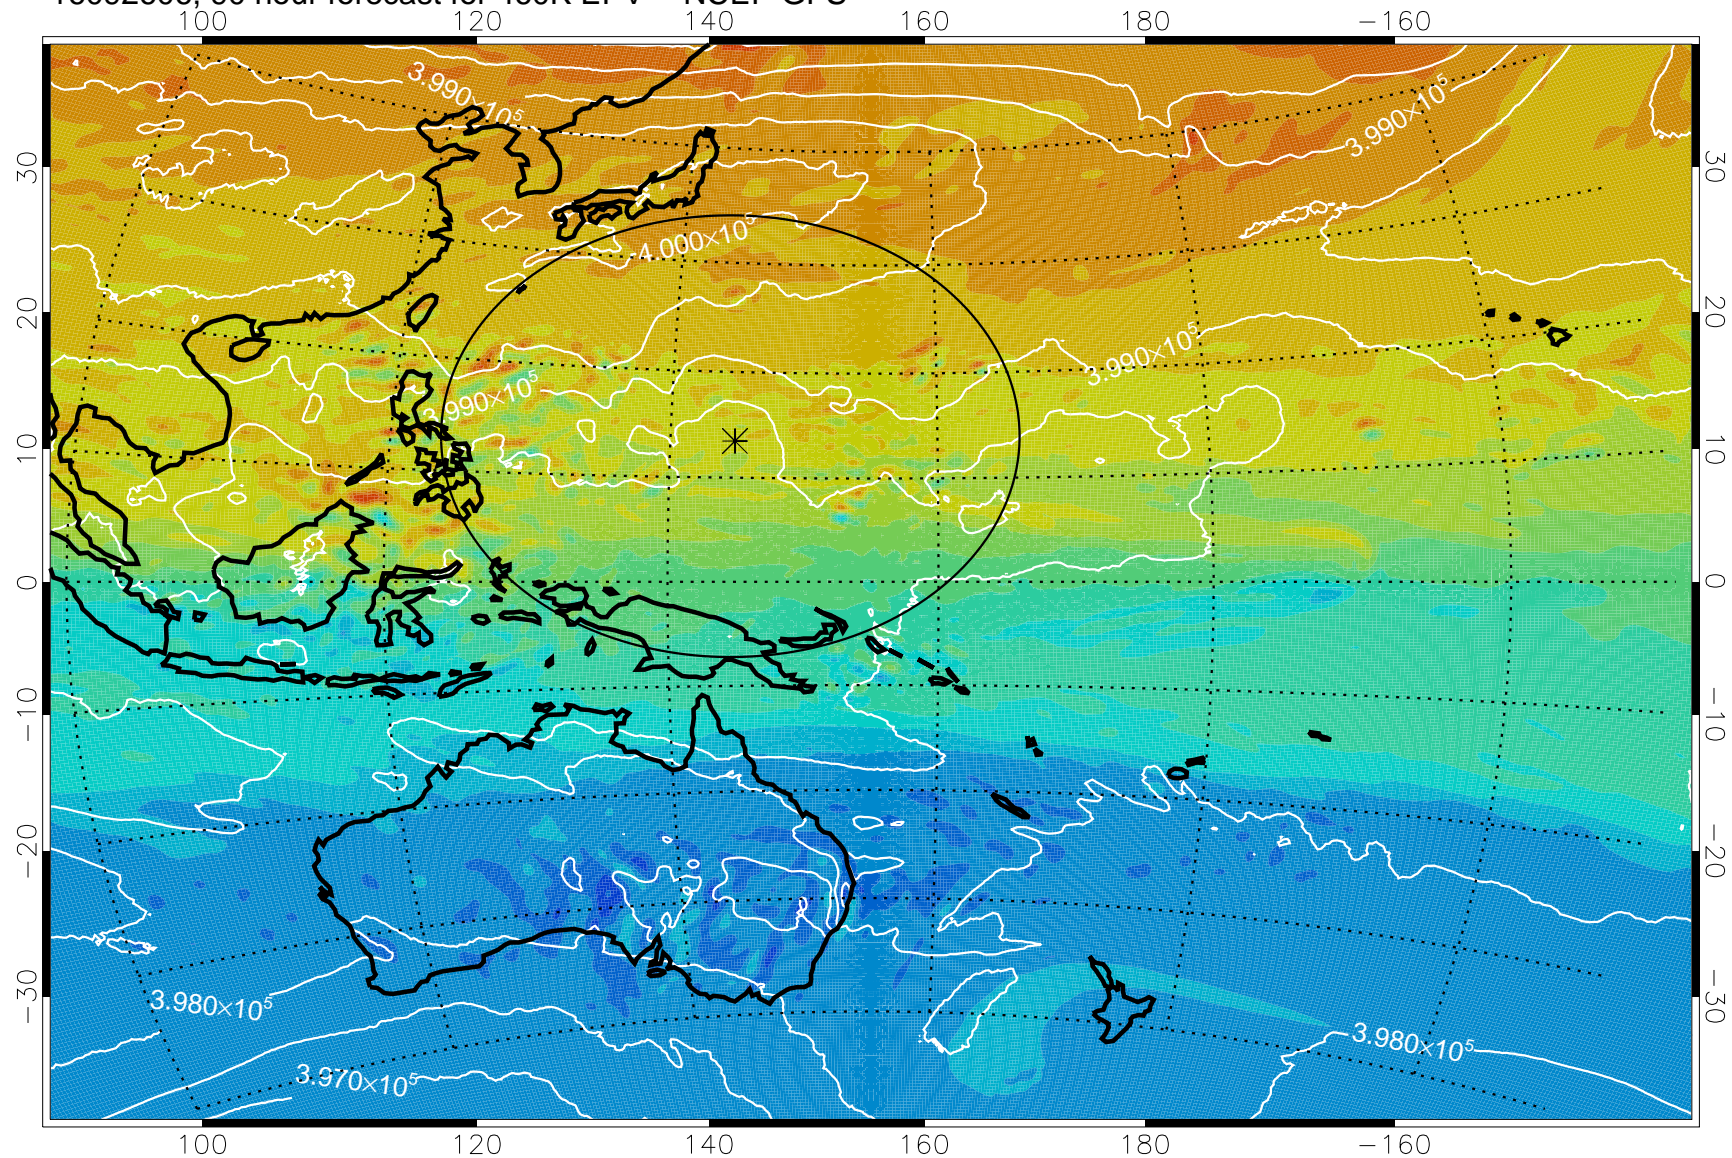

16092506, 66 hour forecast for 460K EPV -- NCEP GFS

460K Montgomery Streamfunction, white

Range ring of 2304 km

16092512, 72 hour forecast for 460K EPV -- NCEP GFS

460K Montgomery Streamfunction, white

Range ring of 2304 km

16092518, 78 hour forecast for 460K EPV -- NCEP GFS

460K Montgomery Streamfunction, white

Range ring of 2304 km

16092600, 84 hour forecast for 460K EPV -- NCEP GFS

460K Montgomery Streamfunction, white

Range ring of 2304 km

16092606, 90 hour forecast for 460K EPV -- NCEP GFS

460K Montgomery Streamfunction, white

Range ring of 2304 km

16092612, 96 hour forecast for 460K EPV -- NCEP GFS

460K Montgomery Streamfunction, white

Range ring of 2304 km

16092618, 102 hour forecast for 460K EPV -- NCEP GFS

460K Montgomery Streamfunction, white

Range ring of 2304 km

16092700, 108 hour forecast for 460K EPV -- NCEP GFS

460K Montgomery Streamfunction, white

Range ring of 2304 km