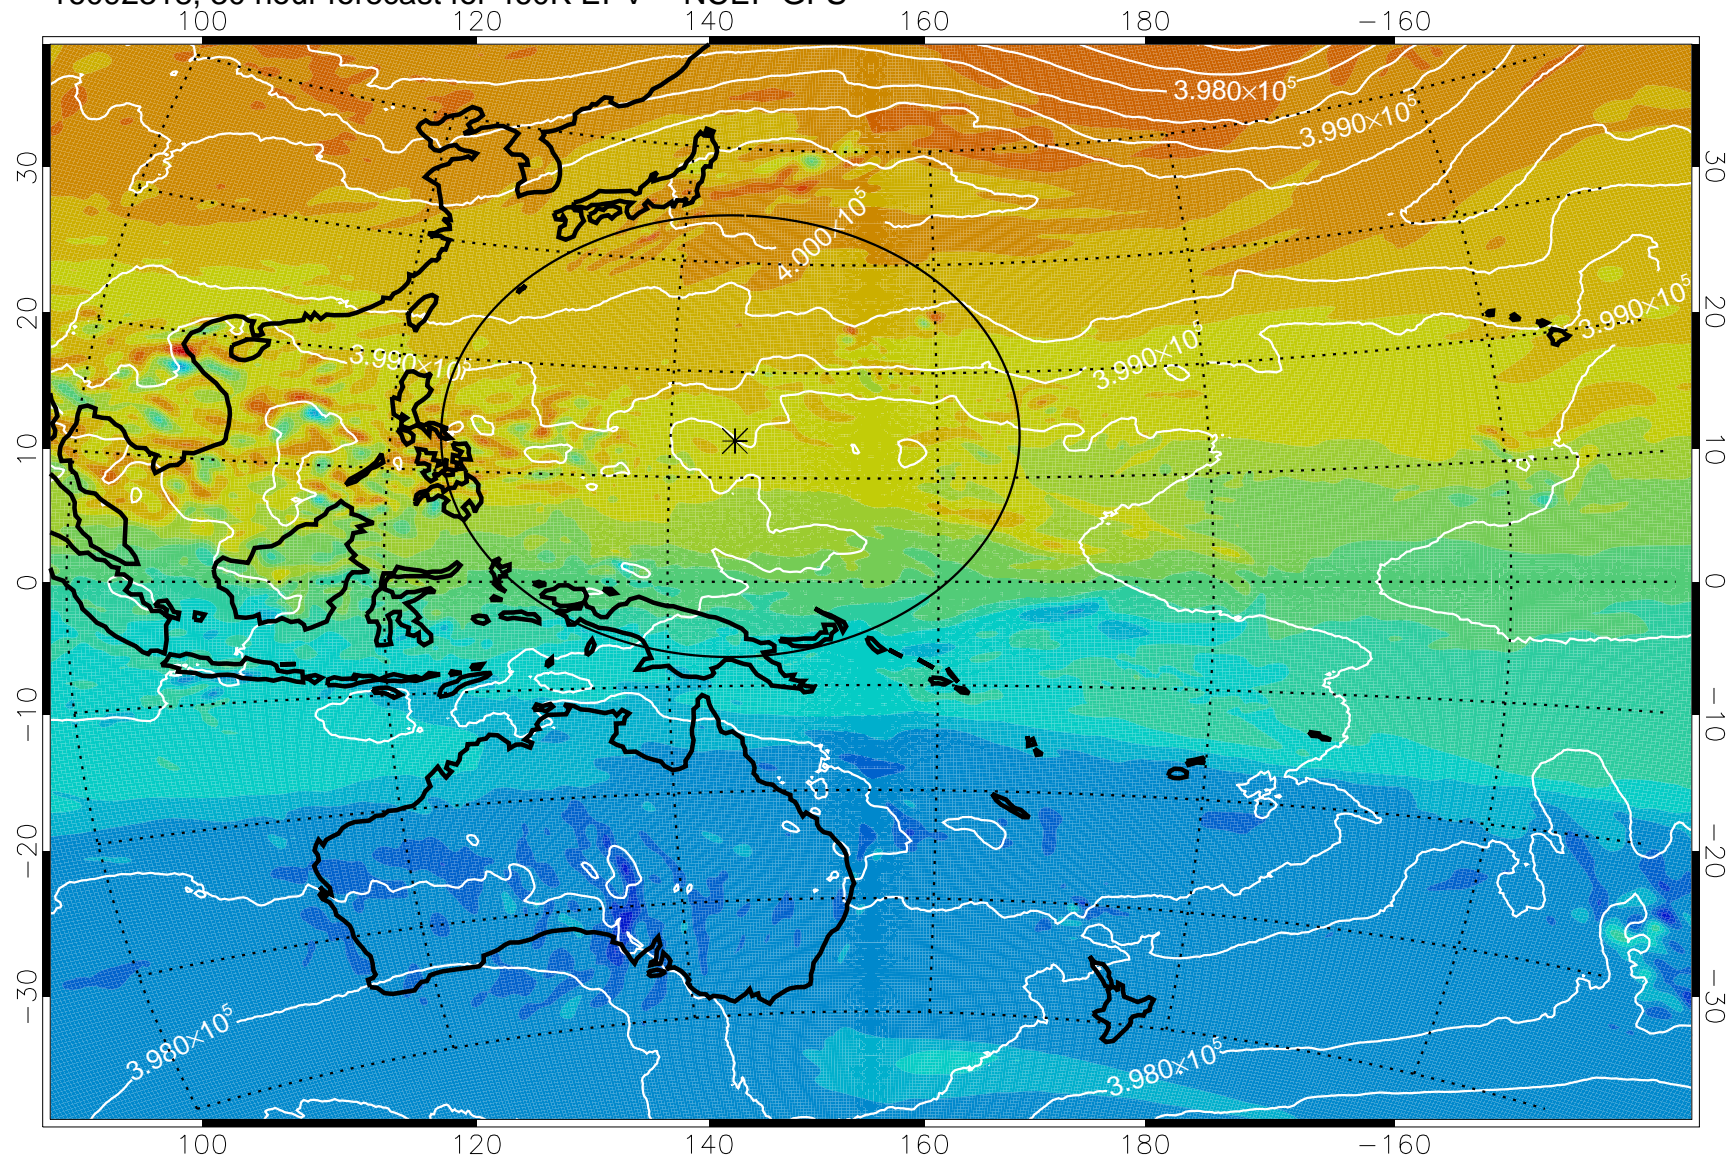

16092306, 18 hour forecast for 460K EPV -- NCEP GFS

460K Montgomery Streamfunction, white

Range ring of 2304 km

16092312, 24 hour forecast for 460K EPV -- NCEP GFS

460K Montgomery Streamfunction, white

Range ring of 2304 km

16092318, 30 hour forecast for 460K EPV -- NCEP GFS

460K Montgomery Streamfunction, white

Range ring of 2304 km

16092400, 36 hour forecast for 460K EPV -- NCEP GFS

460K Montgomery Streamfunction, white

Range ring of 2304 km

16092406, 42 hour forecast for 460K EPV -- NCEP GFS

460K Montgomery Streamfunction, white

Range ring of 2304 km

16092412, 48 hour forecast for 460K EPV -- NCEP GFS

460K Montgomery Streamfunction, white

Range ring of 2304 km

16092418, 54 hour forecast for 460K EPV -- NCEP GFS

460K Montgomery Streamfunction, white

Range ring of 2304 km

16092500, 60 hour forecast for 460K EPV -- NCEP GFS

460K Montgomery Streamfunction, white

Range ring of 2304 km