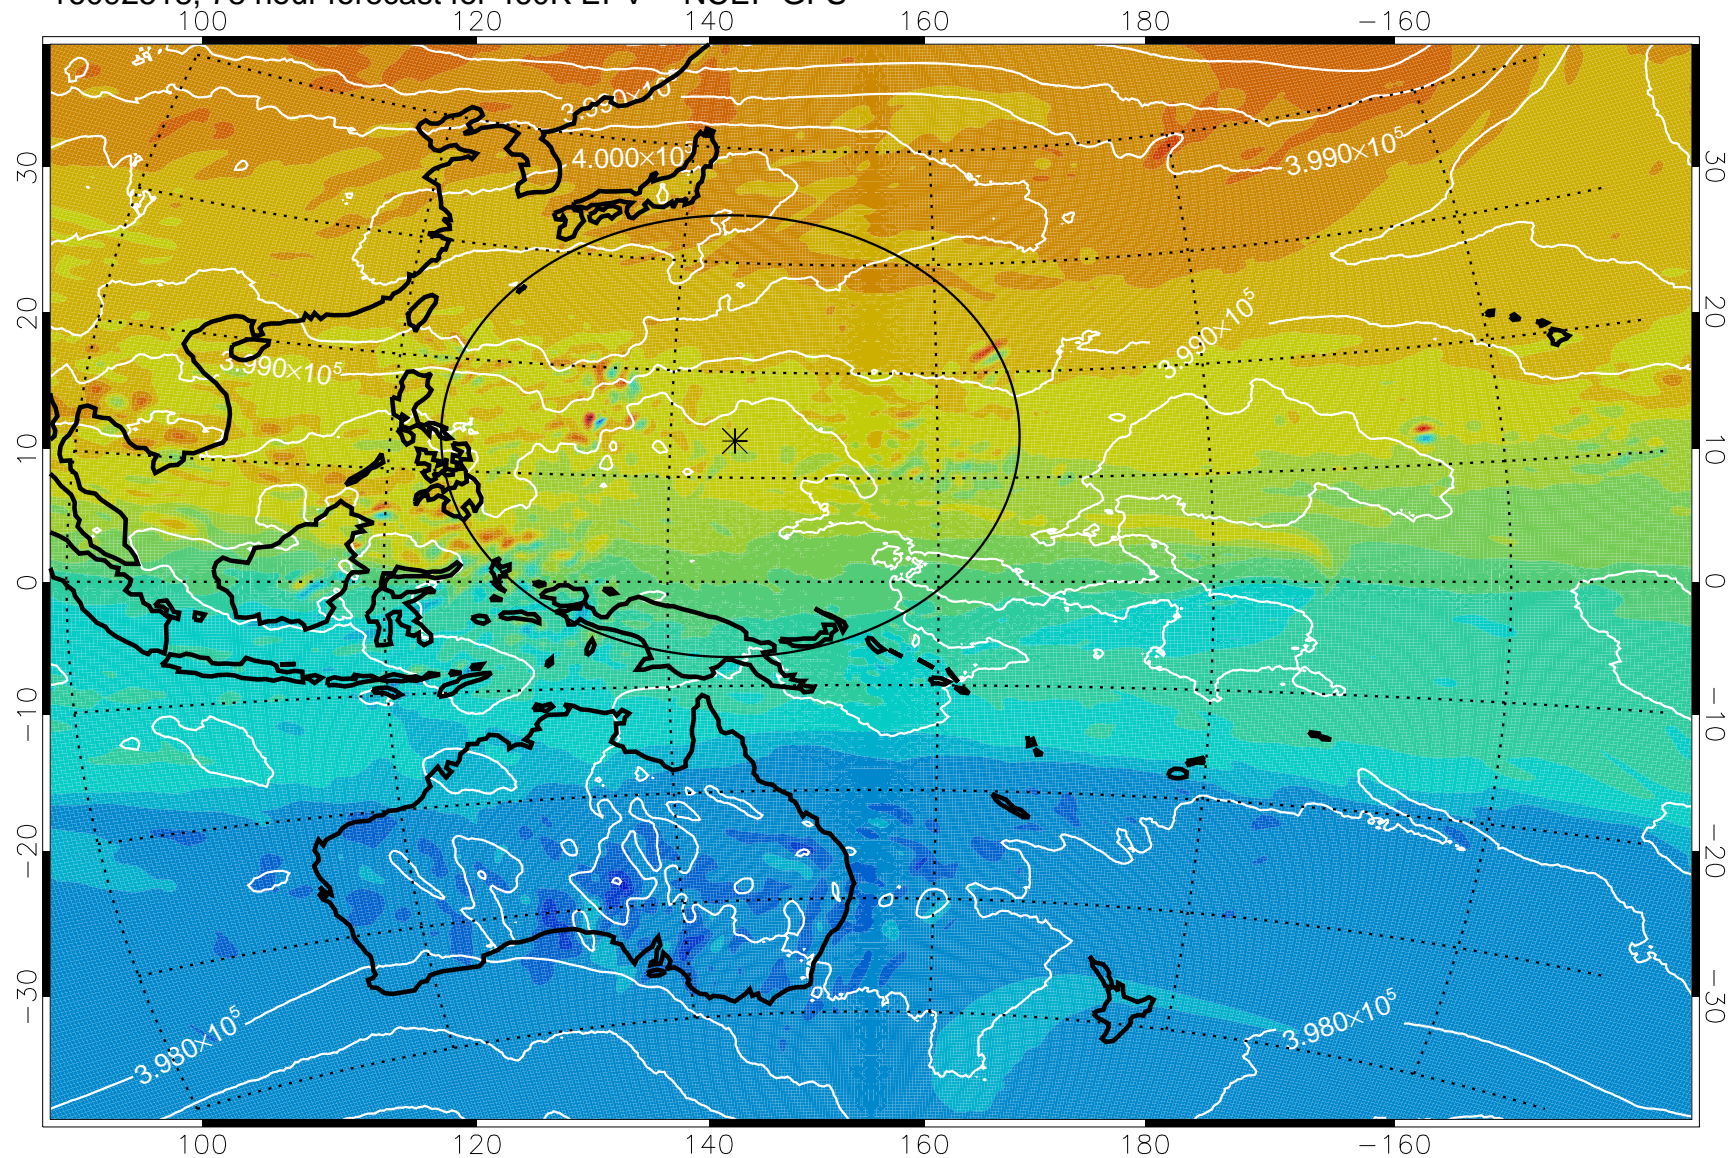

16092418, 54 hour forecast for 460K EPV -- NCEP GFS

460K Montgomery Streamfunction, white

Range ring of 2304 km

16092500, 60 hour forecast for 460K EPV -- NCEP GFS

460K Montgomery Streamfunction, white

Range ring of 2304 km

16092506, 66 hour forecast for 460K EPV -- NCEP GFS

460K Montgomery Streamfunction, white

Range ring of 2304 km

16092512, 72 hour forecast for 460K EPV -- NCEP GFS

460K Montgomery Streamfunction, white

Range ring of 2304 km

16092518, 78 hour forecast for 460K EPV -- NCEP GFS

460K Montgomery Streamfunction, white

Range ring of 2304 km

16092600, 84 hour forecast for 460K EPV -- NCEP GFS

460K Montgomery Streamfunction, white

Range ring of 2304 km

16092606, 90 hour forecast for 460K EPV -- NCEP GFS

460K Montgomery Streamfunction, white

Range ring of 2304 km

16092612, 96 hour forecast for 460K EPV -- NCEP GFS

460K Montgomery Streamfunction, white

Range ring of 2304 km