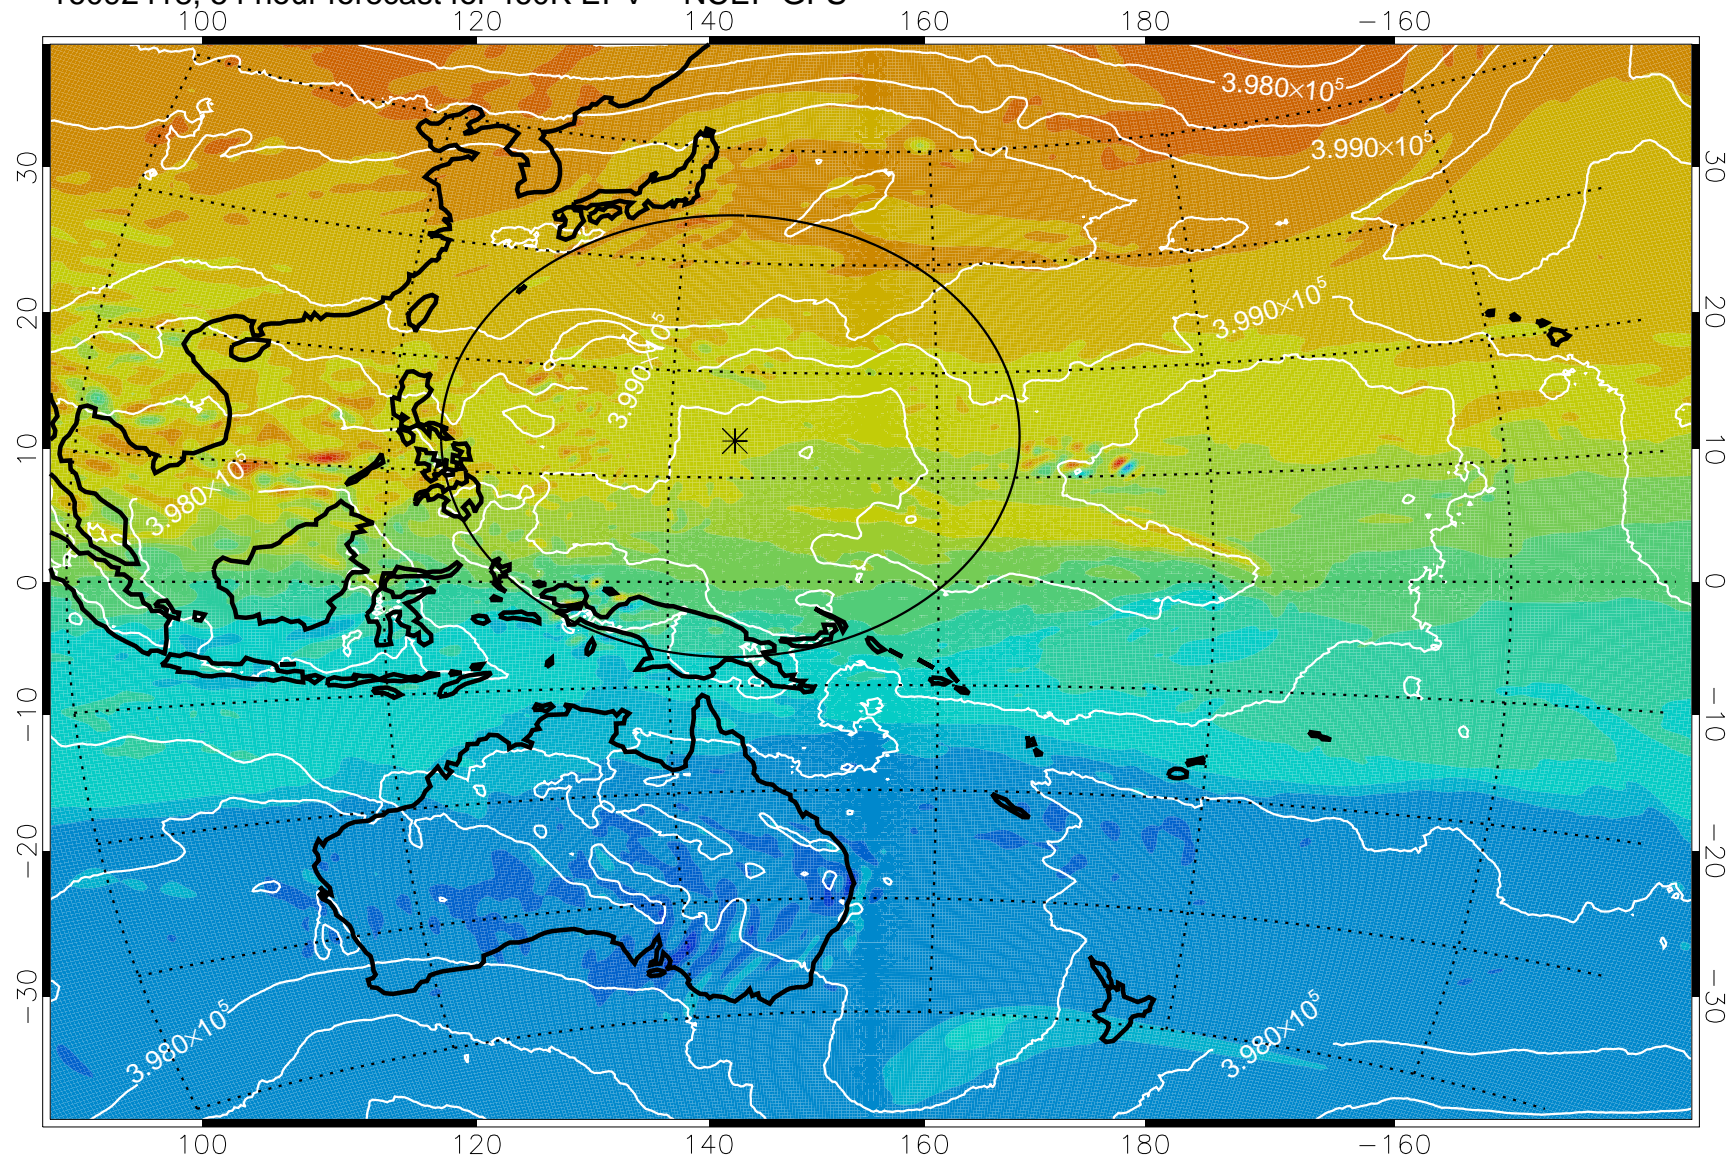

16092406, 42 hour forecast for 460K EPV -- NCEP GFS

460K Montgomery Streamfunction, white

Range ring of 2304 km

16092412, 48 hour forecast for 460K EPV -- NCEP GFS

460K Montgomery Streamfunction, white

Range ring of 2304 km

16092418, 54 hour forecast for 460K EPV -- NCEP GFS

460K Montgomery Streamfunction, white

Range ring of 2304 km

16092500, 60 hour forecast for 460K EPV -- NCEP GFS

460K Montgomery Streamfunction, white

Range ring of 2304 km

16092506, 66 hour forecast for 460K EPV -- NCEP GFS

460K Montgomery Streamfunction, white

Range ring of 2304 km

16092512, 72 hour forecast for 460K EPV -- NCEP GFS

460K Montgomery Streamfunction, white

Range ring of 2304 km

16092518, 78 hour forecast for 460K EPV -- NCEP GFS

460K Montgomery Streamfunction, white

Range ring of 2304 km

16092600, 84 hour forecast for 460K EPV -- NCEP GFS

460K Montgomery Streamfunction, white

Range ring of 2304 km