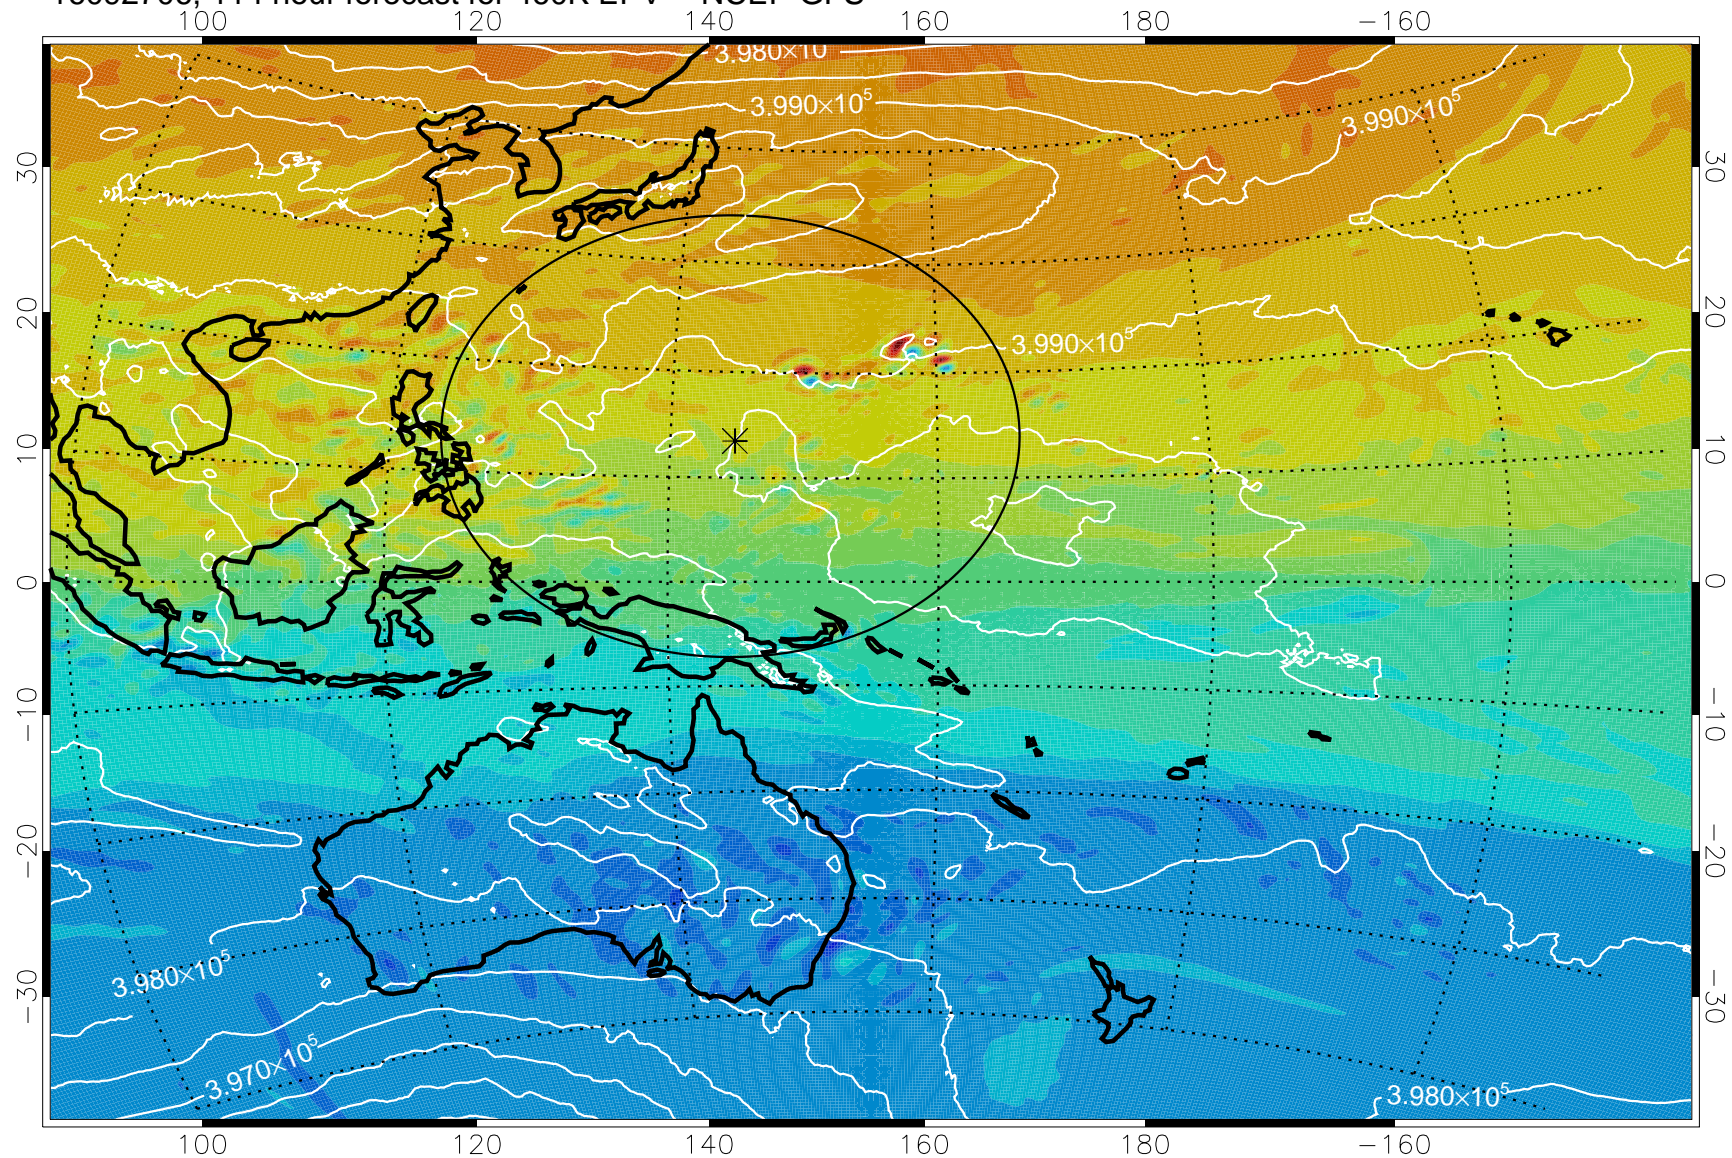

16092518, 78 hour forecast for 460K EPV -- NCEP GFS

460K Montgomery Streamfunction, white

Range ring of 2304 km

16092600, 84 hour forecast for 460K EPV -- NCEP GFS

460K Montgomery Streamfunction, white

Range ring of 2304 km

16092606, 90 hour forecast for 460K EPV -- NCEP GFS

460K Montgomery Streamfunction, white

Range ring of 2304 km

16092612, 96 hour forecast for 460K EPV -- NCEP GFS

460K Montgomery Streamfunction, white

Range ring of 2304 km

16092618, 102 hour forecast for 460K EPV -- NCEP GFS

460K Montgomery Streamfunction, white

Range ring of 2304 km

16092700, 108 hour forecast for 460K EPV -- NCEP GFS

460K Montgomery Streamfunction, white

Range ring of 2304 km

16092706, 114 hour forecast for 460K EPV -- NCEP GFS

460K Montgomery Streamfunction, white

Range ring of 2304 km

16092712, 120 hour forecast for 460K EPV -- NCEP GFS

460K Montgomery Streamfunction, white

Range ring of 2304 km