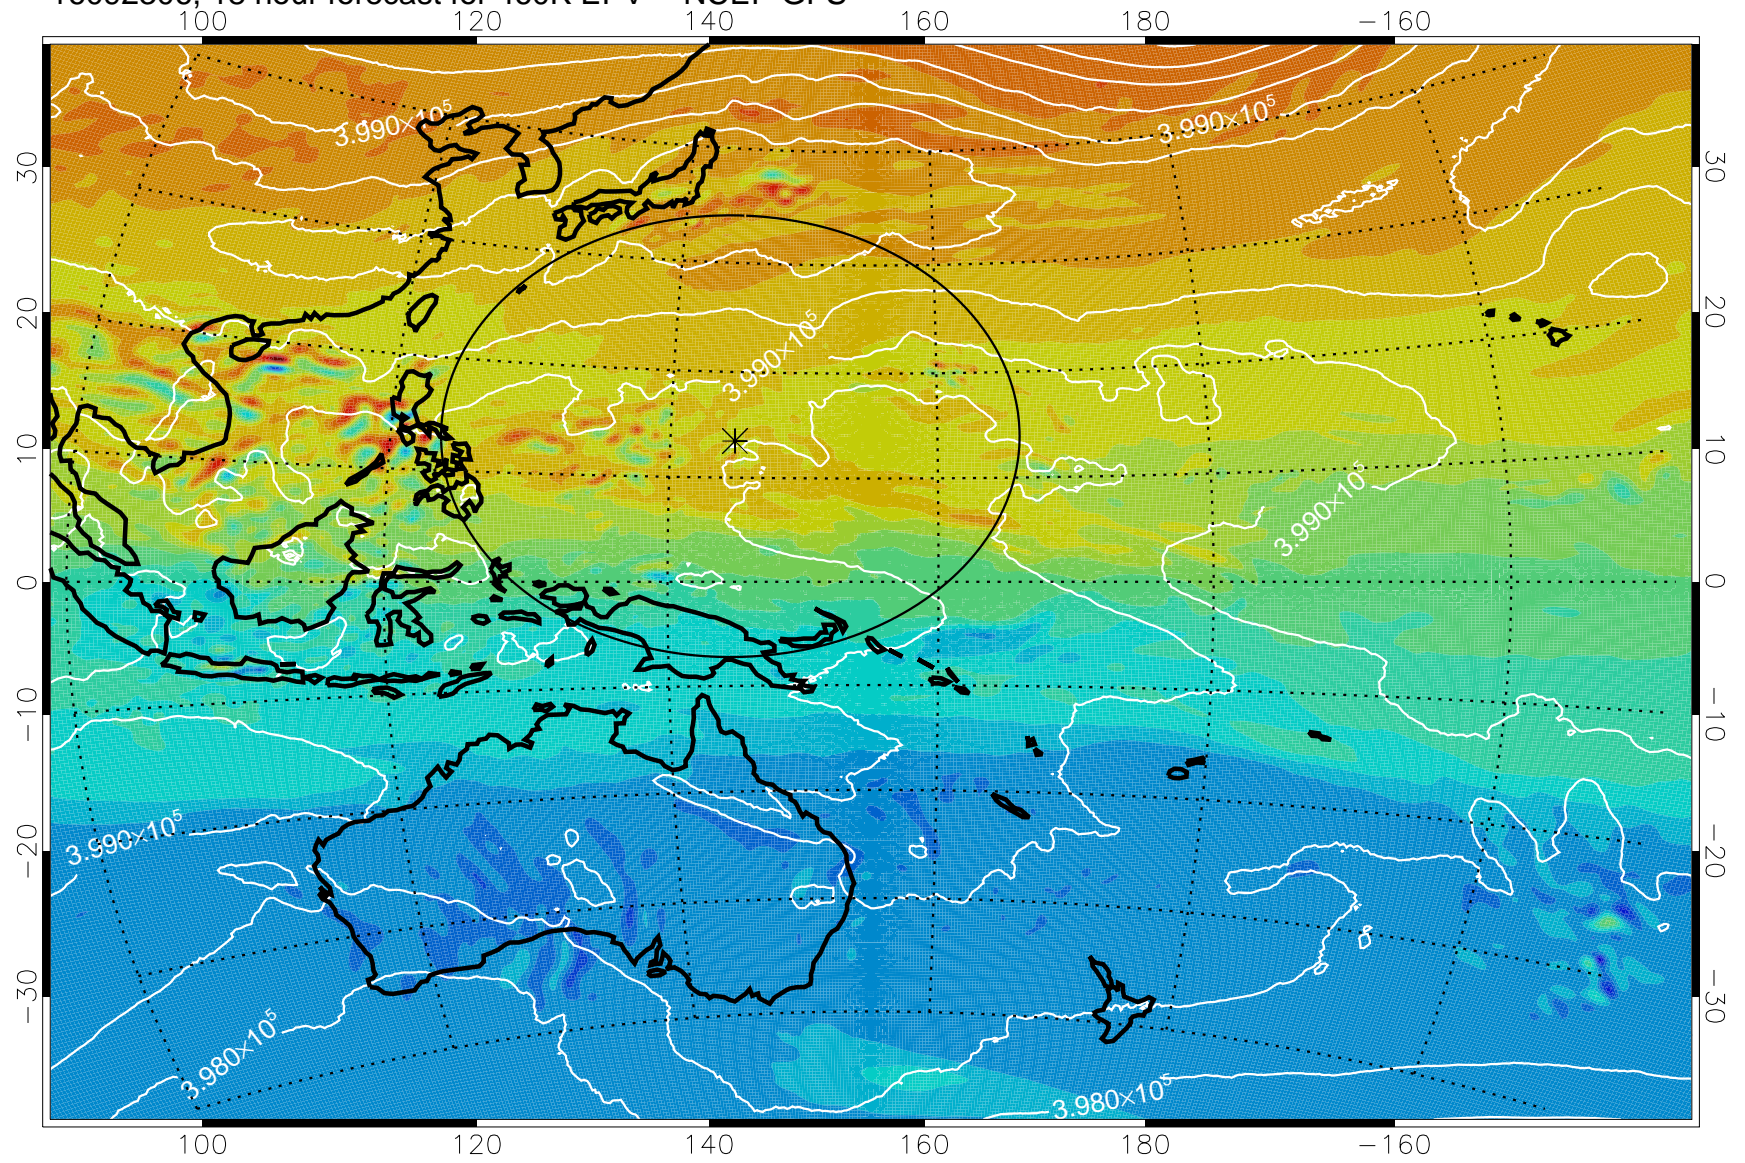

16092218, 6 hour forecast for 460K EPV -- NCEP GFS

460K Montgomery Streamfunction, white

Range ring of 2304 km

16092300, 12 hour forecast for 460K EPV -- NCEP GFS

460K Montgomery Streamfunction, white

Range ring of 2304 km

16092306, 18 hour forecast for 460K EPV -- NCEP GFS

460K Montgomery Streamfunction, white

Range ring of 2304 km

16092312, 24 hour forecast for 460K EPV -- NCEP GFS

460K Montgomery Streamfunction, white

Range ring of 2304 km

16092318, 30 hour forecast for 460K EPV -- NCEP GFS

460K Montgomery Streamfunction, white

Range ring of 2304 km

16092400, 36 hour forecast for 460K EPV -- NCEP GFS

460K Montgomery Streamfunction, white

Range ring of 2304 km

16092406, 42 hour forecast for 460K EPV -- NCEP GFS

460K Montgomery Streamfunction, white

Range ring of 2304 km

16092412, 48 hour forecast for 460K EPV -- NCEP GFS

460K Montgomery Streamfunction, white

Range ring of 2304 km