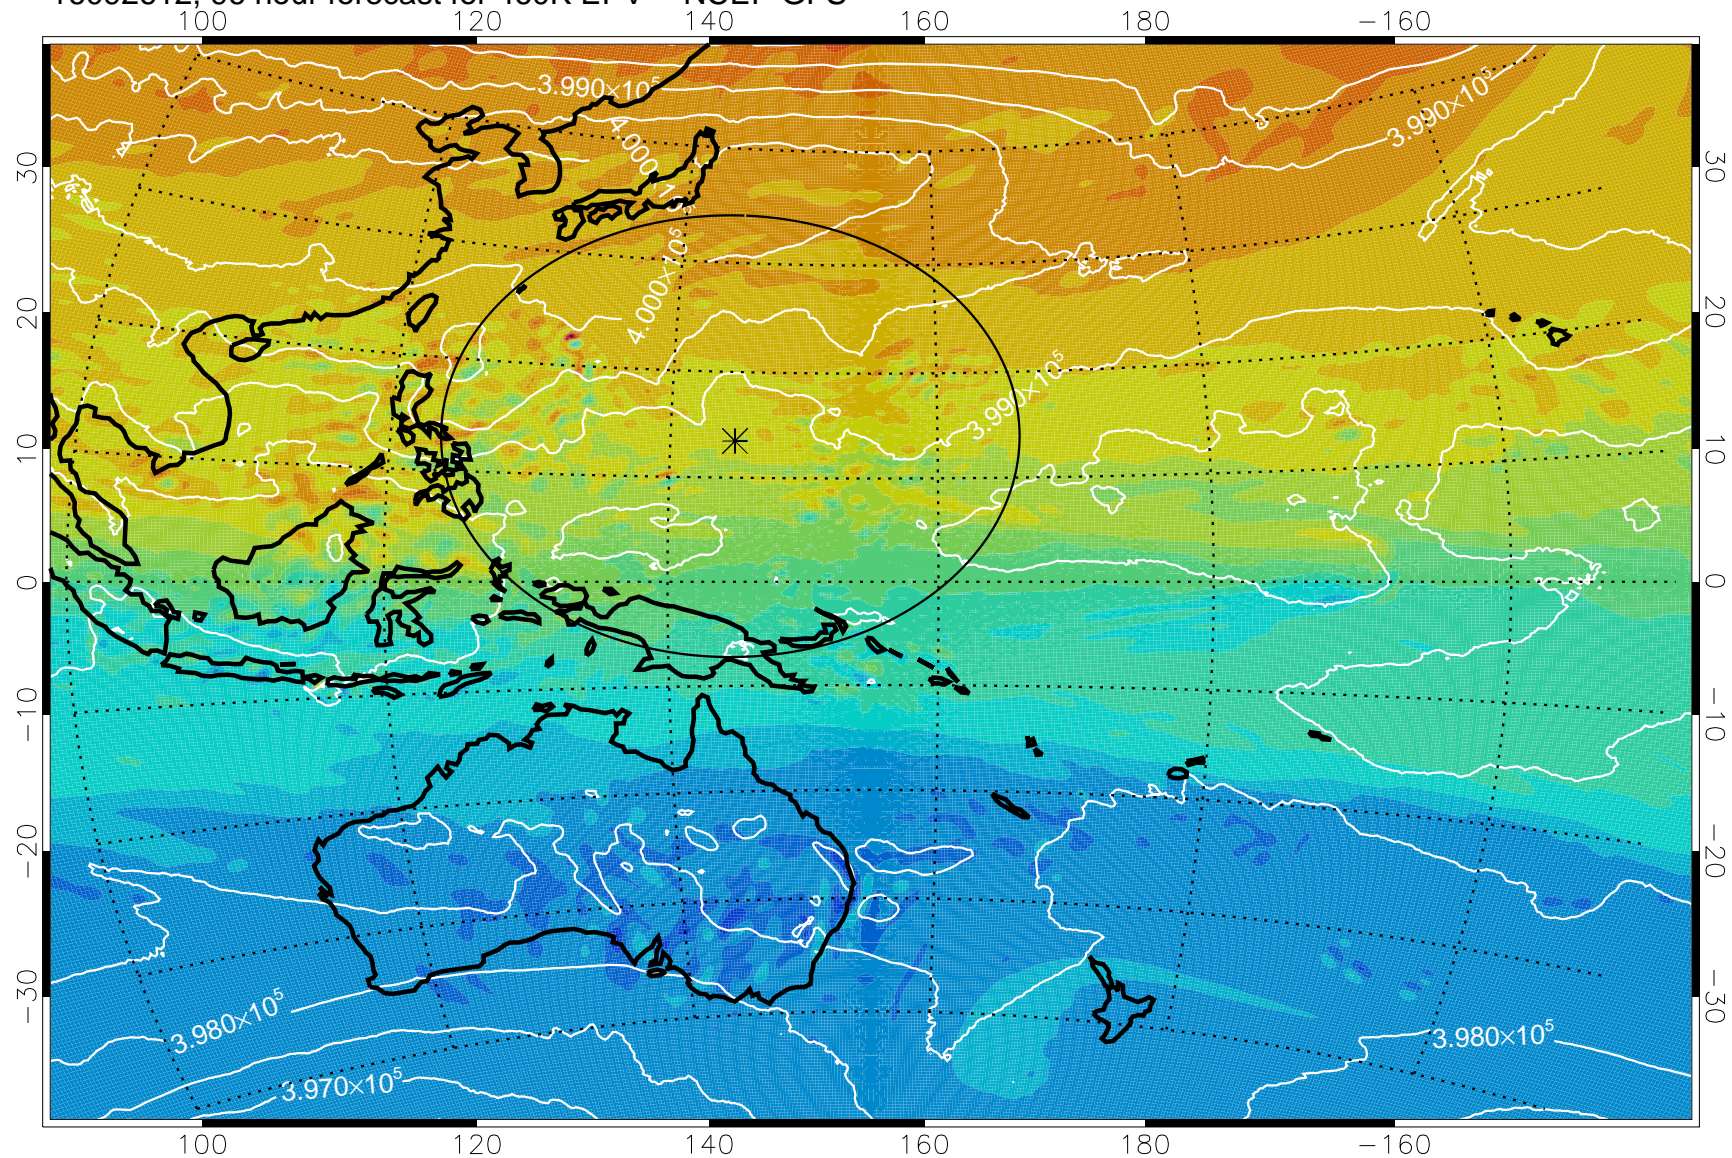

16092506, 66 hour forecast for 460K EPV -- NCEP GFS

460K Montgomery Streamfunction, white

Range ring of 2304 km

16092512, 72 hour forecast for 460K EPV -- NCEP GFS

460K Montgomery Streamfunction, white

Range ring of 2304 km

16092518, 78 hour forecast for 460K EPV -- NCEP GFS

460K Montgomery Streamfunction, white

Range ring of 2304 km

16092600, 84 hour forecast for 460K EPV -- NCEP GFS

460K Montgomery Streamfunction, white

Range ring of 2304 km

16092606, 90 hour forecast for 460K EPV -- NCEP GFS

460K Montgomery Streamfunction, white

Range ring of 2304 km

16092612, 96 hour forecast for 460K EPV -- NCEP GFS

460K Montgomery Streamfunction, white

Range ring of 2304 km

16092618, 102 hour forecast for 460K EPV -- NCEP GFS

460K Montgomery Streamfunction, white

Range ring of 2304 km

16092700, 108 hour forecast for 460K EPV -- NCEP GFS

460K Montgomery Streamfunction, white

Range ring of 2304 km