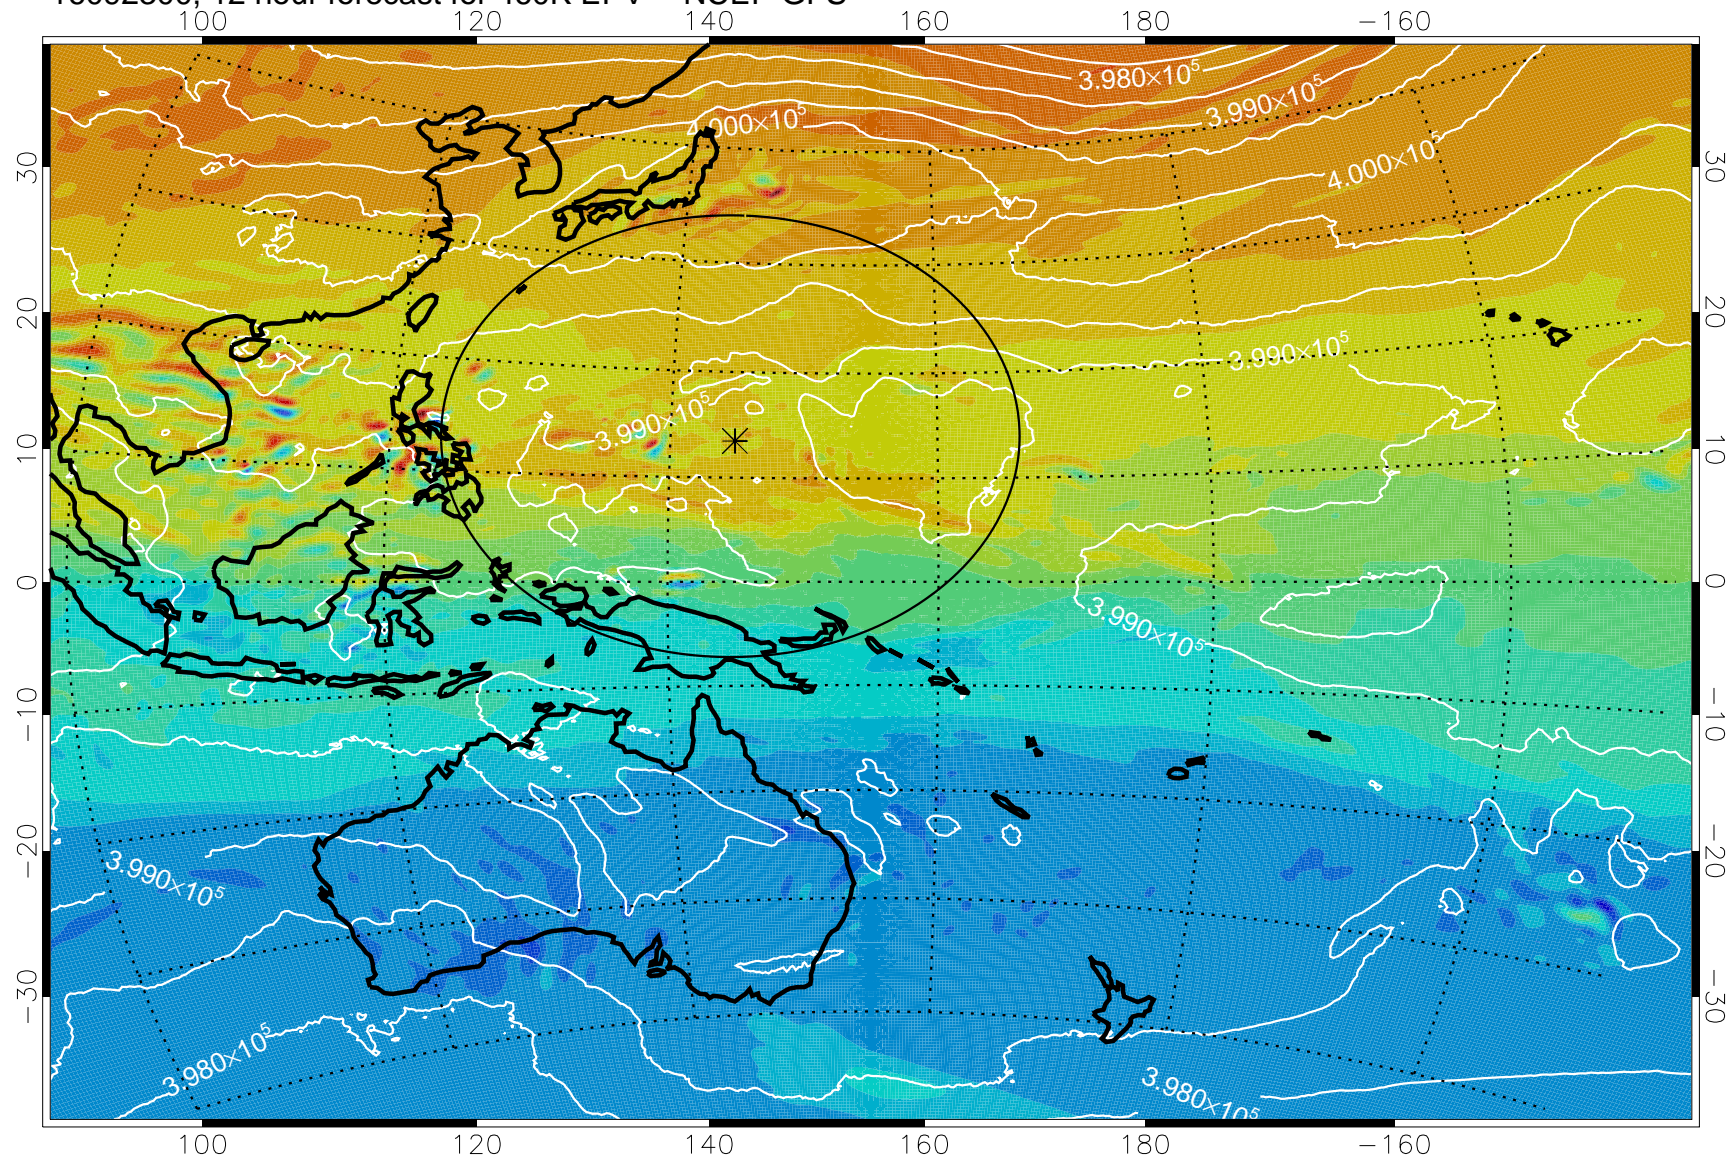

16092218, 6 hour forecast for 460K EPV -- NCEP GFS

460K Montgomery Streamfunction, white

Range ring of 2304 km

16092300, 12 hour forecast for 460K EPV -- NCEP GFS

460K Montgomery Streamfunction, white

Range ring of 2304 km

16092306, 18 hour forecast for 460K EPV -- NCEP GFS

460K Montgomery Streamfunction, white

Range ring of 2304 km

16092312, 24 hour forecast for 460K EPV -- NCEP GFS

460K Montgomery Streamfunction, white

Range ring of 2304 km

16092318, 30 hour forecast for 460K EPV -- NCEP GFS

460K Montgomery Streamfunction, white

Range ring of 2304 km

16092400, 36 hour forecast for 460K EPV -- NCEP GFS

460K Montgomery Streamfunction, white

Range ring of 2304 km

16092406, 42 hour forecast for 460K EPV -- NCEP GFS

460K Montgomery Streamfunction, white

Range ring of 2304 km

16092412, 48 hour forecast for 460K EPV -- NCEP GFS

460K Montgomery Streamfunction, white

Range ring of 2304 km