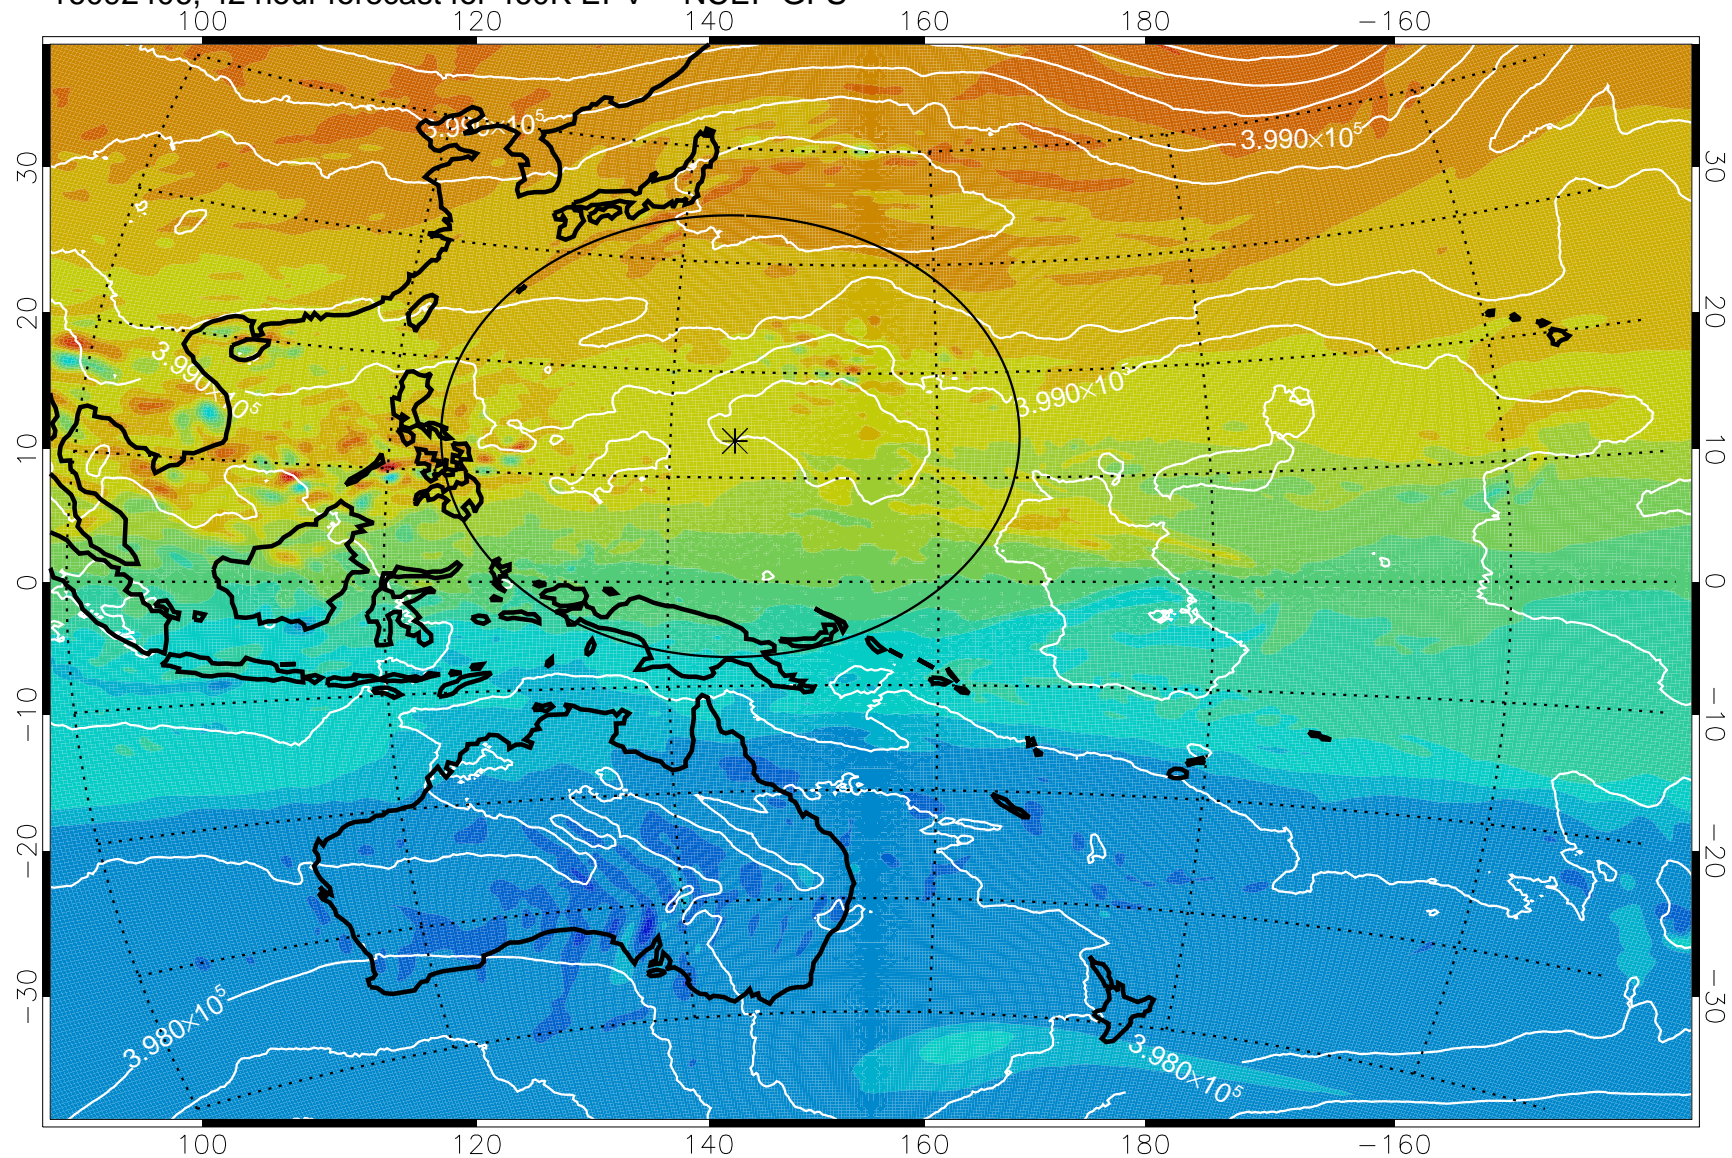

16092318, 30 hour forecast for 460K EPV -- NCEP GFS

460K Montgomery Streamfunction, white

Range ring of 2304 km

16092400, 36 hour forecast for 460K EPV -- NCEP GFS

460K Montgomery Streamfunction, white

Range ring of 2304 km

16092406, 42 hour forecast for 460K EPV -- NCEP GFS

460K Montgomery Streamfunction, white

Range ring of 2304 km

16092412, 48 hour forecast for 460K EPV -- NCEP GFS

460K Montgomery Streamfunction, white

Range ring of 2304 km

16092418, 54 hour forecast for 460K EPV -- NCEP GFS

460K Montgomery Streamfunction, white

Range ring of 2304 km

16092500, 60 hour forecast for 460K EPV -- NCEP GFS

460K Montgomery Streamfunction, white

Range ring of 2304 km

16092506, 66 hour forecast for 460K EPV -- NCEP GFS

460K Montgomery Streamfunction, white

Range ring of 2304 km

16092512, 72 hour forecast for 460K EPV -- NCEP GFS

460K Montgomery Streamfunction, white

Range ring of 2304 km