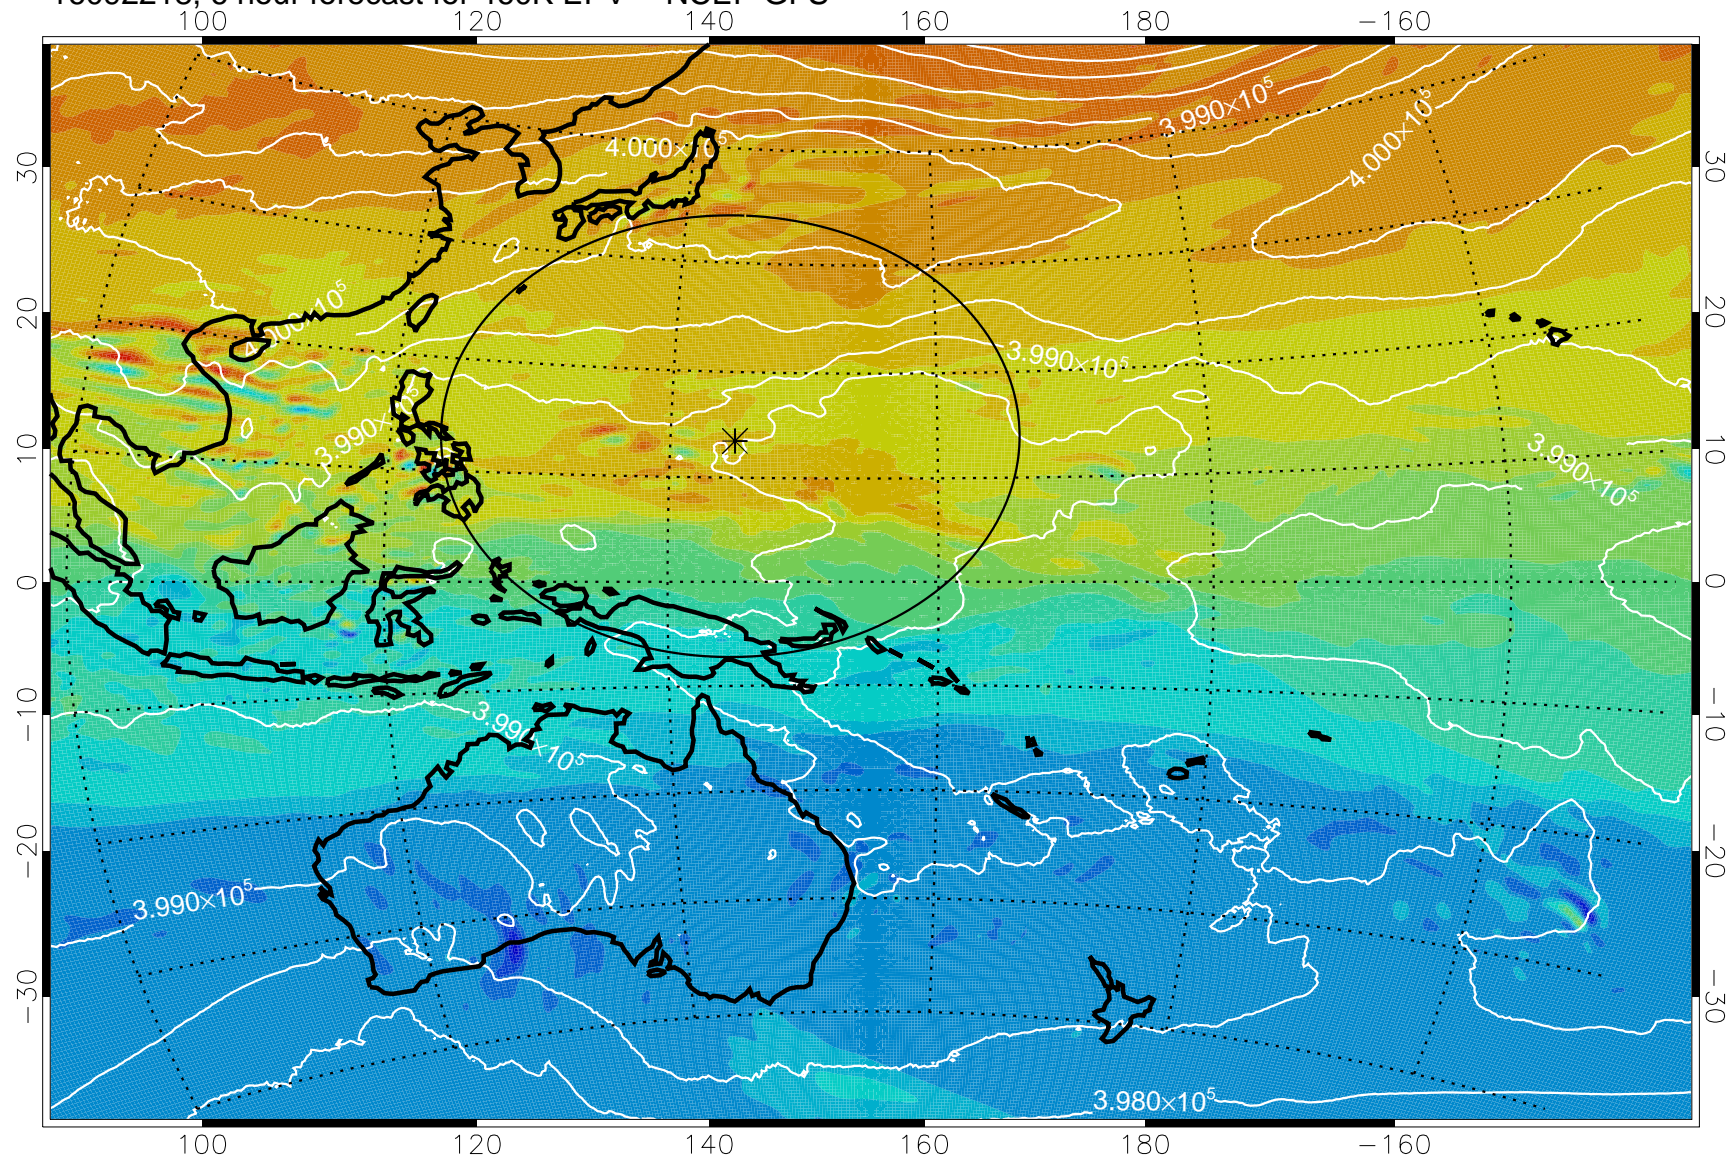

16092218, 6 hour forecast for 460K EPV -- NCEP GFS

460K Montgomery Streamfunction, white

Range ring of 2304 km

16092300, 12 hour forecast for 460K EPV -- NCEP GFS

460K Montgomery Streamfunction, white

Range ring of 2304 km

16092306, 18 hour forecast for 460K EPV -- NCEP GFS

460K Montgomery Streamfunction, white

Range ring of 2304 km

16092312, 24 hour forecast for 460K EPV -- NCEP GFS

460K Montgomery Streamfunction, white

Range ring of 2304 km

16092318, 30 hour forecast for 460K EPV -- NCEP GFS

460K Montgomery Streamfunction, white

Range ring of 2304 km

16092400, 36 hour forecast for 460K EPV -- NCEP GFS

460K Montgomery Streamfunction, white

Range ring of 2304 km

16092406, 42 hour forecast for 460K EPV -- NCEP GFS

460K Montgomery Streamfunction, white

Range ring of 2304 km

16092412, 48 hour forecast for 460K EPV -- NCEP GFS

460K Montgomery Streamfunction, white

Range ring of 2304 km