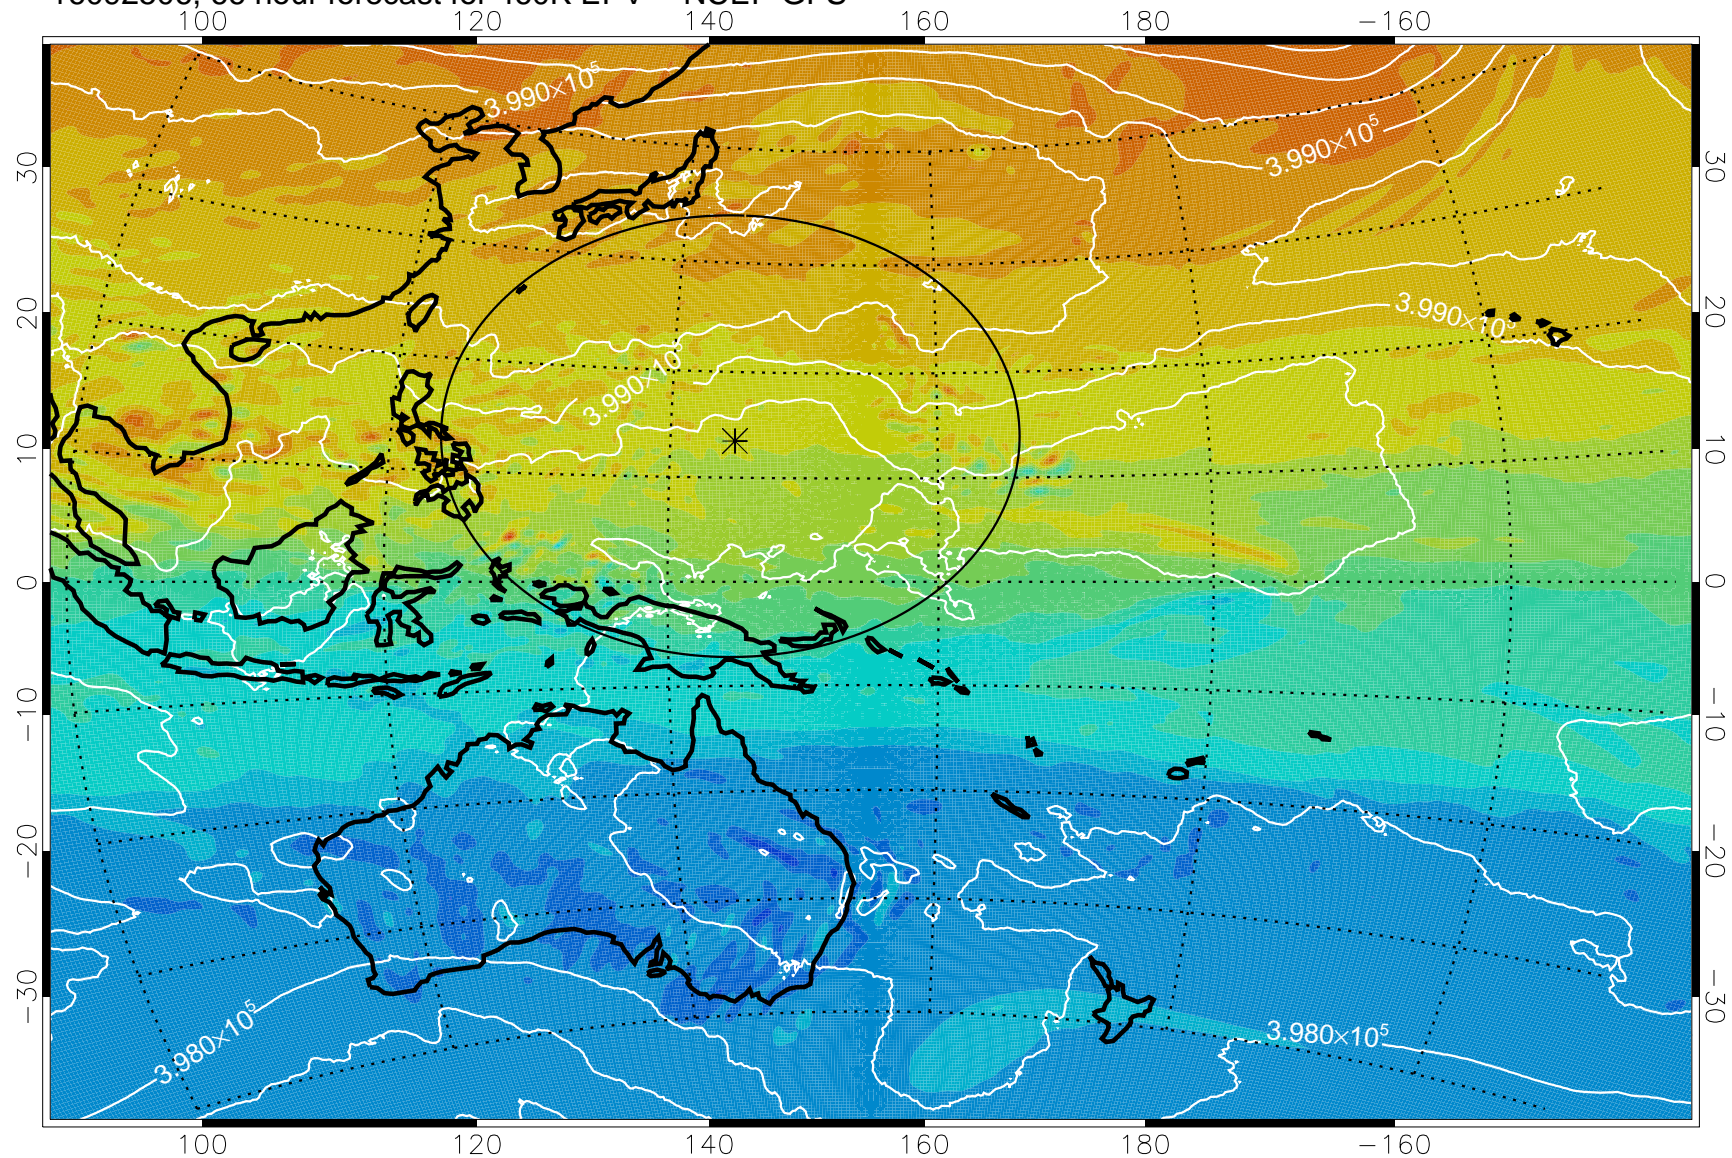

16092406, 42 hour forecast for 460K EPV -- NCEP GFS

460K Montgomery Streamfunction, white

Range ring of 2304 km

16092412, 48 hour forecast for 460K EPV -- NCEP GFS

460K Montgomery Streamfunction, white

Range ring of 2304 km

16092418, 54 hour forecast for 460K EPV -- NCEP GFS

460K Montgomery Streamfunction, white

Range ring of 2304 km

16092500, 60 hour forecast for 460K EPV -- NCEP GFS

460K Montgomery Streamfunction, white

Range ring of 2304 km

16092506, 66 hour forecast for 460K EPV -- NCEP GFS

460K Montgomery Streamfunction, white

Range ring of 2304 km

16092512, 72 hour forecast for 460K EPV -- NCEP GFS

460K Montgomery Streamfunction, white

Range ring of 2304 km

16092518, 78 hour forecast for 460K EPV -- NCEP GFS

460K Montgomery Streamfunction, white

Range ring of 2304 km

16092600, 84 hour forecast for 460K EPV -- NCEP GFS

460K Montgomery Streamfunction, white

Range ring of 2304 km