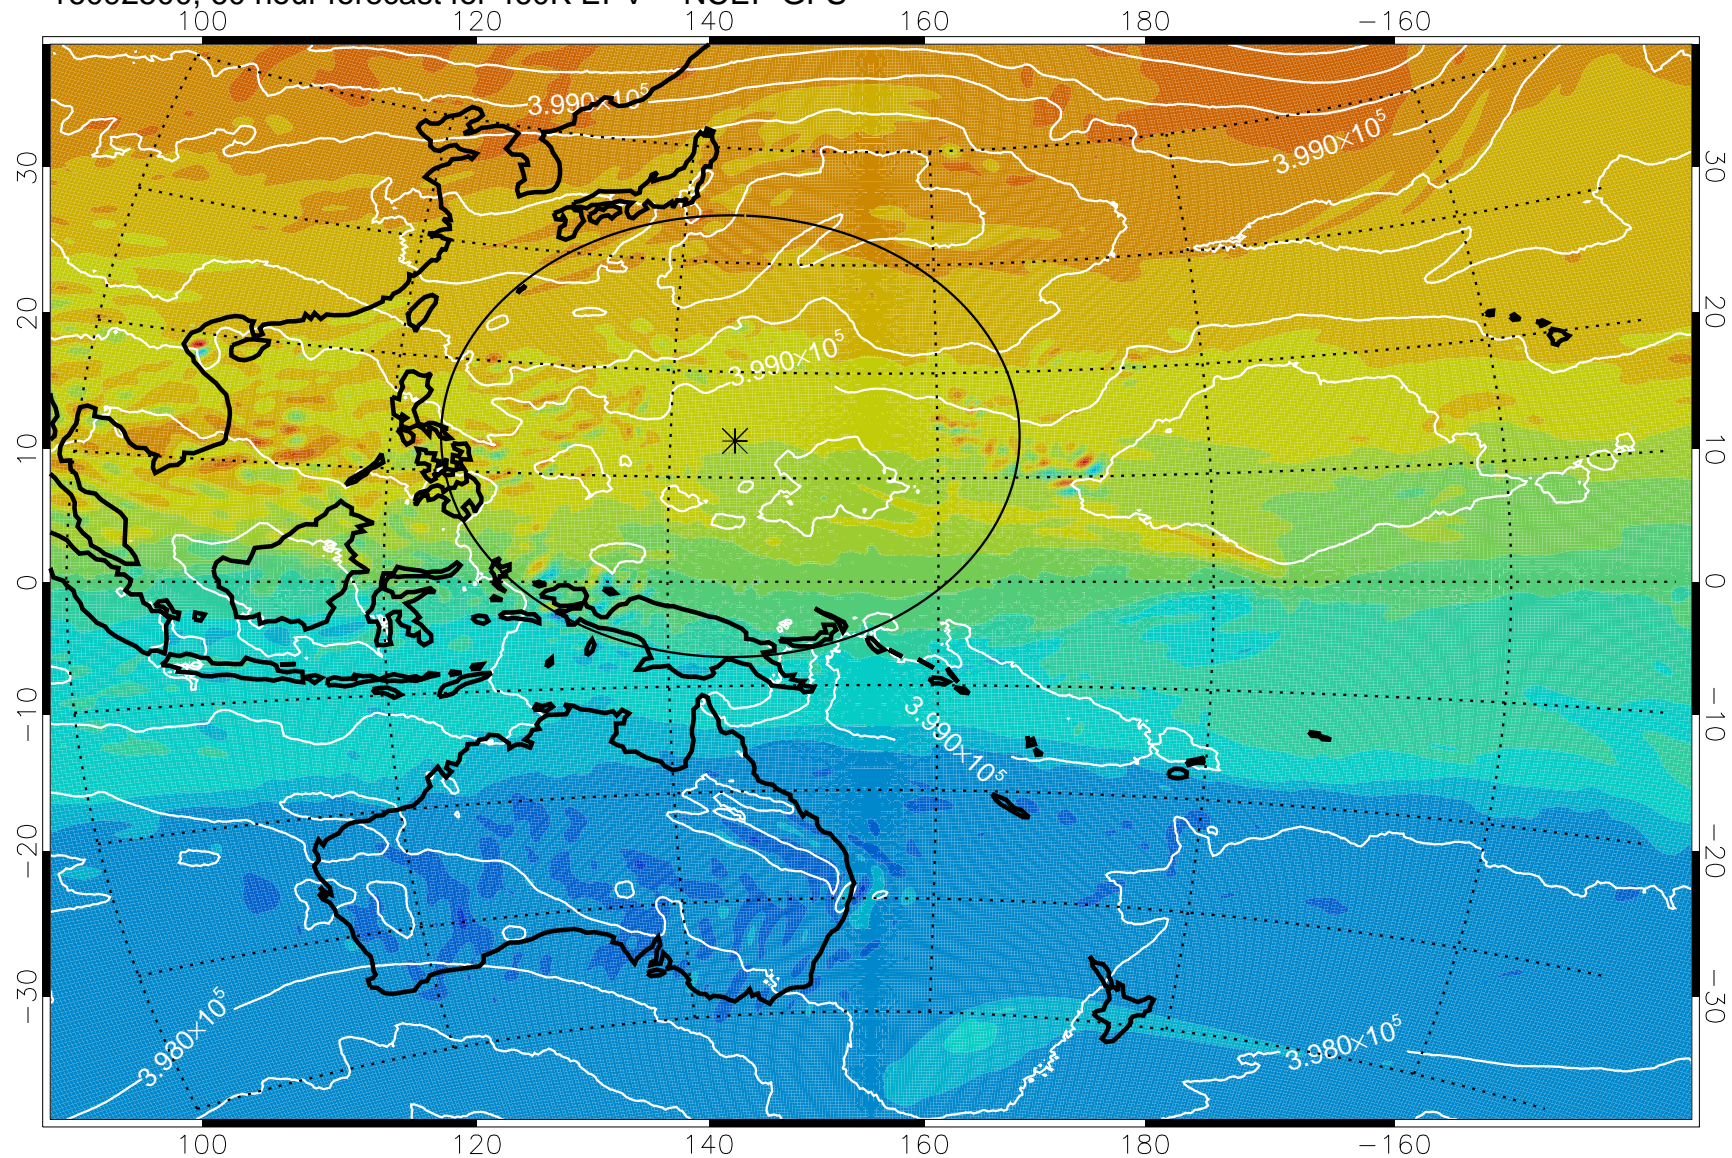

16092318, 30 hour forecast for 460K EPV -- NCEP GFS

460K Montgomery Streamfunction, white

Range ring of 2304 km

16092400, 36 hour forecast for 460K EPV -- NCEP GFS

460K Montgomery Streamfunction, white

Range ring of 2304 km

16092406, 42 hour forecast for 460K EPV -- NCEP GFS

460K Montgomery Streamfunction, white

Range ring of 2304 km

16092412, 48 hour forecast for 460K EPV -- NCEP GFS

460K Montgomery Streamfunction, white

Range ring of 2304 km

16092418, 54 hour forecast for 460K EPV -- NCEP GFS

460K Montgomery Streamfunction, white

Range ring of 2304 km

16092500, 60 hour forecast for 460K EPV -- NCEP GFS

460K Montgomery Streamfunction, white

Range ring of 2304 km

16092506, 66 hour forecast for 460K EPV -- NCEP GFS

460K Montgomery Streamfunction, white

Range ring of 2304 km

16092512, 72 hour forecast for 460K EPV -- NCEP GFS

460K Montgomery Streamfunction, white

Range ring of 2304 km