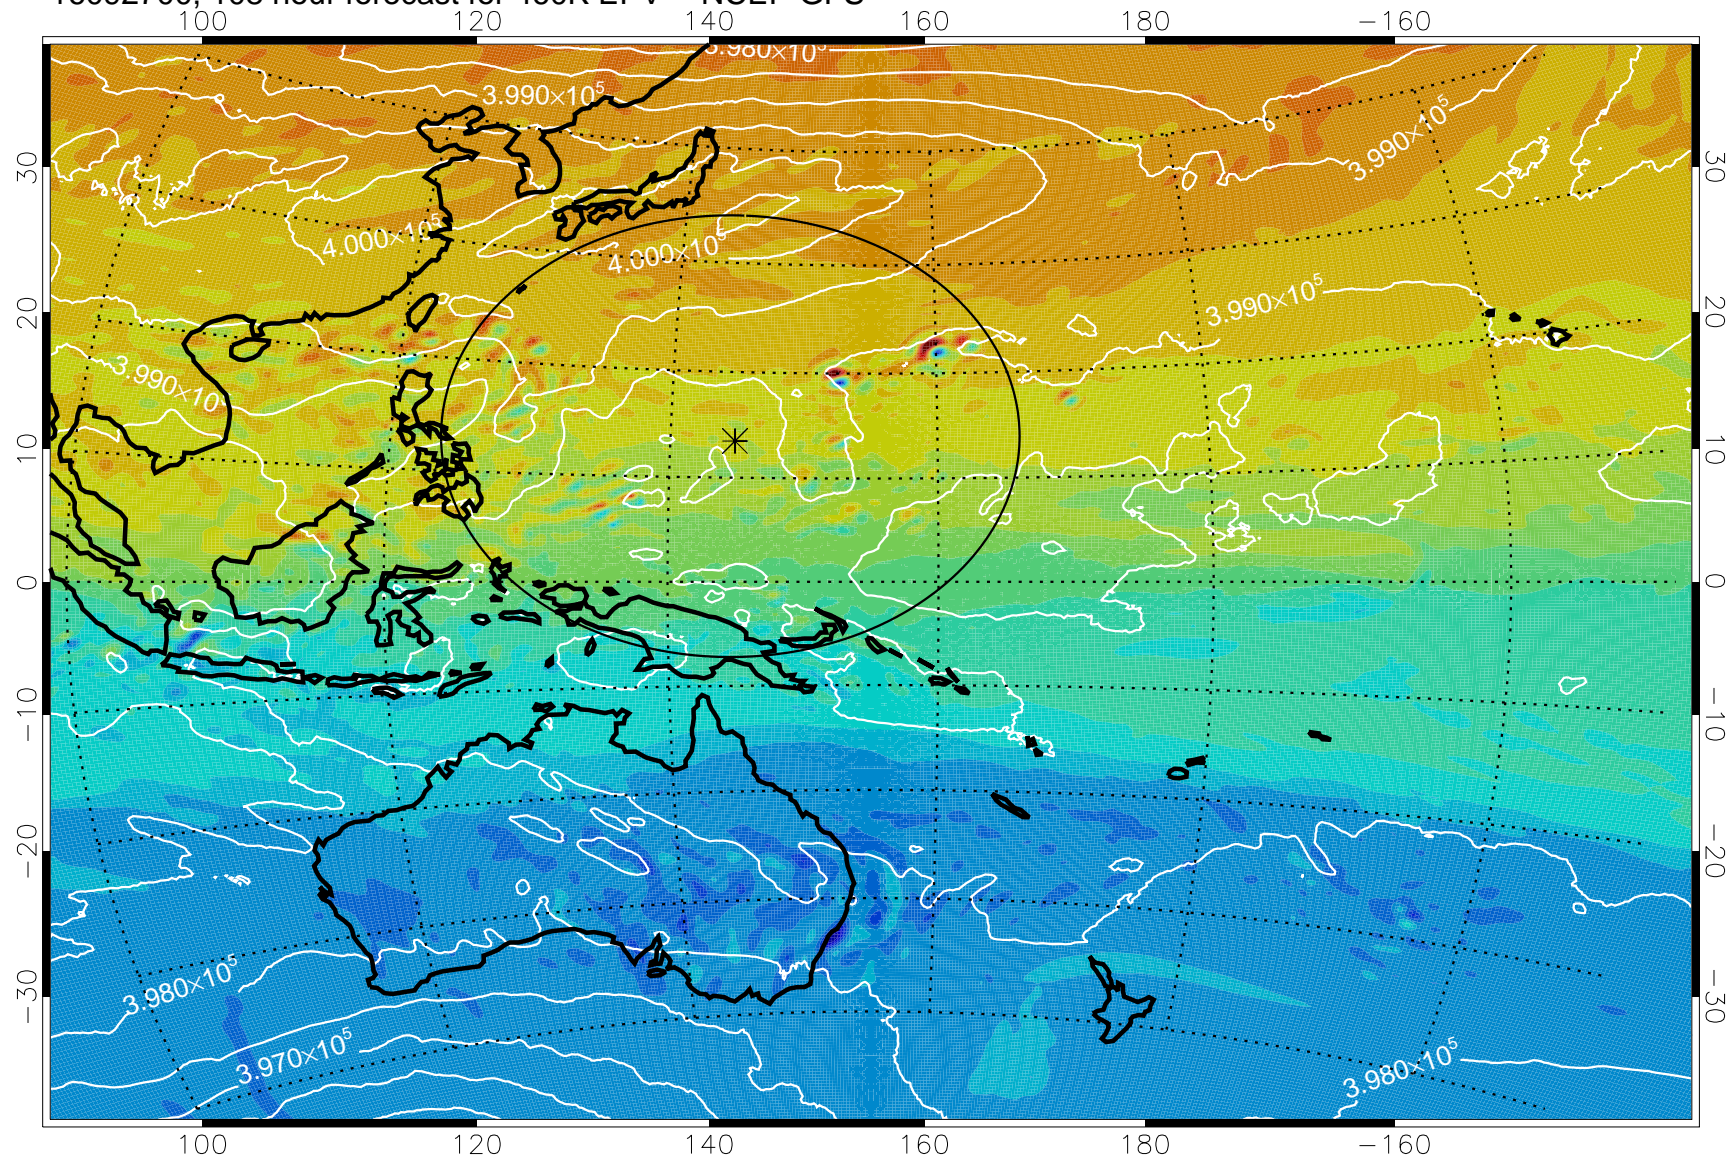

16092606, 90 hour forecast for 460K EPV -- NCEP GFS

460K Montgomery Streamfunction, white

Range ring of 2304 km

16092612, 96 hour forecast for 460K EPV -- NCEP GFS

460K Montgomery Streamfunction, white

Range ring of 2304 km

16092618, 102 hour forecast for 460K EPV -- NCEP GFS

460K Montgomery Streamfunction, white

Range ring of 2304 km

16092700, 108 hour forecast for 460K EPV -- NCEP GFS

460K Montgomery Streamfunction, white

Range ring of 2304 km

16092706, 114 hour forecast for 460K EPV -- NCEP GFS

460K Montgomery Streamfunction, white

Range ring of 2304 km

16092712, 120 hour forecast for 460K EPV -- NCEP GFS

460K Montgomery Streamfunction, white

Range ring of 2304 km