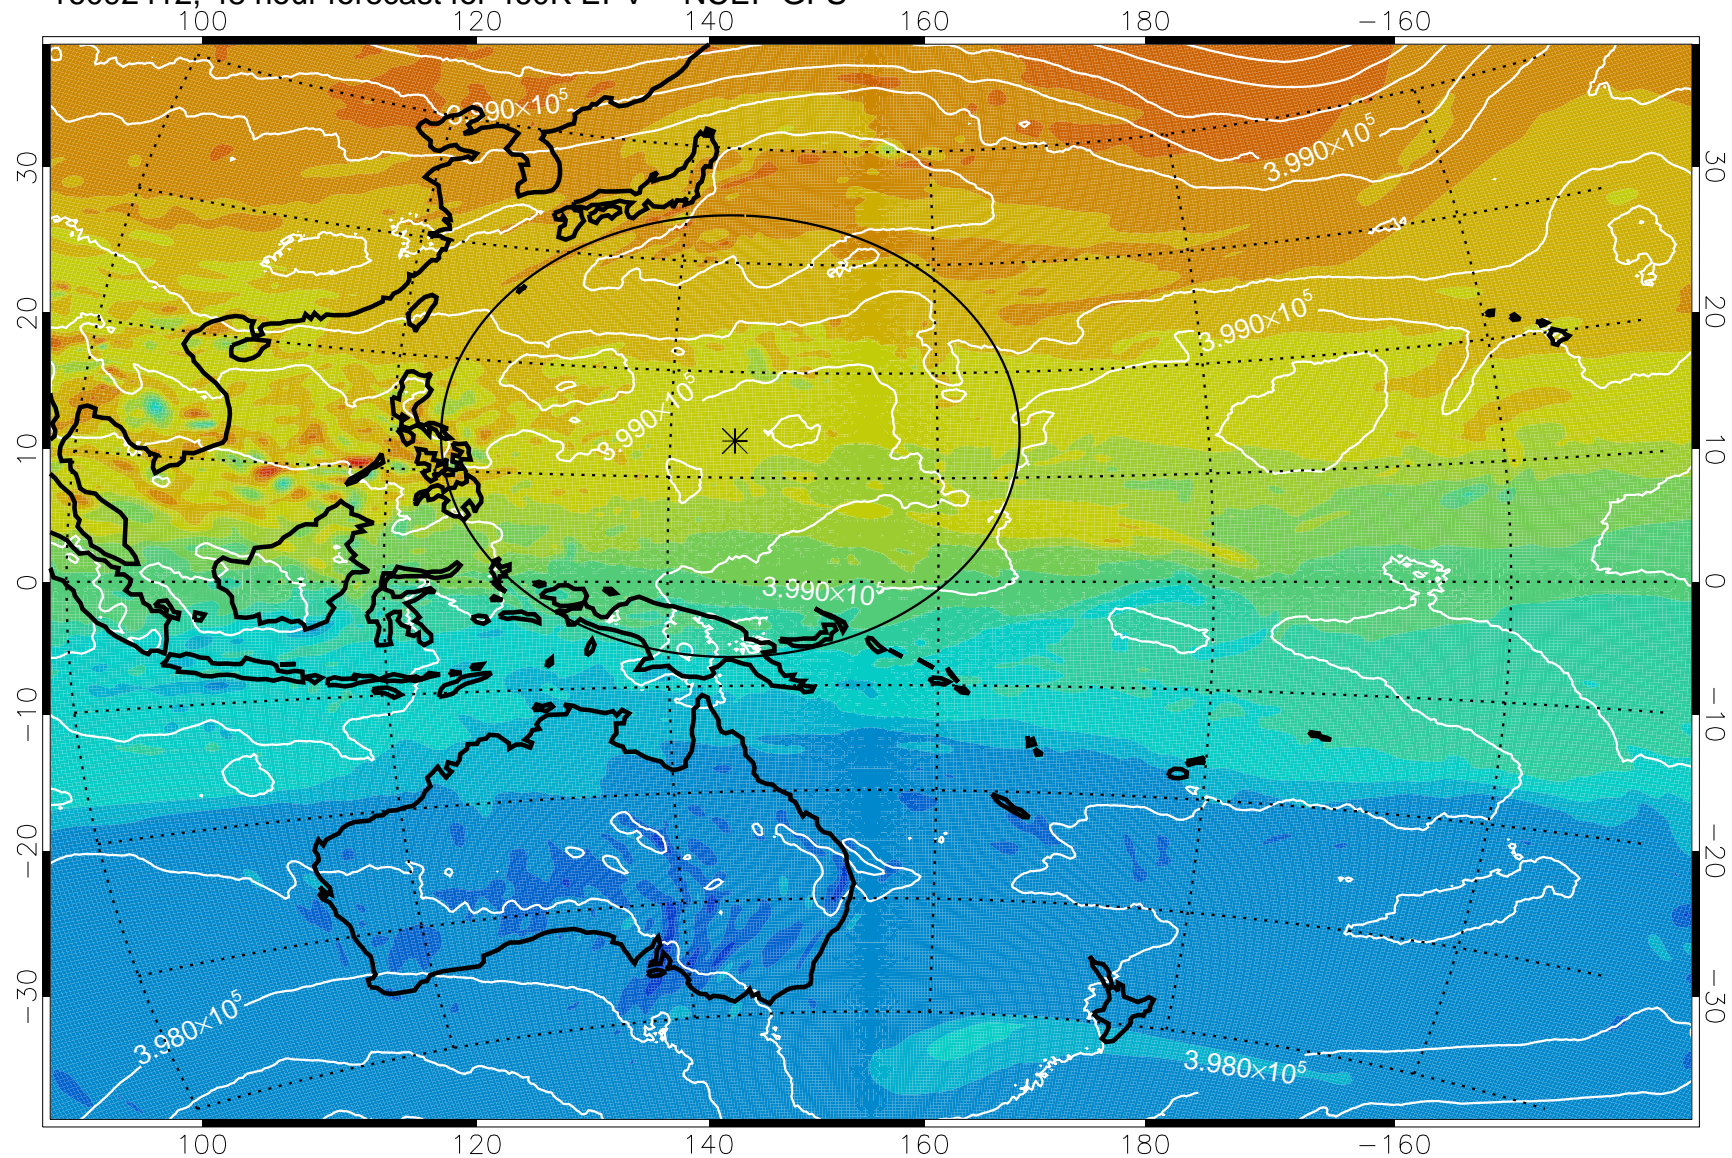

16092318, 30 hour forecast for 460K EPV -- NCEP GFS

460K Montgomery Streamfunction, white

Range ring of 2304 km

16092400, 36 hour forecast for 460K EPV -- NCEP GFS

460K Montgomery Streamfunction, white

Range ring of 2304 km

16092406, 42 hour forecast for 460K EPV -- NCEP GFS

460K Montgomery Streamfunction, white

Range ring of 2304 km

16092412, 48 hour forecast for 460K EPV -- NCEP GFS

460K Montgomery Streamfunction, white

Range ring of 2304 km

16092418, 54 hour forecast for 460K EPV -- NCEP GFS

460K Montgomery Streamfunction, white

Range ring of 2304 km

16092500, 60 hour forecast for 460K EPV -- NCEP GFS

460K Montgomery Streamfunction, white

Range ring of 2304 km

16092506, 66 hour forecast for 460K EPV -- NCEP GFS

460K Montgomery Streamfunction, white

Range ring of 2304 km

16092512, 72 hour forecast for 460K EPV -- NCEP GFS

460K Montgomery Streamfunction, white

Range ring of 2304 km