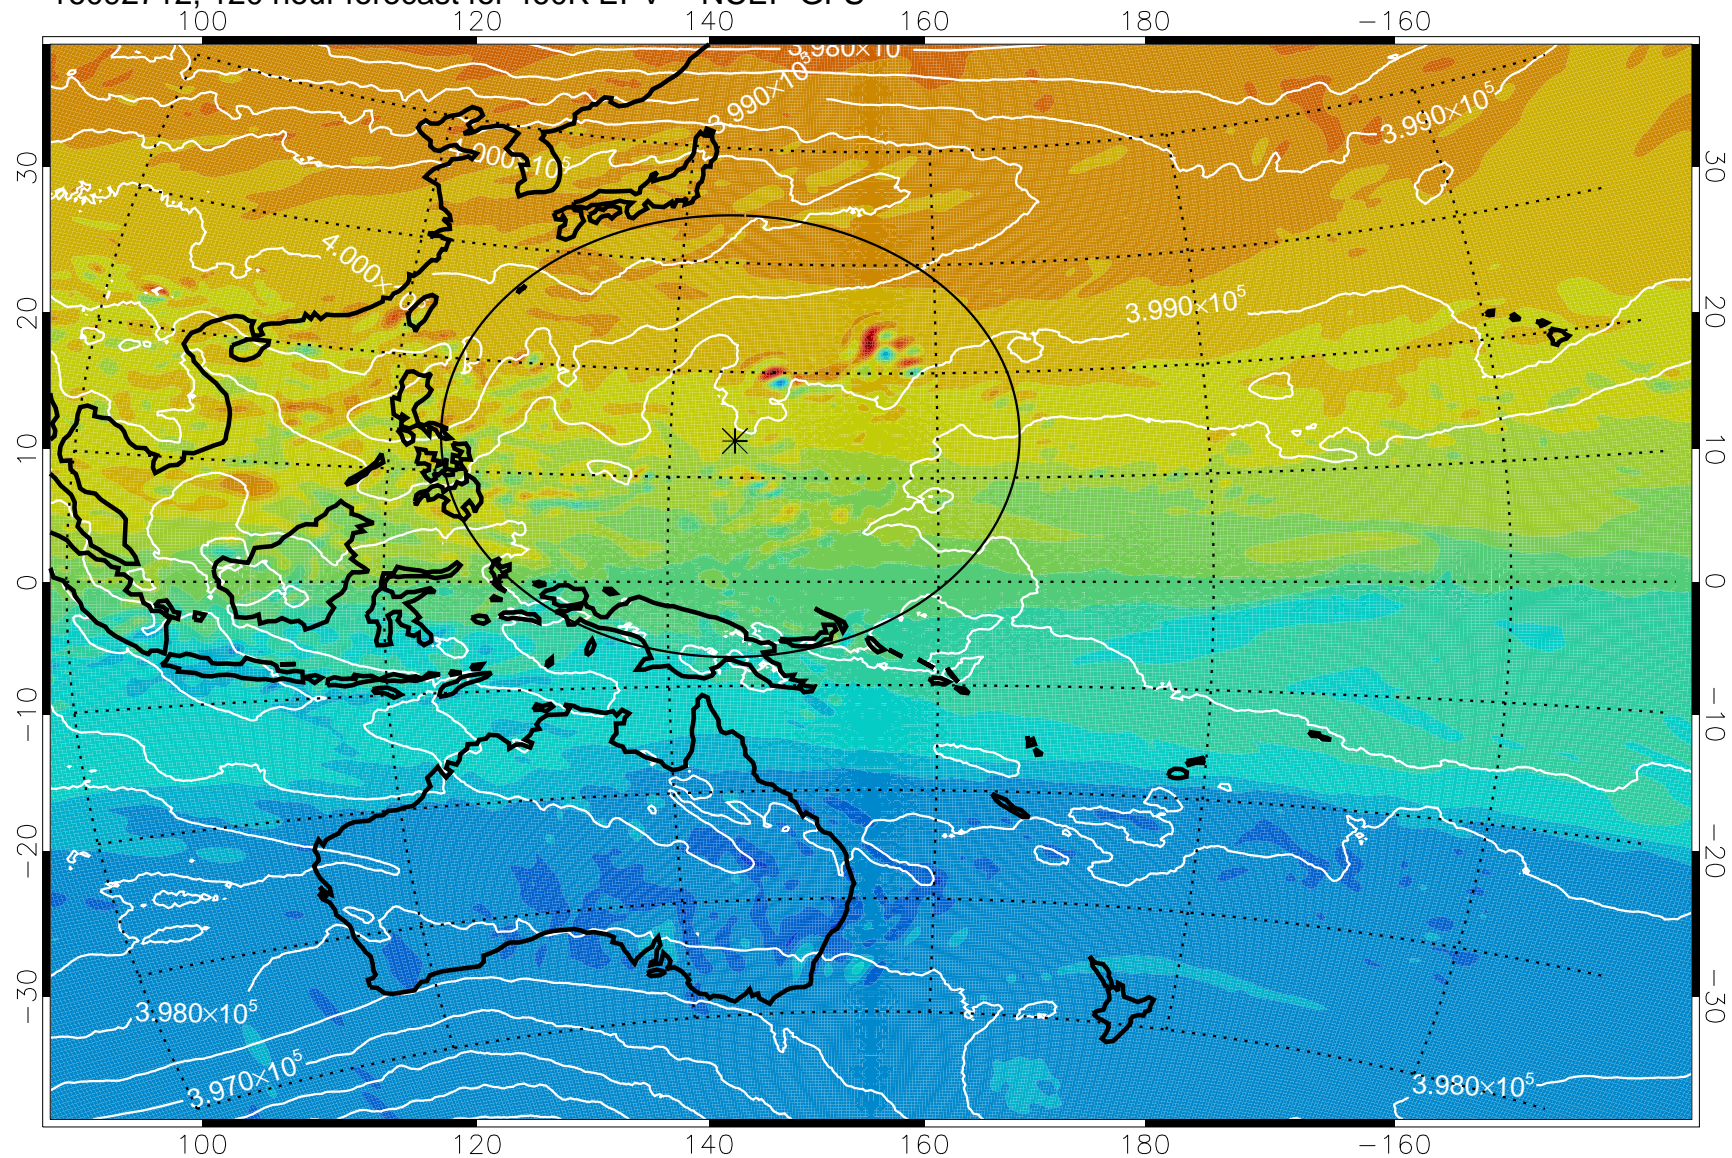

16092606, 90 hour forecast for 460K EPV -- NCEP GFS

460K Montgomery Streamfunction, white

Range ring of 2304 km

16092612, 96 hour forecast for 460K EPV -- NCEP GFS

460K Montgomery Streamfunction, white

Range ring of 2304 km

16092618, 102 hour forecast for 460K EPV -- NCEP GFS

460K Montgomery Streamfunction, white

Range ring of 2304 km

16092700, 108 hour forecast for 460K EPV -- NCEP GFS

460K Montgomery Streamfunction, white

Range ring of 2304 km

16092706, 114 hour forecast for 460K EPV -- NCEP GFS

460K Montgomery Streamfunction, white

Range ring of 2304 km

16092712, 120 hour forecast for 460K EPV -- NCEP GFS

460K Montgomery Streamfunction, white

Range ring of 2304 km