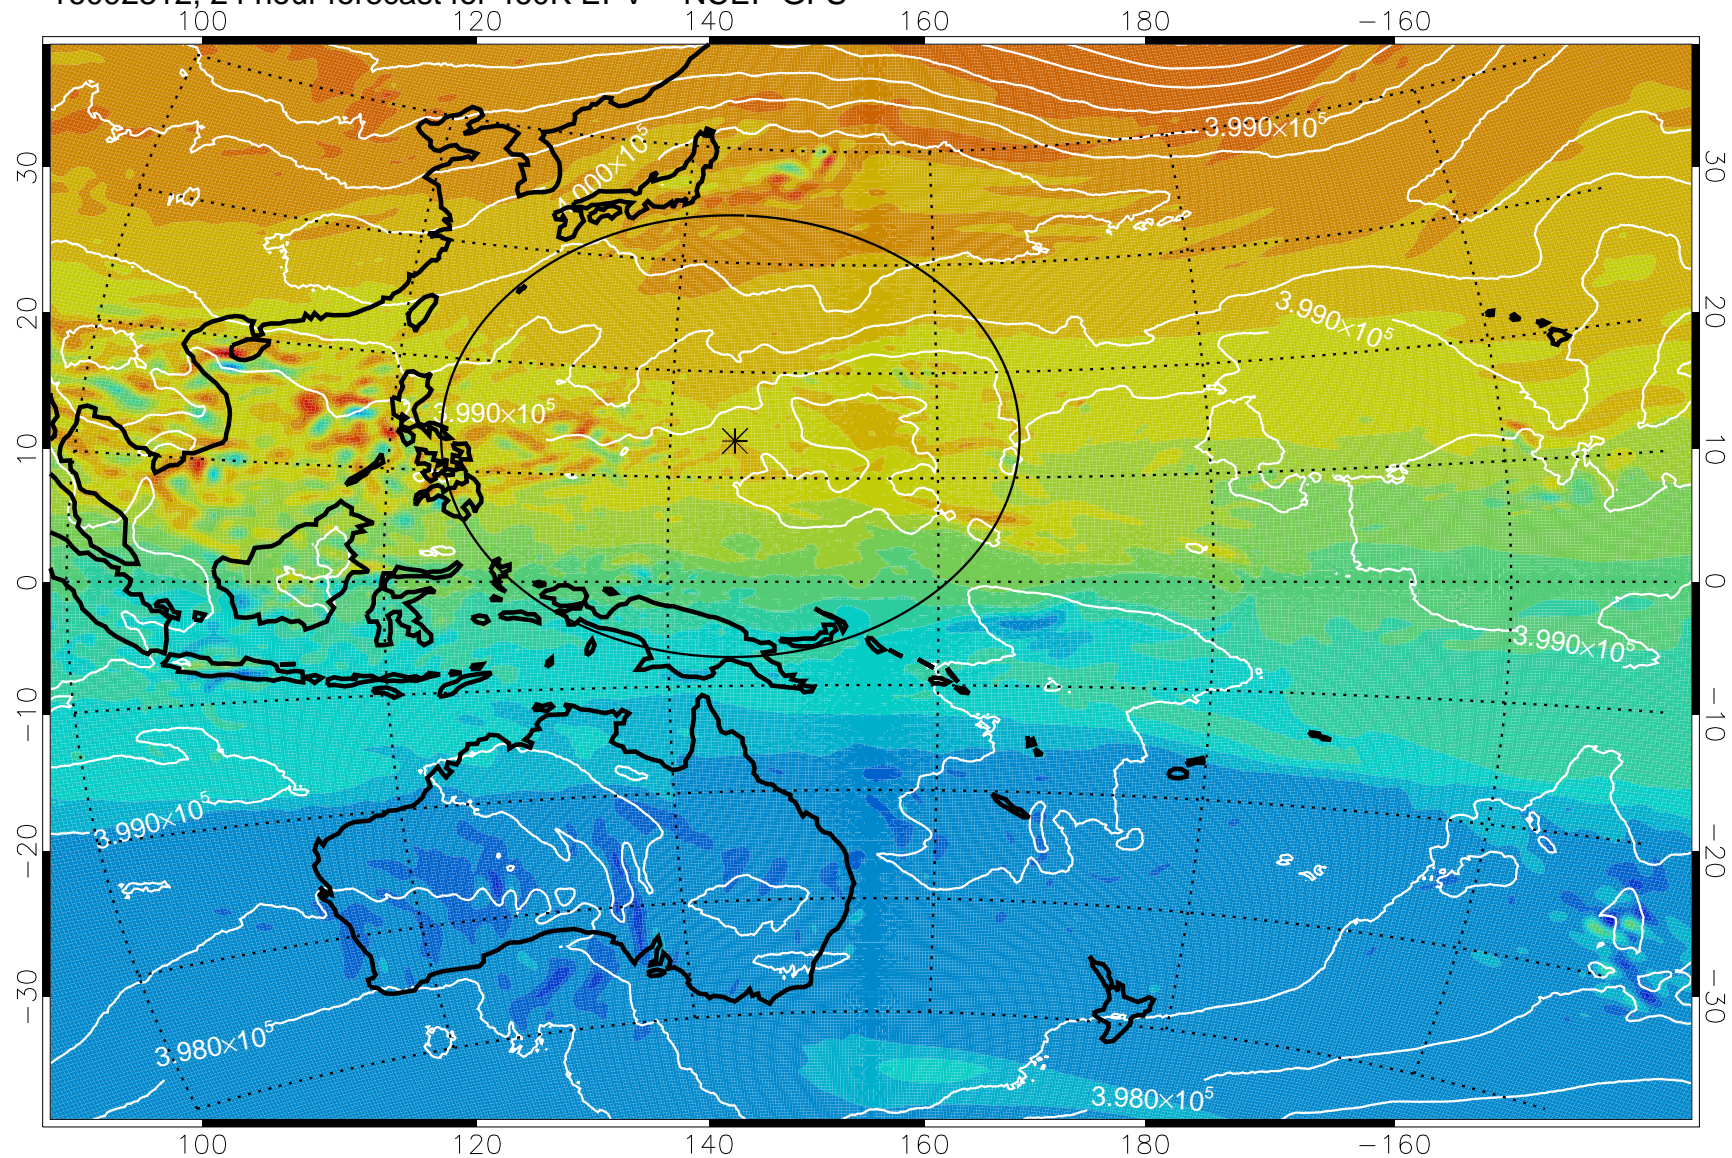

16092218, 6 hour forecast for 460K EPV -- NCEP GFS

460K Montgomery Streamfunction, white

Range ring of 2304 km

16092300, 12 hour forecast for 460K EPV -- NCEP GFS

460K Montgomery Streamfunction, white

Range ring of 2304 km

16092306, 18 hour forecast for 460K EPV -- NCEP GFS

460K Montgomery Streamfunction, white

Range ring of 2304 km

16092312, 24 hour forecast for 460K EPV -- NCEP GFS

460K Montgomery Streamfunction, white

Range ring of 2304 km

16092318, 30 hour forecast for 460K EPV -- NCEP GFS

460K Montgomery Streamfunction, white

Range ring of 2304 km

16092400, 36 hour forecast for 460K EPV -- NCEP GFS

460K Montgomery Streamfunction, white

Range ring of 2304 km

16092406, 42 hour forecast for 460K EPV -- NCEP GFS

460K Montgomery Streamfunction, white

Range ring of 2304 km

16092412, 48 hour forecast for 460K EPV -- NCEP GFS

460K Montgomery Streamfunction, white

Range ring of 2304 km