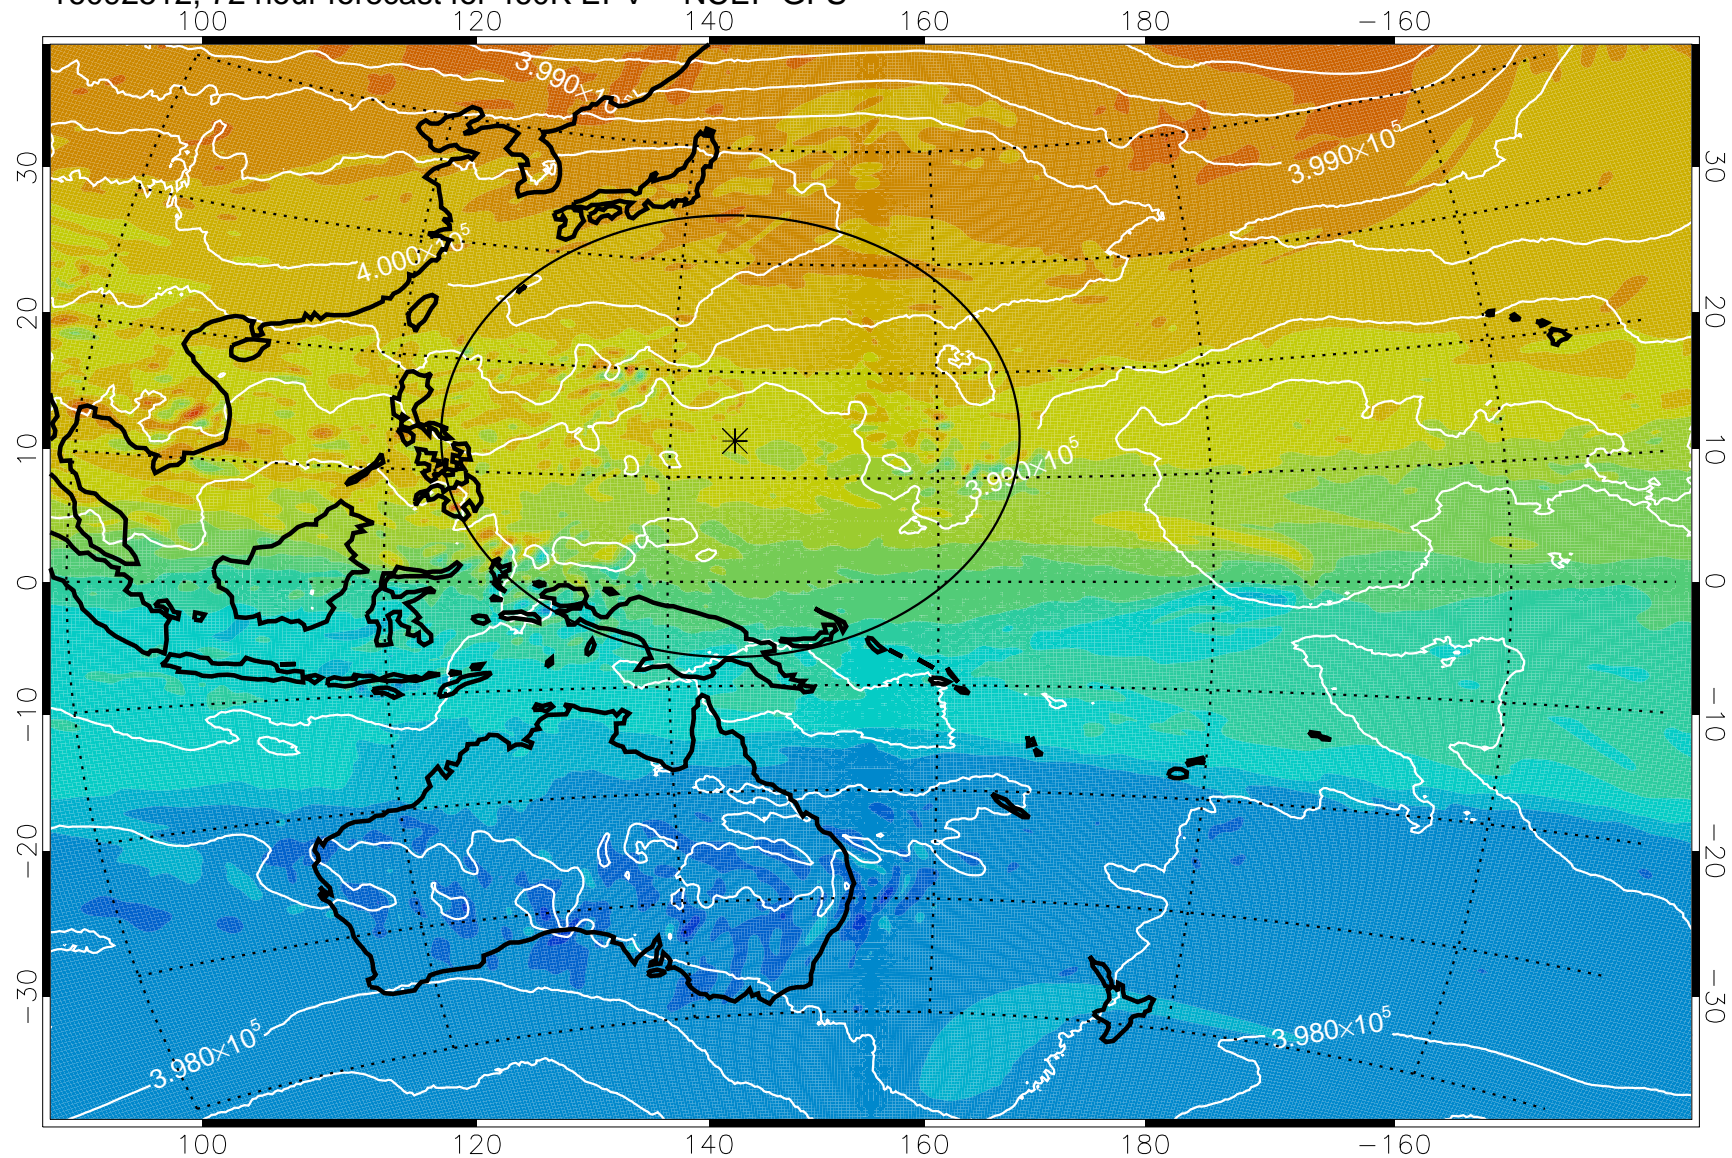

16092406, 42 hour forecast for 460K EPV -- NCEP GFS

460K Montgomery Streamfunction, white

Range ring of 2304 km

16092412, 48 hour forecast for 460K EPV -- NCEP GFS

460K Montgomery Streamfunction, white

Range ring of 2304 km

16092418, 54 hour forecast for 460K EPV -- NCEP GFS

460K Montgomery Streamfunction, white

Range ring of 2304 km

16092500, 60 hour forecast for 460K EPV -- NCEP GFS

460K Montgomery Streamfunction, white

Range ring of 2304 km

16092506, 66 hour forecast for 460K EPV -- NCEP GFS

460K Montgomery Streamfunction, white

Range ring of 2304 km

16092512, 72 hour forecast for 460K EPV -- NCEP GFS

460K Montgomery Streamfunction, white

Range ring of 2304 km

16092518, 78 hour forecast for 460K EPV -- NCEP GFS

460K Montgomery Streamfunction, white

Range ring of 2304 km

16092600, 84 hour forecast for 460K EPV -- NCEP GFS

460K Montgomery Streamfunction, white

Range ring of 2304 km