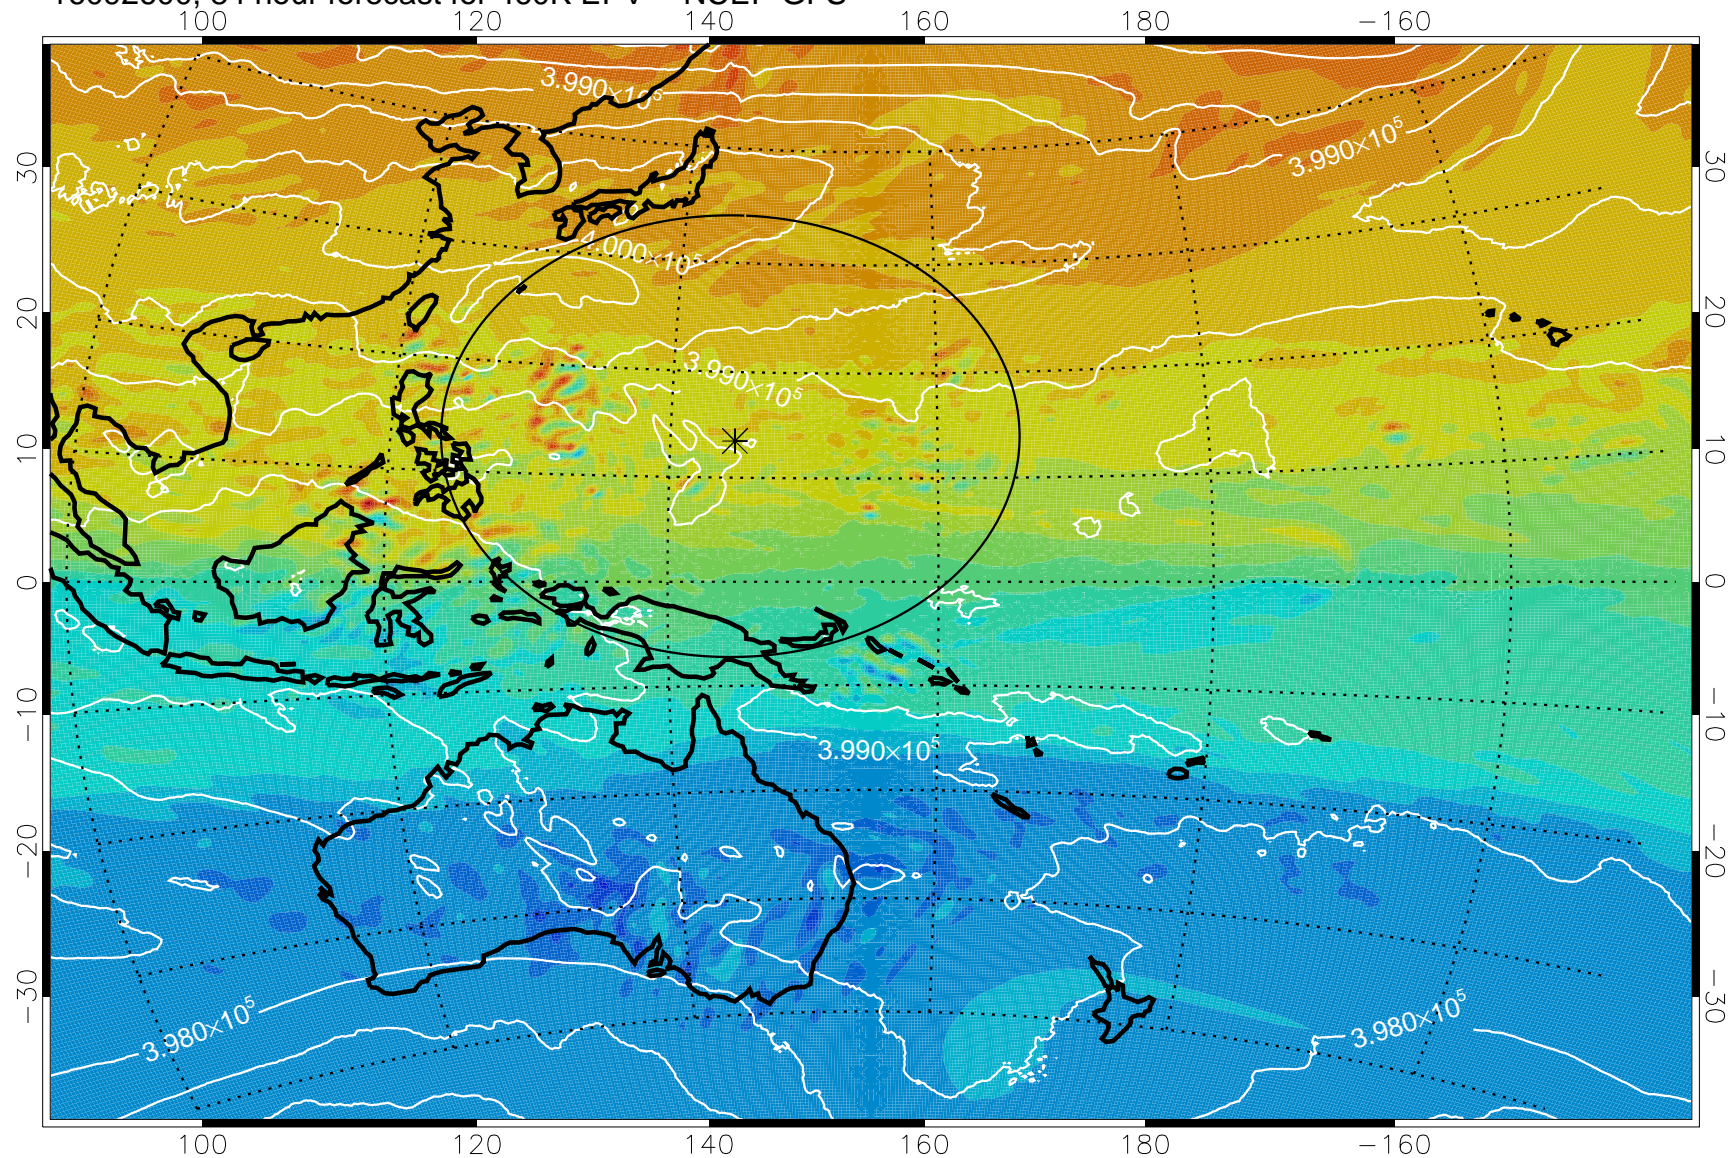

16092418, 54 hour forecast for 460K EPV -- NCEP GFS

460K Montgomery Streamfunction, white

Range ring of 2304 km

16092500, 60 hour forecast for 460K EPV -- NCEP GFS

460K Montgomery Streamfunction, white

Range ring of 2304 km

16092506, 66 hour forecast for 460K EPV -- NCEP GFS

460K Montgomery Streamfunction, white

Range ring of 2304 km

16092512, 72 hour forecast for 460K EPV -- NCEP GFS

460K Montgomery Streamfunction, white

Range ring of 2304 km

16092518, 78 hour forecast for 460K EPV -- NCEP GFS

460K Montgomery Streamfunction, white

Range ring of 2304 km

16092600, 84 hour forecast for 460K EPV -- NCEP GFS

460K Montgomery Streamfunction, white

Range ring of 2304 km

16092606, 90 hour forecast for 460K EPV -- NCEP GFS

460K Montgomery Streamfunction, white

Range ring of 2304 km

16092612, 96 hour forecast for 460K EPV -- NCEP GFS

460K Montgomery Streamfunction, white

Range ring of 2304 km