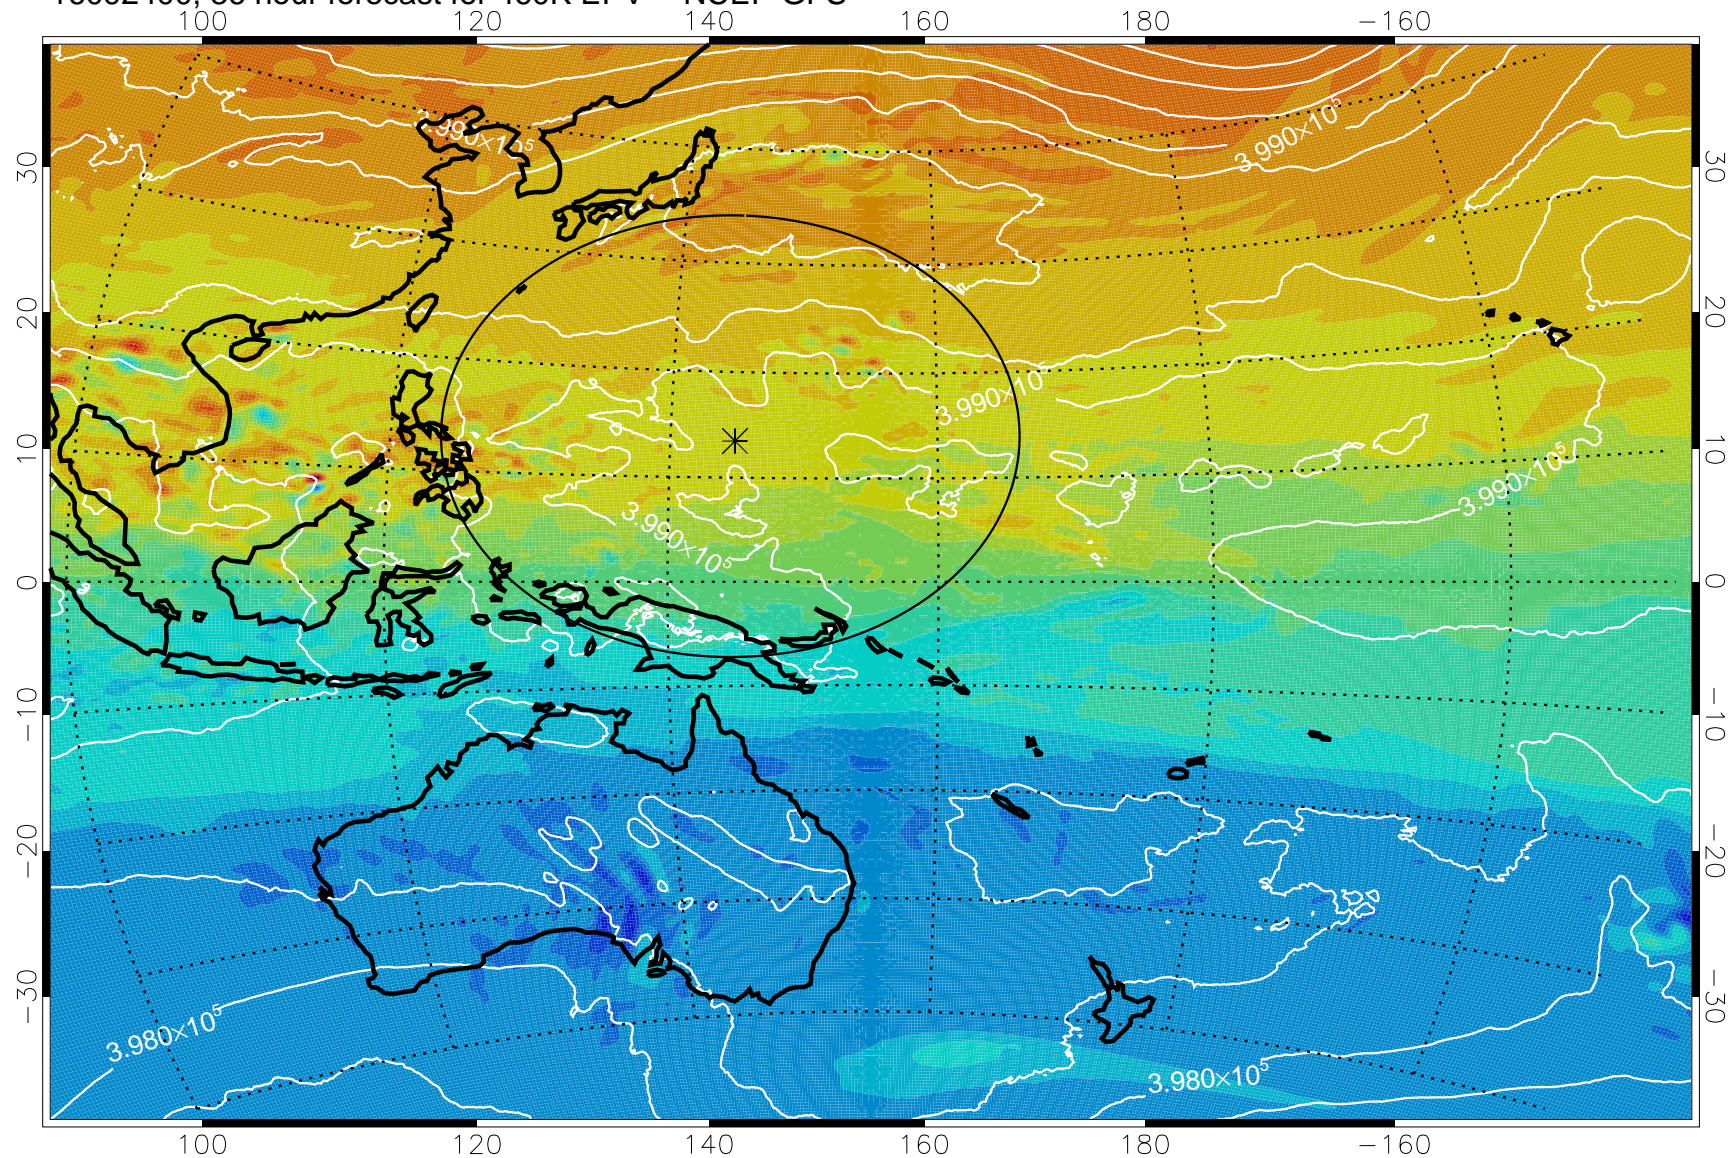

16092306, 18 hour forecast for 460K EPV -- NCEP GFS

460K Montgomery Streamfunction, white

Range ring of 2304 km

16092312, 24 hour forecast for 460K EPV -- NCEP GFS

460K Montgomery Streamfunction, white

Range ring of 2304 km

16092318, 30 hour forecast for 460K EPV -- NCEP GFS

460K Montgomery Streamfunction, white

Range ring of 2304 km

16092400, 36 hour forecast for 460K EPV -- NCEP GFS

460K Montgomery Streamfunction, white

Range ring of 2304 km

16092406, 42 hour forecast for 460K EPV -- NCEP GFS

460K Montgomery Streamfunction, white

Range ring of 2304 km

16092412, 48 hour forecast for 460K EPV -- NCEP GFS

460K Montgomery Streamfunction, white

Range ring of 2304 km

16092418, 54 hour forecast for 460K EPV -- NCEP GFS

460K Montgomery Streamfunction, white

Range ring of 2304 km

16092500, 60 hour forecast for 460K EPV -- NCEP GFS

460K Montgomery Streamfunction, white

Range ring of 2304 km