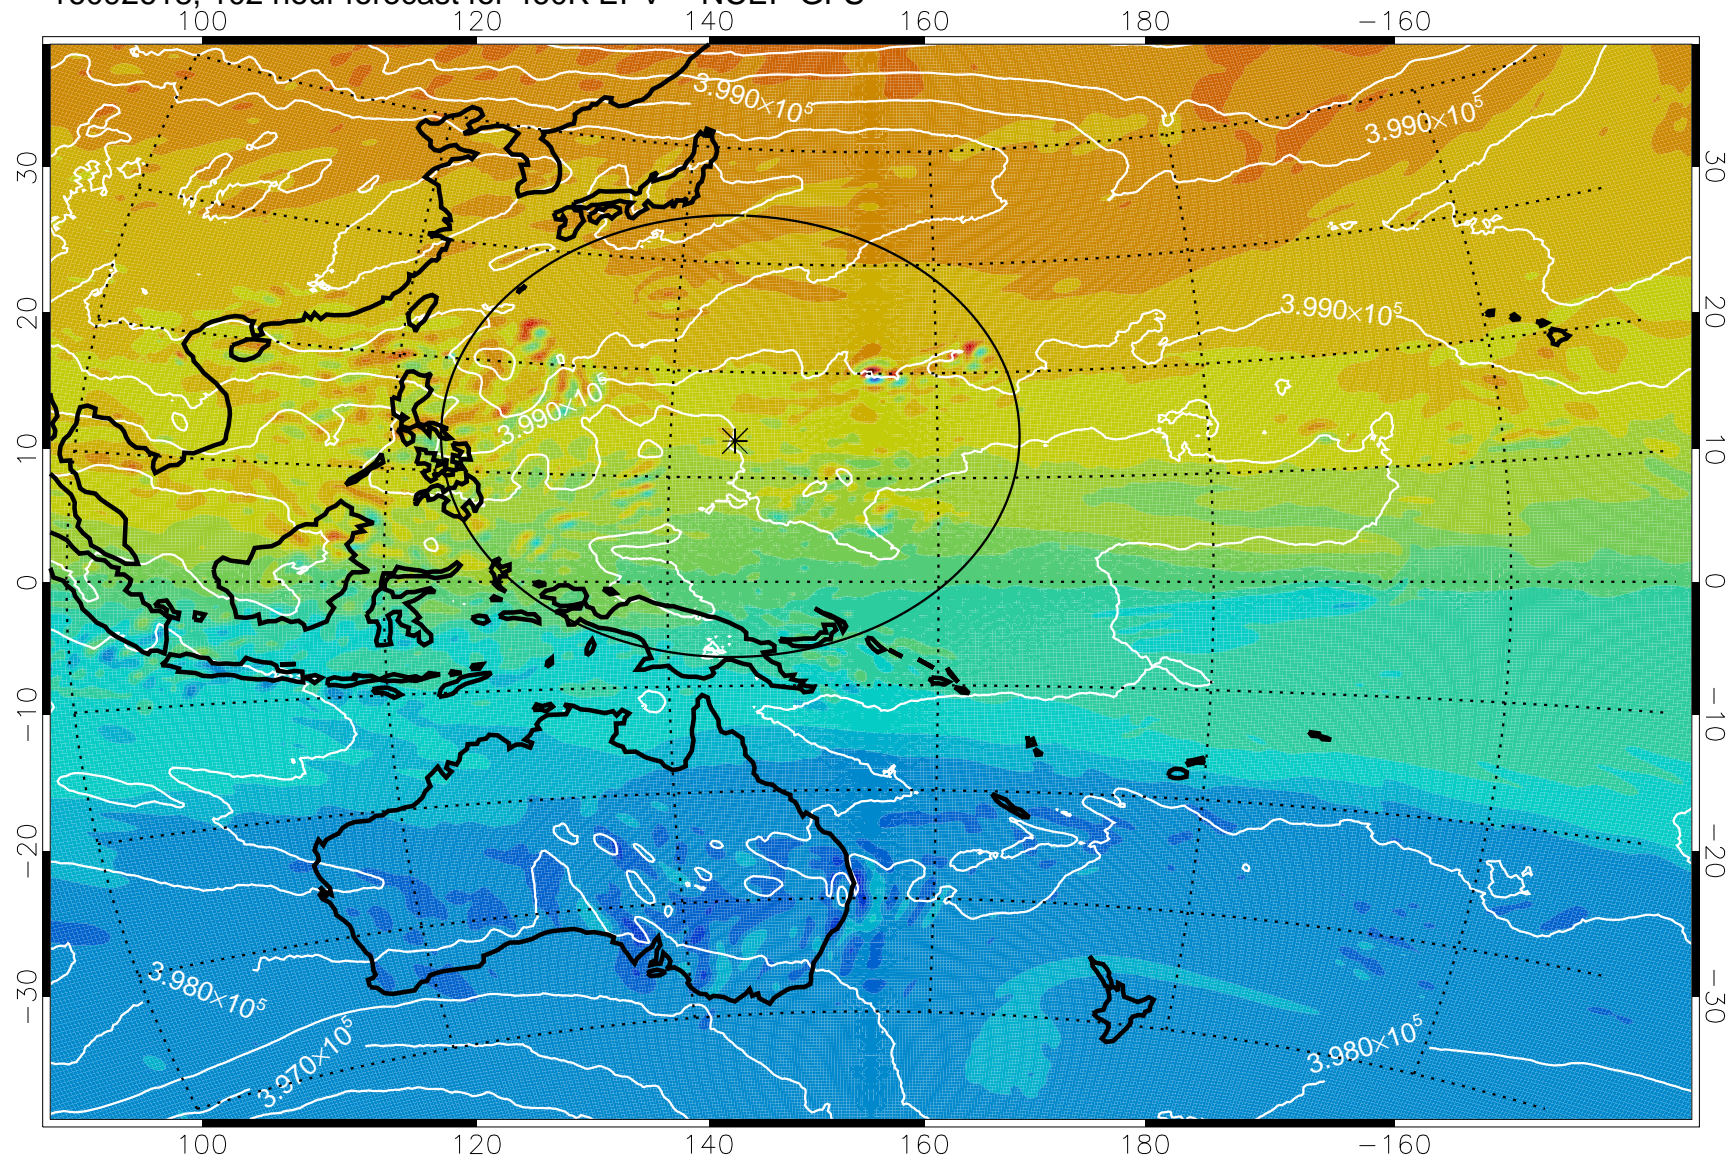

16092518, 78 hour forecast for 460K EPV -- NCEP GFS

460K Montgomery Streamfunction, white

Range ring of 2304 km

16092600, 84 hour forecast for 460K EPV -- NCEP GFS

460K Montgomery Streamfunction, white

Range ring of 2304 km

16092606, 90 hour forecast for 460K EPV -- NCEP GFS

460K Montgomery Streamfunction, white

Range ring of 2304 km

16092612, 96 hour forecast for 460K EPV -- NCEP GFS

460K Montgomery Streamfunction, white

Range ring of 2304 km

16092618, 102 hour forecast for 460K EPV -- NCEP GFS

460K Montgomery Streamfunction, white

Range ring of 2304 km

16092700, 108 hour forecast for 460K EPV -- NCEP GFS

460K Montgomery Streamfunction, white

Range ring of 2304 km

16092706, 114 hour forecast for 460K EPV -- NCEP GFS

460K Montgomery Streamfunction, white

Range ring of 2304 km

16092712, 120 hour forecast for 460K EPV -- NCEP GFS

460K Montgomery Streamfunction, white

Range ring of 2304 km