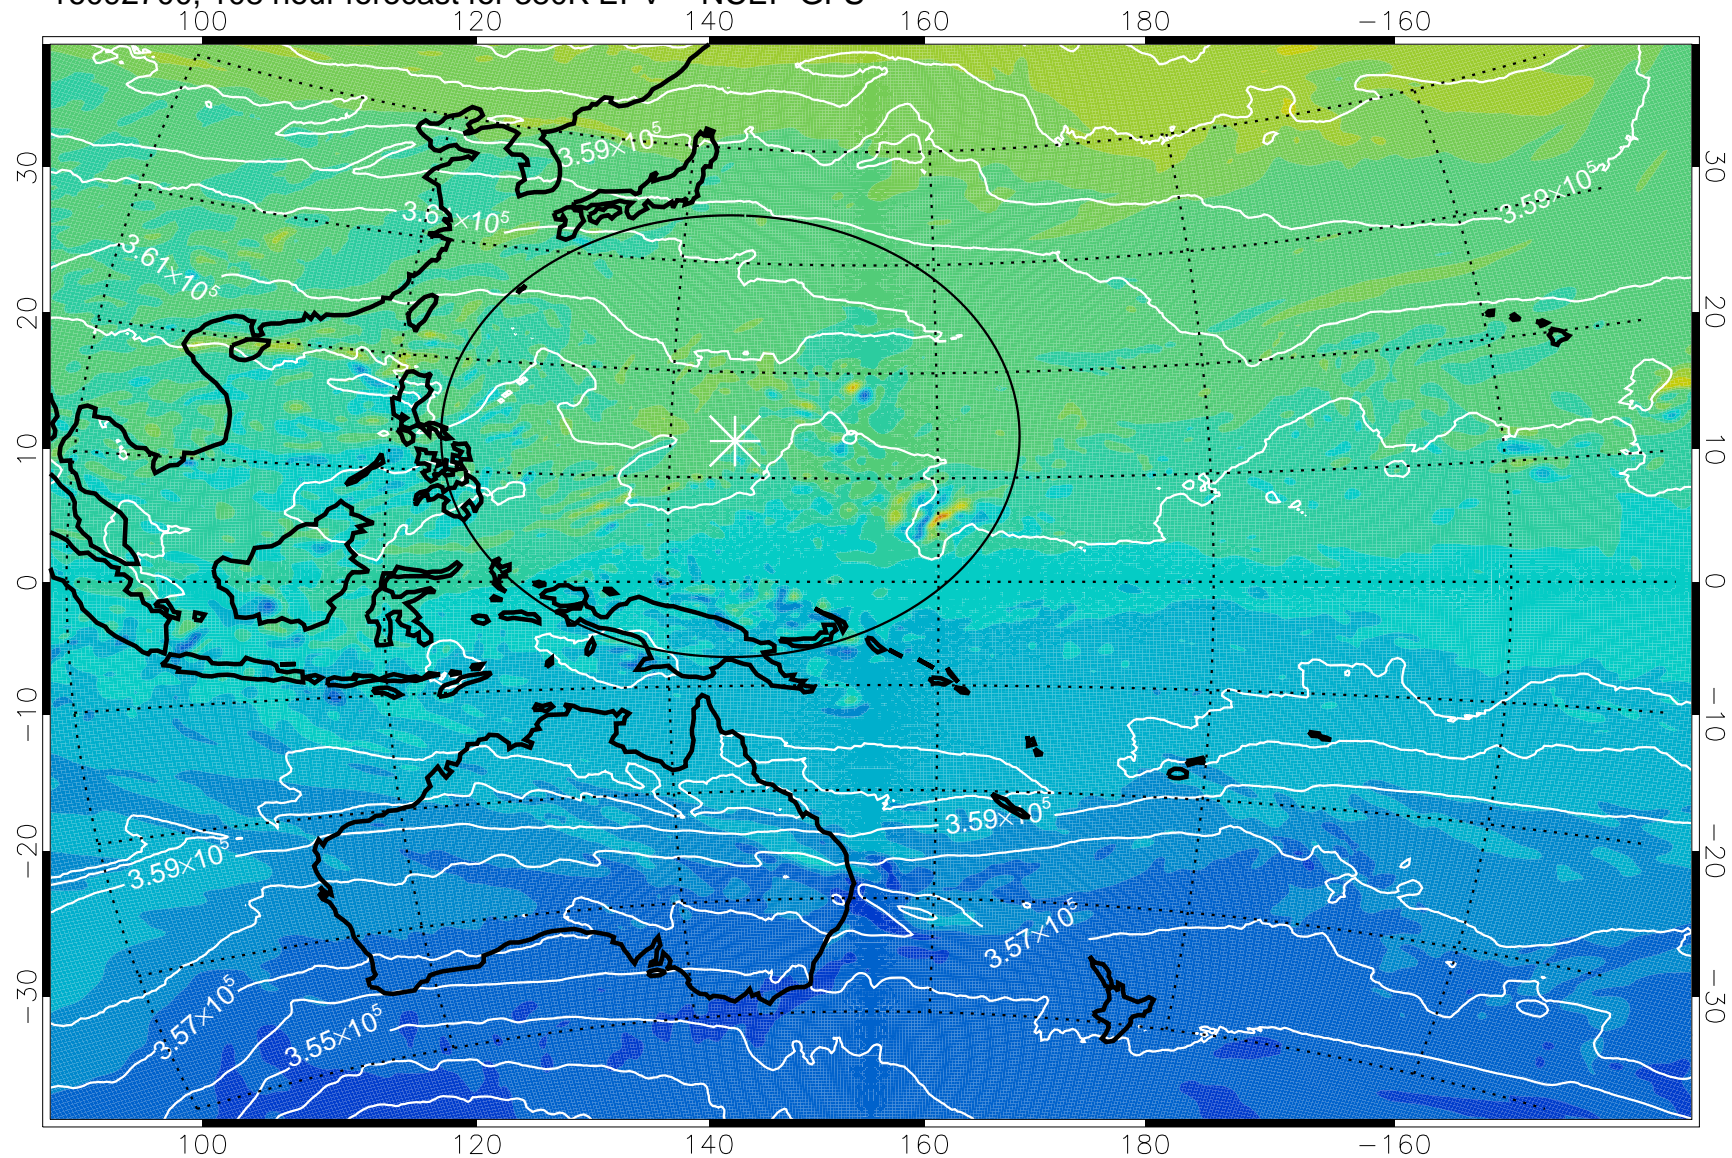

16092606, 90 hour forecast for 380K EPV -- NCEP GFS

380K Montgomery Streamfunction, white

Range ring of 2304 km

16092612, 96 hour forecast for 380K EPV -- NCEP GFS

380K Montgomery Streamfunction, white

Range ring of 2304 km

16092618, 102 hour forecast for 380K EPV -- NCEP GFS

380K Montgomery Streamfunction, white

Range ring of 2304 km

16092700, 108 hour forecast for 380K EPV -- NCEP GFS

380K Montgomery Streamfunction, white

Range ring of 2304 km

16092706, 114 hour forecast for 380K EPV -- NCEP GFS

380K Montgomery Streamfunction, white

Range ring of 2304 km

16092712, 120 hour forecast for 380K EPV -- NCEP GFS

380K Montgomery Streamfunction, white

Range ring of 2304 km