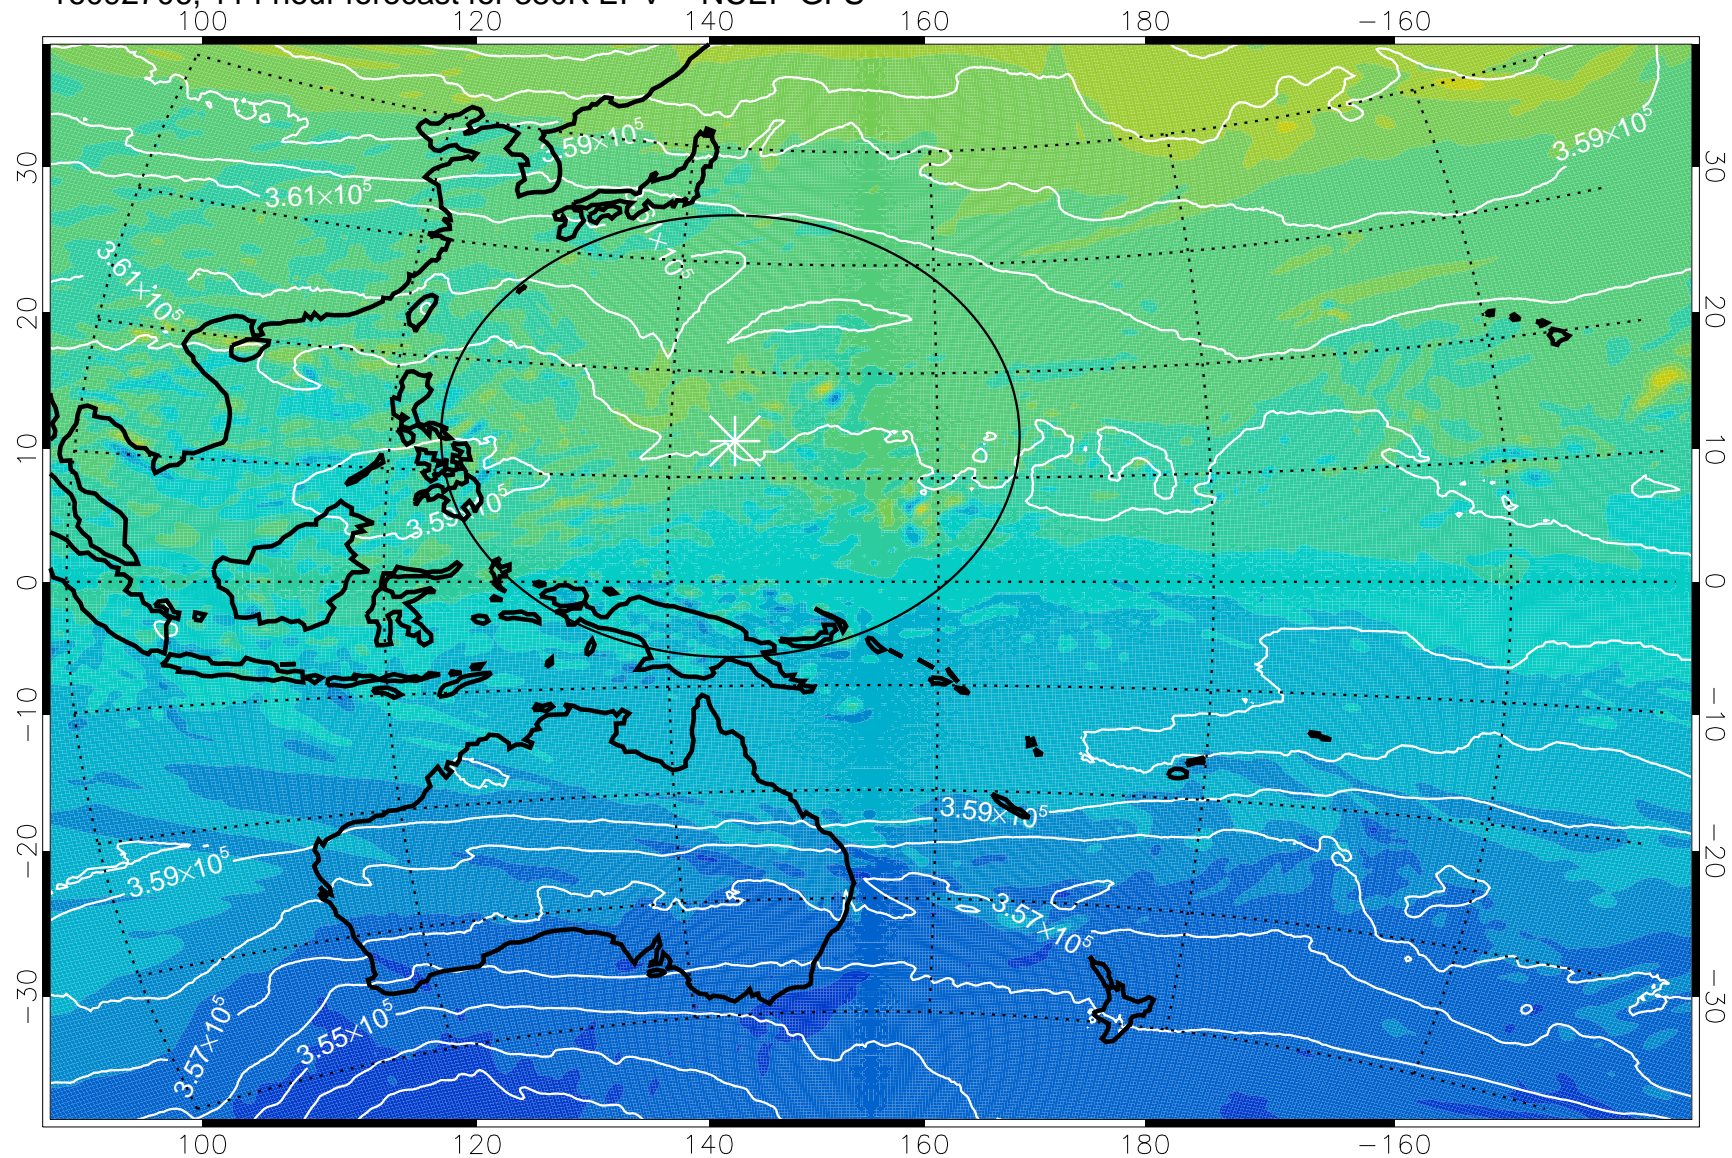

16092606, 90 hour forecast for 380K EPV -- NCEP GFS

380K Montgomery Streamfunction, white

Range ring of 2304 km

16092612, 96 hour forecast for 380K EPV -- NCEP GFS

380K Montgomery Streamfunction, white

Range ring of 2304 km

16092618, 102 hour forecast for 380K EPV -- NCEP GFS

380K Montgomery Streamfunction, white

Range ring of 2304 km

16092700, 108 hour forecast for 380K EPV -- NCEP GFS

380K Montgomery Streamfunction, white

Range ring of 2304 km

16092706, 114 hour forecast for 380K EPV -- NCEP GFS

380K Montgomery Streamfunction, white

Range ring of 2304 km

16092712, 120 hour forecast for 380K EPV -- NCEP GFS

380K Montgomery Streamfunction, white

Range ring of 2304 km