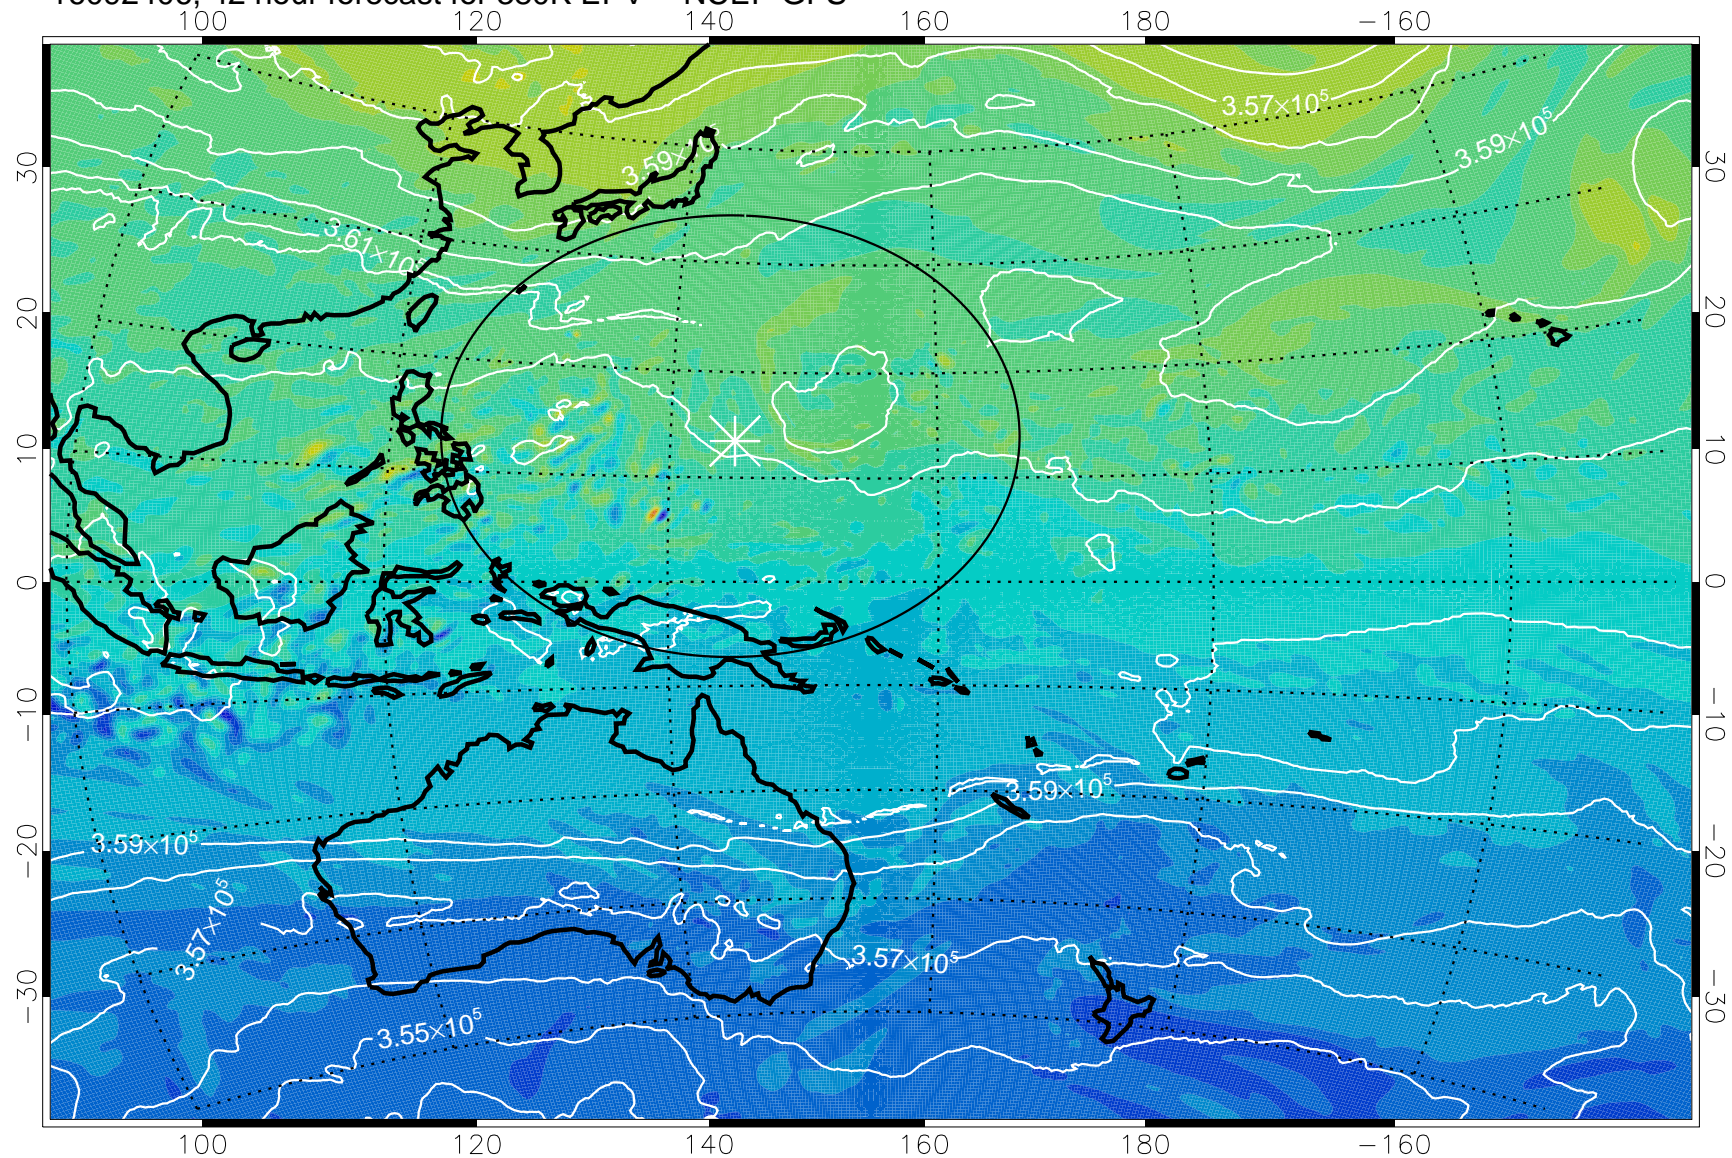

16092318, 30 hour forecast for 380K EPV -- NCEP GFS

380K Montgomery Streamfunction, white

Range ring of 2304 km

16092400, 36 hour forecast for 380K EPV -- NCEP GFS

380K Montgomery Streamfunction, white

Range ring of 2304 km

16092406, 42 hour forecast for 380K EPV -- NCEP GFS

380K Montgomery Streamfunction, white

Range ring of 2304 km

16092412, 48 hour forecast for 380K EPV -- NCEP GFS

380K Montgomery Streamfunction, white

Range ring of 2304 km

16092418, 54 hour forecast for 380K EPV -- NCEP GFS

380K Montgomery Streamfunction, white

Range ring of 2304 km

16092500, 60 hour forecast for 380K EPV -- NCEP GFS

380K Montgomery Streamfunction, white

Range ring of 2304 km

16092506, 66 hour forecast for 380K EPV -- NCEP GFS

380K Montgomery Streamfunction, white

Range ring of 2304 km

16092512, 72 hour forecast for 380K EPV -- NCEP GFS

380K Montgomery Streamfunction, white

Range ring of 2304 km