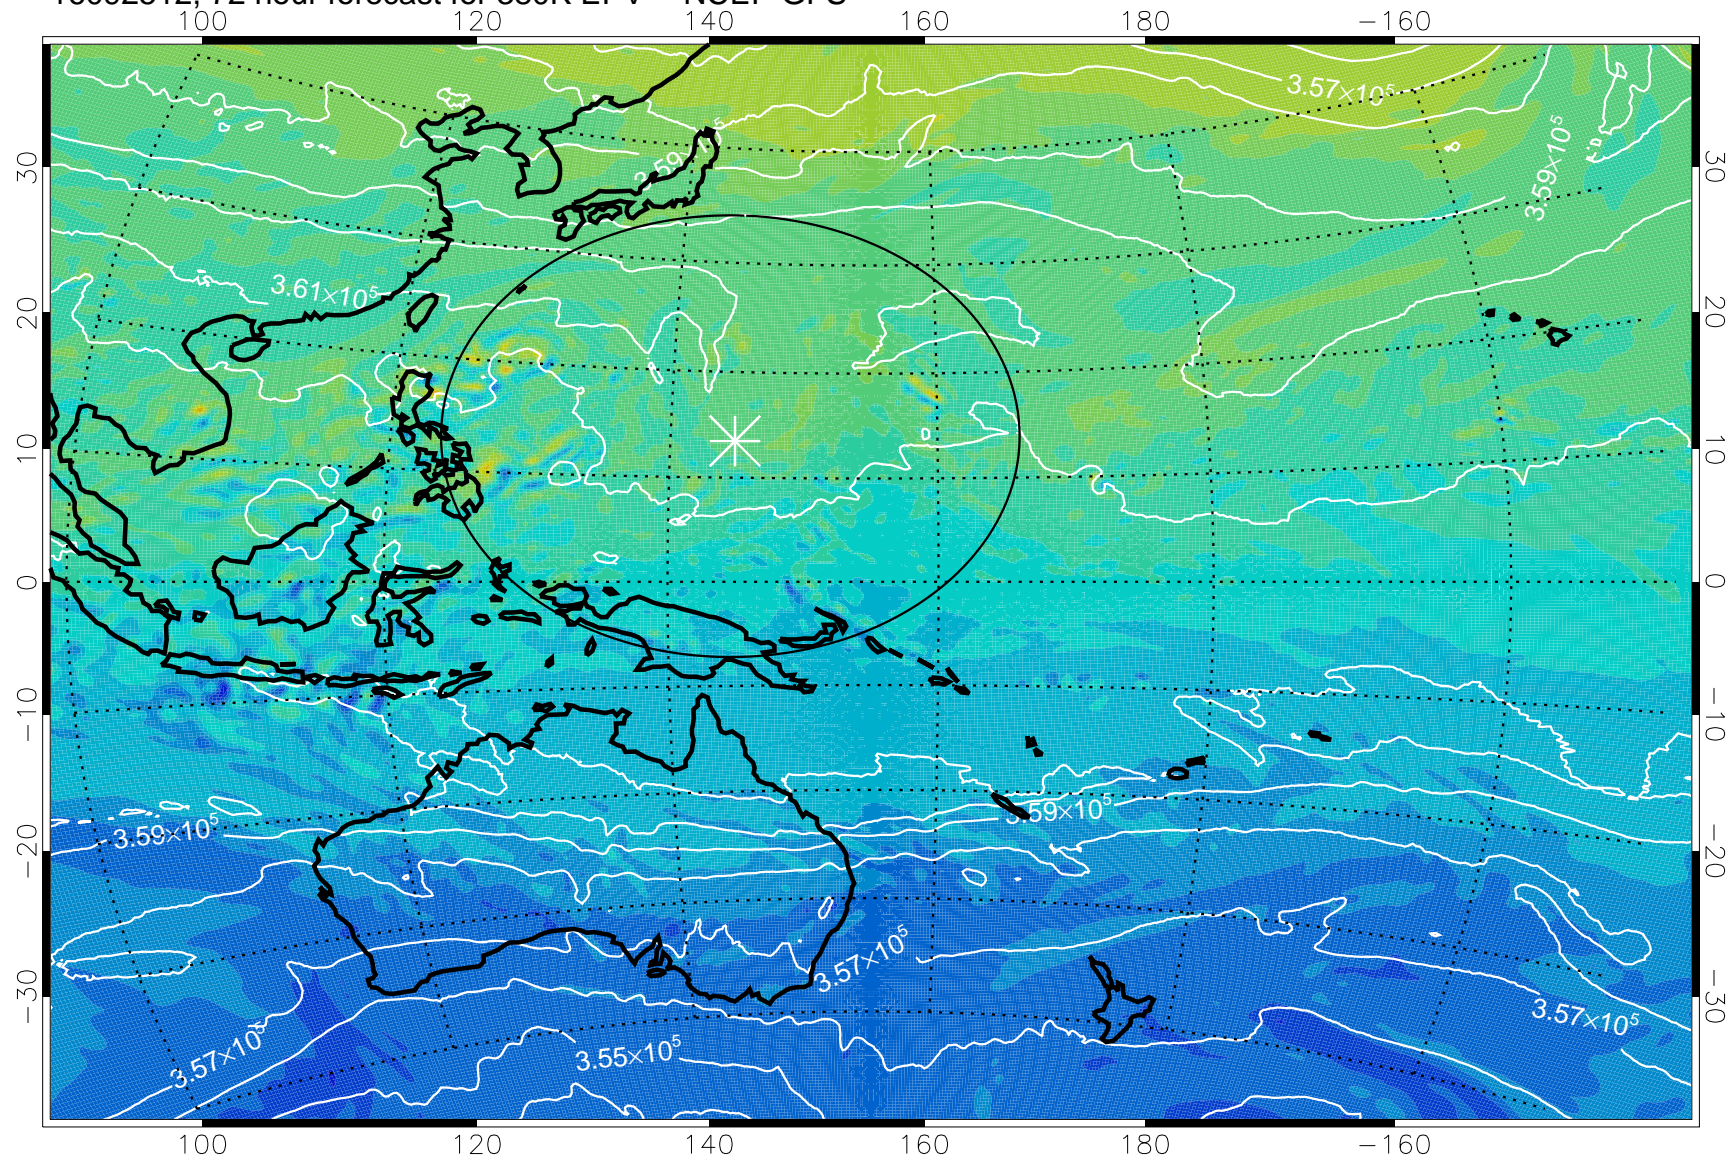

16092418, 54 hour forecast for 380K EPV -- NCEP GFS

380K Montgomery Streamfunction, white

Range ring of 2304 km

16092500, 60 hour forecast for 380K EPV -- NCEP GFS

380K Montgomery Streamfunction, white

Range ring of 2304 km

16092506, 66 hour forecast for 380K EPV -- NCEP GFS

380K Montgomery Streamfunction, white

Range ring of 2304 km

16092512, 72 hour forecast for 380K EPV -- NCEP GFS

380K Montgomery Streamfunction, white

Range ring of 2304 km

16092518, 78 hour forecast for 380K EPV -- NCEP GFS

380K Montgomery Streamfunction, white

Range ring of 2304 km

16092600, 84 hour forecast for 380K EPV -- NCEP GFS

380K Montgomery Streamfunction, white

Range ring of 2304 km

16092606, 90 hour forecast for 380K EPV -- NCEP GFS

380K Montgomery Streamfunction, white

Range ring of 2304 km

16092612, 96 hour forecast for 380K EPV -- NCEP GFS

380K Montgomery Streamfunction, white

Range ring of 2304 km