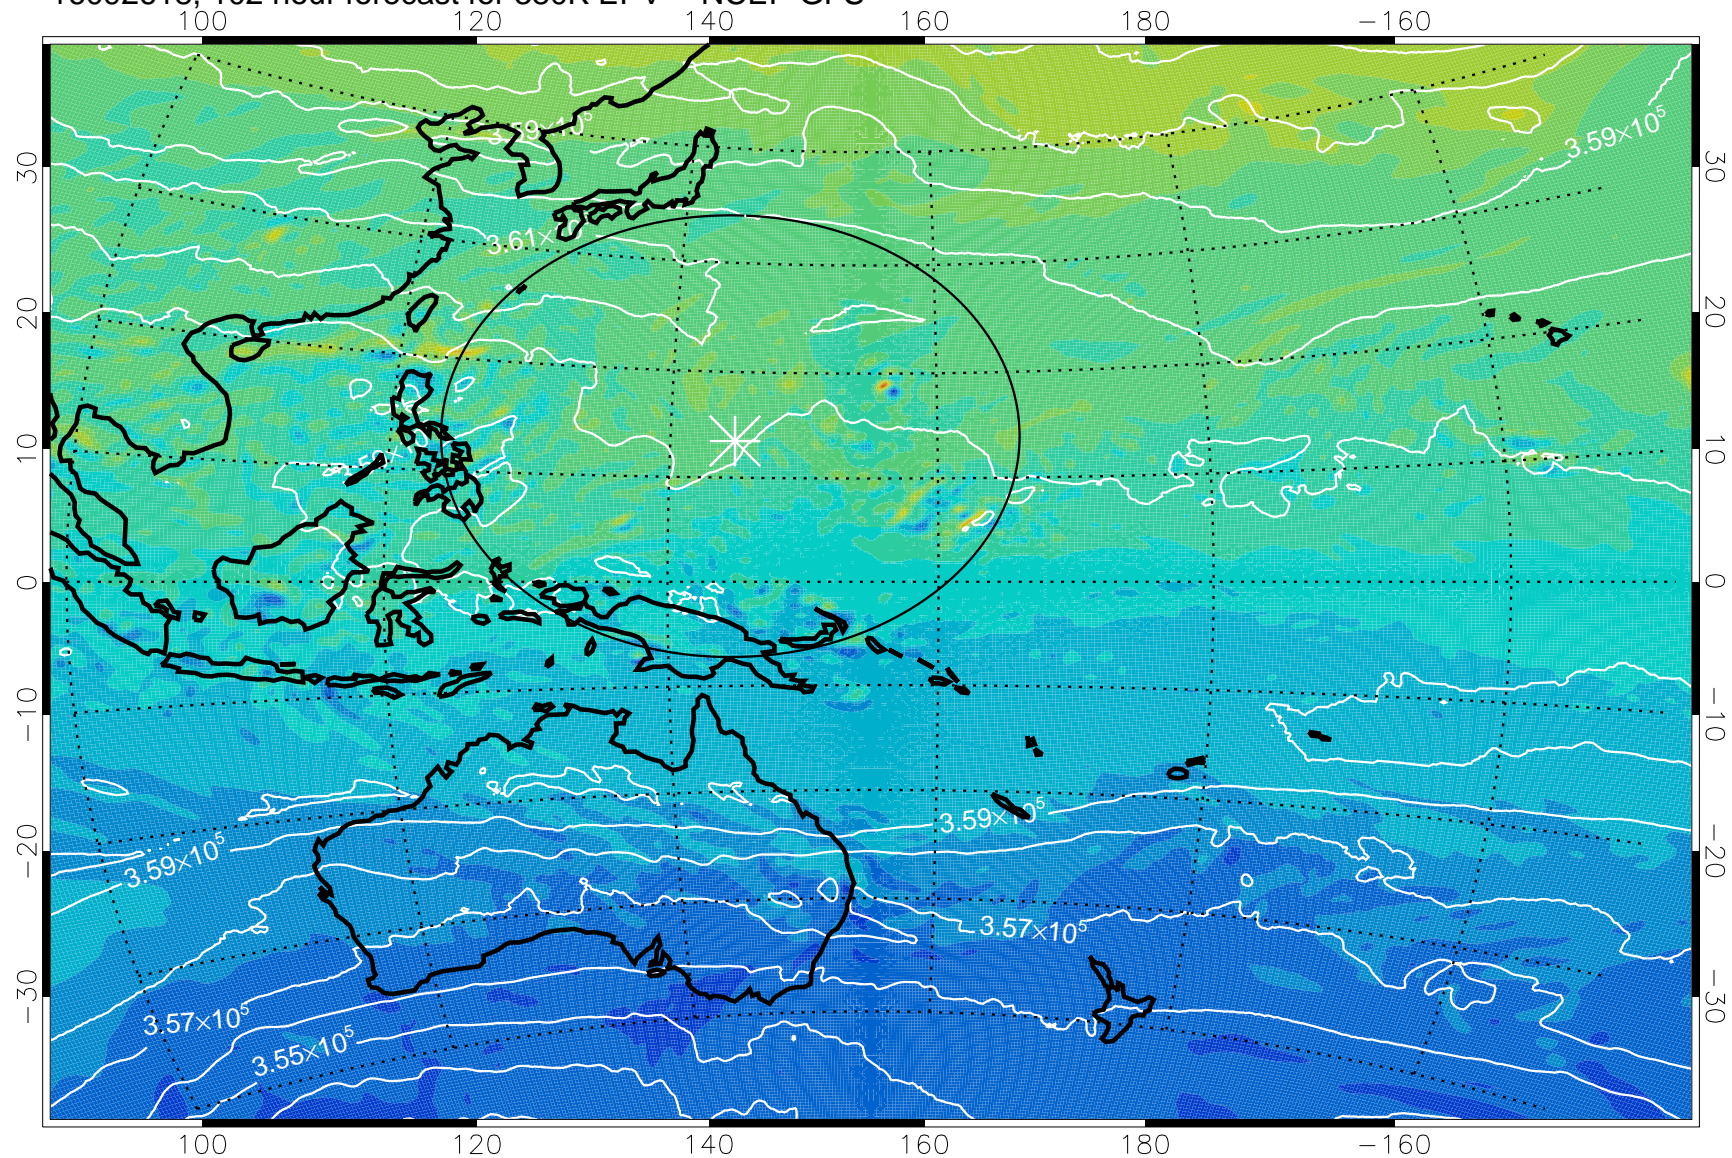

16092518, 78 hour forecast for 380K EPV -- NCEP GFS

380K Montgomery Streamfunction, white

Range ring of 2304 km

16092600, 84 hour forecast for 380K EPV -- NCEP GFS

380K Montgomery Streamfunction, white

Range ring of 2304 km

16092606, 90 hour forecast for 380K EPV -- NCEP GFS

380K Montgomery Streamfunction, white

Range ring of 2304 km

16092612, 96 hour forecast for 380K EPV -- NCEP GFS

380K Montgomery Streamfunction, white

Range ring of 2304 km

16092618, 102 hour forecast for 380K EPV -- NCEP GFS

380K Montgomery Streamfunction, white

Range ring of 2304 km

16092700, 108 hour forecast for 380K EPV -- NCEP GFS

380K Montgomery Streamfunction, white

Range ring of 2304 km

16092706, 114 hour forecast for 380K EPV -- NCEP GFS

380K Montgomery Streamfunction, white

Range ring of 2304 km

16092712, 120 hour forecast for 380K EPV -- NCEP GFS

380K Montgomery Streamfunction, white

Range ring of 2304 km