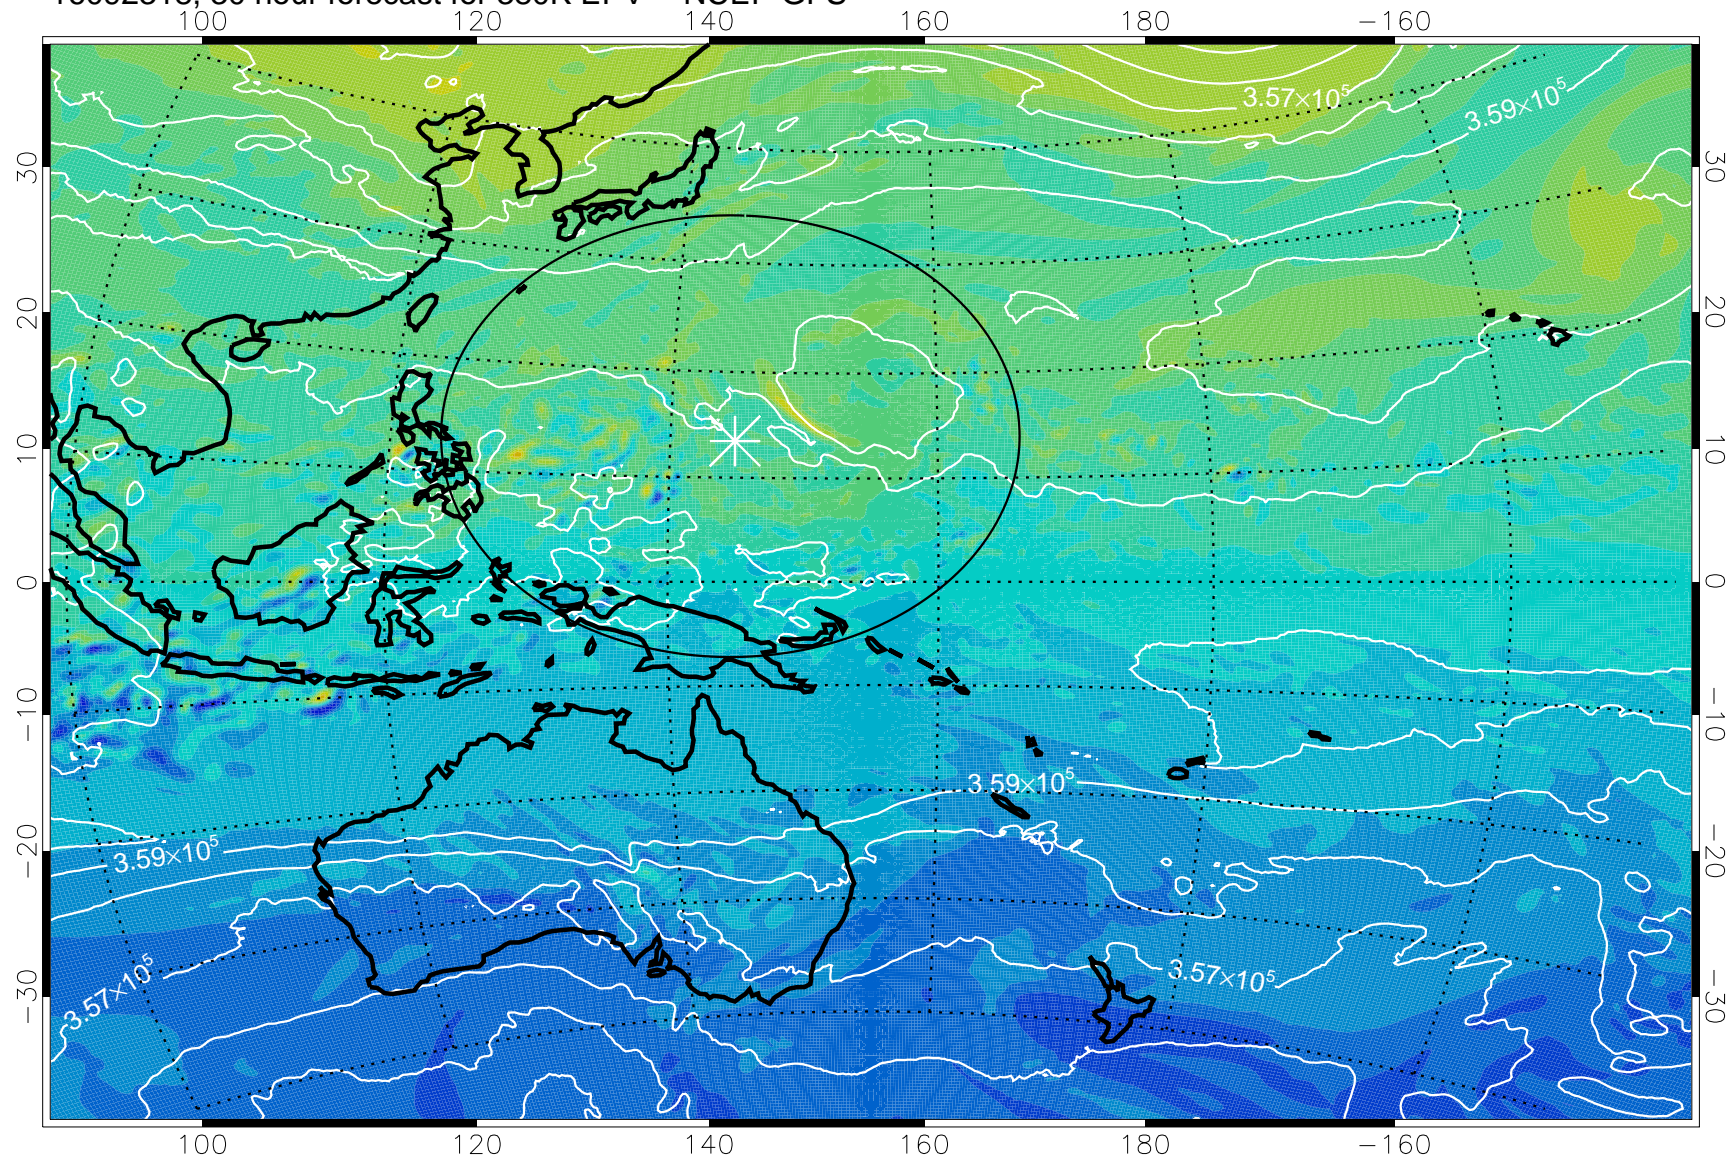

16092306, 18 hour forecast for 380K EPV -- NCEP GFS

380K Montgomery Streamfunction, white

Range ring of 2304 km

16092312, 24 hour forecast for 380K EPV -- NCEP GFS

380K Montgomery Streamfunction, white

Range ring of 2304 km

16092318, 30 hour forecast for 380K EPV -- NCEP GFS

380K Montgomery Streamfunction, white

Range ring of 2304 km

16092400, 36 hour forecast for 380K EPV -- NCEP GFS

380K Montgomery Streamfunction, white

Range ring of 2304 km

16092406, 42 hour forecast for 380K EPV -- NCEP GFS

380K Montgomery Streamfunction, white

Range ring of 2304 km

16092412, 48 hour forecast for 380K EPV -- NCEP GFS

380K Montgomery Streamfunction, white

Range ring of 2304 km

16092418, 54 hour forecast for 380K EPV -- NCEP GFS

380K Montgomery Streamfunction, white

Range ring of 2304 km

16092500, 60 hour forecast for 380K EPV -- NCEP GFS

380K Montgomery Streamfunction, white

Range ring of 2304 km