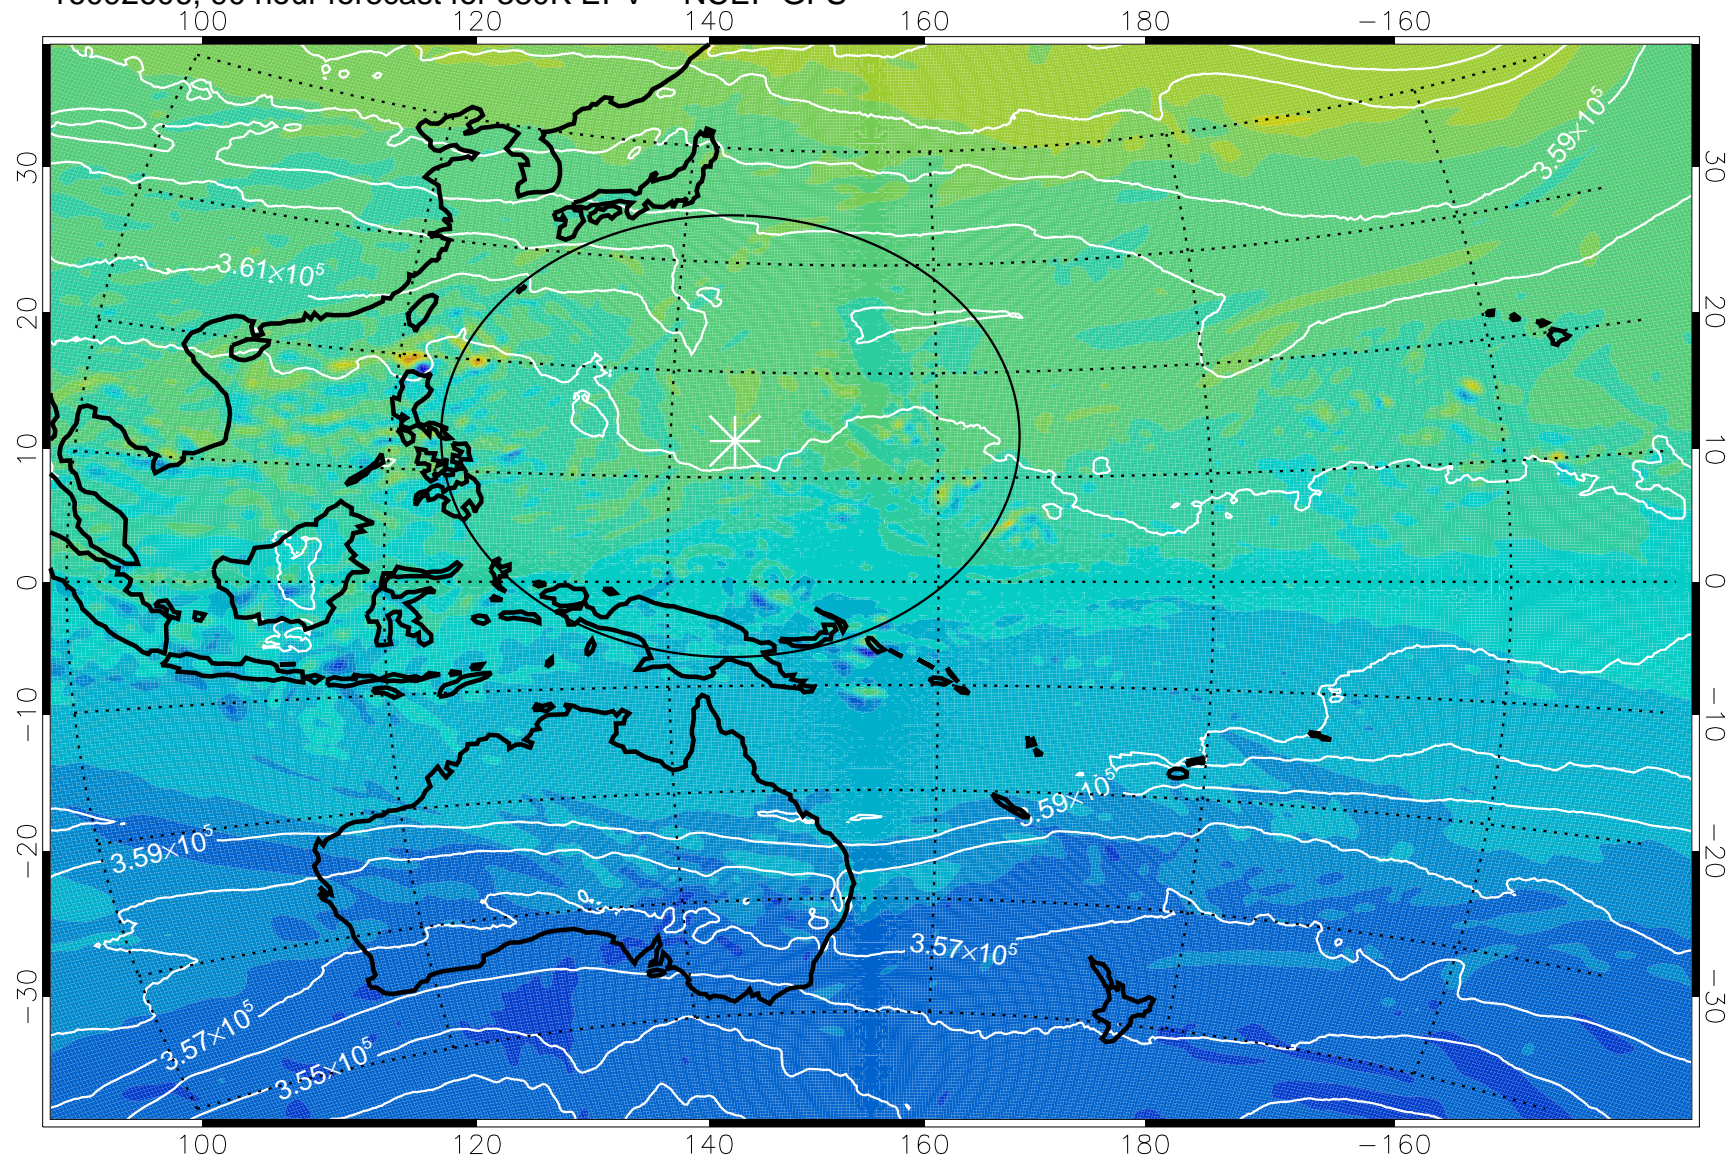

16092506, 66 hour forecast for 380K EPV -- NCEP GFS

380K Montgomery Streamfunction, white

Range ring of 2304 km

16092512, 72 hour forecast for 380K EPV -- NCEP GFS

380K Montgomery Streamfunction, white

Range ring of 2304 km

16092518, 78 hour forecast for 380K EPV -- NCEP GFS

380K Montgomery Streamfunction, white

Range ring of 2304 km

16092600, 84 hour forecast for 380K EPV -- NCEP GFS

380K Montgomery Streamfunction, white

Range ring of 2304 km

16092606, 90 hour forecast for 380K EPV -- NCEP GFS

380K Montgomery Streamfunction, white

Range ring of 2304 km

16092612, 96 hour forecast for 380K EPV -- NCEP GFS

380K Montgomery Streamfunction, white

Range ring of 2304 km

16092618, 102 hour forecast for 380K EPV -- NCEP GFS

380K Montgomery Streamfunction, white

Range ring of 2304 km

16092700, 108 hour forecast for 380K EPV -- NCEP GFS

380K Montgomery Streamfunction, white

Range ring of 2304 km