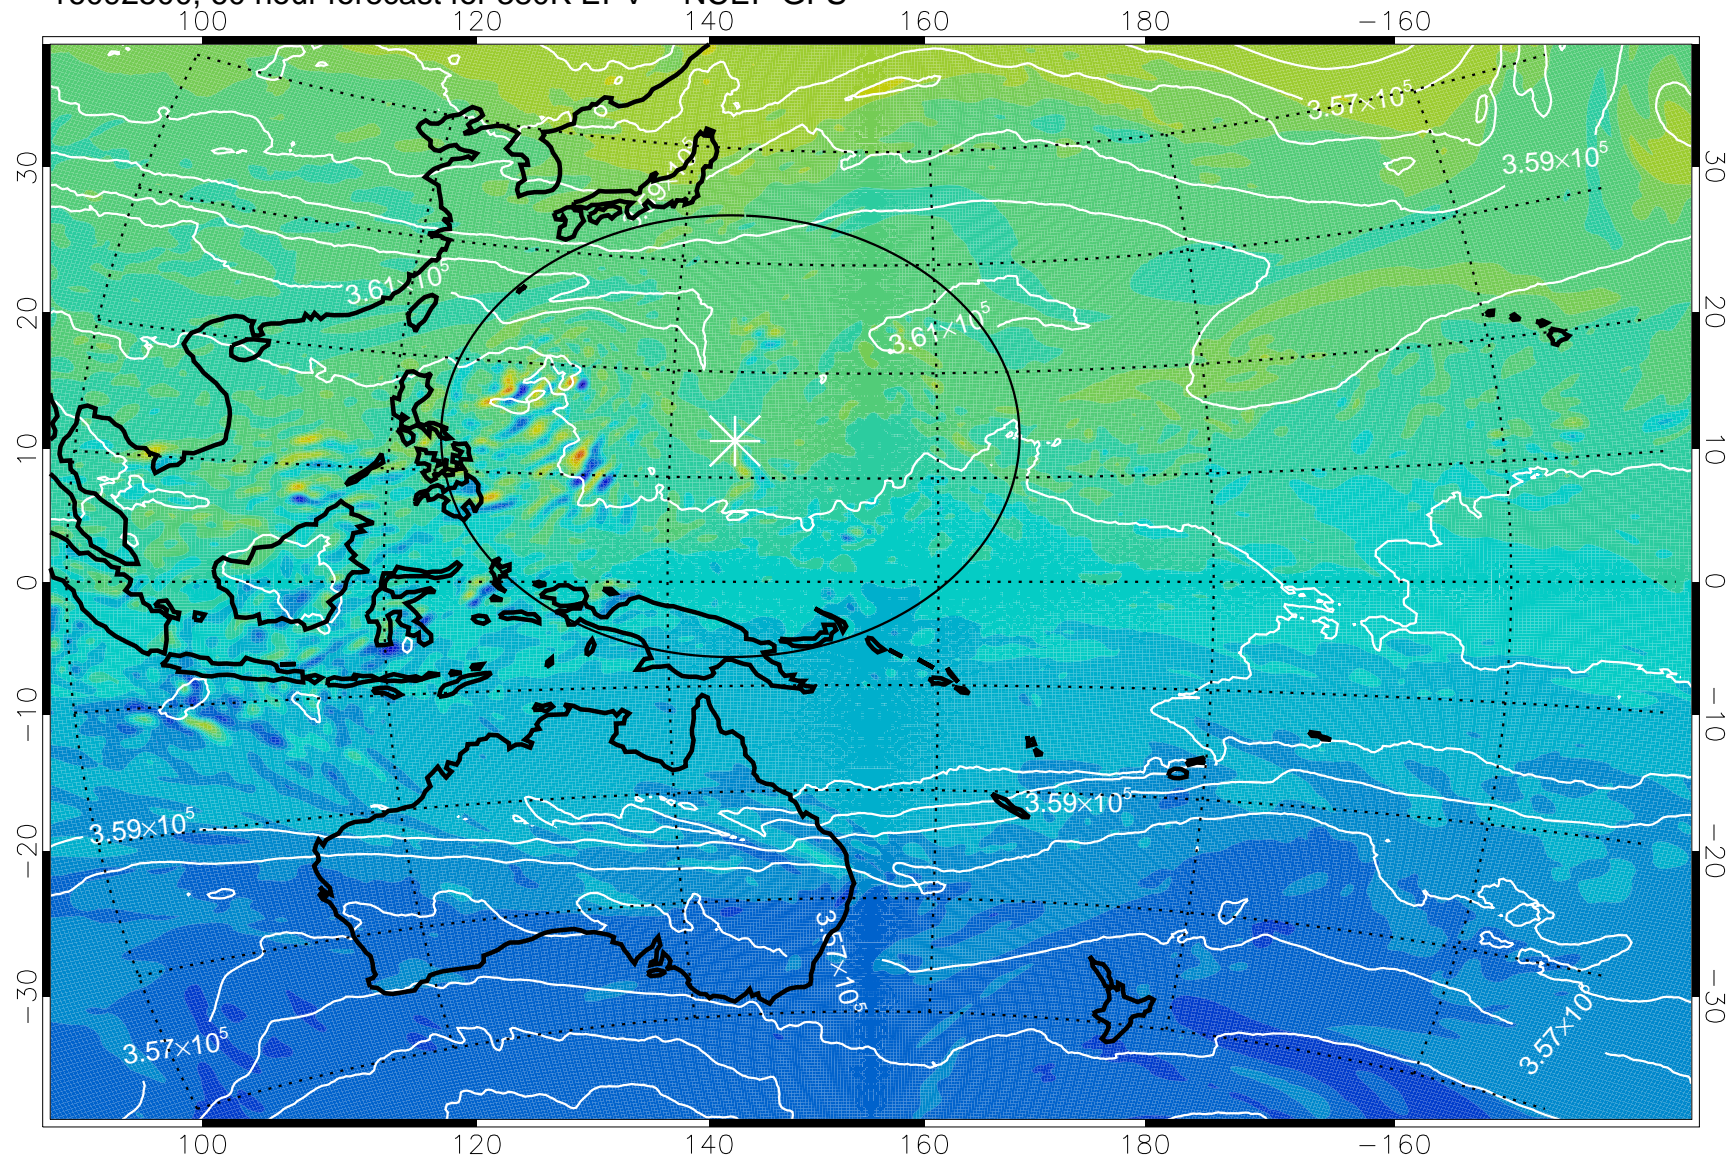

16092406, 42 hour forecast for 380K EPV -- NCEP GFS

380K Montgomery Streamfunction, white

Range ring of 2304 km

16092412, 48 hour forecast for 380K EPV -- NCEP GFS

380K Montgomery Streamfunction, white

Range ring of 2304 km

16092418, 54 hour forecast for 380K EPV -- NCEP GFS

380K Montgomery Streamfunction, white

Range ring of 2304 km

16092500, 60 hour forecast for 380K EPV -- NCEP GFS

380K Montgomery Streamfunction, white

Range ring of 2304 km

16092506, 66 hour forecast for 380K EPV -- NCEP GFS

380K Montgomery Streamfunction, white

Range ring of 2304 km

16092512, 72 hour forecast for 380K EPV -- NCEP GFS

380K Montgomery Streamfunction, white

Range ring of 2304 km

16092518, 78 hour forecast for 380K EPV -- NCEP GFS

380K Montgomery Streamfunction, white

Range ring of 2304 km

16092600, 84 hour forecast for 380K EPV -- NCEP GFS

380K Montgomery Streamfunction, white

Range ring of 2304 km