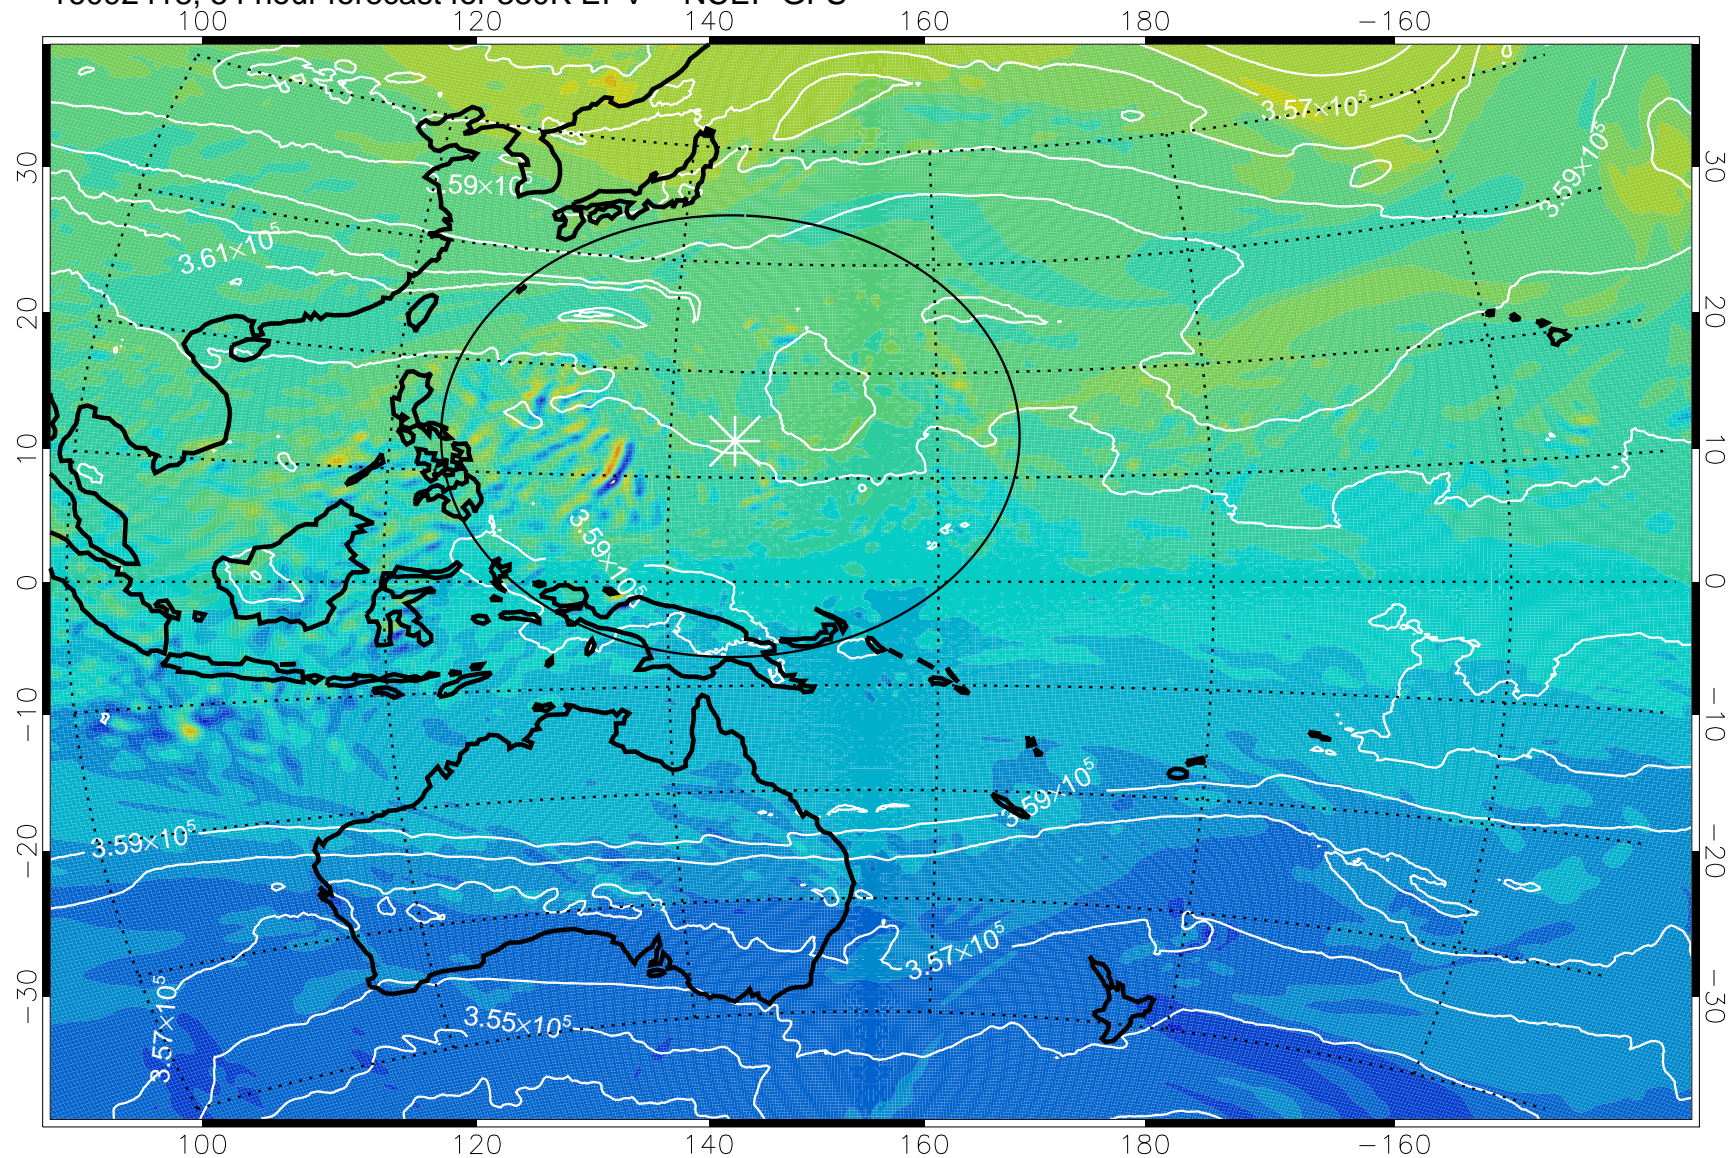

16092406, 42 hour forecast for 380K EPV -- NCEP GFS

380K Montgomery Streamfunction, white

Range ring of 2304 km

16092412, 48 hour forecast for 380K EPV -- NCEP GFS

380K Montgomery Streamfunction, white

Range ring of 2304 km

16092418, 54 hour forecast for 380K EPV -- NCEP GFS

380K Montgomery Streamfunction, white

Range ring of 2304 km

16092500, 60 hour forecast for 380K EPV -- NCEP GFS

380K Montgomery Streamfunction, white

Range ring of 2304 km

16092506, 66 hour forecast for 380K EPV -- NCEP GFS

380K Montgomery Streamfunction, white

Range ring of 2304 km

16092512, 72 hour forecast for 380K EPV -- NCEP GFS

380K Montgomery Streamfunction, white

Range ring of 2304 km

16092518, 78 hour forecast for 380K EPV -- NCEP GFS

380K Montgomery Streamfunction, white

Range ring of 2304 km

16092600, 84 hour forecast for 380K EPV -- NCEP GFS

380K Montgomery Streamfunction, white

Range ring of 2304 km