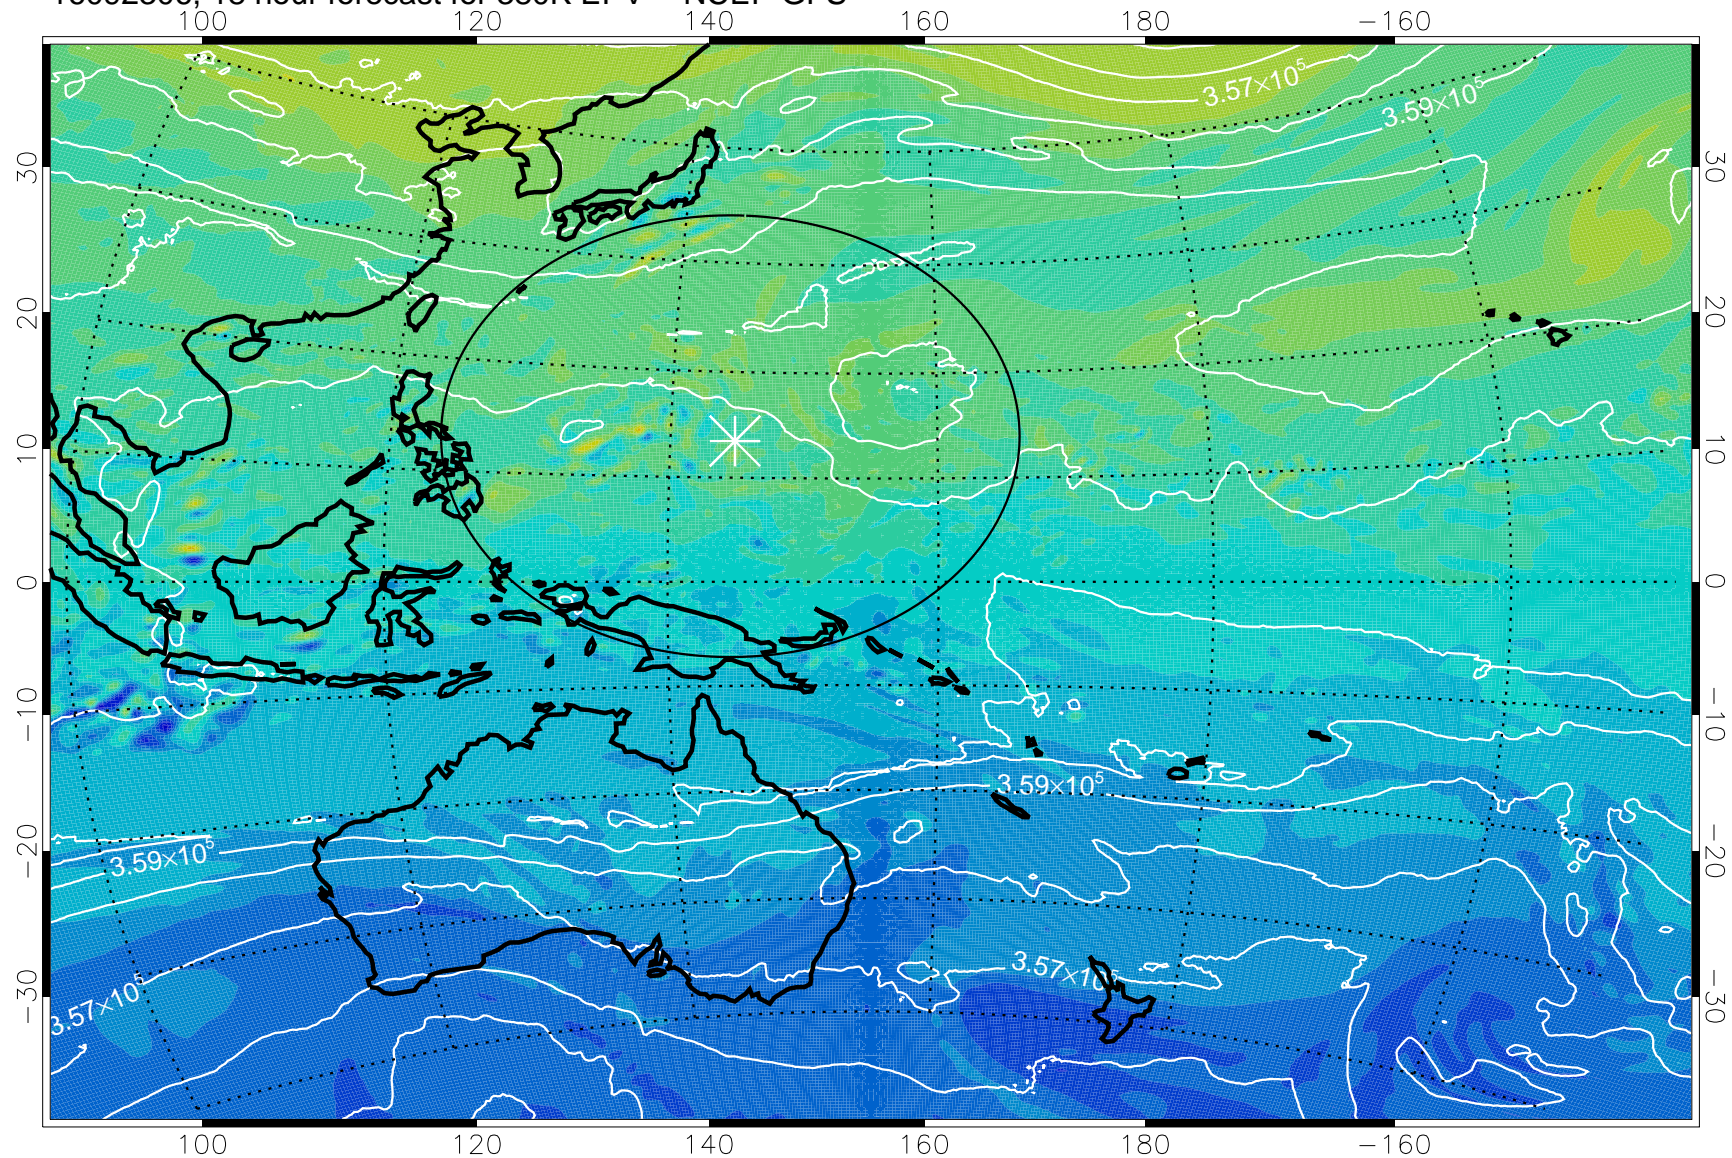

16092218, 6 hour forecast for 380K EPV -- NCEP GFS

380K Montgomery Streamfunction, white

Range ring of 2304 km

16092300, 12 hour forecast for 380K EPV -- NCEP GFS

380K Montgomery Streamfunction, white

Range ring of 2304 km

16092306, 18 hour forecast for 380K EPV -- NCEP GFS

380K Montgomery Streamfunction, white

Range ring of 2304 km

16092312, 24 hour forecast for 380K EPV -- NCEP GFS

380K Montgomery Streamfunction, white

Range ring of 2304 km

16092318, 30 hour forecast for 380K EPV -- NCEP GFS

380K Montgomery Streamfunction, white

Range ring of 2304 km

16092400, 36 hour forecast for 380K EPV -- NCEP GFS

380K Montgomery Streamfunction, white

Range ring of 2304 km

16092406, 42 hour forecast for 380K EPV -- NCEP GFS

380K Montgomery Streamfunction, white

Range ring of 2304 km

16092412, 48 hour forecast for 380K EPV -- NCEP GFS

380K Montgomery Streamfunction, white

Range ring of 2304 km