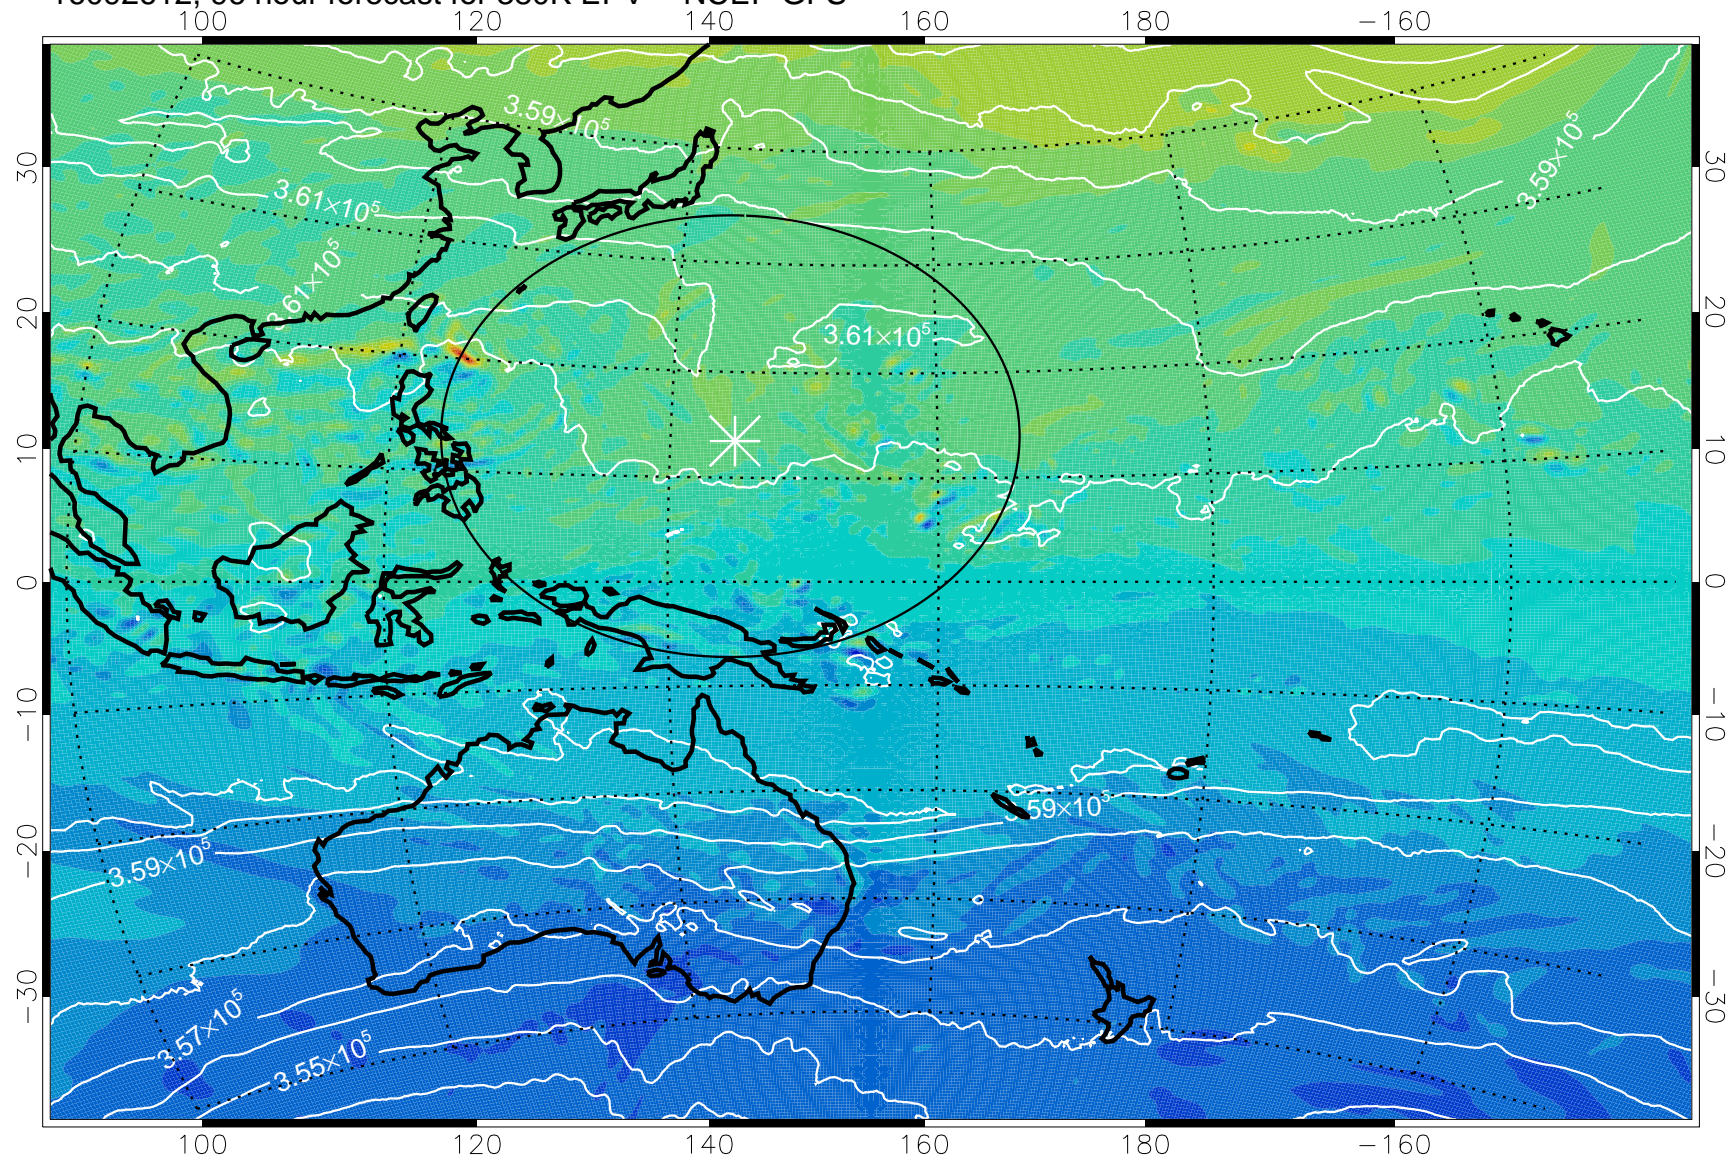

16092518, 78 hour forecast for 380K EPV -- NCEP GFS

380K Montgomery Streamfunction, white

Range ring of 2304 km

16092600, 84 hour forecast for 380K EPV -- NCEP GFS

380K Montgomery Streamfunction, white

Range ring of 2304 km

16092606, 90 hour forecast for 380K EPV -- NCEP GFS

380K Montgomery Streamfunction, white

Range ring of 2304 km

16092612, 96 hour forecast for 380K EPV -- NCEP GFS

380K Montgomery Streamfunction, white

Range ring of 2304 km

16092618, 102 hour forecast for 380K EPV -- NCEP GFS

380K Montgomery Streamfunction, white

Range ring of 2304 km

16092700, 108 hour forecast for 380K EPV -- NCEP GFS

380K Montgomery Streamfunction, white

Range ring of 2304 km

16092706, 114 hour forecast for 380K EPV -- NCEP GFS

380K Montgomery Streamfunction, white

Range ring of 2304 km

16092712, 120 hour forecast for 380K EPV -- NCEP GFS

380K Montgomery Streamfunction, white

Range ring of 2304 km