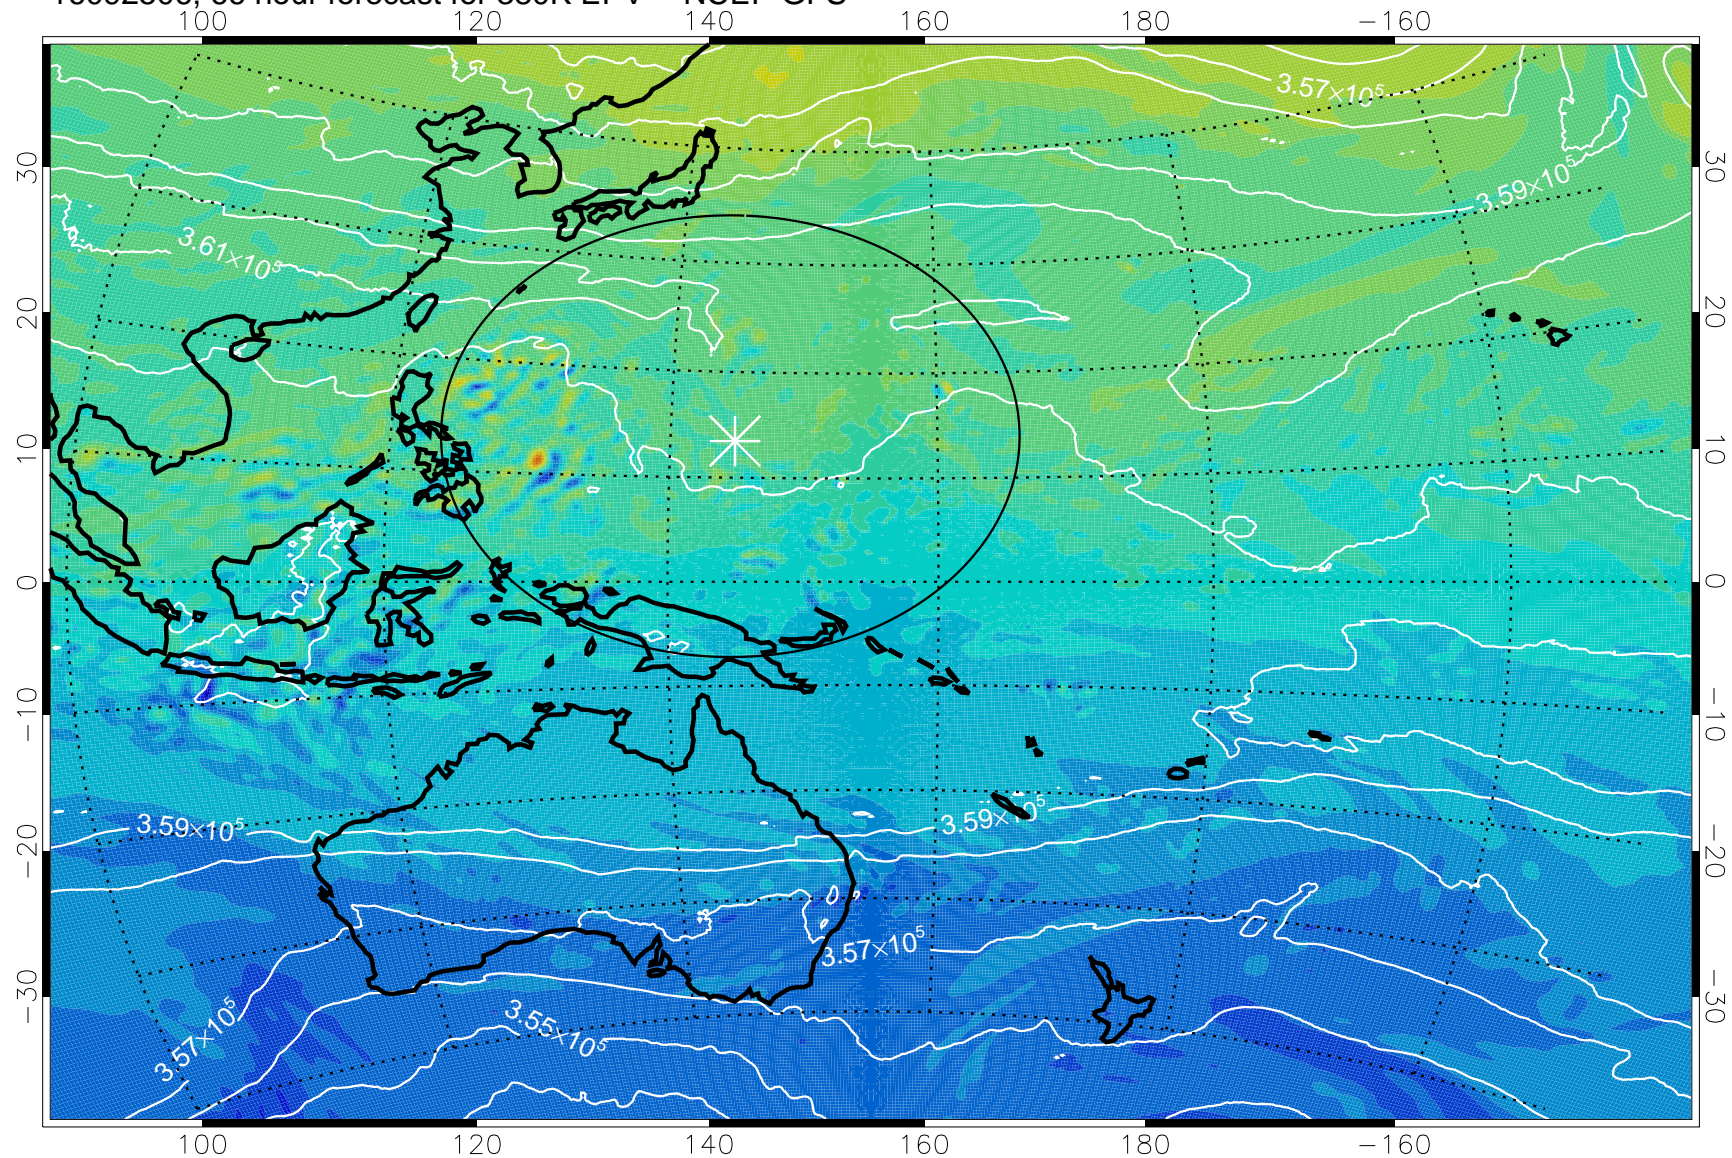

16092406, 42 hour forecast for 380K EPV -- NCEP GFS

380K Montgomery Streamfunction, white

Range ring of 2304 km

16092412, 48 hour forecast for 380K EPV -- NCEP GFS

380K Montgomery Streamfunction, white

Range ring of 2304 km

16092418, 54 hour forecast for 380K EPV -- NCEP GFS

380K Montgomery Streamfunction, white

Range ring of 2304 km

16092500, 60 hour forecast for 380K EPV -- NCEP GFS

380K Montgomery Streamfunction, white

Range ring of 2304 km

16092506, 66 hour forecast for 380K EPV -- NCEP GFS

380K Montgomery Streamfunction, white

Range ring of 2304 km

16092512, 72 hour forecast for 380K EPV -- NCEP GFS

380K Montgomery Streamfunction, white

Range ring of 2304 km

16092518, 78 hour forecast for 380K EPV -- NCEP GFS

380K Montgomery Streamfunction, white

Range ring of 2304 km

16092600, 84 hour forecast for 380K EPV -- NCEP GFS

380K Montgomery Streamfunction, white

Range ring of 2304 km