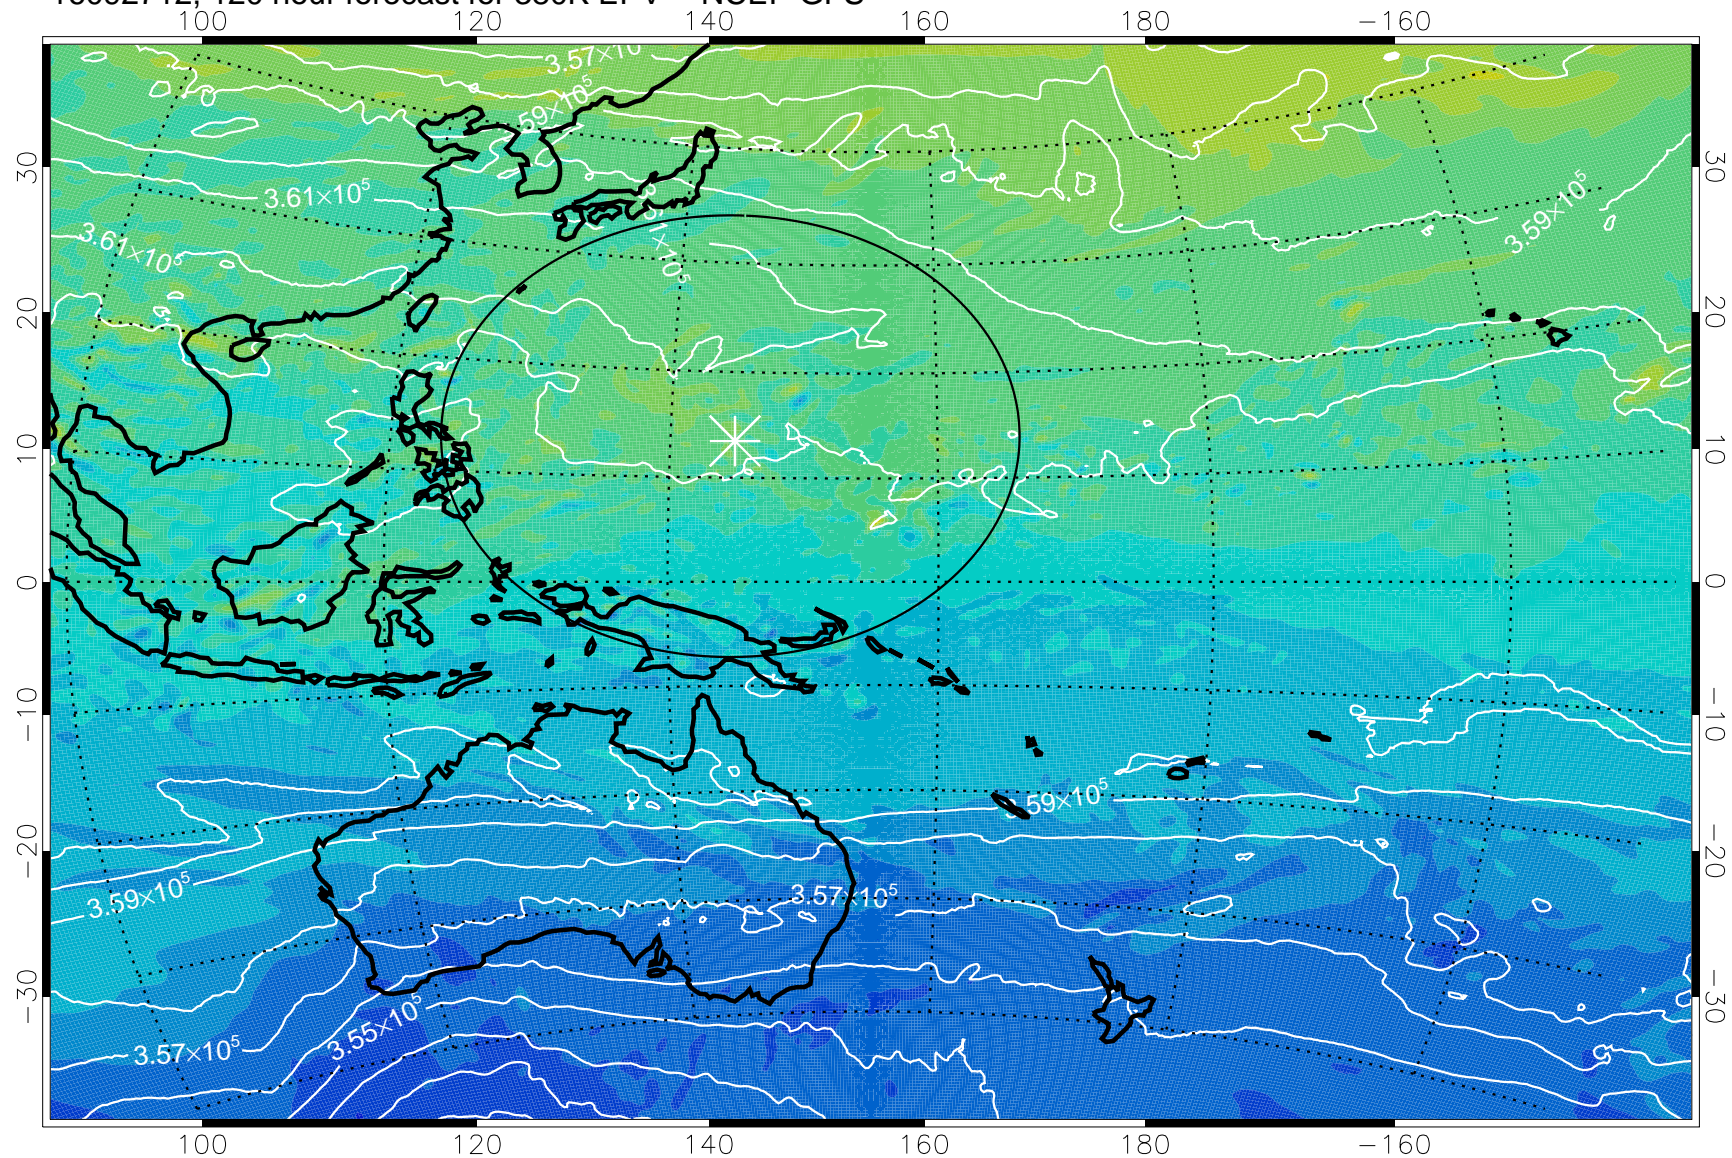

16092618, 102 hour forecast for 380K EPV -- NCEP GFS

380K Montgomery Streamfunction, white

Range ring of 2304 km

16092700, 108 hour forecast for 380K EPV -- NCEP GFS

380K Montgomery Streamfunction, white

Range ring of 2304 km

16092706, 114 hour forecast for 380K EPV -- NCEP GFS

380K Montgomery Streamfunction, white

Range ring of 2304 km

16092712, 120 hour forecast for 380K EPV -- NCEP GFS

380K Montgomery Streamfunction, white

Range ring of 2304 km