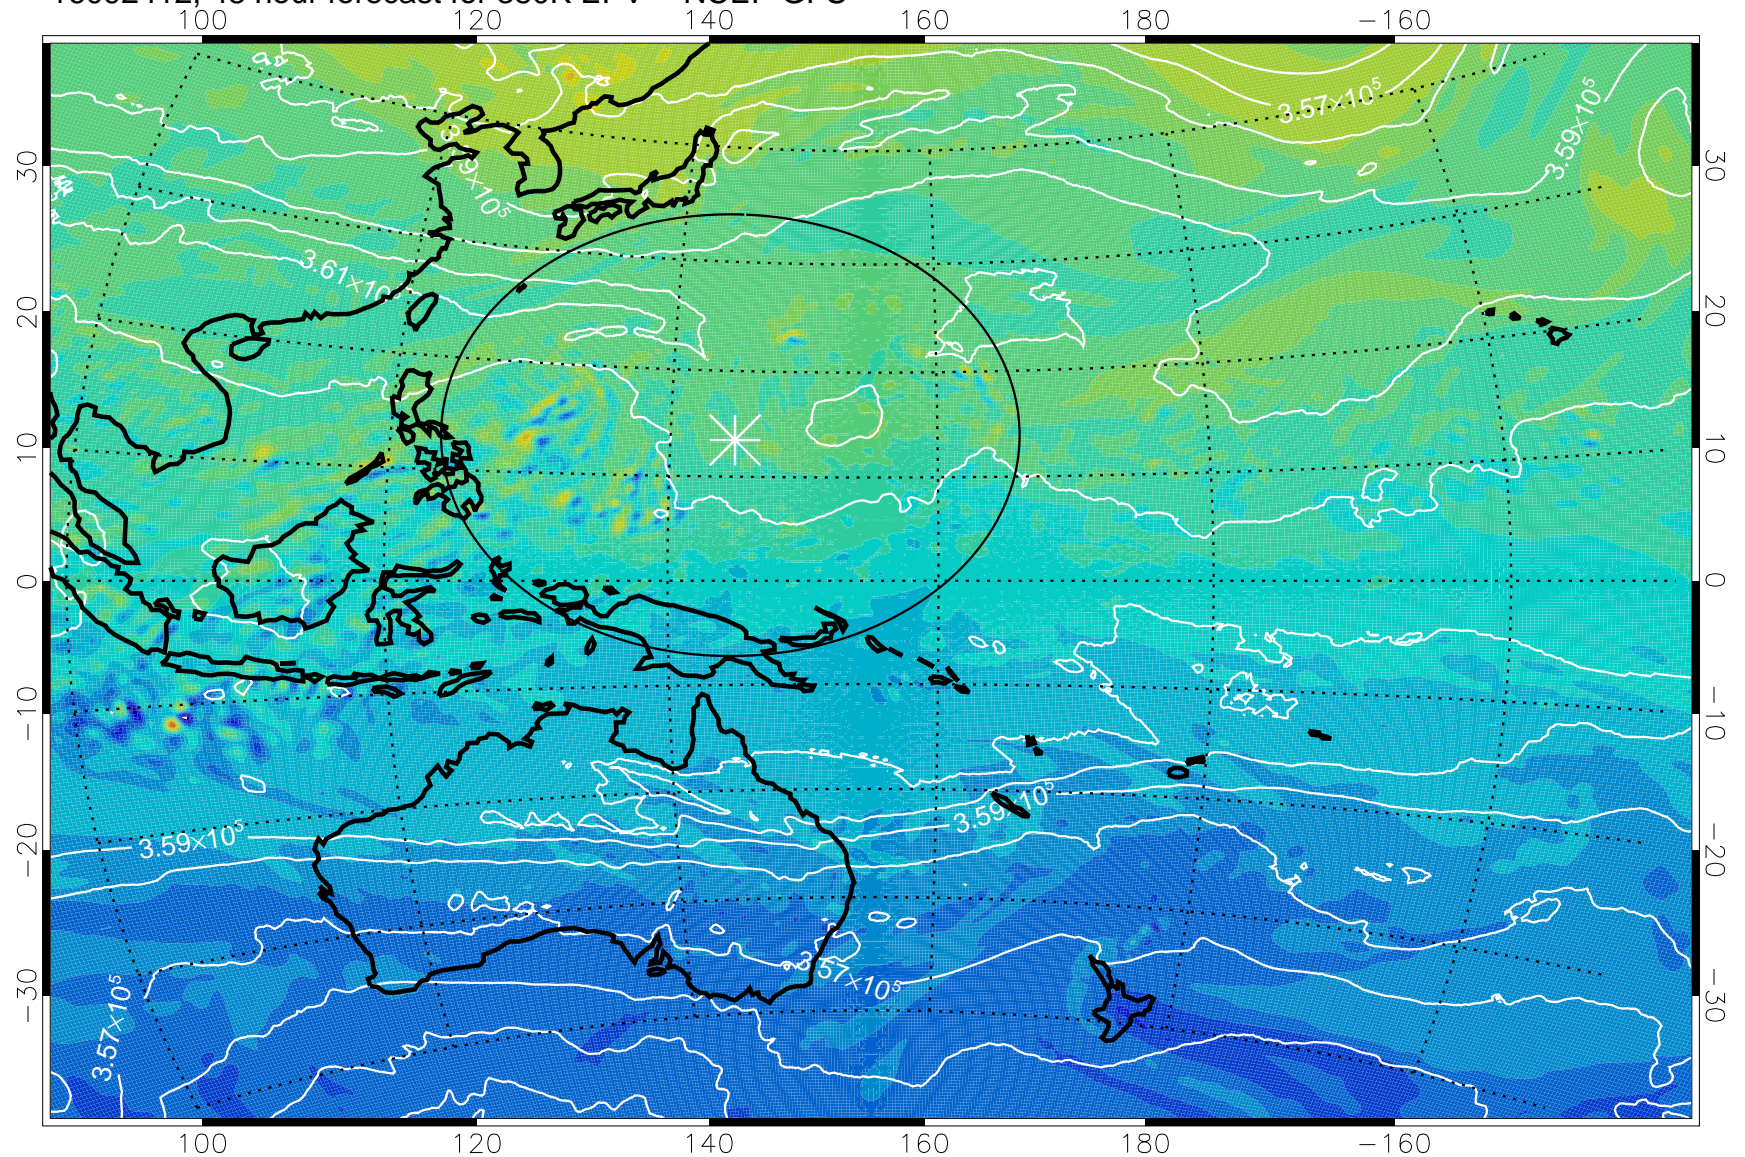

16092406, 42 hour forecast for 380K EPV -- NCEP GFS

380K Montgomery Streamfunction, white

Range ring of 2304 km

16092412, 48 hour forecast for 380K EPV -- NCEP GFS

380K Montgomery Streamfunction, white

Range ring of 2304 km

16092418, 54 hour forecast for 380K EPV -- NCEP GFS

380K Montgomery Streamfunction, white

Range ring of 2304 km

16092500, 60 hour forecast for 380K EPV -- NCEP GFS

380K Montgomery Streamfunction, white

Range ring of 2304 km

16092506, 66 hour forecast for 380K EPV -- NCEP GFS

380K Montgomery Streamfunction, white

Range ring of 2304 km

16092512, 72 hour forecast for 380K EPV -- NCEP GFS

380K Montgomery Streamfunction, white

Range ring of 2304 km

16092518, 78 hour forecast for 380K EPV -- NCEP GFS

380K Montgomery Streamfunction, white

Range ring of 2304 km

16092600, 84 hour forecast for 380K EPV -- NCEP GFS

380K Montgomery Streamfunction, white

Range ring of 2304 km