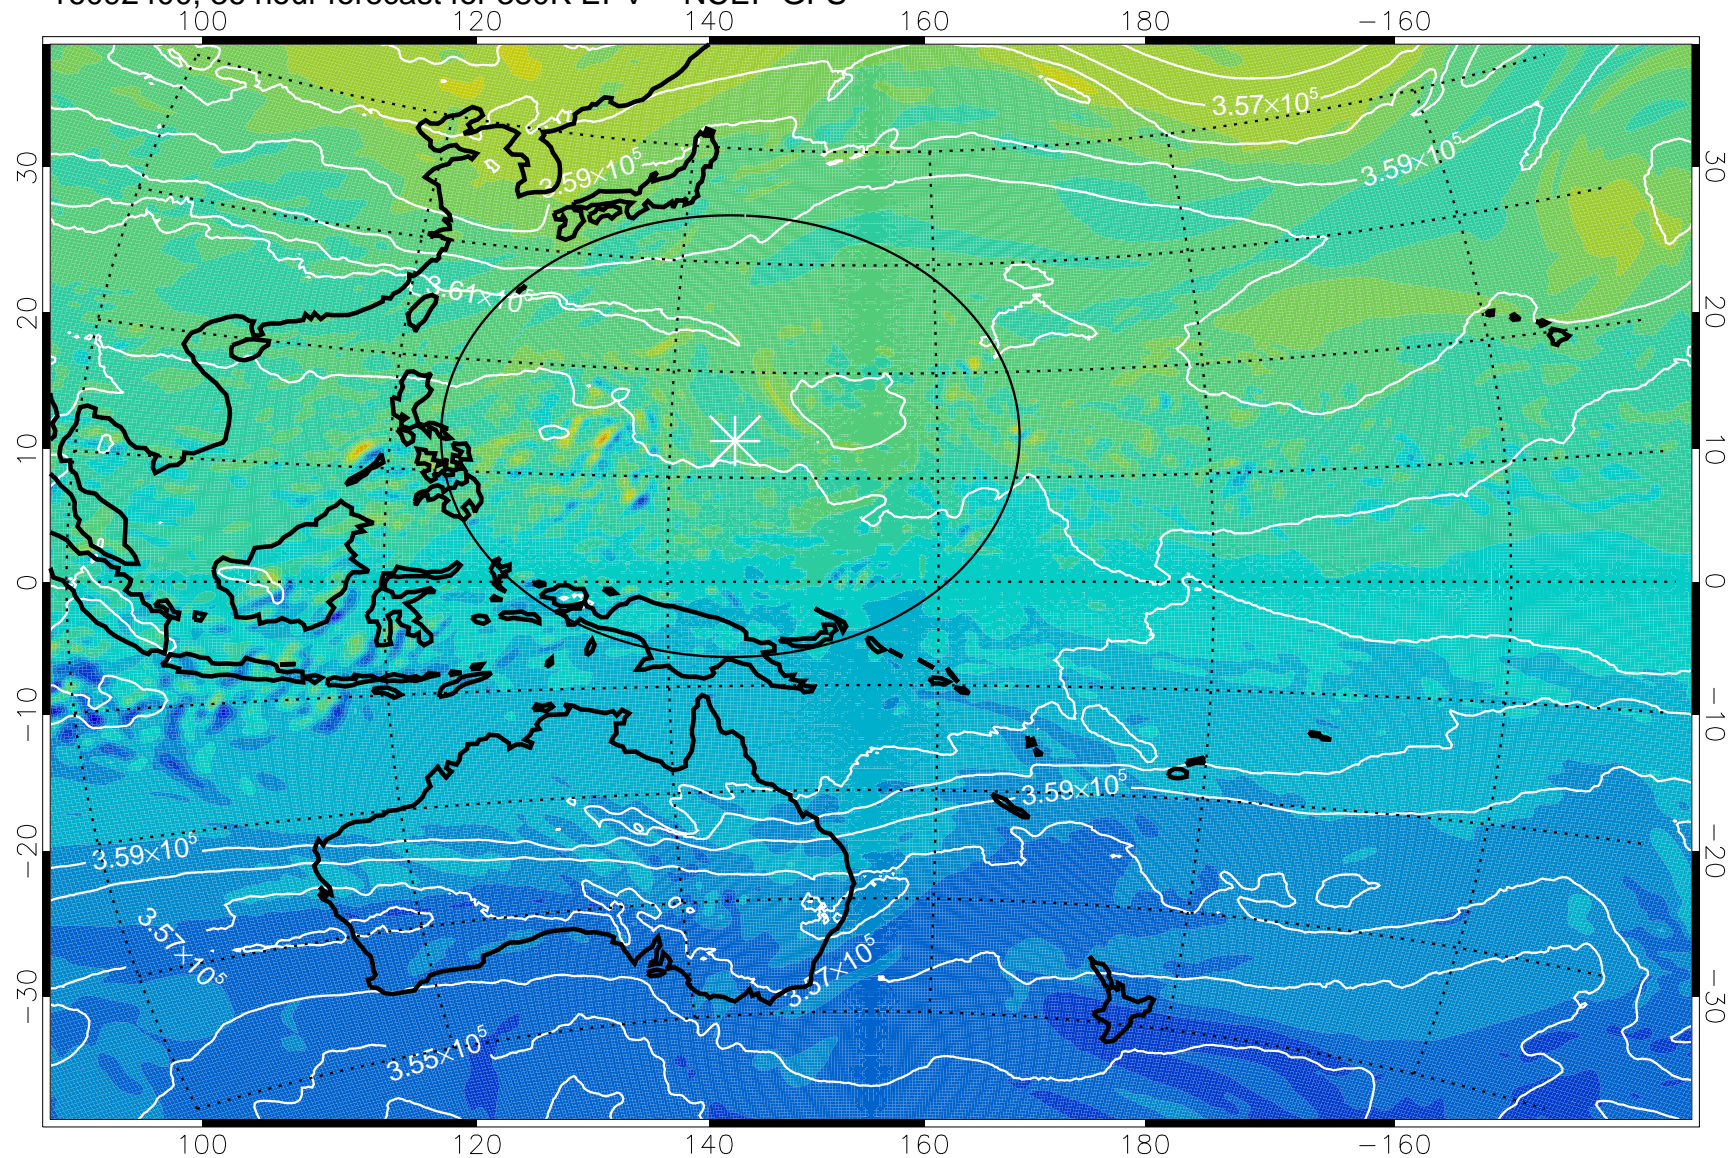

16092318, 30 hour forecast for 380K EPV -- NCEP GFS

380K Montgomery Streamfunction, white

Range ring of 2304 km

16092400, 36 hour forecast for 380K EPV -- NCEP GFS

380K Montgomery Streamfunction, white

Range ring of 2304 km

16092406, 42 hour forecast for 380K EPV -- NCEP GFS

380K Montgomery Streamfunction, white

Range ring of 2304 km

16092412, 48 hour forecast for 380K EPV -- NCEP GFS

380K Montgomery Streamfunction, white

Range ring of 2304 km

16092418, 54 hour forecast for 380K EPV -- NCEP GFS

380K Montgomery Streamfunction, white

Range ring of 2304 km

16092500, 60 hour forecast for 380K EPV -- NCEP GFS

380K Montgomery Streamfunction, white

Range ring of 2304 km

16092506, 66 hour forecast for 380K EPV -- NCEP GFS

380K Montgomery Streamfunction, white

Range ring of 2304 km

16092512, 72 hour forecast for 380K EPV -- NCEP GFS

380K Montgomery Streamfunction, white

Range ring of 2304 km