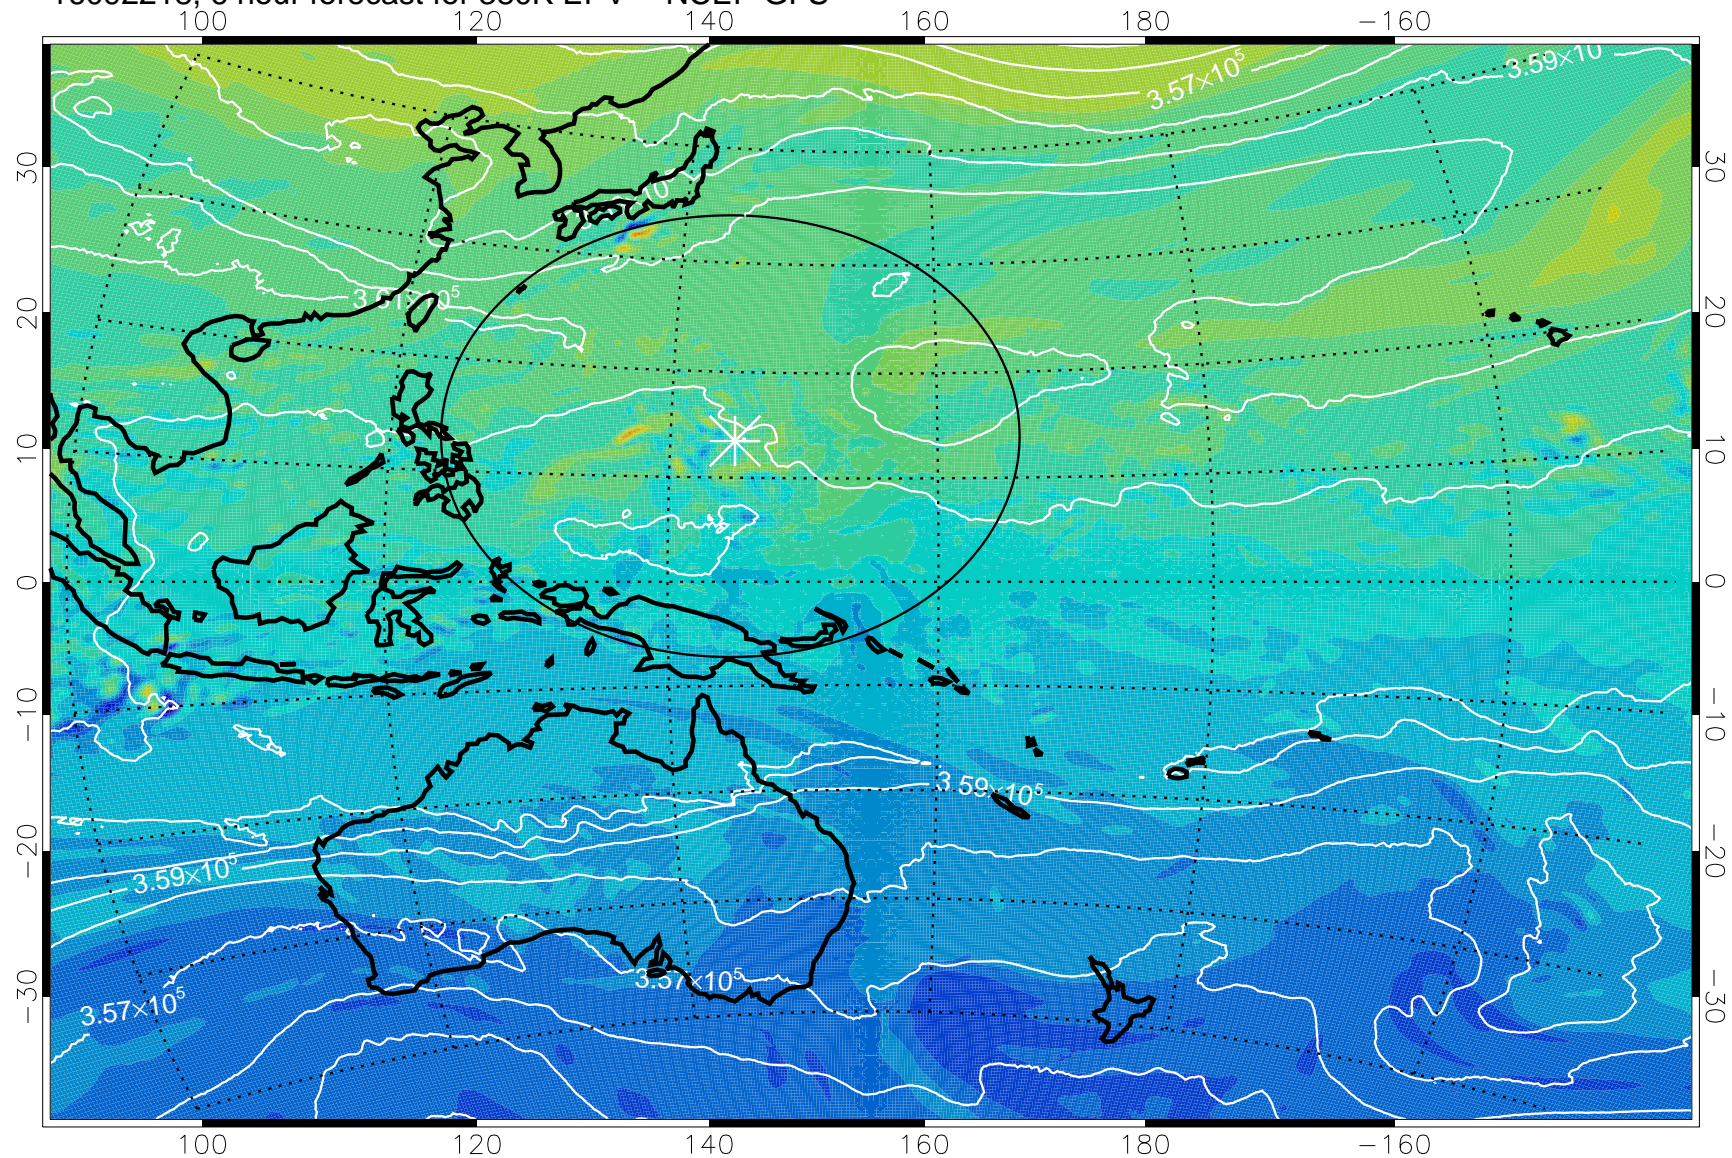

16092218, 6 hour forecast for 380K EPV -- NCEP GFS

380K Montgomery Streamfunction, white

Range ring of 2304 km

16092300, 12 hour forecast for 380K EPV -- NCEP GFS

380K Montgomery Streamfunction, white

Range ring of 2304 km

16092306, 18 hour forecast for 380K EPV -- NCEP GFS

380K Montgomery Streamfunction, white

Range ring of 2304 km

16092312, 24 hour forecast for 380K EPV -- NCEP GFS

380K Montgomery Streamfunction, white

Range ring of 2304 km

16092318, 30 hour forecast for 380K EPV -- NCEP GFS

380K Montgomery Streamfunction, white

Range ring of 2304 km

16092400, 36 hour forecast for 380K EPV -- NCEP GFS

380K Montgomery Streamfunction, white

Range ring of 2304 km

16092406, 42 hour forecast for 380K EPV -- NCEP GFS

380K Montgomery Streamfunction, white

Range ring of 2304 km

16092412, 48 hour forecast for 380K EPV -- NCEP GFS

380K Montgomery Streamfunction, white

Range ring of 2304 km