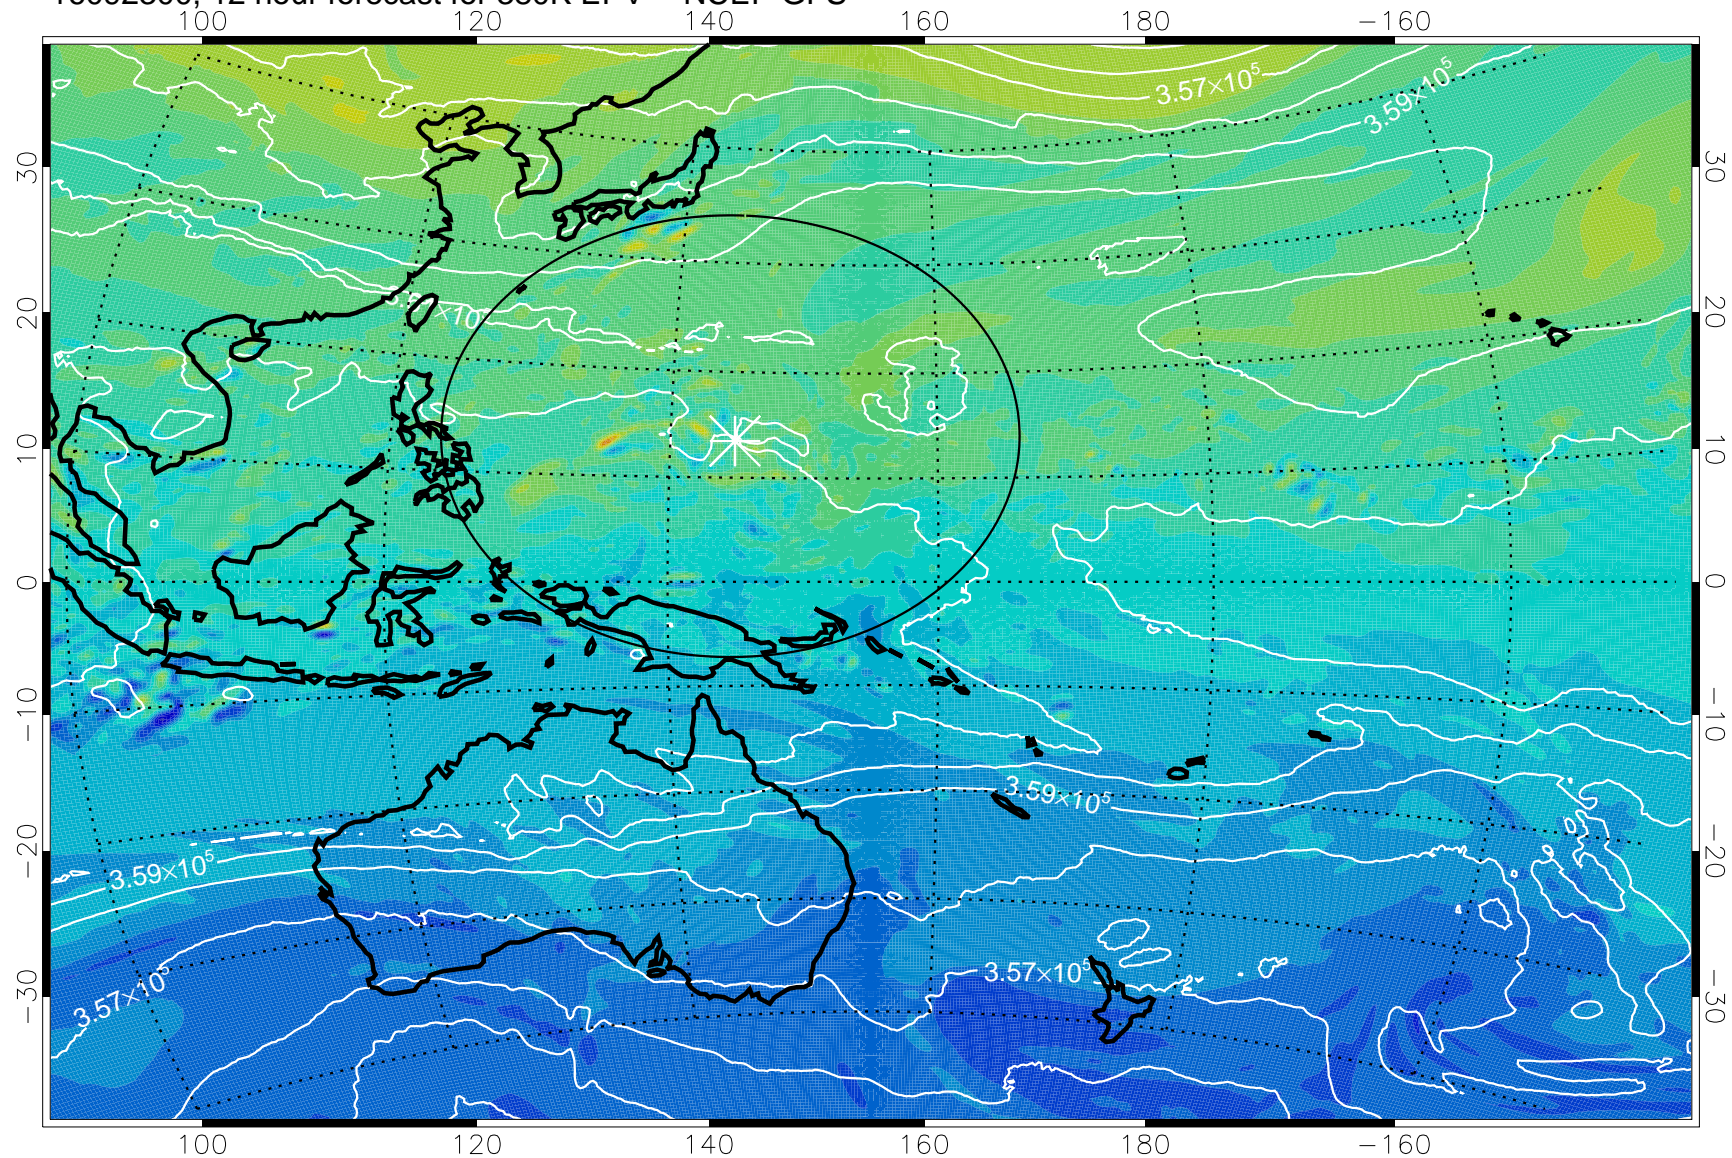

16092218, 6 hour forecast for 380K EPV -- NCEP GFS

380K Montgomery Streamfunction, white

Range ring of 2304 km

16092300, 12 hour forecast for 380K EPV -- NCEP GFS

380K Montgomery Streamfunction, white

Range ring of 2304 km

16092306, 18 hour forecast for 380K EPV -- NCEP GFS

380K Montgomery Streamfunction, white

Range ring of 2304 km

16092312, 24 hour forecast for 380K EPV -- NCEP GFS

380K Montgomery Streamfunction, white

Range ring of 2304 km

16092318, 30 hour forecast for 380K EPV -- NCEP GFS

380K Montgomery Streamfunction, white

Range ring of 2304 km

16092400, 36 hour forecast for 380K EPV -- NCEP GFS

380K Montgomery Streamfunction, white

Range ring of 2304 km

16092406, 42 hour forecast for 380K EPV -- NCEP GFS

380K Montgomery Streamfunction, white

Range ring of 2304 km

16092412, 48 hour forecast for 380K EPV -- NCEP GFS

380K Montgomery Streamfunction, white

Range ring of 2304 km