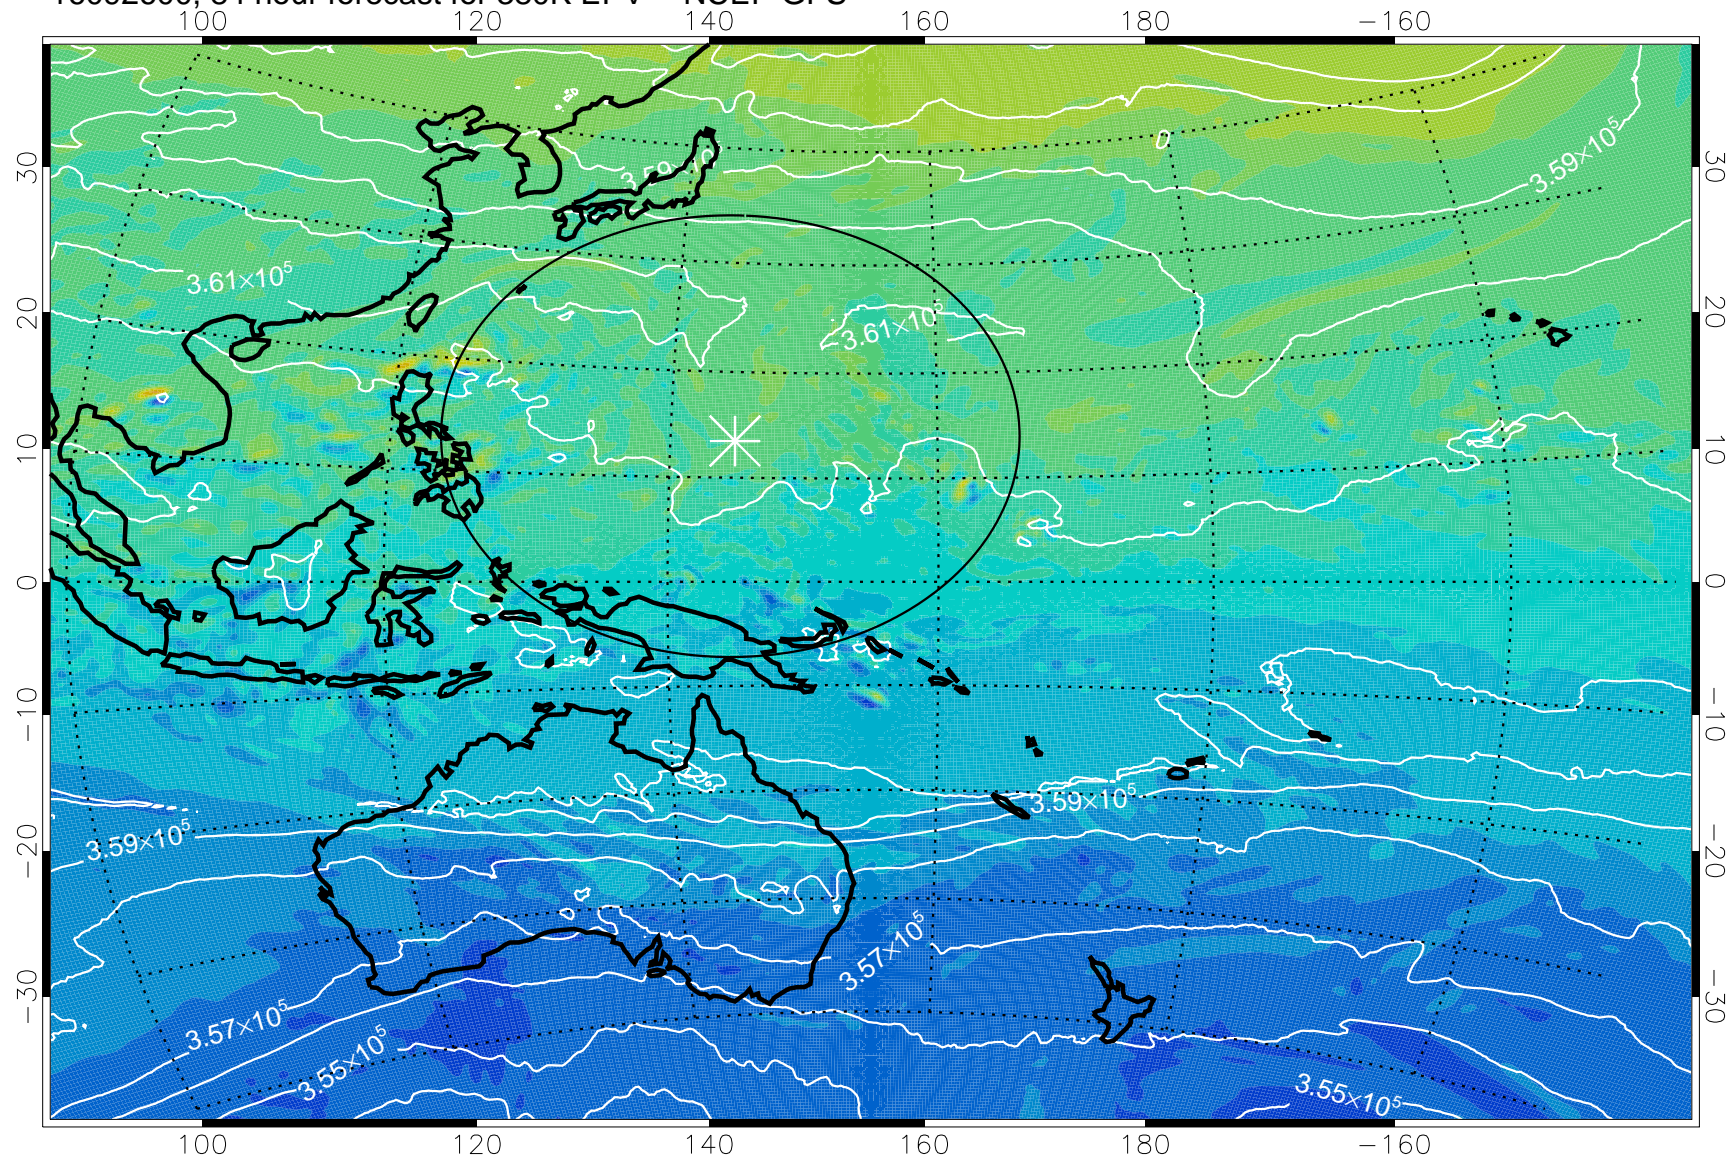

16092506, 66 hour forecast for 380K EPV -- NCEP GFS

380K Montgomery Streamfunction, white

Range ring of 2304 km

16092512, 72 hour forecast for 380K EPV -- NCEP GFS

380K Montgomery Streamfunction, white

Range ring of 2304 km

16092518, 78 hour forecast for 380K EPV -- NCEP GFS

380K Montgomery Streamfunction, white

Range ring of 2304 km

16092600, 84 hour forecast for 380K EPV -- NCEP GFS

380K Montgomery Streamfunction, white

Range ring of 2304 km

16092606, 90 hour forecast for 380K EPV -- NCEP GFS

380K Montgomery Streamfunction, white

Range ring of 2304 km

16092612, 96 hour forecast for 380K EPV -- NCEP GFS

380K Montgomery Streamfunction, white

Range ring of 2304 km

16092618, 102 hour forecast for 380K EPV -- NCEP GFS

380K Montgomery Streamfunction, white

Range ring of 2304 km

16092700, 108 hour forecast for 380K EPV -- NCEP GFS

380K Montgomery Streamfunction, white

Range ring of 2304 km