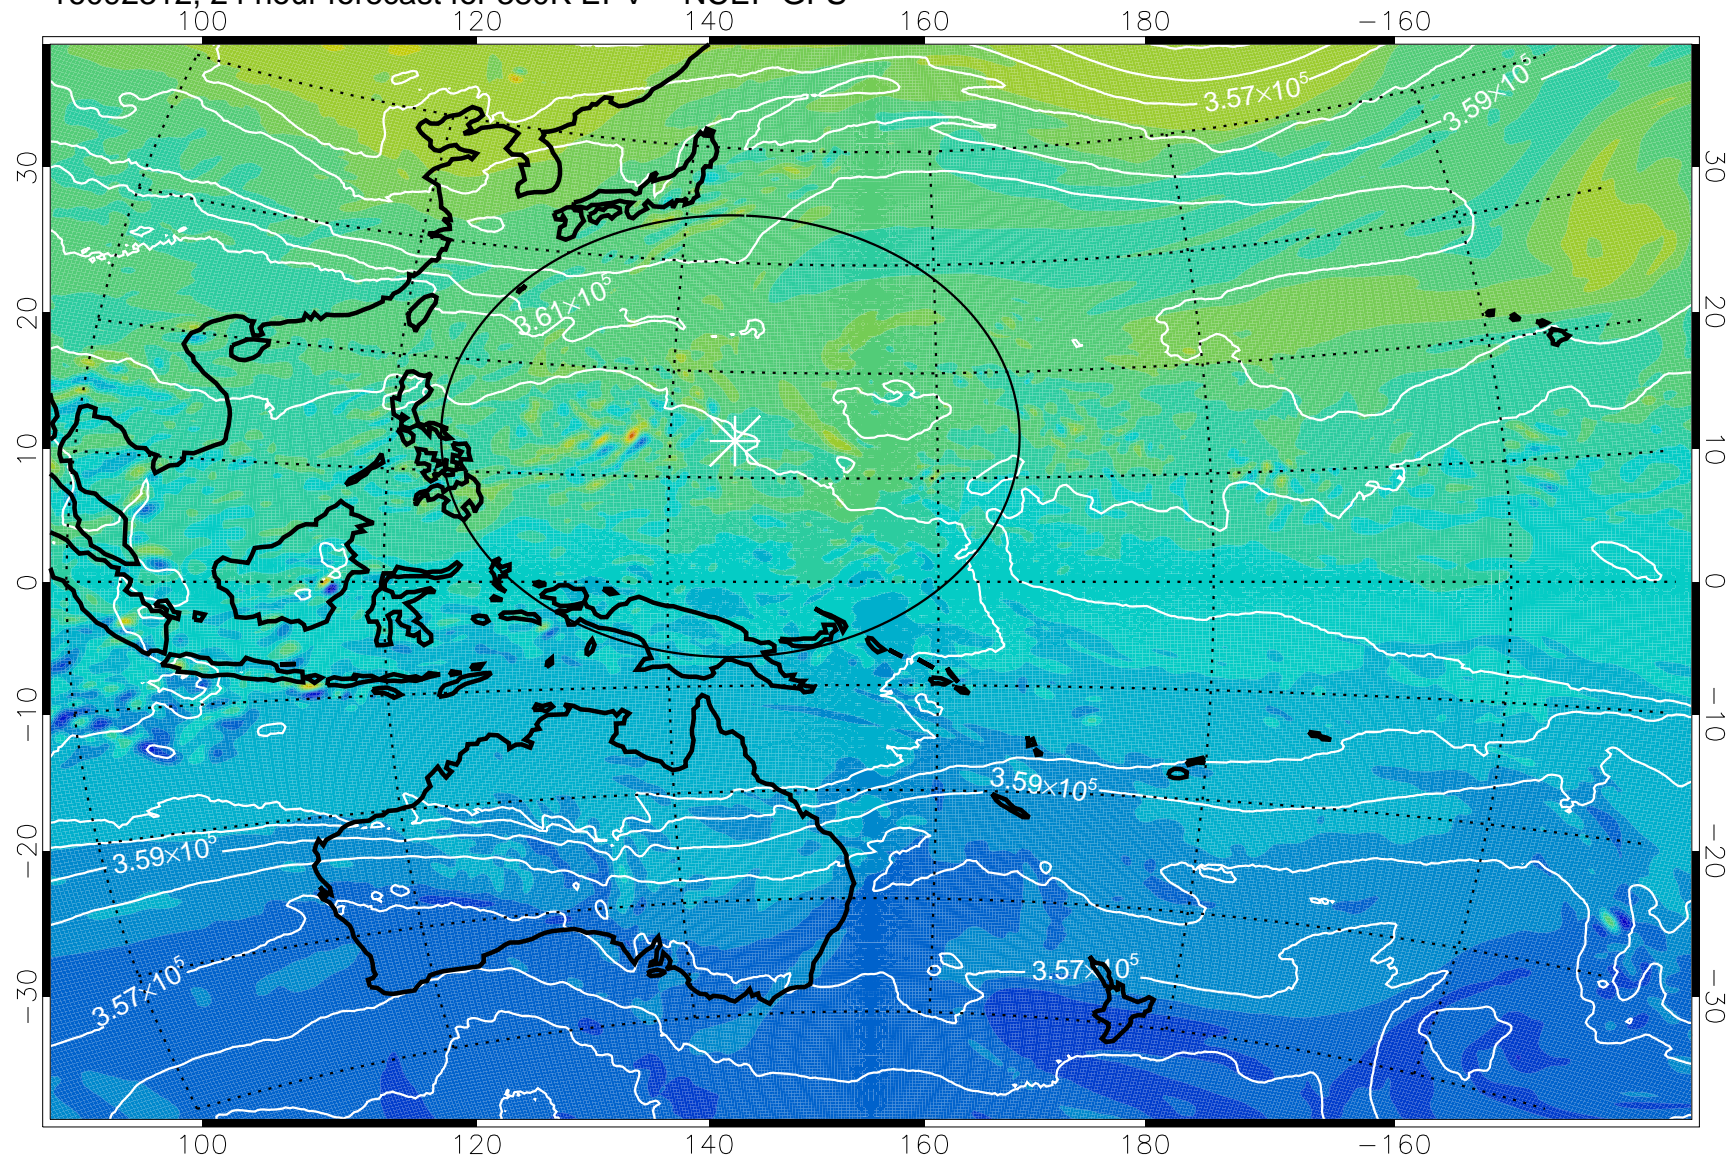

16092306, 18 hour forecast for 380K EPV -- NCEP GFS

380K Montgomery Streamfunction, white

Range ring of 2304 km

16092312, 24 hour forecast for 380K EPV -- NCEP GFS

380K Montgomery Streamfunction, white

Range ring of 2304 km

16092318, 30 hour forecast for 380K EPV -- NCEP GFS

380K Montgomery Streamfunction, white

Range ring of 2304 km

16092400, 36 hour forecast for 380K EPV -- NCEP GFS

380K Montgomery Streamfunction, white

Range ring of 2304 km

16092406, 42 hour forecast for 380K EPV -- NCEP GFS

380K Montgomery Streamfunction, white

Range ring of 2304 km

16092412, 48 hour forecast for 380K EPV -- NCEP GFS

380K Montgomery Streamfunction, white

Range ring of 2304 km

16092418, 54 hour forecast for 380K EPV -- NCEP GFS

380K Montgomery Streamfunction, white

Range ring of 2304 km

16092500, 60 hour forecast for 380K EPV -- NCEP GFS

380K Montgomery Streamfunction, white

Range ring of 2304 km