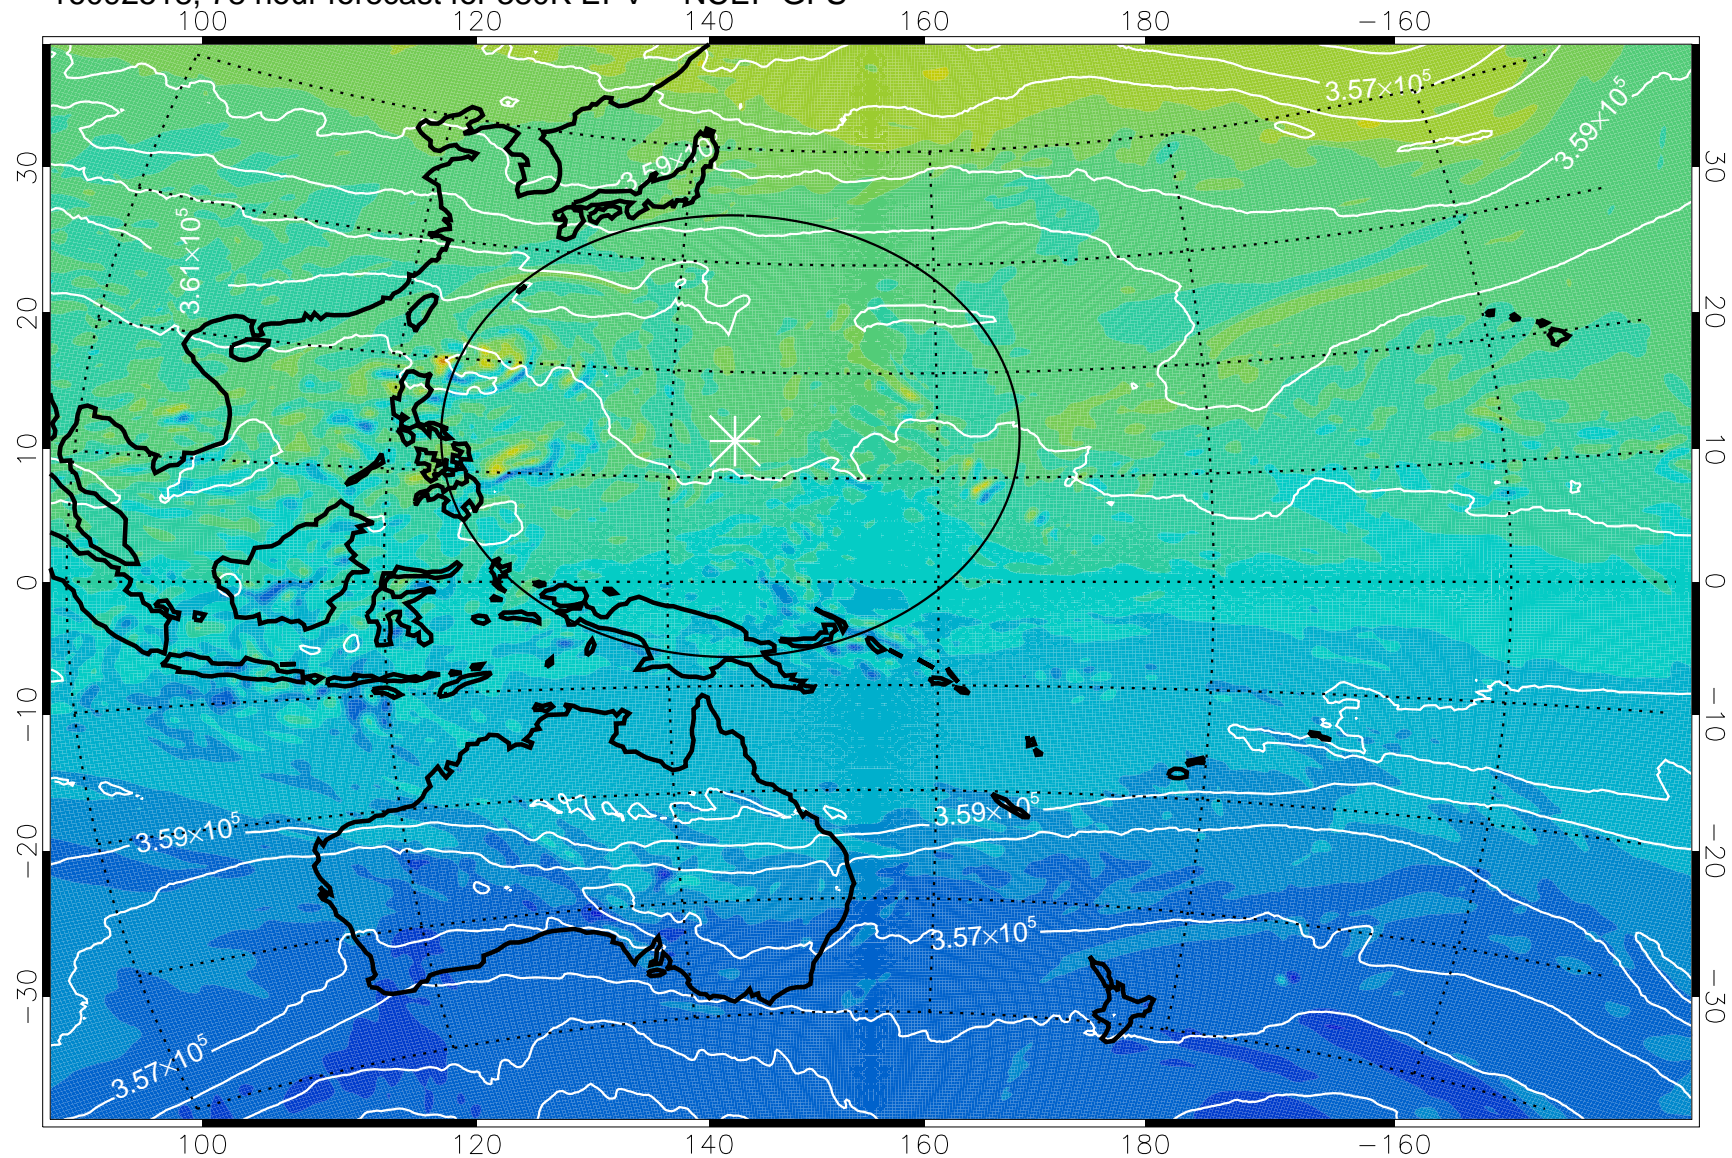

16092418, 54 hour forecast for 380K EPV -- NCEP GFS

380K Montgomery Streamfunction, white

Range ring of 2304 km

16092500, 60 hour forecast for 380K EPV -- NCEP GFS

380K Montgomery Streamfunction, white

Range ring of 2304 km

16092506, 66 hour forecast for 380K EPV -- NCEP GFS

380K Montgomery Streamfunction, white

Range ring of 2304 km

16092512, 72 hour forecast for 380K EPV -- NCEP GFS

380K Montgomery Streamfunction, white

Range ring of 2304 km

16092518, 78 hour forecast for 380K EPV -- NCEP GFS

380K Montgomery Streamfunction, white

Range ring of 2304 km

16092600, 84 hour forecast for 380K EPV -- NCEP GFS

380K Montgomery Streamfunction, white

Range ring of 2304 km

16092606, 90 hour forecast for 380K EPV -- NCEP GFS

380K Montgomery Streamfunction, white

Range ring of 2304 km

16092612, 96 hour forecast for 380K EPV -- NCEP GFS

380K Montgomery Streamfunction, white

Range ring of 2304 km