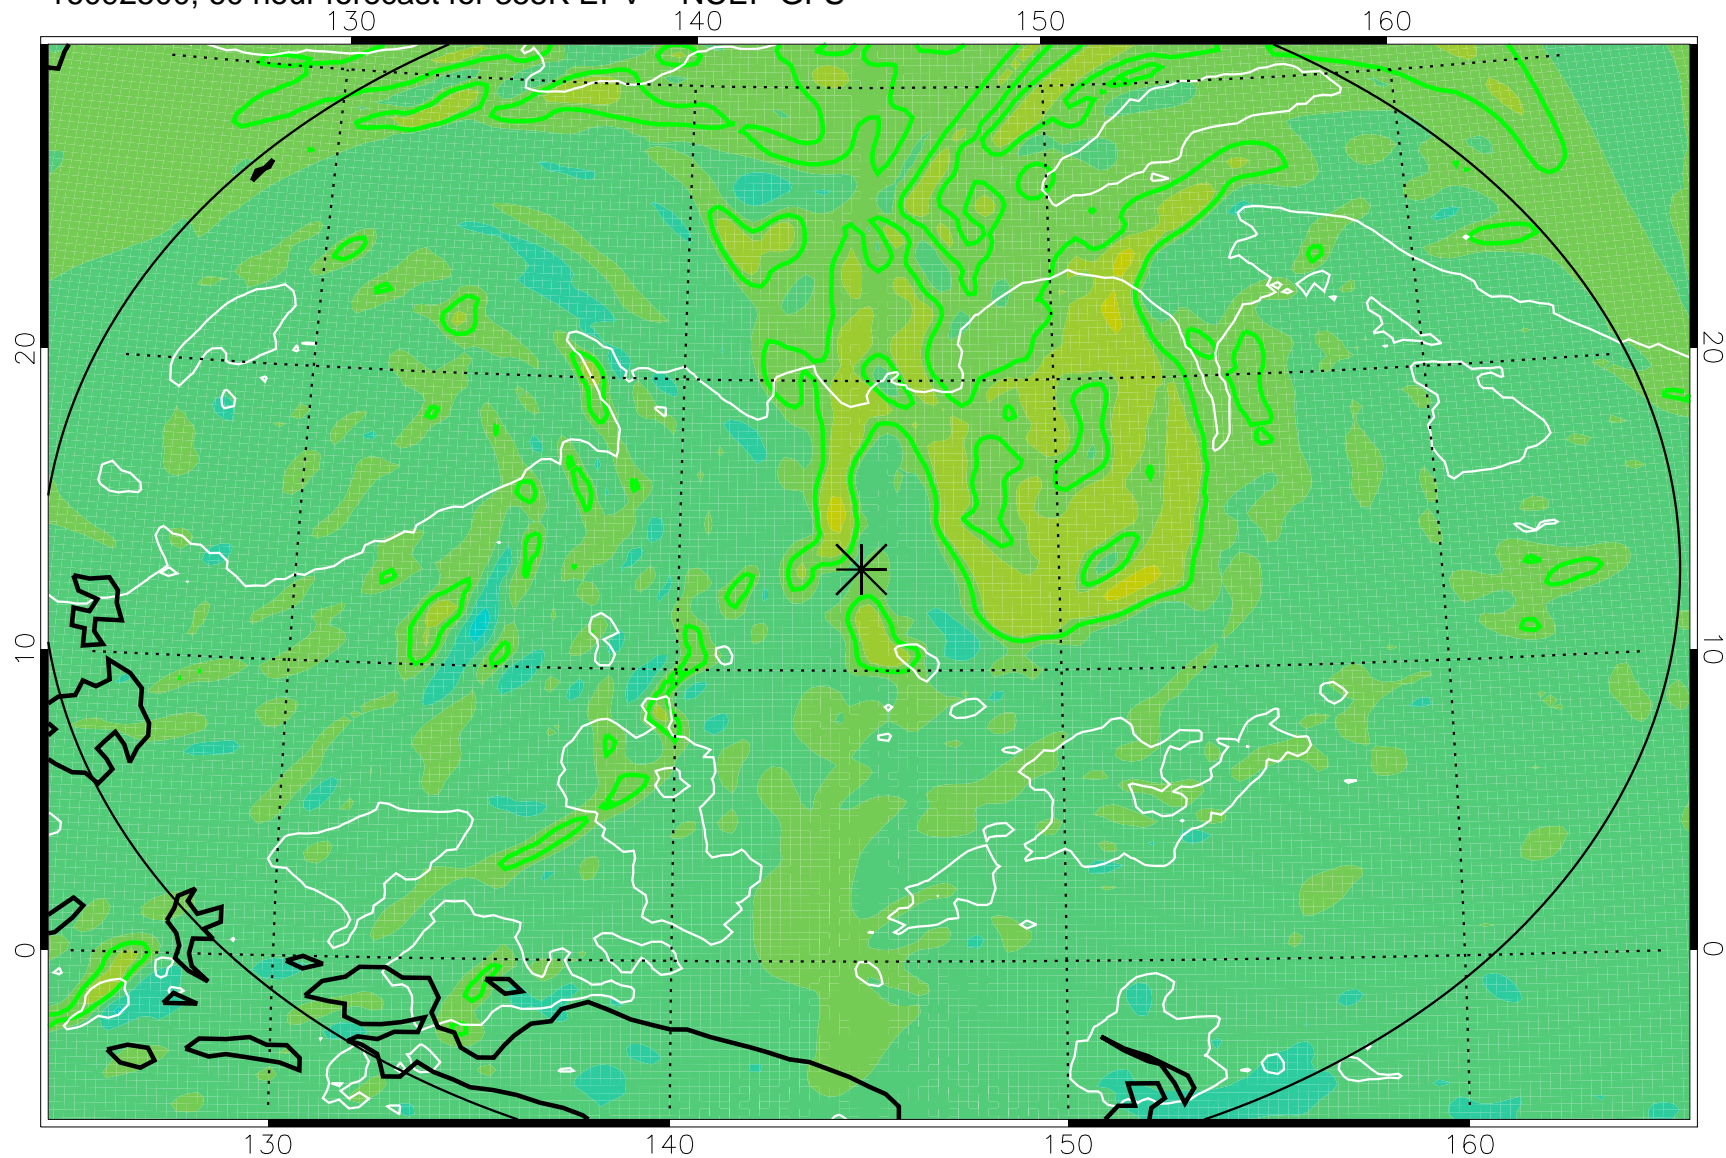

16092406, 42 hour forecast for 355K EPV -- NCEP GFS

355K Montgomery Streamfunction, white
EPV Tropopause (2 PVU) Position
Range ring of 2304 km

16092412, 48 hour forecast for 355K EPV -- NCEP GFS

355K Montgomery Streamfunction, white
EPV Tropopause (2 PVU) Position
Range ring of 2304 km

16092418, 54 hour forecast for 355K EPV -- NCEP GFS

355K Montgomery Streamfunction, white
EPV Tropopause (2 PVU) Position
Range ring of 2304 km

16092500, 60 hour forecast for 355K EPV -- NCEP GFS

355K Montgomery Streamfunction, white
EPV Tropopause (2 PVU) Position
Range ring of 2304 km

16092518, 78 hour forecast for 355K EPV -- NCEP GFS

355K Montgomery Streamfunction, white
EPV Tropopause (2 PVU) Position
Range ring of 2304 km

16092600, 84 hour forecast for 355K EPV -- NCEP GFS

355K Montgomery Streamfunction, white
EPV Tropopause (2 PVU) Position
Range ring of 2304 km

16092606, 90 hour forecast for 355K EPV -- NCEP GFS

355K Montgomery Streamfunction, white
EPV Tropopause (2 PVU) Position
Range ring of 2304 km

16092612, 96 hour forecast for 355K EPV -- NCEP GFS

355K Montgomery Streamfunction, white
EPV Tropopause (2 PVU) Position
Range ring of 2304 km