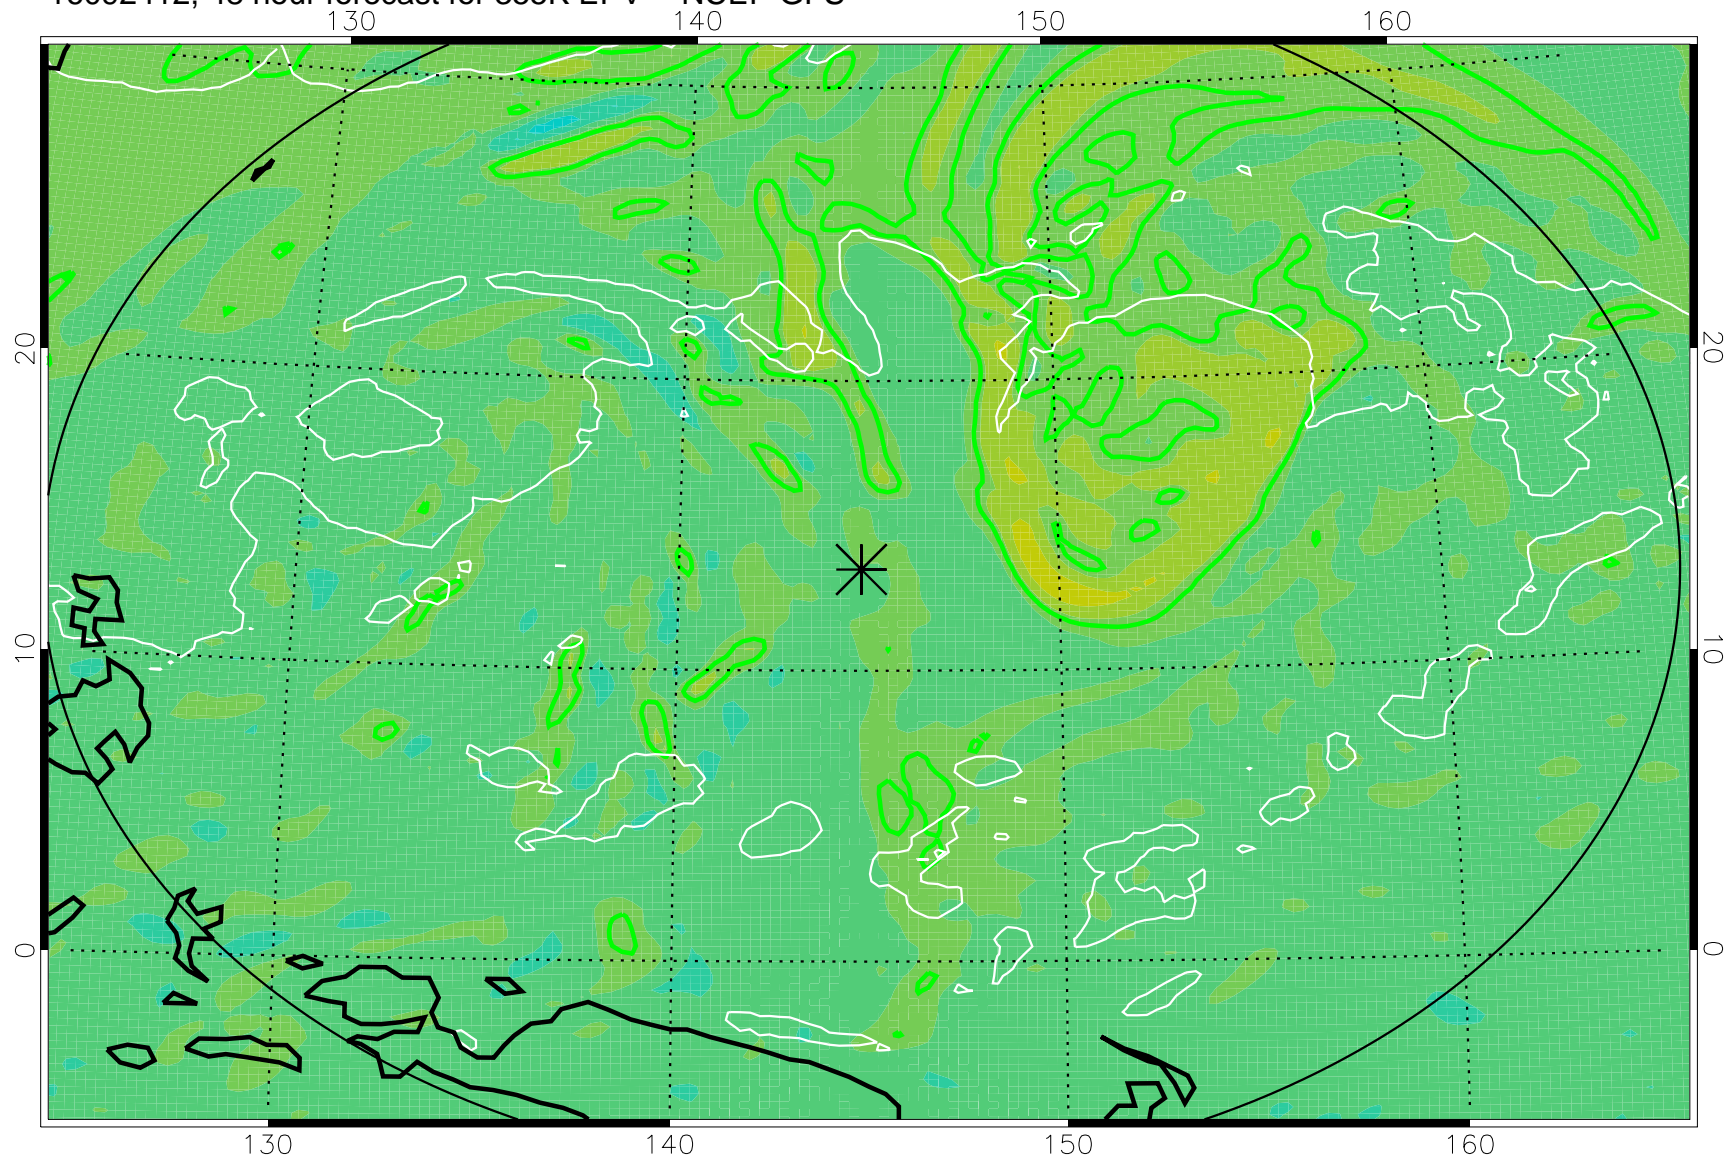

16092318, 30 hour forecast for 355K EPV -- NCEP GFS

355K Montgomery Streamfunction, white
EPV Tropopause (2 PVU) Position
Range ring of 2304 km

16092400, 36 hour forecast for 355K EPV -- NCEP GFS

355K Montgomery Streamfunction, white
EPV Tropopause (2 PVU) Position
Range ring of 2304 km

16092406, 42 hour forecast for 355K EPV -- NCEP GFS

355K Montgomery Streamfunction, white
EPV Tropopause (2 PVU) Position
Range ring of 2304 km

16092412, 48 hour forecast for 355K EPV -- NCEP GFS

355K Montgomery Streamfunction, white
EPV Tropopause (2 PVU) Position
Range ring of 2304 km

16092418, 54 hour forecast for 355K EPV -- NCEP GFS

355K Montgomery Streamfunction, white
EPV Tropopause (2 PVU) Position
Range ring of 2304 km

16092500, 60 hour forecast for 355K EPV -- NCEP GFS

355K Montgomery Streamfunction, white
EPV Tropopause (2 PVU) Position
Range ring of 2304 km

16092518, 78 hour forecast for 355K EPV -- NCEP GFS

355K Montgomery Streamfunction, white
EPV Tropopause (2 PVU) Position
Range ring of 2304 km

16092600, 84 hour forecast for 355K EPV -- NCEP GFS

355K Montgomery Streamfunction, white
EPV Tropopause (2 PVU) Position
Range ring of 2304 km