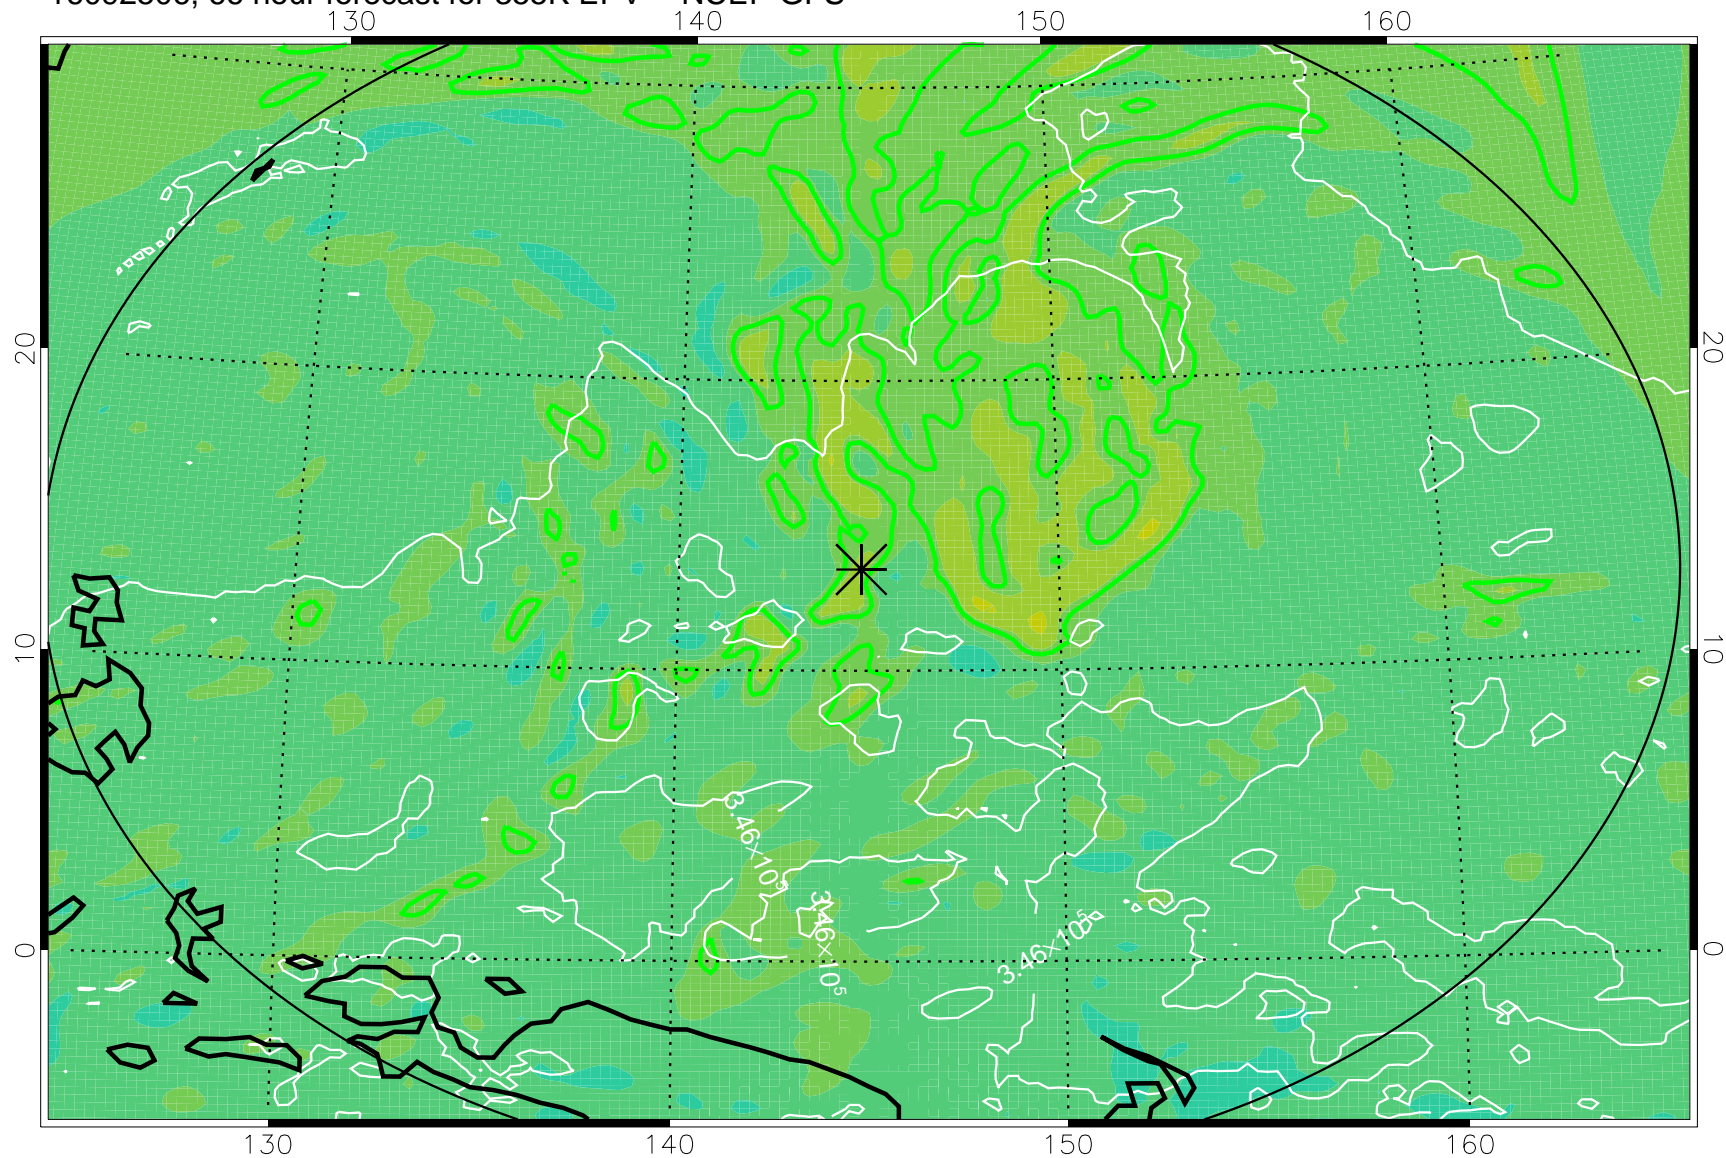

16092418, 54 hour forecast for 355K EPV -- NCEP GFS

355K Montgomery Streamfunction, white
EPV Tropopause (2 PVU) Position
Range ring of 2304 km

16092500, 60 hour forecast for 355K EPV -- NCEP GFS

355K Montgomery Streamfunction, white
EPV Tropopause (2 PVU) Position
Range ring of 2304 km

16092506, 66 hour forecast for 355K EPV -- NCEP GFS

355K Montgomery Streamfunction, white
EPV Tropopause (2 PVU) Position
Range ring of 2304 km

16092512, 72 hour forecast for 355K EPV -- NCEP GFS

355K Montgomery Streamfunction, white
EPV Tropopause (2 PVU) Position
Range ring of 2304 km

16092518, 78 hour forecast for 355K EPV -- NCEP GFS

355K Montgomery Streamfunction, white
EPV Tropopause (2 PVU) Position
Range ring of 2304 km

16092600, 84 hour forecast for 355K EPV -- NCEP GFS

355K Montgomery Streamfunction, white
EPV Tropopause (2 PVU) Position
Range ring of 2304 km

16092606, 90 hour forecast for 355K EPV -- NCEP GFS

355K Montgomery Streamfunction, white
EPV Tropopause (2 PVU) Position
Range ring of 2304 km

16092612, 96 hour forecast for 355K EPV -- NCEP GFS

355K Montgomery Streamfunction, white
EPV Tropopause (2 PVU) Position
Range ring of 2304 km