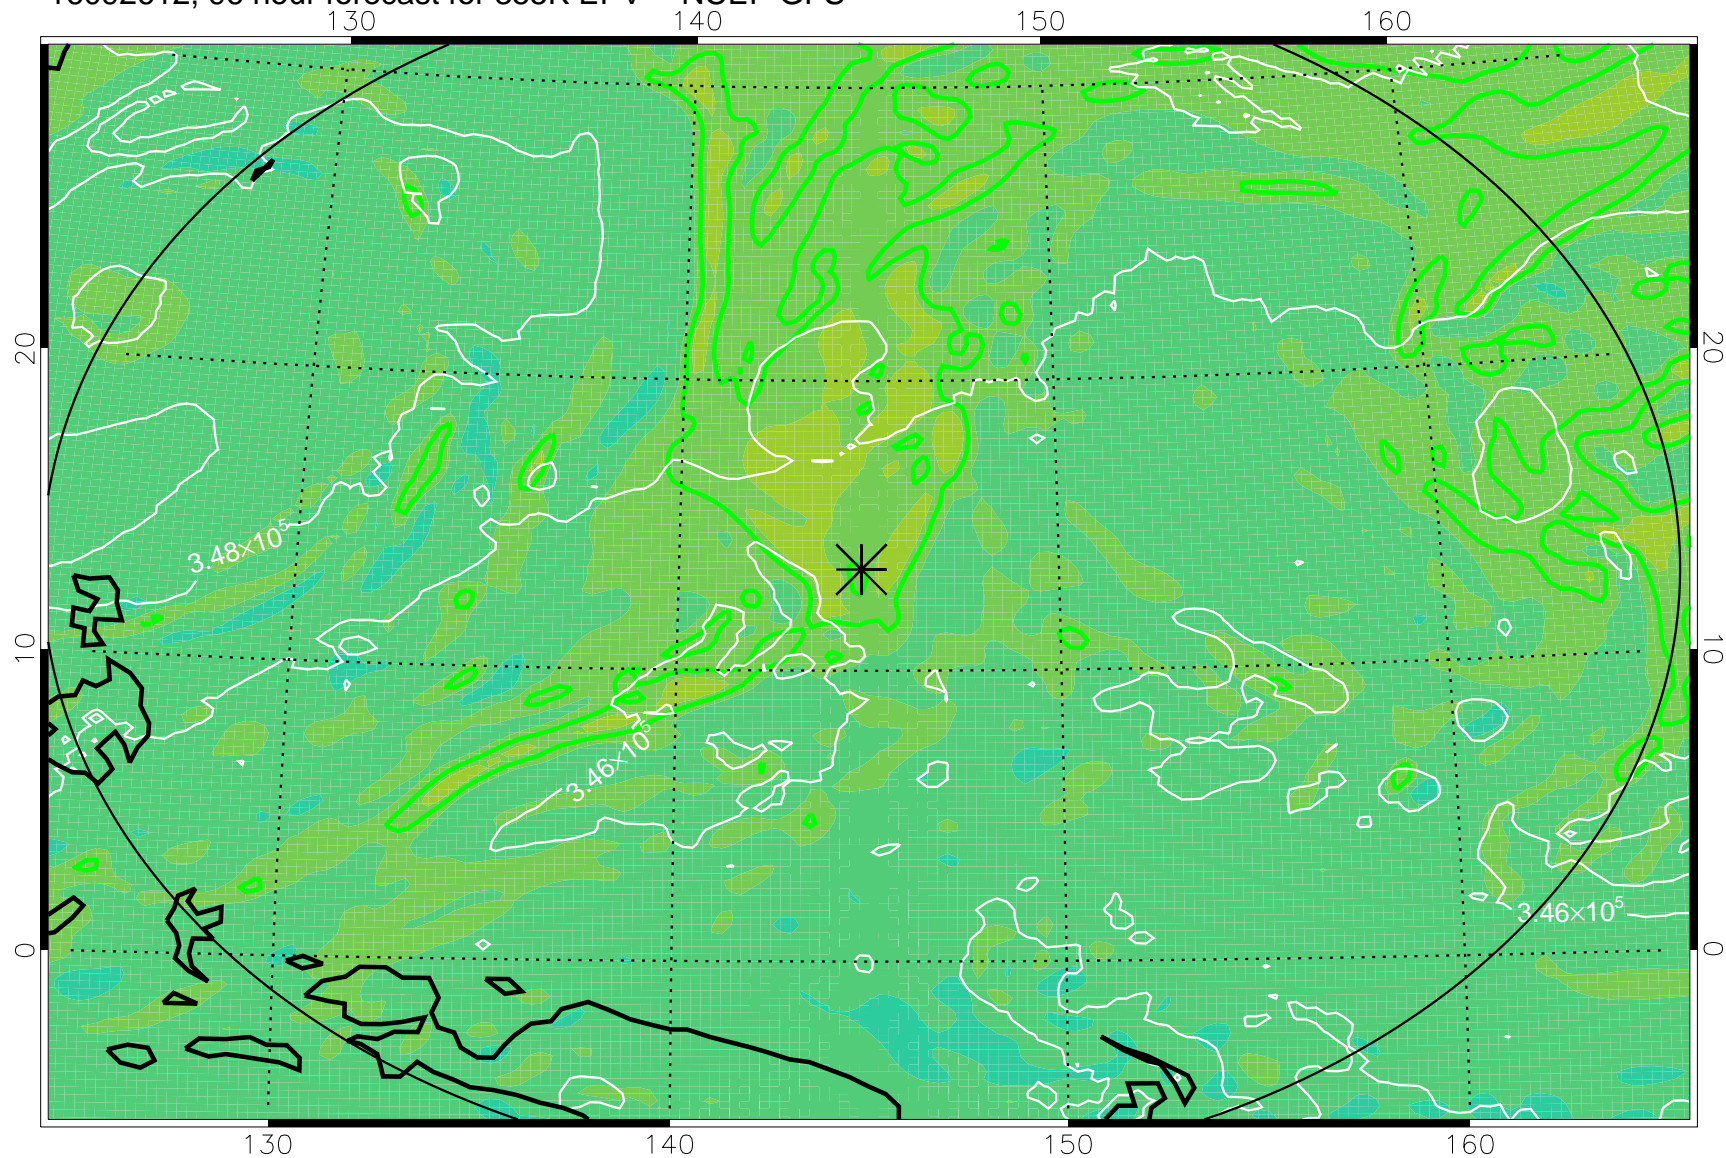

16092506, 66 hour forecast for 355K EPV -- NCEP GFS

355K Montgomery Streamfunction, white
EPV Tropopause (2 PVU) Position
Range ring of 2304 km

16092512, 72 hour forecast for 355K EPV -- NCEP GFS

355K Montgomery Streamfunction, white
EPV Tropopause (2 PVU) Position
Range ring of 2304 km

16092518, 78 hour forecast for 355K EPV -- NCEP GFS

355K Montgomery Streamfunction, white
EPV Tropopause (2 PVU) Position
Range ring of 2304 km

16092600, 84 hour forecast for 355K EPV -- NCEP GFS

355K Montgomery Streamfunction, white
EPV Tropopause (2 PVU) Position
Range ring of 2304 km

16092606, 90 hour forecast for 355K EPV -- NCEP GFS

355K Montgomery Streamfunction, white
EPV Tropopause (2 PVU) Position
Range ring of 2304 km

16092612, 96 hour forecast for 355K EPV -- NCEP GFS

355K Montgomery Streamfunction, white
EPV Tropopause (2 PVU) Position
Range ring of 2304 km

16092618, 102 hour forecast for 355K EPV -- NCEP GFS

355K Montgomery Streamfunction, white
EPV Tropopause (2 PVU) Position
Range ring of 2304 km

16092700, 108 hour forecast for 355K EPV -- NCEP GFS

355K Montgomery Streamfunction, white
EPV Tropopause (2 PVU) Position
Range ring of 2304 km