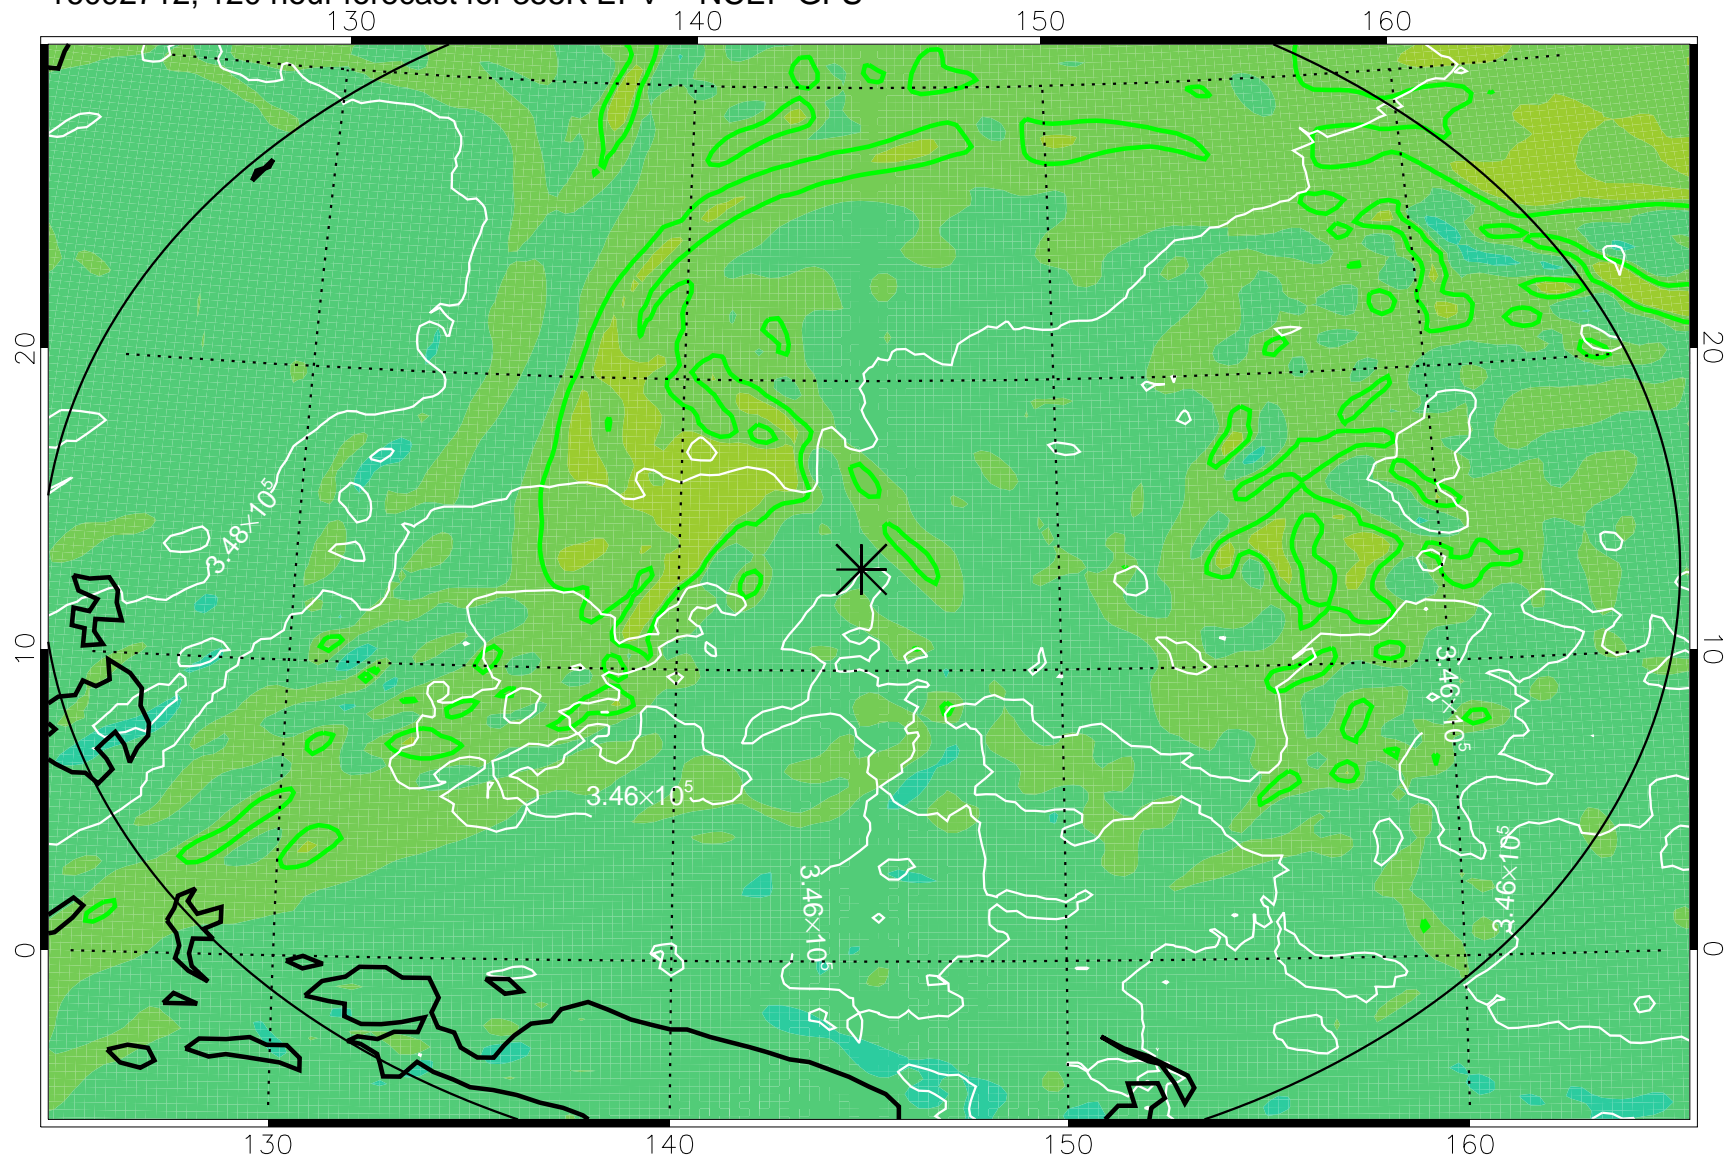

16092518, 78 hour forecast for 355K EPV -- NCEP GFS

355K Montgomery Streamfunction, white
EPV Tropopause (2 PVU) Position
Range ring of 2304 km

16092600, 84 hour forecast for 355K EPV -- NCEP GFS

355K Montgomery Streamfunction, white
EPV Tropopause (2 PVU) Position
Range ring of 2304 km

16092606, 90 hour forecast for 355K EPV -- NCEP GFS

355K Montgomery Streamfunction, white
EPV Tropopause (2 PVU) Position
Range ring of 2304 km

16092612, 96 hour forecast for 355K EPV -- NCEP GFS

355K Montgomery Streamfunction, white
EPV Tropopause (2 PVU) Position
Range ring of 2304 km

16092618, 102 hour forecast for 355K EPV -- NCEP GFS

355K Montgomery Streamfunction, white
EPV Tropopause (2 PVU) Position
Range ring of 2304 km

16092700, 108 hour forecast for 355K EPV -- NCEP GFS

355K Montgomery Streamfunction, white
EPV Tropopause (2 PVU) Position
Range ring of 2304 km

16092706, 114 hour forecast for 355K EPV -- NCEP GFS

355K Montgomery Streamfunction, white
EPV Tropopause (2 PVU) Position
Range ring of 2304 km

16092712, 120 hour forecast for 355K EPV -- NCEP GFS

355K Montgomery Streamfunction, white
EPV Tropopause (2 PVU) Position
Range ring of 2304 km