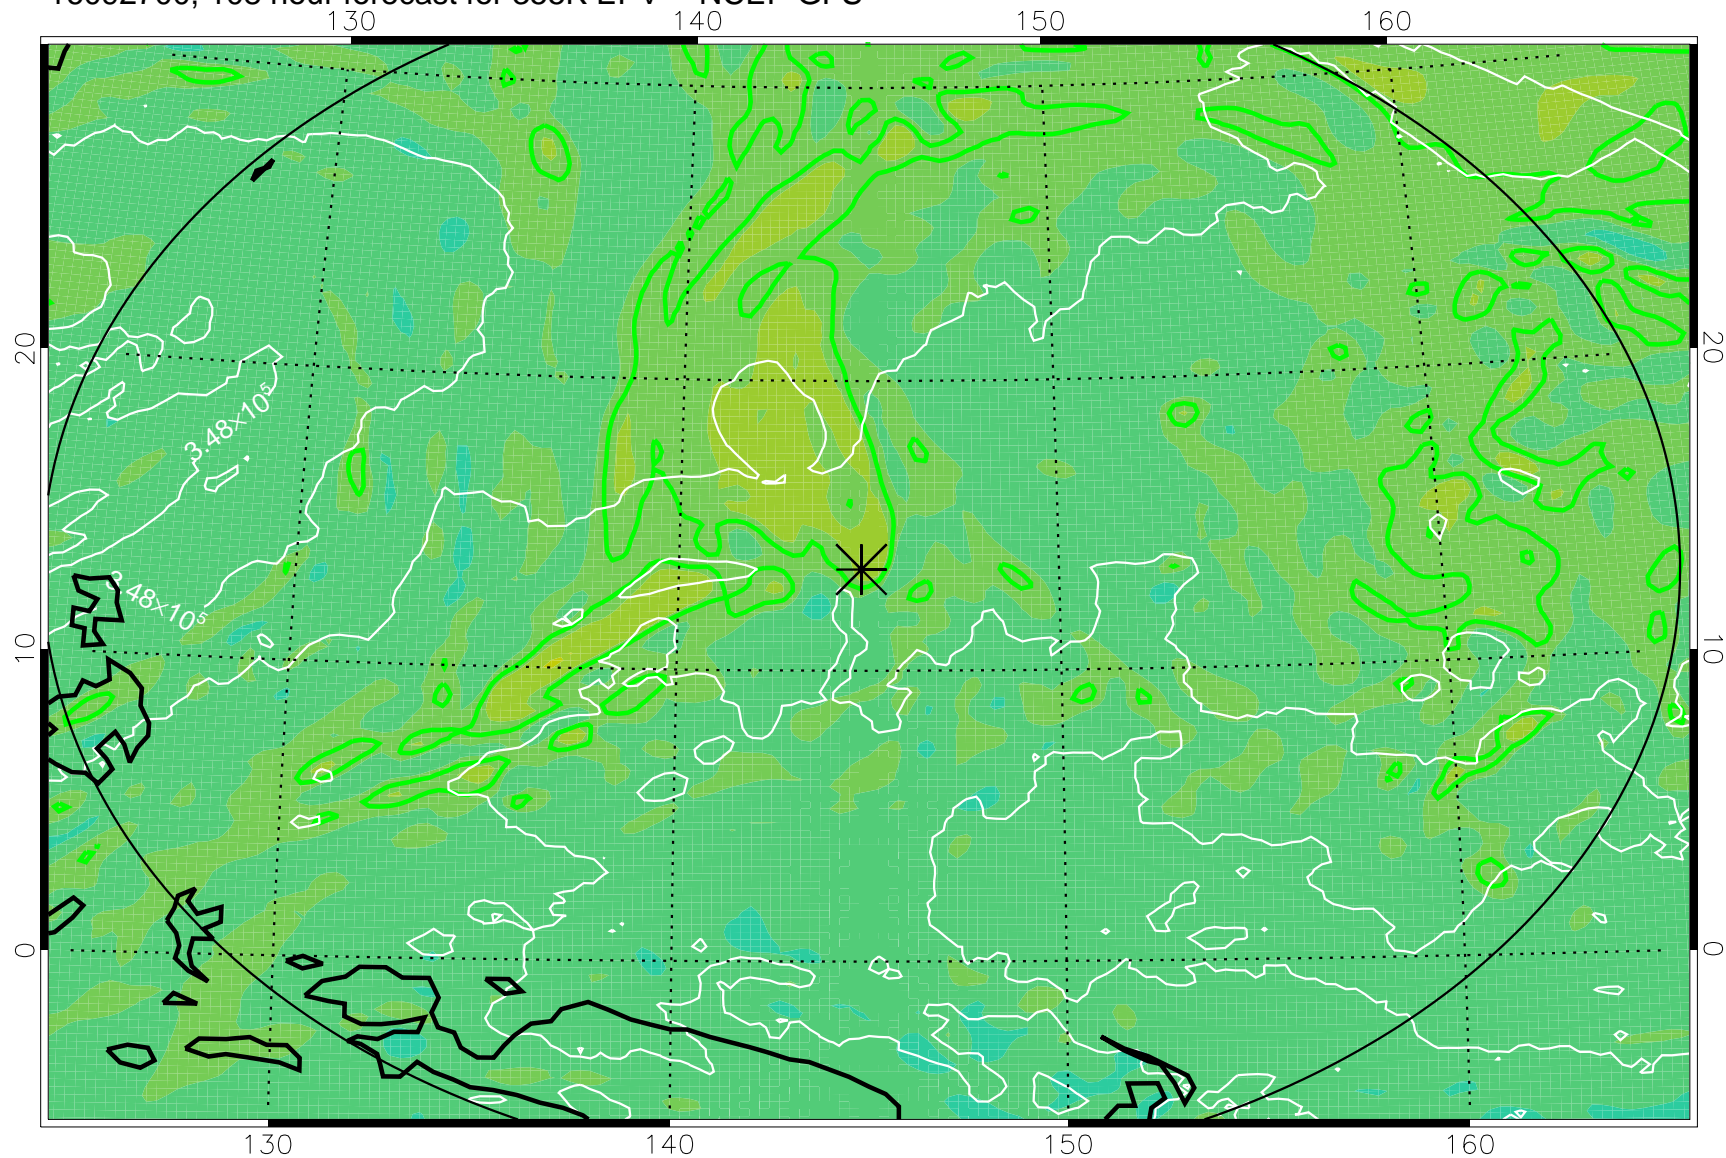

16092518, 78 hour forecast for 355K EPV -- NCEP GFS

355K Montgomery Streamfunction, white
EPV Tropopause (2 PVU) Position
Range ring of 2304 km

16092600, 84 hour forecast for 355K EPV -- NCEP GFS

355K Montgomery Streamfunction, white
EPV Tropopause (2 PVU) Position
Range ring of 2304 km

16092606, 90 hour forecast for 355K EPV -- NCEP GFS

355K Montgomery Streamfunction, white
EPV Tropopause (2 PVU) Position
Range ring of 2304 km

16092612, 96 hour forecast for 355K EPV -- NCEP GFS

355K Montgomery Streamfunction, white
EPV Tropopause (2 PVU) Position
Range ring of 2304 km

16092618, 102 hour forecast for 355K EPV -- NCEP GFS

355K Montgomery Streamfunction, white
EPV Tropopause (2 PVU) Position
Range ring of 2304 km

16092700, 108 hour forecast for 355K EPV -- NCEP GFS

355K Montgomery Streamfunction, white
EPV Tropopause (2 PVU) Position
Range ring of 2304 km

16092706, 114 hour forecast for 355K EPV -- NCEP GFS

355K Montgomery Streamfunction, white
EPV Tropopause (2 PVU) Position
Range ring of 2304 km

16092712, 120 hour forecast for 355K EPV -- NCEP GFS

355K Montgomery Streamfunction, white
EPV Tropopause (2 PVU) Position
Range ring of 2304 km