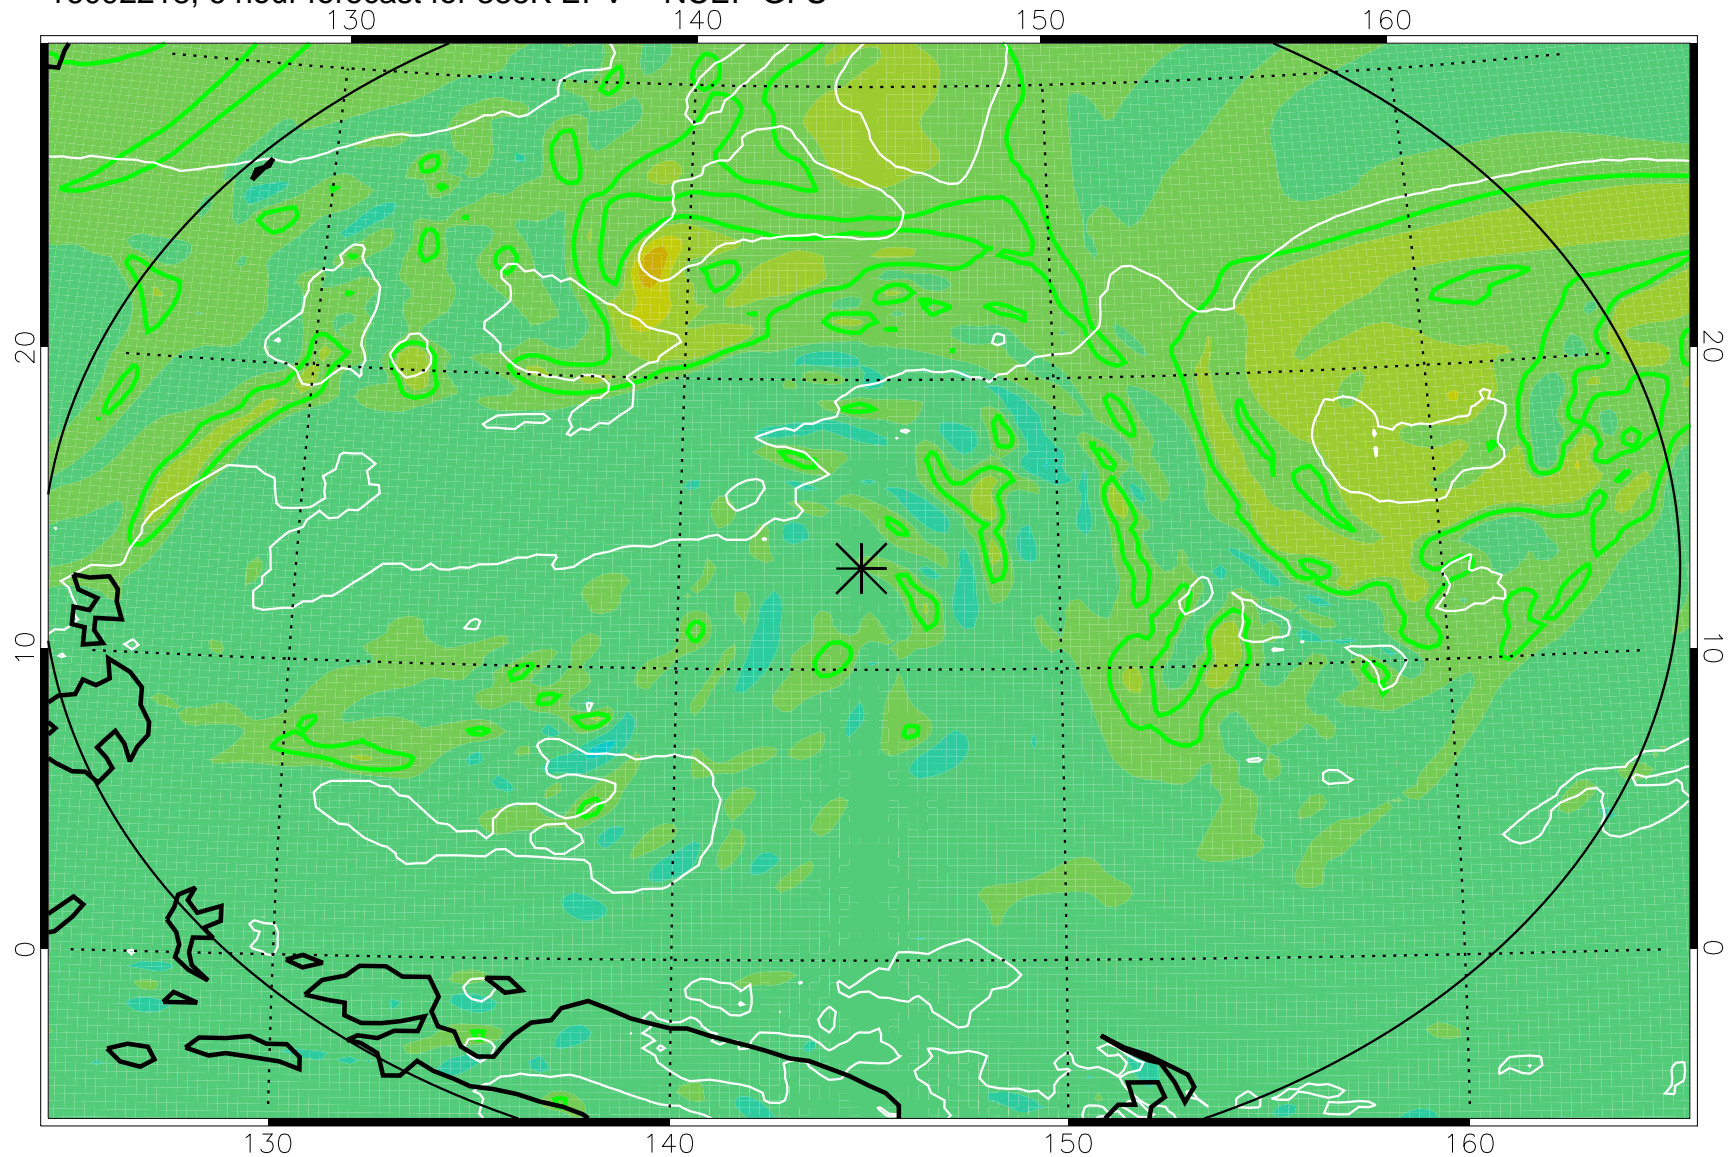

16092218, 6 hour forecast for 355K EPV -- NCEP GFS

355K Montgomery Streamfunction, white
EPV Tropopause (2 PVU) Position
Range ring of 2304 km

16092300, 12 hour forecast for 355K EPV -- NCEP GFS

355K Montgomery Streamfunction, white
EPV Tropopause (2 PVU) Position
Range ring of 2304 km

16092306, 18 hour forecast for 355K EPV -- NCEP GFS

355K Montgomery Streamfunction, white
EPV Tropopause (2 PVU) Position
Range ring of 2304 km

16092312, 24 hour forecast for 355K EPV -- NCEP GFS

355K Montgomery Streamfunction, white
EPV Tropopause (2 PVU) Position
Range ring of 2304 km

16092318, 30 hour forecast for 355K EPV -- NCEP GFS

355K Montgomery Streamfunction, white
EPV Tropopause (2 PVU) Position
Range ring of 2304 km

16092400, 36 hour forecast for 355K EPV -- NCEP GFS

355K Montgomery Streamfunction, white
EPV Tropopause (2 PVU) Position
Range ring of 2304 km

16092406, 42 hour forecast for 355K EPV -- NCEP GFS

355K Montgomery Streamfunction, white
EPV Tropopause (2 PVU) Position
Range ring of 2304 km

16092412, 48 hour forecast for 355K EPV -- NCEP GFS

355K Montgomery Streamfunction, white
EPV Tropopause (2 PVU) Position
Range ring of 2304 km