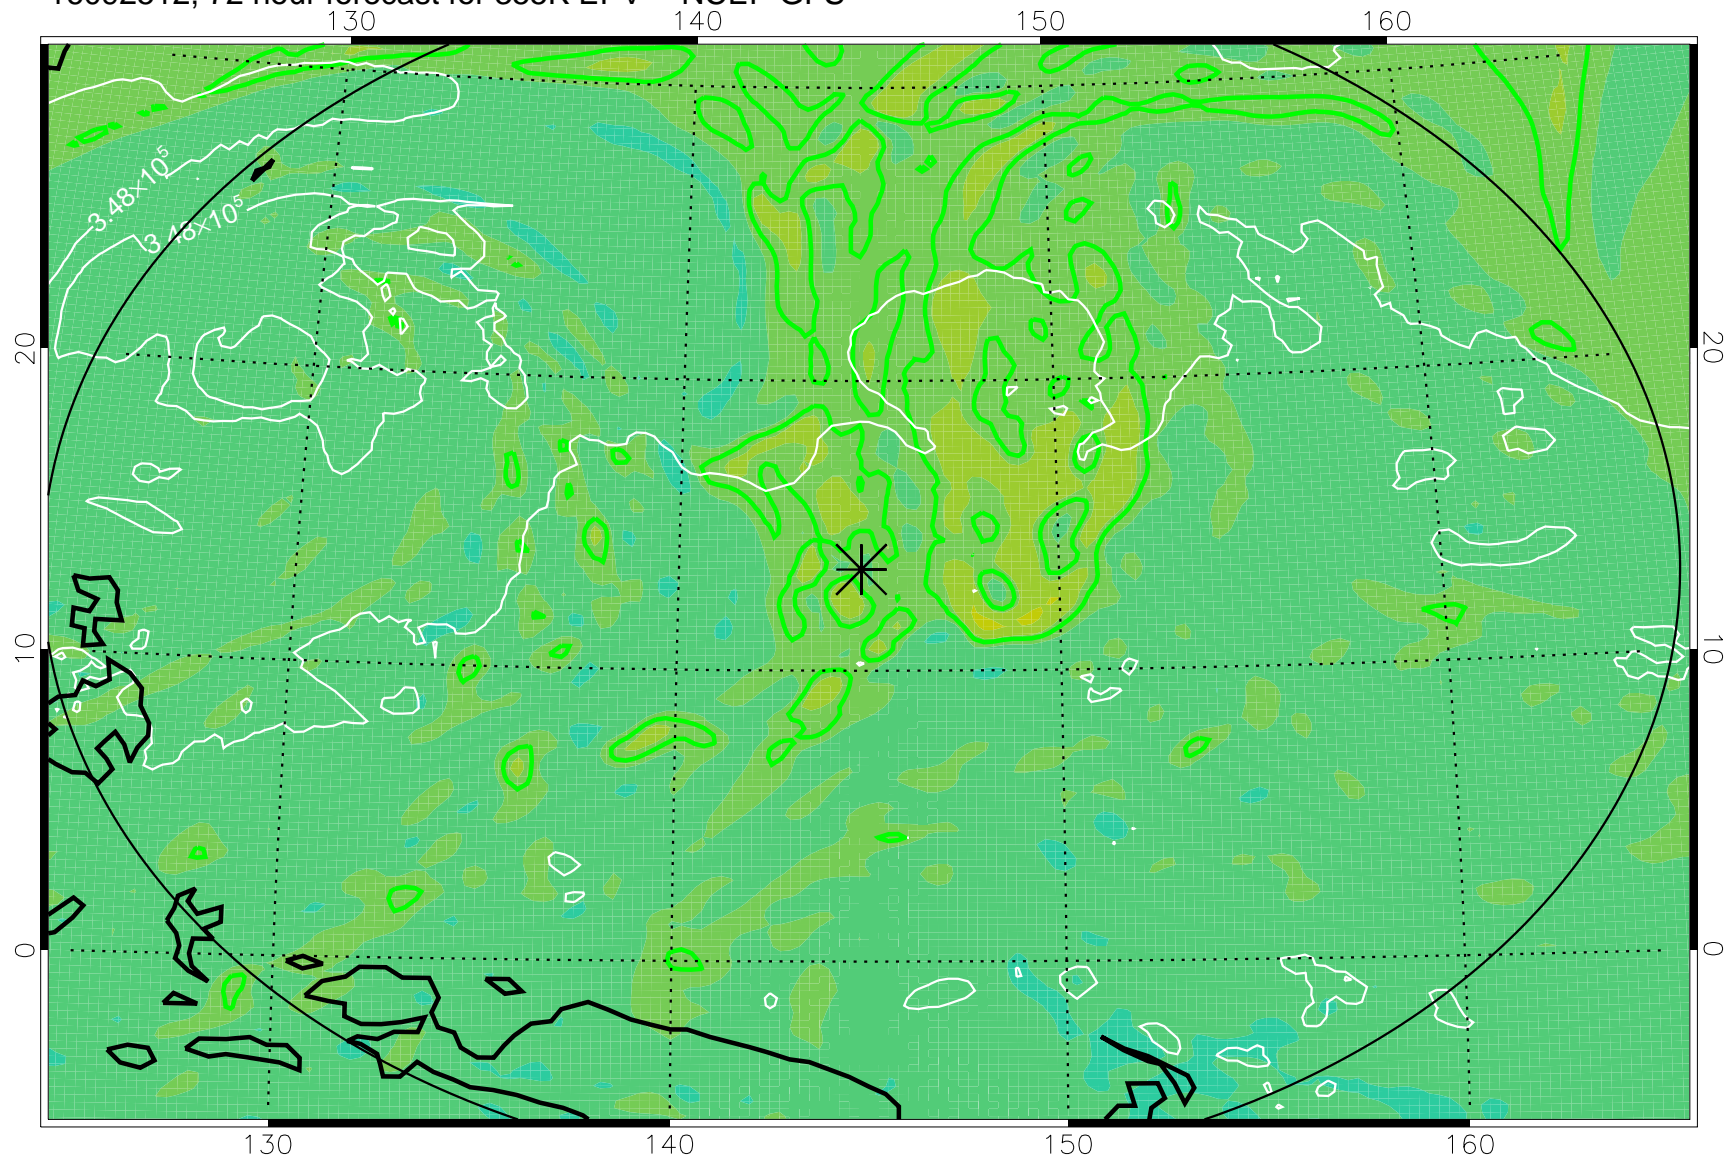

16092418, 54 hour forecast for 355K EPV -- NCEP GFS

355K Montgomery Streamfunction, white
EPV Tropopause (2 PVU) Position
Range ring of 2304 km

16092500, 60 hour forecast for 355K EPV -- NCEP GFS

355K Montgomery Streamfunction, white
EPV Tropopause (2 PVU) Position
Range ring of 2304 km

16092506, 66 hour forecast for 355K EPV -- NCEP GFS

355K Montgomery Streamfunction, white
EPV Tropopause (2 PVU) Position
Range ring of 2304 km

16092512, 72 hour forecast for 355K EPV -- NCEP GFS

355K Montgomery Streamfunction, white
EPV Tropopause (2 PVU) Position
Range ring of 2304 km

16092518, 78 hour forecast for 355K EPV -- NCEP GFS

355K Montgomery Streamfunction, white
EPV Tropopause (2 PVU) Position
Range ring of 2304 km

16092600, 84 hour forecast for 355K EPV -- NCEP GFS

355K Montgomery Streamfunction, white
EPV Tropopause (2 PVU) Position
Range ring of 2304 km

16092606, 90 hour forecast for 355K EPV -- NCEP GFS

355K Montgomery Streamfunction, white
EPV Tropopause (2 PVU) Position
Range ring of 2304 km

16092612, 96 hour forecast for 355K EPV -- NCEP GFS

355K Montgomery Streamfunction, white
EPV Tropopause (2 PVU) Position
Range ring of 2304 km