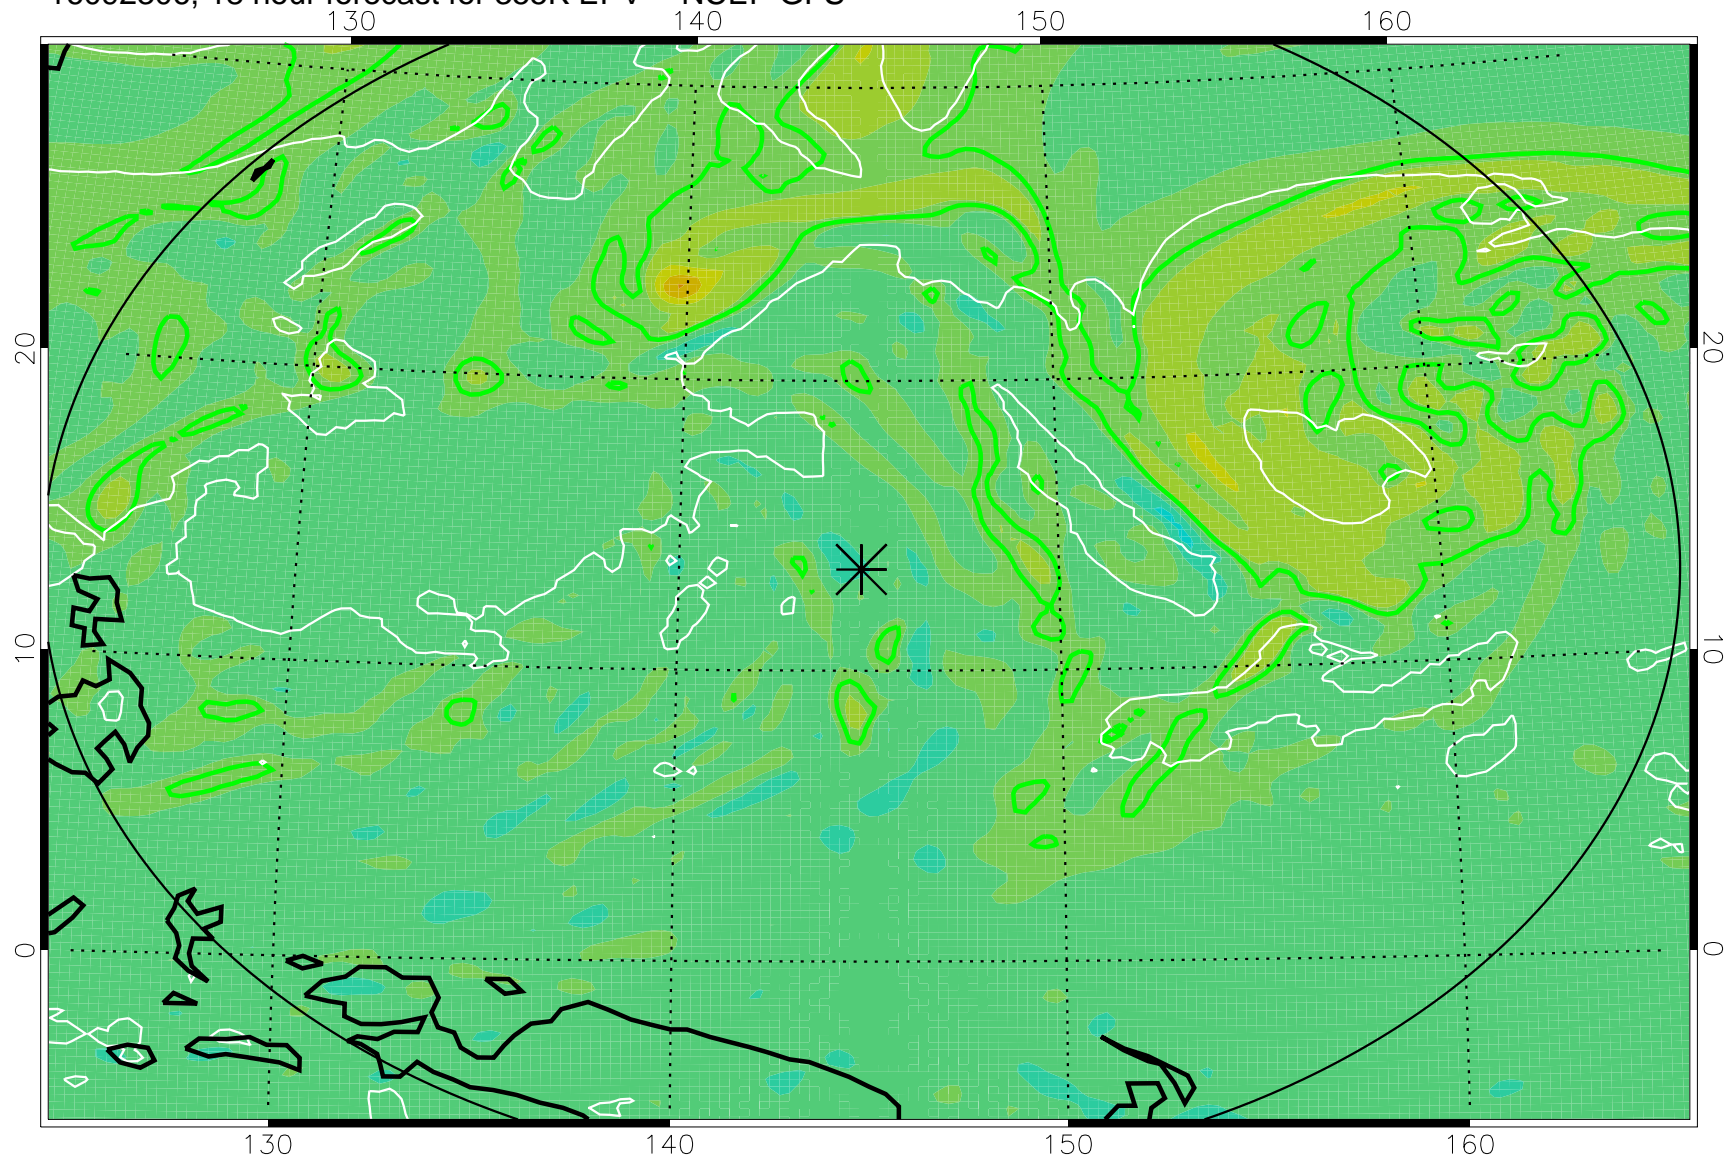

16092218, 6 hour forecast for 355K EPV -- NCEP GFS

355K Montgomery Streamfunction, white
EPV Tropopause (2 PVU) Position
Range ring of 2304 km

16092300, 12 hour forecast for 355K EPV -- NCEP GFS

355K Montgomery Streamfunction, white
EPV Tropopause (2 PVU) Position
Range ring of 2304 km

16092306, 18 hour forecast for 355K EPV -- NCEP GFS

355K Montgomery Streamfunction, white
EPV Tropopause (2 PVU) Position
Range ring of 2304 km

16092312, 24 hour forecast for 355K EPV -- NCEP GFS

355K Montgomery Streamfunction, white
EPV Tropopause (2 PVU) Position
Range ring of 2304 km

16092318, 30 hour forecast for 355K EPV -- NCEP GFS

355K Montgomery Streamfunction, white
EPV Tropopause (2 PVU) Position
Range ring of 2304 km

16092400, 36 hour forecast for 355K EPV -- NCEP GFS

355K Montgomery Streamfunction, white
EPV Tropopause (2 PVU) Position
Range ring of 2304 km

16092518, 78 hour forecast for 355K EPV -- NCEP GFS

355K Montgomery Streamfunction, white
EPV Tropopause (2 PVU) Position
Range ring of 2304 km

16092600, 84 hour forecast for 355K EPV -- NCEP GFS

355K Montgomery Streamfunction, white
EPV Tropopause (2 PVU) Position
Range ring of 2304 km