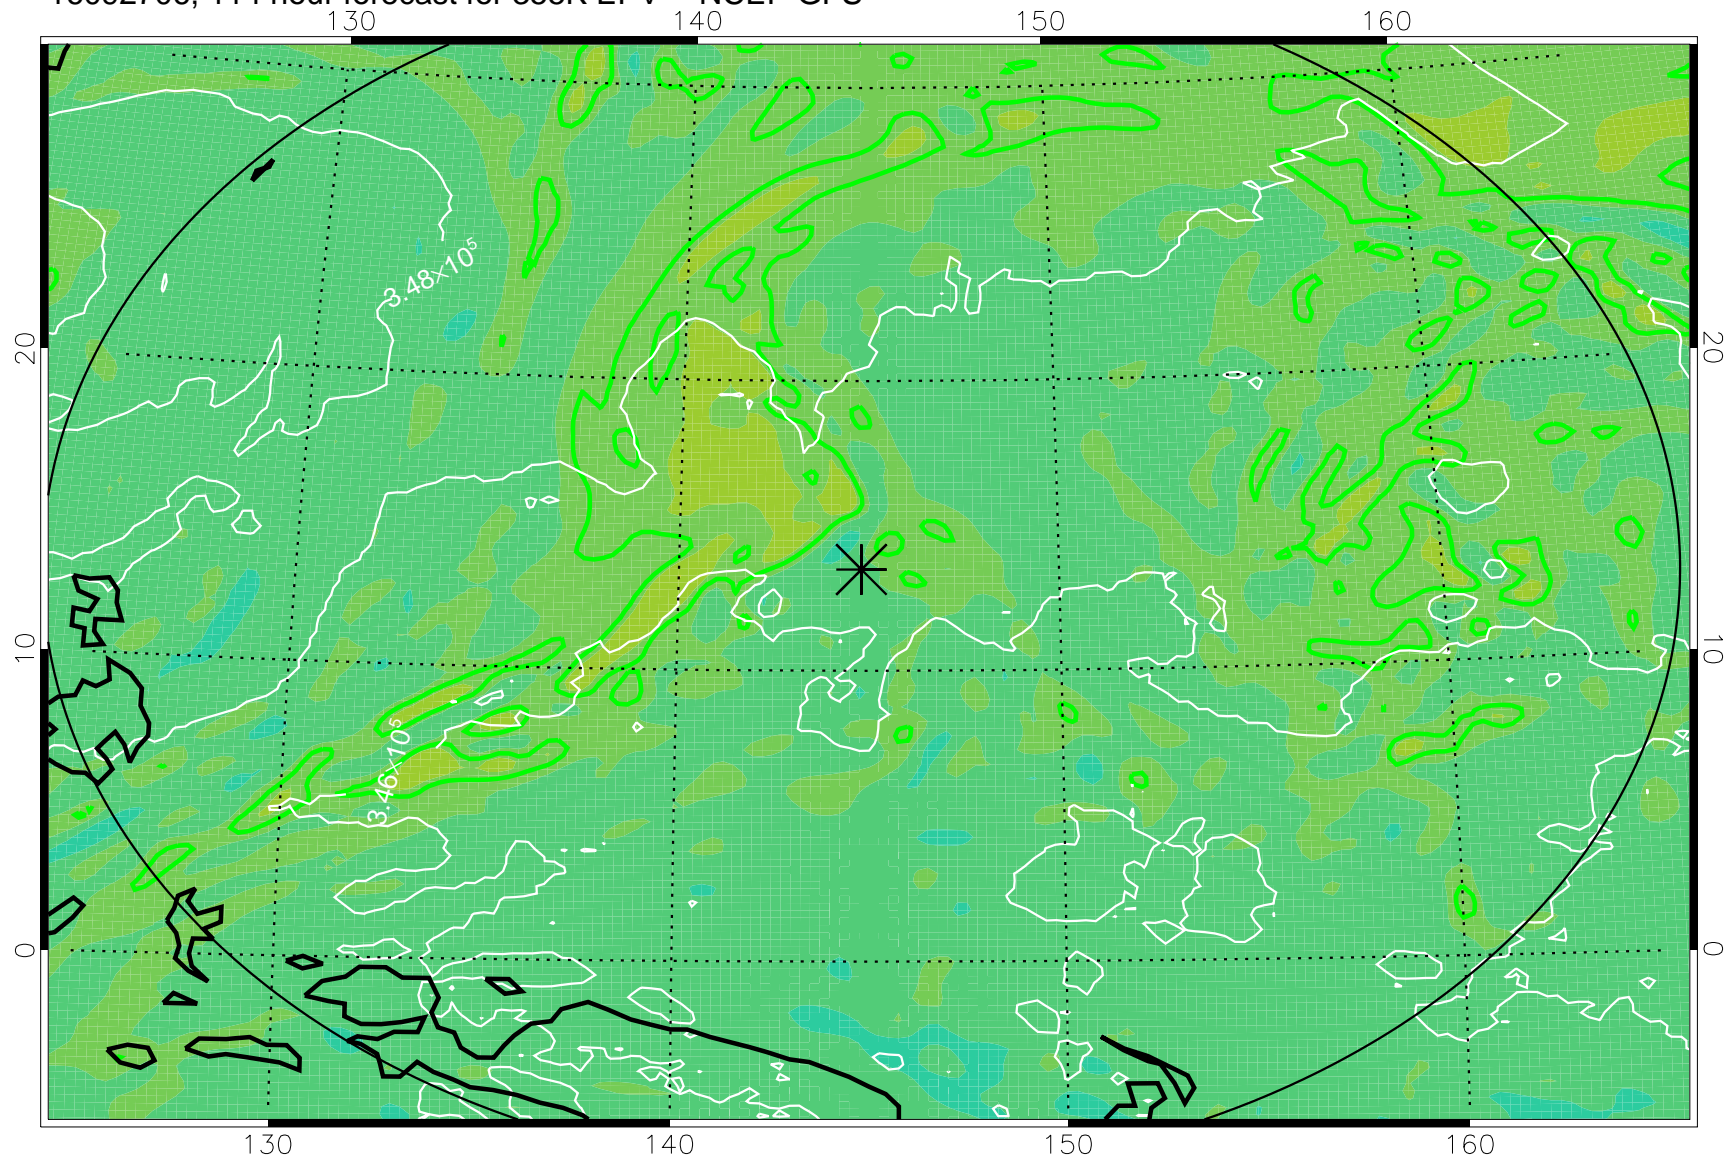

16092518, 78 hour forecast for 355K EPV -- NCEP GFS

355K Montgomery Streamfunction, white
EPV Tropopause (2 PVU) Position
Range ring of 2304 km

16092600, 84 hour forecast for 355K EPV -- NCEP GFS

355K Montgomery Streamfunction, white
EPV Tropopause (2 PVU) Position
Range ring of 2304 km

16092606, 90 hour forecast for 355K EPV -- NCEP GFS

355K Montgomery Streamfunction, white
EPV Tropopause (2 PVU) Position
Range ring of 2304 km

16092612, 96 hour forecast for 355K EPV -- NCEP GFS

355K Montgomery Streamfunction, white
EPV Tropopause (2 PVU) Position
Range ring of 2304 km

16092618, 102 hour forecast for 355K EPV -- NCEP GFS

355K Montgomery Streamfunction, white
EPV Tropopause (2 PVU) Position
Range ring of 2304 km

16092700, 108 hour forecast for 355K EPV -- NCEP GFS

355K Montgomery Streamfunction, white
EPV Tropopause (2 PVU) Position
Range ring of 2304 km

16092706, 114 hour forecast for 355K EPV -- NCEP GFS

355K Montgomery Streamfunction, white
EPV Tropopause (2 PVU) Position
Range ring of 2304 km

16092712, 120 hour forecast for 355K EPV -- NCEP GFS

355K Montgomery Streamfunction, white
EPV Tropopause (2 PVU) Position
Range ring of 2304 km