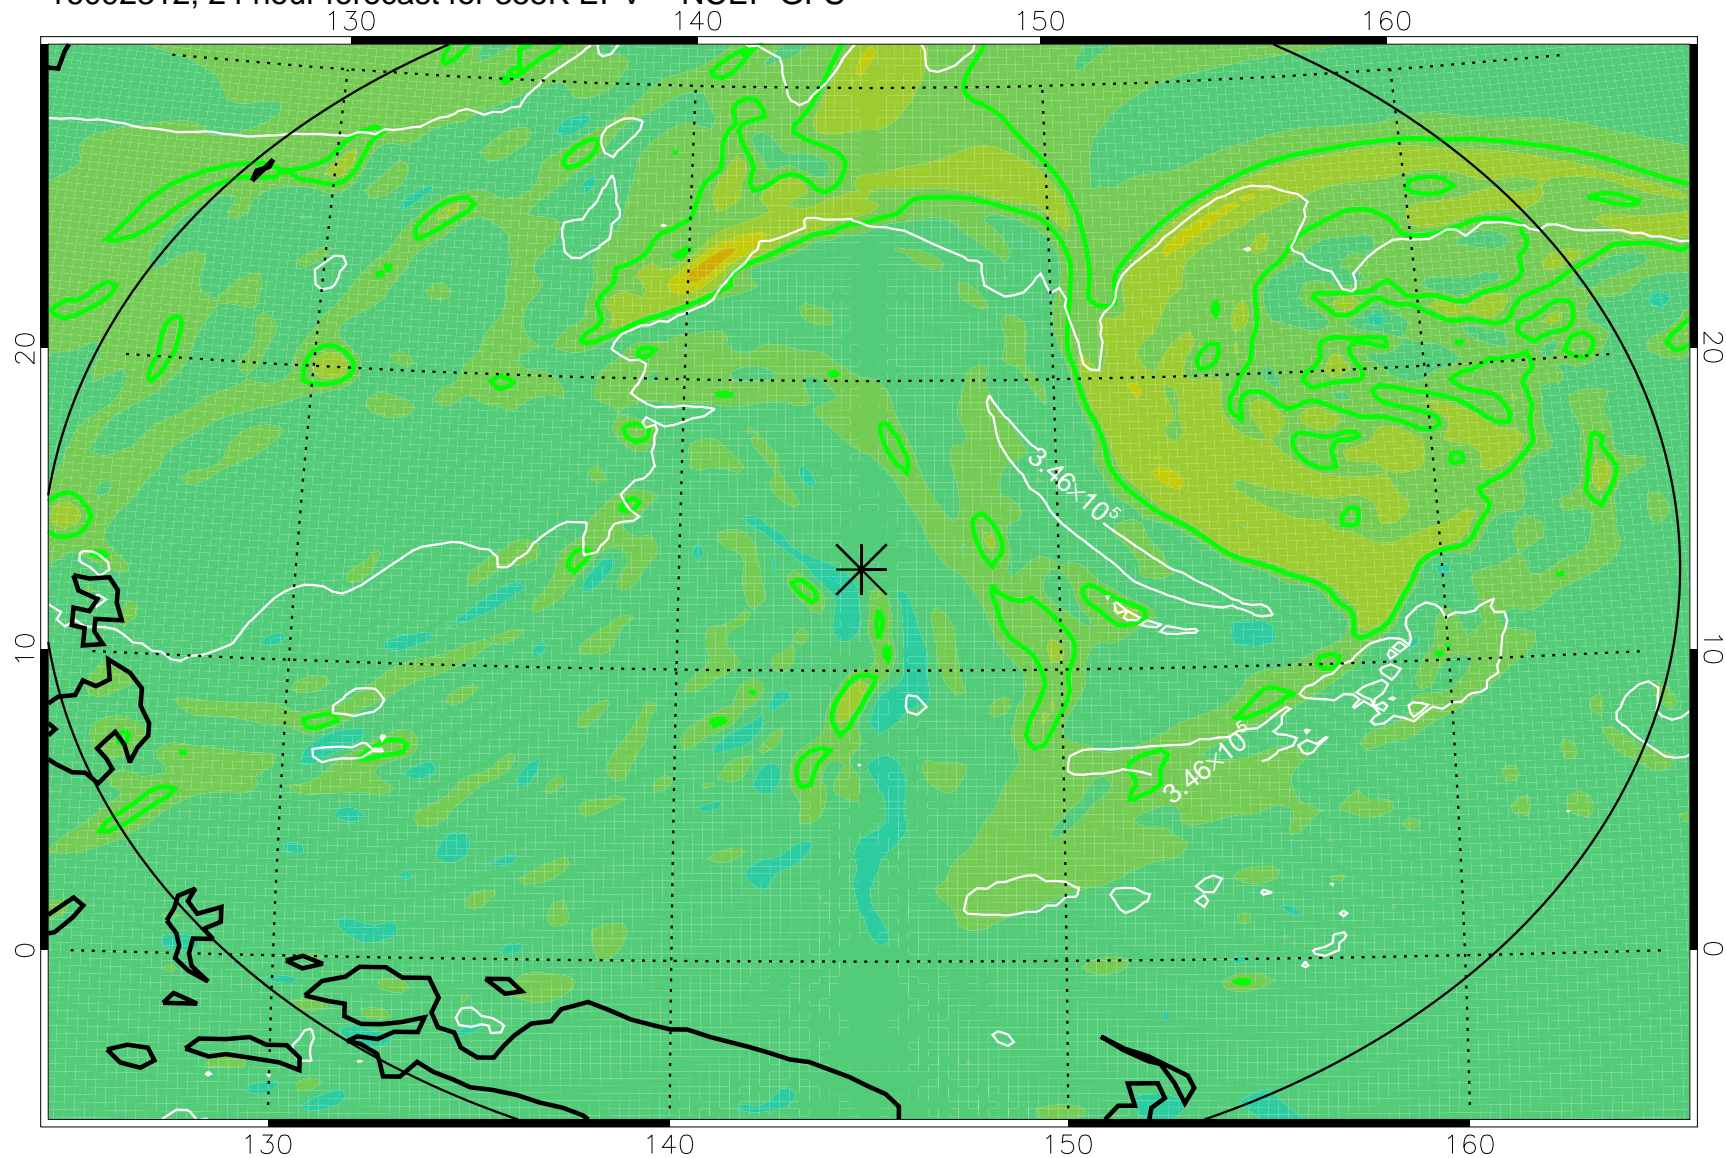

16092218, 6 hour forecast for 355K EPV -- NCEP GFS

355K Montgomery Streamfunction, white
EPV Tropopause (2 PVU) Position
Range ring of 2304 km

16092300, 12 hour forecast for 355K EPV -- NCEP GFS

355K Montgomery Streamfunction, white
EPV Tropopause (2 PVU) Position
Range ring of 2304 km

16092306, 18 hour forecast for 355K EPV -- NCEP GFS

355K Montgomery Streamfunction, white
EPV Tropopause (2 PVU) Position
Range ring of 2304 km

16092312, 24 hour forecast for 355K EPV -- NCEP GFS

355K Montgomery Streamfunction, white
EPV Tropopause (2 PVU) Position
Range ring of 2304 km

16092318, 30 hour forecast for 355K EPV -- NCEP GFS

355K Montgomery Streamfunction, white
EPV Tropopause (2 PVU) Position
Range ring of 2304 km

16092400, 36 hour forecast for 355K EPV -- NCEP GFS

355K Montgomery Streamfunction, white
EPV Tropopause (2 PVU) Position
Range ring of 2304 km

16092618, 102 hour forecast for 355K EPV -- NCEP GFS

355K Montgomery Streamfunction, white
EPV Tropopause (2 PVU) Position
Range ring of 2304 km

16092700, 108 hour forecast for 355K EPV -- NCEP GFS

355K Montgomery Streamfunction, white
EPV Tropopause (2 PVU) Position
Range ring of 2304 km