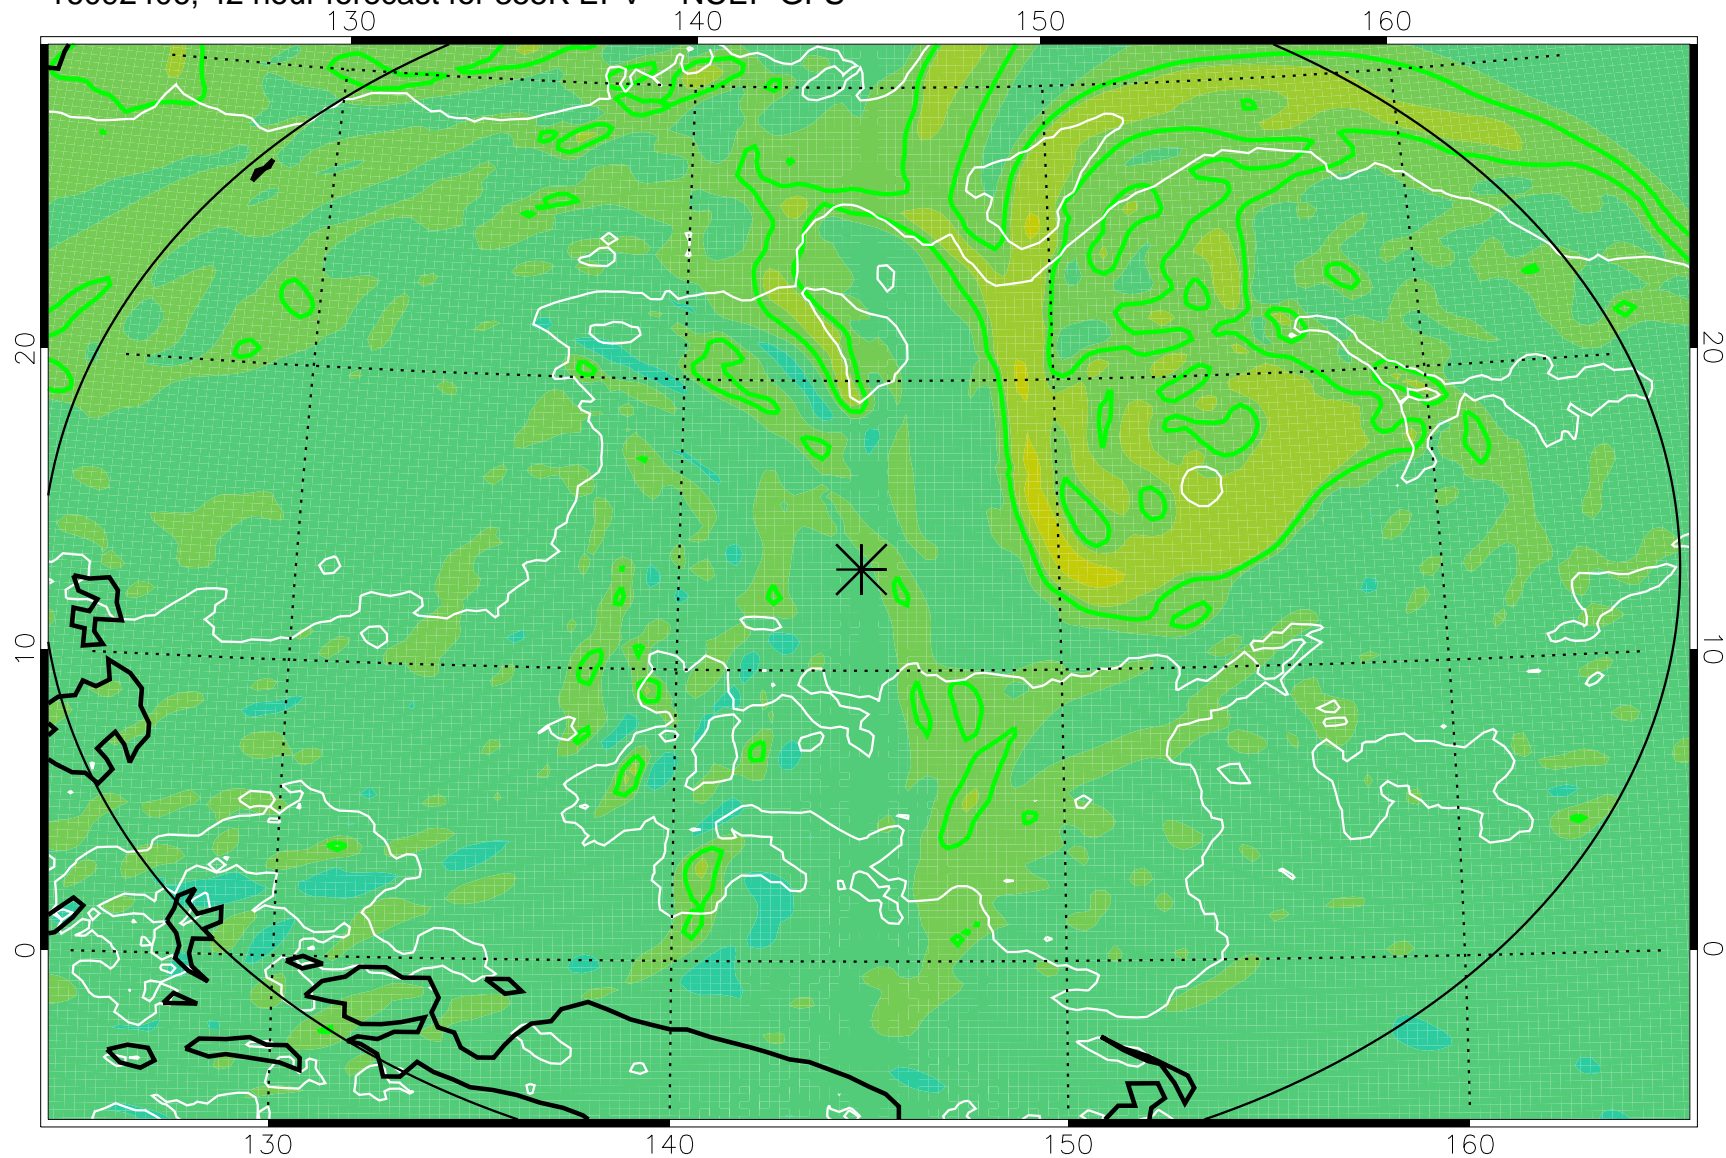

16092318, 30 hour forecast for 355K EPV -- NCEP GFS

355K Montgomery Streamfunction, white
EPV Tropopause (2 PVU) Position
Range ring of 2304 km

16092400, 36 hour forecast for 355K EPV -- NCEP GFS

355K Montgomery Streamfunction, white
EPV Tropopause (2 PVU) Position
Range ring of 2304 km

16092406, 42 hour forecast for 355K EPV -- NCEP GFS

355K Montgomery Streamfunction, white
EPV Tropopause (2 PVU) Position
Range ring of 2304 km

16092412, 48 hour forecast for 355K EPV -- NCEP GFS

355K Montgomery Streamfunction, white
EPV Tropopause (2 PVU) Position
Range ring of 2304 km

16092418, 54 hour forecast for 355K EPV -- NCEP GFS

355K Montgomery Streamfunction, white
EPV Tropopause (2 PVU) Position
Range ring of 2304 km

16092500, 60 hour forecast for 355K EPV -- NCEP GFS

355K Montgomery Streamfunction, white
EPV Tropopause (2 PVU) Position
Range ring of 2304 km

16092518, 78 hour forecast for 355K EPV -- NCEP GFS

355K Montgomery Streamfunction, white
EPV Tropopause (2 PVU) Position
Range ring of 2304 km

16092600, 84 hour forecast for 355K EPV -- NCEP GFS

355K Montgomery Streamfunction, white
EPV Tropopause (2 PVU) Position
Range ring of 2304 km