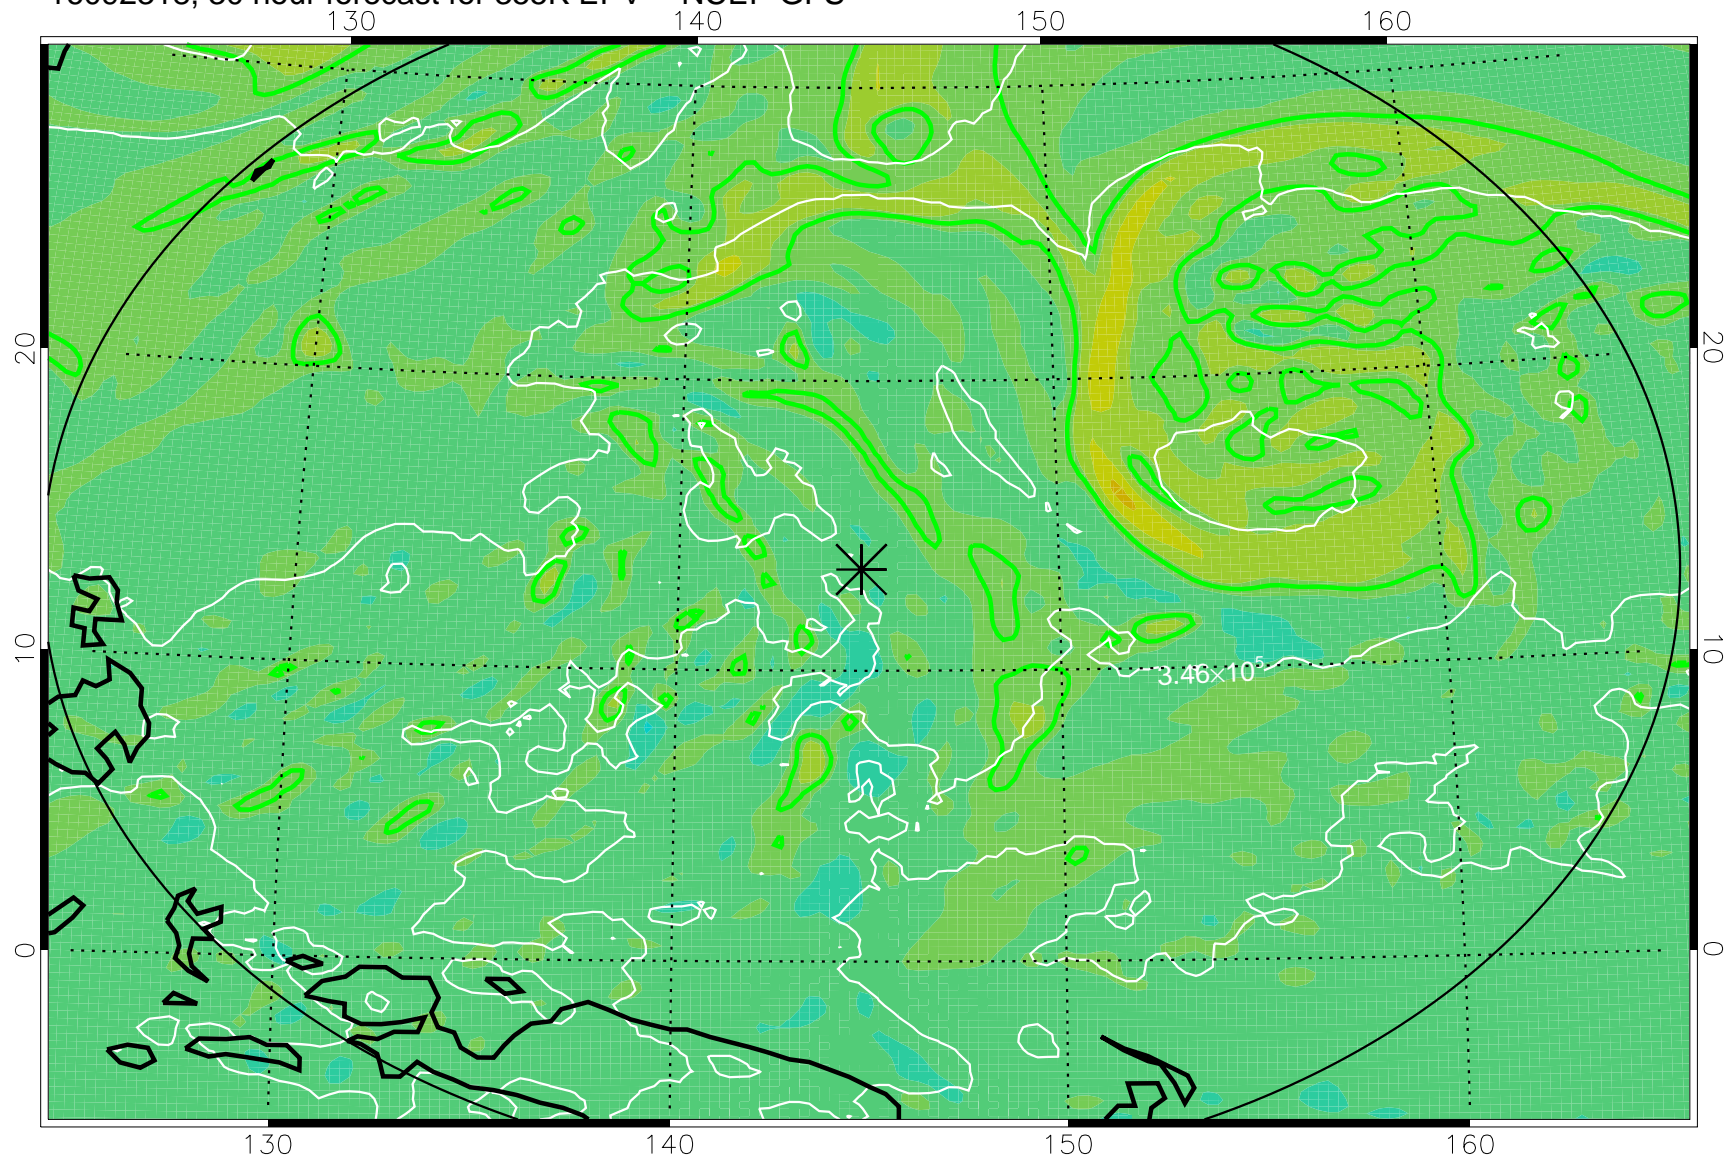

16092306, 18 hour forecast for 355K EPV -- NCEP GFS

355K Montgomery Streamfunction, white
EPV Tropopause (2 PVU) Position
Range ring of 2304 km

16092312, 24 hour forecast for 355K EPV -- NCEP GFS

355K Montgomery Streamfunction, white
EPV Tropopause (2 PVU) Position
Range ring of 2304 km

16092318, 30 hour forecast for 355K EPV -- NCEP GFS

355K Montgomery Streamfunction, white
EPV Tropopause (2 PVU) Position
Range ring of 2304 km

16092400, 36 hour forecast for 355K EPV -- NCEP GFS

355K Montgomery Streamfunction, white
EPV Tropopause (2 PVU) Position
Range ring of 2304 km

16092406, 42 hour forecast for 355K EPV -- NCEP GFS

355K Montgomery Streamfunction, white
EPV Tropopause (2 PVU) Position
Range ring of 2304 km

16092412, 48 hour forecast for 355K EPV -- NCEP GFS

355K Montgomery Streamfunction, white
EPV Tropopause (2 PVU) Position
Range ring of 2304 km

16092518, 78 hour forecast for 355K EPV -- NCEP GFS

355K Montgomery Streamfunction, white
EPV Tropopause (2 PVU) Position
Range ring of 2304 km

16092600, 84 hour forecast for 355K EPV -- NCEP GFS

355K Montgomery Streamfunction, white
EPV Tropopause (2 PVU) Position
Range ring of 2304 km