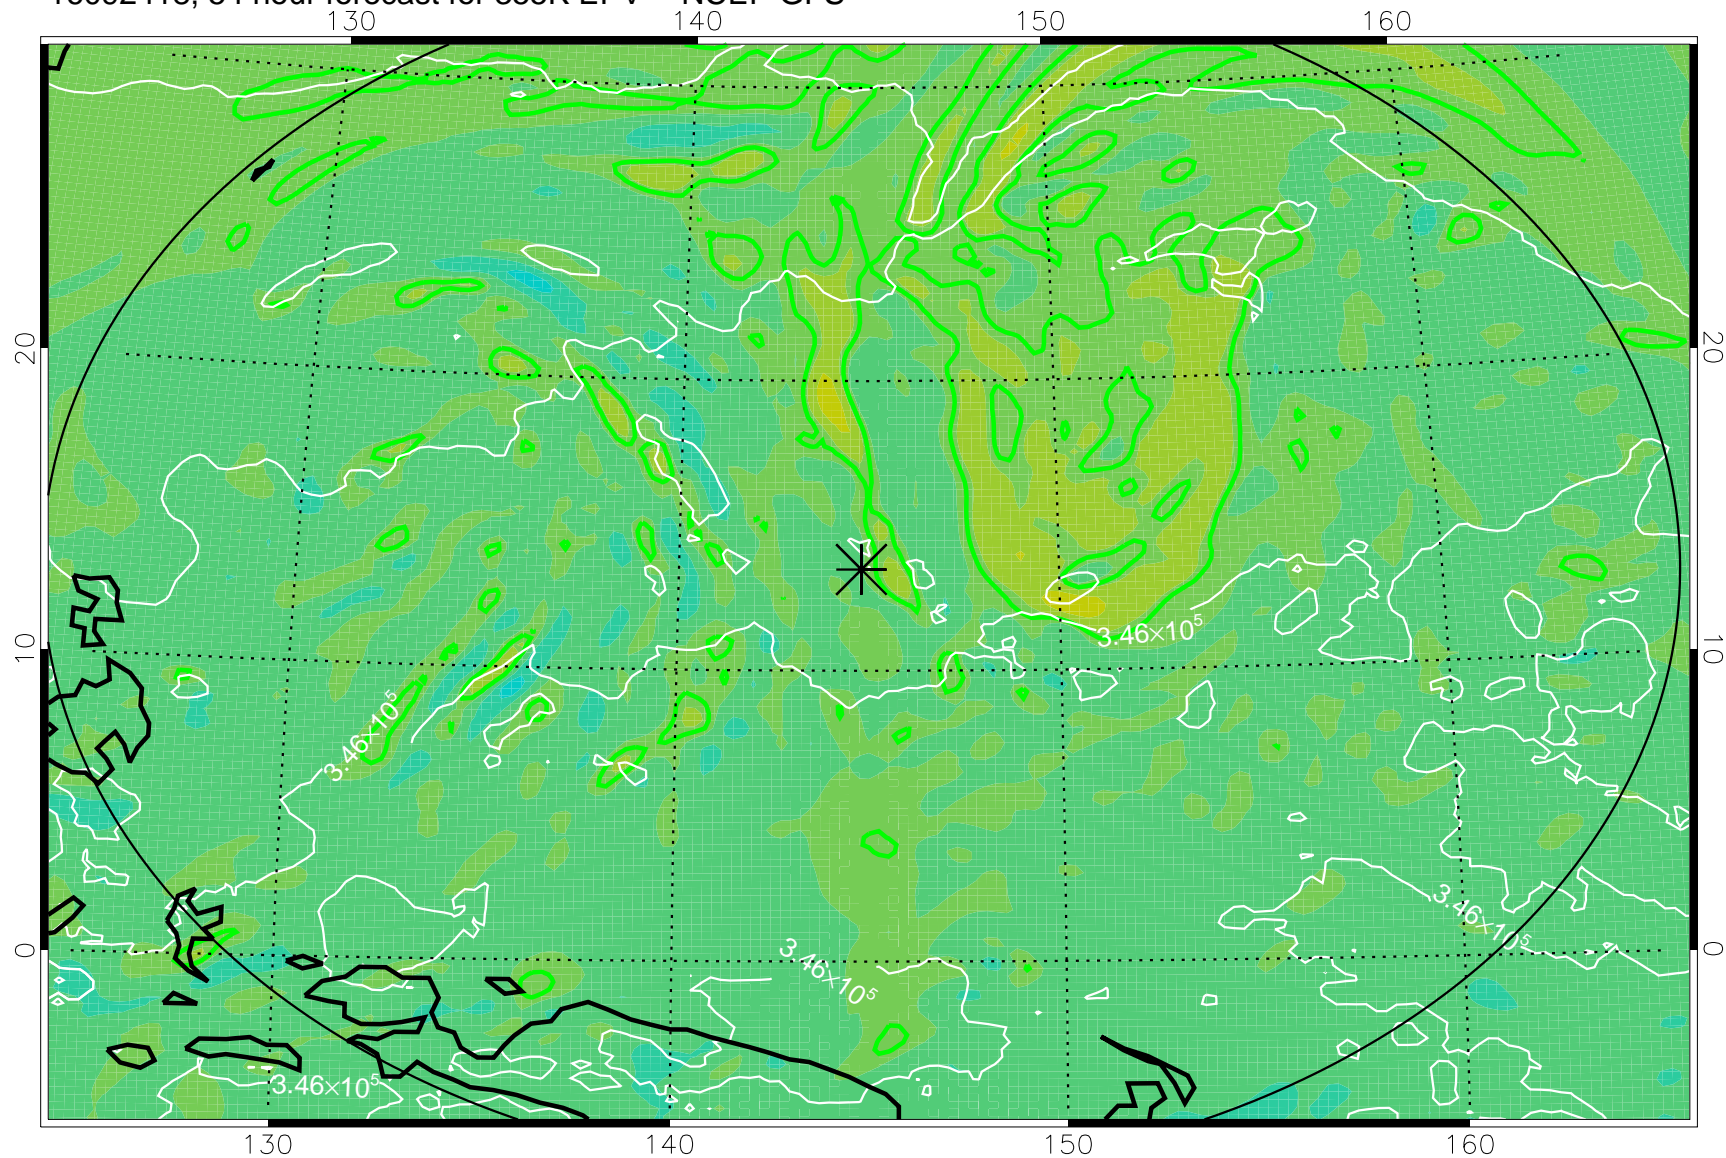

16092406, 42 hour forecast for 355K EPV -- NCEP GFS

355K Montgomery Streamfunction, white
EPV Tropopause (2 PVU) Position
Range ring of 2304 km

16092412, 48 hour forecast for 355K EPV -- NCEP GFS

355K Montgomery Streamfunction, white
EPV Tropopause (2 PVU) Position
Range ring of 2304 km

16092418, 54 hour forecast for 355K EPV -- NCEP GFS

355K Montgomery Streamfunction, white
EPV Tropopause (2 PVU) Position
Range ring of 2304 km

16092500, 60 hour forecast for 355K EPV -- NCEP GFS

355K Montgomery Streamfunction, white
EPV Tropopause (2 PVU) Position
Range ring of 2304 km

16092506, 66 hour forecast for 355K EPV -- NCEP GFS

355K Montgomery Streamfunction, white
EPV Tropopause (2 PVU) Position
Range ring of 2304 km

16092512, 72 hour forecast for 355K EPV -- NCEP GFS

355K Montgomery Streamfunction, white
EPV Tropopause (2 PVU) Position
Range ring of 2304 km

16092518, 78 hour forecast for 355K EPV -- NCEP GFS

355K Montgomery Streamfunction, white
EPV Tropopause (2 PVU) Position
Range ring of 2304 km

16092600, 84 hour forecast for 355K EPV -- NCEP GFS

355K Montgomery Streamfunction, white
EPV Tropopause (2 PVU) Position
Range ring of 2304 km