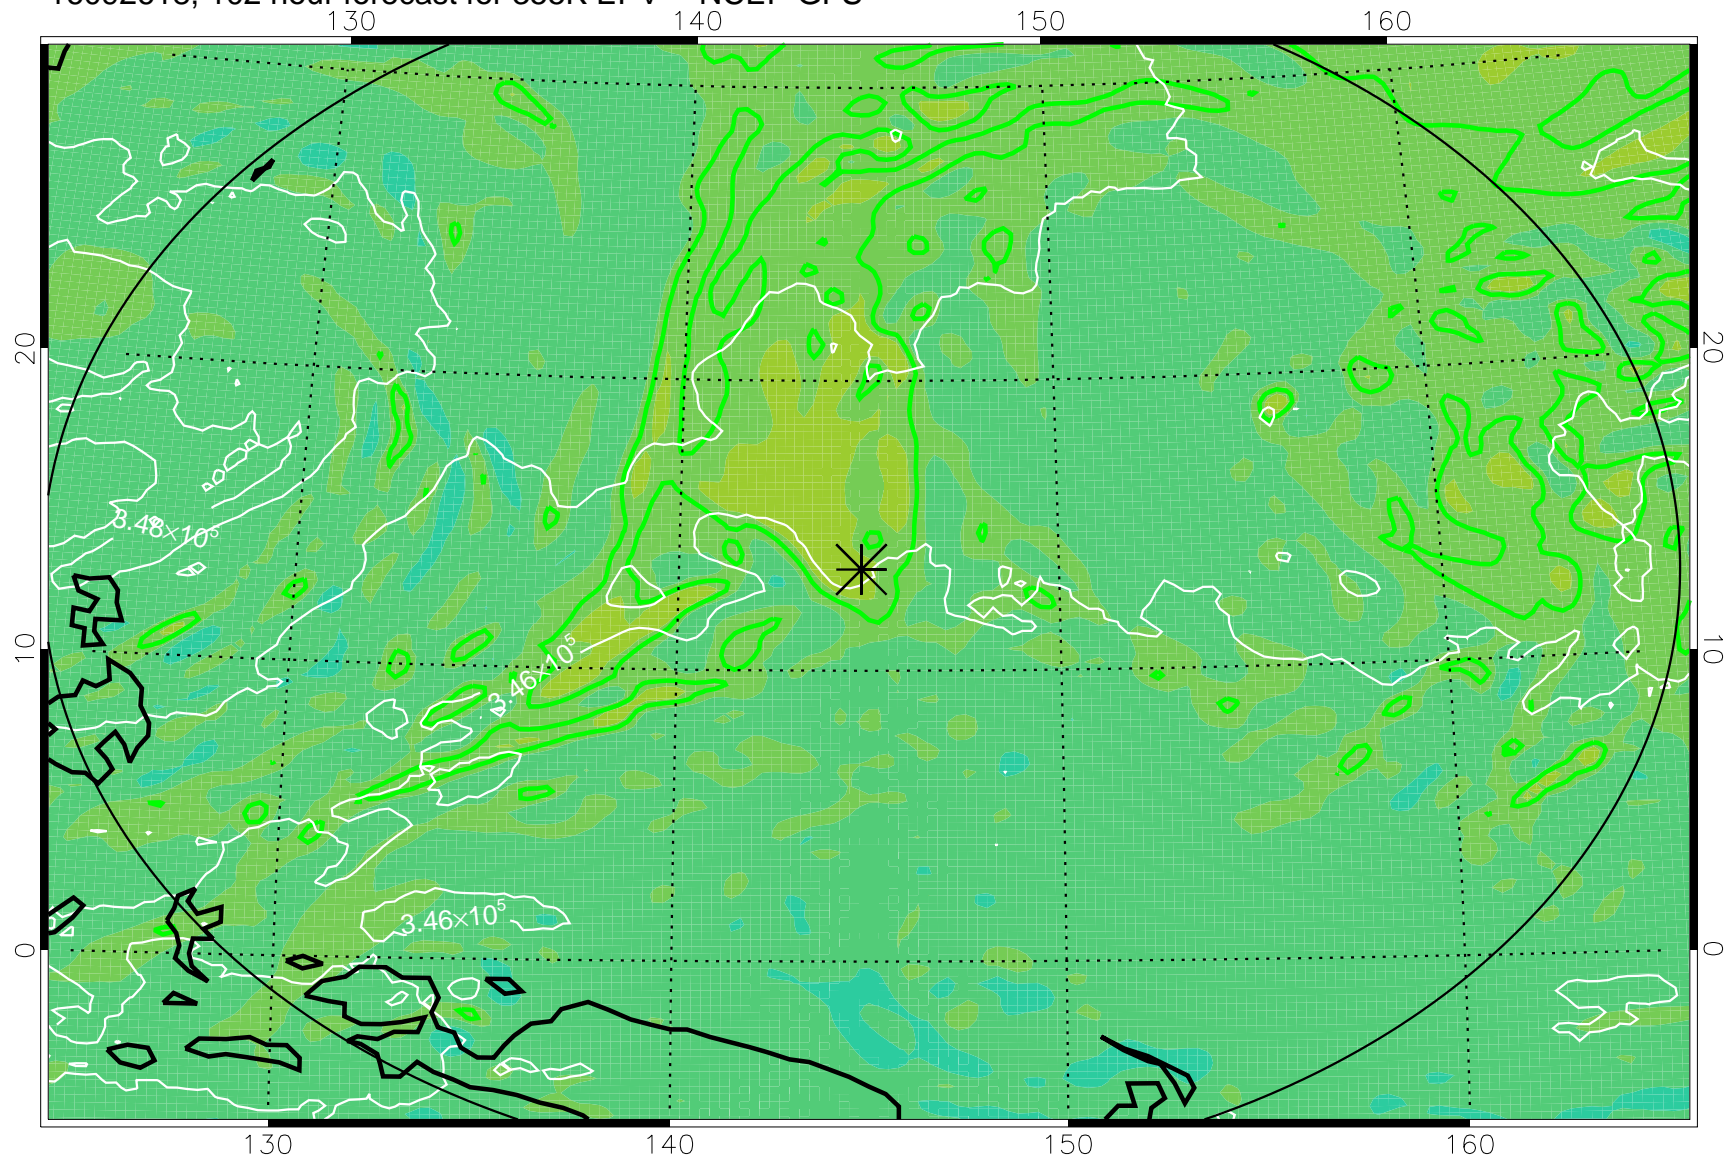

16092518, 78 hour forecast for 355K EPV -- NCEP GFS

355K Montgomery Streamfunction, white
EPV Tropopause (2 PVU) Position
Range ring of 2304 km

16092600, 84 hour forecast for 355K EPV -- NCEP GFS

355K Montgomery Streamfunction, white
EPV Tropopause (2 PVU) Position
Range ring of 2304 km

16092606, 90 hour forecast for 355K EPV -- NCEP GFS

355K Montgomery Streamfunction, white
EPV Tropopause (2 PVU) Position
Range ring of 2304 km

16092612, 96 hour forecast for 355K EPV -- NCEP GFS

355K Montgomery Streamfunction, white
EPV Tropopause (2 PVU) Position
Range ring of 2304 km

16092618, 102 hour forecast for 355K EPV -- NCEP GFS

355K Montgomery Streamfunction, white
EPV Tropopause (2 PVU) Position
Range ring of 2304 km

16092700, 108 hour forecast for 355K EPV -- NCEP GFS

355K Montgomery Streamfunction, white
EPV Tropopause (2 PVU) Position
Range ring of 2304 km

16092706, 114 hour forecast for 355K EPV -- NCEP GFS

355K Montgomery Streamfunction, white
EPV Tropopause (2 PVU) Position
Range ring of 2304 km

16092712, 120 hour forecast for 355K EPV -- NCEP GFS

355K Montgomery Streamfunction, white
EPV Tropopause (2 PVU) Position
Range ring of 2304 km