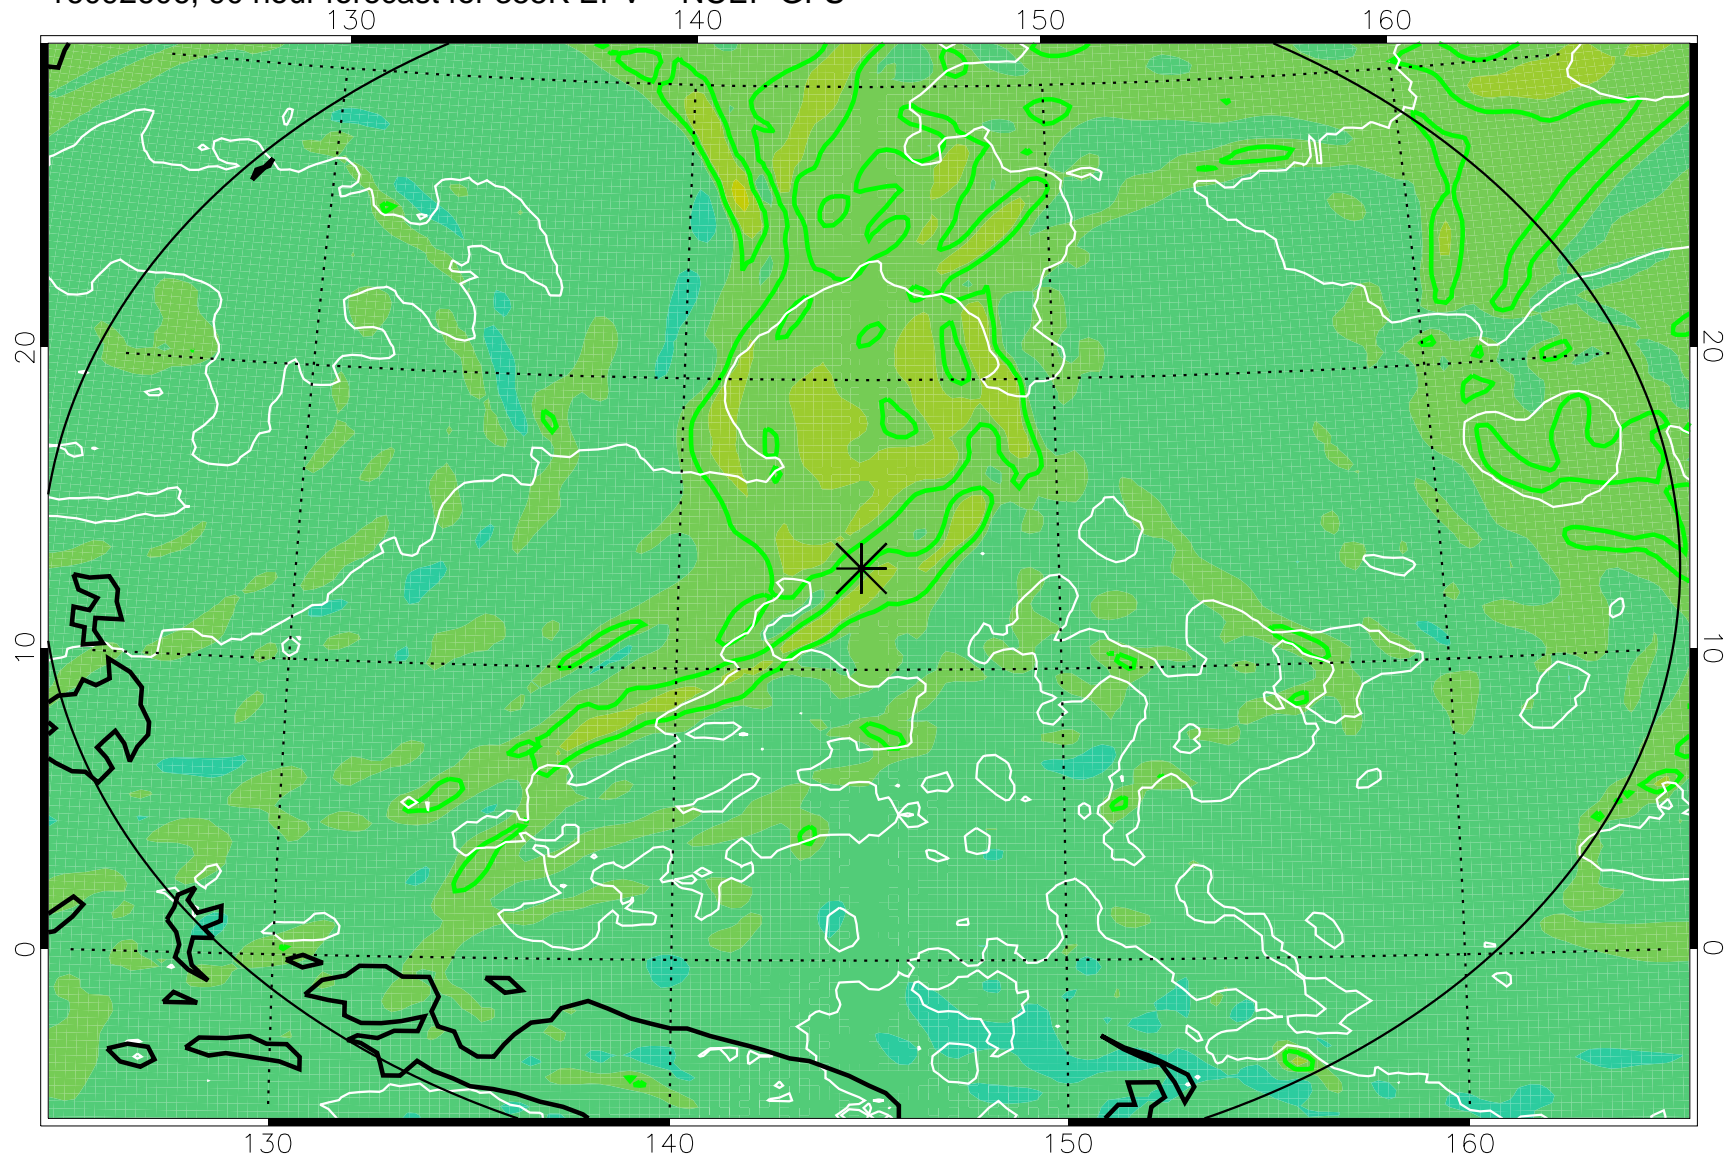

16092506, 66 hour forecast for 355K EPV -- NCEP GFS

355K Montgomery Streamfunction, white
EPV Tropopause (2 PVU) Position
Range ring of 2304 km

16092512, 72 hour forecast for 355K EPV -- NCEP GFS

355K Montgomery Streamfunction, white
EPV Tropopause (2 PVU) Position
Range ring of 2304 km

16092518, 78 hour forecast for 355K EPV -- NCEP GFS

355K Montgomery Streamfunction, white
EPV Tropopause (2 PVU) Position
Range ring of 2304 km

16092600, 84 hour forecast for 355K EPV -- NCEP GFS

355K Montgomery Streamfunction, white
EPV Tropopause (2 PVU) Position
Range ring of 2304 km

16092606, 90 hour forecast for 355K EPV -- NCEP GFS

355K Montgomery Streamfunction, white
EPV Tropopause (2 PVU) Position
Range ring of 2304 km

16092612, 96 hour forecast for 355K EPV -- NCEP GFS

355K Montgomery Streamfunction, white
EPV Tropopause (2 PVU) Position
Range ring of 2304 km

16092618, 102 hour forecast for 355K EPV -- NCEP GFS

355K Montgomery Streamfunction, white
EPV Tropopause (2 PVU) Position
Range ring of 2304 km

16092700, 108 hour forecast for 355K EPV -- NCEP GFS

355K Montgomery Streamfunction, white
EPV Tropopause (2 PVU) Position
Range ring of 2304 km