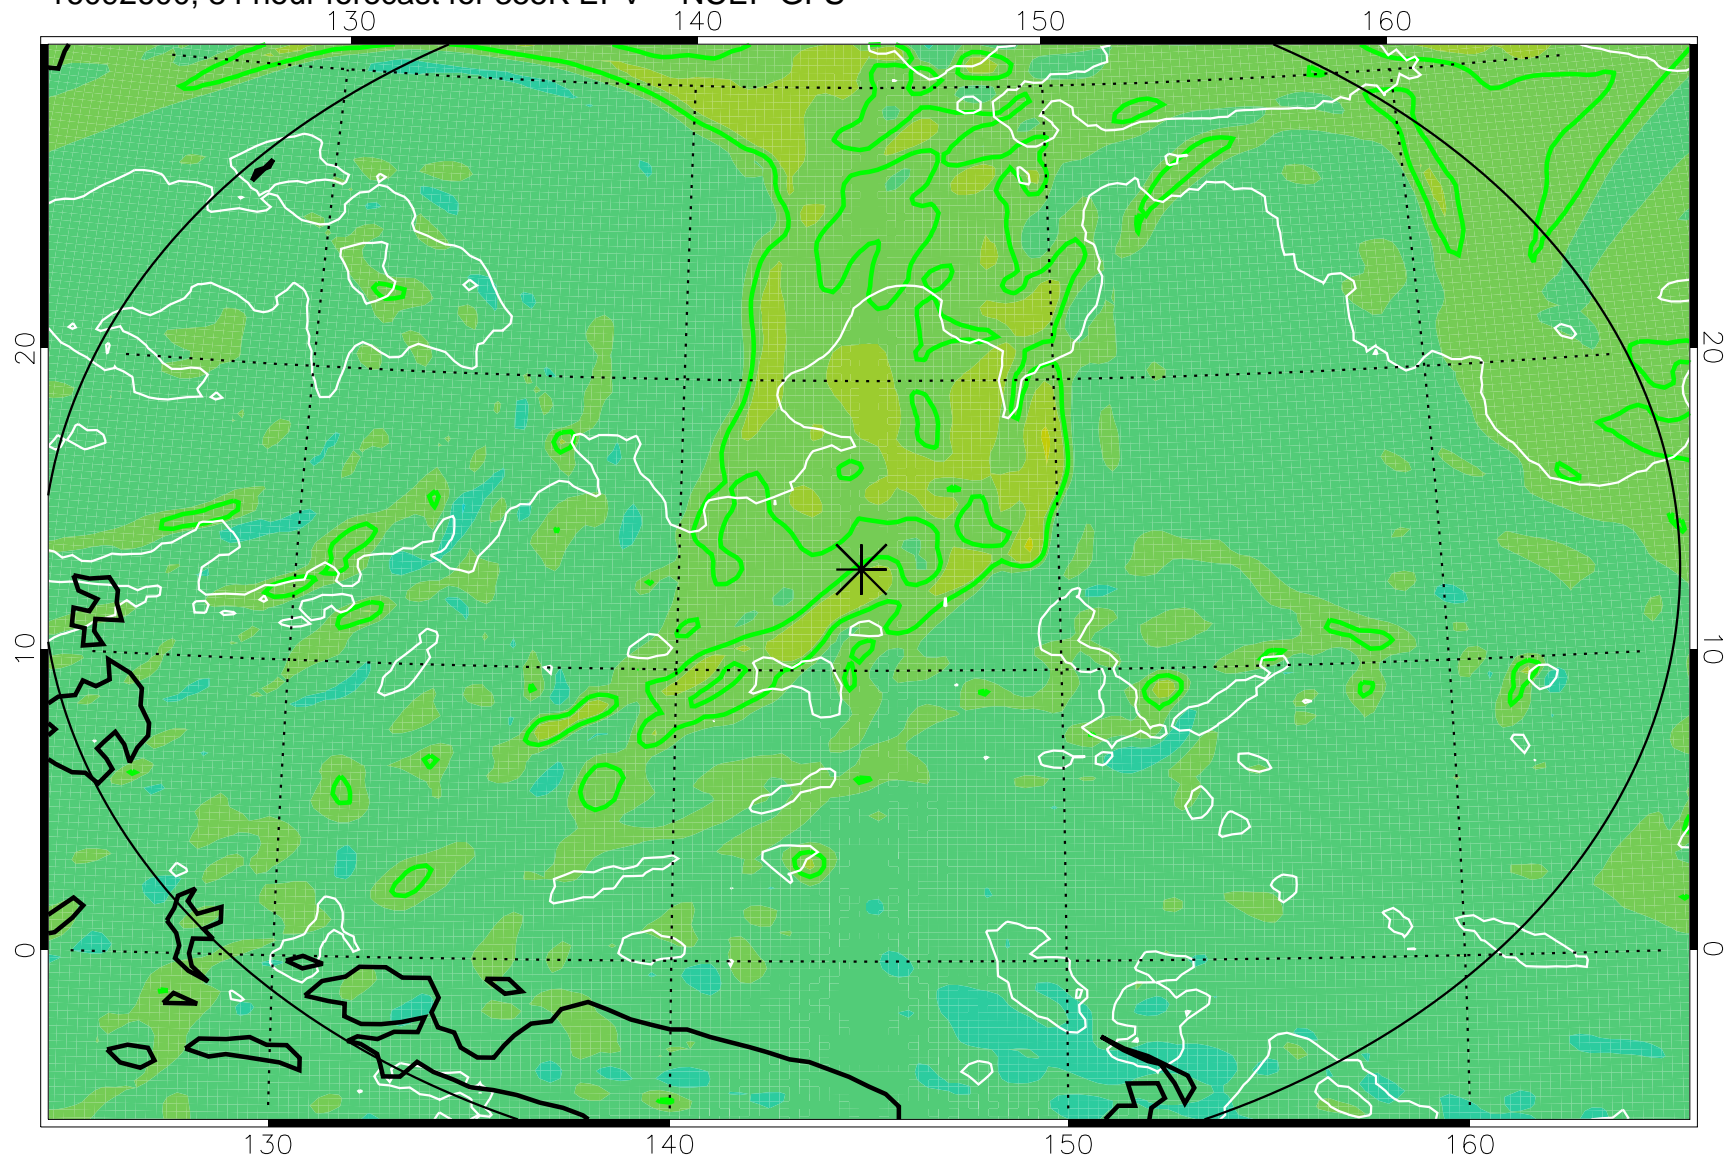

16092506, 66 hour forecast for 355K EPV -- NCEP GFS

355K Montgomery Streamfunction, white
EPV Tropopause (2 PVU) Position
Range ring of 2304 km

16092512, 72 hour forecast for 355K EPV -- NCEP GFS

355K Montgomery Streamfunction, white
EPV Tropopause (2 PVU) Position
Range ring of 2304 km

16092518, 78 hour forecast for 355K EPV -- NCEP GFS

355K Montgomery Streamfunction, white
EPV Tropopause (2 PVU) Position
Range ring of 2304 km

16092600, 84 hour forecast for 355K EPV -- NCEP GFS

355K Montgomery Streamfunction, white
EPV Tropopause (2 PVU) Position
Range ring of 2304 km

16092606, 90 hour forecast for 355K EPV -- NCEP GFS

355K Montgomery Streamfunction, white
EPV Tropopause (2 PVU) Position
Range ring of 2304 km

16092612, 96 hour forecast for 355K EPV -- NCEP GFS

355K Montgomery Streamfunction, white
EPV Tropopause (2 PVU) Position
Range ring of 2304 km

16092618, 102 hour forecast for 355K EPV -- NCEP GFS

355K Montgomery Streamfunction, white
EPV Tropopause (2 PVU) Position
Range ring of 2304 km

16092700, 108 hour forecast for 355K EPV -- NCEP GFS

355K Montgomery Streamfunction, white
EPV Tropopause (2 PVU) Position
Range ring of 2304 km