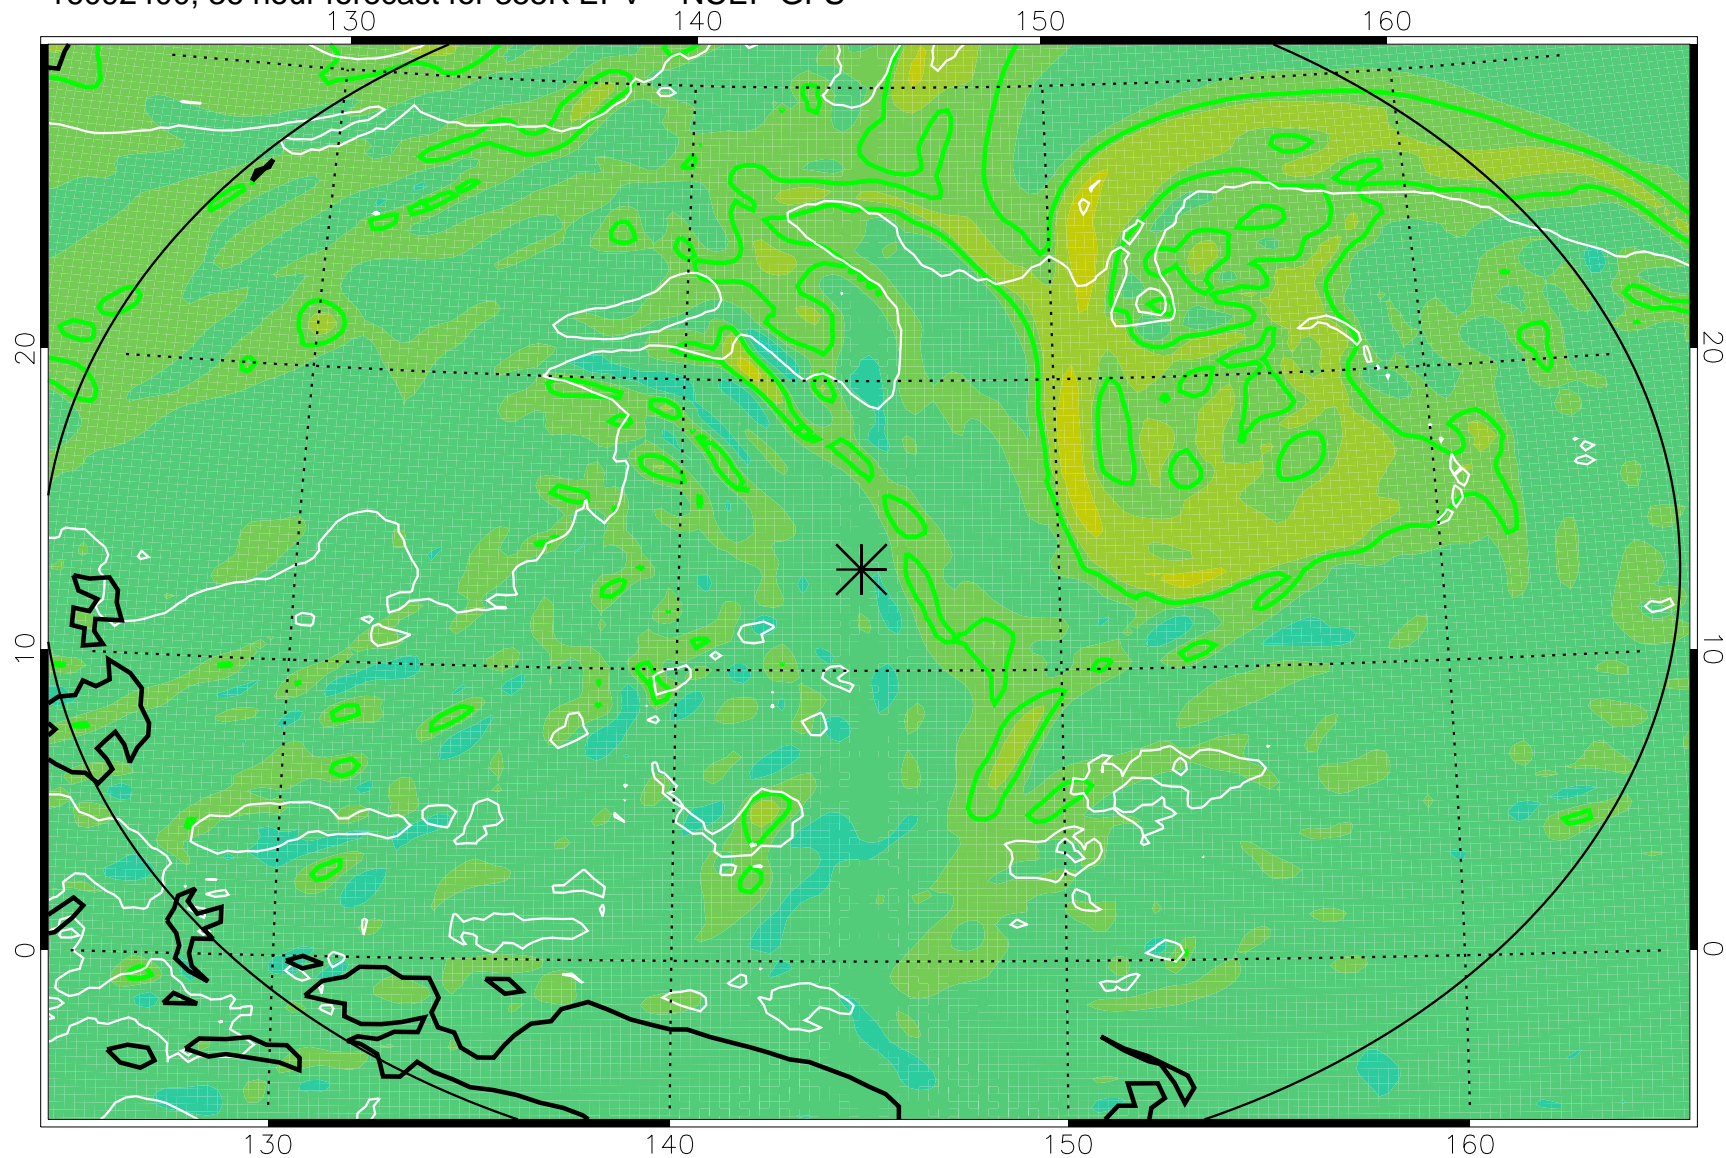

16092306, 18 hour forecast for 355K EPV -- NCEP GFS

355K Montgomery Streamfunction, white
EPV Tropopause (2 PVU) Position
Range ring of 2304 km

16092312, 24 hour forecast for 355K EPV -- NCEP GFS

355K Montgomery Streamfunction, white
EPV Tropopause (2 PVU) Position
Range ring of 2304 km

16092318, 30 hour forecast for 355K EPV -- NCEP GFS

355K Montgomery Streamfunction, white
EPV Tropopause (2 PVU) Position
Range ring of 2304 km

16092400, 36 hour forecast for 355K EPV -- NCEP GFS

355K Montgomery Streamfunction, white
EPV Tropopause (2 PVU) Position
Range ring of 2304 km

16092406, 42 hour forecast for 355K EPV -- NCEP GFS

355K Montgomery Streamfunction, white
EPV Tropopause (2 PVU) Position
Range ring of 2304 km

16092412, 48 hour forecast for 355K EPV -- NCEP GFS

355K Montgomery Streamfunction, white
EPV Tropopause (2 PVU) Position
Range ring of 2304 km

16092518, 78 hour forecast for 355K EPV -- NCEP GFS

355K Montgomery Streamfunction, white
EPV Tropopause (2 PVU) Position
Range ring of 2304 km

16092600, 84 hour forecast for 355K EPV -- NCEP GFS

355K Montgomery Streamfunction, white
EPV Tropopause (2 PVU) Position
Range ring of 2304 km