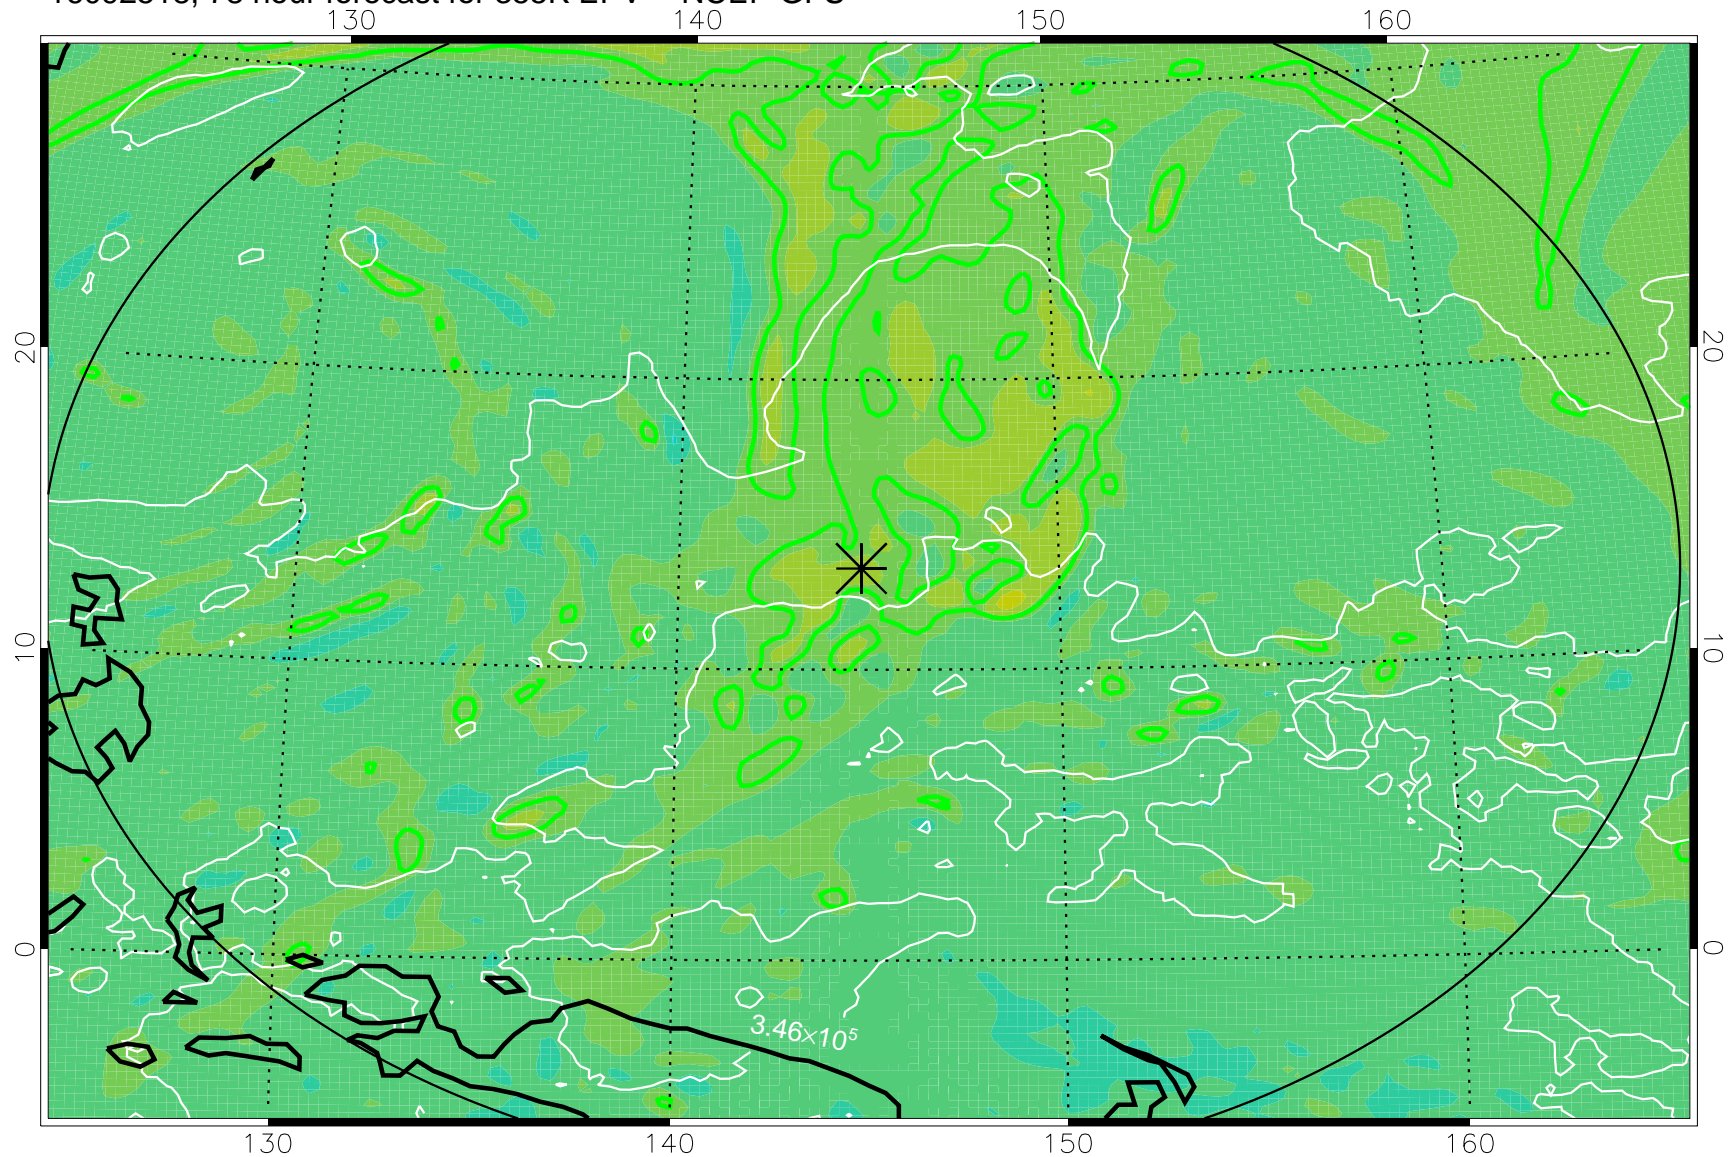

16092506, 66 hour forecast for 355K EPV -- NCEP GFS

355K Montgomery Streamfunction, white
EPV Tropopause (2 PVU) Position
Range ring of 2304 km

16092512, 72 hour forecast for 355K EPV -- NCEP GFS

355K Montgomery Streamfunction, white
EPV Tropopause (2 PVU) Position
Range ring of 2304 km

16092518, 78 hour forecast for 355K EPV -- NCEP GFS

355K Montgomery Streamfunction, white
EPV Tropopause (2 PVU) Position
Range ring of 2304 km

16092600, 84 hour forecast for 355K EPV -- NCEP GFS

355K Montgomery Streamfunction, white
EPV Tropopause (2 PVU) Position
Range ring of 2304 km

16092606, 90 hour forecast for 355K EPV -- NCEP GFS

355K Montgomery Streamfunction, white
EPV Tropopause (2 PVU) Position
Range ring of 2304 km

16092612, 96 hour forecast for 355K EPV -- NCEP GFS

355K Montgomery Streamfunction, white
EPV Tropopause (2 PVU) Position
Range ring of 2304 km

16092618, 102 hour forecast for 355K EPV -- NCEP GFS

355K Montgomery Streamfunction, white
EPV Tropopause (2 PVU) Position
Range ring of 2304 km

16092700, 108 hour forecast for 355K EPV -- NCEP GFS

355K Montgomery Streamfunction, white
EPV Tropopause (2 PVU) Position
Range ring of 2304 km