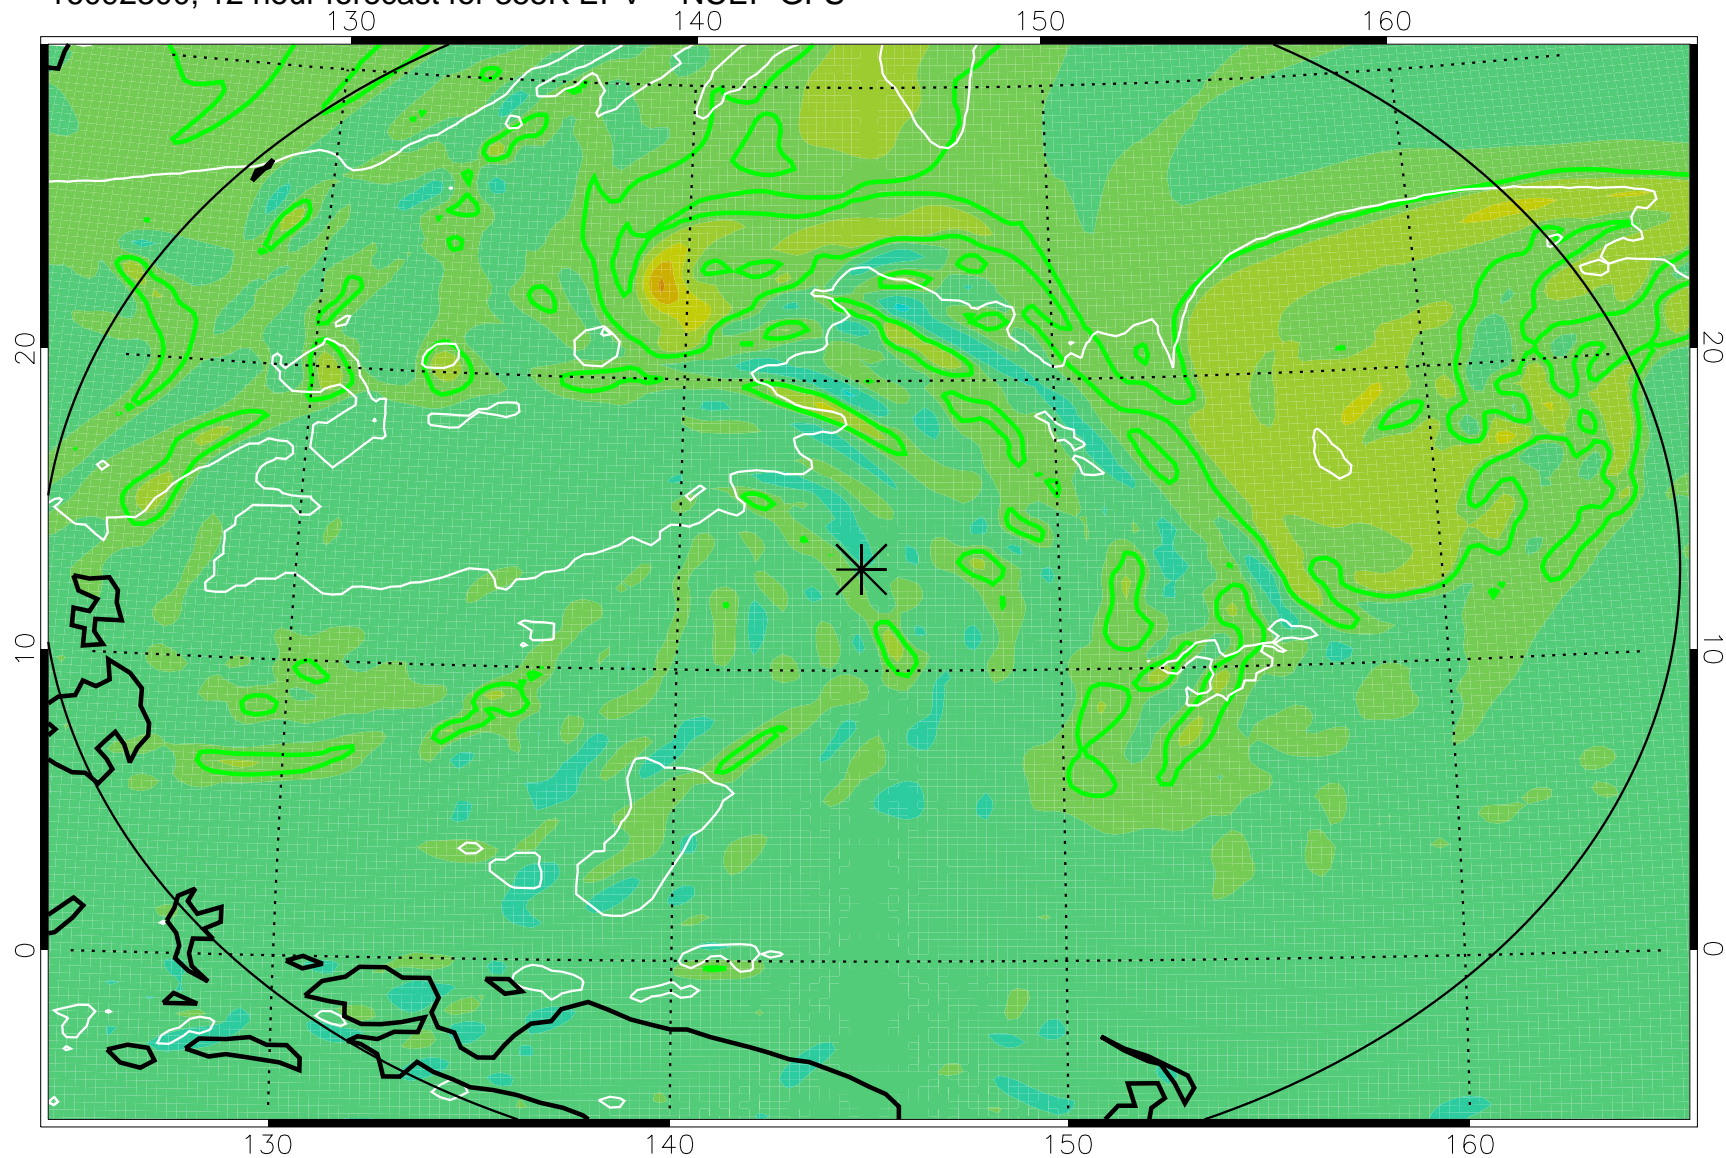

16092218, 6 hour forecast for 355K EPV -- NCEP GFS

355K Montgomery Streamfunction, white
EPV Tropopause (2 PVU) Position
Range ring of 2304 km

16092300, 12 hour forecast for 355K EPV -- NCEP GFS

355K Montgomery Streamfunction, white
EPV Tropopause (2 PVU) Position
Range ring of 2304 km

16092306, 18 hour forecast for 355K EPV -- NCEP GFS

355K Montgomery Streamfunction, white
EPV Tropopause (2 PVU) Position
Range ring of 2304 km

16092312, 24 hour forecast for 355K EPV -- NCEP GFS

355K Montgomery Streamfunction, white
EPV Tropopause (2 PVU) Position
Range ring of 2304 km

16092318, 30 hour forecast for 355K EPV -- NCEP GFS

355K Montgomery Streamfunction, white
EPV Tropopause (2 PVU) Position
Range ring of 2304 km

16092400, 36 hour forecast for 355K EPV -- NCEP GFS

355K Montgomery Streamfunction, white
EPV Tropopause (2 PVU) Position
Range ring of 2304 km

16092618, 102 hour forecast for 355K EPV -- NCEP GFS

355K Montgomery Streamfunction, white
EPV Tropopause (2 PVU) Position
Range ring of 2304 km

16092700, 108 hour forecast for 355K EPV -- NCEP GFS

355K Montgomery Streamfunction, white
EPV Tropopause (2 PVU) Position
Range ring of 2304 km