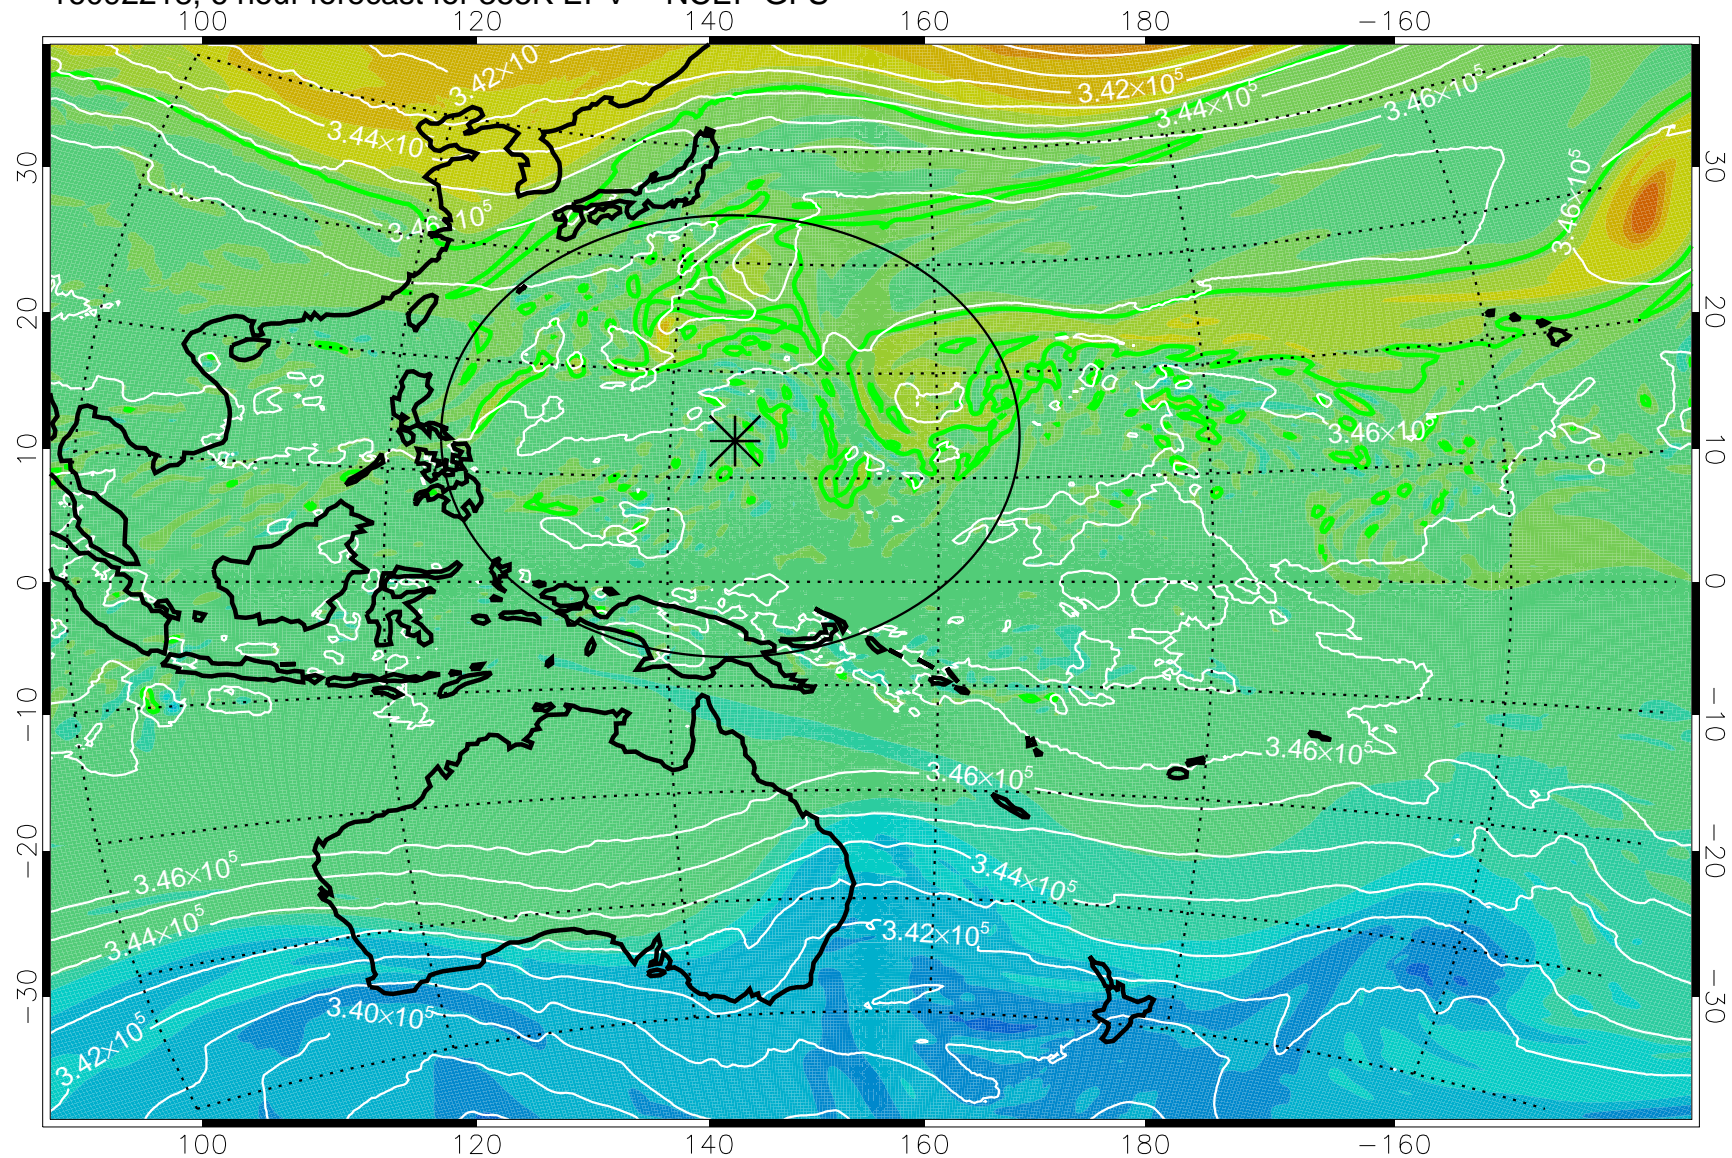

16092218, 6 hour forecast for 355K EPV -- NCEP GFS

355K Montgomery Streamfunction, white  
EPV Tropopause (2 PVU) Position  
Range ring of 2304 km

16092300, 12 hour forecast for 355K EPV -- NCEP GFS

355K Montgomery Streamfunction, white  
EPV Tropopause (2 PVU) Position  
Range ring of 2304 km

16092306, 18 hour forecast for 355K EPV -- NCEP GFS

355K Montgomery Streamfunction, white  
EPV Tropopause (2 PVU) Position  
Range ring of 2304 km

16092312, 24 hour forecast for 355K EPV -- NCEP GFS

355K Montgomery Streamfunction, white  
EPV Tropopause (2 PVU) Position  
Range ring of 2304 km

16092318, 30 hour forecast for 355K EPV -- NCEP GFS

355K Montgomery Streamfunction, white  
EPV Tropopause (2 PVU) Position  
Range ring of 2304 km

16092400, 36 hour forecast for 355K EPV -- NCEP GFS

355K Montgomery Streamfunction, white  
EPV Tropopause (2 PVU) Position  
Range ring of 2304 km

16092406, 42 hour forecast for 355K EPV -- NCEP GFS

355K Montgomery Streamfunction, white  
EPV Tropopause (2 PVU) Position  
Range ring of 2304 km

16092412, 48 hour forecast for 355K EPV -- NCEP GFS

355K Montgomery Streamfunction, white  
EPV Tropopause (2 PVU) Position  
Range ring of 2304 km