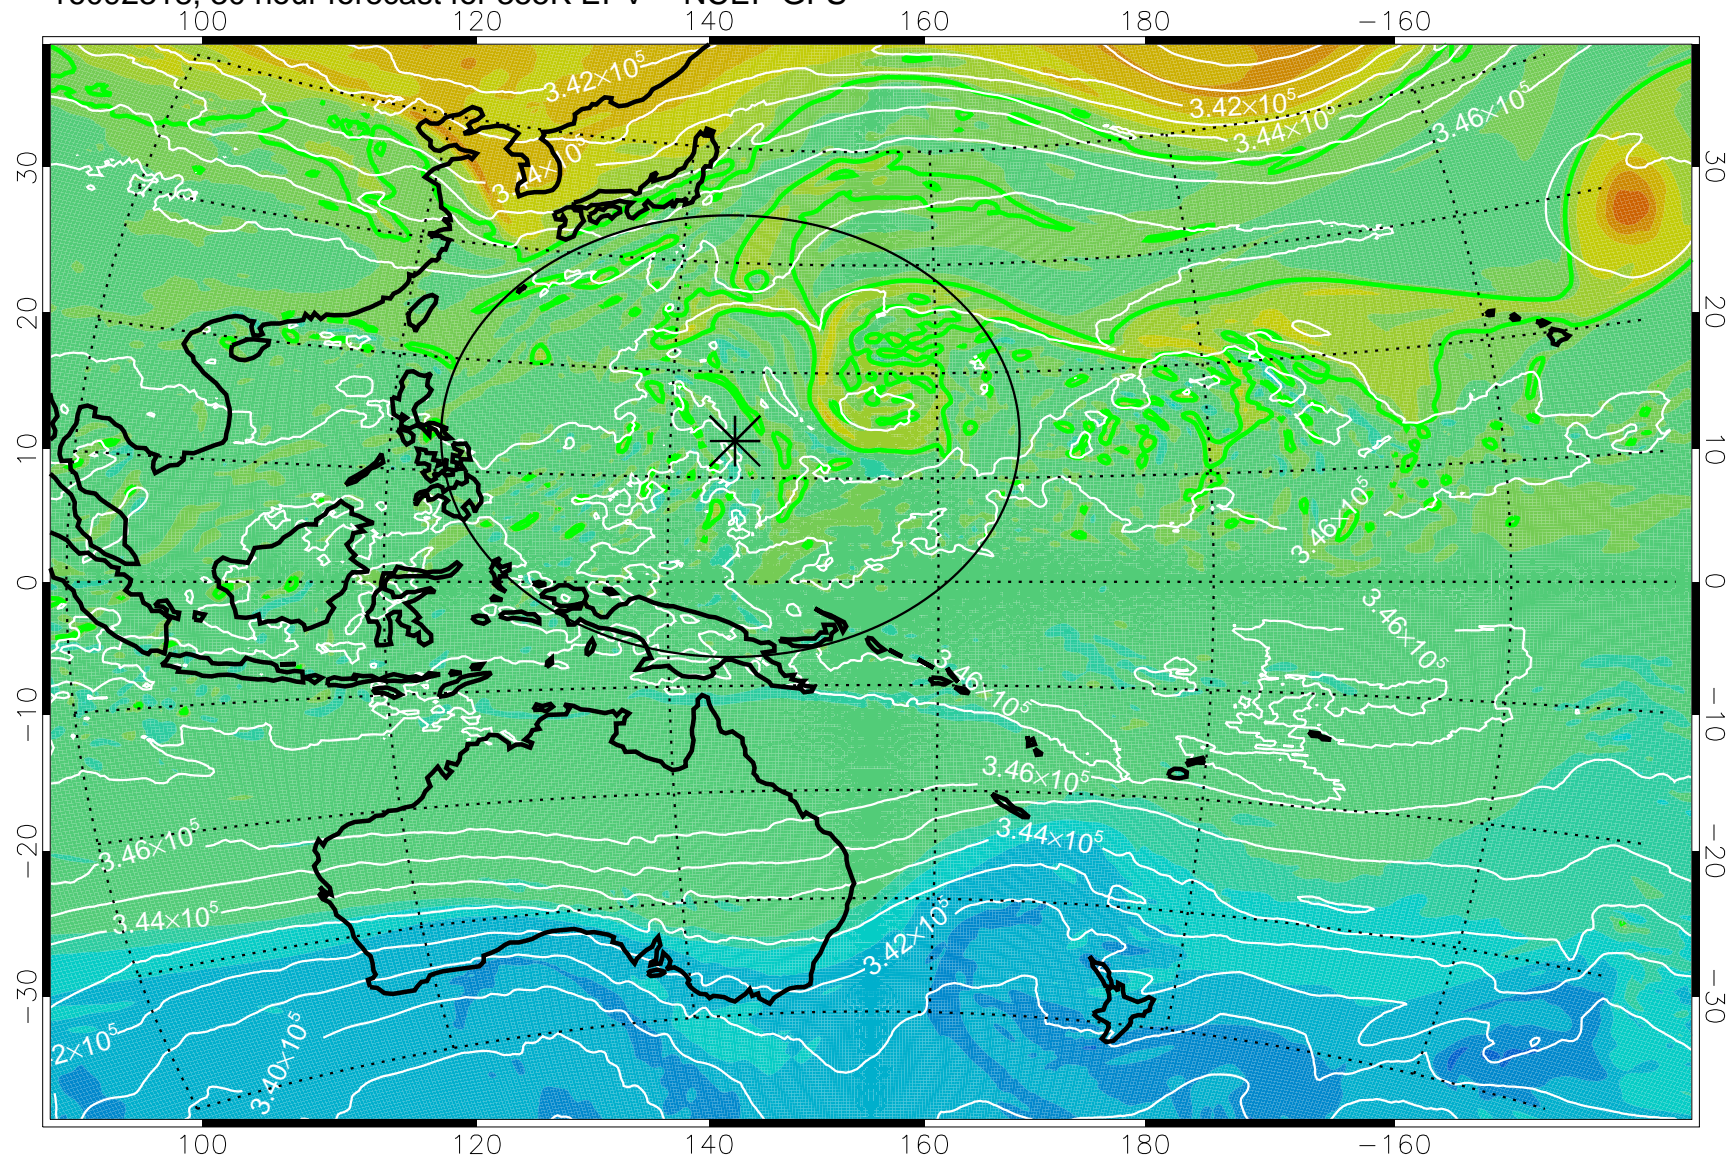

16092306, 18 hour forecast for 355K EPV -- NCEP GFS

355K Montgomery Streamfunction, white  
EPV Tropopause (2 PVU) Position  
Range ring of 2304 km

16092312, 24 hour forecast for 355K EPV -- NCEP GFS

355K Montgomery Streamfunction, white  
EPV Tropopause (2 PVU) Position  
Range ring of 2304 km

16092318, 30 hour forecast for 355K EPV -- NCEP GFS

355K Montgomery Streamfunction, white  
EPV Tropopause (2 PVU) Position  
Range ring of 2304 km

16092400, 36 hour forecast for 355K EPV -- NCEP GFS

355K Montgomery Streamfunction, white  
EPV Tropopause (2 PVU) Position  
Range ring of 2304 km

16092406, 42 hour forecast for 355K EPV -- NCEP GFS

355K Montgomery Streamfunction, white  
EPV Tropopause (2 PVU) Position  
Range ring of 2304 km

16092412, 48 hour forecast for 355K EPV -- NCEP GFS

355K Montgomery Streamfunction, white  
EPV Tropopause (2 PVU) Position  
Range ring of 2304 km

16092418, 54 hour forecast for 355K EPV -- NCEP GFS

355K Montgomery Streamfunction, white  
EPV Tropopause (2 PVU) Position  
Range ring of 2304 km

16092500, 60 hour forecast for 355K EPV -- NCEP GFS

355K Montgomery Streamfunction, white  
EPV Tropopause (2 PVU) Position  
Range ring of 2304 km