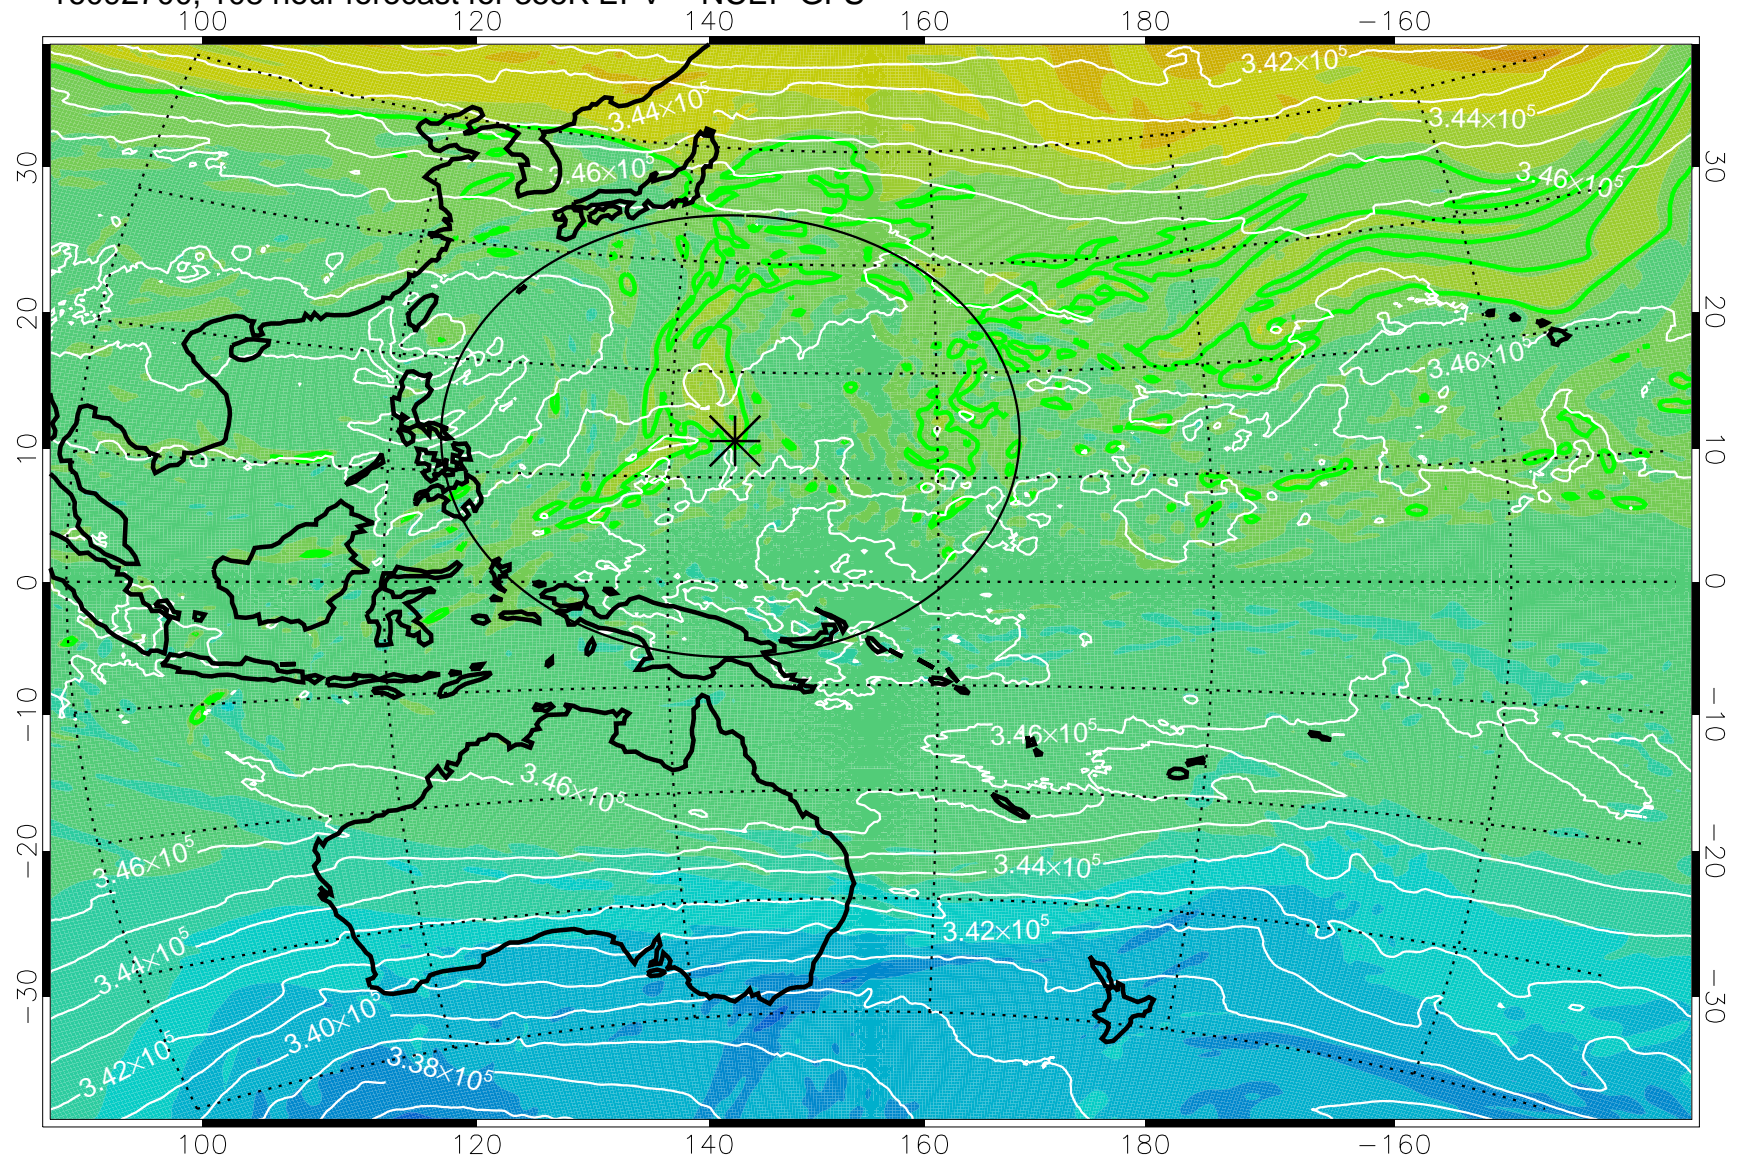

16092518, 78 hour forecast for 355K EPV -- NCEP GFS

355K Montgomery Streamfunction, white  
EPV Tropopause (2 PVU) Position  
Range ring of 2304 km

16092600, 84 hour forecast for 355K EPV -- NCEP GFS

355K Montgomery Streamfunction, white  
EPV Tropopause (2 PVU) Position  
Range ring of 2304 km

16092606, 90 hour forecast for 355K EPV -- NCEP GFS

355K Montgomery Streamfunction, white  
EPV Tropopause (2 PVU) Position  
Range ring of 2304 km

16092612, 96 hour forecast for 355K EPV -- NCEP GFS

355K Montgomery Streamfunction, white  
EPV Tropopause (2 PVU) Position  
Range ring of 2304 km

16092618, 102 hour forecast for 355K EPV -- NCEP GFS

355K Montgomery Streamfunction, white  
EPV Tropopause (2 PVU) Position  
Range ring of 2304 km

16092700, 108 hour forecast for 355K EPV -- NCEP GFS

355K Montgomery Streamfunction, white  
EPV Tropopause (2 PVU) Position  
Range ring of 2304 km

16092706, 114 hour forecast for 355K EPV -- NCEP GFS

355K Montgomery Streamfunction, white  
EPV Tropopause (2 PVU) Position  
Range ring of 2304 km

16092712, 120 hour forecast for 355K EPV -- NCEP GFS

355K Montgomery Streamfunction, white  
EPV Tropopause (2 PVU) Position  
Range ring of 2304 km