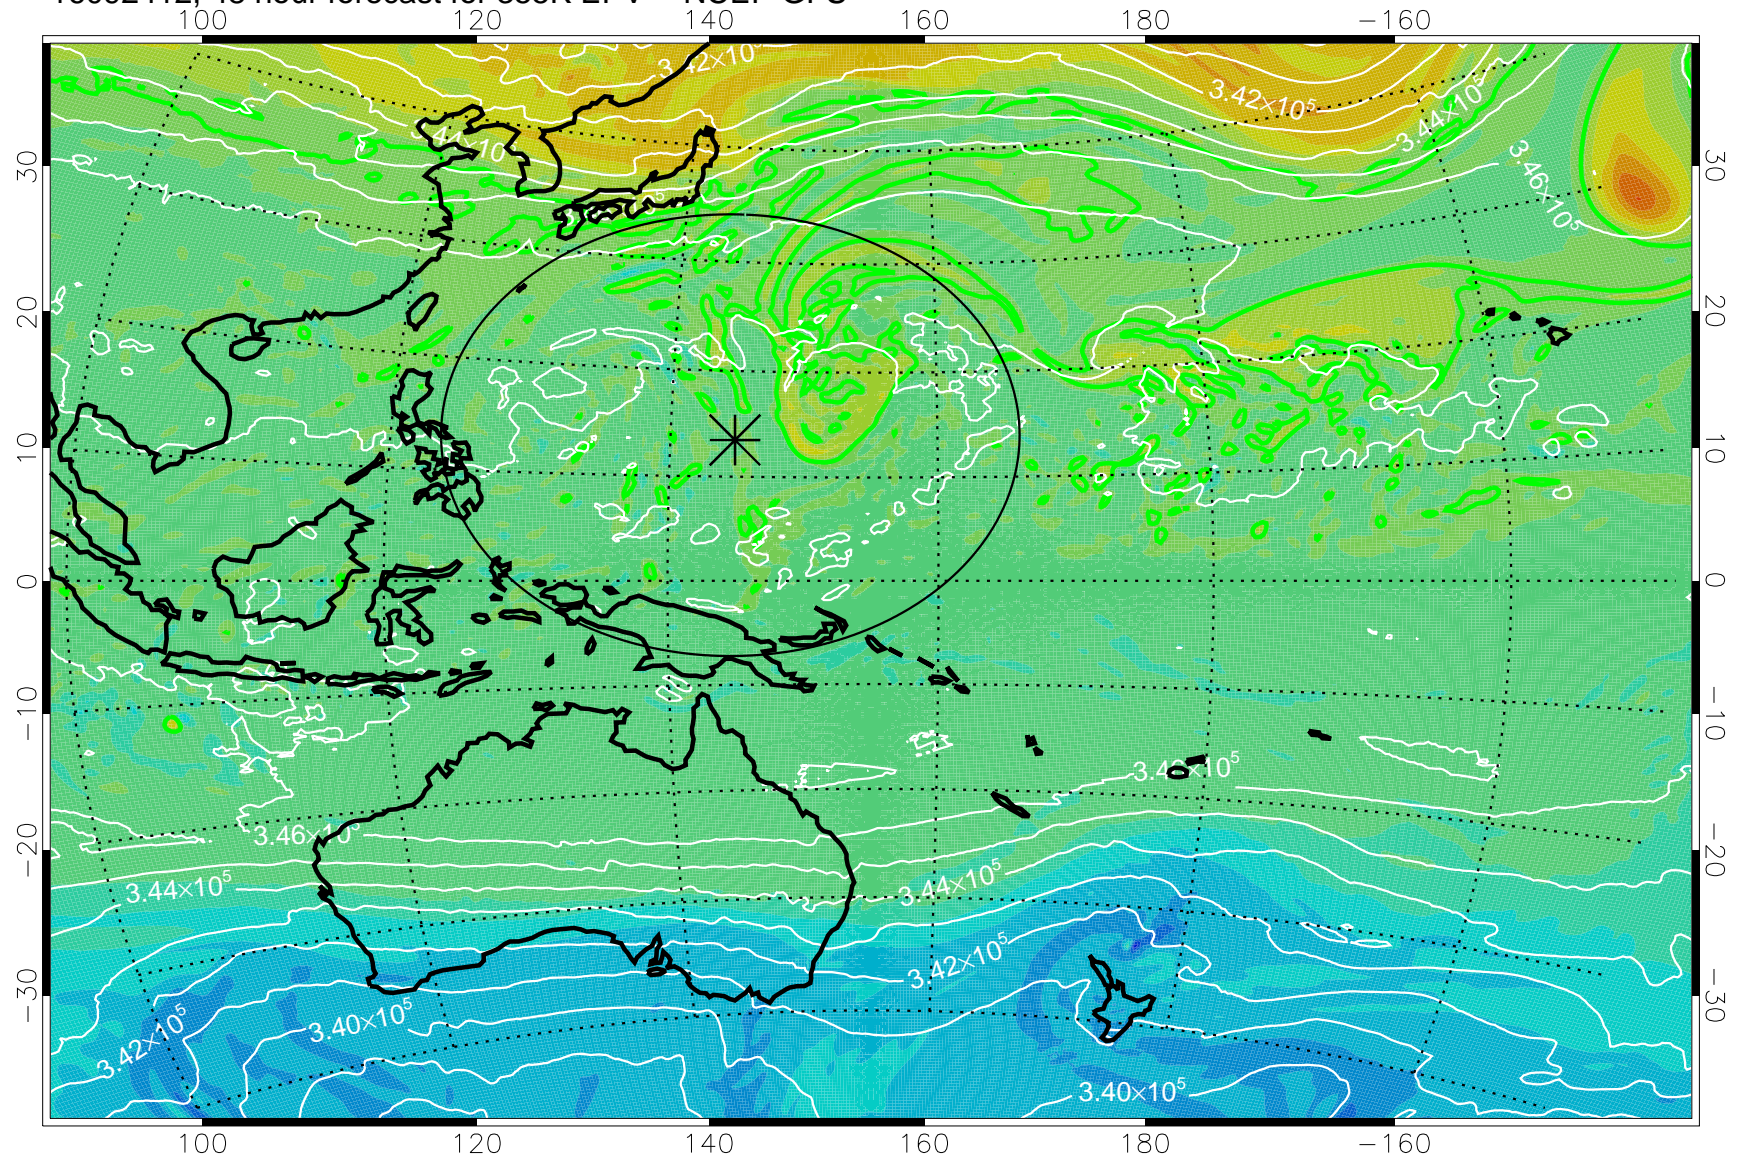

16092318, 30 hour forecast for 355K EPV -- NCEP GFS

355K Montgomery Streamfunction, white  
EPV Tropopause (2 PVU) Position  
Range ring of 2304 km

16092400, 36 hour forecast for 355K EPV -- NCEP GFS

355K Montgomery Streamfunction, white  
EPV Tropopause (2 PVU) Position  
Range ring of 2304 km

16092406, 42 hour forecast for 355K EPV -- NCEP GFS

355K Montgomery Streamfunction, white  
EPV Tropopause (2 PVU) Position  
Range ring of 2304 km

16092412, 48 hour forecast for 355K EPV -- NCEP GFS

355K Montgomery Streamfunction, white  
EPV Tropopause (2 PVU) Position  
Range ring of 2304 km

16092418, 54 hour forecast for 355K EPV -- NCEP GFS

355K Montgomery Streamfunction, white  
EPV Tropopause (2 PVU) Position  
Range ring of 2304 km

16092500, 60 hour forecast for 355K EPV -- NCEP GFS

355K Montgomery Streamfunction, white  
EPV Tropopause (2 PVU) Position  
Range ring of 2304 km

16092506, 66 hour forecast for 355K EPV -- NCEP GFS

355K Montgomery Streamfunction, white  
EPV Tropopause (2 PVU) Position  
Range ring of 2304 km

16092512, 72 hour forecast for 355K EPV -- NCEP GFS

355K Montgomery Streamfunction, white  
EPV Tropopause (2 PVU) Position  
Range ring of 2304 km