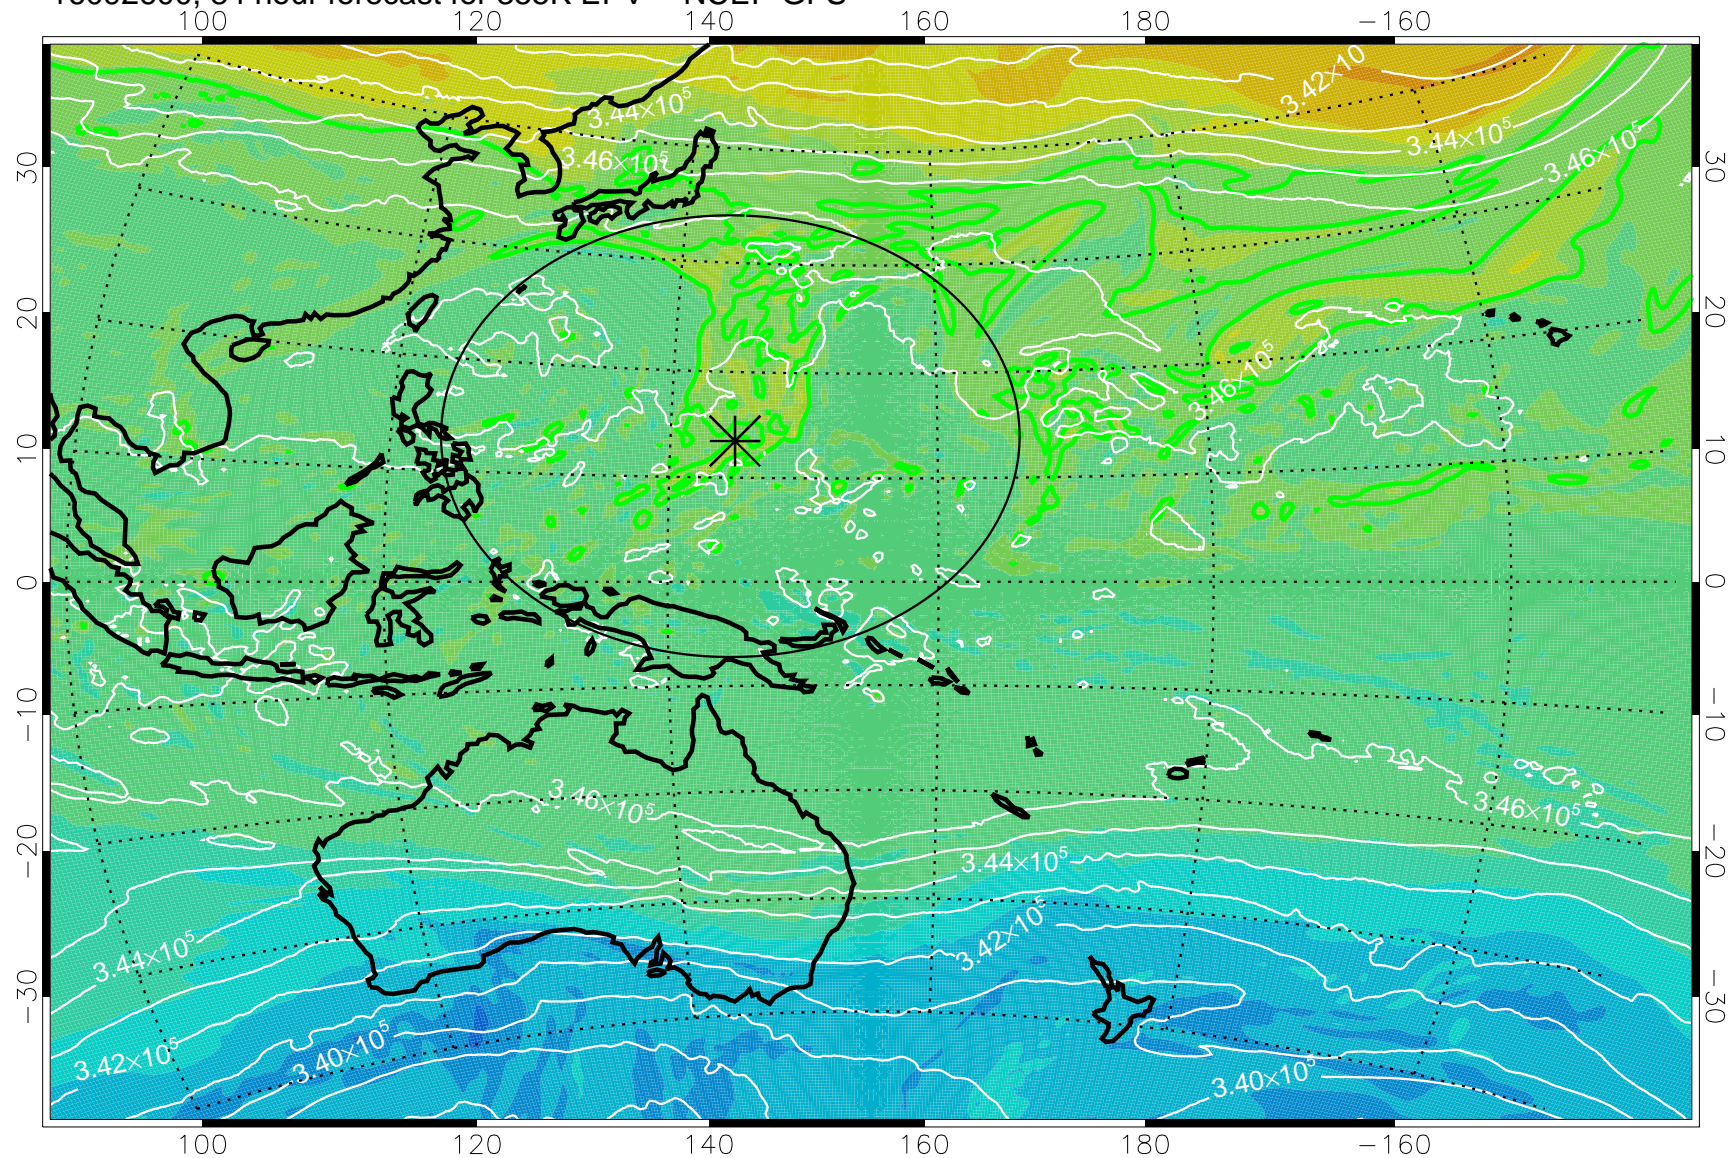

16092418, 54 hour forecast for 355K EPV -- NCEP GFS

355K Montgomery Streamfunction, white  
EPV Tropopause (2 PVU) Position  
Range ring of 2304 km

16092500, 60 hour forecast for 355K EPV -- NCEP GFS

355K Montgomery Streamfunction, white  
EPV Tropopause (2 PVU) Position  
Range ring of 2304 km

16092506, 66 hour forecast for 355K EPV -- NCEP GFS

355K Montgomery Streamfunction, white  
EPV Tropopause (2 PVU) Position  
Range ring of 2304 km

16092512, 72 hour forecast for 355K EPV -- NCEP GFS

355K Montgomery Streamfunction, white  
EPV Tropopause (2 PVU) Position  
Range ring of 2304 km

16092518, 78 hour forecast for 355K EPV -- NCEP GFS

355K Montgomery Streamfunction, white  
EPV Tropopause (2 PVU) Position  
Range ring of 2304 km

16092600, 84 hour forecast for 355K EPV -- NCEP GFS

355K Montgomery Streamfunction, white  
EPV Tropopause (2 PVU) Position  
Range ring of 2304 km

16092606, 90 hour forecast for 355K EPV -- NCEP GFS

355K Montgomery Streamfunction, white  
EPV Tropopause (2 PVU) Position  
Range ring of 2304 km

16092612, 96 hour forecast for 355K EPV -- NCEP GFS

355K Montgomery Streamfunction, white  
EPV Tropopause (2 PVU) Position  
Range ring of 2304 km