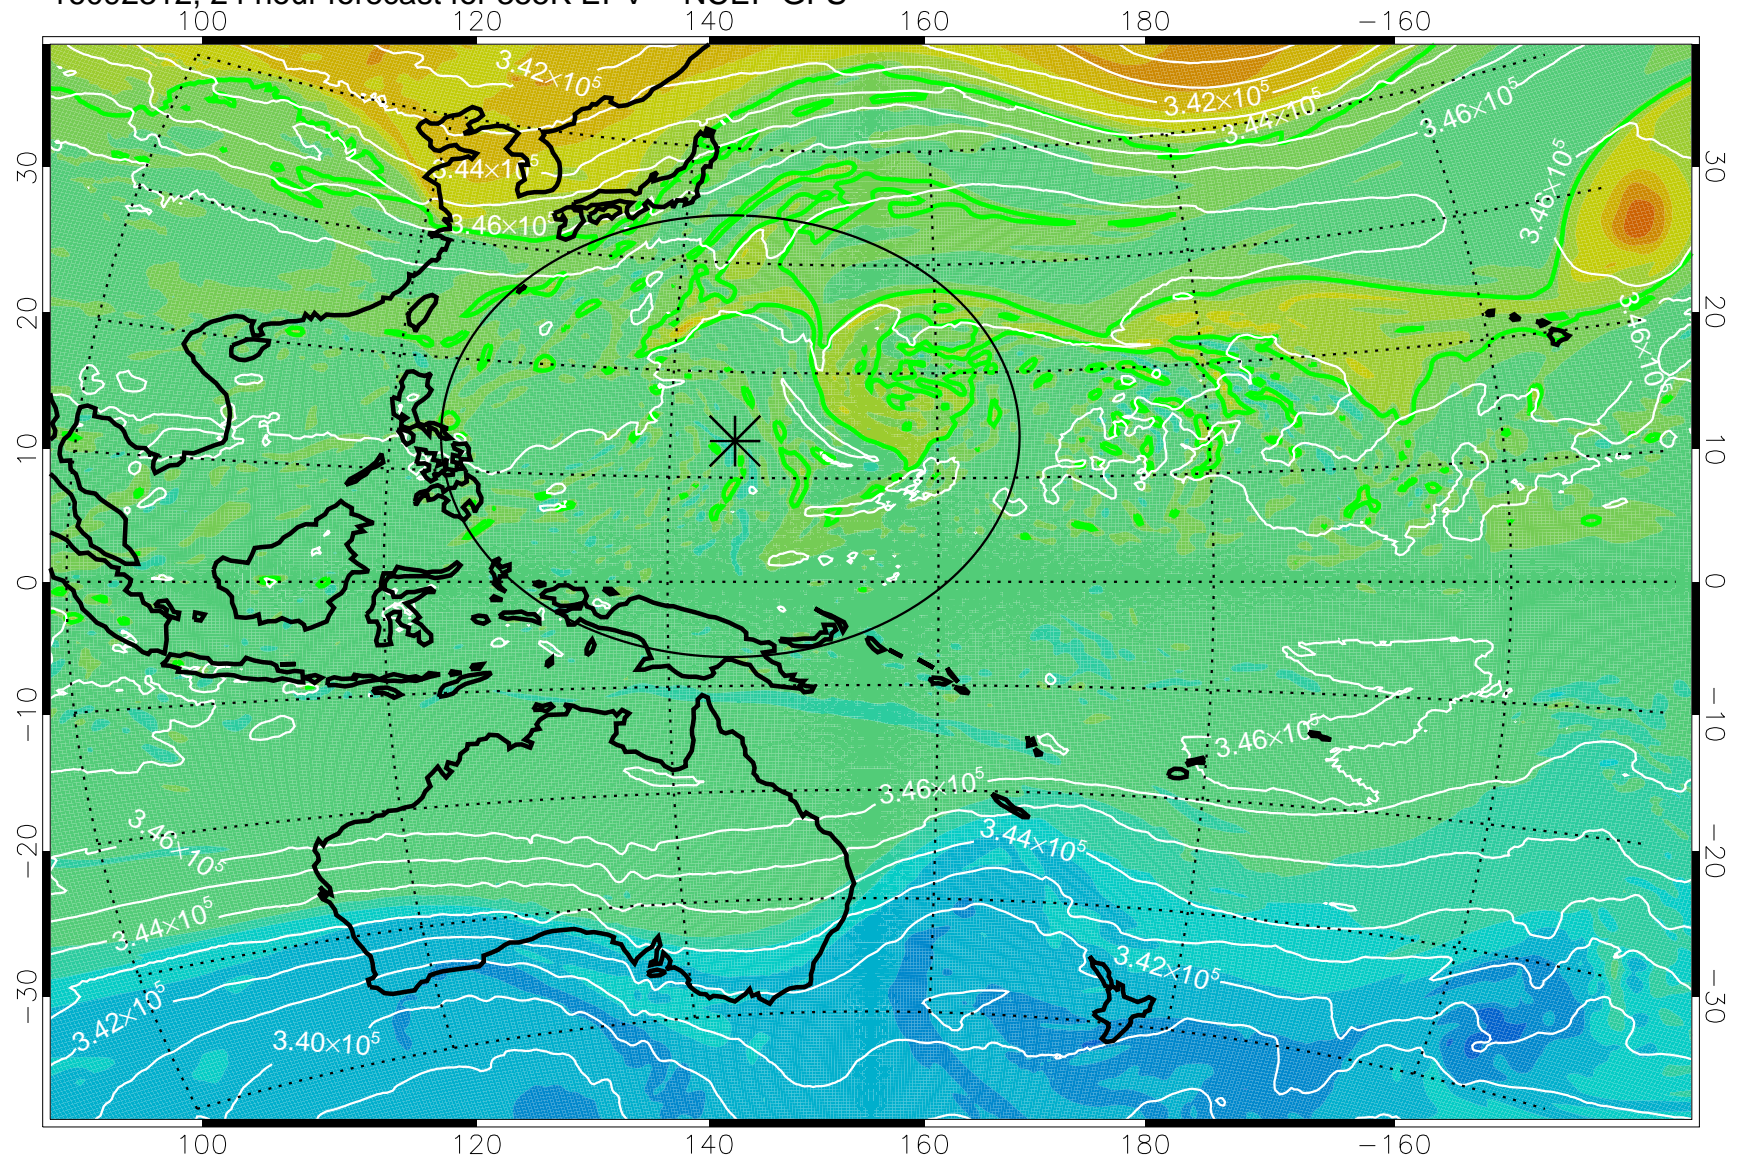

16092218, 6 hour forecast for 355K EPV -- NCEP GFS

355K Montgomery Streamfunction, white  
EPV Tropopause (2 PVU) Position  
Range ring of 2304 km

16092300, 12 hour forecast for 355K EPV -- NCEP GFS

355K Montgomery Streamfunction, white  
EPV Tropopause (2 PVU) Position  
Range ring of 2304 km

16092306, 18 hour forecast for 355K EPV -- NCEP GFS

355K Montgomery Streamfunction, white  
EPV Tropopause (2 PVU) Position  
Range ring of 2304 km

16092312, 24 hour forecast for 355K EPV -- NCEP GFS

355K Montgomery Streamfunction, white  
EPV Tropopause (2 PVU) Position  
Range ring of 2304 km

16092318, 30 hour forecast for 355K EPV -- NCEP GFS

355K Montgomery Streamfunction, white  
EPV Tropopause (2 PVU) Position  
Range ring of 2304 km

16092400, 36 hour forecast for 355K EPV -- NCEP GFS

355K Montgomery Streamfunction, white  
EPV Tropopause (2 PVU) Position  
Range ring of 2304 km

16092406, 42 hour forecast for 355K EPV -- NCEP GFS

355K Montgomery Streamfunction, white  
EPV Tropopause (2 PVU) Position  
Range ring of 2304 km

16092412, 48 hour forecast for 355K EPV -- NCEP GFS

355K Montgomery Streamfunction, white  
EPV Tropopause (2 PVU) Position  
Range ring of 2304 km