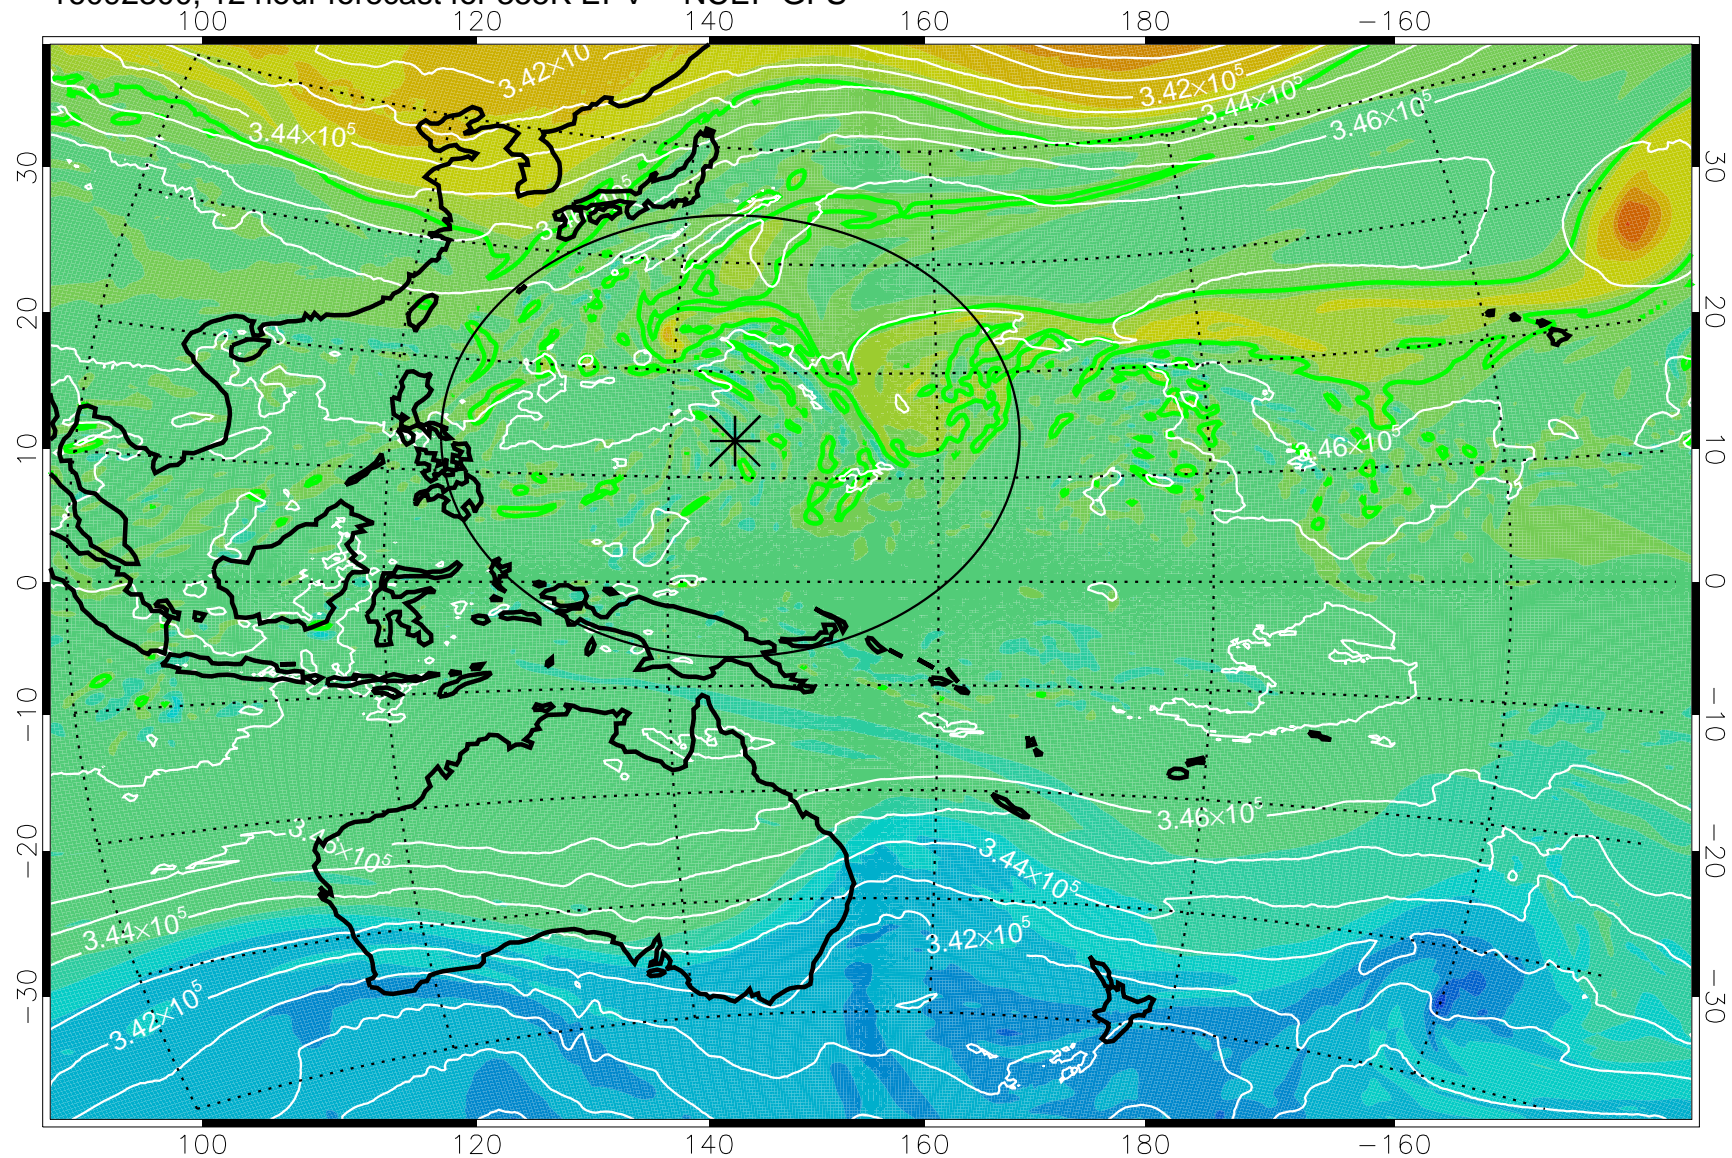

16092218, 6 hour forecast for 355K EPV -- NCEP GFS

355K Montgomery Streamfunction, white  
EPV Tropopause (2 PVU) Position  
Range ring of 2304 km

16092300, 12 hour forecast for 355K EPV -- NCEP GFS

355K Montgomery Streamfunction, white  
EPV Tropopause (2 PVU) Position  
Range ring of 2304 km

16092306, 18 hour forecast for 355K EPV -- NCEP GFS

355K Montgomery Streamfunction, white  
EPV Tropopause (2 PVU) Position  
Range ring of 2304 km

16092312, 24 hour forecast for 355K EPV -- NCEP GFS

355K Montgomery Streamfunction, white  
EPV Tropopause (2 PVU) Position  
Range ring of 2304 km

16092318, 30 hour forecast for 355K EPV -- NCEP GFS

355K Montgomery Streamfunction, white  
EPV Tropopause (2 PVU) Position  
Range ring of 2304 km

16092400, 36 hour forecast for 355K EPV -- NCEP GFS

355K Montgomery Streamfunction, white  
EPV Tropopause (2 PVU) Position  
Range ring of 2304 km

16092406, 42 hour forecast for 355K EPV -- NCEP GFS

355K Montgomery Streamfunction, white  
EPV Tropopause (2 PVU) Position  
Range ring of 2304 km

16092412, 48 hour forecast for 355K EPV -- NCEP GFS

355K Montgomery Streamfunction, white  
EPV Tropopause (2 PVU) Position  
Range ring of 2304 km