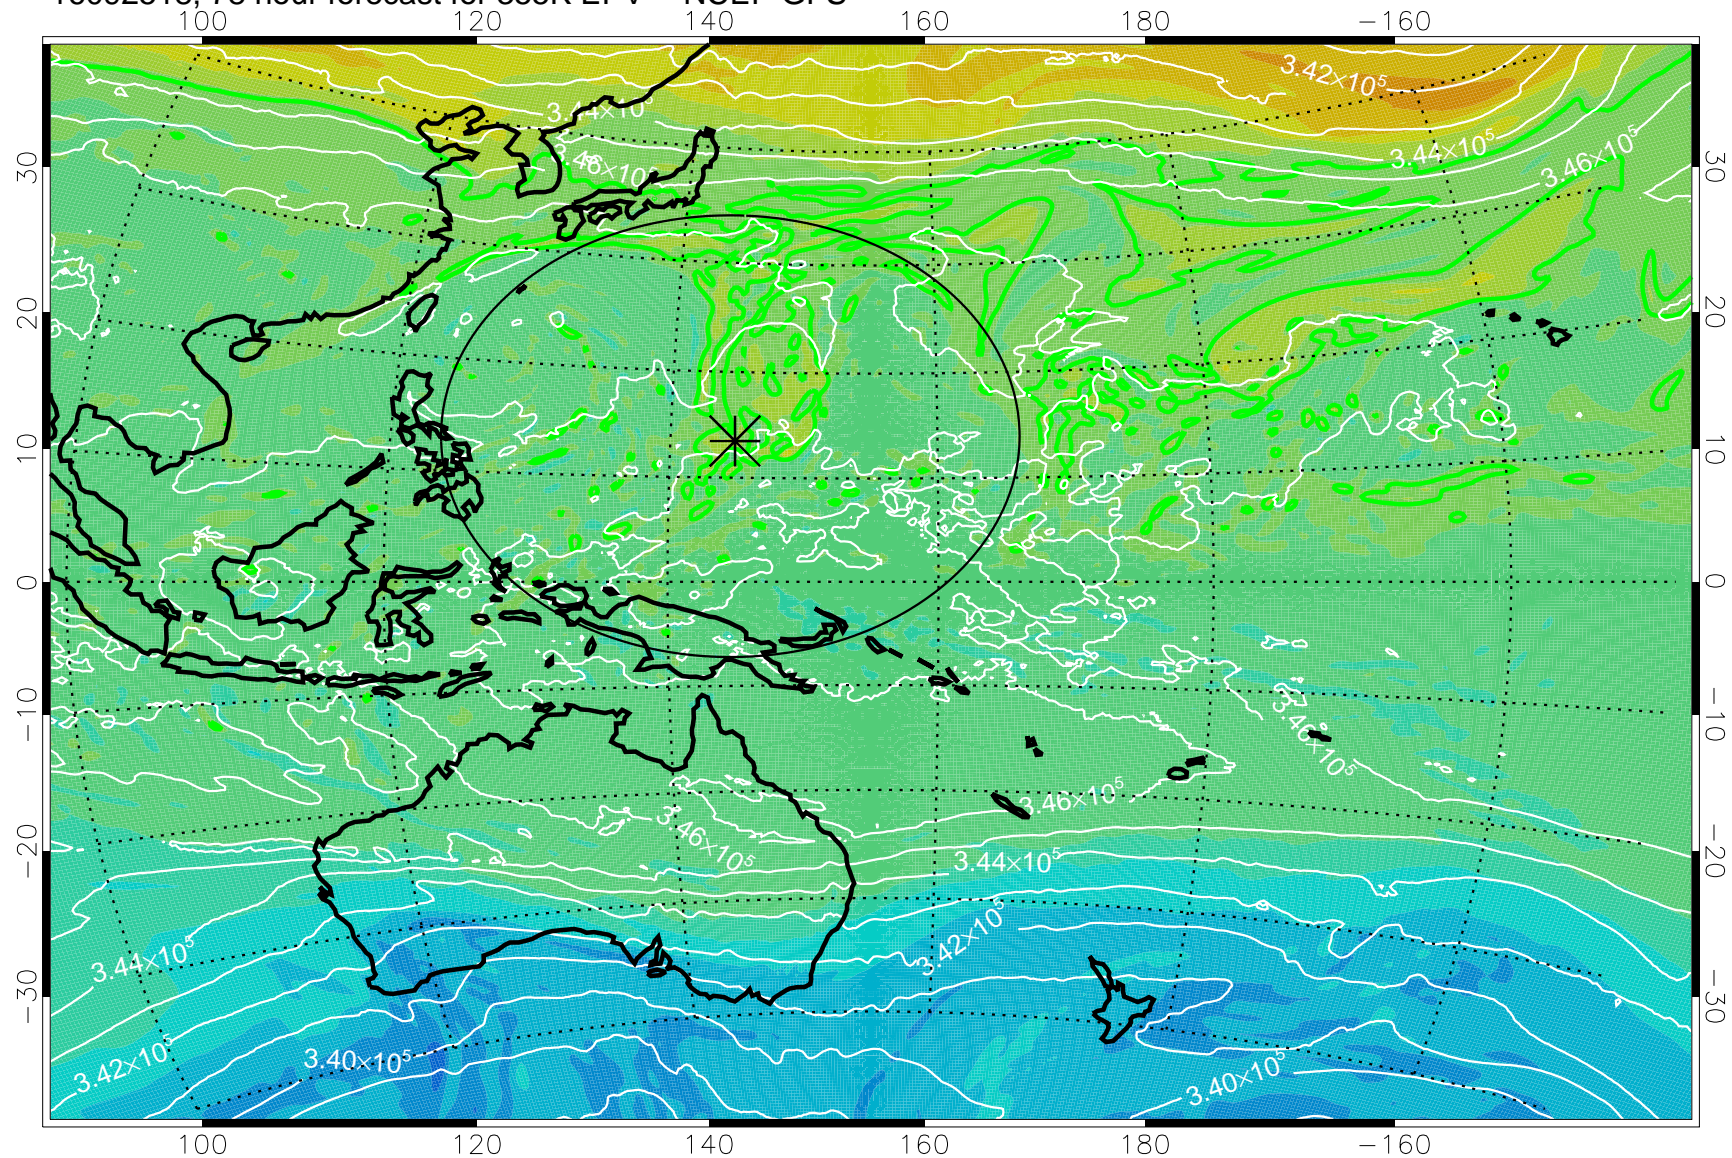

16092418, 54 hour forecast for 355K EPV -- NCEP GFS

355K Montgomery Streamfunction, white  
EPV Tropopause (2 PVU) Position  
Range ring of 2304 km

16092500, 60 hour forecast for 355K EPV -- NCEP GFS

355K Montgomery Streamfunction, white  
EPV Tropopause (2 PVU) Position  
Range ring of 2304 km

16092506, 66 hour forecast for 355K EPV -- NCEP GFS

355K Montgomery Streamfunction, white  
EPV Tropopause (2 PVU) Position  
Range ring of 2304 km

16092512, 72 hour forecast for 355K EPV -- NCEP GFS

355K Montgomery Streamfunction, white  
EPV Tropopause (2 PVU) Position  
Range ring of 2304 km

16092518, 78 hour forecast for 355K EPV -- NCEP GFS

355K Montgomery Streamfunction, white  
EPV Tropopause (2 PVU) Position  
Range ring of 2304 km

16092600, 84 hour forecast for 355K EPV -- NCEP GFS

355K Montgomery Streamfunction, white  
EPV Tropopause (2 PVU) Position  
Range ring of 2304 km

16092606, 90 hour forecast for 355K EPV -- NCEP GFS

355K Montgomery Streamfunction, white  
EPV Tropopause (2 PVU) Position  
Range ring of 2304 km

16092612, 96 hour forecast for 355K EPV -- NCEP GFS

355K Montgomery Streamfunction, white  
EPV Tropopause (2 PVU) Position  
Range ring of 2304 km