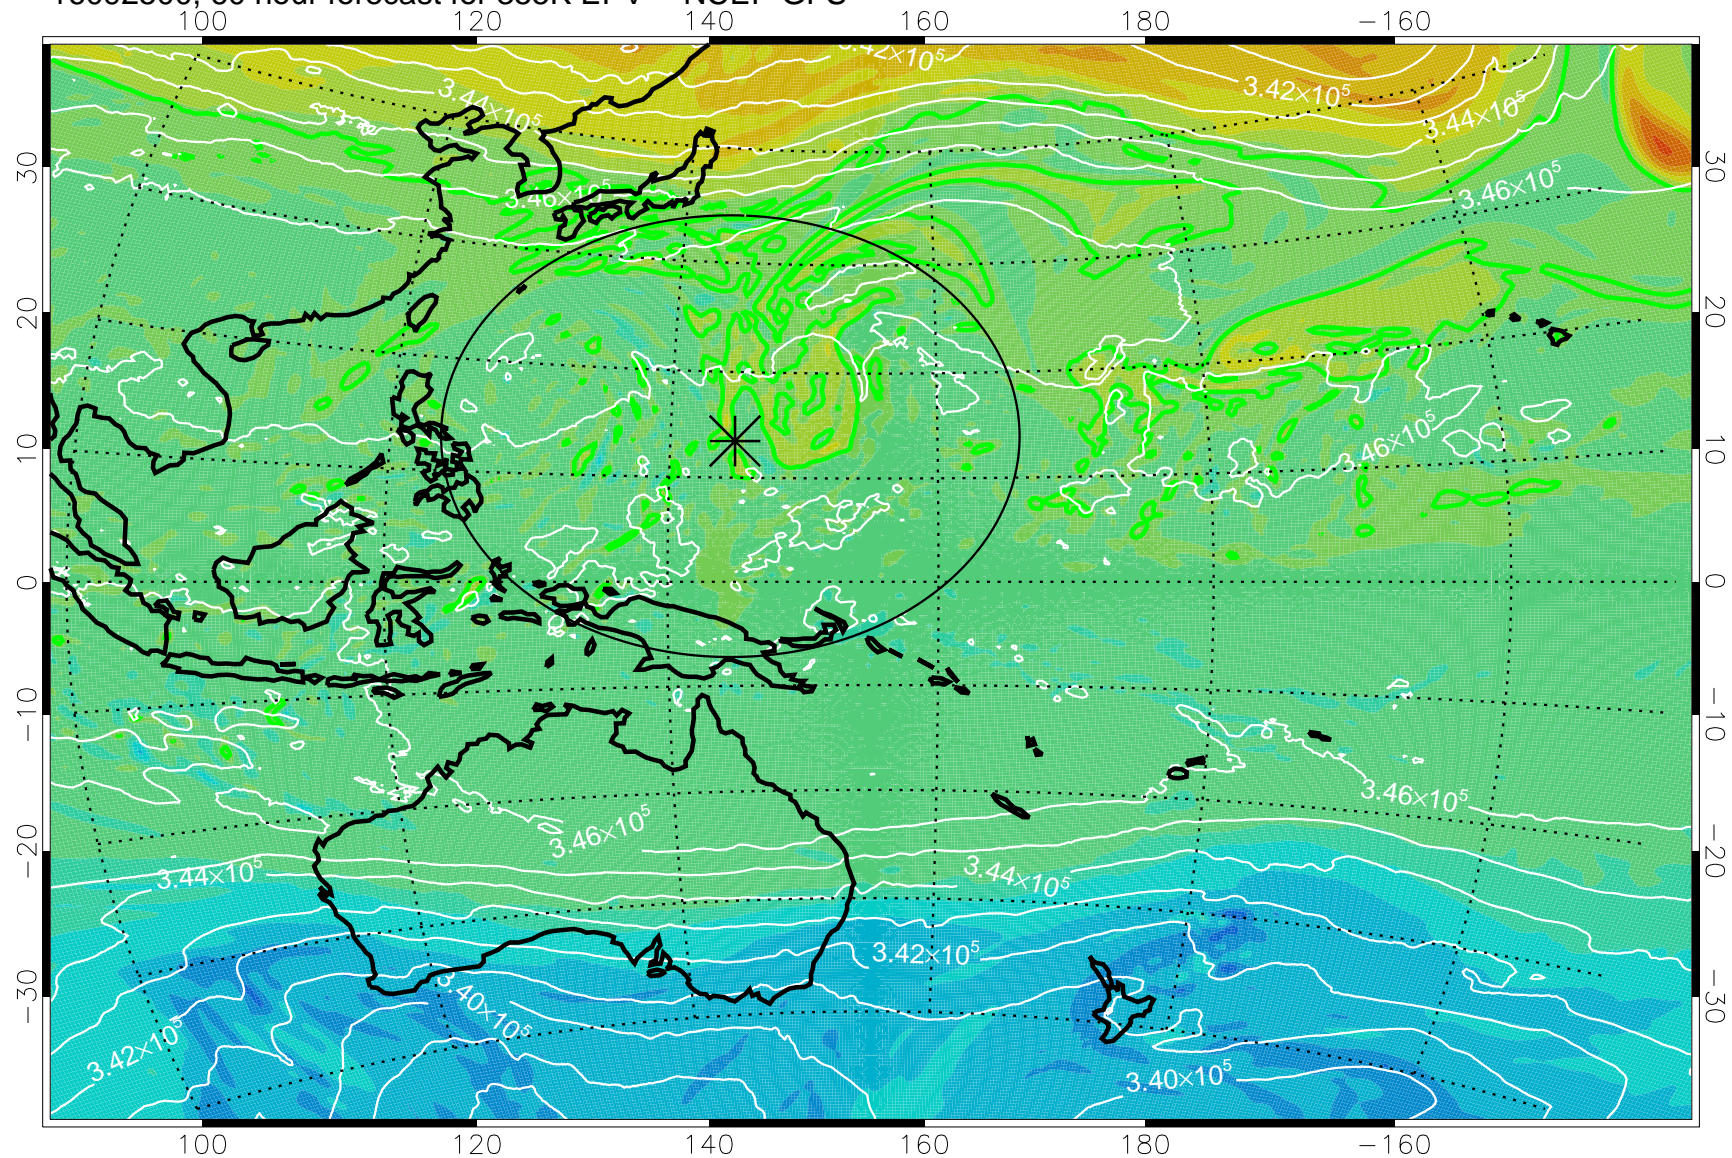

16092406, 42 hour forecast for 355K EPV -- NCEP GFS

355K Montgomery Streamfunction, white  
EPV Tropopause (2 PVU) Position  
Range ring of 2304 km

16092412, 48 hour forecast for 355K EPV -- NCEP GFS

355K Montgomery Streamfunction, white  
EPV Tropopause (2 PVU) Position  
Range ring of 2304 km

16092418, 54 hour forecast for 355K EPV -- NCEP GFS

355K Montgomery Streamfunction, white  
EPV Tropopause (2 PVU) Position  
Range ring of 2304 km

16092500, 60 hour forecast for 355K EPV -- NCEP GFS

355K Montgomery Streamfunction, white  
EPV Tropopause (2 PVU) Position  
Range ring of 2304 km

16092506, 66 hour forecast for 355K EPV -- NCEP GFS

355K Montgomery Streamfunction, white  
EPV Tropopause (2 PVU) Position  
Range ring of 2304 km

16092512, 72 hour forecast for 355K EPV -- NCEP GFS

355K Montgomery Streamfunction, white  
EPV Tropopause (2 PVU) Position  
Range ring of 2304 km

16092518, 78 hour forecast for 355K EPV -- NCEP GFS

355K Montgomery Streamfunction, white  
EPV Tropopause (2 PVU) Position  
Range ring of 2304 km

16092600, 84 hour forecast for 355K EPV -- NCEP GFS

355K Montgomery Streamfunction, white  
EPV Tropopause (2 PVU) Position  
Range ring of 2304 km