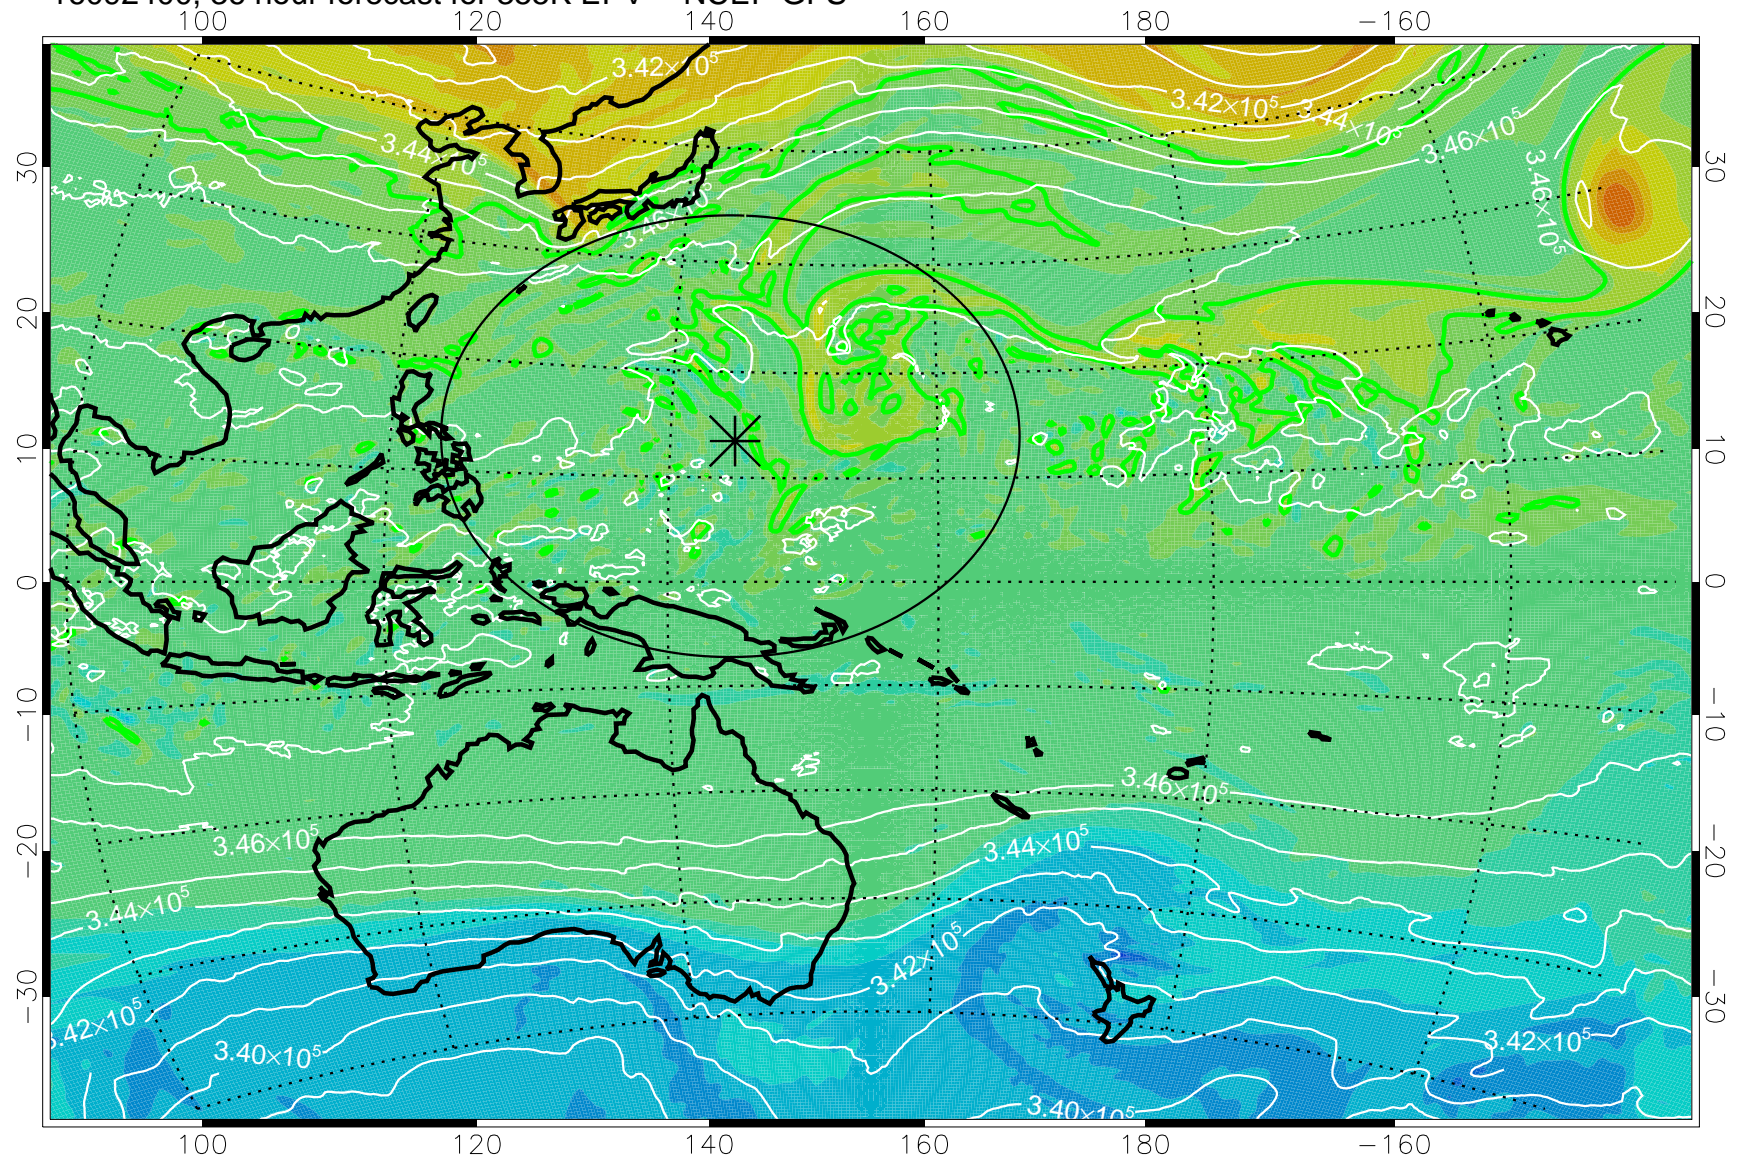

16092306, 18 hour forecast for 355K EPV -- NCEP GFS

355K Montgomery Streamfunction, white  
EPV Tropopause (2 PVU) Position  
Range ring of 2304 km

16092312, 24 hour forecast for 355K EPV -- NCEP GFS

355K Montgomery Streamfunction, white  
EPV Tropopause (2 PVU) Position  
Range ring of 2304 km

16092318, 30 hour forecast for 355K EPV -- NCEP GFS

355K Montgomery Streamfunction, white  
EPV Tropopause (2 PVU) Position  
Range ring of 2304 km

16092400, 36 hour forecast for 355K EPV -- NCEP GFS

355K Montgomery Streamfunction, white  
EPV Tropopause (2 PVU) Position  
Range ring of 2304 km

16092406, 42 hour forecast for 355K EPV -- NCEP GFS

355K Montgomery Streamfunction, white  
EPV Tropopause (2 PVU) Position  
Range ring of 2304 km

16092412, 48 hour forecast for 355K EPV -- NCEP GFS

355K Montgomery Streamfunction, white  
EPV Tropopause (2 PVU) Position  
Range ring of 2304 km

16092418, 54 hour forecast for 355K EPV -- NCEP GFS

355K Montgomery Streamfunction, white  
EPV Tropopause (2 PVU) Position  
Range ring of 2304 km

16092500, 60 hour forecast for 355K EPV -- NCEP GFS

355K Montgomery Streamfunction, white  
EPV Tropopause (2 PVU) Position  
Range ring of 2304 km