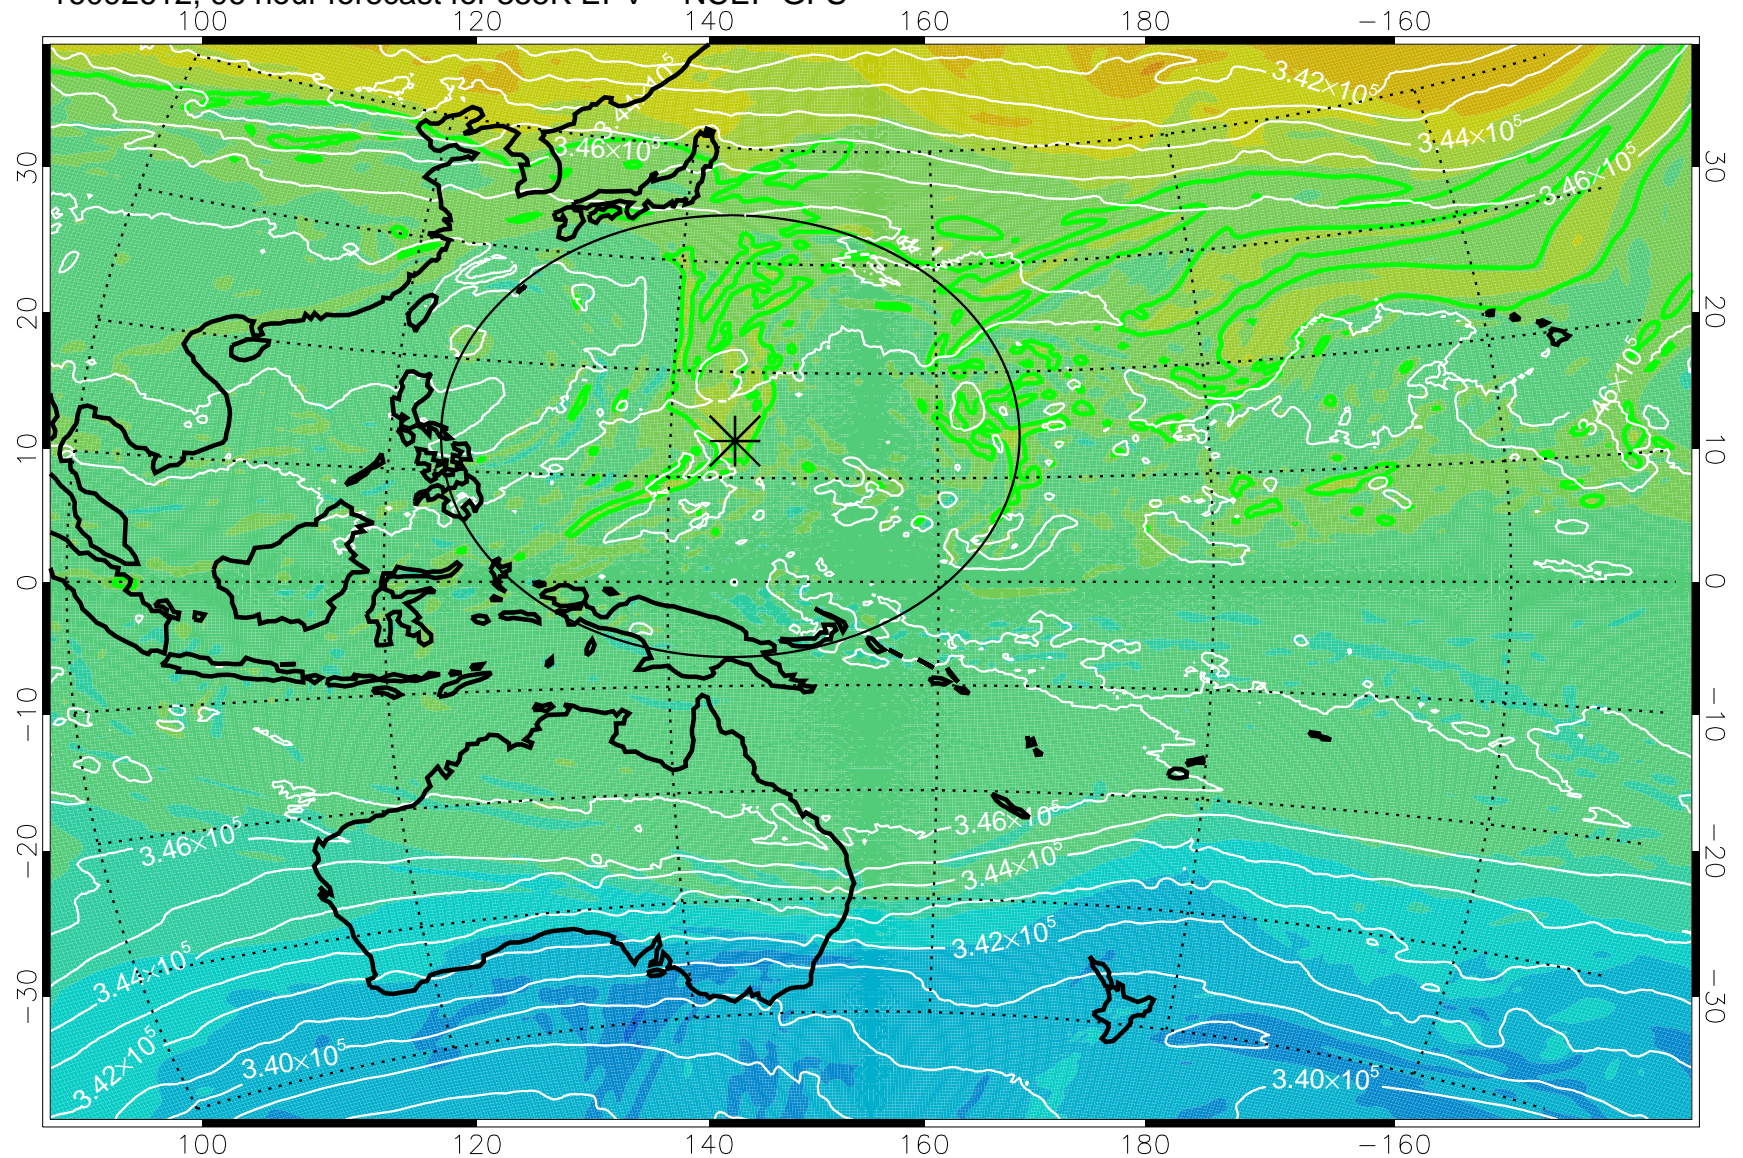

16092506, 66 hour forecast for 355K EPV -- NCEP GFS

355K Montgomery Streamfunction, white  
EPV Tropopause (2 PVU) Position  
Range ring of 2304 km

16092512, 72 hour forecast for 355K EPV -- NCEP GFS

355K Montgomery Streamfunction, white  
EPV Tropopause (2 PVU) Position  
Range ring of 2304 km

16092518, 78 hour forecast for 355K EPV -- NCEP GFS

355K Montgomery Streamfunction, white  
EPV Tropopause (2 PVU) Position  
Range ring of 2304 km

16092600, 84 hour forecast for 355K EPV -- NCEP GFS

355K Montgomery Streamfunction, white  
EPV Tropopause (2 PVU) Position  
Range ring of 2304 km

16092606, 90 hour forecast for 355K EPV -- NCEP GFS

355K Montgomery Streamfunction, white  
EPV Tropopause (2 PVU) Position  
Range ring of 2304 km

16092612, 96 hour forecast for 355K EPV -- NCEP GFS

355K Montgomery Streamfunction, white  
EPV Tropopause (2 PVU) Position  
Range ring of 2304 km

16092618, 102 hour forecast for 355K EPV -- NCEP GFS

355K Montgomery Streamfunction, white  
EPV Tropopause (2 PVU) Position  
Range ring of 2304 km

16092700, 108 hour forecast for 355K EPV -- NCEP GFS

355K Montgomery Streamfunction, white  
EPV Tropopause (2 PVU) Position  
Range ring of 2304 km