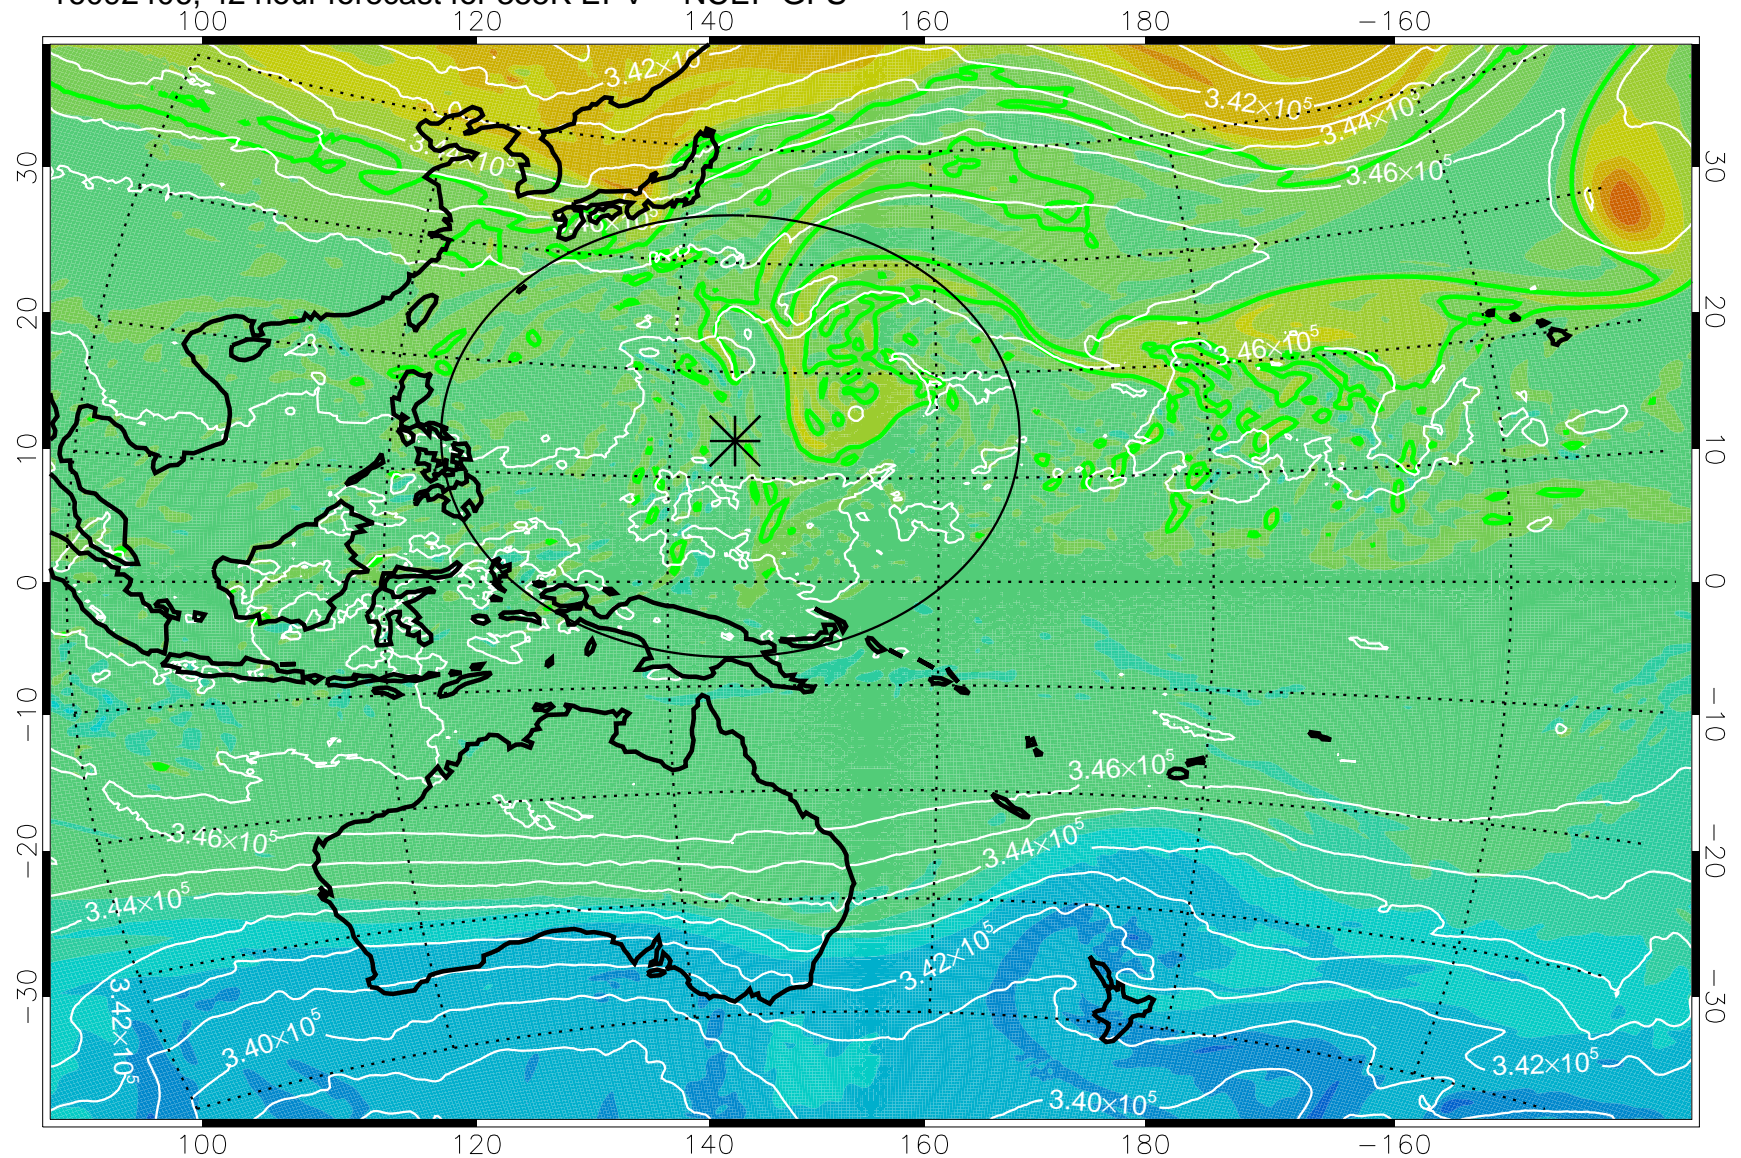

16092318, 30 hour forecast for 355K EPV -- NCEP GFS

355K Montgomery Streamfunction, white  
EPV Tropopause (2 PVU) Position  
Range ring of 2304 km

16092400, 36 hour forecast for 355K EPV -- NCEP GFS

355K Montgomery Streamfunction, white  
EPV Tropopause (2 PVU) Position  
Range ring of 2304 km

16092406, 42 hour forecast for 355K EPV -- NCEP GFS

355K Montgomery Streamfunction, white  
EPV Tropopause (2 PVU) Position  
Range ring of 2304 km

16092412, 48 hour forecast for 355K EPV -- NCEP GFS

355K Montgomery Streamfunction, white  
EPV Tropopause (2 PVU) Position  
Range ring of 2304 km

16092418, 54 hour forecast for 355K EPV -- NCEP GFS

355K Montgomery Streamfunction, white  
EPV Tropopause (2 PVU) Position  
Range ring of 2304 km

16092500, 60 hour forecast for 355K EPV -- NCEP GFS

355K Montgomery Streamfunction, white  
EPV Tropopause (2 PVU) Position  
Range ring of 2304 km

16092506, 66 hour forecast for 355K EPV -- NCEP GFS

355K Montgomery Streamfunction, white  
EPV Tropopause (2 PVU) Position  
Range ring of 2304 km

16092512, 72 hour forecast for 355K EPV -- NCEP GFS

355K Montgomery Streamfunction, white  
EPV Tropopause (2 PVU) Position  
Range ring of 2304 km