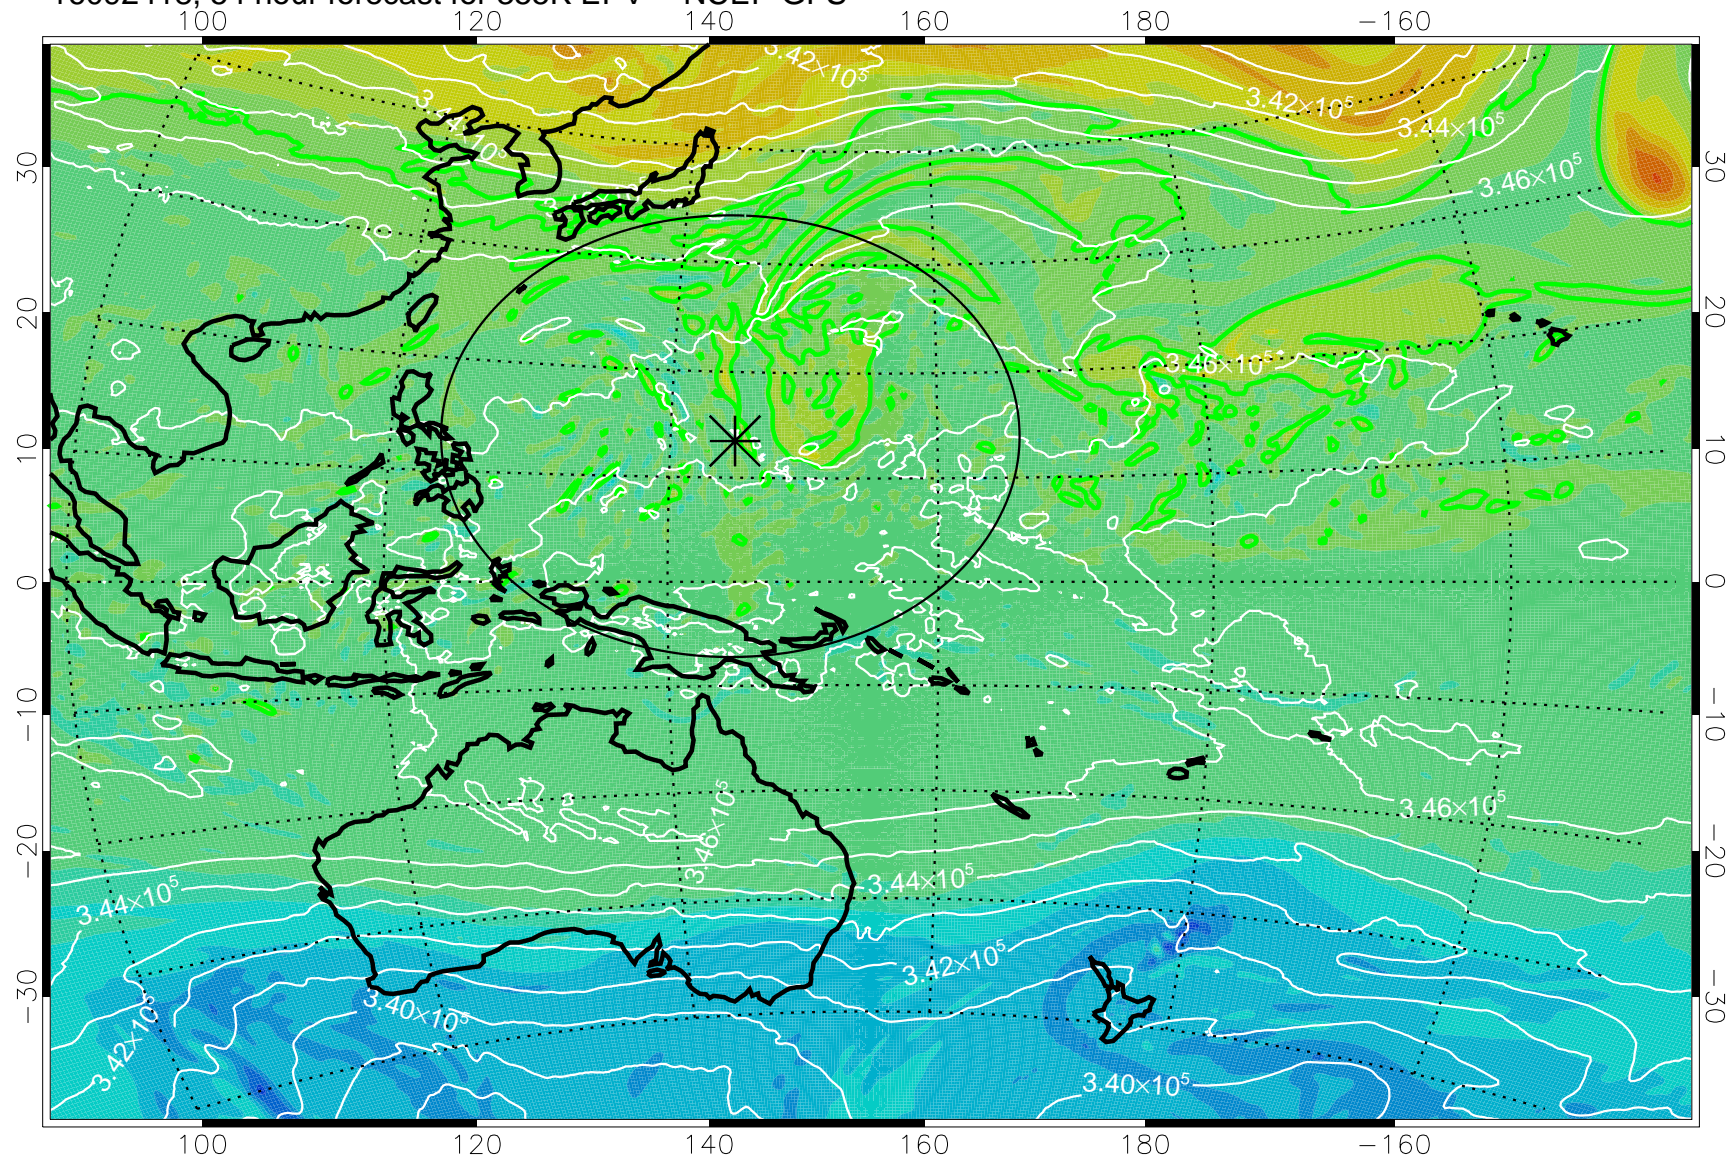

16092406, 42 hour forecast for 355K EPV -- NCEP GFS

355K Montgomery Streamfunction, white  
EPV Tropopause (2 PVU) Position  
Range ring of 2304 km

16092412, 48 hour forecast for 355K EPV -- NCEP GFS

355K Montgomery Streamfunction, white  
EPV Tropopause (2 PVU) Position  
Range ring of 2304 km

16092418, 54 hour forecast for 355K EPV -- NCEP GFS

355K Montgomery Streamfunction, white  
EPV Tropopause (2 PVU) Position  
Range ring of 2304 km

16092500, 60 hour forecast for 355K EPV -- NCEP GFS

355K Montgomery Streamfunction, white  
EPV Tropopause (2 PVU) Position  
Range ring of 2304 km

16092506, 66 hour forecast for 355K EPV -- NCEP GFS

355K Montgomery Streamfunction, white  
EPV Tropopause (2 PVU) Position  
Range ring of 2304 km

16092512, 72 hour forecast for 355K EPV -- NCEP GFS

355K Montgomery Streamfunction, white  
EPV Tropopause (2 PVU) Position  
Range ring of 2304 km

16092518, 78 hour forecast for 355K EPV -- NCEP GFS

355K Montgomery Streamfunction, white  
EPV Tropopause (2 PVU) Position  
Range ring of 2304 km

16092600, 84 hour forecast for 355K EPV -- NCEP GFS

355K Montgomery Streamfunction, white  
EPV Tropopause (2 PVU) Position  
Range ring of 2304 km