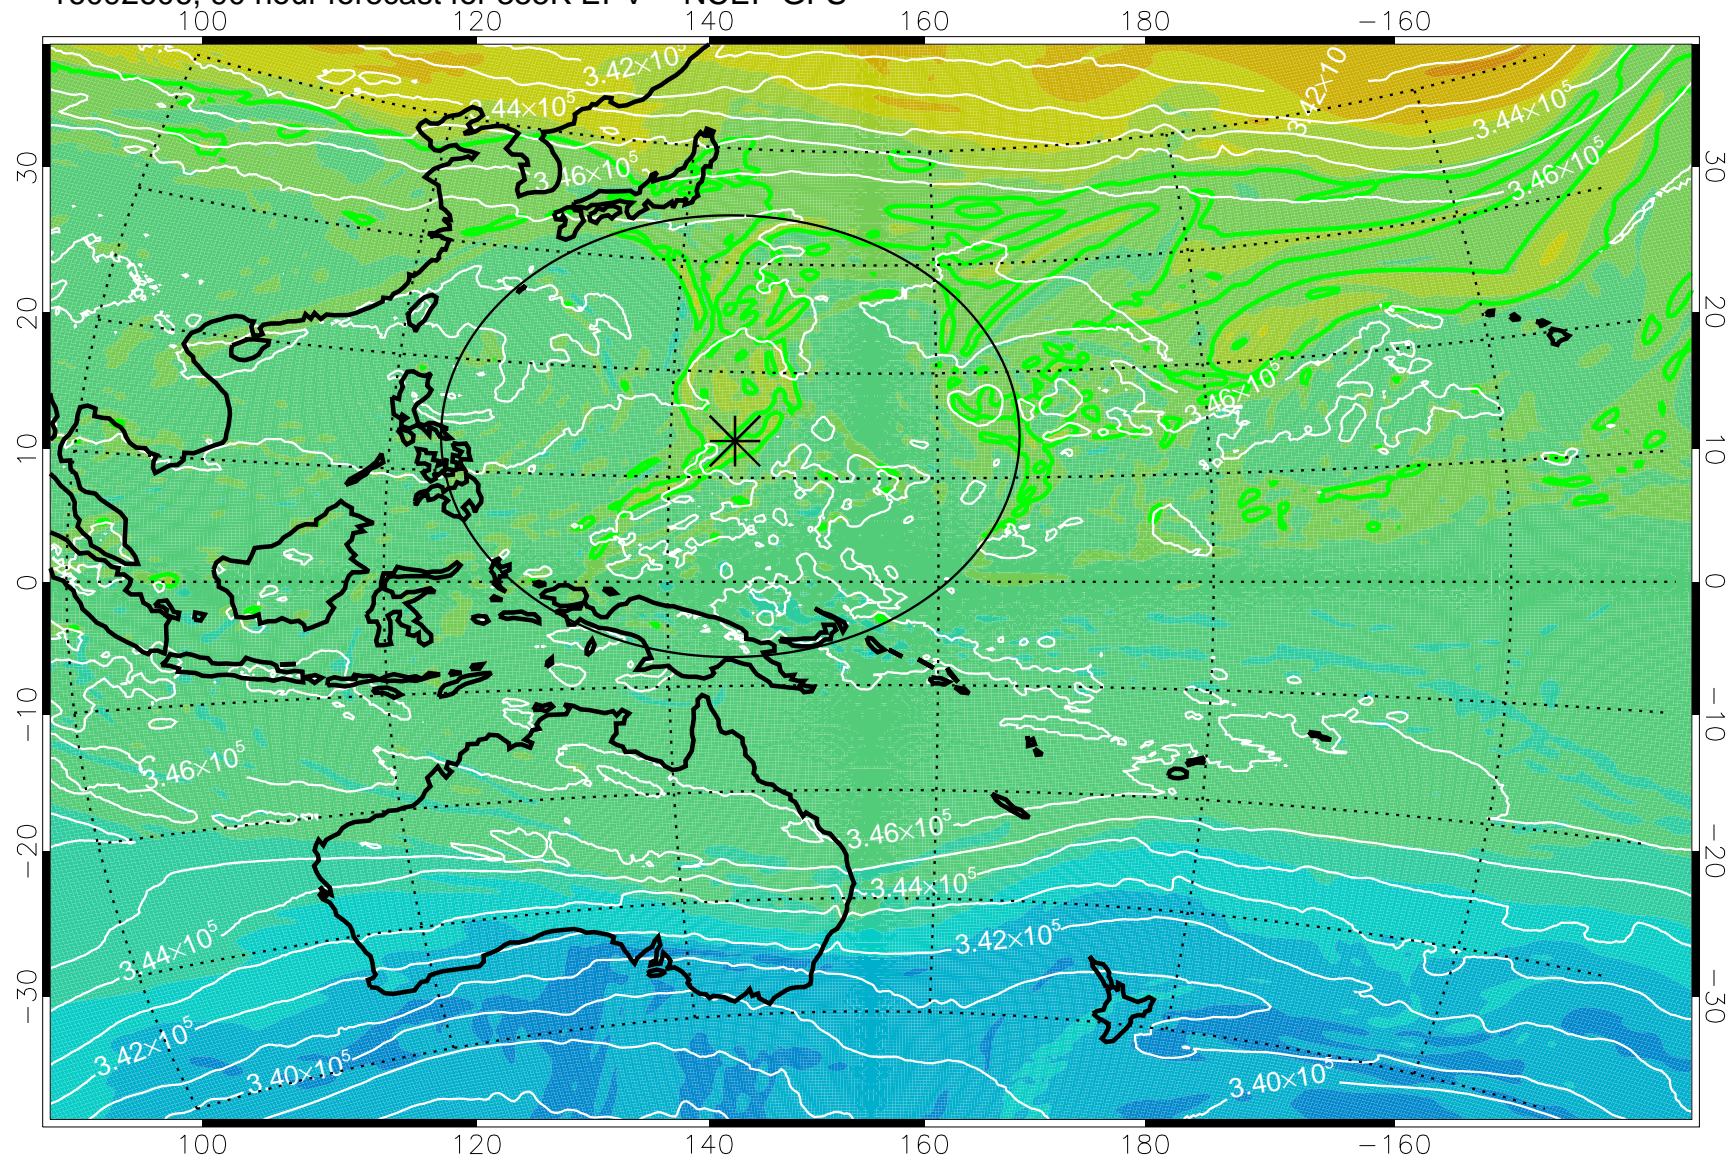

16092506, 66 hour forecast for 355K EPV -- NCEP GFS

355K Montgomery Streamfunction, white  
EPV Tropopause (2 PVU) Position  
Range ring of 2304 km

16092512, 72 hour forecast for 355K EPV -- NCEP GFS

355K Montgomery Streamfunction, white  
EPV Tropopause (2 PVU) Position  
Range ring of 2304 km

16092518, 78 hour forecast for 355K EPV -- NCEP GFS

355K Montgomery Streamfunction, white  
EPV Tropopause (2 PVU) Position  
Range ring of 2304 km

16092600, 84 hour forecast for 355K EPV -- NCEP GFS

355K Montgomery Streamfunction, white  
EPV Tropopause (2 PVU) Position  
Range ring of 2304 km

16092606, 90 hour forecast for 355K EPV -- NCEP GFS

355K Montgomery Streamfunction, white  
EPV Tropopause (2 PVU) Position  
Range ring of 2304 km

16092612, 96 hour forecast for 355K EPV -- NCEP GFS

355K Montgomery Streamfunction, white  
EPV Tropopause (2 PVU) Position  
Range ring of 2304 km

16092618, 102 hour forecast for 355K EPV -- NCEP GFS

355K Montgomery Streamfunction, white  
EPV Tropopause (2 PVU) Position  
Range ring of 2304 km

16092700, 108 hour forecast for 355K EPV -- NCEP GFS

355K Montgomery Streamfunction, white  
EPV Tropopause (2 PVU) Position  
Range ring of 2304 km