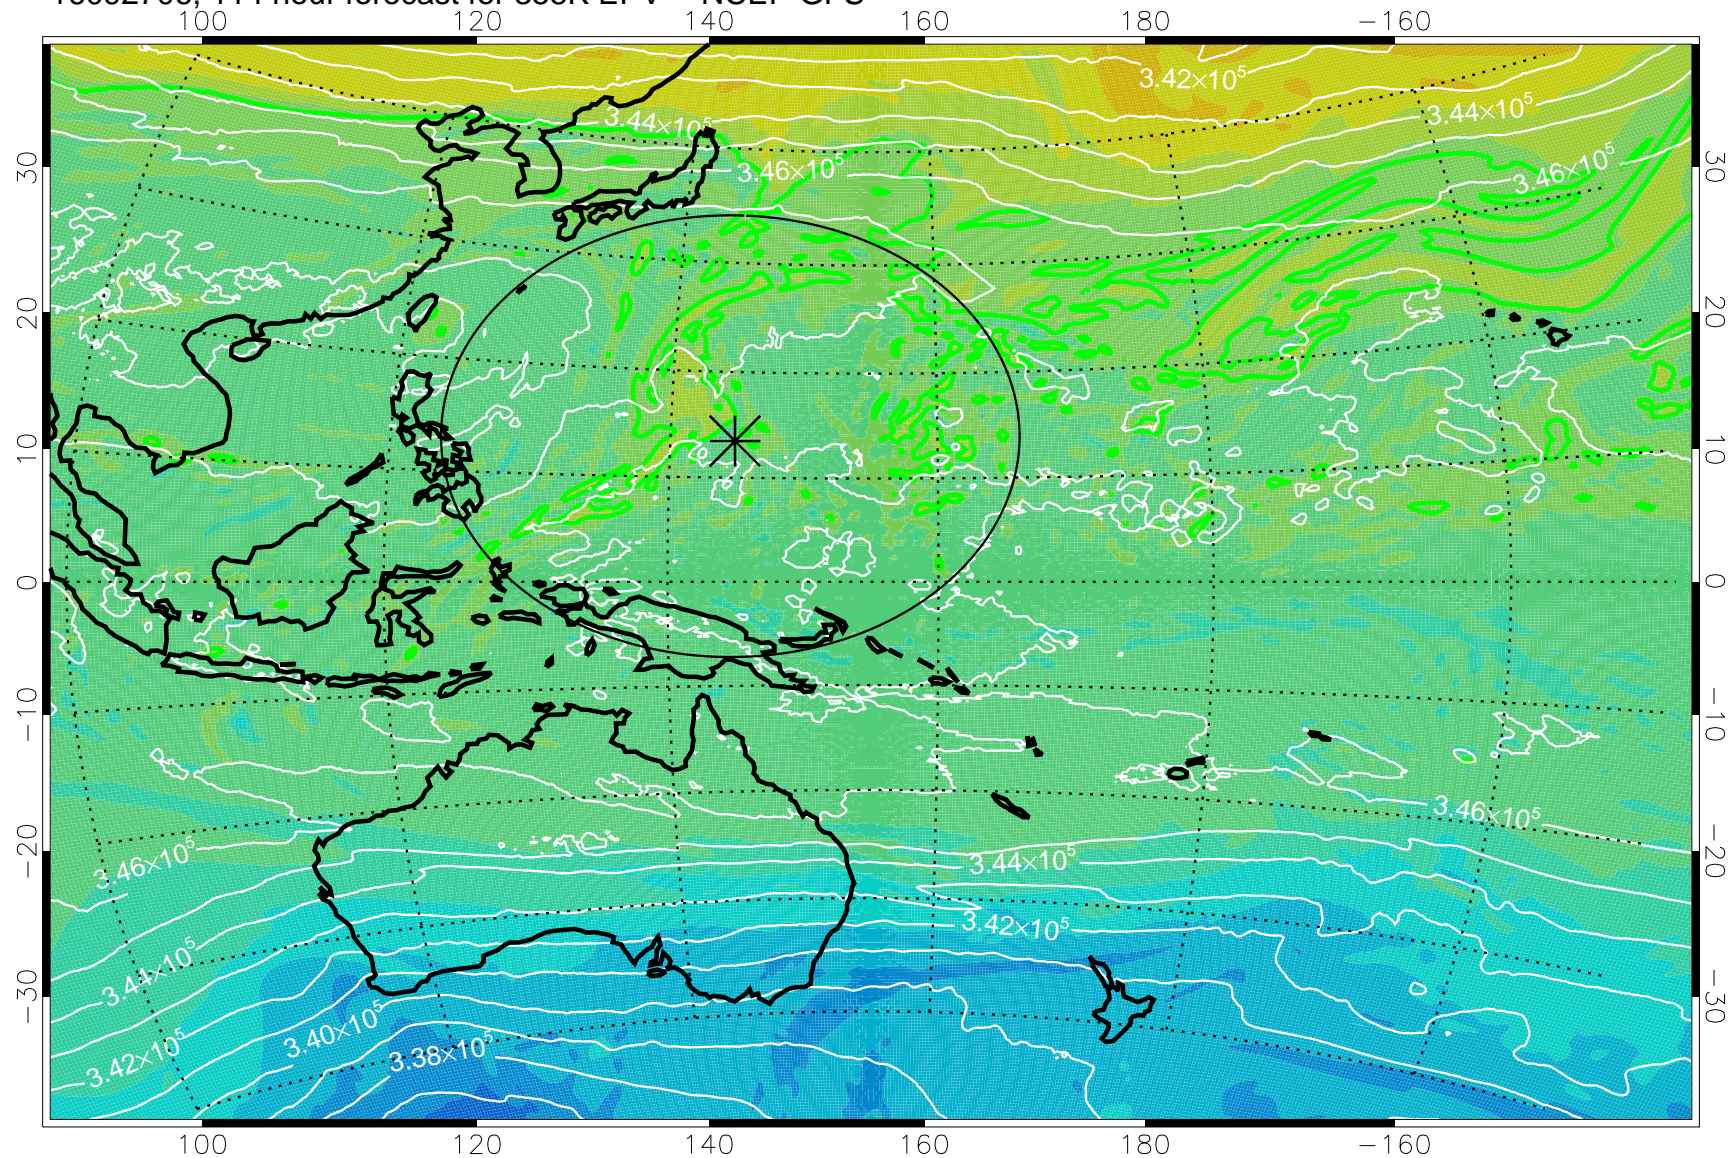

16092518, 78 hour forecast for 355K EPV -- NCEP GFS

355K Montgomery Streamfunction, white  
EPV Tropopause (2 PVU) Position  
Range ring of 2304 km

16092600, 84 hour forecast for 355K EPV -- NCEP GFS

355K Montgomery Streamfunction, white  
EPV Tropopause (2 PVU) Position  
Range ring of 2304 km

16092606, 90 hour forecast for 355K EPV -- NCEP GFS

355K Montgomery Streamfunction, white  
EPV Tropopause (2 PVU) Position  
Range ring of 2304 km

16092612, 96 hour forecast for 355K EPV -- NCEP GFS

355K Montgomery Streamfunction, white  
EPV Tropopause (2 PVU) Position  
Range ring of 2304 km

16092618, 102 hour forecast for 355K EPV -- NCEP GFS

355K Montgomery Streamfunction, white  
EPV Tropopause (2 PVU) Position  
Range ring of 2304 km

16092700, 108 hour forecast for 355K EPV -- NCEP GFS

355K Montgomery Streamfunction, white  
EPV Tropopause (2 PVU) Position  
Range ring of 2304 km

16092706, 114 hour forecast for 355K EPV -- NCEP GFS

355K Montgomery Streamfunction, white  
EPV Tropopause (2 PVU) Position  
Range ring of 2304 km

16092712, 120 hour forecast for 355K EPV -- NCEP GFS

355K Montgomery Streamfunction, white  
EPV Tropopause (2 PVU) Position  
Range ring of 2304 km