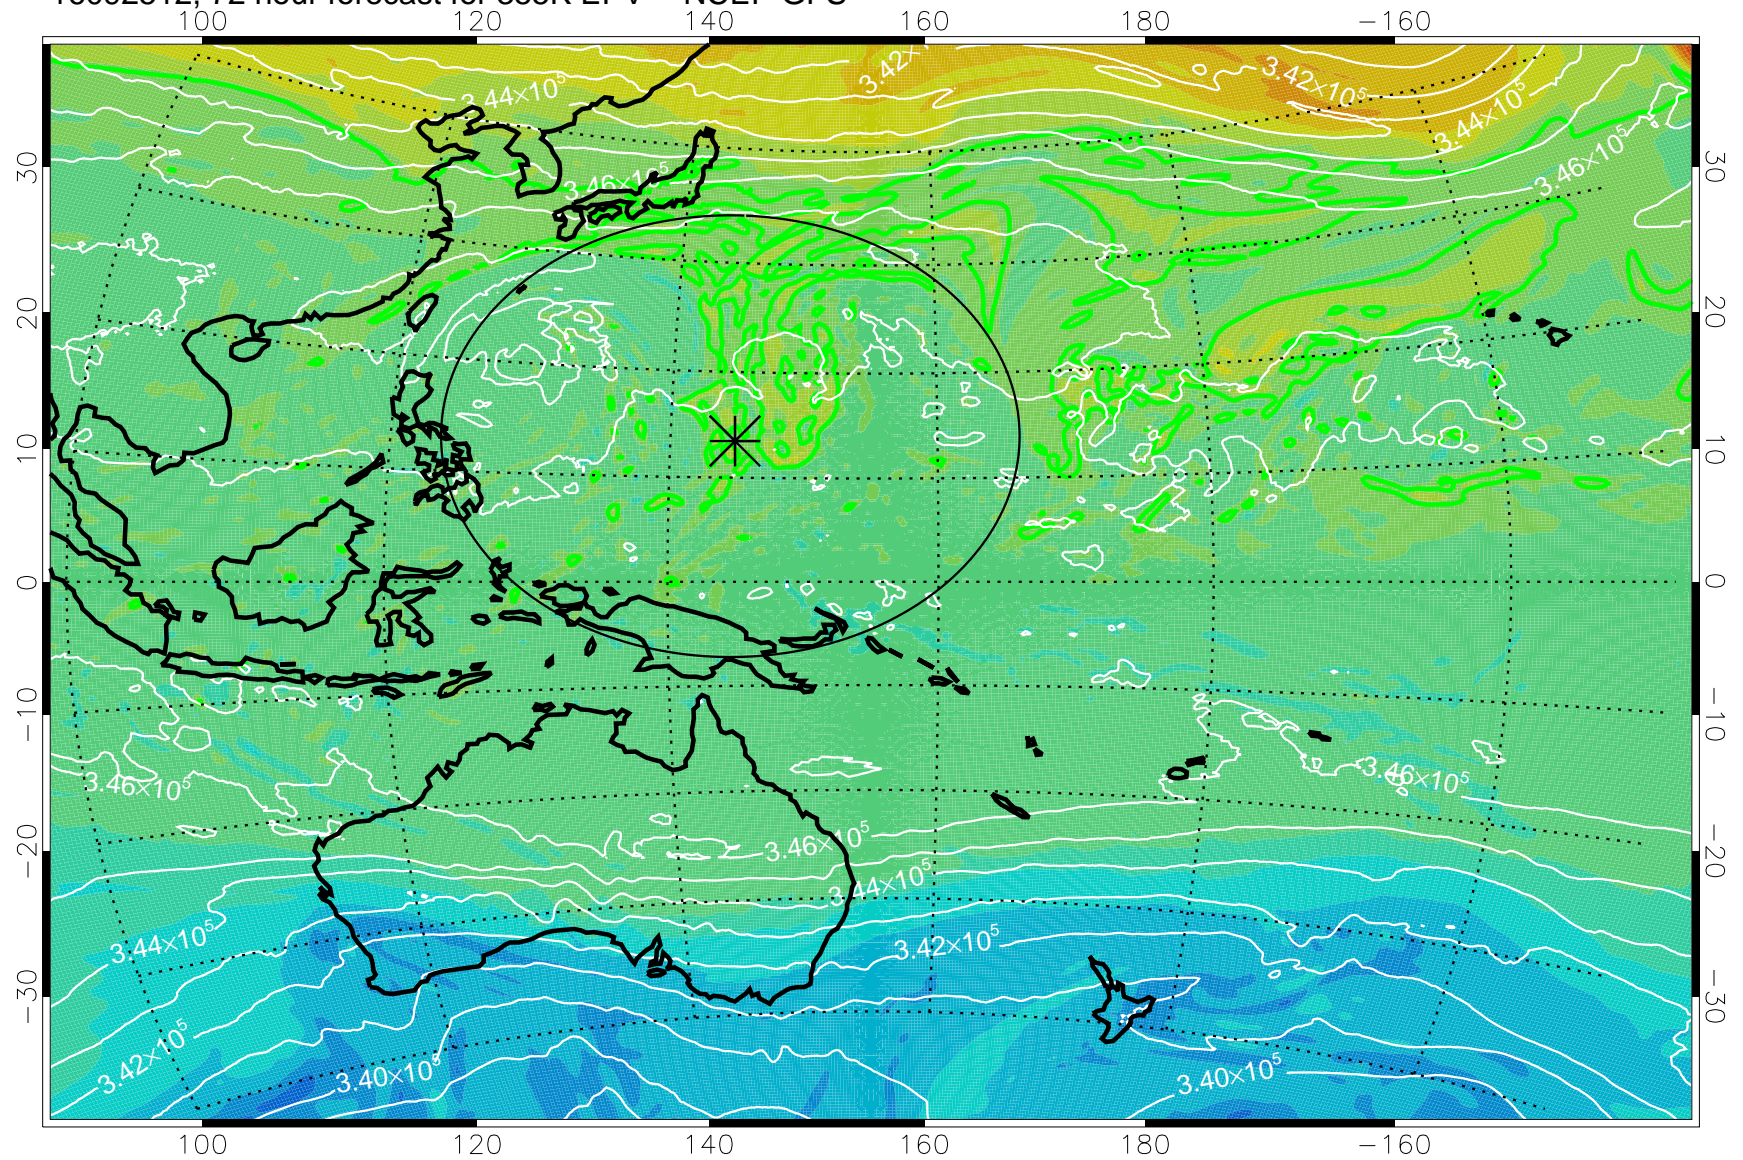

16092406, 42 hour forecast for 355K EPV -- NCEP GFS

355K Montgomery Streamfunction, white  
EPV Tropopause (2 PVU) Position  
Range ring of 2304 km

16092412, 48 hour forecast for 355K EPV -- NCEP GFS

355K Montgomery Streamfunction, white  
EPV Tropopause (2 PVU) Position  
Range ring of 2304 km

16092418, 54 hour forecast for 355K EPV -- NCEP GFS

355K Montgomery Streamfunction, white  
EPV Tropopause (2 PVU) Position  
Range ring of 2304 km

16092500, 60 hour forecast for 355K EPV -- NCEP GFS

355K Montgomery Streamfunction, white  
EPV Tropopause (2 PVU) Position  
Range ring of 2304 km

16092506, 66 hour forecast for 355K EPV -- NCEP GFS

355K Montgomery Streamfunction, white  
EPV Tropopause (2 PVU) Position  
Range ring of 2304 km

16092512, 72 hour forecast for 355K EPV -- NCEP GFS

355K Montgomery Streamfunction, white  
EPV Tropopause (2 PVU) Position  
Range ring of 2304 km

16092518, 78 hour forecast for 355K EPV -- NCEP GFS

355K Montgomery Streamfunction, white  
EPV Tropopause (2 PVU) Position  
Range ring of 2304 km

16092600, 84 hour forecast for 355K EPV -- NCEP GFS

355K Montgomery Streamfunction, white  
EPV Tropopause (2 PVU) Position  
Range ring of 2304 km