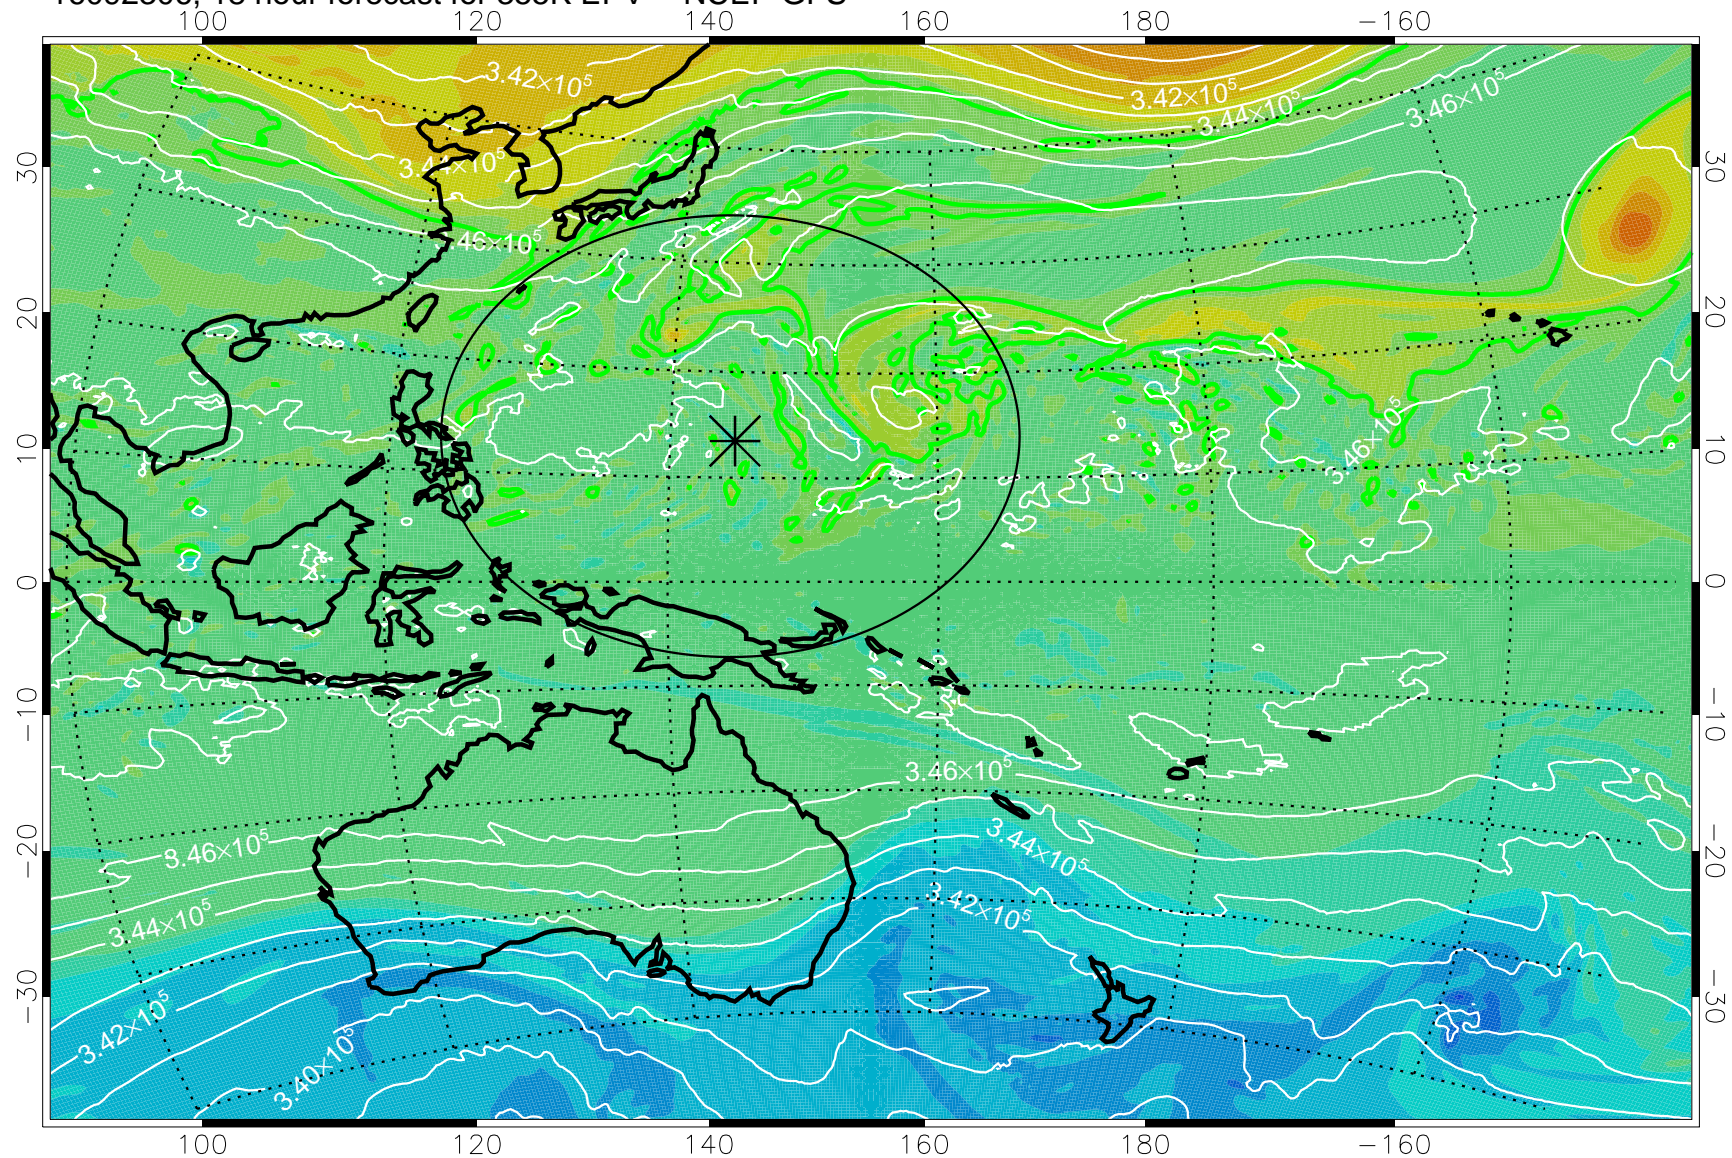

16092218, 6 hour forecast for 355K EPV -- NCEP GFS

355K Montgomery Streamfunction, white  
EPV Tropopause (2 PVU) Position  
Range ring of 2304 km

16092300, 12 hour forecast for 355K EPV -- NCEP GFS

355K Montgomery Streamfunction, white  
EPV Tropopause (2 PVU) Position  
Range ring of 2304 km

16092306, 18 hour forecast for 355K EPV -- NCEP GFS

355K Montgomery Streamfunction, white  
EPV Tropopause (2 PVU) Position  
Range ring of 2304 km

16092312, 24 hour forecast for 355K EPV -- NCEP GFS

355K Montgomery Streamfunction, white  
EPV Tropopause (2 PVU) Position  
Range ring of 2304 km

16092318, 30 hour forecast for 355K EPV -- NCEP GFS

355K Montgomery Streamfunction, white  
EPV Tropopause (2 PVU) Position  
Range ring of 2304 km

16092400, 36 hour forecast for 355K EPV -- NCEP GFS

355K Montgomery Streamfunction, white  
EPV Tropopause (2 PVU) Position  
Range ring of 2304 km

16092406, 42 hour forecast for 355K EPV -- NCEP GFS

355K Montgomery Streamfunction, white  
EPV Tropopause (2 PVU) Position  
Range ring of 2304 km

16092412, 48 hour forecast for 355K EPV -- NCEP GFS

355K Montgomery Streamfunction, white  
EPV Tropopause (2 PVU) Position  
Range ring of 2304 km