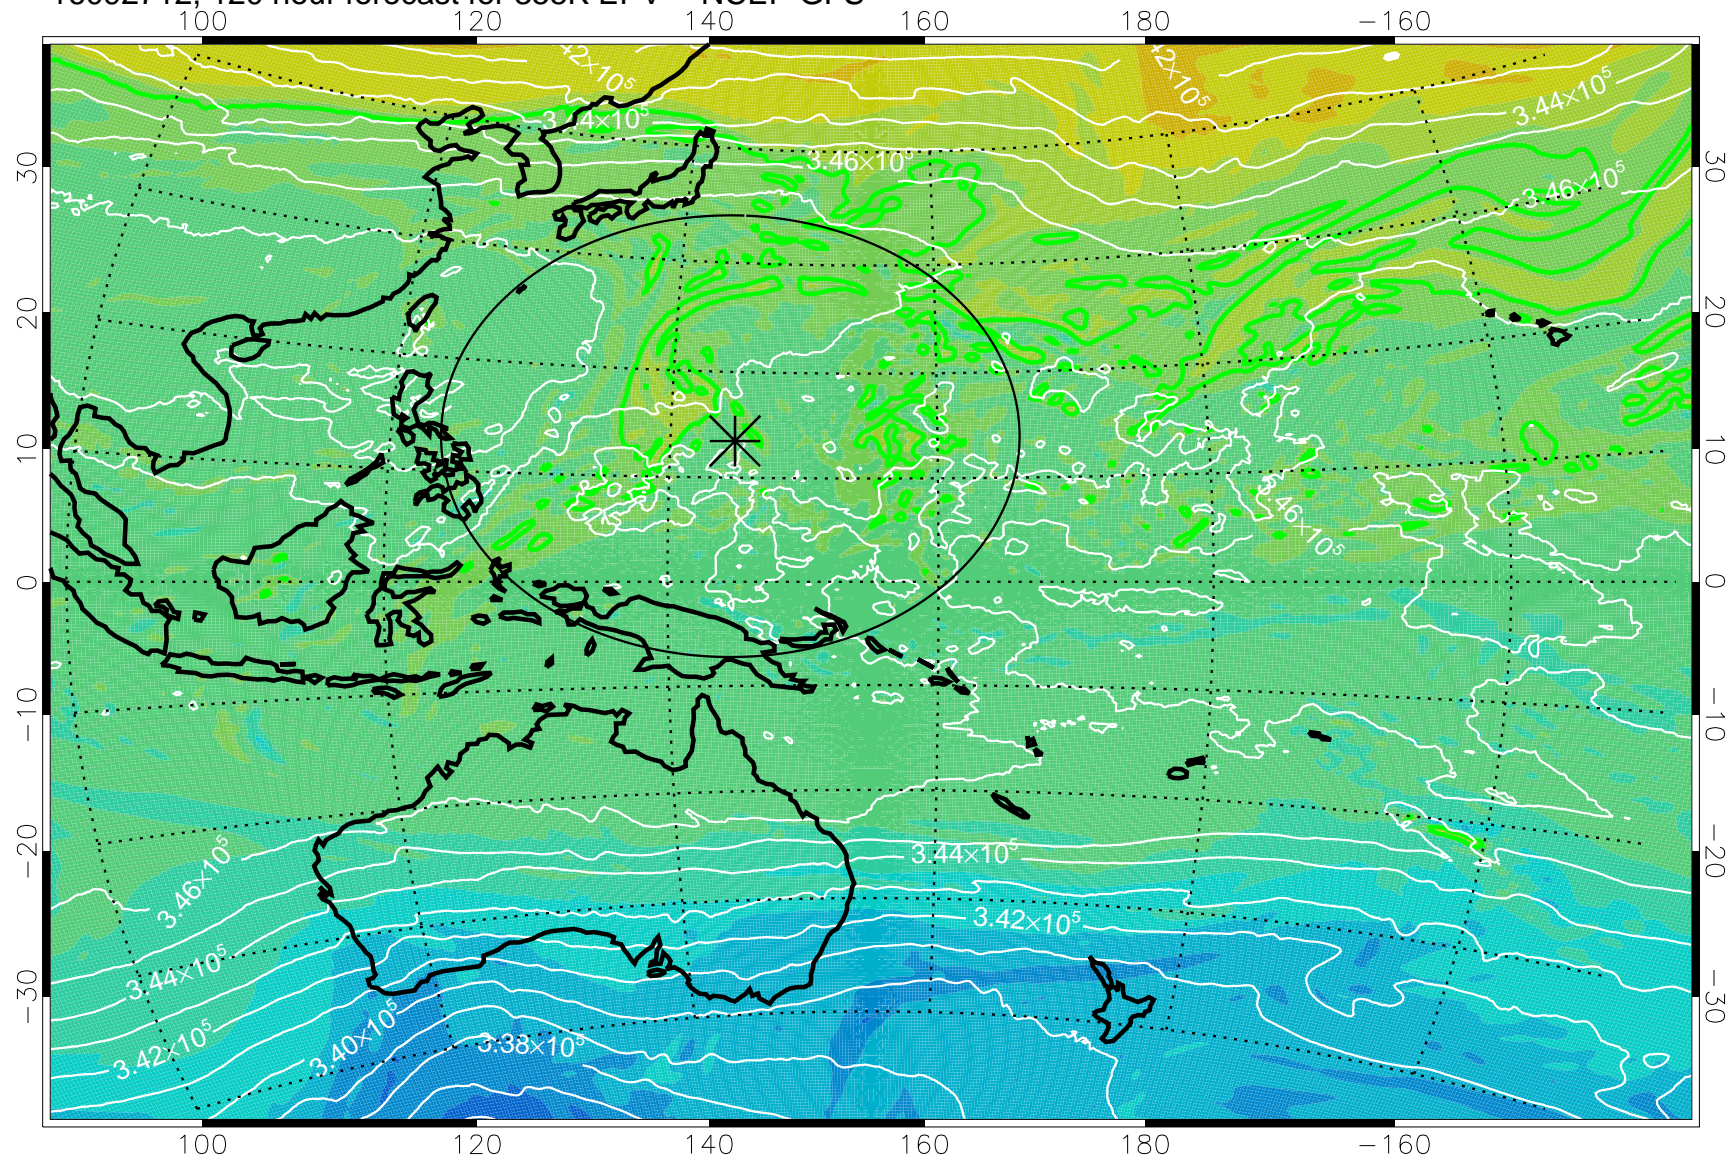

16092518, 78 hour forecast for 355K EPV -- NCEP GFS

355K Montgomery Streamfunction, white  
EPV Tropopause (2 PVU) Position  
Range ring of 2304 km

16092600, 84 hour forecast for 355K EPV -- NCEP GFS

355K Montgomery Streamfunction, white  
EPV Tropopause (2 PVU) Position  
Range ring of 2304 km

16092606, 90 hour forecast for 355K EPV -- NCEP GFS

355K Montgomery Streamfunction, white  
EPV Tropopause (2 PVU) Position  
Range ring of 2304 km

16092612, 96 hour forecast for 355K EPV -- NCEP GFS

355K Montgomery Streamfunction, white  
EPV Tropopause (2 PVU) Position  
Range ring of 2304 km

16092618, 102 hour forecast for 355K EPV -- NCEP GFS

355K Montgomery Streamfunction, white  
EPV Tropopause (2 PVU) Position  
Range ring of 2304 km

16092700, 108 hour forecast for 355K EPV -- NCEP GFS

355K Montgomery Streamfunction, white  
EPV Tropopause (2 PVU) Position  
Range ring of 2304 km

16092706, 114 hour forecast for 355K EPV -- NCEP GFS

355K Montgomery Streamfunction, white  
EPV Tropopause (2 PVU) Position  
Range ring of 2304 km

16092712, 120 hour forecast for 355K EPV -- NCEP GFS

355K Montgomery Streamfunction, white  
EPV Tropopause (2 PVU) Position  
Range ring of 2304 km