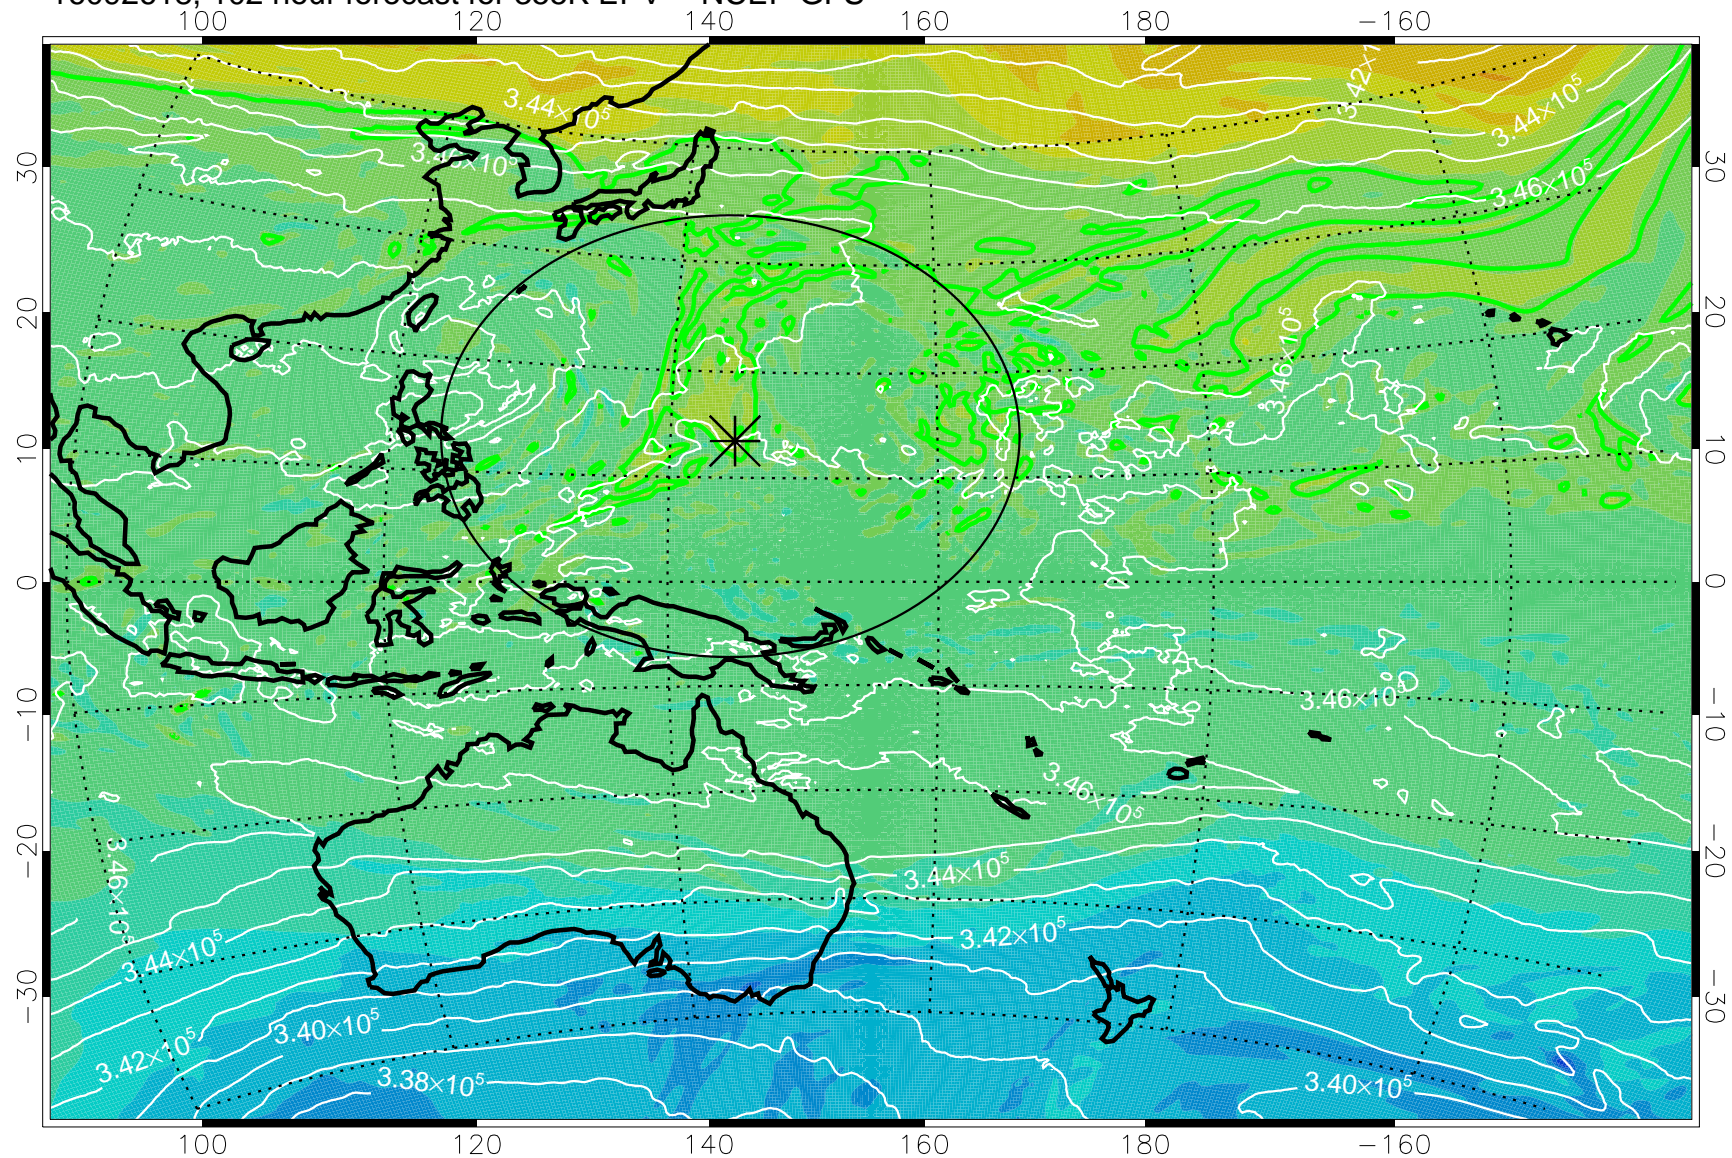

16092518, 78 hour forecast for 355K EPV -- NCEP GFS

355K Montgomery Streamfunction, white  
EPV Tropopause (2 PVU) Position  
Range ring of 2304 km

16092600, 84 hour forecast for 355K EPV -- NCEP GFS

355K Montgomery Streamfunction, white  
EPV Tropopause (2 PVU) Position  
Range ring of 2304 km

16092606, 90 hour forecast for 355K EPV -- NCEP GFS

355K Montgomery Streamfunction, white  
EPV Tropopause (2 PVU) Position  
Range ring of 2304 km

16092612, 96 hour forecast for 355K EPV -- NCEP GFS

355K Montgomery Streamfunction, white  
EPV Tropopause (2 PVU) Position  
Range ring of 2304 km

16092618, 102 hour forecast for 355K EPV -- NCEP GFS

355K Montgomery Streamfunction, white  
EPV Tropopause (2 PVU) Position  
Range ring of 2304 km

16092700, 108 hour forecast for 355K EPV -- NCEP GFS

355K Montgomery Streamfunction, white  
EPV Tropopause (2 PVU) Position  
Range ring of 2304 km

16092706, 114 hour forecast for 355K EPV -- NCEP GFS

355K Montgomery Streamfunction, white  
EPV Tropopause (2 PVU) Position  
Range ring of 2304 km

16092712, 120 hour forecast for 355K EPV -- NCEP GFS

355K Montgomery Streamfunction, white  
EPV Tropopause (2 PVU) Position  
Range ring of 2304 km