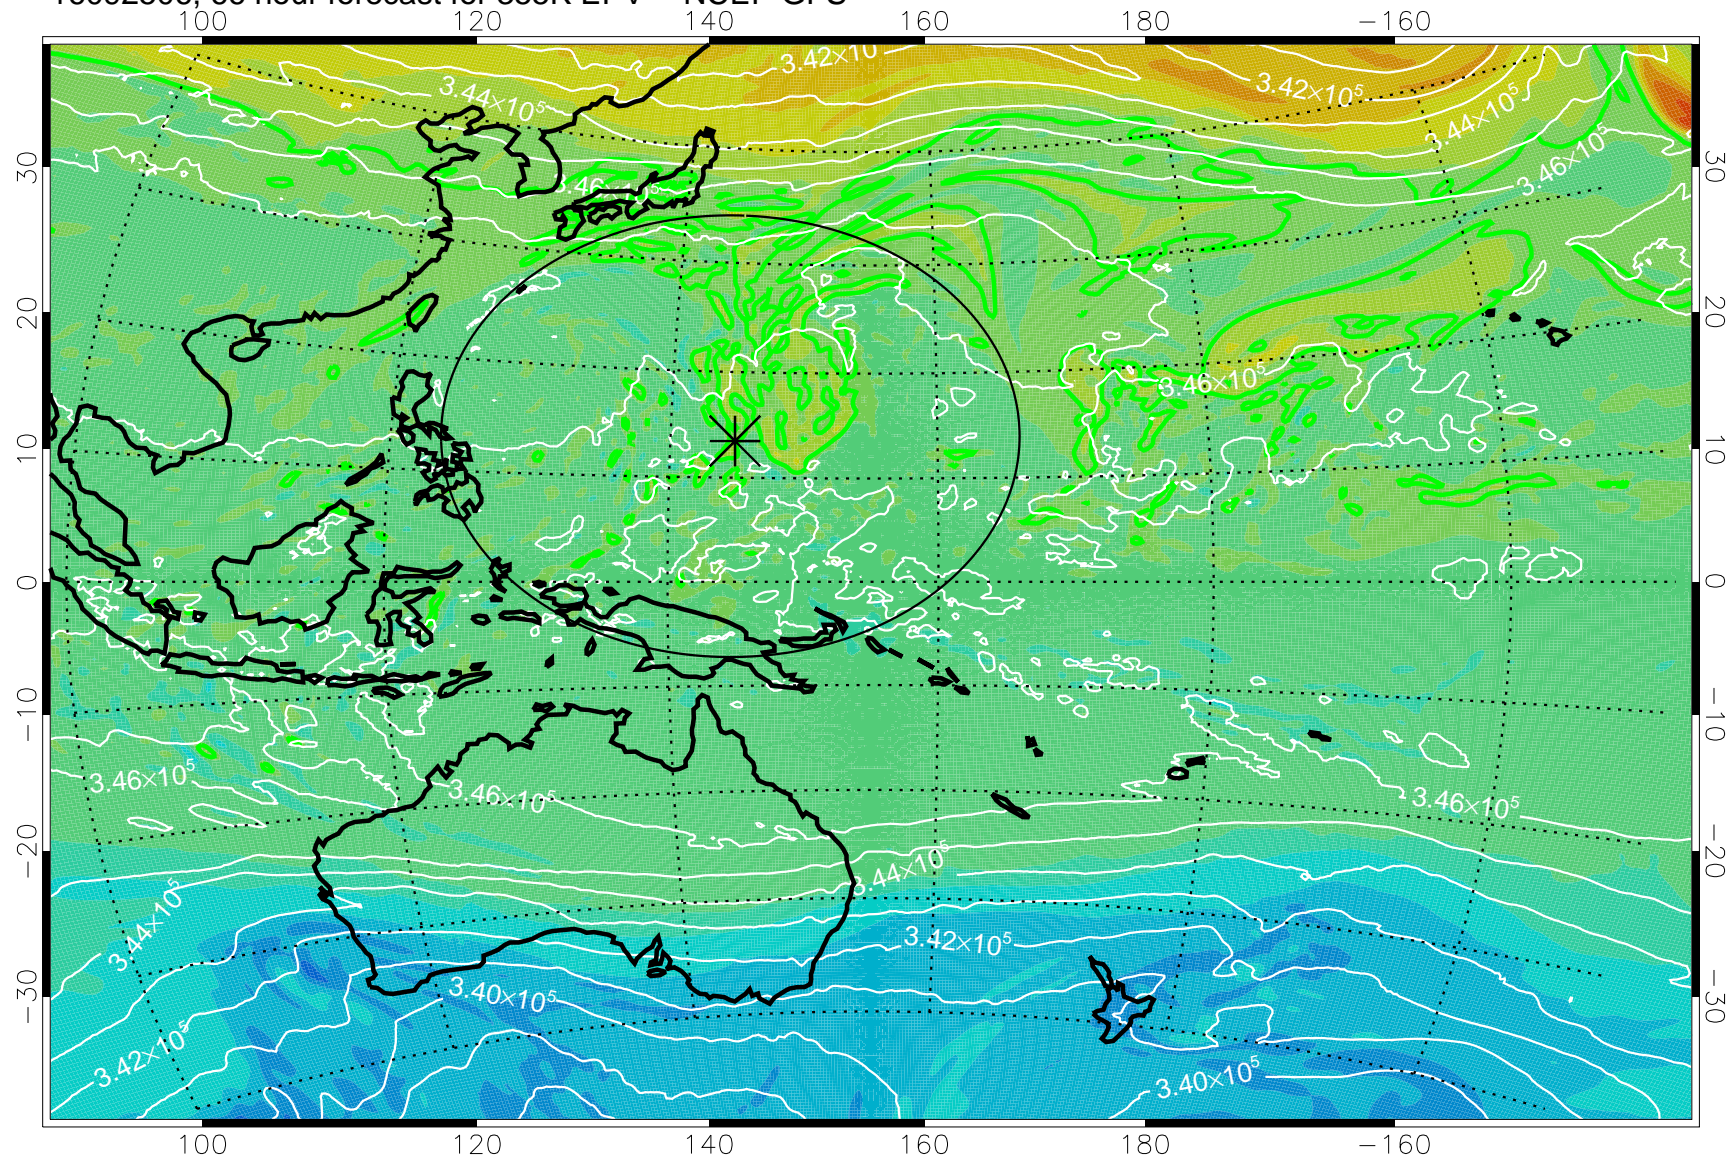

16092406, 42 hour forecast for 355K EPV -- NCEP GFS

355K Montgomery Streamfunction, white  
EPV Tropopause (2 PVU) Position  
Range ring of 2304 km

16092412, 48 hour forecast for 355K EPV -- NCEP GFS

355K Montgomery Streamfunction, white  
EPV Tropopause (2 PVU) Position  
Range ring of 2304 km

16092418, 54 hour forecast for 355K EPV -- NCEP GFS

355K Montgomery Streamfunction, white  
EPV Tropopause (2 PVU) Position  
Range ring of 2304 km

16092500, 60 hour forecast for 355K EPV -- NCEP GFS

355K Montgomery Streamfunction, white  
EPV Tropopause (2 PVU) Position  
Range ring of 2304 km

16092506, 66 hour forecast for 355K EPV -- NCEP GFS

355K Montgomery Streamfunction, white  
EPV Tropopause (2 PVU) Position  
Range ring of 2304 km

16092512, 72 hour forecast for 355K EPV -- NCEP GFS

355K Montgomery Streamfunction, white  
EPV Tropopause (2 PVU) Position  
Range ring of 2304 km

16092518, 78 hour forecast for 355K EPV -- NCEP GFS

355K Montgomery Streamfunction, white  
EPV Tropopause (2 PVU) Position  
Range ring of 2304 km

16092600, 84 hour forecast for 355K EPV -- NCEP GFS

355K Montgomery Streamfunction, white  
EPV Tropopause (2 PVU) Position  
Range ring of 2304 km