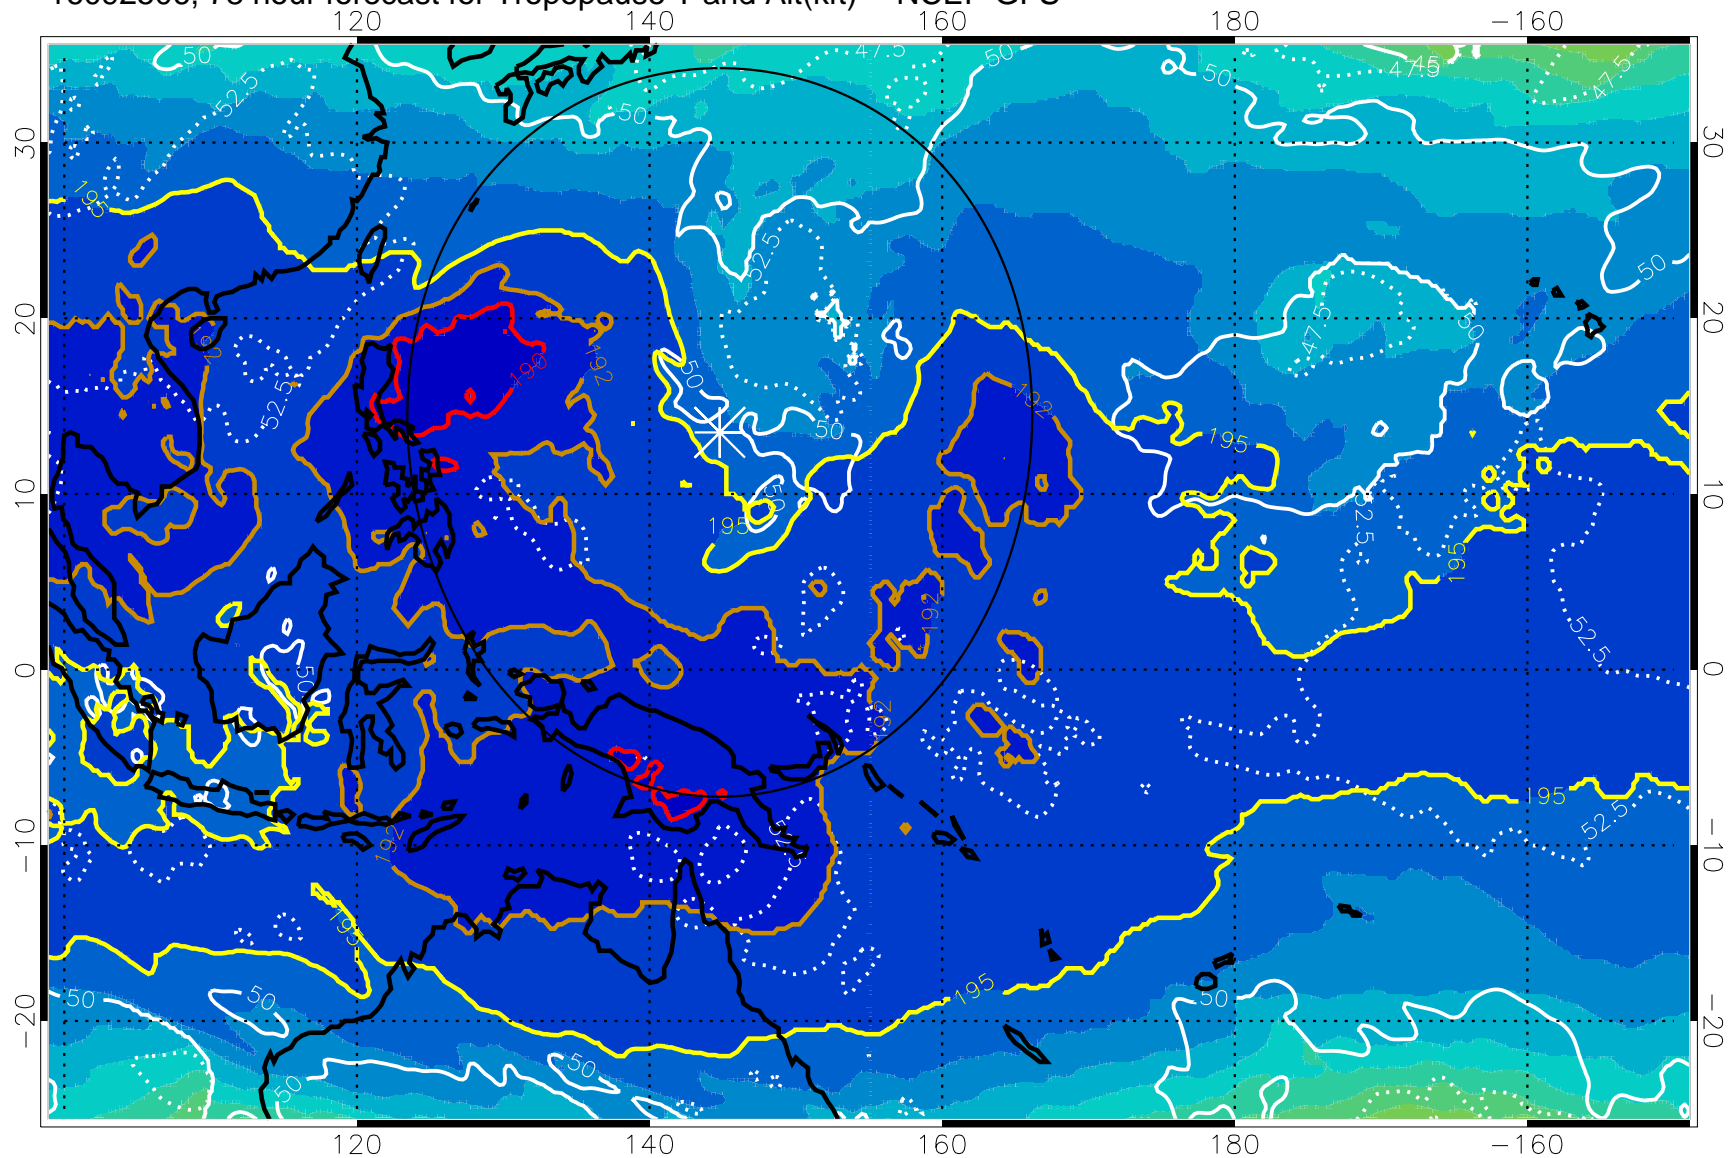

16092506, 78 hour forecast for Tropopause T and Alt(kft) -- NCEP GFS

190 200 210 220 230

Tropopause T, K

Tropopause Altitude in kft (white)

192.5K Isotherm 195K Isotherm
187.5K Isotherm 190K Isotherm

Range ring of 2304 km