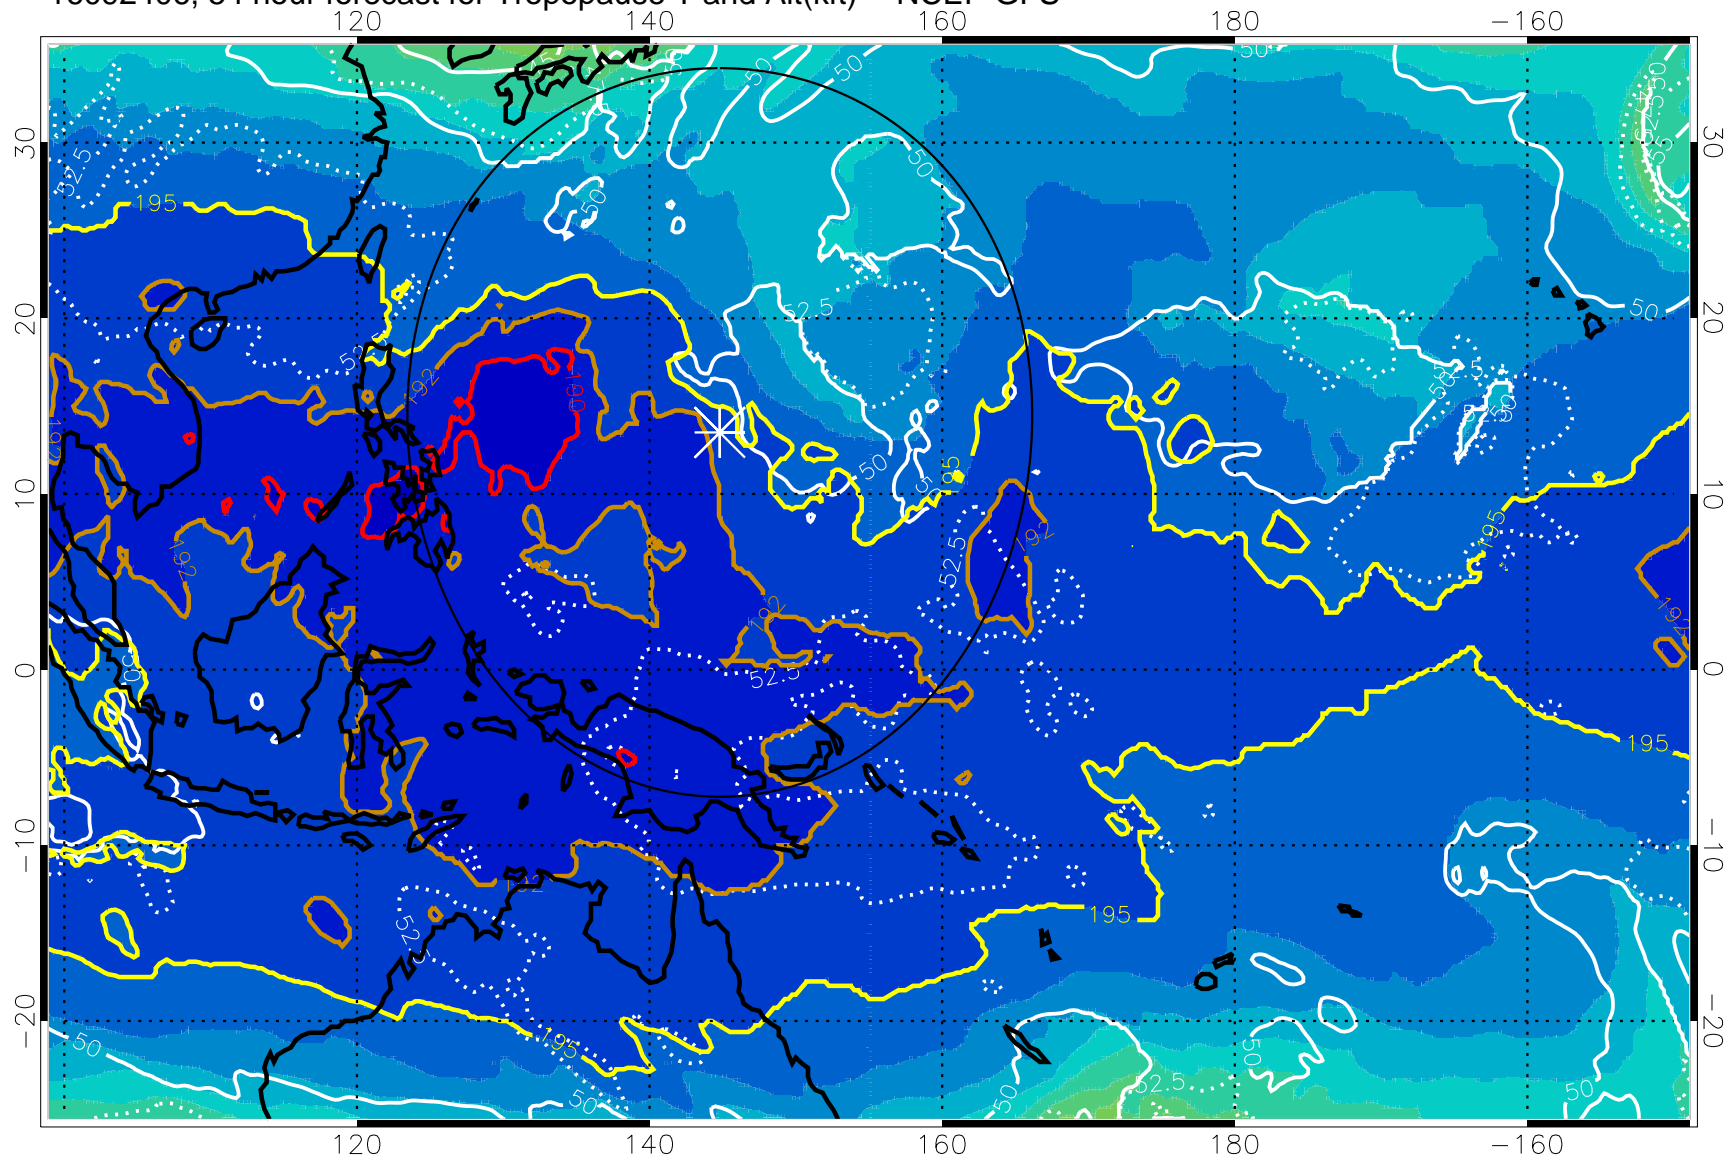

16092406, 54 hour forecast for Tropopause T and Alt(kft) -- NCEP GFS

190 200 210 220 230

Tropopause T, K

Tropopause Altitude in kft (white)

192.5K Isotherm 195K Isotherm
187.5K Isotherm 190K Isotherm

Range ring of 2304 km