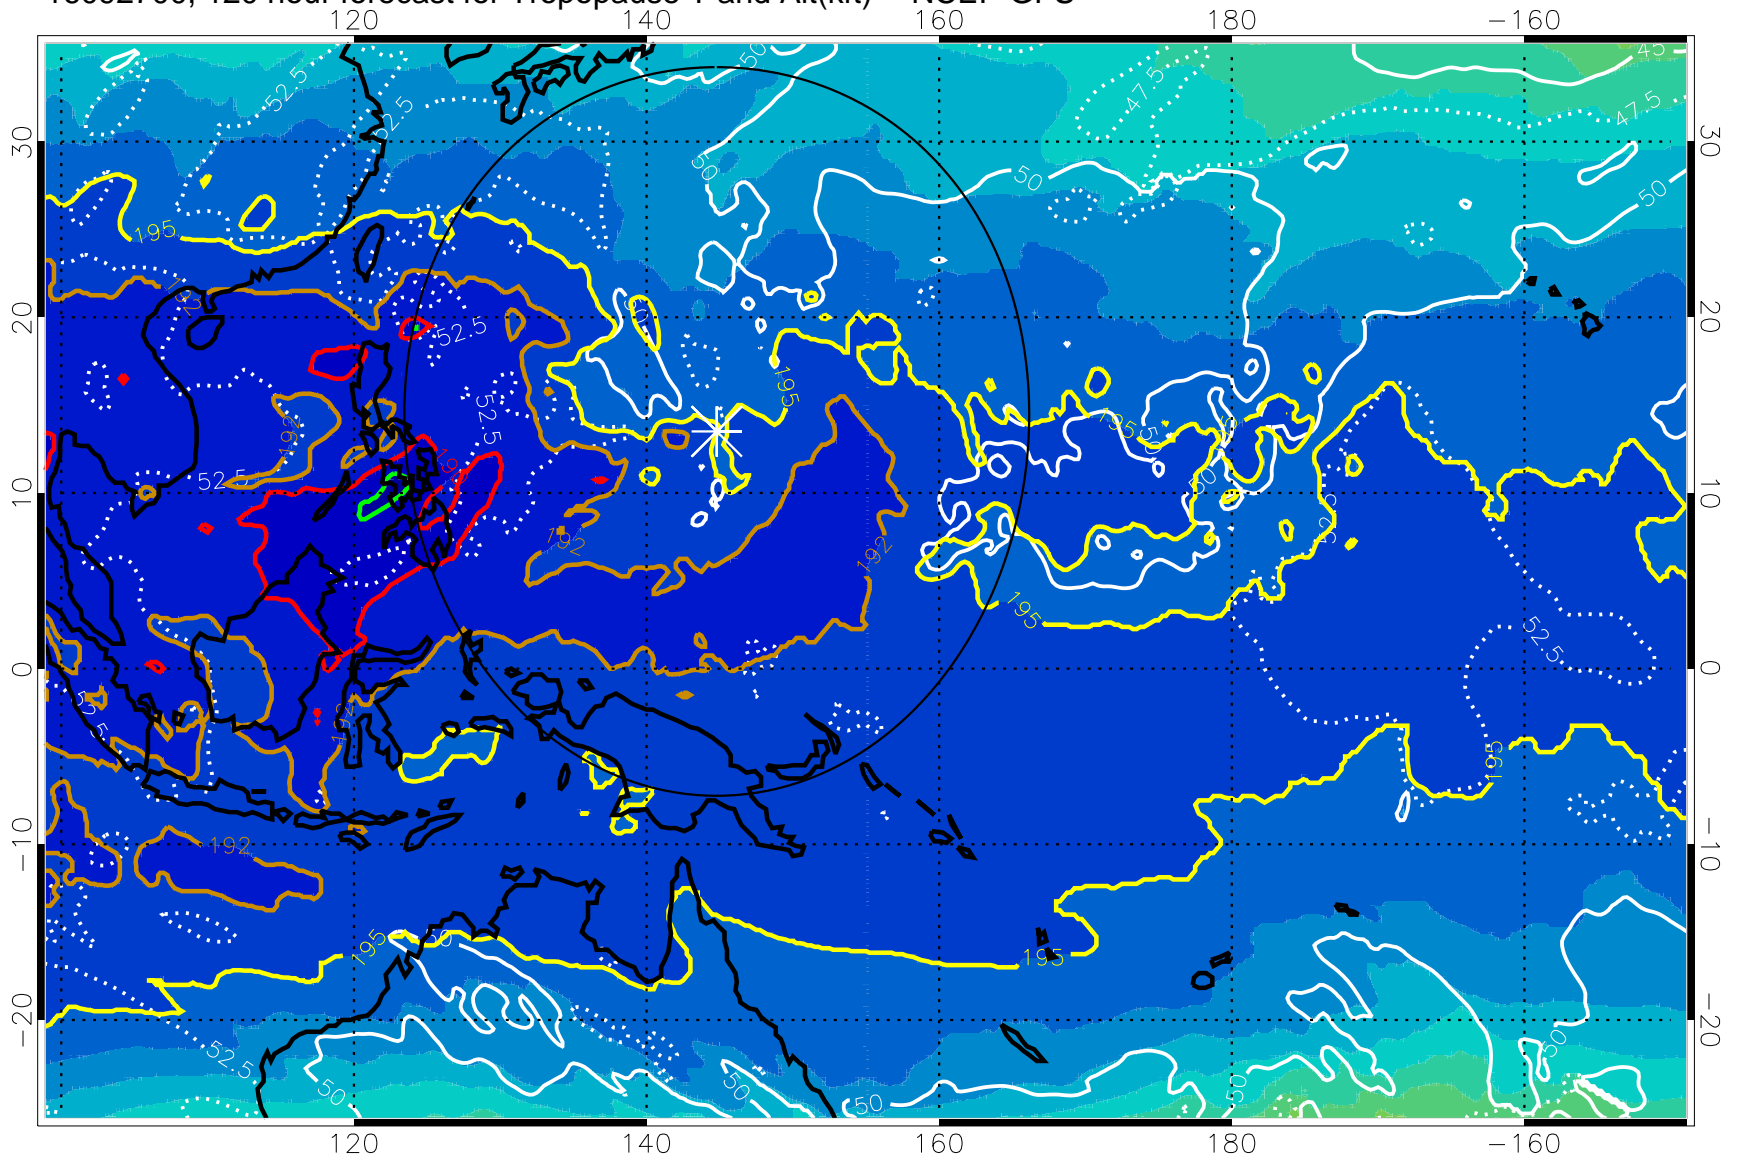

190 200 210 220 230

Tropopause T, K

Tropopause Altitude in kft (white)

192.5K Isotherm 195K Isotherm
187.5K Isotherm 190K Isotherm

Range ring of 2304 km

16092618, 114 hour forecast for Tropopause T and Alt(kft) -- NCEP GFS

190 200 210 220 230
Tropopause T, K

Tropopause Altitude in kft (white)

192.5K Isotherm 195K Isotherm
187.5K Isotherm 190K Isotherm

Range ring of 2304 km

16092700, 120 hour forecast for Tropopause T and Alt(kft) -- NCEP GFS