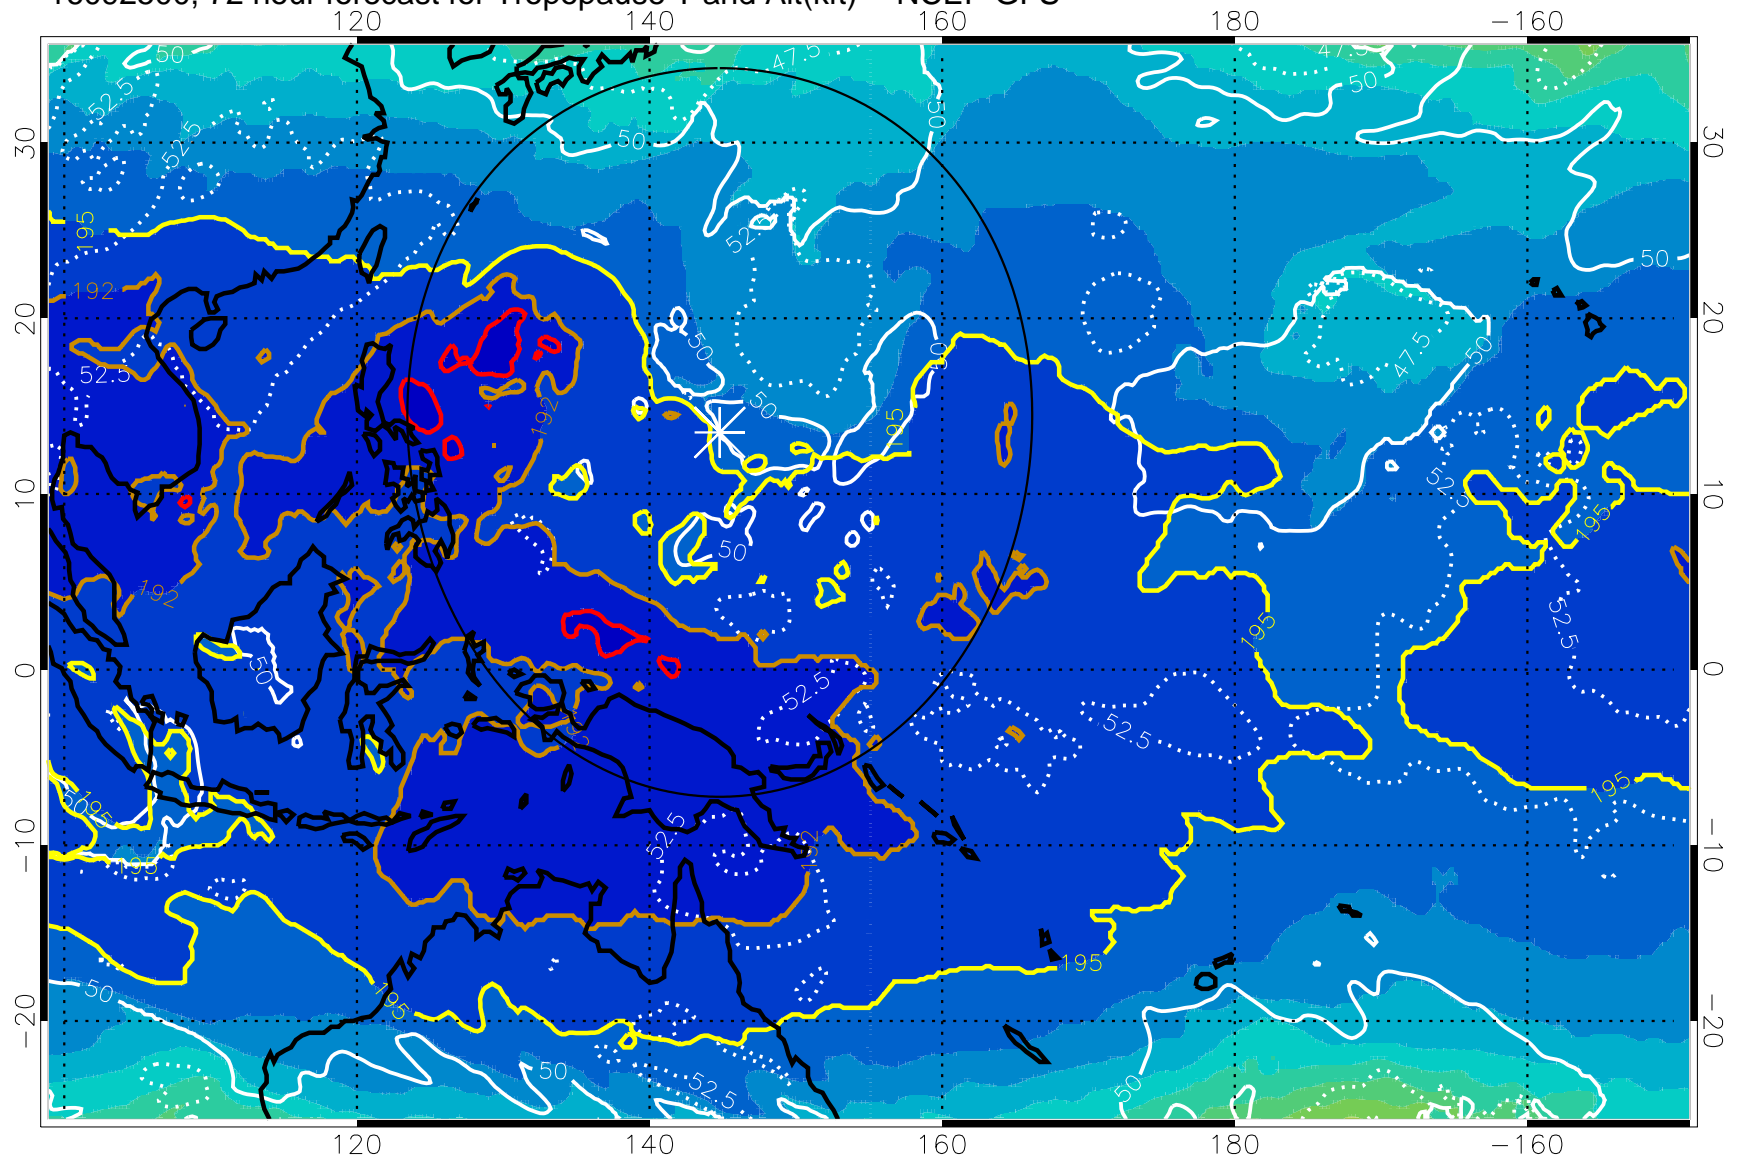

16092418, 66 hour forecast for Tropopause T and Alt(kft) -- NCEP GFS

Tropopause Altitude in kft (white)

192.5K Isotherm 195K Isotherm
187.5K Isotherm 190K Isotherm

Range ring of 2304 km

16092500, 72 hour forecast for Tropopause T and Alt(kft) -- NCEP GFS