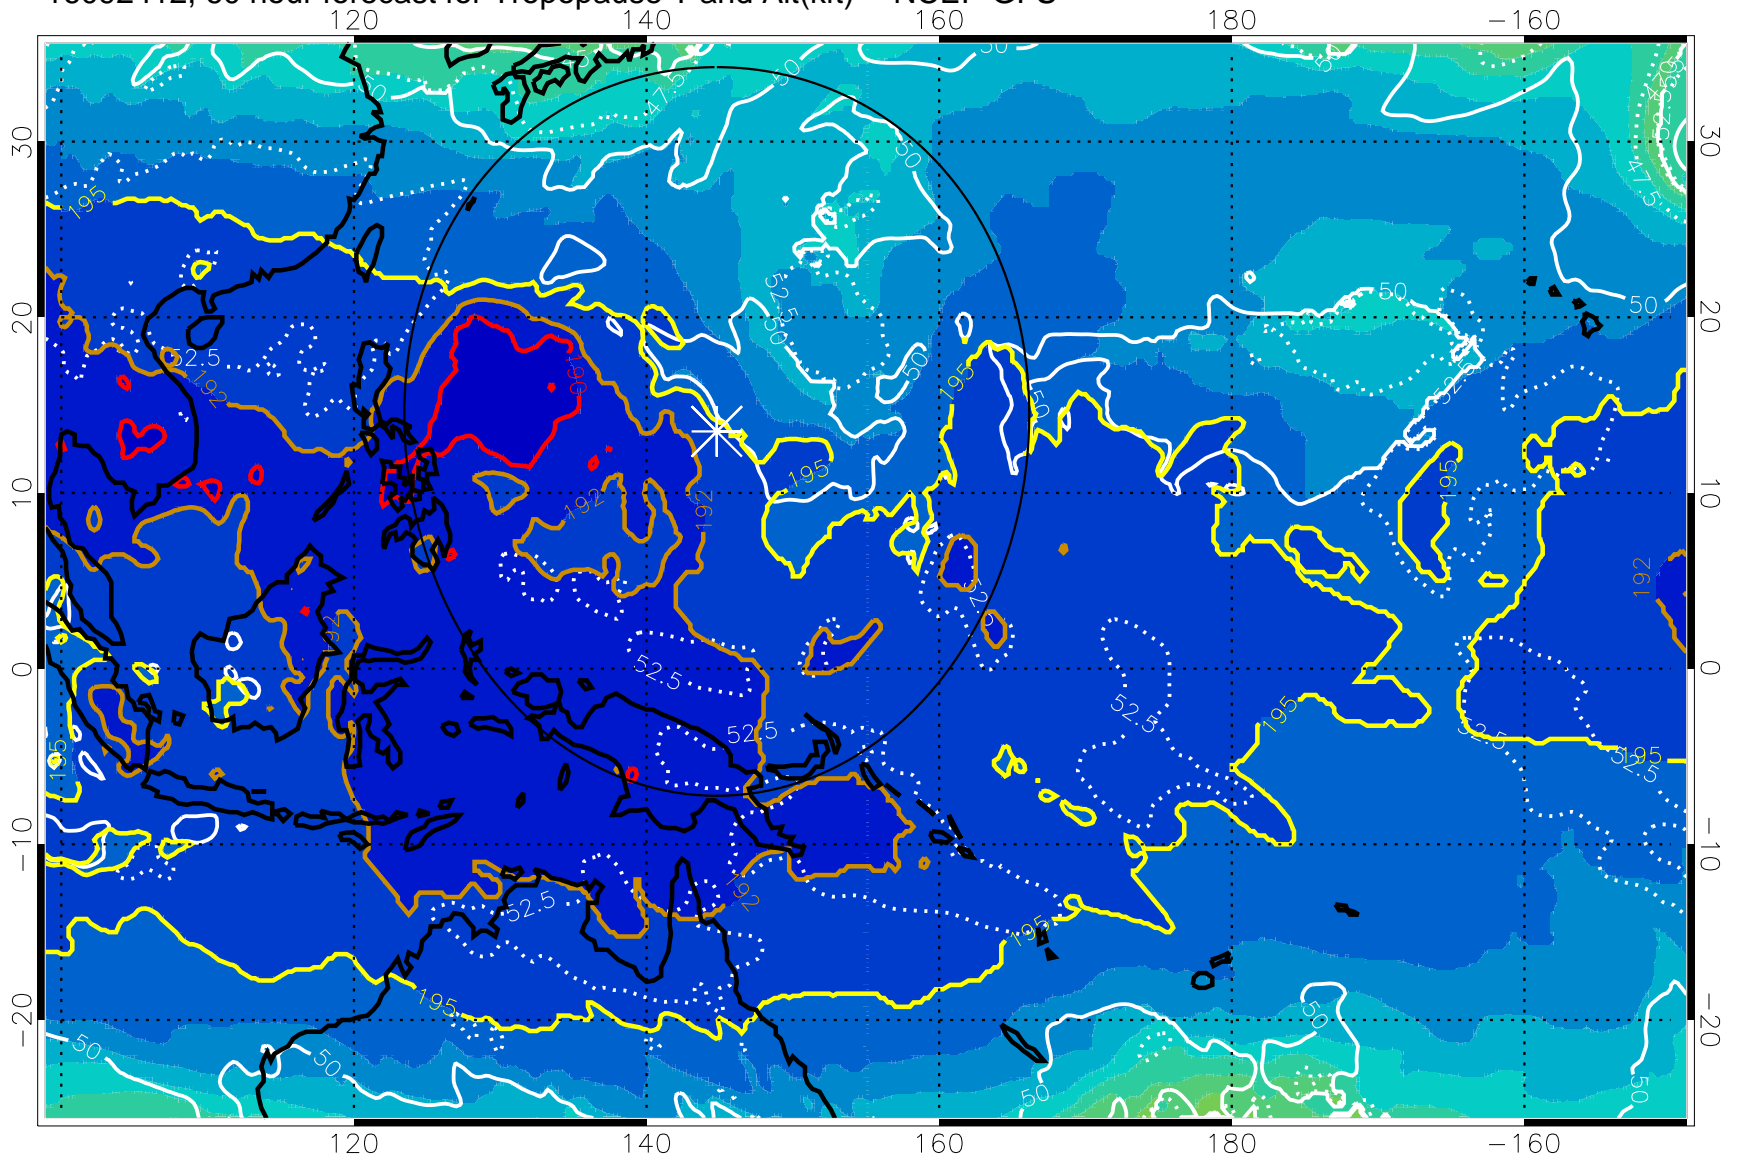

16092412, 60 hour forecast for Tropopause T and Alt(kft) -- NCEP GFS

190 200 210 220 230

Tropopause T, K

Tropopause Altitude in kft (white)

192.5K Isotherm 195K Isotherm

187.5K Isotherm 190K Isotherm

Range ring of 2304 km