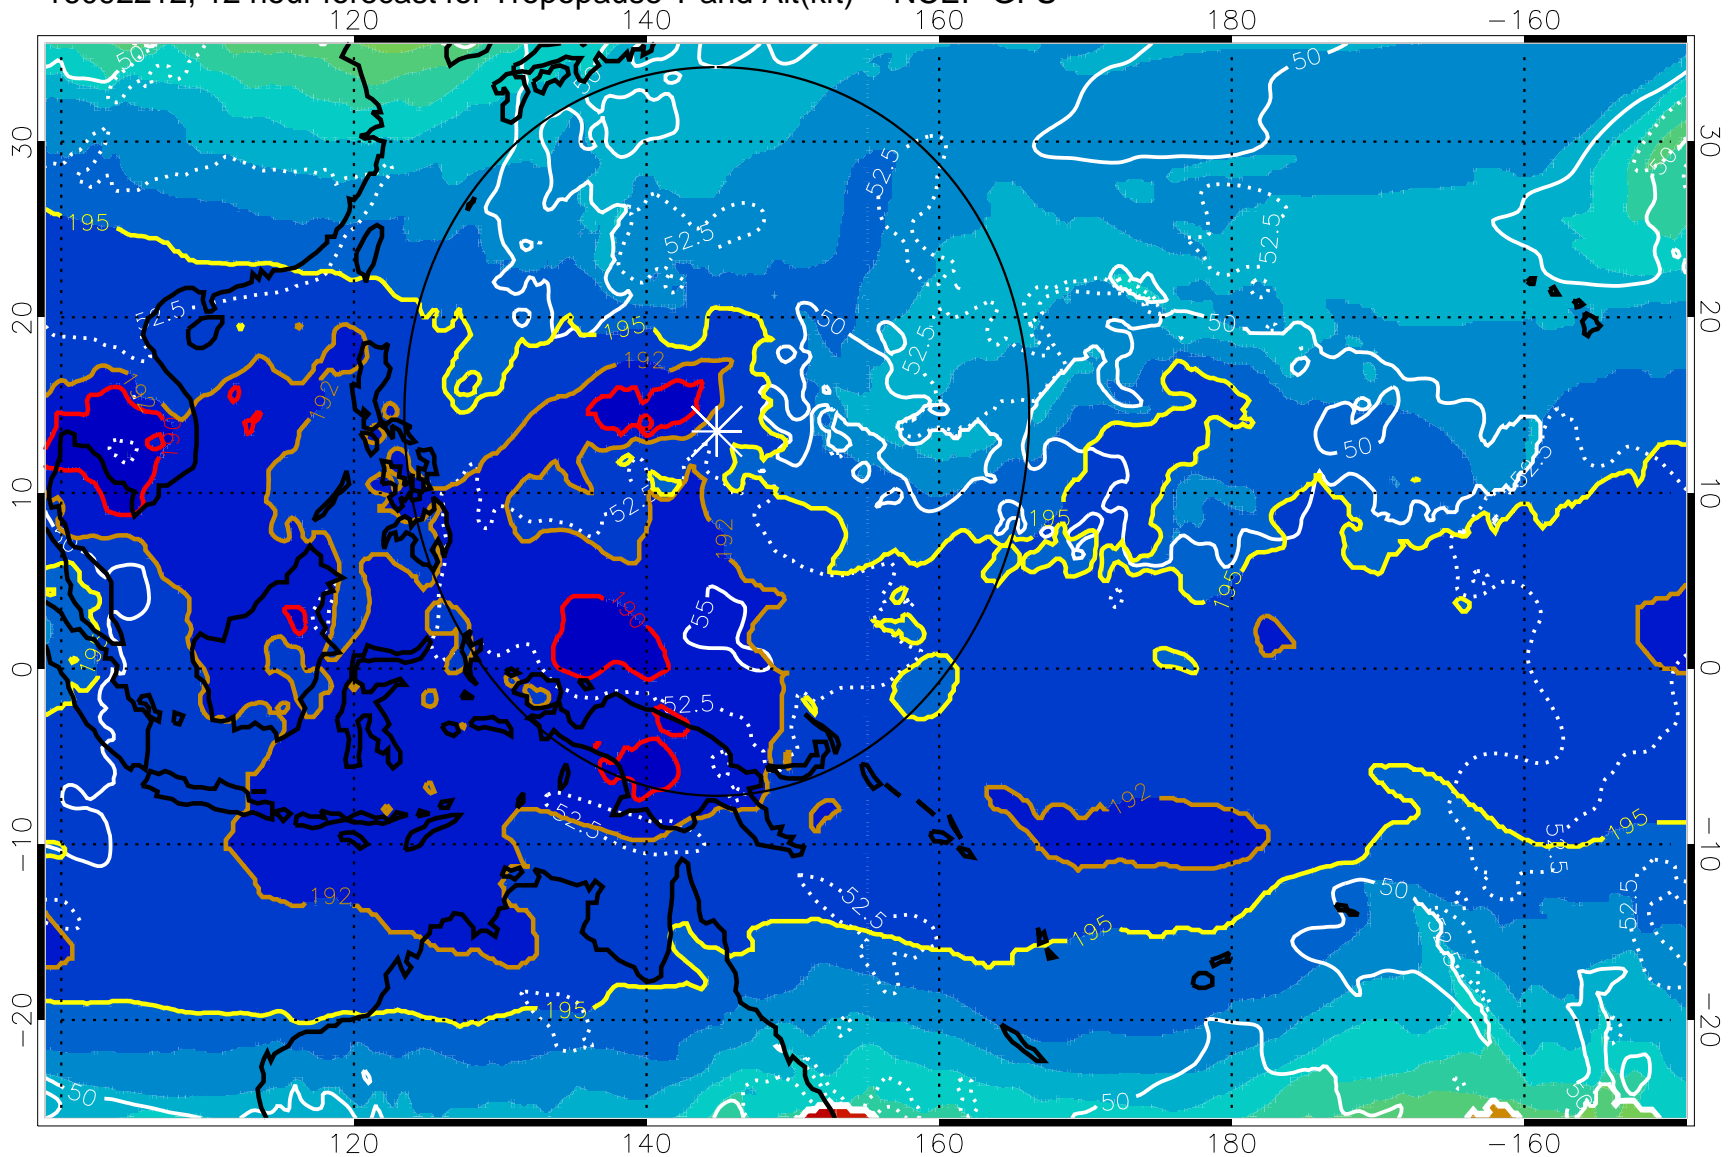

16092212, 12 hour forecast for Tropopause T and Alt(kft) -- NCEP GFS

190 200 210 220 230
Tropopause T, K

Tropopause Altitude in kft (white)

192.5K Isotherm 195K Isotherm
187.5K Isotherm 190K Isotherm

Range ring of 2304 km