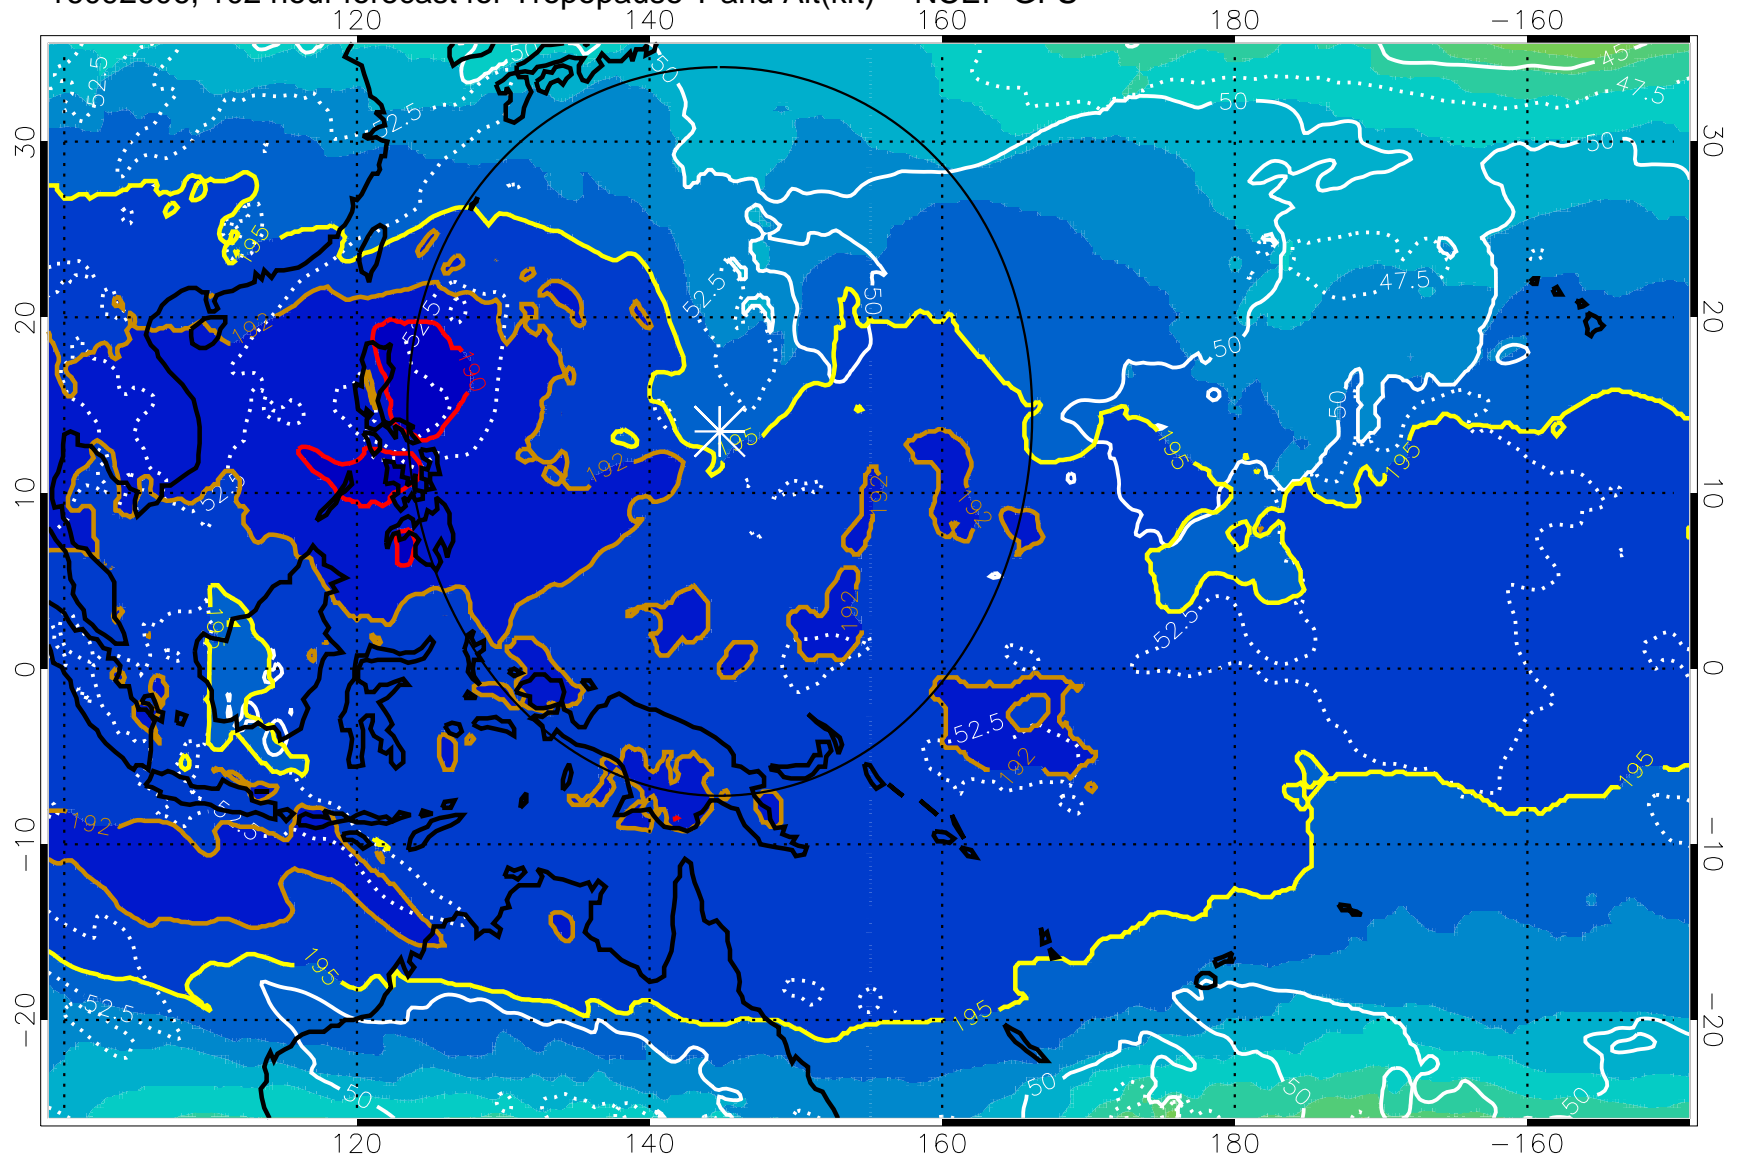

190 200 210 220 230
Tropopause T, K

Tropopause Altitude in kft (white)

192.5K Isotherm 195K Isotherm
187.5K Isotherm 190K Isotherm

Range ring of 2304 km

16092600, 96 hour forecast for Tropopause T and Alt(kft) -- NCEP GFS

190 200 210 220 230

Tropopause T, K

Tropopause Altitude in kft (white)

192.5K Isotherm 195K Isotherm

187.5K Isotherm 190K Isotherm

Range ring of 2304 km

16092606, 102 hour forecast for Tropopause T and Alt(kft) -- NCEP GFS

190 200 210 220 230

Tropopause T, K

Tropopause Altitude in kft (white)

192.5K Isotherm 195K Isotherm

187.5K Isotherm 190K Isotherm

Range ring of 2304 km

16092612, 108 hour forecast for Tropopause T and Alt(kft) -- NCEP GFS