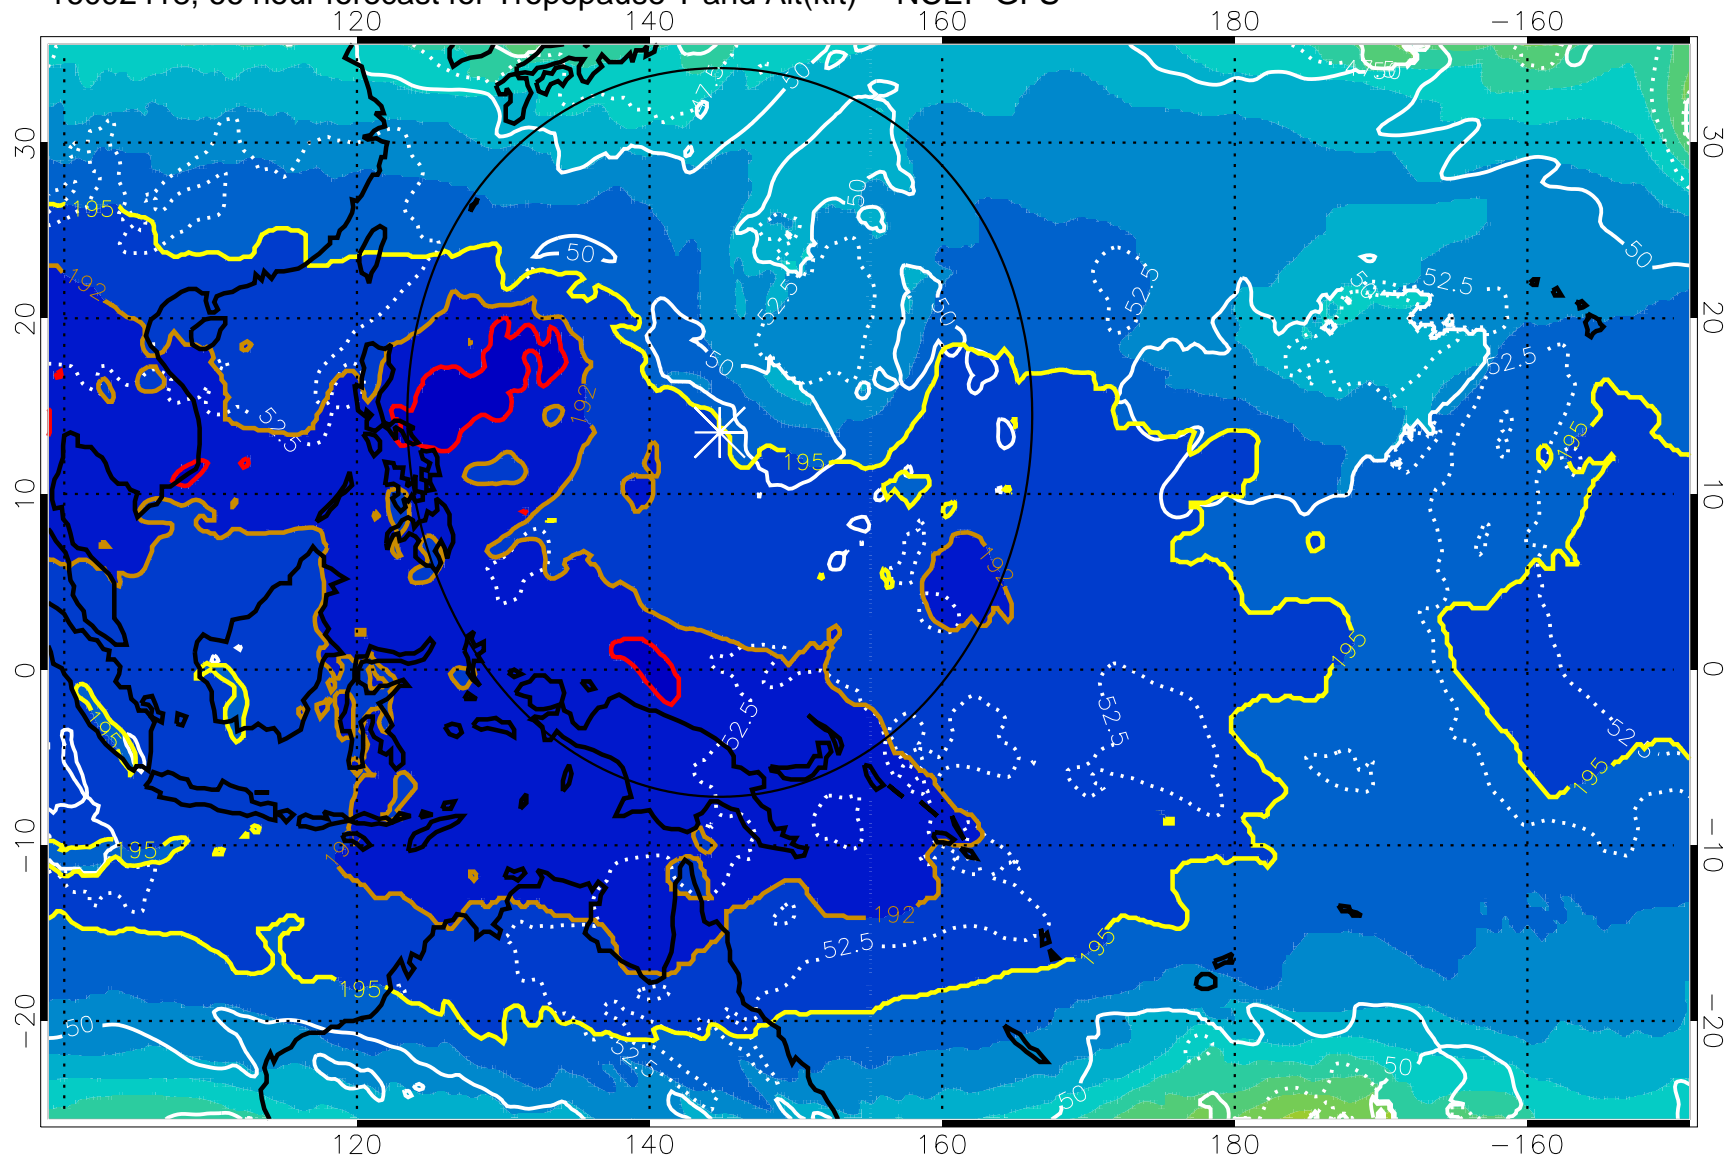

16092418, 66 hour forecast for Tropopause T and Alt(kft) -- NCEP GFS

Tropopause Altitude in kft (white)

192.5K Isotherm 195K Isotherm
187.5K Isotherm 190K Isotherm

Range ring of 2304 km