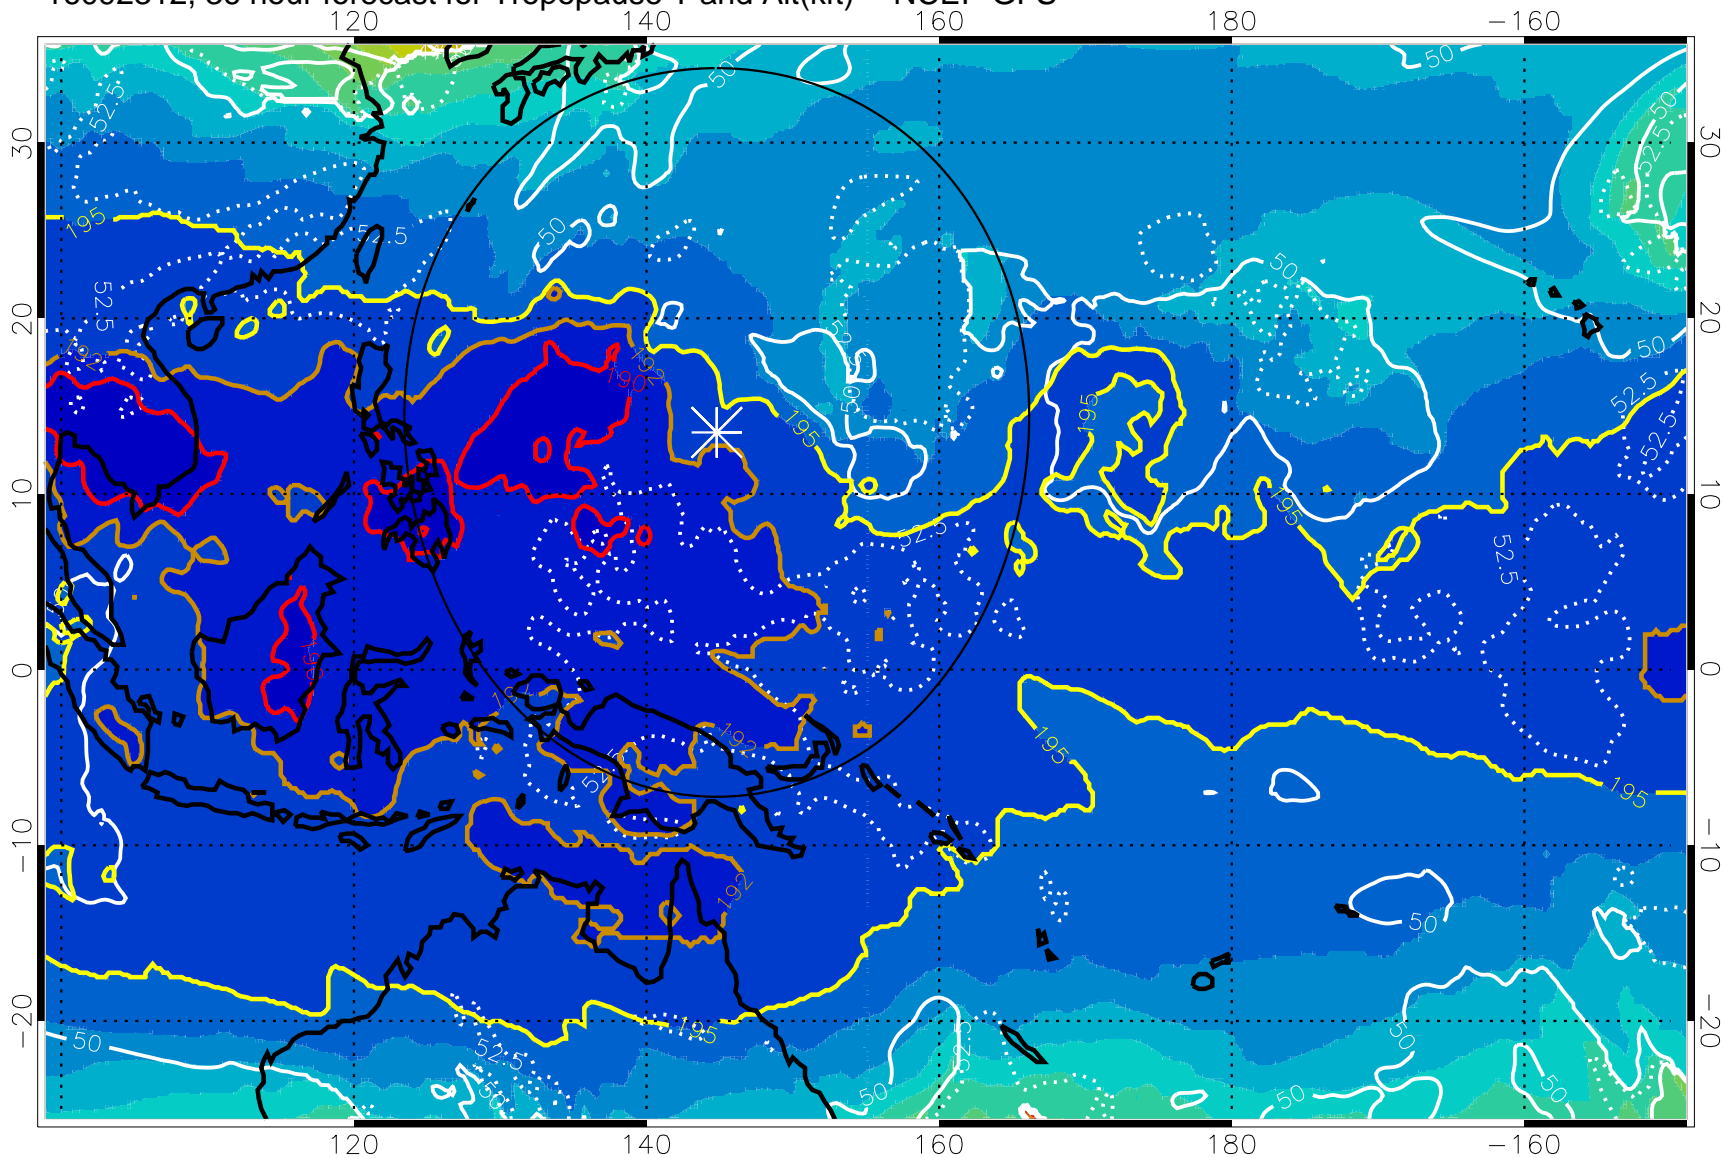

16092312, 36 hour forecast for Tropopause T and Alt(kft) -- NCEP GFS

190 200 210 220 230
Tropopause T, K

Tropopause Altitude in kft (white)

192.5K Isotherm 195K Isotherm
187.5K Isotherm 190K Isotherm

Range ring of 2304 km