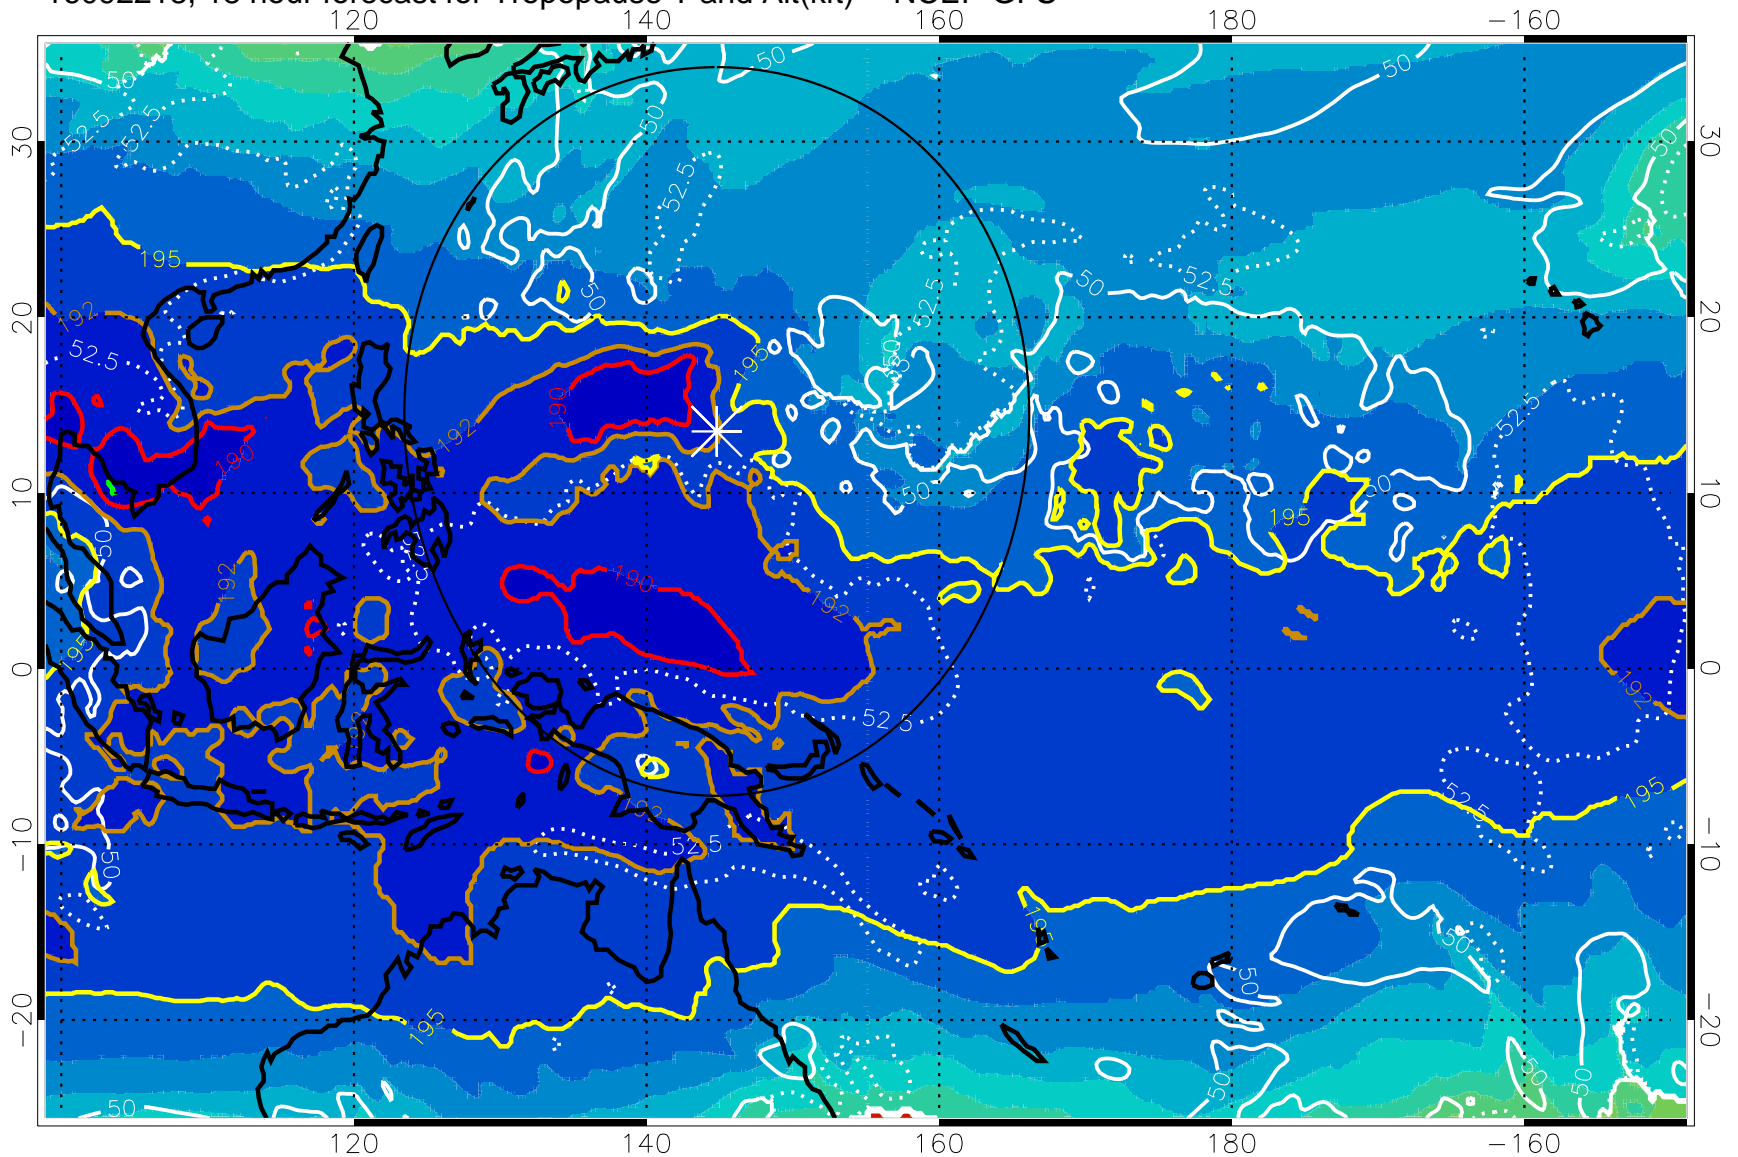

16092218, 18 hour forecast for Tropopause T and Alt(kft) -- NCEP GFS

190 200 210 220 230
Tropopause T, K

Tropopause Altitude in kft (white)

192.5K Isotherm 195K Isotherm
187.5K Isotherm 190K Isotherm

Range ring of 2304 km