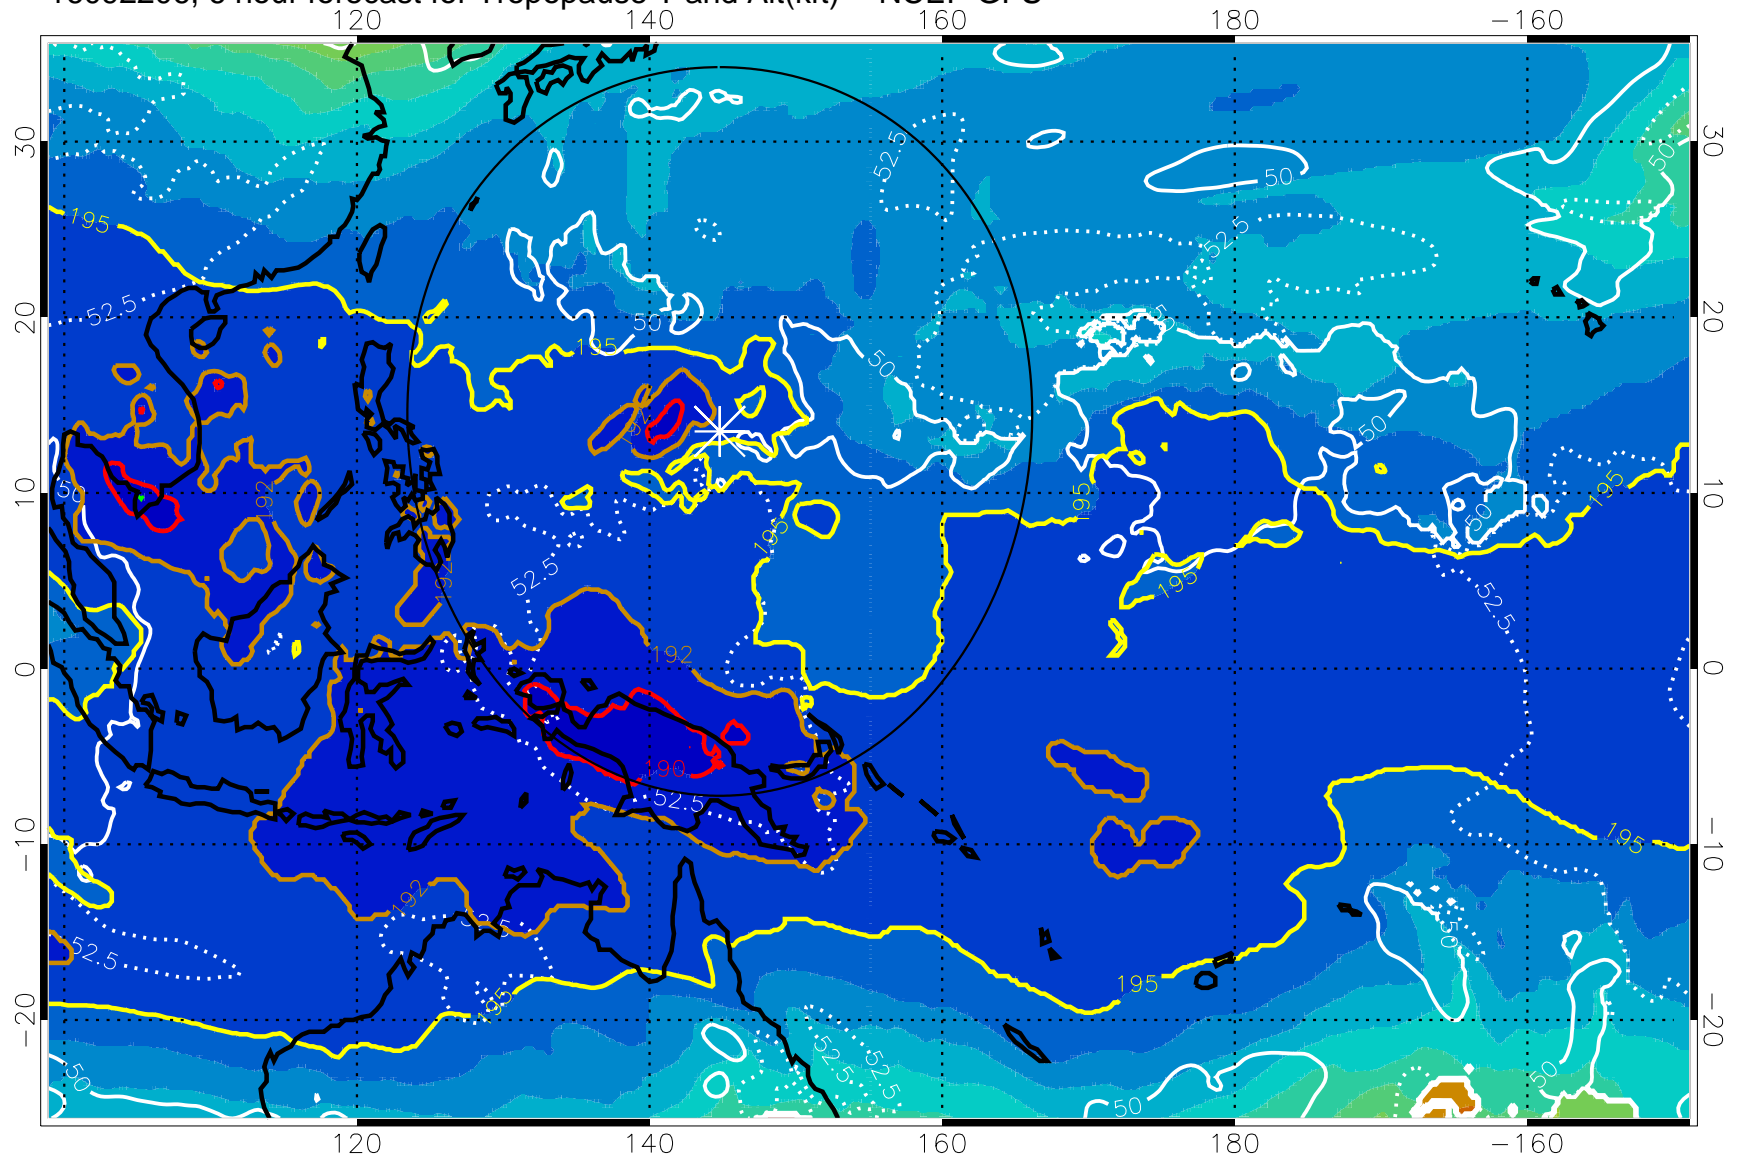

16092206, 6 hour forecast for Tropopause T and Alt(kft) -- NCEP GFS

190 200 210 220 230
Tropopause T, K

Tropopause Altitude in kft (white)

192.5K Isotherm 195K Isotherm
187.5K Isotherm 190K Isotherm

Range ring of 2304 km