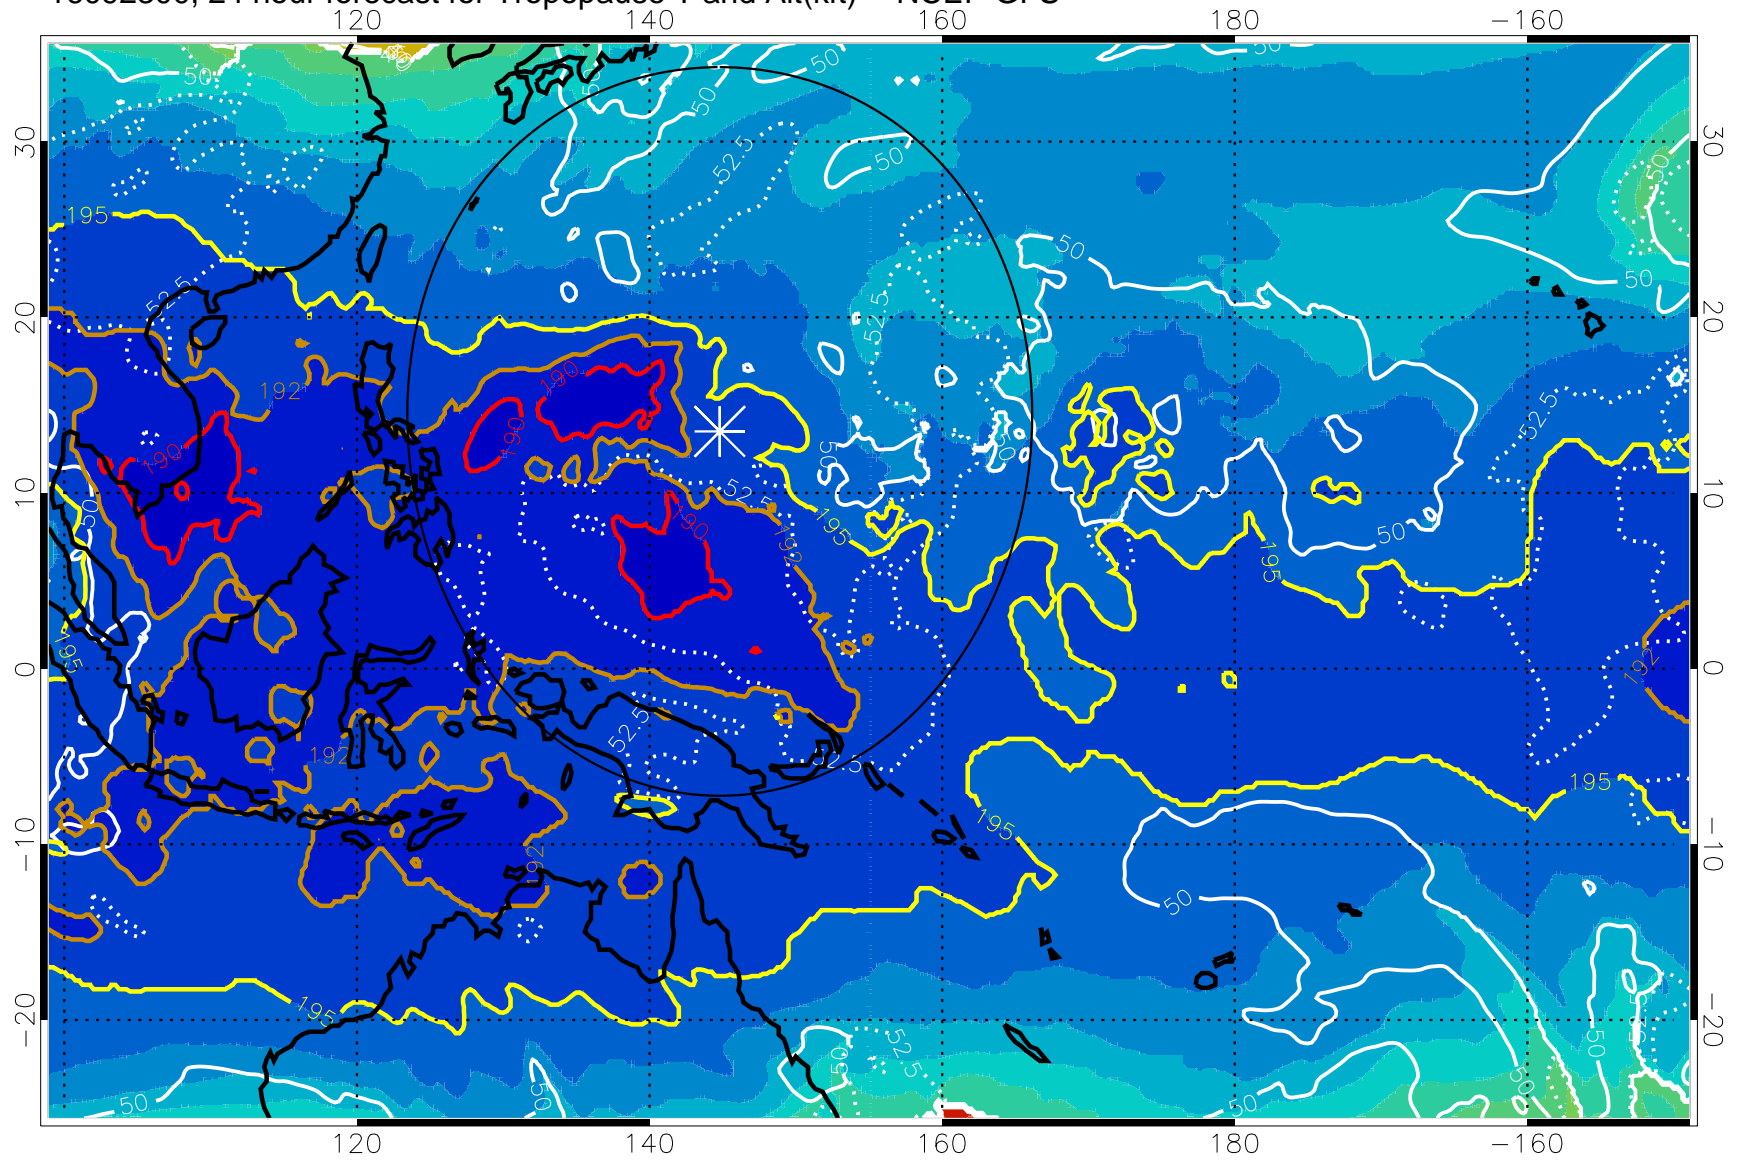

16092300, 24 hour forecast for Tropopause T and Alt(kft) -- NCEP GFS

190   200   210   220   230
Tropopause T, K

Tropopause Altitude in kft (white)

192.5K Isotherm   195K Isotherm
187.5K Isotherm   190K Isotherm

Range ring of 2304 km