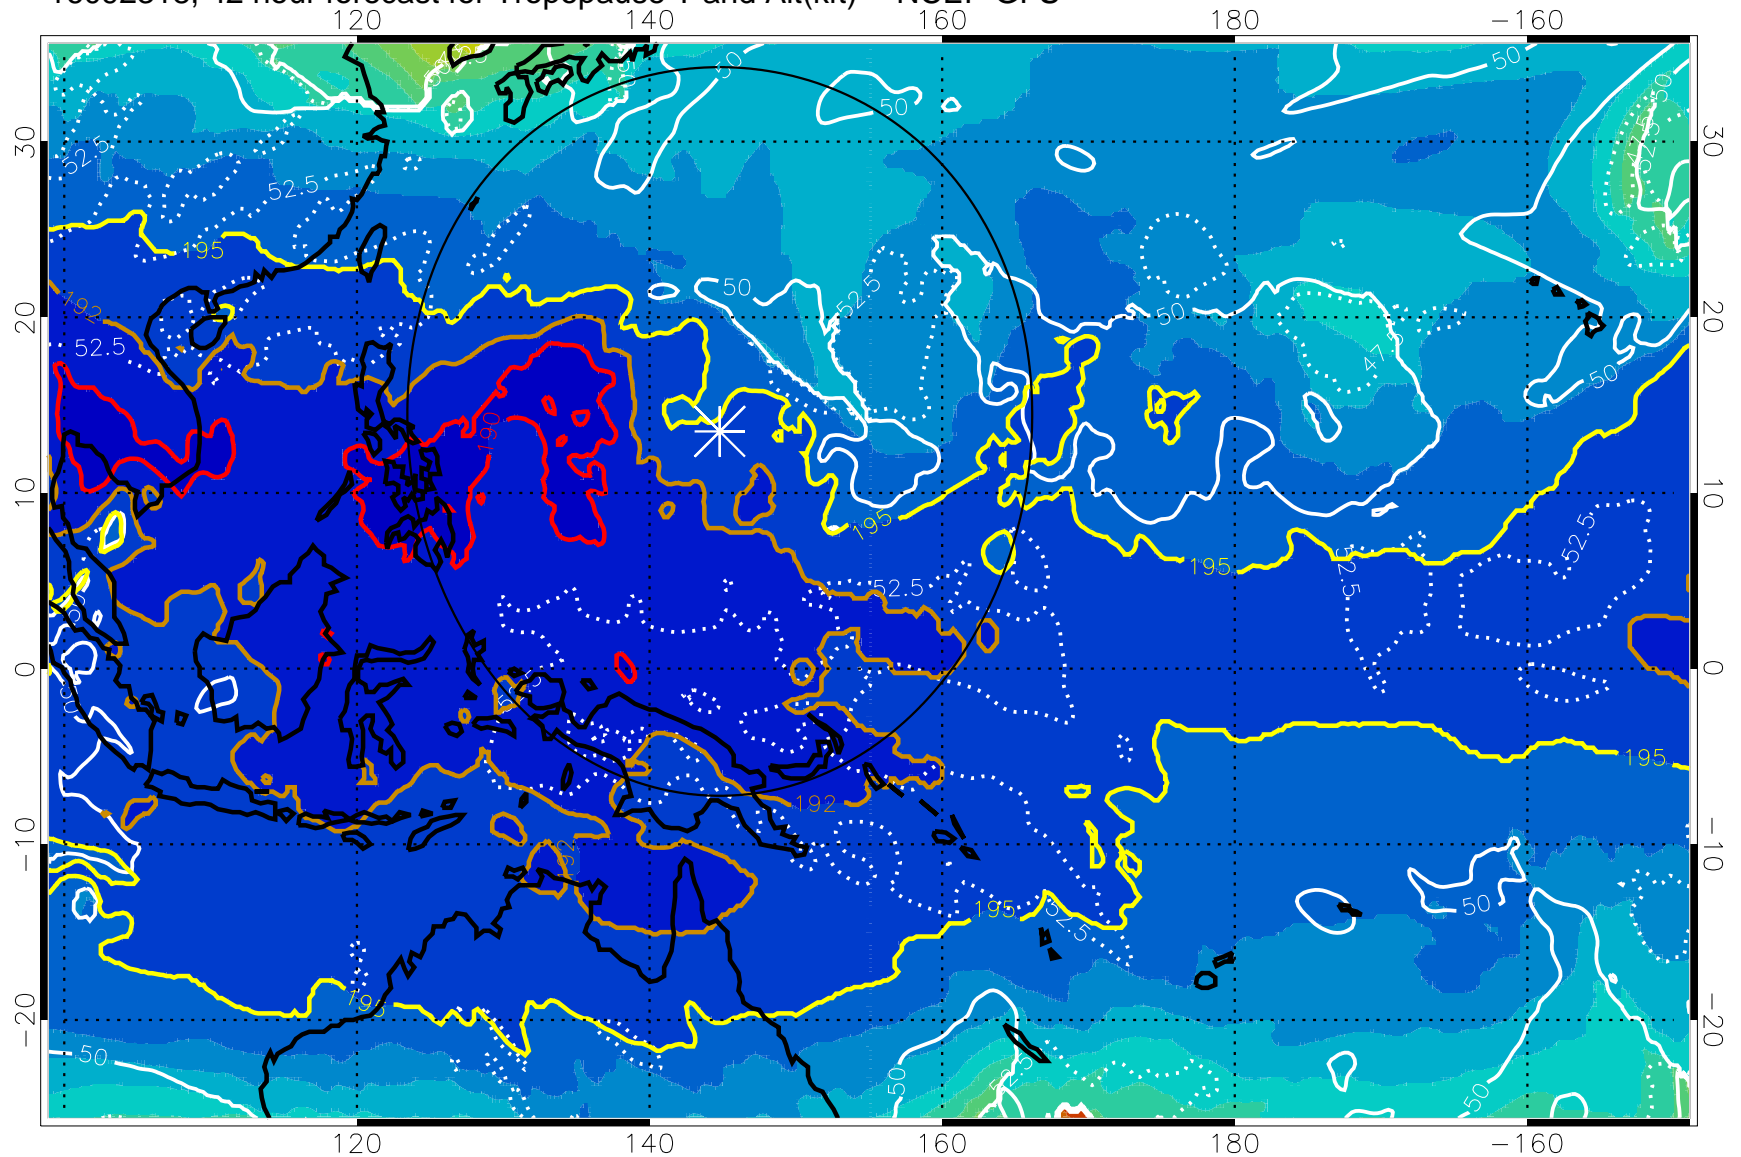

16092318, 42 hour forecast for Tropopause T and Alt(kft) -- NCEP GFS

190 200 210 220 230
Tropopause T, K

Tropopause Altitude in kft (white)

192.5K Isotherm 195K Isotherm
187.5K Isotherm 190K Isotherm

Range ring of 2304 km