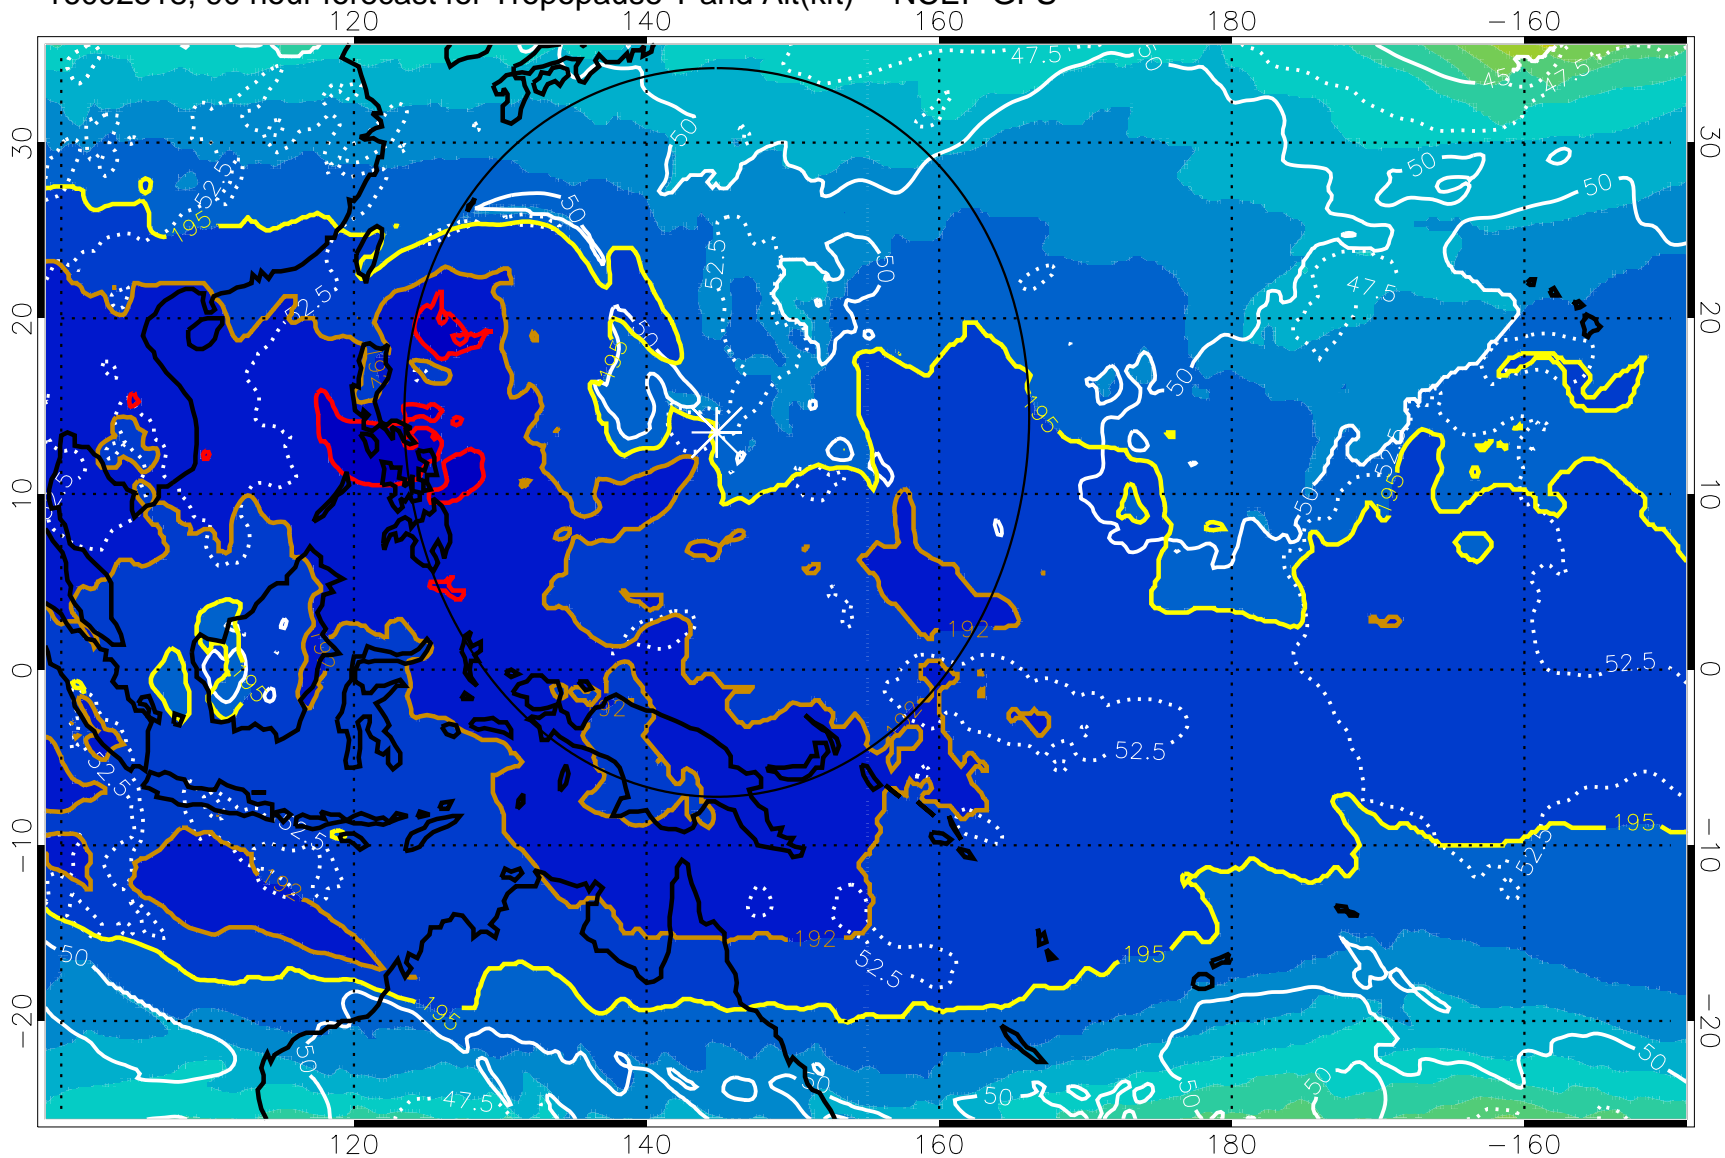

190 200 210 220 230

Tropopause T, K

Tropopause Altitude in kft (white)

192.5K Isotherm 195K Isotherm
187.5K Isotherm 190K Isotherm

Range ring of 2304 km

16092518, 90 hour forecast for Tropopause T and Alt(kft) -- NCEP GFS

190 200 210 220 230
Tropopause T, K

Tropopause Altitude in kft (white)

192.5K Isotherm 195K Isotherm
187.5K Isotherm 190K Isotherm

Range ring of 2304 km

16092600, 96 hour forecast for Tropopause T and Alt(kft) -- NCEP GFS