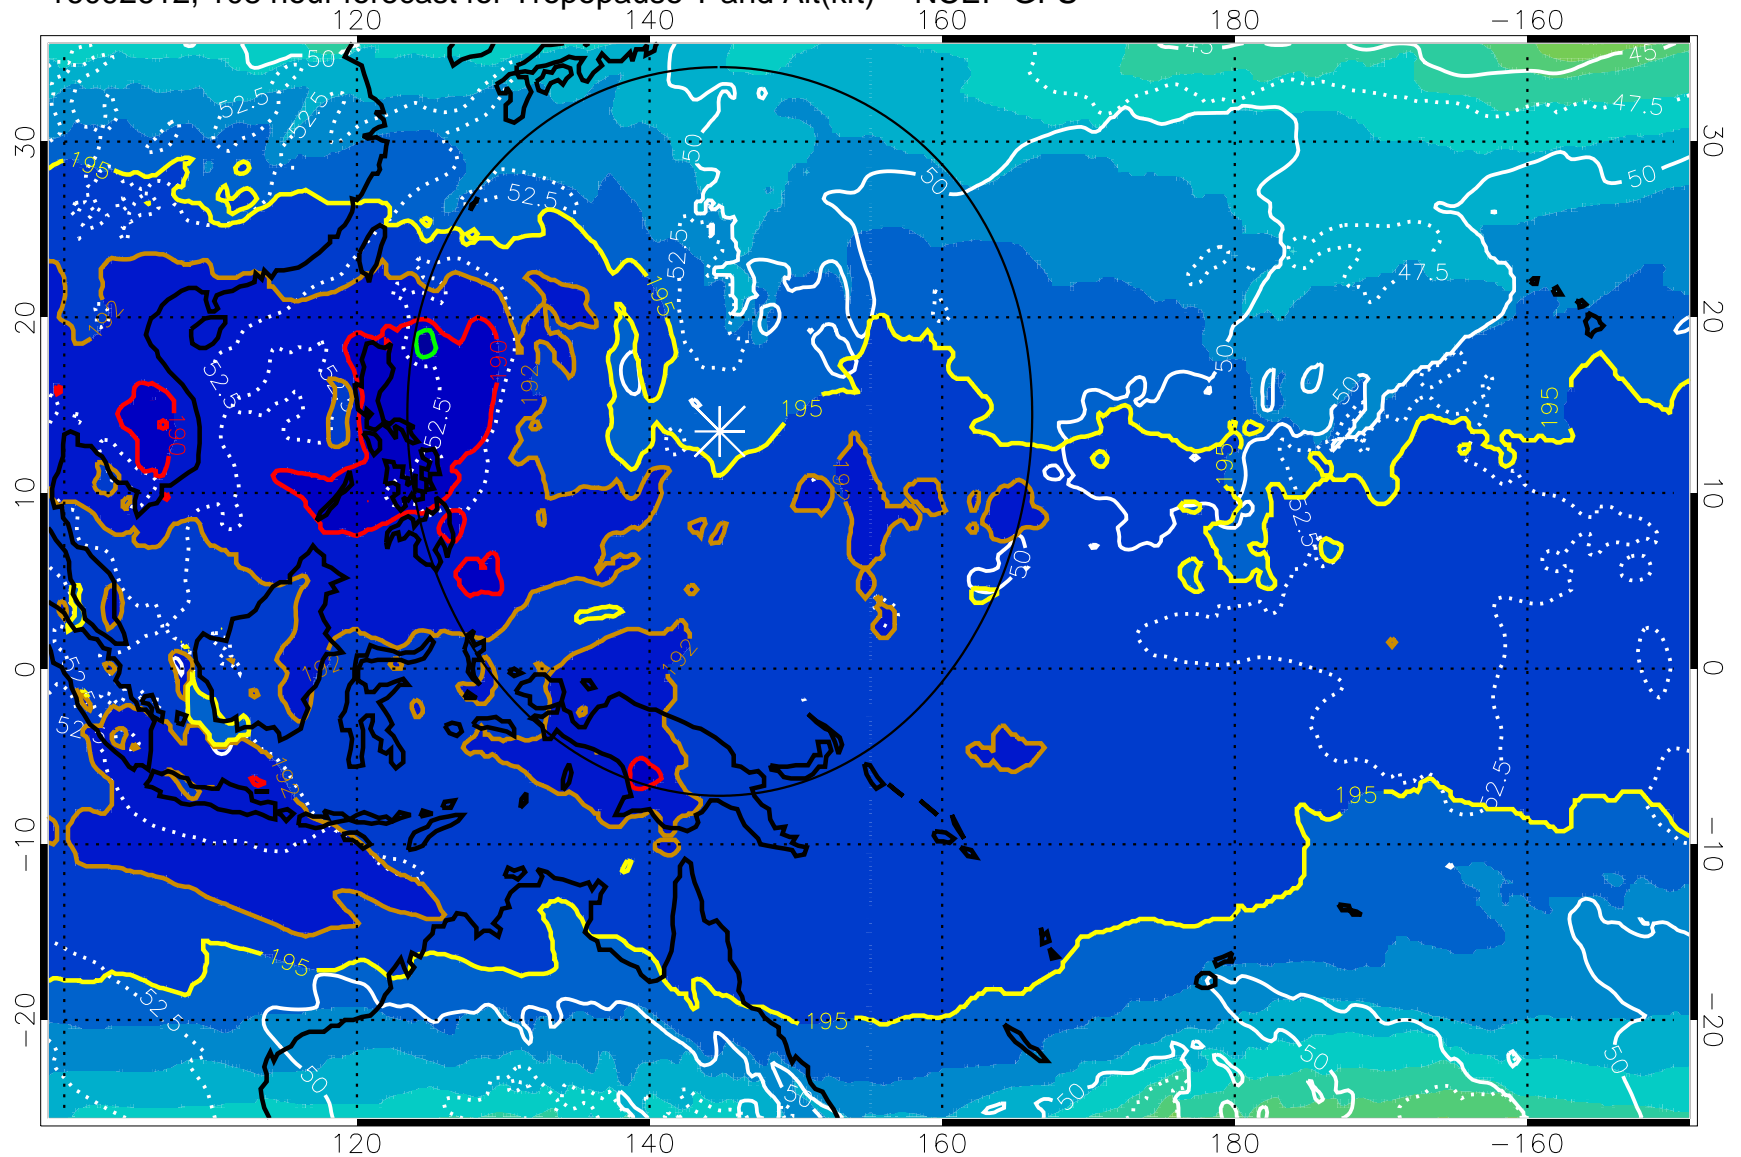

190 200 210 220 230

Tropopause T, K

Tropopause Altitude in kft (white)

192.5K Isotherm 195K Isotherm

187.5K Isotherm 190K Isotherm

Range ring of 2304 km

16092606, 102 hour forecast for Tropopause T and Alt(kft) -- NCEP GFS

190 200 210 220 230

Tropopause T, K

Tropopause Altitude in kft (white)

192.5K Isotherm 195K Isotherm

187.5K Isotherm 190K Isotherm

Range ring of 2304 km

16092612, 108 hour forecast for Tropopause T and Alt(kft) -- NCEP GFS

190 200 210 220 230

Tropopause T, K

Tropopause Altitude in kft (white)

192.5K Isotherm 195K Isotherm
187.5K Isotherm 190K Isotherm

Range ring of 2304 km

16092618, 114 hour forecast for Tropopause T and Alt(kft) -- NCEP GFS