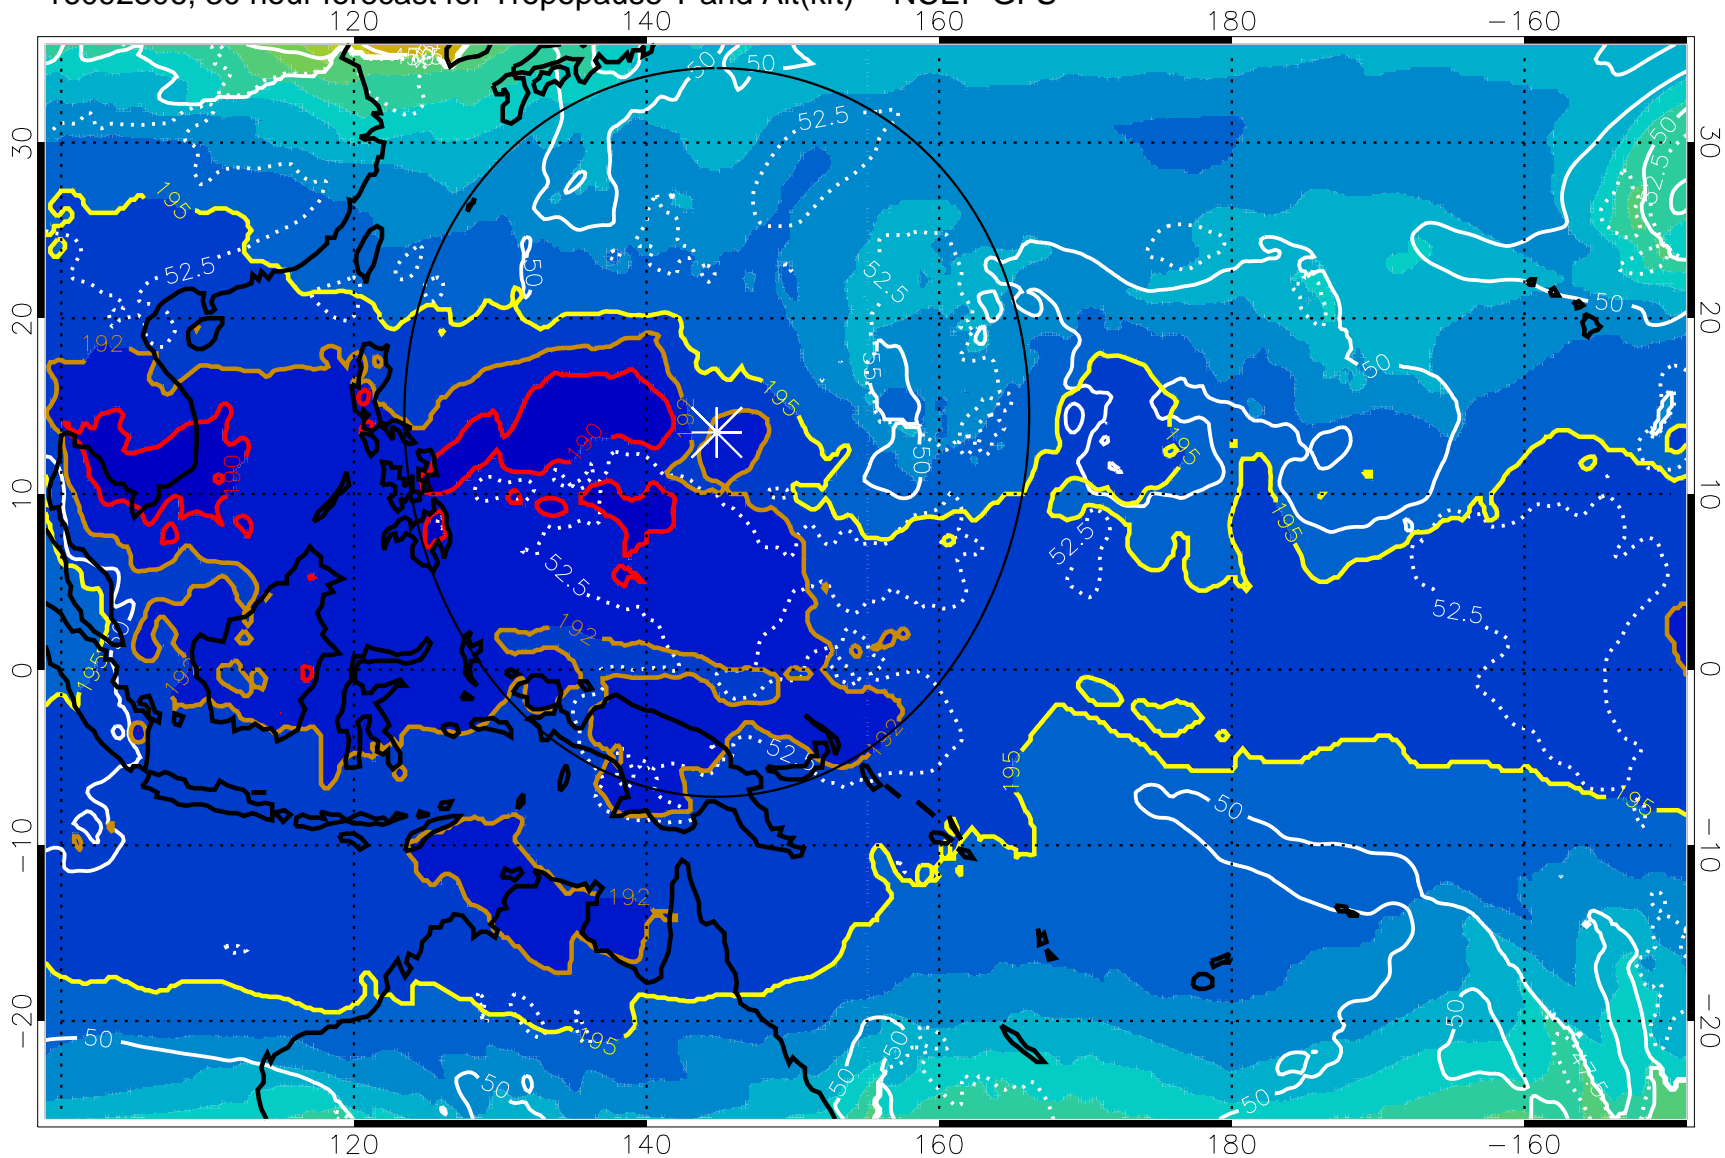

16092306, 30 hour forecast for Tropopause T and Alt(kft) -- NCEP GFS

190 200 210 220 230

Tropopause T, K

Tropopause Altitude in kft (white)

192.5K Isotherm 195K Isotherm
187.5K Isotherm 190K Isotherm

Range ring of 2304 km