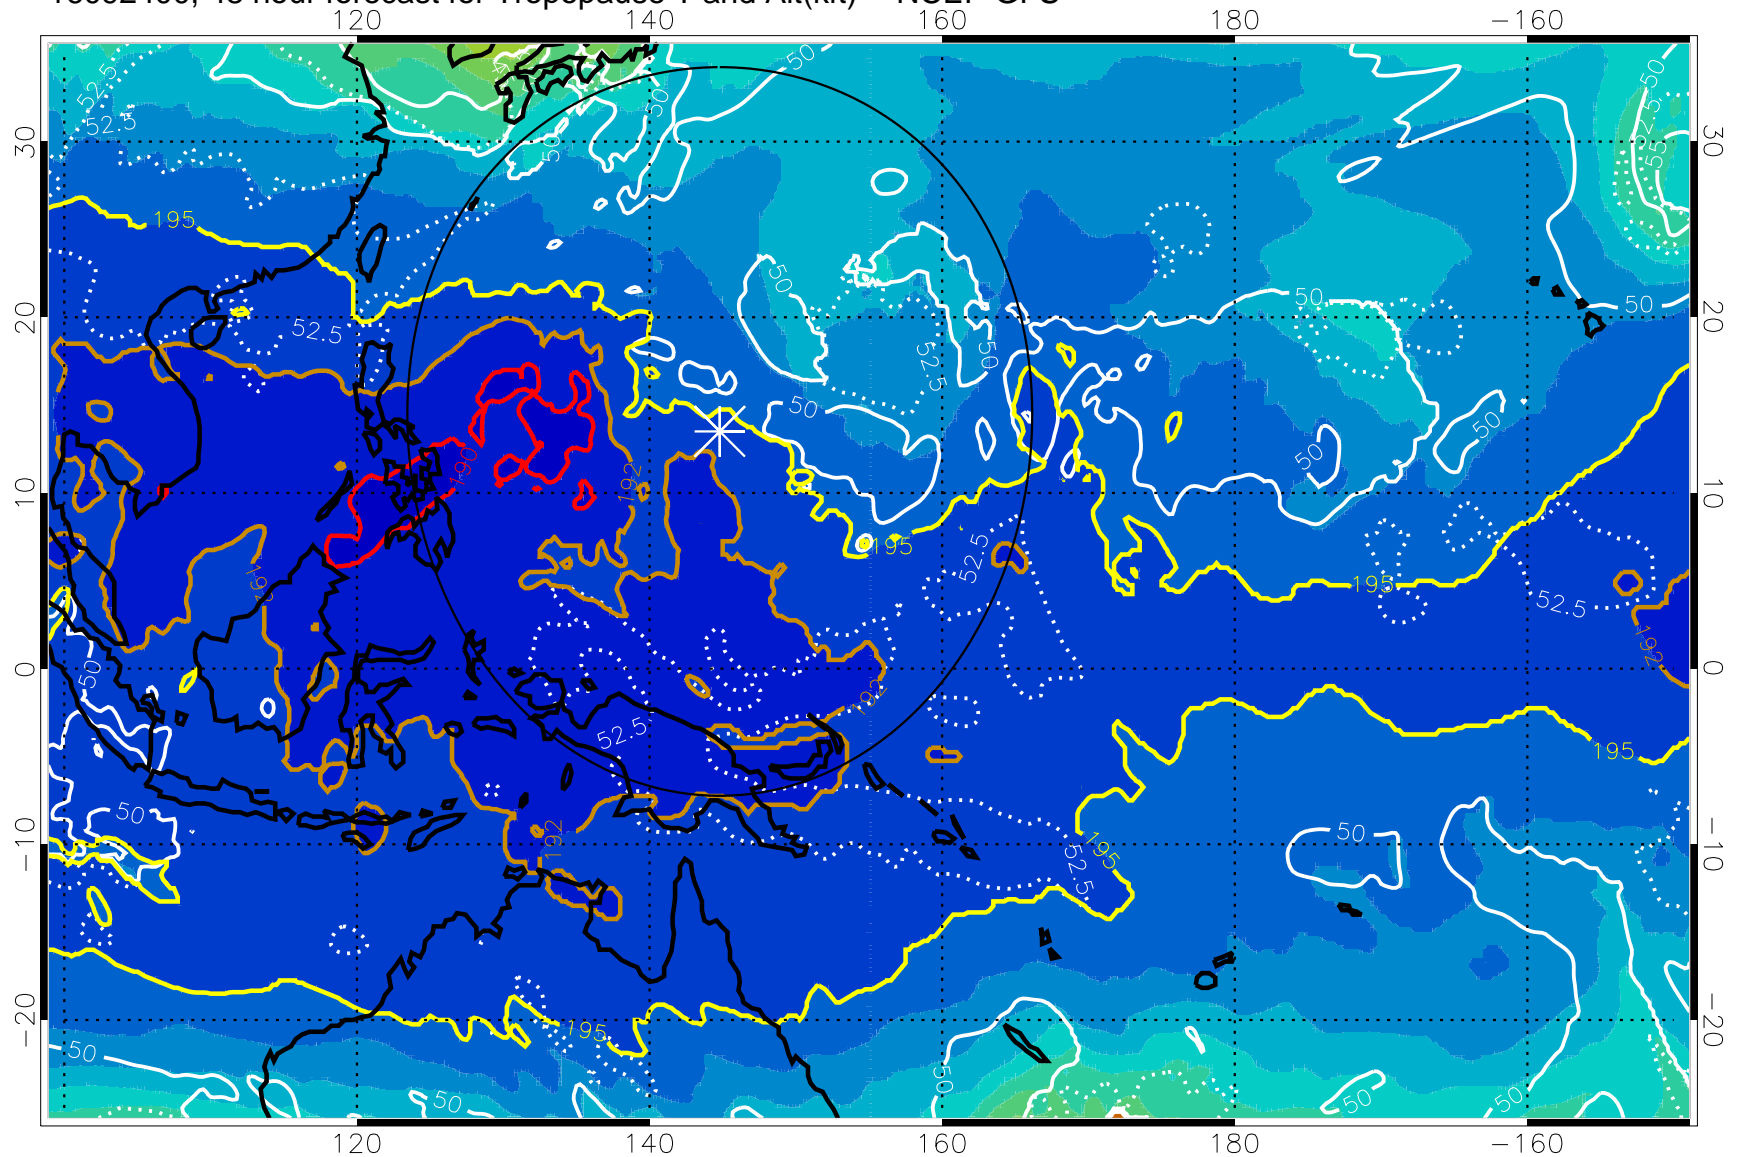

16092400, 48 hour forecast for Tropopause T and Alt(kft) -- NCEP GFS

190 200 210 220 230
Tropopause T, K

Tropopause Altitude in kft (white)

192.5K Isotherm 195K Isotherm
187.5K Isotherm 190K Isotherm

Range ring of 2304 km