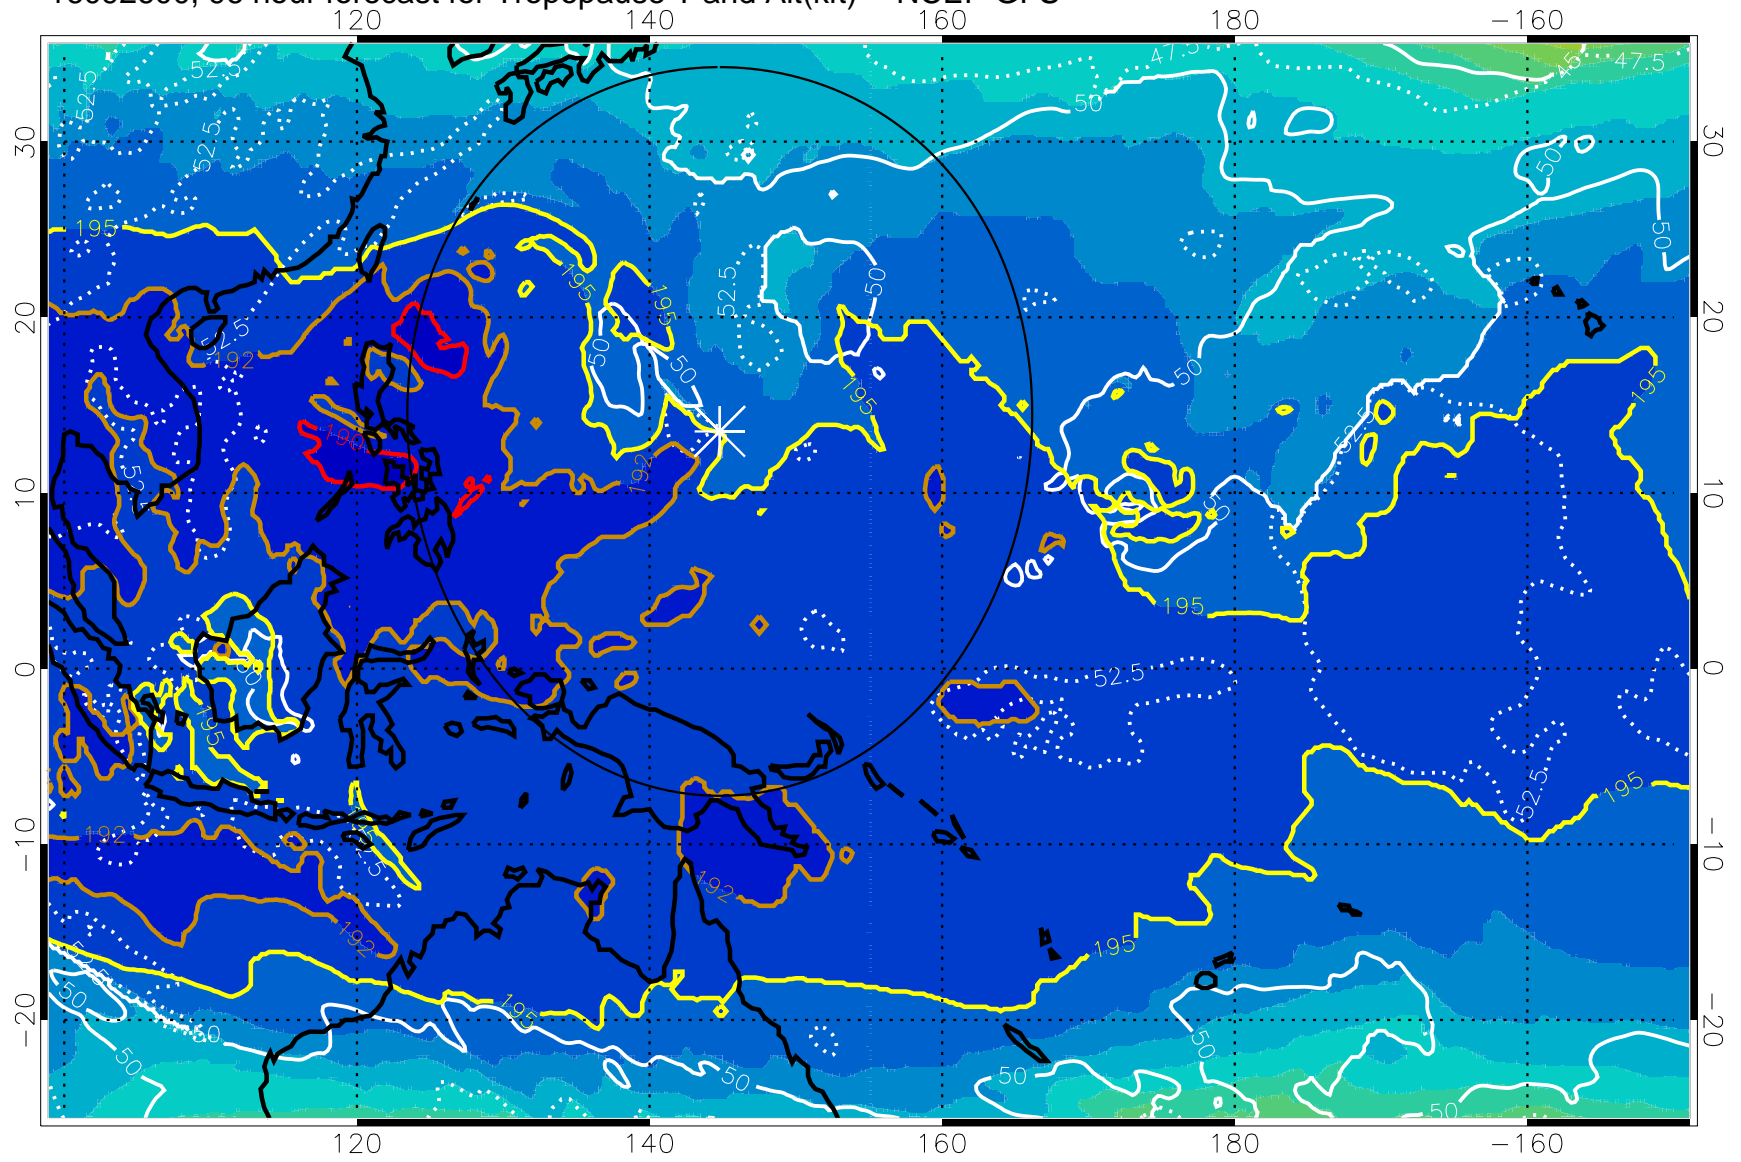

190 200 210 220 230

Tropopause T, K

Tropopause Altitude in kft (white)

192.5K Isotherm 195K Isotherm
187.5K Isotherm 190K Isotherm

Range ring of 2304 km

16092518, 90 hour forecast for Tropopause T and Alt(kft) -- NCEP GFS

190 200 210 220 230
Tropopause T, K

Tropopause Altitude in kft (white)

192.5K Isotherm 195K Isotherm
187.5K Isotherm 190K Isotherm

Range ring of 2304 km

16092600, 96 hour forecast for Tropopause T and Alt(kft) -- NCEP GFS