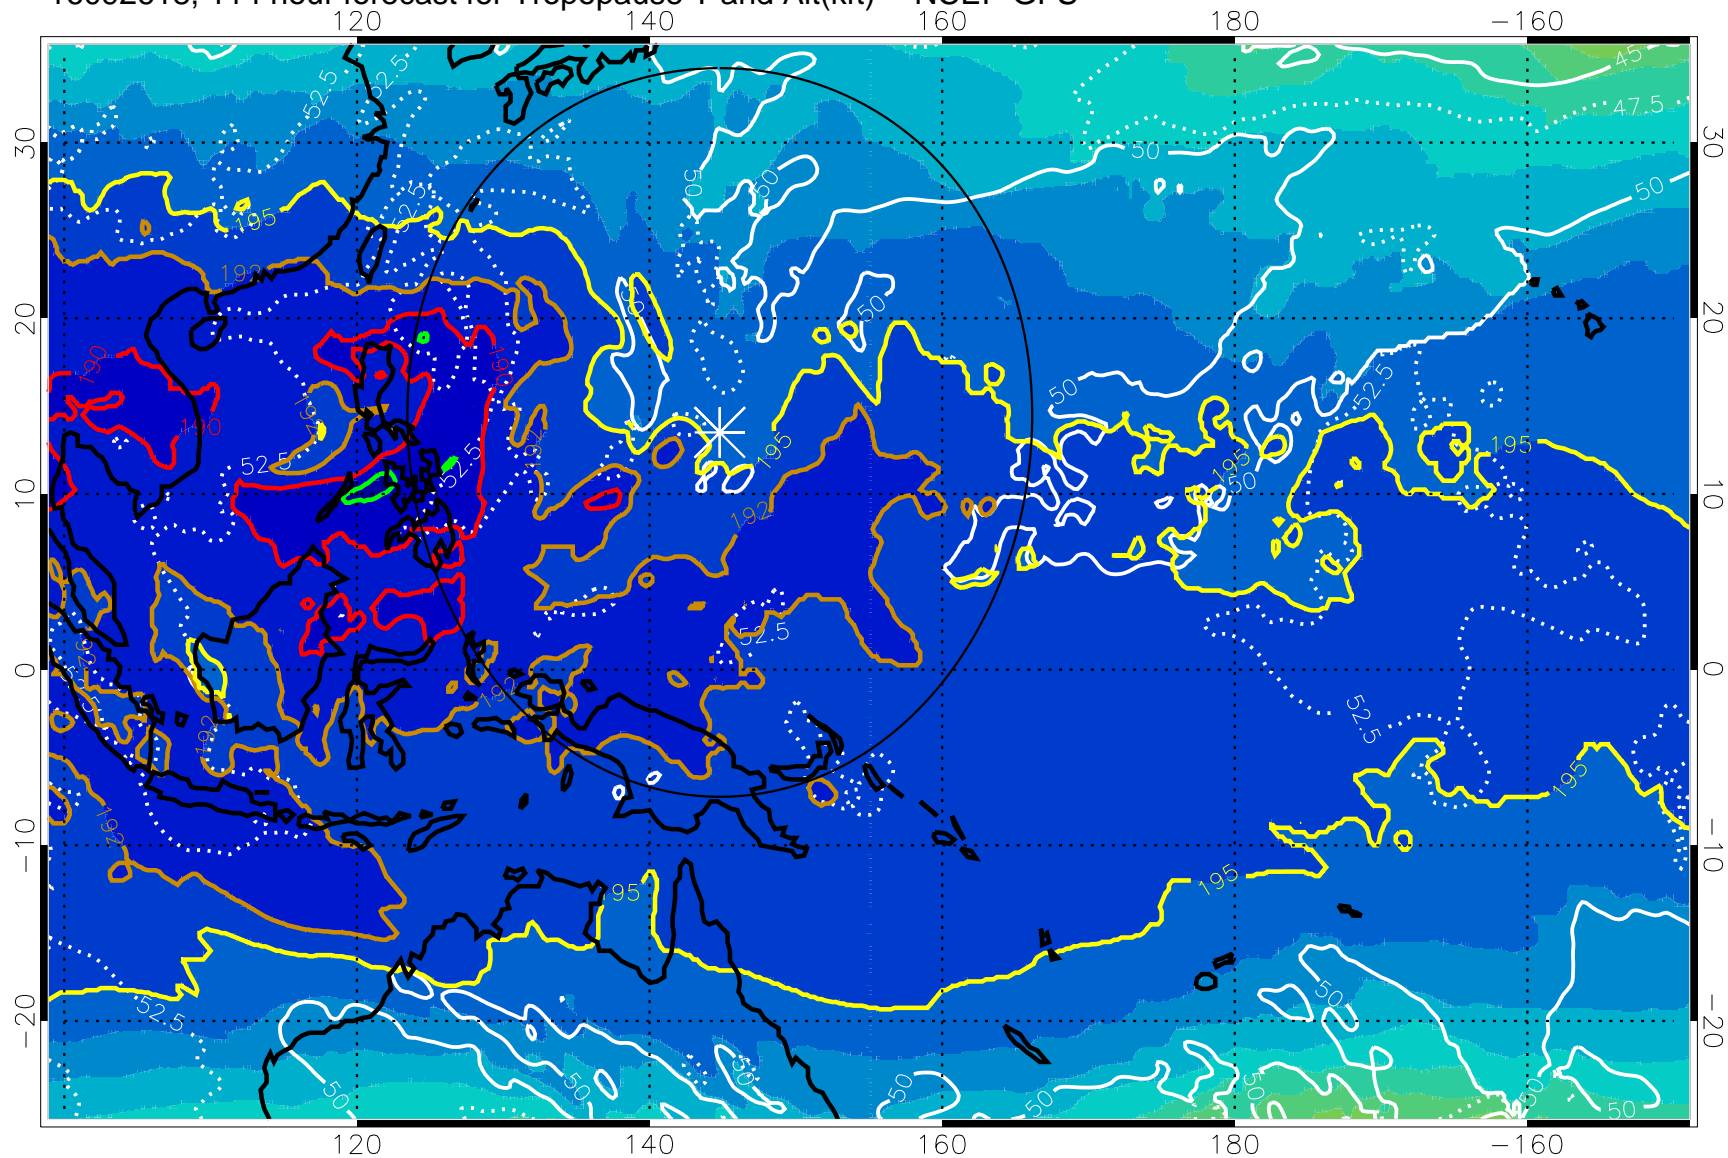

190 200 210 220 230

Tropopause T, K

Tropopause Altitude in kft (white)

192.5K Isotherm 195K Isotherm
187.5K Isotherm 190K Isotherm

Range ring of 2304 km

16092618, 114 hour forecast for Tropopause T and Alt(kft) -- NCEP GFS

190 200 210 220 230
Tropopause T, K

Tropopause Altitude in kft (white)

192.5K Isotherm 195K Isotherm
187.5K Isotherm 190K Isotherm

Range ring of 2304 km

16092700, 120 hour forecast for Tropopause T and Alt(kft) -- NCEP GFS