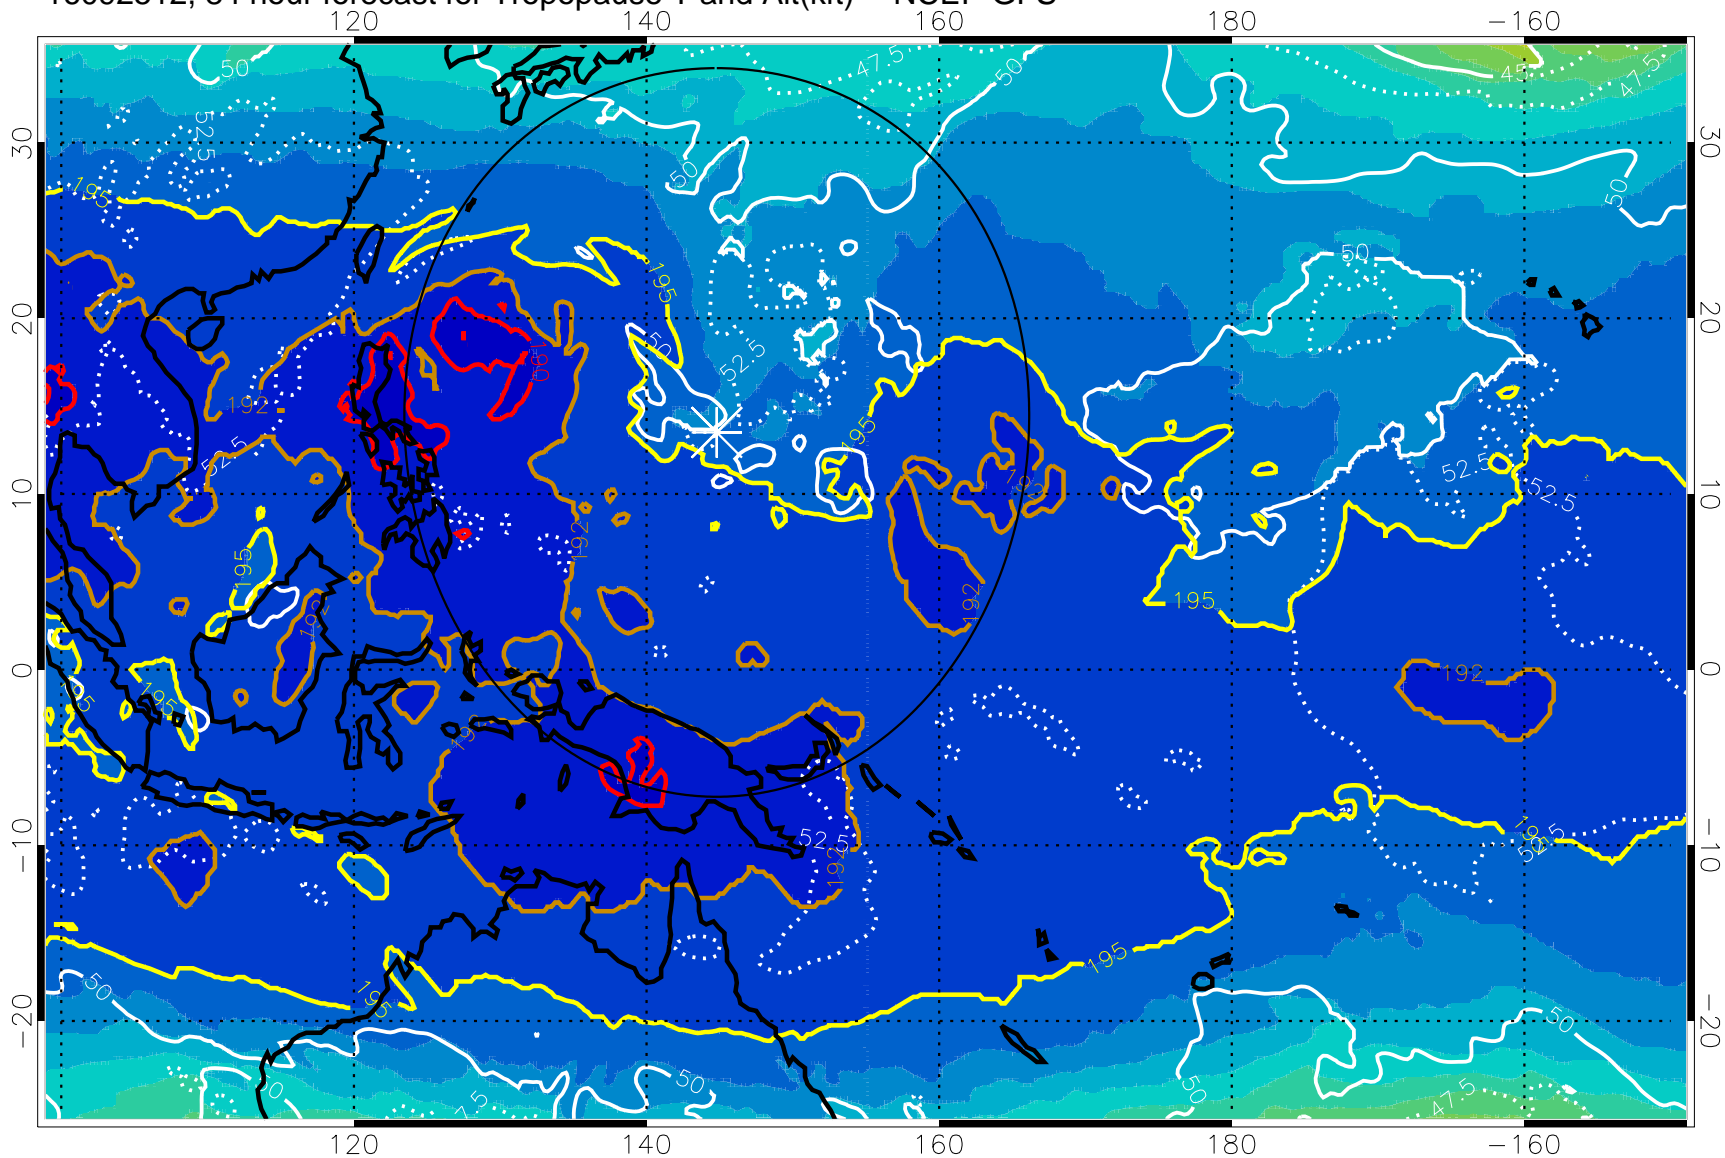

190 200 210 220 230

Tropopause T, K

Tropopause Altitude in kft (white)

192.5K Isotherm 195K Isotherm
187.5K Isotherm 190K Isotherm

Range ring of 2304 km

16092512, 84 hour forecast for Tropopause T and Alt(kft) -- NCEP GFS

190 200 210 220 230

Tropopause T, K

Tropopause Altitude in kft (white)

192.5K Isotherm 195K Isotherm
187.5K Isotherm 190K Isotherm

Range ring of 2304 km

16092518, 90 hour forecast for Tropopause T and Alt(kft) -- NCEP GFS