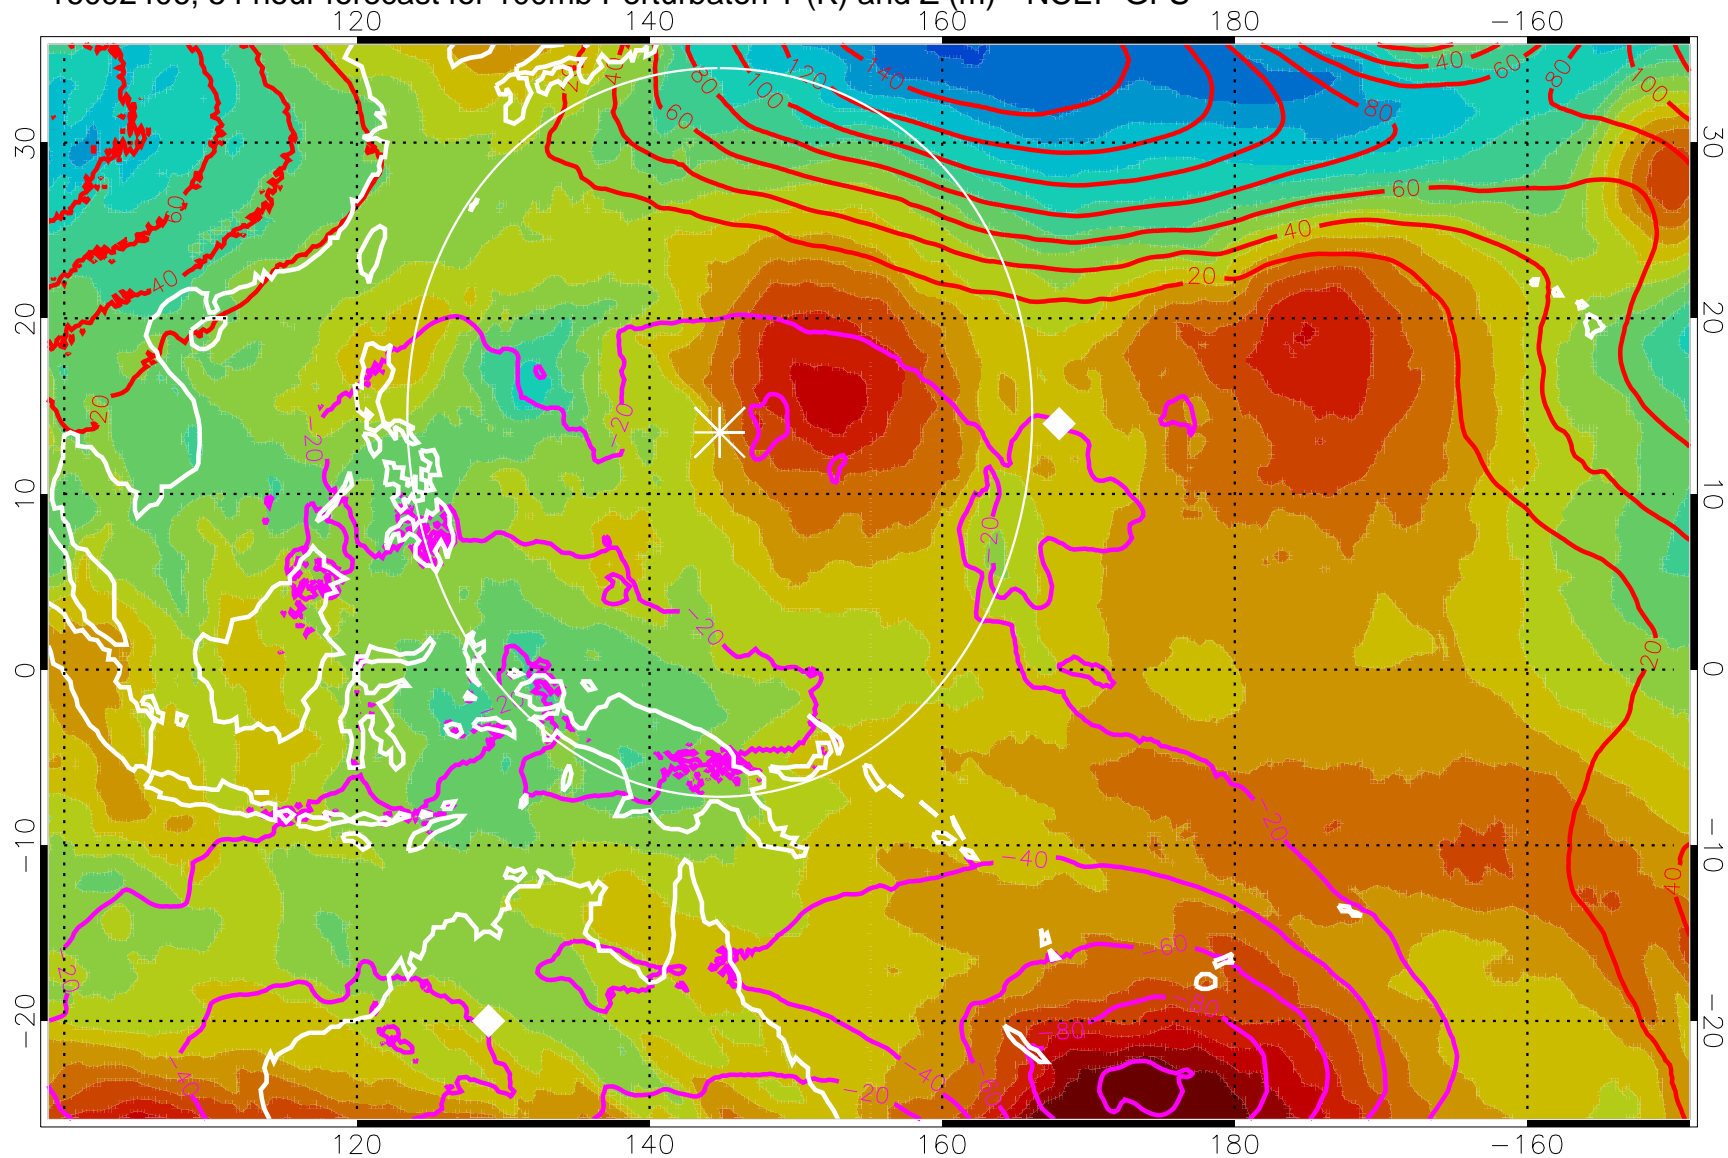

16092406, 54 hour forecast for 100mb Perturbaton T (K) and Z (m)-- NCEP GFS

Contours are 100 mbar Z perturbation (m)
Positive Z Contours
Negative Z Contours
Diamonds-mean pos. of anticyclones

Range ring of 2304 km