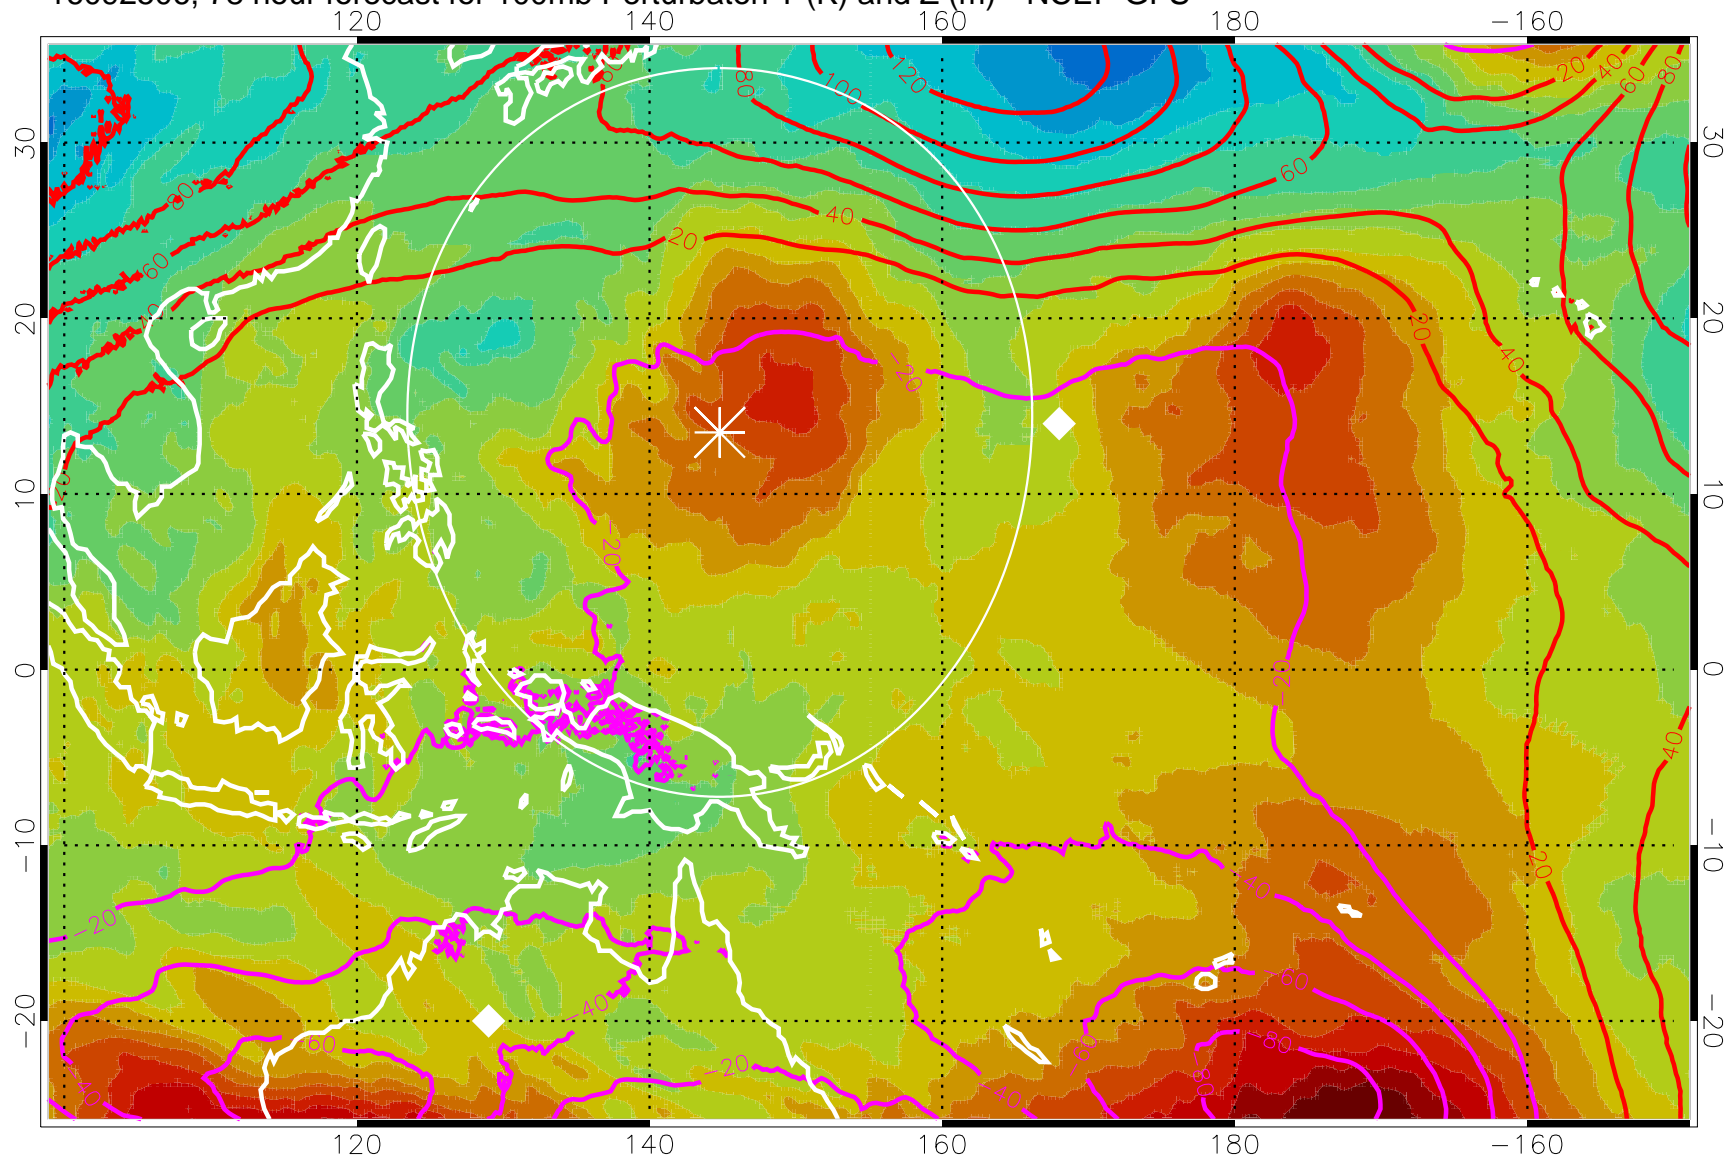

16092506, 78 hour forecast for 100mb Perturbaton T (K) and Z (m)-- NCEP GFS

Contours are 100 mbar Z perturbation (m)
Positive Z Contours
Negative Z Contours
Diamonds-mean pos. of anticyclones

Range ring of 2304 km