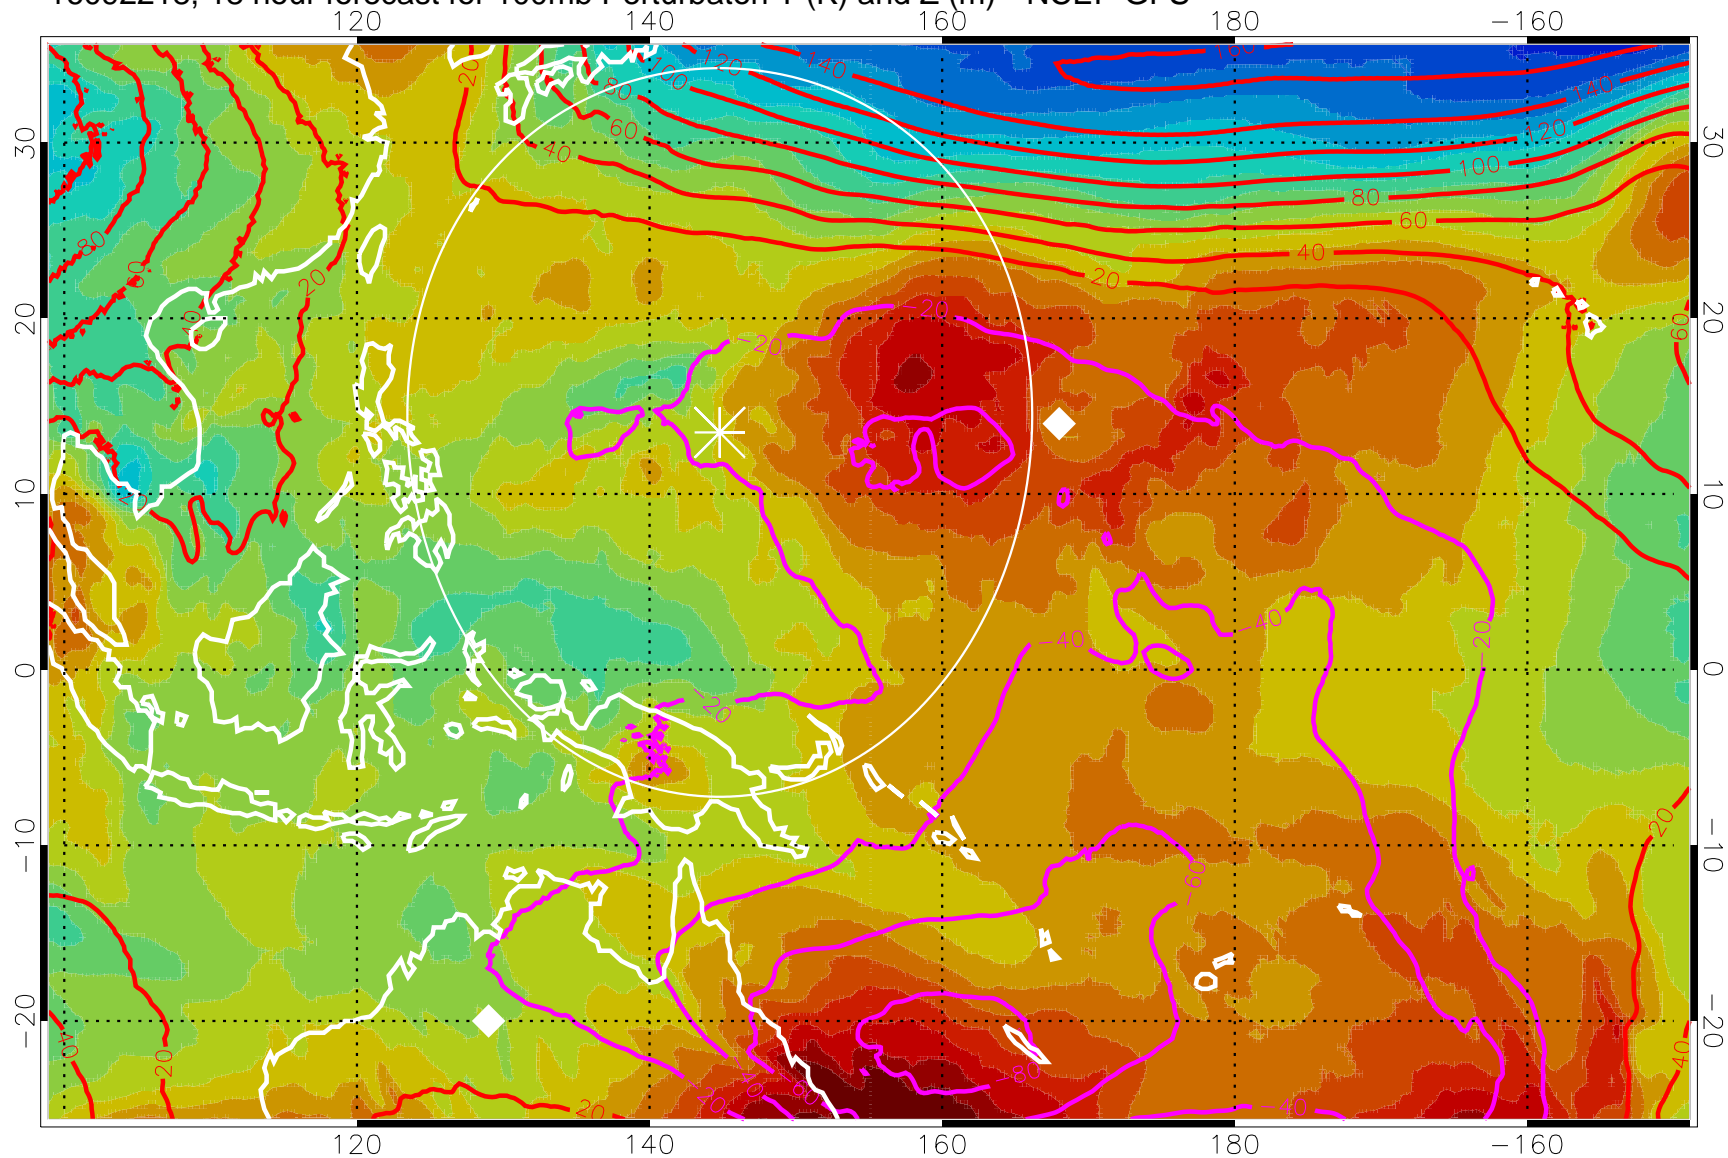

16092218, 18 hour forecast for 100mb Perturbaton T (K) and Z (m)-- NCEP GFS

Contours are 100 mbar Z perturbation (m)
Positive Z Contours
Negative Z Contours
Diamonds-mean pos. of anticyclones

Range ring of 2304 km