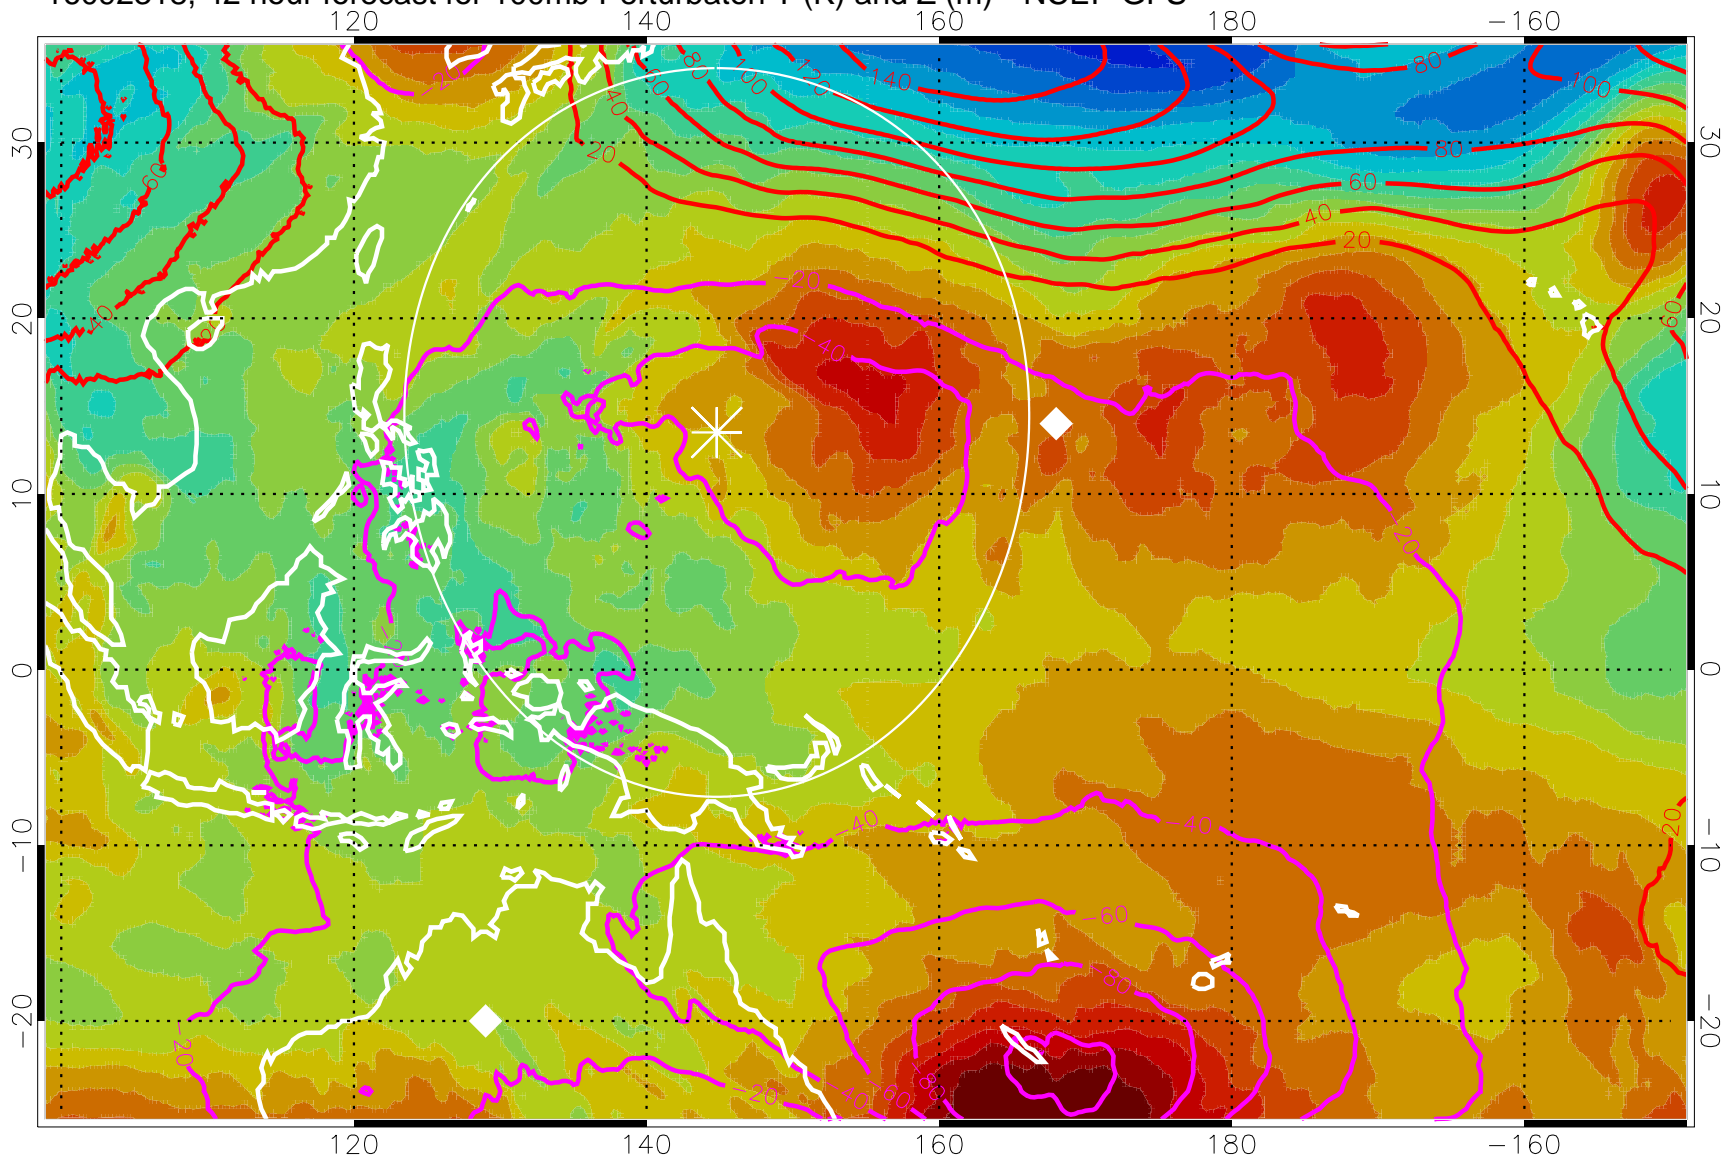

16092318, 42 hour forecast for 100mb Perturbaton T (K) and Z (m)-- NCEP GFS

Contours are 100 mbar Z perturbation (m)
Positive Z Contours
Negative Z Contours
Diamonds-mean pos. of anticyclones

Range ring of 2304 km