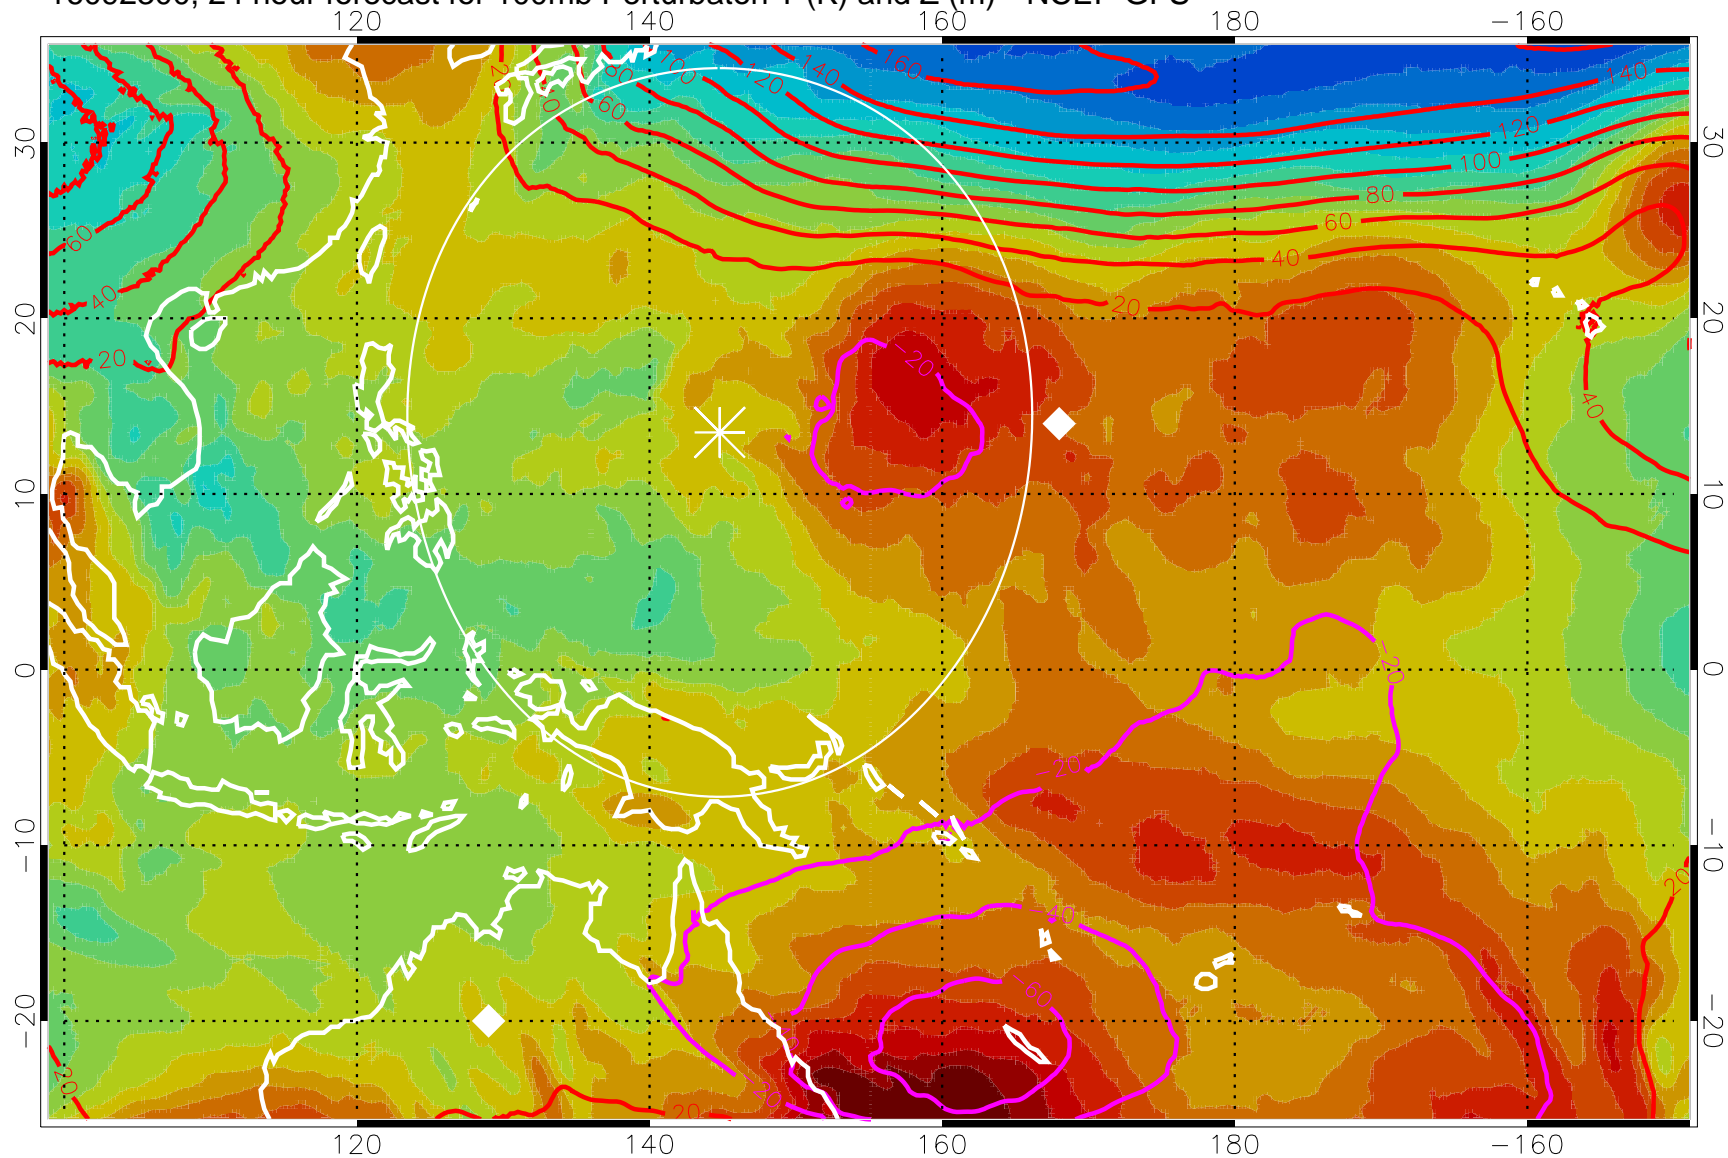

16092300, 24 hour forecast for 100mb Perturbaton T (K) and Z (m)-- NCEP GFS

T deviation from jan-feb mean, K

Contours are 100 mbar Z perturbation (m)
Positive Z Contours
Negative Z Contours
Diamonds-mean pos. of anticyclones

Range ring of 2304 km