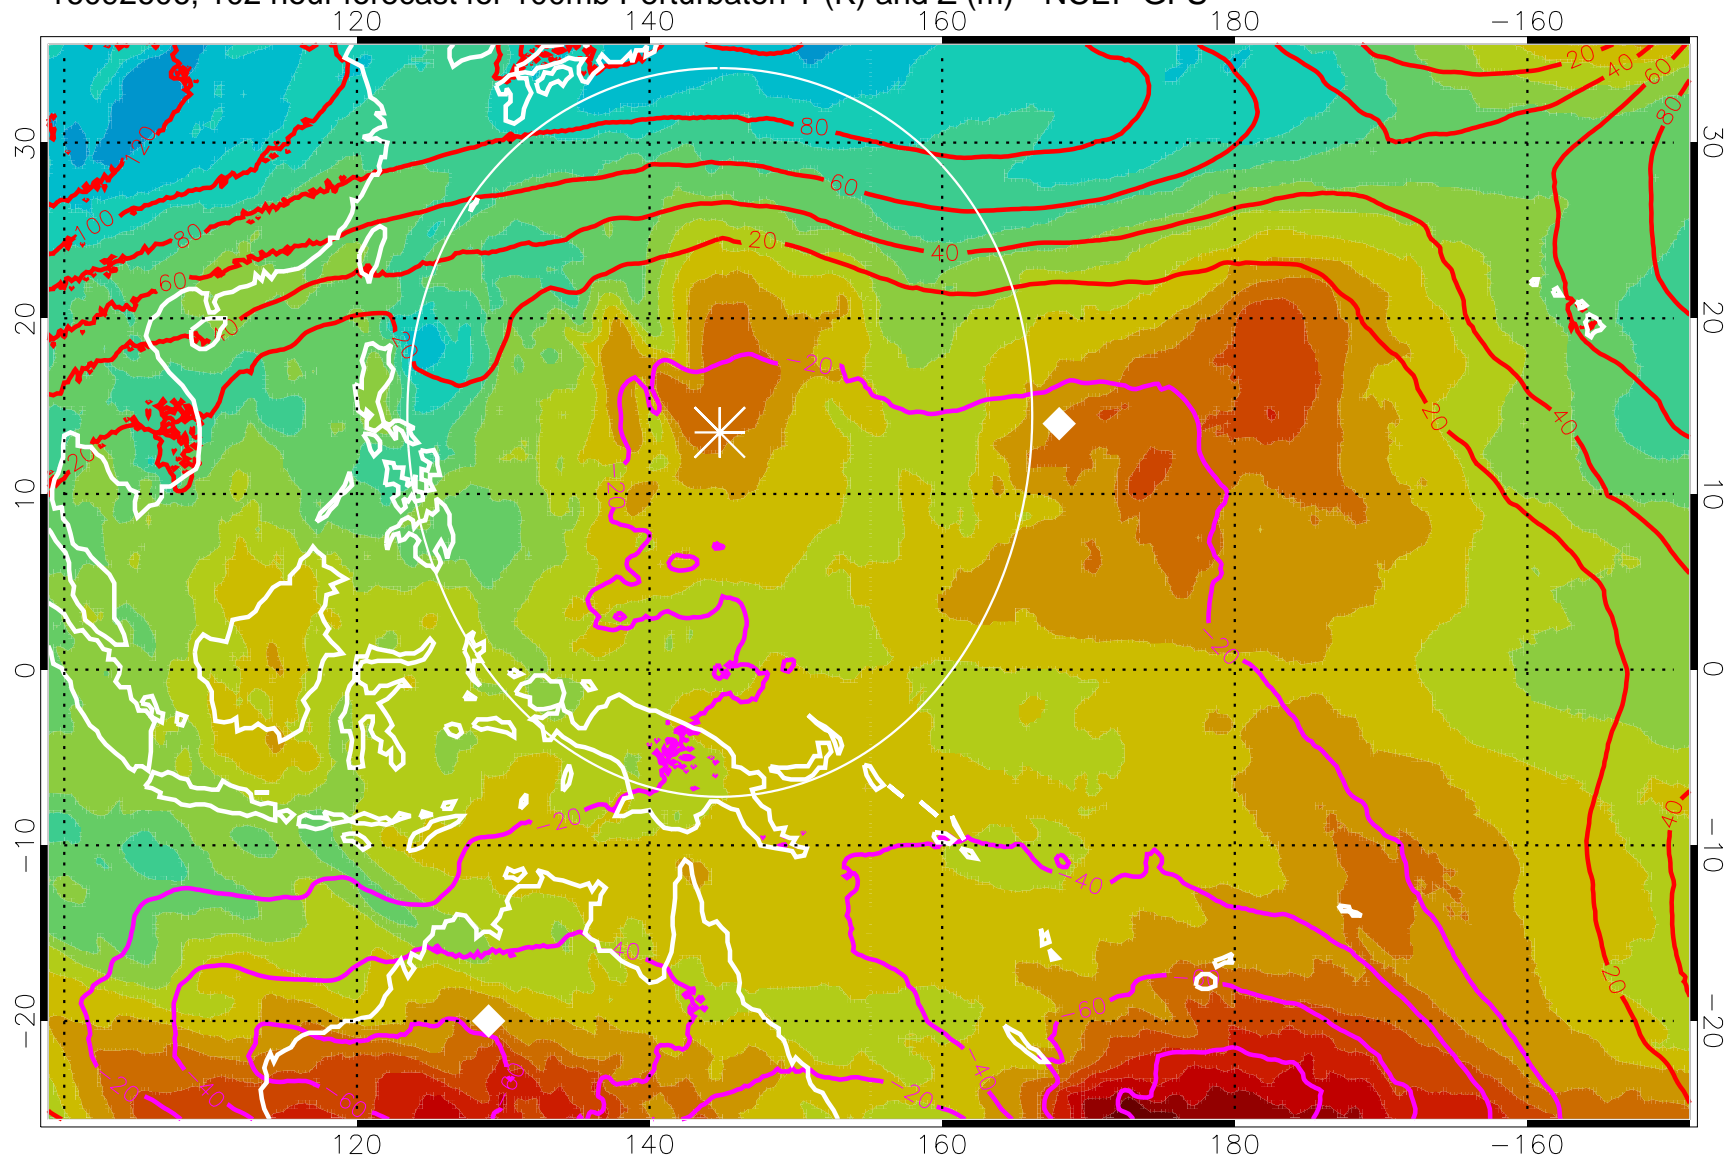

16092606, 102 hour forecast for 100mb Perturbaton T (K) and Z (m)-- NCEP GFS

Contours are 100 mbar Z perturbation (m)
Positive Z Contours
Negative Z Contours
Diamonds-mean pos. of anticyclones

Range ring of 2304 km