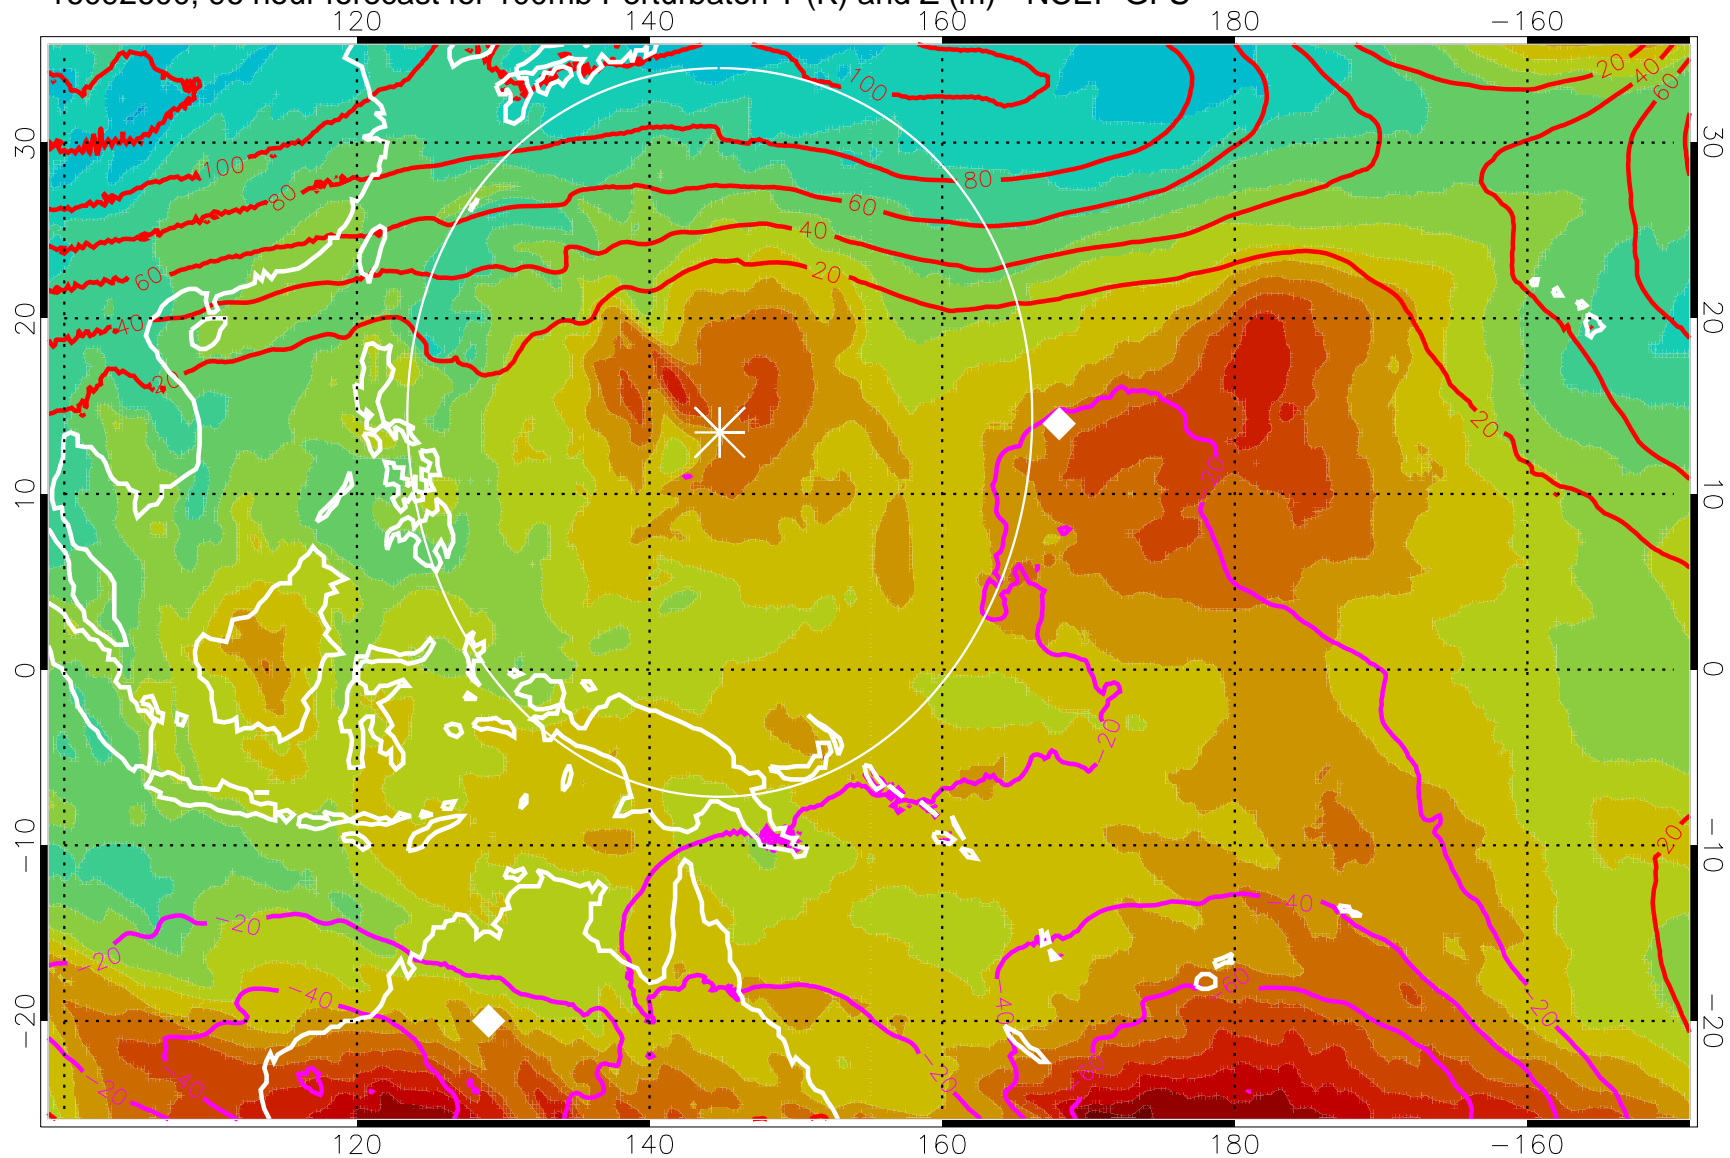

16092600, 96 hour forecast for 100mb Perturbaton T (K) and Z (m)-- NCEP GFS

Contours are 100 mbar Z perturbation (m)
Positive Z Contours
Negative Z Contours
Diamonds-mean pos. of anticyclones

Range ring of 2304 km