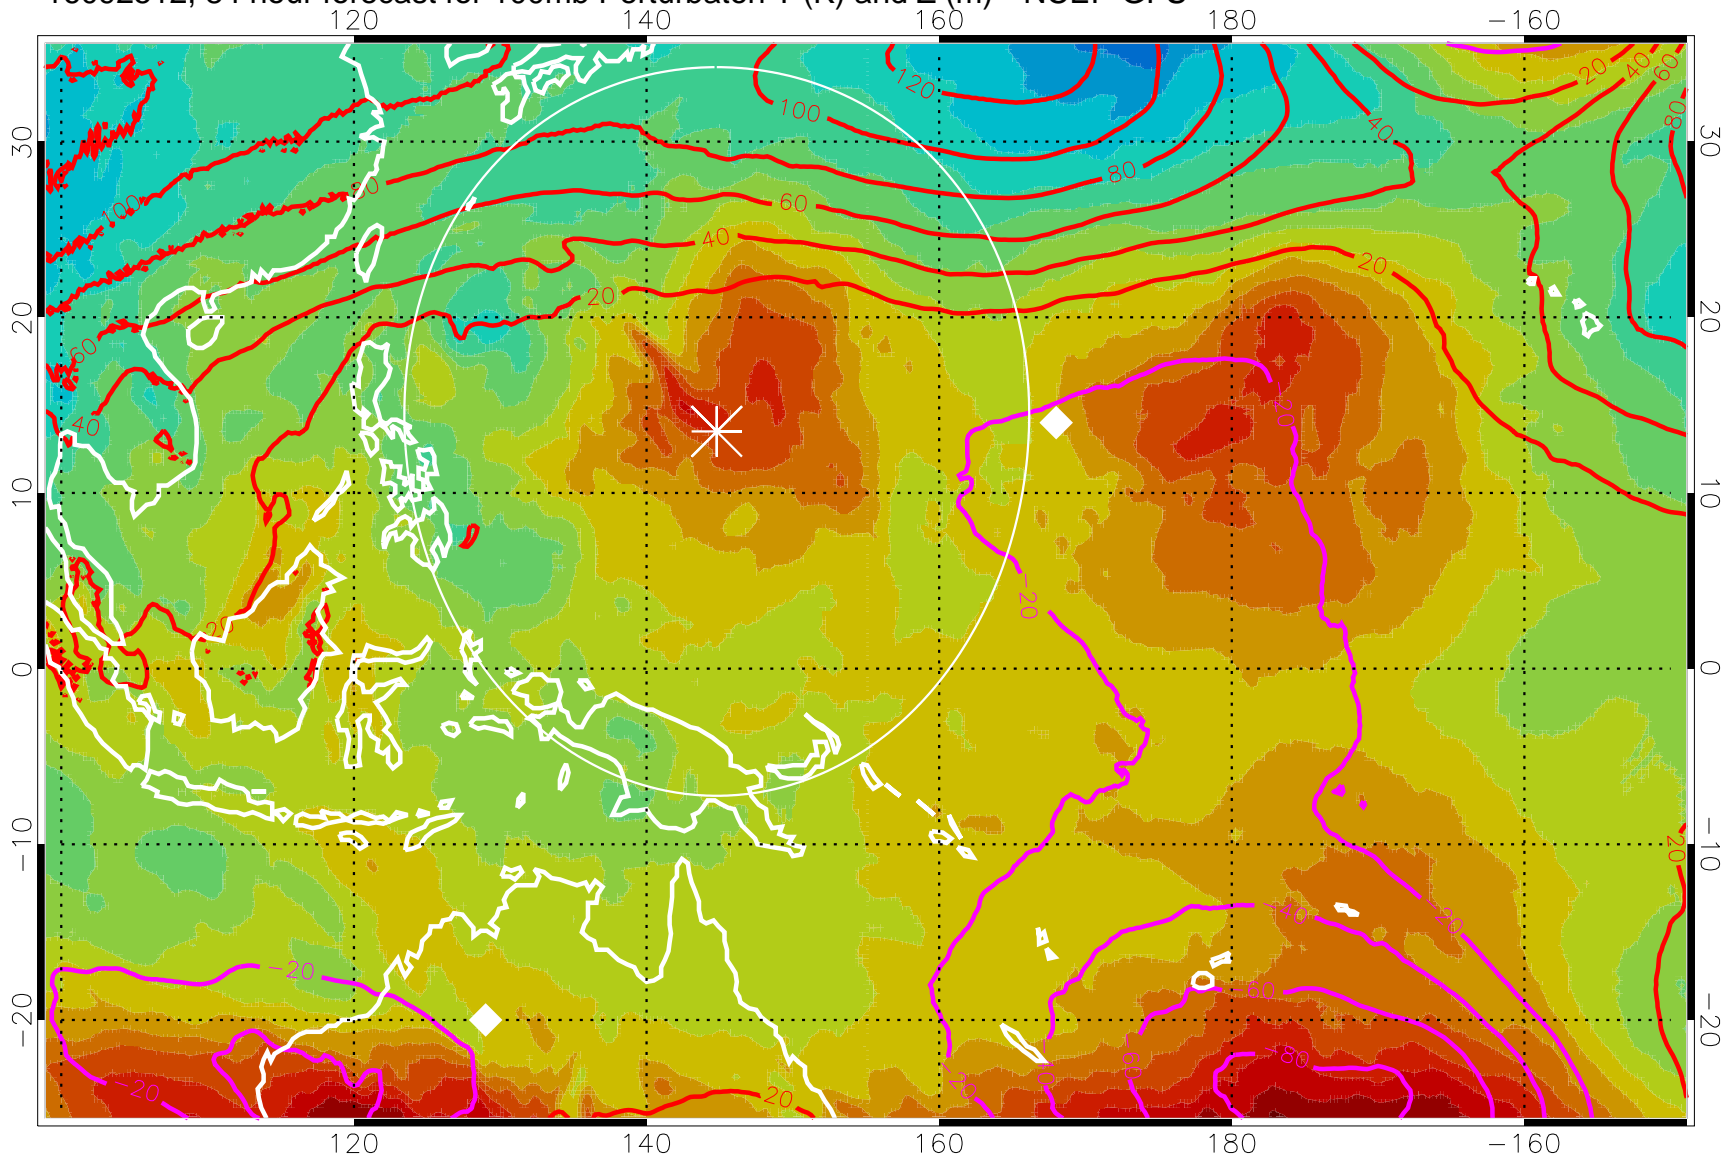

16092512, 84 hour forecast for 100mb Perturbaton T (K) and Z (m)-- NCEP GFS

Contours are 100 mbar Z perturbation (m)
Positive Z Contours
Negative Z Contours
Diamonds-mean pos. of anticyclones

Range ring of 2304 km