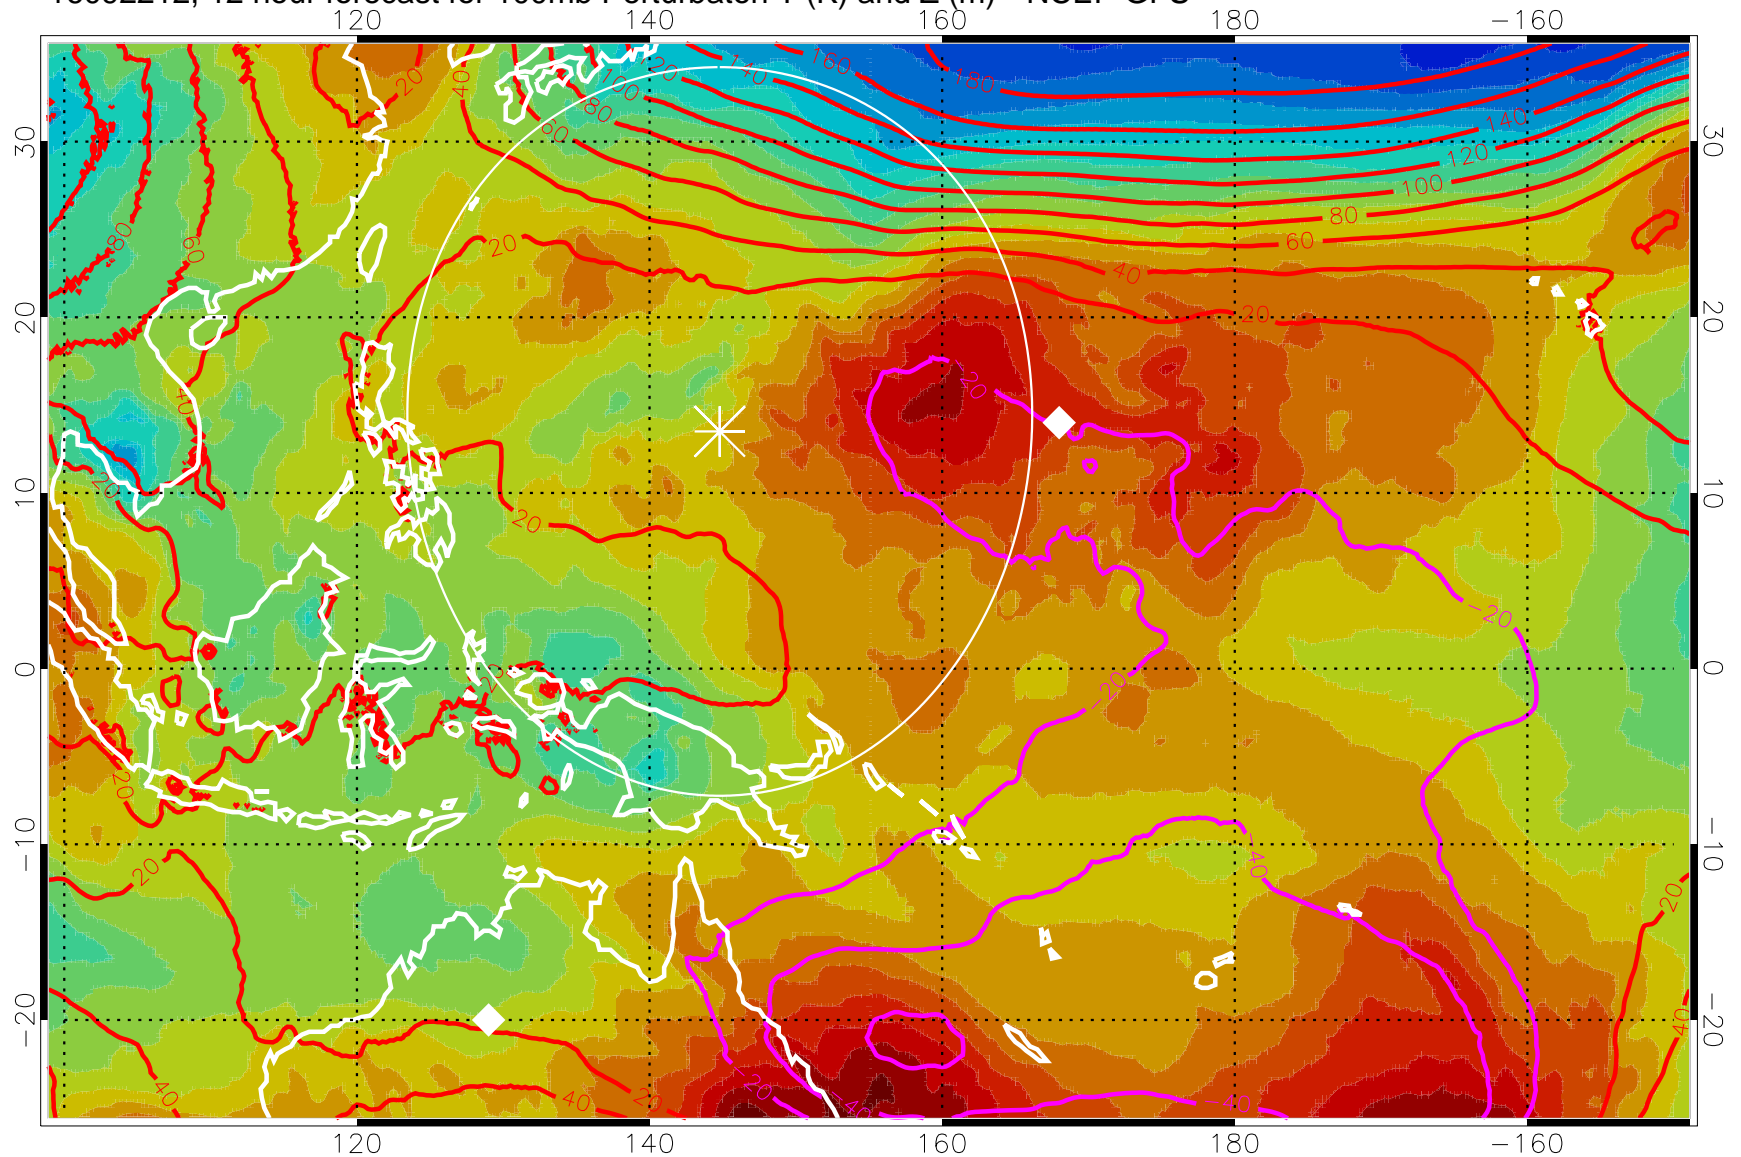

16092212, 12 hour forecast for 100mb Perturbaton T (K) and Z (m)-- NCEP GFS

Contours are 100 mbar Z perturbation (m)
Positive Z Contours
Negative Z Contours
Diamonds-mean pos. of anticyclones

Range ring of 2304 km