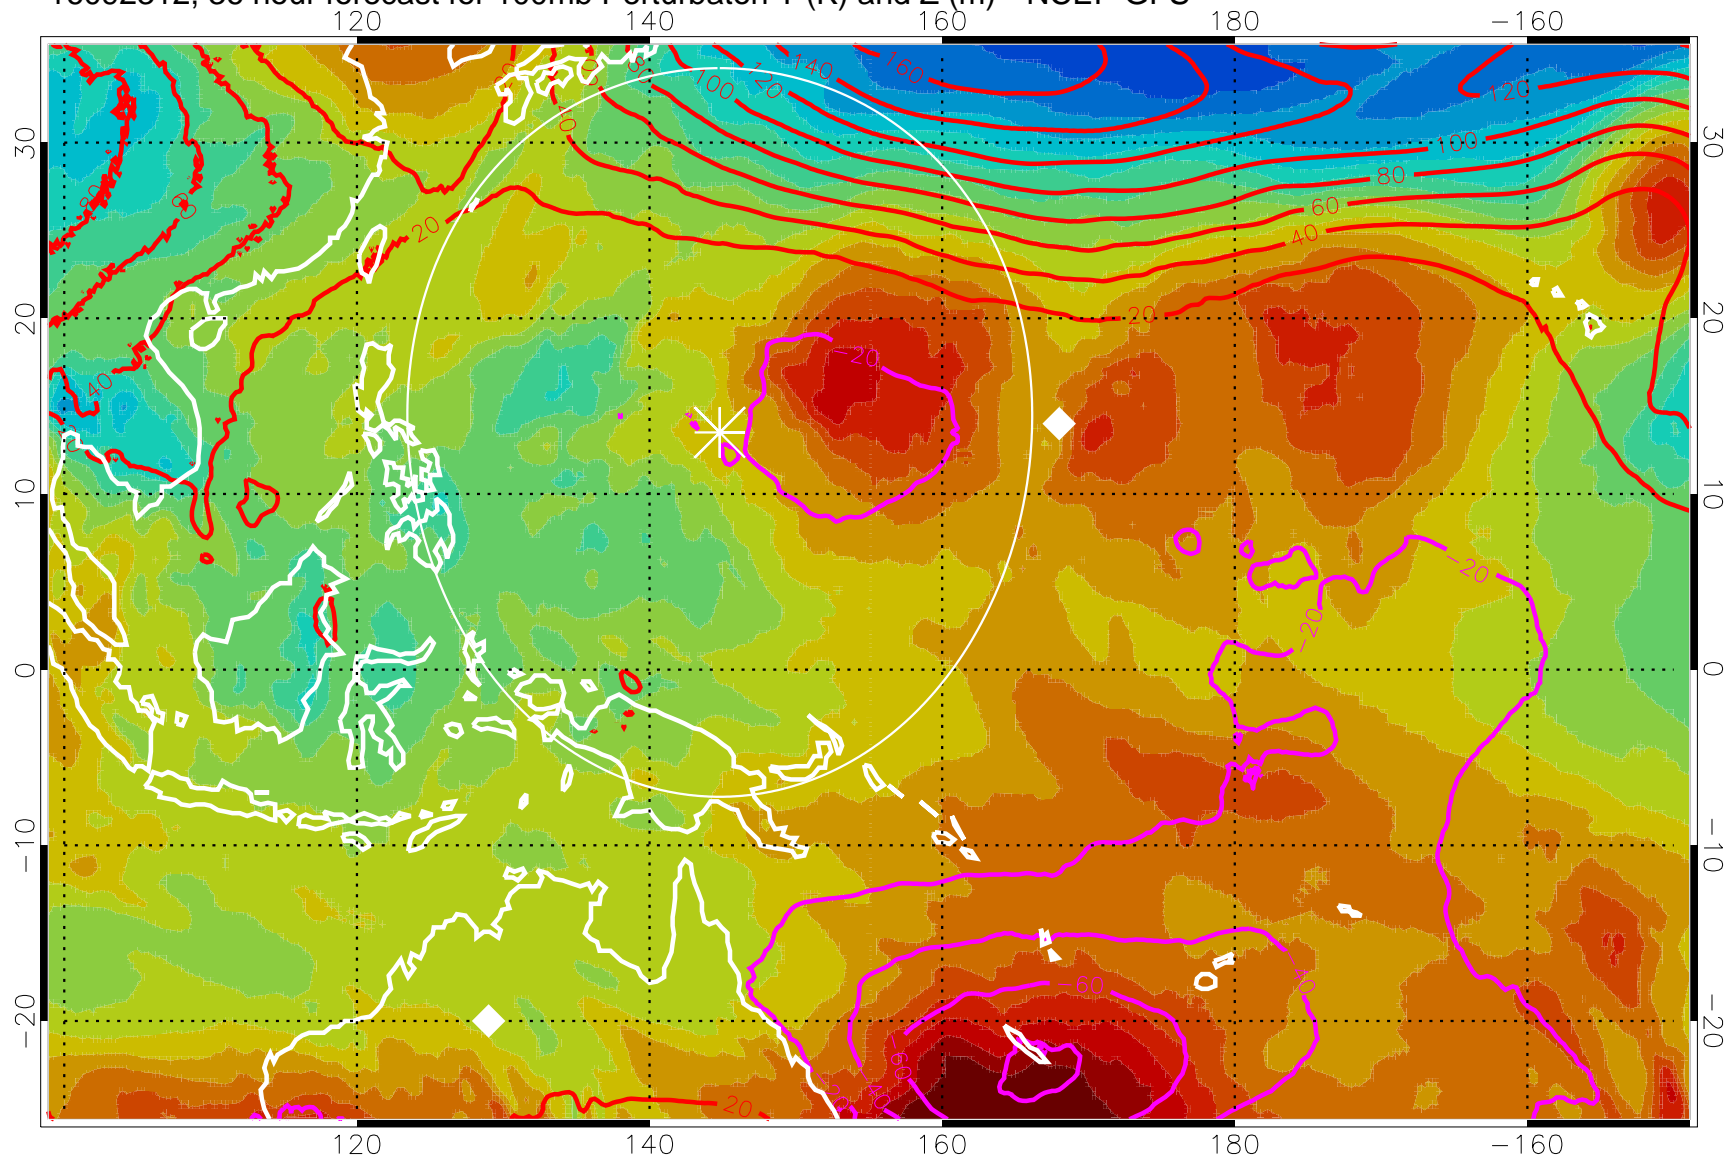

16092312, 36 hour forecast for 100mb Perturbaton T (K) and Z (m)-- NCEP GFS

Contours are 100 mbar Z perturbation (m)
Positive Z Contours
Negative Z Contours
Diamonds-mean pos. of anticyclones

Range ring of 2304 km