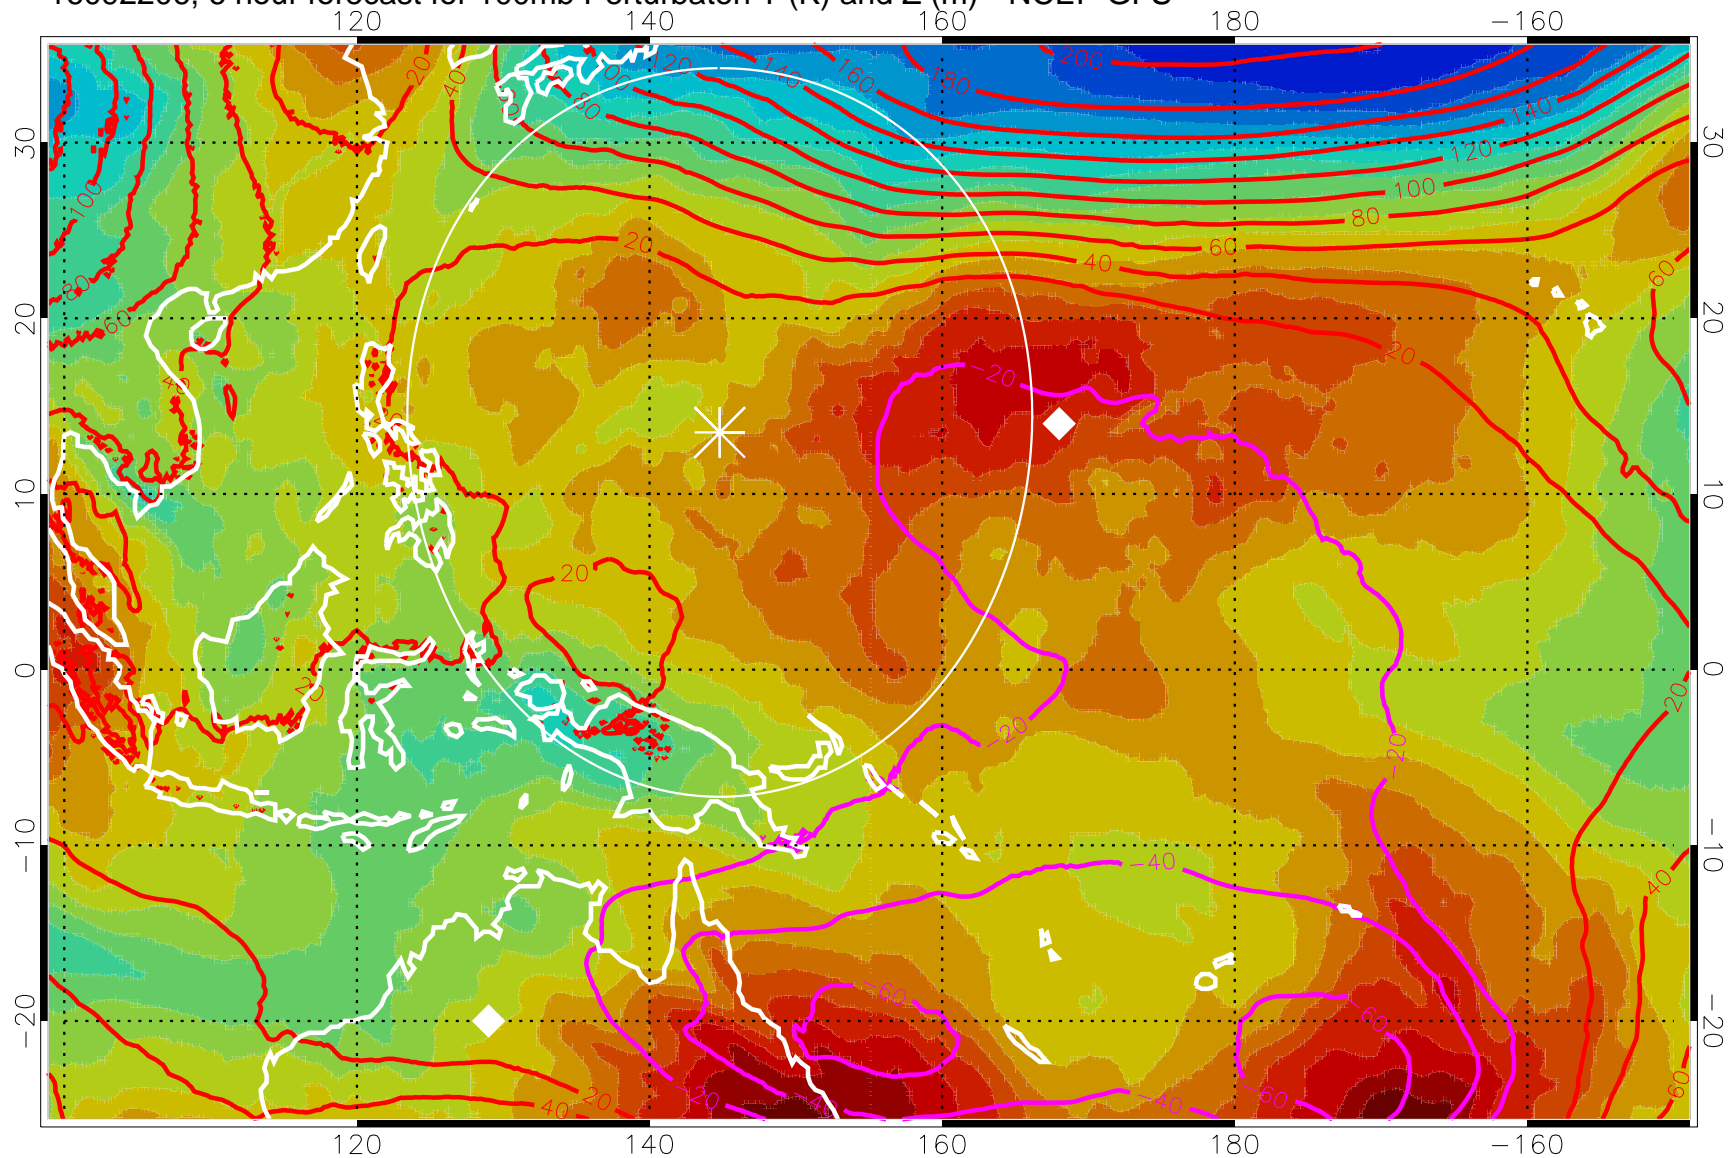

16092206, 6 hour forecast for 100mb Perturbaton T (K) and Z (m)-- NCEP GFS

T deviation from jan-feb mean, K

Contours are 100 mbar Z perturbation (m)
Positive Z Contours
Negative Z Contours
Diamonds-mean pos. of anticyclones