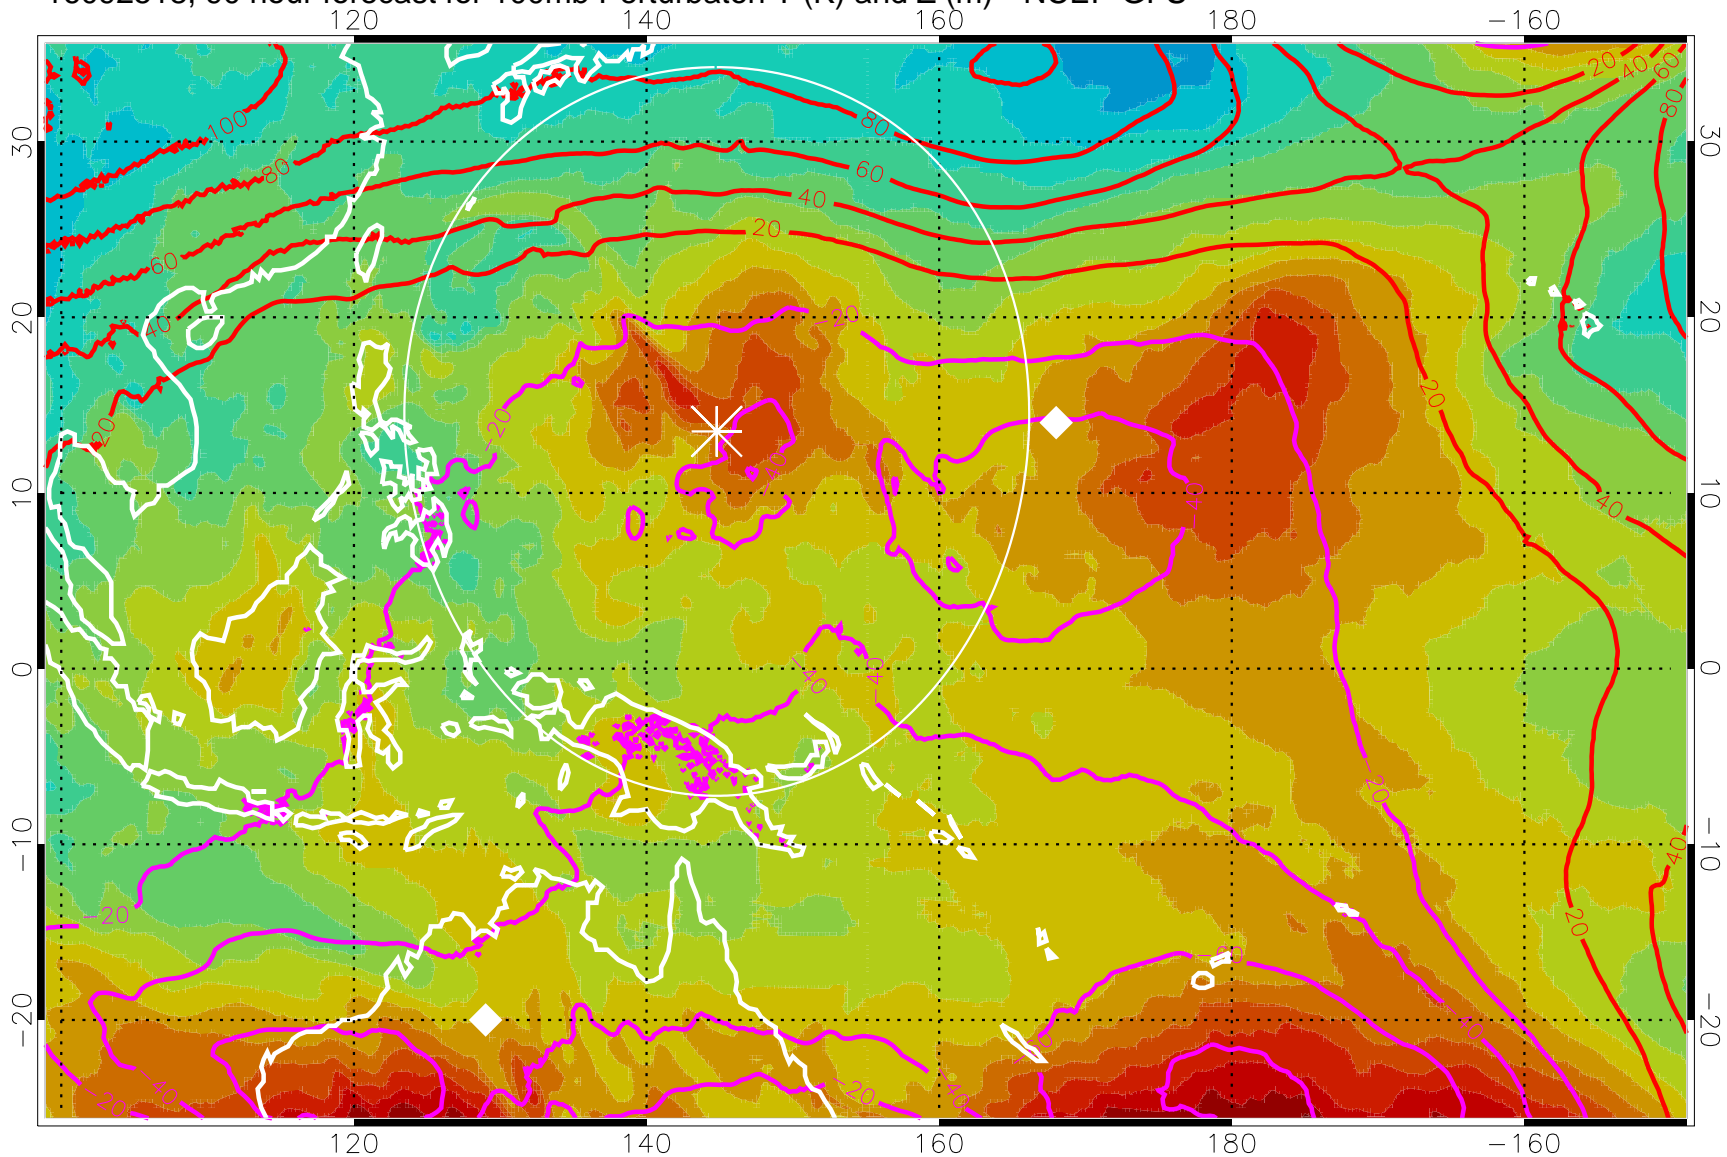

16092518, 90 hour forecast for 100mb Perturbaton T (K) and Z (m)-- NCEP GFS

Contours are 100 mbar Z perturbation (m)
Positive Z Contours
Negative Z Contours
Diamonds-mean pos. of anticyclones

Range ring of 2304 km