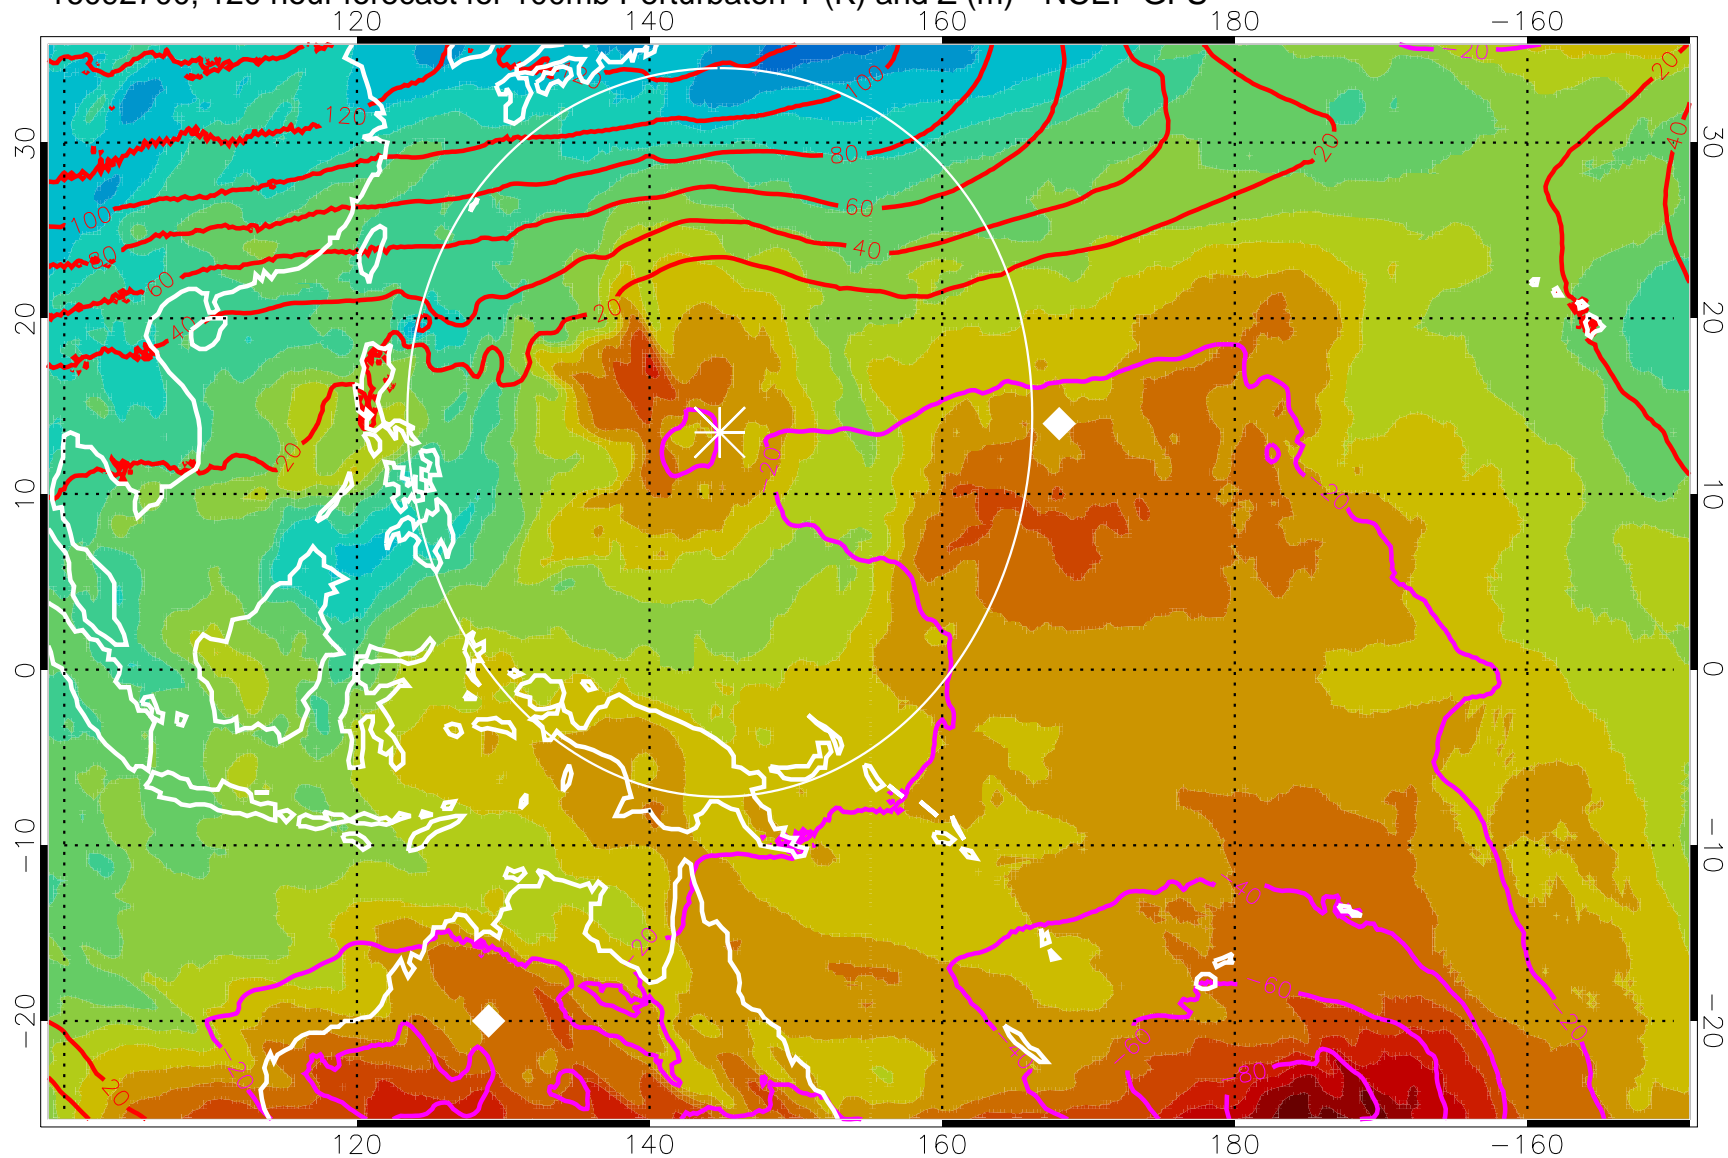

16092700, 120 hour forecast for 100mb Perturbaton T (K) and Z (m)-- NCEP GFS

Contours are 100 mbar Z perturbation (m)
Positive Z Contours
Negative Z Contours
Diamonds-mean pos. of anticyclones

Range ring of 2304 km