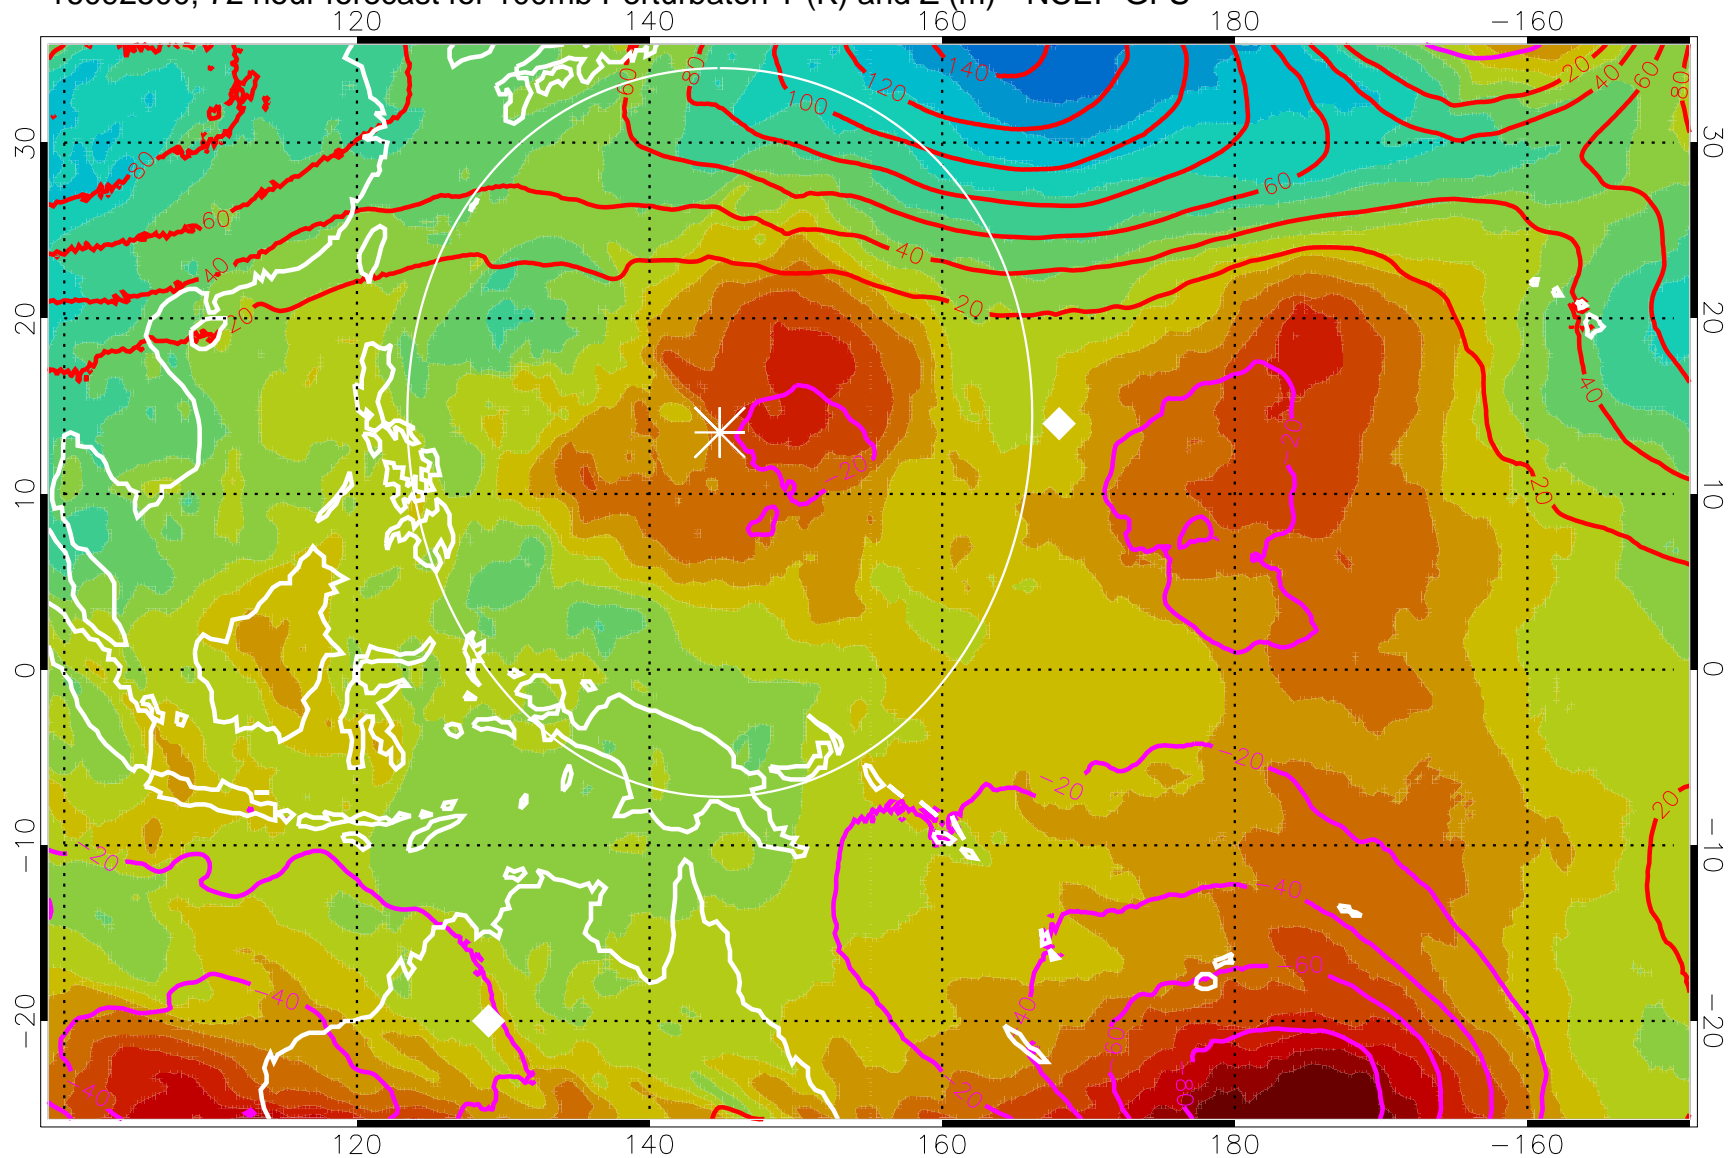

16092500, 72 hour forecast for 100mb Perturbaton T (K) and Z (m)-- NCEP GFS

Contours are 100 mbar Z perturbation (m)
Positive Z Contours
Negative Z Contours
Diamonds-mean pos. of anticyclones

Range ring of 2304 km