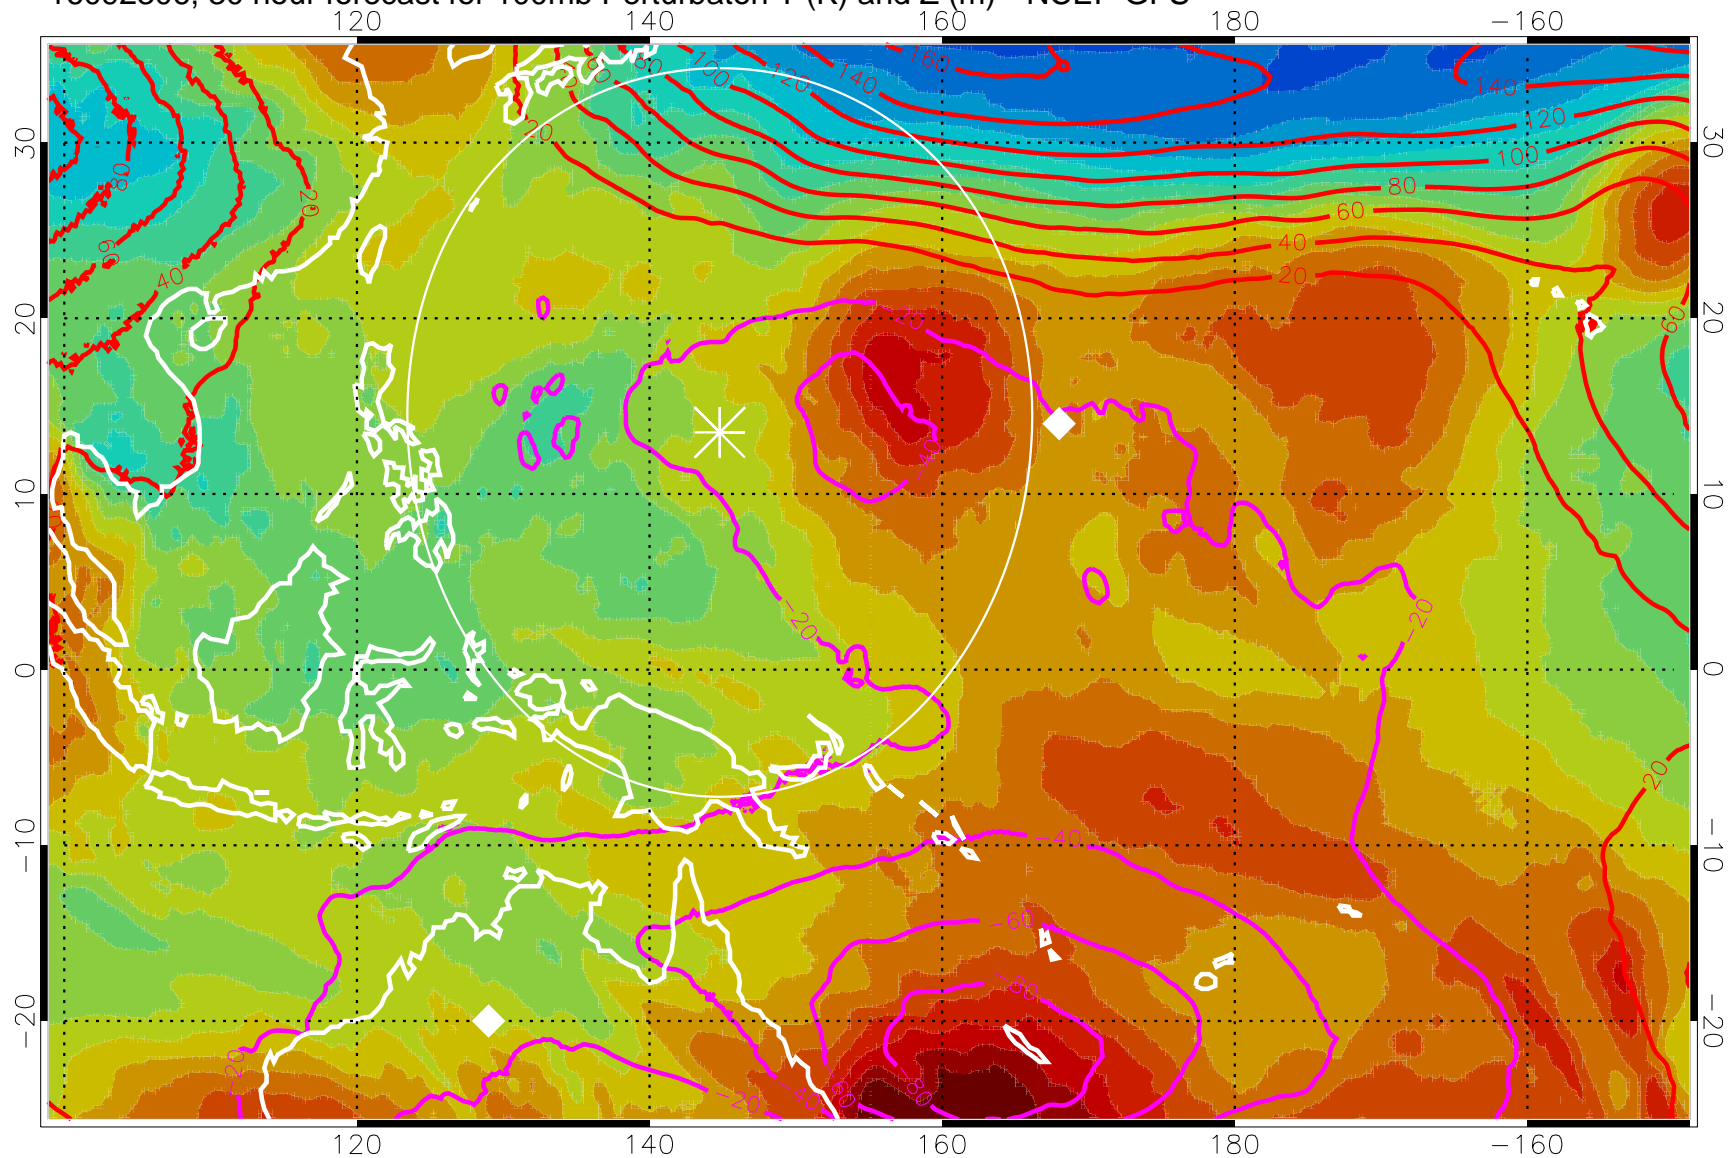

16092306, 30 hour forecast for 100mb Perturbaton T (K) and Z (m)-- NCEP GFS

Contours are 100 mbar Z perturbation (m)
Positive Z Contours
Negative Z Contours
Diamonds-mean pos. of anticyclones

Range ring of 2304 km