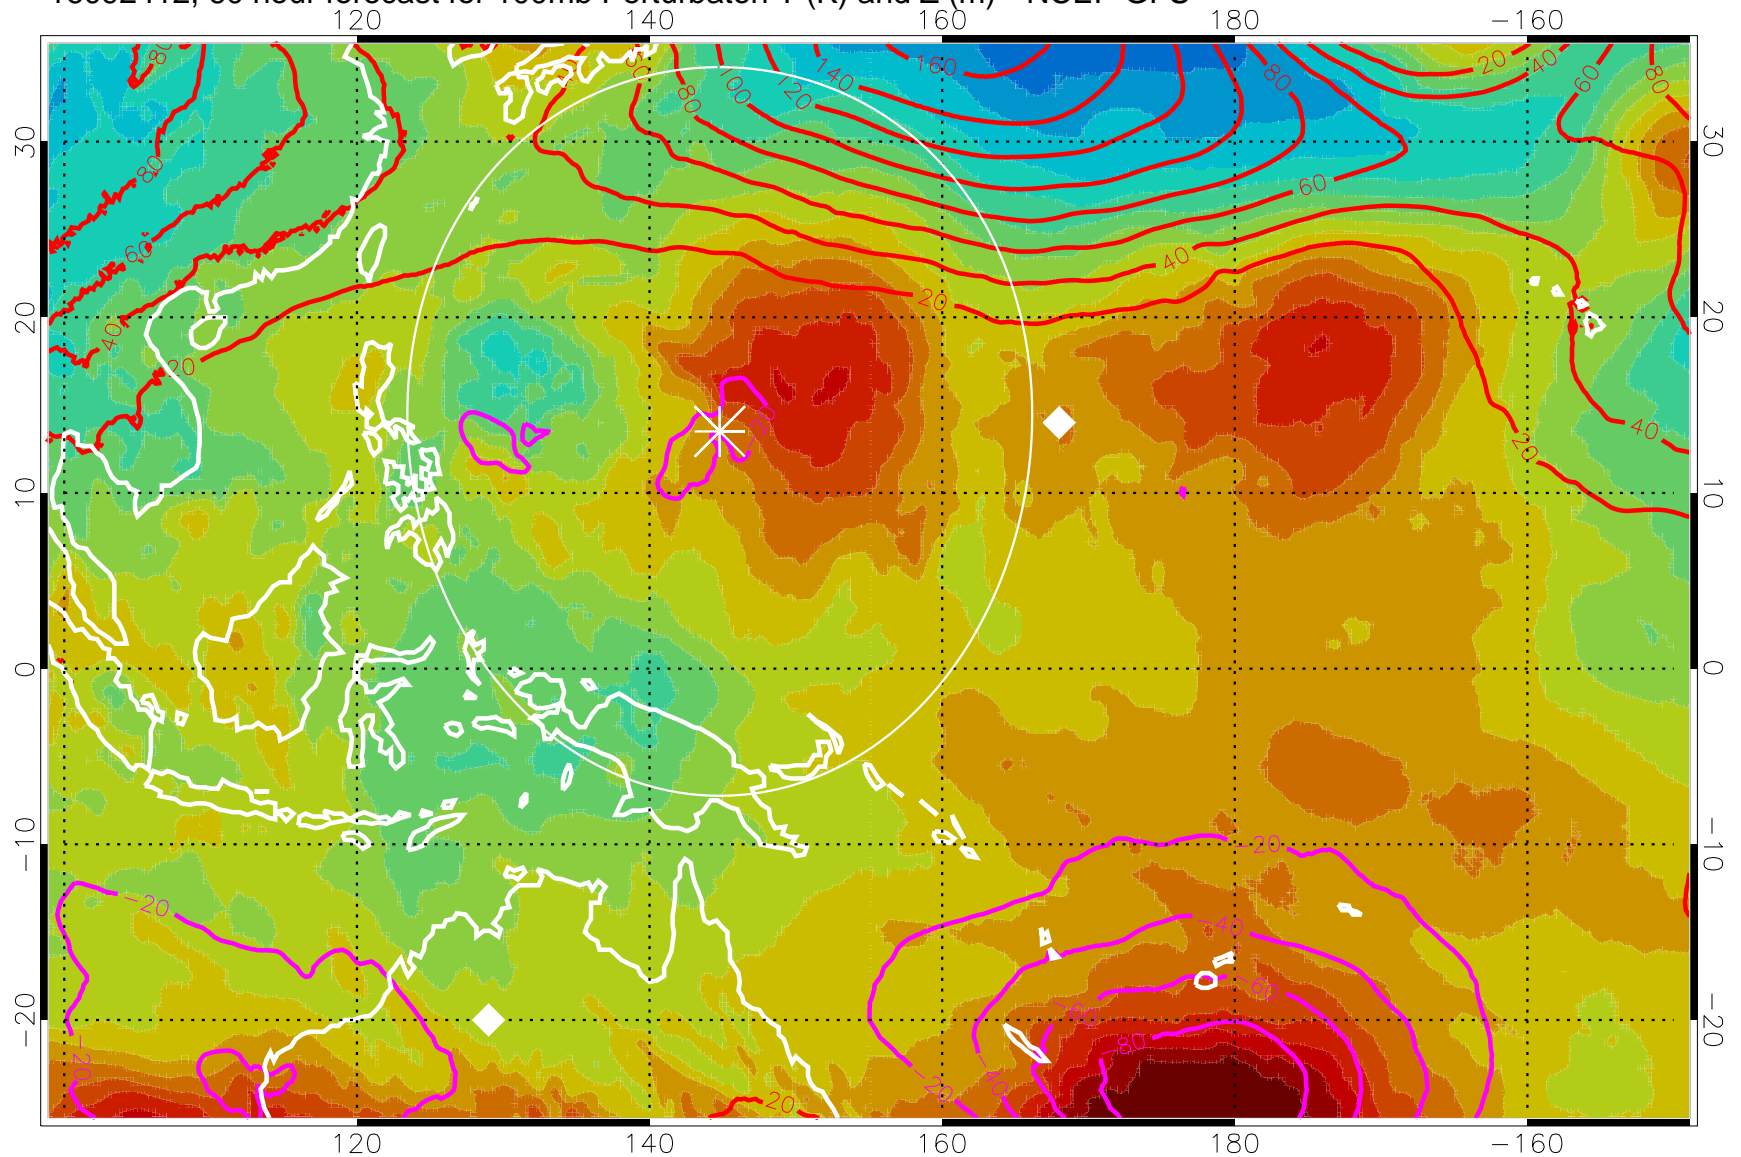

16092412, 60 hour forecast for 100mb Perturbation T (K) and Z (m)-- NCEP GFS

Contours are 100 mbar Z perturbation (m)
Positive Z Contours
Negative Z Contours
Diamonds-mean pos. of anticyclones

Range ring of 2304 km