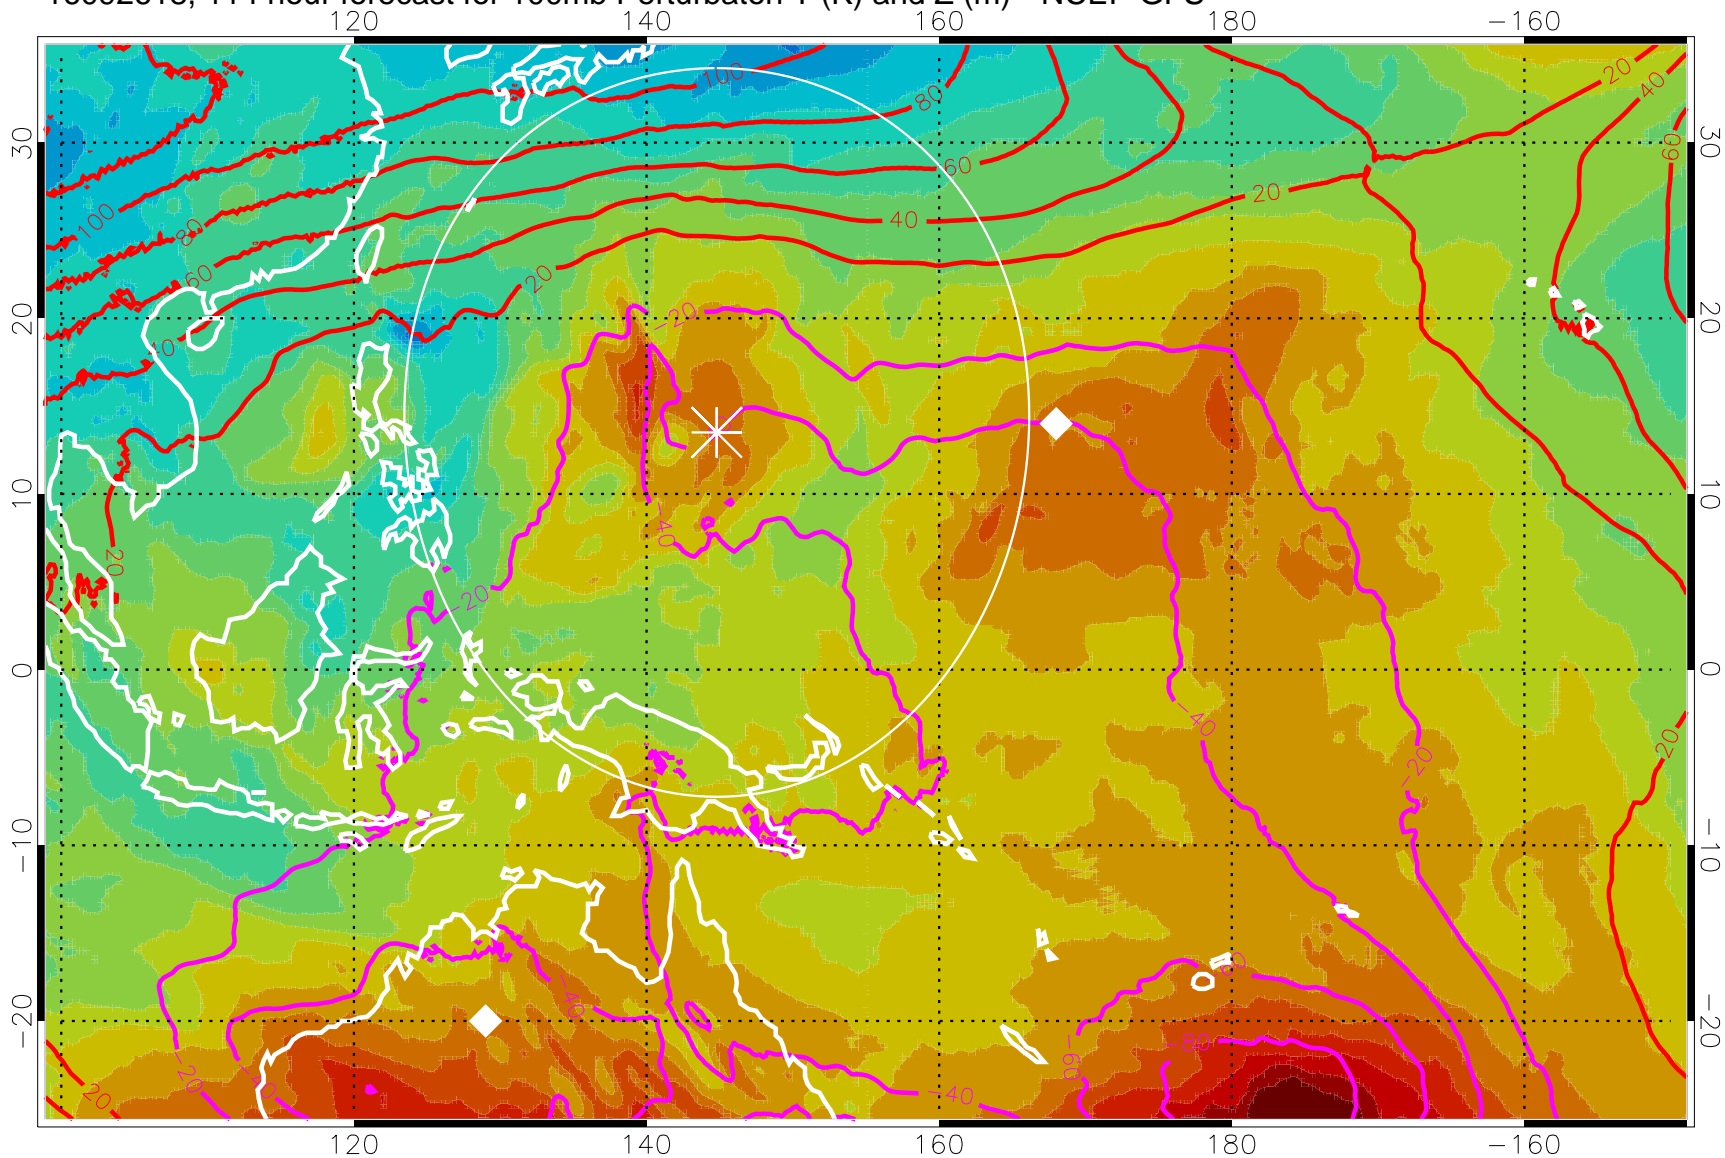

16092618, 114 hour forecast for 100mb Perturbaton T (K) and Z (m)-- NCEP GFS

Contours are 100 mbar Z perturbation (m)
Positive Z Contours
Negative Z Contours
Diamonds-mean pos. of anticyclones

Range ring of 2304 km