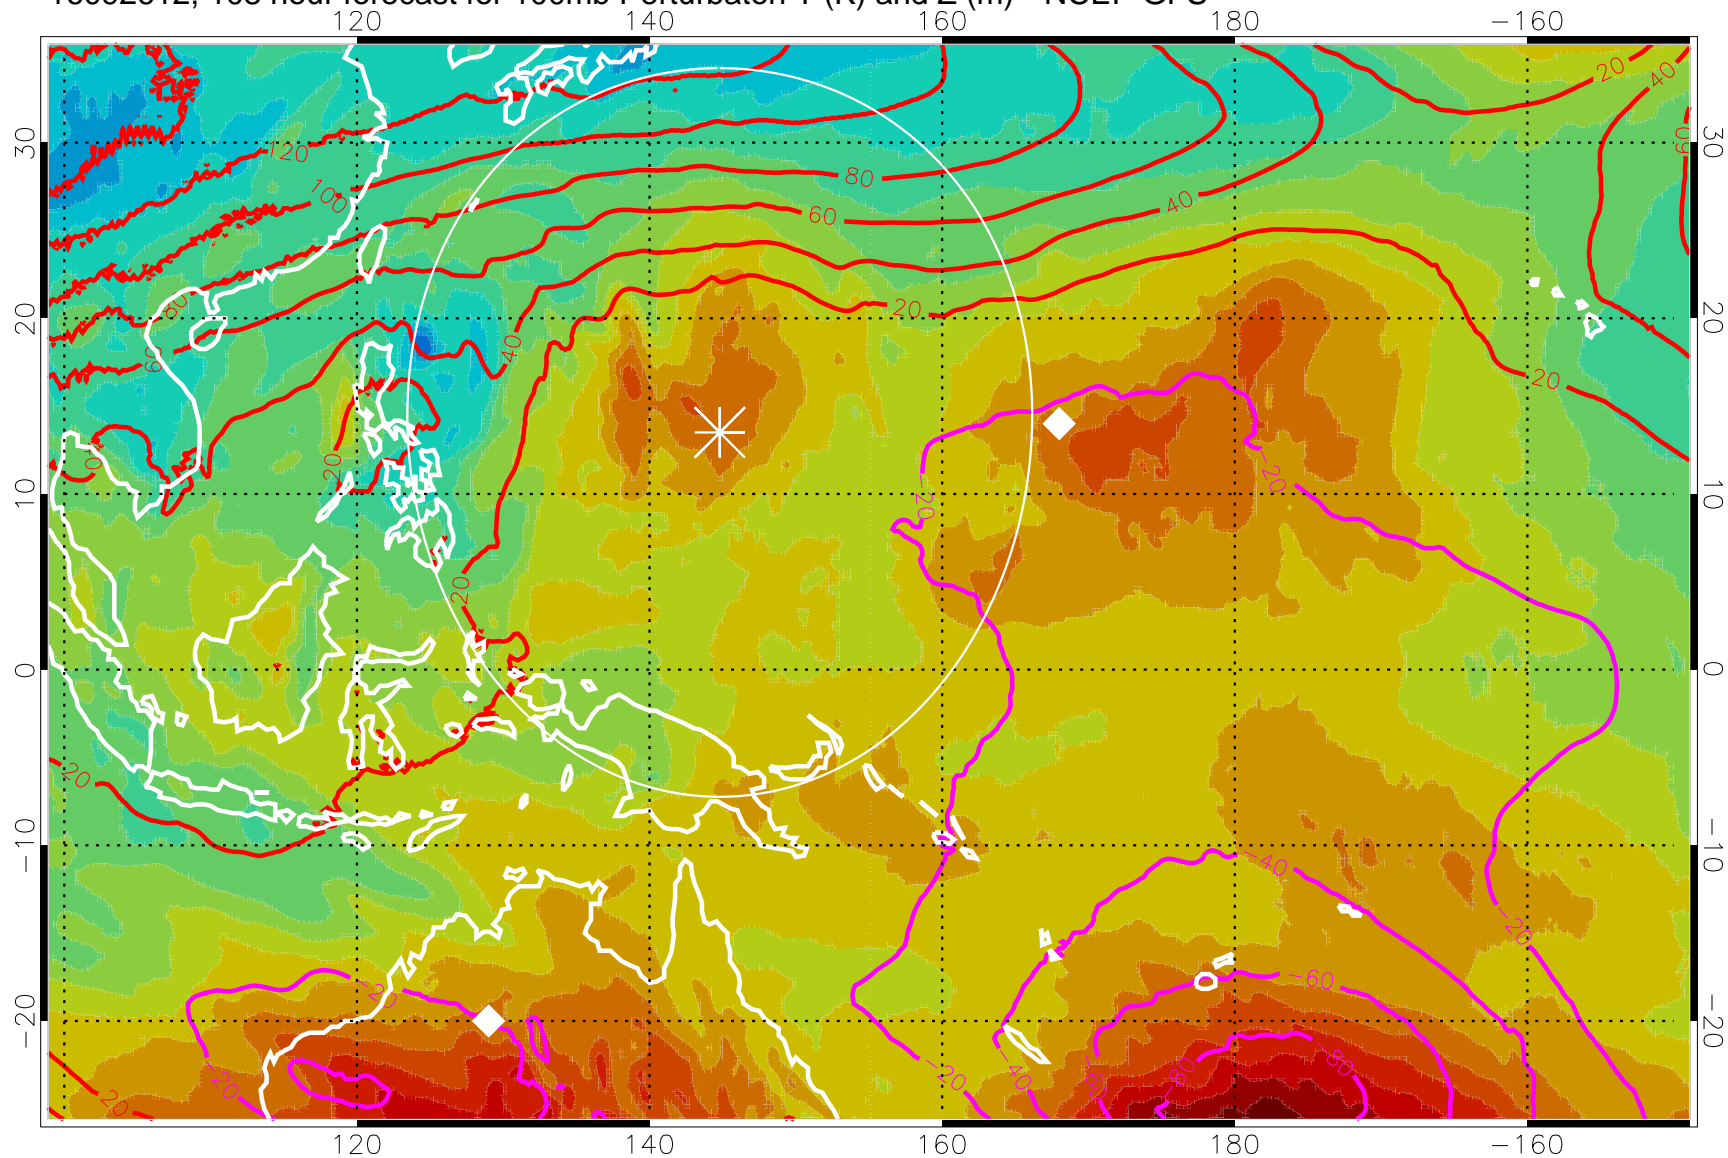

16092612, 108 hour forecast for 100mb Perturbaton T (K) and Z (m)-- NCEP GFS

Contours are 100 mbar Z perturbation (m)
Positive Z Contours
Negative Z Contours
Diamonds-mean pos. of anticyclones

Range ring of 2304 km