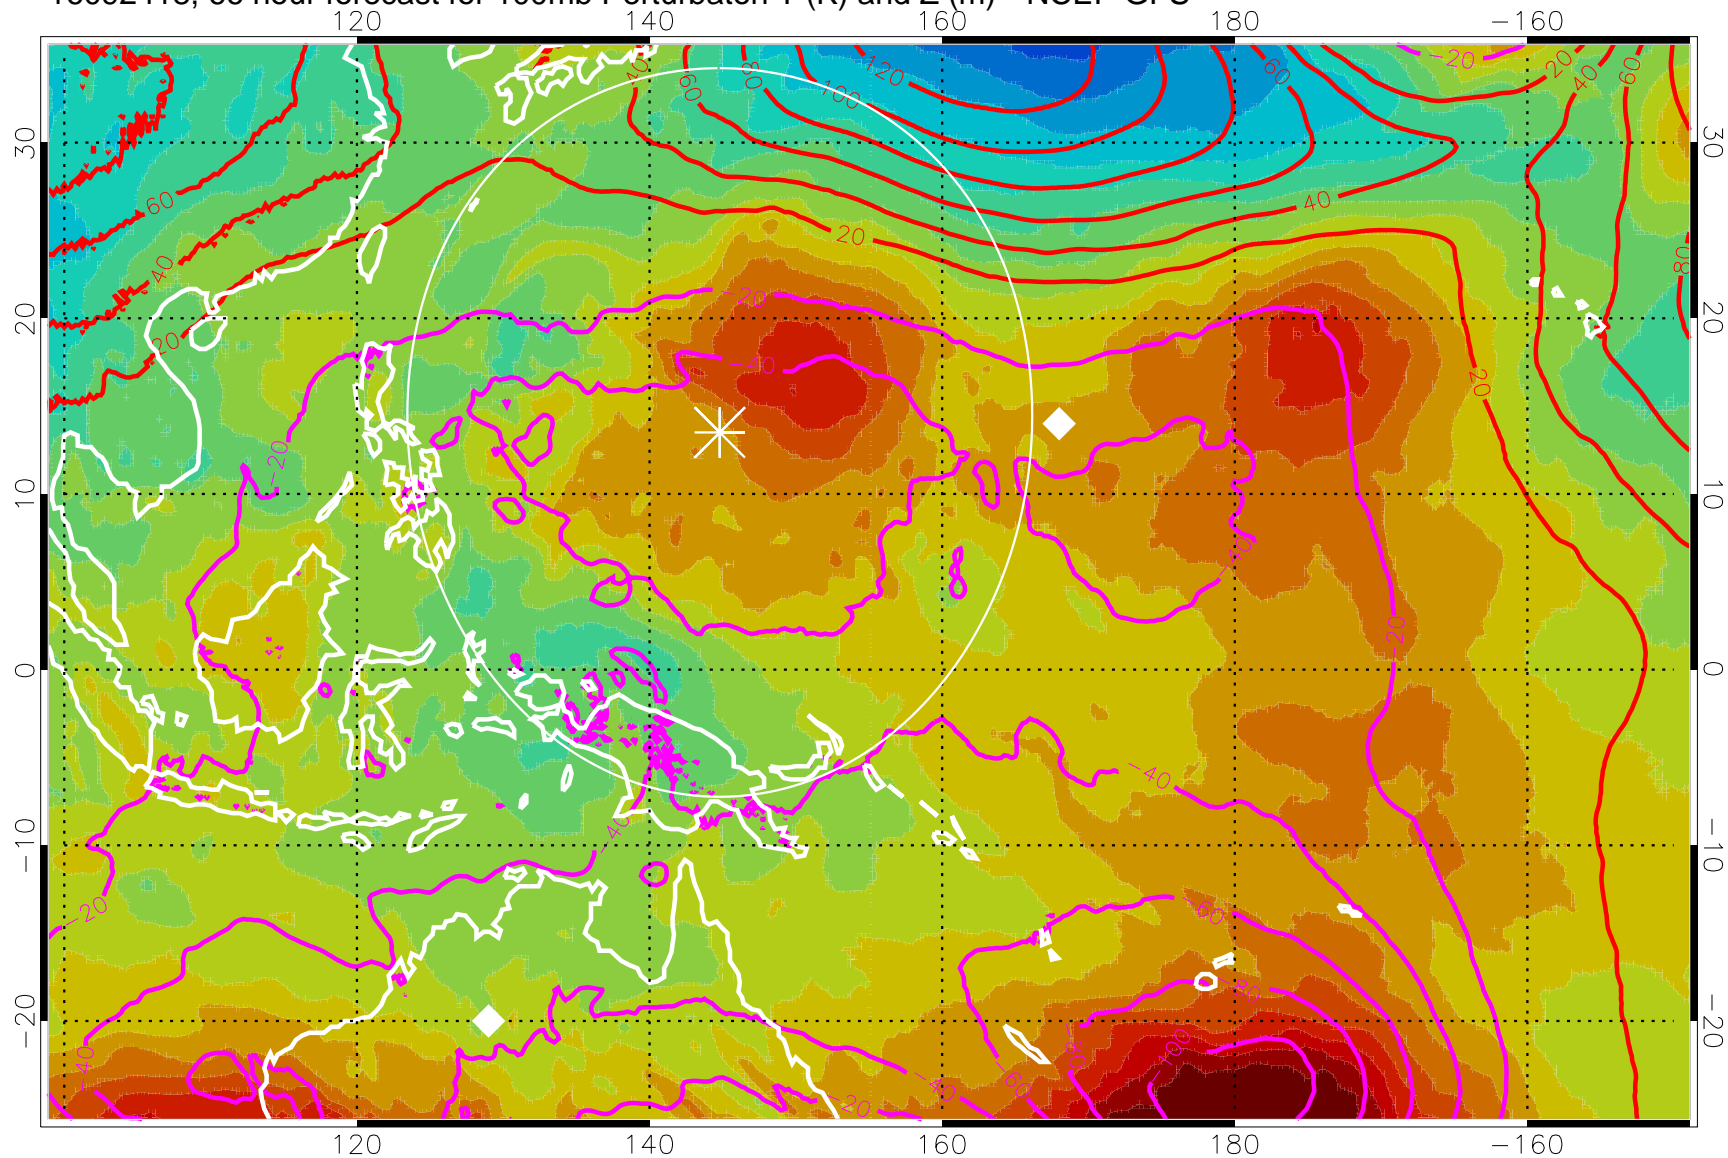

16092418, 66 hour forecast for 100mb Perturbaton T (K) and Z (m)-- NCEP GFS

Contours are 100 mbar Z perturbation (m)
Positive Z Contours
Negative Z Contours
Diamonds-mean pos. of anticyclones

Range ring of 2304 km