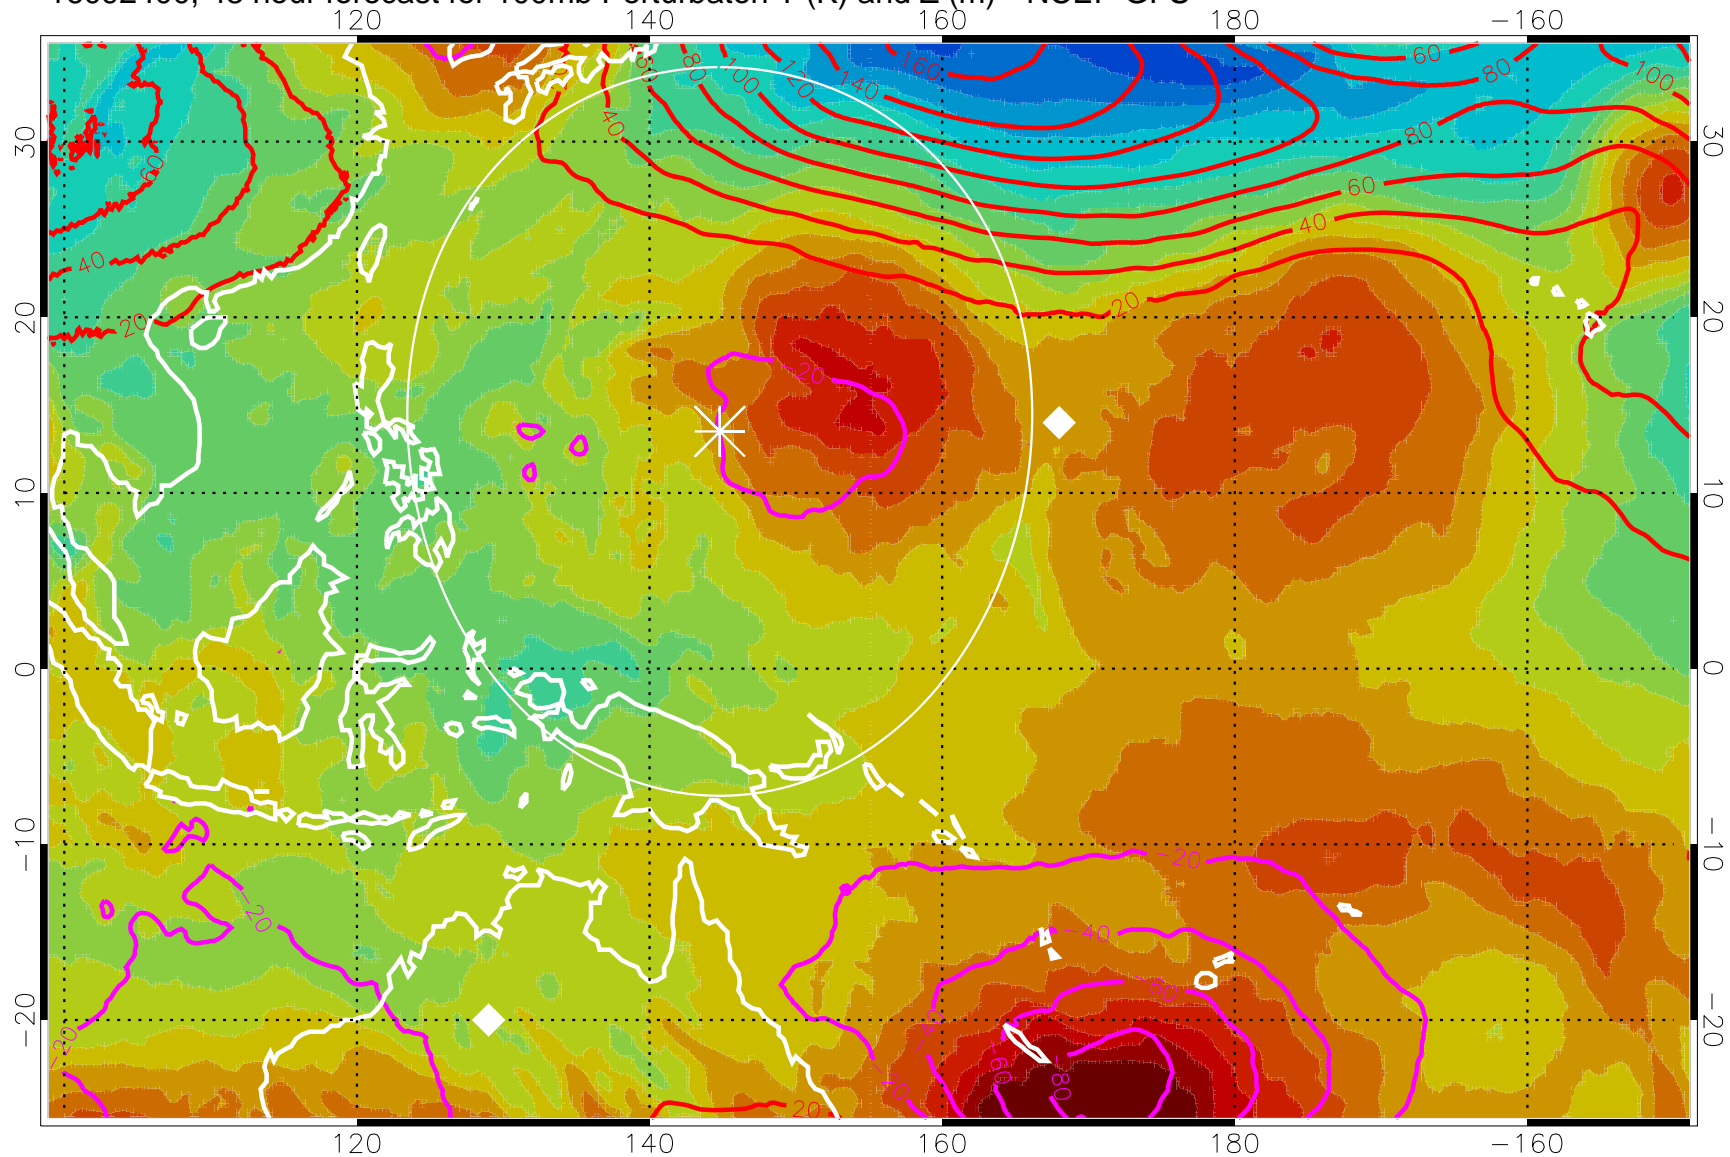

16092400, 48 hour forecast for 100mb Perturbaton T (K) and Z (m)-- NCEP GFS

Contours are 100 mbar Z perturbation (m)
Positive Z Contours
Negative Z Contours
Diamonds-mean pos. of anticyclones

Range ring of 2304 km