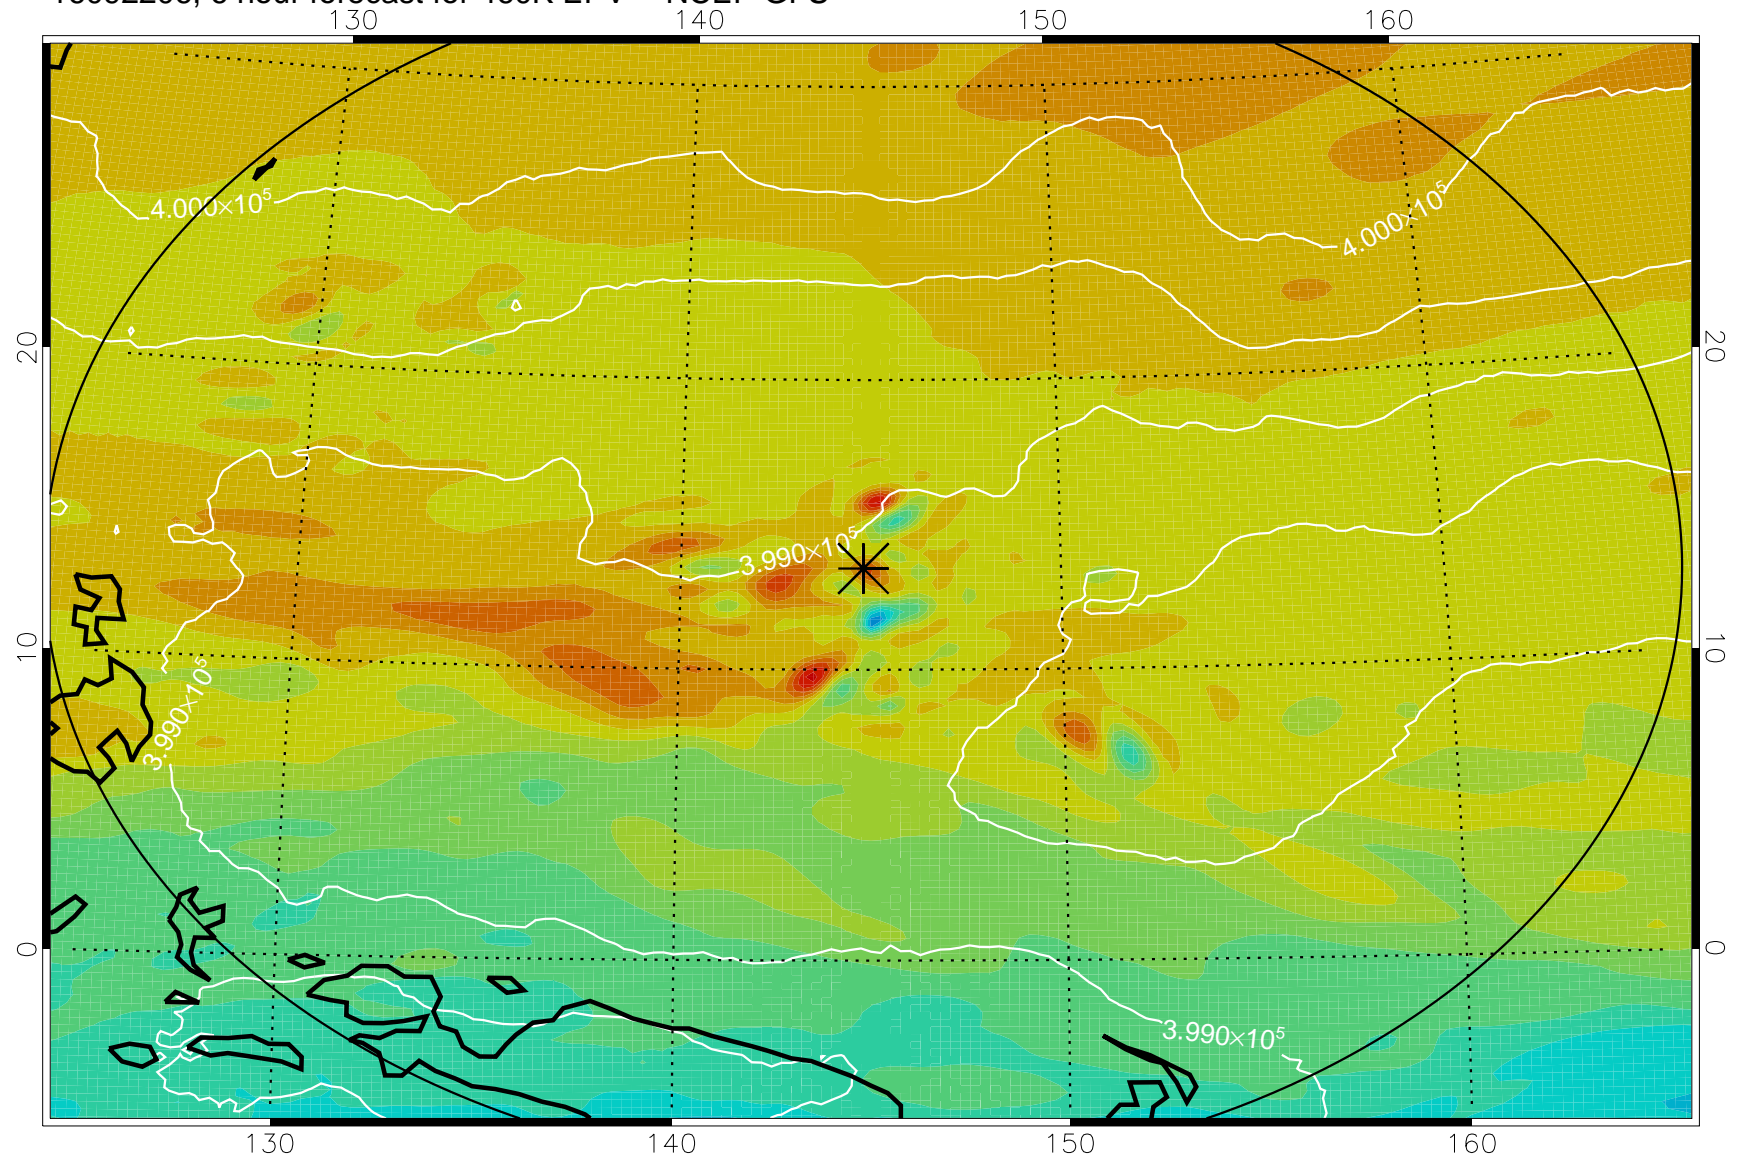

16092206, 6 hour forecast for 460K EPV -- NCEP GFS

460K Montgomery Streamfunction, white

Range ring of 2304 km

16092212, 12 hour forecast for 460K EPV -- NCEP GFS

460K Montgomery Streamfunction, white

Range ring of 2304 km

16092218, 18 hour forecast for 460K EPV -- NCEP GFS

460K Montgomery Streamfunction, white

Range ring of 2304 km

16092300, 24 hour forecast for 460K EPV -- NCEP GFS

460K Montgomery Streamfunction, white

Range ring of 2304 km

16092306, 30 hour forecast for 460K EPV -- NCEP GFS

460K Montgomery Streamfunction, white

Range ring of 2304 km

16092312, 36 hour forecast for 460K EPV -- NCEP GFS

460K Montgomery Streamfunction, white

Range ring of 2304 km

16092318, 42 hour forecast for 460K EPV -- NCEP GFS

460K Montgomery Streamfunction, white

Range ring of 2304 km

16092400, 48 hour forecast for 460K EPV -- NCEP GFS

460K Montgomery Streamfunction, white

Range ring of 2304 km