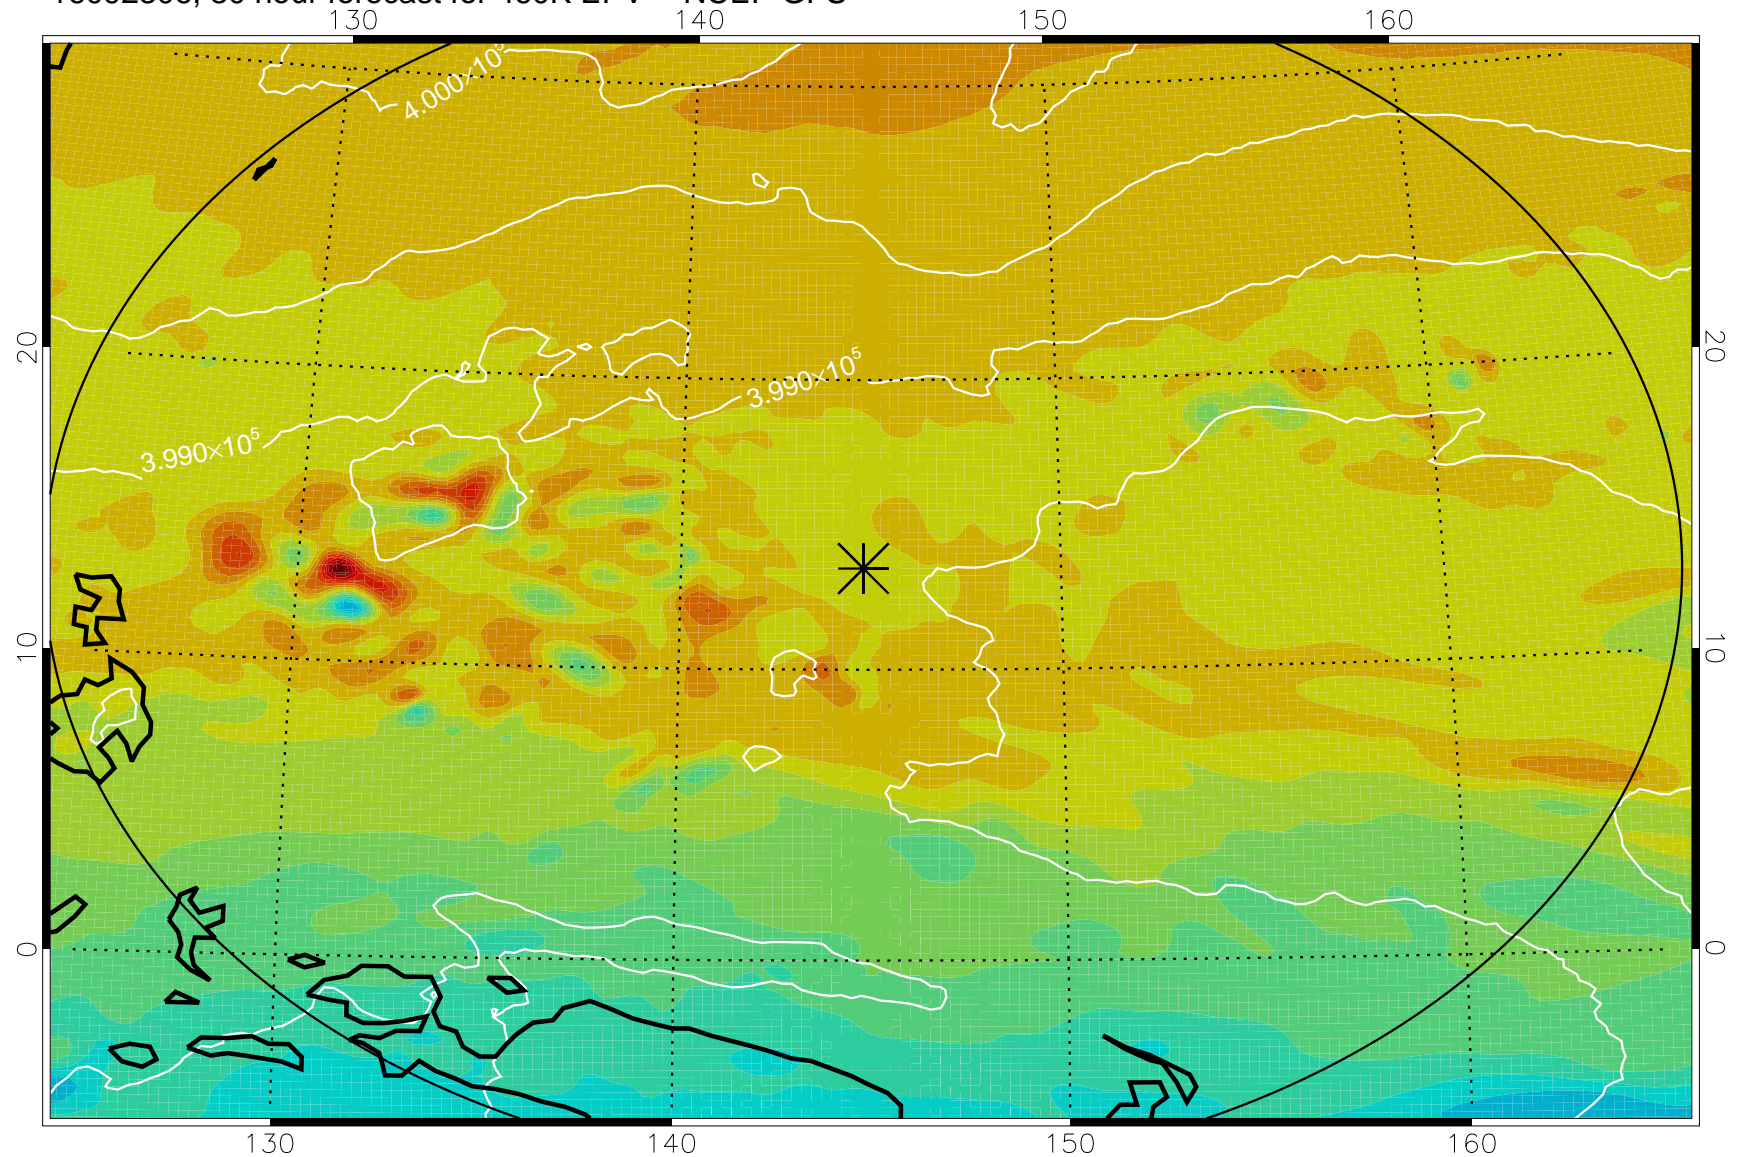

16092206, 6 hour forecast for 460K EPV -- NCEP GFS

460K Montgomery Streamfunction, white

Range ring of 2304 km

16092212, 12 hour forecast for 460K EPV -- NCEP GFS

460K Montgomery Streamfunction, white

Range ring of 2304 km

16092218, 18 hour forecast for 460K EPV -- NCEP GFS

460K Montgomery Streamfunction, white

Range ring of 2304 km

16092300, 24 hour forecast for 460K EPV -- NCEP GFS

460K Montgomery Streamfunction, white

Range ring of 2304 km

16092306, 30 hour forecast for 460K EPV -- NCEP GFS

460K Montgomery Streamfunction, white

Range ring of 2304 km

16092312, 36 hour forecast for 460K EPV -- NCEP GFS

460K Montgomery Streamfunction, white

Range ring of 2304 km

16092318, 42 hour forecast for 460K EPV -- NCEP GFS

460K Montgomery Streamfunction, white

Range ring of 2304 km

16092400, 48 hour forecast for 460K EPV -- NCEP GFS

460K Montgomery Streamfunction, white

Range ring of 2304 km