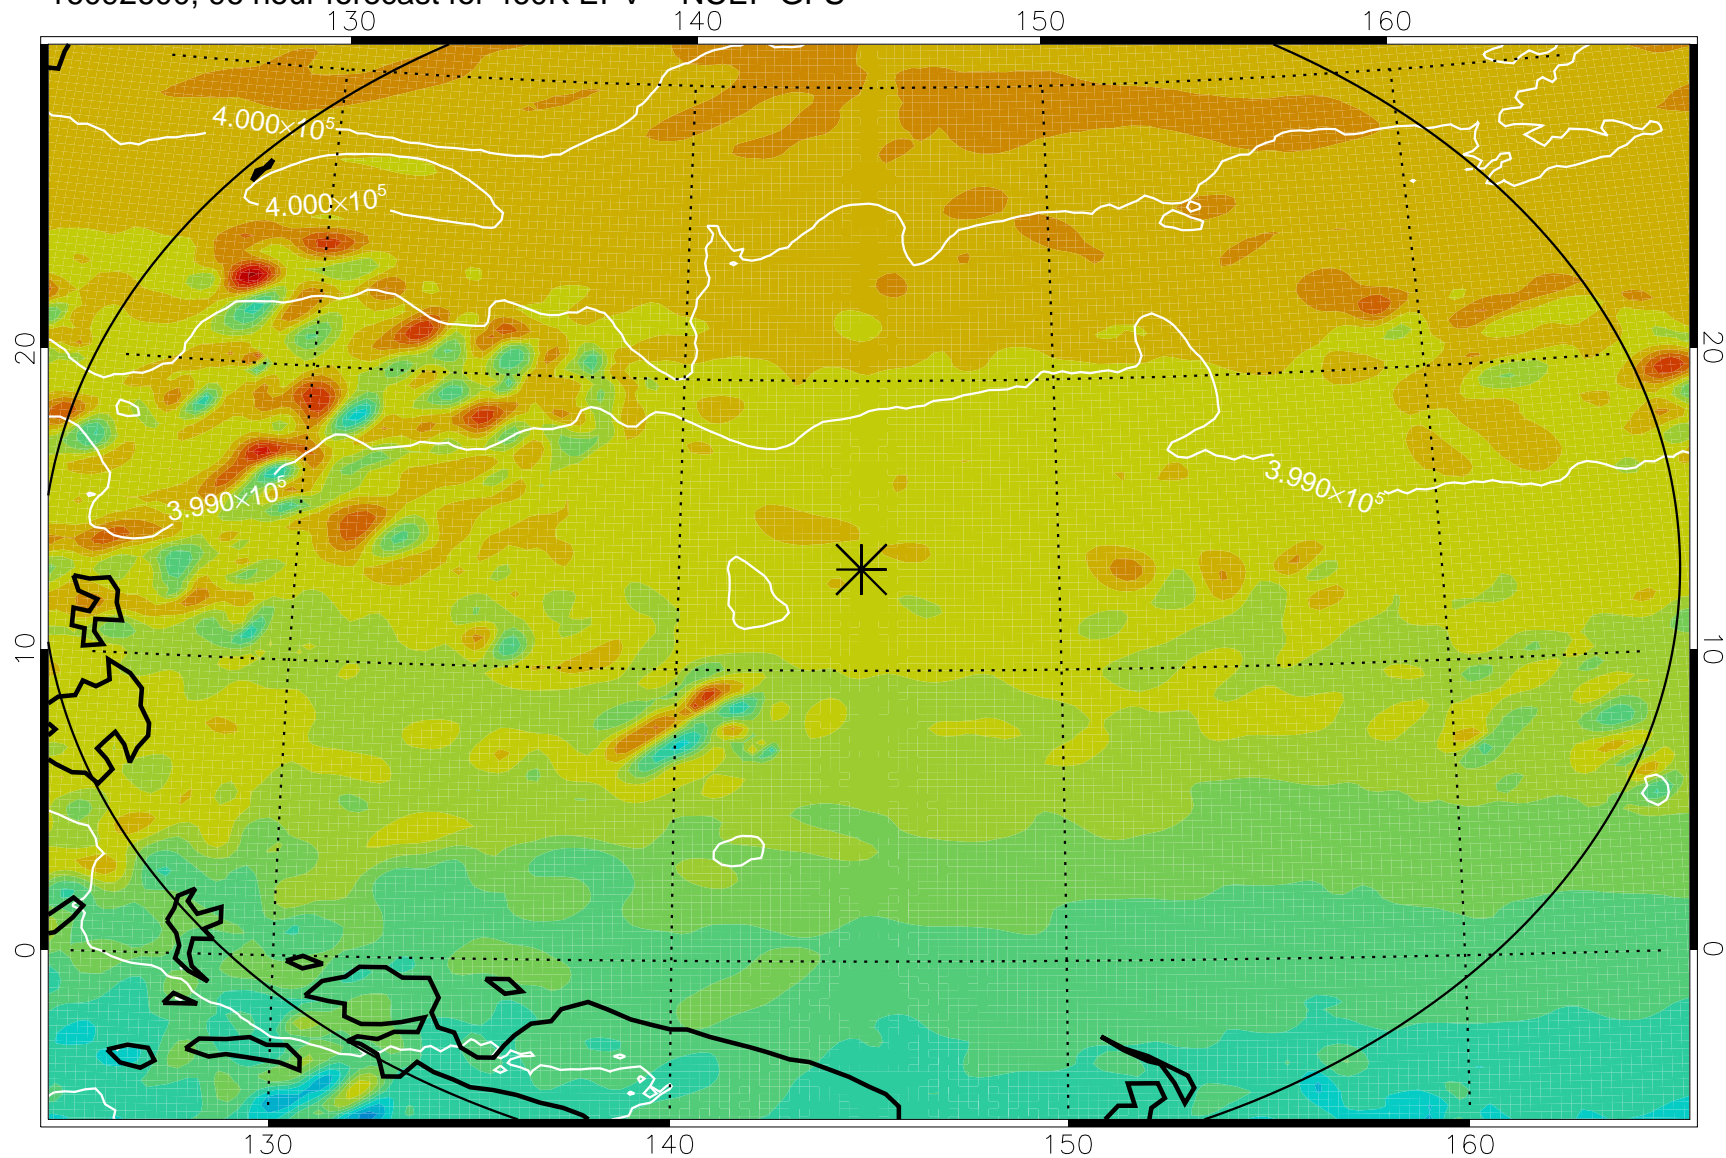

16092418, 66 hour forecast for 460K EPV -- NCEP GFS

460K Montgomery Streamfunction, white

Range ring of 2304 km

16092500, 72 hour forecast for 460K EPV -- NCEP GFS

460K Montgomery Streamfunction, white

Range ring of 2304 km

16092506, 78 hour forecast for 460K EPV -- NCEP GFS

460K Montgomery Streamfunction, white

Range ring of 2304 km

16092512, 84 hour forecast for 460K EPV -- NCEP GFS

460K Montgomery Streamfunction, white

Range ring of 2304 km

16092518, 90 hour forecast for 460K EPV -- NCEP GFS

460K Montgomery Streamfunction, white

Range ring of 2304 km

16092600, 96 hour forecast for 460K EPV -- NCEP GFS

460K Montgomery Streamfunction, white

Range ring of 2304 km

16092606, 102 hour forecast for 460K EPV -- NCEP GFS

460K Montgomery Streamfunction, white

Range ring of 2304 km

16092612, 108 hour forecast for 460K EPV -- NCEP GFS

460K Montgomery Streamfunction, white

Range ring of 2304 km