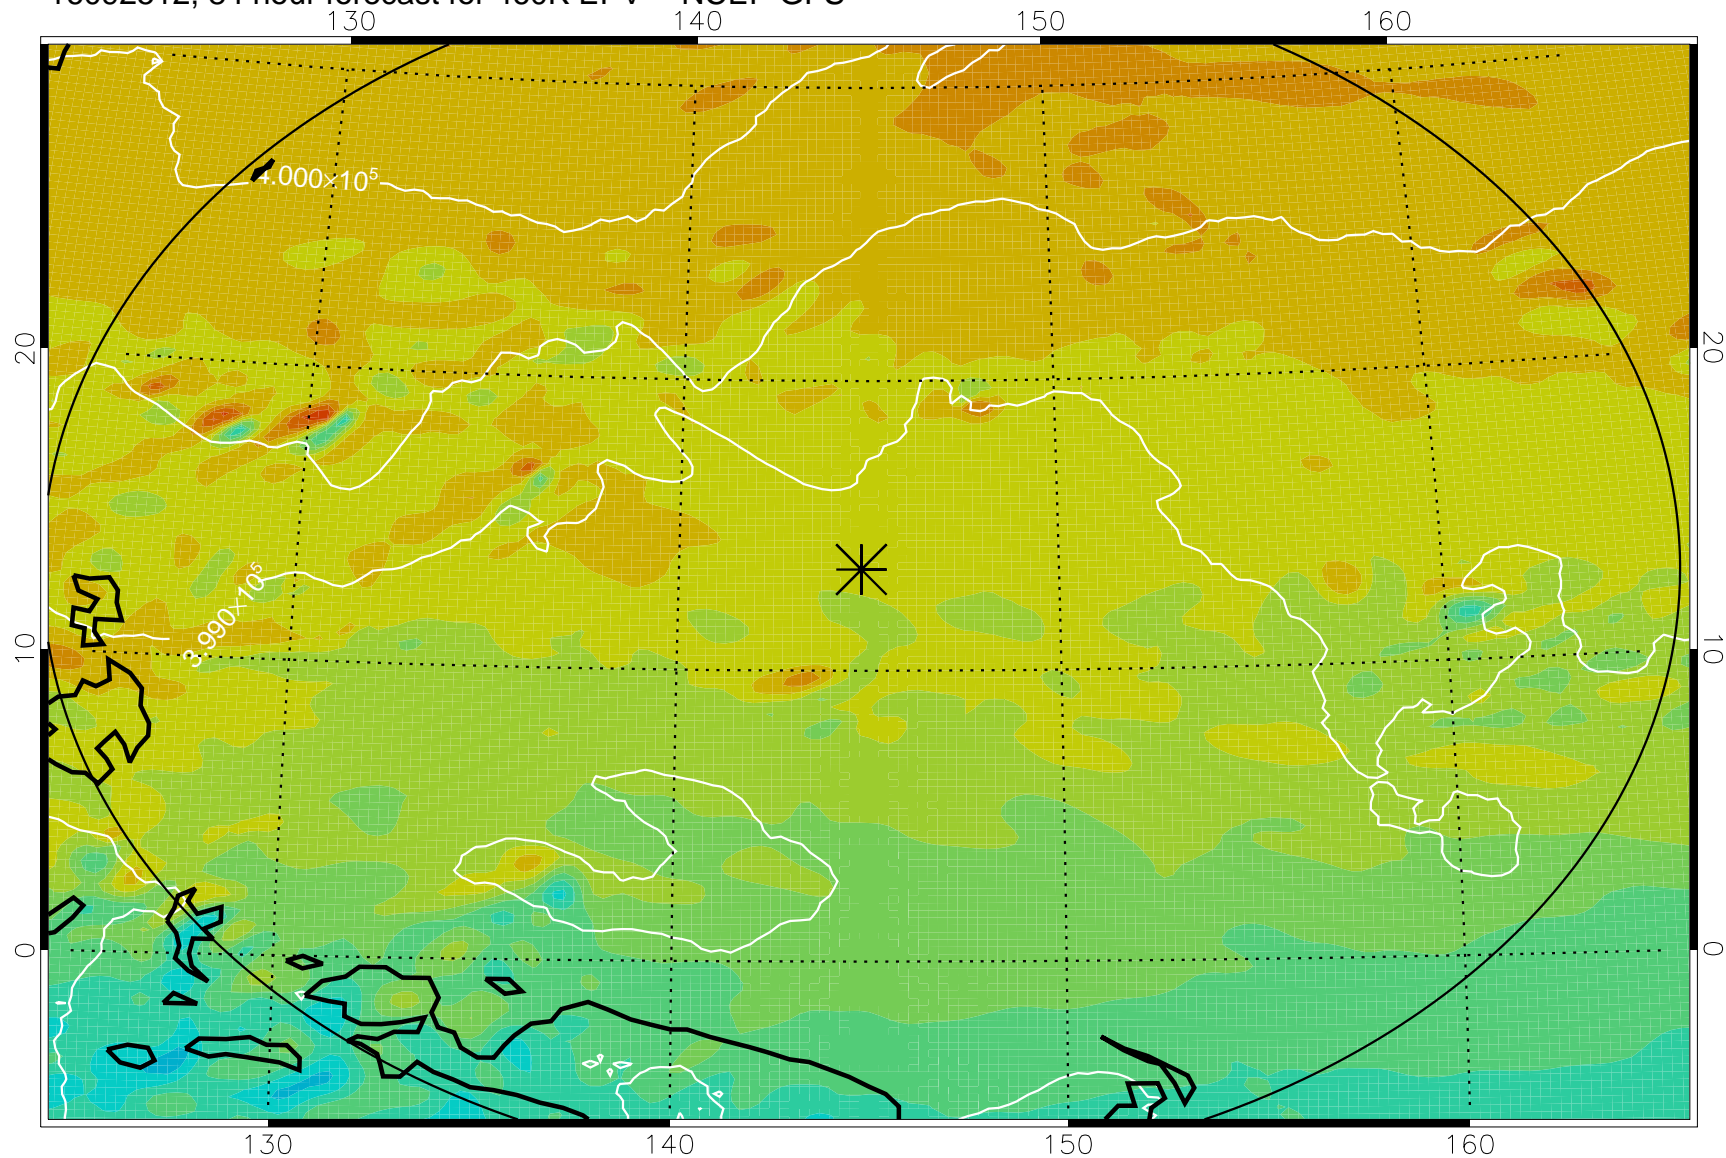

16092418, 66 hour forecast for 460K EPV -- NCEP GFS

460K Montgomery Streamfunction, white

Range ring of 2304 km

16092500, 72 hour forecast for 460K EPV -- NCEP GFS

460K Montgomery Streamfunction, white

Range ring of 2304 km

16092506, 78 hour forecast for 460K EPV -- NCEP GFS

460K Montgomery Streamfunction, white

Range ring of 2304 km

16092512, 84 hour forecast for 460K EPV -- NCEP GFS

460K Montgomery Streamfunction, white

Range ring of 2304 km

16092518, 90 hour forecast for 460K EPV -- NCEP GFS

460K Montgomery Streamfunction, white

Range ring of 2304 km

16092600, 96 hour forecast for 460K EPV -- NCEP GFS

460K Montgomery Streamfunction, white

Range ring of 2304 km

16092606, 102 hour forecast for 460K EPV -- NCEP GFS

460K Montgomery Streamfunction, white

Range ring of 2304 km

16092612, 108 hour forecast for 460K EPV -- NCEP GFS

460K Montgomery Streamfunction, white

Range ring of 2304 km