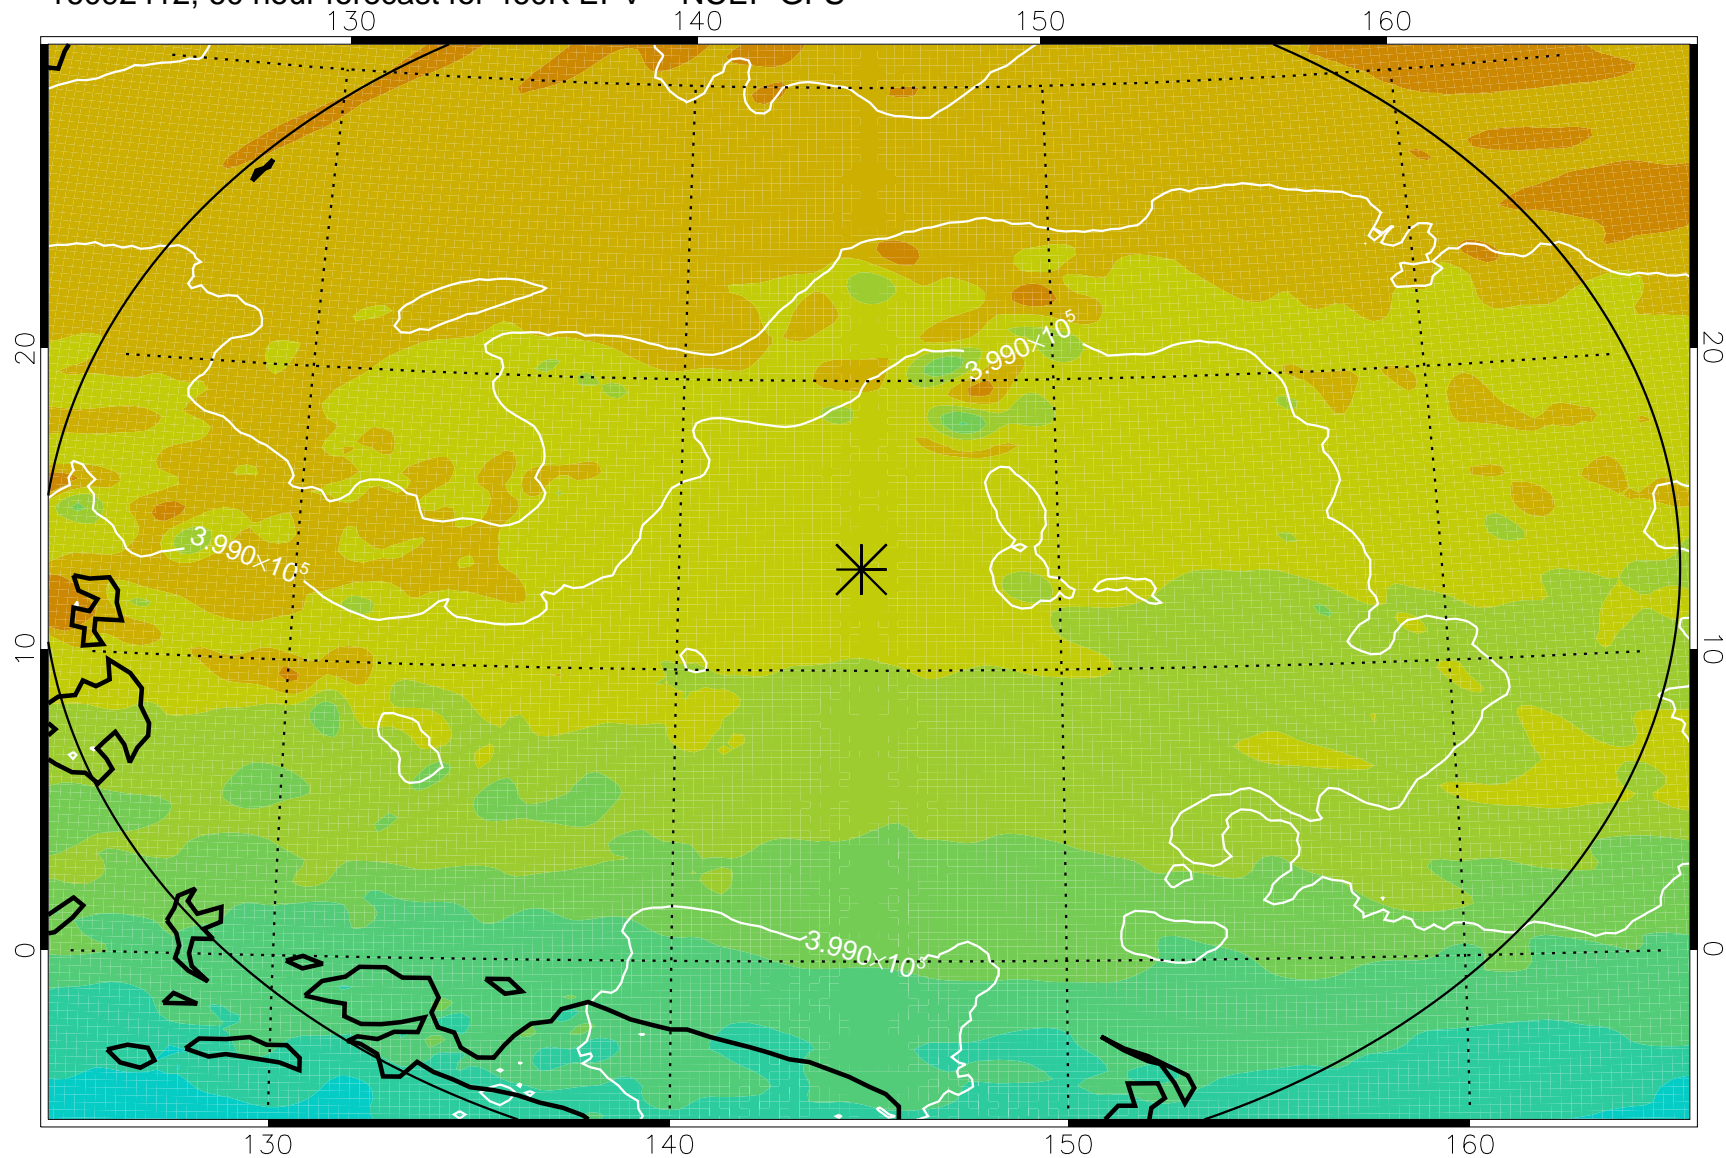

16092306, 30 hour forecast for 460K EPV -- NCEP GFS

460K Montgomery Streamfunction, white

Range ring of 2304 km

16092312, 36 hour forecast for 460K EPV -- NCEP GFS

460K Montgomery Streamfunction, white

Range ring of 2304 km

16092318, 42 hour forecast for 460K EPV -- NCEP GFS

460K Montgomery Streamfunction, white

Range ring of 2304 km

16092400, 48 hour forecast for 460K EPV -- NCEP GFS

460K Montgomery Streamfunction, white

Range ring of 2304 km

16092406, 54 hour forecast for 460K EPV -- NCEP GFS

460K Montgomery Streamfunction, white

Range ring of 2304 km

16092412, 60 hour forecast for 460K EPV -- NCEP GFS

460K Montgomery Streamfunction, white

Range ring of 2304 km

16092418, 66 hour forecast for 460K EPV -- NCEP GFS

460K Montgomery Streamfunction, white

Range ring of 2304 km

16092500, 72 hour forecast for 460K EPV -- NCEP GFS

460K Montgomery Streamfunction, white

Range ring of 2304 km