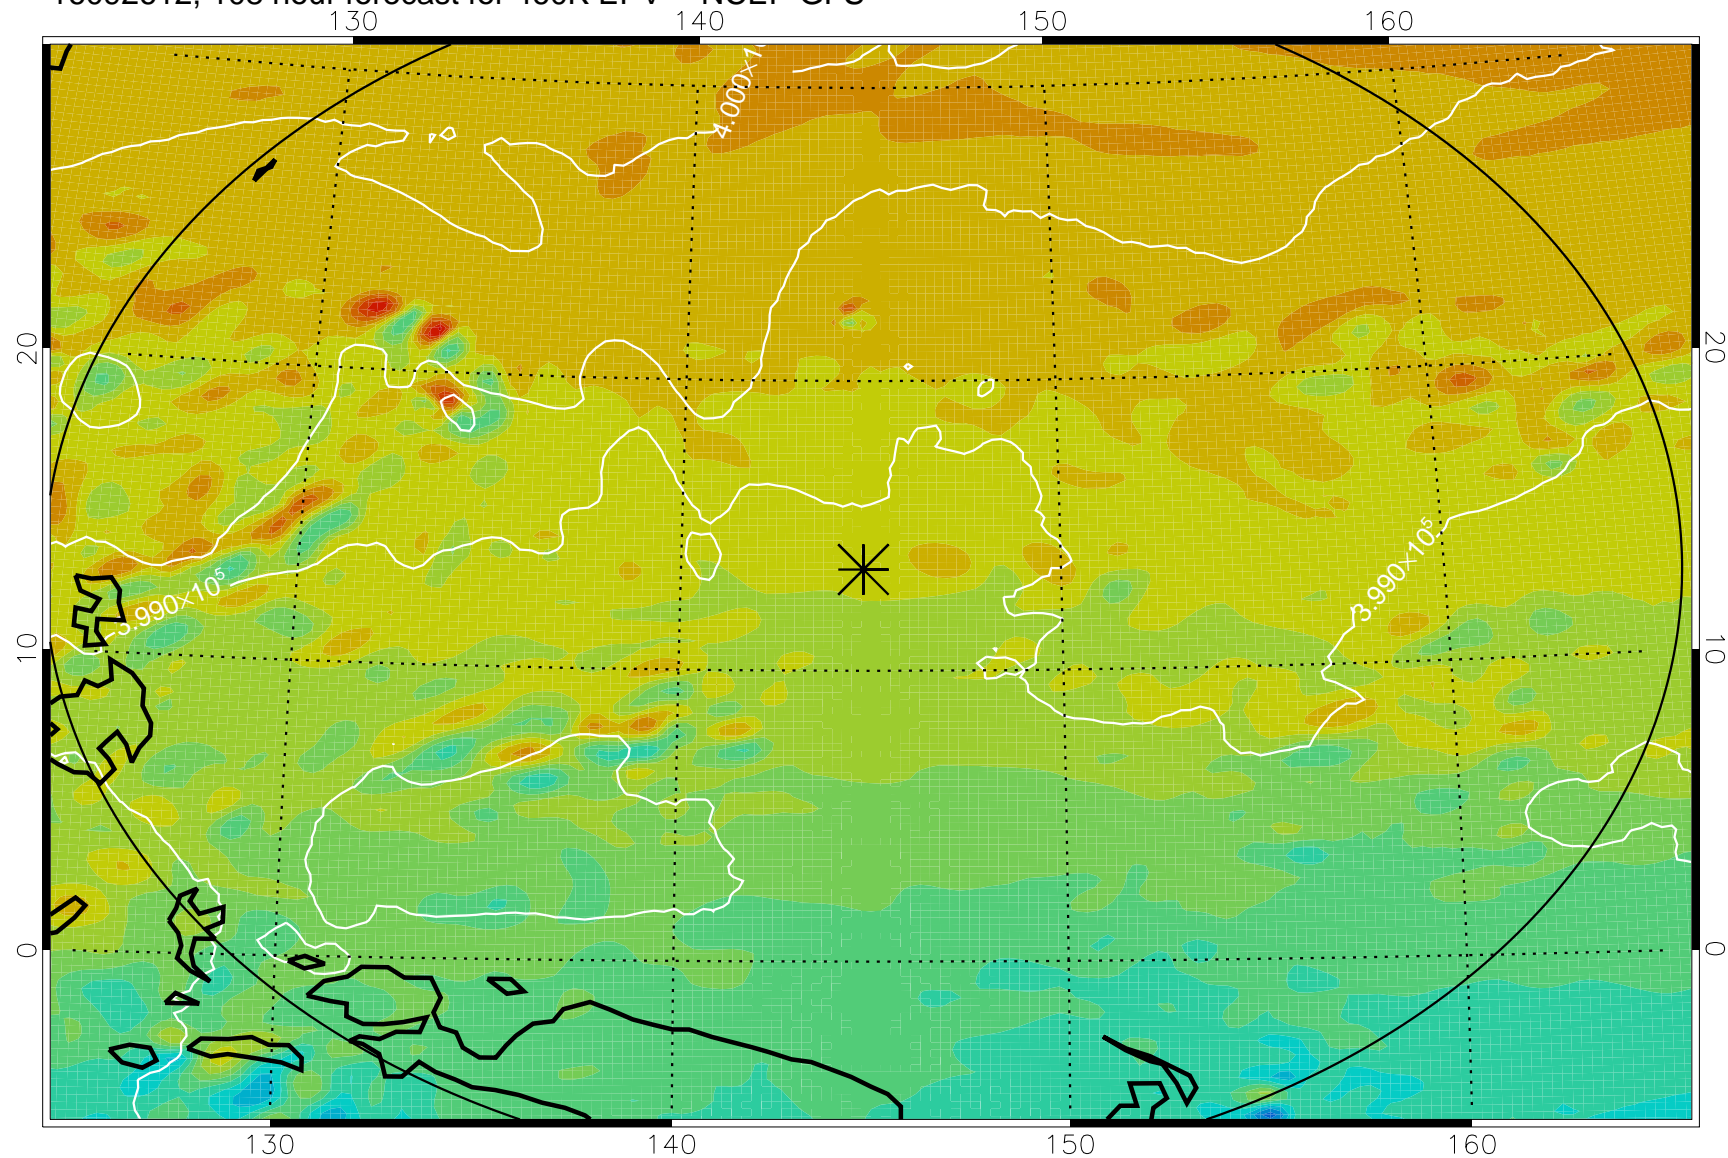

16092506, 78 hour forecast for 460K EPV -- NCEP GFS

460K Montgomery Streamfunction, white

Range ring of 2304 km

16092512, 84 hour forecast for 460K EPV -- NCEP GFS

460K Montgomery Streamfunction, white

Range ring of 2304 km

16092518, 90 hour forecast for 460K EPV -- NCEP GFS

460K Montgomery Streamfunction, white

Range ring of 2304 km

16092600, 96 hour forecast for 460K EPV -- NCEP GFS

460K Montgomery Streamfunction, white

Range ring of 2304 km

16092606, 102 hour forecast for 460K EPV -- NCEP GFS

460K Montgomery Streamfunction, white

Range ring of 2304 km

16092612, 108 hour forecast for 460K EPV -- NCEP GFS

460K Montgomery Streamfunction, white

Range ring of 2304 km

16092618, 114 hour forecast for 460K EPV -- NCEP GFS

460K Montgomery Streamfunction, white

Range ring of 2304 km

16092700, 120 hour forecast for 460K EPV -- NCEP GFS

460K Montgomery Streamfunction, white

Range ring of 2304 km