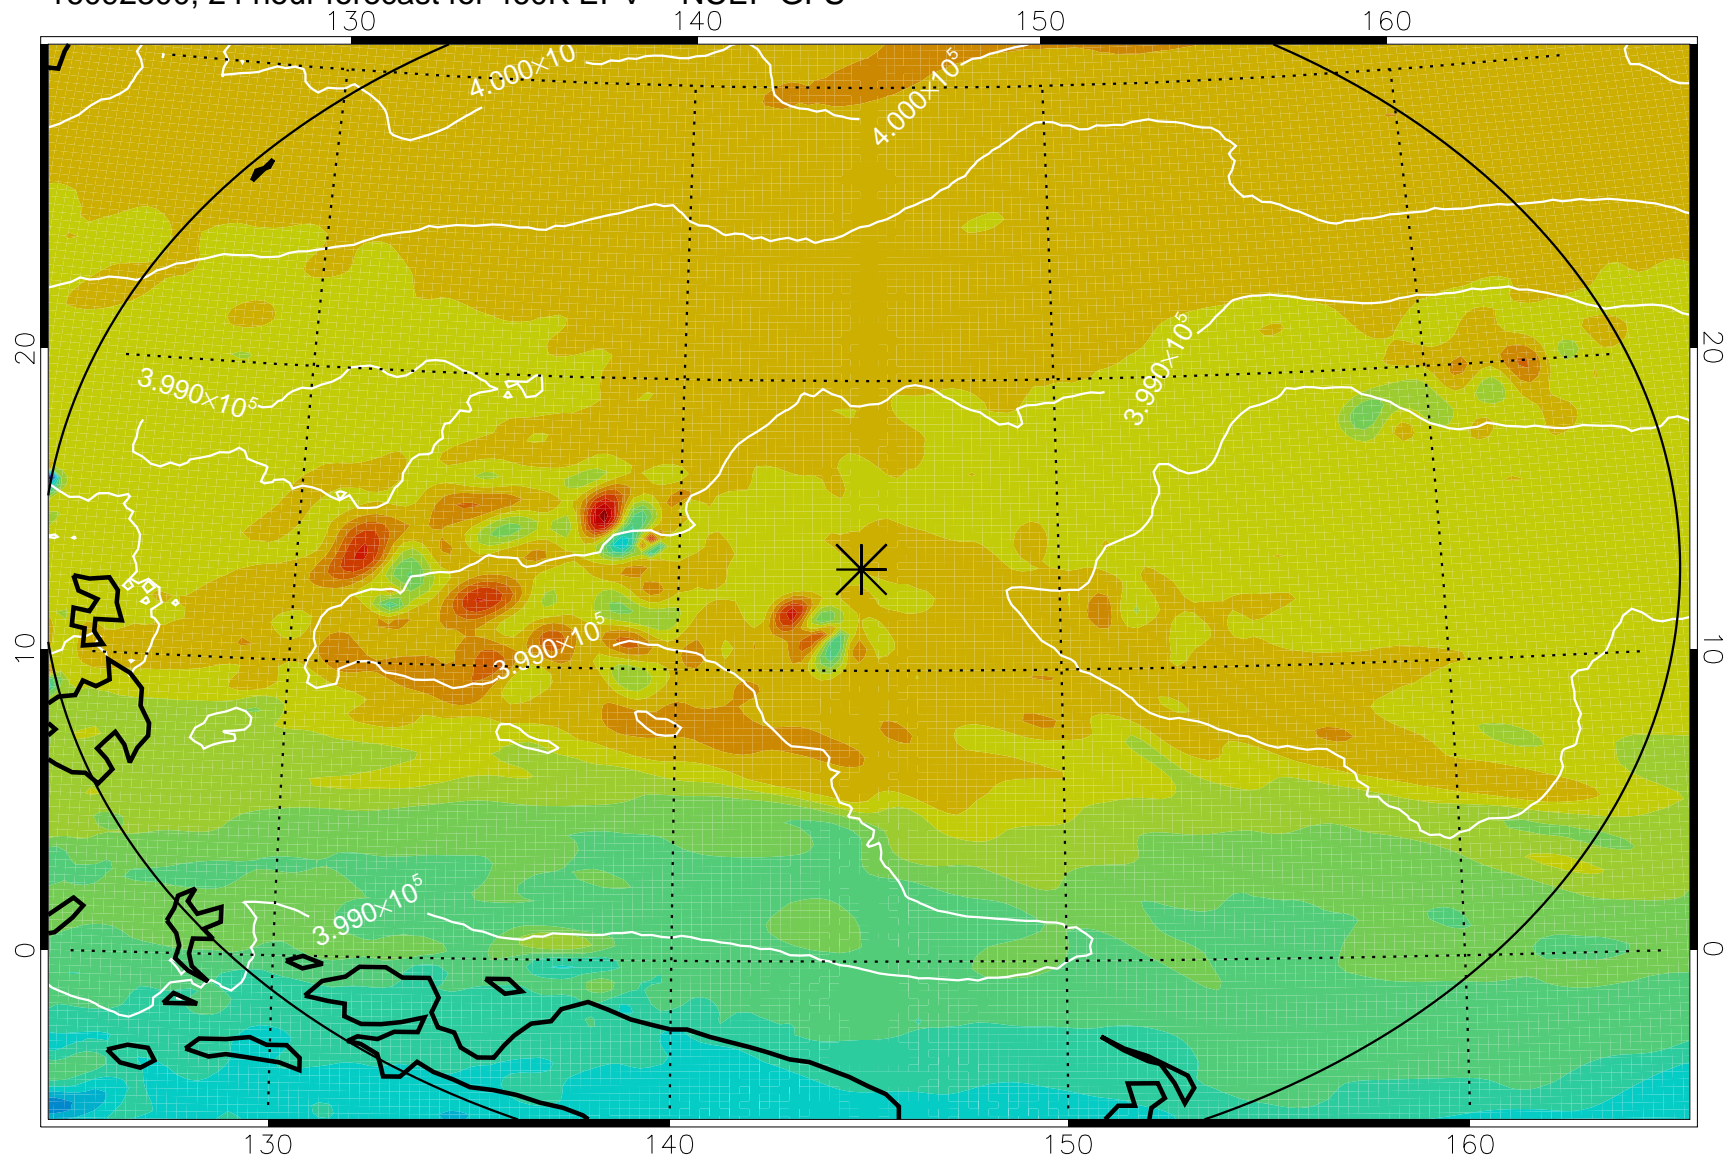

16092206, 6 hour forecast for 460K EPV -- NCEP GFS

460K Montgomery Streamfunction, white

Range ring of 2304 km

16092212, 12 hour forecast for 460K EPV -- NCEP GFS

460K Montgomery Streamfunction, white

Range ring of 2304 km

16092218, 18 hour forecast for 460K EPV -- NCEP GFS

460K Montgomery Streamfunction, white

Range ring of 2304 km

16092300, 24 hour forecast for 460K EPV -- NCEP GFS

460K Montgomery Streamfunction, white

Range ring of 2304 km

16092306, 30 hour forecast for 460K EPV -- NCEP GFS

460K Montgomery Streamfunction, white

Range ring of 2304 km

16092312, 36 hour forecast for 460K EPV -- NCEP GFS

460K Montgomery Streamfunction, white

Range ring of 2304 km

16092318, 42 hour forecast for 460K EPV -- NCEP GFS

460K Montgomery Streamfunction, white

Range ring of 2304 km

16092400, 48 hour forecast for 460K EPV -- NCEP GFS

460K Montgomery Streamfunction, white

Range ring of 2304 km