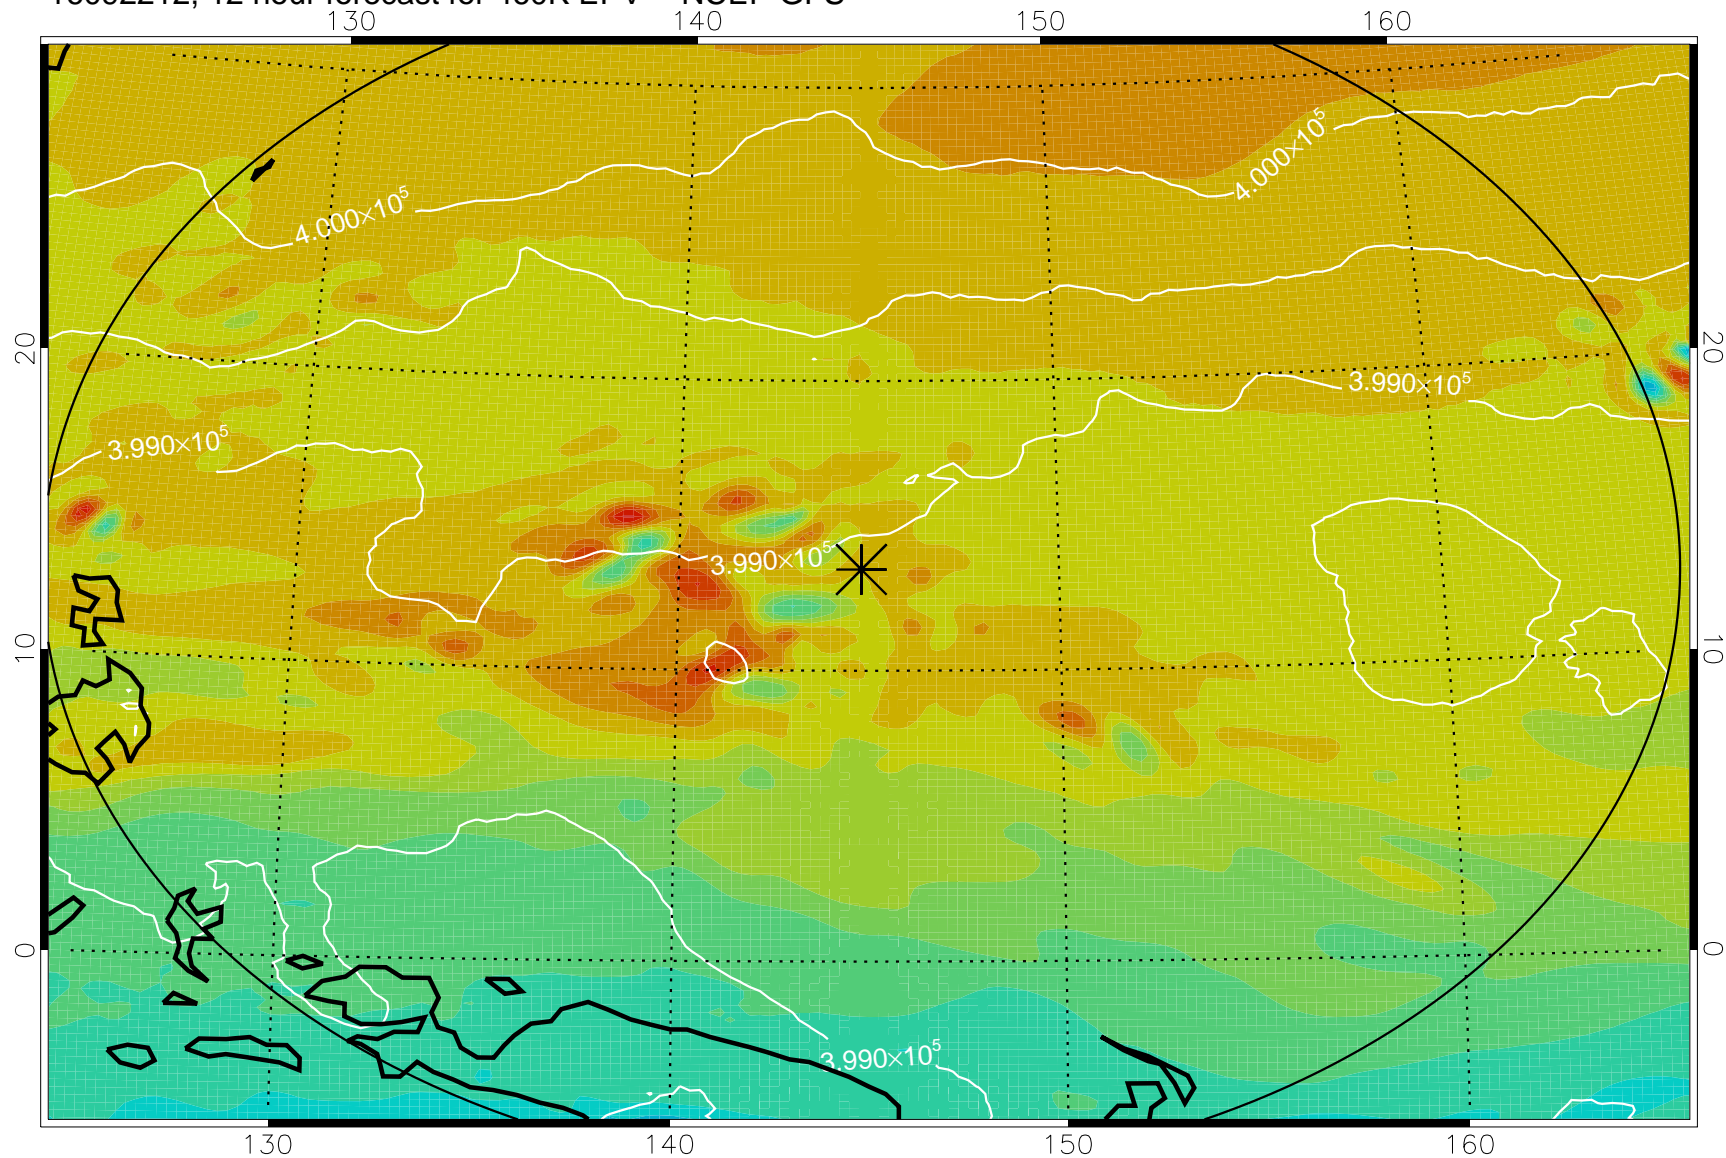

16092206, 6 hour forecast for 460K EPV -- NCEP GFS

460K Montgomery Streamfunction, white

Range ring of 2304 km

16092212, 12 hour forecast for 460K EPV -- NCEP GFS

460K Montgomery Streamfunction, white

Range ring of 2304 km

16092218, 18 hour forecast for 460K EPV -- NCEP GFS

460K Montgomery Streamfunction, white

Range ring of 2304 km

16092300, 24 hour forecast for 460K EPV -- NCEP GFS

460K Montgomery Streamfunction, white

Range ring of 2304 km

16092306, 30 hour forecast for 460K EPV -- NCEP GFS

460K Montgomery Streamfunction, white

Range ring of 2304 km

16092312, 36 hour forecast for 460K EPV -- NCEP GFS

460K Montgomery Streamfunction, white

Range ring of 2304 km

16092318, 42 hour forecast for 460K EPV -- NCEP GFS

460K Montgomery Streamfunction, white

Range ring of 2304 km

16092400, 48 hour forecast for 460K EPV -- NCEP GFS

460K Montgomery Streamfunction, white

Range ring of 2304 km