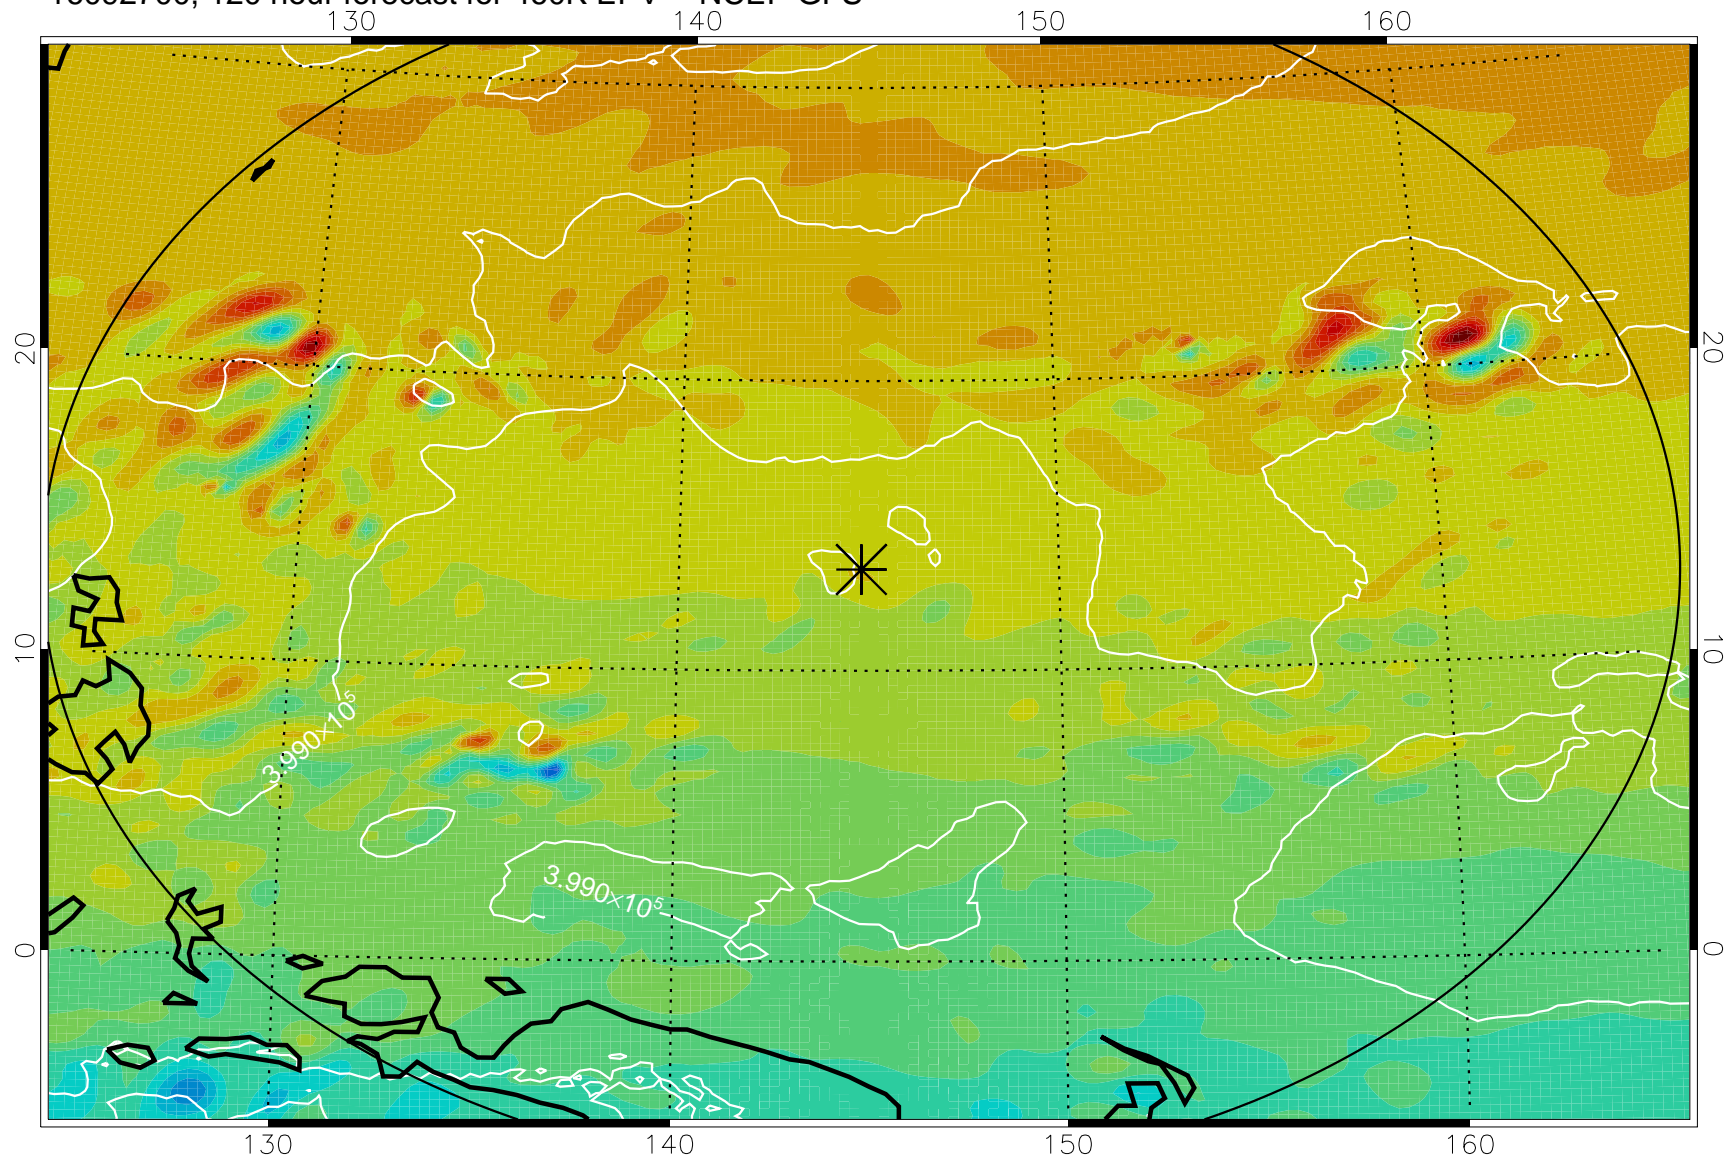

16092518, 90 hour forecast for 460K EPV -- NCEP GFS

460K Montgomery Streamfunction, white

Range ring of 2304 km

16092600, 96 hour forecast for 460K EPV -- NCEP GFS

460K Montgomery Streamfunction, white

Range ring of 2304 km

16092606, 102 hour forecast for 460K EPV -- NCEP GFS

460K Montgomery Streamfunction, white

Range ring of 2304 km

16092612, 108 hour forecast for 460K EPV -- NCEP GFS

460K Montgomery Streamfunction, white

Range ring of 2304 km

16092618, 114 hour forecast for 460K EPV -- NCEP GFS

460K Montgomery Streamfunction, white

Range ring of 2304 km

16092700, 120 hour forecast for 460K EPV -- NCEP GFS

460K Montgomery Streamfunction, white

Range ring of 2304 km