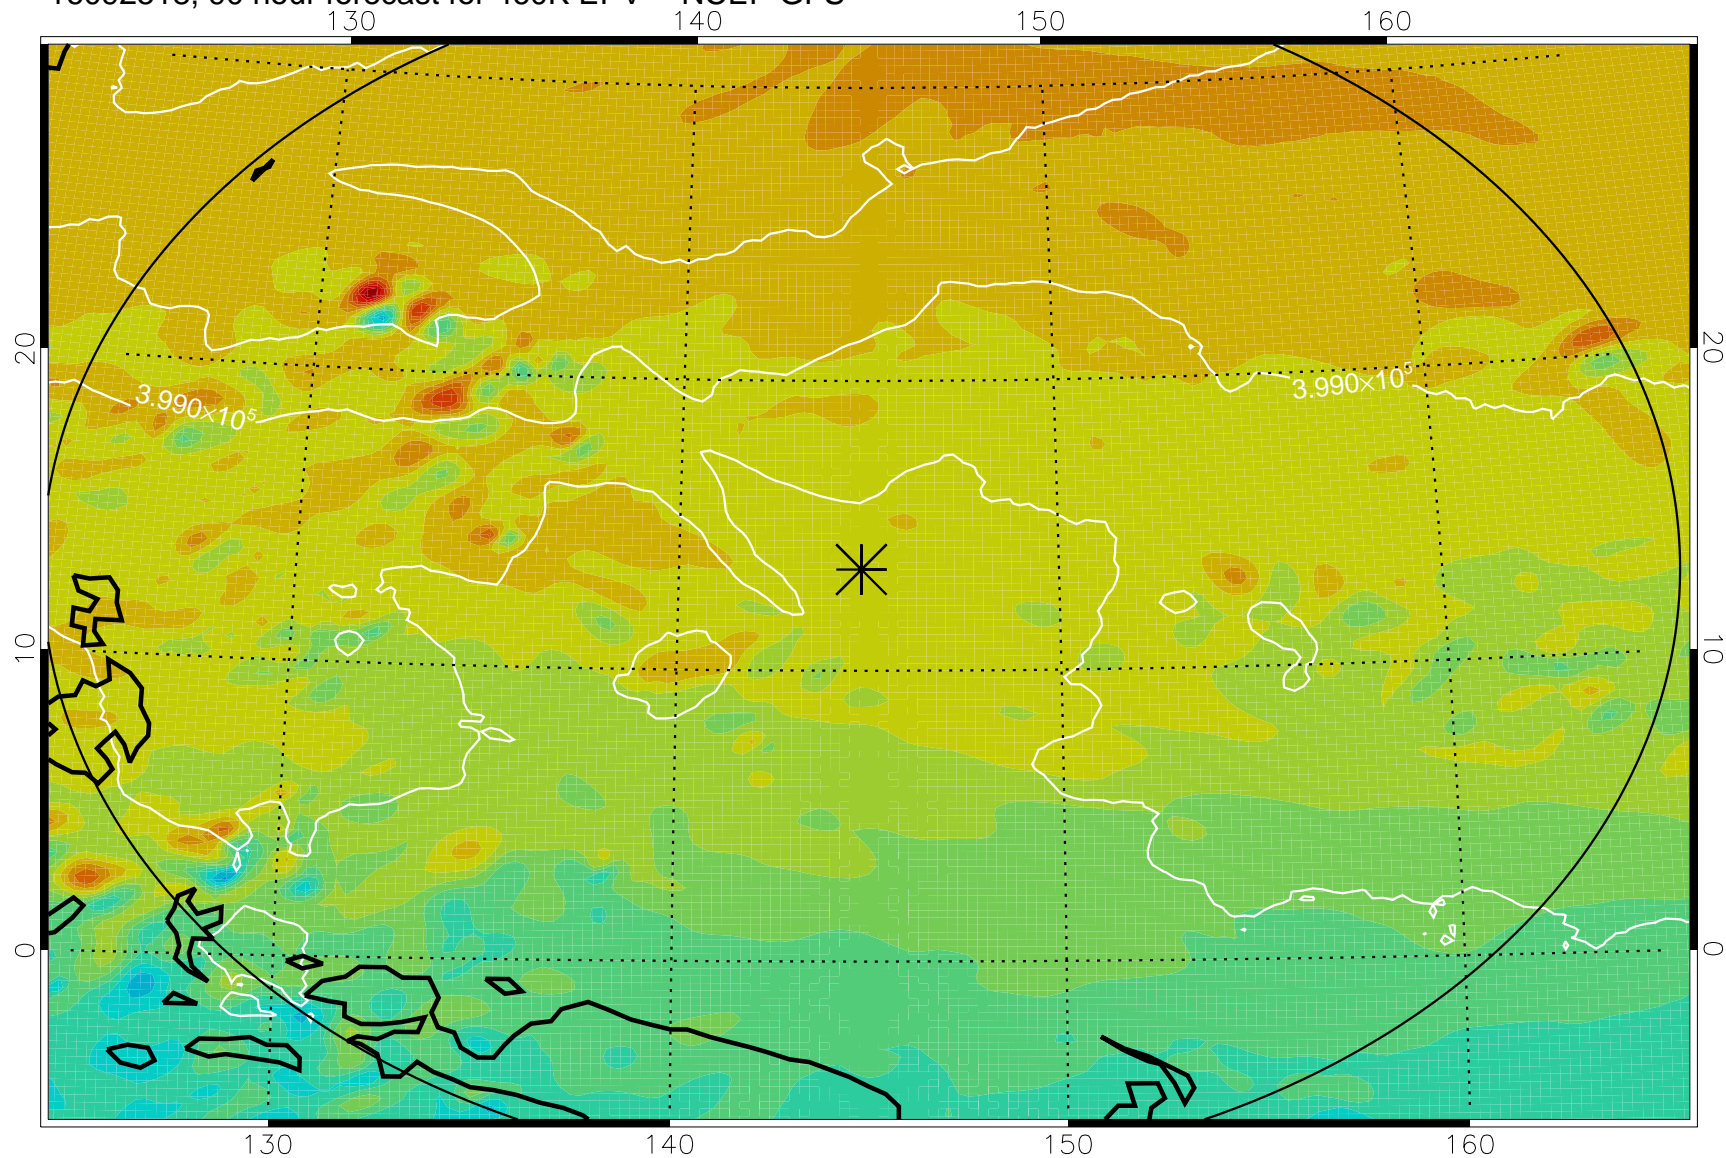

16092418, 66 hour forecast for 460K EPV -- NCEP GFS

460K Montgomery Streamfunction, white

Range ring of 2304 km

16092500, 72 hour forecast for 460K EPV -- NCEP GFS

460K Montgomery Streamfunction, white

Range ring of 2304 km

16092506, 78 hour forecast for 460K EPV -- NCEP GFS

460K Montgomery Streamfunction, white

Range ring of 2304 km

16092512, 84 hour forecast for 460K EPV -- NCEP GFS

460K Montgomery Streamfunction, white

Range ring of 2304 km

16092518, 90 hour forecast for 460K EPV -- NCEP GFS

460K Montgomery Streamfunction, white

Range ring of 2304 km

16092600, 96 hour forecast for 460K EPV -- NCEP GFS

460K Montgomery Streamfunction, white

Range ring of 2304 km

16092606, 102 hour forecast for 460K EPV -- NCEP GFS

460K Montgomery Streamfunction, white

Range ring of 2304 km

16092612, 108 hour forecast for 460K EPV -- NCEP GFS

460K Montgomery Streamfunction, white

Range ring of 2304 km