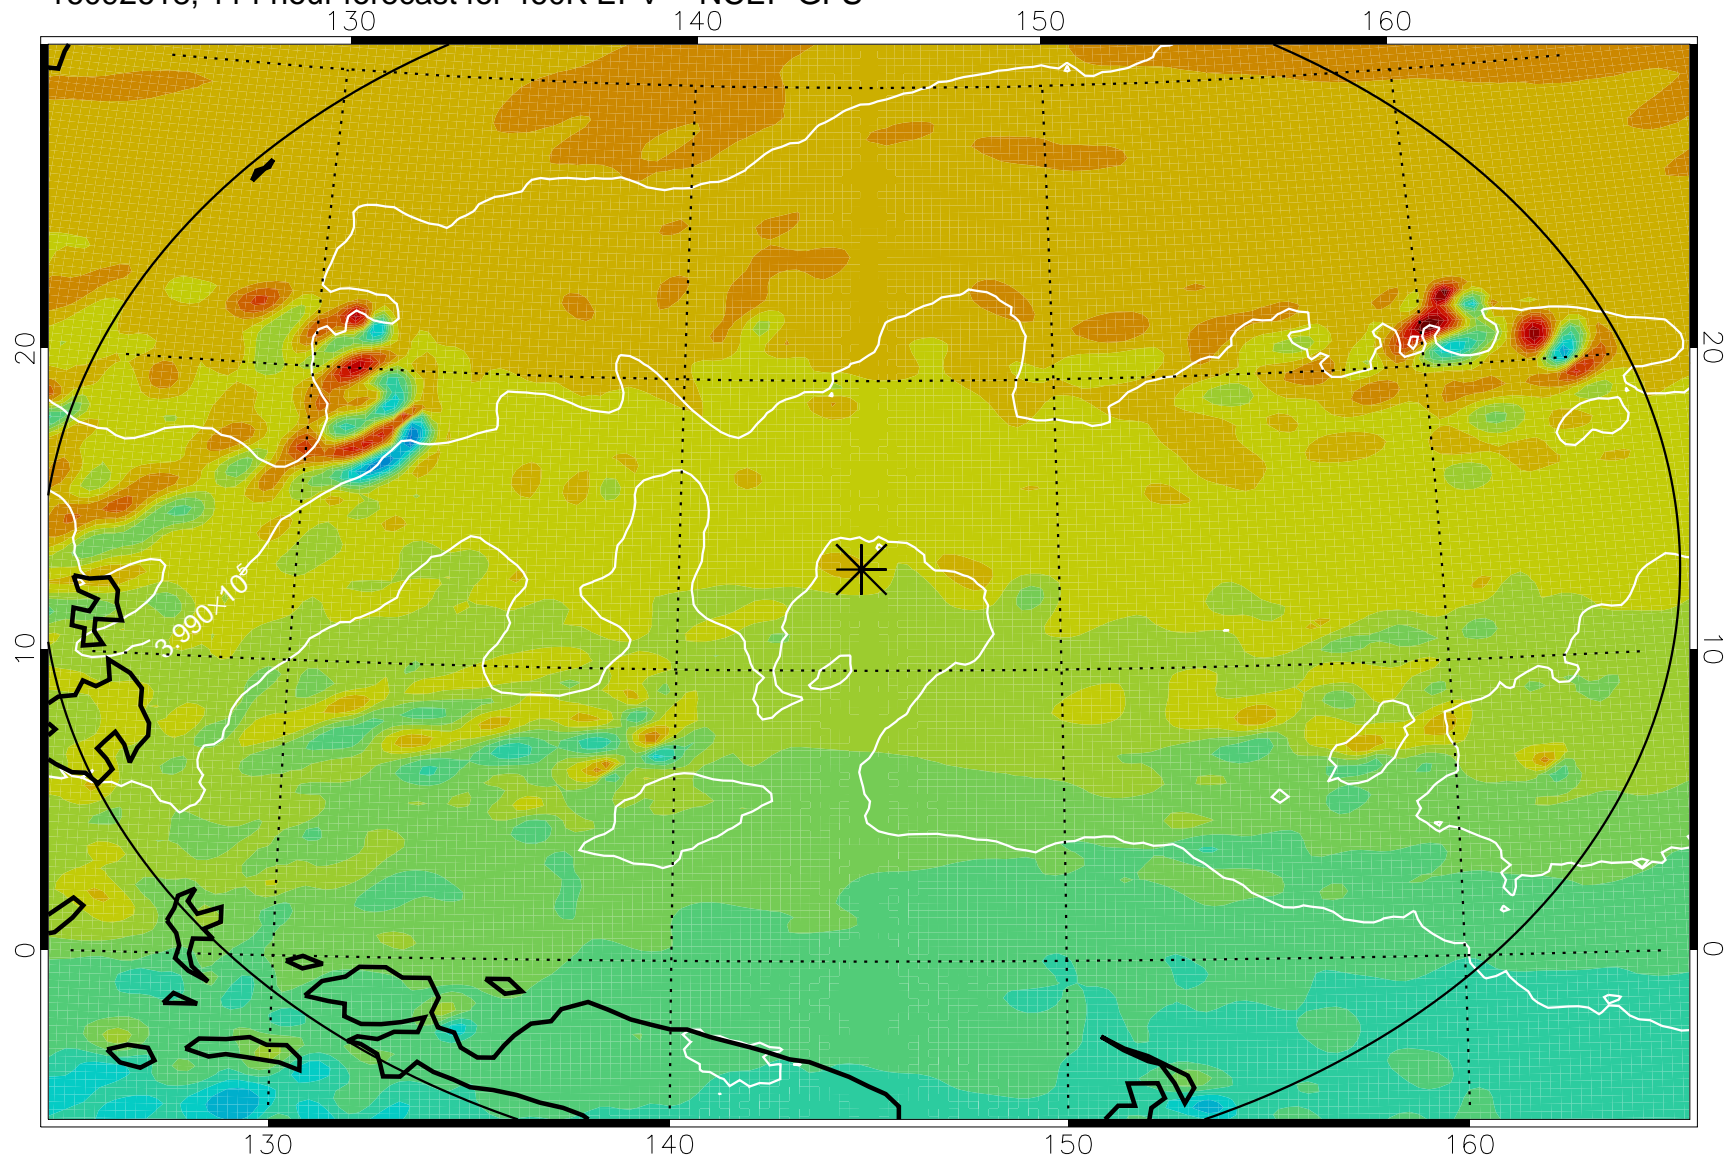

16092518, 90 hour forecast for 460K EPV -- NCEP GFS

460K Montgomery Streamfunction, white

Range ring of 2304 km

16092600, 96 hour forecast for 460K EPV -- NCEP GFS

460K Montgomery Streamfunction, white

Range ring of 2304 km

16092606, 102 hour forecast for 460K EPV -- NCEP GFS

460K Montgomery Streamfunction, white

Range ring of 2304 km

16092612, 108 hour forecast for 460K EPV -- NCEP GFS

460K Montgomery Streamfunction, white

Range ring of 2304 km

16092618, 114 hour forecast for 460K EPV -- NCEP GFS

460K Montgomery Streamfunction, white

Range ring of 2304 km

16092700, 120 hour forecast for 460K EPV -- NCEP GFS

460K Montgomery Streamfunction, white

Range ring of 2304 km