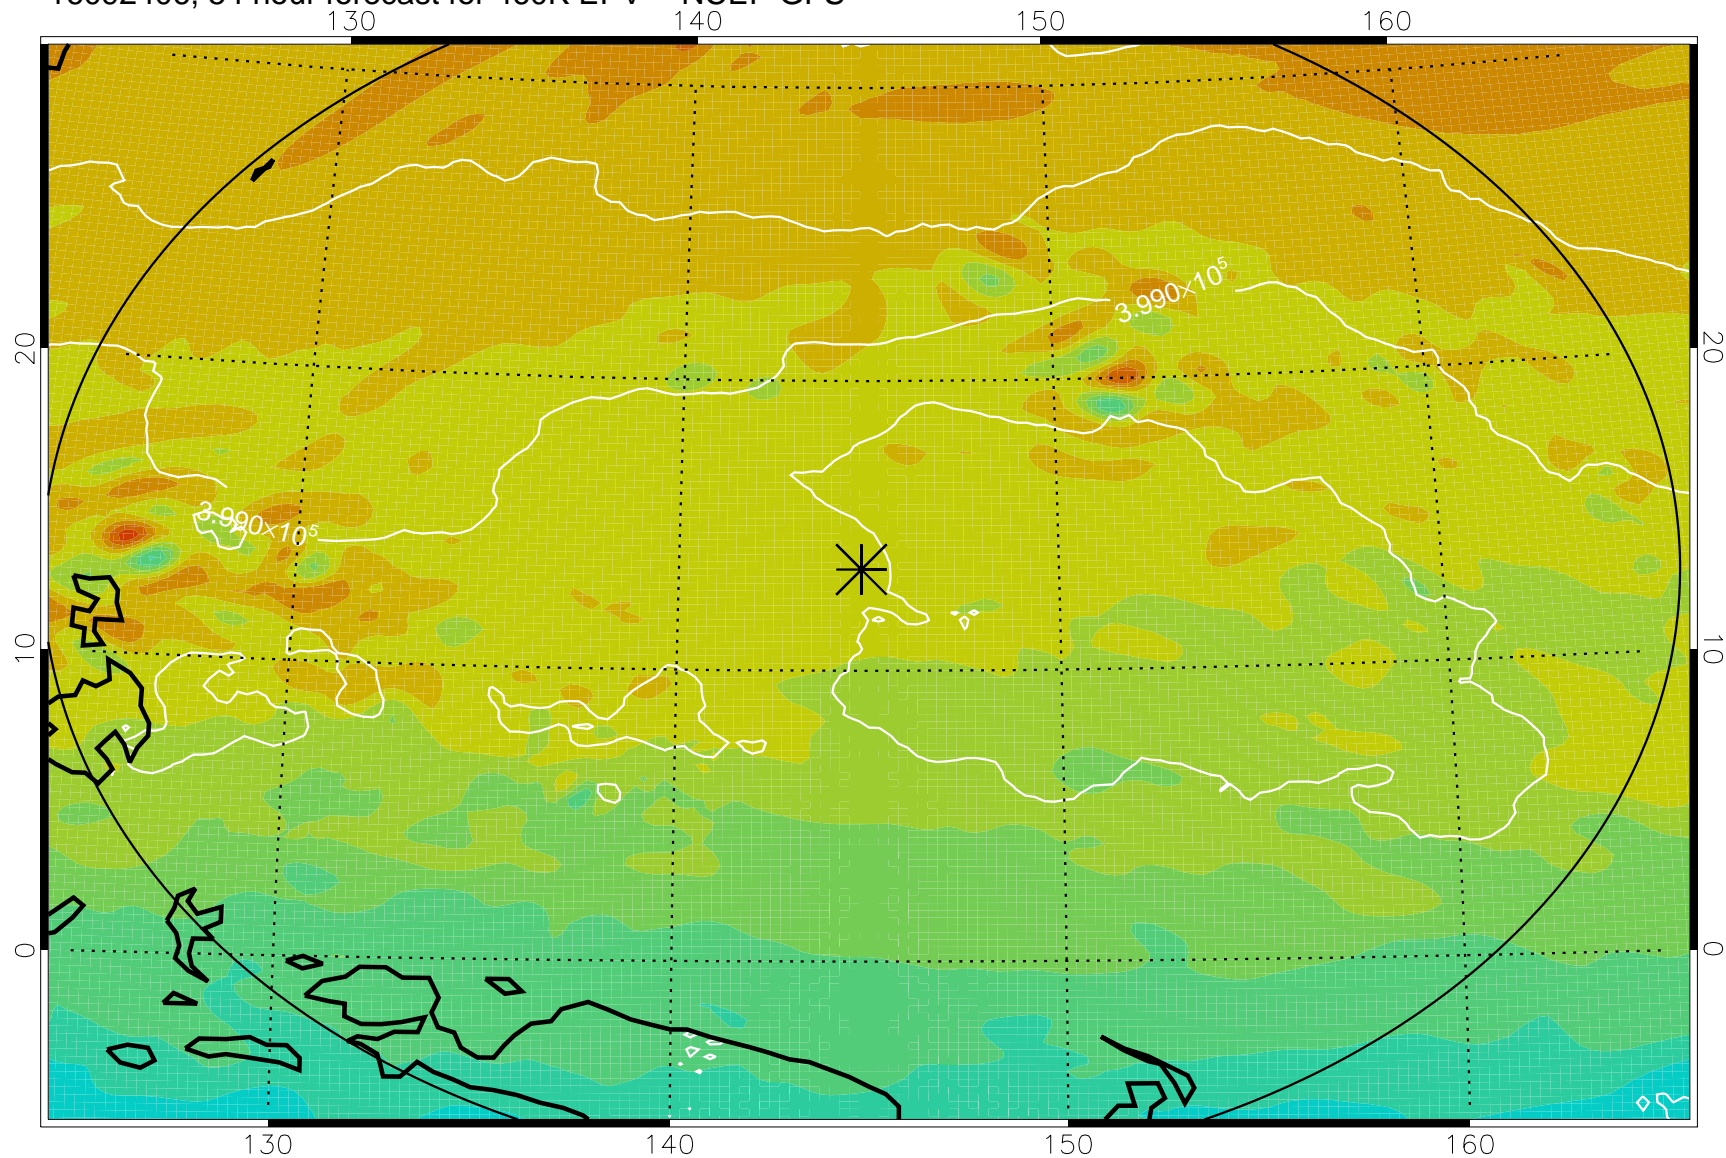

16092318, 42 hour forecast for 460K EPV -- NCEP GFS

460K Montgomery Streamfunction, white

Range ring of 2304 km

16092400, 48 hour forecast for 460K EPV -- NCEP GFS

460K Montgomery Streamfunction, white

Range ring of 2304 km

16092406, 54 hour forecast for 460K EPV -- NCEP GFS

460K Montgomery Streamfunction, white

Range ring of 2304 km

16092412, 60 hour forecast for 460K EPV -- NCEP GFS

460K Montgomery Streamfunction, white

Range ring of 2304 km

16092418, 66 hour forecast for 460K EPV -- NCEP GFS

460K Montgomery Streamfunction, white

Range ring of 2304 km

16092500, 72 hour forecast for 460K EPV -- NCEP GFS

460K Montgomery Streamfunction, white

Range ring of 2304 km

16092518, 90 hour forecast for 460K EPV -- NCEP GFS

460K Montgomery Streamfunction, white

Range ring of 2304 km

16092600, 96 hour forecast for 460K EPV -- NCEP GFS

460K Montgomery Streamfunction, white

Range ring of 2304 km