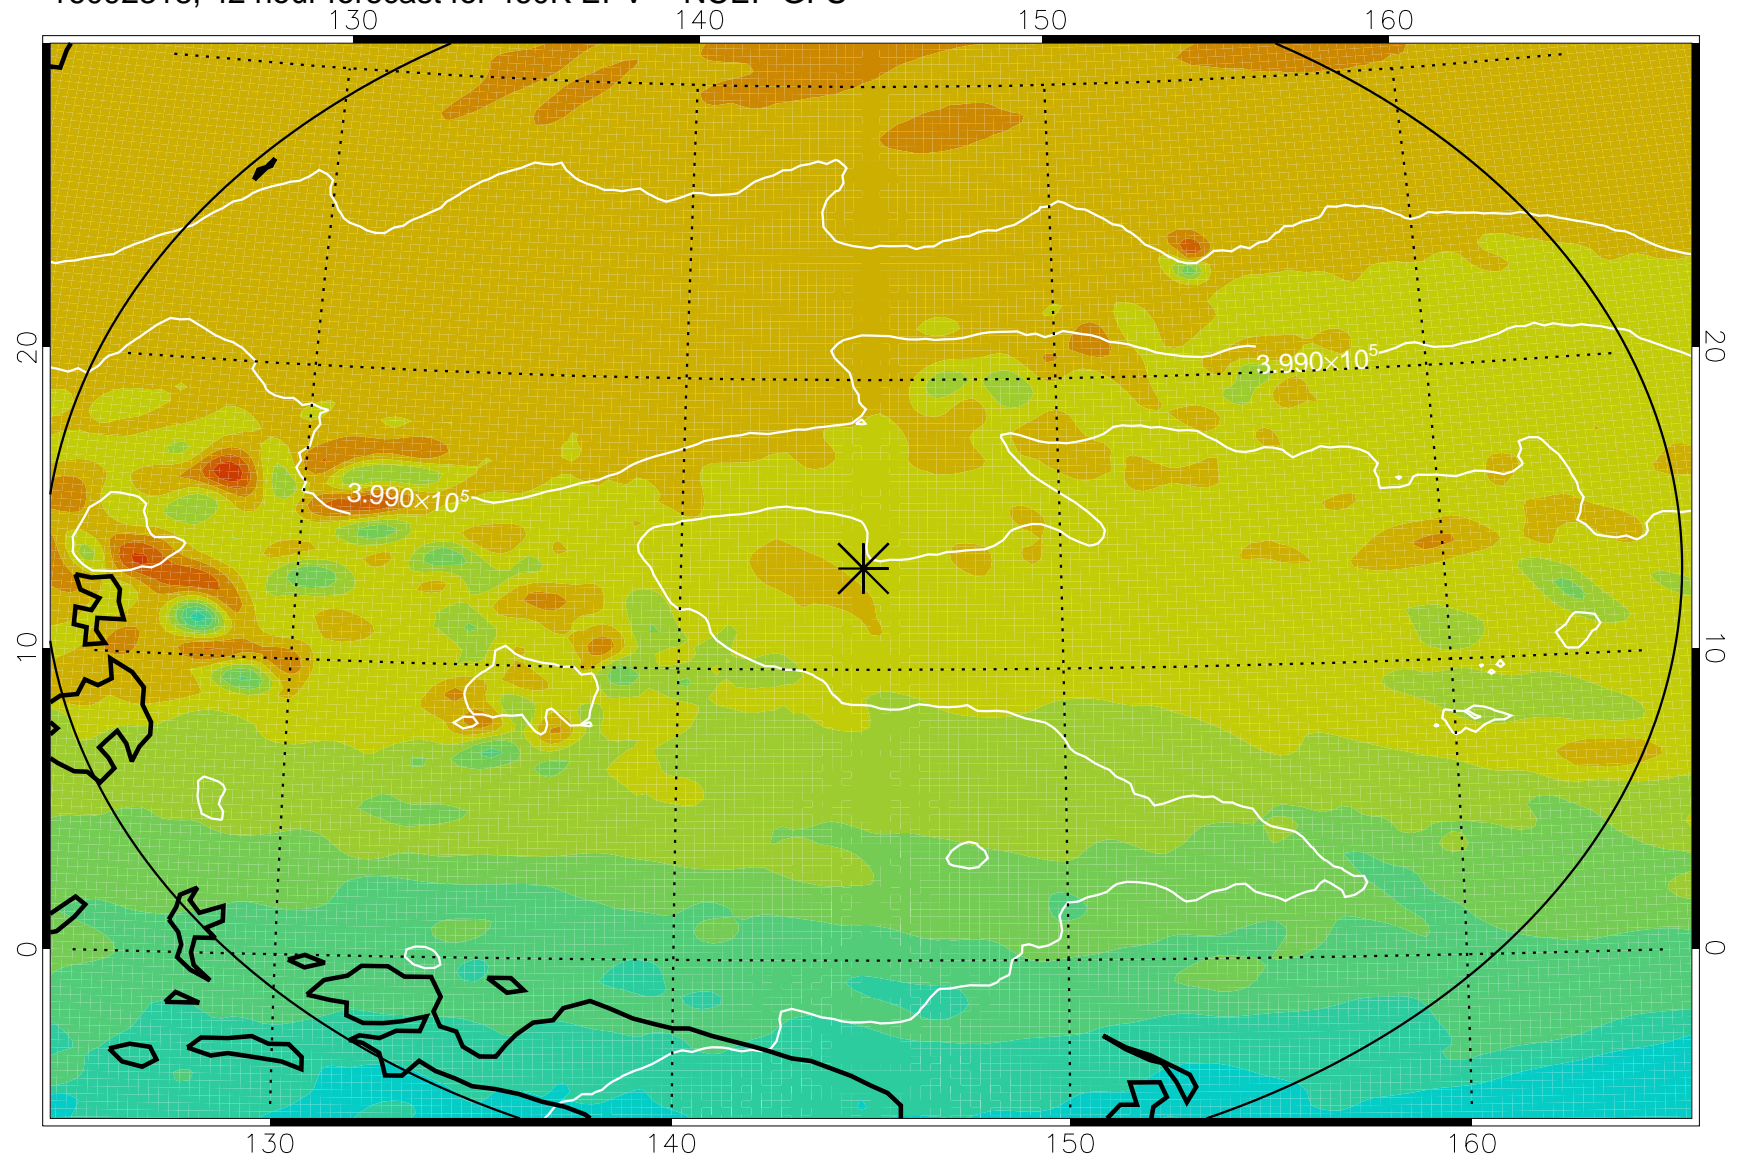

16092306, 30 hour forecast for 460K EPV -- NCEP GFS

460K Montgomery Streamfunction, white

Range ring of 2304 km

16092312, 36 hour forecast for 460K EPV -- NCEP GFS

460K Montgomery Streamfunction, white

Range ring of 2304 km

16092318, 42 hour forecast for 460K EPV -- NCEP GFS

460K Montgomery Streamfunction, white

Range ring of 2304 km

16092400, 48 hour forecast for 460K EPV -- NCEP GFS

460K Montgomery Streamfunction, white

Range ring of 2304 km

16092406, 54 hour forecast for 460K EPV -- NCEP GFS

460K Montgomery Streamfunction, white

Range ring of 2304 km

16092412, 60 hour forecast for 460K EPV -- NCEP GFS

460K Montgomery Streamfunction, white

Range ring of 2304 km

16092418, 66 hour forecast for 460K EPV -- NCEP GFS

460K Montgomery Streamfunction, white

Range ring of 2304 km

16092500, 72 hour forecast for 460K EPV -- NCEP GFS

460K Montgomery Streamfunction, white

Range ring of 2304 km