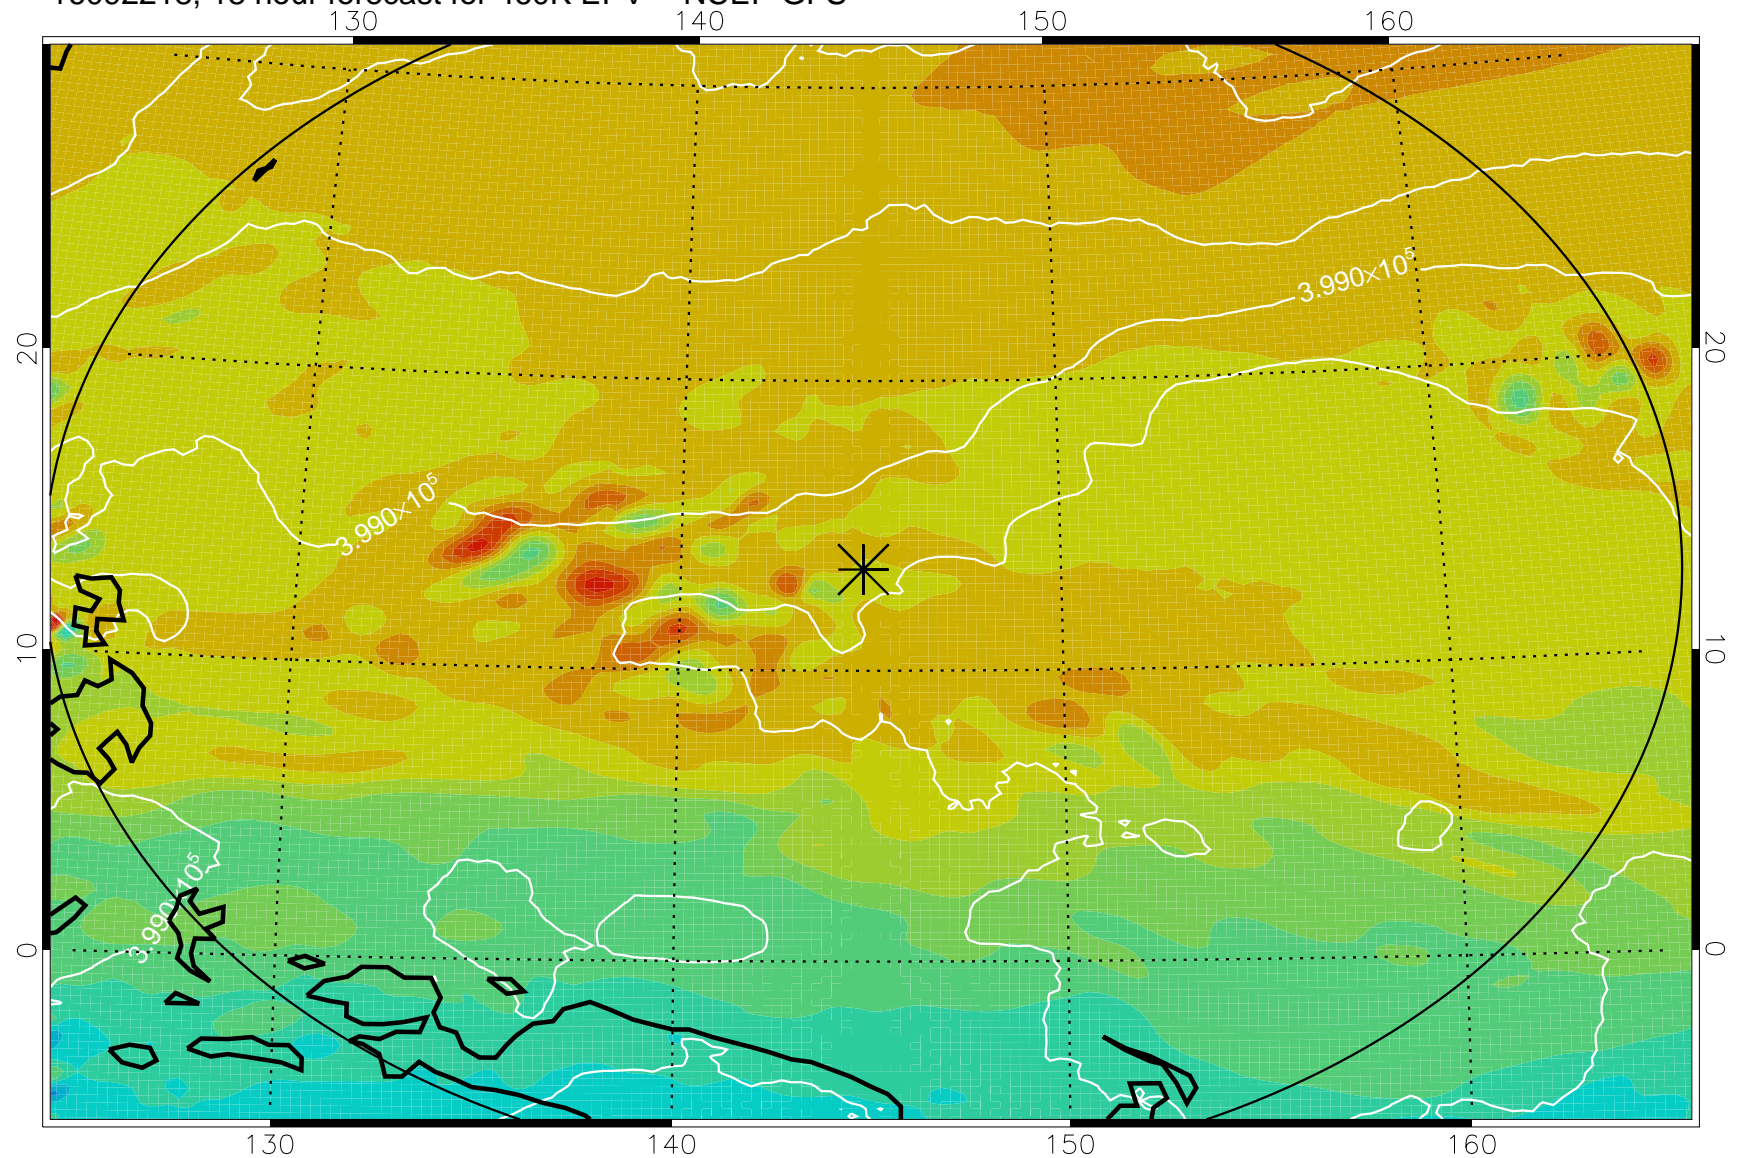

16092206, 6 hour forecast for 460K EPV -- NCEP GFS

460K Montgomery Streamfunction, white

Range ring of 2304 km

16092212, 12 hour forecast for 460K EPV -- NCEP GFS

460K Montgomery Streamfunction, white

Range ring of 2304 km

16092218, 18 hour forecast for 460K EPV -- NCEP GFS

460K Montgomery Streamfunction, white

Range ring of 2304 km

16092300, 24 hour forecast for 460K EPV -- NCEP GFS

460K Montgomery Streamfunction, white

Range ring of 2304 km

16092306, 30 hour forecast for 460K EPV -- NCEP GFS

460K Montgomery Streamfunction, white

Range ring of 2304 km

16092312, 36 hour forecast for 460K EPV -- NCEP GFS

460K Montgomery Streamfunction, white

Range ring of 2304 km

16092318, 42 hour forecast for 460K EPV -- NCEP GFS

460K Montgomery Streamfunction, white

Range ring of 2304 km

16092400, 48 hour forecast for 460K EPV -- NCEP GFS

460K Montgomery Streamfunction, white

Range ring of 2304 km