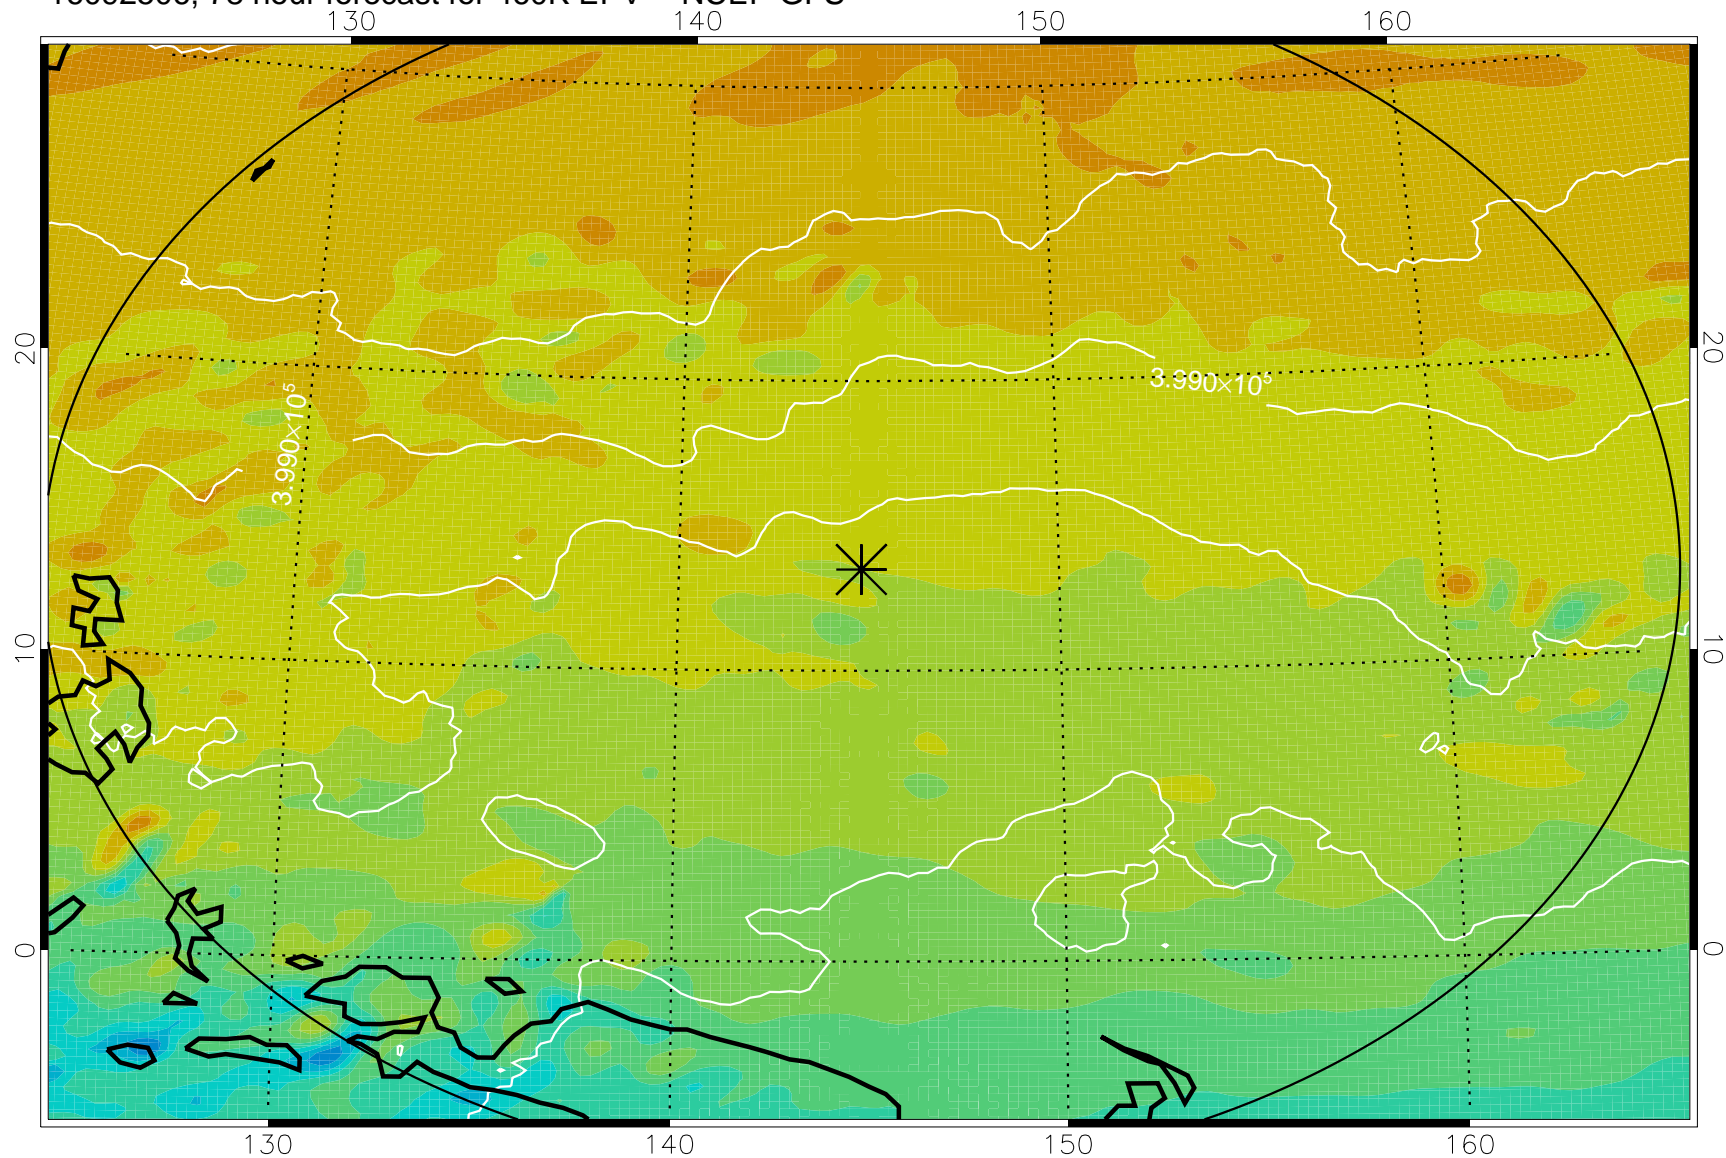

16092418, 66 hour forecast for 460K EPV -- NCEP GFS

460K Montgomery Streamfunction, white

Range ring of 2304 km

16092500, 72 hour forecast for 460K EPV -- NCEP GFS

460K Montgomery Streamfunction, white

Range ring of 2304 km

16092506, 78 hour forecast for 460K EPV -- NCEP GFS

460K Montgomery Streamfunction, white

Range ring of 2304 km

16092512, 84 hour forecast for 460K EPV -- NCEP GFS

460K Montgomery Streamfunction, white

Range ring of 2304 km

16092518, 90 hour forecast for 460K EPV -- NCEP GFS

460K Montgomery Streamfunction, white

Range ring of 2304 km

16092600, 96 hour forecast for 460K EPV -- NCEP GFS

460K Montgomery Streamfunction, white

Range ring of 2304 km

16092606, 102 hour forecast for 460K EPV -- NCEP GFS

460K Montgomery Streamfunction, white

Range ring of 2304 km

16092612, 108 hour forecast for 460K EPV -- NCEP GFS

460K Montgomery Streamfunction, white

Range ring of 2304 km