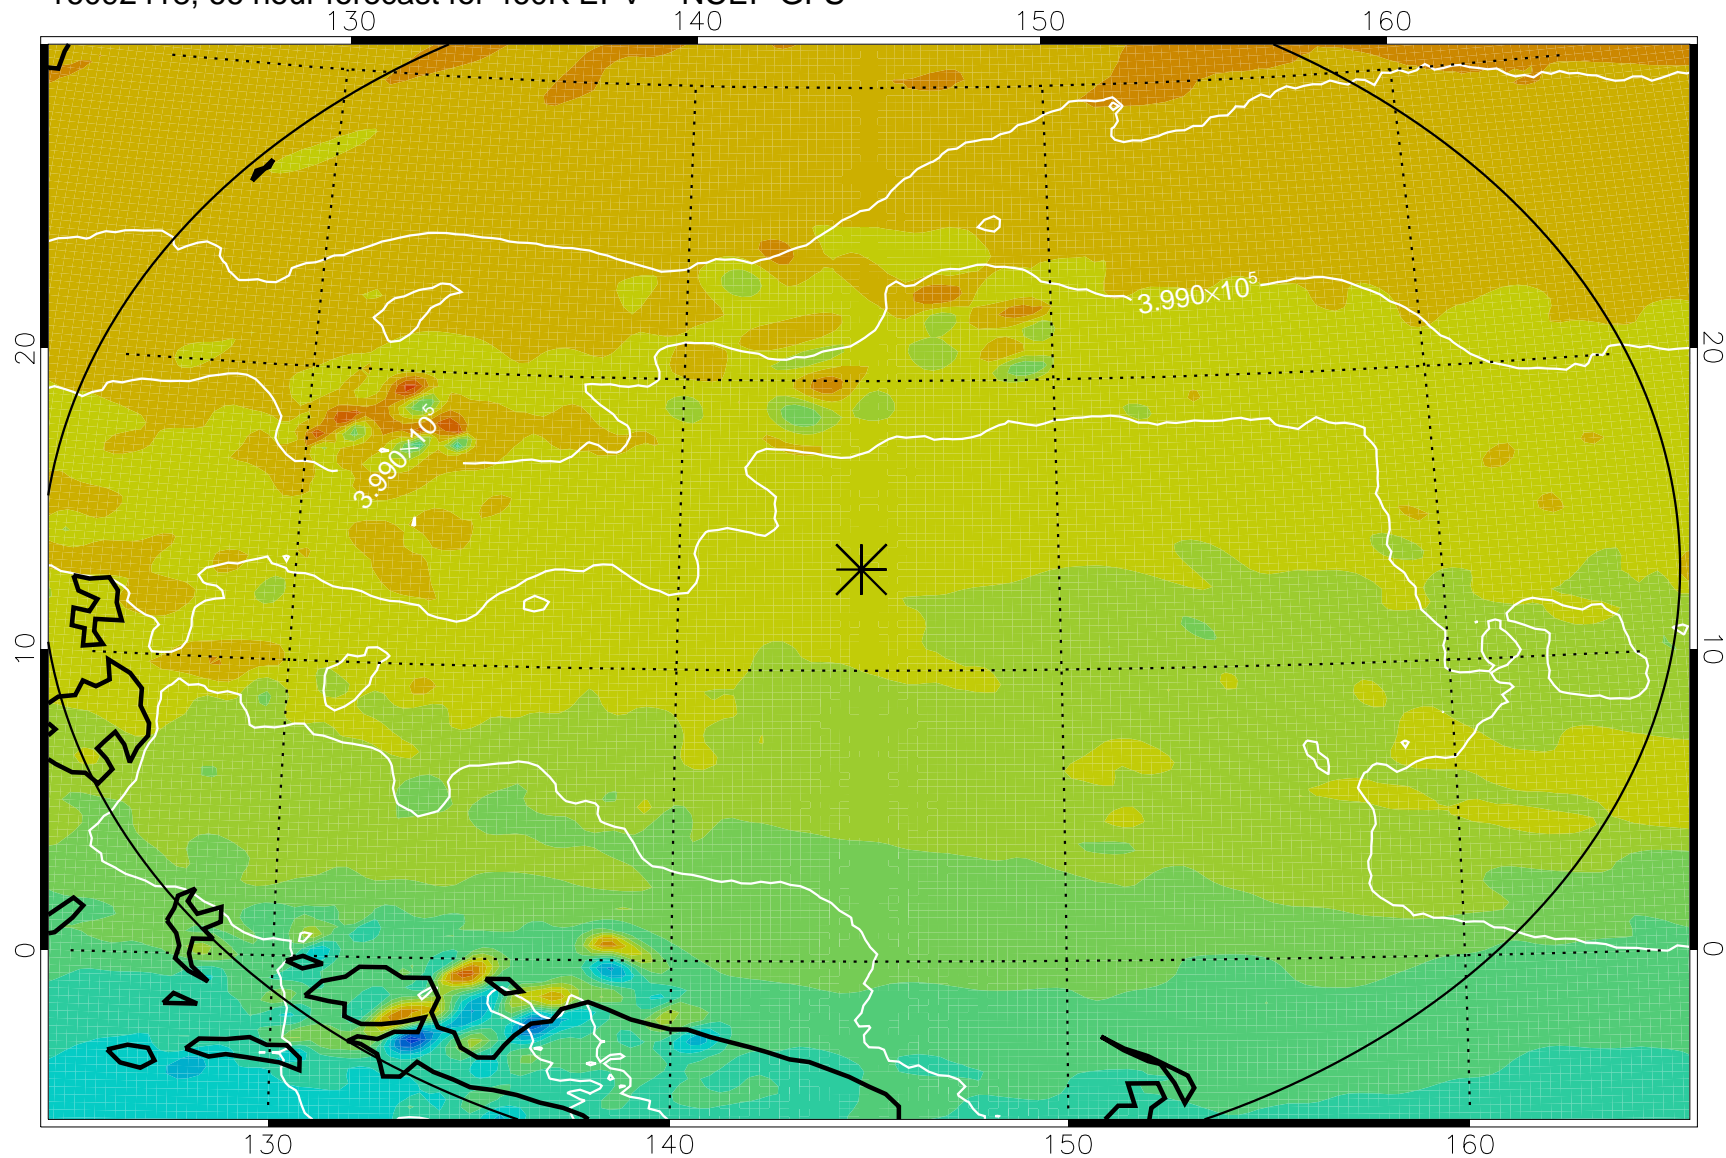

16092318, 42 hour forecast for 460K EPV -- NCEP GFS

460K Montgomery Streamfunction, white

Range ring of 2304 km

16092400, 48 hour forecast for 460K EPV -- NCEP GFS

460K Montgomery Streamfunction, white

Range ring of 2304 km

16092406, 54 hour forecast for 460K EPV -- NCEP GFS

460K Montgomery Streamfunction, white

Range ring of 2304 km

16092412, 60 hour forecast for 460K EPV -- NCEP GFS

460K Montgomery Streamfunction, white

Range ring of 2304 km

16092418, 66 hour forecast for 460K EPV -- NCEP GFS

460K Montgomery Streamfunction, white

Range ring of 2304 km

16092500, 72 hour forecast for 460K EPV -- NCEP GFS

460K Montgomery Streamfunction, white

Range ring of 2304 km

16092506, 78 hour forecast for 460K EPV -- NCEP GFS

460K Montgomery Streamfunction, white

Range ring of 2304 km

16092512, 84 hour forecast for 460K EPV -- NCEP GFS

460K Montgomery Streamfunction, white

Range ring of 2304 km