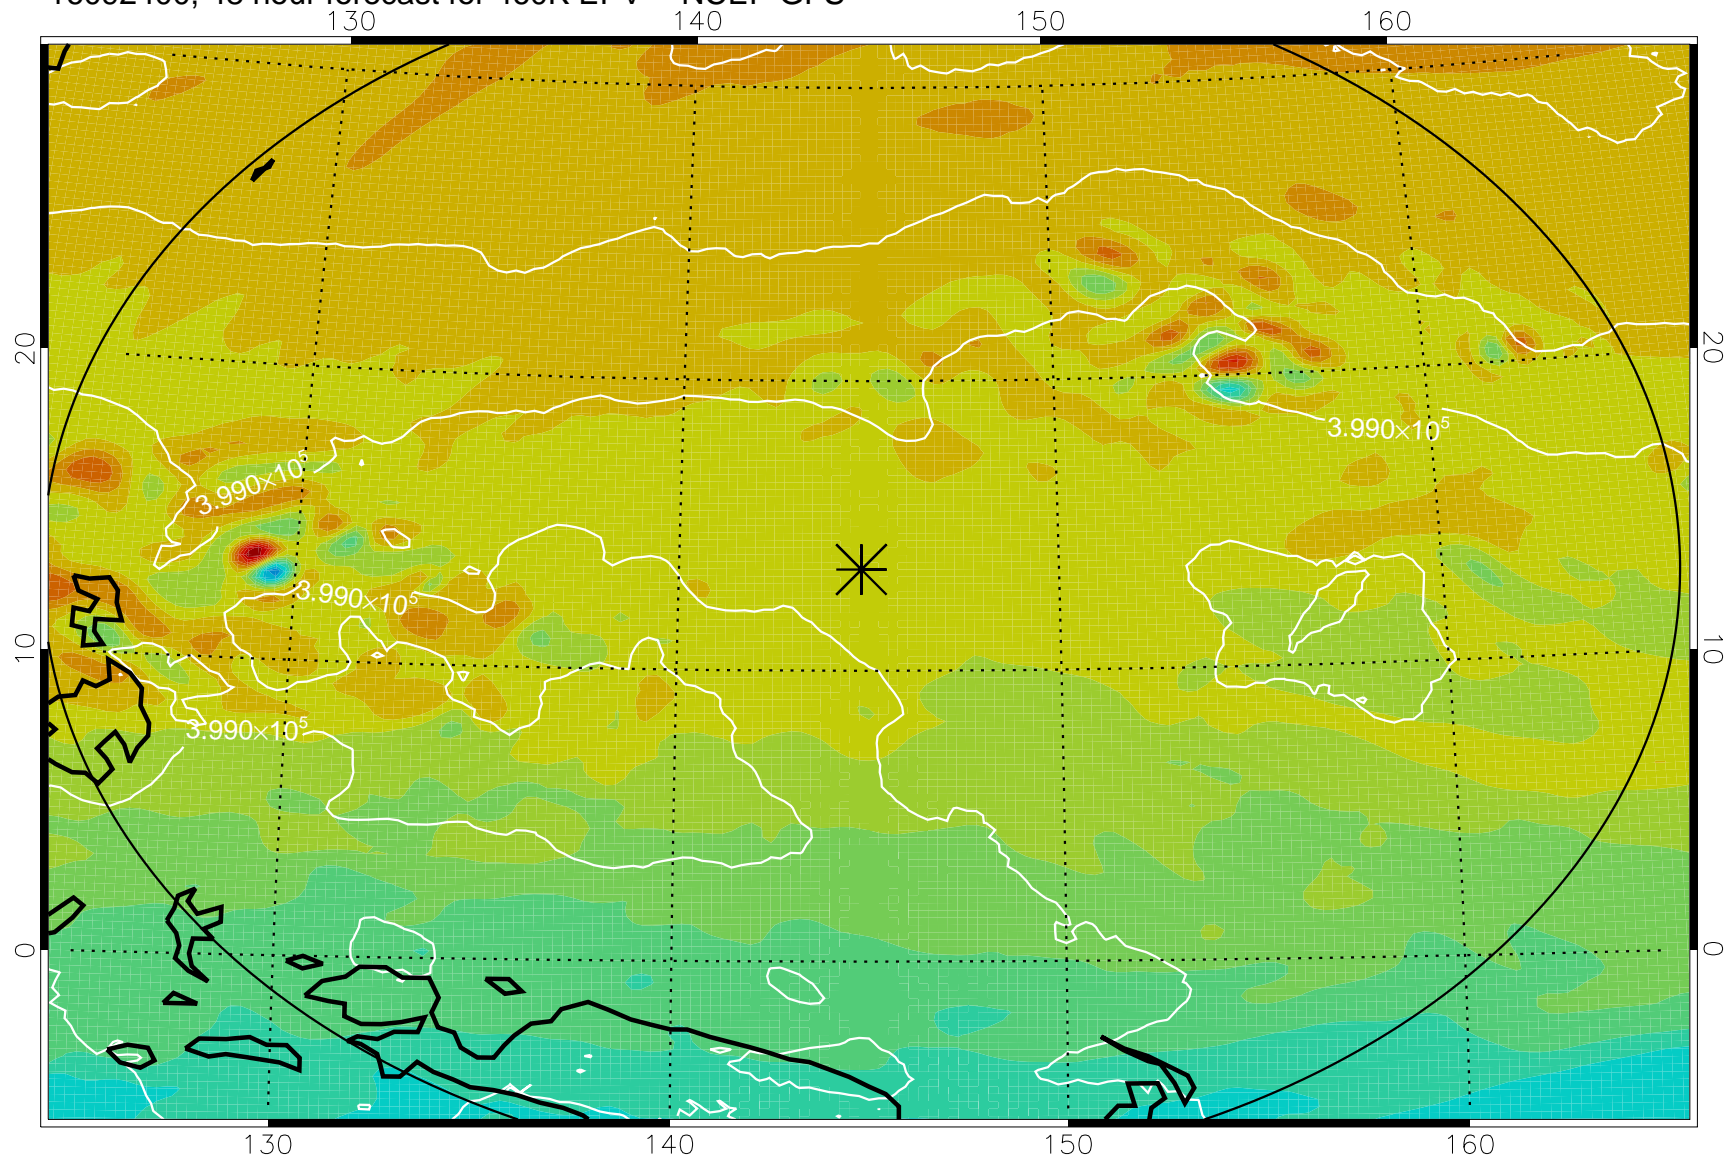

16092318, 42 hour forecast for 460K EPV -- NCEP GFS

460K Montgomery Streamfunction, white

Range ring of 2304 km

16092400, 48 hour forecast for 460K EPV -- NCEP GFS

460K Montgomery Streamfunction, white

Range ring of 2304 km

16092406, 54 hour forecast for 460K EPV -- NCEP GFS

460K Montgomery Streamfunction, white

Range ring of 2304 km

16092412, 60 hour forecast for 460K EPV -- NCEP GFS

460K Montgomery Streamfunction, white

Range ring of 2304 km

16092418, 66 hour forecast for 460K EPV -- NCEP GFS

460K Montgomery Streamfunction, white

Range ring of 2304 km

16092500, 72 hour forecast for 460K EPV -- NCEP GFS

460K Montgomery Streamfunction, white

Range ring of 2304 km

16092518, 90 hour forecast for 460K EPV -- NCEP GFS

460K Montgomery Streamfunction, white

Range ring of 2304 km

16092600, 96 hour forecast for 460K EPV -- NCEP GFS

460K Montgomery Streamfunction, white

Range ring of 2304 km