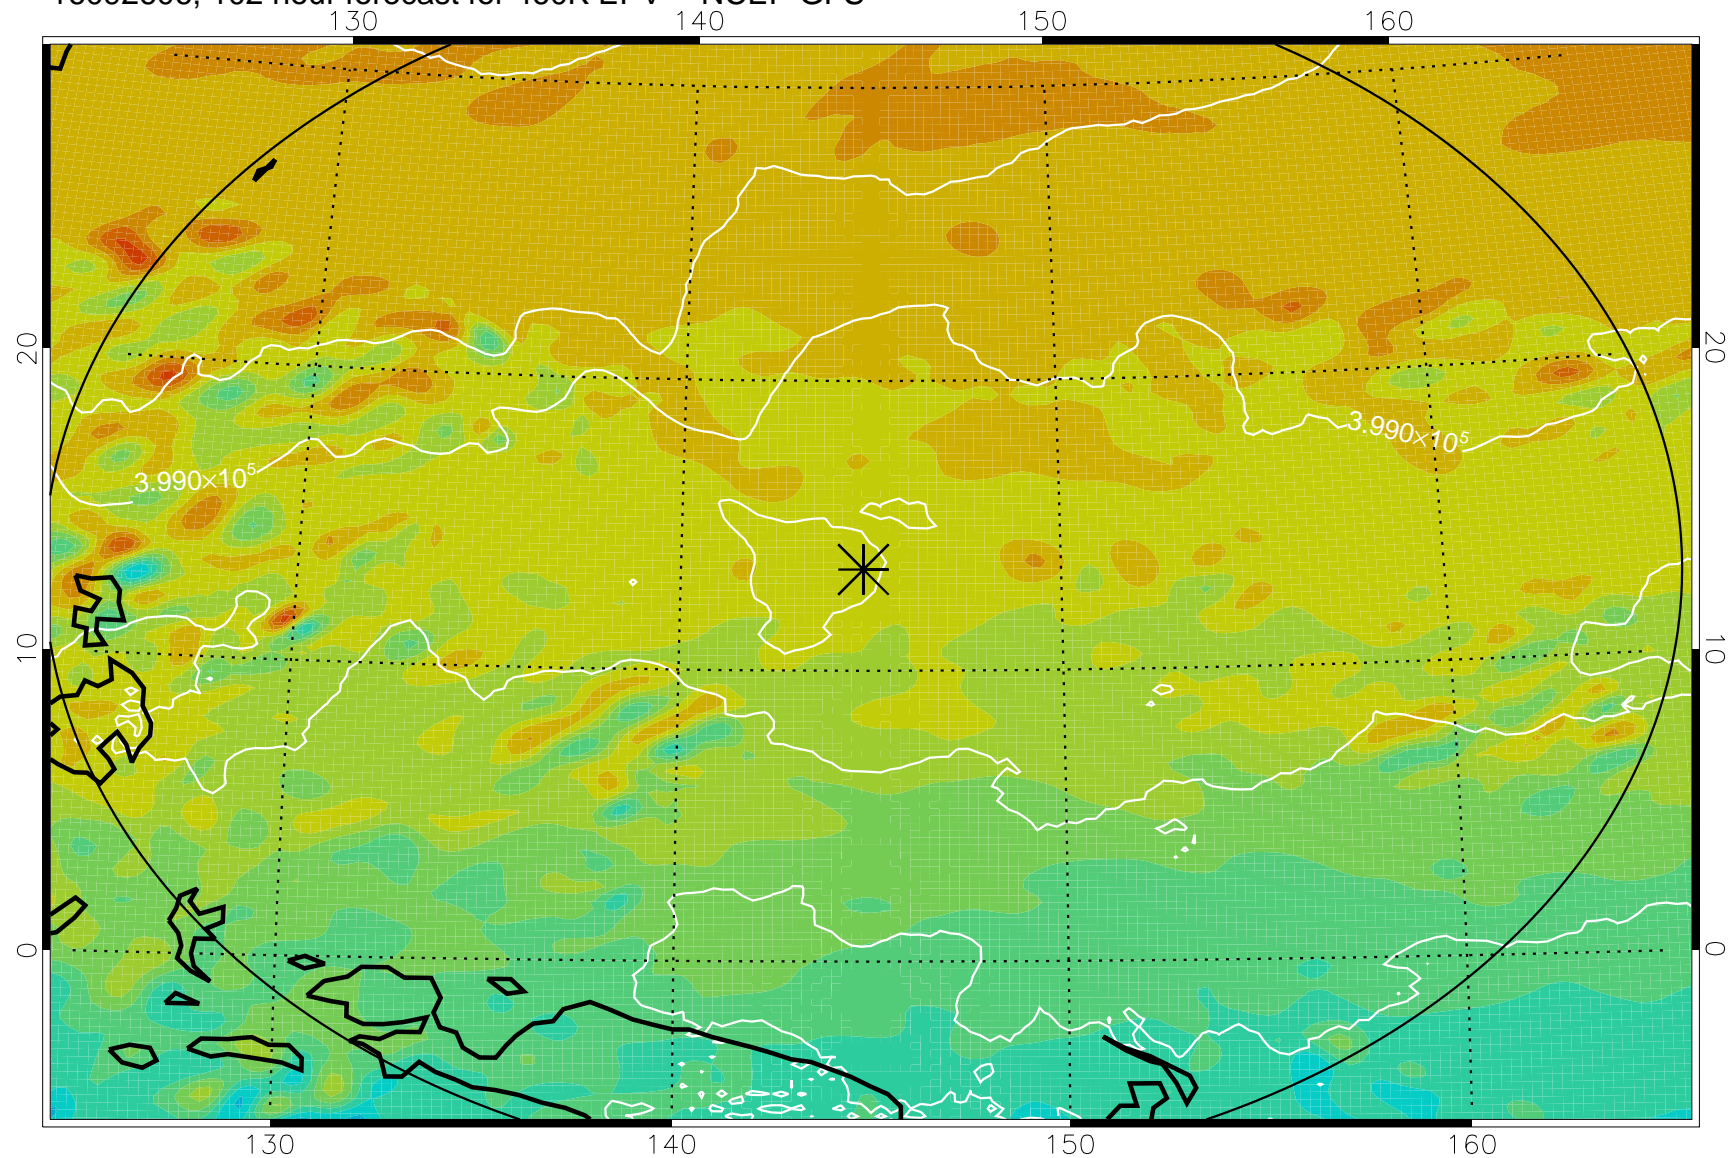

16092506, 78 hour forecast for 460K EPV -- NCEP GFS

460K Montgomery Streamfunction, white

Range ring of 2304 km

16092512, 84 hour forecast for 460K EPV -- NCEP GFS

460K Montgomery Streamfunction, white

Range ring of 2304 km

16092518, 90 hour forecast for 460K EPV -- NCEP GFS

460K Montgomery Streamfunction, white

Range ring of 2304 km

16092600, 96 hour forecast for 460K EPV -- NCEP GFS

460K Montgomery Streamfunction, white

Range ring of 2304 km

16092606, 102 hour forecast for 460K EPV -- NCEP GFS

460K Montgomery Streamfunction, white

Range ring of 2304 km

16092612, 108 hour forecast for 460K EPV -- NCEP GFS

460K Montgomery Streamfunction, white

Range ring of 2304 km

16092618, 114 hour forecast for 460K EPV -- NCEP GFS

460K Montgomery Streamfunction, white

Range ring of 2304 km

16092700, 120 hour forecast for 460K EPV -- NCEP GFS

460K Montgomery Streamfunction, white

Range ring of 2304 km