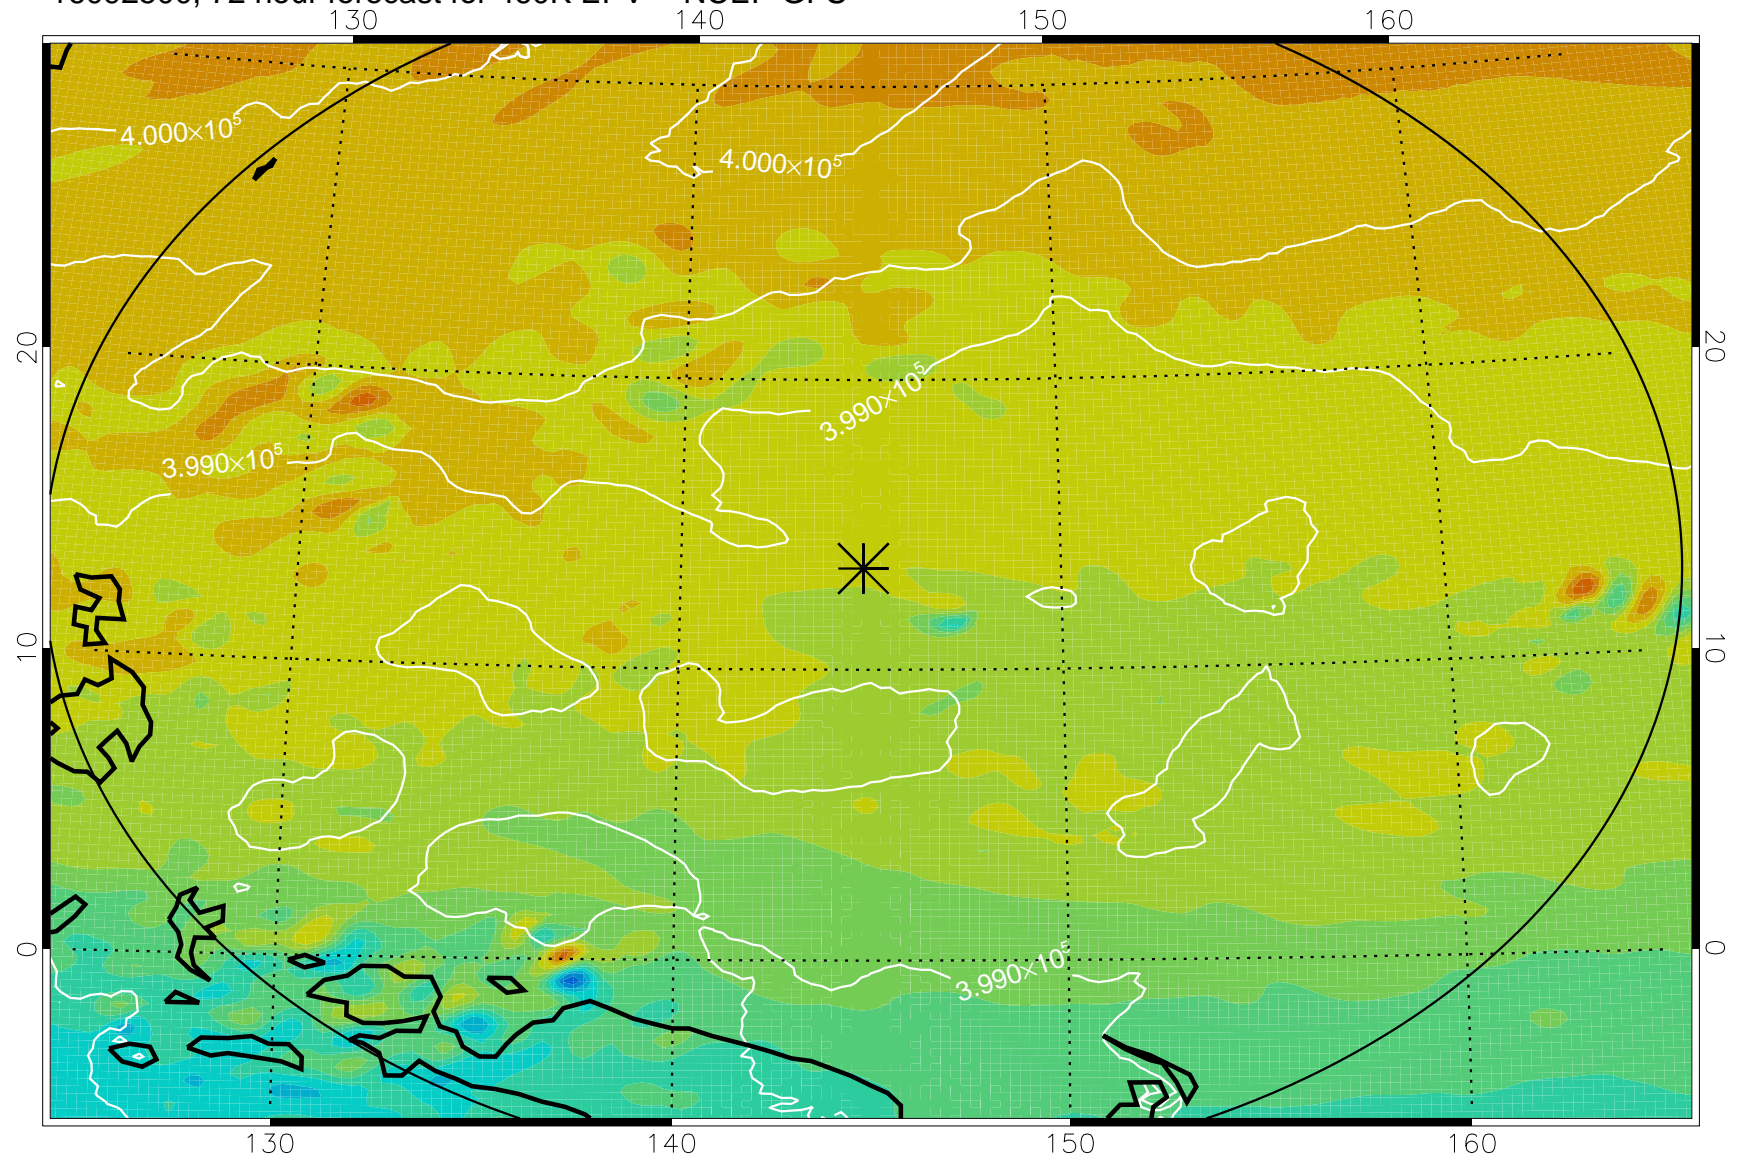

16092406, 54 hour forecast for 460K EPV -- NCEP GFS

460K Montgomery Streamfunction, white

Range ring of 2304 km

16092412, 60 hour forecast for 460K EPV -- NCEP GFS

460K Montgomery Streamfunction, white

Range ring of 2304 km

16092418, 66 hour forecast for 460K EPV -- NCEP GFS

460K Montgomery Streamfunction, white

Range ring of 2304 km

16092500, 72 hour forecast for 460K EPV -- NCEP GFS

460K Montgomery Streamfunction, white

Range ring of 2304 km

16092506, 78 hour forecast for 460K EPV -- NCEP GFS

460K Montgomery Streamfunction, white

Range ring of 2304 km

16092512, 84 hour forecast for 460K EPV -- NCEP GFS

460K Montgomery Streamfunction, white

Range ring of 2304 km

16092518, 90 hour forecast for 460K EPV -- NCEP GFS

460K Montgomery Streamfunction, white

Range ring of 2304 km

16092600, 96 hour forecast for 460K EPV -- NCEP GFS

460K Montgomery Streamfunction, white

Range ring of 2304 km