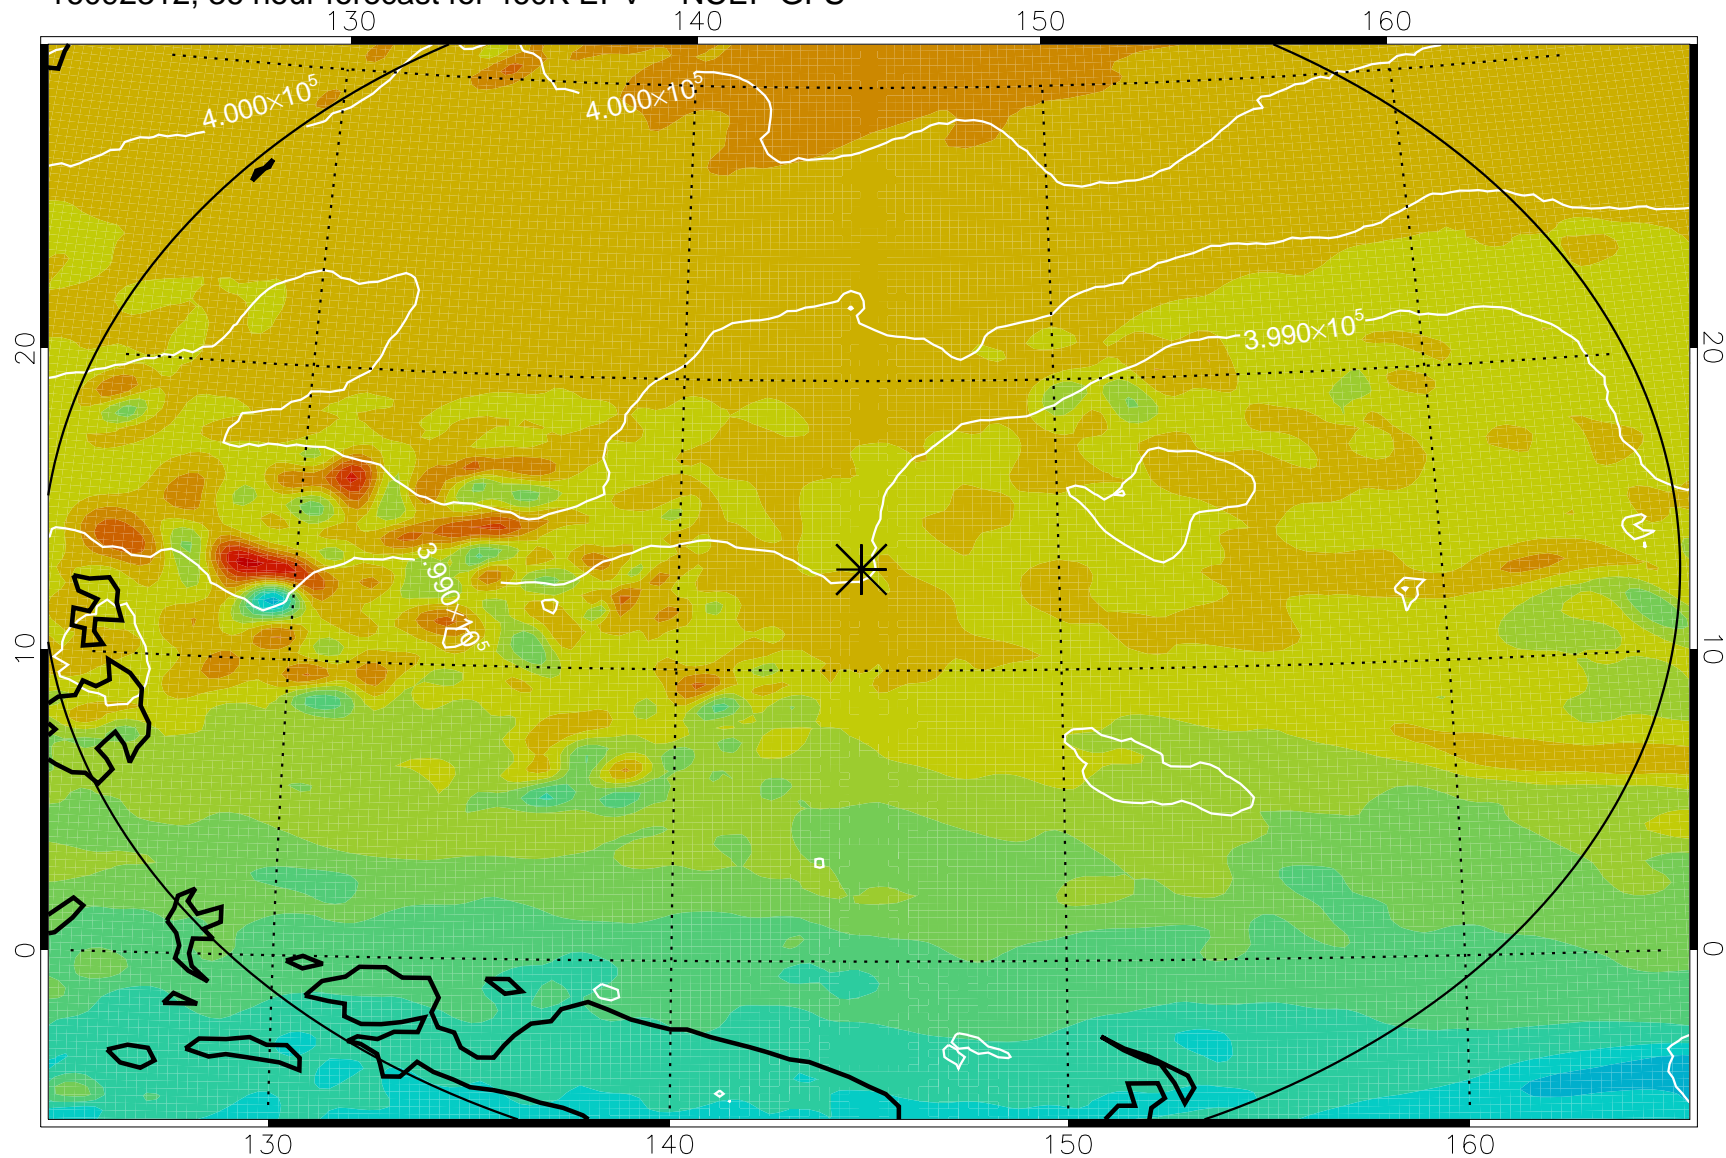

16092218, 18 hour forecast for 460K EPV -- NCEP GFS

460K Montgomery Streamfunction, white

Range ring of 2304 km

16092300, 24 hour forecast for 460K EPV -- NCEP GFS

460K Montgomery Streamfunction, white

Range ring of 2304 km

16092306, 30 hour forecast for 460K EPV -- NCEP GFS

460K Montgomery Streamfunction, white

Range ring of 2304 km

16092312, 36 hour forecast for 460K EPV -- NCEP GFS

460K Montgomery Streamfunction, white

Range ring of 2304 km

16092318, 42 hour forecast for 460K EPV -- NCEP GFS

460K Montgomery Streamfunction, white

Range ring of 2304 km

16092400, 48 hour forecast for 460K EPV -- NCEP GFS

460K Montgomery Streamfunction, white

Range ring of 2304 km

16092406, 54 hour forecast for 460K EPV -- NCEP GFS

460K Montgomery Streamfunction, white

Range ring of 2304 km

16092412, 60 hour forecast for 460K EPV -- NCEP GFS

460K Montgomery Streamfunction, white

Range ring of 2304 km