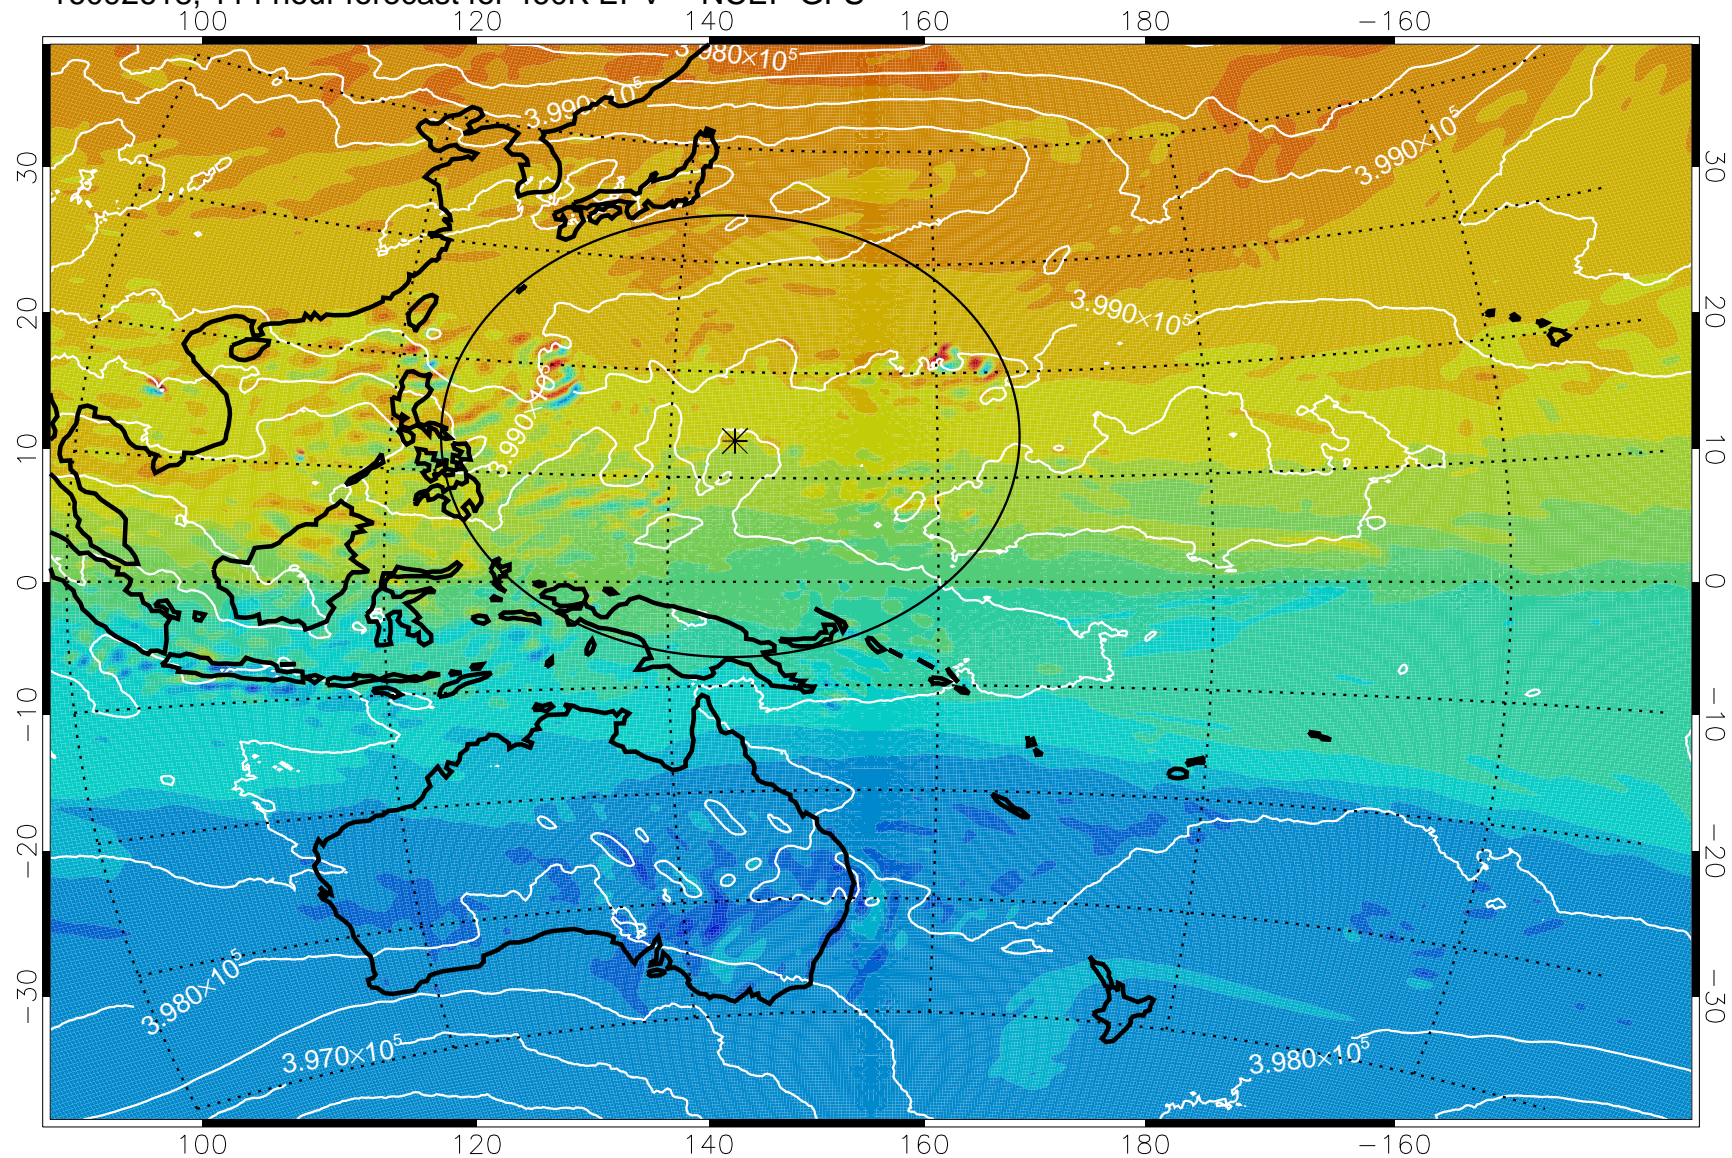

16092518, 90 hour forecast for 460K EPV -- NCEP GFS

460K Montgomery Streamfunction, white

Range ring of 2304 km

16092600, 96 hour forecast for 460K EPV -- NCEP GFS

460K Montgomery Streamfunction, white

Range ring of 2304 km

16092606, 102 hour forecast for 460K EPV -- NCEP GFS

460K Montgomery Streamfunction, white

Range ring of 2304 km

16092612, 108 hour forecast for 460K EPV -- NCEP GFS

460K Montgomery Streamfunction, white

Range ring of 2304 km

16092618, 114 hour forecast for 460K EPV -- NCEP GFS

460K Montgomery Streamfunction, white

Range ring of 2304 km

16092700, 120 hour forecast for 460K EPV -- NCEP GFS

460K Montgomery Streamfunction, white

Range ring of 2304 km