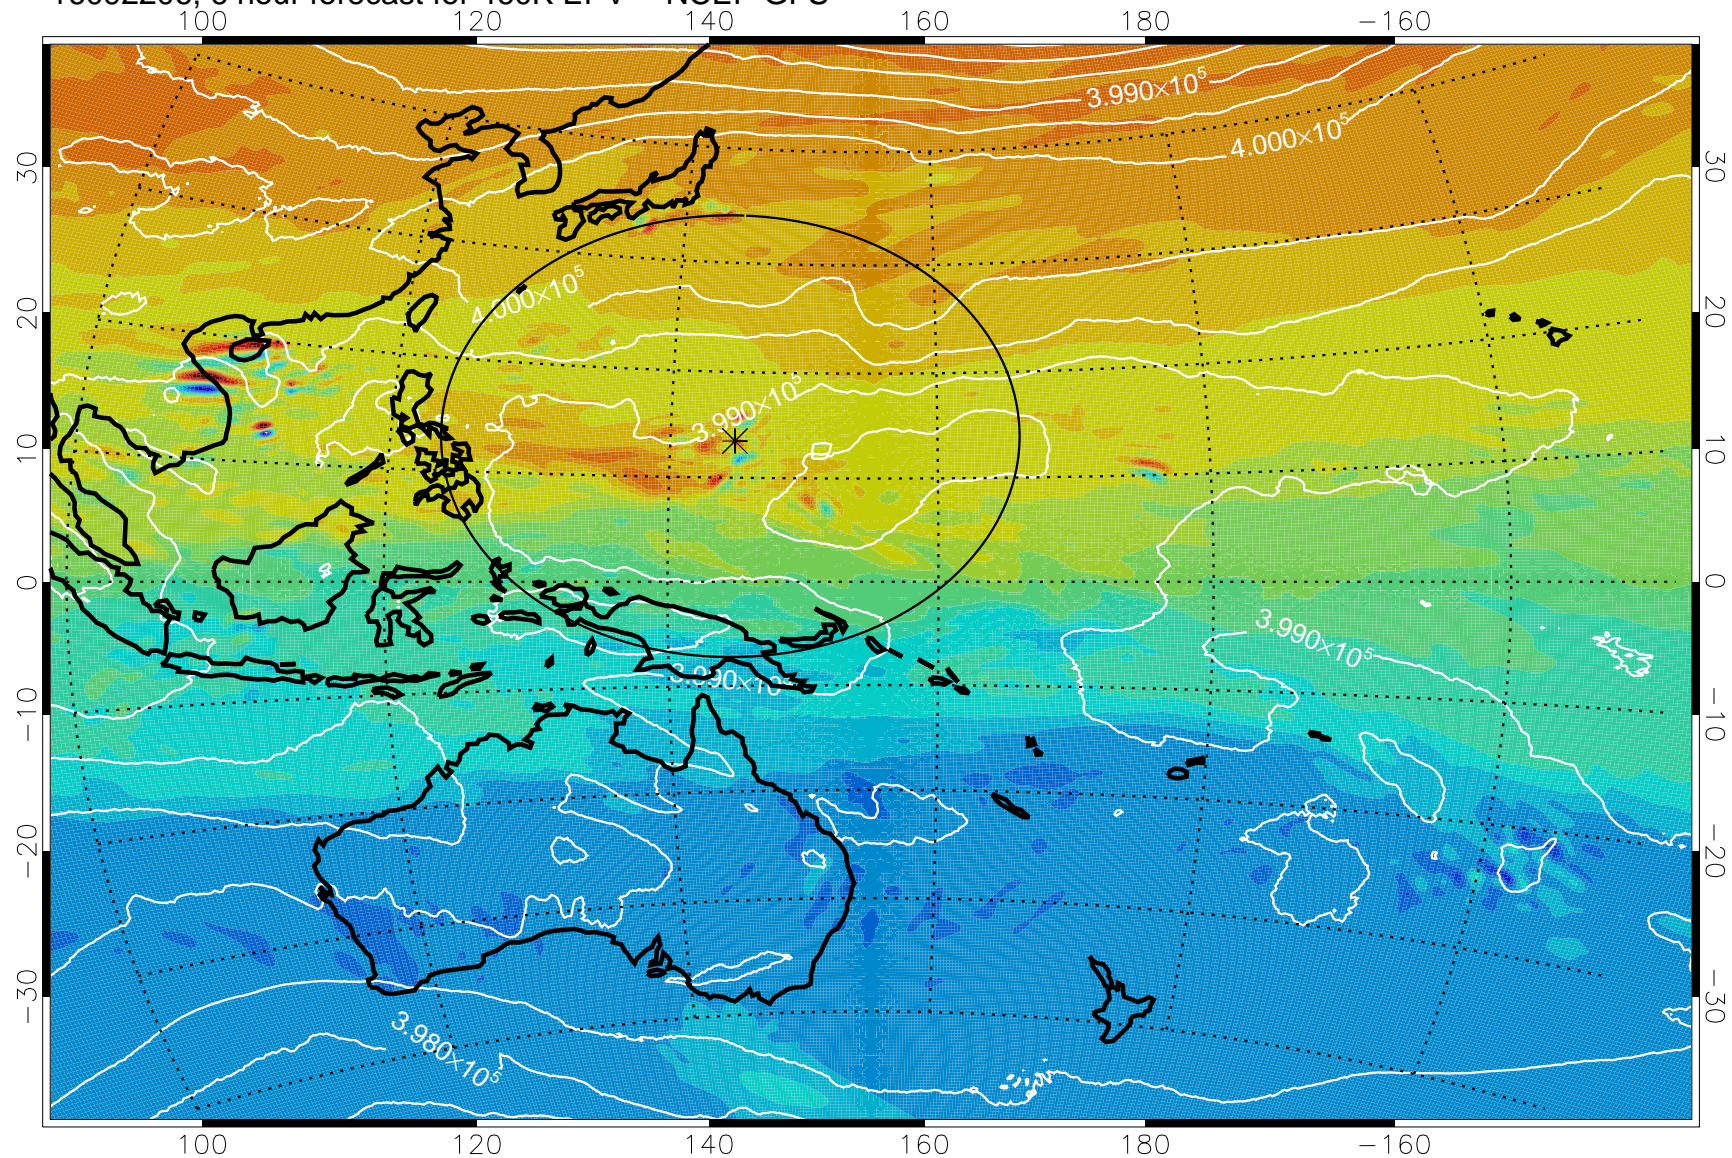

16092206, 6 hour forecast for 460K EPV -- NCEP GFS

460K Montgomery Streamfunction, white

Range ring of 2304 km

16092212, 12 hour forecast for 460K EPV -- NCEP GFS

460K Montgomery Streamfunction, white

Range ring of 2304 km

16092218, 18 hour forecast for 460K EPV -- NCEP GFS

460K Montgomery Streamfunction, white

Range ring of 2304 km

16092300, 24 hour forecast for 460K EPV -- NCEP GFS

460K Montgomery Streamfunction, white

Range ring of 2304 km

16092306, 30 hour forecast for 460K EPV -- NCEP GFS

460K Montgomery Streamfunction, white

Range ring of 2304 km

16092312, 36 hour forecast for 460K EPV -- NCEP GFS

460K Montgomery Streamfunction, white

Range ring of 2304 km

16092318, 42 hour forecast for 460K EPV -- NCEP GFS

460K Montgomery Streamfunction, white

Range ring of 2304 km

16092400, 48 hour forecast for 460K EPV -- NCEP GFS

460K Montgomery Streamfunction, white

Range ring of 2304 km