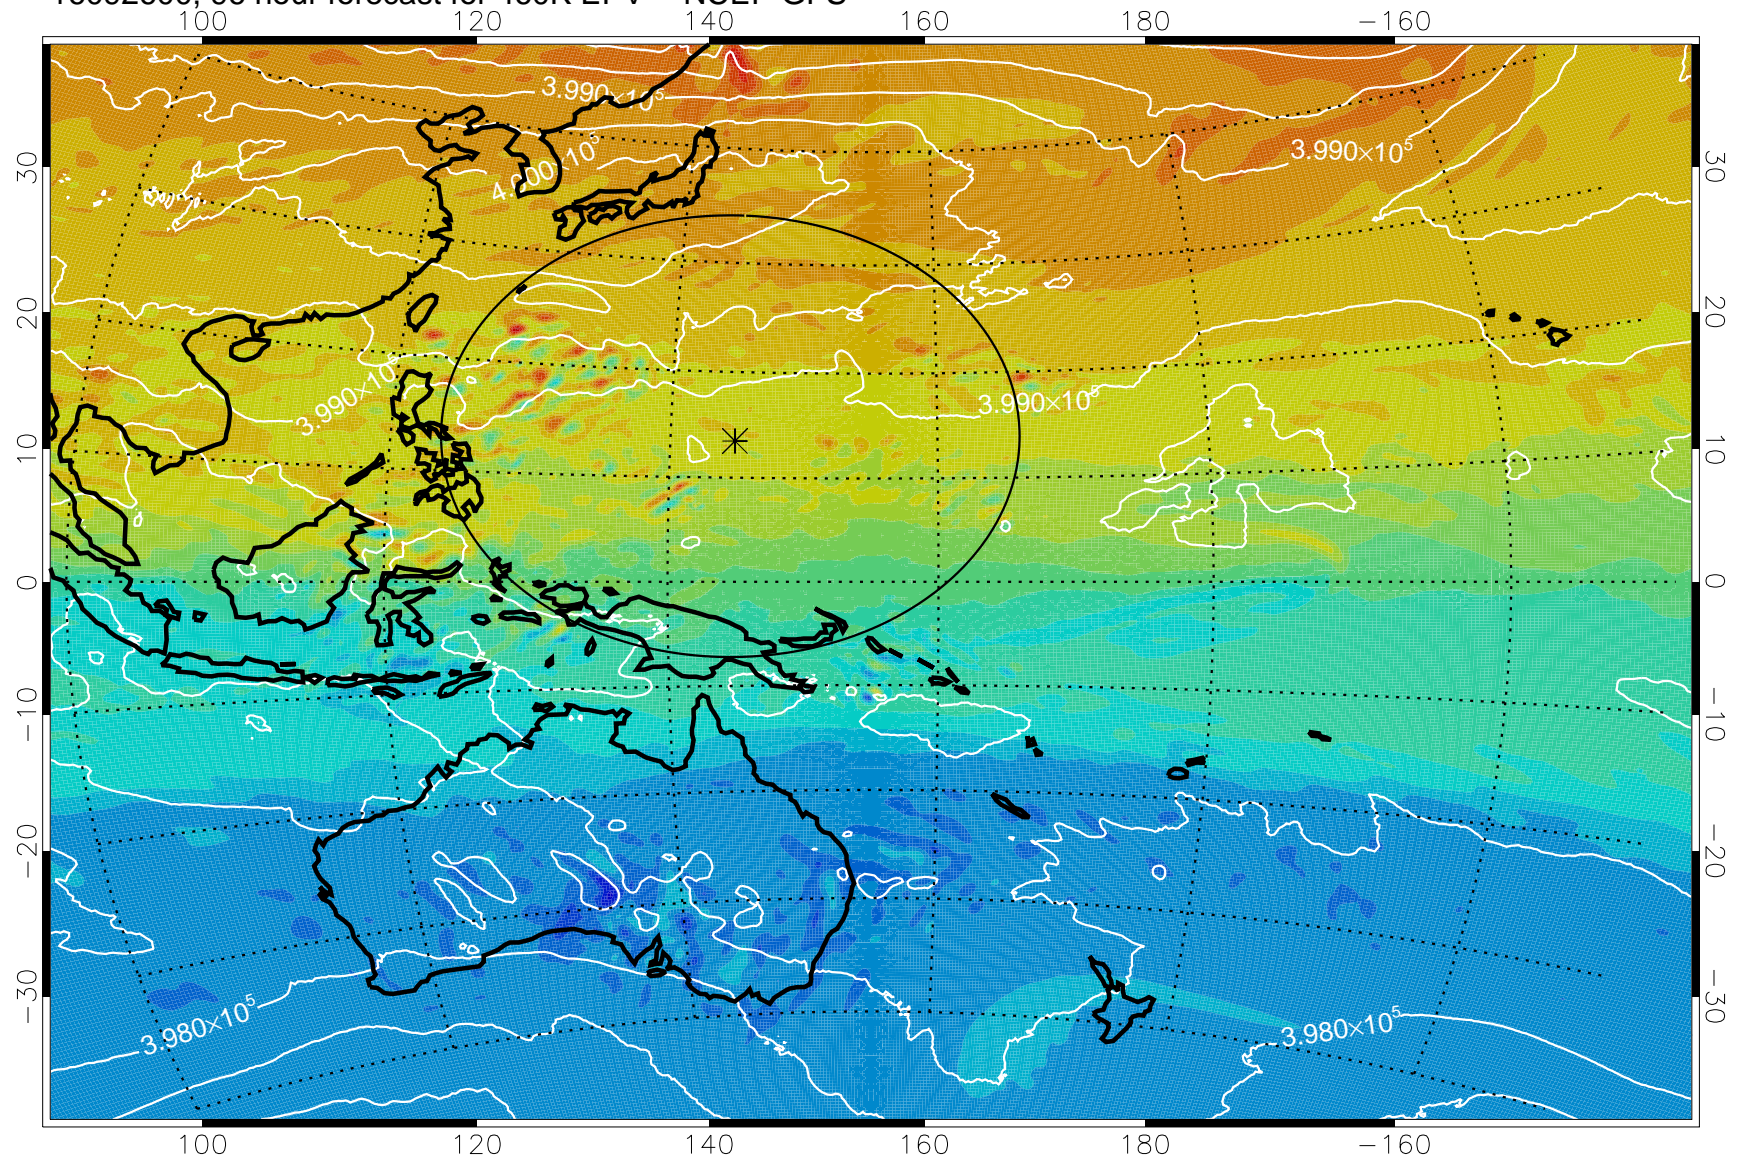

16092506, 78 hour forecast for 460K EPV -- NCEP GFS

460K Montgomery Streamfunction, white

Range ring of 2304 km

16092512, 84 hour forecast for 460K EPV -- NCEP GFS

460K Montgomery Streamfunction, white

Range ring of 2304 km

16092518, 90 hour forecast for 460K EPV -- NCEP GFS

460K Montgomery Streamfunction, white

Range ring of 2304 km

16092600, 96 hour forecast for 460K EPV -- NCEP GFS

460K Montgomery Streamfunction, white

Range ring of 2304 km

16092606, 102 hour forecast for 460K EPV -- NCEP GFS

460K Montgomery Streamfunction, white

Range ring of 2304 km

16092612, 108 hour forecast for 460K EPV -- NCEP GFS

460K Montgomery Streamfunction, white

Range ring of 2304 km

16092618, 114 hour forecast for 460K EPV -- NCEP GFS

460K Montgomery Streamfunction, white

Range ring of 2304 km

16092700, 120 hour forecast for 460K EPV -- NCEP GFS

460K Montgomery Streamfunction, white

Range ring of 2304 km