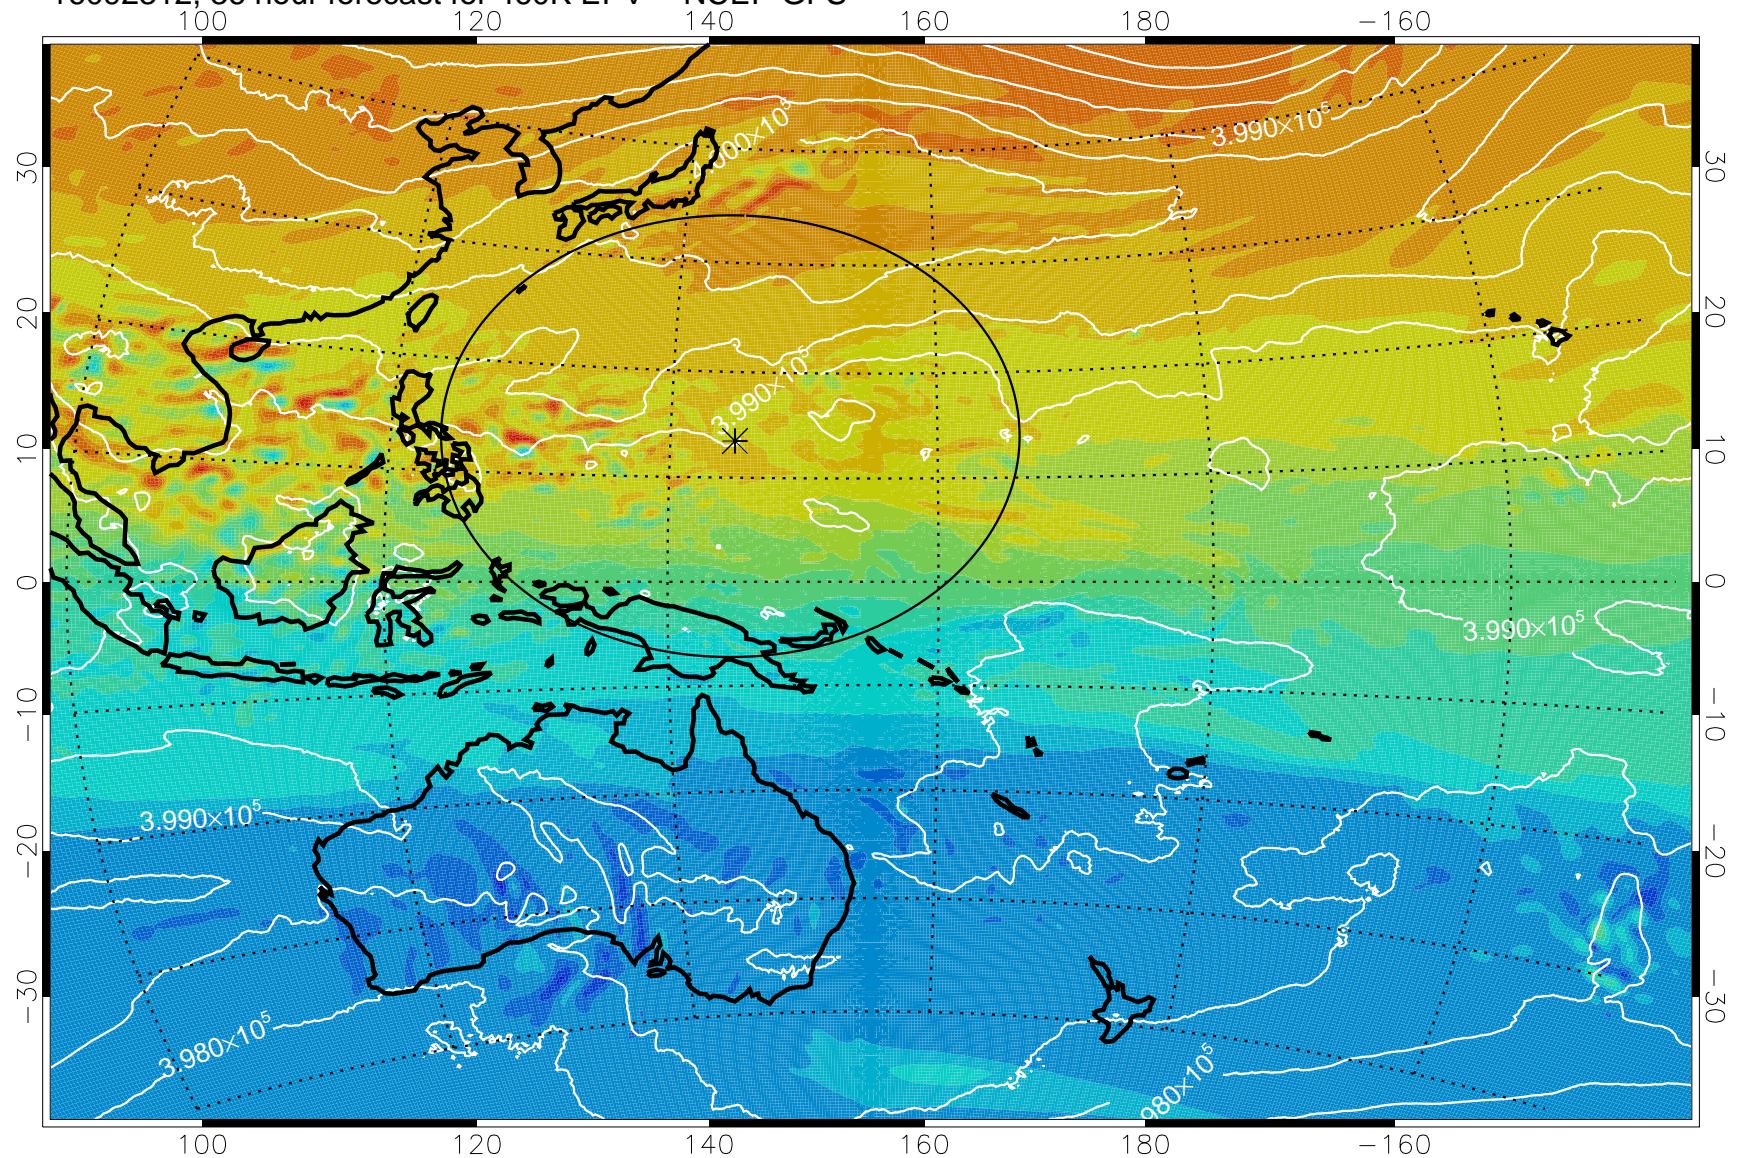

16092306, 30 hour forecast for 460K EPV -- NCEP GFS

460K Montgomery Streamfunction, white

Range ring of 2304 km

16092312, 36 hour forecast for 460K EPV -- NCEP GFS

460K Montgomery Streamfunction, white

Range ring of 2304 km

16092318, 42 hour forecast for 460K EPV -- NCEP GFS

460K Montgomery Streamfunction, white

Range ring of 2304 km

16092400, 48 hour forecast for 460K EPV -- NCEP GFS

460K Montgomery Streamfunction, white

Range ring of 2304 km

16092406, 54 hour forecast for 460K EPV -- NCEP GFS

460K Montgomery Streamfunction, white

Range ring of 2304 km

16092412, 60 hour forecast for 460K EPV -- NCEP GFS

460K Montgomery Streamfunction, white

Range ring of 2304 km

16092418, 66 hour forecast for 460K EPV -- NCEP GFS

460K Montgomery Streamfunction, white

Range ring of 2304 km

16092500, 72 hour forecast for 460K EPV -- NCEP GFS

460K Montgomery Streamfunction, white

Range ring of 2304 km