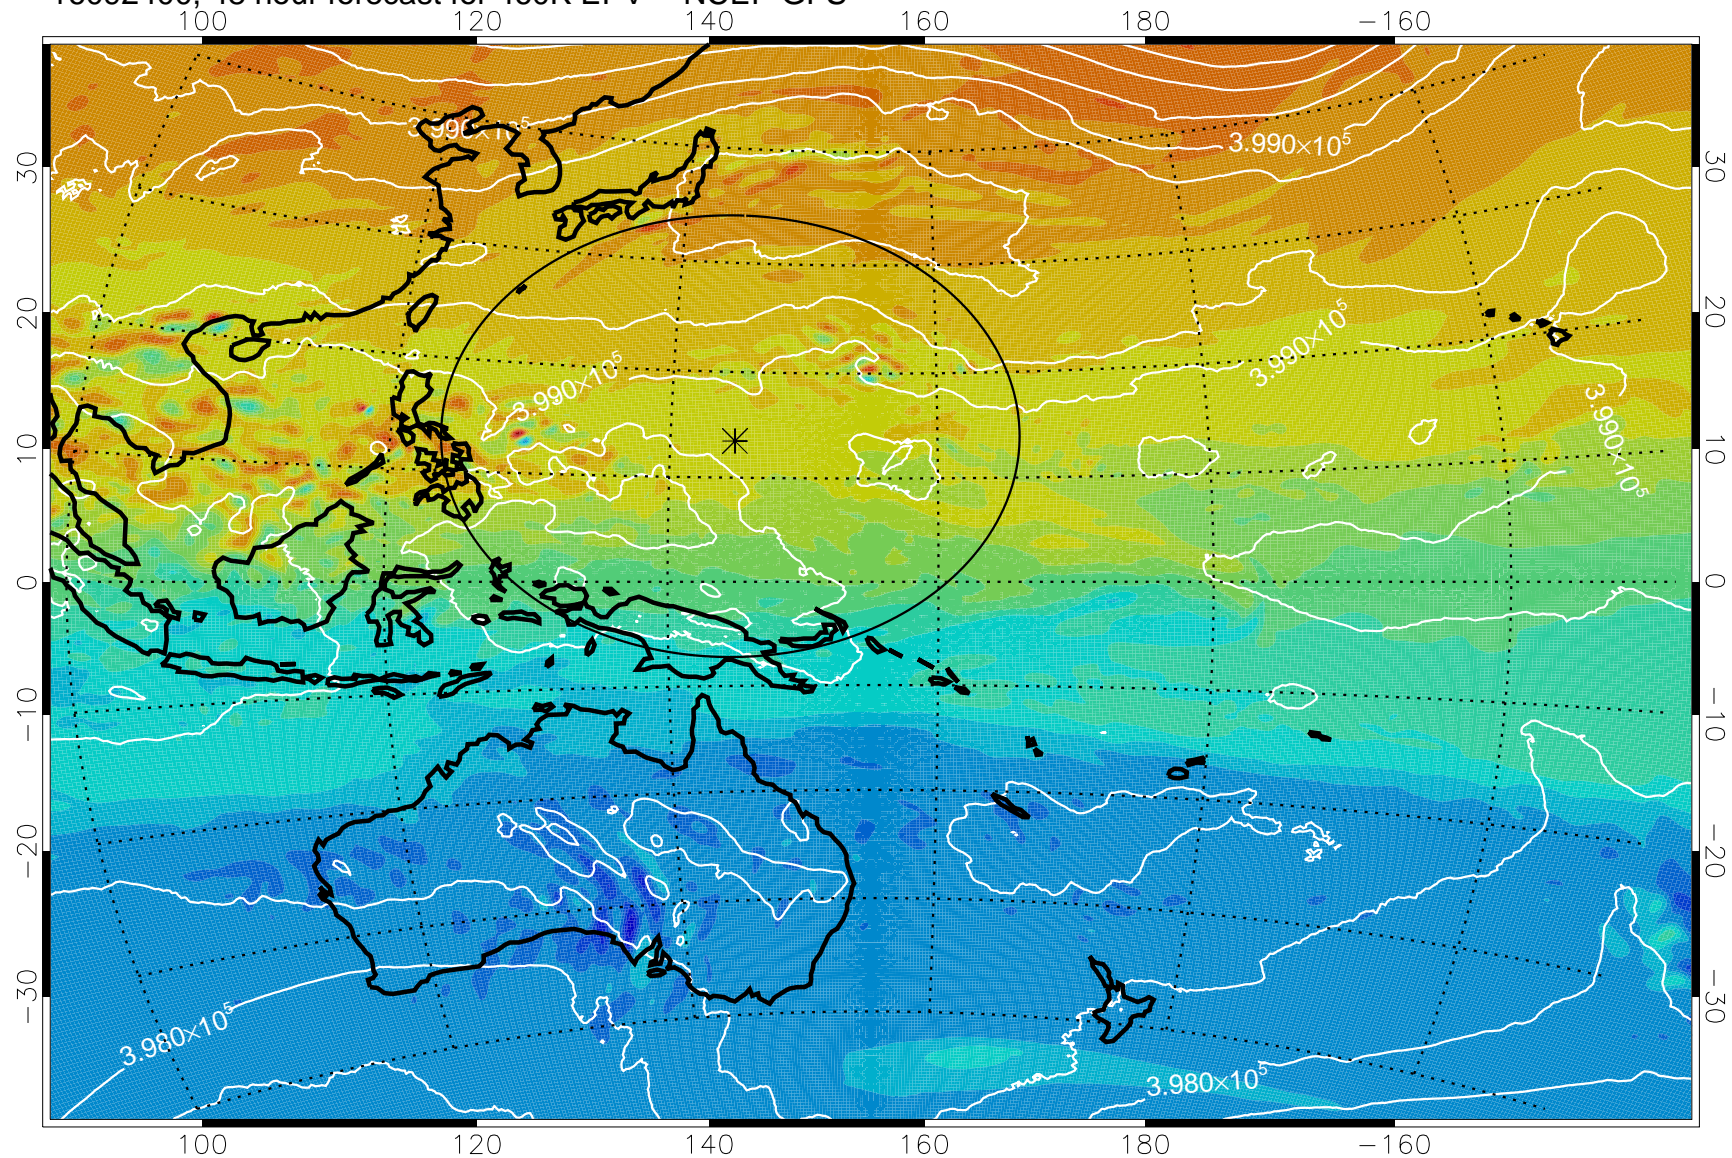

16092306, 30 hour forecast for 460K EPV -- NCEP GFS

460K Montgomery Streamfunction, white

Range ring of 2304 km

16092312, 36 hour forecast for 460K EPV -- NCEP GFS

460K Montgomery Streamfunction, white

Range ring of 2304 km

16092318, 42 hour forecast for 460K EPV -- NCEP GFS

460K Montgomery Streamfunction, white

Range ring of 2304 km

16092400, 48 hour forecast for 460K EPV -- NCEP GFS

460K Montgomery Streamfunction, white

Range ring of 2304 km

16092406, 54 hour forecast for 460K EPV -- NCEP GFS

460K Montgomery Streamfunction, white

Range ring of 2304 km

16092412, 60 hour forecast for 460K EPV -- NCEP GFS

460K Montgomery Streamfunction, white

Range ring of 2304 km

16092418, 66 hour forecast for 460K EPV -- NCEP GFS

460K Montgomery Streamfunction, white

Range ring of 2304 km

16092500, 72 hour forecast for 460K EPV -- NCEP GFS

460K Montgomery Streamfunction, white

Range ring of 2304 km