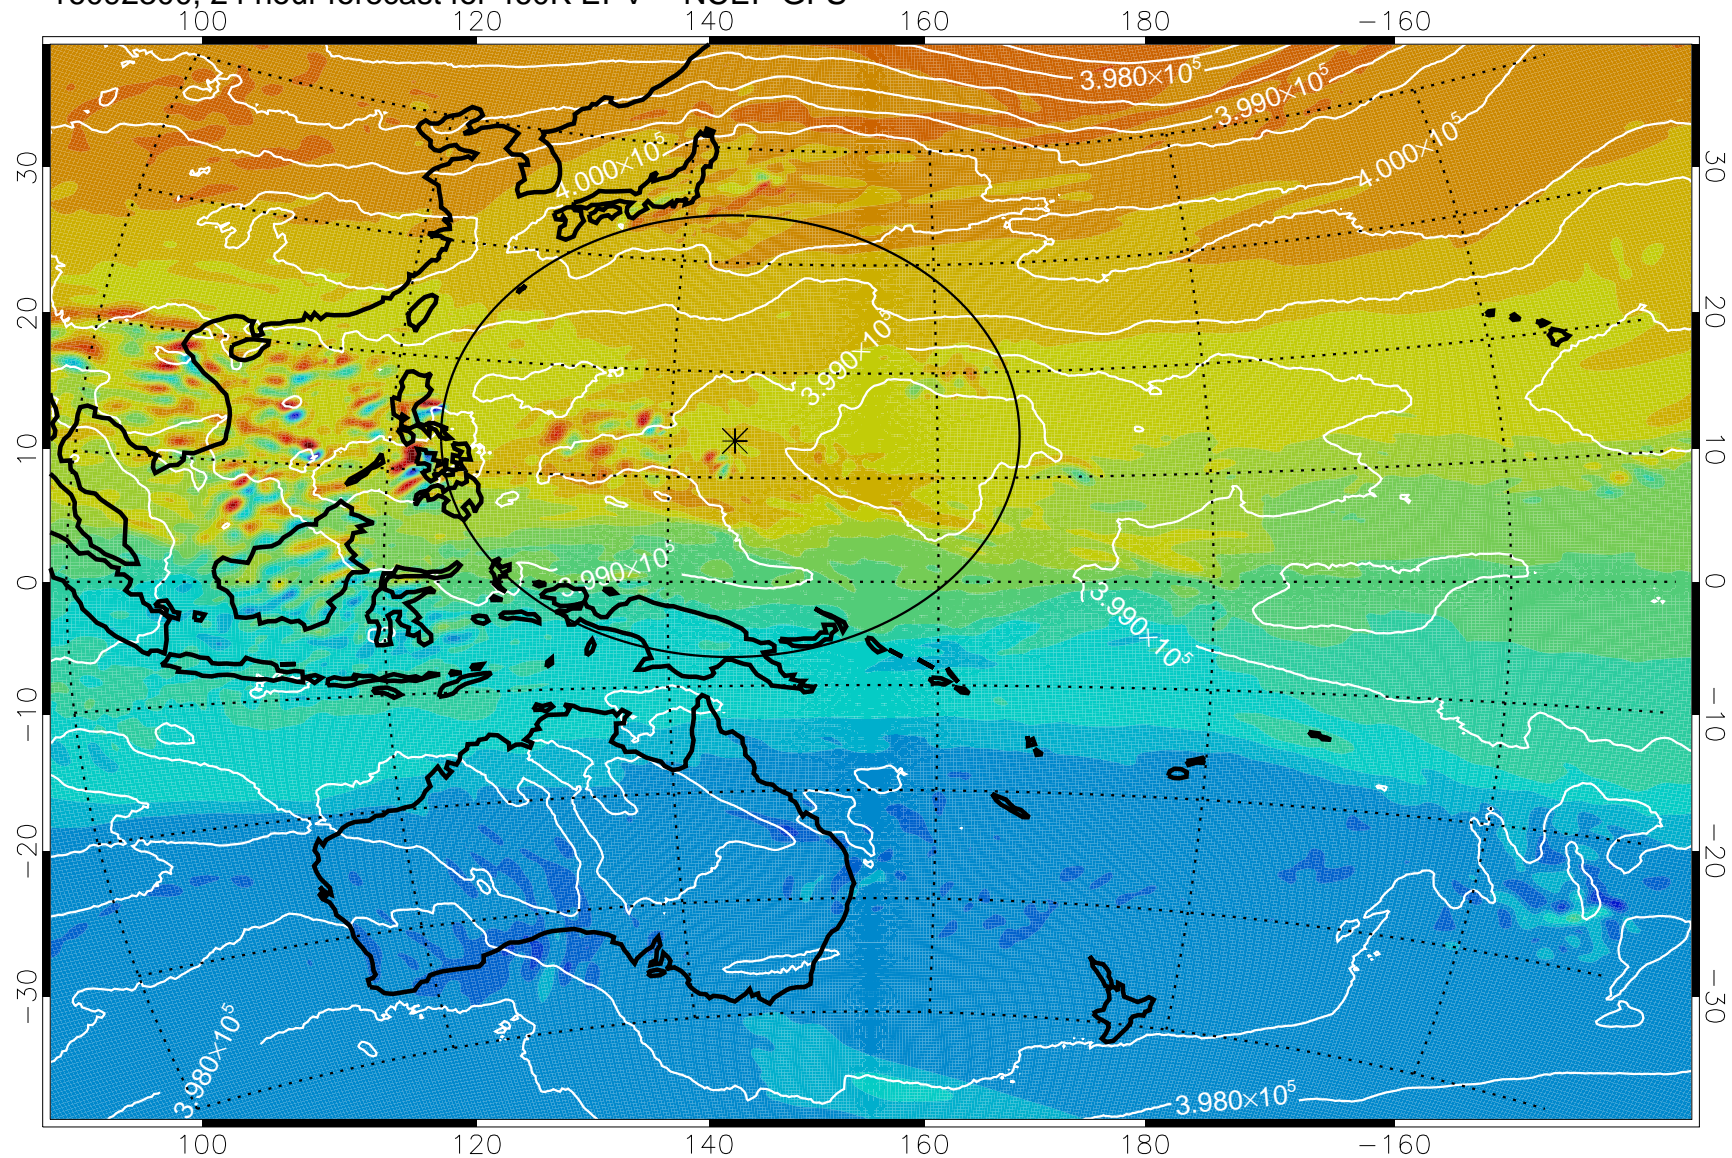

16092218, 18 hour forecast for 460K EPV -- NCEP GFS

460K Montgomery Streamfunction, white

Range ring of 2304 km

16092300, 24 hour forecast for 460K EPV -- NCEP GFS

460K Montgomery Streamfunction, white

Range ring of 2304 km

16092306, 30 hour forecast for 460K EPV -- NCEP GFS

460K Montgomery Streamfunction, white

Range ring of 2304 km

16092312, 36 hour forecast for 460K EPV -- NCEP GFS

460K Montgomery Streamfunction, white

Range ring of 2304 km

16092318, 42 hour forecast for 460K EPV -- NCEP GFS

460K Montgomery Streamfunction, white

Range ring of 2304 km

16092400, 48 hour forecast for 460K EPV -- NCEP GFS

460K Montgomery Streamfunction, white

Range ring of 2304 km

16092406, 54 hour forecast for 460K EPV -- NCEP GFS

460K Montgomery Streamfunction, white

Range ring of 2304 km

16092412, 60 hour forecast for 460K EPV -- NCEP GFS

460K Montgomery Streamfunction, white

Range ring of 2304 km