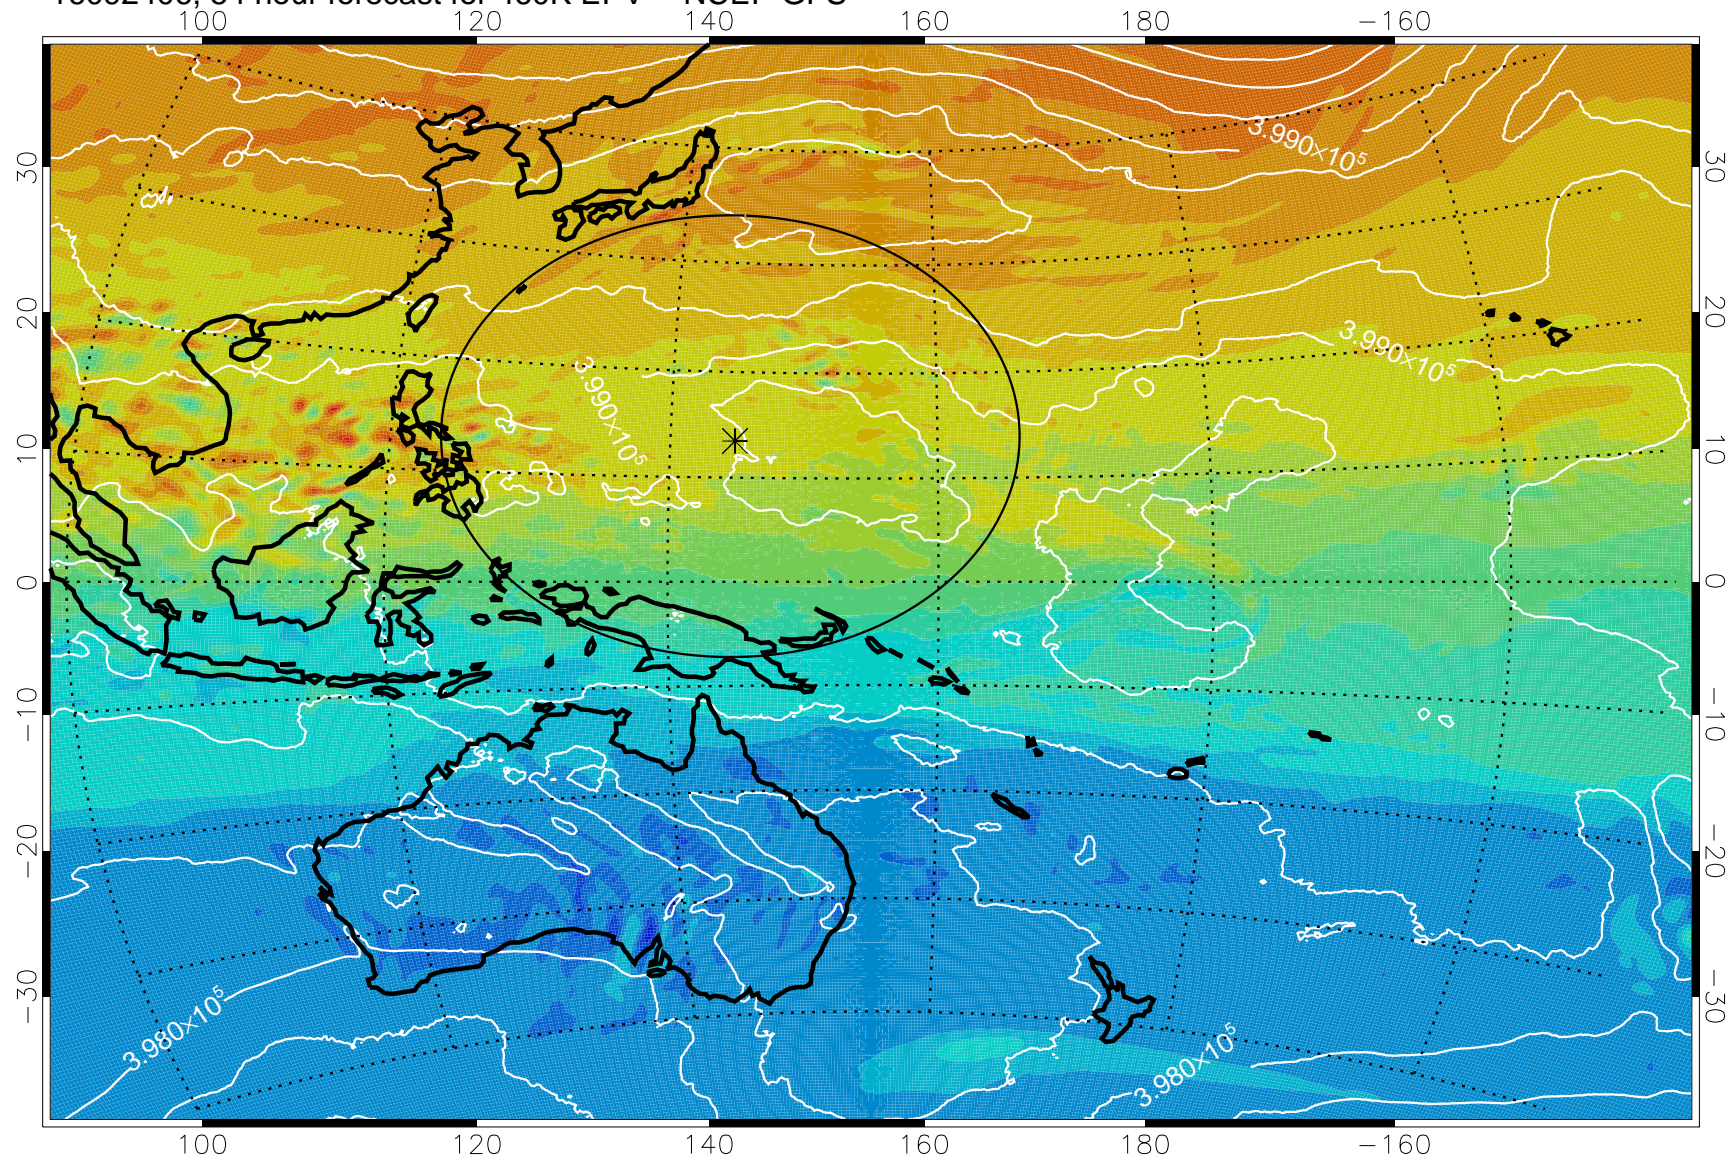

16092318, 42 hour forecast for 460K EPV -- NCEP GFS

460K Montgomery Streamfunction, white

Range ring of 2304 km

16092400, 48 hour forecast for 460K EPV -- NCEP GFS

460K Montgomery Streamfunction, white

Range ring of 2304 km

16092406, 54 hour forecast for 460K EPV -- NCEP GFS

460K Montgomery Streamfunction, white

Range ring of 2304 km

16092412, 60 hour forecast for 460K EPV -- NCEP GFS

460K Montgomery Streamfunction, white

Range ring of 2304 km

16092418, 66 hour forecast for 460K EPV -- NCEP GFS

460K Montgomery Streamfunction, white

Range ring of 2304 km

16092500, 72 hour forecast for 460K EPV -- NCEP GFS

460K Montgomery Streamfunction, white

Range ring of 2304 km

16092506, 78 hour forecast for 460K EPV -- NCEP GFS

460K Montgomery Streamfunction, white

Range ring of 2304 km

16092512, 84 hour forecast for 460K EPV -- NCEP GFS

460K Montgomery Streamfunction, white

Range ring of 2304 km