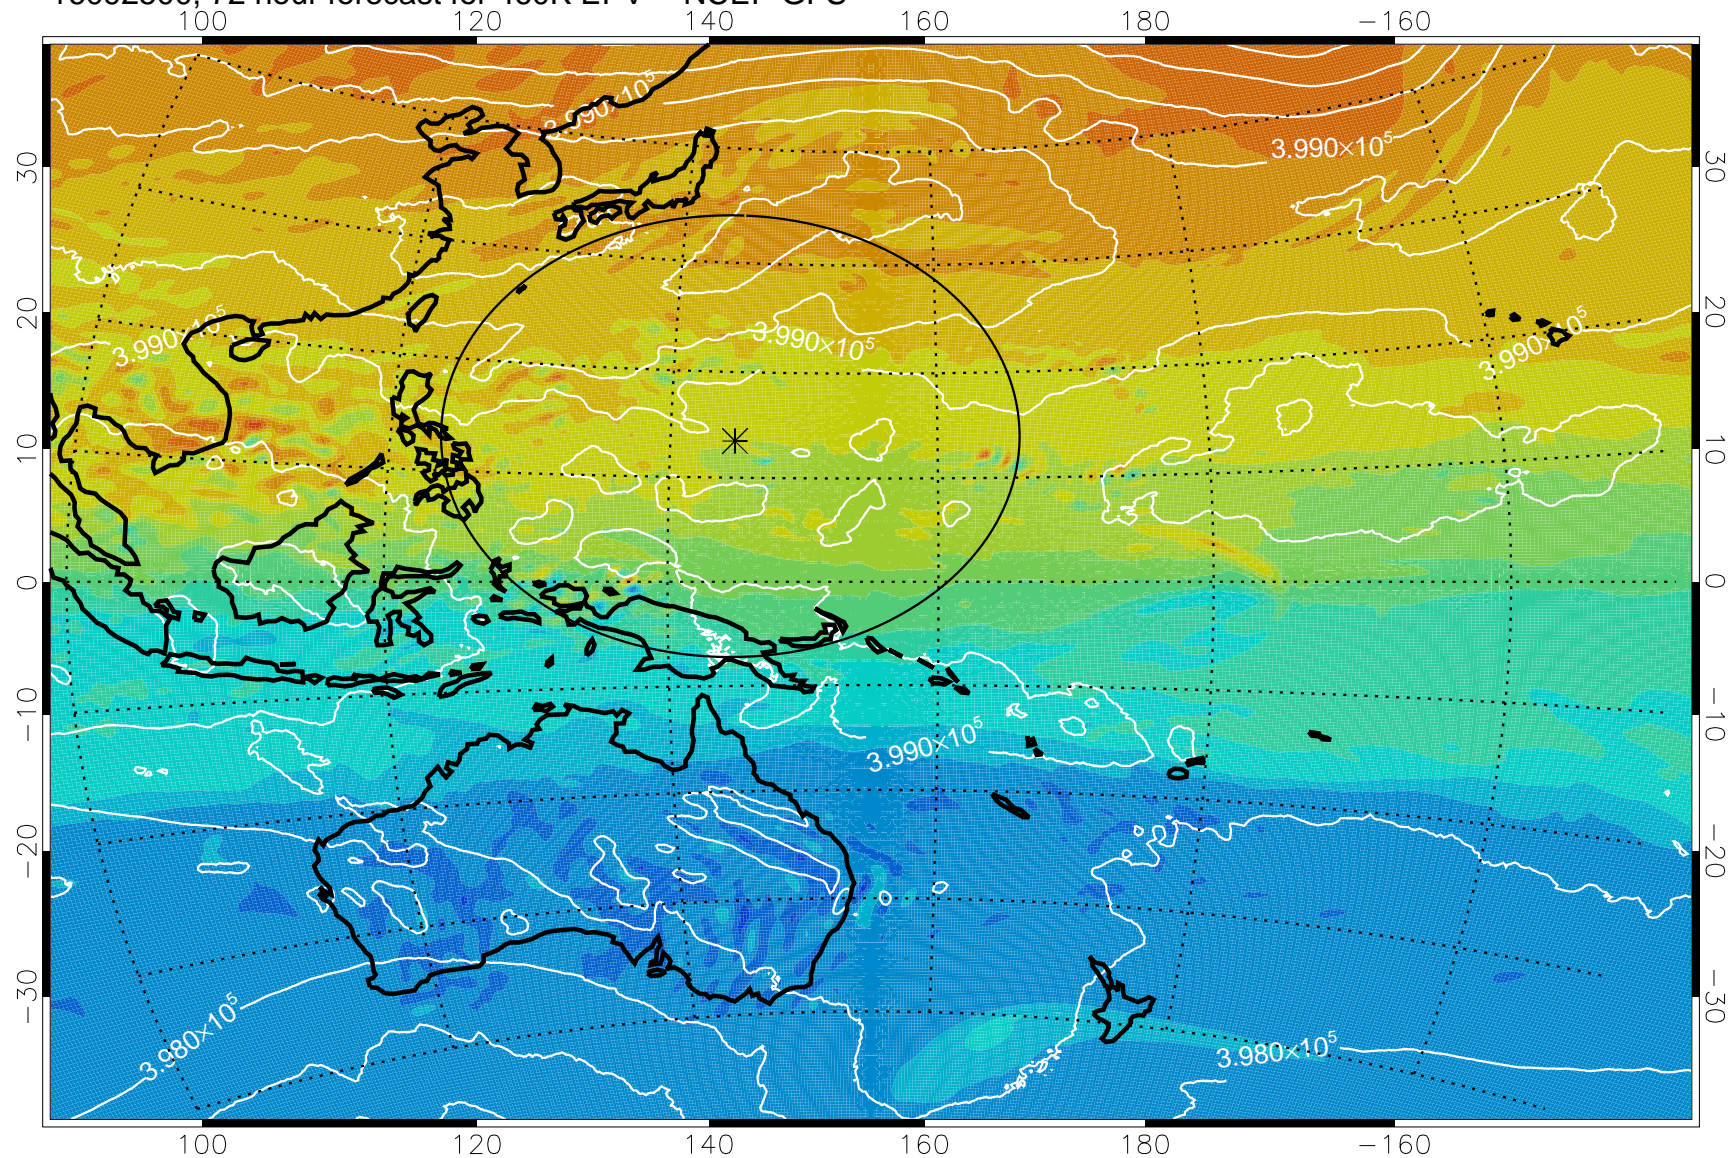

16092406, 54 hour forecast for 460K EPV -- NCEP GFS

460K Montgomery Streamfunction, white

Range ring of 2304 km

16092412, 60 hour forecast for 460K EPV -- NCEP GFS

460K Montgomery Streamfunction, white

Range ring of 2304 km

16092418, 66 hour forecast for 460K EPV -- NCEP GFS

460K Montgomery Streamfunction, white

Range ring of 2304 km

16092500, 72 hour forecast for 460K EPV -- NCEP GFS

460K Montgomery Streamfunction, white

Range ring of 2304 km

16092506, 78 hour forecast for 460K EPV -- NCEP GFS

460K Montgomery Streamfunction, white

Range ring of 2304 km

16092512, 84 hour forecast for 460K EPV -- NCEP GFS

460K Montgomery Streamfunction, white

Range ring of 2304 km

16092518, 90 hour forecast for 460K EPV -- NCEP GFS

460K Montgomery Streamfunction, white

Range ring of 2304 km

16092600, 96 hour forecast for 460K EPV -- NCEP GFS

460K Montgomery Streamfunction, white

Range ring of 2304 km