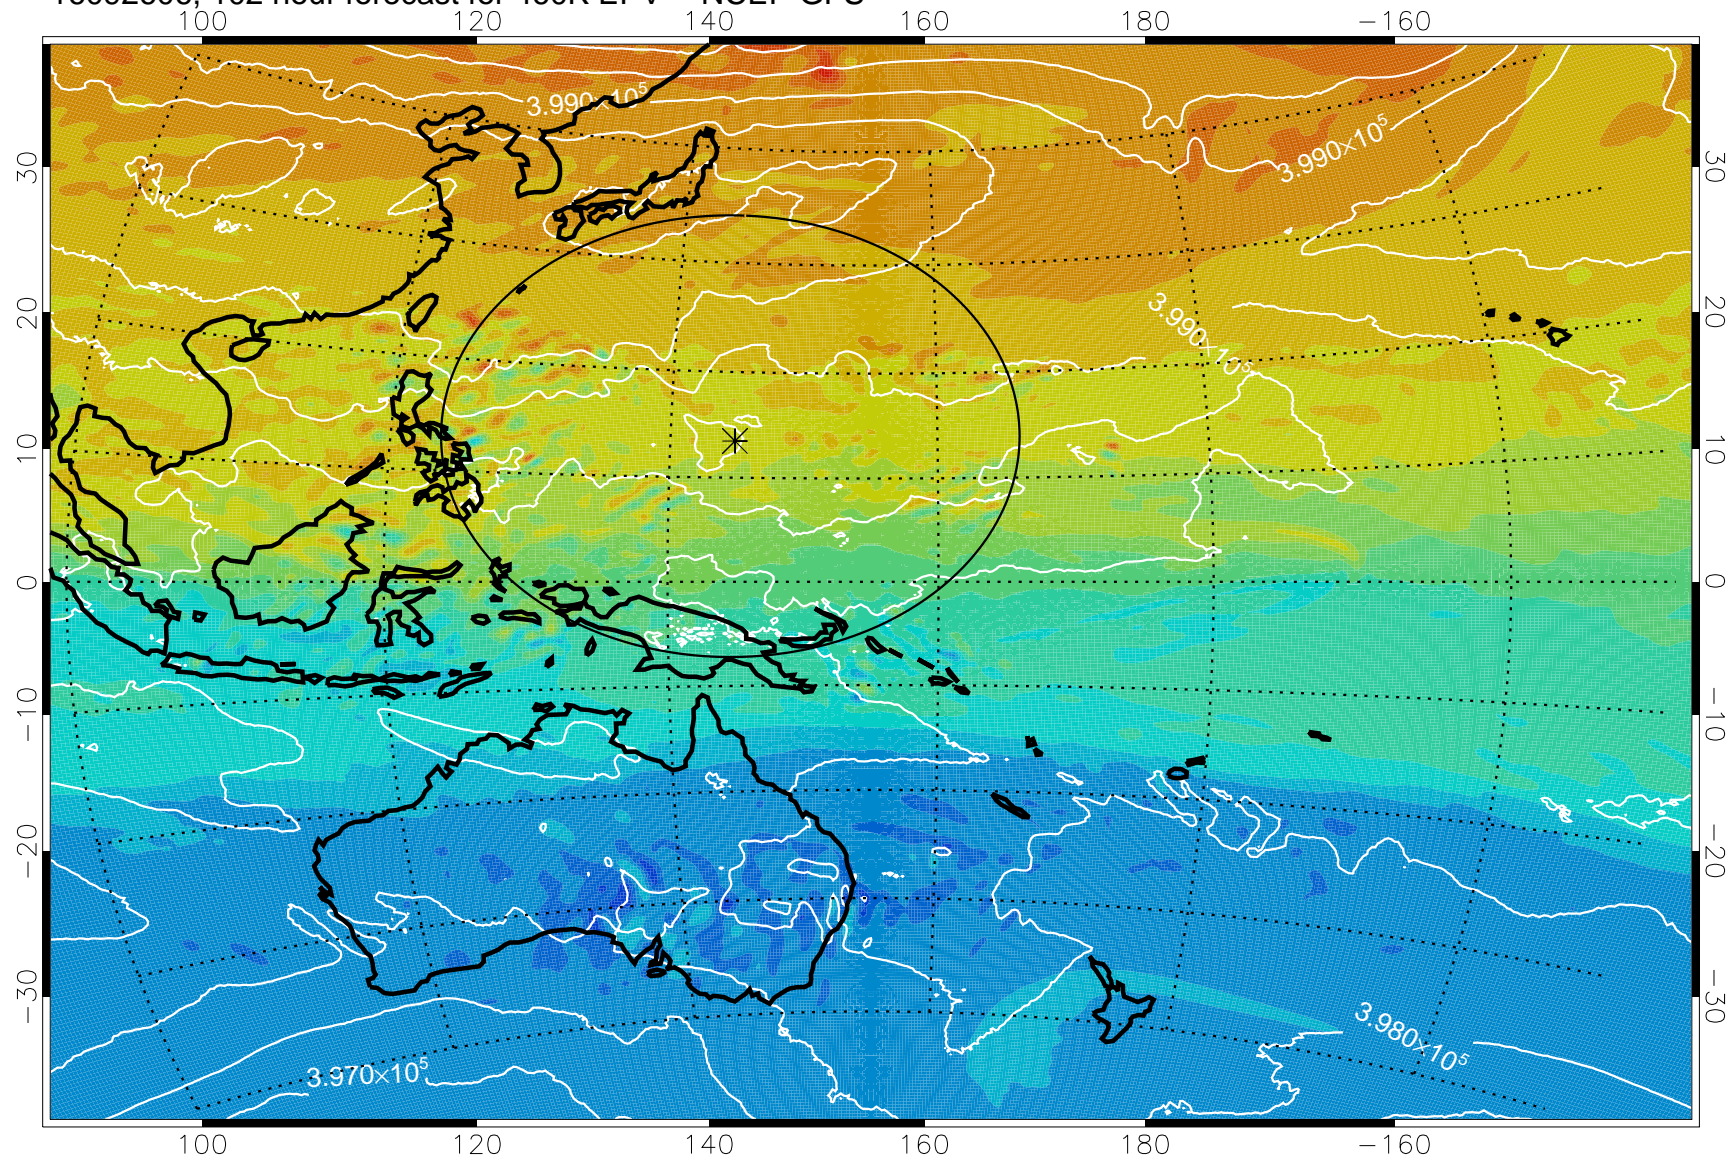

16092506, 78 hour forecast for 460K EPV -- NCEP GFS

460K Montgomery Streamfunction, white

Range ring of 2304 km

16092512, 84 hour forecast for 460K EPV -- NCEP GFS

460K Montgomery Streamfunction, white

Range ring of 2304 km

16092518, 90 hour forecast for 460K EPV -- NCEP GFS

460K Montgomery Streamfunction, white

Range ring of 2304 km

16092600, 96 hour forecast for 460K EPV -- NCEP GFS

460K Montgomery Streamfunction, white

Range ring of 2304 km

16092606, 102 hour forecast for 460K EPV -- NCEP GFS

460K Montgomery Streamfunction, white

Range ring of 2304 km

16092612, 108 hour forecast for 460K EPV -- NCEP GFS

460K Montgomery Streamfunction, white

Range ring of 2304 km

16092618, 114 hour forecast for 460K EPV -- NCEP GFS

460K Montgomery Streamfunction, white

Range ring of 2304 km

16092700, 120 hour forecast for 460K EPV -- NCEP GFS

460K Montgomery Streamfunction, white

Range ring of 2304 km