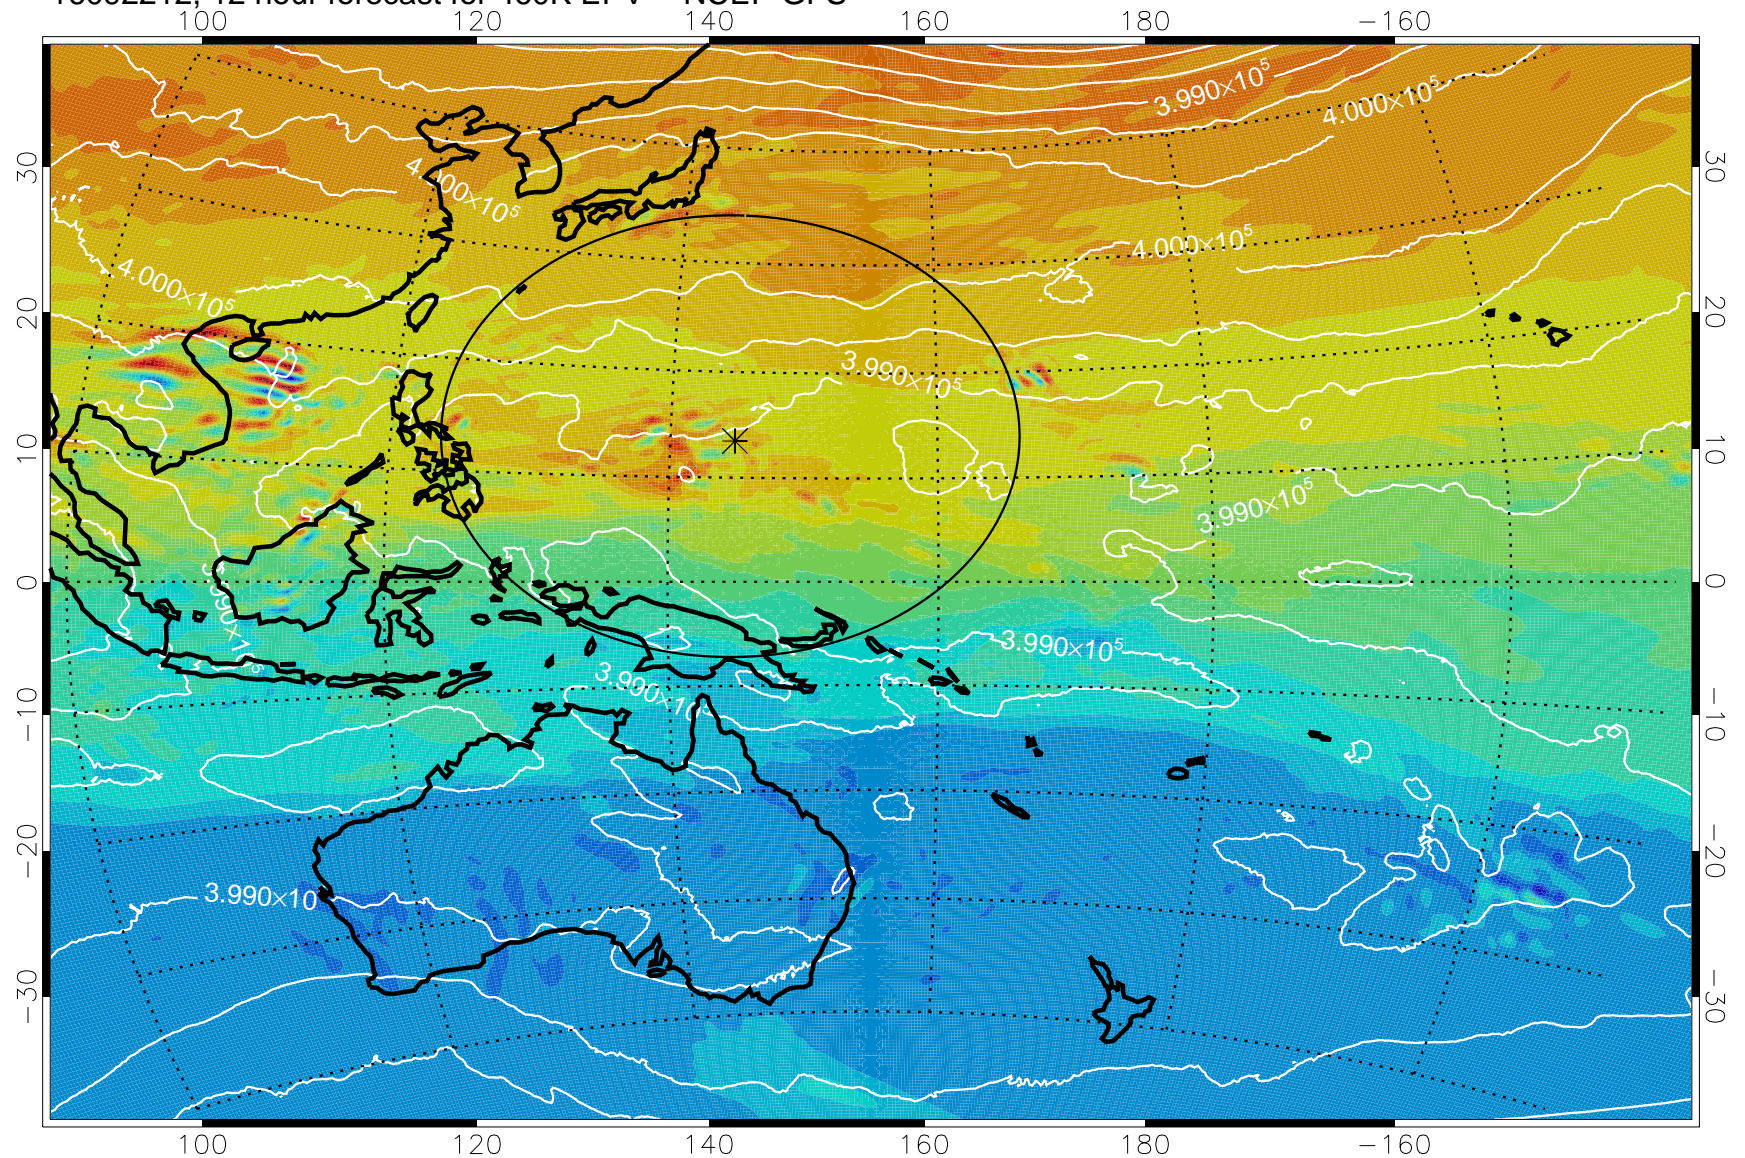

16092206, 6 hour forecast for 460K EPV -- NCEP GFS

460K Montgomery Streamfunction, white

Range ring of 2304 km

16092212, 12 hour forecast for 460K EPV -- NCEP GFS

460K Montgomery Streamfunction, white

Range ring of 2304 km

16092218, 18 hour forecast for 460K EPV -- NCEP GFS

460K Montgomery Streamfunction, white

Range ring of 2304 km

16092300, 24 hour forecast for 460K EPV -- NCEP GFS

460K Montgomery Streamfunction, white

Range ring of 2304 km

16092306, 30 hour forecast for 460K EPV -- NCEP GFS

460K Montgomery Streamfunction, white

Range ring of 2304 km

16092312, 36 hour forecast for 460K EPV -- NCEP GFS

460K Montgomery Streamfunction, white

Range ring of 2304 km

16092318, 42 hour forecast for 460K EPV -- NCEP GFS

460K Montgomery Streamfunction, white

Range ring of 2304 km

16092400, 48 hour forecast for 460K EPV -- NCEP GFS

460K Montgomery Streamfunction, white

Range ring of 2304 km