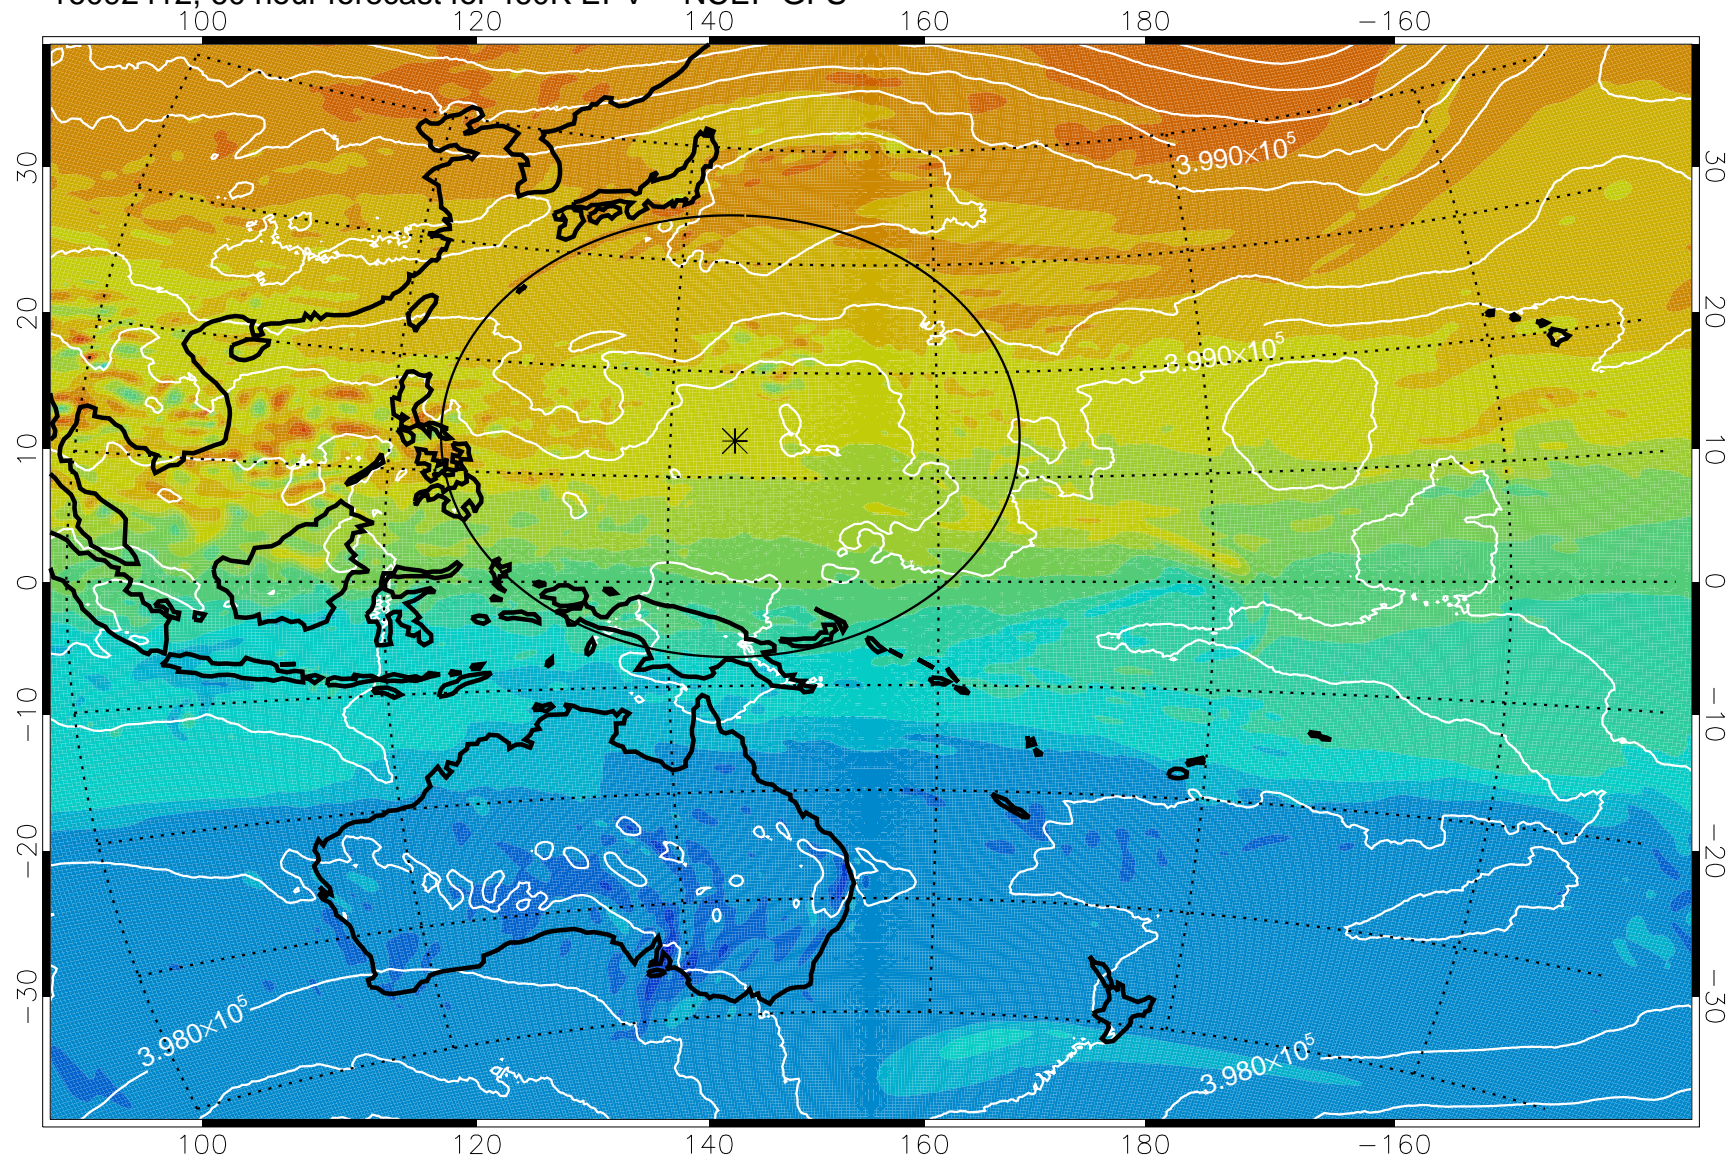

16092318, 42 hour forecast for 460K EPV -- NCEP GFS

460K Montgomery Streamfunction, white

Range ring of 2304 km

16092400, 48 hour forecast for 460K EPV -- NCEP GFS

460K Montgomery Streamfunction, white

Range ring of 2304 km

16092406, 54 hour forecast for 460K EPV -- NCEP GFS

460K Montgomery Streamfunction, white

Range ring of 2304 km

16092412, 60 hour forecast for 460K EPV -- NCEP GFS

460K Montgomery Streamfunction, white

Range ring of 2304 km

16092418, 66 hour forecast for 460K EPV -- NCEP GFS

460K Montgomery Streamfunction, white

Range ring of 2304 km

16092500, 72 hour forecast for 460K EPV -- NCEP GFS

460K Montgomery Streamfunction, white

Range ring of 2304 km

16092506, 78 hour forecast for 460K EPV -- NCEP GFS

460K Montgomery Streamfunction, white

Range ring of 2304 km

16092512, 84 hour forecast for 460K EPV -- NCEP GFS

460K Montgomery Streamfunction, white

Range ring of 2304 km