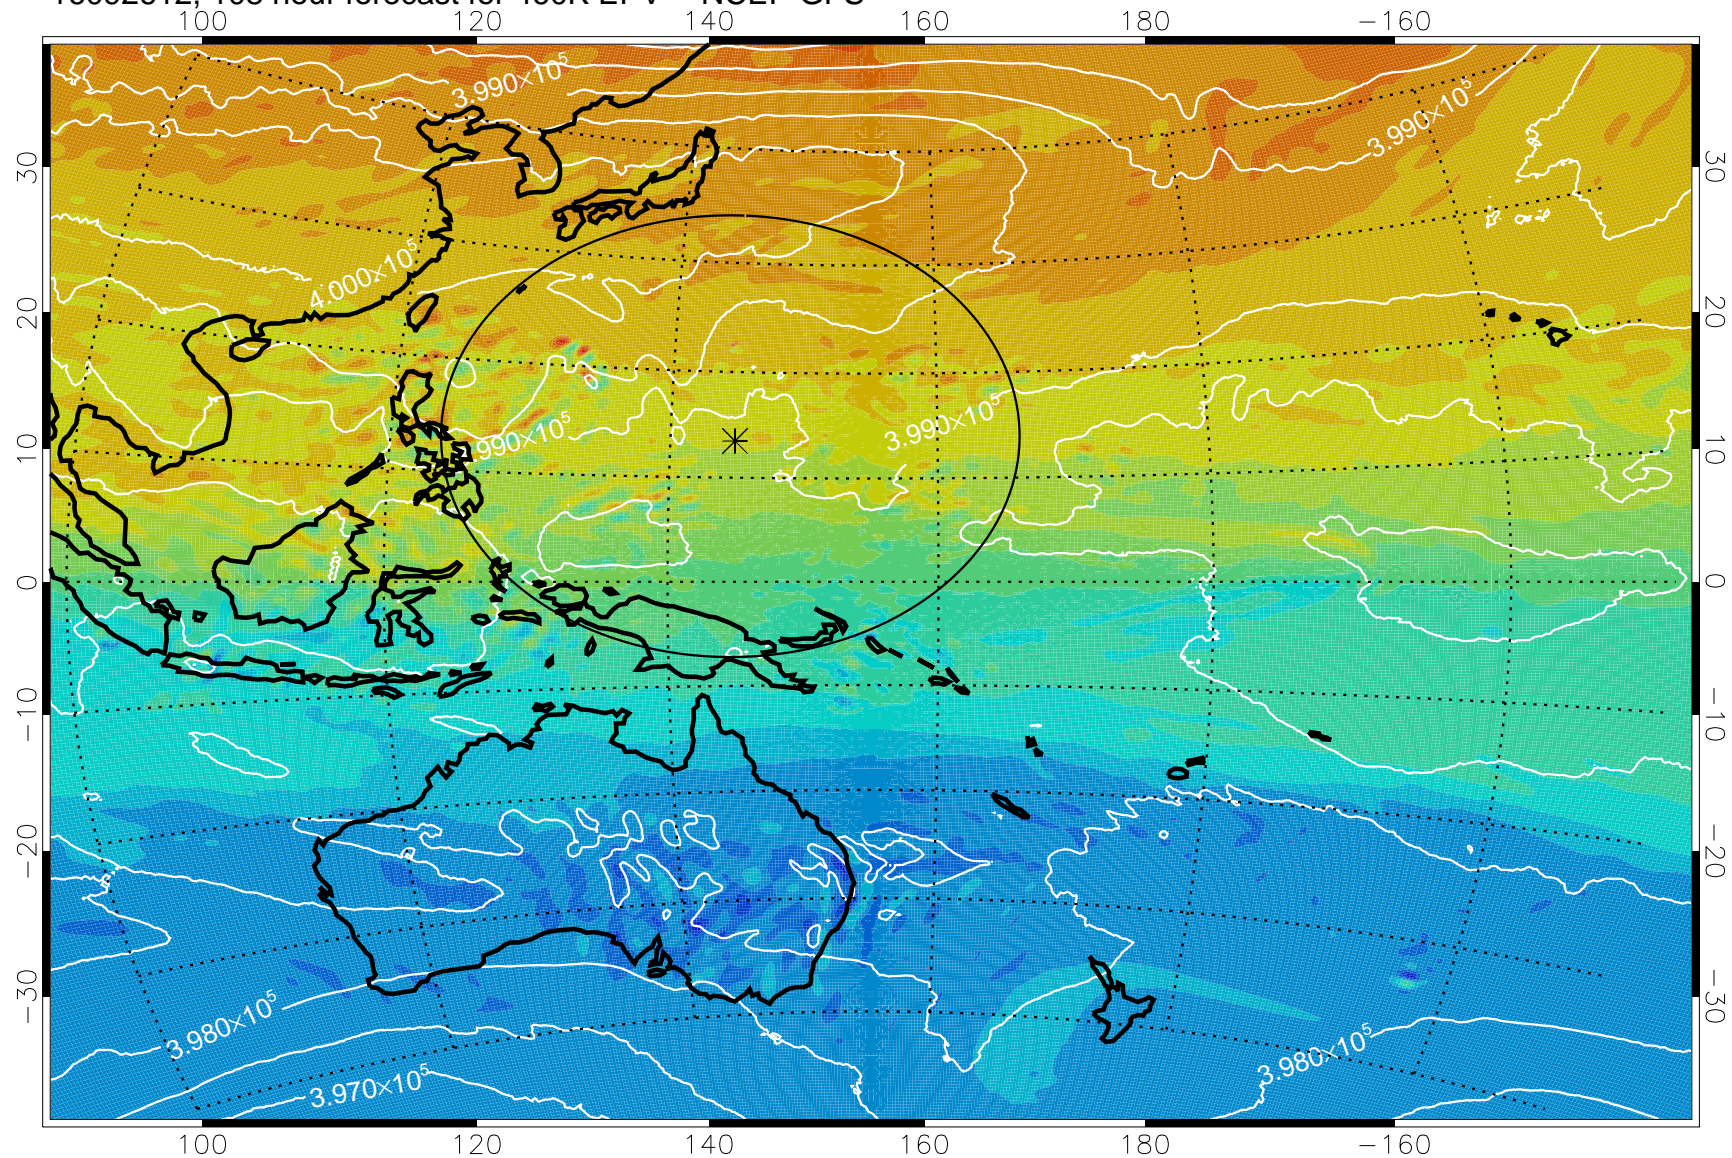

16092518, 90 hour forecast for 460K EPV -- NCEP GFS

460K Montgomery Streamfunction, white

Range ring of 2304 km

16092600, 96 hour forecast for 460K EPV -- NCEP GFS

460K Montgomery Streamfunction, white

Range ring of 2304 km

16092606, 102 hour forecast for 460K EPV -- NCEP GFS

460K Montgomery Streamfunction, white

Range ring of 2304 km

16092612, 108 hour forecast for 460K EPV -- NCEP GFS

460K Montgomery Streamfunction, white

Range ring of 2304 km

16092618, 114 hour forecast for 460K EPV -- NCEP GFS

460K Montgomery Streamfunction, white

Range ring of 2304 km

16092700, 120 hour forecast for 460K EPV -- NCEP GFS

460K Montgomery Streamfunction, white

Range ring of 2304 km