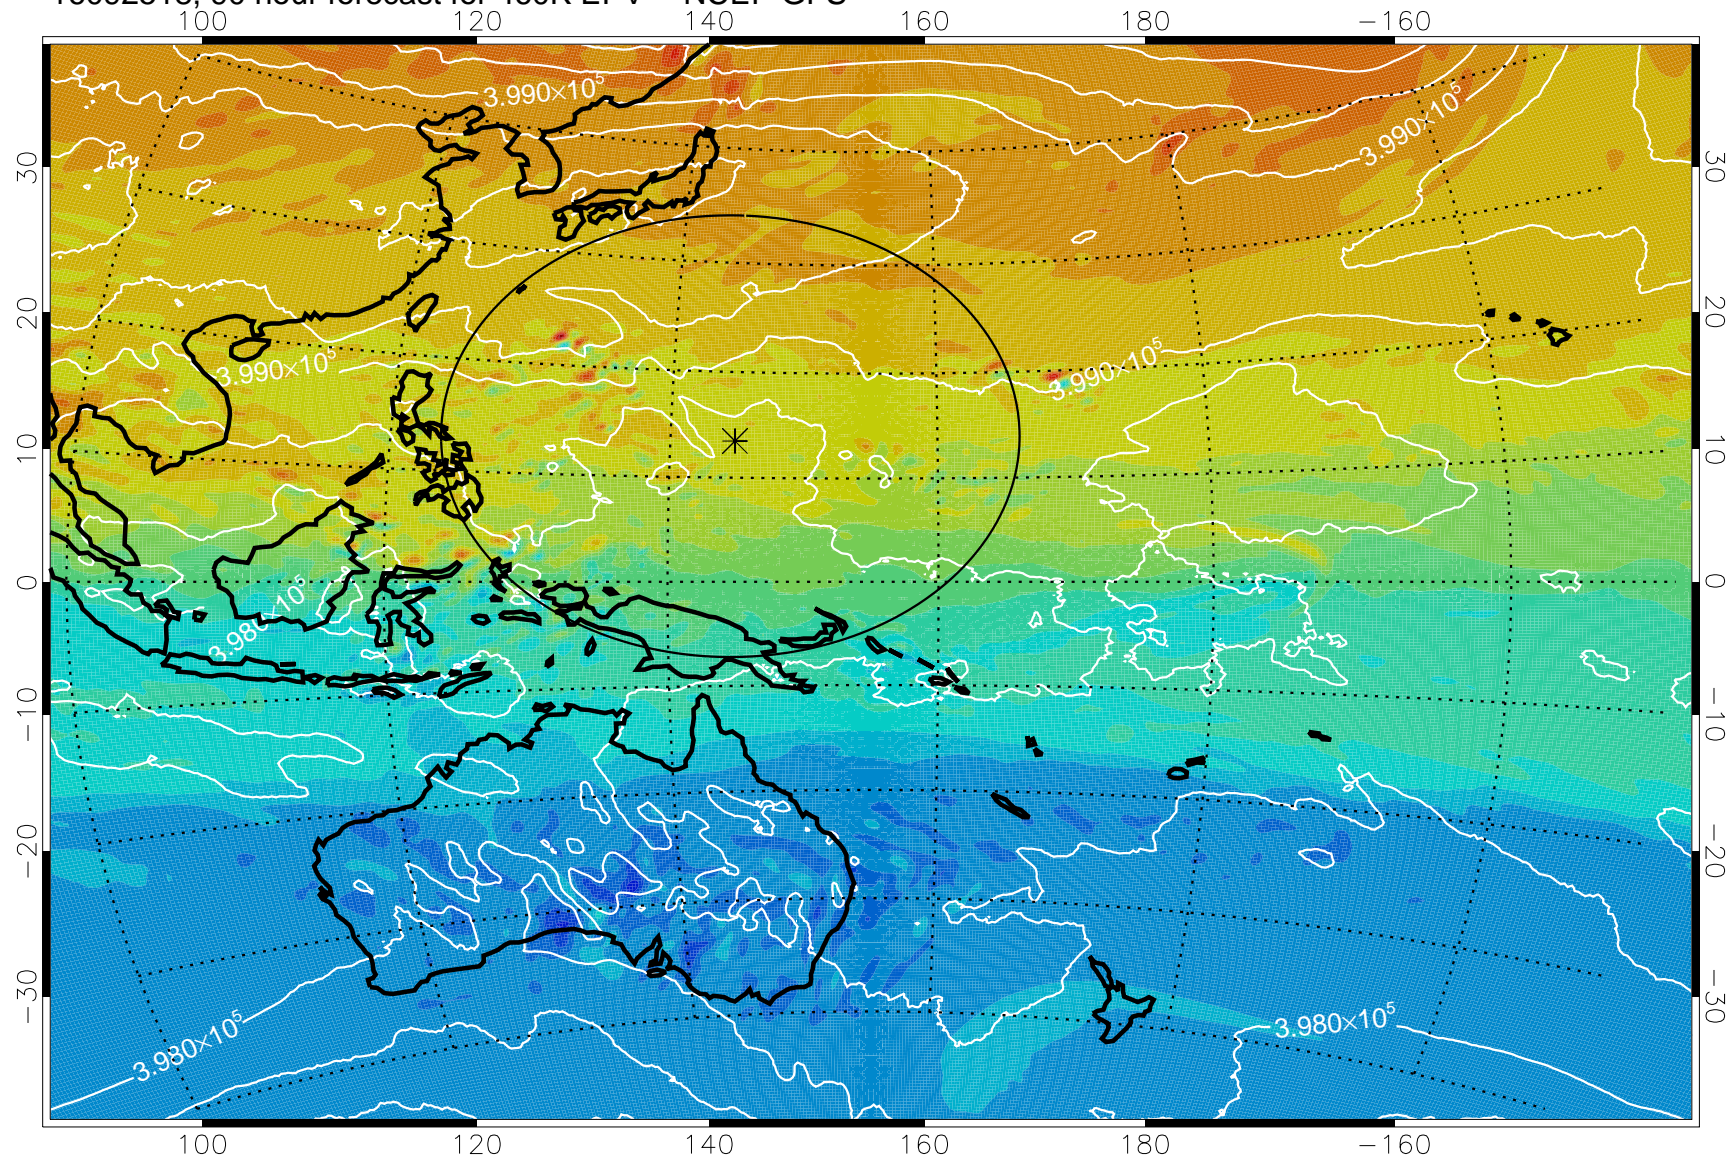

16092418, 66 hour forecast for 460K EPV -- NCEP GFS

460K Montgomery Streamfunction, white

Range ring of 2304 km

16092500, 72 hour forecast for 460K EPV -- NCEP GFS

460K Montgomery Streamfunction, white

Range ring of 2304 km

16092506, 78 hour forecast for 460K EPV -- NCEP GFS

460K Montgomery Streamfunction, white

Range ring of 2304 km

16092512, 84 hour forecast for 460K EPV -- NCEP GFS

460K Montgomery Streamfunction, white

Range ring of 2304 km

16092518, 90 hour forecast for 460K EPV -- NCEP GFS

460K Montgomery Streamfunction, white

Range ring of 2304 km

16092600, 96 hour forecast for 460K EPV -- NCEP GFS

460K Montgomery Streamfunction, white

Range ring of 2304 km

16092606, 102 hour forecast for 460K EPV -- NCEP GFS

460K Montgomery Streamfunction, white

Range ring of 2304 km

16092612, 108 hour forecast for 460K EPV -- NCEP GFS

460K Montgomery Streamfunction, white

Range ring of 2304 km