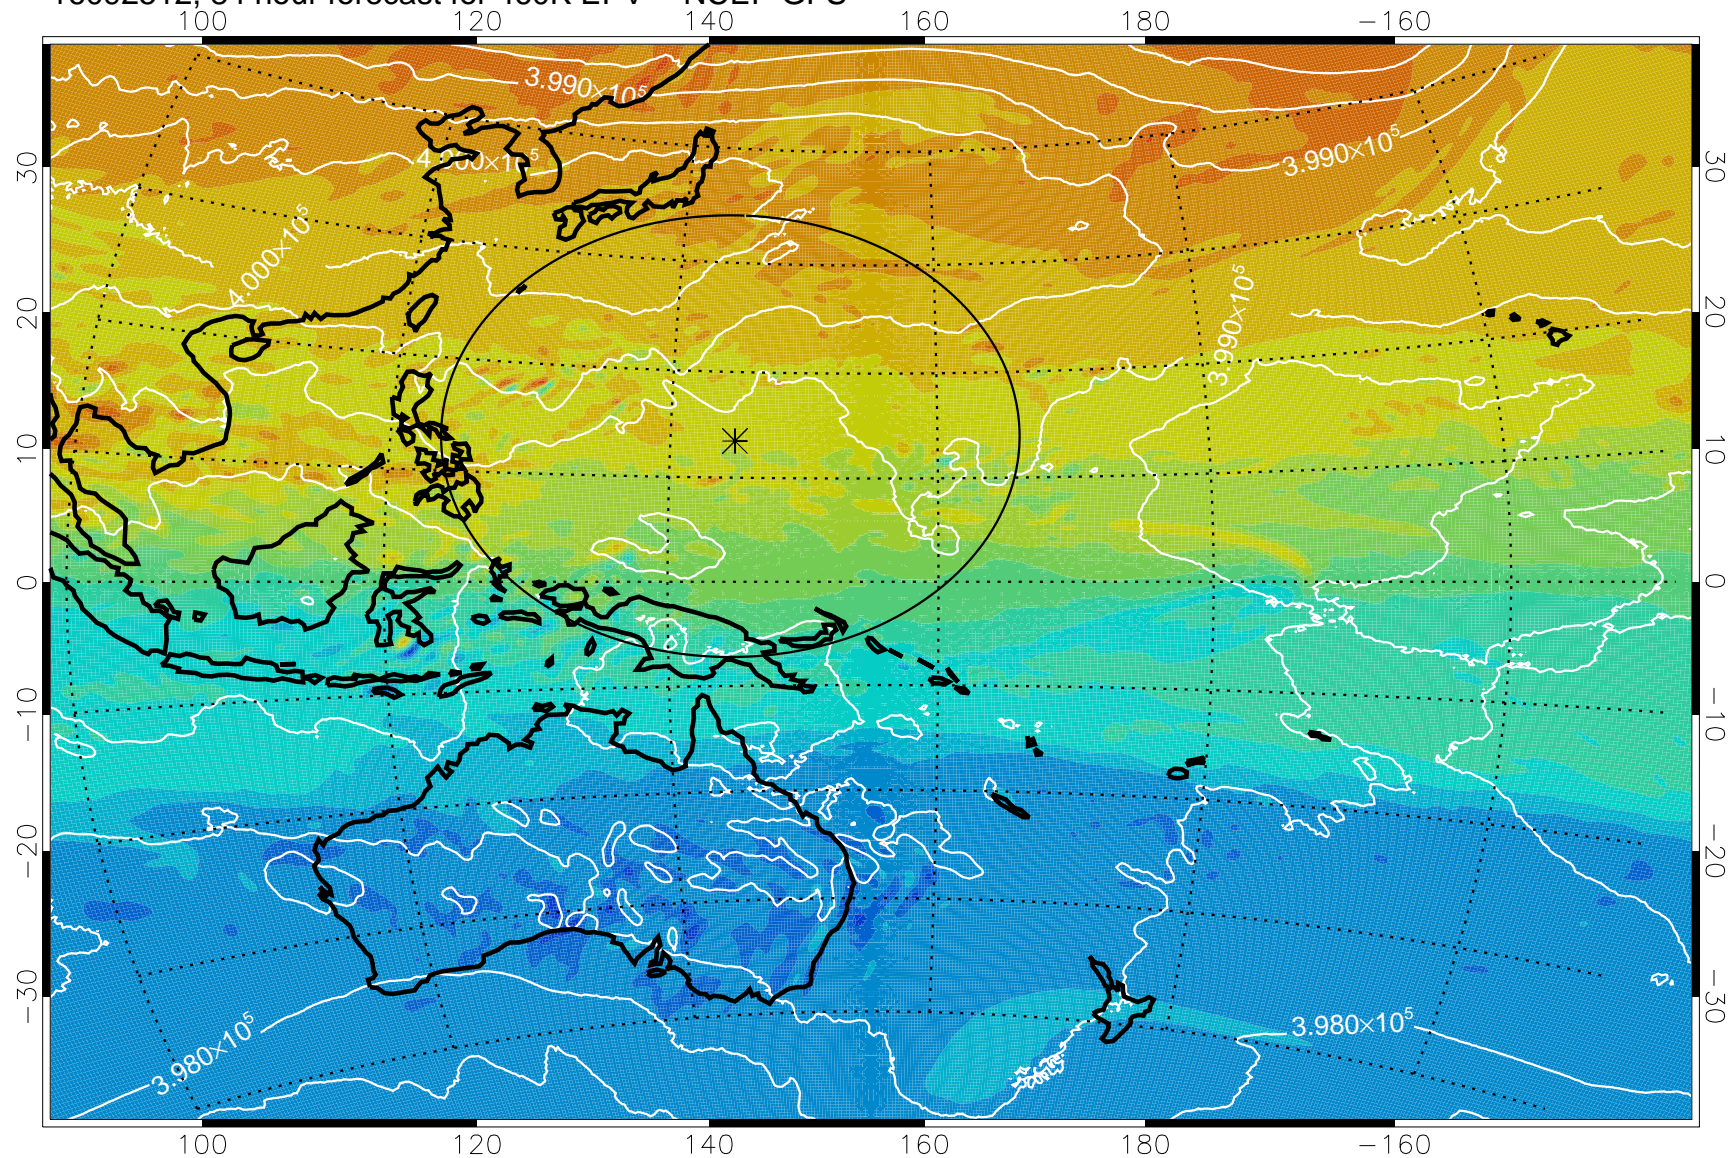

16092418, 66 hour forecast for 460K EPV -- NCEP GFS

460K Montgomery Streamfunction, white

Range ring of 2304 km

16092500, 72 hour forecast for 460K EPV -- NCEP GFS

460K Montgomery Streamfunction, white

Range ring of 2304 km

16092506, 78 hour forecast for 460K EPV -- NCEP GFS

460K Montgomery Streamfunction, white

Range ring of 2304 km

16092512, 84 hour forecast for 460K EPV -- NCEP GFS

460K Montgomery Streamfunction, white

Range ring of 2304 km

16092518, 90 hour forecast for 460K EPV -- NCEP GFS

460K Montgomery Streamfunction, white

Range ring of 2304 km

16092600, 96 hour forecast for 460K EPV -- NCEP GFS

460K Montgomery Streamfunction, white

Range ring of 2304 km

16092606, 102 hour forecast for 460K EPV -- NCEP GFS

460K Montgomery Streamfunction, white

Range ring of 2304 km

16092612, 108 hour forecast for 460K EPV -- NCEP GFS

460K Montgomery Streamfunction, white

Range ring of 2304 km