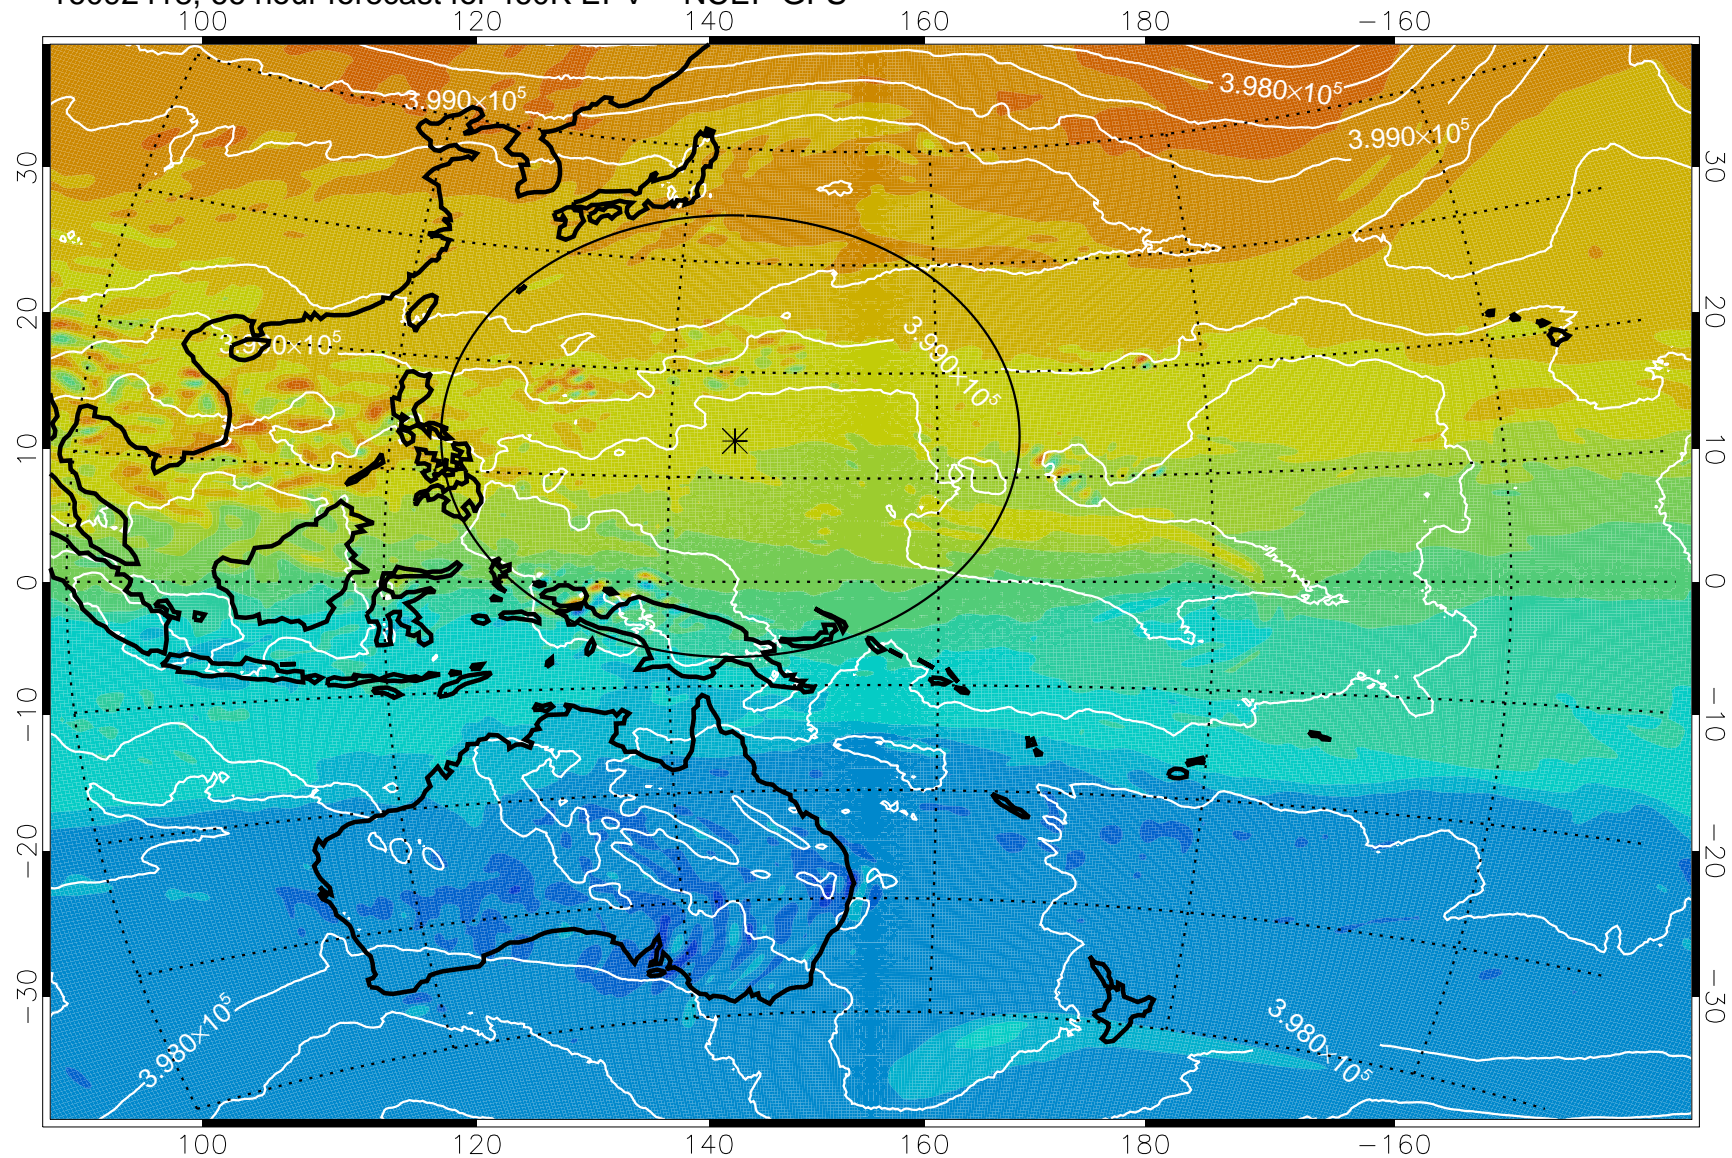

16092318, 42 hour forecast for 460K EPV -- NCEP GFS

460K Montgomery Streamfunction, white

Range ring of 2304 km

16092400, 48 hour forecast for 460K EPV -- NCEP GFS

460K Montgomery Streamfunction, white

Range ring of 2304 km

16092406, 54 hour forecast for 460K EPV -- NCEP GFS

460K Montgomery Streamfunction, white

Range ring of 2304 km

16092412, 60 hour forecast for 460K EPV -- NCEP GFS

460K Montgomery Streamfunction, white

Range ring of 2304 km

16092418, 66 hour forecast for 460K EPV -- NCEP GFS

460K Montgomery Streamfunction, white

Range ring of 2304 km

16092500, 72 hour forecast for 460K EPV -- NCEP GFS

460K Montgomery Streamfunction, white

Range ring of 2304 km

16092506, 78 hour forecast for 460K EPV -- NCEP GFS

460K Montgomery Streamfunction, white

Range ring of 2304 km

16092512, 84 hour forecast for 460K EPV -- NCEP GFS

460K Montgomery Streamfunction, white

Range ring of 2304 km