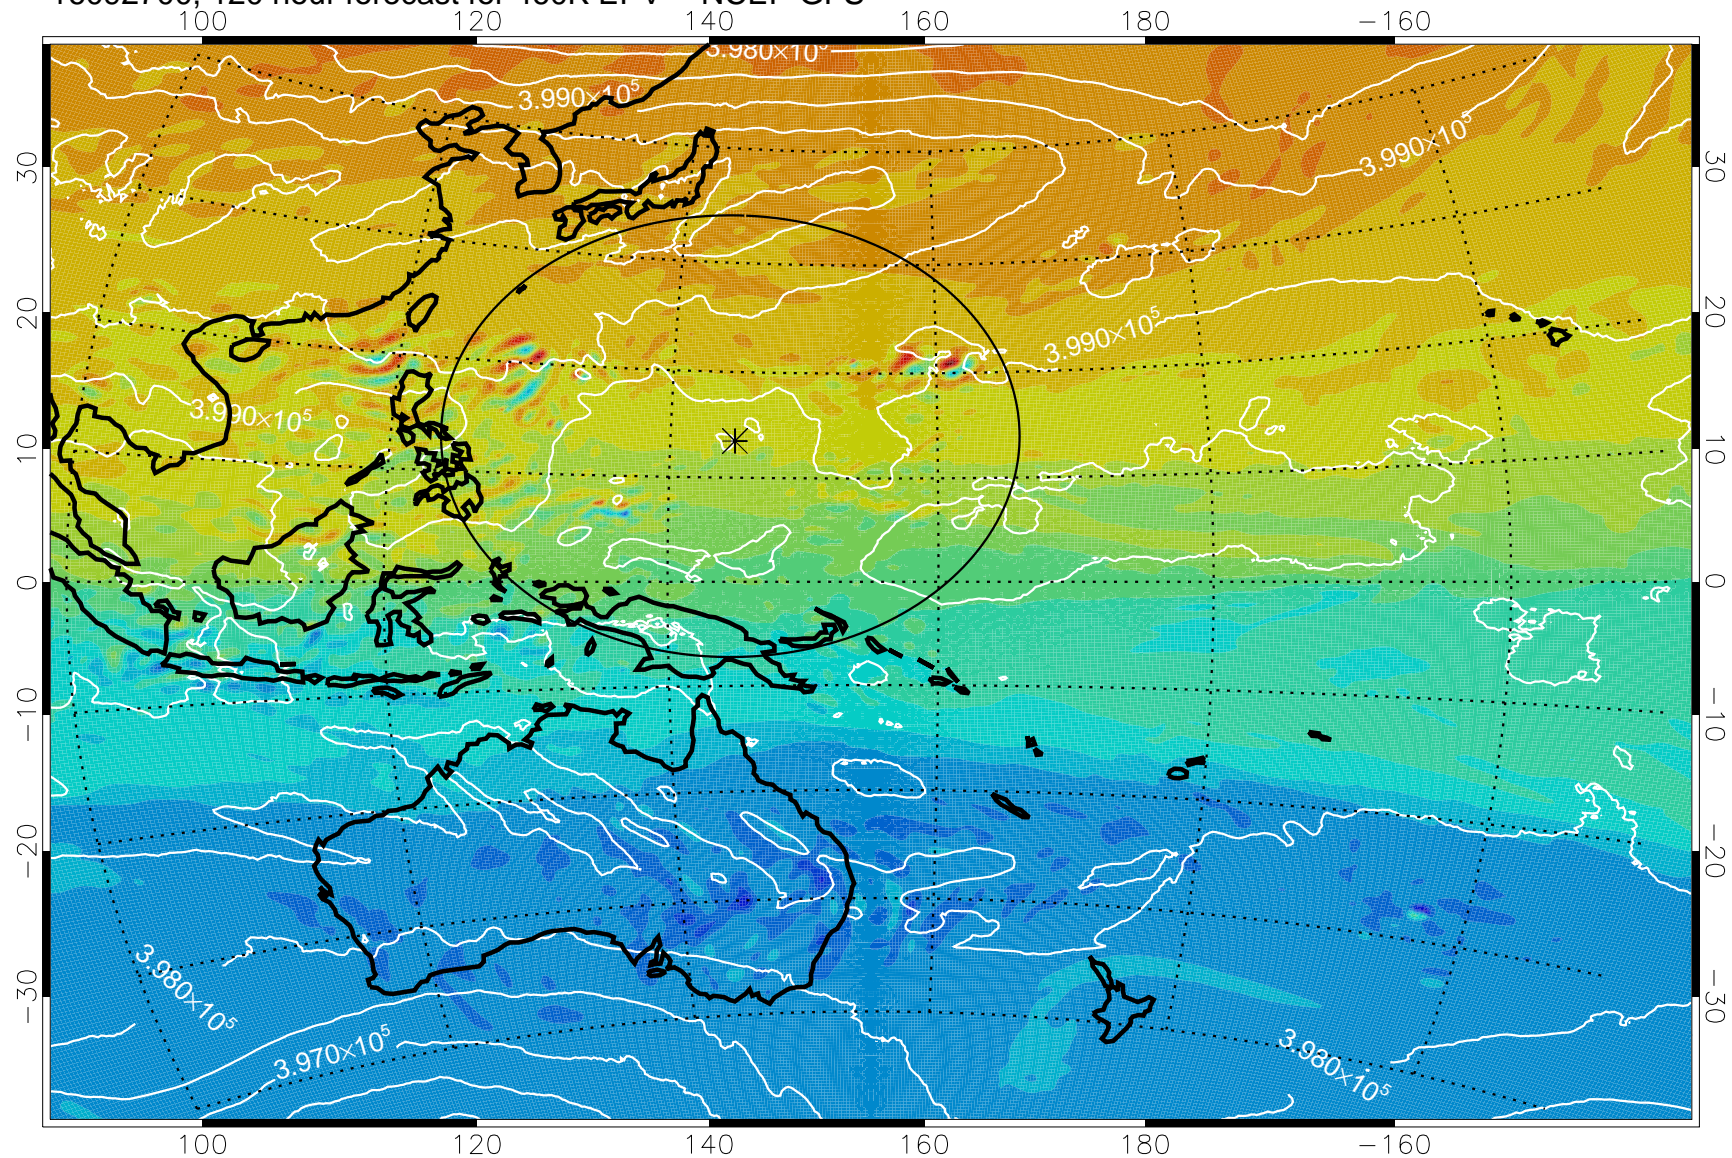

16092606, 102 hour forecast for 460K EPV -- NCEP GFS

460K Montgomery Streamfunction, white

Range ring of 2304 km

16092612, 108 hour forecast for 460K EPV -- NCEP GFS

460K Montgomery Streamfunction, white

Range ring of 2304 km

16092618, 114 hour forecast for 460K EPV -- NCEP GFS

460K Montgomery Streamfunction, white

Range ring of 2304 km

16092700, 120 hour forecast for 460K EPV -- NCEP GFS

460K Montgomery Streamfunction, white

Range ring of 2304 km