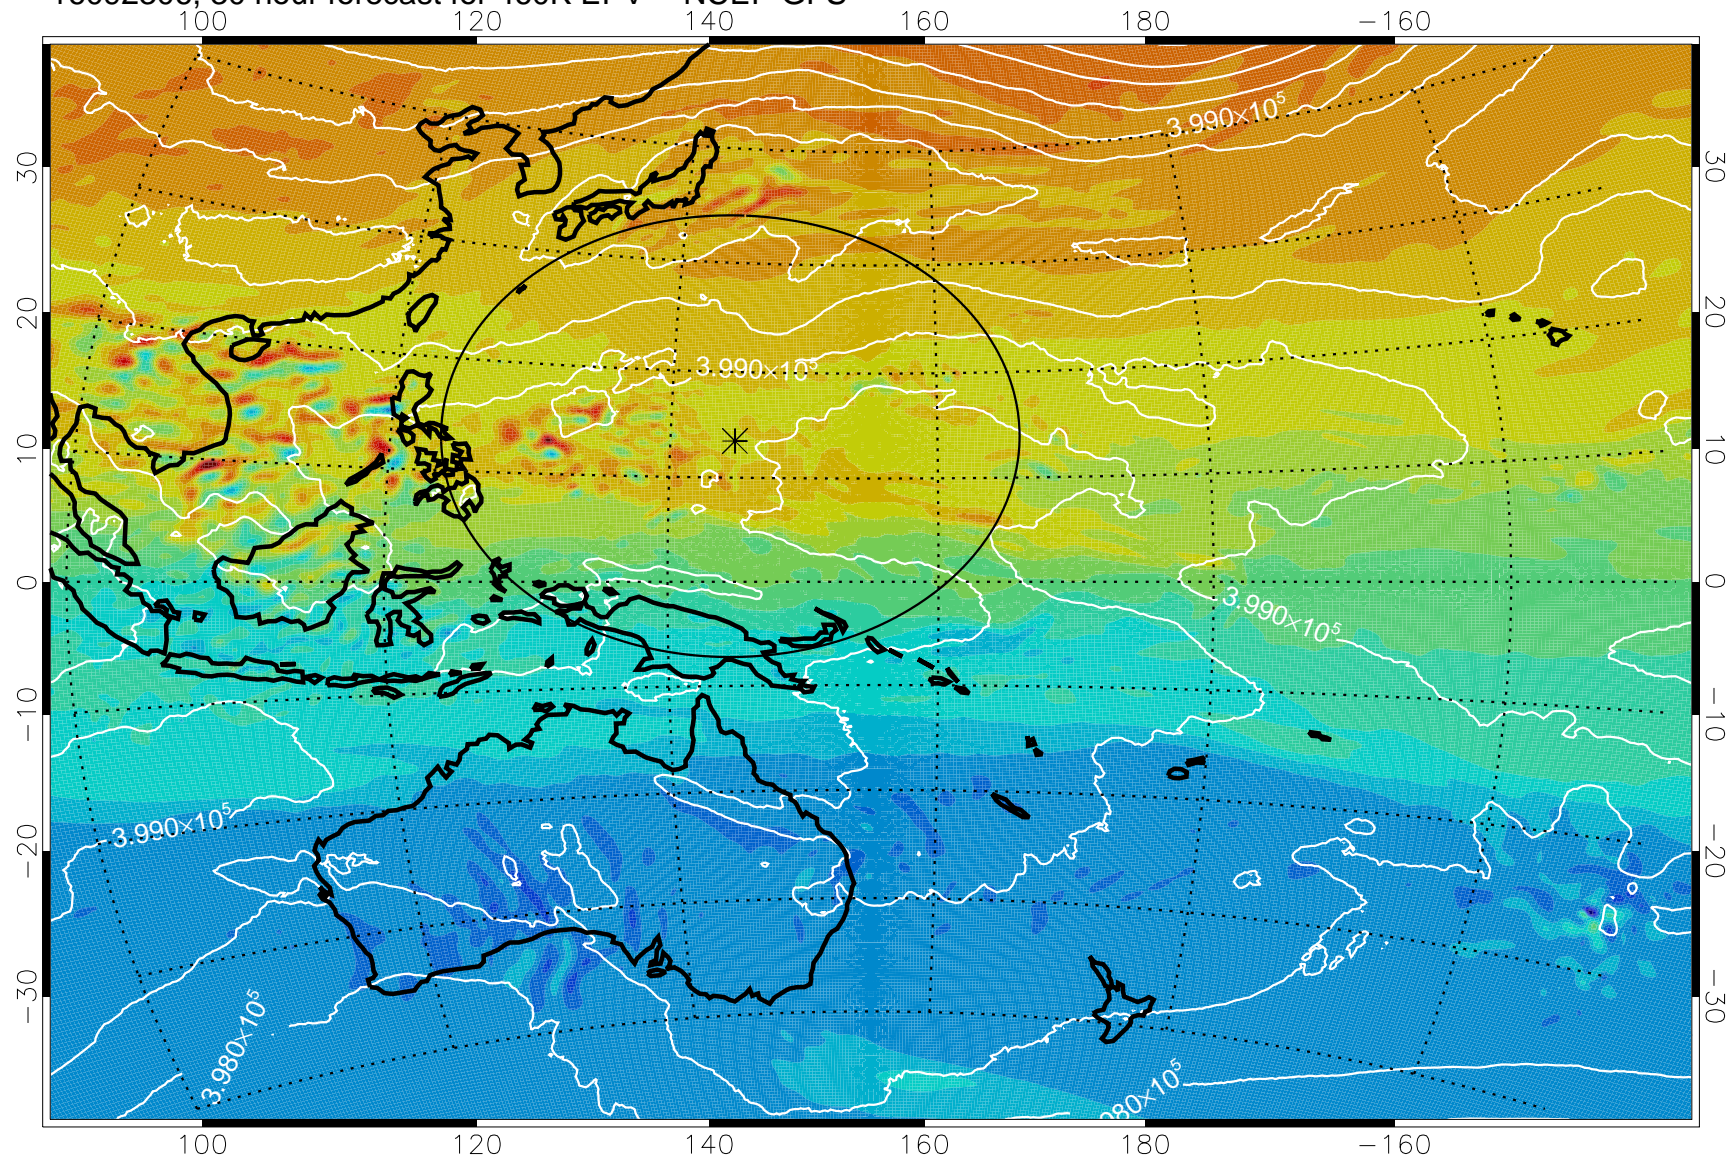

16092218, 18 hour forecast for 460K EPV -- NCEP GFS

460K Montgomery Streamfunction, white

Range ring of 2304 km

16092300, 24 hour forecast for 460K EPV -- NCEP GFS

460K Montgomery Streamfunction, white

Range ring of 2304 km

16092306, 30 hour forecast for 460K EPV -- NCEP GFS

460K Montgomery Streamfunction, white

Range ring of 2304 km

16092312, 36 hour forecast for 460K EPV -- NCEP GFS

460K Montgomery Streamfunction, white

Range ring of 2304 km

16092318, 42 hour forecast for 460K EPV -- NCEP GFS

460K Montgomery Streamfunction, white

Range ring of 2304 km

16092400, 48 hour forecast for 460K EPV -- NCEP GFS

460K Montgomery Streamfunction, white

Range ring of 2304 km

16092406, 54 hour forecast for 460K EPV -- NCEP GFS

460K Montgomery Streamfunction, white

Range ring of 2304 km

16092412, 60 hour forecast for 460K EPV -- NCEP GFS

460K Montgomery Streamfunction, white

Range ring of 2304 km