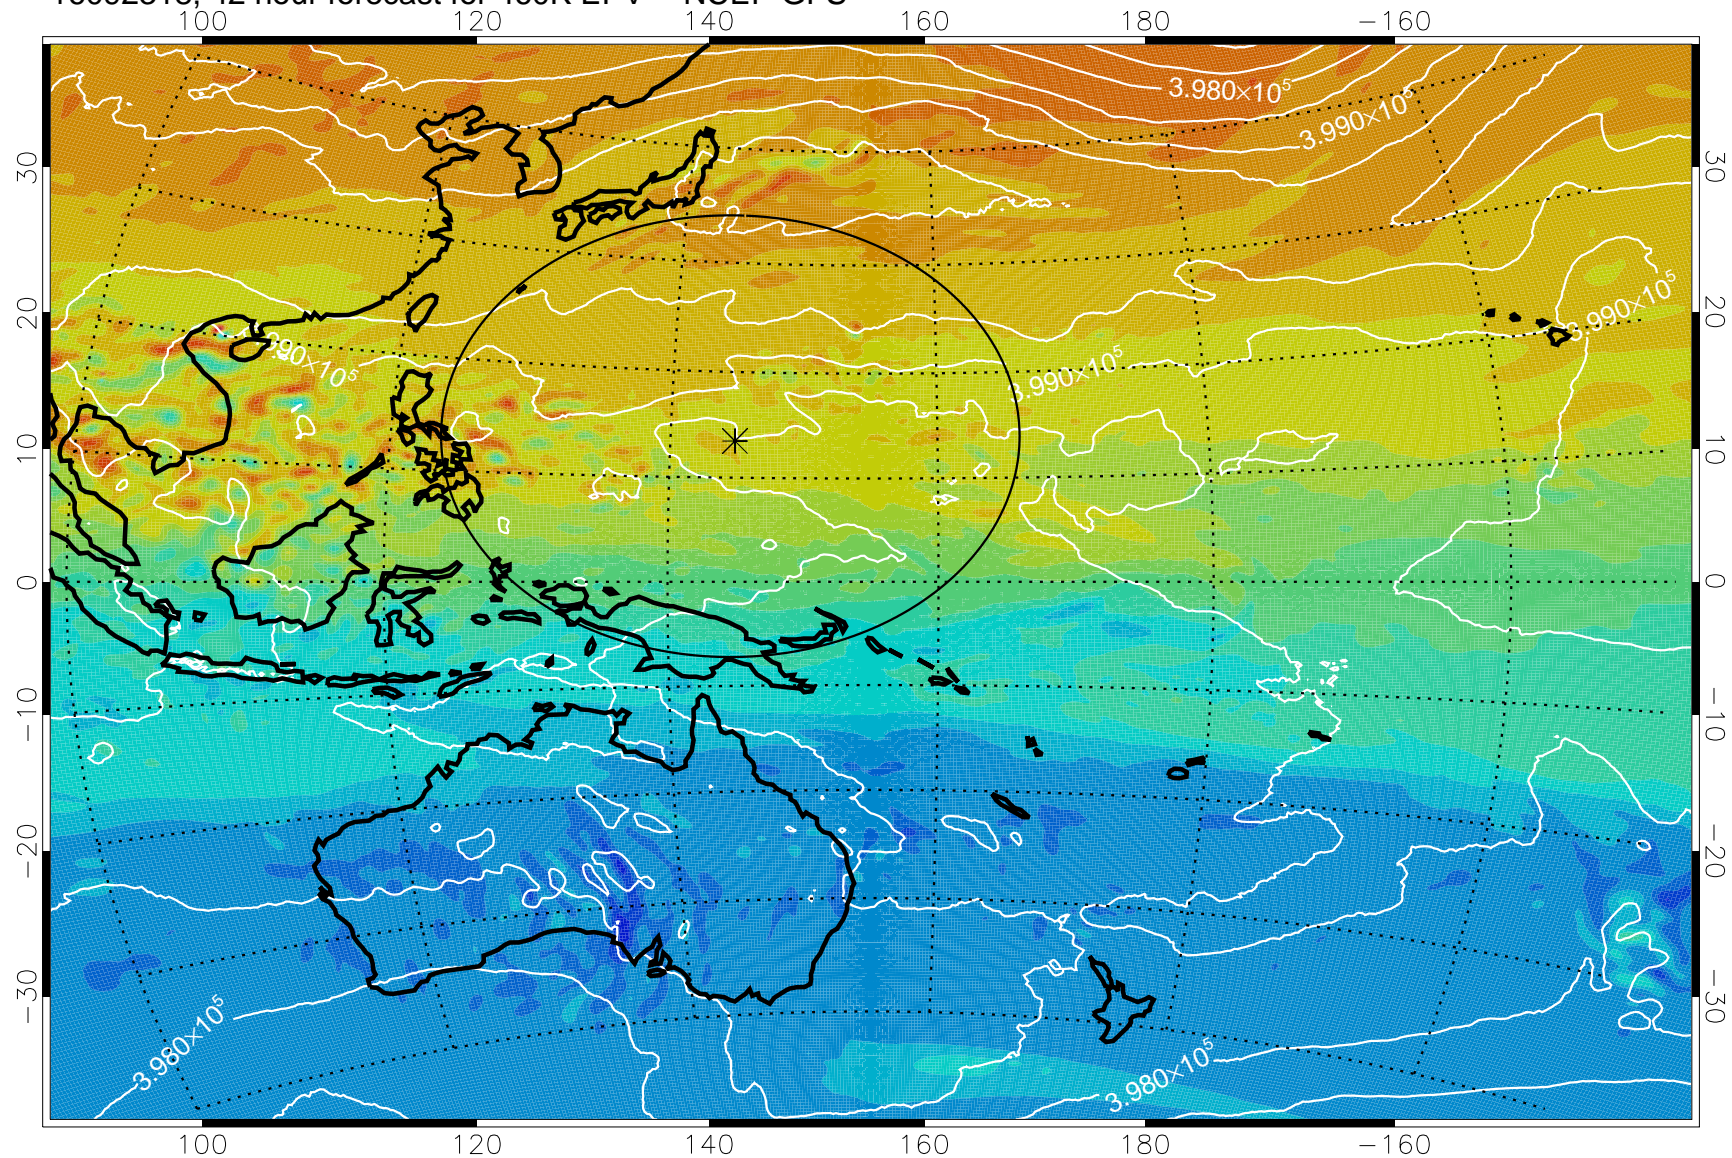

16092306, 30 hour forecast for 460K EPV -- NCEP GFS

460K Montgomery Streamfunction, white

Range ring of 2304 km

16092312, 36 hour forecast for 460K EPV -- NCEP GFS

460K Montgomery Streamfunction, white

Range ring of 2304 km

16092318, 42 hour forecast for 460K EPV -- NCEP GFS

460K Montgomery Streamfunction, white

Range ring of 2304 km

16092400, 48 hour forecast for 460K EPV -- NCEP GFS

460K Montgomery Streamfunction, white

Range ring of 2304 km

16092406, 54 hour forecast for 460K EPV -- NCEP GFS

460K Montgomery Streamfunction, white

Range ring of 2304 km

16092412, 60 hour forecast for 460K EPV -- NCEP GFS

460K Montgomery Streamfunction, white

Range ring of 2304 km

16092418, 66 hour forecast for 460K EPV -- NCEP GFS

460K Montgomery Streamfunction, white

Range ring of 2304 km

16092500, 72 hour forecast for 460K EPV -- NCEP GFS

460K Montgomery Streamfunction, white

Range ring of 2304 km