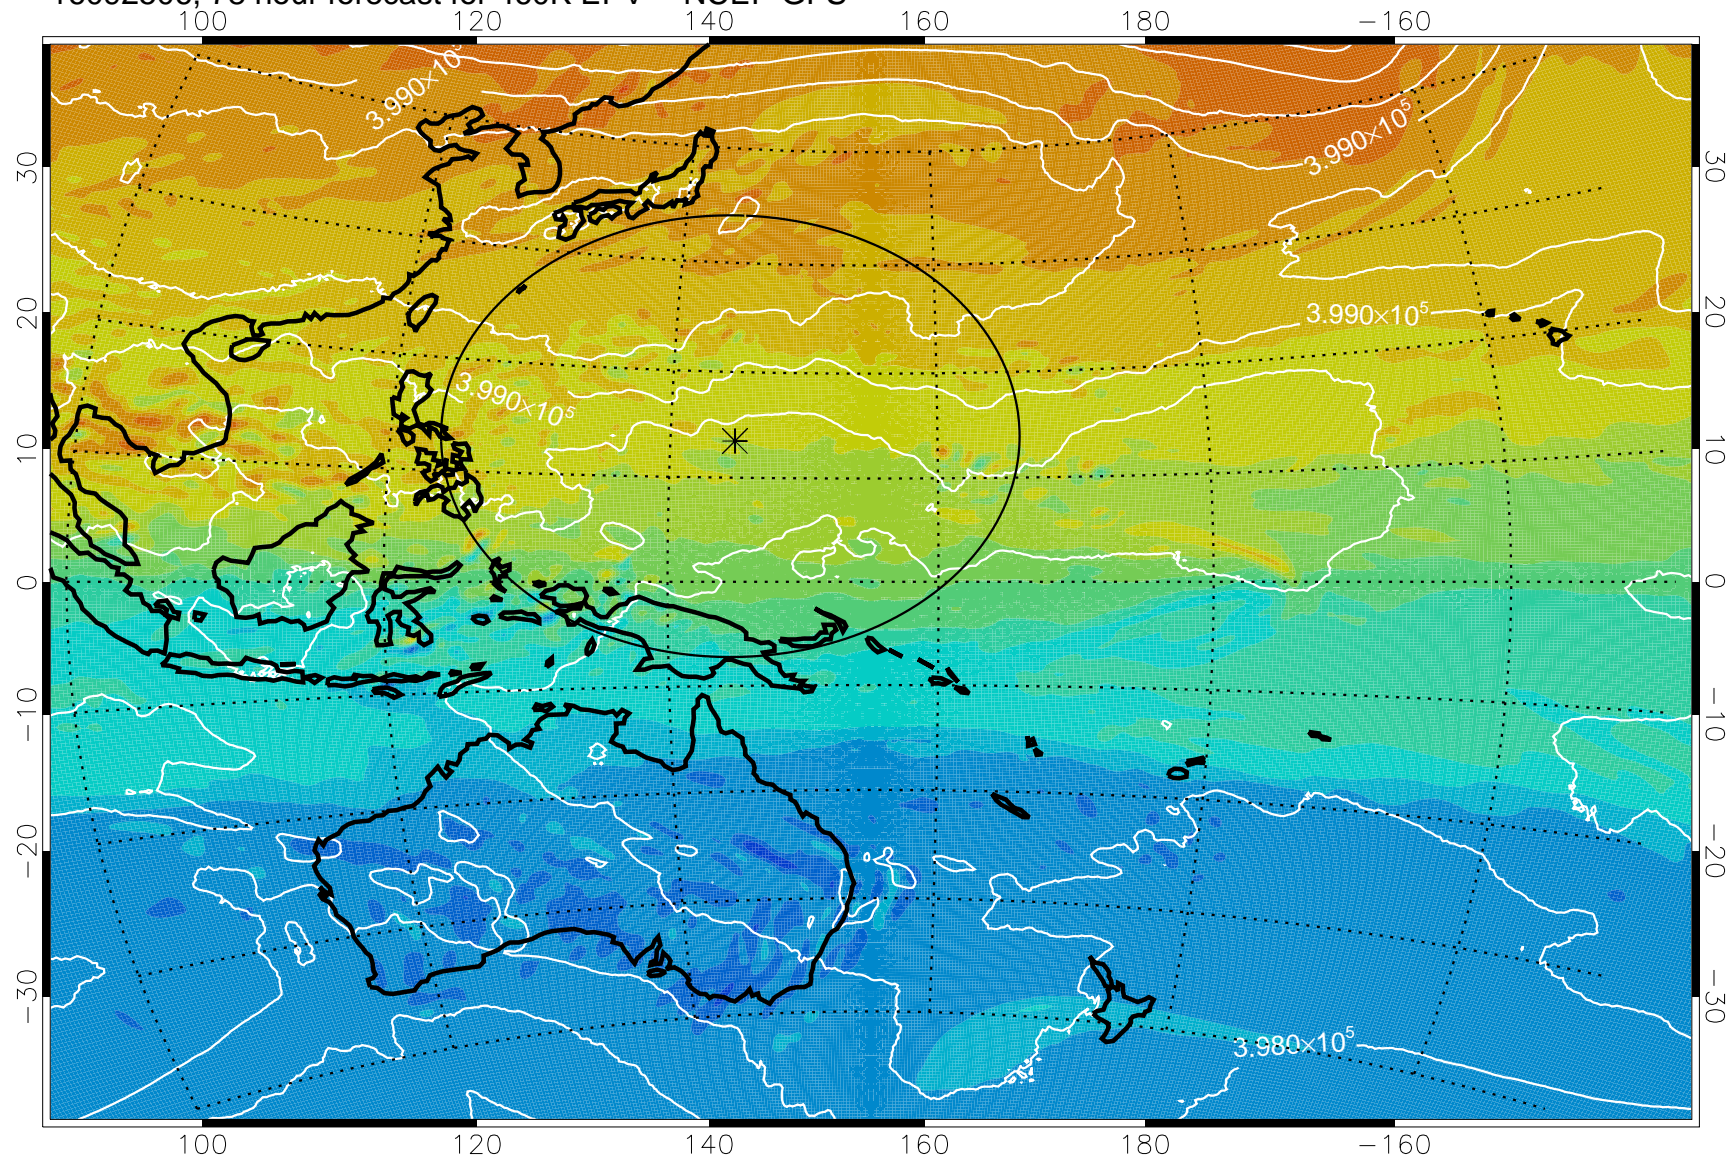

16092406, 54 hour forecast for 460K EPV -- NCEP GFS

460K Montgomery Streamfunction, white

Range ring of 2304 km

16092412, 60 hour forecast for 460K EPV -- NCEP GFS

460K Montgomery Streamfunction, white

Range ring of 2304 km

16092418, 66 hour forecast for 460K EPV -- NCEP GFS

460K Montgomery Streamfunction, white

Range ring of 2304 km

16092500, 72 hour forecast for 460K EPV -- NCEP GFS

460K Montgomery Streamfunction, white

Range ring of 2304 km

16092506, 78 hour forecast for 460K EPV -- NCEP GFS

460K Montgomery Streamfunction, white

Range ring of 2304 km

16092512, 84 hour forecast for 460K EPV -- NCEP GFS

460K Montgomery Streamfunction, white

Range ring of 2304 km

16092518, 90 hour forecast for 460K EPV -- NCEP GFS

460K Montgomery Streamfunction, white

Range ring of 2304 km

16092600, 96 hour forecast for 460K EPV -- NCEP GFS

460K Montgomery Streamfunction, white

Range ring of 2304 km