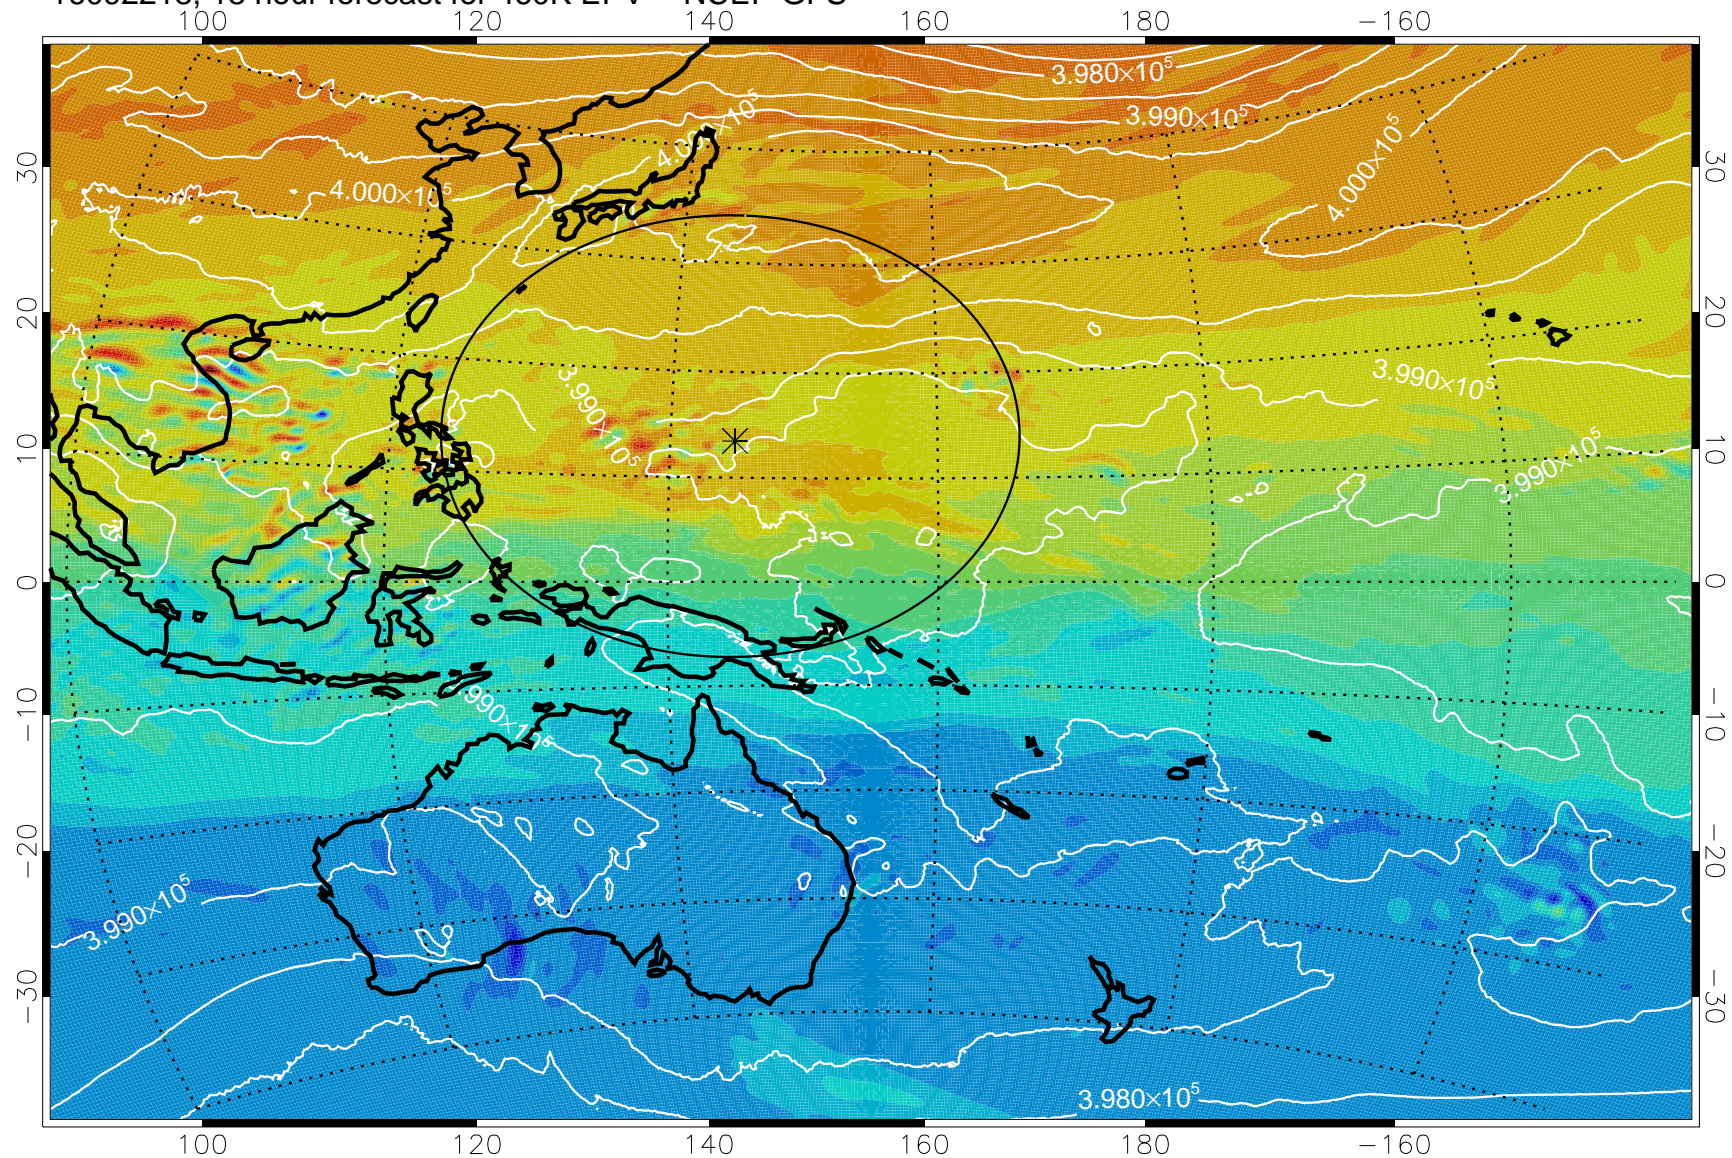

16092206, 6 hour forecast for 460K EPV -- NCEP GFS

460K Montgomery Streamfunction, white

Range ring of 2304 km

16092212, 12 hour forecast for 460K EPV -- NCEP GFS

460K Montgomery Streamfunction, white

Range ring of 2304 km

16092218, 18 hour forecast for 460K EPV -- NCEP GFS

460K Montgomery Streamfunction, white

Range ring of 2304 km

16092300, 24 hour forecast for 460K EPV -- NCEP GFS

460K Montgomery Streamfunction, white

Range ring of 2304 km

16092306, 30 hour forecast for 460K EPV -- NCEP GFS

460K Montgomery Streamfunction, white

Range ring of 2304 km

16092312, 36 hour forecast for 460K EPV -- NCEP GFS

460K Montgomery Streamfunction, white

Range ring of 2304 km

16092318, 42 hour forecast for 460K EPV -- NCEP GFS

460K Montgomery Streamfunction, white

Range ring of 2304 km

16092400, 48 hour forecast for 460K EPV -- NCEP GFS

460K Montgomery Streamfunction, white

Range ring of 2304 km