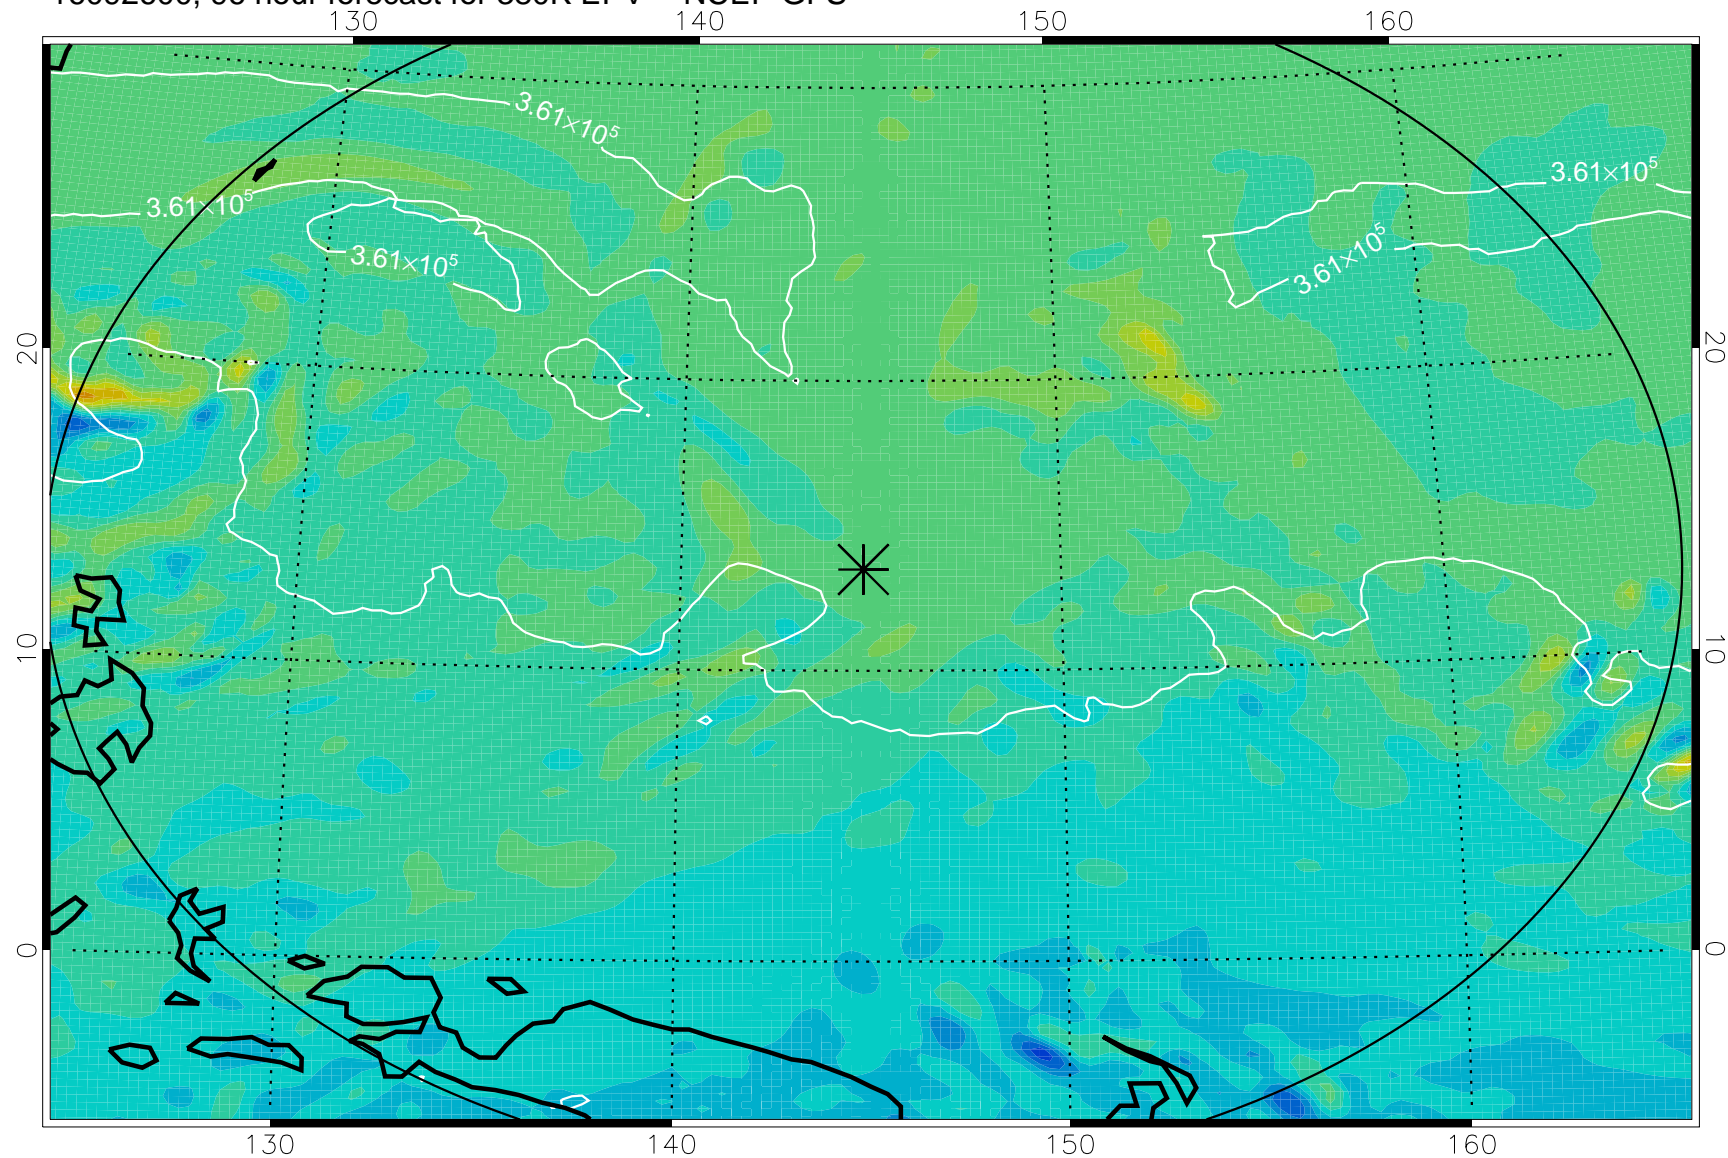

16092418, 66 hour forecast for 380K EPV -- NCEP GFS

380K Montgomery Streamfunction, white

Range ring of 2304 km

16092500, 72 hour forecast for 380K EPV -- NCEP GFS

380K Montgomery Streamfunction, white

Range ring of 2304 km

16092506, 78 hour forecast for 380K EPV -- NCEP GFS

380K Montgomery Streamfunction, white

Range ring of 2304 km

16092512, 84 hour forecast for 380K EPV -- NCEP GFS

380K Montgomery Streamfunction, white

Range ring of 2304 km

16092518, 90 hour forecast for 380K EPV -- NCEP GFS

380K Montgomery Streamfunction, white

Range ring of 2304 km

16092600, 96 hour forecast for 380K EPV -- NCEP GFS

380K Montgomery Streamfunction, white

Range ring of 2304 km

16092606, 102 hour forecast for 380K EPV -- NCEP GFS

380K Montgomery Streamfunction, white

Range ring of 2304 km

16092612, 108 hour forecast for 380K EPV -- NCEP GFS

380K Montgomery Streamfunction, white

Range ring of 2304 km