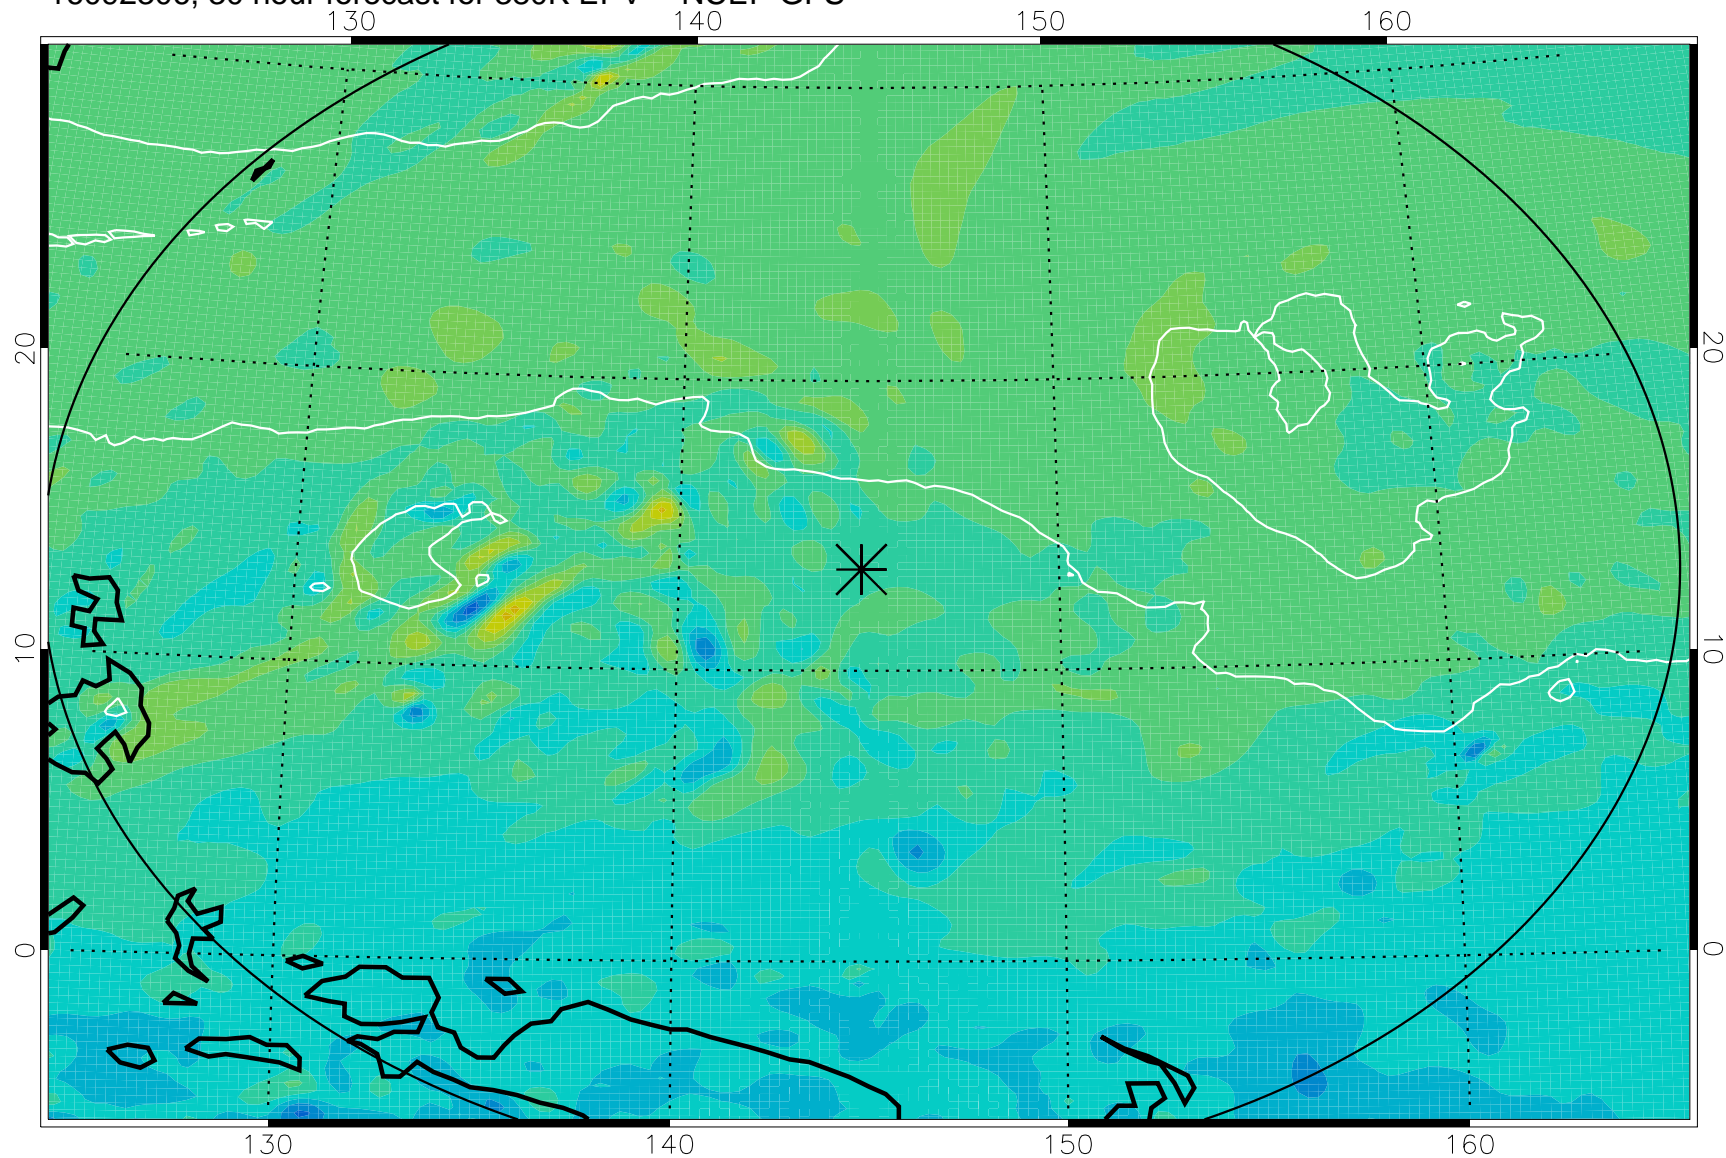

16092206, 6 hour forecast for 380K EPV -- NCEP GFS

380K Montgomery Streamfunction, white

Range ring of 2304 km

16092212, 12 hour forecast for 380K EPV -- NCEP GFS

380K Montgomery Streamfunction, white

Range ring of 2304 km

16092218, 18 hour forecast for 380K EPV -- NCEP GFS

380K Montgomery Streamfunction, white

Range ring of 2304 km

16092300, 24 hour forecast for 380K EPV -- NCEP GFS

380K Montgomery Streamfunction, white

Range ring of 2304 km

16092306, 30 hour forecast for 380K EPV -- NCEP GFS

380K Montgomery Streamfunction, white

Range ring of 2304 km

16092312, 36 hour forecast for 380K EPV -- NCEP GFS

380K Montgomery Streamfunction, white

Range ring of 2304 km

16092318, 42 hour forecast for 380K EPV -- NCEP GFS

380K Montgomery Streamfunction, white

Range ring of 2304 km

16092400, 48 hour forecast for 380K EPV -- NCEP GFS

380K Montgomery Streamfunction, white

Range ring of 2304 km