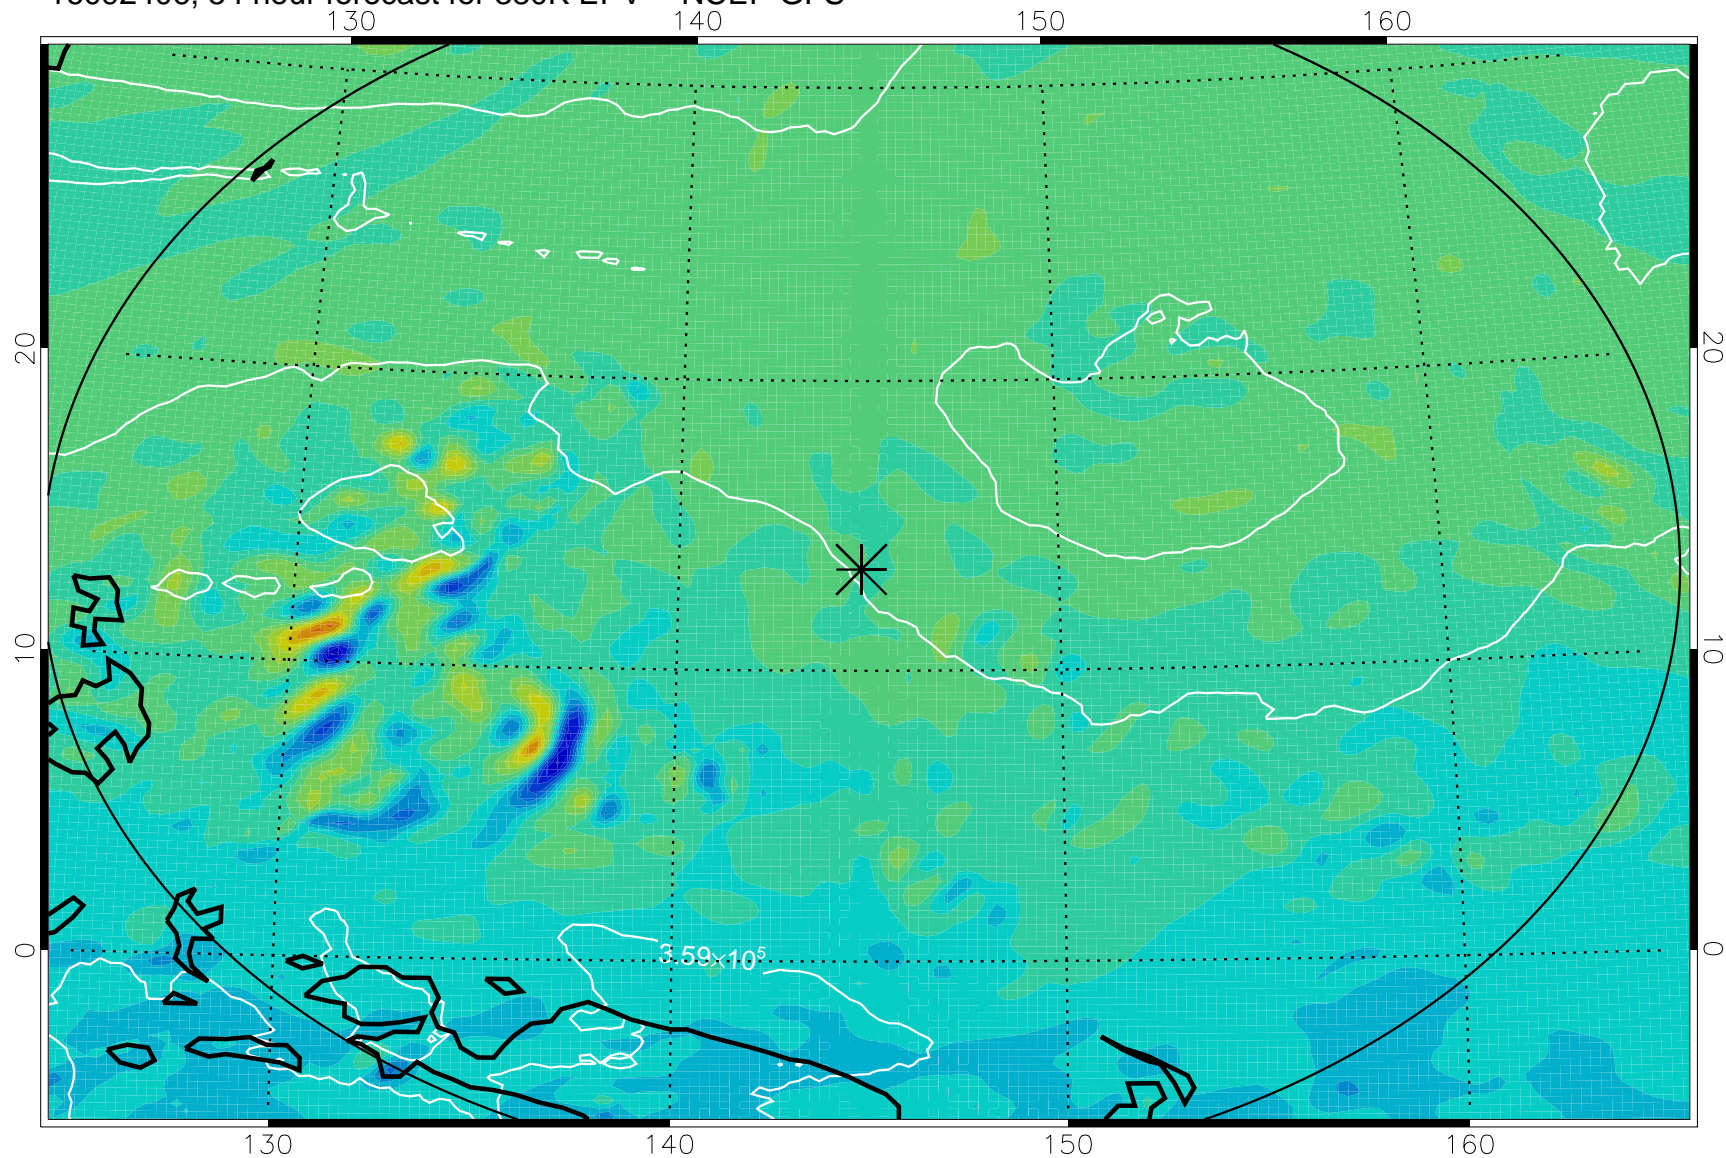

16092318, 42 hour forecast for 380K EPV -- NCEP GFS

380K Montgomery Streamfunction, white

Range ring of 2304 km

16092400, 48 hour forecast for 380K EPV -- NCEP GFS

380K Montgomery Streamfunction, white

Range ring of 2304 km

16092406, 54 hour forecast for 380K EPV -- NCEP GFS

380K Montgomery Streamfunction, white

Range ring of 2304 km

16092412, 60 hour forecast for 380K EPV -- NCEP GFS

380K Montgomery Streamfunction, white

Range ring of 2304 km

16092418, 66 hour forecast for 380K EPV -- NCEP GFS

380K Montgomery Streamfunction, white

Range ring of 2304 km

16092500, 72 hour forecast for 380K EPV -- NCEP GFS

380K Montgomery Streamfunction, white

Range ring of 2304 km

16092618, 114 hour forecast for 380K EPV -- NCEP GFS

16092700, 120 hour forecast for 380K EPV -- NCEP GFS

380K Montgomery Streamfunction, white

Range ring of 2304 km