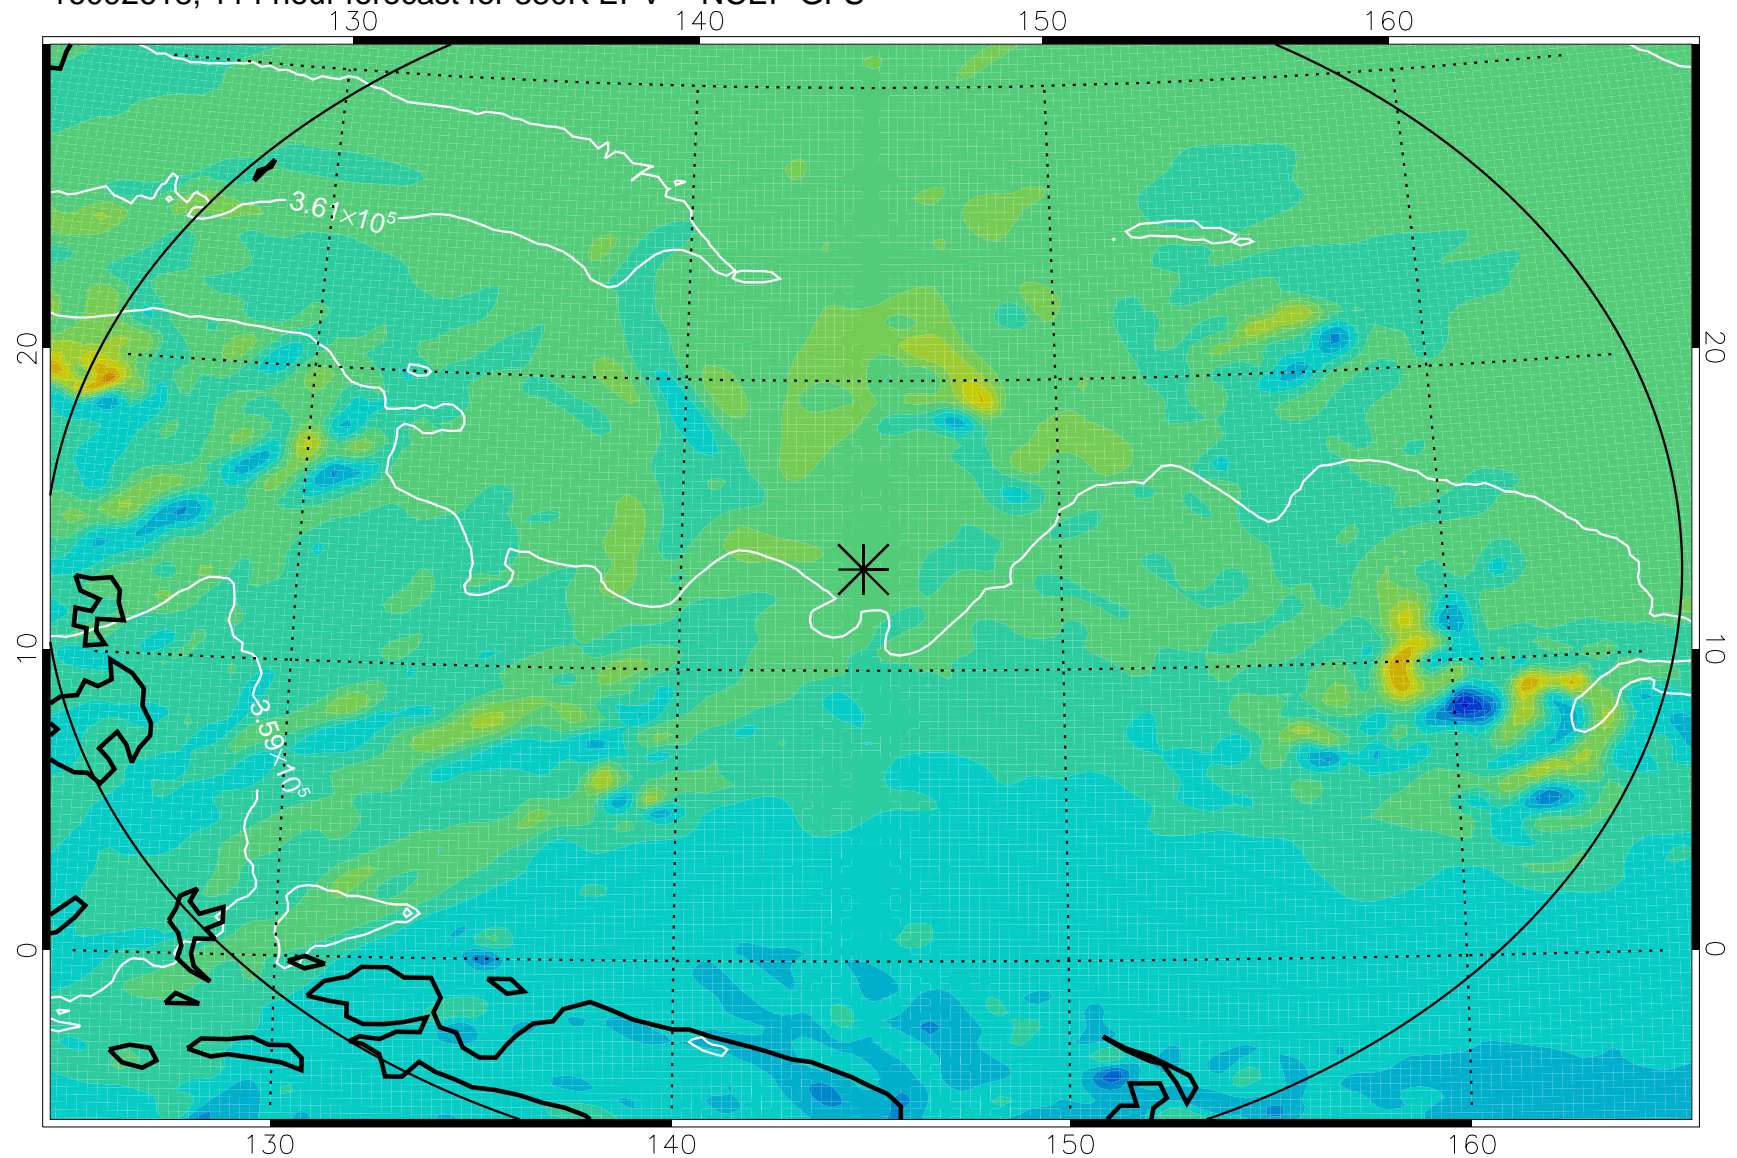

16092506, 78 hour forecast for 380K EPV -- NCEP GFS

380K Montgomery Streamfunction, white

Range ring of 2304 km

16092512, 84 hour forecast for 380K EPV -- NCEP GFS

380K Montgomery Streamfunction, white

Range ring of 2304 km

16092518, 90 hour forecast for 380K EPV -- NCEP GFS

380K Montgomery Streamfunction, white

Range ring of 2304 km

16092600, 96 hour forecast for 380K EPV -- NCEP GFS

380K Montgomery Streamfunction, white

Range ring of 2304 km

16092606, 102 hour forecast for 380K EPV -- NCEP GFS

380K Montgomery Streamfunction, white

Range ring of 2304 km

16092612, 108 hour forecast for 380K EPV -- NCEP GFS

380K Montgomery Streamfunction, white

Range ring of 2304 km

16092618, 114 hour forecast for 380K EPV -- NCEP GFS

16092700, 120 hour forecast for 380K EPV -- NCEP GFS

380K Montgomery Streamfunction, white

Range ring of 2304 km