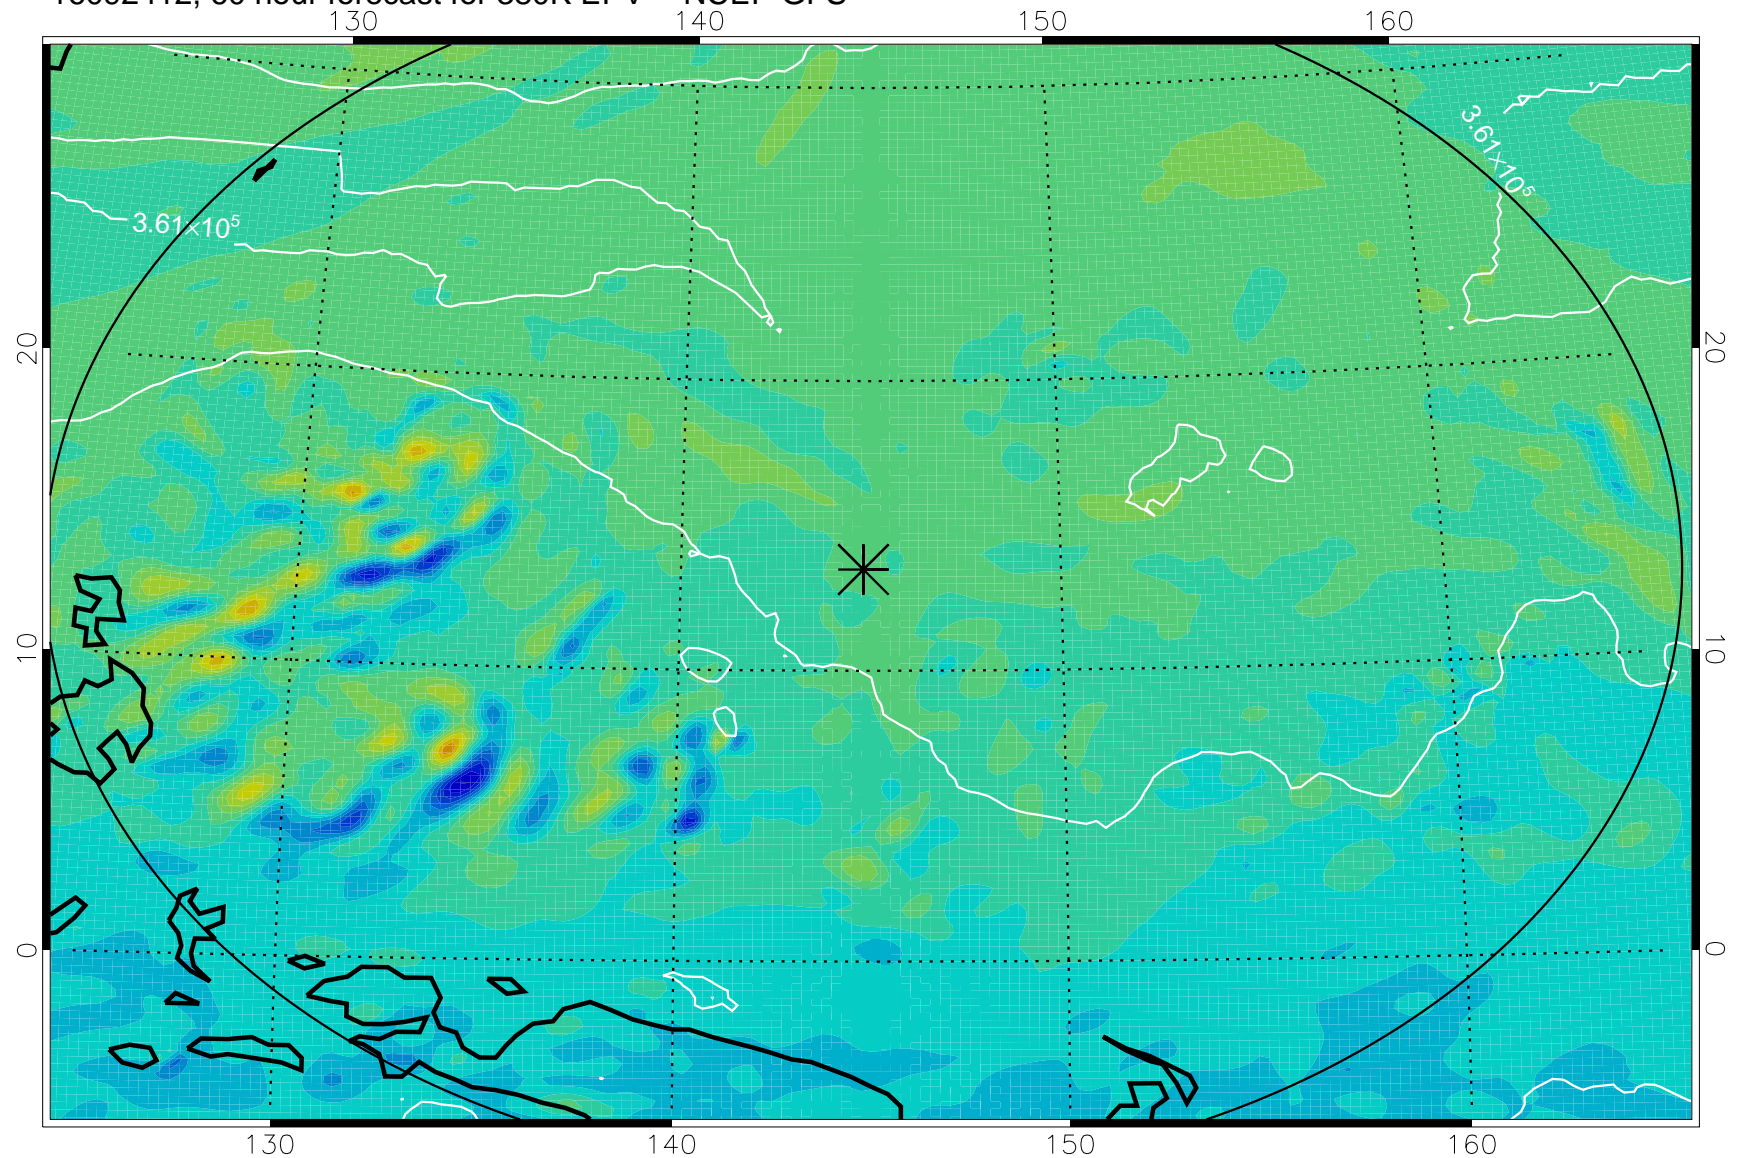

16092406, 54 hour forecast for 380K EPV -- NCEP GFS

380K Montgomery Streamfunction, white

Range ring of 2304 km

16092412, 60 hour forecast for 380K EPV -- NCEP GFS

380K Montgomery Streamfunction, white

Range ring of 2304 km

16092418, 66 hour forecast for 380K EPV -- NCEP GFS

380K Montgomery Streamfunction, white

Range ring of 2304 km

16092500, 72 hour forecast for 380K EPV -- NCEP GFS

380K Montgomery Streamfunction, white

Range ring of 2304 km

16092506, 78 hour forecast for 380K EPV -- NCEP GFS

380K Montgomery Streamfunction, white

Range ring of 2304 km

16092512, 84 hour forecast for 380K EPV -- NCEP GFS

380K Montgomery Streamfunction, white

Range ring of 2304 km

16092518, 90 hour forecast for 380K EPV -- NCEP GFS

380K Montgomery Streamfunction, white

Range ring of 2304 km

16092600, 96 hour forecast for 380K EPV -- NCEP GFS

380K Montgomery Streamfunction, white

Range ring of 2304 km