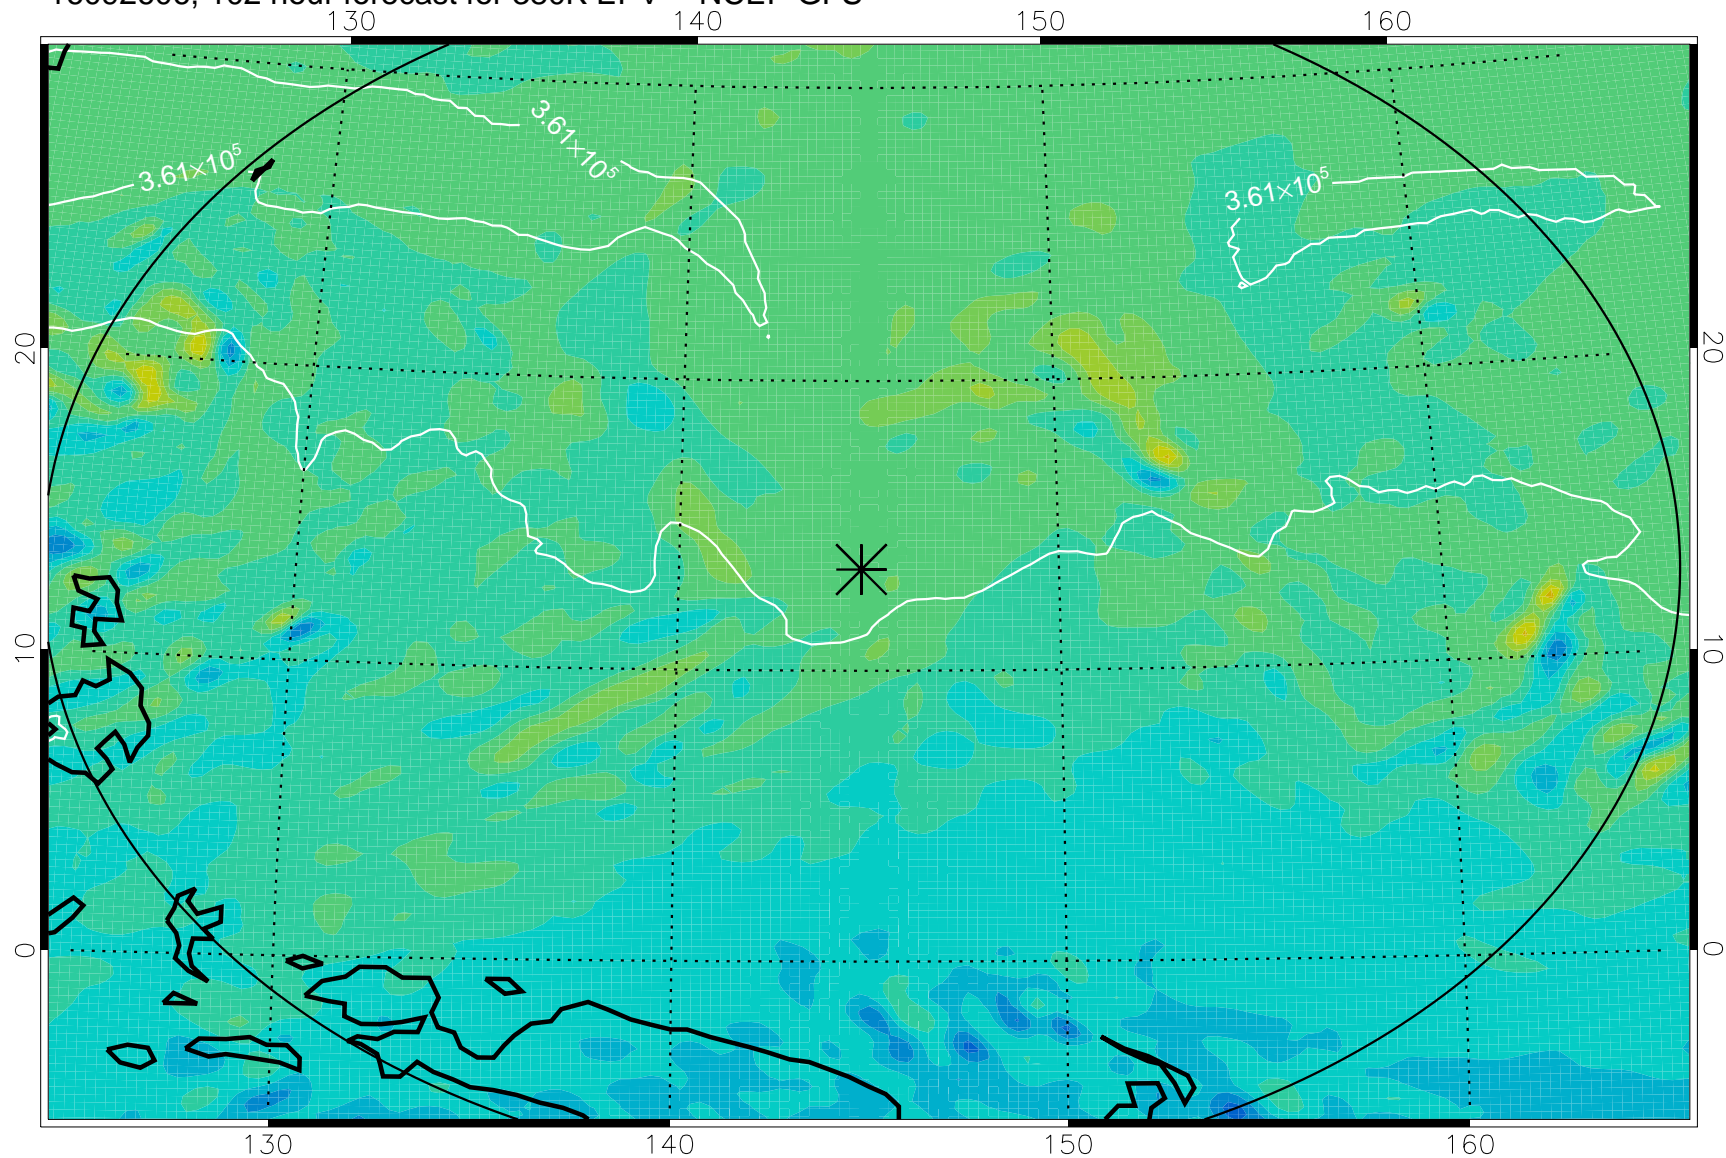

16092506, 78 hour forecast for 380K EPV -- NCEP GFS

380K Montgomery Streamfunction, white

Range ring of 2304 km

16092512, 84 hour forecast for 380K EPV -- NCEP GFS

380K Montgomery Streamfunction, white

Range ring of 2304 km

16092518, 90 hour forecast for 380K EPV -- NCEP GFS

380K Montgomery Streamfunction, white

Range ring of 2304 km

16092600, 96 hour forecast for 380K EPV -- NCEP GFS

380K Montgomery Streamfunction, white

Range ring of 2304 km

16092606, 102 hour forecast for 380K EPV -- NCEP GFS

380K Montgomery Streamfunction, white

Range ring of 2304 km

16092612, 108 hour forecast for 380K EPV -- NCEP GFS

380K Montgomery Streamfunction, white

Range ring of 2304 km

16092618, 114 hour forecast for 380K EPV -- NCEP GFS

16092700, 120 hour forecast for 380K EPV -- NCEP GFS

380K Montgomery Streamfunction, white

Range ring of 2304 km