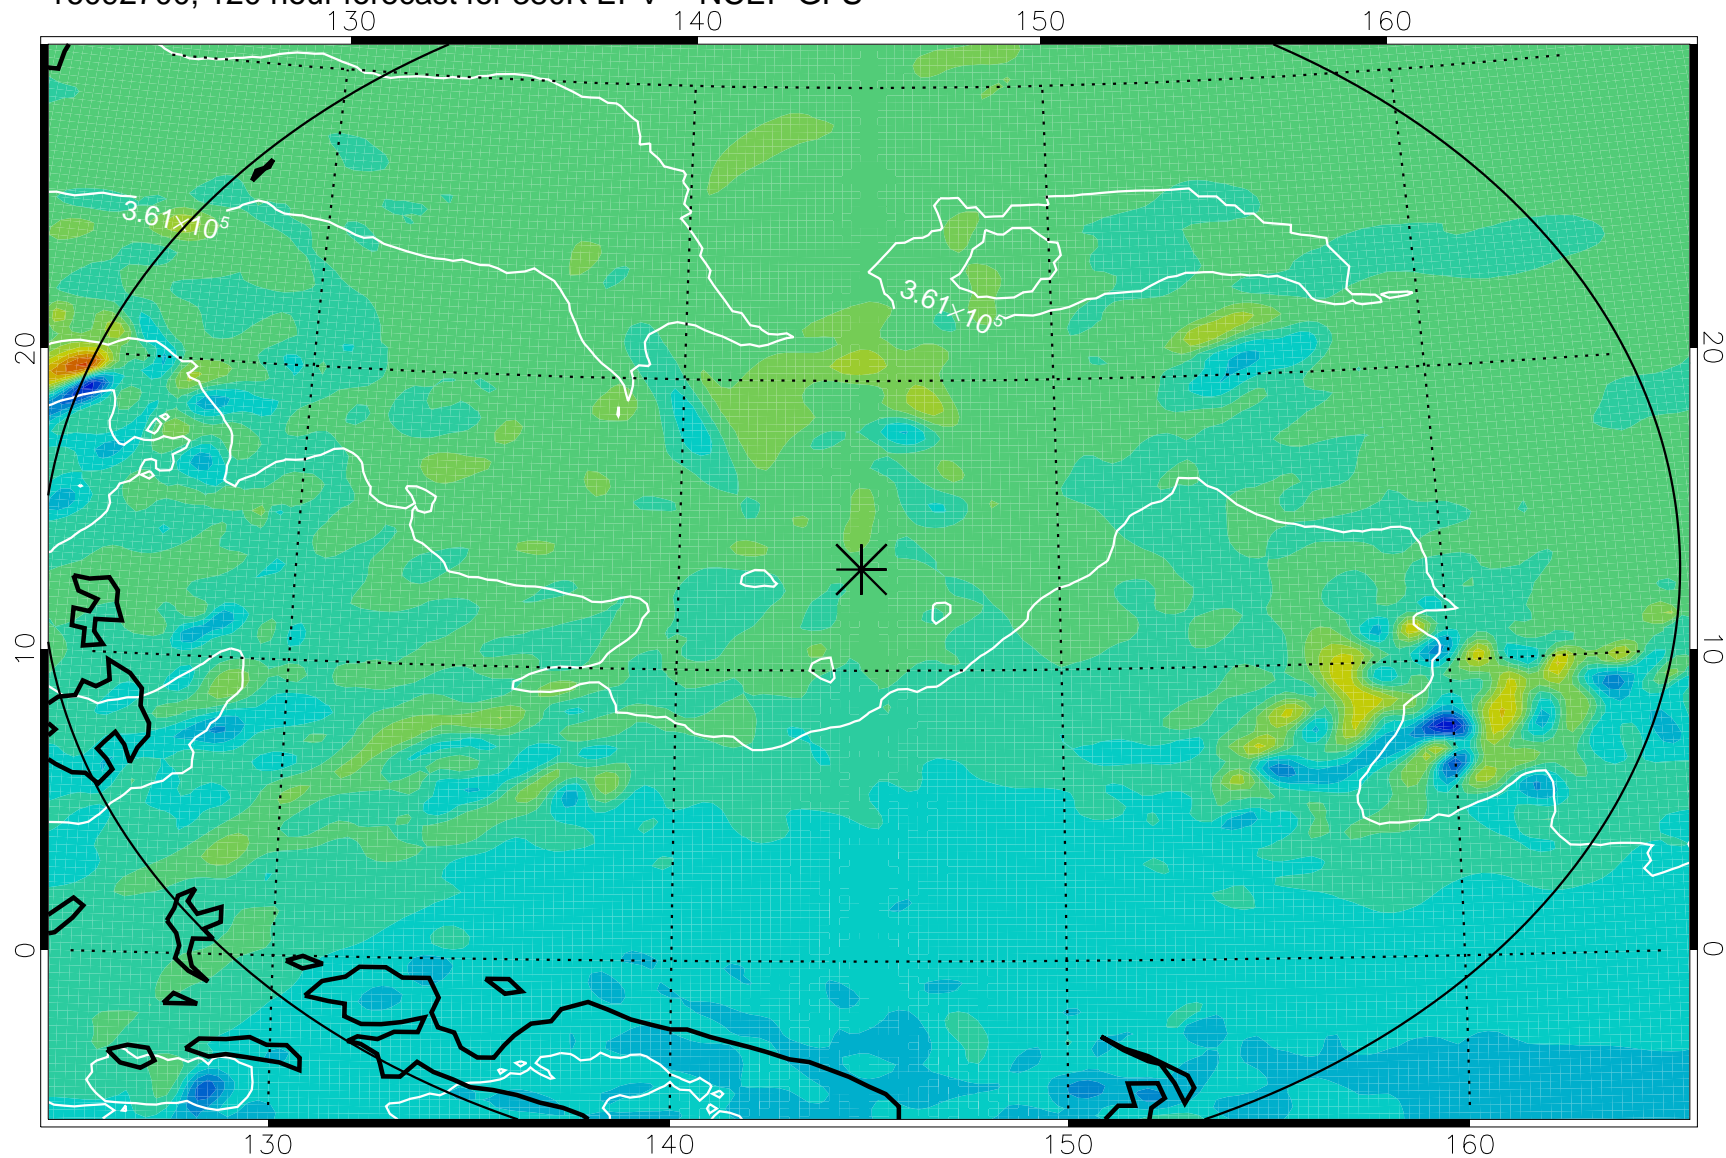

16092506, 78 hour forecast for 380K EPV -- NCEP GFS

380K Montgomery Streamfunction, white

Range ring of 2304 km

16092512, 84 hour forecast for 380K EPV -- NCEP GFS

380K Montgomery Streamfunction, white

Range ring of 2304 km

16092518, 90 hour forecast for 380K EPV -- NCEP GFS

380K Montgomery Streamfunction, white

Range ring of 2304 km

16092600, 96 hour forecast for 380K EPV -- NCEP GFS

380K Montgomery Streamfunction, white

Range ring of 2304 km

16092606, 102 hour forecast for 380K EPV -- NCEP GFS

380K Montgomery Streamfunction, white

Range ring of 2304 km

16092612, 108 hour forecast for 380K EPV -- NCEP GFS

380K Montgomery Streamfunction, white

Range ring of 2304 km

16092618, 114 hour forecast for 380K EPV -- NCEP GFS

16092700, 120 hour forecast for 380K EPV -- NCEP GFS

380K Montgomery Streamfunction, white

Range ring of 2304 km