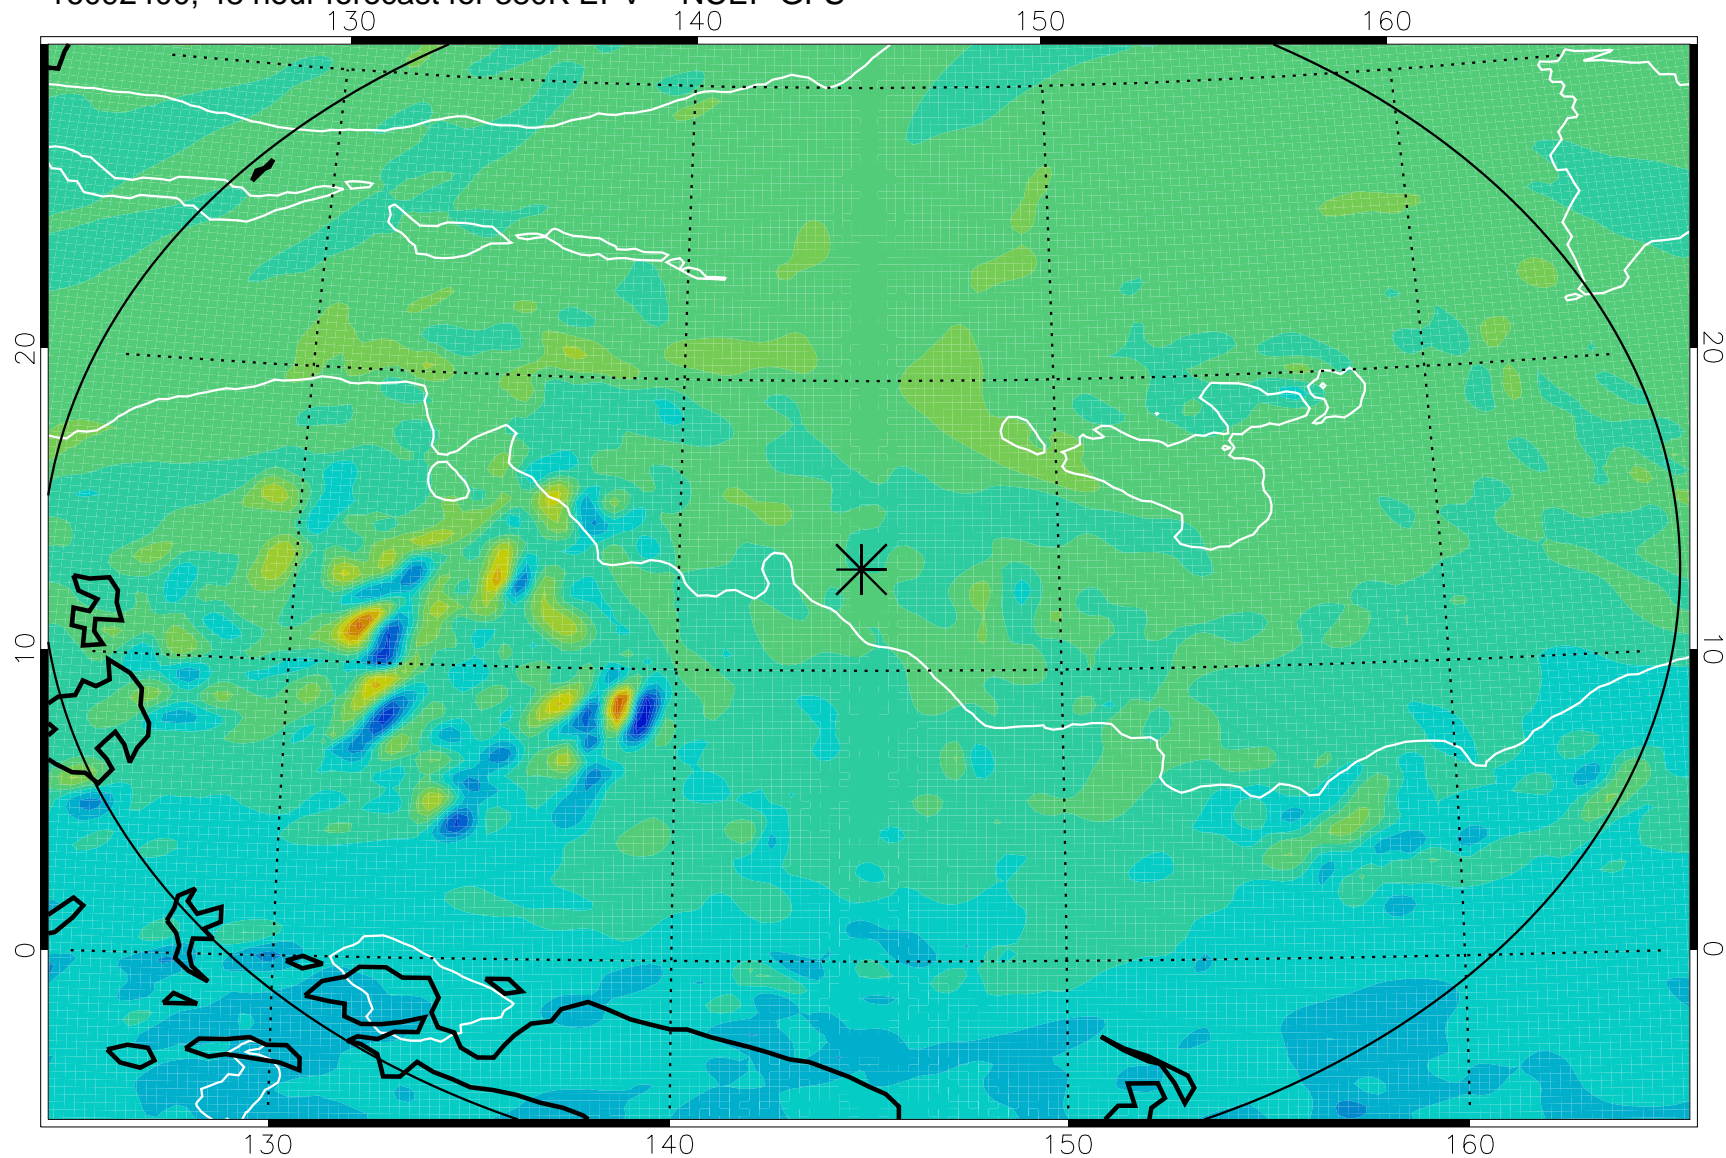

16092318, 42 hour forecast for 380K EPV -- NCEP GFS

380K Montgomery Streamfunction, white

Range ring of 2304 km

16092400, 48 hour forecast for 380K EPV -- NCEP GFS

380K Montgomery Streamfunction, white

Range ring of 2304 km

16092406, 54 hour forecast for 380K EPV -- NCEP GFS

380K Montgomery Streamfunction, white

Range ring of 2304 km

16092412, 60 hour forecast for 380K EPV -- NCEP GFS

380K Montgomery Streamfunction, white

Range ring of 2304 km

16092418, 66 hour forecast for 380K EPV -- NCEP GFS

380K Montgomery Streamfunction, white

Range ring of 2304 km

16092500, 72 hour forecast for 380K EPV -- NCEP GFS

380K Montgomery Streamfunction, white

Range ring of 2304 km

16092618, 114 hour forecast for 380K EPV -- NCEP GFS

16092700, 120 hour forecast for 380K EPV -- NCEP GFS

380K Montgomery Streamfunction, white

Range ring of 2304 km