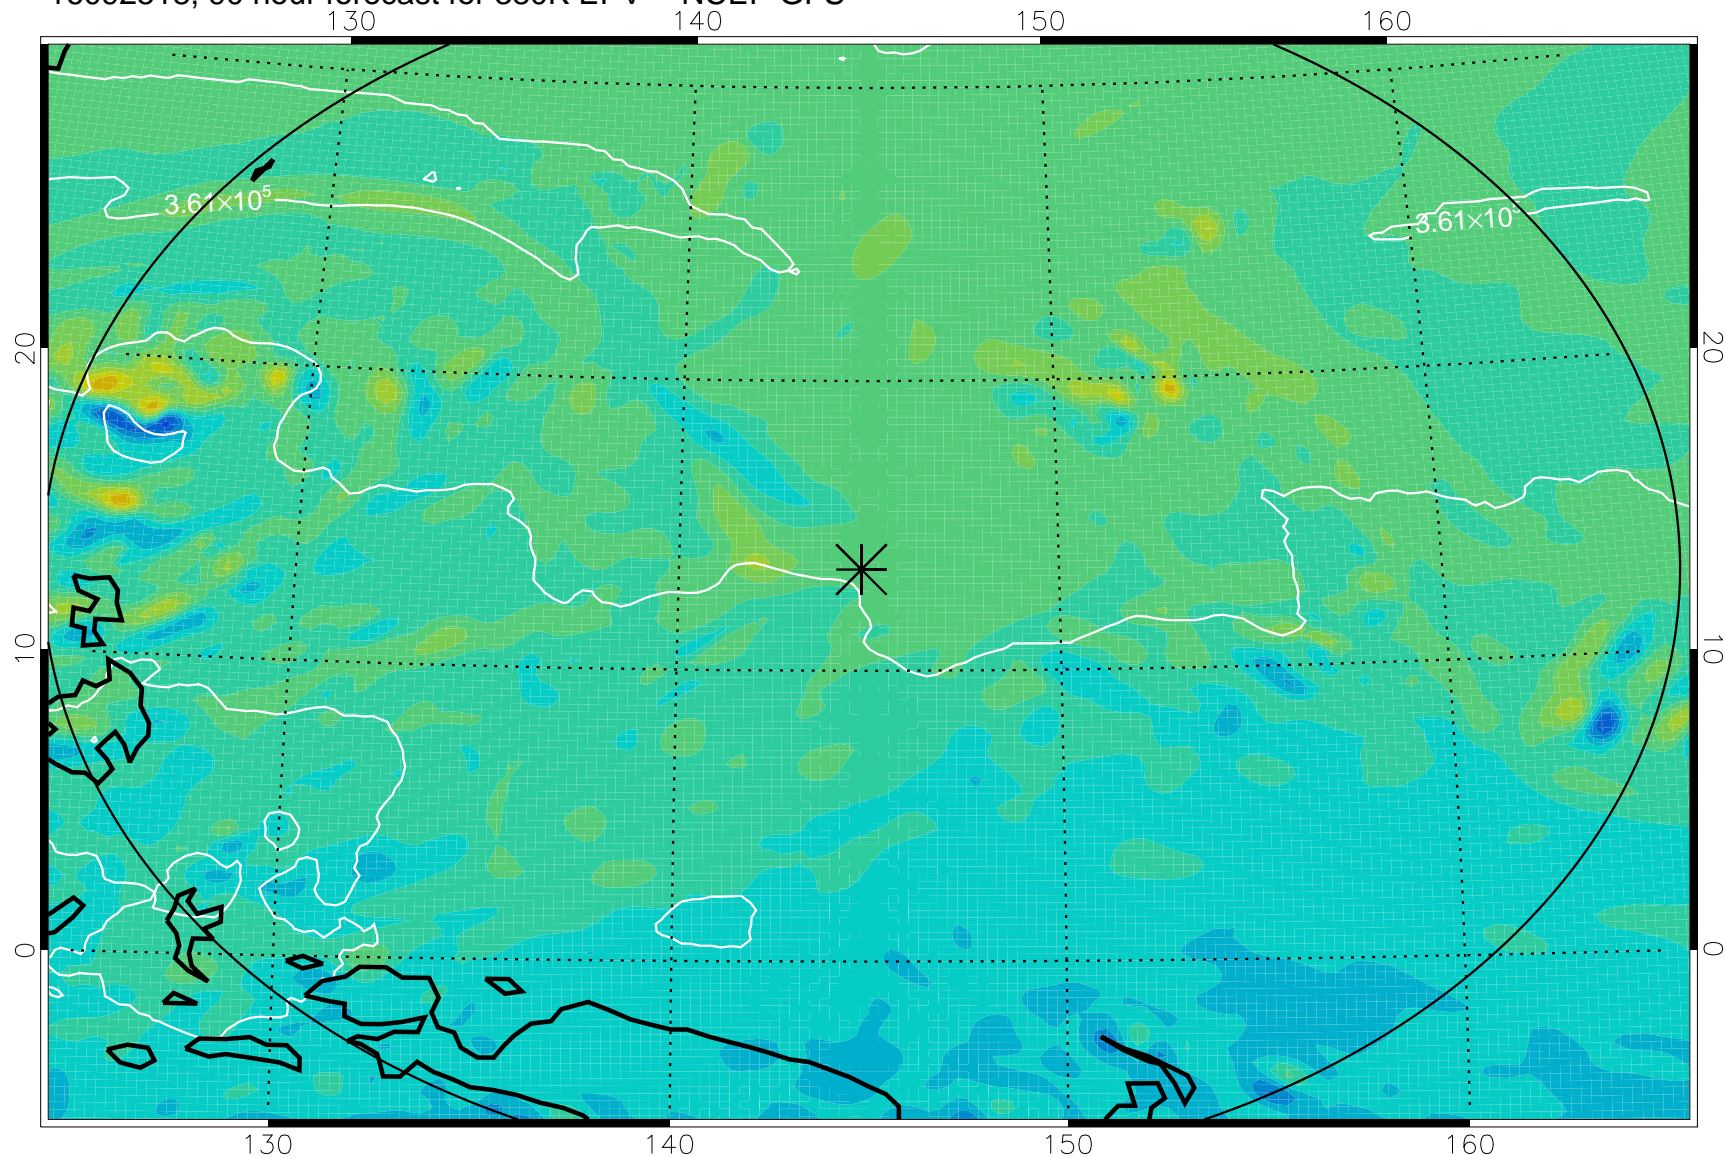

16092418, 66 hour forecast for 380K EPV -- NCEP GFS

380K Montgomery Streamfunction, white

Range ring of 2304 km

16092500, 72 hour forecast for 380K EPV -- NCEP GFS

380K Montgomery Streamfunction, white

Range ring of 2304 km

16092506, 78 hour forecast for 380K EPV -- NCEP GFS

380K Montgomery Streamfunction, white

Range ring of 2304 km

16092512, 84 hour forecast for 380K EPV -- NCEP GFS

380K Montgomery Streamfunction, white

Range ring of 2304 km

16092518, 90 hour forecast for 380K EPV -- NCEP GFS

380K Montgomery Streamfunction, white

Range ring of 2304 km

16092600, 96 hour forecast for 380K EPV -- NCEP GFS

380K Montgomery Streamfunction, white

Range ring of 2304 km

16092606, 102 hour forecast for 380K EPV -- NCEP GFS

380K Montgomery Streamfunction, white

Range ring of 2304 km

16092612, 108 hour forecast for 380K EPV -- NCEP GFS

380K Montgomery Streamfunction, white

Range ring of 2304 km