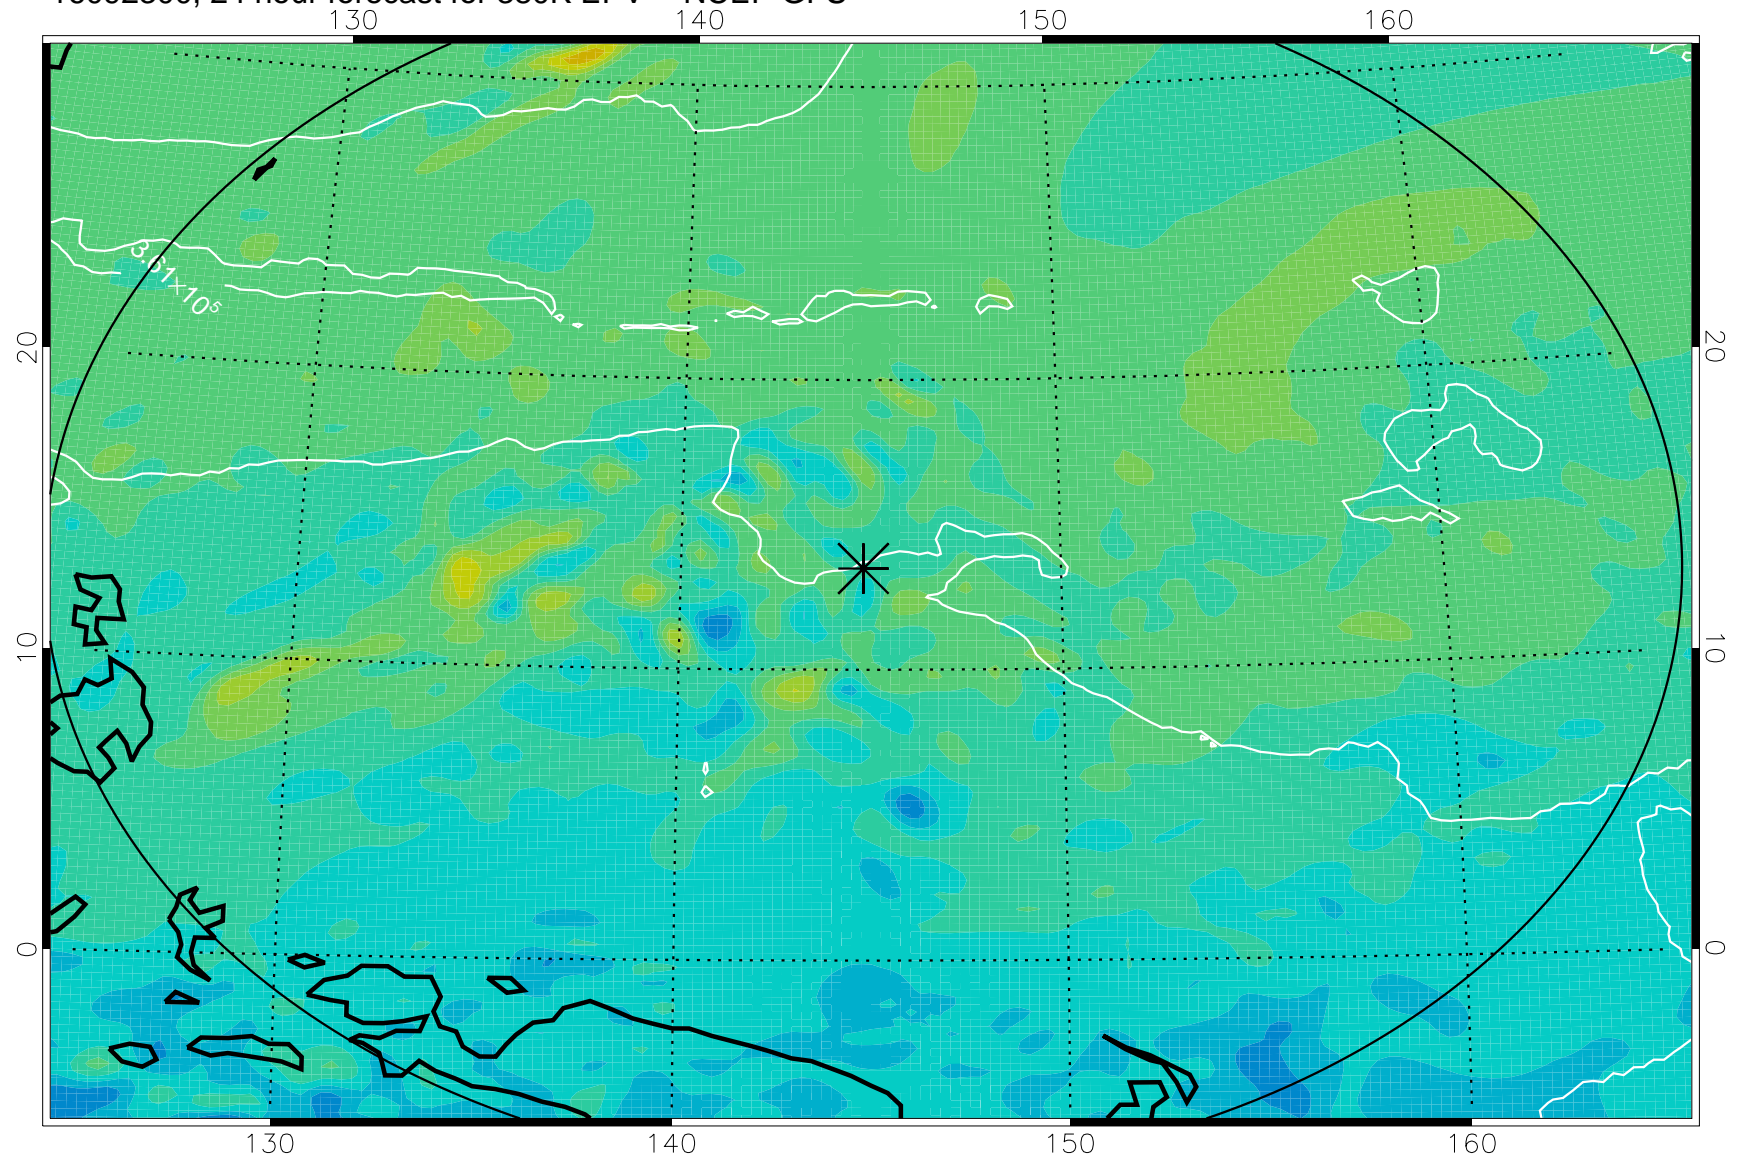

16092206, 6 hour forecast for 380K EPV -- NCEP GFS

380K Montgomery Streamfunction, white

Range ring of 2304 km

16092212, 12 hour forecast for 380K EPV -- NCEP GFS

380K Montgomery Streamfunction, white

Range ring of 2304 km

16092218, 18 hour forecast for 380K EPV -- NCEP GFS

380K Montgomery Streamfunction, white

Range ring of 2304 km

16092300, 24 hour forecast for 380K EPV -- NCEP GFS

380K Montgomery Streamfunction, white

Range ring of 2304 km

16092306, 30 hour forecast for 380K EPV -- NCEP GFS

380K Montgomery Streamfunction, white

Range ring of 2304 km

16092312, 36 hour forecast for 380K EPV -- NCEP GFS

380K Montgomery Streamfunction, white

Range ring of 2304 km

16092318, 42 hour forecast for 380K EPV -- NCEP GFS

380K Montgomery Streamfunction, white

Range ring of 2304 km

16092400, 48 hour forecast for 380K EPV -- NCEP GFS

380K Montgomery Streamfunction, white

Range ring of 2304 km