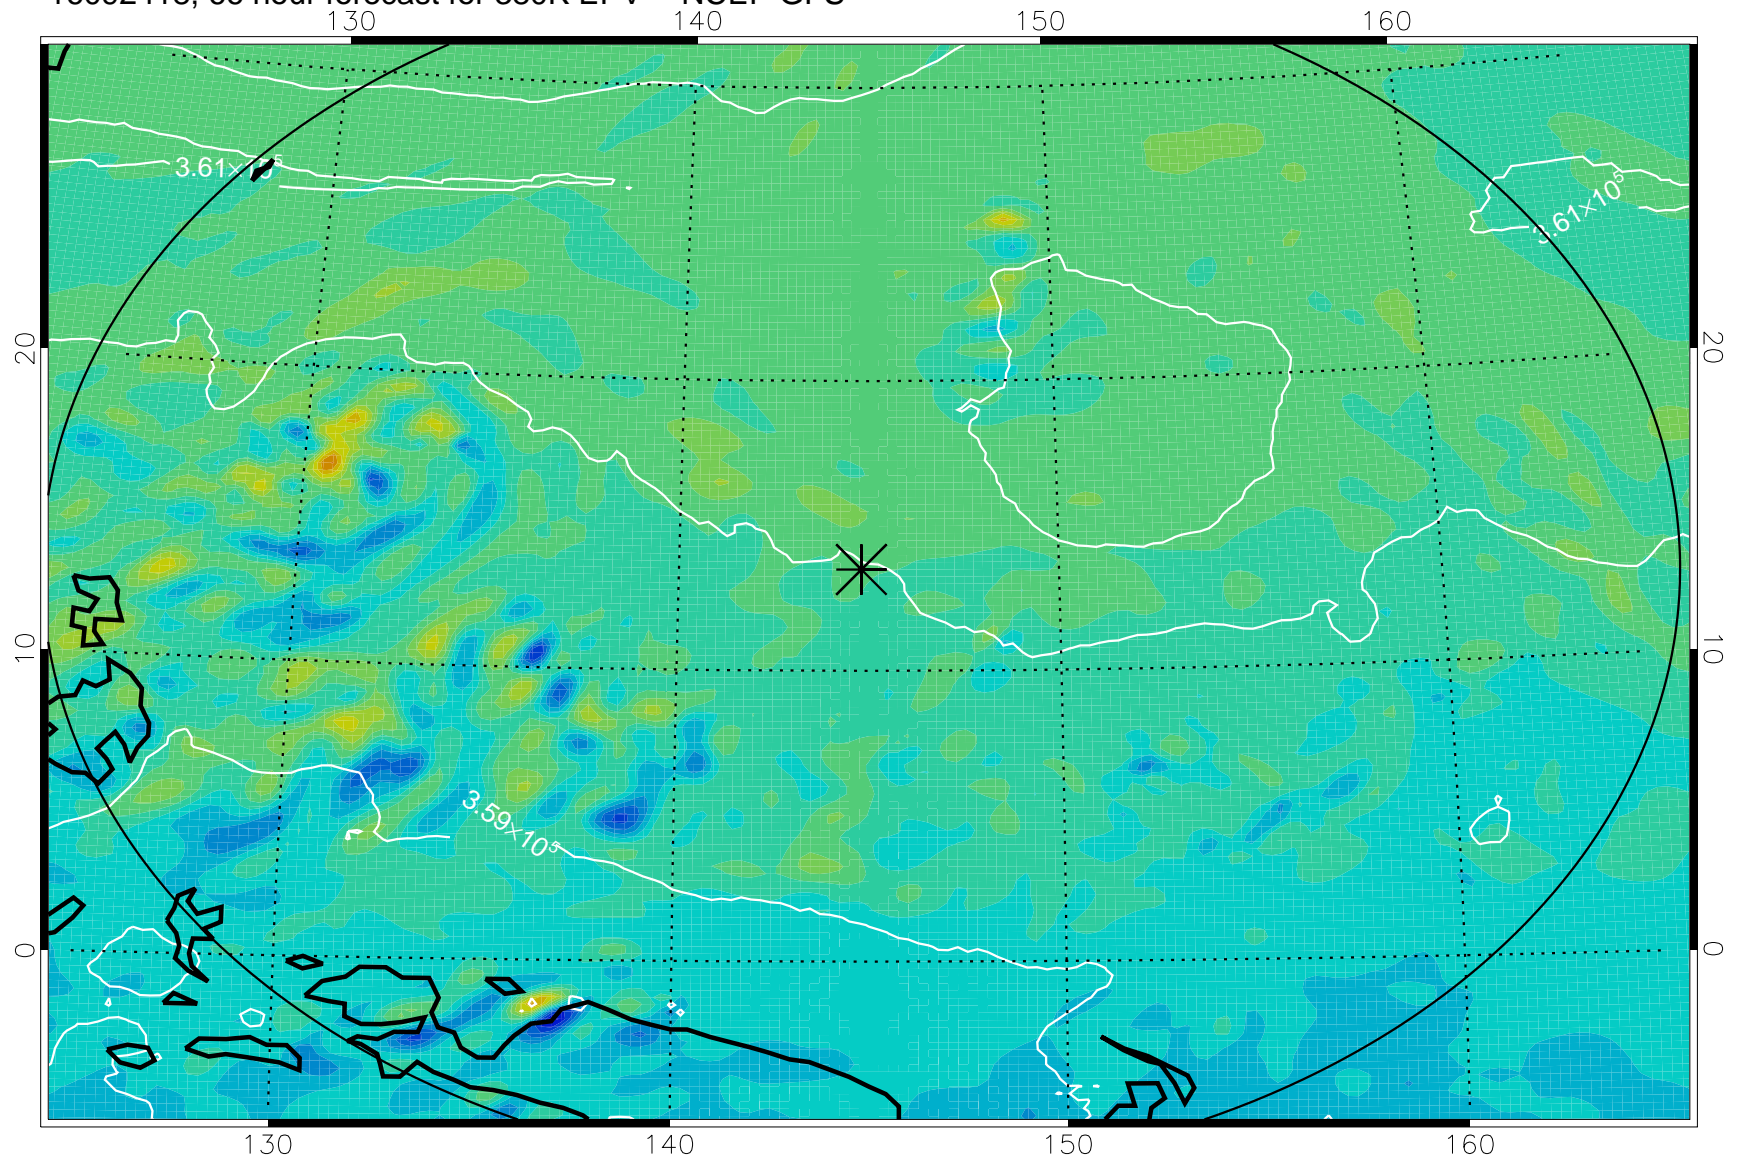

16092406, 54 hour forecast for 380K EPV -- NCEP GFS

380K Montgomery Streamfunction, white

Range ring of 2304 km

16092412, 60 hour forecast for 380K EPV -- NCEP GFS

380K Montgomery Streamfunction, white

Range ring of 2304 km

16092418, 66 hour forecast for 380K EPV -- NCEP GFS

380K Montgomery Streamfunction, white

Range ring of 2304 km

16092500, 72 hour forecast for 380K EPV -- NCEP GFS

380K Montgomery Streamfunction, white

Range ring of 2304 km

16092506, 78 hour forecast for 380K EPV -- NCEP GFS

380K Montgomery Streamfunction, white

Range ring of 2304 km

16092512, 84 hour forecast for 380K EPV -- NCEP GFS

380K Montgomery Streamfunction, white

Range ring of 2304 km

16092518, 90 hour forecast for 380K EPV -- NCEP GFS

380K Montgomery Streamfunction, white

Range ring of 2304 km

16092600, 96 hour forecast for 380K EPV -- NCEP GFS

380K Montgomery Streamfunction, white

Range ring of 2304 km