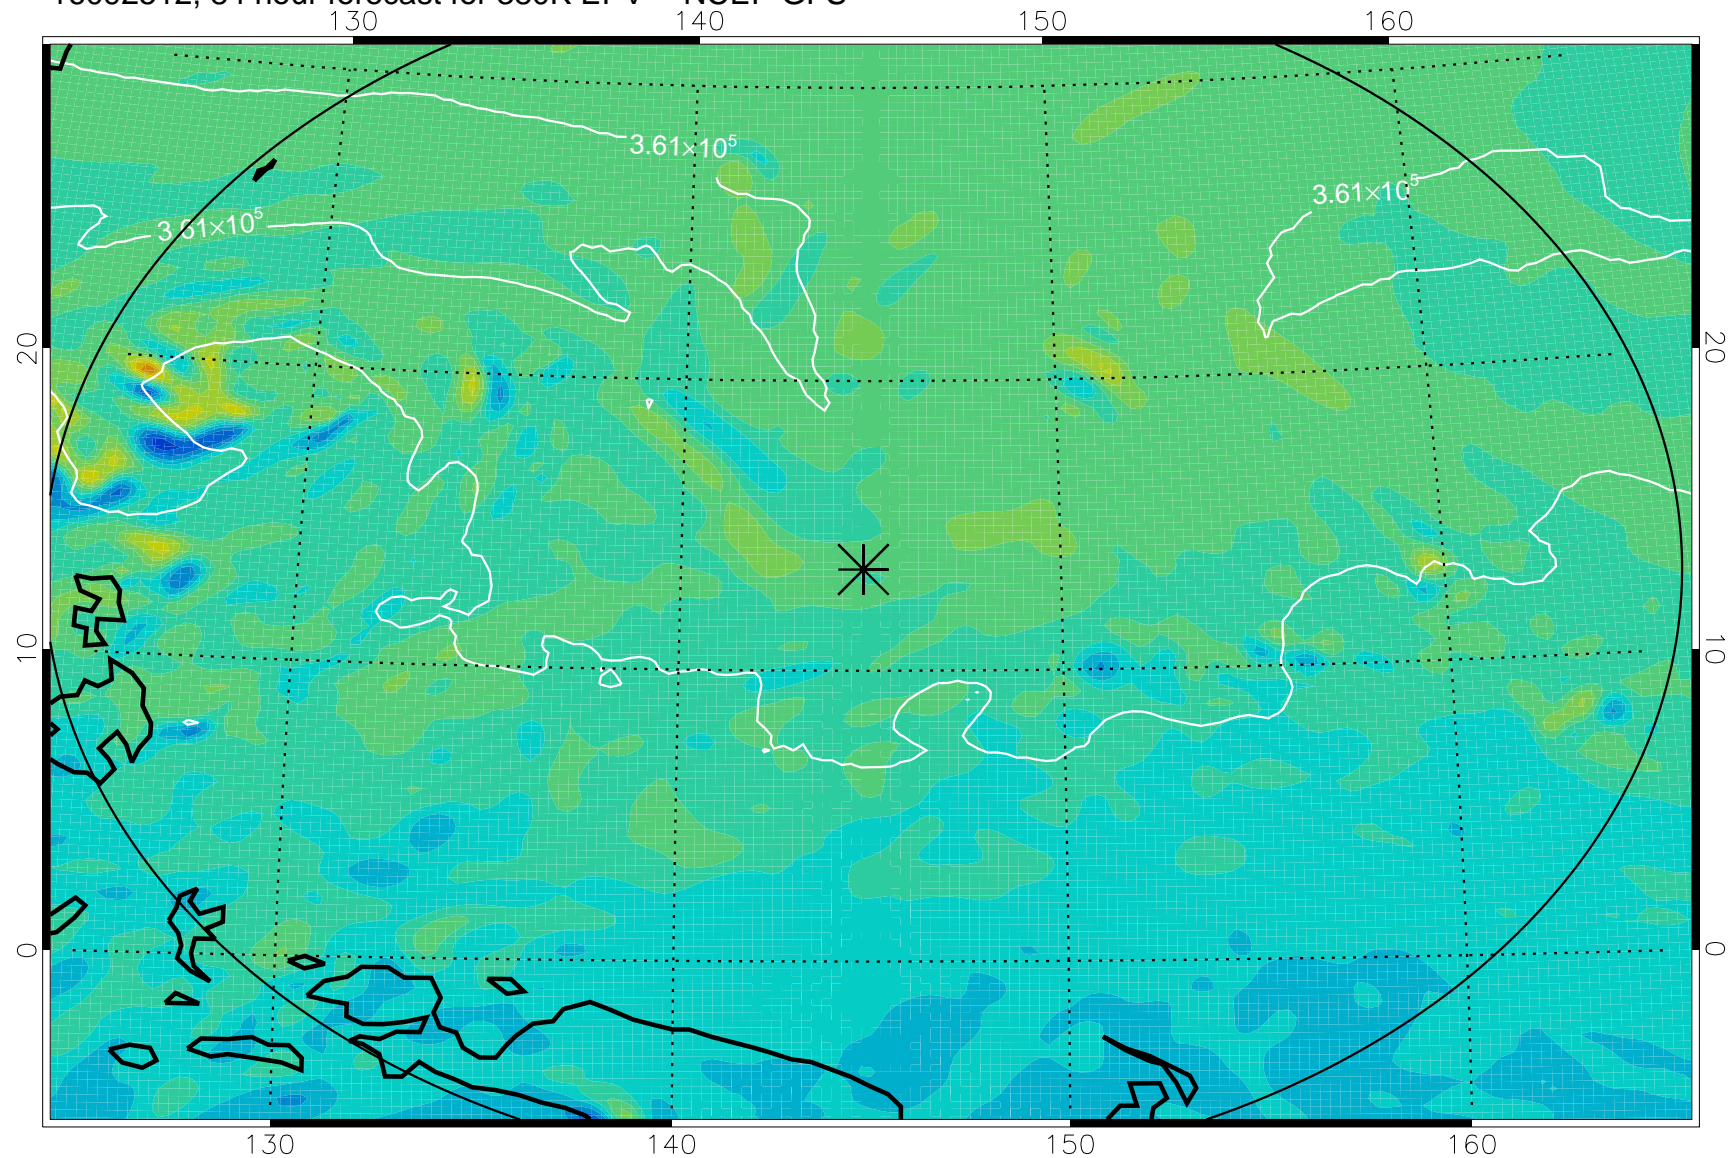

16092418, 66 hour forecast for 380K EPV -- NCEP GFS

380K Montgomery Streamfunction, white

Range ring of 2304 km

16092500, 72 hour forecast for 380K EPV -- NCEP GFS

380K Montgomery Streamfunction, white

Range ring of 2304 km

16092506, 78 hour forecast for 380K EPV -- NCEP GFS

380K Montgomery Streamfunction, white

Range ring of 2304 km

16092512, 84 hour forecast for 380K EPV -- NCEP GFS

380K Montgomery Streamfunction, white

Range ring of 2304 km

16092518, 90 hour forecast for 380K EPV -- NCEP GFS

380K Montgomery Streamfunction, white

Range ring of 2304 km

16092600, 96 hour forecast for 380K EPV -- NCEP GFS

380K Montgomery Streamfunction, white

Range ring of 2304 km

16092606, 102 hour forecast for 380K EPV -- NCEP GFS

380K Montgomery Streamfunction, white

Range ring of 2304 km

16092612, 108 hour forecast for 380K EPV -- NCEP GFS

380K Montgomery Streamfunction, white

Range ring of 2304 km