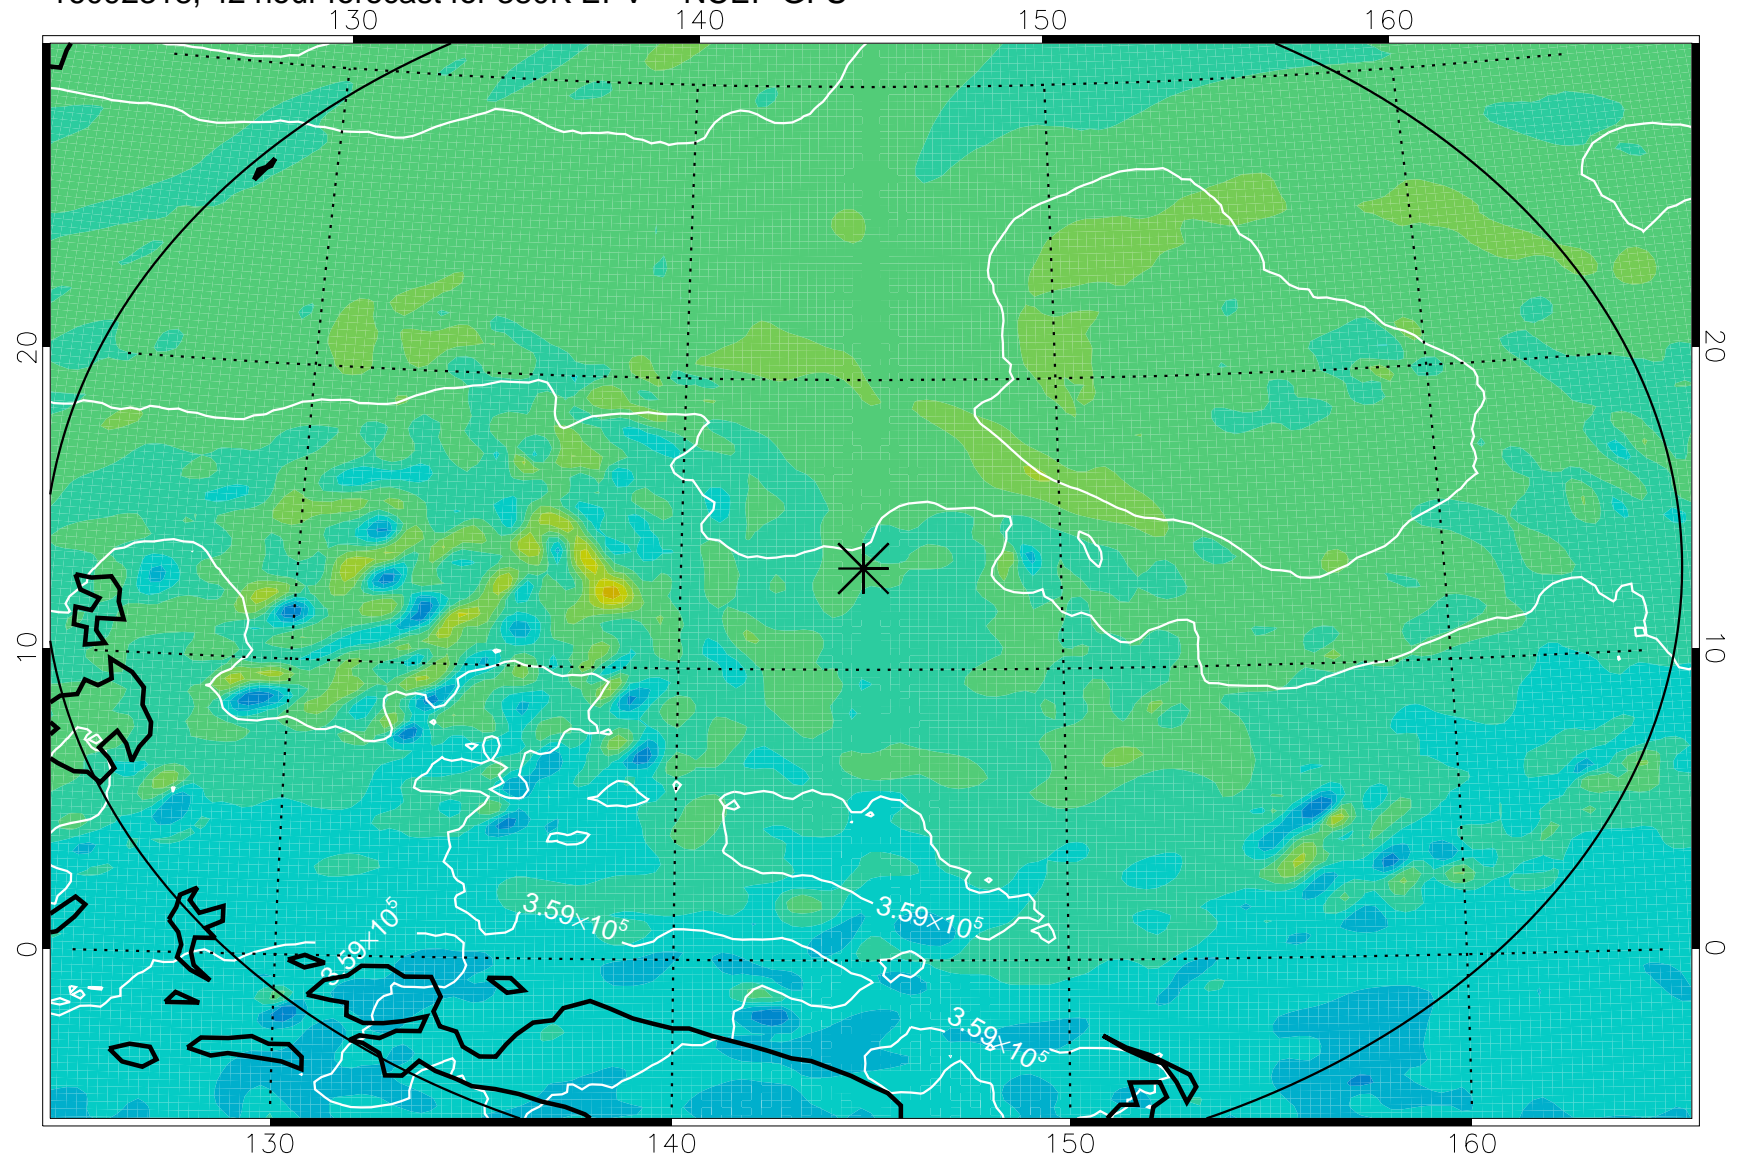

16092306, 30 hour forecast for 380K EPV -- NCEP GFS

380K Montgomery Streamfunction, white

Range ring of 2304 km

16092312, 36 hour forecast for 380K EPV -- NCEP GFS

380K Montgomery Streamfunction, white

Range ring of 2304 km

16092318, 42 hour forecast for 380K EPV -- NCEP GFS

380K Montgomery Streamfunction, white

Range ring of 2304 km

16092400, 48 hour forecast for 380K EPV -- NCEP GFS

380K Montgomery Streamfunction, white

Range ring of 2304 km

16092406, 54 hour forecast for 380K EPV -- NCEP GFS

380K Montgomery Streamfunction, white

Range ring of 2304 km

16092412, 60 hour forecast for 380K EPV -- NCEP GFS

380K Montgomery Streamfunction, white

Range ring of 2304 km

16092618, 114 hour forecast for 380K EPV -- NCEP GFS

16092700, 120 hour forecast for 380K EPV -- NCEP GFS

380K Montgomery Streamfunction, white

Range ring of 2304 km