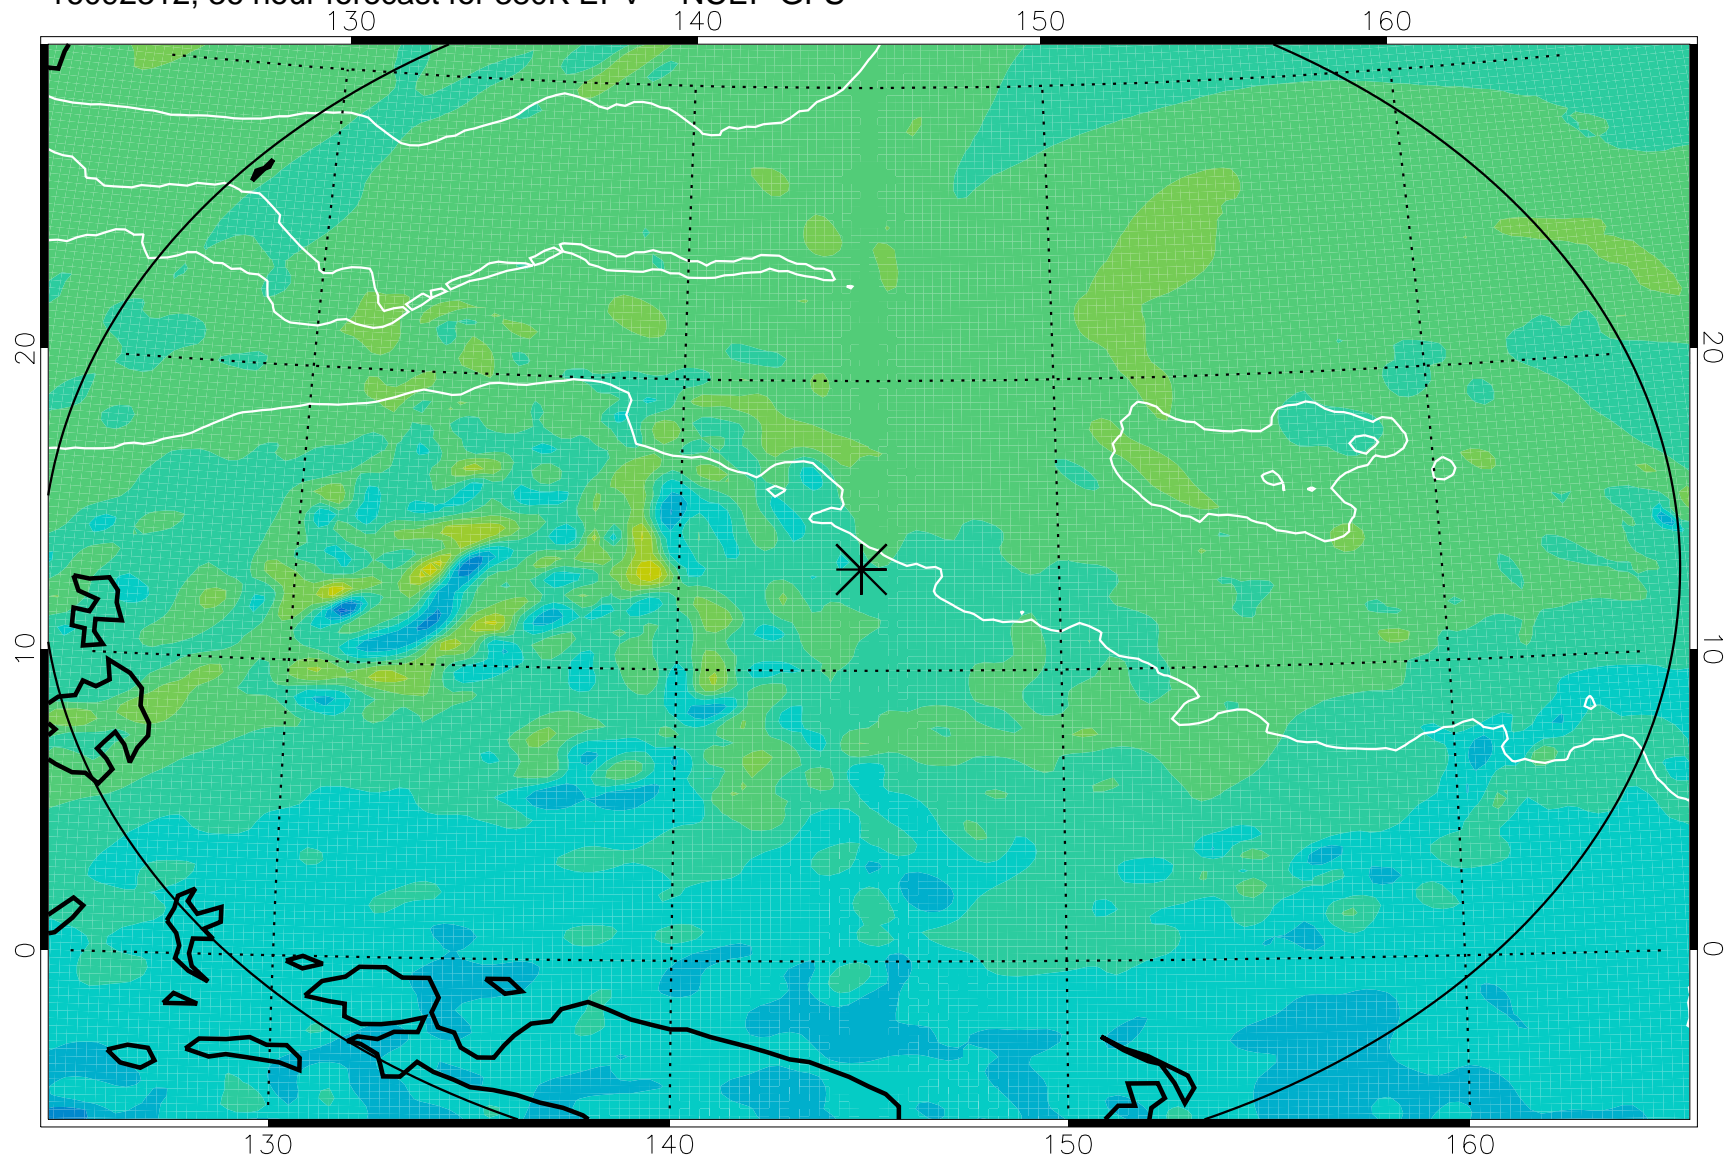

16092218, 18 hour forecast for 380K EPV -- NCEP GFS

380K Montgomery Streamfunction, white

Range ring of 2304 km

16092300, 24 hour forecast for 380K EPV -- NCEP GFS

380K Montgomery Streamfunction, white

Range ring of 2304 km

16092306, 30 hour forecast for 380K EPV -- NCEP GFS

380K Montgomery Streamfunction, white

Range ring of 2304 km

16092312, 36 hour forecast for 380K EPV -- NCEP GFS

380K Montgomery Streamfunction, white

Range ring of 2304 km

16092318, 42 hour forecast for 380K EPV -- NCEP GFS

380K Montgomery Streamfunction, white

Range ring of 2304 km

16092400, 48 hour forecast for 380K EPV -- NCEP GFS

380K Montgomery Streamfunction, white

Range ring of 2304 km

16092618, 114 hour forecast for 380K EPV -- NCEP GFS

16092700, 120 hour forecast for 380K EPV -- NCEP GFS

380K Montgomery Streamfunction, white

Range ring of 2304 km