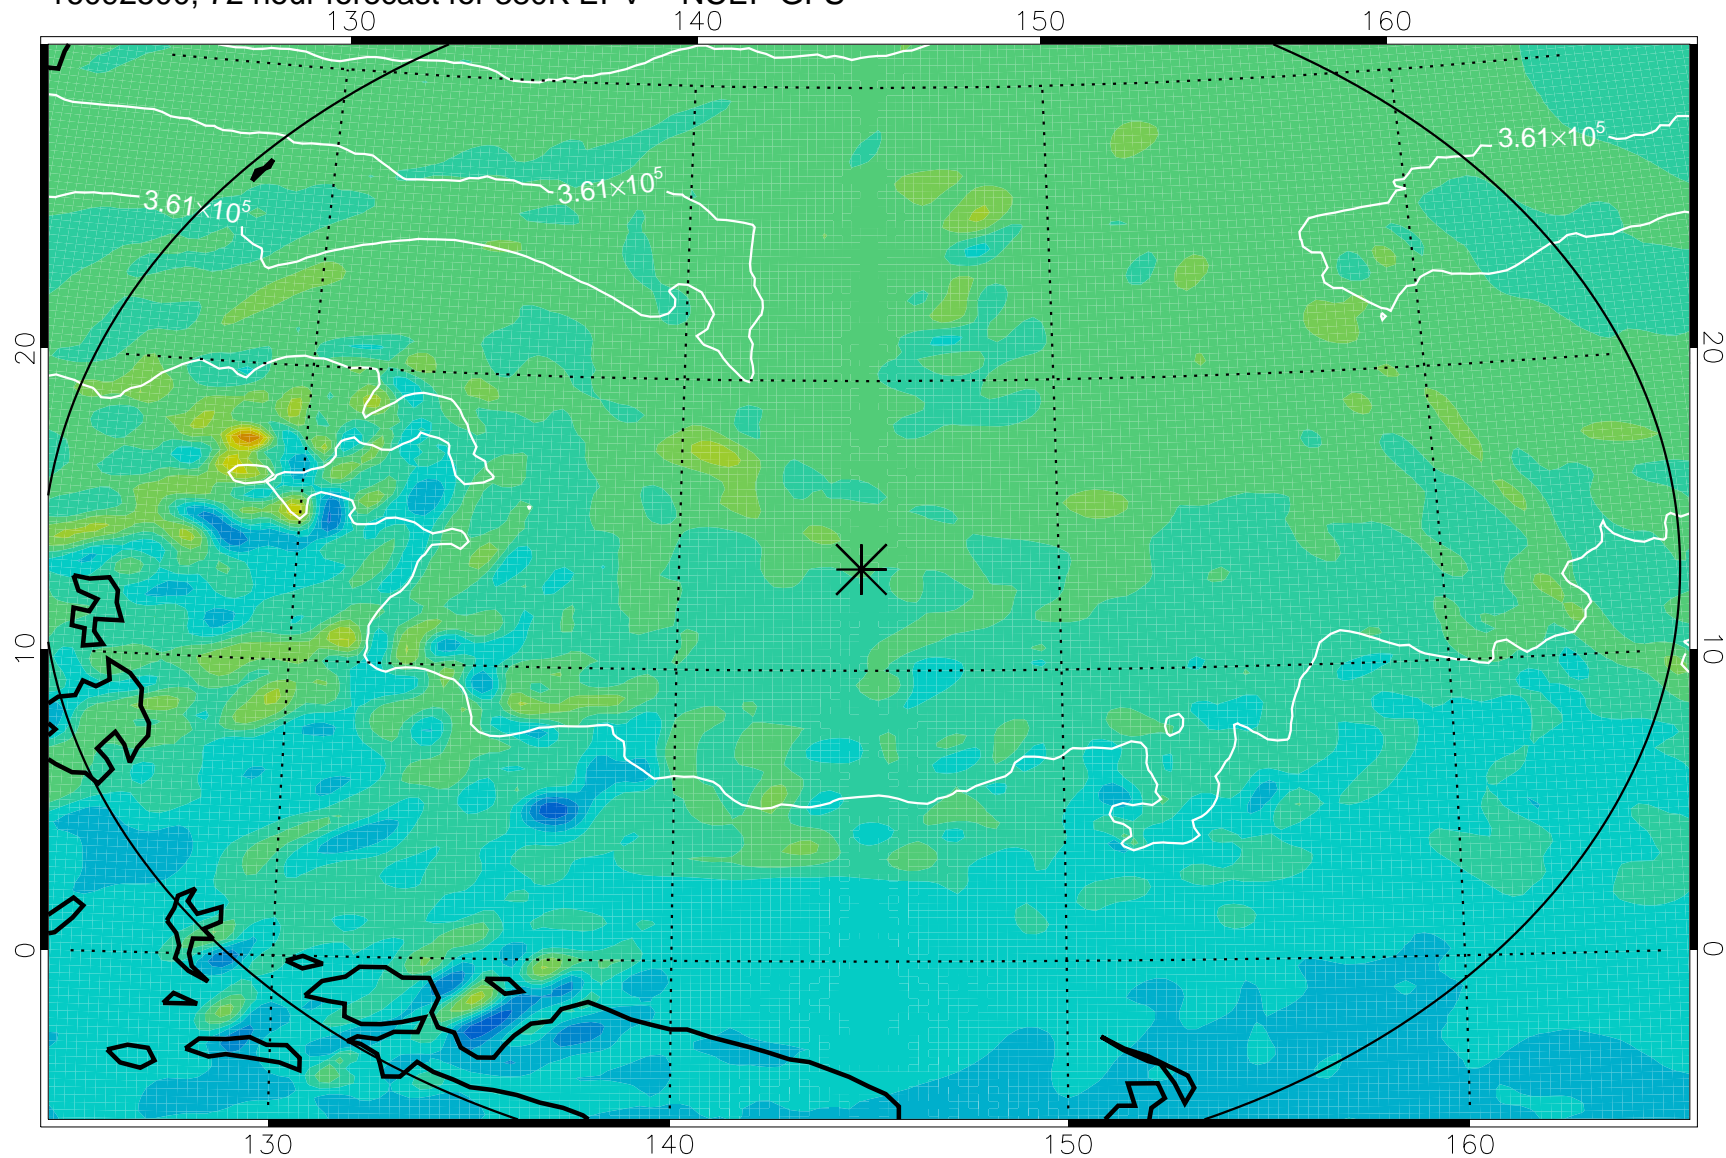

16092406, 54 hour forecast for 380K EPV -- NCEP GFS

380K Montgomery Streamfunction, white

Range ring of 2304 km

16092412, 60 hour forecast for 380K EPV -- NCEP GFS

380K Montgomery Streamfunction, white

Range ring of 2304 km

16092418, 66 hour forecast for 380K EPV -- NCEP GFS

380K Montgomery Streamfunction, white

Range ring of 2304 km

16092500, 72 hour forecast for 380K EPV -- NCEP GFS

380K Montgomery Streamfunction, white

Range ring of 2304 km

16092518, 90 hour forecast for 380K EPV -- NCEP GFS

380K Montgomery Streamfunction, white

Range ring of 2304 km

16092600, 96 hour forecast for 380K EPV -- NCEP GFS

380K Montgomery Streamfunction, white

Range ring of 2304 km

16092618, 114 hour forecast for 380K EPV -- NCEP GFS

16092700, 120 hour forecast for 380K EPV -- NCEP GFS

380K Montgomery Streamfunction, white

Range ring of 2304 km