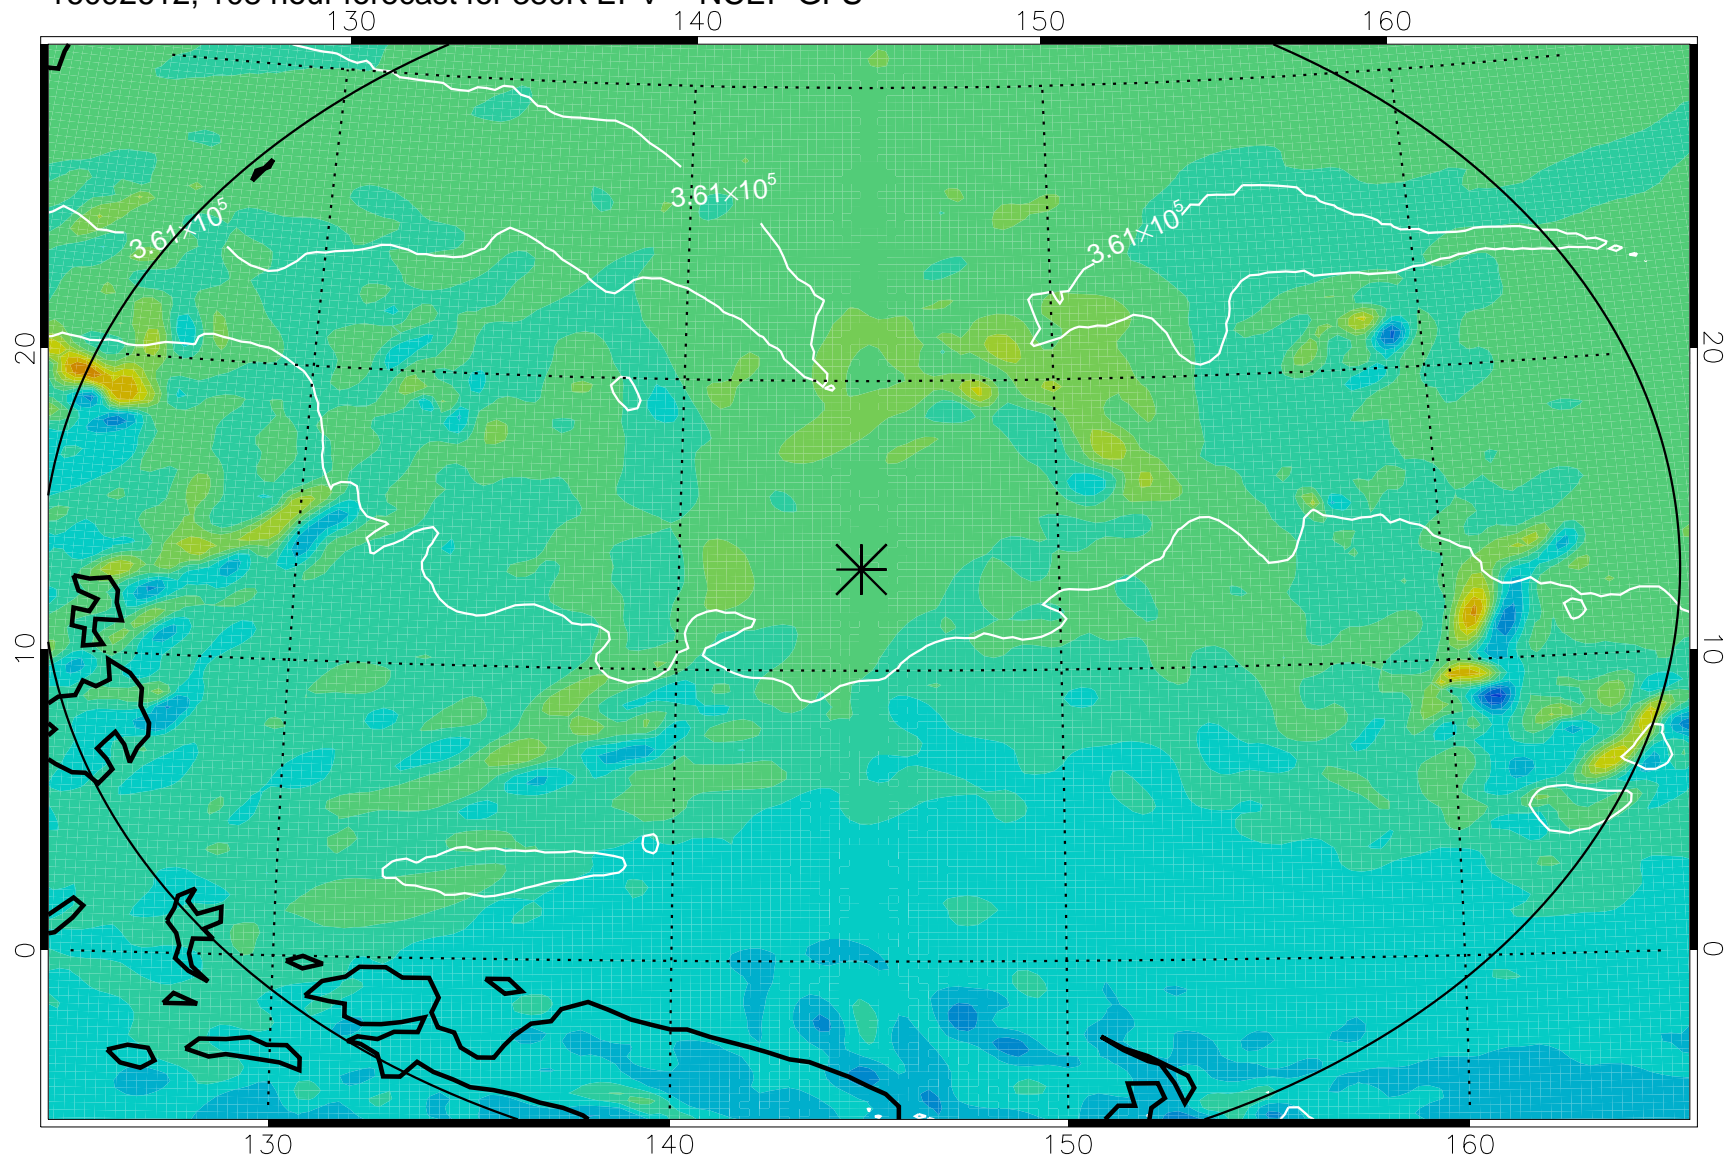

16092506, 78 hour forecast for 380K EPV -- NCEP GFS

380K Montgomery Streamfunction, white

Range ring of 2304 km

16092512, 84 hour forecast for 380K EPV -- NCEP GFS

380K Montgomery Streamfunction, white

Range ring of 2304 km

16092518, 90 hour forecast for 380K EPV -- NCEP GFS

380K Montgomery Streamfunction, white

Range ring of 2304 km

16092600, 96 hour forecast for 380K EPV -- NCEP GFS

380K Montgomery Streamfunction, white

Range ring of 2304 km

16092606, 102 hour forecast for 380K EPV -- NCEP GFS

380K Montgomery Streamfunction, white

Range ring of 2304 km

16092612, 108 hour forecast for 380K EPV -- NCEP GFS

380K Montgomery Streamfunction, white

Range ring of 2304 km

16092618, 114 hour forecast for 380K EPV -- NCEP GFS

16092700, 120 hour forecast for 380K EPV -- NCEP GFS

380K Montgomery Streamfunction, white

Range ring of 2304 km