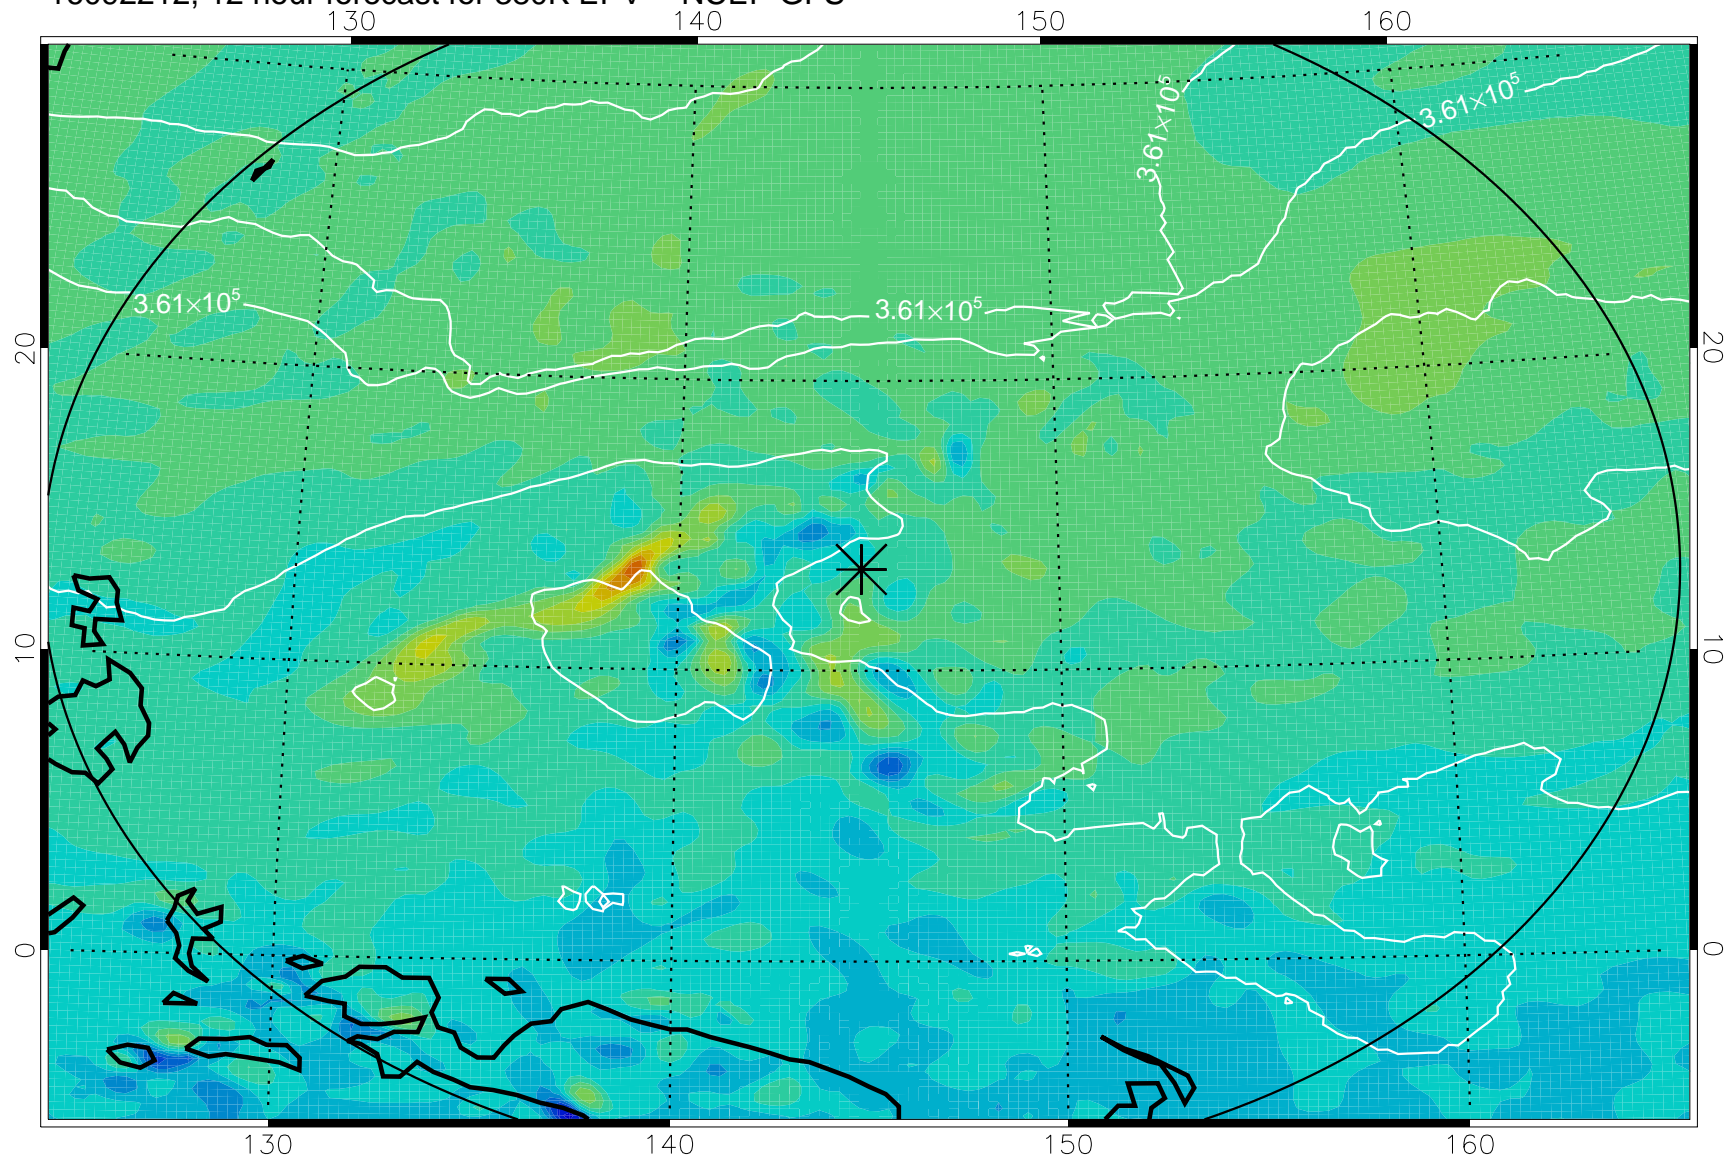

16092206, 6 hour forecast for 380K EPV -- NCEP GFS

380K Montgomery Streamfunction, white

Range ring of 2304 km

16092212, 12 hour forecast for 380K EPV -- NCEP GFS

380K Montgomery Streamfunction, white

Range ring of 2304 km

16092218, 18 hour forecast for 380K EPV -- NCEP GFS

380K Montgomery Streamfunction, white

Range ring of 2304 km

16092300, 24 hour forecast for 380K EPV -- NCEP GFS

380K Montgomery Streamfunction, white

Range ring of 2304 km

16092306, 30 hour forecast for 380K EPV -- NCEP GFS

380K Montgomery Streamfunction, white

Range ring of 2304 km

16092312, 36 hour forecast for 380K EPV -- NCEP GFS

380K Montgomery Streamfunction, white

Range ring of 2304 km

16092618, 114 hour forecast for 380K EPV -- NCEP GFS

16092700, 120 hour forecast for 380K EPV -- NCEP GFS

380K Montgomery Streamfunction, white

Range ring of 2304 km