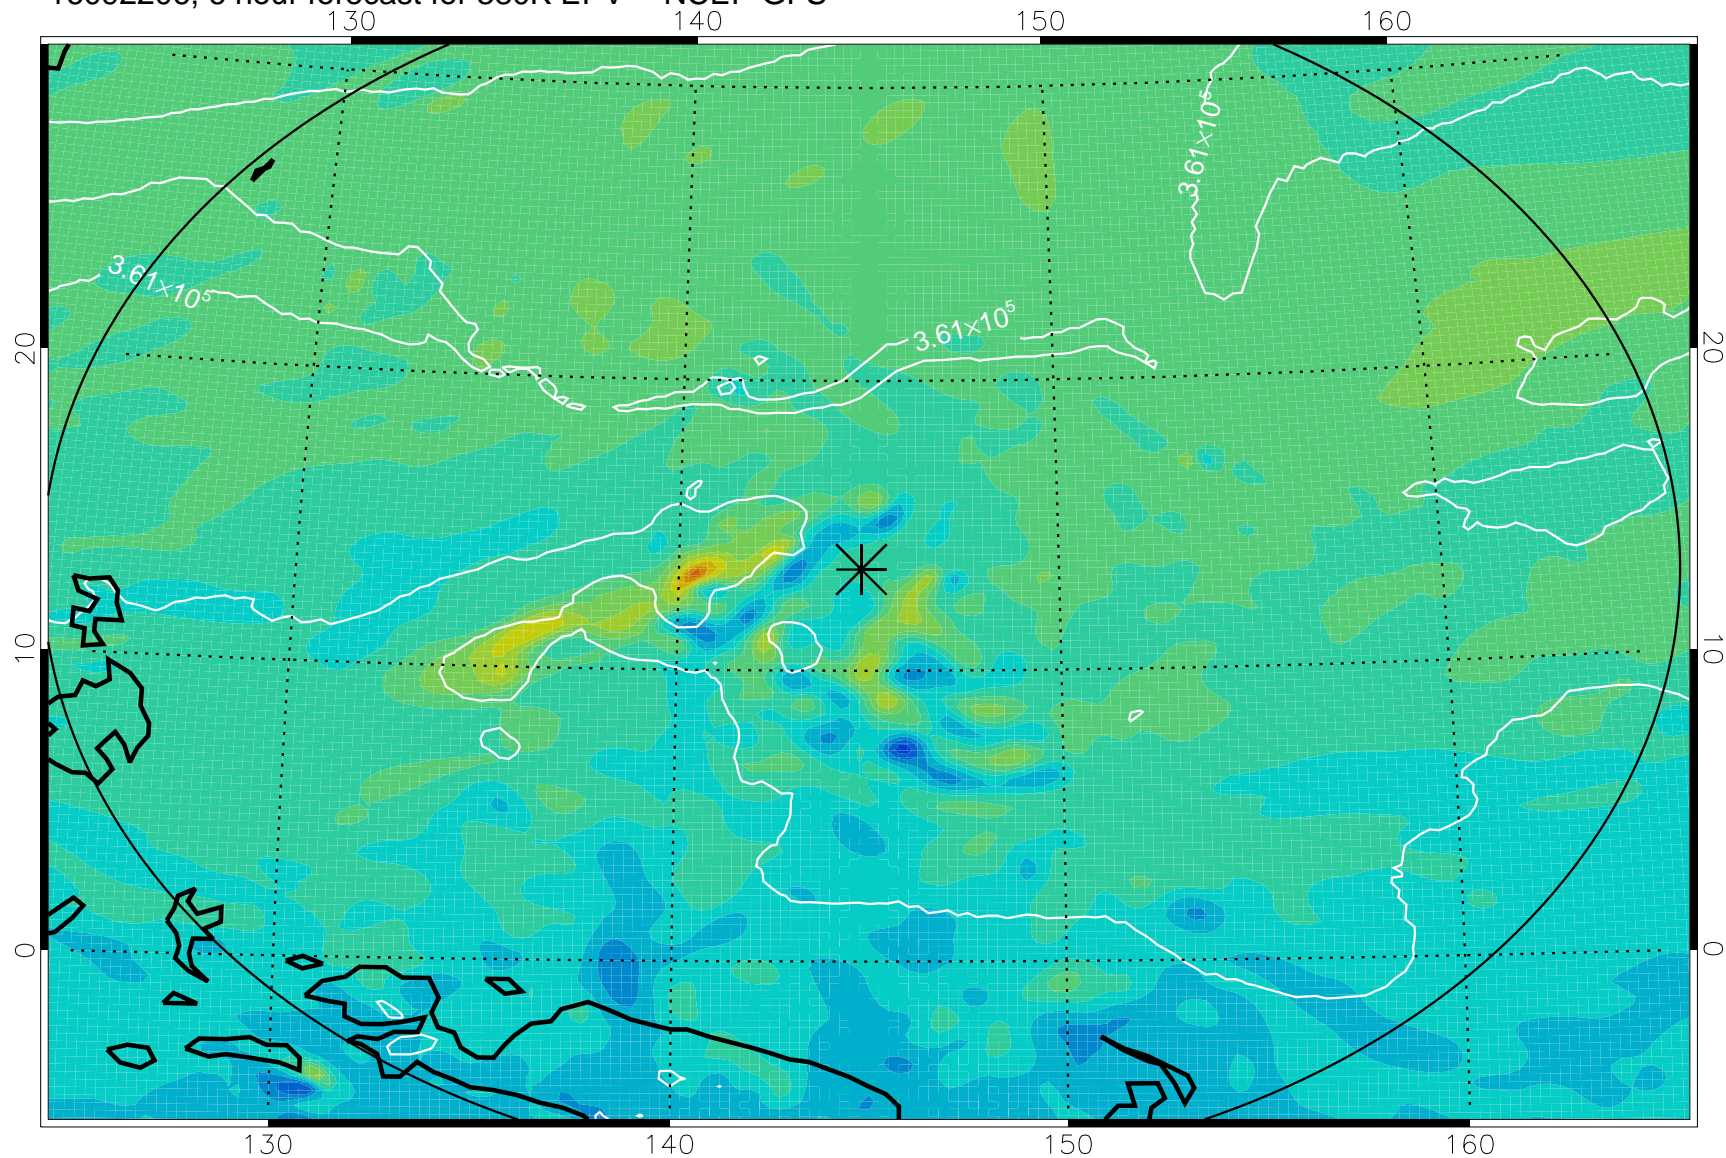

16092206, 6 hour forecast for 380K EPV -- NCEP GFS

380K Montgomery Streamfunction, white

Range ring of 2304 km

16092212, 12 hour forecast for 380K EPV -- NCEP GFS

380K Montgomery Streamfunction, white

Range ring of 2304 km

16092218, 18 hour forecast for 380K EPV -- NCEP GFS

380K Montgomery Streamfunction, white

Range ring of 2304 km

16092300, 24 hour forecast for 380K EPV -- NCEP GFS

380K Montgomery Streamfunction, white

Range ring of 2304 km

16092306, 30 hour forecast for 380K EPV -- NCEP GFS

380K Montgomery Streamfunction, white

Range ring of 2304 km

16092312, 36 hour forecast for 380K EPV -- NCEP GFS

380K Montgomery Streamfunction, white

Range ring of 2304 km

16092618, 114 hour forecast for 380K EPV -- NCEP GFS

16092700, 120 hour forecast for 380K EPV -- NCEP GFS

380K Montgomery Streamfunction, white

Range ring of 2304 km