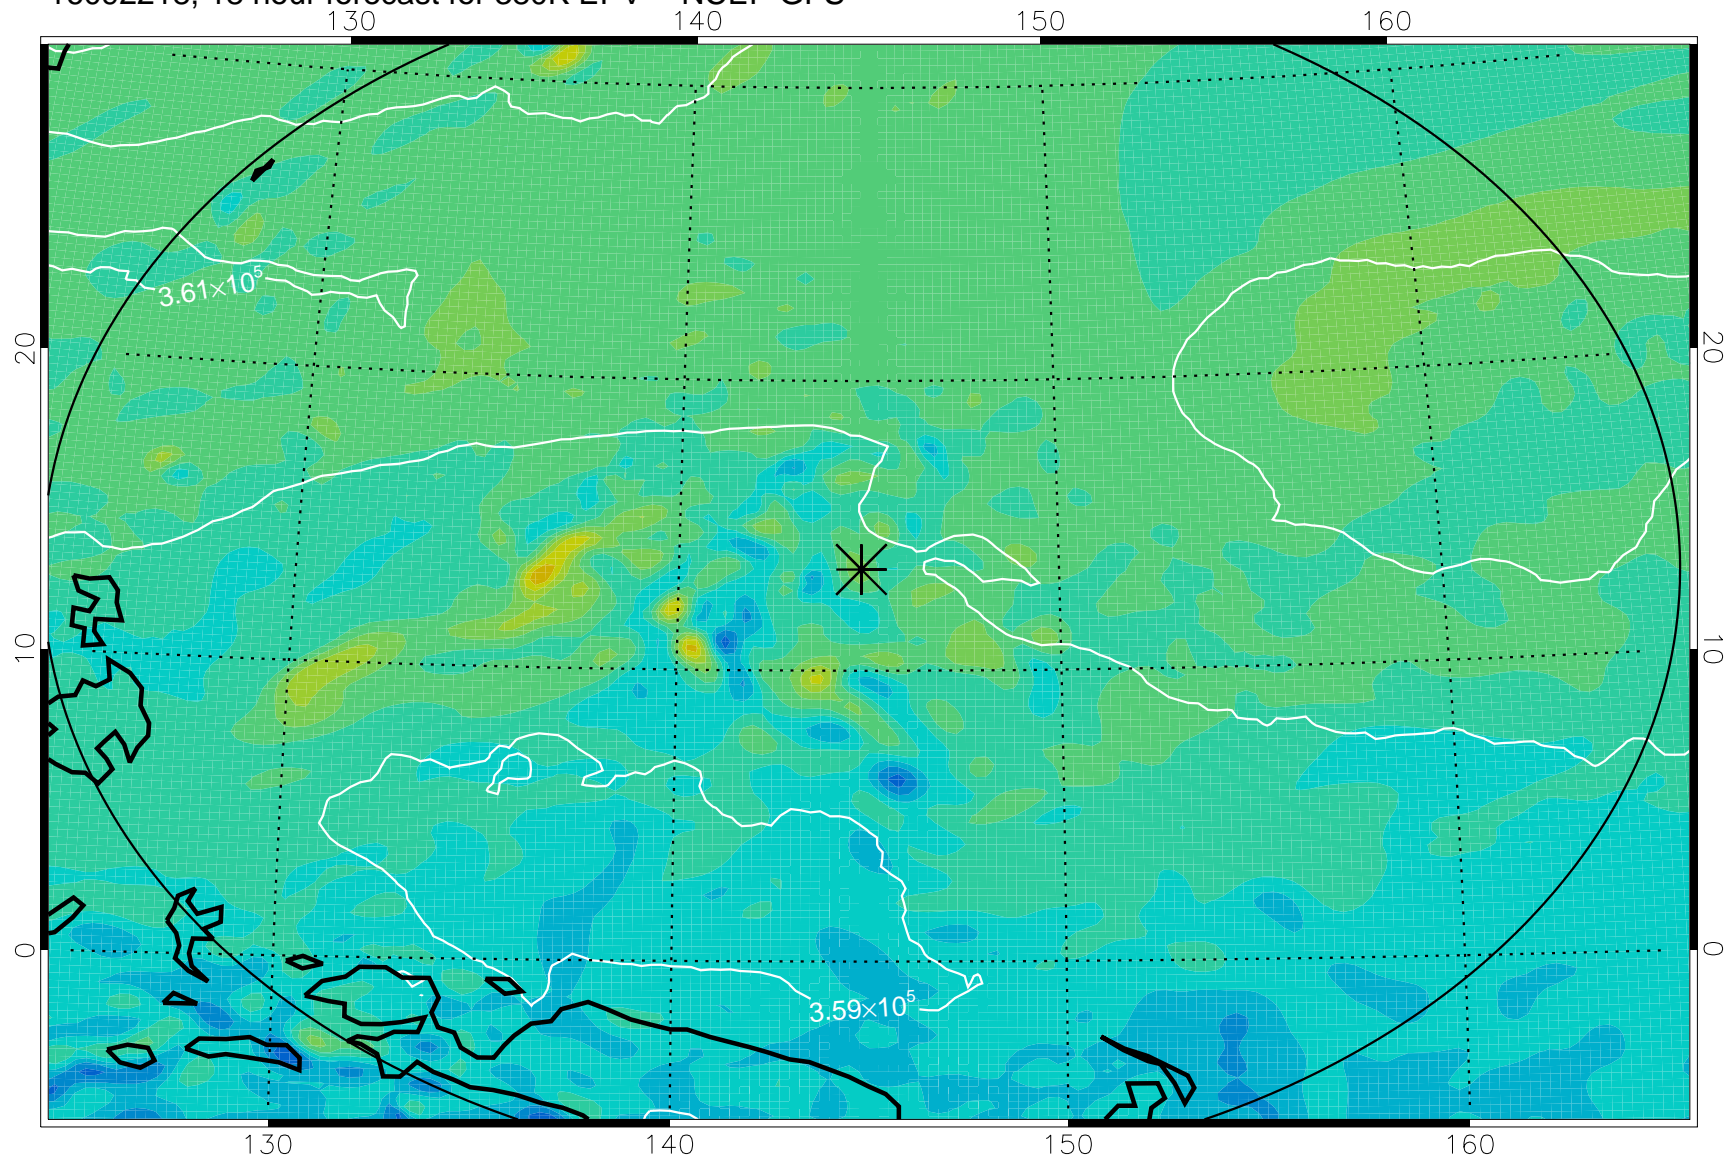

16092206, 6 hour forecast for 380K EPV -- NCEP GFS

380K Montgomery Streamfunction, white

Range ring of 2304 km

16092212, 12 hour forecast for 380K EPV -- NCEP GFS

380K Montgomery Streamfunction, white

Range ring of 2304 km

16092218, 18 hour forecast for 380K EPV -- NCEP GFS

380K Montgomery Streamfunction, white

Range ring of 2304 km

16092300, 24 hour forecast for 380K EPV -- NCEP GFS

380K Montgomery Streamfunction, white

Range ring of 2304 km

16092318, 42 hour forecast for 380K EPV -- NCEP GFS

380K Montgomery Streamfunction, white

Range ring of 2304 km

16092400, 48 hour forecast for 380K EPV -- NCEP GFS

380K Montgomery Streamfunction, white

Range ring of 2304 km

16092618, 114 hour forecast for 380K EPV -- NCEP GFS

16092700, 120 hour forecast for 380K EPV -- NCEP GFS

380K Montgomery Streamfunction, white

Range ring of 2304 km