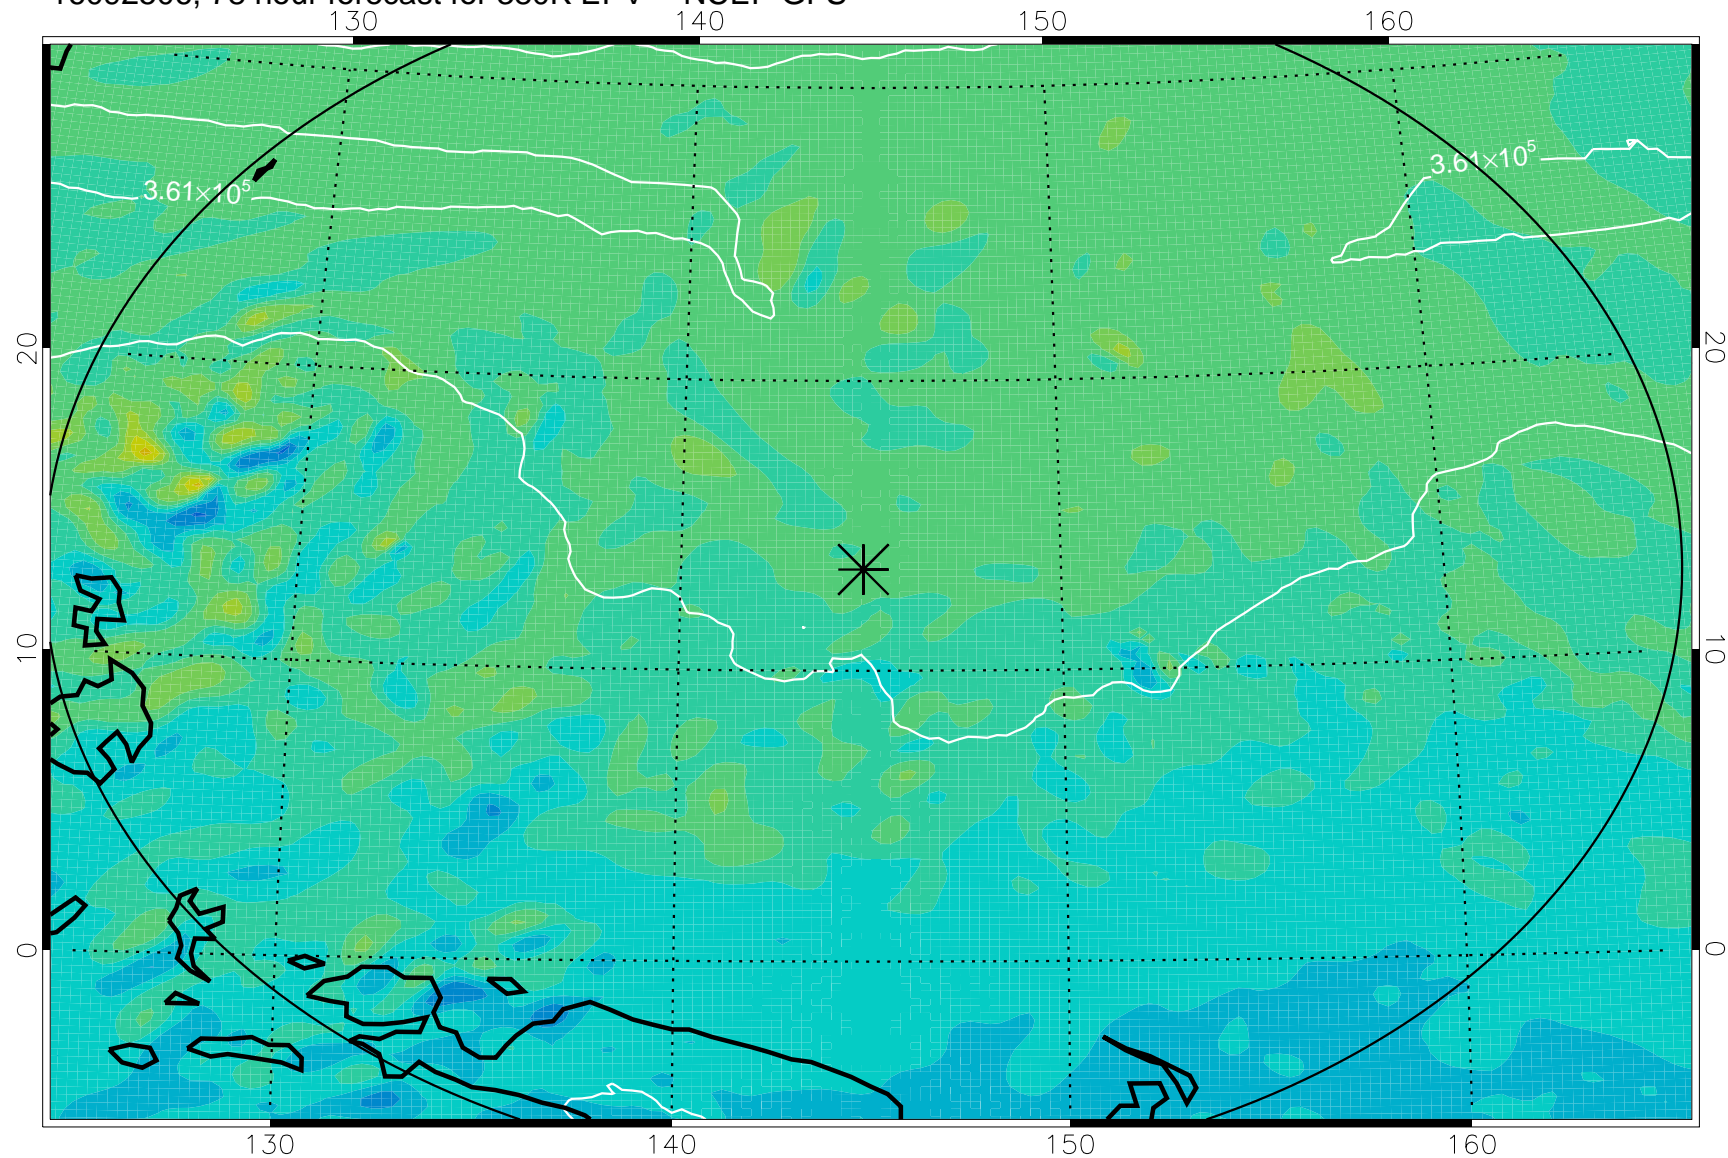

16092418, 66 hour forecast for 380K EPV -- NCEP GFS

380K Montgomery Streamfunction, white

Range ring of 2304 km

16092500, 72 hour forecast for 380K EPV -- NCEP GFS

380K Montgomery Streamfunction, white

Range ring of 2304 km

16092506, 78 hour forecast for 380K EPV -- NCEP GFS

380K Montgomery Streamfunction, white

Range ring of 2304 km

16092512, 84 hour forecast for 380K EPV -- NCEP GFS

380K Montgomery Streamfunction, white

Range ring of 2304 km

16092518, 90 hour forecast for 380K EPV -- NCEP GFS

380K Montgomery Streamfunction, white

Range ring of 2304 km

16092600, 96 hour forecast for 380K EPV -- NCEP GFS

380K Montgomery Streamfunction, white

Range ring of 2304 km

16092606, 102 hour forecast for 380K EPV -- NCEP GFS

380K Montgomery Streamfunction, white

Range ring of 2304 km

16092612, 108 hour forecast for 380K EPV -- NCEP GFS

380K Montgomery Streamfunction, white

Range ring of 2304 km