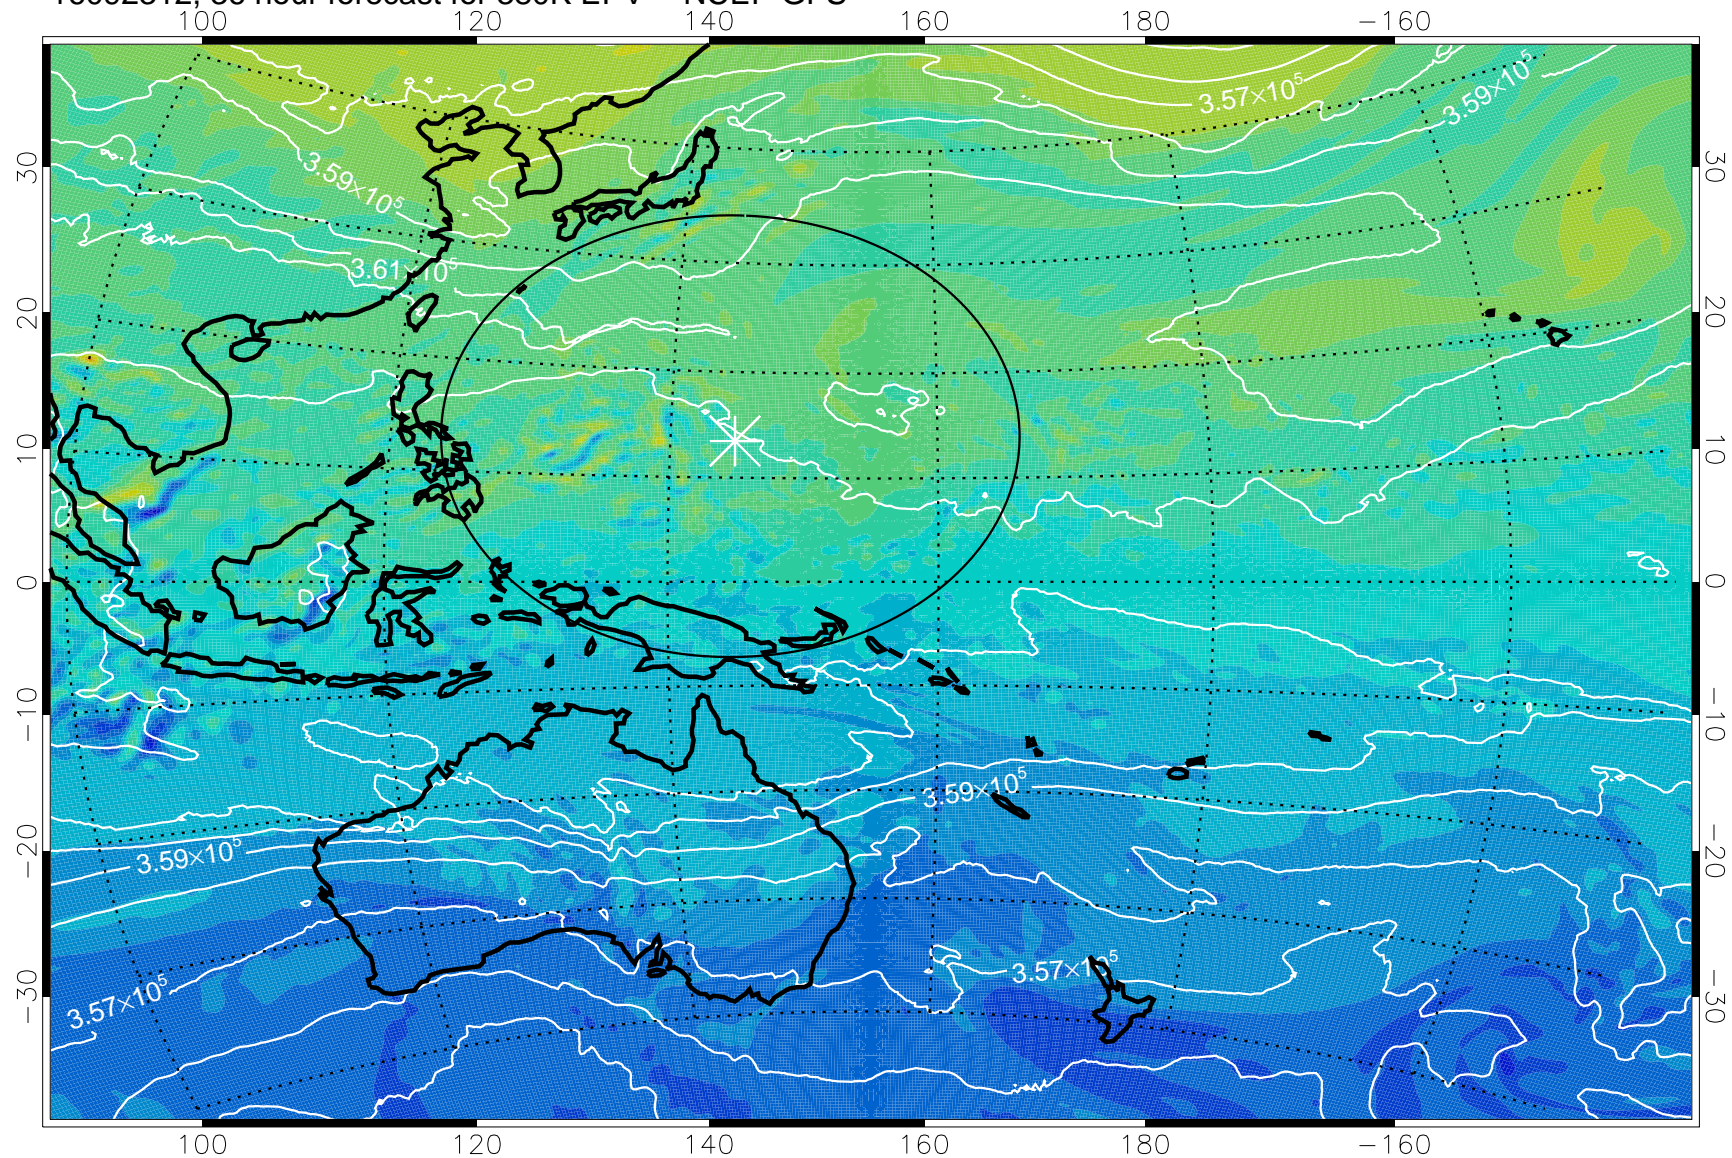

16092218, 18 hour forecast for 380K EPV -- NCEP GFS

380K Montgomery Streamfunction, white

Range ring of 2304 km

16092300, 24 hour forecast for 380K EPV -- NCEP GFS

380K Montgomery Streamfunction, white

Range ring of 2304 km

16092306, 30 hour forecast for 380K EPV -- NCEP GFS

380K Montgomery Streamfunction, white

Range ring of 2304 km

16092312, 36 hour forecast for 380K EPV -- NCEP GFS

380K Montgomery Streamfunction, white

Range ring of 2304 km

16092318, 42 hour forecast for 380K EPV -- NCEP GFS

380K Montgomery Streamfunction, white

Range ring of 2304 km

16092400, 48 hour forecast for 380K EPV -- NCEP GFS

380K Montgomery Streamfunction, white

Range ring of 2304 km

16092406, 54 hour forecast for 380K EPV -- NCEP GFS

380K Montgomery Streamfunction, white

Range ring of 2304 km

16092412, 60 hour forecast for 380K EPV -- NCEP GFS

380K Montgomery Streamfunction, white

Range ring of 2304 km