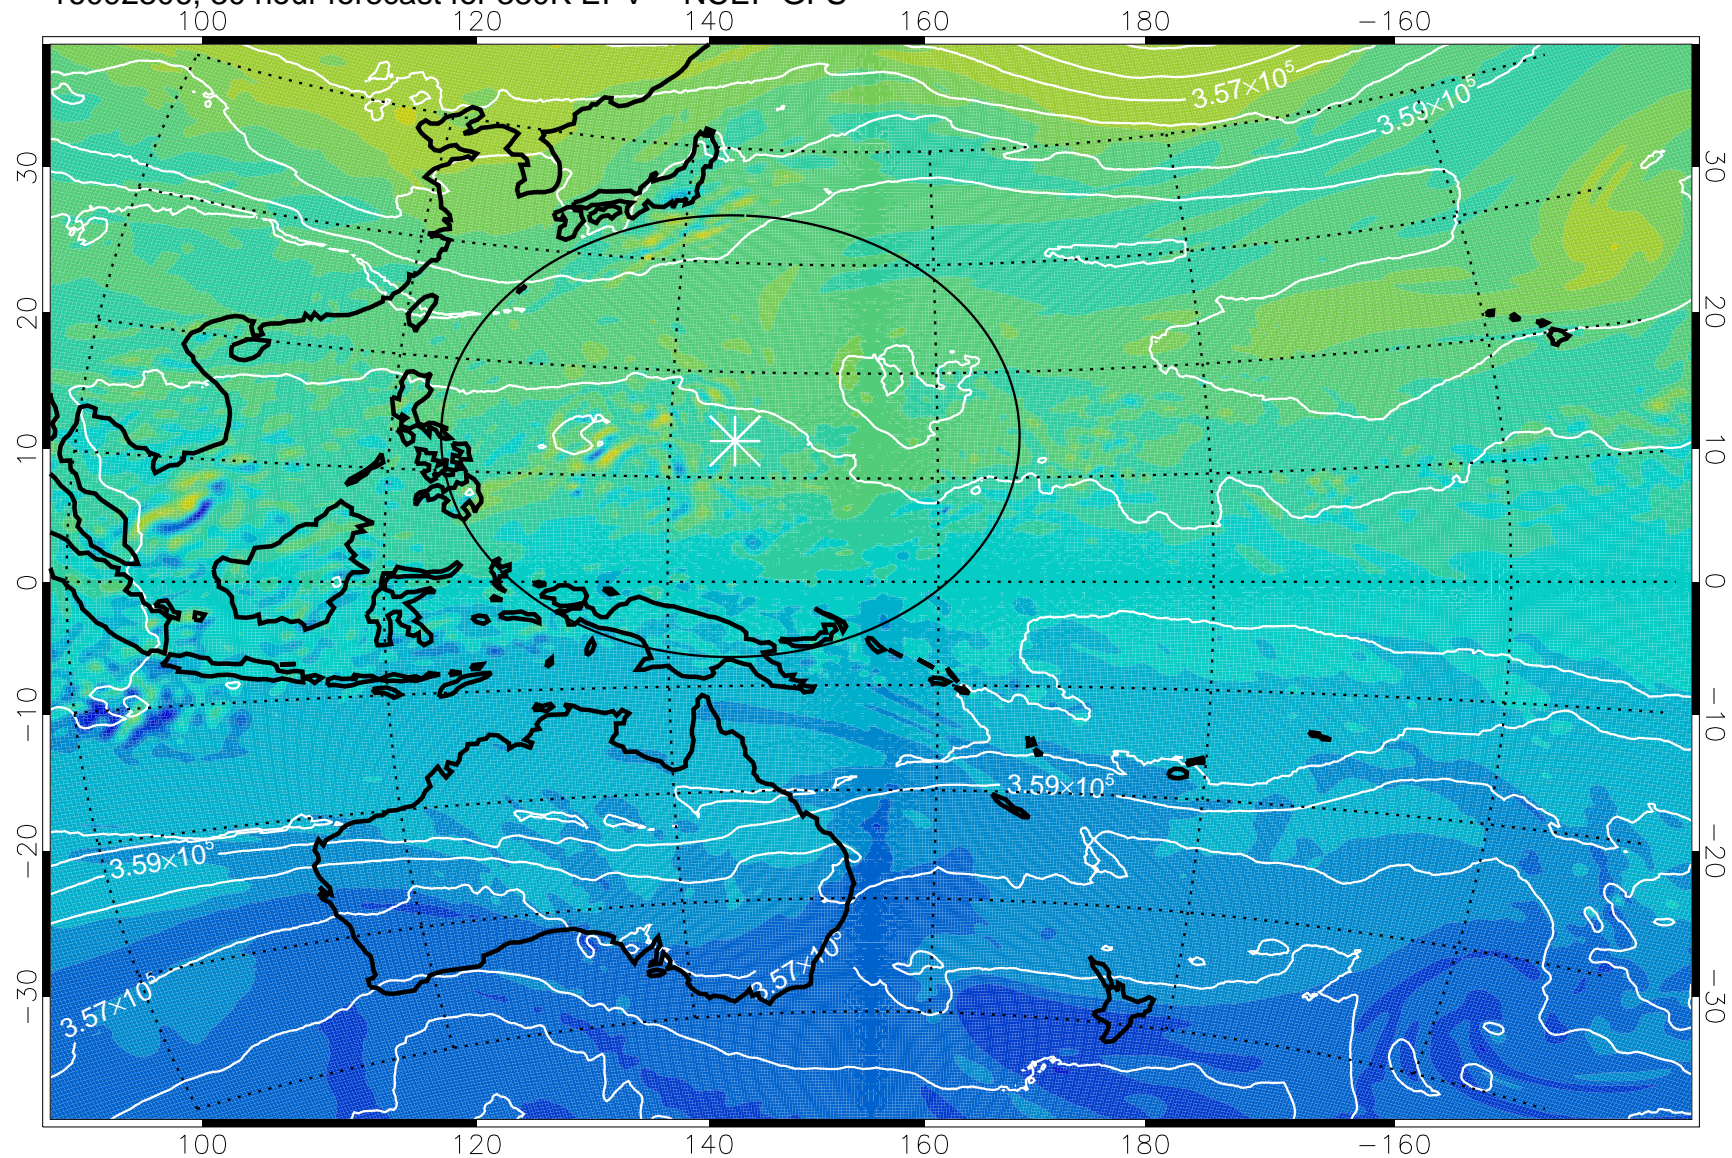

16092218, 18 hour forecast for 380K EPV -- NCEP GFS

380K Montgomery Streamfunction, white

Range ring of 2304 km

16092300, 24 hour forecast for 380K EPV -- NCEP GFS

380K Montgomery Streamfunction, white

Range ring of 2304 km

16092306, 30 hour forecast for 380K EPV -- NCEP GFS

380K Montgomery Streamfunction, white

Range ring of 2304 km

16092312, 36 hour forecast for 380K EPV -- NCEP GFS

380K Montgomery Streamfunction, white

Range ring of 2304 km

16092318, 42 hour forecast for 380K EPV -- NCEP GFS

380K Montgomery Streamfunction, white

Range ring of 2304 km

16092400, 48 hour forecast for 380K EPV -- NCEP GFS

380K Montgomery Streamfunction, white

Range ring of 2304 km

16092406, 54 hour forecast for 380K EPV -- NCEP GFS

380K Montgomery Streamfunction, white

Range ring of 2304 km

16092412, 60 hour forecast for 380K EPV -- NCEP GFS

380K Montgomery Streamfunction, white

Range ring of 2304 km