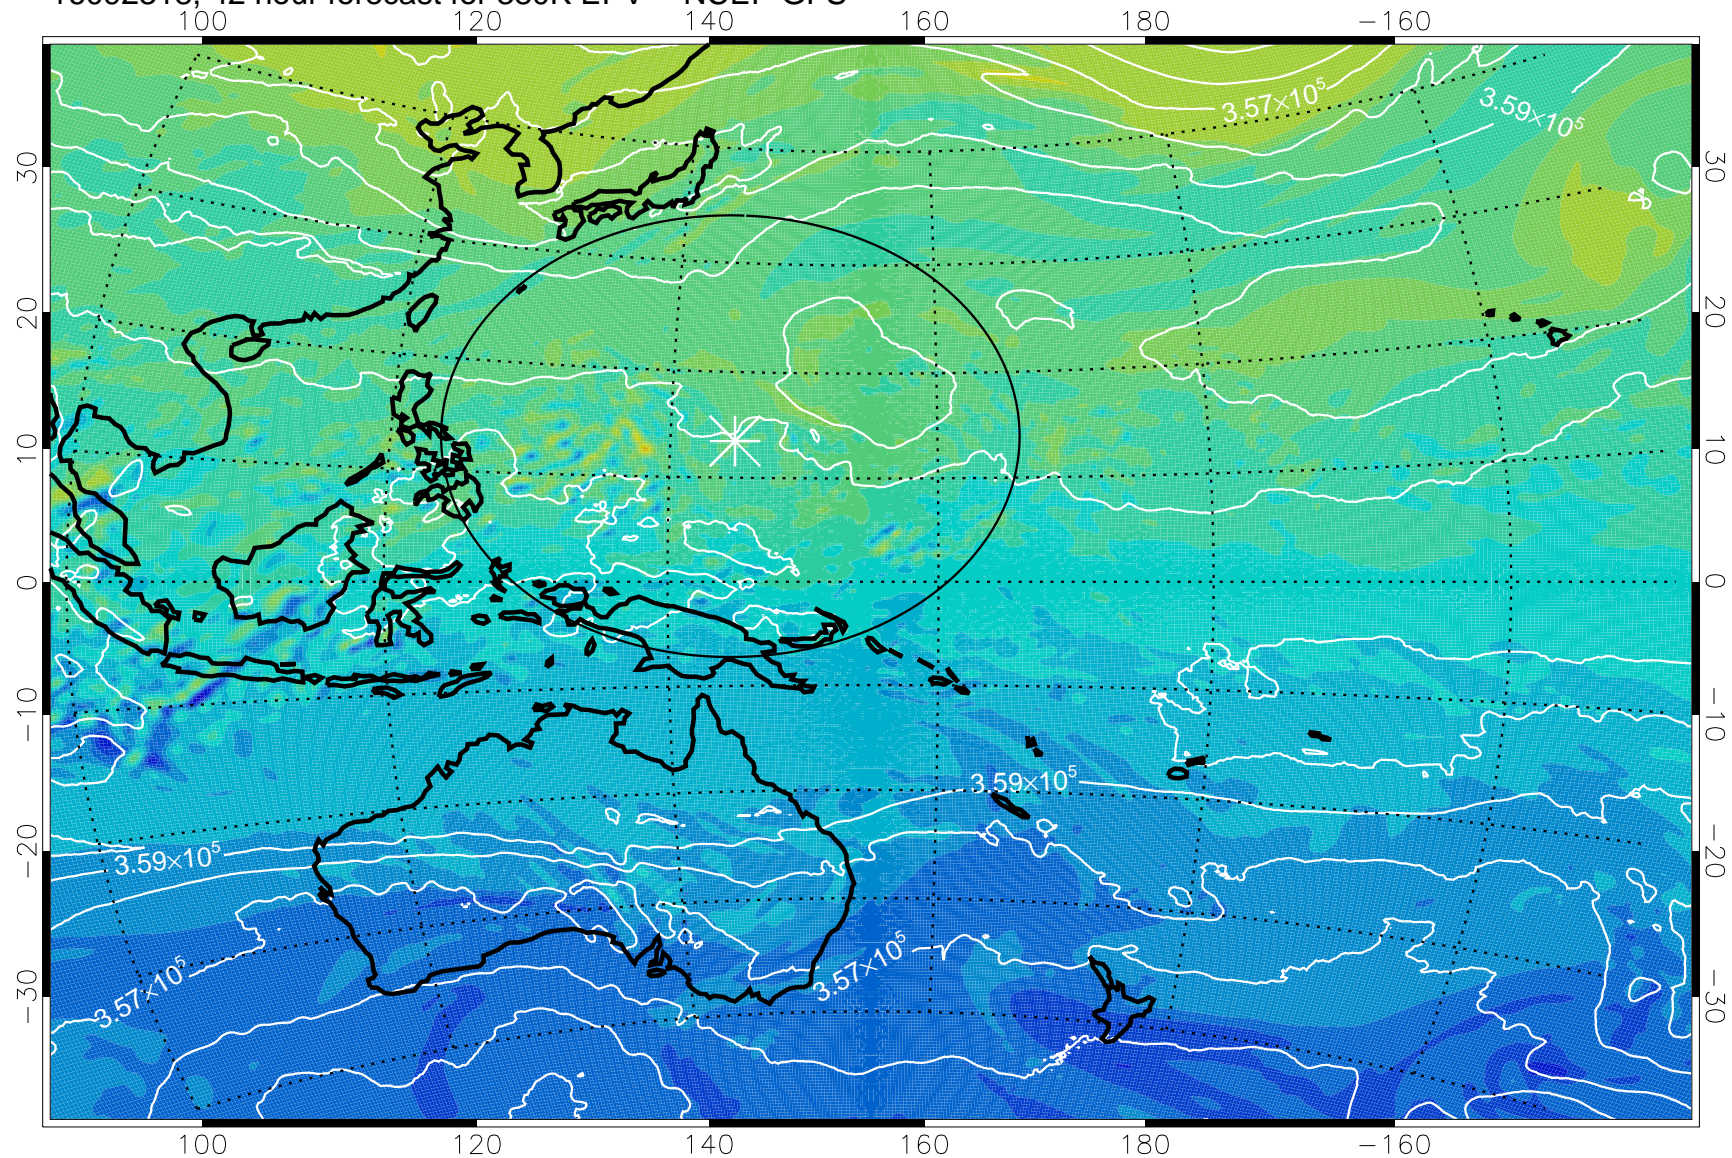

16092306, 30 hour forecast for 380K EPV -- NCEP GFS

380K Montgomery Streamfunction, white

Range ring of 2304 km

16092312, 36 hour forecast for 380K EPV -- NCEP GFS

380K Montgomery Streamfunction, white

Range ring of 2304 km

16092318, 42 hour forecast for 380K EPV -- NCEP GFS

380K Montgomery Streamfunction, white

Range ring of 2304 km

16092400, 48 hour forecast for 380K EPV -- NCEP GFS

380K Montgomery Streamfunction, white

Range ring of 2304 km

16092406, 54 hour forecast for 380K EPV -- NCEP GFS

380K Montgomery Streamfunction, white

Range ring of 2304 km

16092412, 60 hour forecast for 380K EPV -- NCEP GFS

380K Montgomery Streamfunction, white

Range ring of 2304 km

16092418, 66 hour forecast for 380K EPV -- NCEP GFS

380K Montgomery Streamfunction, white

Range ring of 2304 km

16092500, 72 hour forecast for 380K EPV -- NCEP GFS

380K Montgomery Streamfunction, white

Range ring of 2304 km