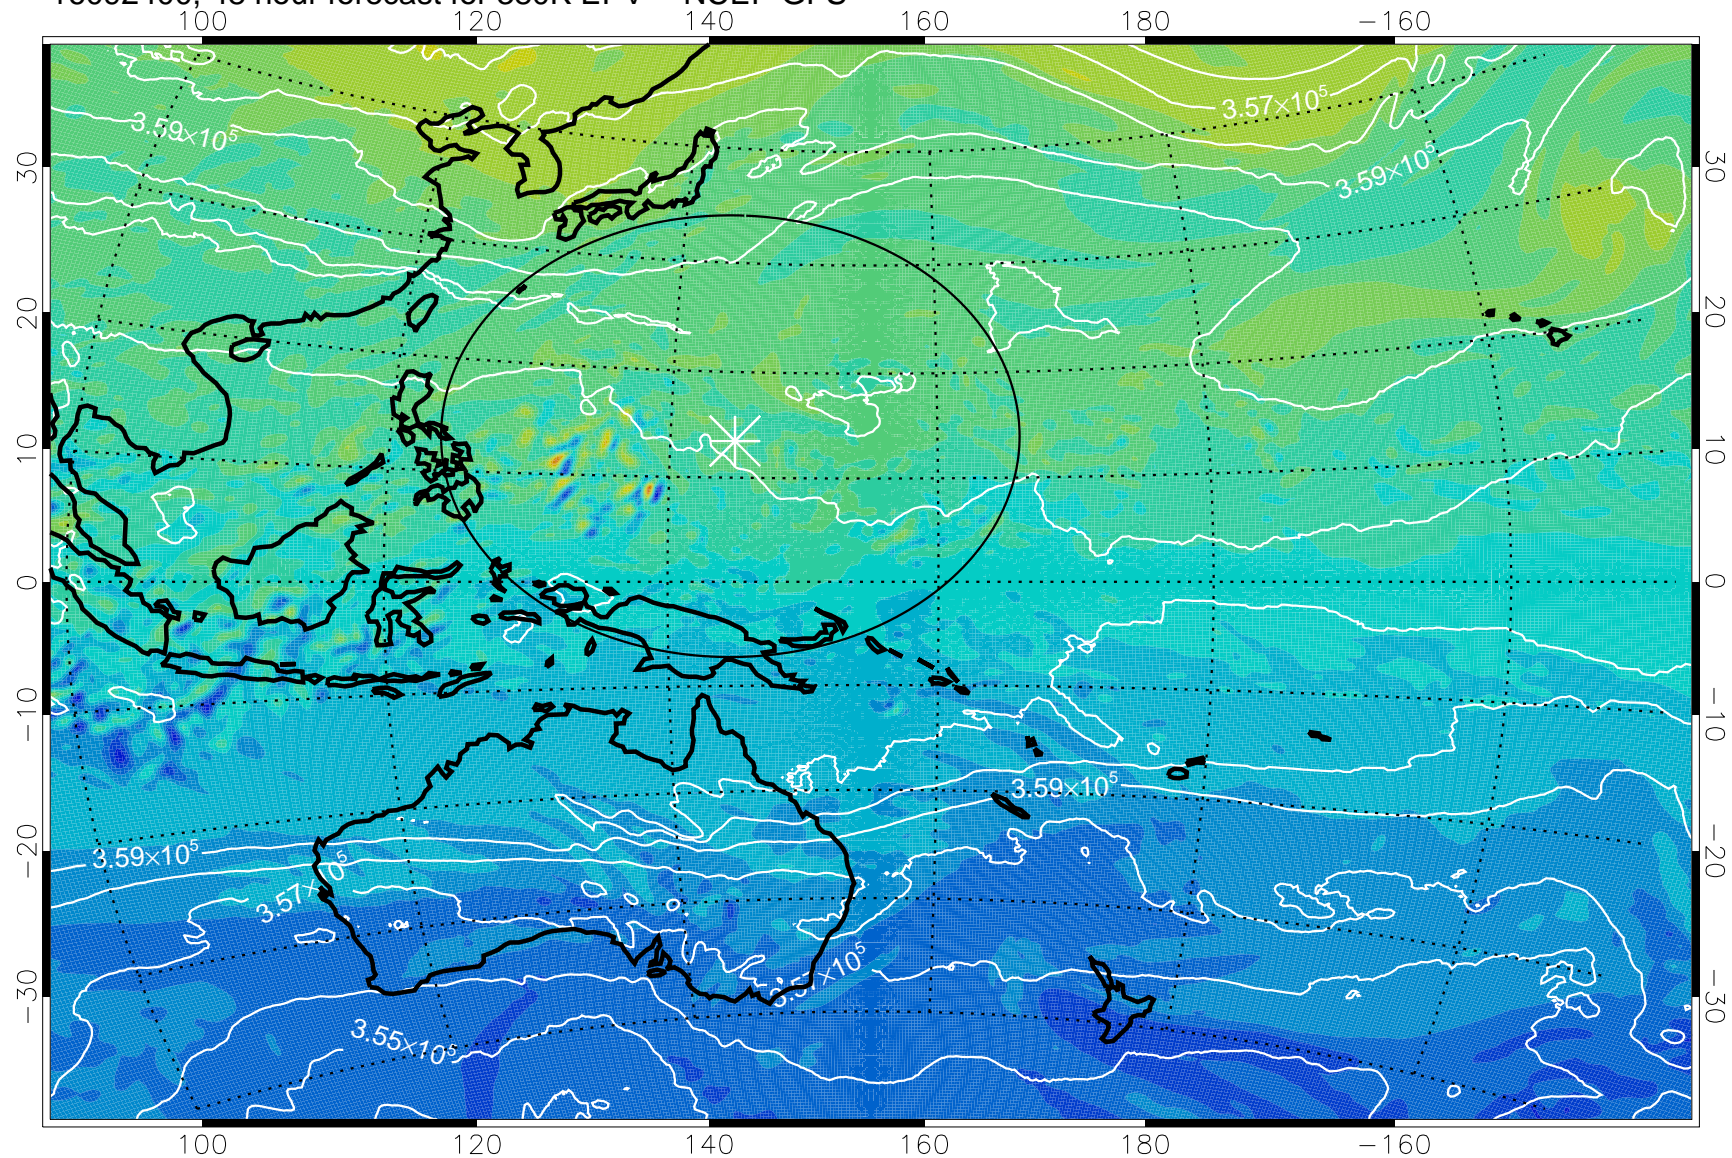

16092306, 30 hour forecast for 380K EPV -- NCEP GFS

380K Montgomery Streamfunction, white

Range ring of 2304 km

16092312, 36 hour forecast for 380K EPV -- NCEP GFS

380K Montgomery Streamfunction, white

Range ring of 2304 km

16092318, 42 hour forecast for 380K EPV -- NCEP GFS

380K Montgomery Streamfunction, white

Range ring of 2304 km

16092400, 48 hour forecast for 380K EPV -- NCEP GFS

380K Montgomery Streamfunction, white

Range ring of 2304 km

16092406, 54 hour forecast for 380K EPV -- NCEP GFS

380K Montgomery Streamfunction, white

Range ring of 2304 km

16092412, 60 hour forecast for 380K EPV -- NCEP GFS

380K Montgomery Streamfunction, white

Range ring of 2304 km

16092418, 66 hour forecast for 380K EPV -- NCEP GFS

380K Montgomery Streamfunction, white

Range ring of 2304 km

16092500, 72 hour forecast for 380K EPV -- NCEP GFS

380K Montgomery Streamfunction, white

Range ring of 2304 km