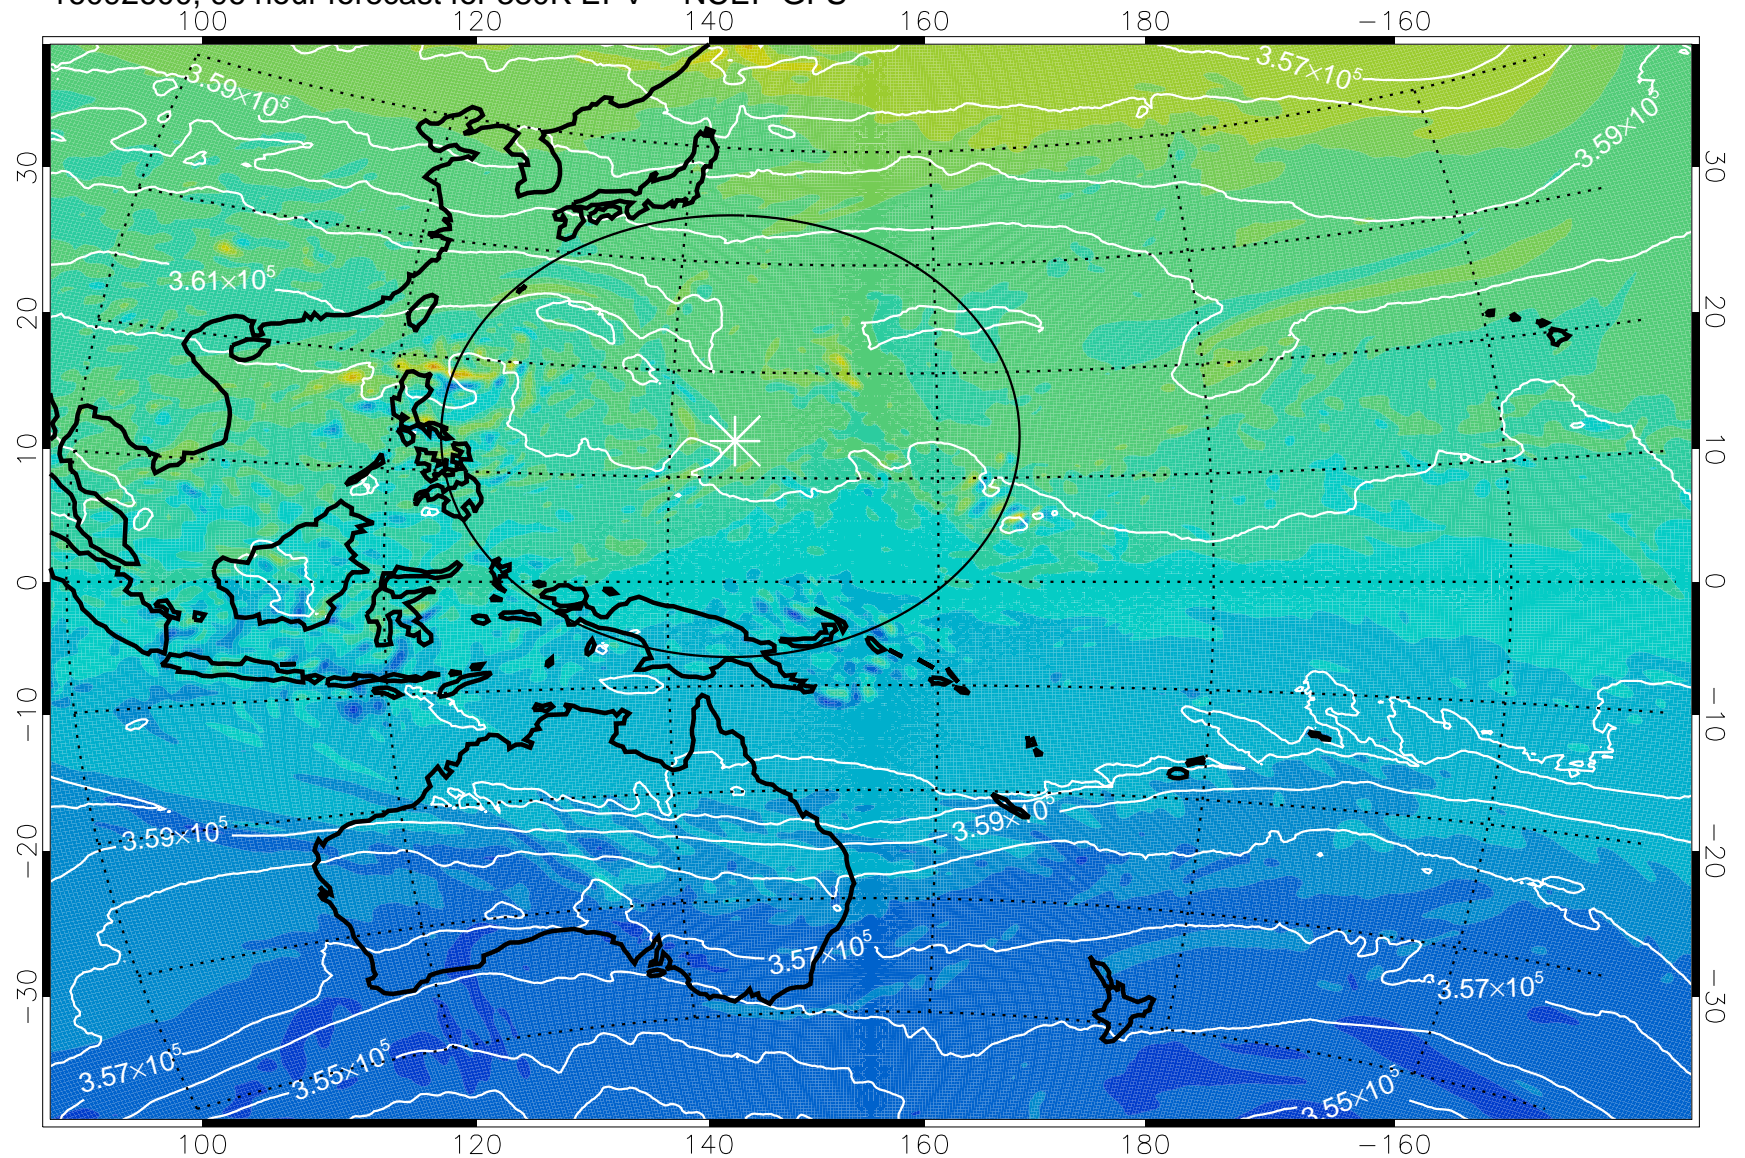

16092506, 78 hour forecast for 380K EPV -- NCEP GFS

380K Montgomery Streamfunction, white

Range ring of 2304 km

16092512, 84 hour forecast for 380K EPV -- NCEP GFS

380K Montgomery Streamfunction, white

Range ring of 2304 km

16092518, 90 hour forecast for 380K EPV -- NCEP GFS

380K Montgomery Streamfunction, white

Range ring of 2304 km

16092600, 96 hour forecast for 380K EPV -- NCEP GFS

380K Montgomery Streamfunction, white

Range ring of 2304 km

16092606, 102 hour forecast for 380K EPV -- NCEP GFS

380K Montgomery Streamfunction, white

Range ring of 2304 km

16092612, 108 hour forecast for 380K EPV -- NCEP GFS

380K Montgomery Streamfunction, white

Range ring of 2304 km

16092618, 114 hour forecast for 380K EPV -- NCEP GFS

380K Montgomery Streamfunction, white

Range ring of 2304 km

16092700, 120 hour forecast for 380K EPV -- NCEP GFS

380K Montgomery Streamfunction, white

Range ring of 2304 km