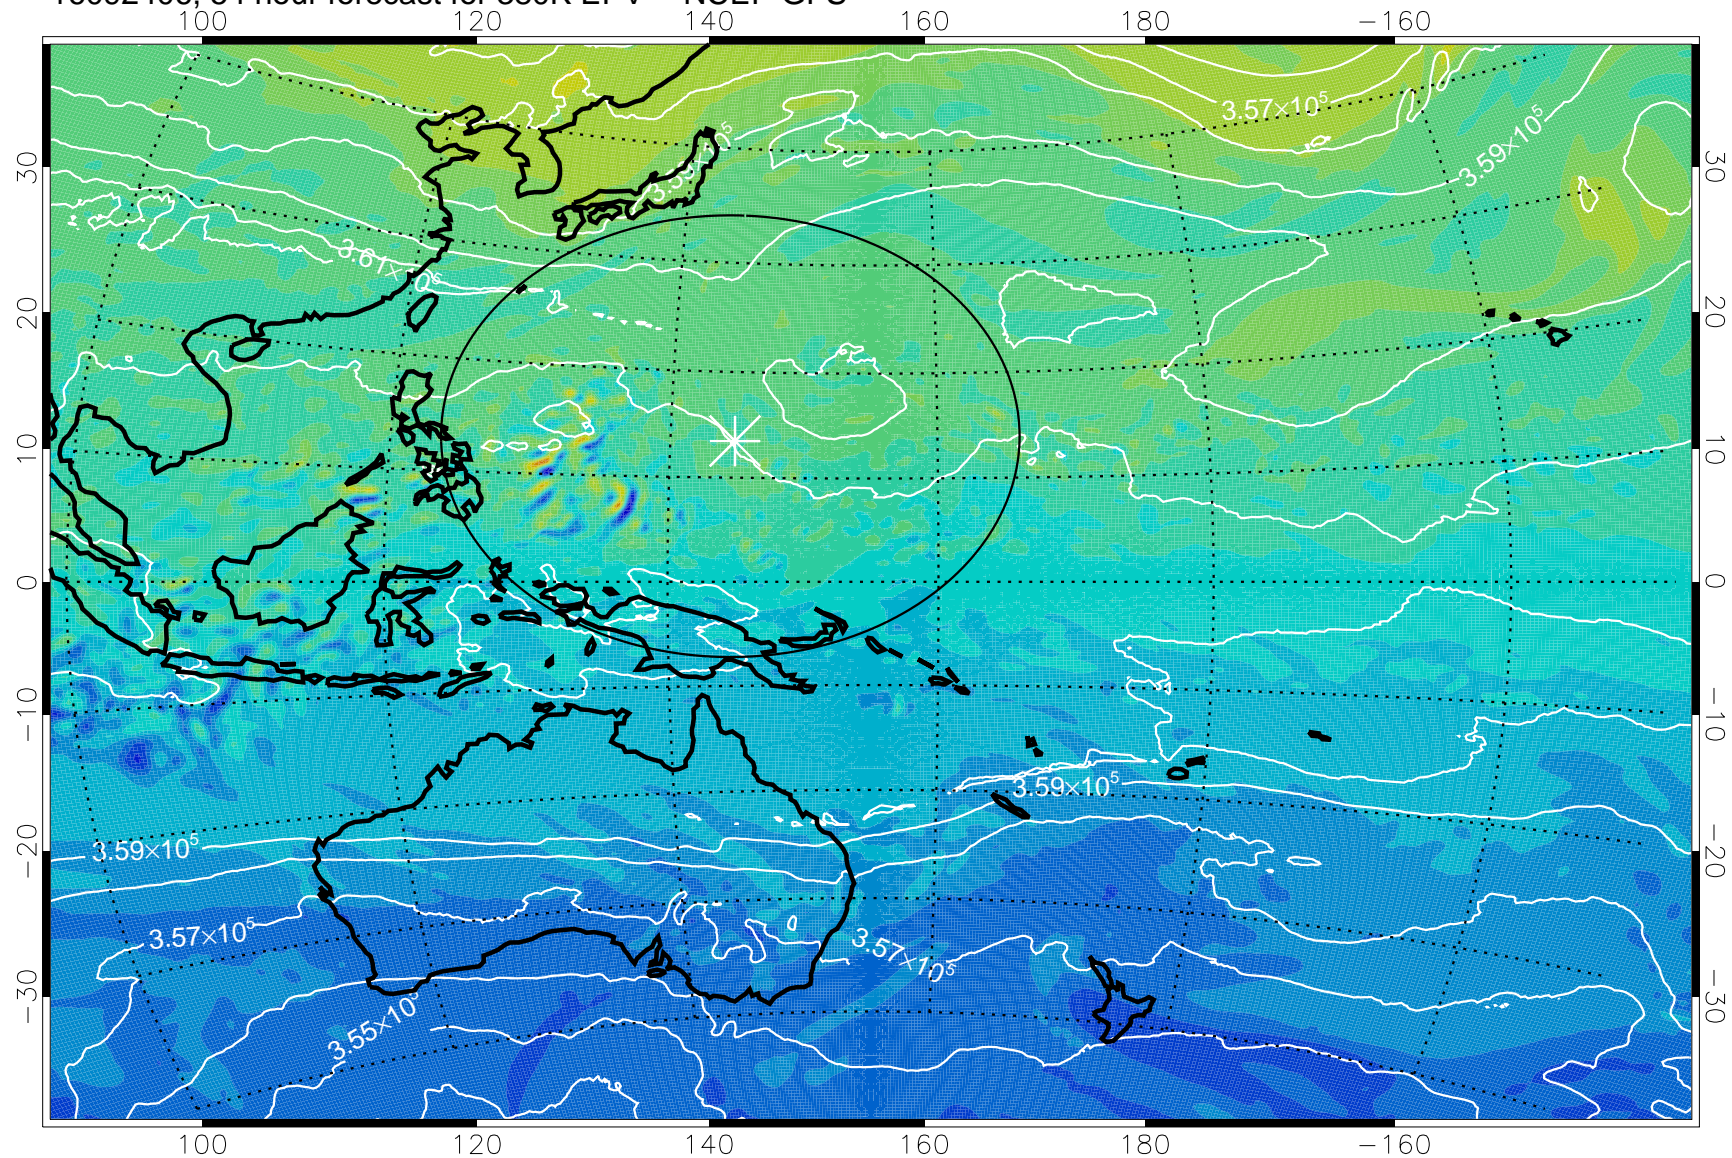

16092318, 42 hour forecast for 380K EPV -- NCEP GFS

380K Montgomery Streamfunction, white

Range ring of 2304 km

16092400, 48 hour forecast for 380K EPV -- NCEP GFS

380K Montgomery Streamfunction, white

Range ring of 2304 km

16092406, 54 hour forecast for 380K EPV -- NCEP GFS

380K Montgomery Streamfunction, white

Range ring of 2304 km

16092412, 60 hour forecast for 380K EPV -- NCEP GFS

380K Montgomery Streamfunction, white

Range ring of 2304 km

16092418, 66 hour forecast for 380K EPV -- NCEP GFS

380K Montgomery Streamfunction, white

Range ring of 2304 km

16092500, 72 hour forecast for 380K EPV -- NCEP GFS

380K Montgomery Streamfunction, white

Range ring of 2304 km

16092506, 78 hour forecast for 380K EPV -- NCEP GFS

380K Montgomery Streamfunction, white

Range ring of 2304 km

16092512, 84 hour forecast for 380K EPV -- NCEP GFS

380K Montgomery Streamfunction, white

Range ring of 2304 km