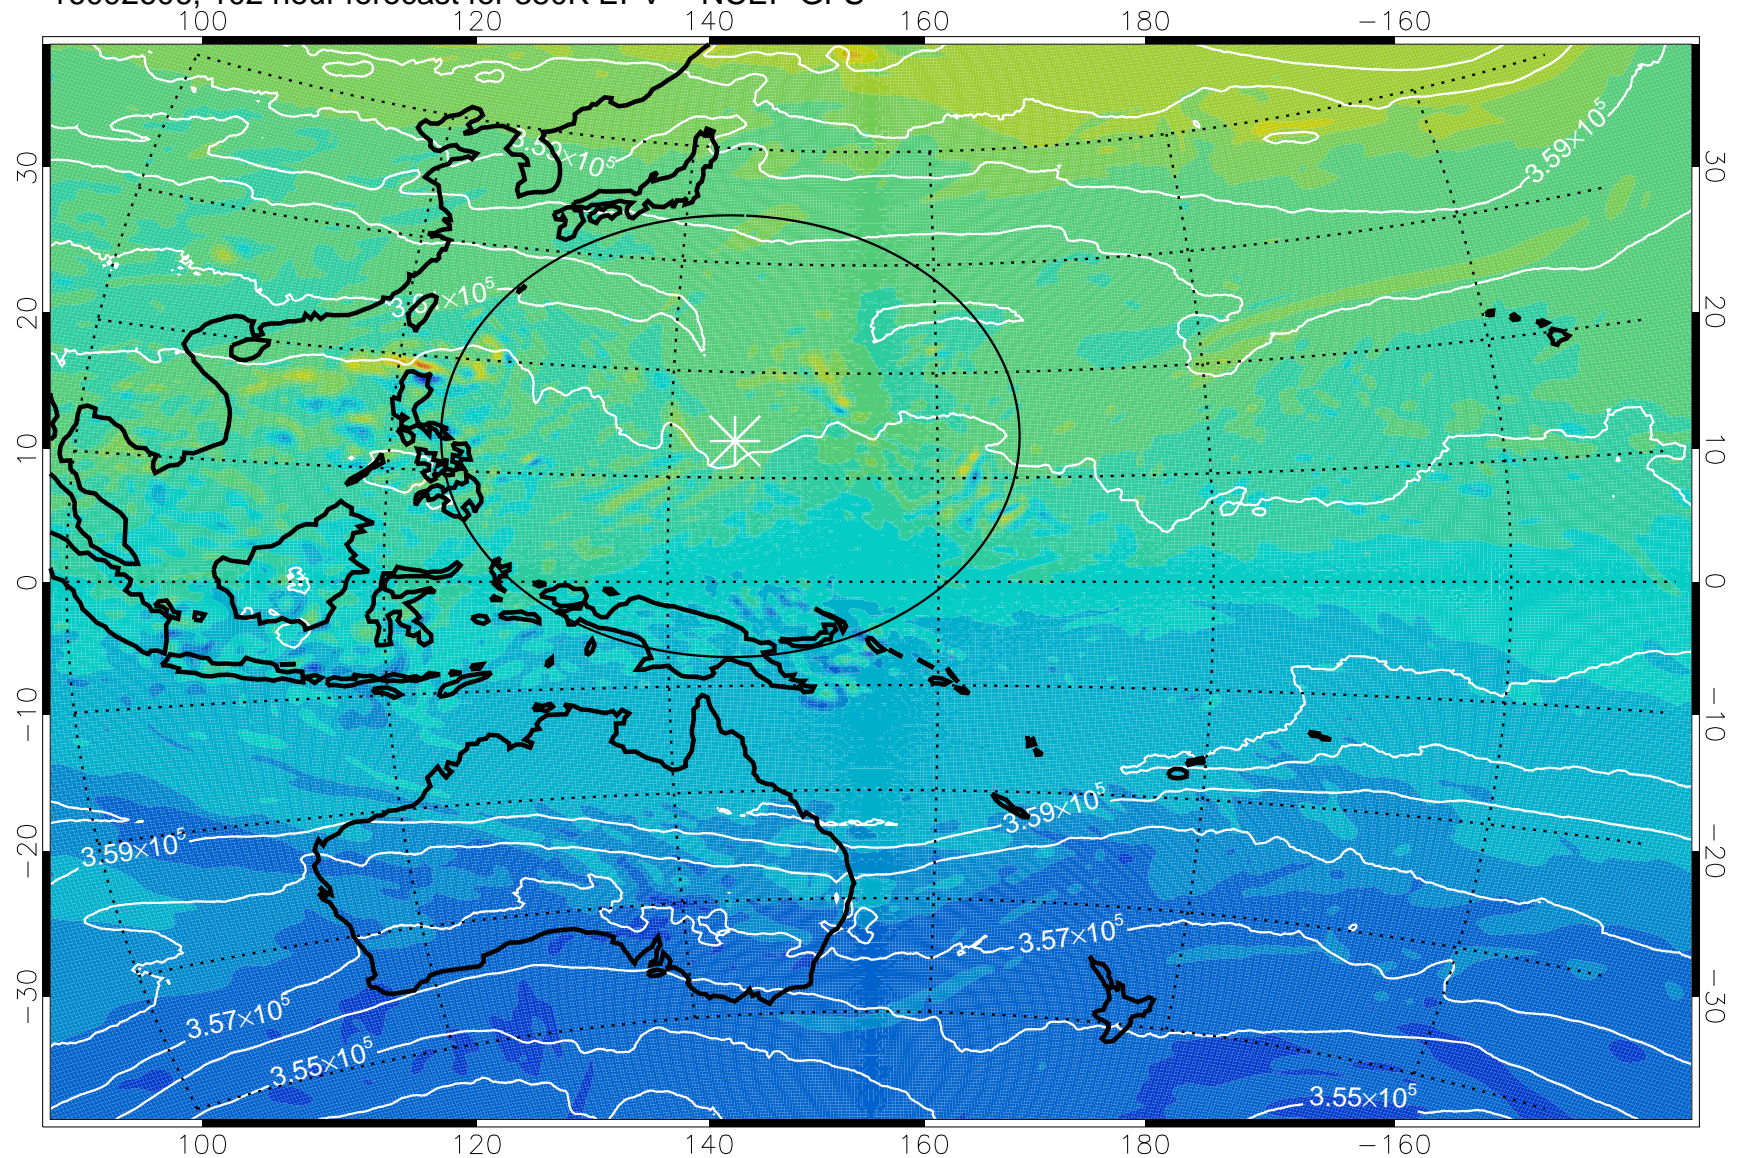

16092506, 78 hour forecast for 380K EPV -- NCEP GFS

380K Montgomery Streamfunction, white

Range ring of 2304 km

16092512, 84 hour forecast for 380K EPV -- NCEP GFS

380K Montgomery Streamfunction, white

Range ring of 2304 km

16092518, 90 hour forecast for 380K EPV -- NCEP GFS

380K Montgomery Streamfunction, white

Range ring of 2304 km

16092600, 96 hour forecast for 380K EPV -- NCEP GFS

380K Montgomery Streamfunction, white

Range ring of 2304 km

16092606, 102 hour forecast for 380K EPV -- NCEP GFS

380K Montgomery Streamfunction, white

Range ring of 2304 km

16092612, 108 hour forecast for 380K EPV -- NCEP GFS

380K Montgomery Streamfunction, white

Range ring of 2304 km

16092618, 114 hour forecast for 380K EPV -- NCEP GFS

380K Montgomery Streamfunction, white

Range ring of 2304 km

16092700, 120 hour forecast for 380K EPV -- NCEP GFS

380K Montgomery Streamfunction, white

Range ring of 2304 km