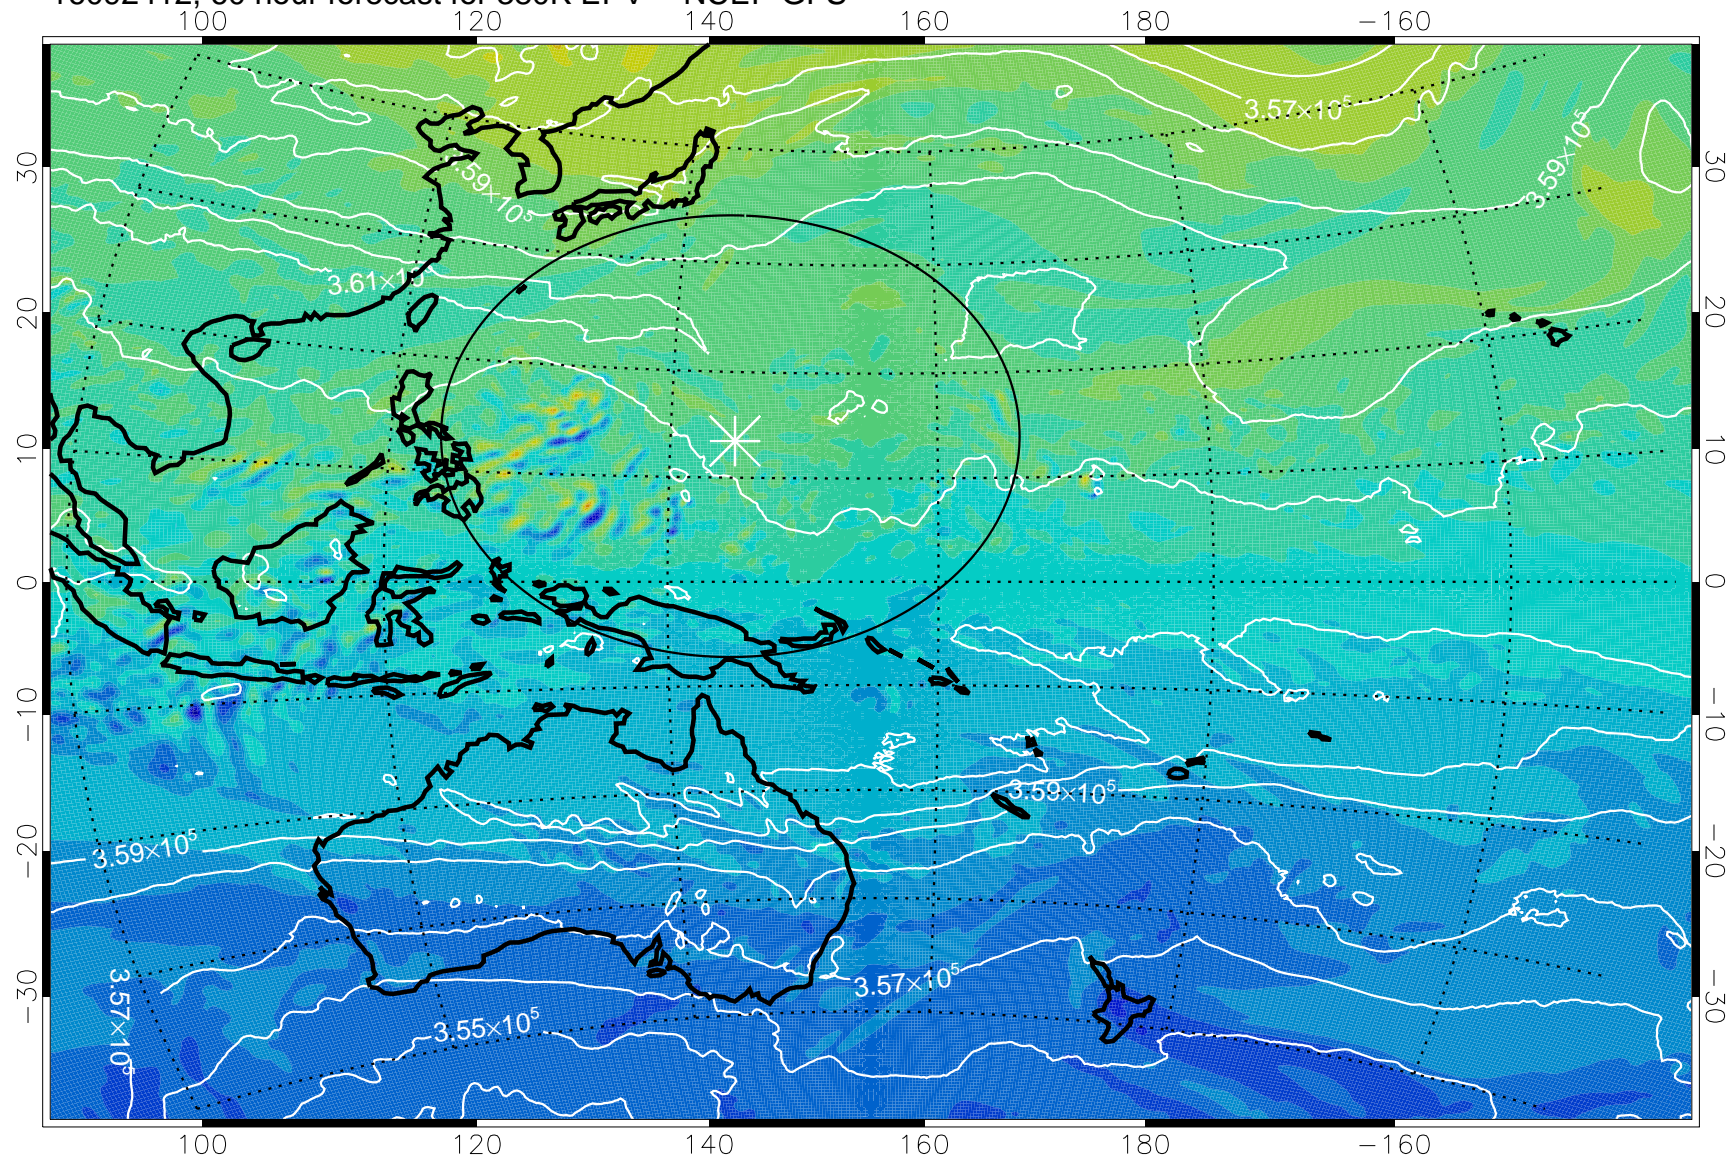

16092318, 42 hour forecast for 380K EPV -- NCEP GFS

380K Montgomery Streamfunction, white

Range ring of 2304 km

16092400, 48 hour forecast for 380K EPV -- NCEP GFS

380K Montgomery Streamfunction, white

Range ring of 2304 km

16092406, 54 hour forecast for 380K EPV -- NCEP GFS

380K Montgomery Streamfunction, white

Range ring of 2304 km

16092412, 60 hour forecast for 380K EPV -- NCEP GFS

380K Montgomery Streamfunction, white

Range ring of 2304 km

16092418, 66 hour forecast for 380K EPV -- NCEP GFS

380K Montgomery Streamfunction, white

Range ring of 2304 km

16092500, 72 hour forecast for 380K EPV -- NCEP GFS

380K Montgomery Streamfunction, white

Range ring of 2304 km

16092506, 78 hour forecast for 380K EPV -- NCEP GFS

380K Montgomery Streamfunction, white

Range ring of 2304 km

16092512, 84 hour forecast for 380K EPV -- NCEP GFS

380K Montgomery Streamfunction, white

Range ring of 2304 km