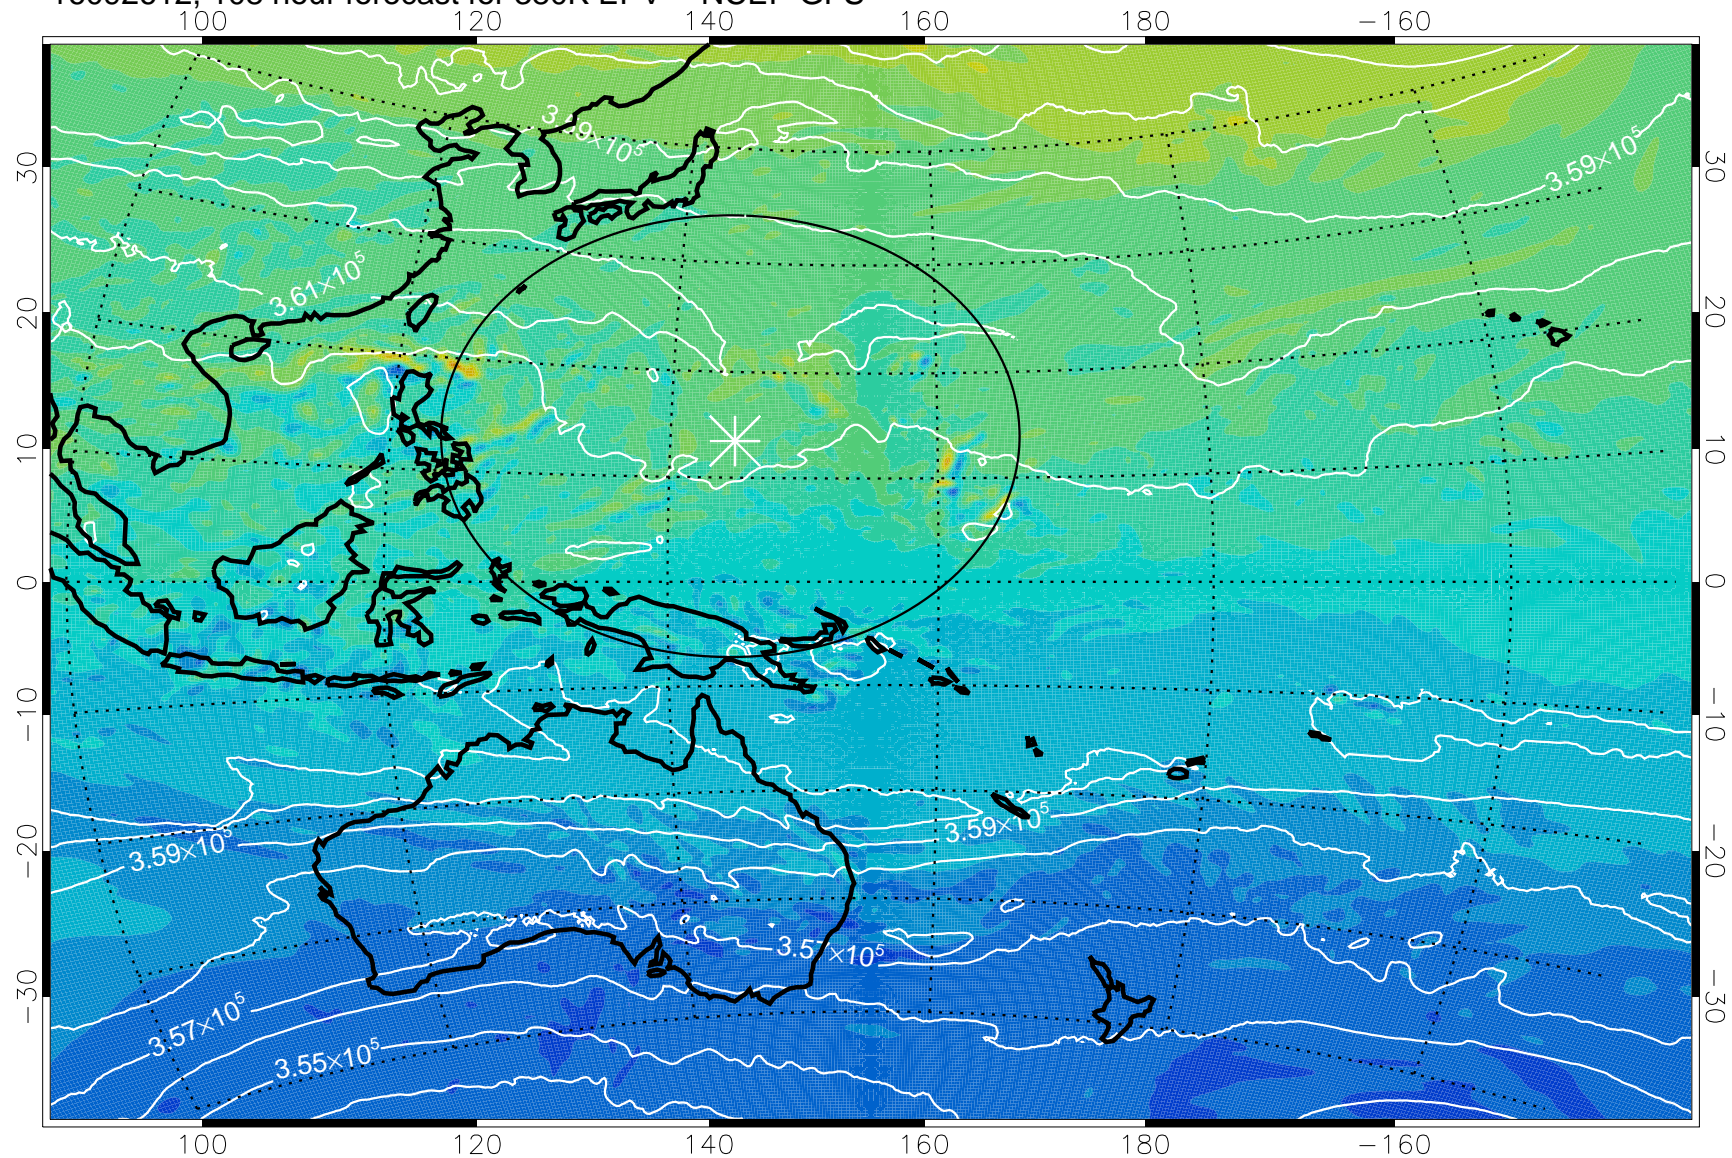

16092506, 78 hour forecast for 380K EPV -- NCEP GFS

380K Montgomery Streamfunction, white

Range ring of 2304 km

16092512, 84 hour forecast for 380K EPV -- NCEP GFS

380K Montgomery Streamfunction, white

Range ring of 2304 km

16092518, 90 hour forecast for 380K EPV -- NCEP GFS

380K Montgomery Streamfunction, white

Range ring of 2304 km

16092600, 96 hour forecast for 380K EPV -- NCEP GFS

380K Montgomery Streamfunction, white

Range ring of 2304 km

16092606, 102 hour forecast for 380K EPV -- NCEP GFS

380K Montgomery Streamfunction, white

Range ring of 2304 km

16092612, 108 hour forecast for 380K EPV -- NCEP GFS

380K Montgomery Streamfunction, white

Range ring of 2304 km

16092618, 114 hour forecast for 380K EPV -- NCEP GFS

380K Montgomery Streamfunction, white

Range ring of 2304 km

16092700, 120 hour forecast for 380K EPV -- NCEP GFS

380K Montgomery Streamfunction, white

Range ring of 2304 km