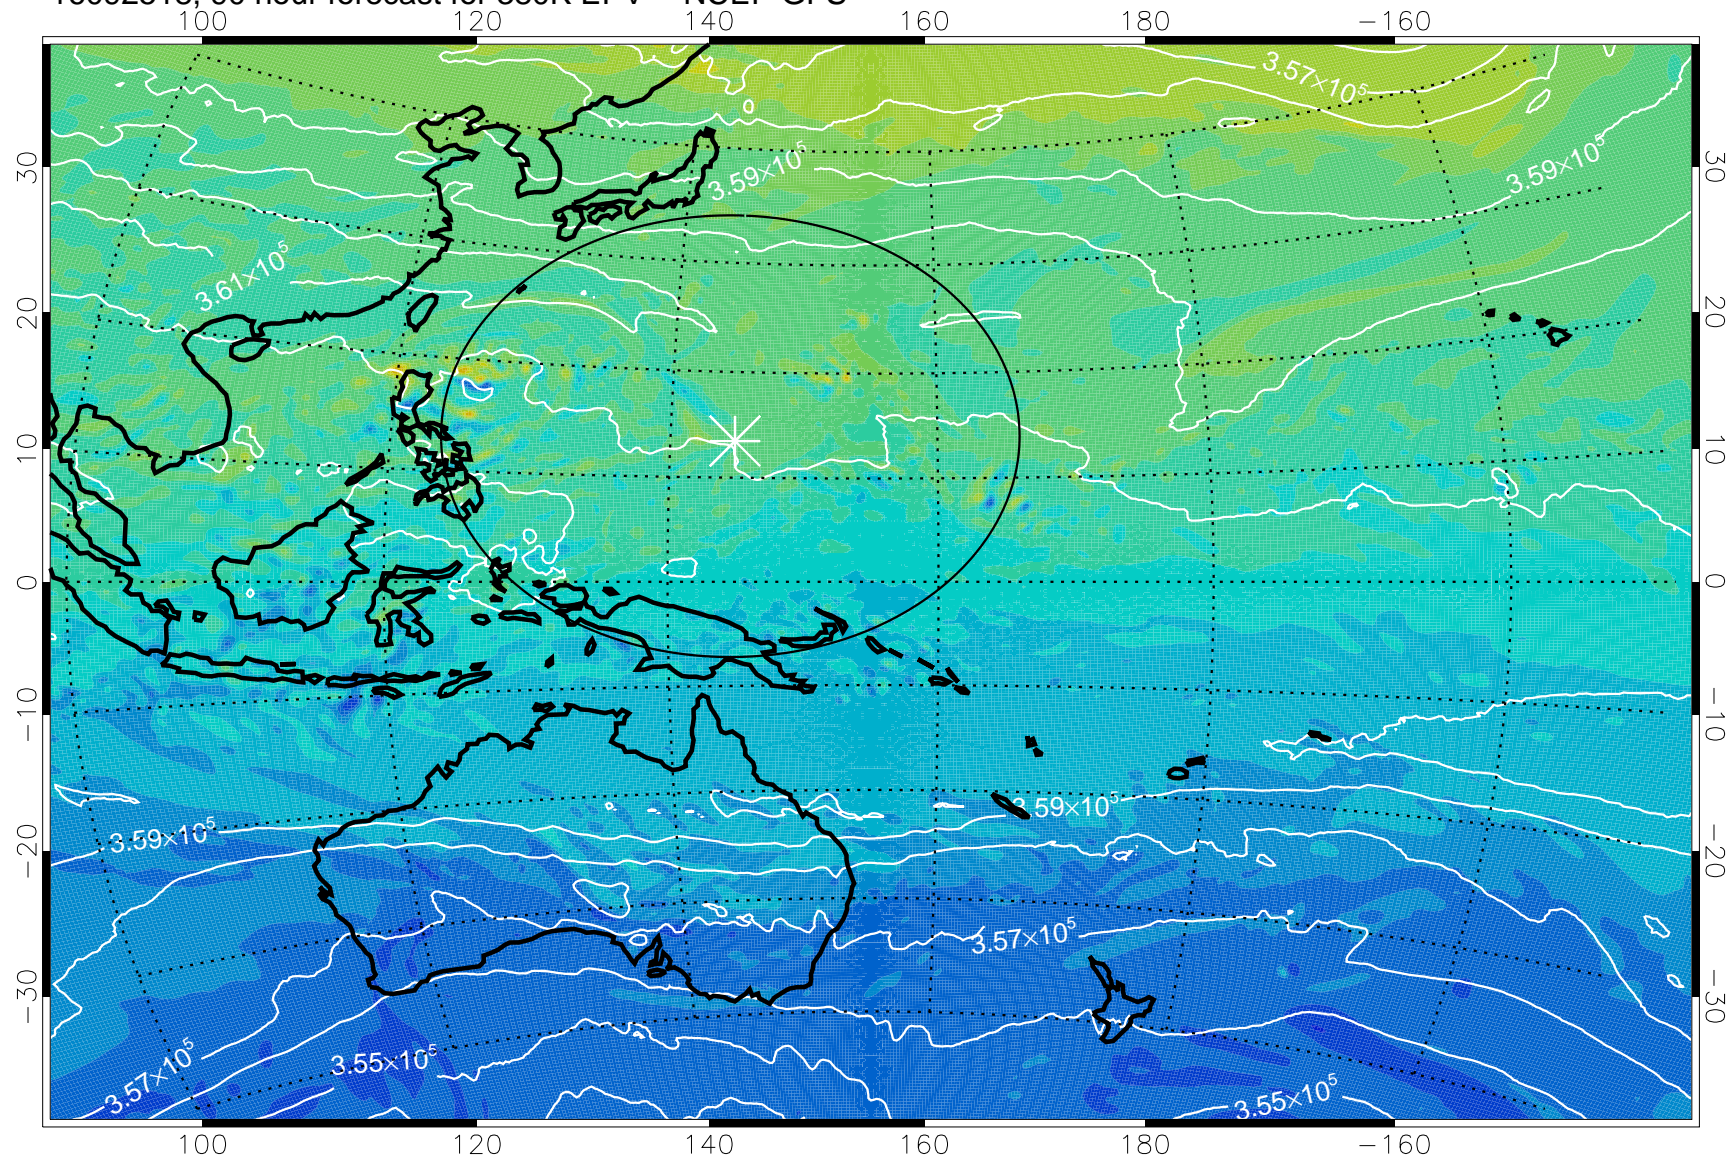

16092418, 66 hour forecast for 380K EPV -- NCEP GFS

380K Montgomery Streamfunction, white

Range ring of 2304 km

16092500, 72 hour forecast for 380K EPV -- NCEP GFS

380K Montgomery Streamfunction, white

Range ring of 2304 km

16092506, 78 hour forecast for 380K EPV -- NCEP GFS

380K Montgomery Streamfunction, white

Range ring of 2304 km

16092512, 84 hour forecast for 380K EPV -- NCEP GFS

380K Montgomery Streamfunction, white

Range ring of 2304 km

16092518, 90 hour forecast for 380K EPV -- NCEP GFS

380K Montgomery Streamfunction, white

Range ring of 2304 km

16092600, 96 hour forecast for 380K EPV -- NCEP GFS

380K Montgomery Streamfunction, white

Range ring of 2304 km

16092606, 102 hour forecast for 380K EPV -- NCEP GFS

380K Montgomery Streamfunction, white

Range ring of 2304 km

16092612, 108 hour forecast for 380K EPV -- NCEP GFS

380K Montgomery Streamfunction, white

Range ring of 2304 km