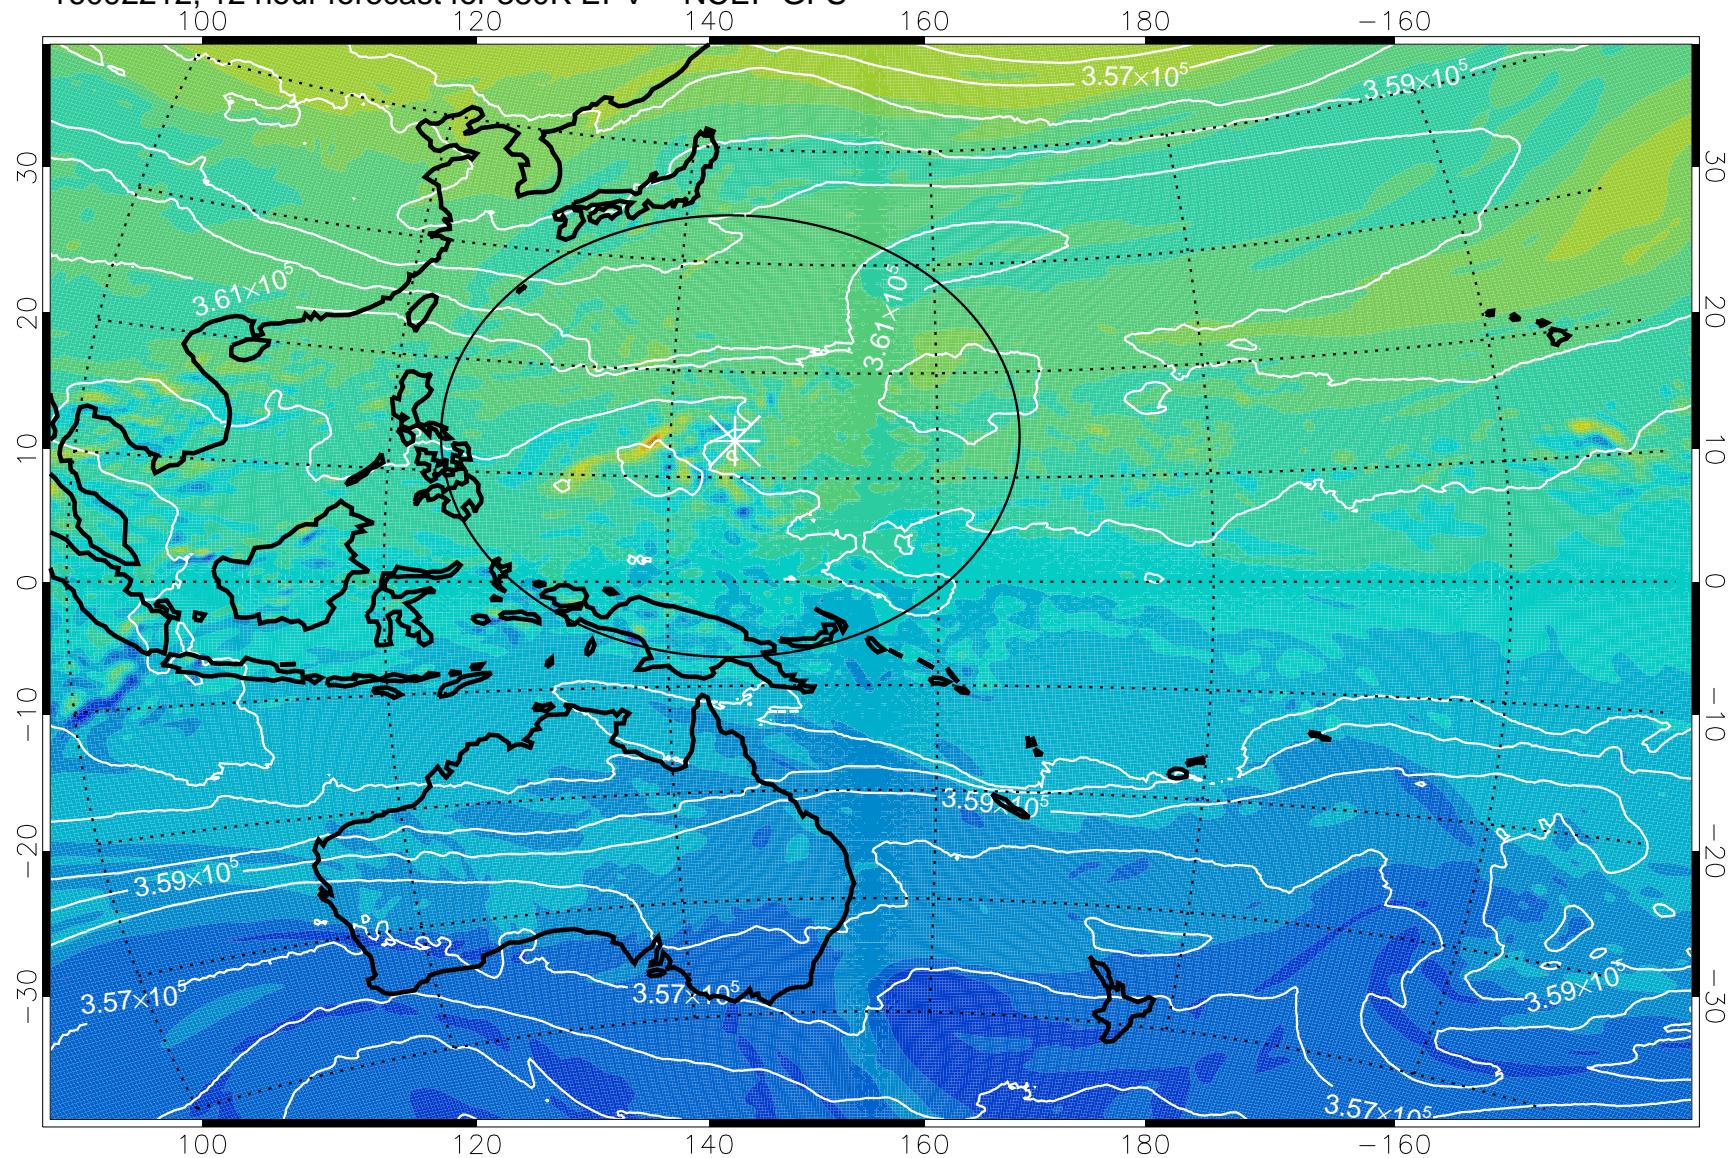

16092206, 6 hour forecast for 380K EPV -- NCEP GFS

380K Montgomery Streamfunction, white

Range ring of 2304 km

16092212, 12 hour forecast for 380K EPV -- NCEP GFS

380K Montgomery Streamfunction, white

Range ring of 2304 km

16092218, 18 hour forecast for 380K EPV -- NCEP GFS

380K Montgomery Streamfunction, white

Range ring of 2304 km

16092300, 24 hour forecast for 380K EPV -- NCEP GFS

380K Montgomery Streamfunction, white

Range ring of 2304 km

16092306, 30 hour forecast for 380K EPV -- NCEP GFS

380K Montgomery Streamfunction, white

Range ring of 2304 km

16092312, 36 hour forecast for 380K EPV -- NCEP GFS

380K Montgomery Streamfunction, white

Range ring of 2304 km

16092318, 42 hour forecast for 380K EPV -- NCEP GFS

380K Montgomery Streamfunction, white

Range ring of 2304 km

16092400, 48 hour forecast for 380K EPV -- NCEP GFS

380K Montgomery Streamfunction, white

Range ring of 2304 km