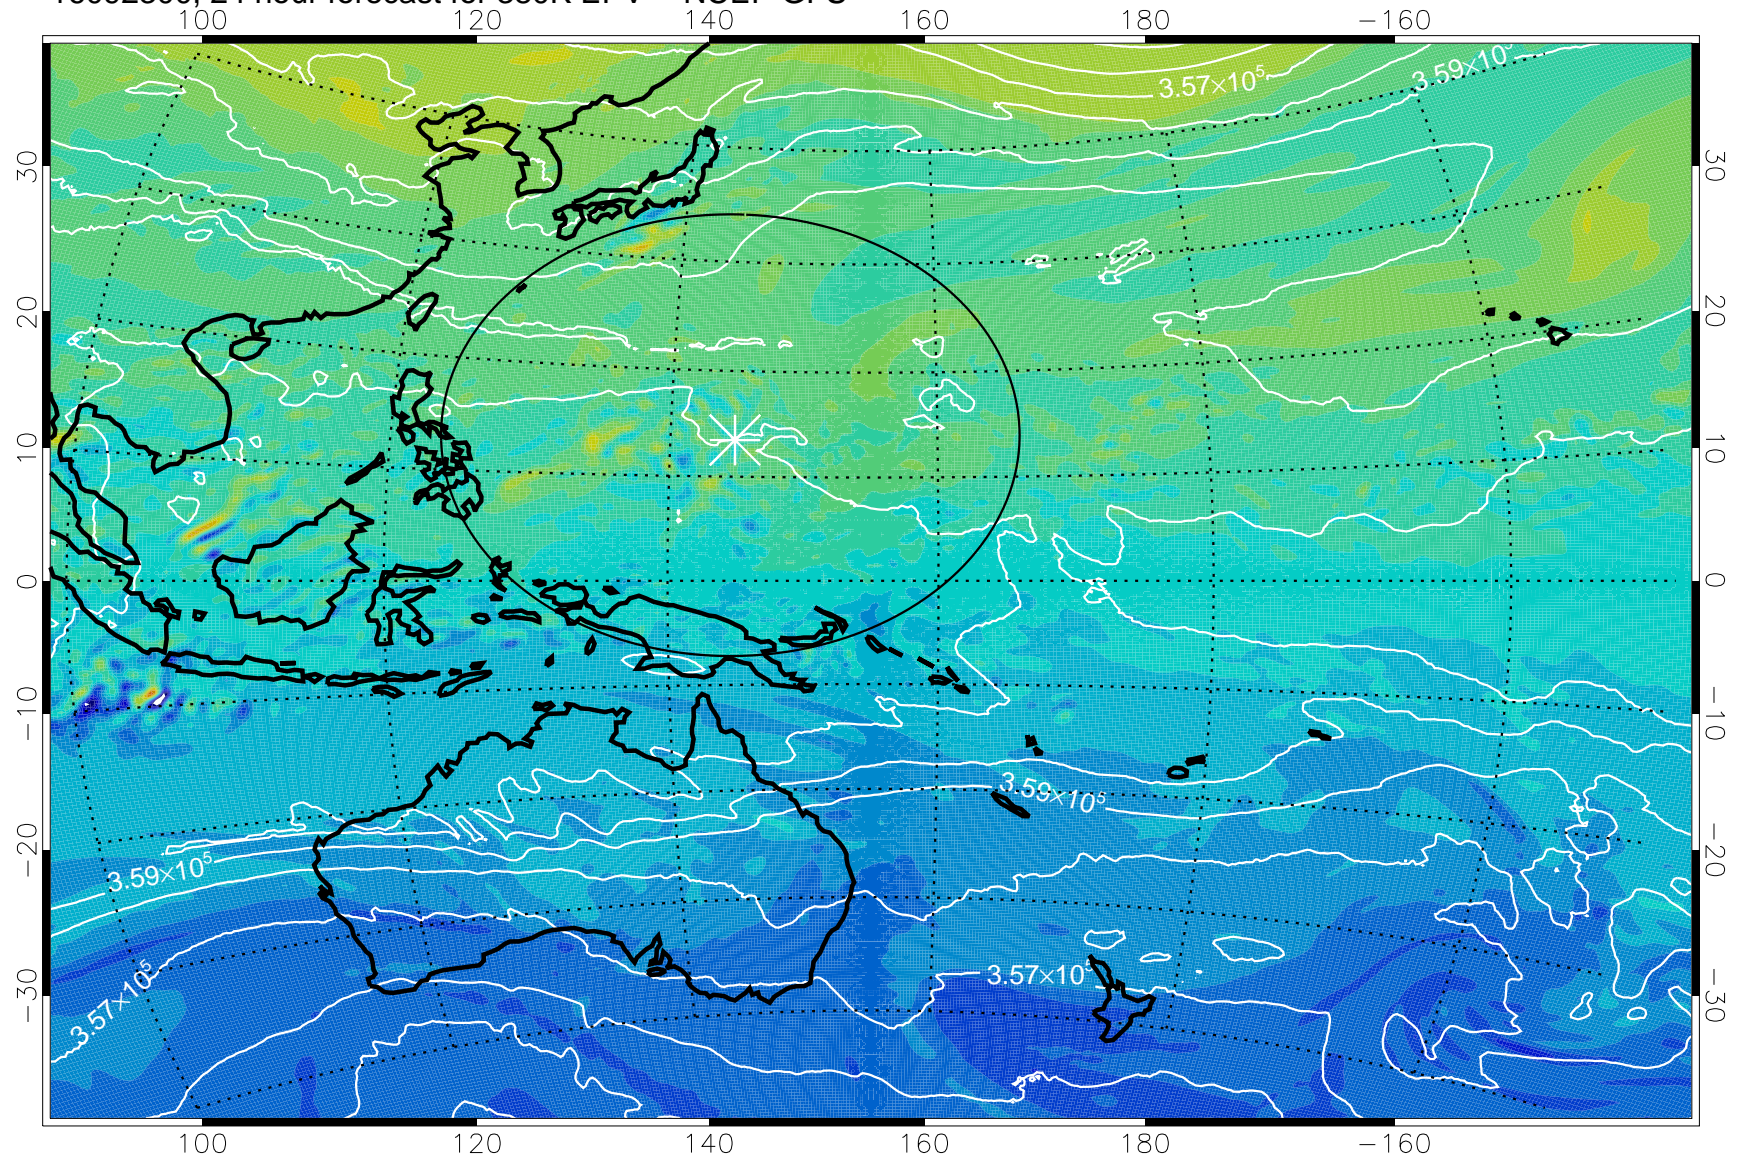

16092206, 6 hour forecast for 380K EPV -- NCEP GFS

380K Montgomery Streamfunction, white

Range ring of 2304 km

16092212, 12 hour forecast for 380K EPV -- NCEP GFS

380K Montgomery Streamfunction, white

Range ring of 2304 km

16092218, 18 hour forecast for 380K EPV -- NCEP GFS

380K Montgomery Streamfunction, white

Range ring of 2304 km

16092300, 24 hour forecast for 380K EPV -- NCEP GFS

380K Montgomery Streamfunction, white

Range ring of 2304 km

16092306, 30 hour forecast for 380K EPV -- NCEP GFS

380K Montgomery Streamfunction, white

Range ring of 2304 km

16092312, 36 hour forecast for 380K EPV -- NCEP GFS

380K Montgomery Streamfunction, white

Range ring of 2304 km

16092318, 42 hour forecast for 380K EPV -- NCEP GFS

380K Montgomery Streamfunction, white

Range ring of 2304 km

16092400, 48 hour forecast for 380K EPV -- NCEP GFS

380K Montgomery Streamfunction, white

Range ring of 2304 km