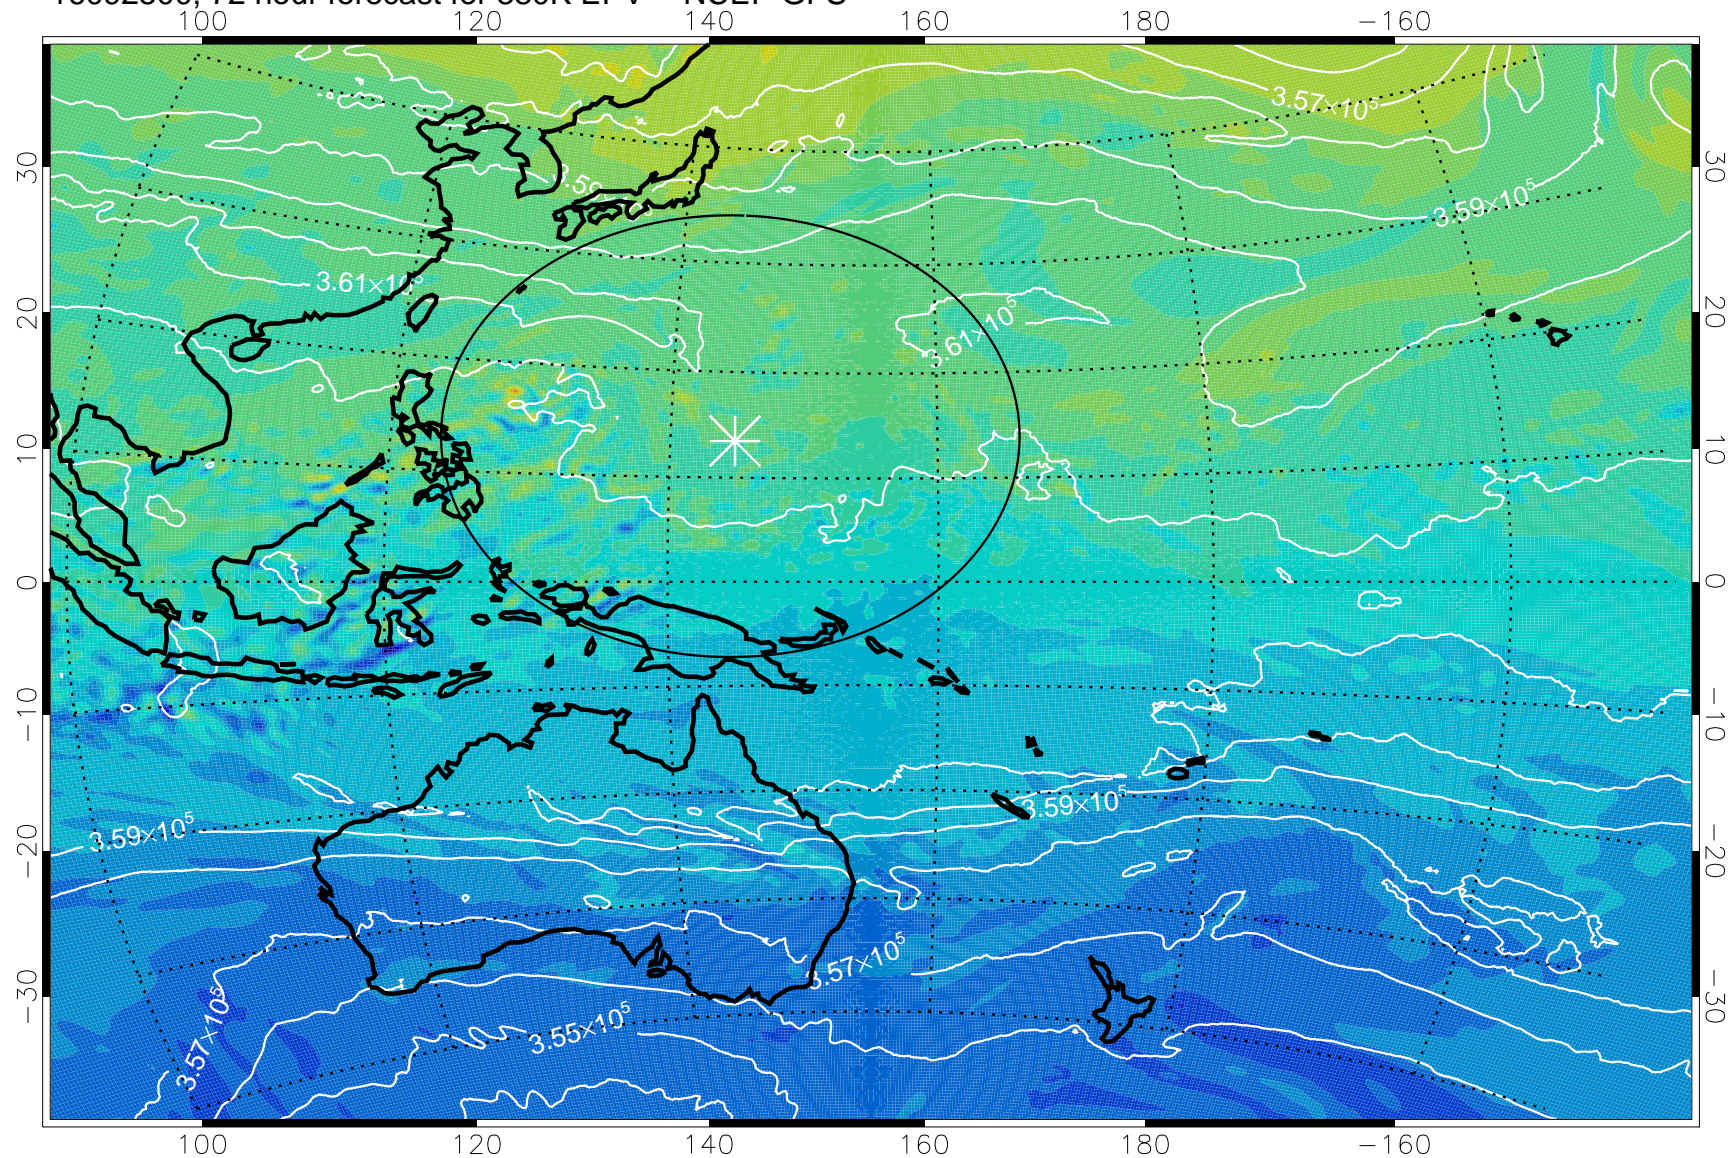

16092318, 42 hour forecast for 380K EPV -- NCEP GFS

380K Montgomery Streamfunction, white

Range ring of 2304 km

16092400, 48 hour forecast for 380K EPV -- NCEP GFS

380K Montgomery Streamfunction, white

Range ring of 2304 km

16092406, 54 hour forecast for 380K EPV -- NCEP GFS

380K Montgomery Streamfunction, white

Range ring of 2304 km

16092412, 60 hour forecast for 380K EPV -- NCEP GFS

380K Montgomery Streamfunction, white

Range ring of 2304 km

16092418, 66 hour forecast for 380K EPV -- NCEP GFS

380K Montgomery Streamfunction, white

Range ring of 2304 km

16092500, 72 hour forecast for 380K EPV -- NCEP GFS

380K Montgomery Streamfunction, white

Range ring of 2304 km

16092506, 78 hour forecast for 380K EPV -- NCEP GFS

380K Montgomery Streamfunction, white

Range ring of 2304 km

16092512, 84 hour forecast for 380K EPV -- NCEP GFS

380K Montgomery Streamfunction, white

Range ring of 2304 km