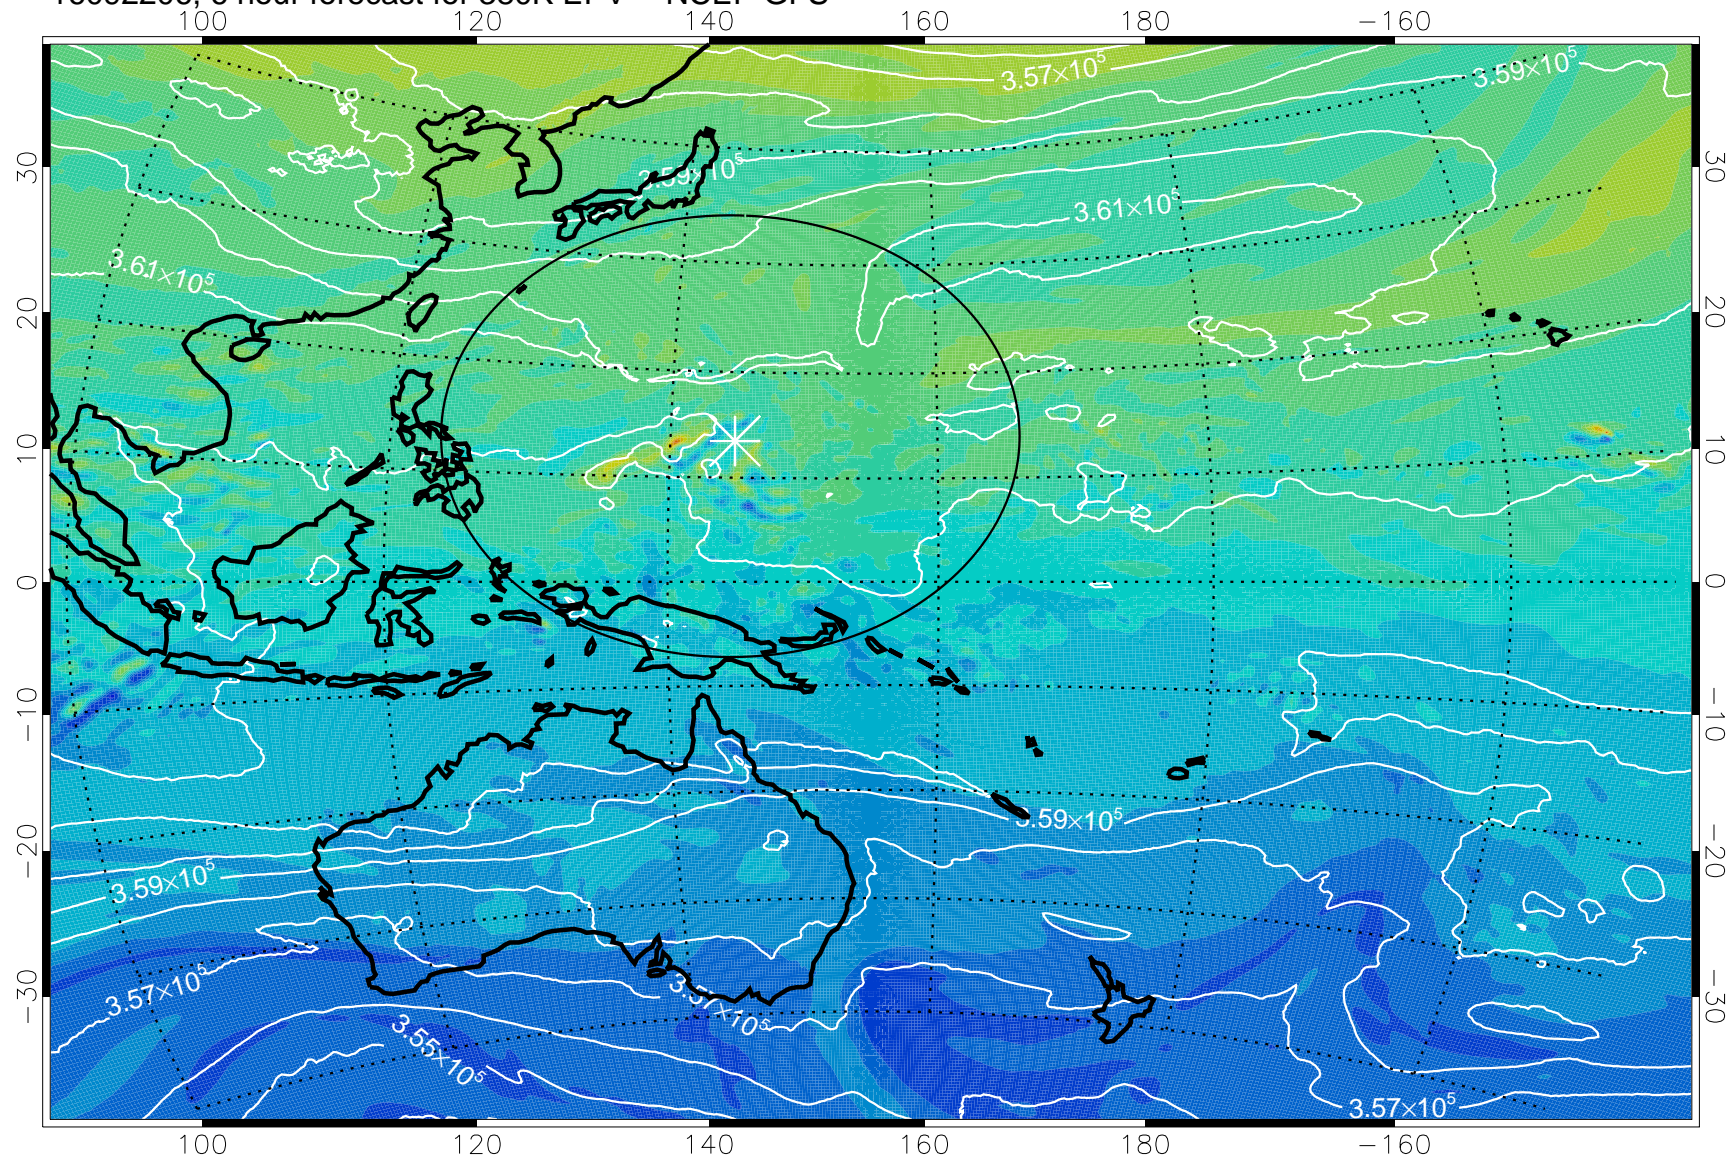

16092206, 6 hour forecast for 380K EPV -- NCEP GFS

380K Montgomery Streamfunction, white

Range ring of 2304 km

16092212, 12 hour forecast for 380K EPV -- NCEP GFS

380K Montgomery Streamfunction, white

Range ring of 2304 km

16092218, 18 hour forecast for 380K EPV -- NCEP GFS

380K Montgomery Streamfunction, white

Range ring of 2304 km

16092300, 24 hour forecast for 380K EPV -- NCEP GFS

380K Montgomery Streamfunction, white

Range ring of 2304 km

16092306, 30 hour forecast for 380K EPV -- NCEP GFS

380K Montgomery Streamfunction, white

Range ring of 2304 km

16092312, 36 hour forecast for 380K EPV -- NCEP GFS

380K Montgomery Streamfunction, white

Range ring of 2304 km

16092318, 42 hour forecast for 380K EPV -- NCEP GFS

380K Montgomery Streamfunction, white

Range ring of 2304 km

16092400, 48 hour forecast for 380K EPV -- NCEP GFS

380K Montgomery Streamfunction, white

Range ring of 2304 km