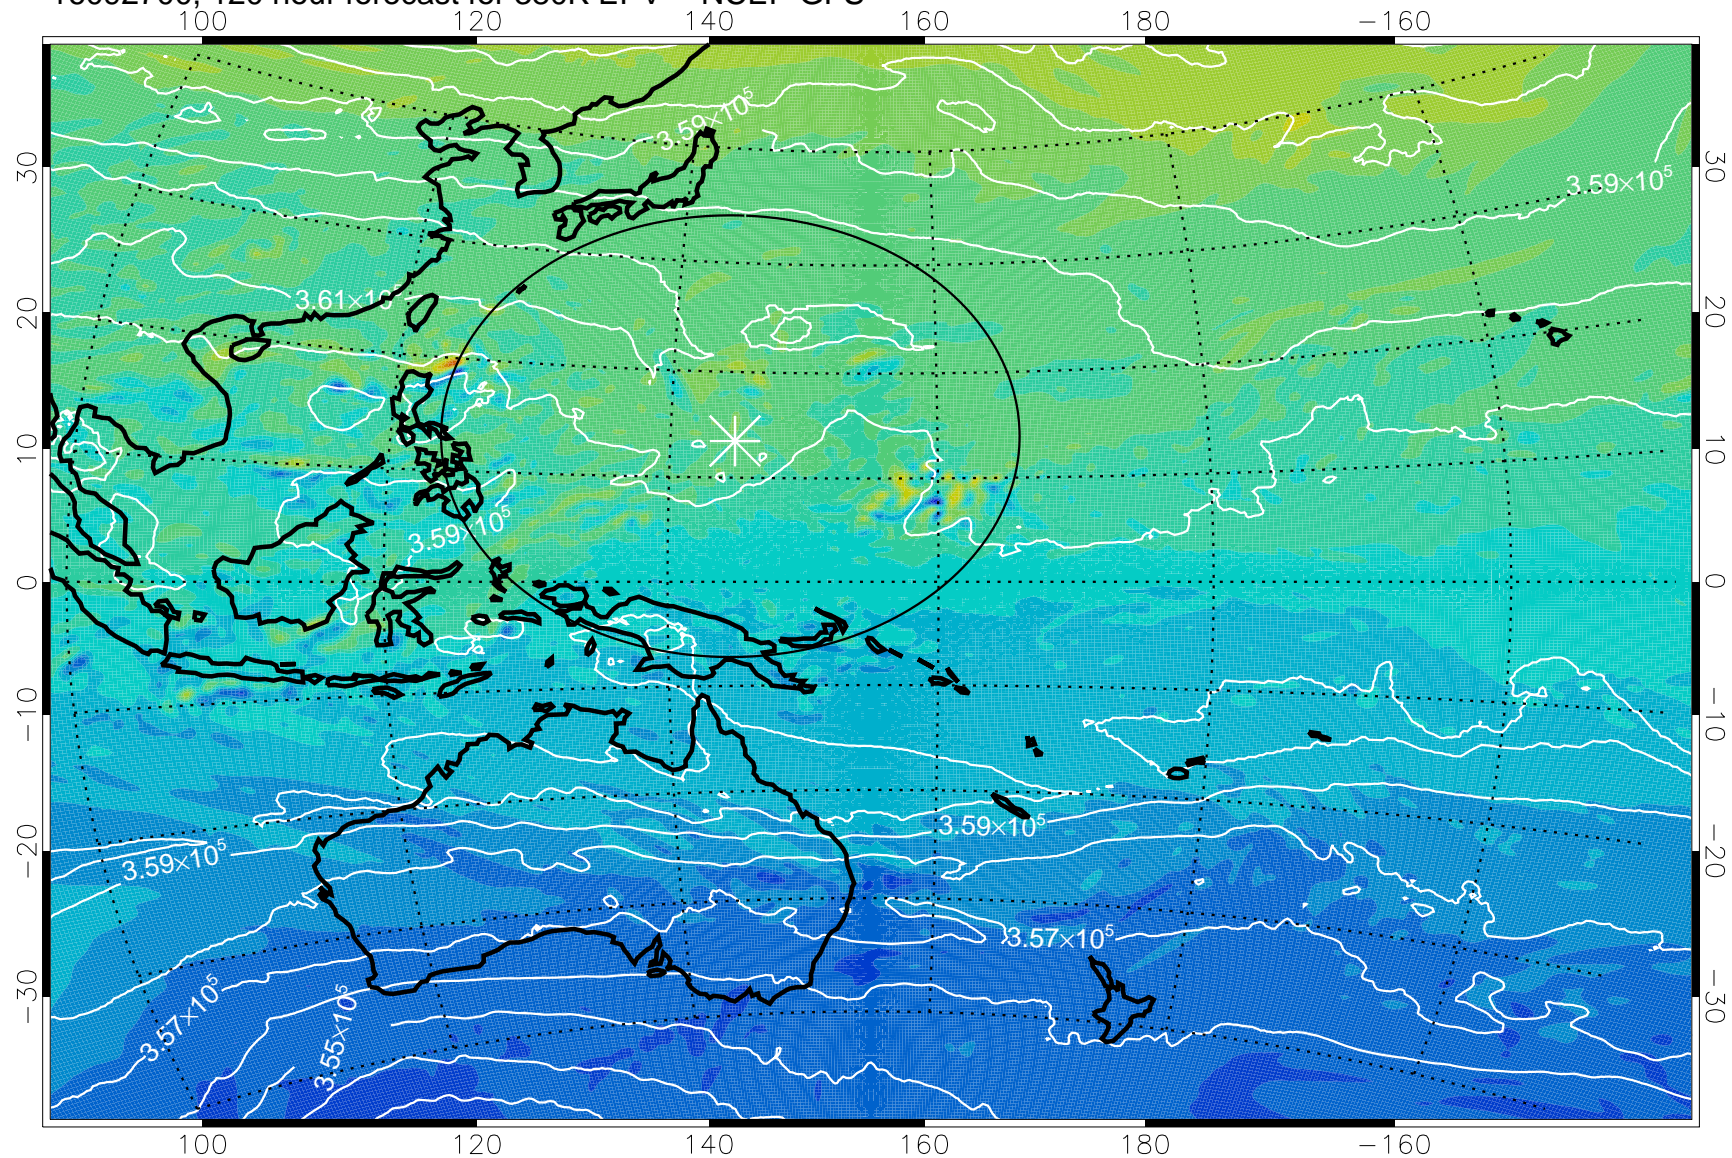

16092606, 102 hour forecast for 380K EPV -- NCEP GFS

380K Montgomery Streamfunction, white

Range ring of 2304 km

16092612, 108 hour forecast for 380K EPV -- NCEP GFS

380K Montgomery Streamfunction, white

Range ring of 2304 km

16092618, 114 hour forecast for 380K EPV -- NCEP GFS

380K Montgomery Streamfunction, white

Range ring of 2304 km

16092700, 120 hour forecast for 380K EPV -- NCEP GFS

380K Montgomery Streamfunction, white

Range ring of 2304 km