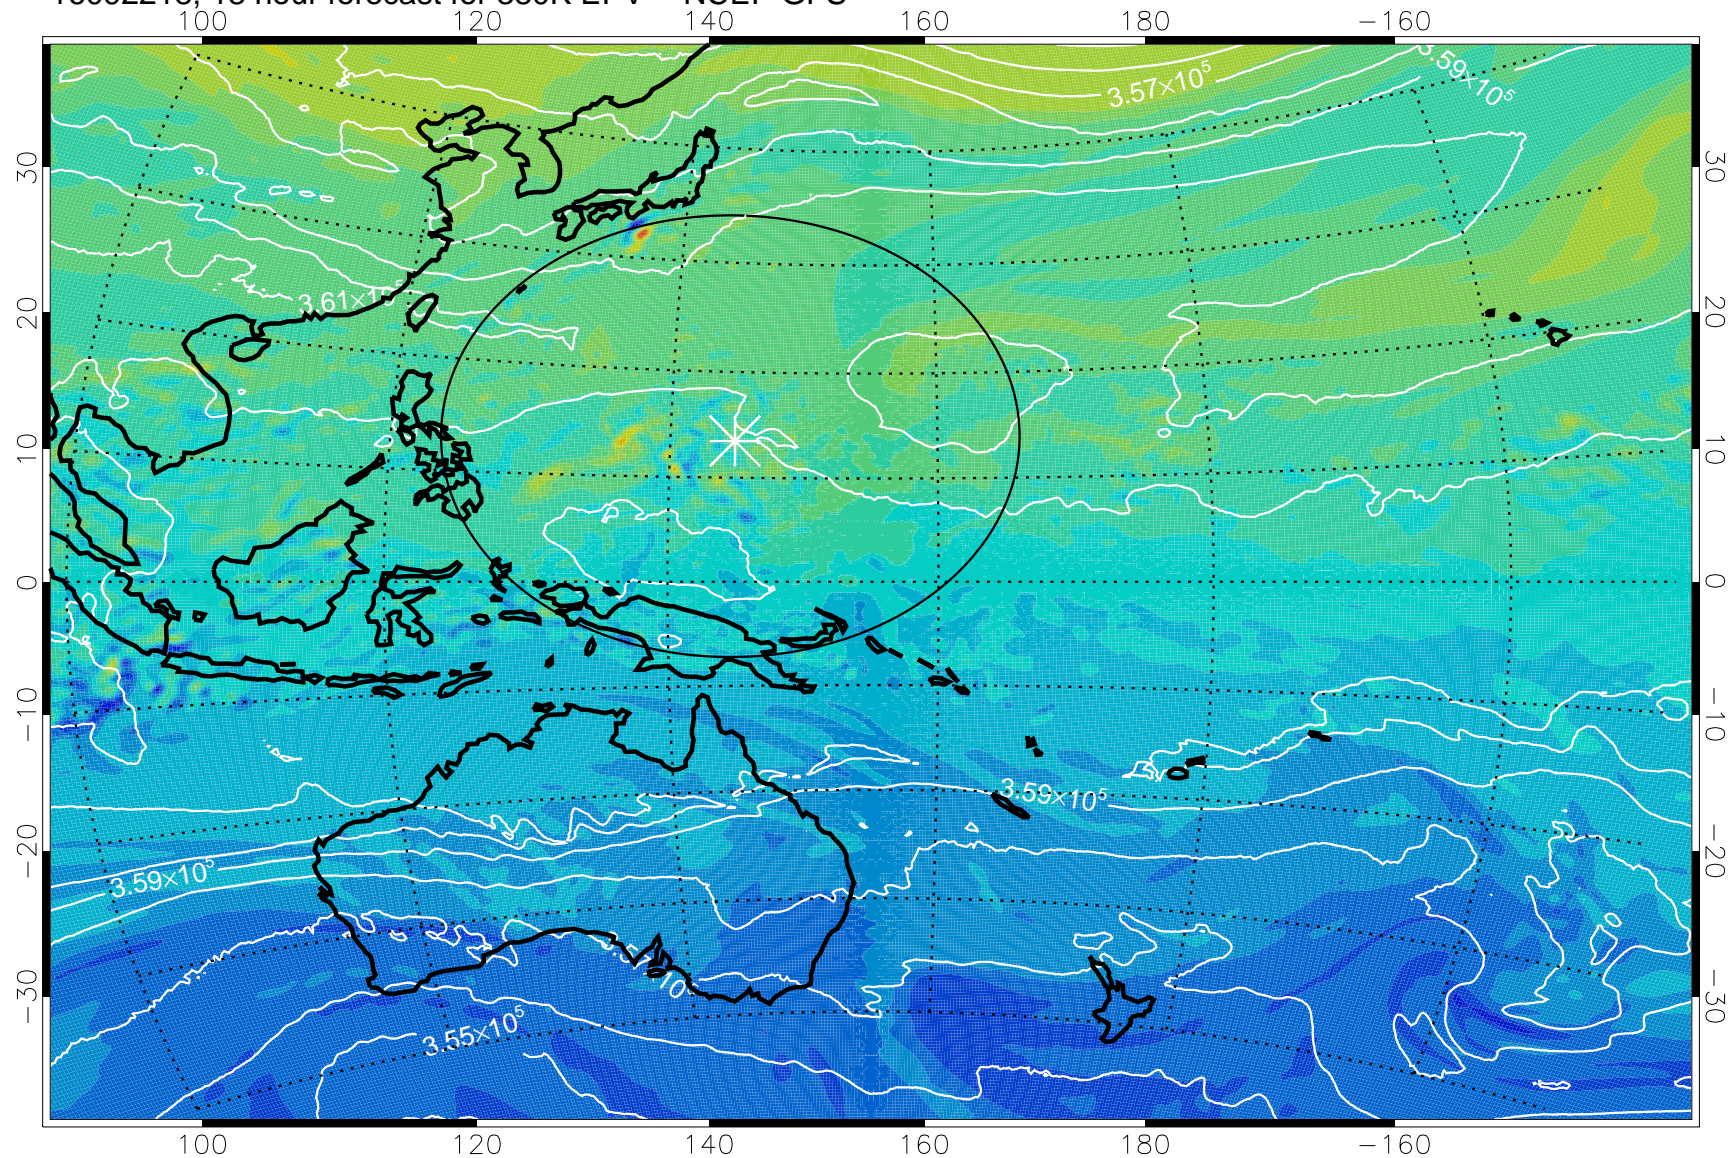

16092206, 6 hour forecast for 380K EPV -- NCEP GFS

380K Montgomery Streamfunction, white

Range ring of 2304 km

16092212, 12 hour forecast for 380K EPV -- NCEP GFS

380K Montgomery Streamfunction, white

Range ring of 2304 km

16092218, 18 hour forecast for 380K EPV -- NCEP GFS

380K Montgomery Streamfunction, white

Range ring of 2304 km

16092300, 24 hour forecast for 380K EPV -- NCEP GFS

380K Montgomery Streamfunction, white

Range ring of 2304 km

16092306, 30 hour forecast for 380K EPV -- NCEP GFS

380K Montgomery Streamfunction, white

Range ring of 2304 km

16092312, 36 hour forecast for 380K EPV -- NCEP GFS

380K Montgomery Streamfunction, white

Range ring of 2304 km

16092318, 42 hour forecast for 380K EPV -- NCEP GFS

380K Montgomery Streamfunction, white

Range ring of 2304 km

16092400, 48 hour forecast for 380K EPV -- NCEP GFS

380K Montgomery Streamfunction, white

Range ring of 2304 km