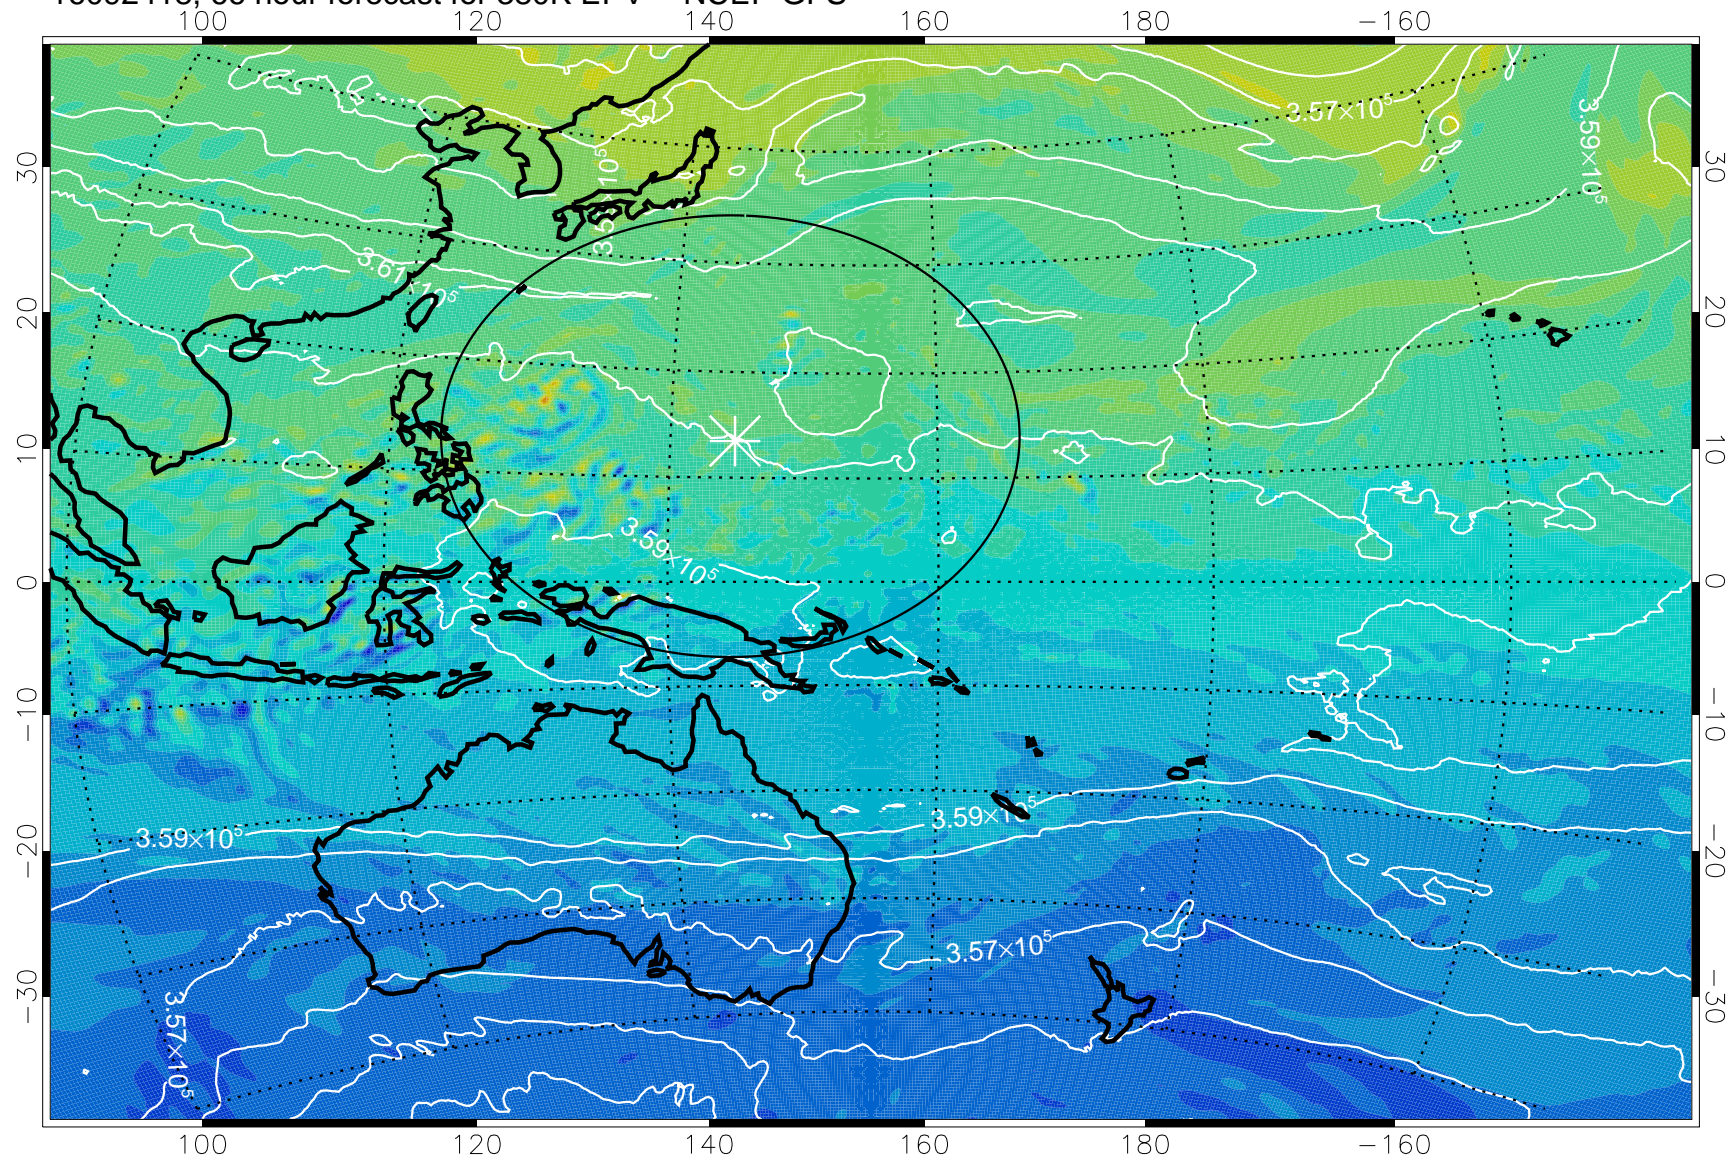

16092318, 42 hour forecast for 380K EPV -- NCEP GFS

380K Montgomery Streamfunction, white

Range ring of 2304 km

16092400, 48 hour forecast for 380K EPV -- NCEP GFS

380K Montgomery Streamfunction, white

Range ring of 2304 km

16092406, 54 hour forecast for 380K EPV -- NCEP GFS

380K Montgomery Streamfunction, white

Range ring of 2304 km

16092412, 60 hour forecast for 380K EPV -- NCEP GFS

380K Montgomery Streamfunction, white

Range ring of 2304 km

16092418, 66 hour forecast for 380K EPV -- NCEP GFS

380K Montgomery Streamfunction, white

Range ring of 2304 km

16092500, 72 hour forecast for 380K EPV -- NCEP GFS

380K Montgomery Streamfunction, white

Range ring of 2304 km

16092506, 78 hour forecast for 380K EPV -- NCEP GFS

380K Montgomery Streamfunction, white

Range ring of 2304 km

16092512, 84 hour forecast for 380K EPV -- NCEP GFS

380K Montgomery Streamfunction, white

Range ring of 2304 km