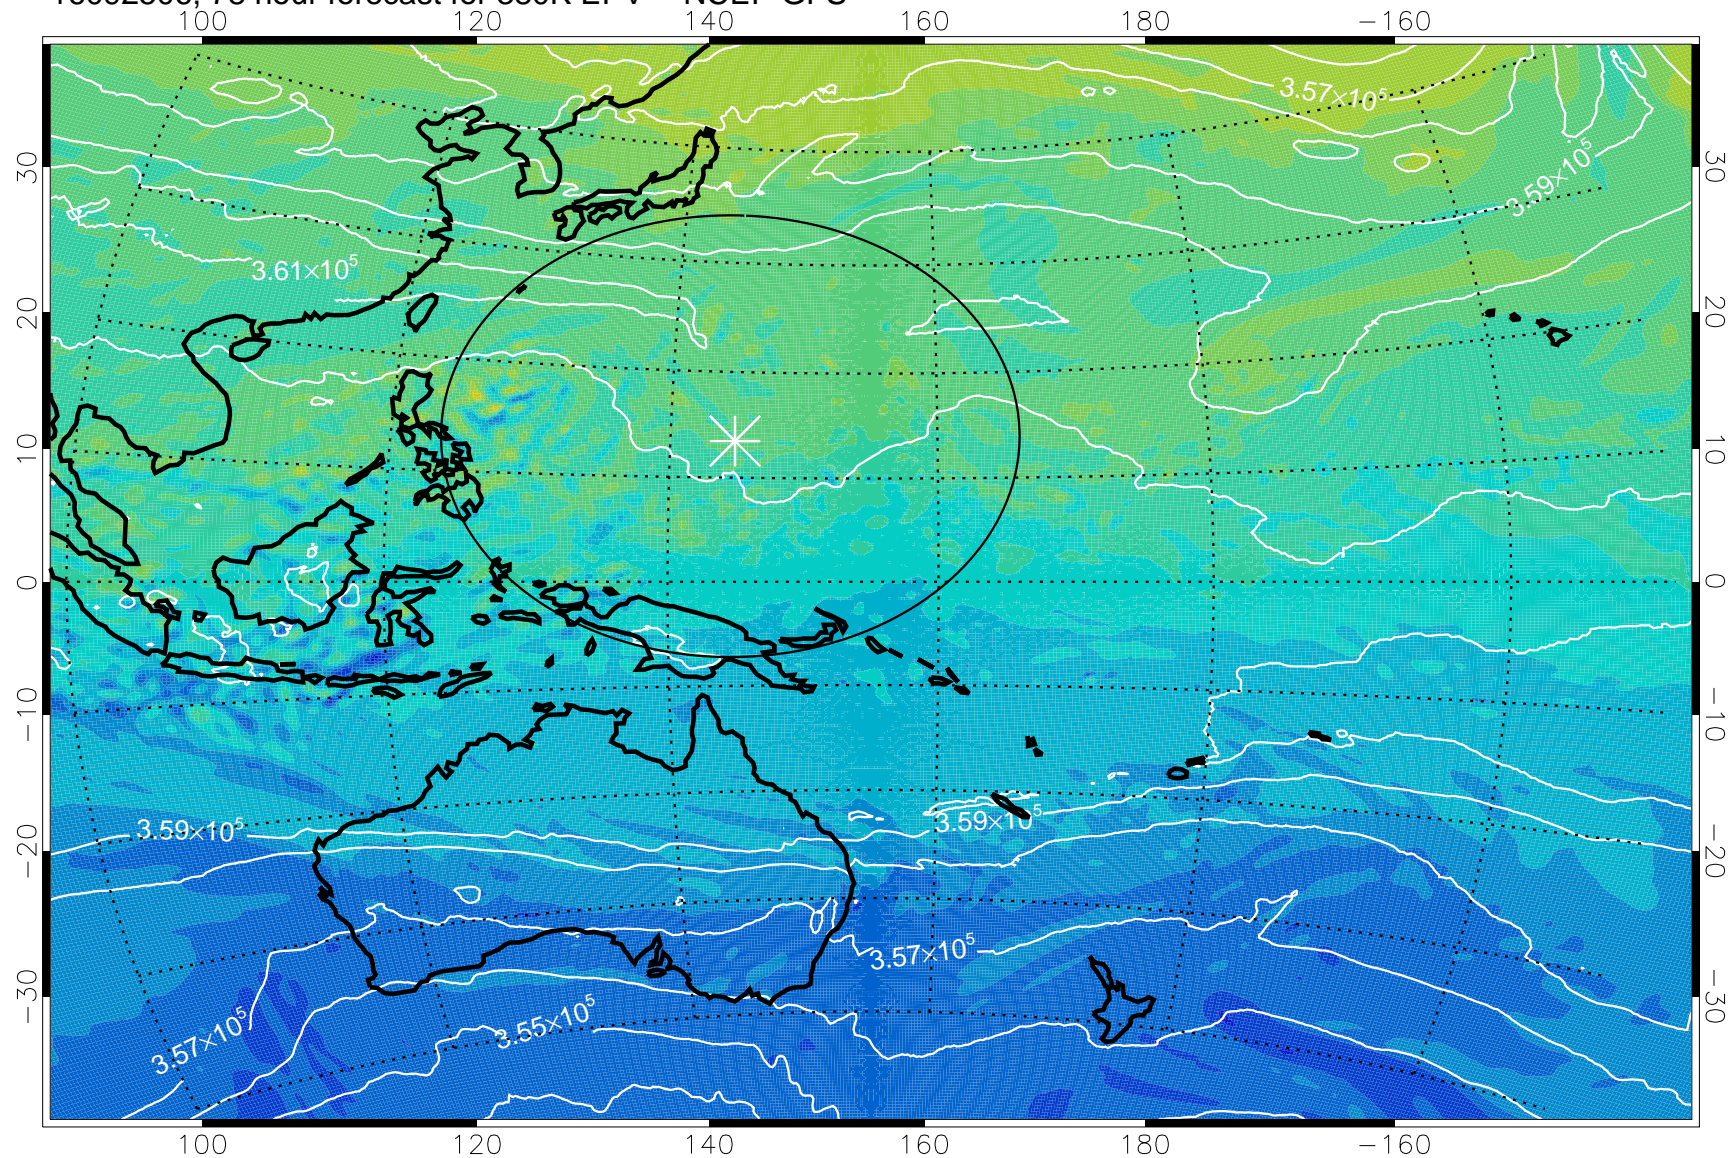

16092406, 54 hour forecast for 380K EPV -- NCEP GFS

380K Montgomery Streamfunction, white

Range ring of 2304 km

16092412, 60 hour forecast for 380K EPV -- NCEP GFS

380K Montgomery Streamfunction, white

Range ring of 2304 km

16092418, 66 hour forecast for 380K EPV -- NCEP GFS

380K Montgomery Streamfunction, white

Range ring of 2304 km

16092500, 72 hour forecast for 380K EPV -- NCEP GFS

380K Montgomery Streamfunction, white

Range ring of 2304 km

16092506, 78 hour forecast for 380K EPV -- NCEP GFS

380K Montgomery Streamfunction, white

Range ring of 2304 km

16092512, 84 hour forecast for 380K EPV -- NCEP GFS

380K Montgomery Streamfunction, white

Range ring of 2304 km

16092518, 90 hour forecast for 380K EPV -- NCEP GFS

380K Montgomery Streamfunction, white

Range ring of 2304 km

16092600, 96 hour forecast for 380K EPV -- NCEP GFS

380K Montgomery Streamfunction, white

Range ring of 2304 km