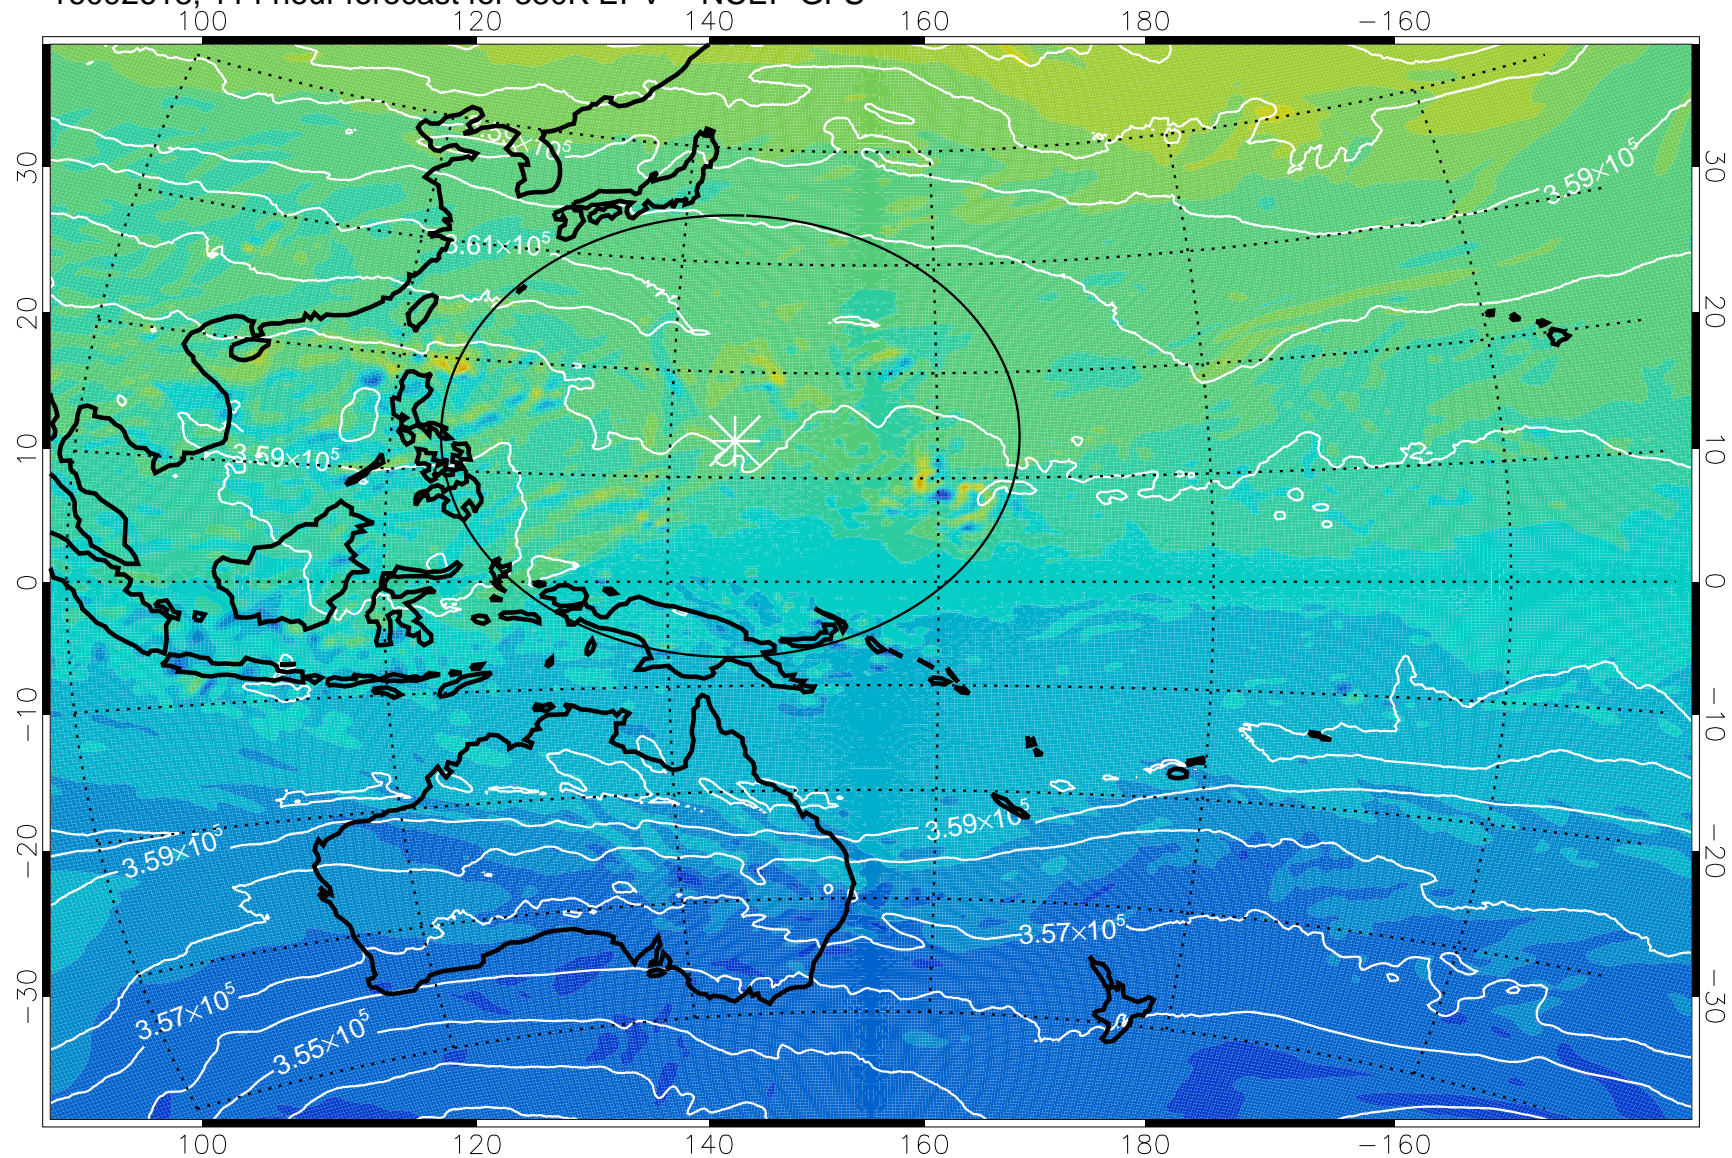

16092518, 90 hour forecast for 380K EPV -- NCEP GFS

380K Montgomery Streamfunction, white

Range ring of 2304 km

16092600, 96 hour forecast for 380K EPV -- NCEP GFS

380K Montgomery Streamfunction, white

Range ring of 2304 km

16092606, 102 hour forecast for 380K EPV -- NCEP GFS

380K Montgomery Streamfunction, white

Range ring of 2304 km

16092612, 108 hour forecast for 380K EPV -- NCEP GFS

380K Montgomery Streamfunction, white

Range ring of 2304 km

16092618, 114 hour forecast for 380K EPV -- NCEP GFS

380K Montgomery Streamfunction, white

Range ring of 2304 km

16092700, 120 hour forecast for 380K EPV -- NCEP GFS

380K Montgomery Streamfunction, white

Range ring of 2304 km