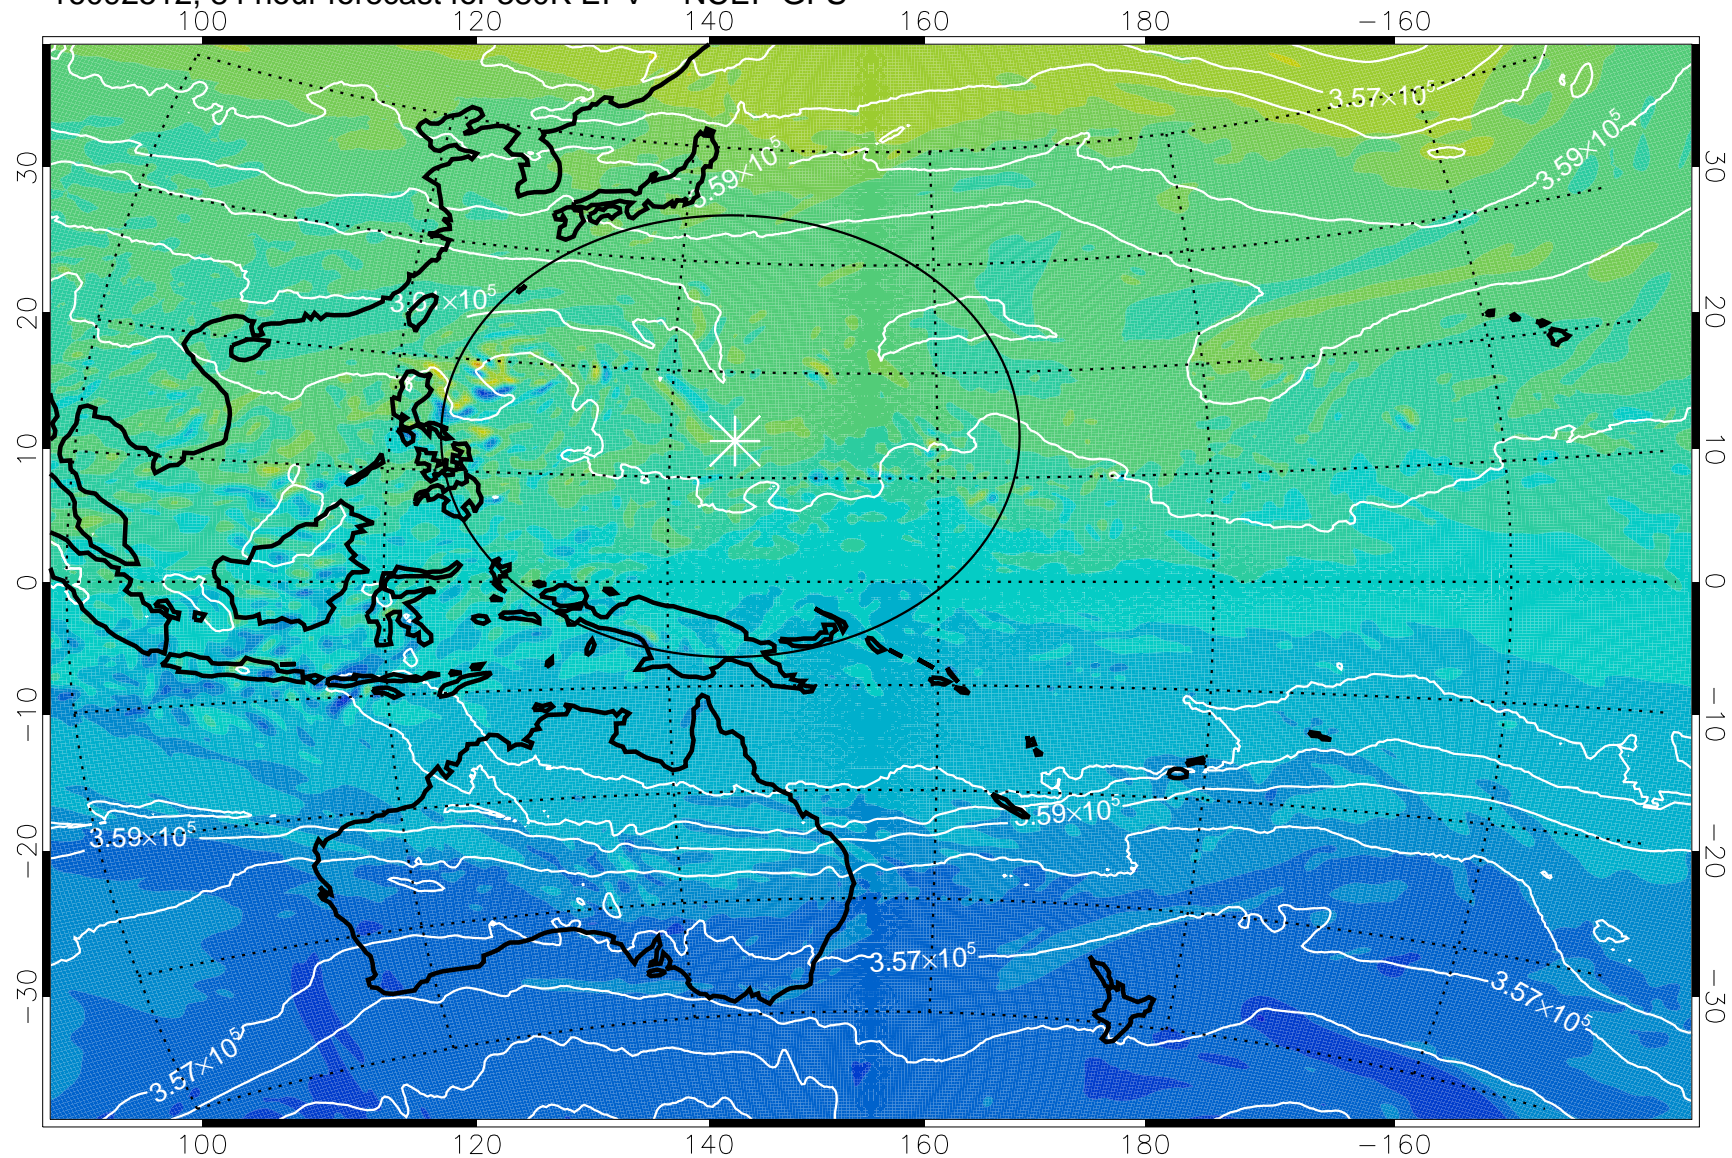

16092406, 54 hour forecast for 380K EPV -- NCEP GFS

380K Montgomery Streamfunction, white

Range ring of 2304 km

16092412, 60 hour forecast for 380K EPV -- NCEP GFS

380K Montgomery Streamfunction, white

Range ring of 2304 km

16092418, 66 hour forecast for 380K EPV -- NCEP GFS

380K Montgomery Streamfunction, white

Range ring of 2304 km

16092500, 72 hour forecast for 380K EPV -- NCEP GFS

380K Montgomery Streamfunction, white

Range ring of 2304 km

16092506, 78 hour forecast for 380K EPV -- NCEP GFS

380K Montgomery Streamfunction, white

Range ring of 2304 km

16092512, 84 hour forecast for 380K EPV -- NCEP GFS

380K Montgomery Streamfunction, white

Range ring of 2304 km

16092518, 90 hour forecast for 380K EPV -- NCEP GFS

380K Montgomery Streamfunction, white

Range ring of 2304 km

16092600, 96 hour forecast for 380K EPV -- NCEP GFS

380K Montgomery Streamfunction, white

Range ring of 2304 km