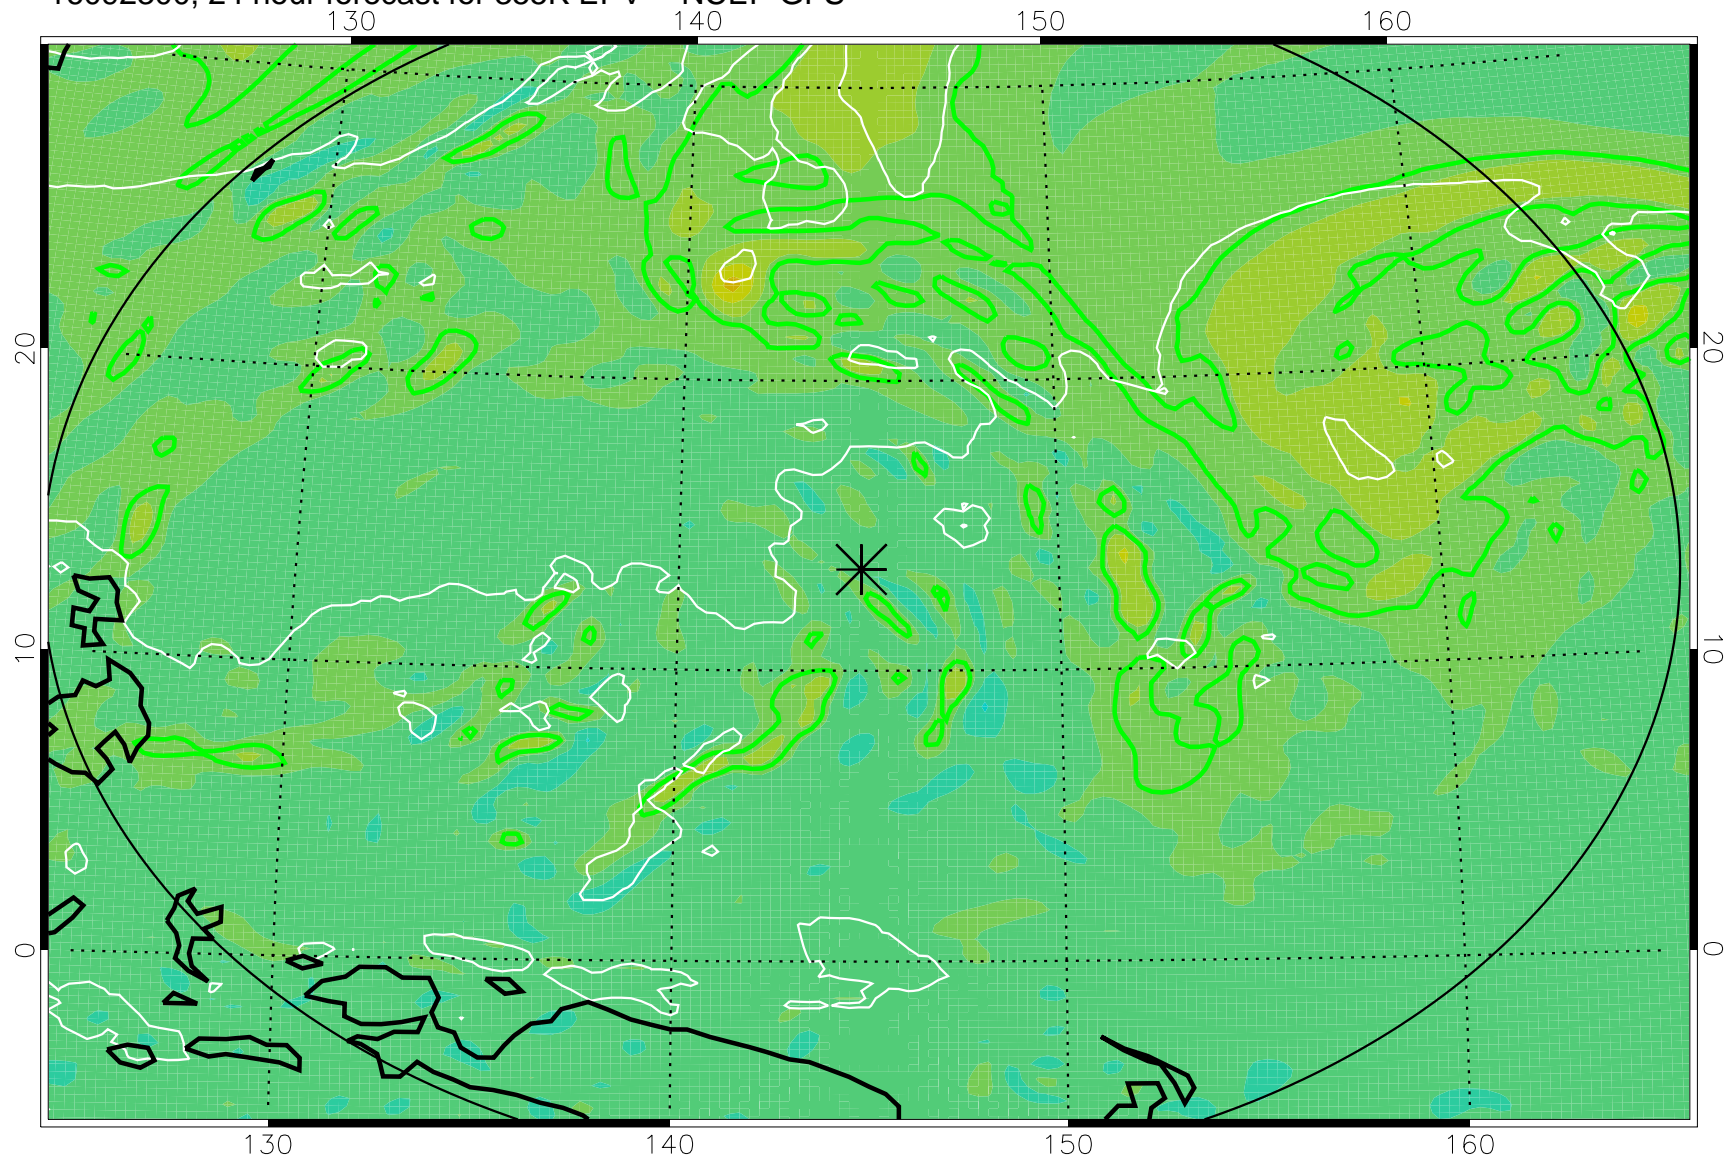

16092206, 6 hour forecast for 355K EPV -- NCEP GFS

355K Montgomery Streamfunction, white
EPV Tropopause (2 PVU) Position
Range ring of 2304 km

16092212, 12 hour forecast for 355K EPV -- NCEP GFS

355K Montgomery Streamfunction, white
EPV Tropopause (2 PVU) Position
Range ring of 2304 km

16092218, 18 hour forecast for 355K EPV -- NCEP GFS

355K Montgomery Streamfunction, white
EPV Tropopause (2 PVU) Position
Range ring of 2304 km

16092300, 24 hour forecast for 355K EPV -- NCEP GFS

355K Montgomery Streamfunction, white
EPV Tropopause (2 PVU) Position
Range ring of 2304 km

16092318, 42 hour forecast for 355K EPV -- NCEP GFS

355K Montgomery Streamfunction, white
EPV Tropopause (2 PVU) Position
Range ring of 2304 km

16092400, 48 hour forecast for 355K EPV -- NCEP GFS

355K Montgomery Streamfunction, white
EPV Tropopause (2 PVU) Position
Range ring of 2304 km

16092418, 66 hour forecast for 355K EPV -- NCEP GFS

355K Montgomery Streamfunction, white
EPV Tropopause (2 PVU) Position
Range ring of 2304 km

16092500, 72 hour forecast for 355K EPV -- NCEP GFS

355K Montgomery Streamfunction, white
EPV Tropopause (2 PVU) Position
Range ring of 2304 km