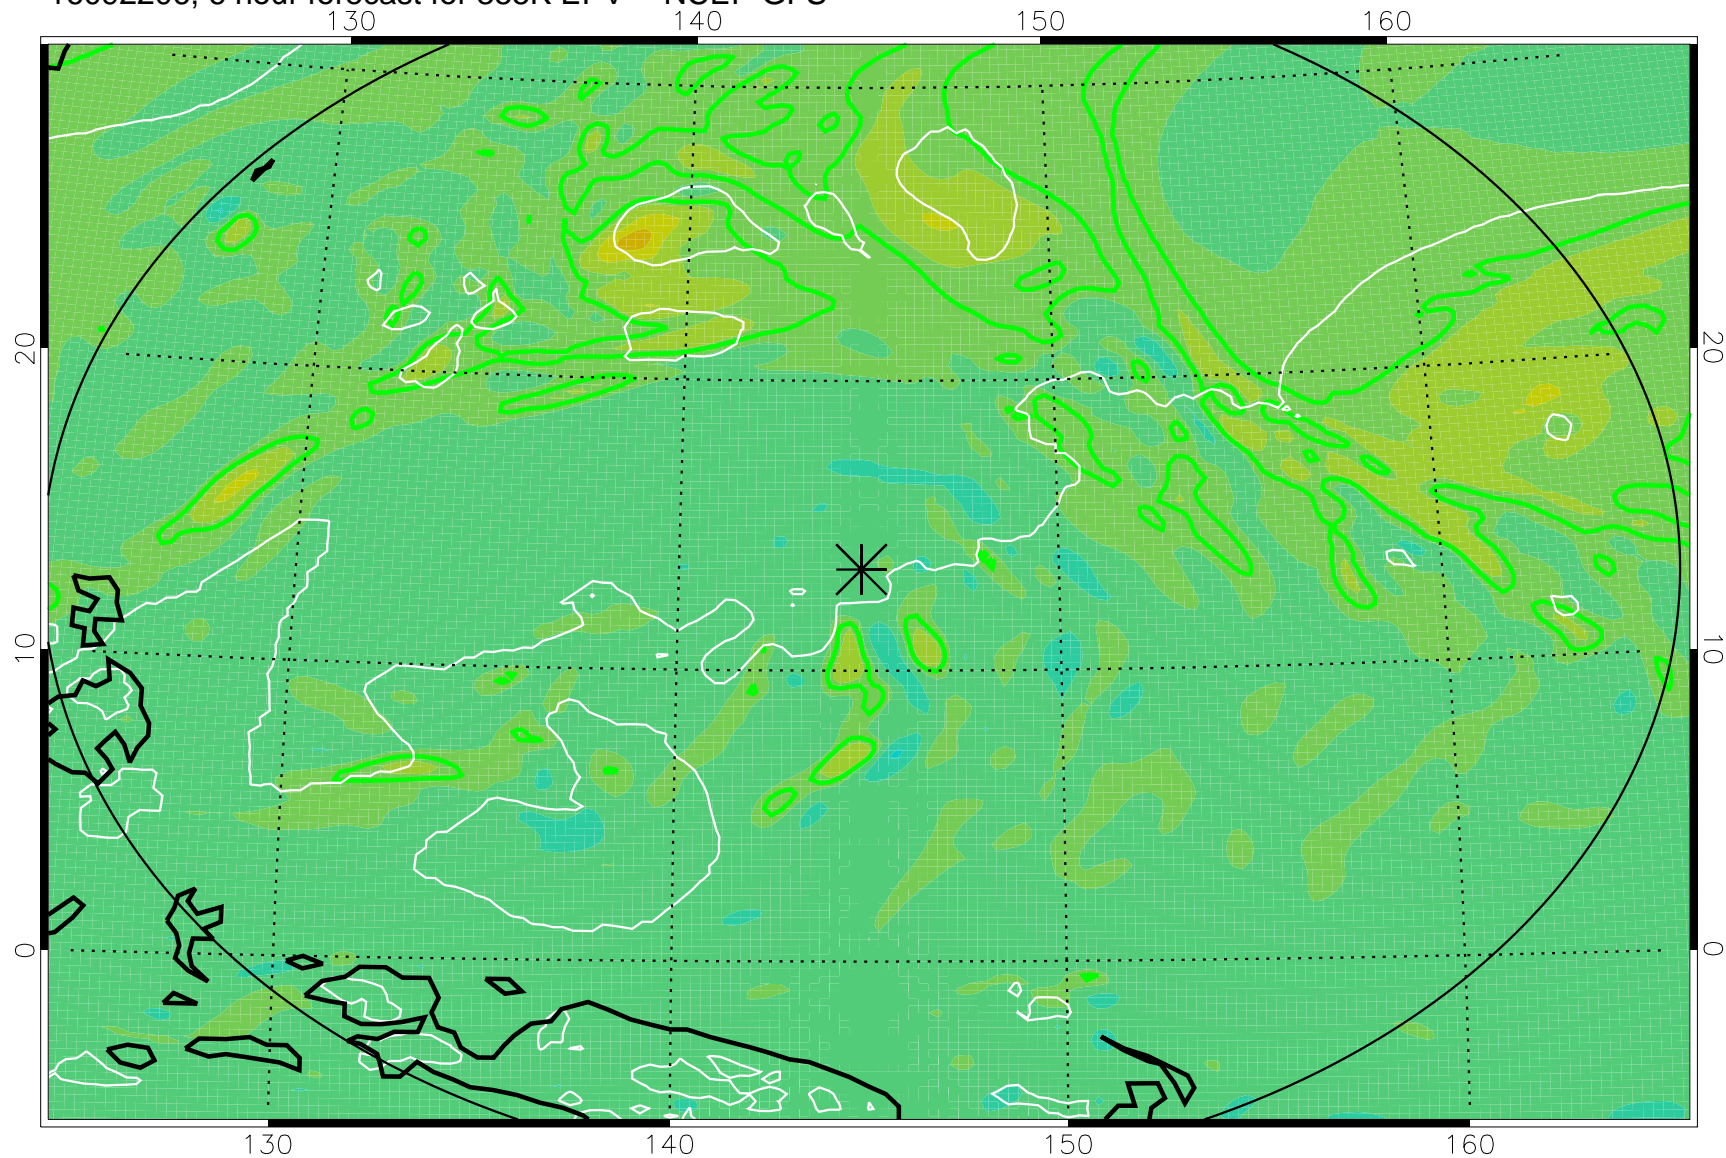

16092206, 6 hour forecast for 355K EPV -- NCEP GFS

355K Montgomery Streamfunction, white
EPV Tropopause (2 PVU) Position
Range ring of 2304 km

16092212, 12 hour forecast for 355K EPV -- NCEP GFS

355K Montgomery Streamfunction, white
EPV Tropopause (2 PVU) Position
Range ring of 2304 km

16092218, 18 hour forecast for 355K EPV -- NCEP GFS

355K Montgomery Streamfunction, white
EPV Tropopause (2 PVU) Position
Range ring of 2304 km

16092300, 24 hour forecast for 355K EPV -- NCEP GFS

355K Montgomery Streamfunction, white
EPV Tropopause (2 PVU) Position
Range ring of 2304 km

16092306, 30 hour forecast for 355K EPV -- NCEP GFS

355K Montgomery Streamfunction, white
EPV Tropopause (2 PVU) Position
Range ring of 2304 km

16092312, 36 hour forecast for 355K EPV -- NCEP GFS

355K Montgomery Streamfunction, white
EPV Tropopause (2 PVU) Position
Range ring of 2304 km

16092318, 42 hour forecast for 355K EPV -- NCEP GFS

355K Montgomery Streamfunction, white
EPV Tropopause (2 PVU) Position
Range ring of 2304 km

16092400, 48 hour forecast for 355K EPV -- NCEP GFS

355K Montgomery Streamfunction, white
EPV Tropopause (2 PVU) Position
Range ring of 2304 km