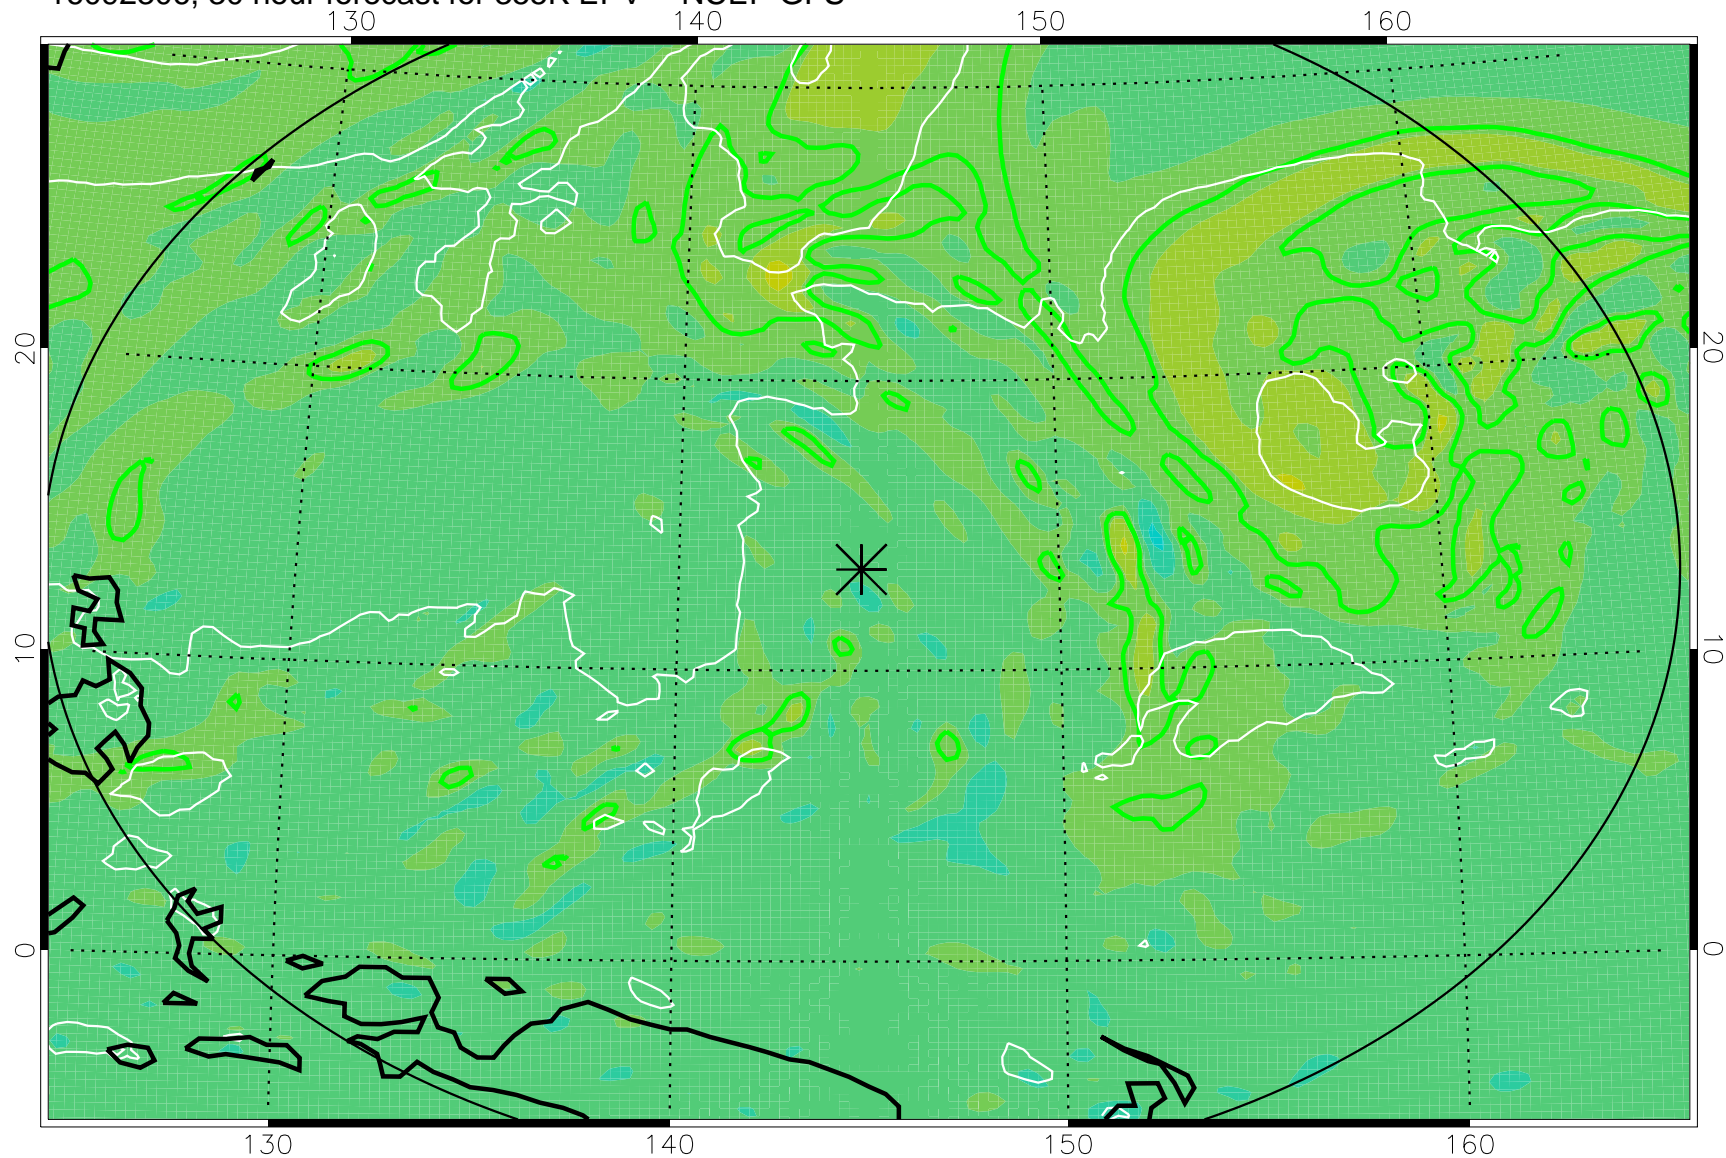

16092218, 18 hour forecast for 355K EPV -- NCEP GFS

355K Montgomery Streamfunction, white
EPV Tropopause (2 PVU) Position
Range ring of 2304 km

16092300, 24 hour forecast for 355K EPV -- NCEP GFS

355K Montgomery Streamfunction, white
EPV Tropopause (2 PVU) Position
Range ring of 2304 km

16092306, 30 hour forecast for 355K EPV -- NCEP GFS

355K Montgomery Streamfunction, white
EPV Tropopause (2 PVU) Position
Range ring of 2304 km

16092312, 36 hour forecast for 355K EPV -- NCEP GFS

355K Montgomery Streamfunction, white
EPV Tropopause (2 PVU) Position
Range ring of 2304 km

16092318, 42 hour forecast for 355K EPV -- NCEP GFS

355K Montgomery Streamfunction, white
EPV Tropopause (2 PVU) Position
Range ring of 2304 km

16092400, 48 hour forecast for 355K EPV -- NCEP GFS

355K Montgomery Streamfunction, white
EPV Tropopause (2 PVU) Position
Range ring of 2304 km

16092418, 66 hour forecast for 355K EPV -- NCEP GFS

355K Montgomery Streamfunction, white
EPV Tropopause (2 PVU) Position
Range ring of 2304 km

16092500, 72 hour forecast for 355K EPV -- NCEP GFS

355K Montgomery Streamfunction, white
EPV Tropopause (2 PVU) Position
Range ring of 2304 km