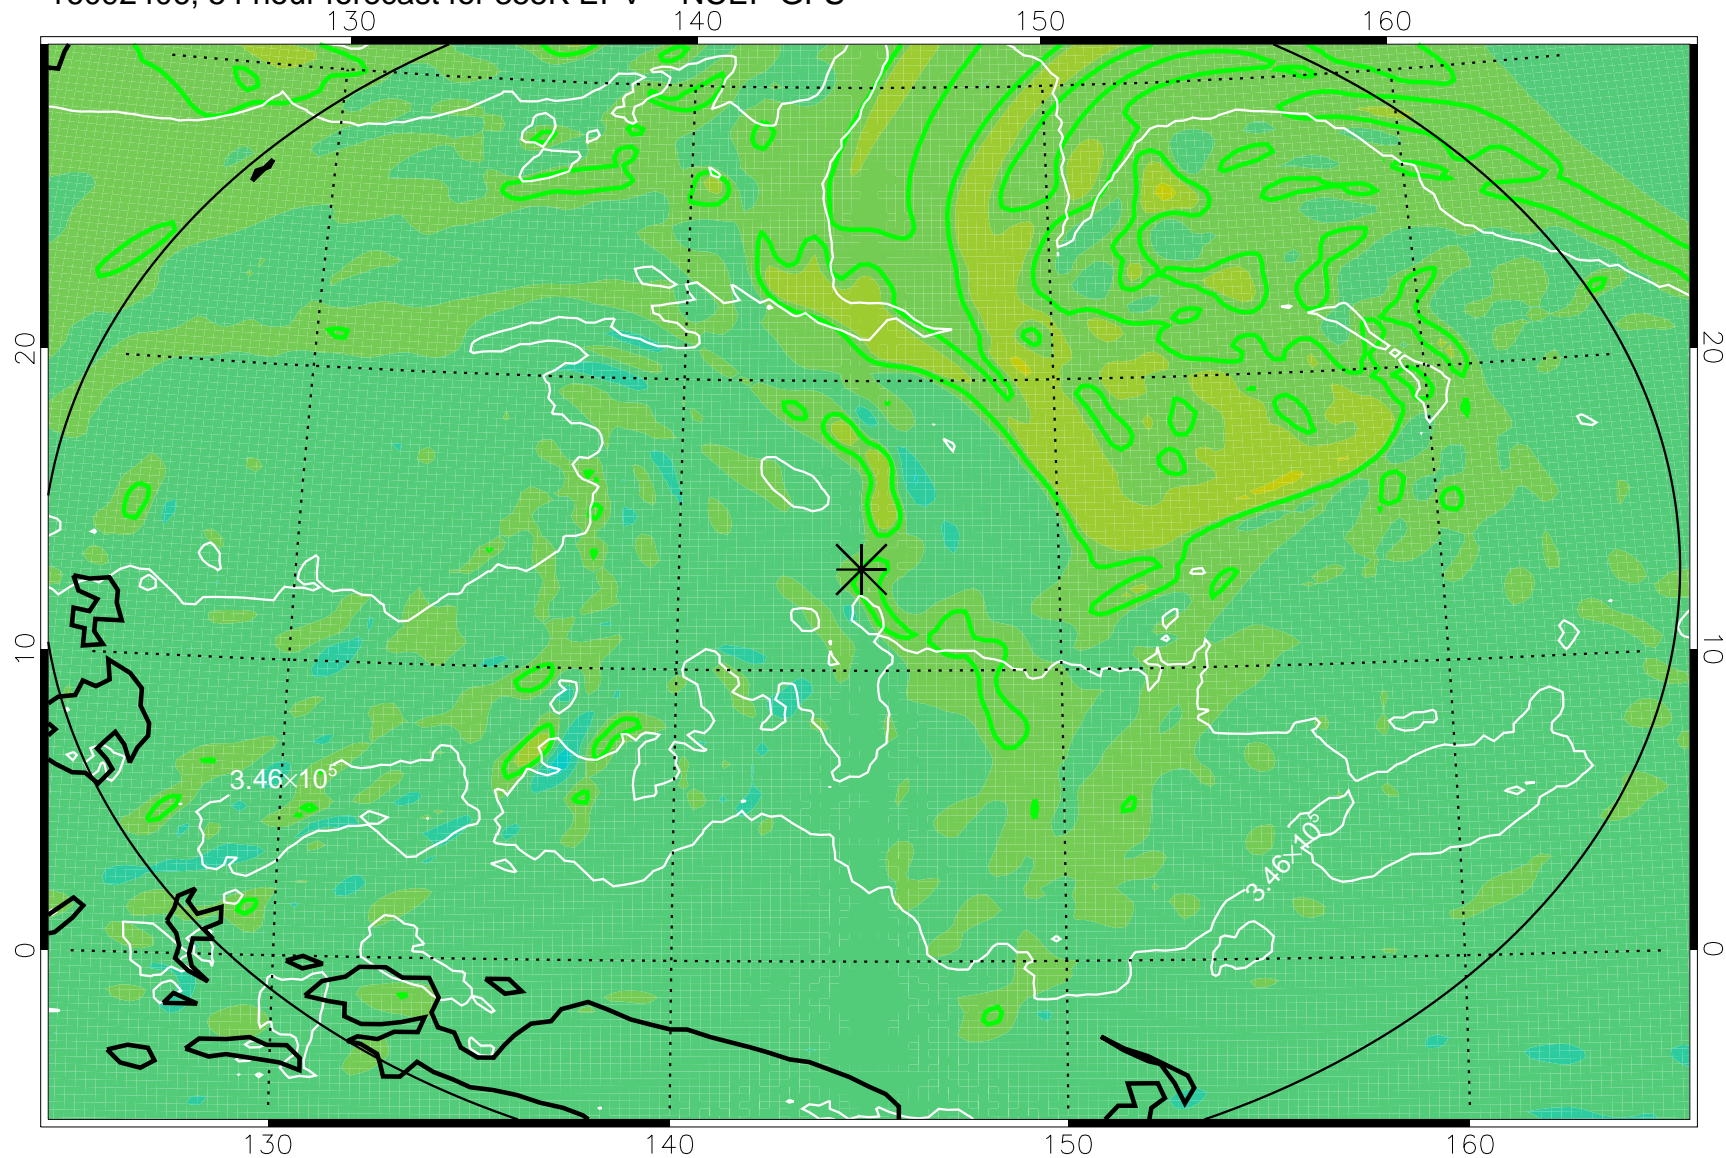

16092318, 42 hour forecast for 355K EPV -- NCEP GFS

355K Montgomery Streamfunction, white
EPV Tropopause (2 PVU) Position
Range ring of 2304 km

16092400, 48 hour forecast for 355K EPV -- NCEP GFS

355K Montgomery Streamfunction, white
EPV Tropopause (2 PVU) Position
Range ring of 2304 km

16092406, 54 hour forecast for 355K EPV -- NCEP GFS

355K Montgomery Streamfunction, white
EPV Tropopause (2 PVU) Position
Range ring of 2304 km

16092412, 60 hour forecast for 355K EPV -- NCEP GFS

355K Montgomery Streamfunction, white
EPV Tropopause (2 PVU) Position
Range ring of 2304 km

16092418, 66 hour forecast for 355K EPV -- NCEP GFS

355K Montgomery Streamfunction, white
EPV Tropopause (2 PVU) Position
Range ring of 2304 km

16092500, 72 hour forecast for 355K EPV -- NCEP GFS

355K Montgomery Streamfunction, white
EPV Tropopause (2 PVU) Position
Range ring of 2304 km

16092518, 90 hour forecast for 355K EPV -- NCEP GFS

355K Montgomery Streamfunction, white
EPV Tropopause (2 PVU) Position
Range ring of 2304 km

16092600, 96 hour forecast for 355K EPV -- NCEP GFS

355K Montgomery Streamfunction, white
EPV Tropopause (2 PVU) Position
Range ring of 2304 km