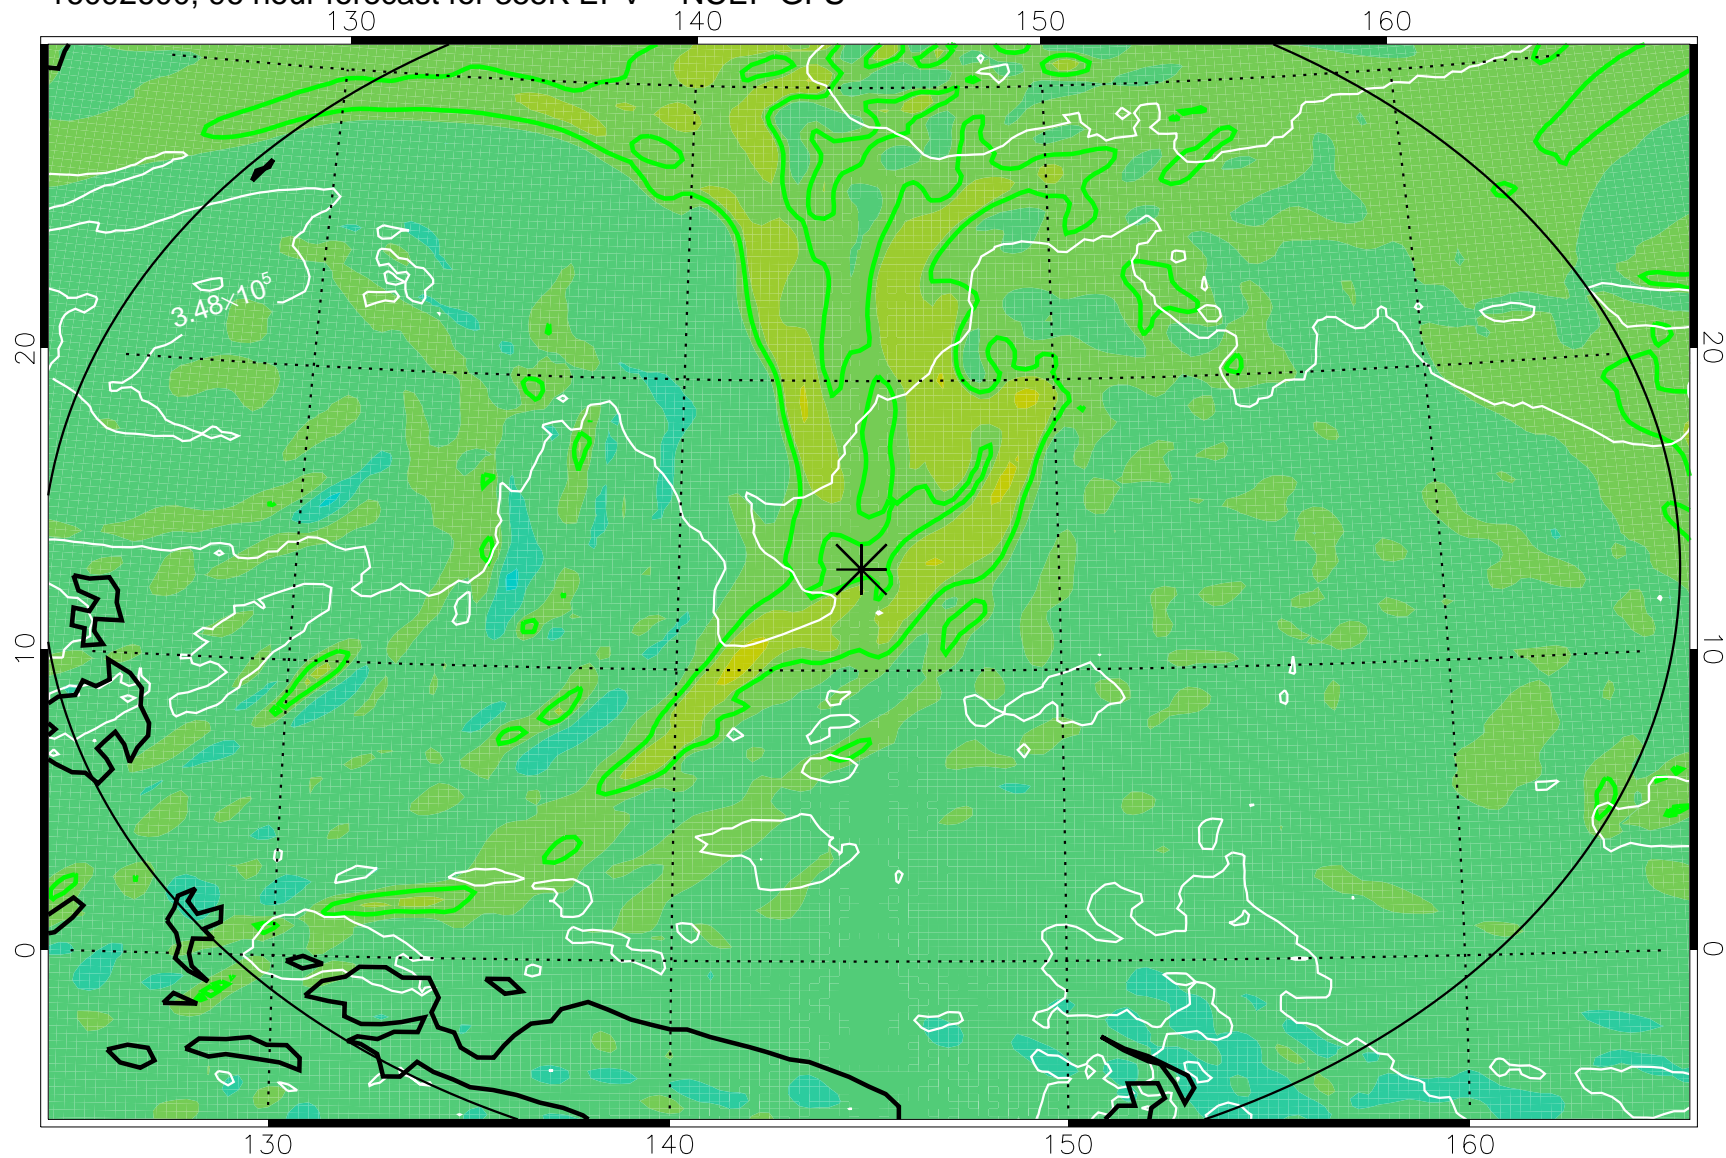

16092418, 66 hour forecast for 355K EPV -- NCEP GFS

355K Montgomery Streamfunction, white
EPV Tropopause (2 PVU) Position
Range ring of 2304 km

16092500, 72 hour forecast for 355K EPV -- NCEP GFS

355K Montgomery Streamfunction, white
EPV Tropopause (2 PVU) Position
Range ring of 2304 km

16092506, 78 hour forecast for 355K EPV -- NCEP GFS

355K Montgomery Streamfunction, white
EPV Tropopause (2 PVU) Position
Range ring of 2304 km

16092512, 84 hour forecast for 355K EPV -- NCEP GFS

355K Montgomery Streamfunction, white
EPV Tropopause (2 PVU) Position
Range ring of 2304 km

16092518, 90 hour forecast for 355K EPV -- NCEP GFS

355K Montgomery Streamfunction, white
EPV Tropopause (2 PVU) Position
Range ring of 2304 km

16092600, 96 hour forecast for 355K EPV -- NCEP GFS

355K Montgomery Streamfunction, white
EPV Tropopause (2 PVU) Position
Range ring of 2304 km

16092606, 102 hour forecast for 355K EPV -- NCEP GFS

355K Montgomery Streamfunction, white
EPV Tropopause (2 PVU) Position
Range ring of 2304 km

16092612, 108 hour forecast for 355K EPV -- NCEP GFS

355K Montgomery Streamfunction, white
EPV Tropopause (2 PVU) Position
Range ring of 2304 km