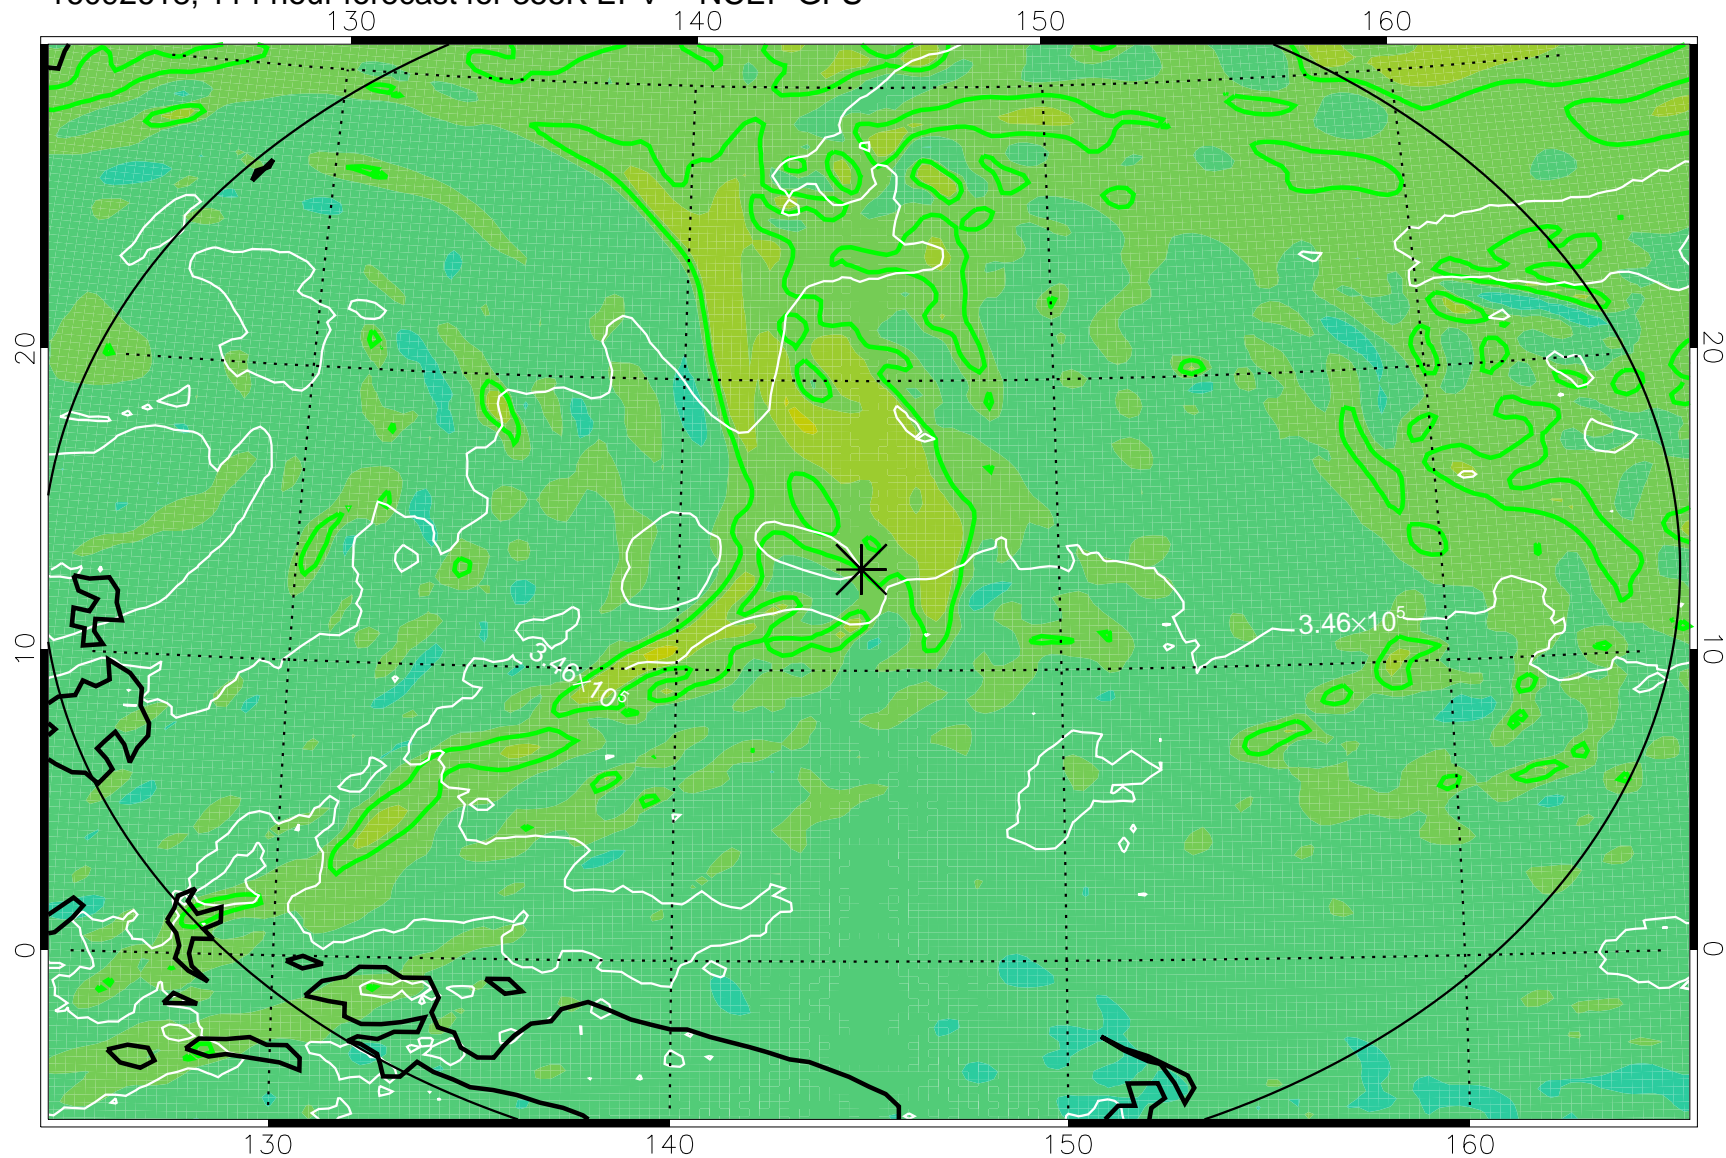

16092506, 78 hour forecast for 355K EPV -- NCEP GFS

355K Montgomery Streamfunction, white
EPV Tropopause (2 PVU) Position
Range ring of 2304 km

16092512, 84 hour forecast for 355K EPV -- NCEP GFS

355K Montgomery Streamfunction, white
EPV Tropopause (2 PVU) Position
Range ring of 2304 km

16092518, 90 hour forecast for 355K EPV -- NCEP GFS

355K Montgomery Streamfunction, white
EPV Tropopause (2 PVU) Position
Range ring of 2304 km

16092600, 96 hour forecast for 355K EPV -- NCEP GFS

355K Montgomery Streamfunction, white
EPV Tropopause (2 PVU) Position
Range ring of 2304 km

16092606, 102 hour forecast for 355K EPV -- NCEP GFS

355K Montgomery Streamfunction, white
EPV Tropopause (2 PVU) Position
Range ring of 2304 km

16092612, 108 hour forecast for 355K EPV -- NCEP GFS

355K Montgomery Streamfunction, white
EPV Tropopause (2 PVU) Position
Range ring of 2304 km

16092618, 114 hour forecast for 355K EPV -- NCEP GFS

355K Montgomery Streamfunction, white
EPV Tropopause (2 PVU) Position
Range ring of 2304 km

16092700, 120 hour forecast for 355K EPV -- NCEP GFS

355K Montgomery Streamfunction, white
EPV Tropopause (2 PVU) Position
Range ring of 2304 km