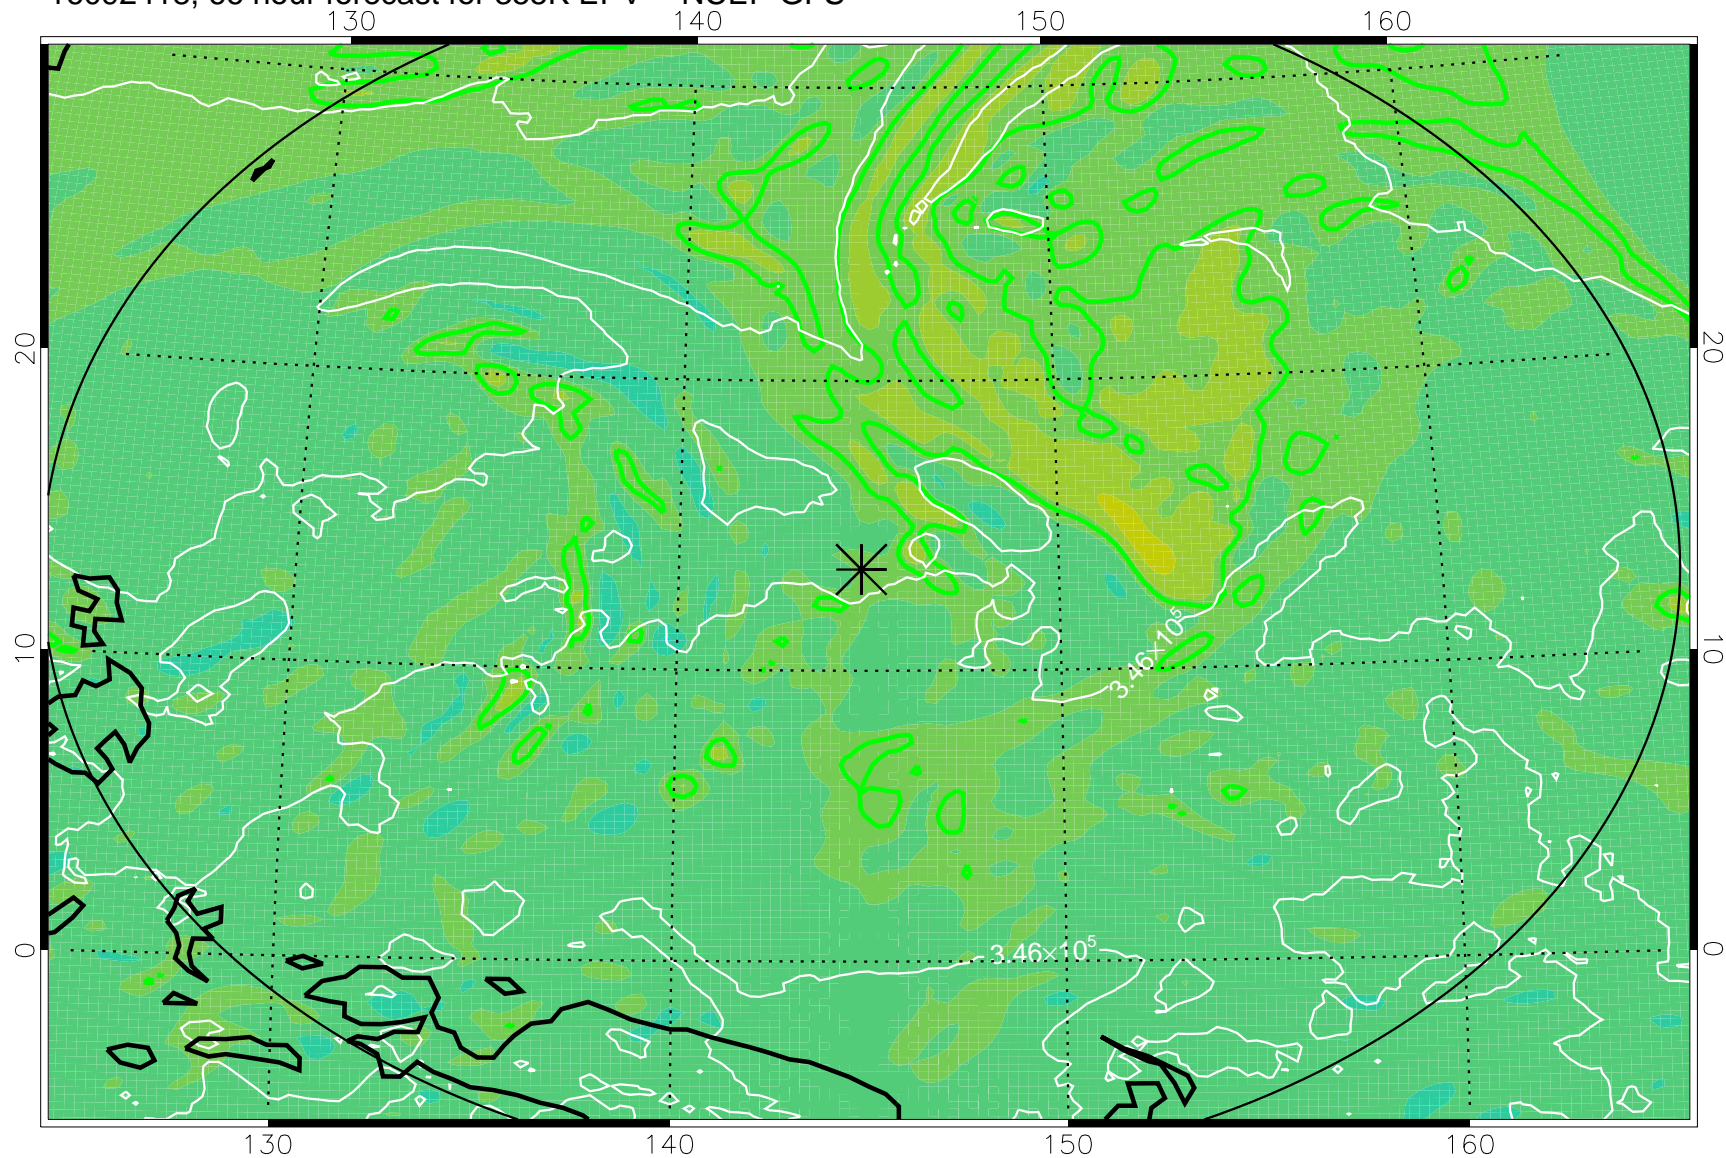

16092406, 54 hour forecast for 355K EPV -- NCEP GFS

355K Montgomery Streamfunction, white
EPV Tropopause (2 PVU) Position
Range ring of 2304 km

16092412, 60 hour forecast for 355K EPV -- NCEP GFS

355K Montgomery Streamfunction, white
EPV Tropopause (2 PVU) Position
Range ring of 2304 km

16092418, 66 hour forecast for 355K EPV -- NCEP GFS

355K Montgomery Streamfunction, white
EPV Tropopause (2 PVU) Position
Range ring of 2304 km

16092500, 72 hour forecast for 355K EPV -- NCEP GFS

355K Montgomery Streamfunction, white
EPV Tropopause (2 PVU) Position
Range ring of 2304 km

16092506, 78 hour forecast for 355K EPV -- NCEP GFS

355K Montgomery Streamfunction, white
EPV Tropopause (2 PVU) Position
Range ring of 2304 km

16092512, 84 hour forecast for 355K EPV -- NCEP GFS

355K Montgomery Streamfunction, white
EPV Tropopause (2 PVU) Position
Range ring of 2304 km

16092518, 90 hour forecast for 355K EPV -- NCEP GFS

355K Montgomery Streamfunction, white
EPV Tropopause (2 PVU) Position
Range ring of 2304 km

16092600, 96 hour forecast for 355K EPV -- NCEP GFS

355K Montgomery Streamfunction, white
EPV Tropopause (2 PVU) Position
Range ring of 2304 km