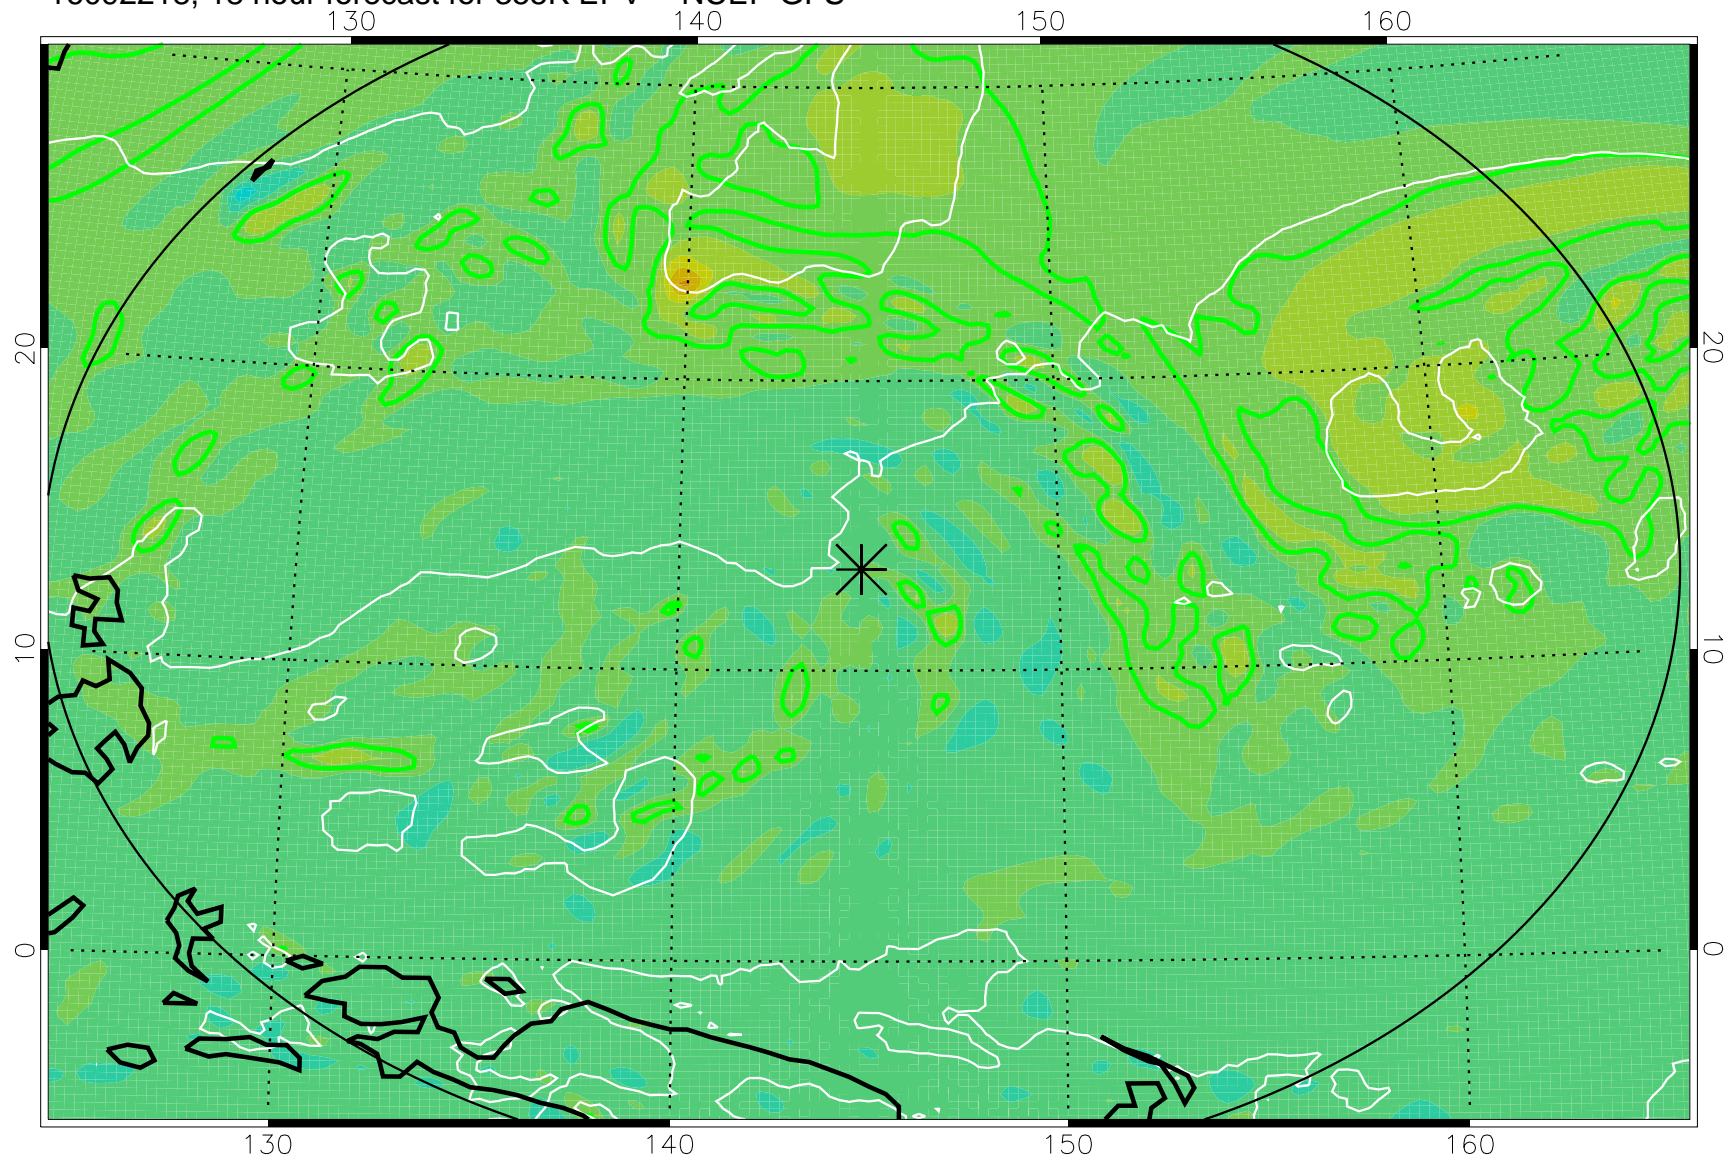

16092206, 6 hour forecast for 355K EPV -- NCEP GFS

355K Montgomery Streamfunction, white
EPV Tropopause (2 PVU) Position
Range ring of 2304 km

16092212, 12 hour forecast for 355K EPV -- NCEP GFS

355K Montgomery Streamfunction, white
EPV Tropopause (2 PVU) Position
Range ring of 2304 km

16092218, 18 hour forecast for 355K EPV -- NCEP GFS

355K Montgomery Streamfunction, white
EPV Tropopause (2 PVU) Position
Range ring of 2304 km

16092300, 24 hour forecast for 355K EPV -- NCEP GFS

355K Montgomery Streamfunction, white
EPV Tropopause (2 PVU) Position
Range ring of 2304 km

16092306, 30 hour forecast for 355K EPV -- NCEP GFS

355K Montgomery Streamfunction, white
EPV Tropopause (2 PVU) Position
Range ring of 2304 km

16092312, 36 hour forecast for 355K EPV -- NCEP GFS

355K Montgomery Streamfunction, white
EPV Tropopause (2 PVU) Position
Range ring of 2304 km

16092318, 42 hour forecast for 355K EPV -- NCEP GFS

355K Montgomery Streamfunction, white
EPV Tropopause (2 PVU) Position
Range ring of 2304 km

16092400, 48 hour forecast for 355K EPV -- NCEP GFS

355K Montgomery Streamfunction, white
EPV Tropopause (2 PVU) Position
Range ring of 2304 km