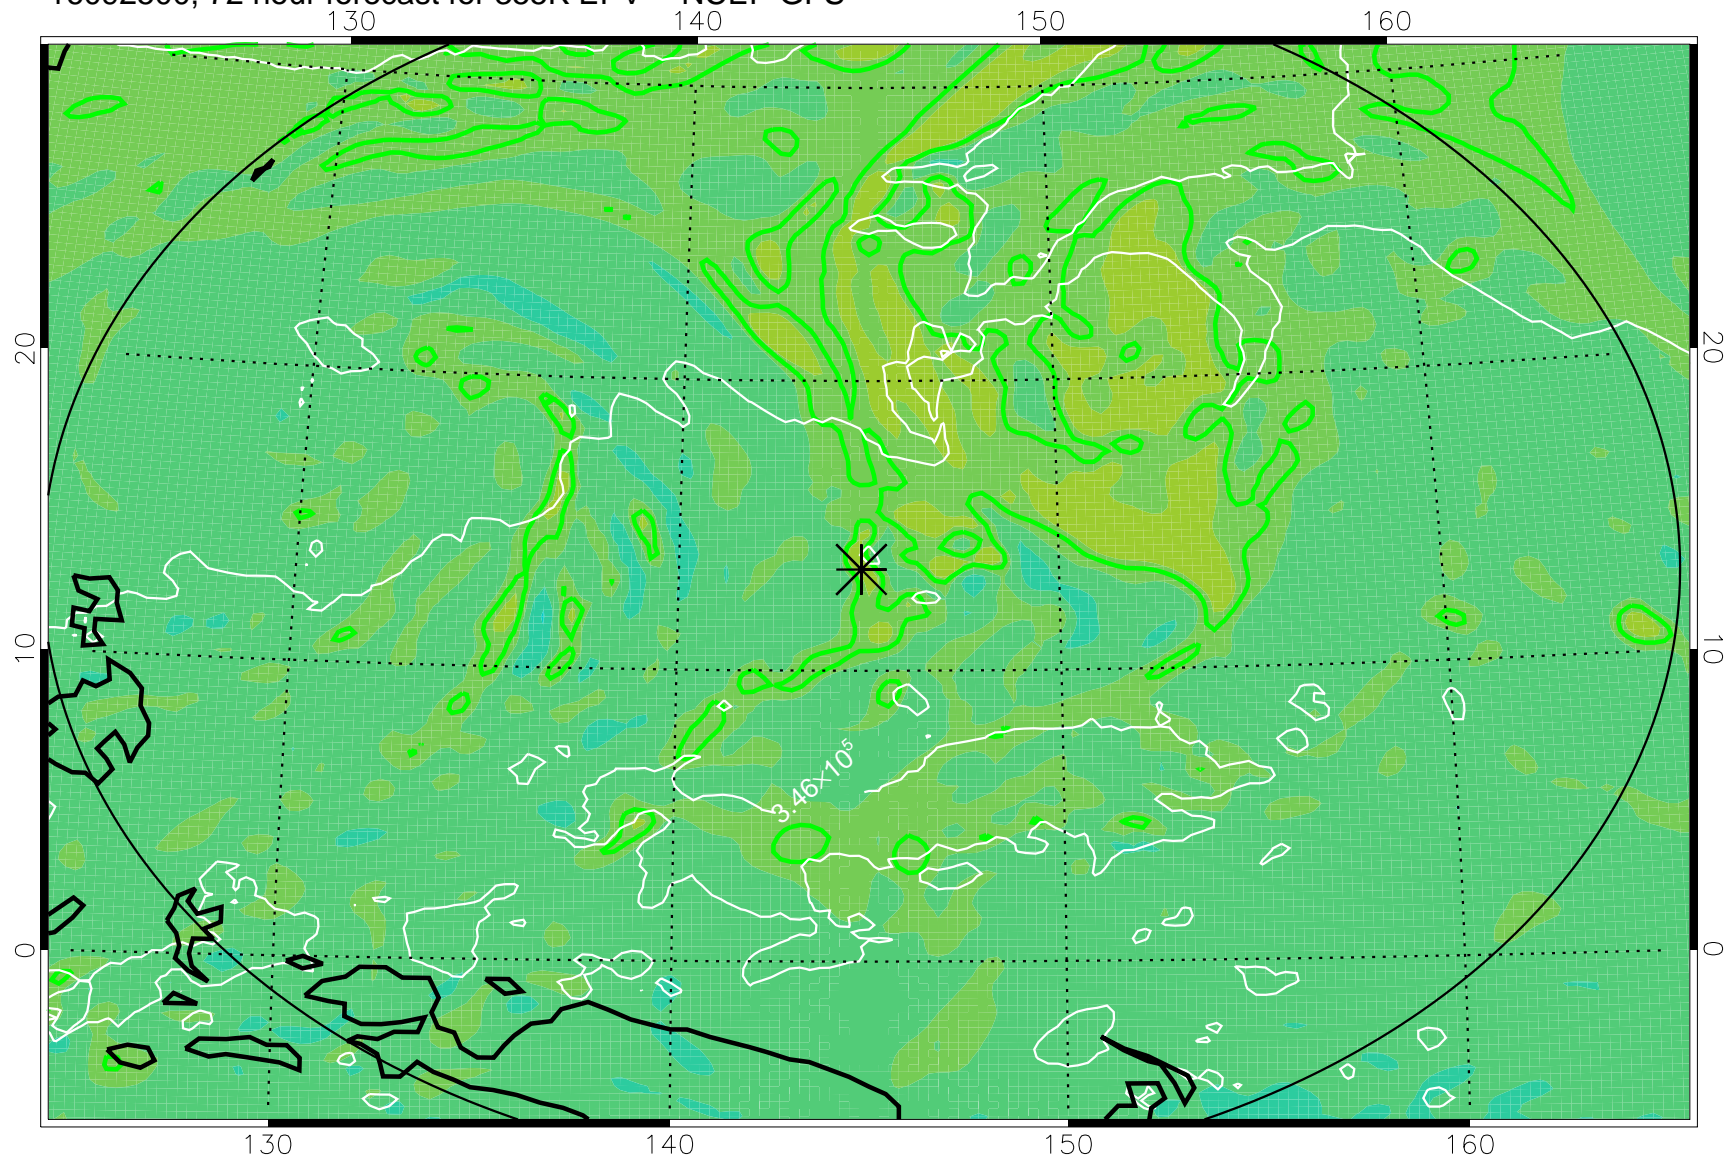

16092406, 54 hour forecast for 355K EPV -- NCEP GFS

355K Montgomery Streamfunction, white
EPV Tropopause (2 PVU) Position
Range ring of 2304 km

16092412, 60 hour forecast for 355K EPV -- NCEP GFS

355K Montgomery Streamfunction, white
EPV Tropopause (2 PVU) Position
Range ring of 2304 km

16092418, 66 hour forecast for 355K EPV -- NCEP GFS

355K Montgomery Streamfunction, white
EPV Tropopause (2 PVU) Position
Range ring of 2304 km

16092500, 72 hour forecast for 355K EPV -- NCEP GFS

355K Montgomery Streamfunction, white
EPV Tropopause (2 PVU) Position
Range ring of 2304 km

16092506, 78 hour forecast for 355K EPV -- NCEP GFS

355K Montgomery Streamfunction, white
EPV Tropopause (2 PVU) Position
Range ring of 2304 km

16092512, 84 hour forecast for 355K EPV -- NCEP GFS

355K Montgomery Streamfunction, white
EPV Tropopause (2 PVU) Position
Range ring of 2304 km

16092518, 90 hour forecast for 355K EPV -- NCEP GFS

355K Montgomery Streamfunction, white
EPV Tropopause (2 PVU) Position
Range ring of 2304 km

16092600, 96 hour forecast for 355K EPV -- NCEP GFS

355K Montgomery Streamfunction, white
EPV Tropopause (2 PVU) Position
Range ring of 2304 km