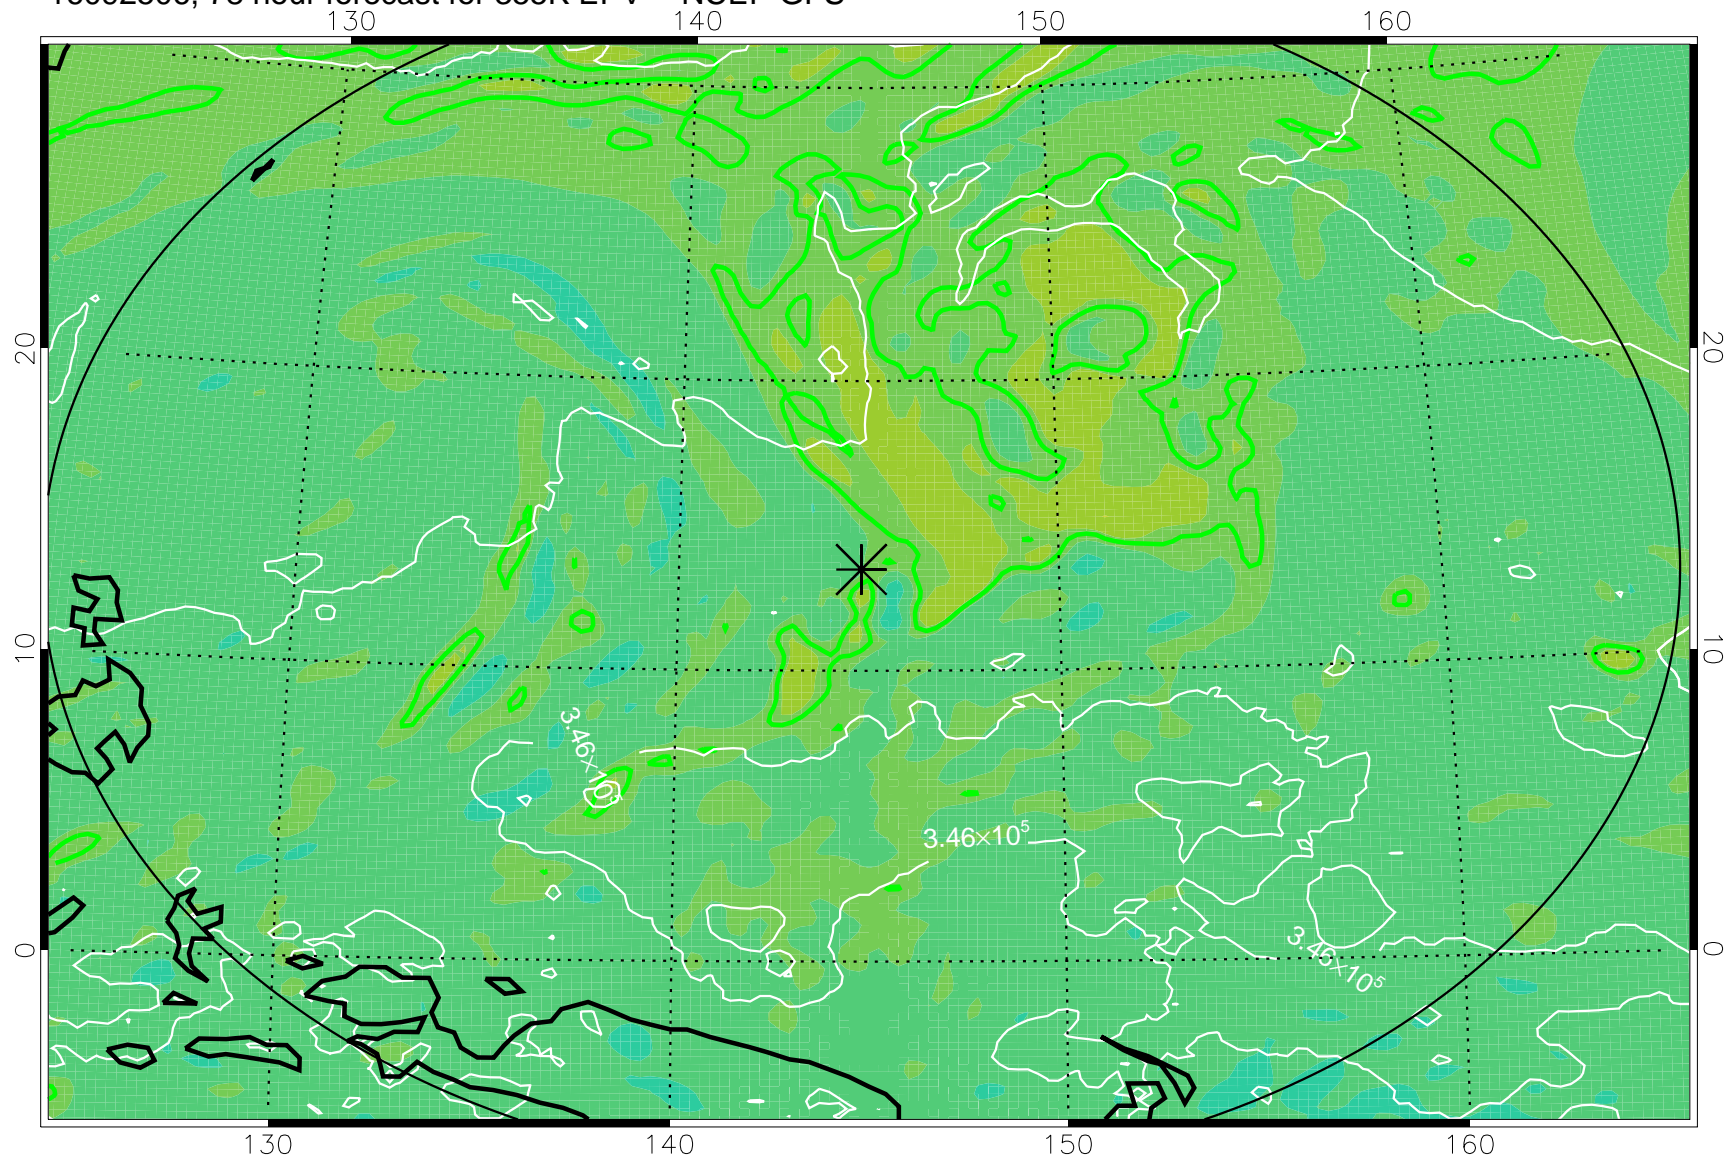

16092418, 66 hour forecast for 355K EPV -- NCEP GFS

355K Montgomery Streamfunction, white
EPV Tropopause (2 PVU) Position
Range ring of 2304 km

16092500, 72 hour forecast for 355K EPV -- NCEP GFS

355K Montgomery Streamfunction, white
EPV Tropopause (2 PVU) Position
Range ring of 2304 km

16092506, 78 hour forecast for 355K EPV -- NCEP GFS

355K Montgomery Streamfunction, white
EPV Tropopause (2 PVU) Position
Range ring of 2304 km

16092512, 84 hour forecast for 355K EPV -- NCEP GFS

355K Montgomery Streamfunction, white
EPV Tropopause (2 PVU) Position
Range ring of 2304 km

16092518, 90 hour forecast for 355K EPV -- NCEP GFS

355K Montgomery Streamfunction, white
EPV Tropopause (2 PVU) Position
Range ring of 2304 km

16092600, 96 hour forecast for 355K EPV -- NCEP GFS

355K Montgomery Streamfunction, white
EPV Tropopause (2 PVU) Position
Range ring of 2304 km

16092606, 102 hour forecast for 355K EPV -- NCEP GFS

355K Montgomery Streamfunction, white
EPV Tropopause (2 PVU) Position
Range ring of 2304 km

16092612, 108 hour forecast for 355K EPV -- NCEP GFS

355K Montgomery Streamfunction, white
EPV Tropopause (2 PVU) Position
Range ring of 2304 km