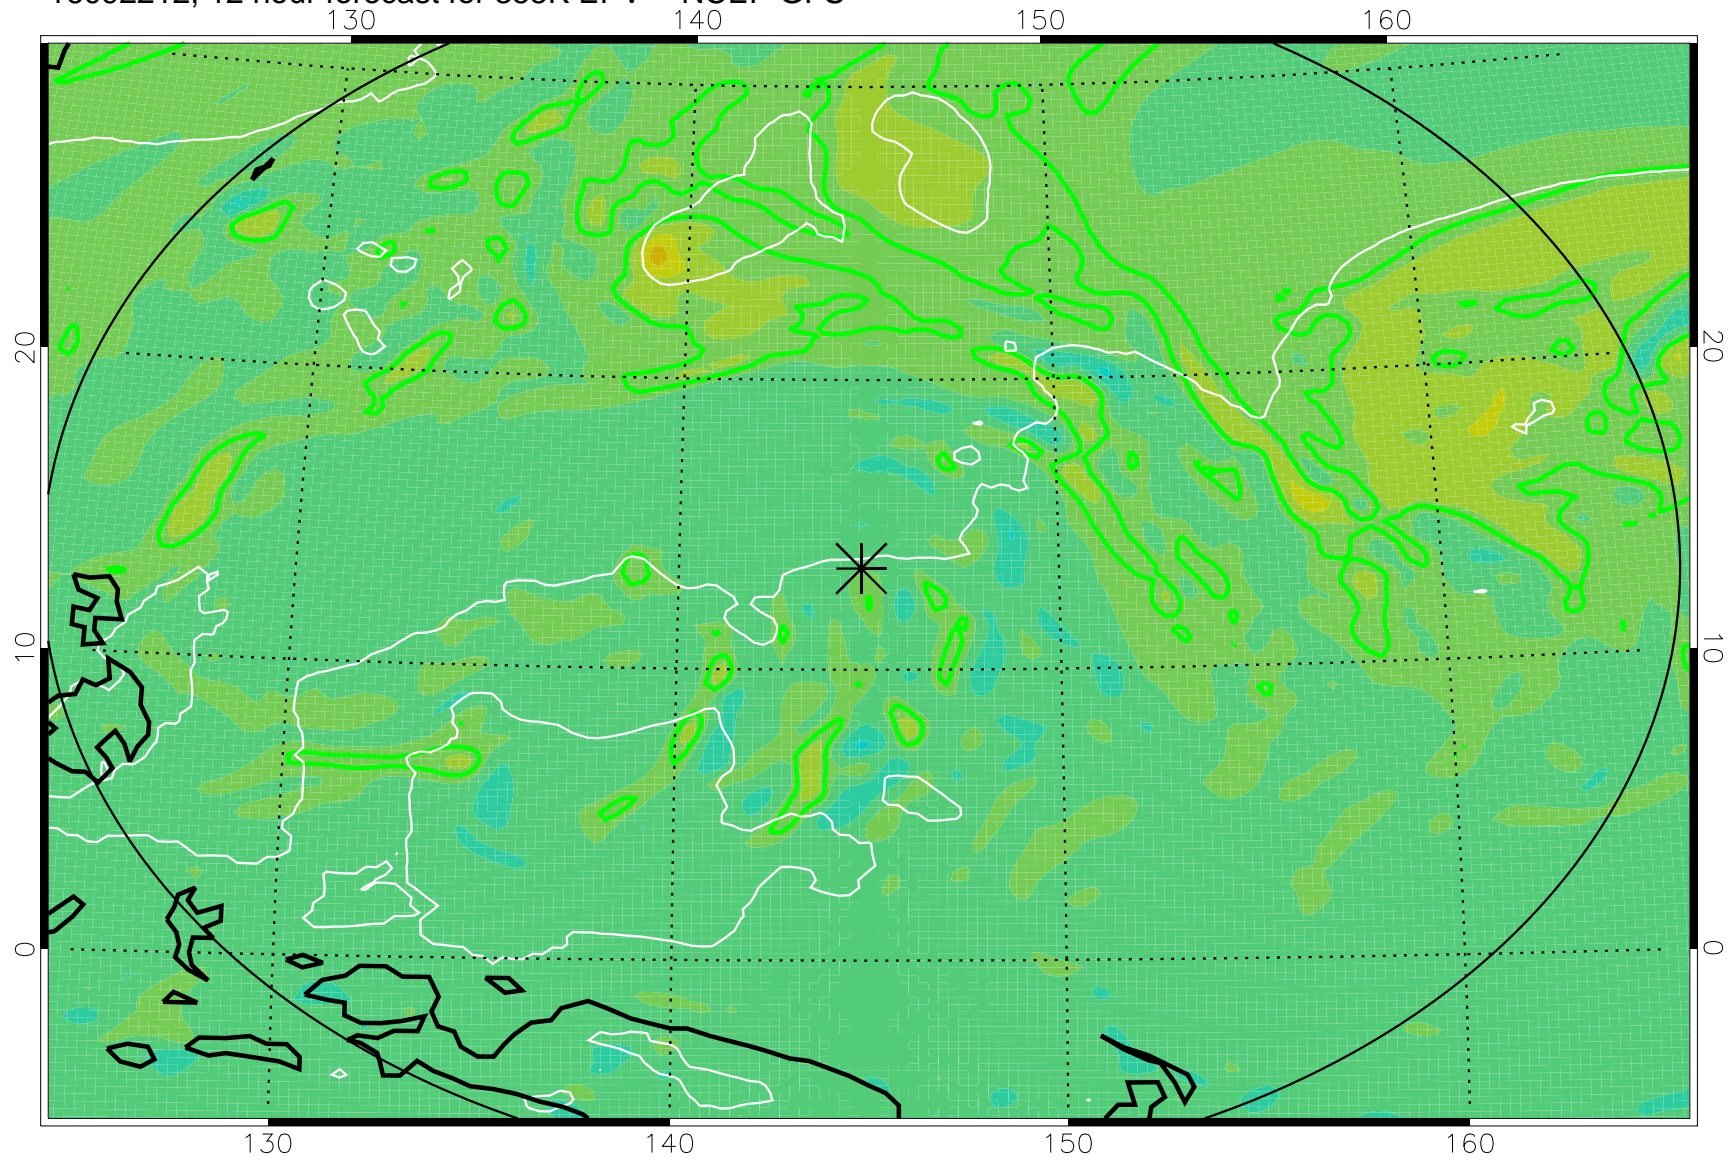

16092206, 6 hour forecast for 355K EPV -- NCEP GFS

355K Montgomery Streamfunction, white
EPV Tropopause (2 PVU) Position
Range ring of 2304 km

16092212, 12 hour forecast for 355K EPV -- NCEP GFS

355K Montgomery Streamfunction, white
EPV Tropopause (2 PVU) Position
Range ring of 2304 km

16092218, 18 hour forecast for 355K EPV -- NCEP GFS

355K Montgomery Streamfunction, white
EPV Tropopause (2 PVU) Position
Range ring of 2304 km

16092300, 24 hour forecast for 355K EPV -- NCEP GFS

355K Montgomery Streamfunction, white
EPV Tropopause (2 PVU) Position
Range ring of 2304 km

16092306, 30 hour forecast for 355K EPV -- NCEP GFS

355K Montgomery Streamfunction, white
EPV Tropopause (2 PVU) Position
Range ring of 2304 km

16092312, 36 hour forecast for 355K EPV -- NCEP GFS

355K Montgomery Streamfunction, white
EPV Tropopause (2 PVU) Position
Range ring of 2304 km

16092318, 42 hour forecast for 355K EPV -- NCEP GFS

355K Montgomery Streamfunction, white
EPV Tropopause (2 PVU) Position
Range ring of 2304 km

16092400, 48 hour forecast for 355K EPV -- NCEP GFS

355K Montgomery Streamfunction, white
EPV Tropopause (2 PVU) Position
Range ring of 2304 km