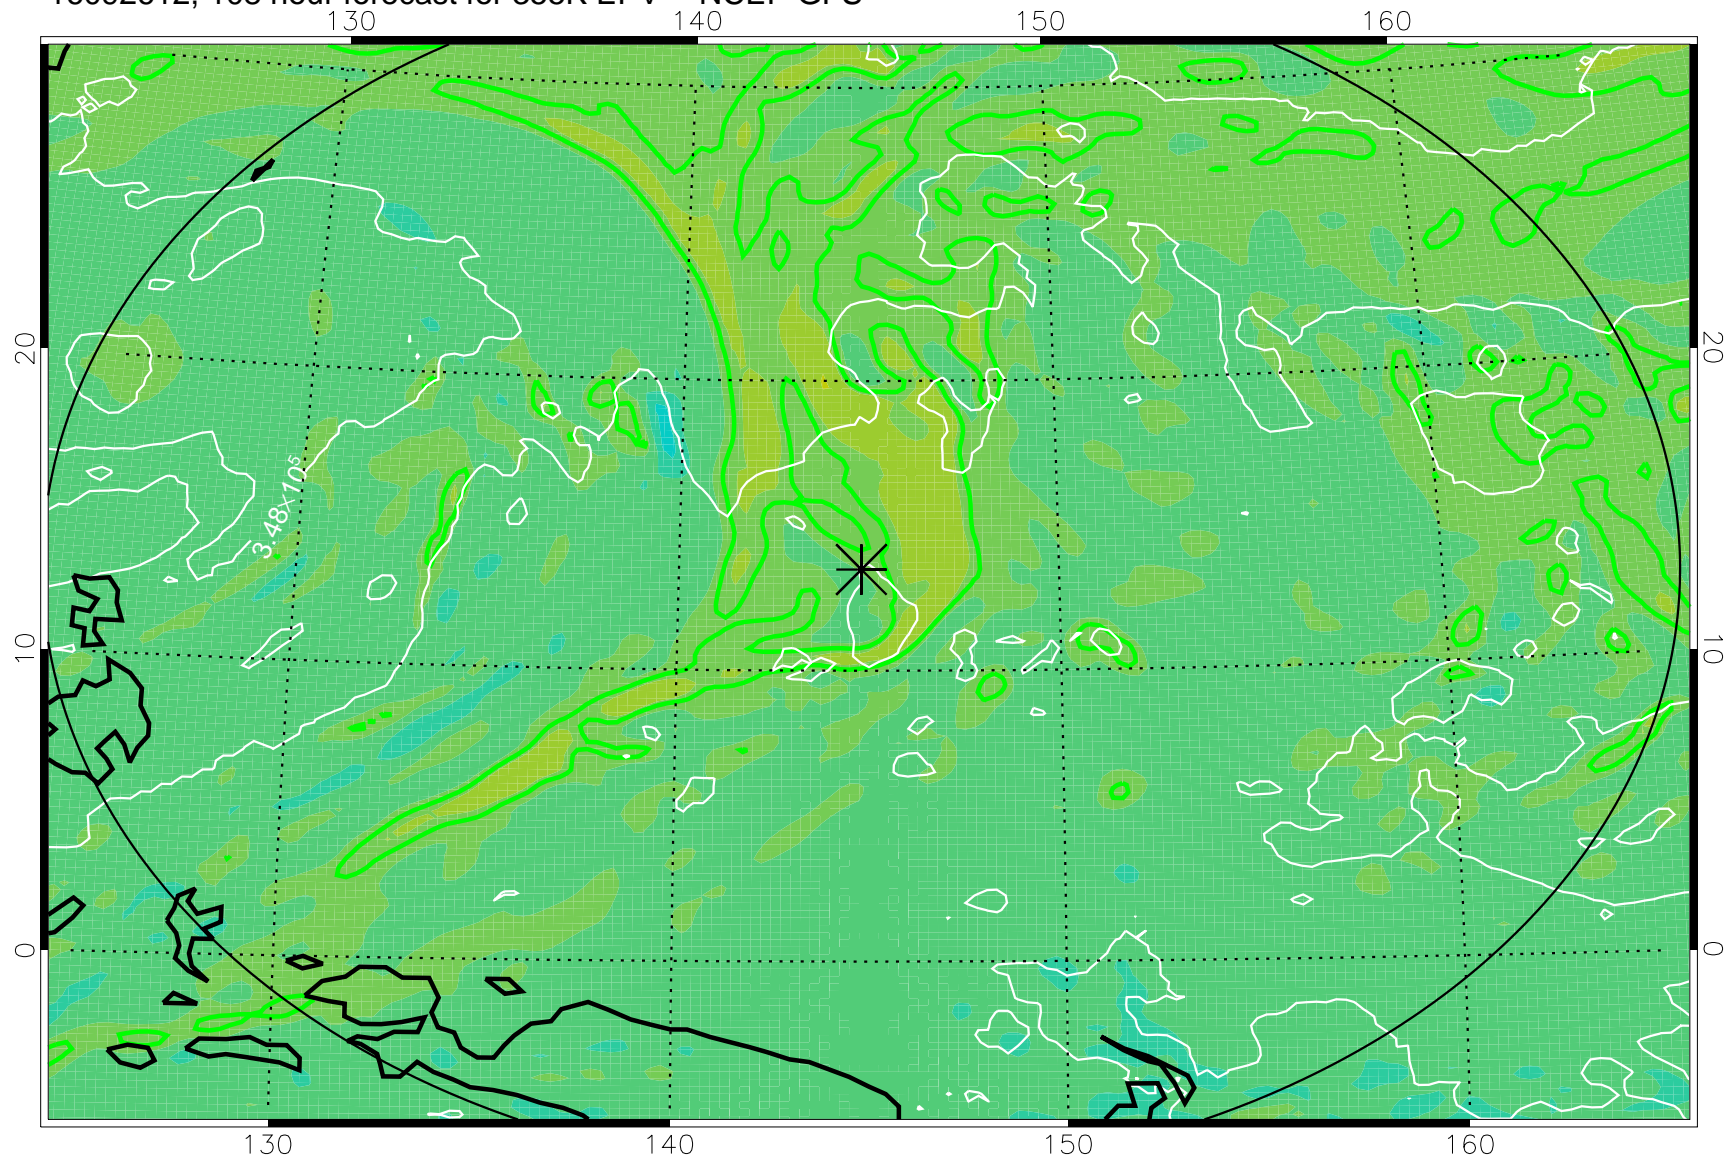

16092506, 78 hour forecast for 355K EPV -- NCEP GFS

355K Montgomery Streamfunction, white
EPV Tropopause (2 PVU) Position
Range ring of 2304 km

16092512, 84 hour forecast for 355K EPV -- NCEP GFS

355K Montgomery Streamfunction, white
EPV Tropopause (2 PVU) Position
Range ring of 2304 km

16092518, 90 hour forecast for 355K EPV -- NCEP GFS

355K Montgomery Streamfunction, white
EPV Tropopause (2 PVU) Position
Range ring of 2304 km

16092600, 96 hour forecast for 355K EPV -- NCEP GFS

355K Montgomery Streamfunction, white
EPV Tropopause (2 PVU) Position
Range ring of 2304 km

16092606, 102 hour forecast for 355K EPV -- NCEP GFS

355K Montgomery Streamfunction, white
EPV Tropopause (2 PVU) Position
Range ring of 2304 km

16092612, 108 hour forecast for 355K EPV -- NCEP GFS

355K Montgomery Streamfunction, white
EPV Tropopause (2 PVU) Position
Range ring of 2304 km

16092618, 114 hour forecast for 355K EPV -- NCEP GFS

355K Montgomery Streamfunction, white
EPV Tropopause (2 PVU) Position
Range ring of 2304 km

16092700, 120 hour forecast for 355K EPV -- NCEP GFS

355K Montgomery Streamfunction, white
EPV Tropopause (2 PVU) Position
Range ring of 2304 km