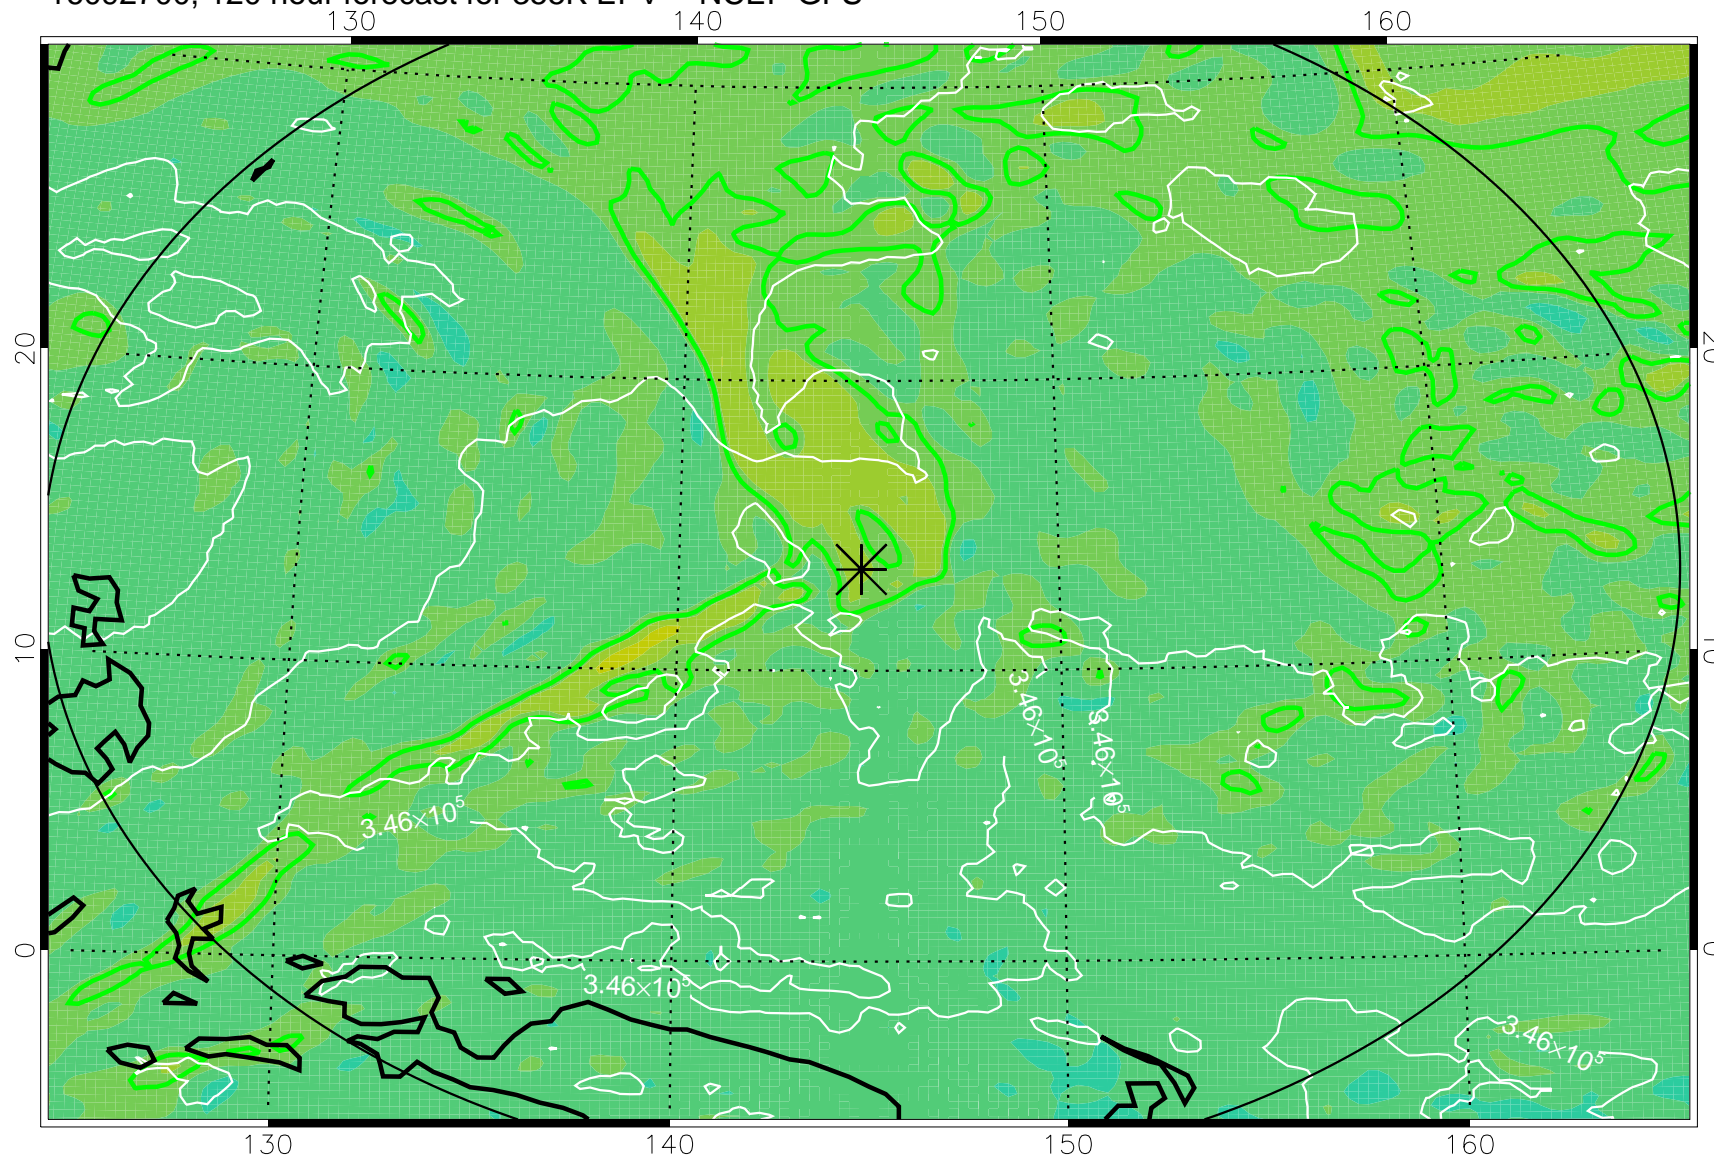

16092506, 78 hour forecast for 355K EPV -- NCEP GFS

355K Montgomery Streamfunction, white
EPV Tropopause (2 PVU) Position
Range ring of 2304 km

16092512, 84 hour forecast for 355K EPV -- NCEP GFS

355K Montgomery Streamfunction, white
EPV Tropopause (2 PVU) Position
Range ring of 2304 km

16092518, 90 hour forecast for 355K EPV -- NCEP GFS

355K Montgomery Streamfunction, white
EPV Tropopause (2 PVU) Position
Range ring of 2304 km

16092600, 96 hour forecast for 355K EPV -- NCEP GFS

355K Montgomery Streamfunction, white
EPV Tropopause (2 PVU) Position
Range ring of 2304 km

16092606, 102 hour forecast for 355K EPV -- NCEP GFS

355K Montgomery Streamfunction, white
EPV Tropopause (2 PVU) Position
Range ring of 2304 km

16092612, 108 hour forecast for 355K EPV -- NCEP GFS

355K Montgomery Streamfunction, white
EPV Tropopause (2 PVU) Position
Range ring of 2304 km

16092618, 114 hour forecast for 355K EPV -- NCEP GFS

355K Montgomery Streamfunction, white
EPV Tropopause (2 PVU) Position
Range ring of 2304 km

16092700, 120 hour forecast for 355K EPV -- NCEP GFS

355K Montgomery Streamfunction, white
EPV Tropopause (2 PVU) Position
Range ring of 2304 km