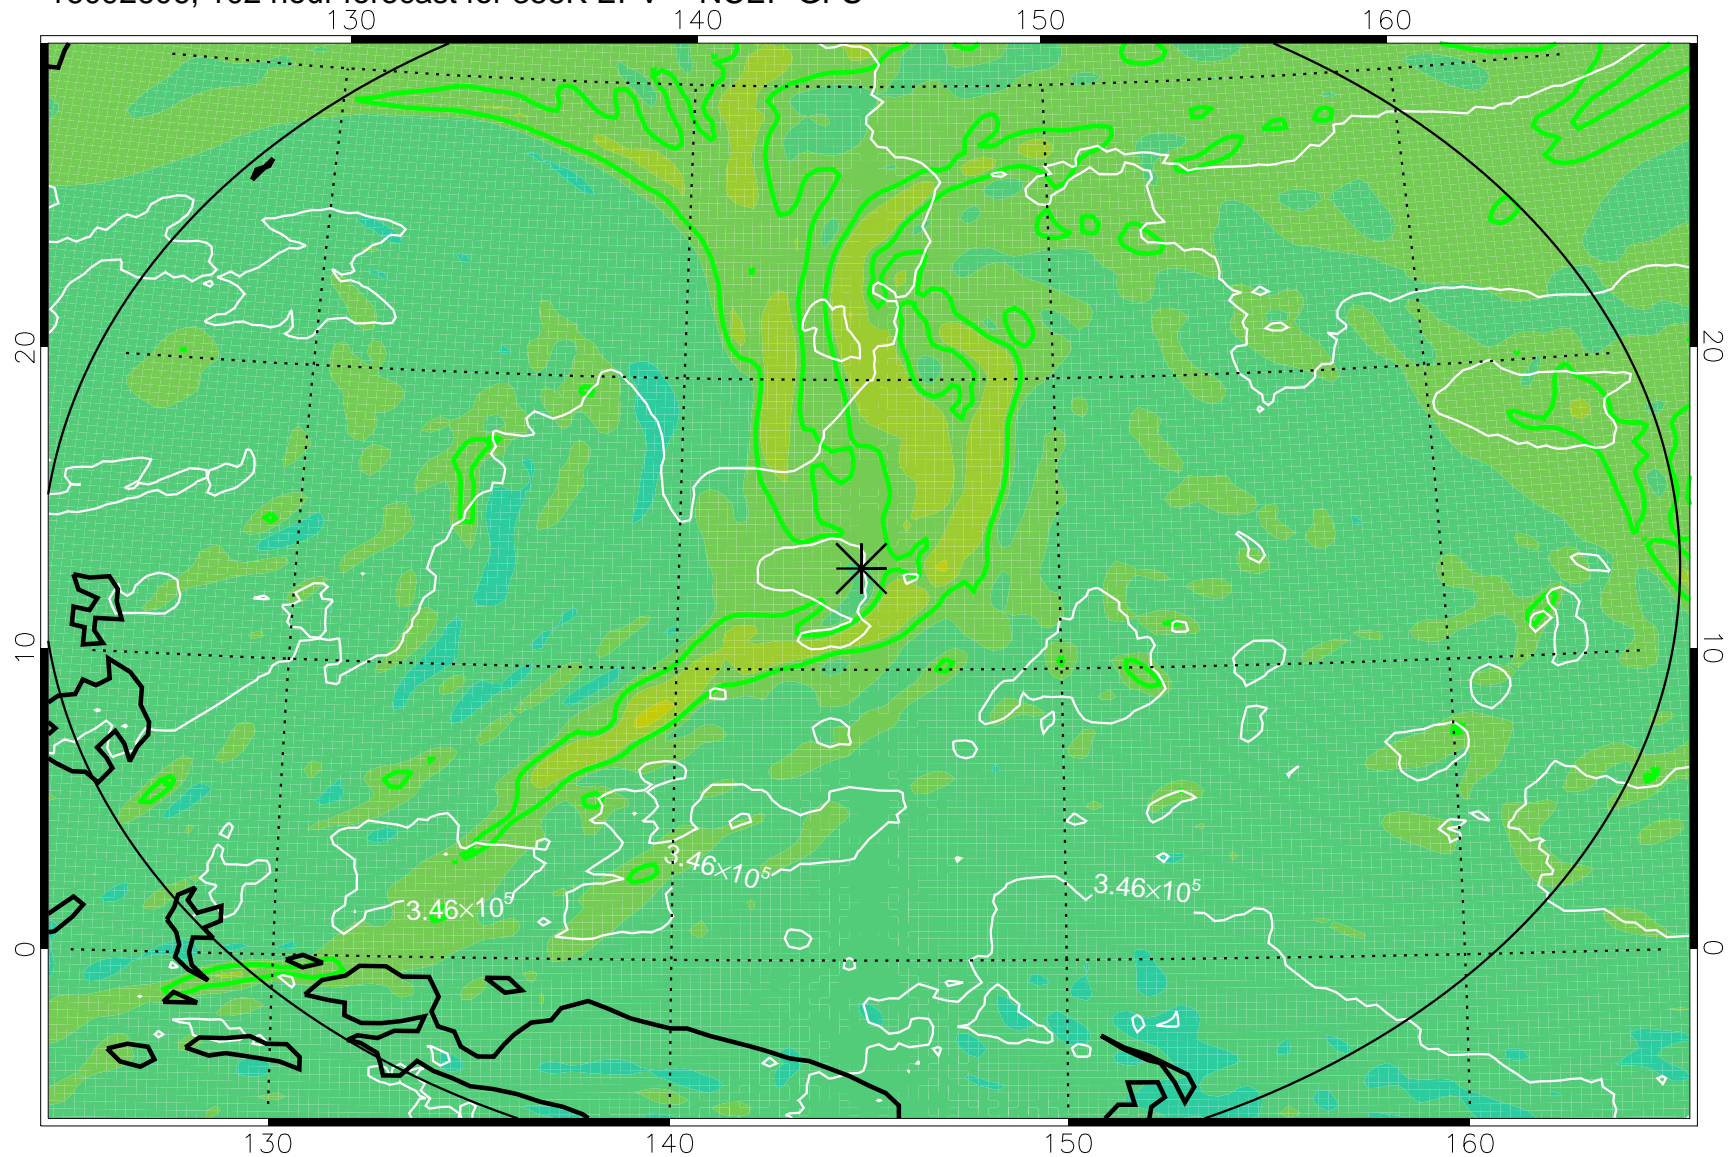

16092506, 78 hour forecast for 355K EPV -- NCEP GFS

355K Montgomery Streamfunction, white
EPV Tropopause (2 PVU) Position
Range ring of 2304 km

16092512, 84 hour forecast for 355K EPV -- NCEP GFS

355K Montgomery Streamfunction, white
EPV Tropopause (2 PVU) Position
Range ring of 2304 km

16092518, 90 hour forecast for 355K EPV -- NCEP GFS

355K Montgomery Streamfunction, white
EPV Tropopause (2 PVU) Position
Range ring of 2304 km

16092600, 96 hour forecast for 355K EPV -- NCEP GFS

355K Montgomery Streamfunction, white
EPV Tropopause (2 PVU) Position
Range ring of 2304 km

16092606, 102 hour forecast for 355K EPV -- NCEP GFS

355K Montgomery Streamfunction, white
EPV Tropopause (2 PVU) Position
Range ring of 2304 km

16092612, 108 hour forecast for 355K EPV -- NCEP GFS

355K Montgomery Streamfunction, white
EPV Tropopause (2 PVU) Position
Range ring of 2304 km

16092618, 114 hour forecast for 355K EPV -- NCEP GFS

355K Montgomery Streamfunction, white
EPV Tropopause (2 PVU) Position
Range ring of 2304 km

16092700, 120 hour forecast for 355K EPV -- NCEP GFS

355K Montgomery Streamfunction, white
EPV Tropopause (2 PVU) Position
Range ring of 2304 km