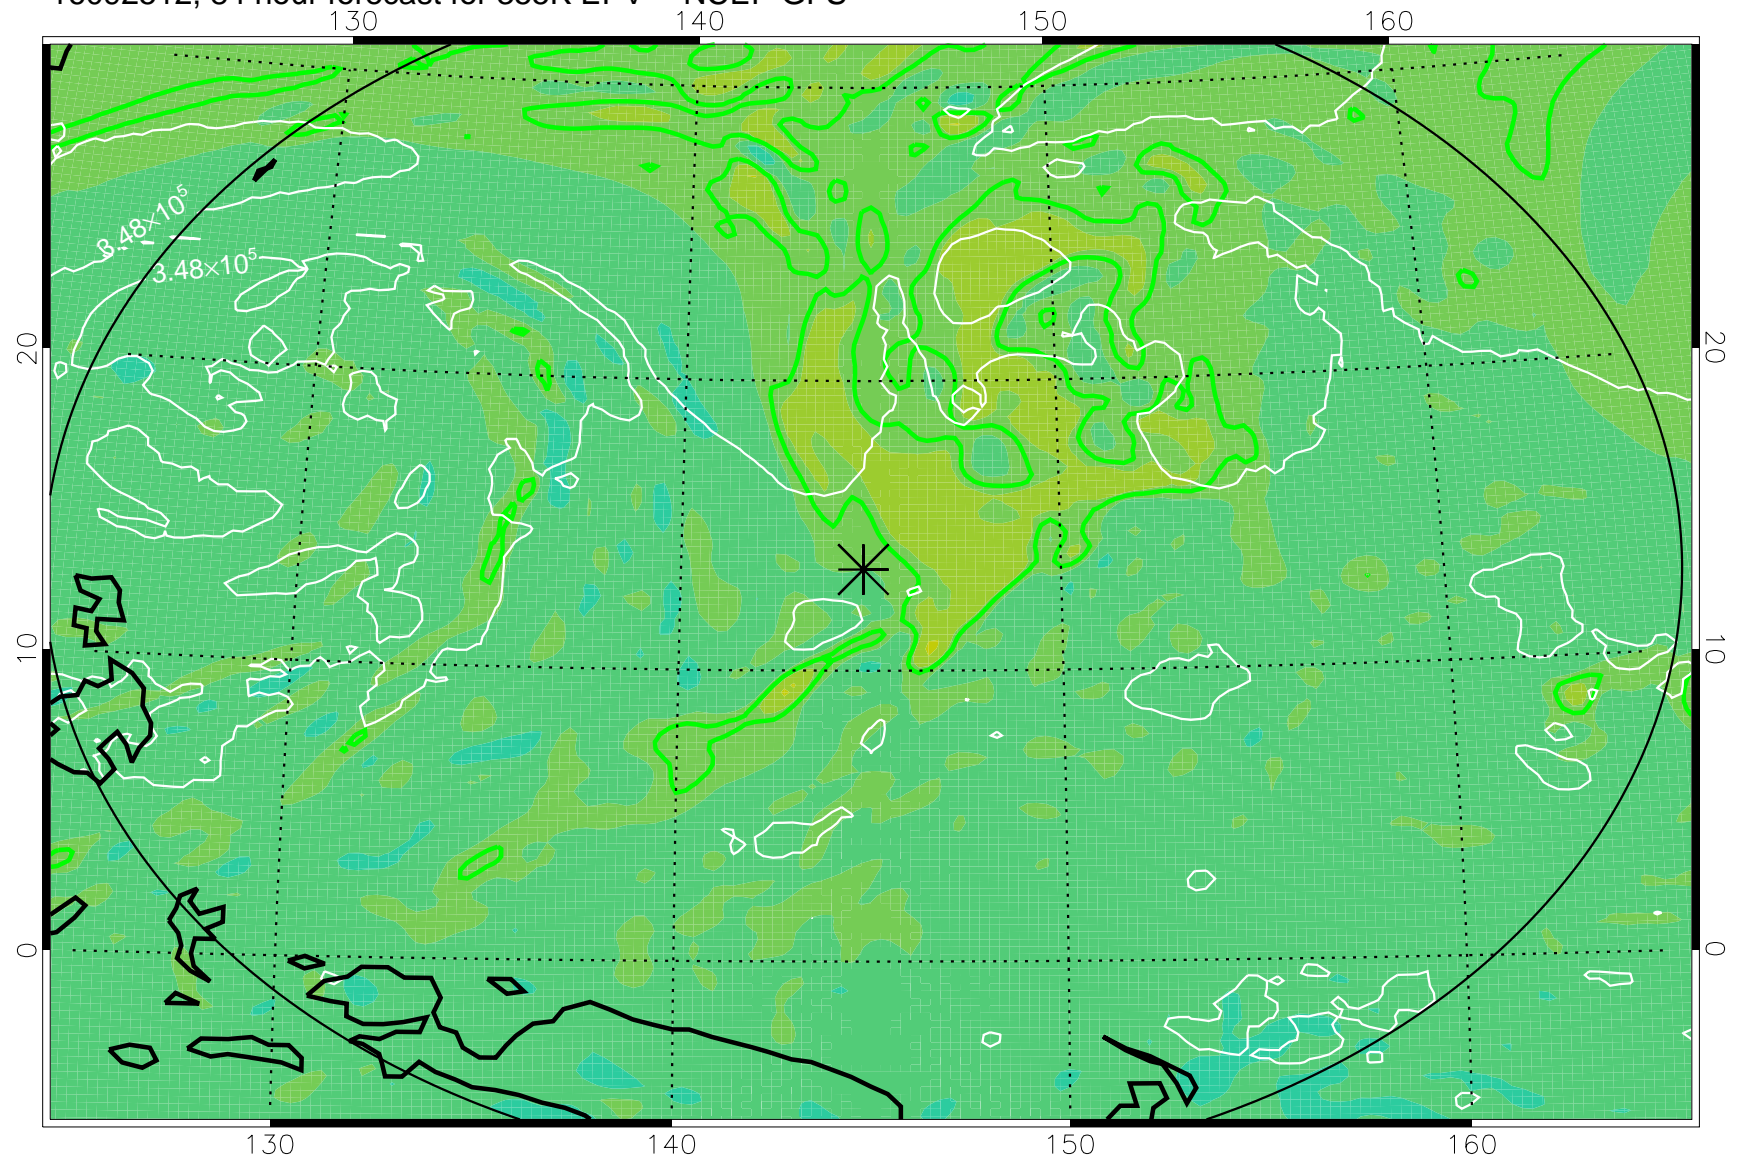

16092418, 66 hour forecast for 355K EPV -- NCEP GFS

355K Montgomery Streamfunction, white
EPV Tropopause (2 PVU) Position
Range ring of 2304 km

16092500, 72 hour forecast for 355K EPV -- NCEP GFS

355K Montgomery Streamfunction, white
EPV Tropopause (2 PVU) Position
Range ring of 2304 km

16092506, 78 hour forecast for 355K EPV -- NCEP GFS

355K Montgomery Streamfunction, white
EPV Tropopause (2 PVU) Position
Range ring of 2304 km

16092512, 84 hour forecast for 355K EPV -- NCEP GFS

355K Montgomery Streamfunction, white
EPV Tropopause (2 PVU) Position
Range ring of 2304 km

16092518, 90 hour forecast for 355K EPV -- NCEP GFS

355K Montgomery Streamfunction, white
EPV Tropopause (2 PVU) Position
Range ring of 2304 km

16092600, 96 hour forecast for 355K EPV -- NCEP GFS

355K Montgomery Streamfunction, white
EPV Tropopause (2 PVU) Position
Range ring of 2304 km

16092606, 102 hour forecast for 355K EPV -- NCEP GFS

355K Montgomery Streamfunction, white
EPV Tropopause (2 PVU) Position
Range ring of 2304 km

16092612, 108 hour forecast for 355K EPV -- NCEP GFS

355K Montgomery Streamfunction, white
EPV Tropopause (2 PVU) Position
Range ring of 2304 km