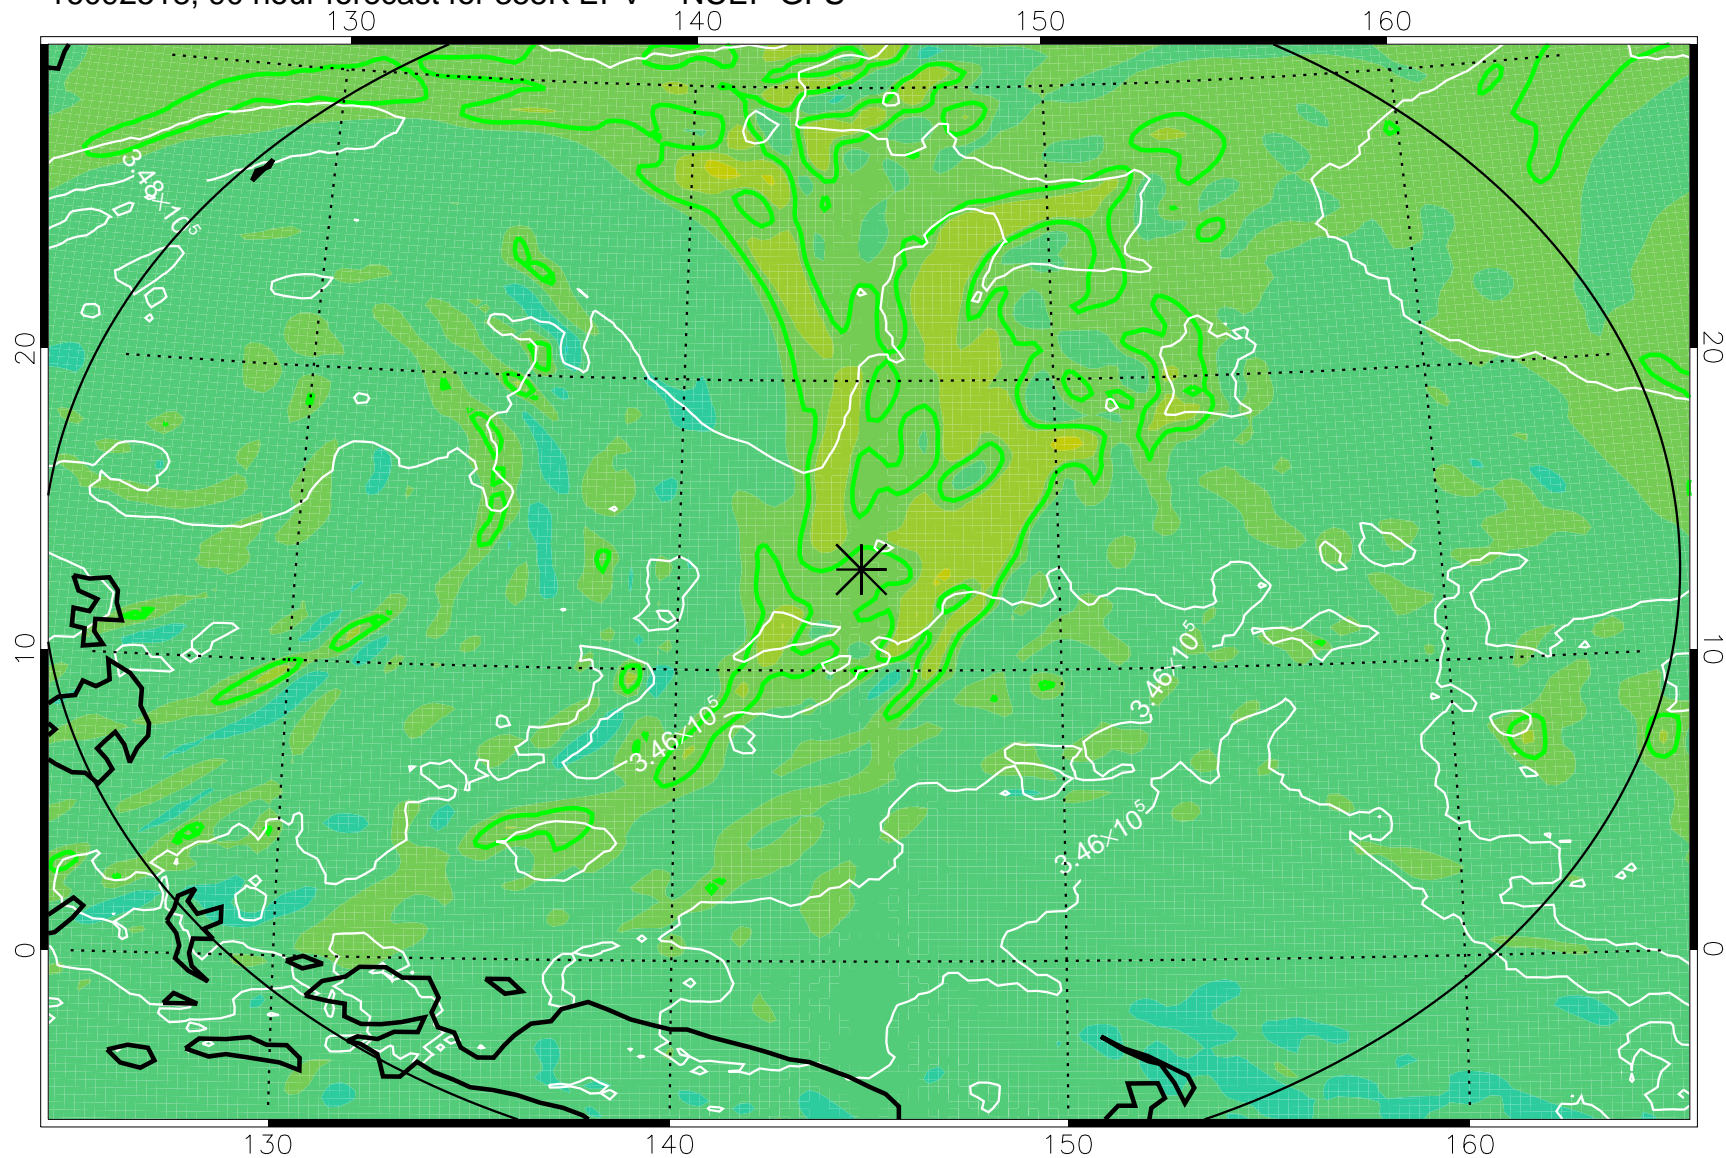

16092418, 66 hour forecast for 355K EPV -- NCEP GFS

355K Montgomery Streamfunction, white
EPV Tropopause (2 PVU) Position
Range ring of 2304 km

16092500, 72 hour forecast for 355K EPV -- NCEP GFS

355K Montgomery Streamfunction, white
EPV Tropopause (2 PVU) Position
Range ring of 2304 km

16092506, 78 hour forecast for 355K EPV -- NCEP GFS

355K Montgomery Streamfunction, white
EPV Tropopause (2 PVU) Position
Range ring of 2304 km

16092512, 84 hour forecast for 355K EPV -- NCEP GFS

355K Montgomery Streamfunction, white
EPV Tropopause (2 PVU) Position
Range ring of 2304 km

16092518, 90 hour forecast for 355K EPV -- NCEP GFS

355K Montgomery Streamfunction, white
EPV Tropopause (2 PVU) Position
Range ring of 2304 km

16092600, 96 hour forecast for 355K EPV -- NCEP GFS

355K Montgomery Streamfunction, white
EPV Tropopause (2 PVU) Position
Range ring of 2304 km

16092606, 102 hour forecast for 355K EPV -- NCEP GFS

355K Montgomery Streamfunction, white
EPV Tropopause (2 PVU) Position
Range ring of 2304 km

16092612, 108 hour forecast for 355K EPV -- NCEP GFS

355K Montgomery Streamfunction, white
EPV Tropopause (2 PVU) Position
Range ring of 2304 km