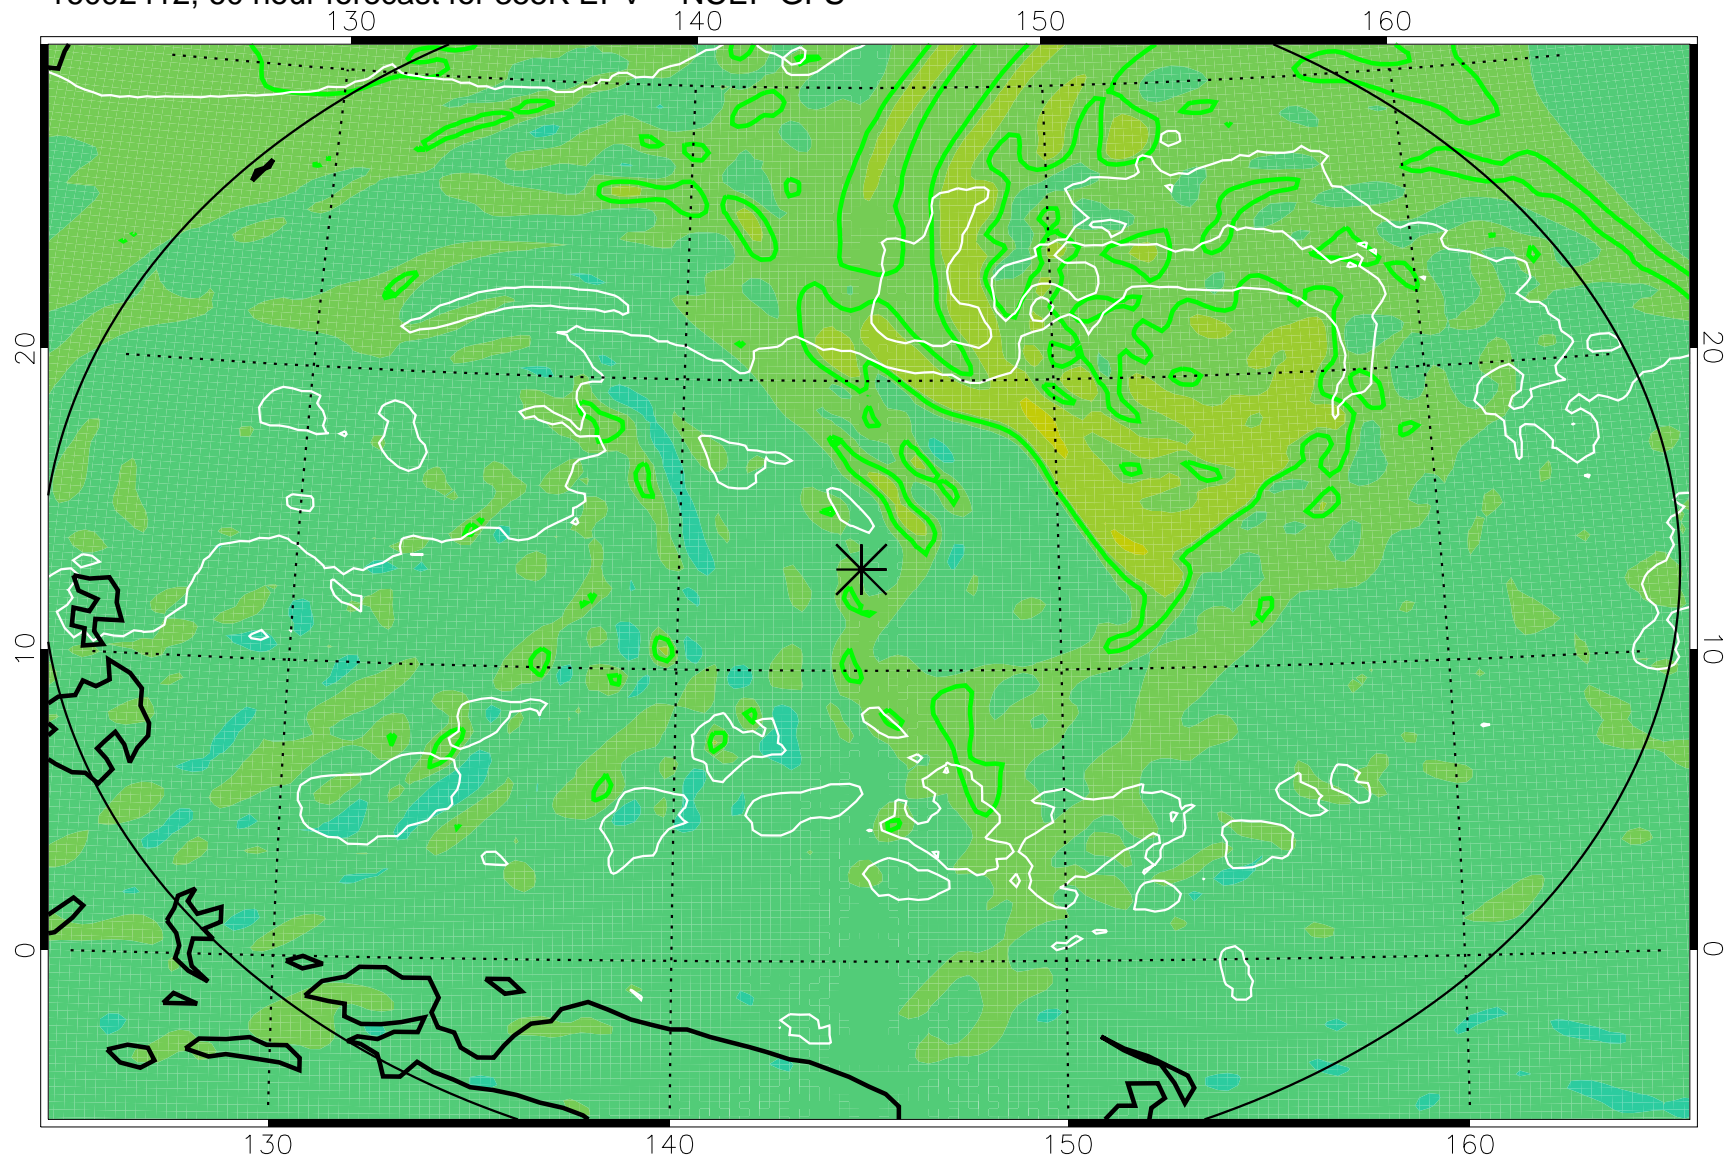

16092318, 42 hour forecast for 355K EPV -- NCEP GFS

355K Montgomery Streamfunction, white
EPV Tropopause (2 PVU) Position
Range ring of 2304 km

16092400, 48 hour forecast for 355K EPV -- NCEP GFS

355K Montgomery Streamfunction, white
EPV Tropopause (2 PVU) Position
Range ring of 2304 km

16092406, 54 hour forecast for 355K EPV -- NCEP GFS

355K Montgomery Streamfunction, white
EPV Tropopause (2 PVU) Position
Range ring of 2304 km

16092412, 60 hour forecast for 355K EPV -- NCEP GFS

355K Montgomery Streamfunction, white
EPV Tropopause (2 PVU) Position
Range ring of 2304 km

16092418, 66 hour forecast for 355K EPV -- NCEP GFS

355K Montgomery Streamfunction, white
EPV Tropopause (2 PVU) Position
Range ring of 2304 km

16092500, 72 hour forecast for 355K EPV -- NCEP GFS

355K Montgomery Streamfunction, white
EPV Tropopause (2 PVU) Position
Range ring of 2304 km

16092518, 90 hour forecast for 355K EPV -- NCEP GFS

355K Montgomery Streamfunction, white
EPV Tropopause (2 PVU) Position
Range ring of 2304 km

16092600, 96 hour forecast for 355K EPV -- NCEP GFS

355K Montgomery Streamfunction, white
EPV Tropopause (2 PVU) Position
Range ring of 2304 km