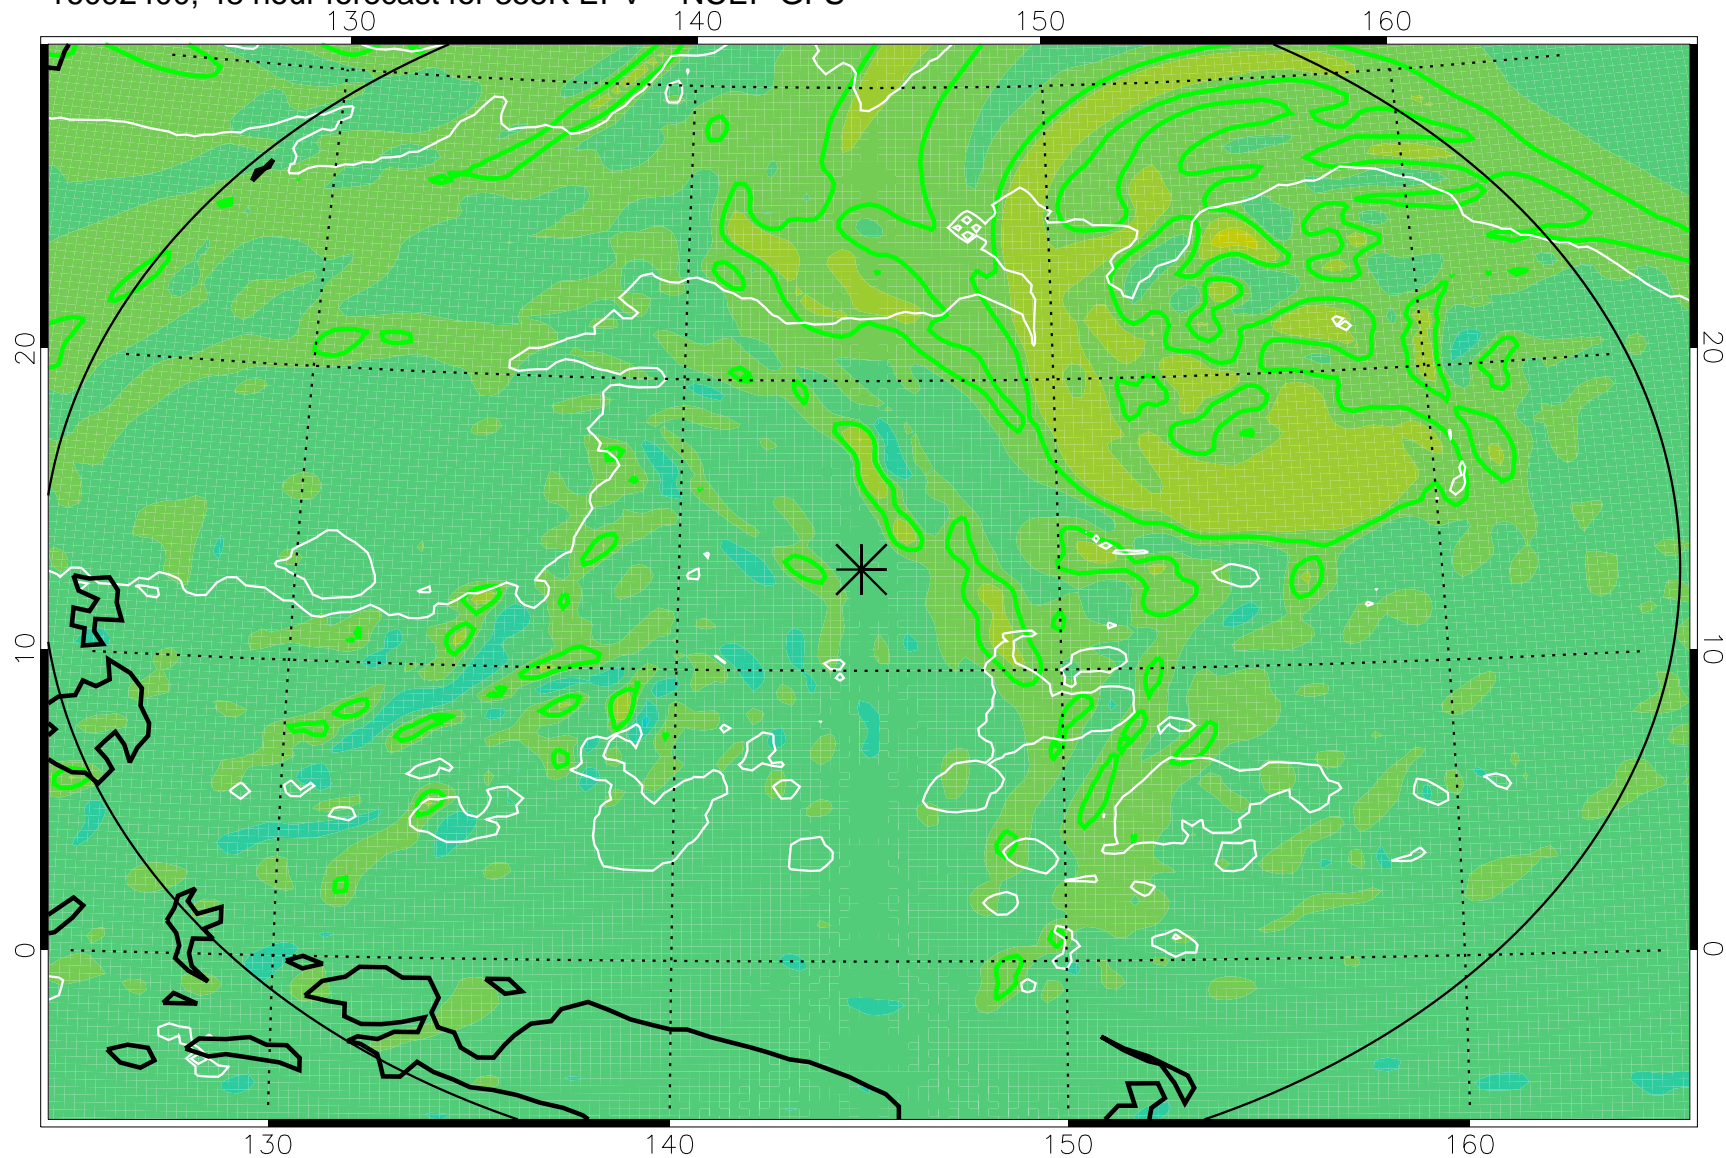

16092306, 30 hour forecast for 355K EPV -- NCEP GFS

355K Montgomery Streamfunction, white
EPV Tropopause (2 PVU) Position
Range ring of 2304 km

16092312, 36 hour forecast for 355K EPV -- NCEP GFS

355K Montgomery Streamfunction, white
EPV Tropopause (2 PVU) Position
Range ring of 2304 km

16092318, 42 hour forecast for 355K EPV -- NCEP GFS

355K Montgomery Streamfunction, white
EPV Tropopause (2 PVU) Position
Range ring of 2304 km

16092400, 48 hour forecast for 355K EPV -- NCEP GFS

355K Montgomery Streamfunction, white
EPV Tropopause (2 PVU) Position
Range ring of 2304 km

16092406, 54 hour forecast for 355K EPV -- NCEP GFS

355K Montgomery Streamfunction, white
EPV Tropopause (2 PVU) Position
Range ring of 2304 km

16092412, 60 hour forecast for 355K EPV -- NCEP GFS

355K Montgomery Streamfunction, white
EPV Tropopause (2 PVU) Position
Range ring of 2304 km

16092418, 66 hour forecast for 355K EPV -- NCEP GFS

355K Montgomery Streamfunction, white
EPV Tropopause (2 PVU) Position
Range ring of 2304 km

16092500, 72 hour forecast for 355K EPV -- NCEP GFS

355K Montgomery Streamfunction, white
EPV Tropopause (2 PVU) Position
Range ring of 2304 km