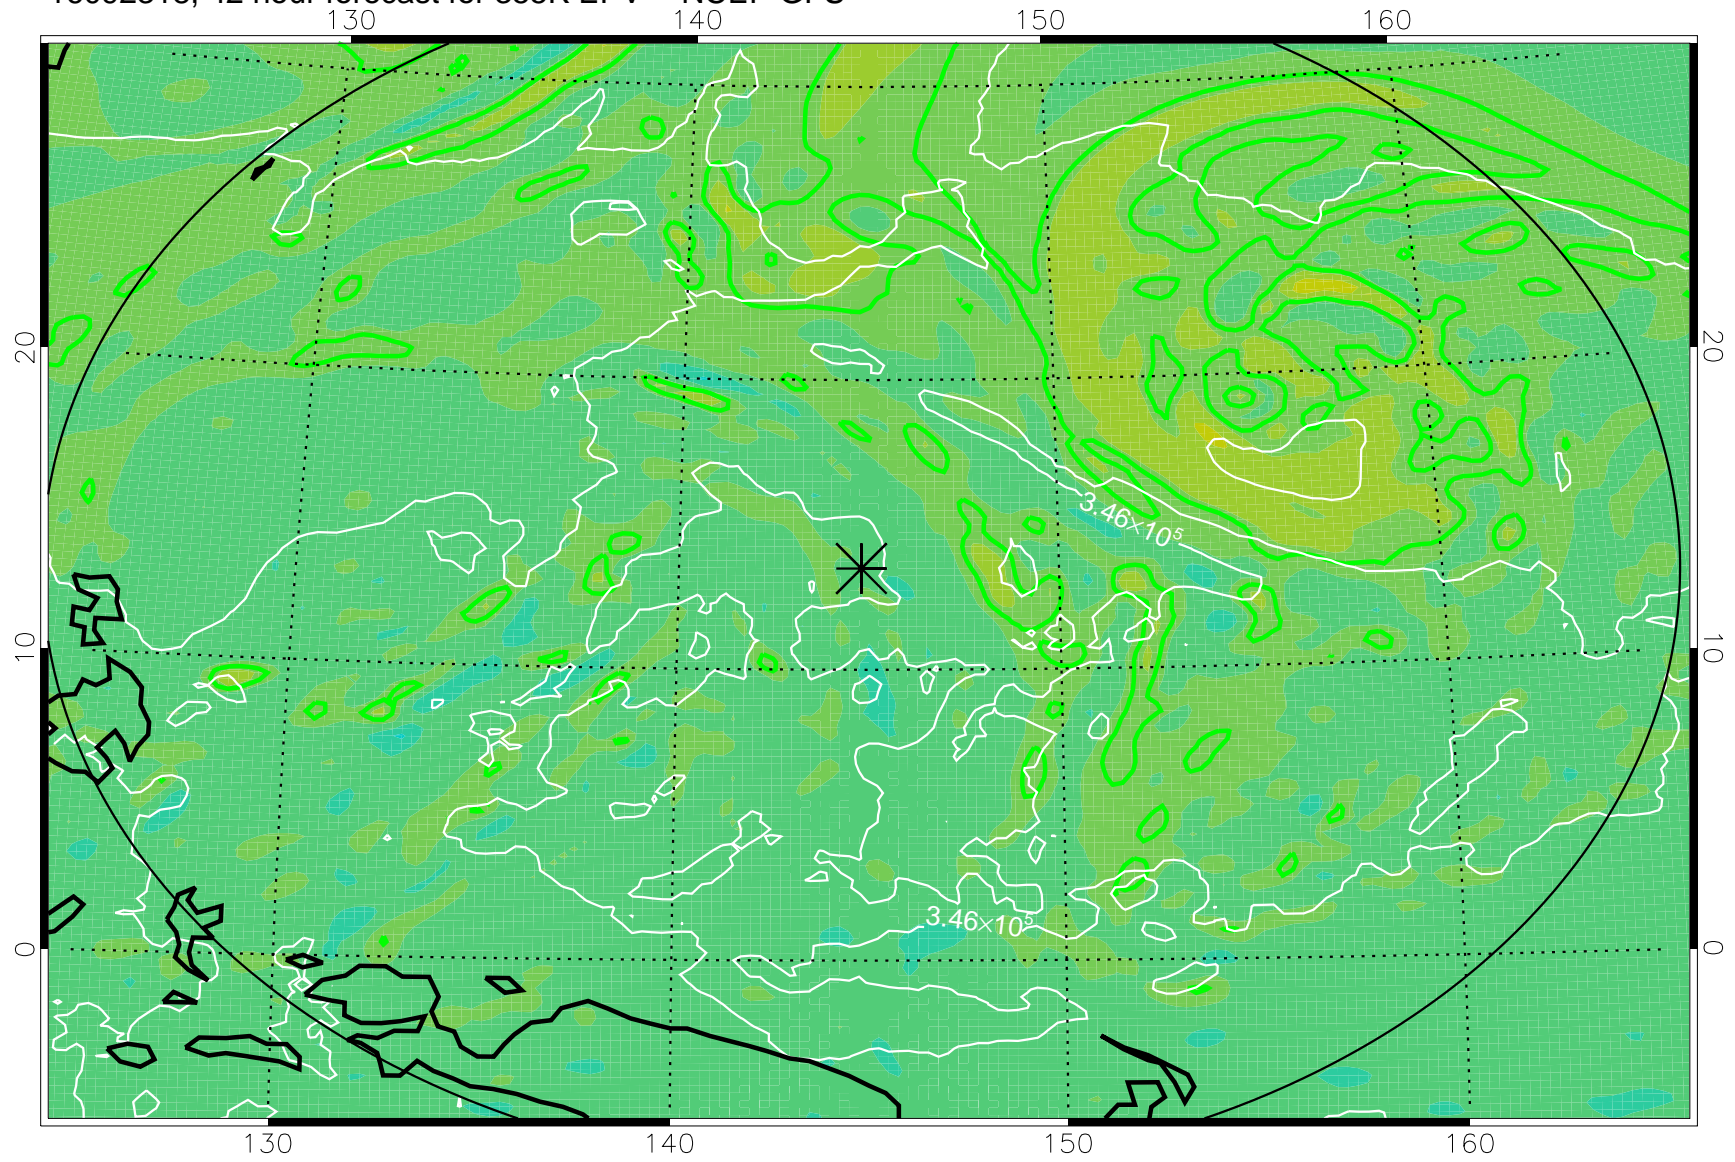

16092306, 30 hour forecast for 355K EPV -- NCEP GFS

355K Montgomery Streamfunction, white
EPV Tropopause (2 PVU) Position
Range ring of 2304 km

16092312, 36 hour forecast for 355K EPV -- NCEP GFS

355K Montgomery Streamfunction, white
EPV Tropopause (2 PVU) Position
Range ring of 2304 km

16092318, 42 hour forecast for 355K EPV -- NCEP GFS

355K Montgomery Streamfunction, white
EPV Tropopause (2 PVU) Position
Range ring of 2304 km

16092400, 48 hour forecast for 355K EPV -- NCEP GFS

355K Montgomery Streamfunction, white
EPV Tropopause (2 PVU) Position
Range ring of 2304 km

16092406, 54 hour forecast for 355K EPV -- NCEP GFS

355K Montgomery Streamfunction, white
EPV Tropopause (2 PVU) Position
Range ring of 2304 km

16092412, 60 hour forecast for 355K EPV -- NCEP GFS

355K Montgomery Streamfunction, white
EPV Tropopause (2 PVU) Position
Range ring of 2304 km

16092418, 66 hour forecast for 355K EPV -- NCEP GFS

355K Montgomery Streamfunction, white
EPV Tropopause (2 PVU) Position
Range ring of 2304 km

16092500, 72 hour forecast for 355K EPV -- NCEP GFS

355K Montgomery Streamfunction, white
EPV Tropopause (2 PVU) Position
Range ring of 2304 km