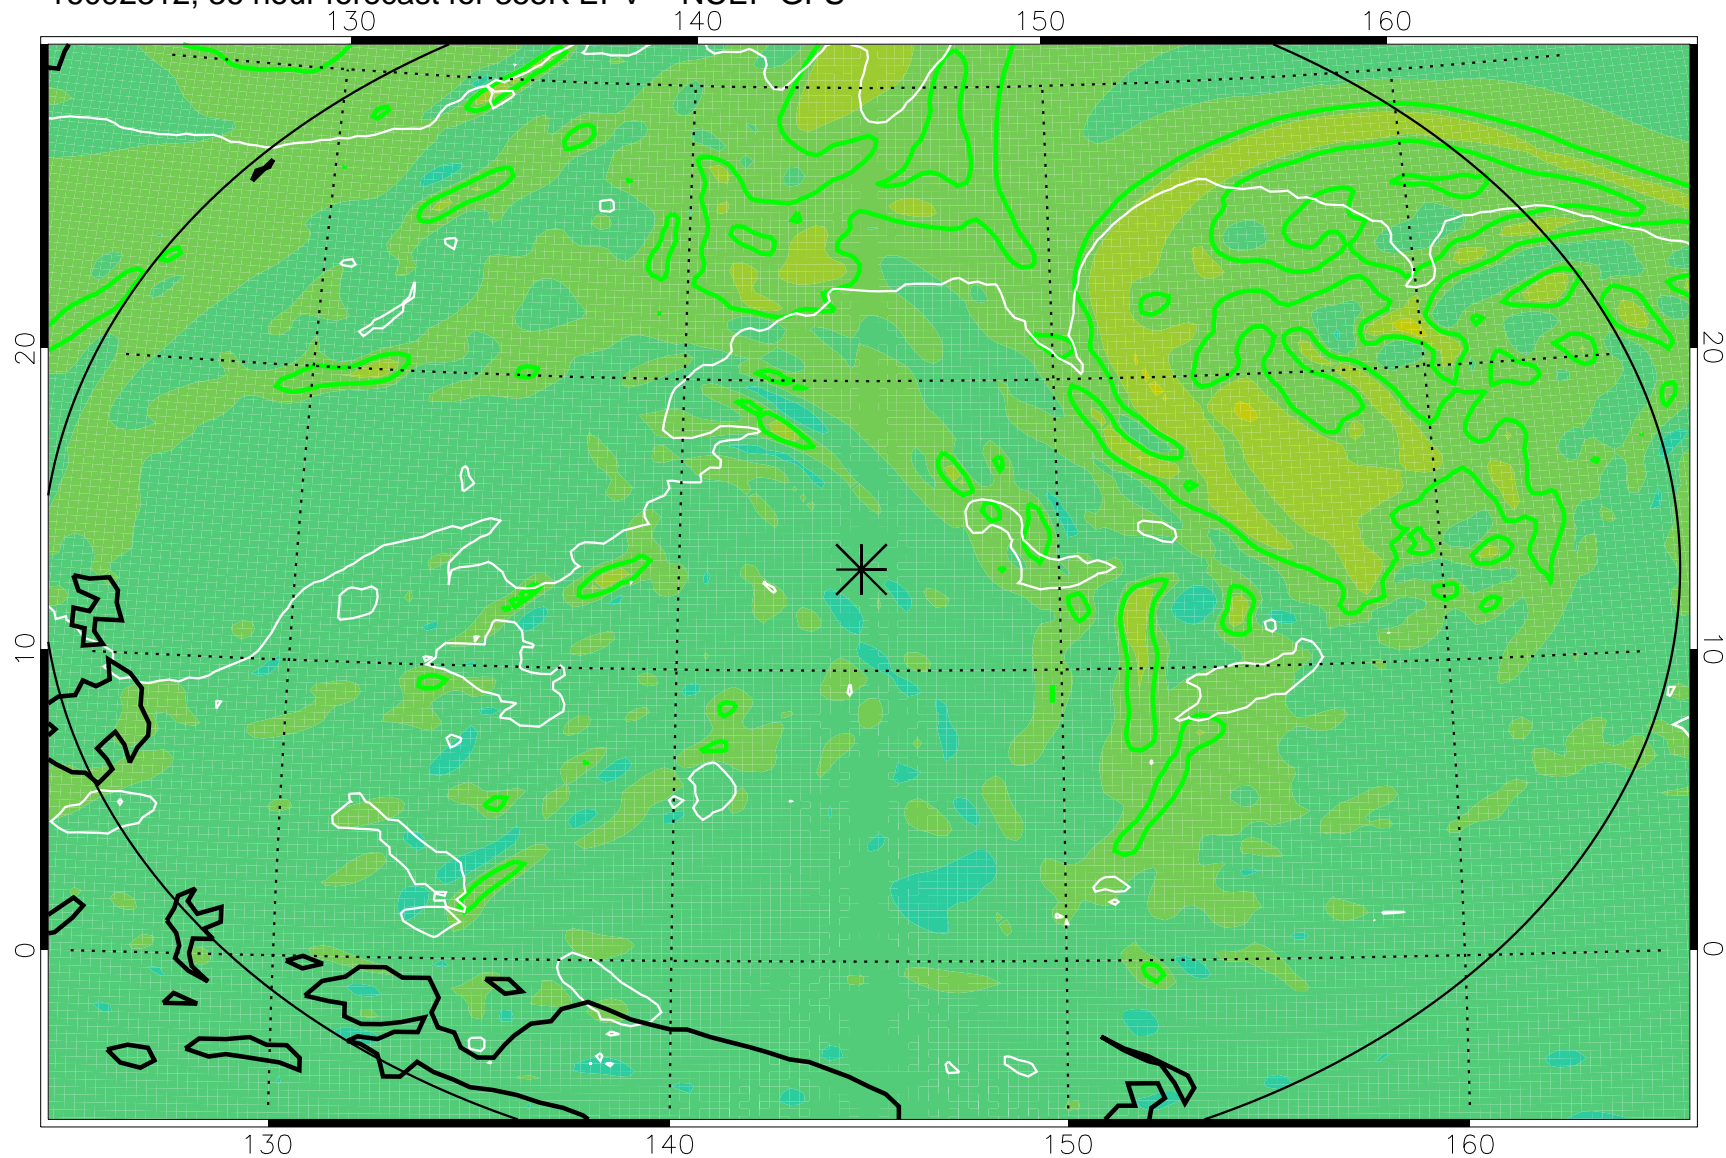

16092218, 18 hour forecast for 355K EPV -- NCEP GFS

355K Montgomery Streamfunction, white
EPV Tropopause (2 PVU) Position
Range ring of 2304 km

16092300, 24 hour forecast for 355K EPV -- NCEP GFS

355K Montgomery Streamfunction, white
EPV Tropopause (2 PVU) Position
Range ring of 2304 km

16092306, 30 hour forecast for 355K EPV -- NCEP GFS

355K Montgomery Streamfunction, white
EPV Tropopause (2 PVU) Position
Range ring of 2304 km

16092312, 36 hour forecast for 355K EPV -- NCEP GFS

355K Montgomery Streamfunction, white
EPV Tropopause (2 PVU) Position
Range ring of 2304 km

16092318, 42 hour forecast for 355K EPV -- NCEP GFS

355K Montgomery Streamfunction, white
EPV Tropopause (2 PVU) Position
Range ring of 2304 km

16092400, 48 hour forecast for 355K EPV -- NCEP GFS

355K Montgomery Streamfunction, white
EPV Tropopause (2 PVU) Position
Range ring of 2304 km

16092418, 66 hour forecast for 355K EPV -- NCEP GFS

355K Montgomery Streamfunction, white
EPV Tropopause (2 PVU) Position
Range ring of 2304 km

16092500, 72 hour forecast for 355K EPV -- NCEP GFS

355K Montgomery Streamfunction, white
EPV Tropopause (2 PVU) Position
Range ring of 2304 km