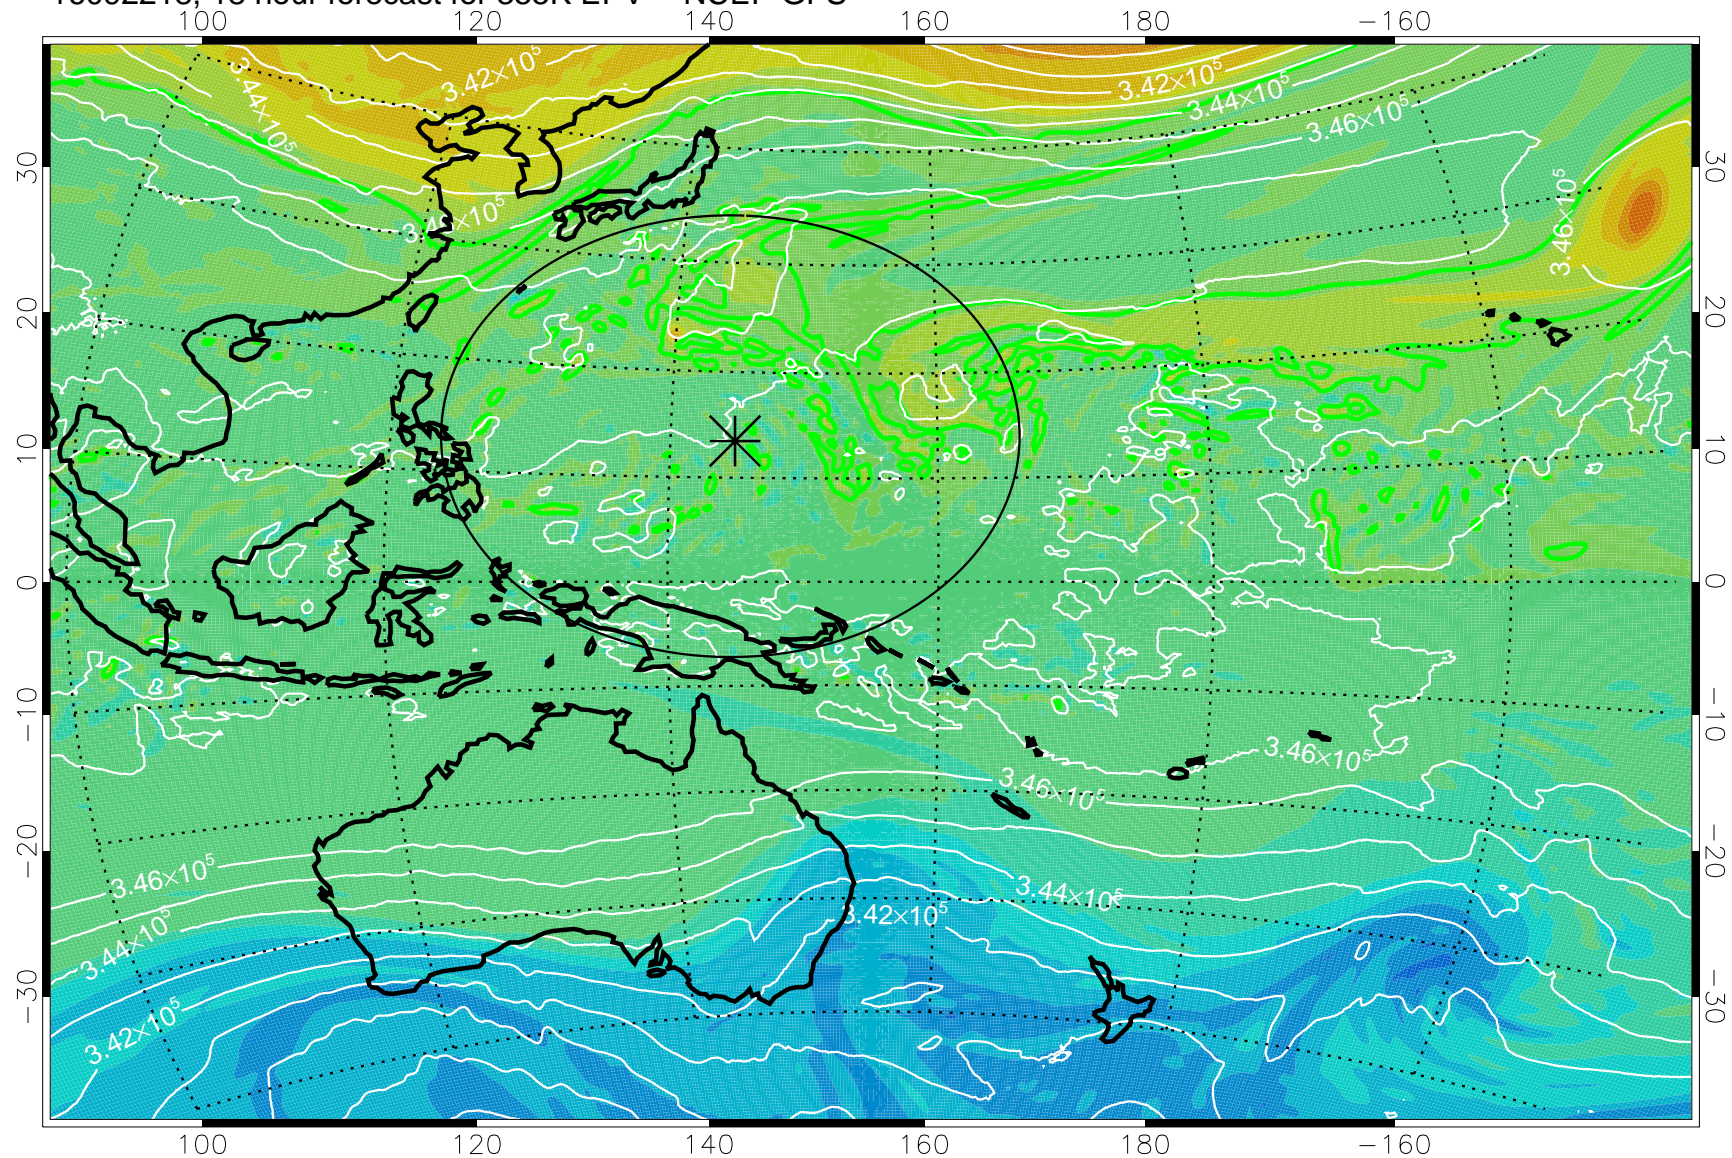

16092206, 6 hour forecast for 355K EPV -- NCEP GFS

355K Montgomery Streamfunction, white  
EPV Tropopause (2 PVU) Position  
Range ring of 2304 km

16092212, 12 hour forecast for 355K EPV -- NCEP GFS

355K Montgomery Streamfunction, white  
EPV Tropopause (2 PVU) Position  
Range ring of 2304 km

16092218, 18 hour forecast for 355K EPV -- NCEP GFS

355K Montgomery Streamfunction, white  
EPV Tropopause (2 PVU) Position  
Range ring of 2304 km

16092300, 24 hour forecast for 355K EPV -- NCEP GFS

355K Montgomery Streamfunction, white  
EPV Tropopause (2 PVU) Position  
Range ring of 2304 km

16092306, 30 hour forecast for 355K EPV -- NCEP GFS

355K Montgomery Streamfunction, white  
EPV Tropopause (2 PVU) Position  
Range ring of 2304 km

16092312, 36 hour forecast for 355K EPV -- NCEP GFS

355K Montgomery Streamfunction, white  
EPV Tropopause (2 PVU) Position  
Range ring of 2304 km

16092318, 42 hour forecast for 355K EPV -- NCEP GFS

355K Montgomery Streamfunction, white  
EPV Tropopause (2 PVU) Position  
Range ring of 2304 km

16092400, 48 hour forecast for 355K EPV -- NCEP GFS

355K Montgomery Streamfunction, white  
EPV Tropopause (2 PVU) Position  
Range ring of 2304 km