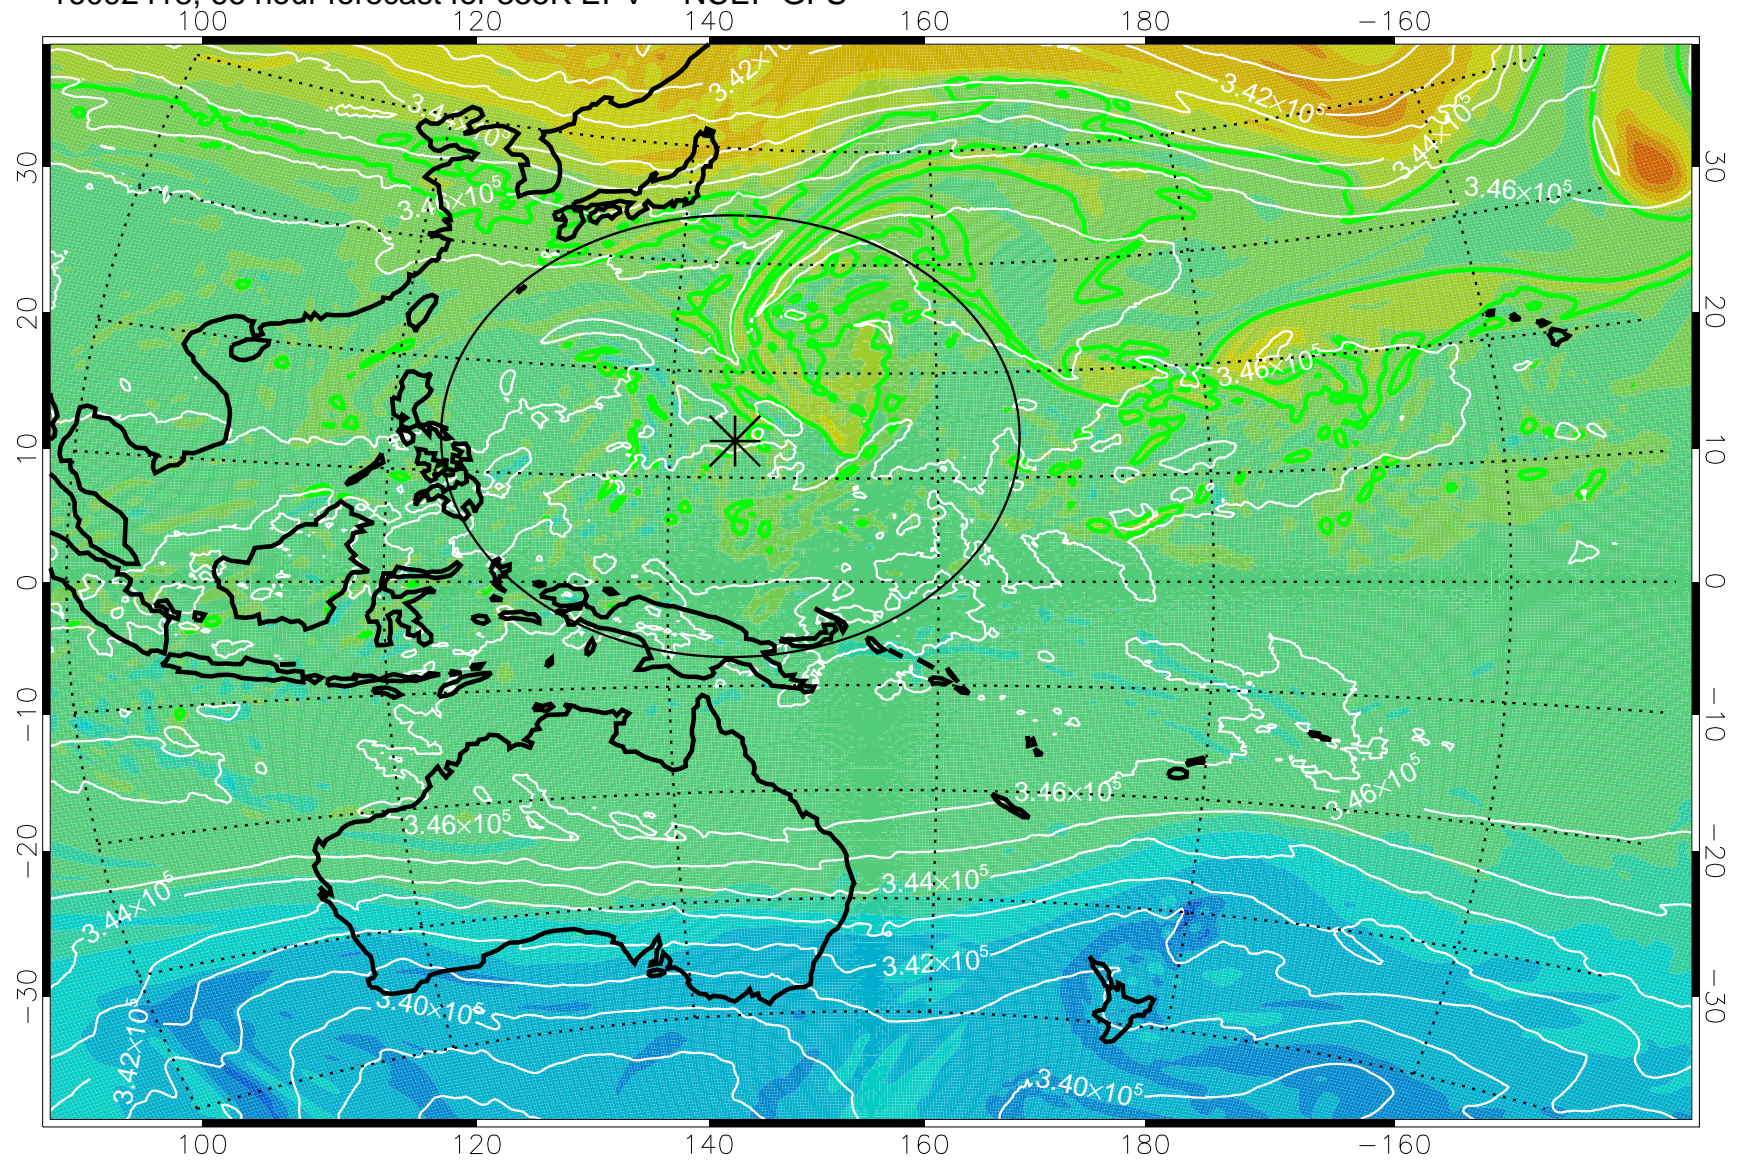

16092318, 42 hour forecast for 355K EPV -- NCEP GFS

355K Montgomery Streamfunction, white  
EPV Tropopause (2 PVU) Position  
Range ring of 2304 km

16092400, 48 hour forecast for 355K EPV -- NCEP GFS

355K Montgomery Streamfunction, white  
EPV Tropopause (2 PVU) Position  
Range ring of 2304 km

16092406, 54 hour forecast for 355K EPV -- NCEP GFS

355K Montgomery Streamfunction, white  
EPV Tropopause (2 PVU) Position  
Range ring of 2304 km

16092412, 60 hour forecast for 355K EPV -- NCEP GFS

355K Montgomery Streamfunction, white  
EPV Tropopause (2 PVU) Position  
Range ring of 2304 km

16092418, 66 hour forecast for 355K EPV -- NCEP GFS

355K Montgomery Streamfunction, white  
EPV Tropopause (2 PVU) Position  
Range ring of 2304 km

16092500, 72 hour forecast for 355K EPV -- NCEP GFS

355K Montgomery Streamfunction, white  
EPV Tropopause (2 PVU) Position  
Range ring of 2304 km

16092506, 78 hour forecast for 355K EPV -- NCEP GFS

355K Montgomery Streamfunction, white  
EPV Tropopause (2 PVU) Position  
Range ring of 2304 km

16092512, 84 hour forecast for 355K EPV -- NCEP GFS

355K Montgomery Streamfunction, white  
EPV Tropopause (2 PVU) Position  
Range ring of 2304 km