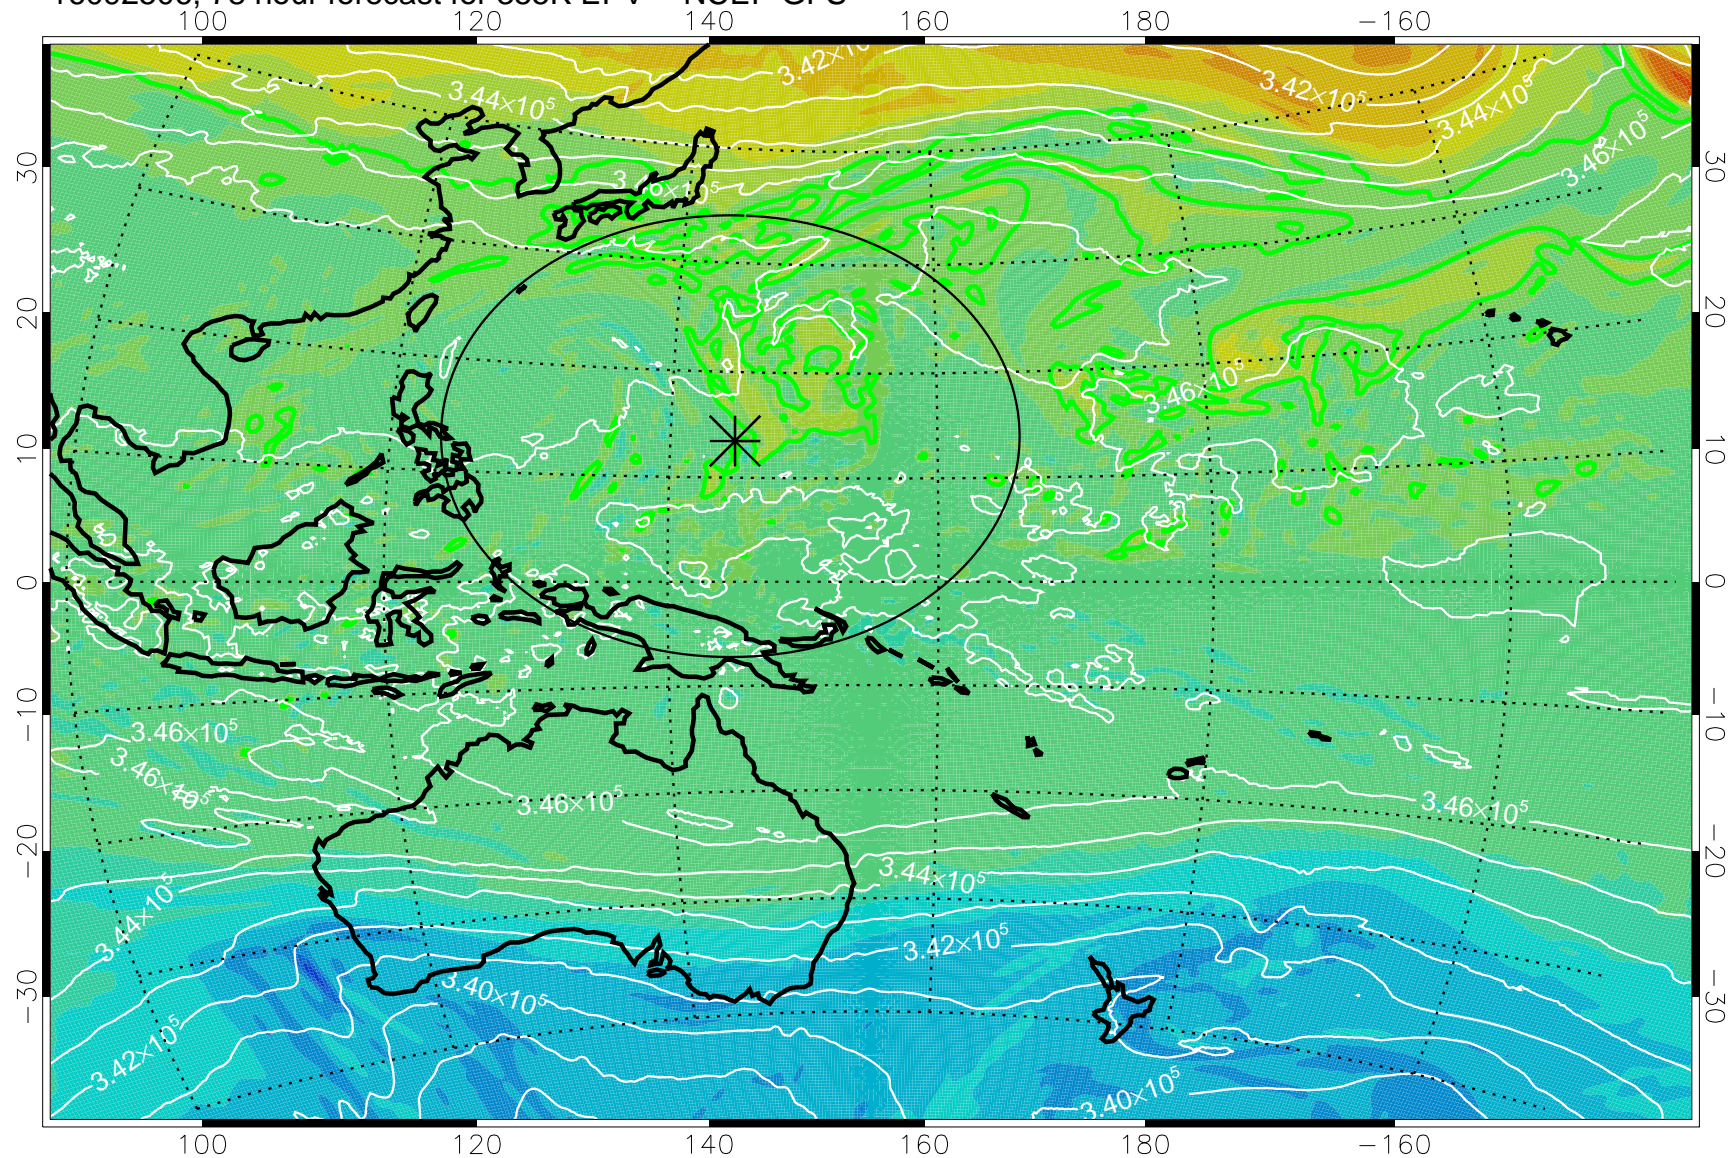

16092406, 54 hour forecast for 355K EPV -- NCEP GFS

355K Montgomery Streamfunction, white  
EPV Tropopause (2 PVU) Position  
Range ring of 2304 km

16092412, 60 hour forecast for 355K EPV -- NCEP GFS

355K Montgomery Streamfunction, white  
EPV Tropopause (2 PVU) Position  
Range ring of 2304 km

16092418, 66 hour forecast for 355K EPV -- NCEP GFS

355K Montgomery Streamfunction, white  
EPV Tropopause (2 PVU) Position  
Range ring of 2304 km

16092500, 72 hour forecast for 355K EPV -- NCEP GFS

355K Montgomery Streamfunction, white  
EPV Tropopause (2 PVU) Position  
Range ring of 2304 km

16092506, 78 hour forecast for 355K EPV -- NCEP GFS

355K Montgomery Streamfunction, white  
EPV Tropopause (2 PVU) Position  
Range ring of 2304 km

16092512, 84 hour forecast for 355K EPV -- NCEP GFS

355K Montgomery Streamfunction, white  
EPV Tropopause (2 PVU) Position  
Range ring of 2304 km

16092518, 90 hour forecast for 355K EPV -- NCEP GFS

355K Montgomery Streamfunction, white  
EPV Tropopause (2 PVU) Position  
Range ring of 2304 km

16092600, 96 hour forecast for 355K EPV -- NCEP GFS

355K Montgomery Streamfunction, white  
EPV Tropopause (2 PVU) Position  
Range ring of 2304 km