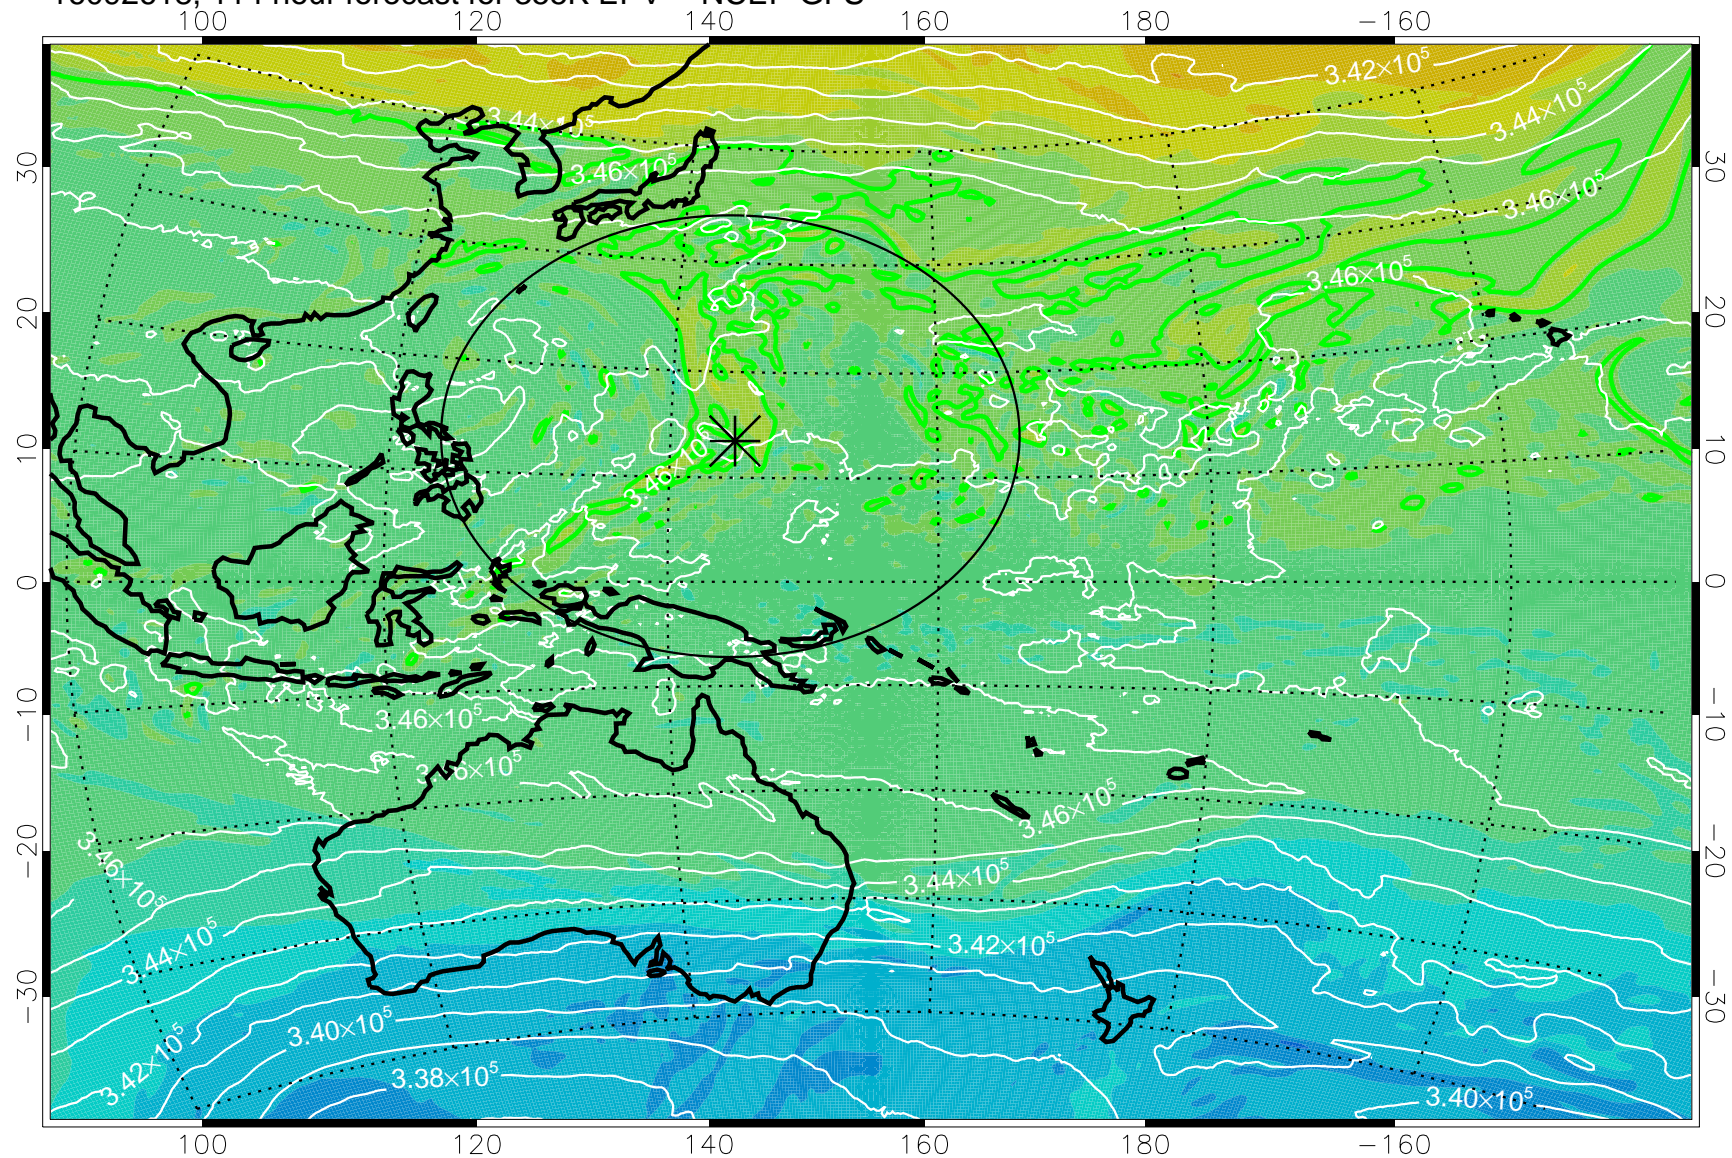

16092506, 78 hour forecast for 355K EPV -- NCEP GFS

355K Montgomery Streamfunction, white  
EPV Tropopause (2 PVU) Position  
Range ring of 2304 km

16092512, 84 hour forecast for 355K EPV -- NCEP GFS

355K Montgomery Streamfunction, white  
EPV Tropopause (2 PVU) Position  
Range ring of 2304 km

16092518, 90 hour forecast for 355K EPV -- NCEP GFS

355K Montgomery Streamfunction, white  
EPV Tropopause (2 PVU) Position  
Range ring of 2304 km

16092600, 96 hour forecast for 355K EPV -- NCEP GFS

355K Montgomery Streamfunction, white  
EPV Tropopause (2 PVU) Position  
Range ring of 2304 km

16092606, 102 hour forecast for 355K EPV -- NCEP GFS

355K Montgomery Streamfunction, white  
EPV Tropopause (2 PVU) Position  
Range ring of 2304 km

16092612, 108 hour forecast for 355K EPV -- NCEP GFS

355K Montgomery Streamfunction, white  
EPV Tropopause (2 PVU) Position  
Range ring of 2304 km

16092618, 114 hour forecast for 355K EPV -- NCEP GFS

355K Montgomery Streamfunction, white  
EPV Tropopause (2 PVU) Position  
Range ring of 2304 km

16092700, 120 hour forecast for 355K EPV -- NCEP GFS

355K Montgomery Streamfunction, white  
EPV Tropopause (2 PVU) Position  
Range ring of 2304 km