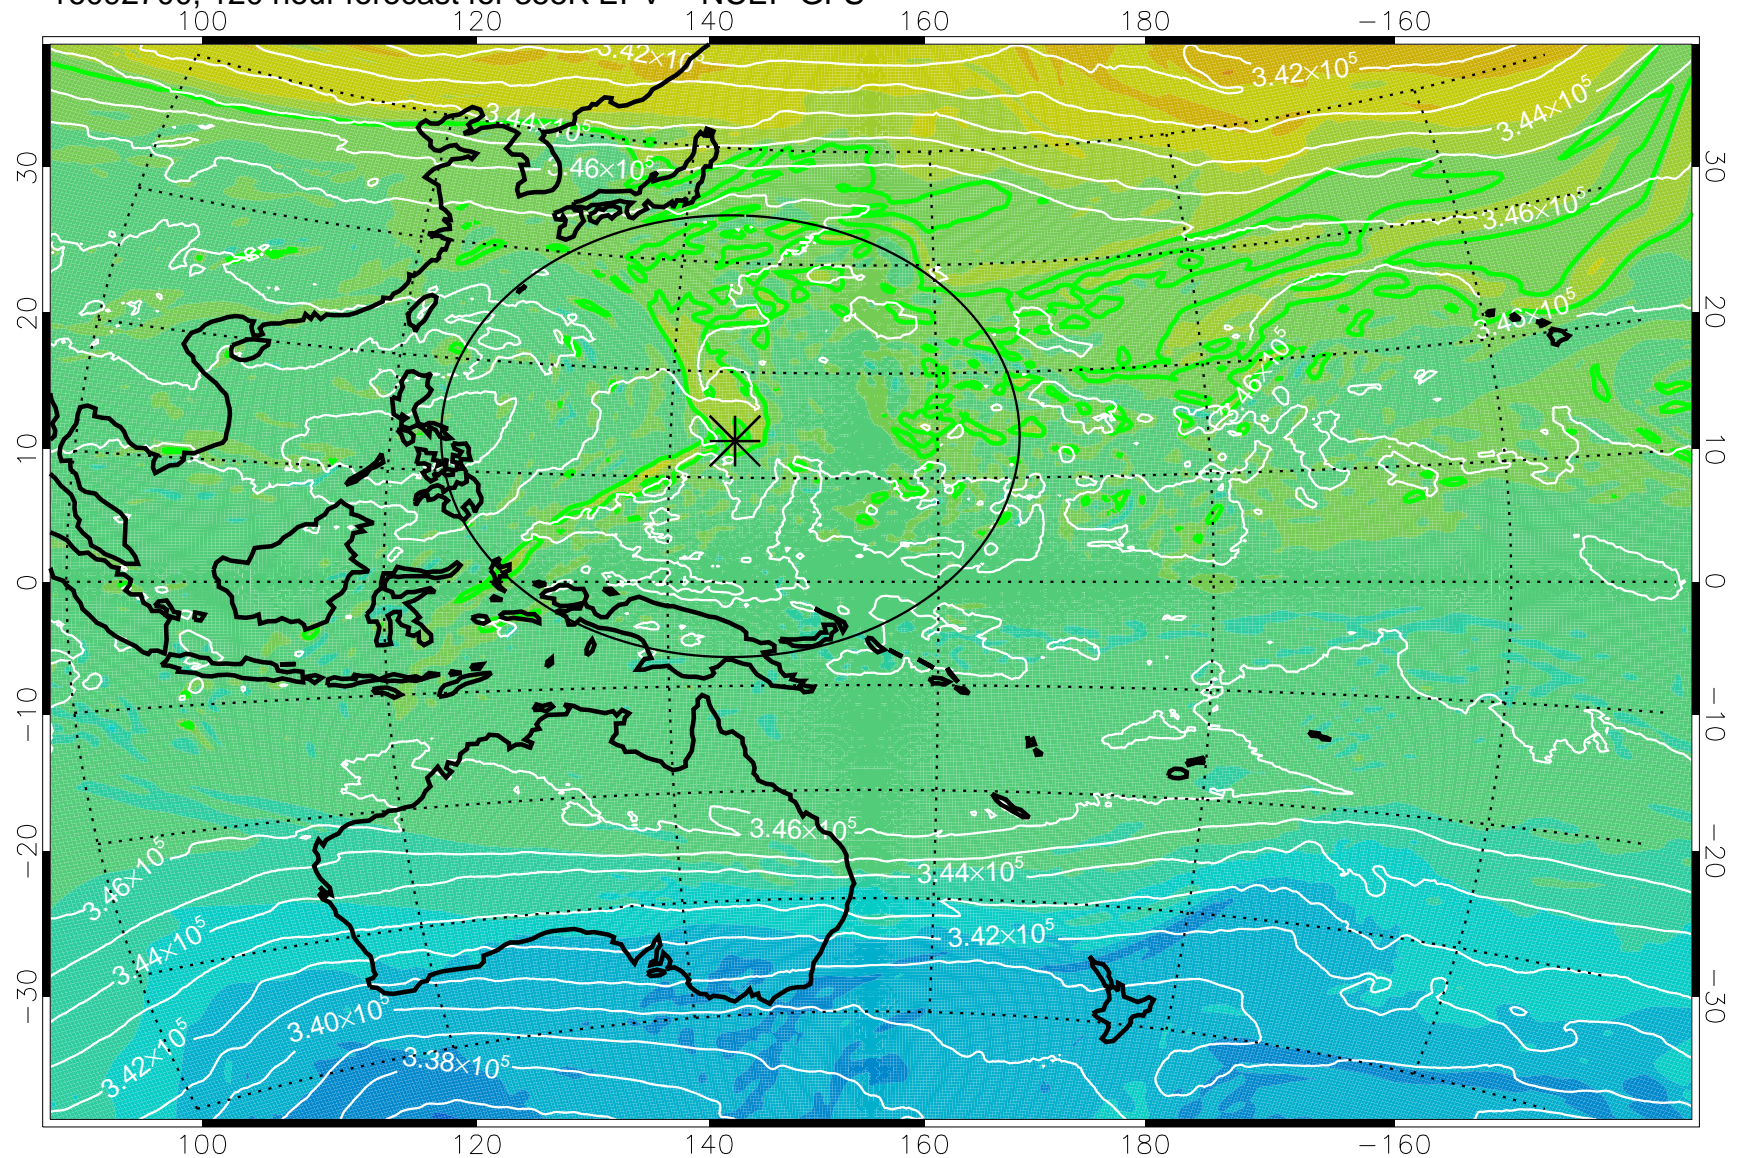

16092506, 78 hour forecast for 355K EPV -- NCEP GFS

355K Montgomery Streamfunction, white  
EPV Tropopause (2 PVU) Position  
Range ring of 2304 km

16092512, 84 hour forecast for 355K EPV -- NCEP GFS

355K Montgomery Streamfunction, white  
EPV Tropopause (2 PVU) Position  
Range ring of 2304 km

16092518, 90 hour forecast for 355K EPV -- NCEP GFS

355K Montgomery Streamfunction, white  
EPV Tropopause (2 PVU) Position  
Range ring of 2304 km

16092600, 96 hour forecast for 355K EPV -- NCEP GFS

355K Montgomery Streamfunction, white  
EPV Tropopause (2 PVU) Position  
Range ring of 2304 km

16092606, 102 hour forecast for 355K EPV -- NCEP GFS

355K Montgomery Streamfunction, white  
EPV Tropopause (2 PVU) Position  
Range ring of 2304 km

16092612, 108 hour forecast for 355K EPV -- NCEP GFS

355K Montgomery Streamfunction, white  
EPV Tropopause (2 PVU) Position  
Range ring of 2304 km

16092618, 114 hour forecast for 355K EPV -- NCEP GFS

355K Montgomery Streamfunction, white  
EPV Tropopause (2 PVU) Position  
Range ring of 2304 km

16092700, 120 hour forecast for 355K EPV -- NCEP GFS

355K Montgomery Streamfunction, white  
EPV Tropopause (2 PVU) Position  
Range ring of 2304 km