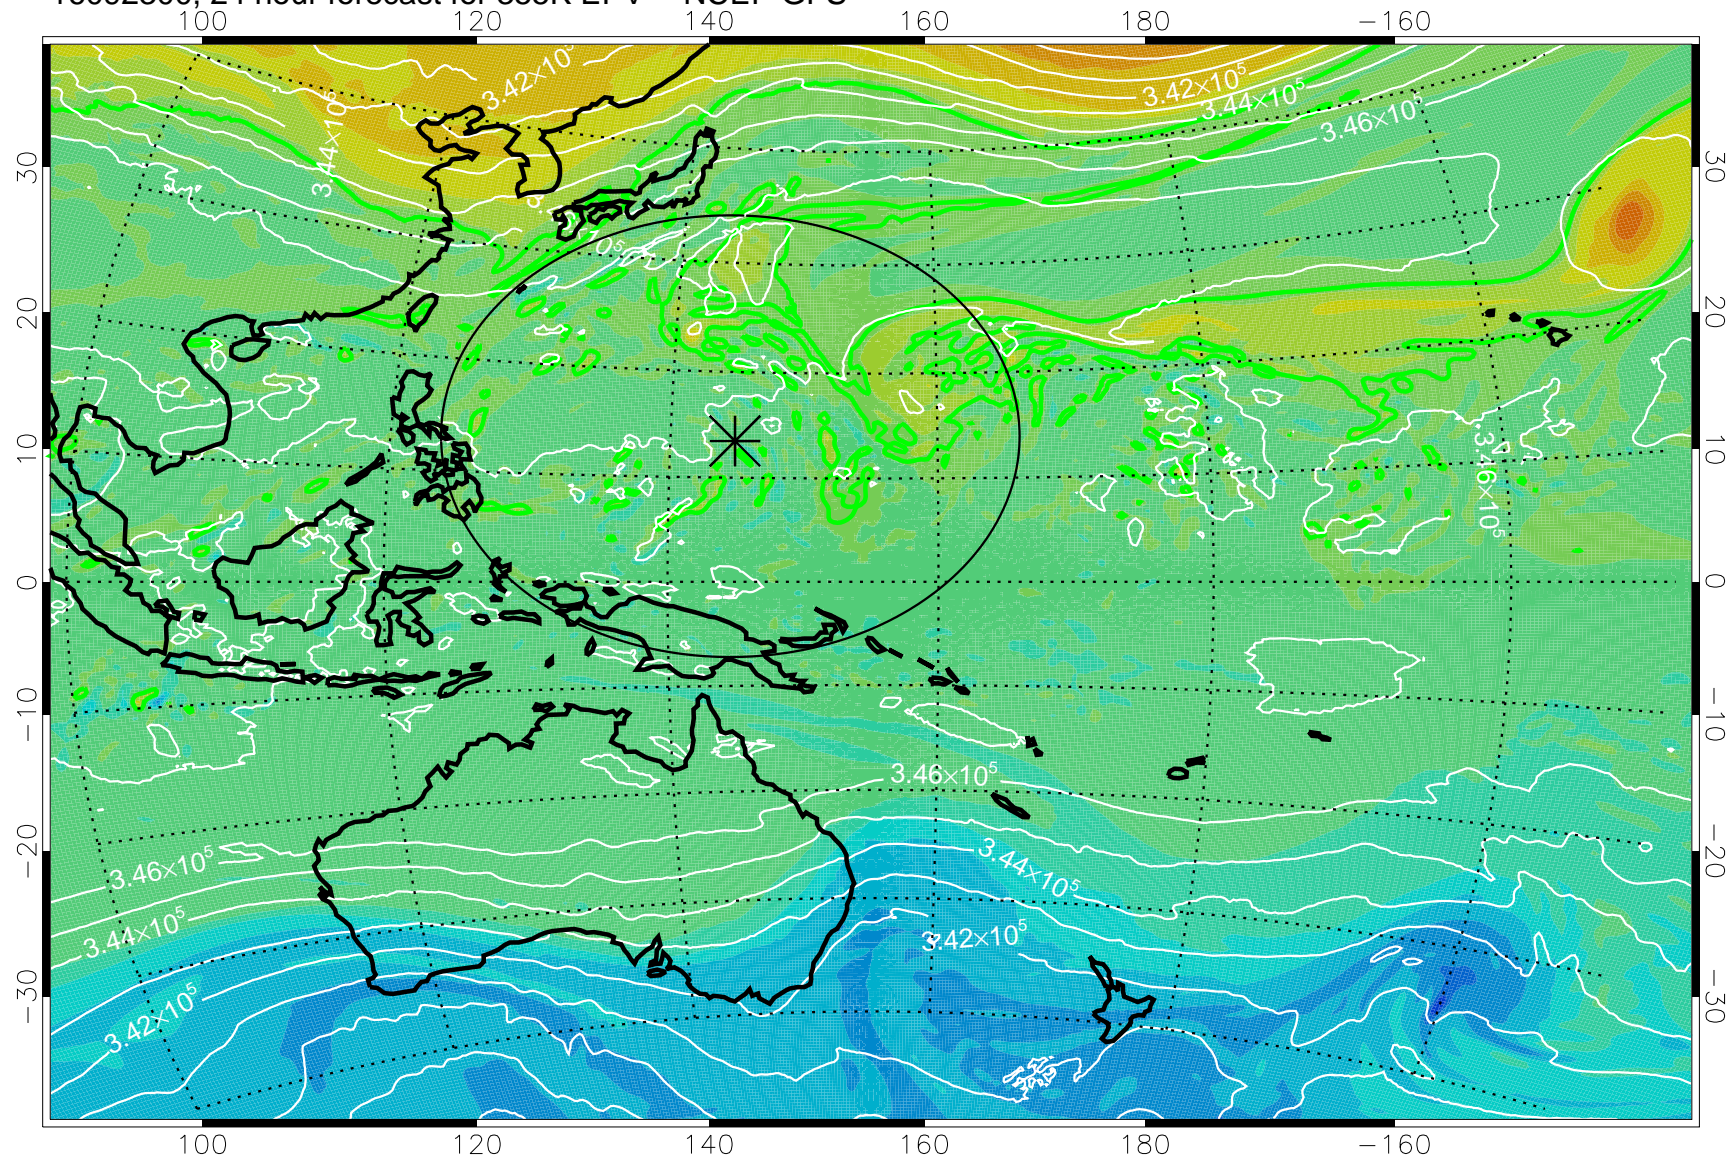

16092206, 6 hour forecast for 355K EPV -- NCEP GFS

355K Montgomery Streamfunction, white  
EPV Tropopause (2 PVU) Position  
Range ring of 2304 km

16092212, 12 hour forecast for 355K EPV -- NCEP GFS

355K Montgomery Streamfunction, white  
EPV Tropopause (2 PVU) Position  
Range ring of 2304 km

16092218, 18 hour forecast for 355K EPV -- NCEP GFS

355K Montgomery Streamfunction, white  
EPV Tropopause (2 PVU) Position  
Range ring of 2304 km

16092300, 24 hour forecast for 355K EPV -- NCEP GFS

355K Montgomery Streamfunction, white  
EPV Tropopause (2 PVU) Position  
Range ring of 2304 km

16092306, 30 hour forecast for 355K EPV -- NCEP GFS

355K Montgomery Streamfunction, white  
EPV Tropopause (2 PVU) Position  
Range ring of 2304 km

16092312, 36 hour forecast for 355K EPV -- NCEP GFS

355K Montgomery Streamfunction, white  
EPV Tropopause (2 PVU) Position  
Range ring of 2304 km

16092318, 42 hour forecast for 355K EPV -- NCEP GFS

355K Montgomery Streamfunction, white  
EPV Tropopause (2 PVU) Position  
Range ring of 2304 km

16092400, 48 hour forecast for 355K EPV -- NCEP GFS

355K Montgomery Streamfunction, white  
EPV Tropopause (2 PVU) Position  
Range ring of 2304 km