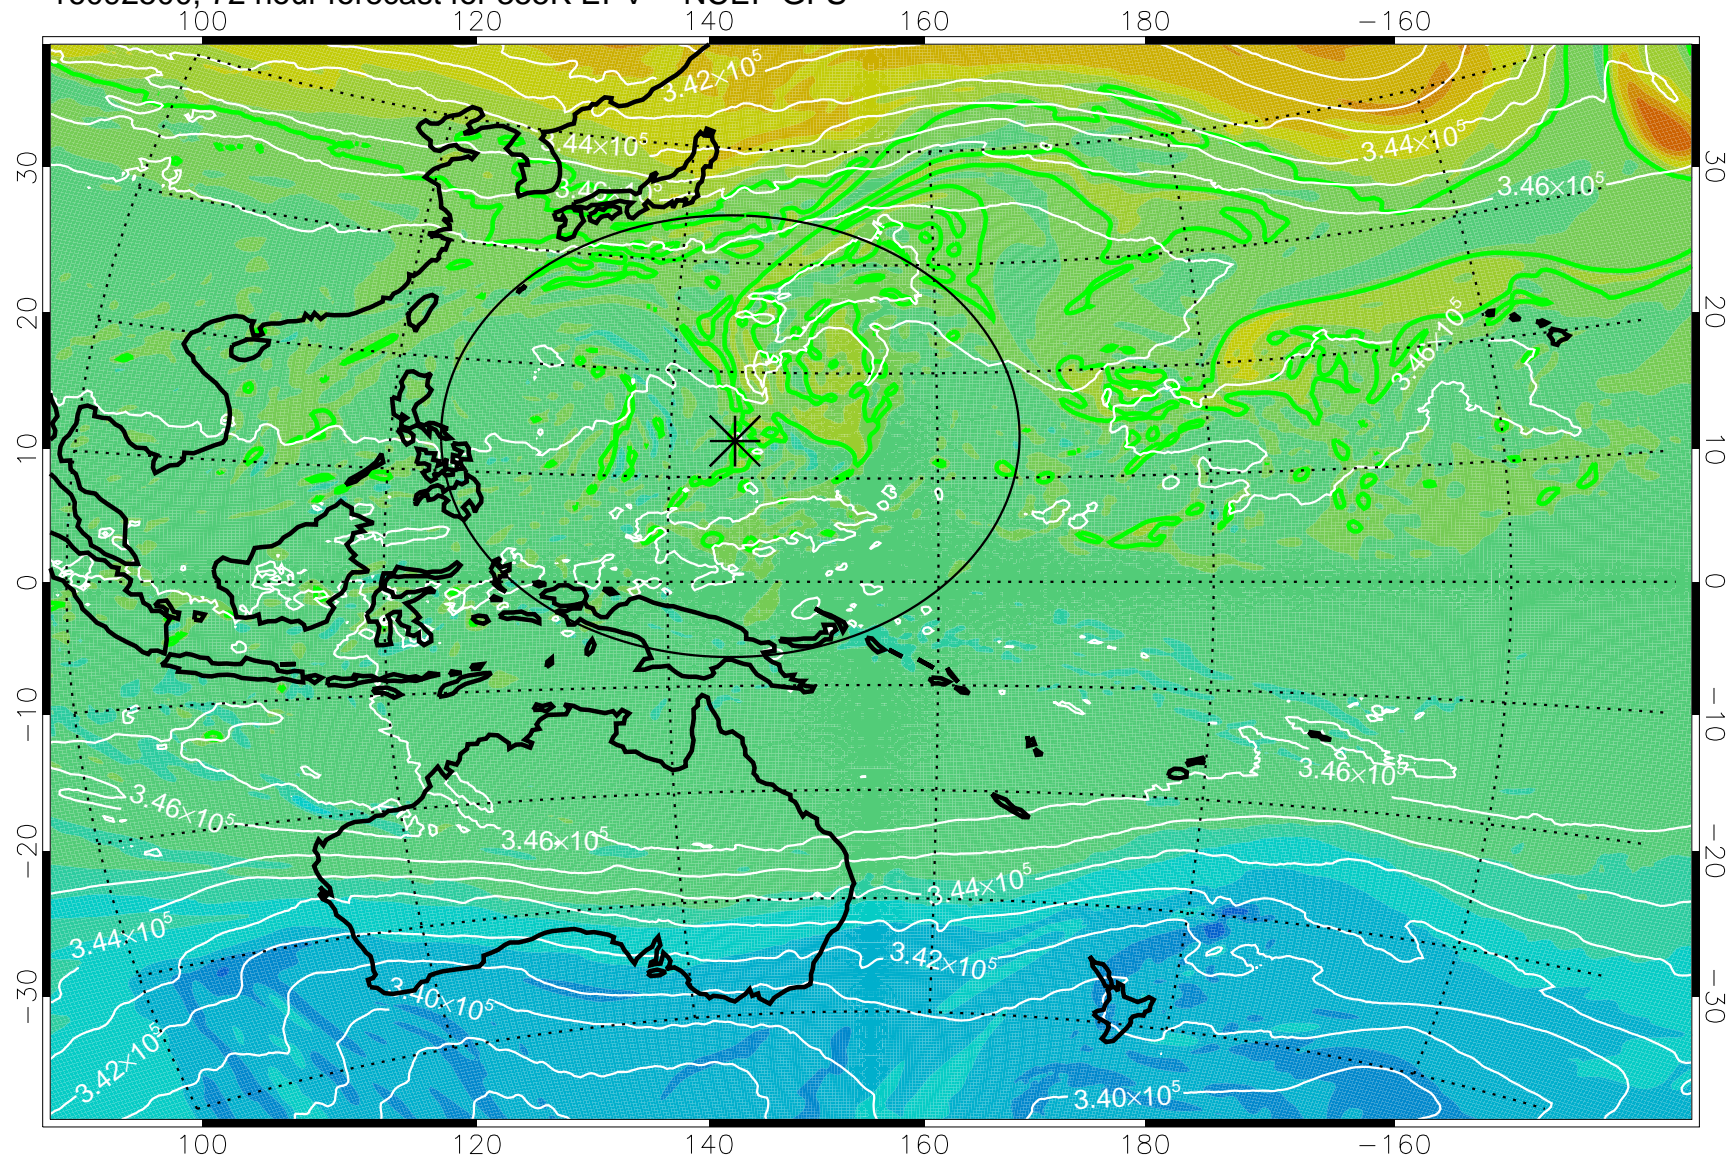

16092318, 42 hour forecast for 355K EPV -- NCEP GFS

355K Montgomery Streamfunction, white  
EPV Tropopause (2 PVU) Position  
Range ring of 2304 km

16092400, 48 hour forecast for 355K EPV -- NCEP GFS

355K Montgomery Streamfunction, white  
EPV Tropopause (2 PVU) Position  
Range ring of 2304 km

16092406, 54 hour forecast for 355K EPV -- NCEP GFS

355K Montgomery Streamfunction, white  
EPV Tropopause (2 PVU) Position  
Range ring of 2304 km

16092412, 60 hour forecast for 355K EPV -- NCEP GFS

355K Montgomery Streamfunction, white  
EPV Tropopause (2 PVU) Position  
Range ring of 2304 km

16092418, 66 hour forecast for 355K EPV -- NCEP GFS

355K Montgomery Streamfunction, white  
EPV Tropopause (2 PVU) Position  
Range ring of 2304 km

16092500, 72 hour forecast for 355K EPV -- NCEP GFS

355K Montgomery Streamfunction, white  
EPV Tropopause (2 PVU) Position  
Range ring of 2304 km

16092506, 78 hour forecast for 355K EPV -- NCEP GFS

355K Montgomery Streamfunction, white  
EPV Tropopause (2 PVU) Position  
Range ring of 2304 km

16092512, 84 hour forecast for 355K EPV -- NCEP GFS

355K Montgomery Streamfunction, white  
EPV Tropopause (2 PVU) Position  
Range ring of 2304 km