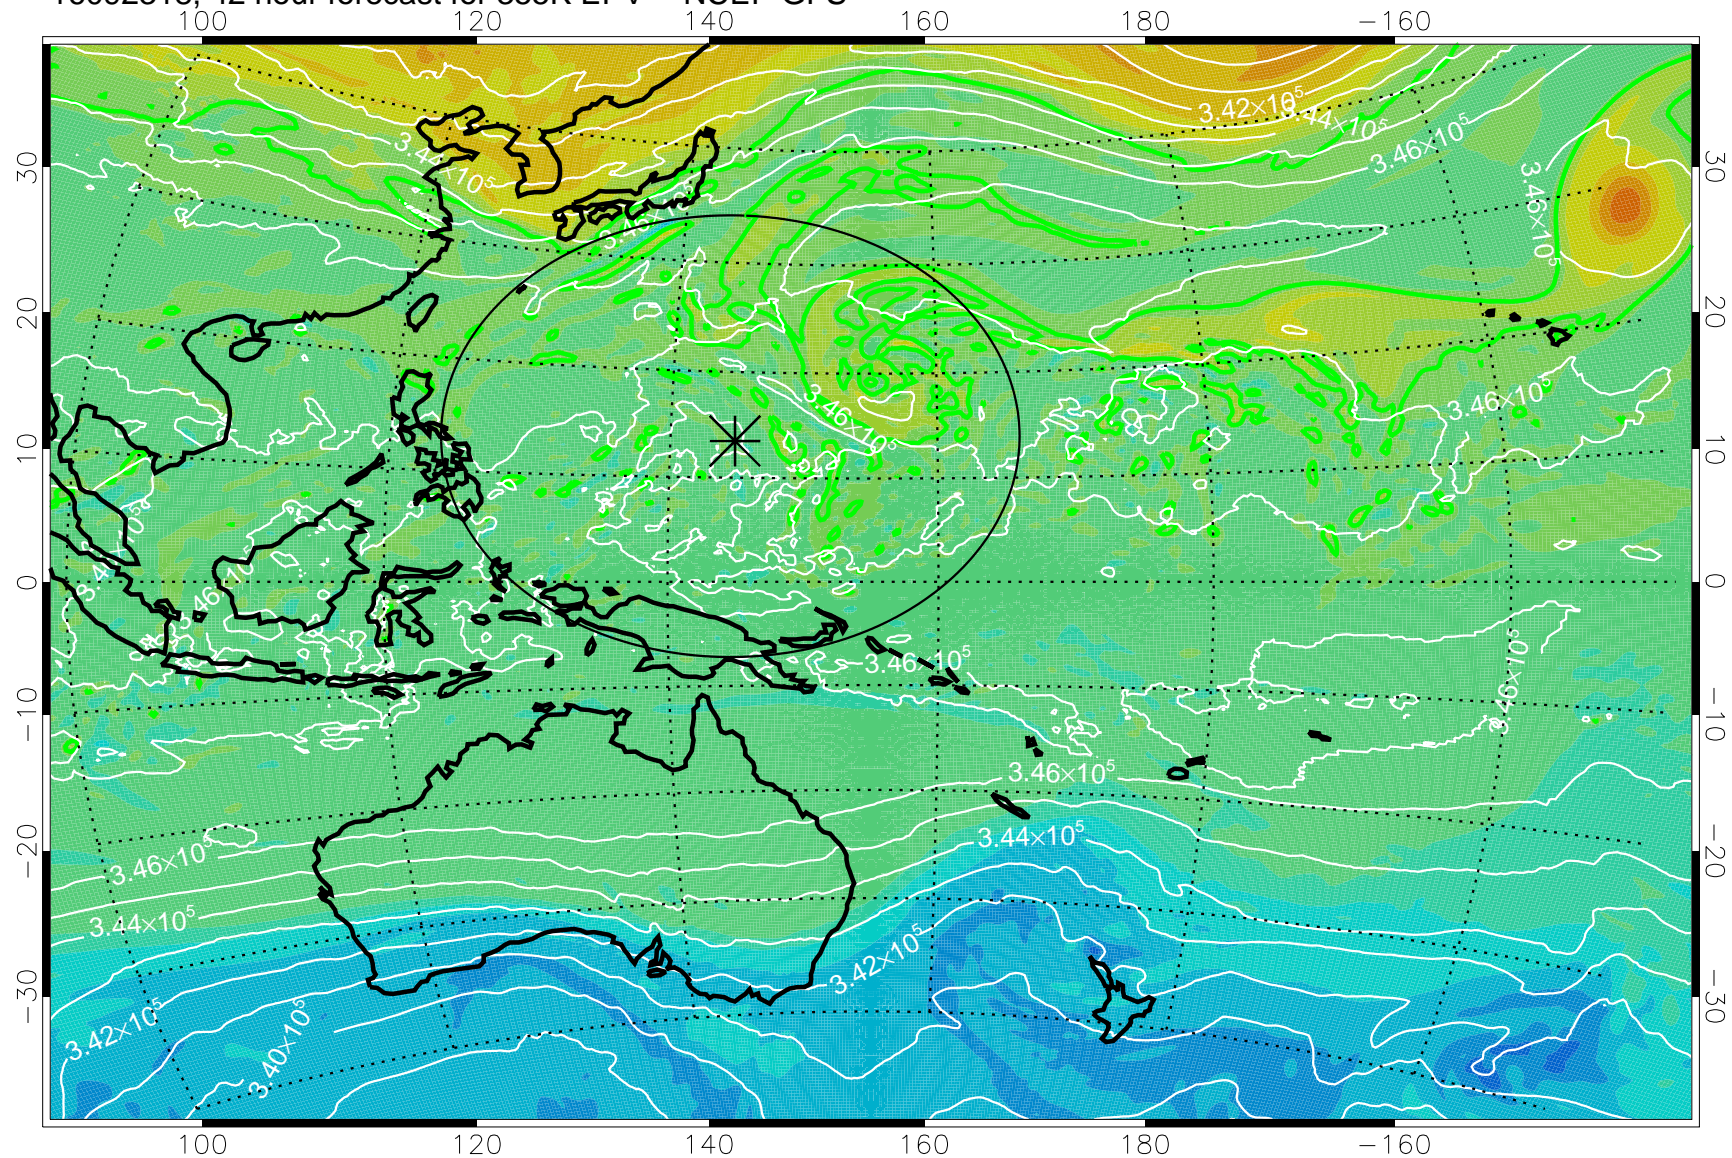

16092306, 30 hour forecast for 355K EPV -- NCEP GFS

355K Montgomery Streamfunction, white  
EPV Tropopause (2 PVU) Position  
Range ring of 2304 km

16092312, 36 hour forecast for 355K EPV -- NCEP GFS

355K Montgomery Streamfunction, white  
EPV Tropopause (2 PVU) Position  
Range ring of 2304 km

16092318, 42 hour forecast for 355K EPV -- NCEP GFS

355K Montgomery Streamfunction, white  
EPV Tropopause (2 PVU) Position  
Range ring of 2304 km

16092400, 48 hour forecast for 355K EPV -- NCEP GFS

355K Montgomery Streamfunction, white  
EPV Tropopause (2 PVU) Position  
Range ring of 2304 km

16092406, 54 hour forecast for 355K EPV -- NCEP GFS

355K Montgomery Streamfunction, white  
EPV Tropopause (2 PVU) Position  
Range ring of 2304 km

16092412, 60 hour forecast for 355K EPV -- NCEP GFS

355K Montgomery Streamfunction, white  
EPV Tropopause (2 PVU) Position  
Range ring of 2304 km

16092418, 66 hour forecast for 355K EPV -- NCEP GFS

355K Montgomery Streamfunction, white  
EPV Tropopause (2 PVU) Position  
Range ring of 2304 km

16092500, 72 hour forecast for 355K EPV -- NCEP GFS

355K Montgomery Streamfunction, white  
EPV Tropopause (2 PVU) Position  
Range ring of 2304 km