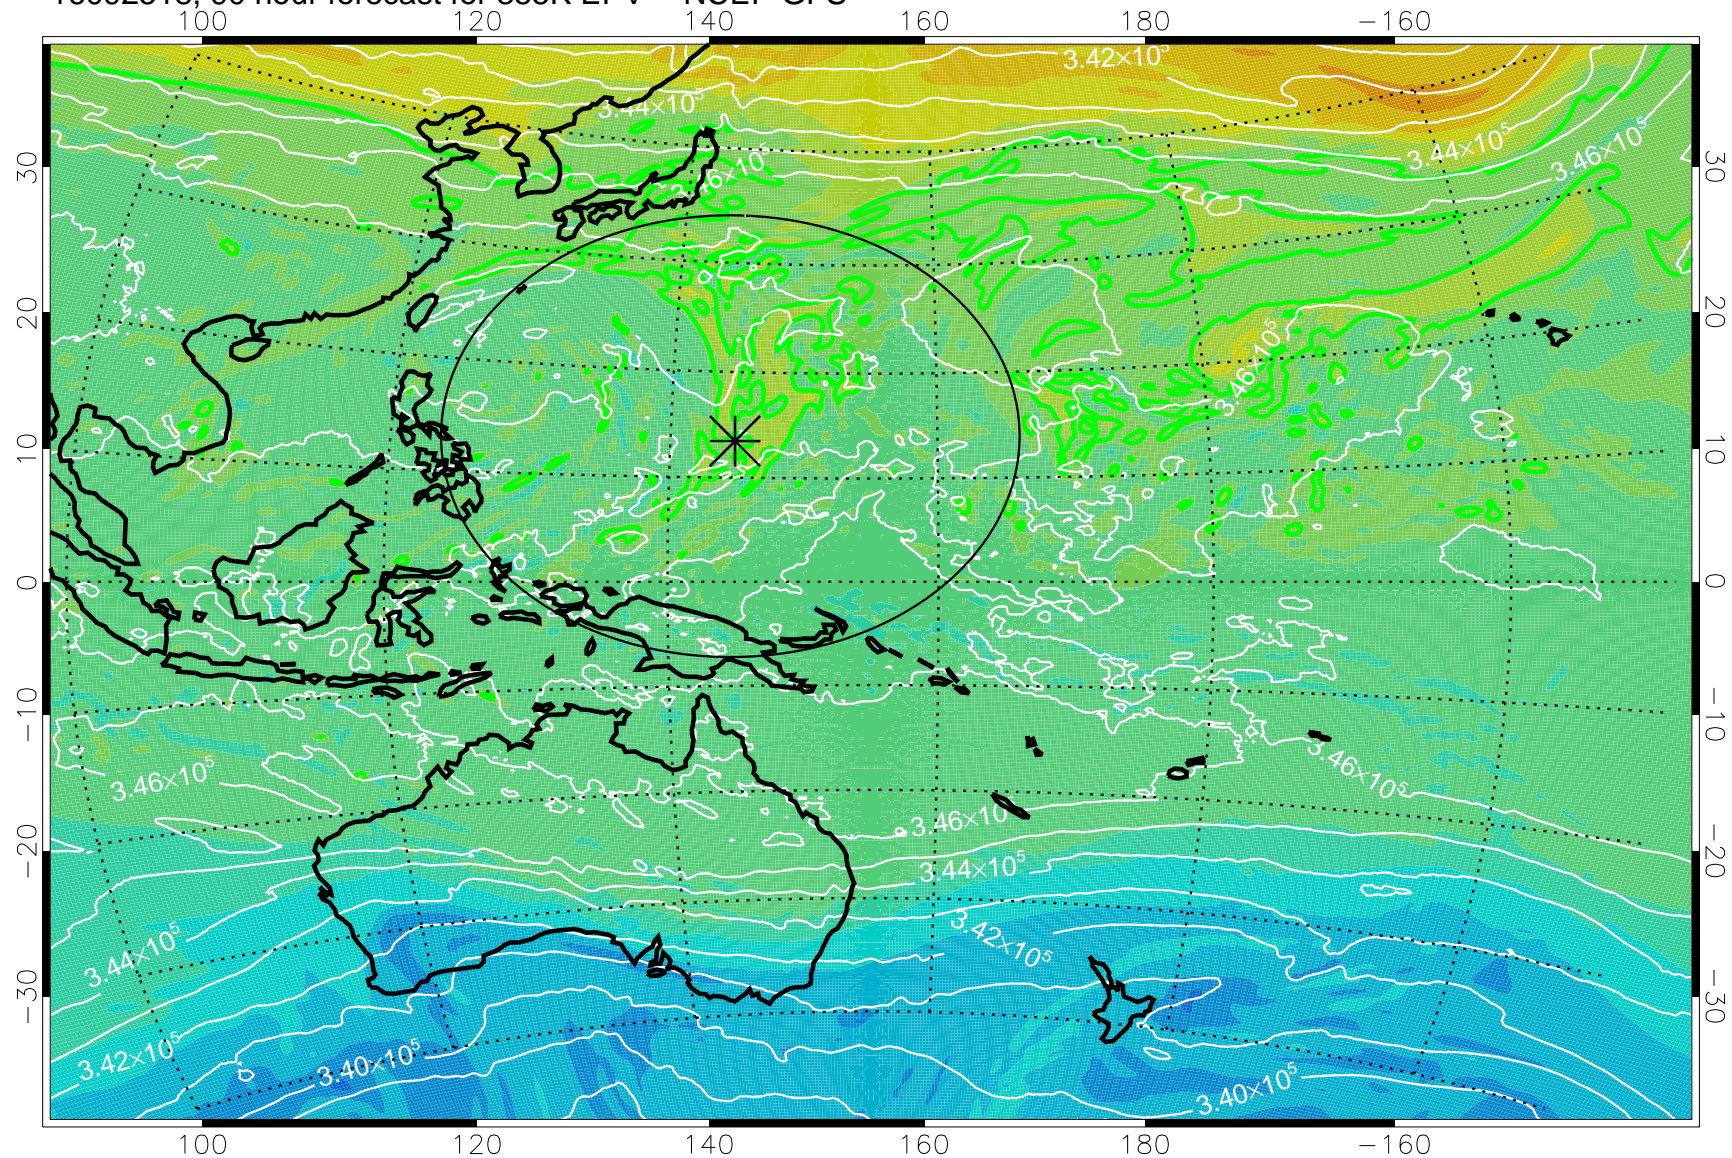

16092418, 66 hour forecast for 355K EPV -- NCEP GFS

355K Montgomery Streamfunction, white  
EPV Tropopause (2 PVU) Position  
Range ring of 2304 km

16092500, 72 hour forecast for 355K EPV -- NCEP GFS

355K Montgomery Streamfunction, white  
EPV Tropopause (2 PVU) Position  
Range ring of 2304 km

16092506, 78 hour forecast for 355K EPV -- NCEP GFS

355K Montgomery Streamfunction, white  
EPV Tropopause (2 PVU) Position  
Range ring of 2304 km

16092512, 84 hour forecast for 355K EPV -- NCEP GFS

355K Montgomery Streamfunction, white  
EPV Tropopause (2 PVU) Position  
Range ring of 2304 km

16092518, 90 hour forecast for 355K EPV -- NCEP GFS

355K Montgomery Streamfunction, white  
EPV Tropopause (2 PVU) Position  
Range ring of 2304 km

16092600, 96 hour forecast for 355K EPV -- NCEP GFS

355K Montgomery Streamfunction, white  
EPV Tropopause (2 PVU) Position  
Range ring of 2304 km

16092606, 102 hour forecast for 355K EPV -- NCEP GFS

355K Montgomery Streamfunction, white  
EPV Tropopause (2 PVU) Position  
Range ring of 2304 km

16092612, 108 hour forecast for 355K EPV -- NCEP GFS

355K Montgomery Streamfunction, white  
EPV Tropopause (2 PVU) Position  
Range ring of 2304 km