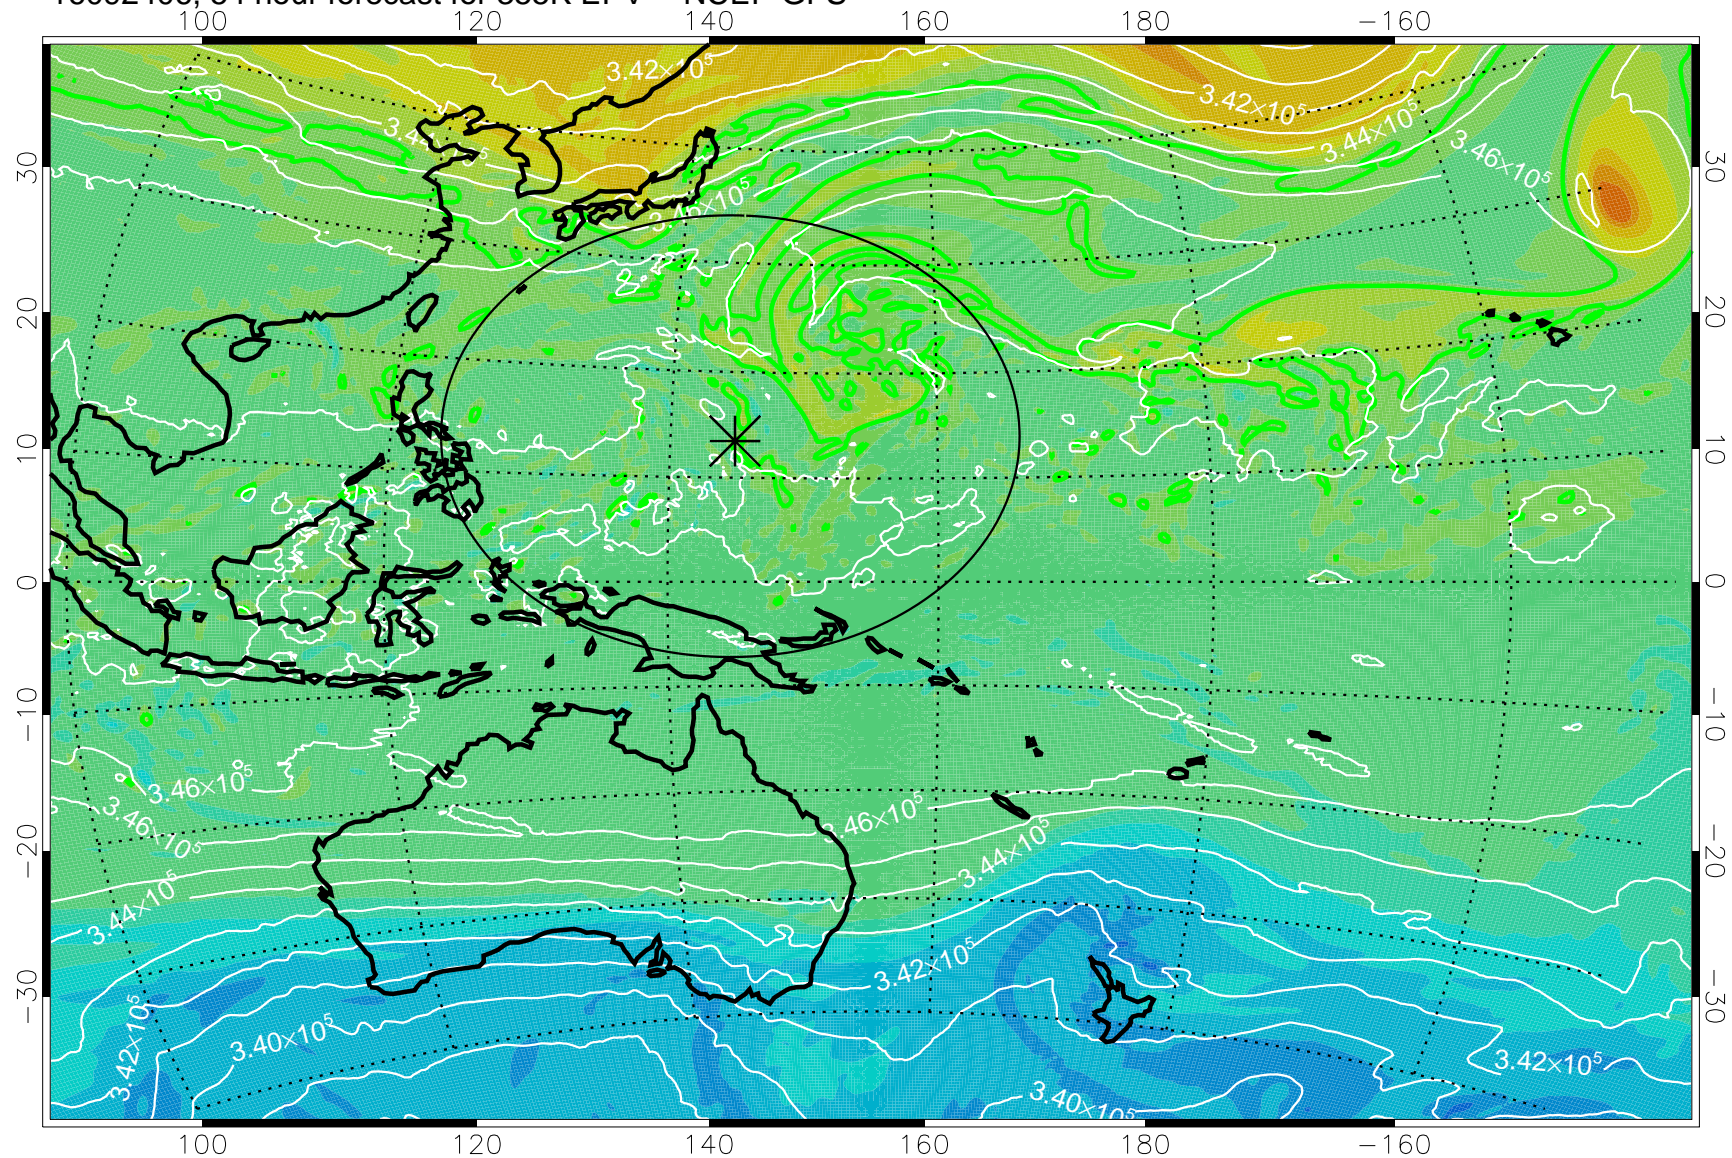

16092306, 30 hour forecast for 355K EPV -- NCEP GFS

355K Montgomery Streamfunction, white  
EPV Tropopause (2 PVU) Position  
Range ring of 2304 km

16092312, 36 hour forecast for 355K EPV -- NCEP GFS

355K Montgomery Streamfunction, white  
EPV Tropopause (2 PVU) Position  
Range ring of 2304 km

16092318, 42 hour forecast for 355K EPV -- NCEP GFS

355K Montgomery Streamfunction, white  
EPV Tropopause (2 PVU) Position  
Range ring of 2304 km

16092400, 48 hour forecast for 355K EPV -- NCEP GFS

355K Montgomery Streamfunction, white  
EPV Tropopause (2 PVU) Position  
Range ring of 2304 km

16092406, 54 hour forecast for 355K EPV -- NCEP GFS

355K Montgomery Streamfunction, white  
EPV Tropopause (2 PVU) Position  
Range ring of 2304 km

16092412, 60 hour forecast for 355K EPV -- NCEP GFS

355K Montgomery Streamfunction, white  
EPV Tropopause (2 PVU) Position  
Range ring of 2304 km

16092418, 66 hour forecast for 355K EPV -- NCEP GFS

355K Montgomery Streamfunction, white  
EPV Tropopause (2 PVU) Position  
Range ring of 2304 km

16092500, 72 hour forecast for 355K EPV -- NCEP GFS

355K Montgomery Streamfunction, white  
EPV Tropopause (2 PVU) Position  
Range ring of 2304 km