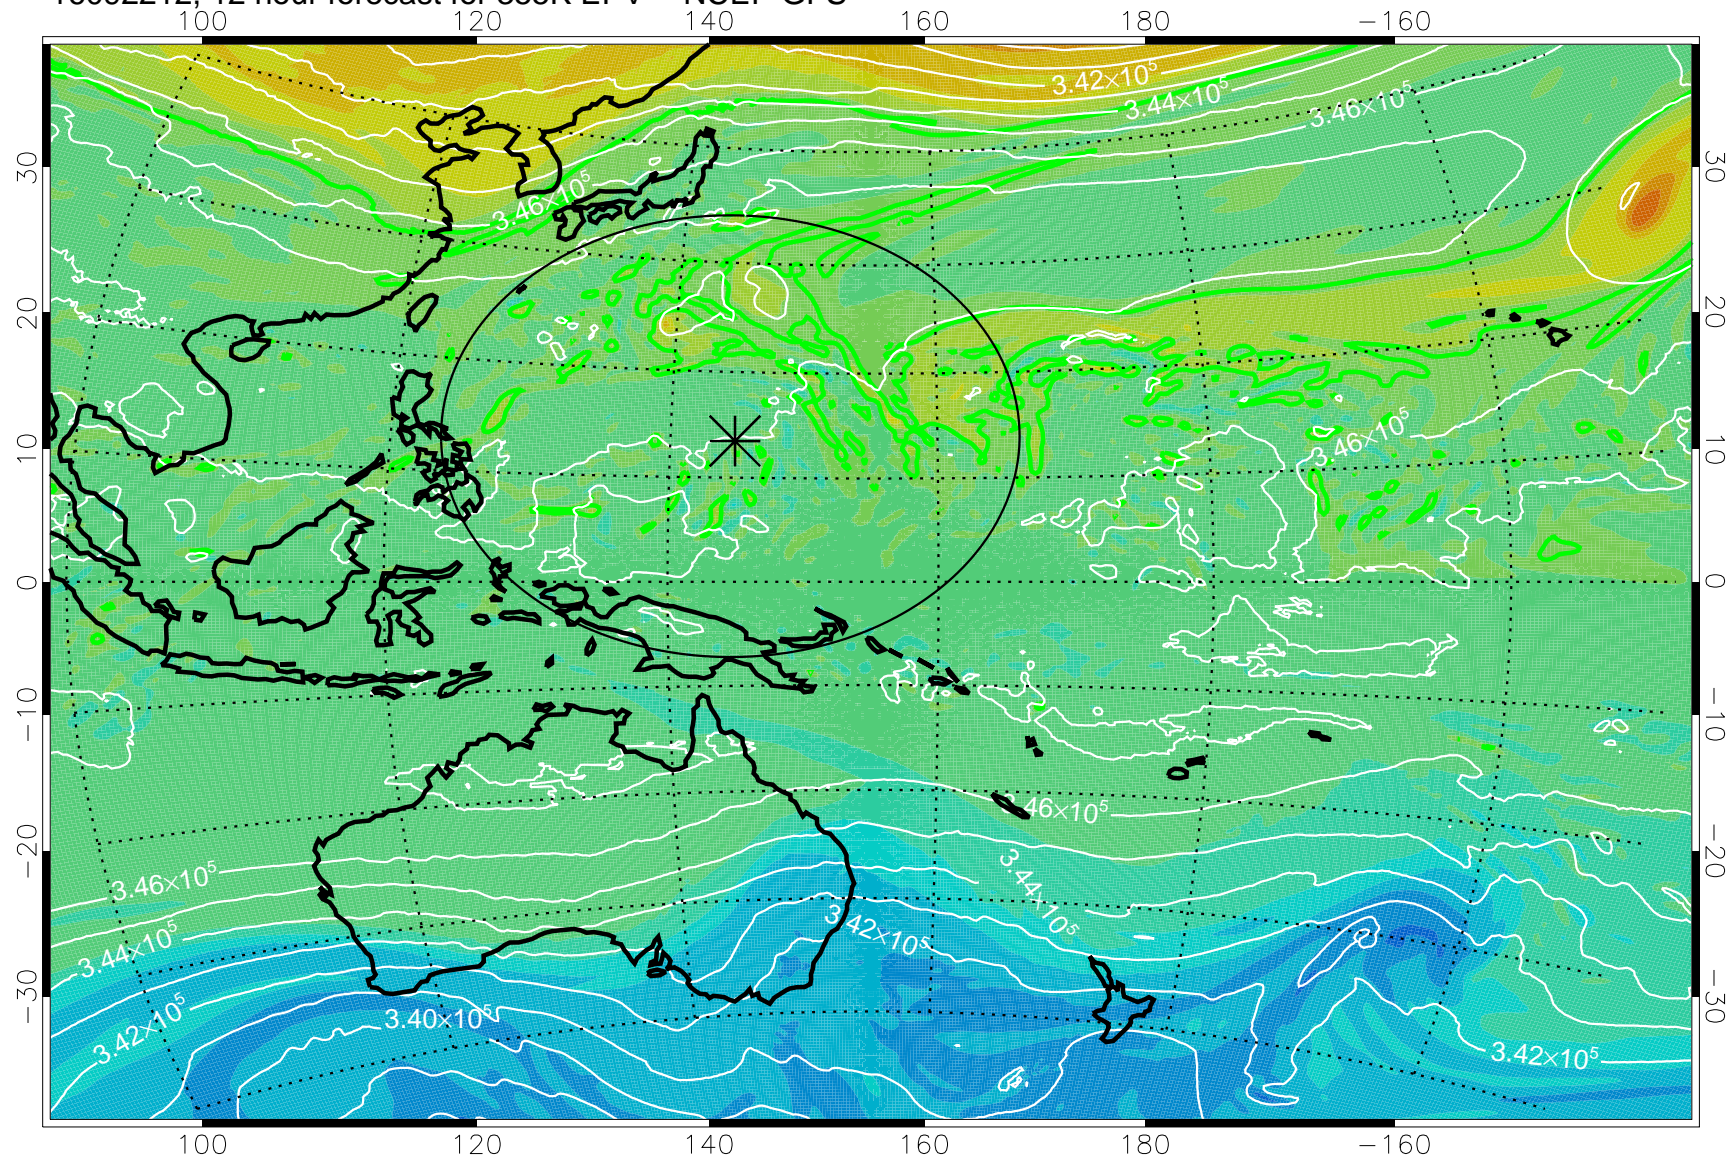

16092206, 6 hour forecast for 355K EPV -- NCEP GFS

355K Montgomery Streamfunction, white  
EPV Tropopause (2 PVU) Position  
Range ring of 2304 km

16092212, 12 hour forecast for 355K EPV -- NCEP GFS

355K Montgomery Streamfunction, white  
EPV Tropopause (2 PVU) Position  
Range ring of 2304 km

16092218, 18 hour forecast for 355K EPV -- NCEP GFS

355K Montgomery Streamfunction, white  
EPV Tropopause (2 PVU) Position  
Range ring of 2304 km

16092300, 24 hour forecast for 355K EPV -- NCEP GFS

355K Montgomery Streamfunction, white  
EPV Tropopause (2 PVU) Position  
Range ring of 2304 km

16092306, 30 hour forecast for 355K EPV -- NCEP GFS

355K Montgomery Streamfunction, white  
EPV Tropopause (2 PVU) Position  
Range ring of 2304 km

16092312, 36 hour forecast for 355K EPV -- NCEP GFS

355K Montgomery Streamfunction, white  
EPV Tropopause (2 PVU) Position  
Range ring of 2304 km

16092318, 42 hour forecast for 355K EPV -- NCEP GFS

355K Montgomery Streamfunction, white  
EPV Tropopause (2 PVU) Position  
Range ring of 2304 km

16092400, 48 hour forecast for 355K EPV -- NCEP GFS

355K Montgomery Streamfunction, white  
EPV Tropopause (2 PVU) Position  
Range ring of 2304 km