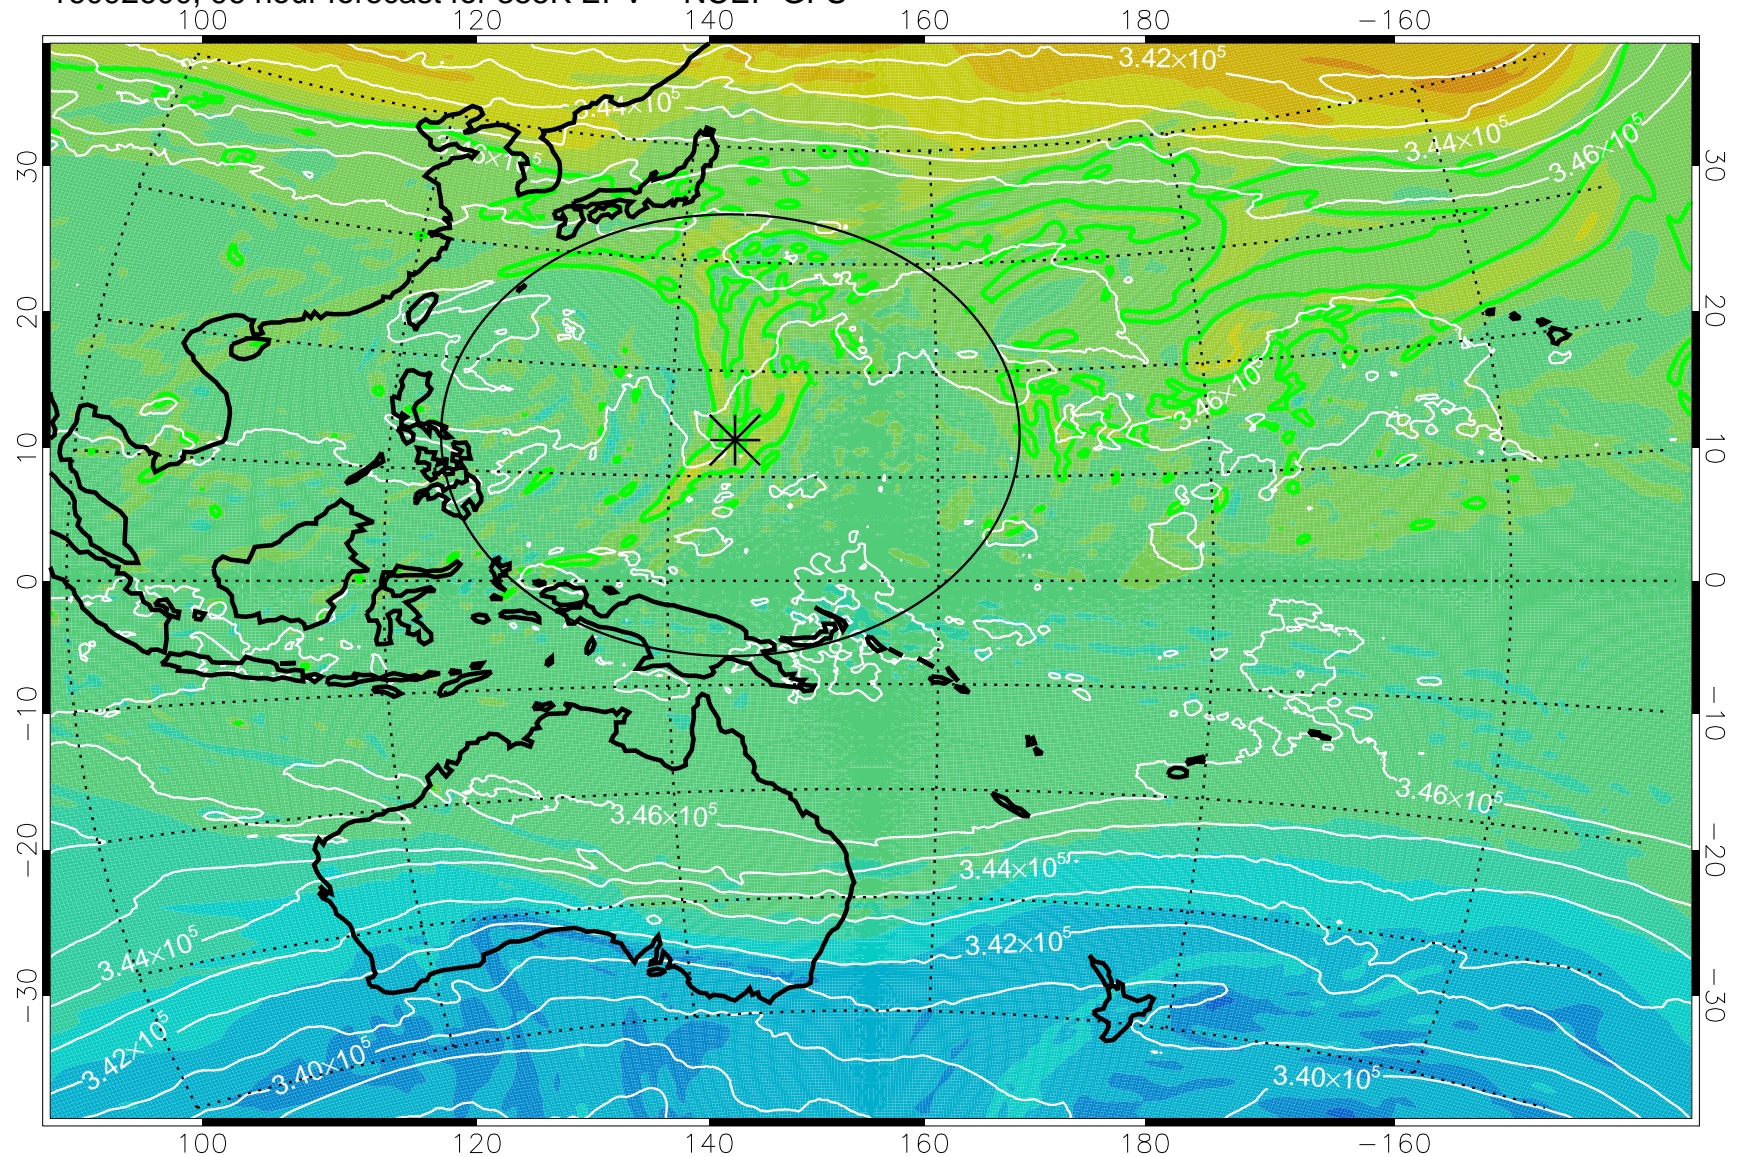

16092418, 66 hour forecast for 355K EPV -- NCEP GFS

355K Montgomery Streamfunction, white  
EPV Tropopause (2 PVU) Position  
Range ring of 2304 km

16092500, 72 hour forecast for 355K EPV -- NCEP GFS

355K Montgomery Streamfunction, white  
EPV Tropopause (2 PVU) Position  
Range ring of 2304 km

16092506, 78 hour forecast for 355K EPV -- NCEP GFS

355K Montgomery Streamfunction, white  
EPV Tropopause (2 PVU) Position  
Range ring of 2304 km

16092512, 84 hour forecast for 355K EPV -- NCEP GFS

355K Montgomery Streamfunction, white  
EPV Tropopause (2 PVU) Position  
Range ring of 2304 km

16092518, 90 hour forecast for 355K EPV -- NCEP GFS

355K Montgomery Streamfunction, white  
EPV Tropopause (2 PVU) Position  
Range ring of 2304 km

16092600, 96 hour forecast for 355K EPV -- NCEP GFS

355K Montgomery Streamfunction, white  
EPV Tropopause (2 PVU) Position  
Range ring of 2304 km

16092606, 102 hour forecast for 355K EPV -- NCEP GFS

355K Montgomery Streamfunction, white  
EPV Tropopause (2 PVU) Position  
Range ring of 2304 km

16092612, 108 hour forecast for 355K EPV -- NCEP GFS

355K Montgomery Streamfunction, white  
EPV Tropopause (2 PVU) Position  
Range ring of 2304 km