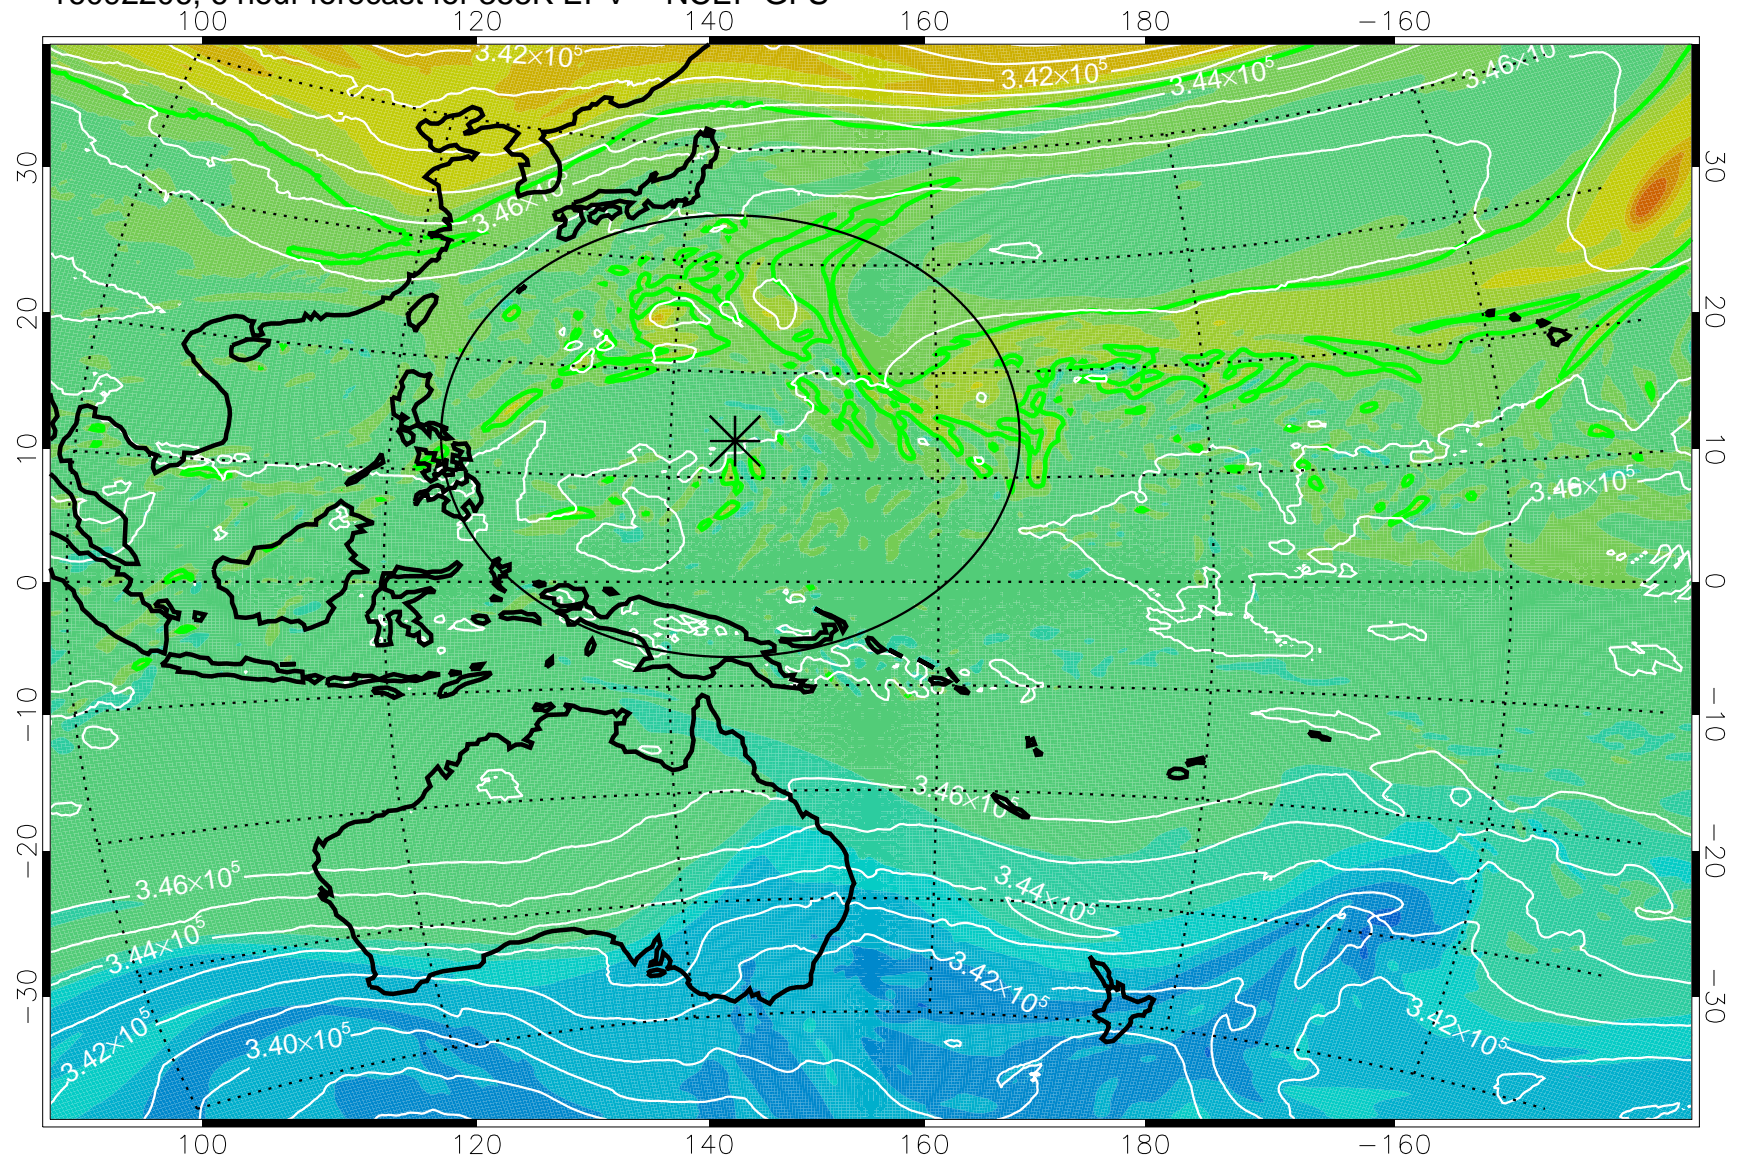

16092206, 6 hour forecast for 355K EPV -- NCEP GFS

355K Montgomery Streamfunction, white  
EPV Tropopause (2 PVU) Position  
Range ring of 2304 km

16092212, 12 hour forecast for 355K EPV -- NCEP GFS

355K Montgomery Streamfunction, white  
EPV Tropopause (2 PVU) Position  
Range ring of 2304 km

16092218, 18 hour forecast for 355K EPV -- NCEP GFS

355K Montgomery Streamfunction, white  
EPV Tropopause (2 PVU) Position  
Range ring of 2304 km

16092300, 24 hour forecast for 355K EPV -- NCEP GFS

355K Montgomery Streamfunction, white  
EPV Tropopause (2 PVU) Position  
Range ring of 2304 km

16092306, 30 hour forecast for 355K EPV -- NCEP GFS

355K Montgomery Streamfunction, white  
EPV Tropopause (2 PVU) Position  
Range ring of 2304 km

16092312, 36 hour forecast for 355K EPV -- NCEP GFS

355K Montgomery Streamfunction, white  
EPV Tropopause (2 PVU) Position  
Range ring of 2304 km

16092318, 42 hour forecast for 355K EPV -- NCEP GFS

355K Montgomery Streamfunction, white  
EPV Tropopause (2 PVU) Position  
Range ring of 2304 km

16092400, 48 hour forecast for 355K EPV -- NCEP GFS

355K Montgomery Streamfunction, white  
EPV Tropopause (2 PVU) Position  
Range ring of 2304 km