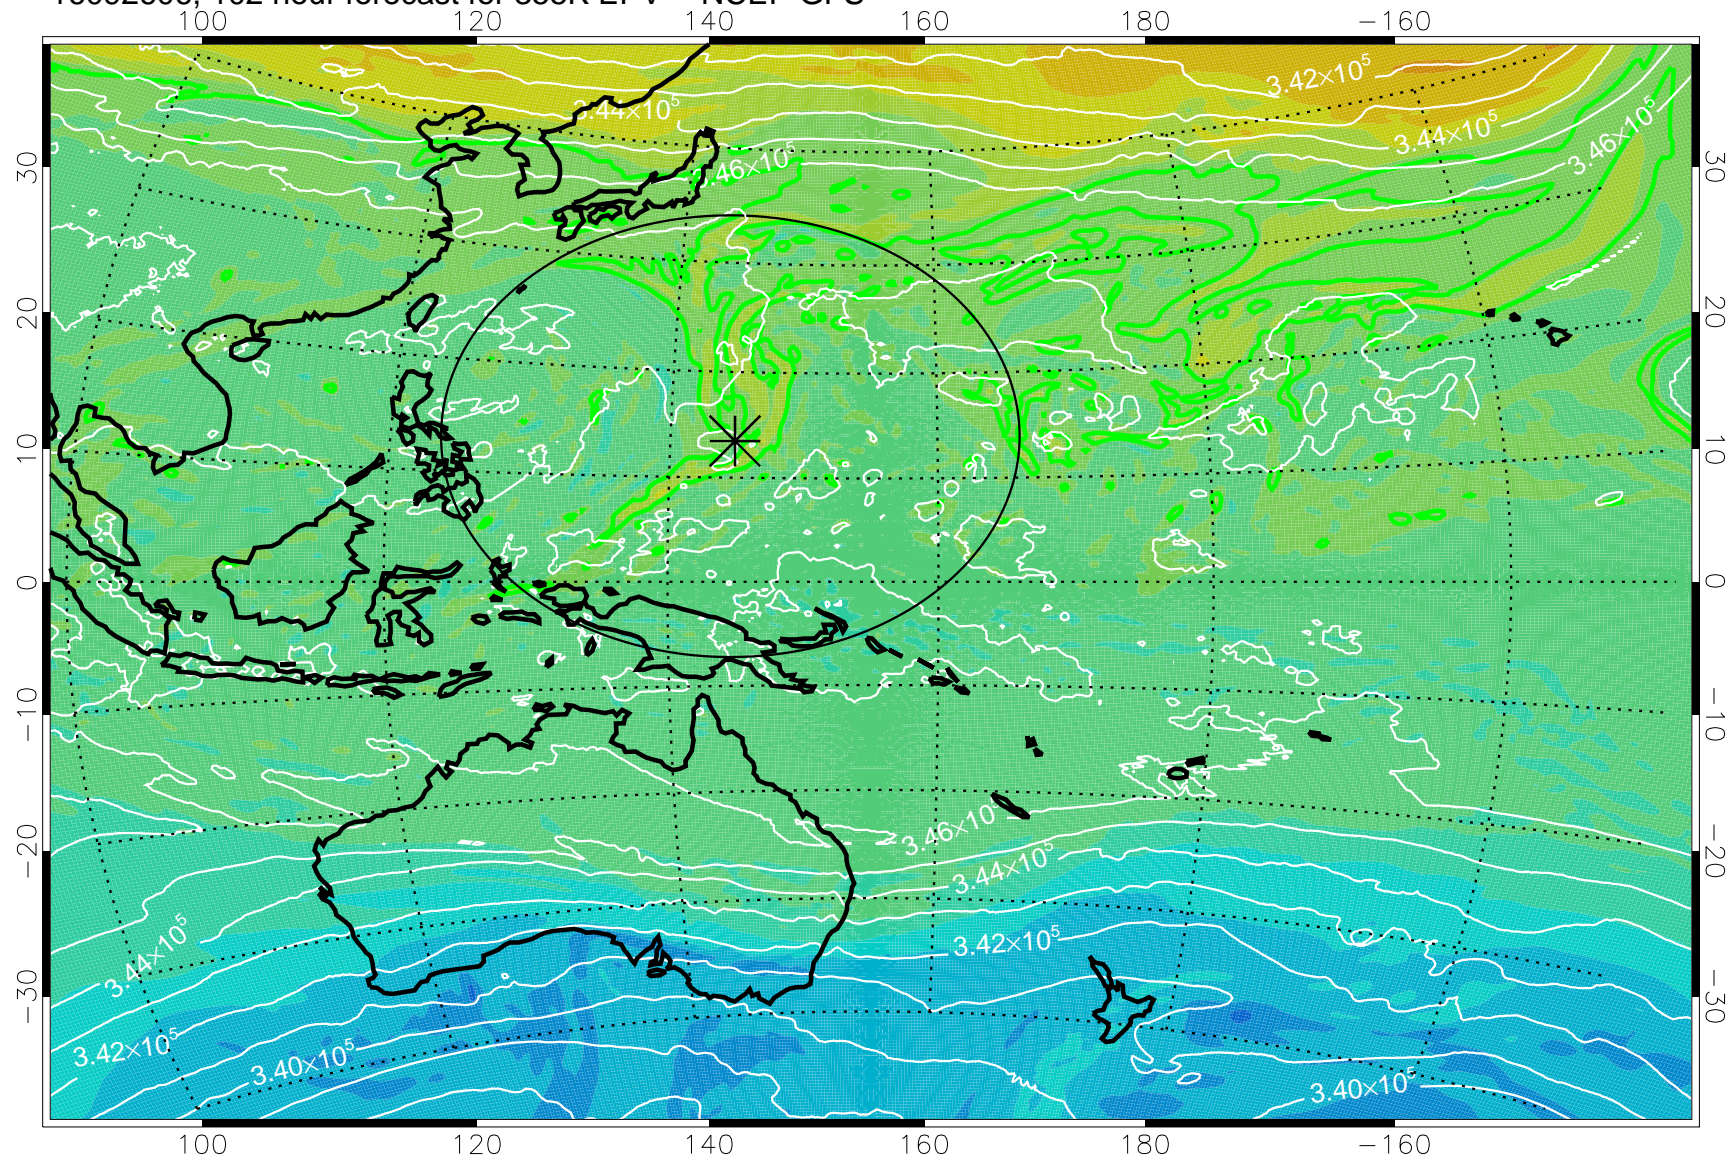

16092506, 78 hour forecast for 355K EPV -- NCEP GFS

355K Montgomery Streamfunction, white  
EPV Tropopause (2 PVU) Position  
Range ring of 2304 km

16092512, 84 hour forecast for 355K EPV -- NCEP GFS

355K Montgomery Streamfunction, white  
EPV Tropopause (2 PVU) Position  
Range ring of 2304 km

16092518, 90 hour forecast for 355K EPV -- NCEP GFS

355K Montgomery Streamfunction, white  
EPV Tropopause (2 PVU) Position  
Range ring of 2304 km

16092600, 96 hour forecast for 355K EPV -- NCEP GFS

355K Montgomery Streamfunction, white  
EPV Tropopause (2 PVU) Position  
Range ring of 2304 km

16092606, 102 hour forecast for 355K EPV -- NCEP GFS

355K Montgomery Streamfunction, white  
EPV Tropopause (2 PVU) Position  
Range ring of 2304 km

16092612, 108 hour forecast for 355K EPV -- NCEP GFS

355K Montgomery Streamfunction, white  
EPV Tropopause (2 PVU) Position  
Range ring of 2304 km

16092618, 114 hour forecast for 355K EPV -- NCEP GFS

355K Montgomery Streamfunction, white  
EPV Tropopause (2 PVU) Position  
Range ring of 2304 km

16092700, 120 hour forecast for 355K EPV -- NCEP GFS

355K Montgomery Streamfunction, white  
EPV Tropopause (2 PVU) Position  
Range ring of 2304 km