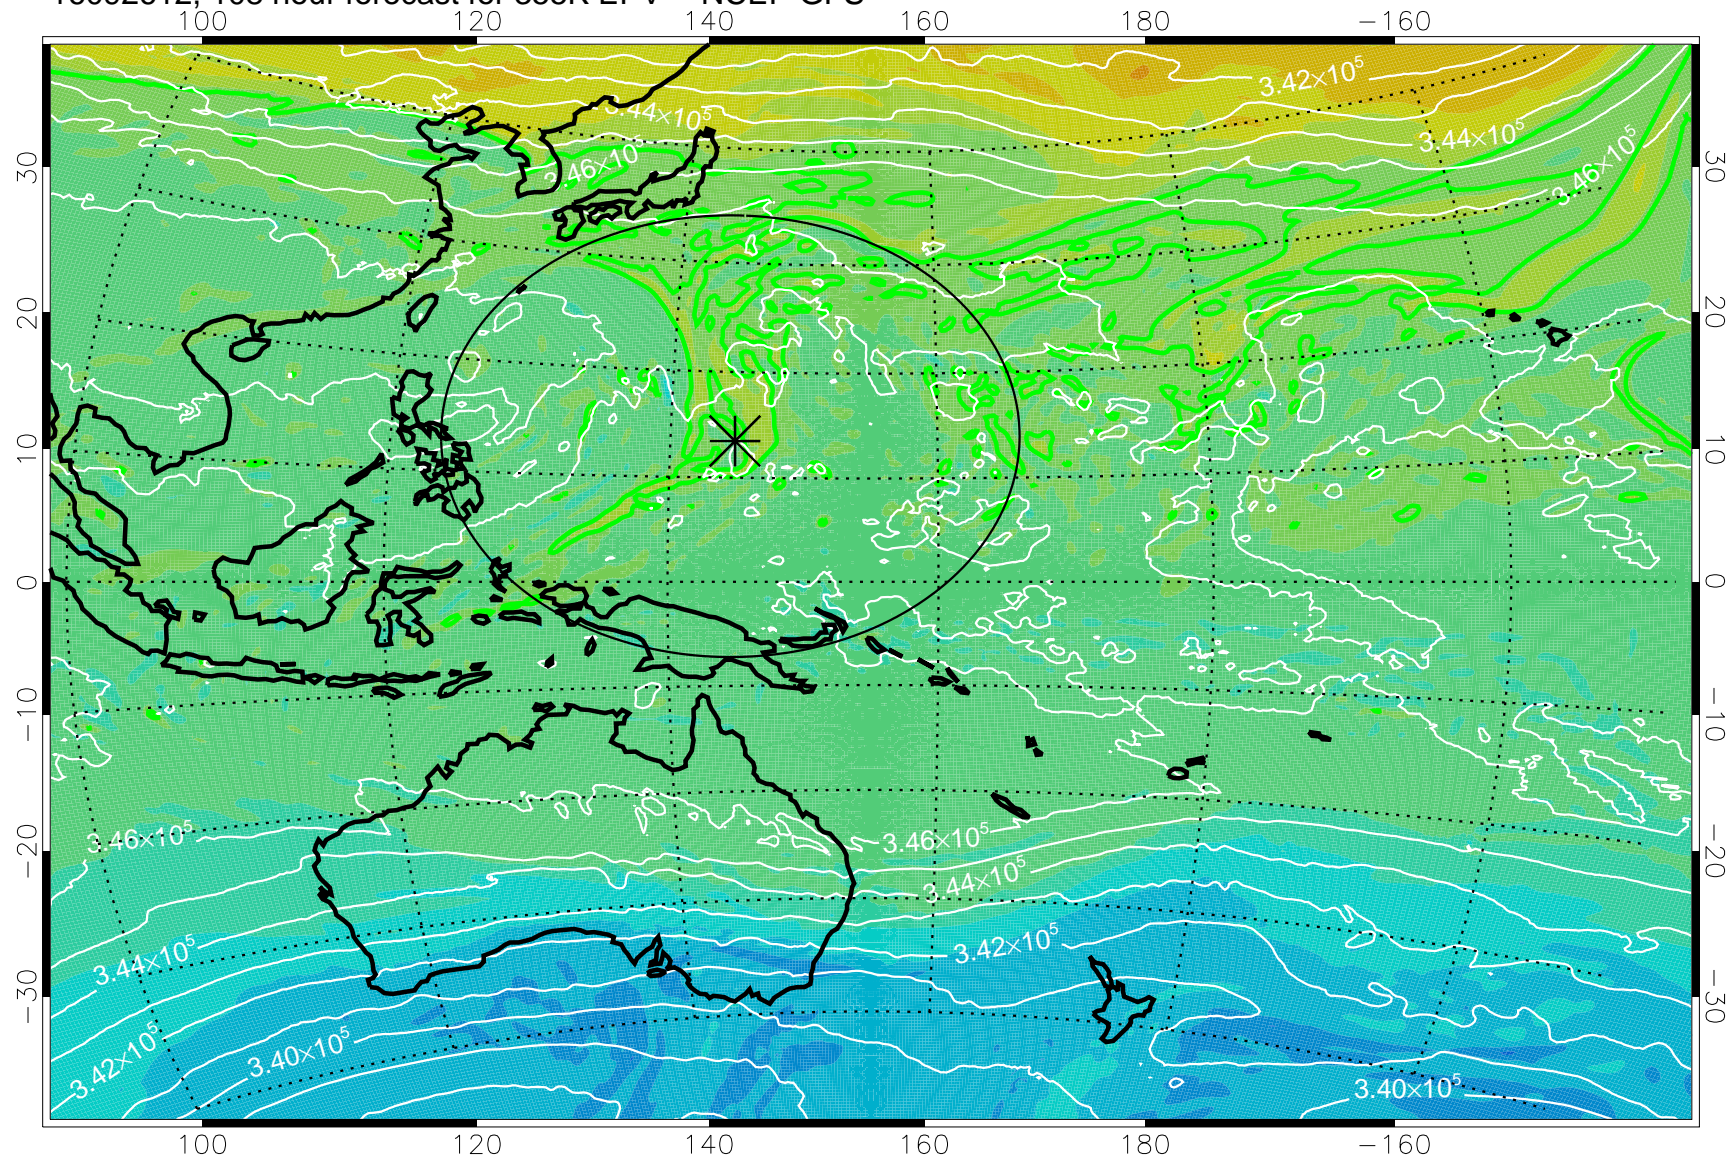

16092506, 78 hour forecast for 355K EPV -- NCEP GFS

355K Montgomery Streamfunction, white  
EPV Tropopause (2 PVU) Position  
Range ring of 2304 km

16092512, 84 hour forecast for 355K EPV -- NCEP GFS

355K Montgomery Streamfunction, white  
EPV Tropopause (2 PVU) Position  
Range ring of 2304 km

16092518, 90 hour forecast for 355K EPV -- NCEP GFS

355K Montgomery Streamfunction, white  
EPV Tropopause (2 PVU) Position  
Range ring of 2304 km

16092600, 96 hour forecast for 355K EPV -- NCEP GFS

355K Montgomery Streamfunction, white  
EPV Tropopause (2 PVU) Position  
Range ring of 2304 km

16092606, 102 hour forecast for 355K EPV -- NCEP GFS

355K Montgomery Streamfunction, white  
EPV Tropopause (2 PVU) Position  
Range ring of 2304 km

16092612, 108 hour forecast for 355K EPV -- NCEP GFS

355K Montgomery Streamfunction, white  
EPV Tropopause (2 PVU) Position  
Range ring of 2304 km

16092618, 114 hour forecast for 355K EPV -- NCEP GFS

355K Montgomery Streamfunction, white  
EPV Tropopause (2 PVU) Position  
Range ring of 2304 km

16092700, 120 hour forecast for 355K EPV -- NCEP GFS

355K Montgomery Streamfunction, white  
EPV Tropopause (2 PVU) Position  
Range ring of 2304 km