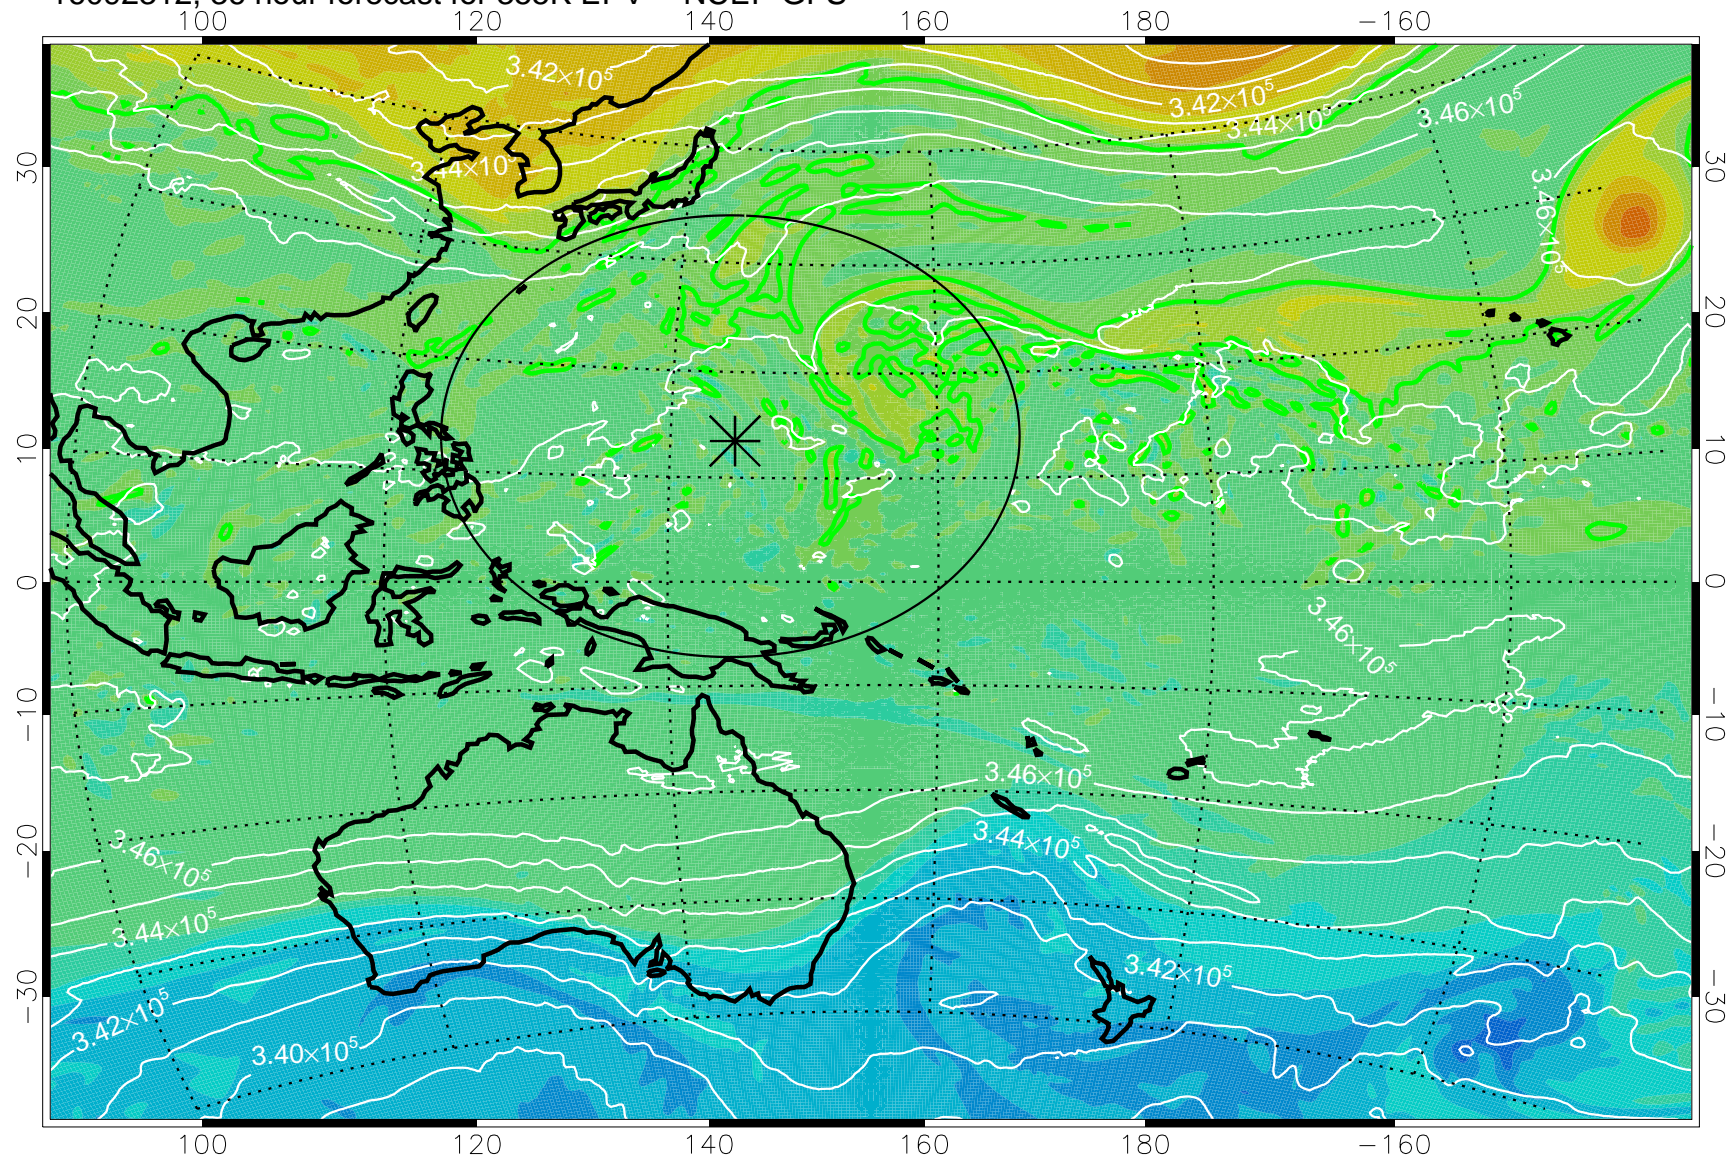

16092218, 18 hour forecast for 355K EPV -- NCEP GFS

355K Montgomery Streamfunction, white  
EPV Tropopause (2 PVU) Position  
Range ring of 2304 km

16092300, 24 hour forecast for 355K EPV -- NCEP GFS

355K Montgomery Streamfunction, white  
EPV Tropopause (2 PVU) Position  
Range ring of 2304 km

16092306, 30 hour forecast for 355K EPV -- NCEP GFS

355K Montgomery Streamfunction, white  
EPV Tropopause (2 PVU) Position  
Range ring of 2304 km

16092312, 36 hour forecast for 355K EPV -- NCEP GFS

355K Montgomery Streamfunction, white  
EPV Tropopause (2 PVU) Position  
Range ring of 2304 km

16092318, 42 hour forecast for 355K EPV -- NCEP GFS

355K Montgomery Streamfunction, white  
EPV Tropopause (2 PVU) Position  
Range ring of 2304 km

16092400, 48 hour forecast for 355K EPV -- NCEP GFS

355K Montgomery Streamfunction, white  
EPV Tropopause (2 PVU) Position  
Range ring of 2304 km

16092406, 54 hour forecast for 355K EPV -- NCEP GFS

355K Montgomery Streamfunction, white  
EPV Tropopause (2 PVU) Position  
Range ring of 2304 km

16092412, 60 hour forecast for 355K EPV -- NCEP GFS

355K Montgomery Streamfunction, white  
EPV Tropopause (2 PVU) Position  
Range ring of 2304 km