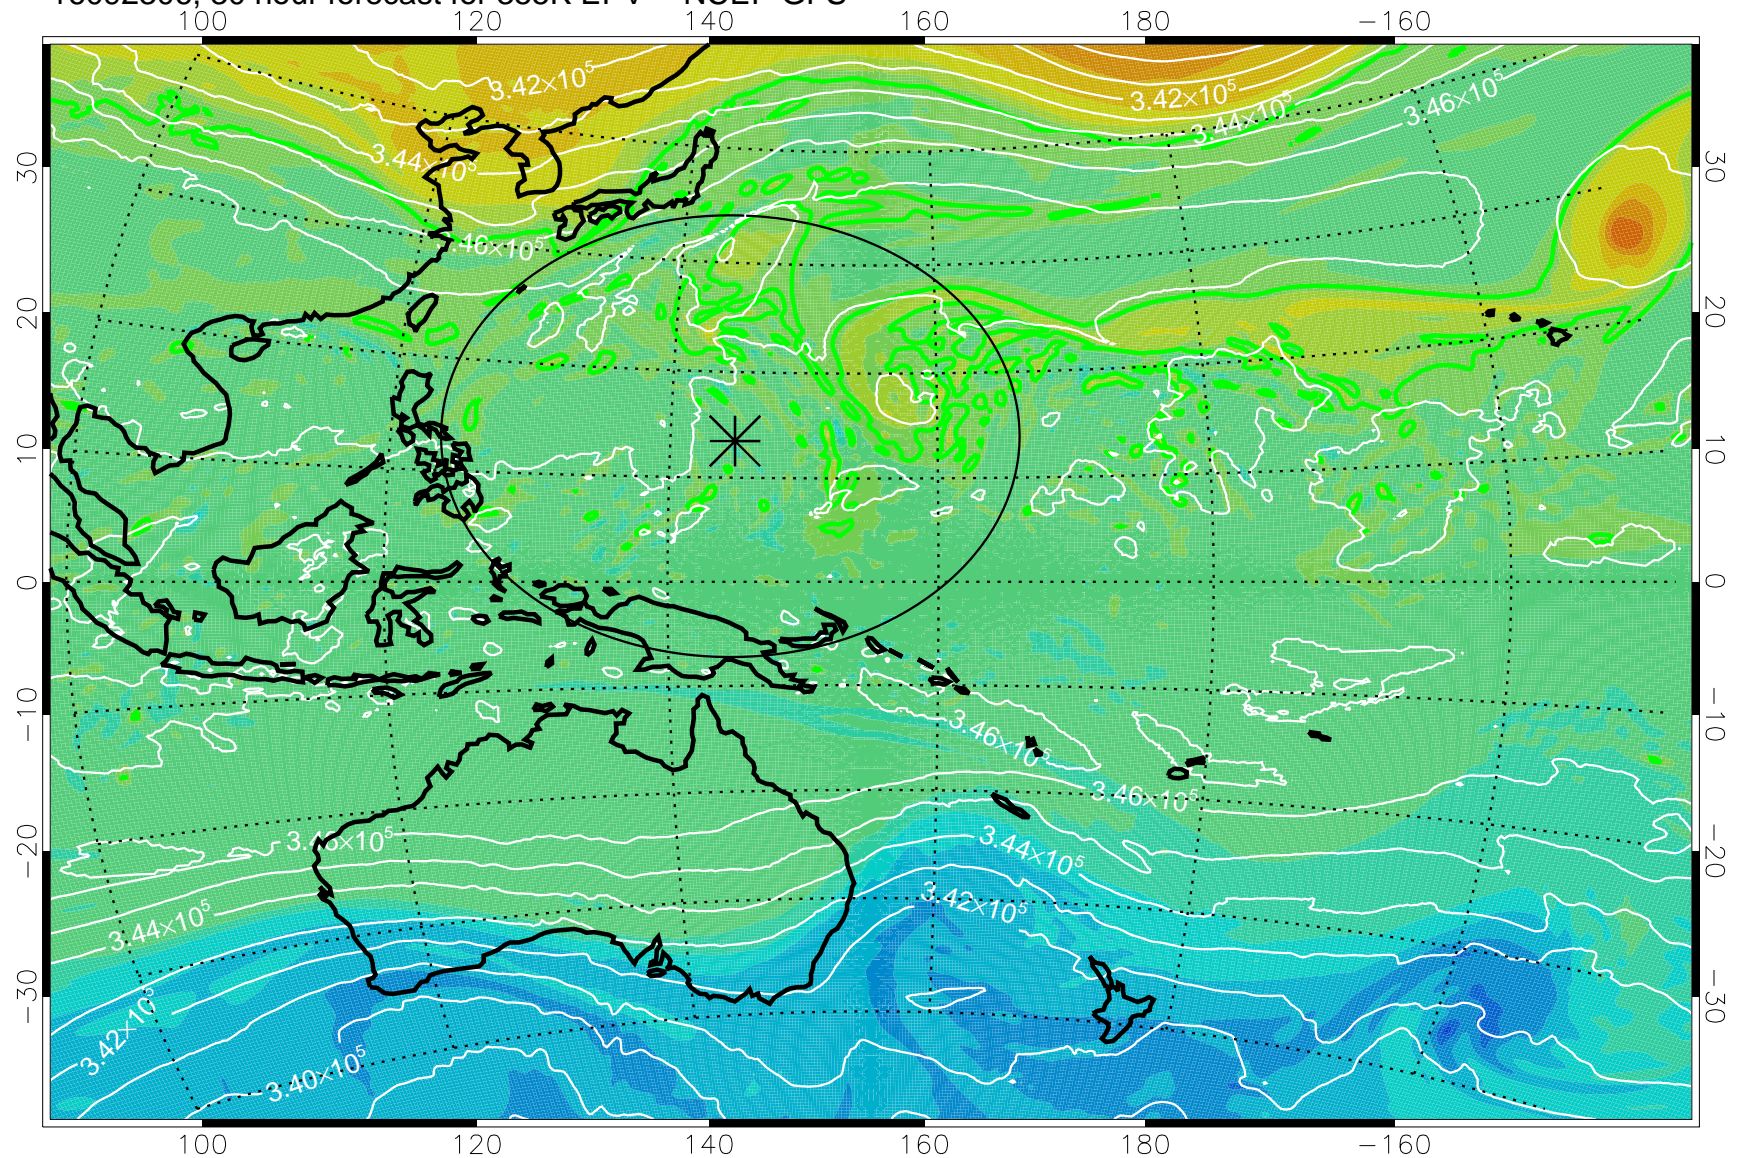

16092218, 18 hour forecast for 355K EPV -- NCEP GFS

355K Montgomery Streamfunction, white  
EPV Tropopause (2 PVU) Position  
Range ring of 2304 km

16092300, 24 hour forecast for 355K EPV -- NCEP GFS

355K Montgomery Streamfunction, white  
EPV Tropopause (2 PVU) Position  
Range ring of 2304 km

16092306, 30 hour forecast for 355K EPV -- NCEP GFS

355K Montgomery Streamfunction, white  
EPV Tropopause (2 PVU) Position  
Range ring of 2304 km

16092312, 36 hour forecast for 355K EPV -- NCEP GFS

355K Montgomery Streamfunction, white  
EPV Tropopause (2 PVU) Position  
Range ring of 2304 km

16092318, 42 hour forecast for 355K EPV -- NCEP GFS

355K Montgomery Streamfunction, white  
EPV Tropopause (2 PVU) Position  
Range ring of 2304 km

16092400, 48 hour forecast for 355K EPV -- NCEP GFS

355K Montgomery Streamfunction, white  
EPV Tropopause (2 PVU) Position  
Range ring of 2304 km

16092406, 54 hour forecast for 355K EPV -- NCEP GFS

355K Montgomery Streamfunction, white  
EPV Tropopause (2 PVU) Position  
Range ring of 2304 km

16092412, 60 hour forecast for 355K EPV -- NCEP GFS

355K Montgomery Streamfunction, white  
EPV Tropopause (2 PVU) Position  
Range ring of 2304 km