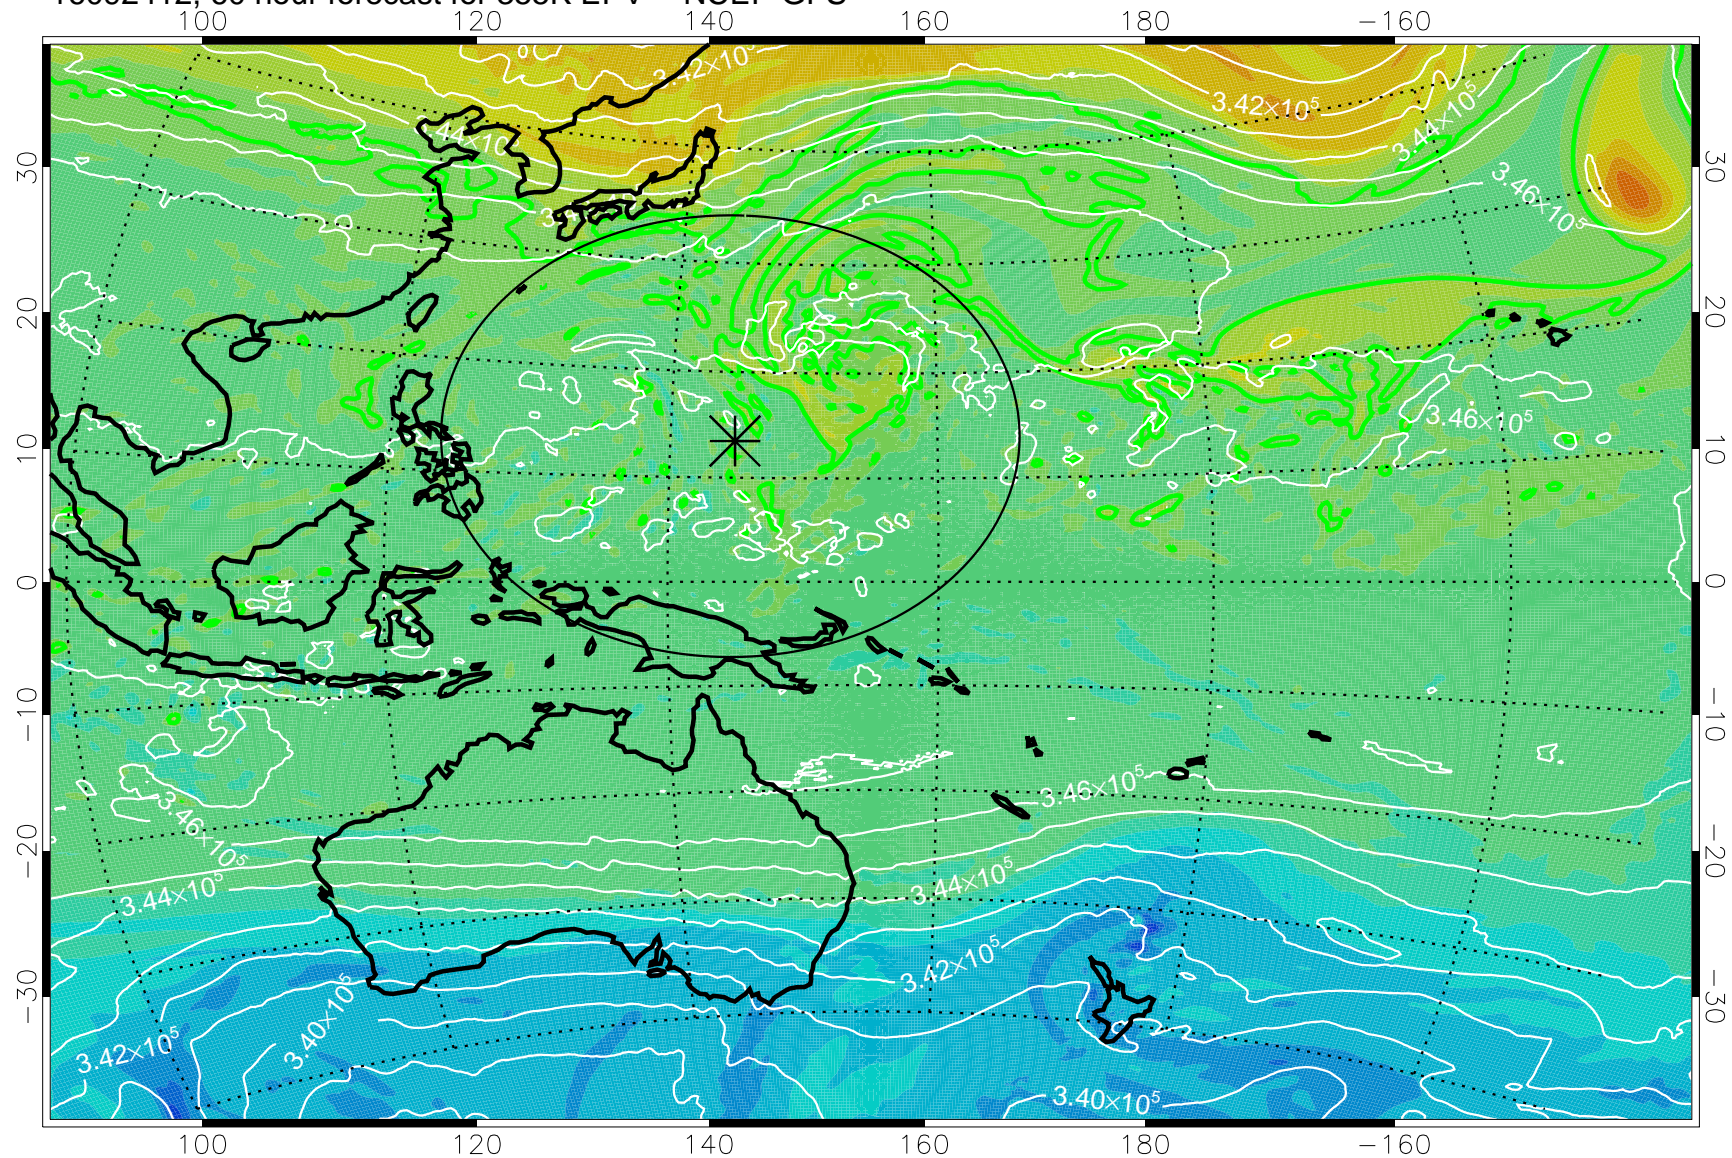

16092306, 30 hour forecast for 355K EPV -- NCEP GFS

355K Montgomery Streamfunction, white  
EPV Tropopause (2 PVU) Position  
Range ring of 2304 km

16092312, 36 hour forecast for 355K EPV -- NCEP GFS

355K Montgomery Streamfunction, white  
EPV Tropopause (2 PVU) Position  
Range ring of 2304 km

16092318, 42 hour forecast for 355K EPV -- NCEP GFS

355K Montgomery Streamfunction, white  
EPV Tropopause (2 PVU) Position  
Range ring of 2304 km

16092400, 48 hour forecast for 355K EPV -- NCEP GFS

355K Montgomery Streamfunction, white  
EPV Tropopause (2 PVU) Position  
Range ring of 2304 km

16092406, 54 hour forecast for 355K EPV -- NCEP GFS

355K Montgomery Streamfunction, white  
EPV Tropopause (2 PVU) Position  
Range ring of 2304 km

16092412, 60 hour forecast for 355K EPV -- NCEP GFS

355K Montgomery Streamfunction, white  
EPV Tropopause (2 PVU) Position  
Range ring of 2304 km

16092418, 66 hour forecast for 355K EPV -- NCEP GFS

355K Montgomery Streamfunction, white  
EPV Tropopause (2 PVU) Position  
Range ring of 2304 km

16092500, 72 hour forecast for 355K EPV -- NCEP GFS

355K Montgomery Streamfunction, white  
EPV Tropopause (2 PVU) Position  
Range ring of 2304 km