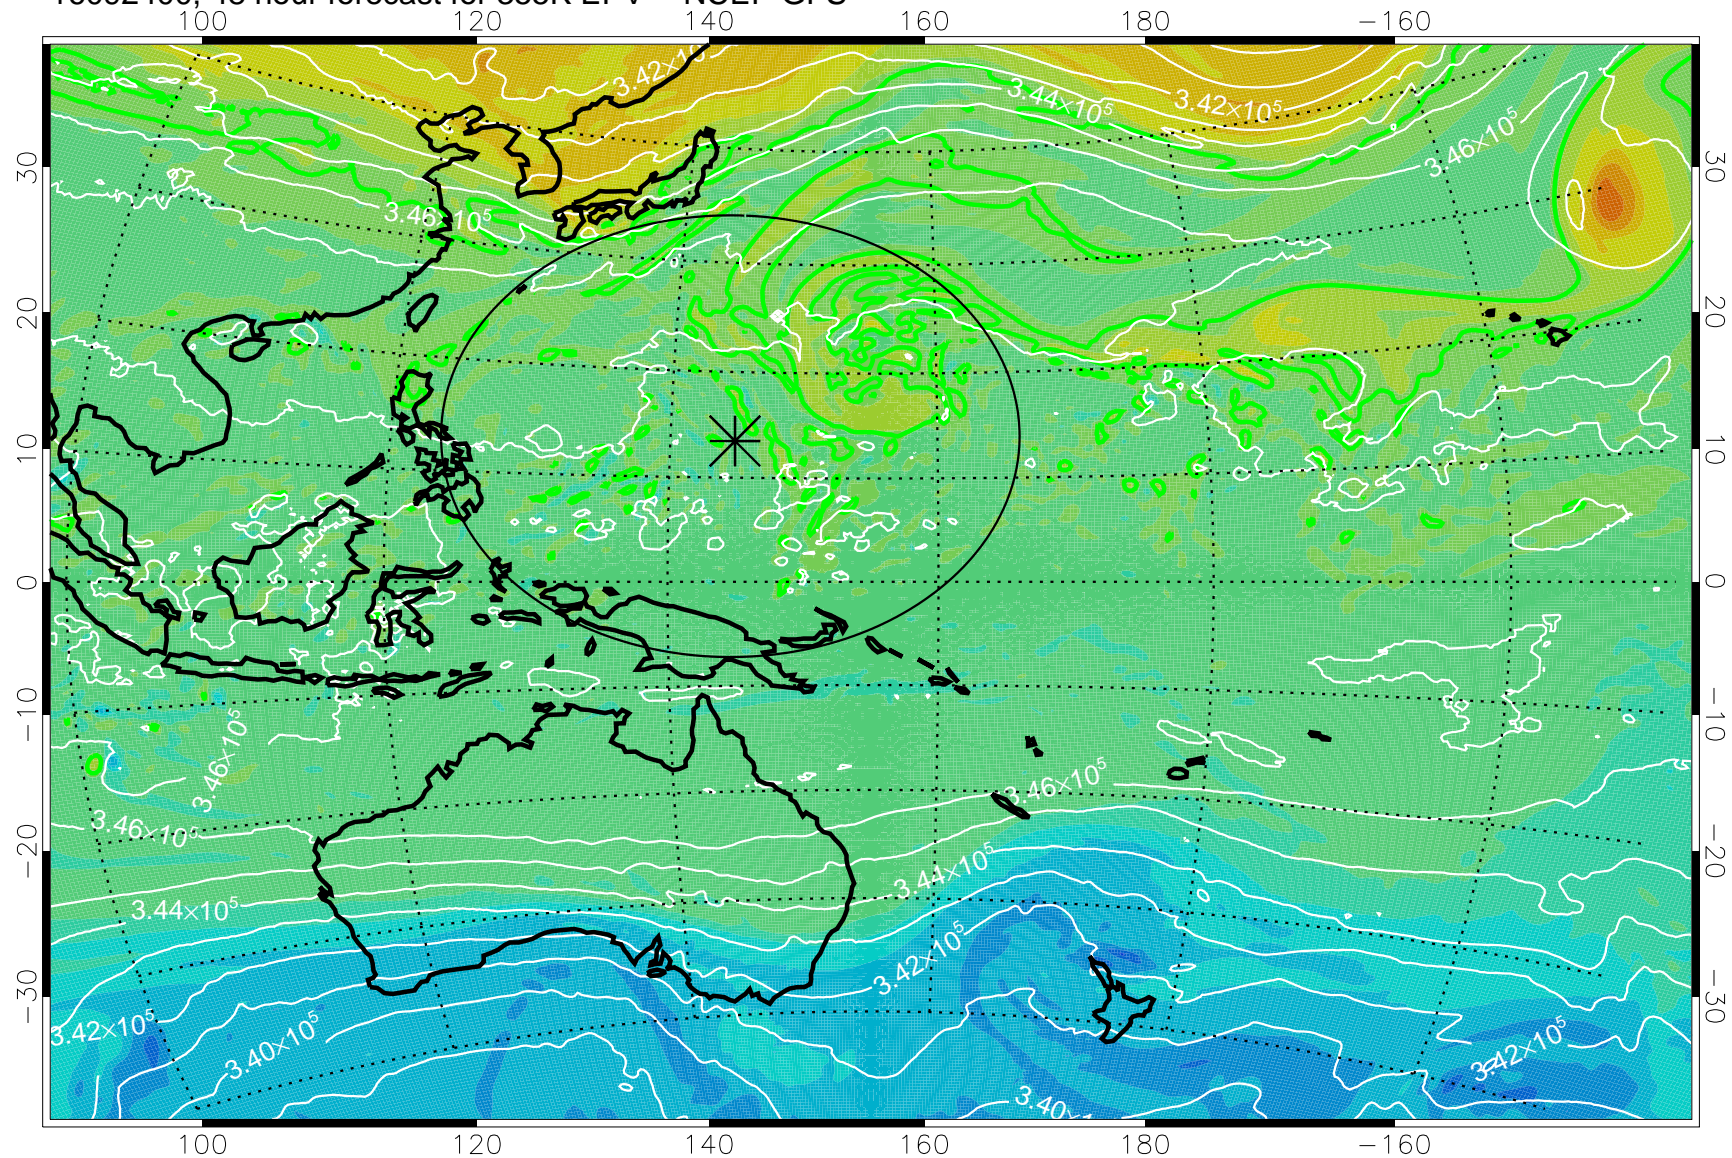

16092306, 30 hour forecast for 355K EPV -- NCEP GFS

355K Montgomery Streamfunction, white  
EPV Tropopause (2 PVU) Position  
Range ring of 2304 km

16092312, 36 hour forecast for 355K EPV -- NCEP GFS

355K Montgomery Streamfunction, white  
EPV Tropopause (2 PVU) Position  
Range ring of 2304 km

16092318, 42 hour forecast for 355K EPV -- NCEP GFS

355K Montgomery Streamfunction, white  
EPV Tropopause (2 PVU) Position  
Range ring of 2304 km

16092400, 48 hour forecast for 355K EPV -- NCEP GFS

355K Montgomery Streamfunction, white  
EPV Tropopause (2 PVU) Position  
Range ring of 2304 km

16092406, 54 hour forecast for 355K EPV -- NCEP GFS

355K Montgomery Streamfunction, white  
EPV Tropopause (2 PVU) Position  
Range ring of 2304 km

16092412, 60 hour forecast for 355K EPV -- NCEP GFS

355K Montgomery Streamfunction, white  
EPV Tropopause (2 PVU) Position  
Range ring of 2304 km

16092418, 66 hour forecast for 355K EPV -- NCEP GFS

355K Montgomery Streamfunction, white  
EPV Tropopause (2 PVU) Position  
Range ring of 2304 km

16092500, 72 hour forecast for 355K EPV -- NCEP GFS

355K Montgomery Streamfunction, white  
EPV Tropopause (2 PVU) Position  
Range ring of 2304 km