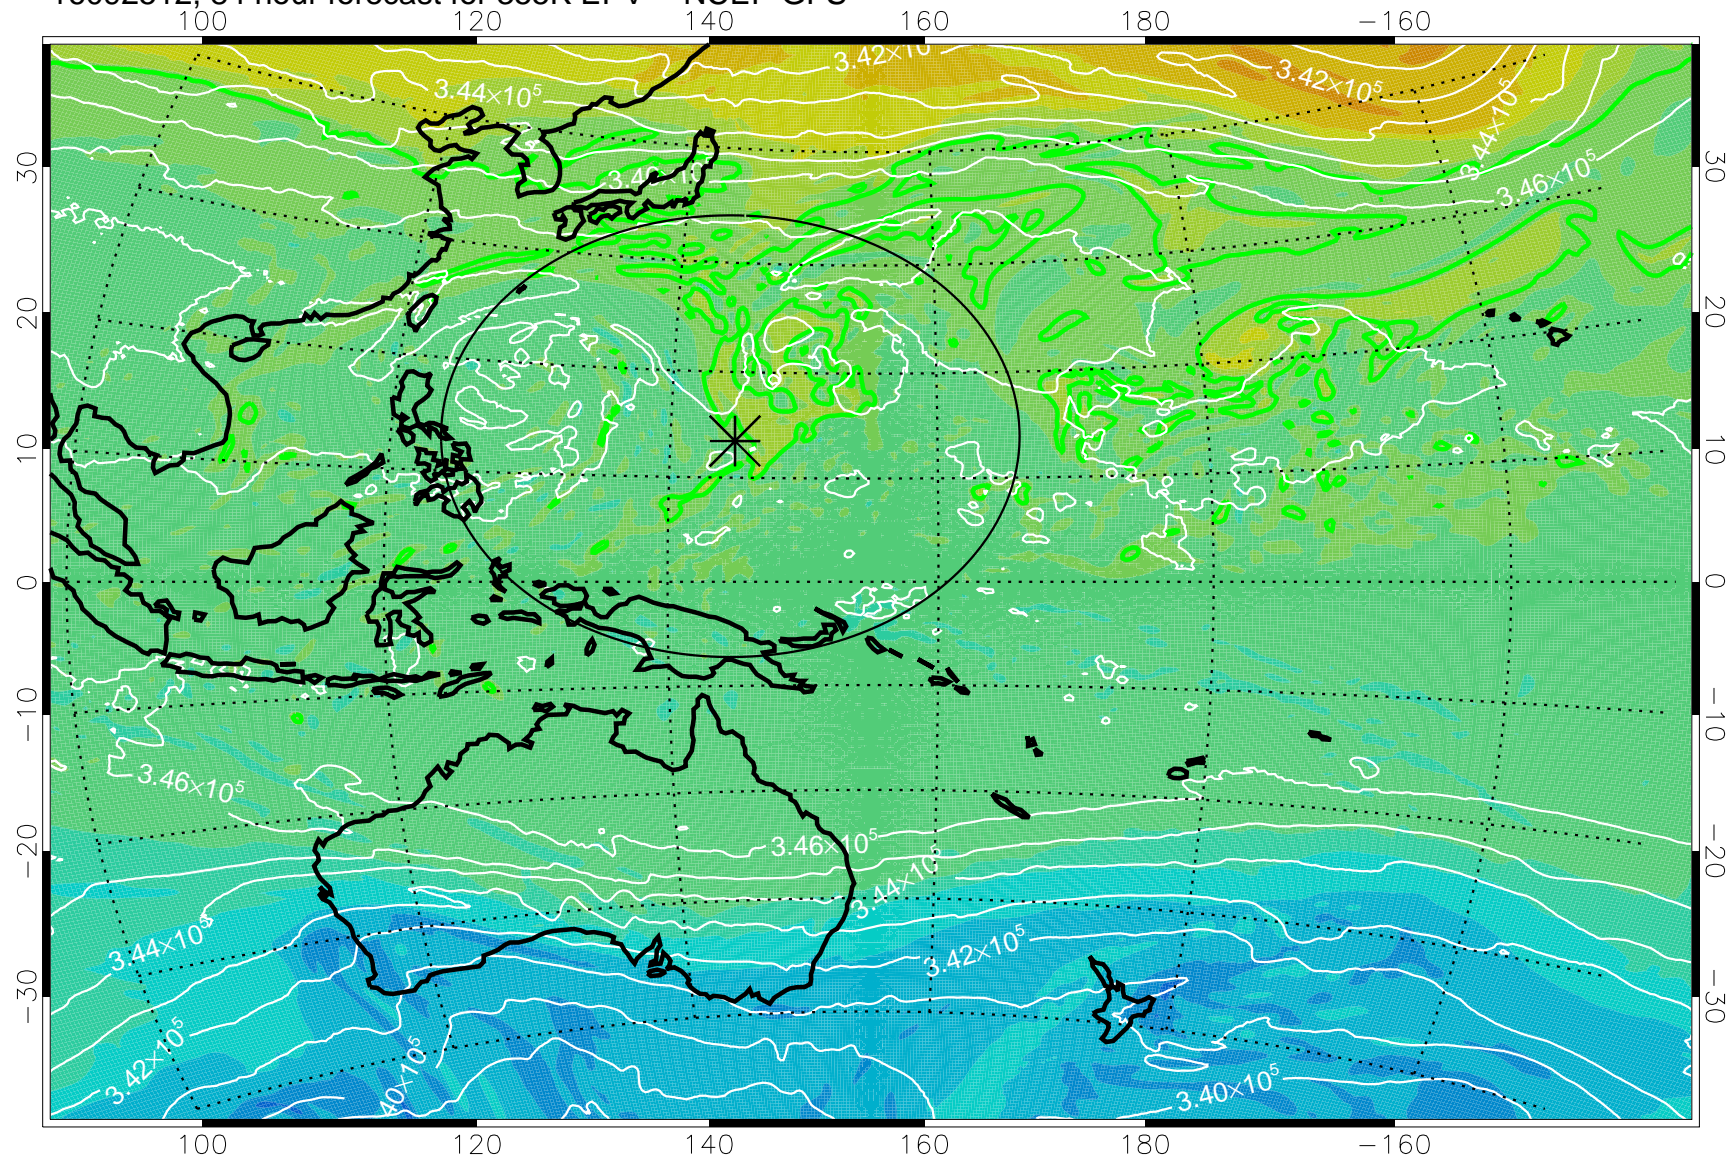

16092406, 54 hour forecast for 355K EPV -- NCEP GFS

355K Montgomery Streamfunction, white  
EPV Tropopause (2 PVU) Position  
Range ring of 2304 km

16092412, 60 hour forecast for 355K EPV -- NCEP GFS

355K Montgomery Streamfunction, white  
EPV Tropopause (2 PVU) Position  
Range ring of 2304 km

16092418, 66 hour forecast for 355K EPV -- NCEP GFS

355K Montgomery Streamfunction, white  
EPV Tropopause (2 PVU) Position  
Range ring of 2304 km

16092500, 72 hour forecast for 355K EPV -- NCEP GFS

355K Montgomery Streamfunction, white  
EPV Tropopause (2 PVU) Position  
Range ring of 2304 km

16092506, 78 hour forecast for 355K EPV -- NCEP GFS

355K Montgomery Streamfunction, white  
EPV Tropopause (2 PVU) Position  
Range ring of 2304 km

16092512, 84 hour forecast for 355K EPV -- NCEP GFS

355K Montgomery Streamfunction, white  
EPV Tropopause (2 PVU) Position  
Range ring of 2304 km

16092518, 90 hour forecast for 355K EPV -- NCEP GFS

355K Montgomery Streamfunction, white  
EPV Tropopause (2 PVU) Position  
Range ring of 2304 km

16092600, 96 hour forecast for 355K EPV -- NCEP GFS

355K Montgomery Streamfunction, white  
EPV Tropopause (2 PVU) Position  
Range ring of 2304 km