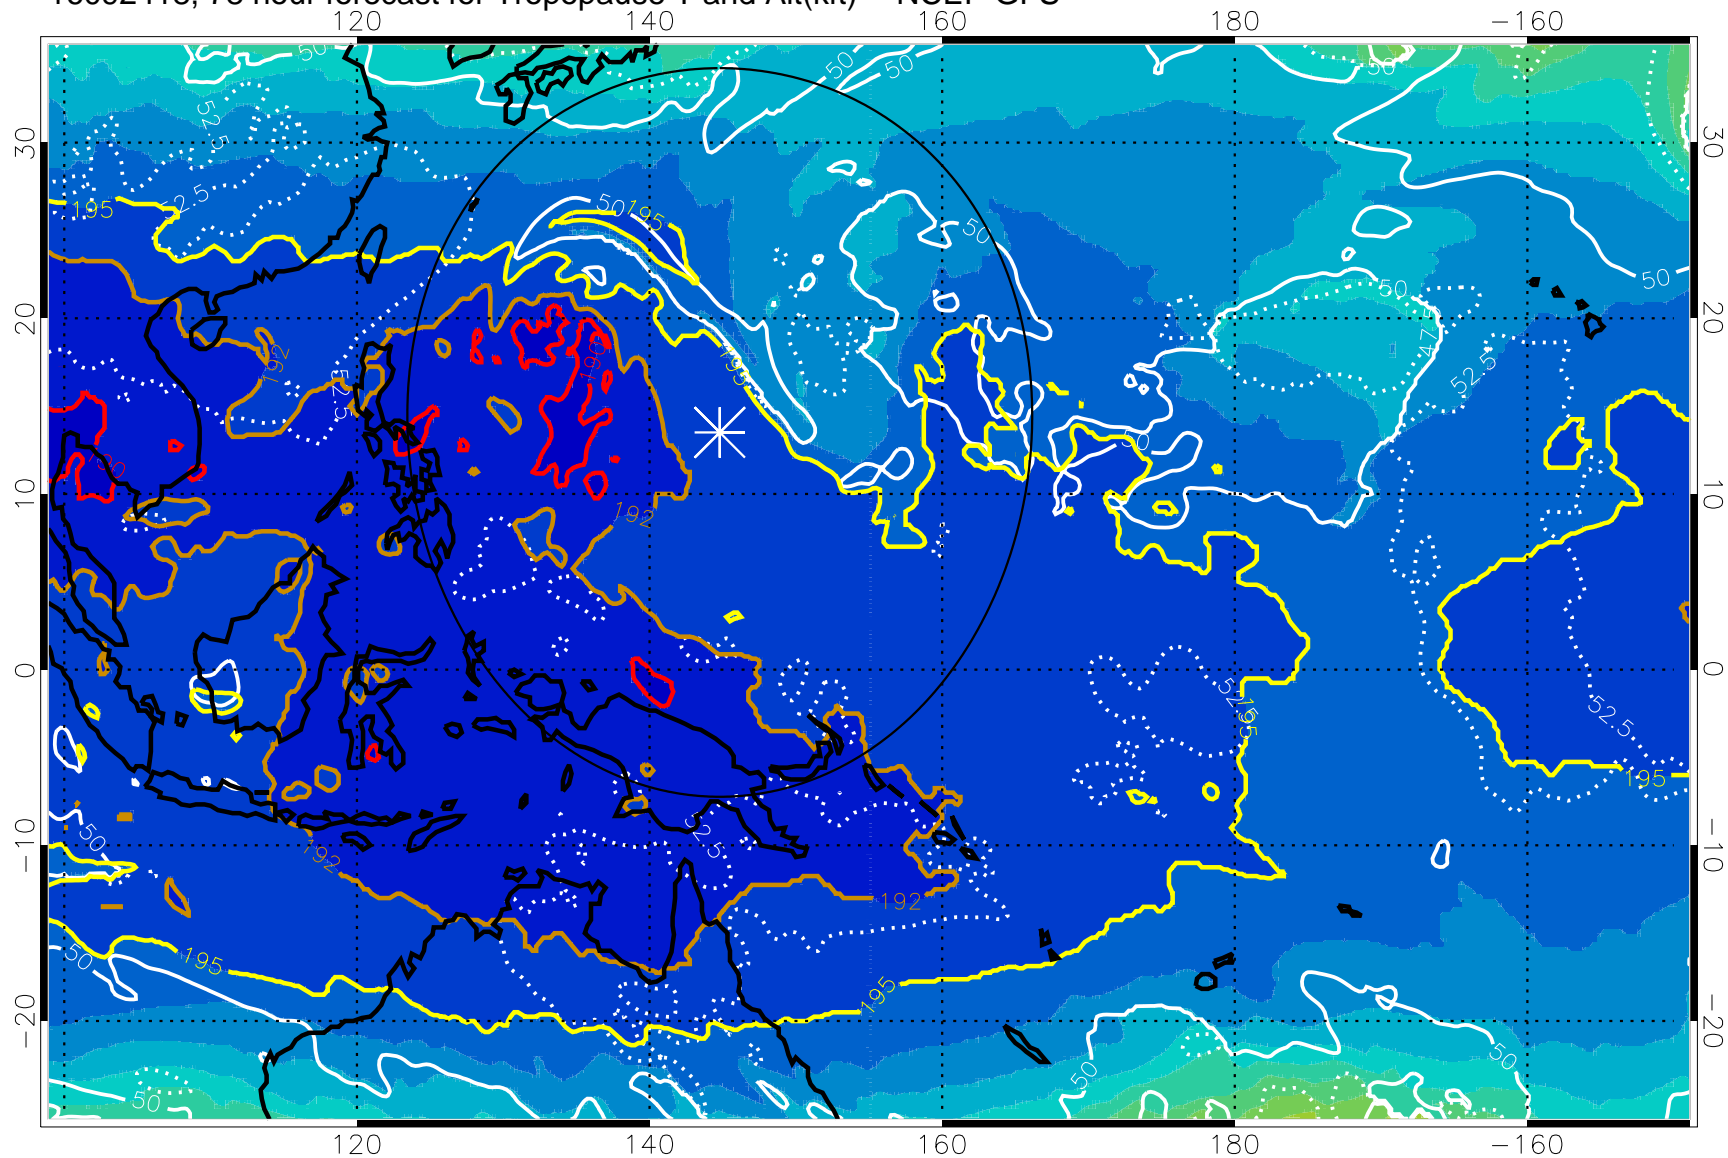

16092400, 60 hour forecast for Tropopause T and Alt(kft) -- NCEP GFS

16092406, 66 hour forecast for Tropopause T and Alt(kft) -- NCEP GFS

190 200 210 220 230

Tropopause T, K

Tropopause Altitude in kft (white)

192.5K Isotherm 195K Isotherm
187.5K Isotherm 190K Isotherm

Range ring of 2304 km

16092418, 78 hour forecast for Tropopause T and Alt(kft) -- NCEP GFS

190 200 210 220 230

Tropopause T, K

Tropopause Altitude in kft (white)

192.5K Isotherm 195K Isotherm
187.5K Isotherm 190K Isotherm

Range ring of 2304 km

16092506, 90 hour forecast for Tropopause T and Alt(kft) -- NCEP GFS

Tropopause T, K

Tropopause Altitude in kft (white)

192.5K Isotherm 195K Isotherm
187.5K Isotherm 190K Isotherm