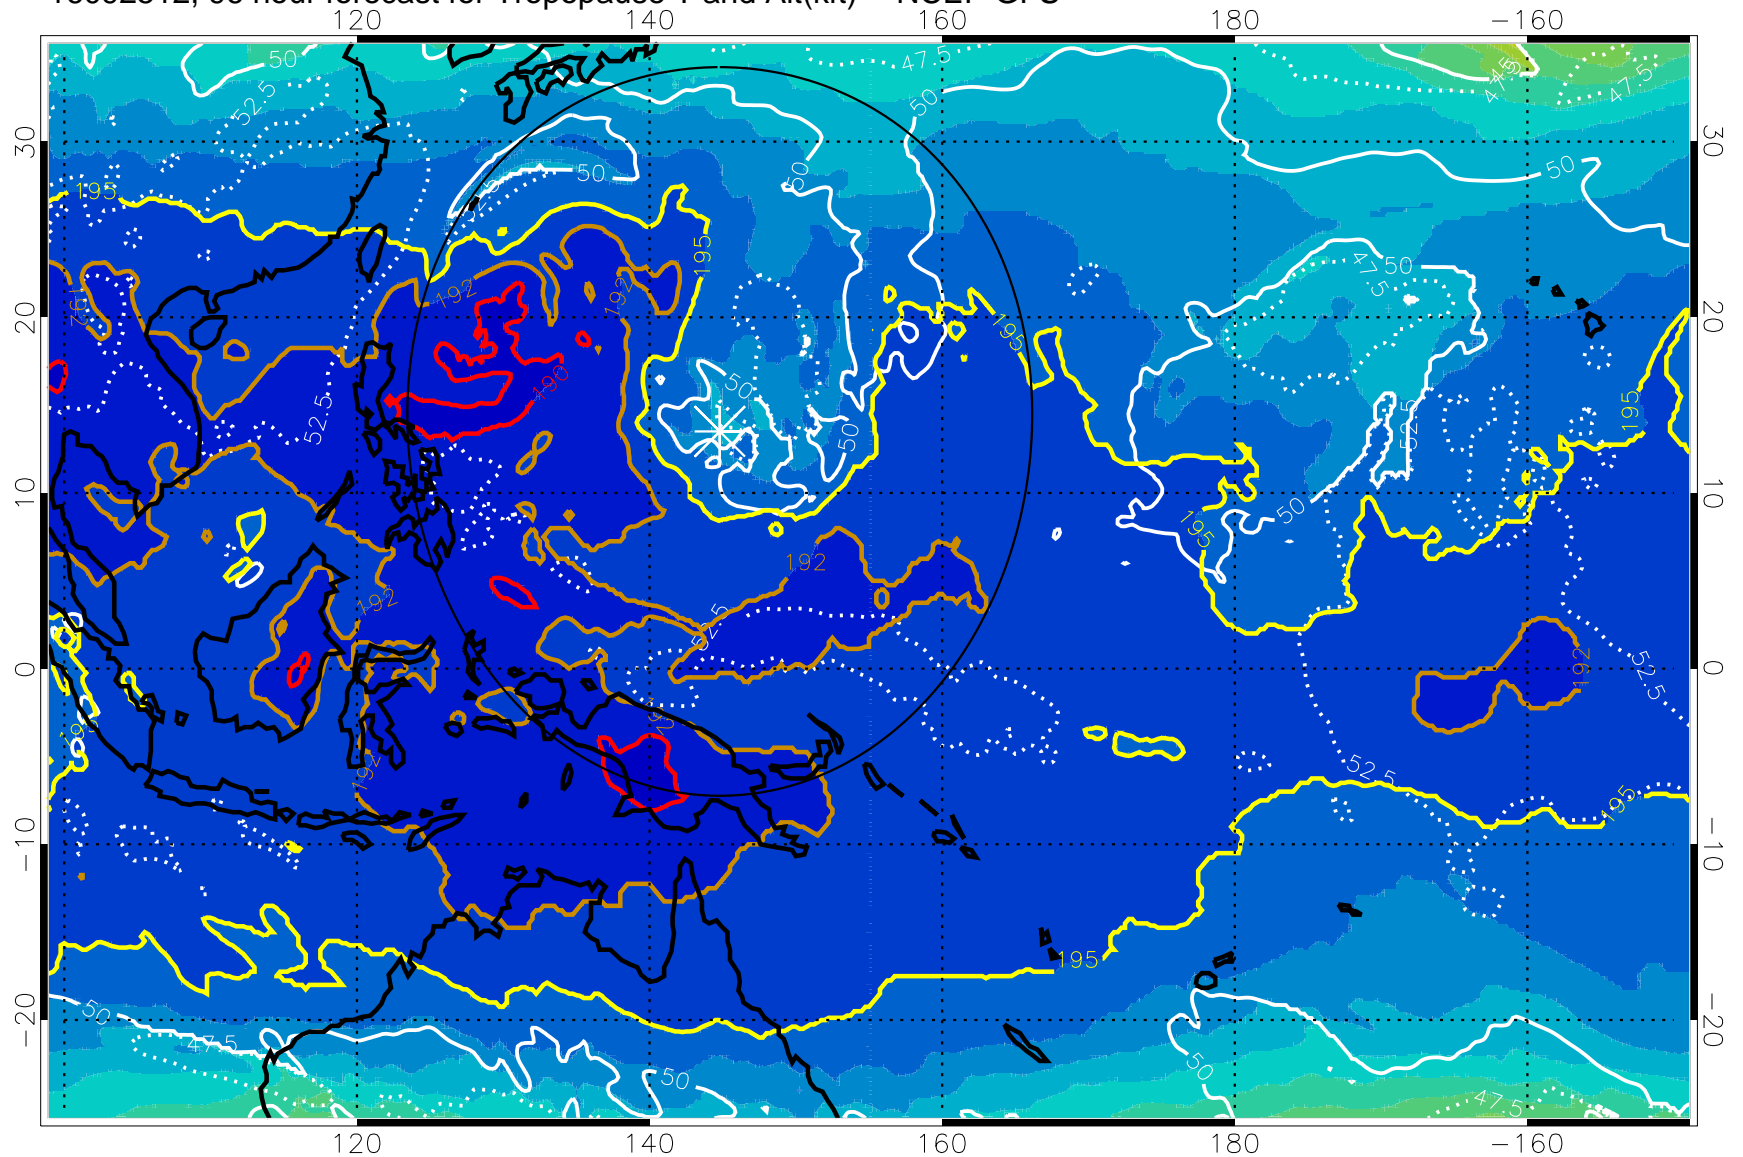

192.5K Isotherm 195K Isotherm
187.5K Isotherm 190K Isotherm

Range ring of 2304 km

16092418, 78 hour forecast for Tropopause T and Alt(kft) -- NCEP GFS

190 200 210 220 230

Tropopause T, K

Tropopause Altitude in kft (white)

192.5K Isotherm 195K Isotherm
187.5K Isotherm 190K Isotherm

Range ring of 2304 km

16092506, 90 hour forecast for Tropopause T and Alt(kft) -- NCEP GFS

Tropopause T, K

Tropopause Altitude in kft (white)

192.5K Isotherm 195K Isotherm
187.5K Isotherm 190K Isotherm

Range ring of 2304 km

16092512, 96 hour forecast for Tropopause T and Alt(kft) -- NCEP GFS

190 200 210 220 230
Tropopause T, K

Tropopause Altitude in kft (white)

192.5K Isotherm 195K Isotherm
187.5K Isotherm 190K Isotherm