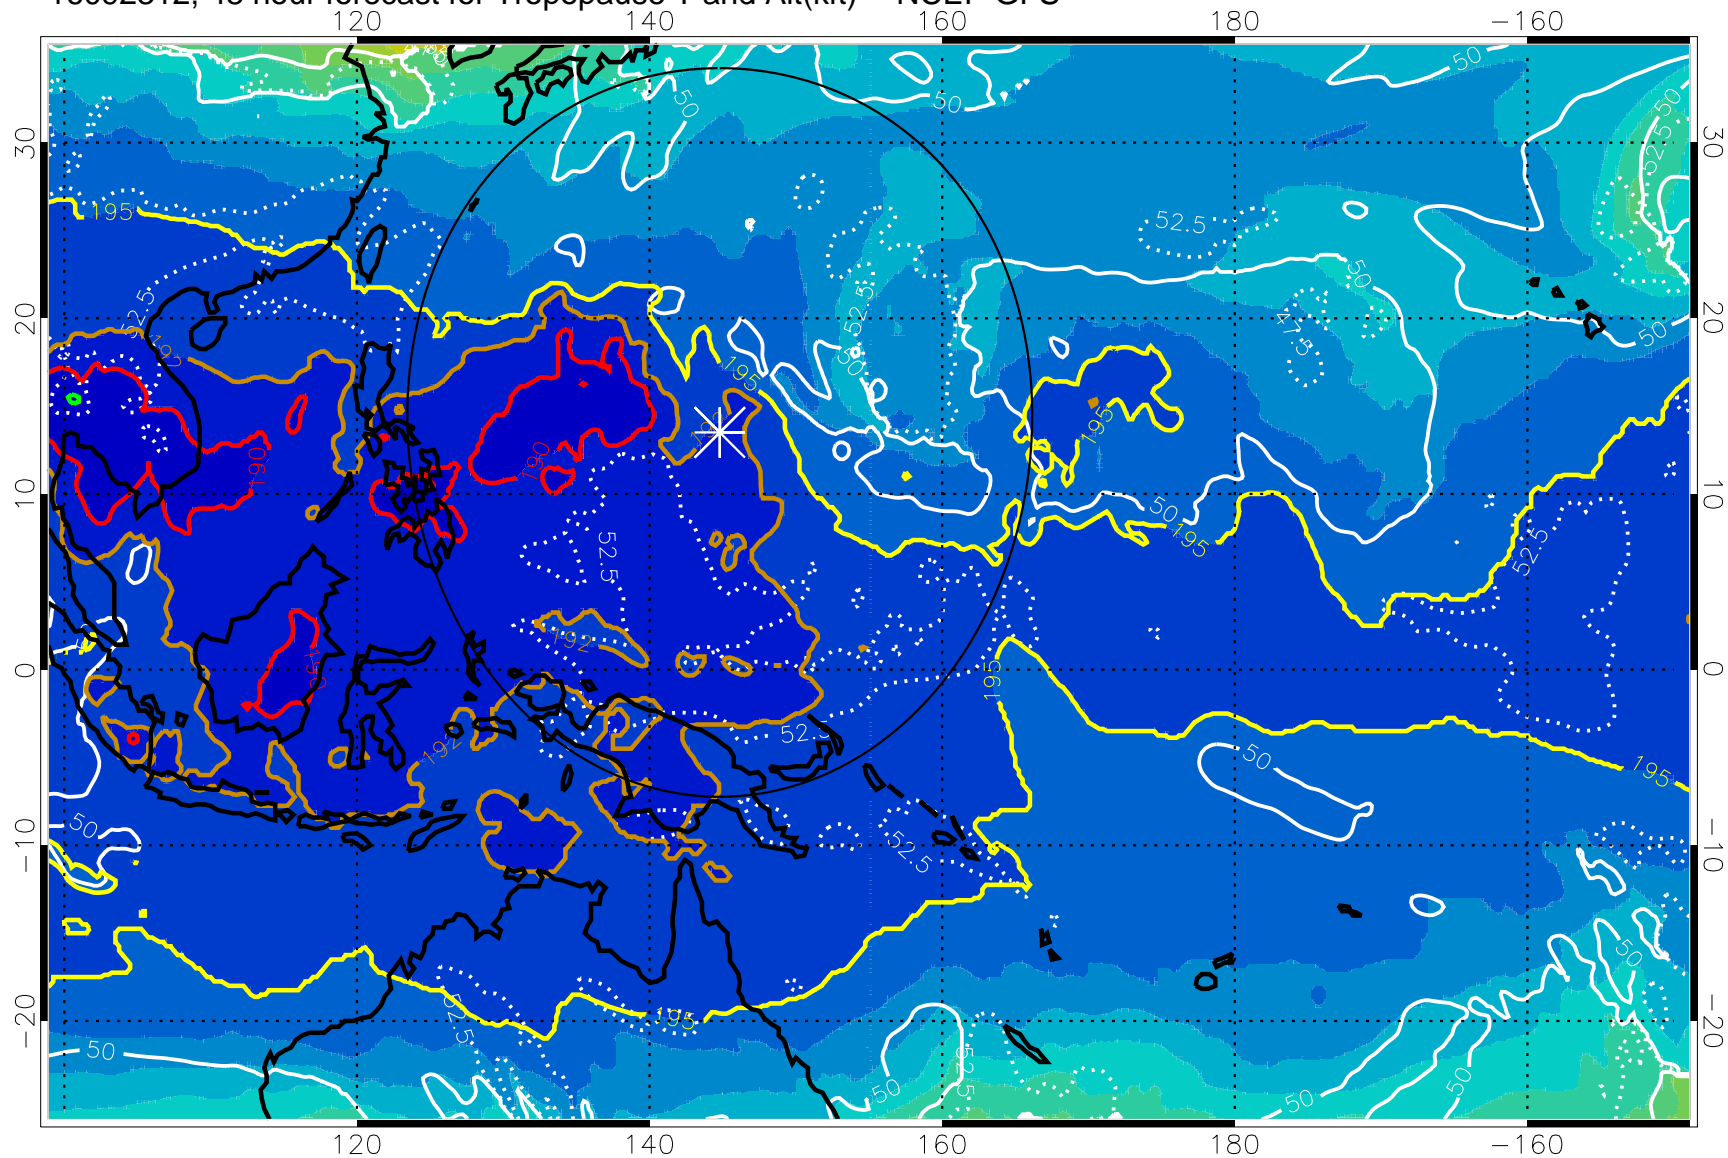

16092312, 48 hour forecast for Tropopause T and Alt(kft) -- NCEP GFS

190 200 210 220 230

Tropopause T, K

Tropopause Altitude in kft (white)

192.5K Isotherm 195K Isotherm
187.5K Isotherm 190K Isotherm

Range ring of 2304 km