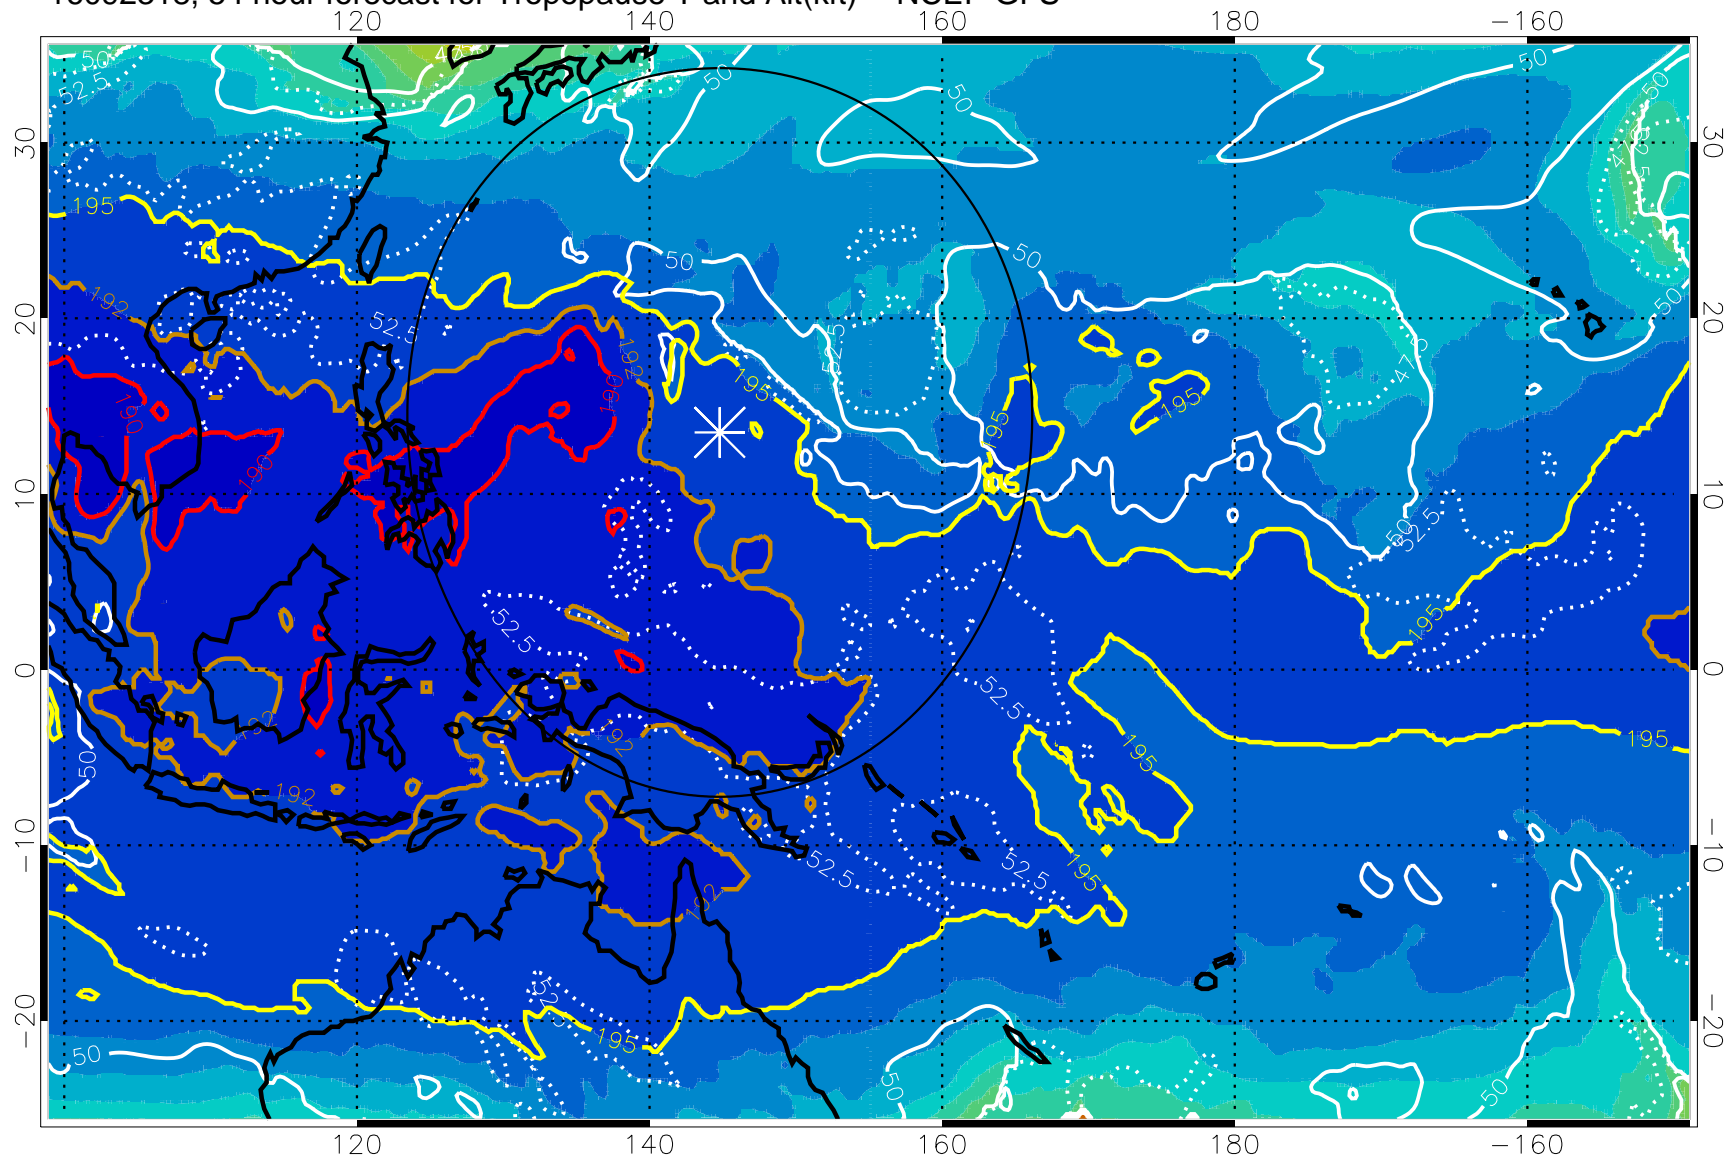

16092318, 54 hour forecast for Tropopause T and Alt(kft) -- NCEP GFS

190 200 210 220 230
Tropopause T, K

Tropopause Altitude in kft (white)

192.5K Isotherm 195K Isotherm
187.5K Isotherm 190K Isotherm

Range ring of 2304 km