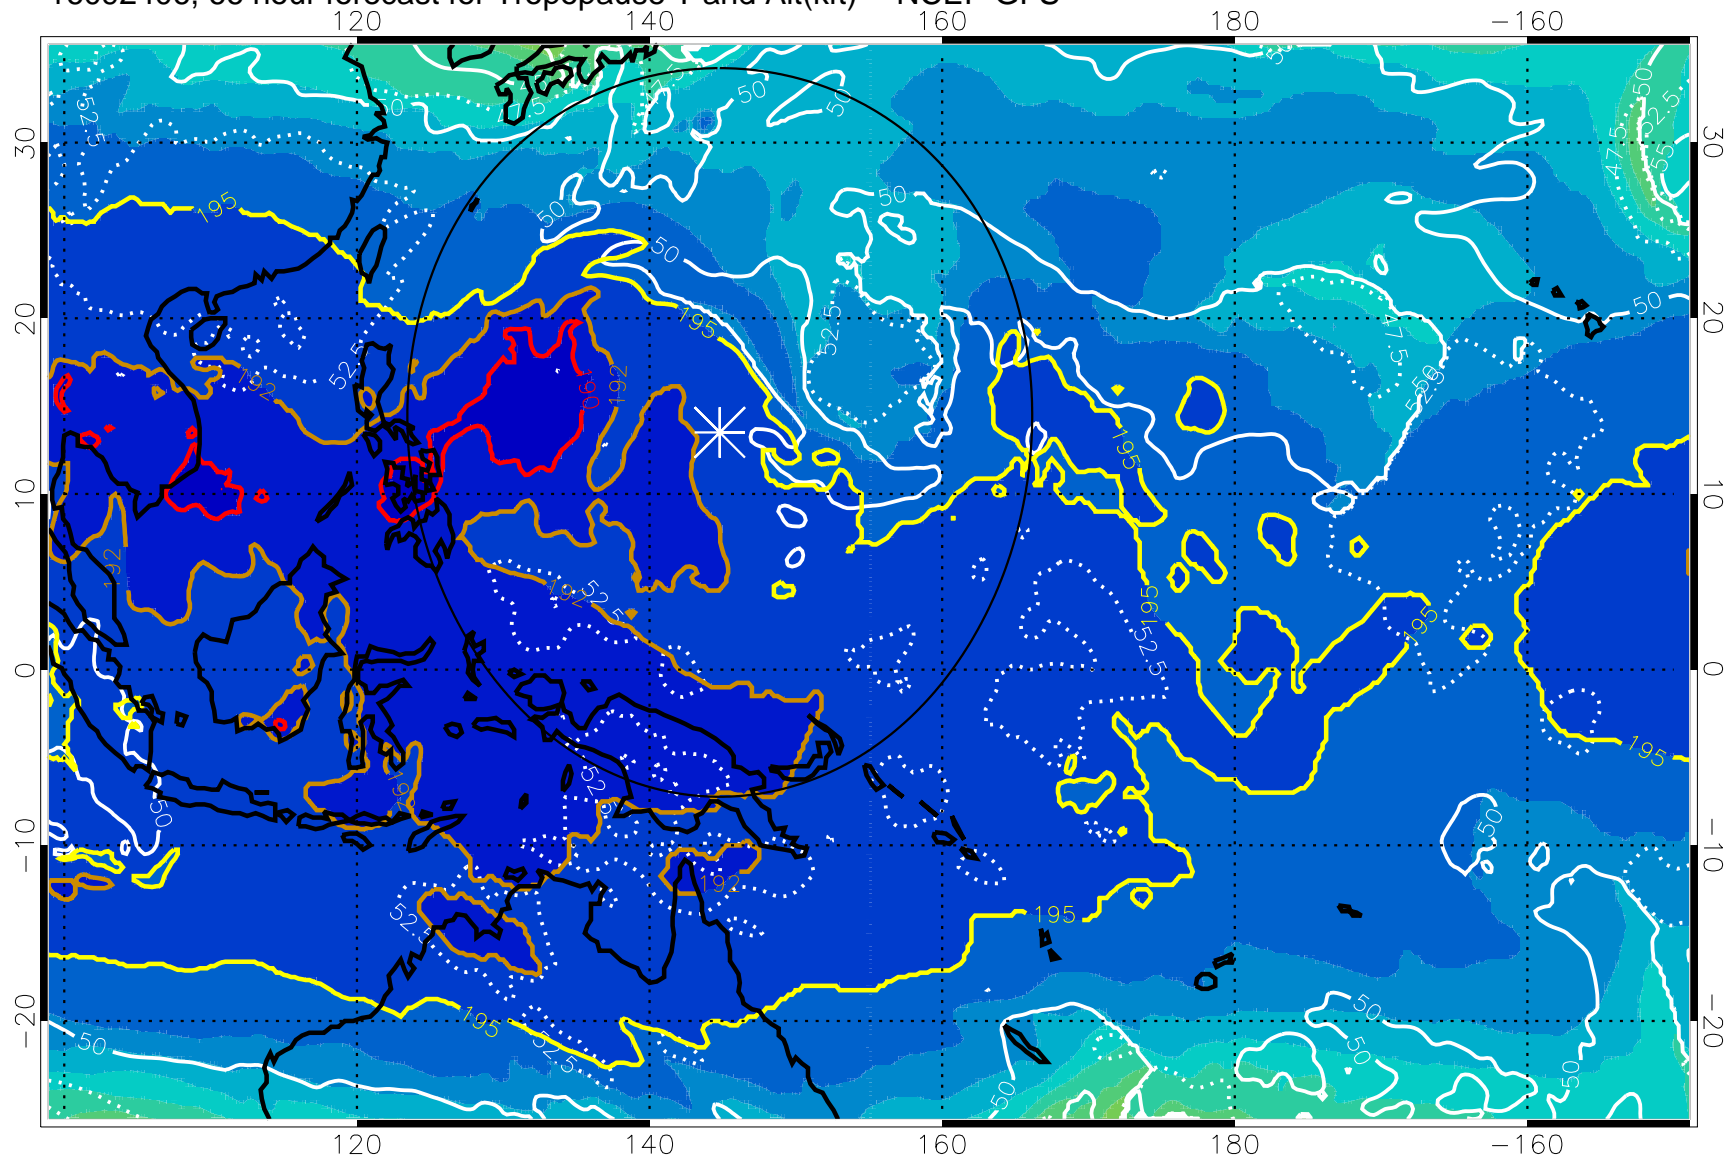

16092406, 66 hour forecast for Tropopause T and Alt(kft) -- NCEP GFS

190 200 210 220 230

Tropopause T, K

Tropopause Altitude in kft (white)

192.5K Isotherm 195K Isotherm
187.5K Isotherm 190K Isotherm

Range ring of 2304 km