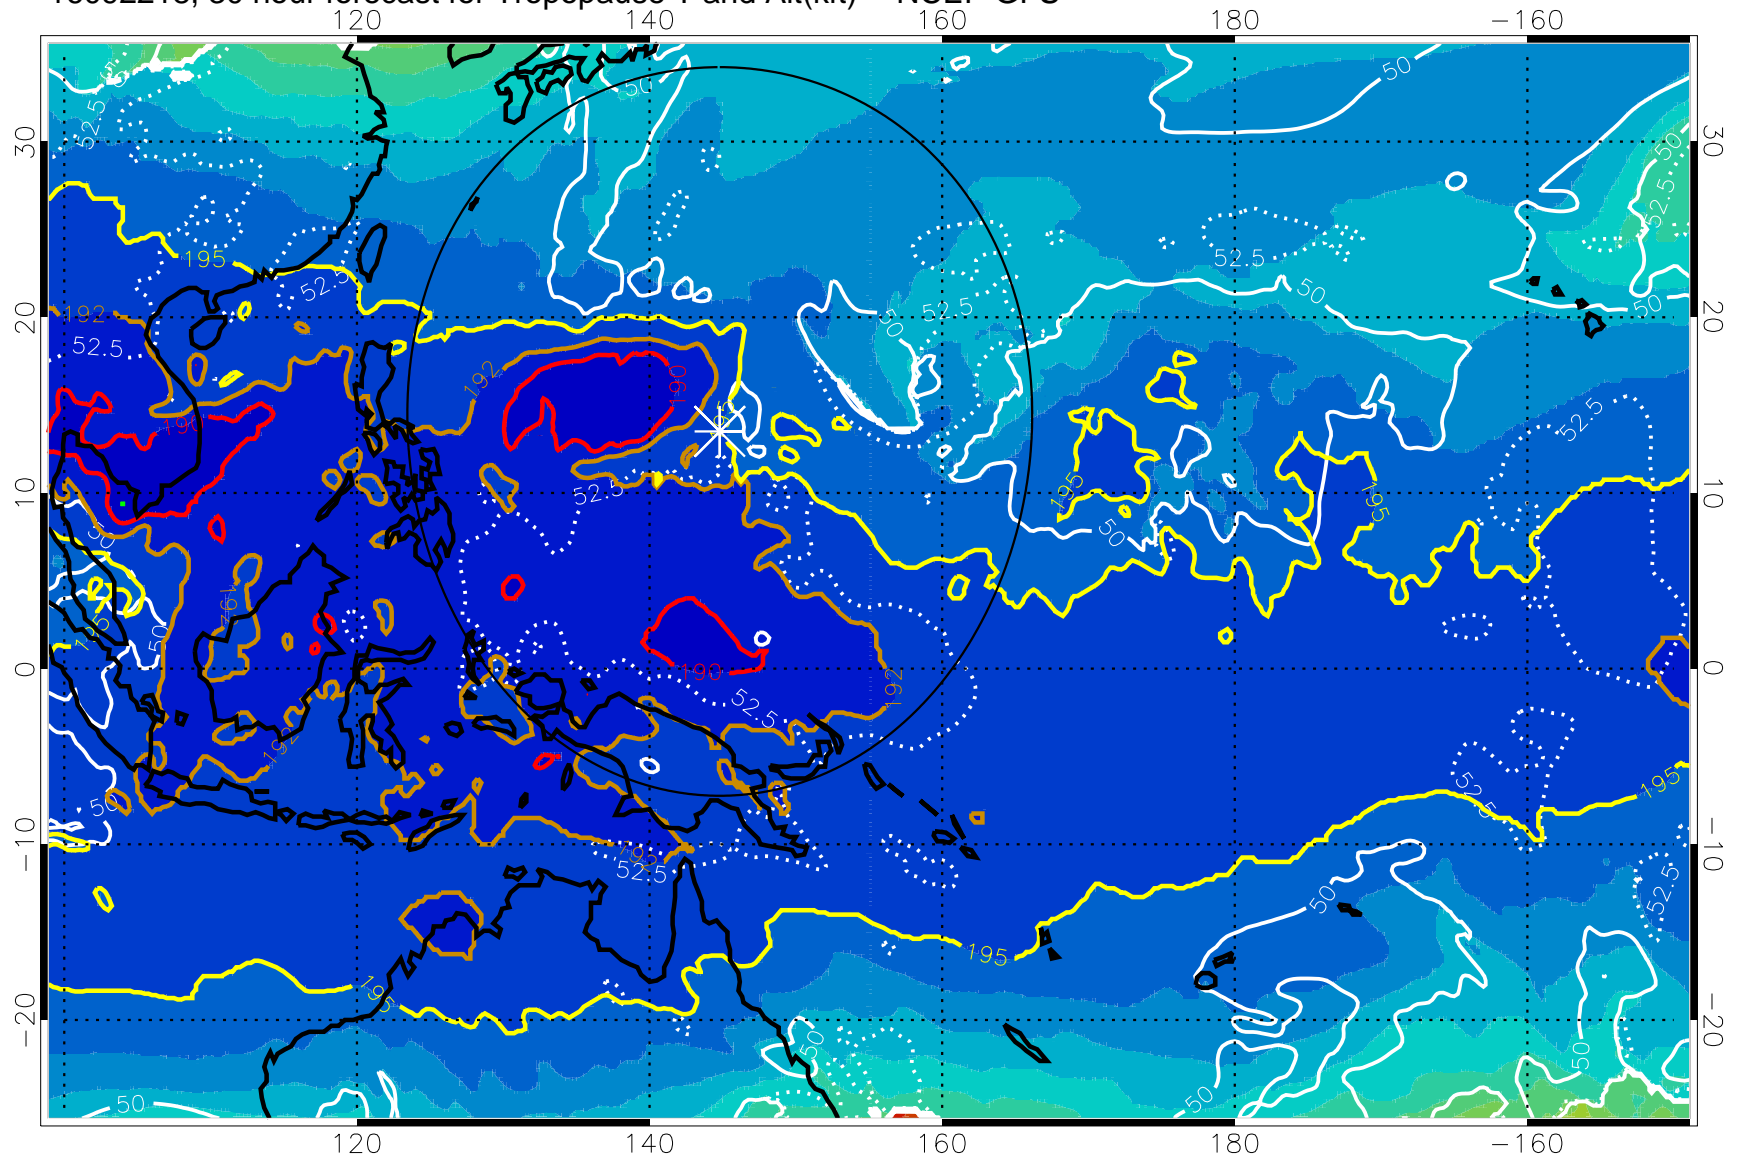

16092206, 18 hour forecast for Tropopause T and Alt(kft) -- NCEP GFS

190 200 210 220 230
Tropopause T, K

Tropopause Altitude in kft (white)

192.5K Isotherm 195K Isotherm
187.5K Isotherm 190K Isotherm

Range ring of 2304 km

16092218, 30 hour forecast for Tropopause T and Alt(kft) -- NCEP GFS

190 200 210 220 230

Tropopause T, K

Tropopause Altitude in kft (white)

192.5K Isotherm 195K Isotherm

187.5K Isotherm 190K Isotherm

Range ring of 2304 km