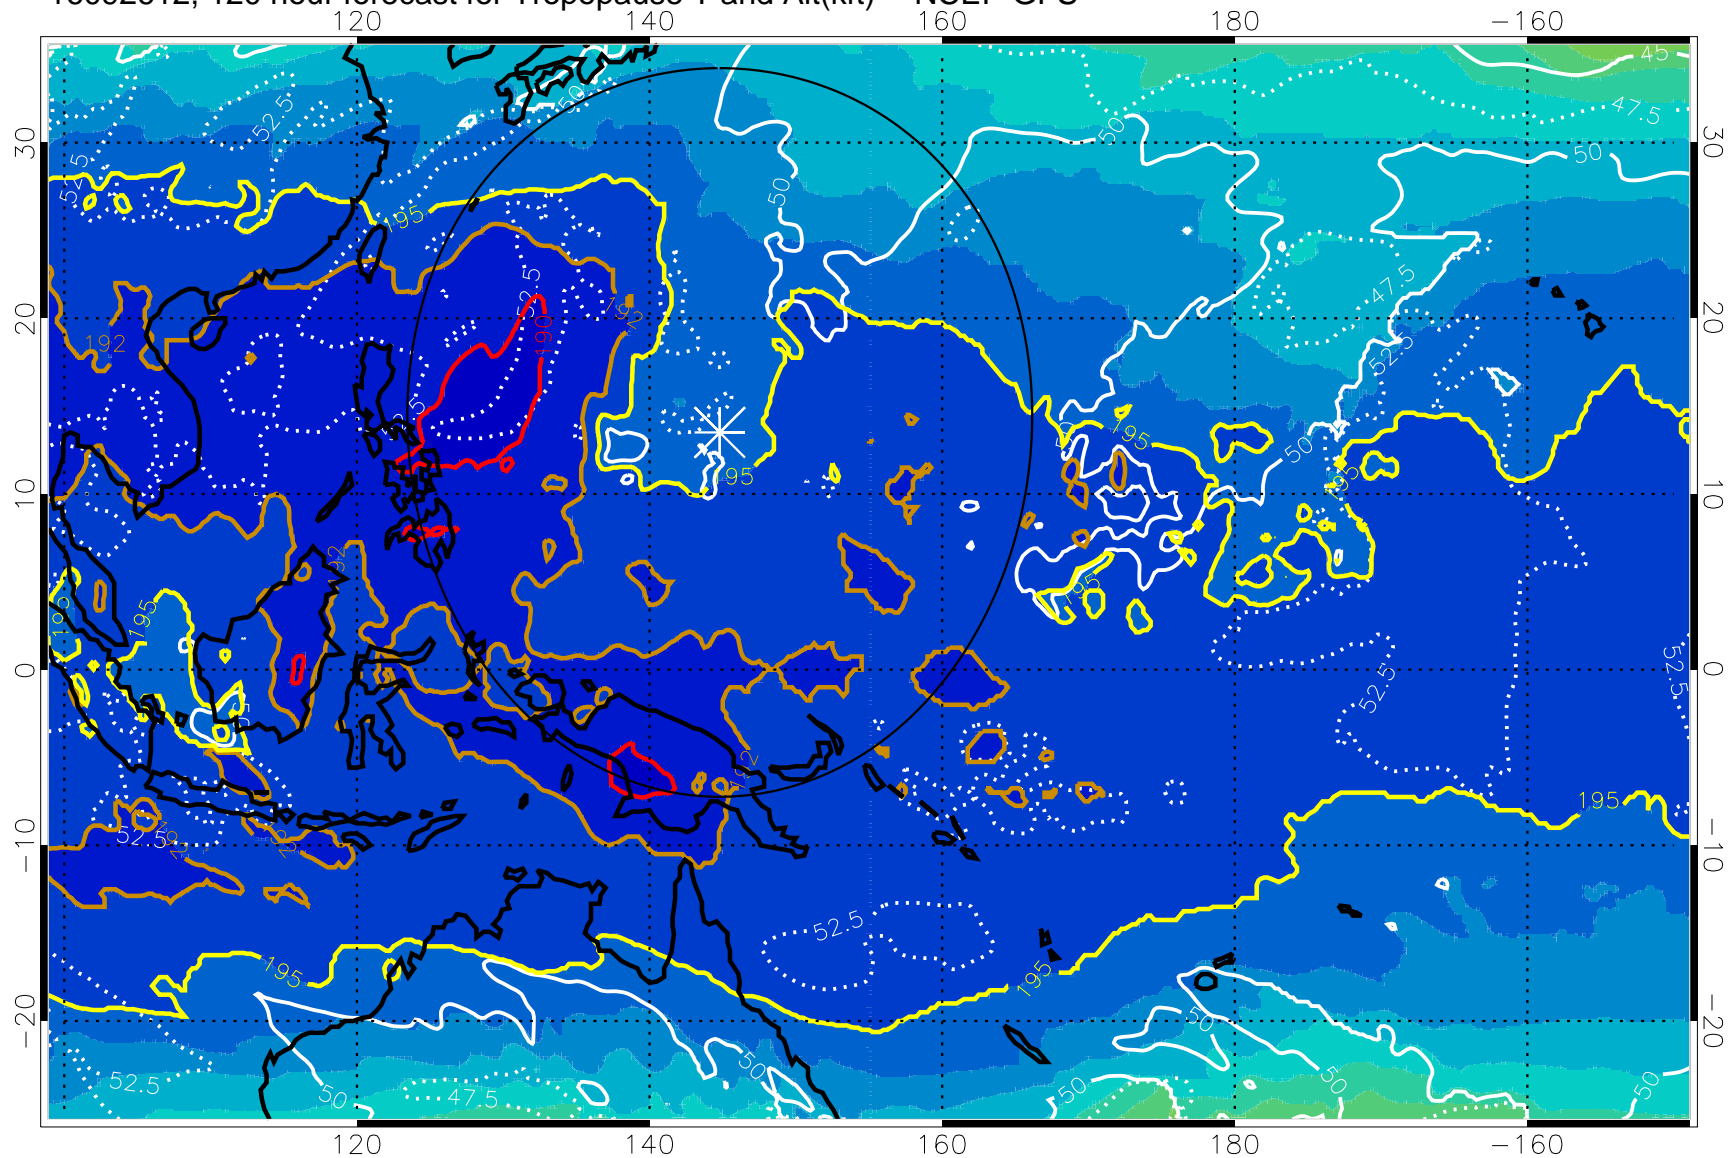

Range ring of 2304 km

16092600, 108 hour forecast for Tropopause T and Alt(kft) -- NCEP GFS

190 200 210 220 230

Tropopause T, K

Tropopause Altitude in kft (white)

192.5K Isotherm 195K Isotherm

187.5K Isotherm 190K Isotherm

Range ring of 2304 km

16092606, 114 hour forecast for Tropopause T and Alt(kft) -- NCEP GFS

Tropopause T, K

Tropopause Altitude in kft (white)

192.5K Isotherm 195K Isotherm
187.5K Isotherm 190K Isotherm

Range ring of 2304 km

16092612, 120 hour forecast for Tropopause T and Alt(kft) -- NCEP GFS

190 200 210 220 230

Tropopause T, K

Tropopause Altitude in kft (white)

192.5K Isotherm 195K Isotherm
187.5K Isotherm 190K Isotherm

Range ring of 2304 km