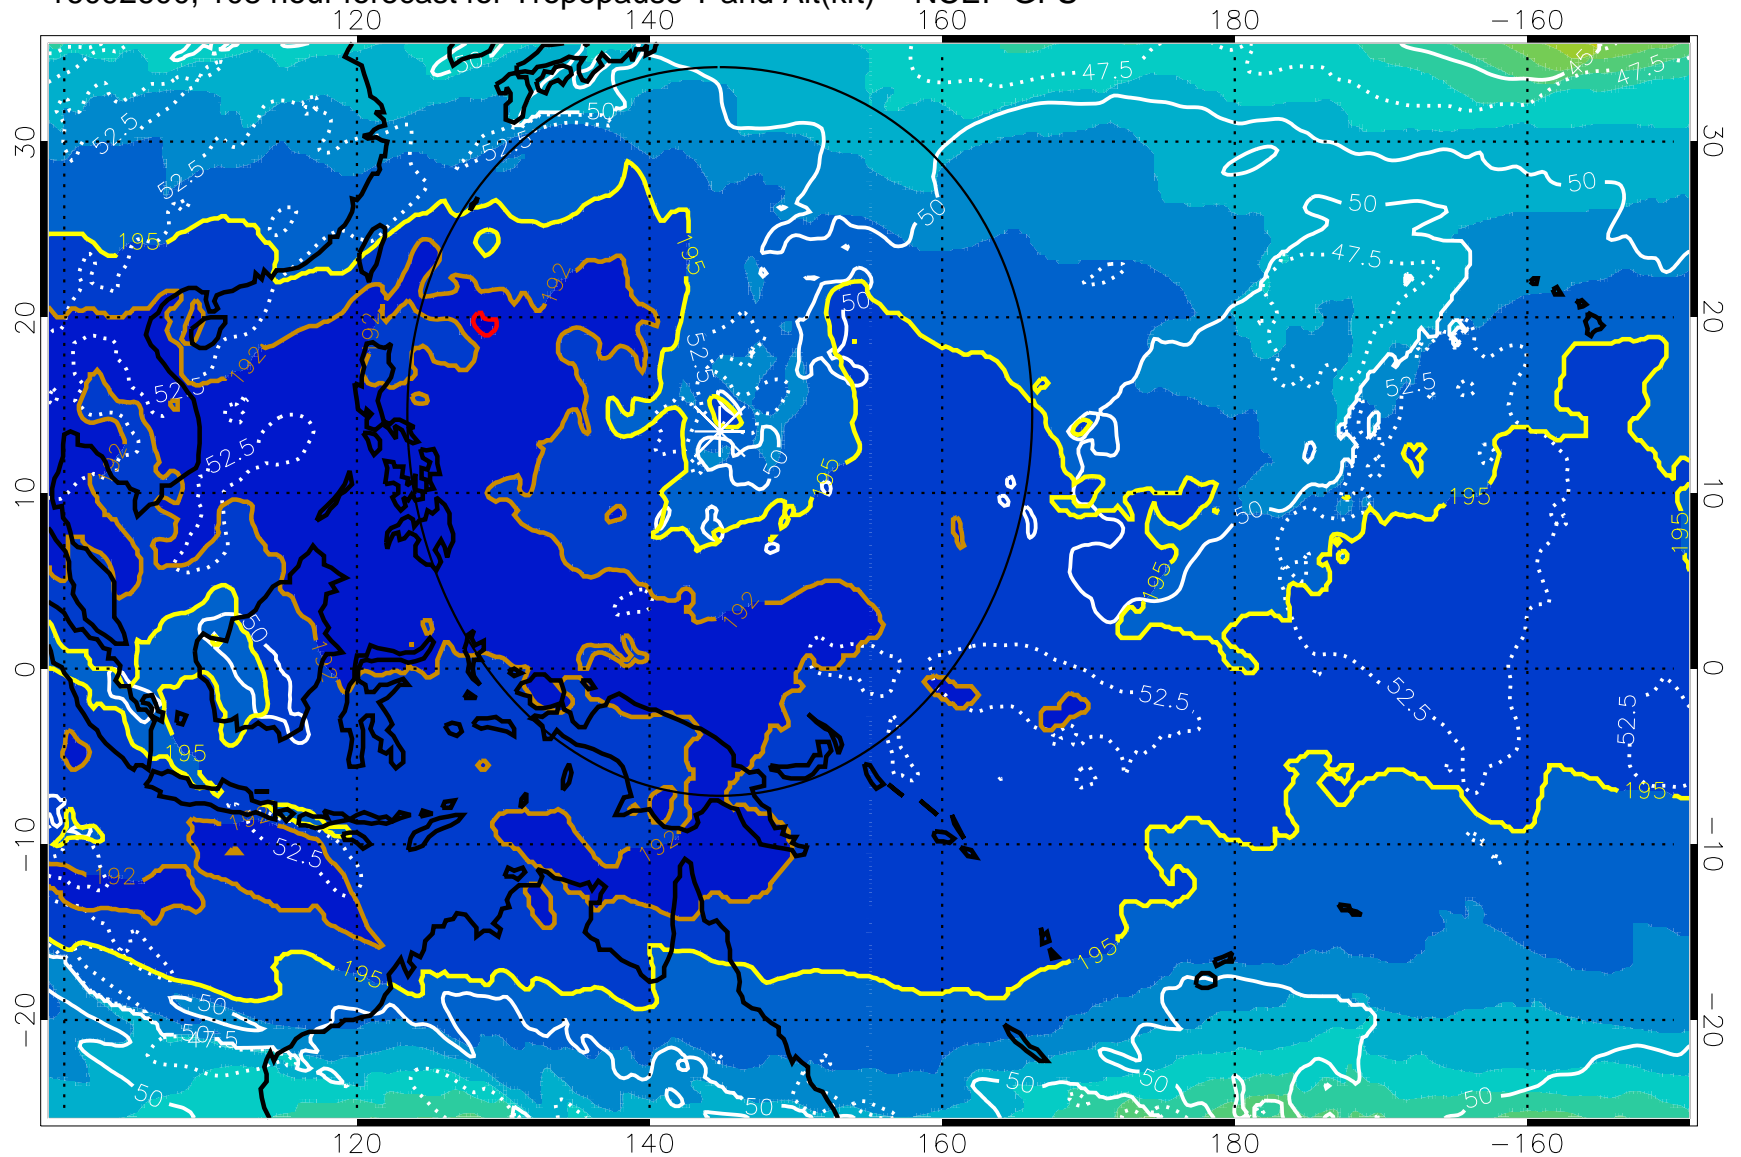

Range ring of 2304 km

16092518, 102 hour forecast for Tropopause T and Alt(kft) -- NCEP GFS

190 200 210 220 230

Tropopause T, K

Tropopause Altitude in kft (white)

192.5K Isotherm 195K Isotherm

187.5K Isotherm 190K Isotherm

Range ring of 2304 km

16092600, 108 hour forecast for Tropopause T and Alt(kft) -- NCEP GFS

190 200 210 220 230

Tropopause T, K

Tropopause Altitude in kft (white)

192.5K Isotherm 195K Isotherm

187.5K Isotherm 190K Isotherm