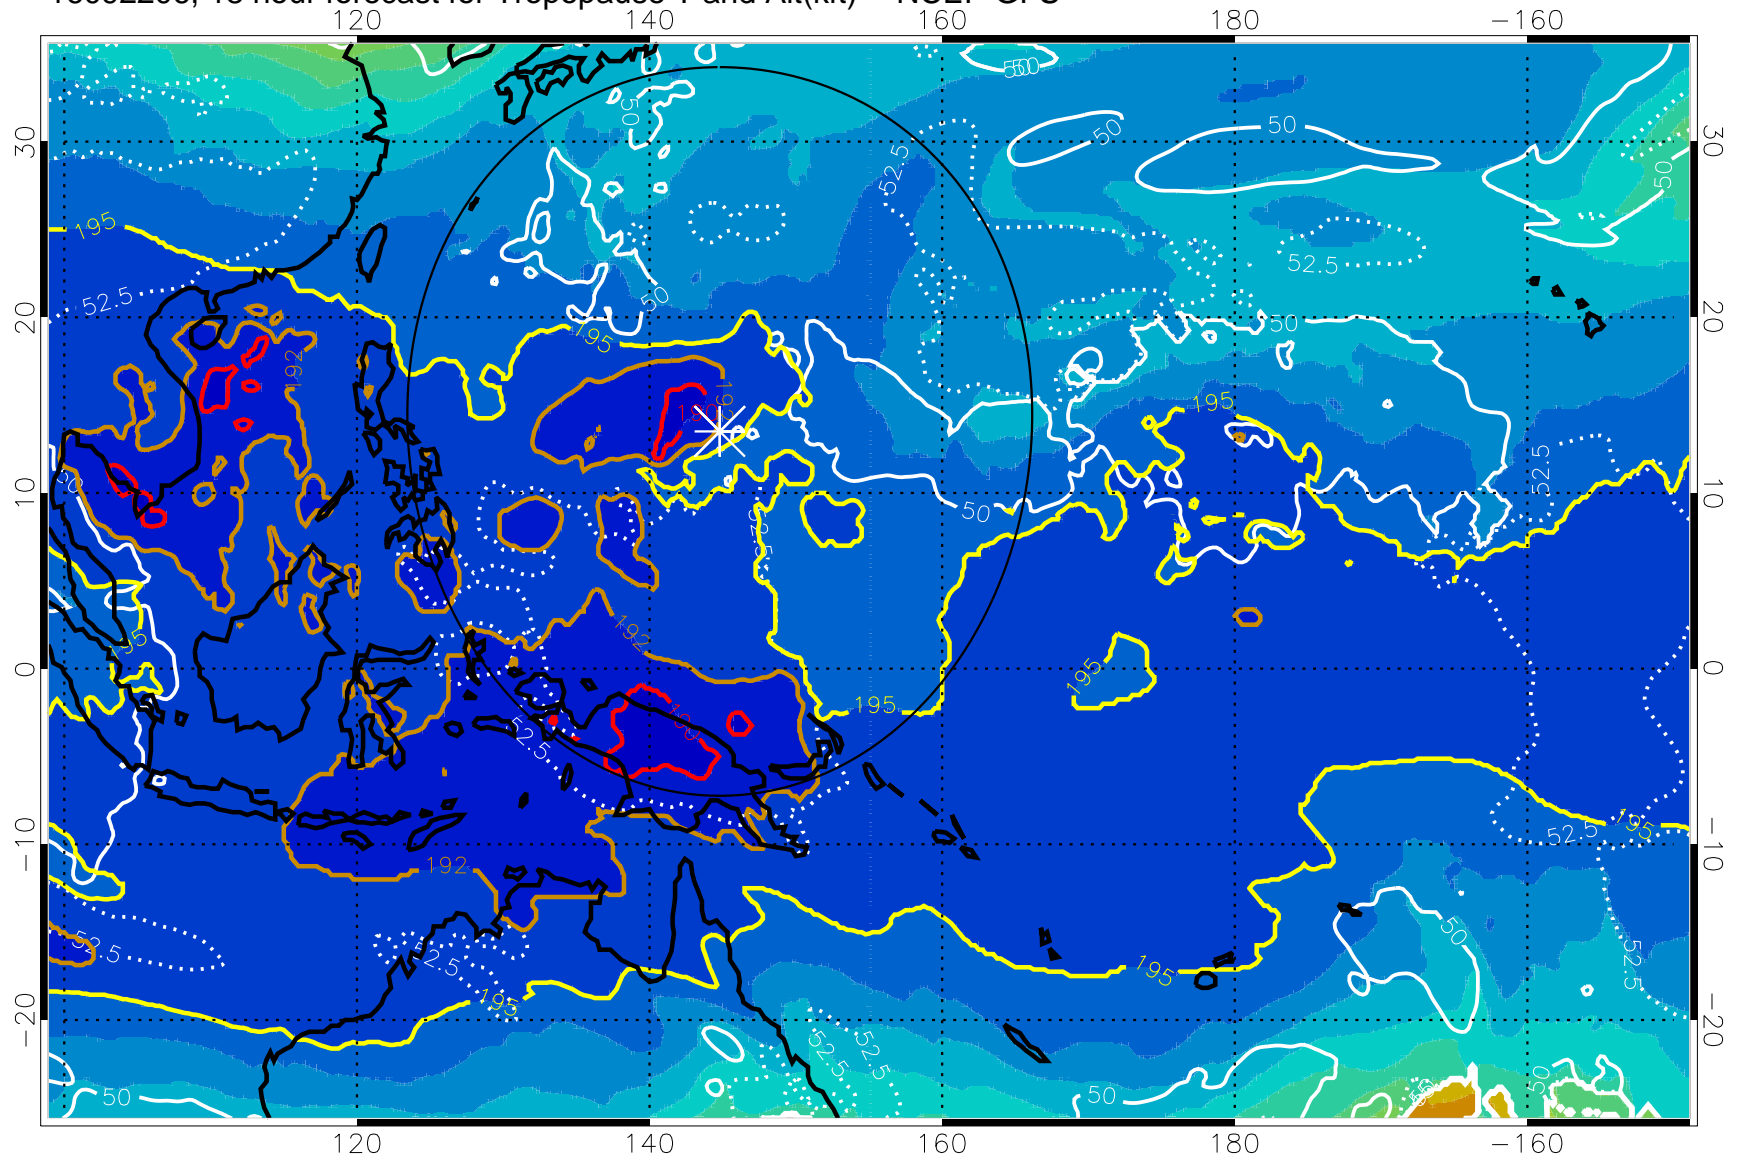

16092206, 18 hour forecast for Tropopause T and Alt(kft) -- NCEP GFS

190 200 210 220 230
Tropopause T, K

Tropopause Altitude in kft (white)

192.5K Isotherm 195K Isotherm
187.5K Isotherm 190K Isotherm

Range ring of 2304 km