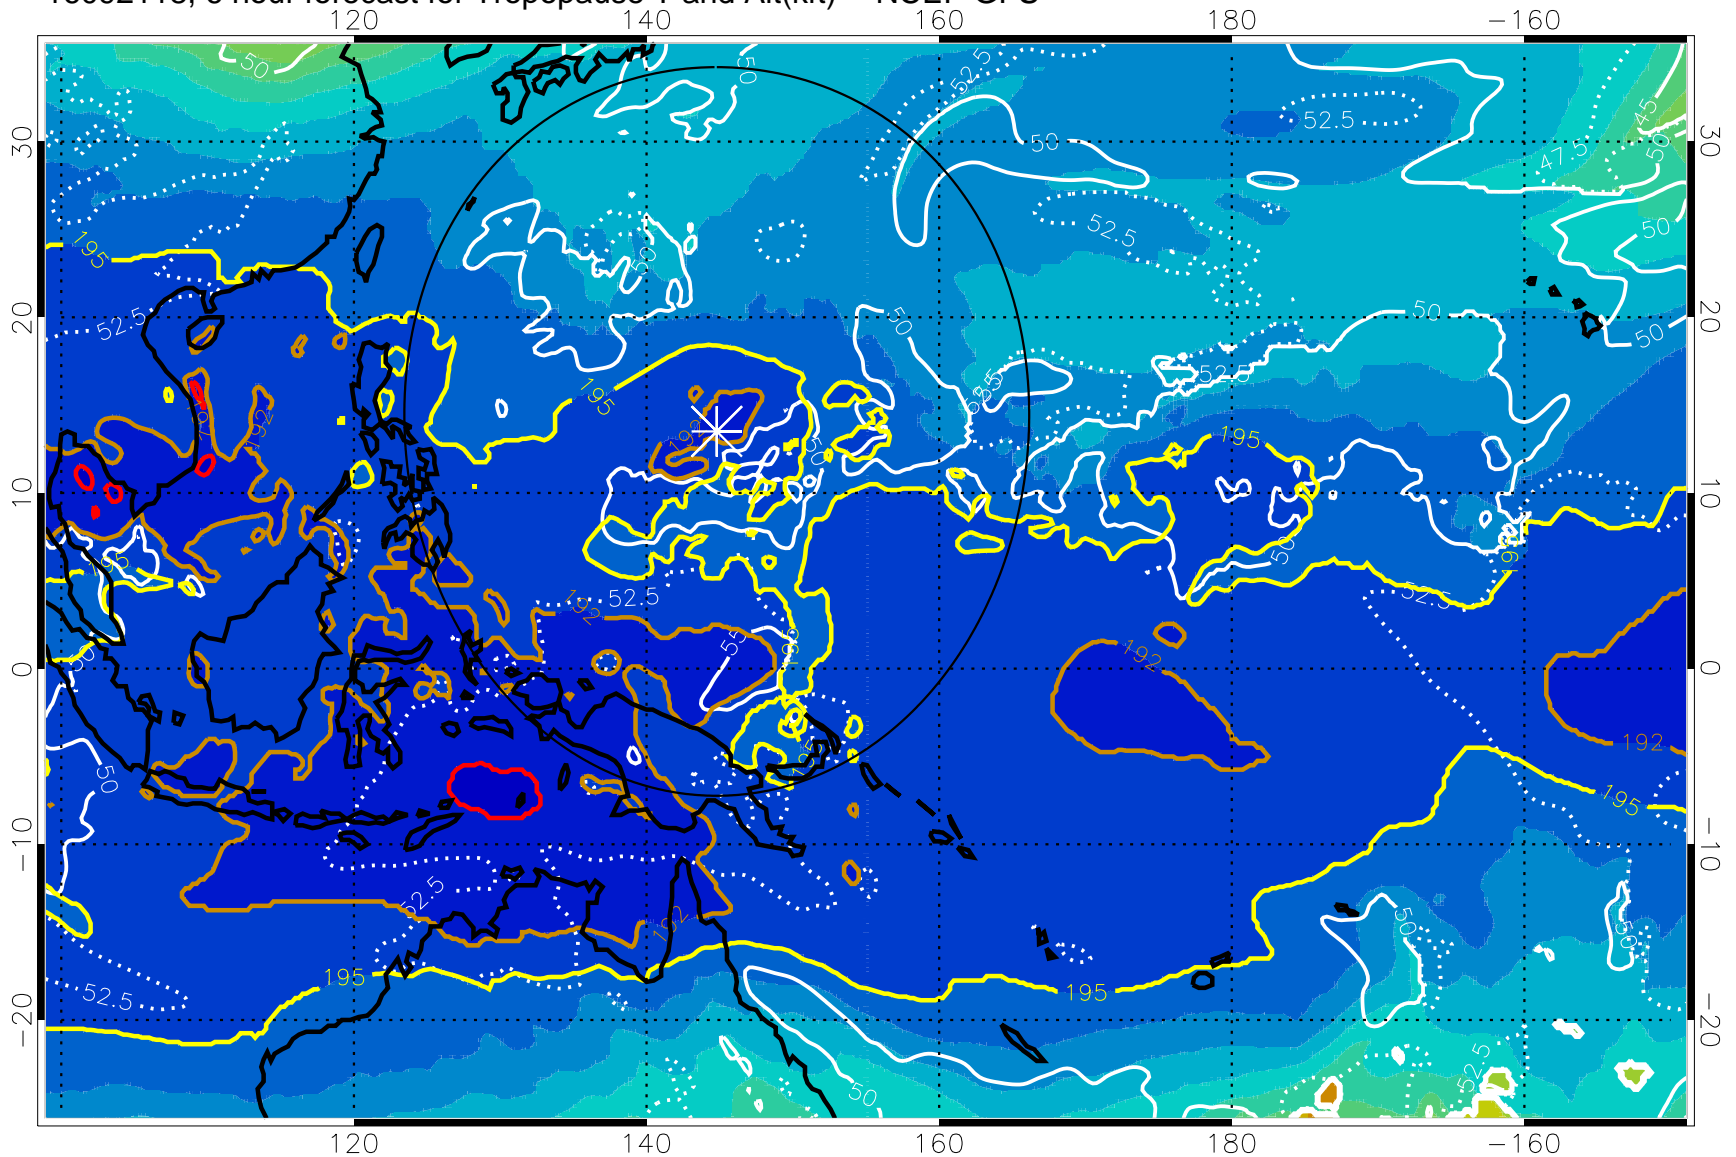

16092118, 6 hour forecast for Tropopause T and Alt(kft) -- NCEP GFS

190 200 210 220 230
Tropopause T, K

Tropopause Altitude in kft (white)

192.5K Isotherm 195K Isotherm
187.5K Isotherm 190K Isotherm

Range ring of 2304 km

16092200, 12 hour forecast for Tropopause T and Alt(kft) -- NCEP GFS

190 200 210 220 230
Tropopause T, K

Tropopause Altitude in kft (white)

192.5K Isotherm 195K Isotherm
187.5K Isotherm 190K Isotherm

Range ring of 2304 km