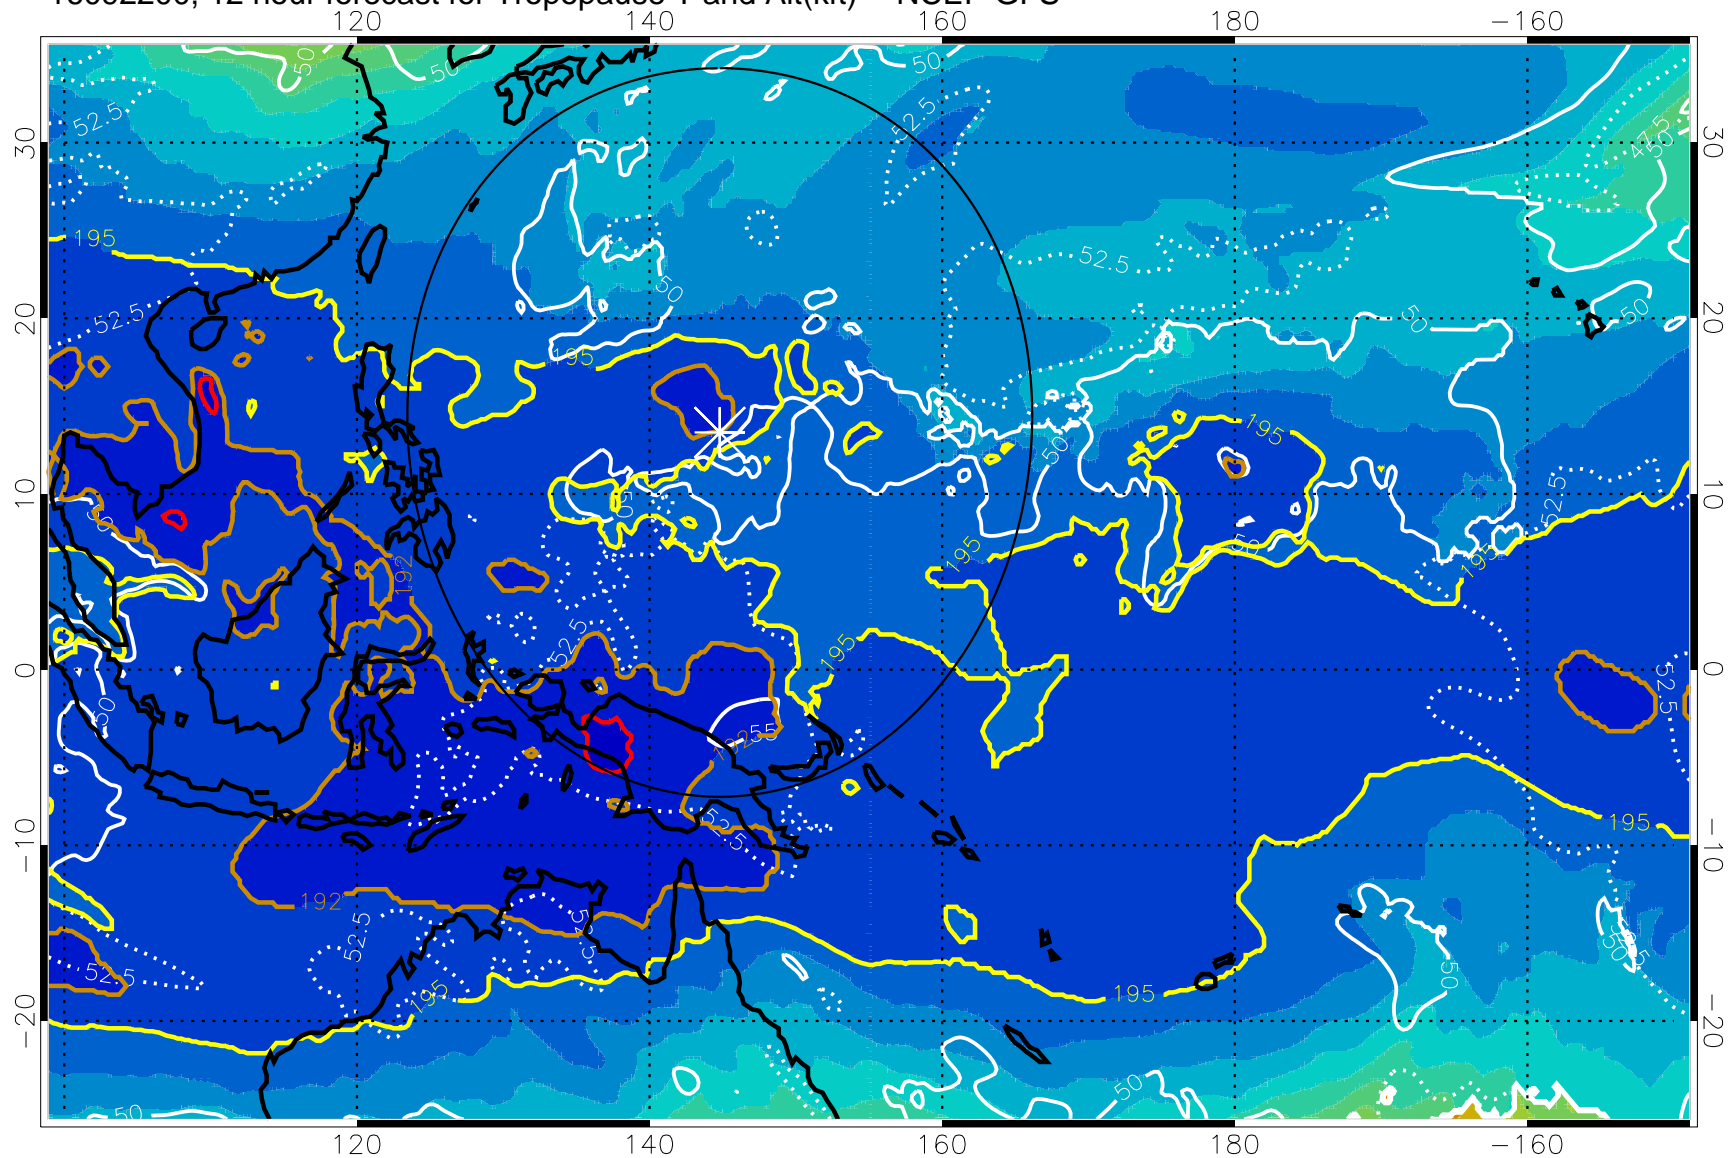

16092118, 6 hour forecast for Tropopause T and Alt(kft) -- NCEP GFS

190 200 210 220 230
Tropopause T, K

Tropopause Altitude in kft (white)

192.5K Isotherm 195K Isotherm
187.5K Isotherm 190K Isotherm

Range ring of 2304 km

16092200, 12 hour forecast for Tropopause T and Alt(kft) -- NCEP GFS

190 200 210 220 230
Tropopause T, K

Tropopause Altitude in kft (white)

192.5K Isotherm 195K Isotherm
187.5K Isotherm 190K Isotherm

Range ring of 2304 km