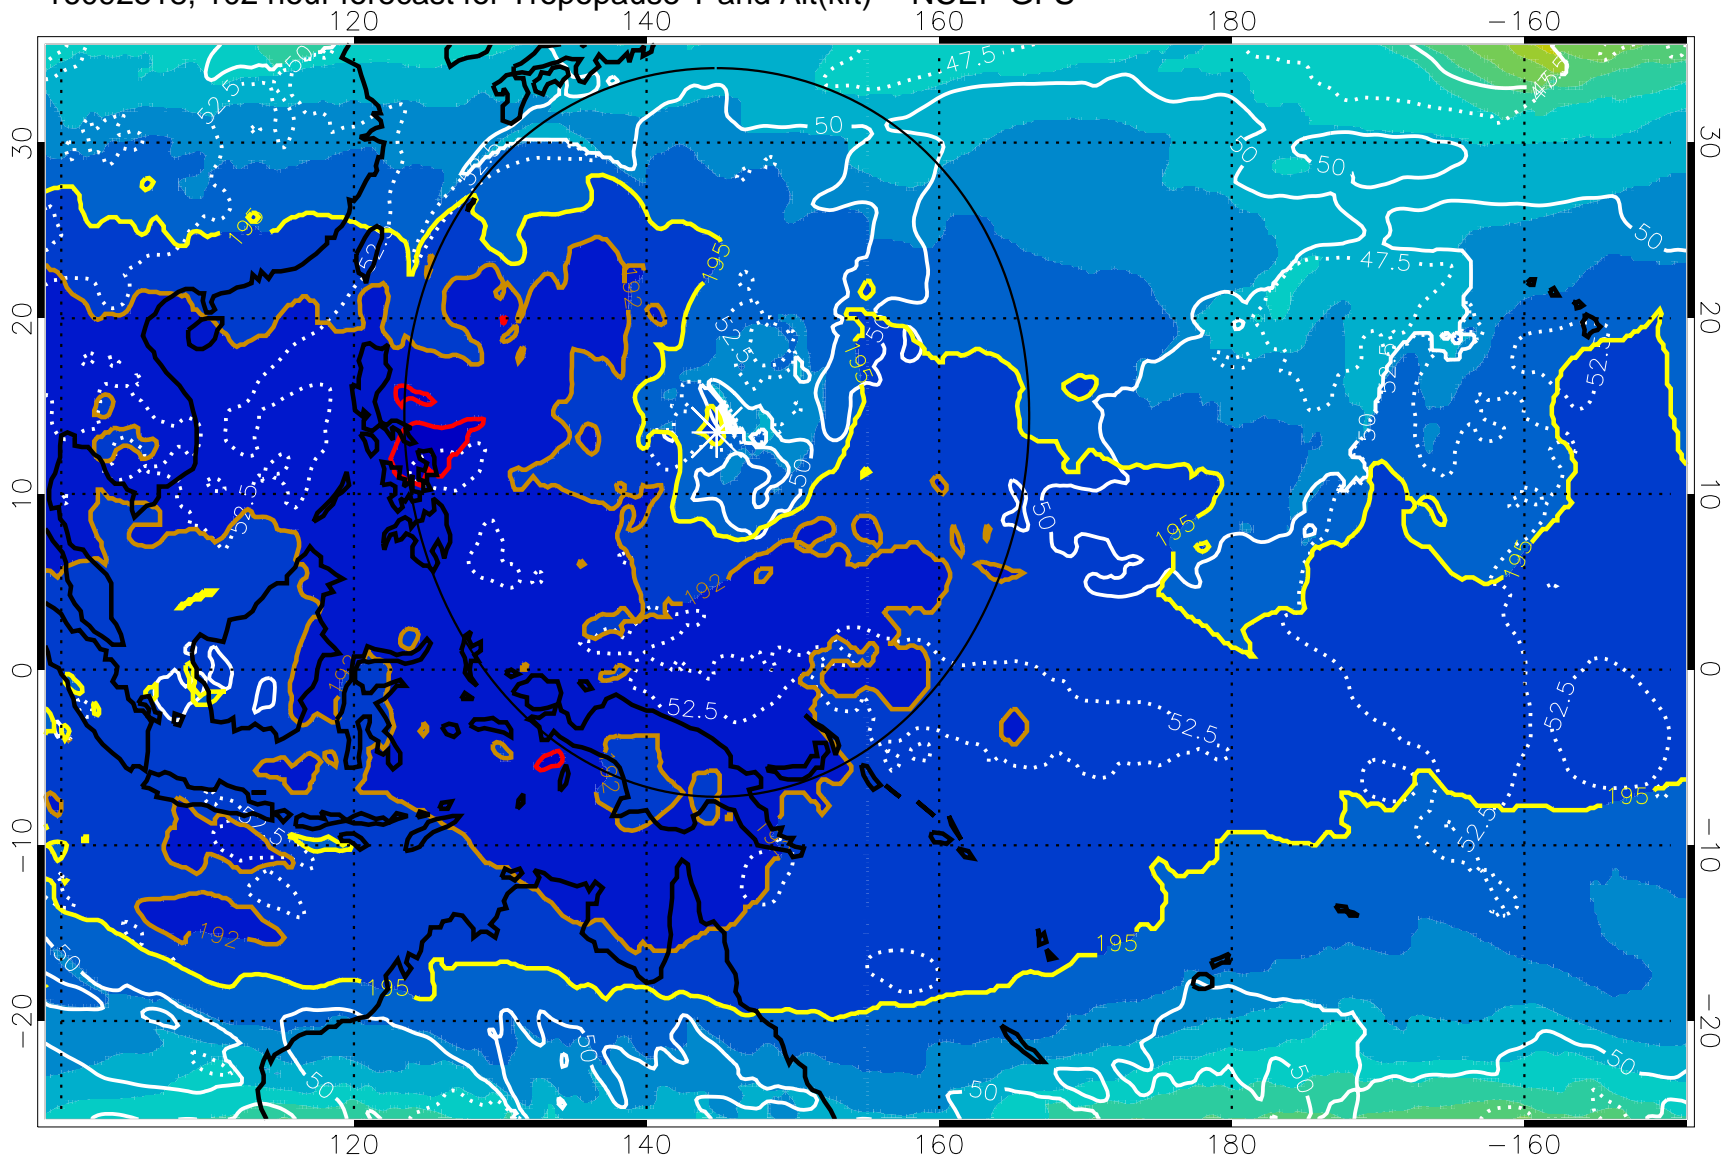

192.5K Isotherm 195K Isotherm
187.5K Isotherm 190K Isotherm

Range ring of 2304 km

16092506, 90 hour forecast for Tropopause T and Alt(kft) -- NCEP GFS

Tropopause T, K

Tropopause Altitude in kft (white)

192.5K Isotherm 195K Isotherm
187.5K Isotherm 190K Isotherm

Range ring of 2304 km

16092512, 96 hour forecast for Tropopause T and Alt(kft) -- NCEP GFS

190 200 210 220 230
Tropopause T, K

Tropopause Altitude in kft (white)

192.5K Isotherm 195K Isotherm
187.5K Isotherm 190K Isotherm

Range ring of 2304 km

16092518, 102 hour forecast for Tropopause T and Alt(kft) -- NCEP GFS

190 200 210 220 230

Tropopause T, K

Tropopause Altitude in kft (white)

192.5K Isotherm 195K Isotherm

187.5K Isotherm 190K Isotherm