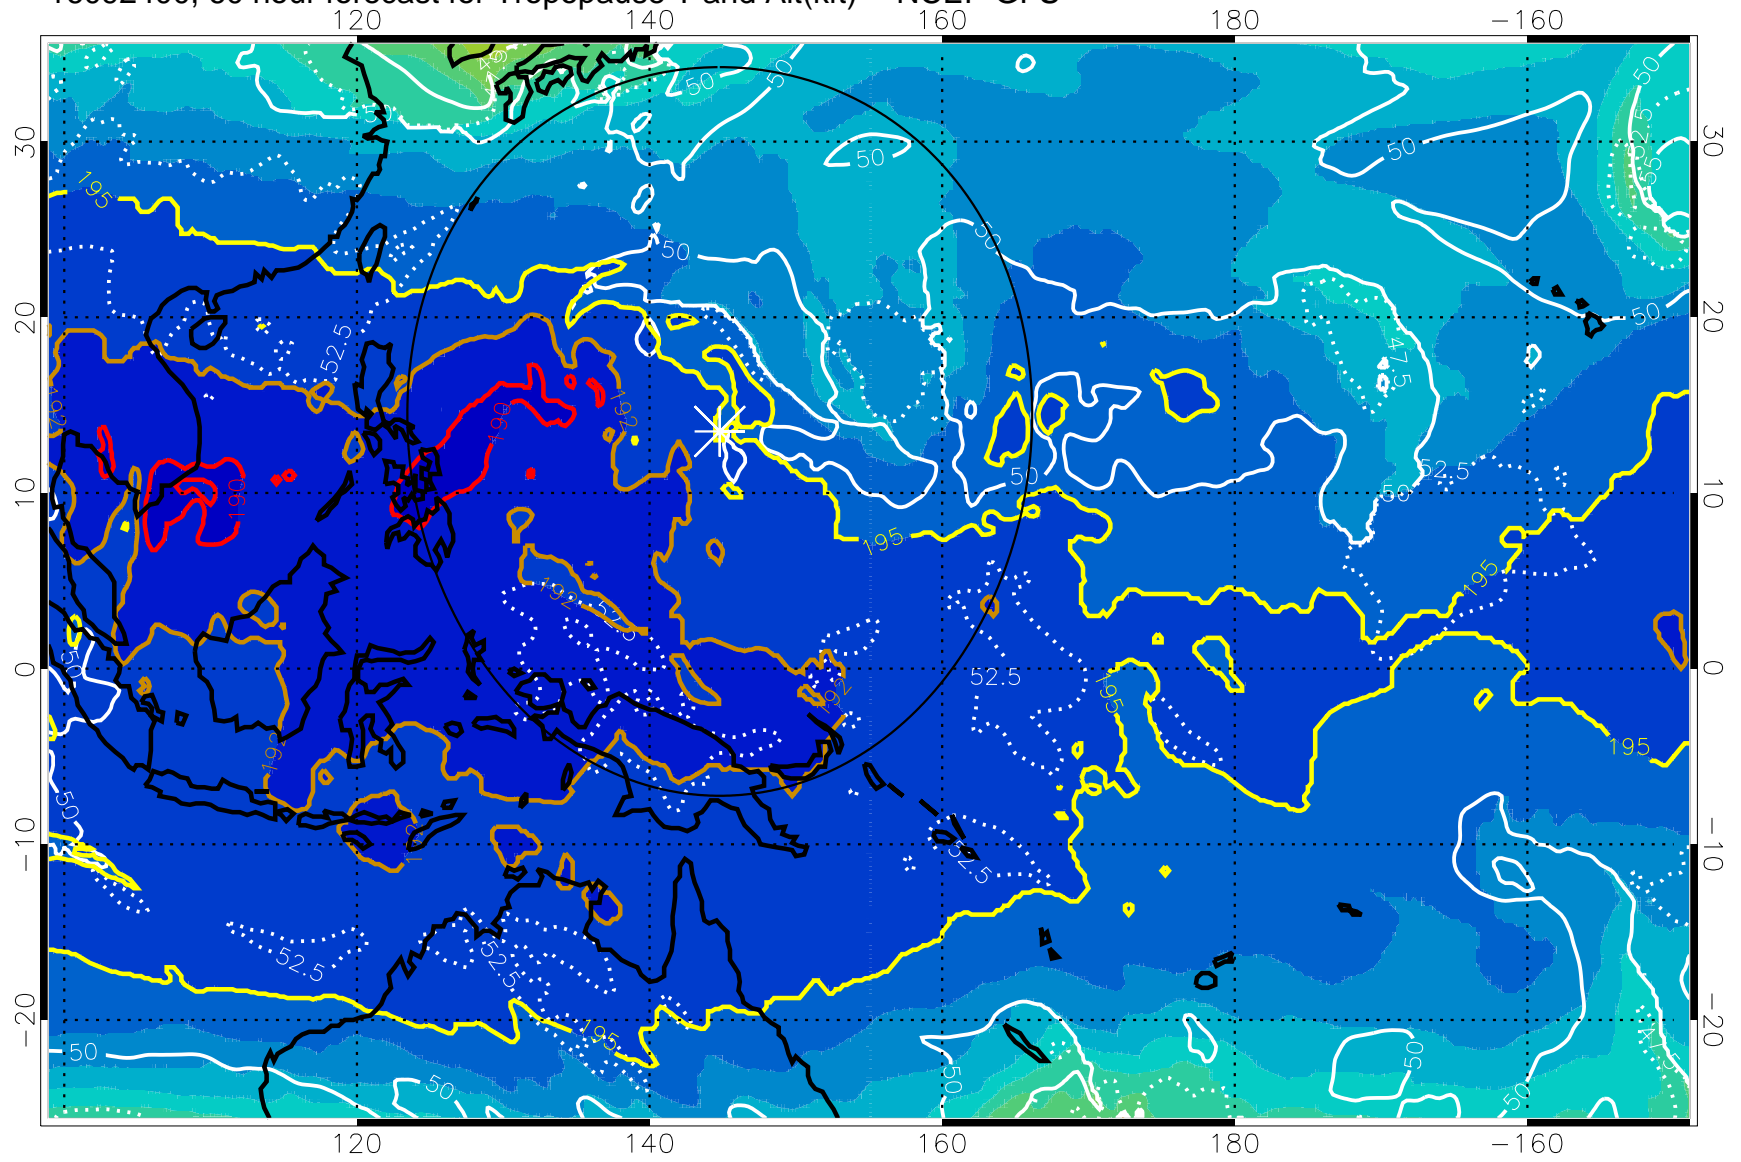

16092400, 60 hour forecast for Tropopause T and Alt(kft) -- NCEP GFS