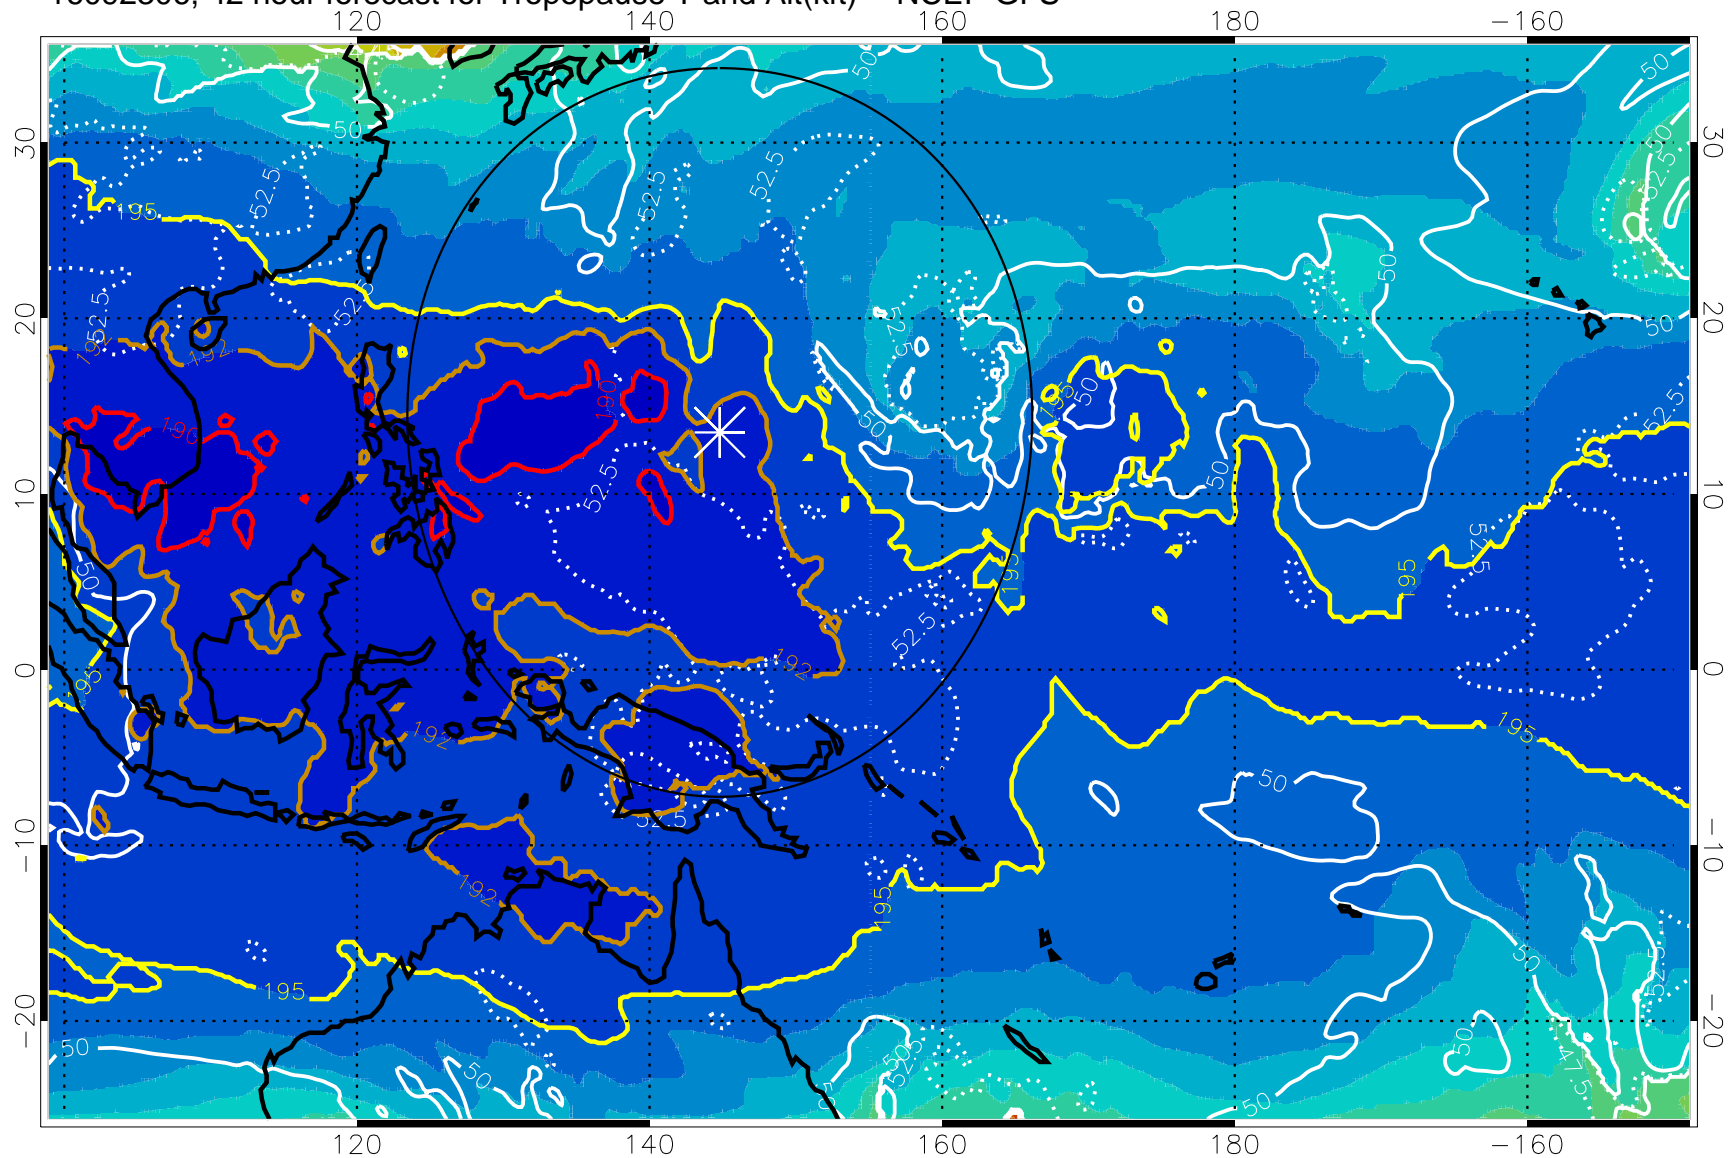

16092306, 42 hour forecast for Tropopause T and Alt(kft) -- NCEP GFS

190 200 210 220 230

Tropopause T, K

Tropopause Altitude in kft (white)

192.5K Isotherm 195K Isotherm
187.5K Isotherm 190K Isotherm

Range ring of 2304 km