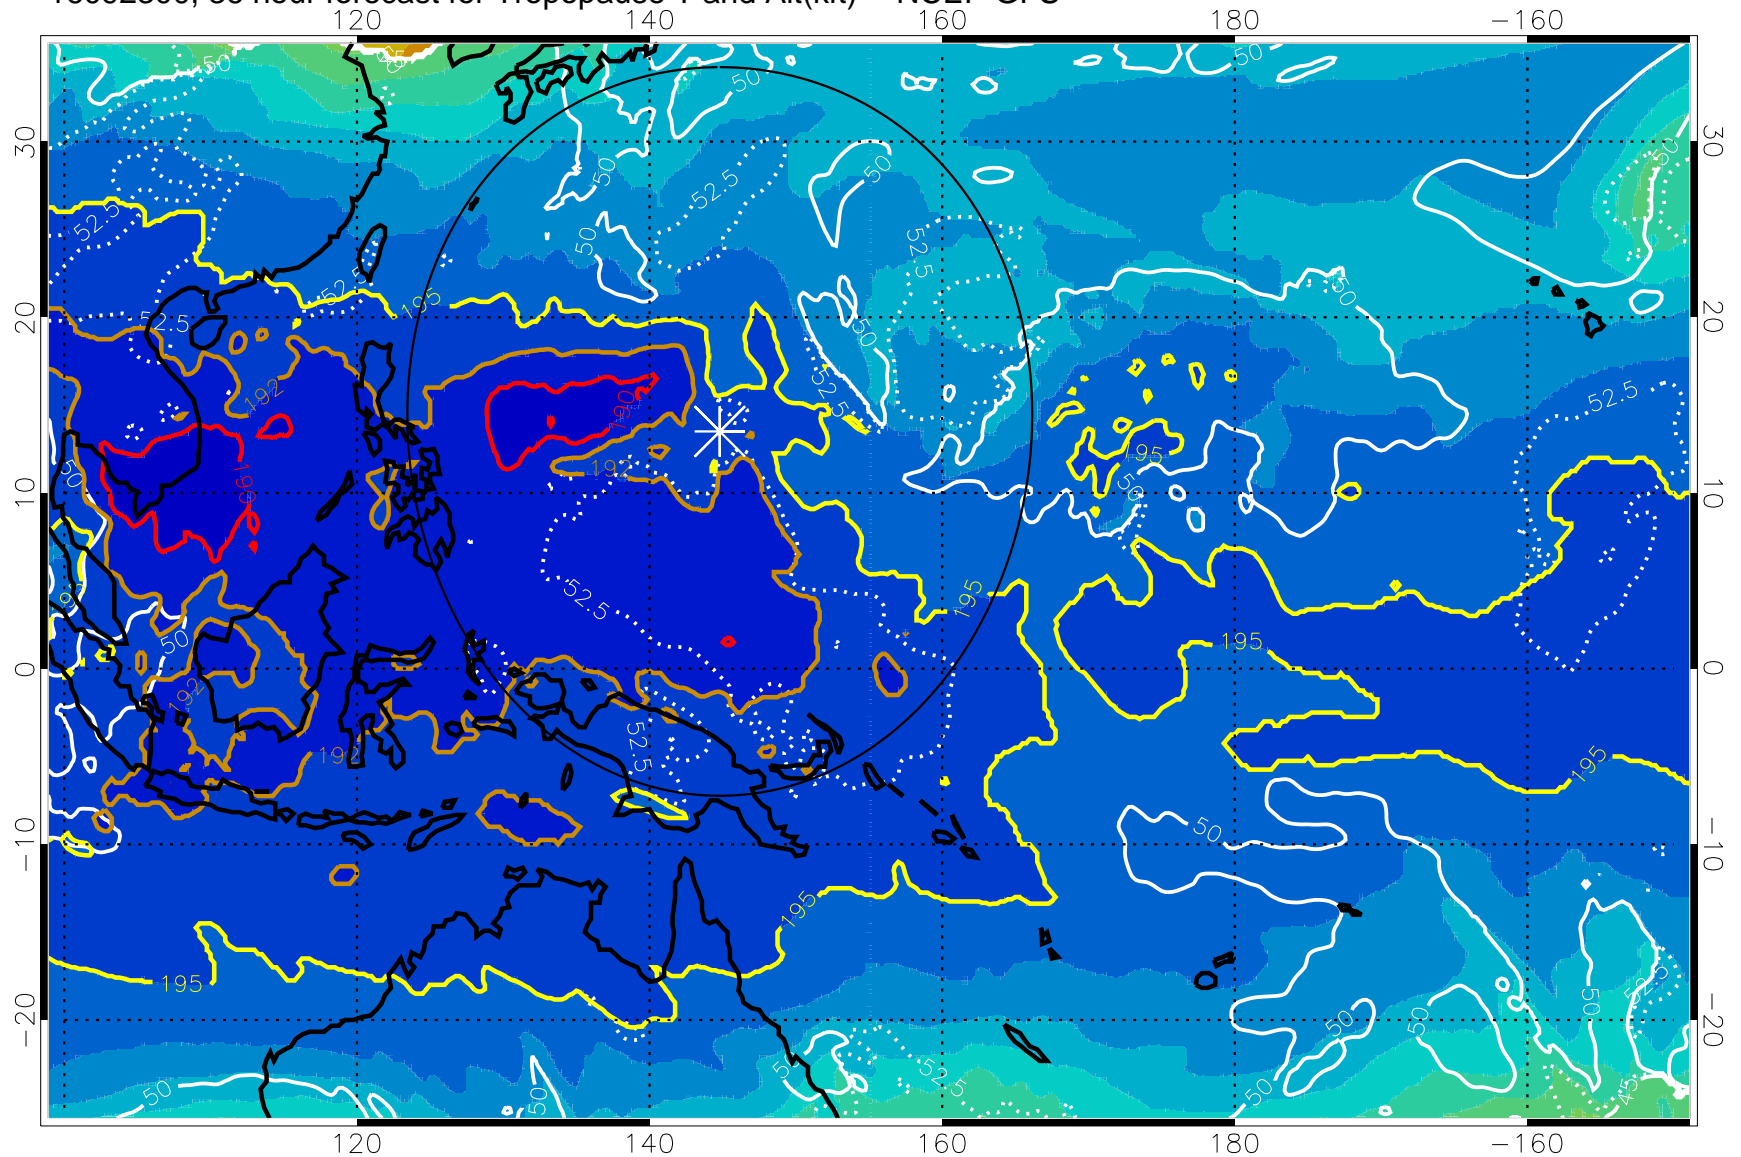

16092218, 30 hour forecast for Tropopause T and Alt(kft) -- NCEP GFS

190 200 210 220 230

Tropopause T, K

Tropopause Altitude in kft (white)

192.5K Isotherm 195K Isotherm

187.5K Isotherm 190K Isotherm

Range ring of 2304 km

16092300, 36 hour forecast for Tropopause T and Alt(kft) -- NCEP GFS

190 200 210 220 230
Tropopause T, K

Tropopause Altitude in kft (white)

192.5K Isotherm 195K Isotherm
187.5K Isotherm 190K Isotherm

Range ring of 2304 km