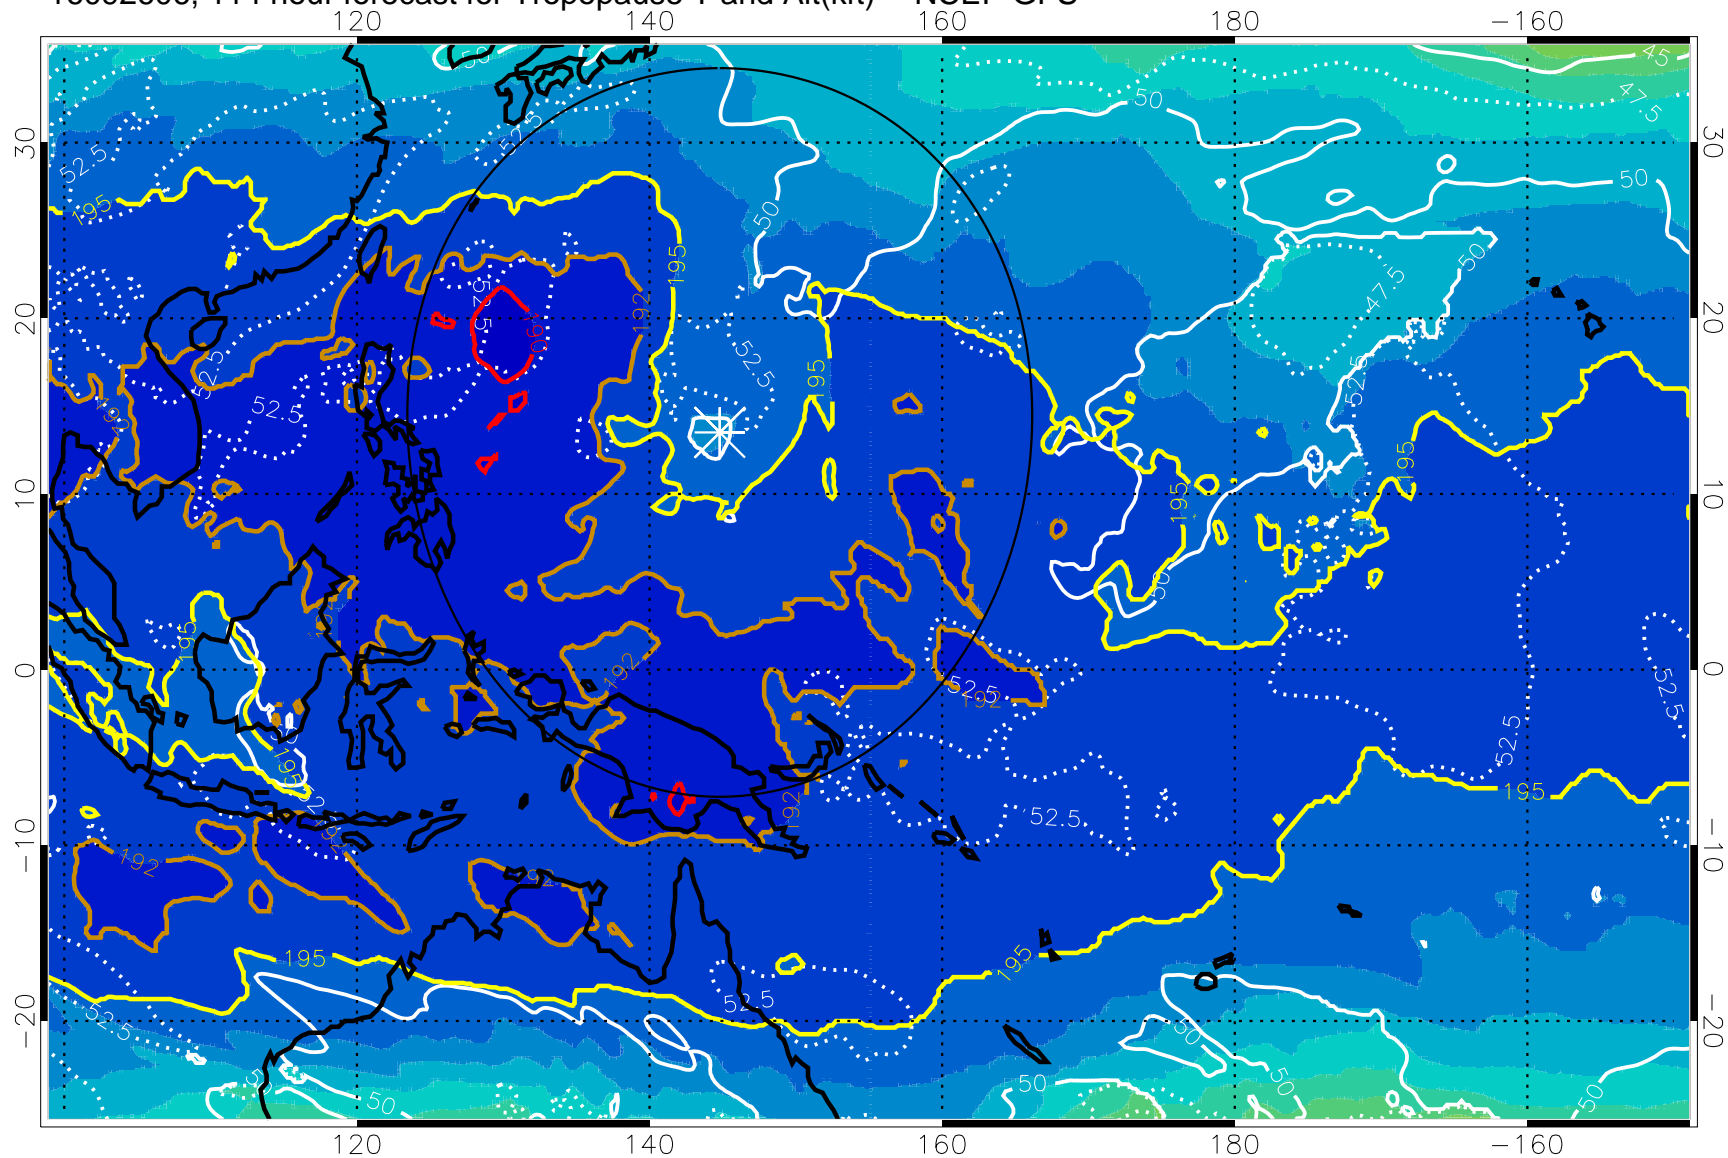

Range ring of 2304 km

16092518, 102 hour forecast for Tropopause T and Alt(kft) -- NCEP GFS

190 200 210 220 230

Tropopause T, K

Tropopause Altitude in kft (white)

192.5K Isotherm 195K Isotherm

187.5K Isotherm 190K Isotherm

Range ring of 2304 km

16092600, 108 hour forecast for Tropopause T and Alt(kft) -- NCEP GFS

190 200 210 220 230

Tropopause T, K

Tropopause Altitude in kft (white)

192.5K Isotherm 195K Isotherm

187.5K Isotherm 190K Isotherm

Range ring of 2304 km

16092606, 114 hour forecast for Tropopause T and Alt(kft) -- NCEP GFS

Tropopause T, K

Tropopause Altitude in kft (white)

192.5K Isotherm 195K Isotherm
187.5K Isotherm 190K Isotherm

Range ring of 2304 km

16092612, 120 hour forecast for Tropopause T and Alt(kft) -- NCEP GFS

190 200 210 220 230

Tropopause T, K

Tropopause Altitude in kft (white)

192.5K Isotherm 195K Isotherm
187.5K Isotherm 190K Isotherm

Range ring of 2304 km