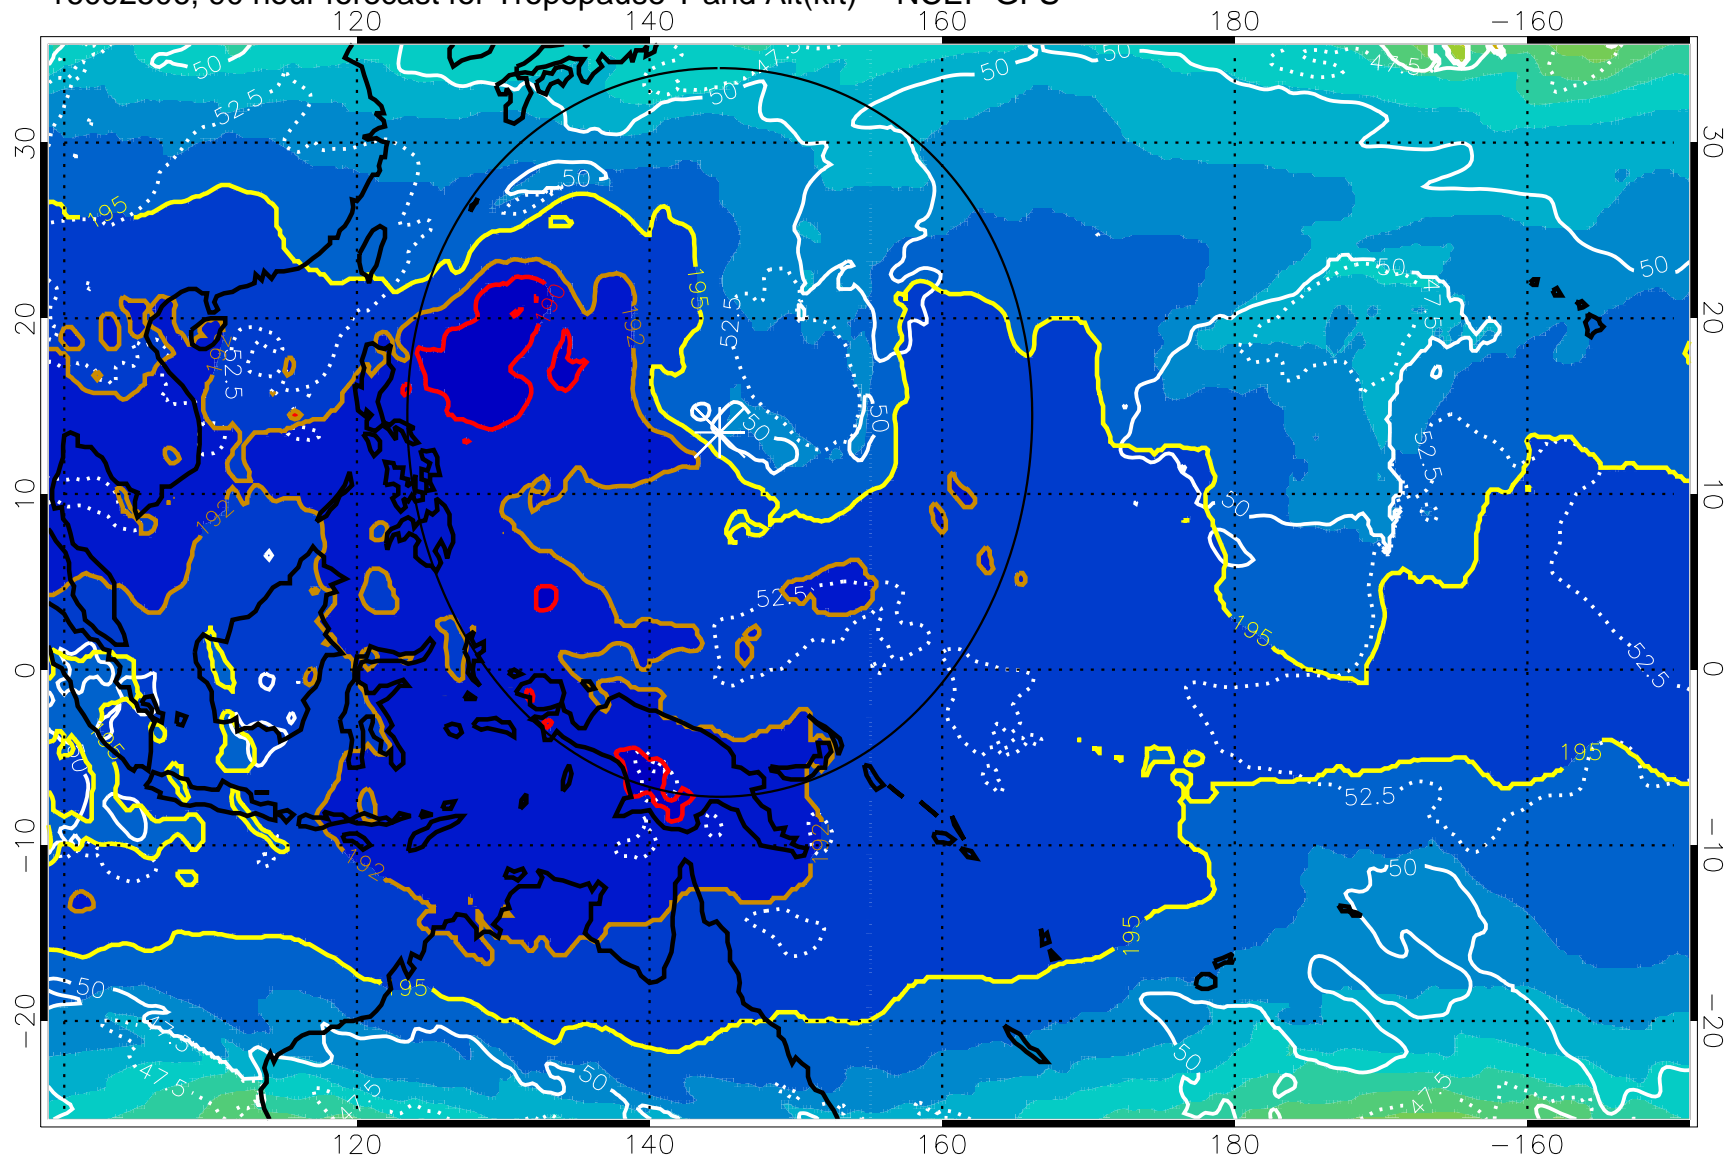

192.5K Isotherm 195K Isotherm
187.5K Isotherm 190K Isotherm

Range ring of 2304 km

16092418, 78 hour forecast for Tropopause T and Alt(kft) -- NCEP GFS

190 200 210 220 230

Tropopause T, K

Tropopause Altitude in kft (white)

192.5K Isotherm 195K Isotherm
187.5K Isotherm 190K Isotherm

Range ring of 2304 km

16092506, 90 hour forecast for Tropopause T and Alt(kft) -- NCEP GFS

Tropopause T, K

Tropopause Altitude in kft (white)

192.5K Isotherm 195K Isotherm
187.5K Isotherm 190K Isotherm