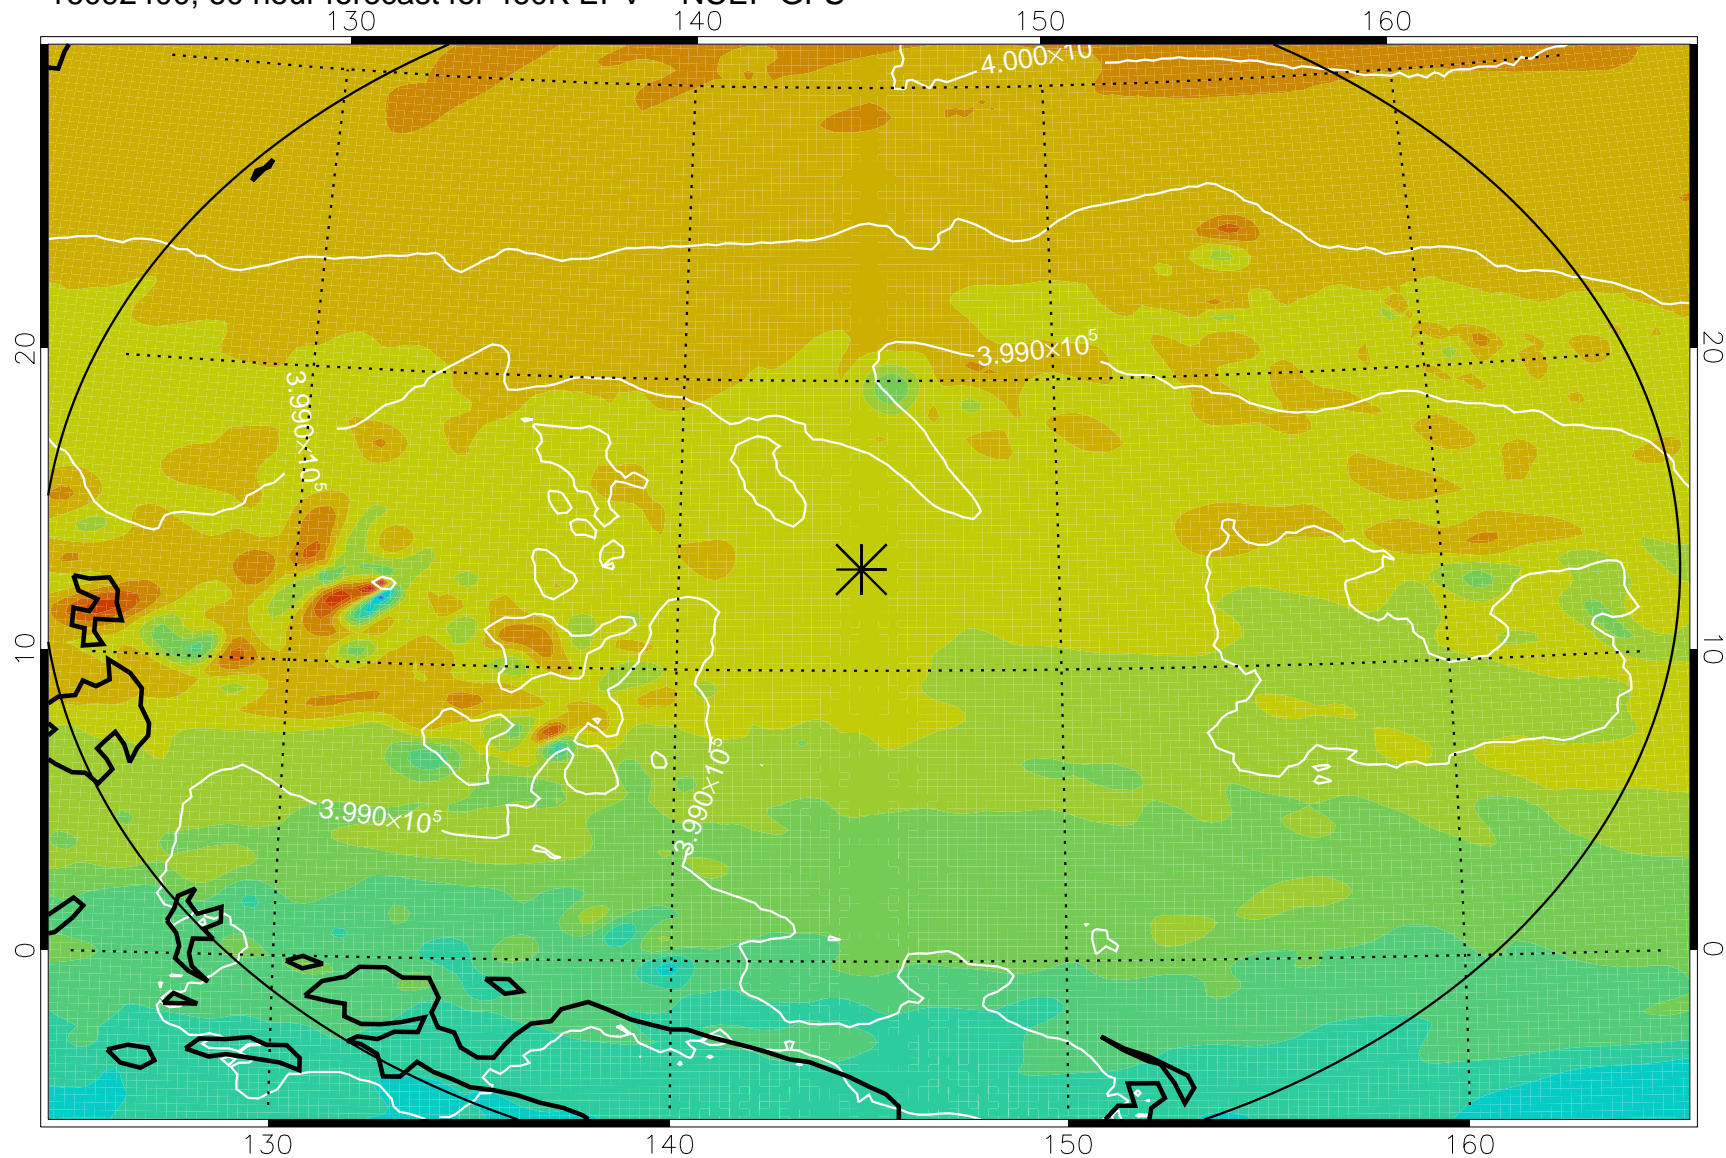

16092306, 42 hour forecast for 460K EPV -- NCEP GFS

460K Montgomery Streamfunction, white

Range ring of 2304 km

16092312, 48 hour forecast for 460K EPV -- NCEP GFS

460K Montgomery Streamfunction, white

Range ring of 2304 km

16092318, 54 hour forecast for 460K EPV -- NCEP GFS

460K Montgomery Streamfunction, white

Range ring of 2304 km

16092400, 60 hour forecast for 460K EPV -- NCEP GFS

460K Montgomery Streamfunction, white

Range ring of 2304 km

16092406, 66 hour forecast for 460K EPV -- NCEP GFS

460K Montgomery Streamfunction, white

Range ring of 2304 km

16092412, 72 hour forecast for 460K EPV -- NCEP GFS

460K Montgomery Streamfunction, white

Range ring of 2304 km

16092418, 78 hour forecast for 460K EPV -- NCEP GFS

460K Montgomery Streamfunction, white

Range ring of 2304 km

16092500, 84 hour forecast for 460K EPV -- NCEP GFS

460K Montgomery Streamfunction, white

Range ring of 2304 km