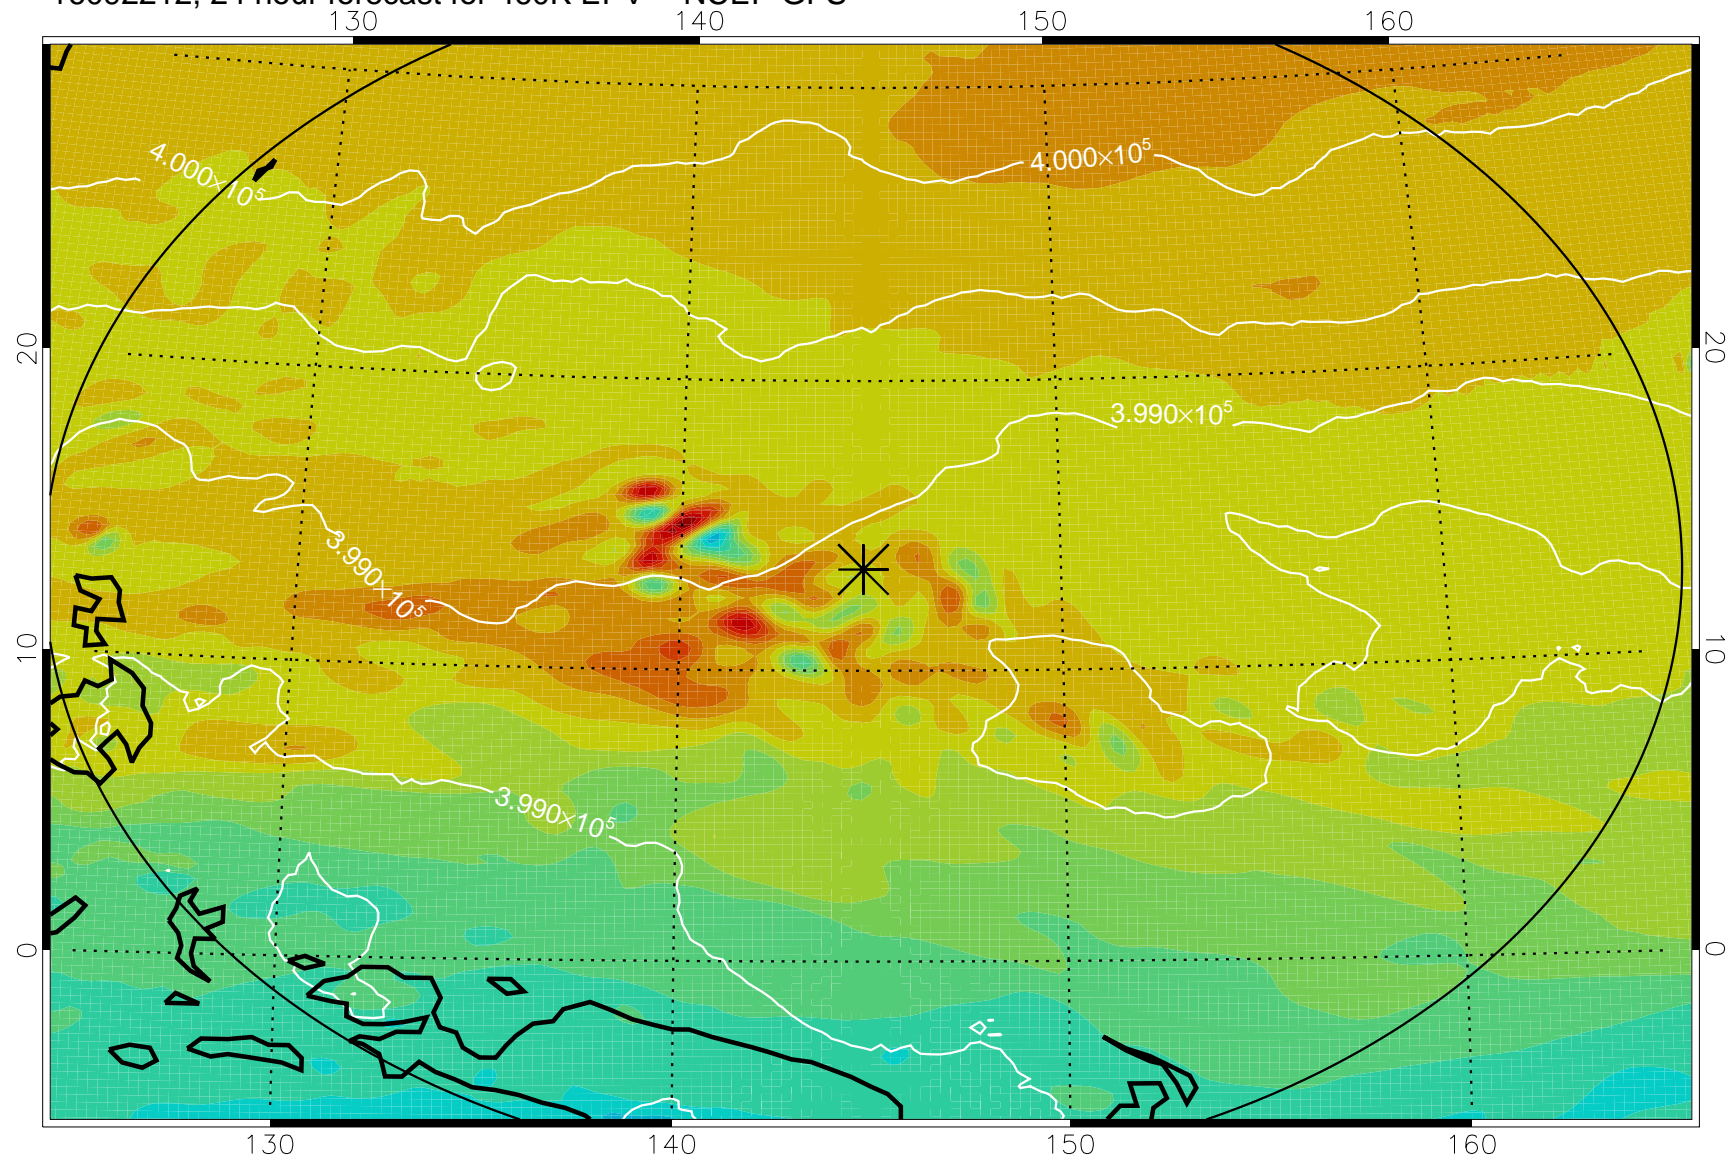

16092118, 6 hour forecast for 460K EPV -- NCEP GFS

460K Montgomery Streamfunction, white

Range ring of 2304 km

16092200, 12 hour forecast for 460K EPV -- NCEP GFS

460K Montgomery Streamfunction, white

Range ring of 2304 km

16092206, 18 hour forecast for 460K EPV -- NCEP GFS

460K Montgomery Streamfunction, white

Range ring of 2304 km

16092212, 24 hour forecast for 460K EPV -- NCEP GFS

460K Montgomery Streamfunction, white

Range ring of 2304 km

16092218, 30 hour forecast for 460K EPV -- NCEP GFS

460K Montgomery Streamfunction, white

Range ring of 2304 km

16092300, 36 hour forecast for 460K EPV -- NCEP GFS

460K Montgomery Streamfunction, white

Range ring of 2304 km

16092306, 42 hour forecast for 460K EPV -- NCEP GFS

460K Montgomery Streamfunction, white

Range ring of 2304 km

16092312, 48 hour forecast for 460K EPV -- NCEP GFS

460K Montgomery Streamfunction, white

Range ring of 2304 km