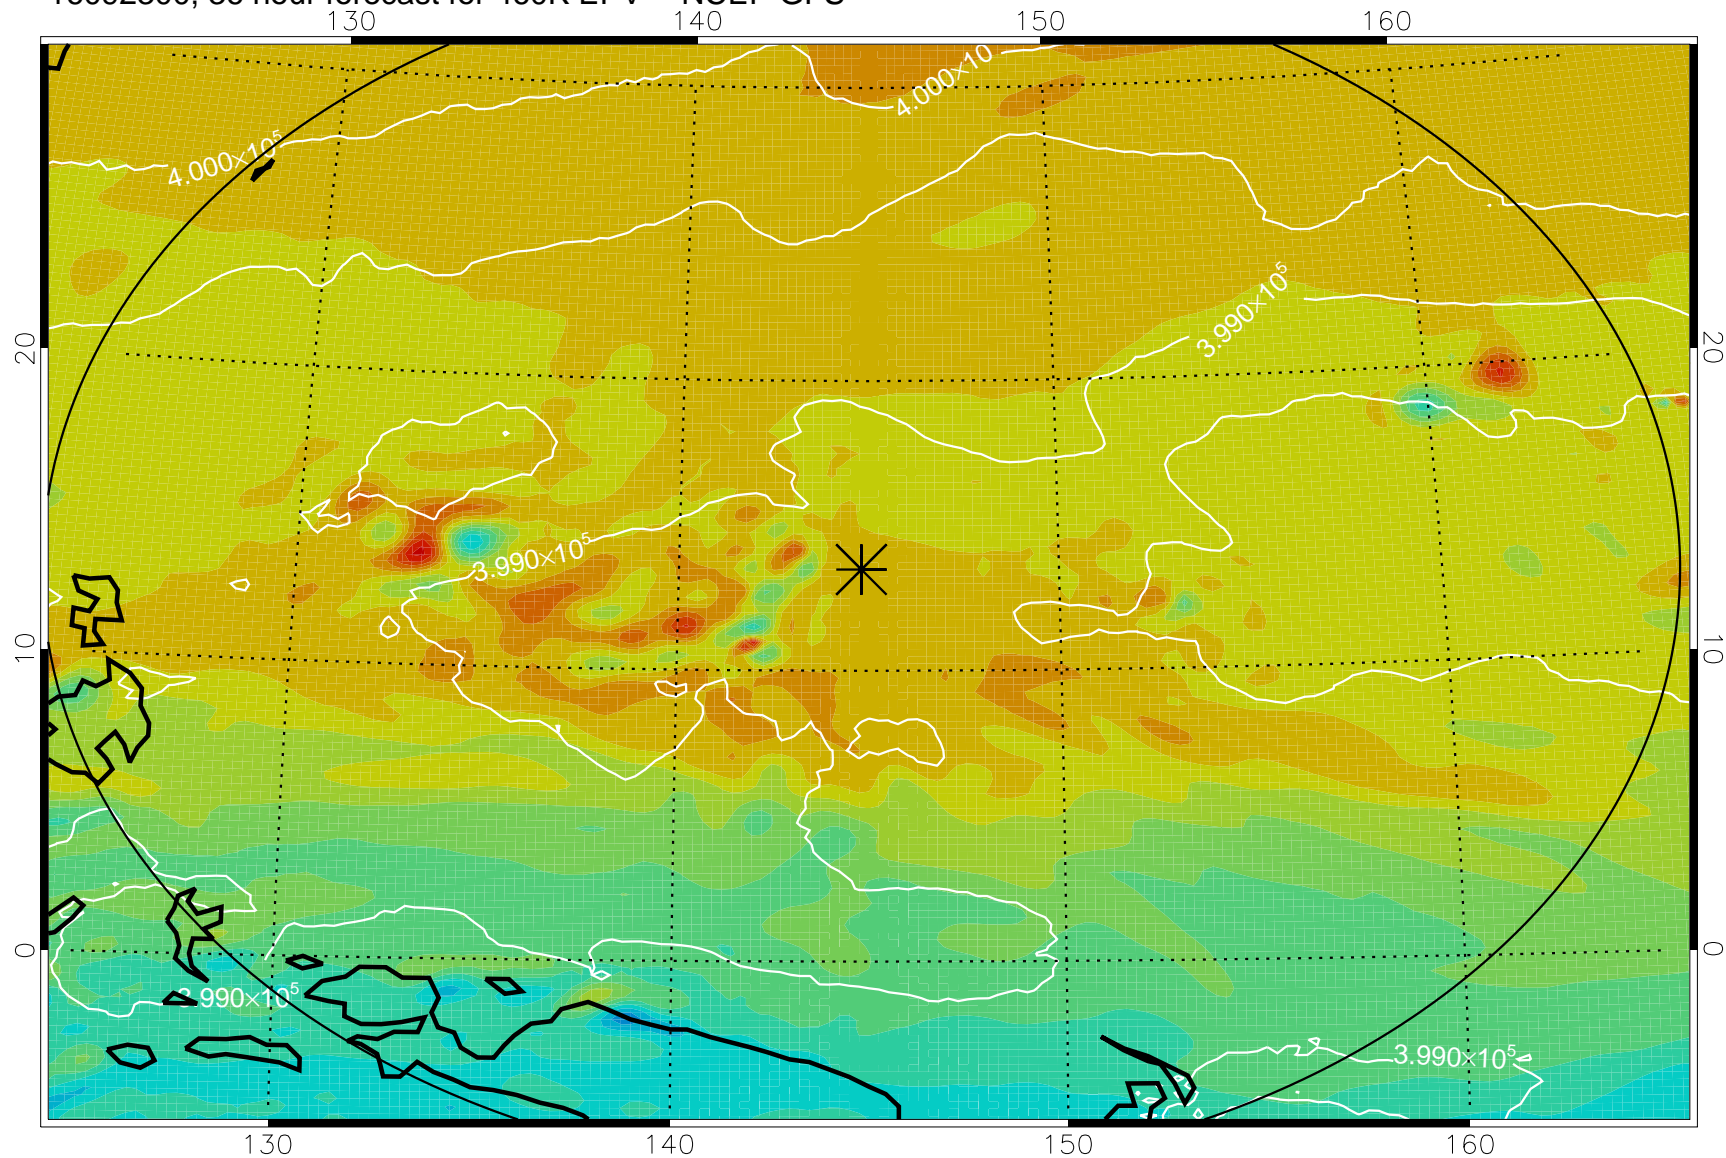

16092118, 6 hour forecast for 460K EPV -- NCEP GFS

460K Montgomery Streamfunction, white

Range ring of 2304 km

16092200, 12 hour forecast for 460K EPV -- NCEP GFS

460K Montgomery Streamfunction, white

Range ring of 2304 km

16092206, 18 hour forecast for 460K EPV -- NCEP GFS

460K Montgomery Streamfunction, white

Range ring of 2304 km

16092212, 24 hour forecast for 460K EPV -- NCEP GFS

460K Montgomery Streamfunction, white

Range ring of 2304 km

16092218, 30 hour forecast for 460K EPV -- NCEP GFS

460K Montgomery Streamfunction, white

Range ring of 2304 km

16092300, 36 hour forecast for 460K EPV -- NCEP GFS

460K Montgomery Streamfunction, white

Range ring of 2304 km

16092306, 42 hour forecast for 460K EPV -- NCEP GFS

460K Montgomery Streamfunction, white

Range ring of 2304 km

16092312, 48 hour forecast for 460K EPV -- NCEP GFS

460K Montgomery Streamfunction, white

Range ring of 2304 km