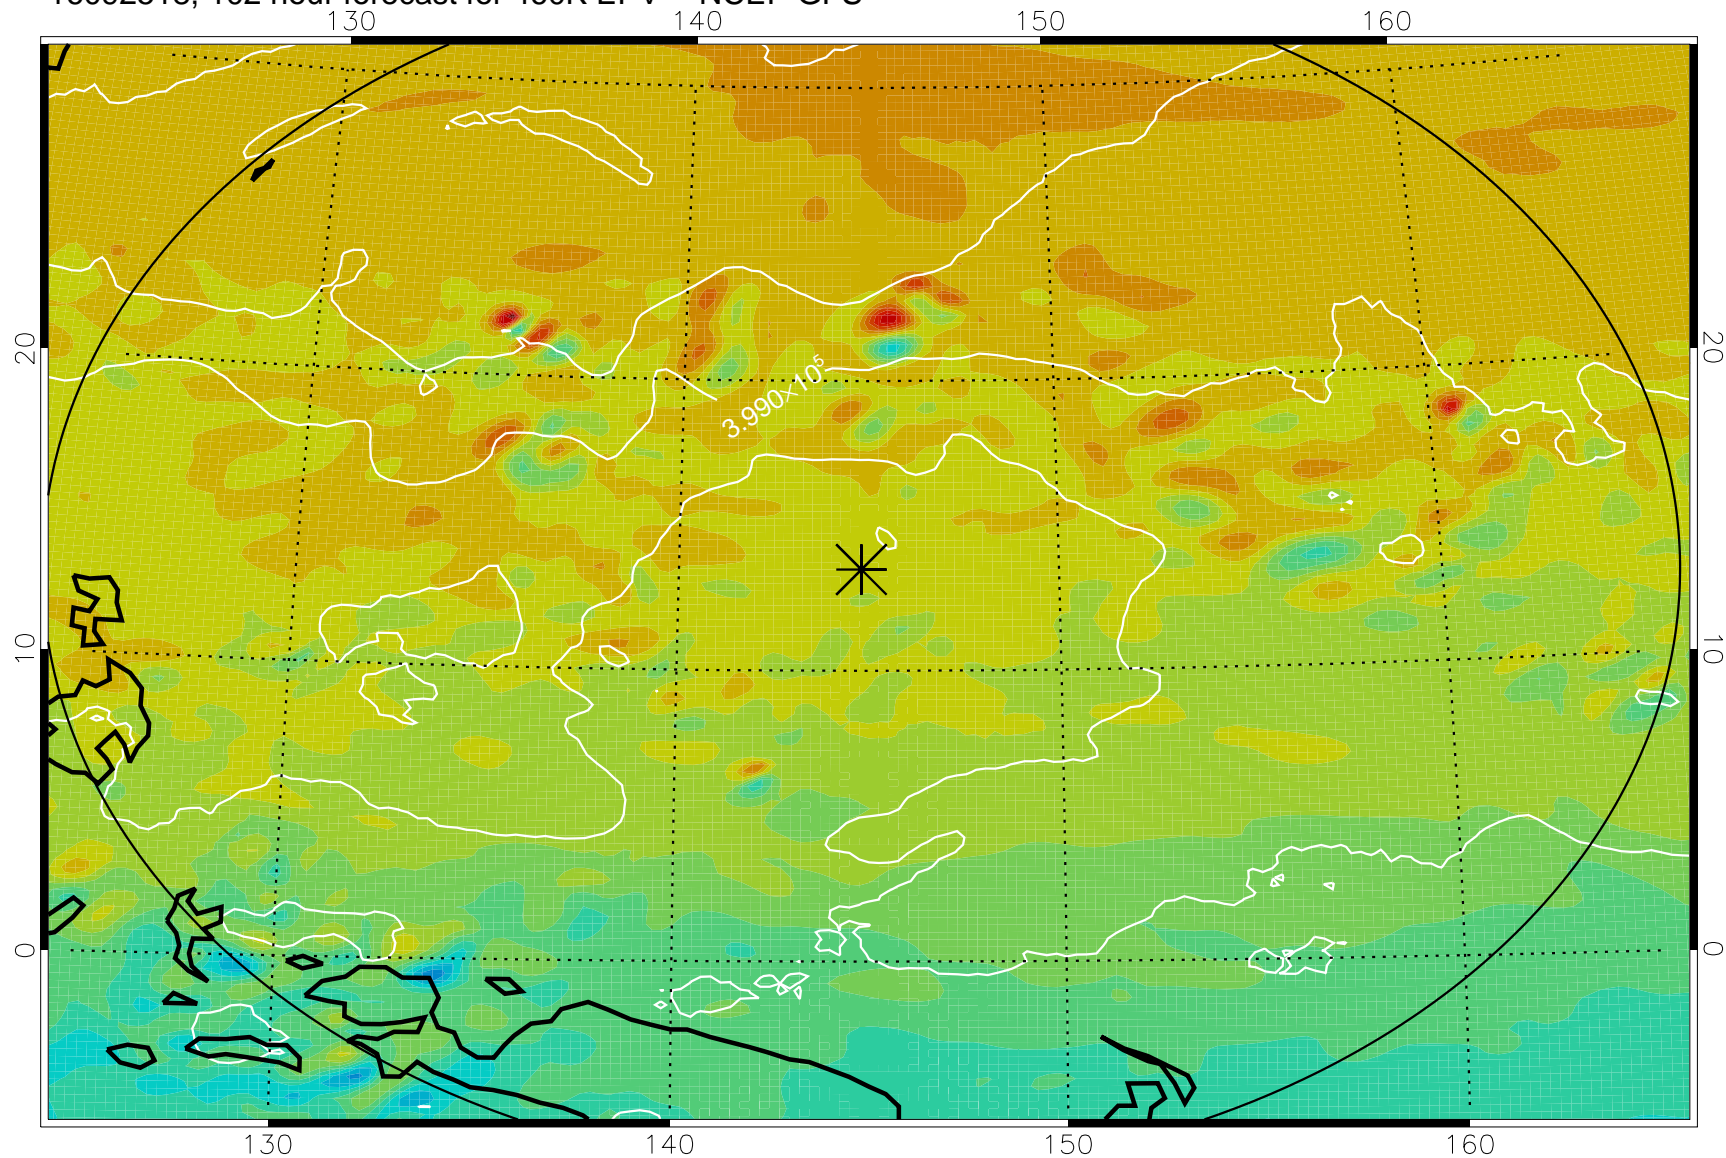

16092418, 78 hour forecast for 460K EPV -- NCEP GFS

460K Montgomery Streamfunction, white

Range ring of 2304 km

16092500, 84 hour forecast for 460K EPV -- NCEP GFS

460K Montgomery Streamfunction, white

Range ring of 2304 km

16092506, 90 hour forecast for 460K EPV -- NCEP GFS

460K Montgomery Streamfunction, white

Range ring of 2304 km

16092512, 96 hour forecast for 460K EPV -- NCEP GFS

460K Montgomery Streamfunction, white

Range ring of 2304 km

16092518, 102 hour forecast for 460K EPV -- NCEP GFS

460K Montgomery Streamfunction, white

Range ring of 2304 km

16092600, 108 hour forecast for 460K EPV -- NCEP GFS

460K Montgomery Streamfunction, white

Range ring of 2304 km

16092606, 114 hour forecast for 460K EPV -- NCEP GFS

460K Montgomery Streamfunction, white

Range ring of 2304 km

16092612, 120 hour forecast for 460K EPV -- NCEP GFS

460K Montgomery Streamfunction, white

Range ring of 2304 km