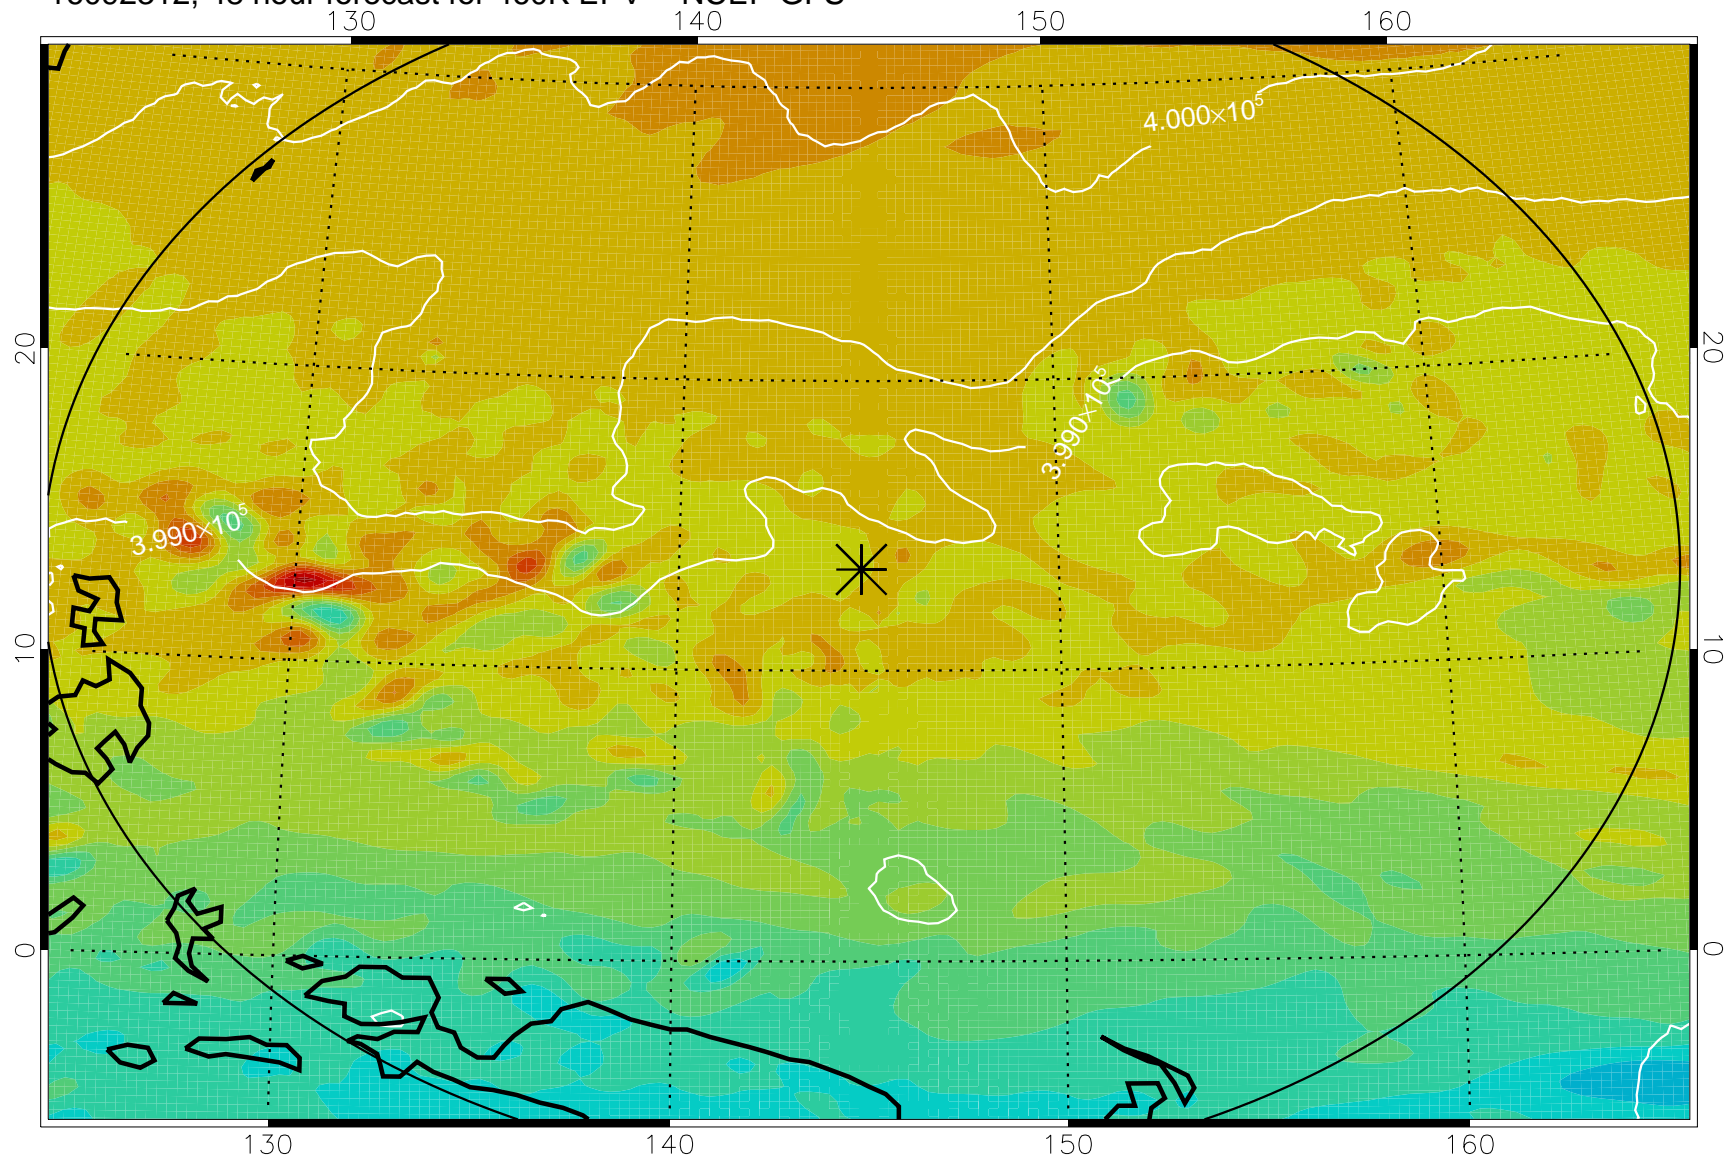

16092306, 42 hour forecast for 460K EPV -- NCEP GFS

460K Montgomery Streamfunction, white

Range ring of 2304 km

16092312, 48 hour forecast for 460K EPV -- NCEP GFS

460K Montgomery Streamfunction, white

Range ring of 2304 km

16092318, 54 hour forecast for 460K EPV -- NCEP GFS

460K Montgomery Streamfunction, white

Range ring of 2304 km

16092400, 60 hour forecast for 460K EPV -- NCEP GFS

460K Montgomery Streamfunction, white

Range ring of 2304 km

16092406, 66 hour forecast for 460K EPV -- NCEP GFS

460K Montgomery Streamfunction, white

Range ring of 2304 km

16092412, 72 hour forecast for 460K EPV -- NCEP GFS

460K Montgomery Streamfunction, white

Range ring of 2304 km

16092418, 78 hour forecast for 460K EPV -- NCEP GFS

460K Montgomery Streamfunction, white

Range ring of 2304 km

16092500, 84 hour forecast for 460K EPV -- NCEP GFS

460K Montgomery Streamfunction, white

Range ring of 2304 km