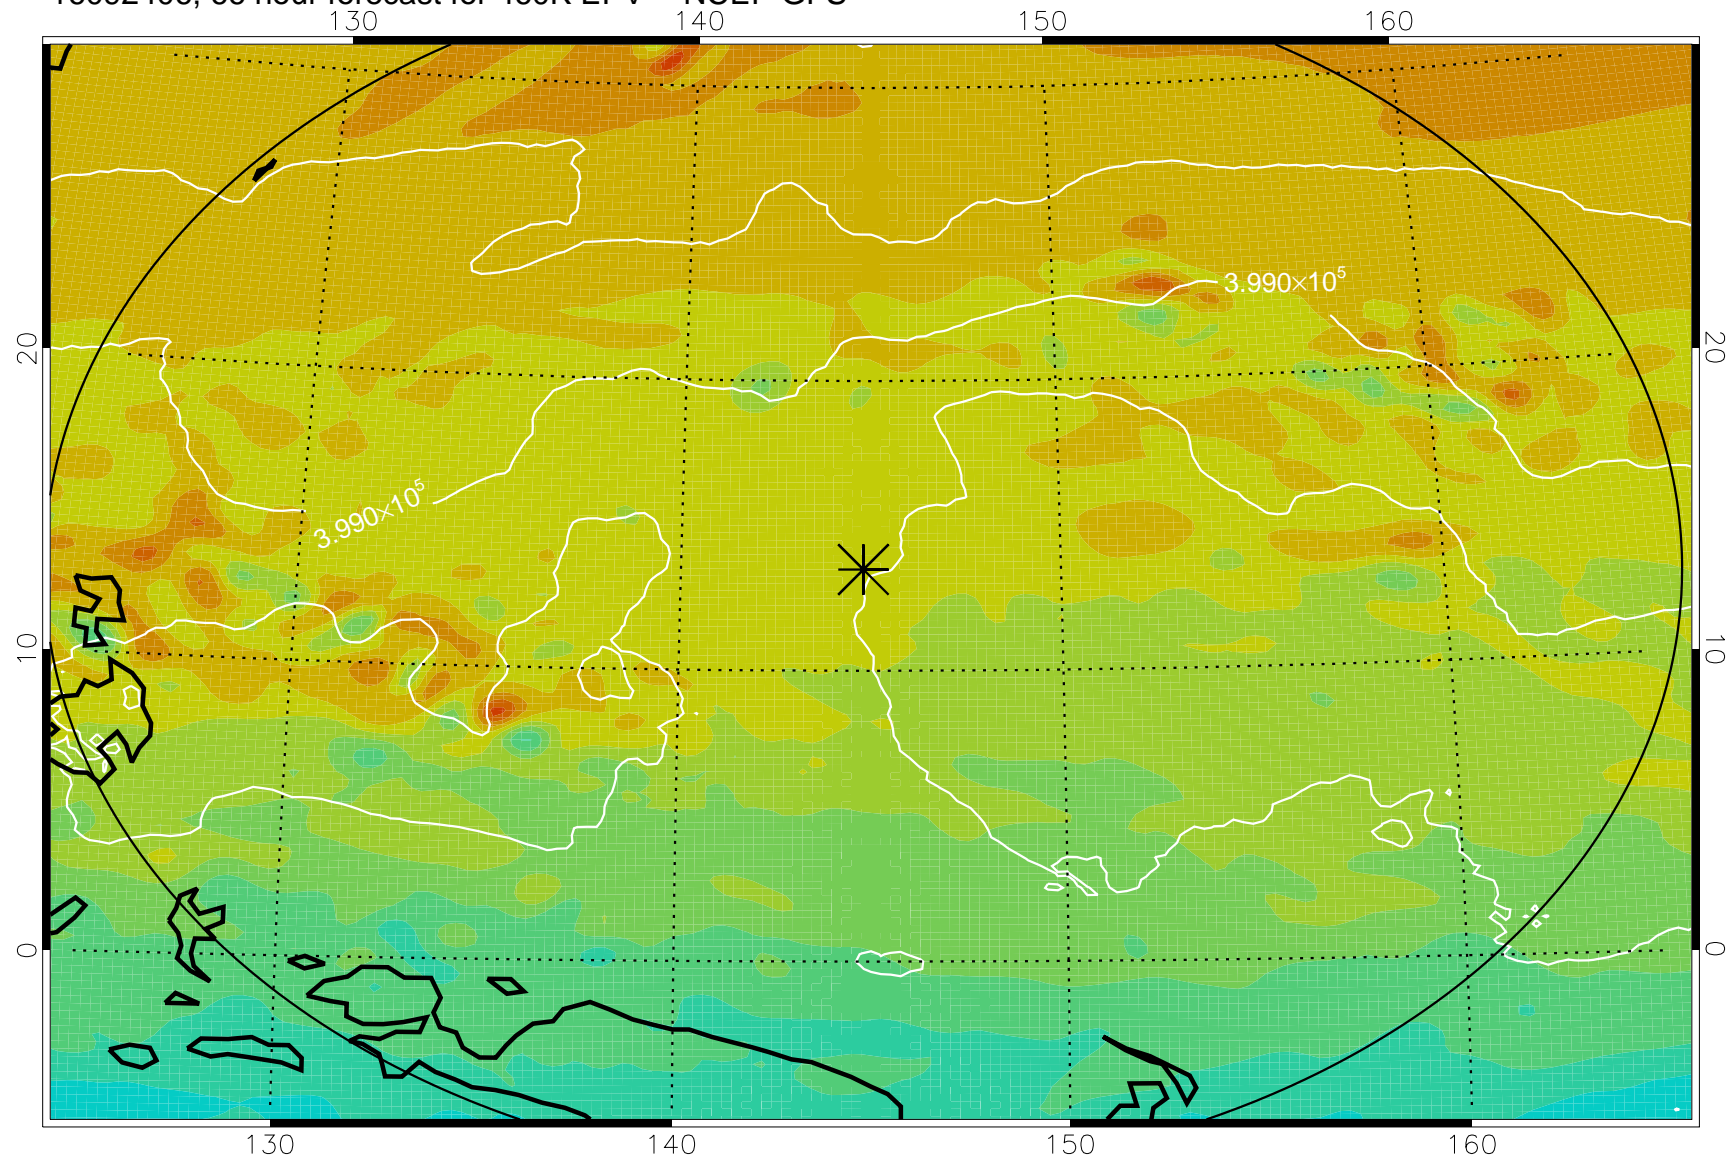

16092306, 42 hour forecast for 460K EPV -- NCEP GFS

460K Montgomery Streamfunction, white

Range ring of 2304 km

16092312, 48 hour forecast for 460K EPV -- NCEP GFS

460K Montgomery Streamfunction, white

Range ring of 2304 km

16092318, 54 hour forecast for 460K EPV -- NCEP GFS

460K Montgomery Streamfunction, white

Range ring of 2304 km

16092400, 60 hour forecast for 460K EPV -- NCEP GFS

460K Montgomery Streamfunction, white

Range ring of 2304 km

16092406, 66 hour forecast for 460K EPV -- NCEP GFS

460K Montgomery Streamfunction, white

Range ring of 2304 km

16092412, 72 hour forecast for 460K EPV -- NCEP GFS

460K Montgomery Streamfunction, white

Range ring of 2304 km

16092418, 78 hour forecast for 460K EPV -- NCEP GFS

460K Montgomery Streamfunction, white

Range ring of 2304 km

16092500, 84 hour forecast for 460K EPV -- NCEP GFS

460K Montgomery Streamfunction, white

Range ring of 2304 km