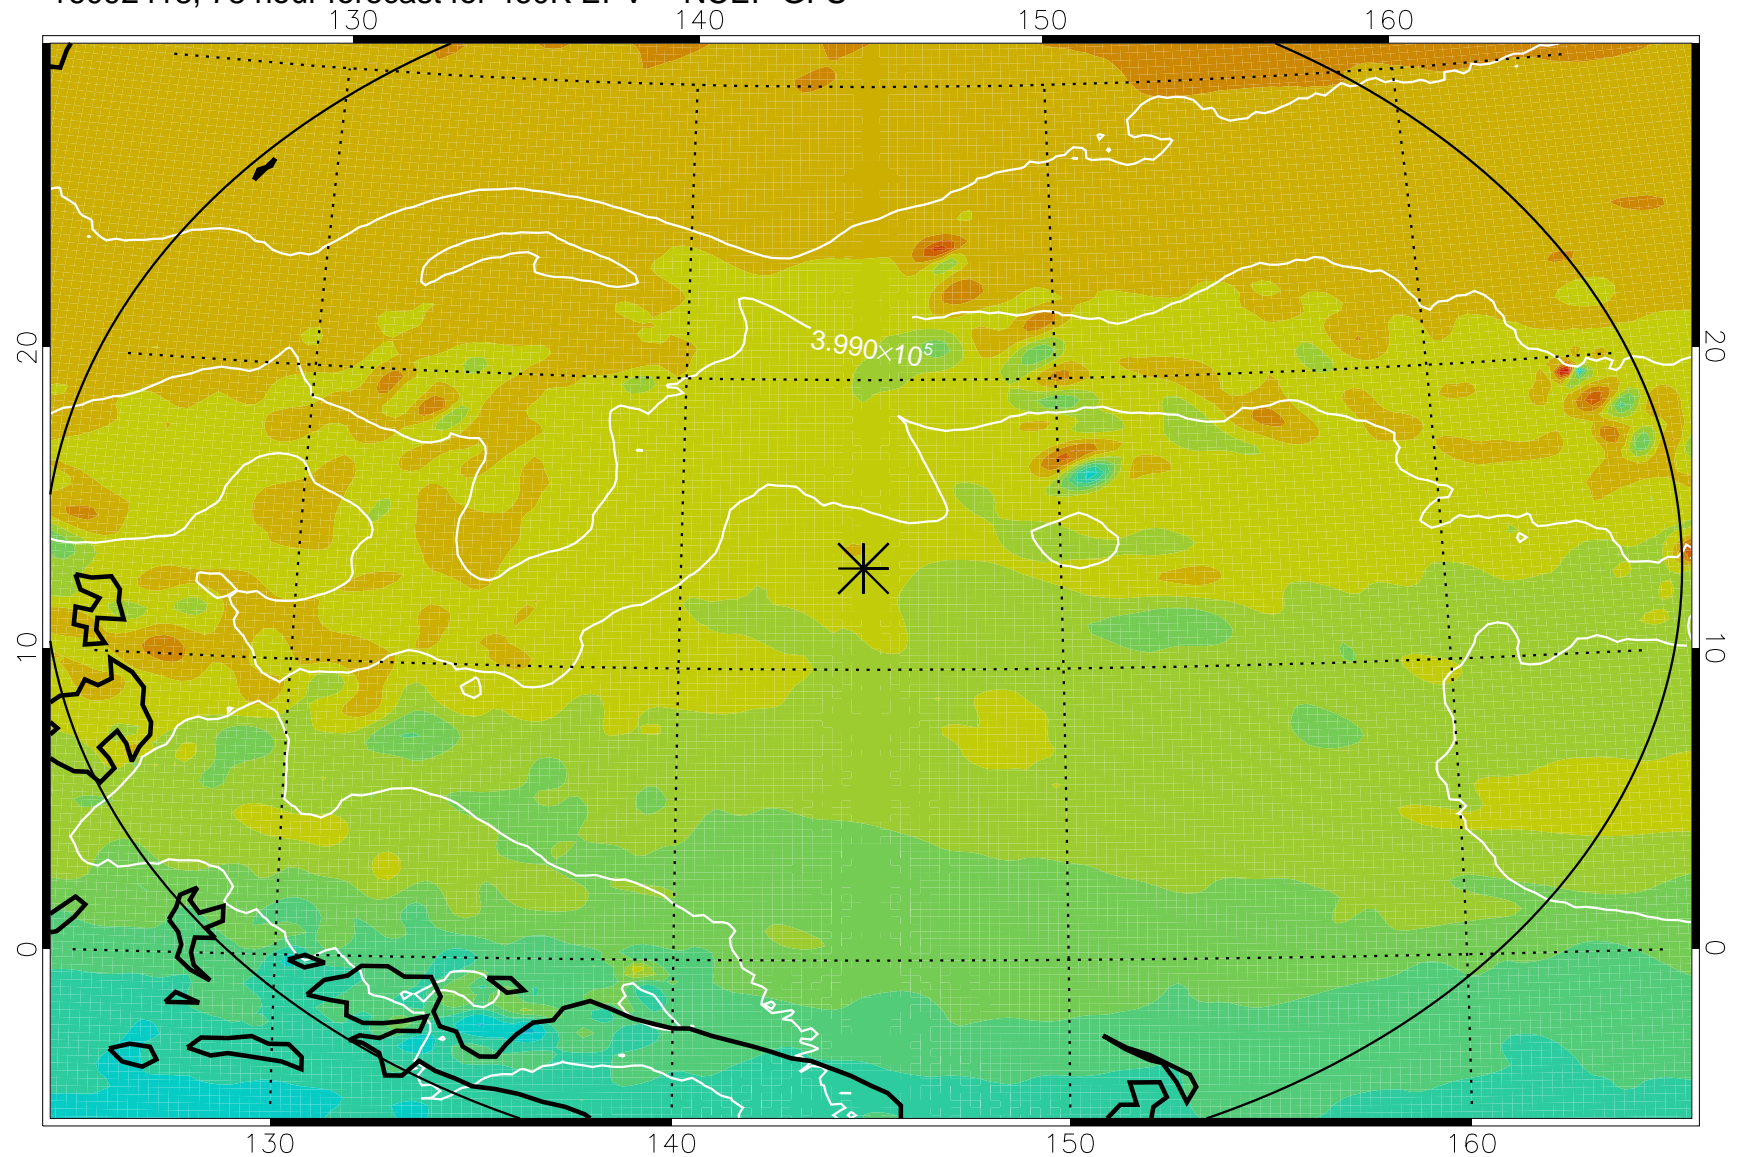

16092318, 54 hour forecast for 460K EPV -- NCEP GFS

460K Montgomery Streamfunction, white

Range ring of 2304 km

16092400, 60 hour forecast for 460K EPV -- NCEP GFS

460K Montgomery Streamfunction, white

Range ring of 2304 km

16092406, 66 hour forecast for 460K EPV -- NCEP GFS

460K Montgomery Streamfunction, white

Range ring of 2304 km

16092412, 72 hour forecast for 460K EPV -- NCEP GFS

460K Montgomery Streamfunction, white

Range ring of 2304 km

16092418, 78 hour forecast for 460K EPV -- NCEP GFS

460K Montgomery Streamfunction, white

Range ring of 2304 km

16092500, 84 hour forecast for 460K EPV -- NCEP GFS

460K Montgomery Streamfunction, white

Range ring of 2304 km

16092506, 90 hour forecast for 460K EPV -- NCEP GFS

460K Montgomery Streamfunction, white

Range ring of 2304 km

16092512, 96 hour forecast for 460K EPV -- NCEP GFS

460K Montgomery Streamfunction, white

Range ring of 2304 km