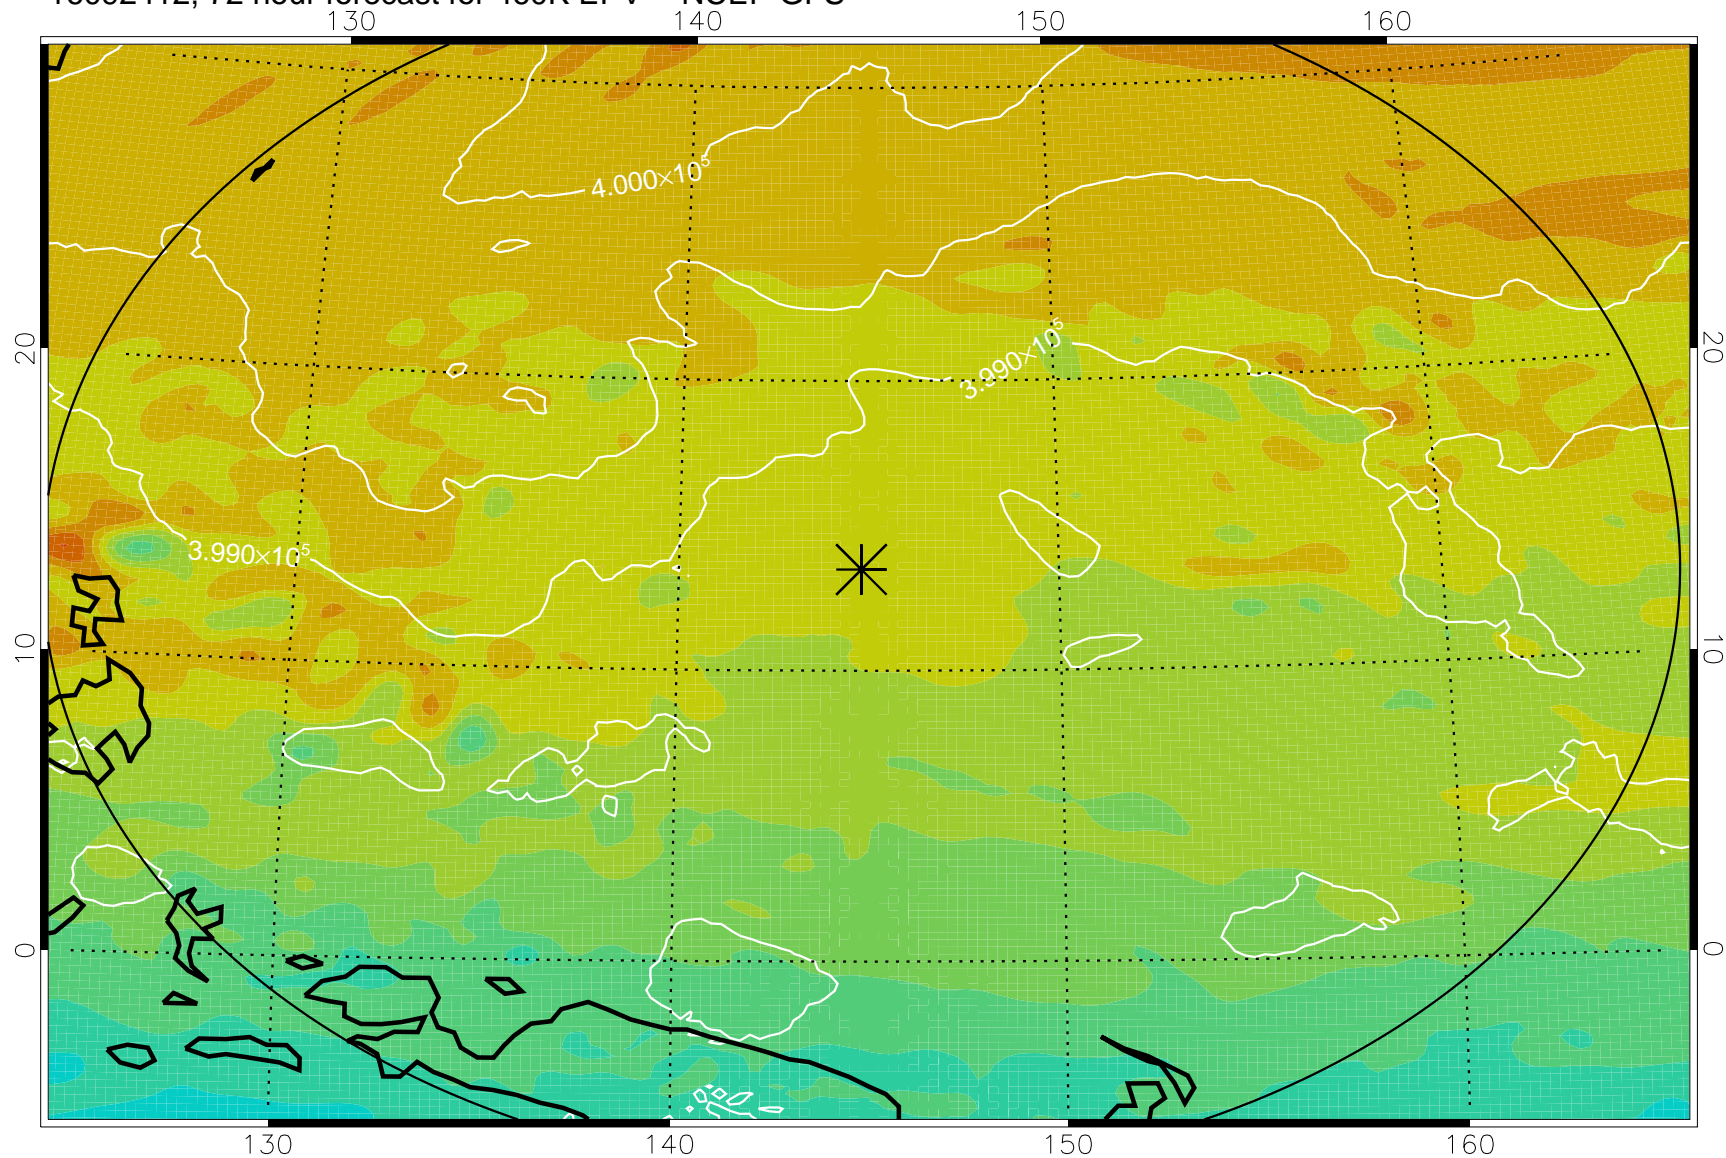

16092318, 54 hour forecast for 460K EPV -- NCEP GFS

460K Montgomery Streamfunction, white

Range ring of 2304 km

16092400, 60 hour forecast for 460K EPV -- NCEP GFS

460K Montgomery Streamfunction, white

Range ring of 2304 km

16092406, 66 hour forecast for 460K EPV -- NCEP GFS

460K Montgomery Streamfunction, white

Range ring of 2304 km

16092412, 72 hour forecast for 460K EPV -- NCEP GFS

460K Montgomery Streamfunction, white

Range ring of 2304 km

16092418, 78 hour forecast for 460K EPV -- NCEP GFS

460K Montgomery Streamfunction, white

Range ring of 2304 km

16092500, 84 hour forecast for 460K EPV -- NCEP GFS

460K Montgomery Streamfunction, white

Range ring of 2304 km

16092518, 102 hour forecast for 460K EPV -- NCEP GFS

460K Montgomery Streamfunction, white

Range ring of 2304 km

16092600, 108 hour forecast for 460K EPV -- NCEP GFS

460K Montgomery Streamfunction, white

Range ring of 2304 km