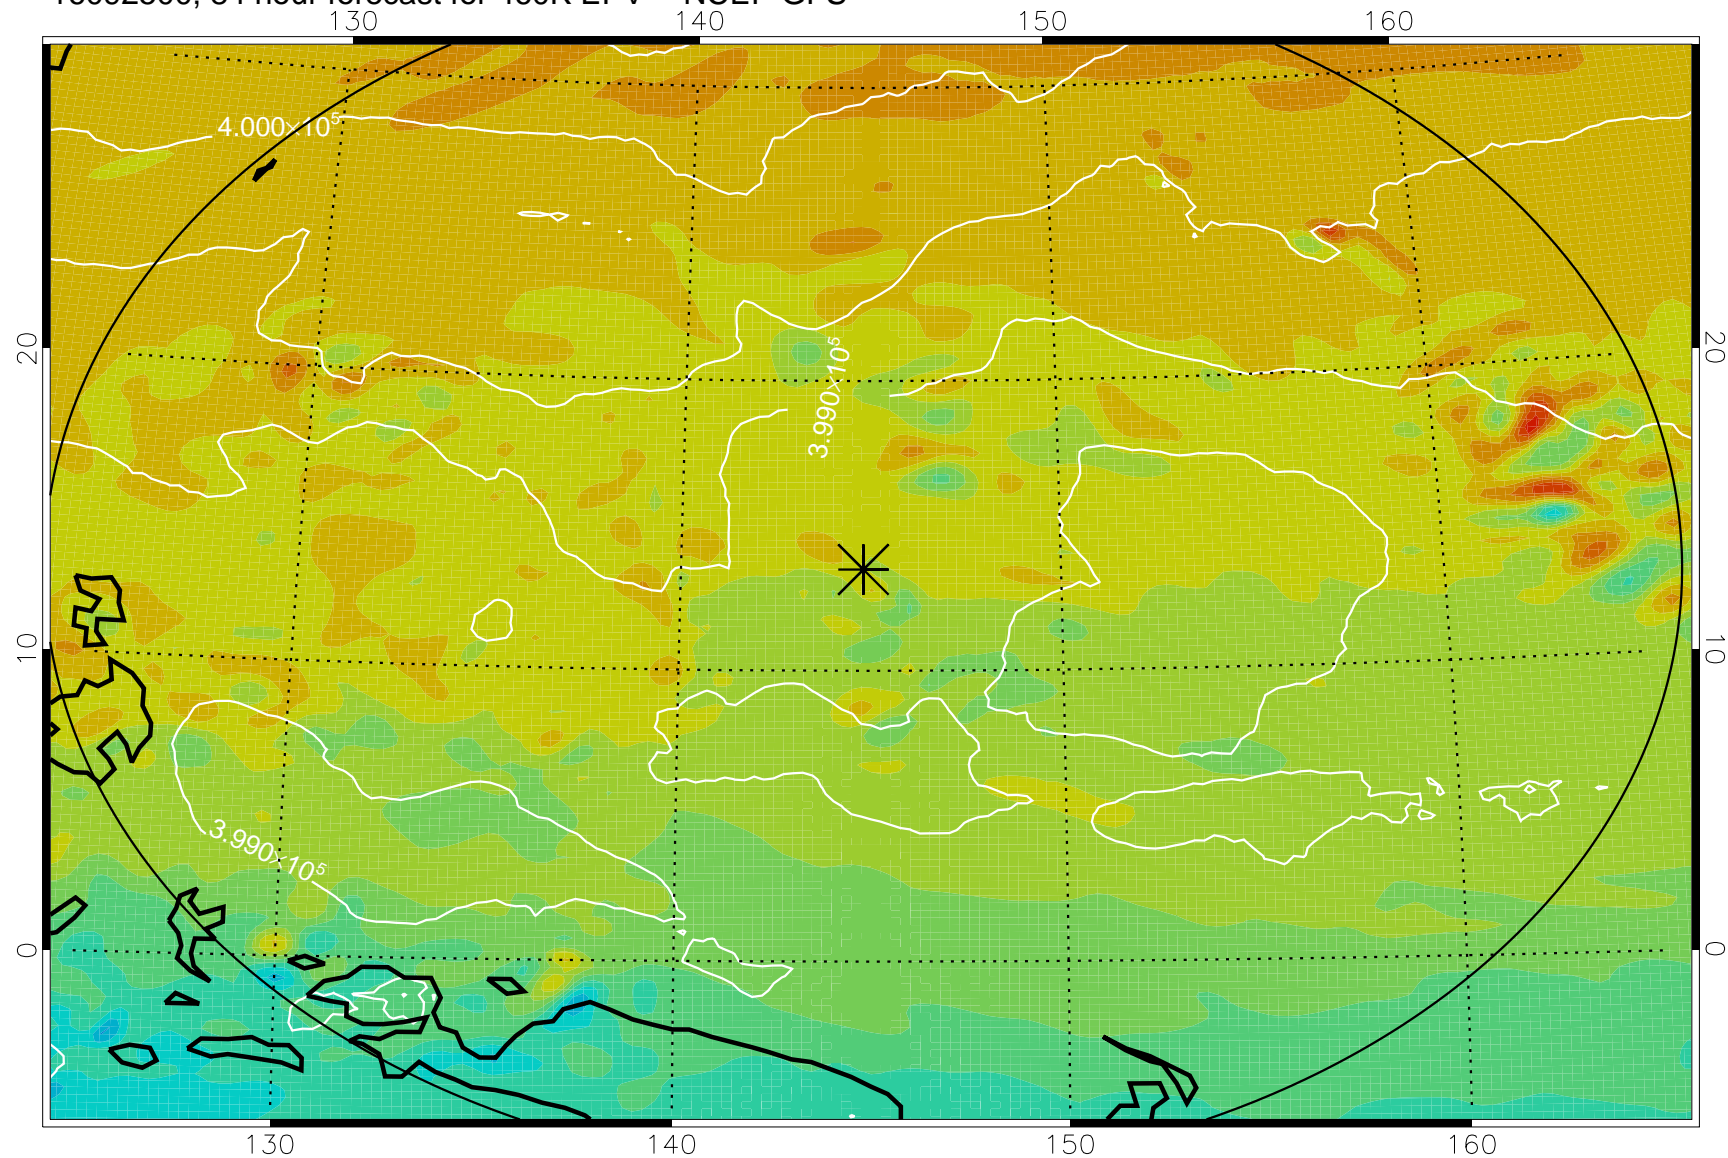

16092406, 66 hour forecast for 460K EPV -- NCEP GFS

460K Montgomery Streamfunction, white

Range ring of 2304 km

16092412, 72 hour forecast for 460K EPV -- NCEP GFS

460K Montgomery Streamfunction, white

Range ring of 2304 km

16092418, 78 hour forecast for 460K EPV -- NCEP GFS

460K Montgomery Streamfunction, white

Range ring of 2304 km

16092500, 84 hour forecast for 460K EPV -- NCEP GFS

460K Montgomery Streamfunction, white

Range ring of 2304 km

16092506, 90 hour forecast for 460K EPV -- NCEP GFS

460K Montgomery Streamfunction, white

Range ring of 2304 km

16092512, 96 hour forecast for 460K EPV -- NCEP GFS

460K Montgomery Streamfunction, white

Range ring of 2304 km

16092518, 102 hour forecast for 460K EPV -- NCEP GFS

460K Montgomery Streamfunction, white

Range ring of 2304 km

16092600, 108 hour forecast for 460K EPV -- NCEP GFS

460K Montgomery Streamfunction, white

Range ring of 2304 km