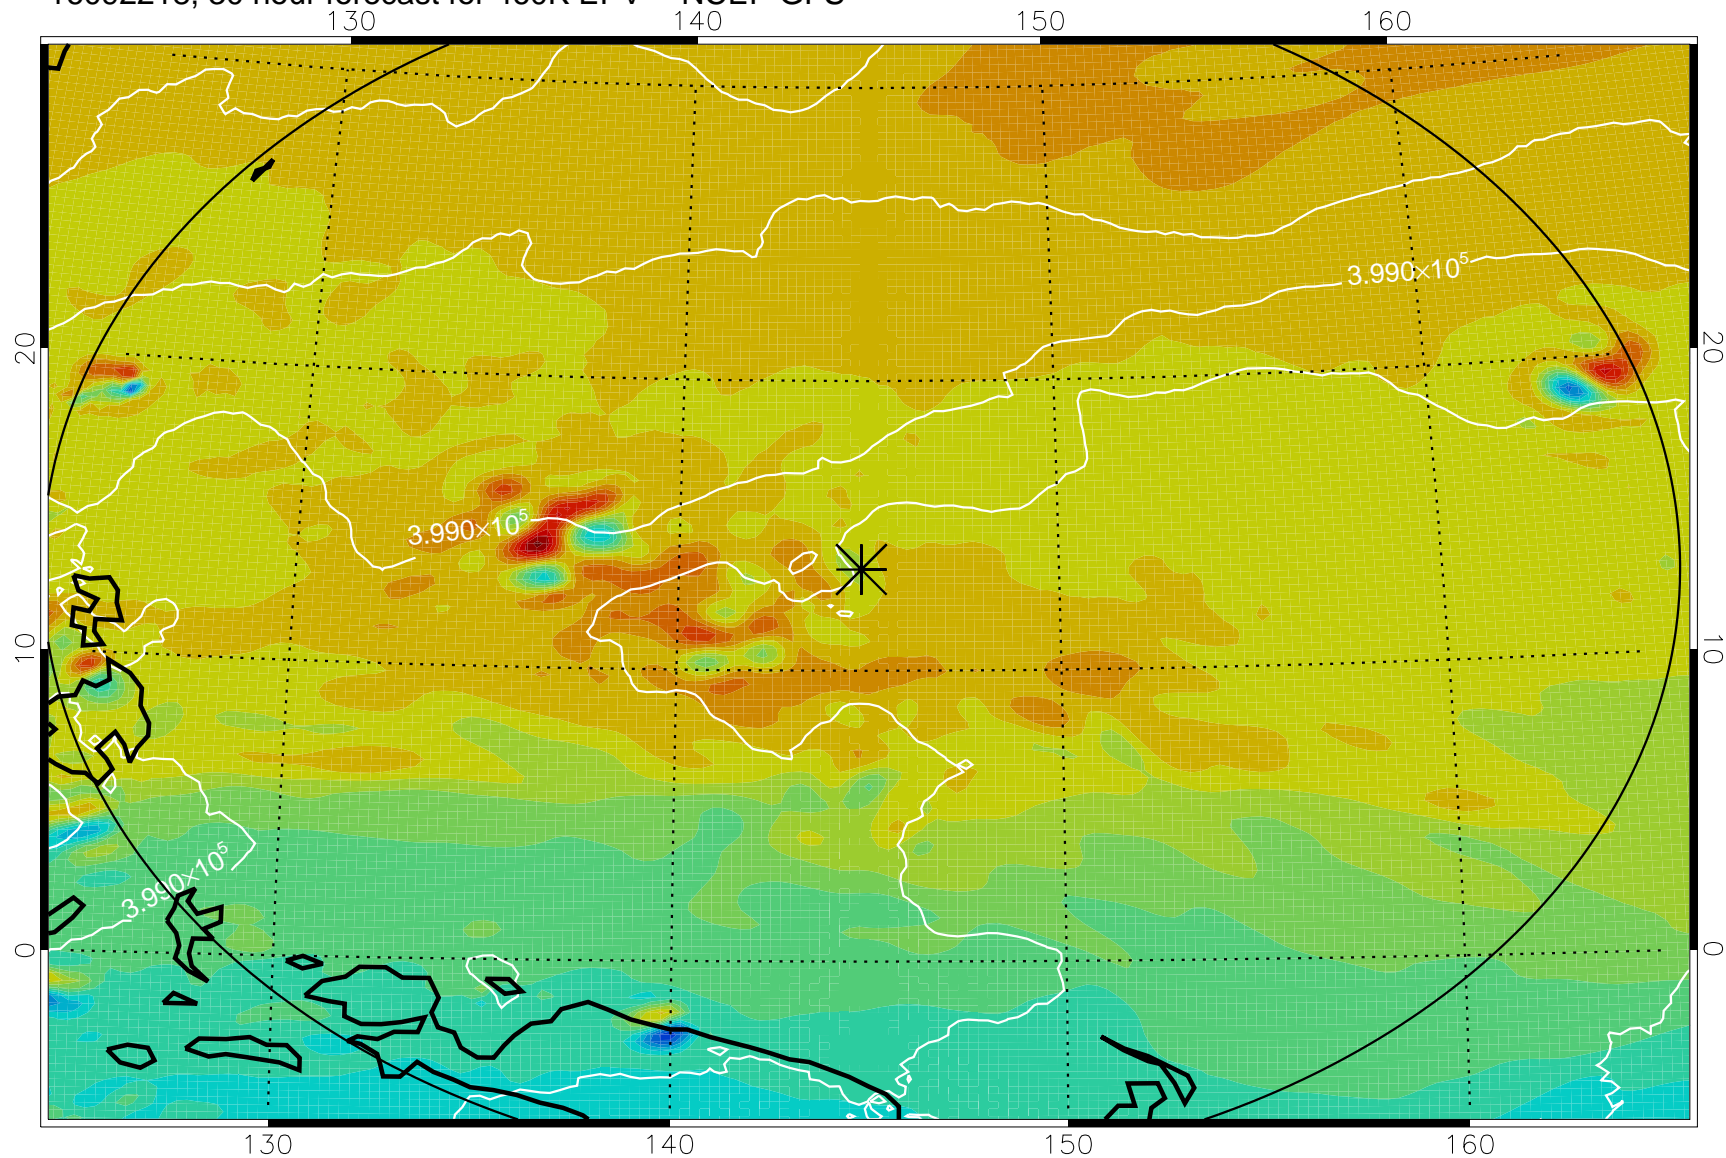

16092118, 6 hour forecast for 460K EPV -- NCEP GFS

460K Montgomery Streamfunction, white

Range ring of 2304 km

16092200, 12 hour forecast for 460K EPV -- NCEP GFS

460K Montgomery Streamfunction, white

Range ring of 2304 km

16092206, 18 hour forecast for 460K EPV -- NCEP GFS

460K Montgomery Streamfunction, white

Range ring of 2304 km

16092212, 24 hour forecast for 460K EPV -- NCEP GFS

460K Montgomery Streamfunction, white

Range ring of 2304 km

16092218, 30 hour forecast for 460K EPV -- NCEP GFS

460K Montgomery Streamfunction, white

Range ring of 2304 km

16092300, 36 hour forecast for 460K EPV -- NCEP GFS

460K Montgomery Streamfunction, white

Range ring of 2304 km

16092418, 78 hour forecast for 460K EPV -- NCEP GFS

460K Montgomery Streamfunction, white

Range ring of 2304 km

16092500, 84 hour forecast for 460K EPV -- NCEP GFS

460K Montgomery Streamfunction, white

Range ring of 2304 km