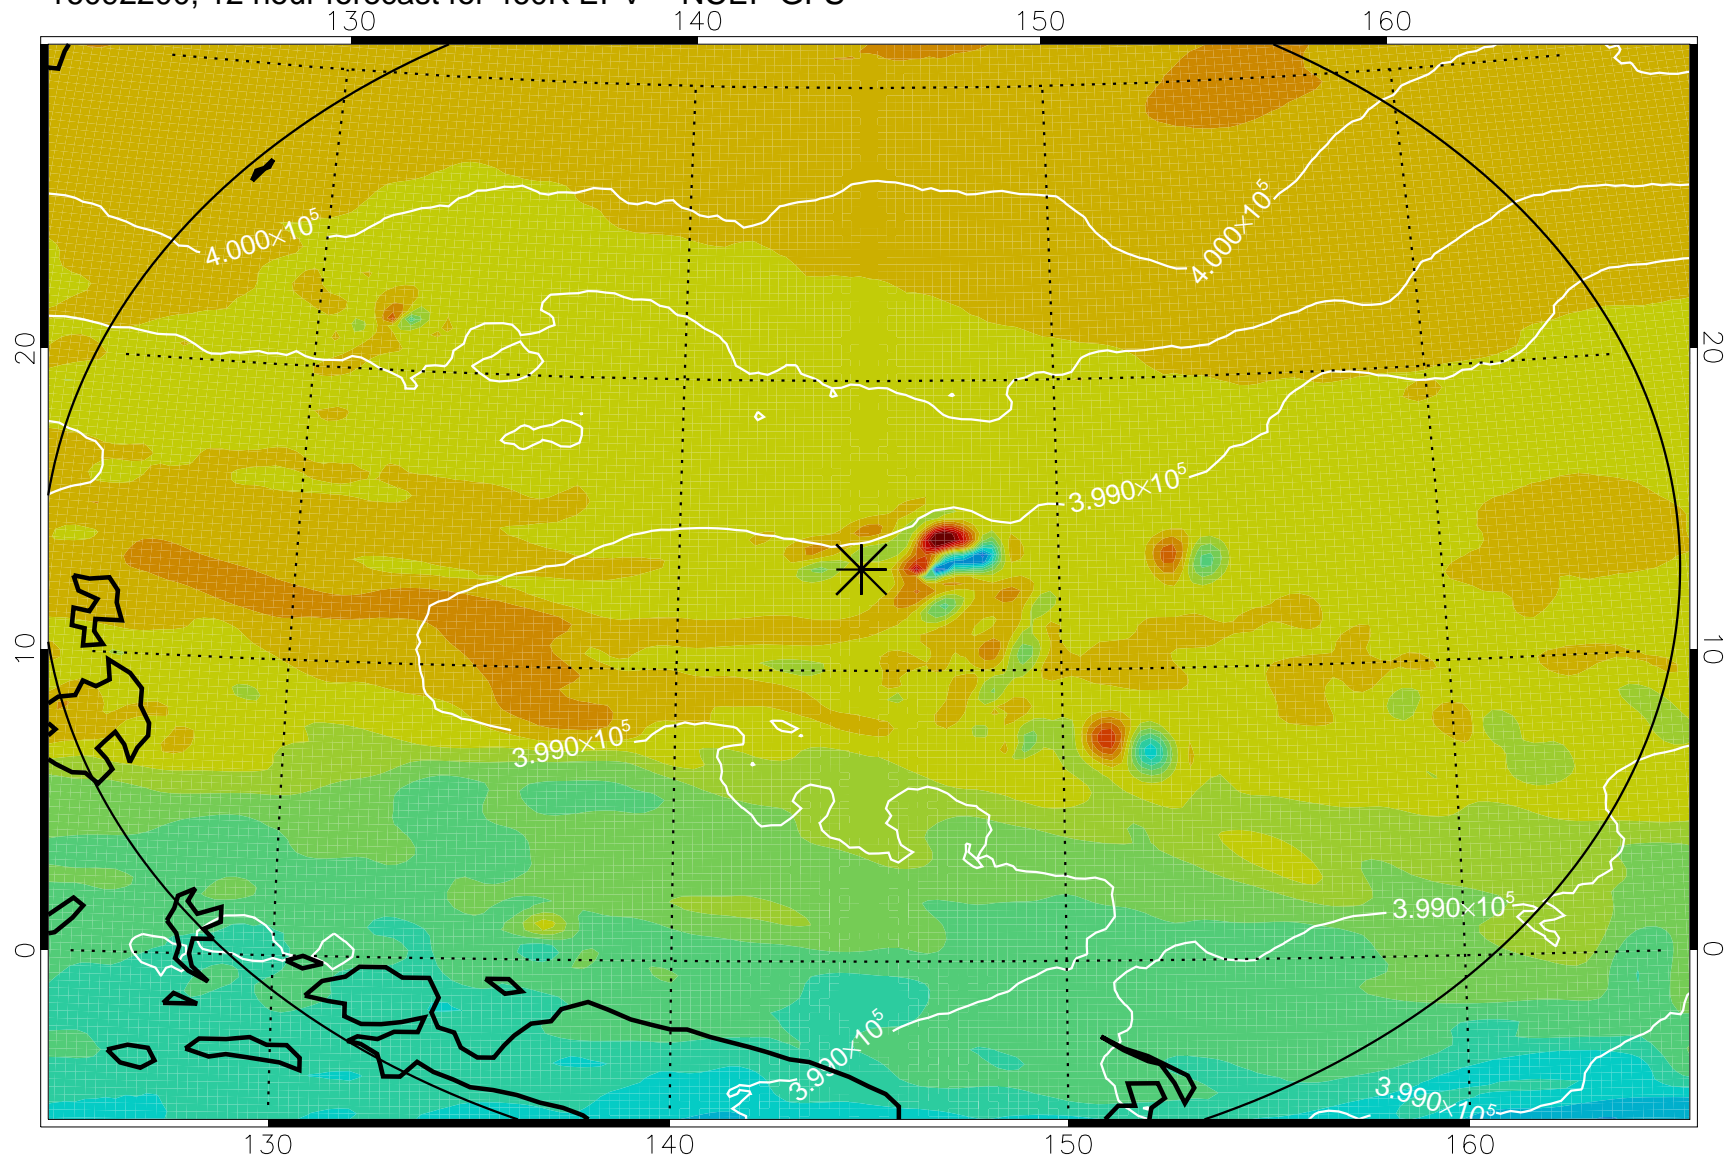

16092118, 6 hour forecast for 460K EPV -- NCEP GFS

460K Montgomery Streamfunction, white

Range ring of 2304 km

16092200, 12 hour forecast for 460K EPV -- NCEP GFS

460K Montgomery Streamfunction, white

Range ring of 2304 km

16092206, 18 hour forecast for 460K EPV -- NCEP GFS

460K Montgomery Streamfunction, white

Range ring of 2304 km

16092212, 24 hour forecast for 460K EPV -- NCEP GFS

460K Montgomery Streamfunction, white

Range ring of 2304 km

16092218, 30 hour forecast for 460K EPV -- NCEP GFS

460K Montgomery Streamfunction, white

Range ring of 2304 km

16092300, 36 hour forecast for 460K EPV -- NCEP GFS

460K Montgomery Streamfunction, white

Range ring of 2304 km

16092418, 78 hour forecast for 460K EPV -- NCEP GFS

460K Montgomery Streamfunction, white

Range ring of 2304 km

16092500, 84 hour forecast for 460K EPV -- NCEP GFS

460K Montgomery Streamfunction, white

Range ring of 2304 km