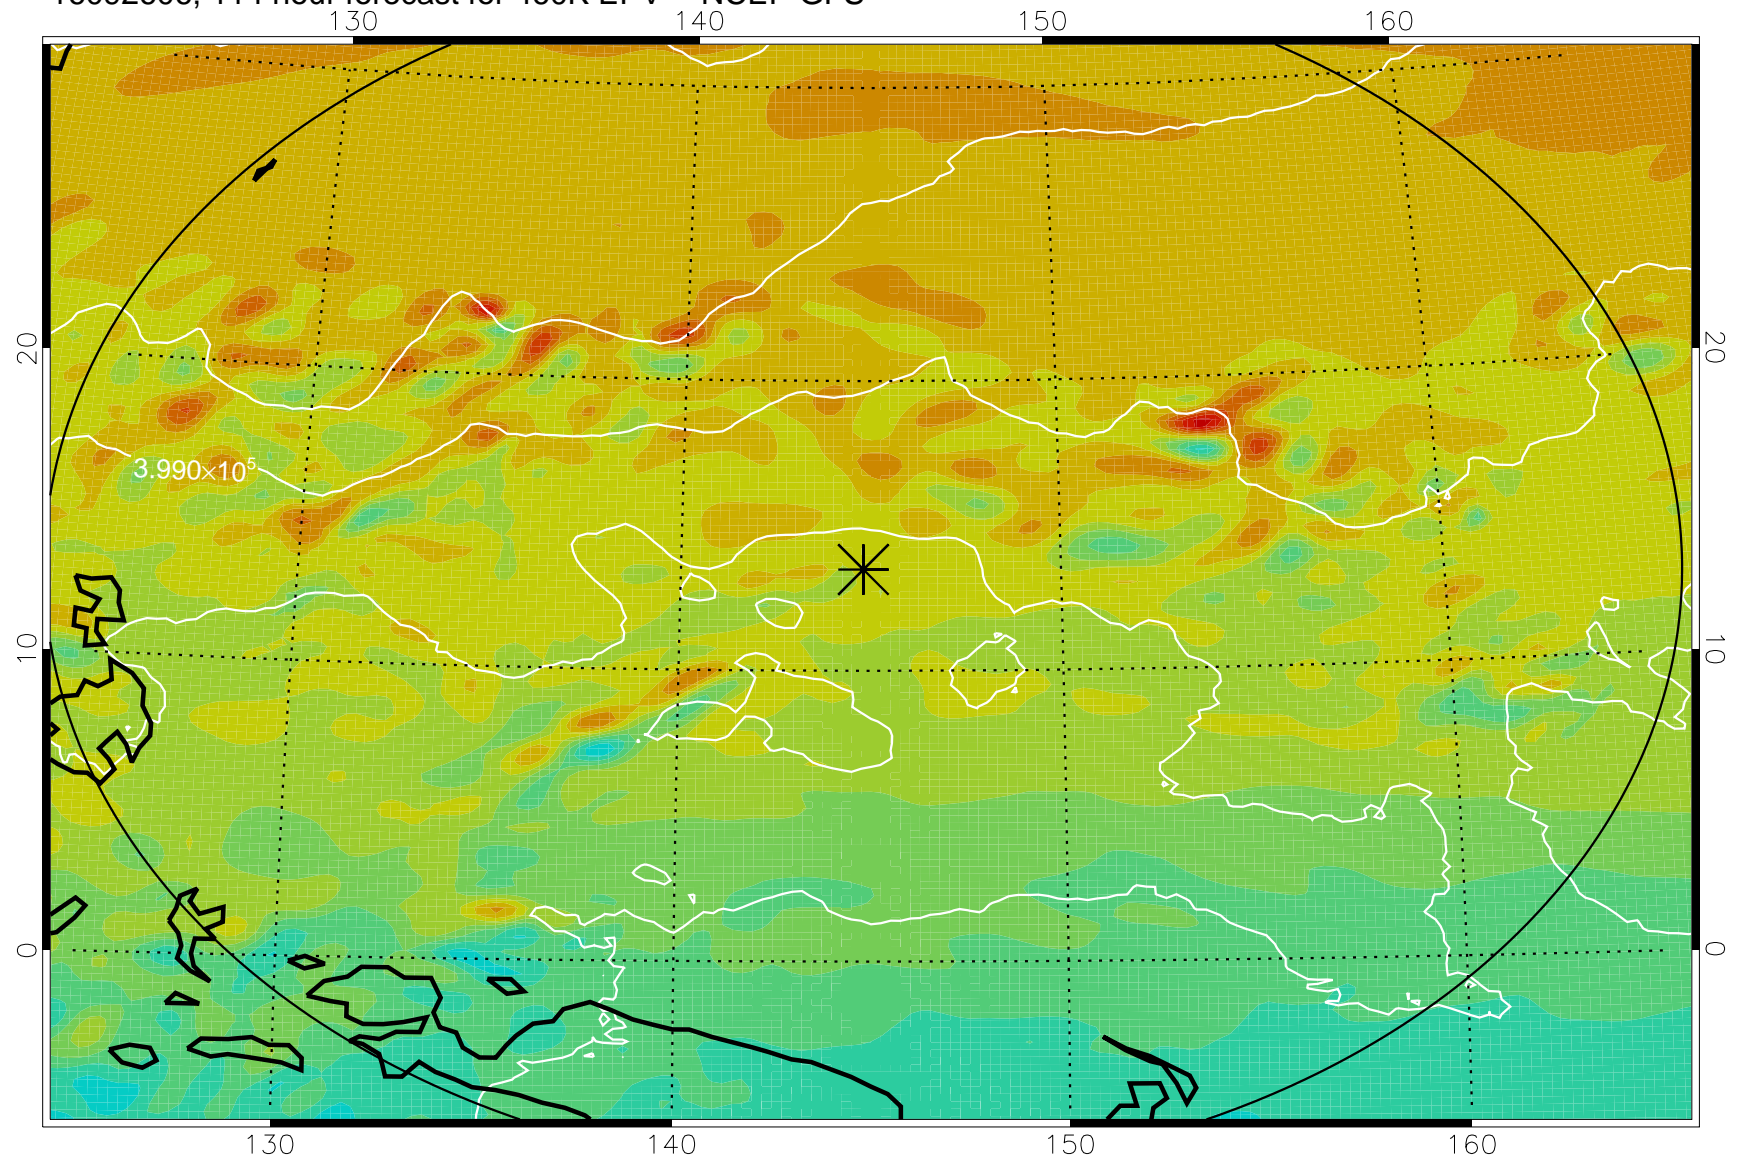

16092418, 78 hour forecast for 460K EPV -- NCEP GFS

460K Montgomery Streamfunction, white

Range ring of 2304 km

16092500, 84 hour forecast for 460K EPV -- NCEP GFS

460K Montgomery Streamfunction, white

Range ring of 2304 km

16092506, 90 hour forecast for 460K EPV -- NCEP GFS

460K Montgomery Streamfunction, white

Range ring of 2304 km

16092512, 96 hour forecast for 460K EPV -- NCEP GFS

460K Montgomery Streamfunction, white

Range ring of 2304 km

16092518, 102 hour forecast for 460K EPV -- NCEP GFS

460K Montgomery Streamfunction, white

Range ring of 2304 km

16092600, 108 hour forecast for 460K EPV -- NCEP GFS

460K Montgomery Streamfunction, white

Range ring of 2304 km

16092606, 114 hour forecast for 460K EPV -- NCEP GFS

460K Montgomery Streamfunction, white

Range ring of 2304 km

16092612, 120 hour forecast for 460K EPV -- NCEP GFS

460K Montgomery Streamfunction, white

Range ring of 2304 km