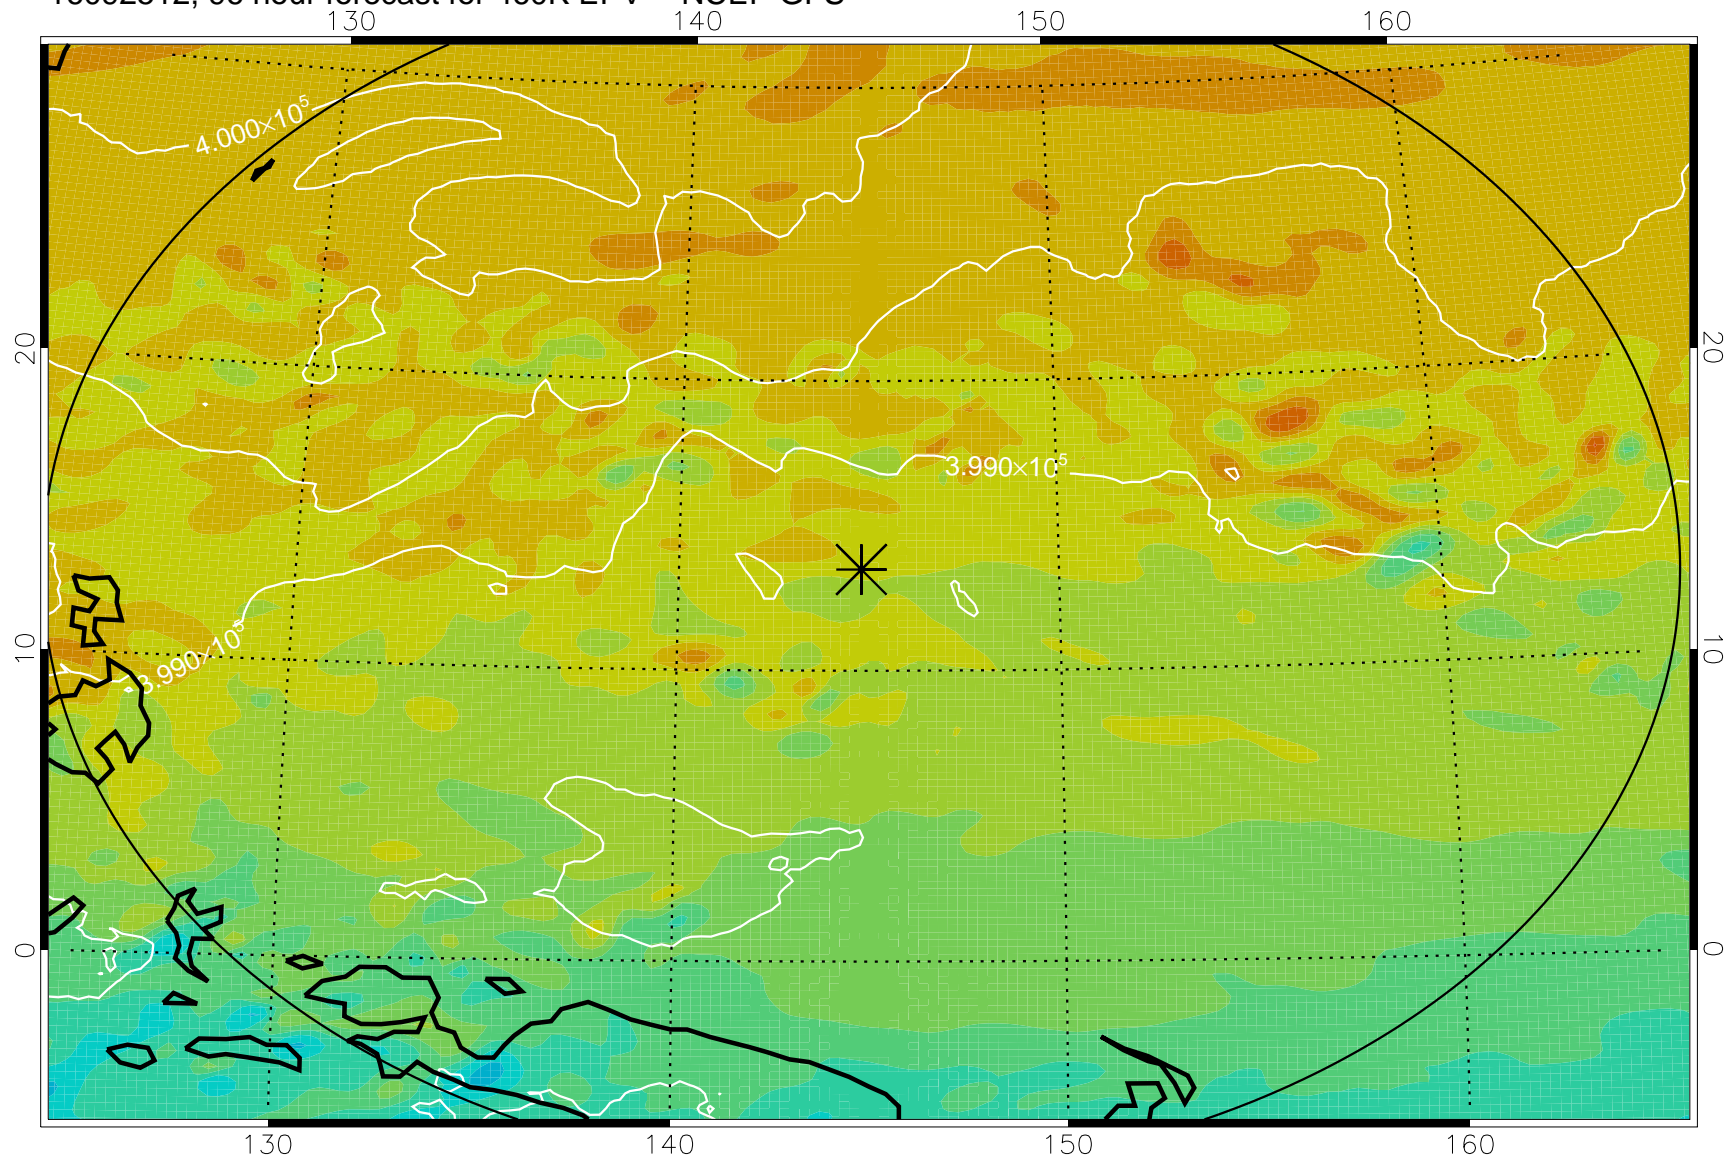

16092406, 66 hour forecast for 460K EPV -- NCEP GFS

460K Montgomery Streamfunction, white

Range ring of 2304 km

16092412, 72 hour forecast for 460K EPV -- NCEP GFS

460K Montgomery Streamfunction, white

Range ring of 2304 km

16092418, 78 hour forecast for 460K EPV -- NCEP GFS

460K Montgomery Streamfunction, white

Range ring of 2304 km

16092500, 84 hour forecast for 460K EPV -- NCEP GFS

460K Montgomery Streamfunction, white

Range ring of 2304 km

16092506, 90 hour forecast for 460K EPV -- NCEP GFS

460K Montgomery Streamfunction, white

Range ring of 2304 km

16092512, 96 hour forecast for 460K EPV -- NCEP GFS

460K Montgomery Streamfunction, white

Range ring of 2304 km

16092518, 102 hour forecast for 460K EPV -- NCEP GFS

460K Montgomery Streamfunction, white

Range ring of 2304 km

16092600, 108 hour forecast for 460K EPV -- NCEP GFS

460K Montgomery Streamfunction, white

Range ring of 2304 km