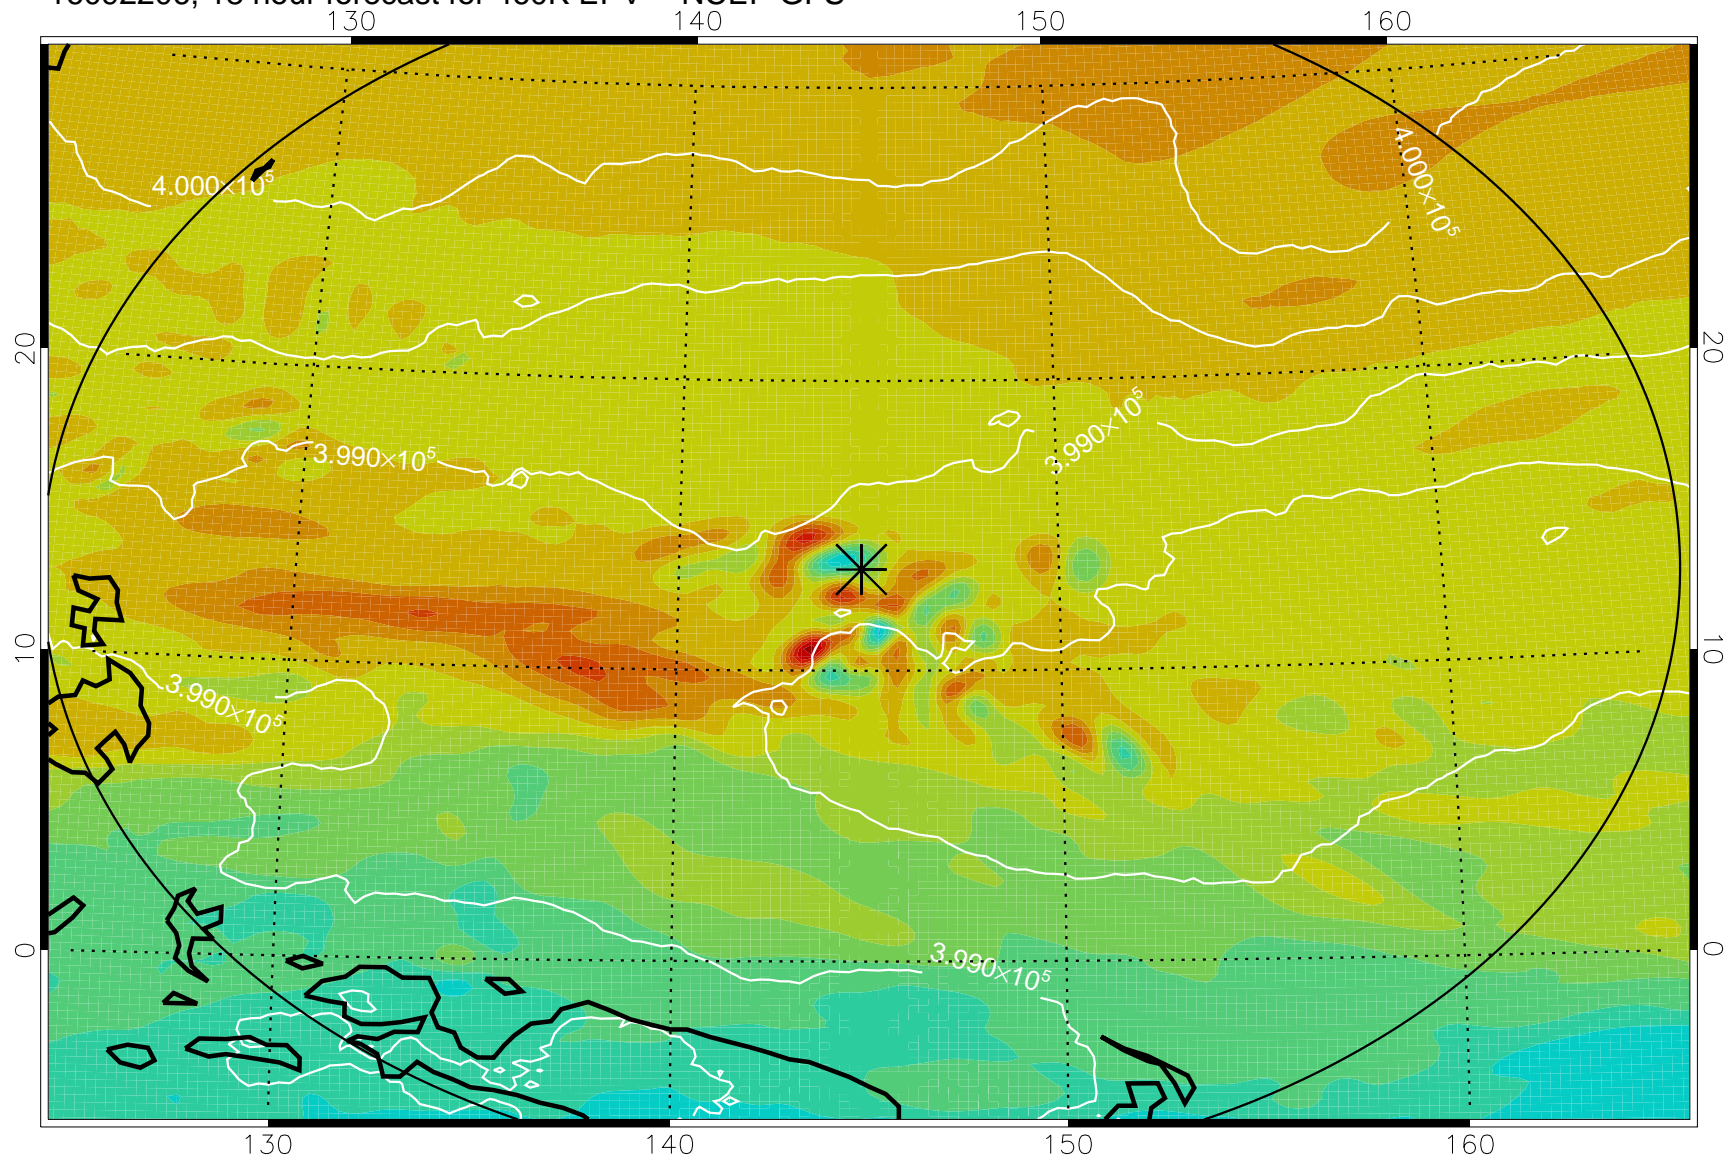

16092118, 6 hour forecast for 460K EPV -- NCEP GFS

460K Montgomery Streamfunction, white

Range ring of 2304 km

16092200, 12 hour forecast for 460K EPV -- NCEP GFS

460K Montgomery Streamfunction, white

Range ring of 2304 km

16092206, 18 hour forecast for 460K EPV -- NCEP GFS

460K Montgomery Streamfunction, white

Range ring of 2304 km

16092212, 24 hour forecast for 460K EPV -- NCEP GFS

460K Montgomery Streamfunction, white

Range ring of 2304 km

16092218, 30 hour forecast for 460K EPV -- NCEP GFS

460K Montgomery Streamfunction, white

Range ring of 2304 km

16092300, 36 hour forecast for 460K EPV -- NCEP GFS

460K Montgomery Streamfunction, white

Range ring of 2304 km

16092418, 78 hour forecast for 460K EPV -- NCEP GFS

460K Montgomery Streamfunction, white

Range ring of 2304 km

16092500, 84 hour forecast for 460K EPV -- NCEP GFS

460K Montgomery Streamfunction, white

Range ring of 2304 km