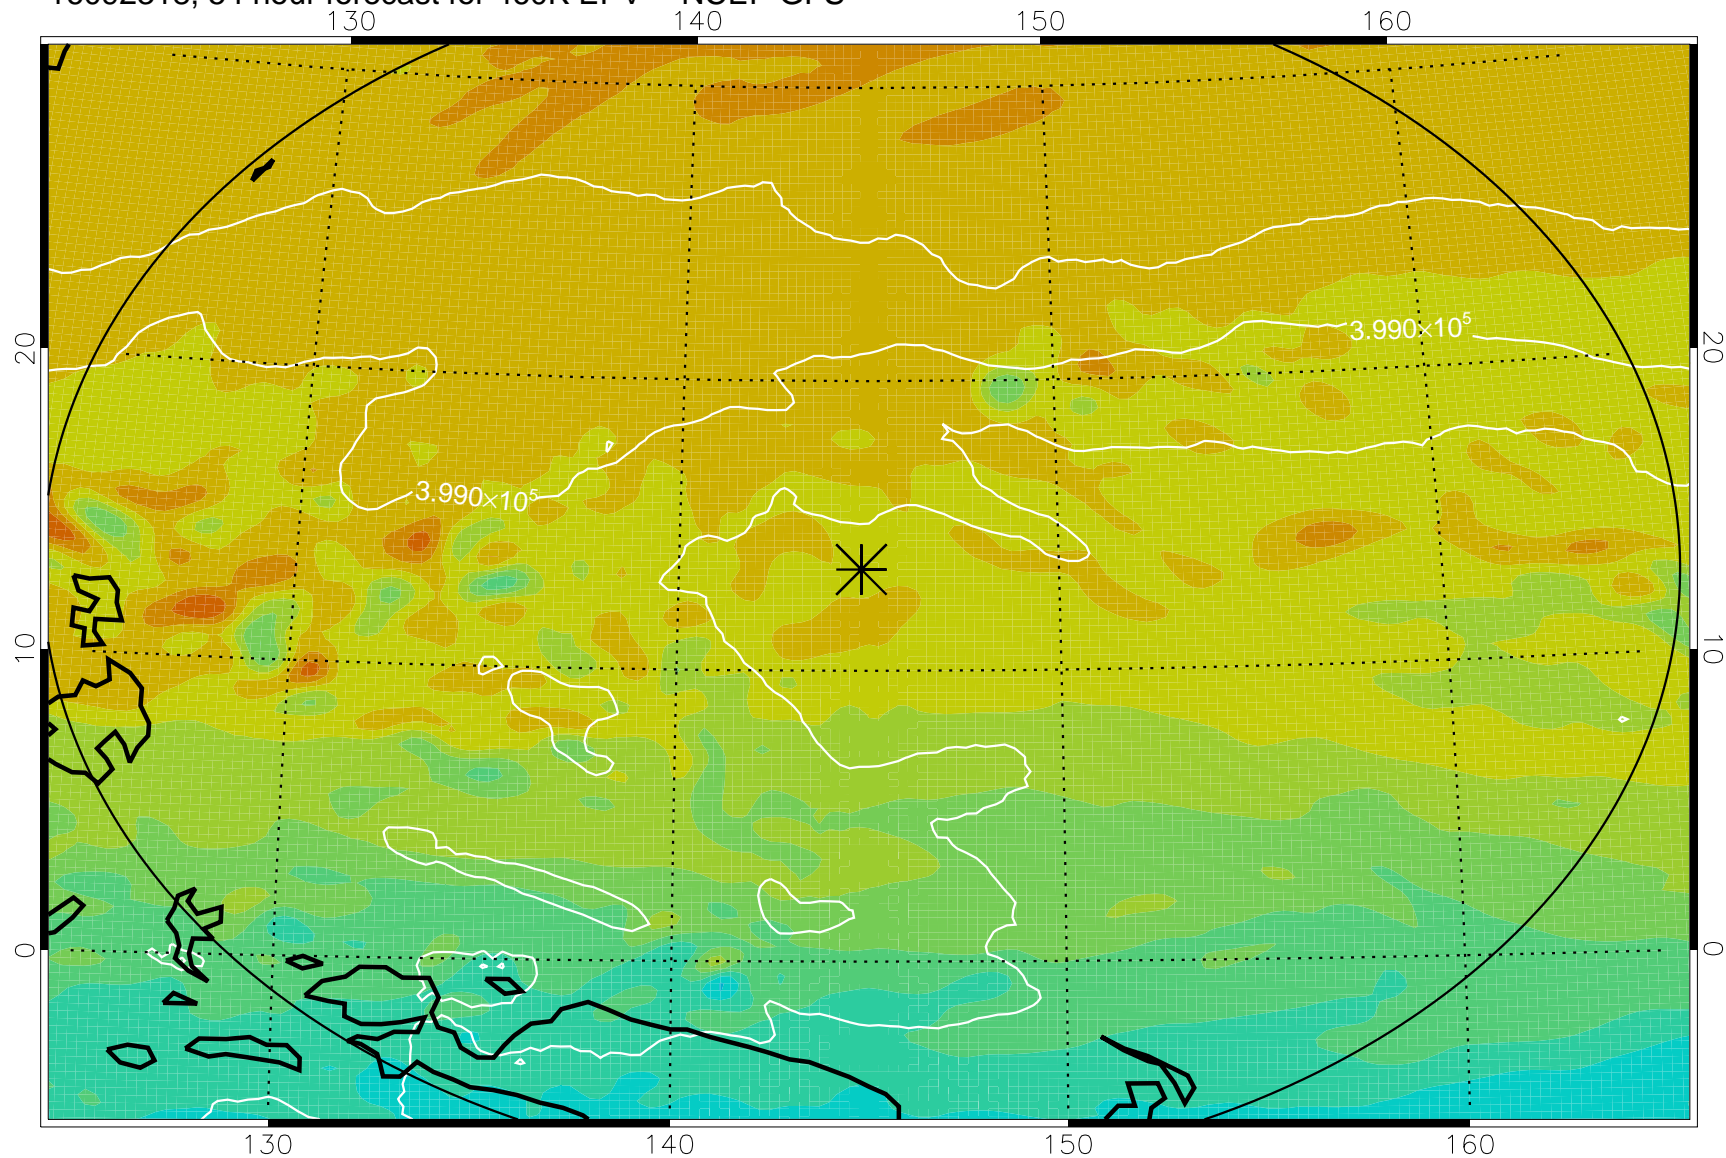

16092306, 42 hour forecast for 460K EPV -- NCEP GFS

460K Montgomery Streamfunction, white

Range ring of 2304 km

16092312, 48 hour forecast for 460K EPV -- NCEP GFS

460K Montgomery Streamfunction, white

Range ring of 2304 km

16092318, 54 hour forecast for 460K EPV -- NCEP GFS

460K Montgomery Streamfunction, white

Range ring of 2304 km

16092400, 60 hour forecast for 460K EPV -- NCEP GFS

460K Montgomery Streamfunction, white

Range ring of 2304 km

16092406, 66 hour forecast for 460K EPV -- NCEP GFS

460K Montgomery Streamfunction, white

Range ring of 2304 km

16092412, 72 hour forecast for 460K EPV -- NCEP GFS

460K Montgomery Streamfunction, white

Range ring of 2304 km

16092418, 78 hour forecast for 460K EPV -- NCEP GFS

460K Montgomery Streamfunction, white

Range ring of 2304 km

16092500, 84 hour forecast for 460K EPV -- NCEP GFS

460K Montgomery Streamfunction, white

Range ring of 2304 km