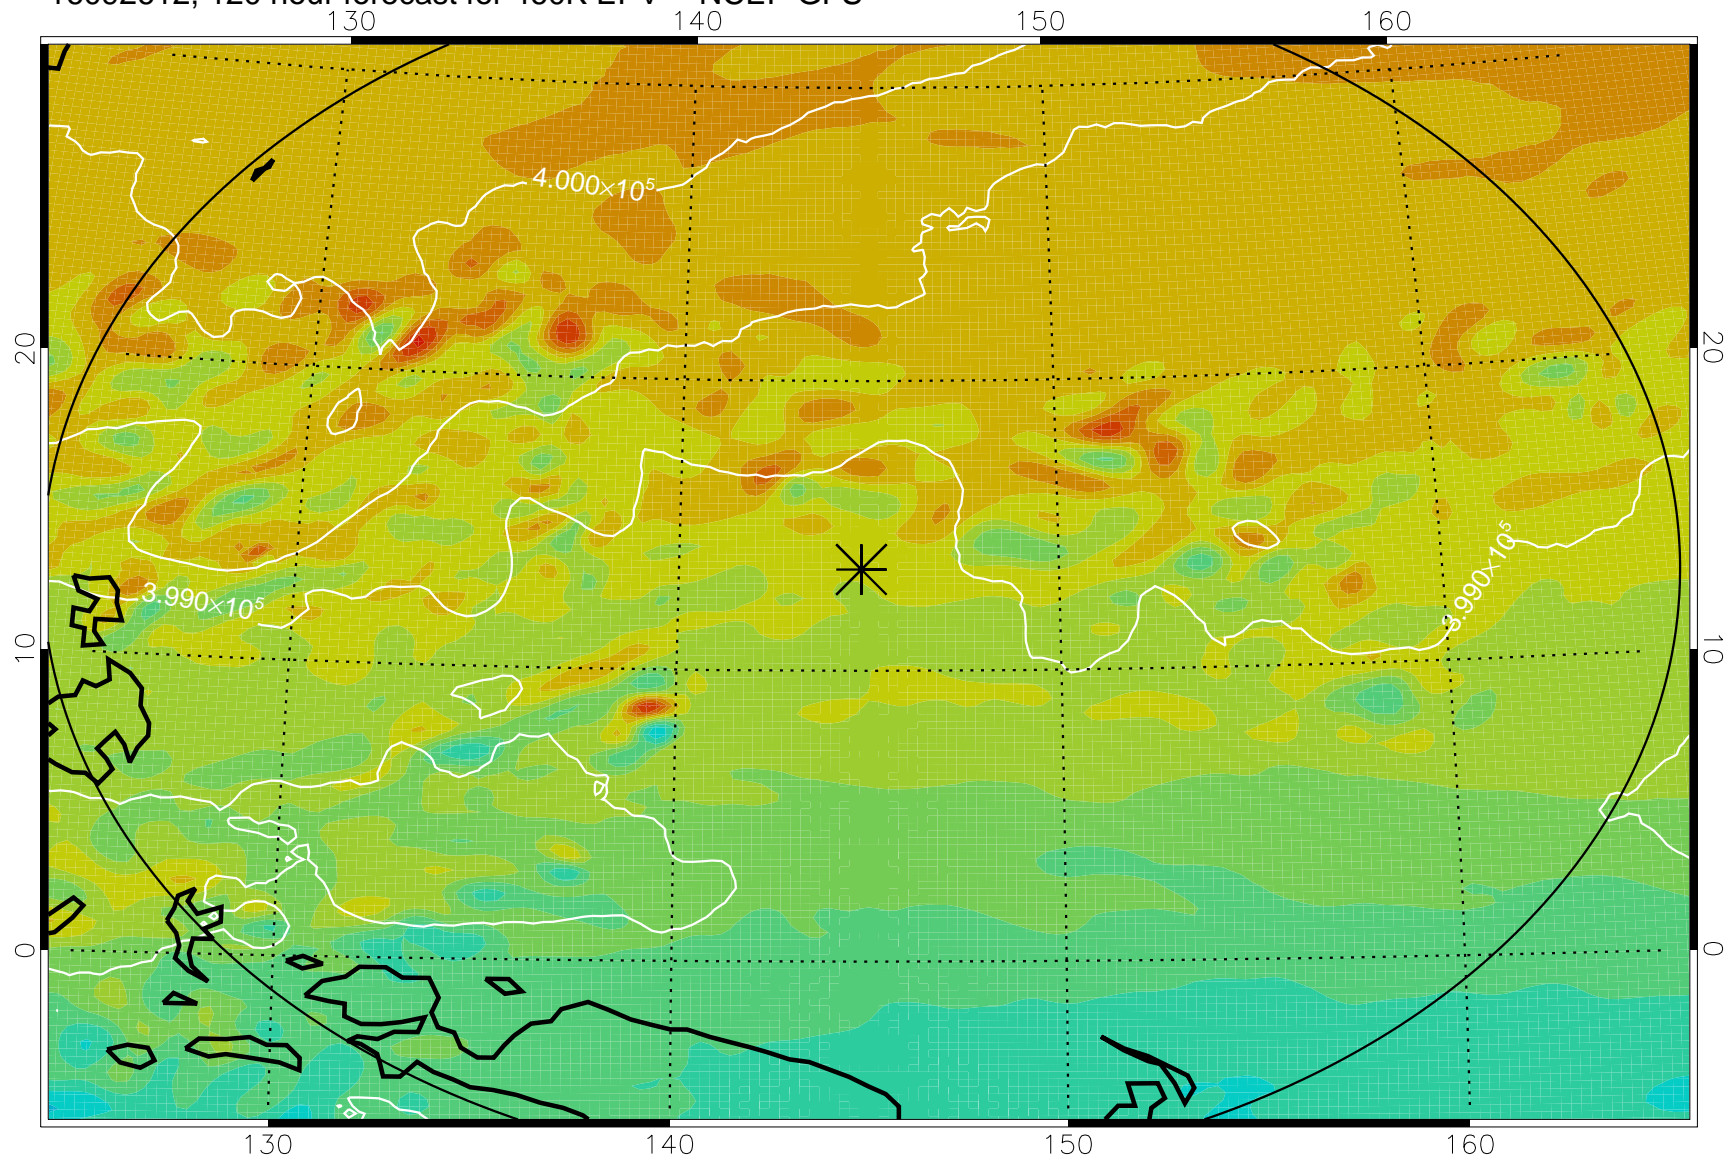

16092418, 78 hour forecast for 460K EPV -- NCEP GFS

460K Montgomery Streamfunction, white

Range ring of 2304 km

16092500, 84 hour forecast for 460K EPV -- NCEP GFS

460K Montgomery Streamfunction, white

Range ring of 2304 km

16092506, 90 hour forecast for 460K EPV -- NCEP GFS

460K Montgomery Streamfunction, white

Range ring of 2304 km

16092512, 96 hour forecast for 460K EPV -- NCEP GFS

460K Montgomery Streamfunction, white

Range ring of 2304 km

16092518, 102 hour forecast for 460K EPV -- NCEP GFS

460K Montgomery Streamfunction, white

Range ring of 2304 km

16092600, 108 hour forecast for 460K EPV -- NCEP GFS

460K Montgomery Streamfunction, white

Range ring of 2304 km

16092606, 114 hour forecast for 460K EPV -- NCEP GFS

460K Montgomery Streamfunction, white

Range ring of 2304 km

16092612, 120 hour forecast for 460K EPV -- NCEP GFS

460K Montgomery Streamfunction, white

Range ring of 2304 km