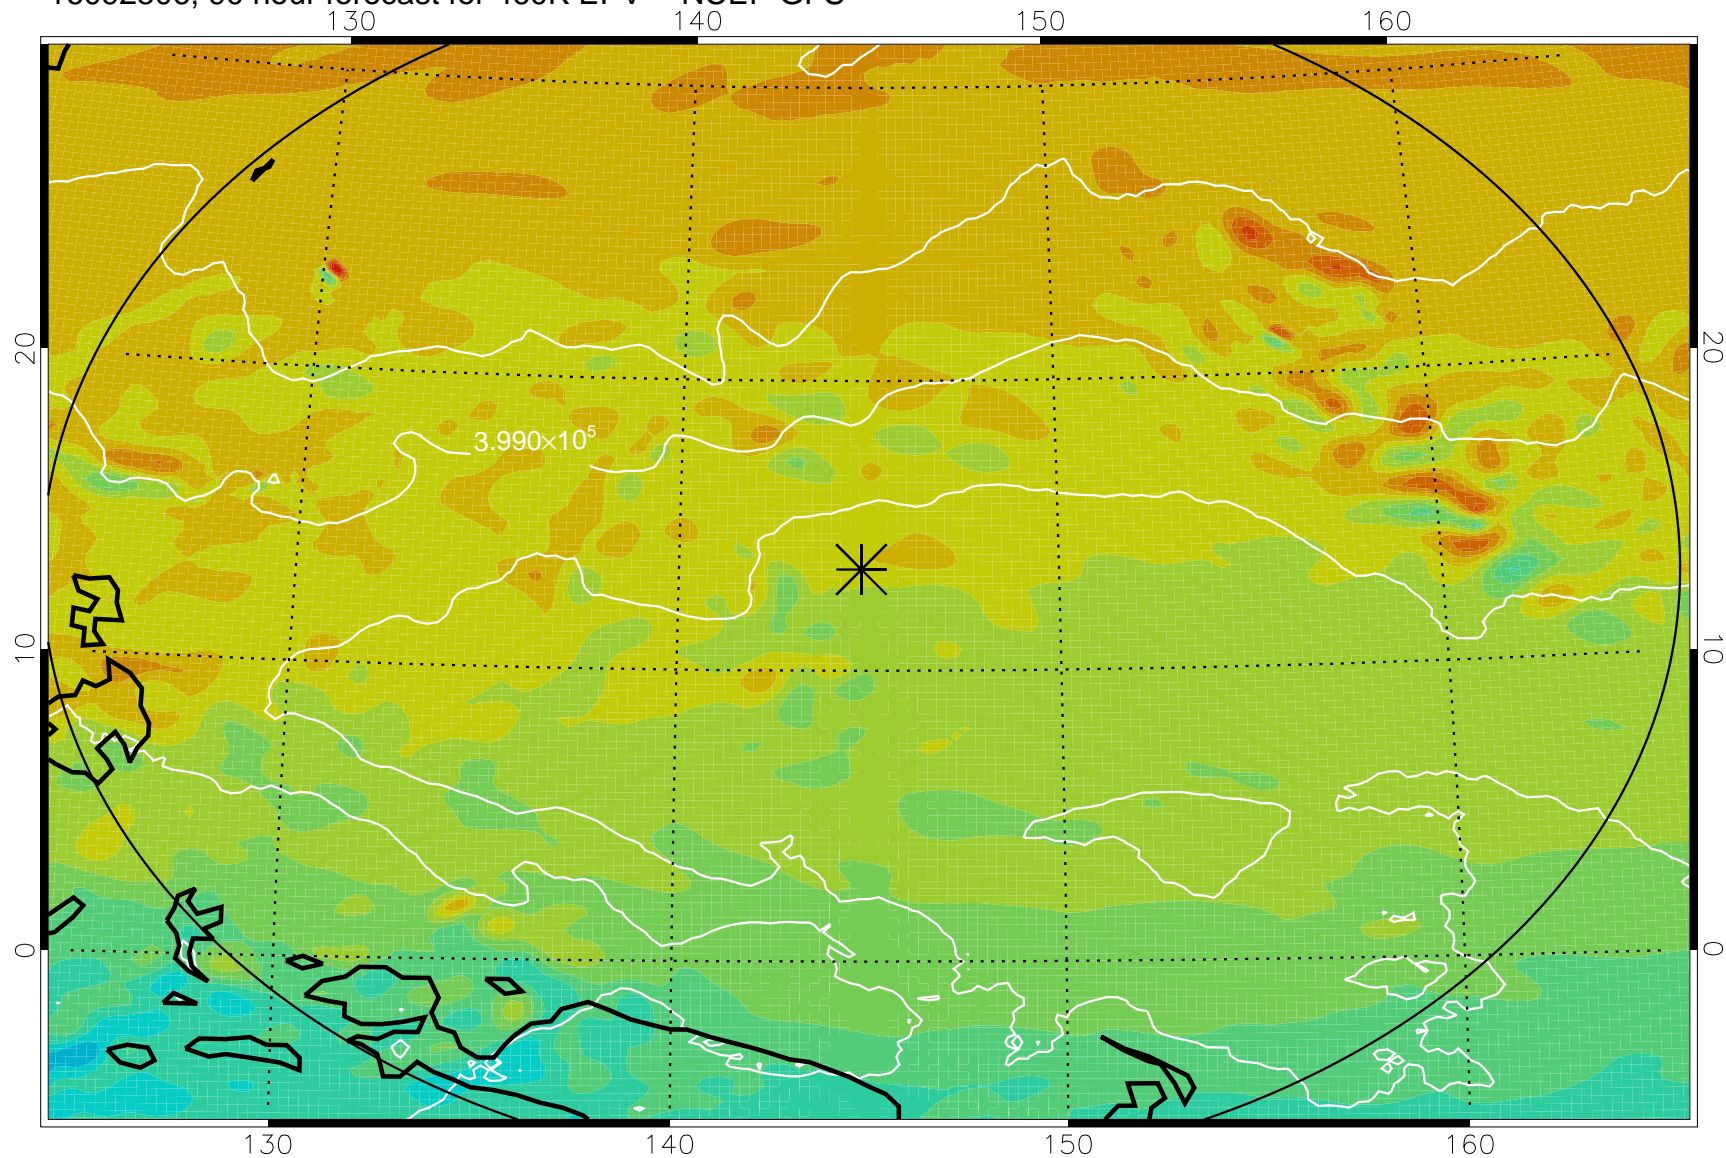

16092406, 66 hour forecast for 460K EPV -- NCEP GFS

460K Montgomery Streamfunction, white

Range ring of 2304 km

16092412, 72 hour forecast for 460K EPV -- NCEP GFS

460K Montgomery Streamfunction, white

Range ring of 2304 km

16092418, 78 hour forecast for 460K EPV -- NCEP GFS

460K Montgomery Streamfunction, white

Range ring of 2304 km

16092500, 84 hour forecast for 460K EPV -- NCEP GFS

460K Montgomery Streamfunction, white

Range ring of 2304 km

16092506, 90 hour forecast for 460K EPV -- NCEP GFS

460K Montgomery Streamfunction, white

Range ring of 2304 km

16092512, 96 hour forecast for 460K EPV -- NCEP GFS

460K Montgomery Streamfunction, white

Range ring of 2304 km

16092518, 102 hour forecast for 460K EPV -- NCEP GFS

460K Montgomery Streamfunction, white

Range ring of 2304 km

16092600, 108 hour forecast for 460K EPV -- NCEP GFS

460K Montgomery Streamfunction, white

Range ring of 2304 km