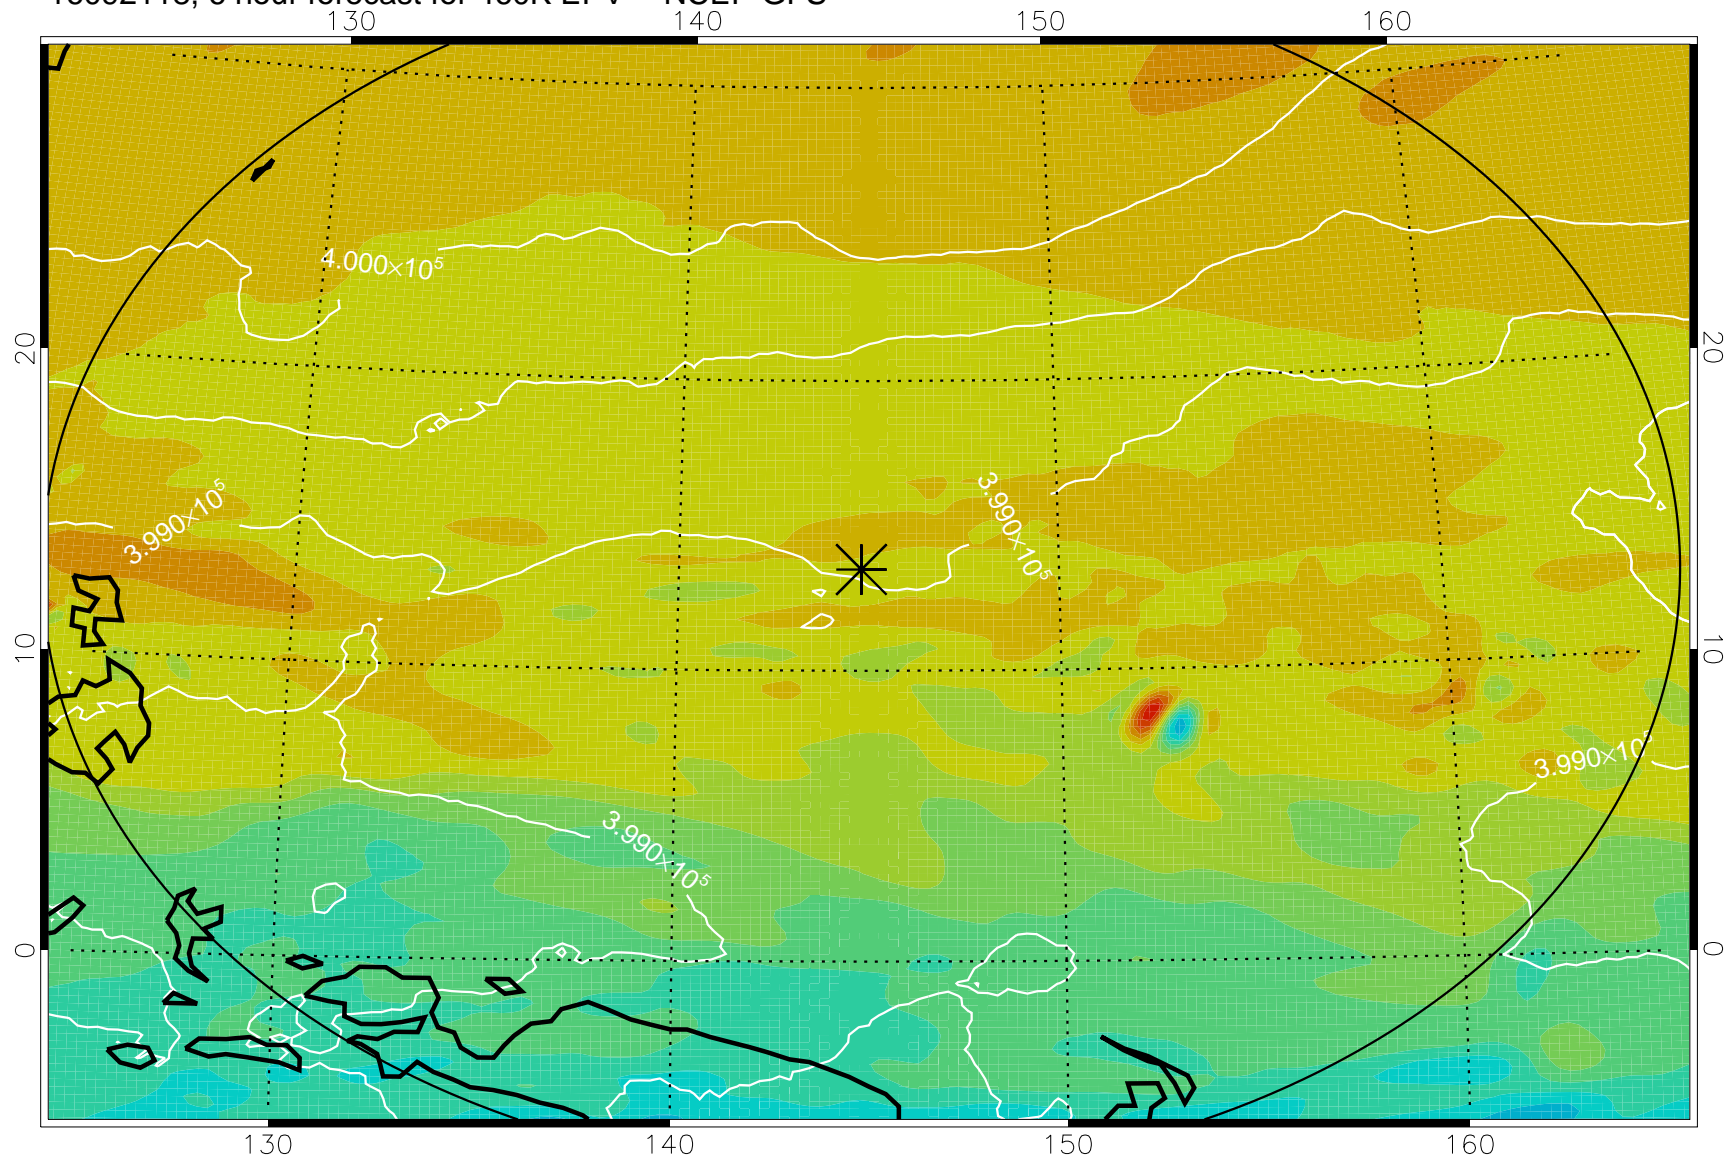

16092118, 6 hour forecast for 460K EPV -- NCEP GFS

460K Montgomery Streamfunction, white

Range ring of 2304 km

16092200, 12 hour forecast for 460K EPV -- NCEP GFS

460K Montgomery Streamfunction, white

Range ring of 2304 km

16092206, 18 hour forecast for 460K EPV -- NCEP GFS

460K Montgomery Streamfunction, white

Range ring of 2304 km

16092212, 24 hour forecast for 460K EPV -- NCEP GFS

460K Montgomery Streamfunction, white

Range ring of 2304 km

16092218, 30 hour forecast for 460K EPV -- NCEP GFS

460K Montgomery Streamfunction, white

Range ring of 2304 km

16092300, 36 hour forecast for 460K EPV -- NCEP GFS

460K Montgomery Streamfunction, white

Range ring of 2304 km

16092418, 78 hour forecast for 460K EPV -- NCEP GFS

460K Montgomery Streamfunction, white

Range ring of 2304 km

16092500, 84 hour forecast for 460K EPV -- NCEP GFS

460K Montgomery Streamfunction, white

Range ring of 2304 km