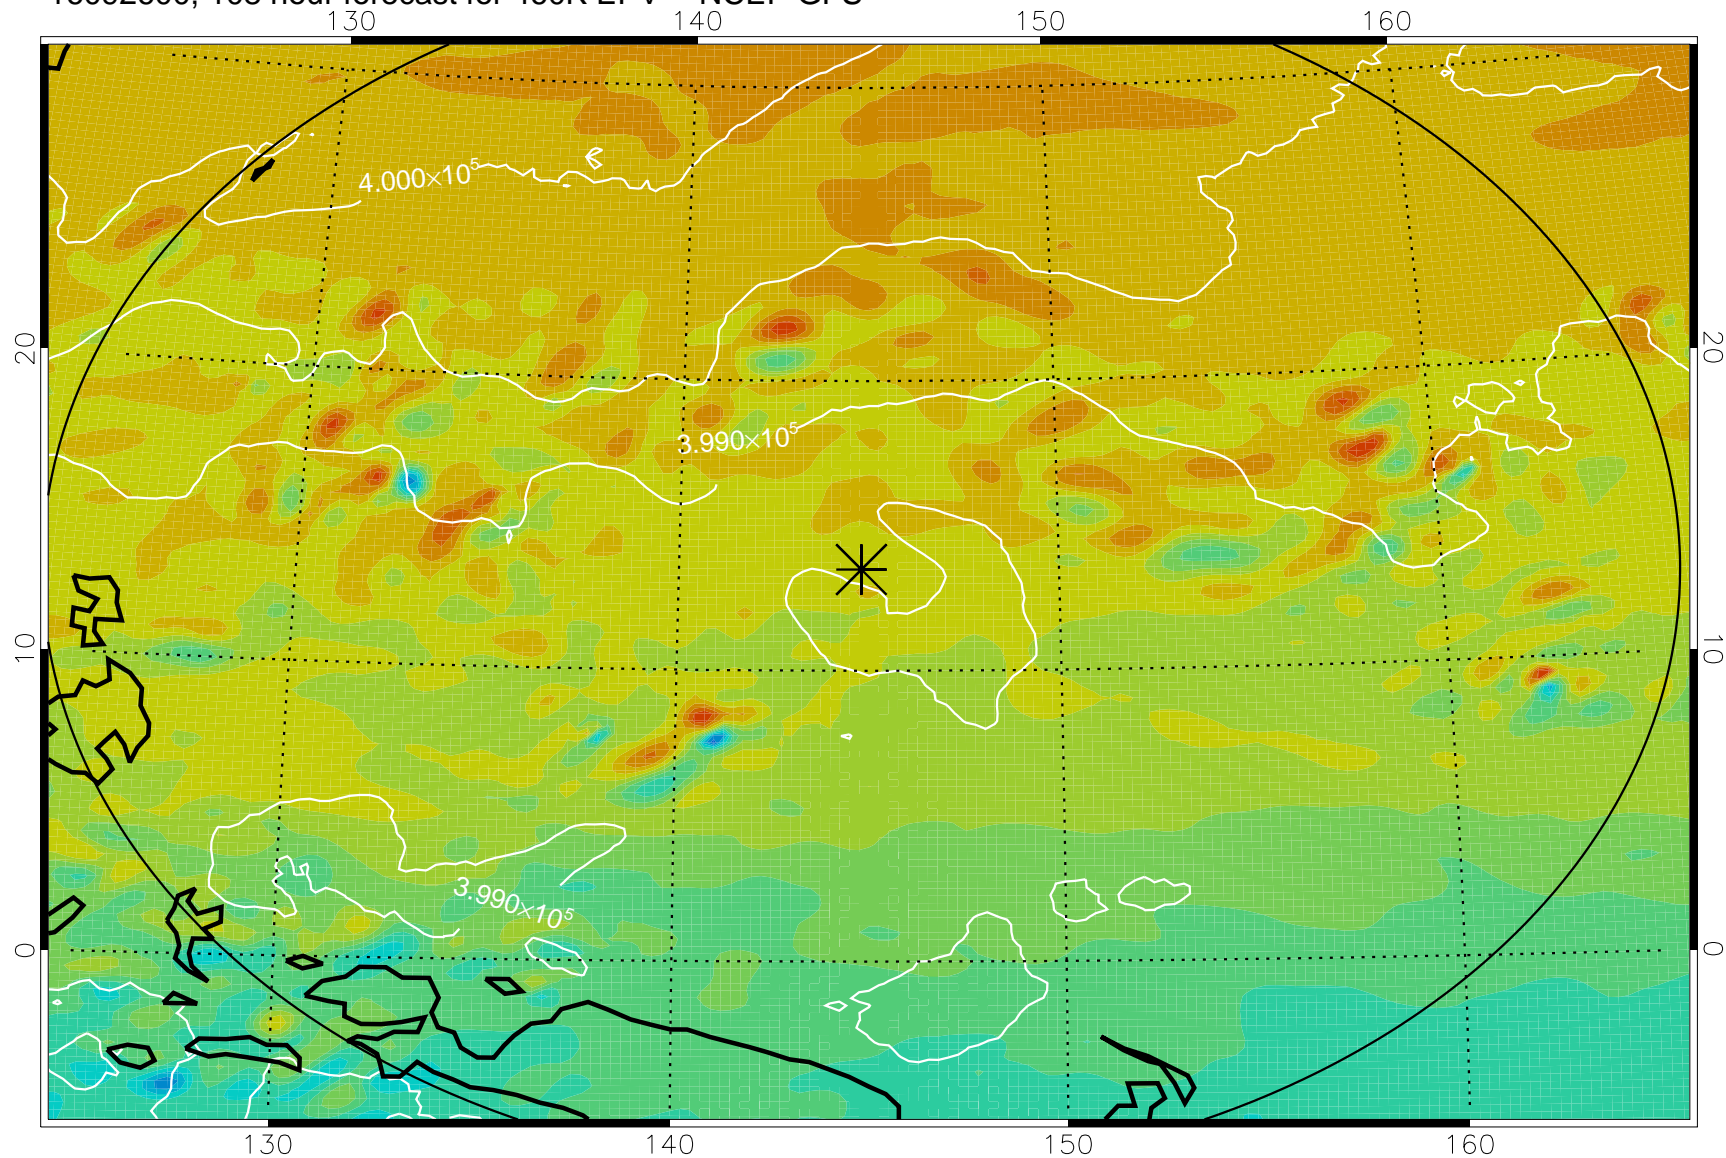

16092418, 78 hour forecast for 460K EPV -- NCEP GFS

460K Montgomery Streamfunction, white

Range ring of 2304 km

16092500, 84 hour forecast for 460K EPV -- NCEP GFS

460K Montgomery Streamfunction, white

Range ring of 2304 km

16092506, 90 hour forecast for 460K EPV -- NCEP GFS

460K Montgomery Streamfunction, white

Range ring of 2304 km

16092512, 96 hour forecast for 460K EPV -- NCEP GFS

460K Montgomery Streamfunction, white

Range ring of 2304 km

16092518, 102 hour forecast for 460K EPV -- NCEP GFS

460K Montgomery Streamfunction, white

Range ring of 2304 km

16092600, 108 hour forecast for 460K EPV -- NCEP GFS

460K Montgomery Streamfunction, white

Range ring of 2304 km

16092606, 114 hour forecast for 460K EPV -- NCEP GFS

460K Montgomery Streamfunction, white

Range ring of 2304 km

16092612, 120 hour forecast for 460K EPV -- NCEP GFS

460K Montgomery Streamfunction, white

Range ring of 2304 km