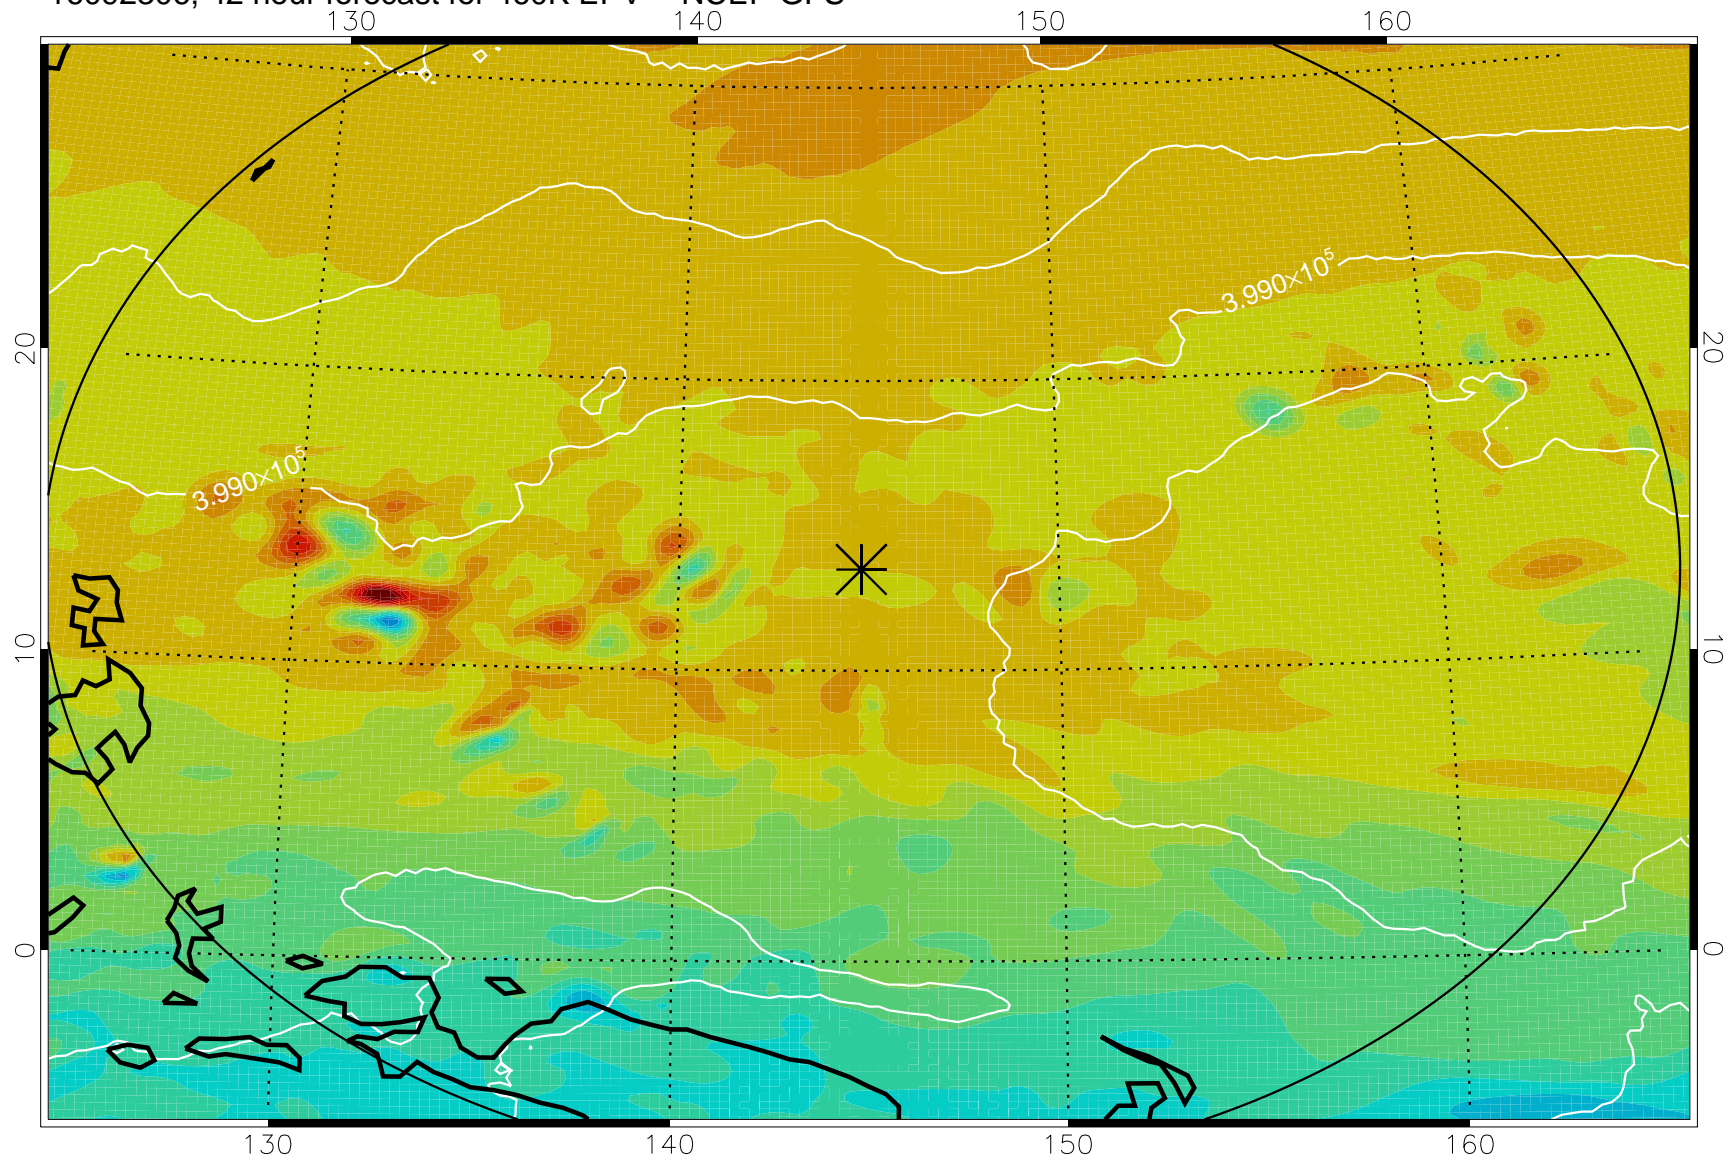

16092218, 30 hour forecast for 460K EPV -- NCEP GFS

460K Montgomery Streamfunction, white

Range ring of 2304 km

16092300, 36 hour forecast for 460K EPV -- NCEP GFS

460K Montgomery Streamfunction, white

Range ring of 2304 km

16092306, 42 hour forecast for 460K EPV -- NCEP GFS

460K Montgomery Streamfunction, white

Range ring of 2304 km

16092312, 48 hour forecast for 460K EPV -- NCEP GFS

460K Montgomery Streamfunction, white

Range ring of 2304 km

16092318, 54 hour forecast for 460K EPV -- NCEP GFS

460K Montgomery Streamfunction, white

Range ring of 2304 km

16092400, 60 hour forecast for 460K EPV -- NCEP GFS

460K Montgomery Streamfunction, white

Range ring of 2304 km

16092406, 66 hour forecast for 460K EPV -- NCEP GFS

460K Montgomery Streamfunction, white

Range ring of 2304 km

16092412, 72 hour forecast for 460K EPV -- NCEP GFS

460K Montgomery Streamfunction, white

Range ring of 2304 km