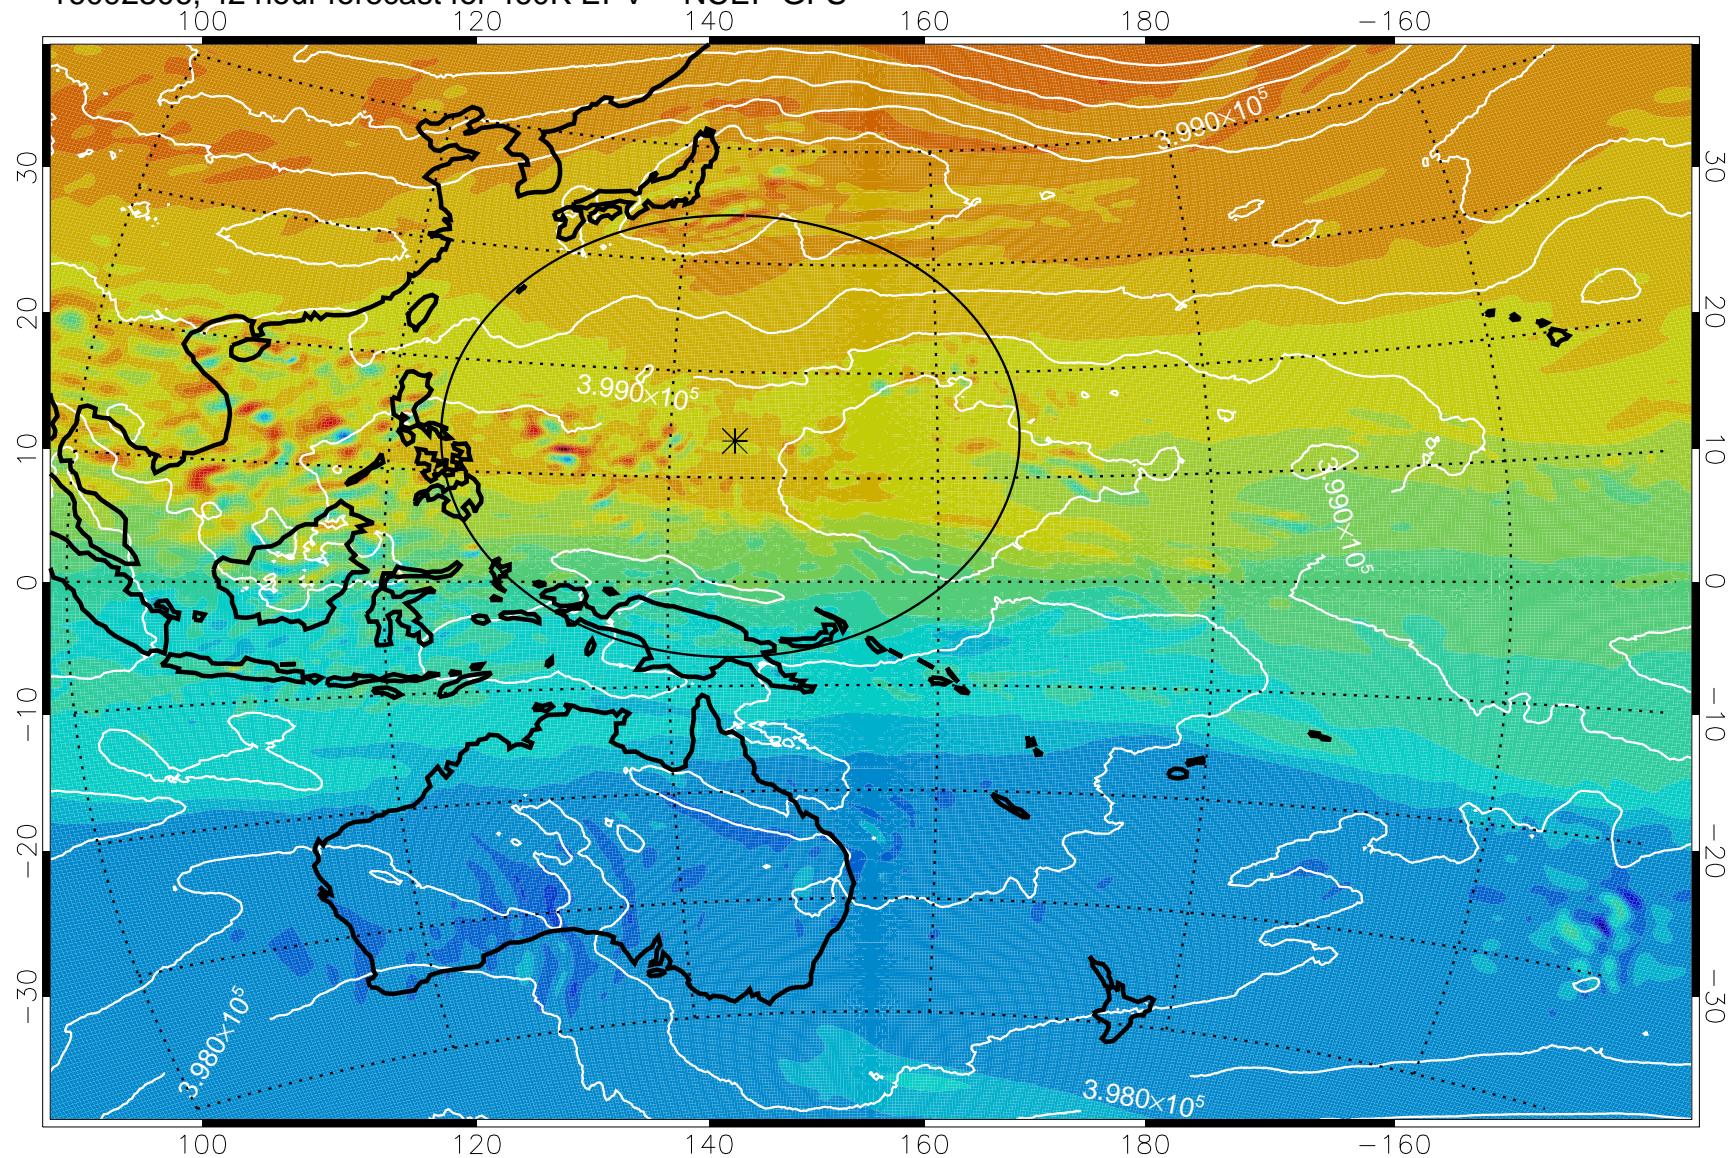

16092218, 30 hour forecast for 460K EPV -- NCEP GFS

460K Montgomery Streamfunction, white

Range ring of 2304 km

16092300, 36 hour forecast for 460K EPV -- NCEP GFS

460K Montgomery Streamfunction, white

Range ring of 2304 km

16092306, 42 hour forecast for 460K EPV -- NCEP GFS

460K Montgomery Streamfunction, white

Range ring of 2304 km

16092312, 48 hour forecast for 460K EPV -- NCEP GFS

460K Montgomery Streamfunction, white

Range ring of 2304 km

16092318, 54 hour forecast for 460K EPV -- NCEP GFS

460K Montgomery Streamfunction, white

Range ring of 2304 km

16092400, 60 hour forecast for 460K EPV -- NCEP GFS

460K Montgomery Streamfunction, white

Range ring of 2304 km

16092406, 66 hour forecast for 460K EPV -- NCEP GFS

460K Montgomery Streamfunction, white

Range ring of 2304 km

16092412, 72 hour forecast for 460K EPV -- NCEP GFS

460K Montgomery Streamfunction, white

Range ring of 2304 km