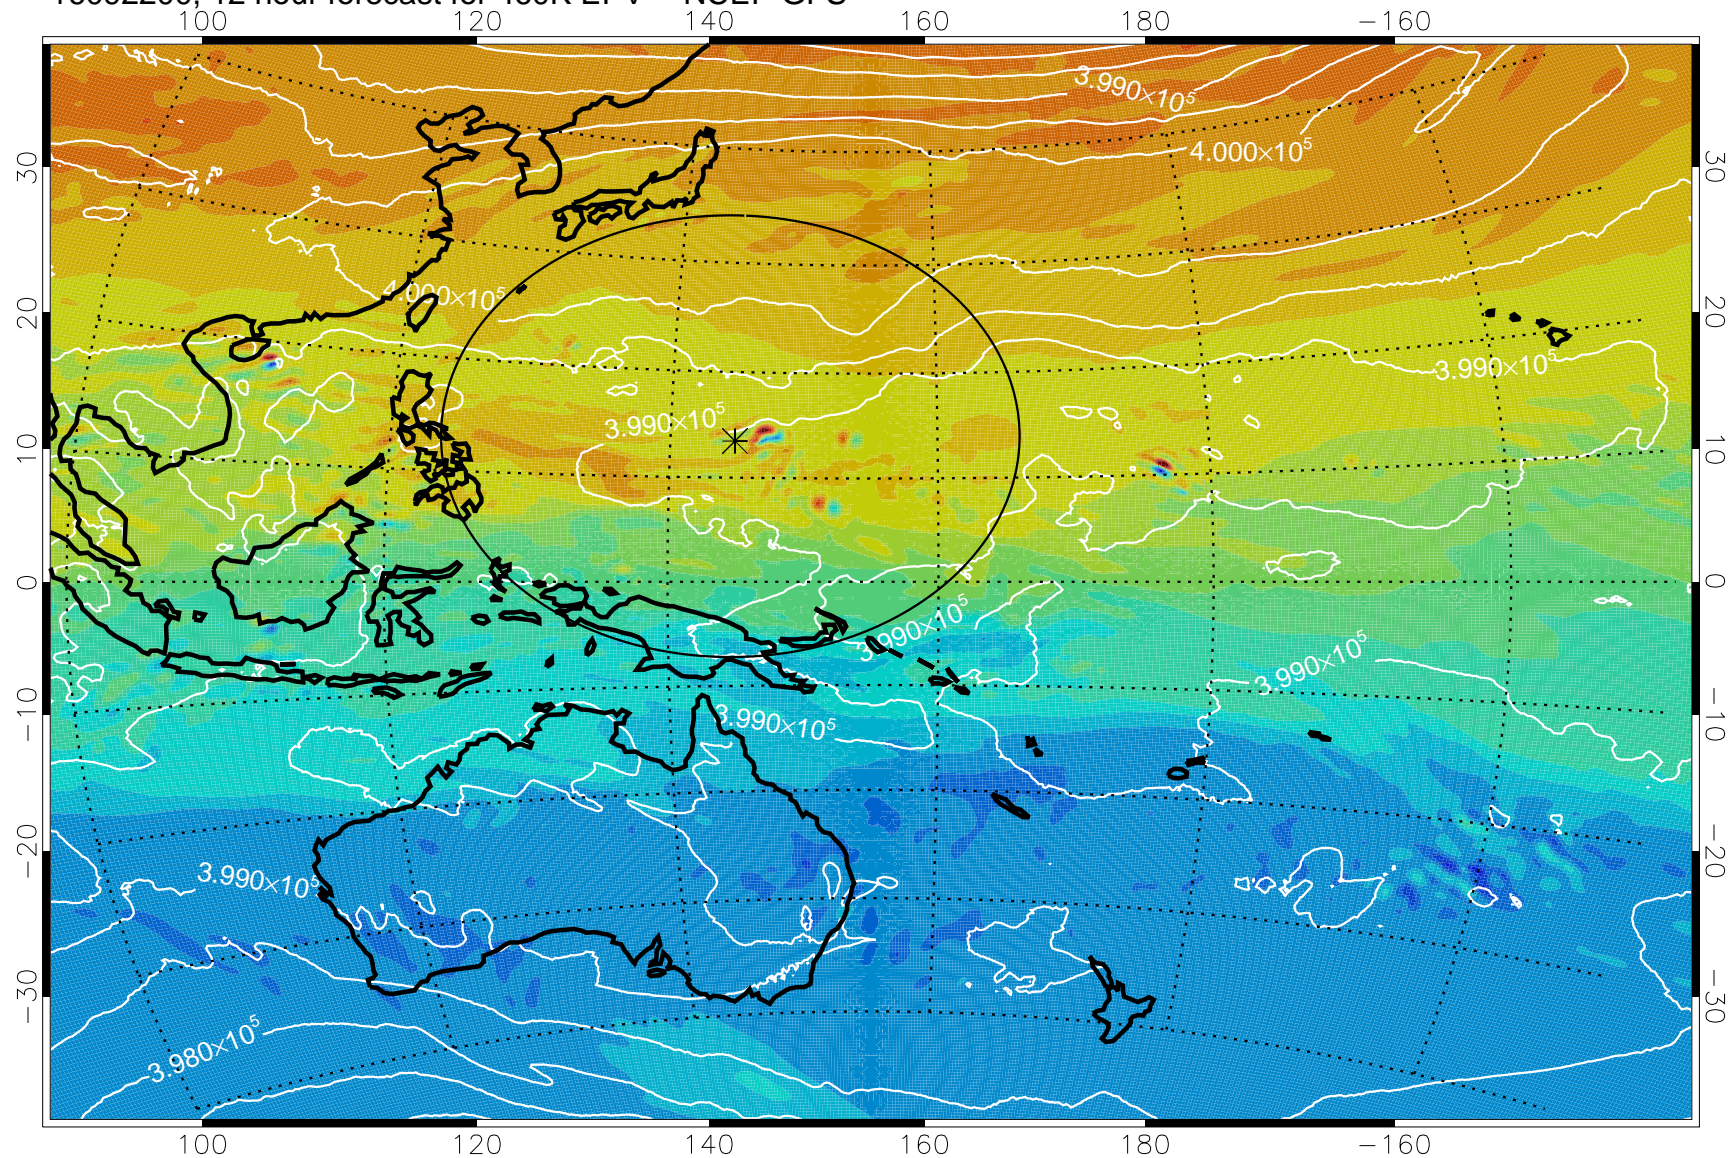

16092118, 6 hour forecast for 460K EPV -- NCEP GFS

460K Montgomery Streamfunction, white

Range ring of 2304 km

16092200, 12 hour forecast for 460K EPV -- NCEP GFS

460K Montgomery Streamfunction, white

Range ring of 2304 km

16092206, 18 hour forecast for 460K EPV -- NCEP GFS

460K Montgomery Streamfunction, white

Range ring of 2304 km

16092212, 24 hour forecast for 460K EPV -- NCEP GFS

460K Montgomery Streamfunction, white

Range ring of 2304 km

16092218, 30 hour forecast for 460K EPV -- NCEP GFS

460K Montgomery Streamfunction, white

Range ring of 2304 km

16092300, 36 hour forecast for 460K EPV -- NCEP GFS

460K Montgomery Streamfunction, white

Range ring of 2304 km

16092318, 54 hour forecast for 460K EPV -- NCEP GFS

460K Montgomery Streamfunction, white

Range ring of 2304 km

16092400, 60 hour forecast for 460K EPV -- NCEP GFS

460K Montgomery Streamfunction, white

Range ring of 2304 km