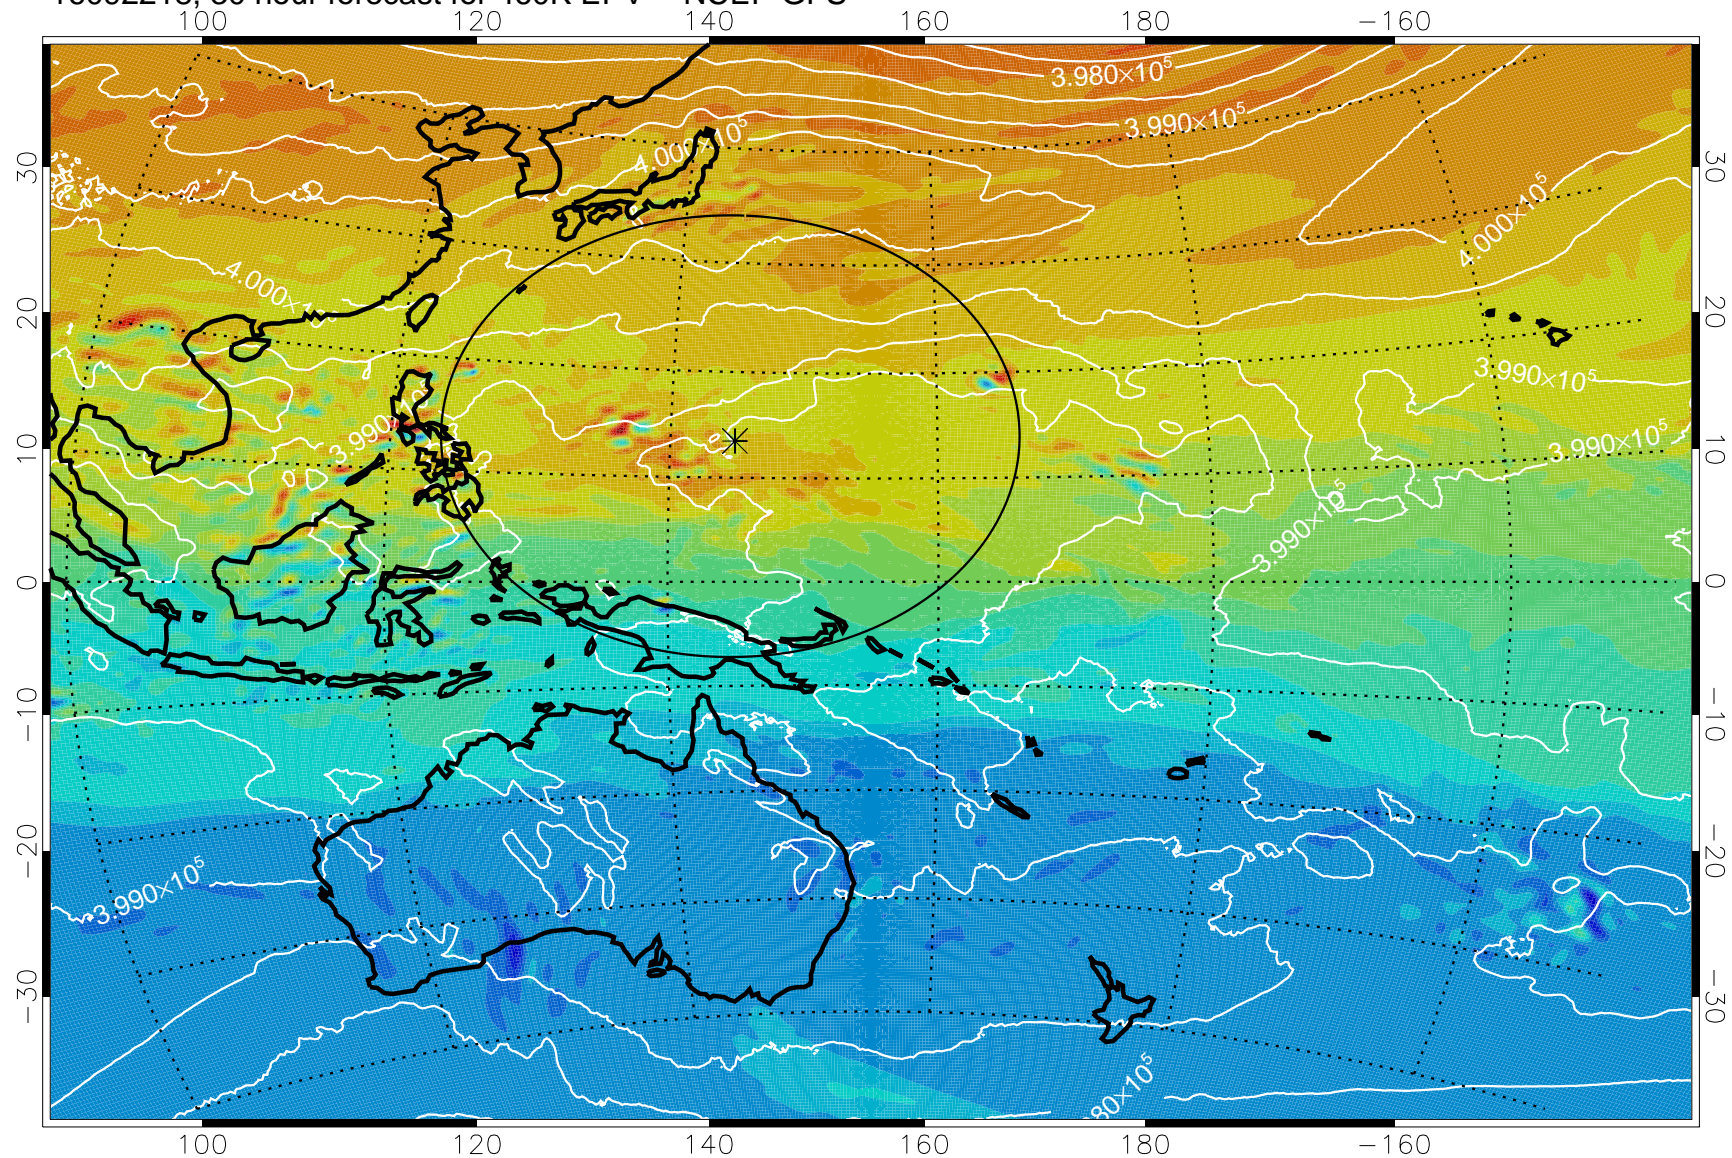

16092118, 6 hour forecast for 460K EPV -- NCEP GFS

460K Montgomery Streamfunction, white

Range ring of 2304 km

16092200, 12 hour forecast for 460K EPV -- NCEP GFS

460K Montgomery Streamfunction, white

Range ring of 2304 km

16092206, 18 hour forecast for 460K EPV -- NCEP GFS

460K Montgomery Streamfunction, white

Range ring of 2304 km

16092212, 24 hour forecast for 460K EPV -- NCEP GFS

460K Montgomery Streamfunction, white

Range ring of 2304 km

16092218, 30 hour forecast for 460K EPV -- NCEP GFS

460K Montgomery Streamfunction, white

Range ring of 2304 km

16092300, 36 hour forecast for 460K EPV -- NCEP GFS

460K Montgomery Streamfunction, white

Range ring of 2304 km

16092306, 42 hour forecast for 460K EPV -- NCEP GFS

460K Montgomery Streamfunction, white

Range ring of 2304 km

16092312, 48 hour forecast for 460K EPV -- NCEP GFS

460K Montgomery Streamfunction, white

Range ring of 2304 km