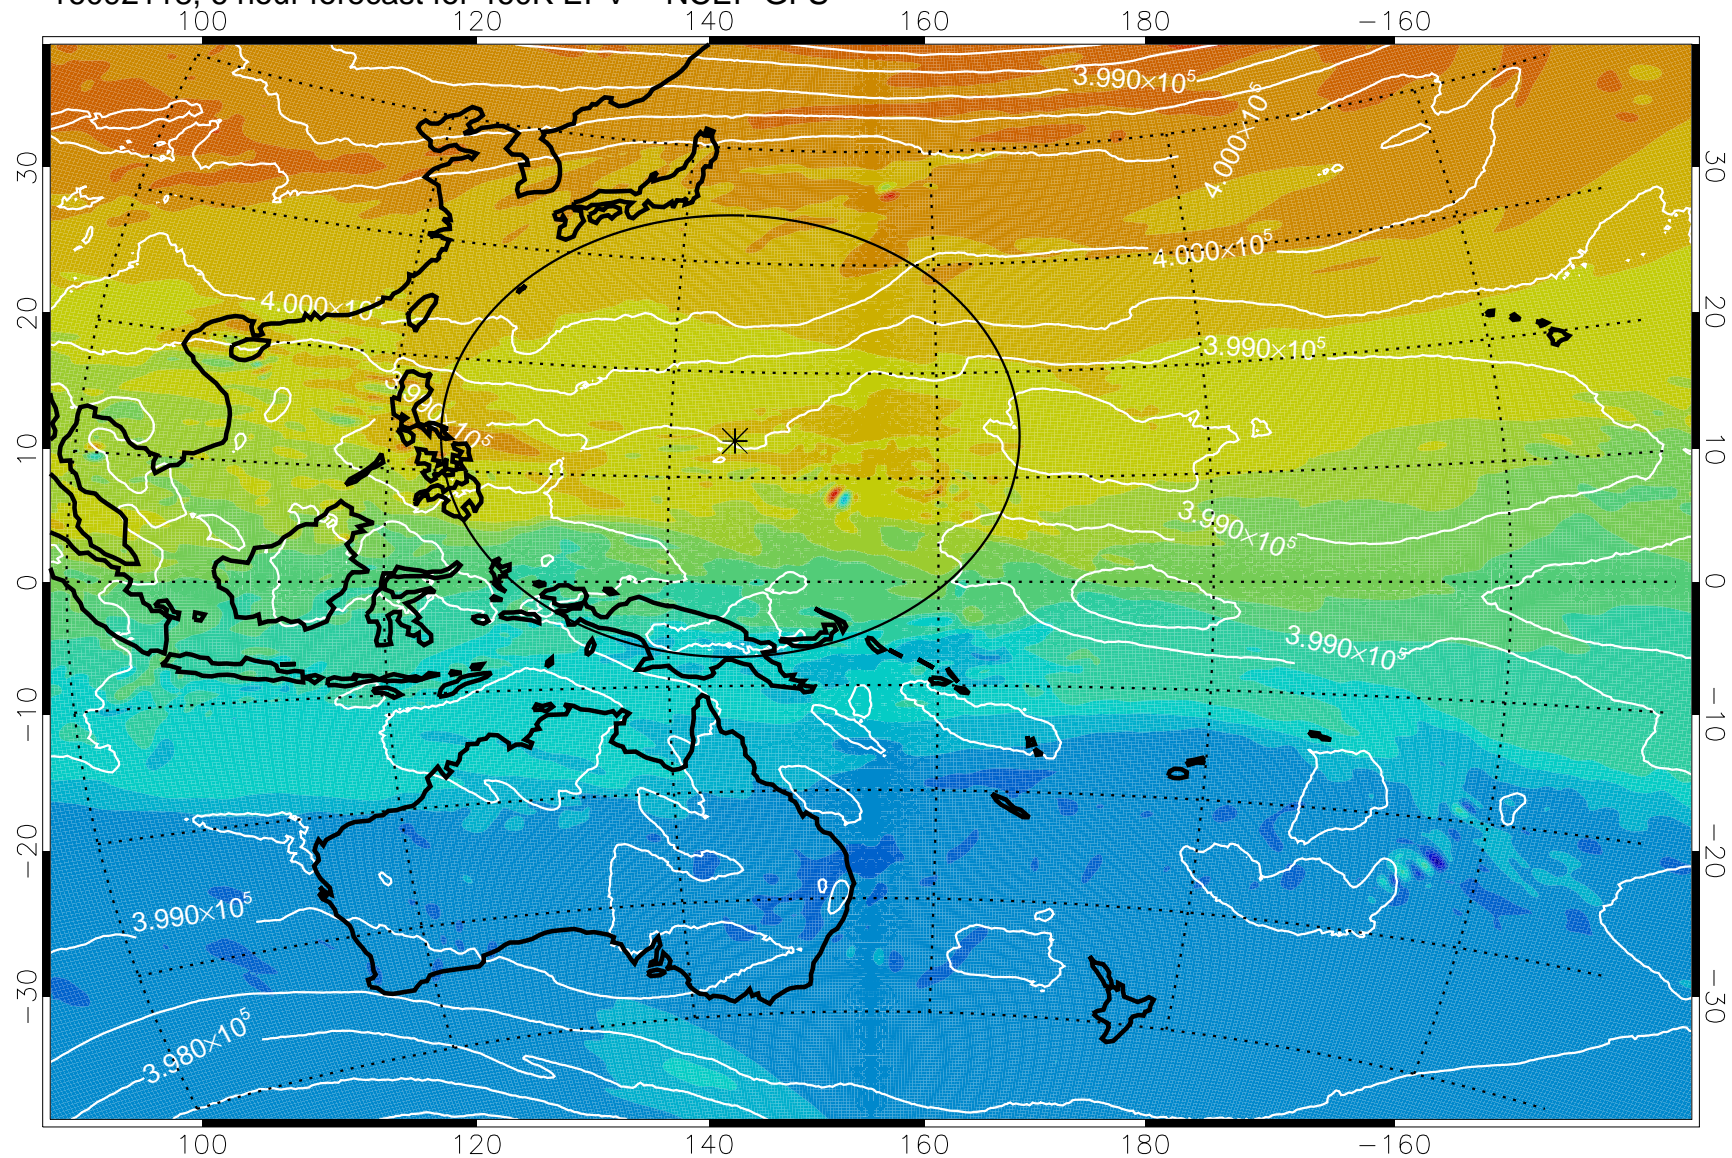

16092118, 6 hour forecast for 460K EPV -- NCEP GFS

460K Montgomery Streamfunction, white

Range ring of 2304 km

16092200, 12 hour forecast for 460K EPV -- NCEP GFS

460K Montgomery Streamfunction, white

Range ring of 2304 km

16092206, 18 hour forecast for 460K EPV -- NCEP GFS

460K Montgomery Streamfunction, white

Range ring of 2304 km

16092212, 24 hour forecast for 460K EPV -- NCEP GFS

460K Montgomery Streamfunction, white

Range ring of 2304 km

16092218, 30 hour forecast for 460K EPV -- NCEP GFS

460K Montgomery Streamfunction, white

Range ring of 2304 km

16092300, 36 hour forecast for 460K EPV -- NCEP GFS

460K Montgomery Streamfunction, white

Range ring of 2304 km

16092318, 54 hour forecast for 460K EPV -- NCEP GFS

460K Montgomery Streamfunction, white

Range ring of 2304 km

16092400, 60 hour forecast for 460K EPV -- NCEP GFS

460K Montgomery Streamfunction, white

Range ring of 2304 km