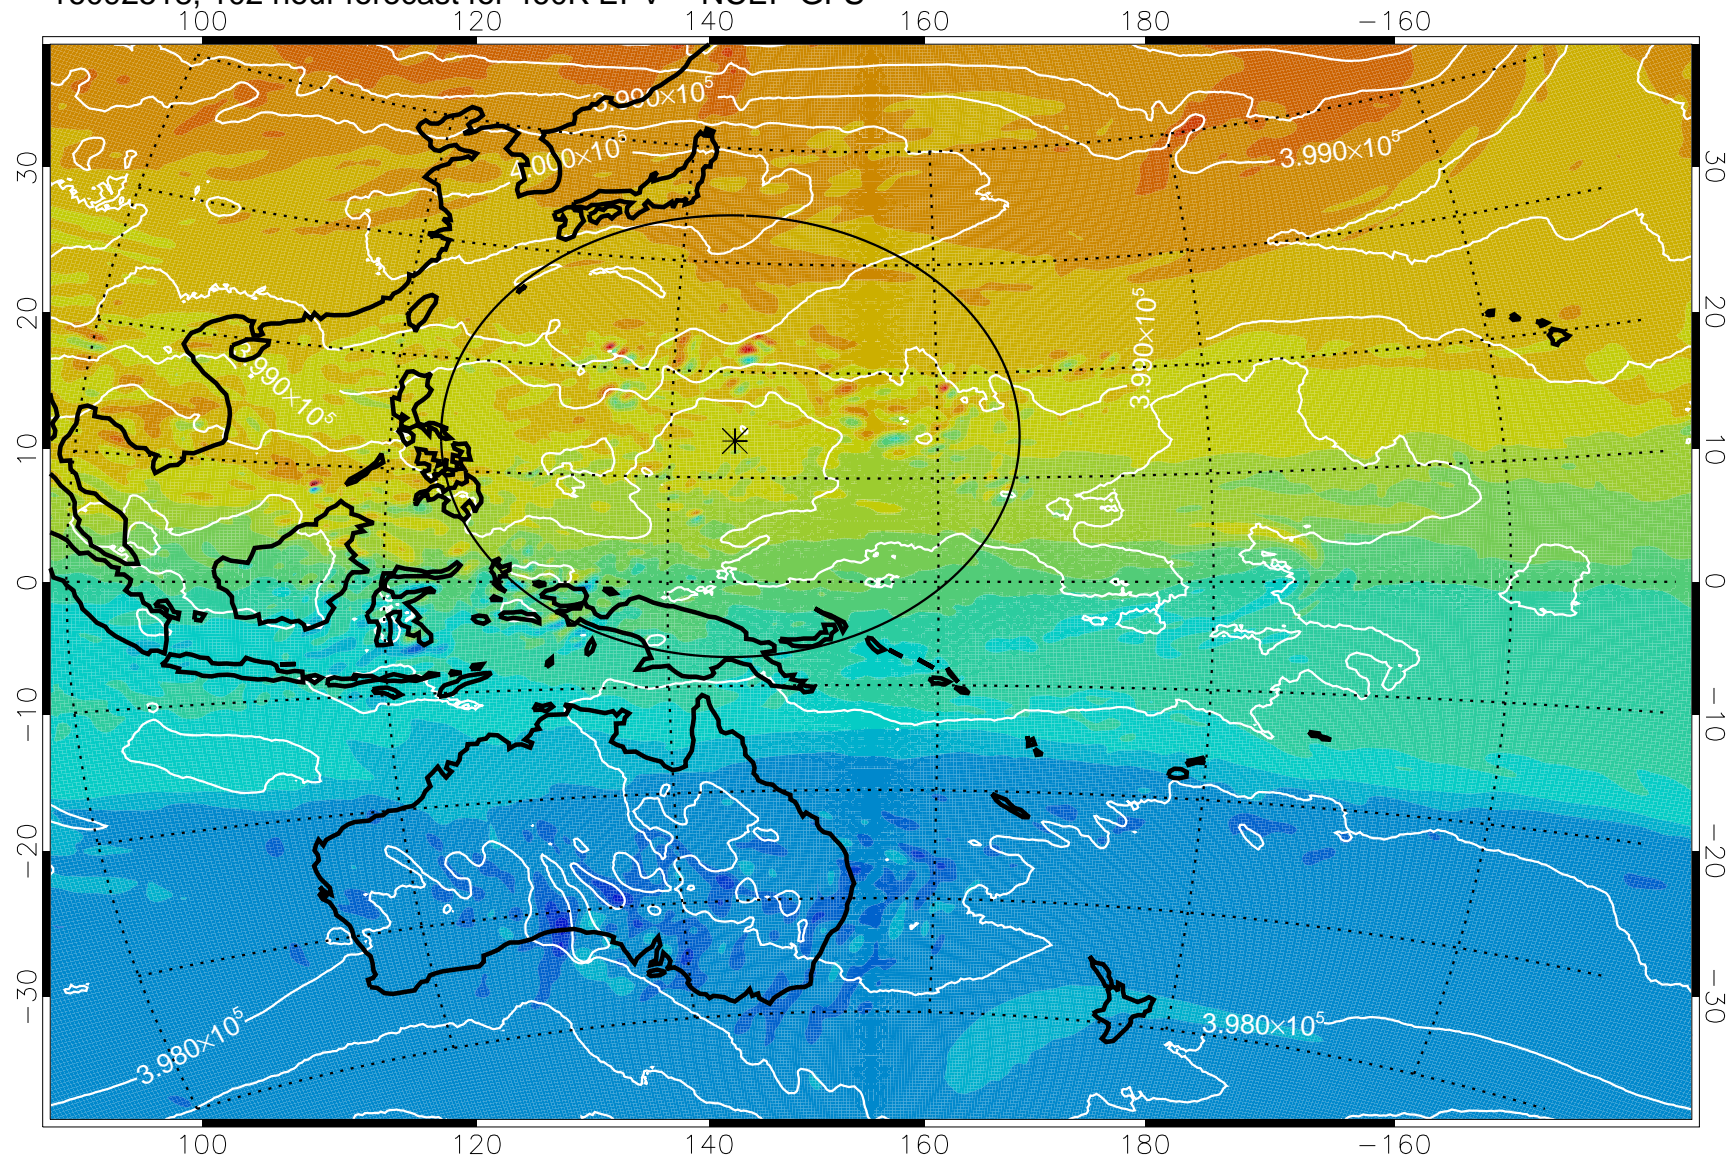

16092418, 78 hour forecast for 460K EPV -- NCEP GFS

460K Montgomery Streamfunction, white

Range ring of 2304 km

16092500, 84 hour forecast for 460K EPV -- NCEP GFS

460K Montgomery Streamfunction, white

Range ring of 2304 km

16092506, 90 hour forecast for 460K EPV -- NCEP GFS

460K Montgomery Streamfunction, white

Range ring of 2304 km

16092512, 96 hour forecast for 460K EPV -- NCEP GFS

460K Montgomery Streamfunction, white

Range ring of 2304 km

16092518, 102 hour forecast for 460K EPV -- NCEP GFS

460K Montgomery Streamfunction, white

Range ring of 2304 km

16092600, 108 hour forecast for 460K EPV -- NCEP GFS

460K Montgomery Streamfunction, white

Range ring of 2304 km

16092606, 114 hour forecast for 460K EPV -- NCEP GFS

460K Montgomery Streamfunction, white

Range ring of 2304 km

16092612, 120 hour forecast for 460K EPV -- NCEP GFS

460K Montgomery Streamfunction, white

Range ring of 2304 km