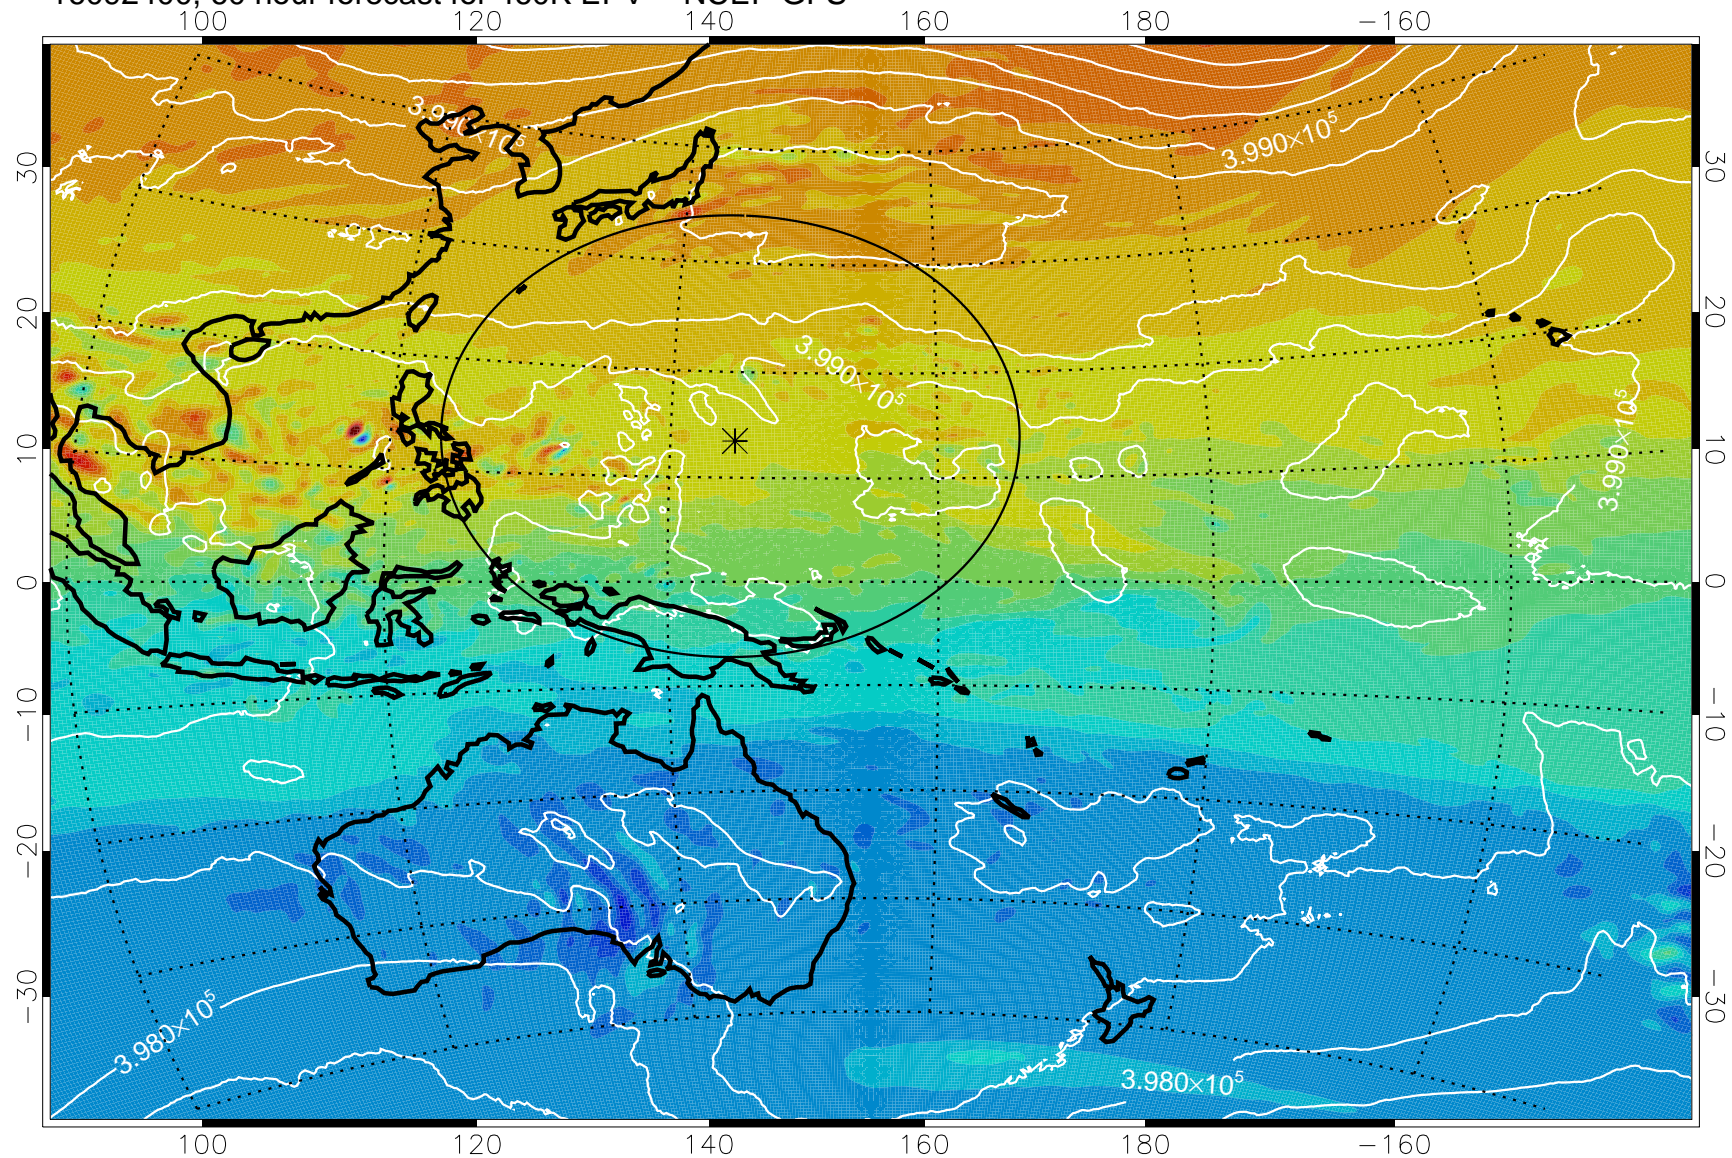

16092306, 42 hour forecast for 460K EPV -- NCEP GFS

460K Montgomery Streamfunction, white

Range ring of 2304 km

16092312, 48 hour forecast for 460K EPV -- NCEP GFS

460K Montgomery Streamfunction, white

Range ring of 2304 km

16092318, 54 hour forecast for 460K EPV -- NCEP GFS

460K Montgomery Streamfunction, white

Range ring of 2304 km

16092400, 60 hour forecast for 460K EPV -- NCEP GFS

460K Montgomery Streamfunction, white

Range ring of 2304 km

16092406, 66 hour forecast for 460K EPV -- NCEP GFS

460K Montgomery Streamfunction, white

Range ring of 2304 km

16092412, 72 hour forecast for 460K EPV -- NCEP GFS

460K Montgomery Streamfunction, white

Range ring of 2304 km

16092418, 78 hour forecast for 460K EPV -- NCEP GFS

460K Montgomery Streamfunction, white

Range ring of 2304 km

16092500, 84 hour forecast for 460K EPV -- NCEP GFS

460K Montgomery Streamfunction, white

Range ring of 2304 km