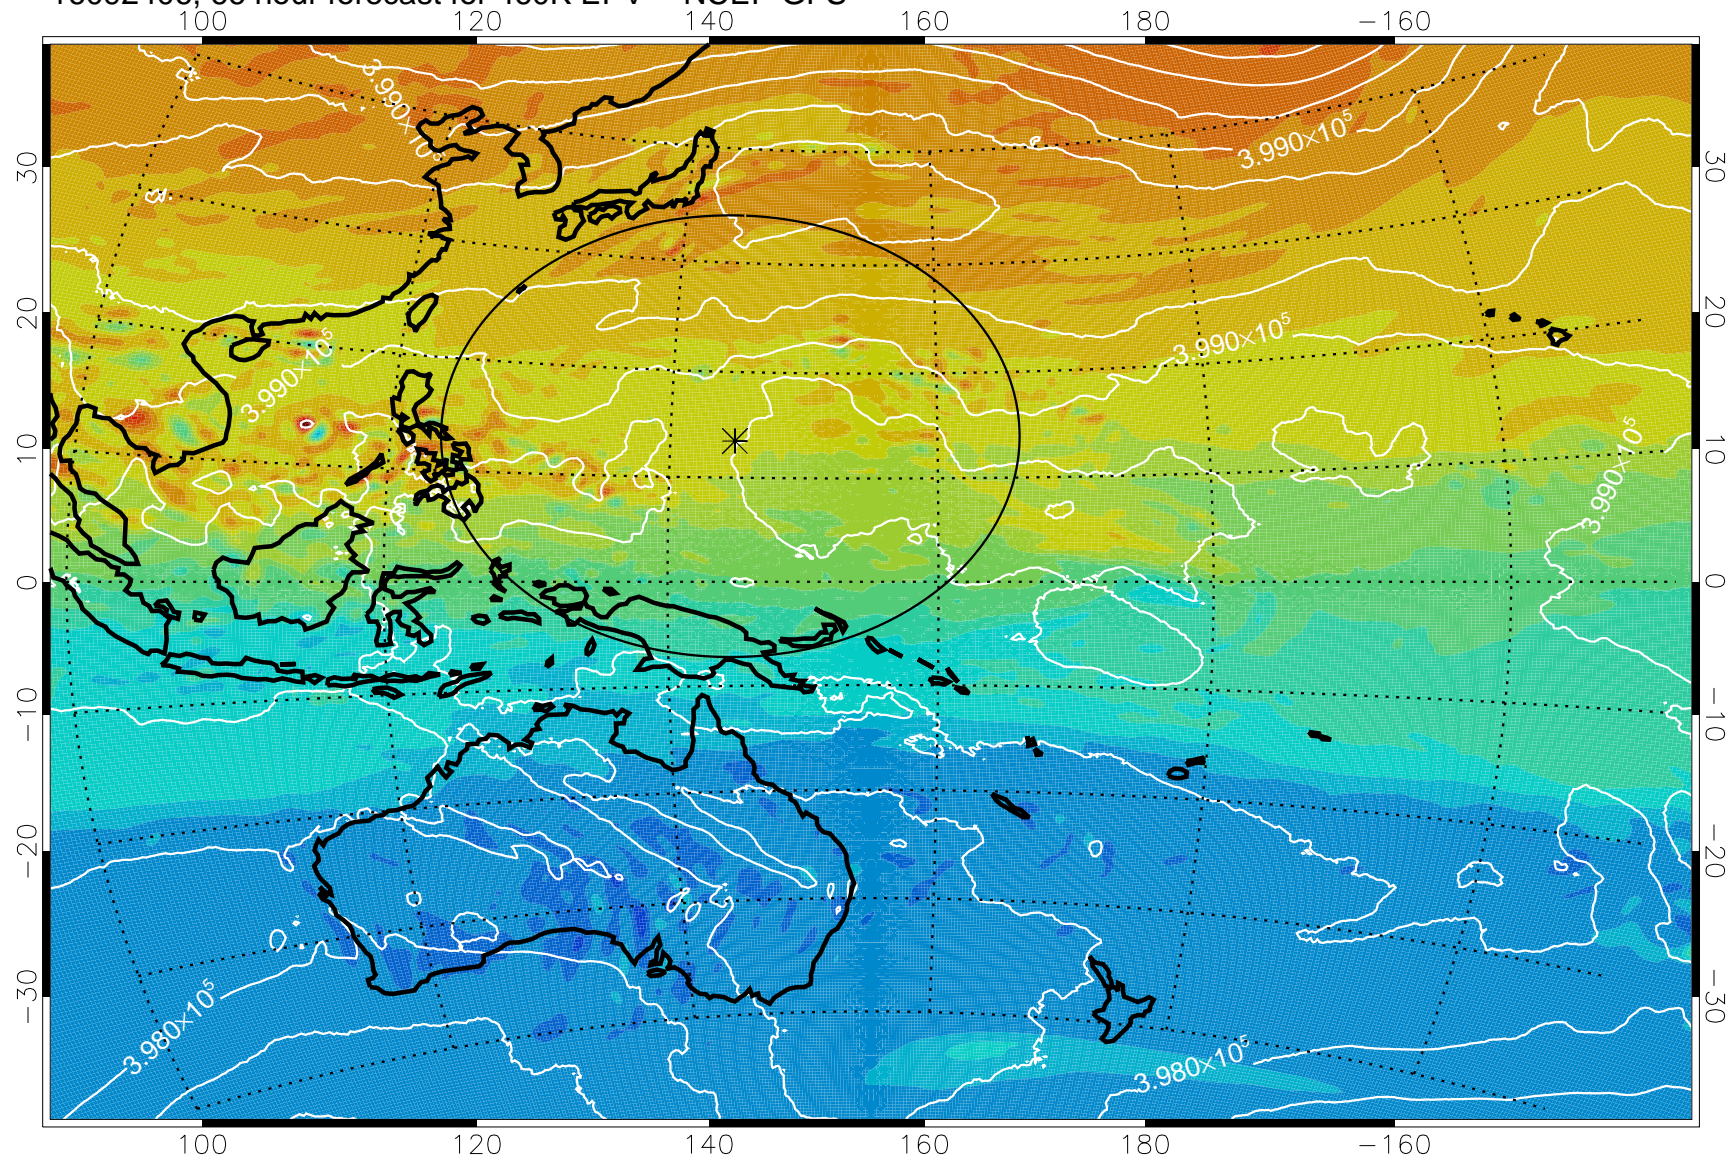

16092306, 42 hour forecast for 460K EPV -- NCEP GFS

460K Montgomery Streamfunction, white

Range ring of 2304 km

16092312, 48 hour forecast for 460K EPV -- NCEP GFS

460K Montgomery Streamfunction, white

Range ring of 2304 km

16092318, 54 hour forecast for 460K EPV -- NCEP GFS

460K Montgomery Streamfunction, white

Range ring of 2304 km

16092400, 60 hour forecast for 460K EPV -- NCEP GFS

460K Montgomery Streamfunction, white

Range ring of 2304 km

16092406, 66 hour forecast for 460K EPV -- NCEP GFS

460K Montgomery Streamfunction, white

Range ring of 2304 km

16092412, 72 hour forecast for 460K EPV -- NCEP GFS

460K Montgomery Streamfunction, white

Range ring of 2304 km

16092418, 78 hour forecast for 460K EPV -- NCEP GFS

460K Montgomery Streamfunction, white

Range ring of 2304 km

16092500, 84 hour forecast for 460K EPV -- NCEP GFS

460K Montgomery Streamfunction, white

Range ring of 2304 km