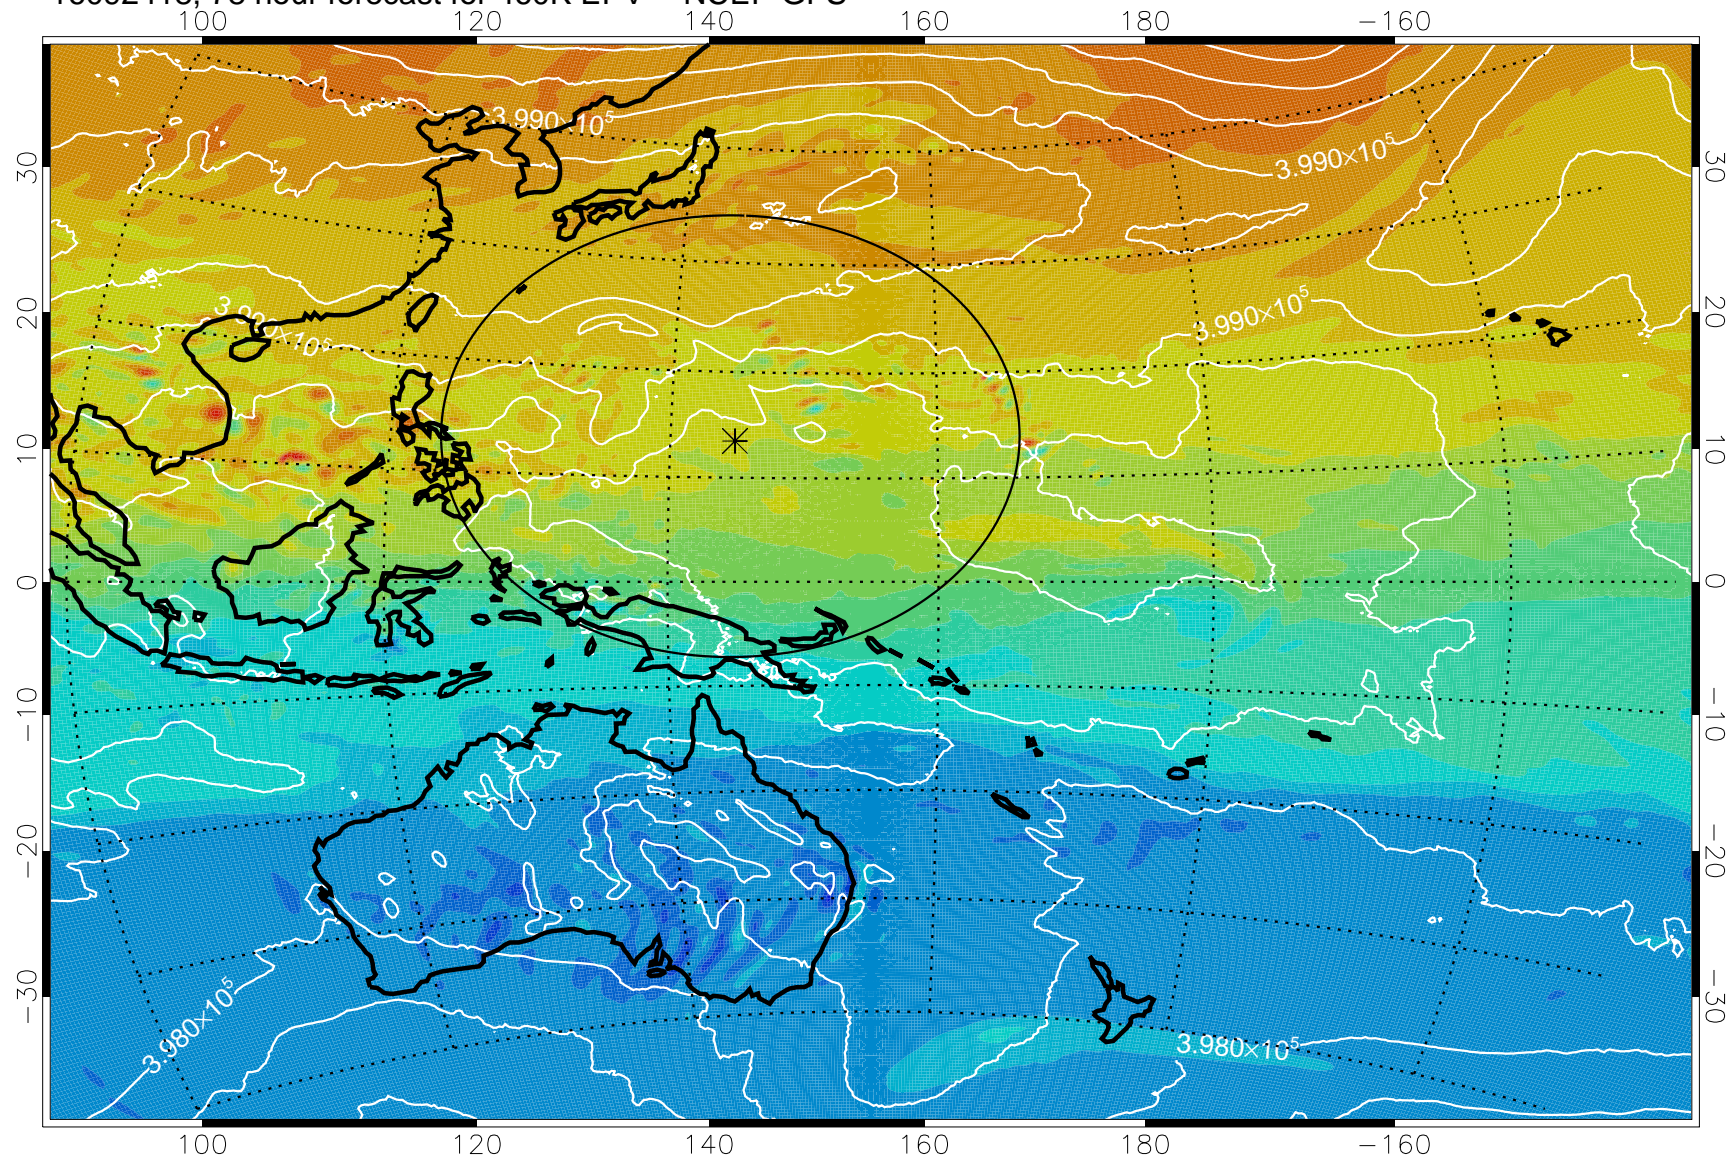

16092318, 54 hour forecast for 460K EPV -- NCEP GFS

460K Montgomery Streamfunction, white

Range ring of 2304 km

16092400, 60 hour forecast for 460K EPV -- NCEP GFS

460K Montgomery Streamfunction, white

Range ring of 2304 km

16092406, 66 hour forecast for 460K EPV -- NCEP GFS

460K Montgomery Streamfunction, white

Range ring of 2304 km

16092412, 72 hour forecast for 460K EPV -- NCEP GFS

460K Montgomery Streamfunction, white

Range ring of 2304 km

16092418, 78 hour forecast for 460K EPV -- NCEP GFS

460K Montgomery Streamfunction, white

Range ring of 2304 km

16092500, 84 hour forecast for 460K EPV -- NCEP GFS

460K Montgomery Streamfunction, white

Range ring of 2304 km

16092506, 90 hour forecast for 460K EPV -- NCEP GFS

460K Montgomery Streamfunction, white

Range ring of 2304 km

16092512, 96 hour forecast for 460K EPV -- NCEP GFS

460K Montgomery Streamfunction, white

Range ring of 2304 km