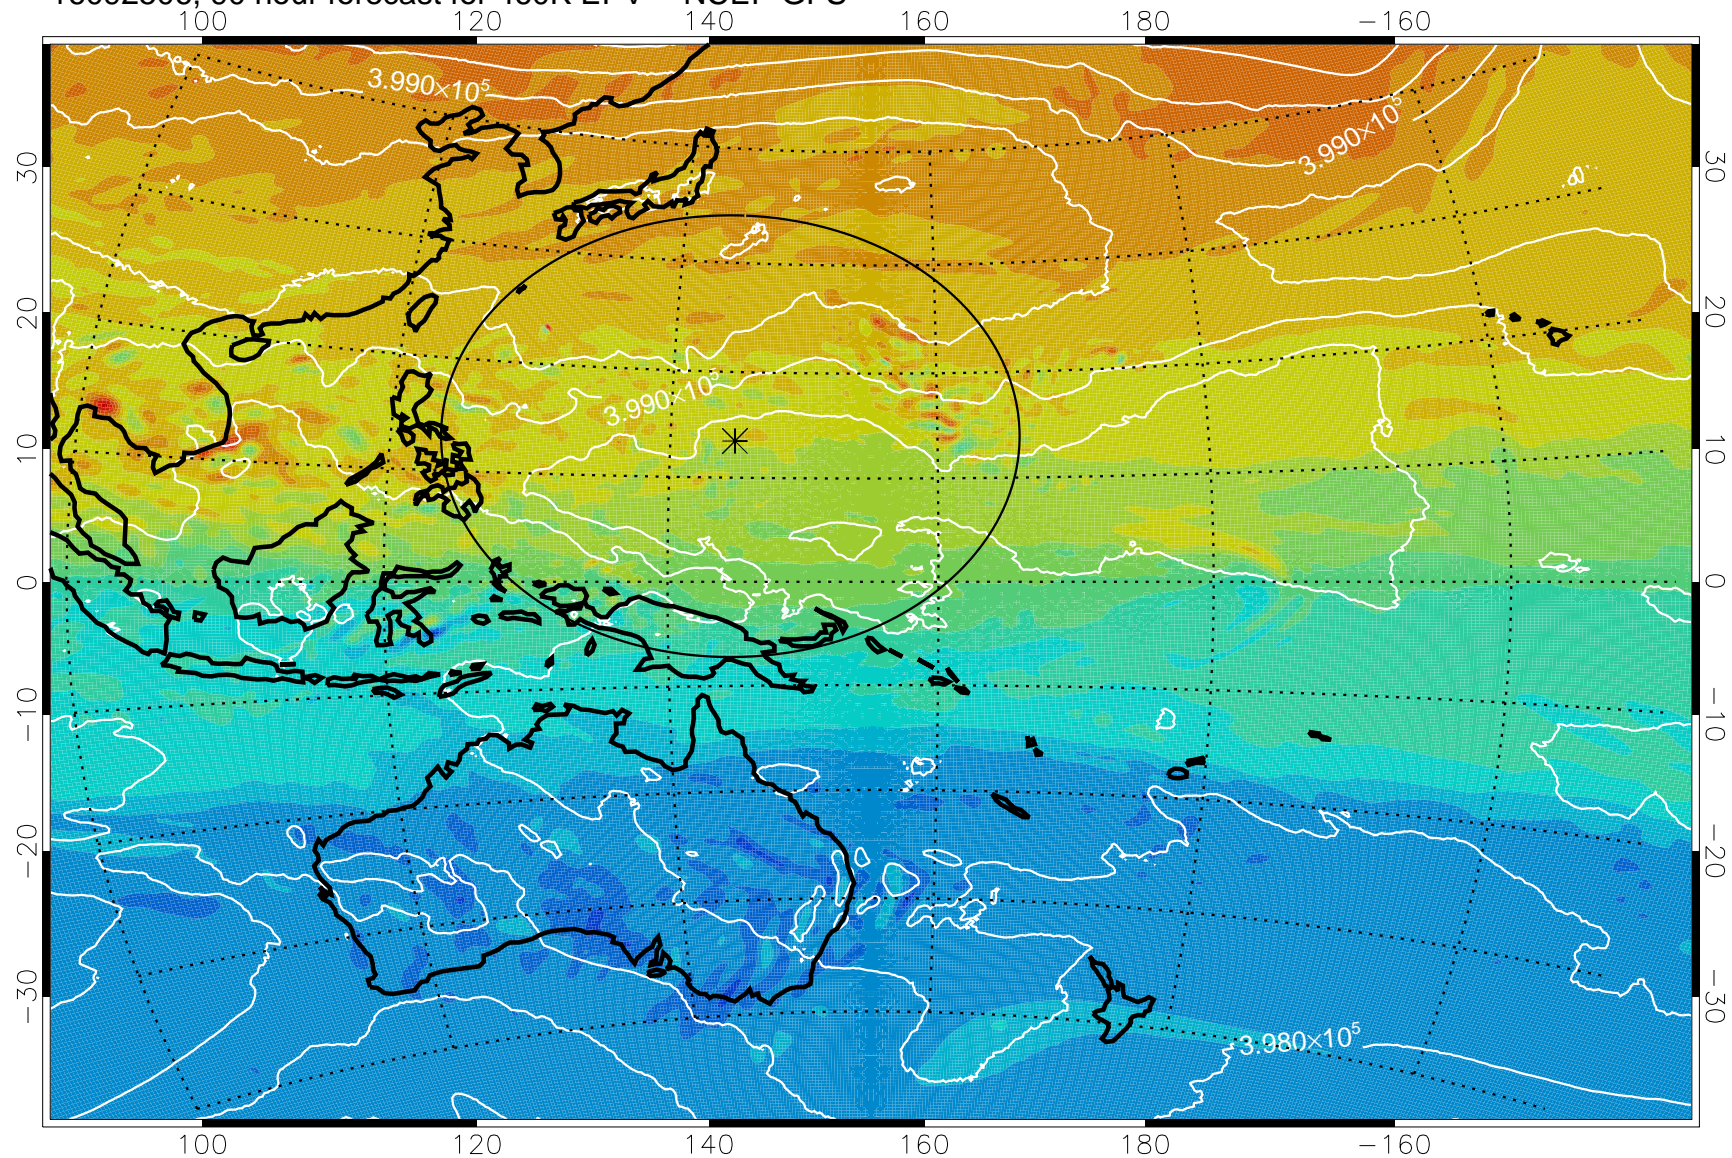

16092406, 66 hour forecast for 460K EPV -- NCEP GFS

460K Montgomery Streamfunction, white

Range ring of 2304 km

16092412, 72 hour forecast for 460K EPV -- NCEP GFS

460K Montgomery Streamfunction, white

Range ring of 2304 km

16092418, 78 hour forecast for 460K EPV -- NCEP GFS

460K Montgomery Streamfunction, white

Range ring of 2304 km

16092500, 84 hour forecast for 460K EPV -- NCEP GFS

460K Montgomery Streamfunction, white

Range ring of 2304 km

16092506, 90 hour forecast for 460K EPV -- NCEP GFS

460K Montgomery Streamfunction, white

Range ring of 2304 km

16092512, 96 hour forecast for 460K EPV -- NCEP GFS

460K Montgomery Streamfunction, white

Range ring of 2304 km

16092518, 102 hour forecast for 460K EPV -- NCEP GFS

460K Montgomery Streamfunction, white

Range ring of 2304 km

16092600, 108 hour forecast for 460K EPV -- NCEP GFS

460K Montgomery Streamfunction, white

Range ring of 2304 km