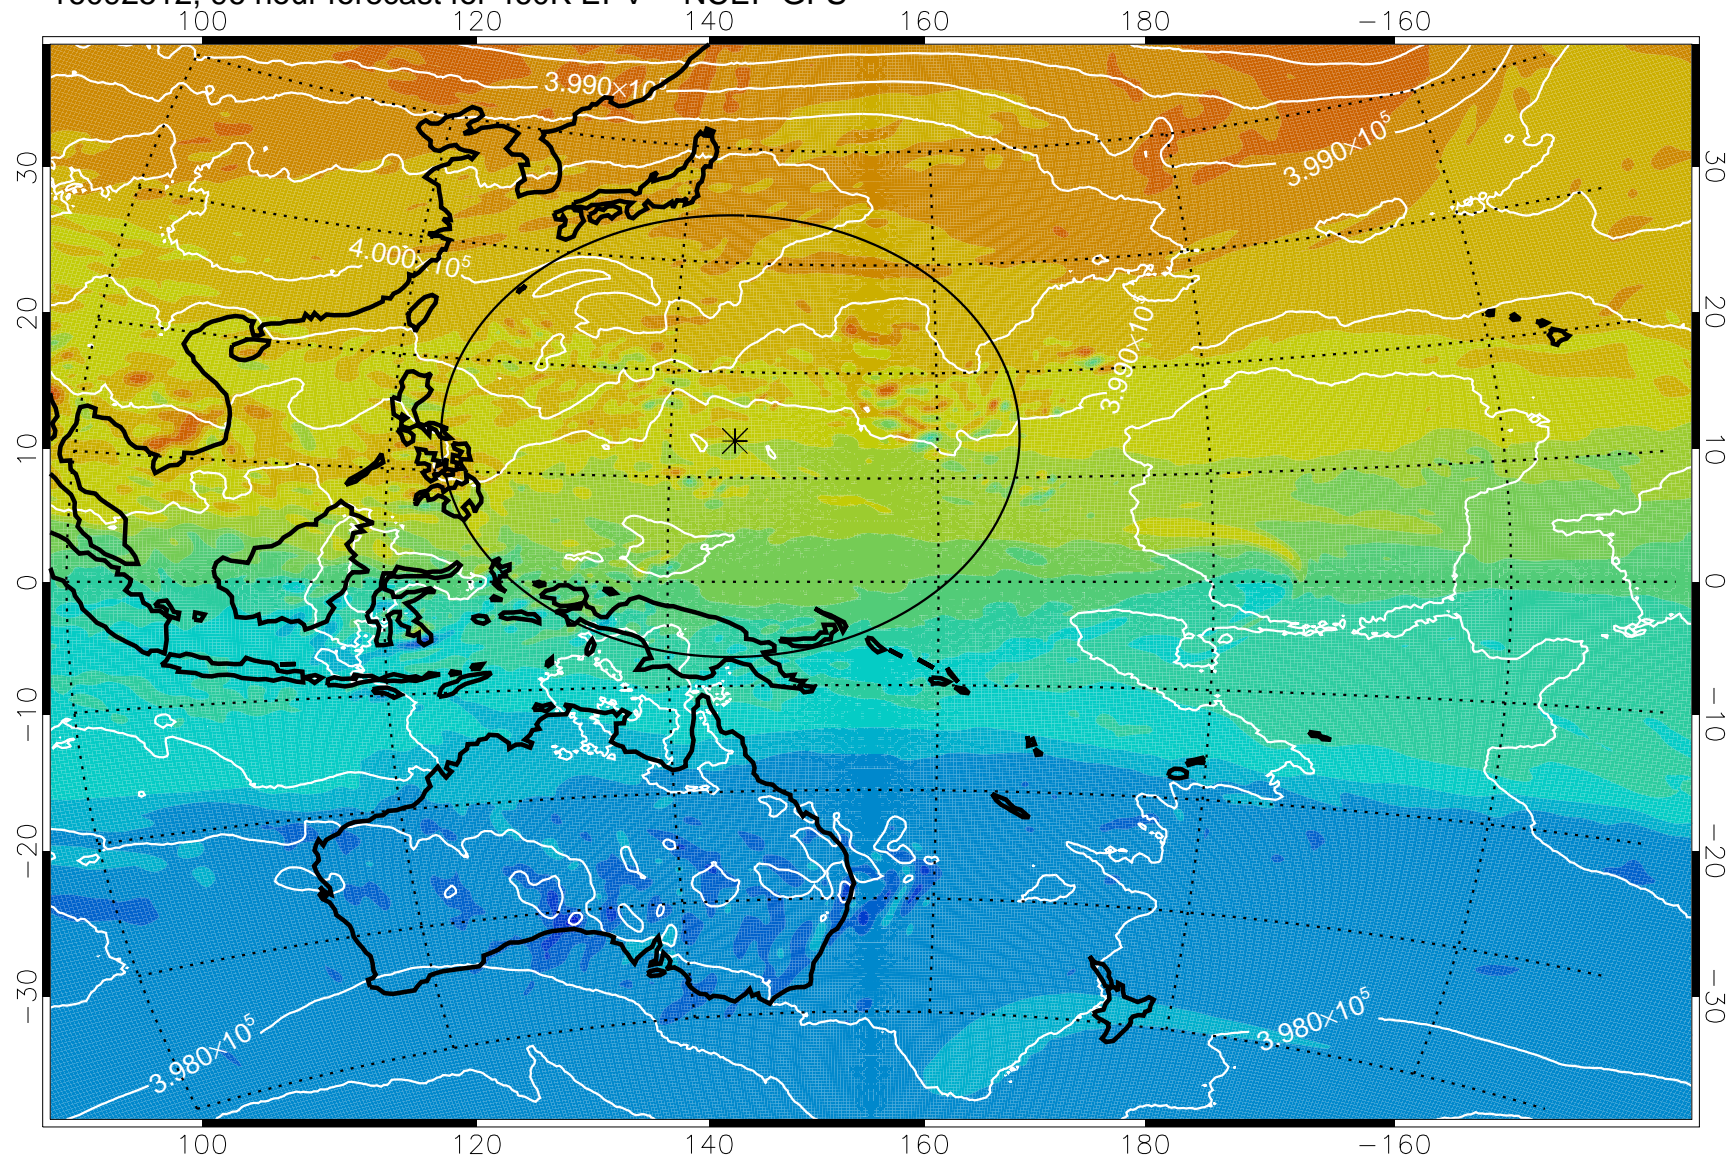

16092406, 66 hour forecast for 460K EPV -- NCEP GFS

460K Montgomery Streamfunction, white

Range ring of 2304 km

16092412, 72 hour forecast for 460K EPV -- NCEP GFS

460K Montgomery Streamfunction, white

Range ring of 2304 km

16092418, 78 hour forecast for 460K EPV -- NCEP GFS

460K Montgomery Streamfunction, white

Range ring of 2304 km

16092500, 84 hour forecast for 460K EPV -- NCEP GFS

460K Montgomery Streamfunction, white

Range ring of 2304 km

16092506, 90 hour forecast for 460K EPV -- NCEP GFS

460K Montgomery Streamfunction, white

Range ring of 2304 km

16092512, 96 hour forecast for 460K EPV -- NCEP GFS

460K Montgomery Streamfunction, white

Range ring of 2304 km

16092518, 102 hour forecast for 460K EPV -- NCEP GFS

460K Montgomery Streamfunction, white

Range ring of 2304 km

16092600, 108 hour forecast for 460K EPV -- NCEP GFS

460K Montgomery Streamfunction, white

Range ring of 2304 km