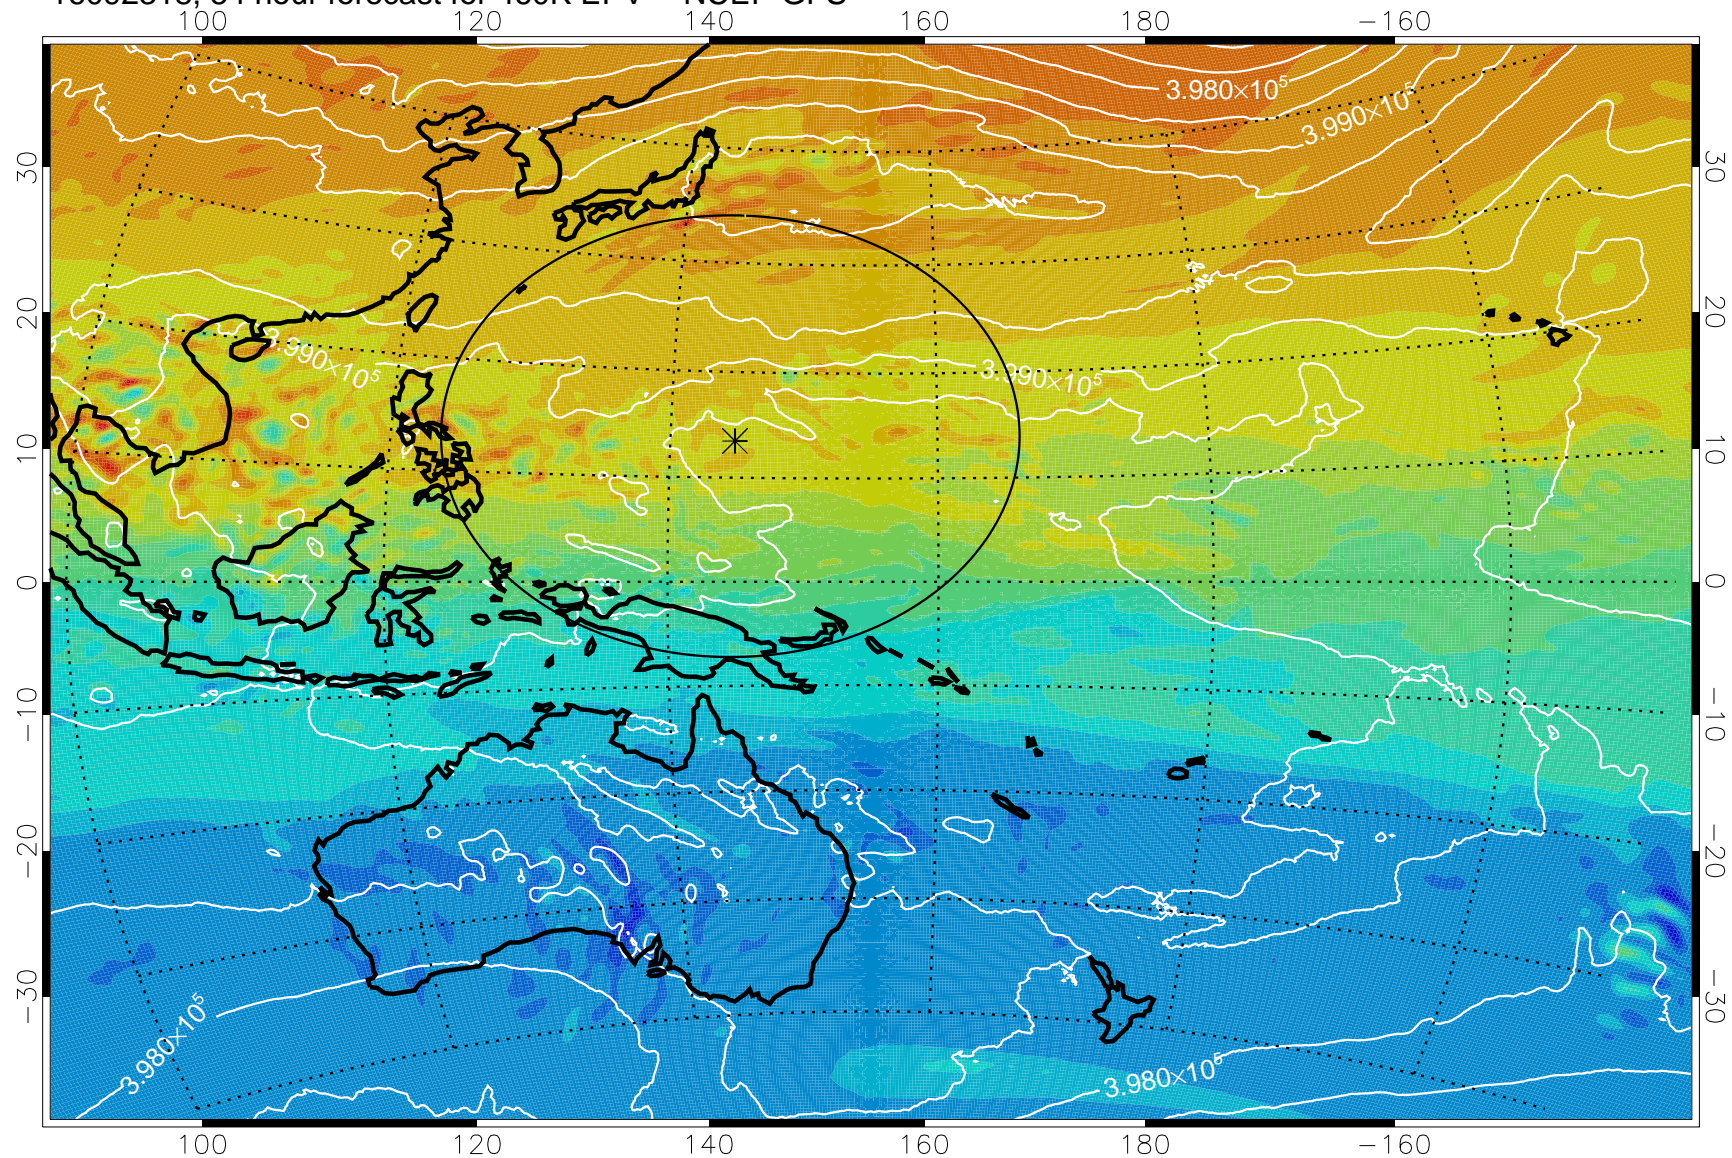

16092218, 30 hour forecast for 460K EPV -- NCEP GFS

460K Montgomery Streamfunction, white

Range ring of 2304 km

16092300, 36 hour forecast for 460K EPV -- NCEP GFS

460K Montgomery Streamfunction, white

Range ring of 2304 km

16092306, 42 hour forecast for 460K EPV -- NCEP GFS

460K Montgomery Streamfunction, white

Range ring of 2304 km

16092312, 48 hour forecast for 460K EPV -- NCEP GFS

460K Montgomery Streamfunction, white

Range ring of 2304 km

16092318, 54 hour forecast for 460K EPV -- NCEP GFS

460K Montgomery Streamfunction, white

Range ring of 2304 km

16092400, 60 hour forecast for 460K EPV -- NCEP GFS

460K Montgomery Streamfunction, white

Range ring of 2304 km

16092406, 66 hour forecast for 460K EPV -- NCEP GFS

460K Montgomery Streamfunction, white

Range ring of 2304 km

16092412, 72 hour forecast for 460K EPV -- NCEP GFS

460K Montgomery Streamfunction, white

Range ring of 2304 km