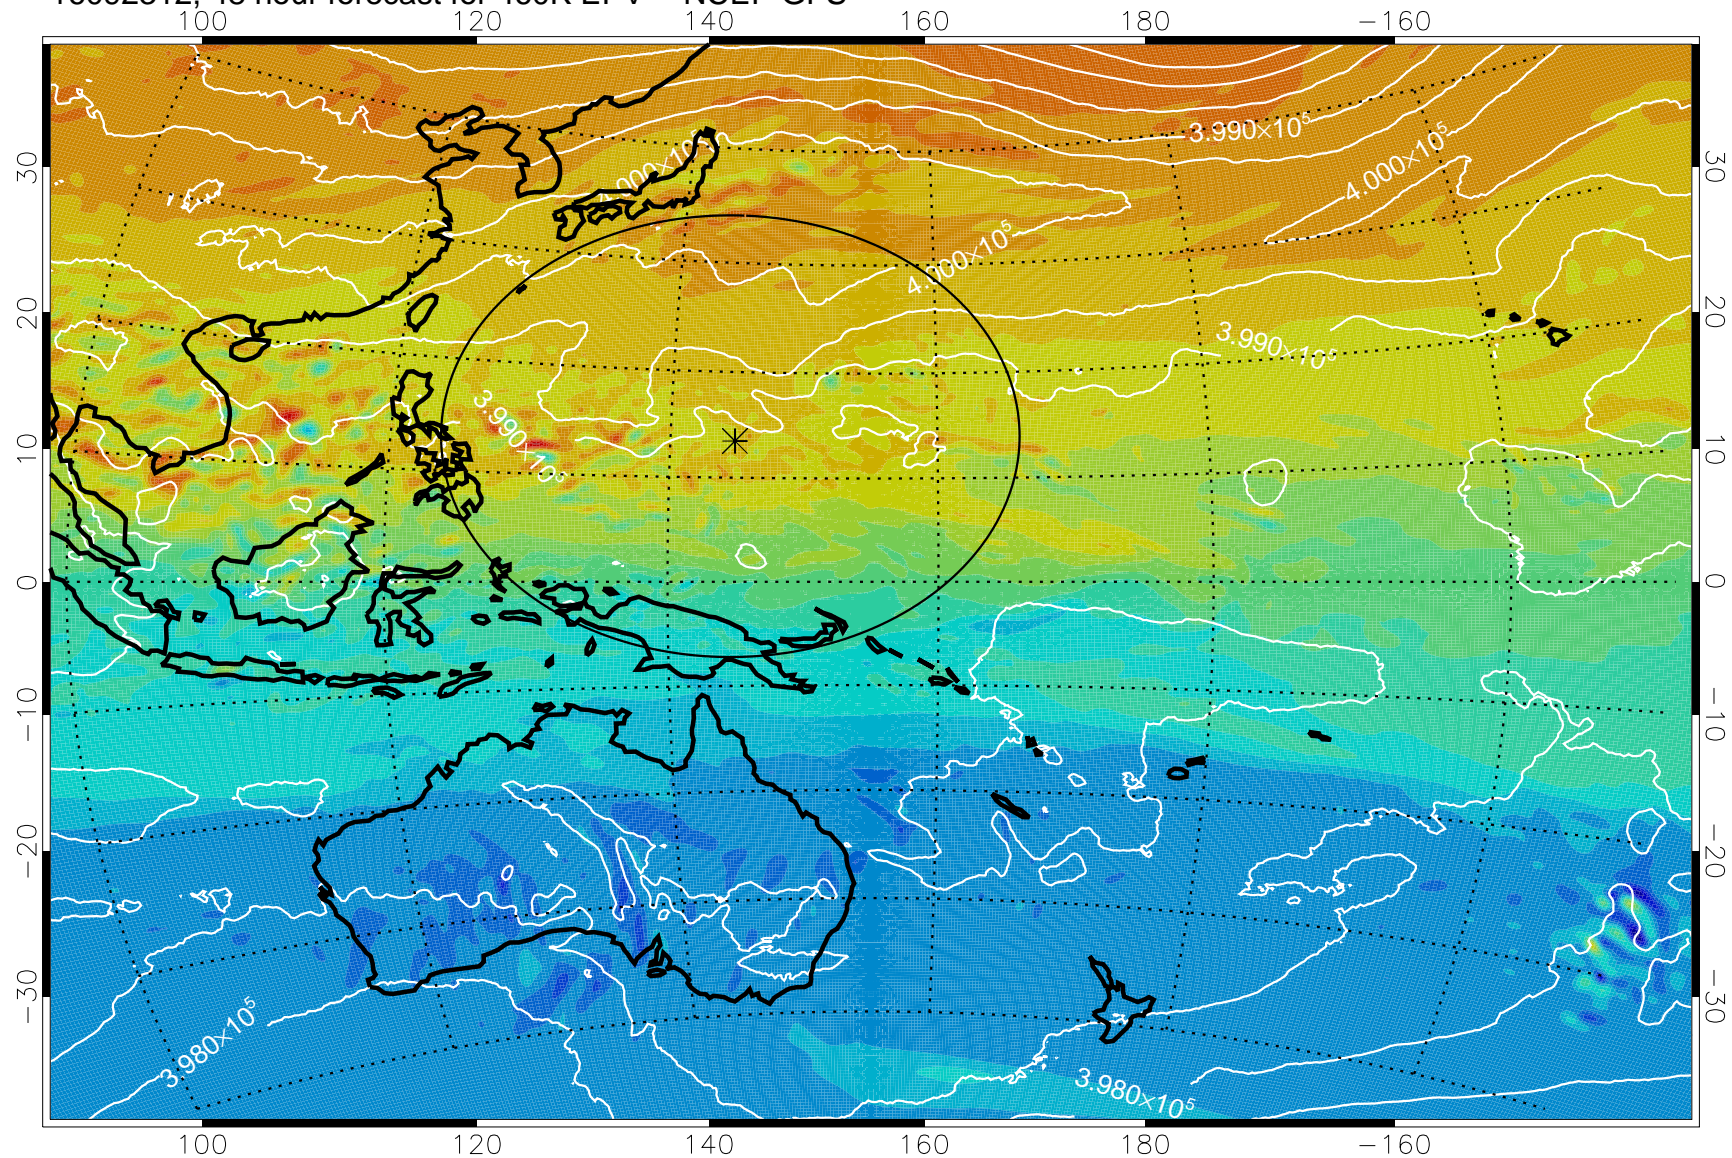

16092306, 42 hour forecast for 460K EPV -- NCEP GFS

460K Montgomery Streamfunction, white

Range ring of 2304 km

16092312, 48 hour forecast for 460K EPV -- NCEP GFS

460K Montgomery Streamfunction, white

Range ring of 2304 km

16092318, 54 hour forecast for 460K EPV -- NCEP GFS

460K Montgomery Streamfunction, white

Range ring of 2304 km

16092400, 60 hour forecast for 460K EPV -- NCEP GFS

460K Montgomery Streamfunction, white

Range ring of 2304 km

16092406, 66 hour forecast for 460K EPV -- NCEP GFS

460K Montgomery Streamfunction, white

Range ring of 2304 km

16092412, 72 hour forecast for 460K EPV -- NCEP GFS

460K Montgomery Streamfunction, white

Range ring of 2304 km

16092418, 78 hour forecast for 460K EPV -- NCEP GFS

460K Montgomery Streamfunction, white

Range ring of 2304 km

16092500, 84 hour forecast for 460K EPV -- NCEP GFS

460K Montgomery Streamfunction, white

Range ring of 2304 km