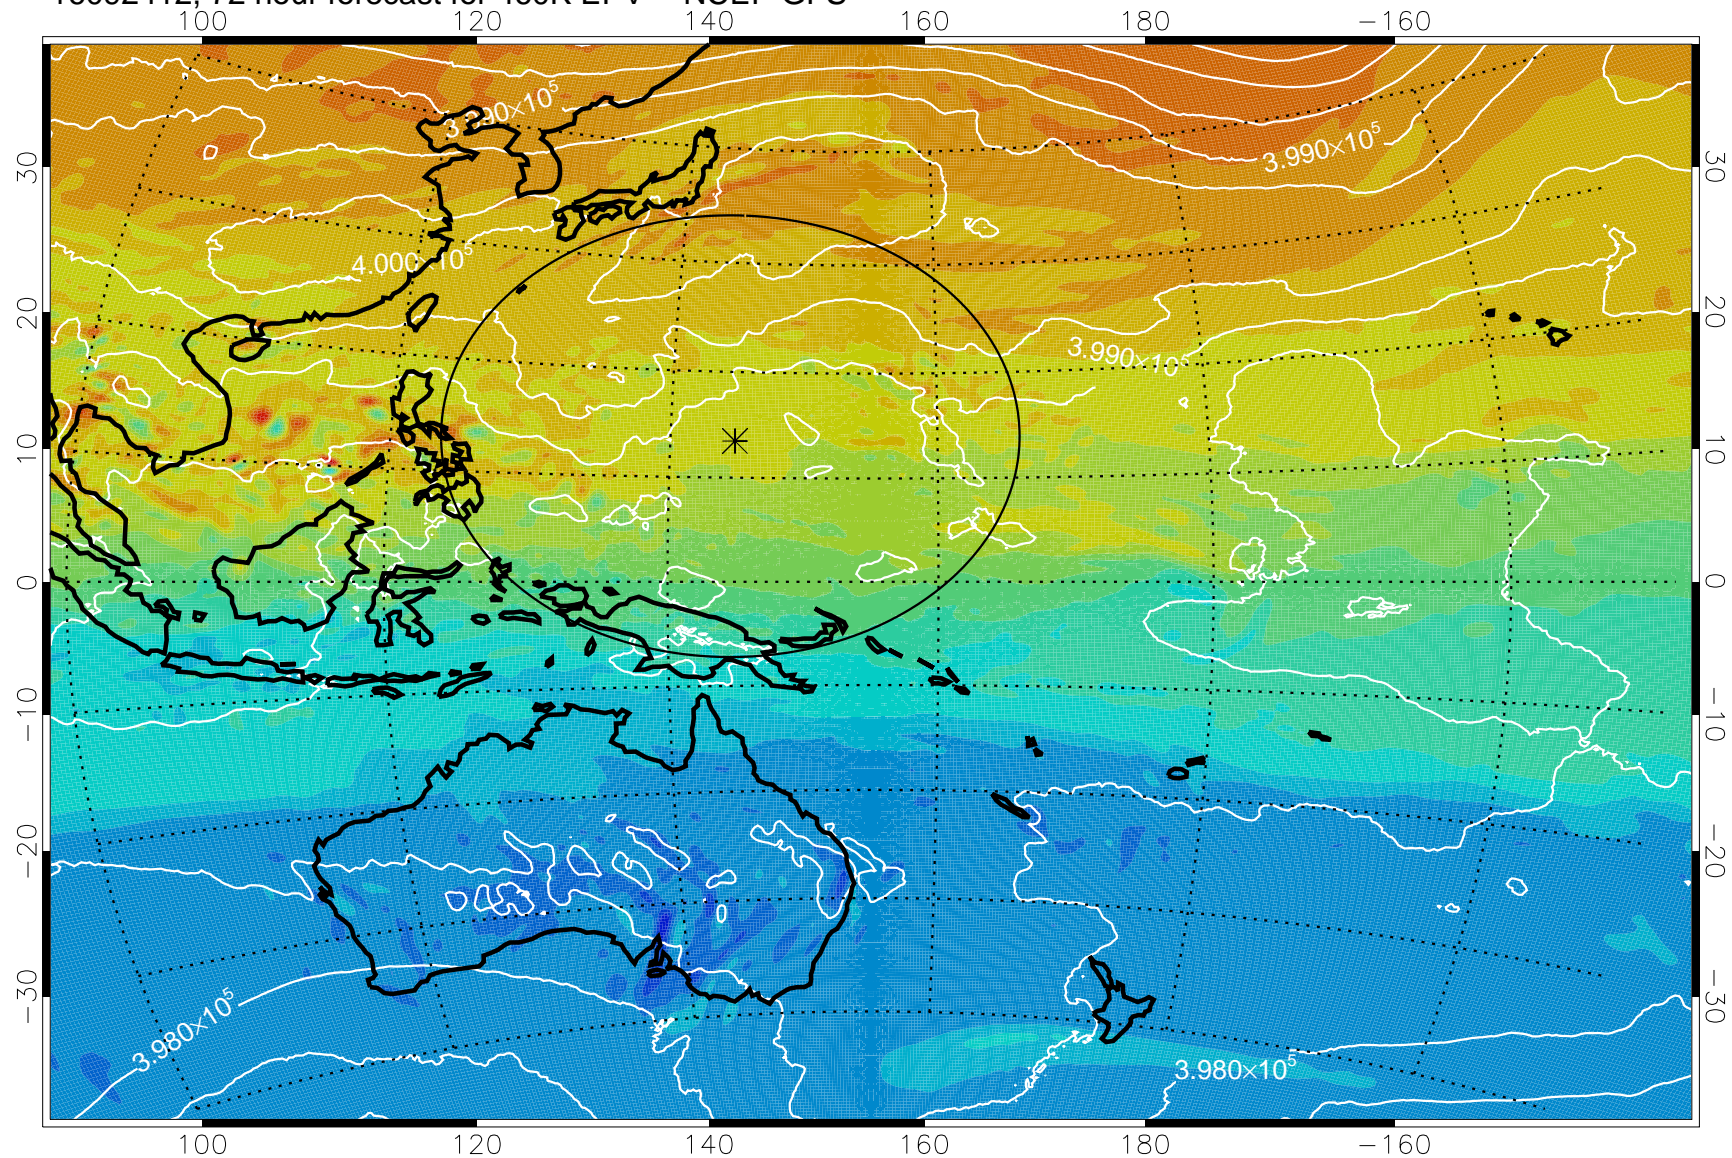

16092306, 42 hour forecast for 460K EPV -- NCEP GFS

460K Montgomery Streamfunction, white

Range ring of 2304 km

16092312, 48 hour forecast for 460K EPV -- NCEP GFS

460K Montgomery Streamfunction, white

Range ring of 2304 km

16092318, 54 hour forecast for 460K EPV -- NCEP GFS

460K Montgomery Streamfunction, white

Range ring of 2304 km

16092400, 60 hour forecast for 460K EPV -- NCEP GFS

460K Montgomery Streamfunction, white

Range ring of 2304 km

16092406, 66 hour forecast for 460K EPV -- NCEP GFS

460K Montgomery Streamfunction, white

Range ring of 2304 km

16092412, 72 hour forecast for 460K EPV -- NCEP GFS

460K Montgomery Streamfunction, white

Range ring of 2304 km

16092418, 78 hour forecast for 460K EPV -- NCEP GFS

460K Montgomery Streamfunction, white

Range ring of 2304 km

16092500, 84 hour forecast for 460K EPV -- NCEP GFS

460K Montgomery Streamfunction, white

Range ring of 2304 km