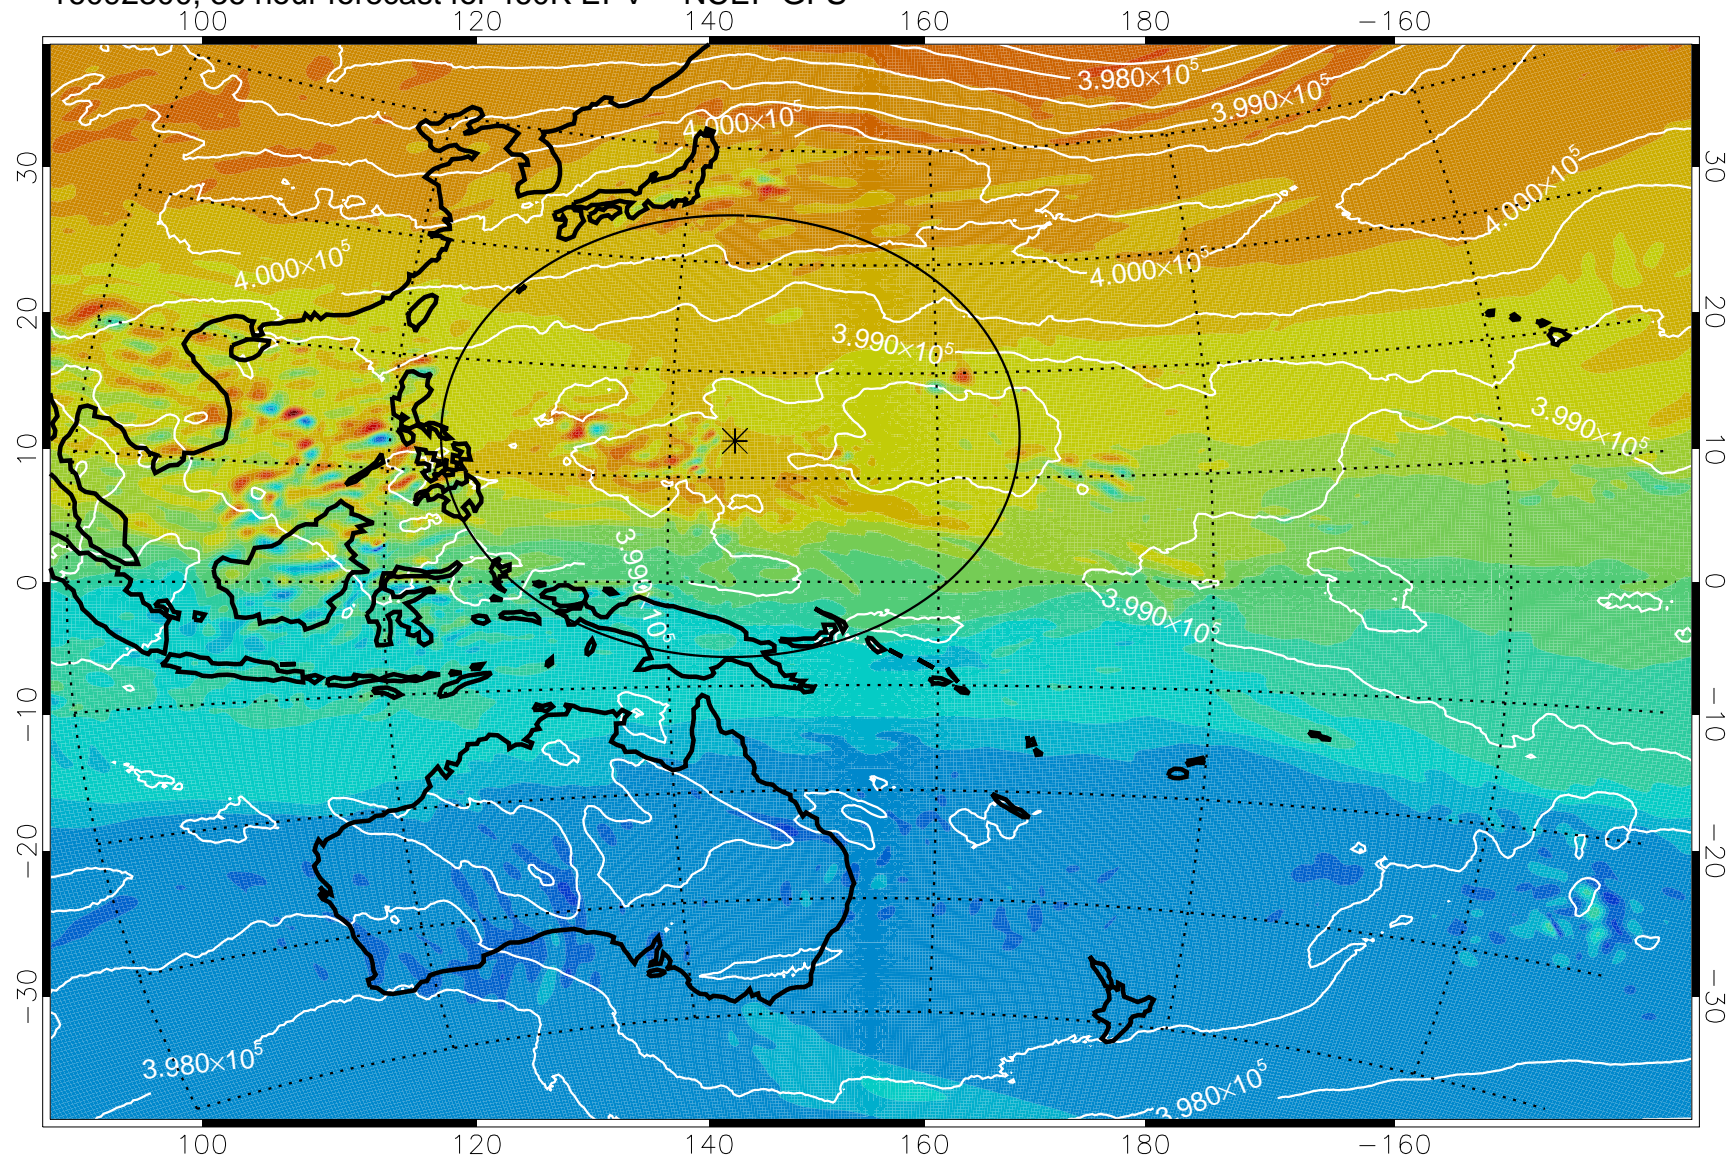

16092118, 6 hour forecast for 460K EPV -- NCEP GFS

460K Montgomery Streamfunction, white

Range ring of 2304 km

16092200, 12 hour forecast for 460K EPV -- NCEP GFS

460K Montgomery Streamfunction, white

Range ring of 2304 km

16092206, 18 hour forecast for 460K EPV -- NCEP GFS

460K Montgomery Streamfunction, white

Range ring of 2304 km

16092212, 24 hour forecast for 460K EPV -- NCEP GFS

460K Montgomery Streamfunction, white

Range ring of 2304 km

16092218, 30 hour forecast for 460K EPV -- NCEP GFS

460K Montgomery Streamfunction, white

Range ring of 2304 km

16092300, 36 hour forecast for 460K EPV -- NCEP GFS

460K Montgomery Streamfunction, white

Range ring of 2304 km

16092306, 42 hour forecast for 460K EPV -- NCEP GFS

460K Montgomery Streamfunction, white

Range ring of 2304 km

16092312, 48 hour forecast for 460K EPV -- NCEP GFS

460K Montgomery Streamfunction, white

Range ring of 2304 km