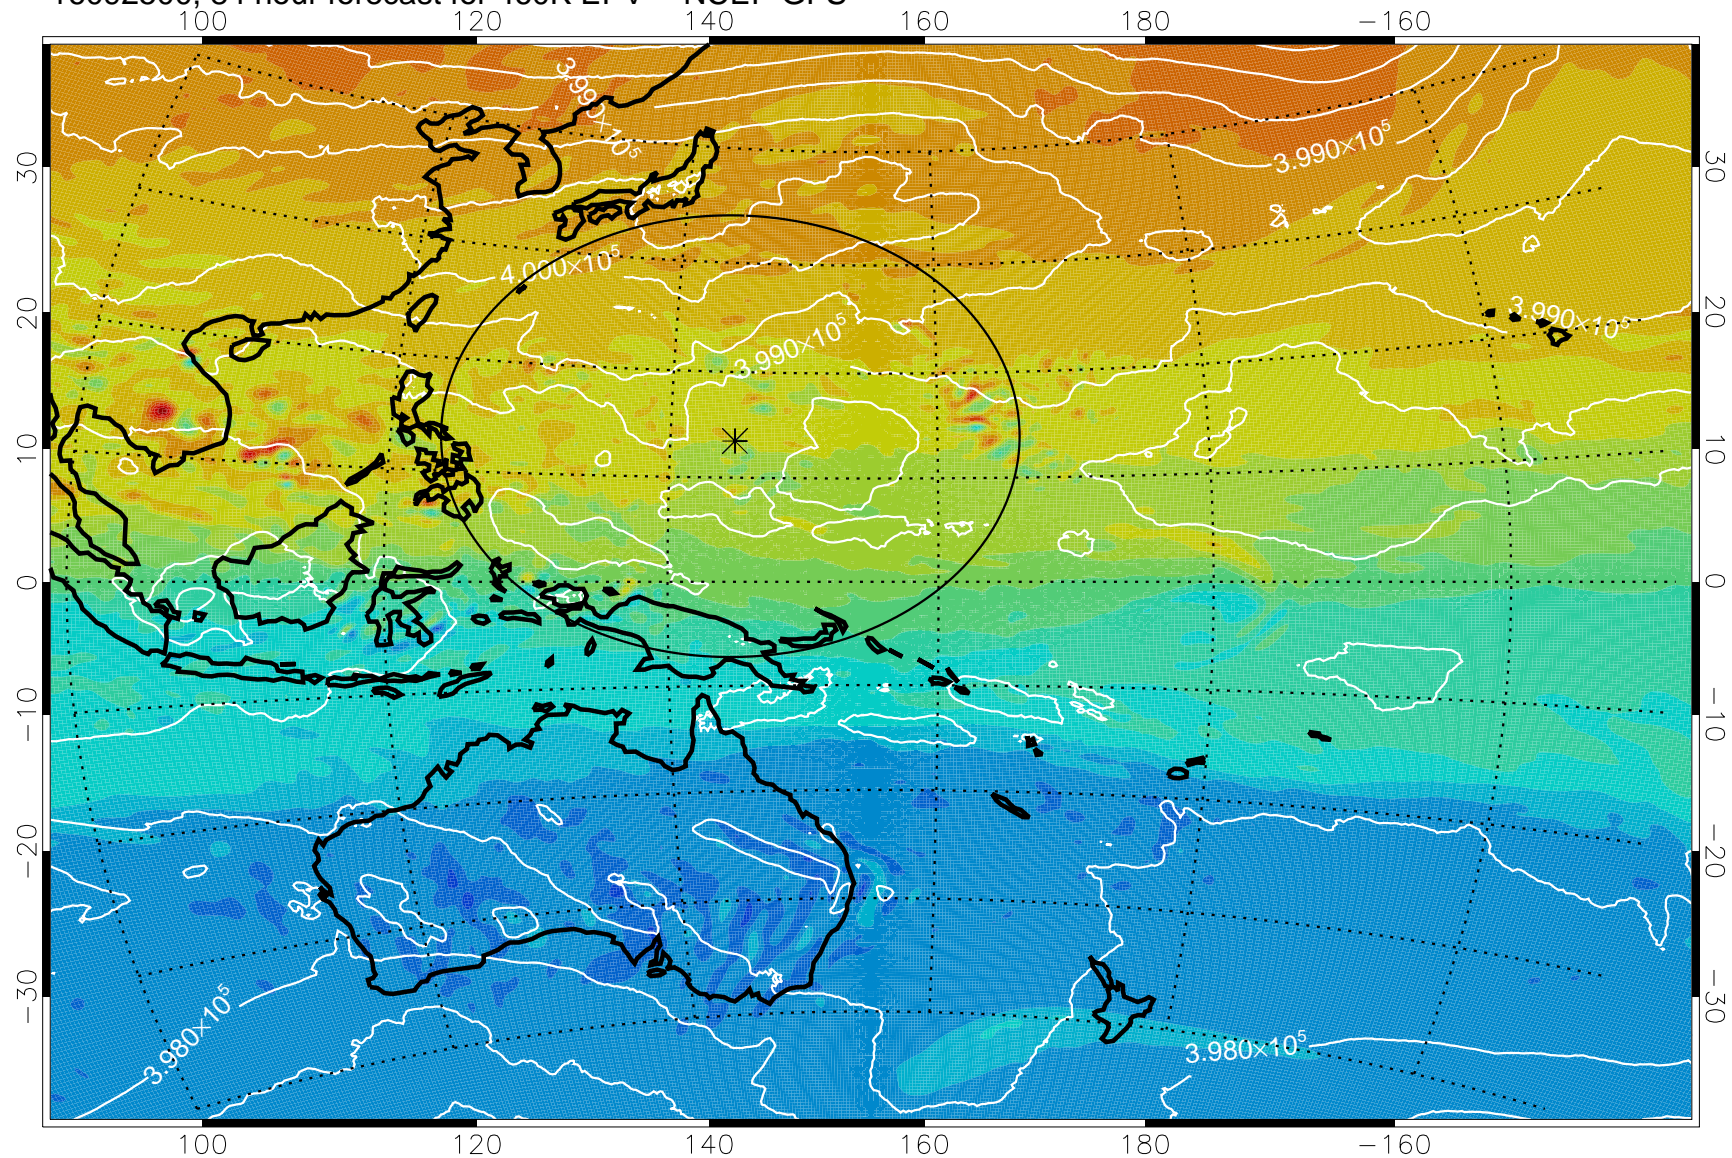

16092318, 54 hour forecast for 460K EPV -- NCEP GFS

460K Montgomery Streamfunction, white

Range ring of 2304 km

16092400, 60 hour forecast for 460K EPV -- NCEP GFS

460K Montgomery Streamfunction, white

Range ring of 2304 km

16092406, 66 hour forecast for 460K EPV -- NCEP GFS

460K Montgomery Streamfunction, white

Range ring of 2304 km

16092412, 72 hour forecast for 460K EPV -- NCEP GFS

460K Montgomery Streamfunction, white

Range ring of 2304 km

16092418, 78 hour forecast for 460K EPV -- NCEP GFS

460K Montgomery Streamfunction, white

Range ring of 2304 km

16092500, 84 hour forecast for 460K EPV -- NCEP GFS

460K Montgomery Streamfunction, white

Range ring of 2304 km

16092506, 90 hour forecast for 460K EPV -- NCEP GFS

460K Montgomery Streamfunction, white

Range ring of 2304 km

16092512, 96 hour forecast for 460K EPV -- NCEP GFS

460K Montgomery Streamfunction, white

Range ring of 2304 km