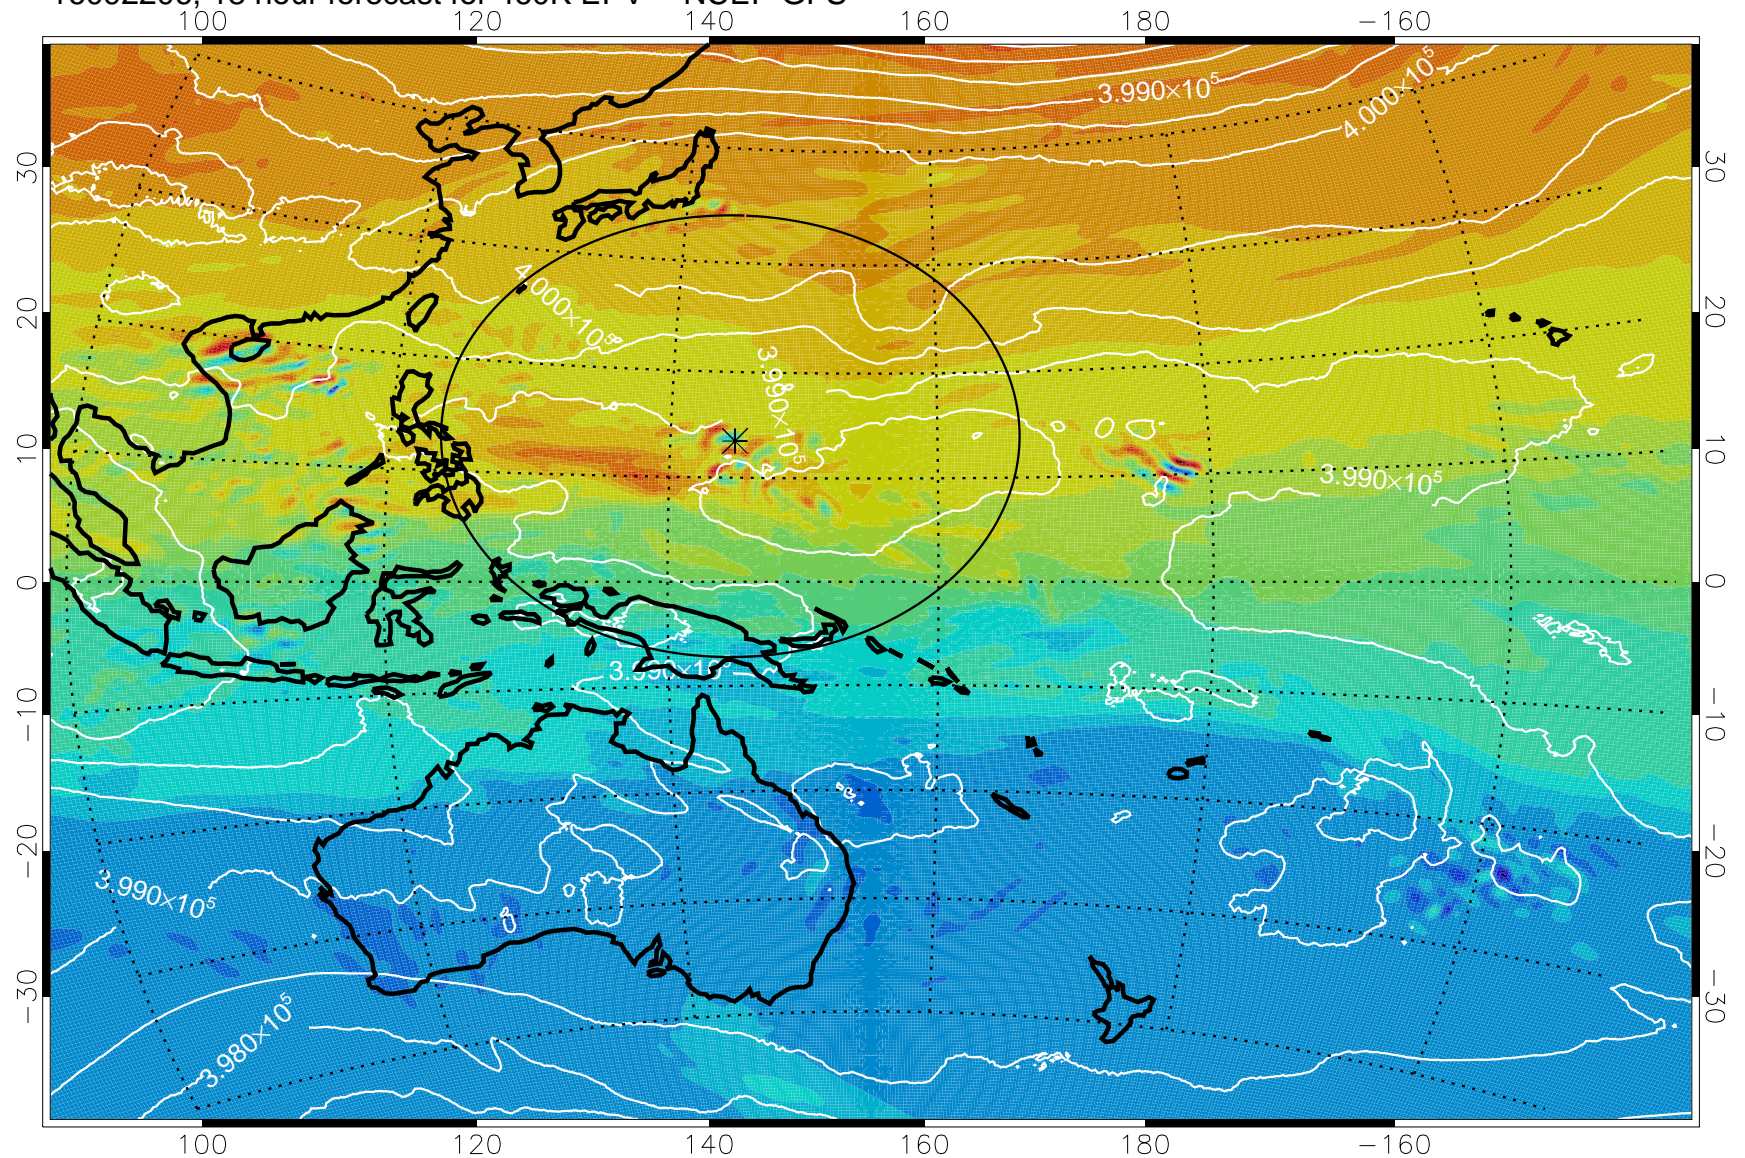

16092118, 6 hour forecast for 460K EPV -- NCEP GFS

460K Montgomery Streamfunction, white

Range ring of 2304 km

16092200, 12 hour forecast for 460K EPV -- NCEP GFS

460K Montgomery Streamfunction, white

Range ring of 2304 km

16092206, 18 hour forecast for 460K EPV -- NCEP GFS

460K Montgomery Streamfunction, white

Range ring of 2304 km

16092212, 24 hour forecast for 460K EPV -- NCEP GFS

460K Montgomery Streamfunction, white

Range ring of 2304 km

16092218, 30 hour forecast for 460K EPV -- NCEP GFS

460K Montgomery Streamfunction, white

Range ring of 2304 km

16092300, 36 hour forecast for 460K EPV -- NCEP GFS

460K Montgomery Streamfunction, white

Range ring of 2304 km

16092306, 42 hour forecast for 460K EPV -- NCEP GFS

460K Montgomery Streamfunction, white

Range ring of 2304 km

16092312, 48 hour forecast for 460K EPV -- NCEP GFS

460K Montgomery Streamfunction, white

Range ring of 2304 km