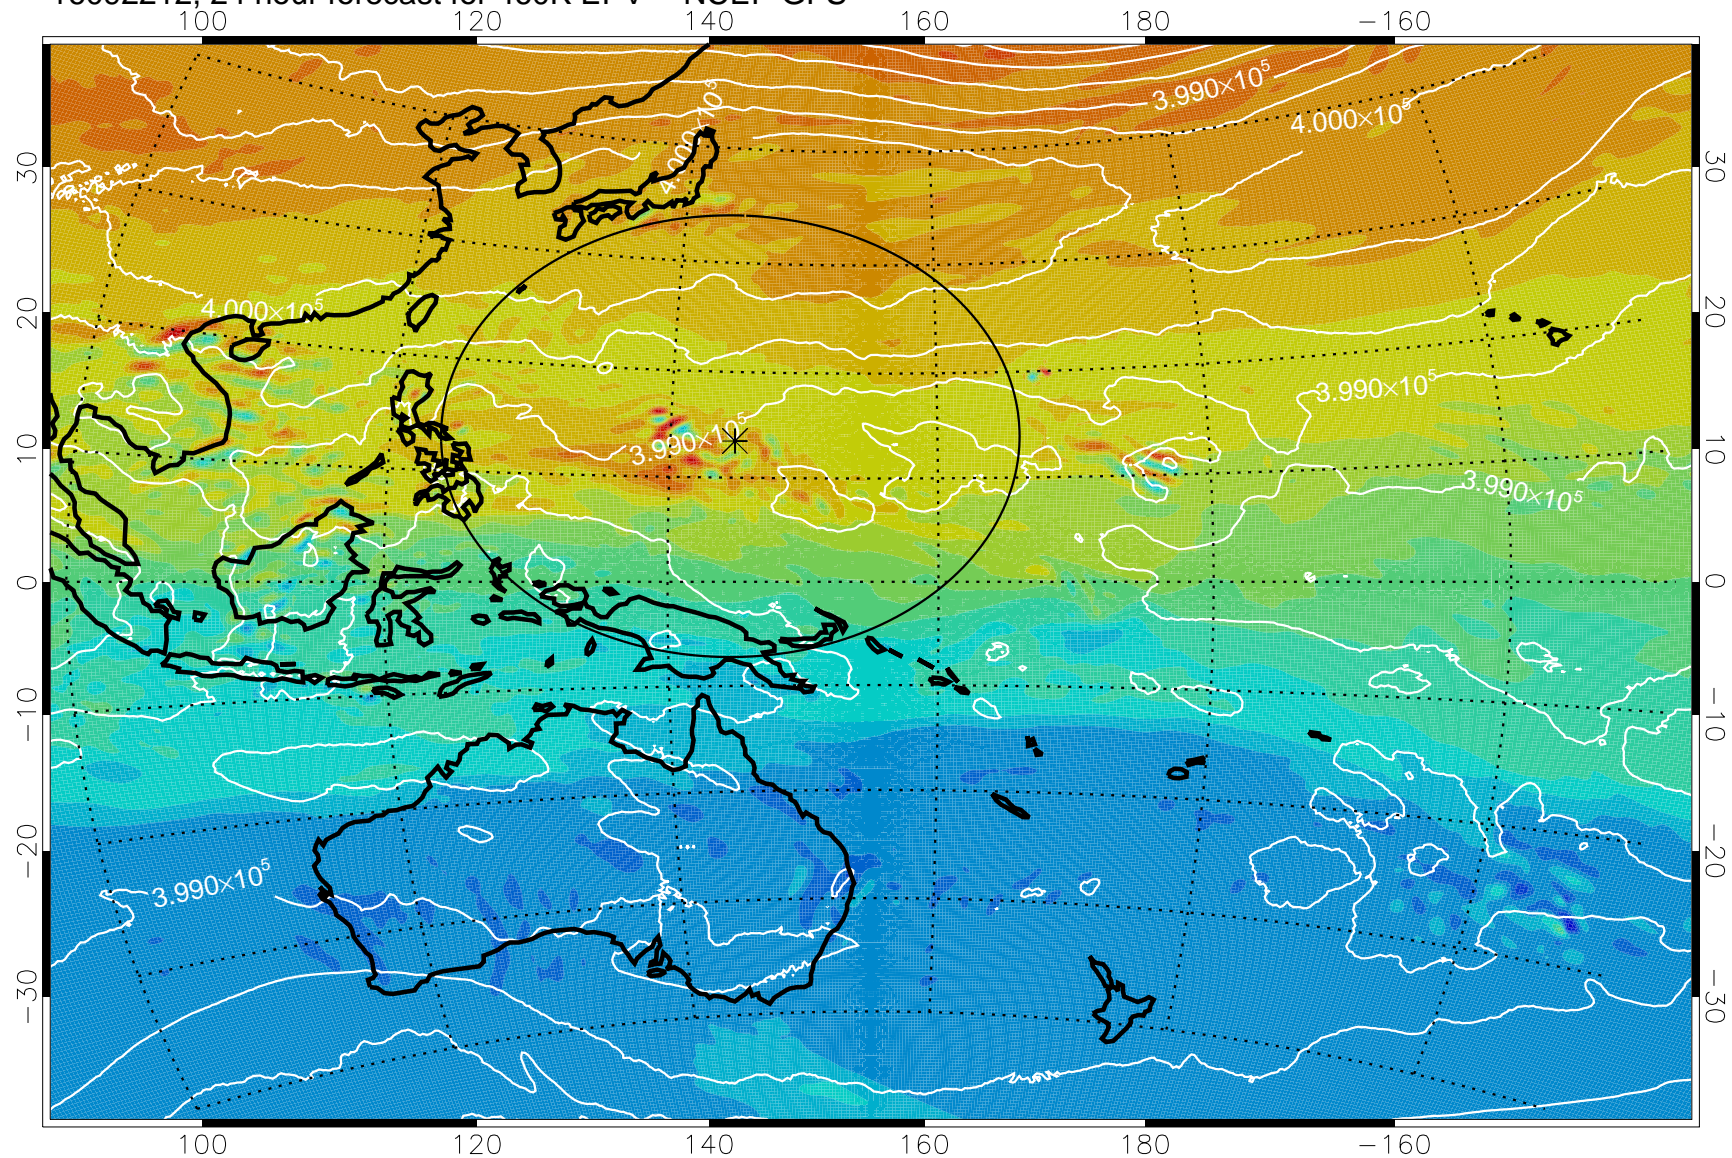

16092118, 6 hour forecast for 460K EPV -- NCEP GFS

460K Montgomery Streamfunction, white

Range ring of 2304 km

16092200, 12 hour forecast for 460K EPV -- NCEP GFS

460K Montgomery Streamfunction, white

Range ring of 2304 km

16092206, 18 hour forecast for 460K EPV -- NCEP GFS

460K Montgomery Streamfunction, white

Range ring of 2304 km

16092212, 24 hour forecast for 460K EPV -- NCEP GFS

460K Montgomery Streamfunction, white

Range ring of 2304 km

16092218, 30 hour forecast for 460K EPV -- NCEP GFS

460K Montgomery Streamfunction, white

Range ring of 2304 km

16092300, 36 hour forecast for 460K EPV -- NCEP GFS

460K Montgomery Streamfunction, white

Range ring of 2304 km

16092318, 54 hour forecast for 460K EPV -- NCEP GFS

460K Montgomery Streamfunction, white

Range ring of 2304 km

16092400, 60 hour forecast for 460K EPV -- NCEP GFS

460K Montgomery Streamfunction, white

Range ring of 2304 km