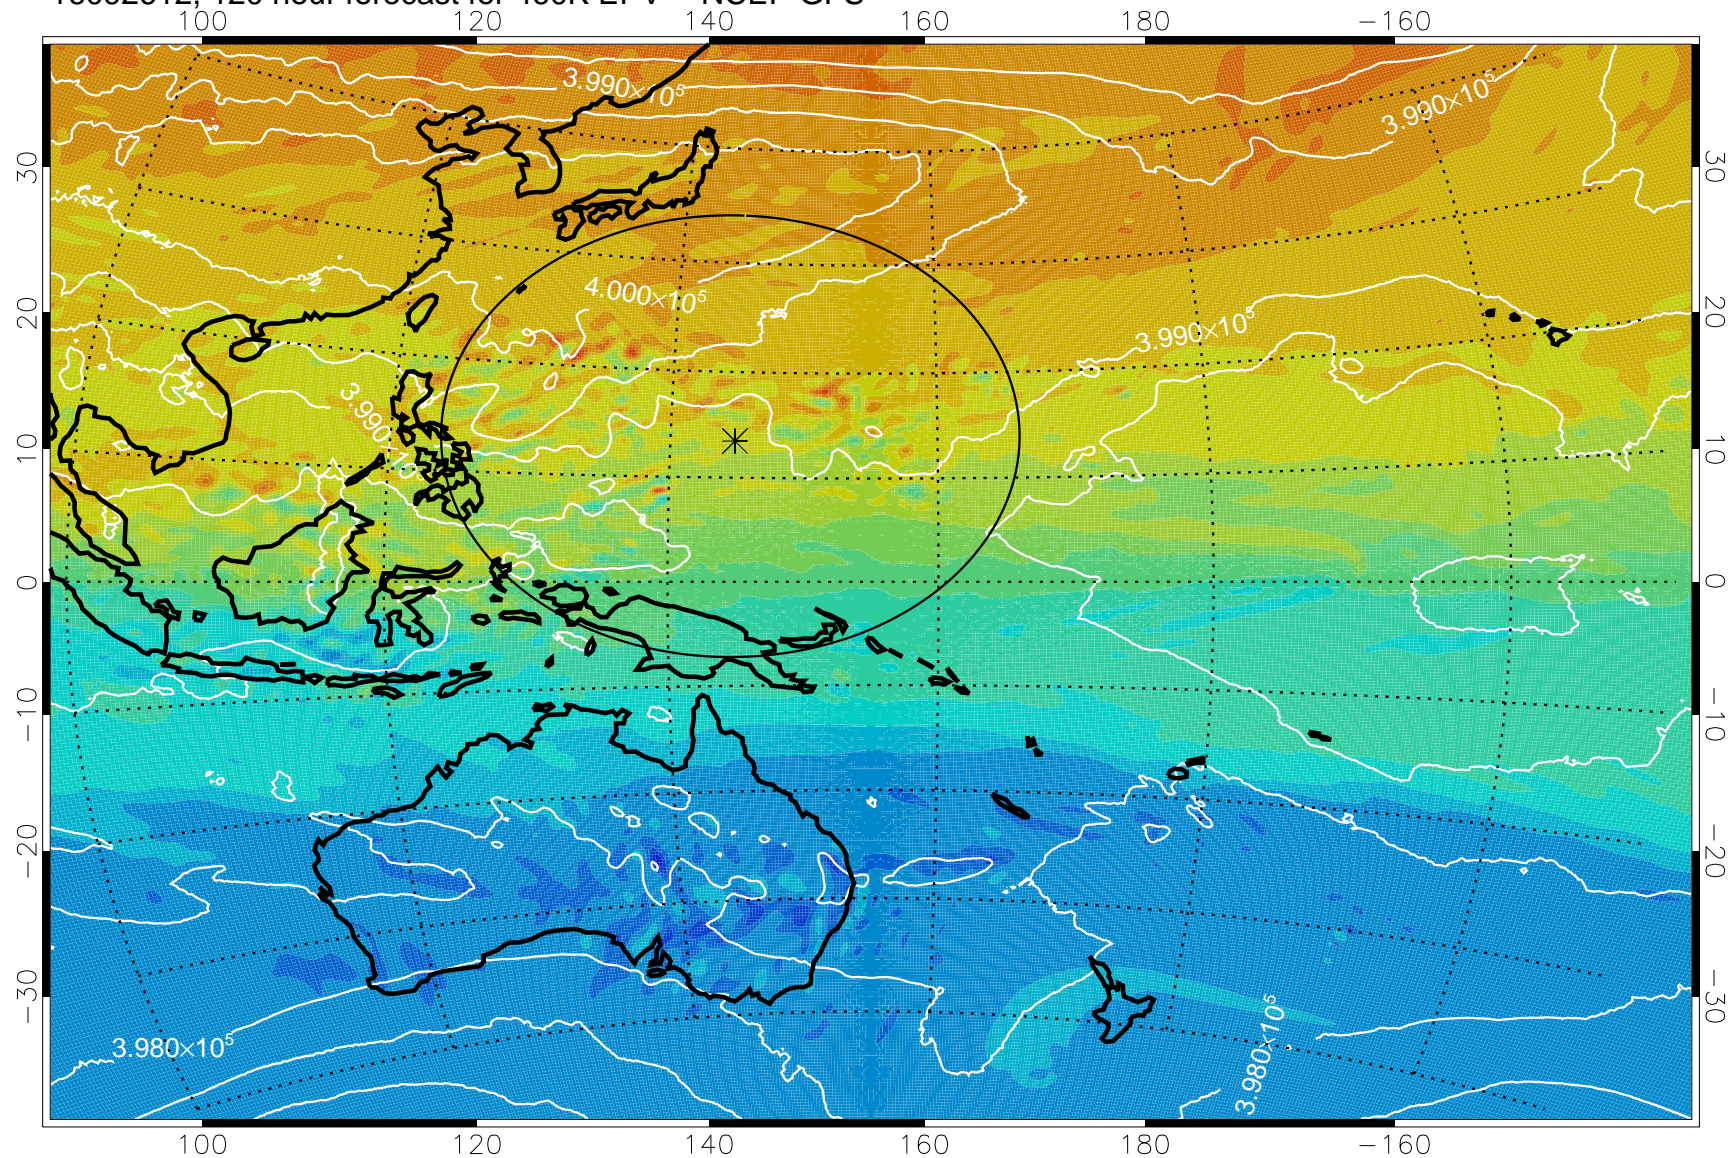

16092518, 102 hour forecast for 460K EPV -- NCEP GFS

460K Montgomery Streamfunction, white

Range ring of 2304 km

16092600, 108 hour forecast for 460K EPV -- NCEP GFS

460K Montgomery Streamfunction, white

Range ring of 2304 km

16092606, 114 hour forecast for 460K EPV -- NCEP GFS

460K Montgomery Streamfunction, white

Range ring of 2304 km

16092612, 120 hour forecast for 460K EPV -- NCEP GFS

460K Montgomery Streamfunction, white

Range ring of 2304 km