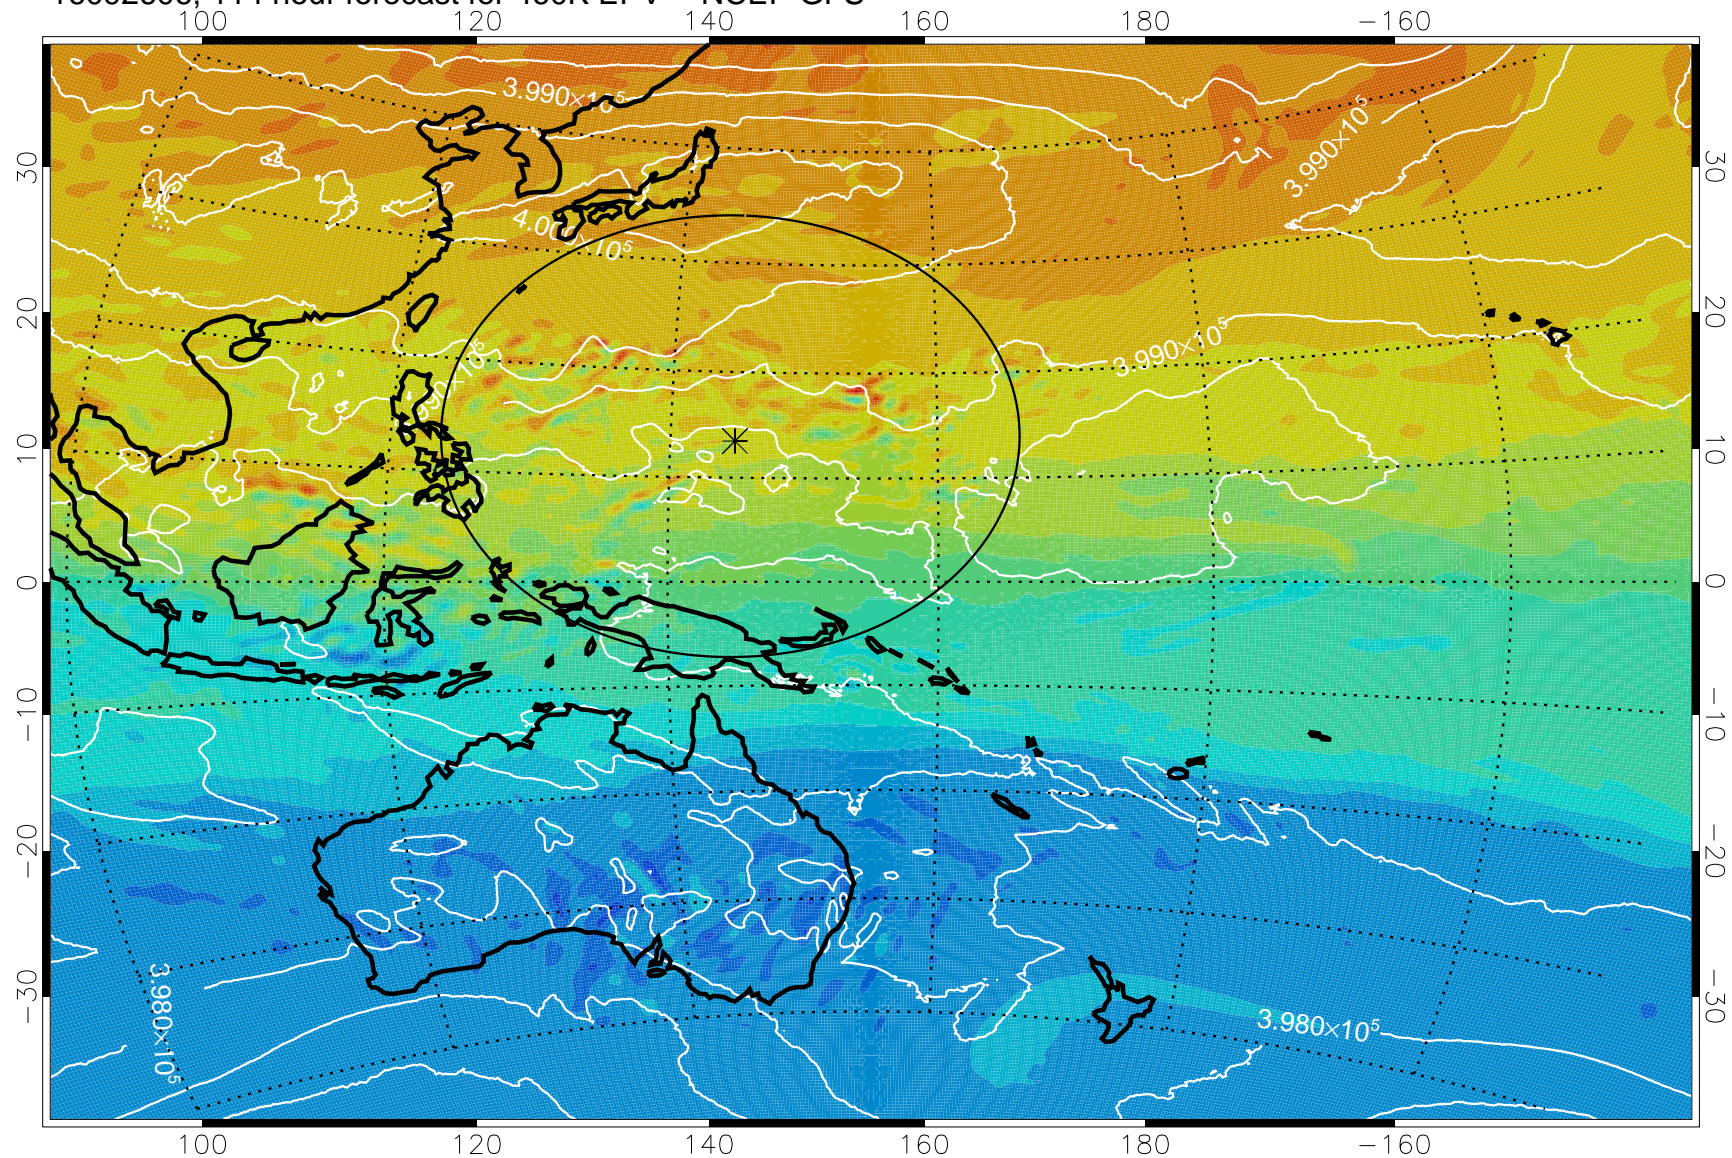

16092418, 78 hour forecast for 460K EPV -- NCEP GFS

460K Montgomery Streamfunction, white

Range ring of 2304 km

16092500, 84 hour forecast for 460K EPV -- NCEP GFS

460K Montgomery Streamfunction, white

Range ring of 2304 km

16092506, 90 hour forecast for 460K EPV -- NCEP GFS

460K Montgomery Streamfunction, white

Range ring of 2304 km

16092512, 96 hour forecast for 460K EPV -- NCEP GFS

460K Montgomery Streamfunction, white

Range ring of 2304 km

16092518, 102 hour forecast for 460K EPV -- NCEP GFS

460K Montgomery Streamfunction, white

Range ring of 2304 km

16092600, 108 hour forecast for 460K EPV -- NCEP GFS

460K Montgomery Streamfunction, white

Range ring of 2304 km

16092606, 114 hour forecast for 460K EPV -- NCEP GFS

460K Montgomery Streamfunction, white

Range ring of 2304 km

16092612, 120 hour forecast for 460K EPV -- NCEP GFS

460K Montgomery Streamfunction, white

Range ring of 2304 km