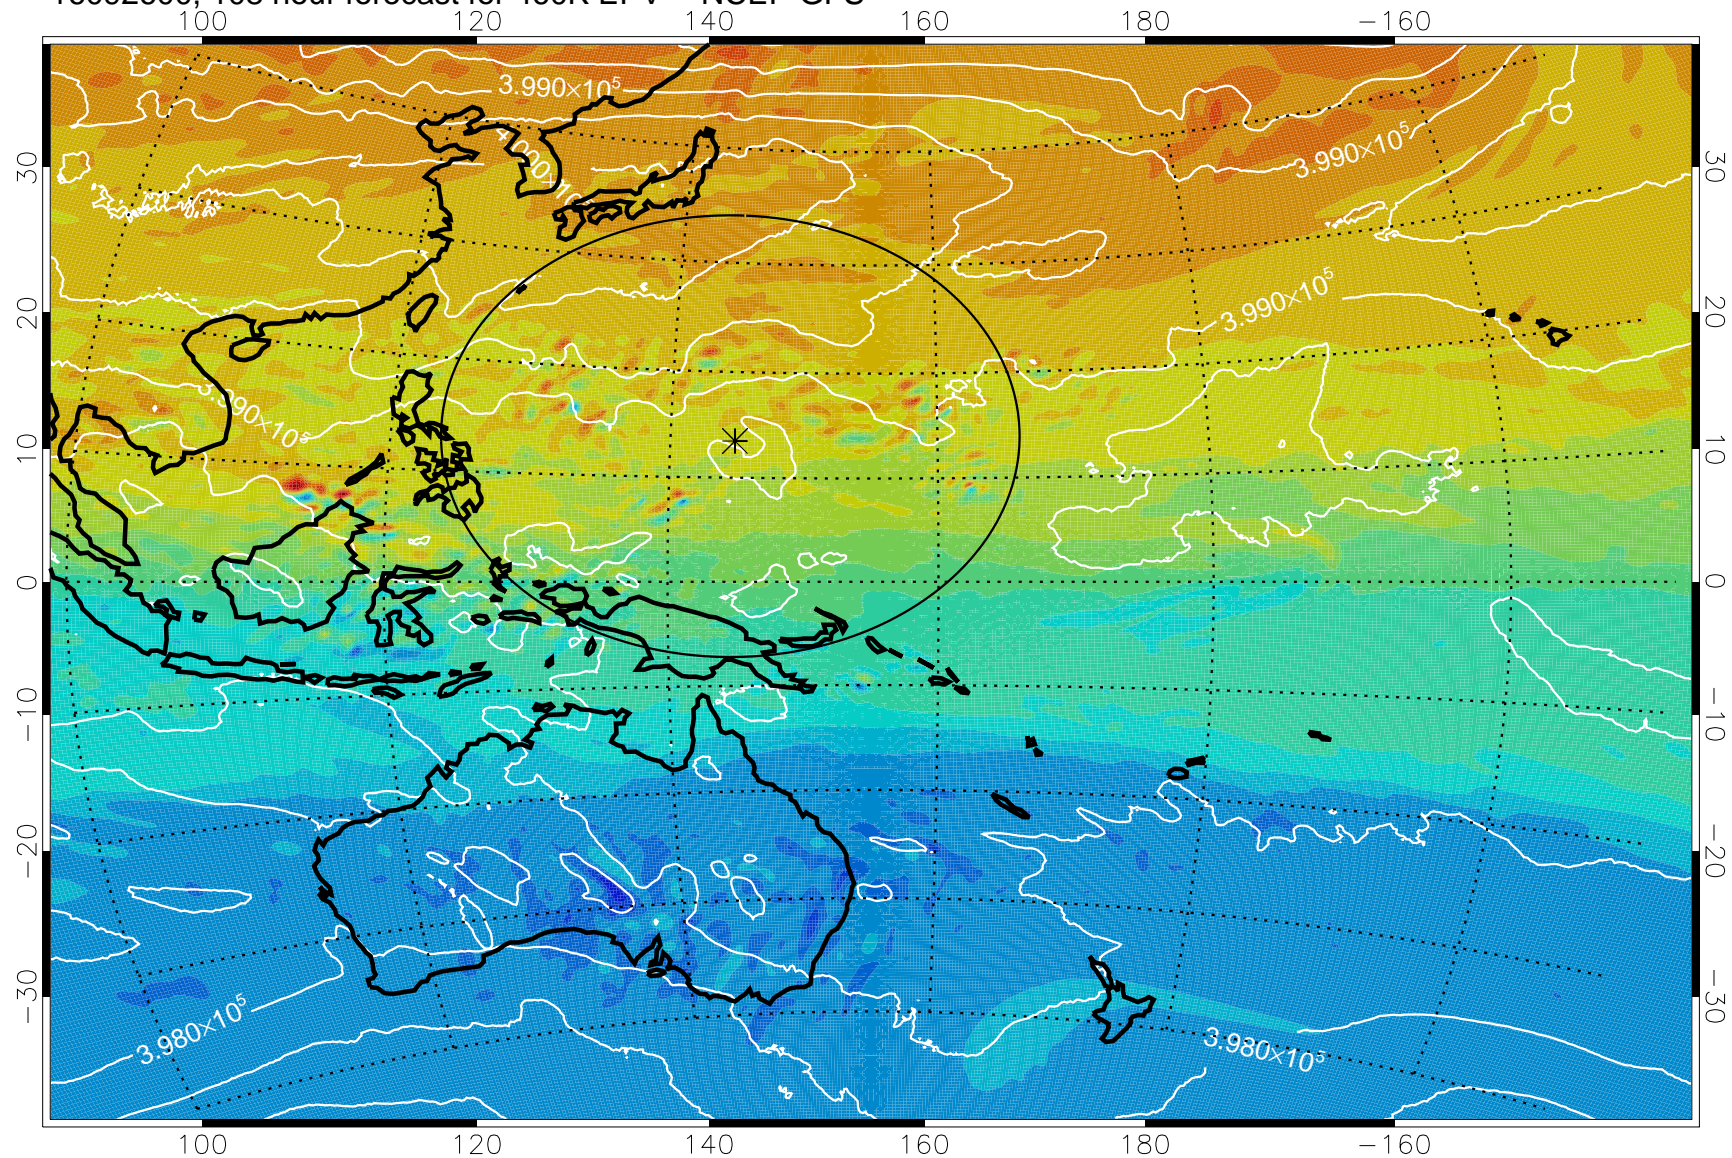

16092506, 90 hour forecast for 460K EPV -- NCEP GFS

460K Montgomery Streamfunction, white

Range ring of 2304 km

16092512, 96 hour forecast for 460K EPV -- NCEP GFS

460K Montgomery Streamfunction, white

Range ring of 2304 km

16092518, 102 hour forecast for 460K EPV -- NCEP GFS

460K Montgomery Streamfunction, white

Range ring of 2304 km

16092600, 108 hour forecast for 460K EPV -- NCEP GFS

460K Montgomery Streamfunction, white

Range ring of 2304 km

16092606, 114 hour forecast for 460K EPV -- NCEP GFS

460K Montgomery Streamfunction, white

Range ring of 2304 km

16092612, 120 hour forecast for 460K EPV -- NCEP GFS

460K Montgomery Streamfunction, white

Range ring of 2304 km