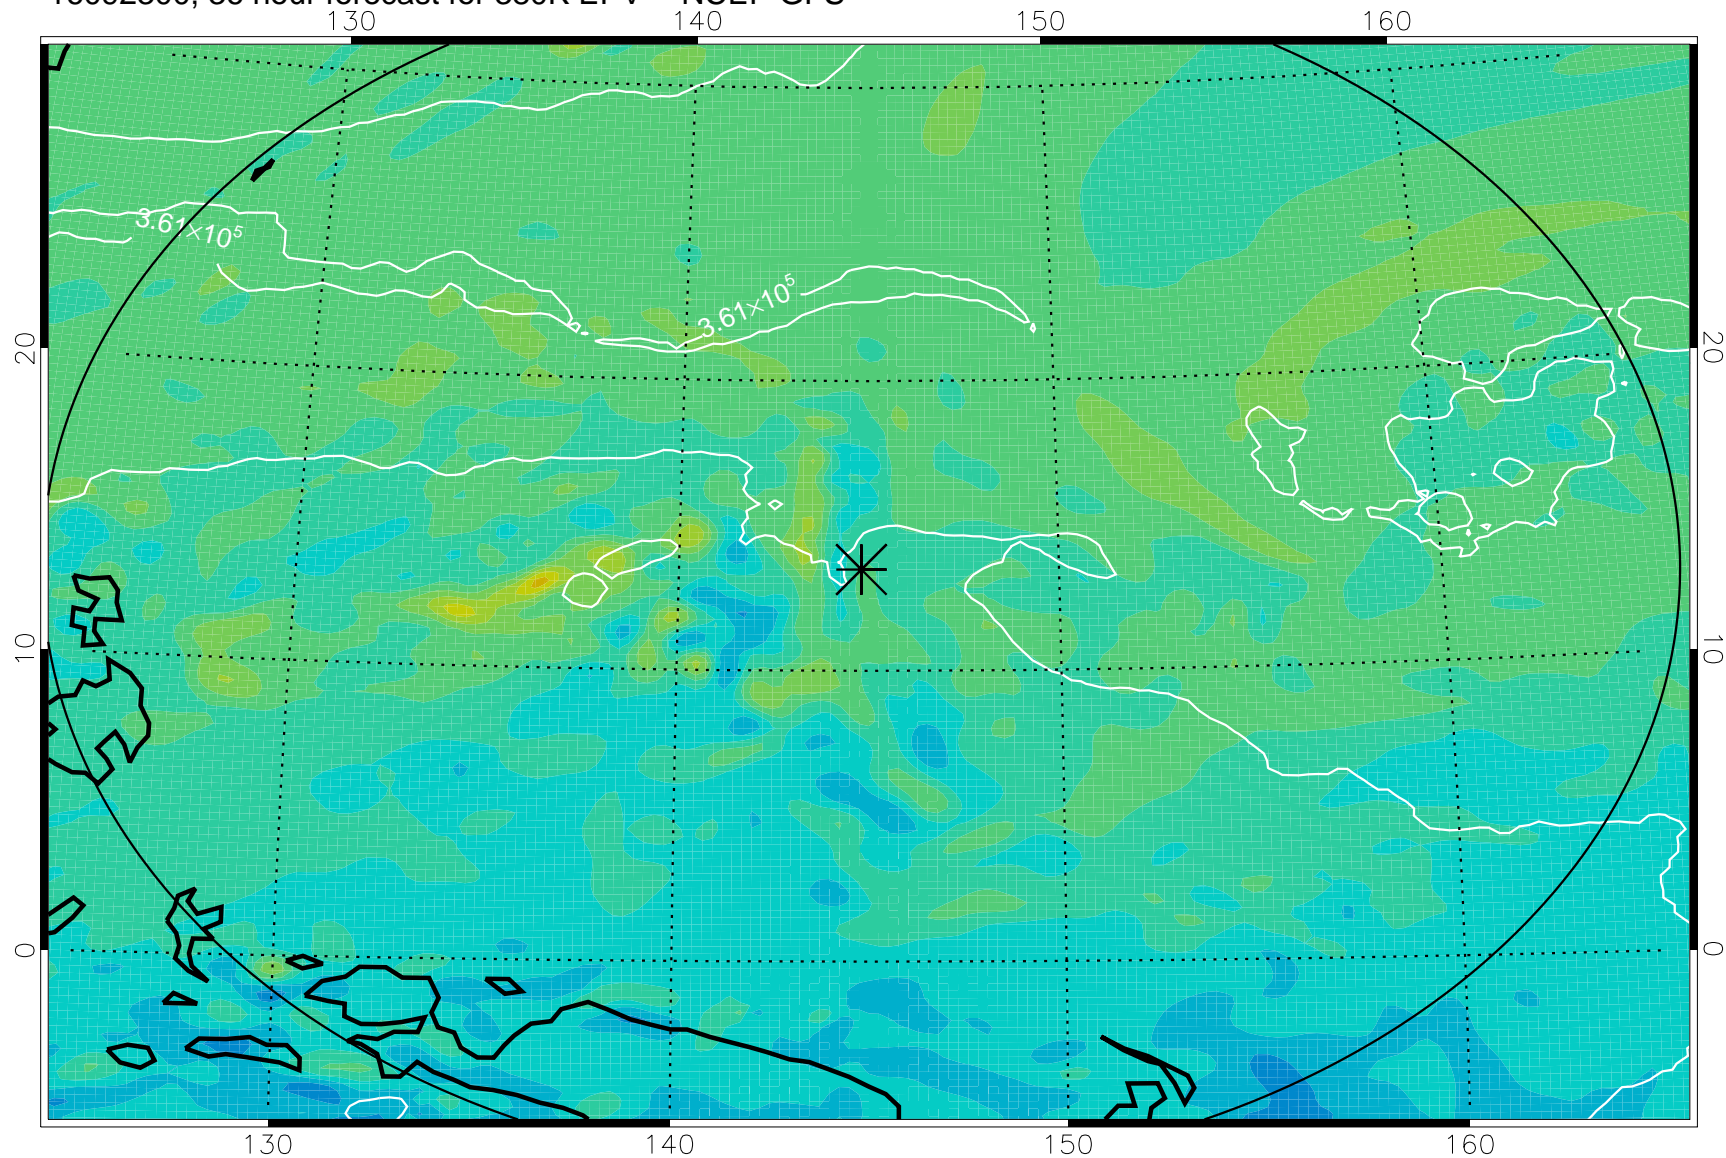

16092118, 6 hour forecast for 380K EPV -- NCEP GFS

16092200, 12 hour forecast for 380K EPV -- NCEP GFS

380K Montgomery Streamfunction, white

Range ring of 2304 km

16092206, 18 hour forecast for 380K EPV -- NCEP GFS

380K Montgomery Streamfunction, white

Range ring of 2304 km

16092212, 24 hour forecast for 380K EPV -- NCEP GFS

380K Montgomery Streamfunction, white

Range ring of 2304 km

16092218, 30 hour forecast for 380K EPV -- NCEP GFS

380K Montgomery Streamfunction, white

Range ring of 2304 km

16092300, 36 hour forecast for 380K EPV -- NCEP GFS

380K Montgomery Streamfunction, white

Range ring of 2304 km

16092306, 42 hour forecast for 380K EPV -- NCEP GFS

380K Montgomery Streamfunction, white

Range ring of 2304 km

16092400, 60 hour forecast for 380K EPV -- NCEP GFS

380K Montgomery Streamfunction, white

Range ring of 2304 km

16092406, 66 hour forecast for 380K EPV -- NCEP GFS