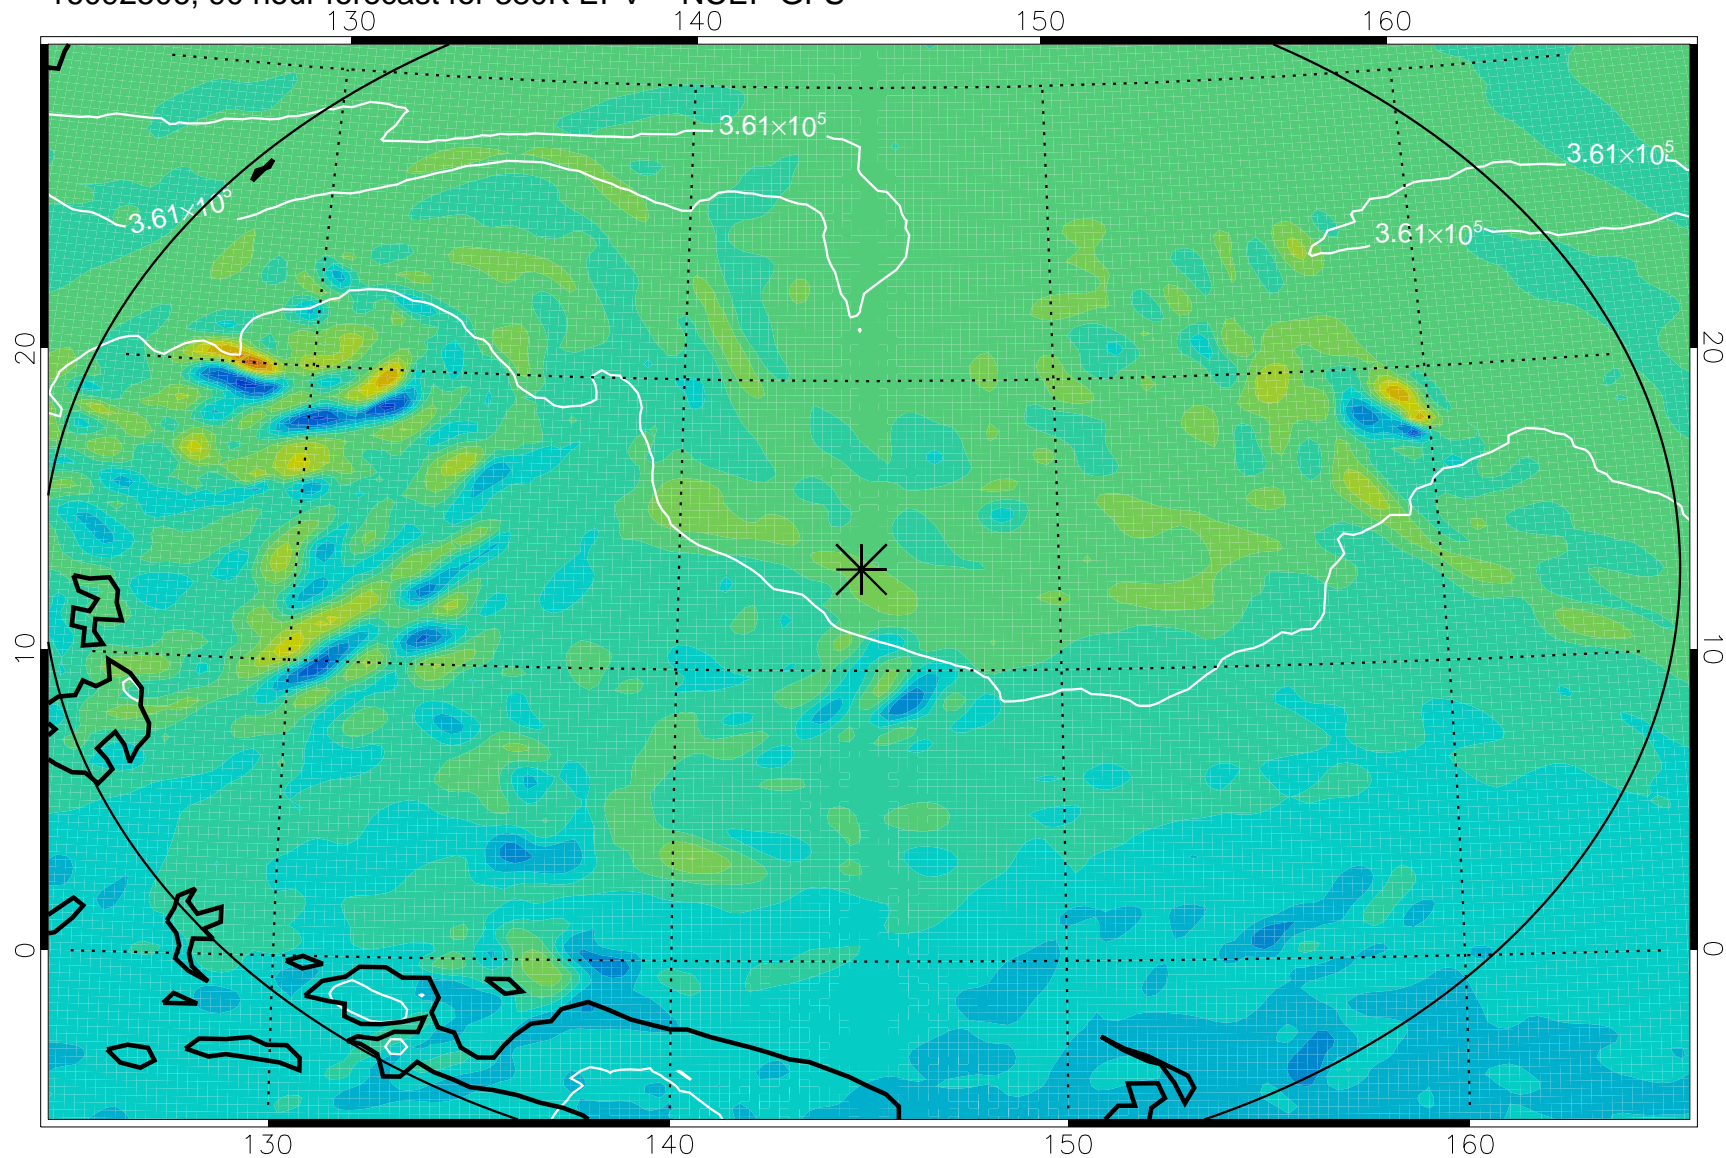

380K Montgomery Streamfunction, white

Range ring of 2304 km

16092412, 72 hour forecast for 380K EPV -- NCEP GFS

380K Montgomery Streamfunction, white

Range ring of 2304 km

16092418, 78 hour forecast for 380K EPV -- NCEP GFS

380K Montgomery Streamfunction, white

Range ring of 2304 km

16092500, 84 hour forecast for 380K EPV -- NCEP GFS

380K Montgomery Streamfunction, white

Range ring of 2304 km

16092506, 90 hour forecast for 380K EPV -- NCEP GFS

380K Montgomery Streamfunction, white

Range ring of 2304 km

16092512, 96 hour forecast for 380K EPV -- NCEP GFS

380K Montgomery Streamfunction, white

Range ring of 2304 km

16092518, 102 hour forecast for 380K EPV -- NCEP GFS

380K Montgomery Streamfunction, white

Range ring of 2304 km

16092600, 108 hour forecast for 380K EPV -- NCEP GFS

380K Montgomery Streamfunction, white

Range ring of 2304 km

16092606, 114 hour forecast for 380K EPV -- NCEP GFS