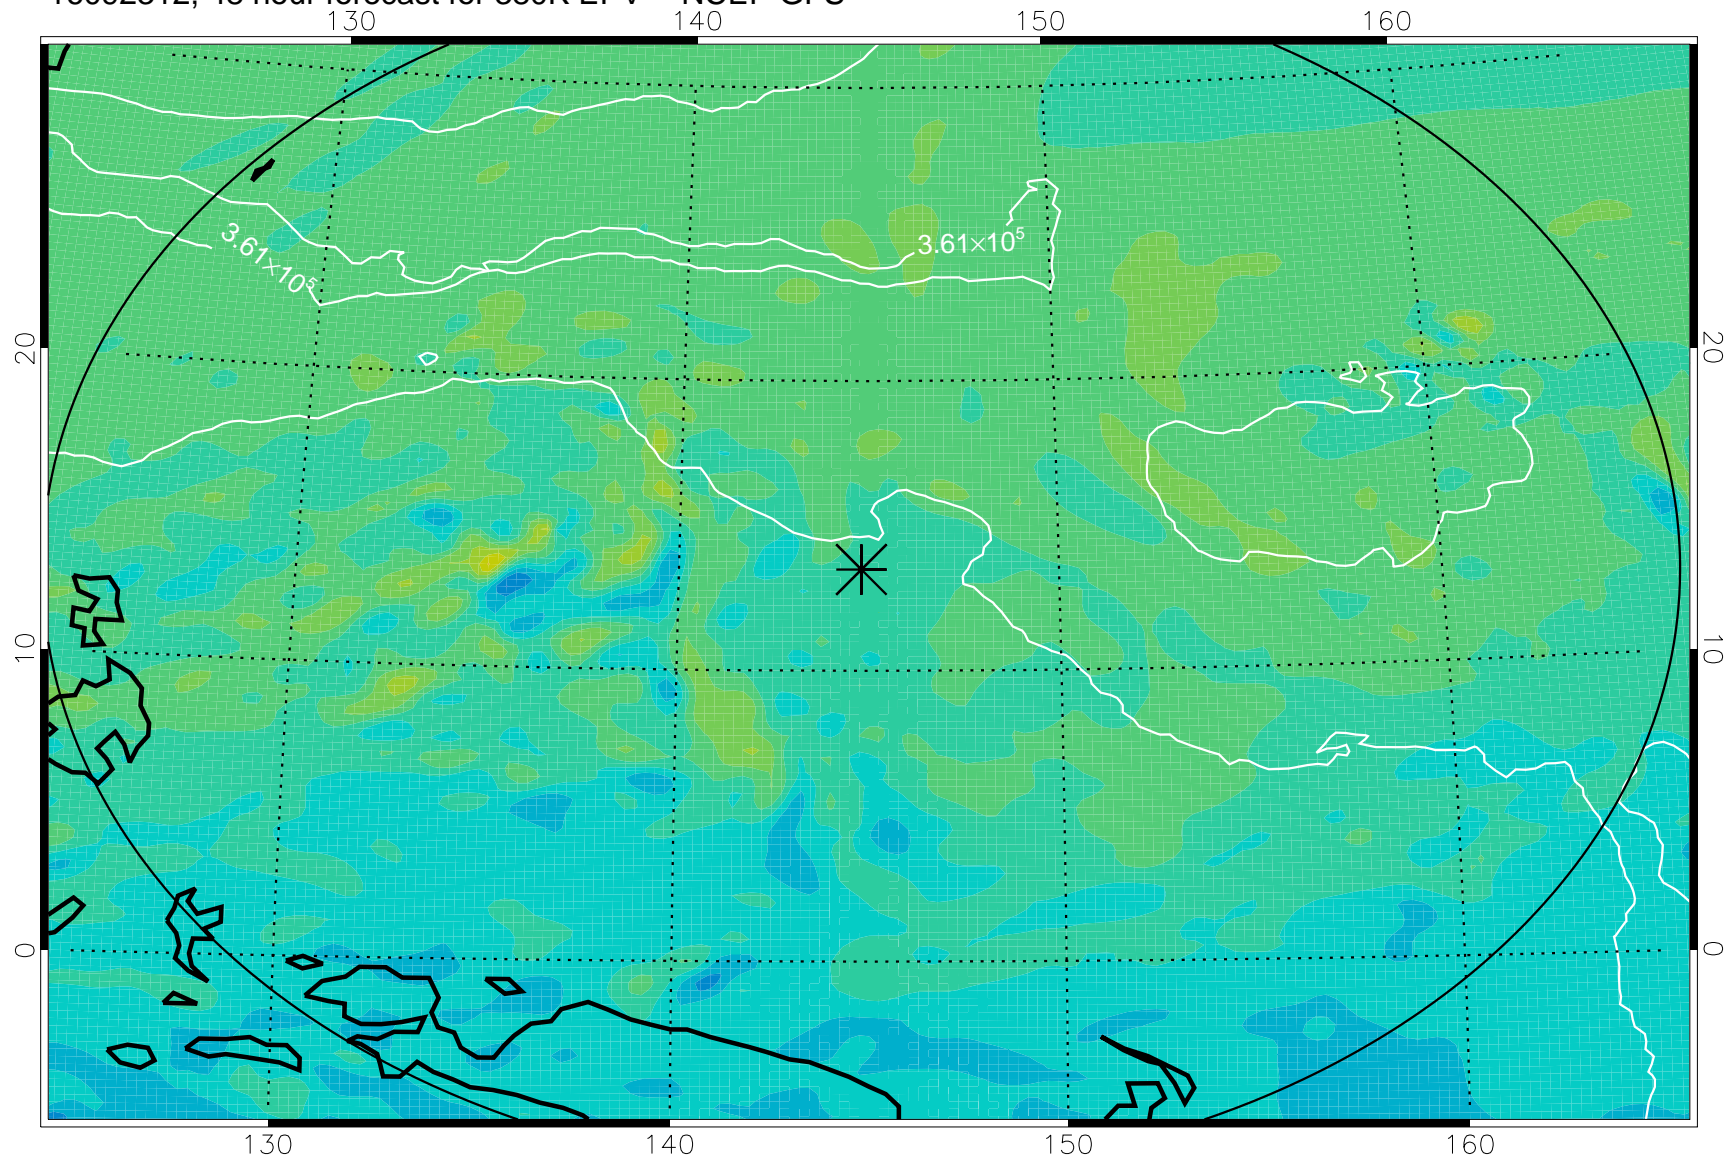

380K Montgomery Streamfunction, white

Range ring of 2304 km

16092212, 24 hour forecast for 380K EPV -- NCEP GFS

380K Montgomery Streamfunction, white

Range ring of 2304 km

16092218, 30 hour forecast for 380K EPV -- NCEP GFS

380K Montgomery Streamfunction, white

Range ring of 2304 km

16092300, 36 hour forecast for 380K EPV -- NCEP GFS

380K Montgomery Streamfunction, white

Range ring of 2304 km

16092306, 42 hour forecast for 380K EPV -- NCEP GFS

380K Montgomery Streamfunction, white

Range ring of 2304 km

16092312, 48 hour forecast for 380K EPV -- NCEP GFS

380K Montgomery Streamfunction, white

Range ring of 2304 km

16092318, 54 hour forecast for 380K EPV -- NCEP GFS

380K Montgomery Streamfunction, white

Range ring of 2304 km

16092400, 60 hour forecast for 380K EPV -- NCEP GFS

380K Montgomery Streamfunction, white

Range ring of 2304 km

16092406, 66 hour forecast for 380K EPV -- NCEP GFS