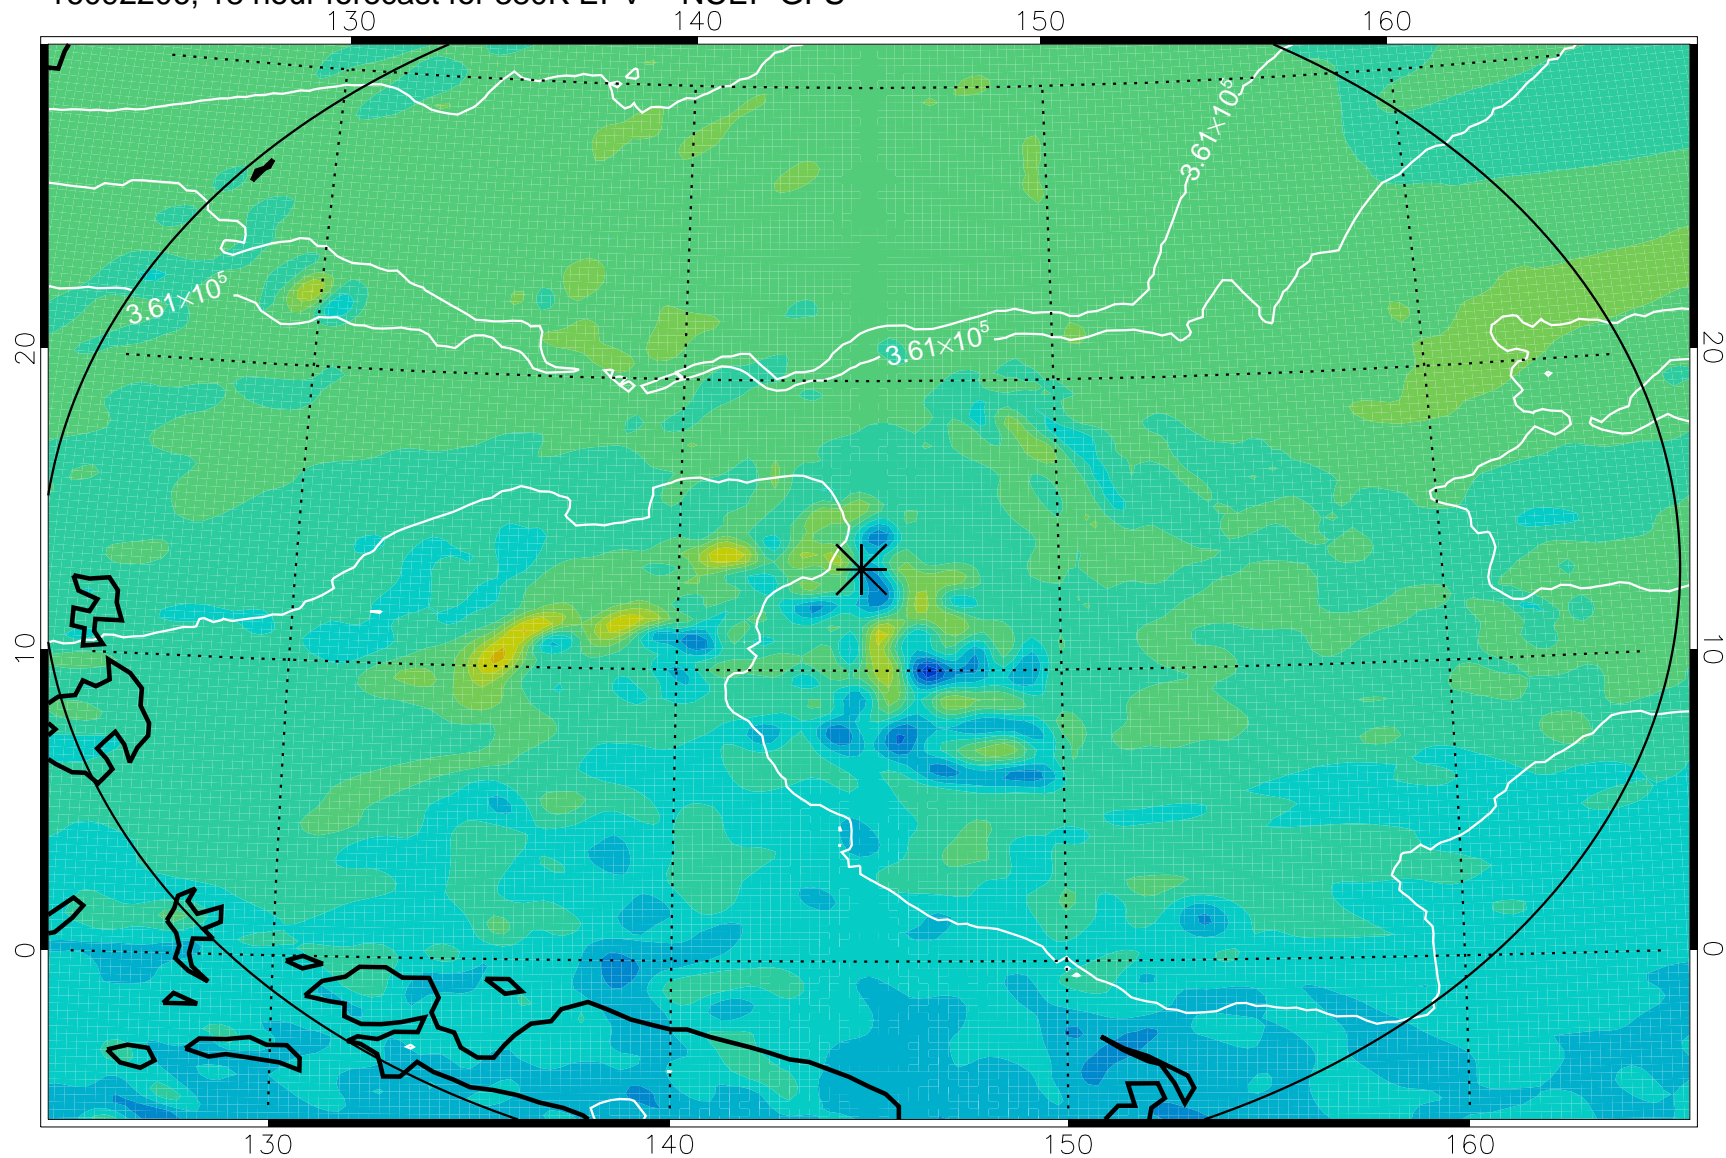

16092118, 6 hour forecast for 380K EPV -- NCEP GFS

16092200, 12 hour forecast for 380K EPV -- NCEP GFS

380K Montgomery Streamfunction, white

Range ring of 2304 km

16092206, 18 hour forecast for 380K EPV -- NCEP GFS

380K Montgomery Streamfunction, white

Range ring of 2304 km

16092212, 24 hour forecast for 380K EPV -- NCEP GFS

380K Montgomery Streamfunction, white

Range ring of 2304 km

16092218, 30 hour forecast for 380K EPV -- NCEP GFS

380K Montgomery Streamfunction, white

Range ring of 2304 km

16092300, 36 hour forecast for 380K EPV -- NCEP GFS

380K Montgomery Streamfunction, white

Range ring of 2304 km

16092306, 42 hour forecast for 380K EPV -- NCEP GFS

380K Montgomery Streamfunction, white

Range ring of 2304 km

16092400, 60 hour forecast for 380K EPV -- NCEP GFS

380K Montgomery Streamfunction, white

Range ring of 2304 km

16092406, 66 hour forecast for 380K EPV -- NCEP GFS