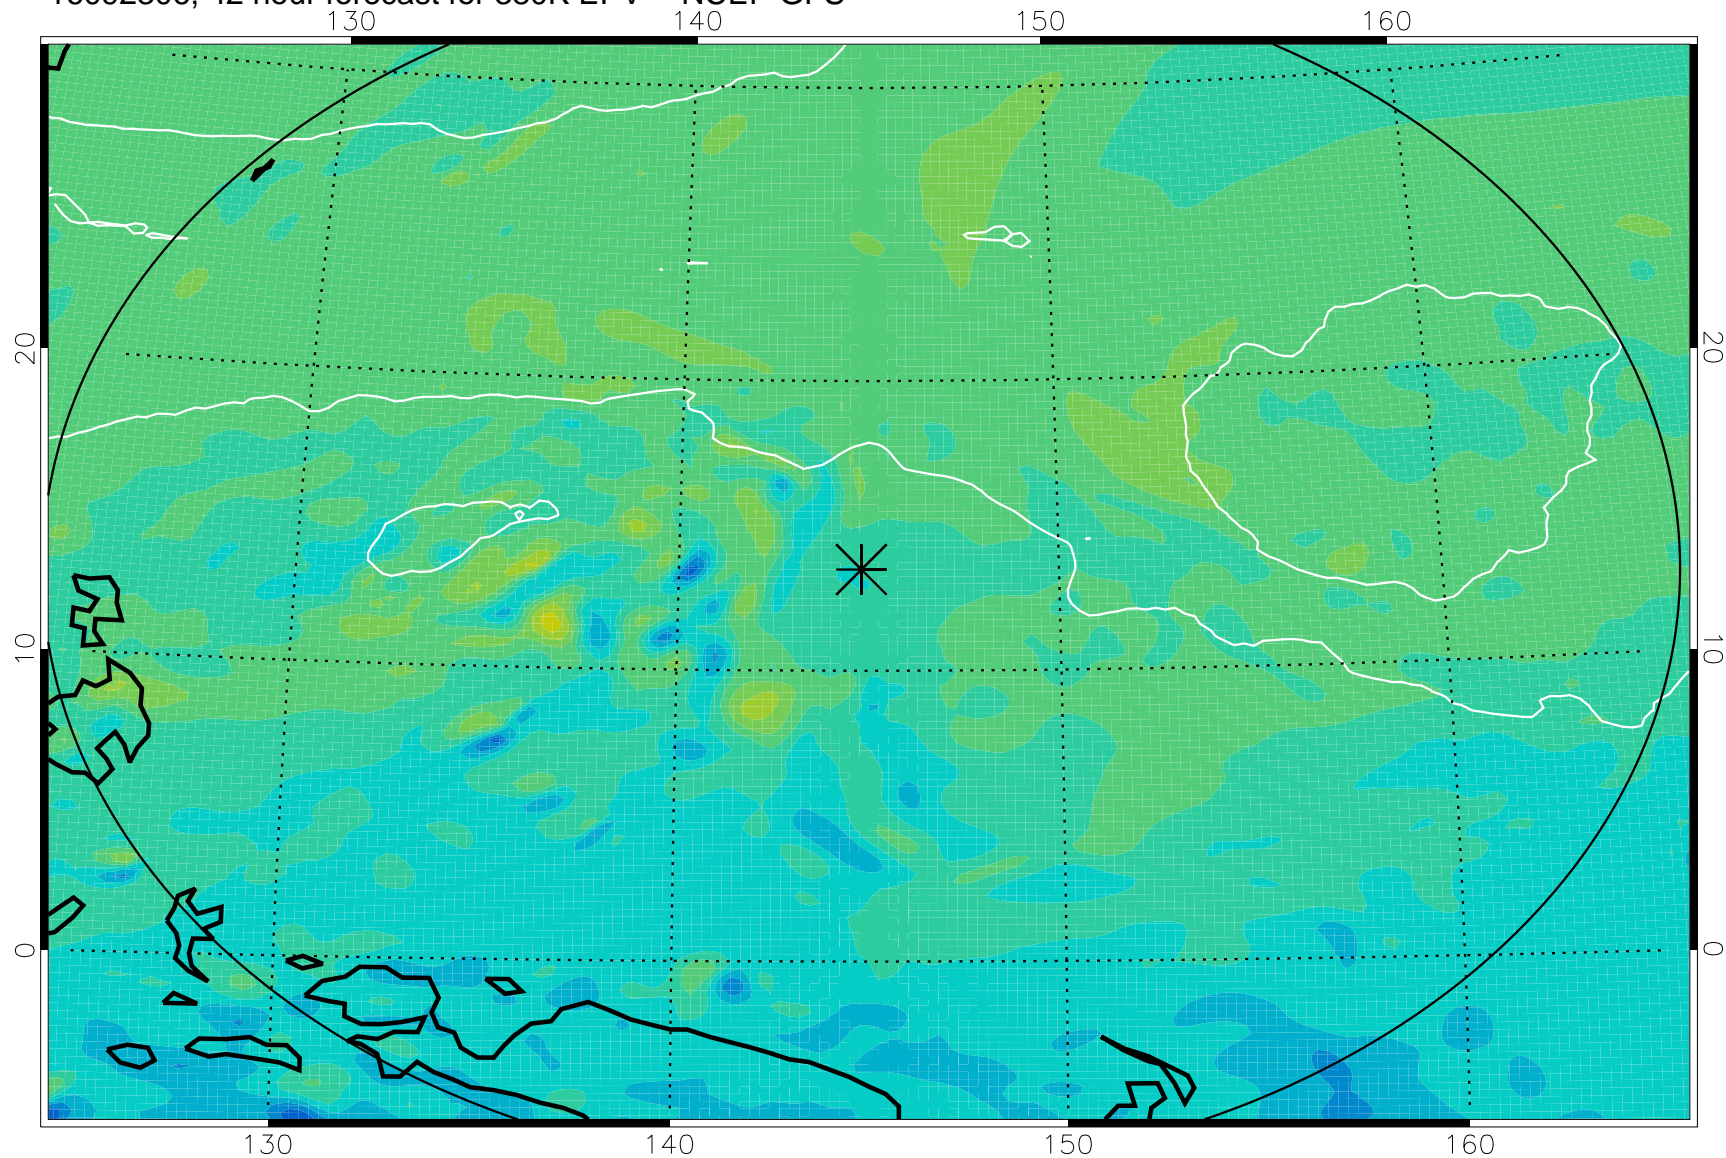

380K Montgomery Streamfunction, white

Range ring of 2304 km

16092212, 24 hour forecast for 380K EPV -- NCEP GFS

380K Montgomery Streamfunction, white

Range ring of 2304 km

16092218, 30 hour forecast for 380K EPV -- NCEP GFS

380K Montgomery Streamfunction, white

Range ring of 2304 km

16092300, 36 hour forecast for 380K EPV -- NCEP GFS

380K Montgomery Streamfunction, white

Range ring of 2304 km

16092306, 42 hour forecast for 380K EPV -- NCEP GFS

380K Montgomery Streamfunction, white

Range ring of 2304 km

16092312, 48 hour forecast for 380K EPV -- NCEP GFS

380K Montgomery Streamfunction, white

Range ring of 2304 km

16092318, 54 hour forecast for 380K EPV -- NCEP GFS

380K Montgomery Streamfunction, white

Range ring of 2304 km

16092400, 60 hour forecast for 380K EPV -- NCEP GFS

380K Montgomery Streamfunction, white

Range ring of 2304 km

16092406, 66 hour forecast for 380K EPV -- NCEP GFS