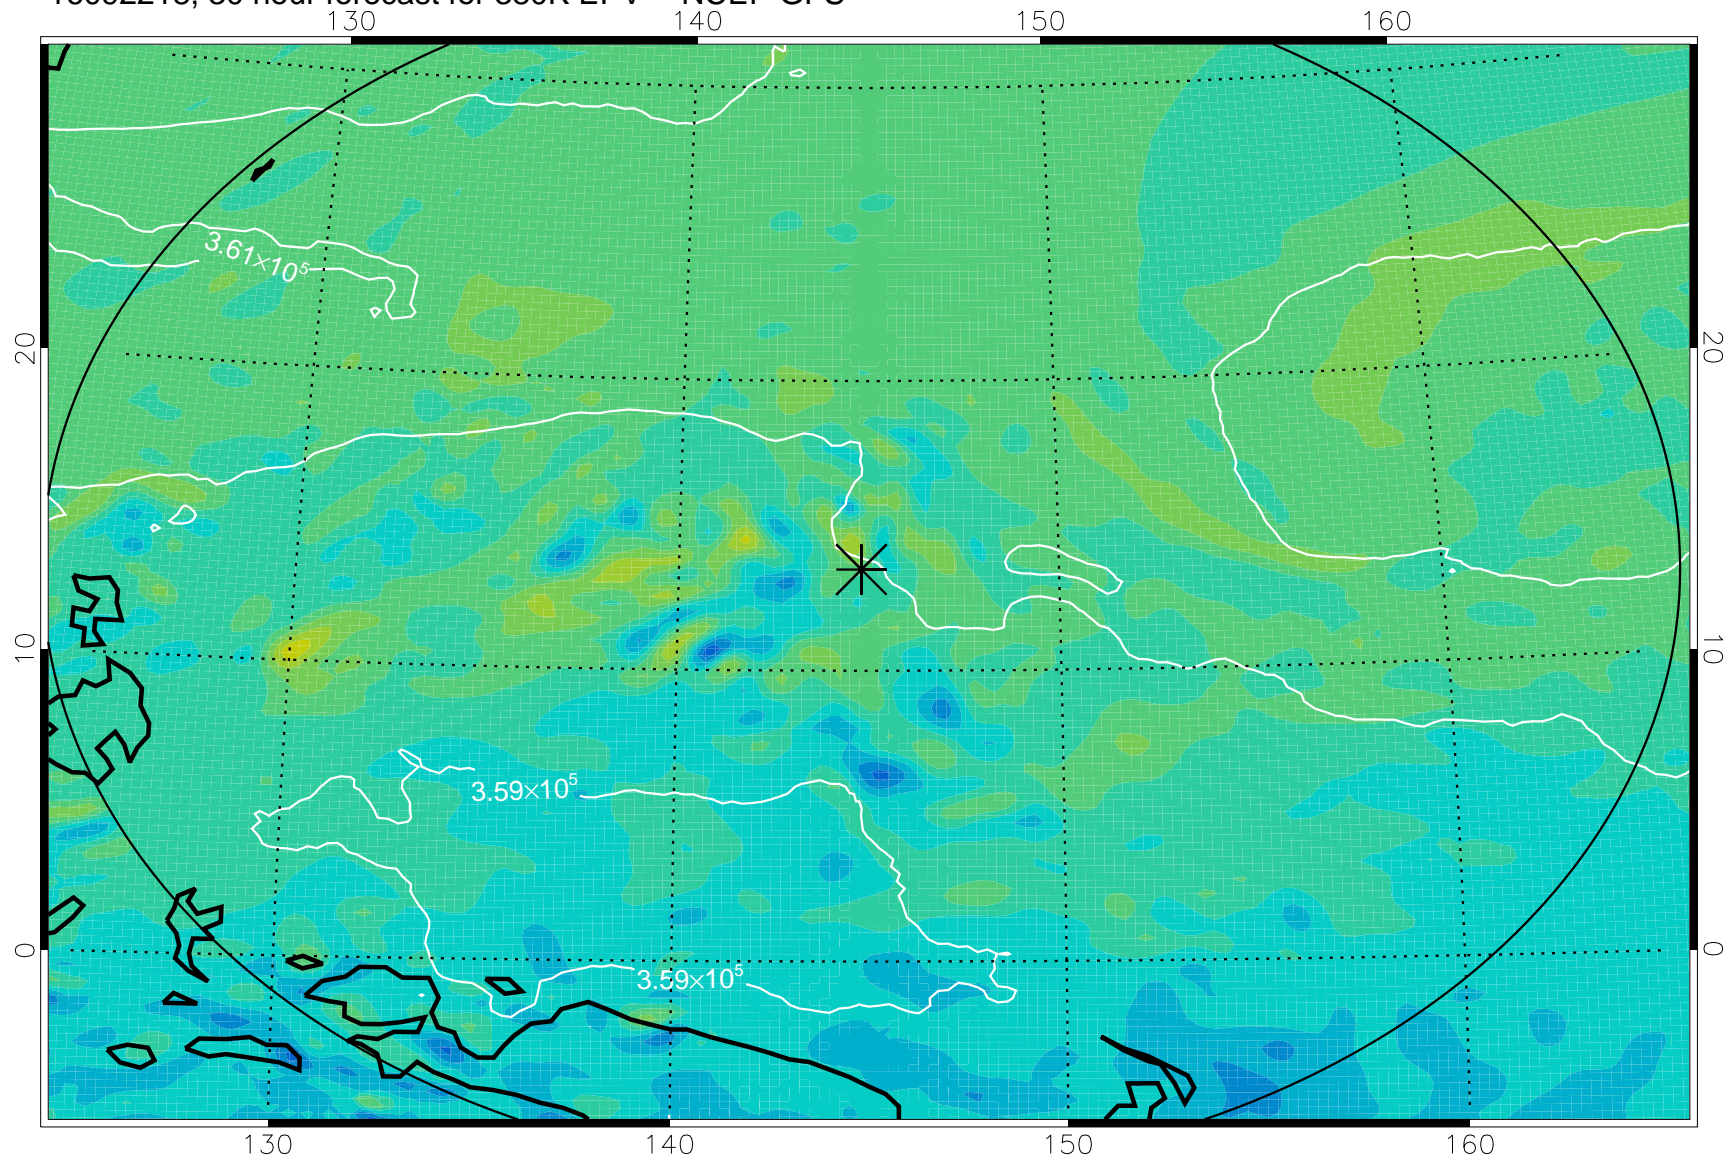

16092118, 6 hour forecast for 380K EPV -- NCEP GFS

16092200, 12 hour forecast for 380K EPV -- NCEP GFS

380K Montgomery Streamfunction, white

Range ring of 2304 km

16092206, 18 hour forecast for 380K EPV -- NCEP GFS

380K Montgomery Streamfunction, white

Range ring of 2304 km

16092212, 24 hour forecast for 380K EPV -- NCEP GFS

380K Montgomery Streamfunction, white

Range ring of 2304 km

16092218, 30 hour forecast for 380K EPV -- NCEP GFS

380K Montgomery Streamfunction, white

Range ring of 2304 km

16092300, 36 hour forecast for 380K EPV -- NCEP GFS

380K Montgomery Streamfunction, white

Range ring of 2304 km

16092306, 42 hour forecast for 380K EPV -- NCEP GFS

380K Montgomery Streamfunction, white

Range ring of 2304 km

16092400, 60 hour forecast for 380K EPV -- NCEP GFS

380K Montgomery Streamfunction, white

Range ring of 2304 km

16092406, 66 hour forecast for 380K EPV -- NCEP GFS