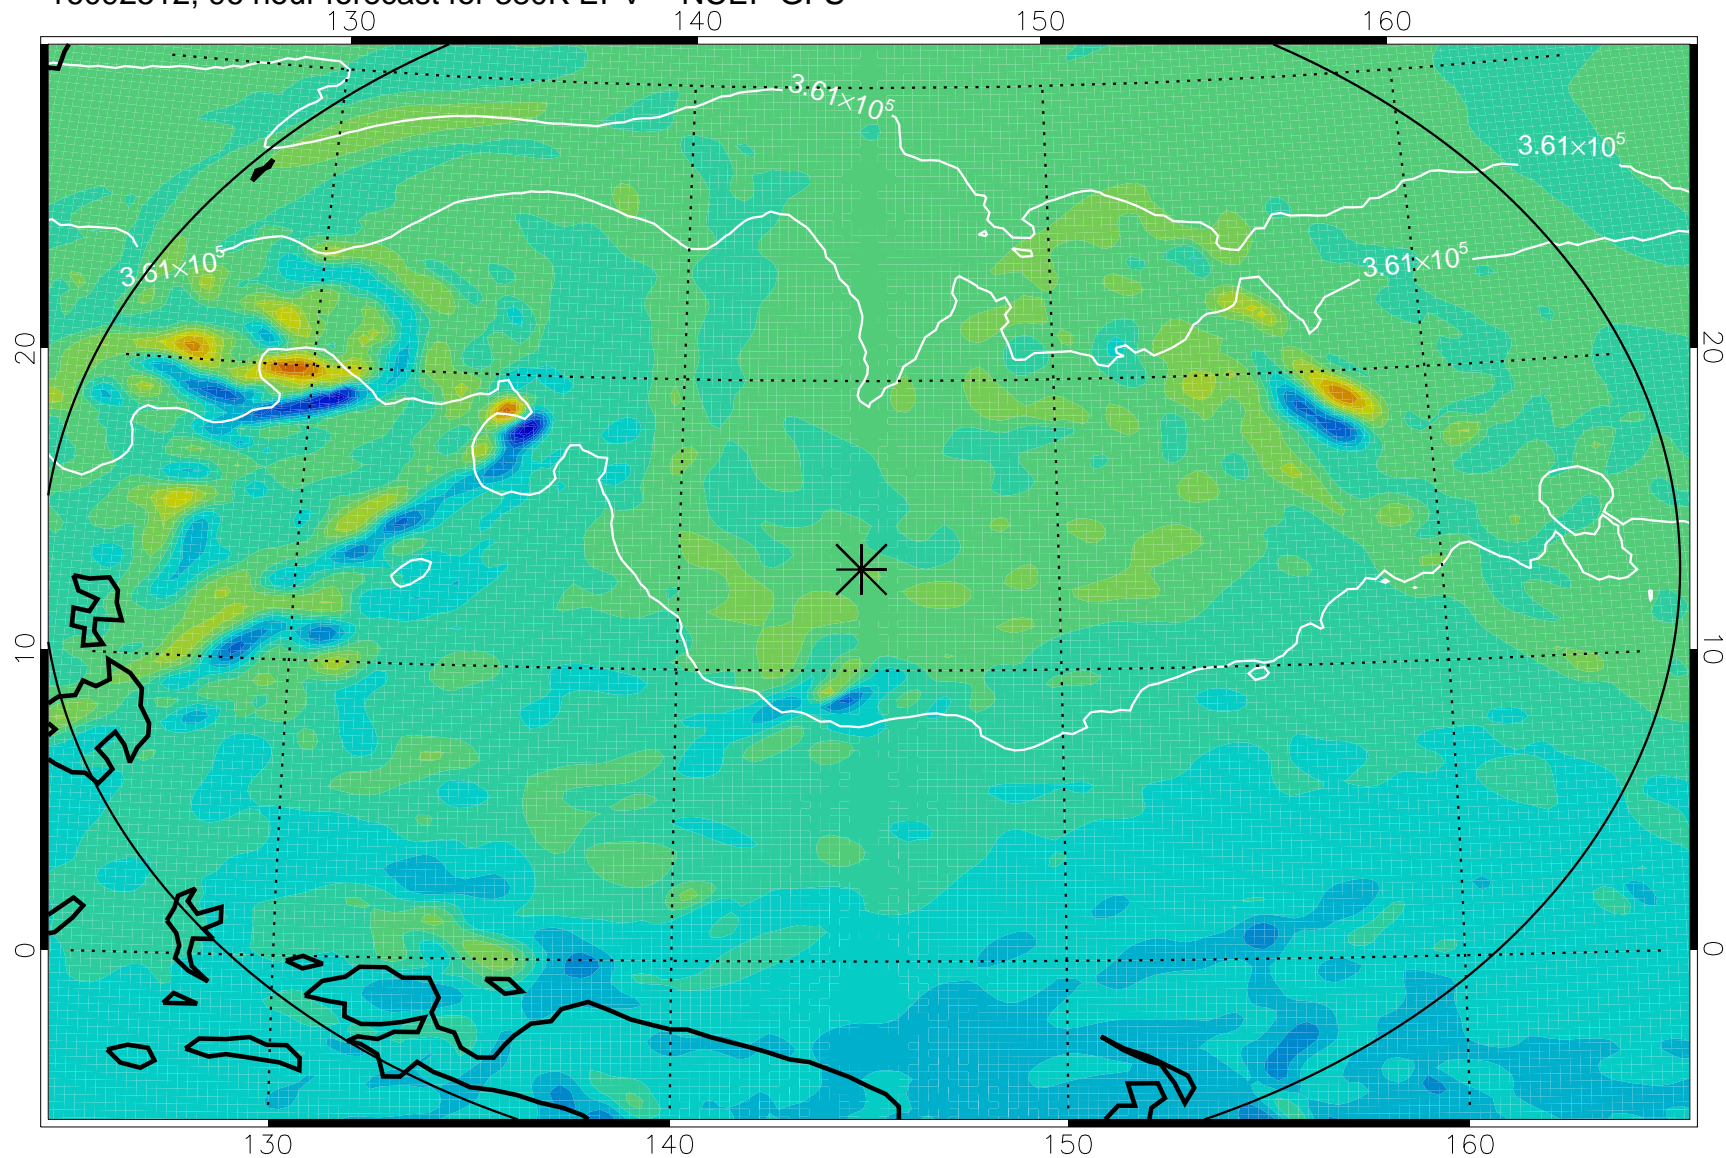

380K Montgomery Streamfunction, white

Range ring of 2304 km

16092412, 72 hour forecast for 380K EPV -- NCEP GFS

380K Montgomery Streamfunction, white

Range ring of 2304 km

16092418, 78 hour forecast for 380K EPV -- NCEP GFS

380K Montgomery Streamfunction, white

Range ring of 2304 km

16092500, 84 hour forecast for 380K EPV -- NCEP GFS

380K Montgomery Streamfunction, white

Range ring of 2304 km

16092506, 90 hour forecast for 380K EPV -- NCEP GFS

380K Montgomery Streamfunction, white

Range ring of 2304 km

16092512, 96 hour forecast for 380K EPV -- NCEP GFS

380K Montgomery Streamfunction, white

Range ring of 2304 km

16092518, 102 hour forecast for 380K EPV -- NCEP GFS

380K Montgomery Streamfunction, white

Range ring of 2304 km

16092600, 108 hour forecast for 380K EPV -- NCEP GFS

380K Montgomery Streamfunction, white

Range ring of 2304 km

16092606, 114 hour forecast for 380K EPV -- NCEP GFS