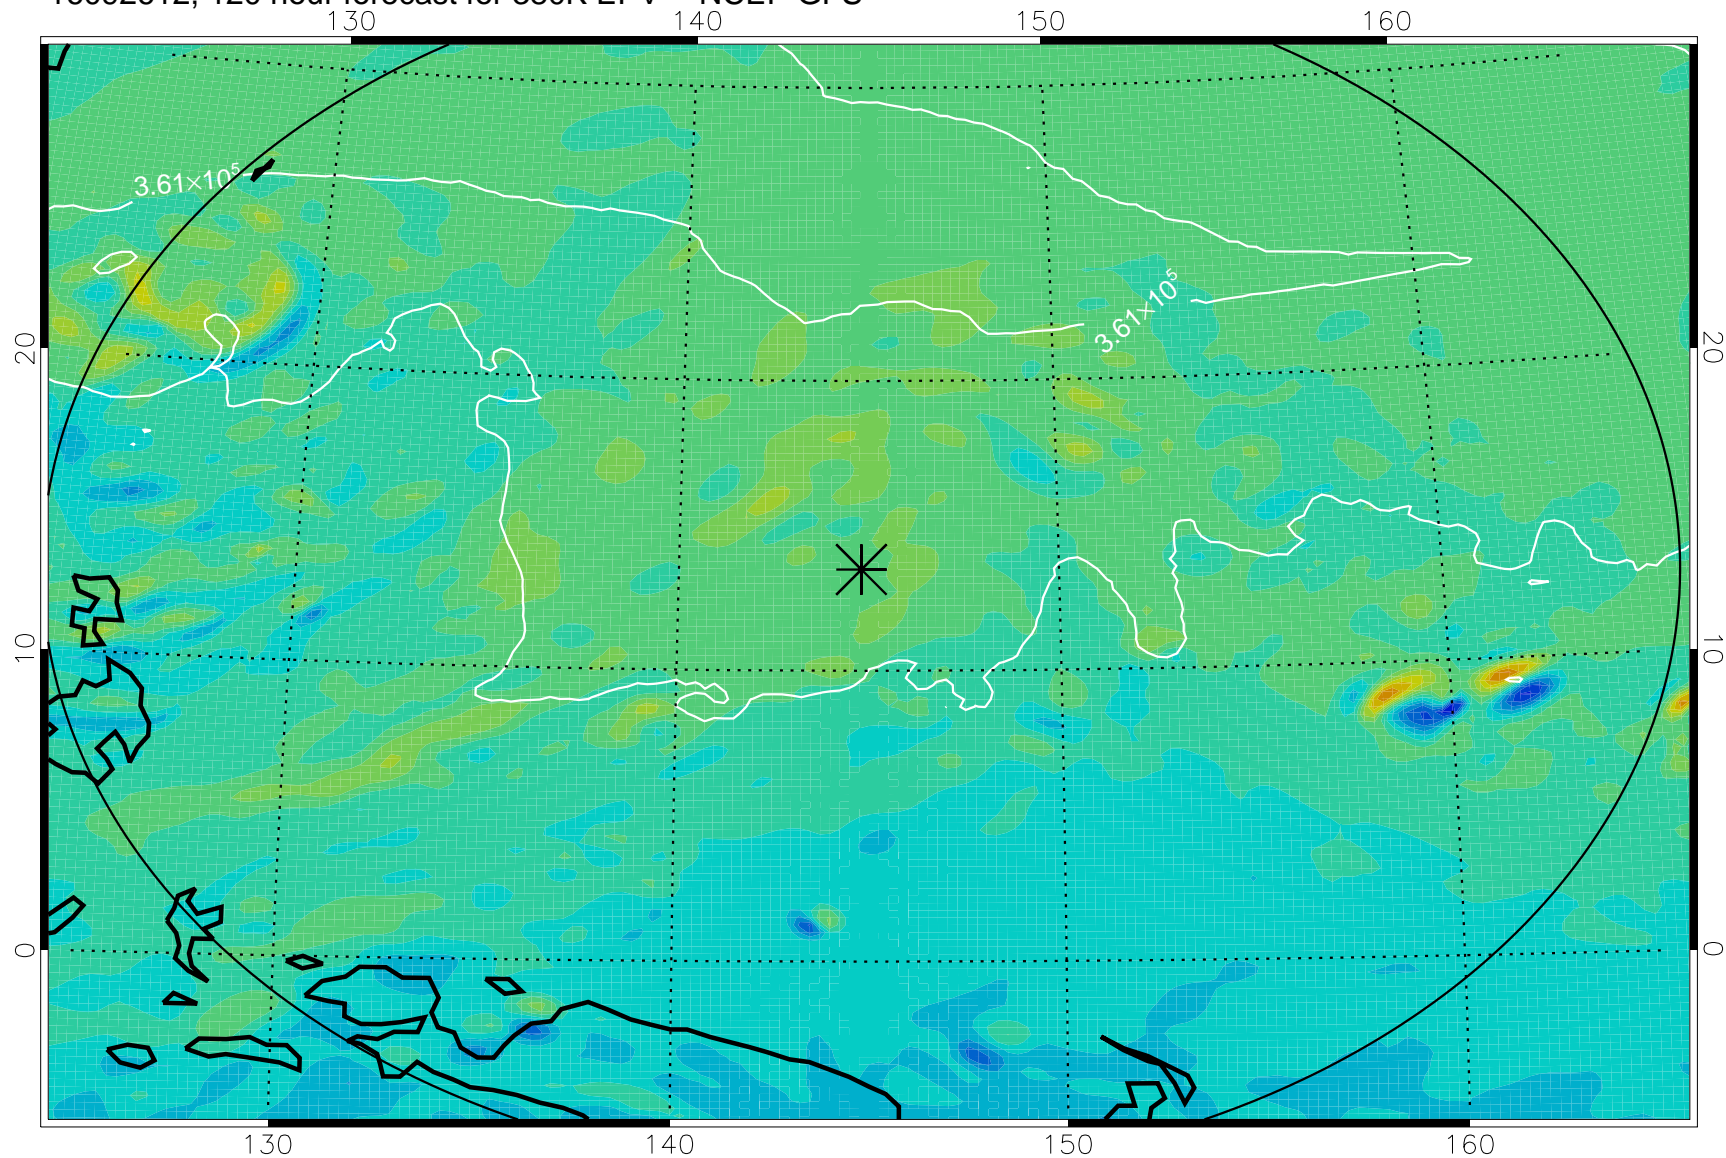

380K Montgomery Streamfunction, white

Range ring of 2304 km

16092500, 84 hour forecast for 380K EPV -- NCEP GFS

380K Montgomery Streamfunction, white

Range ring of 2304 km

16092506, 90 hour forecast for 380K EPV -- NCEP GFS

380K Montgomery Streamfunction, white

Range ring of 2304 km

16092512, 96 hour forecast for 380K EPV -- NCEP GFS

380K Montgomery Streamfunction, white

Range ring of 2304 km

16092518, 102 hour forecast for 380K EPV -- NCEP GFS

380K Montgomery Streamfunction, white

Range ring of 2304 km

16092600, 108 hour forecast for 380K EPV -- NCEP GFS

380K Montgomery Streamfunction, white

Range ring of 2304 km

16092606, 114 hour forecast for 380K EPV -- NCEP GFS

380K Montgomery Streamfunction, white

Range ring of 2304 km

16092612, 120 hour forecast for 380K EPV -- NCEP GFS

380K Montgomery Streamfunction, white

Range ring of 2304 km