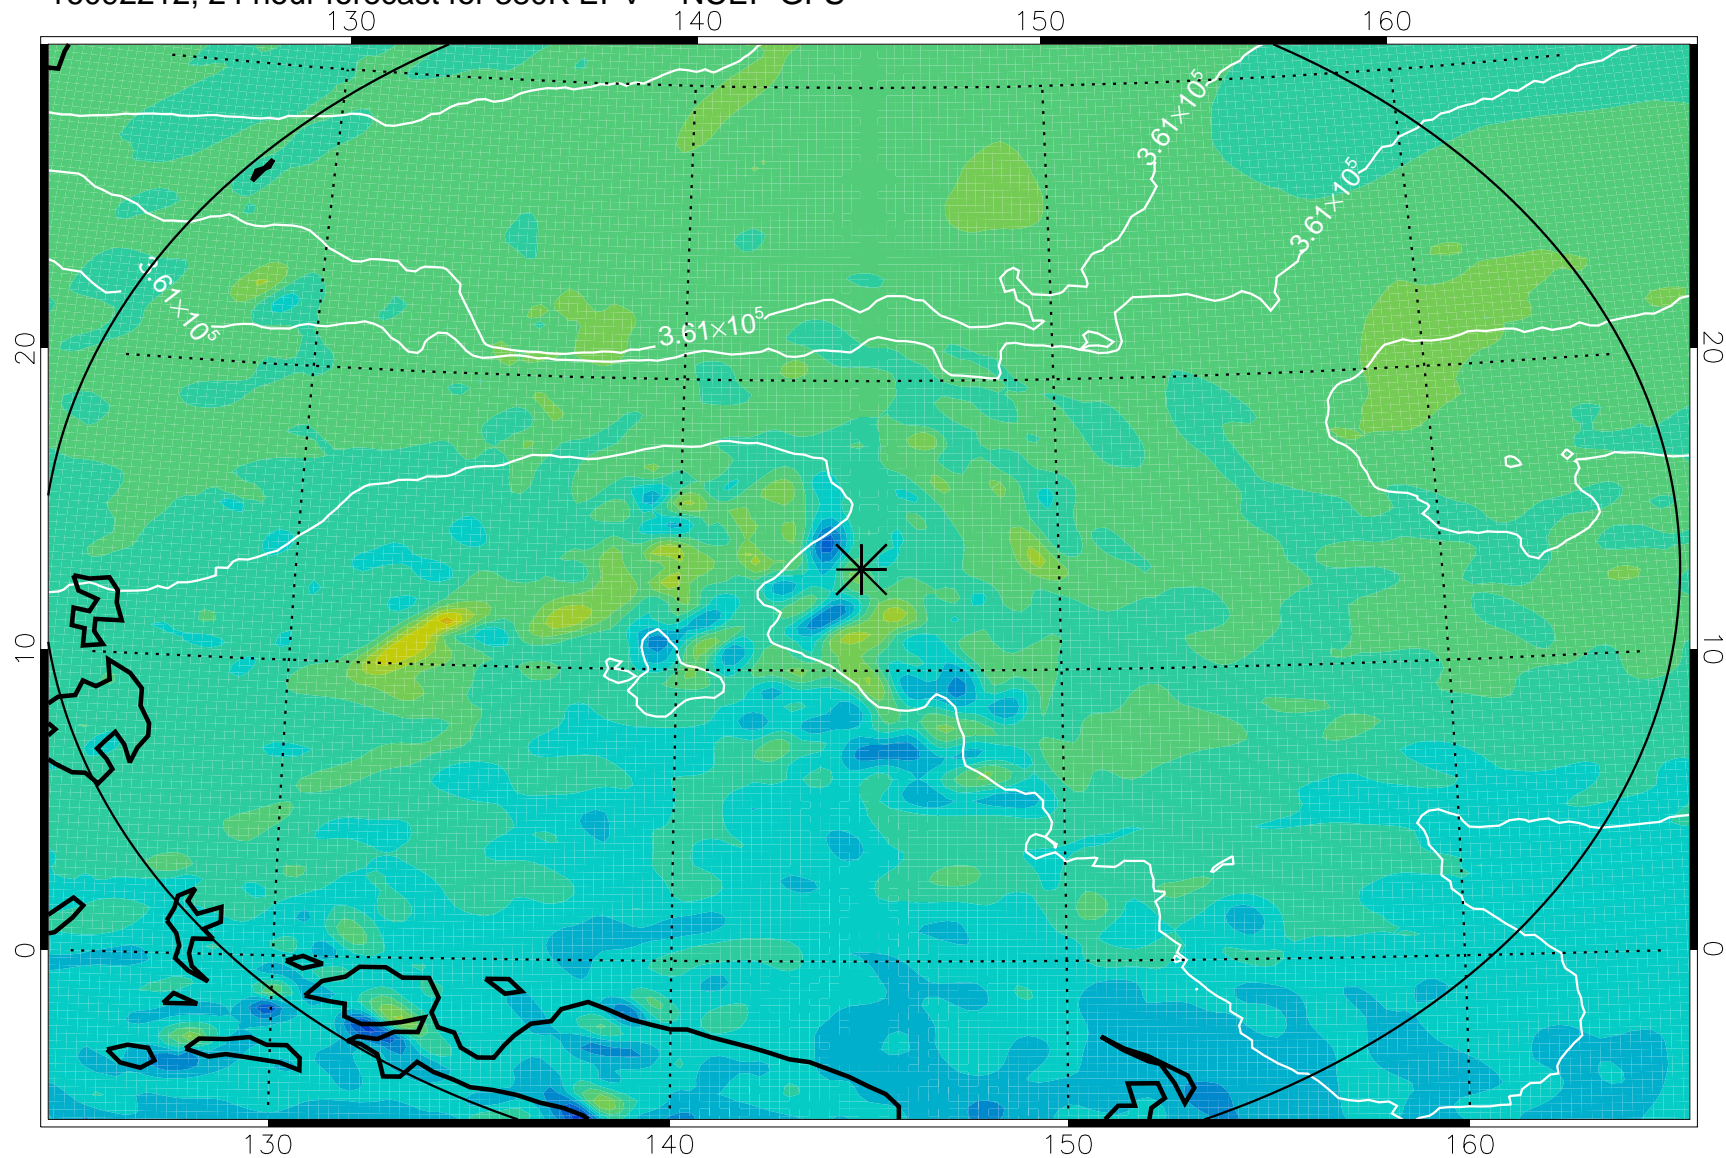

16092118, 6 hour forecast for 380K EPV -- NCEP GFS

16092200, 12 hour forecast for 380K EPV -- NCEP GFS

380K Montgomery Streamfunction, white

Range ring of 2304 km

16092206, 18 hour forecast for 380K EPV -- NCEP GFS

380K Montgomery Streamfunction, white

Range ring of 2304 km

16092212, 24 hour forecast for 380K EPV -- NCEP GFS

380K Montgomery Streamfunction, white

Range ring of 2304 km

16092218, 30 hour forecast for 380K EPV -- NCEP GFS

380K Montgomery Streamfunction, white

Range ring of 2304 km

16092300, 36 hour forecast for 380K EPV -- NCEP GFS

380K Montgomery Streamfunction, white

Range ring of 2304 km

16092306, 42 hour forecast for 380K EPV -- NCEP GFS

380K Montgomery Streamfunction, white

Range ring of 2304 km

16092400, 60 hour forecast for 380K EPV -- NCEP GFS

380K Montgomery Streamfunction, white

Range ring of 2304 km

16092406, 66 hour forecast for 380K EPV -- NCEP GFS