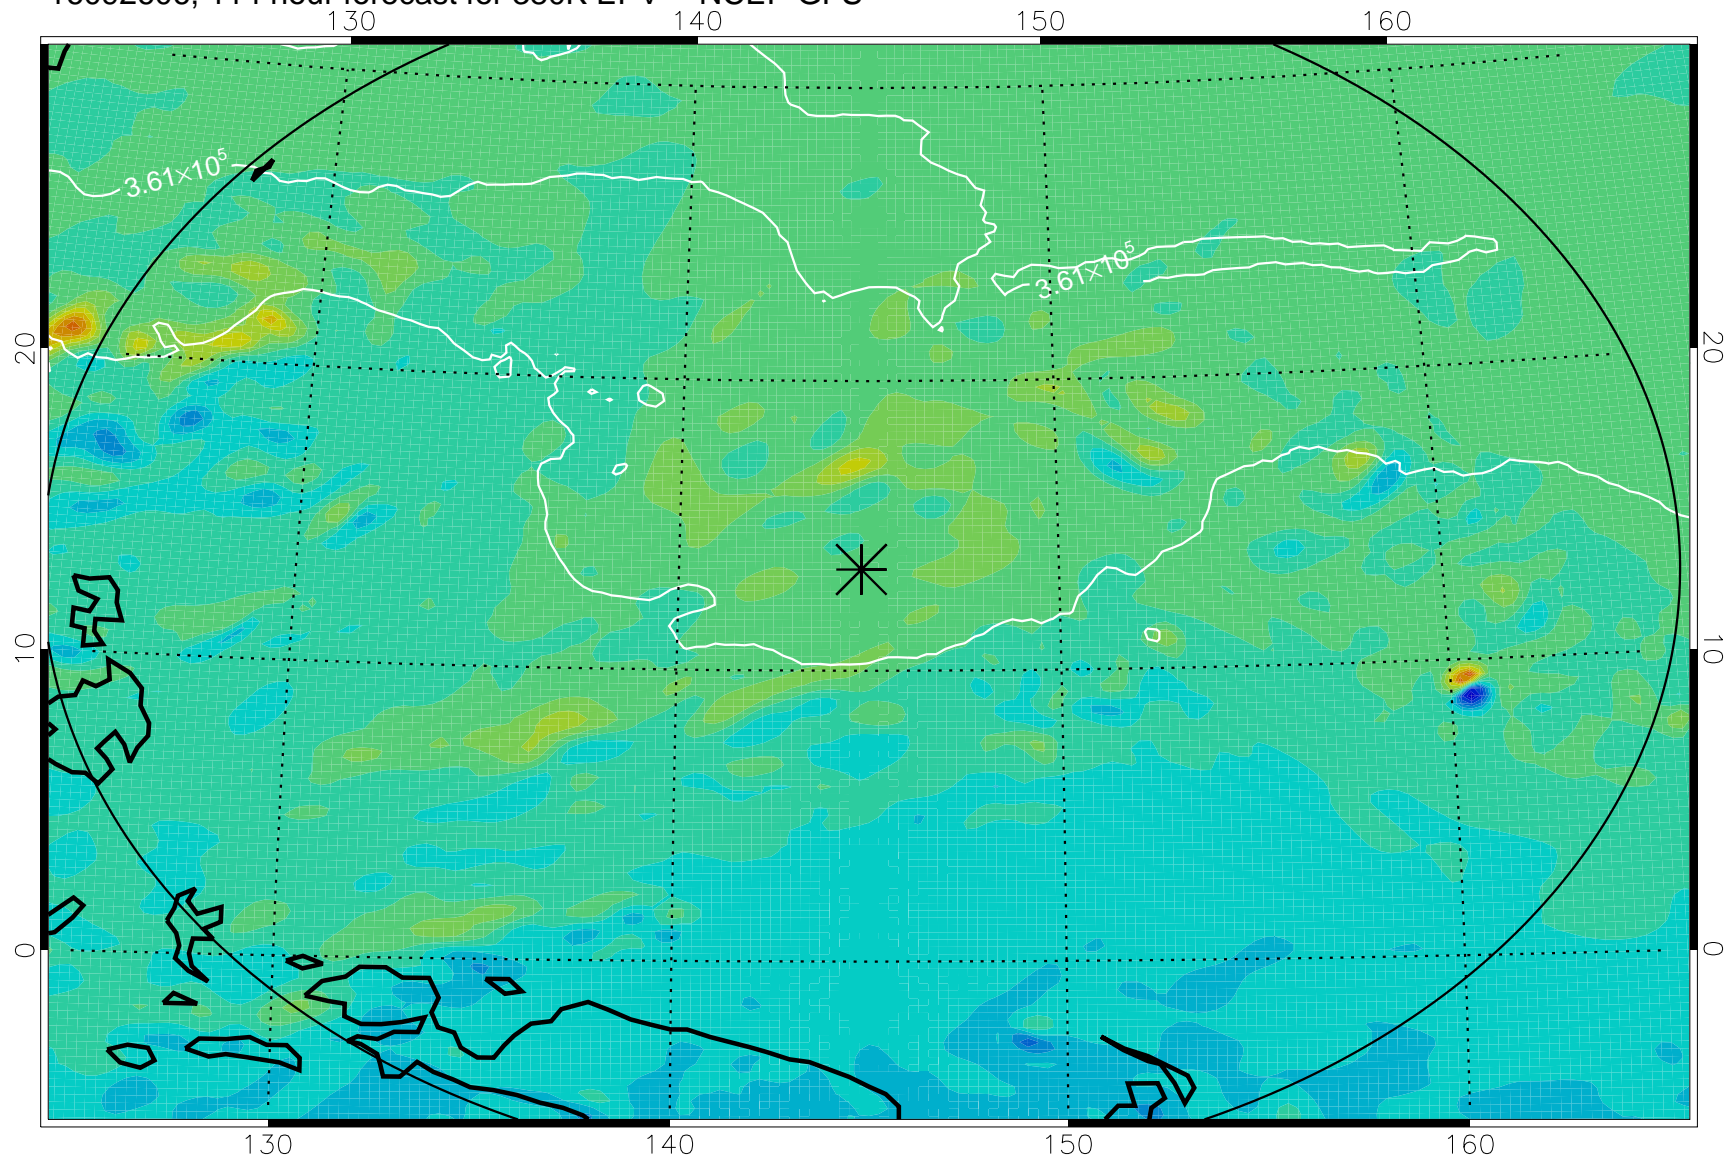

380K Montgomery Streamfunction, white

Range ring of 2304 km

16092500, 84 hour forecast for 380K EPV -- NCEP GFS

380K Montgomery Streamfunction, white

Range ring of 2304 km

16092506, 90 hour forecast for 380K EPV -- NCEP GFS

380K Montgomery Streamfunction, white

Range ring of 2304 km

16092512, 96 hour forecast for 380K EPV -- NCEP GFS

380K Montgomery Streamfunction, white

Range ring of 2304 km

16092518, 102 hour forecast for 380K EPV -- NCEP GFS

380K Montgomery Streamfunction, white

Range ring of 2304 km

16092600, 108 hour forecast for 380K EPV -- NCEP GFS

380K Montgomery Streamfunction, white

Range ring of 2304 km

16092606, 114 hour forecast for 380K EPV -- NCEP GFS

380K Montgomery Streamfunction, white

Range ring of 2304 km

16092612, 120 hour forecast for 380K EPV -- NCEP GFS

380K Montgomery Streamfunction, white

Range ring of 2304 km