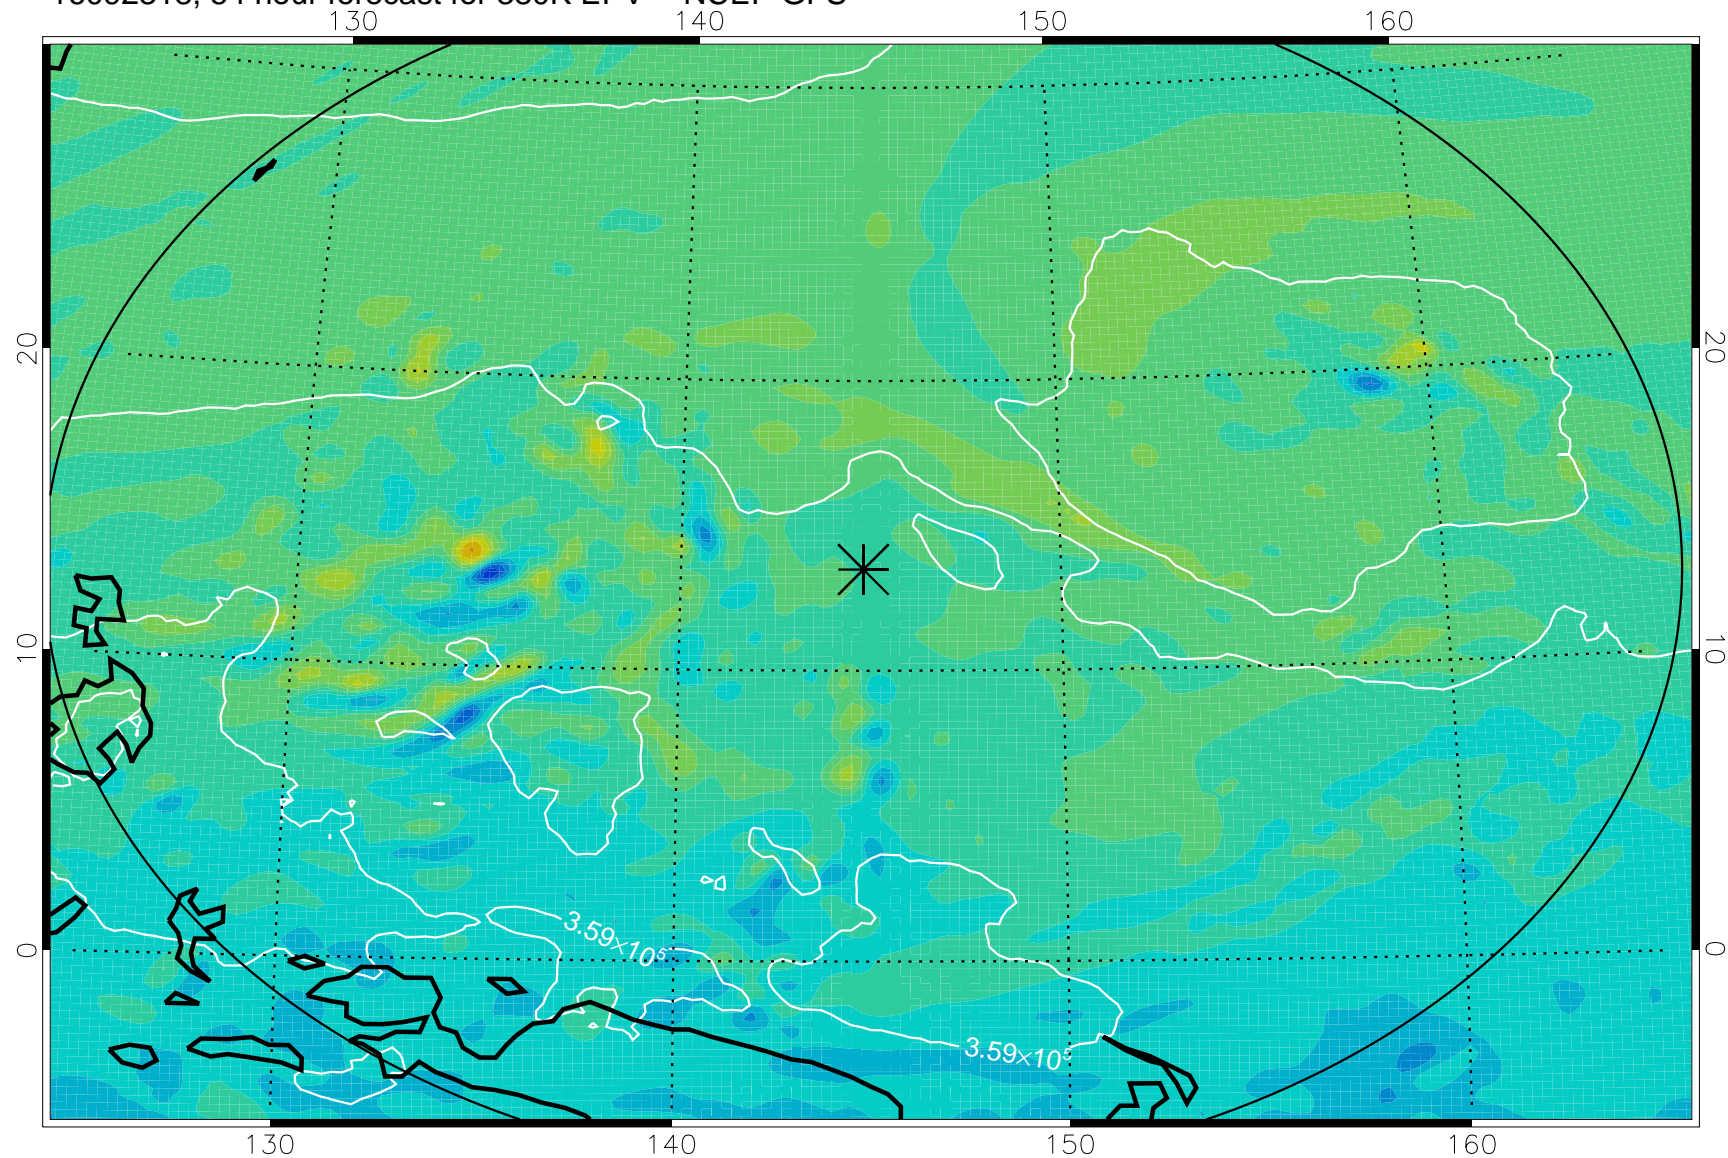

380K Montgomery Streamfunction, white

Range ring of 2304 km

16092300, 36 hour forecast for 380K EPV -- NCEP GFS

380K Montgomery Streamfunction, white

Range ring of 2304 km

16092306, 42 hour forecast for 380K EPV -- NCEP GFS

380K Montgomery Streamfunction, white

Range ring of 2304 km

16092312, 48 hour forecast for 380K EPV -- NCEP GFS

380K Montgomery Streamfunction, white

Range ring of 2304 km

16092318, 54 hour forecast for 380K EPV -- NCEP GFS

380K Montgomery Streamfunction, white

Range ring of 2304 km

16092400, 60 hour forecast for 380K EPV -- NCEP GFS

380K Montgomery Streamfunction, white

Range ring of 2304 km

16092406, 66 hour forecast for 380K EPV -- NCEP GFS

380K Montgomery Streamfunction, white

Range ring of 2304 km

16092412, 72 hour forecast for 380K EPV -- NCEP GFS

380K Montgomery Streamfunction, white

Range ring of 2304 km

16092418, 78 hour forecast for 380K EPV -- NCEP GFS