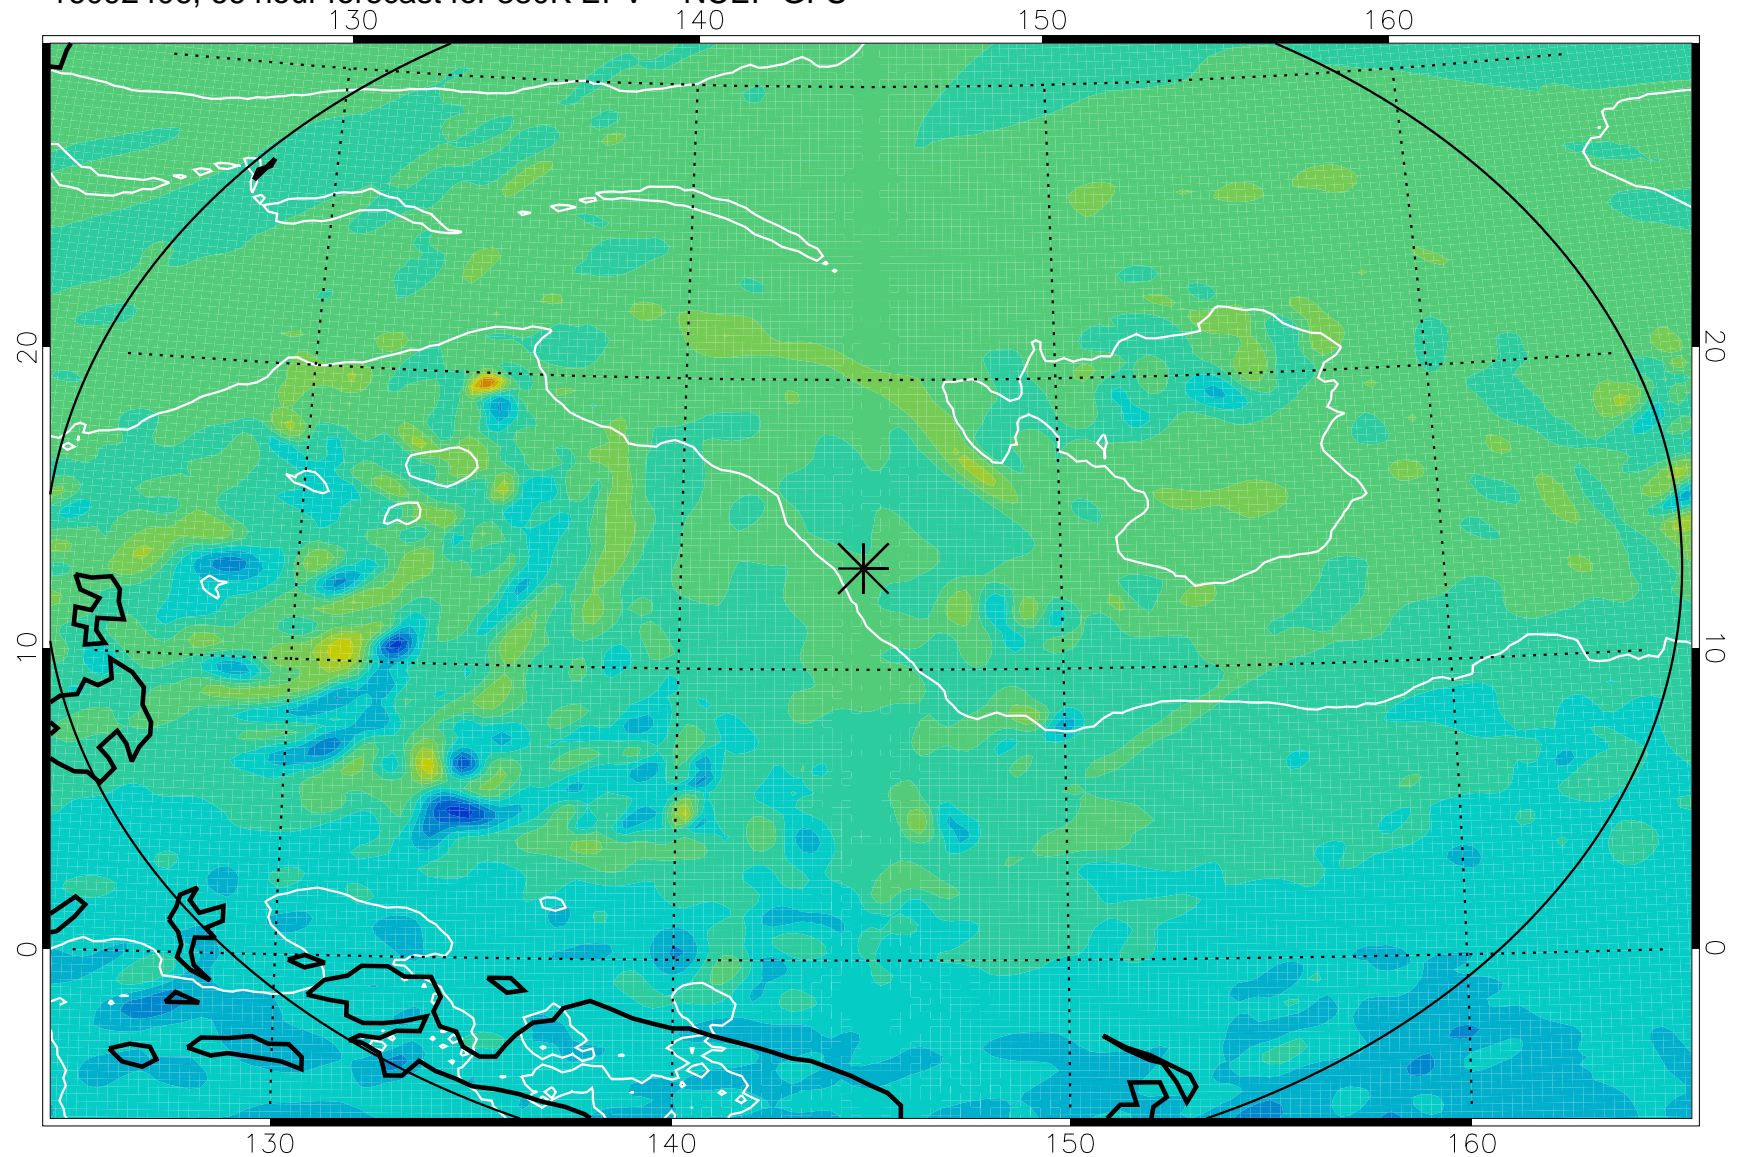

380K Montgomery Streamfunction, white

Range ring of 2304 km

16092312, 48 hour forecast for 380K EPV -- NCEP GFS

380K Montgomery Streamfunction, white

Range ring of 2304 km

16092318, 54 hour forecast for 380K EPV -- NCEP GFS

380K Montgomery Streamfunction, white

Range ring of 2304 km

16092400, 60 hour forecast for 380K EPV -- NCEP GFS

380K Montgomery Streamfunction, white

Range ring of 2304 km

16092406, 66 hour forecast for 380K EPV -- NCEP GFS

380K Montgomery Streamfunction, white

Range ring of 2304 km

16092412, 72 hour forecast for 380K EPV -- NCEP GFS

380K Montgomery Streamfunction, white

Range ring of 2304 km

16092418, 78 hour forecast for 380K EPV -- NCEP GFS

380K Montgomery Streamfunction, white

Range ring of 2304 km

16092500, 84 hour forecast for 380K EPV -- NCEP GFS

380K Montgomery Streamfunction, white

Range ring of 2304 km

16092506, 90 hour forecast for 380K EPV -- NCEP GFS