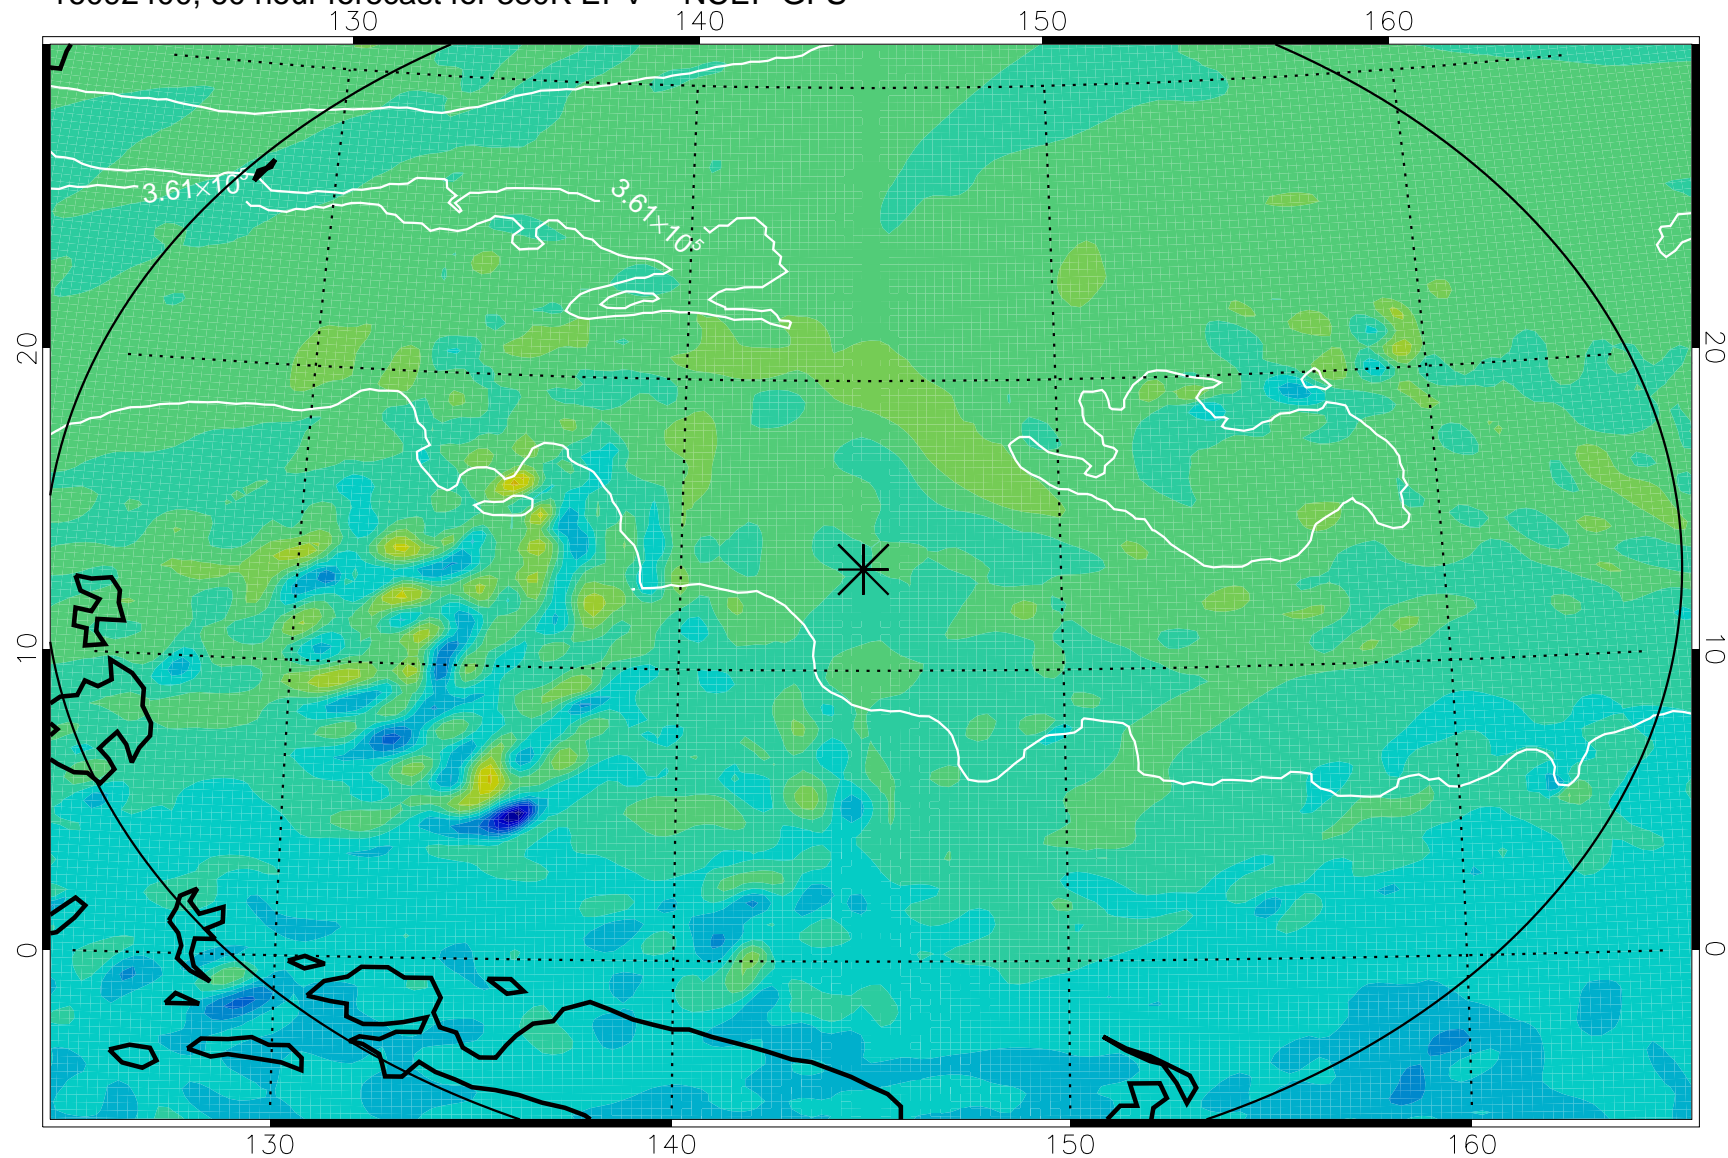

380K Montgomery Streamfunction, white

Range ring of 2304 km

16092300, 36 hour forecast for 380K EPV -- NCEP GFS

380K Montgomery Streamfunction, white

Range ring of 2304 km

16092306, 42 hour forecast for 380K EPV -- NCEP GFS

380K Montgomery Streamfunction, white

Range ring of 2304 km

16092312, 48 hour forecast for 380K EPV -- NCEP GFS

380K Montgomery Streamfunction, white

Range ring of 2304 km

16092318, 54 hour forecast for 380K EPV -- NCEP GFS

380K Montgomery Streamfunction, white

Range ring of 2304 km

16092400, 60 hour forecast for 380K EPV -- NCEP GFS

380K Montgomery Streamfunction, white

Range ring of 2304 km

16092406, 66 hour forecast for 380K EPV -- NCEP GFS

380K Montgomery Streamfunction, white

Range ring of 2304 km

16092412, 72 hour forecast for 380K EPV -- NCEP GFS

380K Montgomery Streamfunction, white

Range ring of 2304 km

16092418, 78 hour forecast for 380K EPV -- NCEP GFS