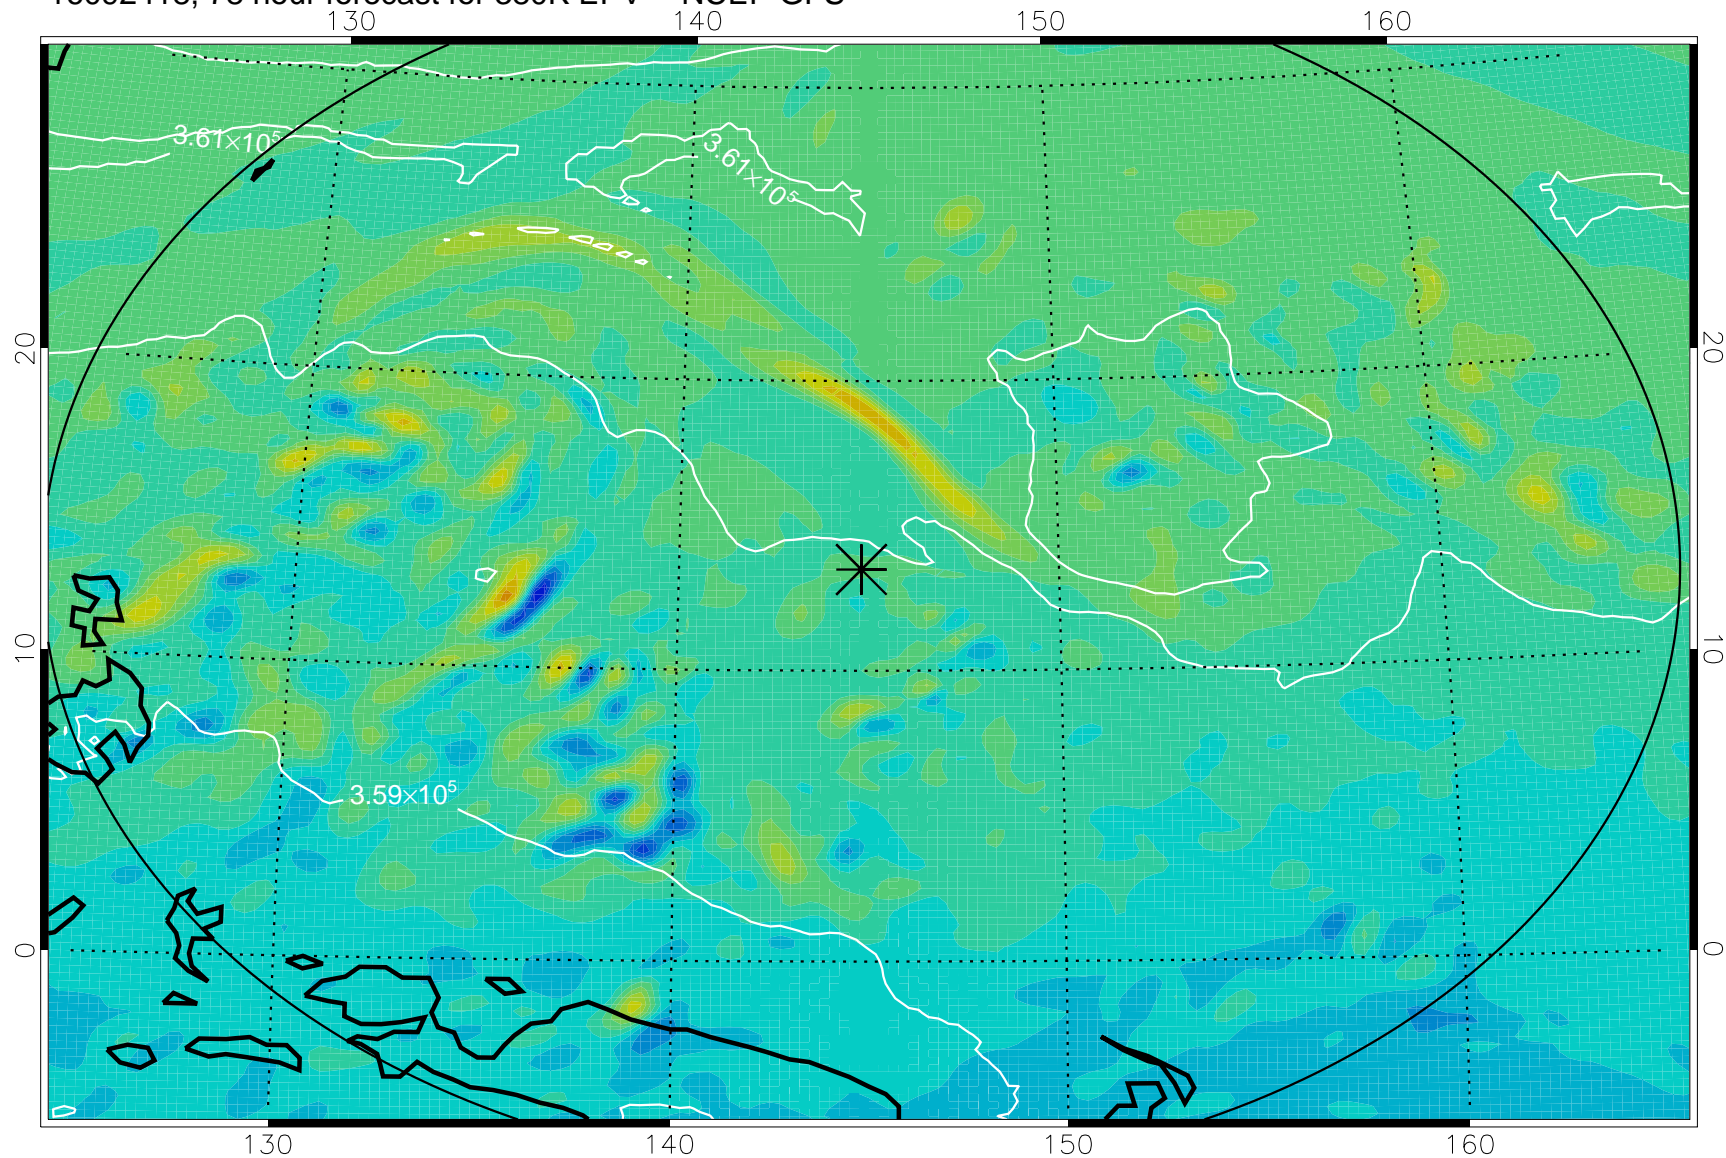

380K Montgomery Streamfunction, white

Range ring of 2304 km

16092400, 60 hour forecast for 380K EPV -- NCEP GFS

380K Montgomery Streamfunction, white

Range ring of 2304 km

16092406, 66 hour forecast for 380K EPV -- NCEP GFS

380K Montgomery Streamfunction, white

Range ring of 2304 km

16092412, 72 hour forecast for 380K EPV -- NCEP GFS

380K Montgomery Streamfunction, white

Range ring of 2304 km

16092418, 78 hour forecast for 380K EPV -- NCEP GFS

380K Montgomery Streamfunction, white

Range ring of 2304 km

16092500, 84 hour forecast for 380K EPV -- NCEP GFS

380K Montgomery Streamfunction, white

Range ring of 2304 km

16092506, 90 hour forecast for 380K EPV -- NCEP GFS

380K Montgomery Streamfunction, white

Range ring of 2304 km

16092512, 96 hour forecast for 380K EPV -- NCEP GFS

380K Montgomery Streamfunction, white

Range ring of 2304 km

16092518, 102 hour forecast for 380K EPV -- NCEP GFS