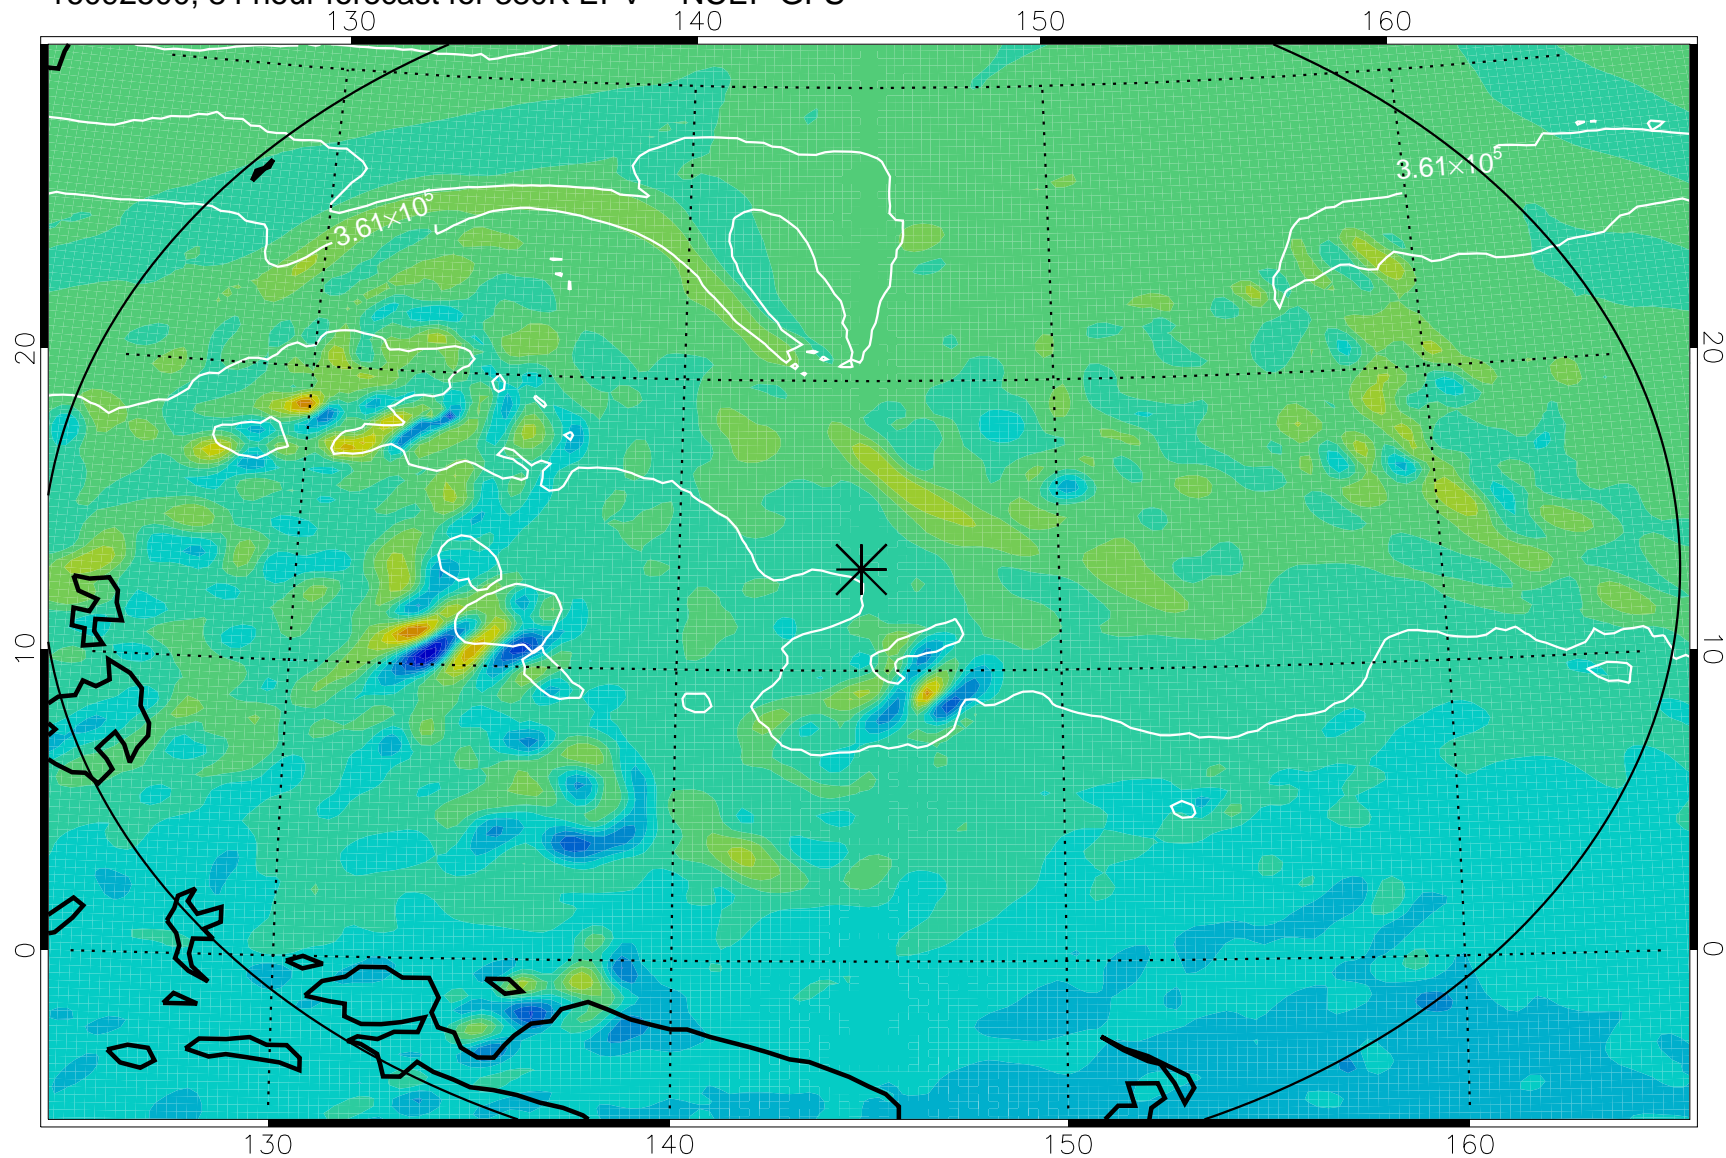

380K Montgomery Streamfunction, white

Range ring of 2304 km

16092400, 60 hour forecast for 380K EPV -- NCEP GFS

380K Montgomery Streamfunction, white

Range ring of 2304 km

16092406, 66 hour forecast for 380K EPV -- NCEP GFS

380K Montgomery Streamfunction, white

Range ring of 2304 km

16092412, 72 hour forecast for 380K EPV -- NCEP GFS

380K Montgomery Streamfunction, white

Range ring of 2304 km

16092418, 78 hour forecast for 380K EPV -- NCEP GFS

380K Montgomery Streamfunction, white

Range ring of 2304 km

16092500, 84 hour forecast for 380K EPV -- NCEP GFS

380K Montgomery Streamfunction, white

Range ring of 2304 km

16092506, 90 hour forecast for 380K EPV -- NCEP GFS

380K Montgomery Streamfunction, white

Range ring of 2304 km

16092512, 96 hour forecast for 380K EPV -- NCEP GFS

380K Montgomery Streamfunction, white

Range ring of 2304 km

16092518, 102 hour forecast for 380K EPV -- NCEP GFS