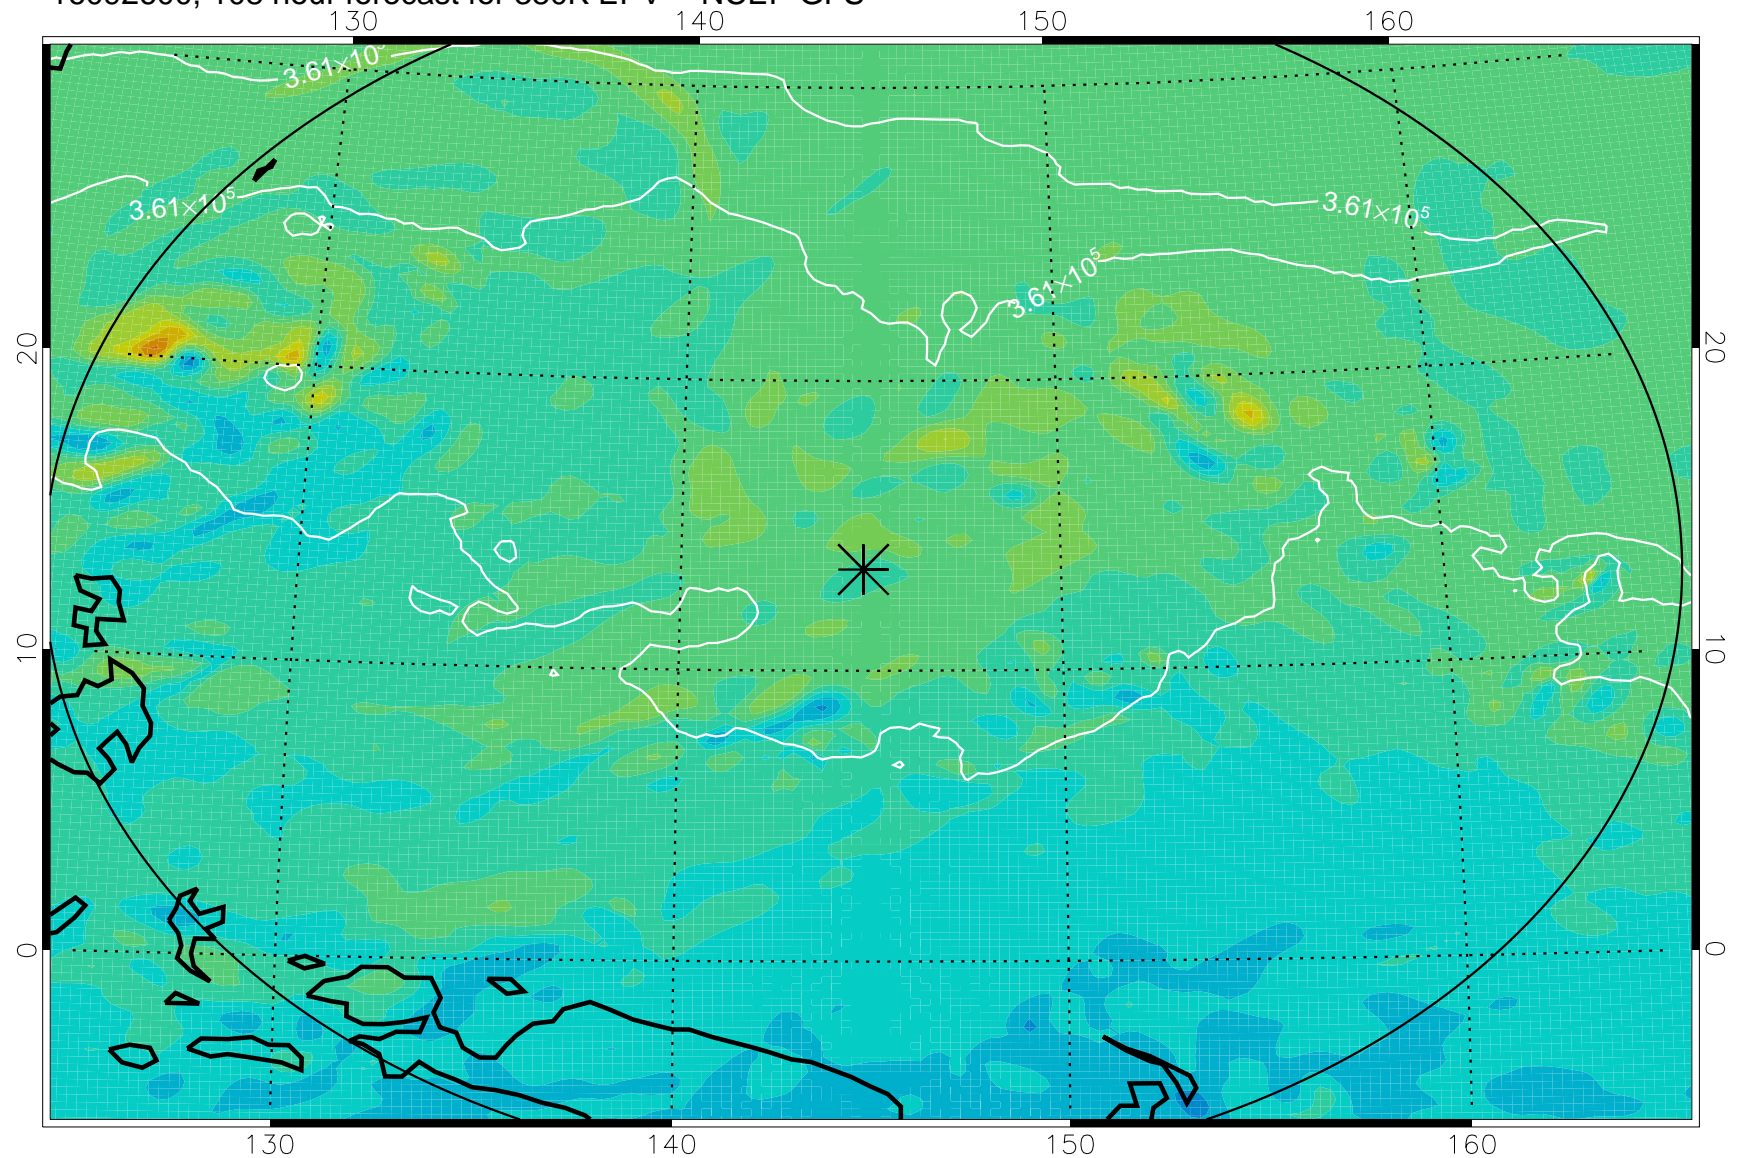

380K Montgomery Streamfunction, white

Range ring of 2304 km

16092500, 84 hour forecast for 380K EPV -- NCEP GFS

380K Montgomery Streamfunction, white

Range ring of 2304 km

16092506, 90 hour forecast for 380K EPV -- NCEP GFS

380K Montgomery Streamfunction, white

Range ring of 2304 km

16092512, 96 hour forecast for 380K EPV -- NCEP GFS

380K Montgomery Streamfunction, white

Range ring of 2304 km

16092518, 102 hour forecast for 380K EPV -- NCEP GFS

380K Montgomery Streamfunction, white

Range ring of 2304 km

16092600, 108 hour forecast for 380K EPV -- NCEP GFS

380K Montgomery Streamfunction, white

Range ring of 2304 km

16092606, 114 hour forecast for 380K EPV -- NCEP GFS

380K Montgomery Streamfunction, white

Range ring of 2304 km

16092612, 120 hour forecast for 380K EPV -- NCEP GFS

380K Montgomery Streamfunction, white

Range ring of 2304 km