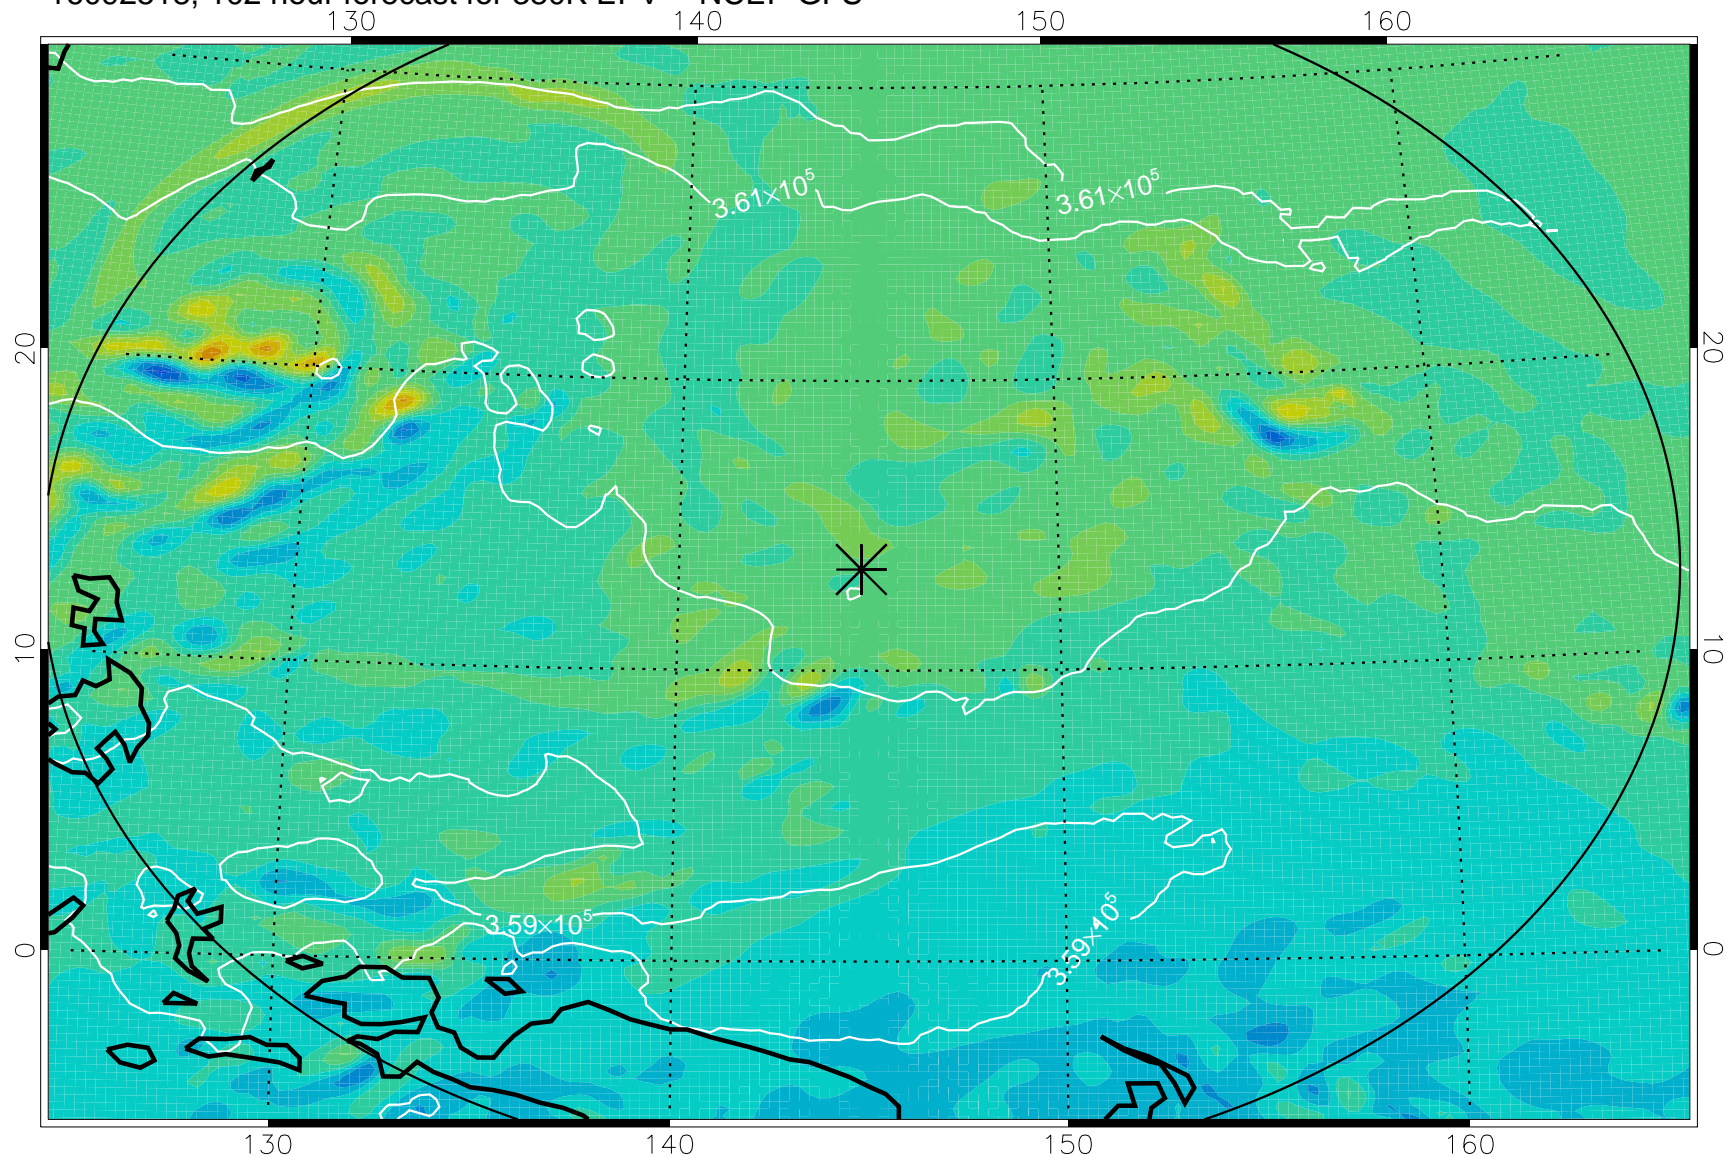

380K Montgomery Streamfunction, white

Range ring of 2304 km

16092500, 84 hour forecast for 380K EPV -- NCEP GFS

380K Montgomery Streamfunction, white

Range ring of 2304 km

16092506, 90 hour forecast for 380K EPV -- NCEP GFS

380K Montgomery Streamfunction, white

Range ring of 2304 km

16092512, 96 hour forecast for 380K EPV -- NCEP GFS

380K Montgomery Streamfunction, white

Range ring of 2304 km

16092518, 102 hour forecast for 380K EPV -- NCEP GFS

380K Montgomery Streamfunction, white

Range ring of 2304 km

16092600, 108 hour forecast for 380K EPV -- NCEP GFS

380K Montgomery Streamfunction, white

Range ring of 2304 km

16092606, 114 hour forecast for 380K EPV -- NCEP GFS

380K Montgomery Streamfunction, white

Range ring of 2304 km

16092612, 120 hour forecast for 380K EPV -- NCEP GFS

380K Montgomery Streamfunction, white

Range ring of 2304 km