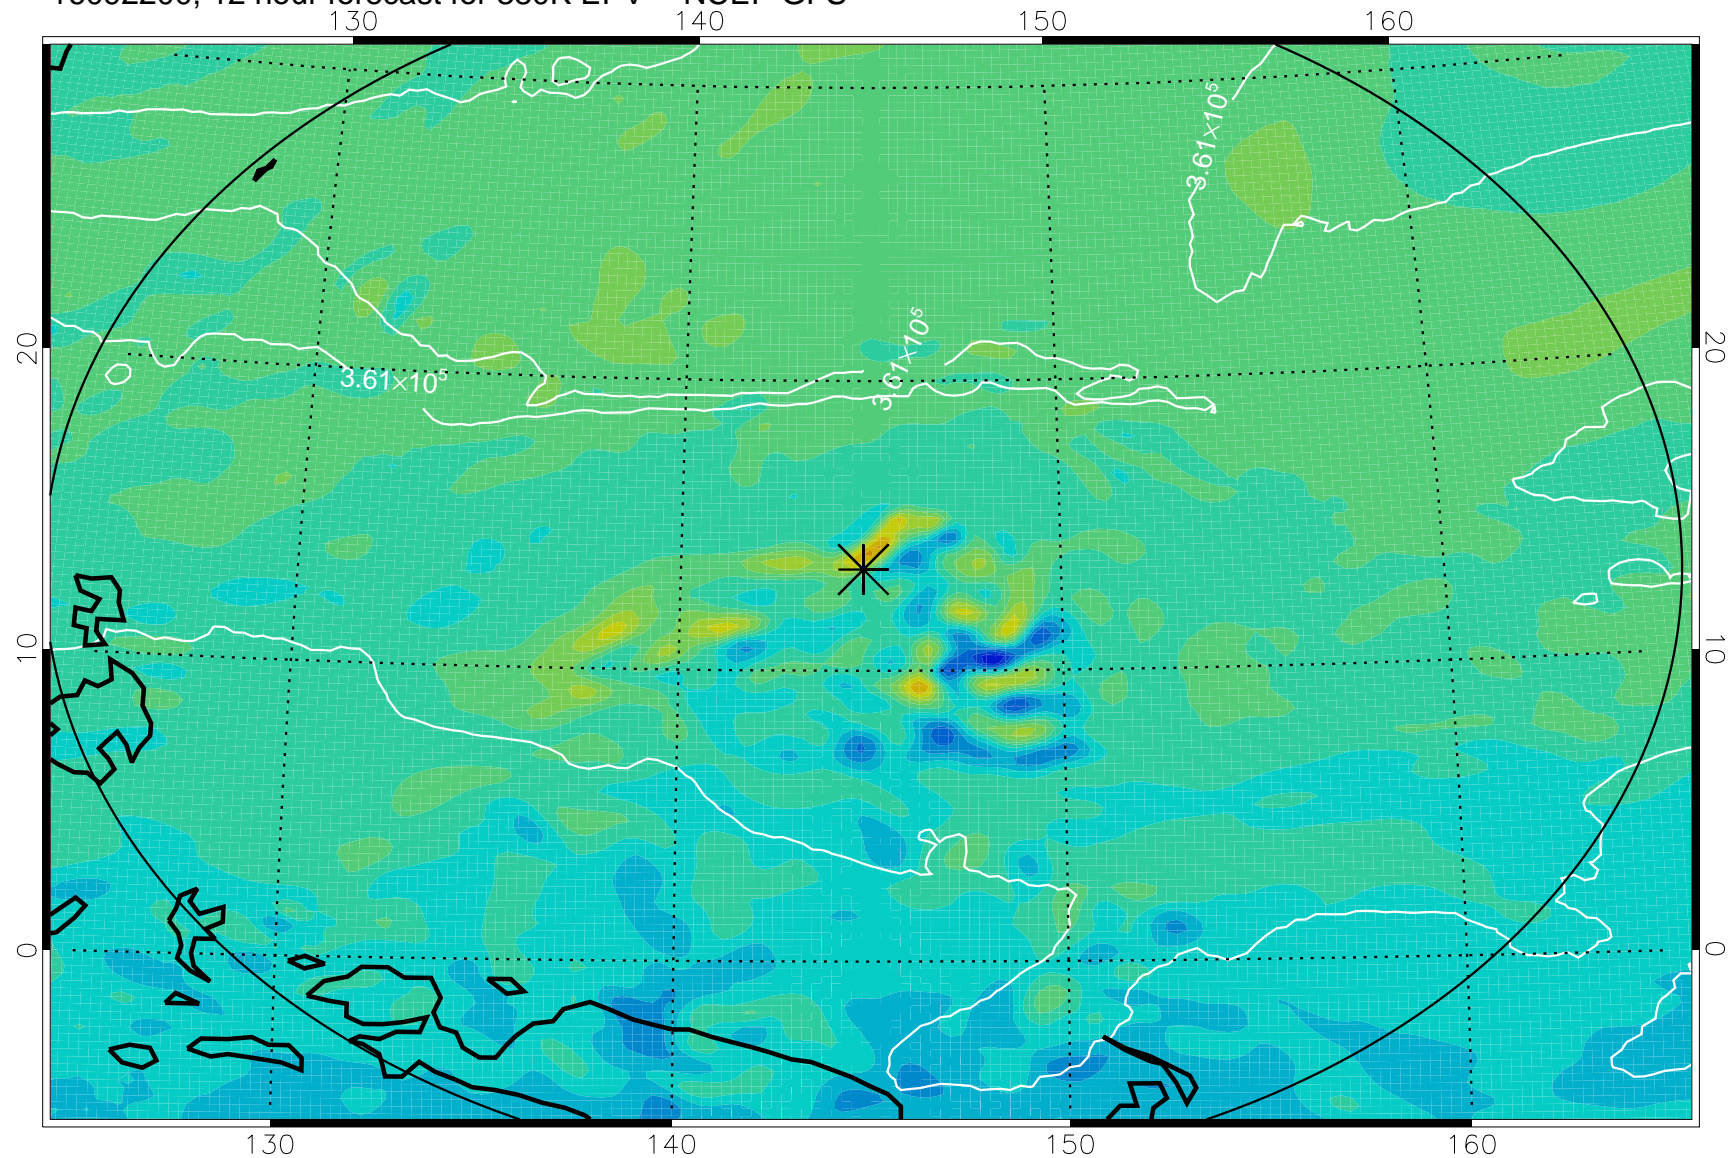

16092118, 6 hour forecast for 380K EPV -- NCEP GFS

16092200, 12 hour forecast for 380K EPV -- NCEP GFS

380K Montgomery Streamfunction, white

Range ring of 2304 km

16092206, 18 hour forecast for 380K EPV -- NCEP GFS

380K Montgomery Streamfunction, white

Range ring of 2304 km

16092212, 24 hour forecast for 380K EPV -- NCEP GFS

380K Montgomery Streamfunction, white

Range ring of 2304 km

16092218, 30 hour forecast for 380K EPV -- NCEP GFS

380K Montgomery Streamfunction, white

Range ring of 2304 km

16092300, 36 hour forecast for 380K EPV -- NCEP GFS

380K Montgomery Streamfunction, white

Range ring of 2304 km

16092306, 42 hour forecast for 380K EPV -- NCEP GFS

380K Montgomery Streamfunction, white

Range ring of 2304 km

16092400, 60 hour forecast for 380K EPV -- NCEP GFS

380K Montgomery Streamfunction, white

Range ring of 2304 km

16092406, 66 hour forecast for 380K EPV -- NCEP GFS