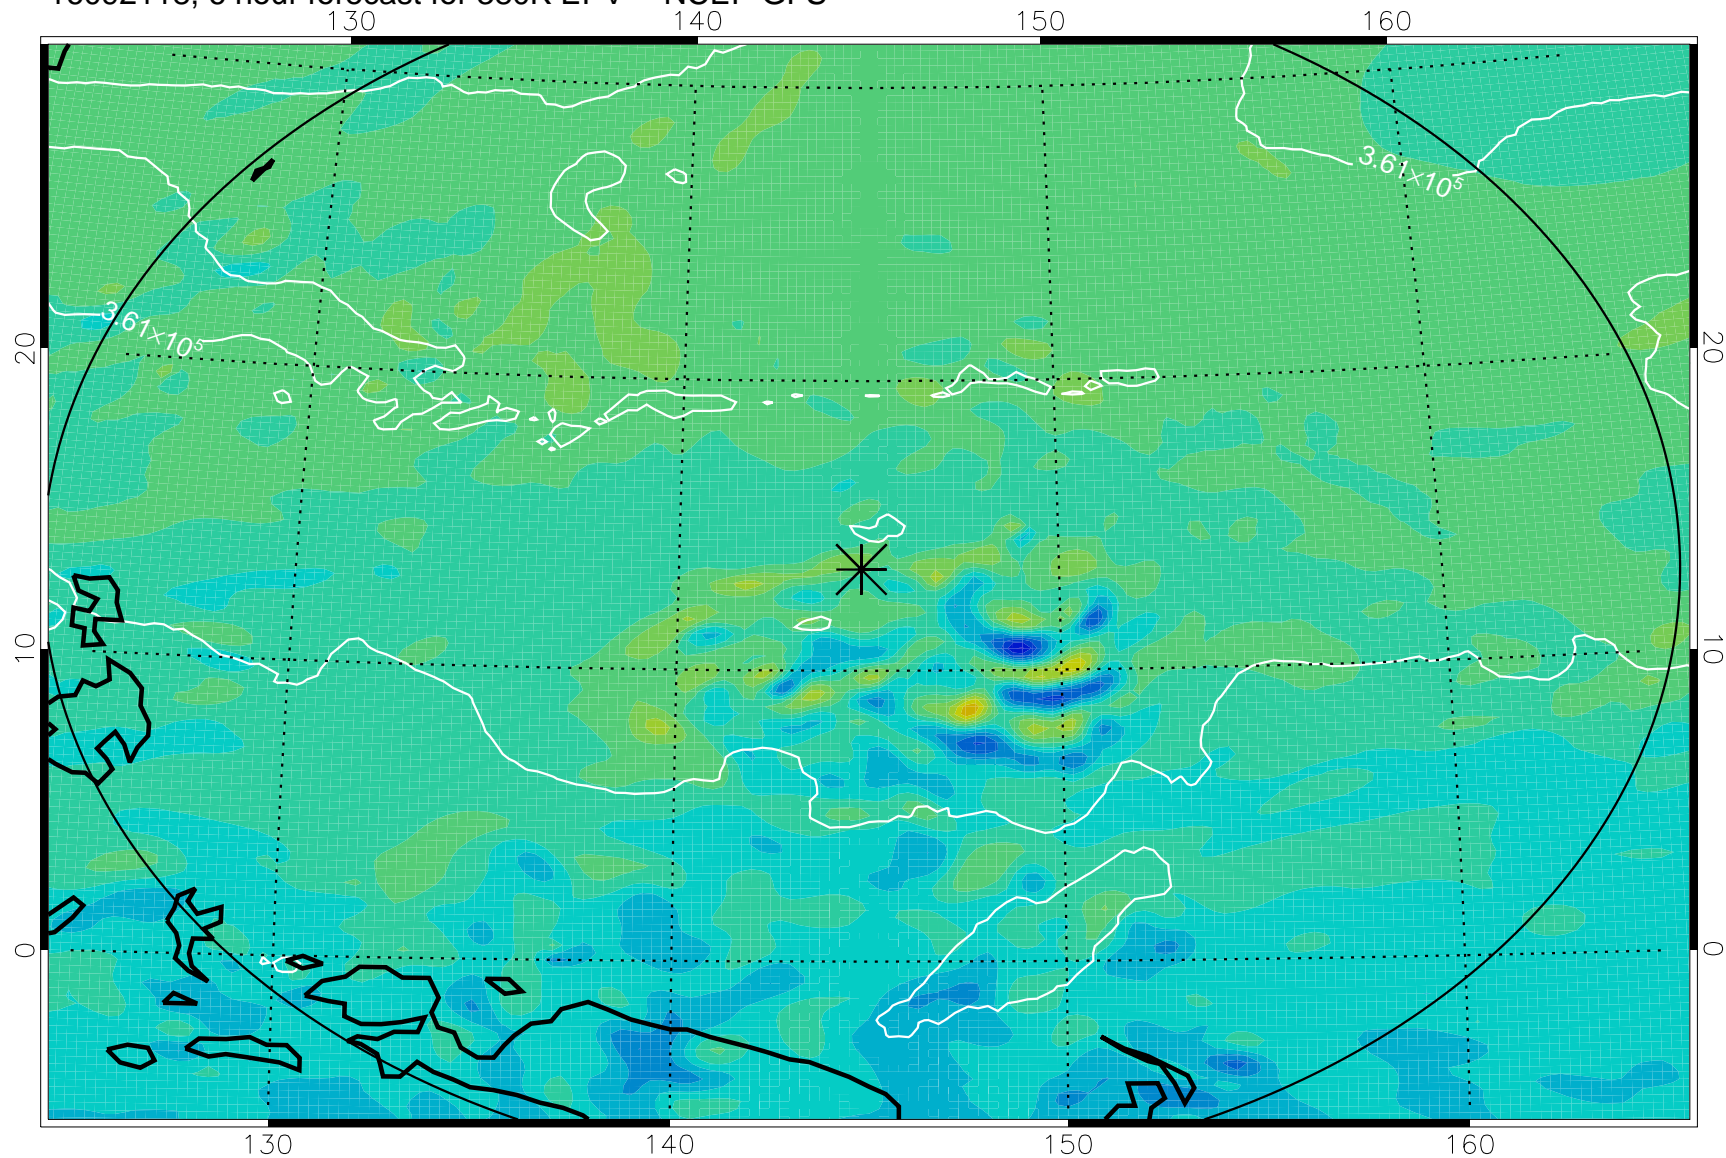

16092118, 6 hour forecast for 380K EPV -- NCEP GFS

16092200, 12 hour forecast for 380K EPV -- NCEP GFS

380K Montgomery Streamfunction, white

Range ring of 2304 km

16092206, 18 hour forecast for 380K EPV -- NCEP GFS

380K Montgomery Streamfunction, white

Range ring of 2304 km

16092212, 24 hour forecast for 380K EPV -- NCEP GFS

380K Montgomery Streamfunction, white

Range ring of 2304 km

16092218, 30 hour forecast for 380K EPV -- NCEP GFS

380K Montgomery Streamfunction, white

Range ring of 2304 km

16092300, 36 hour forecast for 380K EPV -- NCEP GFS

380K Montgomery Streamfunction, white

Range ring of 2304 km

16092306, 42 hour forecast for 380K EPV -- NCEP GFS

380K Montgomery Streamfunction, white

Range ring of 2304 km

16092400, 60 hour forecast for 380K EPV -- NCEP GFS

380K Montgomery Streamfunction, white

Range ring of 2304 km

16092406, 66 hour forecast for 380K EPV -- NCEP GFS