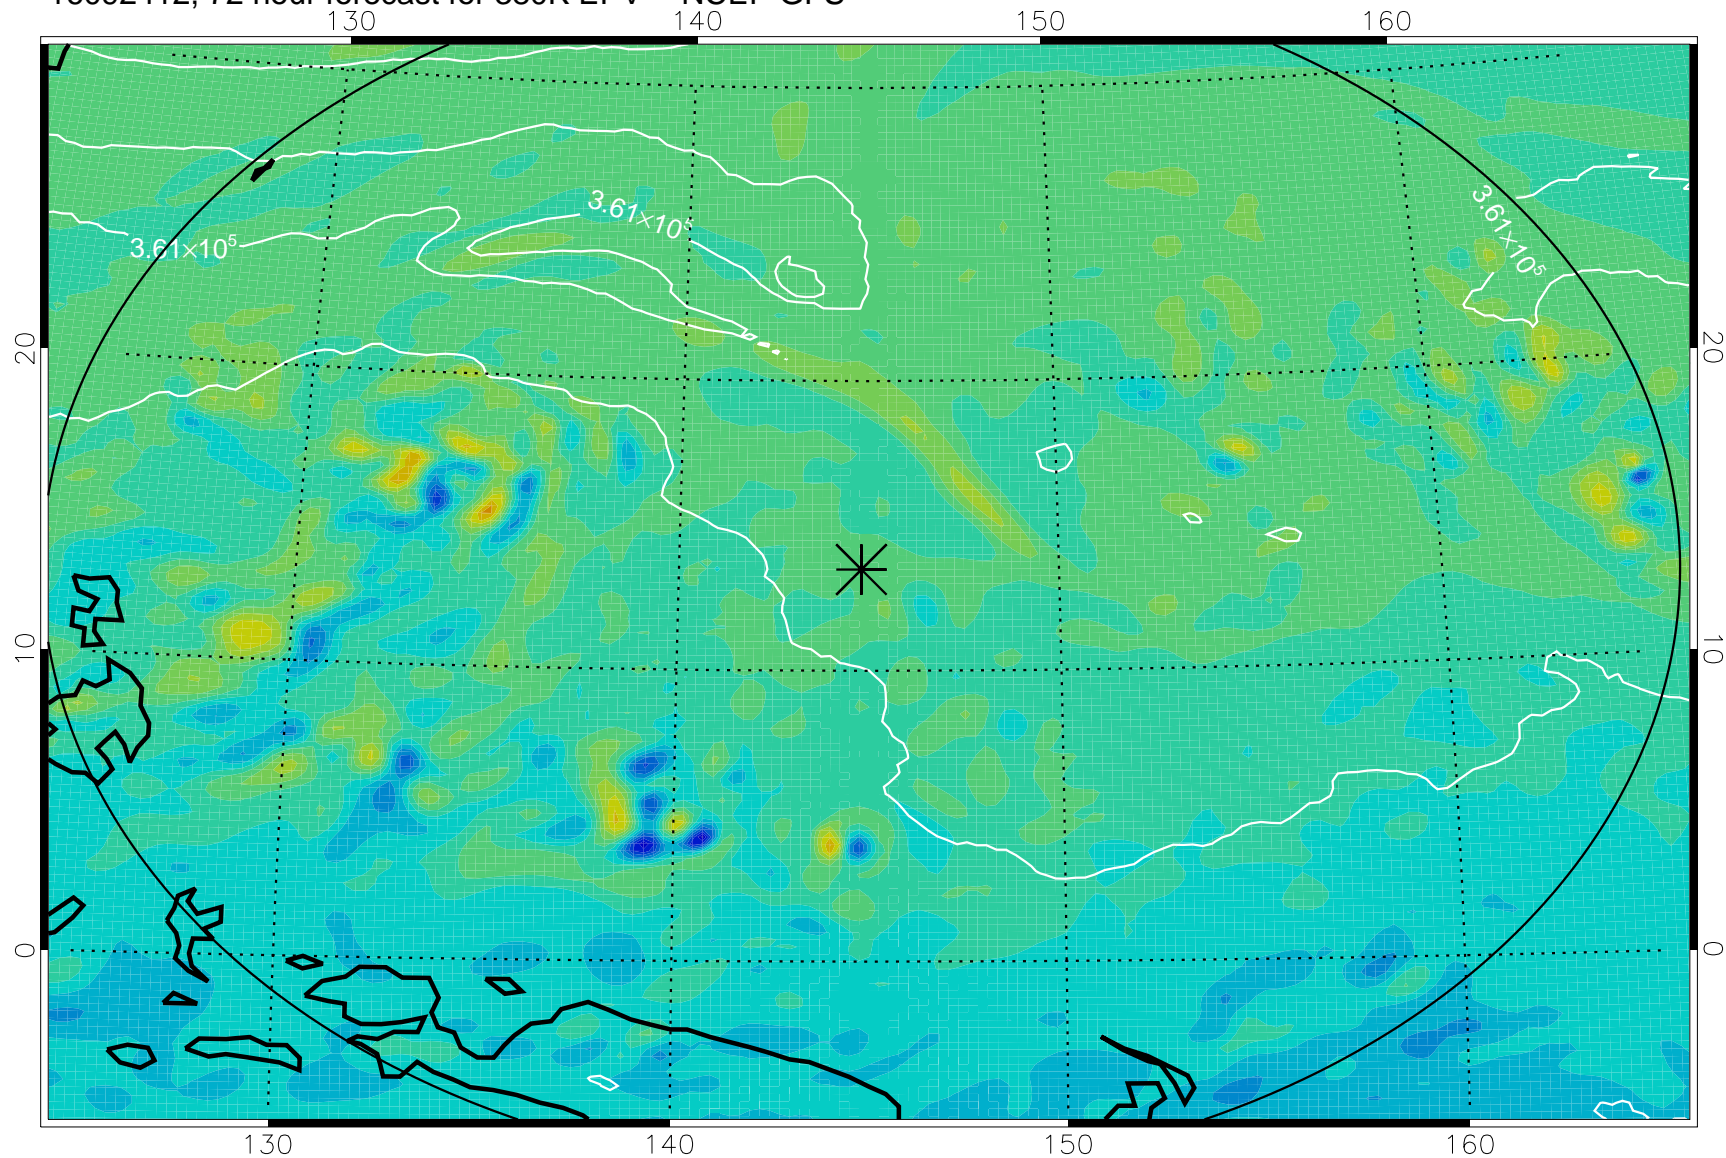

380K Montgomery Streamfunction, white

Range ring of 2304 km

16092312, 48 hour forecast for 380K EPV -- NCEP GFS

380K Montgomery Streamfunction, white

Range ring of 2304 km

16092318, 54 hour forecast for 380K EPV -- NCEP GFS

380K Montgomery Streamfunction, white

Range ring of 2304 km

16092400, 60 hour forecast for 380K EPV -- NCEP GFS

380K Montgomery Streamfunction, white

Range ring of 2304 km

16092406, 66 hour forecast for 380K EPV -- NCEP GFS

380K Montgomery Streamfunction, white

Range ring of 2304 km

16092412, 72 hour forecast for 380K EPV -- NCEP GFS

380K Montgomery Streamfunction, white

Range ring of 2304 km

16092418, 78 hour forecast for 380K EPV -- NCEP GFS

380K Montgomery Streamfunction, white

Range ring of 2304 km

16092500, 84 hour forecast for 380K EPV -- NCEP GFS

380K Montgomery Streamfunction, white

Range ring of 2304 km

16092506, 90 hour forecast for 380K EPV -- NCEP GFS