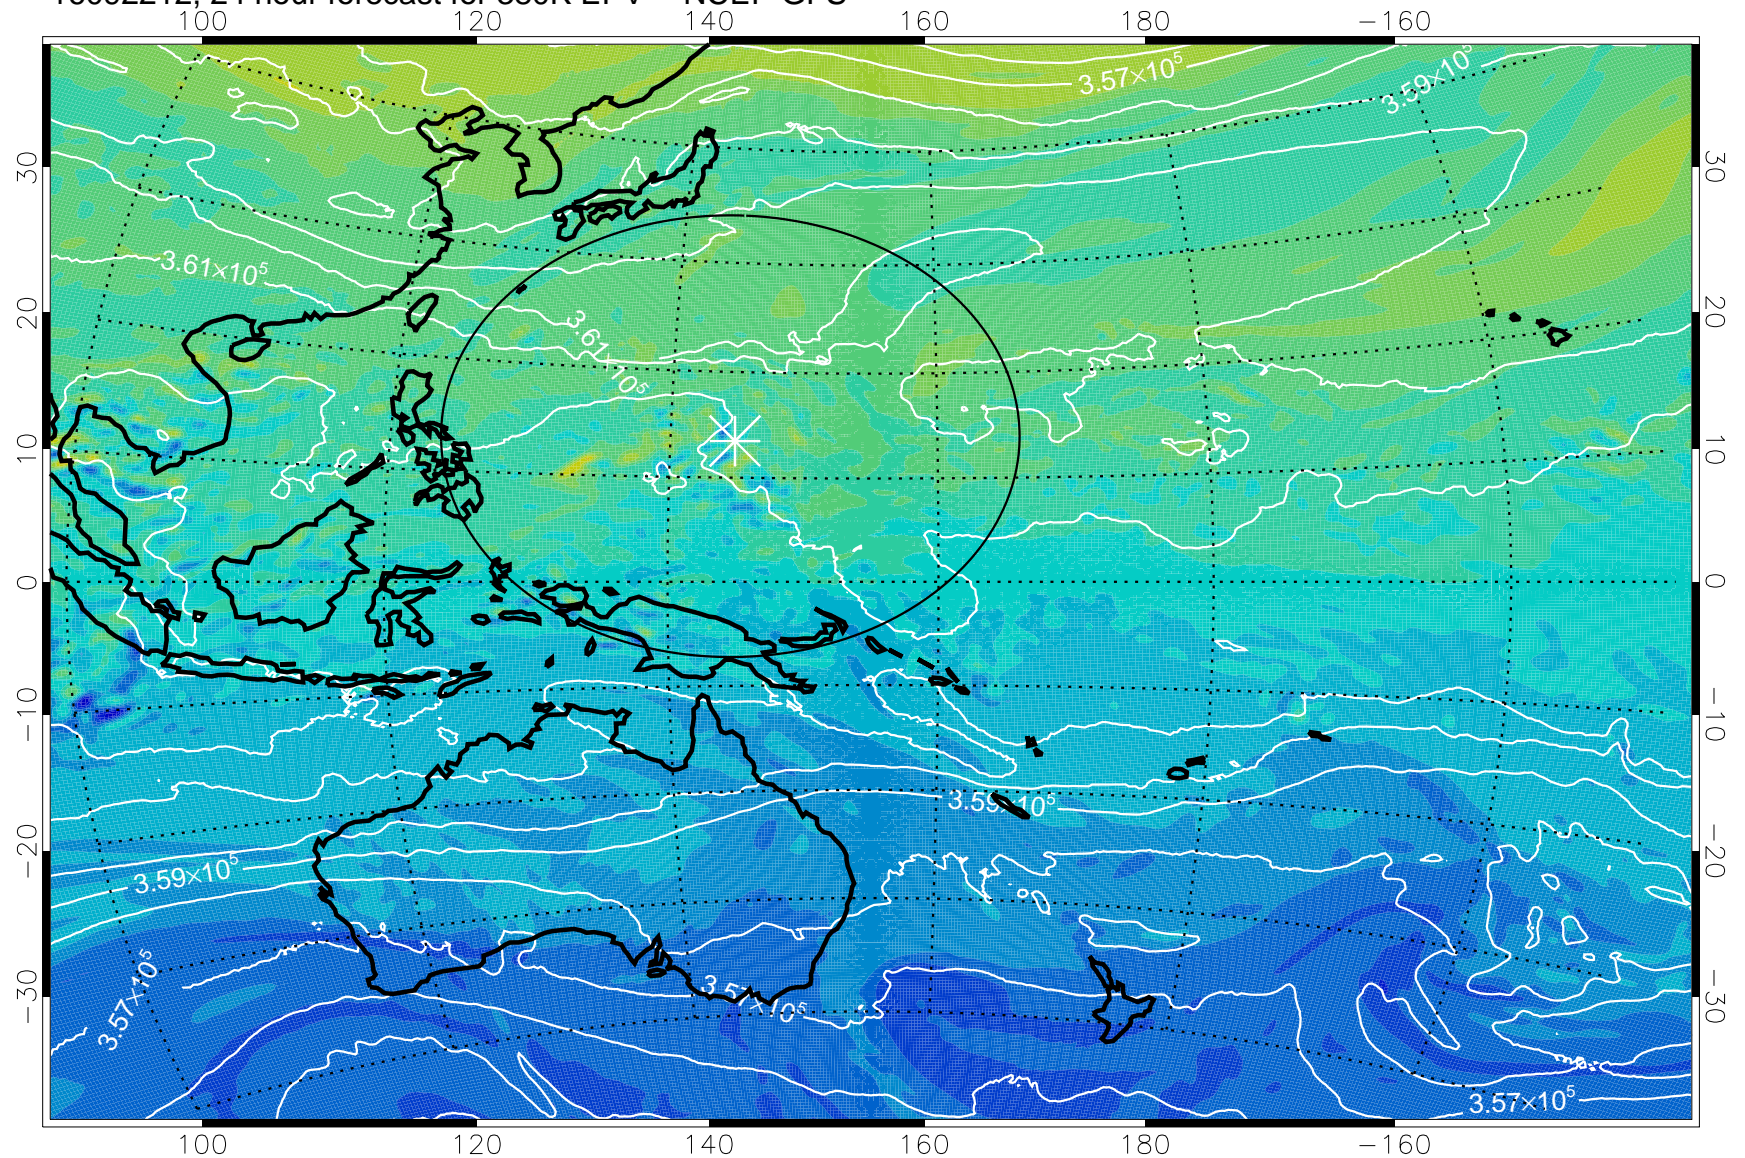

16092118, 6 hour forecast for 380K EPV -- NCEP GFS

380K Montgomery Streamfunction, white

Range ring of 2304 km

16092200, 12 hour forecast for 380K EPV -- NCEP GFS

380K Montgomery Streamfunction, white

Range ring of 2304 km

16092206, 18 hour forecast for 380K EPV -- NCEP GFS

380K Montgomery Streamfunction, white

Range ring of 2304 km

16092212, 24 hour forecast for 380K EPV -- NCEP GFS

380K Montgomery Streamfunction, white

Range ring of 2304 km

16092218, 30 hour forecast for 380K EPV -- NCEP GFS

380K Montgomery Streamfunction, white

Range ring of 2304 km

16092300, 36 hour forecast for 380K EPV -- NCEP GFS

380K Montgomery Streamfunction, white

Range ring of 2304 km

16092306, 42 hour forecast for 380K EPV -- NCEP GFS

380K Montgomery Streamfunction, white

Range ring of 2304 km

16092312, 48 hour forecast for 380K EPV -- NCEP GFS

380K Montgomery Streamfunction, white

Range ring of 2304 km