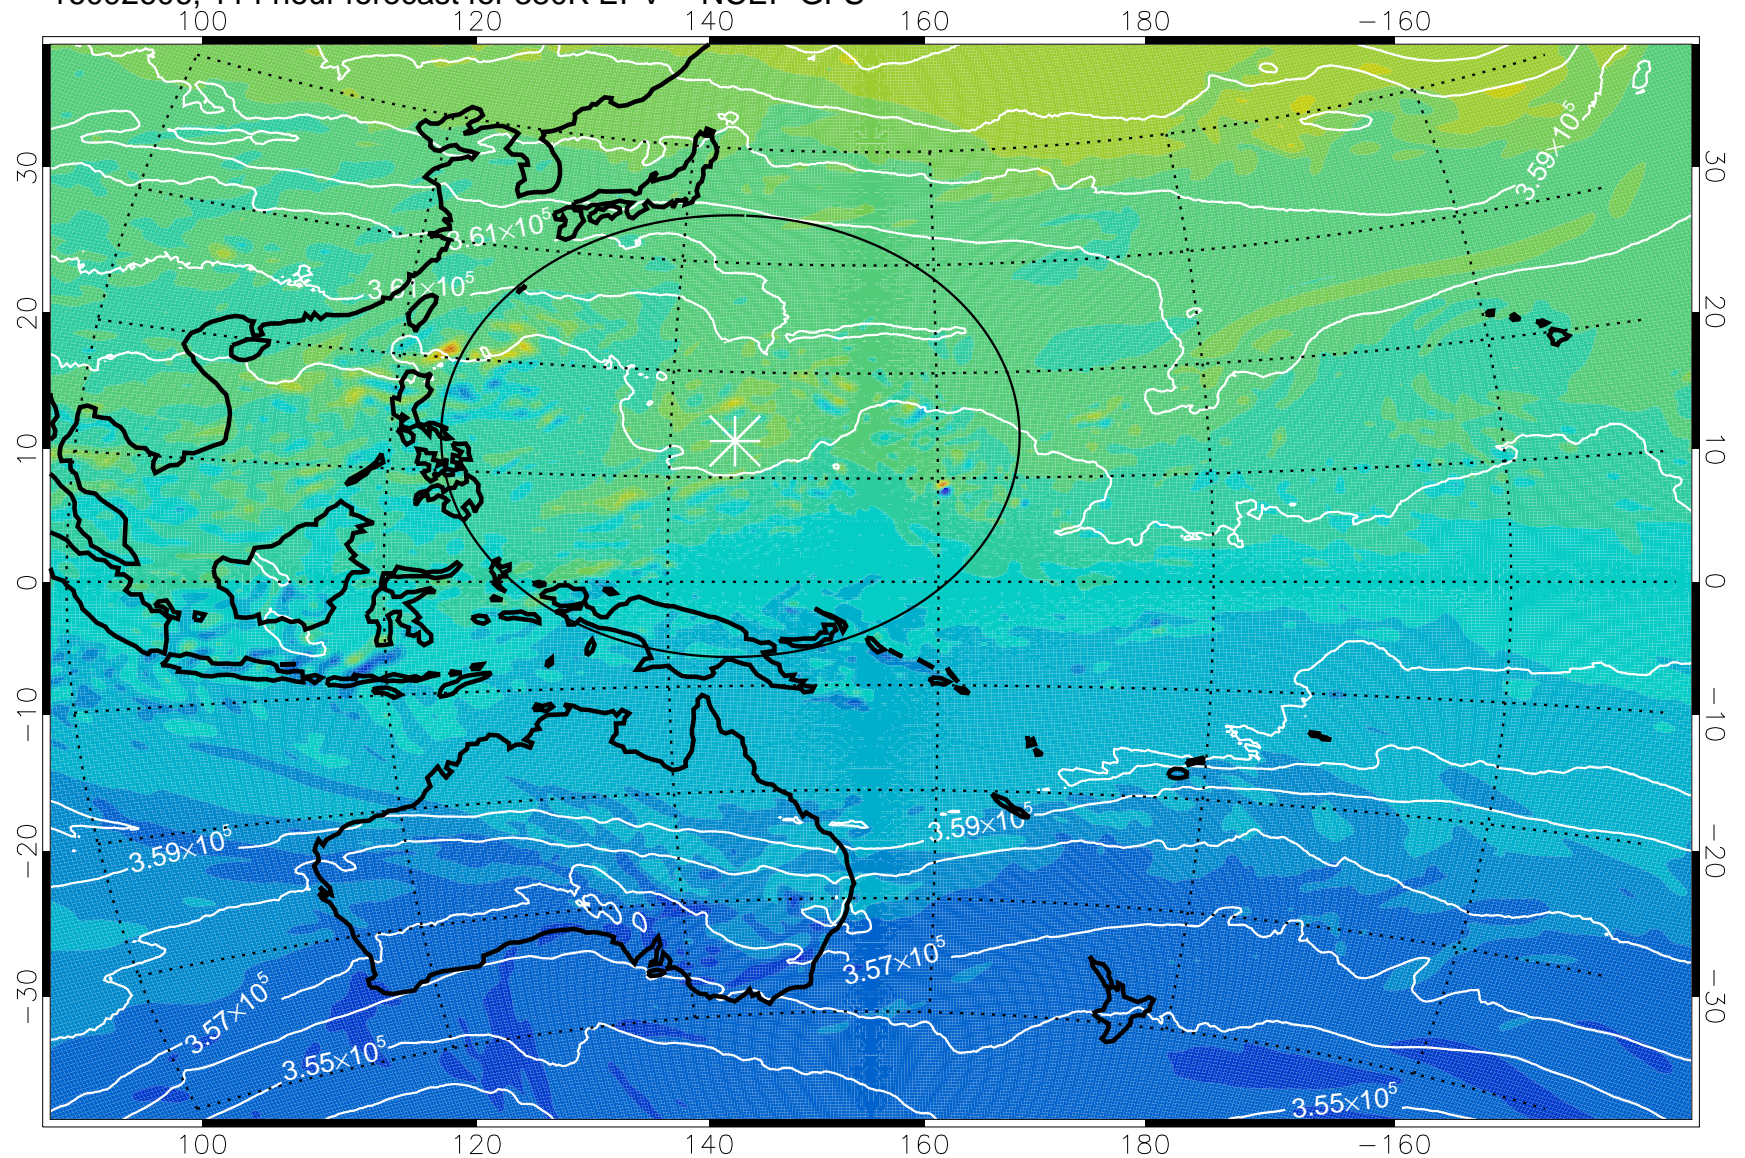

16092506, 90 hour forecast for 380K EPV -- NCEP GFS

380K Montgomery Streamfunction, white

Range ring of 2304 km

16092512, 96 hour forecast for 380K EPV -- NCEP GFS

380K Montgomery Streamfunction, white

Range ring of 2304 km

16092518, 102 hour forecast for 380K EPV -- NCEP GFS

380K Montgomery Streamfunction, white

Range ring of 2304 km

16092600, 108 hour forecast for 380K EPV -- NCEP GFS

380K Montgomery Streamfunction, white

Range ring of 2304 km

16092606, 114 hour forecast for 380K EPV -- NCEP GFS

380K Montgomery Streamfunction, white

Range ring of 2304 km

16092612, 120 hour forecast for 380K EPV -- NCEP GFS

380K Montgomery Streamfunction, white

Range ring of 2304 km