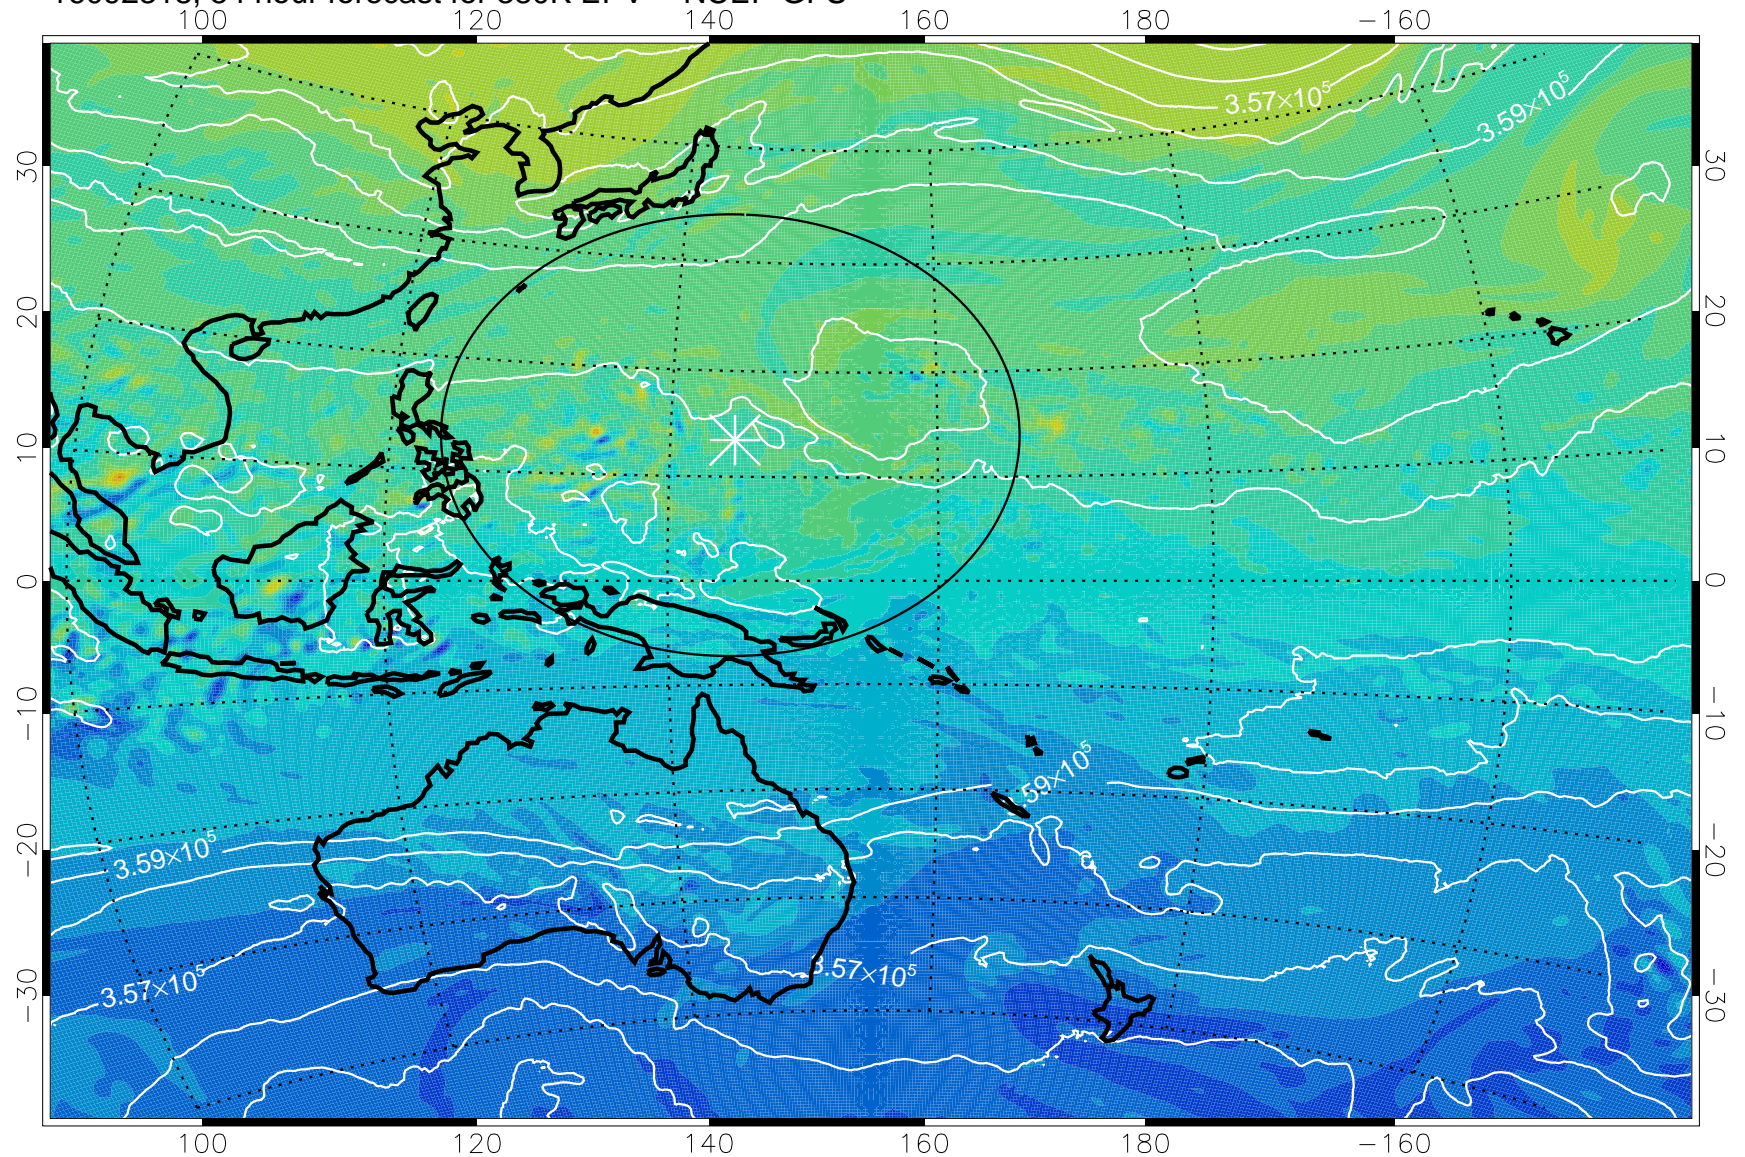

16092306, 42 hour forecast for 380K EPV -- NCEP GFS

380K Montgomery Streamfunction, white

Range ring of 2304 km

16092312, 48 hour forecast for 380K EPV -- NCEP GFS

380K Montgomery Streamfunction, white

Range ring of 2304 km

16092318, 54 hour forecast for 380K EPV -- NCEP GFS

380K Montgomery Streamfunction, white

Range ring of 2304 km

16092400, 60 hour forecast for 380K EPV -- NCEP GFS

380K Montgomery Streamfunction, white

Range ring of 2304 km

16092406, 66 hour forecast for 380K EPV -- NCEP GFS

380K Montgomery Streamfunction, white

Range ring of 2304 km

16092412, 72 hour forecast for 380K EPV -- NCEP GFS

380K Montgomery Streamfunction, white

Range ring of 2304 km

16092418, 78 hour forecast for 380K EPV -- NCEP GFS

380K Montgomery Streamfunction, white

Range ring of 2304 km

16092500, 84 hour forecast for 380K EPV -- NCEP GFS

380K Montgomery Streamfunction, white

Range ring of 2304 km