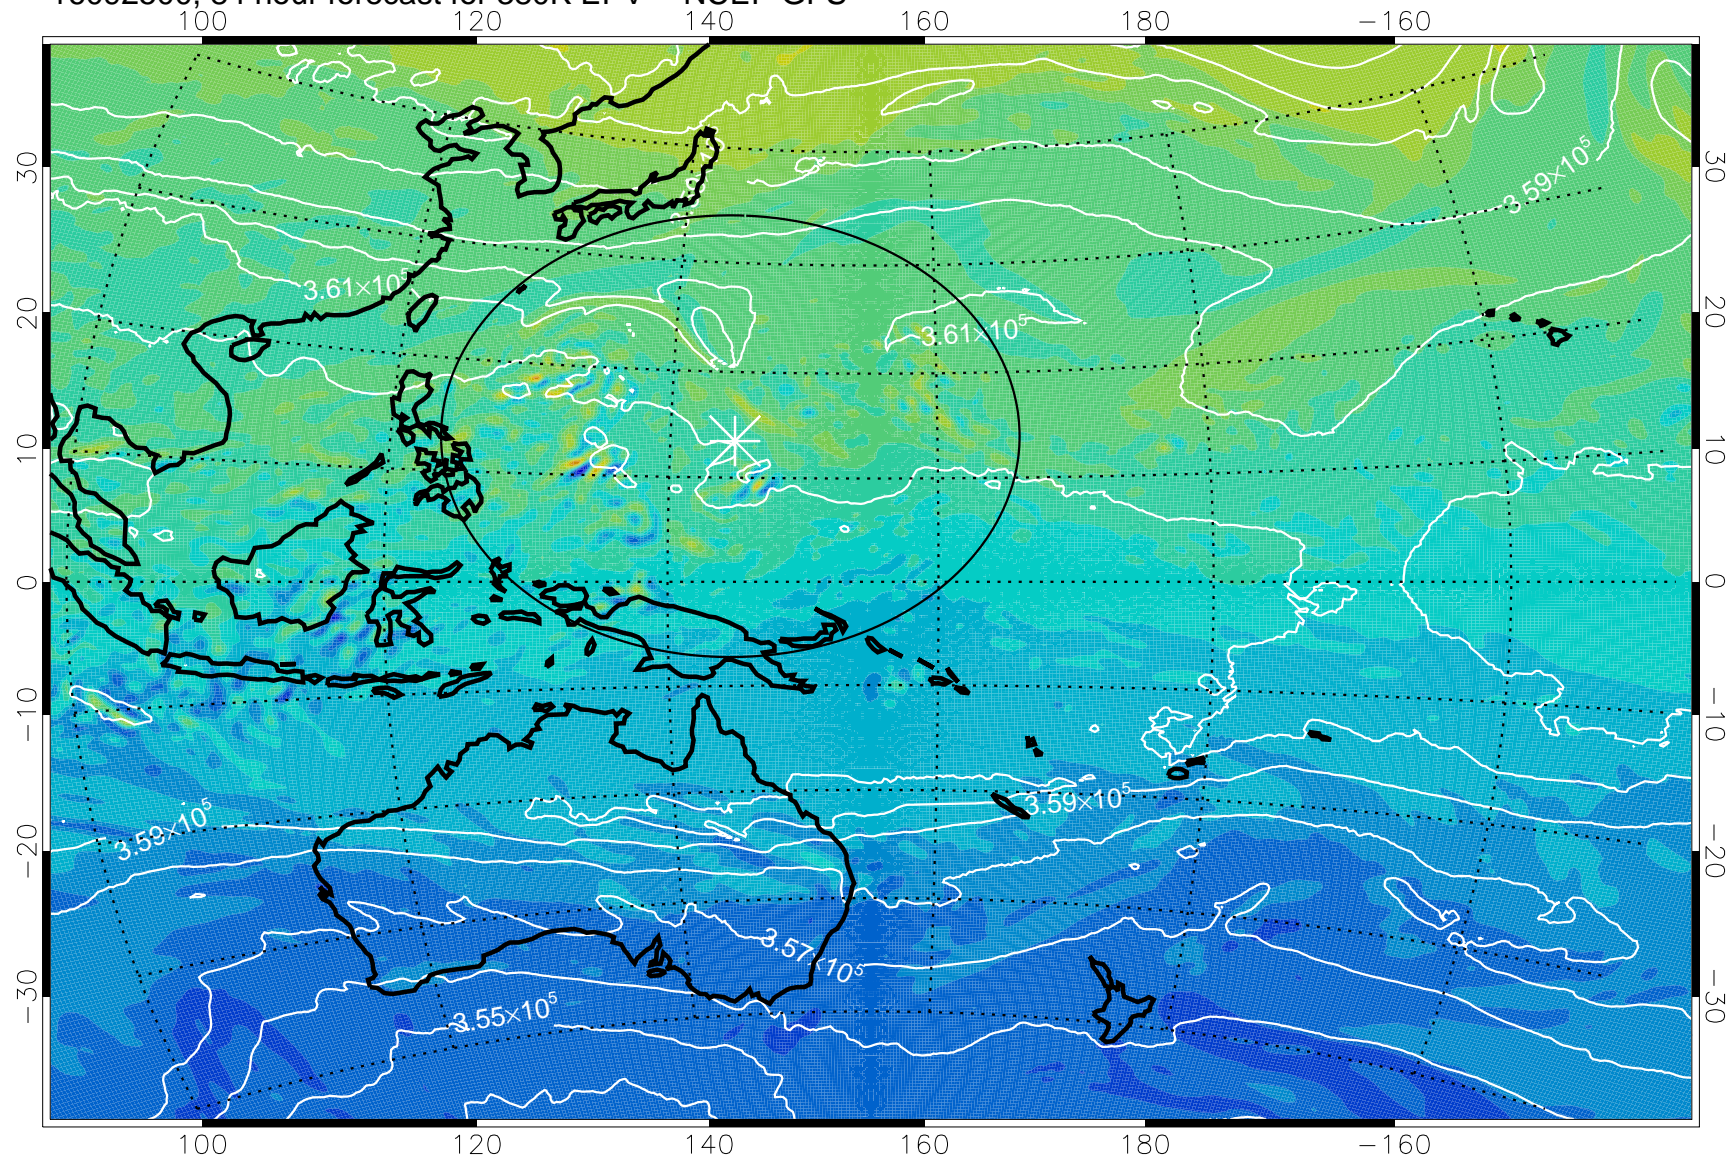

16092318, 54 hour forecast for 380K EPV -- NCEP GFS

380K Montgomery Streamfunction, white

Range ring of 2304 km

16092400, 60 hour forecast for 380K EPV -- NCEP GFS

380K Montgomery Streamfunction, white

Range ring of 2304 km

16092406, 66 hour forecast for 380K EPV -- NCEP GFS

380K Montgomery Streamfunction, white

Range ring of 2304 km

16092412, 72 hour forecast for 380K EPV -- NCEP GFS

380K Montgomery Streamfunction, white

Range ring of 2304 km

16092418, 78 hour forecast for 380K EPV -- NCEP GFS

380K Montgomery Streamfunction, white

Range ring of 2304 km

16092500, 84 hour forecast for 380K EPV -- NCEP GFS

380K Montgomery Streamfunction, white

Range ring of 2304 km

16092506, 90 hour forecast for 380K EPV -- NCEP GFS

380K Montgomery Streamfunction, white

Range ring of 2304 km

16092512, 96 hour forecast for 380K EPV -- NCEP GFS

380K Montgomery Streamfunction, white

Range ring of 2304 km