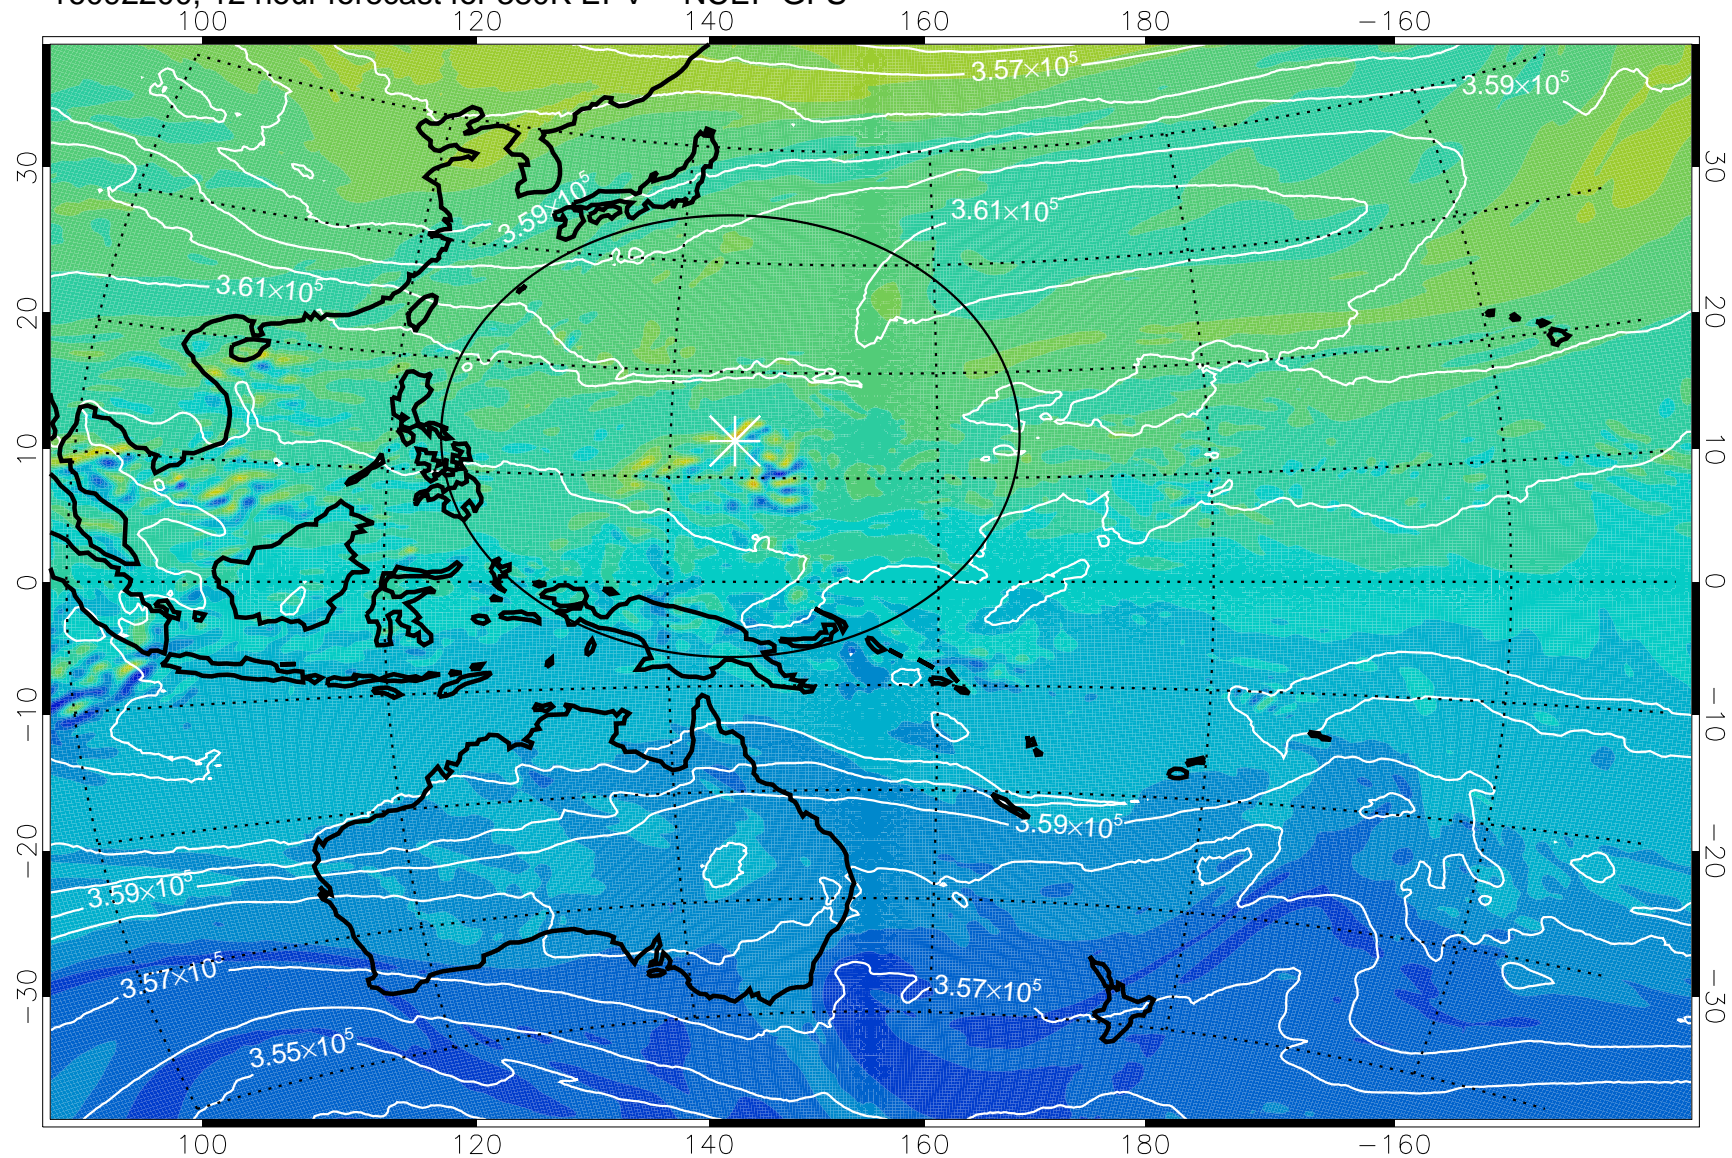

16092118, 6 hour forecast for 380K EPV -- NCEP GFS

380K Montgomery Streamfunction, white

Range ring of 2304 km

16092200, 12 hour forecast for 380K EPV -- NCEP GFS

380K Montgomery Streamfunction, white

Range ring of 2304 km

16092206, 18 hour forecast for 380K EPV -- NCEP GFS

380K Montgomery Streamfunction, white

Range ring of 2304 km

16092212, 24 hour forecast for 380K EPV -- NCEP GFS

380K Montgomery Streamfunction, white

Range ring of 2304 km

16092218, 30 hour forecast for 380K EPV -- NCEP GFS

380K Montgomery Streamfunction, white

Range ring of 2304 km

16092300, 36 hour forecast for 380K EPV -- NCEP GFS

380K Montgomery Streamfunction, white

Range ring of 2304 km

16092306, 42 hour forecast for 380K EPV -- NCEP GFS

380K Montgomery Streamfunction, white

Range ring of 2304 km

16092312, 48 hour forecast for 380K EPV -- NCEP GFS

380K Montgomery Streamfunction, white

Range ring of 2304 km