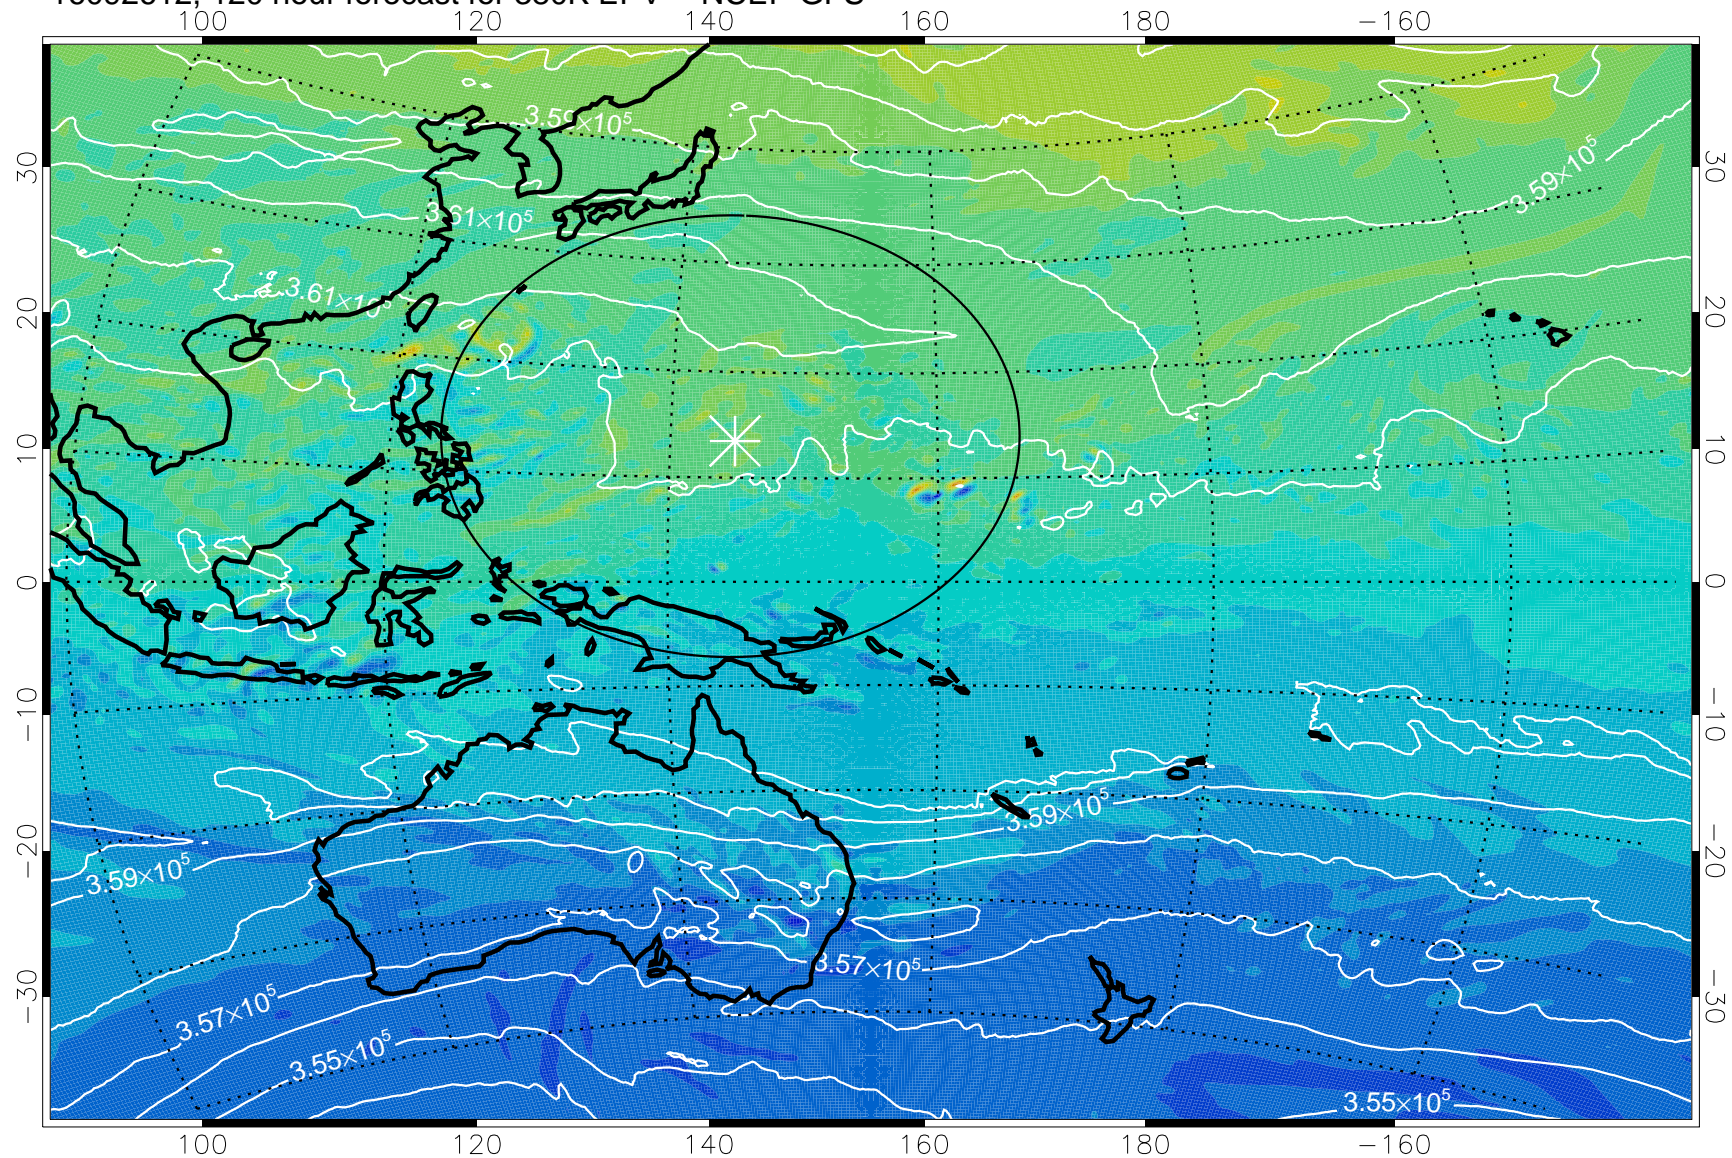

16092518, 102 hour forecast for 380K EPV -- NCEP GFS

380K Montgomery Streamfunction, white

Range ring of 2304 km

16092600, 108 hour forecast for 380K EPV -- NCEP GFS

380K Montgomery Streamfunction, white

Range ring of 2304 km

16092606, 114 hour forecast for 380K EPV -- NCEP GFS

380K Montgomery Streamfunction, white

Range ring of 2304 km

16092612, 120 hour forecast for 380K EPV -- NCEP GFS

380K Montgomery Streamfunction, white

Range ring of 2304 km