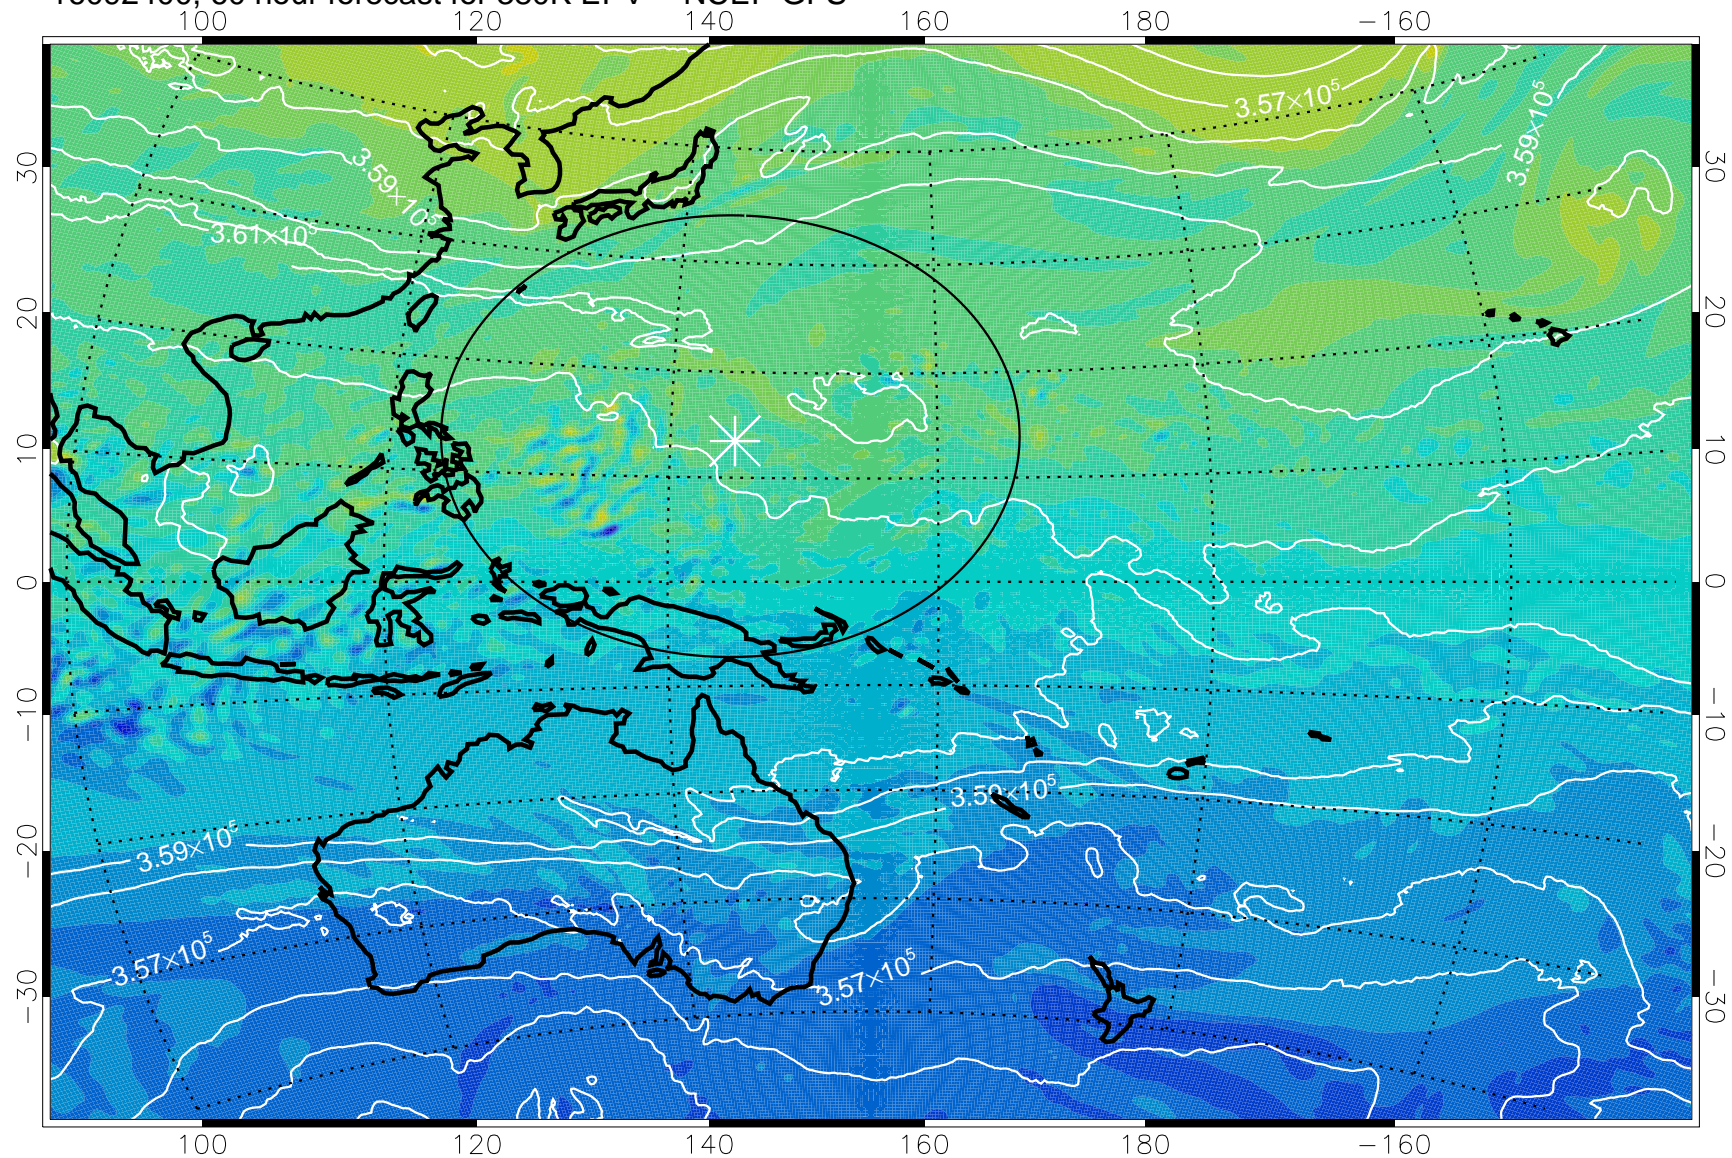

16092306, 42 hour forecast for 380K EPV -- NCEP GFS

380K Montgomery Streamfunction, white

Range ring of 2304 km

16092312, 48 hour forecast for 380K EPV -- NCEP GFS

380K Montgomery Streamfunction, white

Range ring of 2304 km

16092318, 54 hour forecast for 380K EPV -- NCEP GFS

380K Montgomery Streamfunction, white

Range ring of 2304 km

16092400, 60 hour forecast for 380K EPV -- NCEP GFS

380K Montgomery Streamfunction, white

Range ring of 2304 km

16092406, 66 hour forecast for 380K EPV -- NCEP GFS

380K Montgomery Streamfunction, white

Range ring of 2304 km

16092412, 72 hour forecast for 380K EPV -- NCEP GFS

380K Montgomery Streamfunction, white

Range ring of 2304 km

16092418, 78 hour forecast for 380K EPV -- NCEP GFS

380K Montgomery Streamfunction, white

Range ring of 2304 km

16092500, 84 hour forecast for 380K EPV -- NCEP GFS

380K Montgomery Streamfunction, white

Range ring of 2304 km