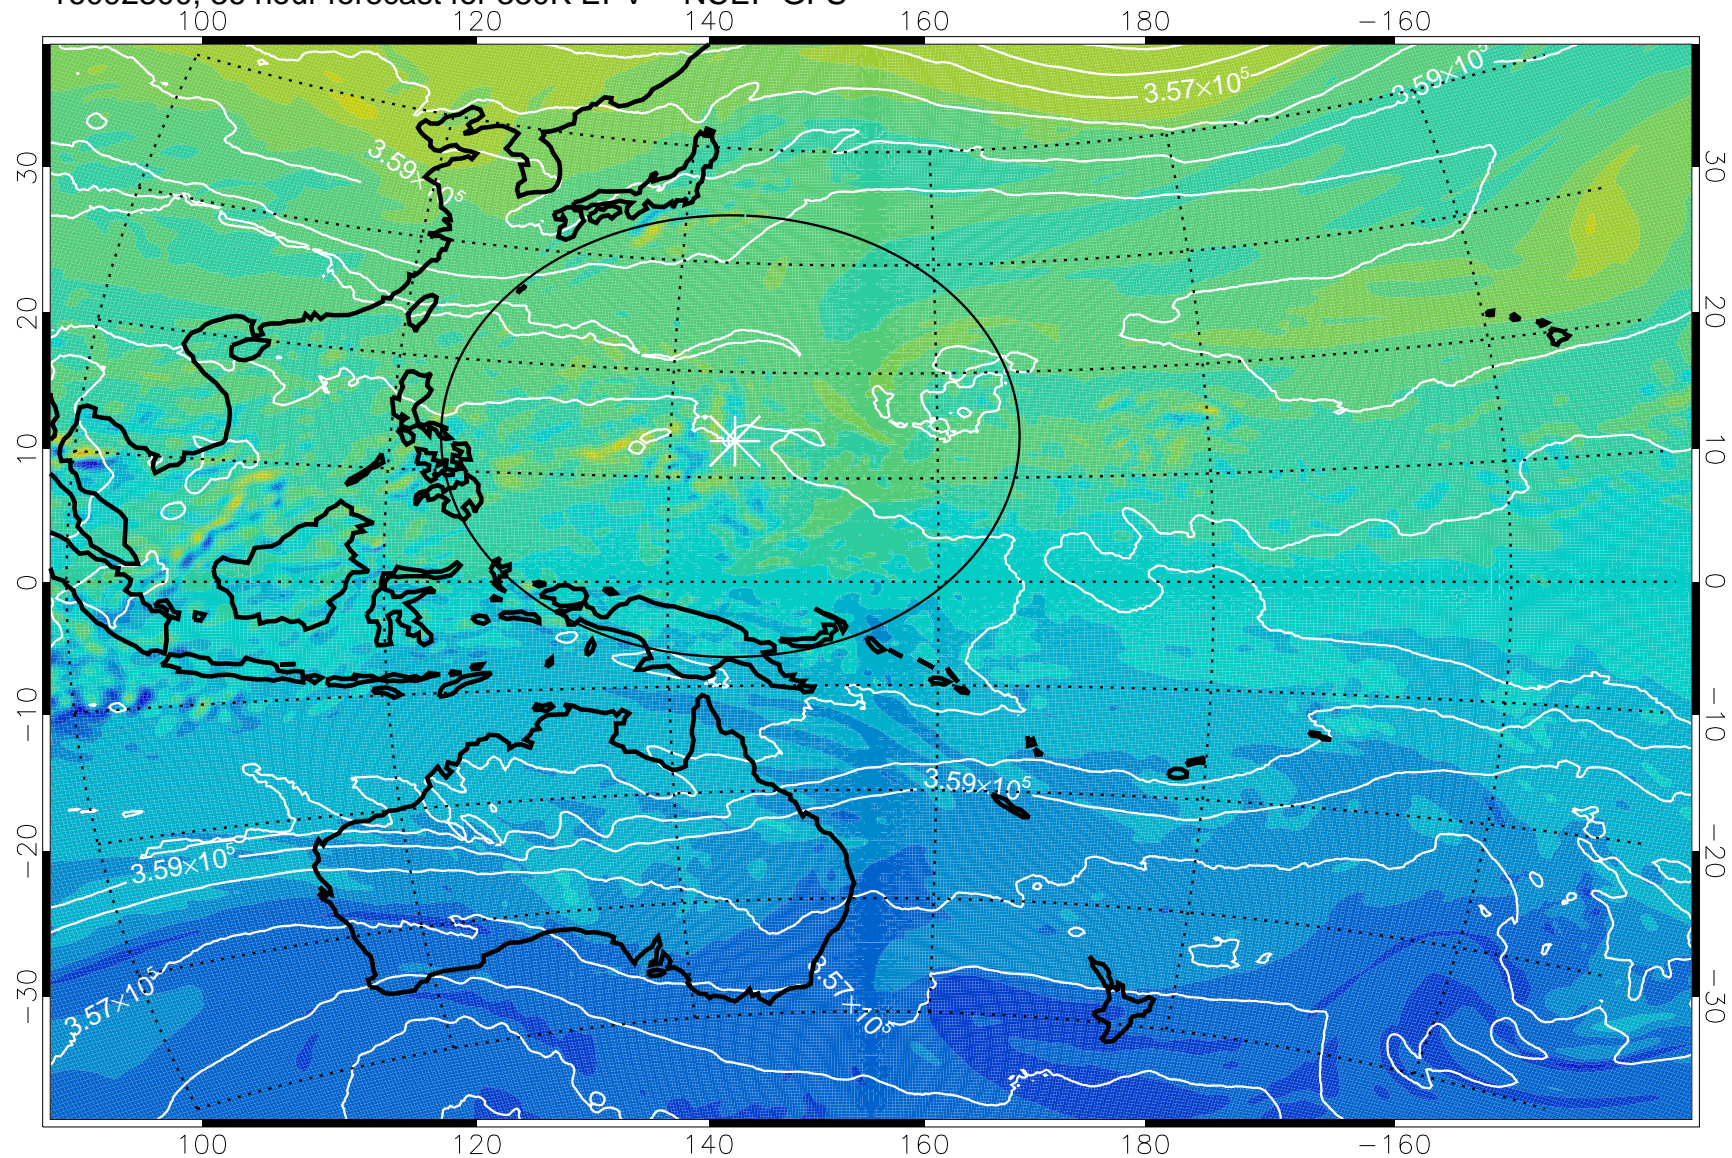

16092118, 6 hour forecast for 380K EPV -- NCEP GFS

380K Montgomery Streamfunction, white

Range ring of 2304 km

16092200, 12 hour forecast for 380K EPV -- NCEP GFS

380K Montgomery Streamfunction, white

Range ring of 2304 km

16092206, 18 hour forecast for 380K EPV -- NCEP GFS

380K Montgomery Streamfunction, white

Range ring of 2304 km

16092212, 24 hour forecast for 380K EPV -- NCEP GFS

380K Montgomery Streamfunction, white

Range ring of 2304 km

16092218, 30 hour forecast for 380K EPV -- NCEP GFS

380K Montgomery Streamfunction, white

Range ring of 2304 km

16092300, 36 hour forecast for 380K EPV -- NCEP GFS

380K Montgomery Streamfunction, white

Range ring of 2304 km

16092306, 42 hour forecast for 380K EPV -- NCEP GFS

380K Montgomery Streamfunction, white

Range ring of 2304 km

16092312, 48 hour forecast for 380K EPV -- NCEP GFS

380K Montgomery Streamfunction, white

Range ring of 2304 km