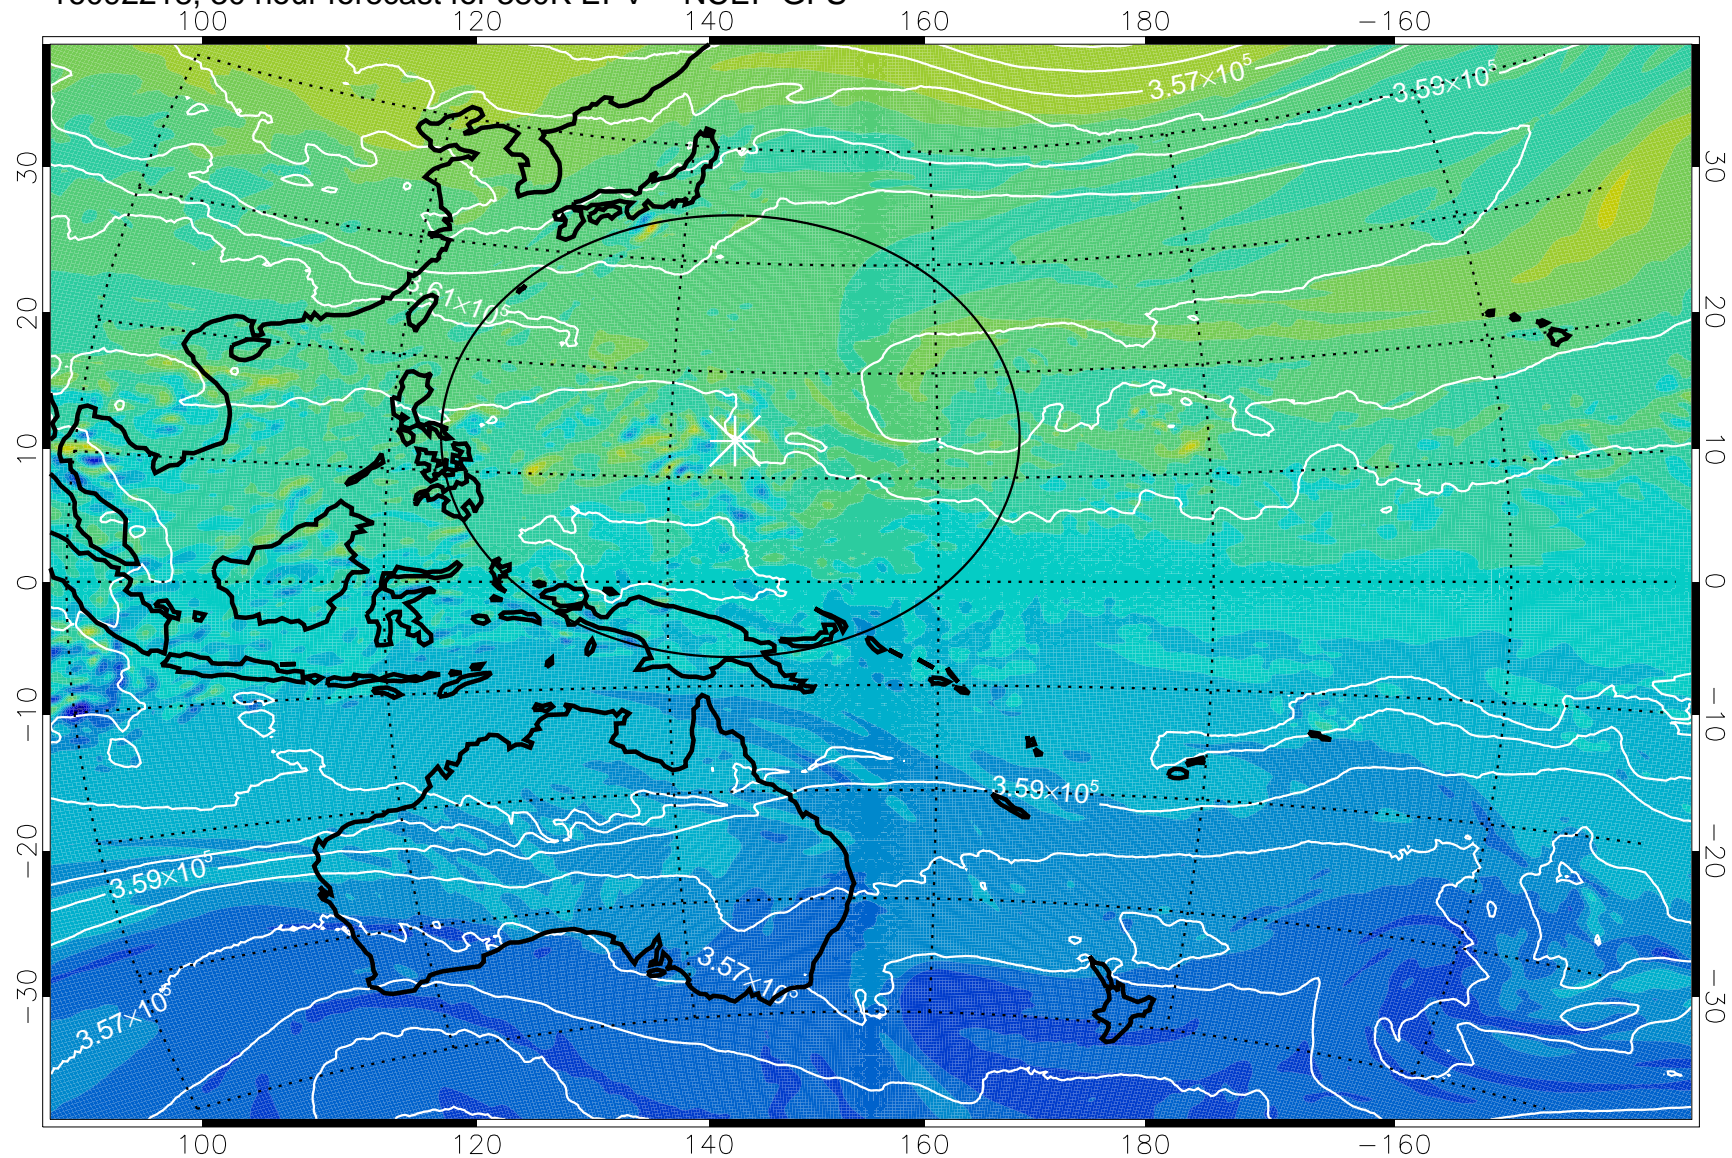

16092118, 6 hour forecast for 380K EPV -- NCEP GFS

380K Montgomery Streamfunction, white

Range ring of 2304 km

16092200, 12 hour forecast for 380K EPV -- NCEP GFS

380K Montgomery Streamfunction, white

Range ring of 2304 km

16092206, 18 hour forecast for 380K EPV -- NCEP GFS

380K Montgomery Streamfunction, white

Range ring of 2304 km

16092212, 24 hour forecast for 380K EPV -- NCEP GFS

380K Montgomery Streamfunction, white

Range ring of 2304 km

16092218, 30 hour forecast for 380K EPV -- NCEP GFS

380K Montgomery Streamfunction, white

Range ring of 2304 km

16092300, 36 hour forecast for 380K EPV -- NCEP GFS

380K Montgomery Streamfunction, white

Range ring of 2304 km

16092306, 42 hour forecast for 380K EPV -- NCEP GFS

380K Montgomery Streamfunction, white

Range ring of 2304 km

16092312, 48 hour forecast for 380K EPV -- NCEP GFS

380K Montgomery Streamfunction, white

Range ring of 2304 km