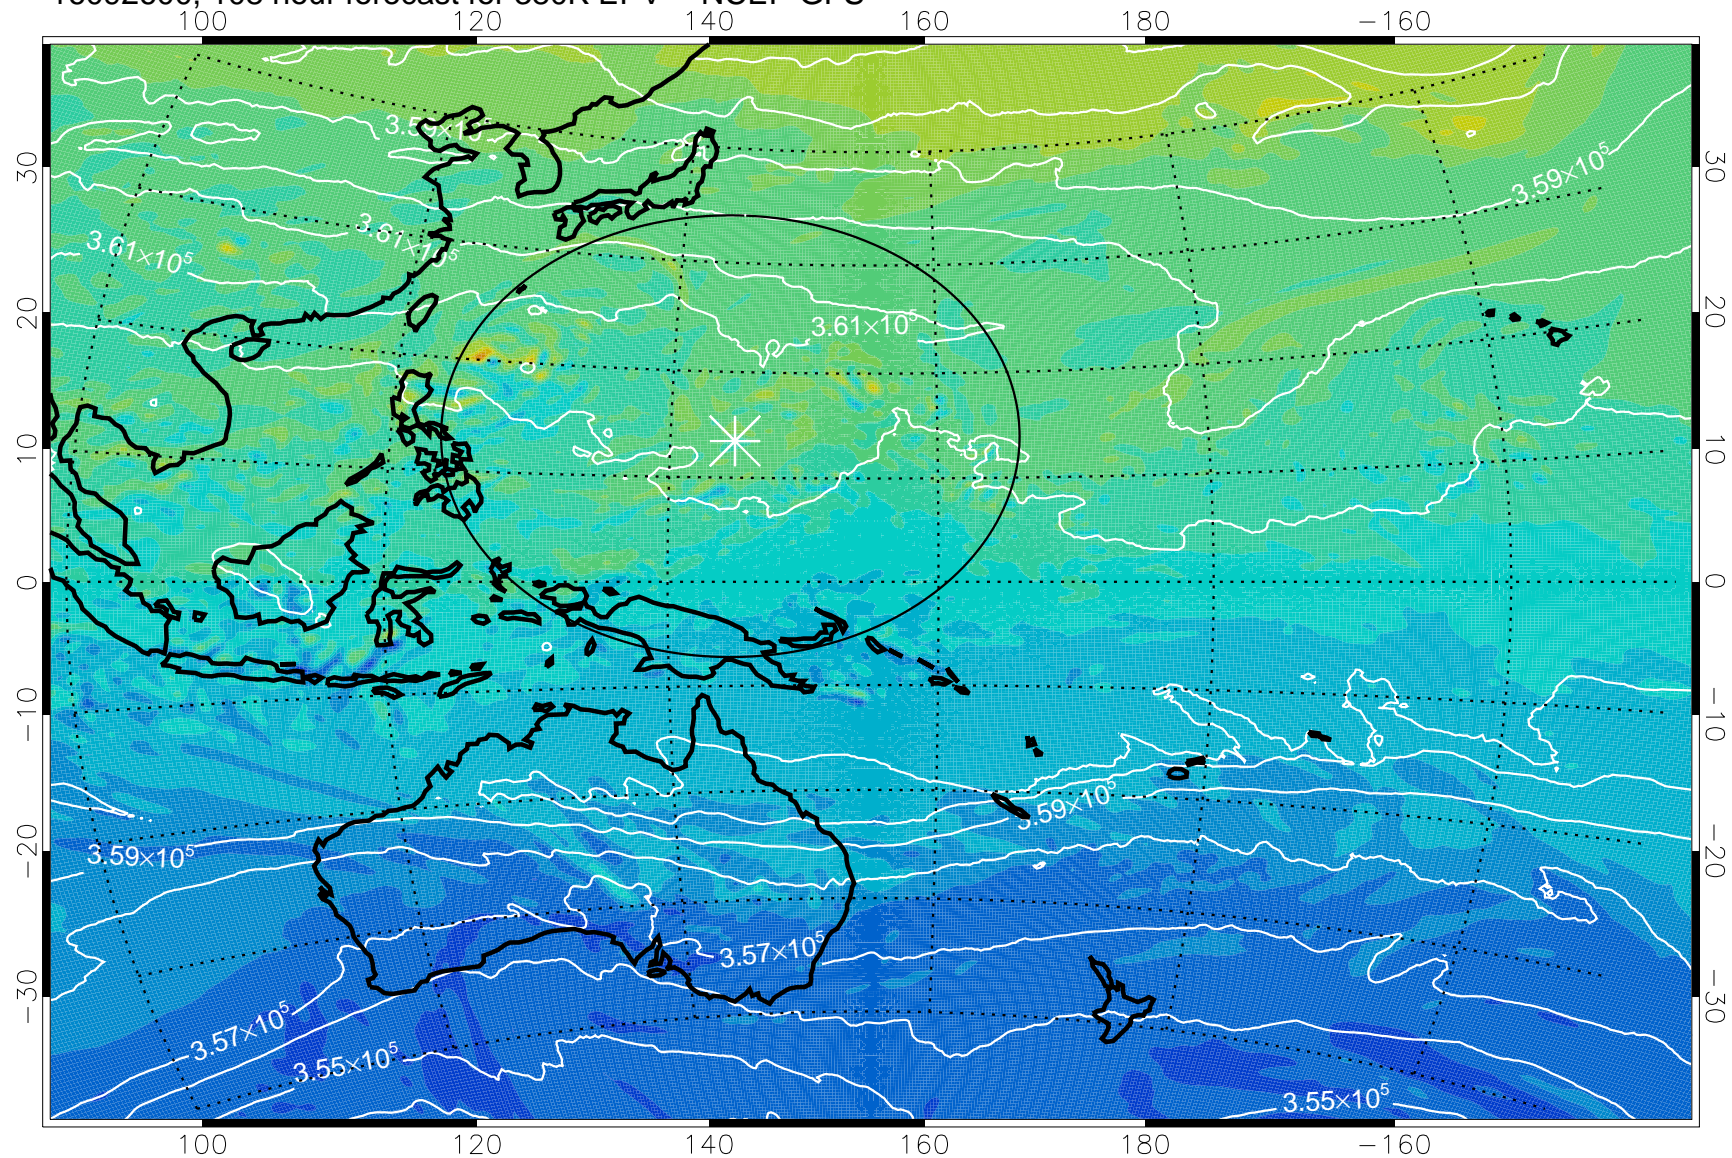

16092418, 78 hour forecast for 380K EPV -- NCEP GFS

380K Montgomery Streamfunction, white

Range ring of 2304 km

16092500, 84 hour forecast for 380K EPV -- NCEP GFS

380K Montgomery Streamfunction, white

Range ring of 2304 km

16092506, 90 hour forecast for 380K EPV -- NCEP GFS

380K Montgomery Streamfunction, white

Range ring of 2304 km

16092512, 96 hour forecast for 380K EPV -- NCEP GFS

380K Montgomery Streamfunction, white

Range ring of 2304 km

16092518, 102 hour forecast for 380K EPV -- NCEP GFS

380K Montgomery Streamfunction, white

Range ring of 2304 km

16092600, 108 hour forecast for 380K EPV -- NCEP GFS

380K Montgomery Streamfunction, white

Range ring of 2304 km

16092606, 114 hour forecast for 380K EPV -- NCEP GFS

380K Montgomery Streamfunction, white

Range ring of 2304 km

16092612, 120 hour forecast for 380K EPV -- NCEP GFS

380K Montgomery Streamfunction, white

Range ring of 2304 km