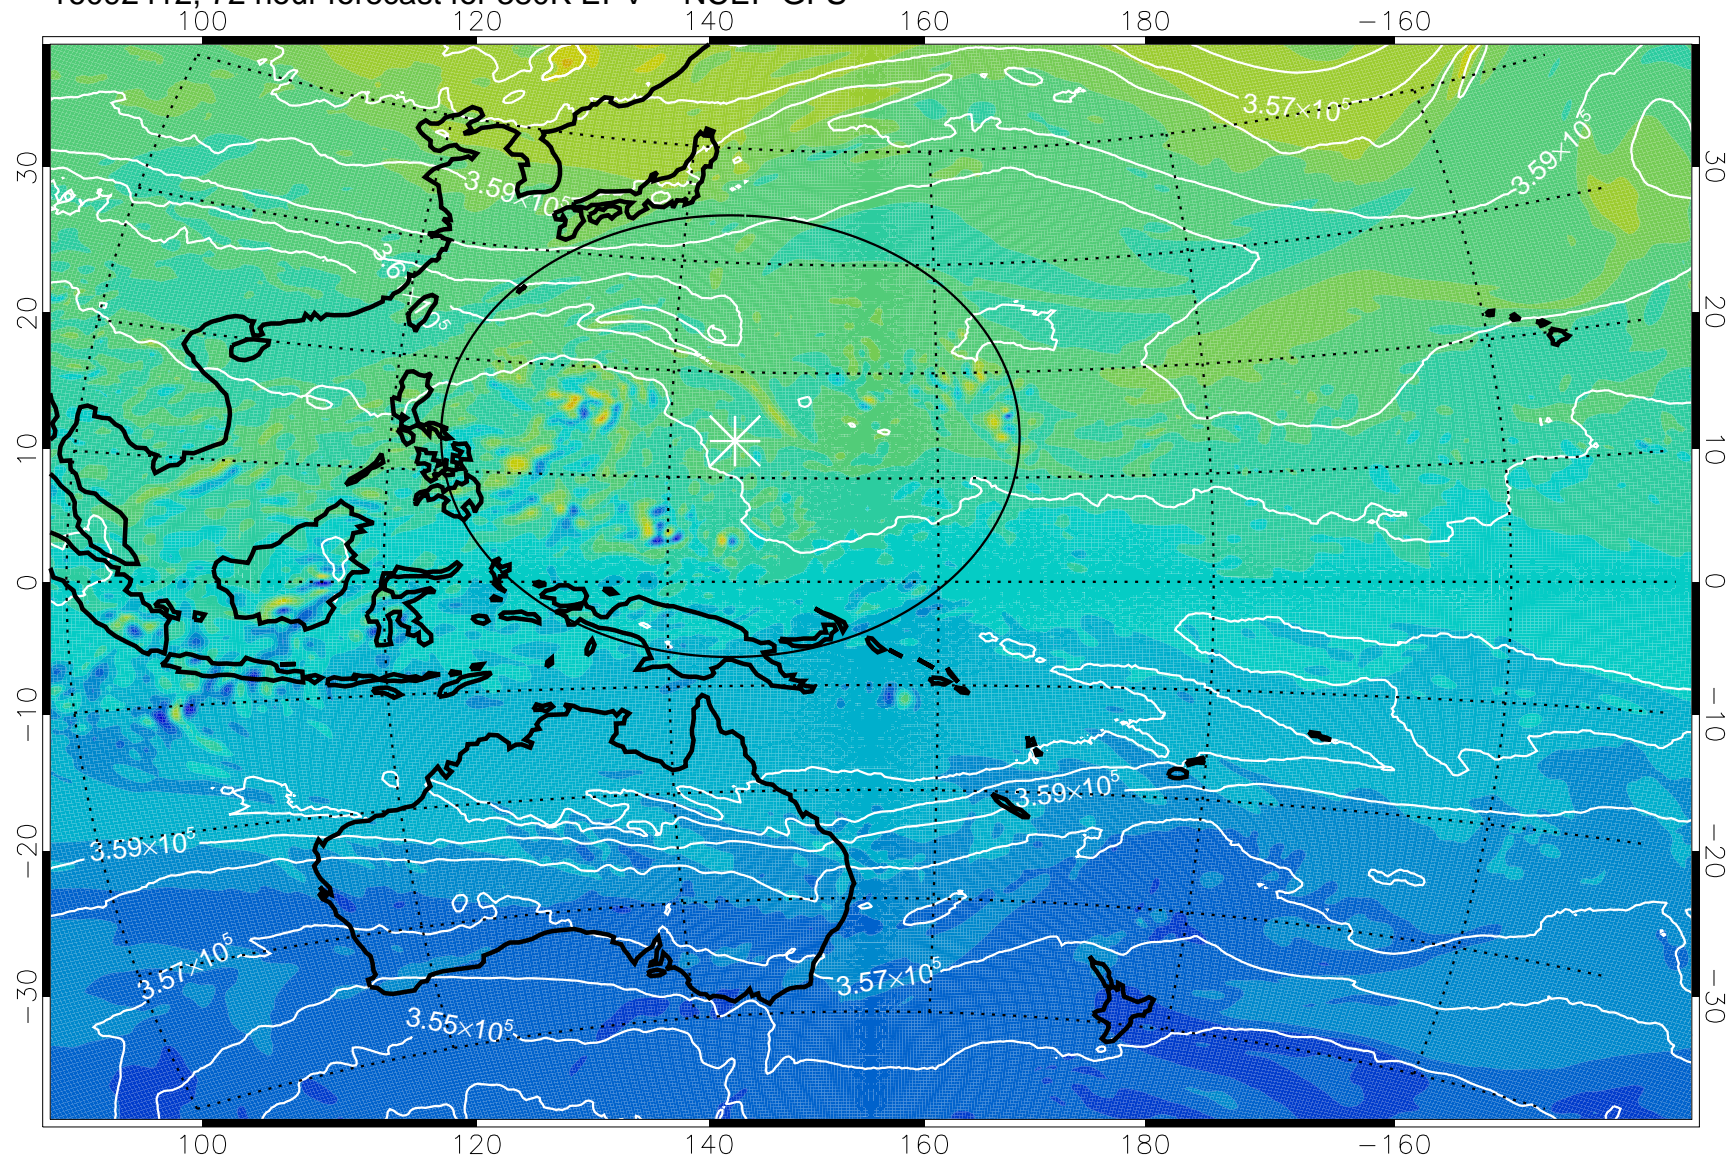

16092306, 42 hour forecast for 380K EPV -- NCEP GFS

380K Montgomery Streamfunction, white

Range ring of 2304 km

16092312, 48 hour forecast for 380K EPV -- NCEP GFS

380K Montgomery Streamfunction, white

Range ring of 2304 km

16092318, 54 hour forecast for 380K EPV -- NCEP GFS

380K Montgomery Streamfunction, white

Range ring of 2304 km

16092400, 60 hour forecast for 380K EPV -- NCEP GFS

380K Montgomery Streamfunction, white

Range ring of 2304 km

16092406, 66 hour forecast for 380K EPV -- NCEP GFS

380K Montgomery Streamfunction, white

Range ring of 2304 km

16092412, 72 hour forecast for 380K EPV -- NCEP GFS

380K Montgomery Streamfunction, white

Range ring of 2304 km

16092418, 78 hour forecast for 380K EPV -- NCEP GFS

380K Montgomery Streamfunction, white

Range ring of 2304 km

16092500, 84 hour forecast for 380K EPV -- NCEP GFS

380K Montgomery Streamfunction, white

Range ring of 2304 km