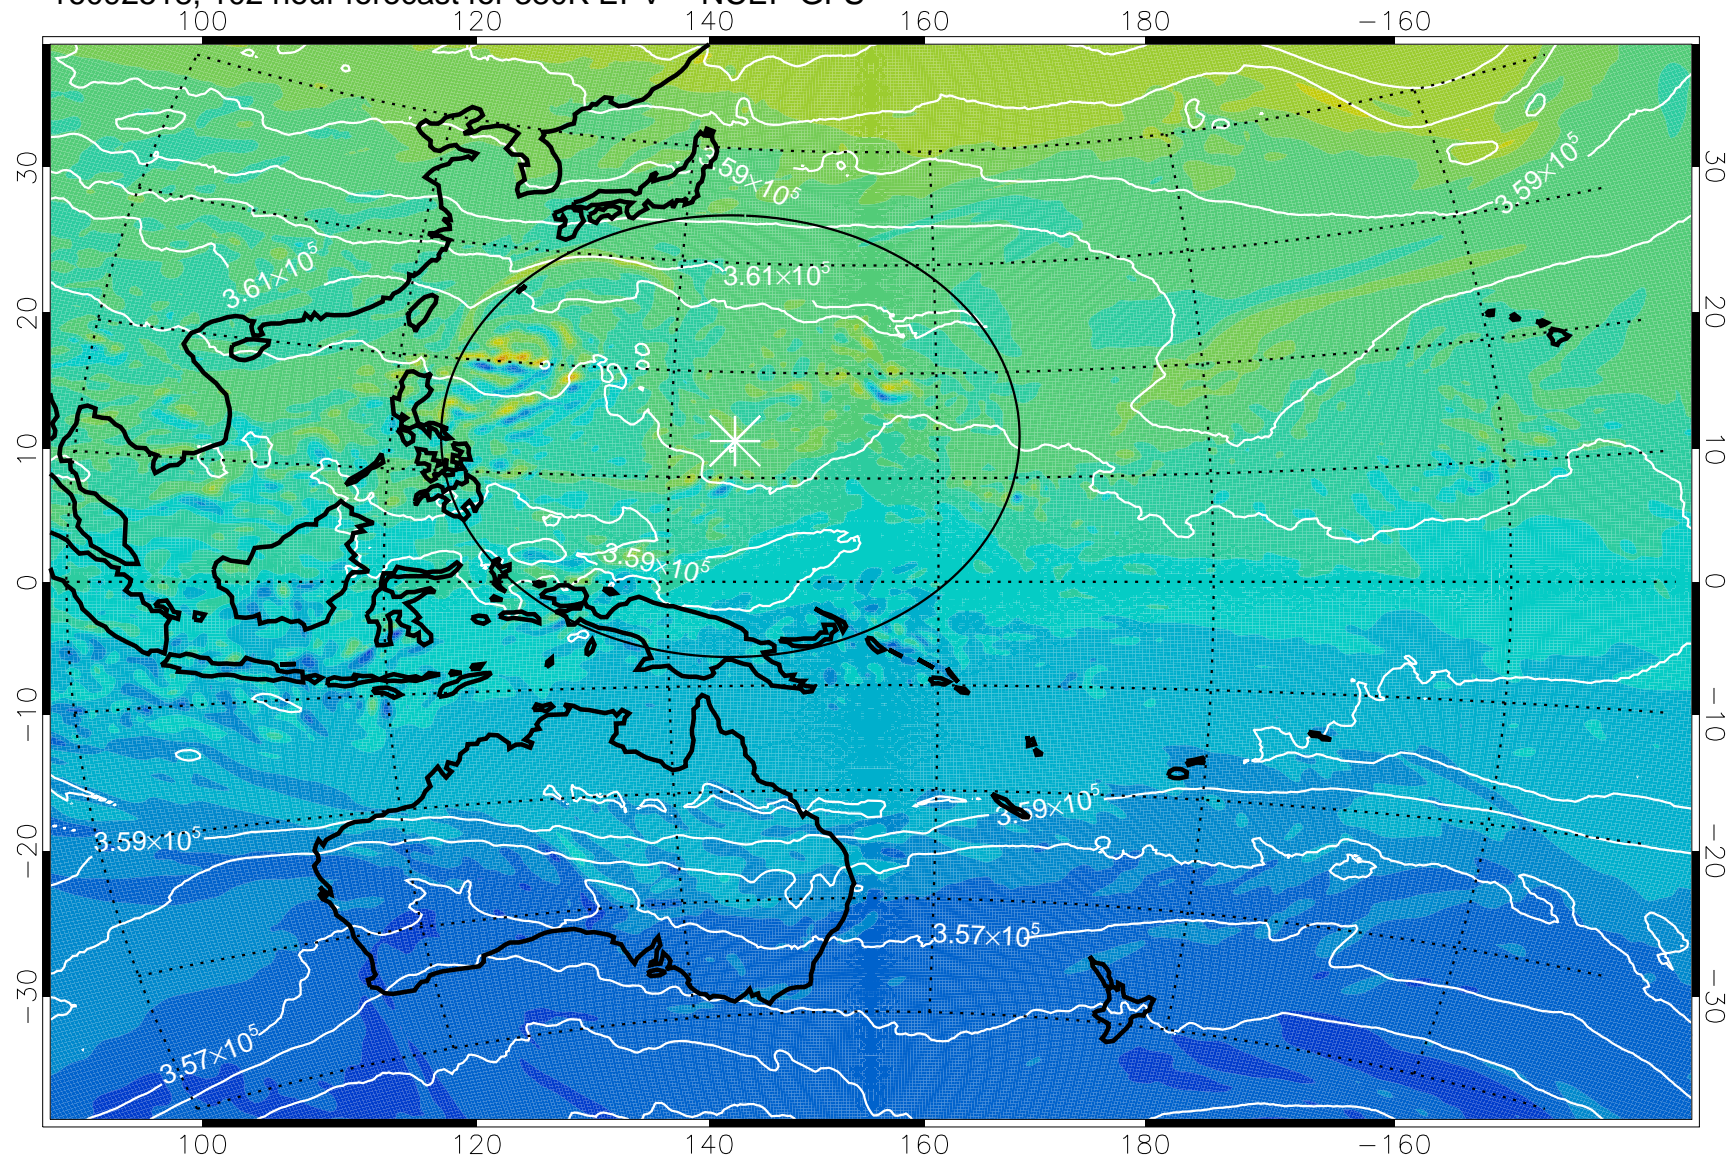

16092418, 78 hour forecast for 380K EPV -- NCEP GFS

380K Montgomery Streamfunction, white

Range ring of 2304 km

16092500, 84 hour forecast for 380K EPV -- NCEP GFS

380K Montgomery Streamfunction, white

Range ring of 2304 km

16092506, 90 hour forecast for 380K EPV -- NCEP GFS

380K Montgomery Streamfunction, white

Range ring of 2304 km

16092512, 96 hour forecast for 380K EPV -- NCEP GFS

380K Montgomery Streamfunction, white

Range ring of 2304 km

16092518, 102 hour forecast for 380K EPV -- NCEP GFS

380K Montgomery Streamfunction, white

Range ring of 2304 km

16092600, 108 hour forecast for 380K EPV -- NCEP GFS

380K Montgomery Streamfunction, white

Range ring of 2304 km

16092606, 114 hour forecast for 380K EPV -- NCEP GFS

380K Montgomery Streamfunction, white

Range ring of 2304 km

16092612, 120 hour forecast for 380K EPV -- NCEP GFS

380K Montgomery Streamfunction, white

Range ring of 2304 km