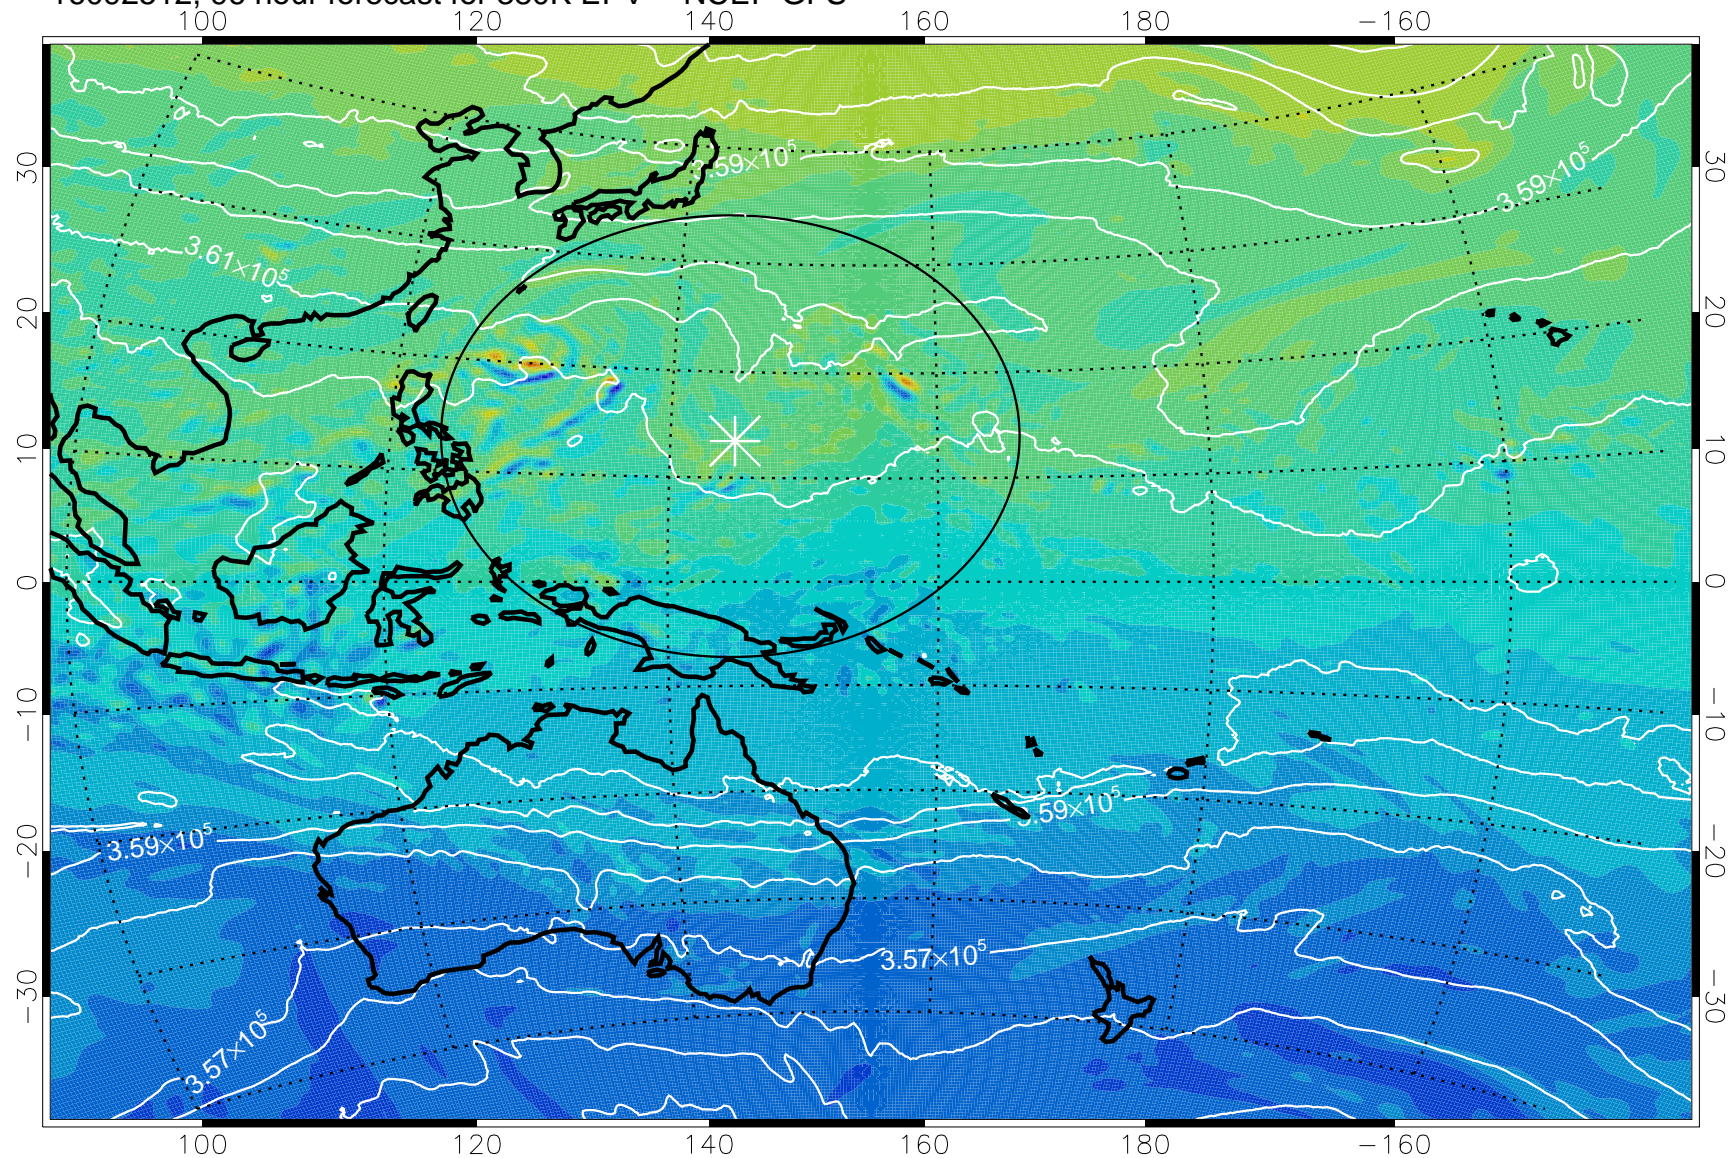

16092406, 66 hour forecast for 380K EPV -- NCEP GFS

380K Montgomery Streamfunction, white

Range ring of 2304 km

16092412, 72 hour forecast for 380K EPV -- NCEP GFS

380K Montgomery Streamfunction, white

Range ring of 2304 km

16092418, 78 hour forecast for 380K EPV -- NCEP GFS

380K Montgomery Streamfunction, white

Range ring of 2304 km

16092500, 84 hour forecast for 380K EPV -- NCEP GFS

380K Montgomery Streamfunction, white

Range ring of 2304 km

16092506, 90 hour forecast for 380K EPV -- NCEP GFS

380K Montgomery Streamfunction, white

Range ring of 2304 km

16092512, 96 hour forecast for 380K EPV -- NCEP GFS

380K Montgomery Streamfunction, white

Range ring of 2304 km

16092518, 102 hour forecast for 380K EPV -- NCEP GFS

380K Montgomery Streamfunction, white

Range ring of 2304 km

16092600, 108 hour forecast for 380K EPV -- NCEP GFS

380K Montgomery Streamfunction, white

Range ring of 2304 km