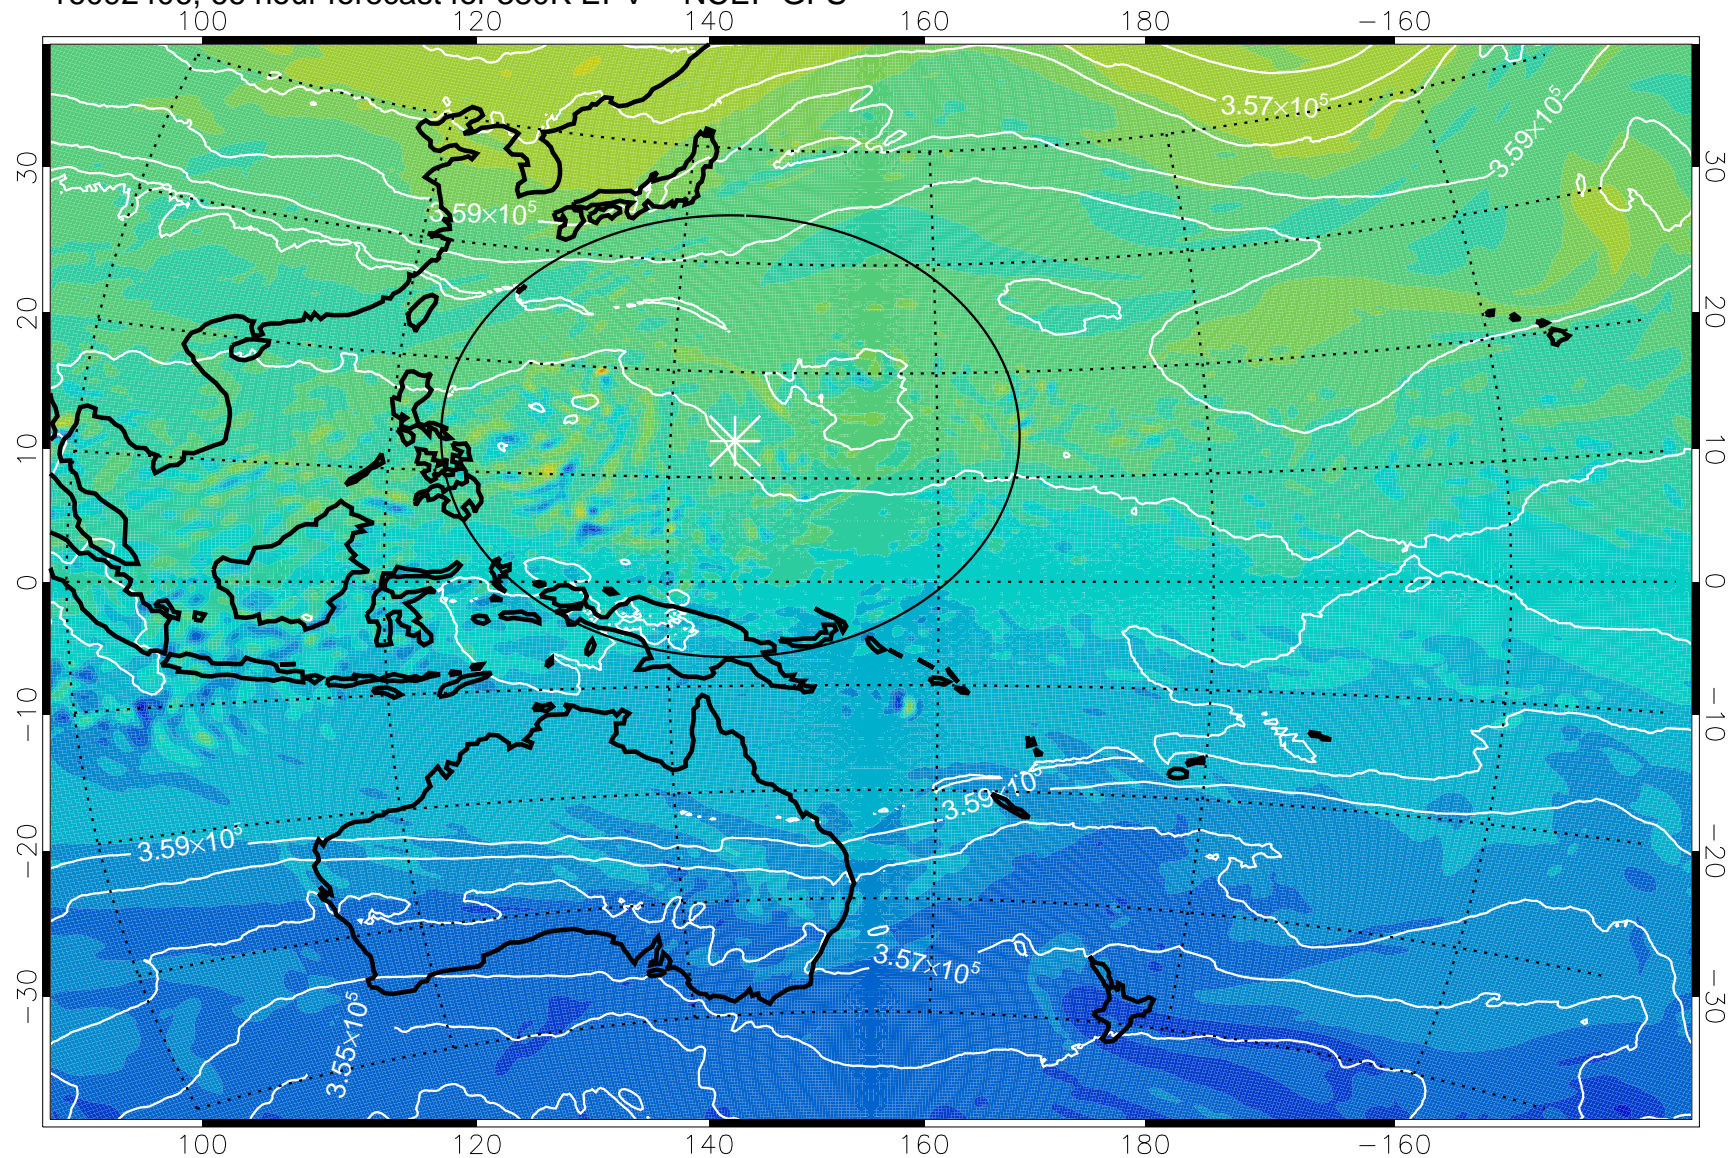

16092306, 42 hour forecast for 380K EPV -- NCEP GFS

380K Montgomery Streamfunction, white

Range ring of 2304 km

16092312, 48 hour forecast for 380K EPV -- NCEP GFS

380K Montgomery Streamfunction, white

Range ring of 2304 km

16092318, 54 hour forecast for 380K EPV -- NCEP GFS

380K Montgomery Streamfunction, white

Range ring of 2304 km

16092400, 60 hour forecast for 380K EPV -- NCEP GFS

380K Montgomery Streamfunction, white

Range ring of 2304 km

16092406, 66 hour forecast for 380K EPV -- NCEP GFS

380K Montgomery Streamfunction, white

Range ring of 2304 km

16092412, 72 hour forecast for 380K EPV -- NCEP GFS

380K Montgomery Streamfunction, white

Range ring of 2304 km

16092418, 78 hour forecast for 380K EPV -- NCEP GFS

380K Montgomery Streamfunction, white

Range ring of 2304 km

16092500, 84 hour forecast for 380K EPV -- NCEP GFS

380K Montgomery Streamfunction, white

Range ring of 2304 km