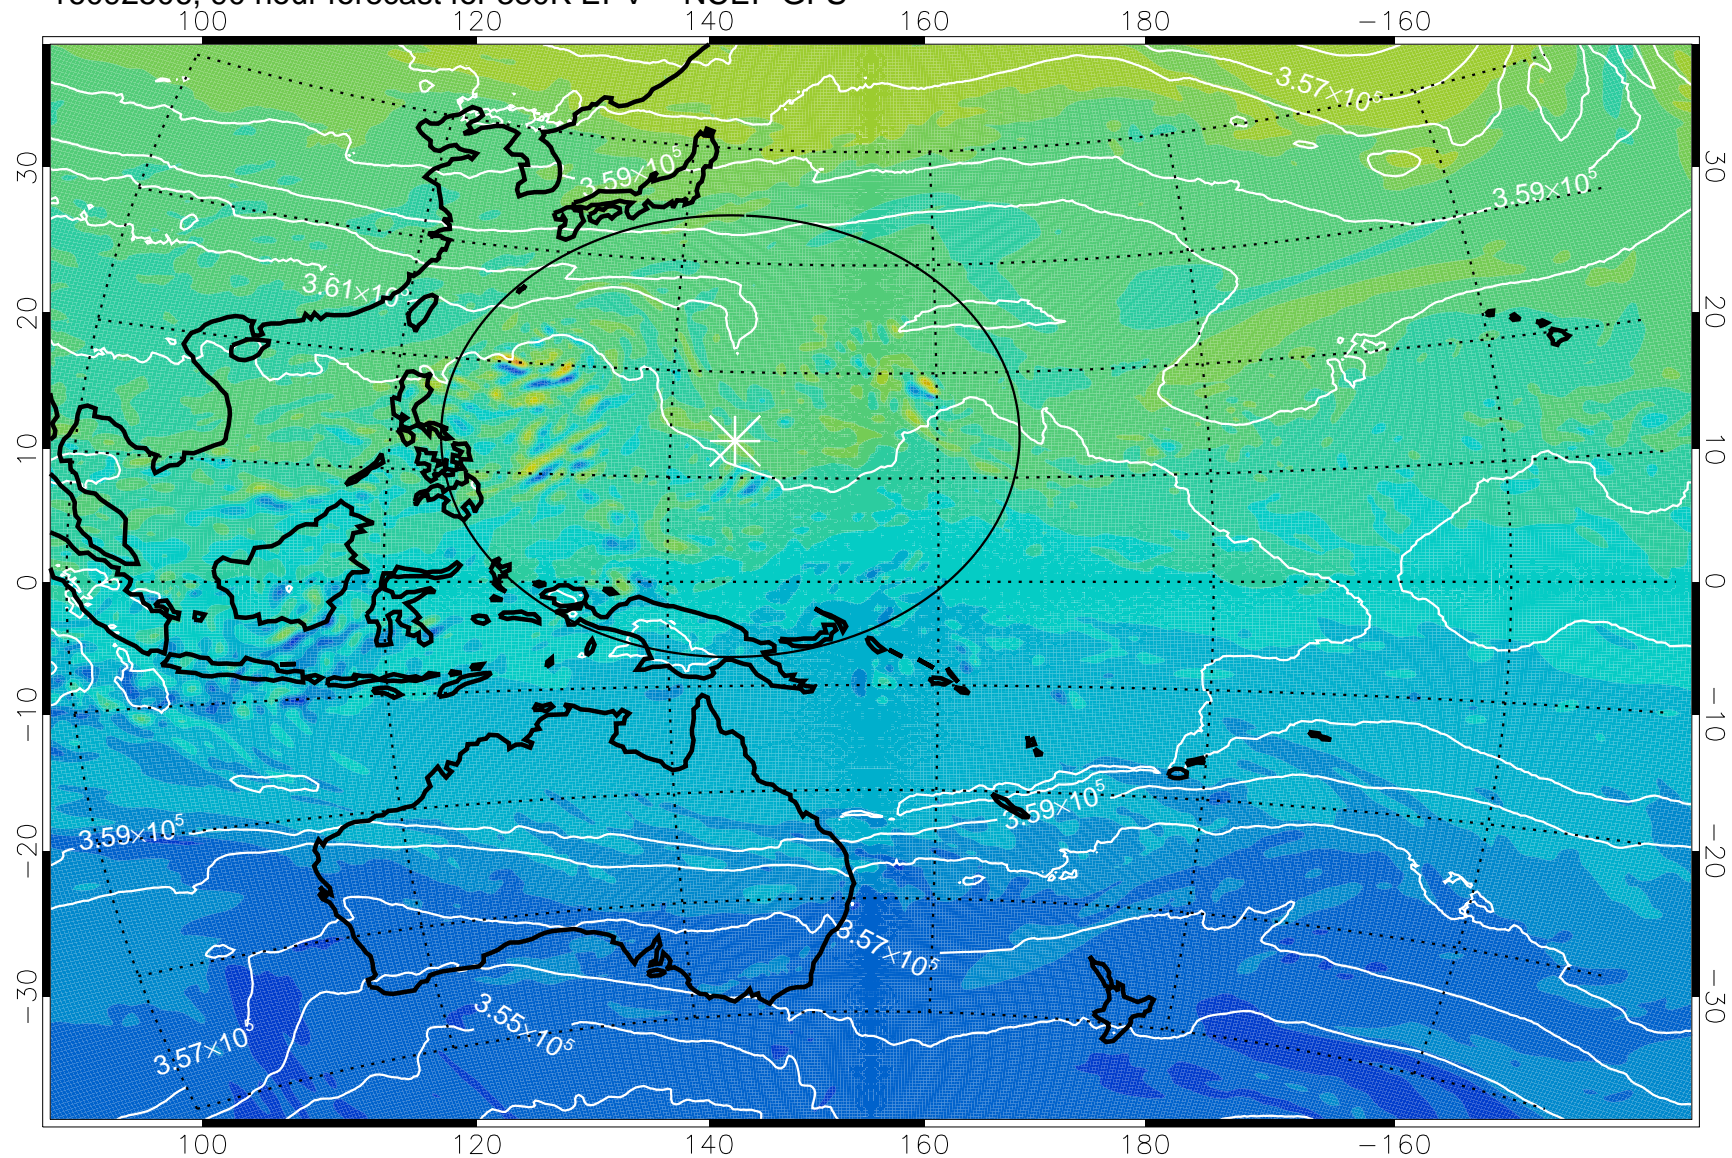

16092406, 66 hour forecast for 380K EPV -- NCEP GFS

380K Montgomery Streamfunction, white

Range ring of 2304 km

16092412, 72 hour forecast for 380K EPV -- NCEP GFS

380K Montgomery Streamfunction, white

Range ring of 2304 km

16092418, 78 hour forecast for 380K EPV -- NCEP GFS

380K Montgomery Streamfunction, white

Range ring of 2304 km

16092500, 84 hour forecast for 380K EPV -- NCEP GFS

380K Montgomery Streamfunction, white

Range ring of 2304 km

16092506, 90 hour forecast for 380K EPV -- NCEP GFS

380K Montgomery Streamfunction, white

Range ring of 2304 km

16092512, 96 hour forecast for 380K EPV -- NCEP GFS

380K Montgomery Streamfunction, white

Range ring of 2304 km

16092518, 102 hour forecast for 380K EPV -- NCEP GFS

380K Montgomery Streamfunction, white

Range ring of 2304 km

16092600, 108 hour forecast for 380K EPV -- NCEP GFS

380K Montgomery Streamfunction, white

Range ring of 2304 km