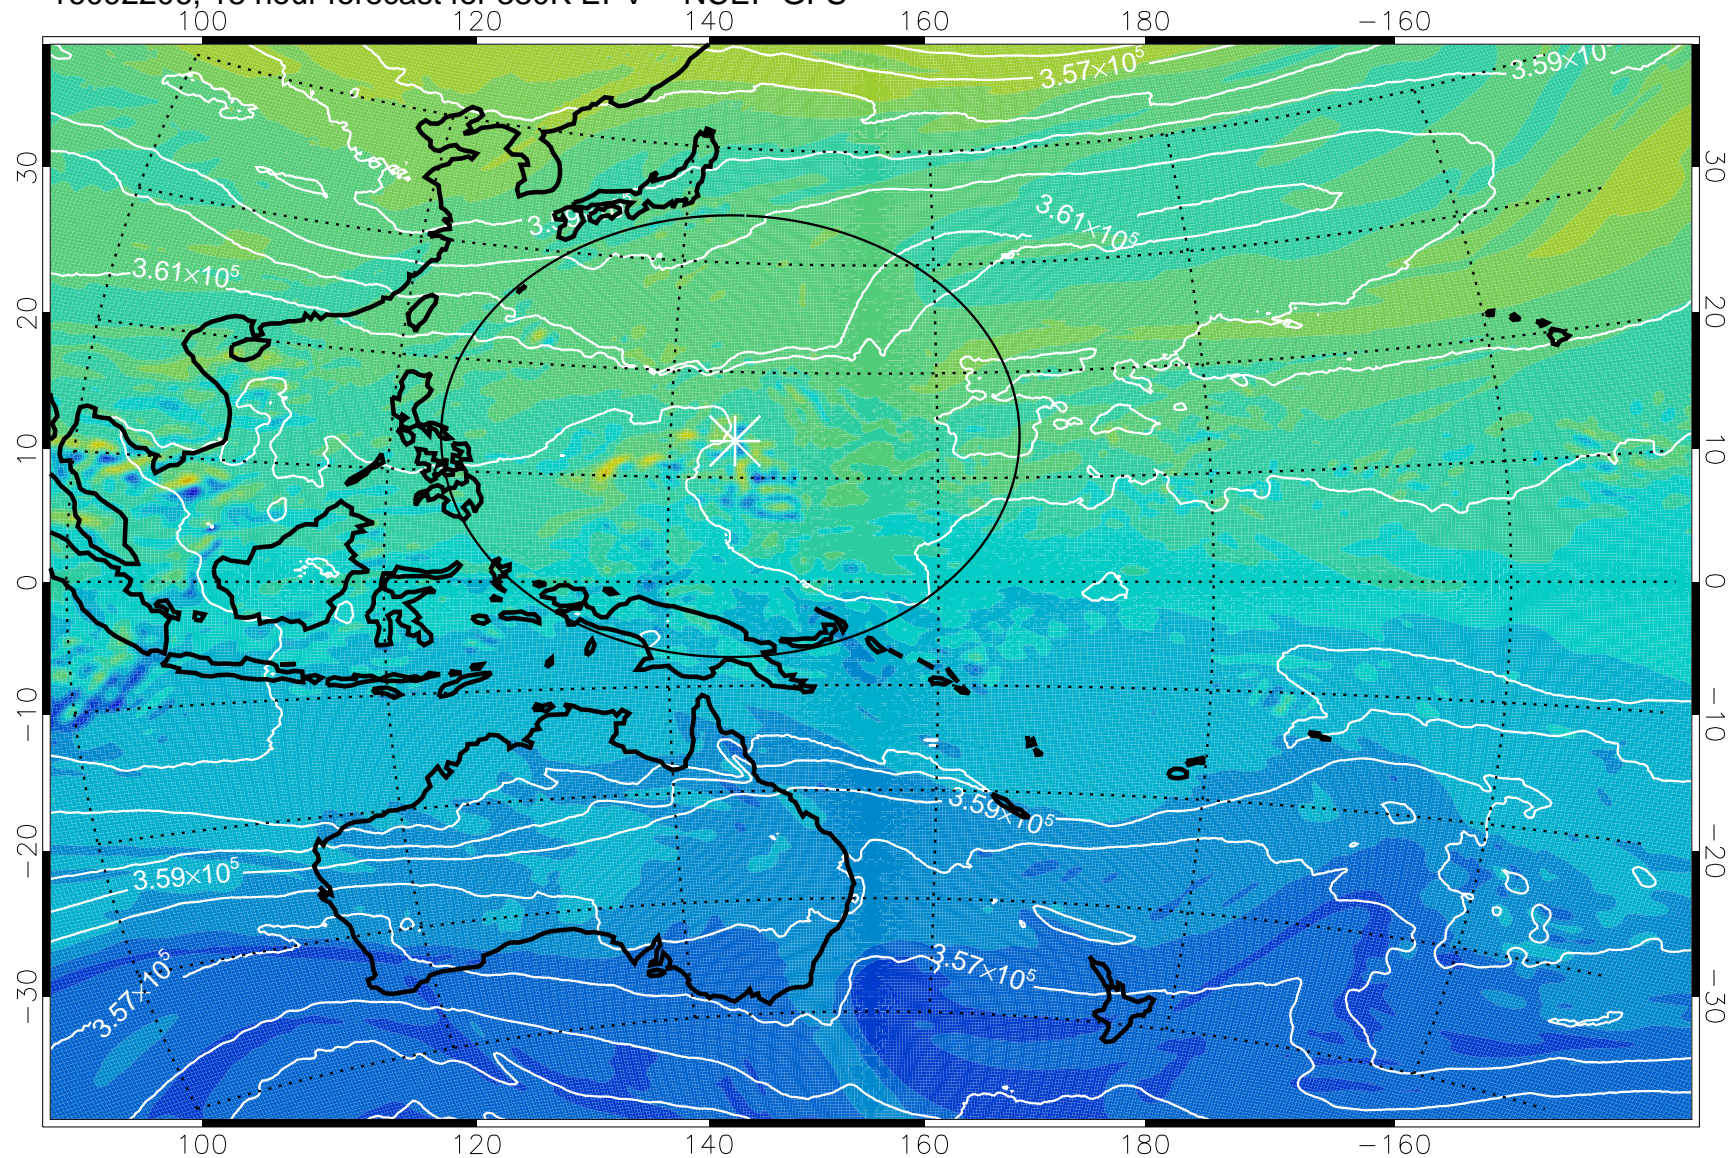

16092118, 6 hour forecast for 380K EPV -- NCEP GFS

380K Montgomery Streamfunction, white

Range ring of 2304 km

16092200, 12 hour forecast for 380K EPV -- NCEP GFS

380K Montgomery Streamfunction, white

Range ring of 2304 km

16092206, 18 hour forecast for 380K EPV -- NCEP GFS

380K Montgomery Streamfunction, white

Range ring of 2304 km

16092212, 24 hour forecast for 380K EPV -- NCEP GFS

380K Montgomery Streamfunction, white

Range ring of 2304 km

16092218, 30 hour forecast for 380K EPV -- NCEP GFS

380K Montgomery Streamfunction, white

Range ring of 2304 km

16092300, 36 hour forecast for 380K EPV -- NCEP GFS

380K Montgomery Streamfunction, white

Range ring of 2304 km

16092306, 42 hour forecast for 380K EPV -- NCEP GFS

380K Montgomery Streamfunction, white

Range ring of 2304 km

16092312, 48 hour forecast for 380K EPV -- NCEP GFS

380K Montgomery Streamfunction, white

Range ring of 2304 km