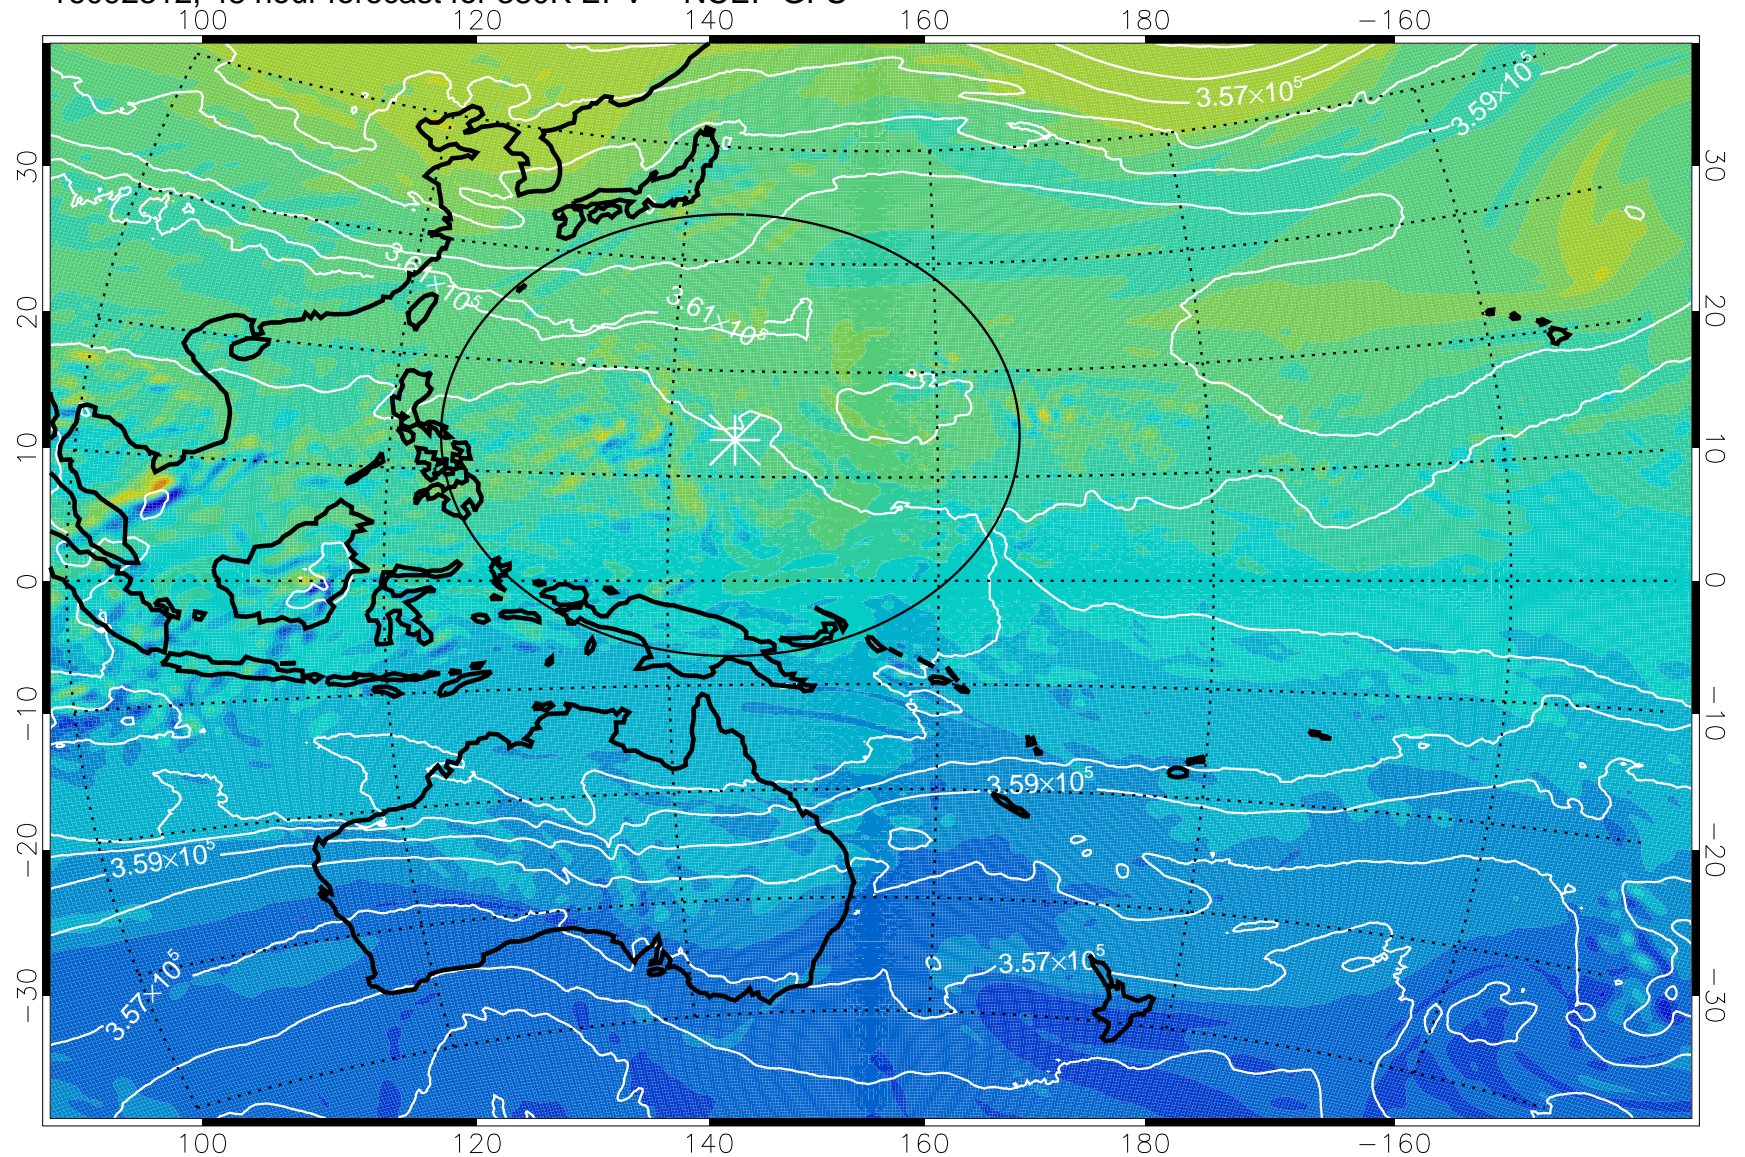

16092218, 30 hour forecast for 380K EPV -- NCEP GFS

380K Montgomery Streamfunction, white

Range ring of 2304 km

16092300, 36 hour forecast for 380K EPV -- NCEP GFS

380K Montgomery Streamfunction, white

Range ring of 2304 km

16092306, 42 hour forecast for 380K EPV -- NCEP GFS

380K Montgomery Streamfunction, white

Range ring of 2304 km

16092312, 48 hour forecast for 380K EPV -- NCEP GFS

380K Montgomery Streamfunction, white

Range ring of 2304 km

16092318, 54 hour forecast for 380K EPV -- NCEP GFS

380K Montgomery Streamfunction, white

Range ring of 2304 km

16092400, 60 hour forecast for 380K EPV -- NCEP GFS

380K Montgomery Streamfunction, white

Range ring of 2304 km

16092406, 66 hour forecast for 380K EPV -- NCEP GFS

380K Montgomery Streamfunction, white

Range ring of 2304 km

16092412, 72 hour forecast for 380K EPV -- NCEP GFS

380K Montgomery Streamfunction, white

Range ring of 2304 km