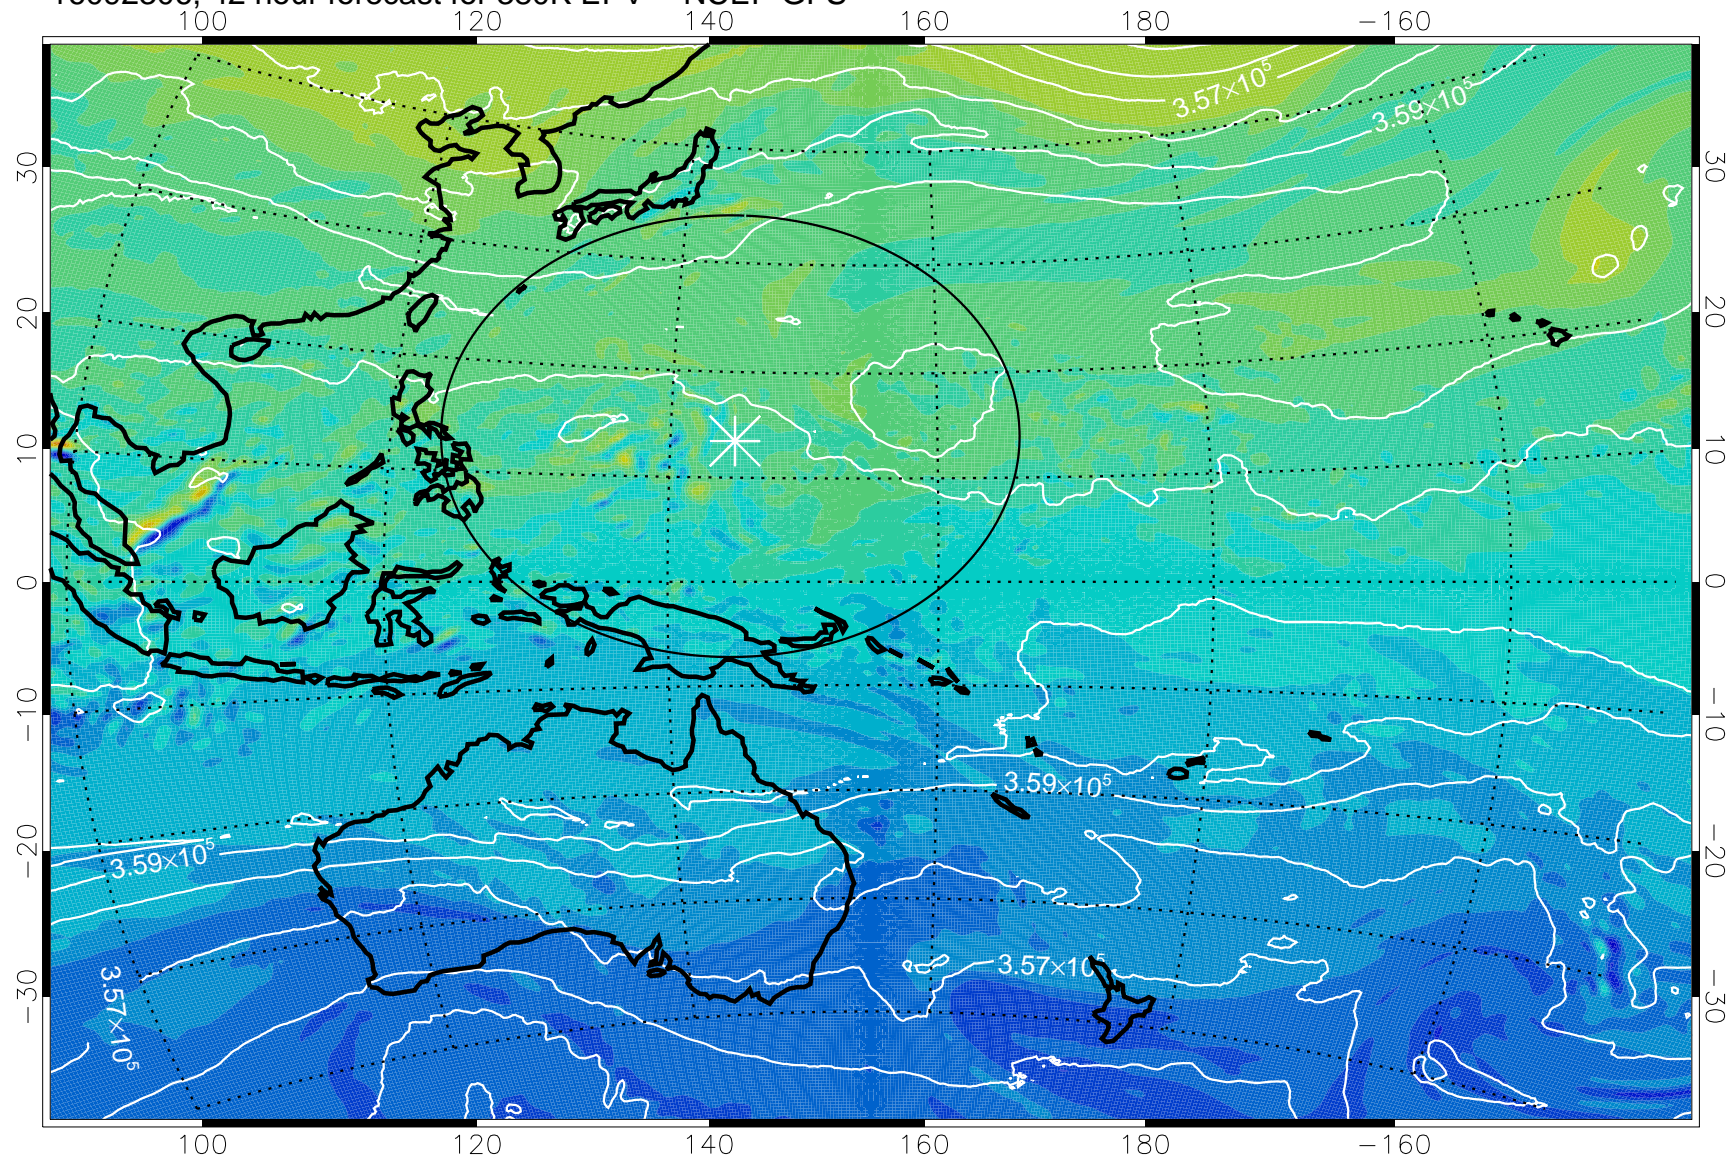

16092218, 30 hour forecast for 380K EPV -- NCEP GFS

380K Montgomery Streamfunction, white

Range ring of 2304 km

16092300, 36 hour forecast for 380K EPV -- NCEP GFS

380K Montgomery Streamfunction, white

Range ring of 2304 km

16092306, 42 hour forecast for 380K EPV -- NCEP GFS

380K Montgomery Streamfunction, white

Range ring of 2304 km

16092312, 48 hour forecast for 380K EPV -- NCEP GFS

380K Montgomery Streamfunction, white

Range ring of 2304 km

16092318, 54 hour forecast for 380K EPV -- NCEP GFS

380K Montgomery Streamfunction, white

Range ring of 2304 km

16092400, 60 hour forecast for 380K EPV -- NCEP GFS

380K Montgomery Streamfunction, white

Range ring of 2304 km

16092406, 66 hour forecast for 380K EPV -- NCEP GFS

380K Montgomery Streamfunction, white

Range ring of 2304 km

16092412, 72 hour forecast for 380K EPV -- NCEP GFS

380K Montgomery Streamfunction, white

Range ring of 2304 km