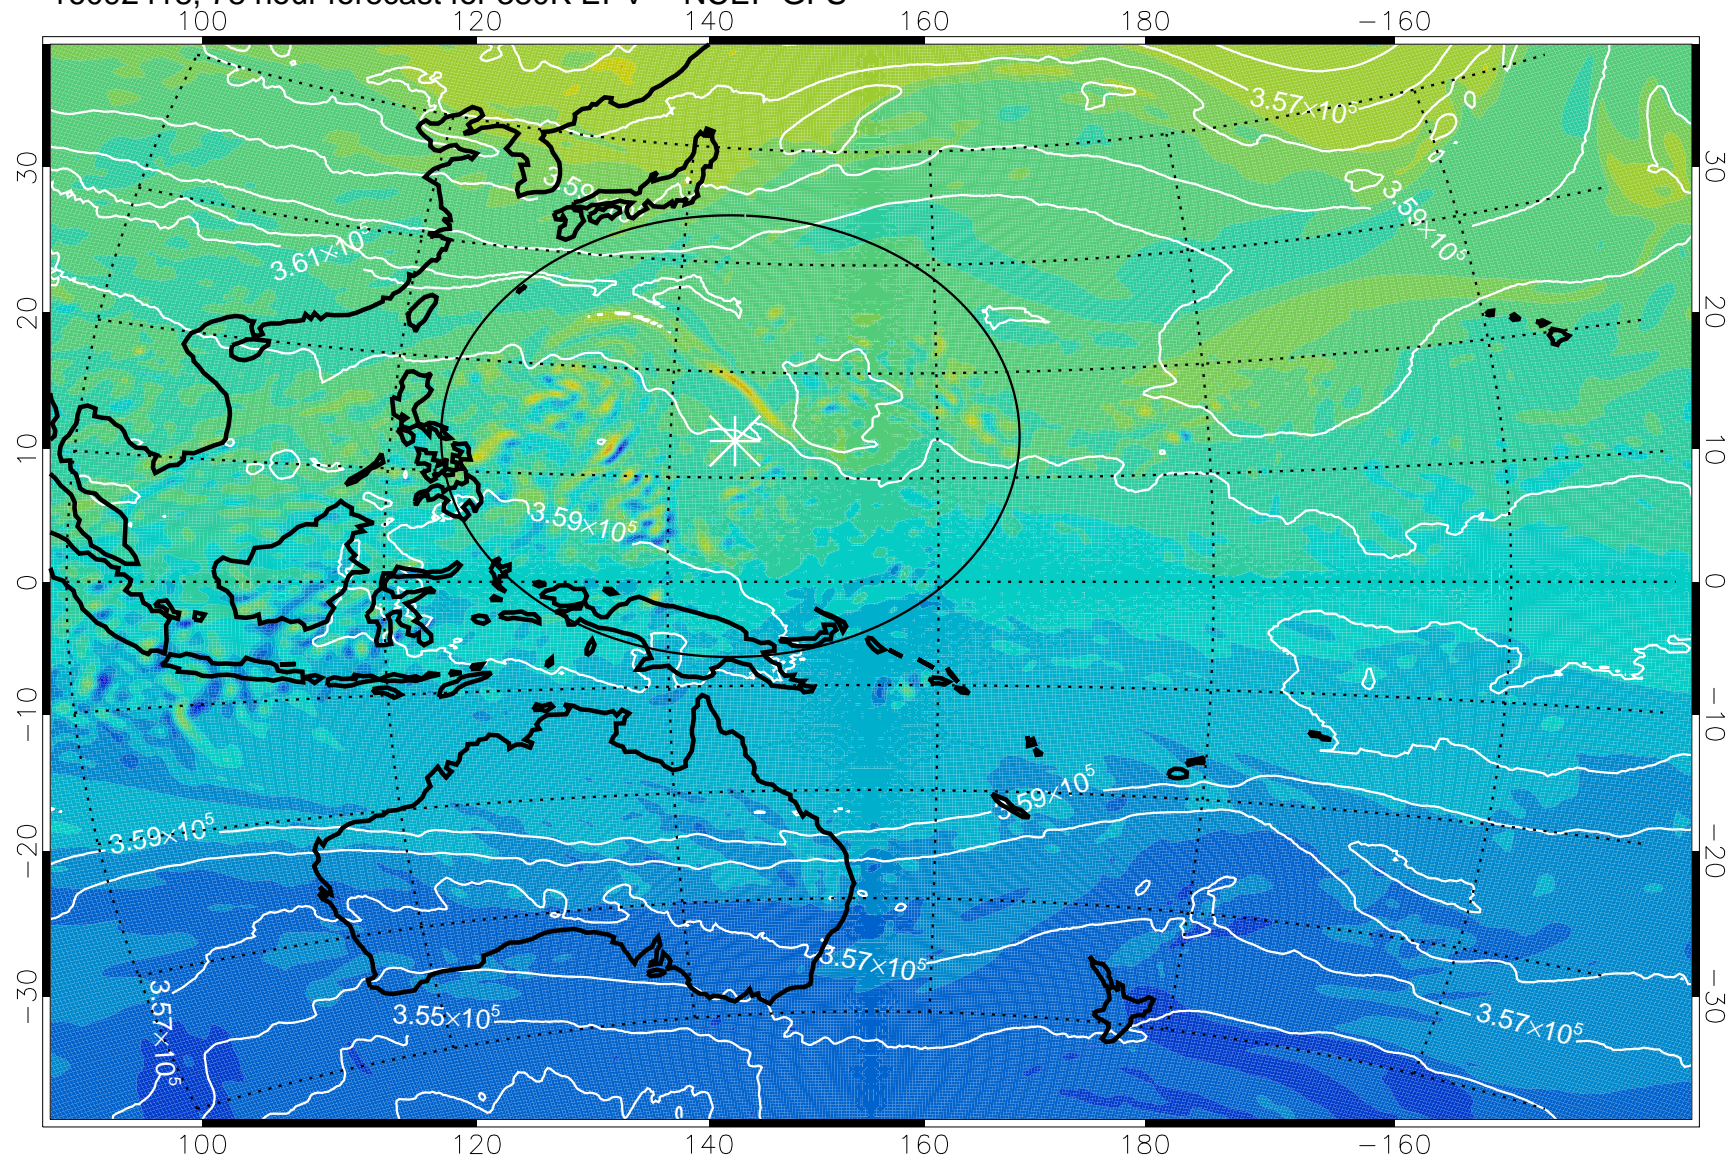

16092318, 54 hour forecast for 380K EPV -- NCEP GFS

380K Montgomery Streamfunction, white

Range ring of 2304 km

16092400, 60 hour forecast for 380K EPV -- NCEP GFS

380K Montgomery Streamfunction, white

Range ring of 2304 km

16092406, 66 hour forecast for 380K EPV -- NCEP GFS

380K Montgomery Streamfunction, white

Range ring of 2304 km

16092412, 72 hour forecast for 380K EPV -- NCEP GFS

380K Montgomery Streamfunction, white

Range ring of 2304 km

16092418, 78 hour forecast for 380K EPV -- NCEP GFS

380K Montgomery Streamfunction, white

Range ring of 2304 km

16092500, 84 hour forecast for 380K EPV -- NCEP GFS

380K Montgomery Streamfunction, white

Range ring of 2304 km

16092506, 90 hour forecast for 380K EPV -- NCEP GFS

380K Montgomery Streamfunction, white

Range ring of 2304 km

16092512, 96 hour forecast for 380K EPV -- NCEP GFS

380K Montgomery Streamfunction, white

Range ring of 2304 km