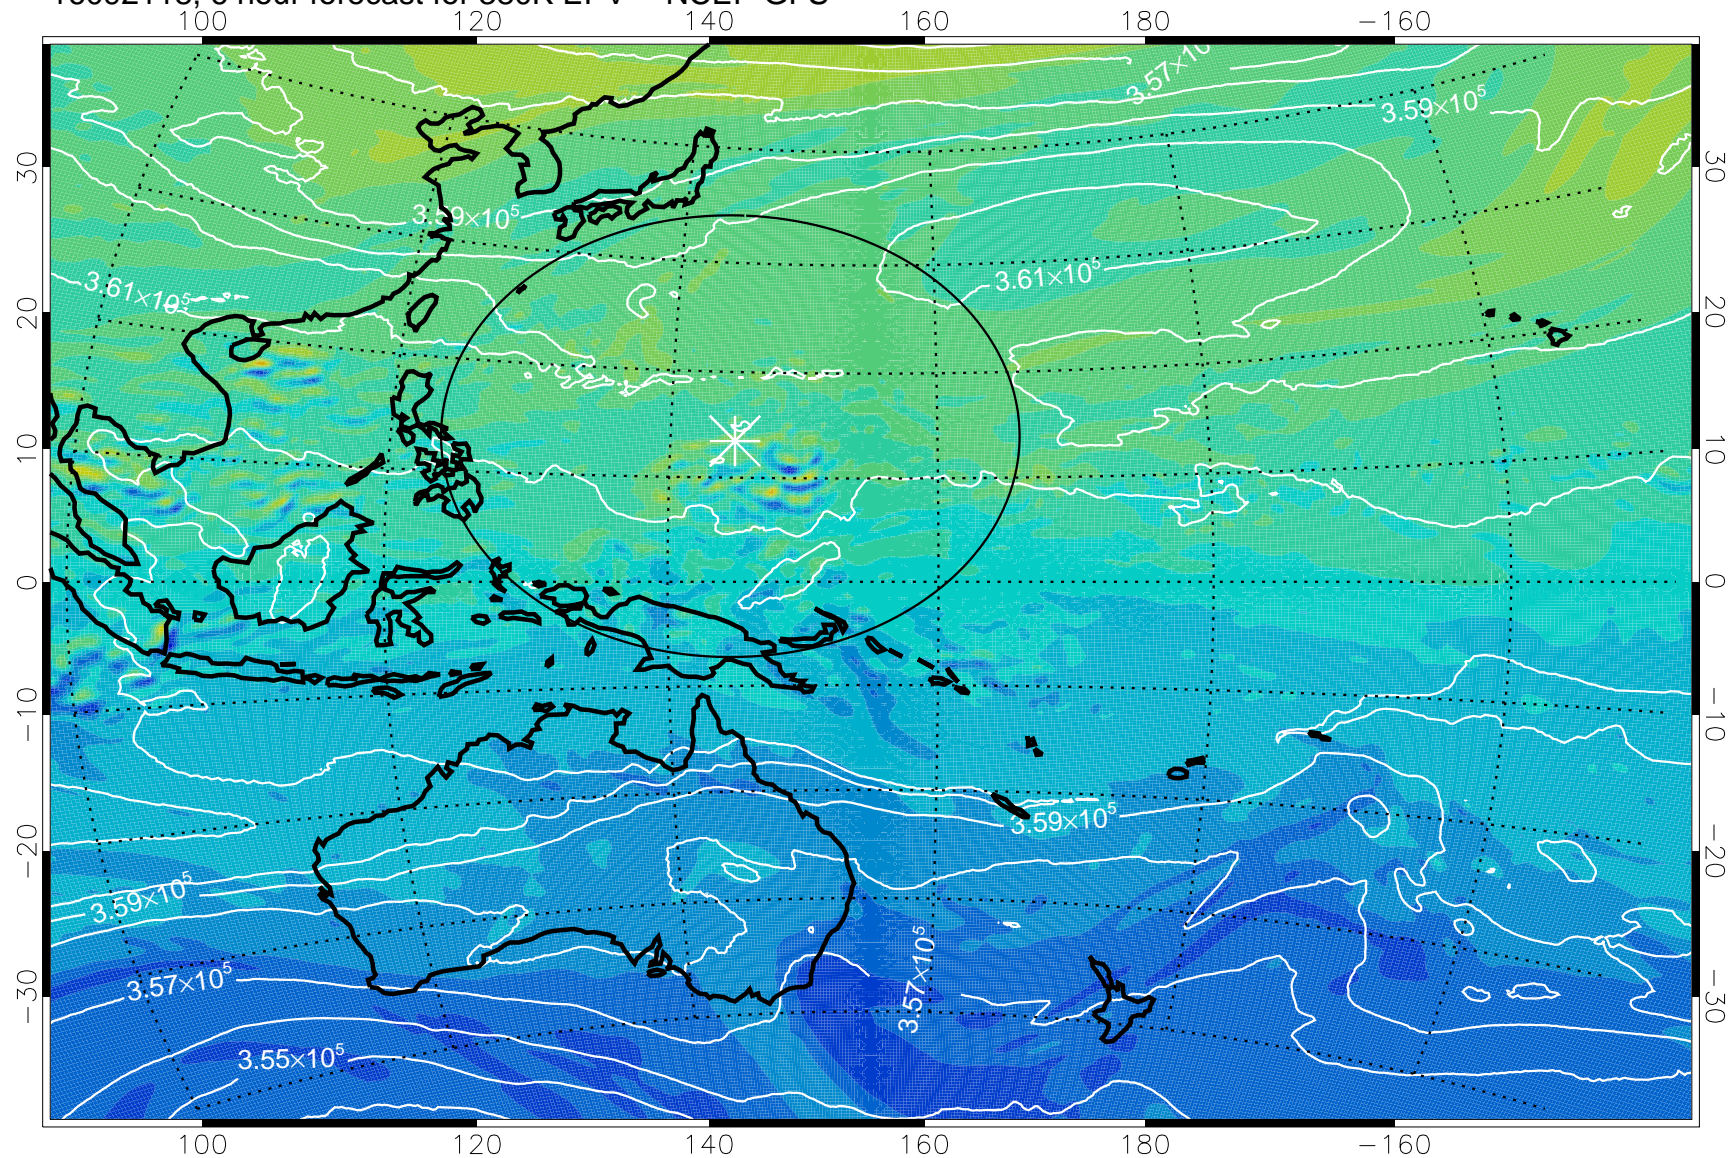

16092118, 6 hour forecast for 380K EPV -- NCEP GFS

380K Montgomery Streamfunction, white

Range ring of 2304 km

16092200, 12 hour forecast for 380K EPV -- NCEP GFS

380K Montgomery Streamfunction, white

Range ring of 2304 km

16092206, 18 hour forecast for 380K EPV -- NCEP GFS

380K Montgomery Streamfunction, white

Range ring of 2304 km

16092212, 24 hour forecast for 380K EPV -- NCEP GFS

380K Montgomery Streamfunction, white

Range ring of 2304 km

16092218, 30 hour forecast for 380K EPV -- NCEP GFS

380K Montgomery Streamfunction, white

Range ring of 2304 km

16092300, 36 hour forecast for 380K EPV -- NCEP GFS

380K Montgomery Streamfunction, white

Range ring of 2304 km

16092306, 42 hour forecast for 380K EPV -- NCEP GFS

380K Montgomery Streamfunction, white

Range ring of 2304 km

16092312, 48 hour forecast for 380K EPV -- NCEP GFS

380K Montgomery Streamfunction, white

Range ring of 2304 km