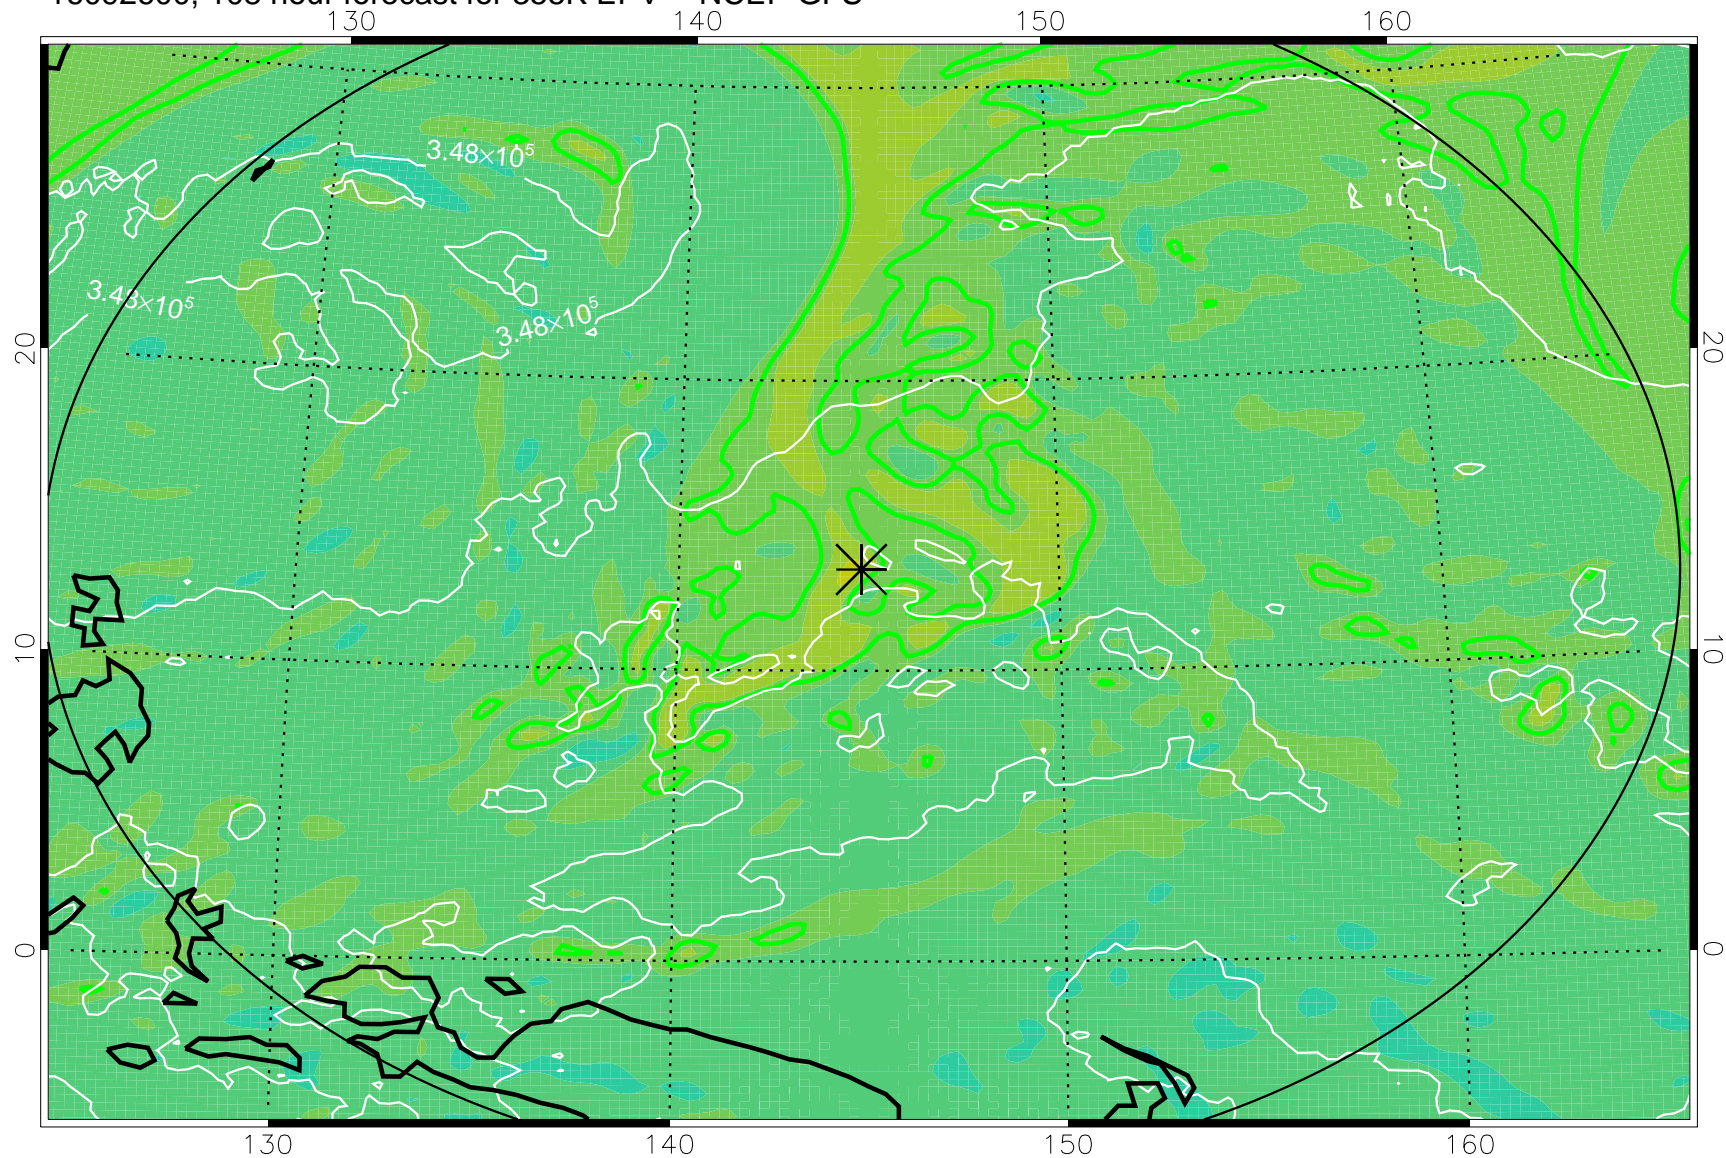

16092418, 78 hour forecast for 355K EPV -- NCEP GFS

355K Montgomery Streamfunction, white  
EPV Tropopause (2 PVU) Position  
Range ring of 2304 km

16092500, 84 hour forecast for 355K EPV -- NCEP GFS

355K Montgomery Streamfunction, white  
EPV Tropopause (2 PVU) Position  
Range ring of 2304 km

16092506, 90 hour forecast for 355K EPV -- NCEP GFS

355K Montgomery Streamfunction, white  
EPV Tropopause (2 PVU) Position  
Range ring of 2304 km

16092512, 96 hour forecast for 355K EPV -- NCEP GFS

355K Montgomery Streamfunction, white  
EPV Tropopause (2 PVU) Position  
Range ring of 2304 km

16092518, 102 hour forecast for 355K EPV -- NCEP GFS

355K Montgomery Streamfunction, white  
EPV Tropopause (2 PVU) Position  
Range ring of 2304 km

16092600, 108 hour forecast for 355K EPV -- NCEP GFS

355K Montgomery Streamfunction, white  
EPV Tropopause (2 PVU) Position  
Range ring of 2304 km

16092606, 114 hour forecast for 355K EPV -- NCEP GFS

355K Montgomery Streamfunction, white  
EPV Tropopause (2 PVU) Position  
Range ring of 2304 km

16092612, 120 hour forecast for 355K EPV -- NCEP GFS

355K Montgomery Streamfunction, white  
EPV Tropopause (2 PVU) Position  
Range ring of 2304 km