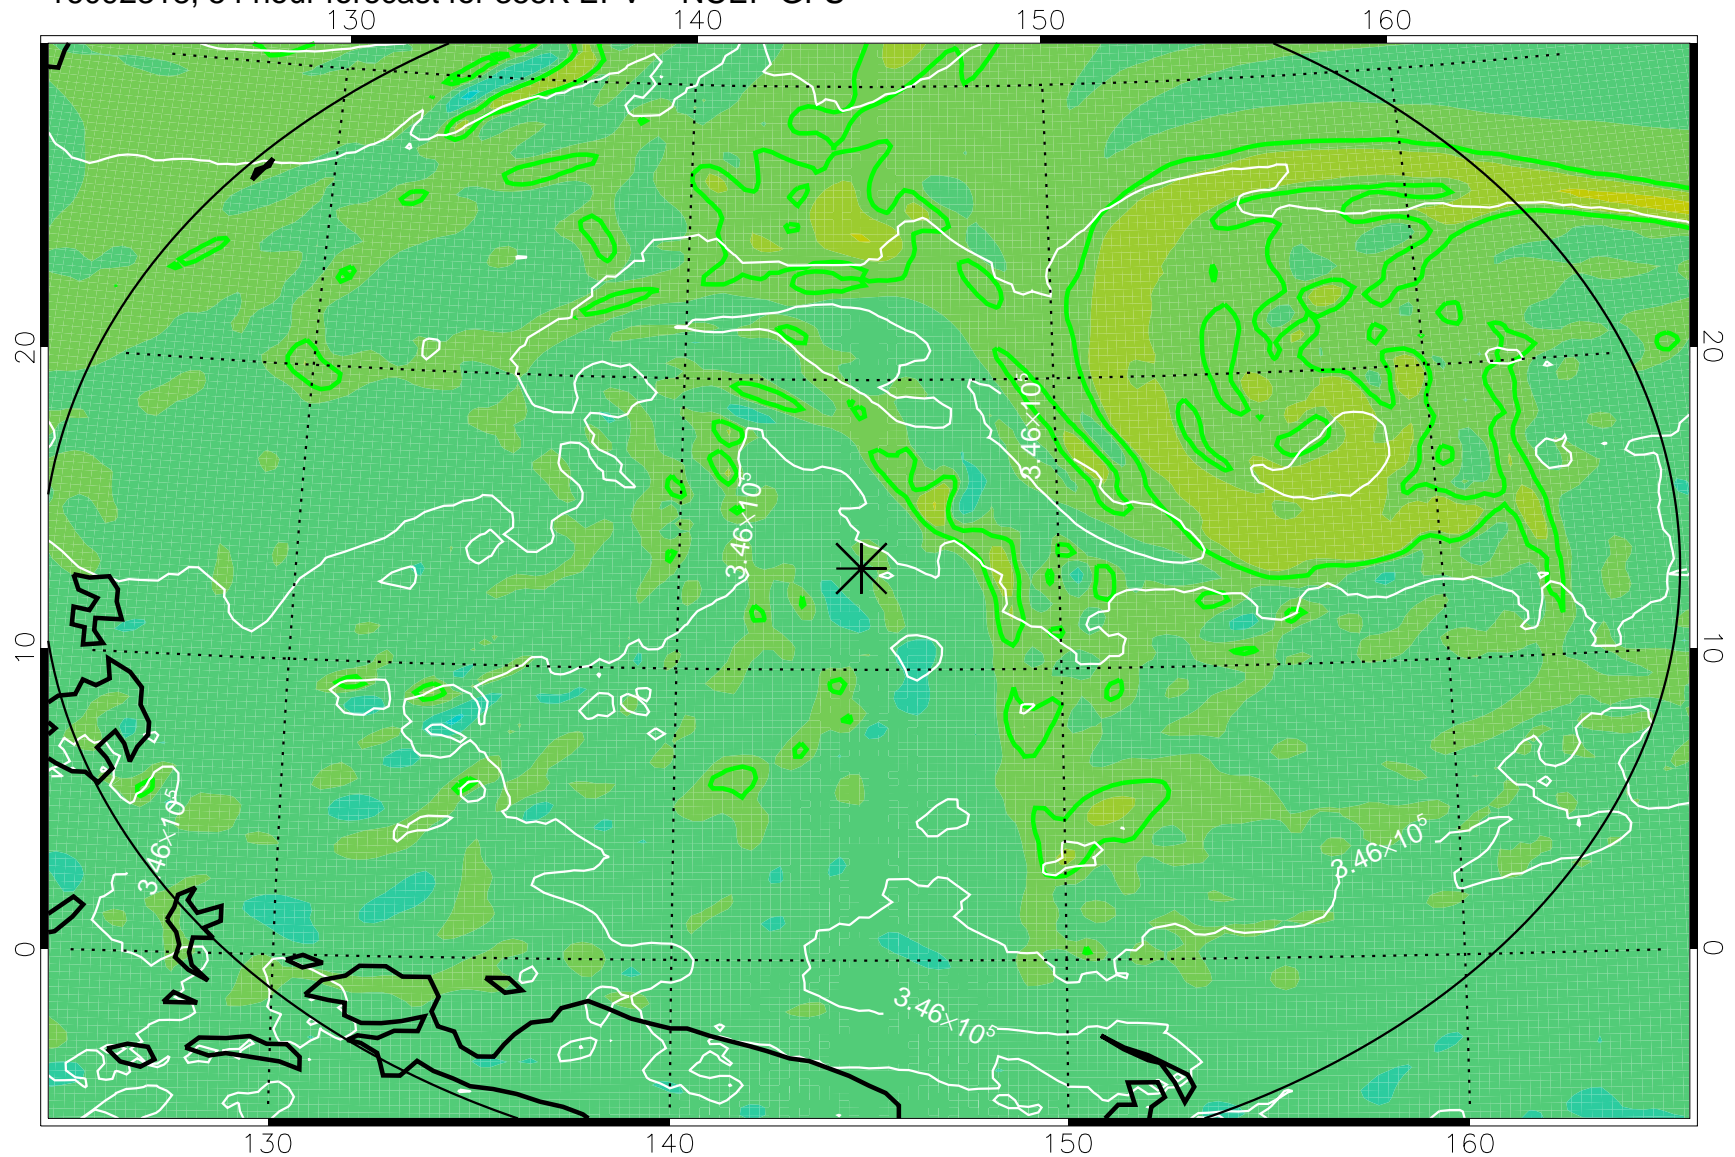

16092306, 42 hour forecast for 355K EPV -- NCEP GFS

355K Montgomery Streamfunction, white  
EPV Tropopause (2 PVU) Position  
Range ring of 2304 km

16092312, 48 hour forecast for 355K EPV -- NCEP GFS

355K Montgomery Streamfunction, white  
EPV Tropopause (2 PVU) Position  
Range ring of 2304 km

16092318, 54 hour forecast for 355K EPV -- NCEP GFS

355K Montgomery Streamfunction, white  
EPV Tropopause (2 PVU) Position  
Range ring of 2304 km

16092400, 60 hour forecast for 355K EPV -- NCEP GFS

355K Montgomery Streamfunction, white  
EPV Tropopause (2 PVU) Position  
Range ring of 2304 km

16092406, 66 hour forecast for 355K EPV -- NCEP GFS

355K Montgomery Streamfunction, white  
EPV Tropopause (2 PVU) Position  
Range ring of 2304 km

16092412, 72 hour forecast for 355K EPV -- NCEP GFS

355K Montgomery Streamfunction, white  
EPV Tropopause (2 PVU) Position  
Range ring of 2304 km

16092418, 78 hour forecast for 355K EPV -- NCEP GFS

355K Montgomery Streamfunction, white  
EPV Tropopause (2 PVU) Position  
Range ring of 2304 km

16092500, 84 hour forecast for 355K EPV -- NCEP GFS

355K Montgomery Streamfunction, white  
EPV Tropopause (2 PVU) Position  
Range ring of 2304 km