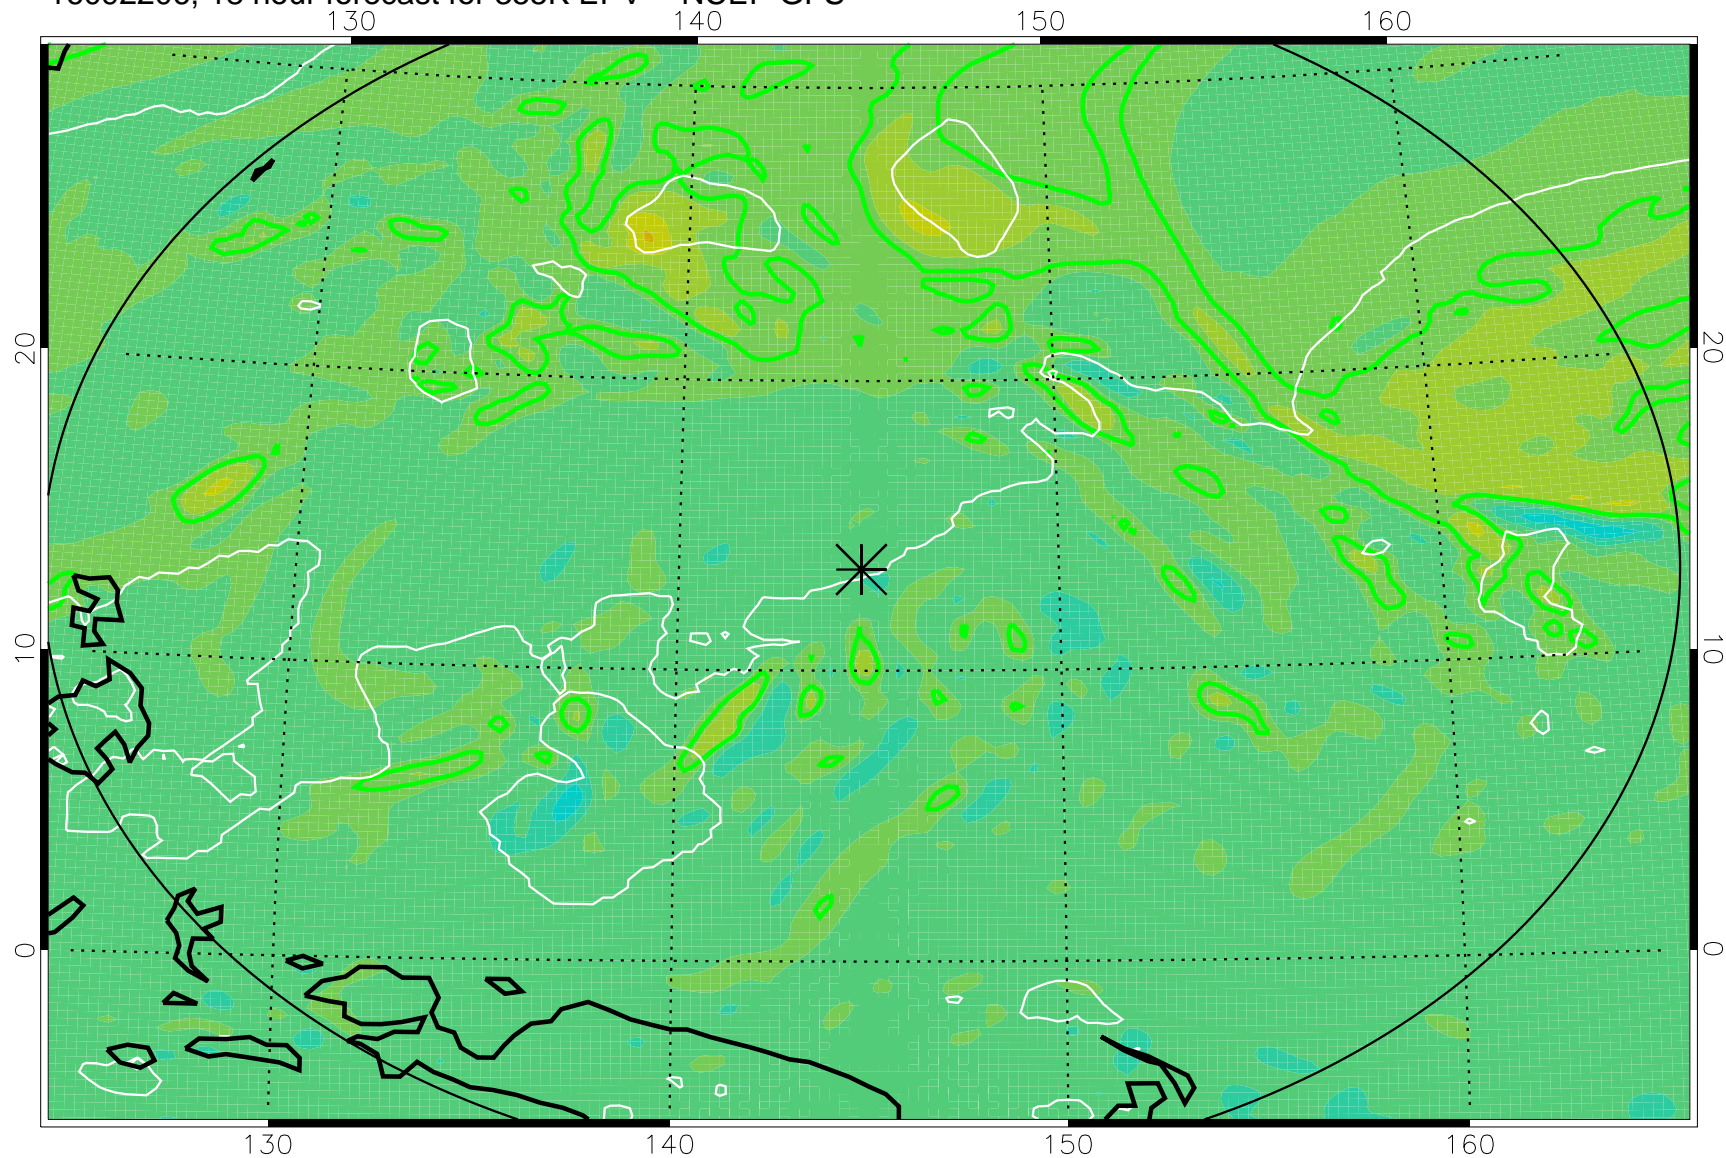

16092118, 6 hour forecast for 355K EPV -- NCEP GFS

355K Montgomery Streamfunction, white  
EPV Tropopause (2 PVU) Position  
Range ring of 2304 km

16092200, 12 hour forecast for 355K EPV -- NCEP GFS

355K Montgomery Streamfunction, white  
EPV Tropopause (2 PVU) Position  
Range ring of 2304 km

16092206, 18 hour forecast for 355K EPV -- NCEP GFS

355K Montgomery Streamfunction, white  
EPV Tropopause (2 PVU) Position  
Range ring of 2304 km

16092212, 24 hour forecast for 355K EPV -- NCEP GFS

355K Montgomery Streamfunction, white  
EPV Tropopause (2 PVU) Position  
Range ring of 2304 km

16092218, 30 hour forecast for 355K EPV -- NCEP GFS

355K Montgomery Streamfunction, white  
EPV Tropopause (2 PVU) Position  
Range ring of 2304 km

16092300, 36 hour forecast for 355K EPV -- NCEP GFS

355K Montgomery Streamfunction, white  
EPV Tropopause (2 PVU) Position  
Range ring of 2304 km

16092406, 66 hour forecast for 355K EPV -- NCEP GFS

355K Montgomery Streamfunction, white  
EPV Tropopause (2 PVU) Position  
Range ring of 2304 km

16092412, 72 hour forecast for 355K EPV -- NCEP GFS

355K Montgomery Streamfunction, white  
EPV Tropopause (2 PVU) Position  
Range ring of 2304 km