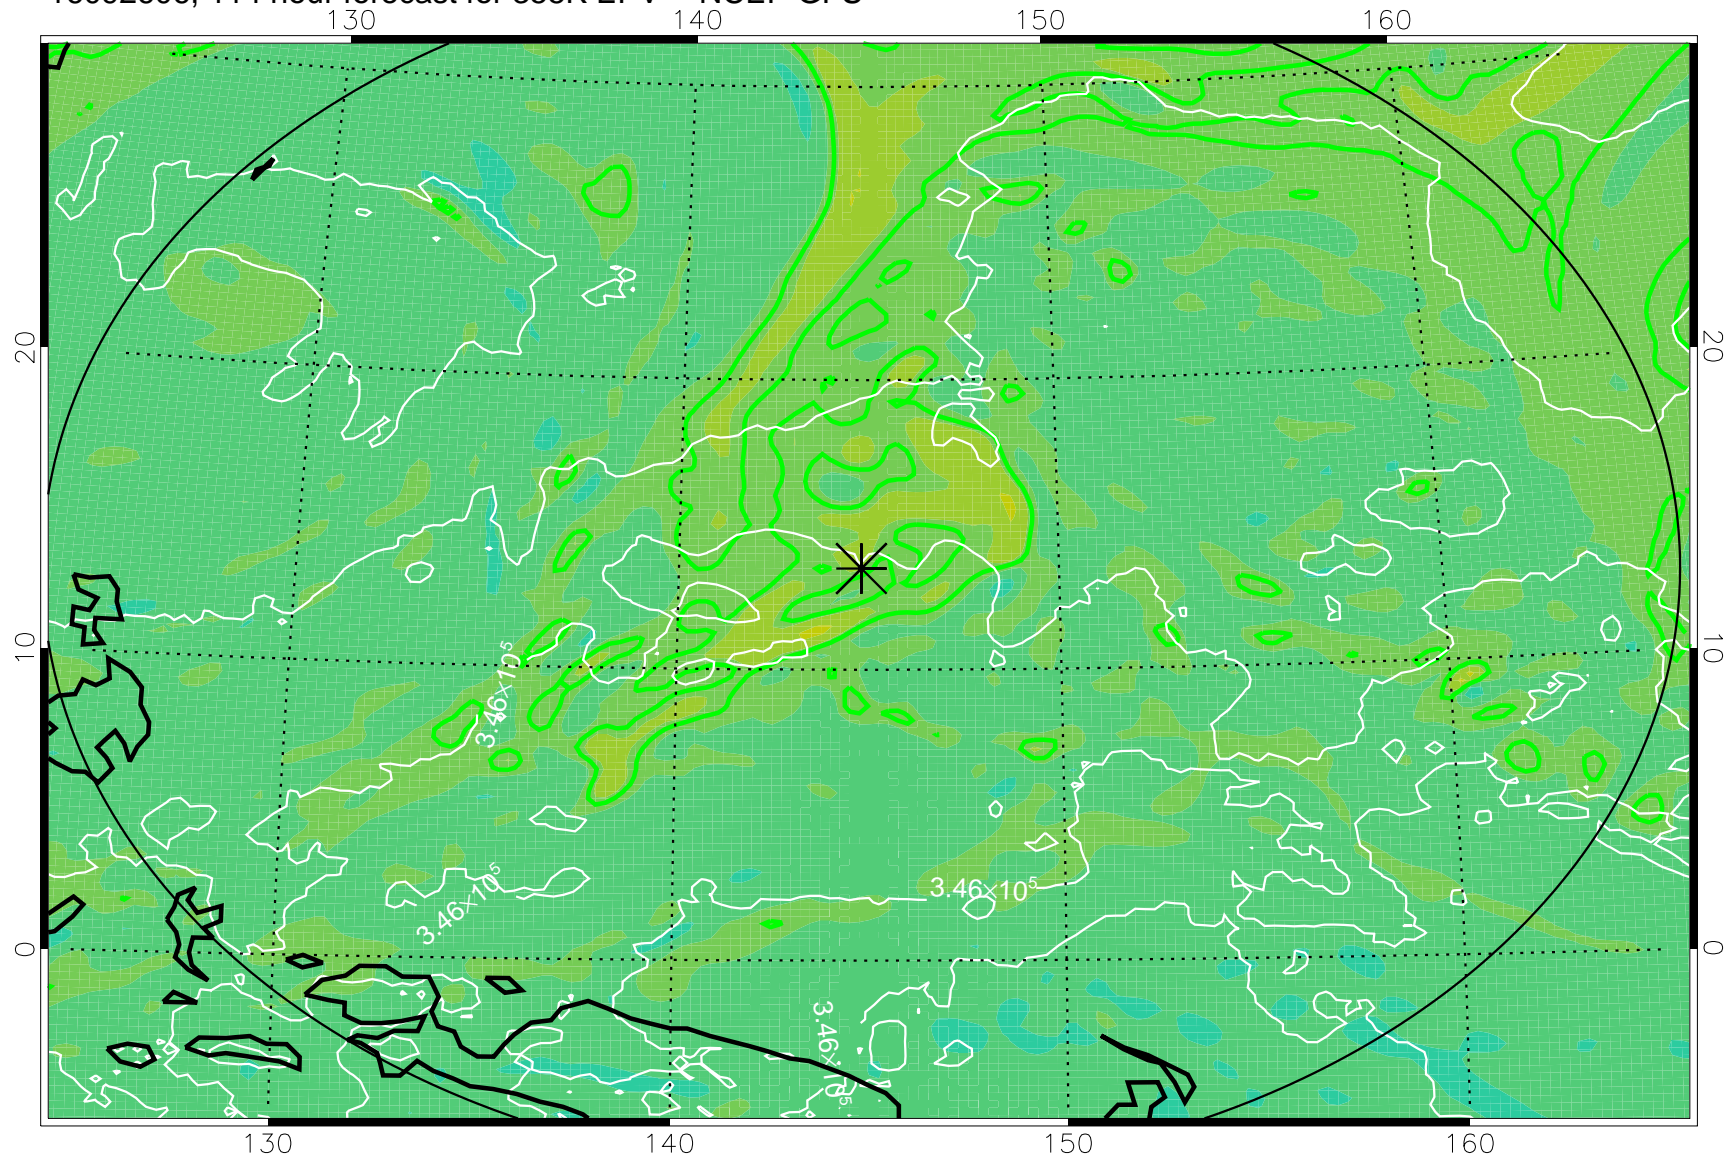

16092418, 78 hour forecast for 355K EPV -- NCEP GFS

355K Montgomery Streamfunction, white  
EPV Tropopause (2 PVU) Position  
Range ring of 2304 km

16092500, 84 hour forecast for 355K EPV -- NCEP GFS

355K Montgomery Streamfunction, white  
EPV Tropopause (2 PVU) Position  
Range ring of 2304 km

16092506, 90 hour forecast for 355K EPV -- NCEP GFS

355K Montgomery Streamfunction, white  
EPV Tropopause (2 PVU) Position  
Range ring of 2304 km

16092512, 96 hour forecast for 355K EPV -- NCEP GFS

355K Montgomery Streamfunction, white  
EPV Tropopause (2 PVU) Position  
Range ring of 2304 km

16092518, 102 hour forecast for 355K EPV -- NCEP GFS

355K Montgomery Streamfunction, white  
EPV Tropopause (2 PVU) Position  
Range ring of 2304 km

16092600, 108 hour forecast for 355K EPV -- NCEP GFS

355K Montgomery Streamfunction, white  
EPV Tropopause (2 PVU) Position  
Range ring of 2304 km

16092606, 114 hour forecast for 355K EPV -- NCEP GFS

355K Montgomery Streamfunction, white  
EPV Tropopause (2 PVU) Position  
Range ring of 2304 km

16092612, 120 hour forecast for 355K EPV -- NCEP GFS

355K Montgomery Streamfunction, white  
EPV Tropopause (2 PVU) Position  
Range ring of 2304 km