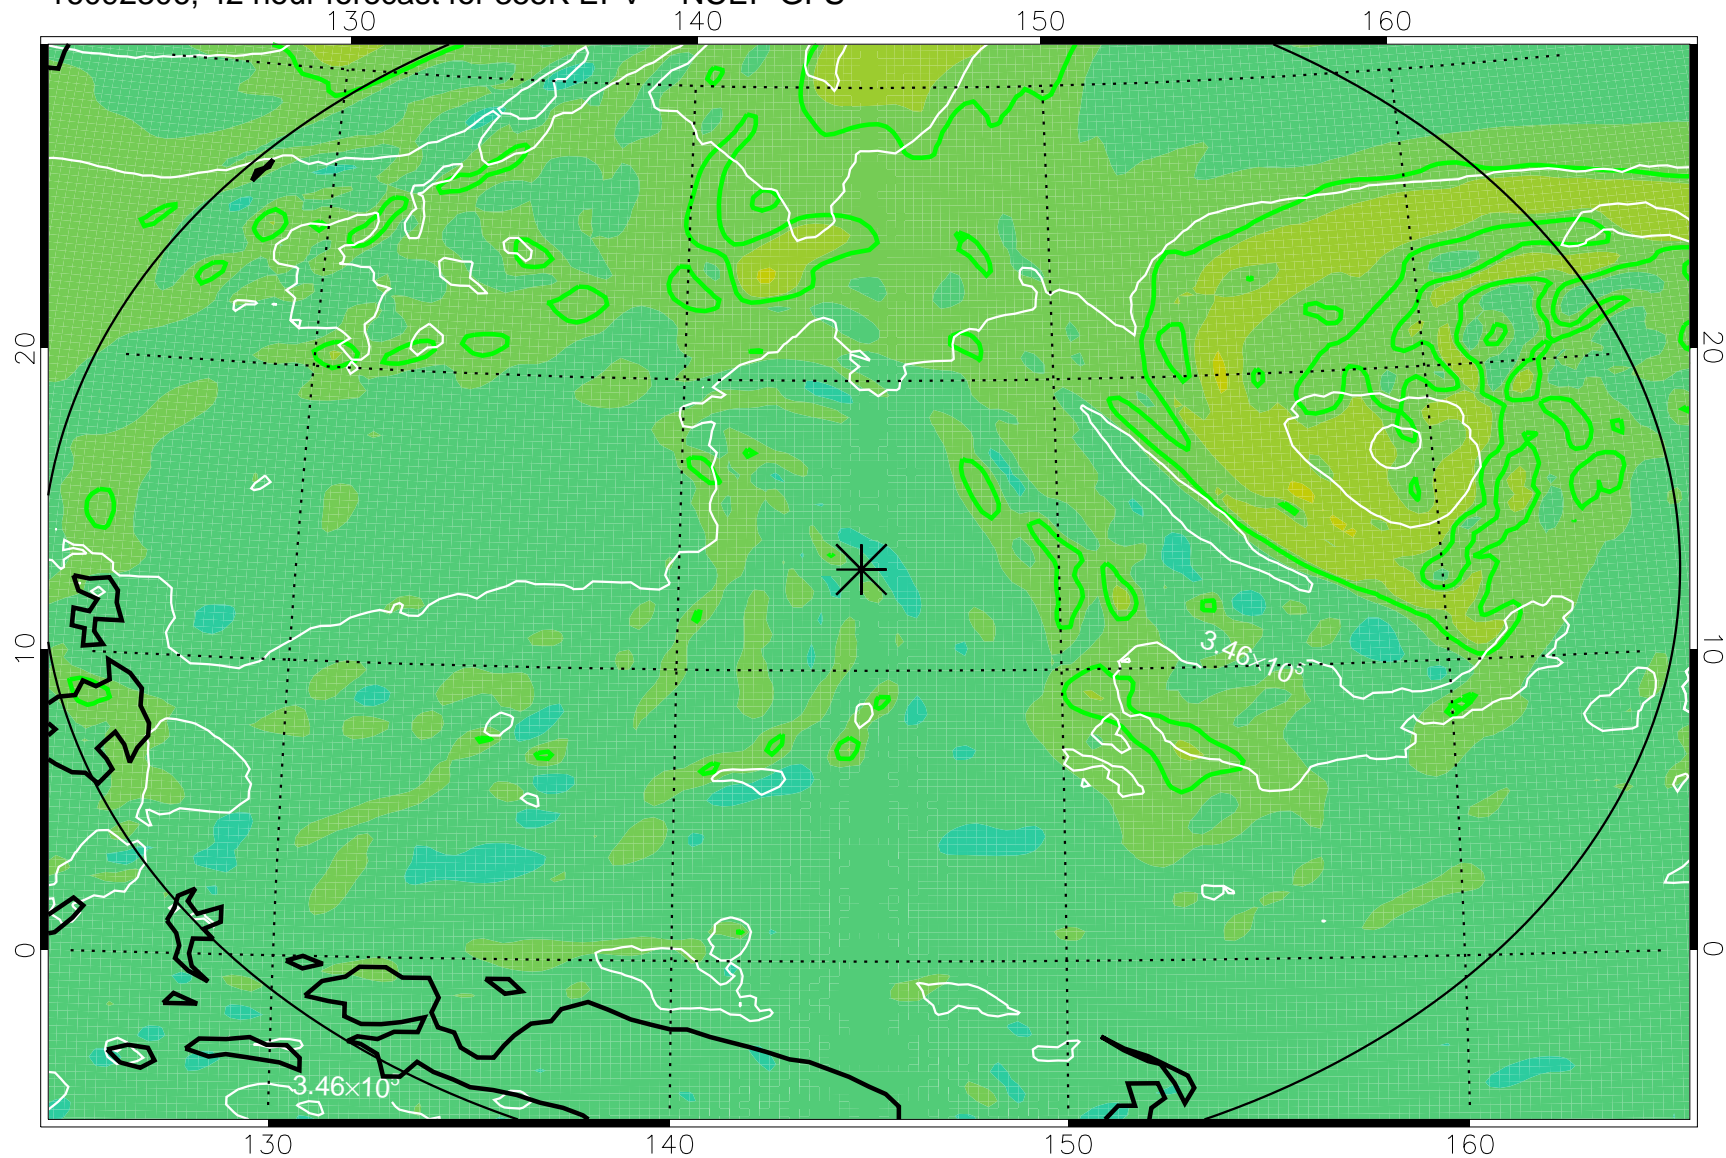

16092218, 30 hour forecast for 355K EPV -- NCEP GFS

355K Montgomery Streamfunction, white  
EPV Tropopause (2 PVU) Position  
Range ring of 2304 km

16092300, 36 hour forecast for 355K EPV -- NCEP GFS

355K Montgomery Streamfunction, white  
EPV Tropopause (2 PVU) Position  
Range ring of 2304 km

16092306, 42 hour forecast for 355K EPV -- NCEP GFS

355K Montgomery Streamfunction, white  
EPV Tropopause (2 PVU) Position  
Range ring of 2304 km

16092312, 48 hour forecast for 355K EPV -- NCEP GFS

355K Montgomery Streamfunction, white  
EPV Tropopause (2 PVU) Position  
Range ring of 2304 km

16092318, 54 hour forecast for 355K EPV -- NCEP GFS

355K Montgomery Streamfunction, white  
EPV Tropopause (2 PVU) Position  
Range ring of 2304 km

16092400, 60 hour forecast for 355K EPV -- NCEP GFS

355K Montgomery Streamfunction, white  
EPV Tropopause (2 PVU) Position  
Range ring of 2304 km

16092406, 66 hour forecast for 355K EPV -- NCEP GFS

355K Montgomery Streamfunction, white  
EPV Tropopause (2 PVU) Position  
Range ring of 2304 km

16092412, 72 hour forecast for 355K EPV -- NCEP GFS

355K Montgomery Streamfunction, white  
EPV Tropopause (2 PVU) Position  
Range ring of 2304 km