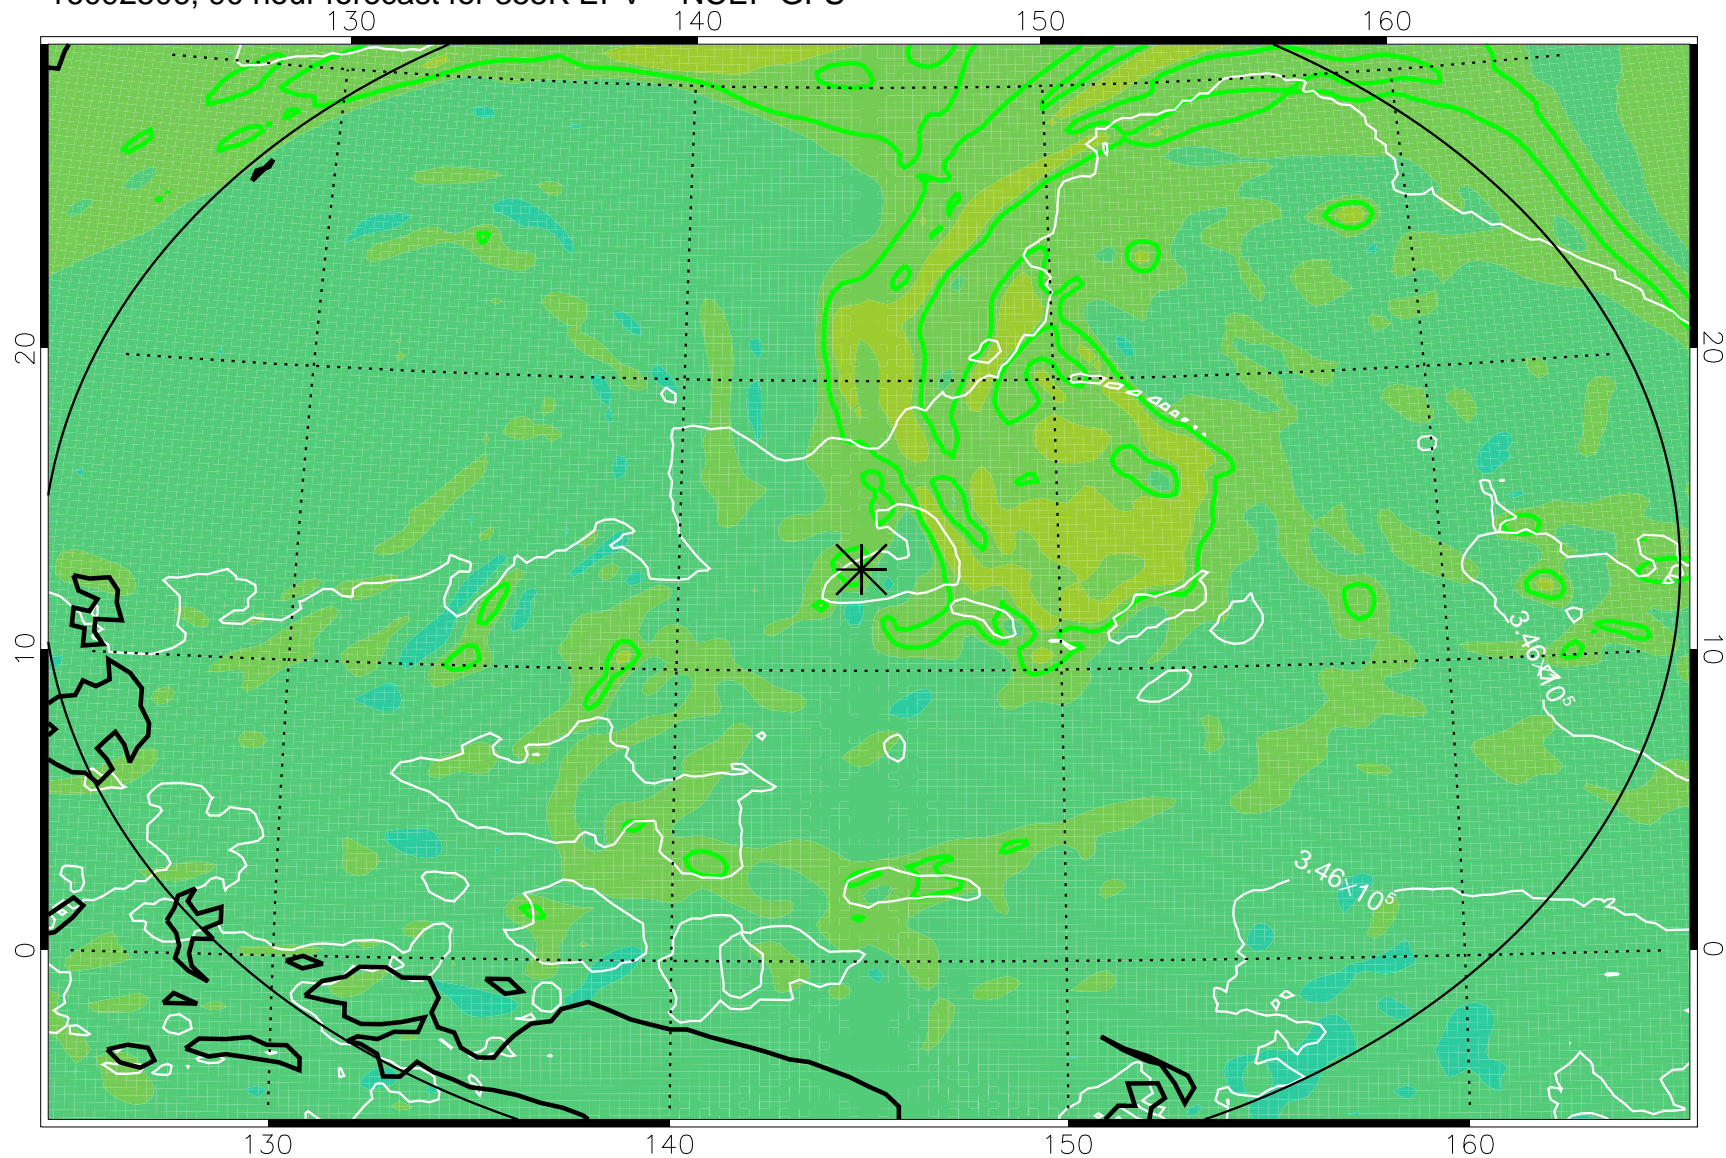

16092406, 66 hour forecast for 355K EPV -- NCEP GFS

355K Montgomery Streamfunction, white  
EPV Tropopause (2 PVU) Position  
Range ring of 2304 km

16092412, 72 hour forecast for 355K EPV -- NCEP GFS

355K Montgomery Streamfunction, white  
EPV Tropopause (2 PVU) Position  
Range ring of 2304 km

16092418, 78 hour forecast for 355K EPV -- NCEP GFS

355K Montgomery Streamfunction, white  
EPV Tropopause (2 PVU) Position  
Range ring of 2304 km

16092500, 84 hour forecast for 355K EPV -- NCEP GFS

355K Montgomery Streamfunction, white  
EPV Tropopause (2 PVU) Position  
Range ring of 2304 km

16092506, 90 hour forecast for 355K EPV -- NCEP GFS

355K Montgomery Streamfunction, white  
EPV Tropopause (2 PVU) Position  
Range ring of 2304 km

16092512, 96 hour forecast for 355K EPV -- NCEP GFS

355K Montgomery Streamfunction, white  
EPV Tropopause (2 PVU) Position  
Range ring of 2304 km

16092518, 102 hour forecast for 355K EPV -- NCEP GFS

355K Montgomery Streamfunction, white  
EPV Tropopause (2 PVU) Position  
Range ring of 2304 km

16092600, 108 hour forecast for 355K EPV -- NCEP GFS

355K Montgomery Streamfunction, white  
EPV Tropopause (2 PVU) Position  
Range ring of 2304 km