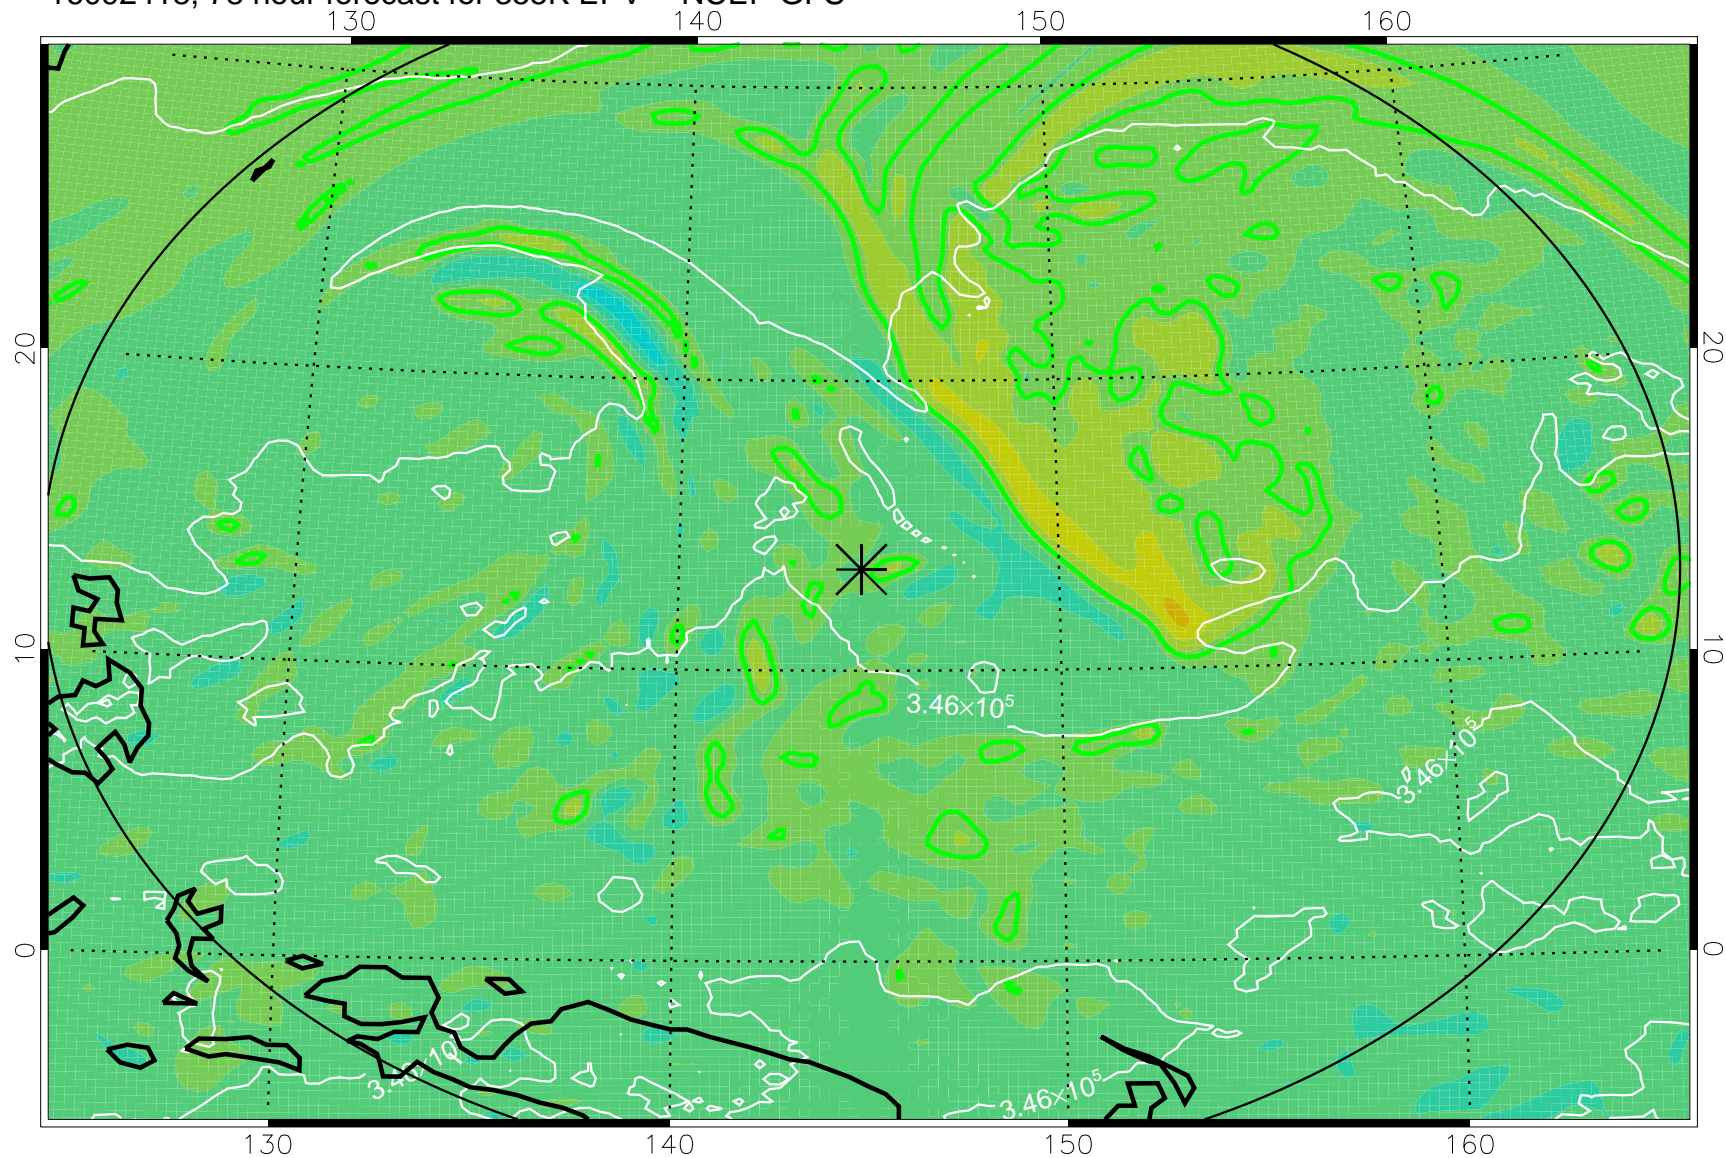

16092406, 66 hour forecast for 355K EPV -- NCEP GFS

355K Montgomery Streamfunction, white  
EPV Tropopause (2 PVU) Position  
Range ring of 2304 km

16092412, 72 hour forecast for 355K EPV -- NCEP GFS

355K Montgomery Streamfunction, white  
EPV Tropopause (2 PVU) Position  
Range ring of 2304 km

16092418, 78 hour forecast for 355K EPV -- NCEP GFS

355K Montgomery Streamfunction, white  
EPV Tropopause (2 PVU) Position  
Range ring of 2304 km

16092500, 84 hour forecast for 355K EPV -- NCEP GFS

355K Montgomery Streamfunction, white  
EPV Tropopause (2 PVU) Position  
Range ring of 2304 km

16092506, 90 hour forecast for 355K EPV -- NCEP GFS

355K Montgomery Streamfunction, white  
EPV Tropopause (2 PVU) Position  
Range ring of 2304 km

16092512, 96 hour forecast for 355K EPV -- NCEP GFS

355K Montgomery Streamfunction, white  
EPV Tropopause (2 PVU) Position  
Range ring of 2304 km

16092518, 102 hour forecast for 355K EPV -- NCEP GFS

355K Montgomery Streamfunction, white  
EPV Tropopause (2 PVU) Position  
Range ring of 2304 km

16092600, 108 hour forecast for 355K EPV -- NCEP GFS

355K Montgomery Streamfunction, white  
EPV Tropopause (2 PVU) Position  
Range ring of 2304 km