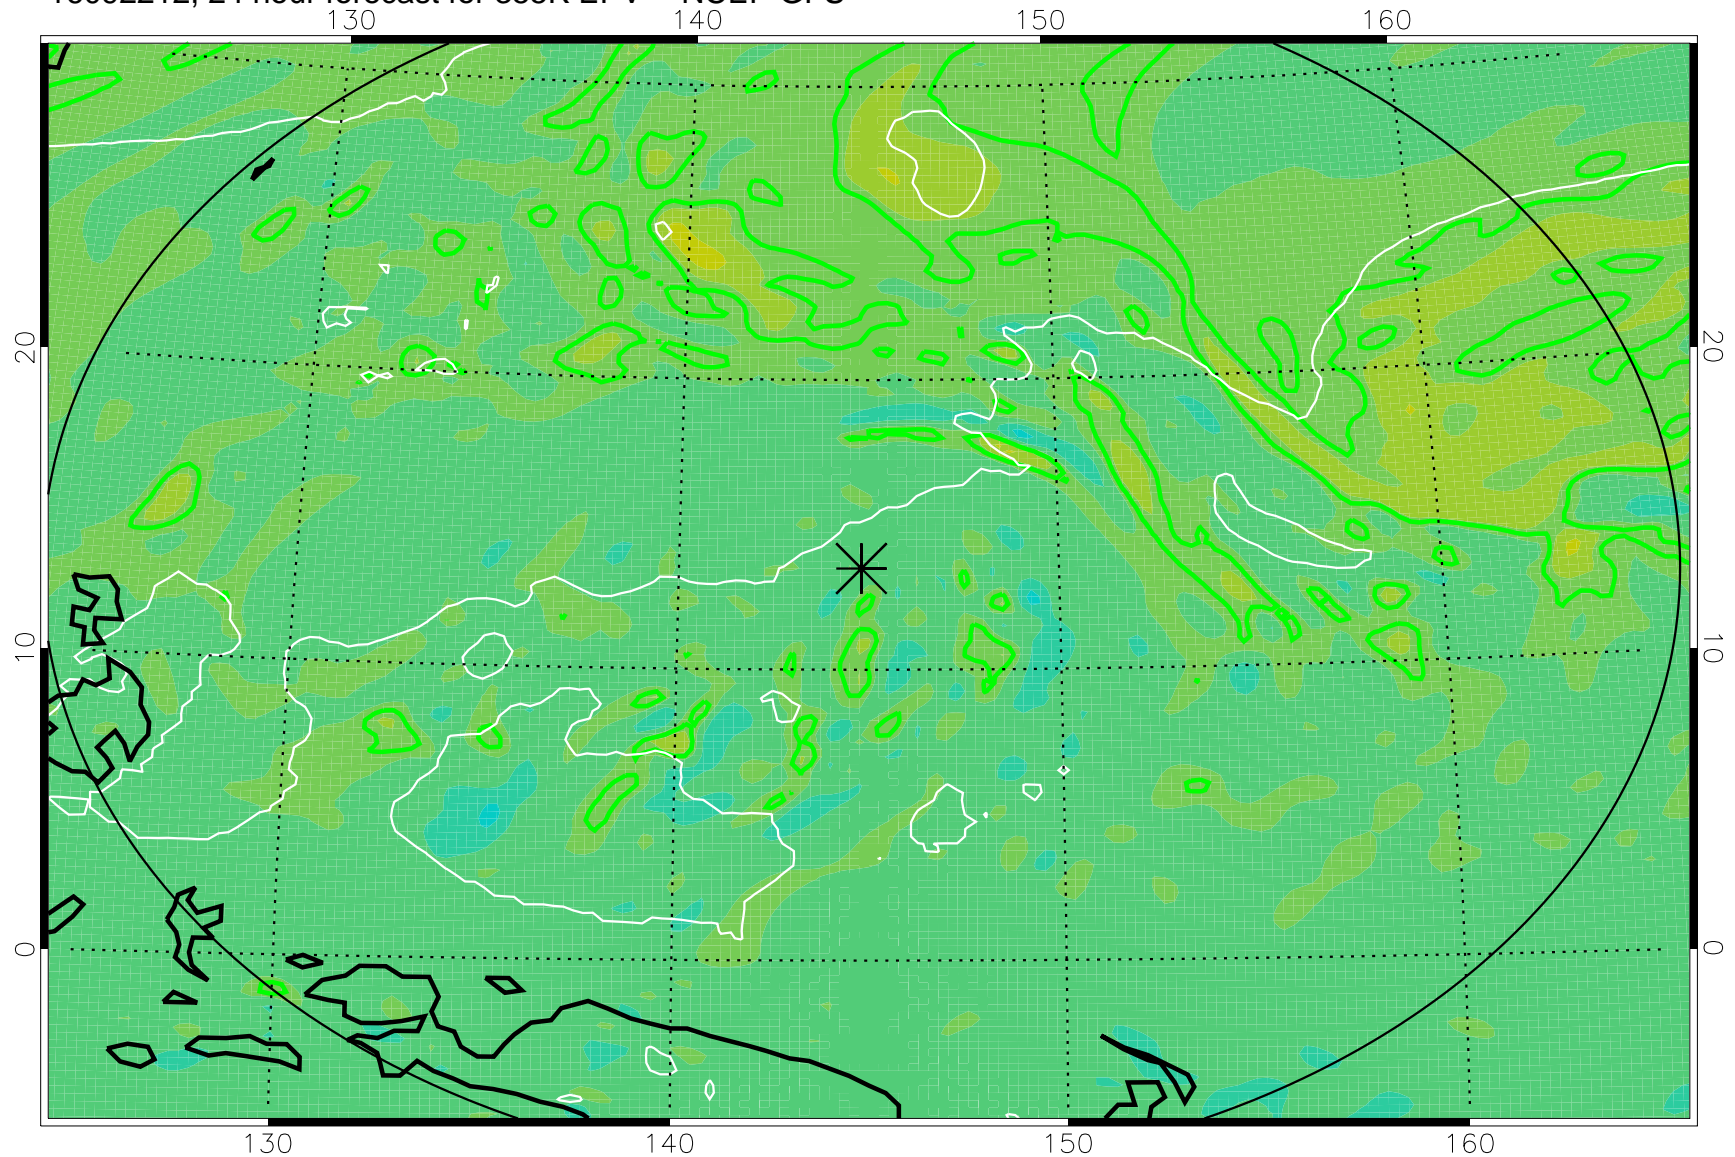

16092118, 6 hour forecast for 355K EPV -- NCEP GFS

355K Montgomery Streamfunction, white  
EPV Tropopause (2 PVU) Position  
Range ring of 2304 km

16092200, 12 hour forecast for 355K EPV -- NCEP GFS

355K Montgomery Streamfunction, white  
EPV Tropopause (2 PVU) Position  
Range ring of 2304 km

16092206, 18 hour forecast for 355K EPV -- NCEP GFS

355K Montgomery Streamfunction, white  
EPV Tropopause (2 PVU) Position  
Range ring of 2304 km

16092212, 24 hour forecast for 355K EPV -- NCEP GFS

355K Montgomery Streamfunction, white  
EPV Tropopause (2 PVU) Position  
Range ring of 2304 km

16092218, 30 hour forecast for 355K EPV -- NCEP GFS

355K Montgomery Streamfunction, white  
EPV Tropopause (2 PVU) Position  
Range ring of 2304 km

16092300, 36 hour forecast for 355K EPV -- NCEP GFS

355K Montgomery Streamfunction, white  
EPV Tropopause (2 PVU) Position  
Range ring of 2304 km

16092406, 66 hour forecast for 355K EPV -- NCEP GFS

355K Montgomery Streamfunction, white  
EPV Tropopause (2 PVU) Position  
Range ring of 2304 km

16092412, 72 hour forecast for 355K EPV -- NCEP GFS

355K Montgomery Streamfunction, white  
EPV Tropopause (2 PVU) Position  
Range ring of 2304 km