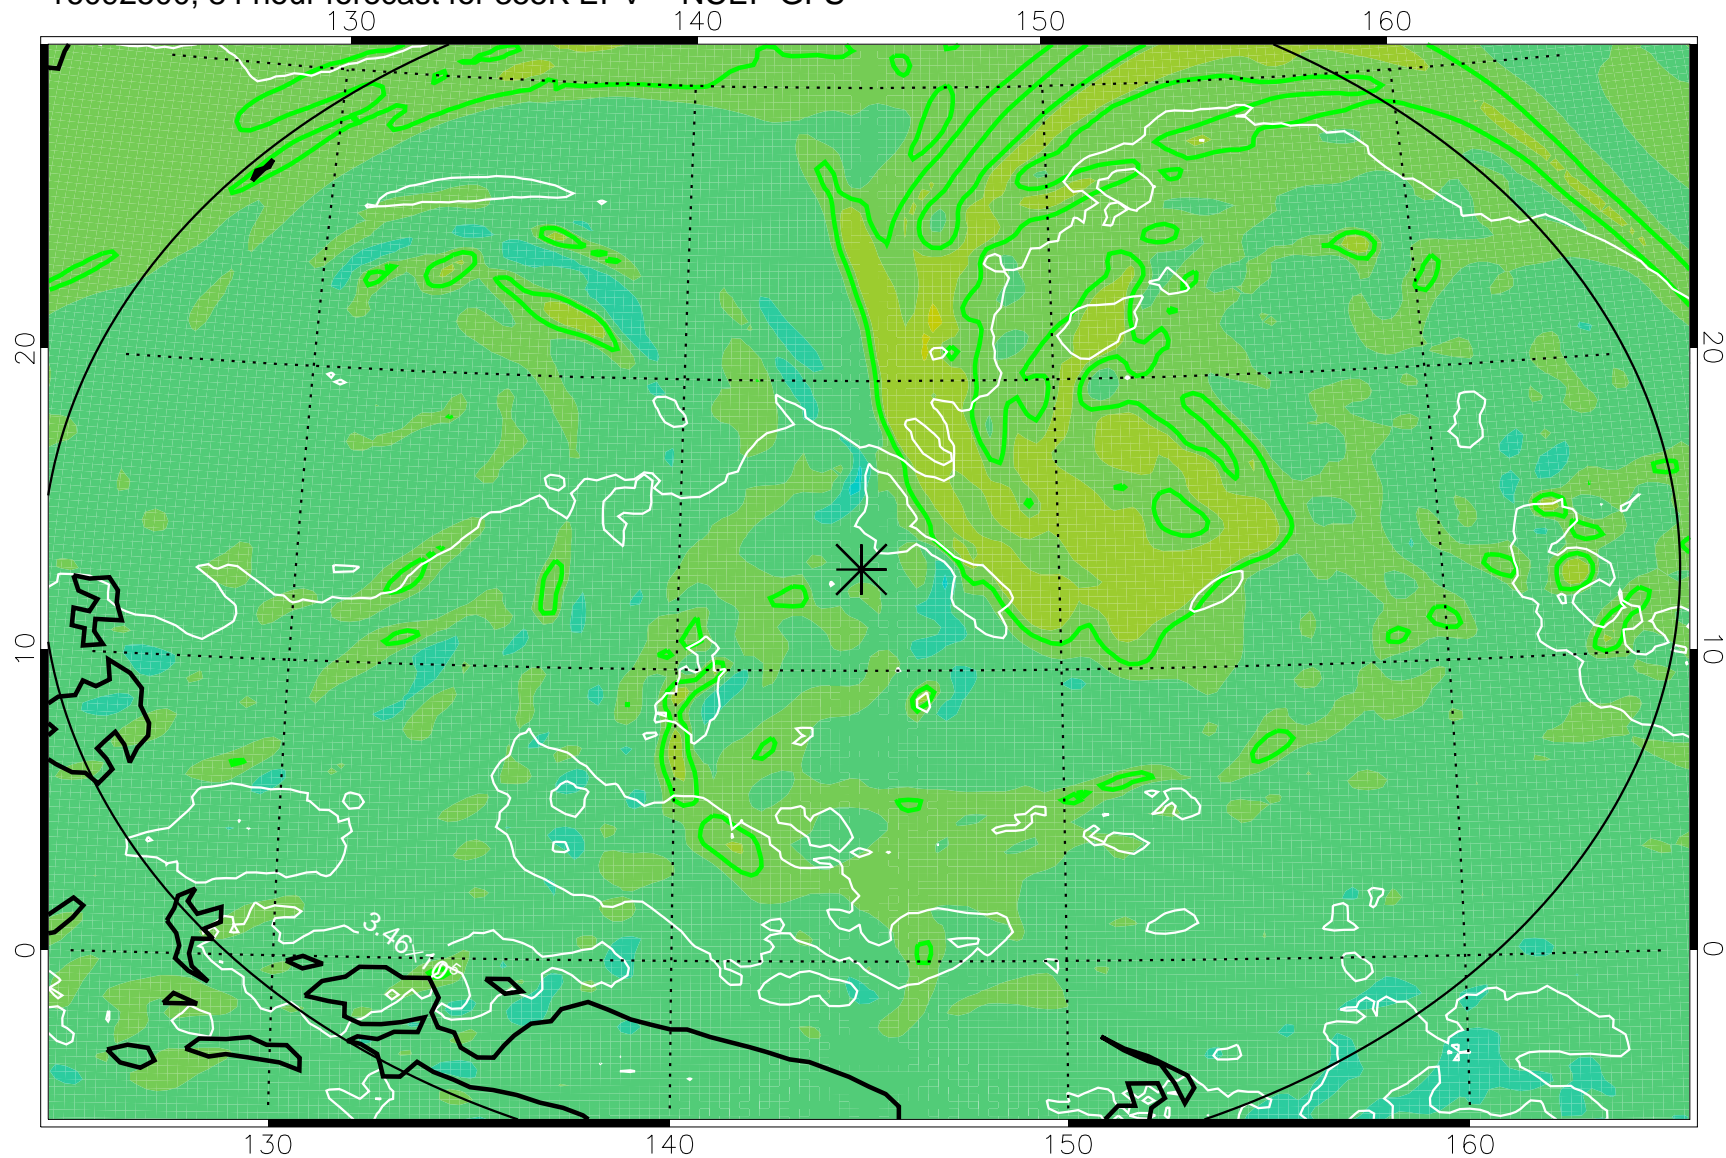

16092406, 66 hour forecast for 355K EPV -- NCEP GFS

355K Montgomery Streamfunction, white  
EPV Tropopause (2 PVU) Position  
Range ring of 2304 km

16092412, 72 hour forecast for 355K EPV -- NCEP GFS

355K Montgomery Streamfunction, white  
EPV Tropopause (2 PVU) Position  
Range ring of 2304 km

16092418, 78 hour forecast for 355K EPV -- NCEP GFS

355K Montgomery Streamfunction, white  
EPV Tropopause (2 PVU) Position  
Range ring of 2304 km

16092500, 84 hour forecast for 355K EPV -- NCEP GFS

355K Montgomery Streamfunction, white  
EPV Tropopause (2 PVU) Position  
Range ring of 2304 km

16092506, 90 hour forecast for 355K EPV -- NCEP GFS

355K Montgomery Streamfunction, white  
EPV Tropopause (2 PVU) Position  
Range ring of 2304 km

16092512, 96 hour forecast for 355K EPV -- NCEP GFS

355K Montgomery Streamfunction, white  
EPV Tropopause (2 PVU) Position  
Range ring of 2304 km

16092518, 102 hour forecast for 355K EPV -- NCEP GFS

355K Montgomery Streamfunction, white  
EPV Tropopause (2 PVU) Position  
Range ring of 2304 km

16092600, 108 hour forecast for 355K EPV -- NCEP GFS

355K Montgomery Streamfunction, white  
EPV Tropopause (2 PVU) Position  
Range ring of 2304 km