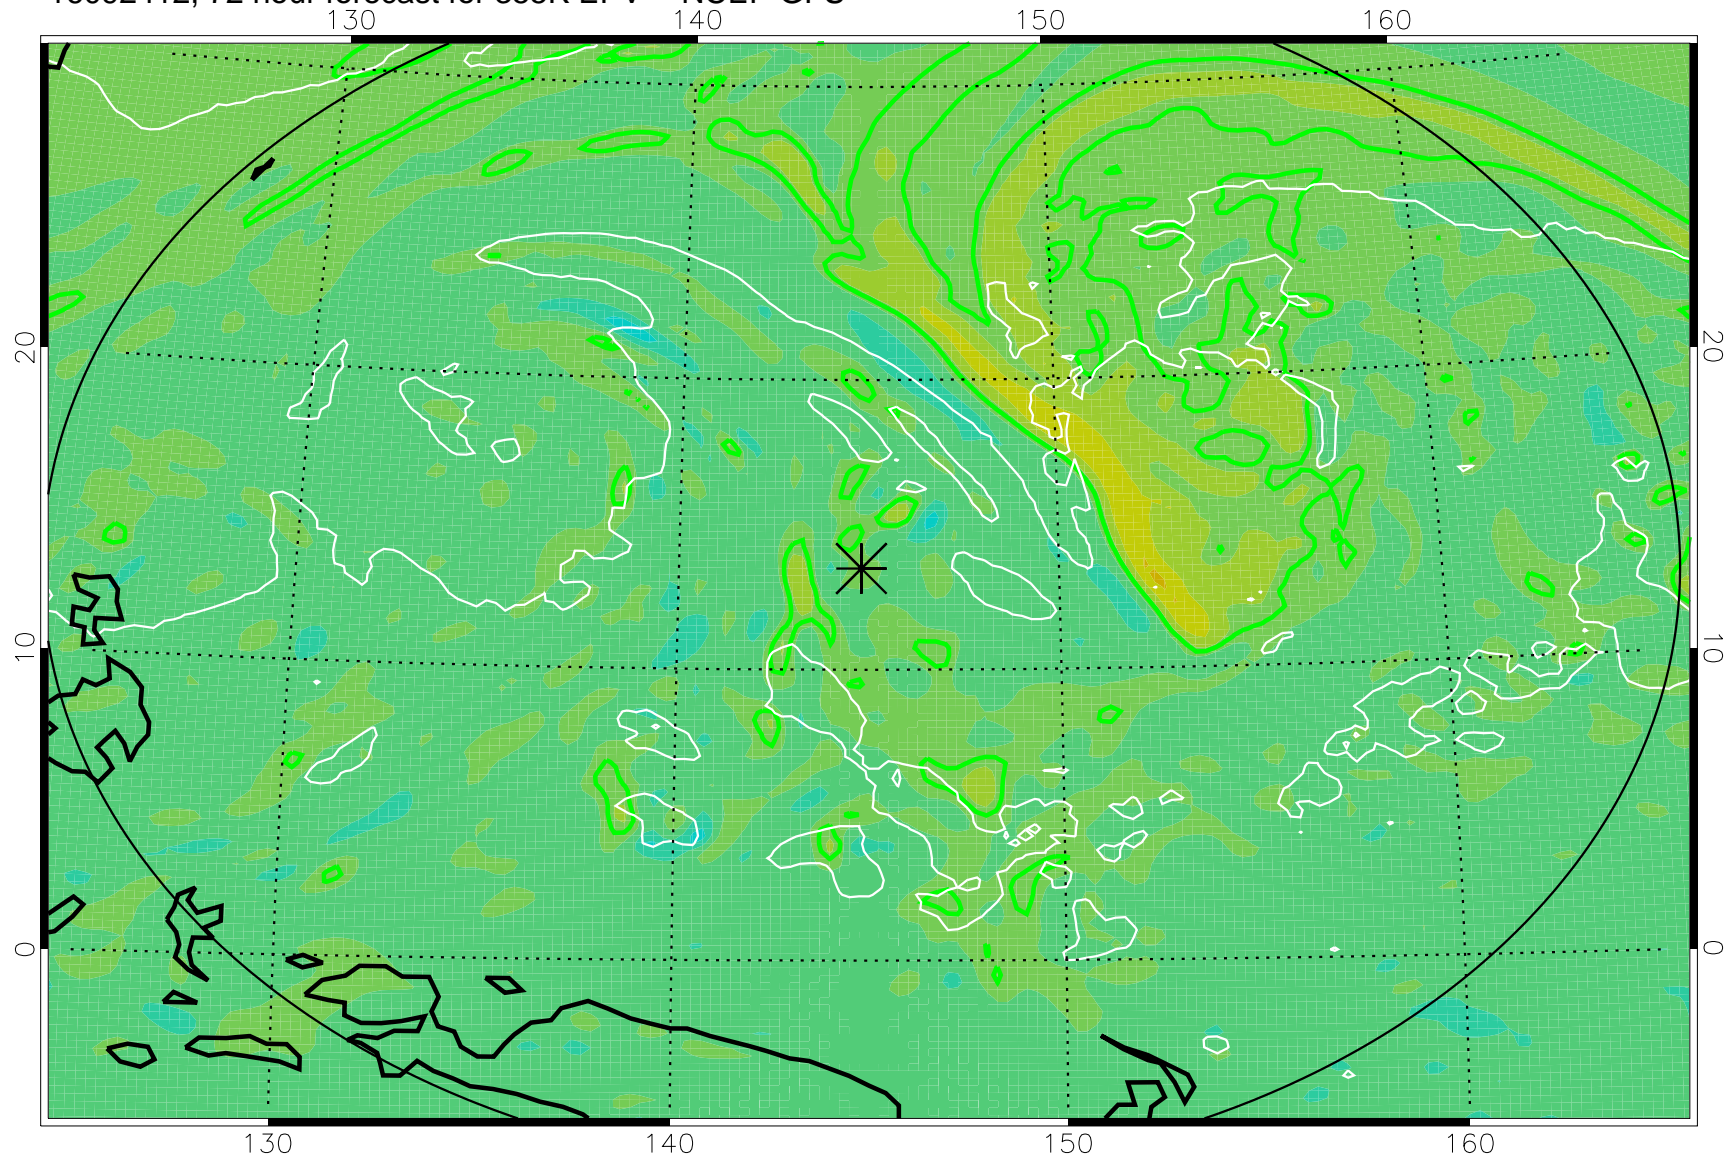

16092318, 54 hour forecast for 355K EPV -- NCEP GFS

355K Montgomery Streamfunction, white  
EPV Tropopause (2 PVU) Position  
Range ring of 2304 km

16092400, 60 hour forecast for 355K EPV -- NCEP GFS

355K Montgomery Streamfunction, white  
EPV Tropopause (2 PVU) Position  
Range ring of 2304 km

16092406, 66 hour forecast for 355K EPV -- NCEP GFS

355K Montgomery Streamfunction, white  
EPV Tropopause (2 PVU) Position  
Range ring of 2304 km

16092412, 72 hour forecast for 355K EPV -- NCEP GFS

355K Montgomery Streamfunction, white  
EPV Tropopause (2 PVU) Position  
Range ring of 2304 km

16092418, 78 hour forecast for 355K EPV -- NCEP GFS

355K Montgomery Streamfunction, white  
EPV Tropopause (2 PVU) Position  
Range ring of 2304 km

16092500, 84 hour forecast for 355K EPV -- NCEP GFS

355K Montgomery Streamfunction, white  
EPV Tropopause (2 PVU) Position  
Range ring of 2304 km

16092518, 102 hour forecast for 355K EPV -- NCEP GFS

355K Montgomery Streamfunction, white  
EPV Tropopause (2 PVU) Position  
Range ring of 2304 km

16092600, 108 hour forecast for 355K EPV -- NCEP GFS

355K Montgomery Streamfunction, white  
EPV Tropopause (2 PVU) Position  
Range ring of 2304 km