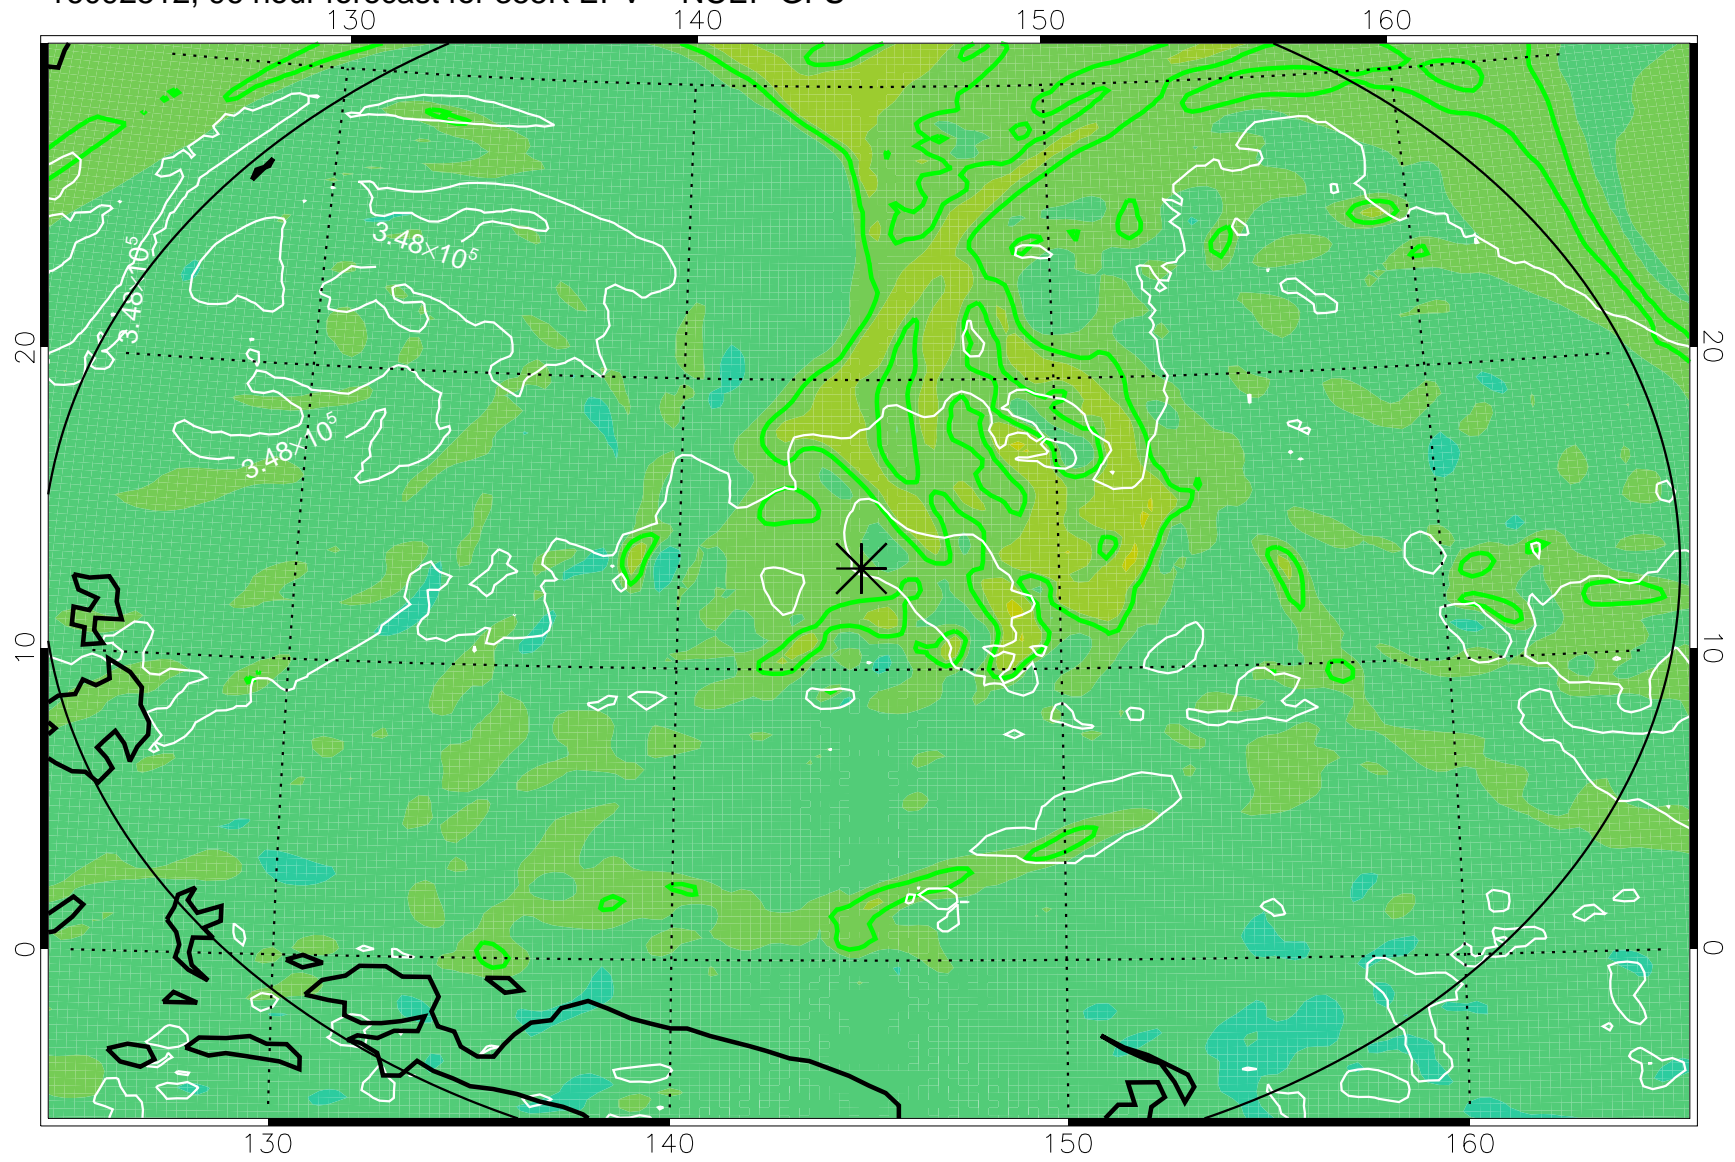

16092406, 66 hour forecast for 355K EPV -- NCEP GFS

355K Montgomery Streamfunction, white  
EPV Tropopause (2 PVU) Position  
Range ring of 2304 km

16092412, 72 hour forecast for 355K EPV -- NCEP GFS

355K Montgomery Streamfunction, white  
EPV Tropopause (2 PVU) Position  
Range ring of 2304 km

16092418, 78 hour forecast for 355K EPV -- NCEP GFS

355K Montgomery Streamfunction, white  
EPV Tropopause (2 PVU) Position  
Range ring of 2304 km

16092500, 84 hour forecast for 355K EPV -- NCEP GFS

355K Montgomery Streamfunction, white  
EPV Tropopause (2 PVU) Position  
Range ring of 2304 km

16092506, 90 hour forecast for 355K EPV -- NCEP GFS

355K Montgomery Streamfunction, white  
EPV Tropopause (2 PVU) Position  
Range ring of 2304 km

16092512, 96 hour forecast for 355K EPV -- NCEP GFS

355K Montgomery Streamfunction, white  
EPV Tropopause (2 PVU) Position  
Range ring of 2304 km

16092518, 102 hour forecast for 355K EPV -- NCEP GFS

355K Montgomery Streamfunction, white  
EPV Tropopause (2 PVU) Position  
Range ring of 2304 km

16092600, 108 hour forecast for 355K EPV -- NCEP GFS

355K Montgomery Streamfunction, white  
EPV Tropopause (2 PVU) Position  
Range ring of 2304 km