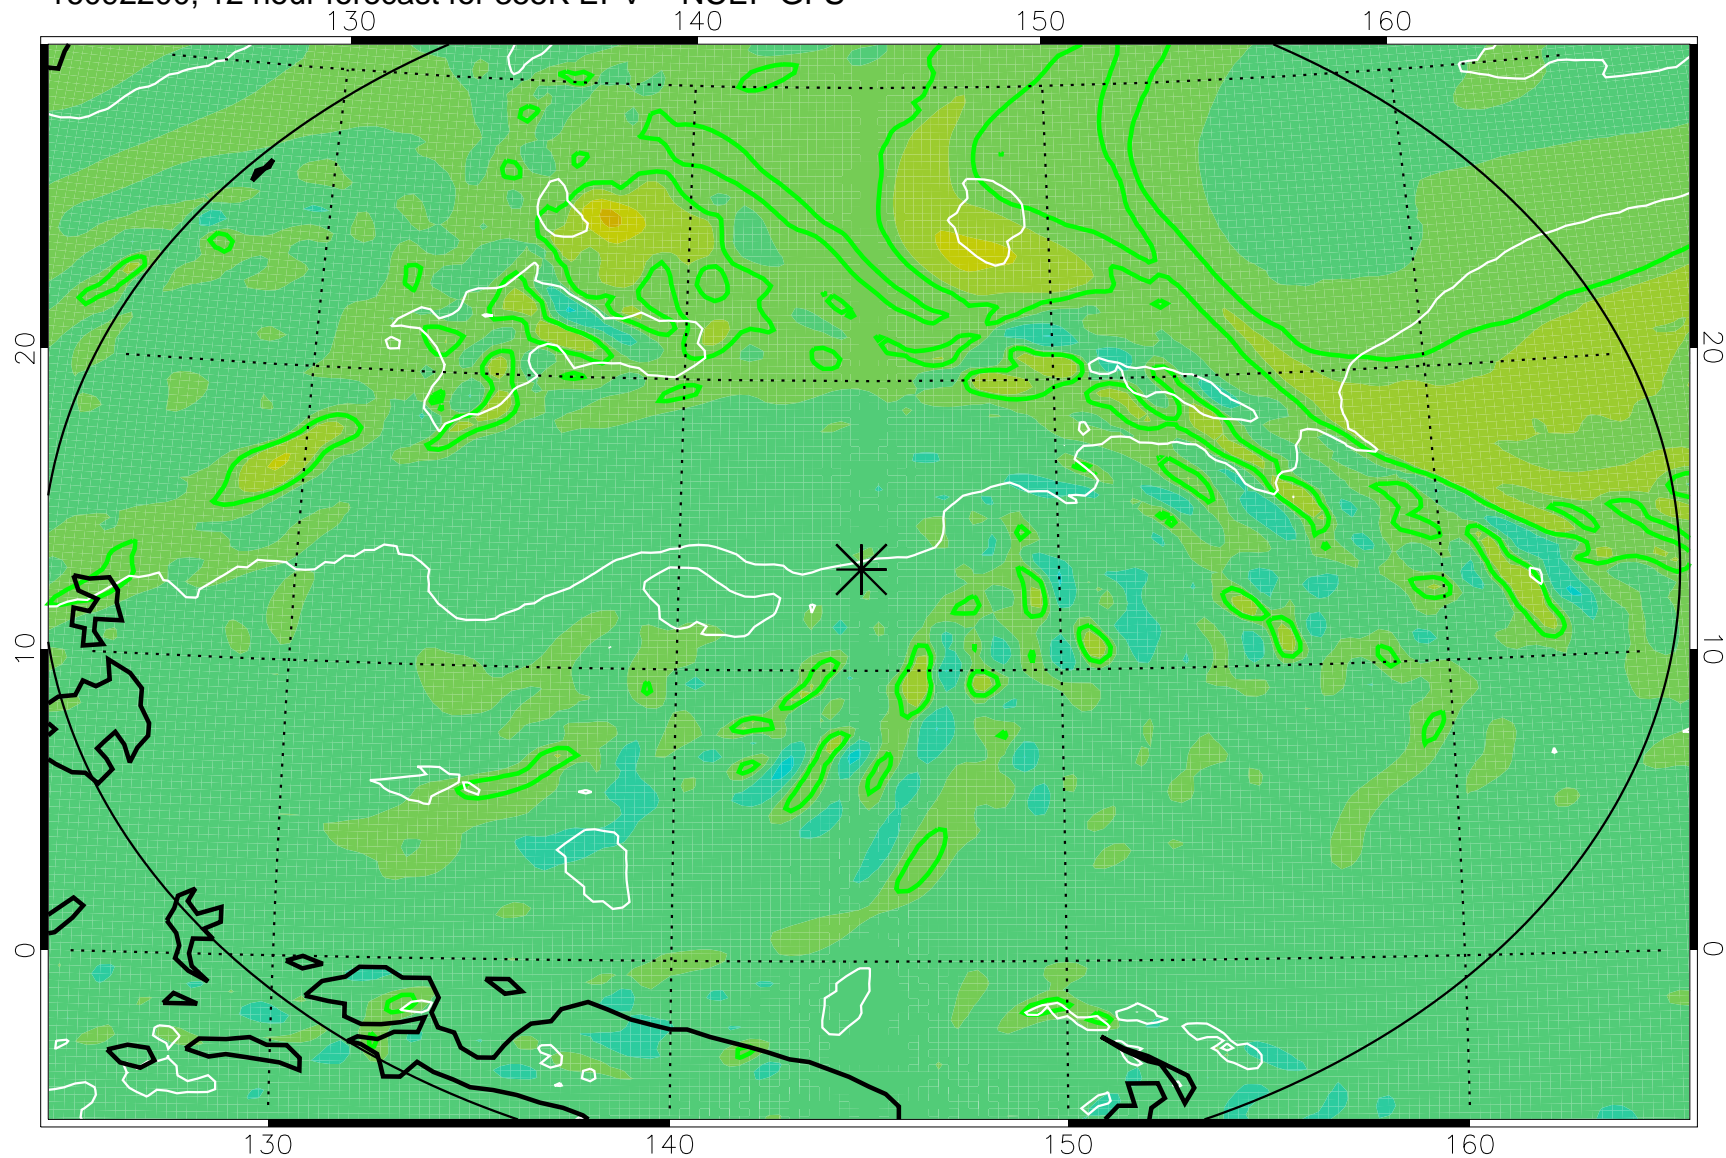

16092118, 6 hour forecast for 355K EPV -- NCEP GFS

355K Montgomery Streamfunction, white  
EPV Tropopause (2 PVU) Position  
Range ring of 2304 km

16092200, 12 hour forecast for 355K EPV -- NCEP GFS

355K Montgomery Streamfunction, white  
EPV Tropopause (2 PVU) Position  
Range ring of 2304 km

16092206, 18 hour forecast for 355K EPV -- NCEP GFS

355K Montgomery Streamfunction, white  
EPV Tropopause (2 PVU) Position  
Range ring of 2304 km

16092212, 24 hour forecast for 355K EPV -- NCEP GFS

355K Montgomery Streamfunction, white  
EPV Tropopause (2 PVU) Position  
Range ring of 2304 km

16092218, 30 hour forecast for 355K EPV -- NCEP GFS

355K Montgomery Streamfunction, white  
EPV Tropopause (2 PVU) Position  
Range ring of 2304 km

16092300, 36 hour forecast for 355K EPV -- NCEP GFS

355K Montgomery Streamfunction, white  
EPV Tropopause (2 PVU) Position  
Range ring of 2304 km

16092406, 66 hour forecast for 355K EPV -- NCEP GFS

355K Montgomery Streamfunction, white  
EPV Tropopause (2 PVU) Position  
Range ring of 2304 km

16092412, 72 hour forecast for 355K EPV -- NCEP GFS

355K Montgomery Streamfunction, white  
EPV Tropopause (2 PVU) Position  
Range ring of 2304 km