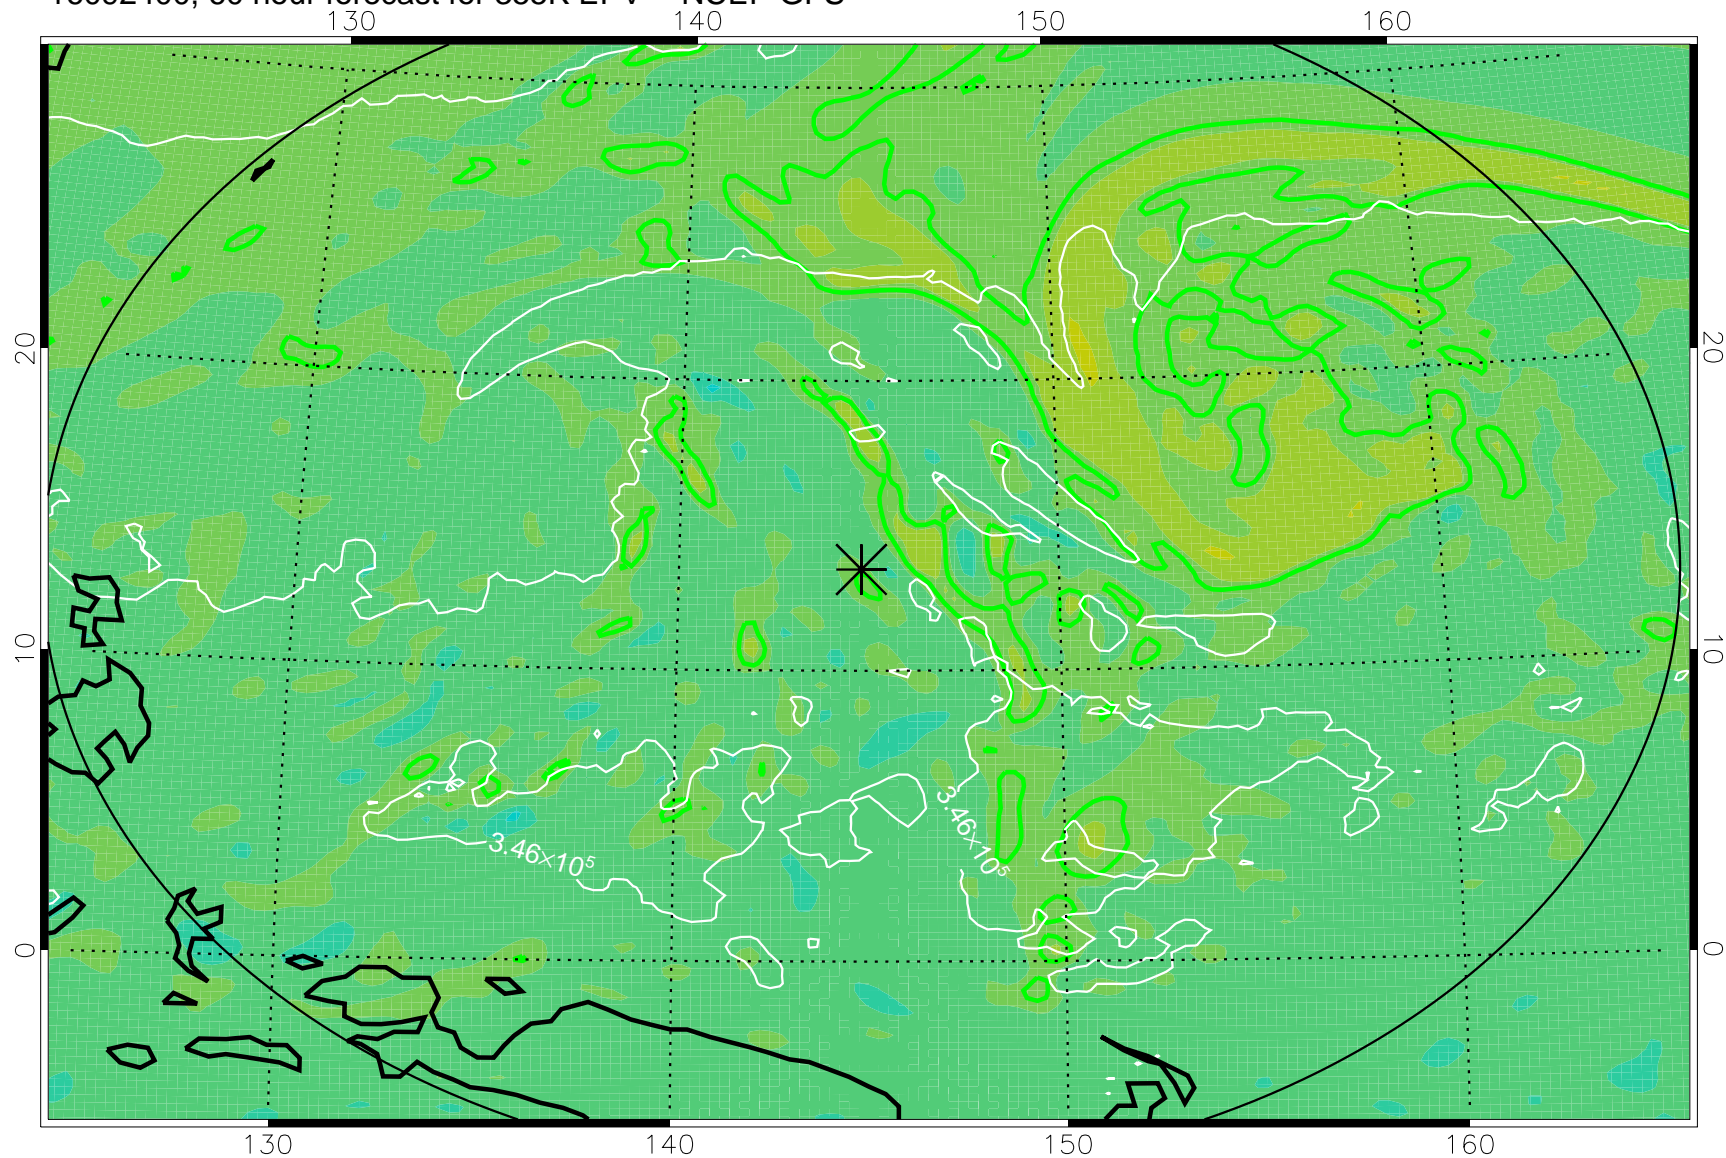

16092306, 42 hour forecast for 355K EPV -- NCEP GFS

355K Montgomery Streamfunction, white  
EPV Tropopause (2 PVU) Position  
Range ring of 2304 km

16092312, 48 hour forecast for 355K EPV -- NCEP GFS

355K Montgomery Streamfunction, white  
EPV Tropopause (2 PVU) Position  
Range ring of 2304 km

16092318, 54 hour forecast for 355K EPV -- NCEP GFS

355K Montgomery Streamfunction, white  
EPV Tropopause (2 PVU) Position  
Range ring of 2304 km

16092400, 60 hour forecast for 355K EPV -- NCEP GFS

355K Montgomery Streamfunction, white  
EPV Tropopause (2 PVU) Position  
Range ring of 2304 km

16092406, 66 hour forecast for 355K EPV -- NCEP GFS

355K Montgomery Streamfunction, white  
EPV Tropopause (2 PVU) Position  
Range ring of 2304 km

16092412, 72 hour forecast for 355K EPV -- NCEP GFS

355K Montgomery Streamfunction, white  
EPV Tropopause (2 PVU) Position  
Range ring of 2304 km

16092418, 78 hour forecast for 355K EPV -- NCEP GFS

355K Montgomery Streamfunction, white  
EPV Tropopause (2 PVU) Position  
Range ring of 2304 km

16092500, 84 hour forecast for 355K EPV -- NCEP GFS

355K Montgomery Streamfunction, white  
EPV Tropopause (2 PVU) Position  
Range ring of 2304 km