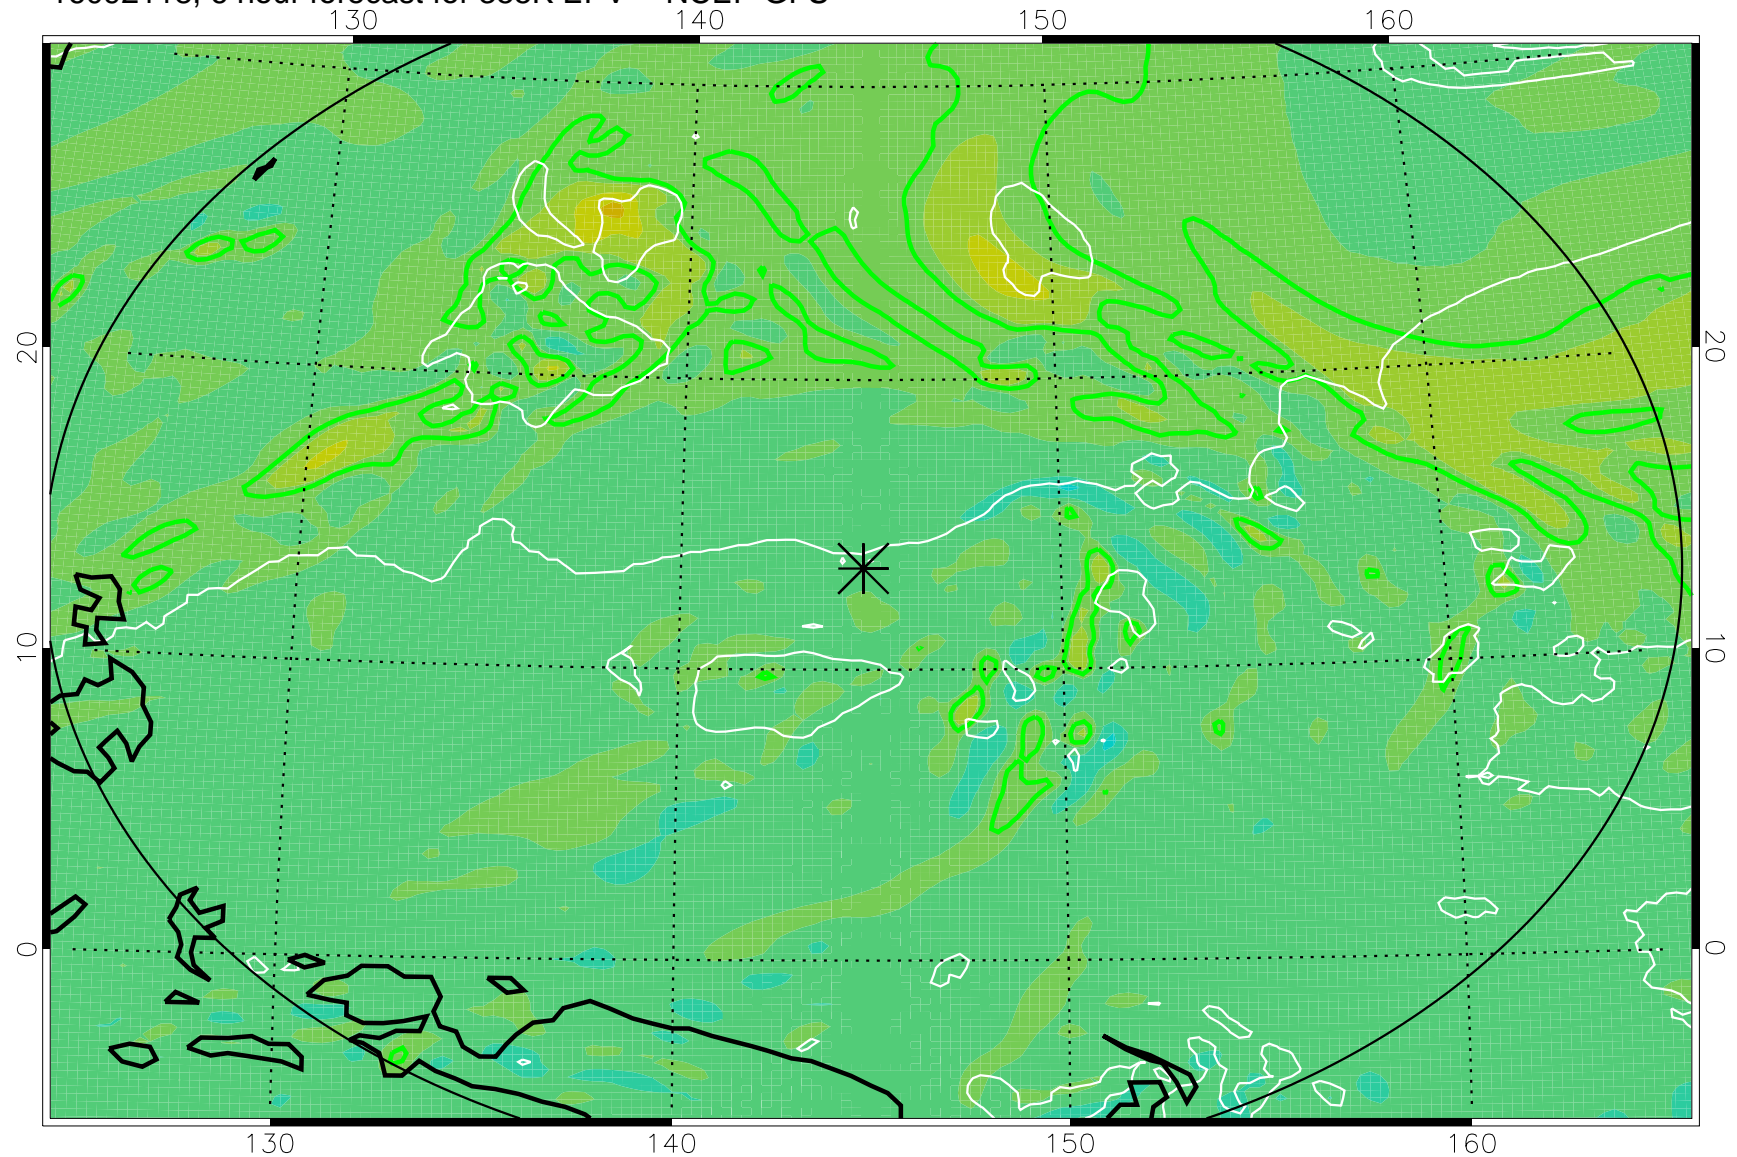

16092118, 6 hour forecast for 355K EPV -- NCEP GFS

355K Montgomery Streamfunction, white  
EPV Tropopause (2 PVU) Position  
Range ring of 2304 km

16092200, 12 hour forecast for 355K EPV -- NCEP GFS

355K Montgomery Streamfunction, white  
EPV Tropopause (2 PVU) Position  
Range ring of 2304 km

16092206, 18 hour forecast for 355K EPV -- NCEP GFS

355K Montgomery Streamfunction, white  
EPV Tropopause (2 PVU) Position  
Range ring of 2304 km

16092212, 24 hour forecast for 355K EPV -- NCEP GFS

355K Montgomery Streamfunction, white  
EPV Tropopause (2 PVU) Position  
Range ring of 2304 km

16092218, 30 hour forecast for 355K EPV -- NCEP GFS

355K Montgomery Streamfunction, white  
EPV Tropopause (2 PVU) Position  
Range ring of 2304 km

16092300, 36 hour forecast for 355K EPV -- NCEP GFS

355K Montgomery Streamfunction, white  
EPV Tropopause (2 PVU) Position  
Range ring of 2304 km

16092406, 66 hour forecast for 355K EPV -- NCEP GFS

355K Montgomery Streamfunction, white  
EPV Tropopause (2 PVU) Position  
Range ring of 2304 km

16092412, 72 hour forecast for 355K EPV -- NCEP GFS

355K Montgomery Streamfunction, white  
EPV Tropopause (2 PVU) Position  
Range ring of 2304 km