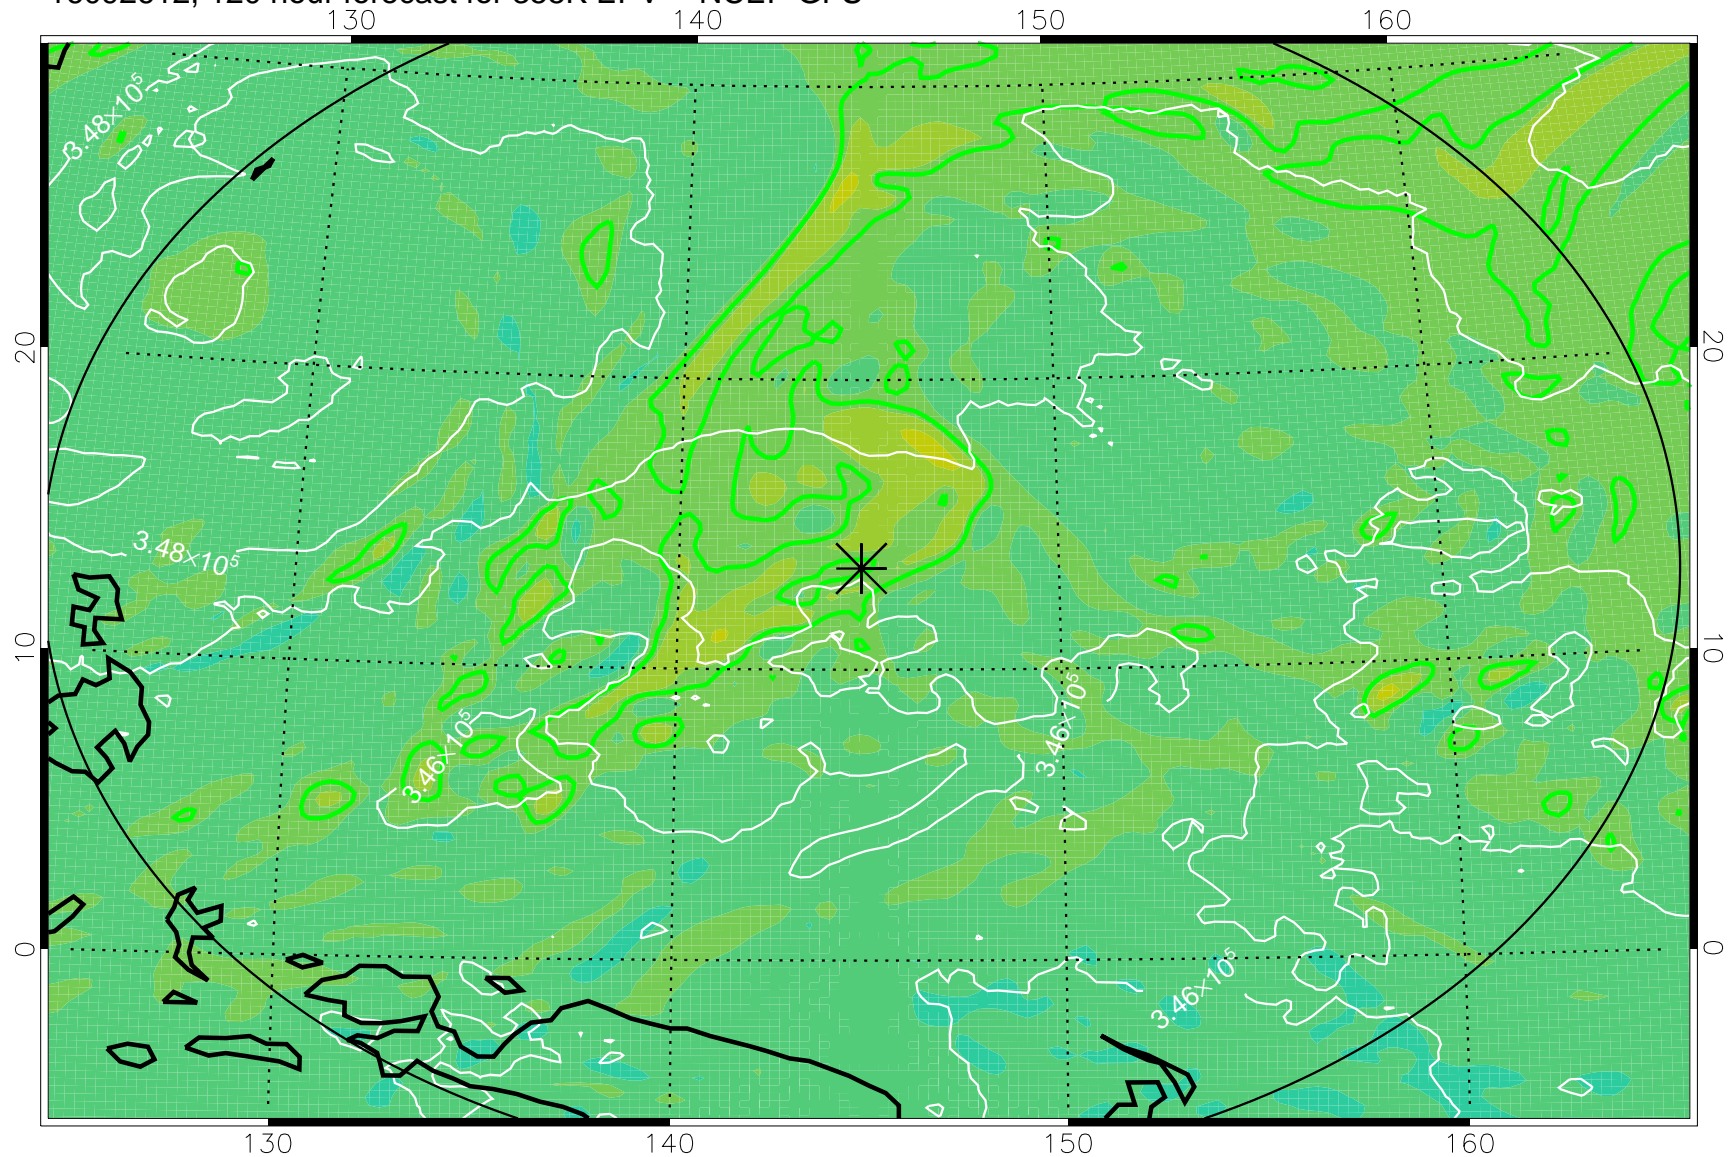

16092418, 78 hour forecast for 355K EPV -- NCEP GFS

355K Montgomery Streamfunction, white  
EPV Tropopause (2 PVU) Position  
Range ring of 2304 km

16092500, 84 hour forecast for 355K EPV -- NCEP GFS

355K Montgomery Streamfunction, white  
EPV Tropopause (2 PVU) Position  
Range ring of 2304 km

16092506, 90 hour forecast for 355K EPV -- NCEP GFS

355K Montgomery Streamfunction, white  
EPV Tropopause (2 PVU) Position  
Range ring of 2304 km

16092512, 96 hour forecast for 355K EPV -- NCEP GFS

355K Montgomery Streamfunction, white  
EPV Tropopause (2 PVU) Position  
Range ring of 2304 km

16092518, 102 hour forecast for 355K EPV -- NCEP GFS

355K Montgomery Streamfunction, white  
EPV Tropopause (2 PVU) Position  
Range ring of 2304 km

16092600, 108 hour forecast for 355K EPV -- NCEP GFS

355K Montgomery Streamfunction, white  
EPV Tropopause (2 PVU) Position  
Range ring of 2304 km

16092606, 114 hour forecast for 355K EPV -- NCEP GFS

355K Montgomery Streamfunction, white  
EPV Tropopause (2 PVU) Position  
Range ring of 2304 km

16092612, 120 hour forecast for 355K EPV -- NCEP GFS

355K Montgomery Streamfunction, white  
EPV Tropopause (2 PVU) Position  
Range ring of 2304 km