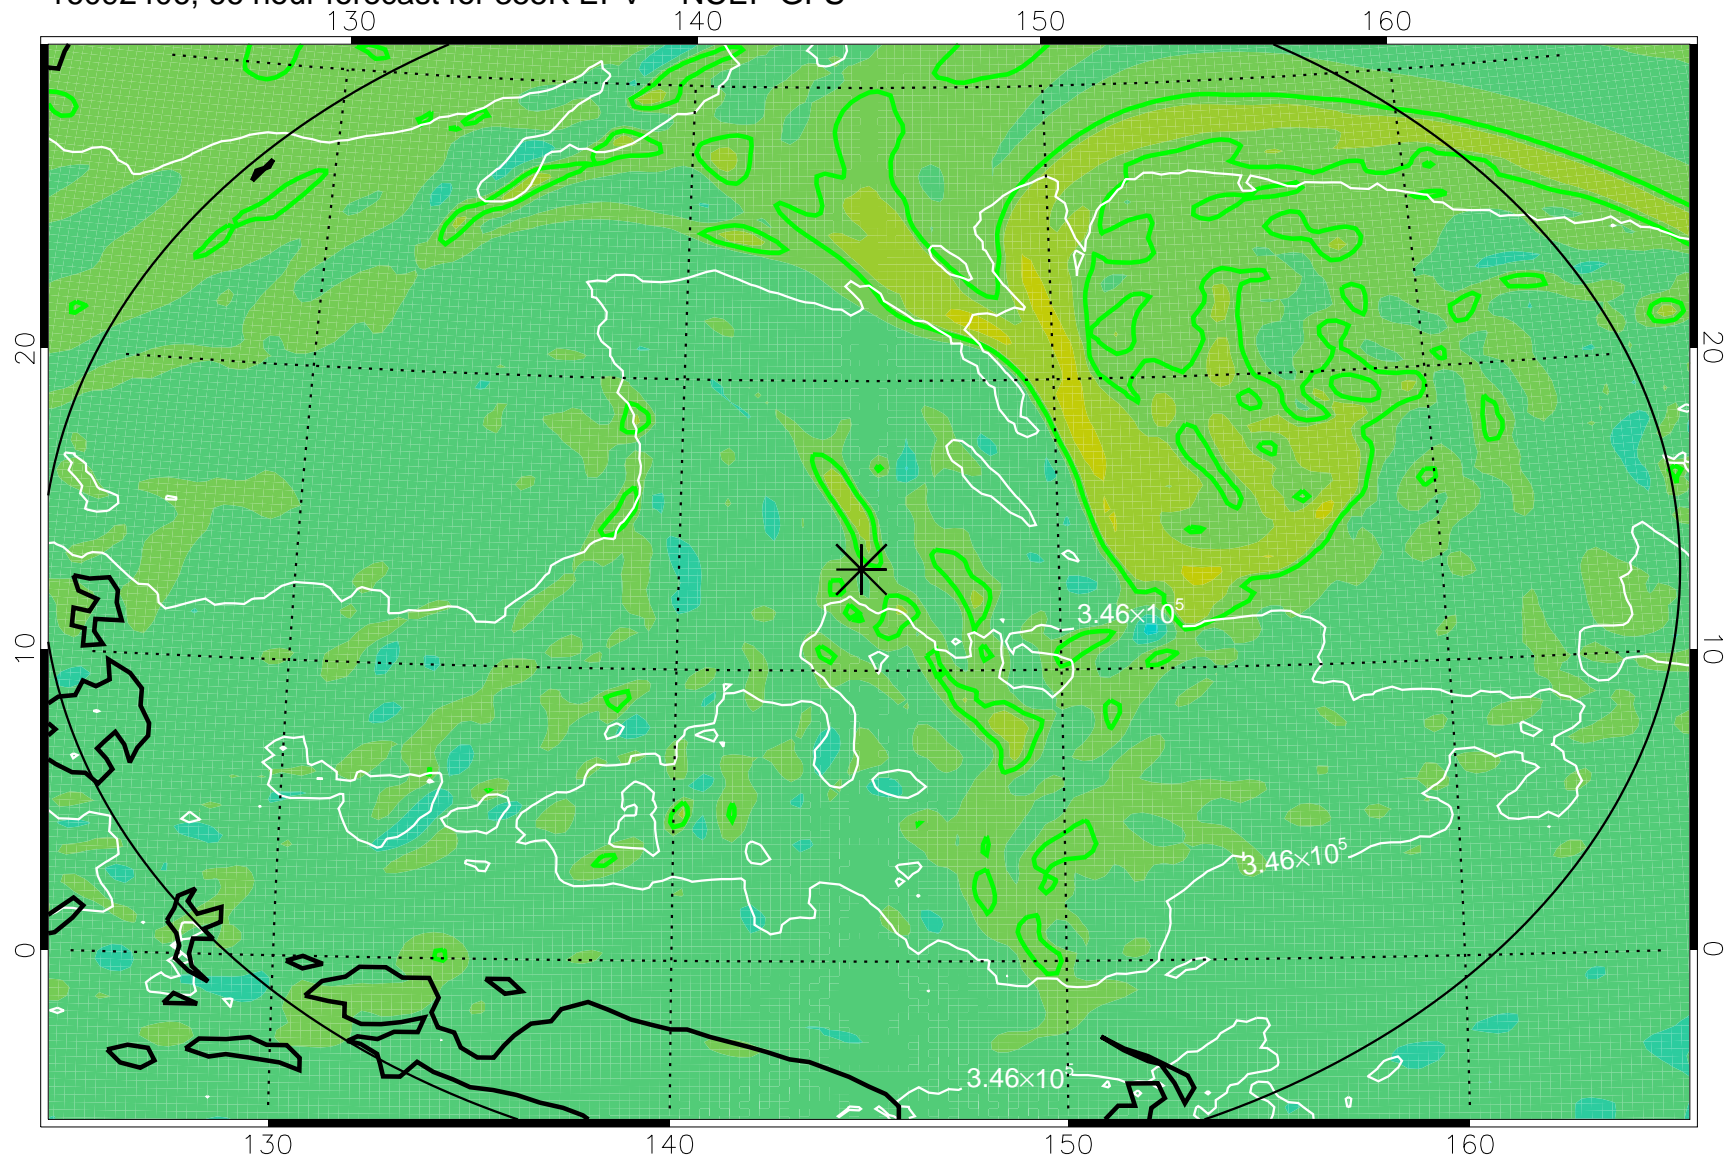

16092318, 54 hour forecast for 355K EPV -- NCEP GFS

355K Montgomery Streamfunction, white  
EPV Tropopause (2 PVU) Position  
Range ring of 2304 km

16092400, 60 hour forecast for 355K EPV -- NCEP GFS

355K Montgomery Streamfunction, white  
EPV Tropopause (2 PVU) Position  
Range ring of 2304 km

16092406, 66 hour forecast for 355K EPV -- NCEP GFS

355K Montgomery Streamfunction, white  
EPV Tropopause (2 PVU) Position  
Range ring of 2304 km

16092412, 72 hour forecast for 355K EPV -- NCEP GFS

355K Montgomery Streamfunction, white  
EPV Tropopause (2 PVU) Position  
Range ring of 2304 km

16092418, 78 hour forecast for 355K EPV -- NCEP GFS

355K Montgomery Streamfunction, white  
EPV Tropopause (2 PVU) Position  
Range ring of 2304 km

16092500, 84 hour forecast for 355K EPV -- NCEP GFS

355K Montgomery Streamfunction, white  
EPV Tropopause (2 PVU) Position  
Range ring of 2304 km

16092506, 90 hour forecast for 355K EPV -- NCEP GFS

355K Montgomery Streamfunction, white  
EPV Tropopause (2 PVU) Position  
Range ring of 2304 km

16092512, 96 hour forecast for 355K EPV -- NCEP GFS

355K Montgomery Streamfunction, white  
EPV Tropopause (2 PVU) Position  
Range ring of 2304 km