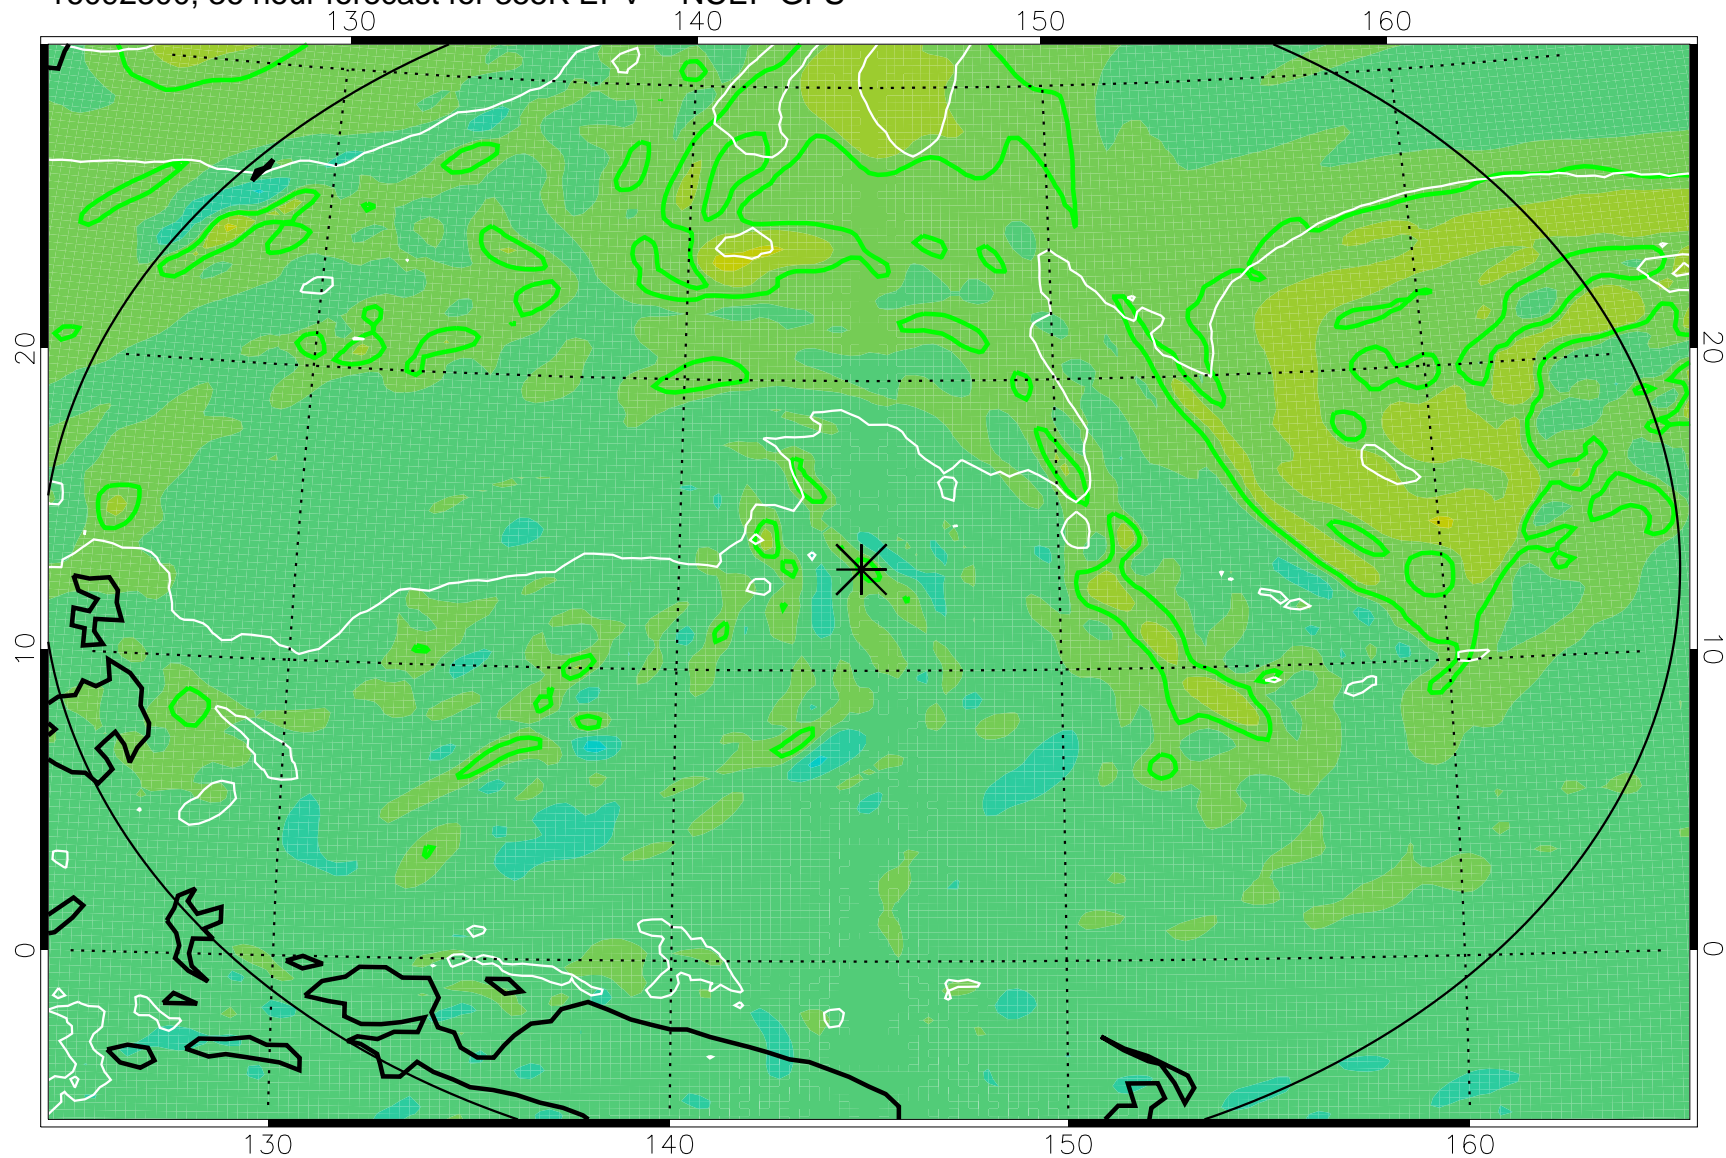

16092118, 6 hour forecast for 355K EPV -- NCEP GFS

355K Montgomery Streamfunction, white  
EPV Tropopause (2 PVU) Position  
Range ring of 2304 km

16092200, 12 hour forecast for 355K EPV -- NCEP GFS

355K Montgomery Streamfunction, white  
EPV Tropopause (2 PVU) Position  
Range ring of 2304 km

16092206, 18 hour forecast for 355K EPV -- NCEP GFS

355K Montgomery Streamfunction, white  
EPV Tropopause (2 PVU) Position  
Range ring of 2304 km

16092212, 24 hour forecast for 355K EPV -- NCEP GFS

355K Montgomery Streamfunction, white  
EPV Tropopause (2 PVU) Position  
Range ring of 2304 km

16092218, 30 hour forecast for 355K EPV -- NCEP GFS

355K Montgomery Streamfunction, white  
EPV Tropopause (2 PVU) Position  
Range ring of 2304 km

16092300, 36 hour forecast for 355K EPV -- NCEP GFS

355K Montgomery Streamfunction, white  
EPV Tropopause (2 PVU) Position  
Range ring of 2304 km

16092406, 66 hour forecast for 355K EPV -- NCEP GFS

355K Montgomery Streamfunction, white  
EPV Tropopause (2 PVU) Position  
Range ring of 2304 km

16092412, 72 hour forecast for 355K EPV -- NCEP GFS

355K Montgomery Streamfunction, white  
EPV Tropopause (2 PVU) Position  
Range ring of 2304 km