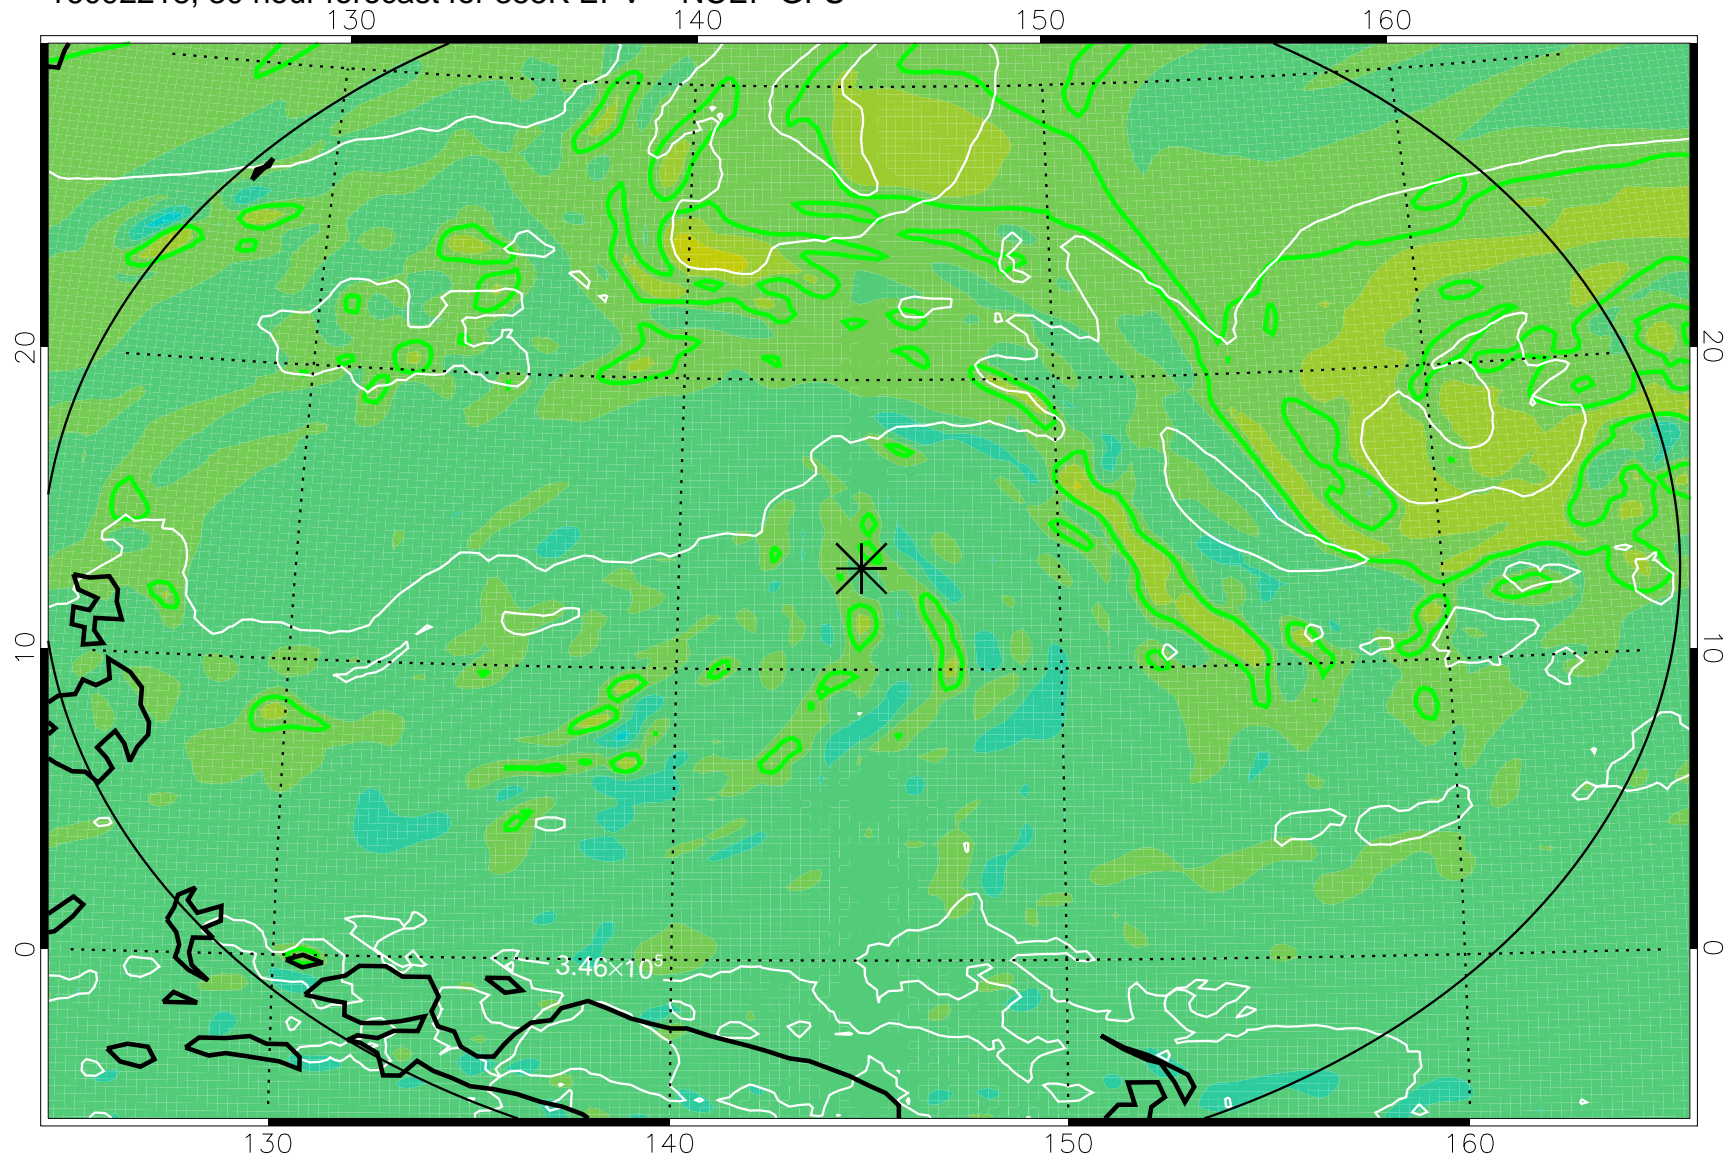

16092206, 18 hour forecast for 355K EPV -- NCEP GFS

355K Montgomery Streamfunction, white  
EPV Tropopause (2 PVU) Position  
Range ring of 2304 km

16092212, 24 hour forecast for 355K EPV -- NCEP GFS

355K Montgomery Streamfunction, white  
EPV Tropopause (2 PVU) Position  
Range ring of 2304 km

16092218, 30 hour forecast for 355K EPV -- NCEP GFS

355K Montgomery Streamfunction, white  
EPV Tropopause (2 PVU) Position  
Range ring of 2304 km

16092300, 36 hour forecast for 355K EPV -- NCEP GFS

355K Montgomery Streamfunction, white  
EPV Tropopause (2 PVU) Position  
Range ring of 2304 km

16092406, 66 hour forecast for 355K EPV -- NCEP GFS

355K Montgomery Streamfunction, white  
EPV Tropopause (2 PVU) Position  
Range ring of 2304 km

16092412, 72 hour forecast for 355K EPV -- NCEP GFS

355K Montgomery Streamfunction, white  
EPV Tropopause (2 PVU) Position  
Range ring of 2304 km

16092418, 78 hour forecast for 355K EPV -- NCEP GFS

355K Montgomery Streamfunction, white  
EPV Tropopause (2 PVU) Position  
Range ring of 2304 km

16092500, 84 hour forecast for 355K EPV -- NCEP GFS

355K Montgomery Streamfunction, white  
EPV Tropopause (2 PVU) Position  
Range ring of 2304 km