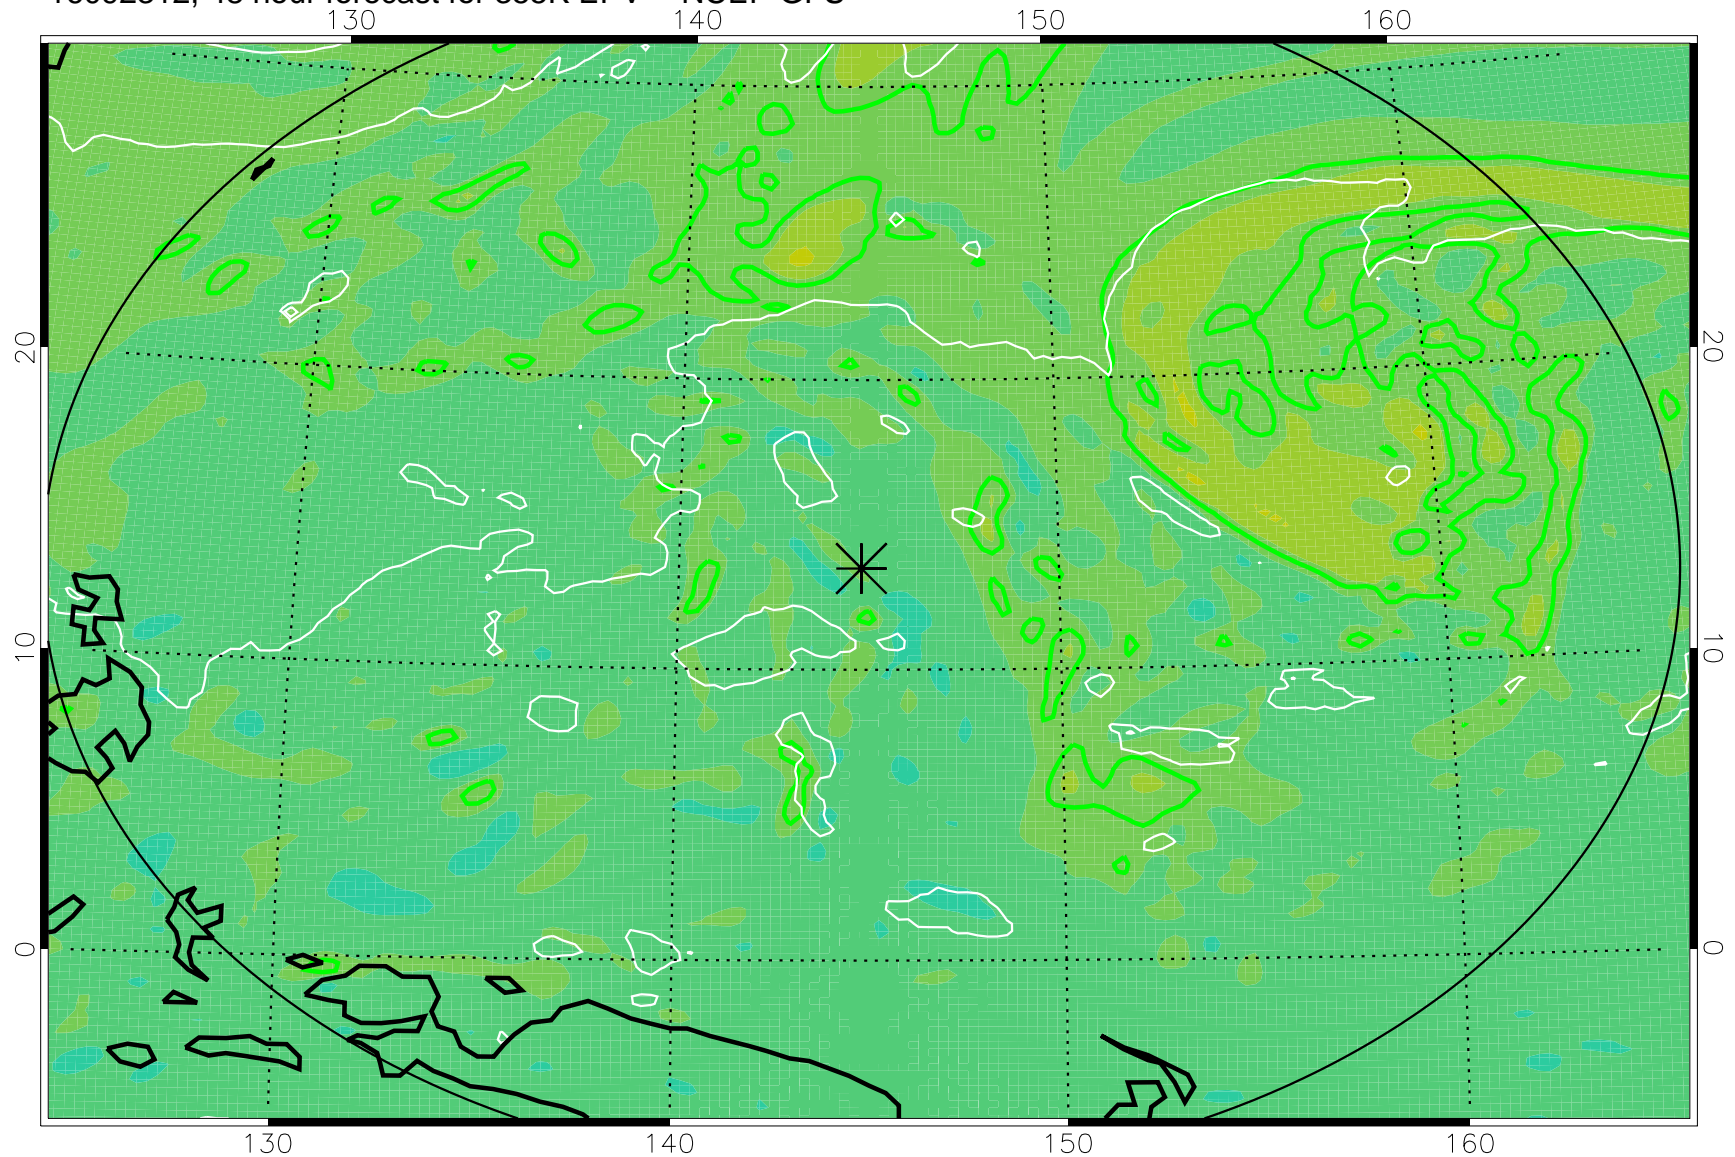

16092218, 30 hour forecast for 355K EPV -- NCEP GFS

355K Montgomery Streamfunction, white  
EPV Tropopause (2 PVU) Position  
Range ring of 2304 km

16092300, 36 hour forecast for 355K EPV -- NCEP GFS

355K Montgomery Streamfunction, white  
EPV Tropopause (2 PVU) Position  
Range ring of 2304 km

16092306, 42 hour forecast for 355K EPV -- NCEP GFS

355K Montgomery Streamfunction, white  
EPV Tropopause (2 PVU) Position  
Range ring of 2304 km

16092312, 48 hour forecast for 355K EPV -- NCEP GFS

355K Montgomery Streamfunction, white  
EPV Tropopause (2 PVU) Position  
Range ring of 2304 km

16092318, 54 hour forecast for 355K EPV -- NCEP GFS

355K Montgomery Streamfunction, white  
EPV Tropopause (2 PVU) Position  
Range ring of 2304 km

16092400, 60 hour forecast for 355K EPV -- NCEP GFS

355K Montgomery Streamfunction, white  
EPV Tropopause (2 PVU) Position  
Range ring of 2304 km

16092406, 66 hour forecast for 355K EPV -- NCEP GFS

355K Montgomery Streamfunction, white  
EPV Tropopause (2 PVU) Position  
Range ring of 2304 km

16092412, 72 hour forecast for 355K EPV -- NCEP GFS

355K Montgomery Streamfunction, white  
EPV Tropopause (2 PVU) Position  
Range ring of 2304 km