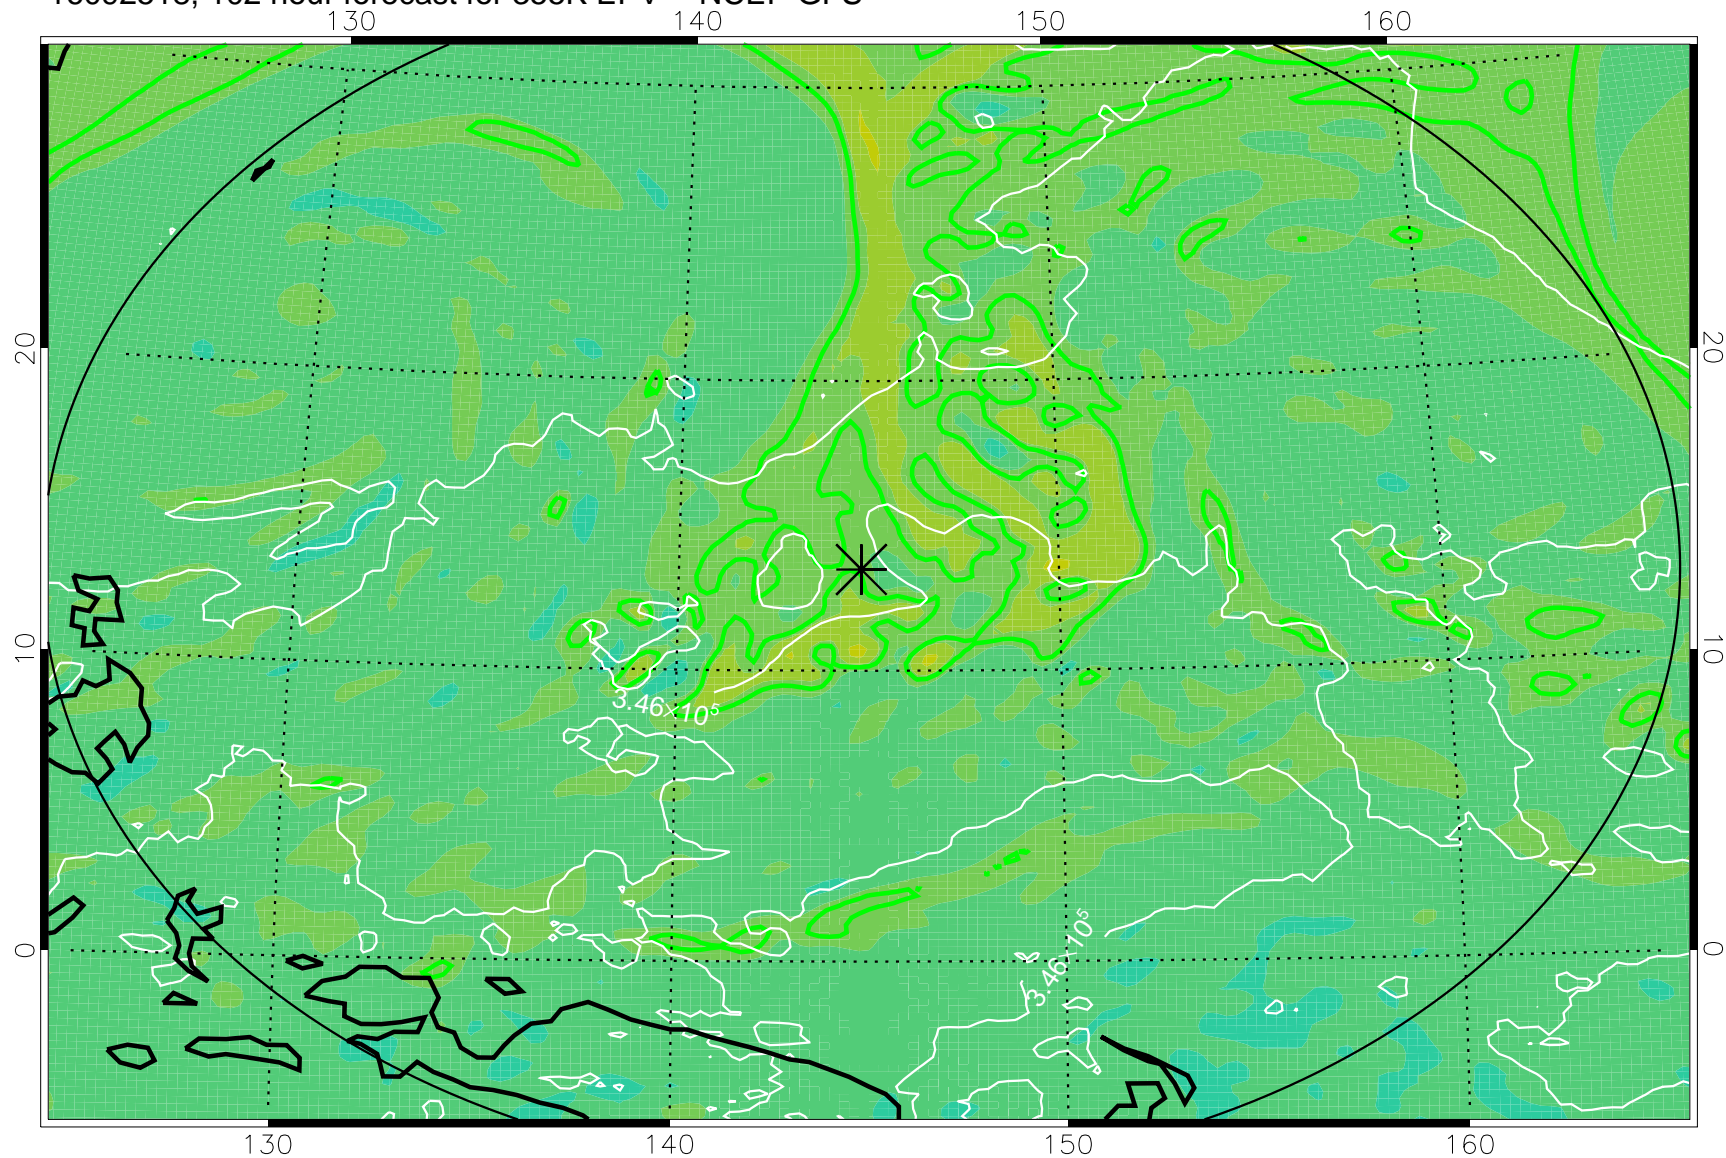

16092418, 78 hour forecast for 355K EPV -- NCEP GFS

355K Montgomery Streamfunction, white  
EPV Tropopause (2 PVU) Position  
Range ring of 2304 km

16092500, 84 hour forecast for 355K EPV -- NCEP GFS

355K Montgomery Streamfunction, white  
EPV Tropopause (2 PVU) Position  
Range ring of 2304 km

16092506, 90 hour forecast for 355K EPV -- NCEP GFS

355K Montgomery Streamfunction, white  
EPV Tropopause (2 PVU) Position  
Range ring of 2304 km

16092512, 96 hour forecast for 355K EPV -- NCEP GFS

355K Montgomery Streamfunction, white  
EPV Tropopause (2 PVU) Position  
Range ring of 2304 km

16092518, 102 hour forecast for 355K EPV -- NCEP GFS

355K Montgomery Streamfunction, white  
EPV Tropopause (2 PVU) Position  
Range ring of 2304 km

16092600, 108 hour forecast for 355K EPV -- NCEP GFS

355K Montgomery Streamfunction, white  
EPV Tropopause (2 PVU) Position  
Range ring of 2304 km

16092606, 114 hour forecast for 355K EPV -- NCEP GFS

355K Montgomery Streamfunction, white  
EPV Tropopause (2 PVU) Position  
Range ring of 2304 km

16092612, 120 hour forecast for 355K EPV -- NCEP GFS

355K Montgomery Streamfunction, white  
EPV Tropopause (2 PVU) Position  
Range ring of 2304 km