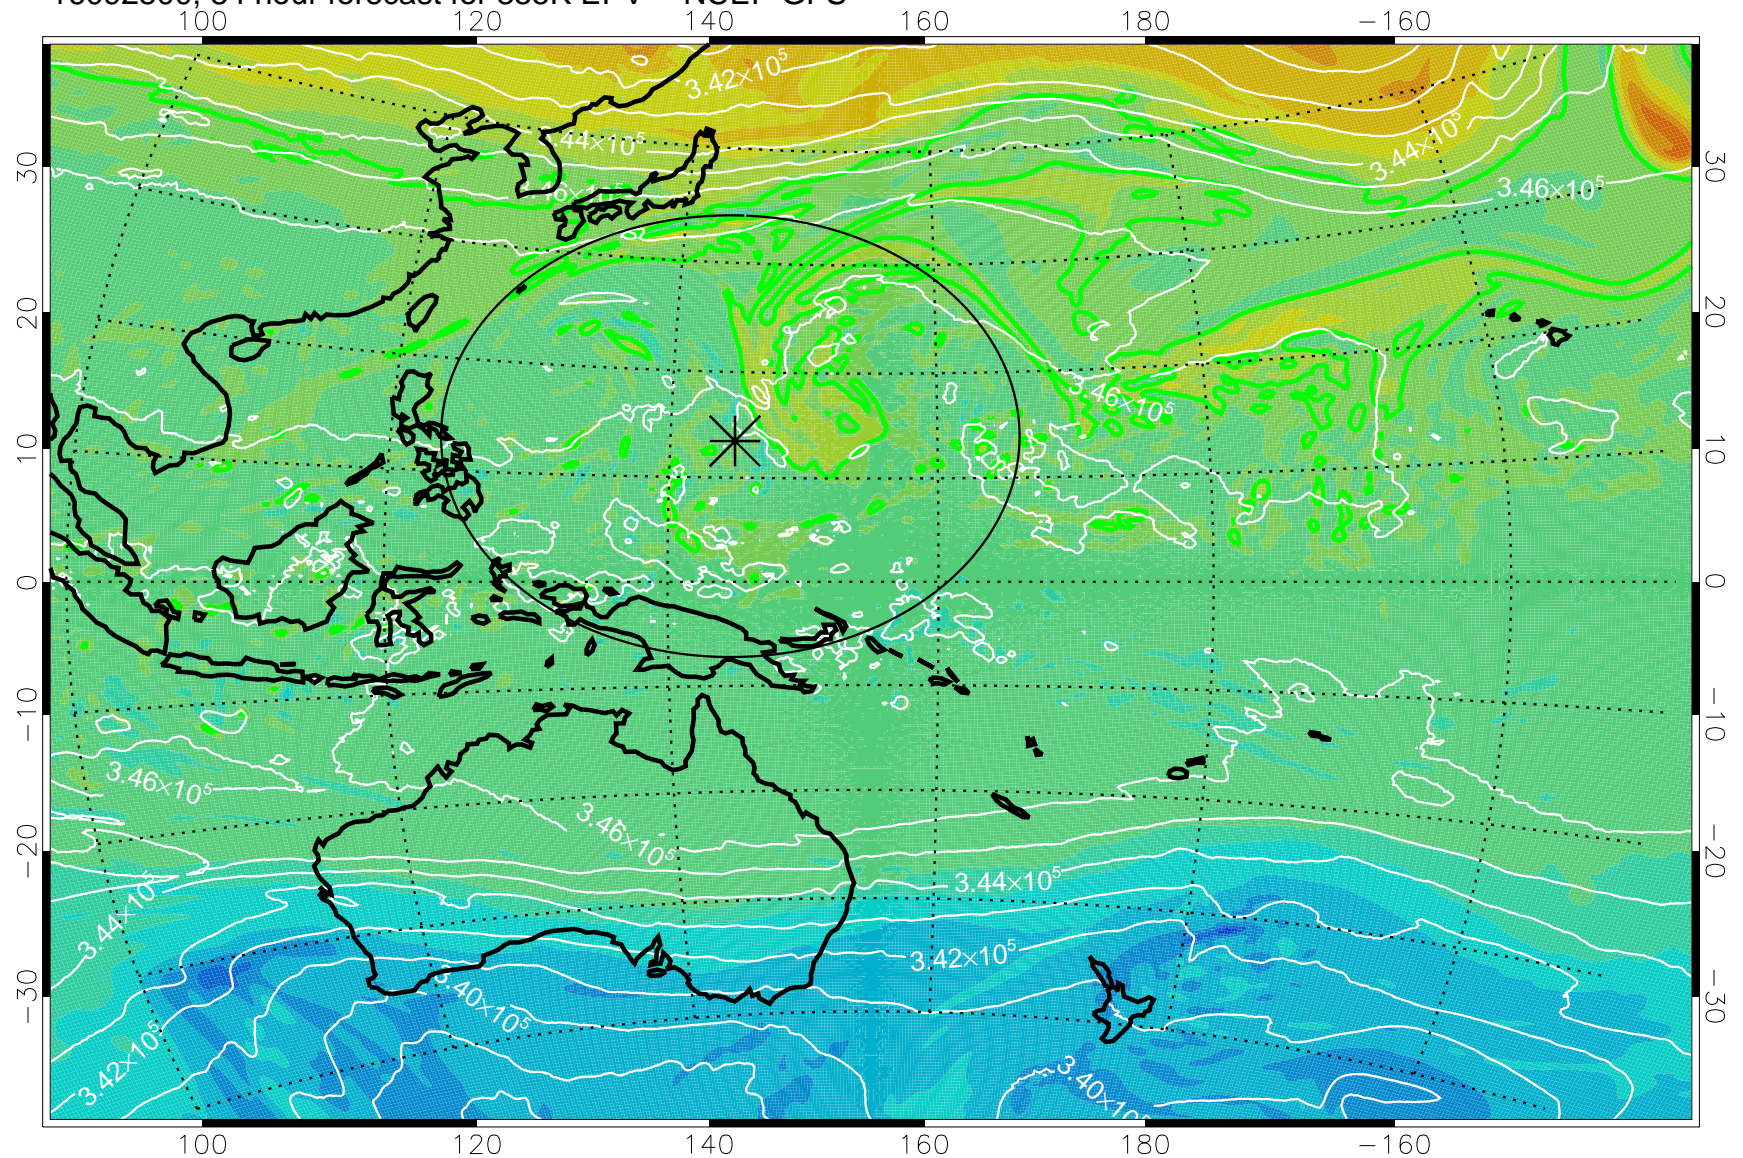

16092318, 54 hour forecast for 355K EPV -- NCEP GFS

355K Montgomery Streamfunction, white  
EPV Tropopause (2 PVU) Position  
Range ring of 2304 km

16092400, 60 hour forecast for 355K EPV -- NCEP GFS

355K Montgomery Streamfunction, white  
EPV Tropopause (2 PVU) Position  
Range ring of 2304 km

16092406, 66 hour forecast for 355K EPV -- NCEP GFS

355K Montgomery Streamfunction, white  
EPV Tropopause (2 PVU) Position  
Range ring of 2304 km

16092412, 72 hour forecast for 355K EPV -- NCEP GFS

355K Montgomery Streamfunction, white  
EPV Tropopause (2 PVU) Position  
Range ring of 2304 km

16092418, 78 hour forecast for 355K EPV -- NCEP GFS

355K Montgomery Streamfunction, white  
EPV Tropopause (2 PVU) Position  
Range ring of 2304 km

16092500, 84 hour forecast for 355K EPV -- NCEP GFS

355K Montgomery Streamfunction, white  
EPV Tropopause (2 PVU) Position  
Range ring of 2304 km

16092506, 90 hour forecast for 355K EPV -- NCEP GFS

355K Montgomery Streamfunction, white  
EPV Tropopause (2 PVU) Position  
Range ring of 2304 km

16092512, 96 hour forecast for 355K EPV -- NCEP GFS

355K Montgomery Streamfunction, white  
EPV Tropopause (2 PVU) Position  
Range ring of 2304 km