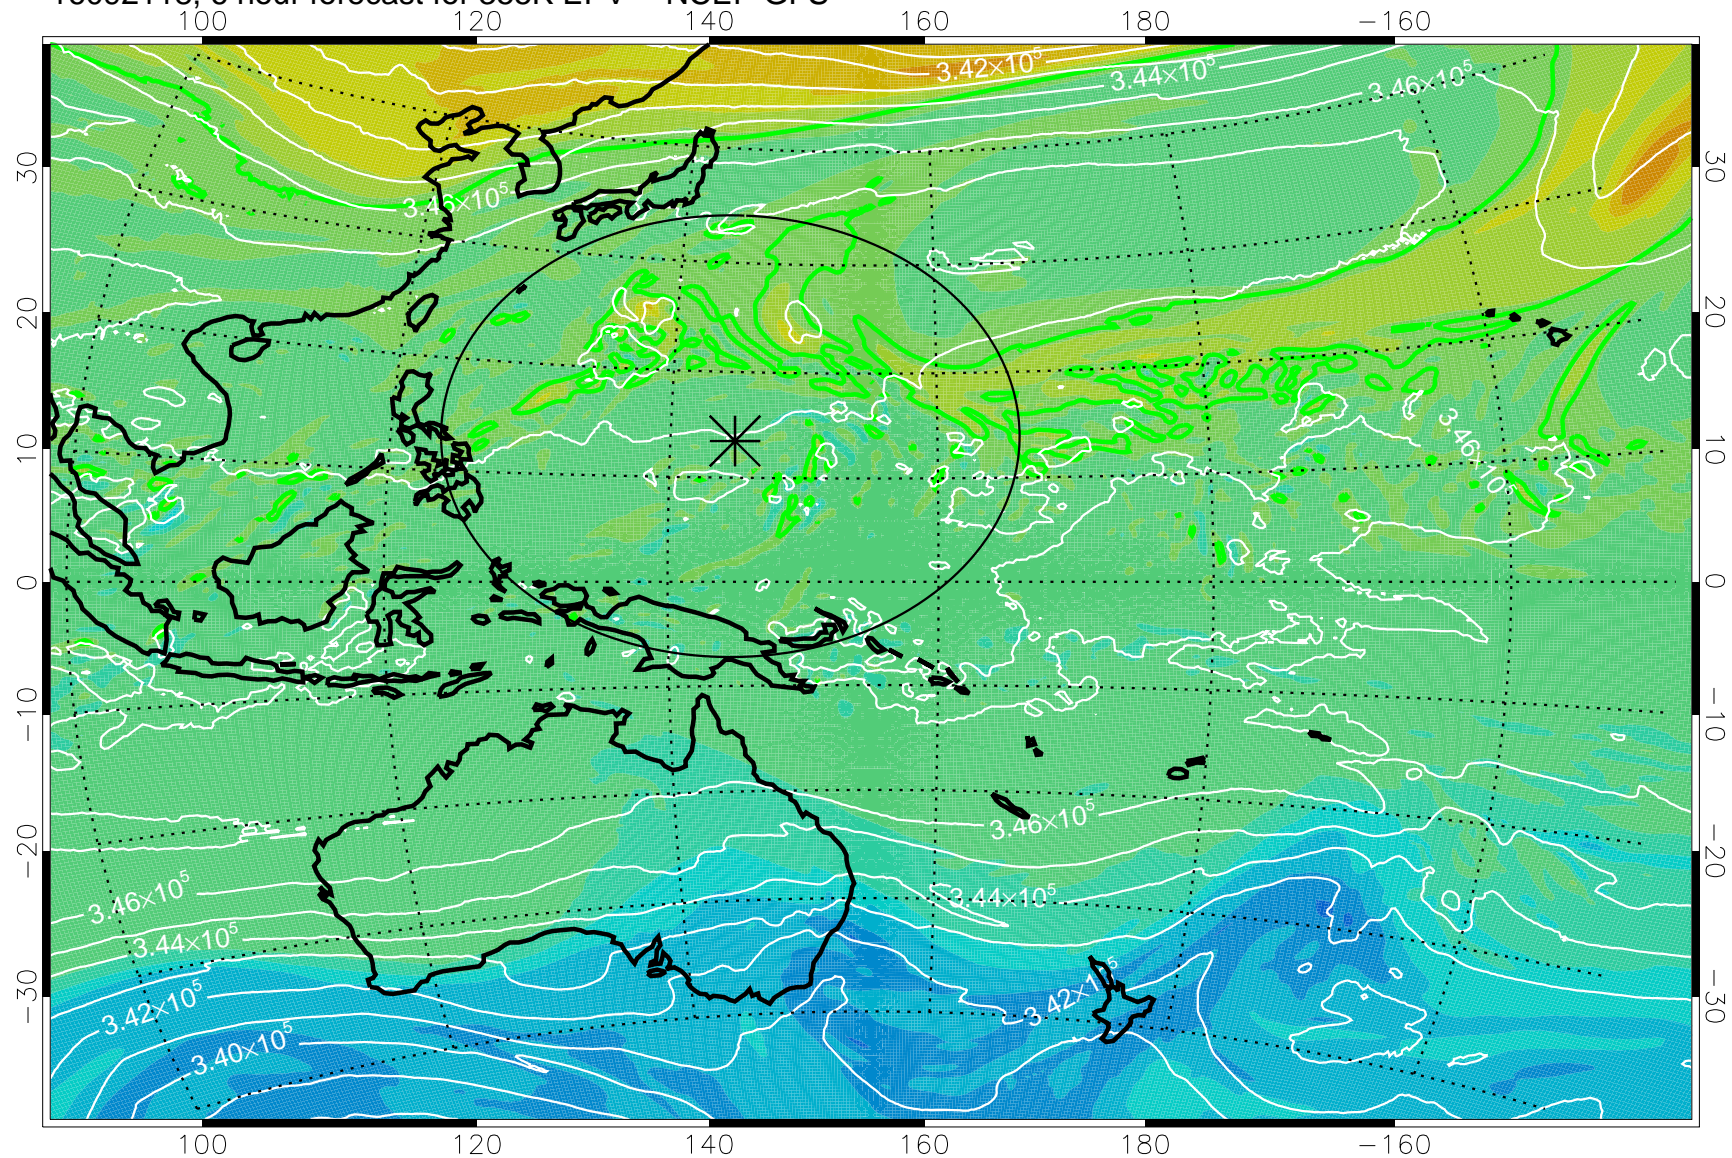

16092118, 6 hour forecast for 355K EPV -- NCEP GFS

355K Montgomery Streamfunction, white  
EPV Tropopause (2 PVU) Position  
Range ring of 2304 km

16092200, 12 hour forecast for 355K EPV -- NCEP GFS

355K Montgomery Streamfunction, white  
EPV Tropopause (2 PVU) Position  
Range ring of 2304 km

16092206, 18 hour forecast for 355K EPV -- NCEP GFS

355K Montgomery Streamfunction, white  
EPV Tropopause (2 PVU) Position  
Range ring of 2304 km

16092212, 24 hour forecast for 355K EPV -- NCEP GFS

355K Montgomery Streamfunction, white  
EPV Tropopause (2 PVU) Position  
Range ring of 2304 km

16092218, 30 hour forecast for 355K EPV -- NCEP GFS

355K Montgomery Streamfunction, white  
EPV Tropopause (2 PVU) Position  
Range ring of 2304 km

16092300, 36 hour forecast for 355K EPV -- NCEP GFS

355K Montgomery Streamfunction, white  
EPV Tropopause (2 PVU) Position  
Range ring of 2304 km

16092318, 54 hour forecast for 355K EPV -- NCEP GFS

355K Montgomery Streamfunction, white  
EPV Tropopause (2 PVU) Position  
Range ring of 2304 km

16092400, 60 hour forecast for 355K EPV -- NCEP GFS

355K Montgomery Streamfunction, white  
EPV Tropopause (2 PVU) Position  
Range ring of 2304 km