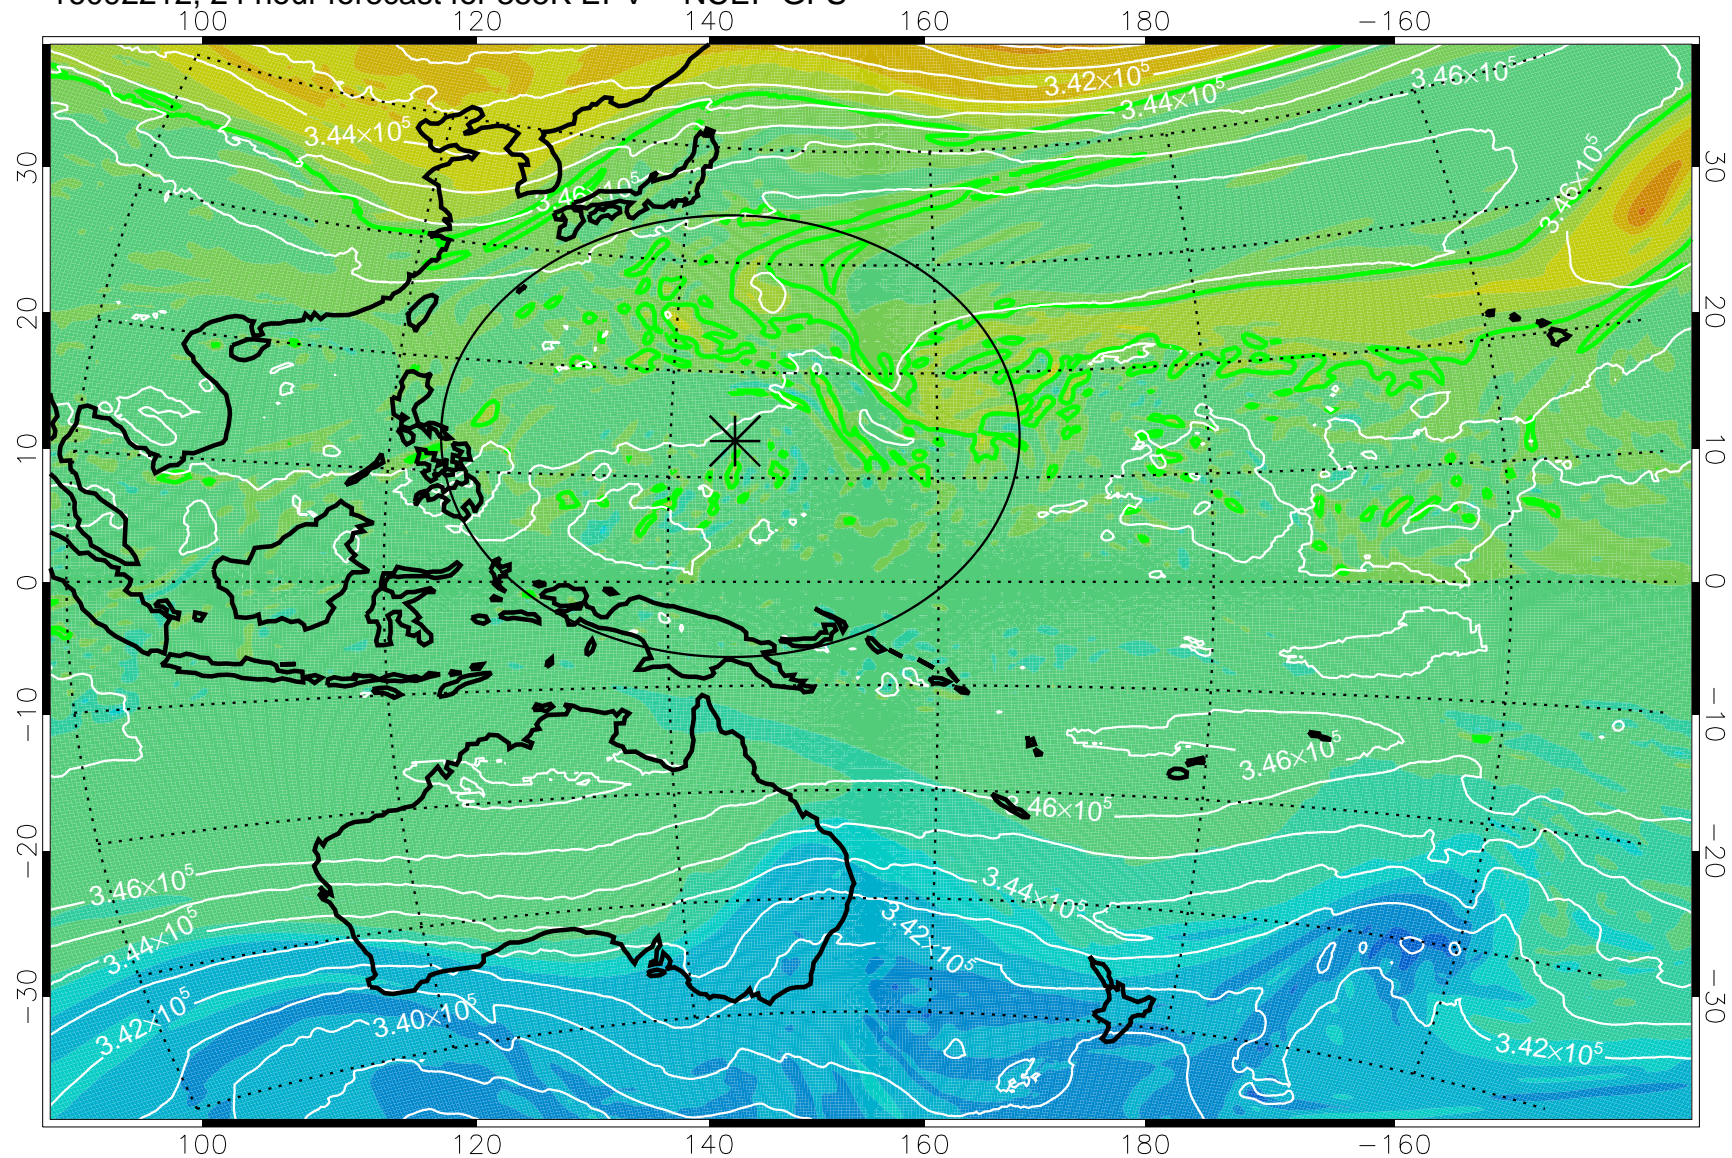

16092118, 6 hour forecast for 355K EPV -- NCEP GFS

355K Montgomery Streamfunction, white  
EPV Tropopause (2 PVU) Position  
Range ring of 2304 km

16092200, 12 hour forecast for 355K EPV -- NCEP GFS

355K Montgomery Streamfunction, white  
EPV Tropopause (2 PVU) Position  
Range ring of 2304 km

16092206, 18 hour forecast for 355K EPV -- NCEP GFS

355K Montgomery Streamfunction, white  
EPV Tropopause (2 PVU) Position  
Range ring of 2304 km

16092212, 24 hour forecast for 355K EPV -- NCEP GFS

355K Montgomery Streamfunction, white  
EPV Tropopause (2 PVU) Position  
Range ring of 2304 km

16092218, 30 hour forecast for 355K EPV -- NCEP GFS

355K Montgomery Streamfunction, white  
EPV Tropopause (2 PVU) Position  
Range ring of 2304 km

16092300, 36 hour forecast for 355K EPV -- NCEP GFS

355K Montgomery Streamfunction, white  
EPV Tropopause (2 PVU) Position  
Range ring of 2304 km

16092318, 54 hour forecast for 355K EPV -- NCEP GFS

355K Montgomery Streamfunction, white  
EPV Tropopause (2 PVU) Position  
Range ring of 2304 km

16092400, 60 hour forecast for 355K EPV -- NCEP GFS

355K Montgomery Streamfunction, white  
EPV Tropopause (2 PVU) Position  
Range ring of 2304 km