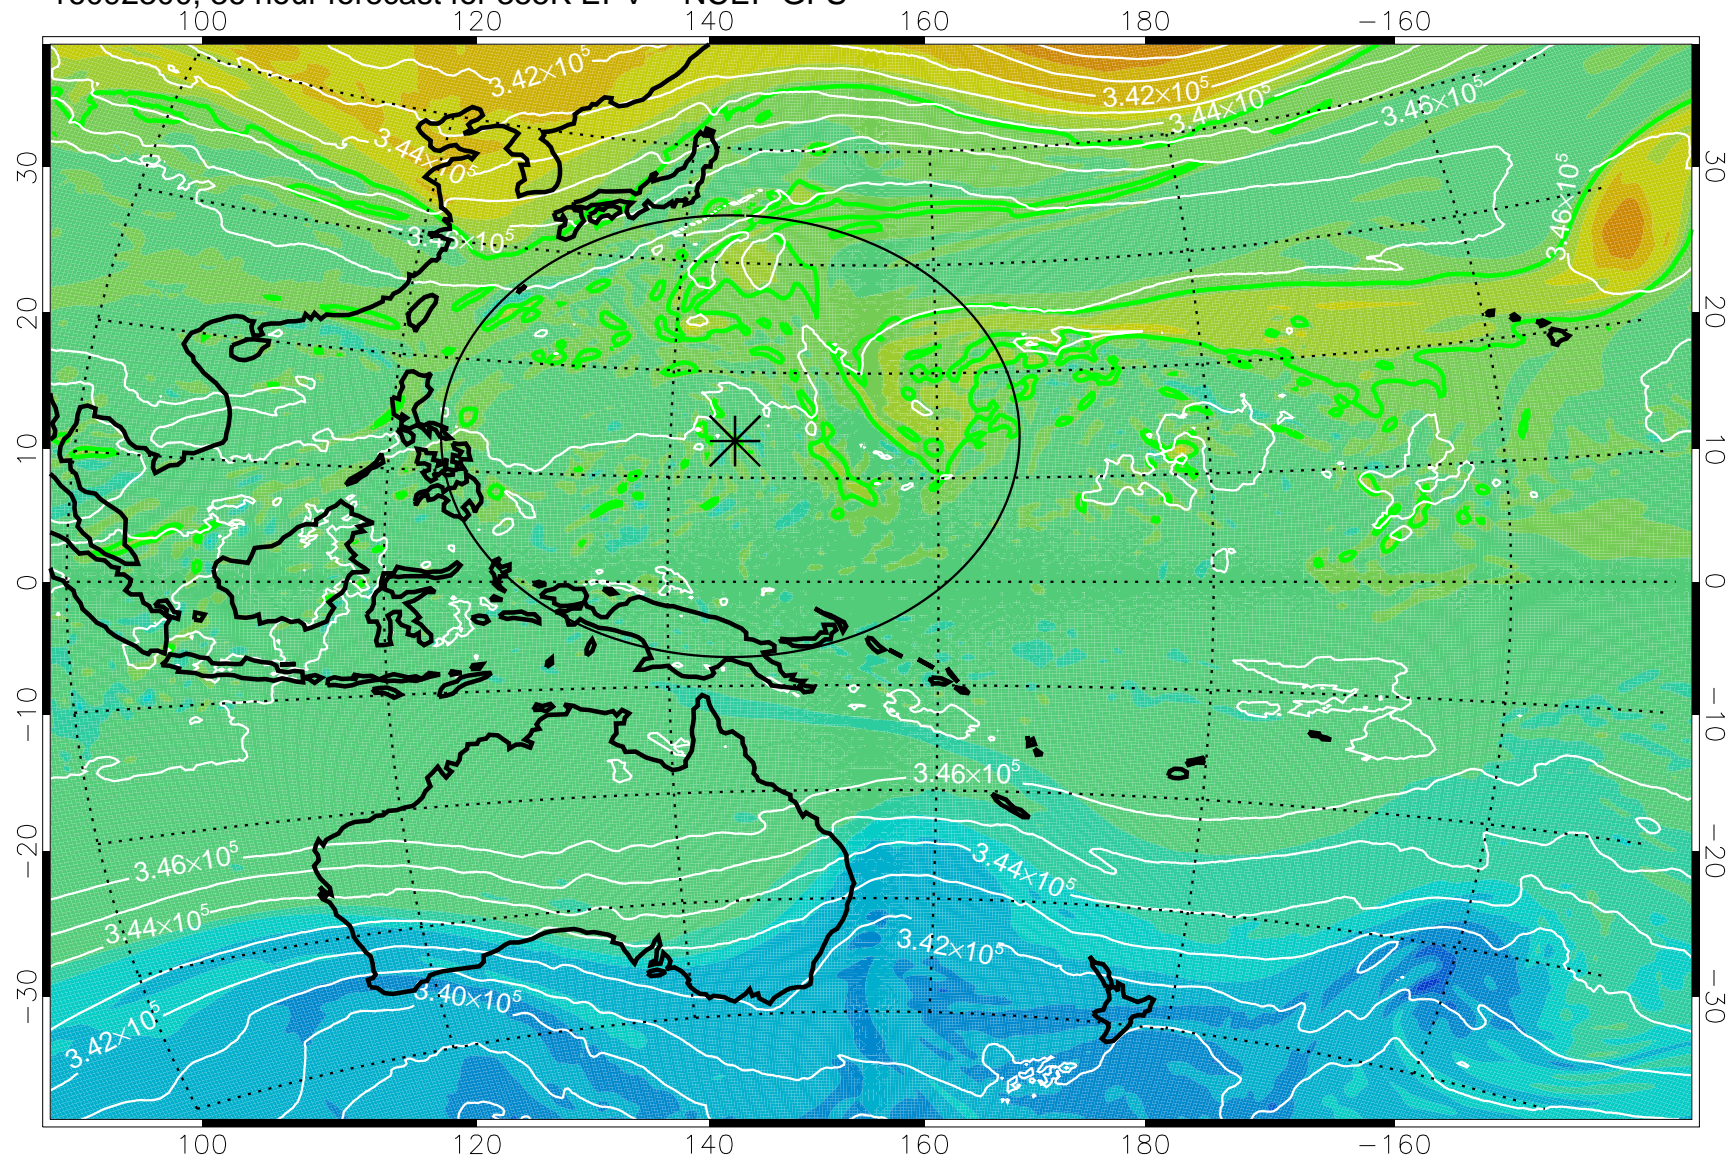

16092206, 18 hour forecast for 355K EPV -- NCEP GFS

355K Montgomery Streamfunction, white  
EPV Tropopause (2 PVU) Position  
Range ring of 2304 km

16092212, 24 hour forecast for 355K EPV -- NCEP GFS

355K Montgomery Streamfunction, white  
EPV Tropopause (2 PVU) Position  
Range ring of 2304 km

16092218, 30 hour forecast for 355K EPV -- NCEP GFS

355K Montgomery Streamfunction, white  
EPV Tropopause (2 PVU) Position  
Range ring of 2304 km

16092300, 36 hour forecast for 355K EPV -- NCEP GFS

355K Montgomery Streamfunction, white  
EPV Tropopause (2 PVU) Position  
Range ring of 2304 km

16092306, 42 hour forecast for 355K EPV -- NCEP GFS

355K Montgomery Streamfunction, white  
EPV Tropopause (2 PVU) Position  
Range ring of 2304 km

16092312, 48 hour forecast for 355K EPV -- NCEP GFS

355K Montgomery Streamfunction, white  
EPV Tropopause (2 PVU) Position  
Range ring of 2304 km

16092318, 54 hour forecast for 355K EPV -- NCEP GFS

355K Montgomery Streamfunction, white  
EPV Tropopause (2 PVU) Position  
Range ring of 2304 km

16092400, 60 hour forecast for 355K EPV -- NCEP GFS

355K Montgomery Streamfunction, white  
EPV Tropopause (2 PVU) Position  
Range ring of 2304 km