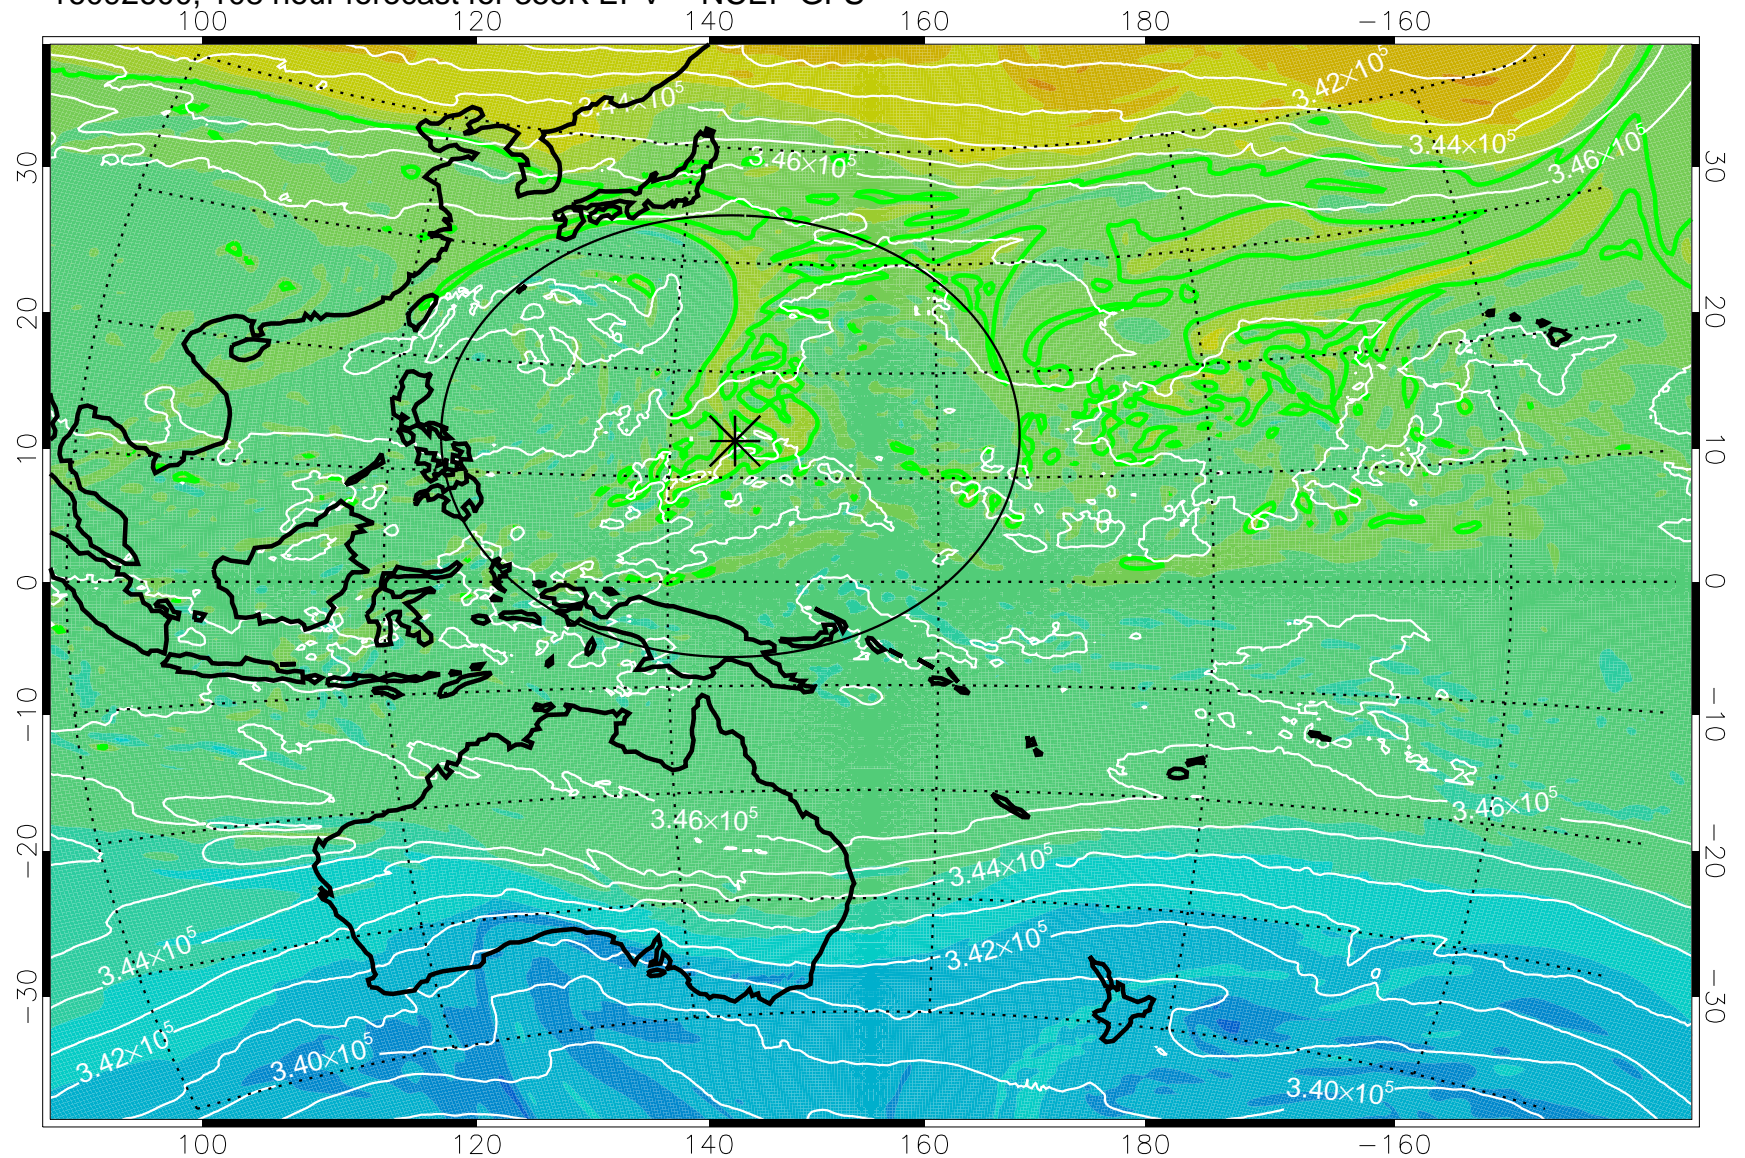

16092418, 78 hour forecast for 355K EPV -- NCEP GFS

355K Montgomery Streamfunction, white  
EPV Tropopause (2 PVU) Position  
Range ring of 2304 km

16092500, 84 hour forecast for 355K EPV -- NCEP GFS

355K Montgomery Streamfunction, white  
EPV Tropopause (2 PVU) Position  
Range ring of 2304 km

16092506, 90 hour forecast for 355K EPV -- NCEP GFS

355K Montgomery Streamfunction, white  
EPV Tropopause (2 PVU) Position  
Range ring of 2304 km

16092512, 96 hour forecast for 355K EPV -- NCEP GFS

355K Montgomery Streamfunction, white  
EPV Tropopause (2 PVU) Position  
Range ring of 2304 km

16092518, 102 hour forecast for 355K EPV -- NCEP GFS

355K Montgomery Streamfunction, white  
EPV Tropopause (2 PVU) Position  
Range ring of 2304 km

16092600, 108 hour forecast for 355K EPV -- NCEP GFS

355K Montgomery Streamfunction, white  
EPV Tropopause (2 PVU) Position  
Range ring of 2304 km

16092606, 114 hour forecast for 355K EPV -- NCEP GFS

355K Montgomery Streamfunction, white  
EPV Tropopause (2 PVU) Position  
Range ring of 2304 km

16092612, 120 hour forecast for 355K EPV -- NCEP GFS

355K Montgomery Streamfunction, white  
EPV Tropopause (2 PVU) Position  
Range ring of 2304 km