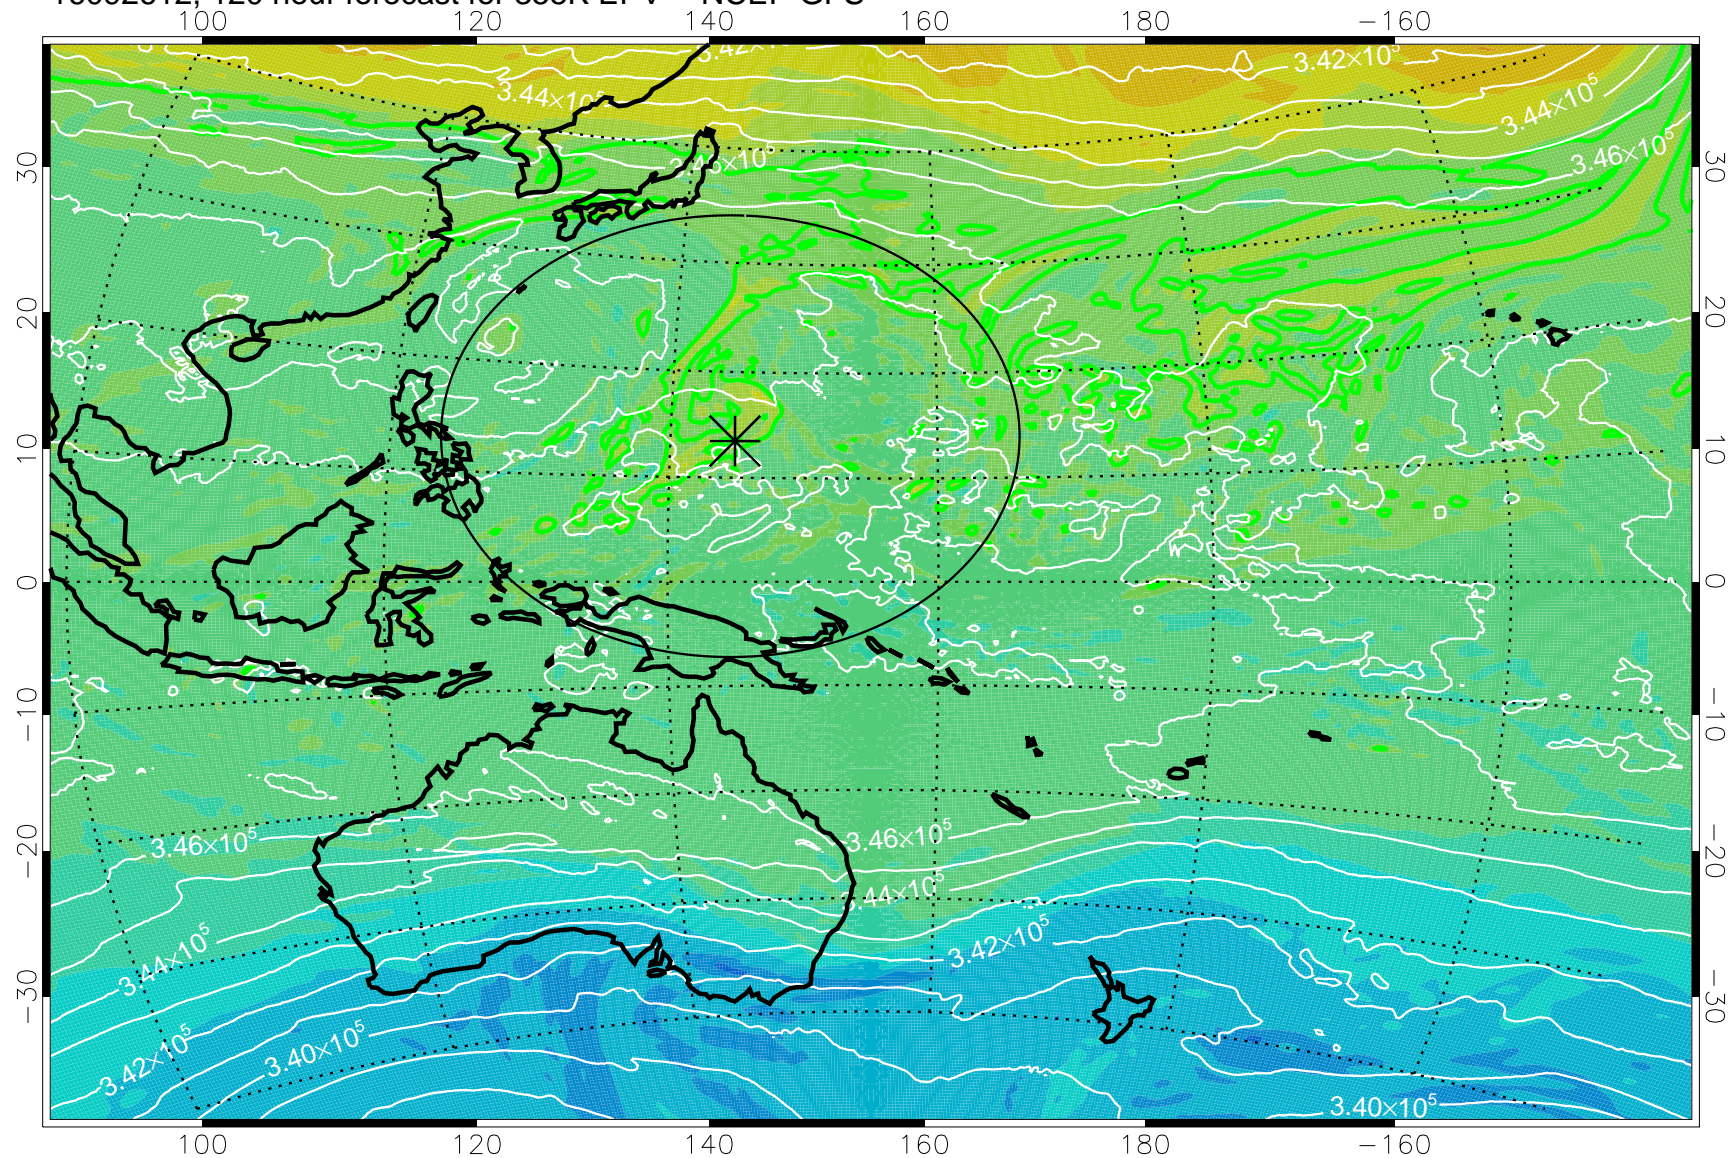

16092418, 78 hour forecast for 355K EPV -- NCEP GFS

355K Montgomery Streamfunction, white  
EPV Tropopause (2 PVU) Position  
Range ring of 2304 km

16092500, 84 hour forecast for 355K EPV -- NCEP GFS

355K Montgomery Streamfunction, white  
EPV Tropopause (2 PVU) Position  
Range ring of 2304 km

16092506, 90 hour forecast for 355K EPV -- NCEP GFS

355K Montgomery Streamfunction, white  
EPV Tropopause (2 PVU) Position  
Range ring of 2304 km

16092512, 96 hour forecast for 355K EPV -- NCEP GFS

355K Montgomery Streamfunction, white  
EPV Tropopause (2 PVU) Position  
Range ring of 2304 km

16092518, 102 hour forecast for 355K EPV -- NCEP GFS

355K Montgomery Streamfunction, white  
EPV Tropopause (2 PVU) Position  
Range ring of 2304 km

16092600, 108 hour forecast for 355K EPV -- NCEP GFS

355K Montgomery Streamfunction, white  
EPV Tropopause (2 PVU) Position  
Range ring of 2304 km

16092606, 114 hour forecast for 355K EPV -- NCEP GFS

355K Montgomery Streamfunction, white  
EPV Tropopause (2 PVU) Position  
Range ring of 2304 km

16092612, 120 hour forecast for 355K EPV -- NCEP GFS

355K Montgomery Streamfunction, white  
EPV Tropopause (2 PVU) Position  
Range ring of 2304 km