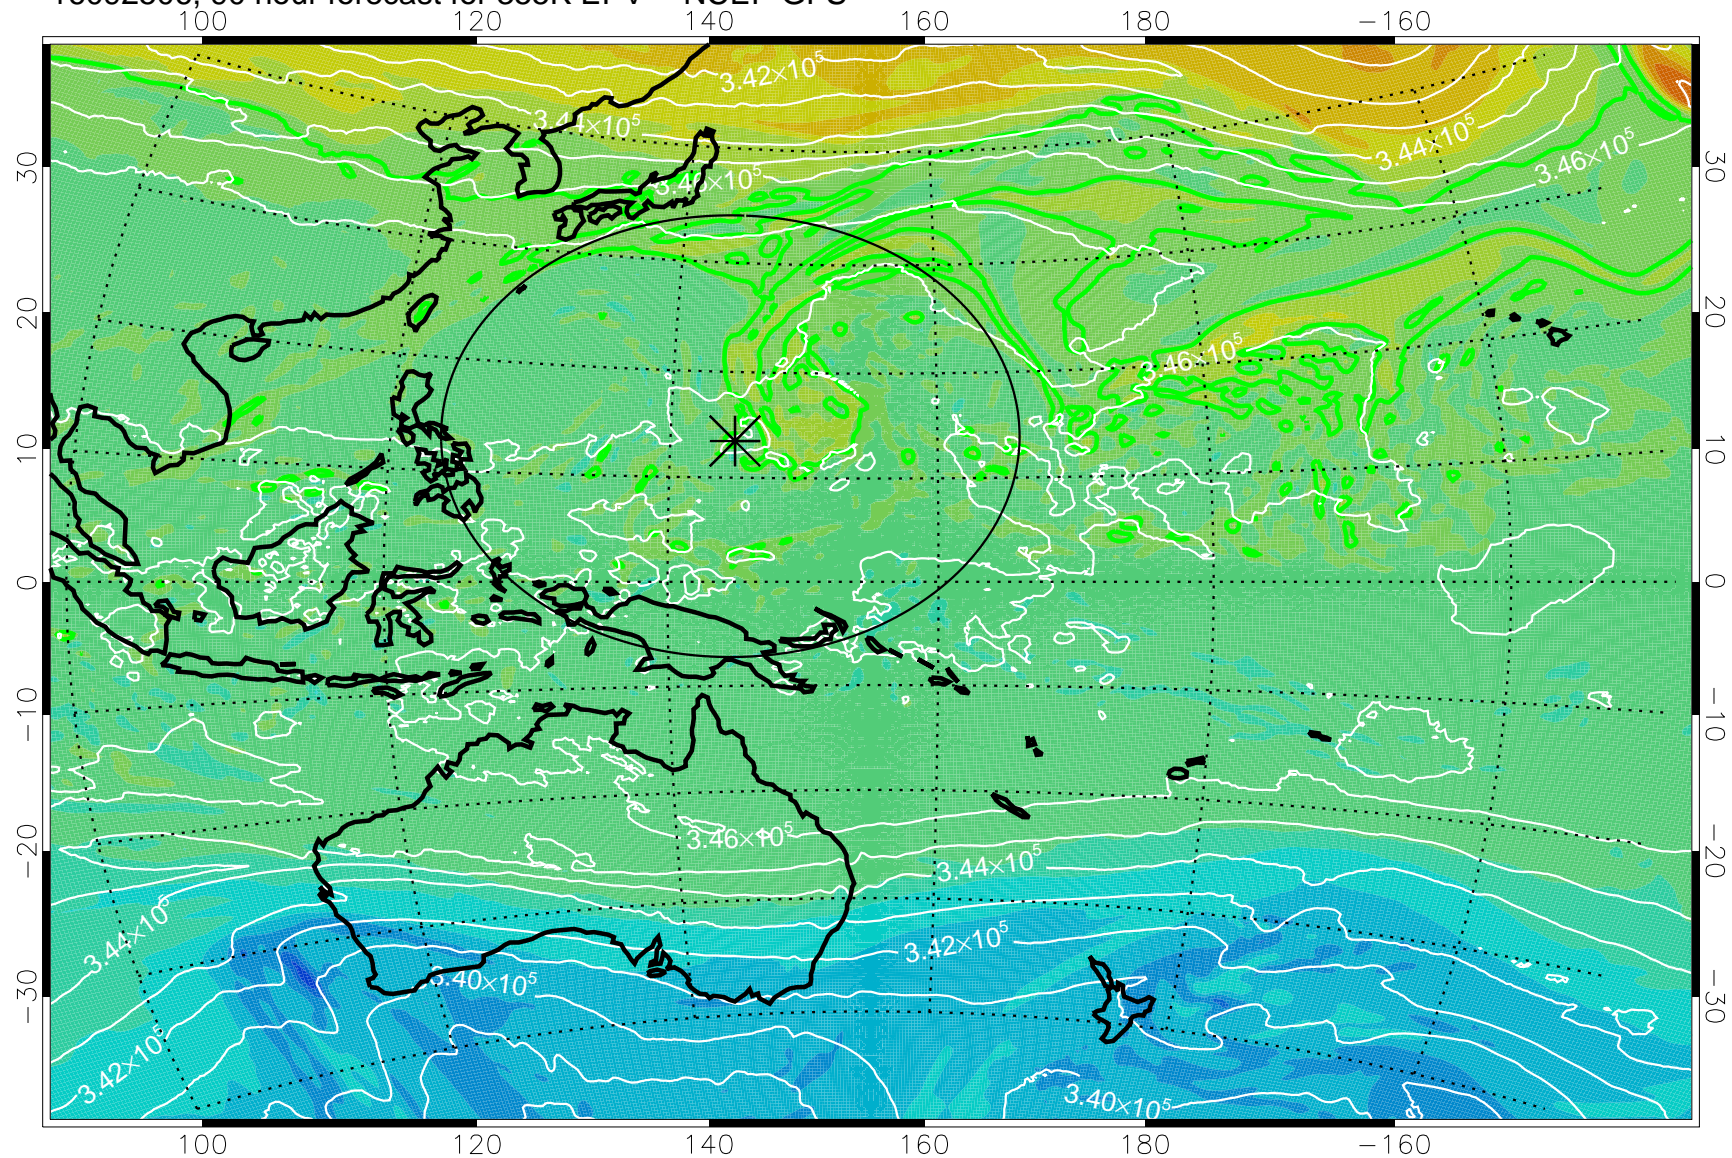

16092406, 66 hour forecast for 355K EPV -- NCEP GFS

355K Montgomery Streamfunction, white  
EPV Tropopause (2 PVU) Position  
Range ring of 2304 km

16092412, 72 hour forecast for 355K EPV -- NCEP GFS

355K Montgomery Streamfunction, white  
EPV Tropopause (2 PVU) Position  
Range ring of 2304 km

16092418, 78 hour forecast for 355K EPV -- NCEP GFS

355K Montgomery Streamfunction, white  
EPV Tropopause (2 PVU) Position  
Range ring of 2304 km

16092500, 84 hour forecast for 355K EPV -- NCEP GFS

355K Montgomery Streamfunction, white  
EPV Tropopause (2 PVU) Position  
Range ring of 2304 km

16092506, 90 hour forecast for 355K EPV -- NCEP GFS

355K Montgomery Streamfunction, white  
EPV Tropopause (2 PVU) Position  
Range ring of 2304 km

16092512, 96 hour forecast for 355K EPV -- NCEP GFS

355K Montgomery Streamfunction, white  
EPV Tropopause (2 PVU) Position  
Range ring of 2304 km

16092518, 102 hour forecast for 355K EPV -- NCEP GFS

355K Montgomery Streamfunction, white  
EPV Tropopause (2 PVU) Position  
Range ring of 2304 km

16092600, 108 hour forecast for 355K EPV -- NCEP GFS

355K Montgomery Streamfunction, white  
EPV Tropopause (2 PVU) Position  
Range ring of 2304 km