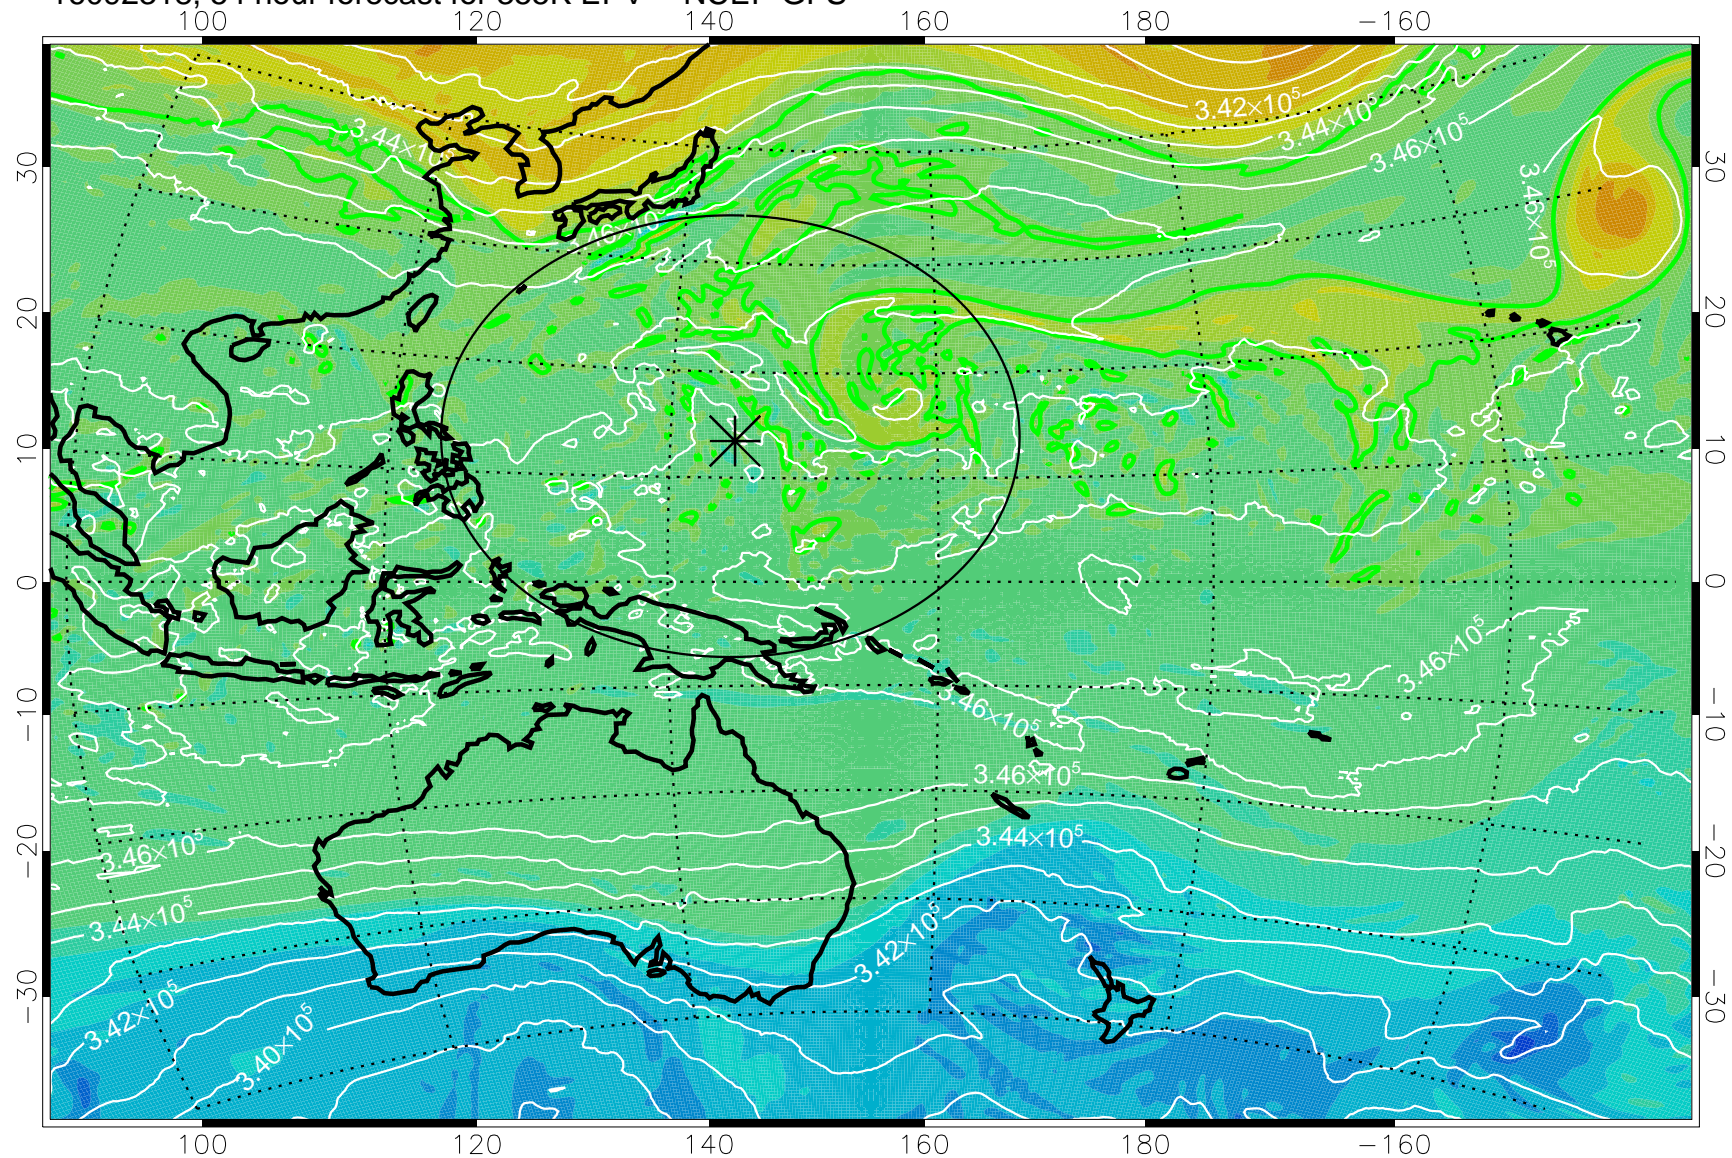

16092306, 42 hour forecast for 355K EPV -- NCEP GFS

355K Montgomery Streamfunction, white  
EPV Tropopause (2 PVU) Position  
Range ring of 2304 km

16092312, 48 hour forecast for 355K EPV -- NCEP GFS

355K Montgomery Streamfunction, white  
EPV Tropopause (2 PVU) Position  
Range ring of 2304 km

16092318, 54 hour forecast for 355K EPV -- NCEP GFS

355K Montgomery Streamfunction, white  
EPV Tropopause (2 PVU) Position  
Range ring of 2304 km

16092400, 60 hour forecast for 355K EPV -- NCEP GFS

355K Montgomery Streamfunction, white  
EPV Tropopause (2 PVU) Position  
Range ring of 2304 km

16092406, 66 hour forecast for 355K EPV -- NCEP GFS

355K Montgomery Streamfunction, white  
EPV Tropopause (2 PVU) Position  
Range ring of 2304 km

16092412, 72 hour forecast for 355K EPV -- NCEP GFS

355K Montgomery Streamfunction, white  
EPV Tropopause (2 PVU) Position  
Range ring of 2304 km

16092418, 78 hour forecast for 355K EPV -- NCEP GFS

355K Montgomery Streamfunction, white  
EPV Tropopause (2 PVU) Position  
Range ring of 2304 km

16092500, 84 hour forecast for 355K EPV -- NCEP GFS

355K Montgomery Streamfunction, white  
EPV Tropopause (2 PVU) Position  
Range ring of 2304 km