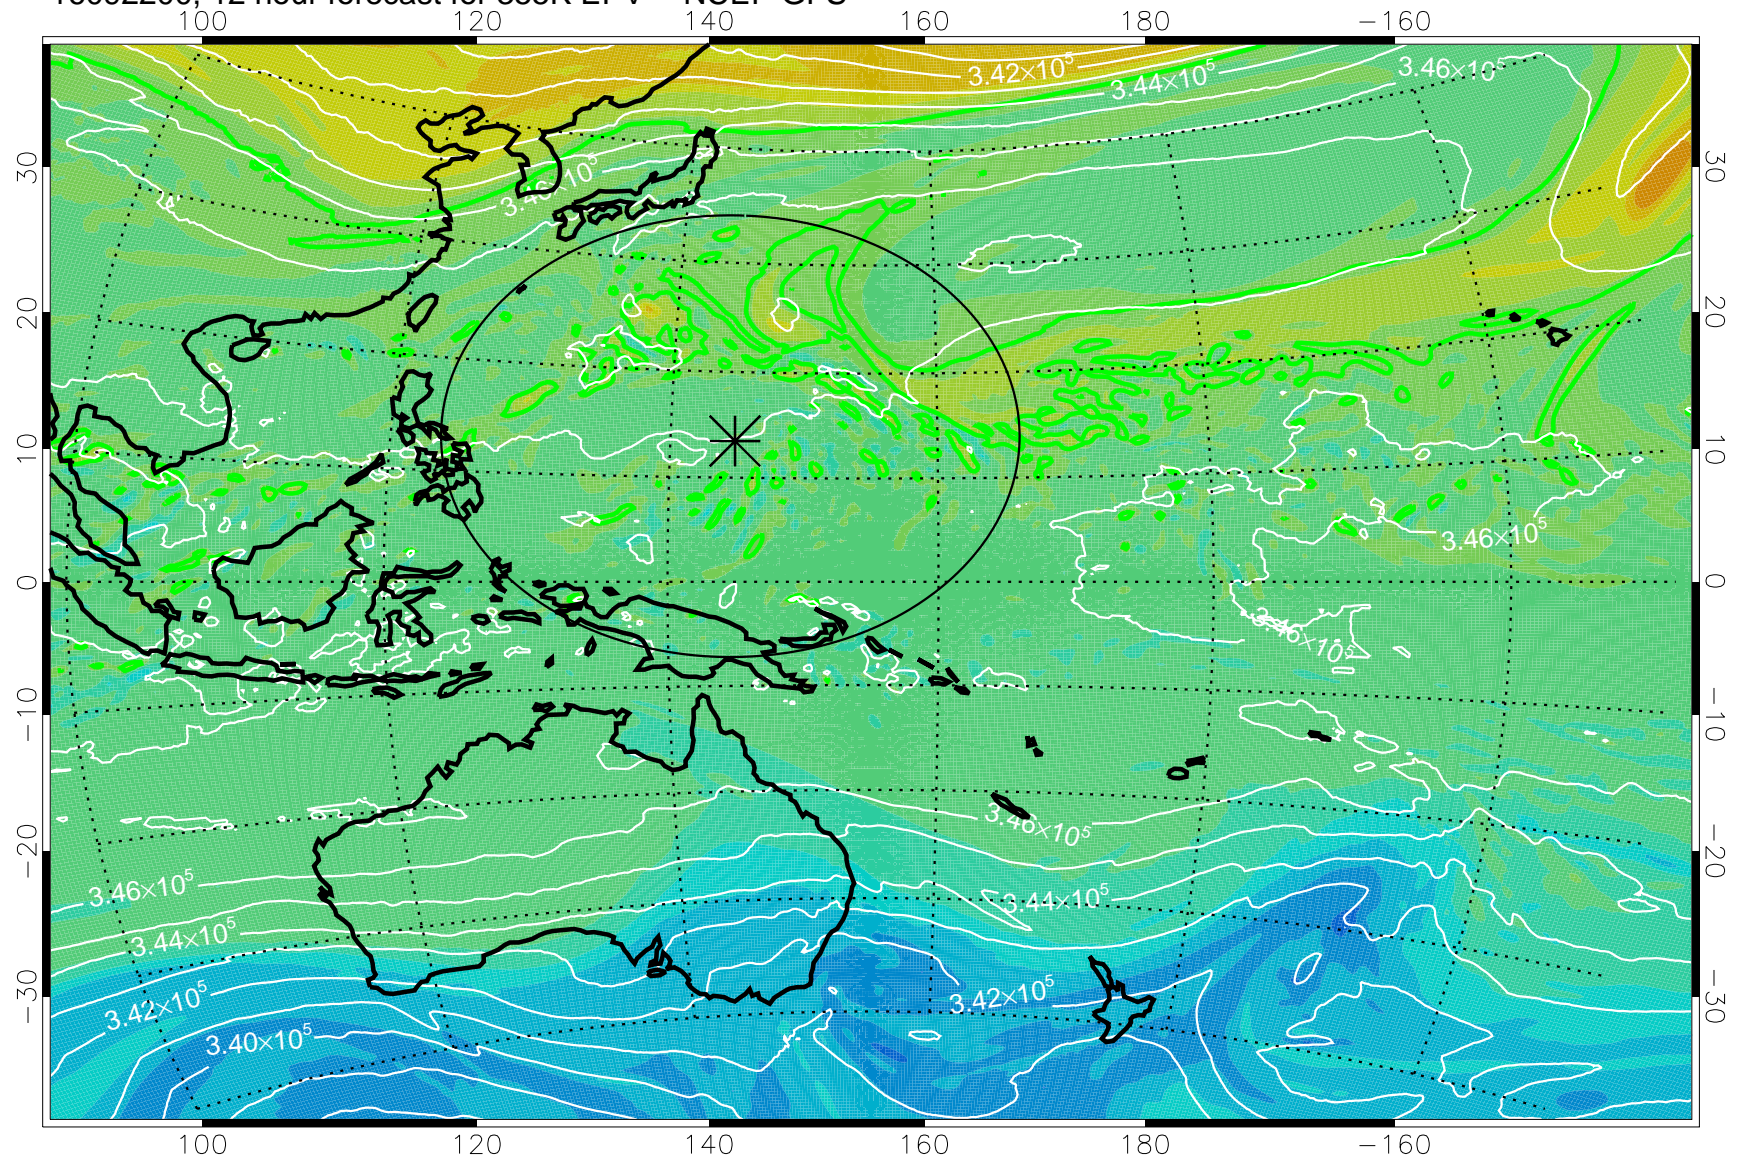

16092118, 6 hour forecast for 355K EPV -- NCEP GFS

355K Montgomery Streamfunction, white  
EPV Tropopause (2 PVU) Position  
Range ring of 2304 km

16092200, 12 hour forecast for 355K EPV -- NCEP GFS

355K Montgomery Streamfunction, white  
EPV Tropopause (2 PVU) Position  
Range ring of 2304 km

16092206, 18 hour forecast for 355K EPV -- NCEP GFS

355K Montgomery Streamfunction, white  
EPV Tropopause (2 PVU) Position  
Range ring of 2304 km

16092212, 24 hour forecast for 355K EPV -- NCEP GFS

355K Montgomery Streamfunction, white  
EPV Tropopause (2 PVU) Position  
Range ring of 2304 km

16092218, 30 hour forecast for 355K EPV -- NCEP GFS

355K Montgomery Streamfunction, white  
EPV Tropopause (2 PVU) Position  
Range ring of 2304 km

16092300, 36 hour forecast for 355K EPV -- NCEP GFS

355K Montgomery Streamfunction, white  
EPV Tropopause (2 PVU) Position  
Range ring of 2304 km

16092306, 42 hour forecast for 355K EPV -- NCEP GFS

355K Montgomery Streamfunction, white  
EPV Tropopause (2 PVU) Position  
Range ring of 2304 km

16092312, 48 hour forecast for 355K EPV -- NCEP GFS

355K Montgomery Streamfunction, white  
EPV Tropopause (2 PVU) Position  
Range ring of 2304 km