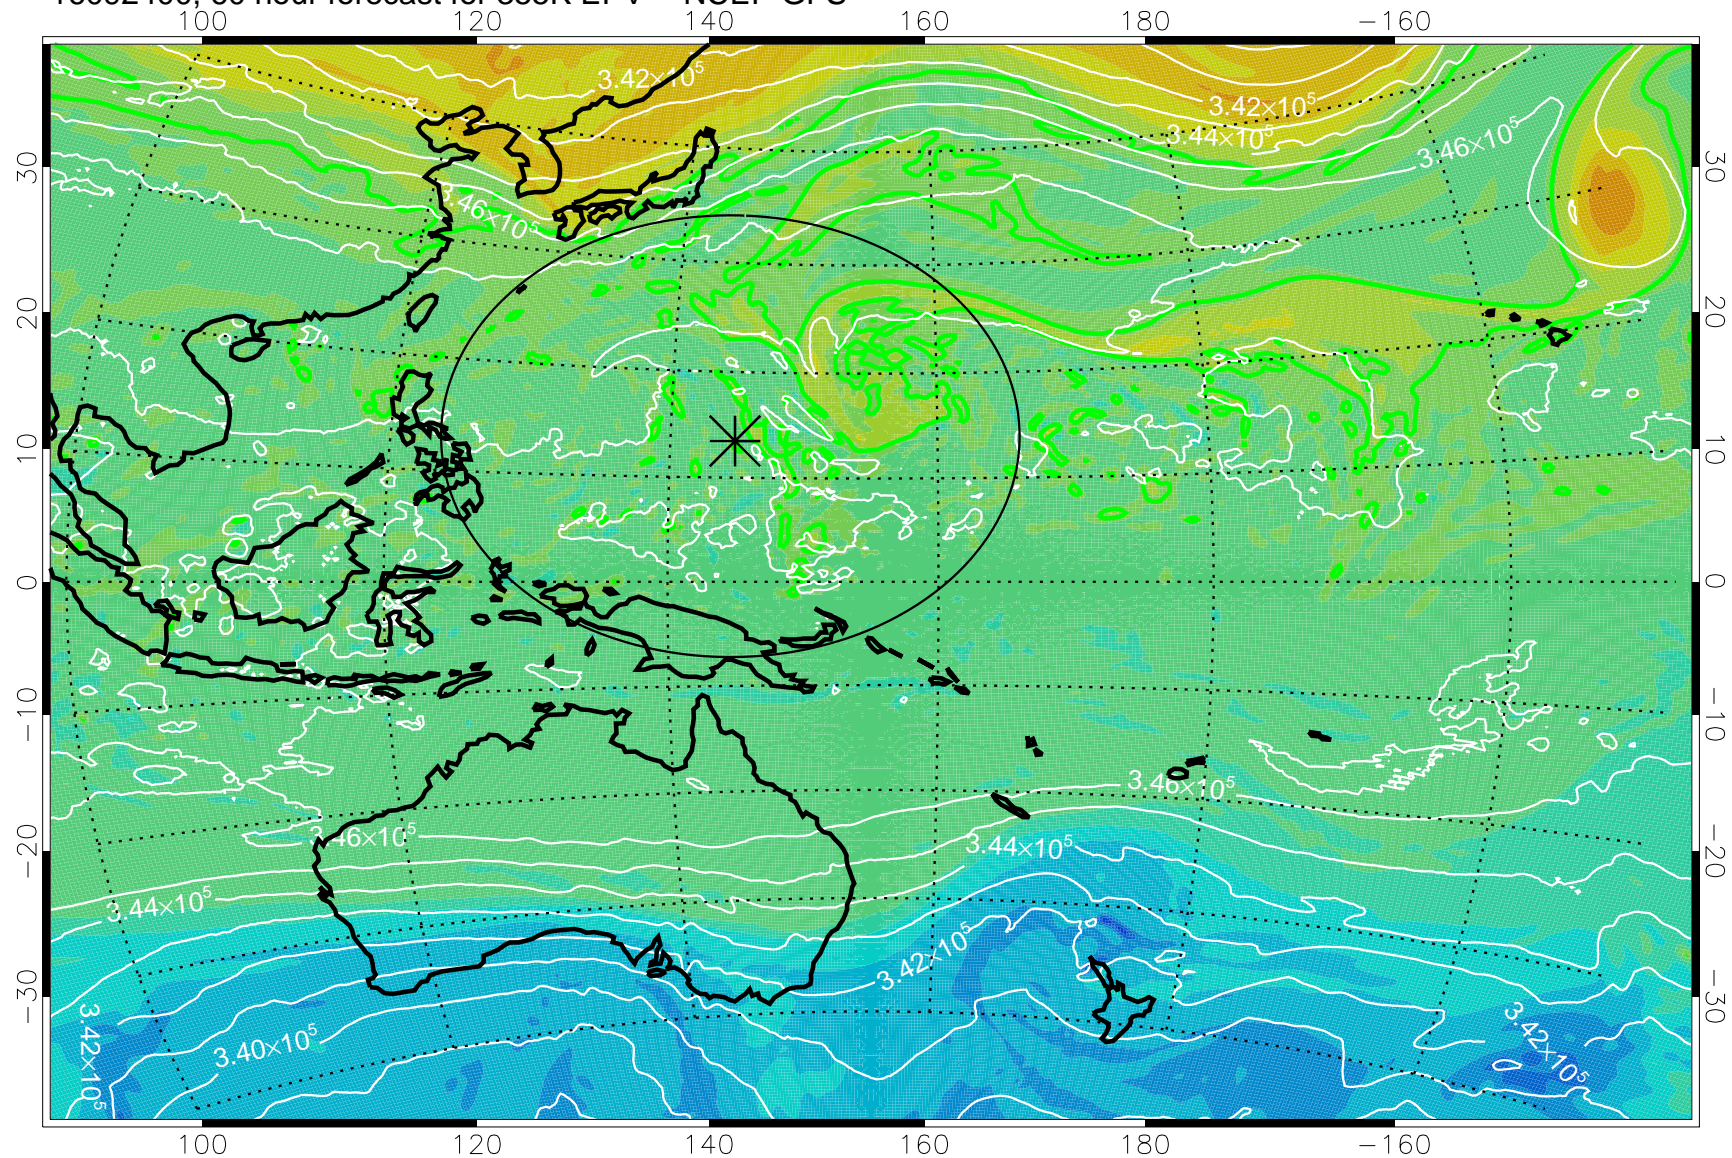

16092306, 42 hour forecast for 355K EPV -- NCEP GFS

355K Montgomery Streamfunction, white  
EPV Tropopause (2 PVU) Position  
Range ring of 2304 km

16092312, 48 hour forecast for 355K EPV -- NCEP GFS

355K Montgomery Streamfunction, white  
EPV Tropopause (2 PVU) Position  
Range ring of 2304 km

16092318, 54 hour forecast for 355K EPV -- NCEP GFS

355K Montgomery Streamfunction, white  
EPV Tropopause (2 PVU) Position  
Range ring of 2304 km

16092400, 60 hour forecast for 355K EPV -- NCEP GFS

355K Montgomery Streamfunction, white  
EPV Tropopause (2 PVU) Position  
Range ring of 2304 km

16092406, 66 hour forecast for 355K EPV -- NCEP GFS

355K Montgomery Streamfunction, white  
EPV Tropopause (2 PVU) Position  
Range ring of 2304 km

16092412, 72 hour forecast for 355K EPV -- NCEP GFS

355K Montgomery Streamfunction, white  
EPV Tropopause (2 PVU) Position  
Range ring of 2304 km

16092418, 78 hour forecast for 355K EPV -- NCEP GFS

355K Montgomery Streamfunction, white  
EPV Tropopause (2 PVU) Position  
Range ring of 2304 km

16092500, 84 hour forecast for 355K EPV -- NCEP GFS

355K Montgomery Streamfunction, white  
EPV Tropopause (2 PVU) Position  
Range ring of 2304 km