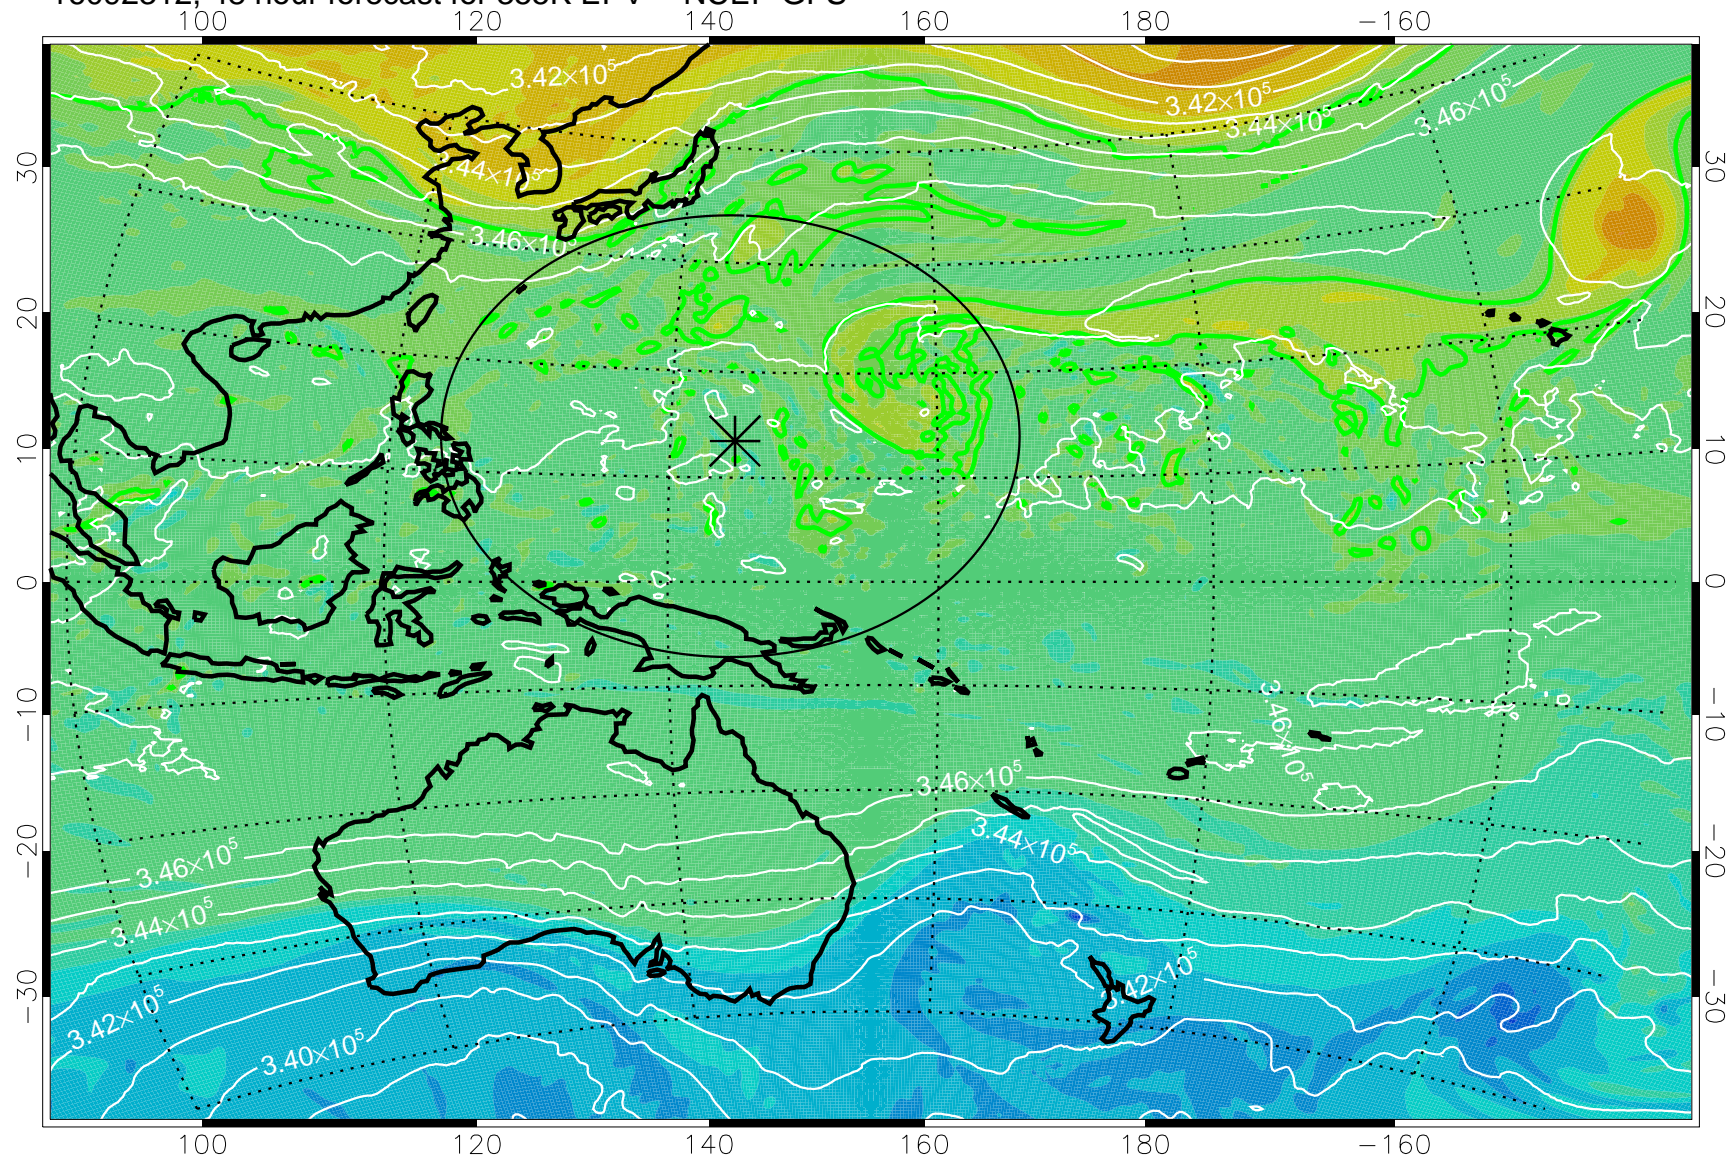

16092218, 30 hour forecast for 355K EPV -- NCEP GFS

355K Montgomery Streamfunction, white  
EPV Tropopause (2 PVU) Position  
Range ring of 2304 km

16092300, 36 hour forecast for 355K EPV -- NCEP GFS

355K Montgomery Streamfunction, white  
EPV Tropopause (2 PVU) Position  
Range ring of 2304 km

16092306, 42 hour forecast for 355K EPV -- NCEP GFS

355K Montgomery Streamfunction, white  
EPV Tropopause (2 PVU) Position  
Range ring of 2304 km

16092312, 48 hour forecast for 355K EPV -- NCEP GFS

355K Montgomery Streamfunction, white  
EPV Tropopause (2 PVU) Position  
Range ring of 2304 km

16092318, 54 hour forecast for 355K EPV -- NCEP GFS

355K Montgomery Streamfunction, white  
EPV Tropopause (2 PVU) Position  
Range ring of 2304 km

16092400, 60 hour forecast for 355K EPV -- NCEP GFS

355K Montgomery Streamfunction, white  
EPV Tropopause (2 PVU) Position  
Range ring of 2304 km

16092406, 66 hour forecast for 355K EPV -- NCEP GFS

355K Montgomery Streamfunction, white  
EPV Tropopause (2 PVU) Position  
Range ring of 2304 km

16092412, 72 hour forecast for 355K EPV -- NCEP GFS

355K Montgomery Streamfunction, white  
EPV Tropopause (2 PVU) Position  
Range ring of 2304 km