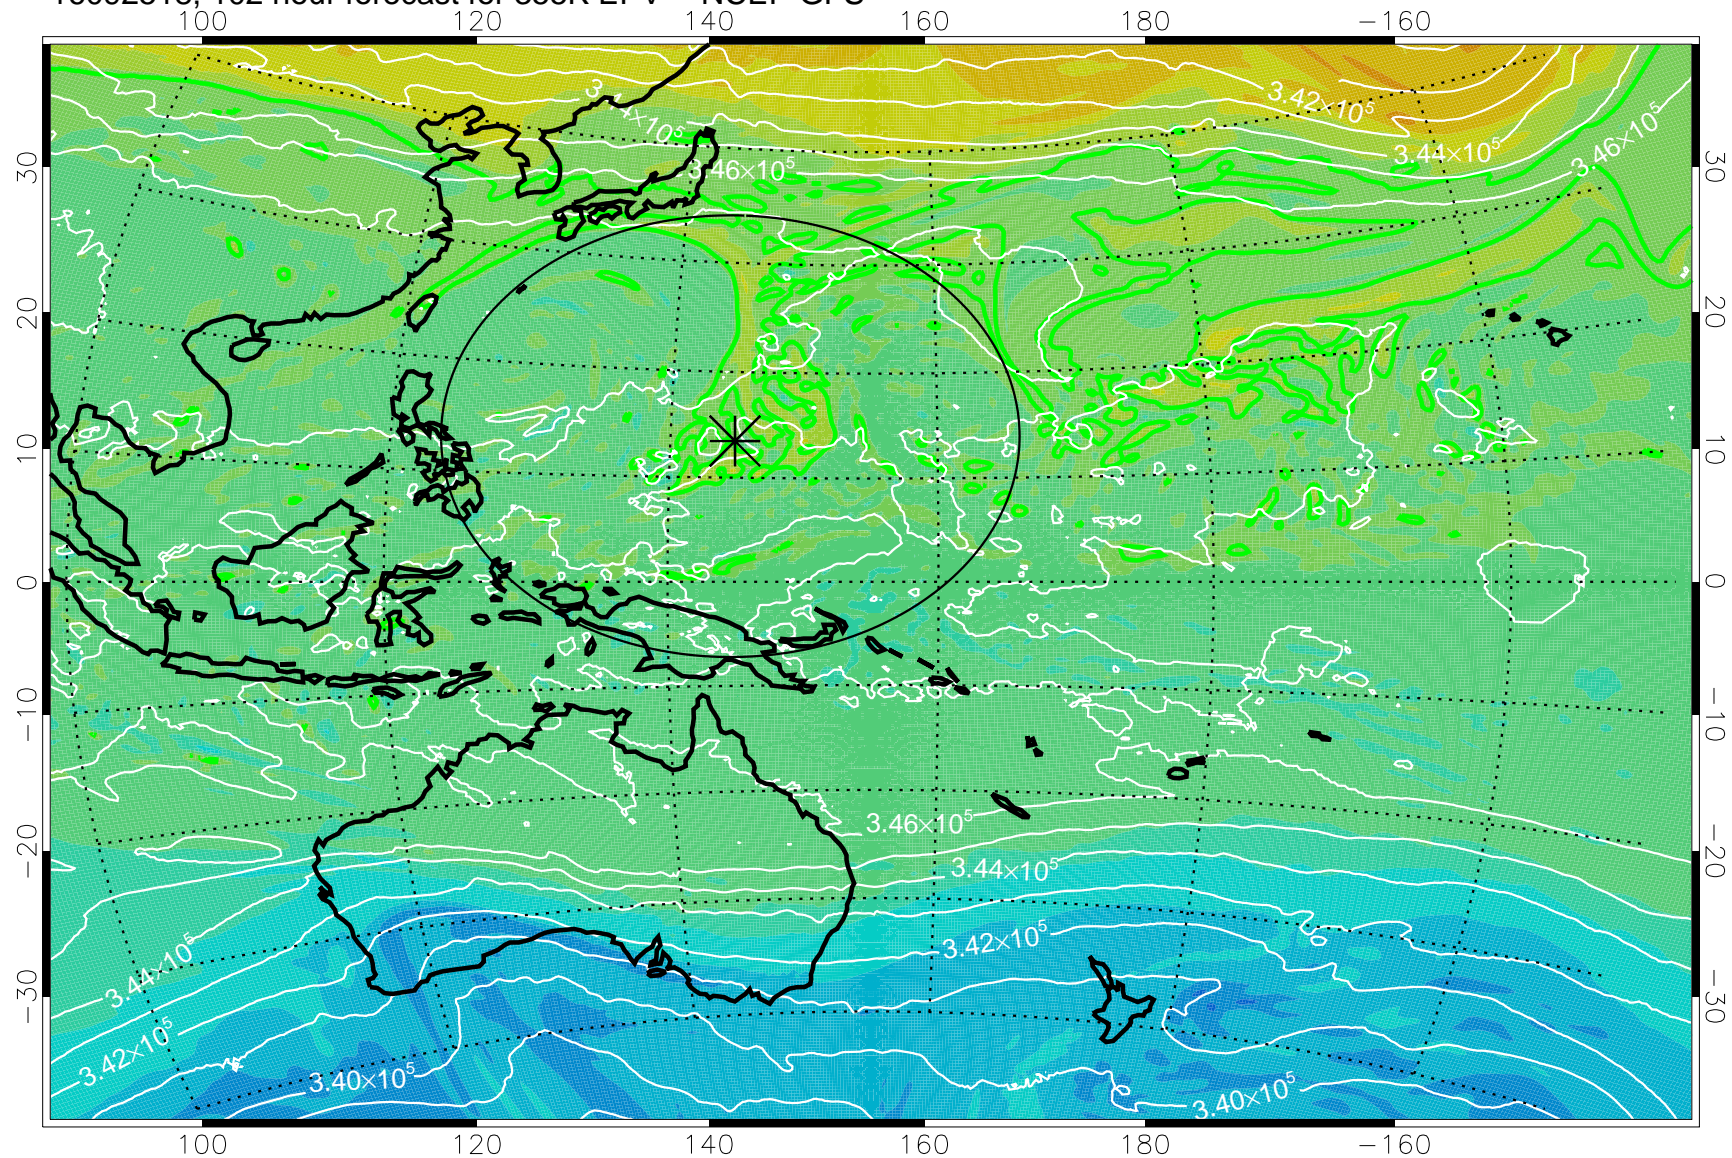

16092418, 78 hour forecast for 355K EPV -- NCEP GFS

355K Montgomery Streamfunction, white  
EPV Tropopause (2 PVU) Position  
Range ring of 2304 km

16092500, 84 hour forecast for 355K EPV -- NCEP GFS

355K Montgomery Streamfunction, white  
EPV Tropopause (2 PVU) Position  
Range ring of 2304 km

16092506, 90 hour forecast for 355K EPV -- NCEP GFS

355K Montgomery Streamfunction, white  
EPV Tropopause (2 PVU) Position  
Range ring of 2304 km

16092512, 96 hour forecast for 355K EPV -- NCEP GFS

355K Montgomery Streamfunction, white  
EPV Tropopause (2 PVU) Position  
Range ring of 2304 km

16092518, 102 hour forecast for 355K EPV -- NCEP GFS

355K Montgomery Streamfunction, white  
EPV Tropopause (2 PVU) Position  
Range ring of 2304 km

16092600, 108 hour forecast for 355K EPV -- NCEP GFS

355K Montgomery Streamfunction, white  
EPV Tropopause (2 PVU) Position  
Range ring of 2304 km

16092606, 114 hour forecast for 355K EPV -- NCEP GFS

355K Montgomery Streamfunction, white  
EPV Tropopause (2 PVU) Position  
Range ring of 2304 km

16092612, 120 hour forecast for 355K EPV -- NCEP GFS

355K Montgomery Streamfunction, white  
EPV Tropopause (2 PVU) Position  
Range ring of 2304 km