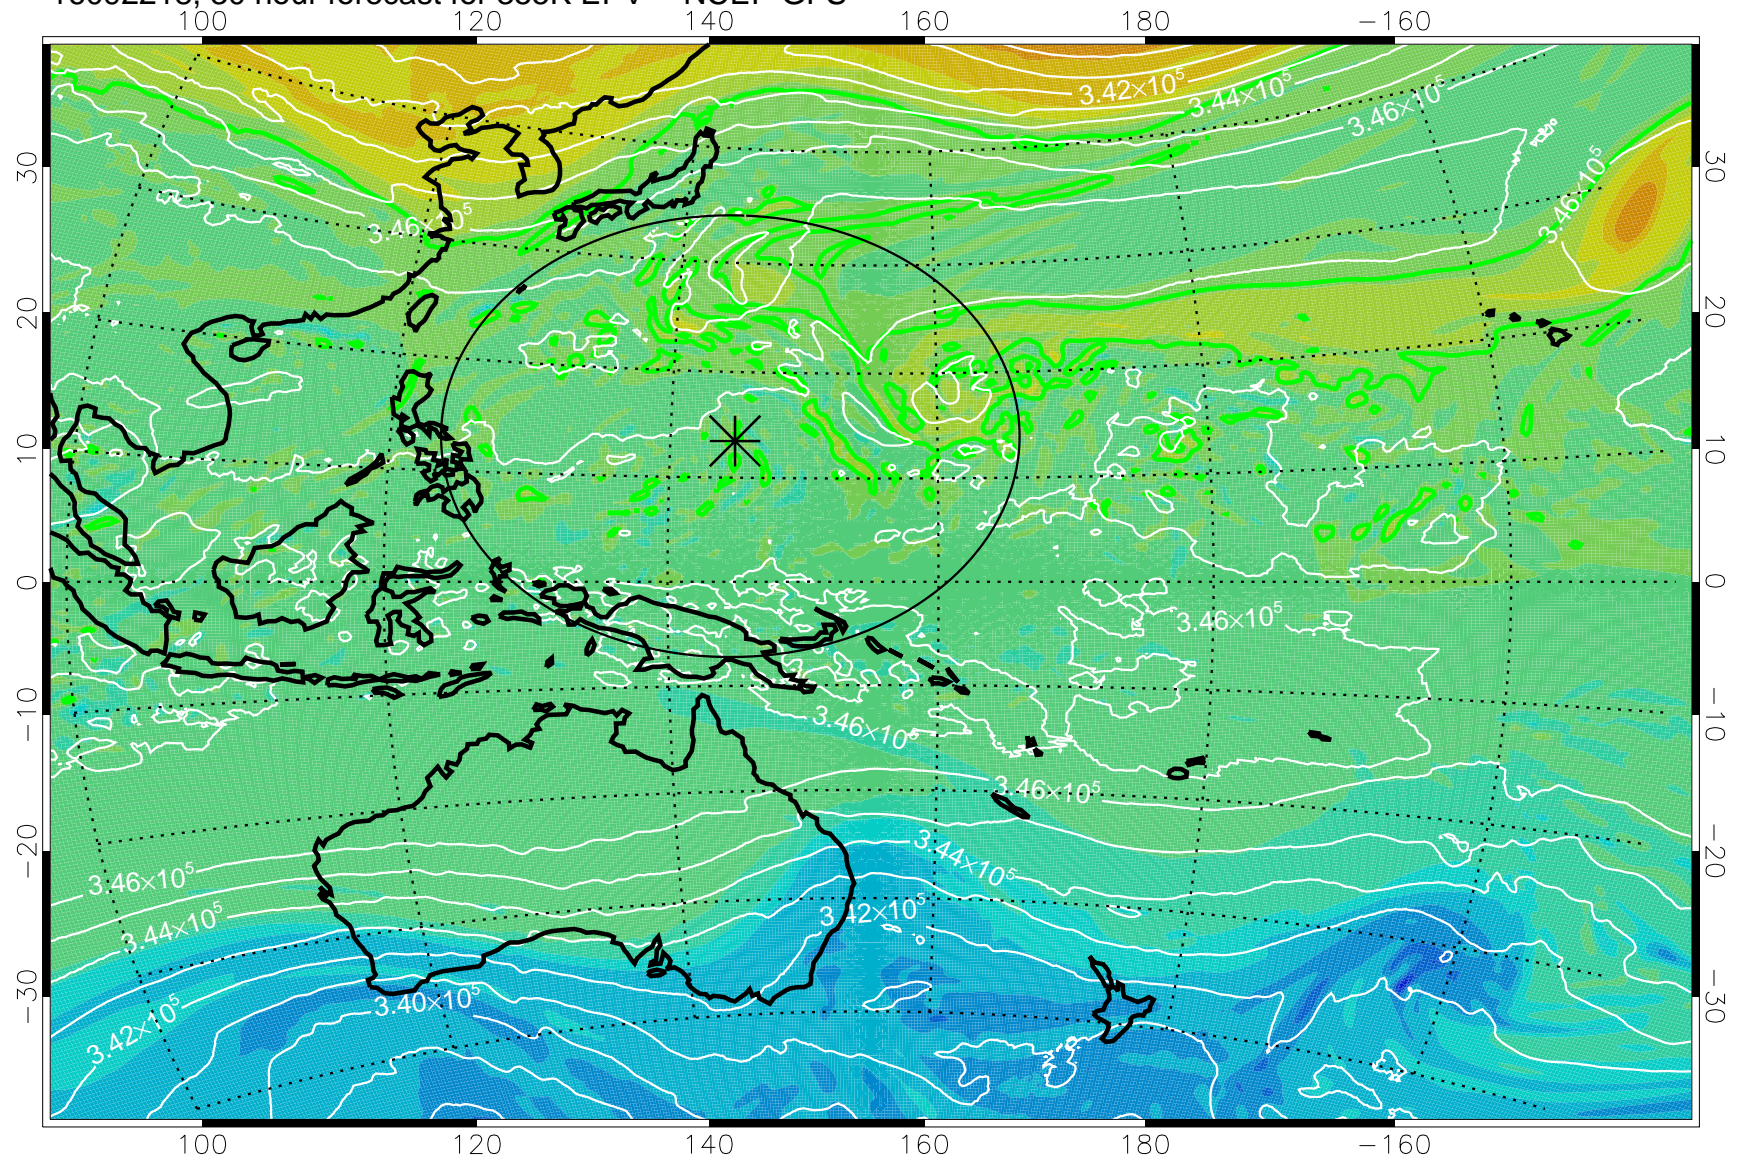

16092206, 18 hour forecast for 355K EPV -- NCEP GFS

355K Montgomery Streamfunction, white  
EPV Tropopause (2 PVU) Position  
Range ring of 2304 km

16092212, 24 hour forecast for 355K EPV -- NCEP GFS

355K Montgomery Streamfunction, white  
EPV Tropopause (2 PVU) Position  
Range ring of 2304 km

16092218, 30 hour forecast for 355K EPV -- NCEP GFS

355K Montgomery Streamfunction, white  
EPV Tropopause (2 PVU) Position  
Range ring of 2304 km

16092300, 36 hour forecast for 355K EPV -- NCEP GFS

355K Montgomery Streamfunction, white  
EPV Tropopause (2 PVU) Position  
Range ring of 2304 km

16092306, 42 hour forecast for 355K EPV -- NCEP GFS

355K Montgomery Streamfunction, white  
EPV Tropopause (2 PVU) Position  
Range ring of 2304 km

16092312, 48 hour forecast for 355K EPV -- NCEP GFS

355K Montgomery Streamfunction, white  
EPV Tropopause (2 PVU) Position  
Range ring of 2304 km

16092318, 54 hour forecast for 355K EPV -- NCEP GFS

355K Montgomery Streamfunction, white  
EPV Tropopause (2 PVU) Position  
Range ring of 2304 km

16092400, 60 hour forecast for 355K EPV -- NCEP GFS

355K Montgomery Streamfunction, white  
EPV Tropopause (2 PVU) Position  
Range ring of 2304 km