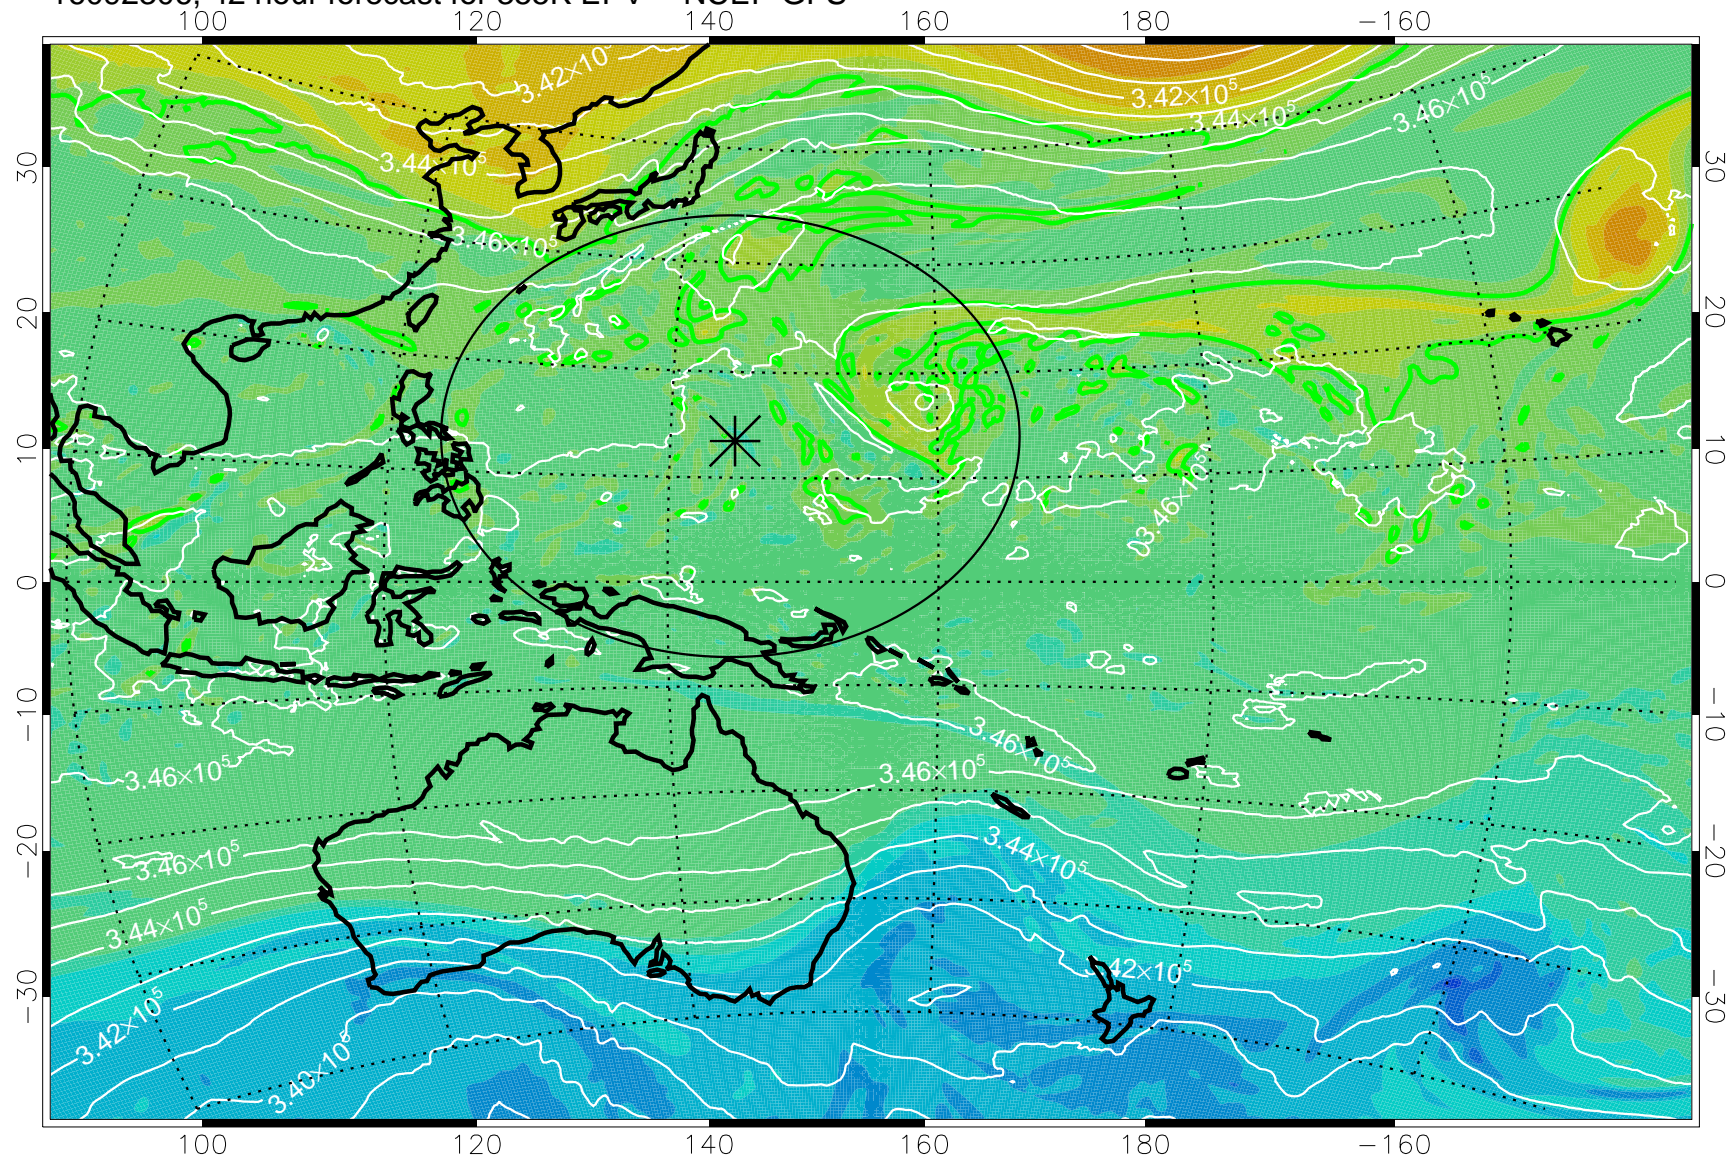

16092218, 30 hour forecast for 355K EPV -- NCEP GFS

355K Montgomery Streamfunction, white  
EPV Tropopause (2 PVU) Position  
Range ring of 2304 km

16092300, 36 hour forecast for 355K EPV -- NCEP GFS

355K Montgomery Streamfunction, white  
EPV Tropopause (2 PVU) Position  
Range ring of 2304 km

16092306, 42 hour forecast for 355K EPV -- NCEP GFS

355K Montgomery Streamfunction, white  
EPV Tropopause (2 PVU) Position  
Range ring of 2304 km

16092312, 48 hour forecast for 355K EPV -- NCEP GFS

355K Montgomery Streamfunction, white  
EPV Tropopause (2 PVU) Position  
Range ring of 2304 km

16092318, 54 hour forecast for 355K EPV -- NCEP GFS

355K Montgomery Streamfunction, white  
EPV Tropopause (2 PVU) Position  
Range ring of 2304 km

16092400, 60 hour forecast for 355K EPV -- NCEP GFS

355K Montgomery Streamfunction, white  
EPV Tropopause (2 PVU) Position  
Range ring of 2304 km

16092406, 66 hour forecast for 355K EPV -- NCEP GFS

355K Montgomery Streamfunction, white  
EPV Tropopause (2 PVU) Position  
Range ring of 2304 km

16092412, 72 hour forecast for 355K EPV -- NCEP GFS

355K Montgomery Streamfunction, white  
EPV Tropopause (2 PVU) Position  
Range ring of 2304 km