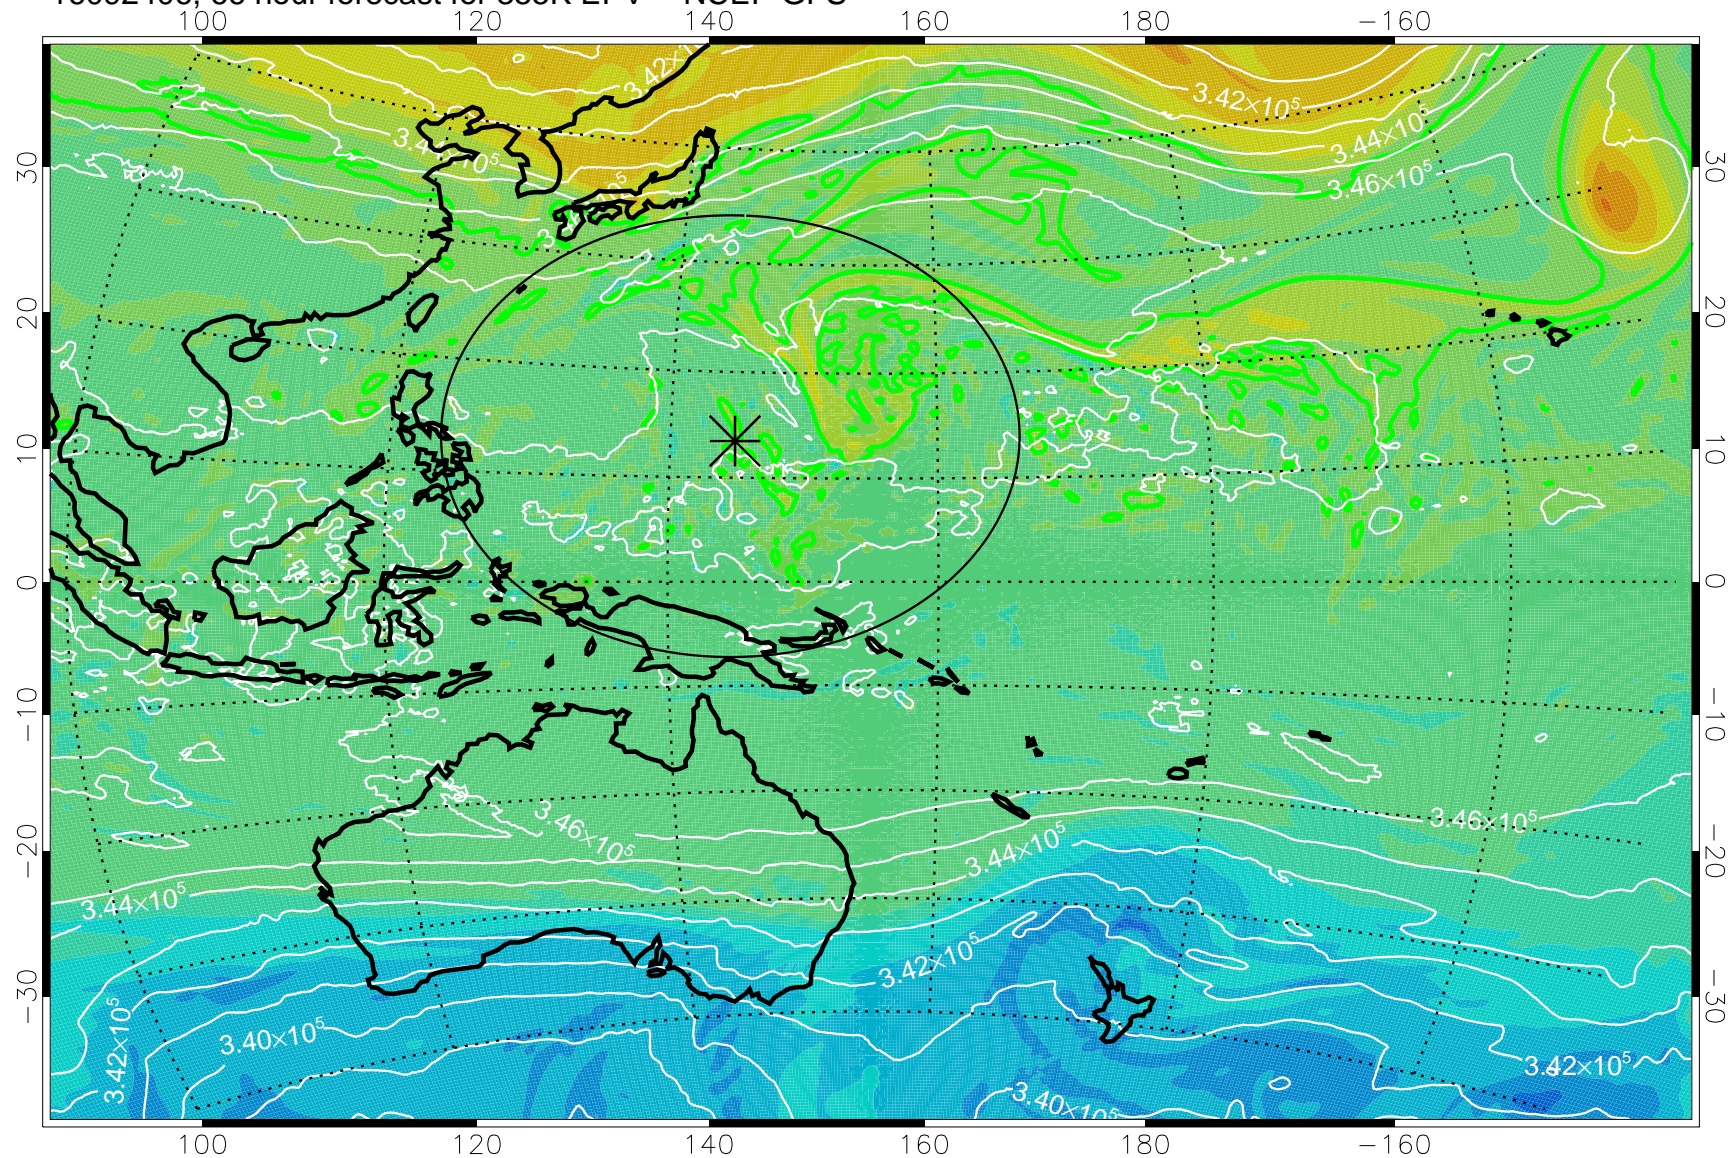

16092306, 42 hour forecast for 355K EPV -- NCEP GFS

355K Montgomery Streamfunction, white  
EPV Tropopause (2 PVU) Position  
Range ring of 2304 km

16092312, 48 hour forecast for 355K EPV -- NCEP GFS

355K Montgomery Streamfunction, white  
EPV Tropopause (2 PVU) Position  
Range ring of 2304 km

16092318, 54 hour forecast for 355K EPV -- NCEP GFS

355K Montgomery Streamfunction, white  
EPV Tropopause (2 PVU) Position  
Range ring of 2304 km

16092400, 60 hour forecast for 355K EPV -- NCEP GFS

355K Montgomery Streamfunction, white  
EPV Tropopause (2 PVU) Position  
Range ring of 2304 km

16092406, 66 hour forecast for 355K EPV -- NCEP GFS

355K Montgomery Streamfunction, white  
EPV Tropopause (2 PVU) Position  
Range ring of 2304 km

16092412, 72 hour forecast for 355K EPV -- NCEP GFS

355K Montgomery Streamfunction, white  
EPV Tropopause (2 PVU) Position  
Range ring of 2304 km

16092418, 78 hour forecast for 355K EPV -- NCEP GFS

355K Montgomery Streamfunction, white  
EPV Tropopause (2 PVU) Position  
Range ring of 2304 km

16092500, 84 hour forecast for 355K EPV -- NCEP GFS

355K Montgomery Streamfunction, white  
EPV Tropopause (2 PVU) Position  
Range ring of 2304 km