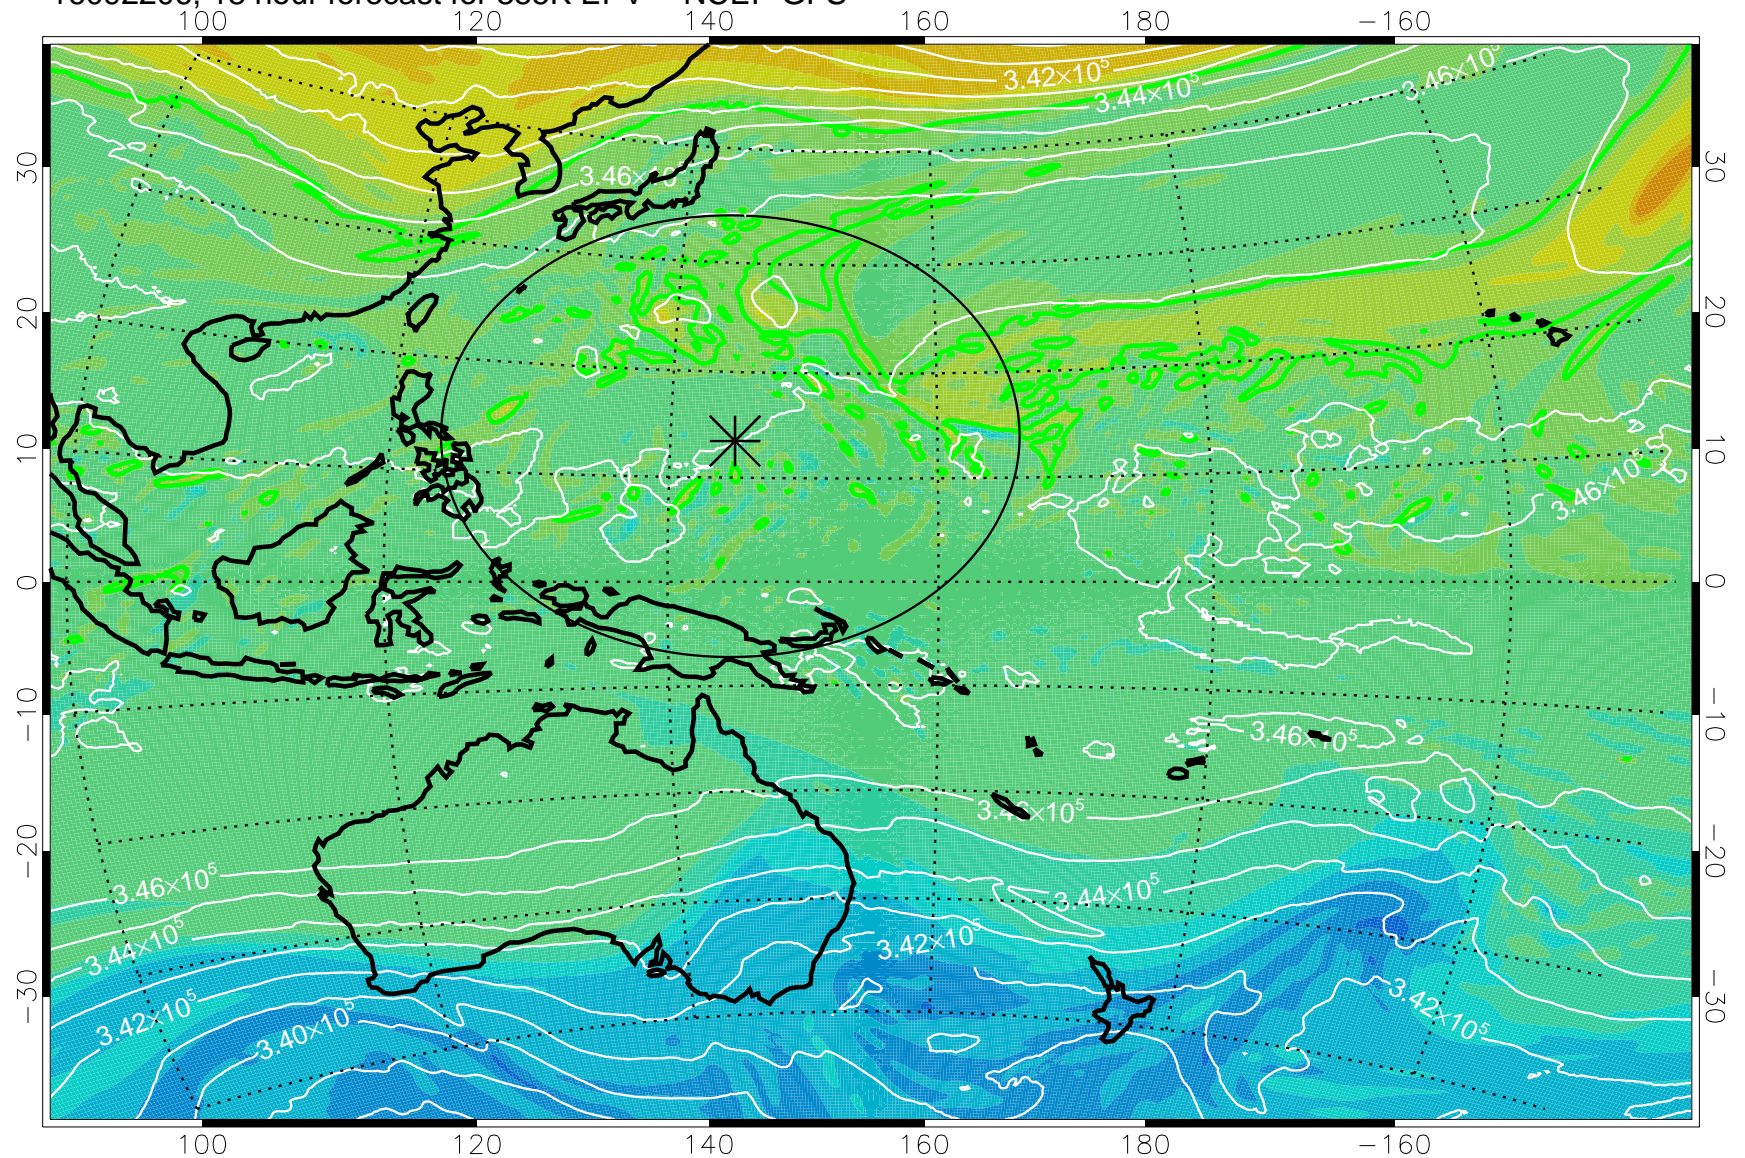

16092118, 6 hour forecast for 355K EPV -- NCEP GFS

355K Montgomery Streamfunction, white  
EPV Tropopause (2 PVU) Position  
Range ring of 2304 km

16092200, 12 hour forecast for 355K EPV -- NCEP GFS

355K Montgomery Streamfunction, white  
EPV Tropopause (2 PVU) Position  
Range ring of 2304 km

16092206, 18 hour forecast for 355K EPV -- NCEP GFS

355K Montgomery Streamfunction, white  
EPV Tropopause (2 PVU) Position  
Range ring of 2304 km

16092212, 24 hour forecast for 355K EPV -- NCEP GFS

355K Montgomery Streamfunction, white  
EPV Tropopause (2 PVU) Position  
Range ring of 2304 km

16092218, 30 hour forecast for 355K EPV -- NCEP GFS

355K Montgomery Streamfunction, white  
EPV Tropopause (2 PVU) Position  
Range ring of 2304 km

16092300, 36 hour forecast for 355K EPV -- NCEP GFS

355K Montgomery Streamfunction, white  
EPV Tropopause (2 PVU) Position  
Range ring of 2304 km

16092306, 42 hour forecast for 355K EPV -- NCEP GFS

355K Montgomery Streamfunction, white  
EPV Tropopause (2 PVU) Position  
Range ring of 2304 km

16092312, 48 hour forecast for 355K EPV -- NCEP GFS

355K Montgomery Streamfunction, white  
EPV Tropopause (2 PVU) Position  
Range ring of 2304 km