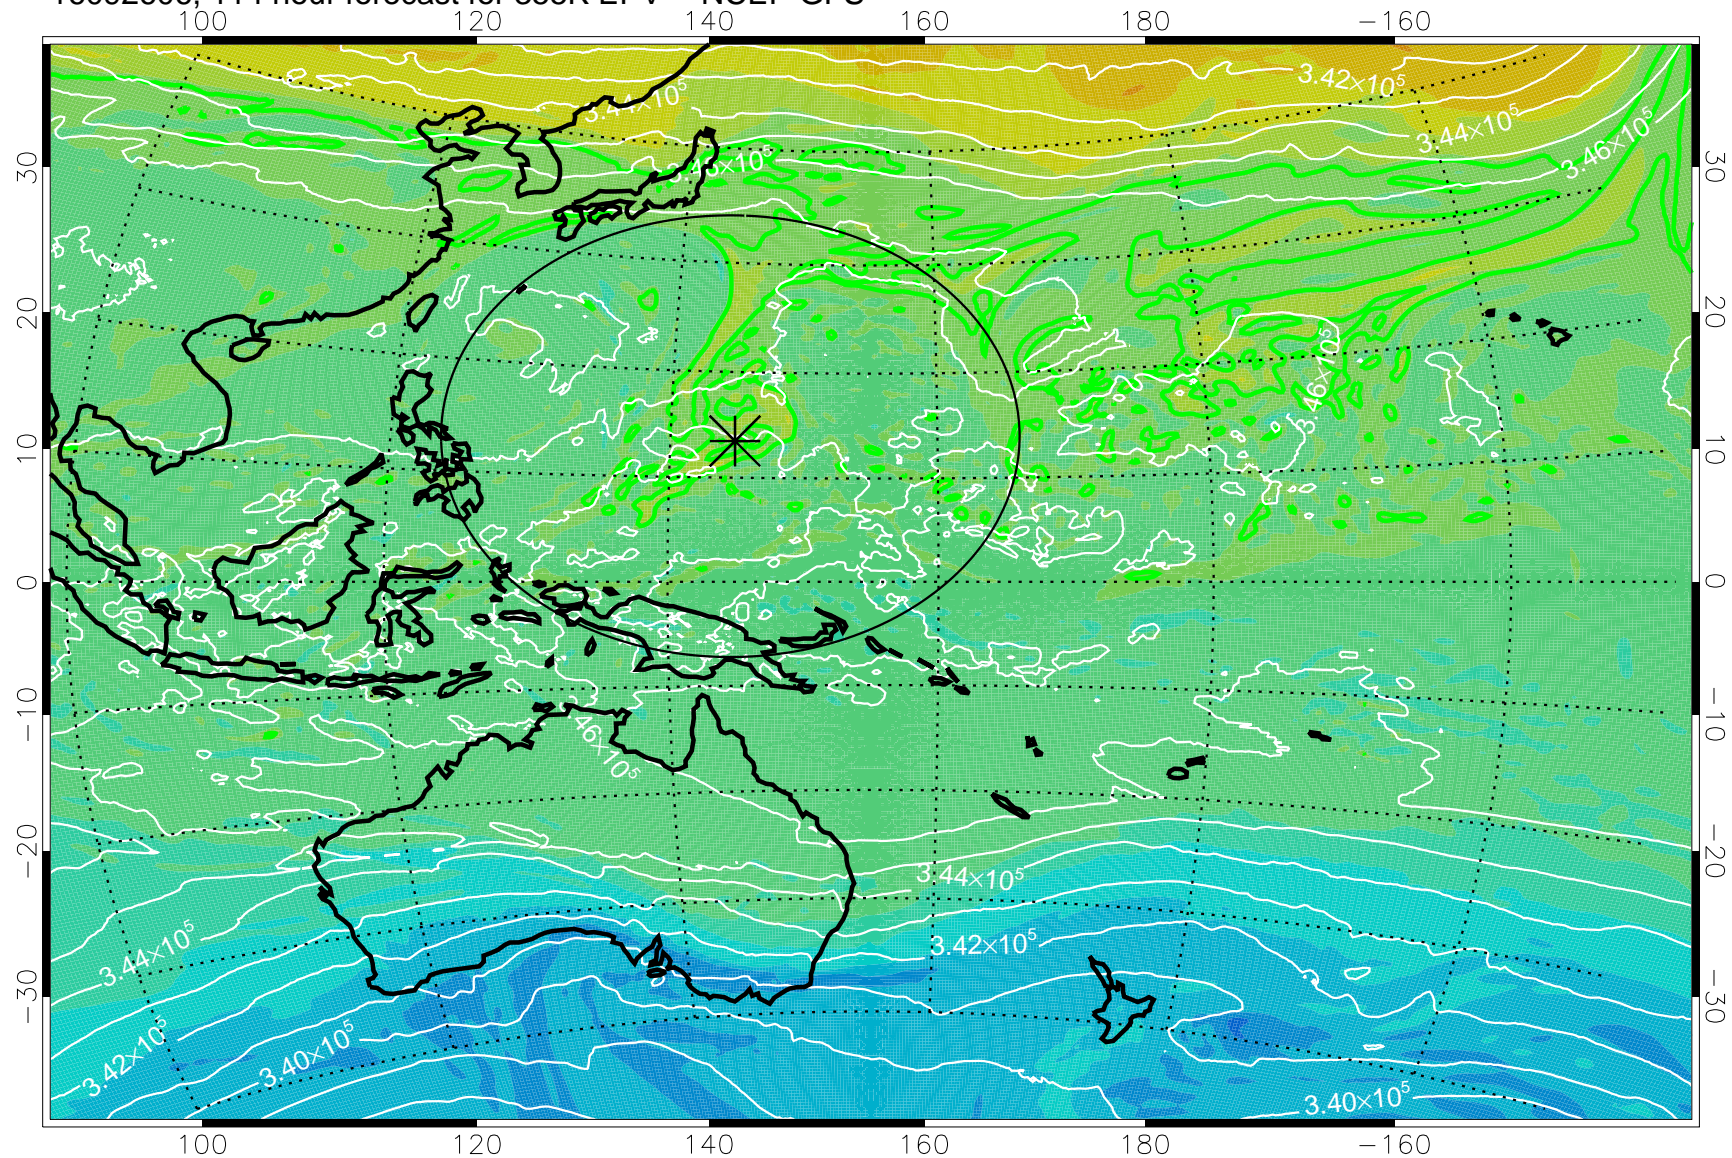

16092418, 78 hour forecast for 355K EPV -- NCEP GFS

355K Montgomery Streamfunction, white  
EPV Tropopause (2 PVU) Position  
Range ring of 2304 km

16092500, 84 hour forecast for 355K EPV -- NCEP GFS

355K Montgomery Streamfunction, white  
EPV Tropopause (2 PVU) Position  
Range ring of 2304 km

16092506, 90 hour forecast for 355K EPV -- NCEP GFS

355K Montgomery Streamfunction, white  
EPV Tropopause (2 PVU) Position  
Range ring of 2304 km

16092512, 96 hour forecast for 355K EPV -- NCEP GFS

355K Montgomery Streamfunction, white  
EPV Tropopause (2 PVU) Position  
Range ring of 2304 km

16092518, 102 hour forecast for 355K EPV -- NCEP GFS

355K Montgomery Streamfunction, white  
EPV Tropopause (2 PVU) Position  
Range ring of 2304 km

16092600, 108 hour forecast for 355K EPV -- NCEP GFS

355K Montgomery Streamfunction, white  
EPV Tropopause (2 PVU) Position  
Range ring of 2304 km

16092606, 114 hour forecast for 355K EPV -- NCEP GFS

355K Montgomery Streamfunction, white  
EPV Tropopause (2 PVU) Position  
Range ring of 2304 km

16092612, 120 hour forecast for 355K EPV -- NCEP GFS

355K Montgomery Streamfunction, white  
EPV Tropopause (2 PVU) Position  
Range ring of 2304 km