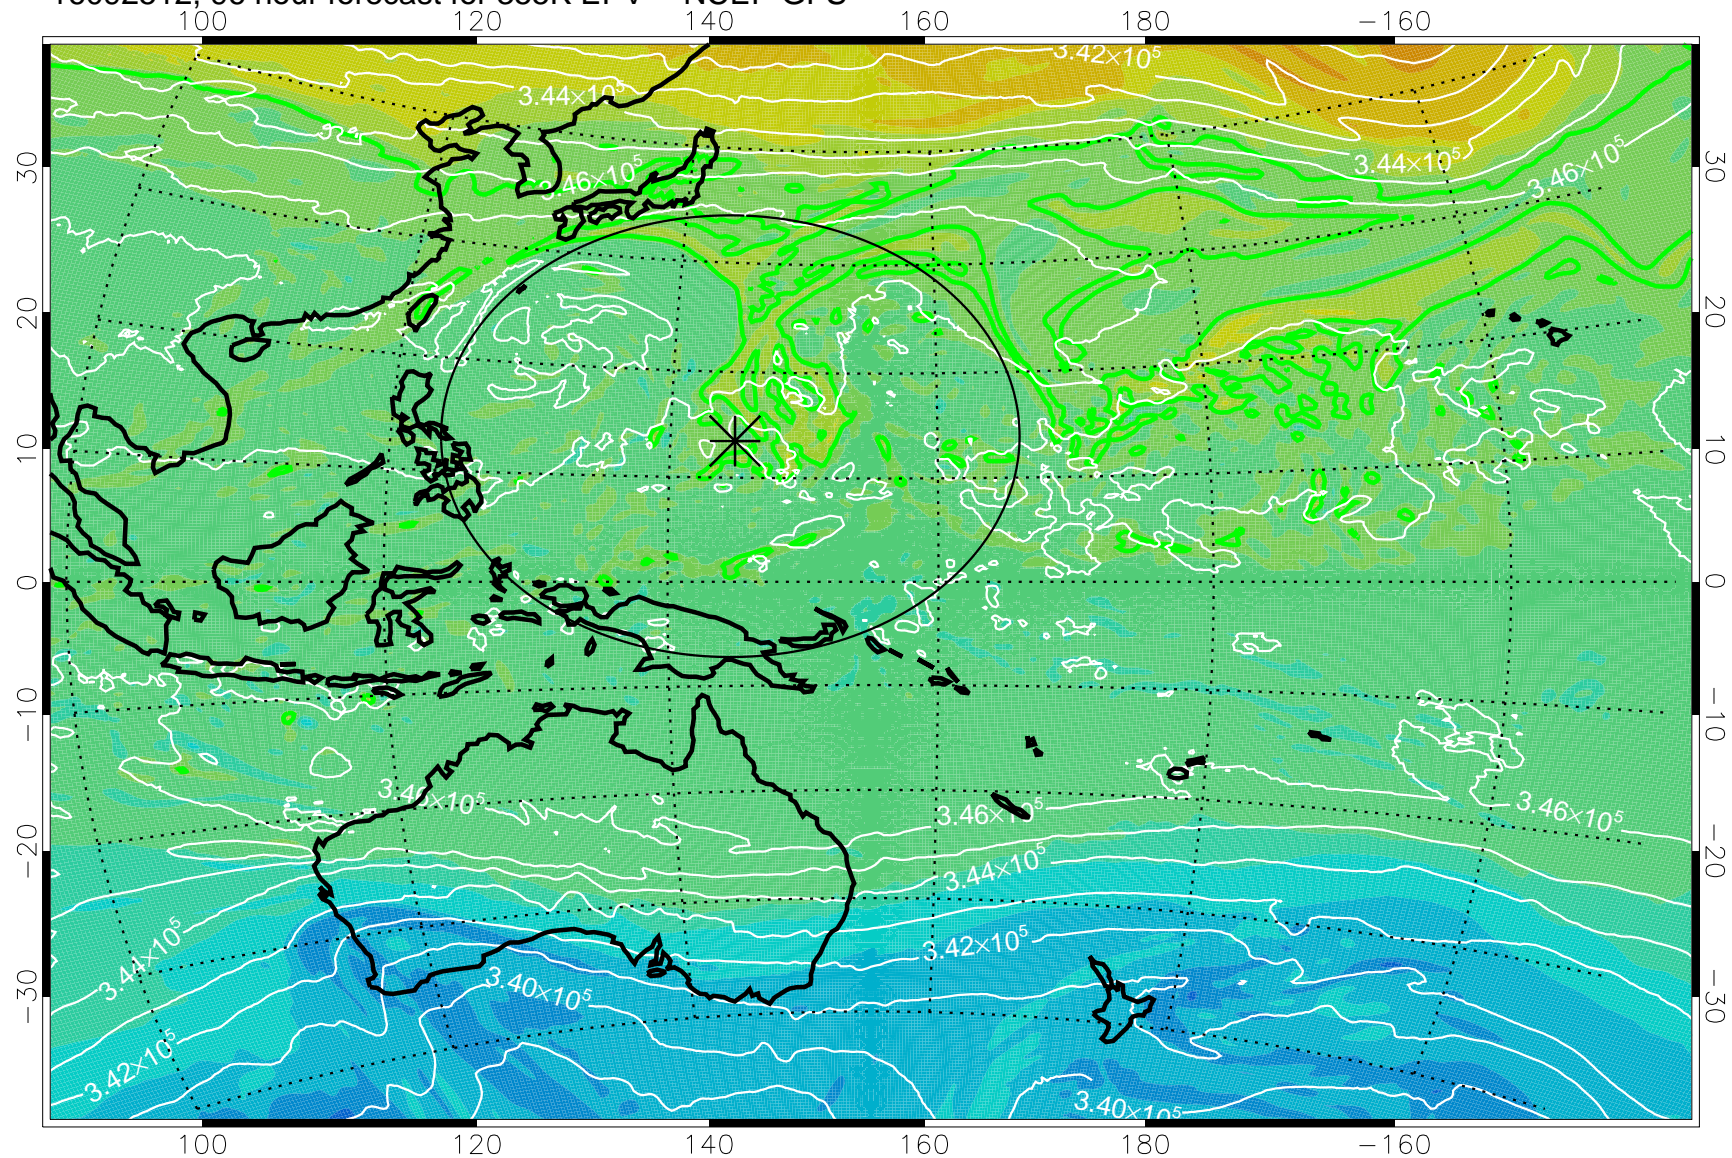

16092406, 66 hour forecast for 355K EPV -- NCEP GFS

355K Montgomery Streamfunction, white  
EPV Tropopause (2 PVU) Position  
Range ring of 2304 km

16092412, 72 hour forecast for 355K EPV -- NCEP GFS

355K Montgomery Streamfunction, white  
EPV Tropopause (2 PVU) Position  
Range ring of 2304 km

16092418, 78 hour forecast for 355K EPV -- NCEP GFS

355K Montgomery Streamfunction, white  
EPV Tropopause (2 PVU) Position  
Range ring of 2304 km

16092500, 84 hour forecast for 355K EPV -- NCEP GFS

355K Montgomery Streamfunction, white  
EPV Tropopause (2 PVU) Position  
Range ring of 2304 km

16092506, 90 hour forecast for 355K EPV -- NCEP GFS

355K Montgomery Streamfunction, white  
EPV Tropopause (2 PVU) Position  
Range ring of 2304 km

16092512, 96 hour forecast for 355K EPV -- NCEP GFS

355K Montgomery Streamfunction, white  
EPV Tropopause (2 PVU) Position  
Range ring of 2304 km

16092518, 102 hour forecast for 355K EPV -- NCEP GFS

355K Montgomery Streamfunction, white  
EPV Tropopause (2 PVU) Position  
Range ring of 2304 km

16092600, 108 hour forecast for 355K EPV -- NCEP GFS

355K Montgomery Streamfunction, white  
EPV Tropopause (2 PVU) Position  
Range ring of 2304 km