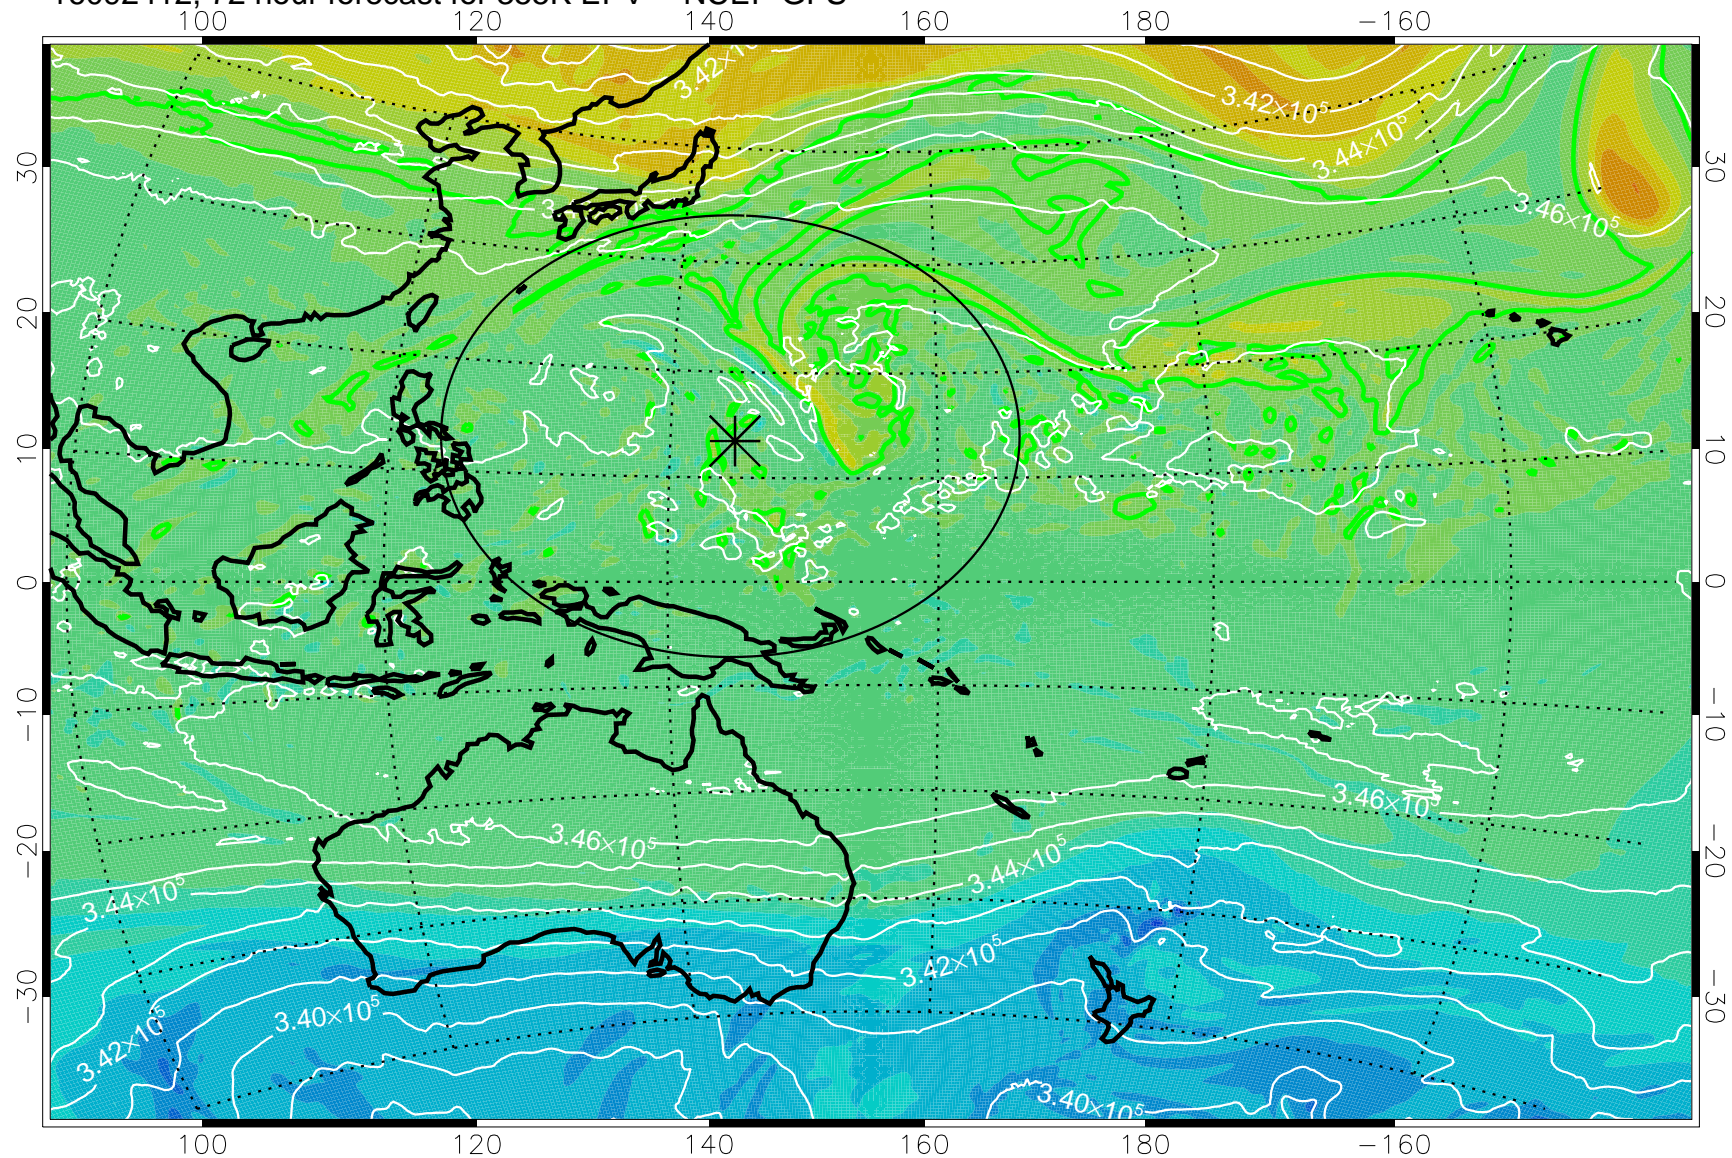

16092306, 42 hour forecast for 355K EPV -- NCEP GFS

355K Montgomery Streamfunction, white  
EPV Tropopause (2 PVU) Position  
Range ring of 2304 km

16092312, 48 hour forecast for 355K EPV -- NCEP GFS

355K Montgomery Streamfunction, white  
EPV Tropopause (2 PVU) Position  
Range ring of 2304 km

16092318, 54 hour forecast for 355K EPV -- NCEP GFS

355K Montgomery Streamfunction, white  
EPV Tropopause (2 PVU) Position  
Range ring of 2304 km

16092400, 60 hour forecast for 355K EPV -- NCEP GFS

355K Montgomery Streamfunction, white  
EPV Tropopause (2 PVU) Position  
Range ring of 2304 km

16092406, 66 hour forecast for 355K EPV -- NCEP GFS

355K Montgomery Streamfunction, white  
EPV Tropopause (2 PVU) Position  
Range ring of 2304 km

16092412, 72 hour forecast for 355K EPV -- NCEP GFS

355K Montgomery Streamfunction, white  
EPV Tropopause (2 PVU) Position  
Range ring of 2304 km

16092418, 78 hour forecast for 355K EPV -- NCEP GFS

355K Montgomery Streamfunction, white  
EPV Tropopause (2 PVU) Position  
Range ring of 2304 km

16092500, 84 hour forecast for 355K EPV -- NCEP GFS

355K Montgomery Streamfunction, white  
EPV Tropopause (2 PVU) Position  
Range ring of 2304 km