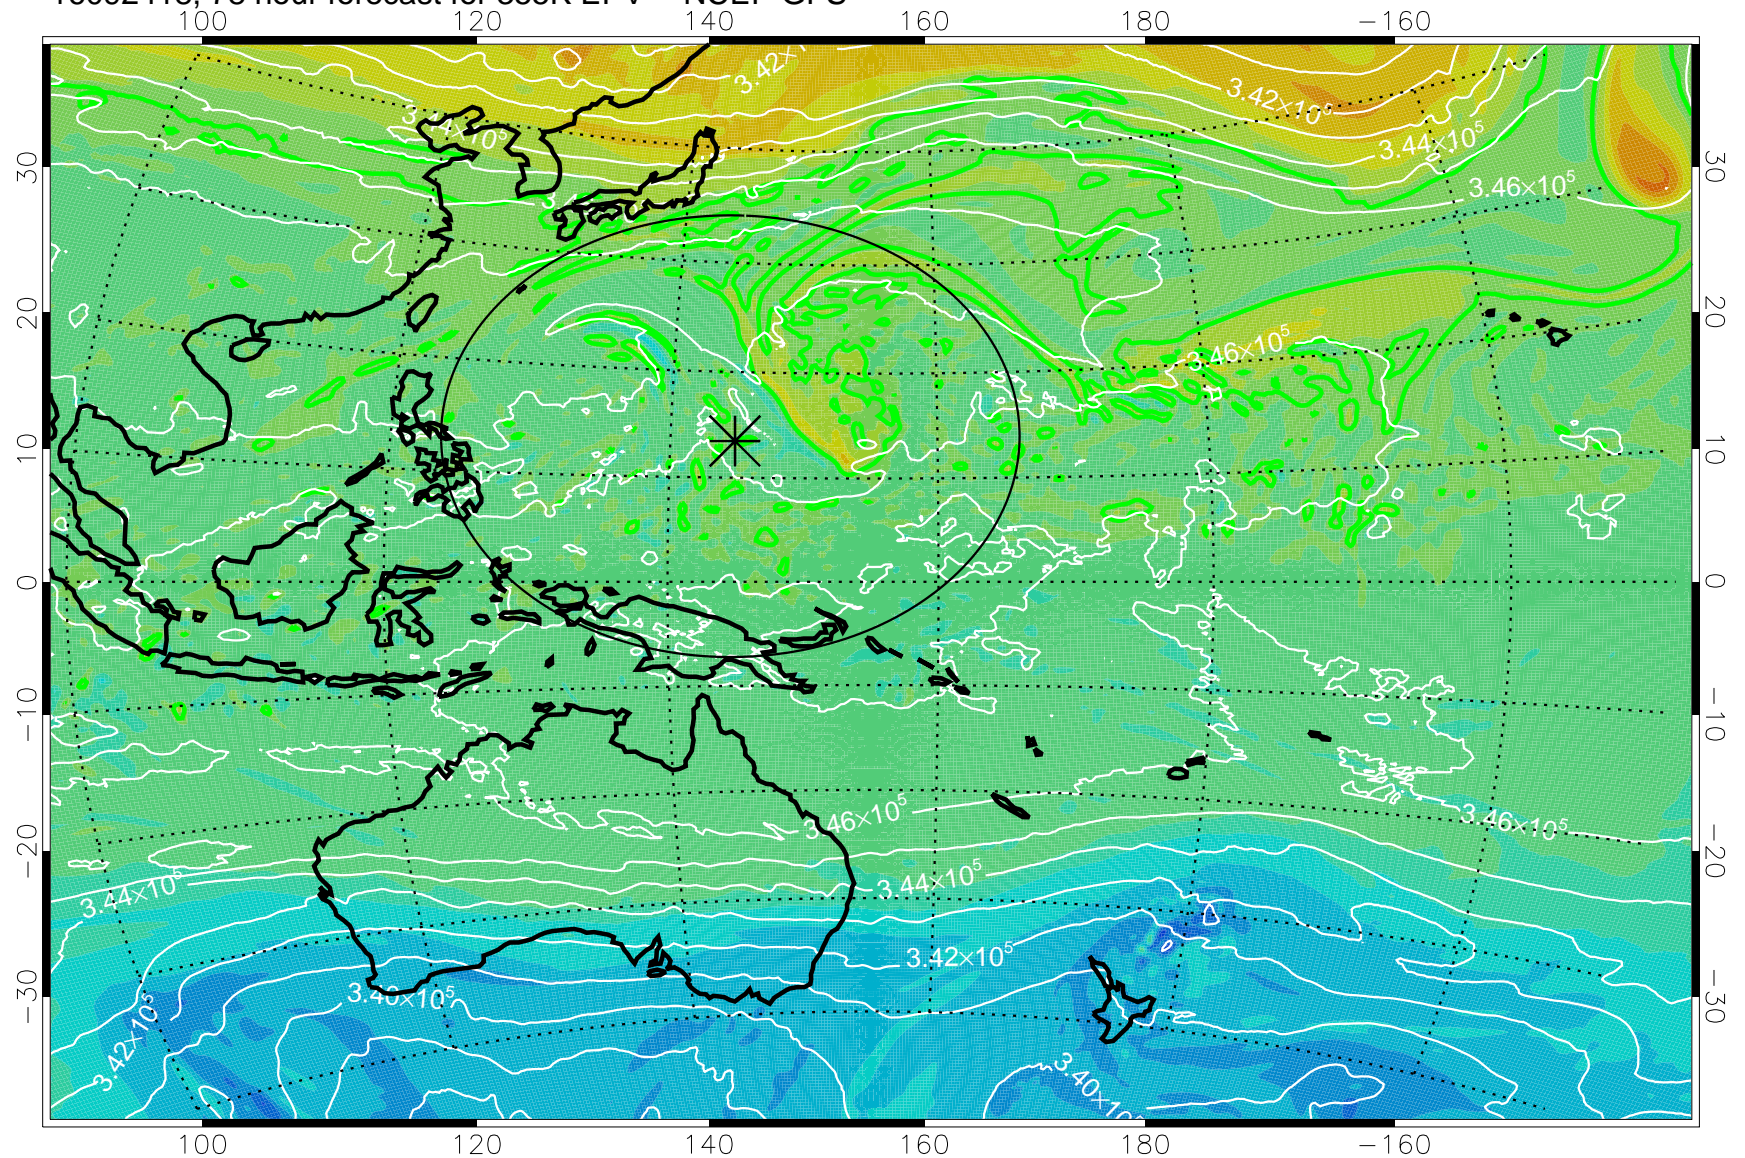

16092318, 54 hour forecast for 355K EPV -- NCEP GFS

355K Montgomery Streamfunction, white  
EPV Tropopause (2 PVU) Position  
Range ring of 2304 km

16092400, 60 hour forecast for 355K EPV -- NCEP GFS

355K Montgomery Streamfunction, white  
EPV Tropopause (2 PVU) Position  
Range ring of 2304 km

16092406, 66 hour forecast for 355K EPV -- NCEP GFS

355K Montgomery Streamfunction, white  
EPV Tropopause (2 PVU) Position  
Range ring of 2304 km

16092412, 72 hour forecast for 355K EPV -- NCEP GFS

355K Montgomery Streamfunction, white  
EPV Tropopause (2 PVU) Position  
Range ring of 2304 km

16092418, 78 hour forecast for 355K EPV -- NCEP GFS

355K Montgomery Streamfunction, white  
EPV Tropopause (2 PVU) Position  
Range ring of 2304 km

16092500, 84 hour forecast for 355K EPV -- NCEP GFS

355K Montgomery Streamfunction, white  
EPV Tropopause (2 PVU) Position  
Range ring of 2304 km

16092506, 90 hour forecast for 355K EPV -- NCEP GFS

355K Montgomery Streamfunction, white  
EPV Tropopause (2 PVU) Position  
Range ring of 2304 km

16092512, 96 hour forecast for 355K EPV -- NCEP GFS

355K Montgomery Streamfunction, white  
EPV Tropopause (2 PVU) Position  
Range ring of 2304 km