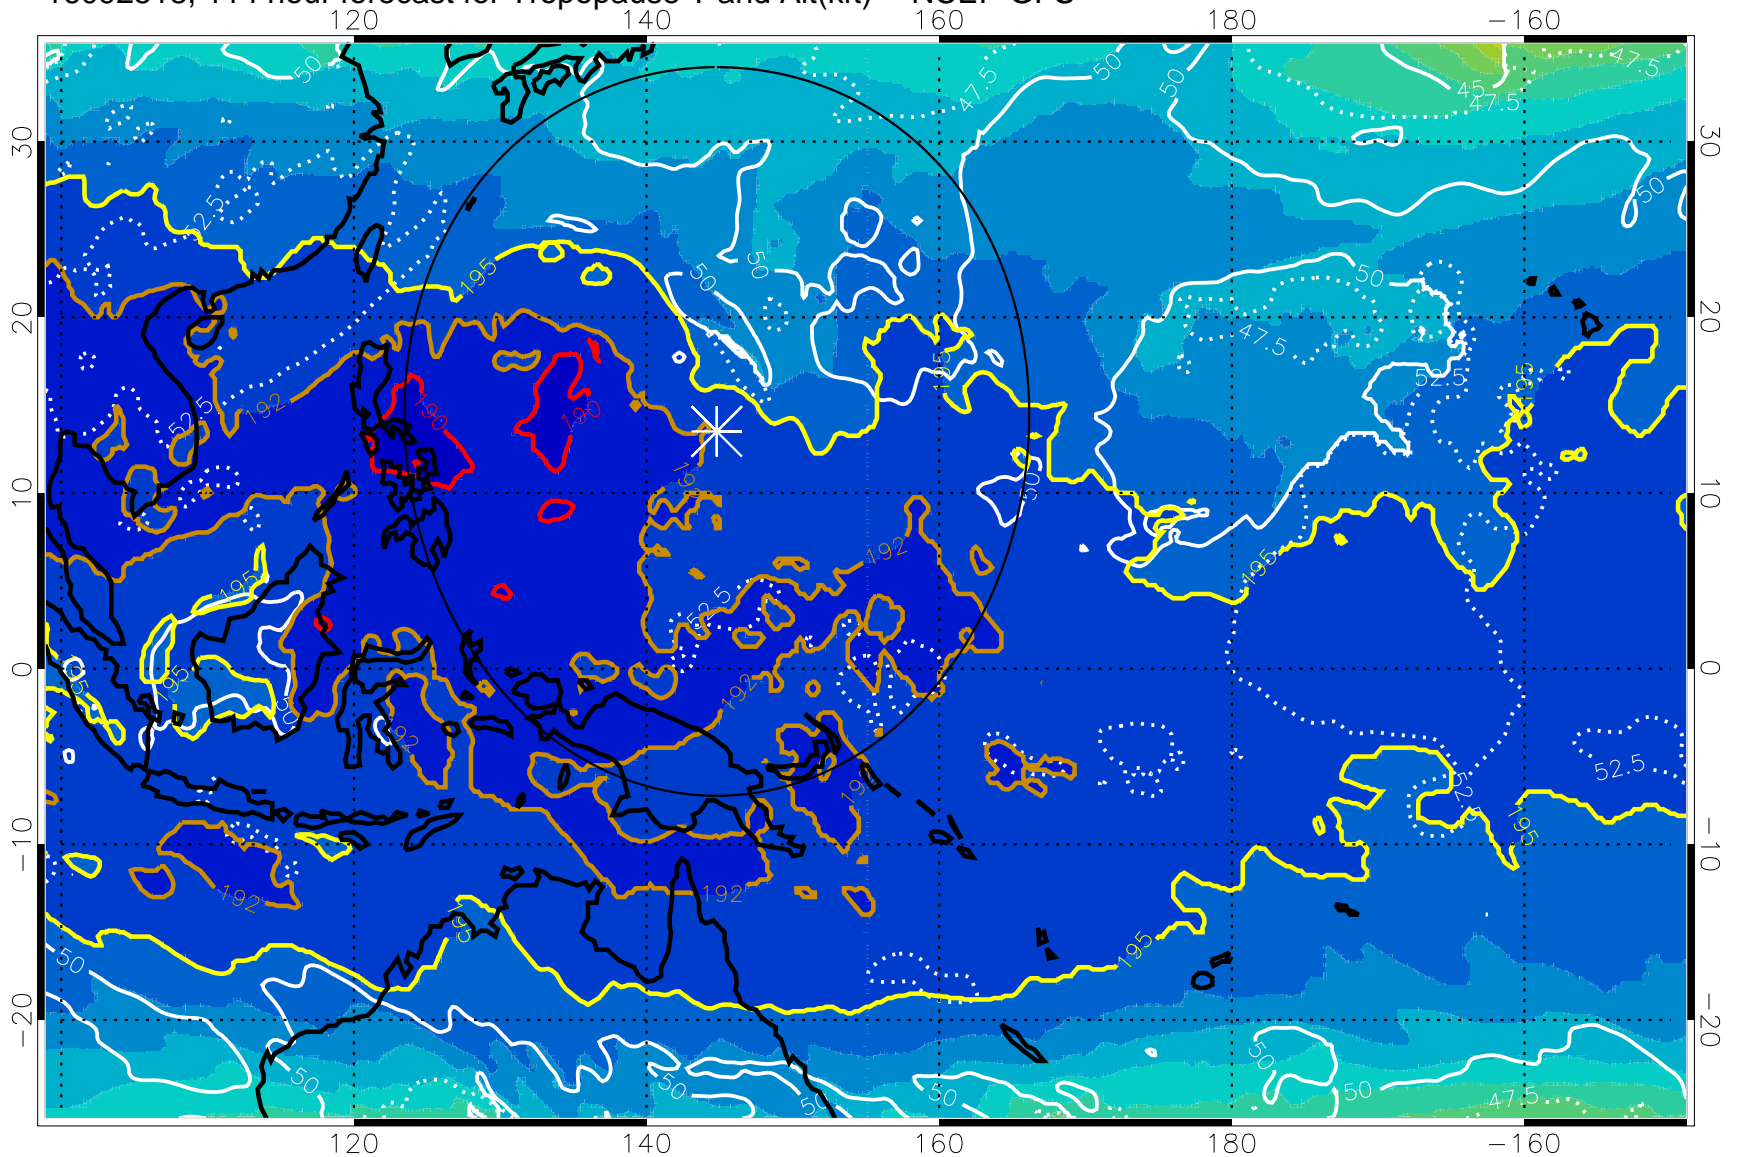

Range ring of 2304 km

16092506, 102 hour forecast for Tropopause T and Alt(kft) -- NCEP GFS

16092512, 108 hour forecast for Tropopause T and Alt(kft) -- NCEP GFS

190 200 210 220 230

Tropopause T, K

Tropopause Altitude in kft (white)

192.5K Isotherm 195K Isotherm

187.5K Isotherm 190K Isotherm

Range ring of 2304 km

16092518, 114 hour forecast for Tropopause T and Alt(kft) -- NCEP GFS

190 200 210 220 230  
Tropopause T, K

Tropopause Altitude in kft (white)