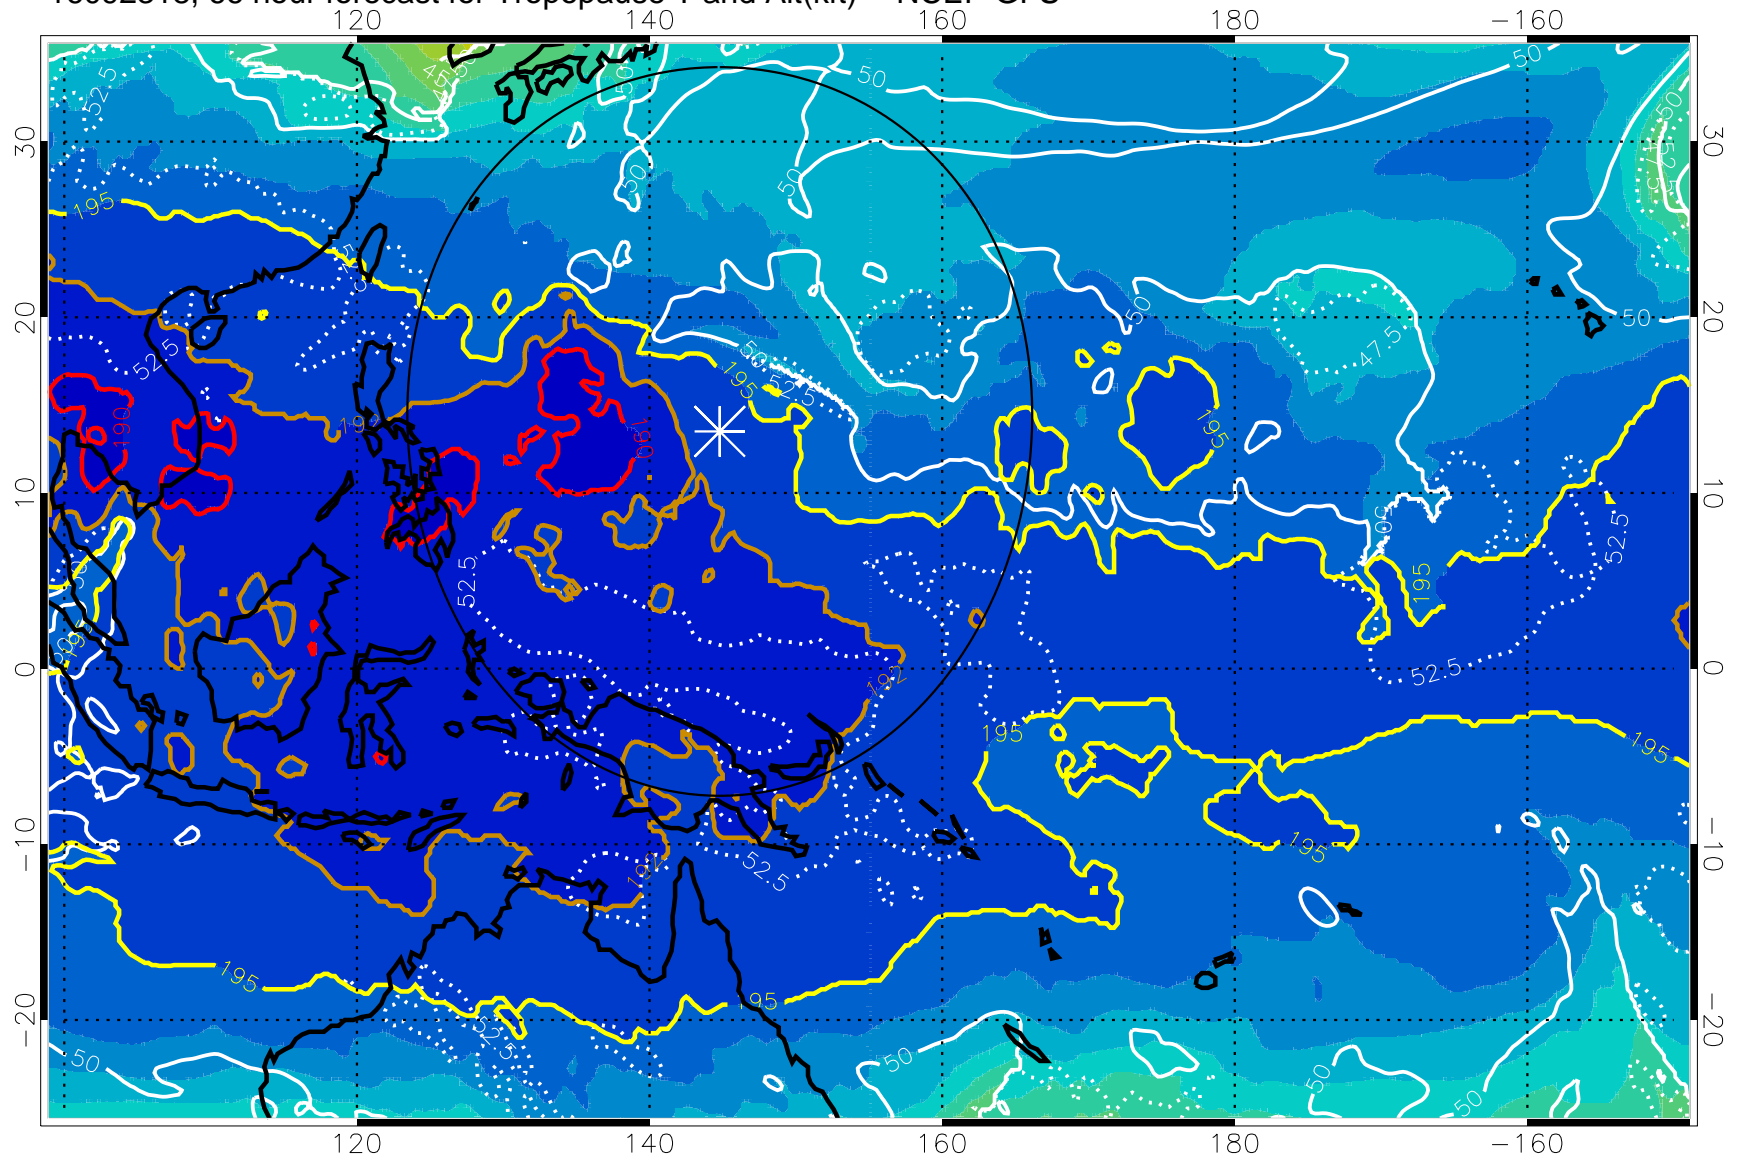

16092318, 66 hour forecast for Tropopause T and Alt(kft) -- NCEP GFS

190   200   210   220   230
Tropopause T, K

Tropopause Altitude in kft (white)

192.5K Isotherm   195K Isotherm
187.5K Isotherm   190K Isotherm

Range ring of 2304 km