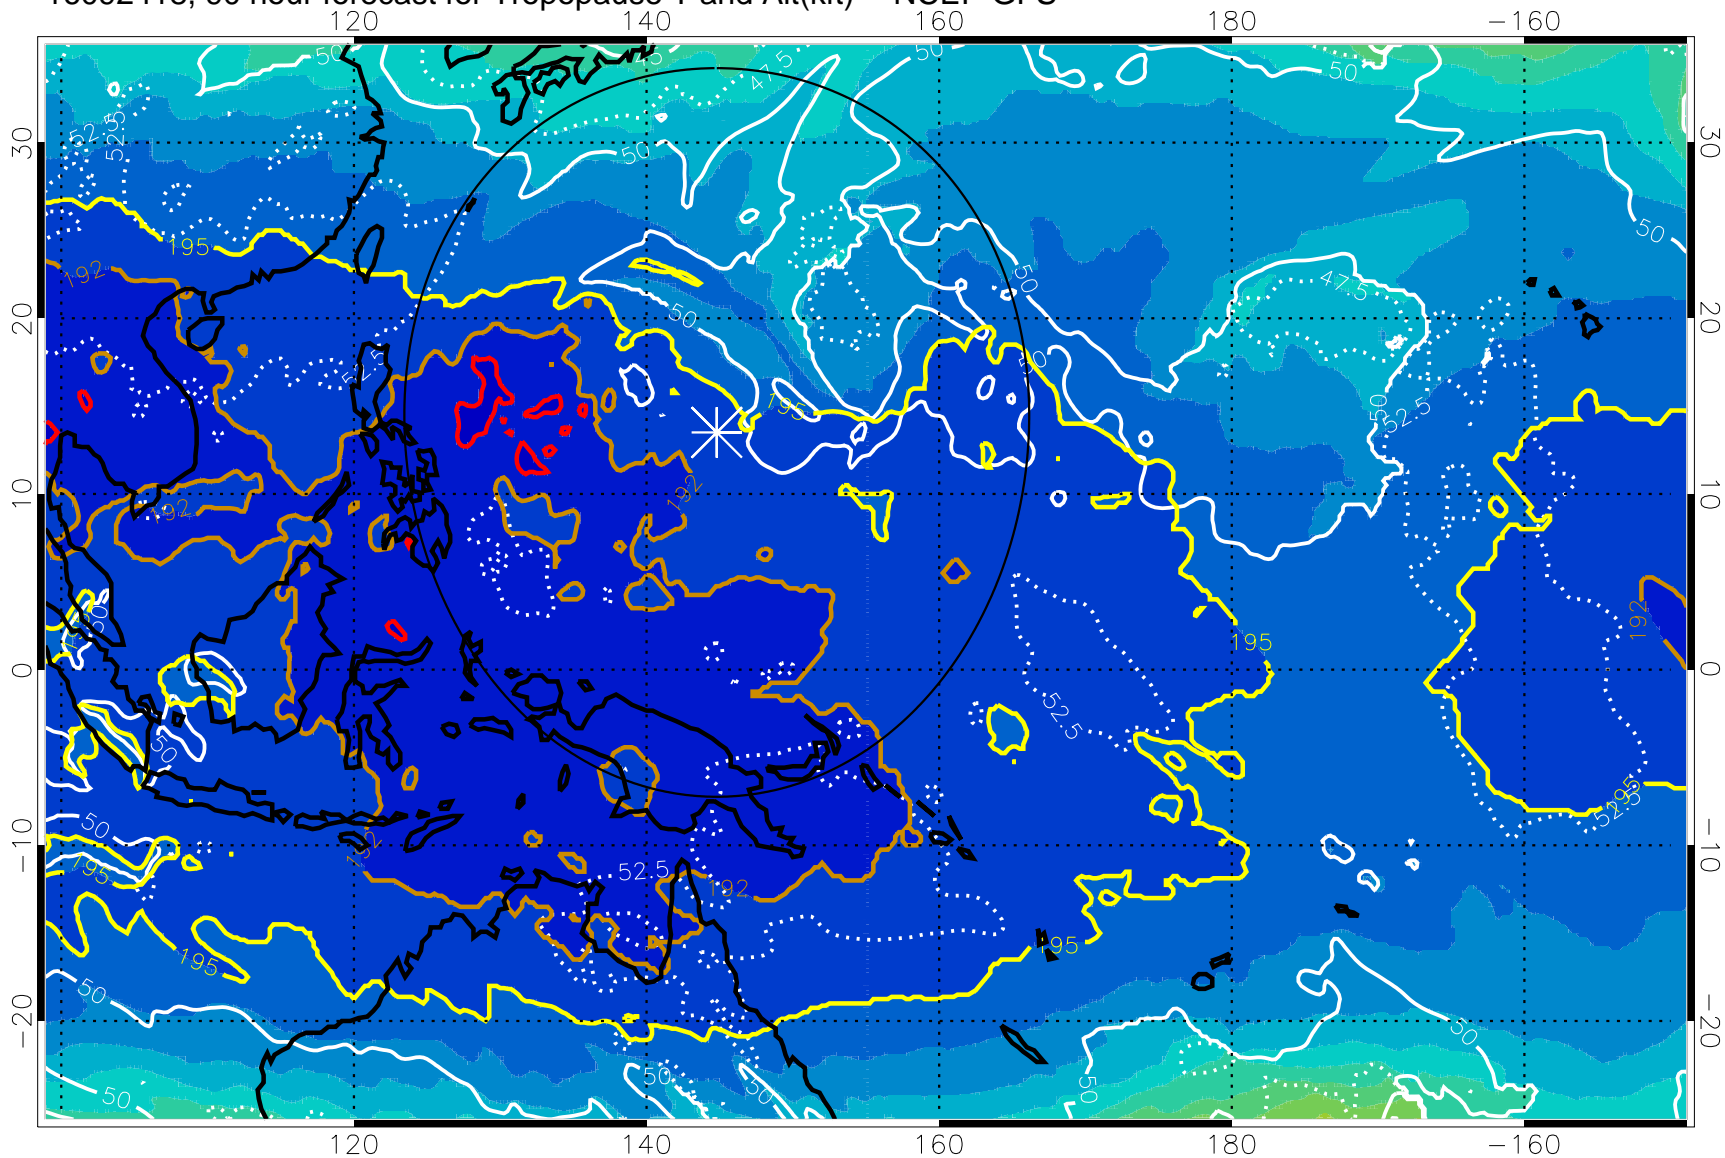

Range ring of 2304 km

16092412, 84 hour forecast for Tropopause T and Alt(kft) -- NCEP GFS

190 200 210 220 230  
Tropopause T, K

Tropopause Altitude in kft (white)

192.5K Isotherm 195K Isotherm  
187.5K Isotherm 190K Isotherm

Range ring of 2304 km

16092418, 90 hour forecast for Tropopause T and Alt(kft) -- NCEP GFS

190 200 210 220 230

Tropopause T, K

Tropopause Altitude in kft (white)

192.5K Isotherm 195K Isotherm  
187.5K Isotherm 190K Isotherm