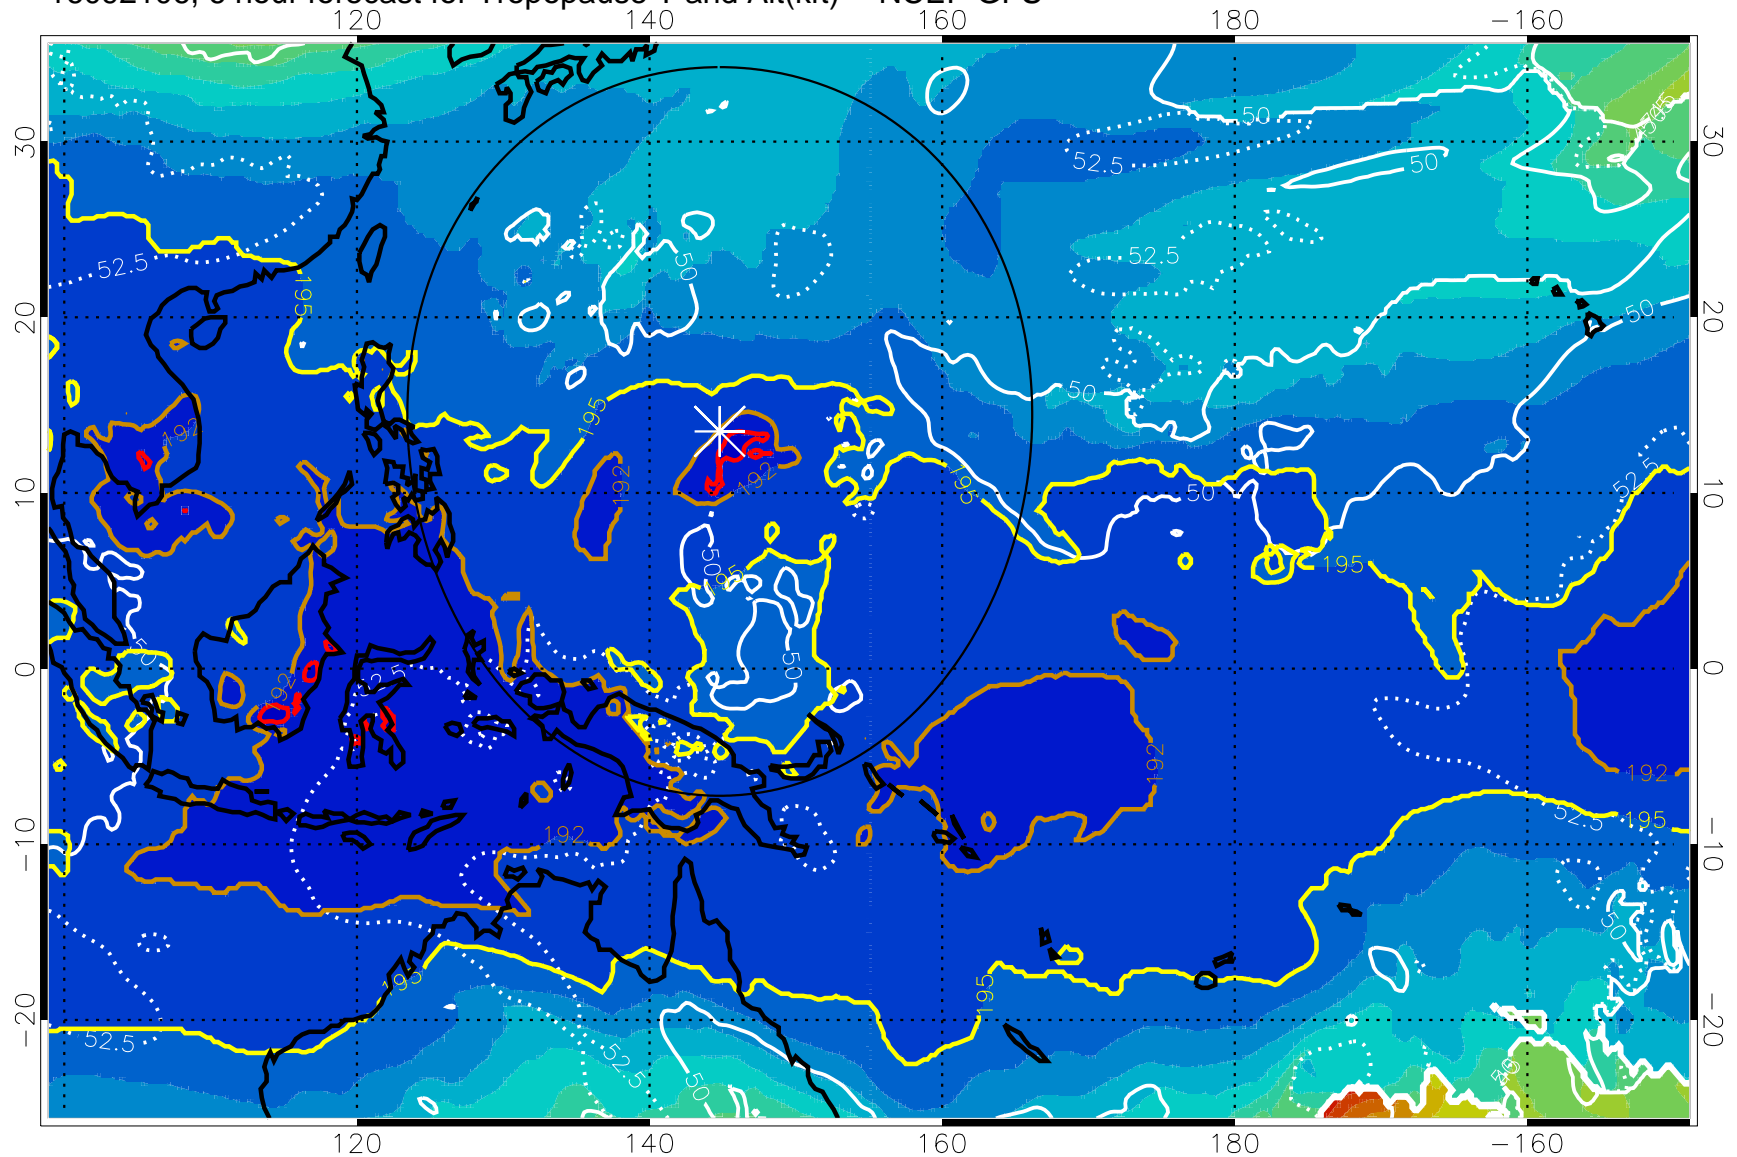

16092106, 6 hour forecast for Tropopause T and Alt(kft) -- NCEP GFS

190 200 210 220 230

Tropopause T, K

Tropopause Altitude in kft (white)

192.5K Isotherm 195K Isotherm

187.5K Isotherm 190K Isotherm

Range ring of 2304 km