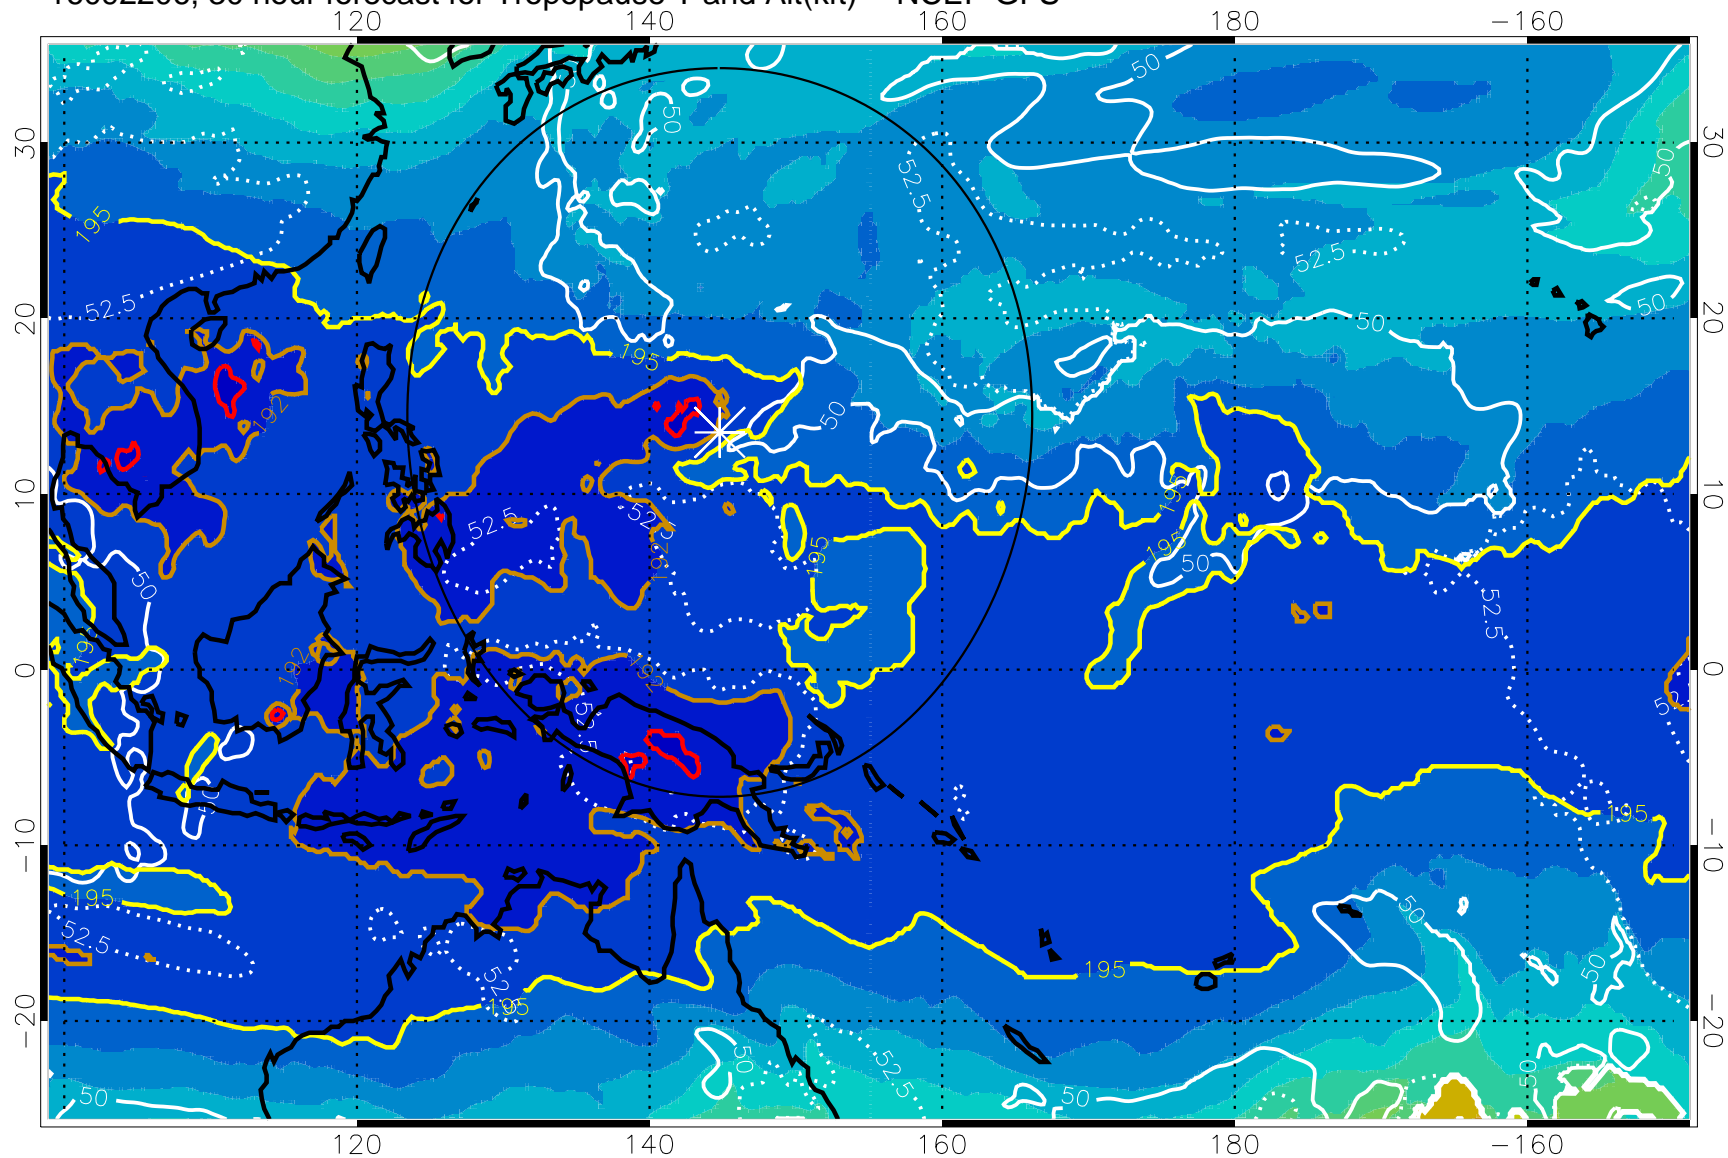

16092206, 30 hour forecast for Tropopause T and Alt(kft) -- NCEP GFS

190 200 210 220 230

Tropopause T, K

Tropopause Altitude in kft (white)

192.5K Isotherm 195K Isotherm
187.5K Isotherm 190K Isotherm

Range ring of 2304 km