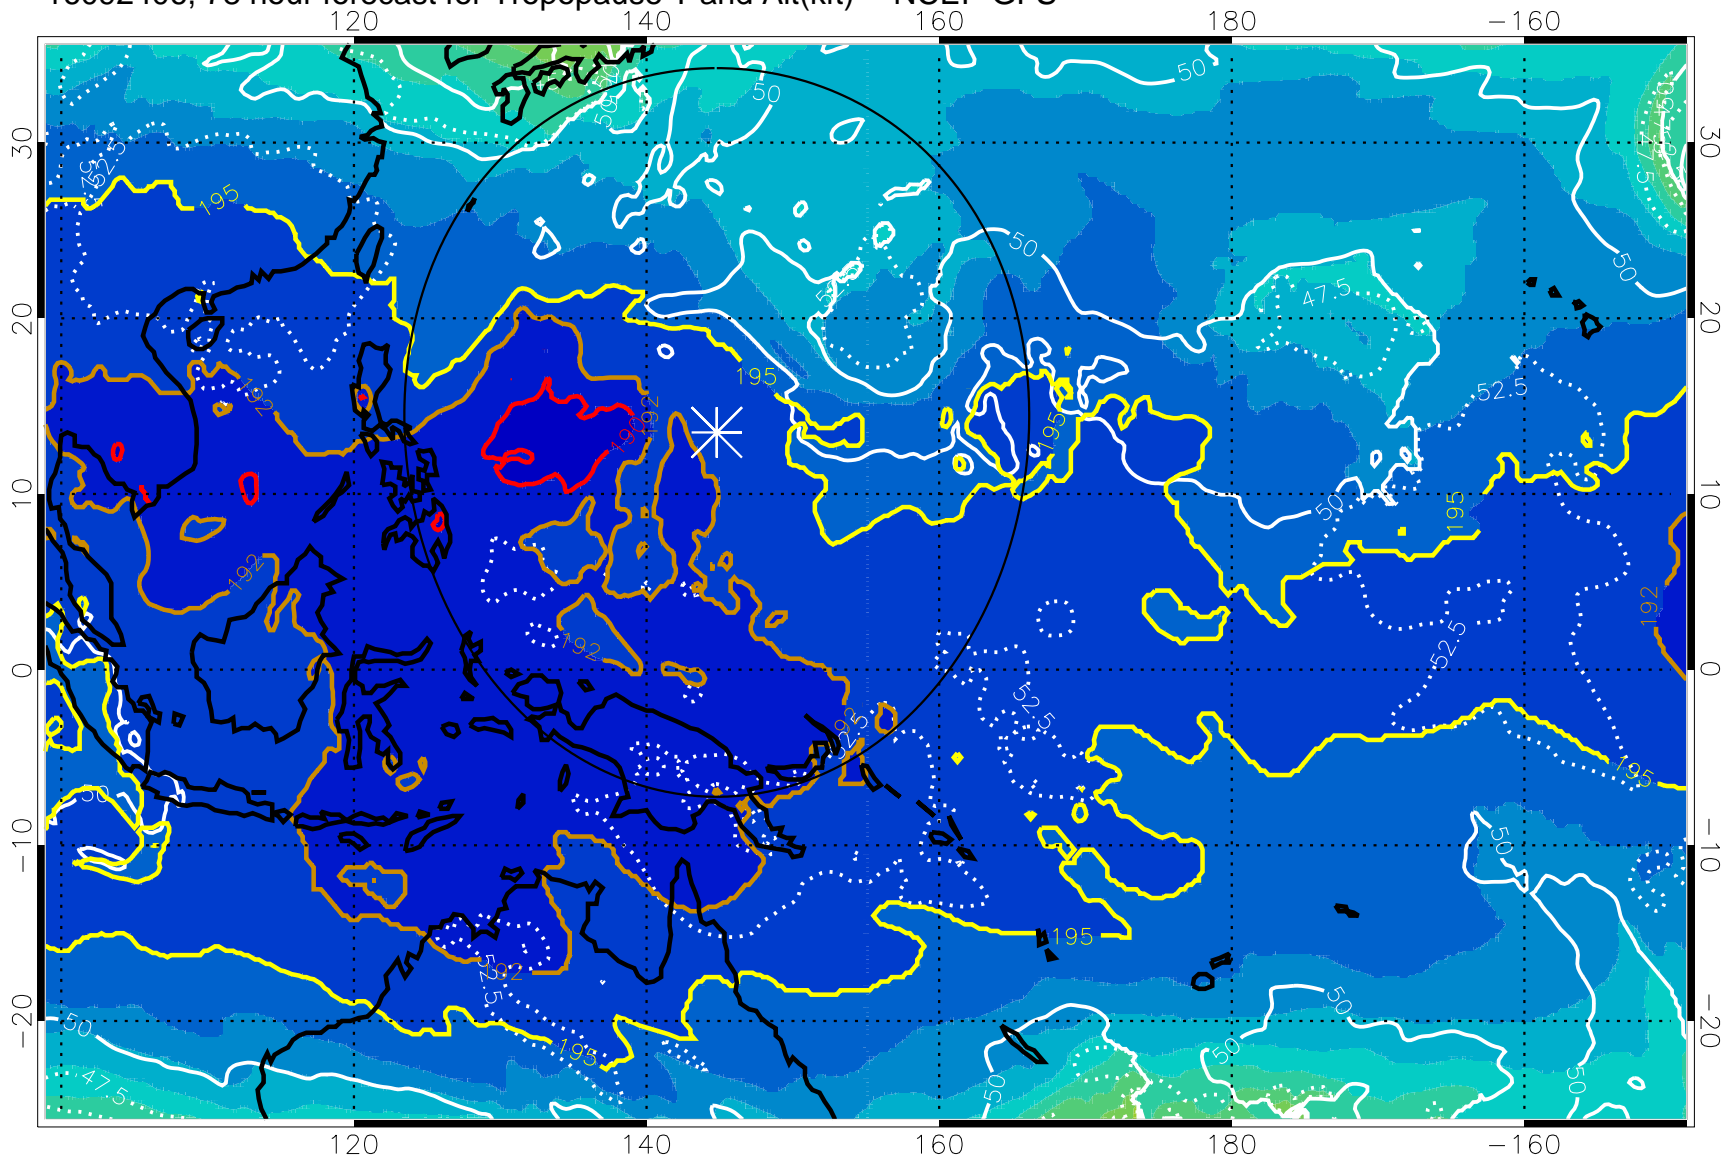

16092406, 78 hour forecast for Tropopause T and Alt(kft) -- NCEP GFS

190 200 210 220 230

Tropopause T, K

Tropopause Altitude in kft (white)

192.5K Isotherm 195K Isotherm
187.5K Isotherm 190K Isotherm

Range ring of 2304 km