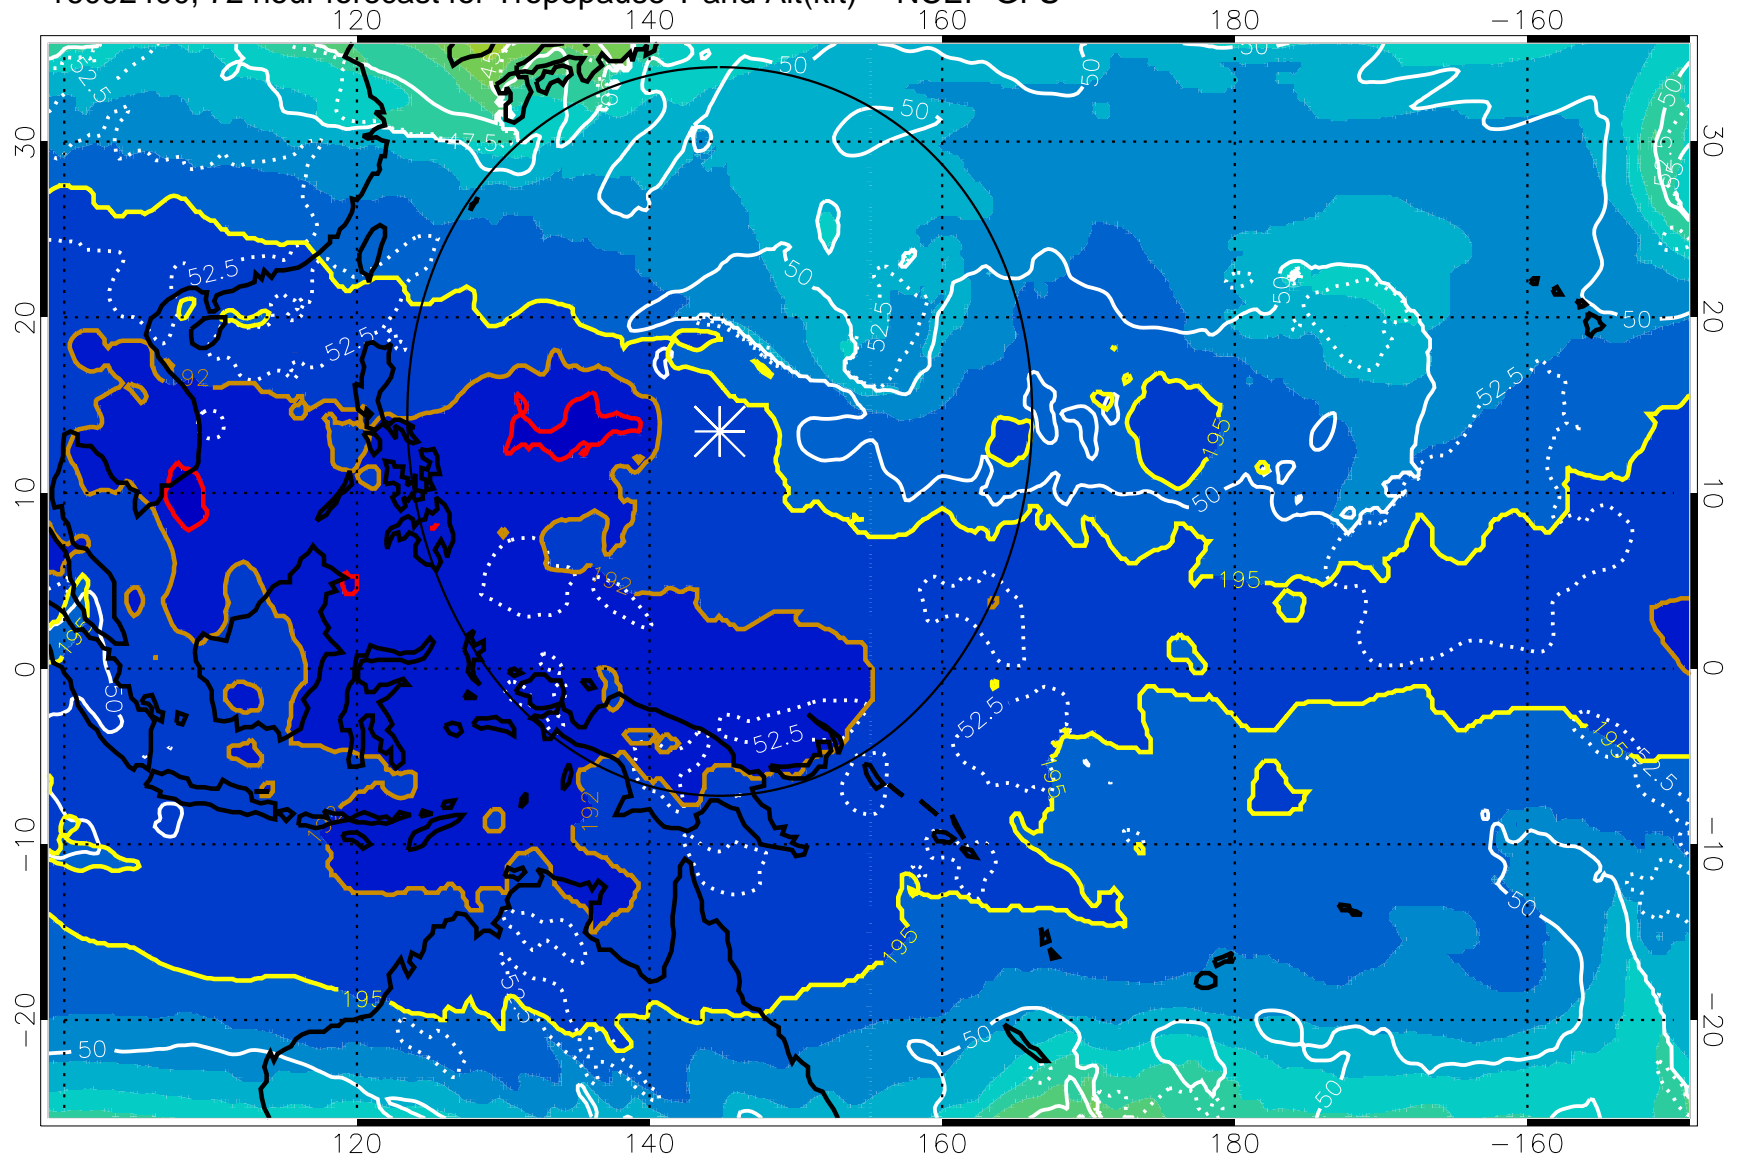

16092400, 72 hour forecast for Tropopause T and Alt(kft) -- NCEP GFS

190 200 210 220 230
Tropopause T, K

Tropopause Altitude in kft (white)

192.5K Isotherm 195K Isotherm
187.5K Isotherm 190K Isotherm

Range ring of 2304 km