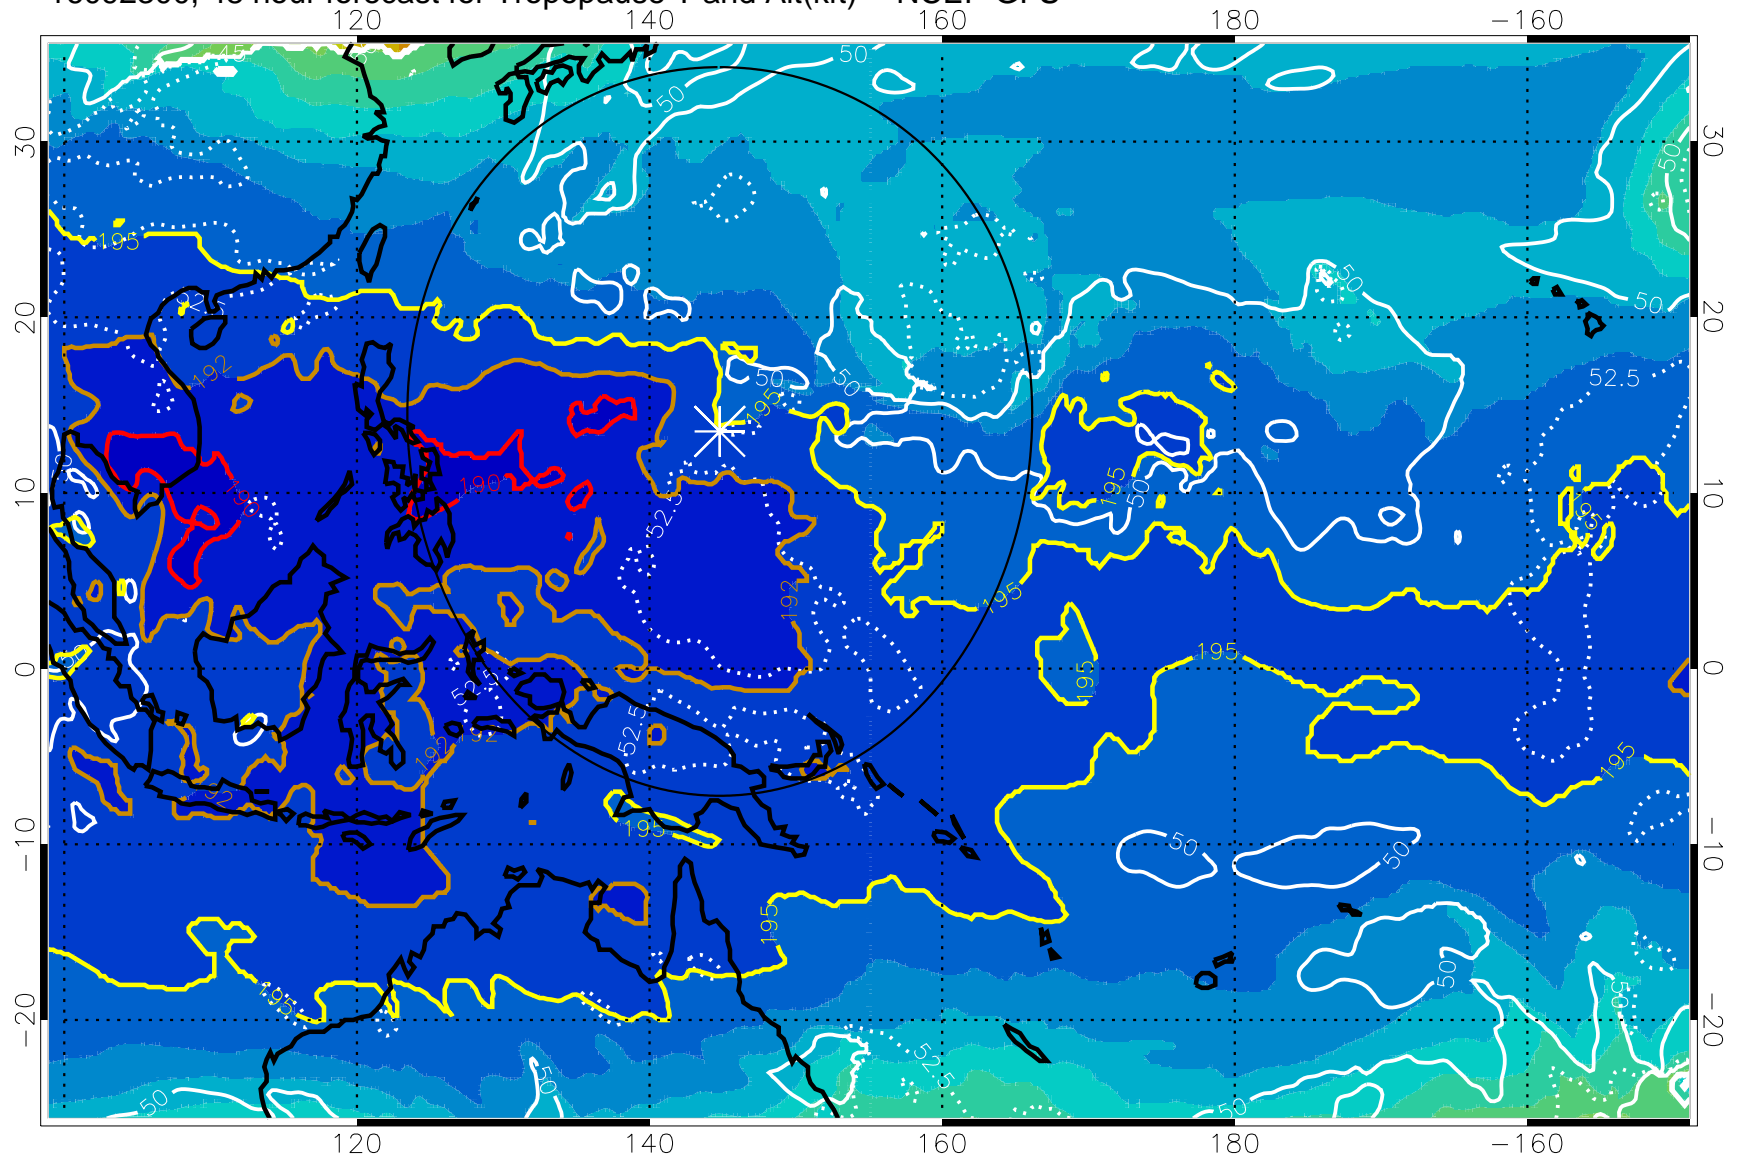

16092300, 48 hour forecast for Tropopause T and Alt(kft) -- NCEP GFS

190 200 210 220 230
Tropopause T, K

Tropopause Altitude in kft (white)

192.5K Isotherm 195K Isotherm
187.5K Isotherm 190K Isotherm

Range ring of 2304 km