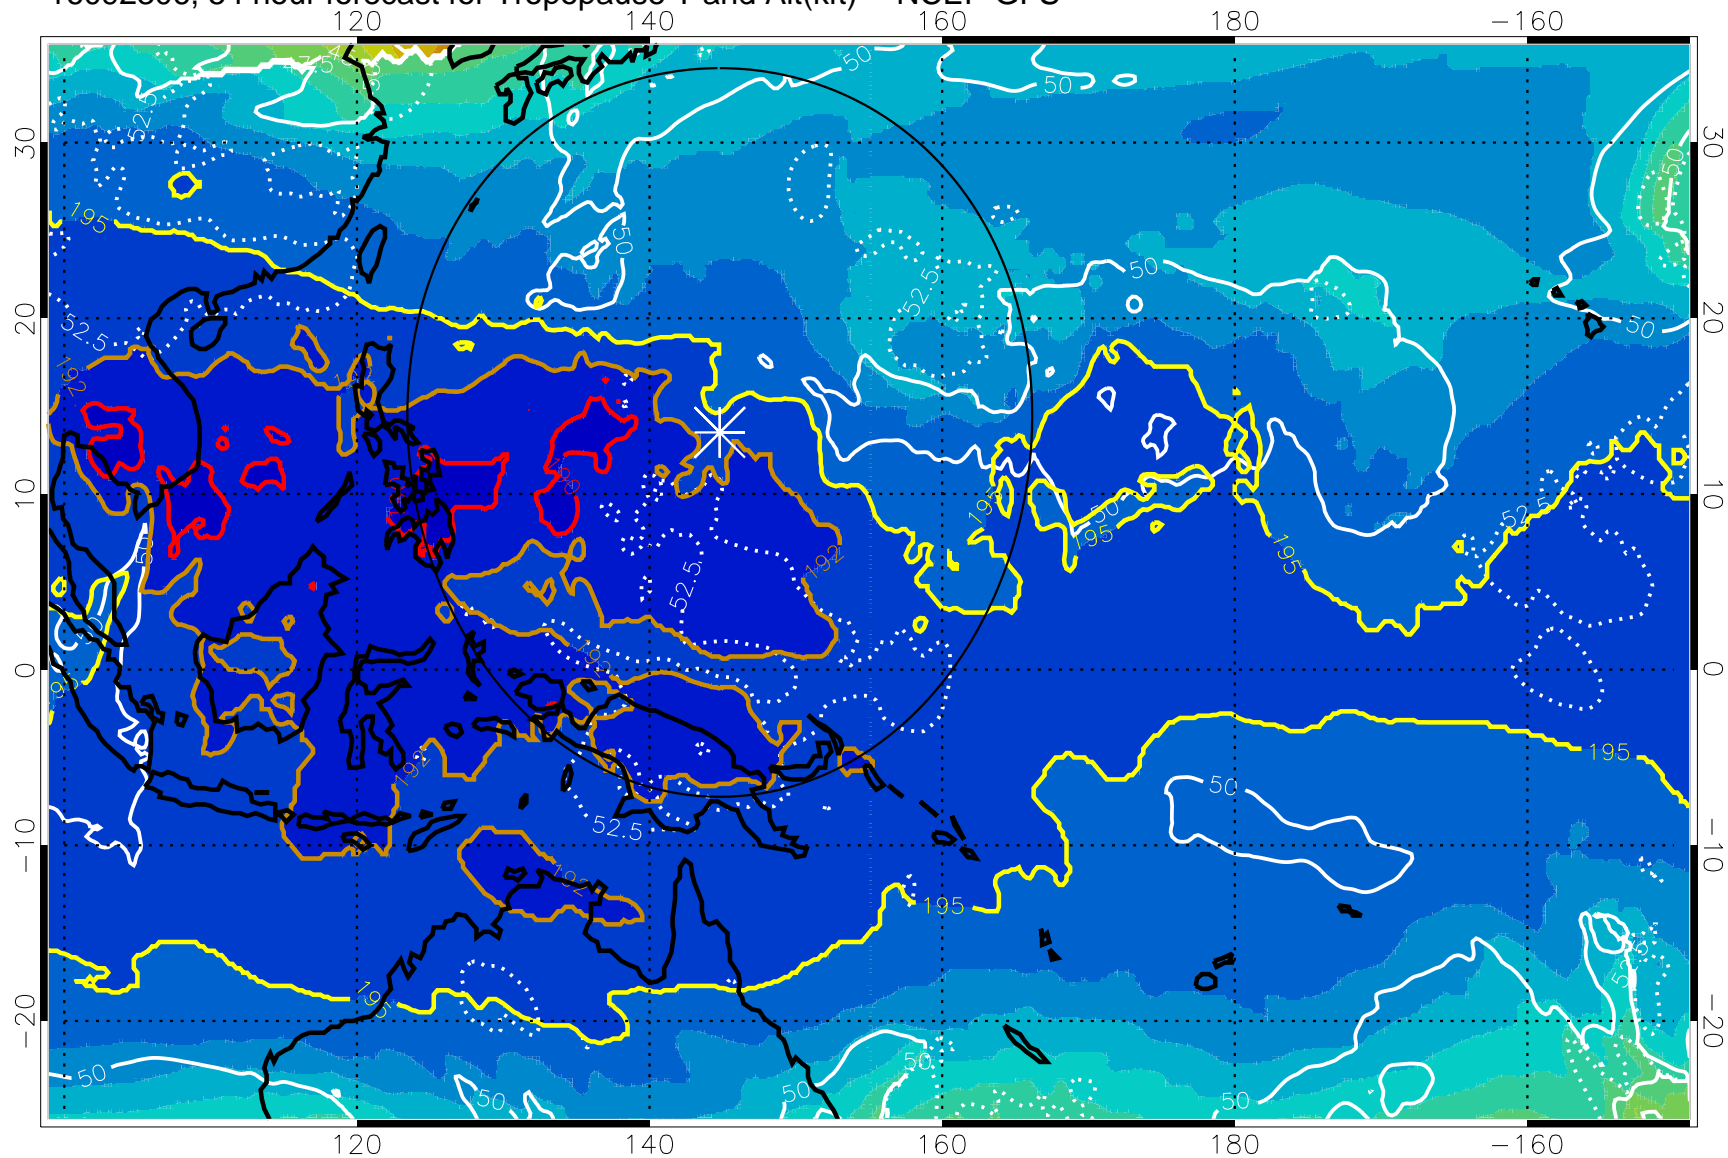

16092306, 54 hour forecast for Tropopause T and Alt(kft) -- NCEP GFS

190 200 210 220 230

Tropopause T, K

Tropopause Altitude in kft (white)

192.5K Isotherm 195K Isotherm
187.5K Isotherm 190K Isotherm

Range ring of 2304 km