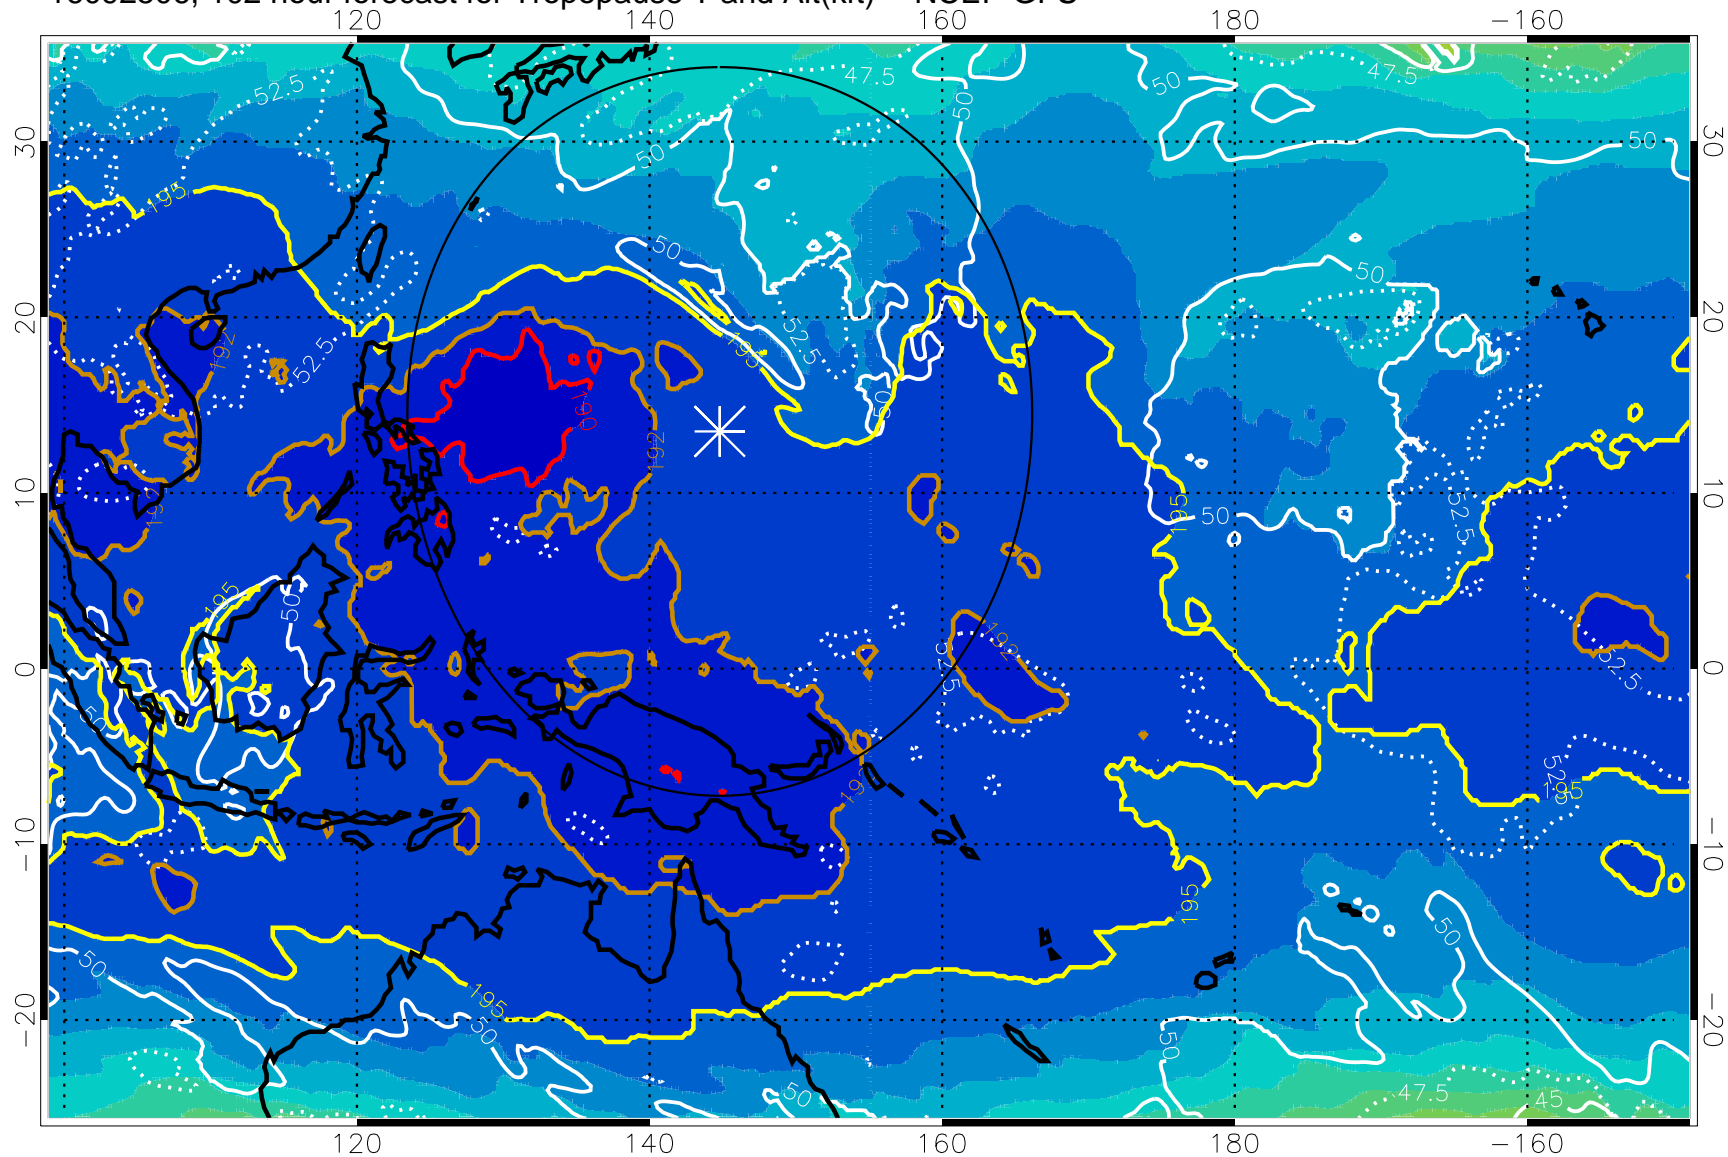

16092506, 102 hour forecast for Tropopause T and Alt(kft) -- NCEP GFS