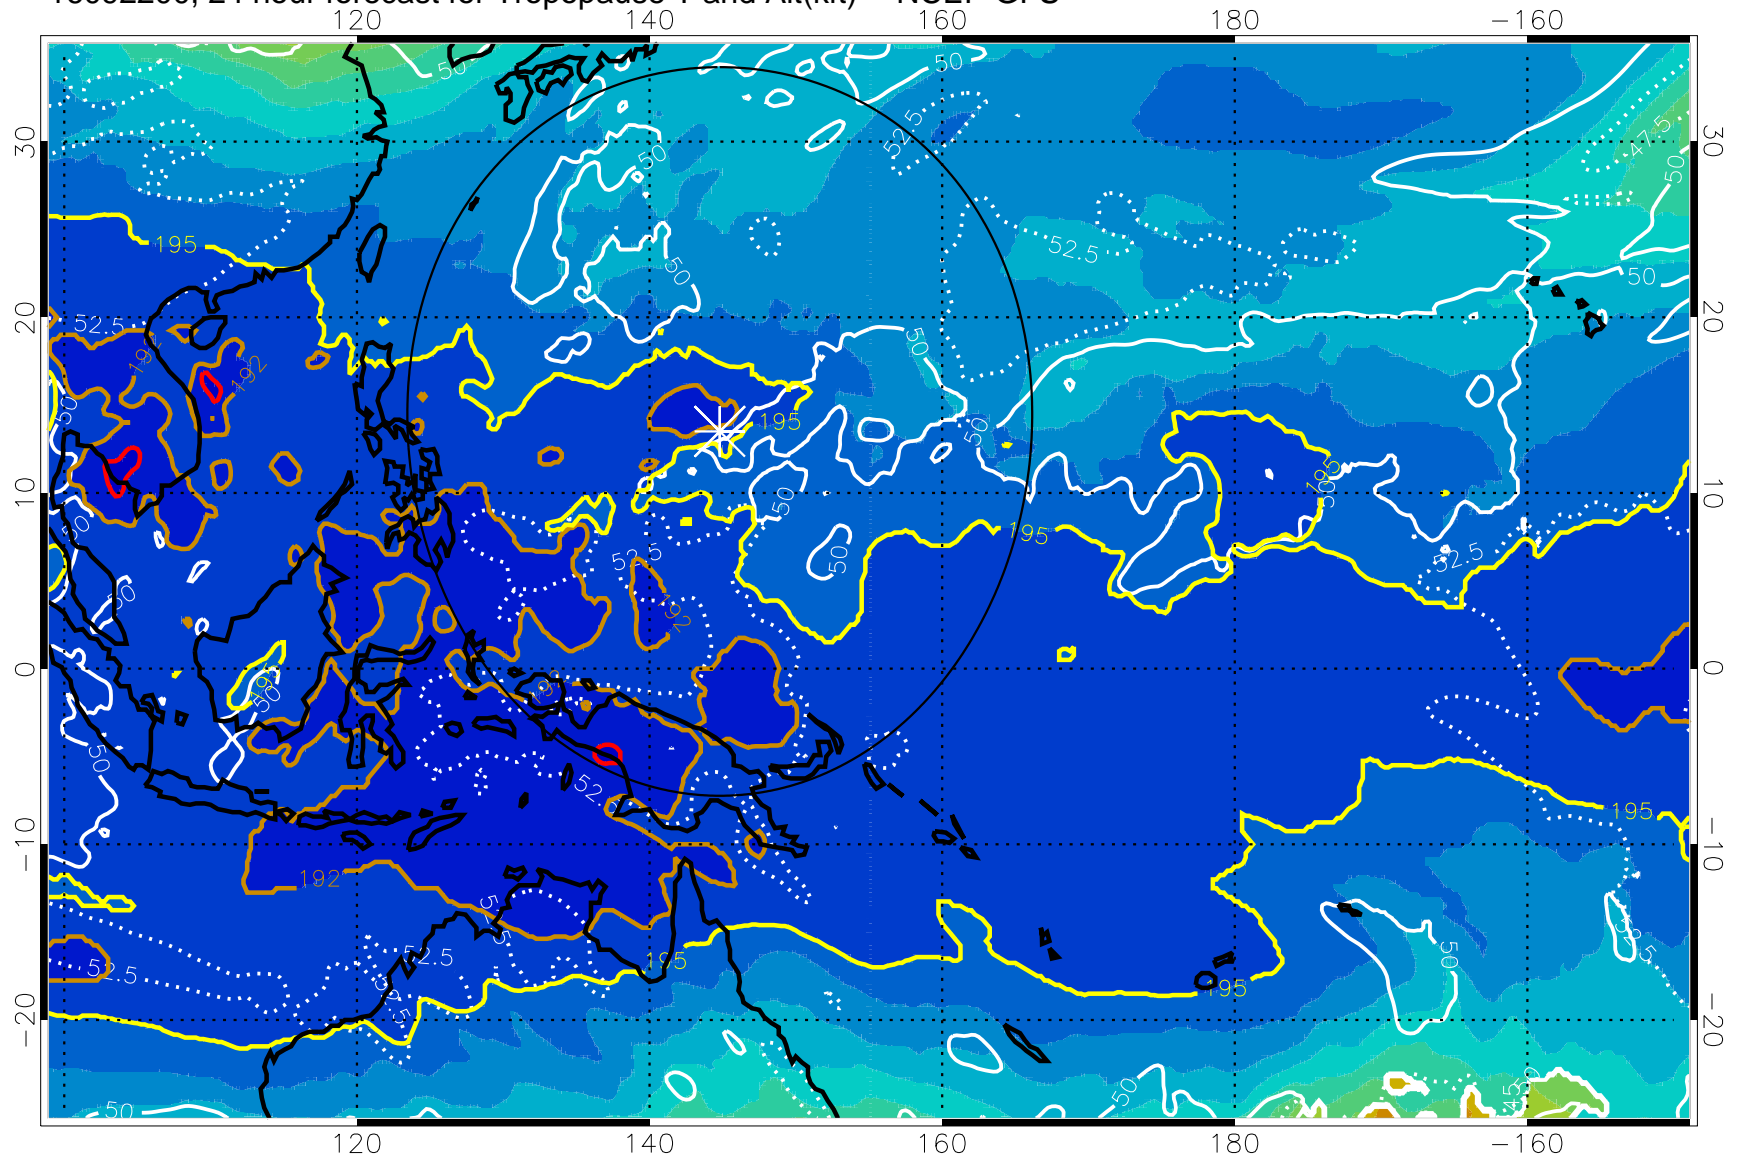

16092200, 24 hour forecast for Tropopause T and Alt(kft) -- NCEP GFS

190 200 210 220 230

Tropopause T, K

Tropopause Altitude in kft (white)

192.5K Isotherm 195K Isotherm
187.5K Isotherm 190K Isotherm

Range ring of 2304 km