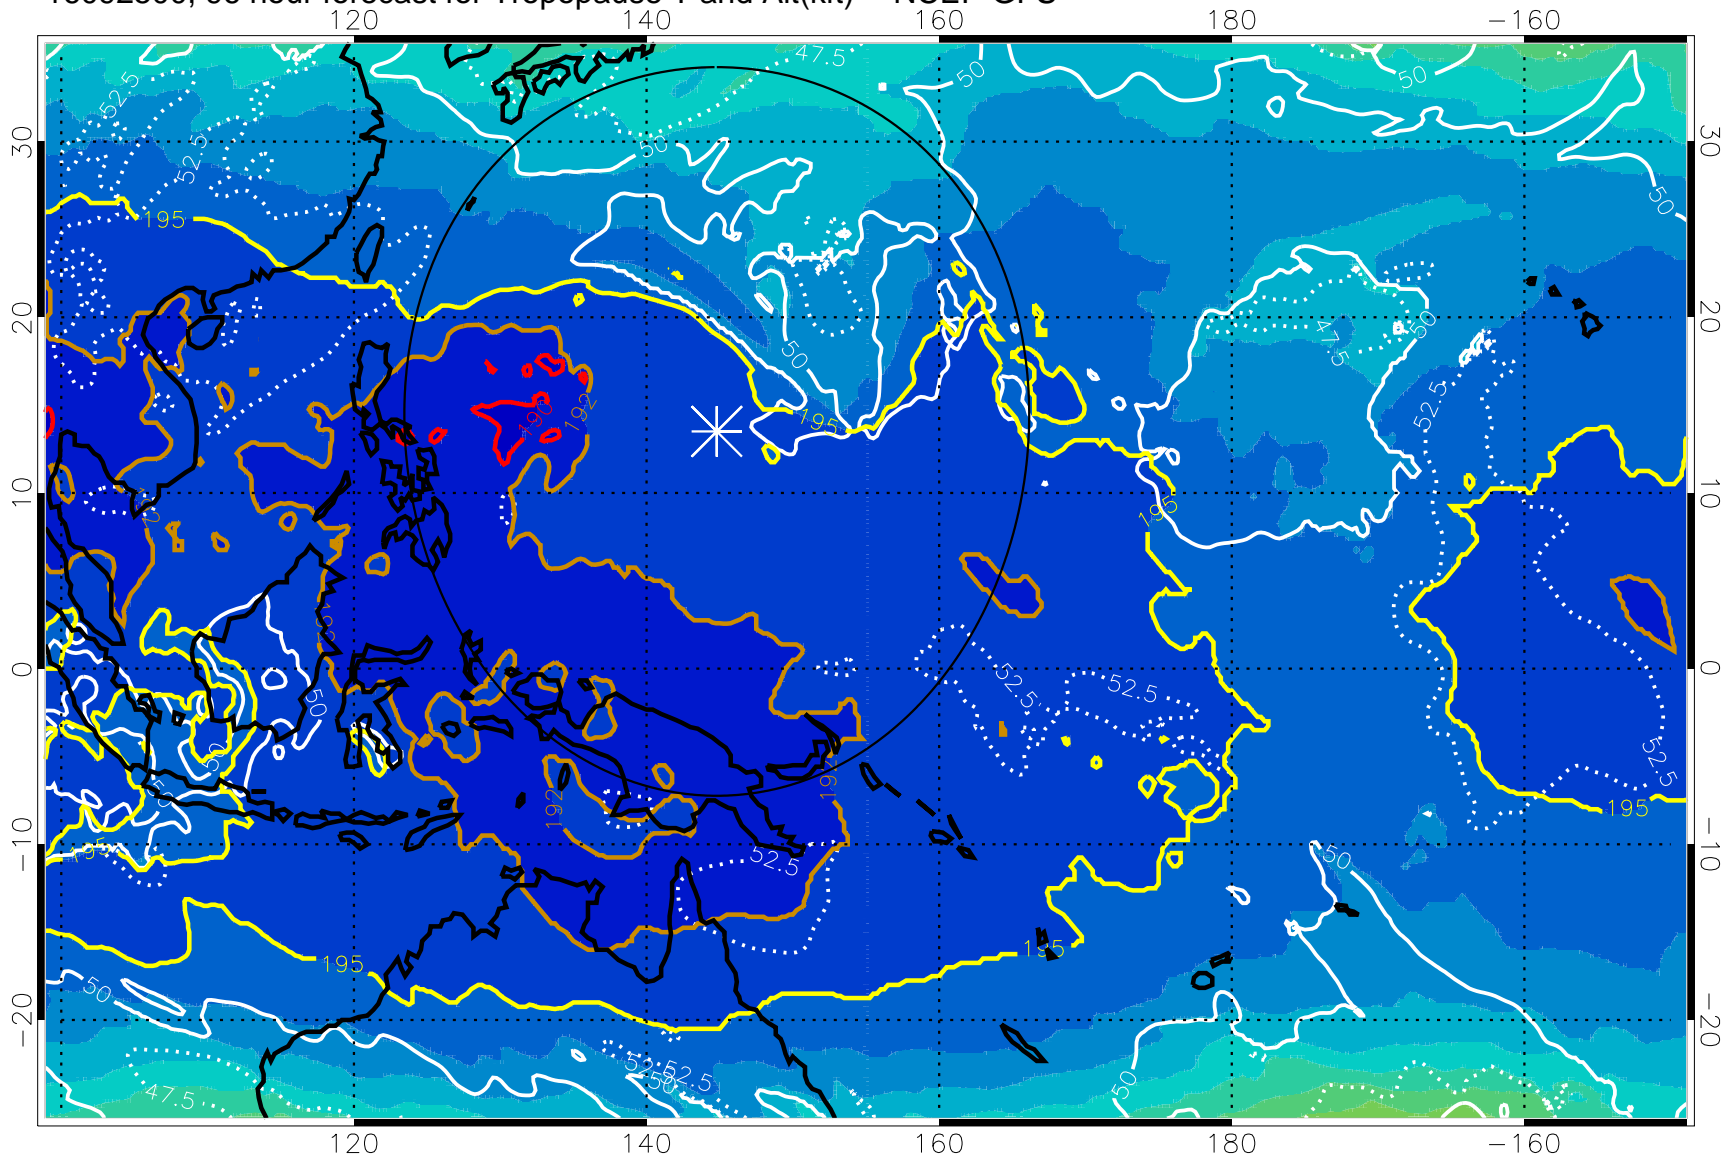

Range ring of 2304 km

16092418, 90 hour forecast for Tropopause T and Alt(kft) -- NCEP GFS

190 200 210 220 230

Tropopause T, K

Tropopause Altitude in kft (white)

192.5K Isotherm 195K Isotherm  
187.5K Isotherm 190K Isotherm

Range ring of 2304 km

16092500, 96 hour forecast for Tropopause T and Alt(kft) -- NCEP GFS

190 200 210 220 230

Tropopause T, K

Tropopause Altitude in kft (white)

192.5K Isotherm 195K Isotherm

187.5K Isotherm 190K Isotherm