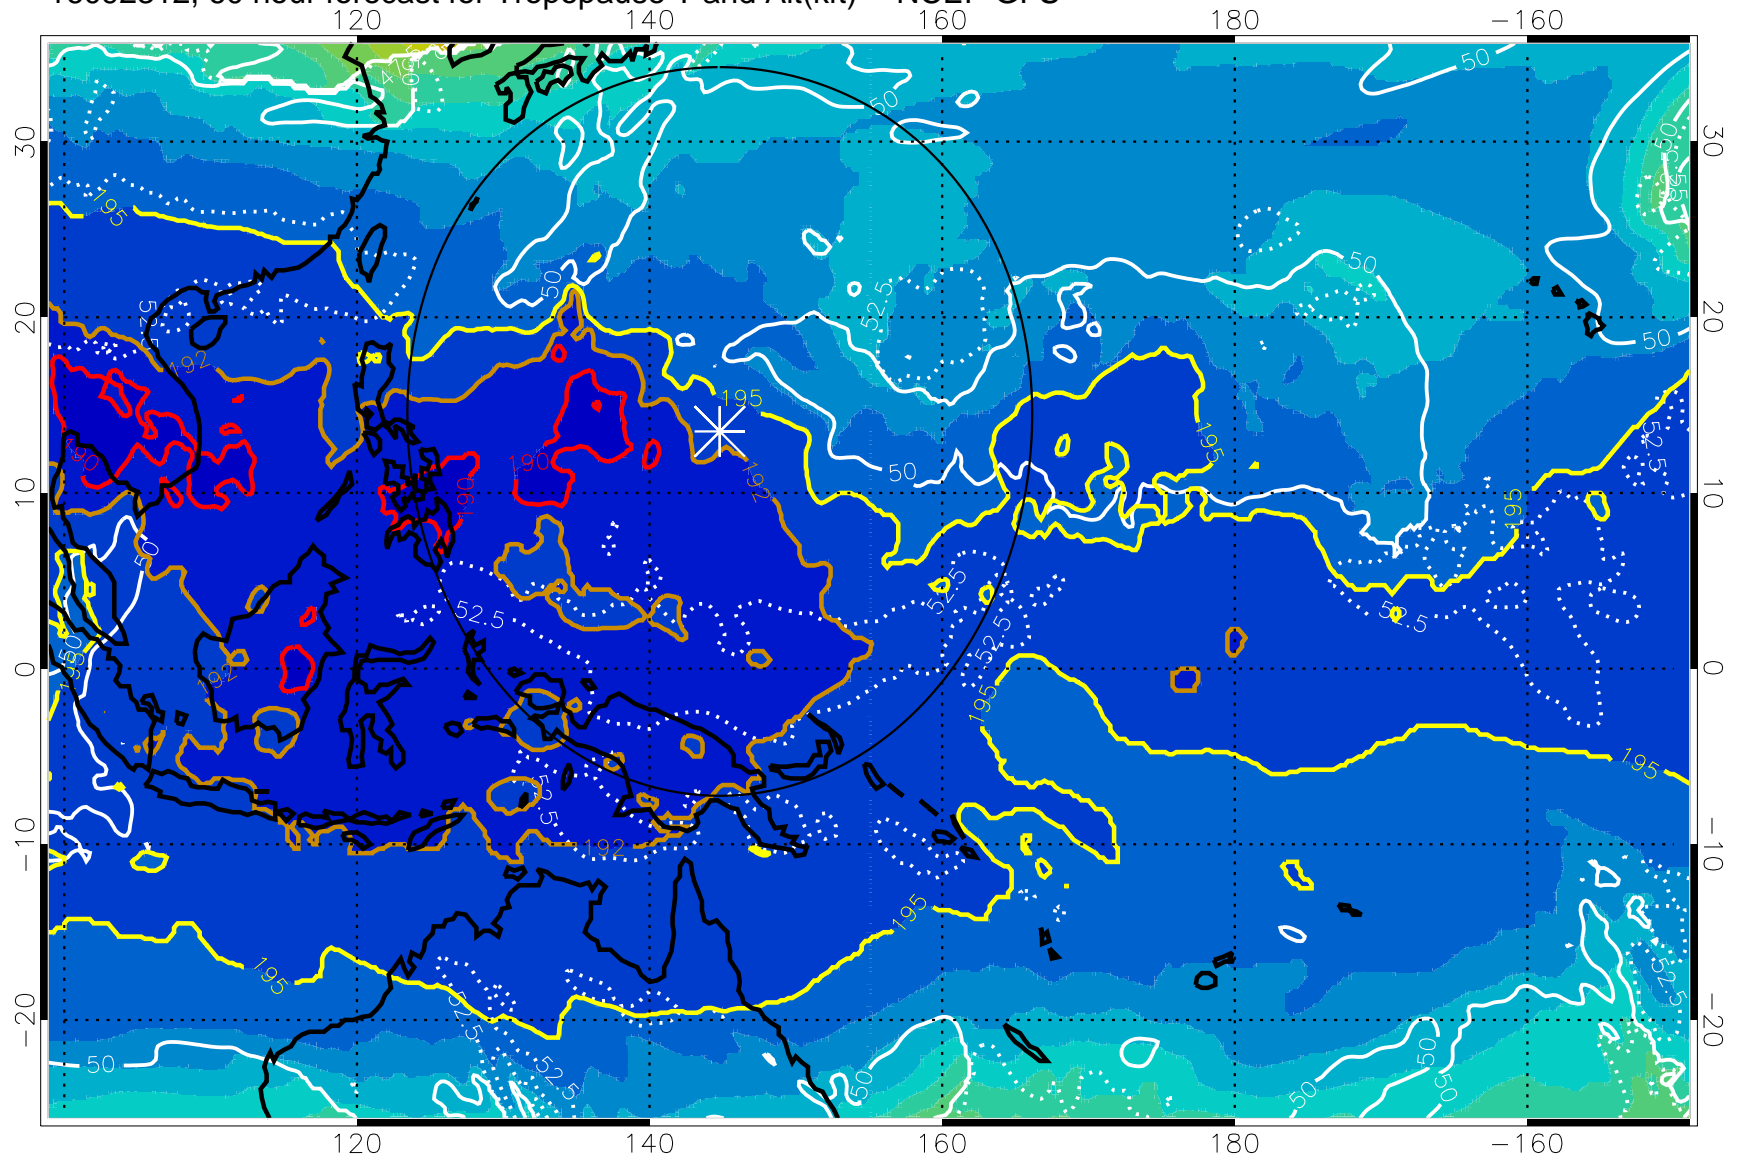

16092312, 60 hour forecast for Tropopause T and Alt(kft) -- NCEP GFS

190   200   210   220   230
Tropopause T, K

Tropopause Altitude in kft (white)

192.5K Isotherm   195K Isotherm
187.5K Isotherm   190K Isotherm

Range ring of 2304 km