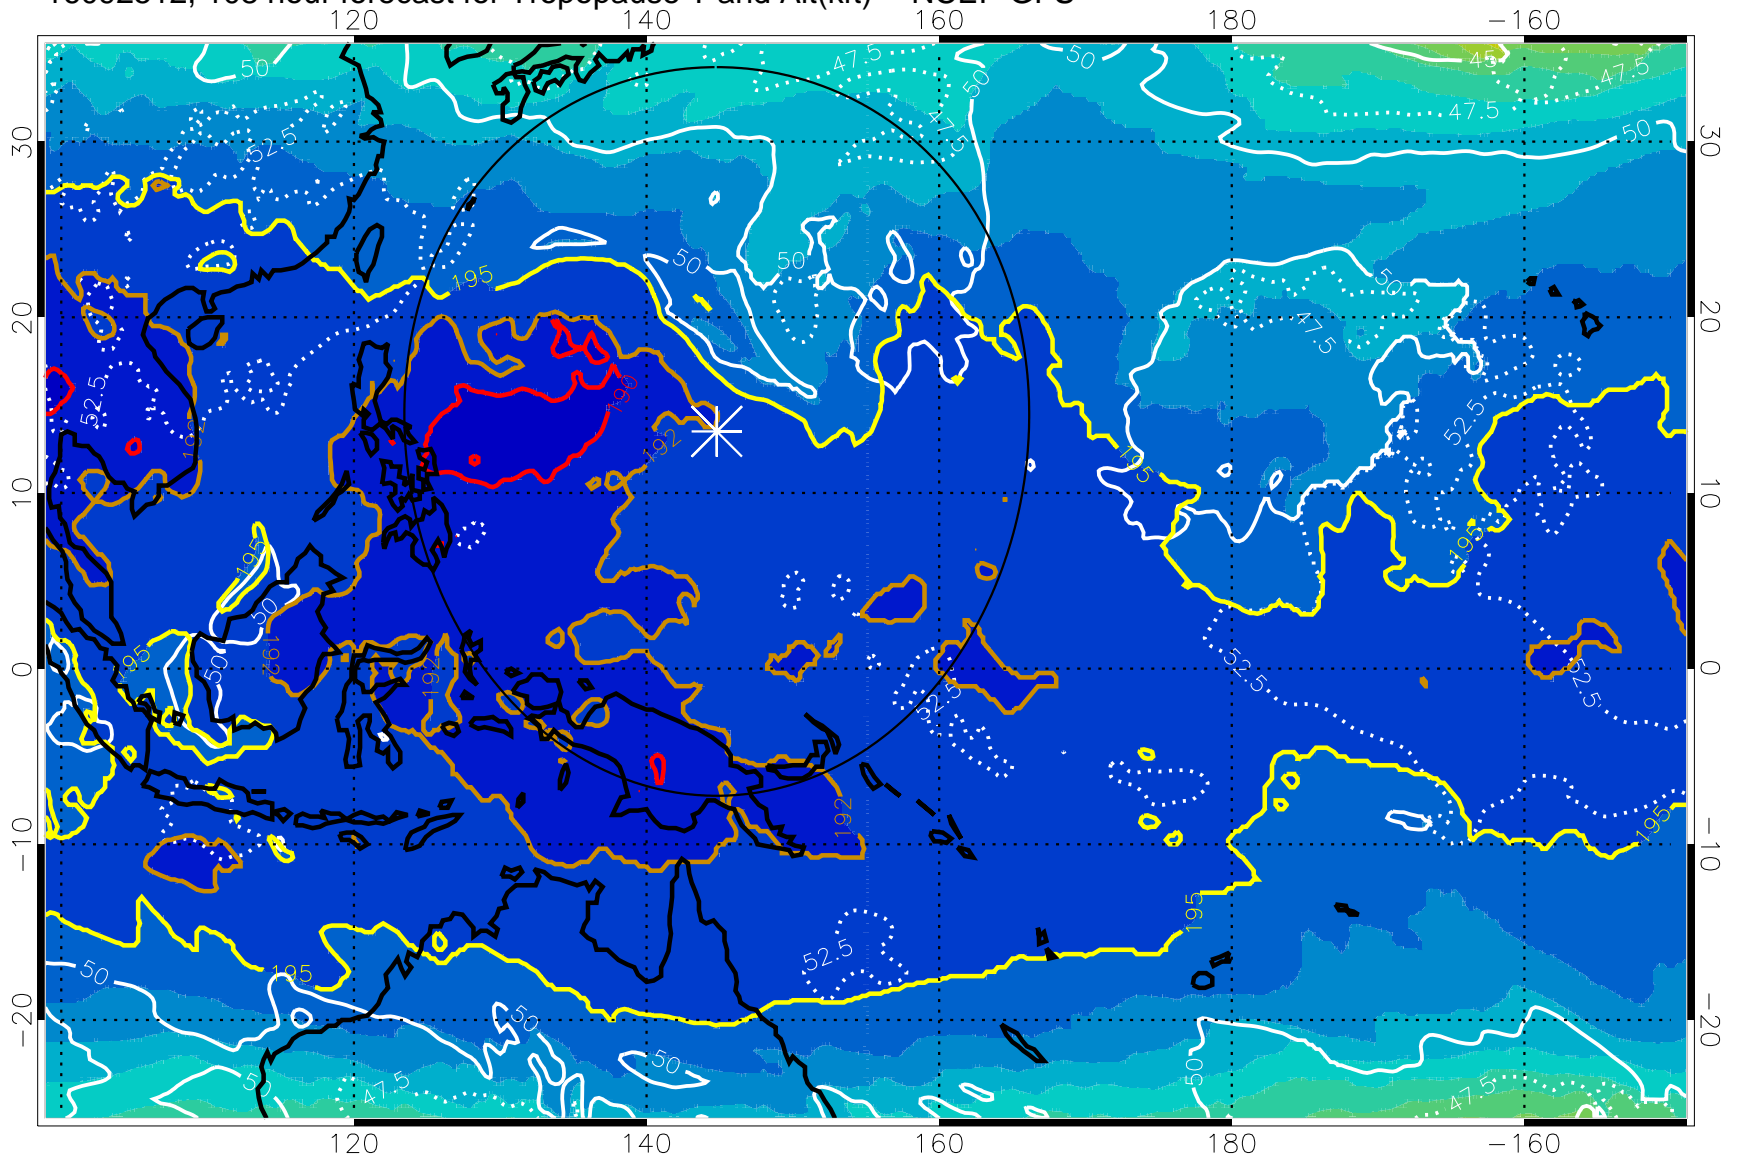

16092512, 108 hour forecast for Tropopause T and Alt(kft) -- NCEP GFS

190 200 210 220 230

Tropopause T, K

Tropopause Altitude in kft (white)

192.5K Isotherm 195K Isotherm

187.5K Isotherm 190K Isotherm

Range ring of 2304 km