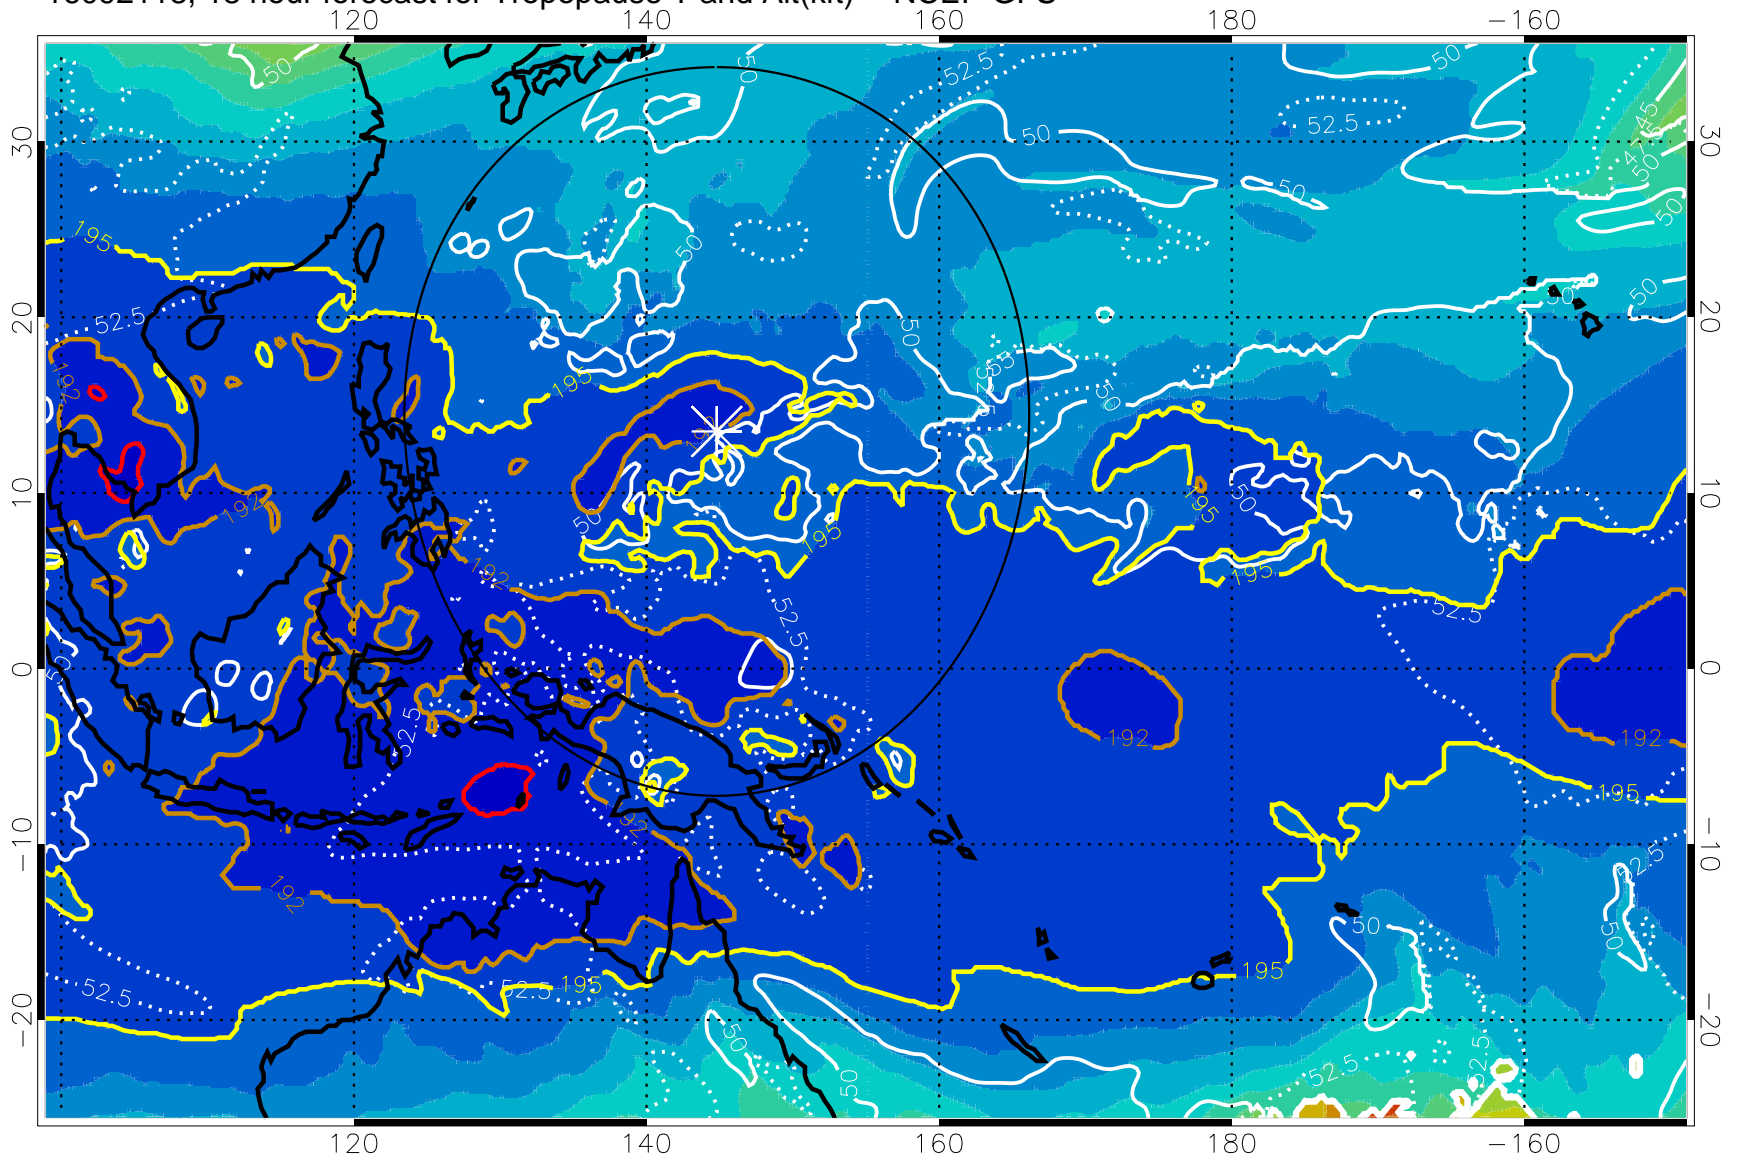

16092118, 18 hour forecast for Tropopause T and Alt(kft) -- NCEP GFS

190 200 210 220 230

Tropopause T, K

Tropopause Altitude in kft (white)

192.5K Isotherm 195K Isotherm

187.5K Isotherm 190K Isotherm

Range ring of 2304 km