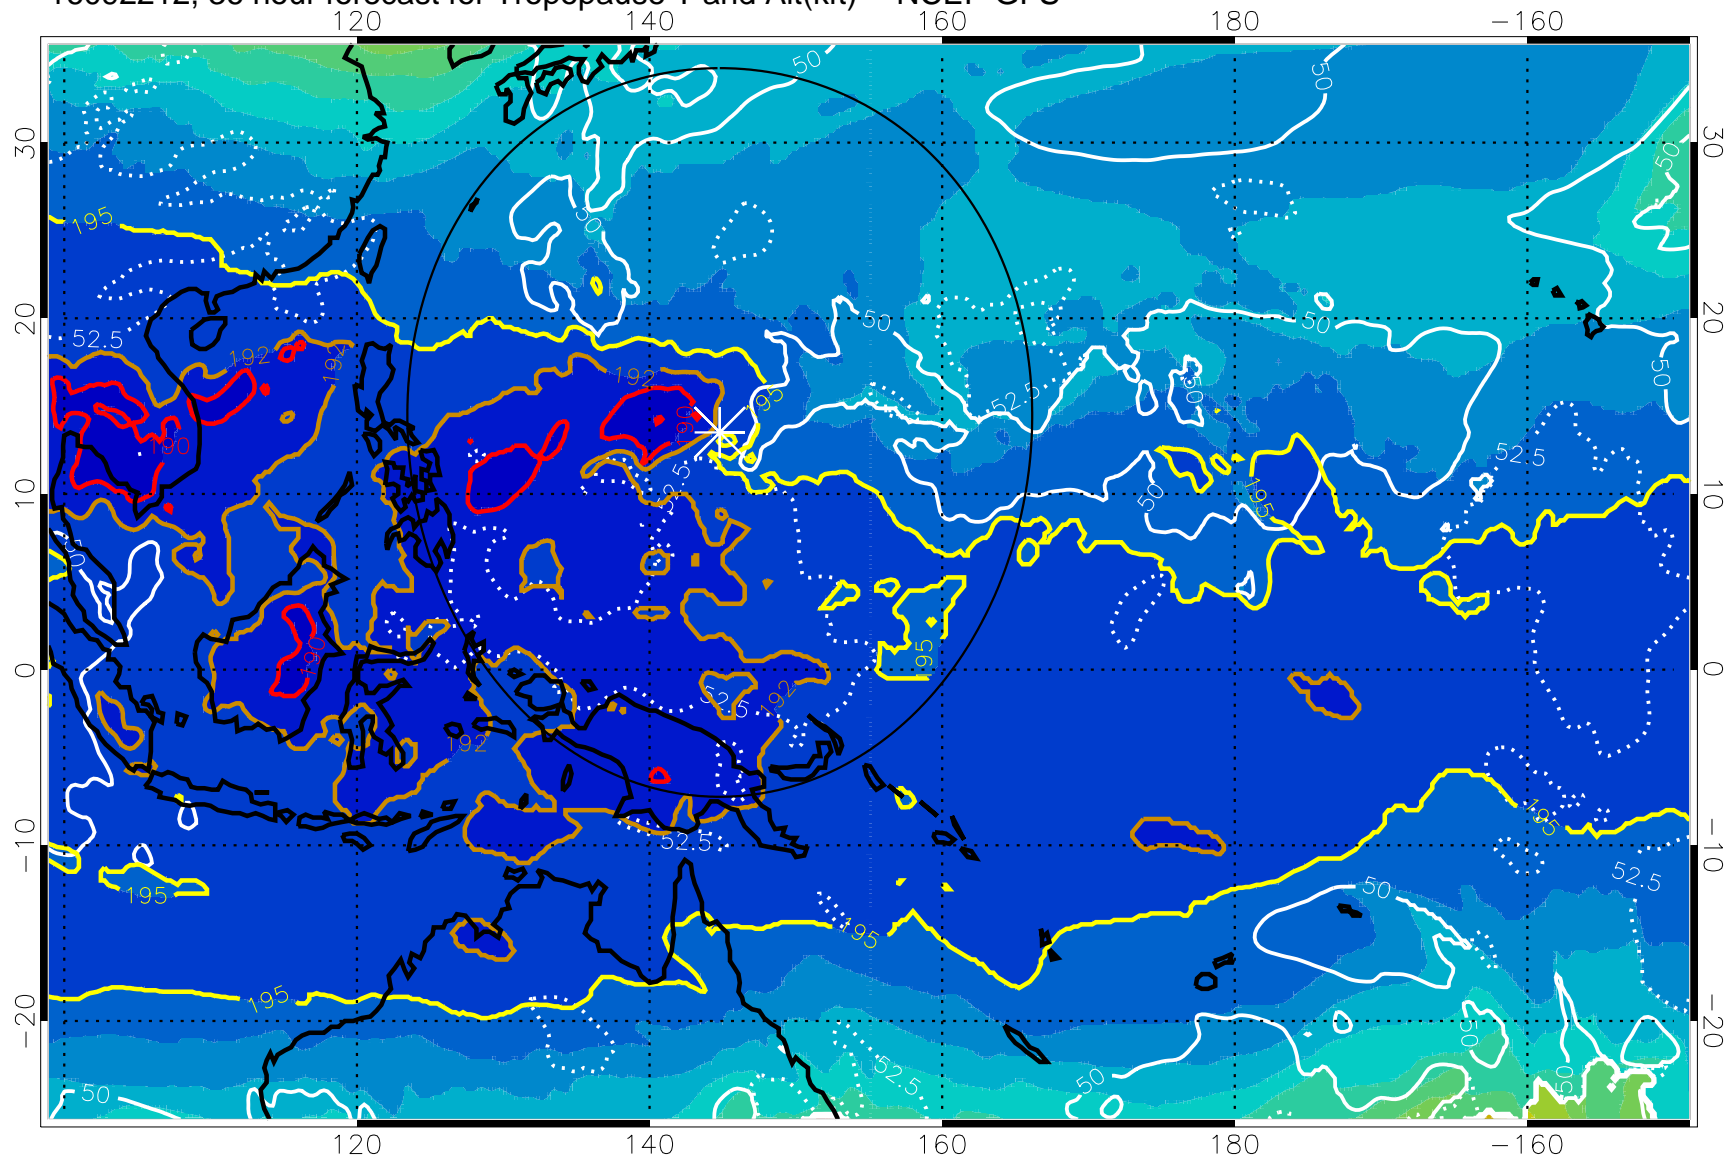

16092212, 36 hour forecast for Tropopause T and Alt(kft) -- NCEP GFS

190 200 210 220 230

Tropopause T, K

Tropopause Altitude in kft (white)

192.5K Isotherm 195K Isotherm

187.5K Isotherm 190K Isotherm

Range ring of 2304 km