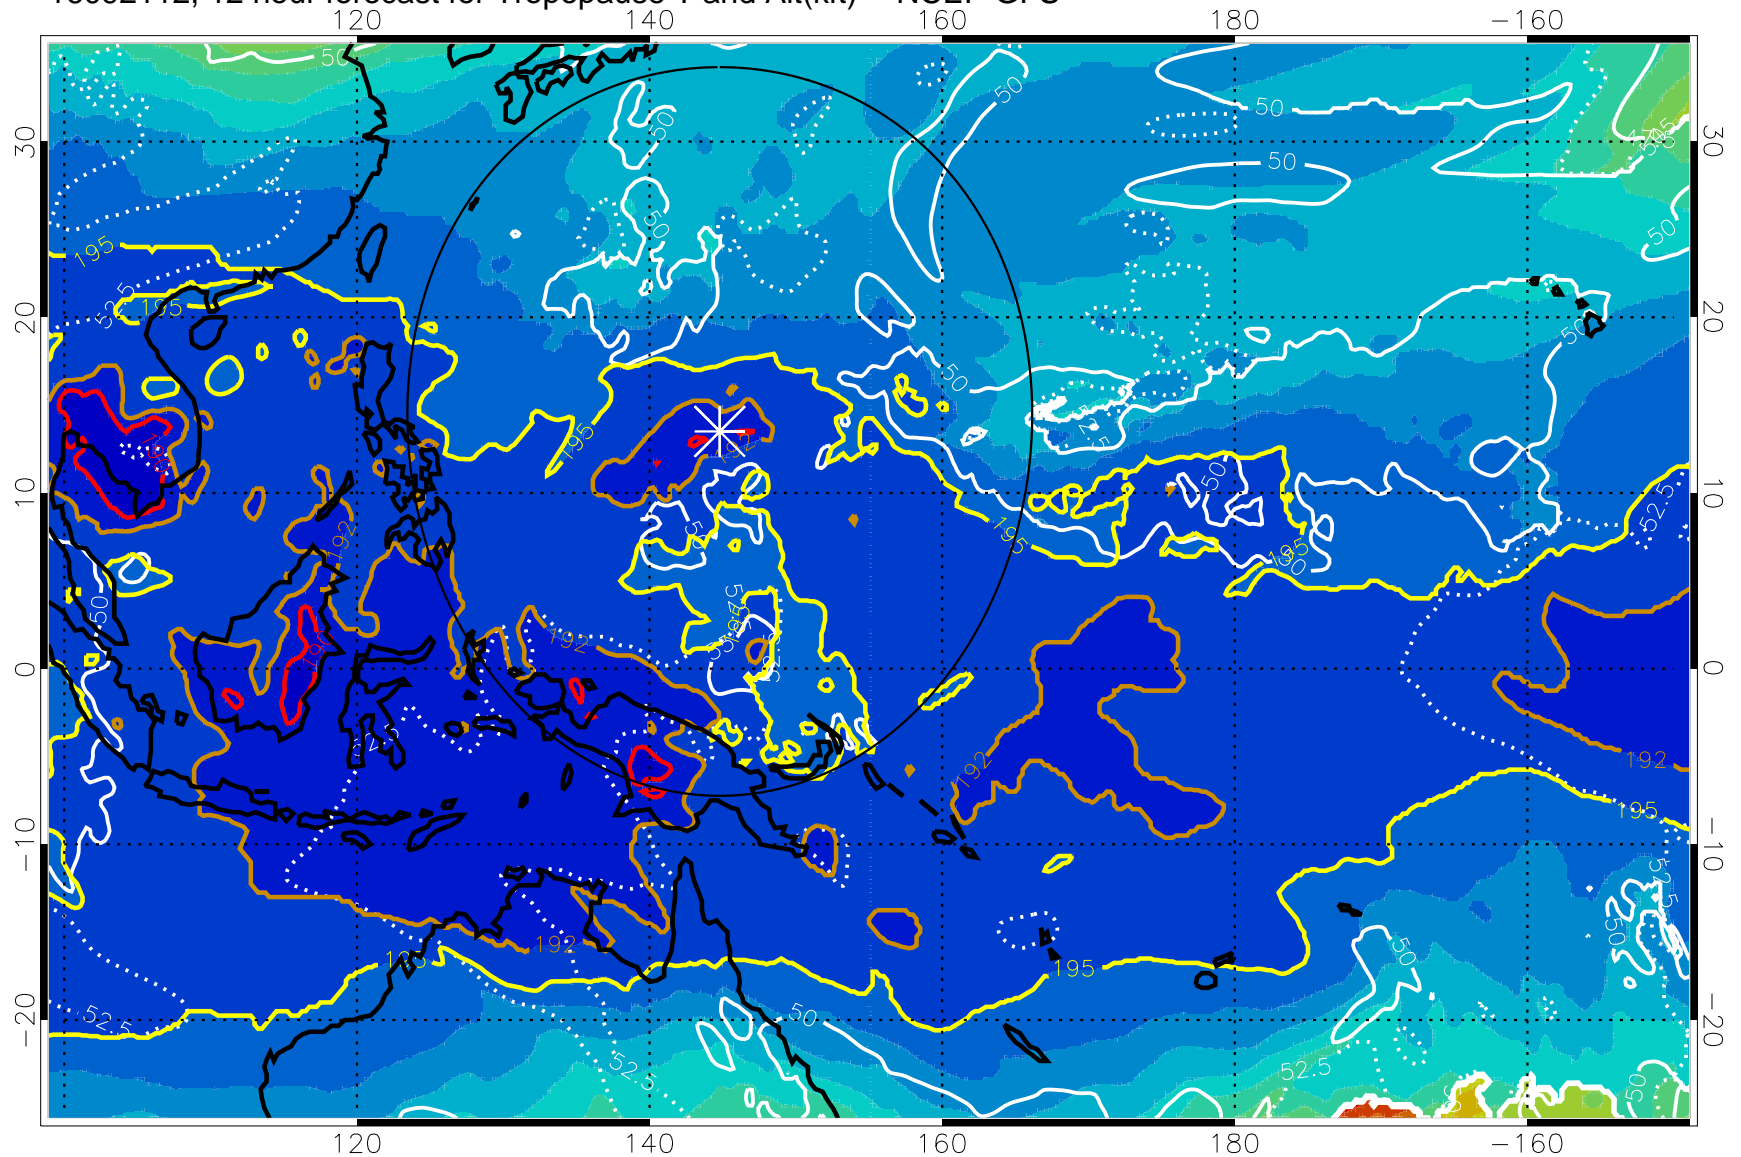

16092112, 12 hour forecast for Tropopause T and Alt(kft) -- NCEP GFS

190 200 210 220 230

Tropopause T, K

Tropopause Altitude in kft (white)

192.5K Isotherm 195K Isotherm

187.5K Isotherm 190K Isotherm

Range ring of 2304 km