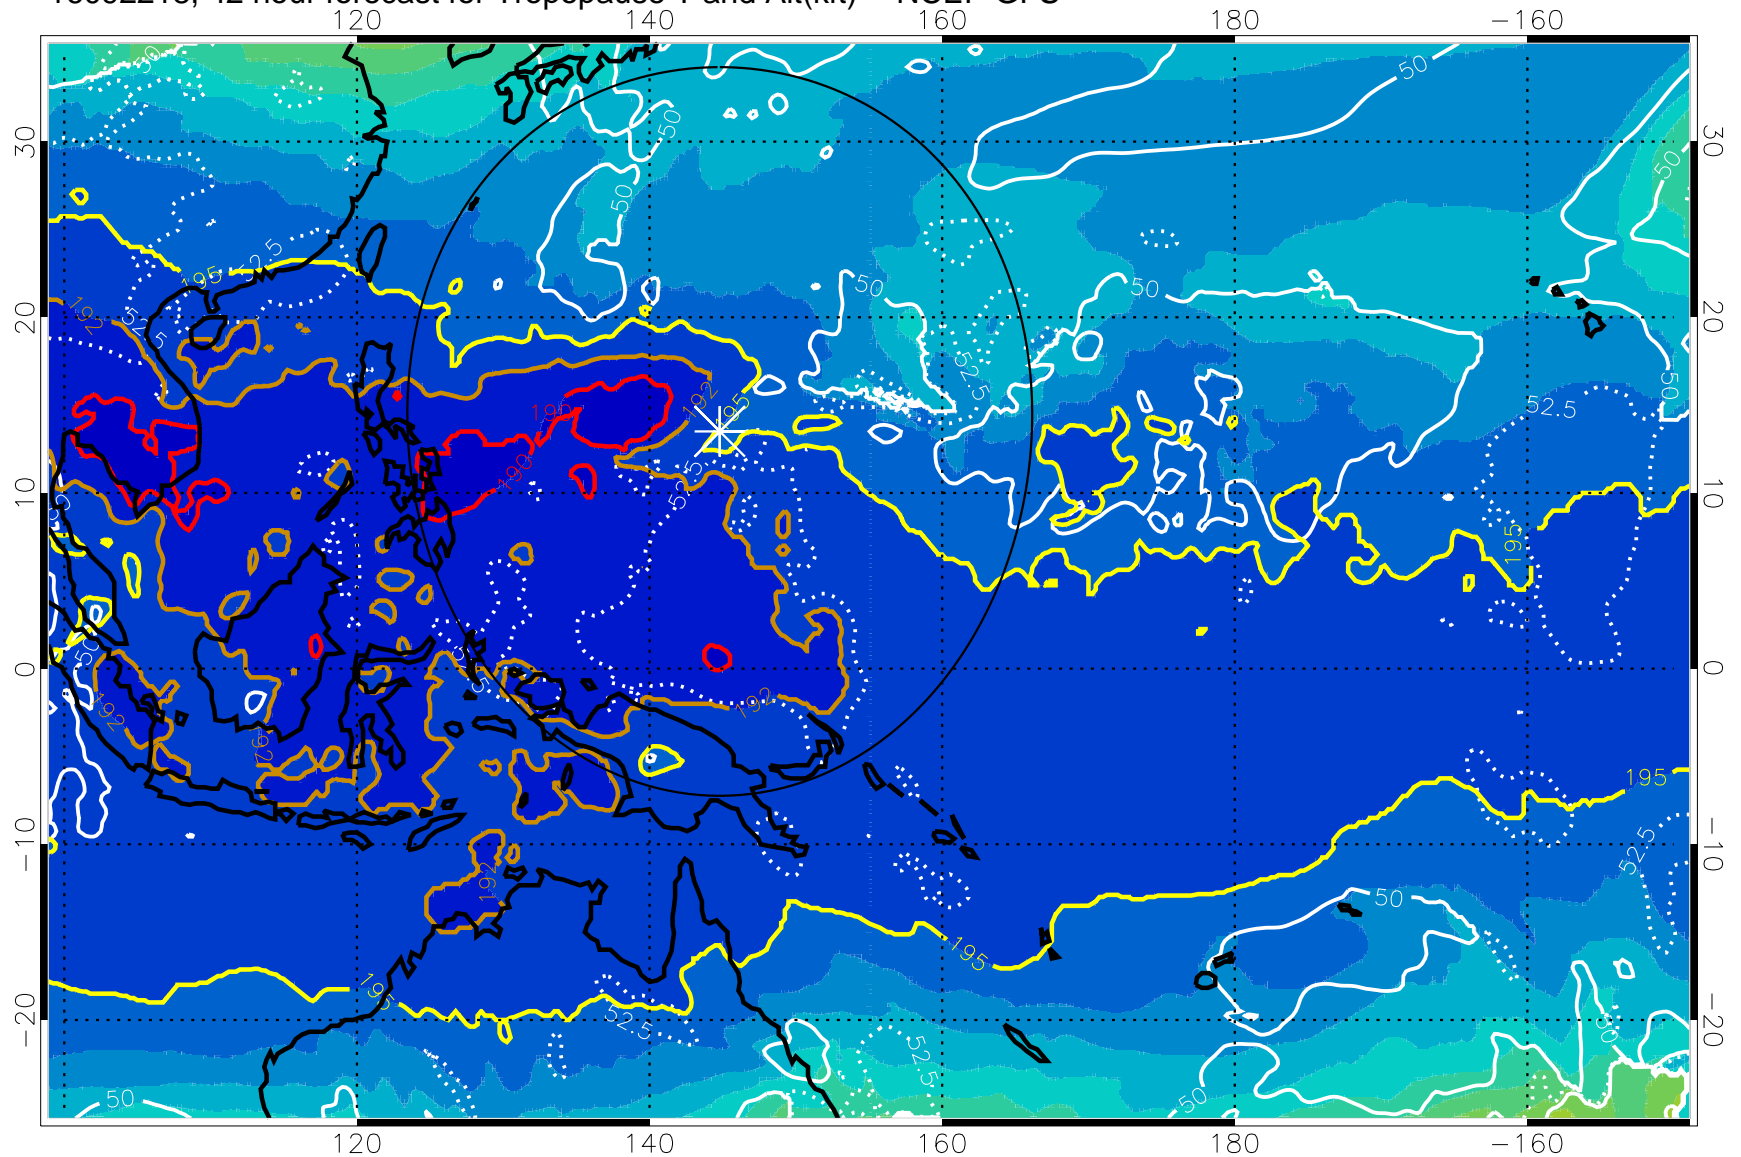

16092218, 42 hour forecast for Tropopause T and Alt(kft) -- NCEP GFS

190 200 210 220 230

Tropopause T, K

Tropopause Altitude in kft (white)

192.5K Isotherm 195K Isotherm

187.5K Isotherm 190K Isotherm

Range ring of 2304 km