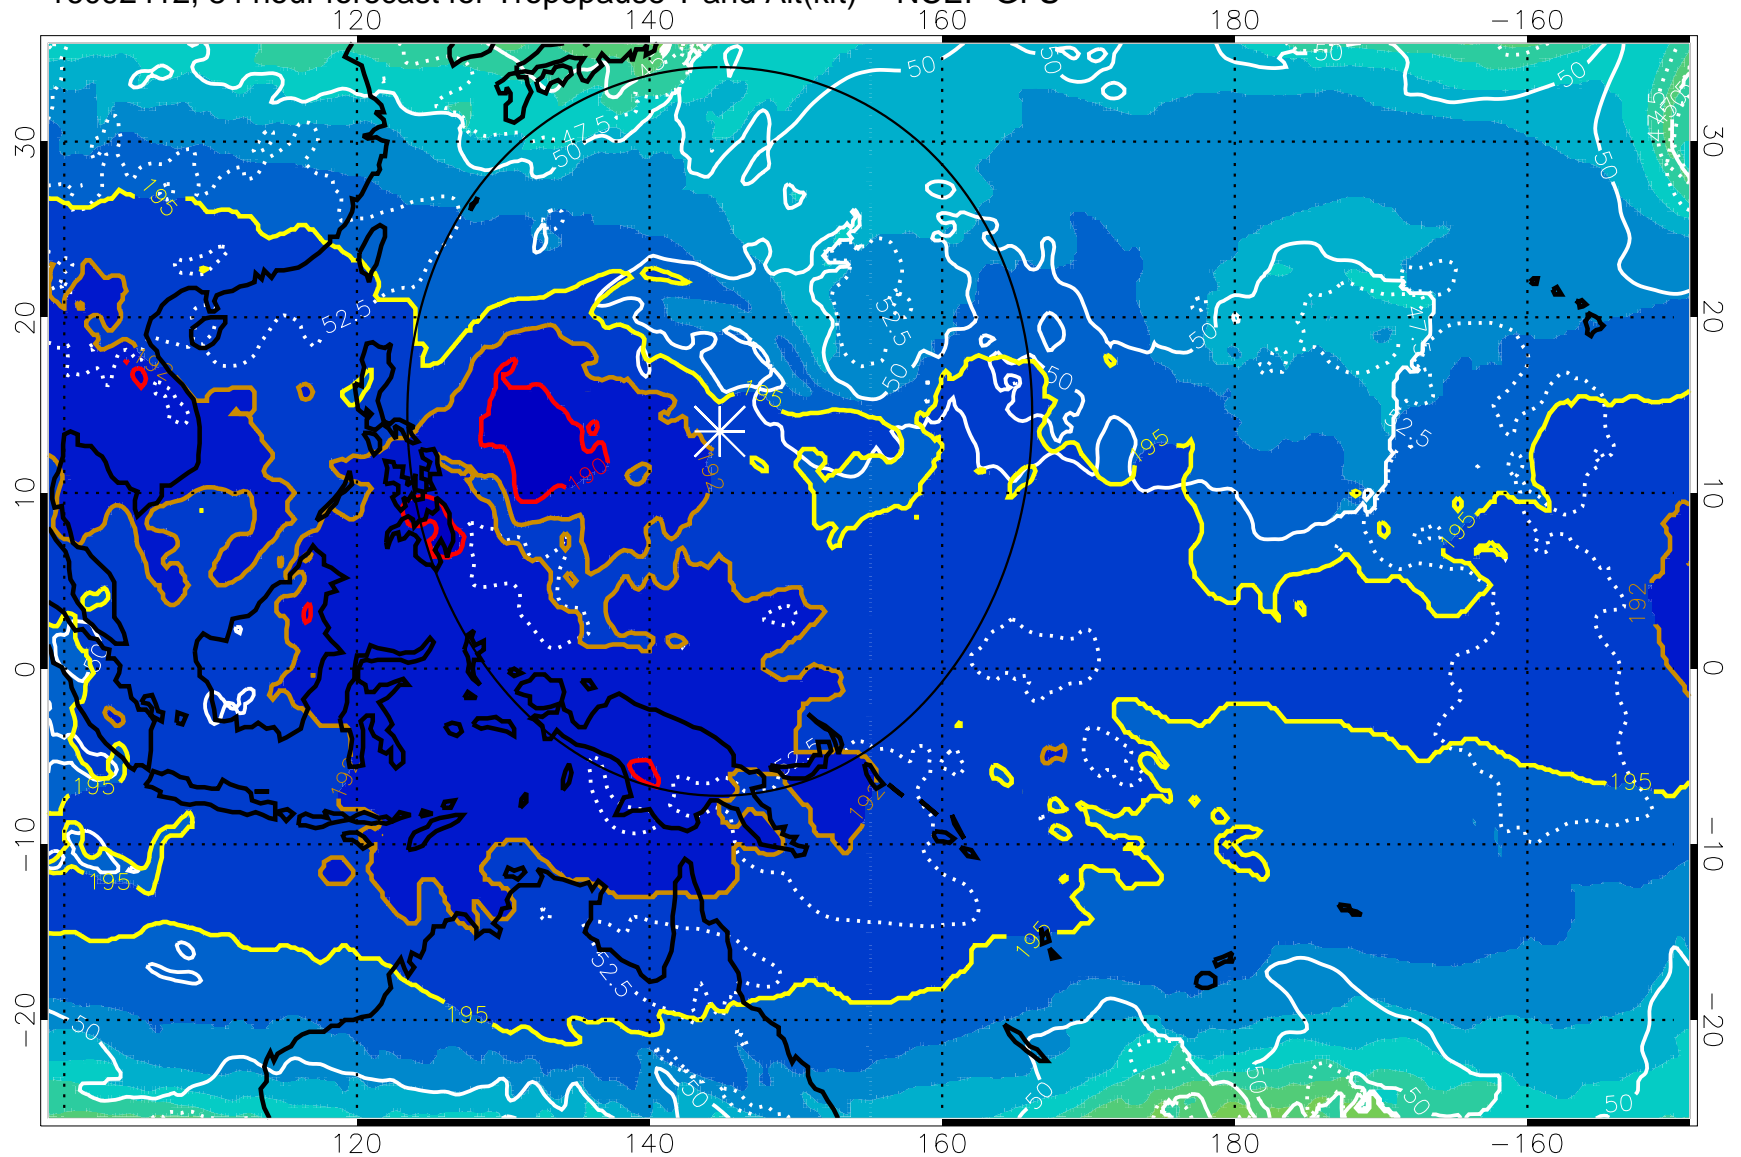

16092412, 84 hour forecast for Tropopause T and Alt(kft) -- NCEP GFS

190 200 210 220 230
Tropopause T, K

Tropopause Altitude in kft (white)

192.5K Isotherm 195K Isotherm
187.5K Isotherm 190K Isotherm

Range ring of 2304 km