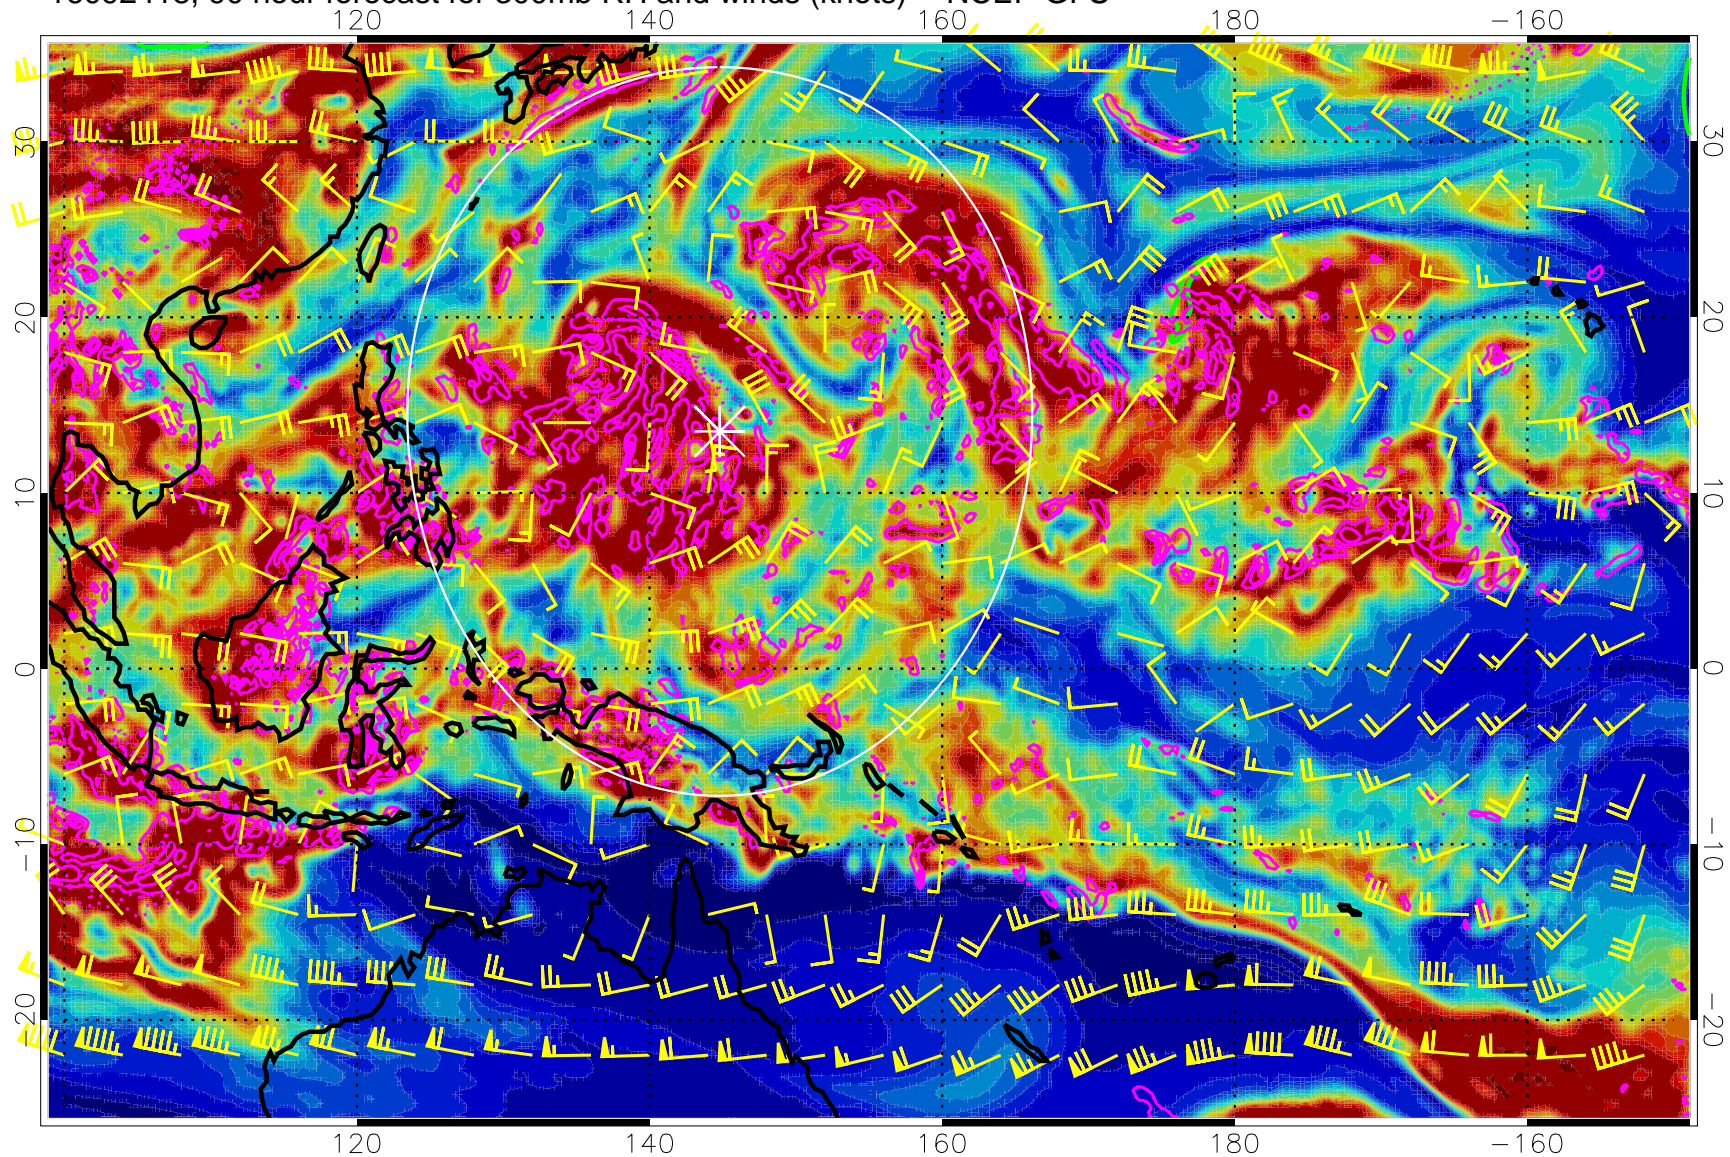

16092418, 90 hour forecast for 300mb RH and winds (knots) -- NCEP GFS

Precip (tot dot, conv sol) mm/day 40 mm/day contours, min 20

EPV Tropopause (2 PVU) Position

Range ring of 2304 km