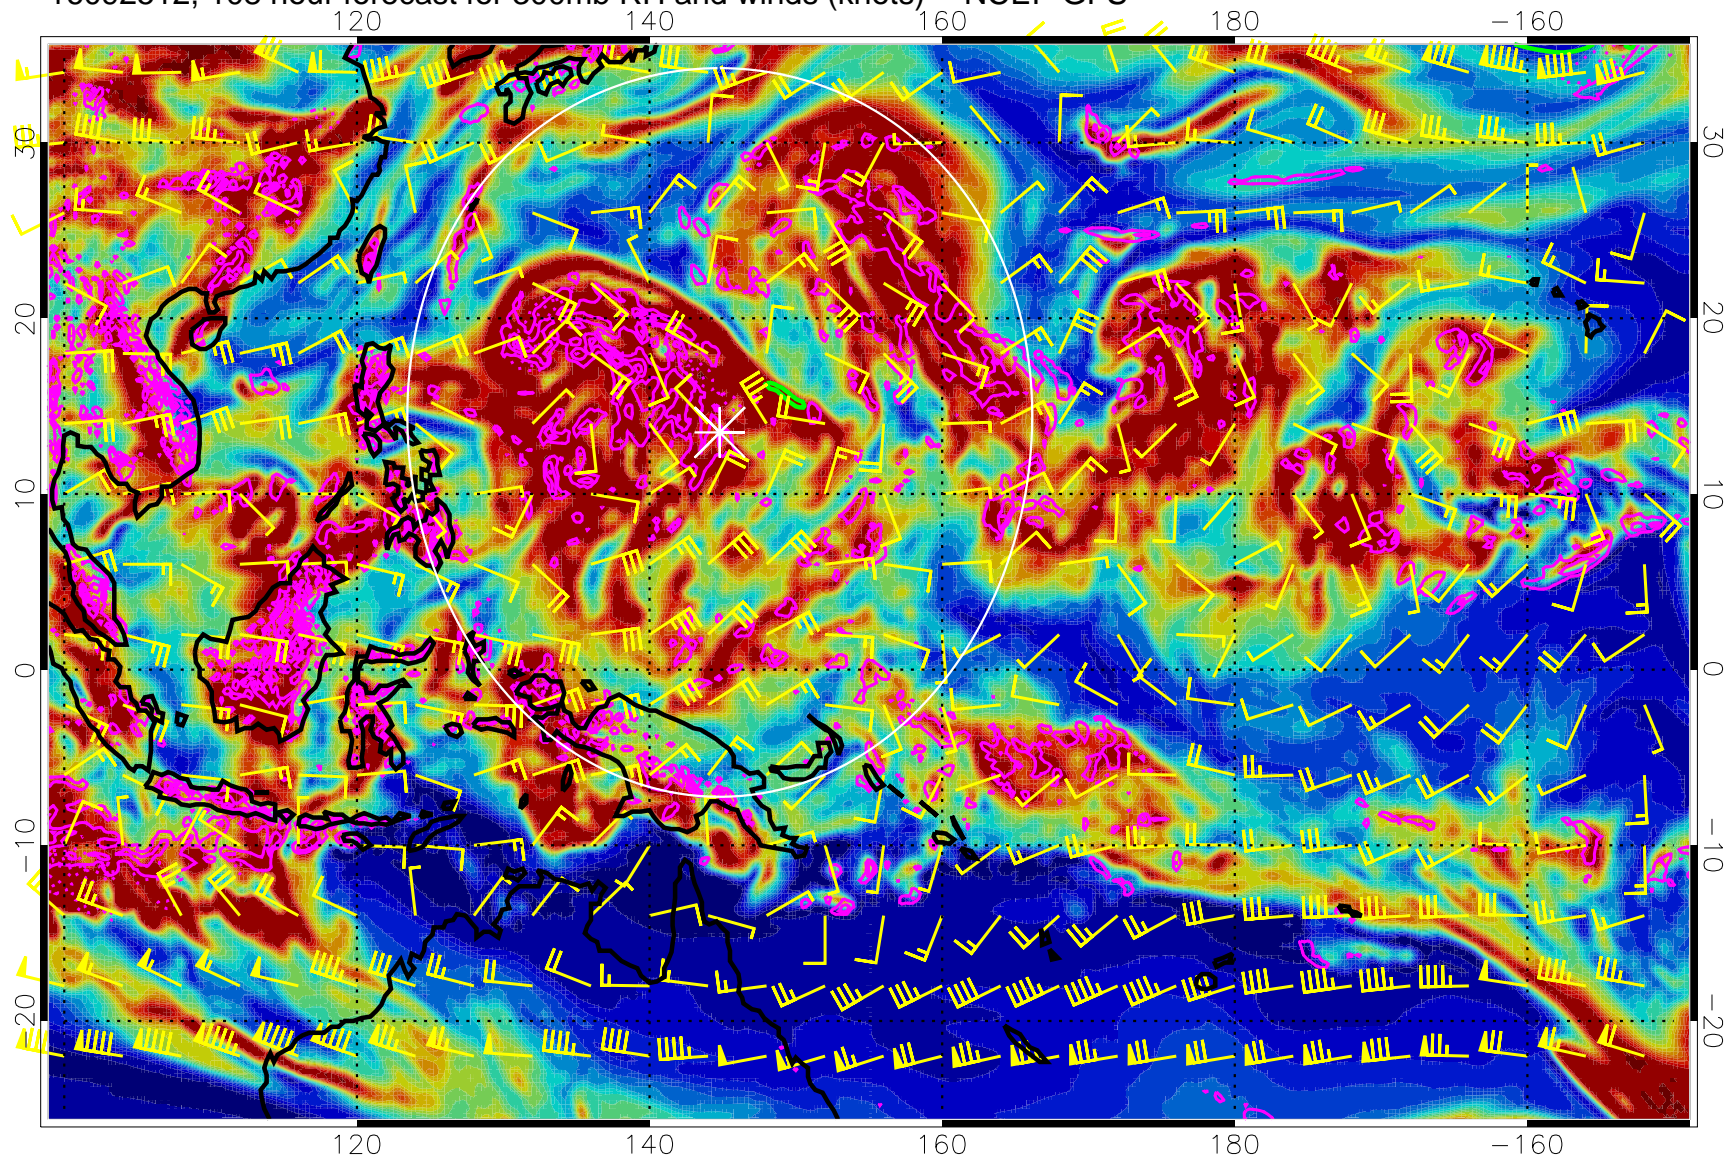

16092506, 102 hour forecast for 300mb RH and winds (knots) -- NCEP GFS

Precip (tot dot, conv sol) mm/day 40 mm/day contours, min 20

EPV Tropopause (2 PVU) Position

Range ring of 2304 km

16092512, 108 hour forecast for 300mb RH and winds (knots) -- NCEP GFS

Precip (tot dot, conv sol) mm/day 40 mm/day contours, min 20

EPV Tropopause (2 PVU) Position

Range ring of 2304 km

16092518, 114 hour forecast for 300mb RH and winds (knots) -- NCEP GFS

Precip (tot dot, conv sol) mm/day 40 mm/day contours, min 20