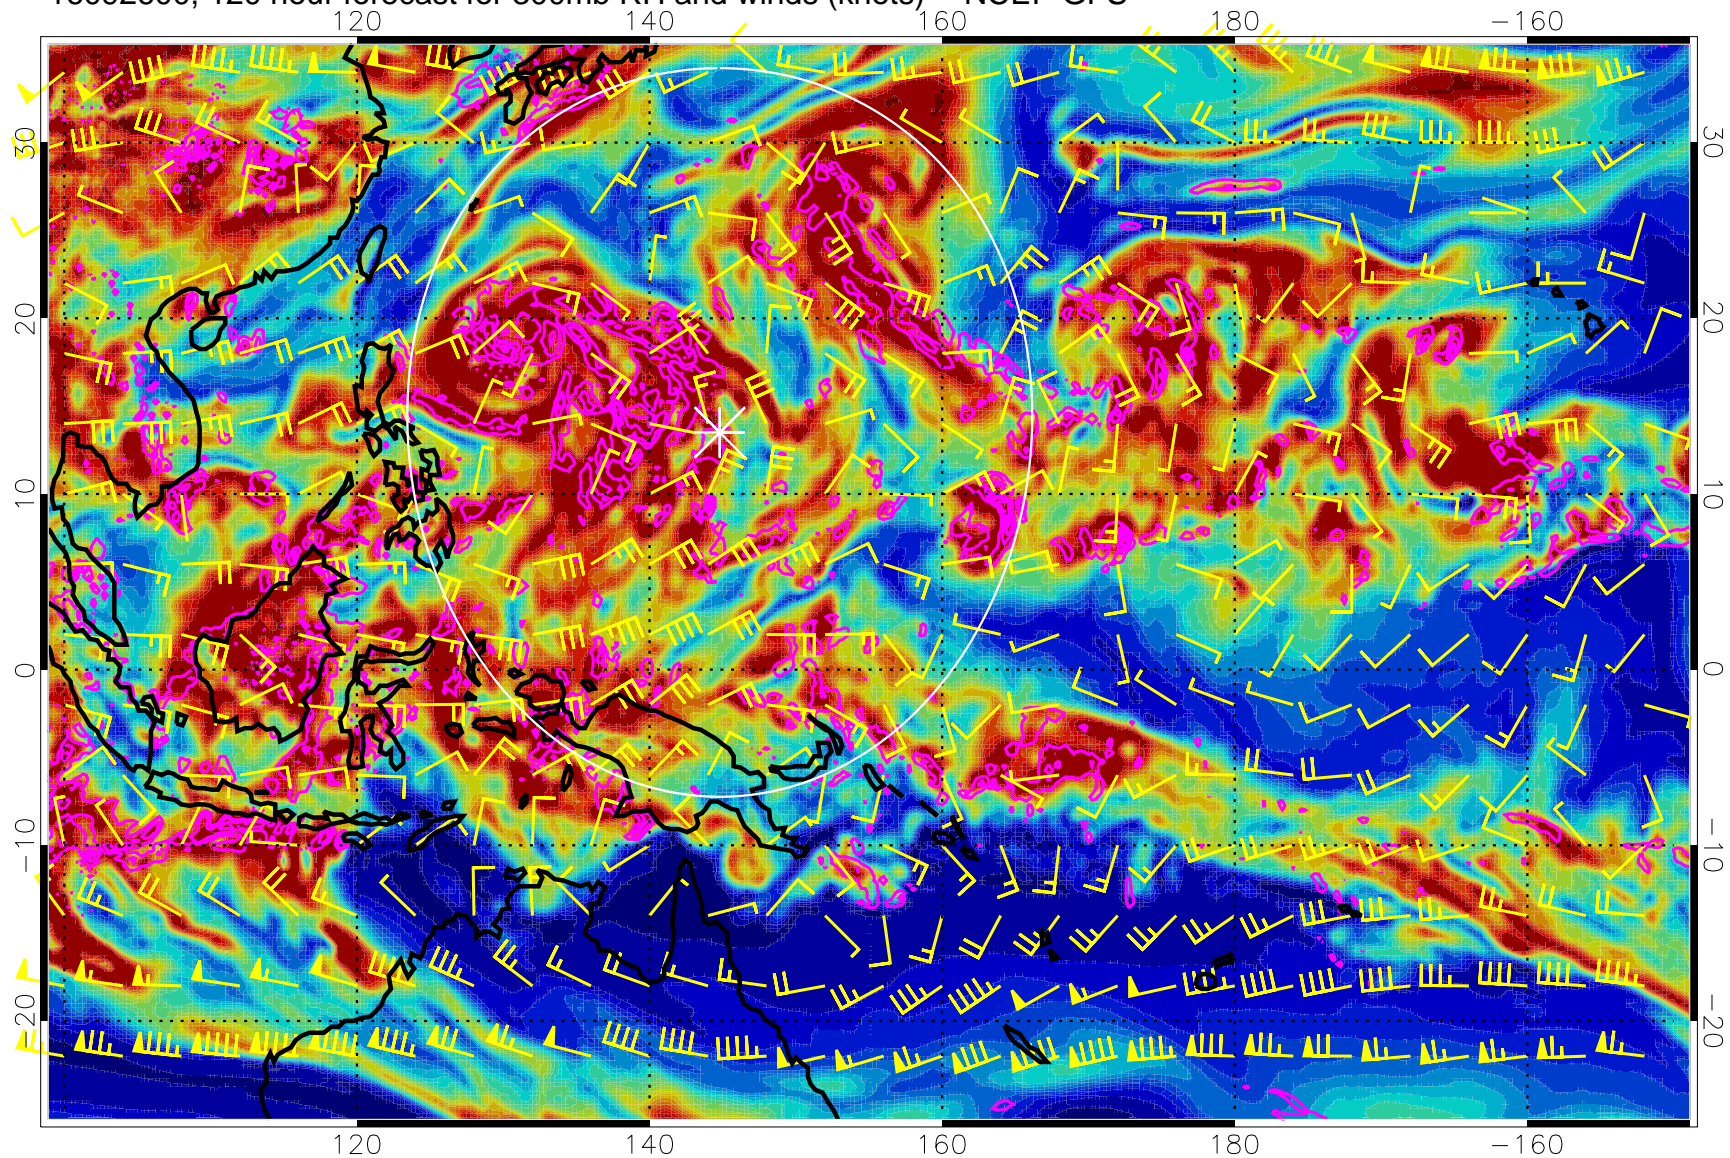

Precip (tot dot, conv sol) mm/day 40 mm/day contours, min 20

EPV Tropopause (2 PVU) Position

Range ring of 2304 km

16092518, 114 hour forecast for 300mb RH and winds (knots) -- NCEP GFS

Precip (tot dot, conv sol) mm/day 40 mm/day contours, min 20

EPV Tropopause (2 PVU) Position

Range ring of 2304 km

16092600, 120 hour forecast for 300mb RH and winds (knots) -- NCEP GFS

Precip (tot dot, conv sol) mm/day 40 mm/day contours, min 20

EPV Tropopause (2 PVU) Position