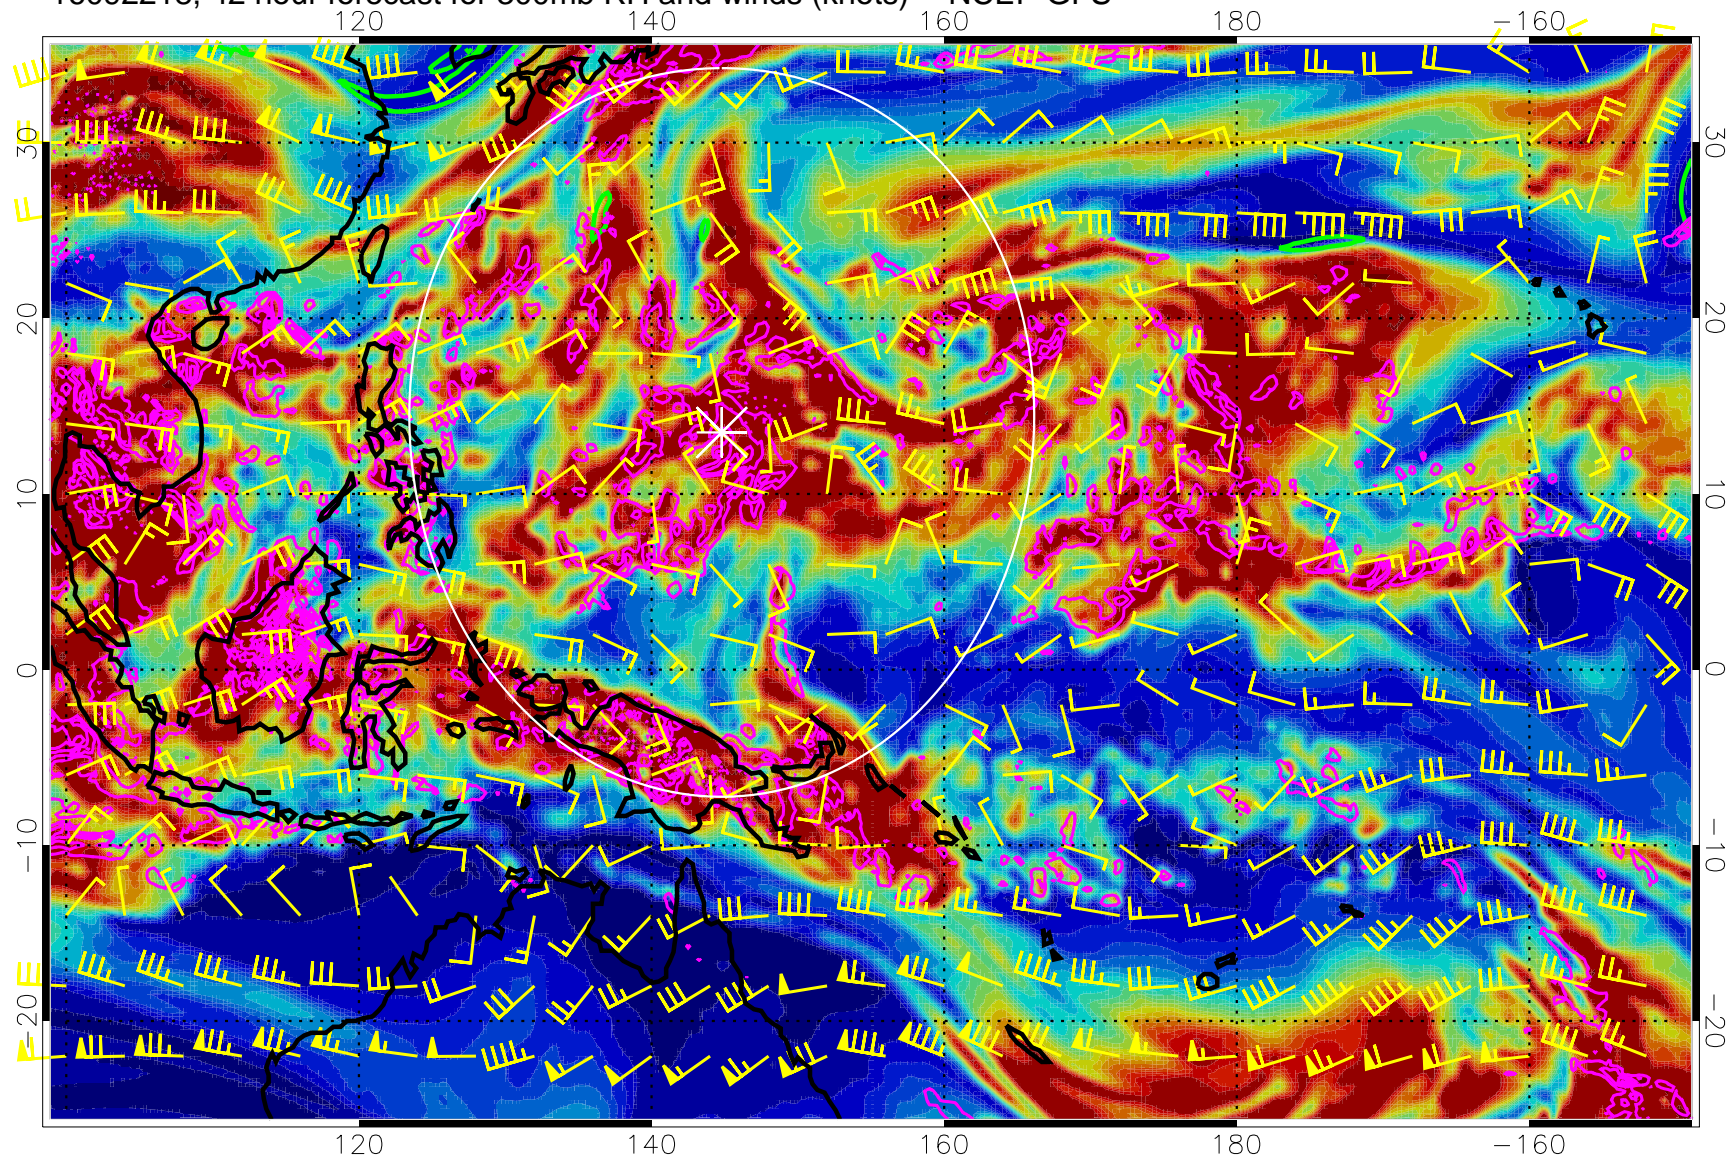

EPV Tropopause (2 PVU) Position

Range ring of 2304 km

16092206, 30 hour forecast for 300mb RH and winds (knots) -- NCEP GFS

Precip (tot dot, conv sol) mm/day 40 mm/day contours, min 20

EPV Tropopause (2 PVU) Position

Range ring of 2304 km

16092212, 36 hour forecast for 300mb RH and winds (knots) -- NCEP GFS

Precip (tot dot, conv sol) mm/day 40 mm/day contours, min 20

EPV Tropopause (2 PVU) Position

Range ring of 2304 km

16092218, 42 hour forecast for 300mb RH and winds (knots) -- NCEP GFS

Precip (tot dot, conv sol) mm/day 40 mm/day contours, min 20

EPV Tropopause (2 PVU) Position

Range ring of 2304 km

16092300, 48 hour forecast for 300mb RH and winds (knots) -- NCEP GFS