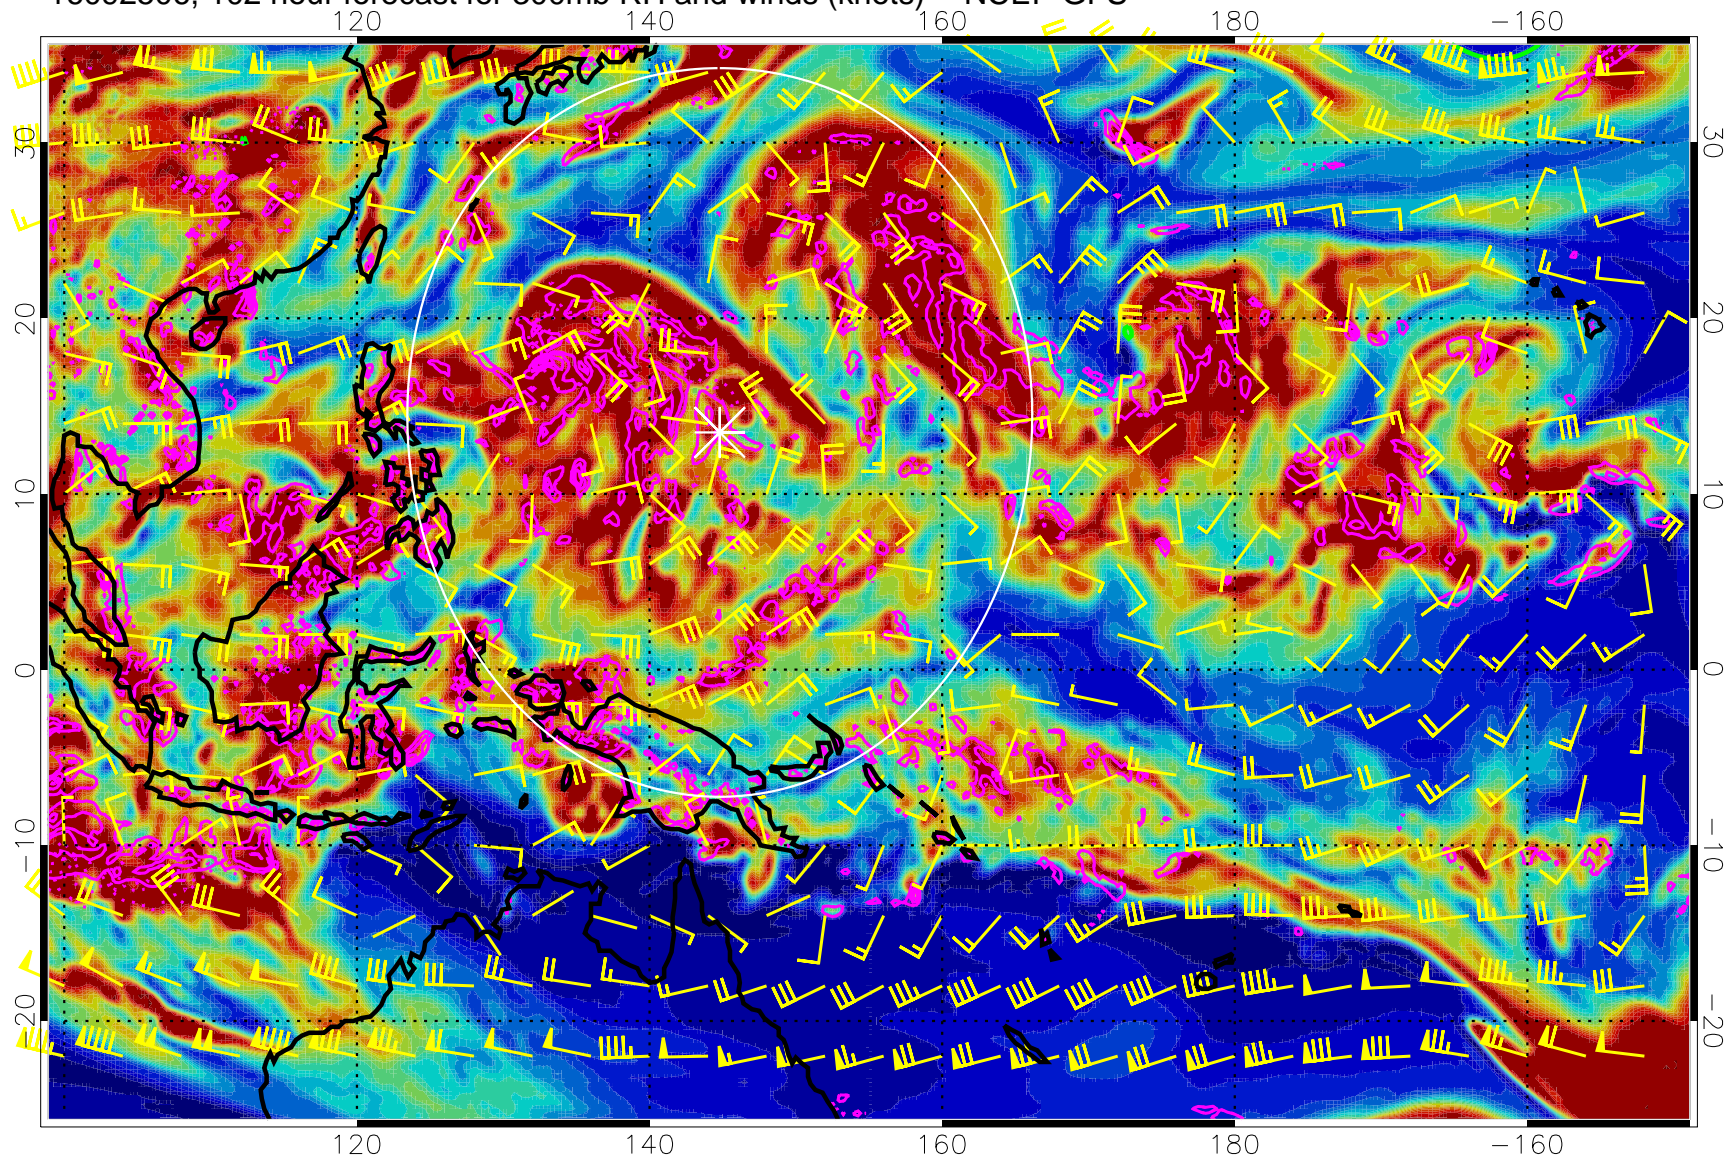

16092500, 96 hour forecast for 300mb RH and winds (knots) -- NCEP GFS

0 20 40 60 80 100
RH, %

Precip (tot dot, conv sol) mm/day 40 mm/day contours, min 20

EPV Tropopause (2 PVU) Position

Range ring of 2304 km

16092506, 102 hour forecast for 300mb RH and winds (knots) -- NCEP GFS

Precip (tot dot, conv sol) mm/day 40 mm/day contours, min 20

EPV Tropopause (2 PVU) Position

Range ring of 2304 km

16092512, 108 hour forecast for 300mb RH and winds (knots) -- NCEP GFS