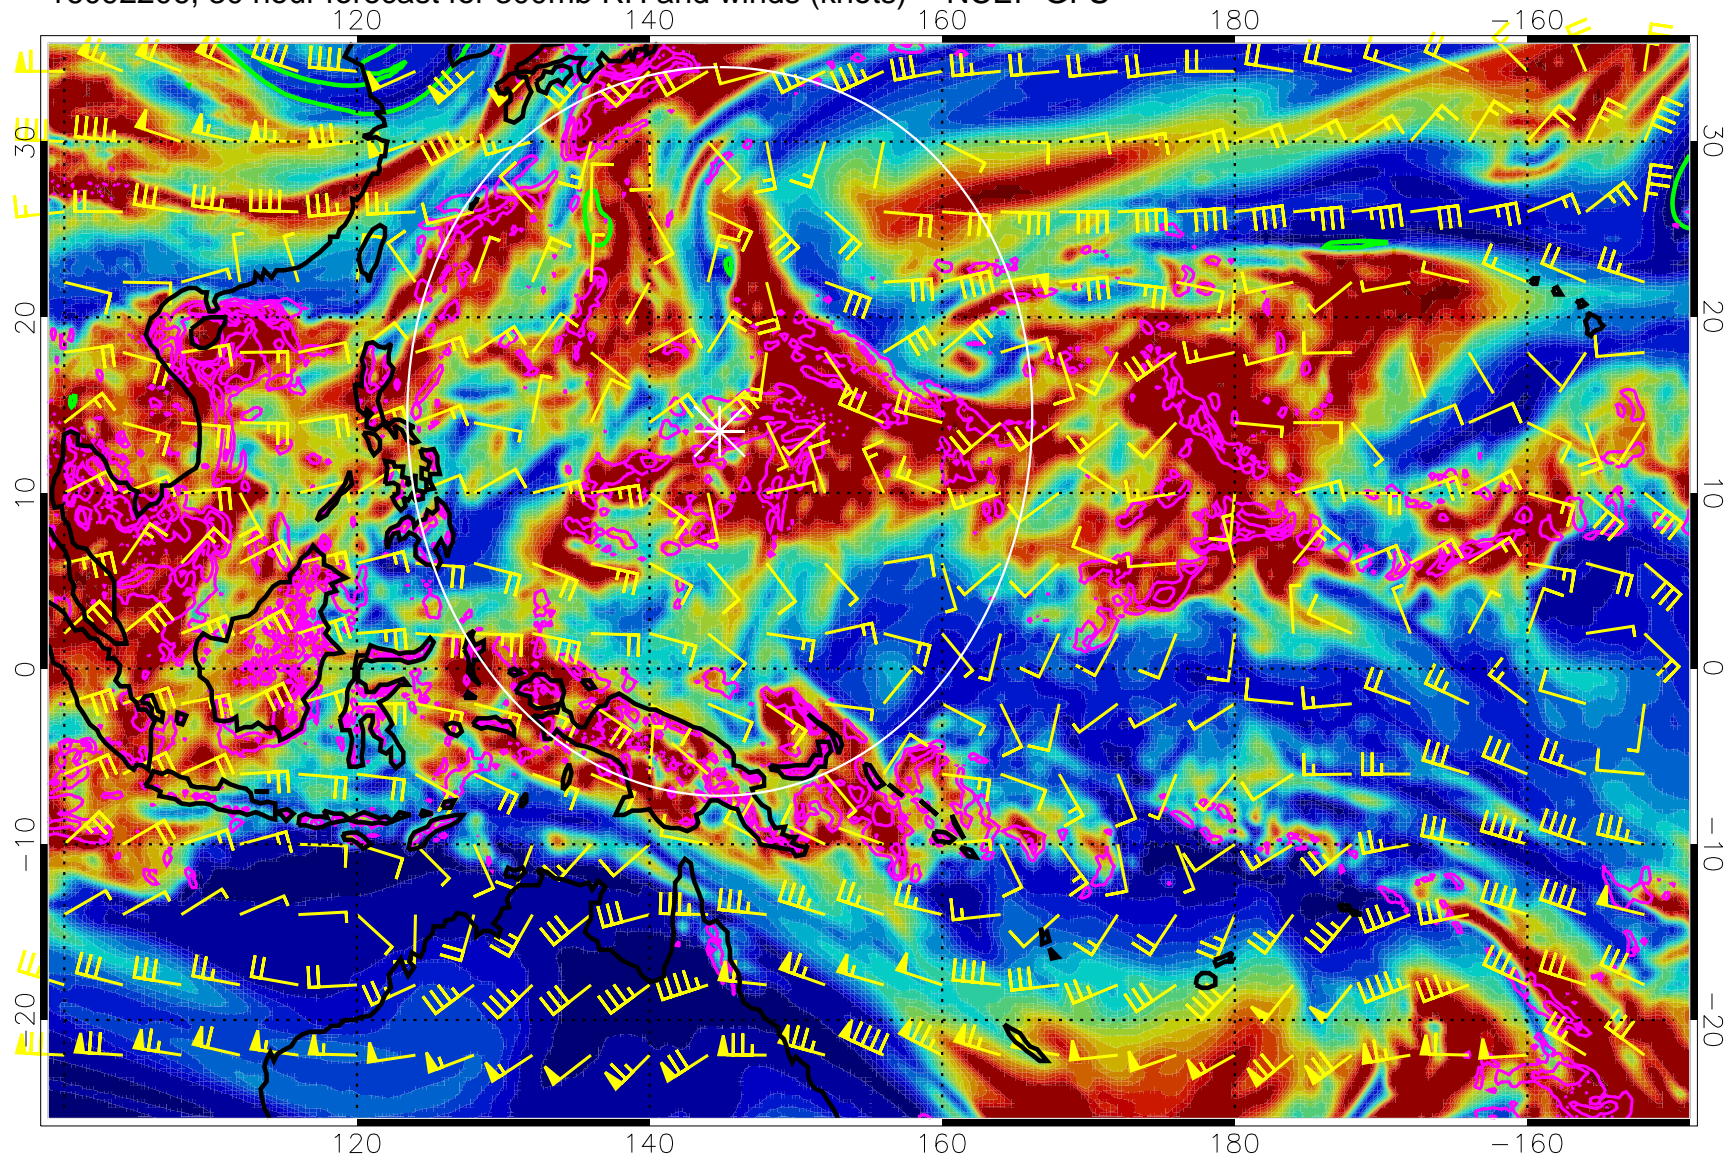

Precip (tot dot, conv sol) mm/day 40 mm/day contours, min 20

EPV Tropopause (2 PVU) Position

Range ring of 2304 km

16092118, 18 hour forecast for 300mb RH and winds (knots) -- NCEP GFS

0 20 40 60 80 100
RH, %

Precip (tot dot, conv sol) mm/day 40 mm/day contours, min 20

EPV Tropopause (2 PVU) Position

Range ring of 2304 km

16092200, 24 hour forecast for 300mb RH and winds (knots) -- NCEP GFS

Precip (tot dot, conv sol) mm/day 40 mm/day contours, min 20

EPV Tropopause (2 PVU) Position

Range ring of 2304 km

16092206, 30 hour forecast for 300mb RH and winds (knots) -- NCEP GFS

Precip (tot dot, conv sol) mm/day 40 mm/day contours, min 20

EPV Tropopause (2 PVU) Position