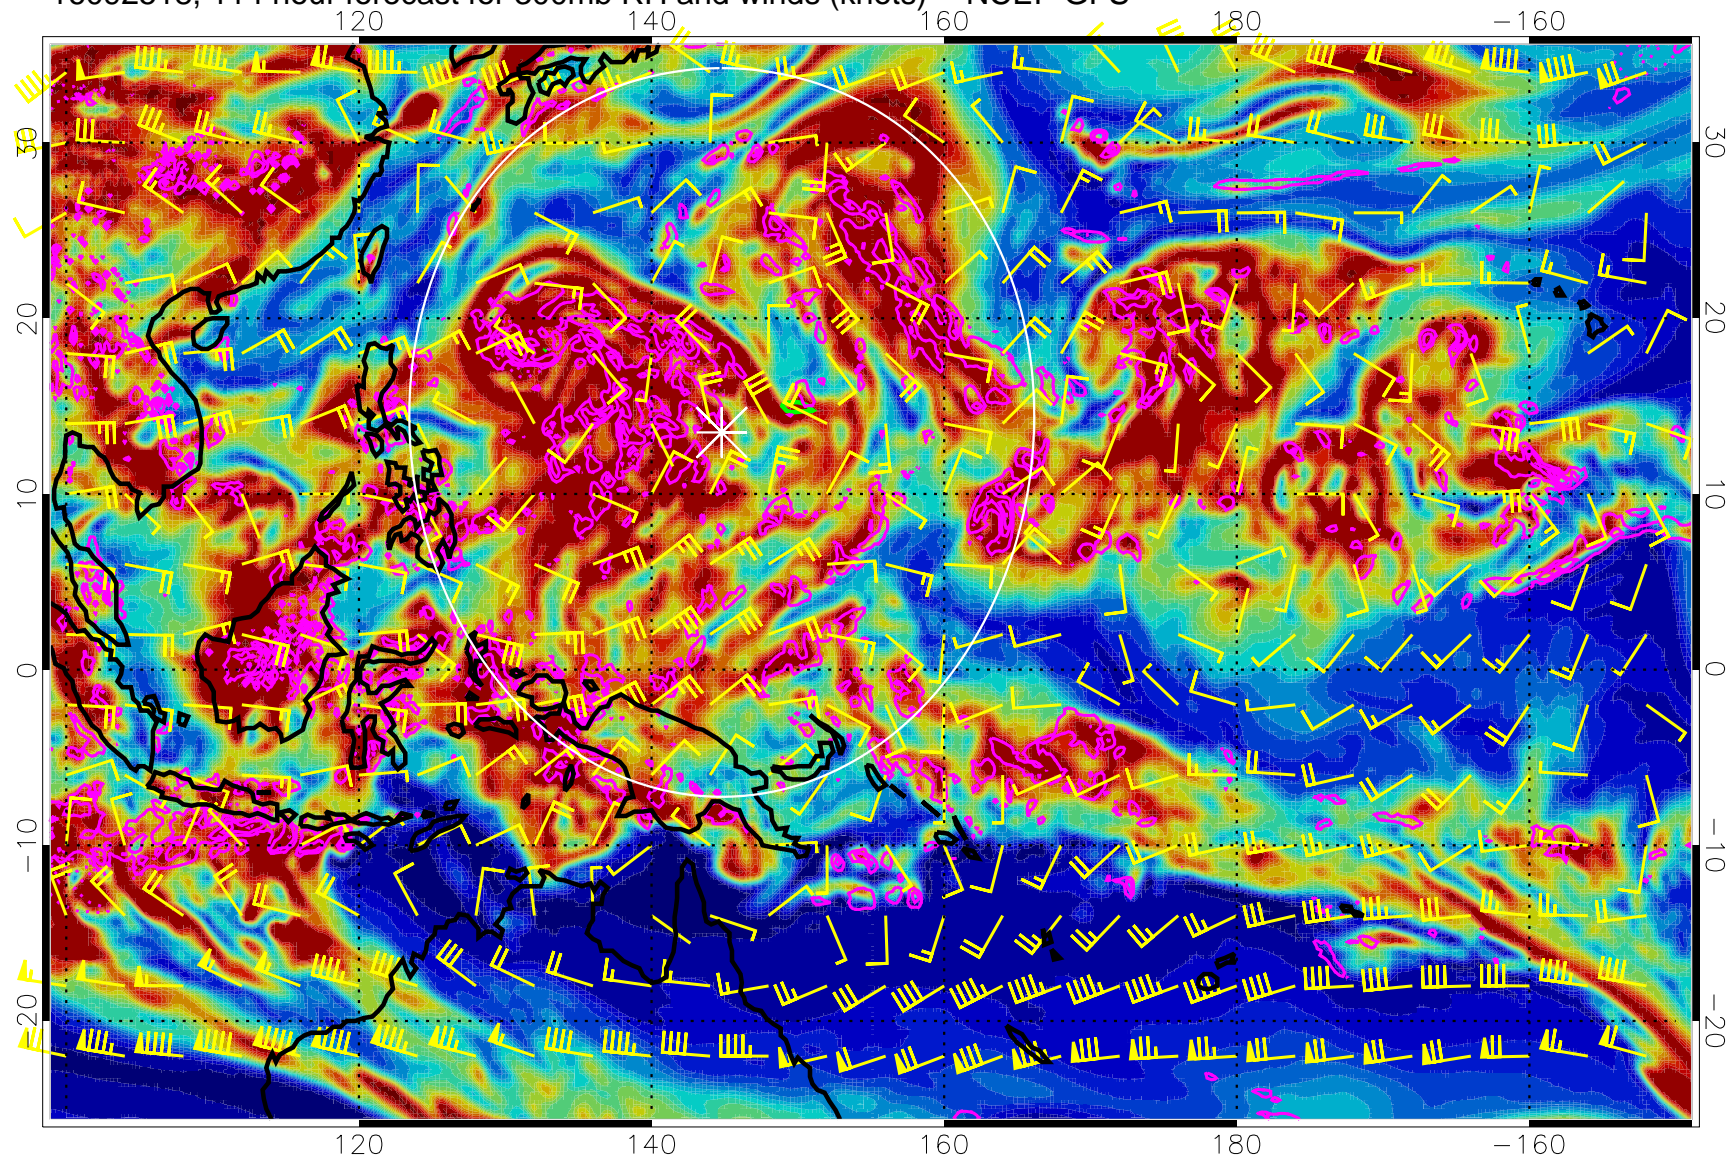

16092506, 102 hour forecast for 300mb RH and winds (knots) -- NCEP GFS

Precip (tot dot, conv sol) mm/day 40 mm/day contours, min 20

EPV Tropopause (2 PVU) Position

Range ring of 2304 km

16092512, 108 hour forecast for 300mb RH and winds (knots) -- NCEP GFS

Precip (tot dot, conv sol) mm/day 40 mm/day contours, min 20

EPV Tropopause (2 PVU) Position

Range ring of 2304 km

16092518, 114 hour forecast for 300mb RH and winds (knots) -- NCEP GFS

Precip (tot dot, conv sol) mm/day 40 mm/day contours, min 20