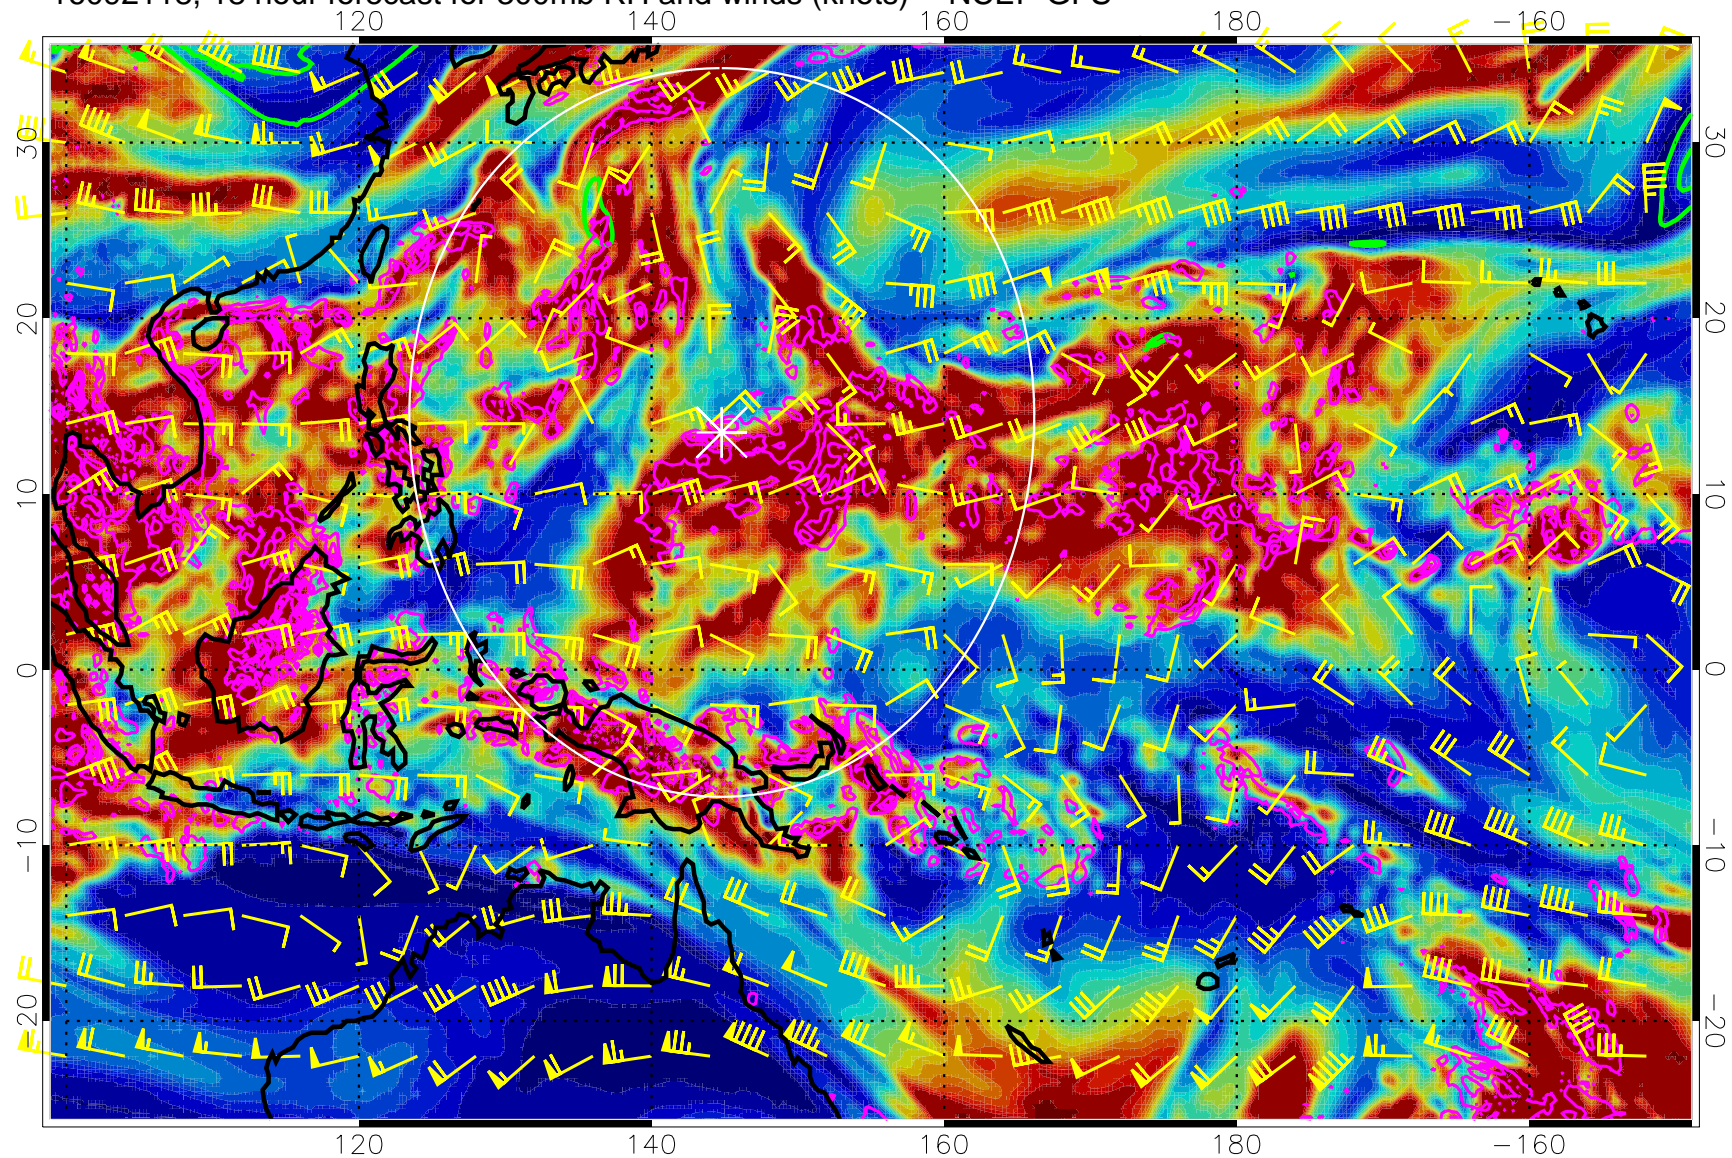

16092106, 6 hour forecast for 300mb RH and winds (knots) -- NCEP GFS

Precip (tot dot, conv sol) mm/day 40 mm/day contours, min 20

EPV Tropopause (2 PVU) Position

Range ring of 2304 km

16092112, 12 hour forecast for 300mb RH and winds (knots) -- NCEP GFS

Precip (tot dot, conv sol) mm/day 40 mm/day contours, min 20

EPV Tropopause (2 PVU) Position

Range ring of 2304 km

16092118, 18 hour forecast for 300mb RH and winds (knots) -- NCEP GFS

0 20 40 60 80 100
RH, %

Precip (tot dot, conv sol) mm/day 40 mm/day contours, min 20

EPV Tropopause (2 PVU) Position

Range ring of 2304 km

16092200, 24 hour forecast for 300mb RH and winds (knots) -- NCEP GFS

Precip (tot dot, conv sol) mm/day 40 mm/day contours, min 20

EPV Tropopause (2 PVU) Position

Range ring of 2304 km

16092206, 30 hour forecast for 300mb RH and winds (knots) -- NCEP GFS

Precip (tot dot, conv sol) mm/day 40 mm/day contours, min 20

EPV Tropopause (2 PVU) Position