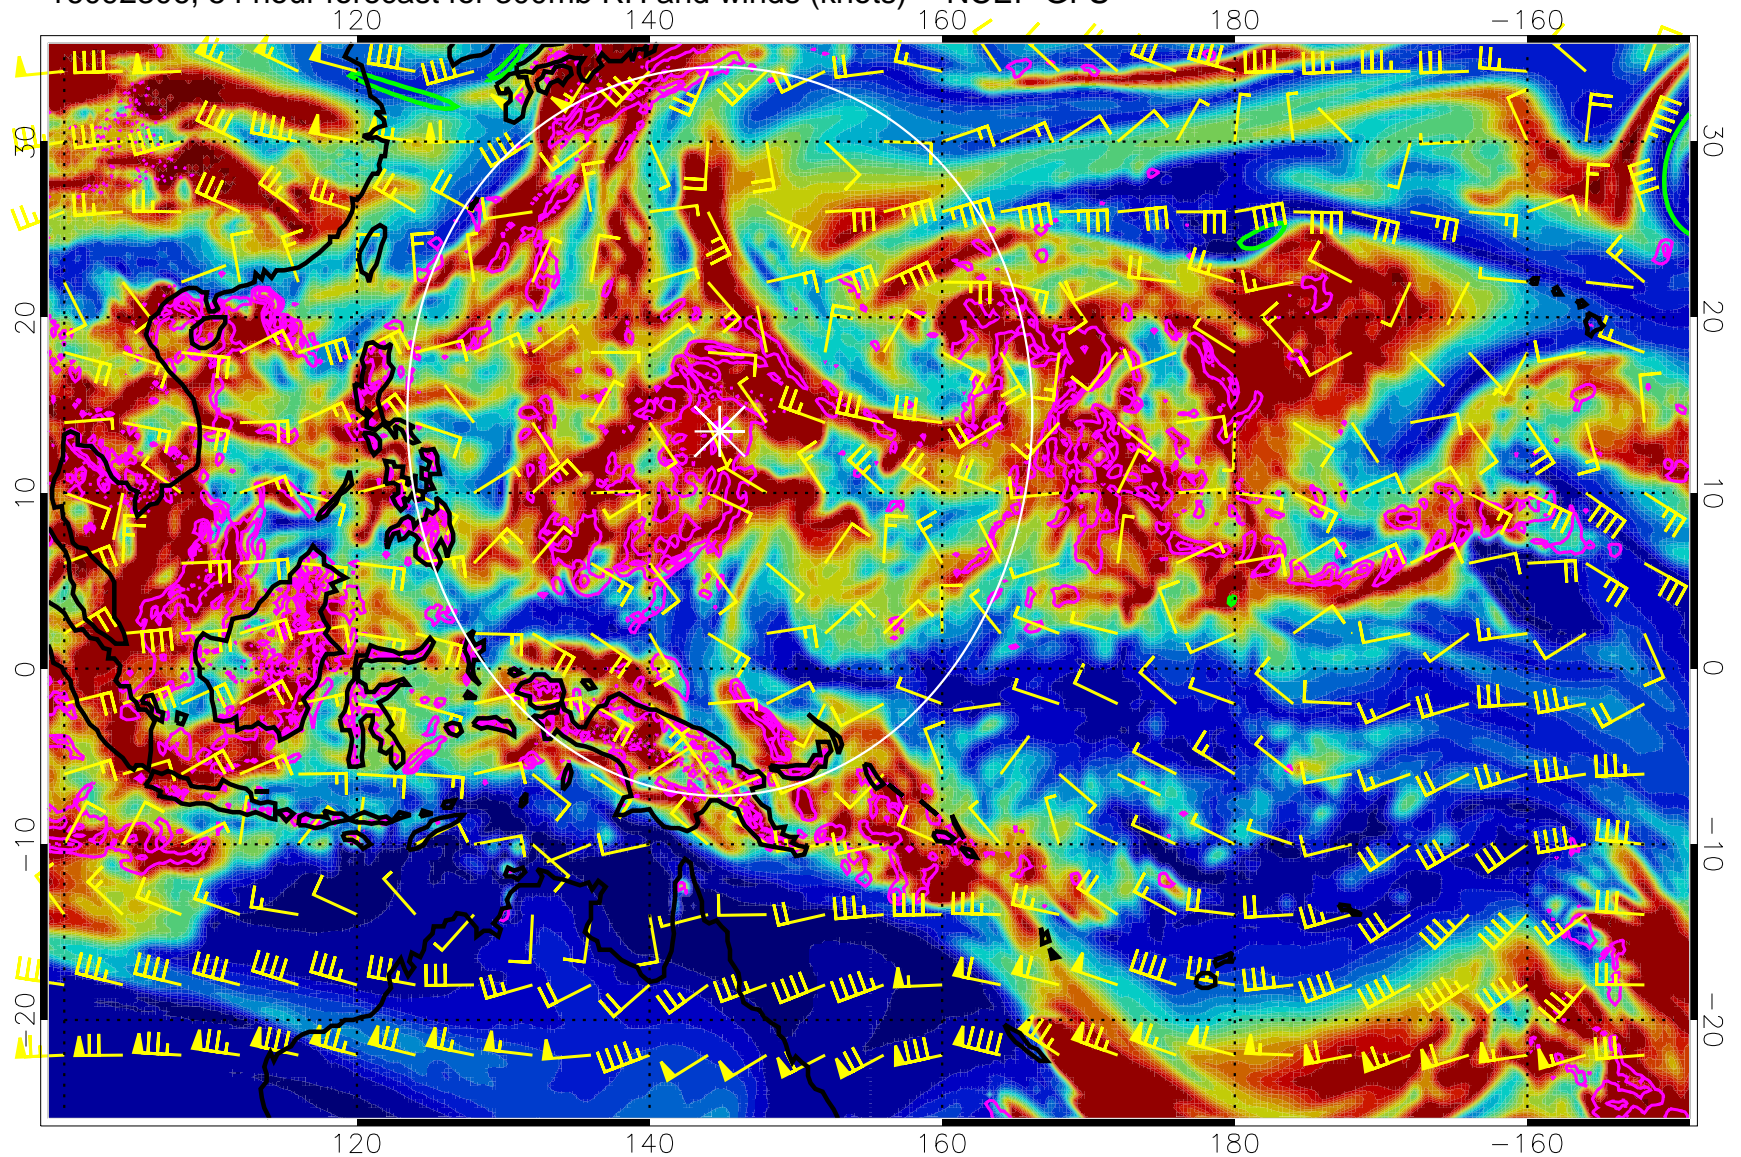

16092306, 54 hour forecast for 300mb RH and winds (knots) -- NCEP GFS