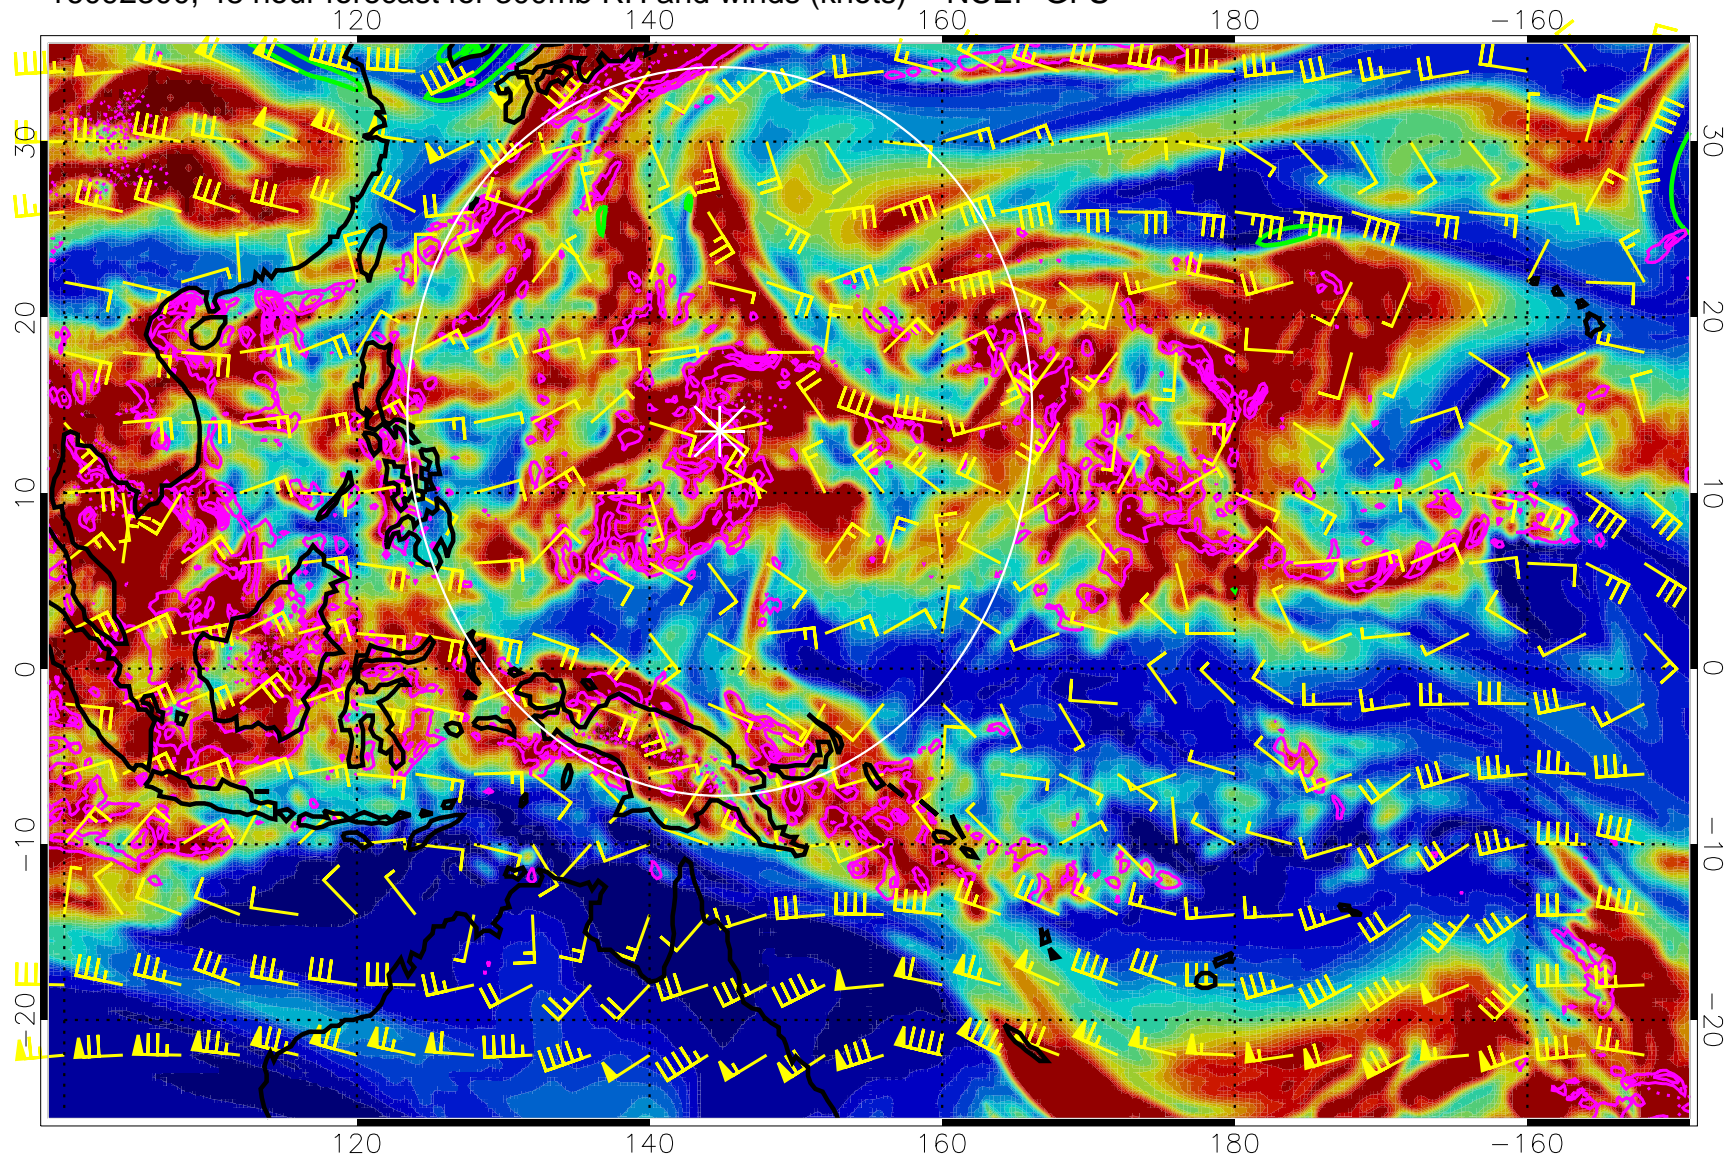

16092218, 42 hour forecast for 300mb RH and winds (knots) -- NCEP GFS

Precip (tot dot, conv sol) mm/day 40 mm/day contours, min 20

EPV Tropopause (2 PVU) Position

Range ring of 2304 km

16092300, 48 hour forecast for 300mb RH and winds (knots) -- NCEP GFS

Precip (tot dot, conv sol) mm/day 40 mm/day contours, min 20

EPV Tropopause (2 PVU) Position

Range ring of 2304 km

16092306, 54 hour forecast for 300mb RH and winds (knots) -- NCEP GFS

16092312, 60 hour forecast for 300mb RH and winds (knots) -- NCEP GFS