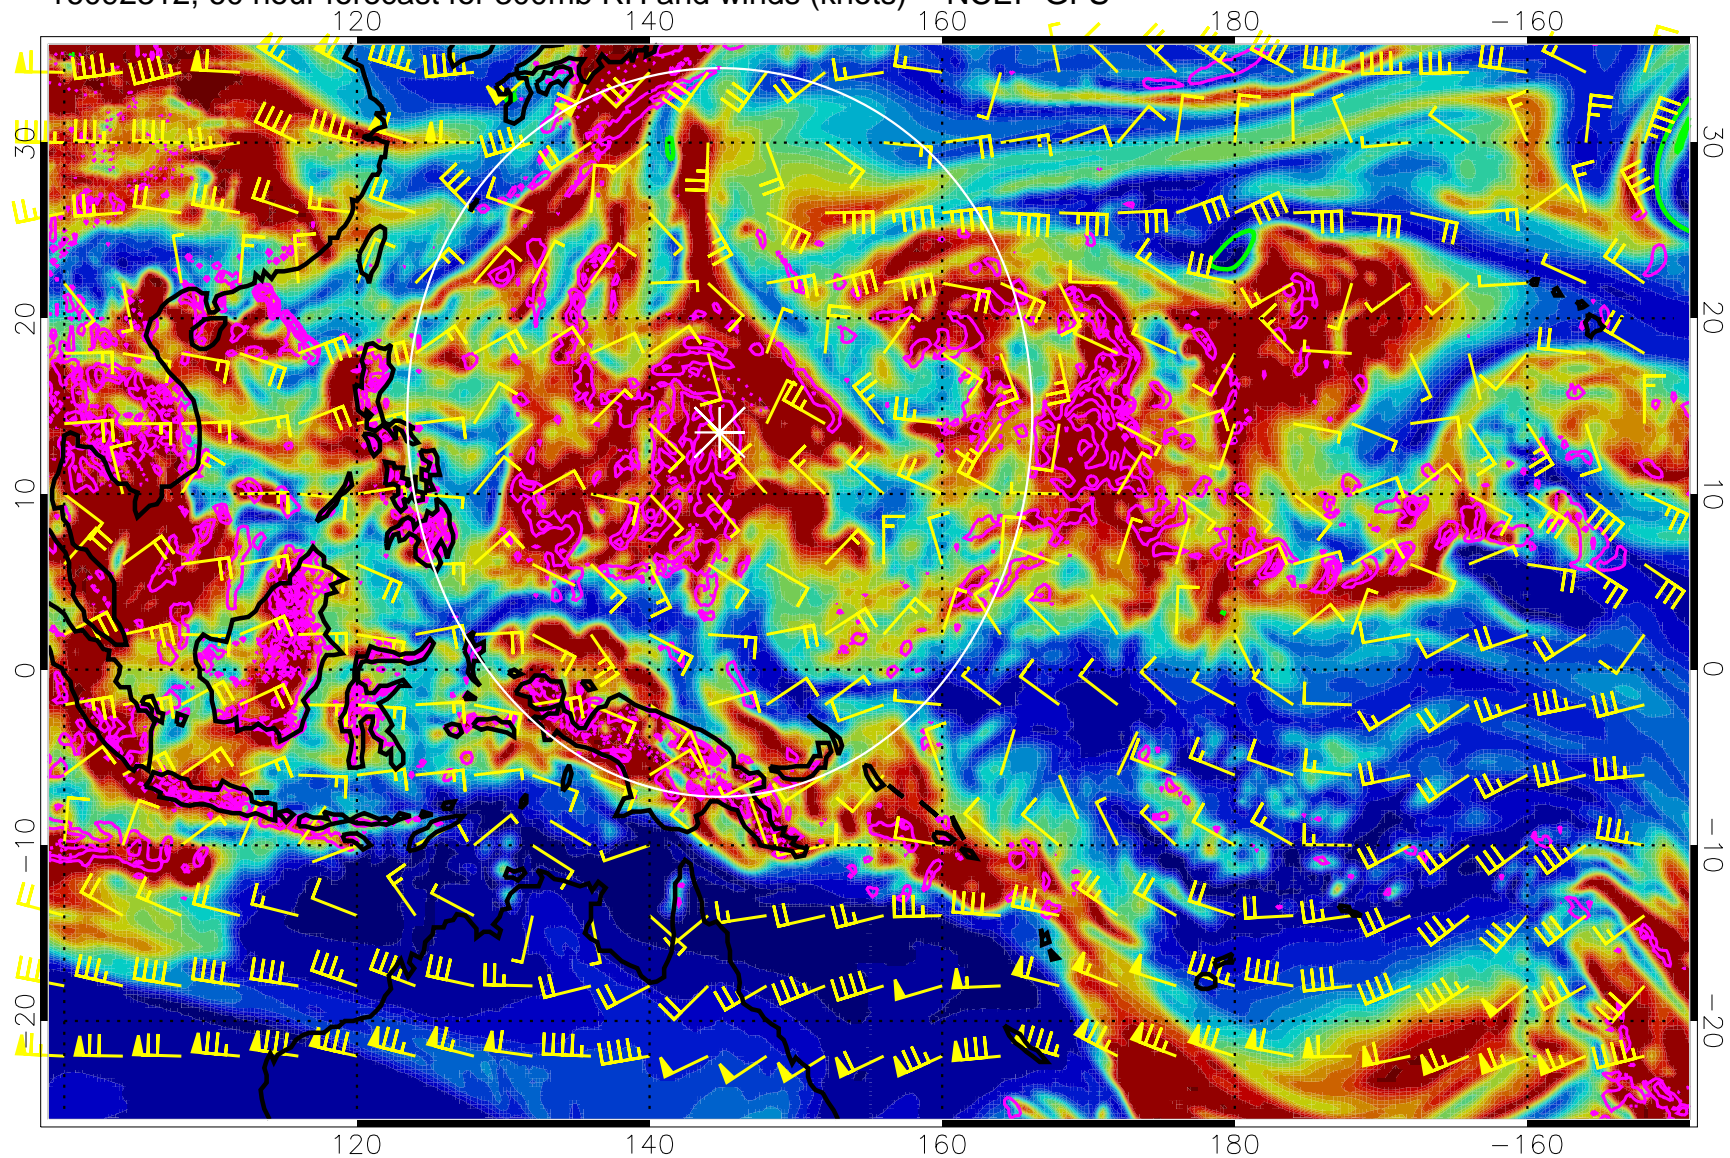

Precip (tot dot, conv sol) mm/day 40 mm/day contours, min 20

EPV Tropopause (2 PVU) Position

Range ring of 2304 km

16092306, 54 hour forecast for 300mb RH and winds (knots) -- NCEP GFS

16092312, 60 hour forecast for 300mb RH and winds (knots) -- NCEP GFS

0 20 40 60 80 100
RH, %

Precip (tot dot, conv sol) mm/day 40 mm/day contours, min 20

EPV Tropopause (2 PVU) Position

Range ring of 2304 km

16092318, 66 hour forecast for 300mb RH and winds (knots) -- NCEP GFS