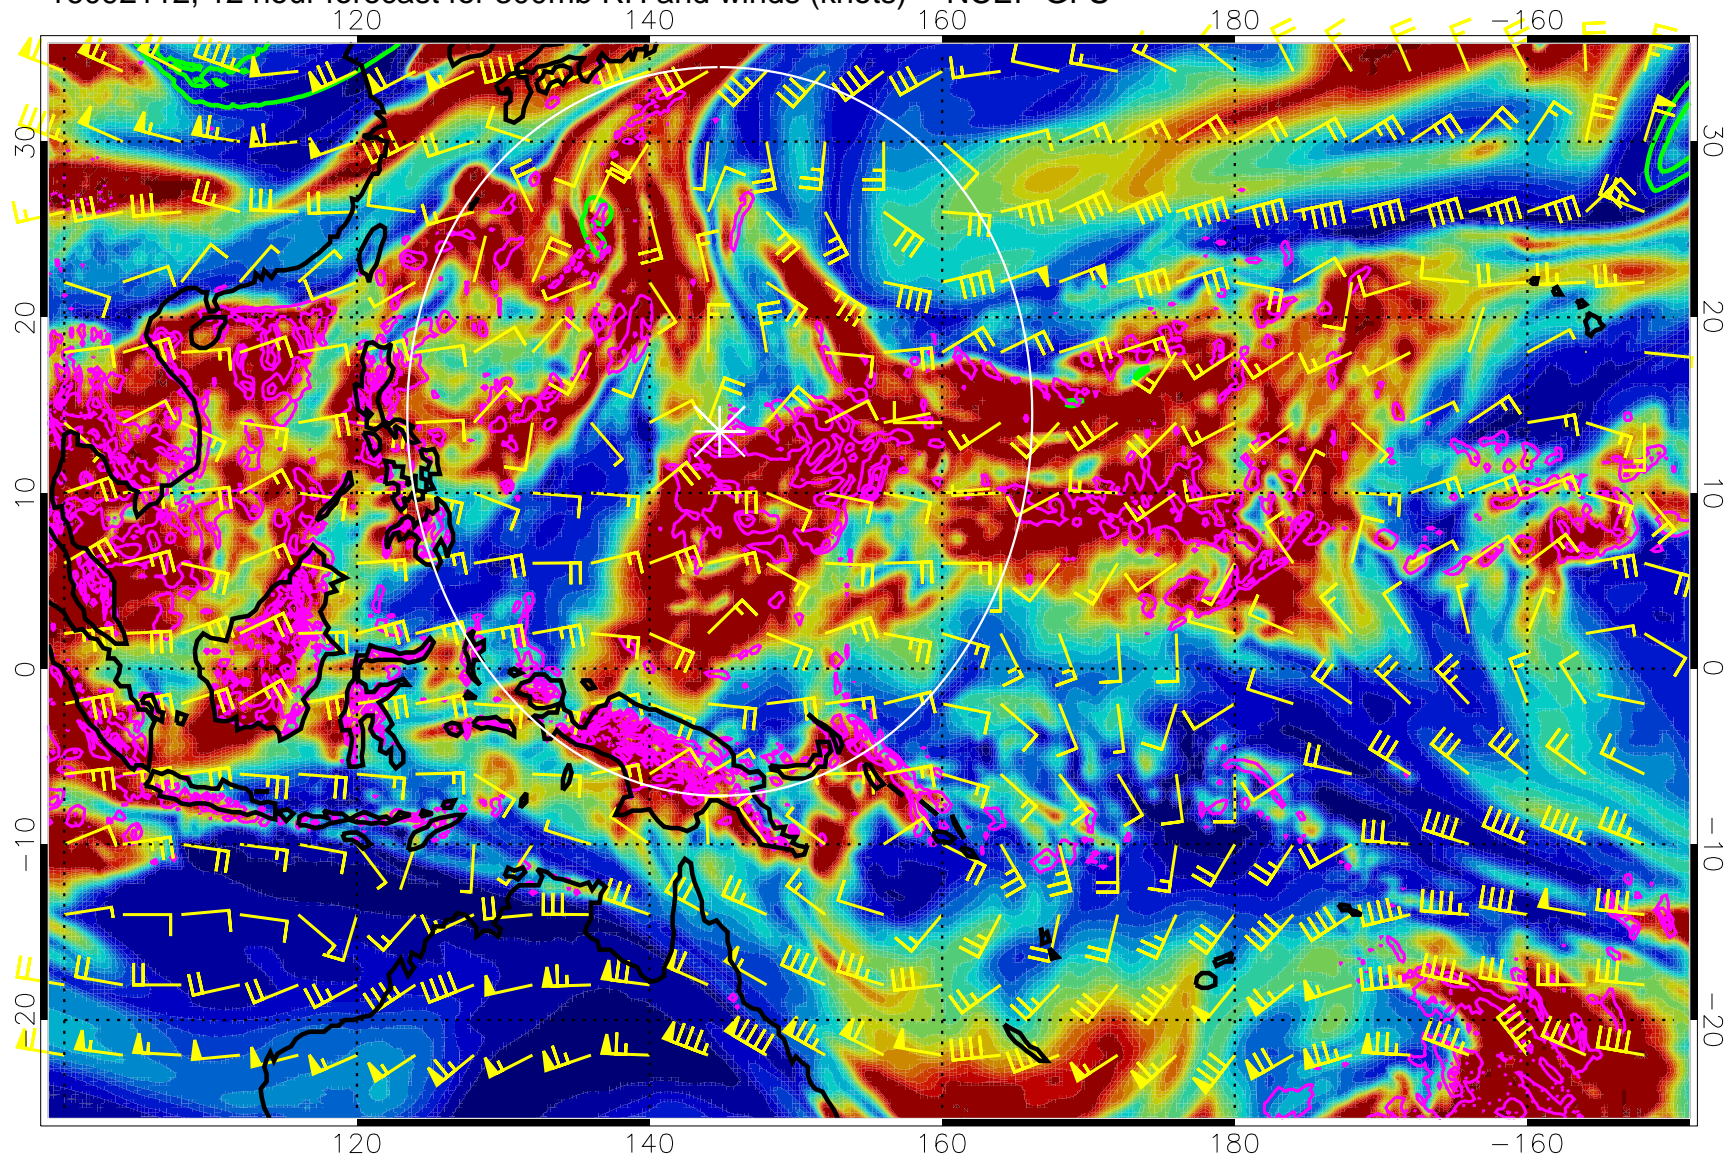

16092106, 6 hour forecast for 300mb RH and winds (knots) -- NCEP GFS

Precip (tot dot, conv sol) mm/day 40 mm/day contours, min 20

EPV Tropopause (2 PVU) Position

Range ring of 2304 km

16092112, 12 hour forecast for 300mb RH and winds (knots) -- NCEP GFS

Precip (tot dot, conv sol) mm/day 40 mm/day contours, min 20

EPV Tropopause (2 PVU) Position

Range ring of 2304 km

16092118, 18 hour forecast for 300mb RH and winds (knots) -- NCEP GFS

0 20 40 60 80 100
RH, %

Precip (tot dot, conv sol) mm/day 40 mm/day contours, min 20

EPV Tropopause (2 PVU) Position

Range ring of 2304 km

16092200, 24 hour forecast for 300mb RH and winds (knots) -- NCEP GFS

Precip (tot dot, conv sol) mm/day 40 mm/day contours, min 20

EPV Tropopause (2 PVU) Position

Range ring of 2304 km

16092206, 30 hour forecast for 300mb RH and winds (knots) -- NCEP GFS

Precip (tot dot, conv sol) mm/day 40 mm/day contours, min 20

EPV Tropopause (2 PVU) Position