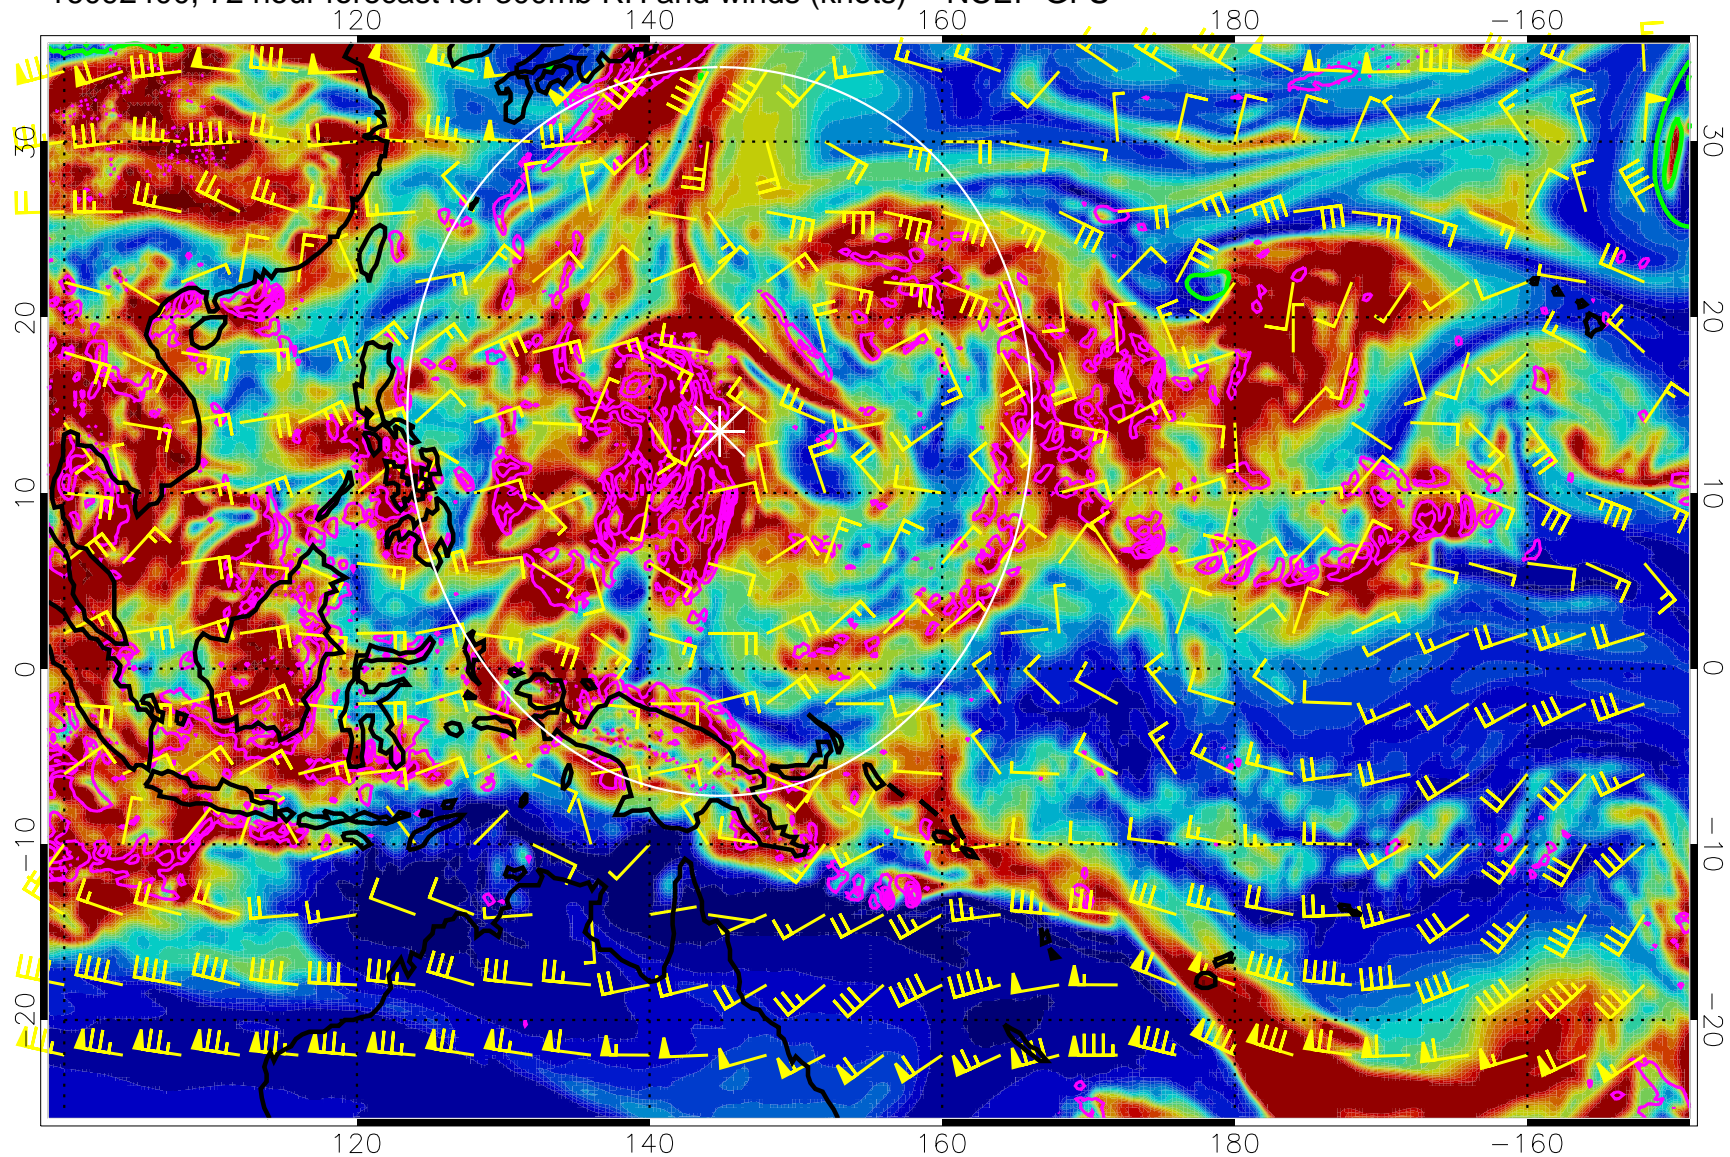

16092400, 72 hour forecast for 300mb RH and winds (knots) -- NCEP GFS

Precip (tot dot, conv sol) mm/day 40 mm/day contours, min 20

EPV Tropopause (2 PVU) Position

Range ring of 2304 km