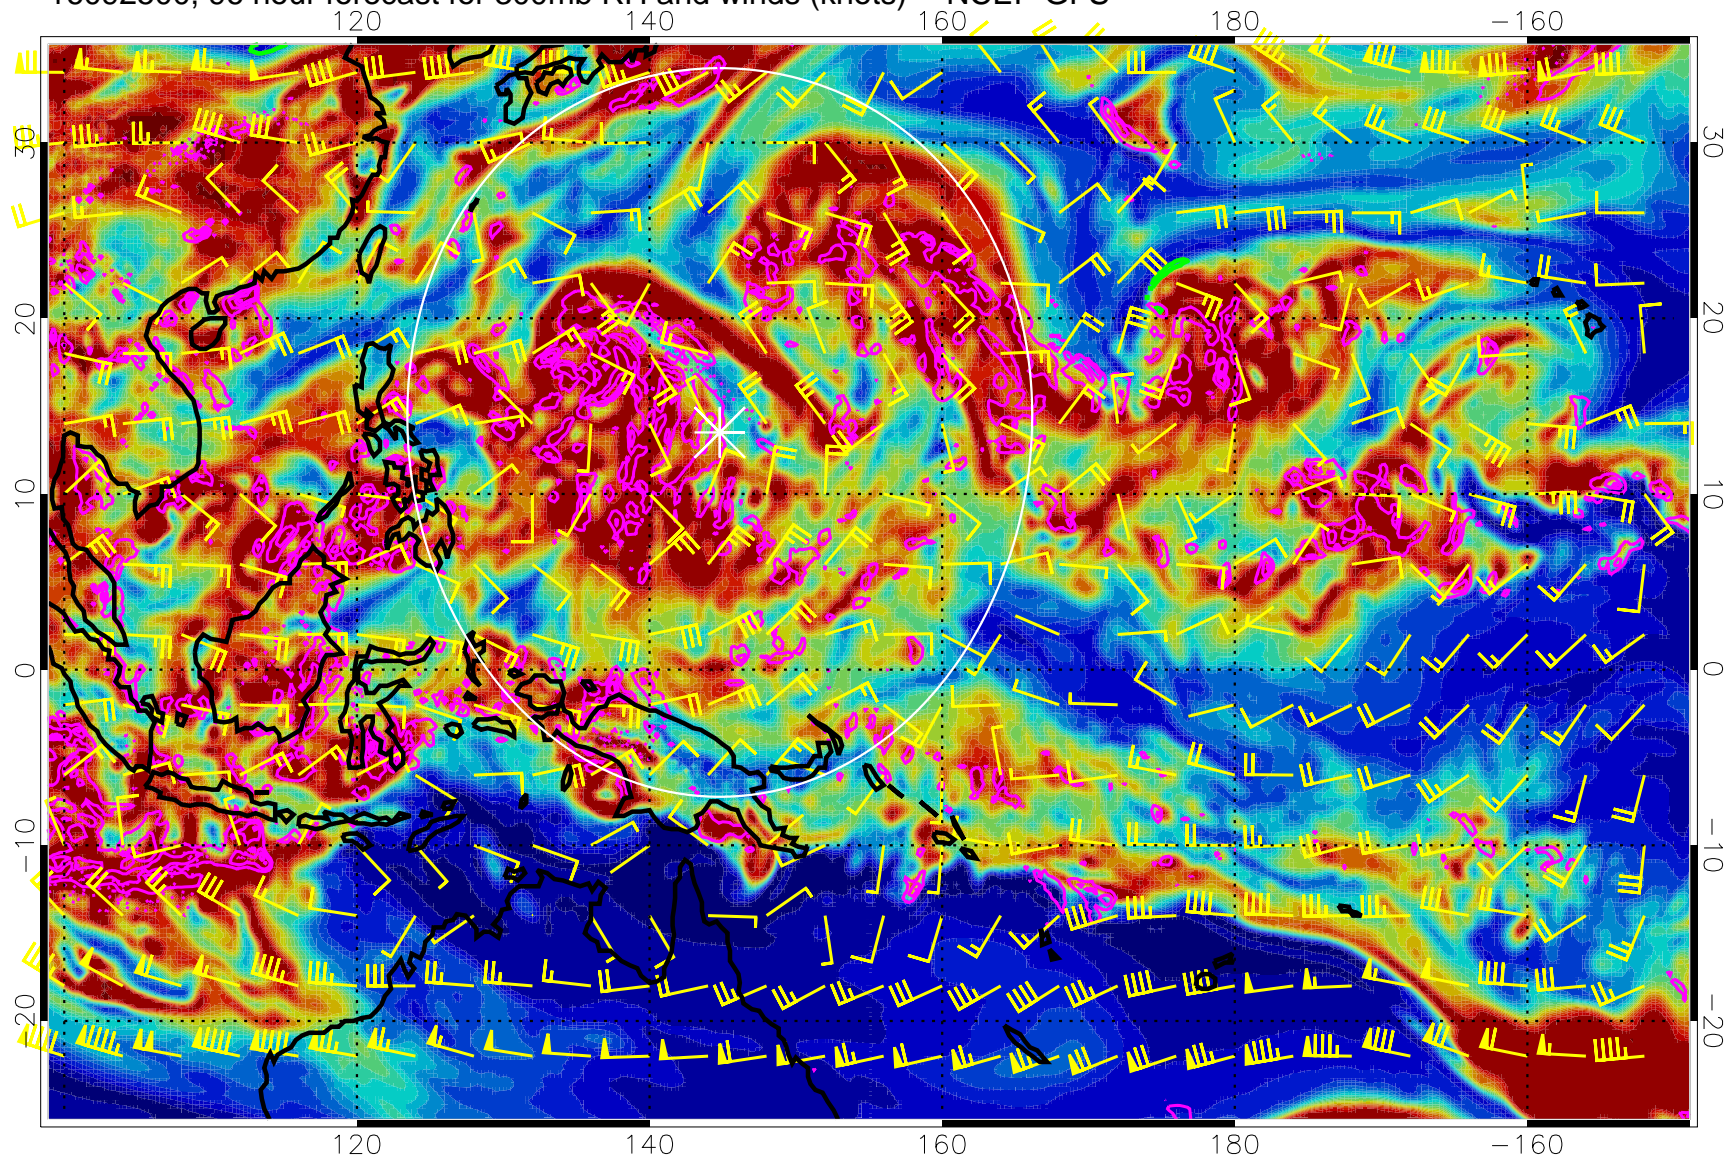

16092500, 96 hour forecast for 300mb RH and winds (knots) -- NCEP GFS

0 20 40 60 80 100
RH, %

Precip (tot dot, conv sol) mm/day 40 mm/day contours, min 20

EPV Tropopause (2 PVU) Position

Range ring of 2304 km