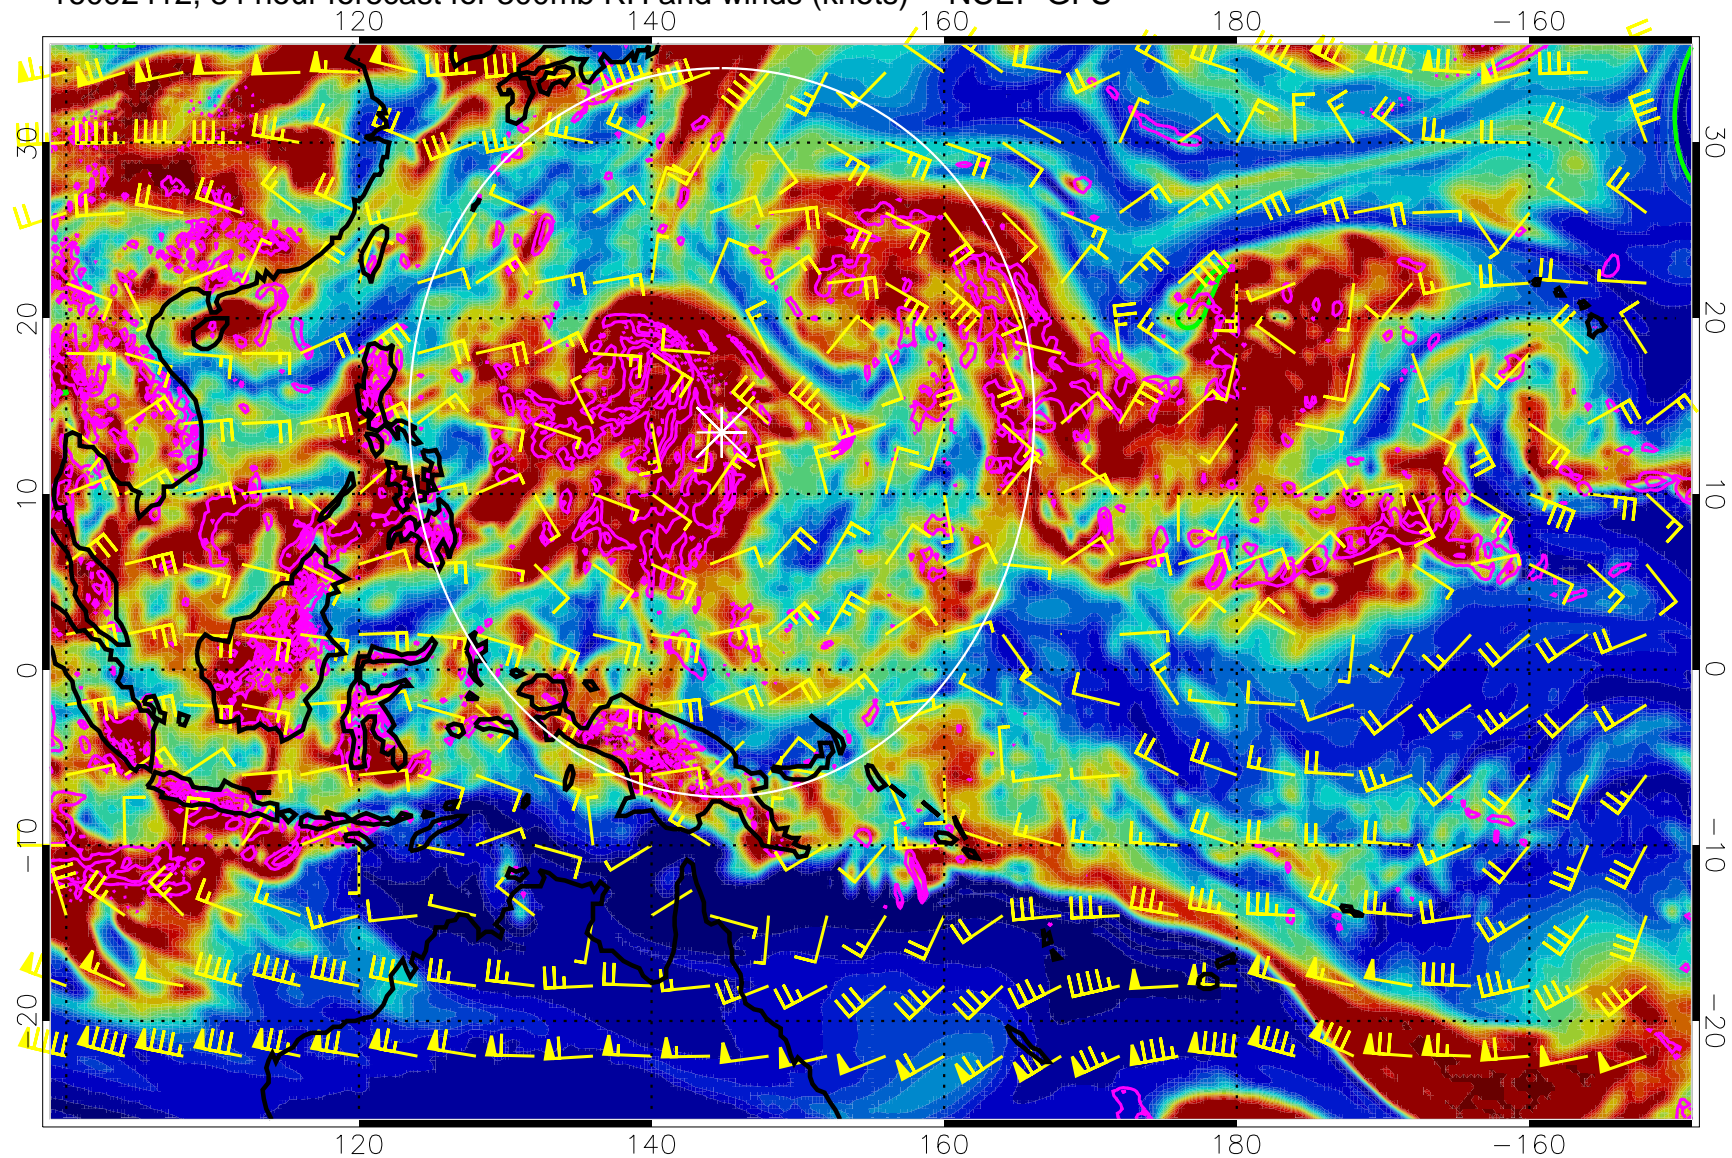

Precip (tot dot, conv sol) mm/day 40 mm/day contours, min 20

EPV Tropopause (2 PVU) Position

Range ring of 2304 km

16092406, 78 hour forecast for 300mb RH and winds (knots) -- NCEP GFS

Precip (tot dot, conv sol) mm/day 40 mm/day contours, min 20

EPV Tropopause (2 PVU) Position

Range ring of 2304 km

16092412, 84 hour forecast for 300mb RH and winds (knots) -- NCEP GFS

Precip (tot dot, conv sol) mm/day 40 mm/day contours, min 20

EPV Tropopause (2 PVU) Position