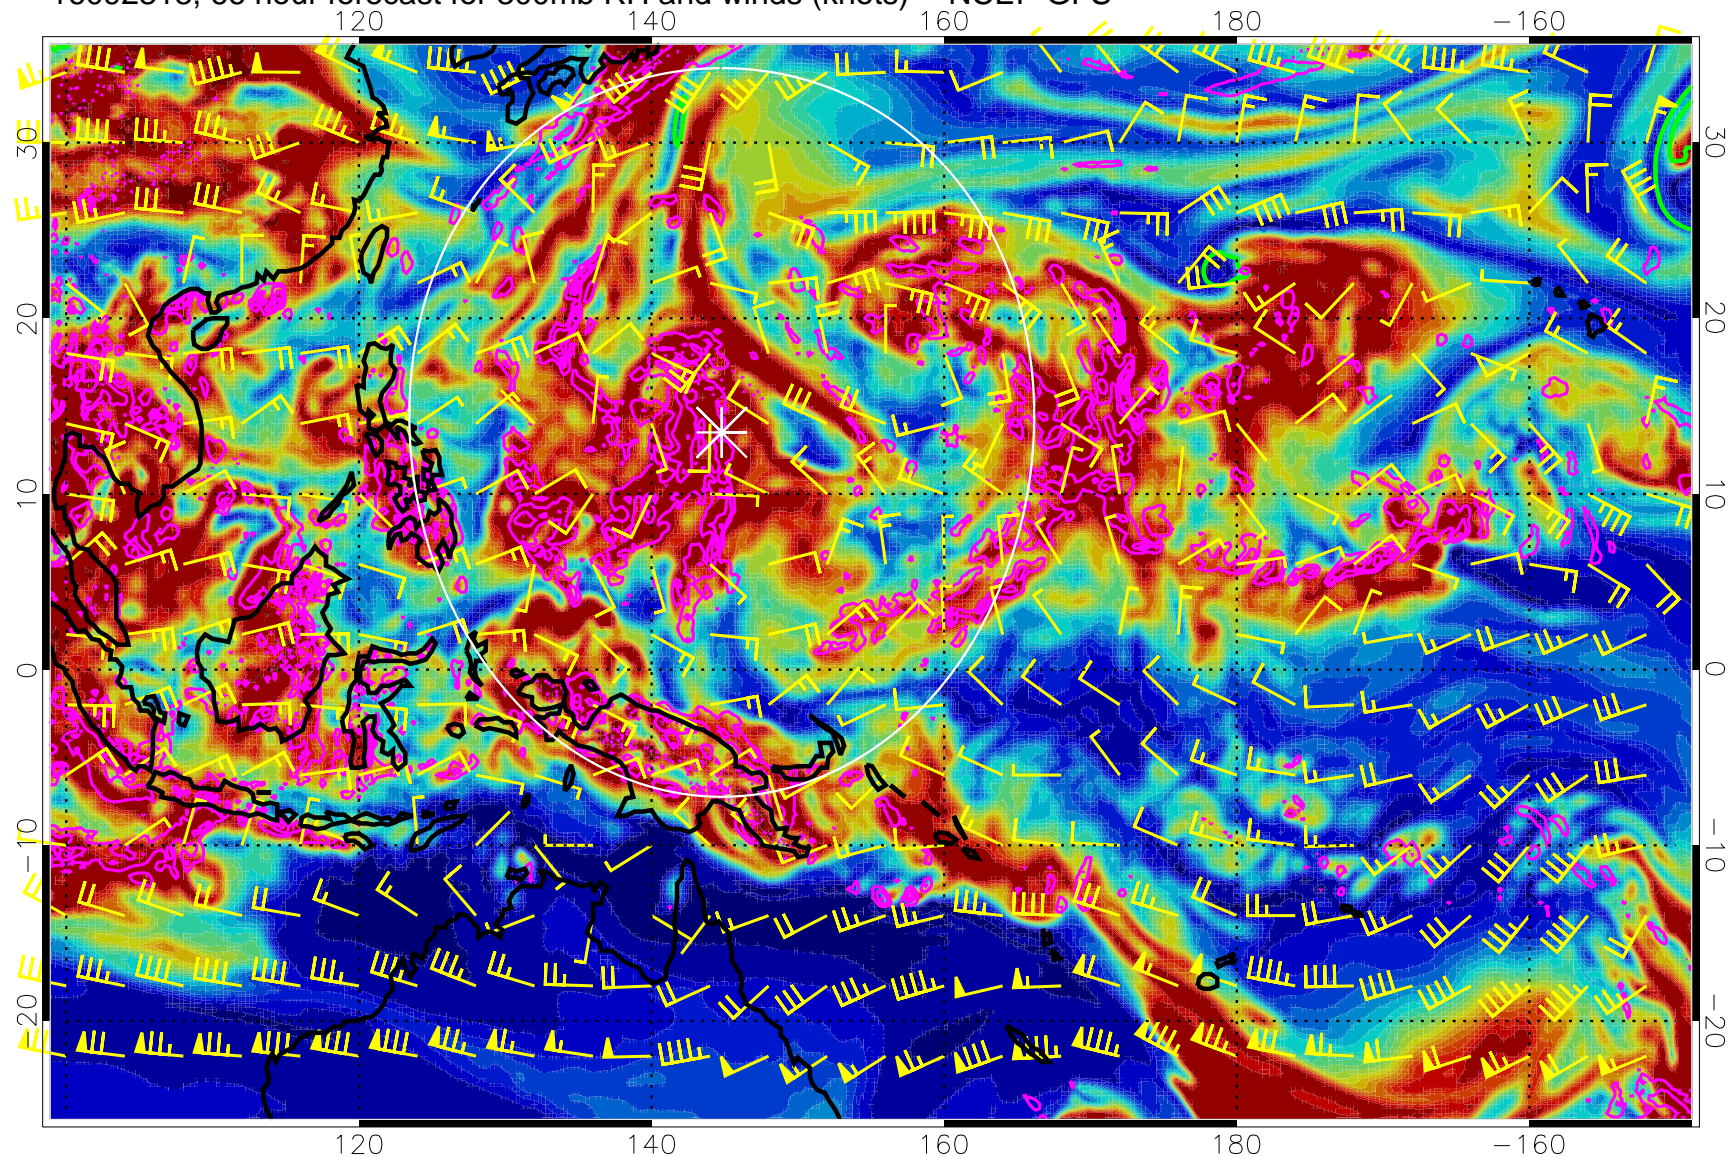

Precip (tot dot, conv sol) mm/day 40 mm/day contours, min 20

EPV Tropopause (2 PVU) Position

Range ring of 2304 km

16092306, 54 hour forecast for 300mb RH and winds (knots) -- NCEP GFS

16092312, 60 hour forecast for 300mb RH and winds (knots) -- NCEP GFS

0 20 40 60 80 100
RH, %

Precip (tot dot, conv sol) mm/day 40 mm/day contours, min 20

EPV Tropopause (2 PVU) Position

Range ring of 2304 km

16092318, 66 hour forecast for 300mb RH and winds (knots) -- NCEP GFS