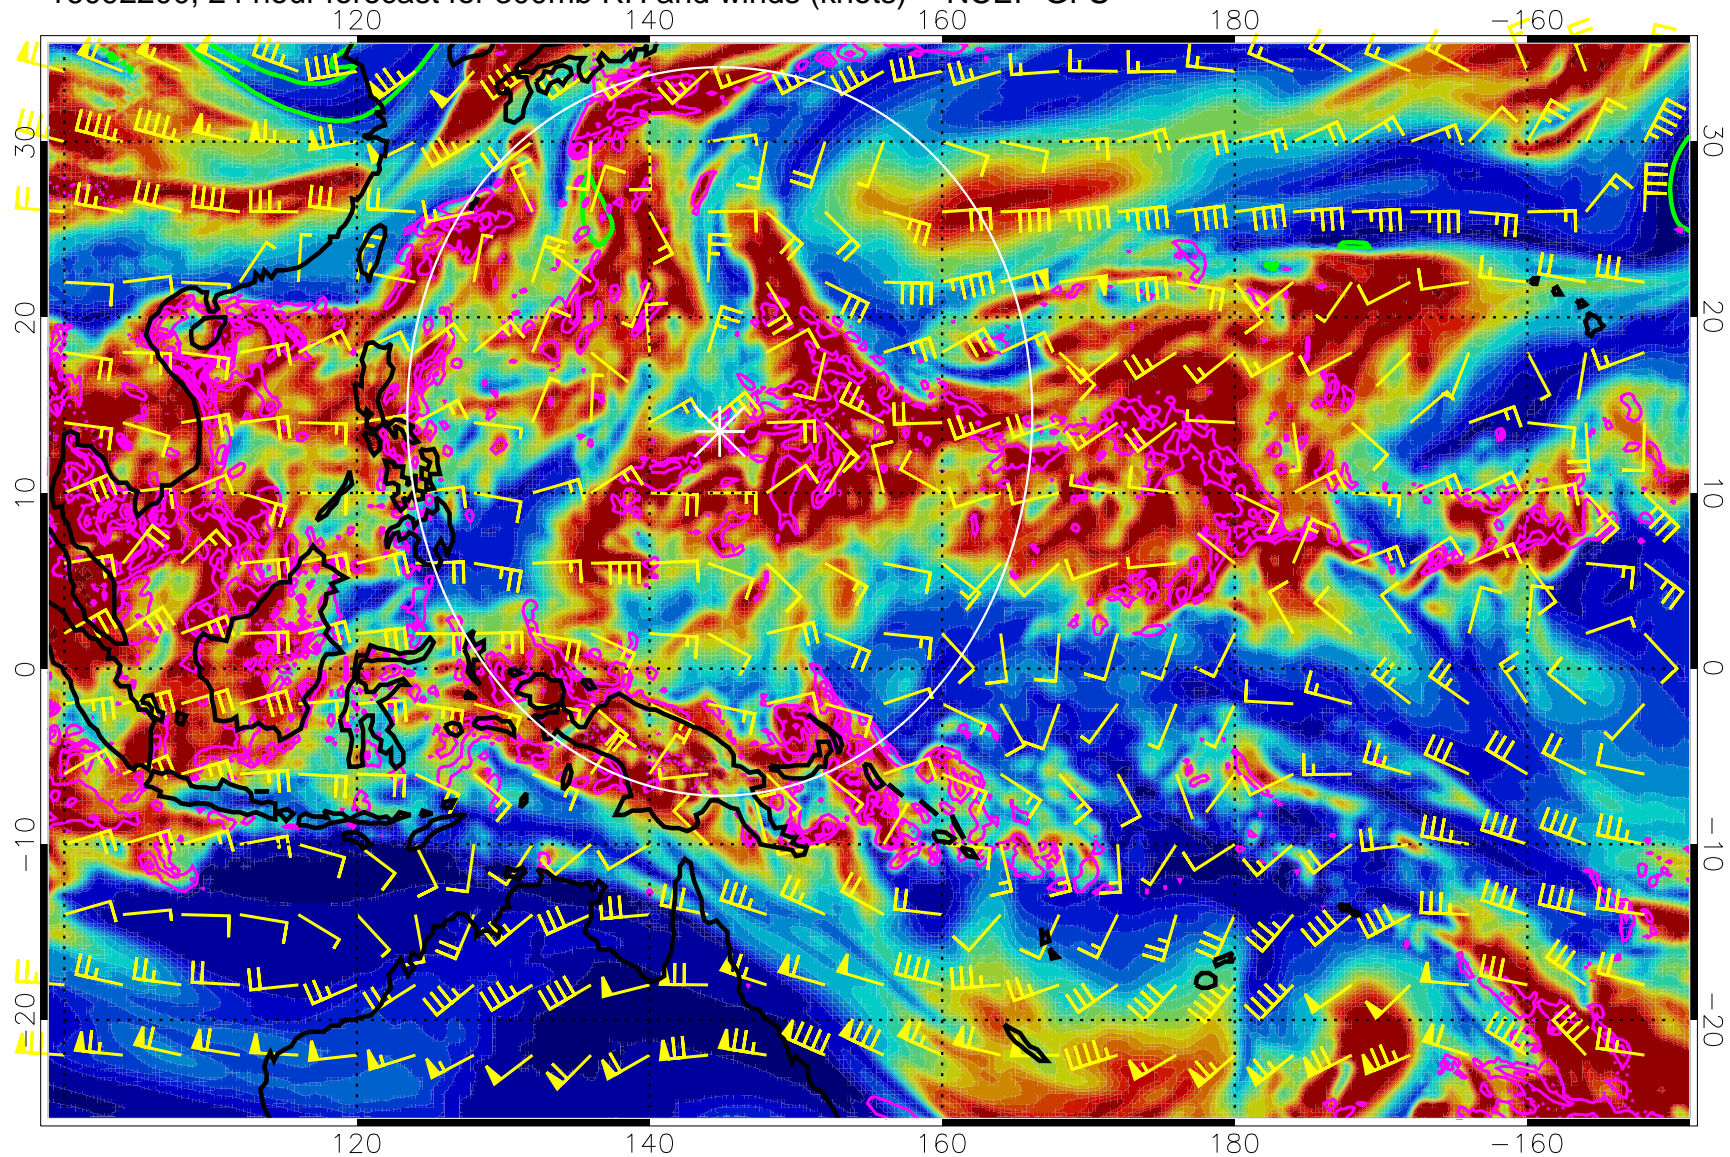

16092106, 6 hour forecast for 300mb RH and winds (knots) -- NCEP GFS

Precip (tot dot, conv sol) mm/day 40 mm/day contours, min 20

EPV Tropopause (2 PVU) Position

Range ring of 2304 km

16092112, 12 hour forecast for 300mb RH and winds (knots) -- NCEP GFS

Precip (tot dot, conv sol) mm/day 40 mm/day contours, min 20

EPV Tropopause (2 PVU) Position

Range ring of 2304 km

16092118, 18 hour forecast for 300mb RH and winds (knots) -- NCEP GFS

0 20 40 60 80 100
RH, %

Precip (tot dot, conv sol) mm/day 40 mm/day contours, min 20

EPV Tropopause (2 PVU) Position

Range ring of 2304 km

16092200, 24 hour forecast for 300mb RH and winds (knots) -- NCEP GFS

Precip (tot dot, conv sol) mm/day 40 mm/day contours, min 20

EPV Tropopause (2 PVU) Position

Range ring of 2304 km

16092206, 30 hour forecast for 300mb RH and winds (knots) -- NCEP GFS

Precip (tot dot, conv sol) mm/day 40 mm/day contours, min 20

EPV Tropopause (2 PVU) Position