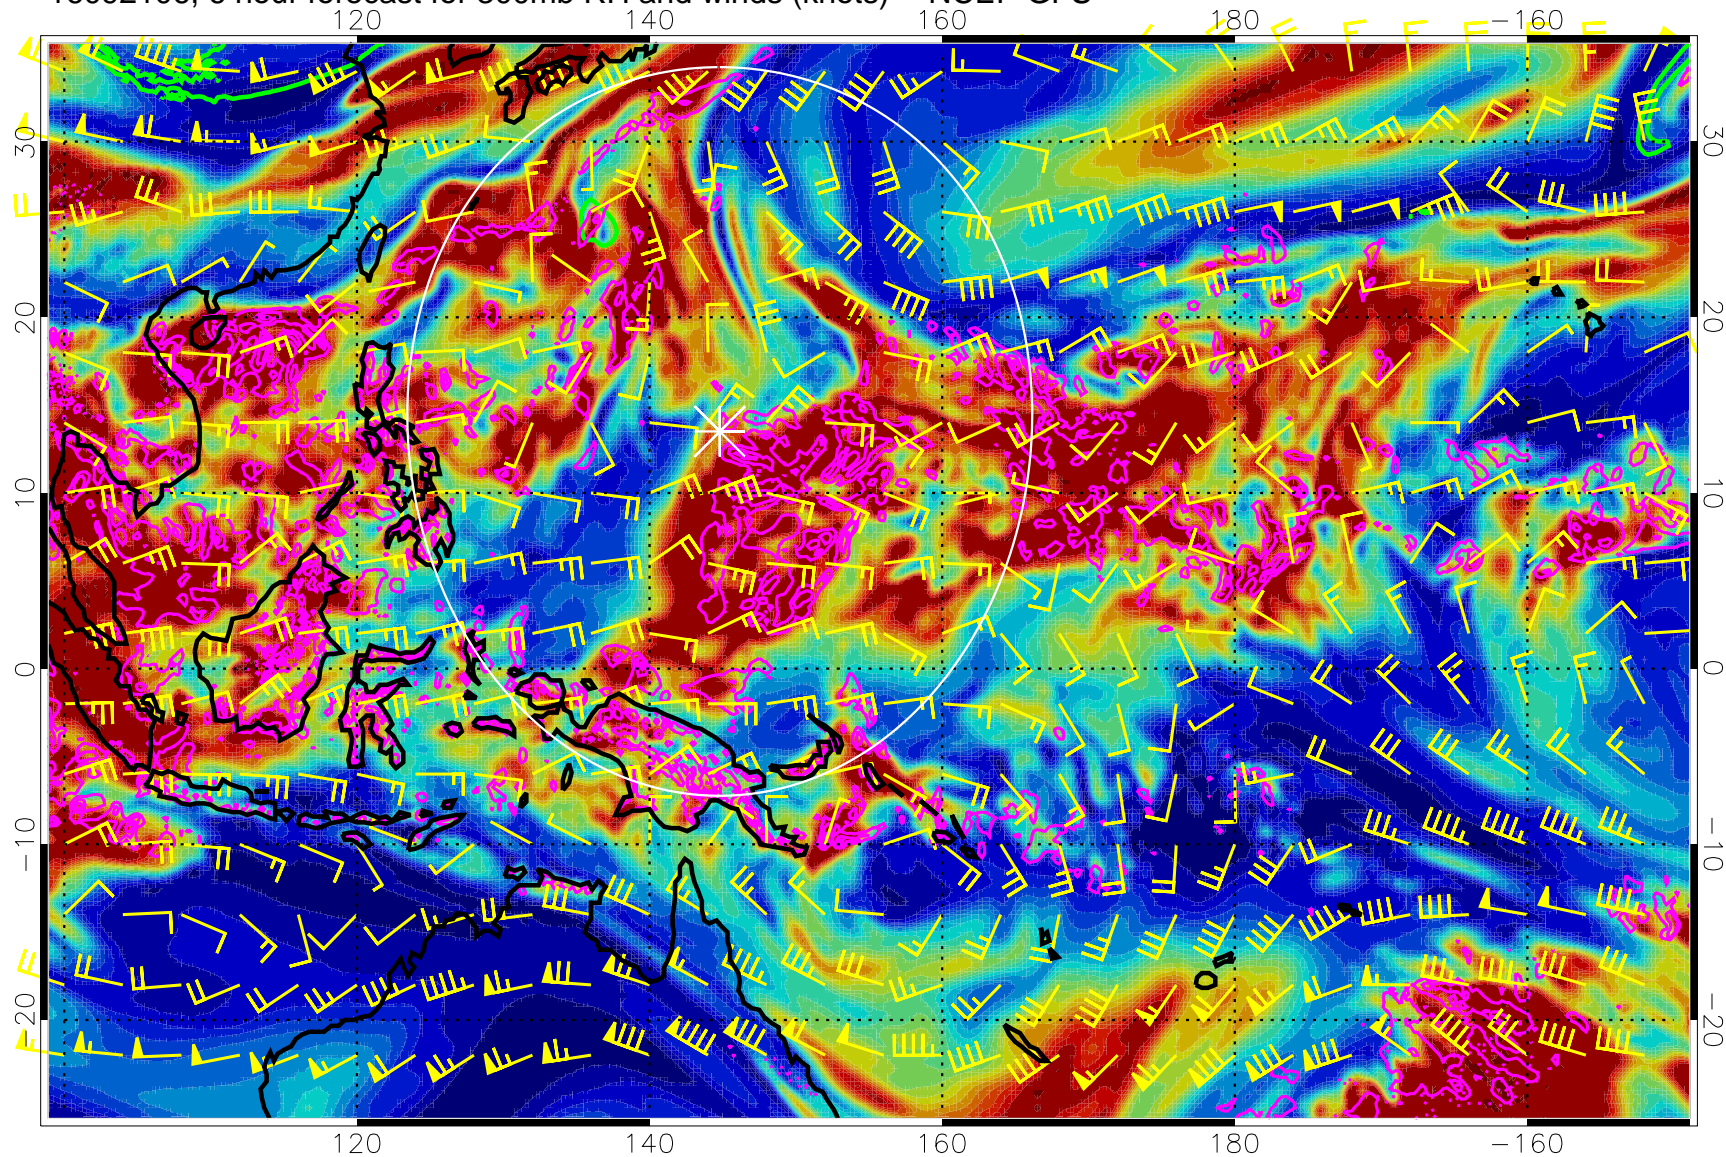

16092106, 6 hour forecast for 300mb RH and winds (knots) -- NCEP GFS

Precip (tot dot, conv sol) mm/day 40 mm/day contours, min 20

EPV Tropopause (2 PVU) Position

Range ring of 2304 km

16092112, 12 hour forecast for 300mb RH and winds (knots) -- NCEP GFS

Precip (tot dot, conv sol) mm/day 40 mm/day contours, min 20

EPV Tropopause (2 PVU) Position

Range ring of 2304 km

16092118, 18 hour forecast for 300mb RH and winds (knots) -- NCEP GFS

0 20 40 60 80 100
RH, %

Precip (tot dot, conv sol) mm/day 40 mm/day contours, min 20

EPV Tropopause (2 PVU) Position

Range ring of 2304 km

16092200, 24 hour forecast for 300mb RH and winds (knots) -- NCEP GFS

Precip (tot dot, conv sol) mm/day 40 mm/day contours, min 20

EPV Tropopause (2 PVU) Position

Range ring of 2304 km

16092206, 30 hour forecast for 300mb RH and winds (knots) -- NCEP GFS

Precip (tot dot, conv sol) mm/day 40 mm/day contours, min 20

EPV Tropopause (2 PVU) Position