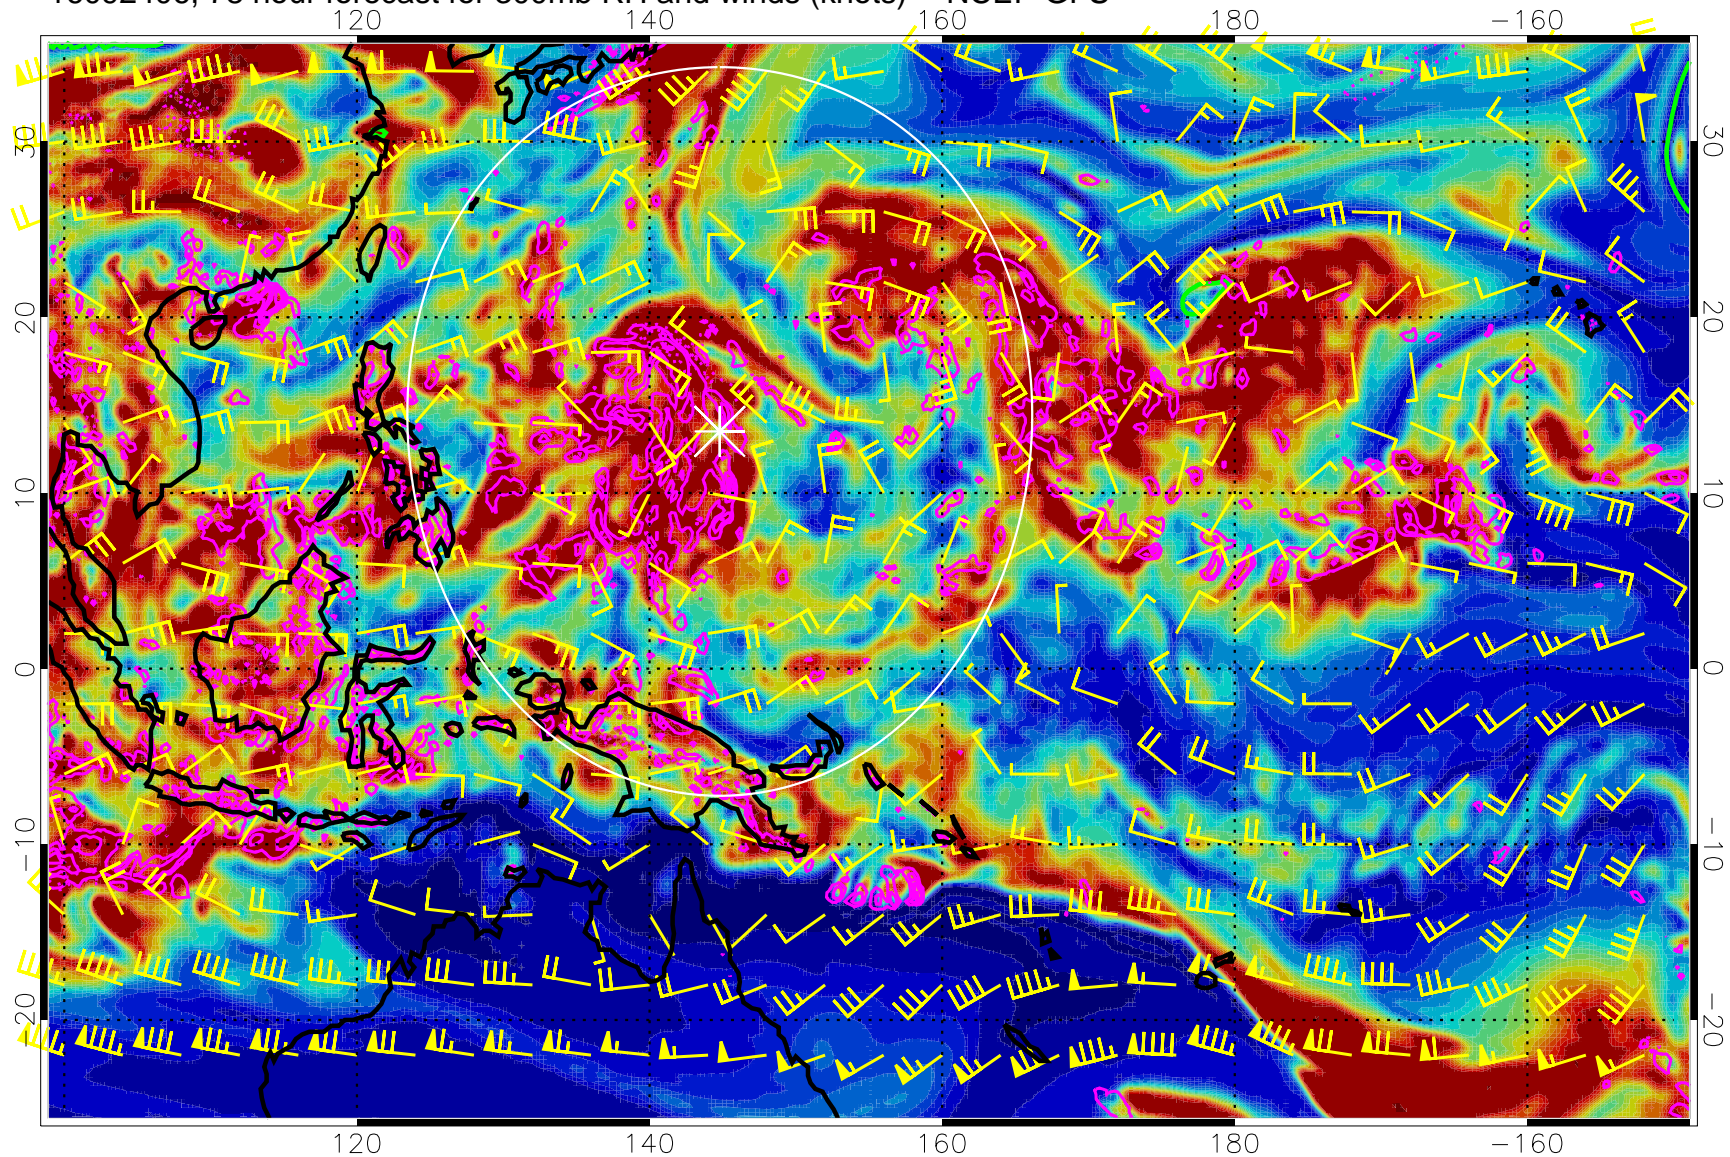

0 20 40 60 80 100
RH, %

Precip (tot dot, conv sol) mm/day 40 mm/day contours, min 20

EPV Tropopause (2 PVU) Position

Range ring of 2304 km

16092400, 72 hour forecast for 300mb RH and winds (knots) -- NCEP GFS

Precip (tot dot, conv sol) mm/day 40 mm/day contours, min 20

EPV Tropopause (2 PVU) Position

Range ring of 2304 km

16092406, 78 hour forecast for 300mb RH and winds (knots) -- NCEP GFS

Precip (tot dot, conv sol) mm/day 40 mm/day contours, min 20