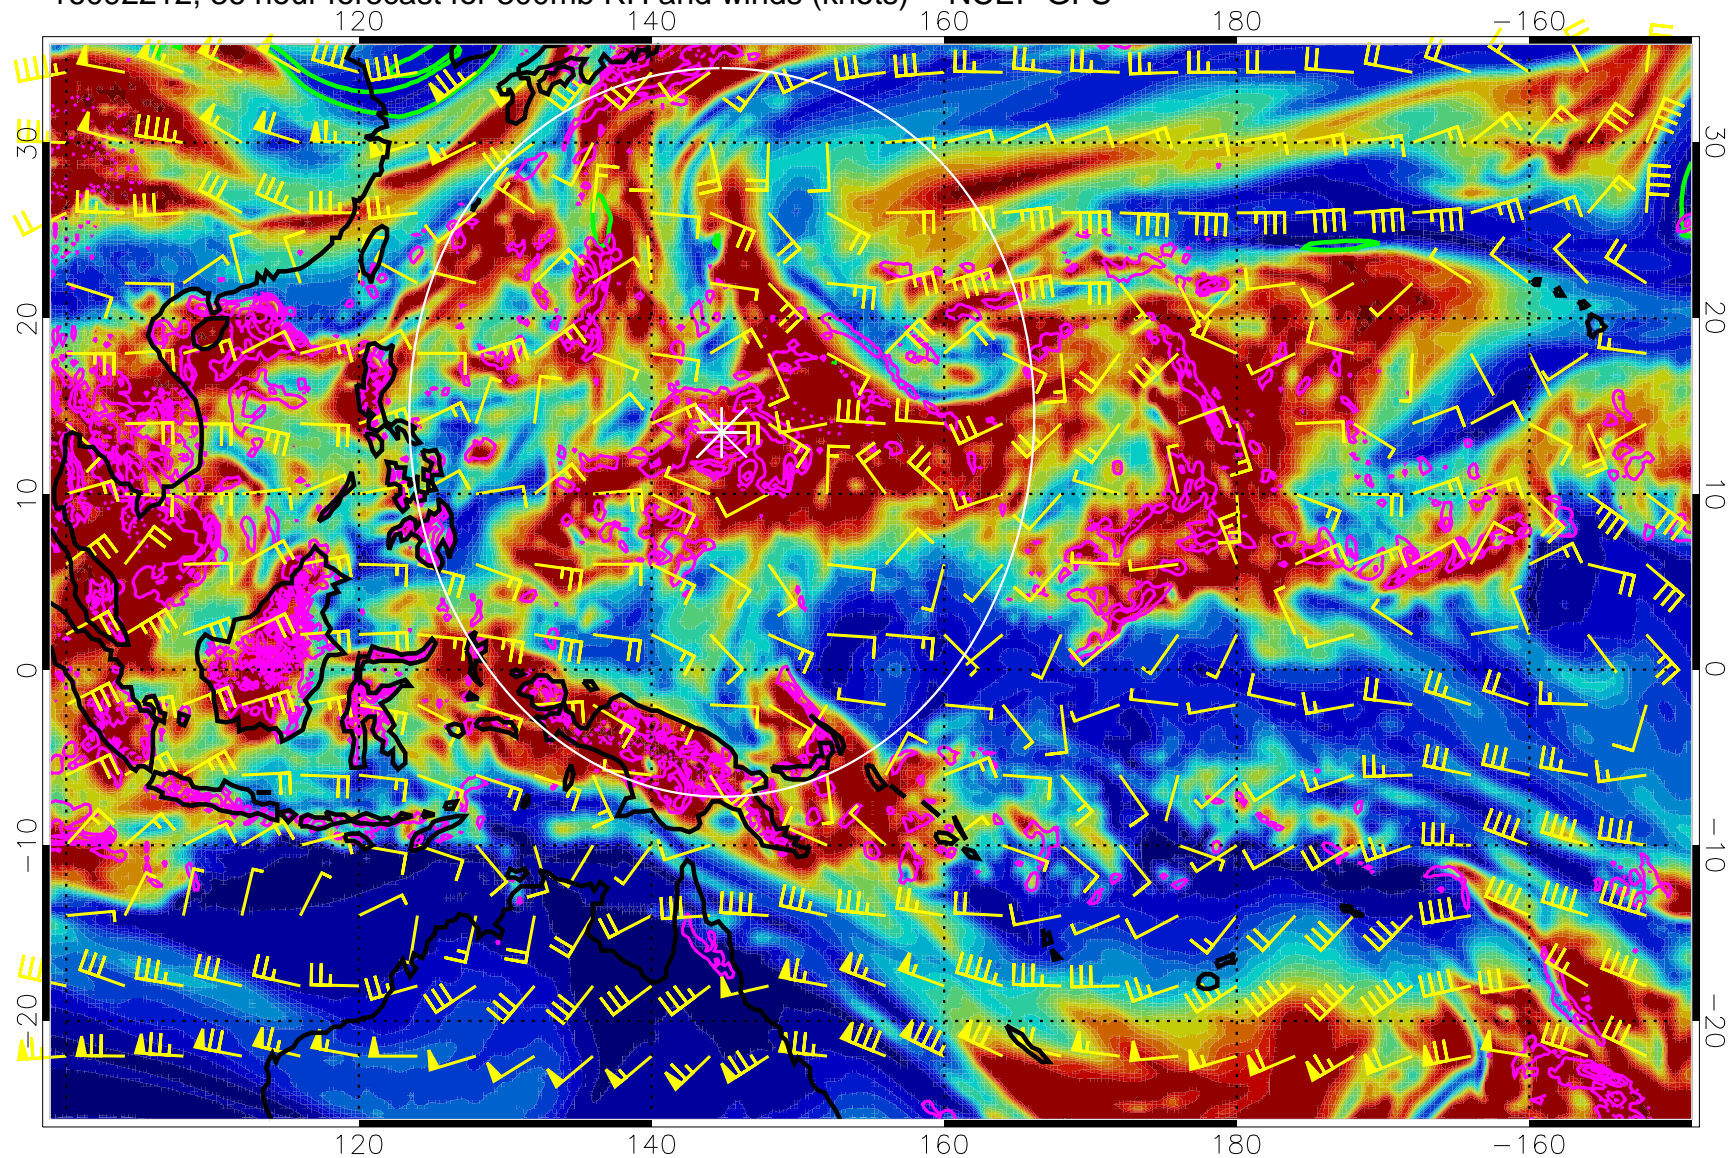

Precip (tot dot, conv sol) mm/day 40 mm/day contours, min 20

EPV Tropopause (2 PVU) Position

Range ring of 2304 km

16092200, 24 hour forecast for 300mb RH and winds (knots) -- NCEP GFS

Precip (tot dot, conv sol) mm/day 40 mm/day contours, min 20

EPV Tropopause (2 PVU) Position

Range ring of 2304 km

16092206, 30 hour forecast for 300mb RH and winds (knots) -- NCEP GFS

Precip (tot dot, conv sol) mm/day 40 mm/day contours, min 20

EPV Tropopause (2 PVU) Position

Range ring of 2304 km

16092212, 36 hour forecast for 300mb RH and winds (knots) -- NCEP GFS

Precip (tot dot, conv sol) mm/day 40 mm/day contours, min 20

EPV Tropopause (2 PVU) Position

Range ring of 2304 km