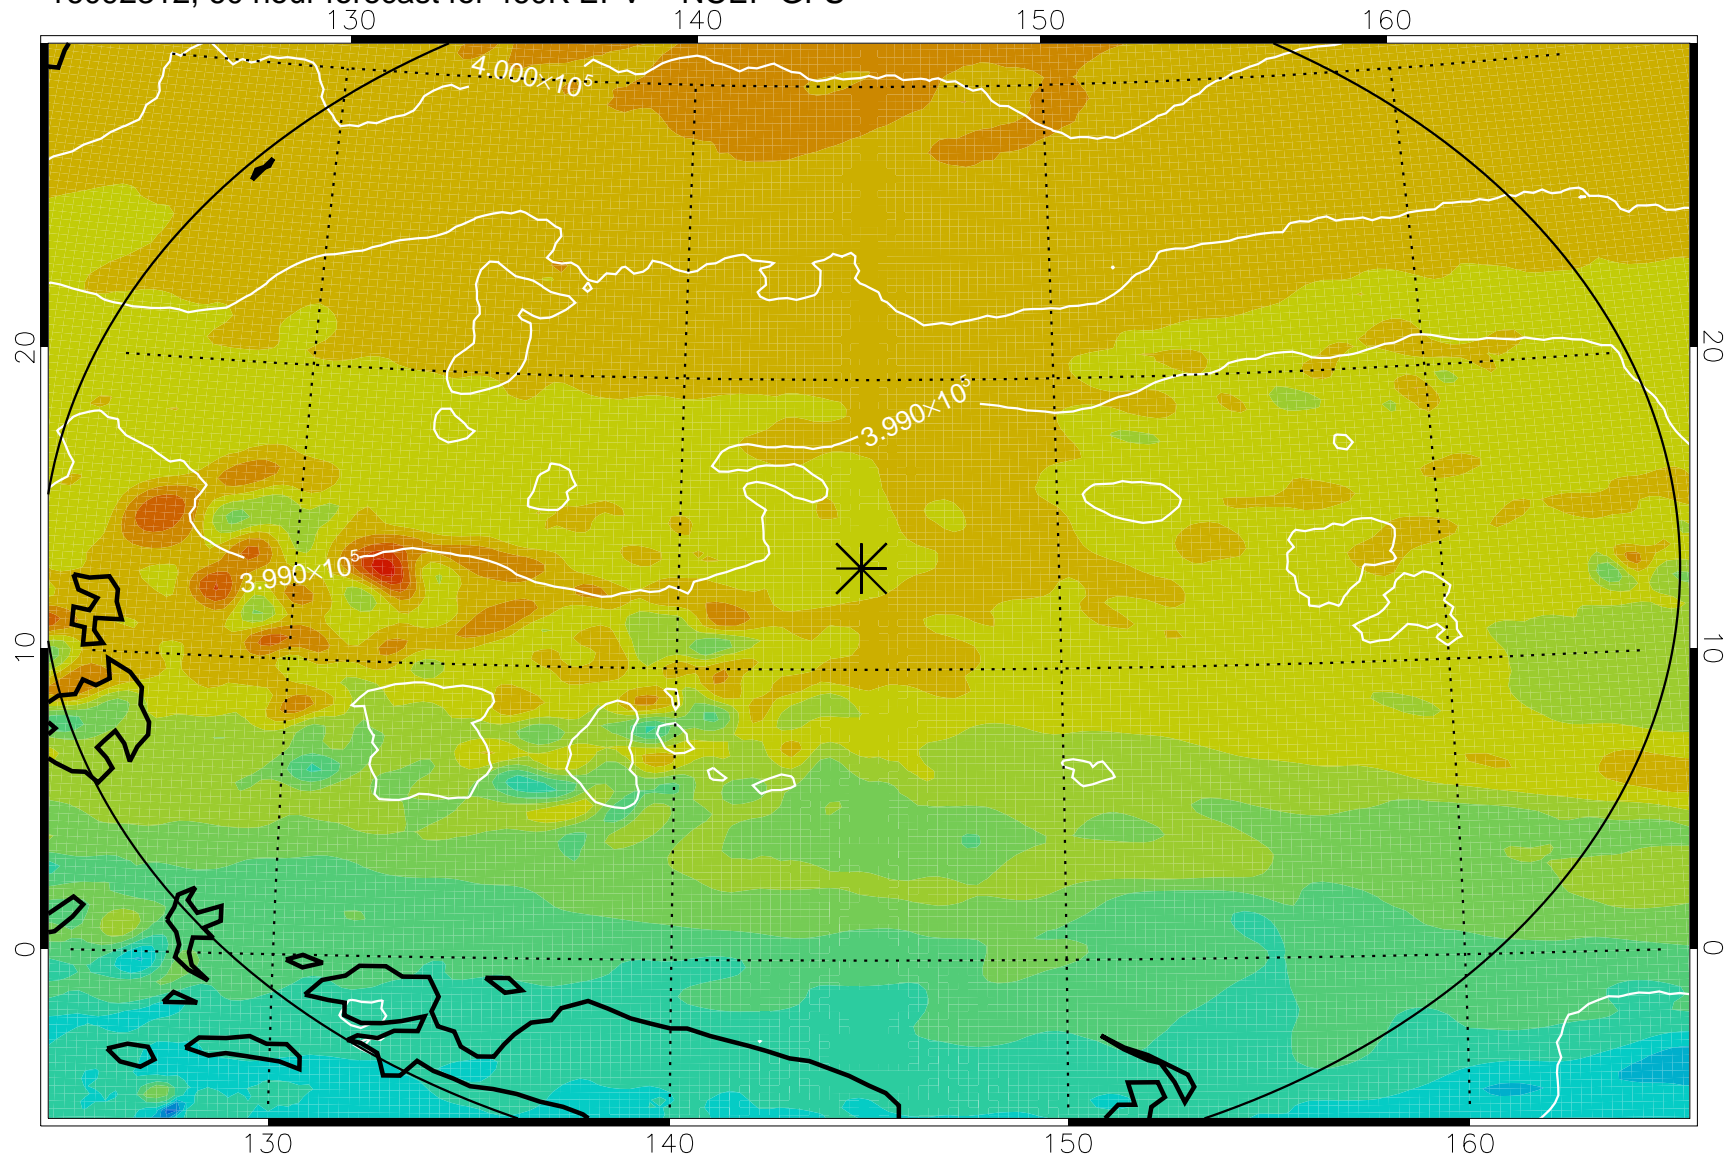

16092218, 42 hour forecast for 460K EPV -- NCEP GFS

460K Montgomery Streamfunction, white

Range ring of 2304 km

16092300, 48 hour forecast for 460K EPV -- NCEP GFS

460K Montgomery Streamfunction, white

Range ring of 2304 km

16092306, 54 hour forecast for 460K EPV -- NCEP GFS

460K Montgomery Streamfunction, white

Range ring of 2304 km

16092312, 60 hour forecast for 460K EPV -- NCEP GFS

460K Montgomery Streamfunction, white

Range ring of 2304 km

16092318, 66 hour forecast for 460K EPV -- NCEP GFS

460K Montgomery Streamfunction, white

Range ring of 2304 km

16092400, 72 hour forecast for 460K EPV -- NCEP GFS

460K Montgomery Streamfunction, white

Range ring of 2304 km

16092406, 78 hour forecast for 460K EPV -- NCEP GFS

460K Montgomery Streamfunction, white

Range ring of 2304 km

16092412, 84 hour forecast for 460K EPV -- NCEP GFS

460K Montgomery Streamfunction, white

Range ring of 2304 km