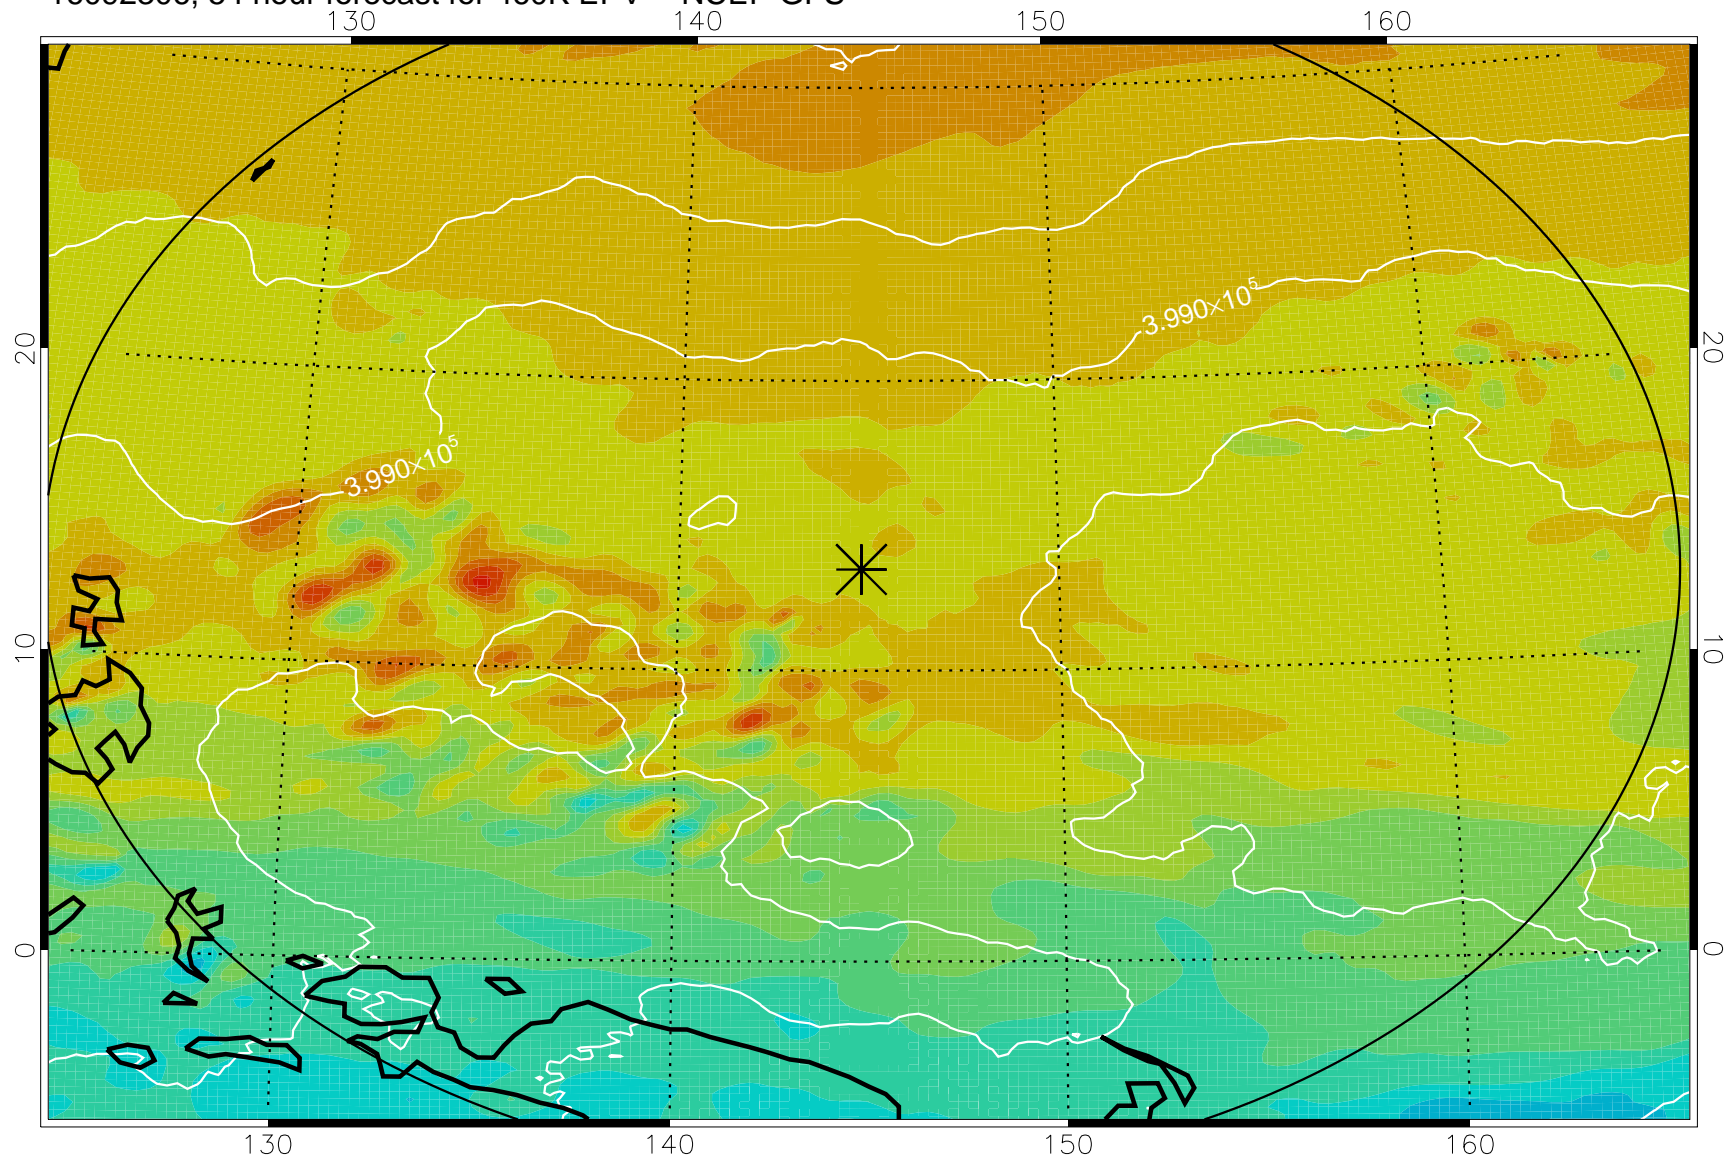

16092206, 30 hour forecast for 460K EPV -- NCEP GFS

460K Montgomery Streamfunction, white

Range ring of 2304 km

16092212, 36 hour forecast for 460K EPV -- NCEP GFS

460K Montgomery Streamfunction, white

Range ring of 2304 km

16092218, 42 hour forecast for 460K EPV -- NCEP GFS

460K Montgomery Streamfunction, white

Range ring of 2304 km

16092300, 48 hour forecast for 460K EPV -- NCEP GFS

460K Montgomery Streamfunction, white

Range ring of 2304 km

16092306, 54 hour forecast for 460K EPV -- NCEP GFS

460K Montgomery Streamfunction, white

Range ring of 2304 km

16092312, 60 hour forecast for 460K EPV -- NCEP GFS

460K Montgomery Streamfunction, white

Range ring of 2304 km

16092318, 66 hour forecast for 460K EPV -- NCEP GFS

460K Montgomery Streamfunction, white

Range ring of 2304 km

16092400, 72 hour forecast for 460K EPV -- NCEP GFS

460K Montgomery Streamfunction, white

Range ring of 2304 km