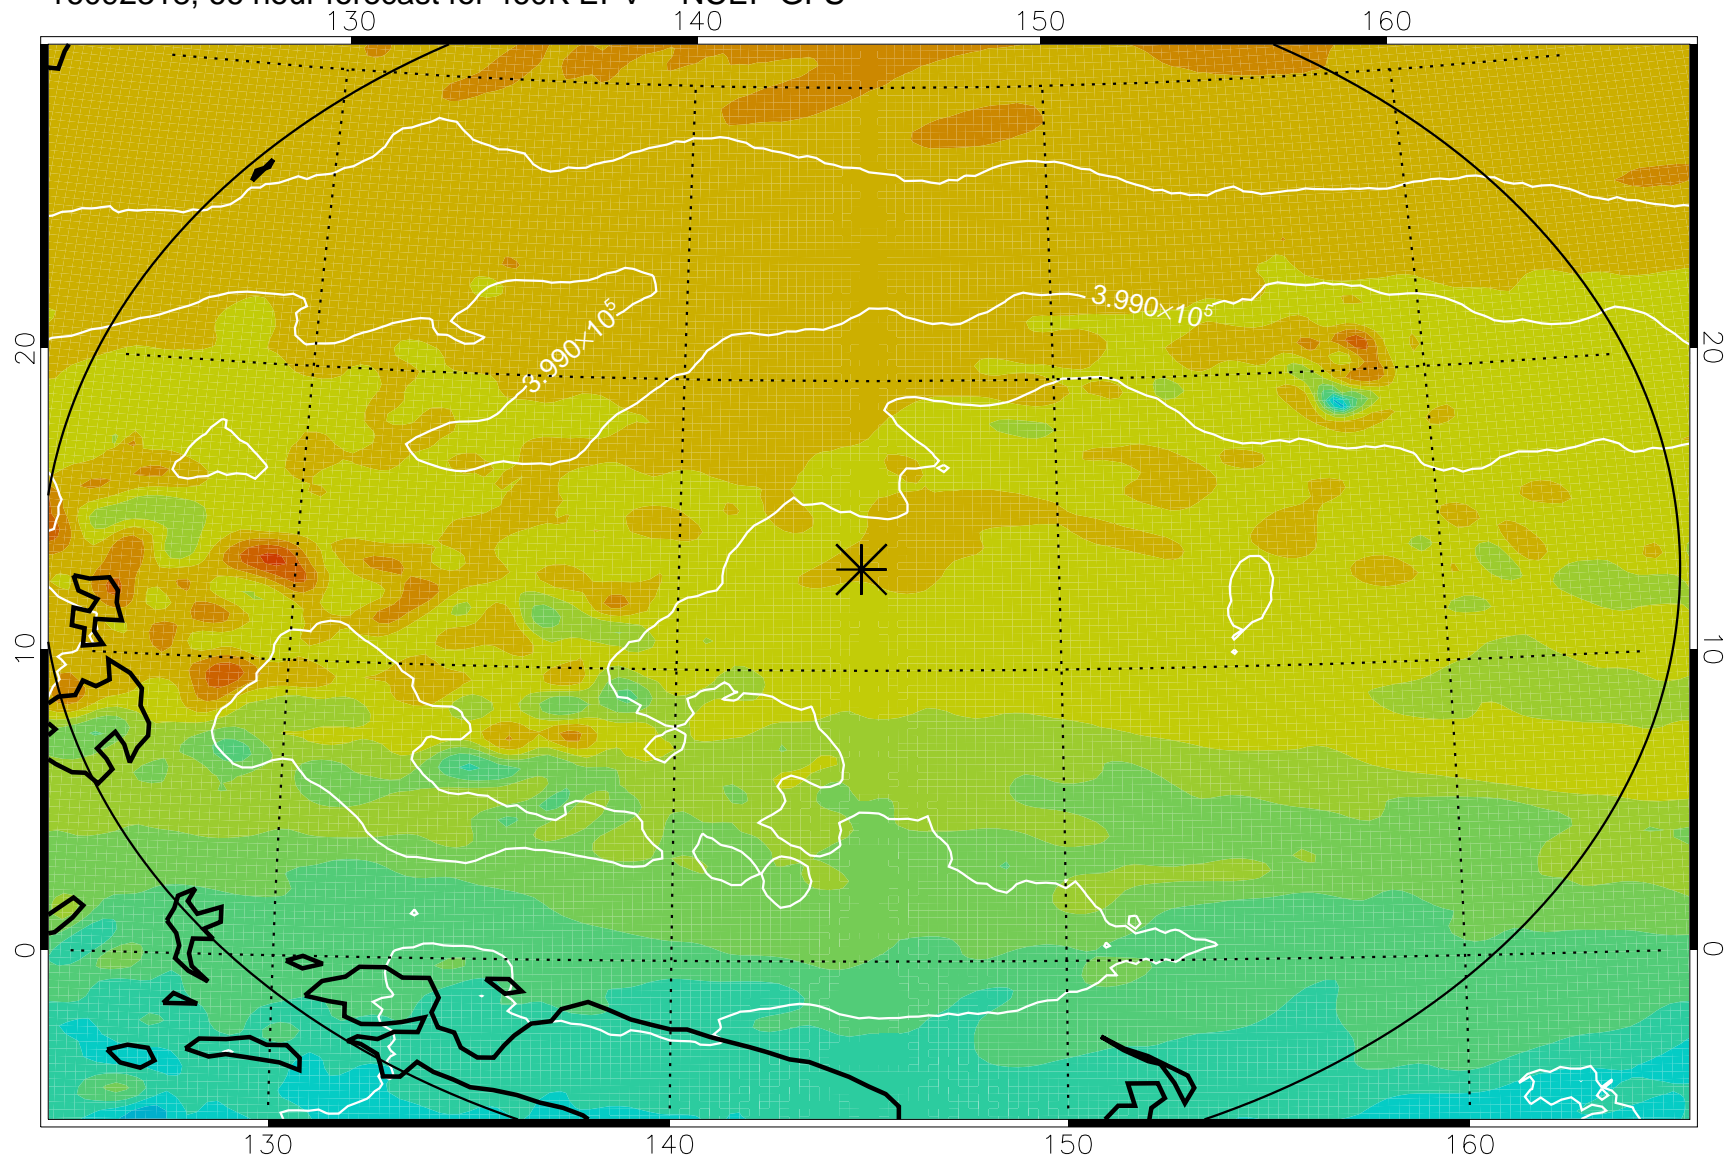

16092218, 42 hour forecast for 460K EPV -- NCEP GFS

460K Montgomery Streamfunction, white

Range ring of 2304 km

16092300, 48 hour forecast for 460K EPV -- NCEP GFS

460K Montgomery Streamfunction, white

Range ring of 2304 km

16092306, 54 hour forecast for 460K EPV -- NCEP GFS

460K Montgomery Streamfunction, white

Range ring of 2304 km

16092312, 60 hour forecast for 460K EPV -- NCEP GFS

460K Montgomery Streamfunction, white

Range ring of 2304 km

16092318, 66 hour forecast for 460K EPV -- NCEP GFS

460K Montgomery Streamfunction, white

Range ring of 2304 km

16092400, 72 hour forecast for 460K EPV -- NCEP GFS

460K Montgomery Streamfunction, white

Range ring of 2304 km

16092406, 78 hour forecast for 460K EPV -- NCEP GFS

460K Montgomery Streamfunction, white

Range ring of 2304 km

16092412, 84 hour forecast for 460K EPV -- NCEP GFS

460K Montgomery Streamfunction, white

Range ring of 2304 km