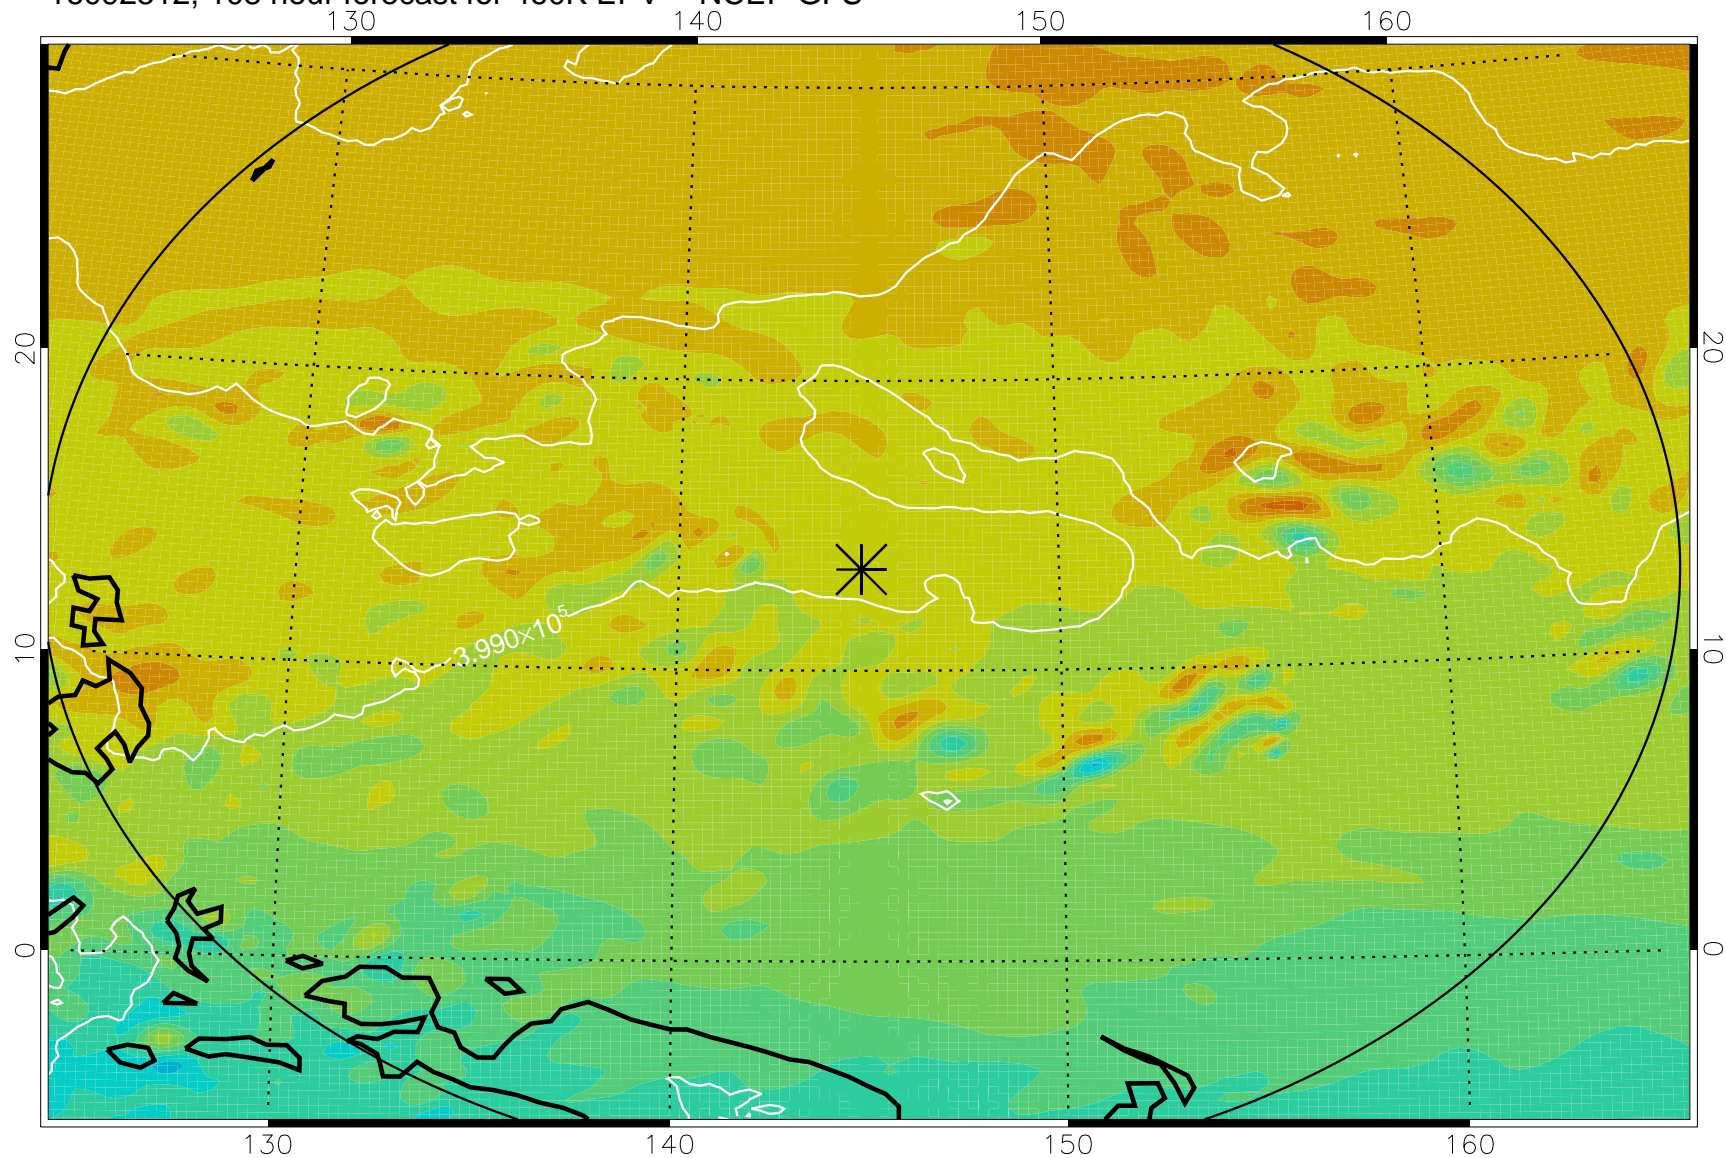

16092406, 78 hour forecast for 460K EPV -- NCEP GFS

460K Montgomery Streamfunction, white

Range ring of 2304 km

16092412, 84 hour forecast for 460K EPV -- NCEP GFS

460K Montgomery Streamfunction, white

Range ring of 2304 km

16092418, 90 hour forecast for 460K EPV -- NCEP GFS

460K Montgomery Streamfunction, white

Range ring of 2304 km

16092500, 96 hour forecast for 460K EPV -- NCEP GFS

460K Montgomery Streamfunction, white

Range ring of 2304 km

16092506, 102 hour forecast for 460K EPV -- NCEP GFS

460K Montgomery Streamfunction, white

Range ring of 2304 km

16092512, 108 hour forecast for 460K EPV -- NCEP GFS

460K Montgomery Streamfunction, white

Range ring of 2304 km

16092518, 114 hour forecast for 460K EPV -- NCEP GFS

460K Montgomery Streamfunction, white

Range ring of 2304 km

16092600, 120 hour forecast for 460K EPV -- NCEP GFS

460K Montgomery Streamfunction, white

Range ring of 2304 km