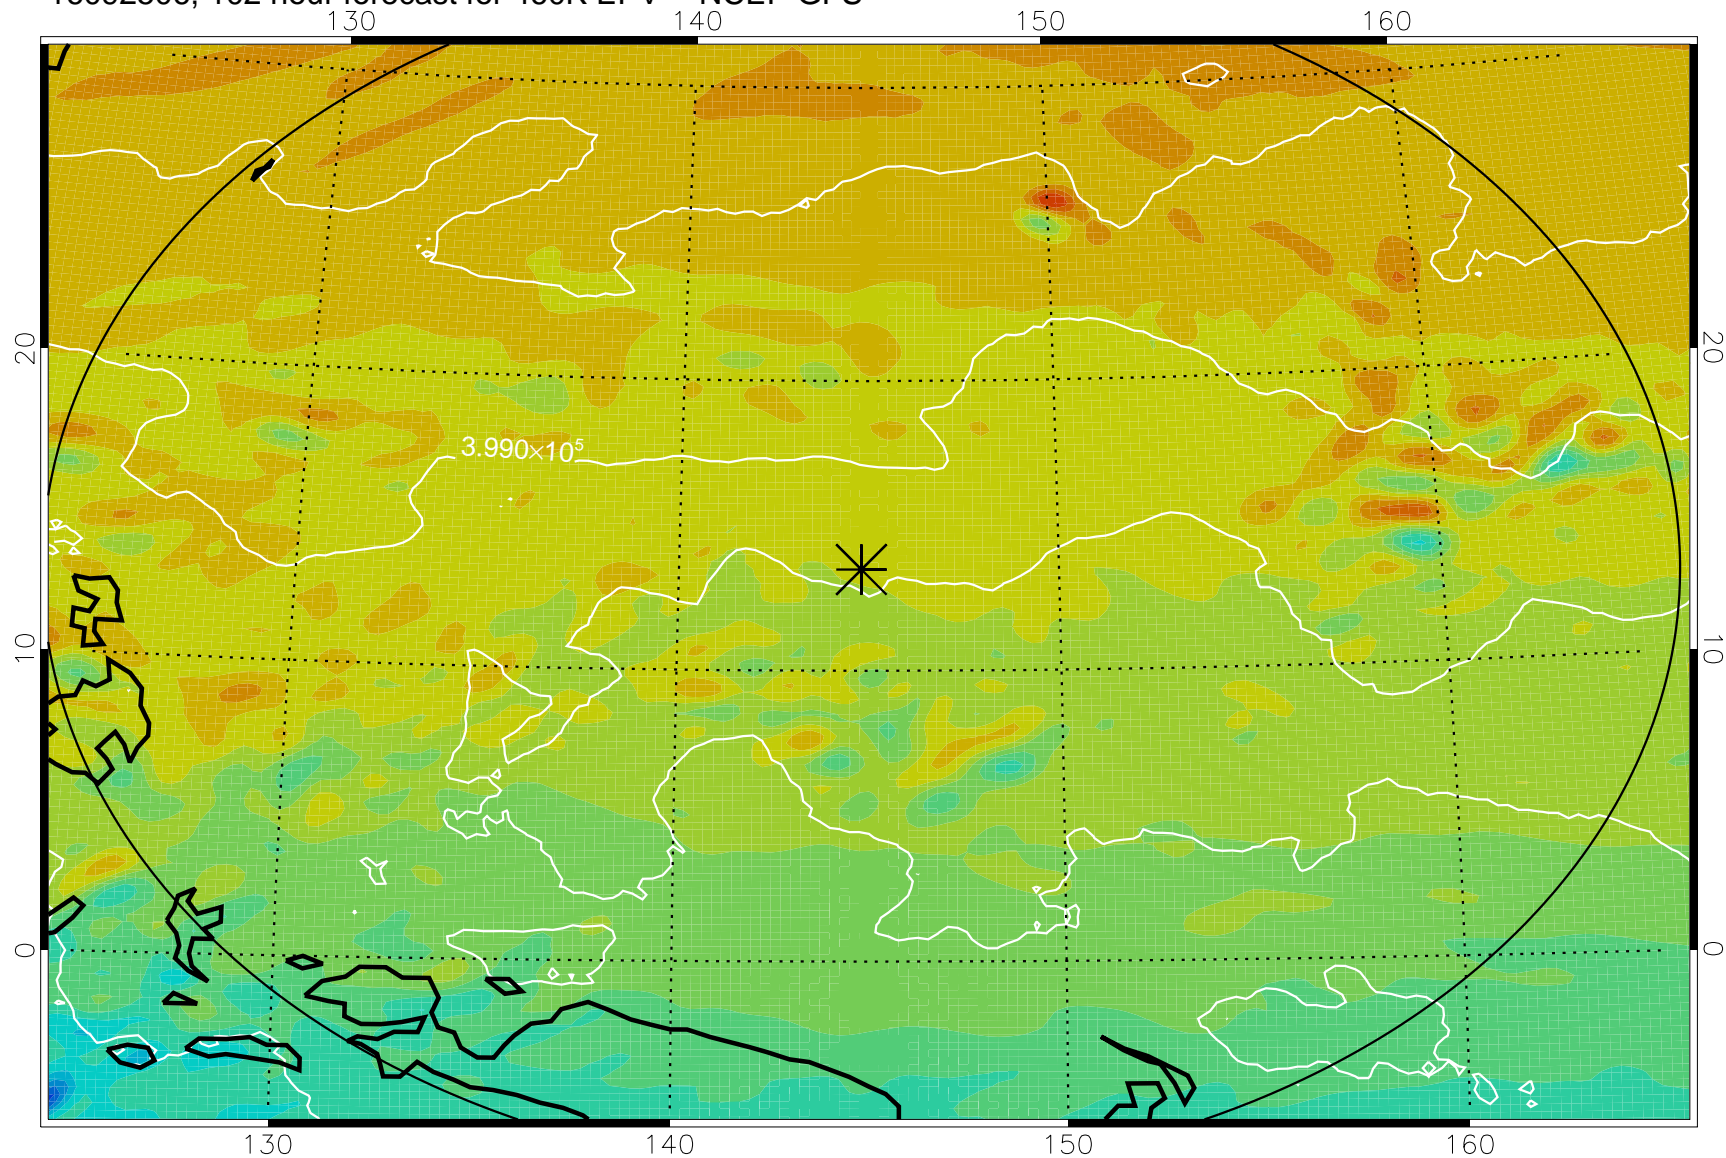

16092406, 78 hour forecast for 460K EPV -- NCEP GFS

460K Montgomery Streamfunction, white

Range ring of 2304 km

16092412, 84 hour forecast for 460K EPV -- NCEP GFS

460K Montgomery Streamfunction, white

Range ring of 2304 km

16092418, 90 hour forecast for 460K EPV -- NCEP GFS

460K Montgomery Streamfunction, white

Range ring of 2304 km

16092500, 96 hour forecast for 460K EPV -- NCEP GFS

460K Montgomery Streamfunction, white

Range ring of 2304 km

16092506, 102 hour forecast for 460K EPV -- NCEP GFS

460K Montgomery Streamfunction, white

Range ring of 2304 km

16092512, 108 hour forecast for 460K EPV -- NCEP GFS

460K Montgomery Streamfunction, white

Range ring of 2304 km

16092518, 114 hour forecast for 460K EPV -- NCEP GFS

460K Montgomery Streamfunction, white

Range ring of 2304 km

16092600, 120 hour forecast for 460K EPV -- NCEP GFS

460K Montgomery Streamfunction, white

Range ring of 2304 km