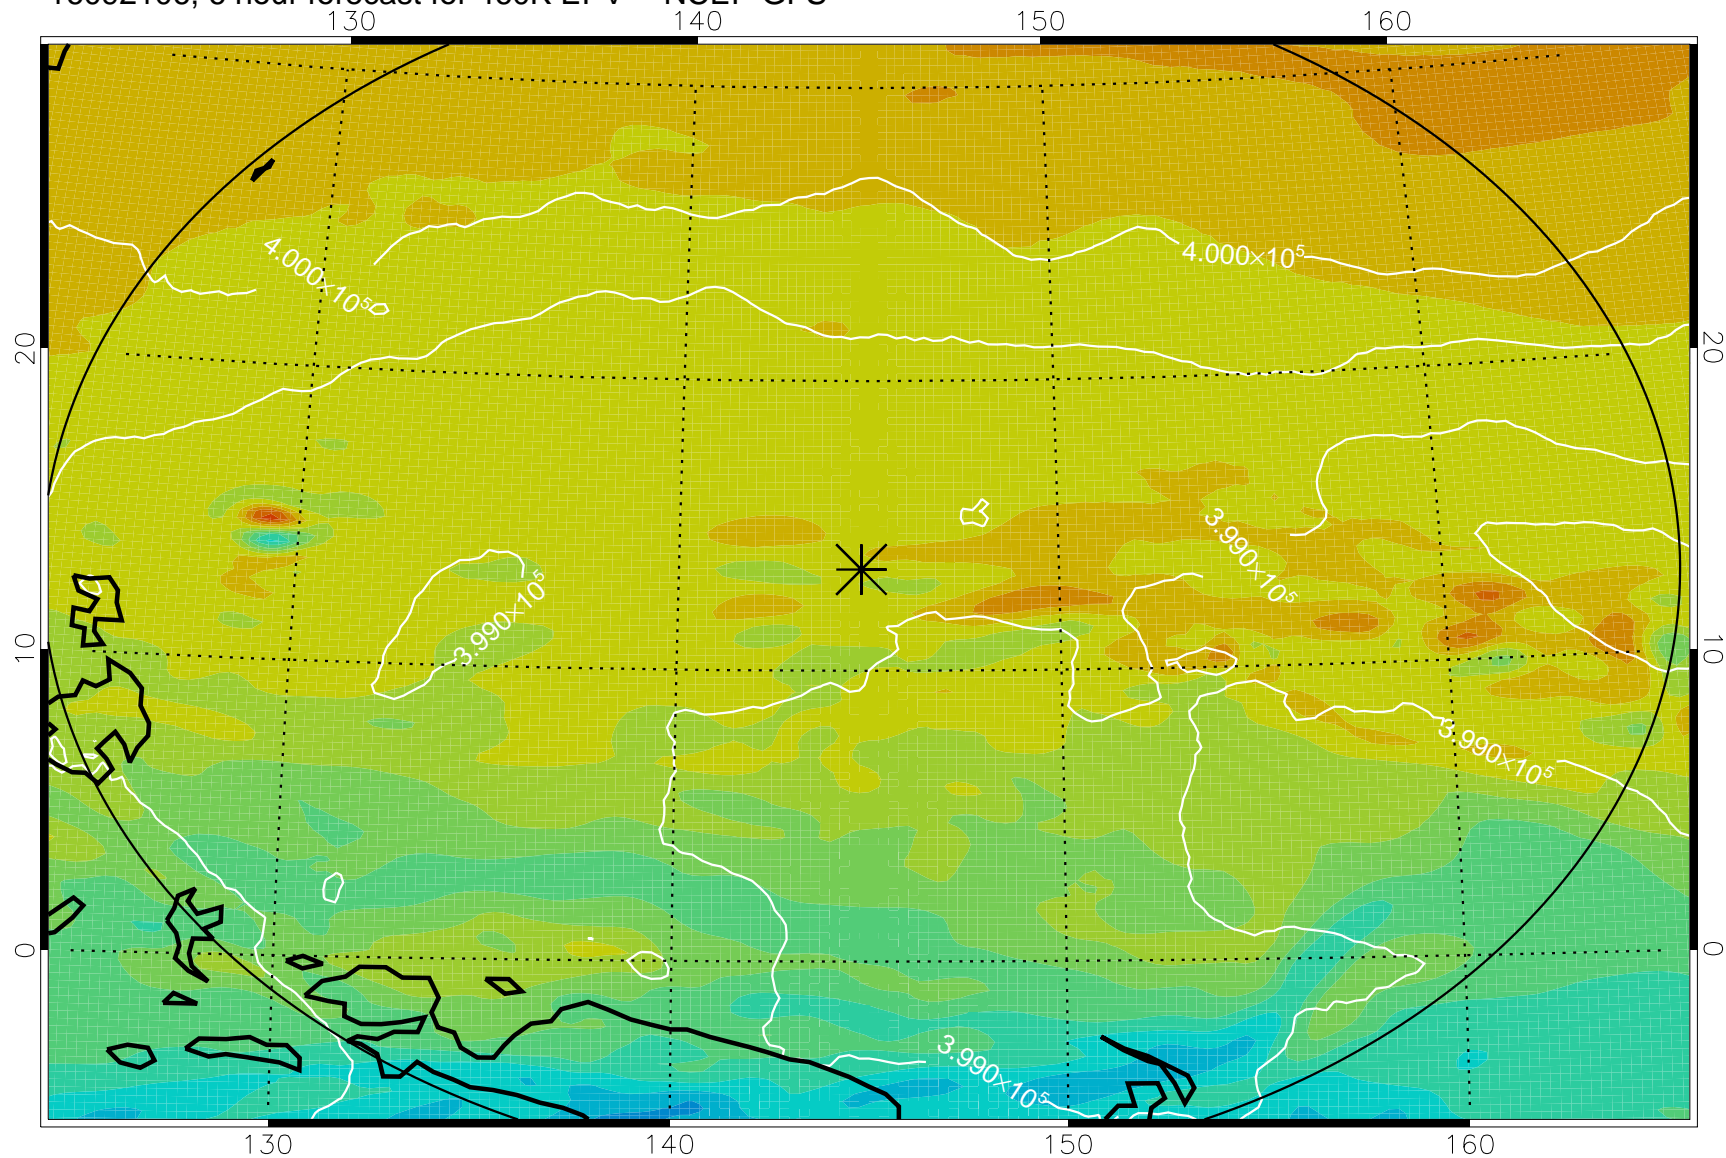

16092106, 6 hour forecast for 460K EPV -- NCEP GFS

460K Montgomery Streamfunction, white

Range ring of 2304 km

16092112, 12 hour forecast for 460K EPV -- NCEP GFS

460K Montgomery Streamfunction, white

Range ring of 2304 km

16092118, 18 hour forecast for 460K EPV -- NCEP GFS

460K Montgomery Streamfunction, white

Range ring of 2304 km

16092200, 24 hour forecast for 460K EPV -- NCEP GFS

460K Montgomery Streamfunction, white

Range ring of 2304 km

16092206, 30 hour forecast for 460K EPV -- NCEP GFS

460K Montgomery Streamfunction, white

Range ring of 2304 km

16092212, 36 hour forecast for 460K EPV -- NCEP GFS

460K Montgomery Streamfunction, white

Range ring of 2304 km

16092218, 42 hour forecast for 460K EPV -- NCEP GFS

460K Montgomery Streamfunction, white

Range ring of 2304 km

16092300, 48 hour forecast for 460K EPV -- NCEP GFS

460K Montgomery Streamfunction, white

Range ring of 2304 km