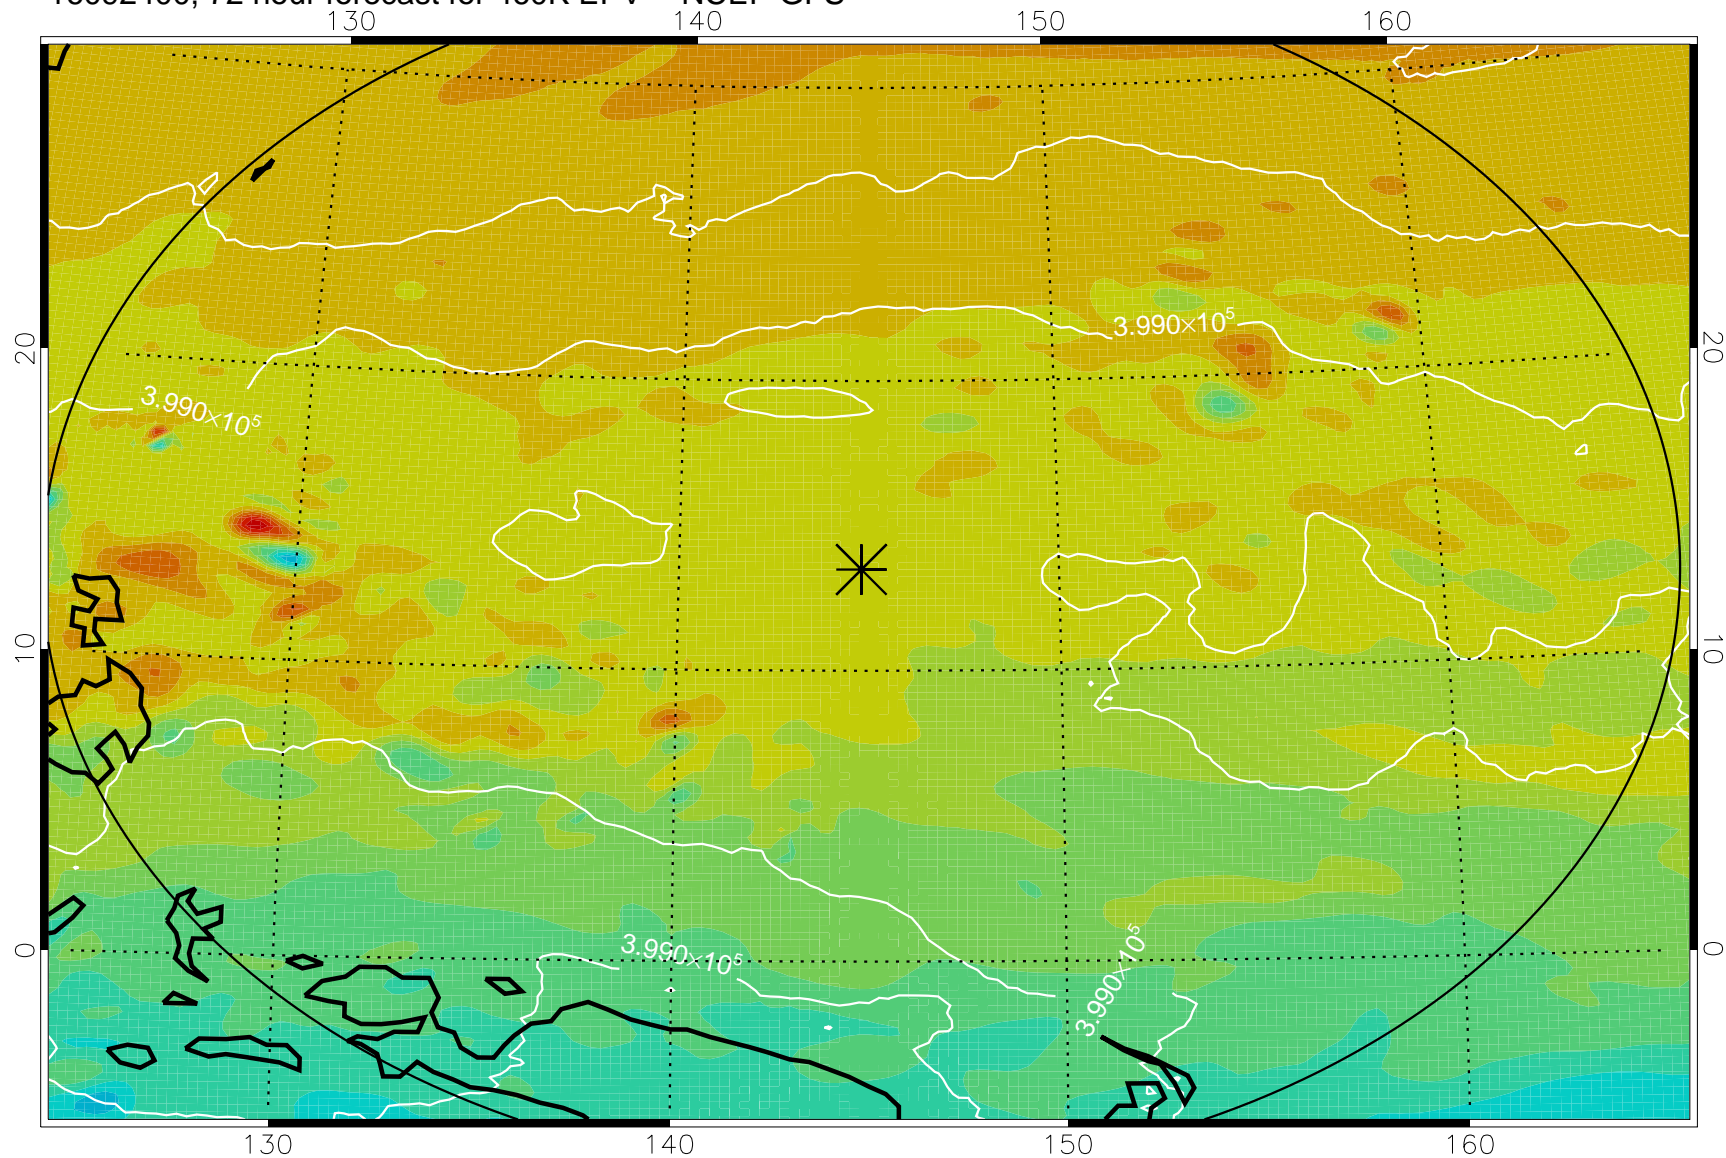

16092306, 54 hour forecast for 460K EPV -- NCEP GFS

460K Montgomery Streamfunction, white

Range ring of 2304 km

16092312, 60 hour forecast for 460K EPV -- NCEP GFS

460K Montgomery Streamfunction, white

Range ring of 2304 km

16092318, 66 hour forecast for 460K EPV -- NCEP GFS

460K Montgomery Streamfunction, white

Range ring of 2304 km

16092400, 72 hour forecast for 460K EPV -- NCEP GFS

460K Montgomery Streamfunction, white

Range ring of 2304 km

16092406, 78 hour forecast for 460K EPV -- NCEP GFS

460K Montgomery Streamfunction, white

Range ring of 2304 km

16092412, 84 hour forecast for 460K EPV -- NCEP GFS

460K Montgomery Streamfunction, white

Range ring of 2304 km

16092418, 90 hour forecast for 460K EPV -- NCEP GFS

460K Montgomery Streamfunction, white

Range ring of 2304 km

16092500, 96 hour forecast for 460K EPV -- NCEP GFS

460K Montgomery Streamfunction, white

Range ring of 2304 km