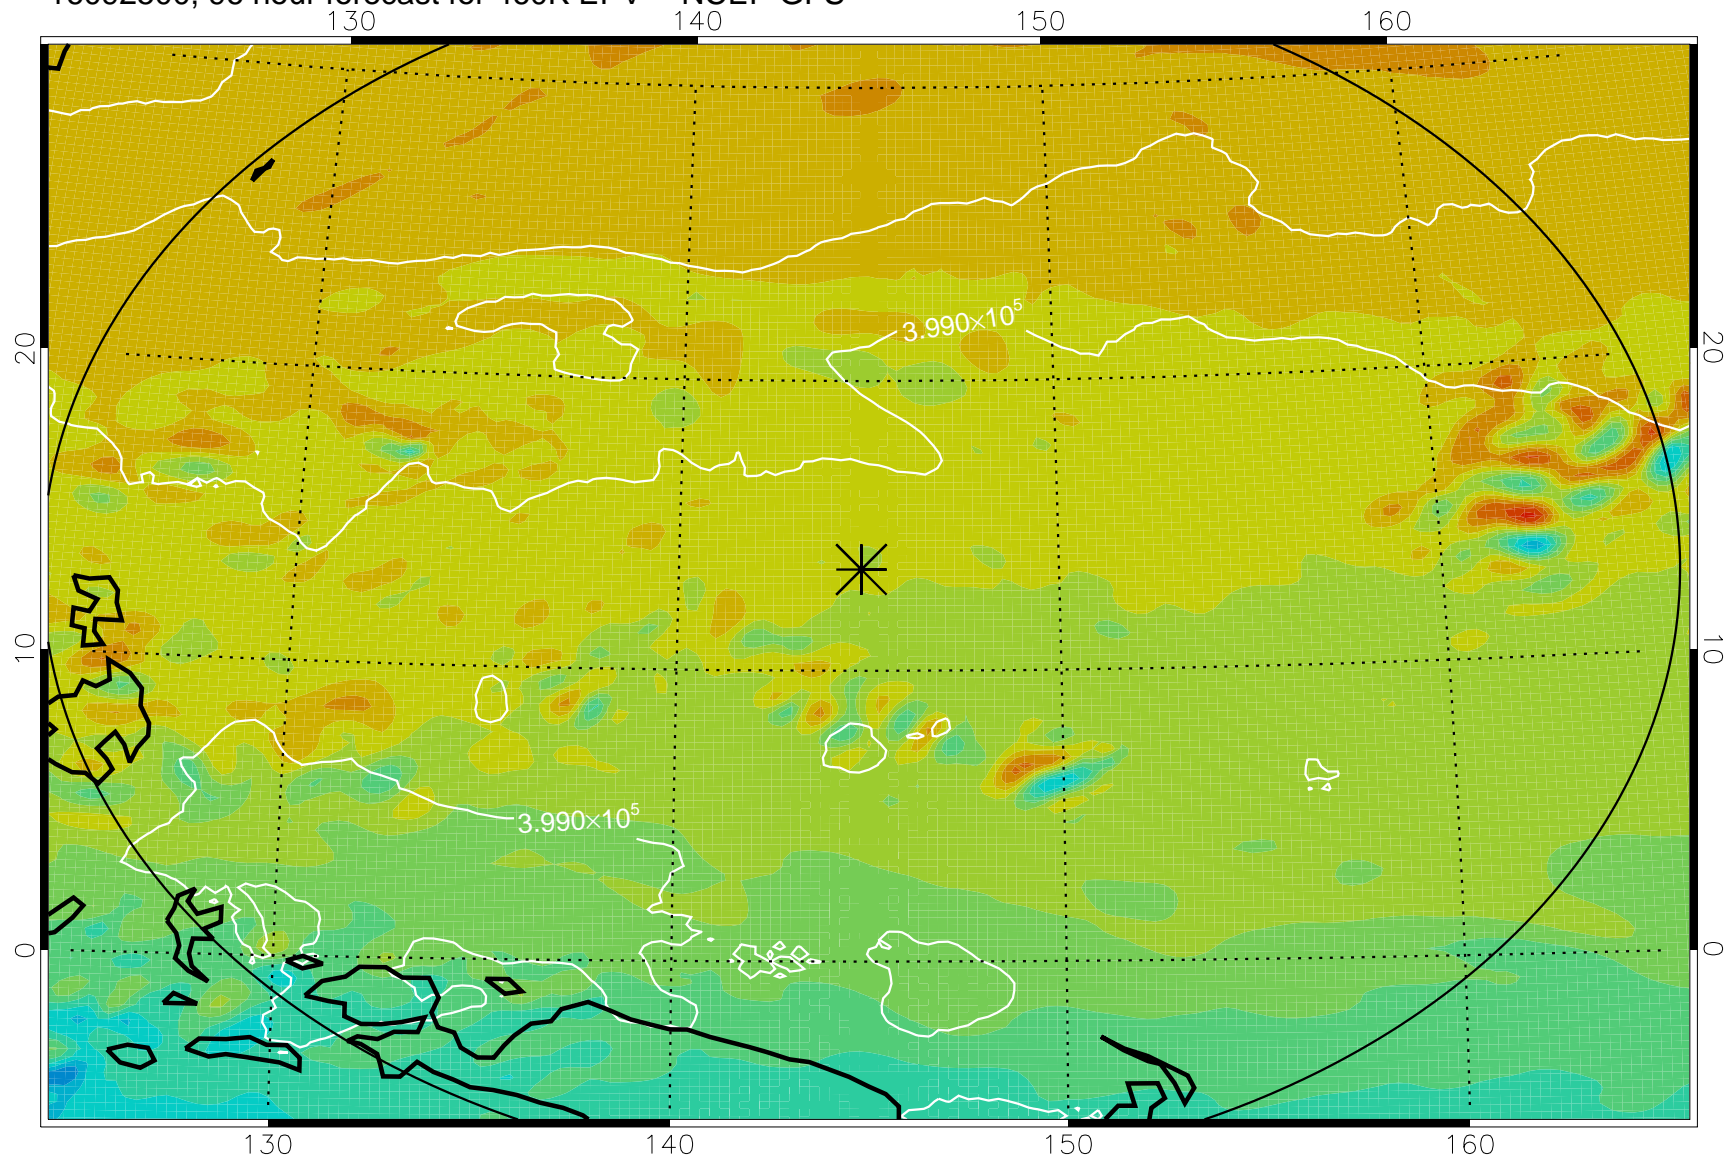

16092318, 66 hour forecast for 460K EPV -- NCEP GFS

460K Montgomery Streamfunction, white

Range ring of 2304 km

16092400, 72 hour forecast for 460K EPV -- NCEP GFS

460K Montgomery Streamfunction, white

Range ring of 2304 km

16092406, 78 hour forecast for 460K EPV -- NCEP GFS

460K Montgomery Streamfunction, white

Range ring of 2304 km

16092412, 84 hour forecast for 460K EPV -- NCEP GFS

460K Montgomery Streamfunction, white

Range ring of 2304 km

16092418, 90 hour forecast for 460K EPV -- NCEP GFS

460K Montgomery Streamfunction, white

Range ring of 2304 km

16092500, 96 hour forecast for 460K EPV -- NCEP GFS

460K Montgomery Streamfunction, white

Range ring of 2304 km

16092506, 102 hour forecast for 460K EPV -- NCEP GFS

460K Montgomery Streamfunction, white

Range ring of 2304 km

16092512, 108 hour forecast for 460K EPV -- NCEP GFS

460K Montgomery Streamfunction, white

Range ring of 2304 km