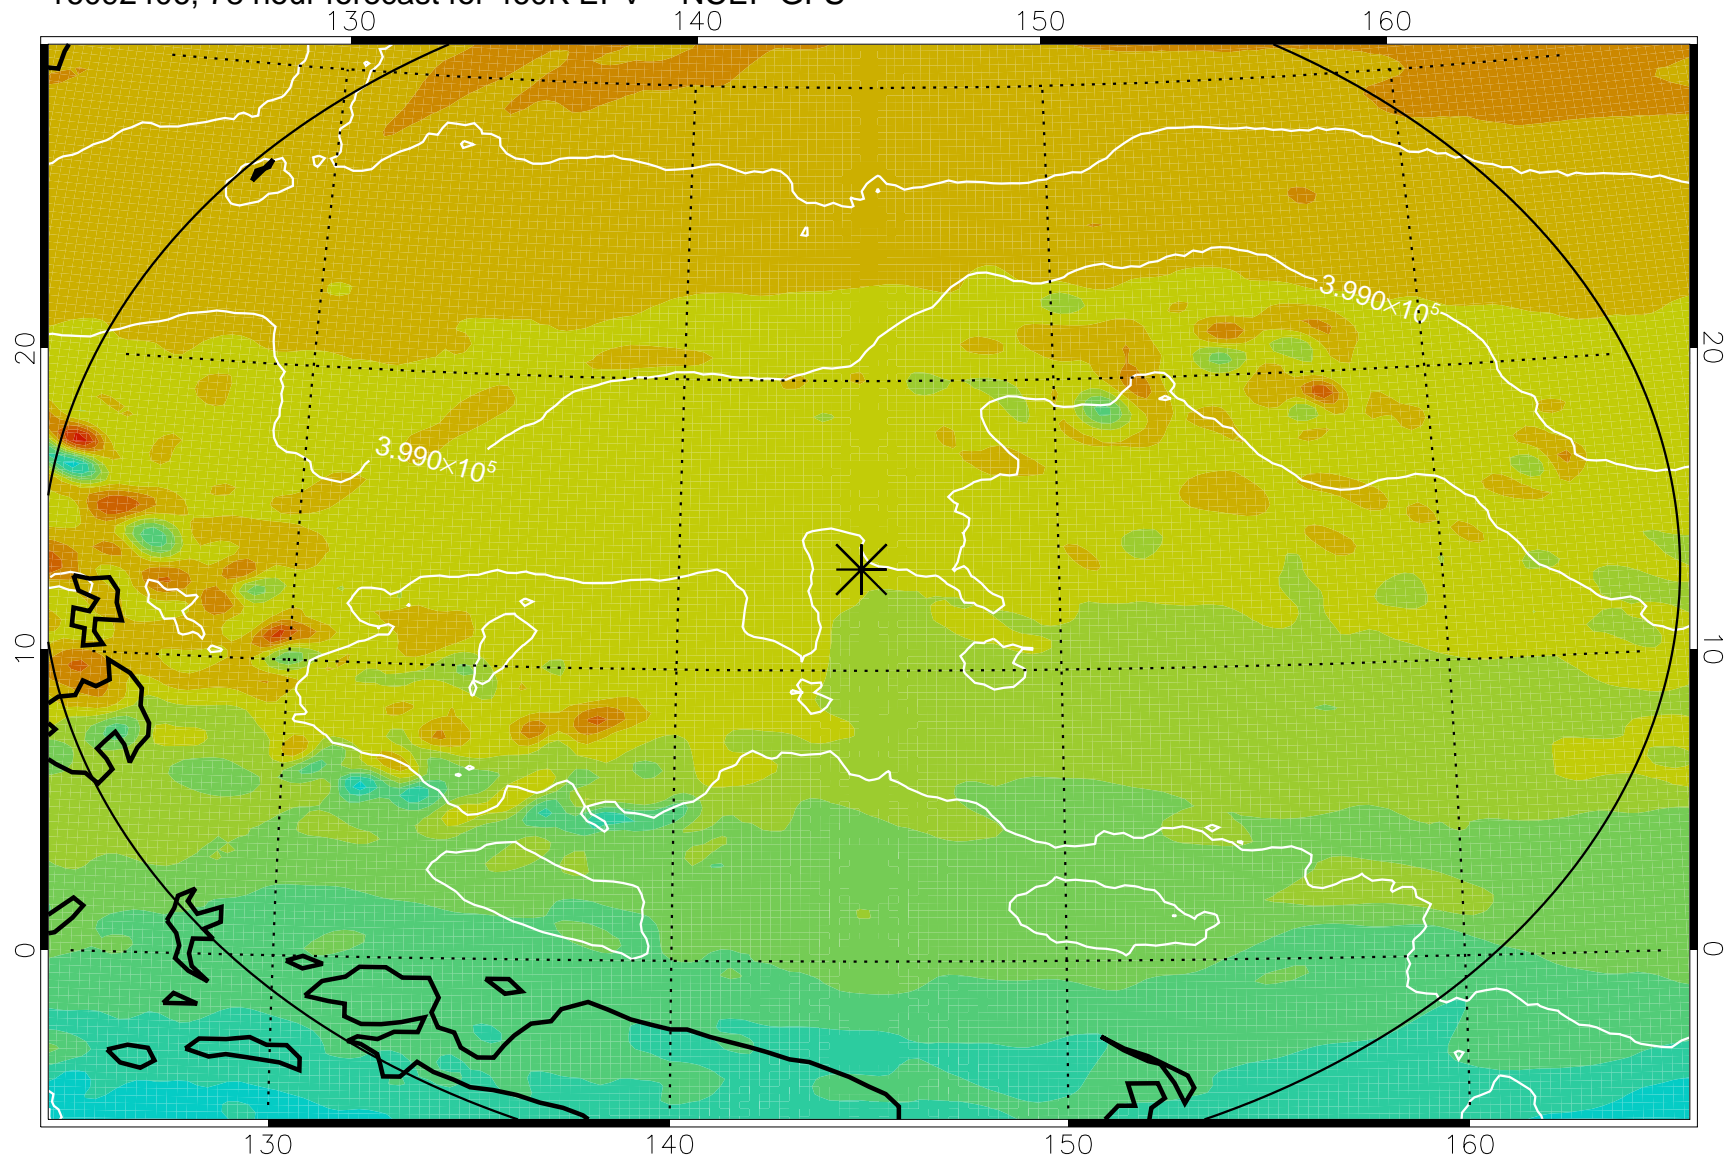

16092306, 54 hour forecast for 460K EPV -- NCEP GFS

460K Montgomery Streamfunction, white

Range ring of 2304 km

16092312, 60 hour forecast for 460K EPV -- NCEP GFS

460K Montgomery Streamfunction, white

Range ring of 2304 km

16092318, 66 hour forecast for 460K EPV -- NCEP GFS

460K Montgomery Streamfunction, white

Range ring of 2304 km

16092400, 72 hour forecast for 460K EPV -- NCEP GFS

460K Montgomery Streamfunction, white

Range ring of 2304 km

16092406, 78 hour forecast for 460K EPV -- NCEP GFS

460K Montgomery Streamfunction, white

Range ring of 2304 km

16092412, 84 hour forecast for 460K EPV -- NCEP GFS

460K Montgomery Streamfunction, white

Range ring of 2304 km

16092418, 90 hour forecast for 460K EPV -- NCEP GFS

460K Montgomery Streamfunction, white

Range ring of 2304 km

16092500, 96 hour forecast for 460K EPV -- NCEP GFS

460K Montgomery Streamfunction, white

Range ring of 2304 km