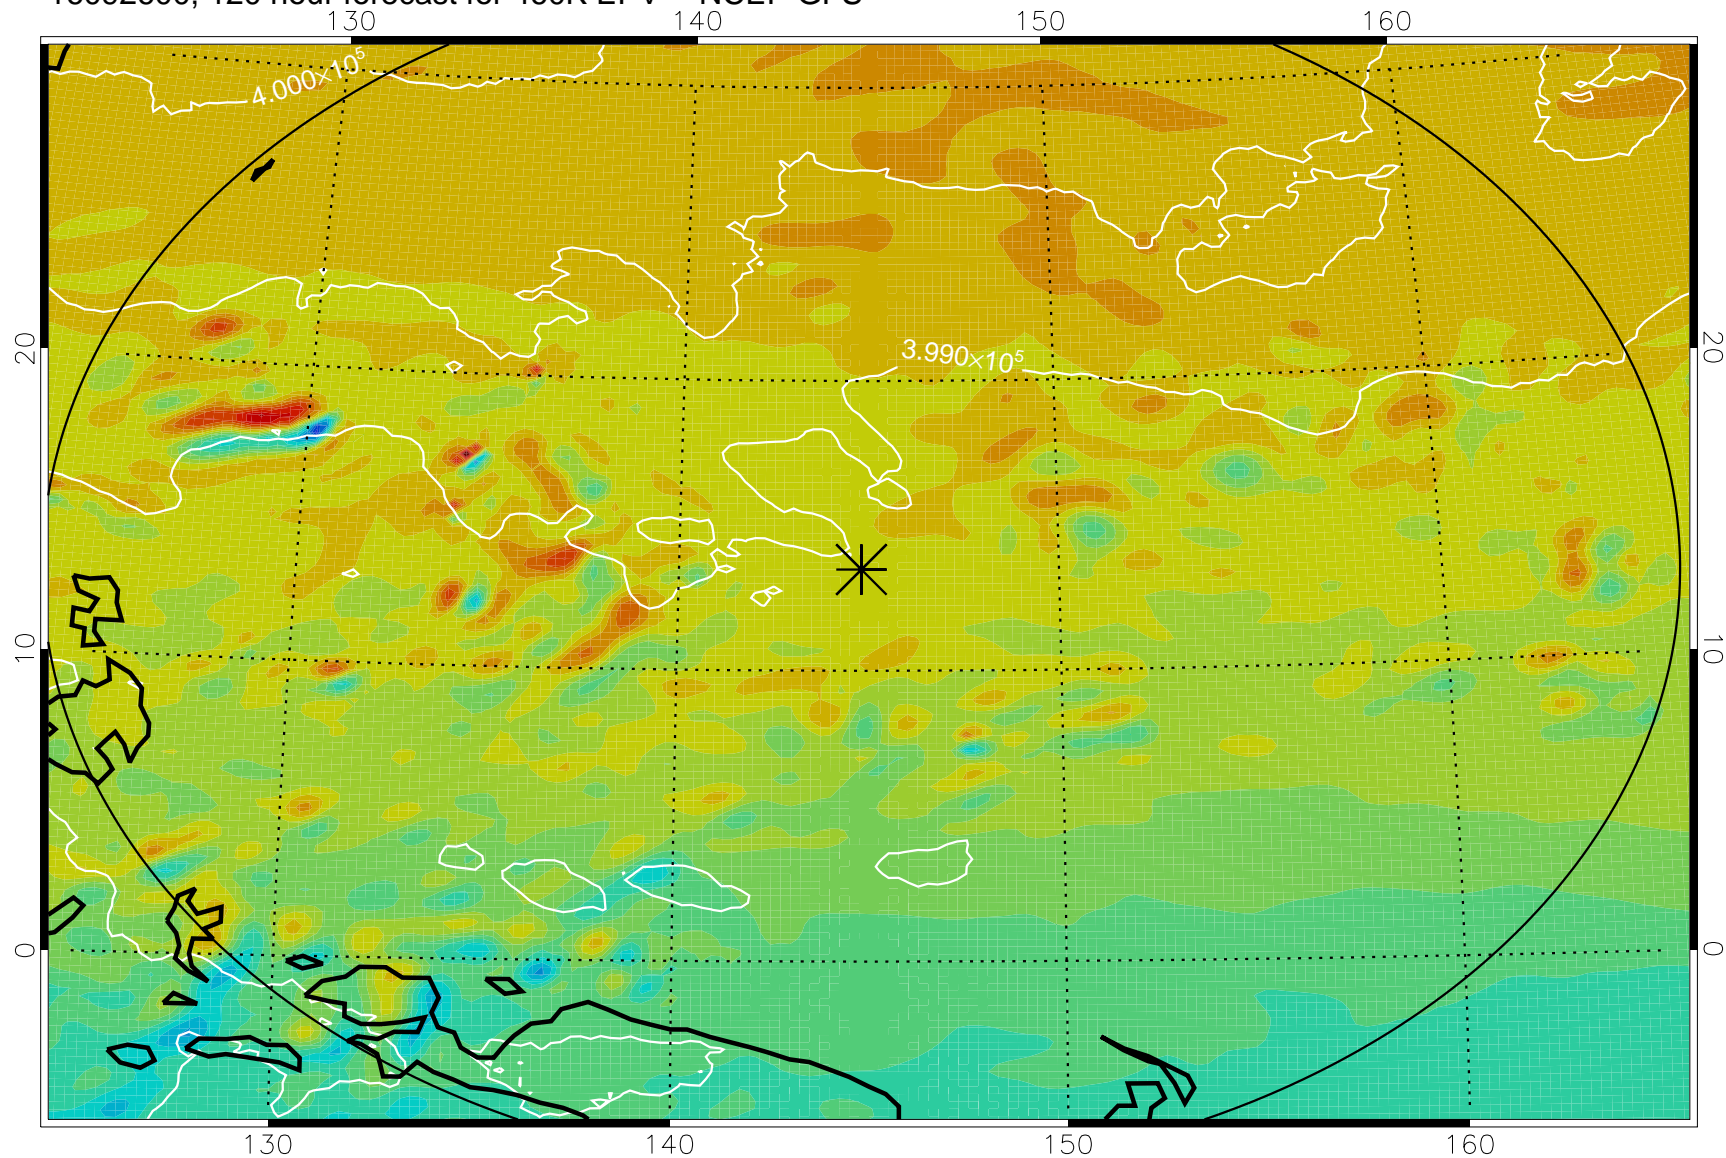

16092406, 78 hour forecast for 460K EPV -- NCEP GFS

460K Montgomery Streamfunction, white

Range ring of 2304 km

16092412, 84 hour forecast for 460K EPV -- NCEP GFS

460K Montgomery Streamfunction, white

Range ring of 2304 km

16092418, 90 hour forecast for 460K EPV -- NCEP GFS

460K Montgomery Streamfunction, white

Range ring of 2304 km

16092500, 96 hour forecast for 460K EPV -- NCEP GFS

460K Montgomery Streamfunction, white

Range ring of 2304 km

16092506, 102 hour forecast for 460K EPV -- NCEP GFS

460K Montgomery Streamfunction, white

Range ring of 2304 km

16092512, 108 hour forecast for 460K EPV -- NCEP GFS

460K Montgomery Streamfunction, white

Range ring of 2304 km

16092518, 114 hour forecast for 460K EPV -- NCEP GFS

460K Montgomery Streamfunction, white

Range ring of 2304 km

16092600, 120 hour forecast for 460K EPV -- NCEP GFS

460K Montgomery Streamfunction, white

Range ring of 2304 km