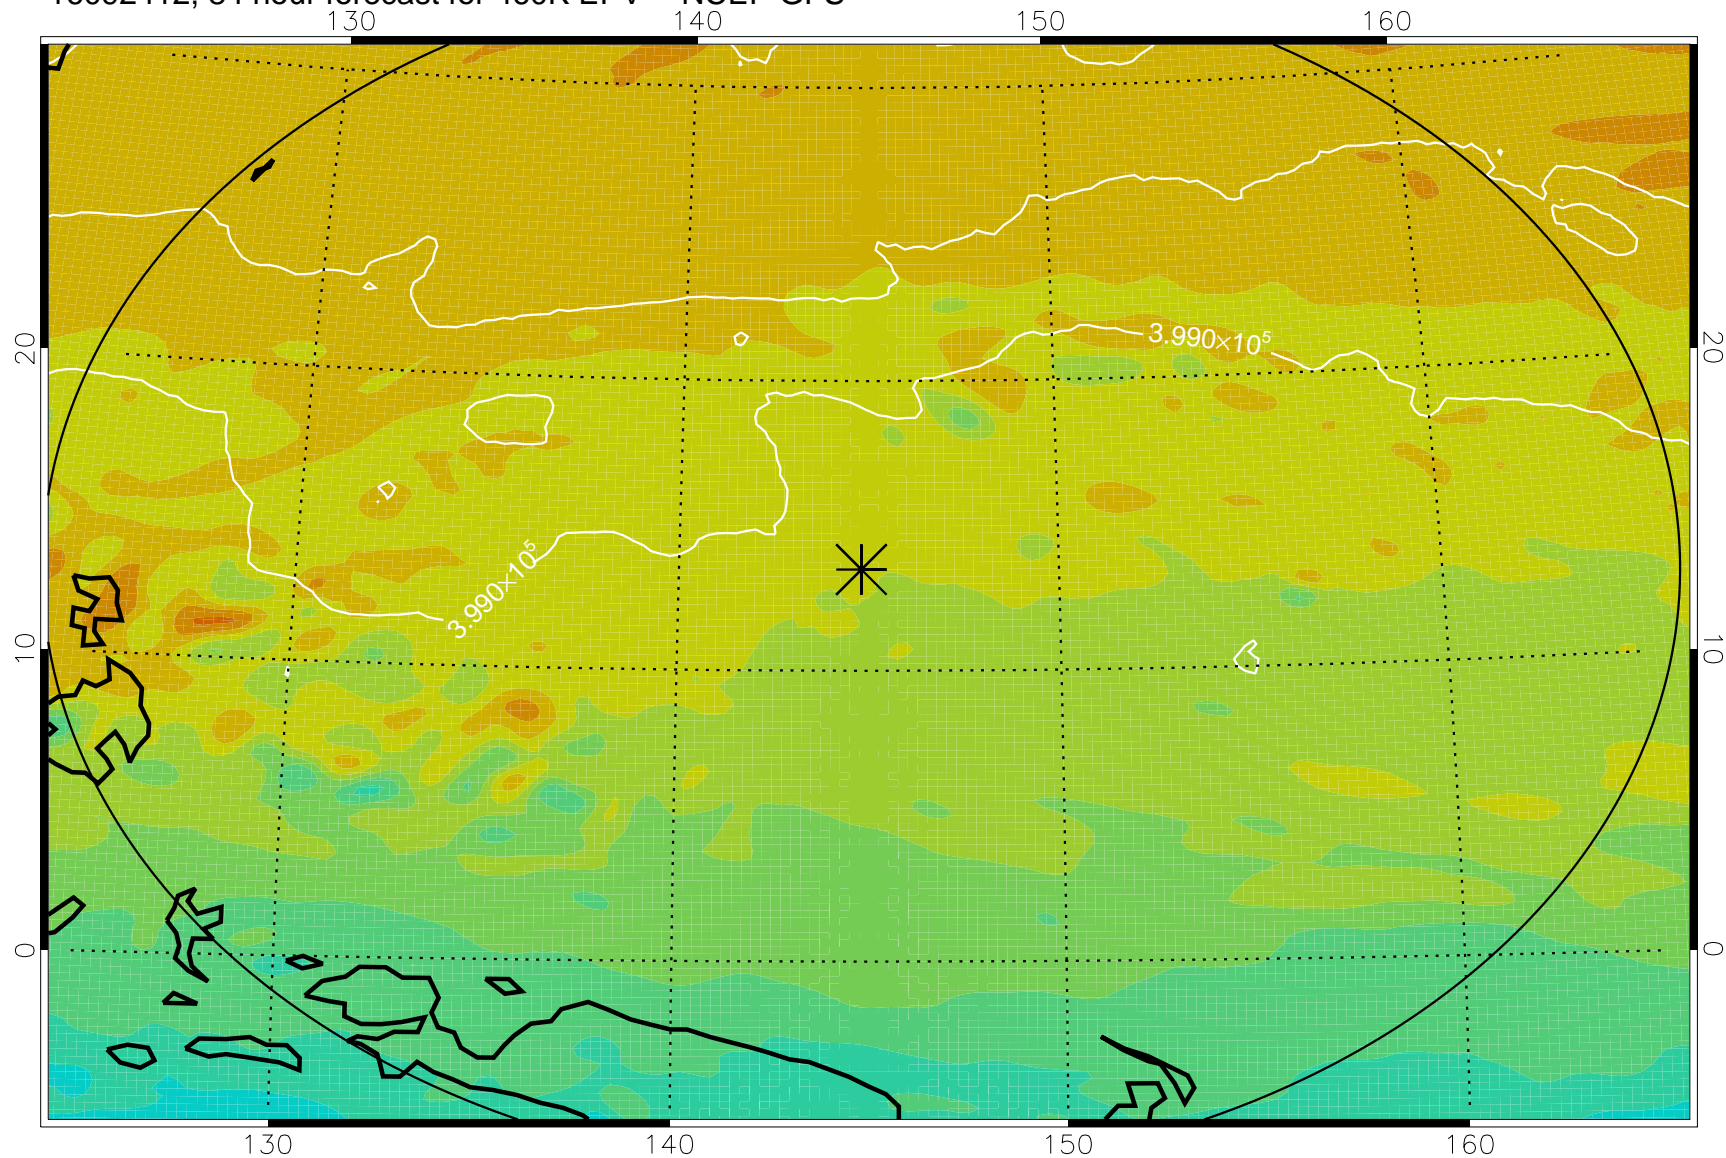

16092318, 66 hour forecast for 460K EPV -- NCEP GFS

460K Montgomery Streamfunction, white

Range ring of 2304 km

16092400, 72 hour forecast for 460K EPV -- NCEP GFS

460K Montgomery Streamfunction, white

Range ring of 2304 km

16092406, 78 hour forecast for 460K EPV -- NCEP GFS

460K Montgomery Streamfunction, white

Range ring of 2304 km

16092412, 84 hour forecast for 460K EPV -- NCEP GFS

460K Montgomery Streamfunction, white

Range ring of 2304 km

16092418, 90 hour forecast for 460K EPV -- NCEP GFS

460K Montgomery Streamfunction, white

Range ring of 2304 km

16092500, 96 hour forecast for 460K EPV -- NCEP GFS

460K Montgomery Streamfunction, white

Range ring of 2304 km

16092506, 102 hour forecast for 460K EPV -- NCEP GFS

460K Montgomery Streamfunction, white

Range ring of 2304 km

16092512, 108 hour forecast for 460K EPV -- NCEP GFS

460K Montgomery Streamfunction, white

Range ring of 2304 km