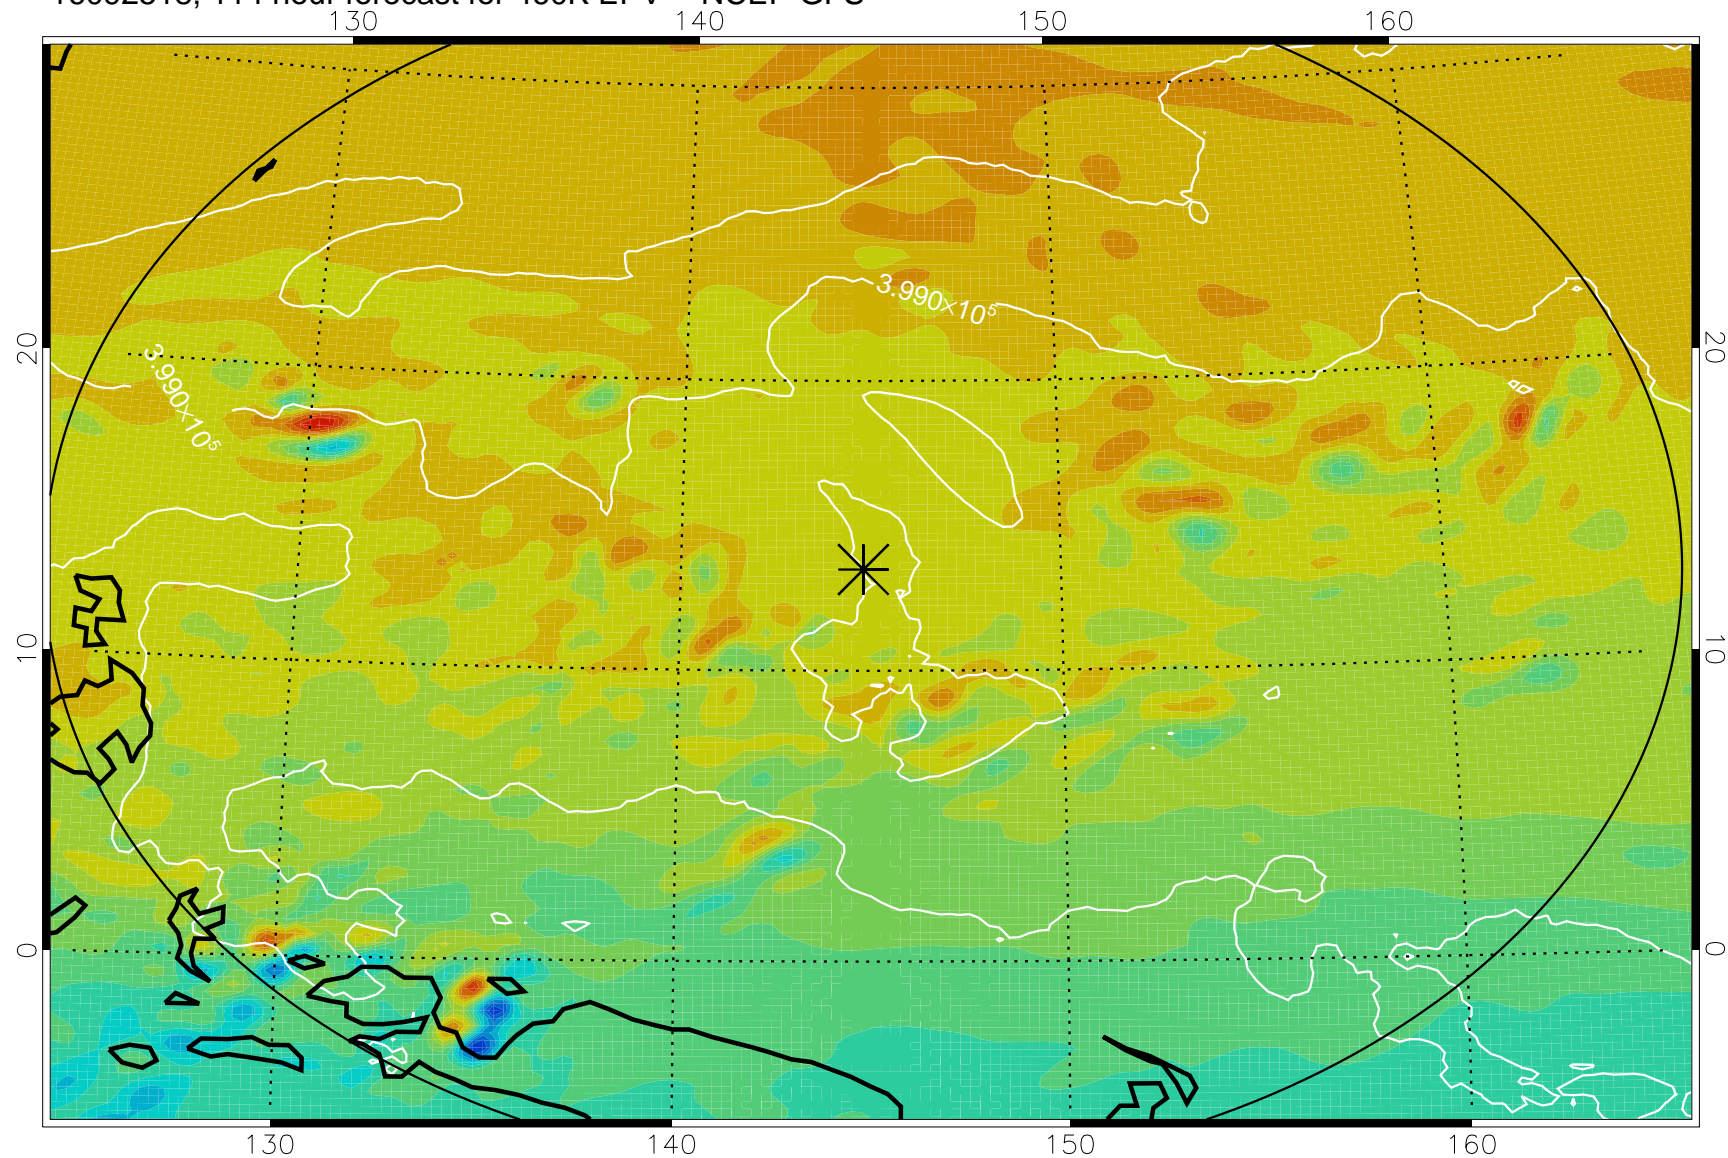

16092406, 78 hour forecast for 460K EPV -- NCEP GFS

460K Montgomery Streamfunction, white

Range ring of 2304 km

16092412, 84 hour forecast for 460K EPV -- NCEP GFS

460K Montgomery Streamfunction, white

Range ring of 2304 km

16092418, 90 hour forecast for 460K EPV -- NCEP GFS

460K Montgomery Streamfunction, white

Range ring of 2304 km

16092500, 96 hour forecast for 460K EPV -- NCEP GFS

460K Montgomery Streamfunction, white

Range ring of 2304 km

16092506, 102 hour forecast for 460K EPV -- NCEP GFS

460K Montgomery Streamfunction, white

Range ring of 2304 km

16092512, 108 hour forecast for 460K EPV -- NCEP GFS

460K Montgomery Streamfunction, white

Range ring of 2304 km

16092518, 114 hour forecast for 460K EPV -- NCEP GFS

460K Montgomery Streamfunction, white

Range ring of 2304 km

16092600, 120 hour forecast for 460K EPV -- NCEP GFS

460K Montgomery Streamfunction, white

Range ring of 2304 km