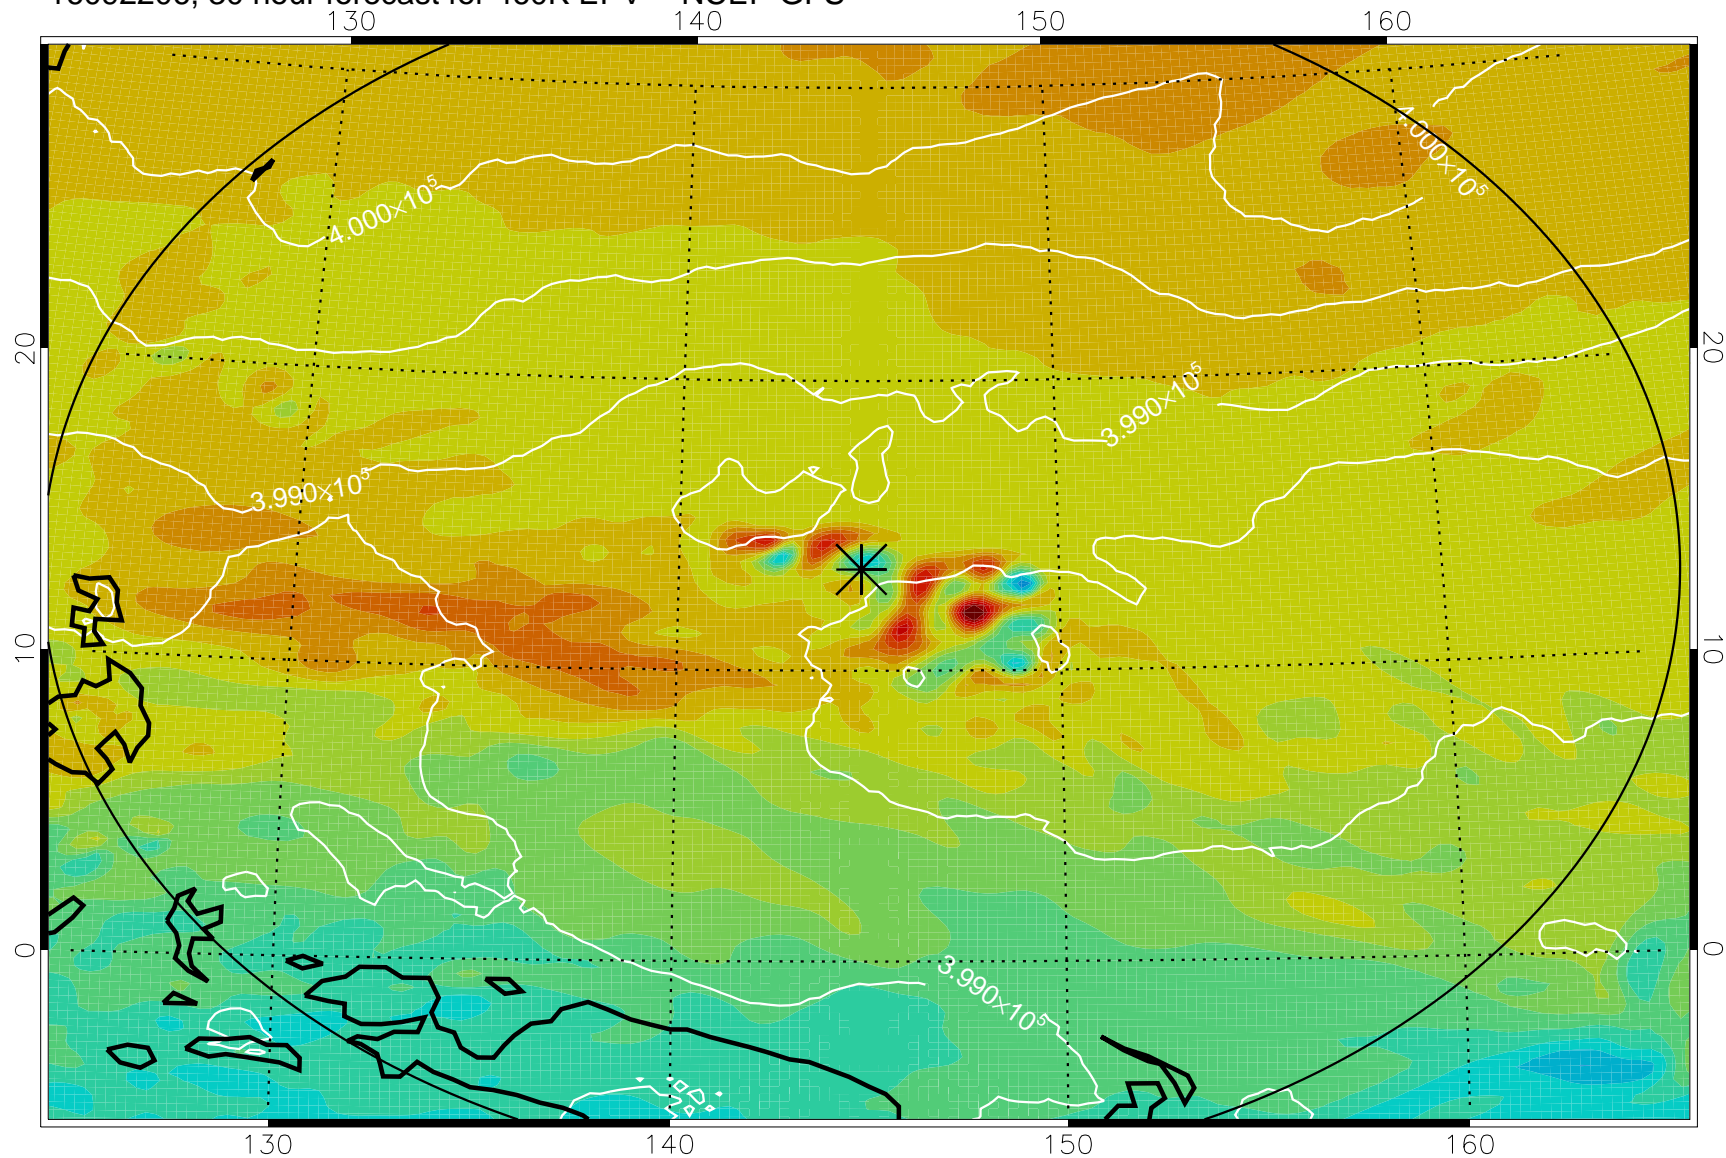

16092106, 6 hour forecast for 460K EPV -- NCEP GFS

460K Montgomery Streamfunction, white

Range ring of 2304 km

16092112, 12 hour forecast for 460K EPV -- NCEP GFS

460K Montgomery Streamfunction, white

Range ring of 2304 km

16092118, 18 hour forecast for 460K EPV -- NCEP GFS

460K Montgomery Streamfunction, white

Range ring of 2304 km

16092200, 24 hour forecast for 460K EPV -- NCEP GFS

460K Montgomery Streamfunction, white

Range ring of 2304 km

16092206, 30 hour forecast for 460K EPV -- NCEP GFS

460K Montgomery Streamfunction, white

Range ring of 2304 km

16092212, 36 hour forecast for 460K EPV -- NCEP GFS

460K Montgomery Streamfunction, white

Range ring of 2304 km

16092218, 42 hour forecast for 460K EPV -- NCEP GFS

460K Montgomery Streamfunction, white

Range ring of 2304 km

16092300, 48 hour forecast for 460K EPV -- NCEP GFS

460K Montgomery Streamfunction, white

Range ring of 2304 km