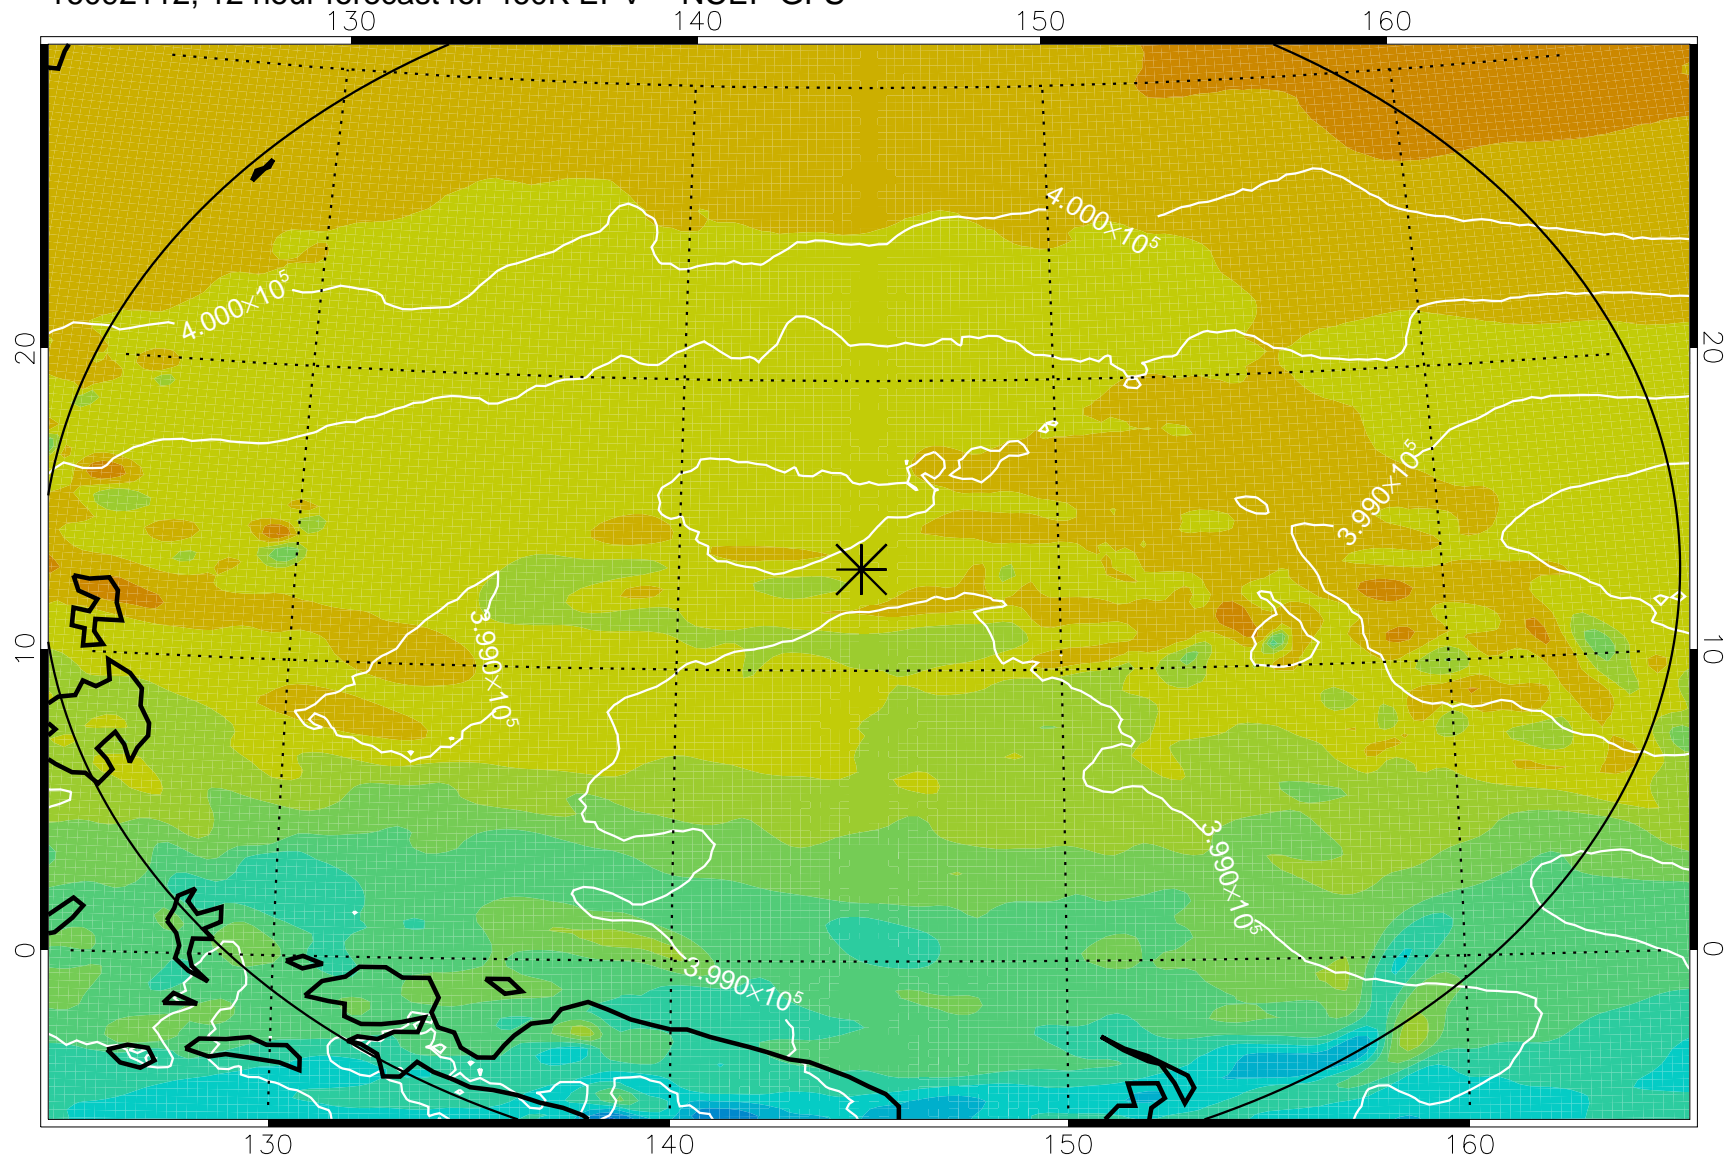

16092106, 6 hour forecast for 460K EPV -- NCEP GFS

460K Montgomery Streamfunction, white

Range ring of 2304 km

16092112, 12 hour forecast for 460K EPV -- NCEP GFS

460K Montgomery Streamfunction, white

Range ring of 2304 km

16092118, 18 hour forecast for 460K EPV -- NCEP GFS

460K Montgomery Streamfunction, white

Range ring of 2304 km

16092200, 24 hour forecast for 460K EPV -- NCEP GFS

460K Montgomery Streamfunction, white

Range ring of 2304 km

16092206, 30 hour forecast for 460K EPV -- NCEP GFS

460K Montgomery Streamfunction, white

Range ring of 2304 km

16092212, 36 hour forecast for 460K EPV -- NCEP GFS

460K Montgomery Streamfunction, white

Range ring of 2304 km

16092218, 42 hour forecast for 460K EPV -- NCEP GFS

460K Montgomery Streamfunction, white

Range ring of 2304 km

16092300, 48 hour forecast for 460K EPV -- NCEP GFS

460K Montgomery Streamfunction, white

Range ring of 2304 km