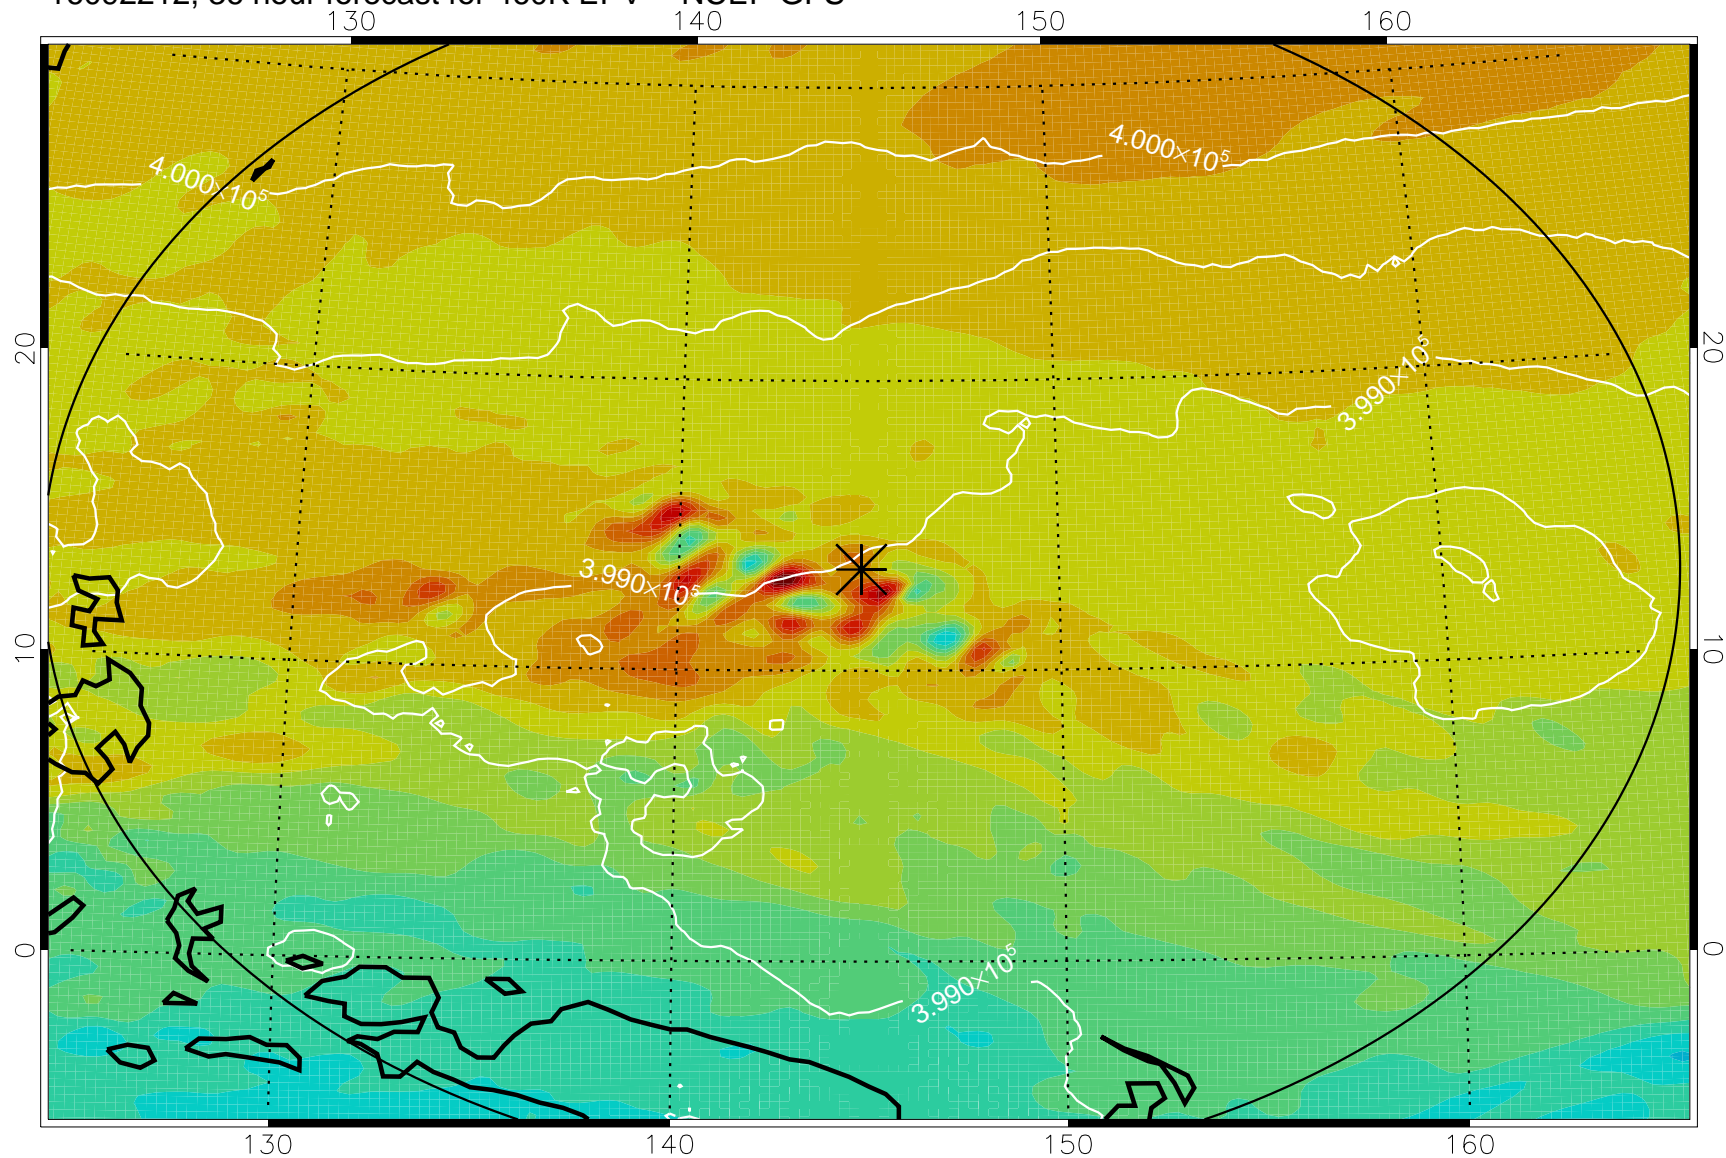

16092106, 6 hour forecast for 460K EPV -- NCEP GFS

460K Montgomery Streamfunction, white

Range ring of 2304 km

16092112, 12 hour forecast for 460K EPV -- NCEP GFS

460K Montgomery Streamfunction, white

Range ring of 2304 km

16092118, 18 hour forecast for 460K EPV -- NCEP GFS

460K Montgomery Streamfunction, white

Range ring of 2304 km

16092200, 24 hour forecast for 460K EPV -- NCEP GFS

460K Montgomery Streamfunction, white

Range ring of 2304 km

16092206, 30 hour forecast for 460K EPV -- NCEP GFS

460K Montgomery Streamfunction, white

Range ring of 2304 km

16092212, 36 hour forecast for 460K EPV -- NCEP GFS

460K Montgomery Streamfunction, white

Range ring of 2304 km

16092218, 42 hour forecast for 460K EPV -- NCEP GFS

460K Montgomery Streamfunction, white

Range ring of 2304 km

16092300, 48 hour forecast for 460K EPV -- NCEP GFS

460K Montgomery Streamfunction, white

Range ring of 2304 km