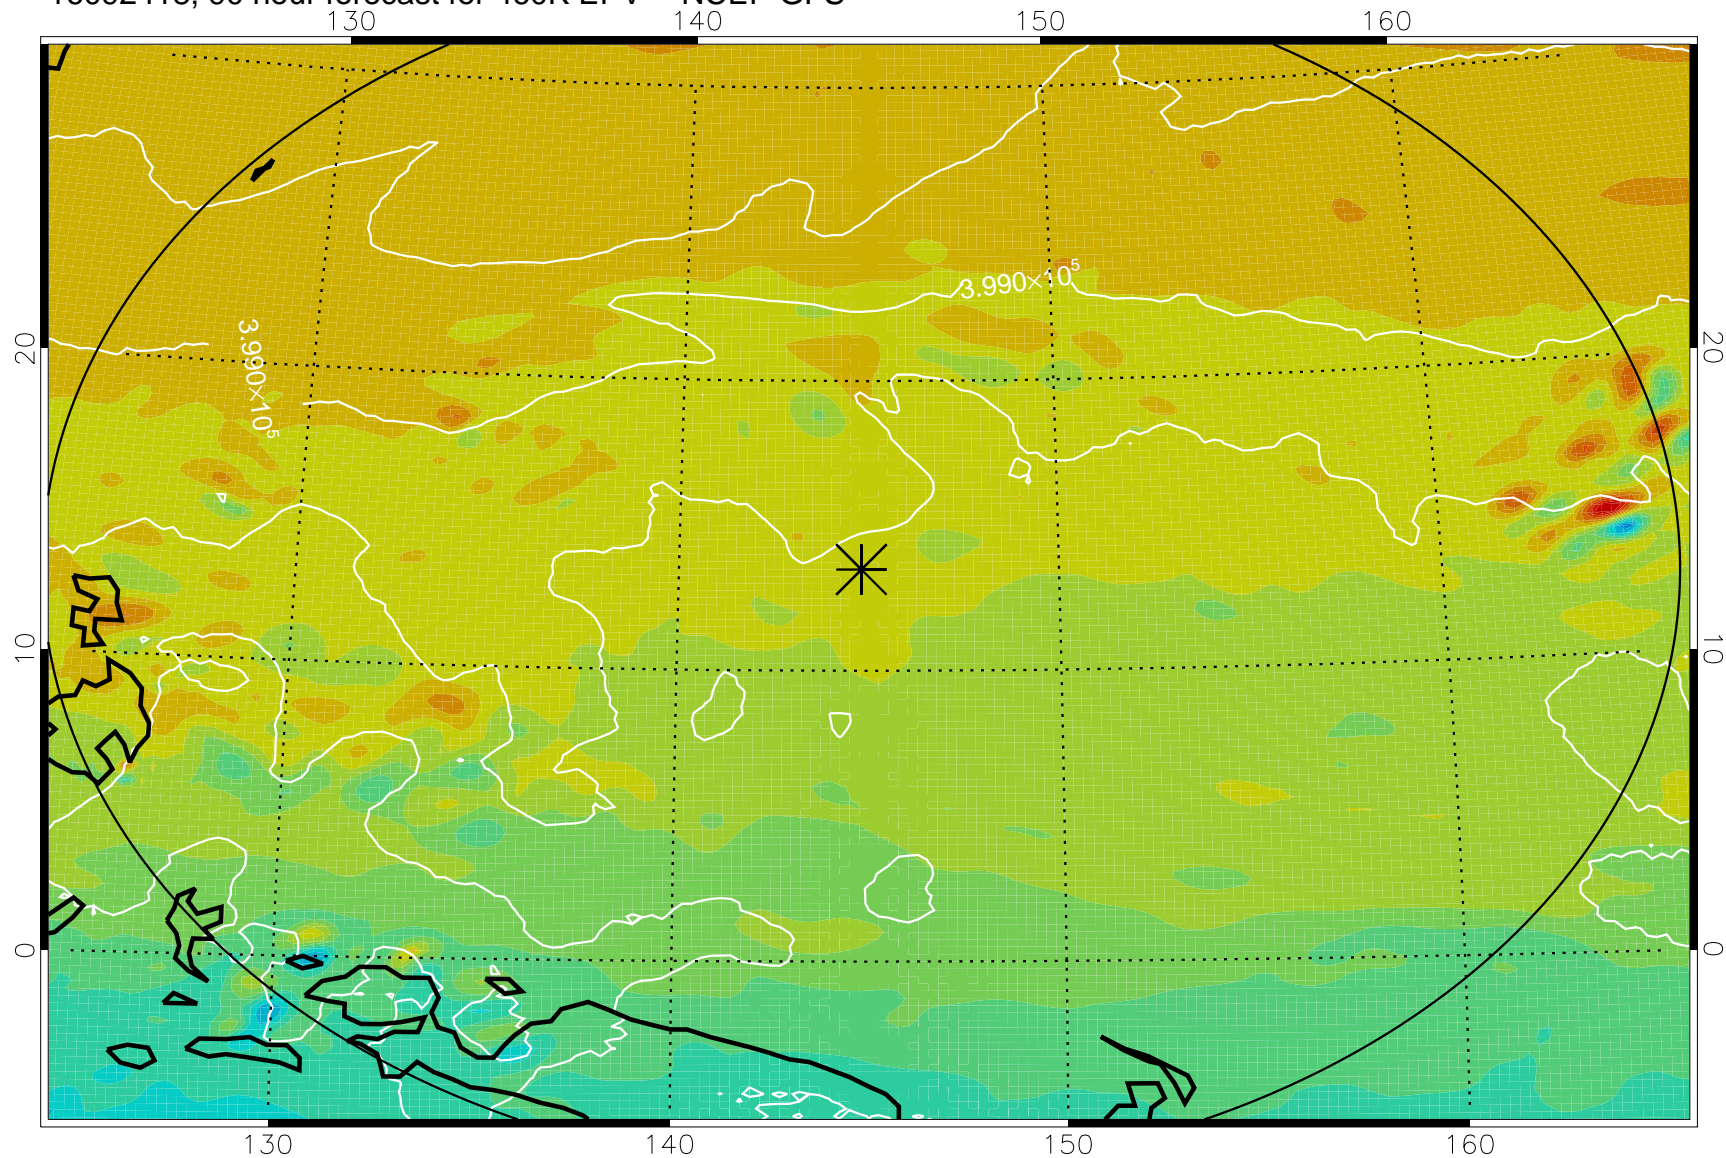

16092318, 66 hour forecast for 460K EPV -- NCEP GFS

460K Montgomery Streamfunction, white

Range ring of 2304 km

16092400, 72 hour forecast for 460K EPV -- NCEP GFS

460K Montgomery Streamfunction, white

Range ring of 2304 km

16092406, 78 hour forecast for 460K EPV -- NCEP GFS

460K Montgomery Streamfunction, white

Range ring of 2304 km

16092412, 84 hour forecast for 460K EPV -- NCEP GFS

460K Montgomery Streamfunction, white

Range ring of 2304 km

16092418, 90 hour forecast for 460K EPV -- NCEP GFS

460K Montgomery Streamfunction, white

Range ring of 2304 km

16092500, 96 hour forecast for 460K EPV -- NCEP GFS

460K Montgomery Streamfunction, white

Range ring of 2304 km

16092506, 102 hour forecast for 460K EPV -- NCEP GFS

460K Montgomery Streamfunction, white

Range ring of 2304 km

16092512, 108 hour forecast for 460K EPV -- NCEP GFS

460K Montgomery Streamfunction, white

Range ring of 2304 km