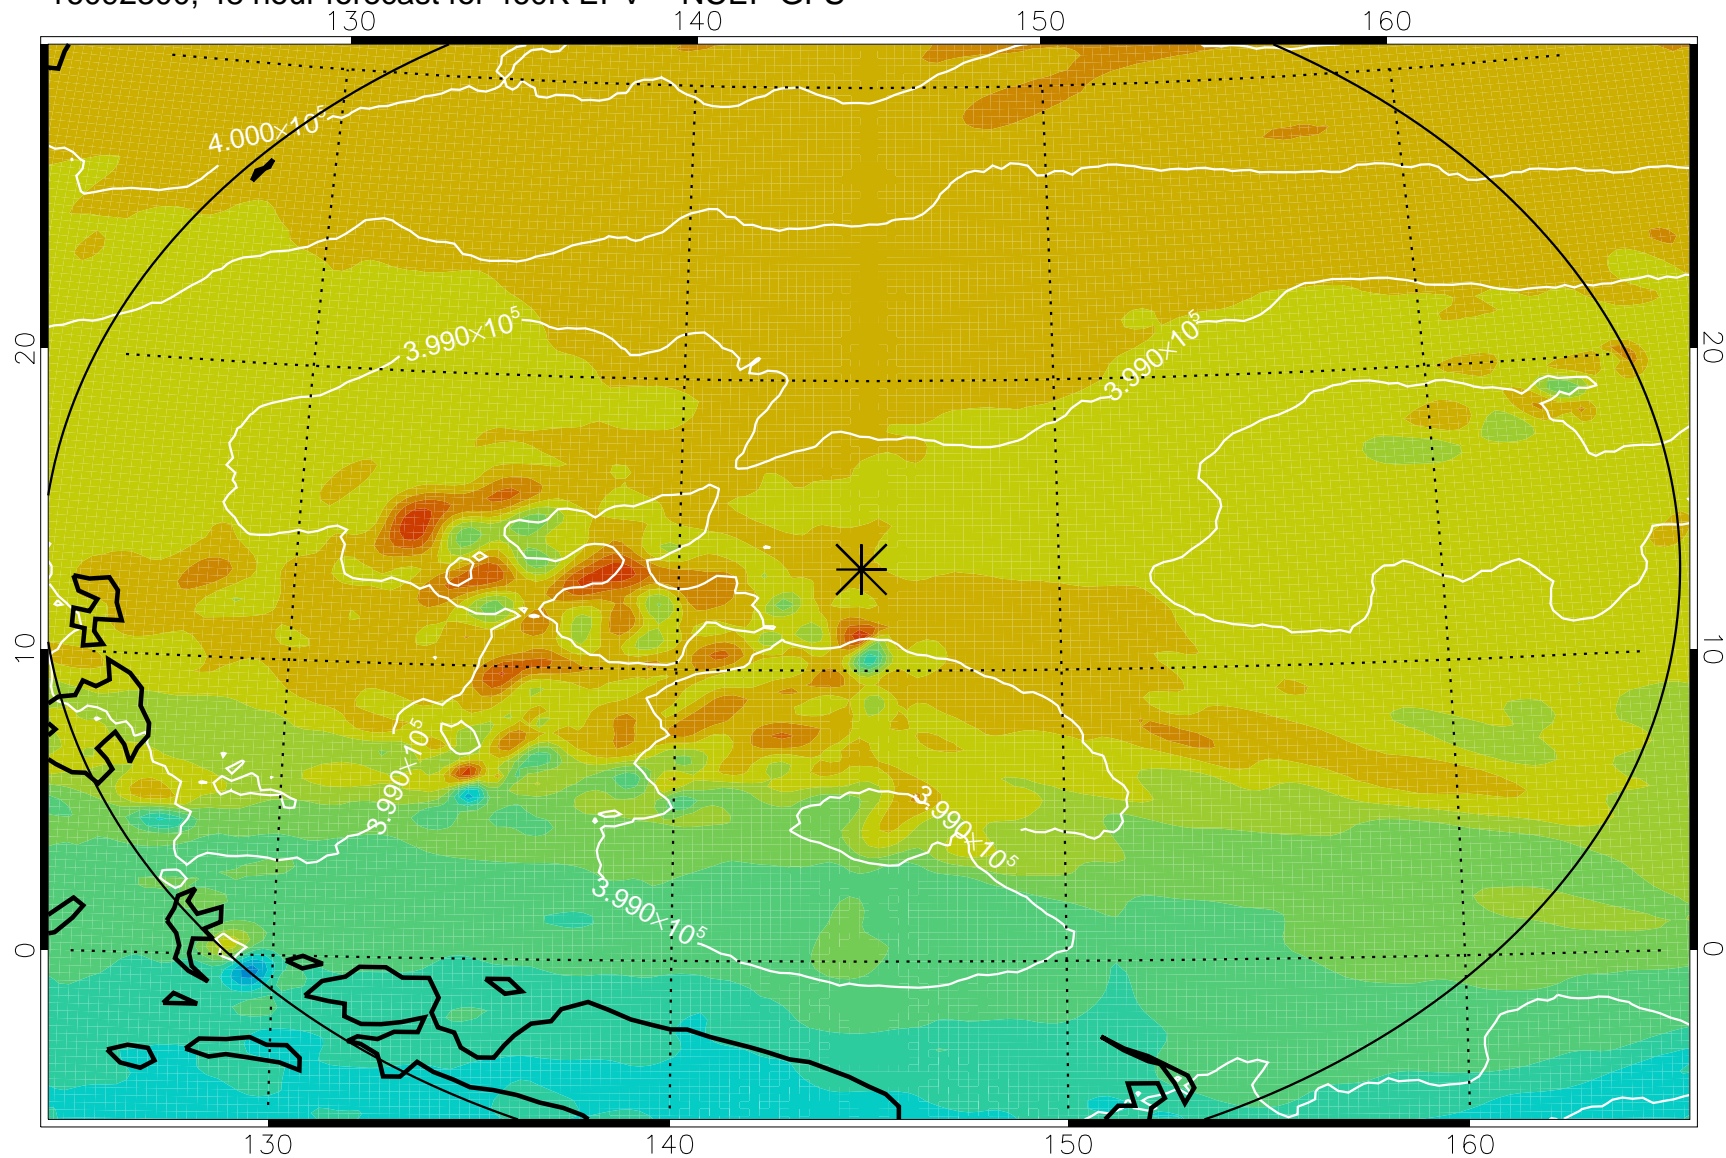

16092218, 42 hour forecast for 460K EPV -- NCEP GFS

460K Montgomery Streamfunction, white

Range ring of 2304 km

16092300, 48 hour forecast for 460K EPV -- NCEP GFS

460K Montgomery Streamfunction, white

Range ring of 2304 km

16092306, 54 hour forecast for 460K EPV -- NCEP GFS

460K Montgomery Streamfunction, white

Range ring of 2304 km

16092312, 60 hour forecast for 460K EPV -- NCEP GFS

460K Montgomery Streamfunction, white

Range ring of 2304 km

16092318, 66 hour forecast for 460K EPV -- NCEP GFS

460K Montgomery Streamfunction, white

Range ring of 2304 km

16092400, 72 hour forecast for 460K EPV -- NCEP GFS

460K Montgomery Streamfunction, white

Range ring of 2304 km

16092406, 78 hour forecast for 460K EPV -- NCEP GFS

460K Montgomery Streamfunction, white

Range ring of 2304 km

16092412, 84 hour forecast for 460K EPV -- NCEP GFS

460K Montgomery Streamfunction, white

Range ring of 2304 km