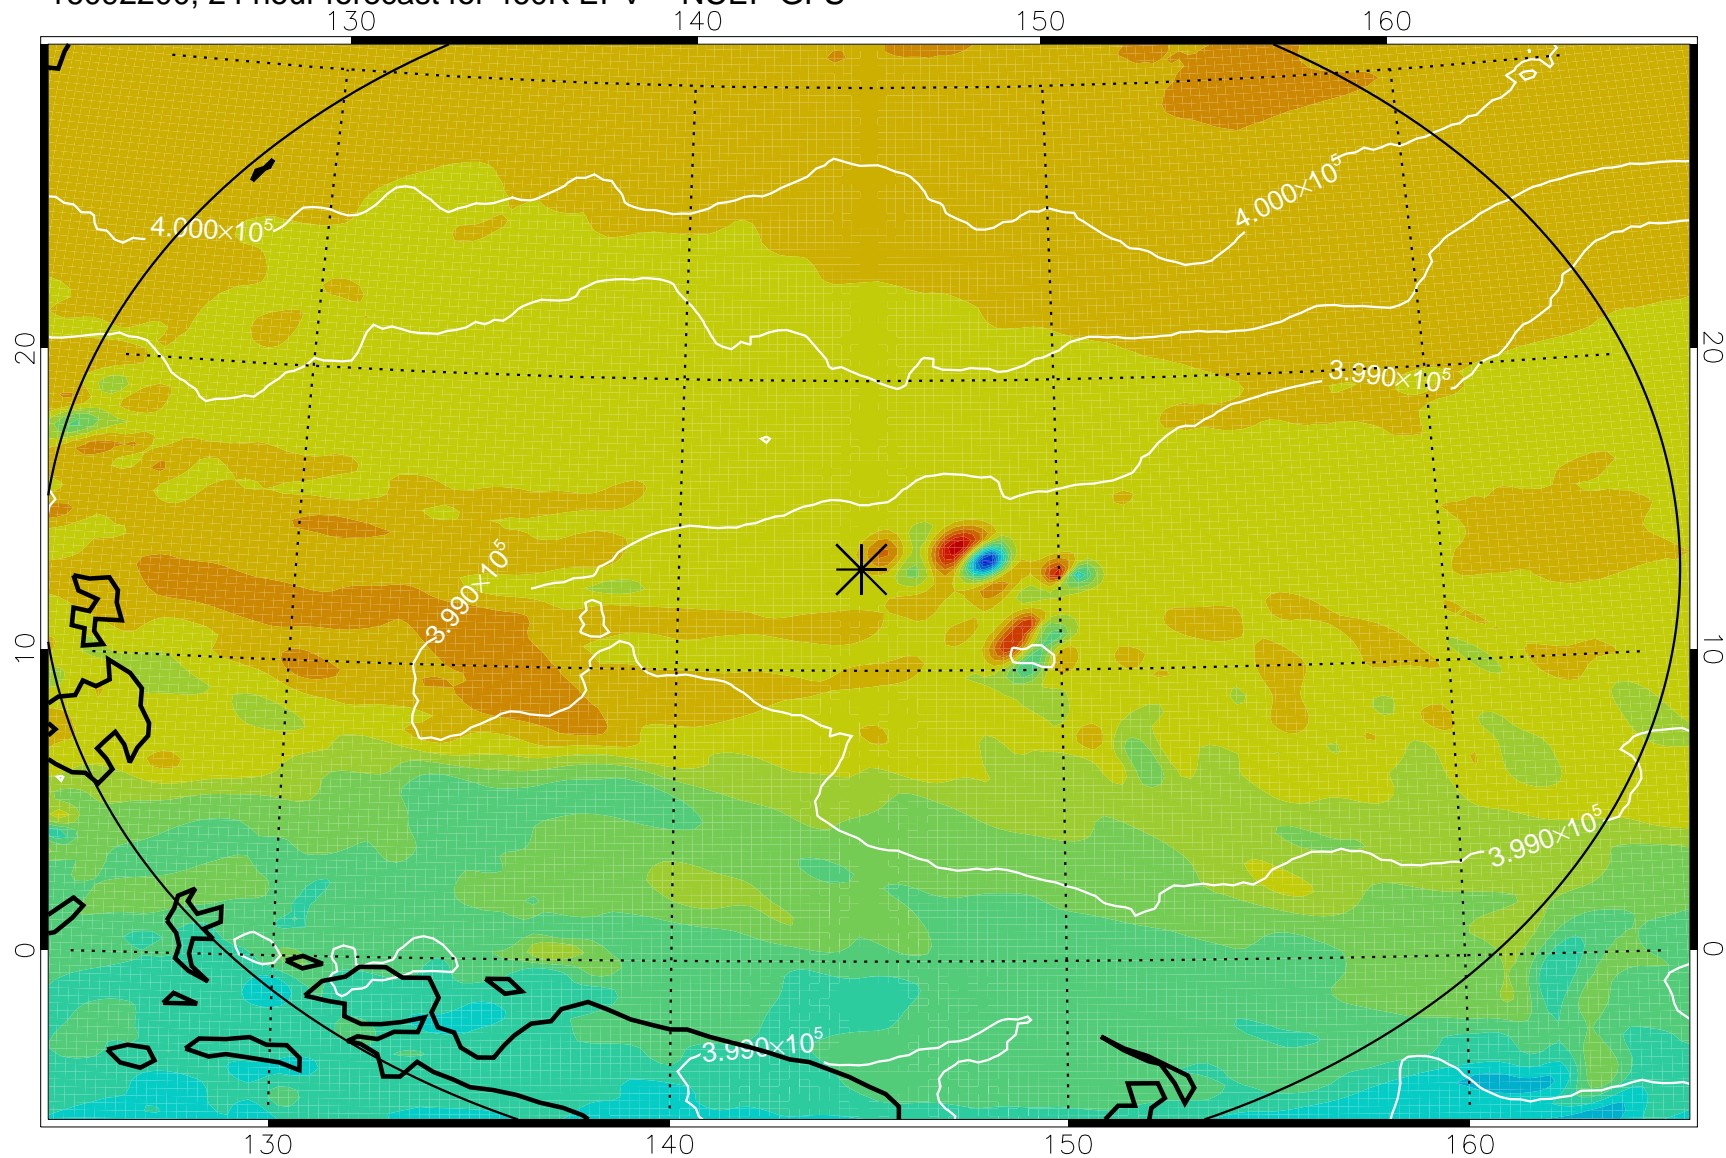

16092106, 6 hour forecast for 460K EPV -- NCEP GFS

460K Montgomery Streamfunction, white

Range ring of 2304 km

16092112, 12 hour forecast for 460K EPV -- NCEP GFS

460K Montgomery Streamfunction, white

Range ring of 2304 km

16092118, 18 hour forecast for 460K EPV -- NCEP GFS

460K Montgomery Streamfunction, white

Range ring of 2304 km

16092200, 24 hour forecast for 460K EPV -- NCEP GFS

460K Montgomery Streamfunction, white

Range ring of 2304 km

16092206, 30 hour forecast for 460K EPV -- NCEP GFS

460K Montgomery Streamfunction, white

Range ring of 2304 km

16092212, 36 hour forecast for 460K EPV -- NCEP GFS

460K Montgomery Streamfunction, white

Range ring of 2304 km

16092218, 42 hour forecast for 460K EPV -- NCEP GFS

460K Montgomery Streamfunction, white

Range ring of 2304 km

16092300, 48 hour forecast for 460K EPV -- NCEP GFS

460K Montgomery Streamfunction, white

Range ring of 2304 km