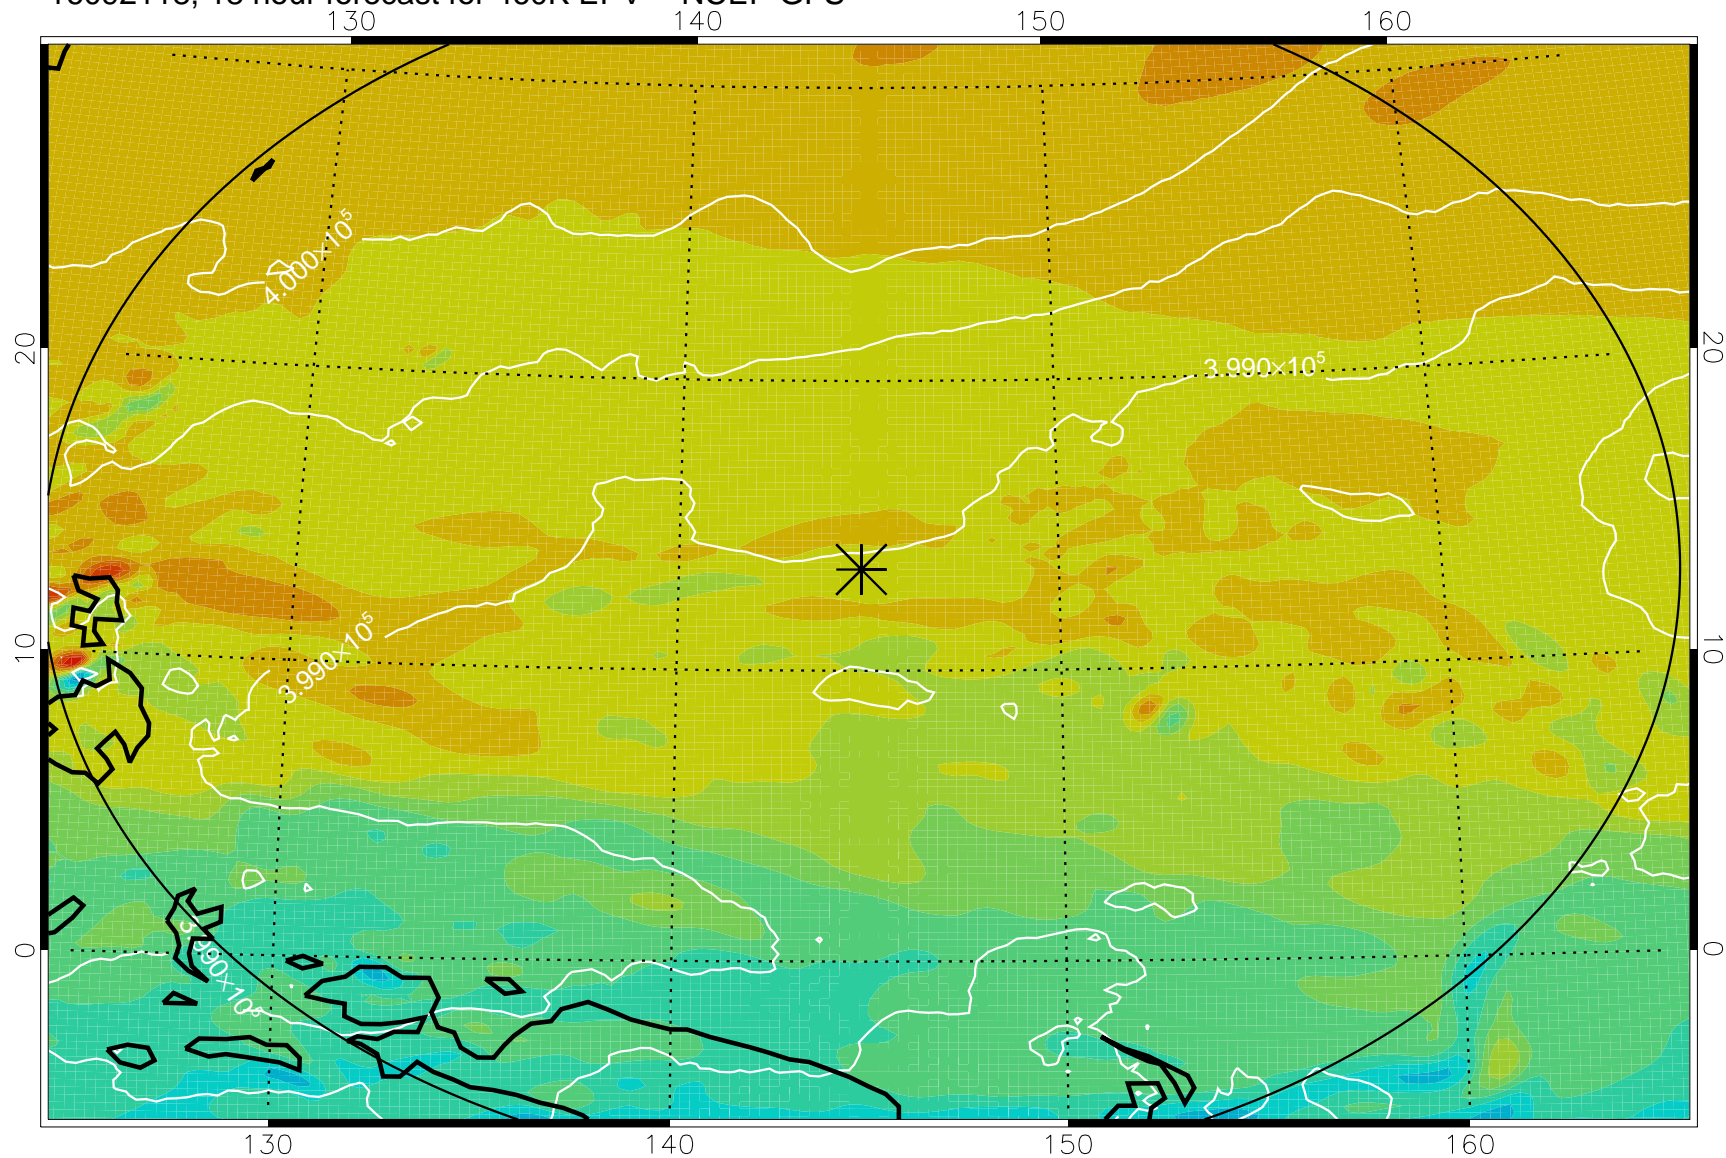

16092106, 6 hour forecast for 460K EPV -- NCEP GFS

460K Montgomery Streamfunction, white

Range ring of 2304 km

16092112, 12 hour forecast for 460K EPV -- NCEP GFS

460K Montgomery Streamfunction, white

Range ring of 2304 km

16092118, 18 hour forecast for 460K EPV -- NCEP GFS

460K Montgomery Streamfunction, white

Range ring of 2304 km

16092200, 24 hour forecast for 460K EPV -- NCEP GFS

460K Montgomery Streamfunction, white

Range ring of 2304 km

16092206, 30 hour forecast for 460K EPV -- NCEP GFS

460K Montgomery Streamfunction, white

Range ring of 2304 km

16092212, 36 hour forecast for 460K EPV -- NCEP GFS

460K Montgomery Streamfunction, white

Range ring of 2304 km

16092218, 42 hour forecast for 460K EPV -- NCEP GFS

460K Montgomery Streamfunction, white

Range ring of 2304 km

16092300, 48 hour forecast for 460K EPV -- NCEP GFS

460K Montgomery Streamfunction, white

Range ring of 2304 km