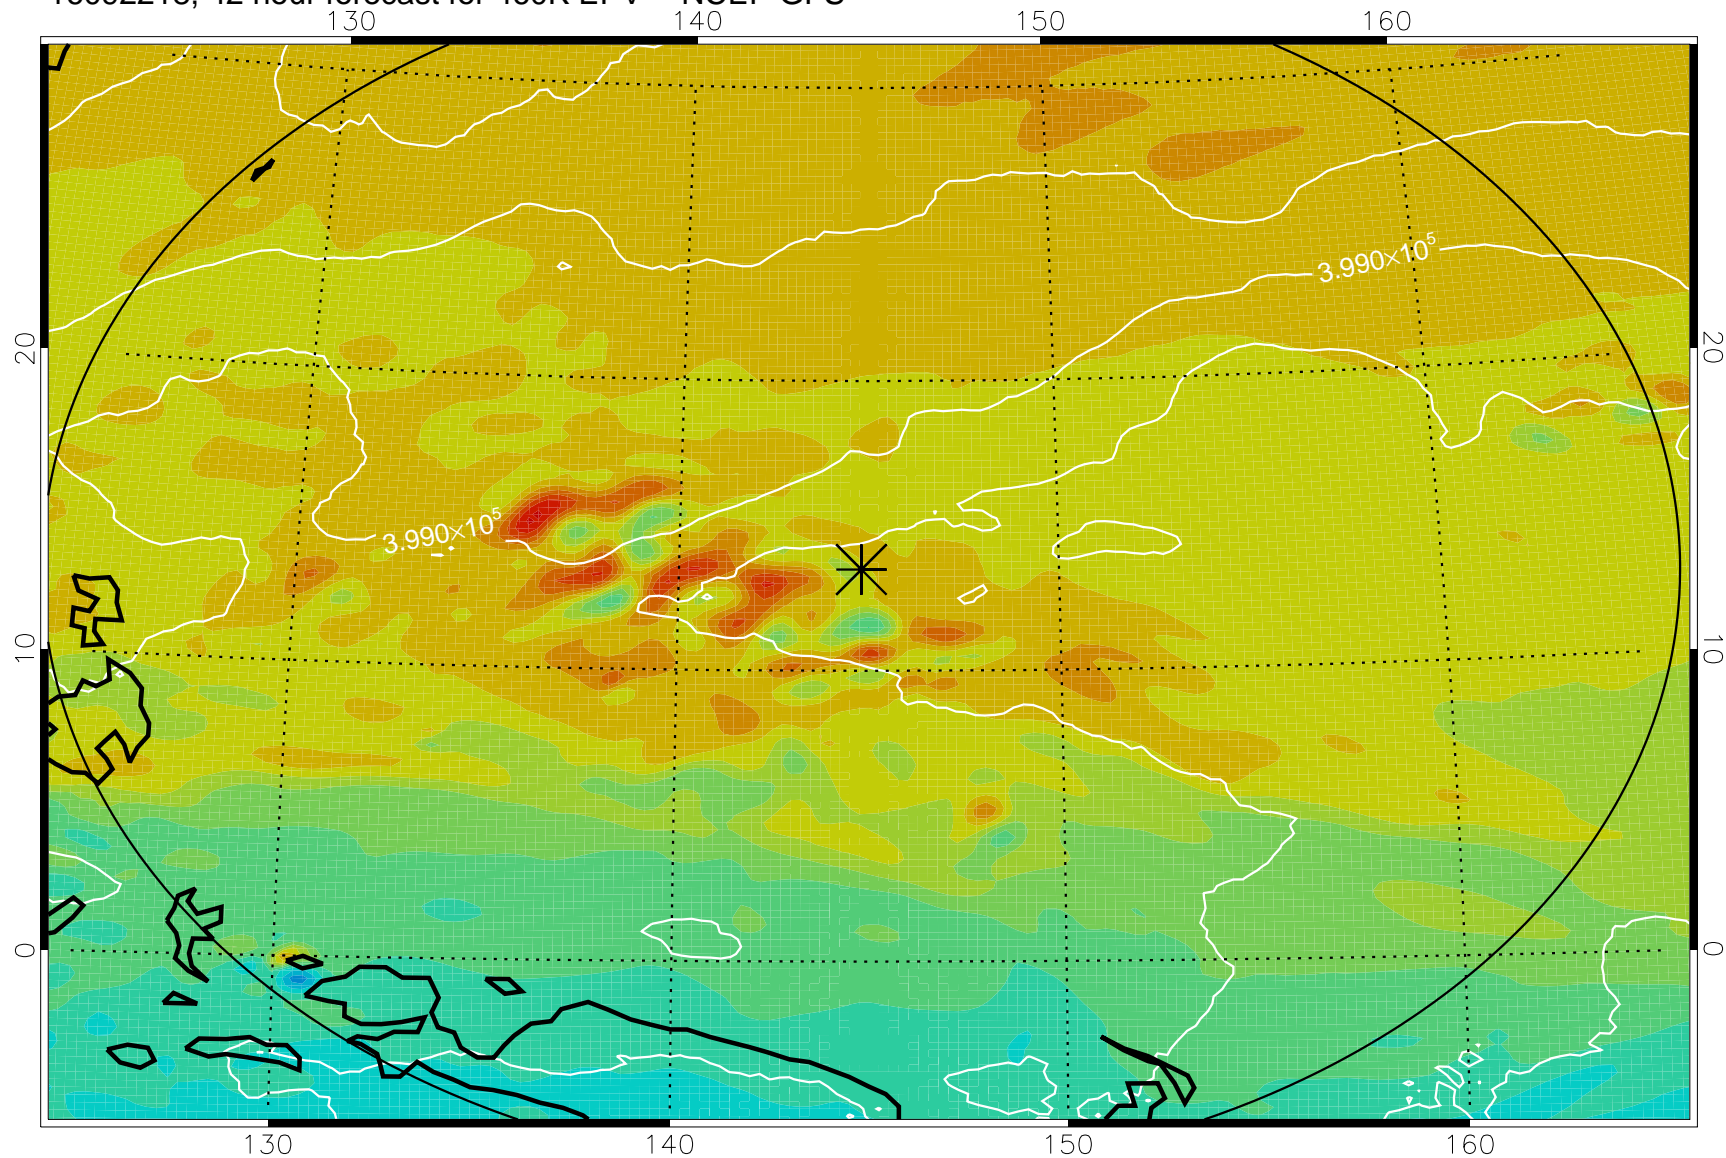

16092118, 18 hour forecast for 460K EPV -- NCEP GFS

460K Montgomery Streamfunction, white

Range ring of 2304 km

16092200, 24 hour forecast for 460K EPV -- NCEP GFS

460K Montgomery Streamfunction, white

Range ring of 2304 km

16092206, 30 hour forecast for 460K EPV -- NCEP GFS

460K Montgomery Streamfunction, white

Range ring of 2304 km

16092212, 36 hour forecast for 460K EPV -- NCEP GFS

460K Montgomery Streamfunction, white

Range ring of 2304 km

16092218, 42 hour forecast for 460K EPV -- NCEP GFS

460K Montgomery Streamfunction, white

Range ring of 2304 km

16092300, 48 hour forecast for 460K EPV -- NCEP GFS

460K Montgomery Streamfunction, white

Range ring of 2304 km

16092318, 66 hour forecast for 460K EPV -- NCEP GFS

460K Montgomery Streamfunction, white

Range ring of 2304 km

16092400, 72 hour forecast for 460K EPV -- NCEP GFS

460K Montgomery Streamfunction, white

Range ring of 2304 km