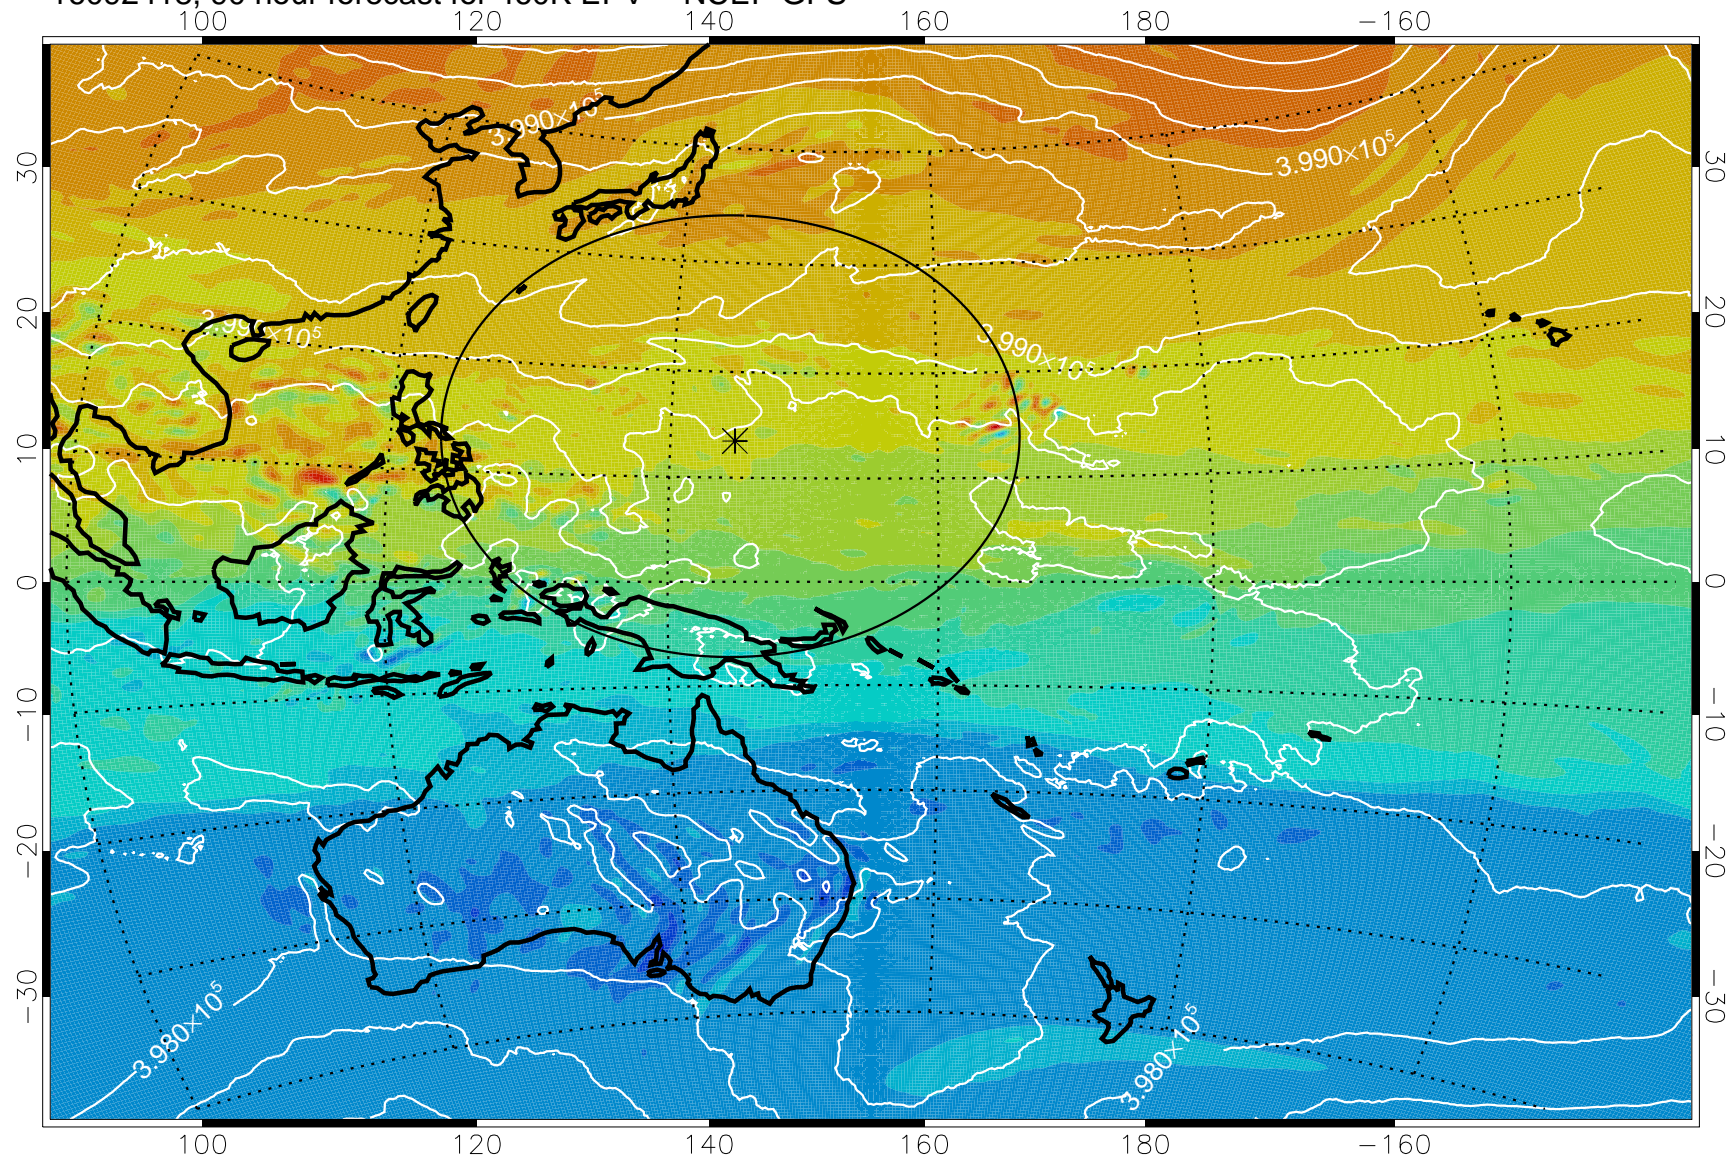

460K Montgomery Streamfunction, white

Range ring of 2304 km

16092400, 72 hour forecast for 460K EPV -- NCEP GFS

460K Montgomery Streamfunction, white

Range ring of 2304 km

16092406, 78 hour forecast for 460K EPV -- NCEP GFS

460K Montgomery Streamfunction, white

Range ring of 2304 km

16092412, 84 hour forecast for 460K EPV -- NCEP GFS

460K Montgomery Streamfunction, white

Range ring of 2304 km

16092418, 90 hour forecast for 460K EPV -- NCEP GFS

460K Montgomery Streamfunction, white

Range ring of 2304 km

16092500, 96 hour forecast for 460K EPV -- NCEP GFS

460K Montgomery Streamfunction, white

Range ring of 2304 km

16092506, 102 hour forecast for 460K EPV -- NCEP GFS

460K Montgomery Streamfunction, white

Range ring of 2304 km

16092512, 108 hour forecast for 460K EPV -- NCEP GFS

460K Montgomery Streamfunction, white

Range ring of 2304 km

16092518, 114 hour forecast for 460K EPV -- NCEP GFS