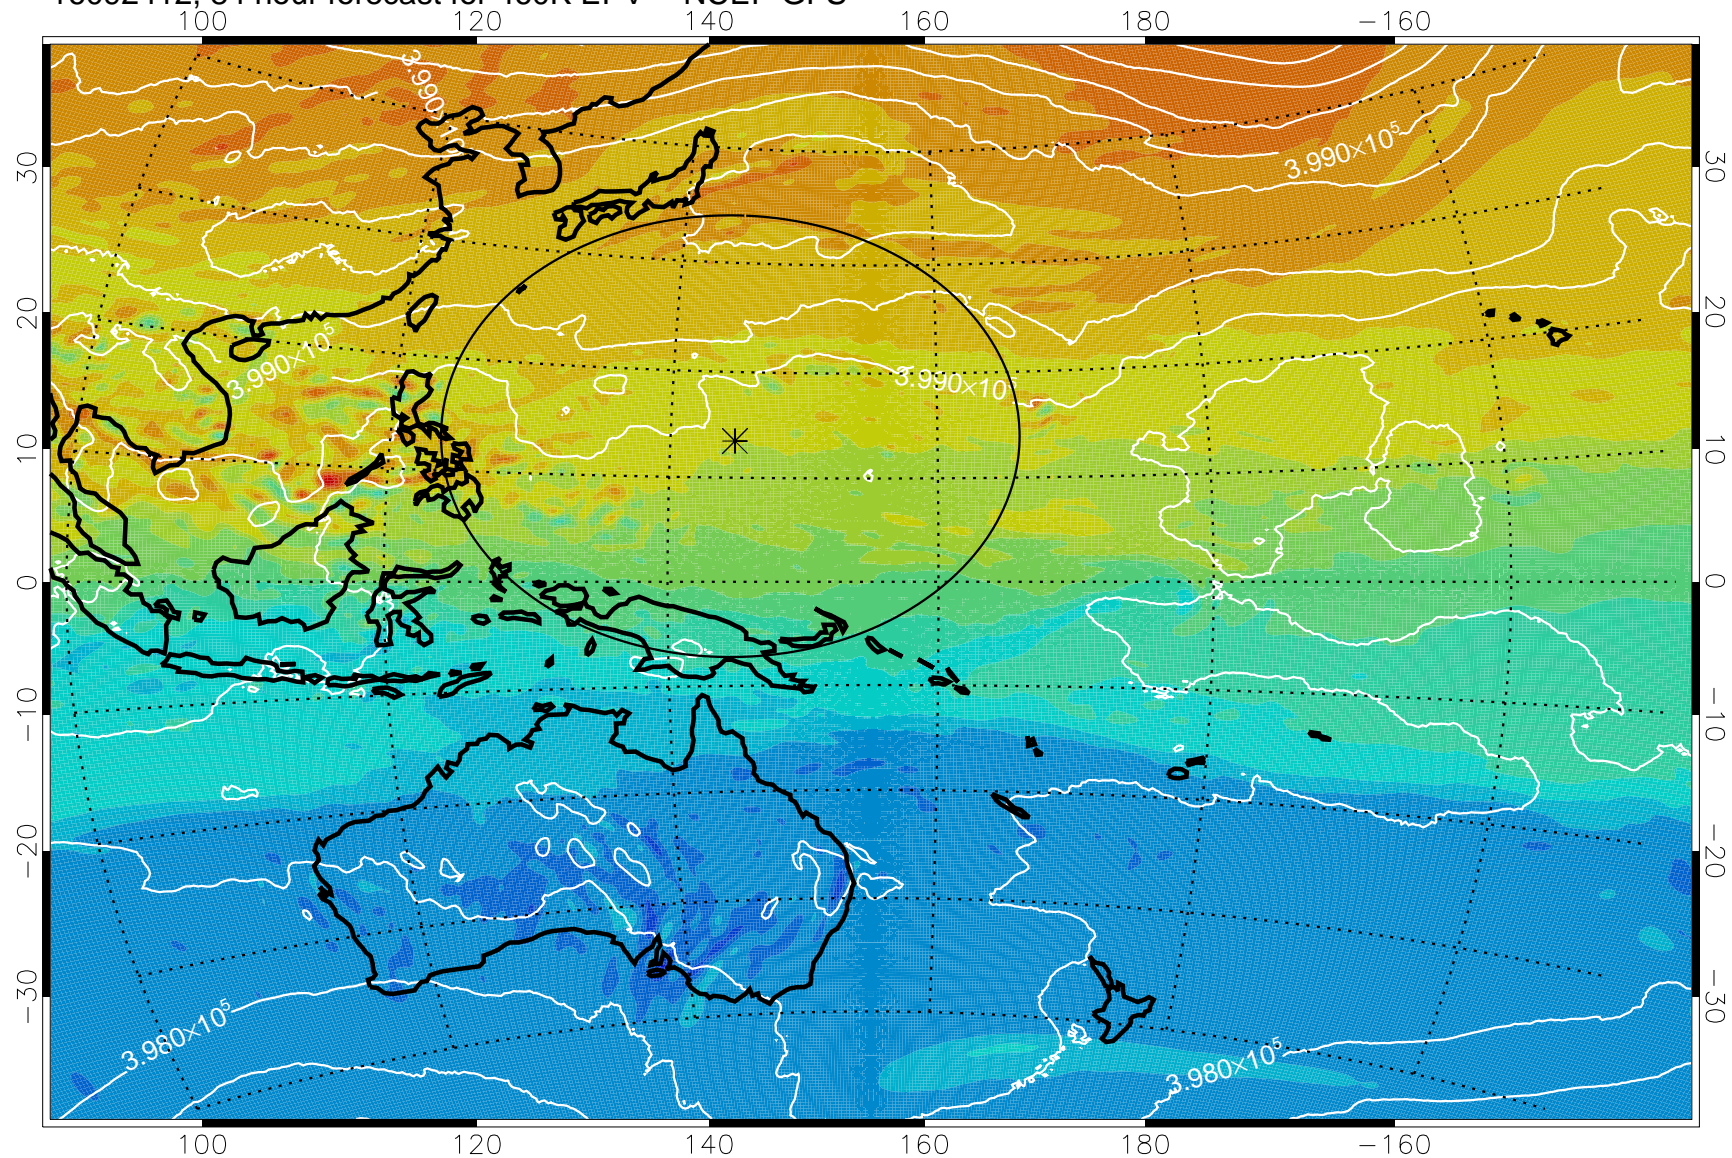

16092306, 54 hour forecast for 460K EPV -- NCEP GFS

460K Montgomery Streamfunction, white

Range ring of 2304 km

16092312, 60 hour forecast for 460K EPV -- NCEP GFS

16092318, 66 hour forecast for 460K EPV -- NCEP GFS

460K Montgomery Streamfunction, white

Range ring of 2304 km

16092400, 72 hour forecast for 460K EPV -- NCEP GFS

460K Montgomery Streamfunction, white

Range ring of 2304 km

16092406, 78 hour forecast for 460K EPV -- NCEP GFS

460K Montgomery Streamfunction, white

Range ring of 2304 km

16092412, 84 hour forecast for 460K EPV -- NCEP GFS

460K Montgomery Streamfunction, white

Range ring of 2304 km

16092418, 90 hour forecast for 460K EPV -- NCEP GFS

460K Montgomery Streamfunction, white

Range ring of 2304 km

16092500, 96 hour forecast for 460K EPV -- NCEP GFS

460K Montgomery Streamfunction, white

Range ring of 2304 km

16092506, 102 hour forecast for 460K EPV -- NCEP GFS