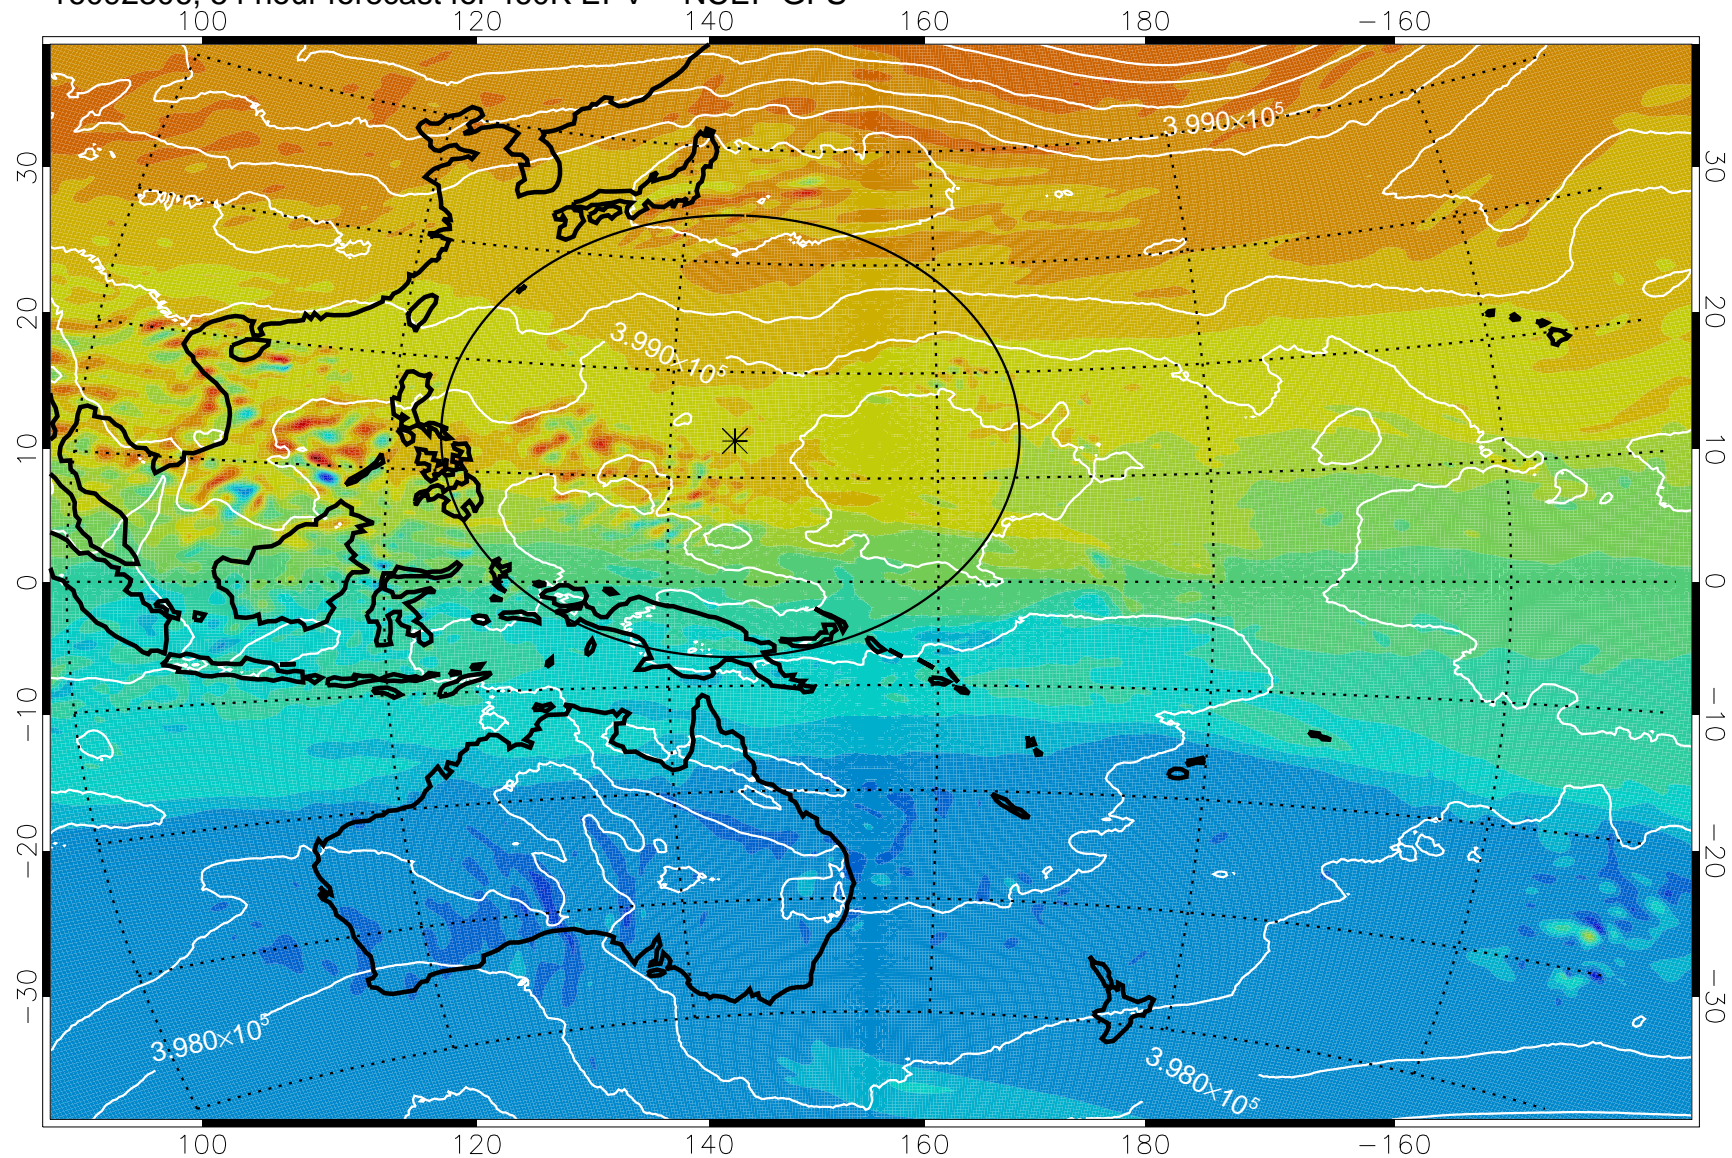

16092206, 30 hour forecast for 460K EPV -- NCEP GFS

460K Montgomery Streamfunction, white

Range ring of 2304 km

16092212, 36 hour forecast for 460K EPV -- NCEP GFS

460K Montgomery Streamfunction, white

Range ring of 2304 km

16092218, 42 hour forecast for 460K EPV -- NCEP GFS

460K Montgomery Streamfunction, white

Range ring of 2304 km

16092300, 48 hour forecast for 460K EPV -- NCEP GFS

460K Montgomery Streamfunction, white

Range ring of 2304 km

16092306, 54 hour forecast for 460K EPV -- NCEP GFS

460K Montgomery Streamfunction, white

Range ring of 2304 km

16092312, 60 hour forecast for 460K EPV -- NCEP GFS

16092318, 66 hour forecast for 460K EPV -- NCEP GFS

460K Montgomery Streamfunction, white

Range ring of 2304 km

16092400, 72 hour forecast for 460K EPV -- NCEP GFS

460K Montgomery Streamfunction, white

Range ring of 2304 km

16092406, 78 hour forecast for 460K EPV -- NCEP GFS