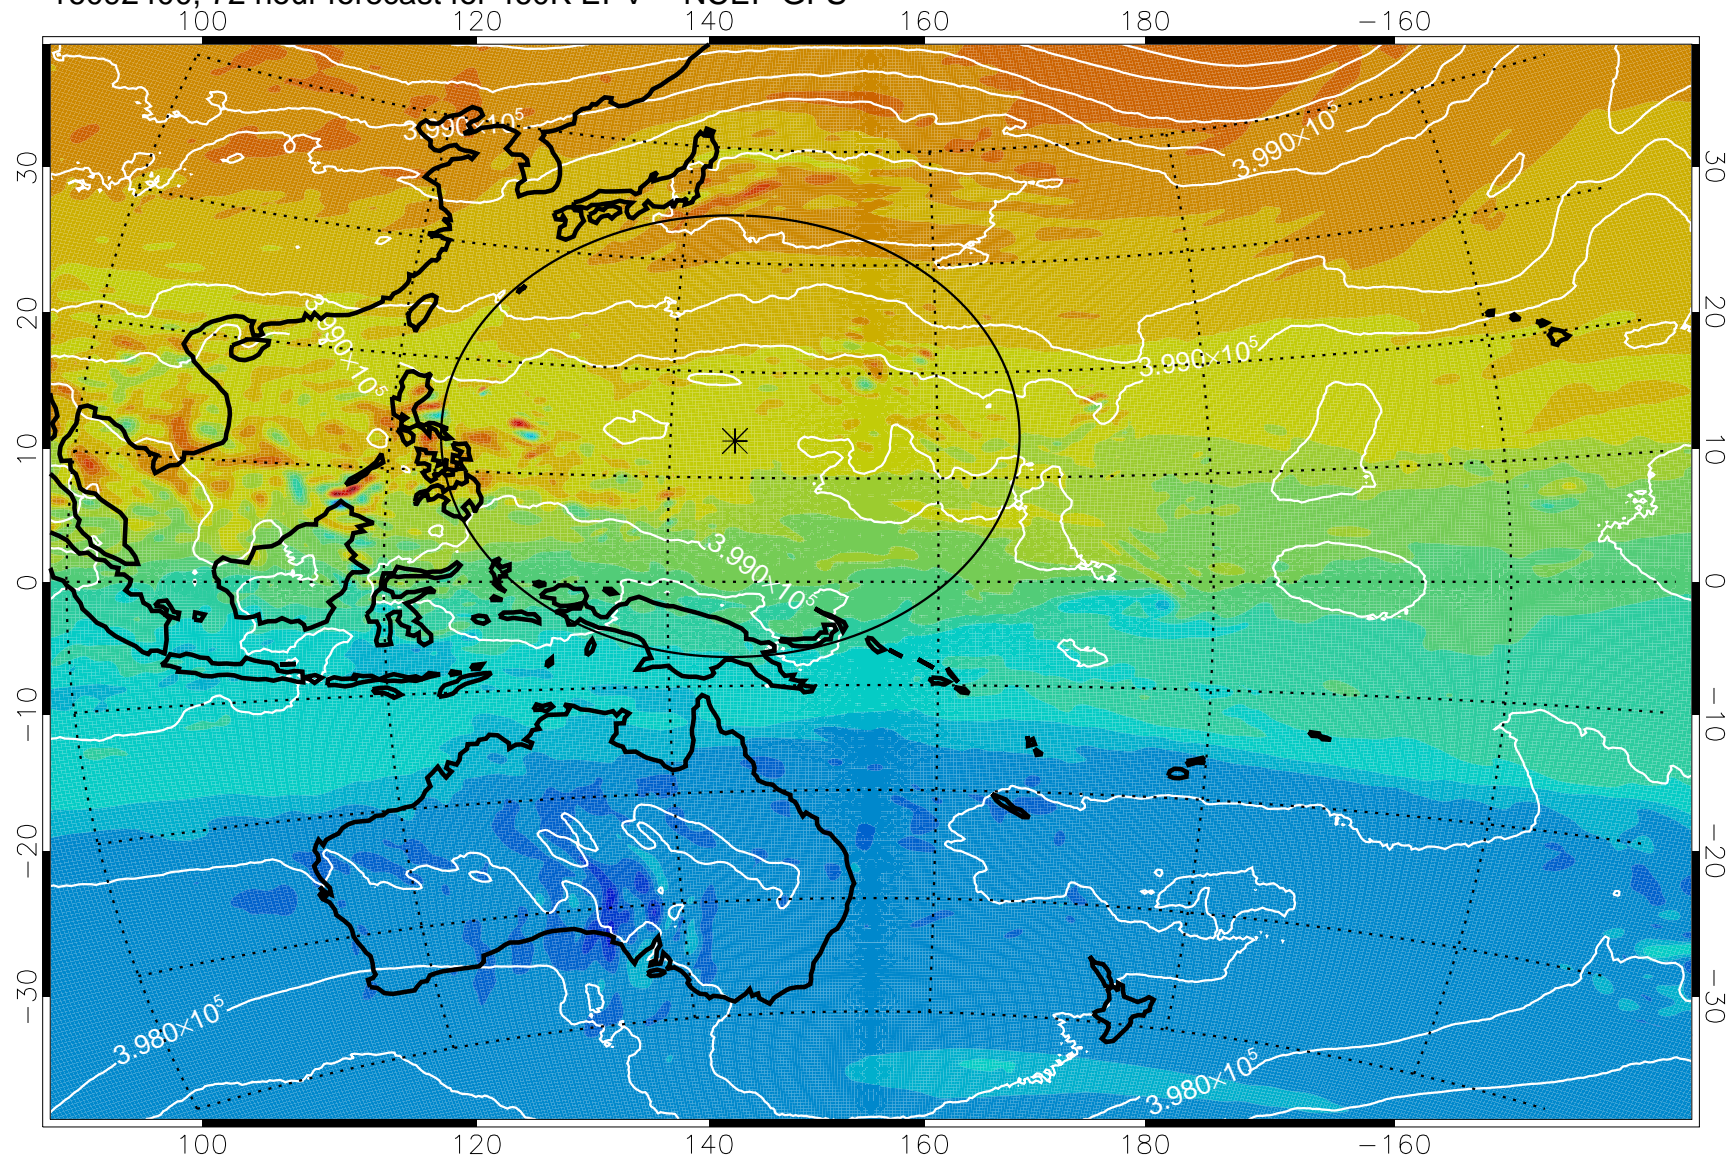

16092218, 42 hour forecast for 460K EPV -- NCEP GFS

460K Montgomery Streamfunction, white

Range ring of 2304 km

16092300, 48 hour forecast for 460K EPV -- NCEP GFS

460K Montgomery Streamfunction, white

Range ring of 2304 km

16092306, 54 hour forecast for 460K EPV -- NCEP GFS

460K Montgomery Streamfunction, white

Range ring of 2304 km

16092312, 60 hour forecast for 460K EPV -- NCEP GFS

16092318, 66 hour forecast for 460K EPV -- NCEP GFS

460K Montgomery Streamfunction, white

Range ring of 2304 km

16092400, 72 hour forecast for 460K EPV -- NCEP GFS

460K Montgomery Streamfunction, white

Range ring of 2304 km

16092406, 78 hour forecast for 460K EPV -- NCEP GFS

460K Montgomery Streamfunction, white

Range ring of 2304 km

16092412, 84 hour forecast for 460K EPV -- NCEP GFS

460K Montgomery Streamfunction, white

Range ring of 2304 km

16092418, 90 hour forecast for 460K EPV -- NCEP GFS