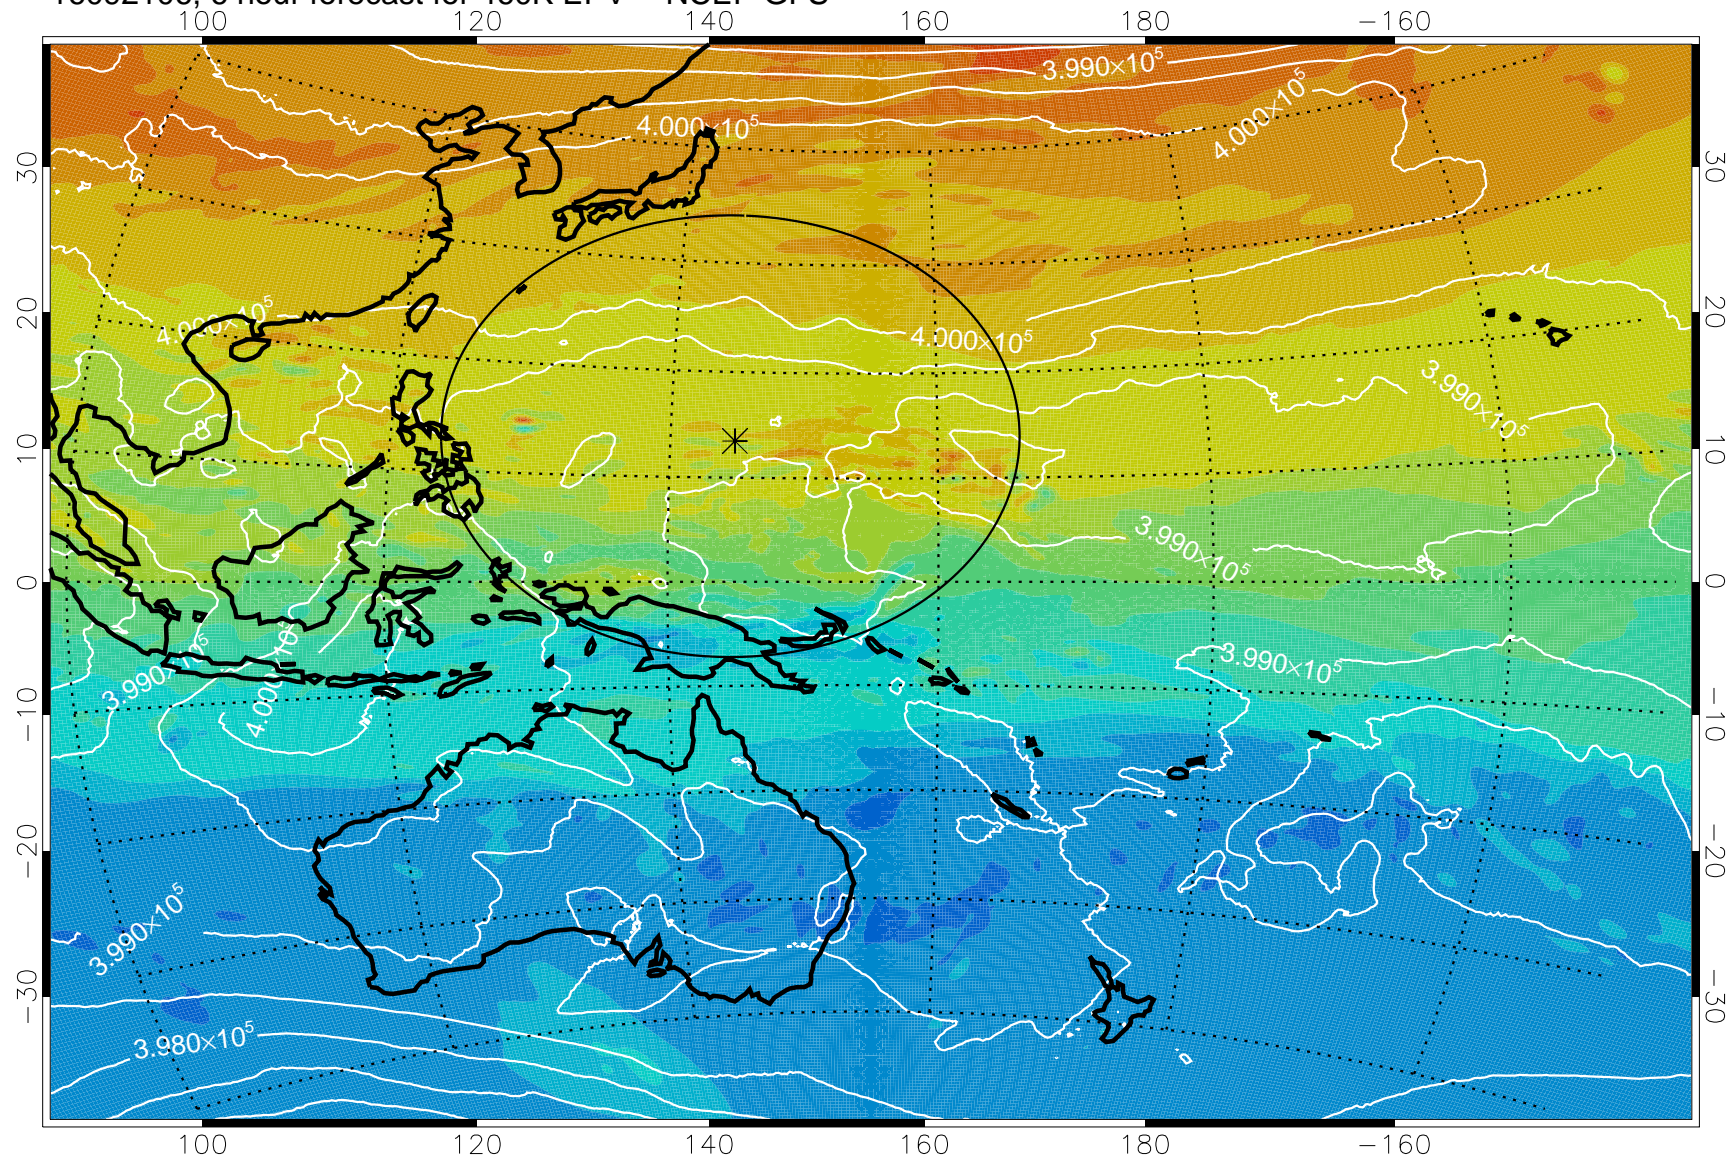

16092106, 6 hour forecast for 460K EPV -- NCEP GFS

460K Montgomery Streamfunction, white

Range ring of 2304 km

16092112, 12 hour forecast for 460K EPV -- NCEP GFS

460K Montgomery Streamfunction, white

Range ring of 2304 km

16092118, 18 hour forecast for 460K EPV -- NCEP GFS

460K Montgomery Streamfunction, white

Range ring of 2304 km

16092200, 24 hour forecast for 460K EPV -- NCEP GFS

460K Montgomery Streamfunction, white

Range ring of 2304 km

16092206, 30 hour forecast for 460K EPV -- NCEP GFS

460K Montgomery Streamfunction, white

Range ring of 2304 km

16092212, 36 hour forecast for 460K EPV -- NCEP GFS

460K Montgomery Streamfunction, white

Range ring of 2304 km

16092218, 42 hour forecast for 460K EPV -- NCEP GFS

460K Montgomery Streamfunction, white

Range ring of 2304 km

16092300, 48 hour forecast for 460K EPV -- NCEP GFS

460K Montgomery Streamfunction, white

Range ring of 2304 km