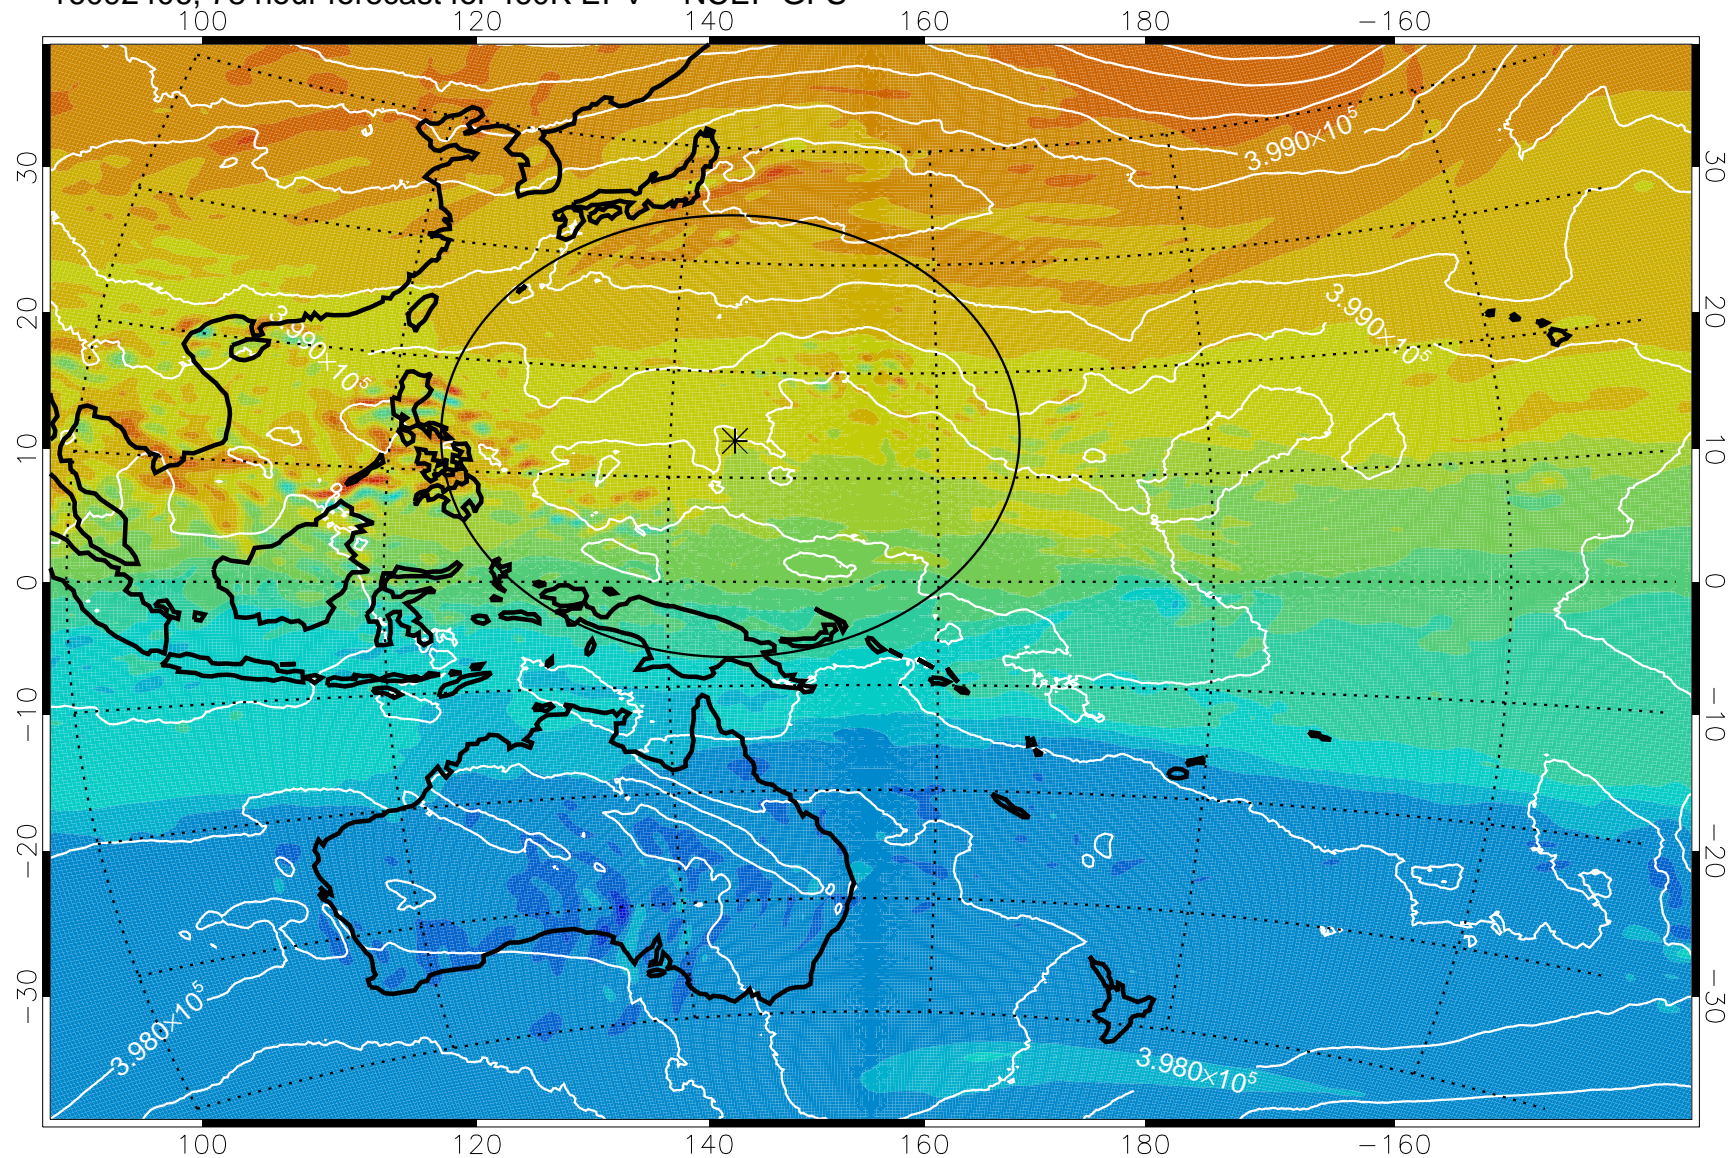

16092306, 54 hour forecast for 460K EPV -- NCEP GFS

460K Montgomery Streamfunction, white

Range ring of 2304 km

16092312, 60 hour forecast for 460K EPV -- NCEP GFS

16092318, 66 hour forecast for 460K EPV -- NCEP GFS

460K Montgomery Streamfunction, white

Range ring of 2304 km

16092400, 72 hour forecast for 460K EPV -- NCEP GFS

460K Montgomery Streamfunction, white

Range ring of 2304 km

16092406, 78 hour forecast for 460K EPV -- NCEP GFS

460K Montgomery Streamfunction, white

Range ring of 2304 km

16092412, 84 hour forecast for 460K EPV -- NCEP GFS

460K Montgomery Streamfunction, white

Range ring of 2304 km

16092418, 90 hour forecast for 460K EPV -- NCEP GFS

460K Montgomery Streamfunction, white

Range ring of 2304 km

16092500, 96 hour forecast for 460K EPV -- NCEP GFS

460K Montgomery Streamfunction, white

Range ring of 2304 km

16092506, 102 hour forecast for 460K EPV -- NCEP GFS