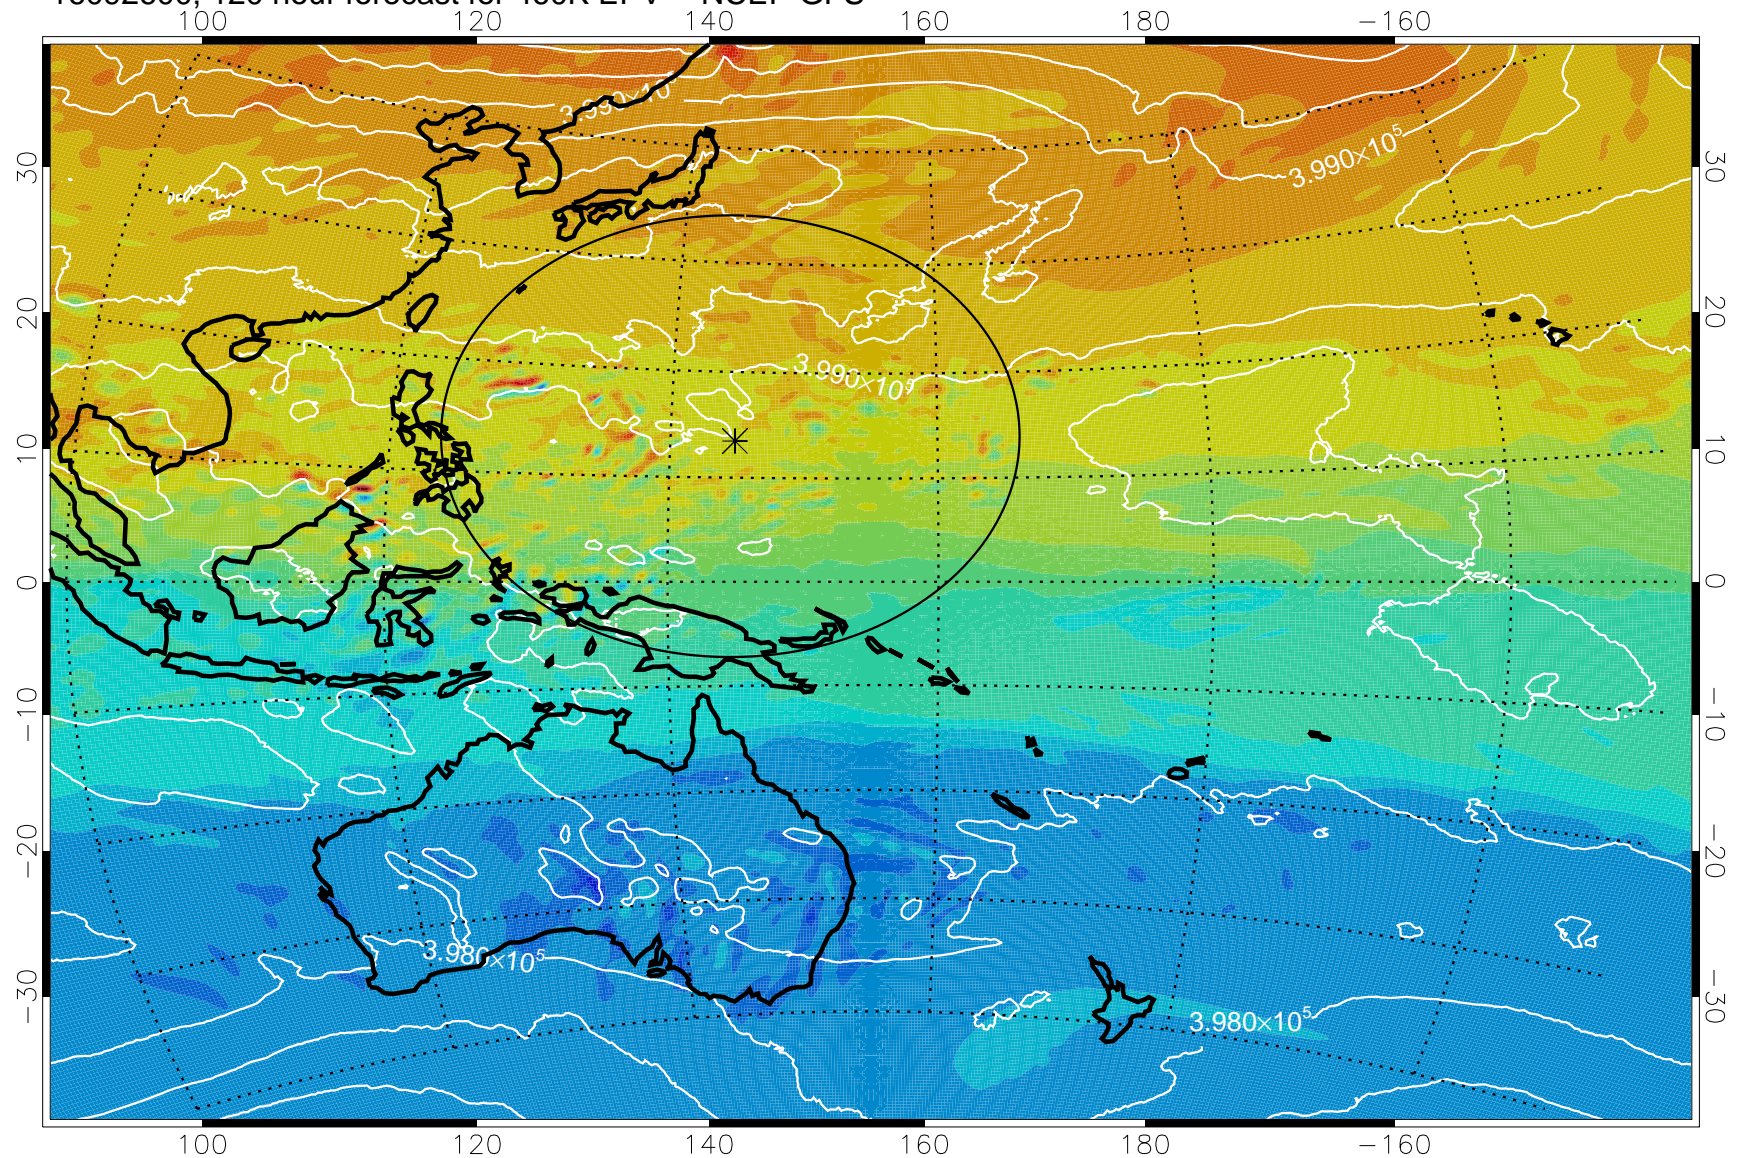

460K Montgomery Streamfunction, white

Range ring of 2304 km

16092500, 96 hour forecast for 460K EPV -- NCEP GFS

460K Montgomery Streamfunction, white

Range ring of 2304 km

16092506, 102 hour forecast for 460K EPV -- NCEP GFS

460K Montgomery Streamfunction, white

Range ring of 2304 km

16092512, 108 hour forecast for 460K EPV -- NCEP GFS

460K Montgomery Streamfunction, white

Range ring of 2304 km

16092518, 114 hour forecast for 460K EPV -- NCEP GFS

460K Montgomery Streamfunction, white

Range ring of 2304 km

16092600, 120 hour forecast for 460K EPV -- NCEP GFS

460K Montgomery Streamfunction, white

Range ring of 2304 km