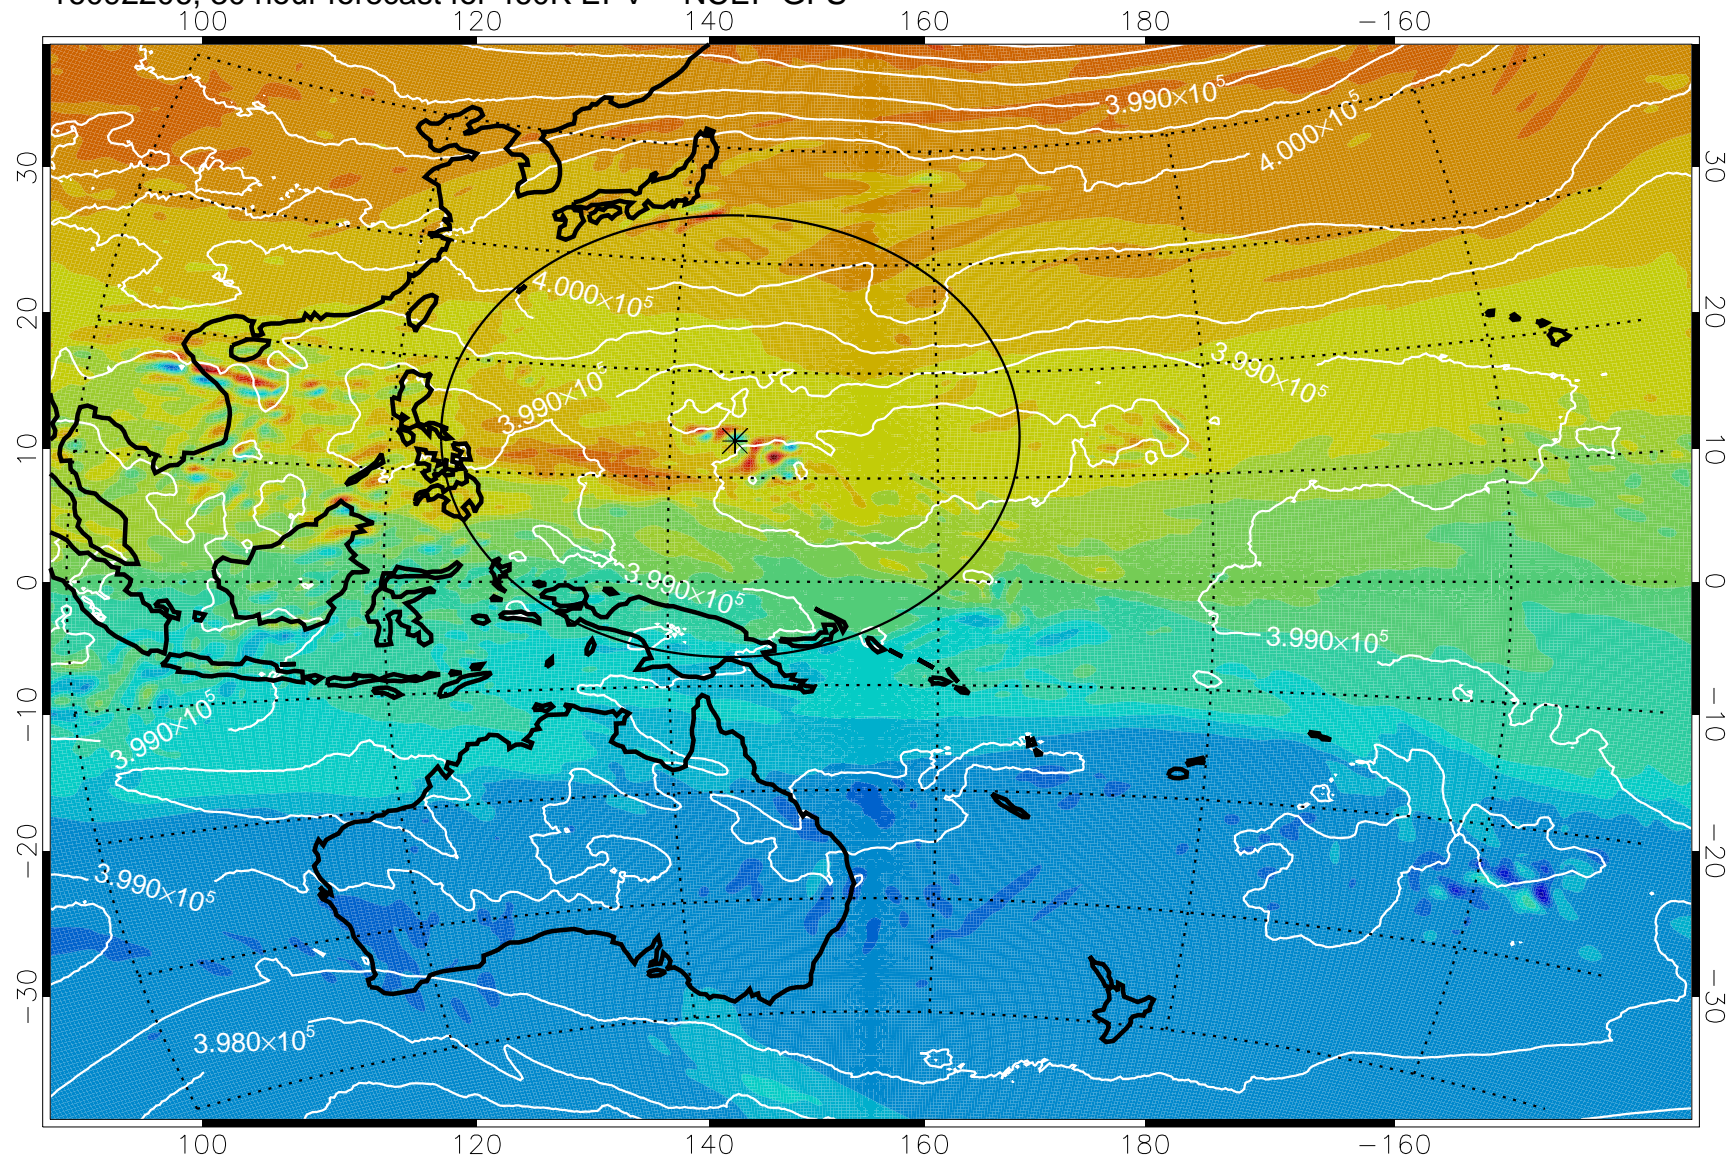

16092118, 18 hour forecast for 460K EPV -- NCEP GFS

460K Montgomery Streamfunction, white

Range ring of 2304 km

16092200, 24 hour forecast for 460K EPV -- NCEP GFS

460K Montgomery Streamfunction, white

Range ring of 2304 km

16092206, 30 hour forecast for 460K EPV -- NCEP GFS

460K Montgomery Streamfunction, white

Range ring of 2304 km

16092212, 36 hour forecast for 460K EPV -- NCEP GFS

460K Montgomery Streamfunction, white

Range ring of 2304 km

16092218, 42 hour forecast for 460K EPV -- NCEP GFS

460K Montgomery Streamfunction, white

Range ring of 2304 km

16092300, 48 hour forecast for 460K EPV -- NCEP GFS

460K Montgomery Streamfunction, white

Range ring of 2304 km

16092306, 54 hour forecast for 460K EPV -- NCEP GFS

460K Montgomery Streamfunction, white

Range ring of 2304 km

16092312, 60 hour forecast for 460K EPV -- NCEP GFS

16092318, 66 hour forecast for 460K EPV -- NCEP GFS