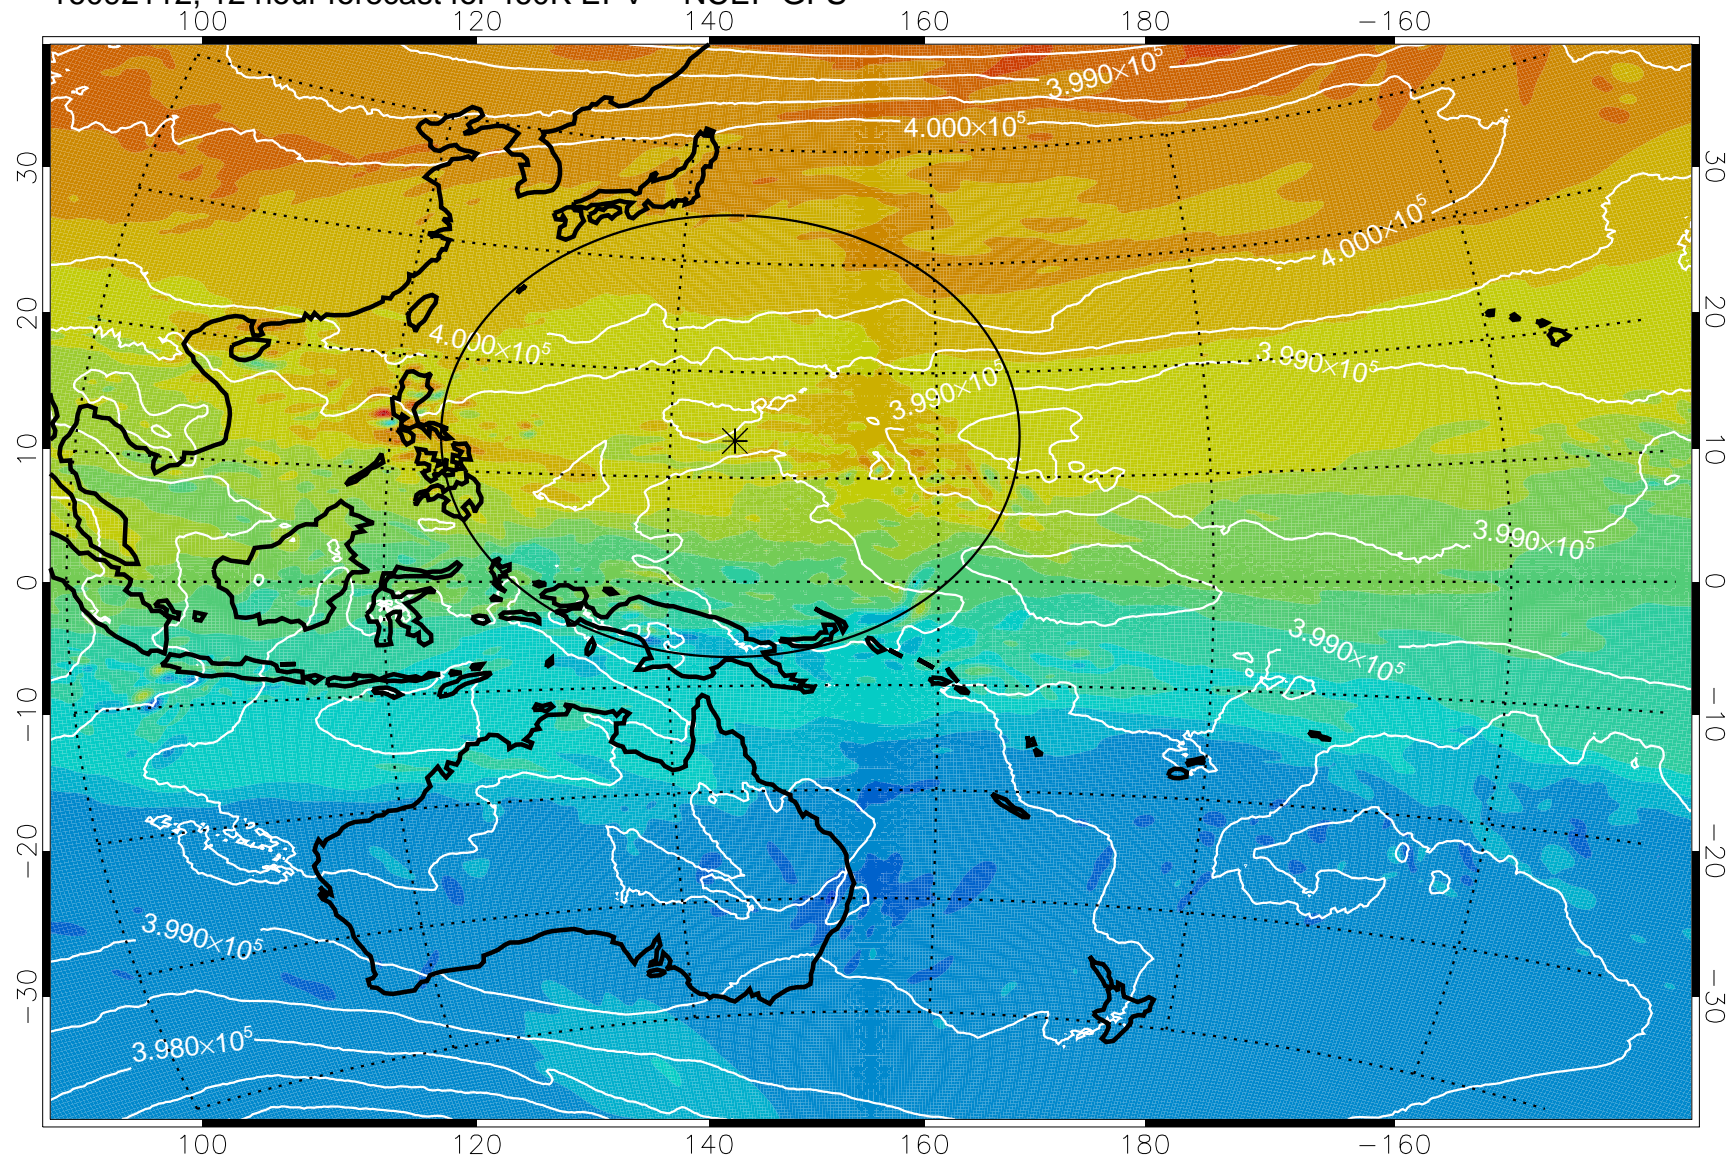

16092106, 6 hour forecast for 460K EPV -- NCEP GFS

460K Montgomery Streamfunction, white

Range ring of 2304 km

16092112, 12 hour forecast for 460K EPV -- NCEP GFS

460K Montgomery Streamfunction, white

Range ring of 2304 km

16092118, 18 hour forecast for 460K EPV -- NCEP GFS

460K Montgomery Streamfunction, white

Range ring of 2304 km

16092200, 24 hour forecast for 460K EPV -- NCEP GFS

460K Montgomery Streamfunction, white

Range ring of 2304 km

16092206, 30 hour forecast for 460K EPV -- NCEP GFS

460K Montgomery Streamfunction, white

Range ring of 2304 km

16092212, 36 hour forecast for 460K EPV -- NCEP GFS

460K Montgomery Streamfunction, white

Range ring of 2304 km

16092218, 42 hour forecast for 460K EPV -- NCEP GFS

460K Montgomery Streamfunction, white

Range ring of 2304 km

16092300, 48 hour forecast for 460K EPV -- NCEP GFS

460K Montgomery Streamfunction, white

Range ring of 2304 km