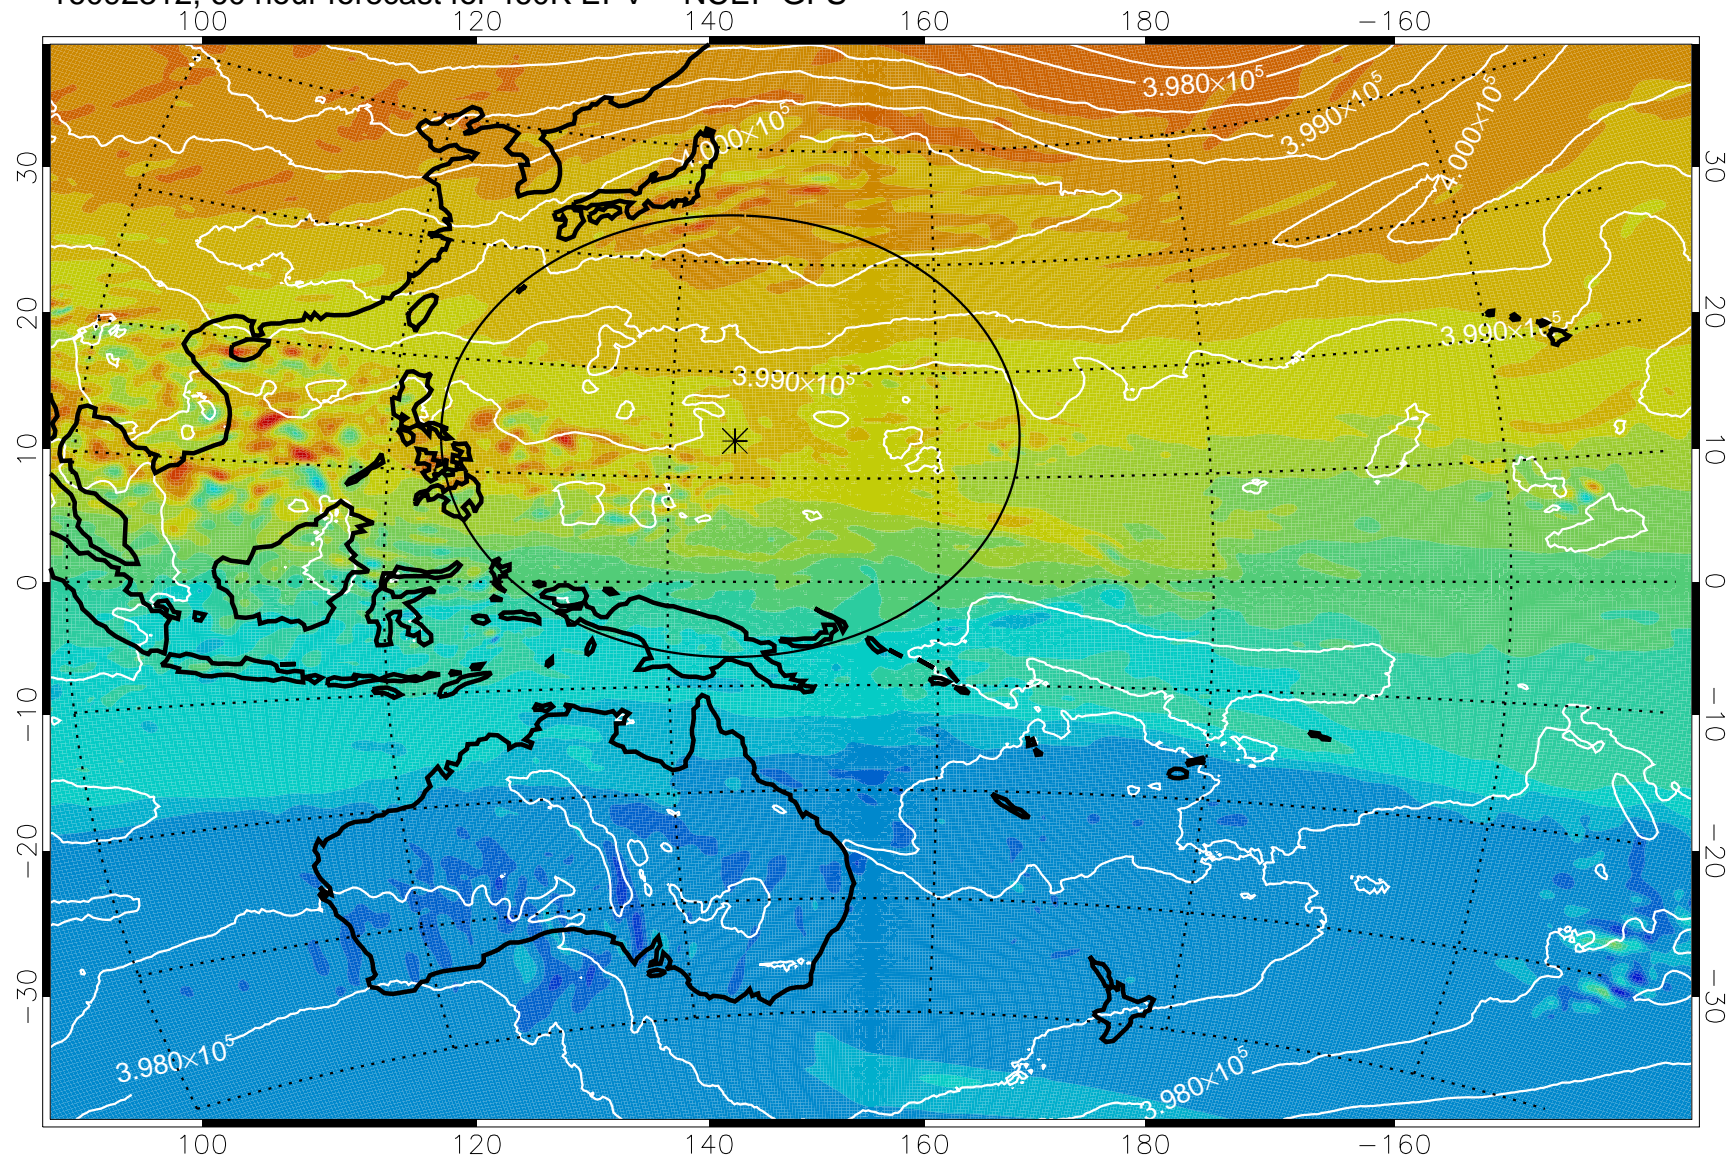

16092206, 30 hour forecast for 460K EPV -- NCEP GFS

460K Montgomery Streamfunction, white

Range ring of 2304 km

16092212, 36 hour forecast for 460K EPV -- NCEP GFS

460K Montgomery Streamfunction, white

Range ring of 2304 km

16092218, 42 hour forecast for 460K EPV -- NCEP GFS

460K Montgomery Streamfunction, white

Range ring of 2304 km

16092300, 48 hour forecast for 460K EPV -- NCEP GFS

460K Montgomery Streamfunction, white

Range ring of 2304 km

16092306, 54 hour forecast for 460K EPV -- NCEP GFS

460K Montgomery Streamfunction, white

Range ring of 2304 km

16092312, 60 hour forecast for 460K EPV -- NCEP GFS

16092318, 66 hour forecast for 460K EPV -- NCEP GFS

460K Montgomery Streamfunction, white

Range ring of 2304 km

16092400, 72 hour forecast for 460K EPV -- NCEP GFS

460K Montgomery Streamfunction, white

Range ring of 2304 km

16092406, 78 hour forecast for 460K EPV -- NCEP GFS