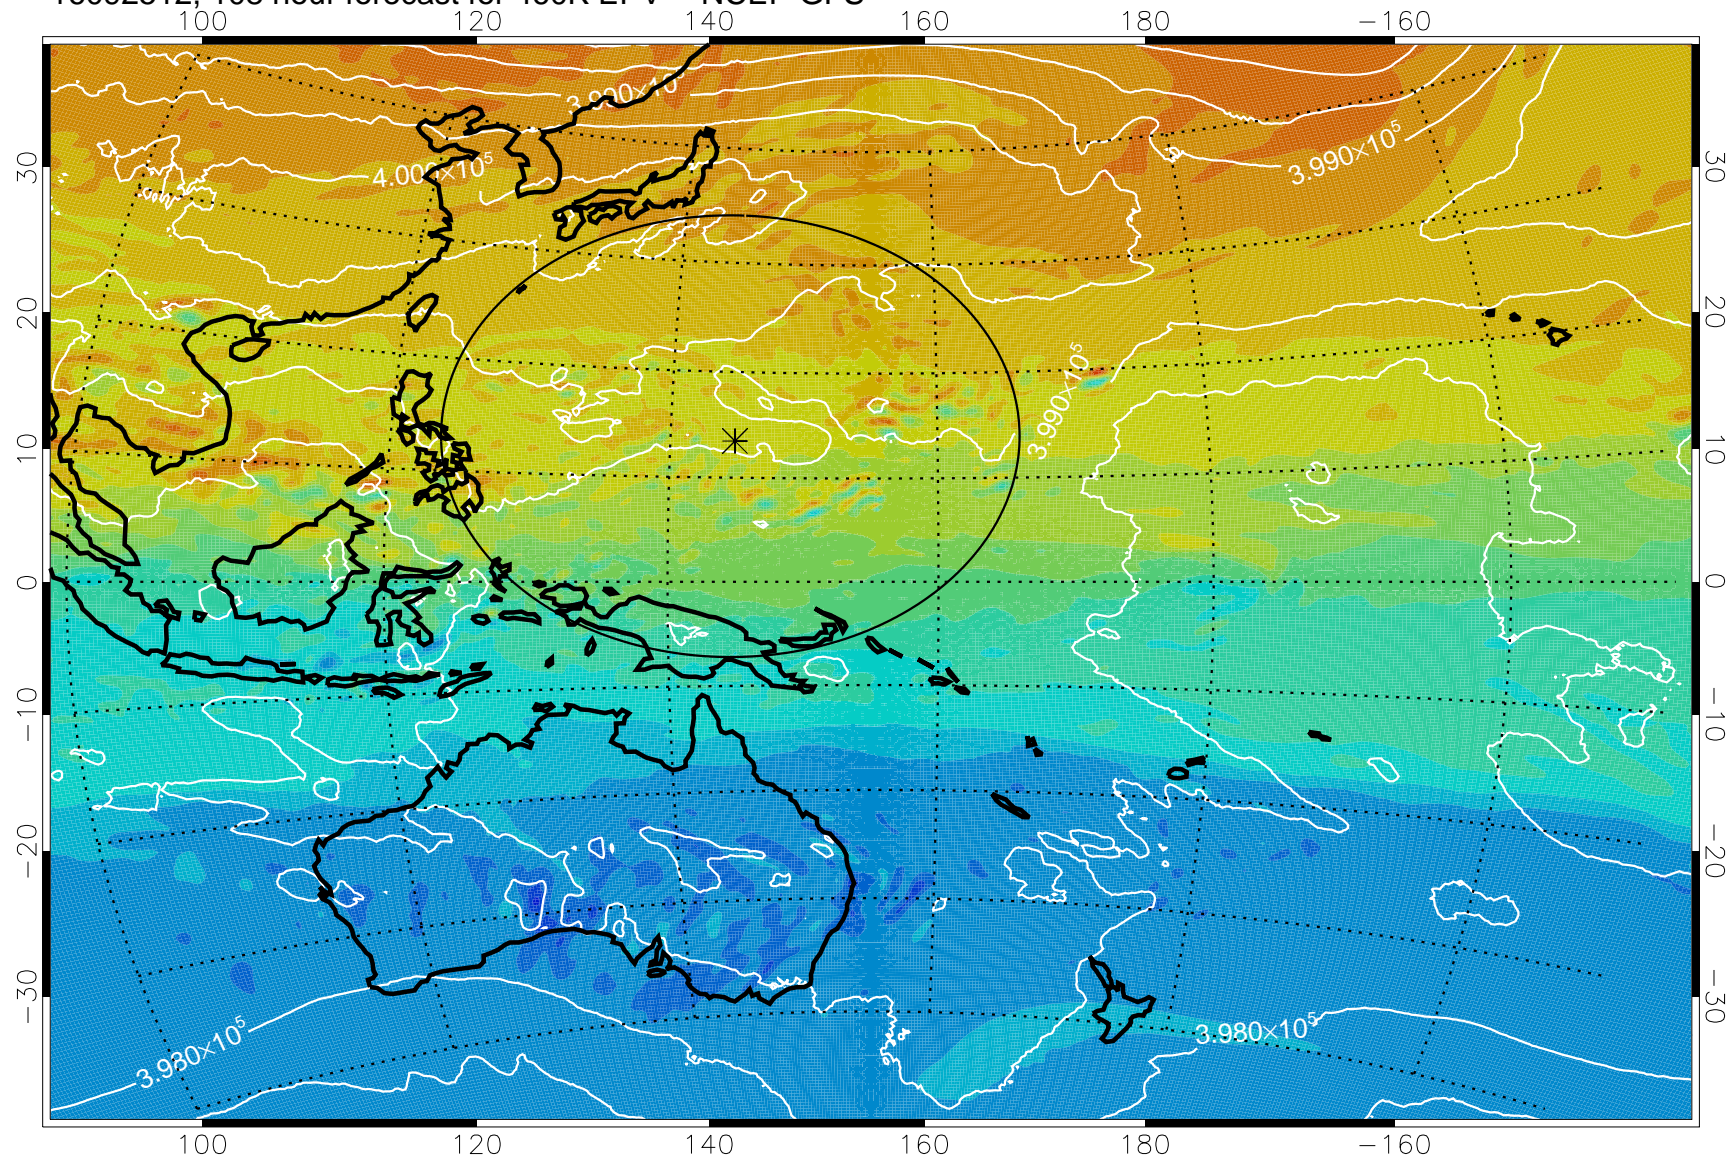

460K Montgomery Streamfunction, white

Range ring of 2304 km

16092412, 84 hour forecast for 460K EPV -- NCEP GFS

460K Montgomery Streamfunction, white

Range ring of 2304 km

16092418, 90 hour forecast for 460K EPV -- NCEP GFS

460K Montgomery Streamfunction, white

Range ring of 2304 km

16092500, 96 hour forecast for 460K EPV -- NCEP GFS

460K Montgomery Streamfunction, white

Range ring of 2304 km

16092506, 102 hour forecast for 460K EPV -- NCEP GFS

460K Montgomery Streamfunction, white

Range ring of 2304 km

16092512, 108 hour forecast for 460K EPV -- NCEP GFS

460K Montgomery Streamfunction, white

Range ring of 2304 km

16092518, 114 hour forecast for 460K EPV -- NCEP GFS

460K Montgomery Streamfunction, white

Range ring of 2304 km

16092600, 120 hour forecast for 460K EPV -- NCEP GFS

460K Montgomery Streamfunction, white

Range ring of 2304 km