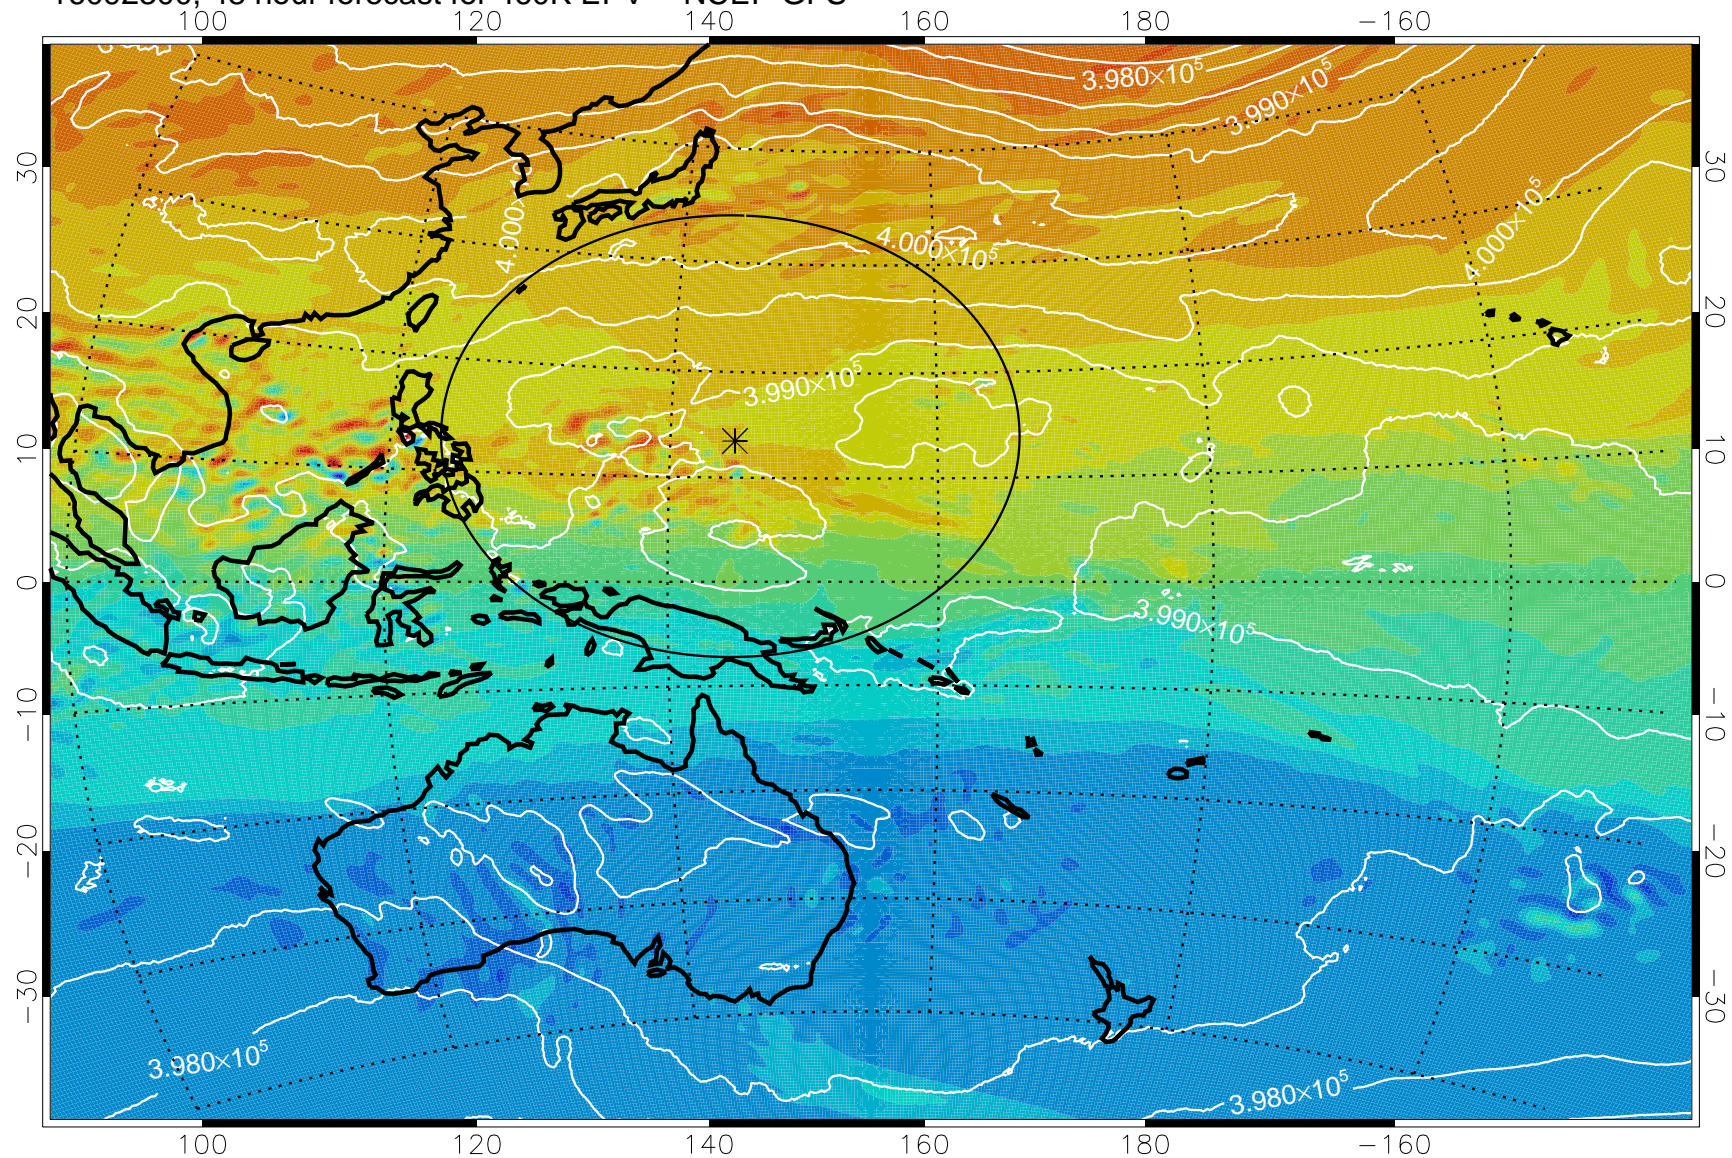

16092206, 30 hour forecast for 460K EPV -- NCEP GFS

460K Montgomery Streamfunction, white

Range ring of 2304 km

16092212, 36 hour forecast for 460K EPV -- NCEP GFS

460K Montgomery Streamfunction, white

Range ring of 2304 km

16092218, 42 hour forecast for 460K EPV -- NCEP GFS

460K Montgomery Streamfunction, white

Range ring of 2304 km

16092300, 48 hour forecast for 460K EPV -- NCEP GFS

460K Montgomery Streamfunction, white

Range ring of 2304 km

16092306, 54 hour forecast for 460K EPV -- NCEP GFS

460K Montgomery Streamfunction, white

Range ring of 2304 km

16092312, 60 hour forecast for 460K EPV -- NCEP GFS

16092318, 66 hour forecast for 460K EPV -- NCEP GFS

460K Montgomery Streamfunction, white

Range ring of 2304 km

16092400, 72 hour forecast for 460K EPV -- NCEP GFS

460K Montgomery Streamfunction, white

Range ring of 2304 km

16092406, 78 hour forecast for 460K EPV -- NCEP GFS