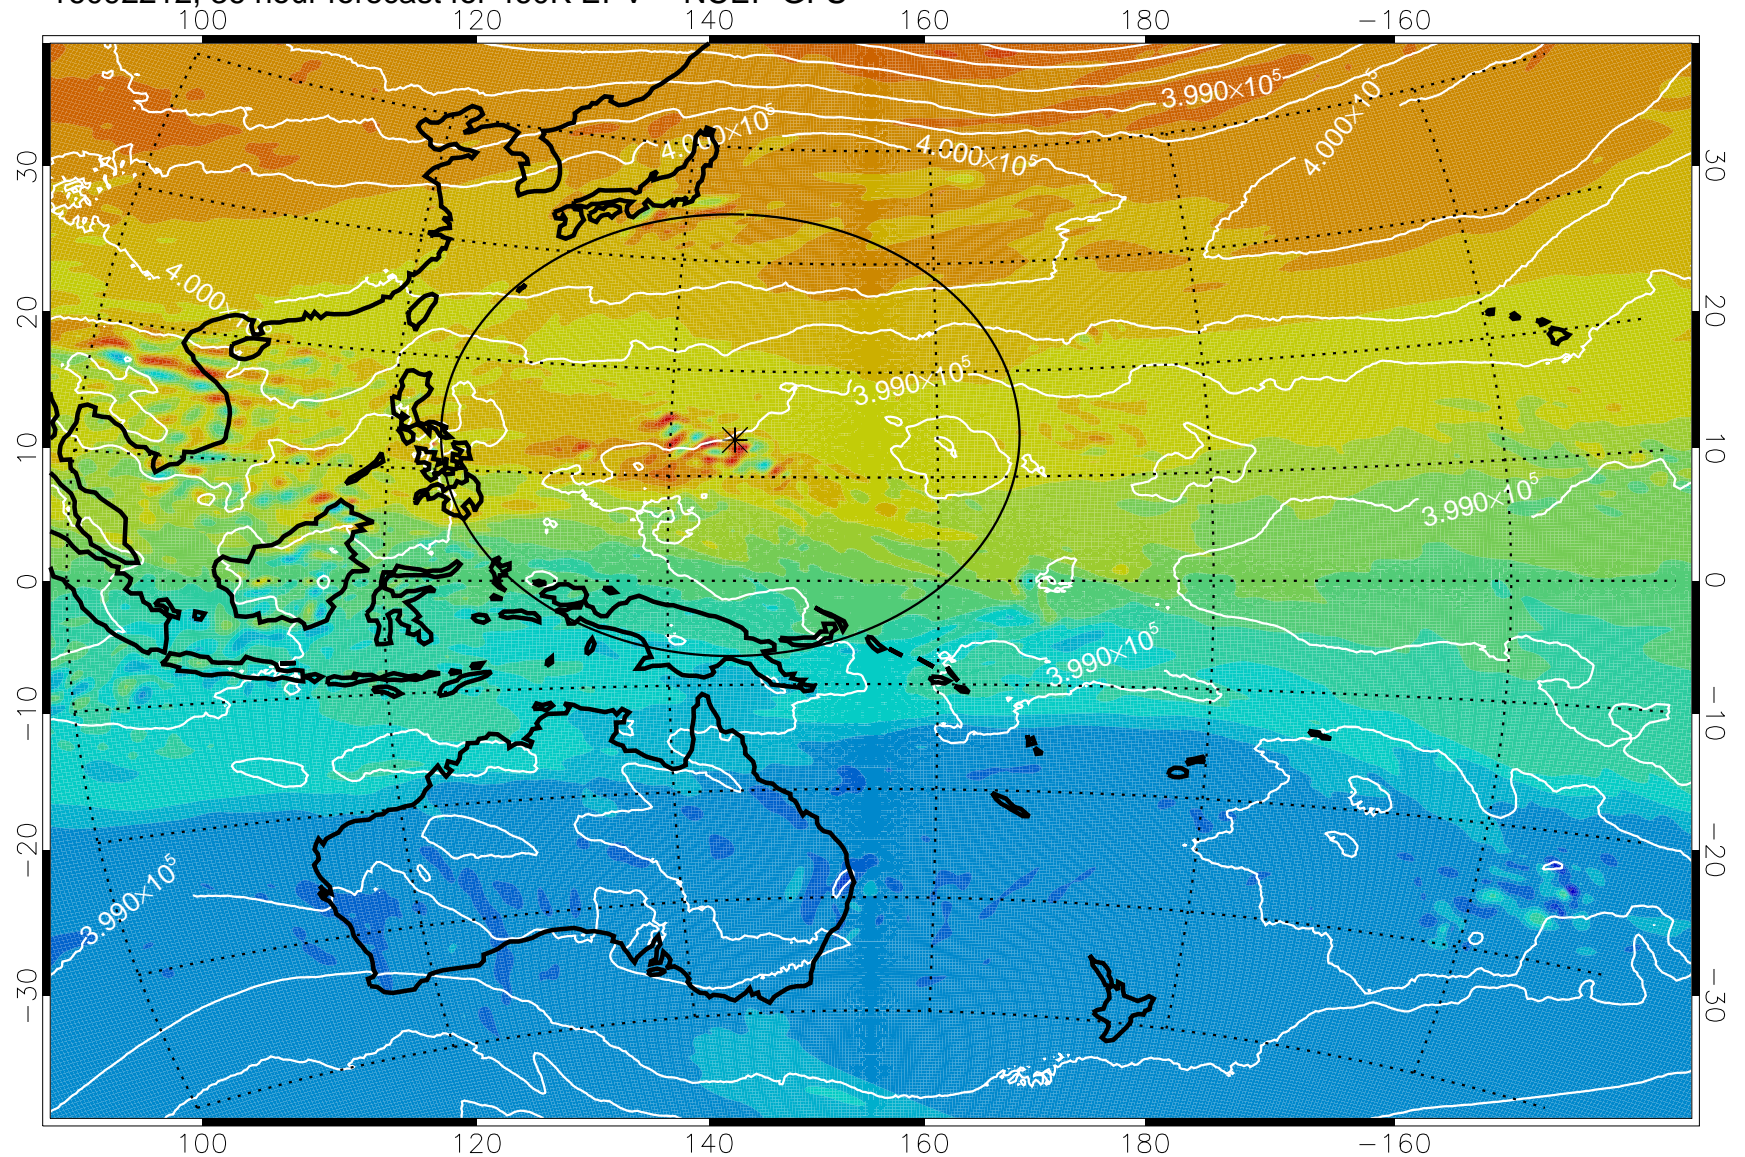

16092206, 30 hour forecast for 460K EPV -- NCEP GFS

460K Montgomery Streamfunction, white

Range ring of 2304 km

16092212, 36 hour forecast for 460K EPV -- NCEP GFS

460K Montgomery Streamfunction, white

Range ring of 2304 km

16092218, 42 hour forecast for 460K EPV -- NCEP GFS

460K Montgomery Streamfunction, white

Range ring of 2304 km

16092300, 48 hour forecast for 460K EPV -- NCEP GFS

460K Montgomery Streamfunction, white

Range ring of 2304 km

16092306, 54 hour forecast for 460K EPV -- NCEP GFS

460K Montgomery Streamfunction, white

Range ring of 2304 km

16092312, 60 hour forecast for 460K EPV -- NCEP GFS

16092318, 66 hour forecast for 460K EPV -- NCEP GFS

460K Montgomery Streamfunction, white

Range ring of 2304 km

16092400, 72 hour forecast for 460K EPV -- NCEP GFS

460K Montgomery Streamfunction, white

Range ring of 2304 km

16092406, 78 hour forecast for 460K EPV -- NCEP GFS