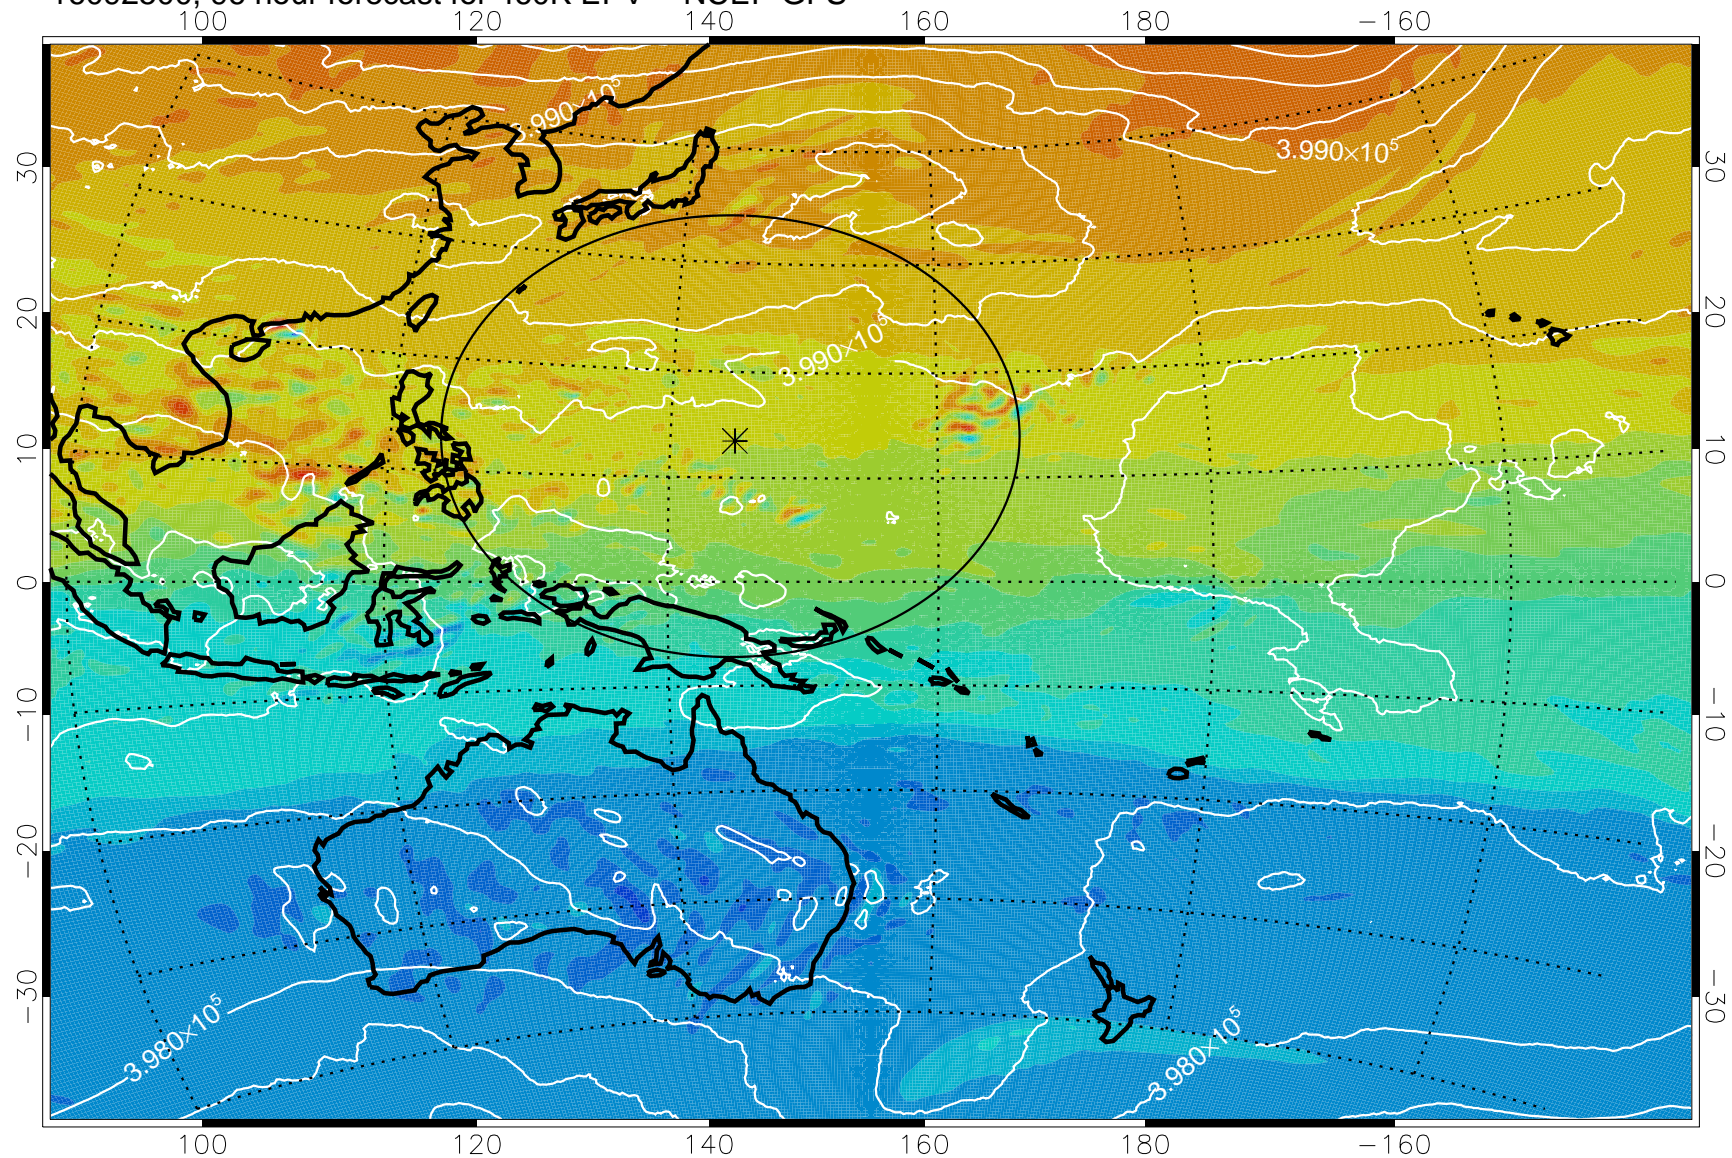

460K Montgomery Streamfunction, white

Range ring of 2304 km

16092400, 72 hour forecast for 460K EPV -- NCEP GFS

460K Montgomery Streamfunction, white

Range ring of 2304 km

16092406, 78 hour forecast for 460K EPV -- NCEP GFS

460K Montgomery Streamfunction, white

Range ring of 2304 km

16092412, 84 hour forecast for 460K EPV -- NCEP GFS

460K Montgomery Streamfunction, white

Range ring of 2304 km

16092418, 90 hour forecast for 460K EPV -- NCEP GFS

460K Montgomery Streamfunction, white

Range ring of 2304 km

16092500, 96 hour forecast for 460K EPV -- NCEP GFS

460K Montgomery Streamfunction, white

Range ring of 2304 km

16092506, 102 hour forecast for 460K EPV -- NCEP GFS

460K Montgomery Streamfunction, white

Range ring of 2304 km

16092512, 108 hour forecast for 460K EPV -- NCEP GFS

460K Montgomery Streamfunction, white

Range ring of 2304 km

16092518, 114 hour forecast for 460K EPV -- NCEP GFS