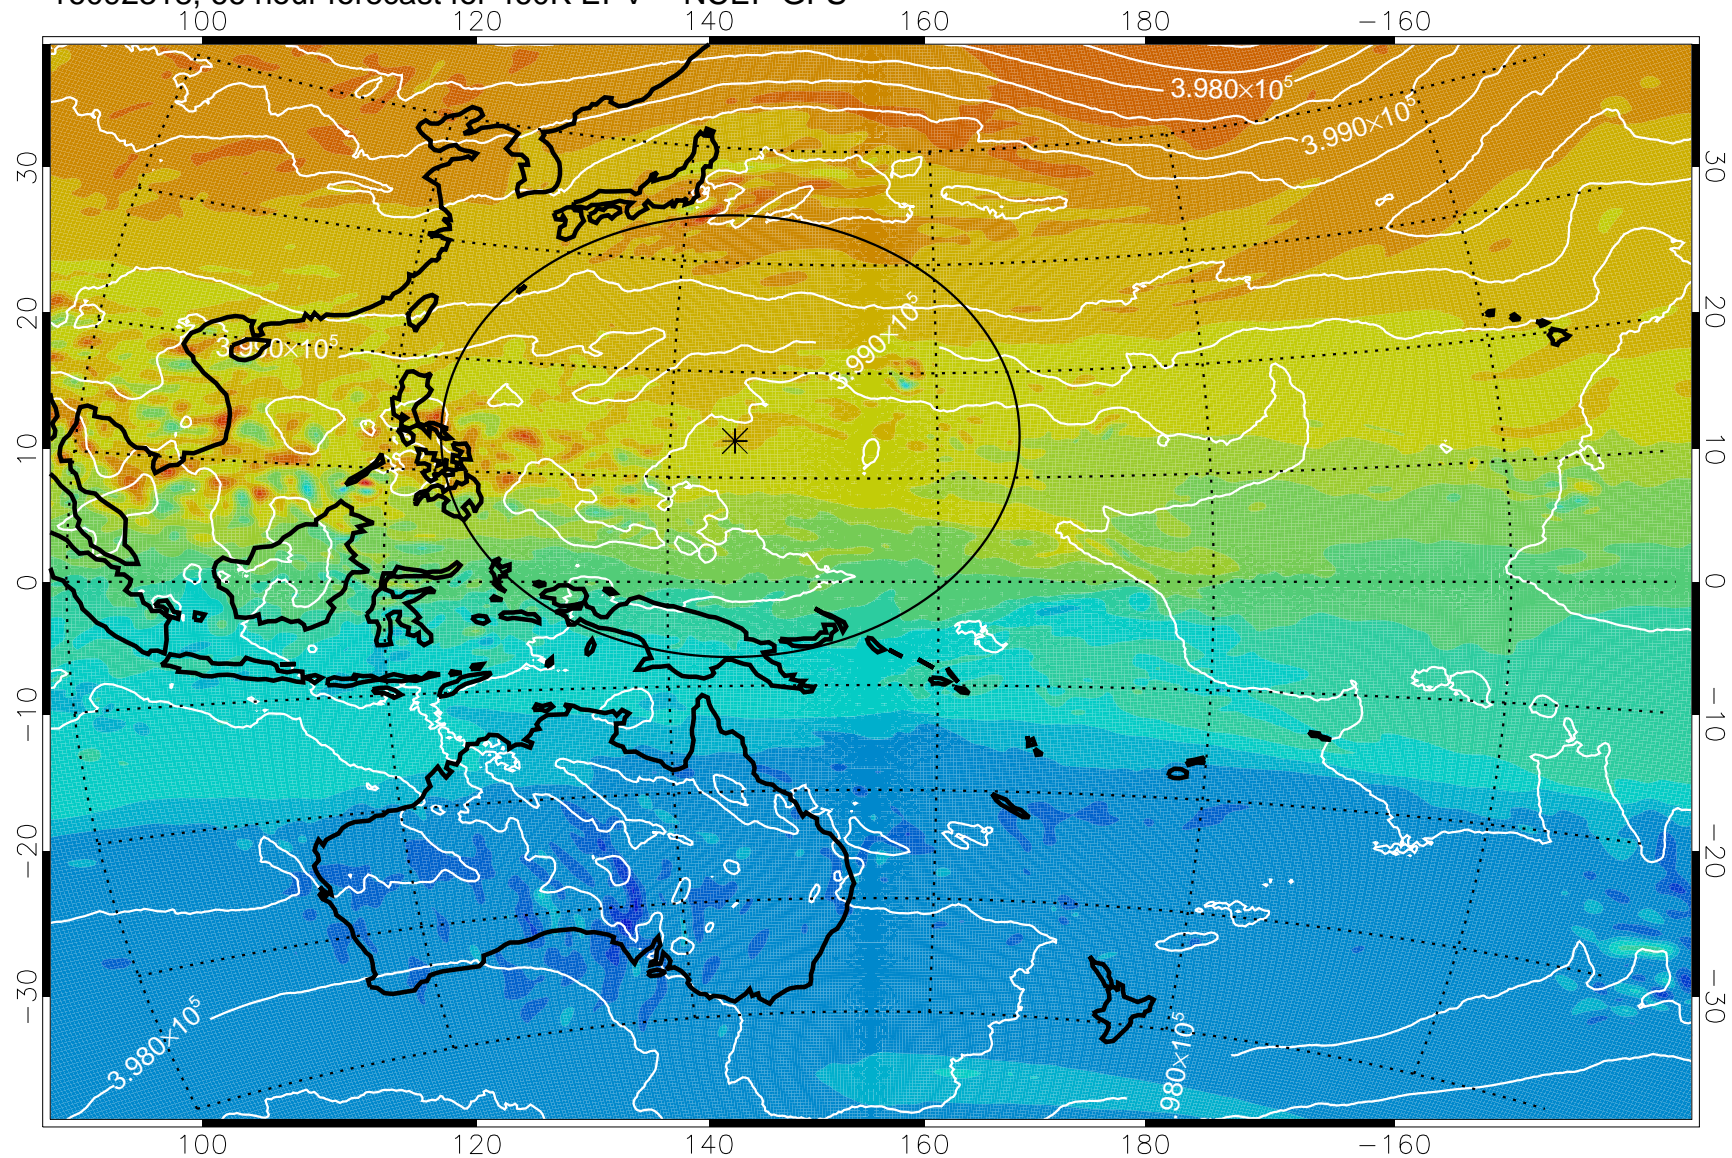

16092218, 42 hour forecast for 460K EPV -- NCEP GFS

460K Montgomery Streamfunction, white

Range ring of 2304 km

16092300, 48 hour forecast for 460K EPV -- NCEP GFS

460K Montgomery Streamfunction, white

Range ring of 2304 km

16092306, 54 hour forecast for 460K EPV -- NCEP GFS

460K Montgomery Streamfunction, white

Range ring of 2304 km

16092312, 60 hour forecast for 460K EPV -- NCEP GFS

16092318, 66 hour forecast for 460K EPV -- NCEP GFS

460K Montgomery Streamfunction, white

Range ring of 2304 km

16092400, 72 hour forecast for 460K EPV -- NCEP GFS

460K Montgomery Streamfunction, white

Range ring of 2304 km

16092406, 78 hour forecast for 460K EPV -- NCEP GFS

460K Montgomery Streamfunction, white

Range ring of 2304 km

16092412, 84 hour forecast for 460K EPV -- NCEP GFS

460K Montgomery Streamfunction, white

Range ring of 2304 km

16092418, 90 hour forecast for 460K EPV -- NCEP GFS