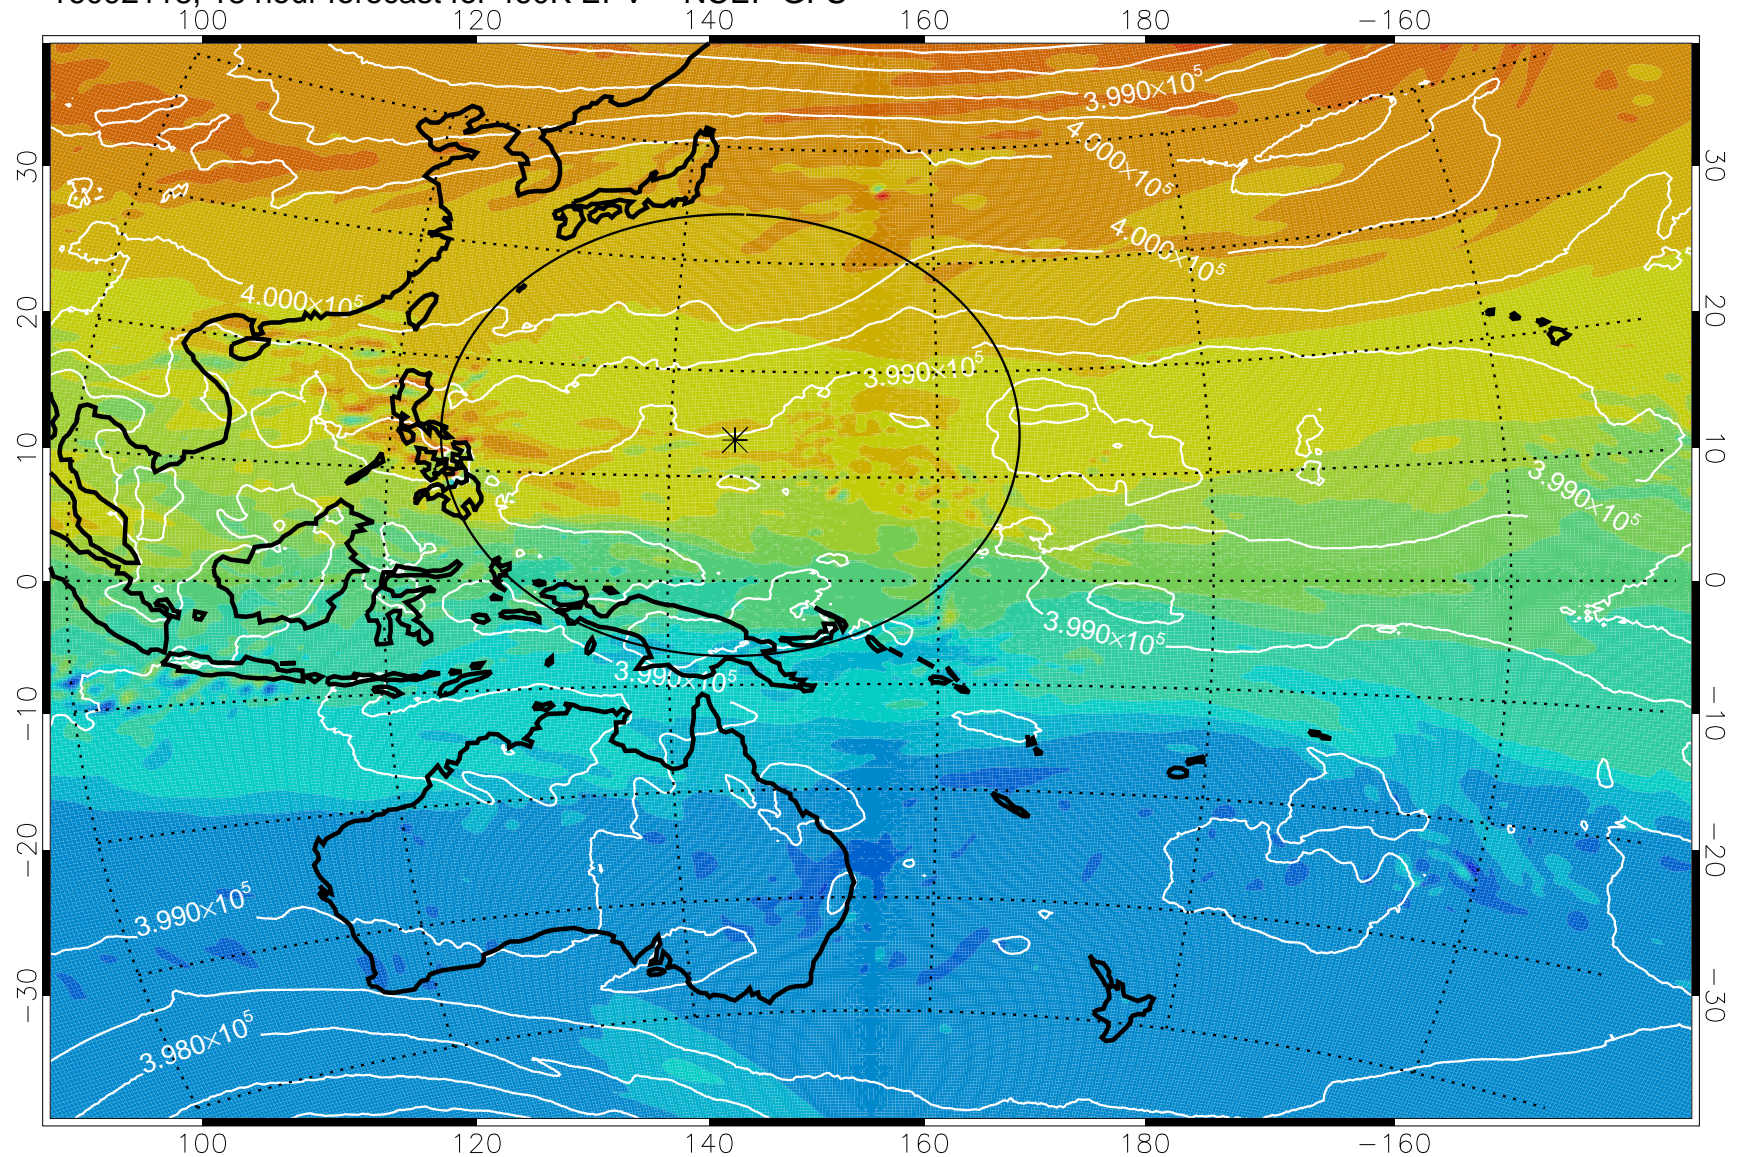

16092106, 6 hour forecast for 460K EPV -- NCEP GFS

460K Montgomery Streamfunction, white

Range ring of 2304 km

16092112, 12 hour forecast for 460K EPV -- NCEP GFS

460K Montgomery Streamfunction, white

Range ring of 2304 km

16092118, 18 hour forecast for 460K EPV -- NCEP GFS

460K Montgomery Streamfunction, white

Range ring of 2304 km

16092200, 24 hour forecast for 460K EPV -- NCEP GFS

460K Montgomery Streamfunction, white

Range ring of 2304 km

16092206, 30 hour forecast for 460K EPV -- NCEP GFS

460K Montgomery Streamfunction, white

Range ring of 2304 km

16092212, 36 hour forecast for 460K EPV -- NCEP GFS

460K Montgomery Streamfunction, white

Range ring of 2304 km

16092218, 42 hour forecast for 460K EPV -- NCEP GFS

460K Montgomery Streamfunction, white

Range ring of 2304 km

16092300, 48 hour forecast for 460K EPV -- NCEP GFS

460K Montgomery Streamfunction, white

Range ring of 2304 km