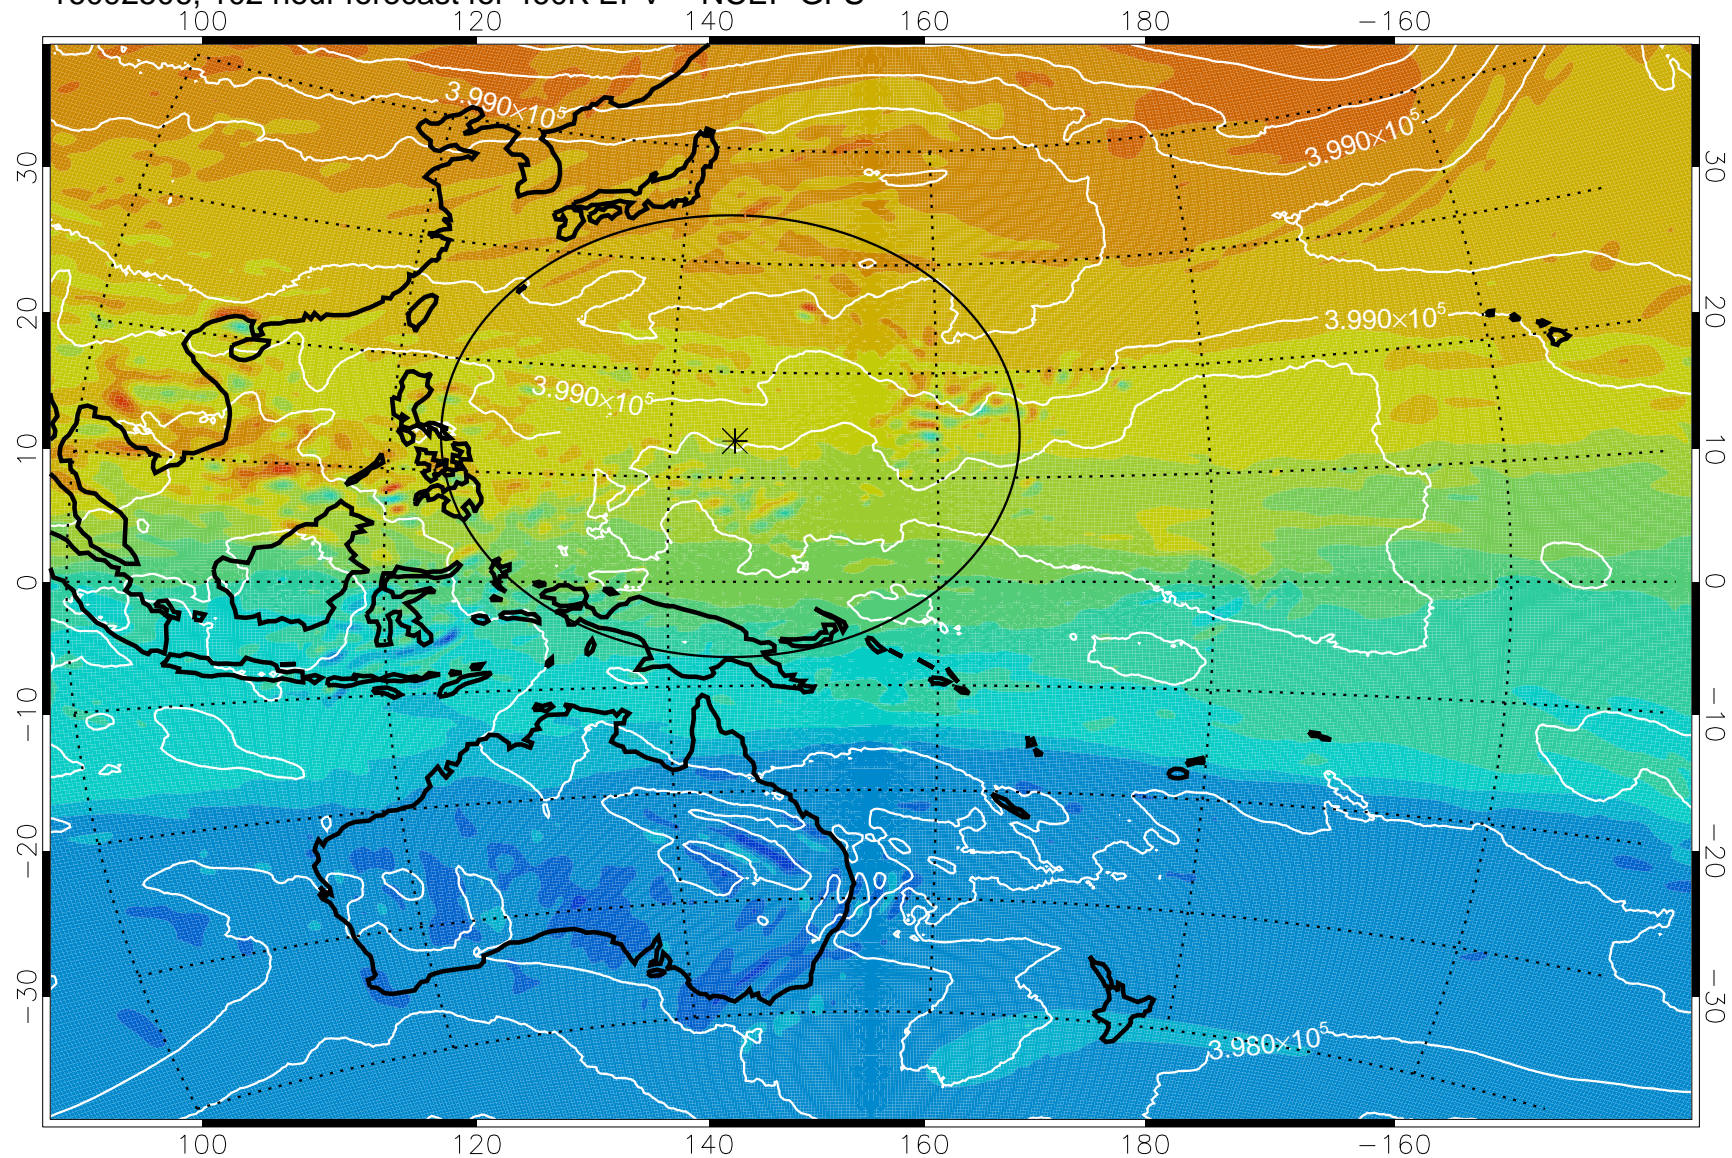

460K Montgomery Streamfunction, white

Range ring of 2304 km

16092412, 84 hour forecast for 460K EPV -- NCEP GFS

460K Montgomery Streamfunction, white

Range ring of 2304 km

16092418, 90 hour forecast for 460K EPV -- NCEP GFS

460K Montgomery Streamfunction, white

Range ring of 2304 km

16092500, 96 hour forecast for 460K EPV -- NCEP GFS

460K Montgomery Streamfunction, white

Range ring of 2304 km

16092506, 102 hour forecast for 460K EPV -- NCEP GFS

460K Montgomery Streamfunction, white

Range ring of 2304 km

16092512, 108 hour forecast for 460K EPV -- NCEP GFS

460K Montgomery Streamfunction, white

Range ring of 2304 km

16092518, 114 hour forecast for 460K EPV -- NCEP GFS

460K Montgomery Streamfunction, white

Range ring of 2304 km

16092600, 120 hour forecast for 460K EPV -- NCEP GFS

460K Montgomery Streamfunction, white

Range ring of 2304 km