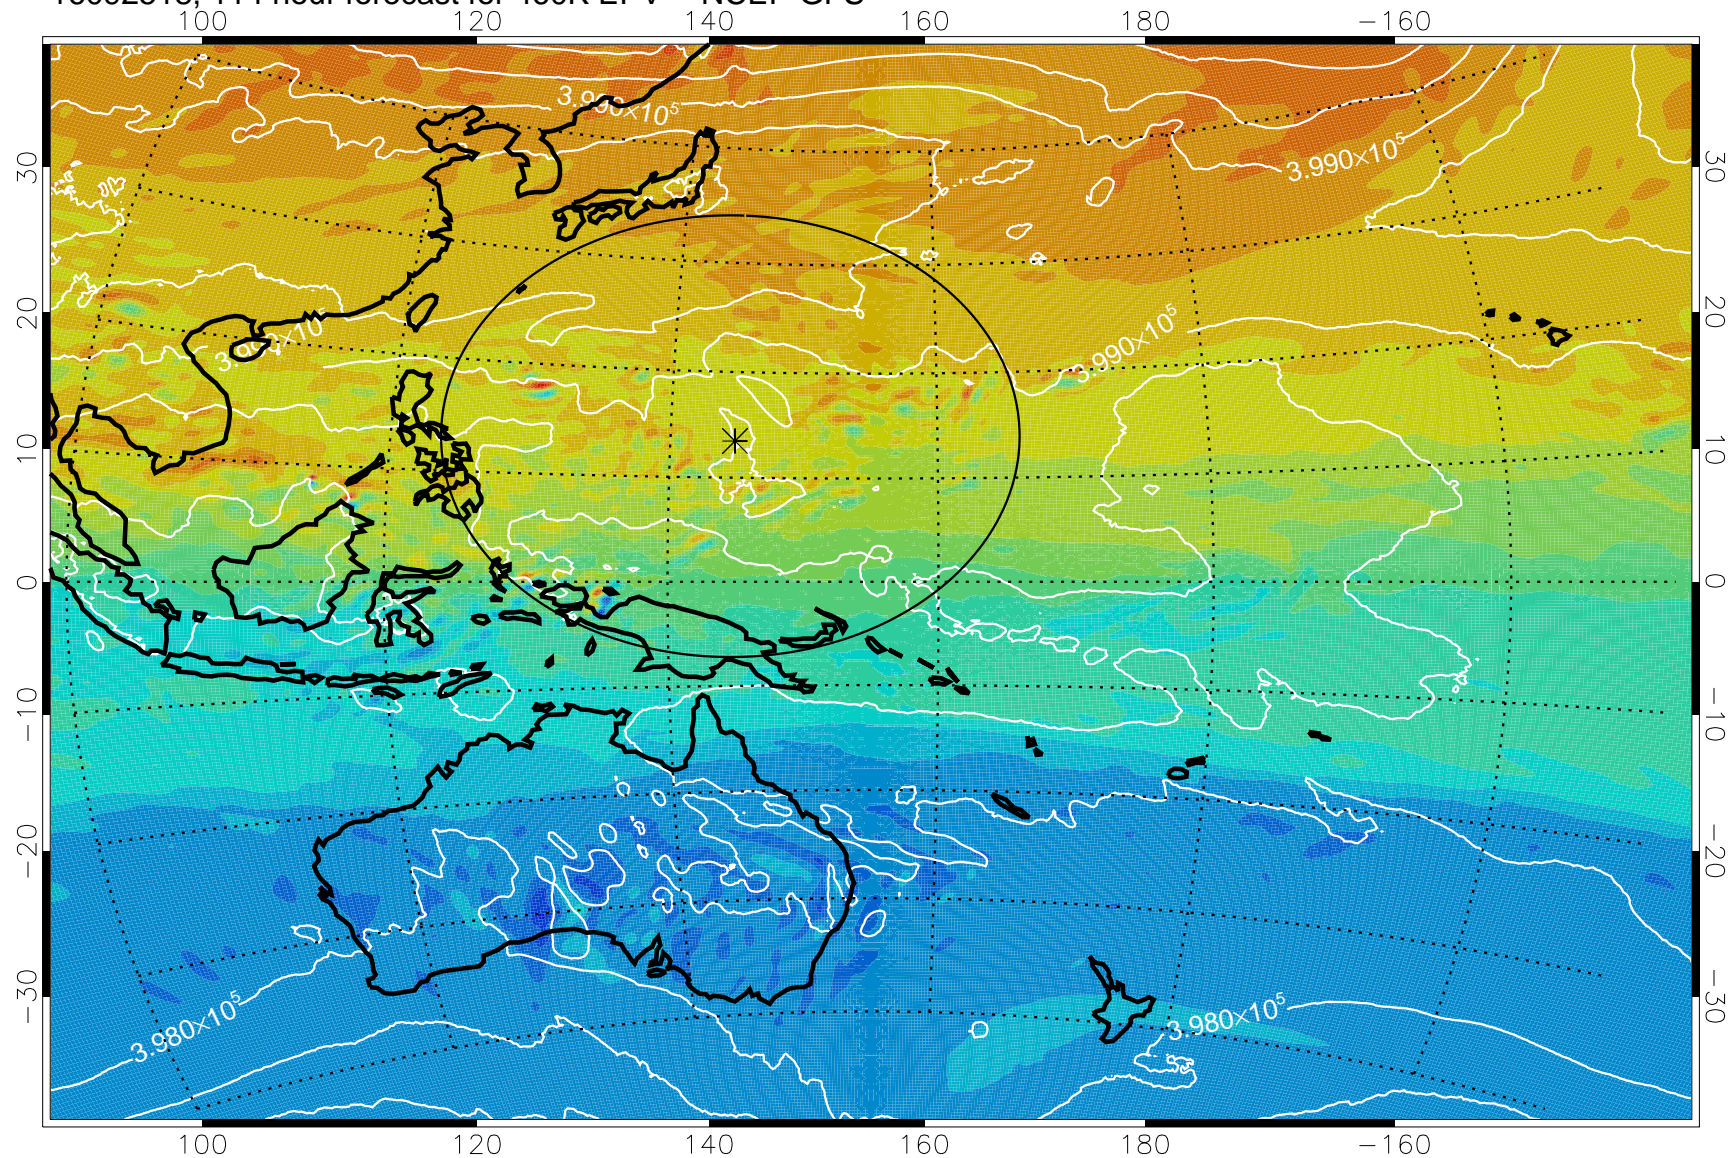

460K Montgomery Streamfunction, white

Range ring of 2304 km

16092500, 96 hour forecast for 460K EPV -- NCEP GFS

460K Montgomery Streamfunction, white

Range ring of 2304 km

16092506, 102 hour forecast for 460K EPV -- NCEP GFS

460K Montgomery Streamfunction, white

Range ring of 2304 km

16092512, 108 hour forecast for 460K EPV -- NCEP GFS

460K Montgomery Streamfunction, white

Range ring of 2304 km

16092518, 114 hour forecast for 460K EPV -- NCEP GFS

460K Montgomery Streamfunction, white

Range ring of 2304 km

16092600, 120 hour forecast for 460K EPV -- NCEP GFS

460K Montgomery Streamfunction, white

Range ring of 2304 km