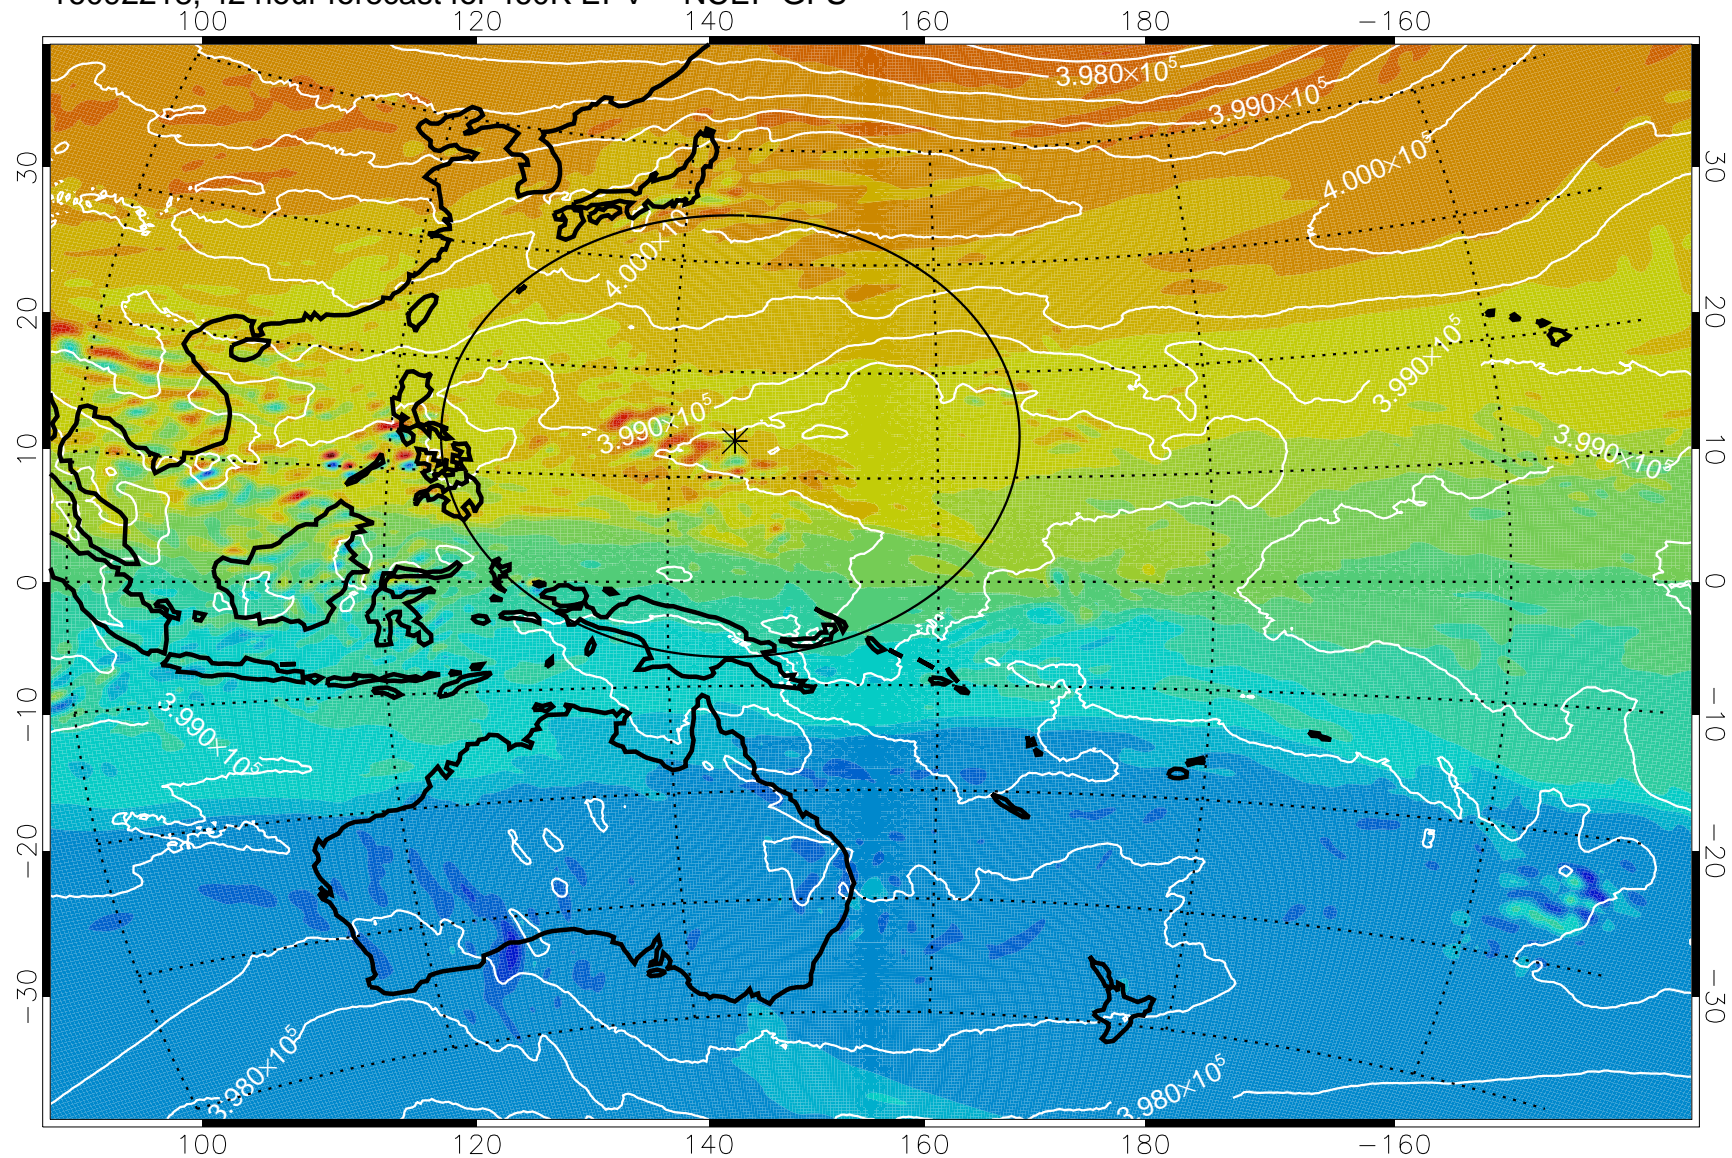

16092118, 18 hour forecast for 460K EPV -- NCEP GFS

460K Montgomery Streamfunction, white

Range ring of 2304 km

16092200, 24 hour forecast for 460K EPV -- NCEP GFS

460K Montgomery Streamfunction, white

Range ring of 2304 km

16092206, 30 hour forecast for 460K EPV -- NCEP GFS

460K Montgomery Streamfunction, white

Range ring of 2304 km

16092212, 36 hour forecast for 460K EPV -- NCEP GFS

460K Montgomery Streamfunction, white

Range ring of 2304 km

16092218, 42 hour forecast for 460K EPV -- NCEP GFS

460K Montgomery Streamfunction, white

Range ring of 2304 km

16092300, 48 hour forecast for 460K EPV -- NCEP GFS

460K Montgomery Streamfunction, white

Range ring of 2304 km

16092306, 54 hour forecast for 460K EPV -- NCEP GFS

460K Montgomery Streamfunction, white

Range ring of 2304 km

16092312, 60 hour forecast for 460K EPV -- NCEP GFS

16092318, 66 hour forecast for 460K EPV -- NCEP GFS