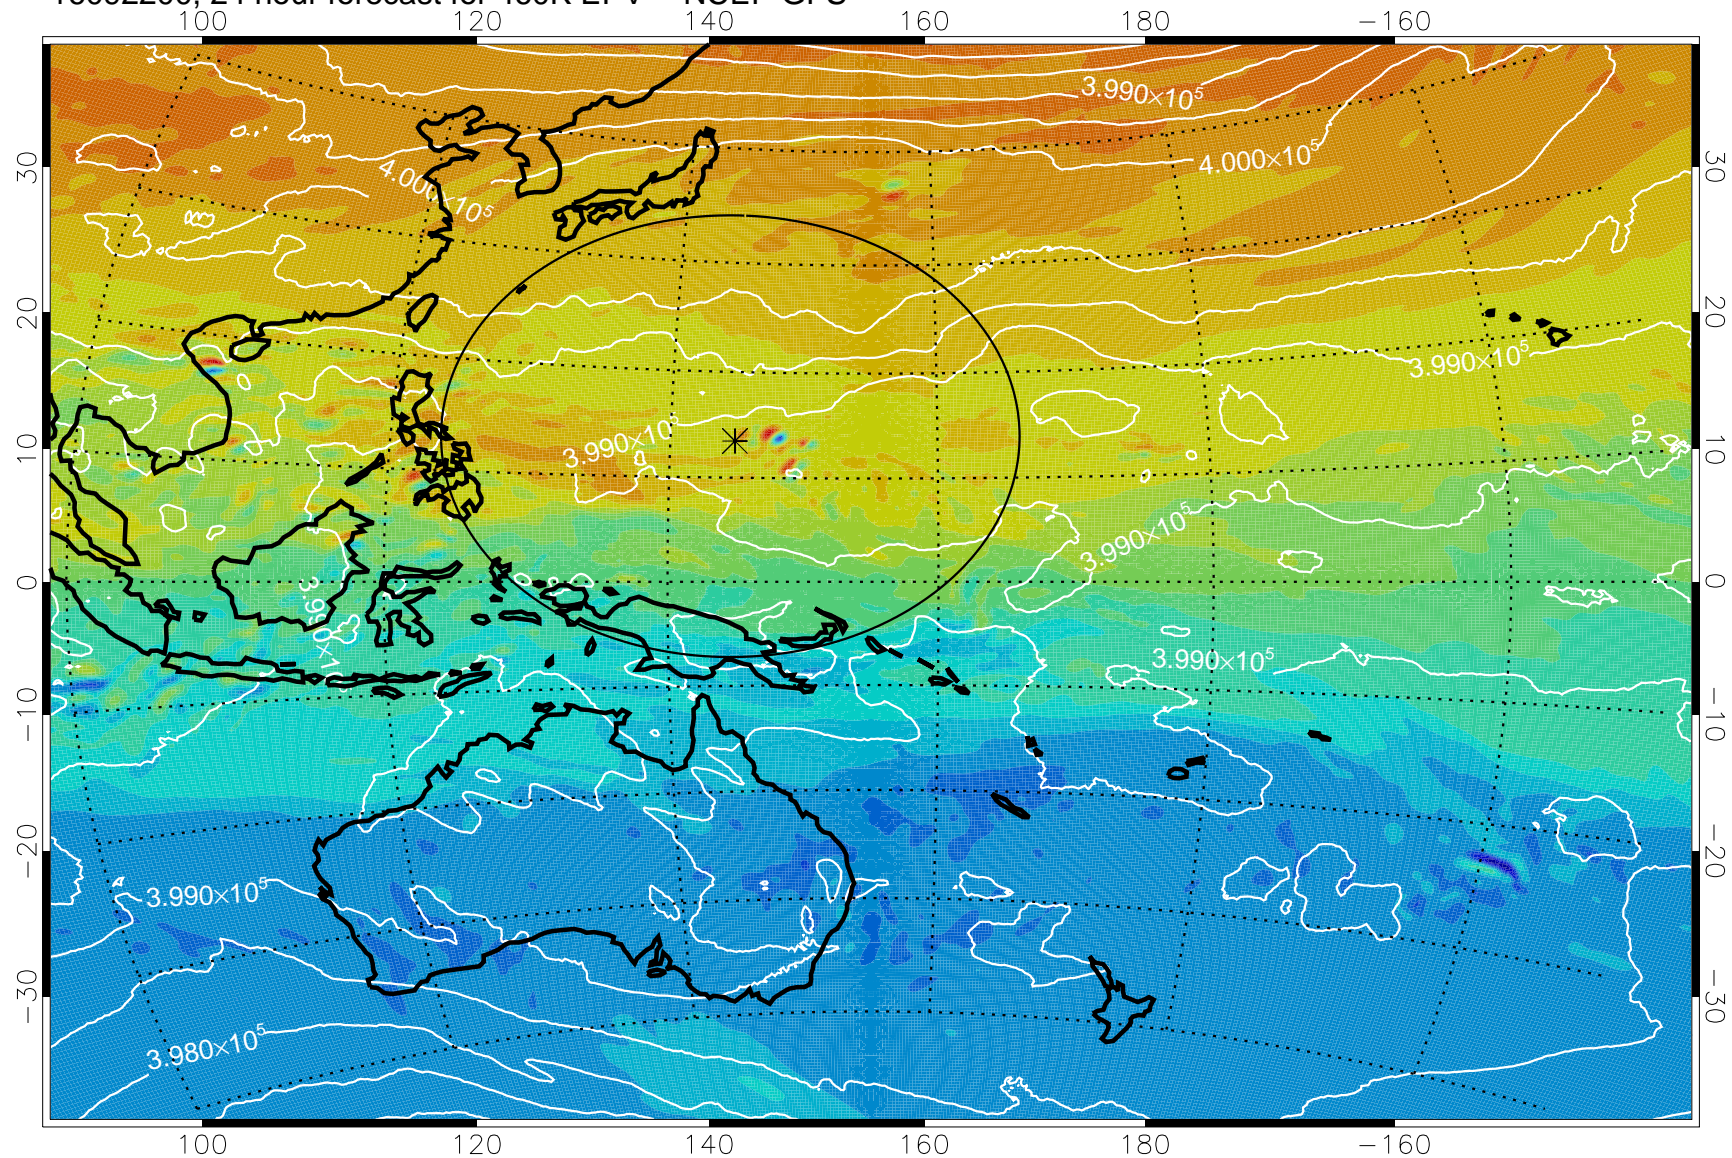

16092106, 6 hour forecast for 460K EPV -- NCEP GFS

460K Montgomery Streamfunction, white

Range ring of 2304 km

16092112, 12 hour forecast for 460K EPV -- NCEP GFS

460K Montgomery Streamfunction, white

Range ring of 2304 km

16092118, 18 hour forecast for 460K EPV -- NCEP GFS

460K Montgomery Streamfunction, white

Range ring of 2304 km

16092200, 24 hour forecast for 460K EPV -- NCEP GFS

460K Montgomery Streamfunction, white

Range ring of 2304 km

16092206, 30 hour forecast for 460K EPV -- NCEP GFS

460K Montgomery Streamfunction, white

Range ring of 2304 km

16092212, 36 hour forecast for 460K EPV -- NCEP GFS

460K Montgomery Streamfunction, white

Range ring of 2304 km

16092218, 42 hour forecast for 460K EPV -- NCEP GFS

460K Montgomery Streamfunction, white

Range ring of 2304 km

16092300, 48 hour forecast for 460K EPV -- NCEP GFS

460K Montgomery Streamfunction, white

Range ring of 2304 km