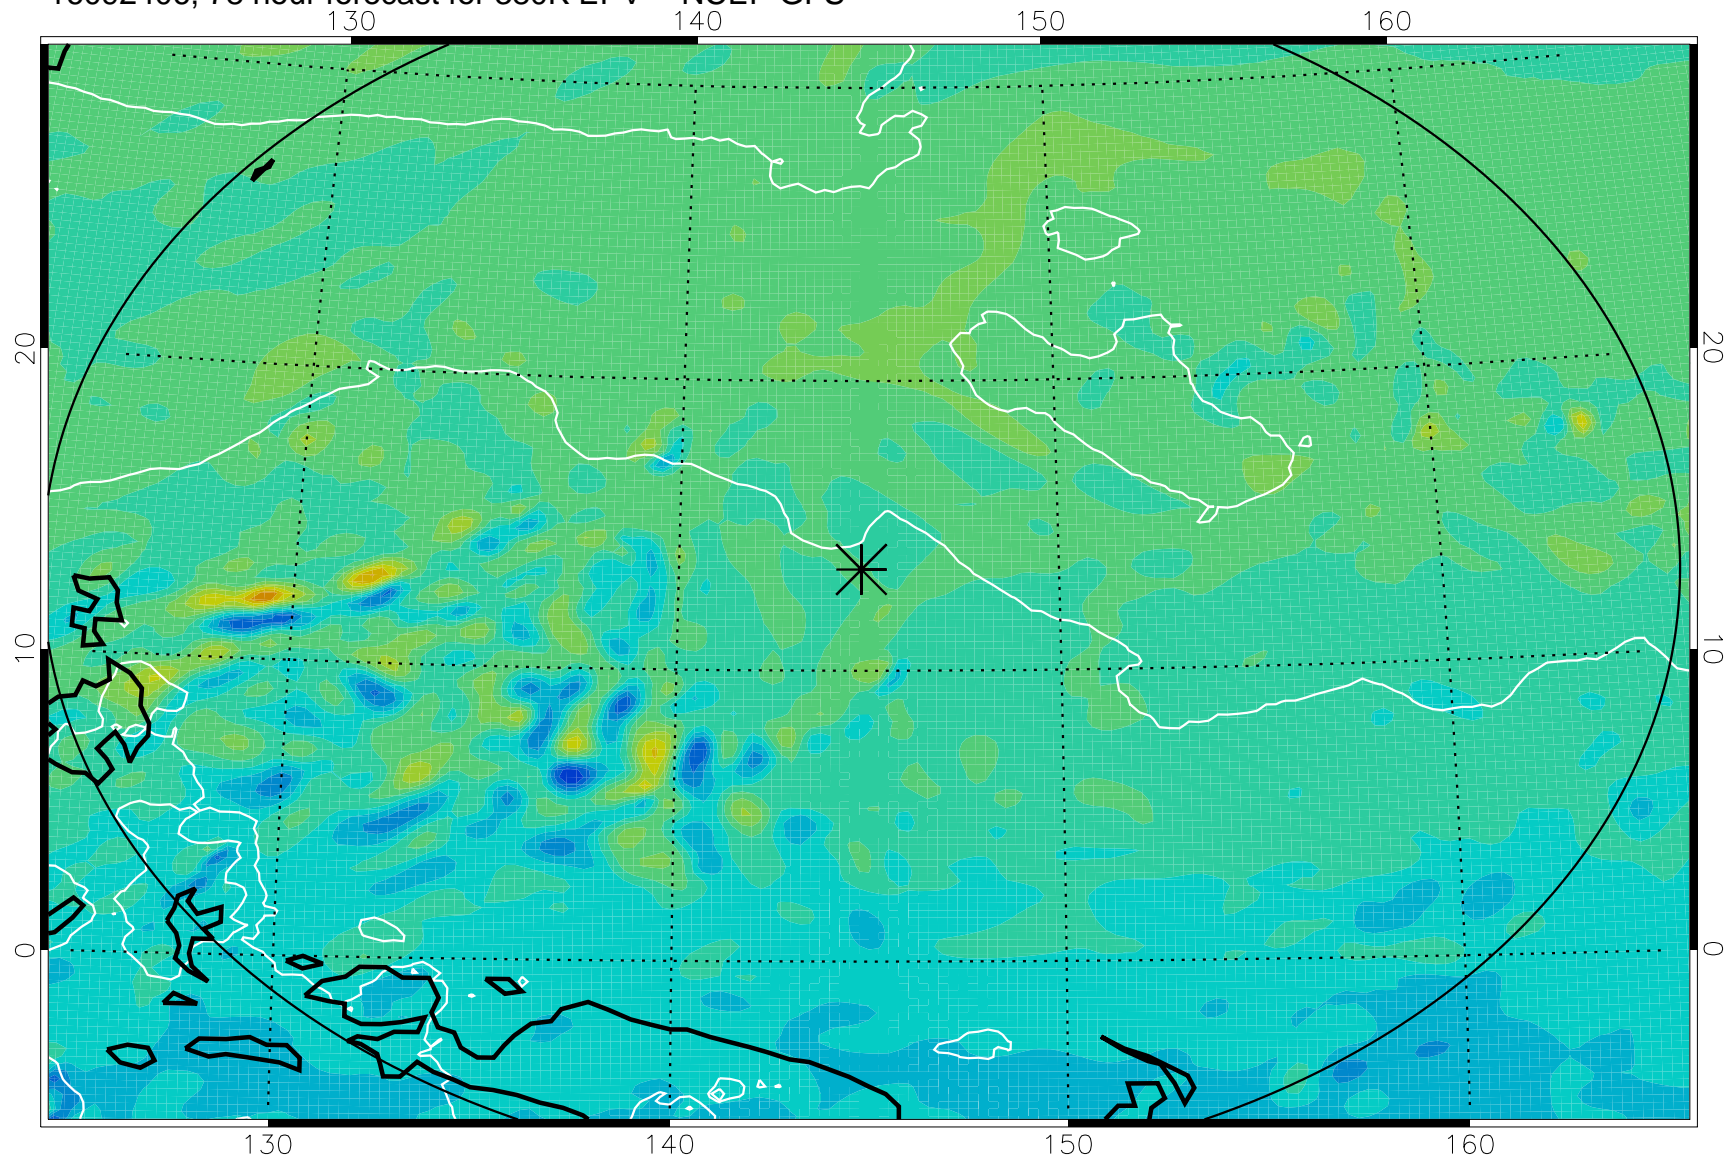

16092318, 66 hour forecast for 380K EPV -- NCEP GFS

380K Montgomery Streamfunction, white

Range ring of 2304 km

16092400, 72 hour forecast for 380K EPV -- NCEP GFS

380K Montgomery Streamfunction, white

Range ring of 2304 km

16092406, 78 hour forecast for 380K EPV -- NCEP GFS

380K Montgomery Streamfunction, white

Range ring of 2304 km

16092412, 84 hour forecast for 380K EPV -- NCEP GFS

380K Montgomery Streamfunction, white

Range ring of 2304 km

16092418, 90 hour forecast for 380K EPV -- NCEP GFS

380K Montgomery Streamfunction, white

Range ring of 2304 km

16092500, 96 hour forecast for 380K EPV -- NCEP GFS

380K Montgomery Streamfunction, white

Range ring of 2304 km

16092518, 114 hour forecast for 380K EPV -- NCEP GFS

16092600, 120 hour forecast for 380K EPV -- NCEP GFS

380K Montgomery Streamfunction, white

Range ring of 2304 km