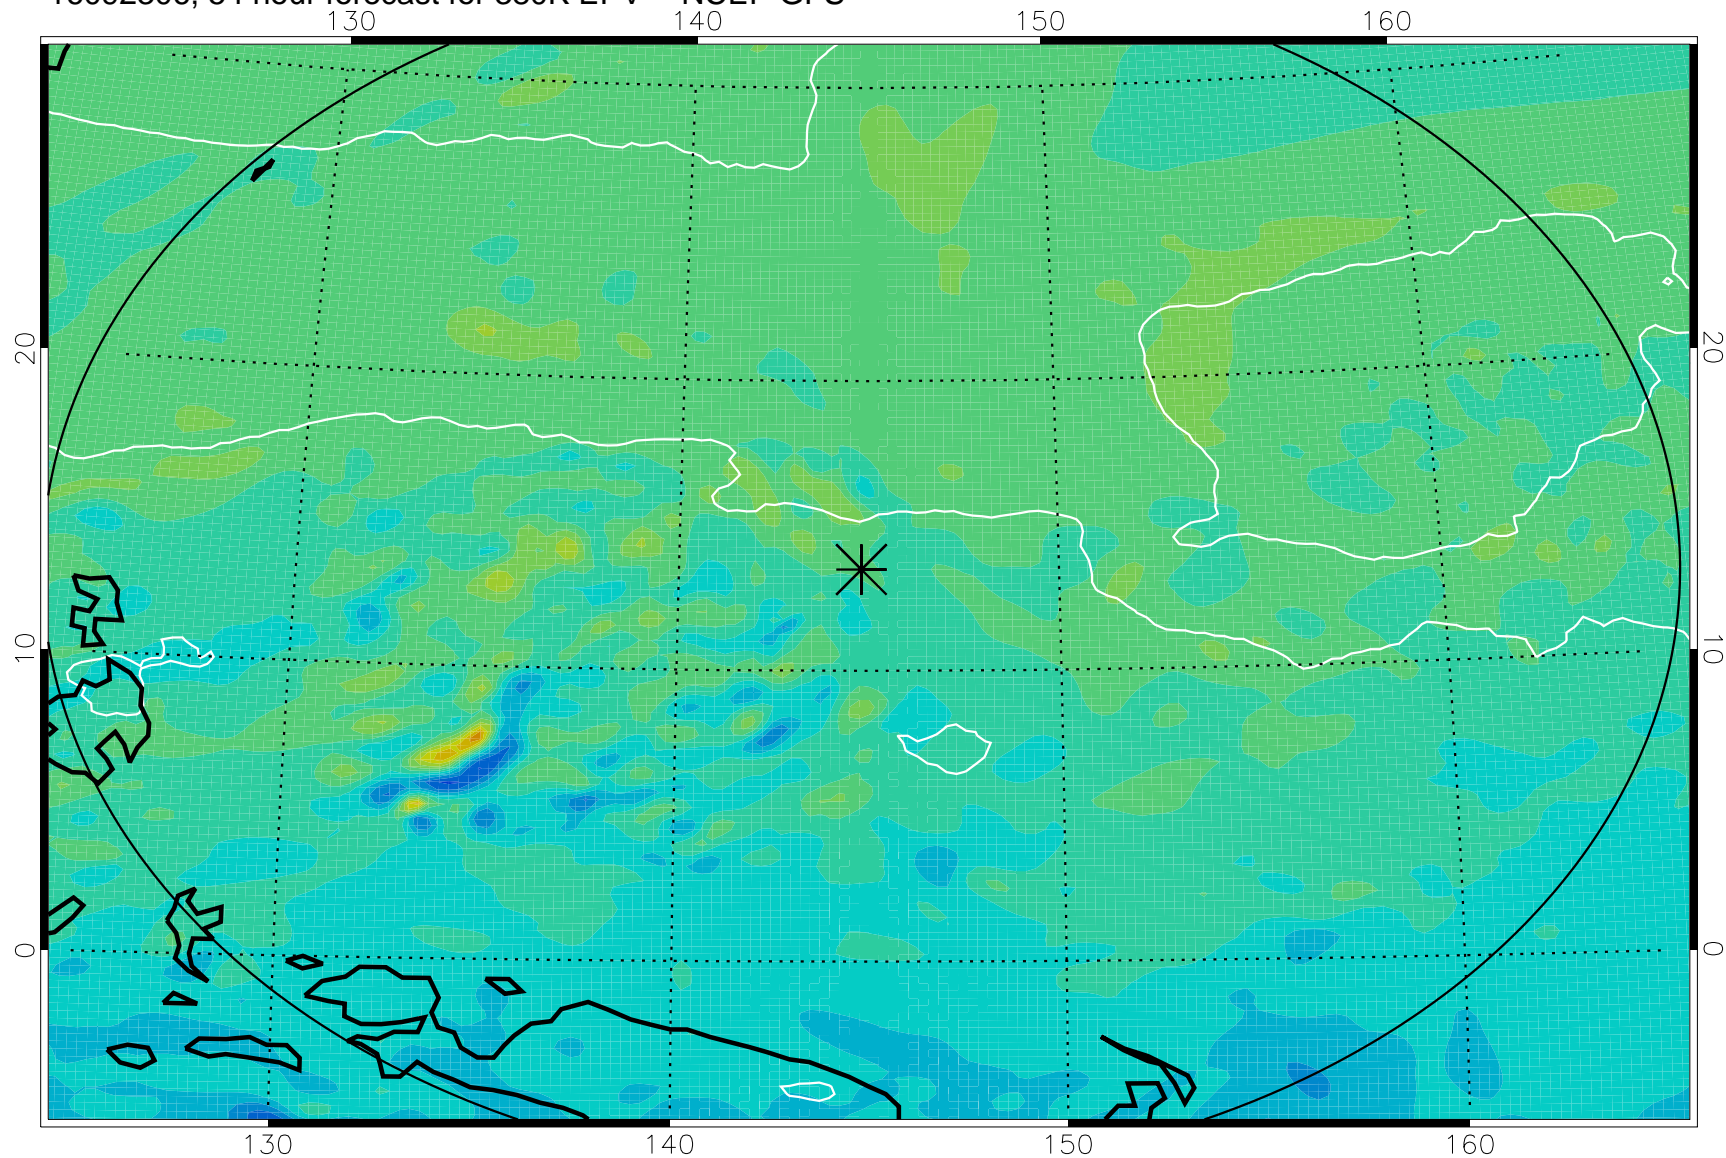

16092218, 42 hour forecast for 380K EPV -- NCEP GFS

380K Montgomery Streamfunction, white

Range ring of 2304 km

16092300, 48 hour forecast for 380K EPV -- NCEP GFS

380K Montgomery Streamfunction, white

Range ring of 2304 km

16092306, 54 hour forecast for 380K EPV -- NCEP GFS

380K Montgomery Streamfunction, white

Range ring of 2304 km

16092312, 60 hour forecast for 380K EPV -- NCEP GFS

380K Montgomery Streamfunction, white

Range ring of 2304 km

16092318, 66 hour forecast for 380K EPV -- NCEP GFS

380K Montgomery Streamfunction, white

Range ring of 2304 km

16092400, 72 hour forecast for 380K EPV -- NCEP GFS

380K Montgomery Streamfunction, white

Range ring of 2304 km

16092406, 78 hour forecast for 380K EPV -- NCEP GFS

380K Montgomery Streamfunction, white

Range ring of 2304 km

16092412, 84 hour forecast for 380K EPV -- NCEP GFS

380K Montgomery Streamfunction, white

Range ring of 2304 km