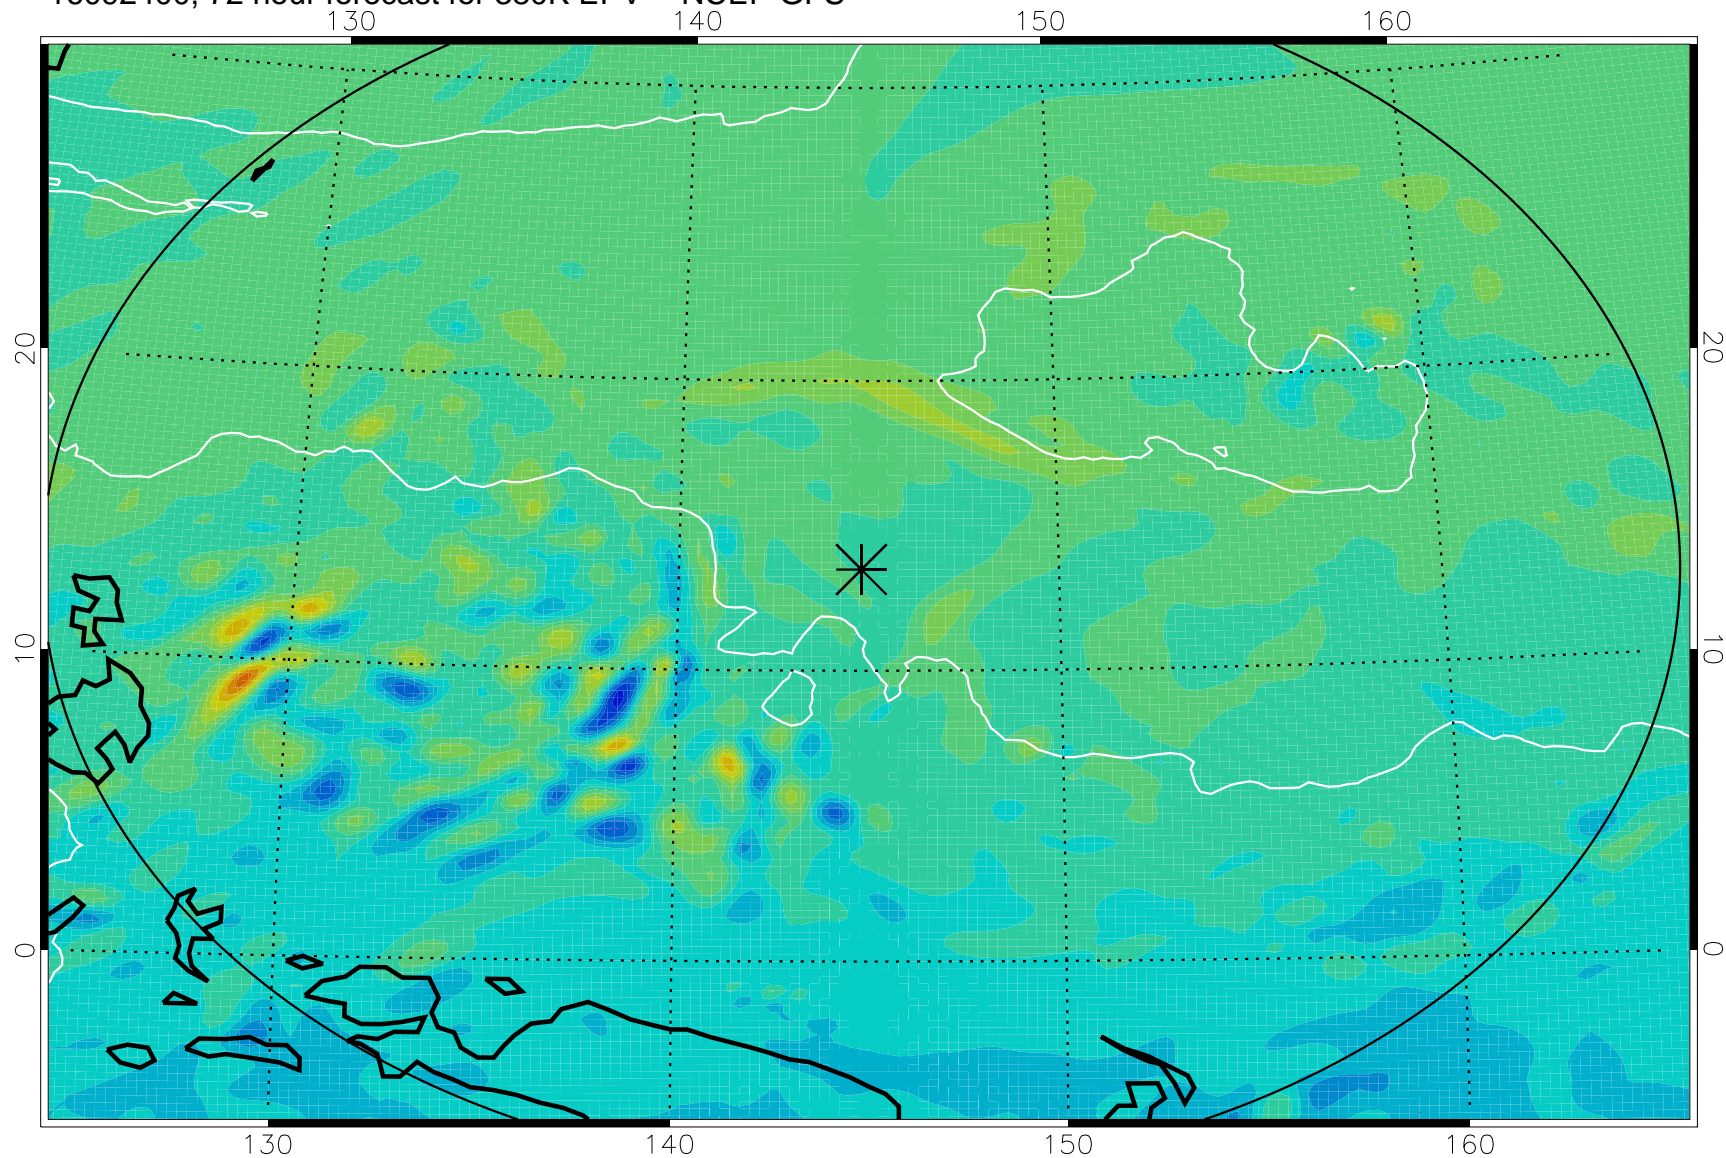

16092306, 54 hour forecast for 380K EPV -- NCEP GFS

380K Montgomery Streamfunction, white

Range ring of 2304 km

16092312, 60 hour forecast for 380K EPV -- NCEP GFS

380K Montgomery Streamfunction, white

Range ring of 2304 km

16092318, 66 hour forecast for 380K EPV -- NCEP GFS

380K Montgomery Streamfunction, white

Range ring of 2304 km

16092400, 72 hour forecast for 380K EPV -- NCEP GFS

380K Montgomery Streamfunction, white

Range ring of 2304 km

16092406, 78 hour forecast for 380K EPV -- NCEP GFS

380K Montgomery Streamfunction, white

Range ring of 2304 km

16092412, 84 hour forecast for 380K EPV -- NCEP GFS

380K Montgomery Streamfunction, white

Range ring of 2304 km

16092418, 90 hour forecast for 380K EPV -- NCEP GFS

380K Montgomery Streamfunction, white

Range ring of 2304 km

16092500, 96 hour forecast for 380K EPV -- NCEP GFS

380K Montgomery Streamfunction, white

Range ring of 2304 km