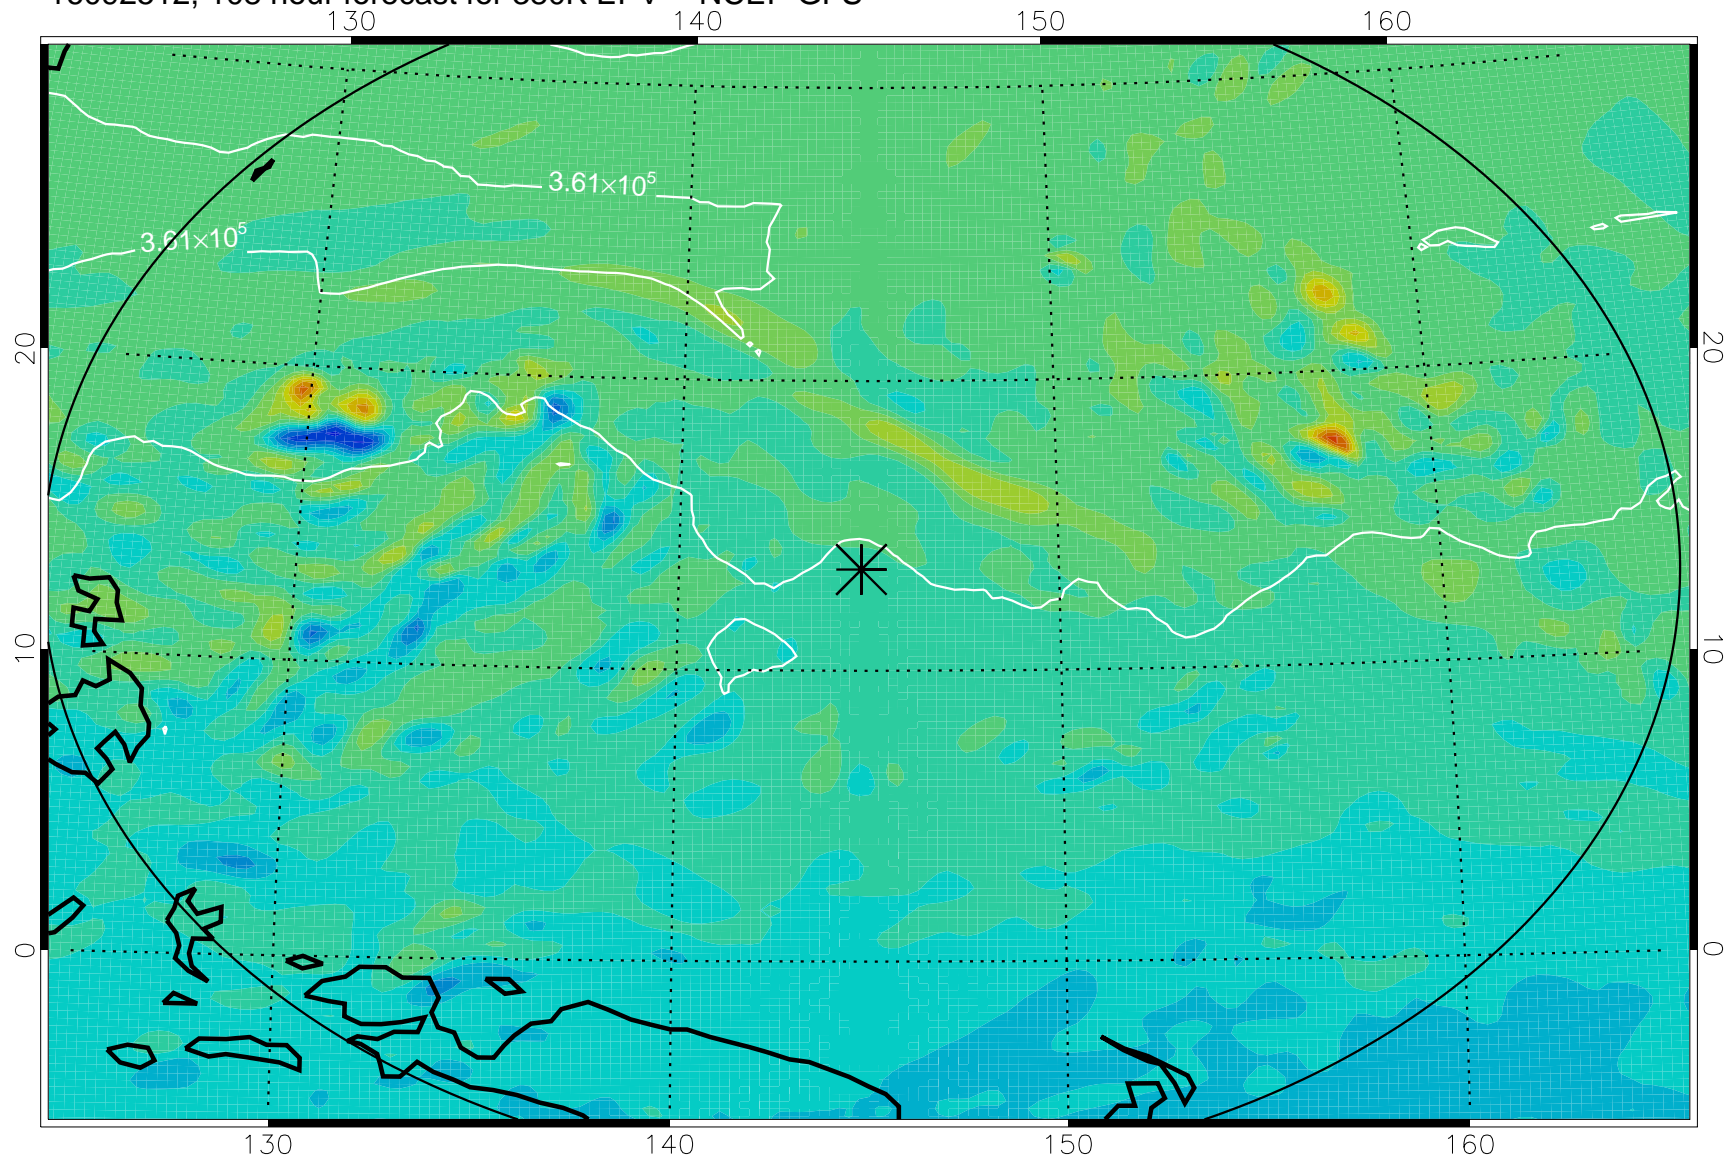

16092406, 78 hour forecast for 380K EPV -- NCEP GFS

380K Montgomery Streamfunction, white

Range ring of 2304 km

16092412, 84 hour forecast for 380K EPV -- NCEP GFS

380K Montgomery Streamfunction, white

Range ring of 2304 km

16092418, 90 hour forecast for 380K EPV -- NCEP GFS

380K Montgomery Streamfunction, white

Range ring of 2304 km

16092500, 96 hour forecast for 380K EPV -- NCEP GFS

380K Montgomery Streamfunction, white

Range ring of 2304 km

16092506, 102 hour forecast for 380K EPV -- NCEP GFS

380K Montgomery Streamfunction, white

Range ring of 2304 km

16092512, 108 hour forecast for 380K EPV -- NCEP GFS

380K Montgomery Streamfunction, white

Range ring of 2304 km

16092518, 114 hour forecast for 380K EPV -- NCEP GFS

16092600, 120 hour forecast for 380K EPV -- NCEP GFS

380K Montgomery Streamfunction, white

Range ring of 2304 km