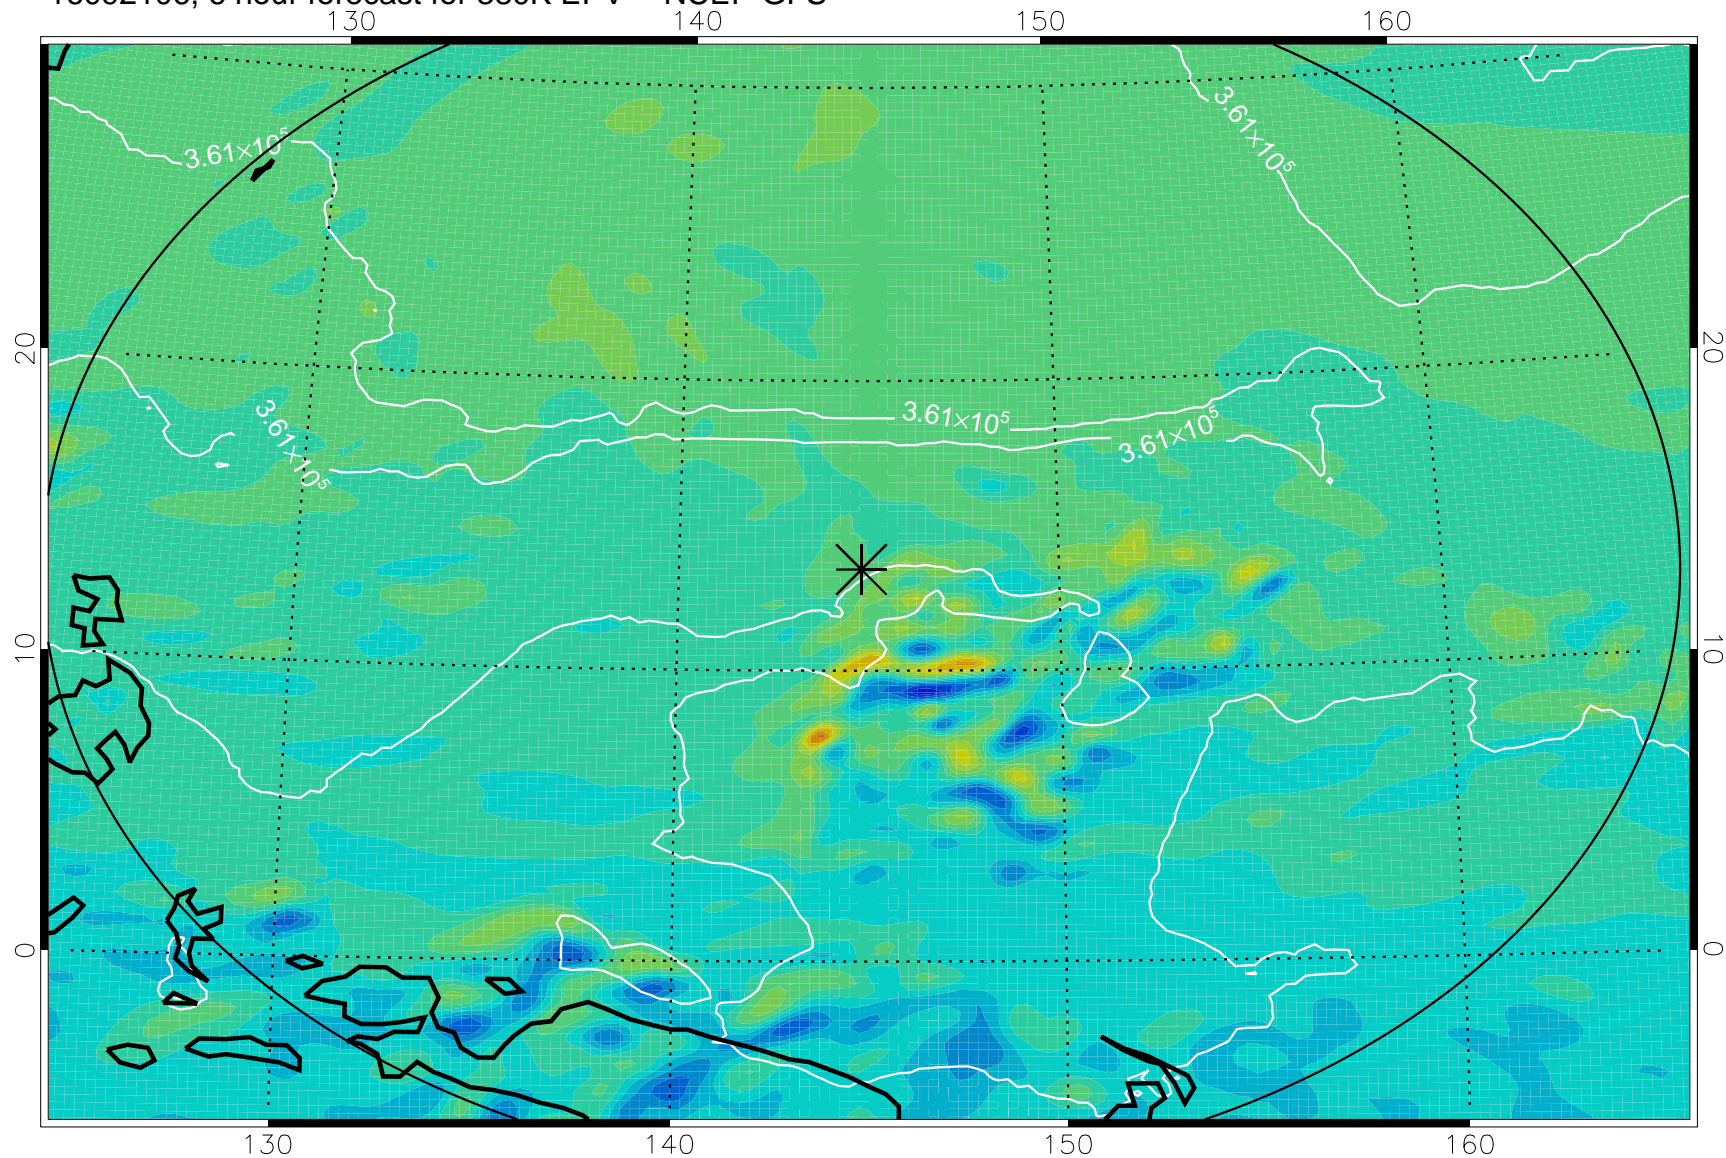

16092106, 6 hour forecast for 380K EPV -- NCEP GFS

380K Montgomery Streamfunction, white

Range ring of 2304 km

16092112, 12 hour forecast for 380K EPV -- NCEP GFS

380K Montgomery Streamfunction, white

Range ring of 2304 km

16092118, 18 hour forecast for 380K EPV -- NCEP GFS

380K Montgomery Streamfunction, white

Range ring of 2304 km

16092200, 24 hour forecast for 380K EPV -- NCEP GFS

380K Montgomery Streamfunction, white

Range ring of 2304 km

16092206, 30 hour forecast for 380K EPV -- NCEP GFS

380K Montgomery Streamfunction, white

Range ring of 2304 km

16092212, 36 hour forecast for 380K EPV -- NCEP GFS

380K Montgomery Streamfunction, white

Range ring of 2304 km

16092518, 114 hour forecast for 380K EPV -- NCEP GFS

16092600, 120 hour forecast for 380K EPV -- NCEP GFS

380K Montgomery Streamfunction, white

Range ring of 2304 km