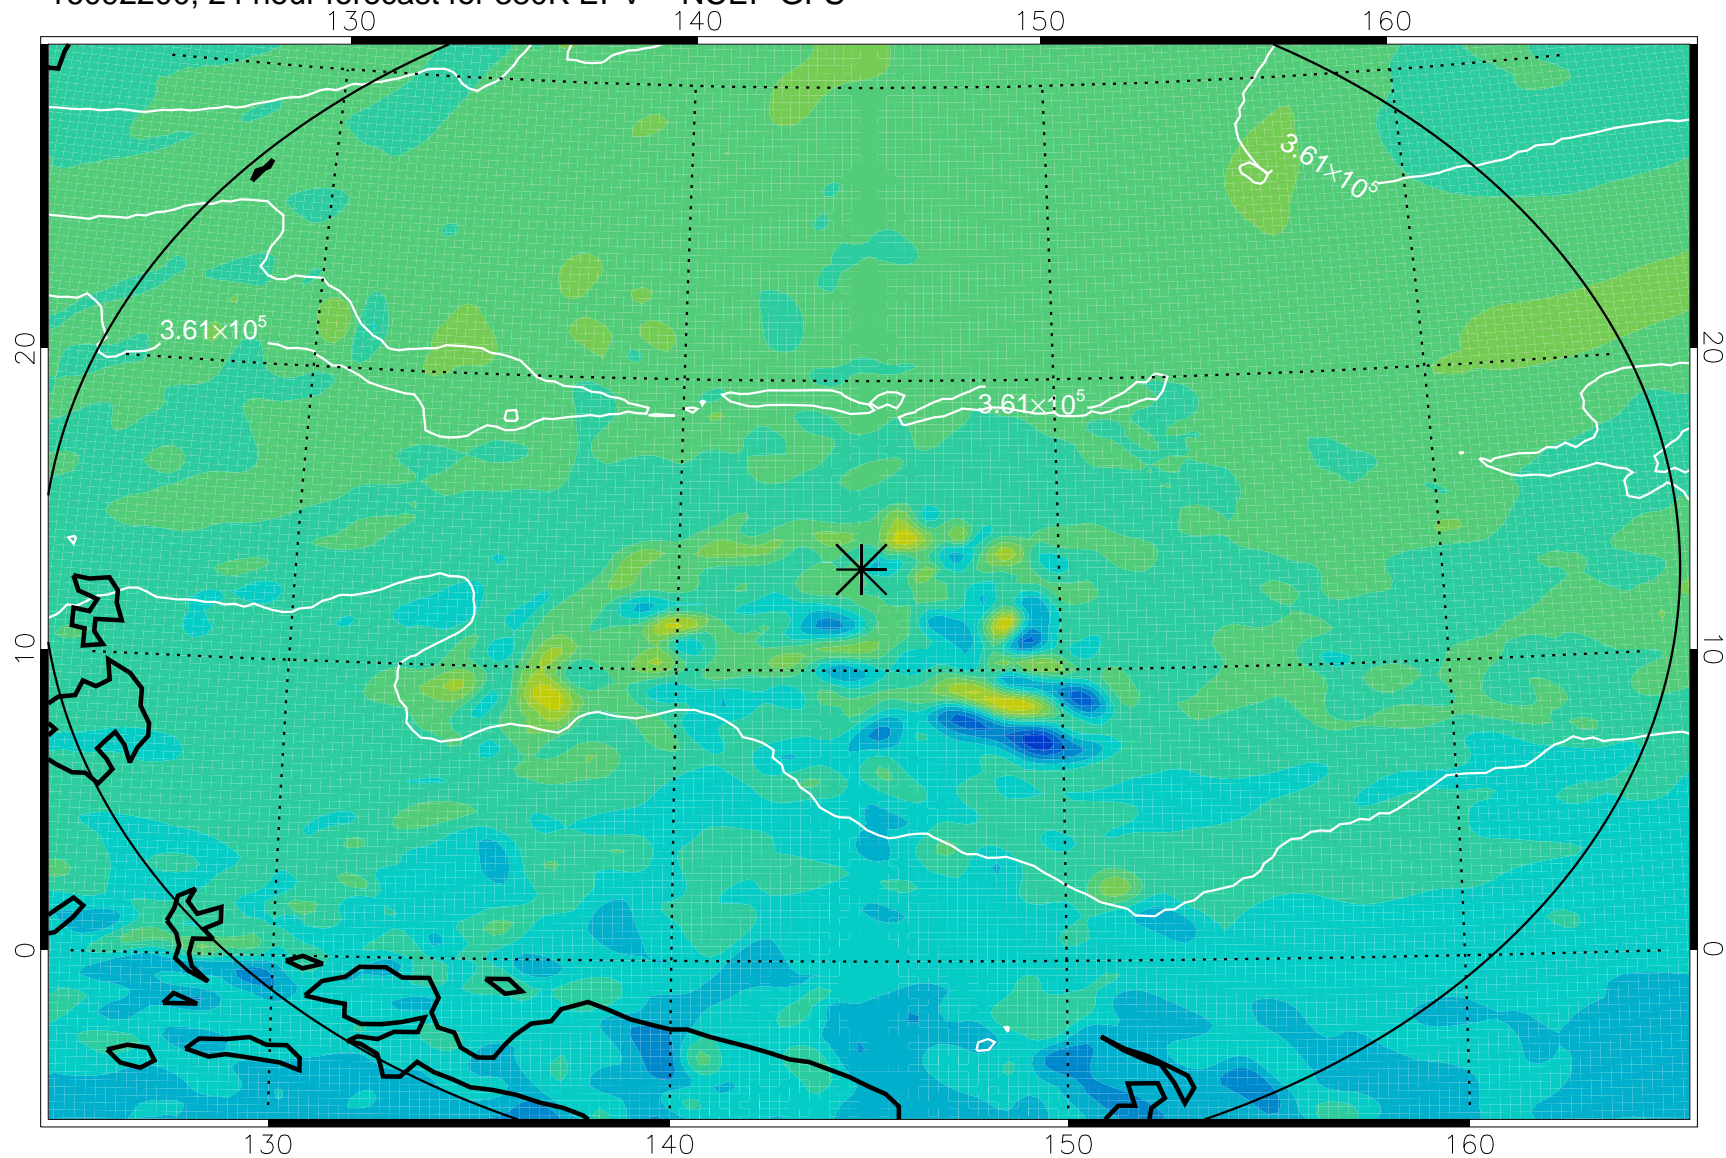

16092106, 6 hour forecast for 380K EPV -- NCEP GFS

380K Montgomery Streamfunction, white

Range ring of 2304 km

16092112, 12 hour forecast for 380K EPV -- NCEP GFS

380K Montgomery Streamfunction, white

Range ring of 2304 km

16092118, 18 hour forecast for 380K EPV -- NCEP GFS

380K Montgomery Streamfunction, white

Range ring of 2304 km

16092200, 24 hour forecast for 380K EPV -- NCEP GFS

380K Montgomery Streamfunction, white

Range ring of 2304 km

16092206, 30 hour forecast for 380K EPV -- NCEP GFS

380K Montgomery Streamfunction, white

Range ring of 2304 km

16092212, 36 hour forecast for 380K EPV -- NCEP GFS

380K Montgomery Streamfunction, white

Range ring of 2304 km

16092406, 78 hour forecast for 380K EPV -- NCEP GFS

380K Montgomery Streamfunction, white

Range ring of 2304 km

16092412, 84 hour forecast for 380K EPV -- NCEP GFS

380K Montgomery Streamfunction, white

Range ring of 2304 km