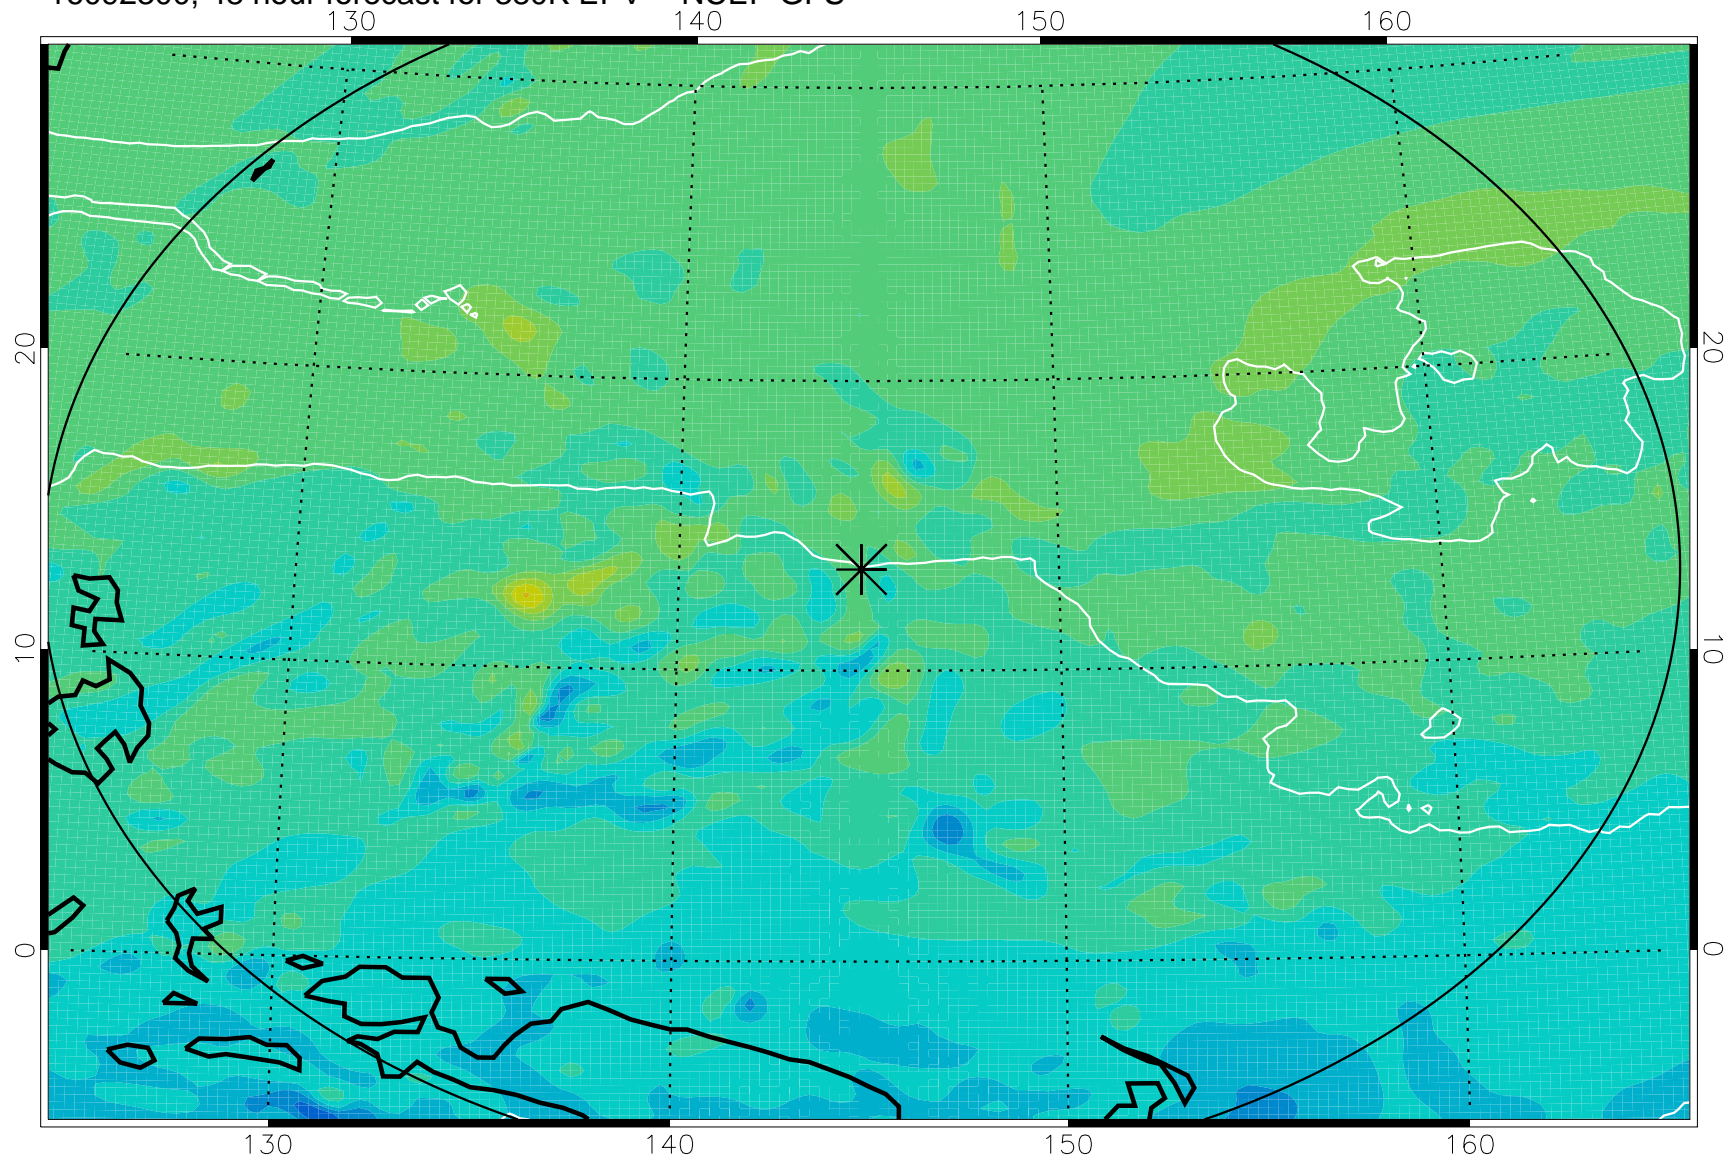

16092118, 18 hour forecast for 380K EPV -- NCEP GFS

380K Montgomery Streamfunction, white

Range ring of 2304 km

16092200, 24 hour forecast for 380K EPV -- NCEP GFS

380K Montgomery Streamfunction, white

Range ring of 2304 km

16092206, 30 hour forecast for 380K EPV -- NCEP GFS

380K Montgomery Streamfunction, white

Range ring of 2304 km

16092212, 36 hour forecast for 380K EPV -- NCEP GFS

380K Montgomery Streamfunction, white

Range ring of 2304 km

16092218, 42 hour forecast for 380K EPV -- NCEP GFS

380K Montgomery Streamfunction, white

Range ring of 2304 km

16092300, 48 hour forecast for 380K EPV -- NCEP GFS

380K Montgomery Streamfunction, white

Range ring of 2304 km

16092518, 114 hour forecast for 380K EPV -- NCEP GFS

16092600, 120 hour forecast for 380K EPV -- NCEP GFS

380K Montgomery Streamfunction, white

Range ring of 2304 km