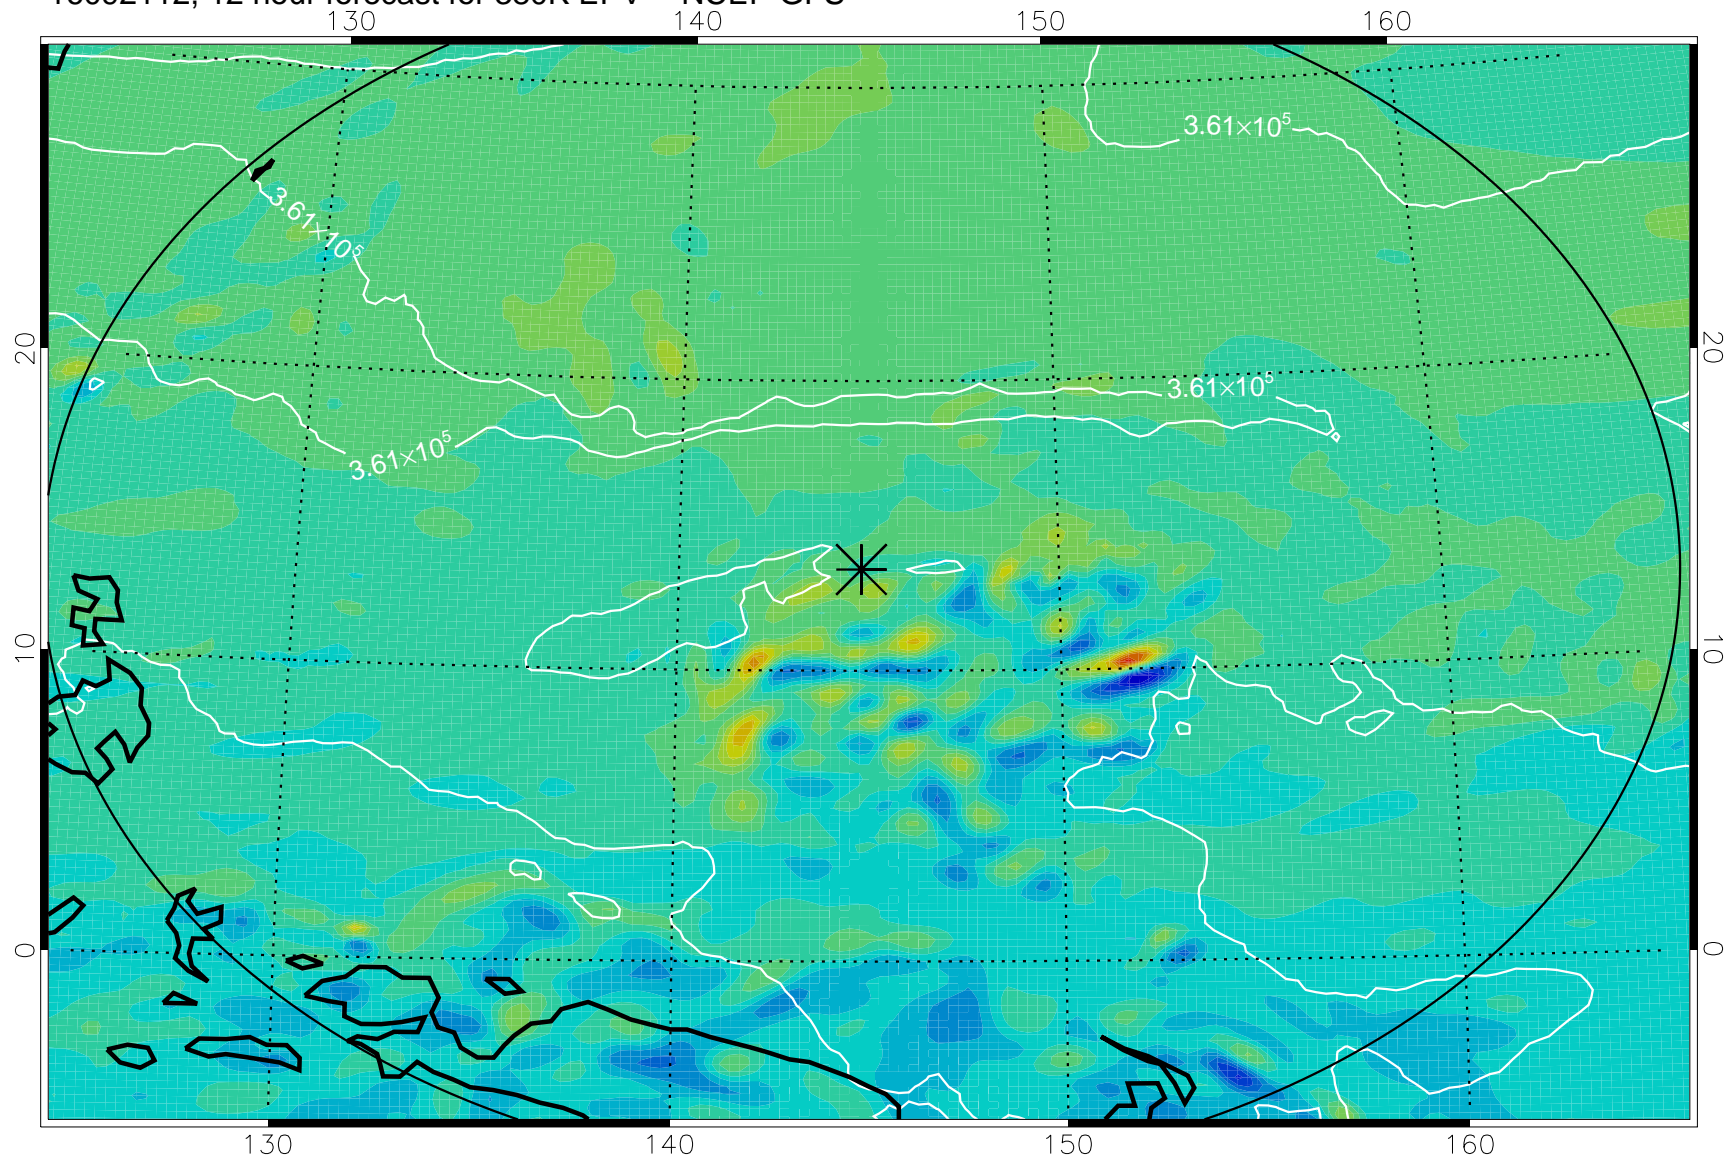

16092106, 6 hour forecast for 380K EPV -- NCEP GFS

380K Montgomery Streamfunction, white

Range ring of 2304 km

16092112, 12 hour forecast for 380K EPV -- NCEP GFS

380K Montgomery Streamfunction, white

Range ring of 2304 km

16092118, 18 hour forecast for 380K EPV -- NCEP GFS

380K Montgomery Streamfunction, white

Range ring of 2304 km

16092200, 24 hour forecast for 380K EPV -- NCEP GFS

380K Montgomery Streamfunction, white

Range ring of 2304 km

16092206, 30 hour forecast for 380K EPV -- NCEP GFS

380K Montgomery Streamfunction, white

Range ring of 2304 km

16092212, 36 hour forecast for 380K EPV -- NCEP GFS

380K Montgomery Streamfunction, white

Range ring of 2304 km

16092218, 42 hour forecast for 380K EPV -- NCEP GFS

380K Montgomery Streamfunction, white

Range ring of 2304 km

16092300, 48 hour forecast for 380K EPV -- NCEP GFS

380K Montgomery Streamfunction, white

Range ring of 2304 km