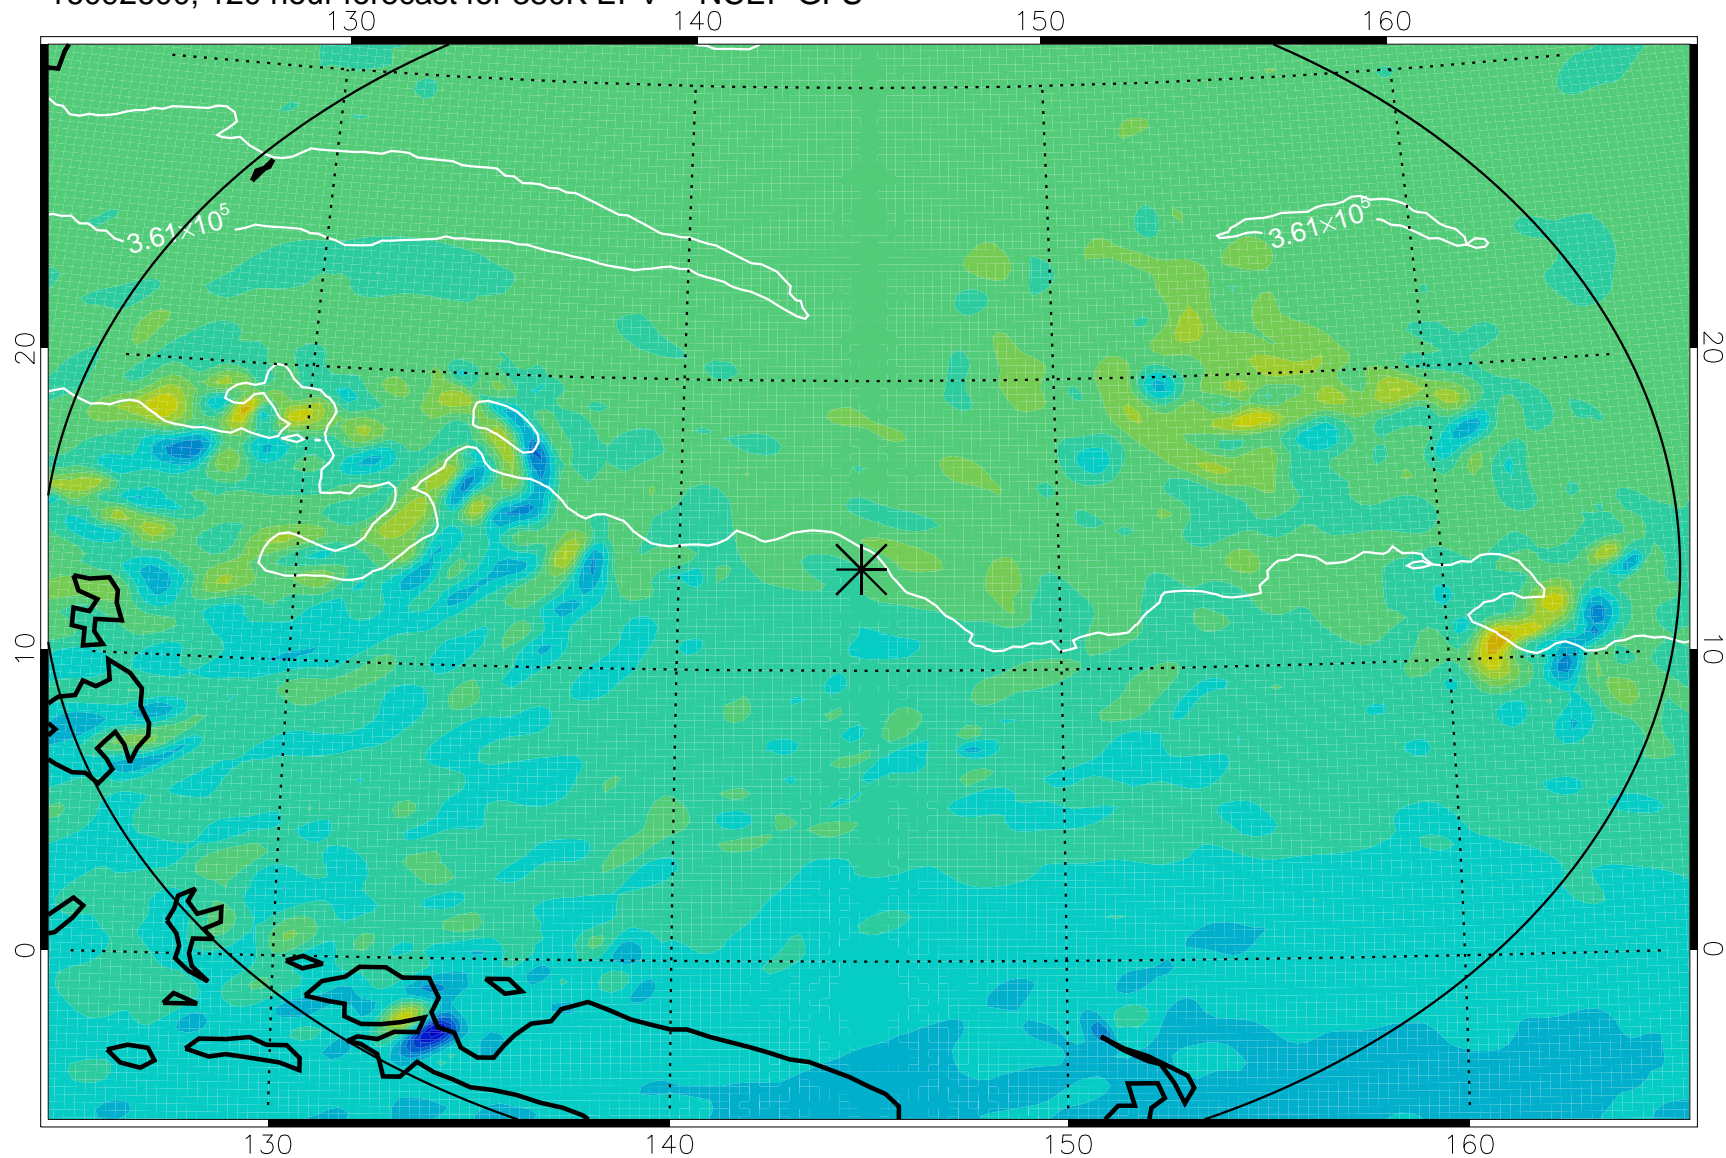

16092406, 78 hour forecast for 380K EPV -- NCEP GFS

380K Montgomery Streamfunction, white

Range ring of 2304 km

16092412, 84 hour forecast for 380K EPV -- NCEP GFS

380K Montgomery Streamfunction, white

Range ring of 2304 km

16092418, 90 hour forecast for 380K EPV -- NCEP GFS

380K Montgomery Streamfunction, white

Range ring of 2304 km

16092500, 96 hour forecast for 380K EPV -- NCEP GFS

380K Montgomery Streamfunction, white

Range ring of 2304 km

16092506, 102 hour forecast for 380K EPV -- NCEP GFS

380K Montgomery Streamfunction, white

Range ring of 2304 km

16092512, 108 hour forecast for 380K EPV -- NCEP GFS

380K Montgomery Streamfunction, white

Range ring of 2304 km

16092518, 114 hour forecast for 380K EPV -- NCEP GFS

16092600, 120 hour forecast for 380K EPV -- NCEP GFS

380K Montgomery Streamfunction, white

Range ring of 2304 km