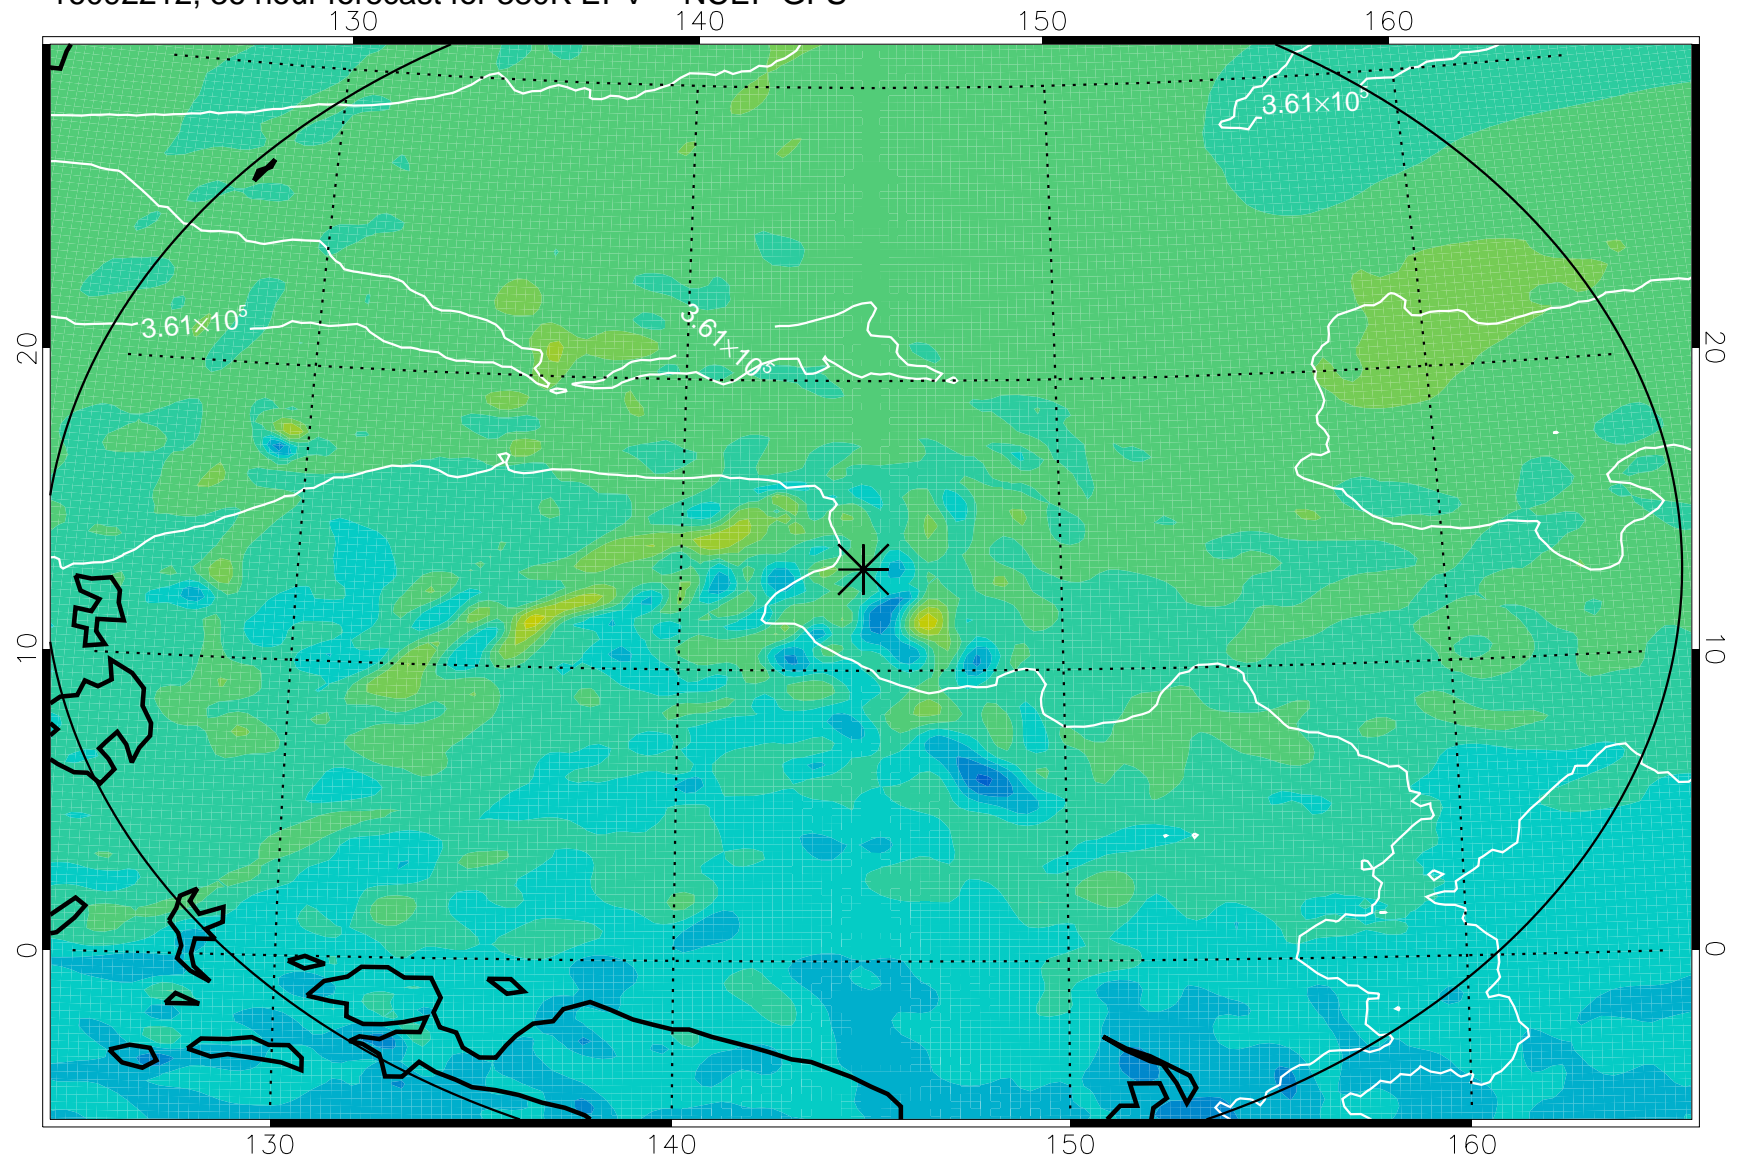

16092106, 6 hour forecast for 380K EPV -- NCEP GFS

380K Montgomery Streamfunction, white

Range ring of 2304 km

16092112, 12 hour forecast for 380K EPV -- NCEP GFS

380K Montgomery Streamfunction, white

Range ring of 2304 km

16092118, 18 hour forecast for 380K EPV -- NCEP GFS

380K Montgomery Streamfunction, white

Range ring of 2304 km

16092200, 24 hour forecast for 380K EPV -- NCEP GFS

380K Montgomery Streamfunction, white

Range ring of 2304 km

16092206, 30 hour forecast for 380K EPV -- NCEP GFS

380K Montgomery Streamfunction, white

Range ring of 2304 km

16092212, 36 hour forecast for 380K EPV -- NCEP GFS

380K Montgomery Streamfunction, white

Range ring of 2304 km

16092218, 42 hour forecast for 380K EPV -- NCEP GFS

380K Montgomery Streamfunction, white

Range ring of 2304 km

16092300, 48 hour forecast for 380K EPV -- NCEP GFS

380K Montgomery Streamfunction, white

Range ring of 2304 km