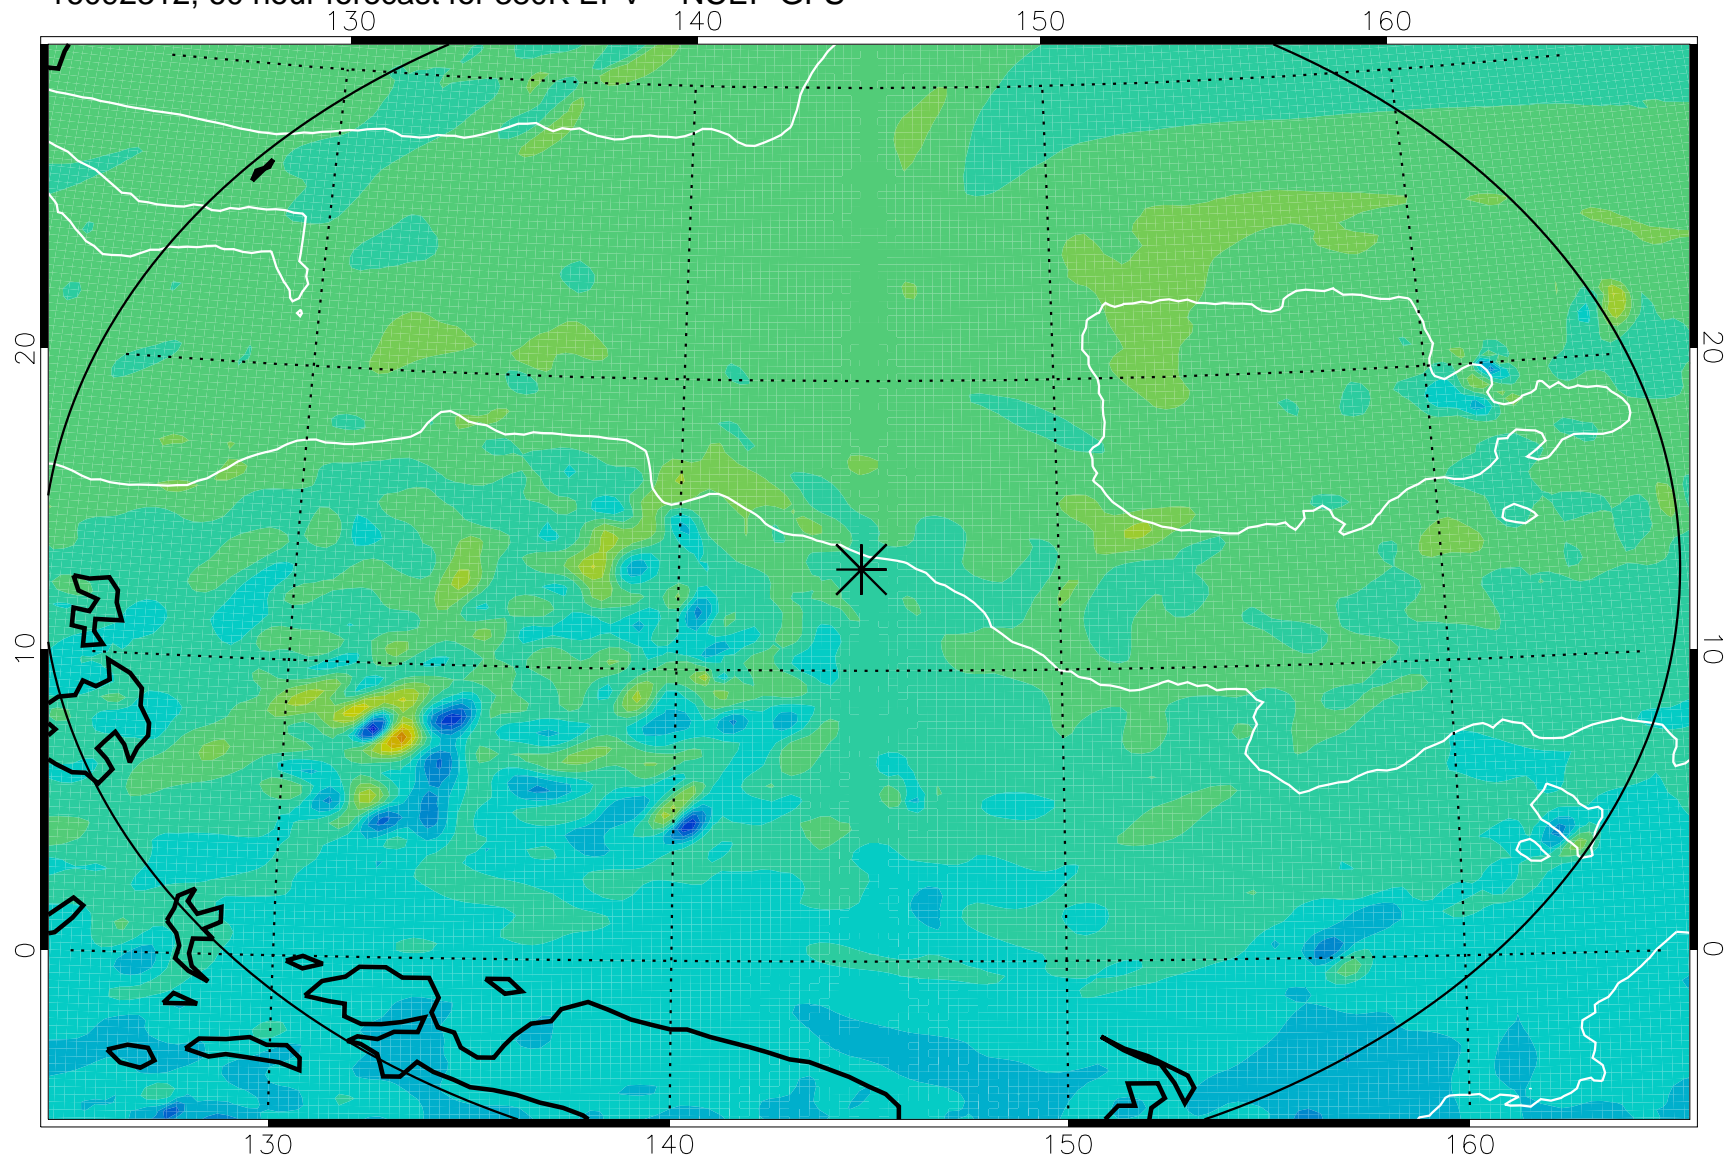

16092206, 30 hour forecast for 380K EPV -- NCEP GFS

380K Montgomery Streamfunction, white

Range ring of 2304 km

16092212, 36 hour forecast for 380K EPV -- NCEP GFS

380K Montgomery Streamfunction, white

Range ring of 2304 km

16092218, 42 hour forecast for 380K EPV -- NCEP GFS

380K Montgomery Streamfunction, white

Range ring of 2304 km

16092300, 48 hour forecast for 380K EPV -- NCEP GFS

380K Montgomery Streamfunction, white

Range ring of 2304 km

16092306, 54 hour forecast for 380K EPV -- NCEP GFS

380K Montgomery Streamfunction, white

Range ring of 2304 km

16092312, 60 hour forecast for 380K EPV -- NCEP GFS

380K Montgomery Streamfunction, white

Range ring of 2304 km

16092318, 66 hour forecast for 380K EPV -- NCEP GFS

380K Montgomery Streamfunction, white

Range ring of 2304 km

16092400, 72 hour forecast for 380K EPV -- NCEP GFS

380K Montgomery Streamfunction, white

Range ring of 2304 km