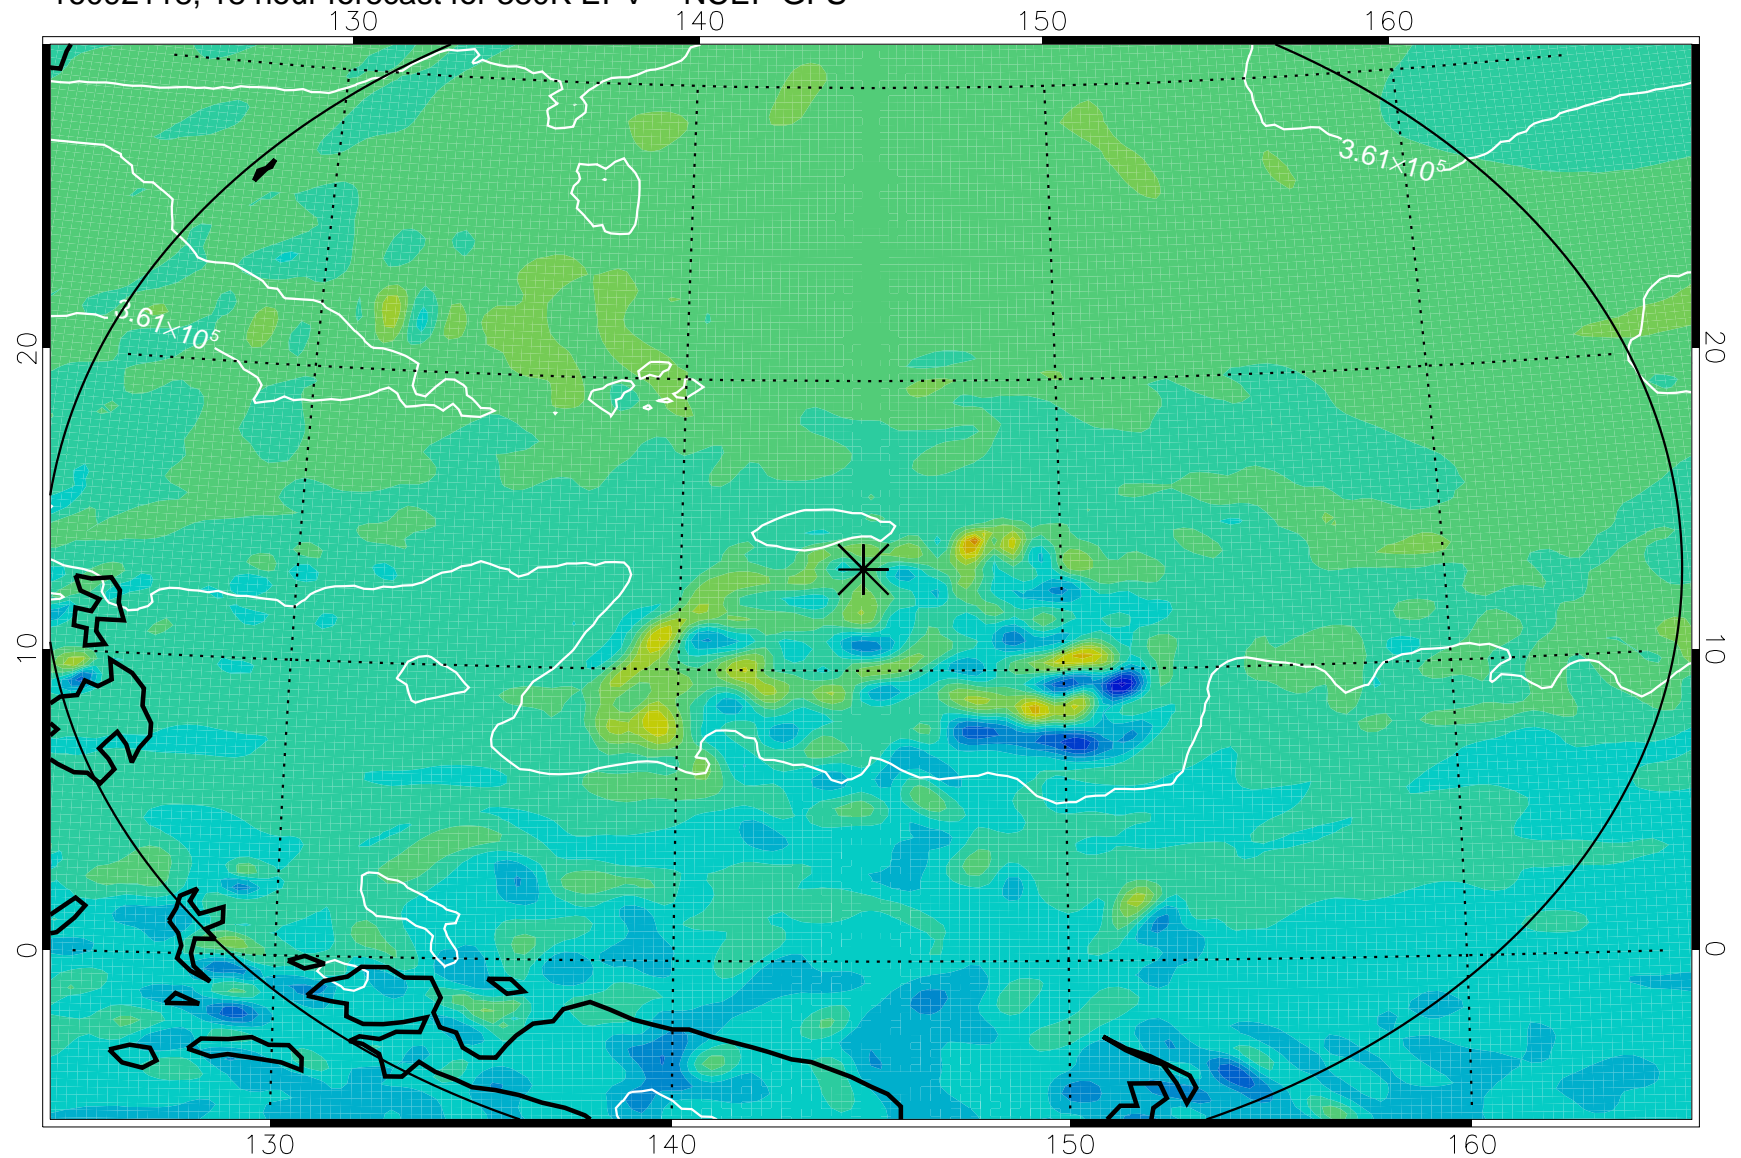

16092106, 6 hour forecast for 380K EPV -- NCEP GFS

380K Montgomery Streamfunction, white

Range ring of 2304 km

16092112, 12 hour forecast for 380K EPV -- NCEP GFS

380K Montgomery Streamfunction, white

Range ring of 2304 km

16092118, 18 hour forecast for 380K EPV -- NCEP GFS

380K Montgomery Streamfunction, white

Range ring of 2304 km

16092200, 24 hour forecast for 380K EPV -- NCEP GFS

380K Montgomery Streamfunction, white

Range ring of 2304 km

16092206, 30 hour forecast for 380K EPV -- NCEP GFS

380K Montgomery Streamfunction, white

Range ring of 2304 km

16092212, 36 hour forecast for 380K EPV -- NCEP GFS

380K Montgomery Streamfunction, white

Range ring of 2304 km

16092218, 42 hour forecast for 380K EPV -- NCEP GFS

380K Montgomery Streamfunction, white

Range ring of 2304 km

16092300, 48 hour forecast for 380K EPV -- NCEP GFS

380K Montgomery Streamfunction, white

Range ring of 2304 km