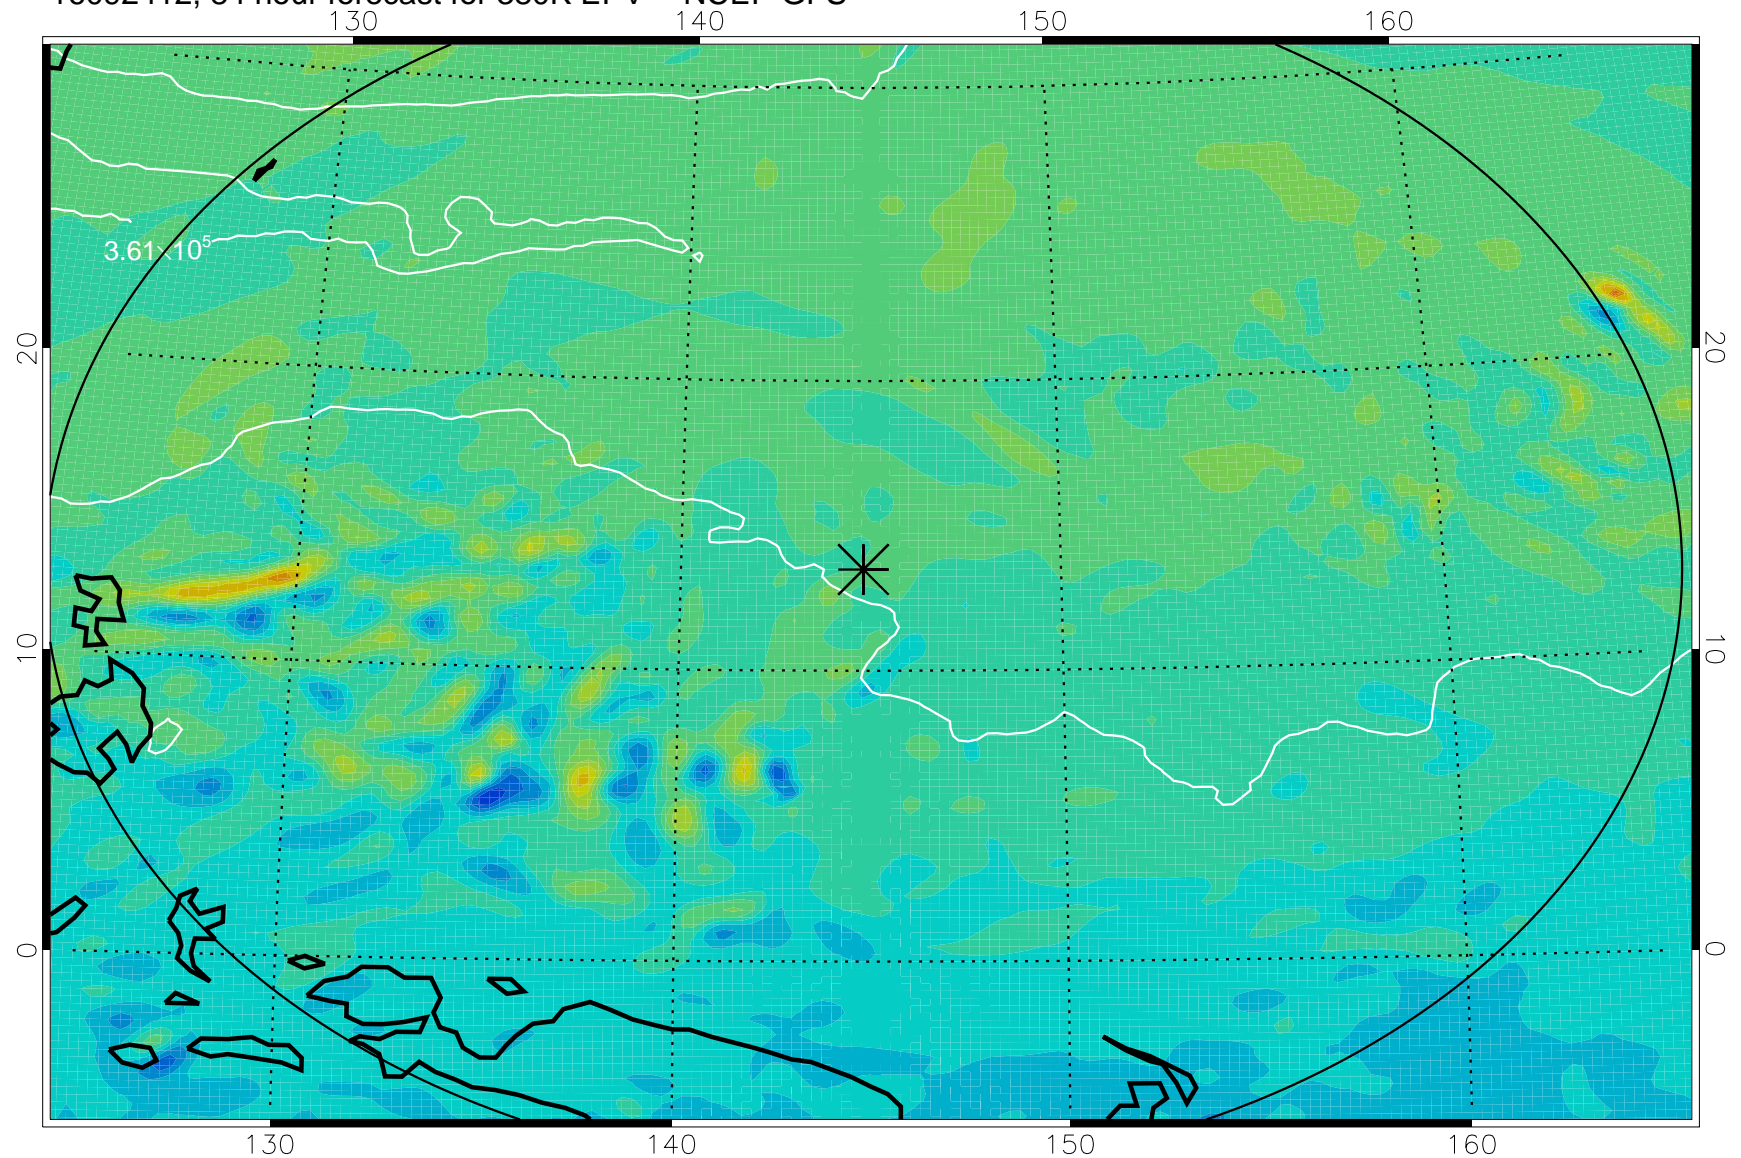

16092318, 66 hour forecast for 380K EPV -- NCEP GFS

380K Montgomery Streamfunction, white

Range ring of 2304 km

16092400, 72 hour forecast for 380K EPV -- NCEP GFS

380K Montgomery Streamfunction, white

Range ring of 2304 km

16092406, 78 hour forecast for 380K EPV -- NCEP GFS

380K Montgomery Streamfunction, white

Range ring of 2304 km

16092412, 84 hour forecast for 380K EPV -- NCEP GFS

380K Montgomery Streamfunction, white

Range ring of 2304 km

16092418, 90 hour forecast for 380K EPV -- NCEP GFS

380K Montgomery Streamfunction, white

Range ring of 2304 km

16092500, 96 hour forecast for 380K EPV -- NCEP GFS

380K Montgomery Streamfunction, white

Range ring of 2304 km

16092518, 114 hour forecast for 380K EPV -- NCEP GFS

16092600, 120 hour forecast for 380K EPV -- NCEP GFS

380K Montgomery Streamfunction, white

Range ring of 2304 km