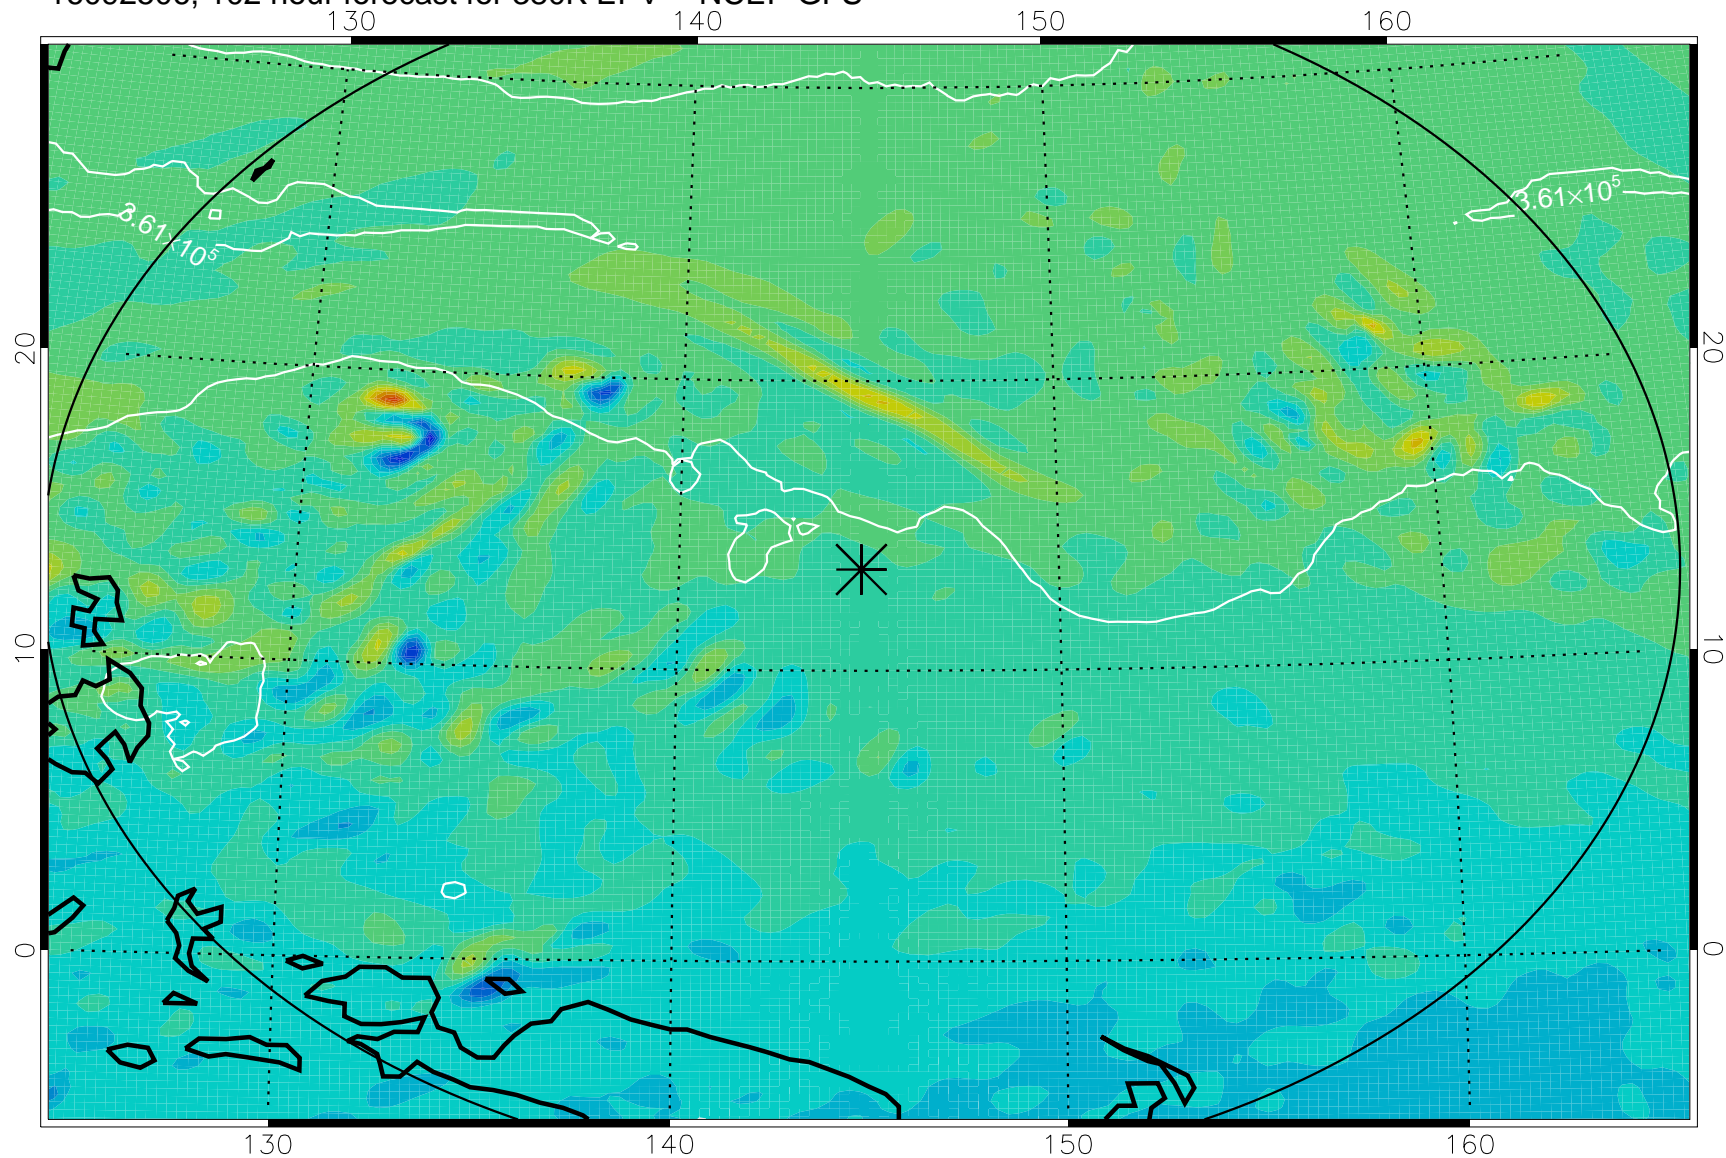

16092406, 78 hour forecast for 380K EPV -- NCEP GFS

380K Montgomery Streamfunction, white

Range ring of 2304 km

16092412, 84 hour forecast for 380K EPV -- NCEP GFS

380K Montgomery Streamfunction, white

Range ring of 2304 km

16092418, 90 hour forecast for 380K EPV -- NCEP GFS

380K Montgomery Streamfunction, white

Range ring of 2304 km

16092500, 96 hour forecast for 380K EPV -- NCEP GFS

380K Montgomery Streamfunction, white

Range ring of 2304 km

16092506, 102 hour forecast for 380K EPV -- NCEP GFS

380K Montgomery Streamfunction, white

Range ring of 2304 km

16092512, 108 hour forecast for 380K EPV -- NCEP GFS

380K Montgomery Streamfunction, white

Range ring of 2304 km

16092518, 114 hour forecast for 380K EPV -- NCEP GFS

16092600, 120 hour forecast for 380K EPV -- NCEP GFS

380K Montgomery Streamfunction, white

Range ring of 2304 km