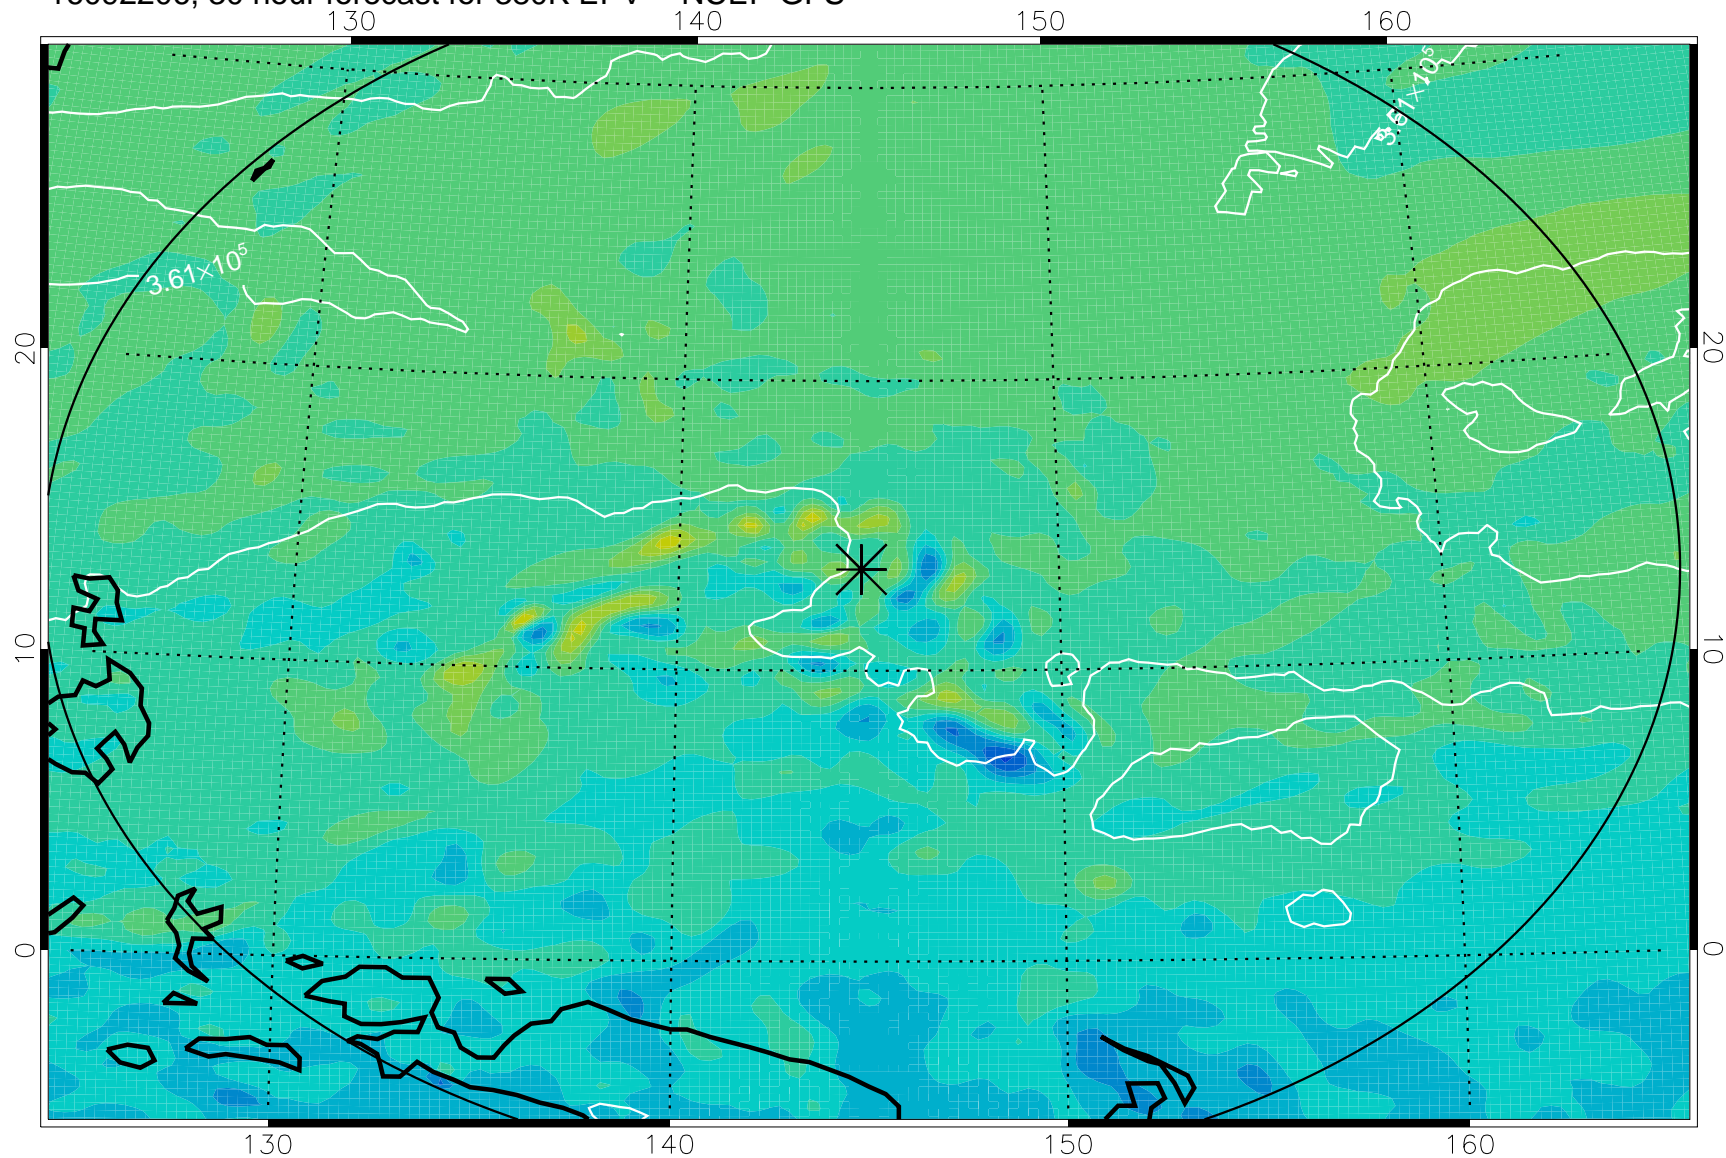

16092106, 6 hour forecast for 380K EPV -- NCEP GFS

380K Montgomery Streamfunction, white

Range ring of 2304 km

16092112, 12 hour forecast for 380K EPV -- NCEP GFS

380K Montgomery Streamfunction, white

Range ring of 2304 km

16092118, 18 hour forecast for 380K EPV -- NCEP GFS

380K Montgomery Streamfunction, white

Range ring of 2304 km

16092200, 24 hour forecast for 380K EPV -- NCEP GFS

380K Montgomery Streamfunction, white

Range ring of 2304 km

16092206, 30 hour forecast for 380K EPV -- NCEP GFS

380K Montgomery Streamfunction, white

Range ring of 2304 km

16092212, 36 hour forecast for 380K EPV -- NCEP GFS

380K Montgomery Streamfunction, white

Range ring of 2304 km

16092218, 42 hour forecast for 380K EPV -- NCEP GFS

380K Montgomery Streamfunction, white

Range ring of 2304 km

16092300, 48 hour forecast for 380K EPV -- NCEP GFS

380K Montgomery Streamfunction, white

Range ring of 2304 km