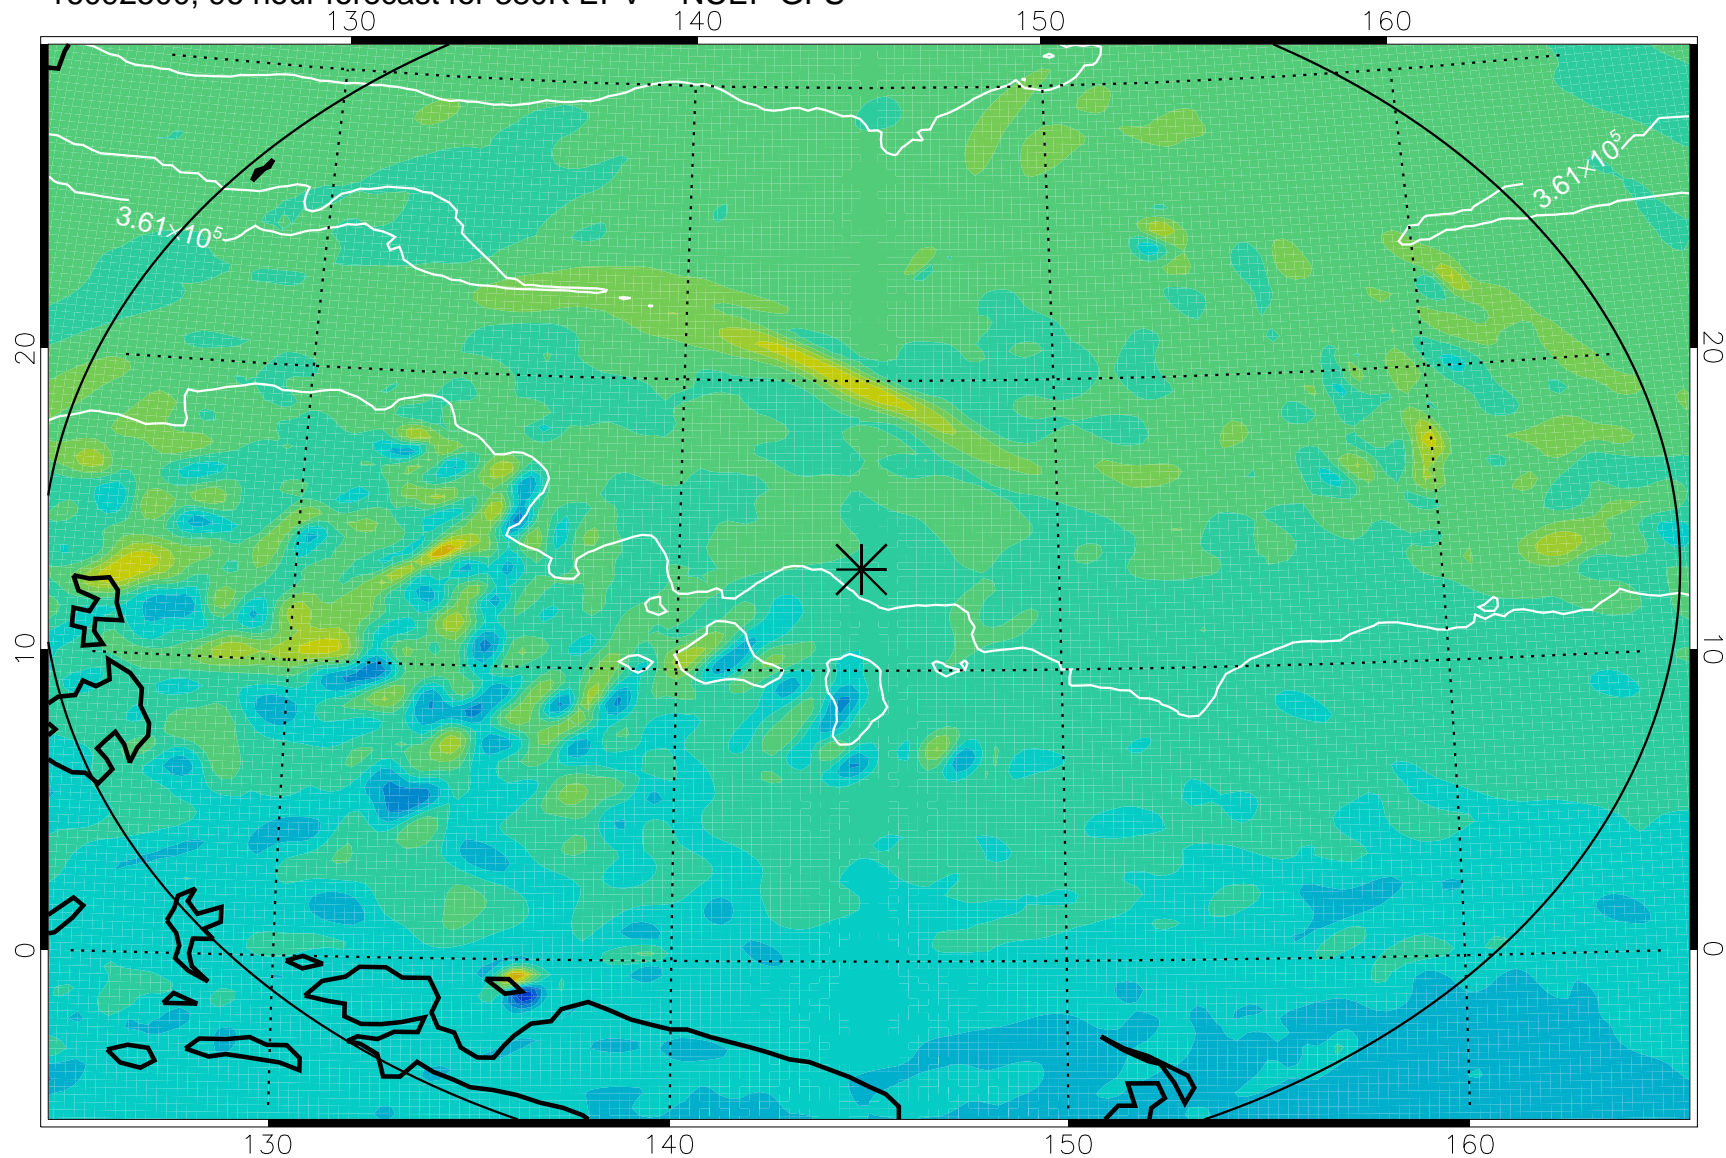

16092318, 66 hour forecast for 380K EPV -- NCEP GFS

380K Montgomery Streamfunction, white

Range ring of 2304 km

16092400, 72 hour forecast for 380K EPV -- NCEP GFS

380K Montgomery Streamfunction, white

Range ring of 2304 km

16092406, 78 hour forecast for 380K EPV -- NCEP GFS

380K Montgomery Streamfunction, white

Range ring of 2304 km

16092412, 84 hour forecast for 380K EPV -- NCEP GFS

380K Montgomery Streamfunction, white

Range ring of 2304 km

16092418, 90 hour forecast for 380K EPV -- NCEP GFS

380K Montgomery Streamfunction, white

Range ring of 2304 km

16092500, 96 hour forecast for 380K EPV -- NCEP GFS

380K Montgomery Streamfunction, white

Range ring of 2304 km

16092506, 102 hour forecast for 380K EPV -- NCEP GFS

380K Montgomery Streamfunction, white

Range ring of 2304 km

16092512, 108 hour forecast for 380K EPV -- NCEP GFS

380K Montgomery Streamfunction, white

Range ring of 2304 km