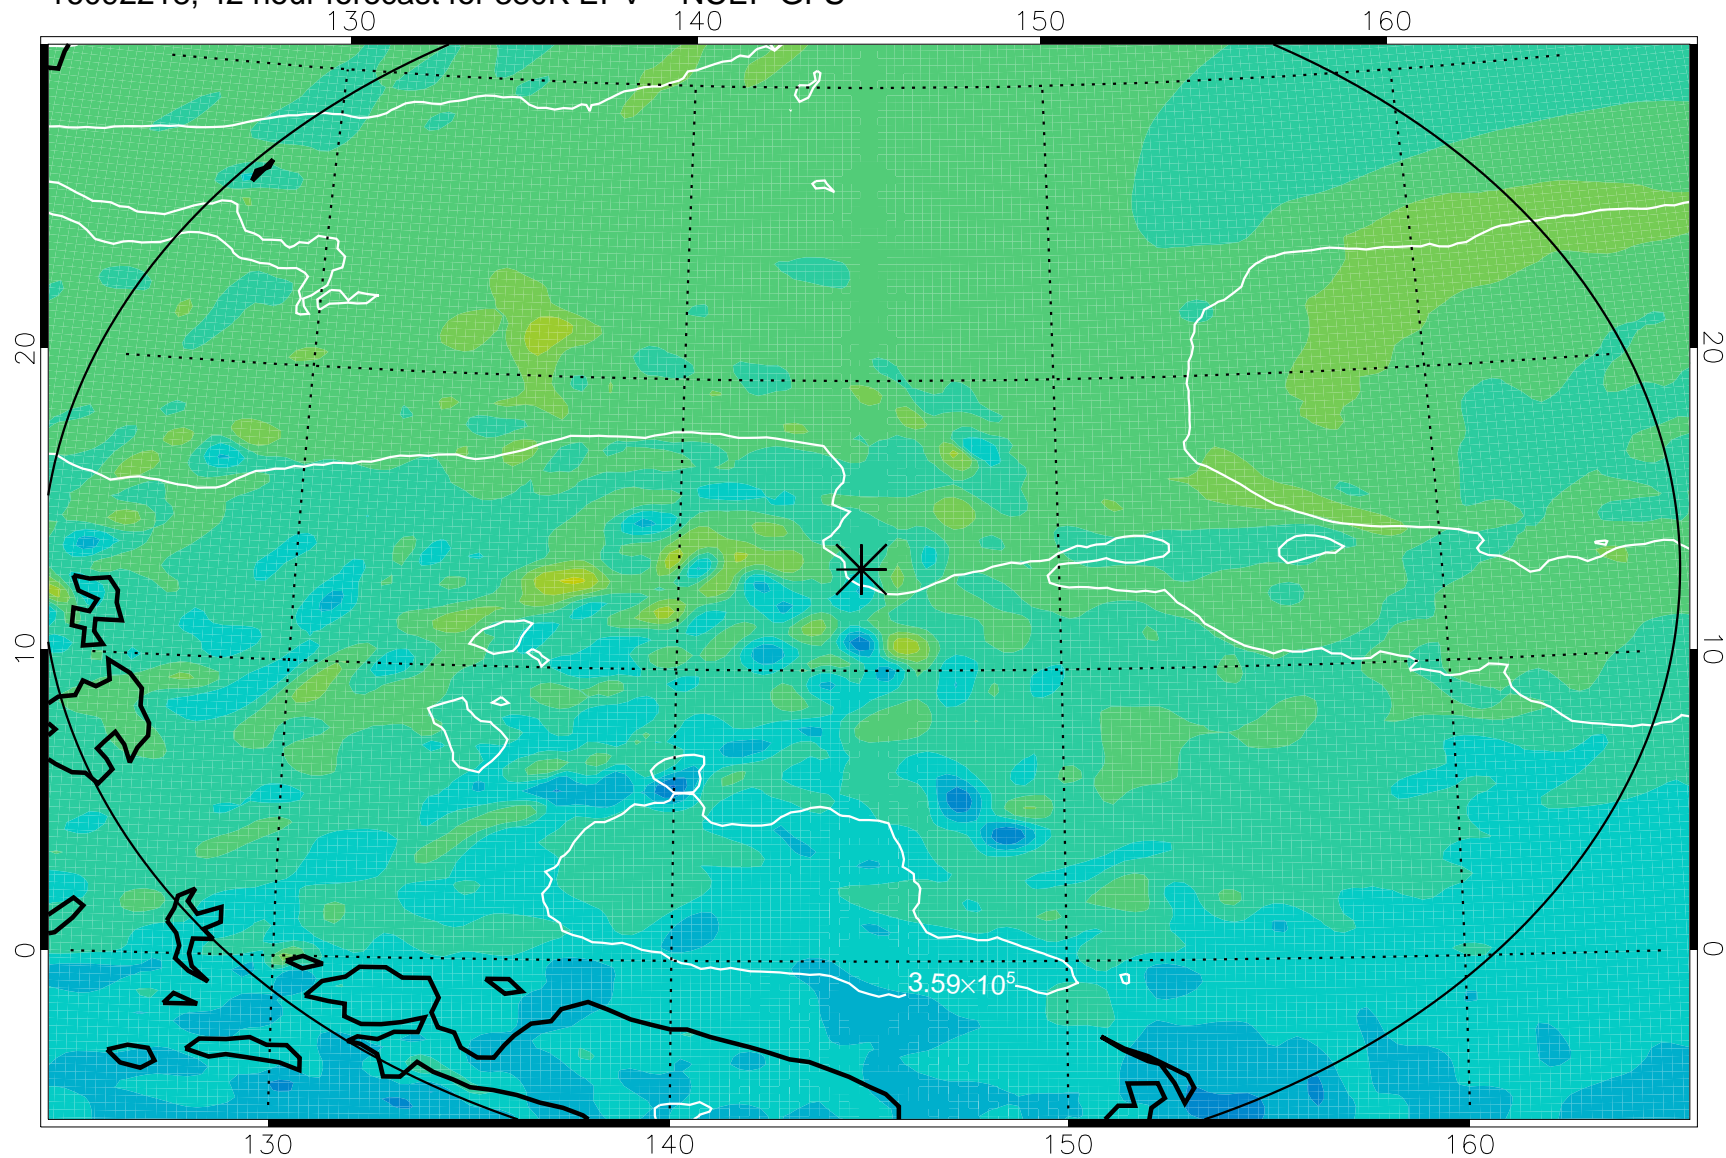

16092118, 18 hour forecast for 380K EPV -- NCEP GFS

380K Montgomery Streamfunction, white

Range ring of 2304 km

16092200, 24 hour forecast for 380K EPV -- NCEP GFS

380K Montgomery Streamfunction, white

Range ring of 2304 km

16092206, 30 hour forecast for 380K EPV -- NCEP GFS

380K Montgomery Streamfunction, white

Range ring of 2304 km

16092212, 36 hour forecast for 380K EPV -- NCEP GFS

380K Montgomery Streamfunction, white

Range ring of 2304 km

16092218, 42 hour forecast for 380K EPV -- NCEP GFS

380K Montgomery Streamfunction, white

Range ring of 2304 km

16092300, 48 hour forecast for 380K EPV -- NCEP GFS

380K Montgomery Streamfunction, white

Range ring of 2304 km

16092406, 78 hour forecast for 380K EPV -- NCEP GFS

380K Montgomery Streamfunction, white

Range ring of 2304 km

16092412, 84 hour forecast for 380K EPV -- NCEP GFS

380K Montgomery Streamfunction, white

Range ring of 2304 km