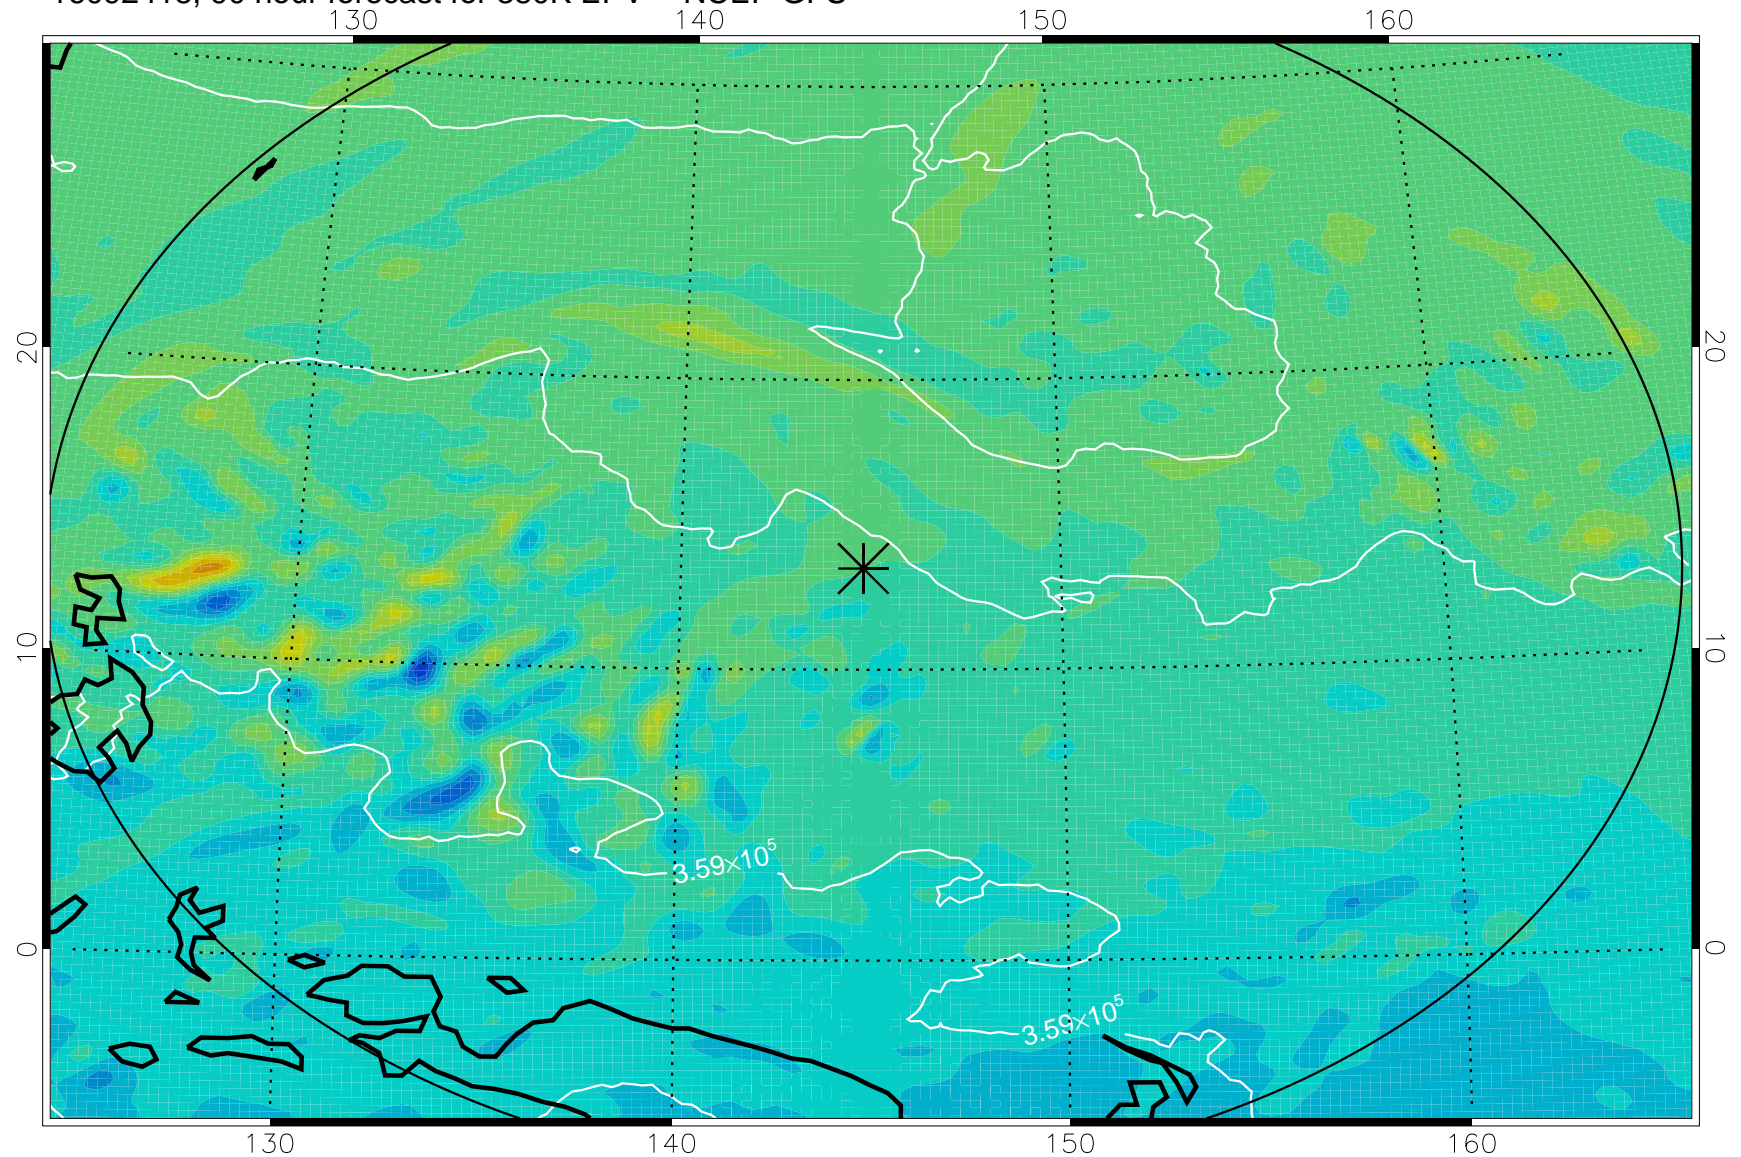

16092318, 66 hour forecast for 380K EPV -- NCEP GFS

380K Montgomery Streamfunction, white

Range ring of 2304 km

16092400, 72 hour forecast for 380K EPV -- NCEP GFS

380K Montgomery Streamfunction, white

Range ring of 2304 km

16092406, 78 hour forecast for 380K EPV -- NCEP GFS

380K Montgomery Streamfunction, white

Range ring of 2304 km

16092412, 84 hour forecast for 380K EPV -- NCEP GFS

380K Montgomery Streamfunction, white

Range ring of 2304 km

16092418, 90 hour forecast for 380K EPV -- NCEP GFS

380K Montgomery Streamfunction, white

Range ring of 2304 km

16092500, 96 hour forecast for 380K EPV -- NCEP GFS

380K Montgomery Streamfunction, white

Range ring of 2304 km

16092506, 102 hour forecast for 380K EPV -- NCEP GFS

380K Montgomery Streamfunction, white

Range ring of 2304 km

16092512, 108 hour forecast for 380K EPV -- NCEP GFS

380K Montgomery Streamfunction, white

Range ring of 2304 km