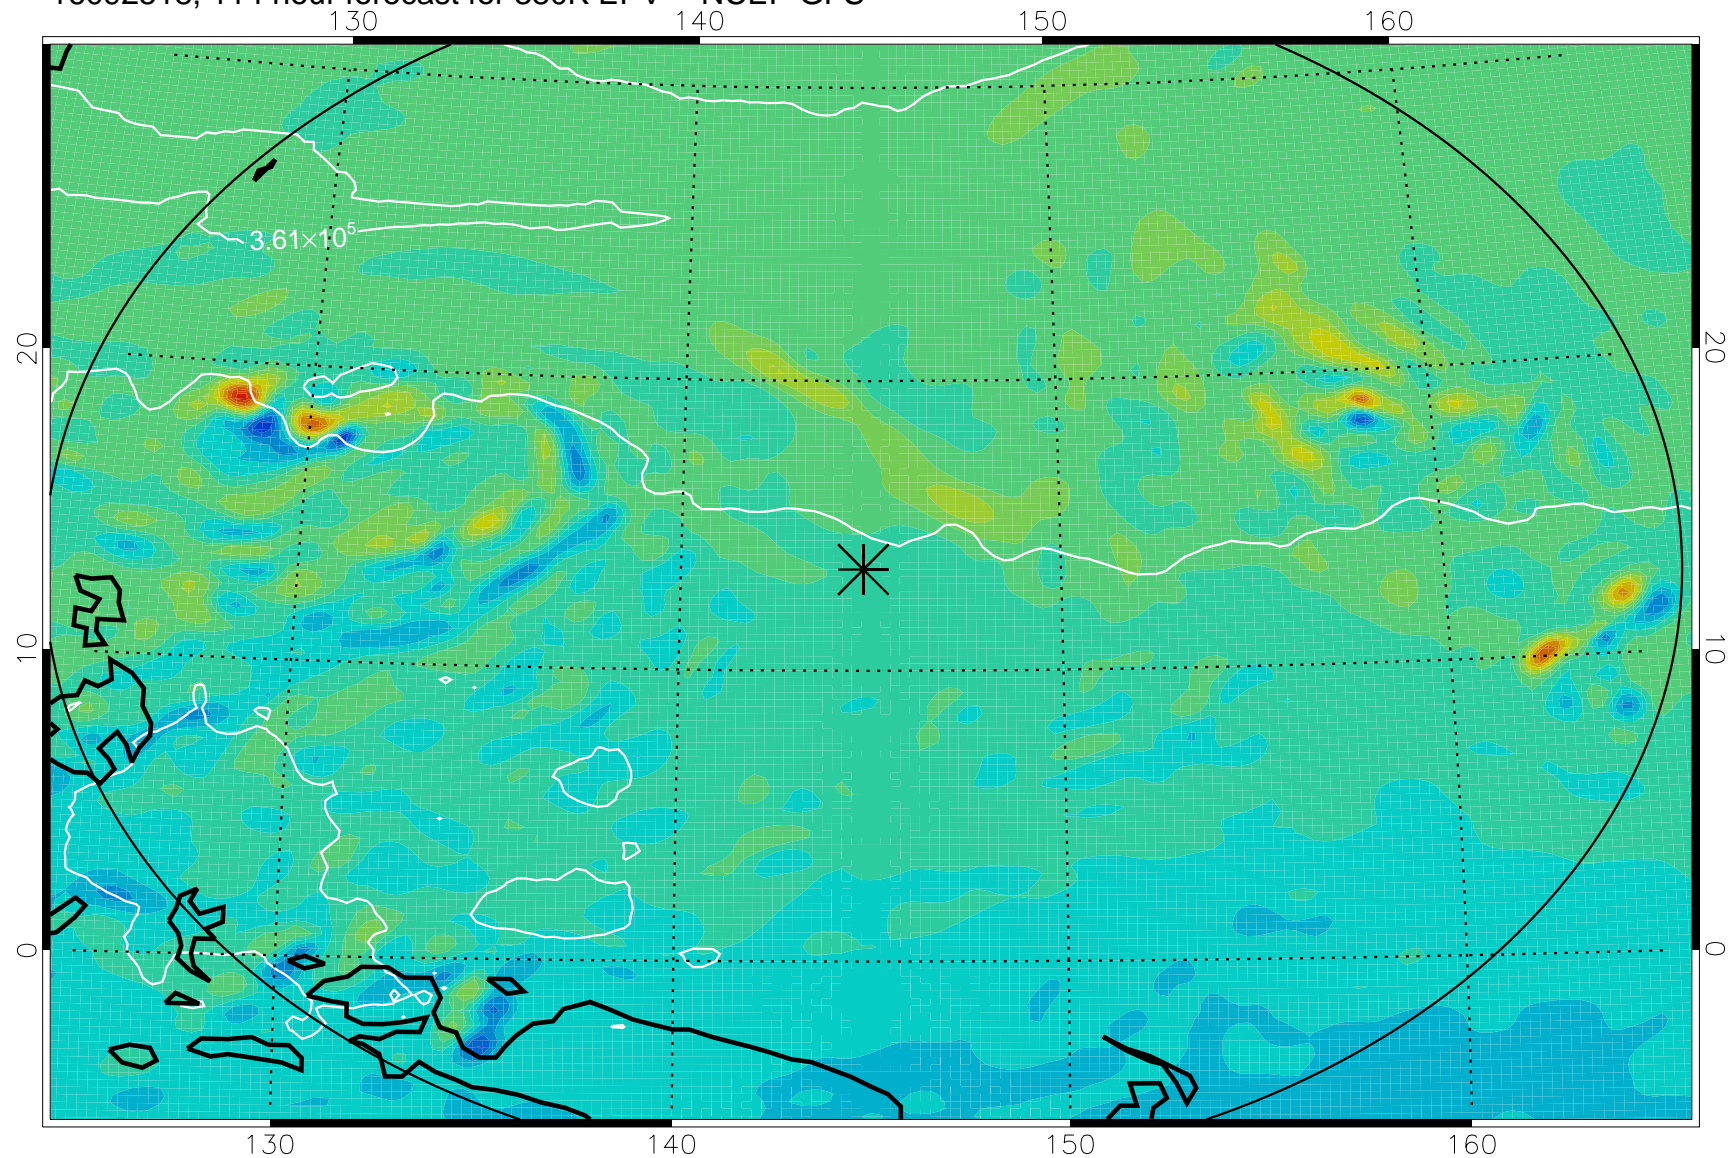

16092406, 78 hour forecast for 380K EPV -- NCEP GFS

380K Montgomery Streamfunction, white

Range ring of 2304 km

16092412, 84 hour forecast for 380K EPV -- NCEP GFS

380K Montgomery Streamfunction, white

Range ring of 2304 km

16092418, 90 hour forecast for 380K EPV -- NCEP GFS

380K Montgomery Streamfunction, white

Range ring of 2304 km

16092500, 96 hour forecast for 380K EPV -- NCEP GFS

380K Montgomery Streamfunction, white

Range ring of 2304 km

16092506, 102 hour forecast for 380K EPV -- NCEP GFS

380K Montgomery Streamfunction, white

Range ring of 2304 km

16092512, 108 hour forecast for 380K EPV -- NCEP GFS

380K Montgomery Streamfunction, white

Range ring of 2304 km

16092518, 114 hour forecast for 380K EPV -- NCEP GFS

16092600, 120 hour forecast for 380K EPV -- NCEP GFS

380K Montgomery Streamfunction, white

Range ring of 2304 km