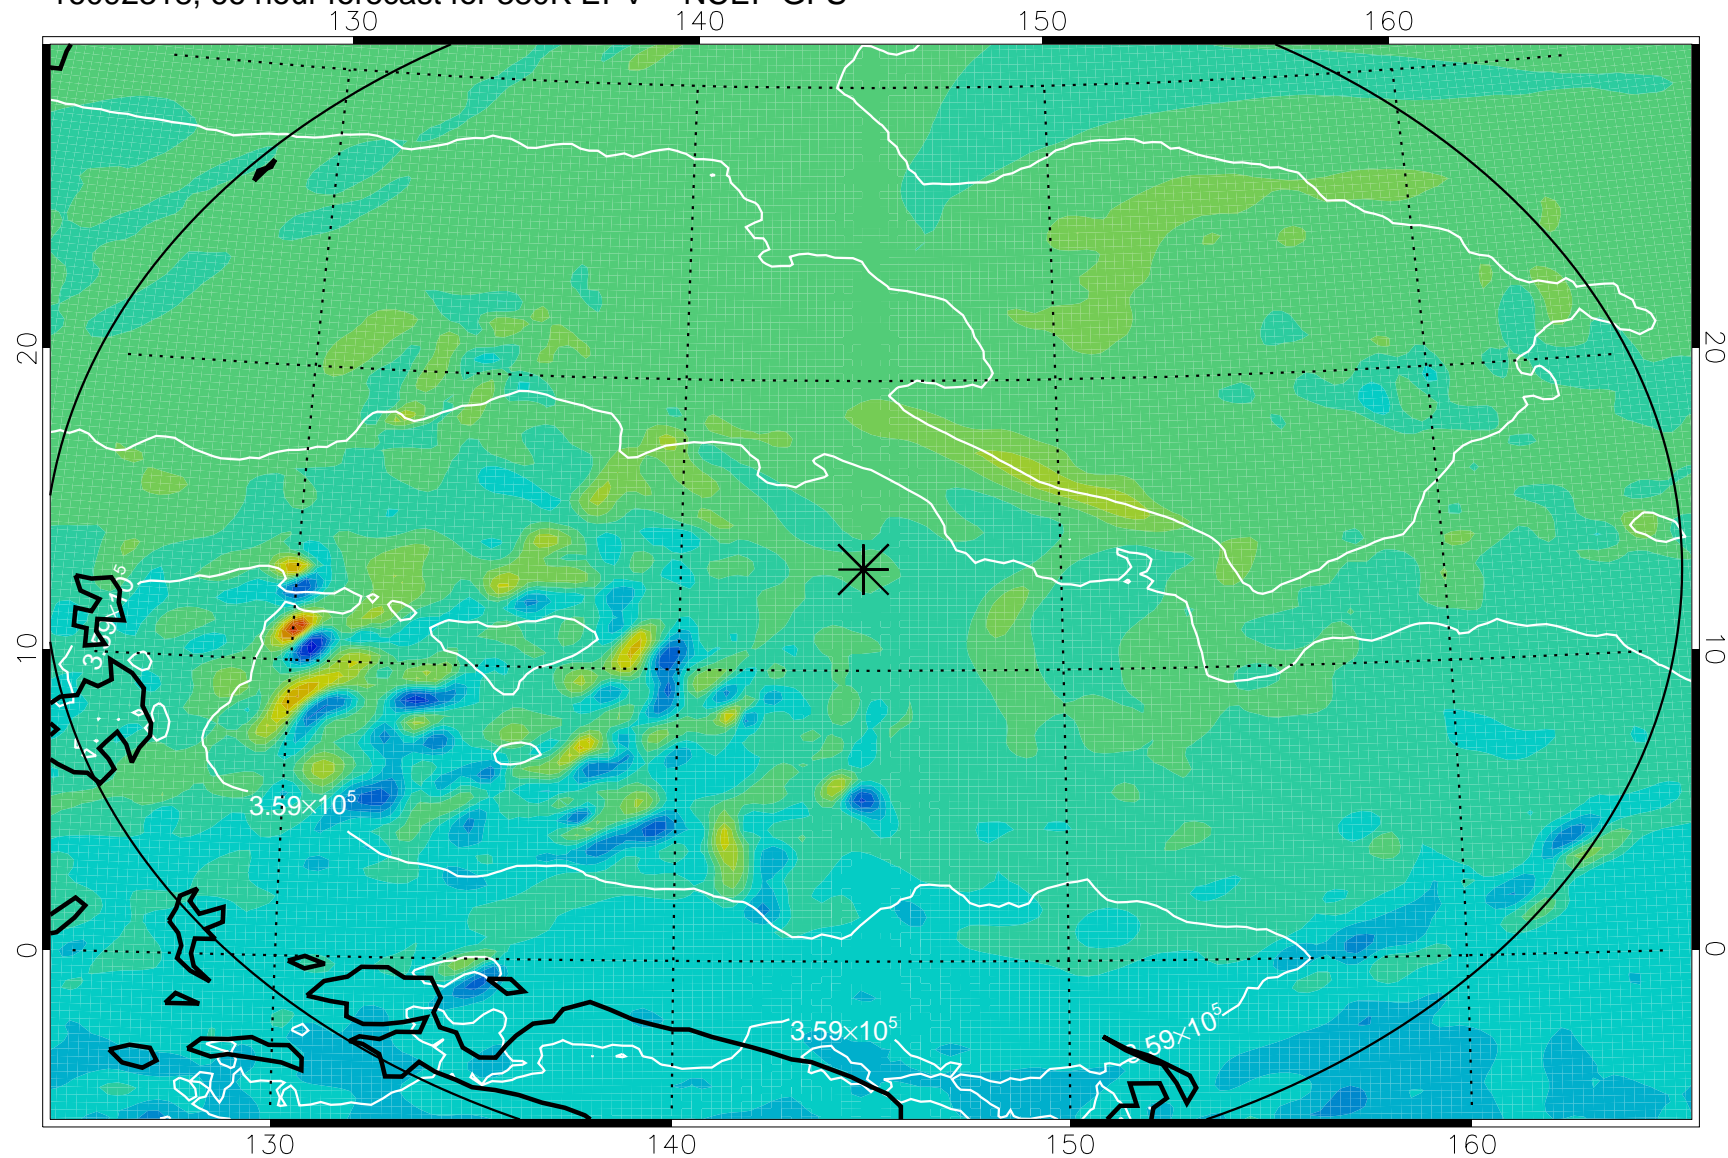

16092306, 54 hour forecast for 380K EPV -- NCEP GFS

380K Montgomery Streamfunction, white

Range ring of 2304 km

16092312, 60 hour forecast for 380K EPV -- NCEP GFS

380K Montgomery Streamfunction, white

Range ring of 2304 km

16092318, 66 hour forecast for 380K EPV -- NCEP GFS

380K Montgomery Streamfunction, white

Range ring of 2304 km

16092400, 72 hour forecast for 380K EPV -- NCEP GFS

380K Montgomery Streamfunction, white

Range ring of 2304 km

16092406, 78 hour forecast for 380K EPV -- NCEP GFS

380K Montgomery Streamfunction, white

Range ring of 2304 km

16092412, 84 hour forecast for 380K EPV -- NCEP GFS

380K Montgomery Streamfunction, white

Range ring of 2304 km

16092418, 90 hour forecast for 380K EPV -- NCEP GFS

380K Montgomery Streamfunction, white

Range ring of 2304 km

16092500, 96 hour forecast for 380K EPV -- NCEP GFS

380K Montgomery Streamfunction, white

Range ring of 2304 km