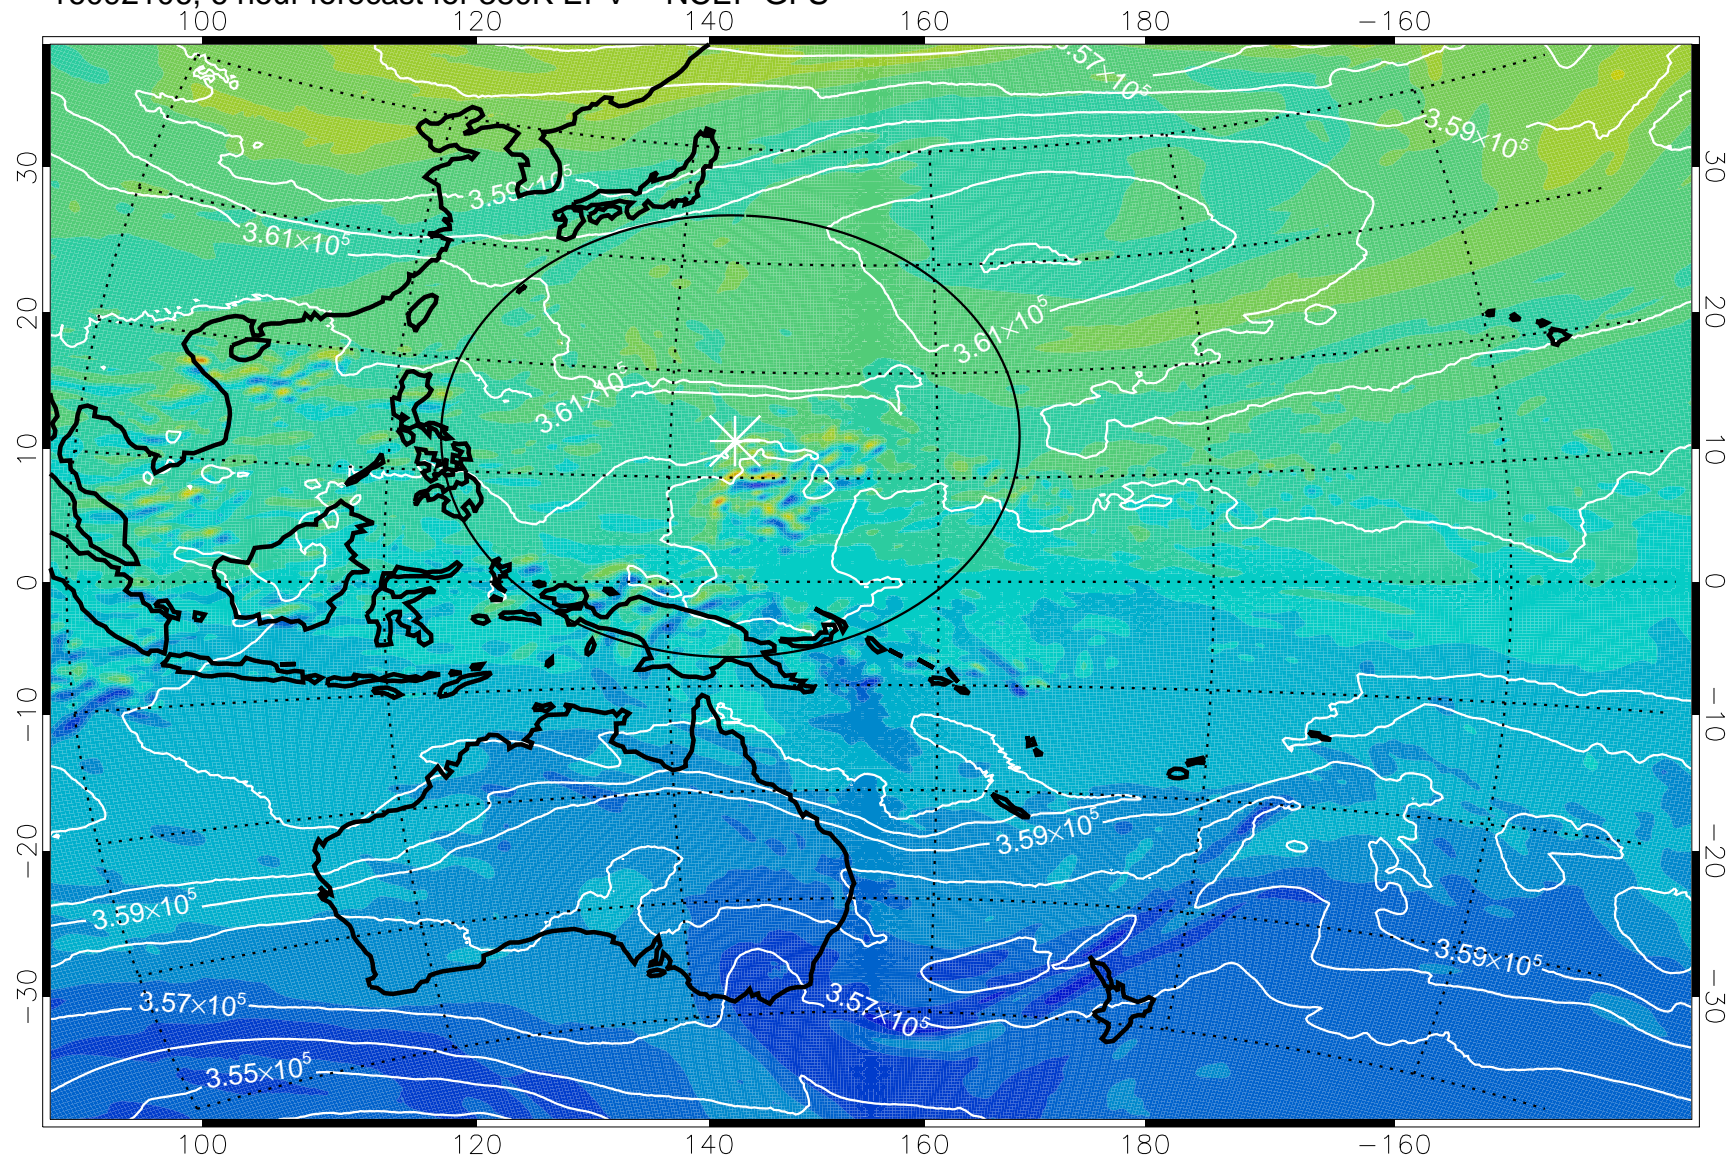

16092106, 6 hour forecast for 380K EPV -- NCEP GFS

380K Montgomery Streamfunction, white

Range ring of 2304 km

16092112, 12 hour forecast for 380K EPV -- NCEP GFS

380K Montgomery Streamfunction, white

Range ring of 2304 km

16092118, 18 hour forecast for 380K EPV -- NCEP GFS

380K Montgomery Streamfunction, white

Range ring of 2304 km

16092200, 24 hour forecast for 380K EPV -- NCEP GFS

380K Montgomery Streamfunction, white

Range ring of 2304 km

16092206, 30 hour forecast for 380K EPV -- NCEP GFS

380K Montgomery Streamfunction, white

Range ring of 2304 km

16092212, 36 hour forecast for 380K EPV -- NCEP GFS

380K Montgomery Streamfunction, white

Range ring of 2304 km

16092218, 42 hour forecast for 380K EPV -- NCEP GFS

380K Montgomery Streamfunction, white

Range ring of 2304 km

16092300, 48 hour forecast for 380K EPV -- NCEP GFS

380K Montgomery Streamfunction, white

Range ring of 2304 km