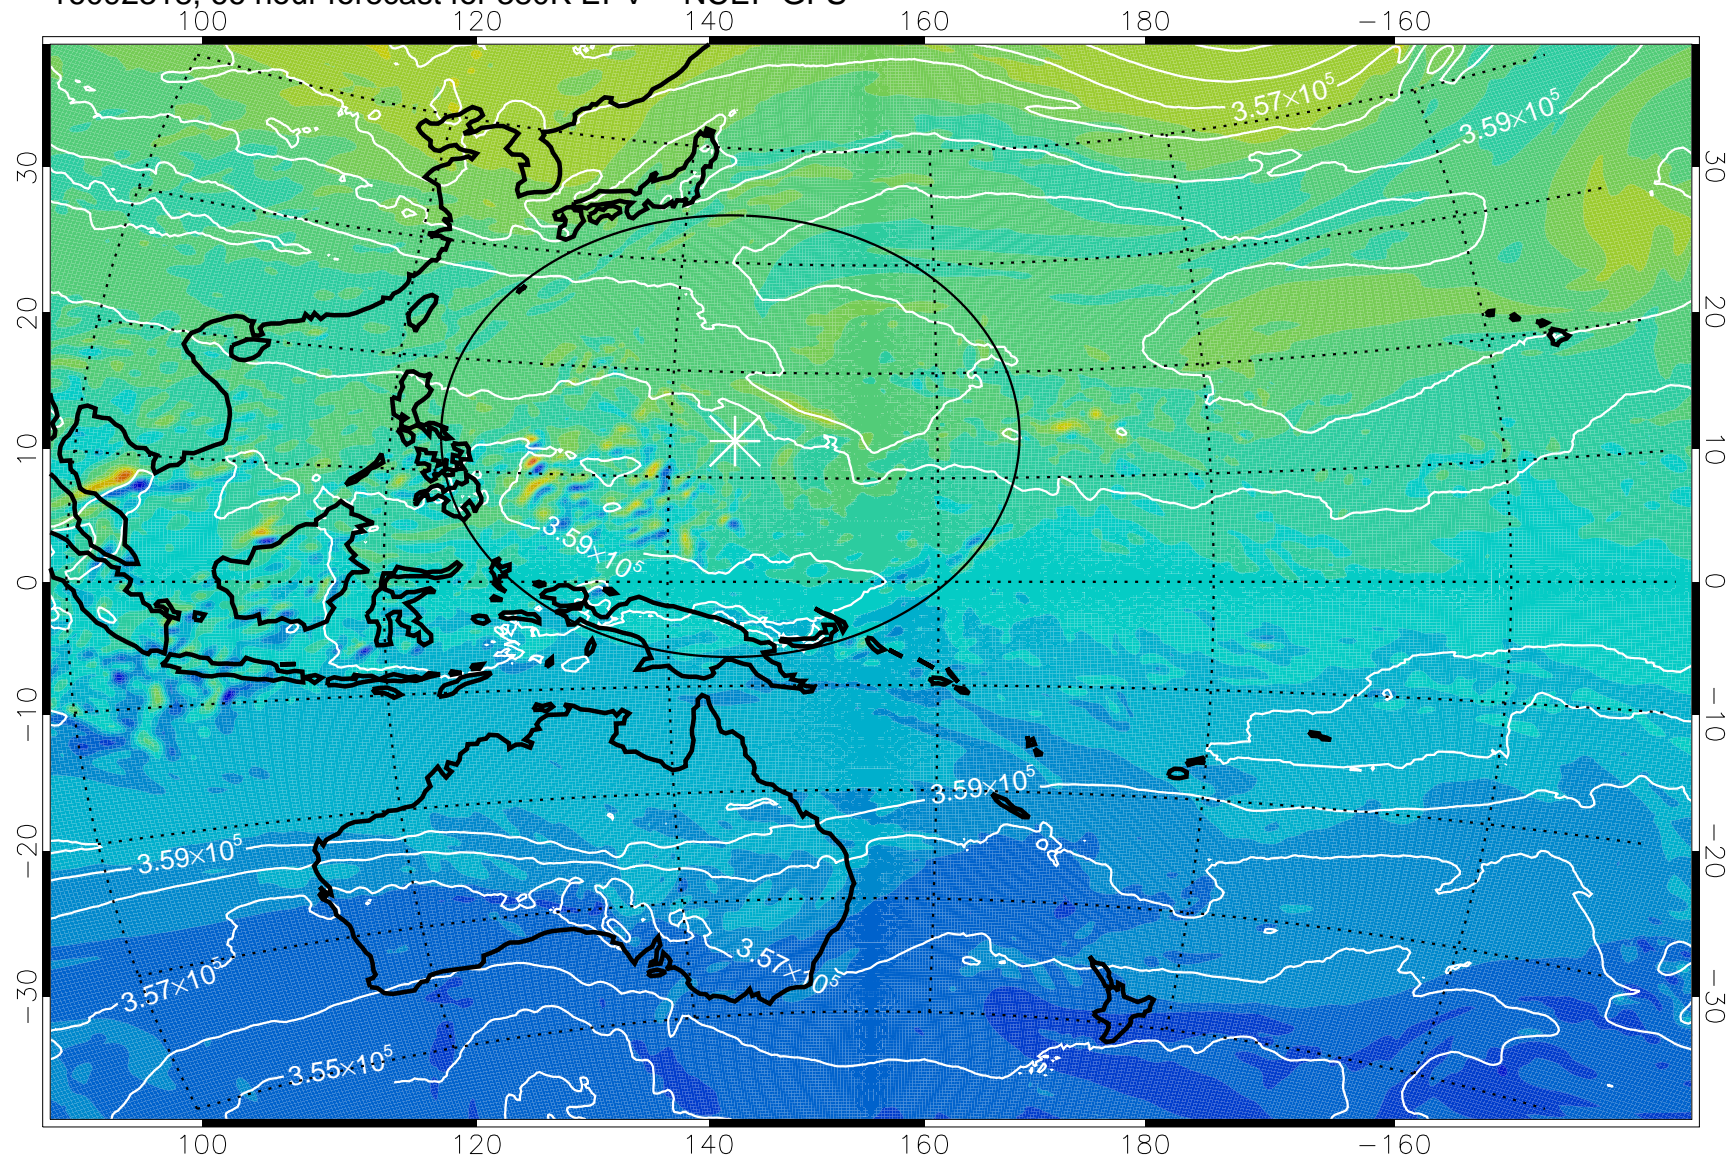

16092306, 54 hour forecast for 380K EPV -- NCEP GFS

380K Montgomery Streamfunction, white

Range ring of 2304 km

16092312, 60 hour forecast for 380K EPV -- NCEP GFS

380K Montgomery Streamfunction, white

Range ring of 2304 km

16092318, 66 hour forecast for 380K EPV -- NCEP GFS

380K Montgomery Streamfunction, white

Range ring of 2304 km

16092400, 72 hour forecast for 380K EPV -- NCEP GFS

380K Montgomery Streamfunction, white

Range ring of 2304 km

16092406, 78 hour forecast for 380K EPV -- NCEP GFS

380K Montgomery Streamfunction, white

Range ring of 2304 km

16092412, 84 hour forecast for 380K EPV -- NCEP GFS

380K Montgomery Streamfunction, white

Range ring of 2304 km

16092418, 90 hour forecast for 380K EPV -- NCEP GFS

380K Montgomery Streamfunction, white

Range ring of 2304 km

16092500, 96 hour forecast for 380K EPV -- NCEP GFS

380K Montgomery Streamfunction, white

Range ring of 2304 km