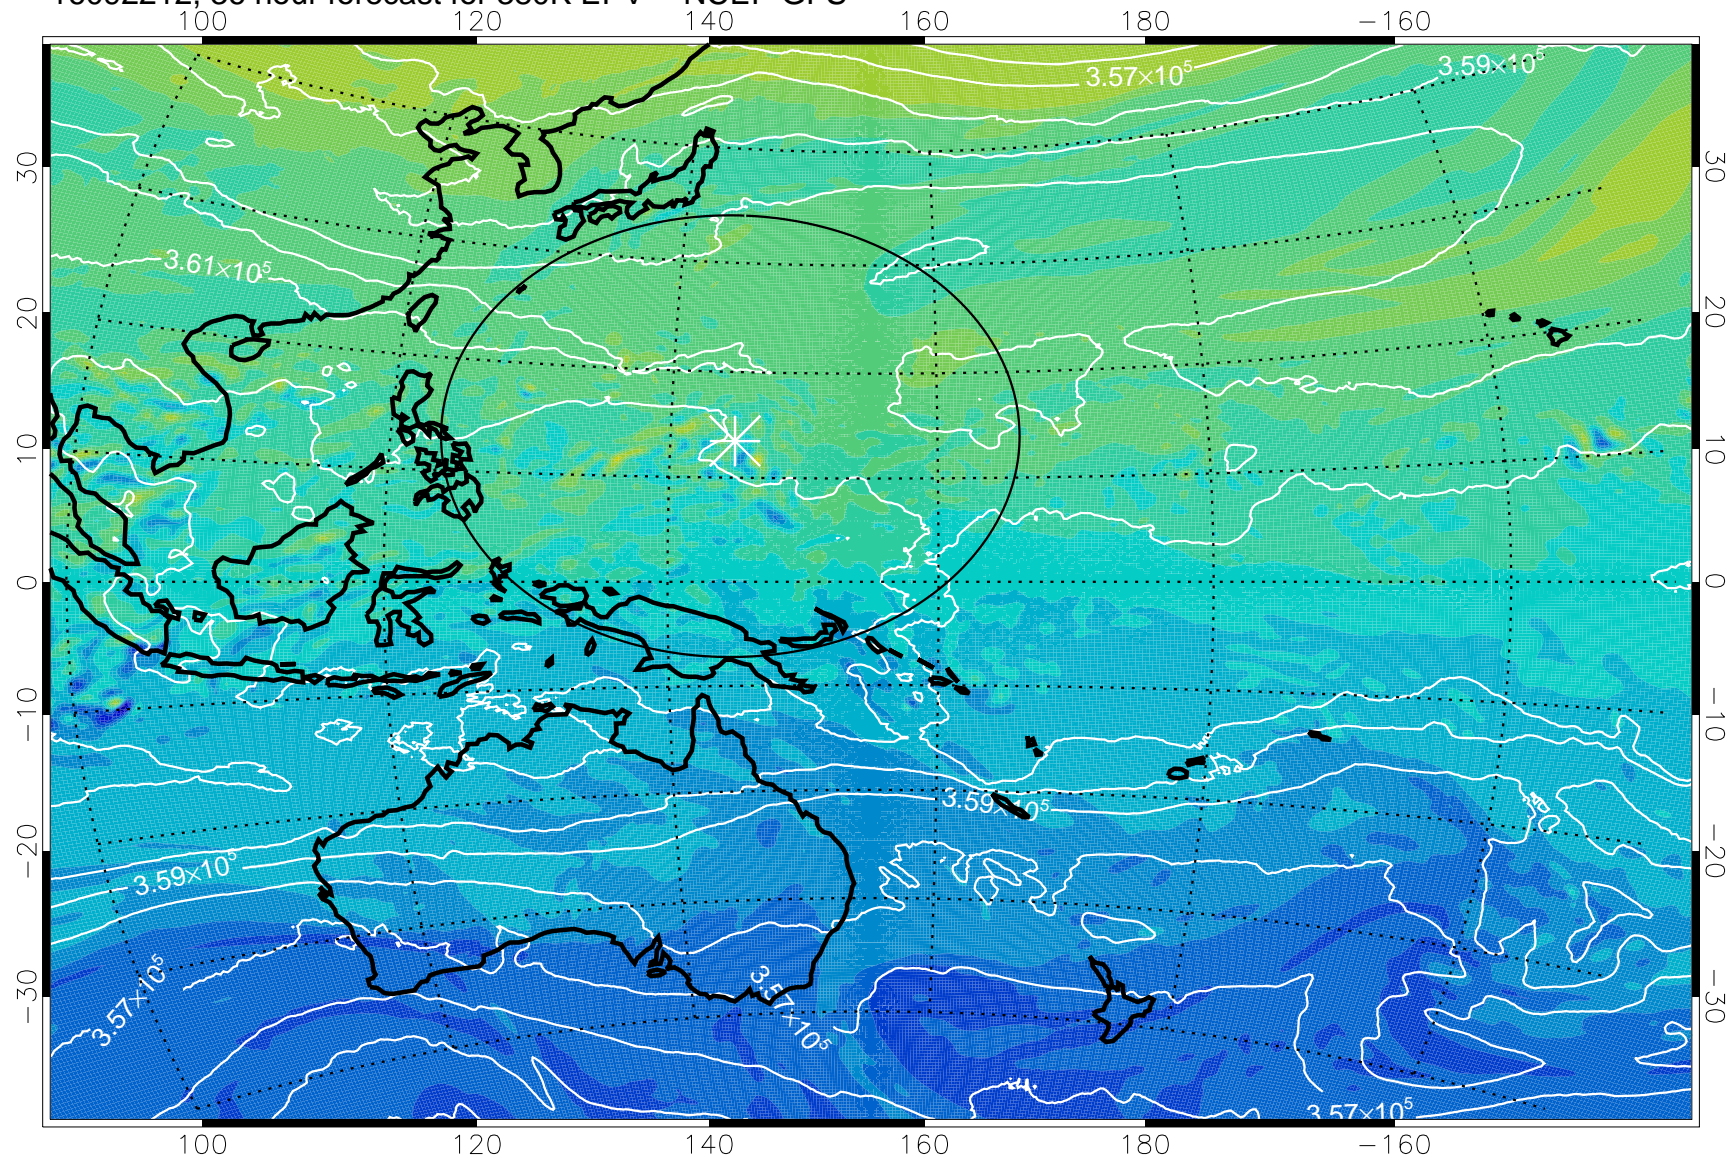

16092118, 18 hour forecast for 380K EPV -- NCEP GFS

380K Montgomery Streamfunction, white

Range ring of 2304 km

16092200, 24 hour forecast for 380K EPV -- NCEP GFS

380K Montgomery Streamfunction, white

Range ring of 2304 km

16092206, 30 hour forecast for 380K EPV -- NCEP GFS

380K Montgomery Streamfunction, white

Range ring of 2304 km

16092212, 36 hour forecast for 380K EPV -- NCEP GFS

380K Montgomery Streamfunction, white

Range ring of 2304 km

16092218, 42 hour forecast for 380K EPV -- NCEP GFS

380K Montgomery Streamfunction, white

Range ring of 2304 km

16092300, 48 hour forecast for 380K EPV -- NCEP GFS

380K Montgomery Streamfunction, white

Range ring of 2304 km

16092306, 54 hour forecast for 380K EPV -- NCEP GFS

380K Montgomery Streamfunction, white

Range ring of 2304 km

16092312, 60 hour forecast for 380K EPV -- NCEP GFS

380K Montgomery Streamfunction, white

Range ring of 2304 km