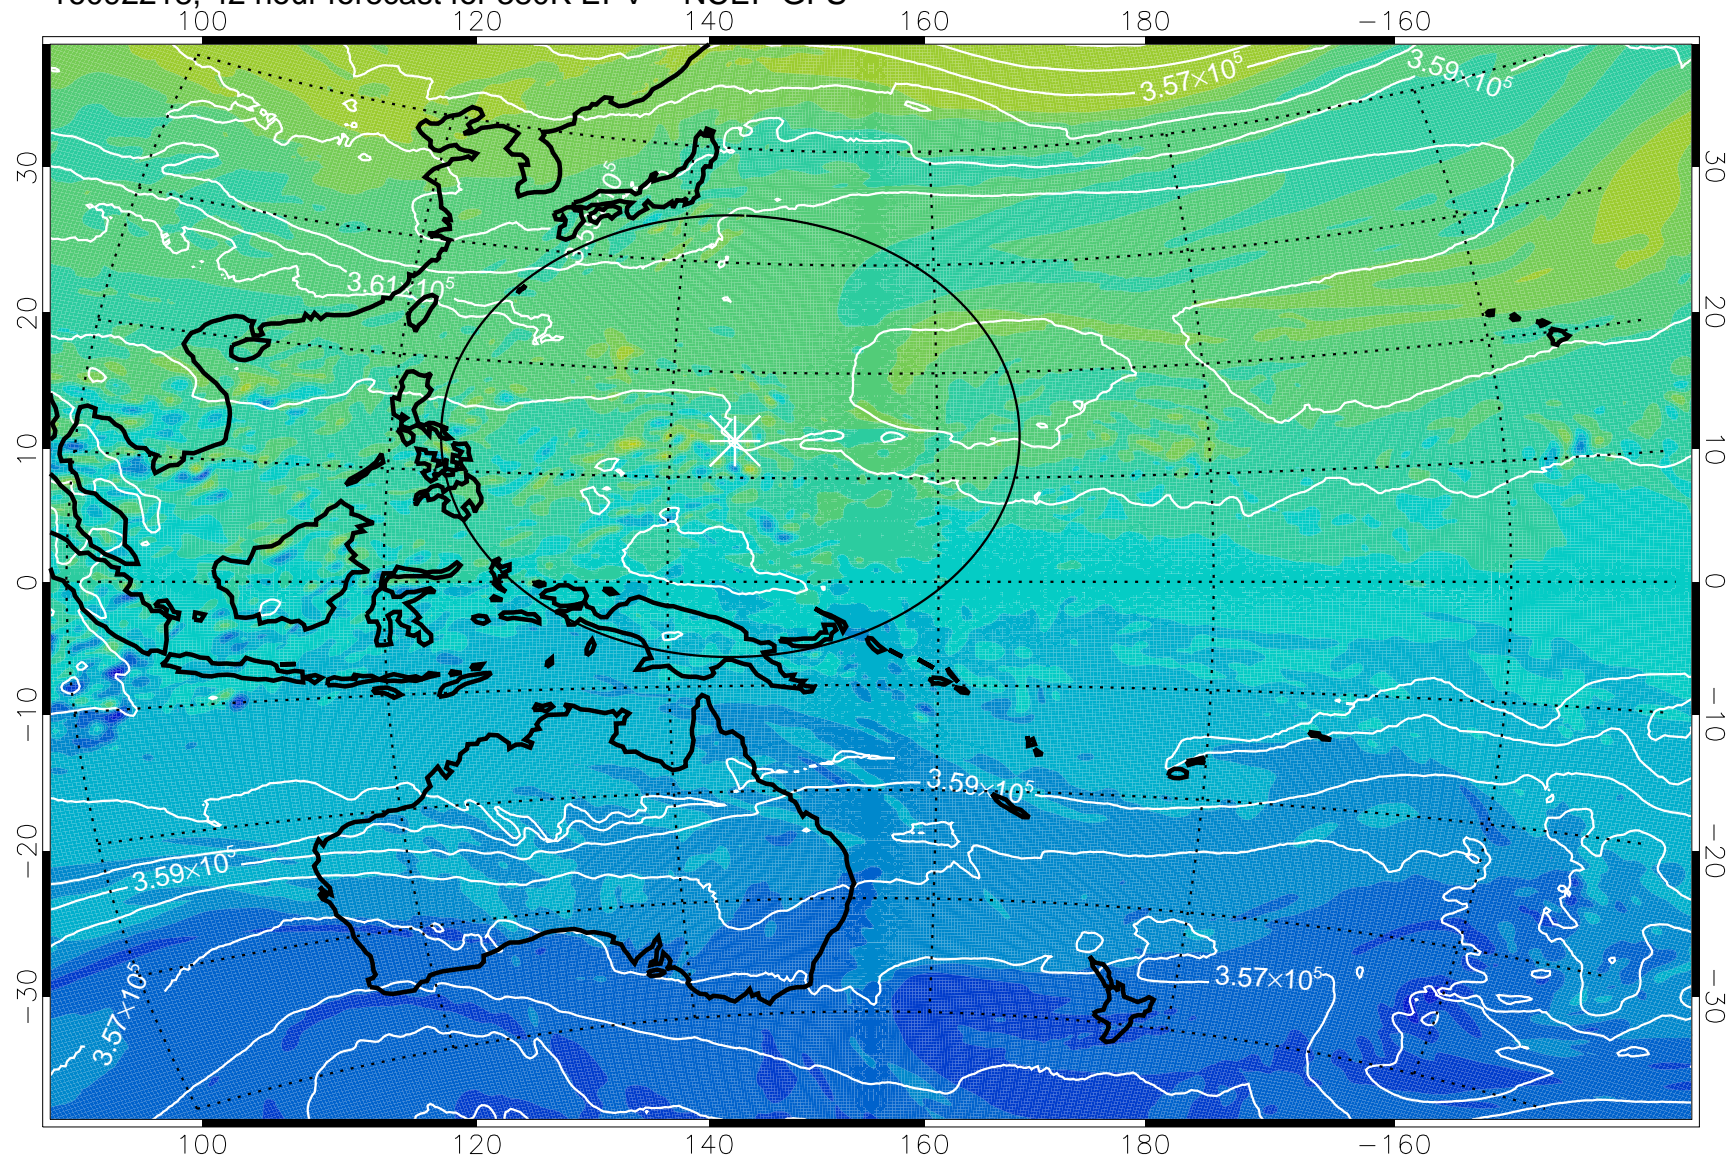

16092118, 18 hour forecast for 380K EPV -- NCEP GFS

380K Montgomery Streamfunction, white

Range ring of 2304 km

16092200, 24 hour forecast for 380K EPV -- NCEP GFS

380K Montgomery Streamfunction, white

Range ring of 2304 km

16092206, 30 hour forecast for 380K EPV -- NCEP GFS

380K Montgomery Streamfunction, white

Range ring of 2304 km

16092212, 36 hour forecast for 380K EPV -- NCEP GFS

380K Montgomery Streamfunction, white

Range ring of 2304 km

16092218, 42 hour forecast for 380K EPV -- NCEP GFS

380K Montgomery Streamfunction, white

Range ring of 2304 km

16092300, 48 hour forecast for 380K EPV -- NCEP GFS

380K Montgomery Streamfunction, white

Range ring of 2304 km

16092306, 54 hour forecast for 380K EPV -- NCEP GFS

380K Montgomery Streamfunction, white

Range ring of 2304 km

16092312, 60 hour forecast for 380K EPV -- NCEP GFS

380K Montgomery Streamfunction, white

Range ring of 2304 km