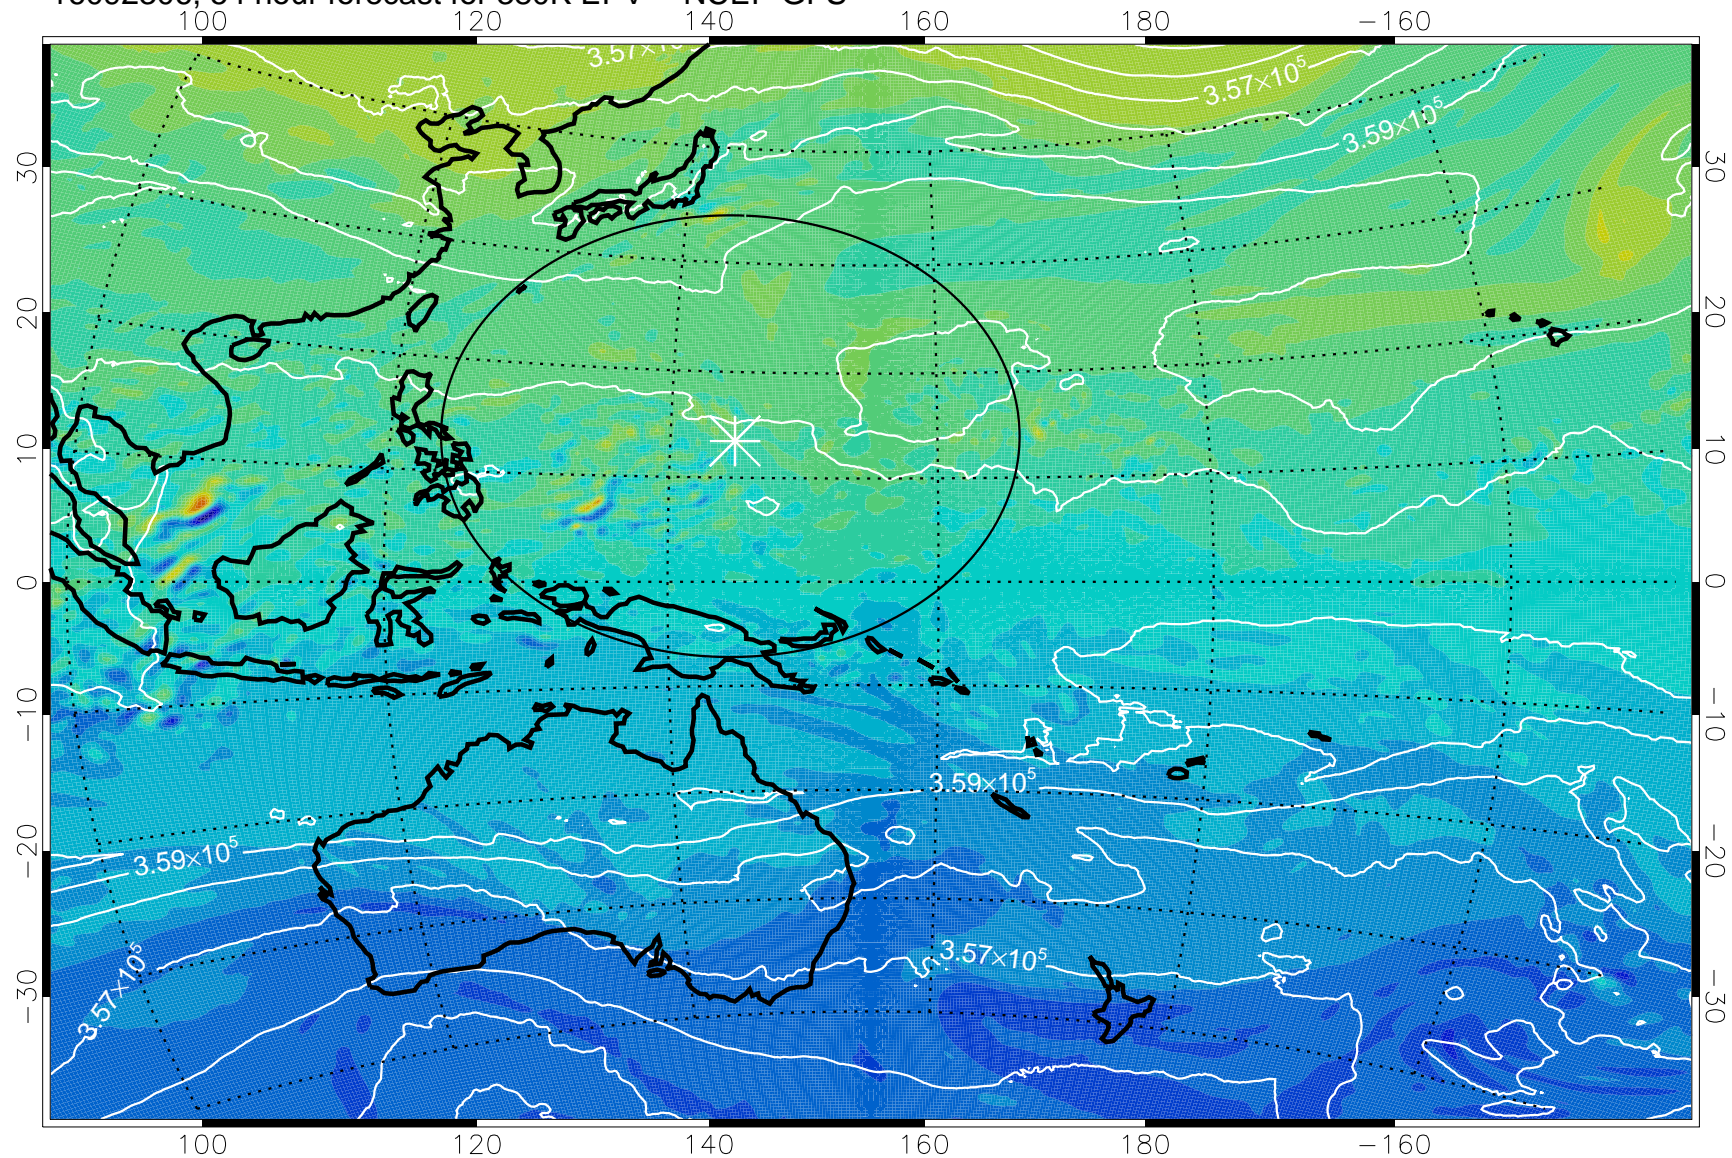

16092218, 42 hour forecast for 380K EPV -- NCEP GFS

380K Montgomery Streamfunction, white

Range ring of 2304 km

16092300, 48 hour forecast for 380K EPV -- NCEP GFS

380K Montgomery Streamfunction, white

Range ring of 2304 km

16092306, 54 hour forecast for 380K EPV -- NCEP GFS

380K Montgomery Streamfunction, white

Range ring of 2304 km

16092312, 60 hour forecast for 380K EPV -- NCEP GFS

380K Montgomery Streamfunction, white

Range ring of 2304 km

16092318, 66 hour forecast for 380K EPV -- NCEP GFS

380K Montgomery Streamfunction, white

Range ring of 2304 km

16092400, 72 hour forecast for 380K EPV -- NCEP GFS

380K Montgomery Streamfunction, white

Range ring of 2304 km

16092406, 78 hour forecast for 380K EPV -- NCEP GFS

380K Montgomery Streamfunction, white

Range ring of 2304 km

16092412, 84 hour forecast for 380K EPV -- NCEP GFS

380K Montgomery Streamfunction, white

Range ring of 2304 km