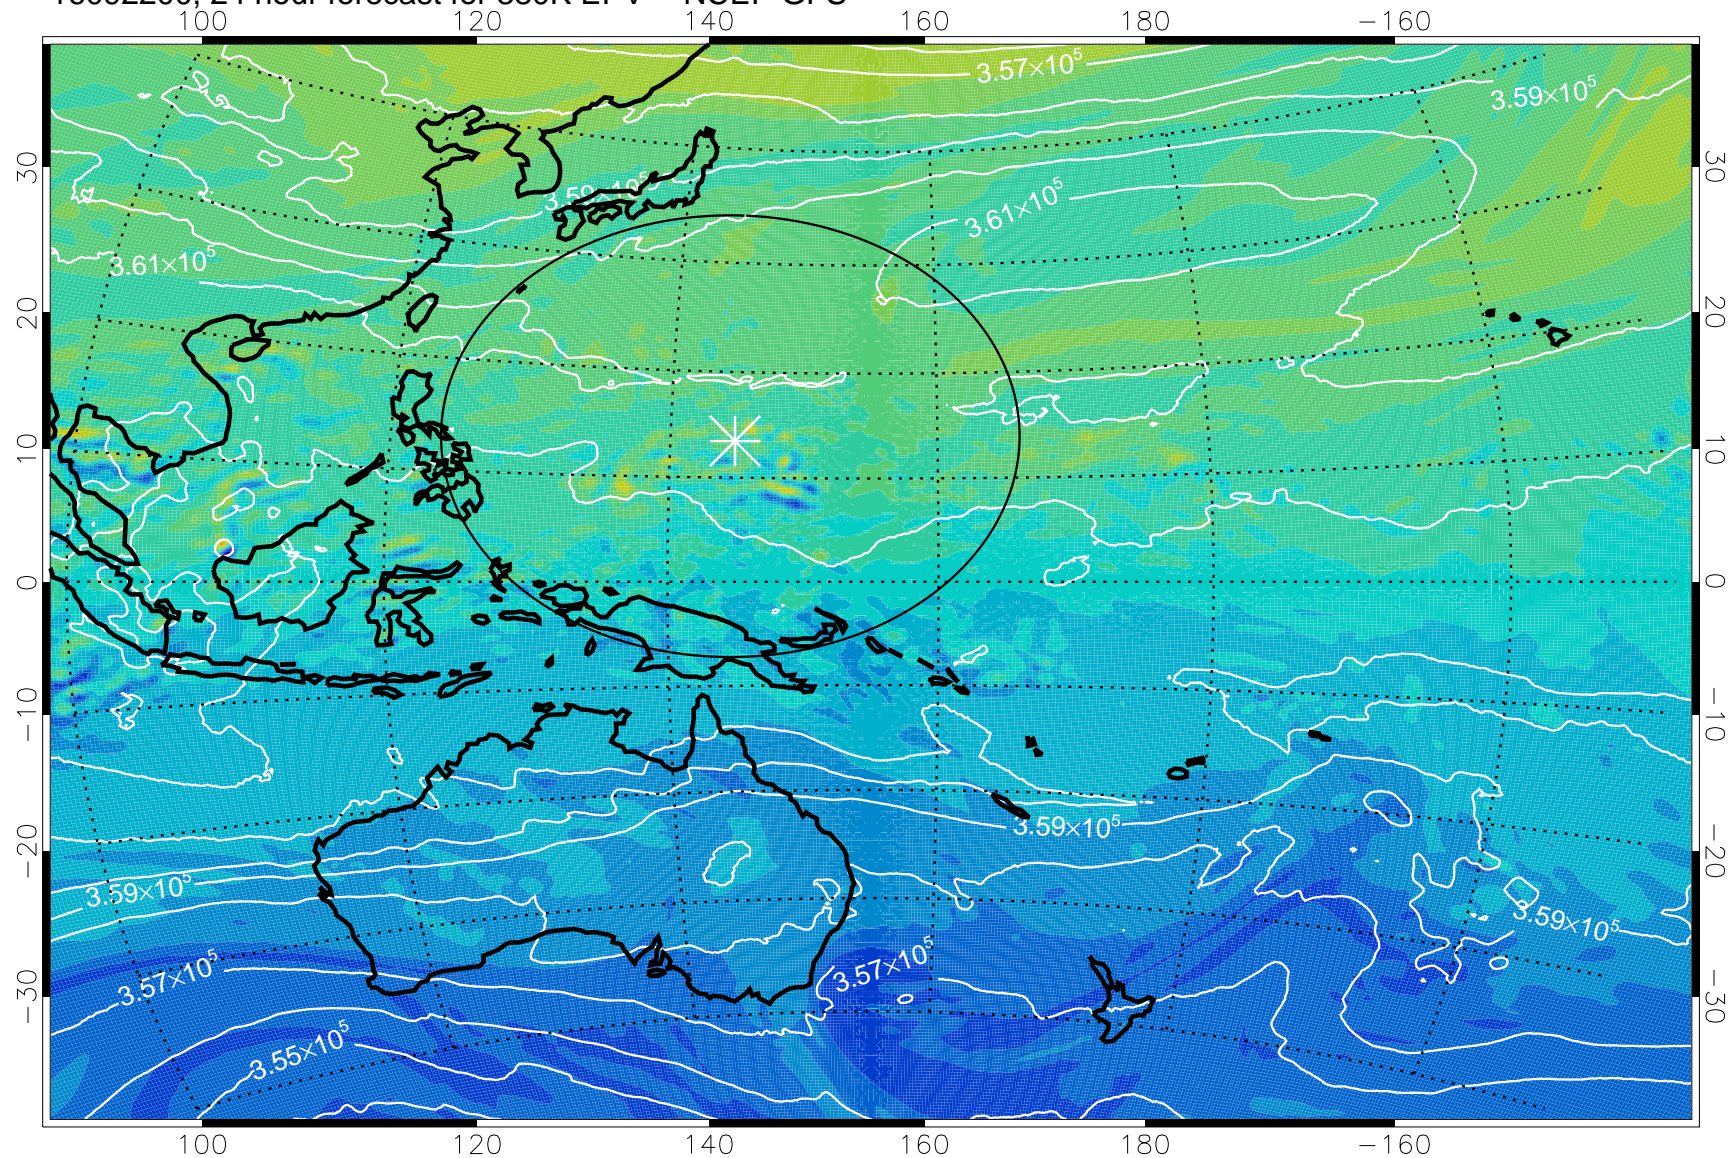

16092106, 6 hour forecast for 380K EPV -- NCEP GFS

380K Montgomery Streamfunction, white

Range ring of 2304 km

16092112, 12 hour forecast for 380K EPV -- NCEP GFS

380K Montgomery Streamfunction, white

Range ring of 2304 km

16092118, 18 hour forecast for 380K EPV -- NCEP GFS

380K Montgomery Streamfunction, white

Range ring of 2304 km

16092200, 24 hour forecast for 380K EPV -- NCEP GFS

380K Montgomery Streamfunction, white

Range ring of 2304 km

16092206, 30 hour forecast for 380K EPV -- NCEP GFS

380K Montgomery Streamfunction, white

Range ring of 2304 km

16092212, 36 hour forecast for 380K EPV -- NCEP GFS

380K Montgomery Streamfunction, white

Range ring of 2304 km

16092218, 42 hour forecast for 380K EPV -- NCEP GFS

380K Montgomery Streamfunction, white

Range ring of 2304 km

16092300, 48 hour forecast for 380K EPV -- NCEP GFS

380K Montgomery Streamfunction, white

Range ring of 2304 km