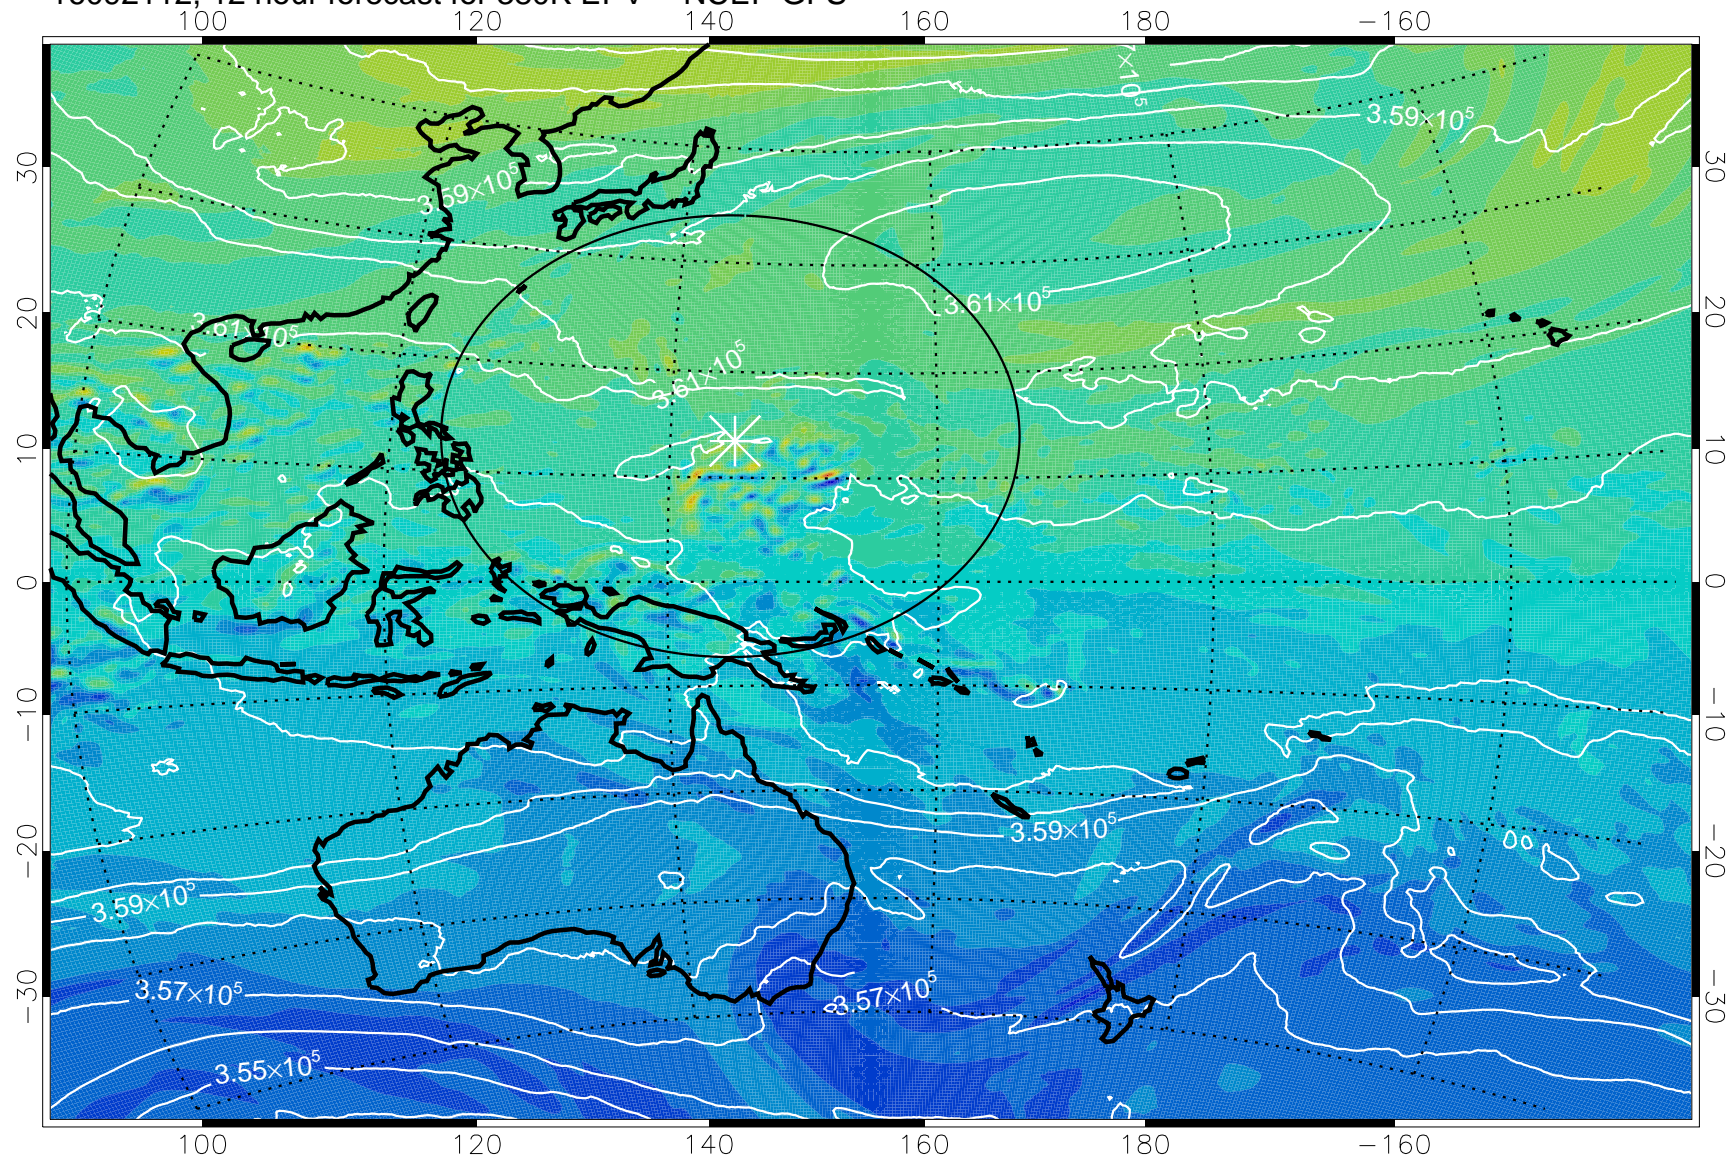

16092106, 6 hour forecast for 380K EPV -- NCEP GFS

380K Montgomery Streamfunction, white

Range ring of 2304 km

16092112, 12 hour forecast for 380K EPV -- NCEP GFS

380K Montgomery Streamfunction, white

Range ring of 2304 km

16092118, 18 hour forecast for 380K EPV -- NCEP GFS

380K Montgomery Streamfunction, white

Range ring of 2304 km

16092200, 24 hour forecast for 380K EPV -- NCEP GFS

380K Montgomery Streamfunction, white

Range ring of 2304 km

16092206, 30 hour forecast for 380K EPV -- NCEP GFS

380K Montgomery Streamfunction, white

Range ring of 2304 km

16092212, 36 hour forecast for 380K EPV -- NCEP GFS

380K Montgomery Streamfunction, white

Range ring of 2304 km

16092218, 42 hour forecast for 380K EPV -- NCEP GFS

380K Montgomery Streamfunction, white

Range ring of 2304 km

16092300, 48 hour forecast for 380K EPV -- NCEP GFS

380K Montgomery Streamfunction, white

Range ring of 2304 km