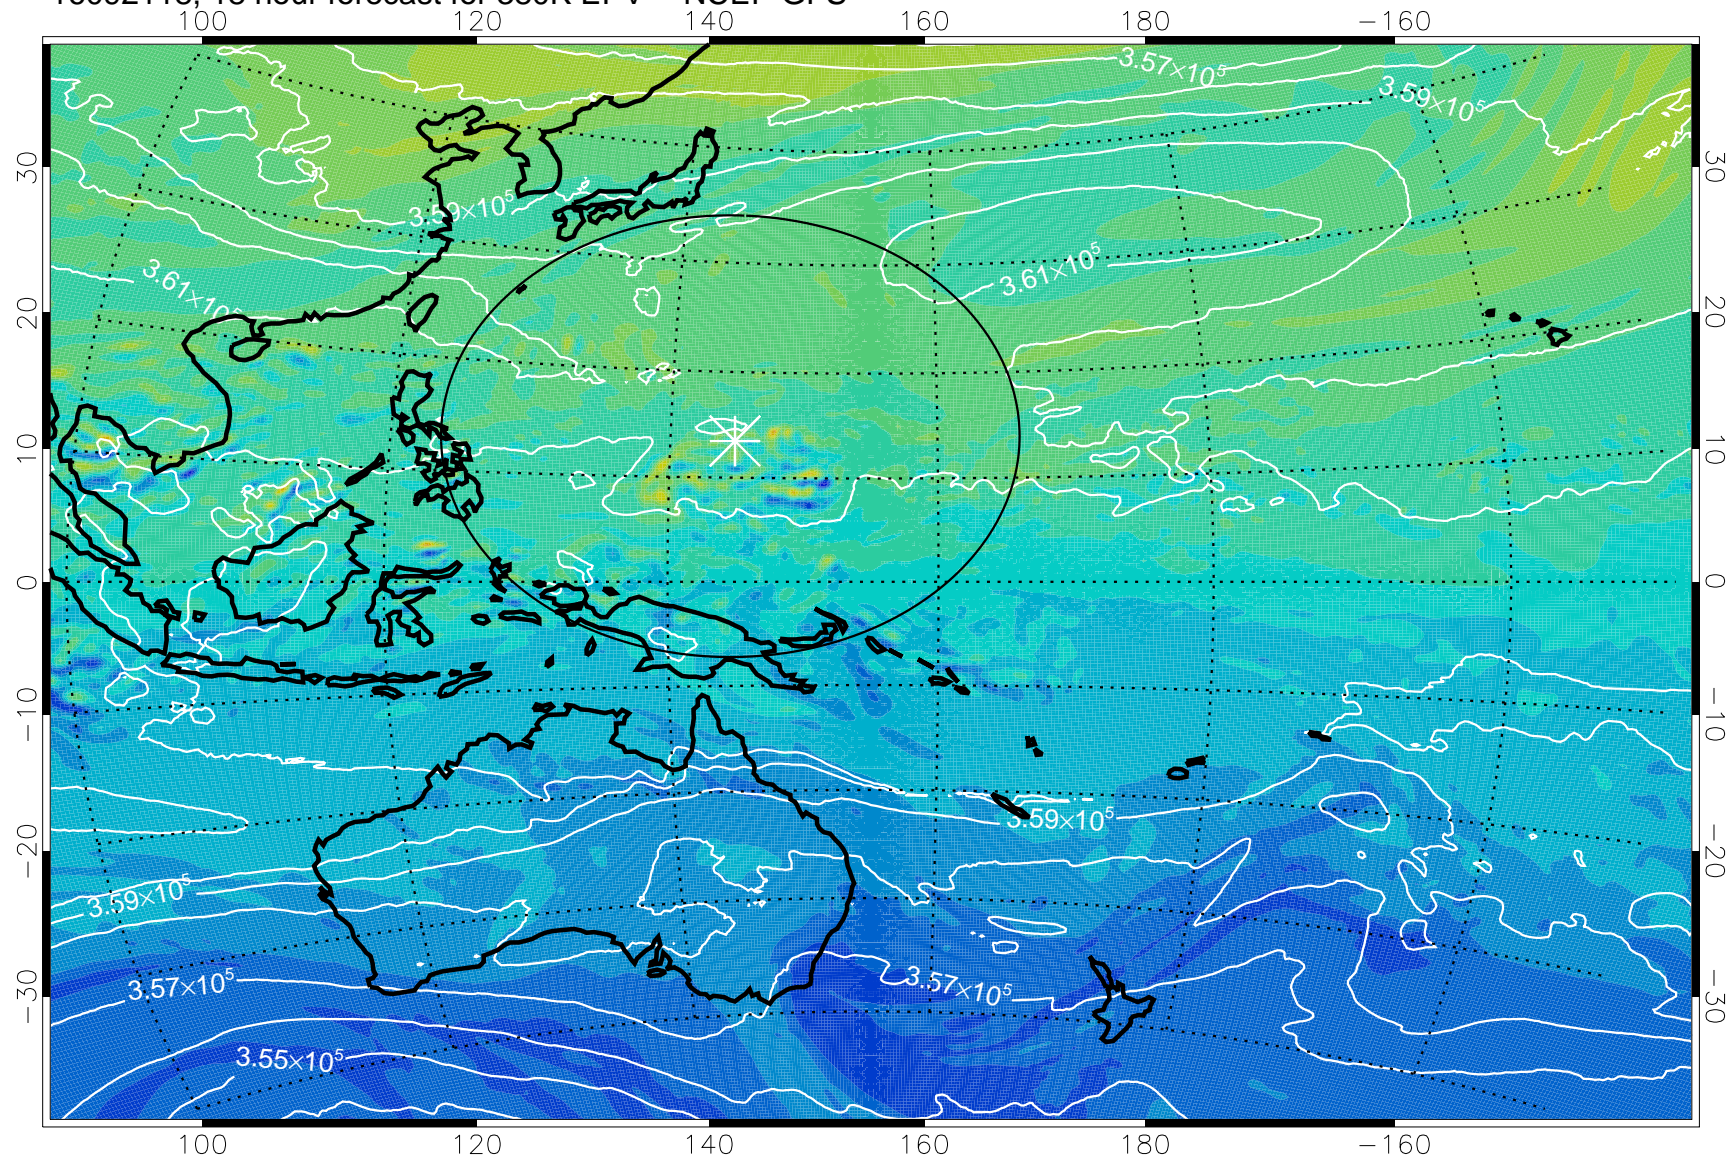

16092106, 6 hour forecast for 380K EPV -- NCEP GFS

380K Montgomery Streamfunction, white

Range ring of 2304 km

16092112, 12 hour forecast for 380K EPV -- NCEP GFS

380K Montgomery Streamfunction, white

Range ring of 2304 km

16092118, 18 hour forecast for 380K EPV -- NCEP GFS

380K Montgomery Streamfunction, white

Range ring of 2304 km

16092200, 24 hour forecast for 380K EPV -- NCEP GFS

380K Montgomery Streamfunction, white

Range ring of 2304 km

16092206, 30 hour forecast for 380K EPV -- NCEP GFS

380K Montgomery Streamfunction, white

Range ring of 2304 km

16092212, 36 hour forecast for 380K EPV -- NCEP GFS

380K Montgomery Streamfunction, white

Range ring of 2304 km

16092218, 42 hour forecast for 380K EPV -- NCEP GFS

380K Montgomery Streamfunction, white

Range ring of 2304 km

16092300, 48 hour forecast for 380K EPV -- NCEP GFS

380K Montgomery Streamfunction, white

Range ring of 2304 km