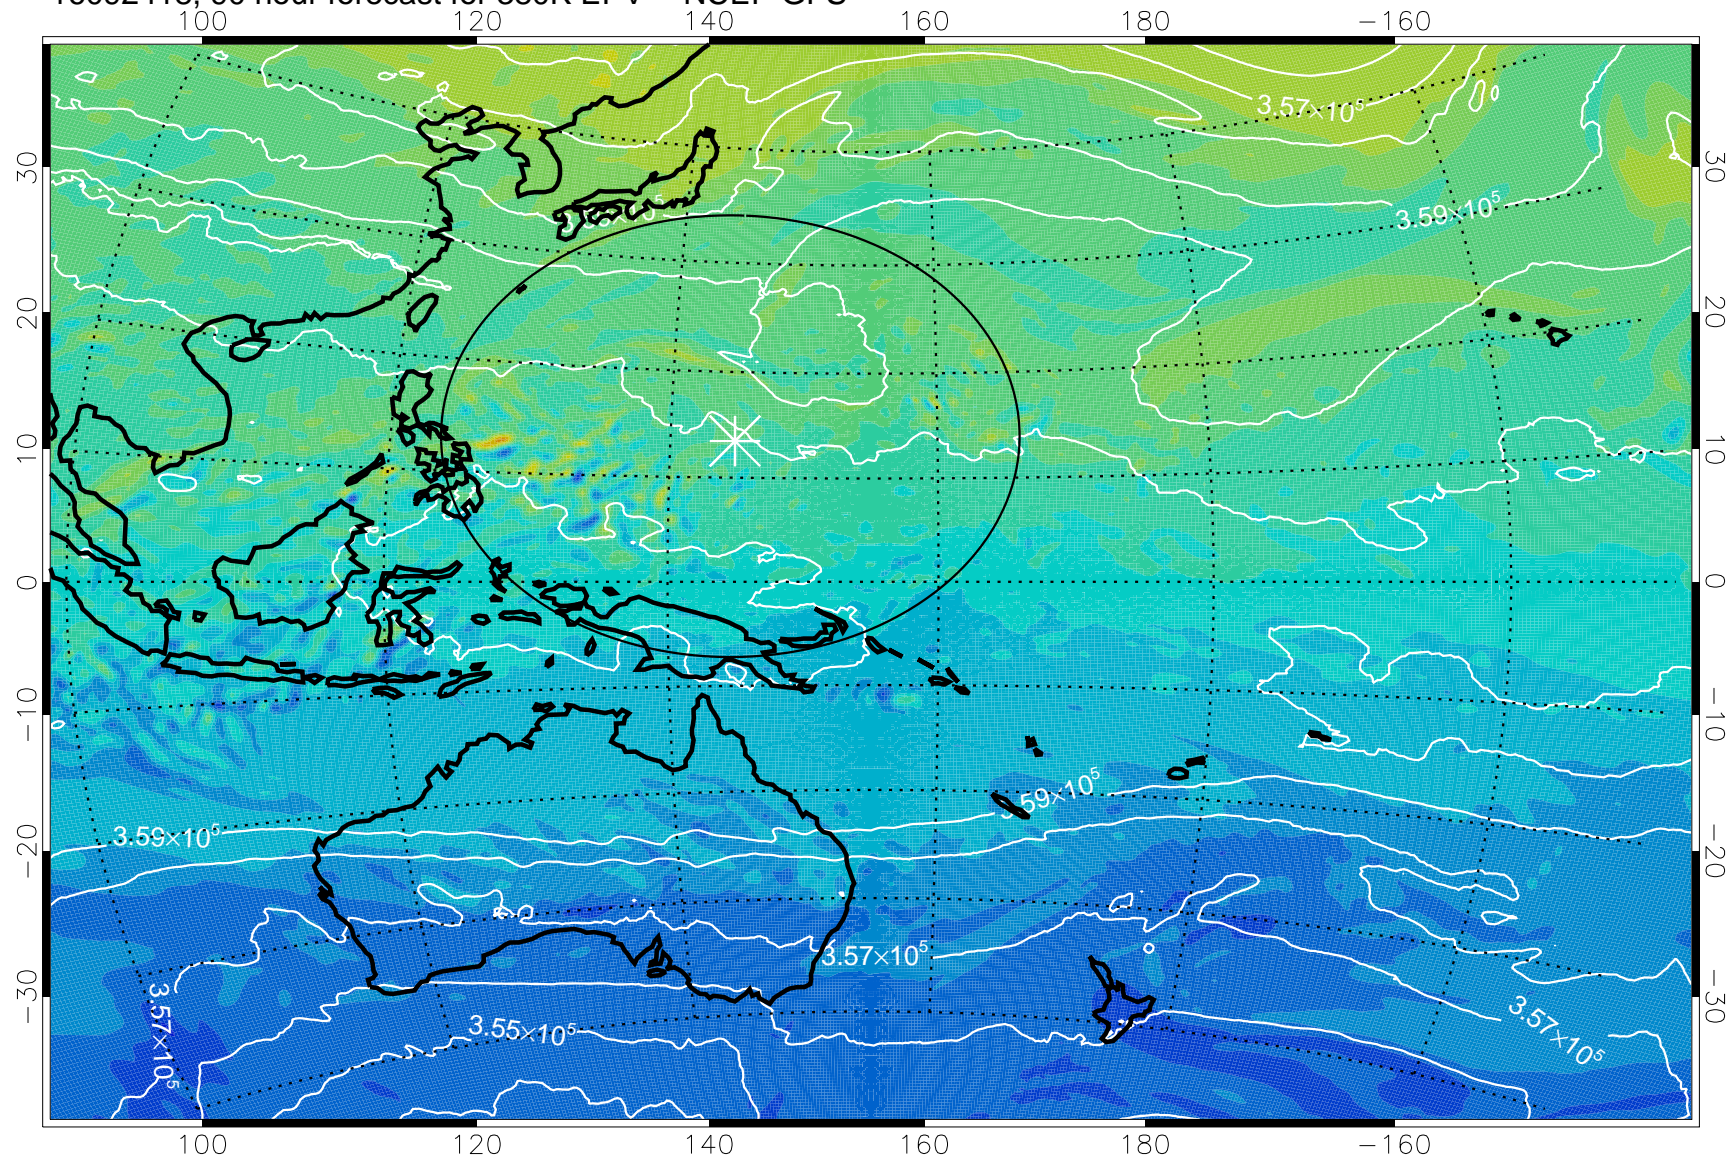

16092318, 66 hour forecast for 380K EPV -- NCEP GFS

380K Montgomery Streamfunction, white

Range ring of 2304 km

16092400, 72 hour forecast for 380K EPV -- NCEP GFS

380K Montgomery Streamfunction, white

Range ring of 2304 km

16092406, 78 hour forecast for 380K EPV -- NCEP GFS

380K Montgomery Streamfunction, white

Range ring of 2304 km

16092412, 84 hour forecast for 380K EPV -- NCEP GFS

380K Montgomery Streamfunction, white

Range ring of 2304 km

16092418, 90 hour forecast for 380K EPV -- NCEP GFS

380K Montgomery Streamfunction, white

Range ring of 2304 km

16092500, 96 hour forecast for 380K EPV -- NCEP GFS

380K Montgomery Streamfunction, white

Range ring of 2304 km

16092506, 102 hour forecast for 380K EPV -- NCEP GFS

380K Montgomery Streamfunction, white

Range ring of 2304 km

16092512, 108 hour forecast for 380K EPV -- NCEP GFS

380K Montgomery Streamfunction, white

Range ring of 2304 km