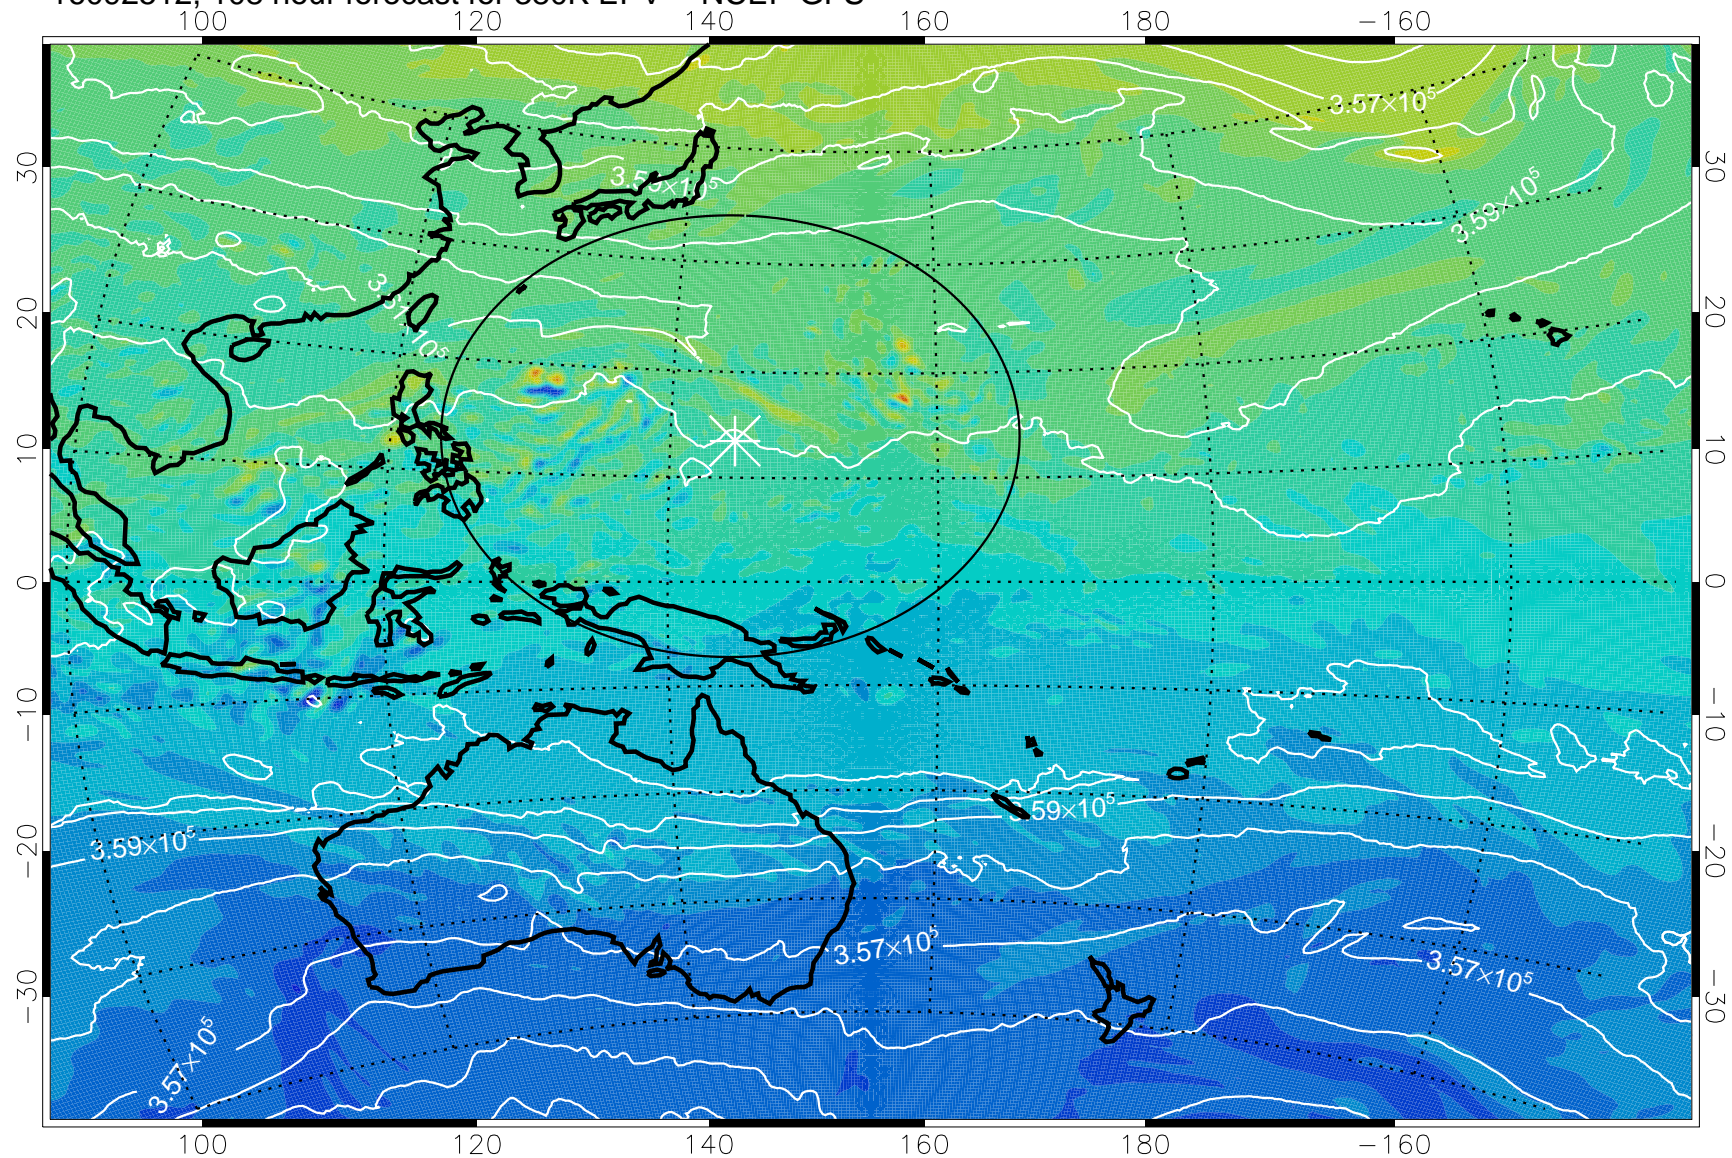

16092406, 78 hour forecast for 380K EPV -- NCEP GFS

380K Montgomery Streamfunction, white

Range ring of 2304 km

16092412, 84 hour forecast for 380K EPV -- NCEP GFS

380K Montgomery Streamfunction, white

Range ring of 2304 km

16092418, 90 hour forecast for 380K EPV -- NCEP GFS

380K Montgomery Streamfunction, white

Range ring of 2304 km

16092500, 96 hour forecast for 380K EPV -- NCEP GFS

380K Montgomery Streamfunction, white

Range ring of 2304 km

16092506, 102 hour forecast for 380K EPV -- NCEP GFS

380K Montgomery Streamfunction, white

Range ring of 2304 km

16092512, 108 hour forecast for 380K EPV -- NCEP GFS

380K Montgomery Streamfunction, white

Range ring of 2304 km

16092518, 114 hour forecast for 380K EPV -- NCEP GFS

380K Montgomery Streamfunction, white

Range ring of 2304 km

16092600, 120 hour forecast for 380K EPV -- NCEP GFS

380K Montgomery Streamfunction, white

Range ring of 2304 km