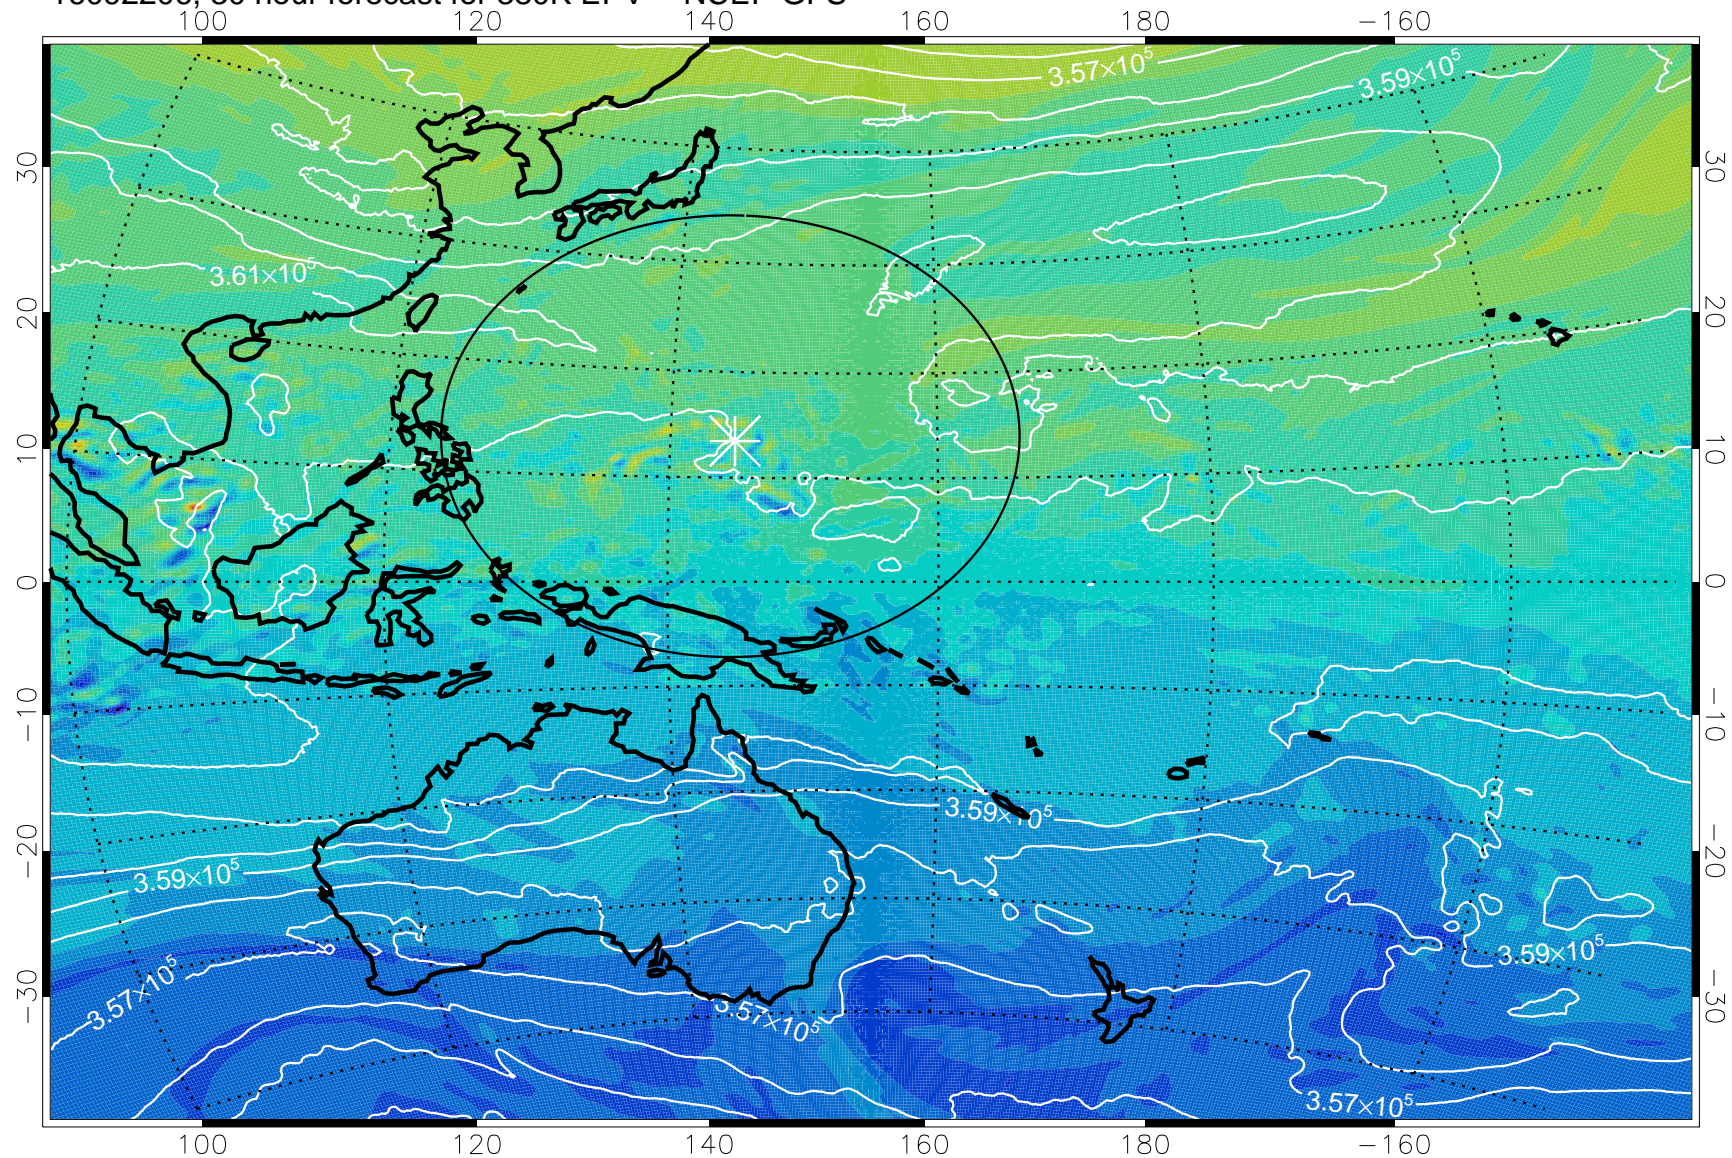

16092106, 6 hour forecast for 380K EPV -- NCEP GFS

380K Montgomery Streamfunction, white

Range ring of 2304 km

16092112, 12 hour forecast for 380K EPV -- NCEP GFS

380K Montgomery Streamfunction, white

Range ring of 2304 km

16092118, 18 hour forecast for 380K EPV -- NCEP GFS

380K Montgomery Streamfunction, white

Range ring of 2304 km

16092200, 24 hour forecast for 380K EPV -- NCEP GFS

380K Montgomery Streamfunction, white

Range ring of 2304 km

16092206, 30 hour forecast for 380K EPV -- NCEP GFS

380K Montgomery Streamfunction, white

Range ring of 2304 km

16092212, 36 hour forecast for 380K EPV -- NCEP GFS

380K Montgomery Streamfunction, white

Range ring of 2304 km

16092218, 42 hour forecast for 380K EPV -- NCEP GFS

380K Montgomery Streamfunction, white

Range ring of 2304 km

16092300, 48 hour forecast for 380K EPV -- NCEP GFS

380K Montgomery Streamfunction, white

Range ring of 2304 km