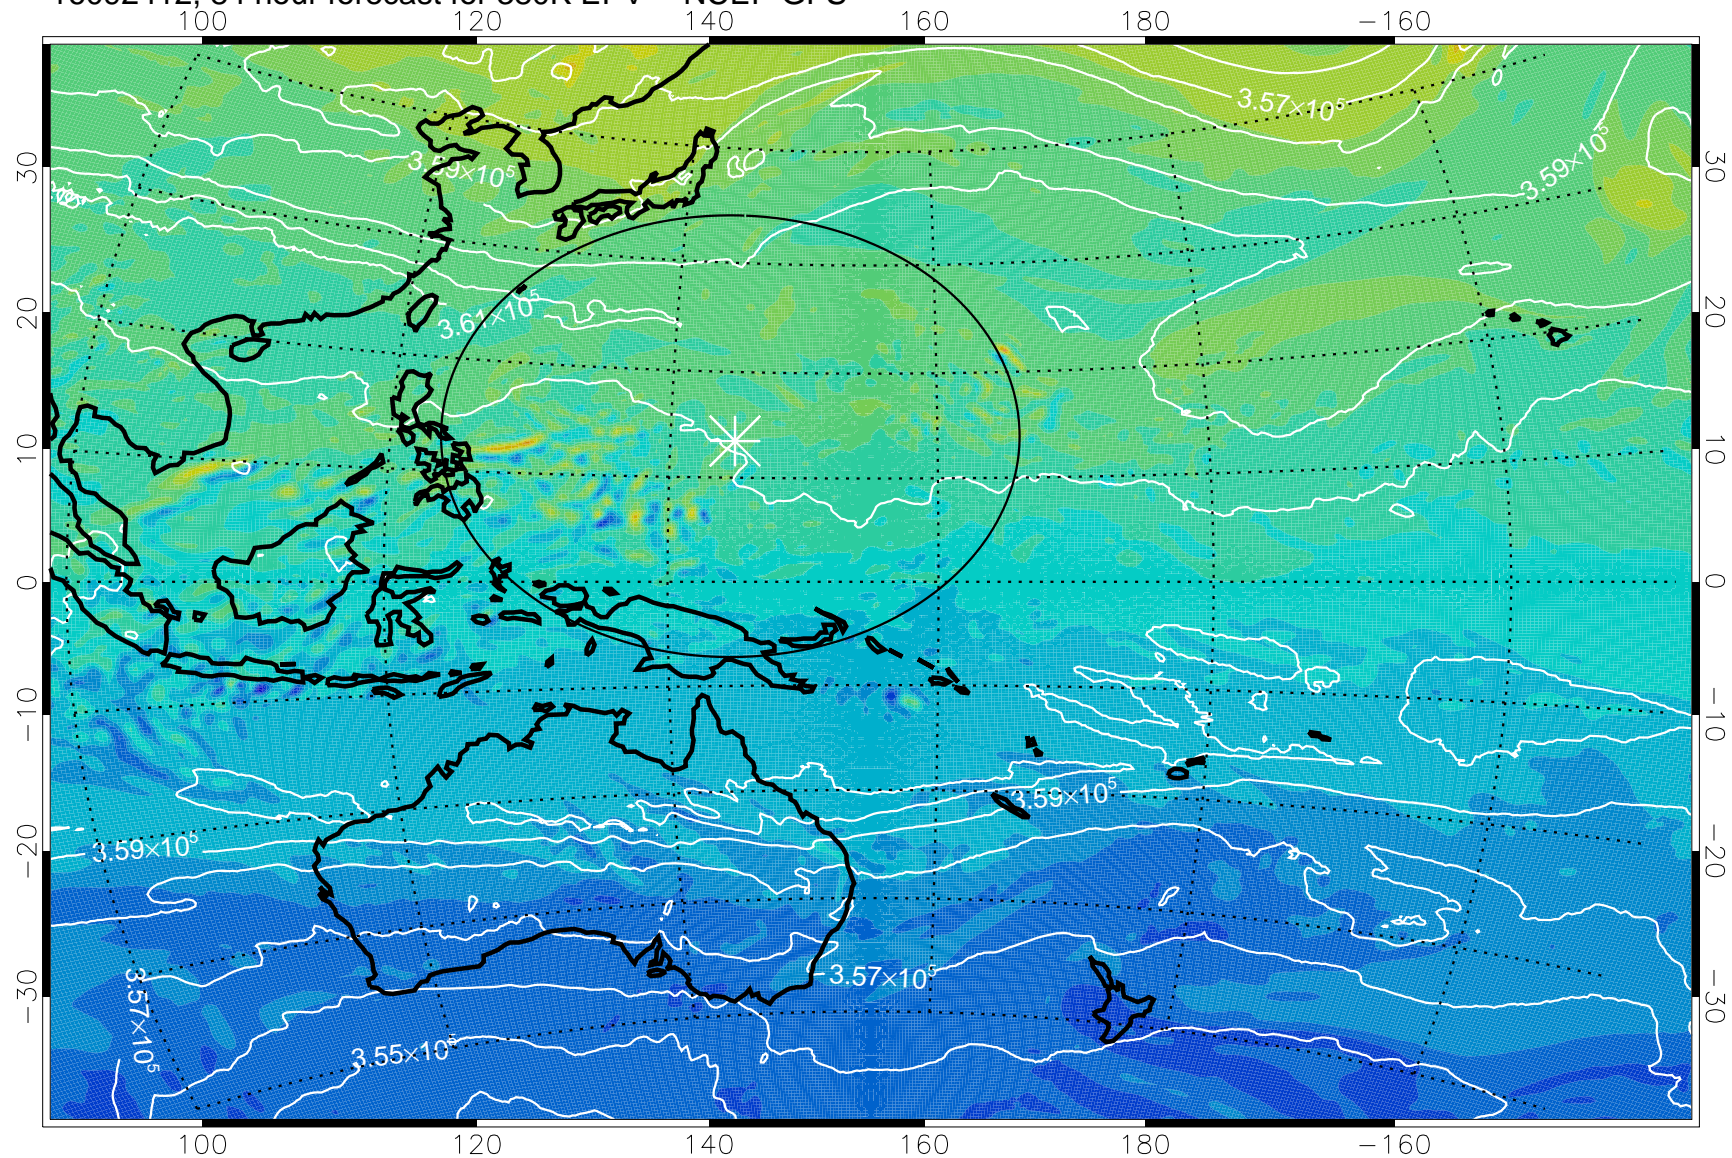

16092318, 66 hour forecast for 380K EPV -- NCEP GFS

380K Montgomery Streamfunction, white

Range ring of 2304 km

16092400, 72 hour forecast for 380K EPV -- NCEP GFS

380K Montgomery Streamfunction, white

Range ring of 2304 km

16092406, 78 hour forecast for 380K EPV -- NCEP GFS

380K Montgomery Streamfunction, white

Range ring of 2304 km

16092412, 84 hour forecast for 380K EPV -- NCEP GFS

380K Montgomery Streamfunction, white

Range ring of 2304 km

16092418, 90 hour forecast for 380K EPV -- NCEP GFS

380K Montgomery Streamfunction, white

Range ring of 2304 km

16092500, 96 hour forecast for 380K EPV -- NCEP GFS

380K Montgomery Streamfunction, white

Range ring of 2304 km

16092506, 102 hour forecast for 380K EPV -- NCEP GFS

380K Montgomery Streamfunction, white

Range ring of 2304 km

16092512, 108 hour forecast for 380K EPV -- NCEP GFS

380K Montgomery Streamfunction, white

Range ring of 2304 km