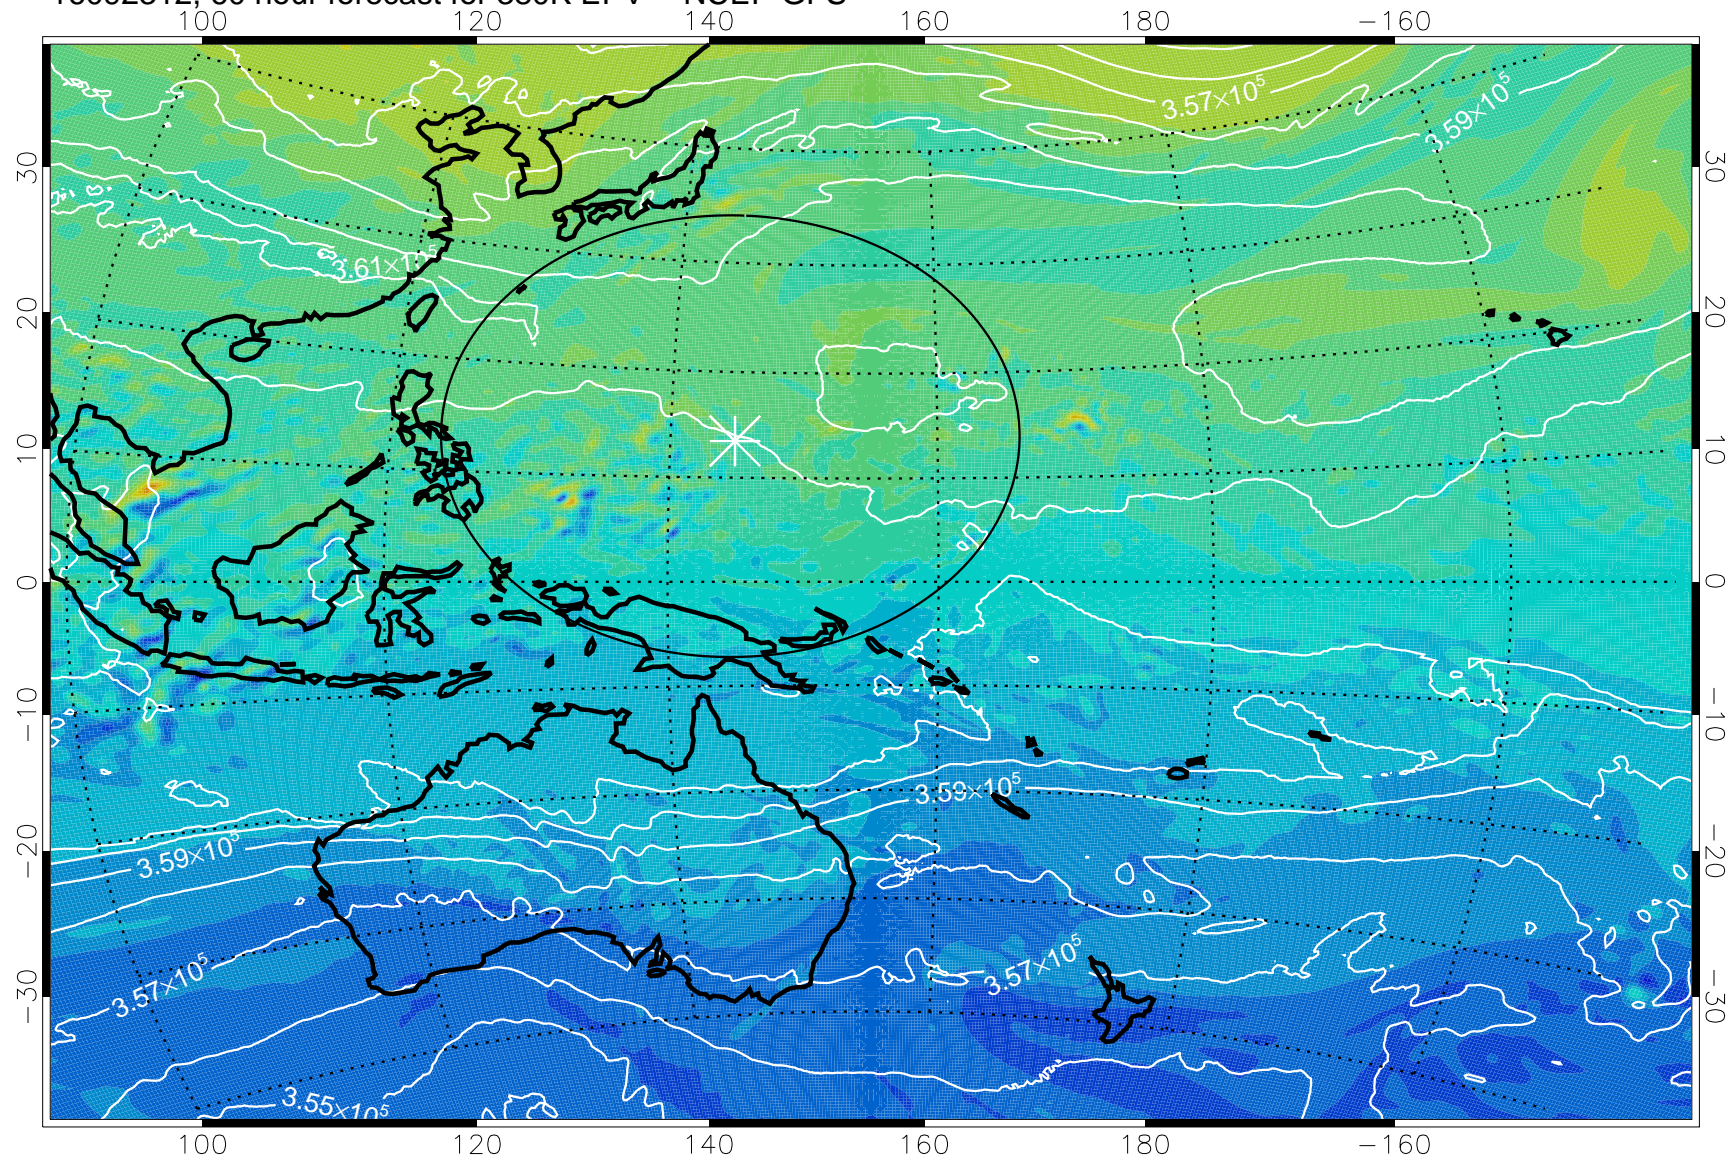

16092218, 42 hour forecast for 380K EPV -- NCEP GFS

380K Montgomery Streamfunction, white

Range ring of 2304 km

16092300, 48 hour forecast for 380K EPV -- NCEP GFS

380K Montgomery Streamfunction, white

Range ring of 2304 km

16092306, 54 hour forecast for 380K EPV -- NCEP GFS

380K Montgomery Streamfunction, white

Range ring of 2304 km

16092312, 60 hour forecast for 380K EPV -- NCEP GFS

380K Montgomery Streamfunction, white

Range ring of 2304 km

16092318, 66 hour forecast for 380K EPV -- NCEP GFS

380K Montgomery Streamfunction, white

Range ring of 2304 km

16092400, 72 hour forecast for 380K EPV -- NCEP GFS

380K Montgomery Streamfunction, white

Range ring of 2304 km

16092406, 78 hour forecast for 380K EPV -- NCEP GFS

380K Montgomery Streamfunction, white

Range ring of 2304 km

16092412, 84 hour forecast for 380K EPV -- NCEP GFS

380K Montgomery Streamfunction, white

Range ring of 2304 km