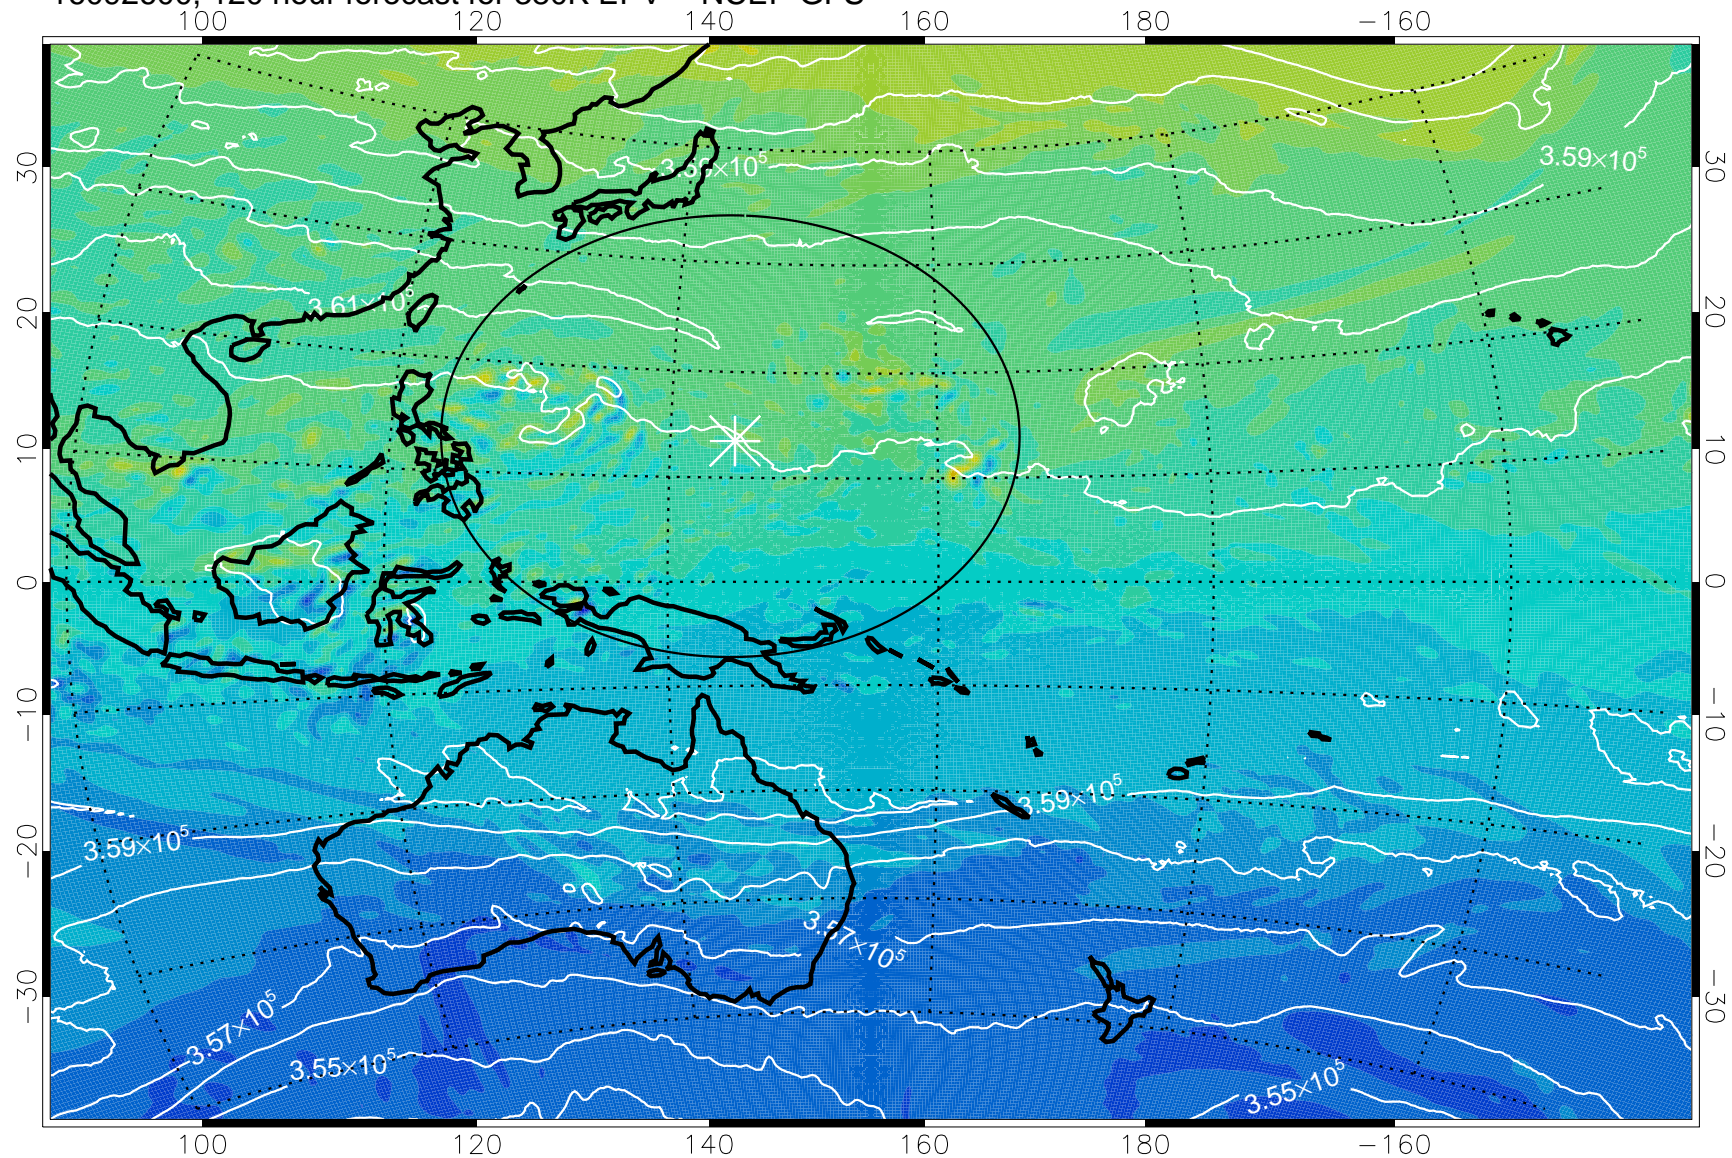

16092506, 102 hour forecast for 380K EPV -- NCEP GFS

380K Montgomery Streamfunction, white

Range ring of 2304 km

16092512, 108 hour forecast for 380K EPV -- NCEP GFS

380K Montgomery Streamfunction, white

Range ring of 2304 km

16092518, 114 hour forecast for 380K EPV -- NCEP GFS

380K Montgomery Streamfunction, white

Range ring of 2304 km

16092600, 120 hour forecast for 380K EPV -- NCEP GFS

380K Montgomery Streamfunction, white

Range ring of 2304 km