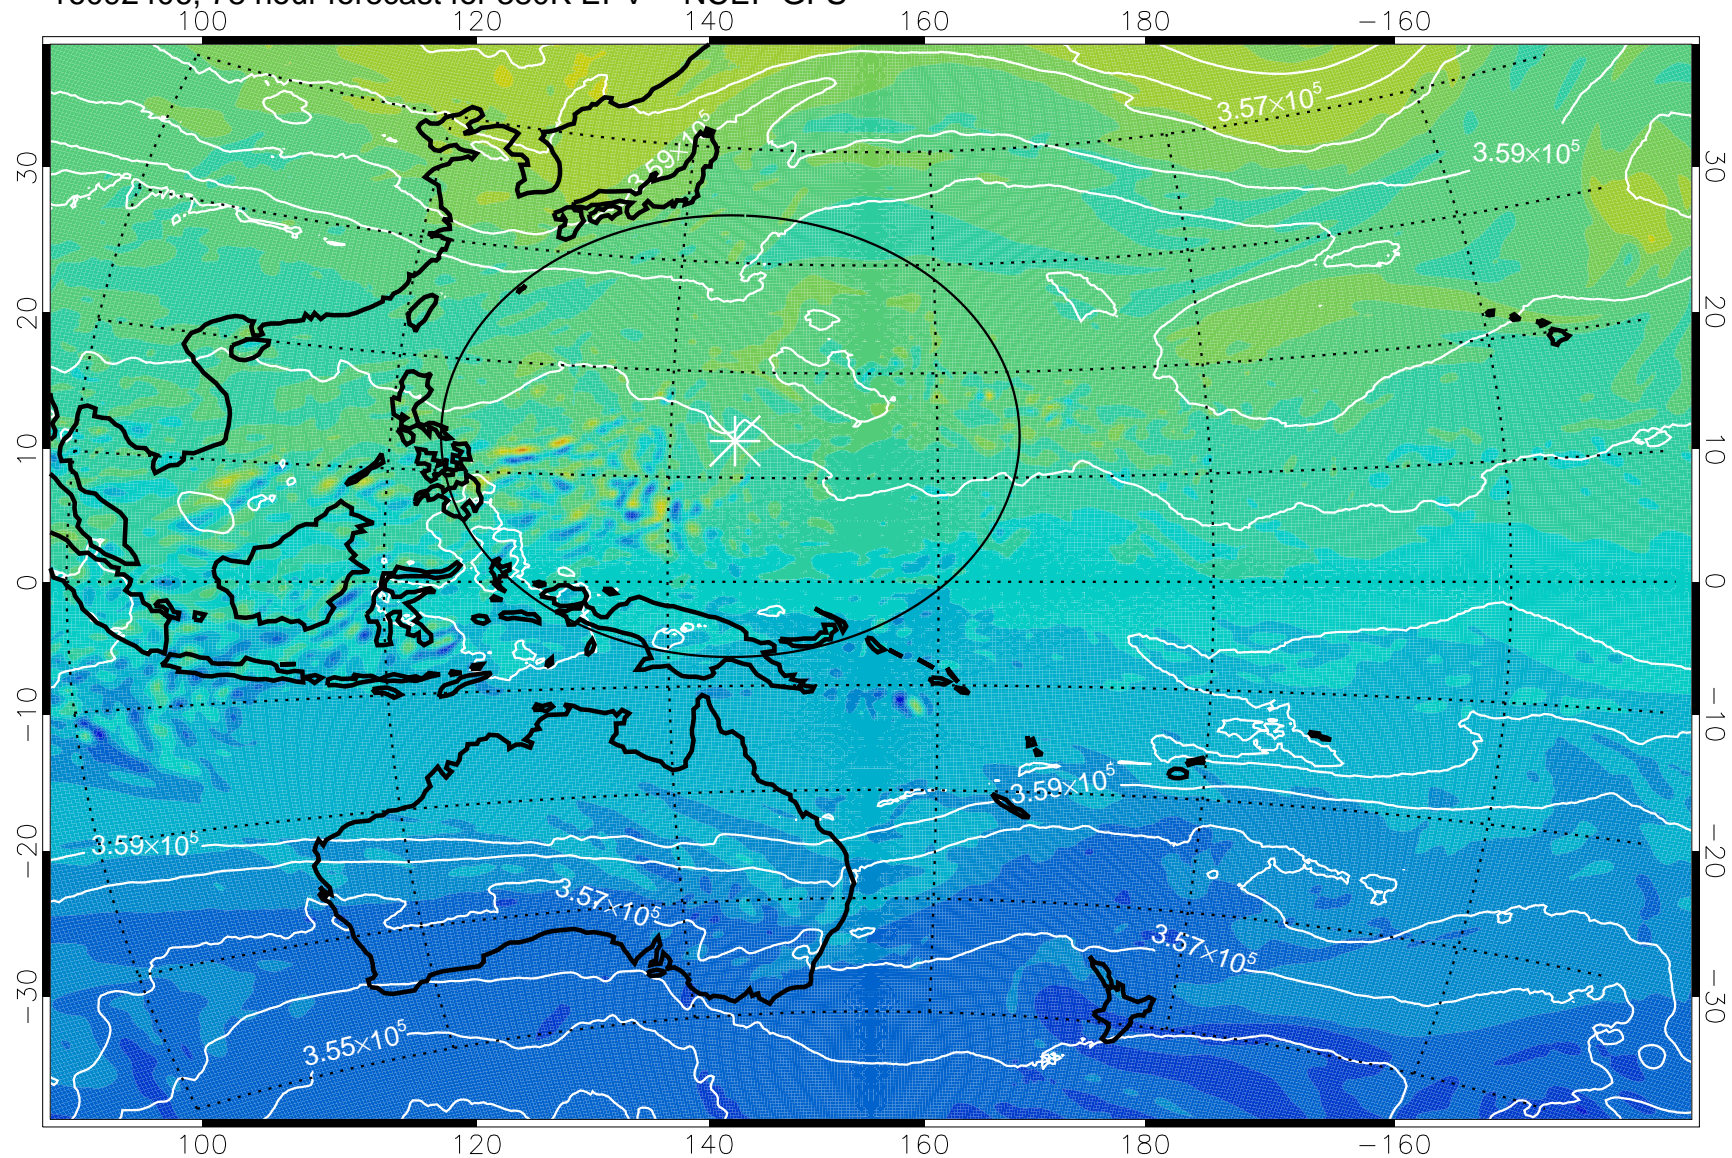

16092306, 54 hour forecast for 380K EPV -- NCEP GFS

380K Montgomery Streamfunction, white

Range ring of 2304 km

16092312, 60 hour forecast for 380K EPV -- NCEP GFS

380K Montgomery Streamfunction, white

Range ring of 2304 km

16092318, 66 hour forecast for 380K EPV -- NCEP GFS

380K Montgomery Streamfunction, white

Range ring of 2304 km

16092400, 72 hour forecast for 380K EPV -- NCEP GFS

380K Montgomery Streamfunction, white

Range ring of 2304 km

16092406, 78 hour forecast for 380K EPV -- NCEP GFS

380K Montgomery Streamfunction, white

Range ring of 2304 km

16092412, 84 hour forecast for 380K EPV -- NCEP GFS

380K Montgomery Streamfunction, white

Range ring of 2304 km

16092418, 90 hour forecast for 380K EPV -- NCEP GFS

380K Montgomery Streamfunction, white

Range ring of 2304 km

16092500, 96 hour forecast for 380K EPV -- NCEP GFS

380K Montgomery Streamfunction, white

Range ring of 2304 km