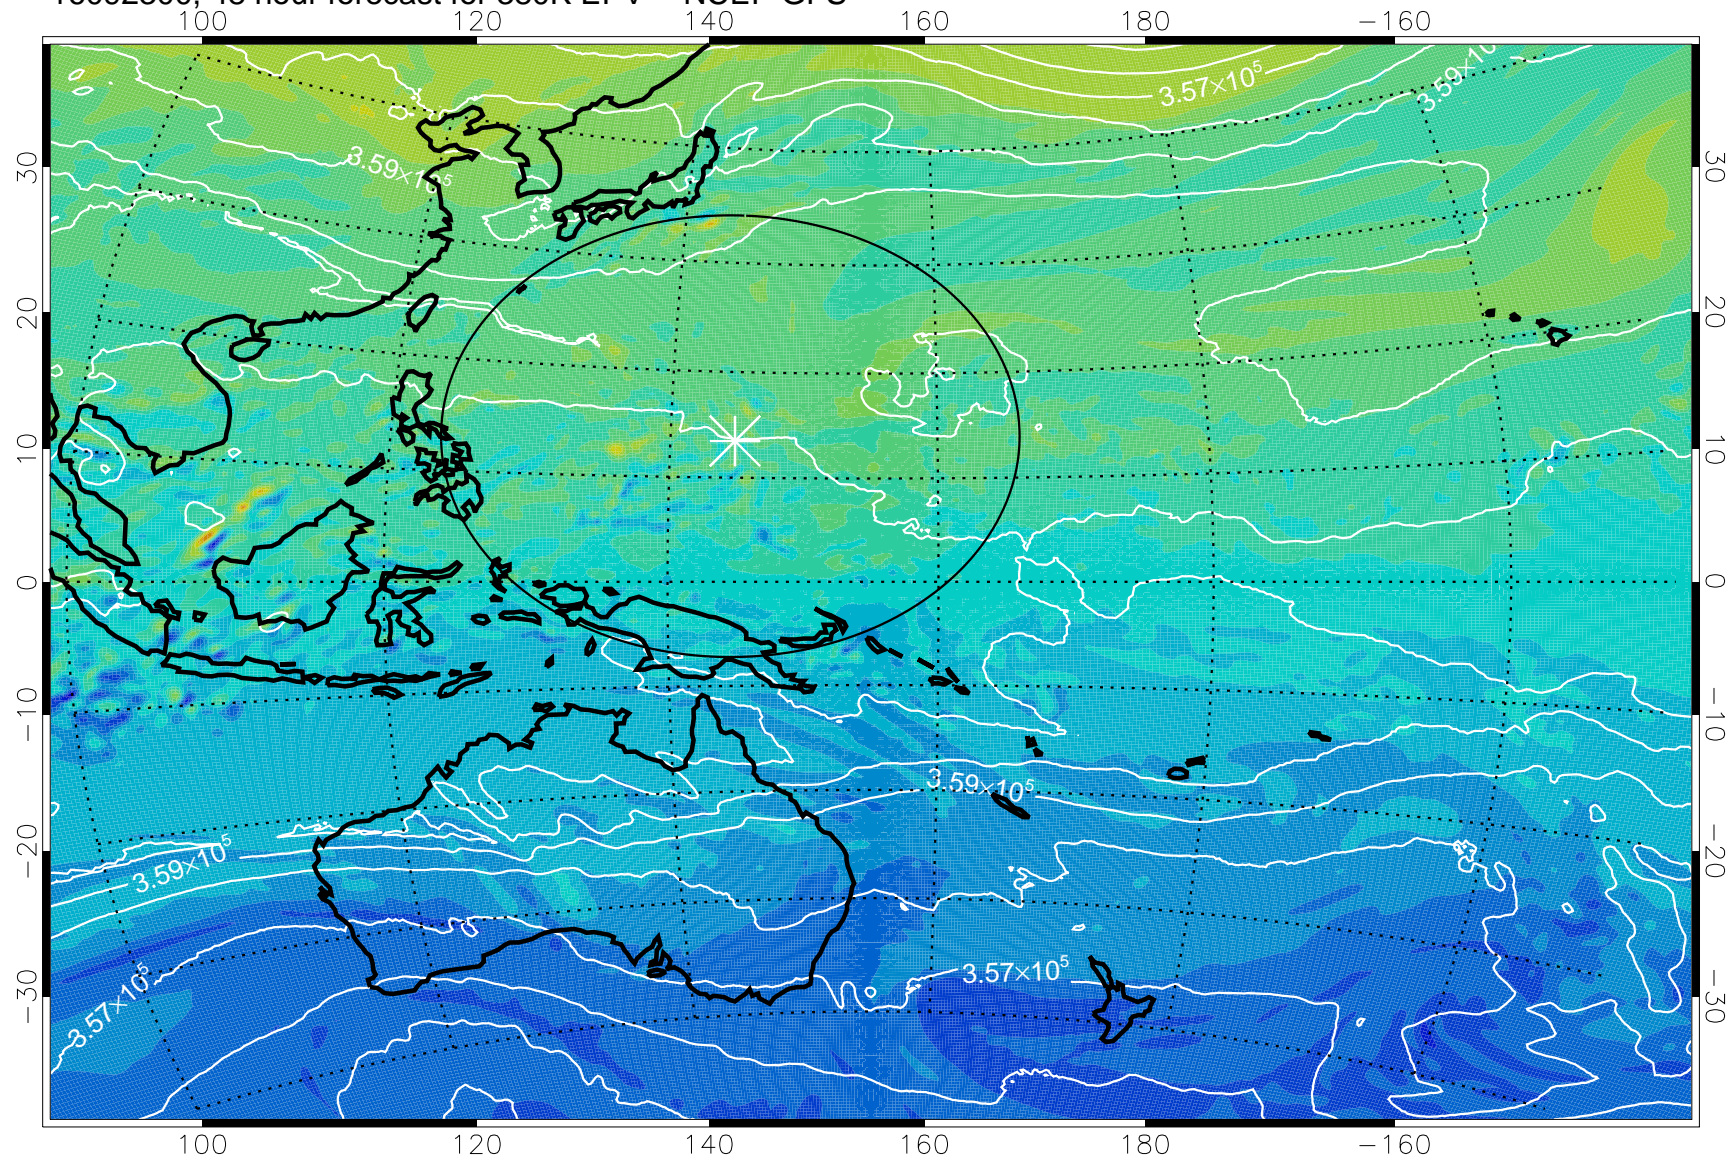

16092218, 42 hour forecast for 380K EPV -- NCEP GFS

380K Montgomery Streamfunction, white

Range ring of 2304 km

16092300, 48 hour forecast for 380K EPV -- NCEP GFS

380K Montgomery Streamfunction, white

Range ring of 2304 km

16092306, 54 hour forecast for 380K EPV -- NCEP GFS

380K Montgomery Streamfunction, white

Range ring of 2304 km

16092312, 60 hour forecast for 380K EPV -- NCEP GFS

380K Montgomery Streamfunction, white

Range ring of 2304 km

16092318, 66 hour forecast for 380K EPV -- NCEP GFS

380K Montgomery Streamfunction, white

Range ring of 2304 km

16092400, 72 hour forecast for 380K EPV -- NCEP GFS

380K Montgomery Streamfunction, white

Range ring of 2304 km

16092406, 78 hour forecast for 380K EPV -- NCEP GFS

380K Montgomery Streamfunction, white

Range ring of 2304 km

16092412, 84 hour forecast for 380K EPV -- NCEP GFS

380K Montgomery Streamfunction, white

Range ring of 2304 km