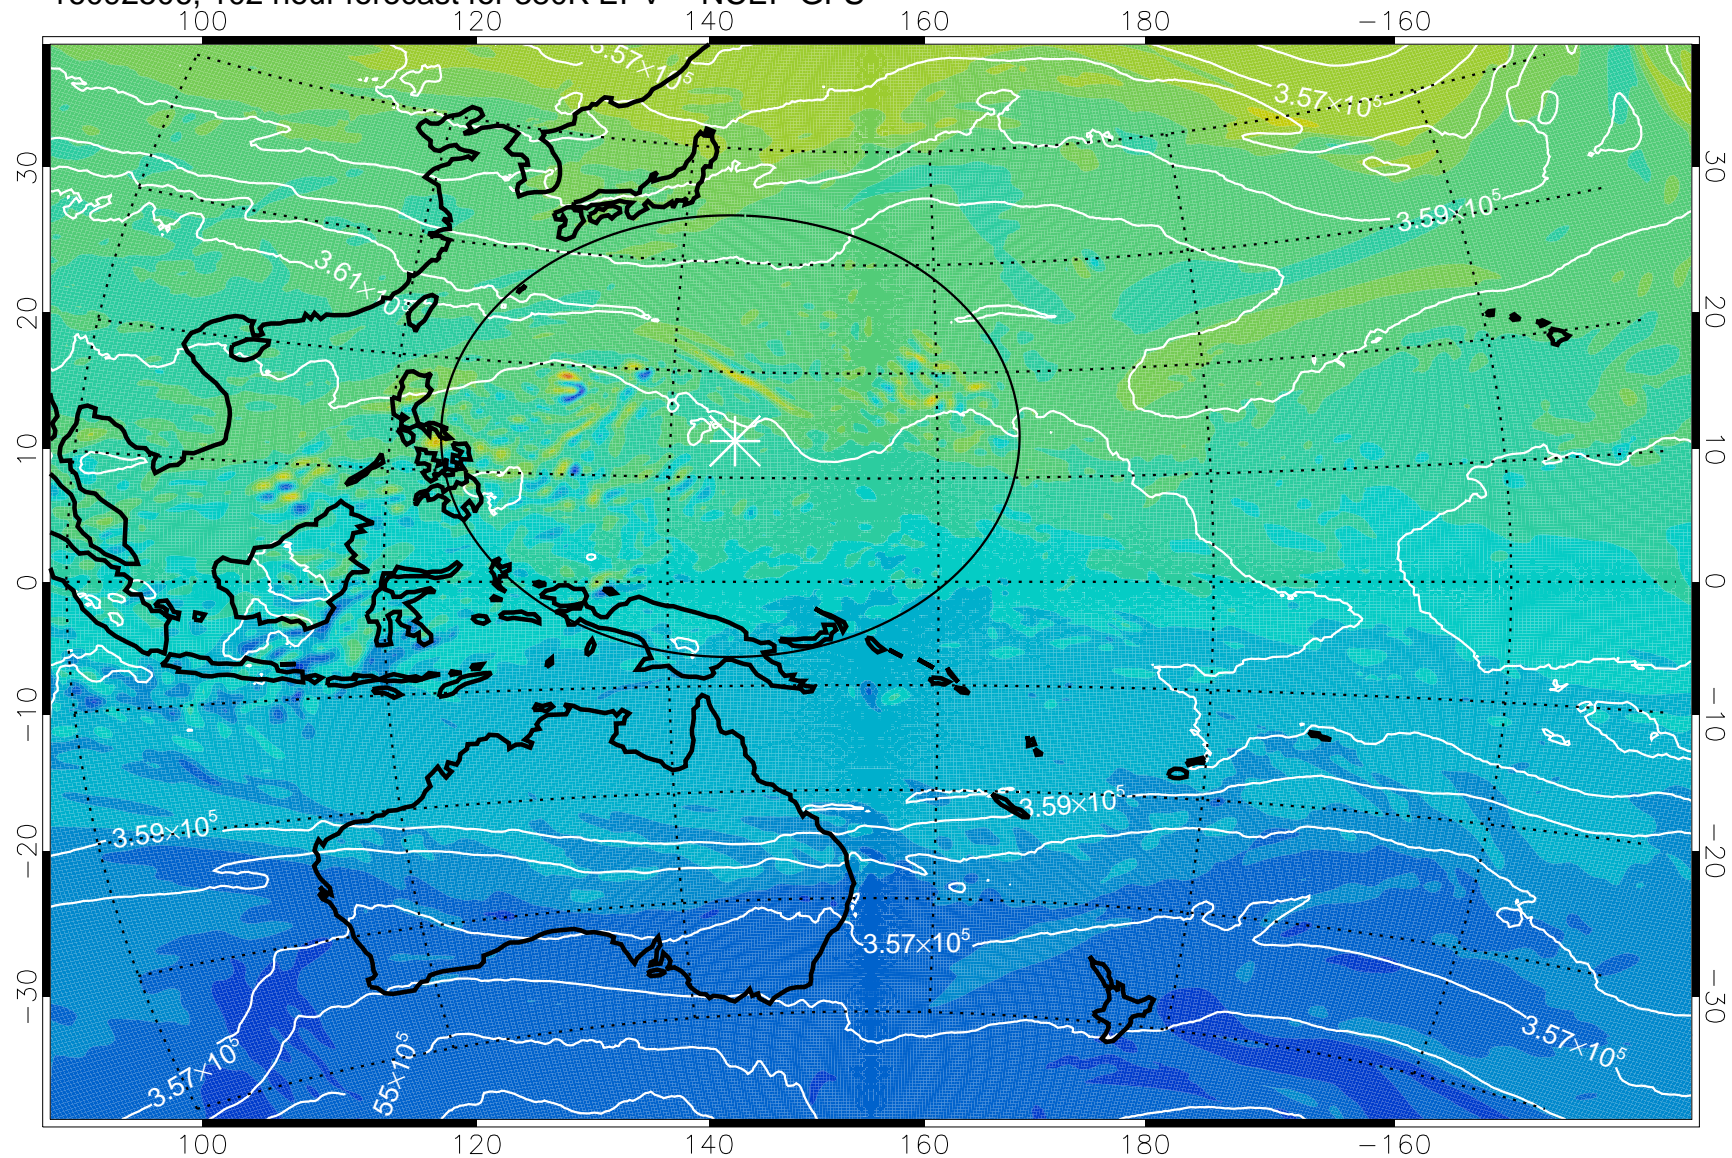

16092406, 78 hour forecast for 380K EPV -- NCEP GFS

380K Montgomery Streamfunction, white

Range ring of 2304 km

16092412, 84 hour forecast for 380K EPV -- NCEP GFS

380K Montgomery Streamfunction, white

Range ring of 2304 km

16092418, 90 hour forecast for 380K EPV -- NCEP GFS

380K Montgomery Streamfunction, white

Range ring of 2304 km

16092500, 96 hour forecast for 380K EPV -- NCEP GFS

380K Montgomery Streamfunction, white

Range ring of 2304 km

16092506, 102 hour forecast for 380K EPV -- NCEP GFS

380K Montgomery Streamfunction, white

Range ring of 2304 km

16092512, 108 hour forecast for 380K EPV -- NCEP GFS

380K Montgomery Streamfunction, white

Range ring of 2304 km

16092518, 114 hour forecast for 380K EPV -- NCEP GFS

380K Montgomery Streamfunction, white

Range ring of 2304 km

16092600, 120 hour forecast for 380K EPV -- NCEP GFS

380K Montgomery Streamfunction, white

Range ring of 2304 km