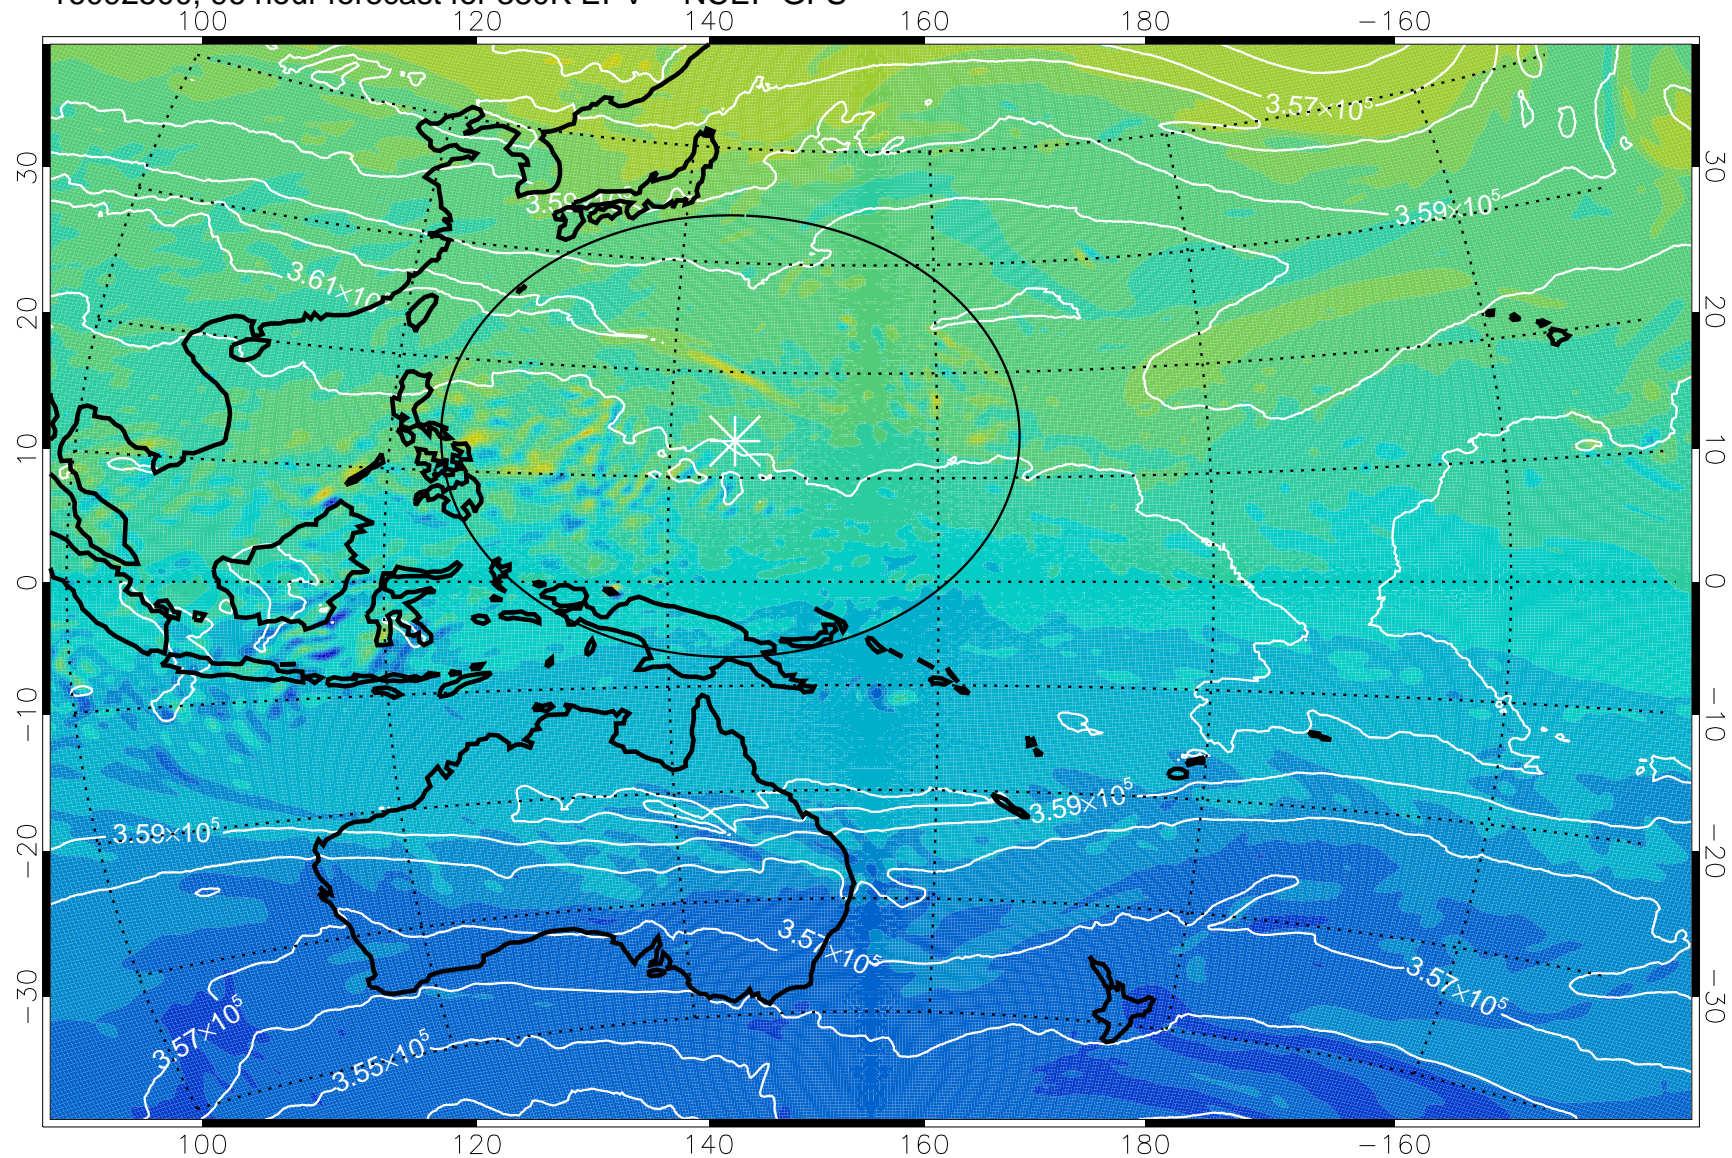

16092406, 78 hour forecast for 380K EPV -- NCEP GFS

380K Montgomery Streamfunction, white

Range ring of 2304 km

16092412, 84 hour forecast for 380K EPV -- NCEP GFS

380K Montgomery Streamfunction, white

Range ring of 2304 km

16092418, 90 hour forecast for 380K EPV -- NCEP GFS

380K Montgomery Streamfunction, white

Range ring of 2304 km

16092500, 96 hour forecast for 380K EPV -- NCEP GFS

380K Montgomery Streamfunction, white

Range ring of 2304 km

16092506, 102 hour forecast for 380K EPV -- NCEP GFS

380K Montgomery Streamfunction, white

Range ring of 2304 km

16092512, 108 hour forecast for 380K EPV -- NCEP GFS

380K Montgomery Streamfunction, white

Range ring of 2304 km

16092518, 114 hour forecast for 380K EPV -- NCEP GFS

380K Montgomery Streamfunction, white

Range ring of 2304 km

16092600, 120 hour forecast for 380K EPV -- NCEP GFS

380K Montgomery Streamfunction, white

Range ring of 2304 km