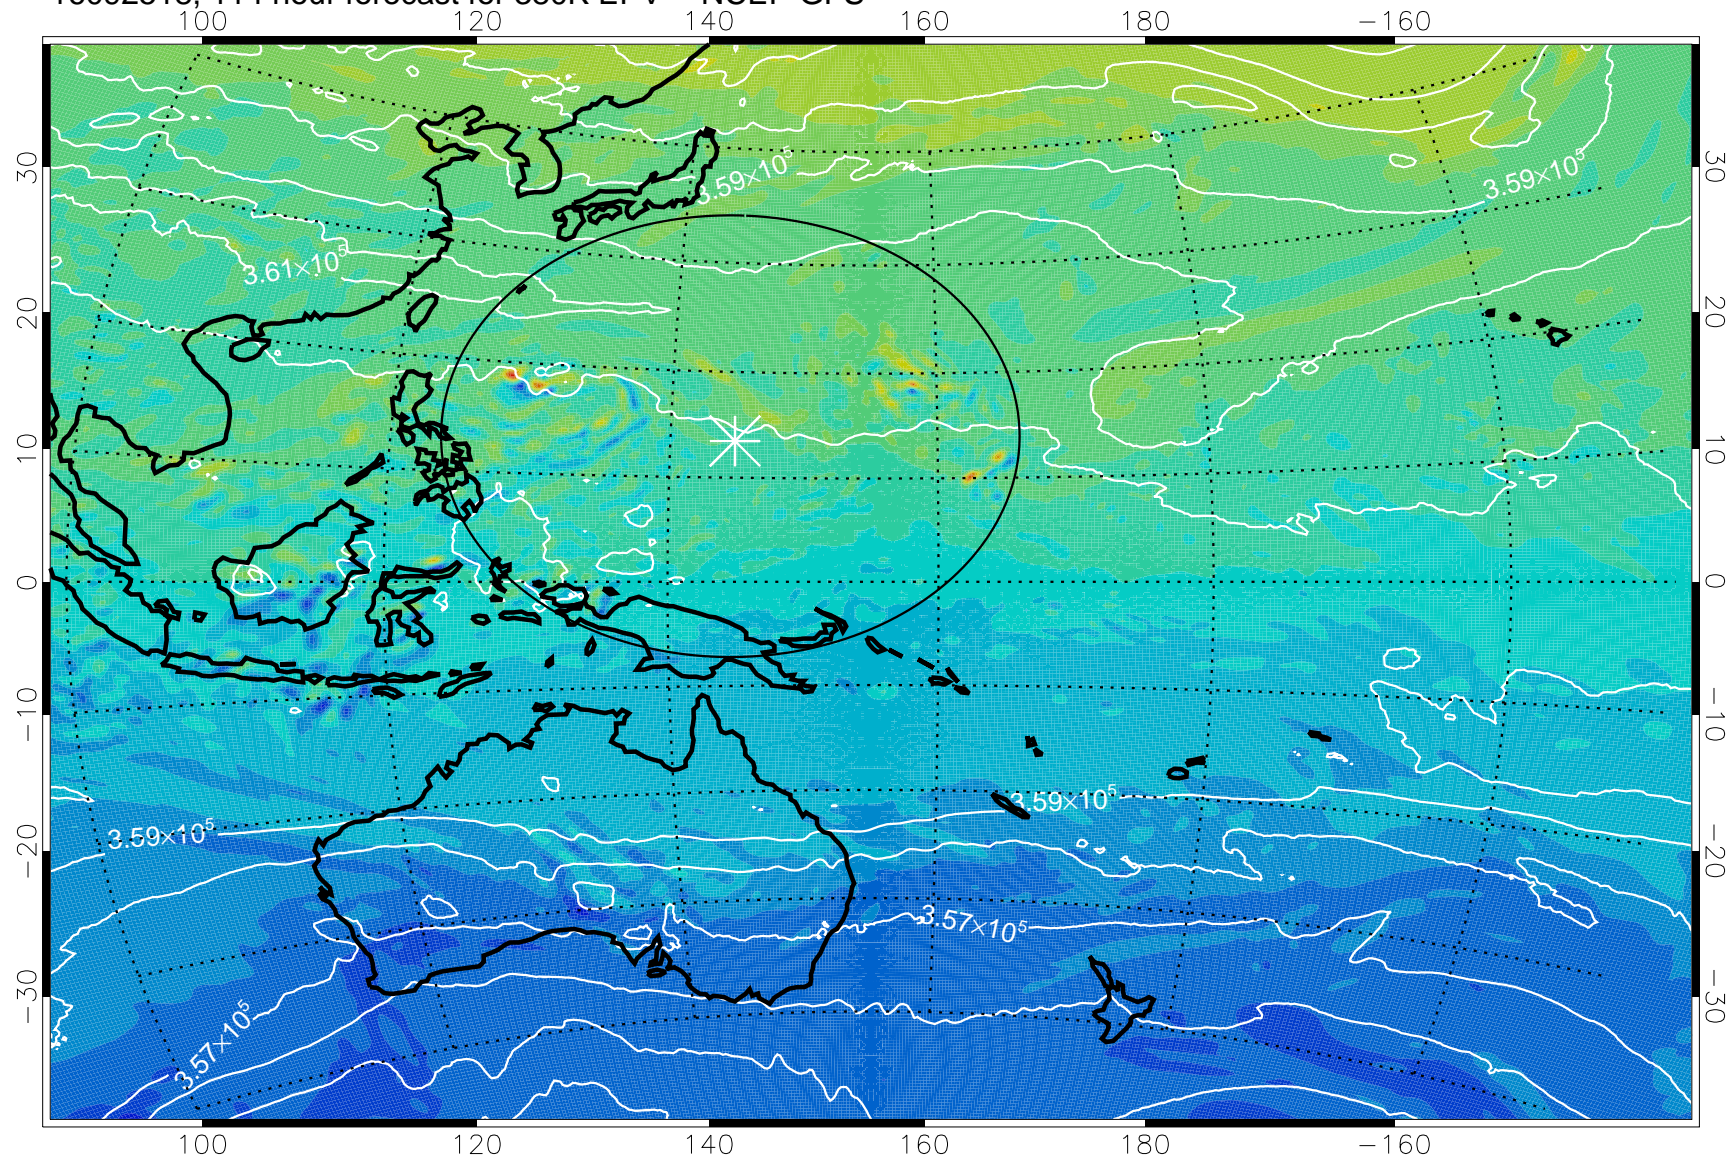

16092418, 90 hour forecast for 380K EPV -- NCEP GFS

380K Montgomery Streamfunction, white

Range ring of 2304 km

16092500, 96 hour forecast for 380K EPV -- NCEP GFS

380K Montgomery Streamfunction, white

Range ring of 2304 km

16092506, 102 hour forecast for 380K EPV -- NCEP GFS

380K Montgomery Streamfunction, white

Range ring of 2304 km

16092512, 108 hour forecast for 380K EPV -- NCEP GFS

380K Montgomery Streamfunction, white

Range ring of 2304 km

16092518, 114 hour forecast for 380K EPV -- NCEP GFS

380K Montgomery Streamfunction, white

Range ring of 2304 km

16092600, 120 hour forecast for 380K EPV -- NCEP GFS

380K Montgomery Streamfunction, white

Range ring of 2304 km