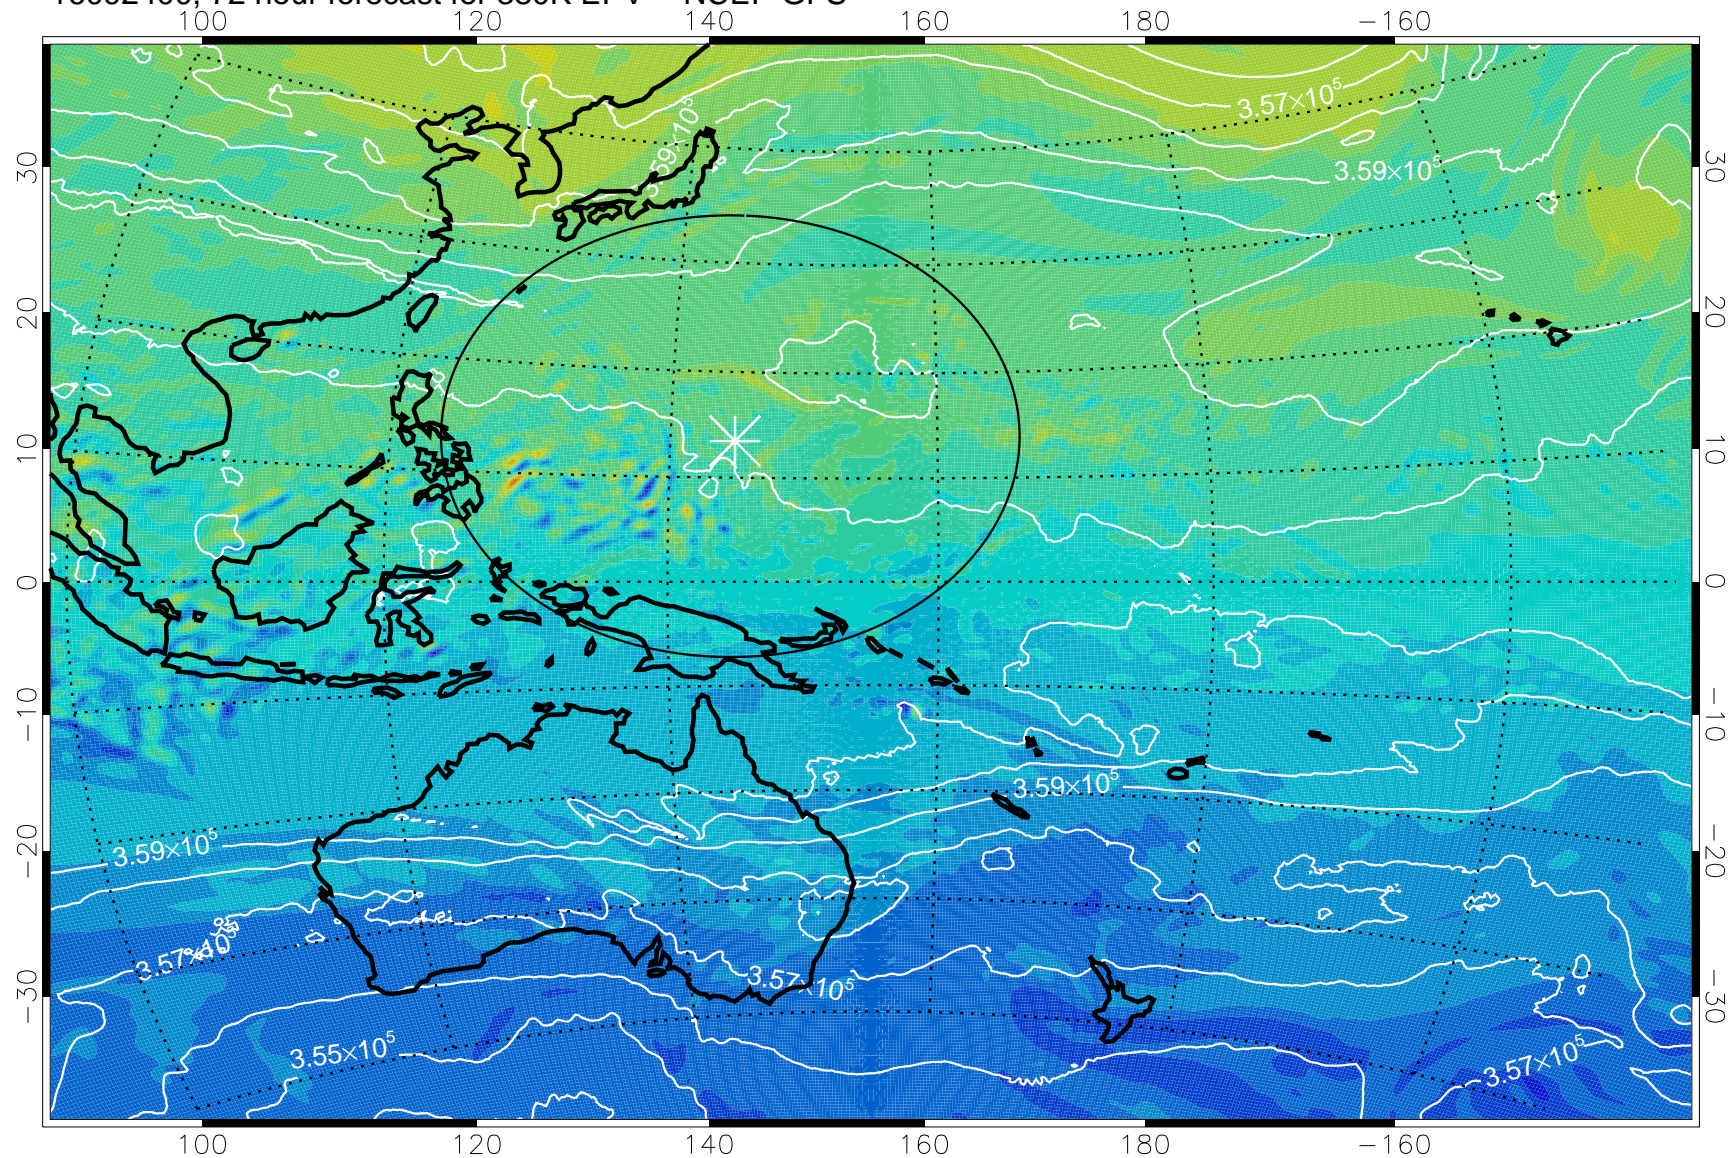

16092306, 54 hour forecast for 380K EPV -- NCEP GFS

380K Montgomery Streamfunction, white

Range ring of 2304 km

16092312, 60 hour forecast for 380K EPV -- NCEP GFS

380K Montgomery Streamfunction, white

Range ring of 2304 km

16092318, 66 hour forecast for 380K EPV -- NCEP GFS

380K Montgomery Streamfunction, white

Range ring of 2304 km

16092400, 72 hour forecast for 380K EPV -- NCEP GFS

380K Montgomery Streamfunction, white

Range ring of 2304 km

16092406, 78 hour forecast for 380K EPV -- NCEP GFS

380K Montgomery Streamfunction, white

Range ring of 2304 km

16092412, 84 hour forecast for 380K EPV -- NCEP GFS

380K Montgomery Streamfunction, white

Range ring of 2304 km

16092418, 90 hour forecast for 380K EPV -- NCEP GFS

380K Montgomery Streamfunction, white

Range ring of 2304 km

16092500, 96 hour forecast for 380K EPV -- NCEP GFS

380K Montgomery Streamfunction, white

Range ring of 2304 km