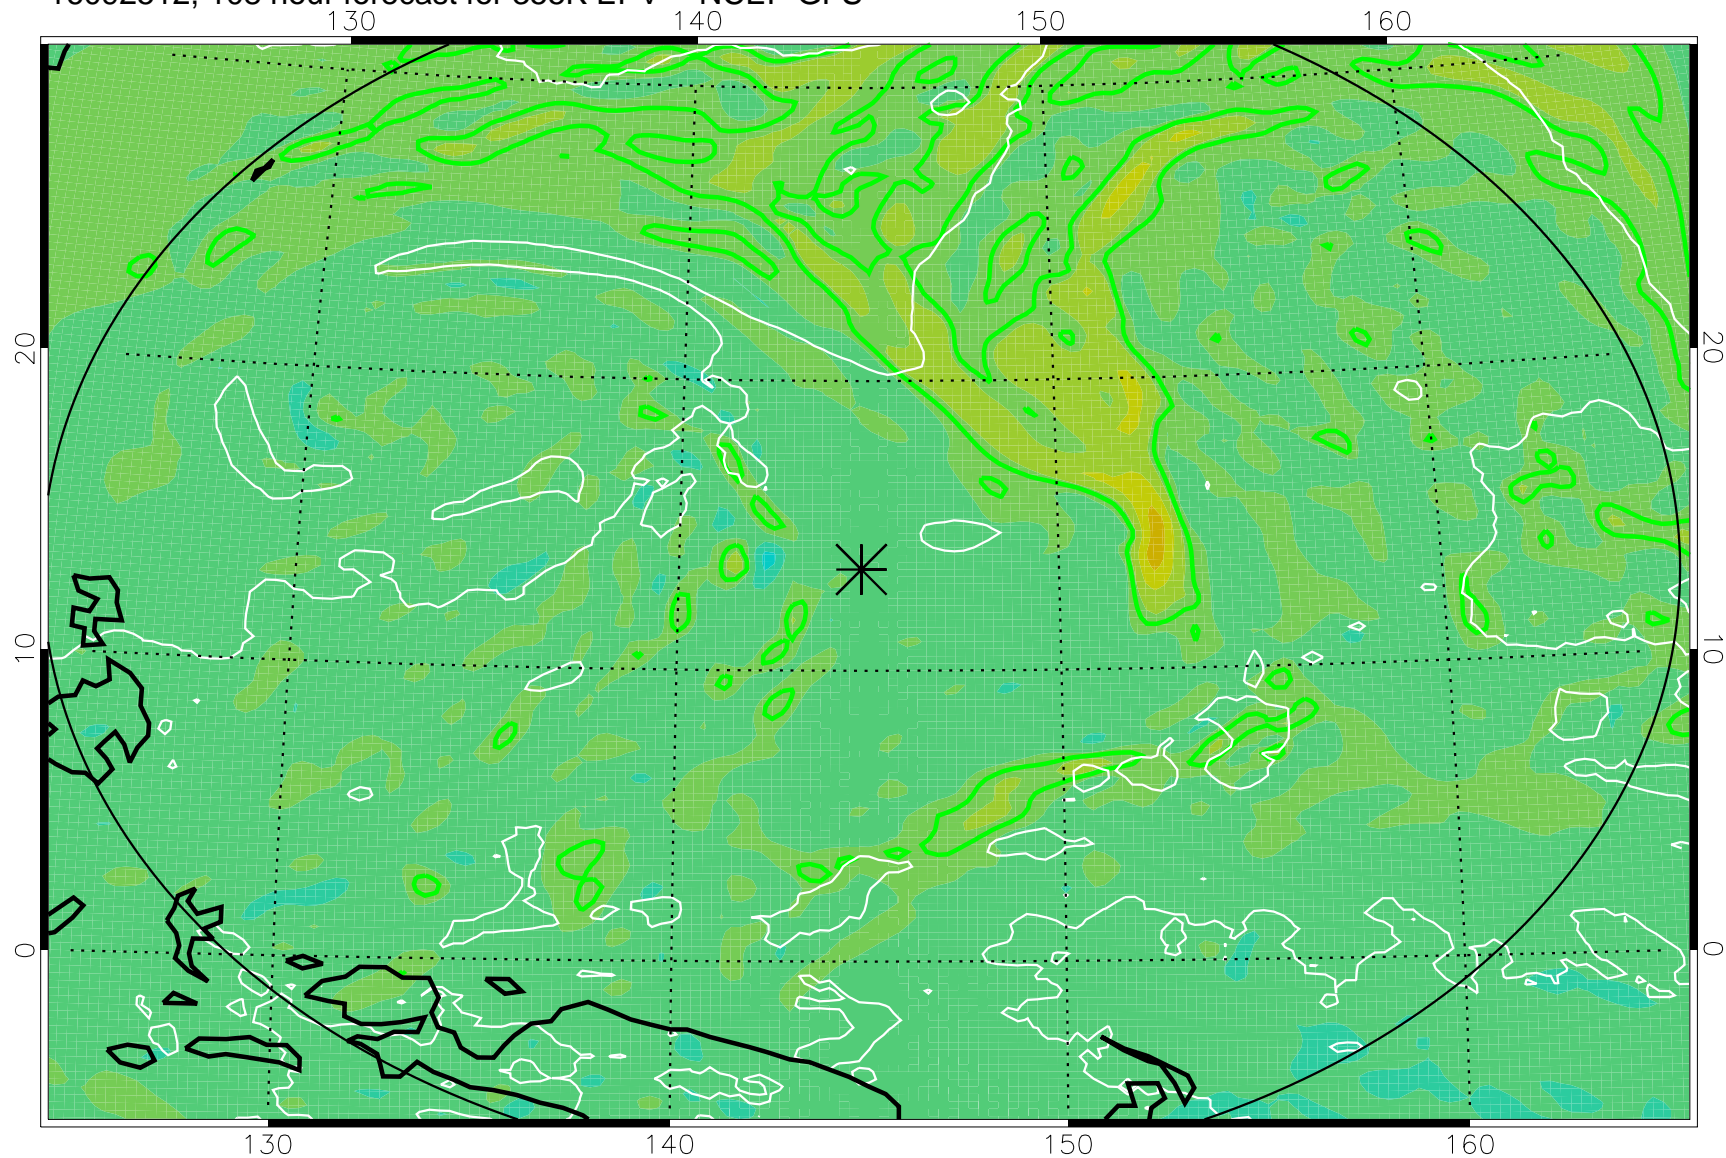

16092406, 78 hour forecast for 355K EPV -- NCEP GFS

355K Montgomery Streamfunction, white
EPV Tropopause (2 PVU) Position
Range ring of 2304 km

16092412, 84 hour forecast for 355K EPV -- NCEP GFS

355K Montgomery Streamfunction, white
EPV Tropopause (2 PVU) Position
Range ring of 2304 km

16092418, 90 hour forecast for 355K EPV -- NCEP GFS

355K Montgomery Streamfunction, white
EPV Tropopause (2 PVU) Position
Range ring of 2304 km

16092500, 96 hour forecast for 355K EPV -- NCEP GFS

355K Montgomery Streamfunction, white
EPV Tropopause (2 PVU) Position
Range ring of 2304 km

16092506, 102 hour forecast for 355K EPV -- NCEP GFS

355K Montgomery Streamfunction, white
EPV Tropopause (2 PVU) Position
Range ring of 2304 km

16092512, 108 hour forecast for 355K EPV -- NCEP GFS

355K Montgomery Streamfunction, white
EPV Tropopause (2 PVU) Position
Range ring of 2304 km

16092518, 114 hour forecast for 355K EPV -- NCEP GFS

355K Montgomery Streamfunction, white
EPV Tropopause (2 PVU) Position
Range ring of 2304 km

16092600, 120 hour forecast for 355K EPV -- NCEP GFS

355K Montgomery Streamfunction, white
EPV Tropopause (2 PVU) Position
Range ring of 2304 km