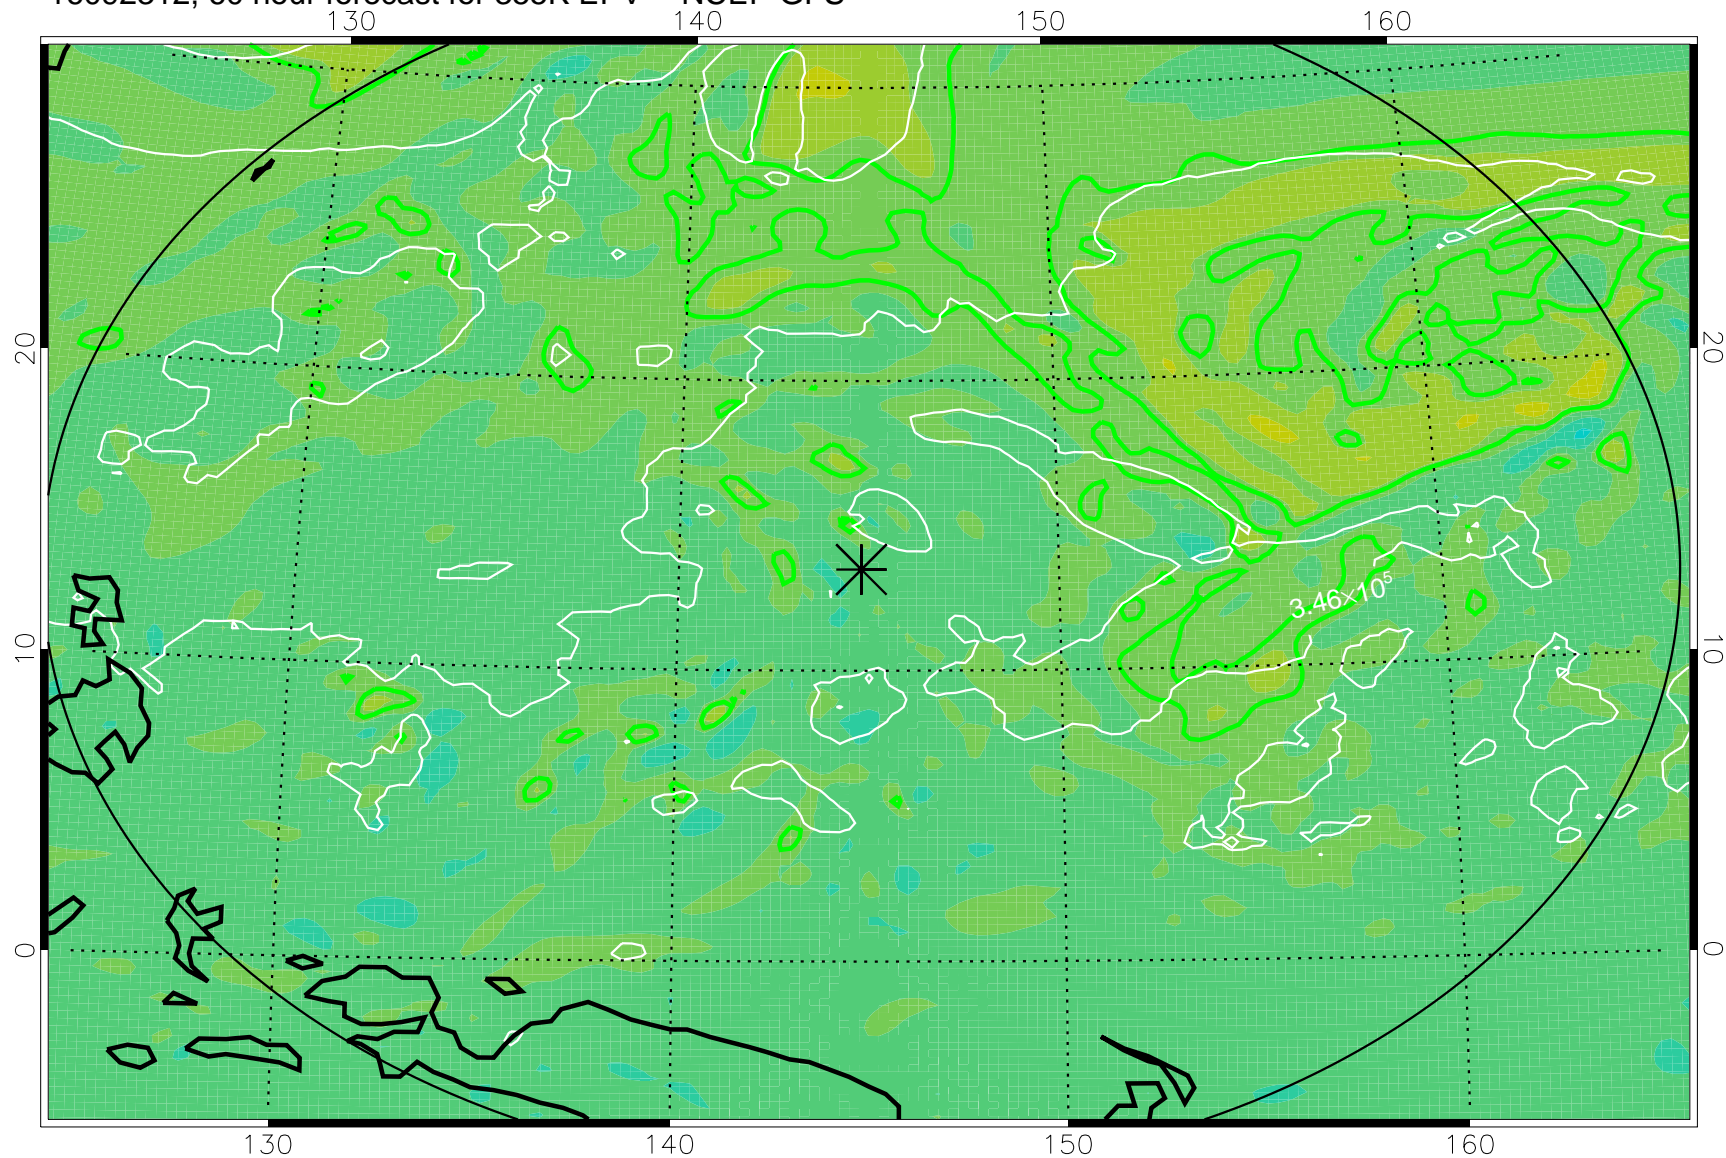

16092312, 60 hour forecast for 355K EPV -- NCEP GFS

355K Montgomery Streamfunction, white
EPV Tropopause (2 PVU) Position
Range ring of 2304 km