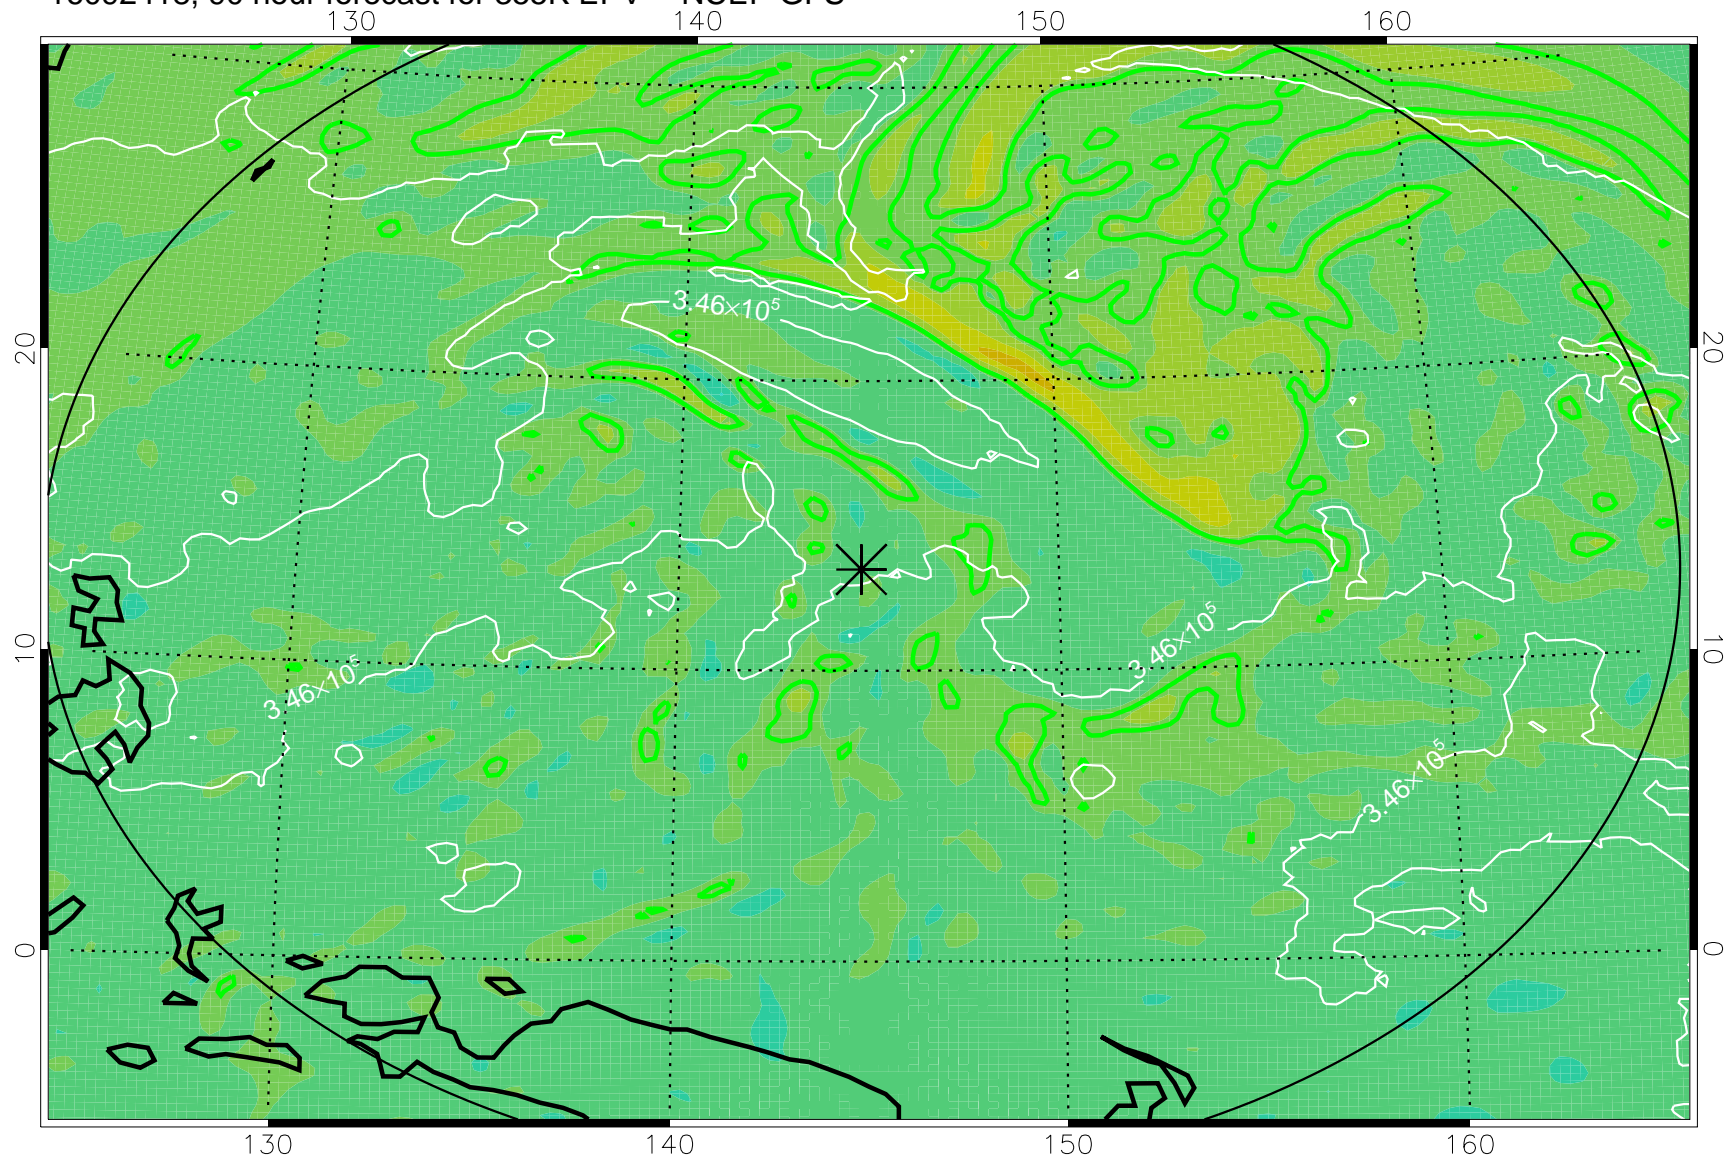

16092406, 78 hour forecast for 355K EPV -- NCEP GFS

355K Montgomery Streamfunction, white
EPV Tropopause (2 PVU) Position
Range ring of 2304 km

16092412, 84 hour forecast for 355K EPV -- NCEP GFS

355K Montgomery Streamfunction, white
EPV Tropopause (2 PVU) Position
Range ring of 2304 km

16092418, 90 hour forecast for 355K EPV -- NCEP GFS

355K Montgomery Streamfunction, white
EPV Tropopause (2 PVU) Position
Range ring of 2304 km

16092500, 96 hour forecast for 355K EPV -- NCEP GFS

355K Montgomery Streamfunction, white
EPV Tropopause (2 PVU) Position
Range ring of 2304 km

16092506, 102 hour forecast for 355K EPV -- NCEP GFS

355K Montgomery Streamfunction, white
EPV Tropopause (2 PVU) Position
Range ring of 2304 km

16092512, 108 hour forecast for 355K EPV -- NCEP GFS

355K Montgomery Streamfunction, white
EPV Tropopause (2 PVU) Position
Range ring of 2304 km

16092518, 114 hour forecast for 355K EPV -- NCEP GFS

355K Montgomery Streamfunction, white
EPV Tropopause (2 PVU) Position
Range ring of 2304 km

16092600, 120 hour forecast for 355K EPV -- NCEP GFS

355K Montgomery Streamfunction, white
EPV Tropopause (2 PVU) Position
Range ring of 2304 km