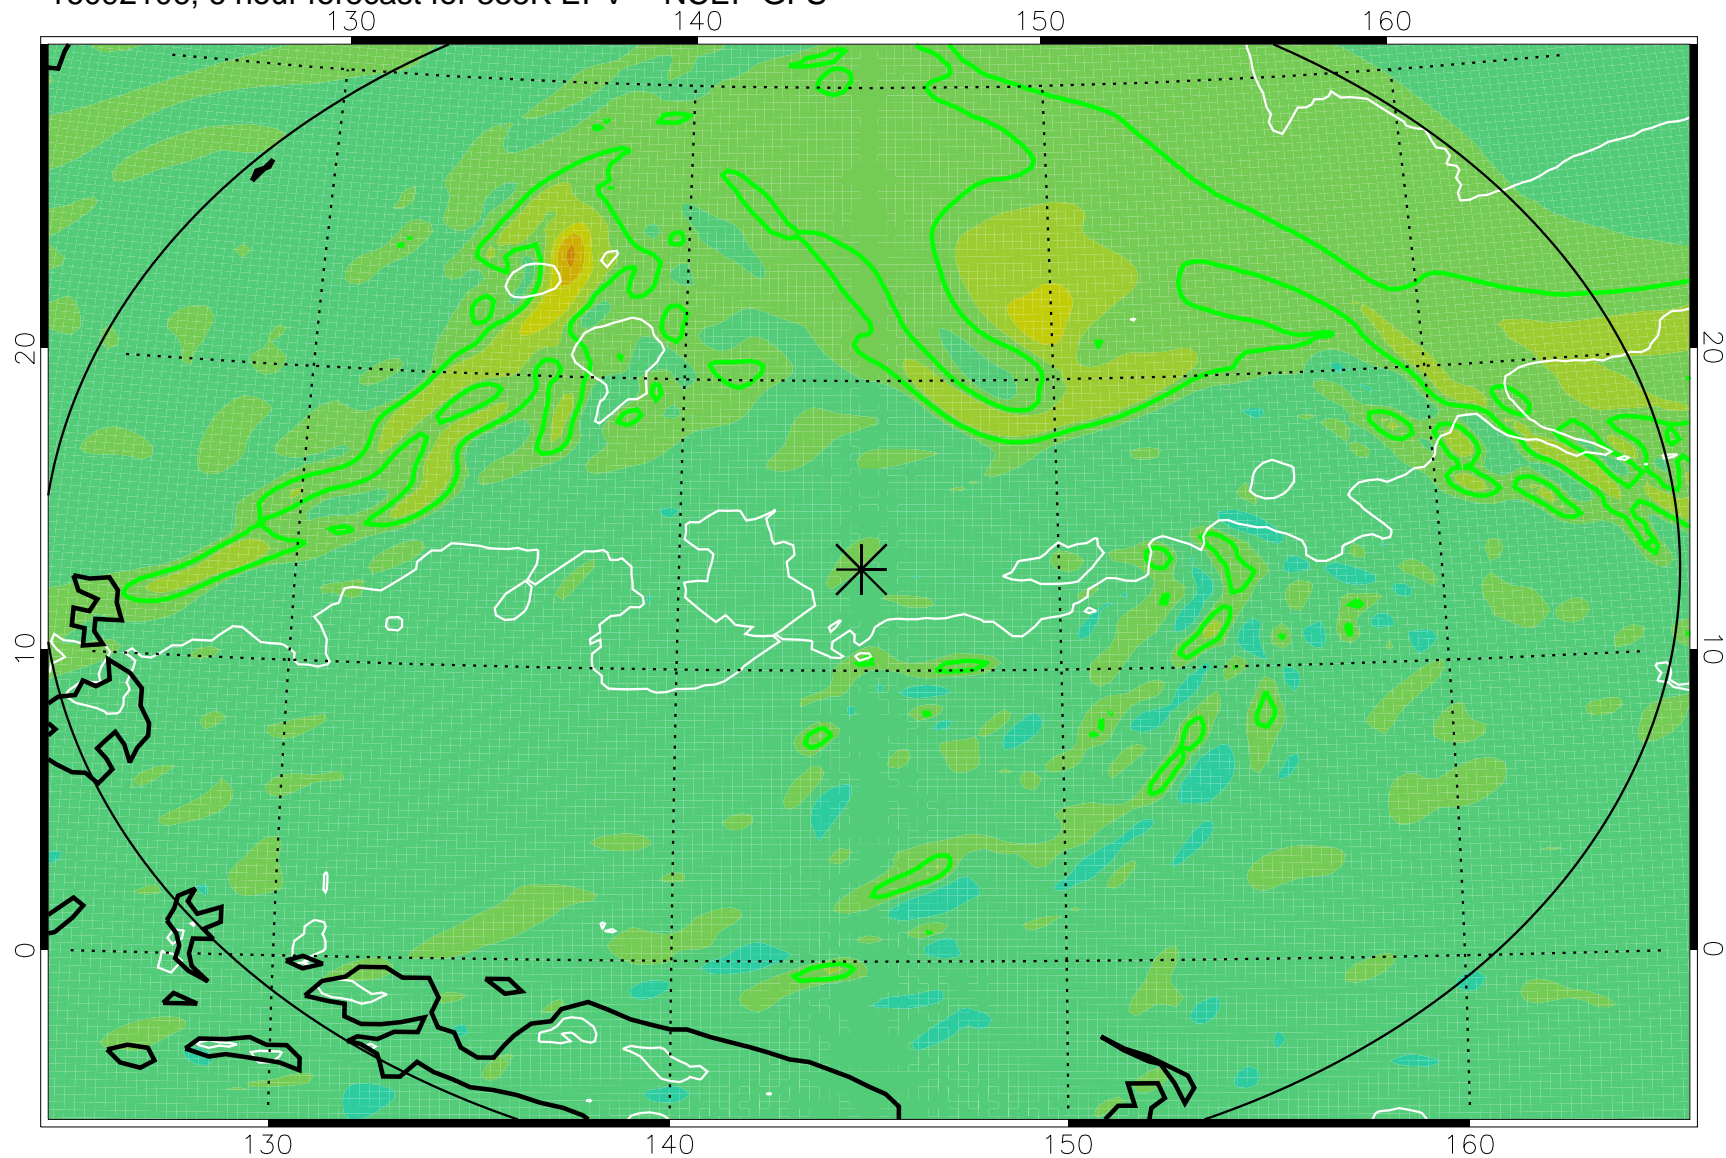

16092106, 6 hour forecast for 355K EPV -- NCEP GFS

355K Montgomery Streamfunction, white
EPV Tropopause (2 PVU) Position
Range ring of 2304 km

16092112, 12 hour forecast for 355K EPV -- NCEP GFS

355K Montgomery Streamfunction, white
EPV Tropopause (2 PVU) Position
Range ring of 2304 km

16092118, 18 hour forecast for 355K EPV -- NCEP GFS

355K Montgomery Streamfunction, white
EPV Tropopause (2 PVU) Position
Range ring of 2304 km

16092200, 24 hour forecast for 355K EPV -- NCEP GFS

355K Montgomery Streamfunction, white
EPV Tropopause (2 PVU) Position
Range ring of 2304 km

16092206, 30 hour forecast for 355K EPV -- NCEP GFS

355K Montgomery Streamfunction, white
EPV Tropopause (2 PVU) Position
Range ring of 2304 km

16092212, 36 hour forecast for 355K EPV -- NCEP GFS

355K Montgomery Streamfunction, white
EPV Tropopause (2 PVU) Position
Range ring of 2304 km

16092318, 66 hour forecast for 355K EPV -- NCEP GFS

355K Montgomery Streamfunction, white
EPV Tropopause (2 PVU) Position
Range ring of 2304 km

16092400, 72 hour forecast for 355K EPV -- NCEP GFS

355K Montgomery Streamfunction, white
EPV Tropopause (2 PVU) Position
Range ring of 2304 km