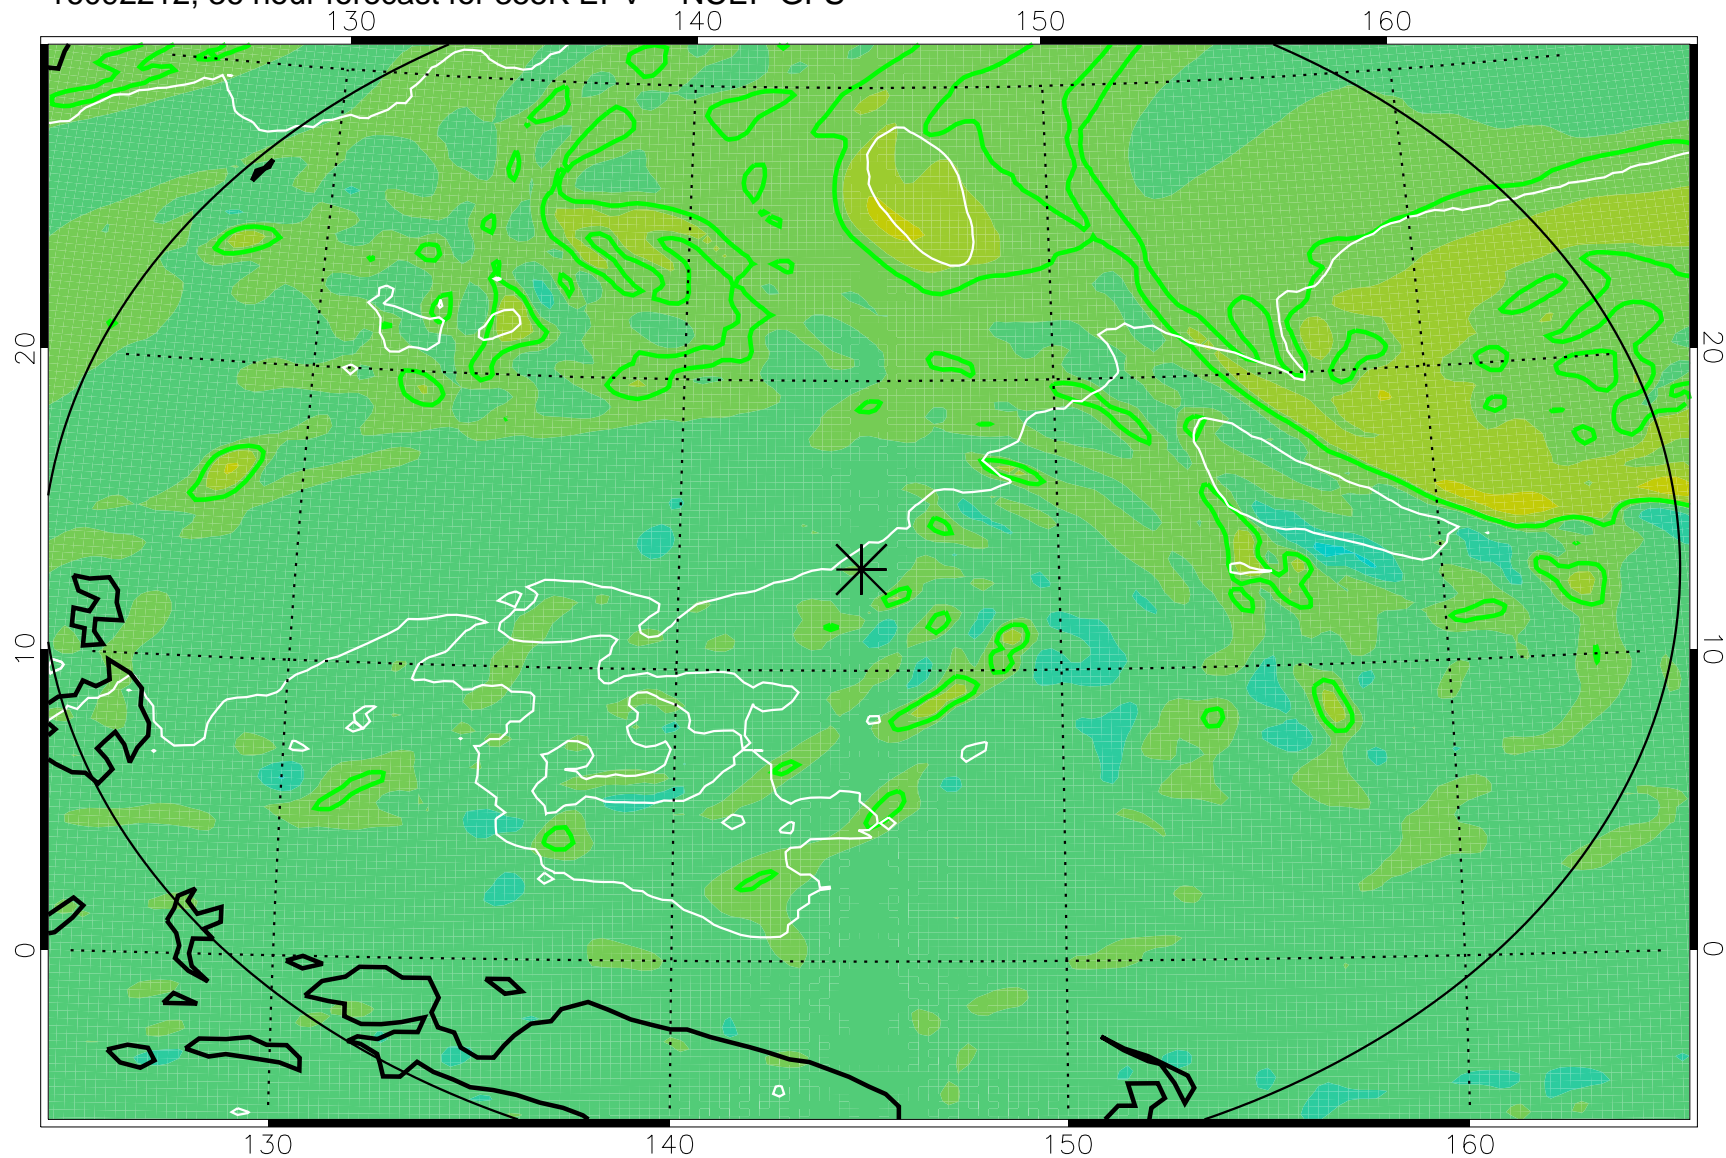

16092118, 18 hour forecast for 355K EPV -- NCEP GFS

355K Montgomery Streamfunction, white
EPV Tropopause (2 PVU) Position
Range ring of 2304 km

16092200, 24 hour forecast for 355K EPV -- NCEP GFS

355K Montgomery Streamfunction, white
EPV Tropopause (2 PVU) Position
Range ring of 2304 km

16092206, 30 hour forecast for 355K EPV -- NCEP GFS

355K Montgomery Streamfunction, white
EPV Tropopause (2 PVU) Position
Range ring of 2304 km

16092212, 36 hour forecast for 355K EPV -- NCEP GFS

355K Montgomery Streamfunction, white
EPV Tropopause (2 PVU) Position
Range ring of 2304 km

16092218, 42 hour forecast for 355K EPV -- NCEP GFS

355K Montgomery Streamfunction, white
EPV Tropopause (2 PVU) Position
Range ring of 2304 km

16092300, 48 hour forecast for 355K EPV -- NCEP GFS

355K Montgomery Streamfunction, white
EPV Tropopause (2 PVU) Position
Range ring of 2304 km

16092418, 90 hour forecast for 355K EPV -- NCEP GFS

355K Montgomery Streamfunction, white
EPV Tropopause (2 PVU) Position
Range ring of 2304 km

16092500, 96 hour forecast for 355K EPV -- NCEP GFS

355K Montgomery Streamfunction, white
EPV Tropopause (2 PVU) Position
Range ring of 2304 km