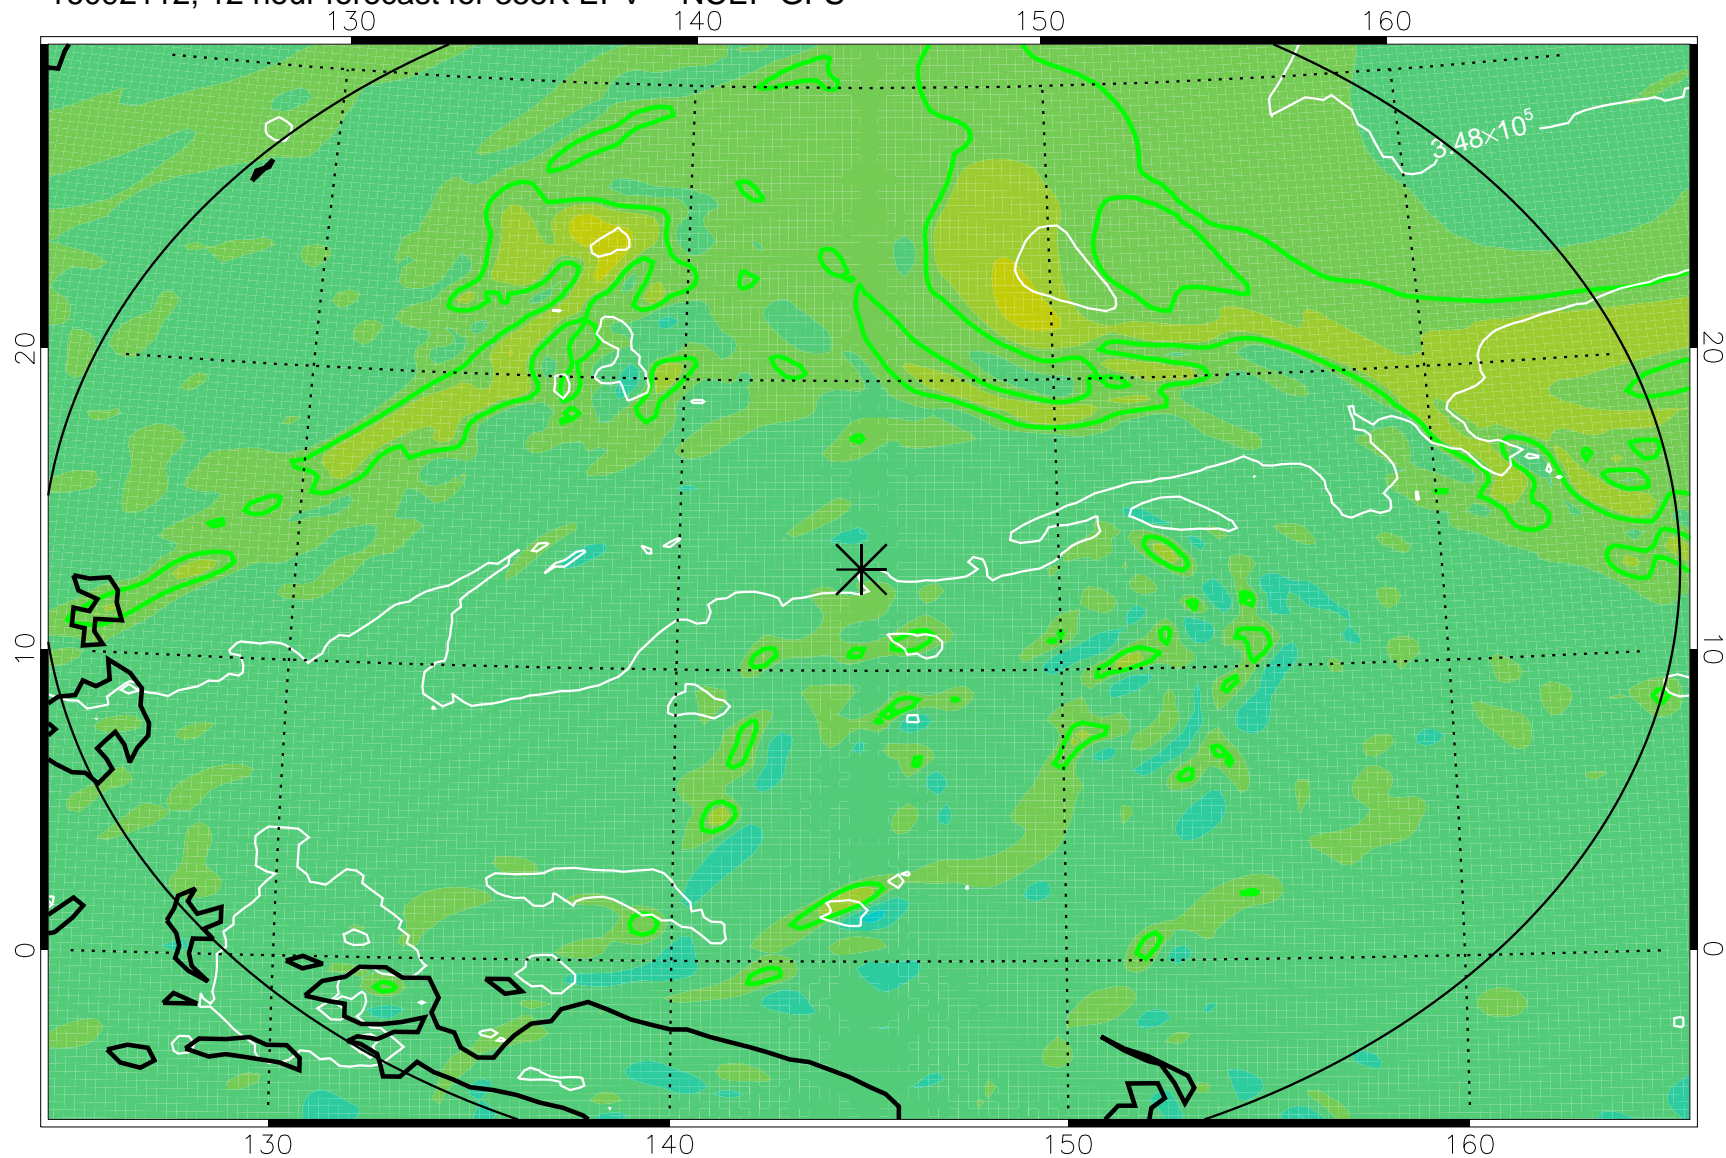

16092106, 6 hour forecast for 355K EPV -- NCEP GFS

355K Montgomery Streamfunction, white
EPV Tropopause (2 PVU) Position
Range ring of 2304 km

16092112, 12 hour forecast for 355K EPV -- NCEP GFS

355K Montgomery Streamfunction, white
EPV Tropopause (2 PVU) Position
Range ring of 2304 km

16092118, 18 hour forecast for 355K EPV -- NCEP GFS

355K Montgomery Streamfunction, white
EPV Tropopause (2 PVU) Position
Range ring of 2304 km

16092200, 24 hour forecast for 355K EPV -- NCEP GFS

355K Montgomery Streamfunction, white
EPV Tropopause (2 PVU) Position
Range ring of 2304 km

16092206, 30 hour forecast for 355K EPV -- NCEP GFS

355K Montgomery Streamfunction, white
EPV Tropopause (2 PVU) Position
Range ring of 2304 km

16092212, 36 hour forecast for 355K EPV -- NCEP GFS

355K Montgomery Streamfunction, white
EPV Tropopause (2 PVU) Position
Range ring of 2304 km

16092318, 66 hour forecast for 355K EPV -- NCEP GFS

355K Montgomery Streamfunction, white
EPV Tropopause (2 PVU) Position
Range ring of 2304 km

16092400, 72 hour forecast for 355K EPV -- NCEP GFS

355K Montgomery Streamfunction, white
EPV Tropopause (2 PVU) Position
Range ring of 2304 km