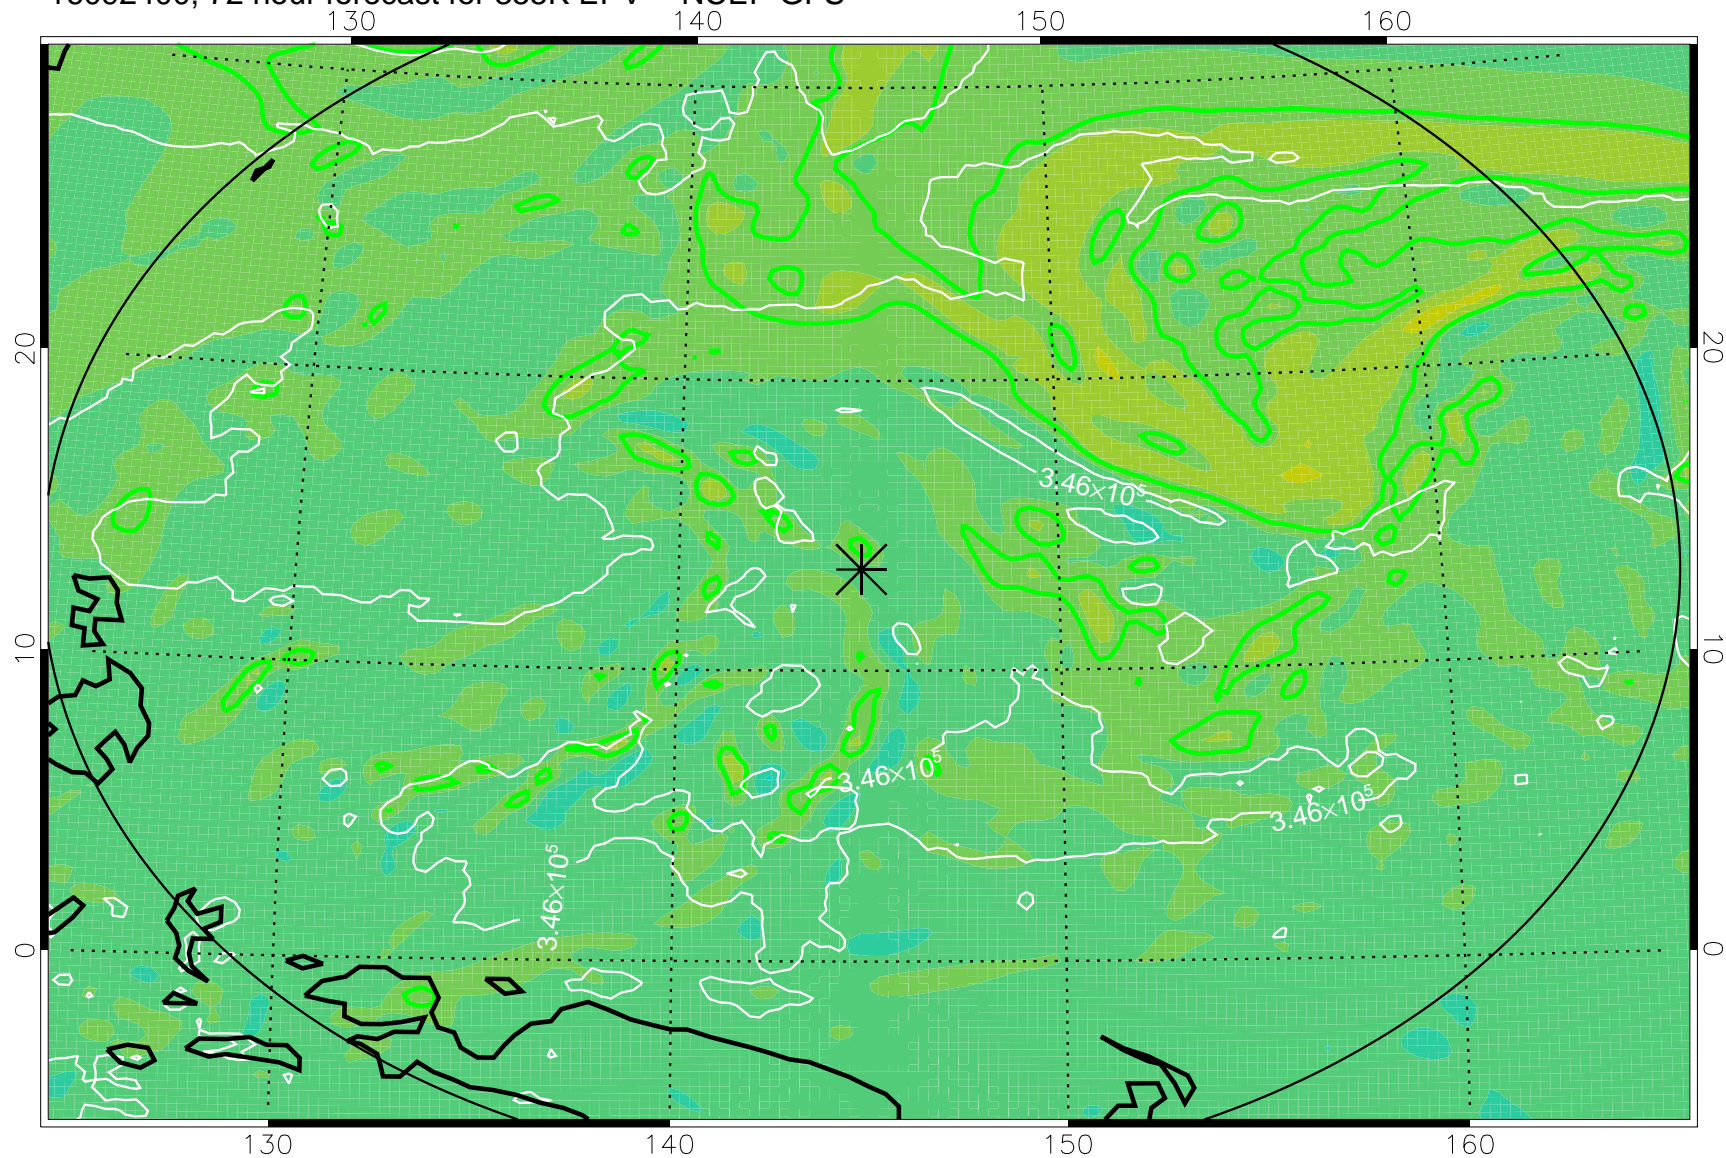

16092306, 54 hour forecast for 355K EPV -- NCEP GFS

355K Montgomery Streamfunction, white
EPV Tropopause (2 PVU) Position
Range ring of 2304 km

16092312, 60 hour forecast for 355K EPV -- NCEP GFS

355K Montgomery Streamfunction, white
EPV Tropopause (2 PVU) Position
Range ring of 2304 km

16092318, 66 hour forecast for 355K EPV -- NCEP GFS

355K Montgomery Streamfunction, white
EPV Tropopause (2 PVU) Position
Range ring of 2304 km

16092400, 72 hour forecast for 355K EPV -- NCEP GFS

355K Montgomery Streamfunction, white
EPV Tropopause (2 PVU) Position
Range ring of 2304 km

16092406, 78 hour forecast for 355K EPV -- NCEP GFS

355K Montgomery Streamfunction, white
EPV Tropopause (2 PVU) Position
Range ring of 2304 km

16092412, 84 hour forecast for 355K EPV -- NCEP GFS

355K Montgomery Streamfunction, white
EPV Tropopause (2 PVU) Position
Range ring of 2304 km

16092418, 90 hour forecast for 355K EPV -- NCEP GFS

355K Montgomery Streamfunction, white
EPV Tropopause (2 PVU) Position
Range ring of 2304 km

16092500, 96 hour forecast for 355K EPV -- NCEP GFS

355K Montgomery Streamfunction, white
EPV Tropopause (2 PVU) Position
Range ring of 2304 km