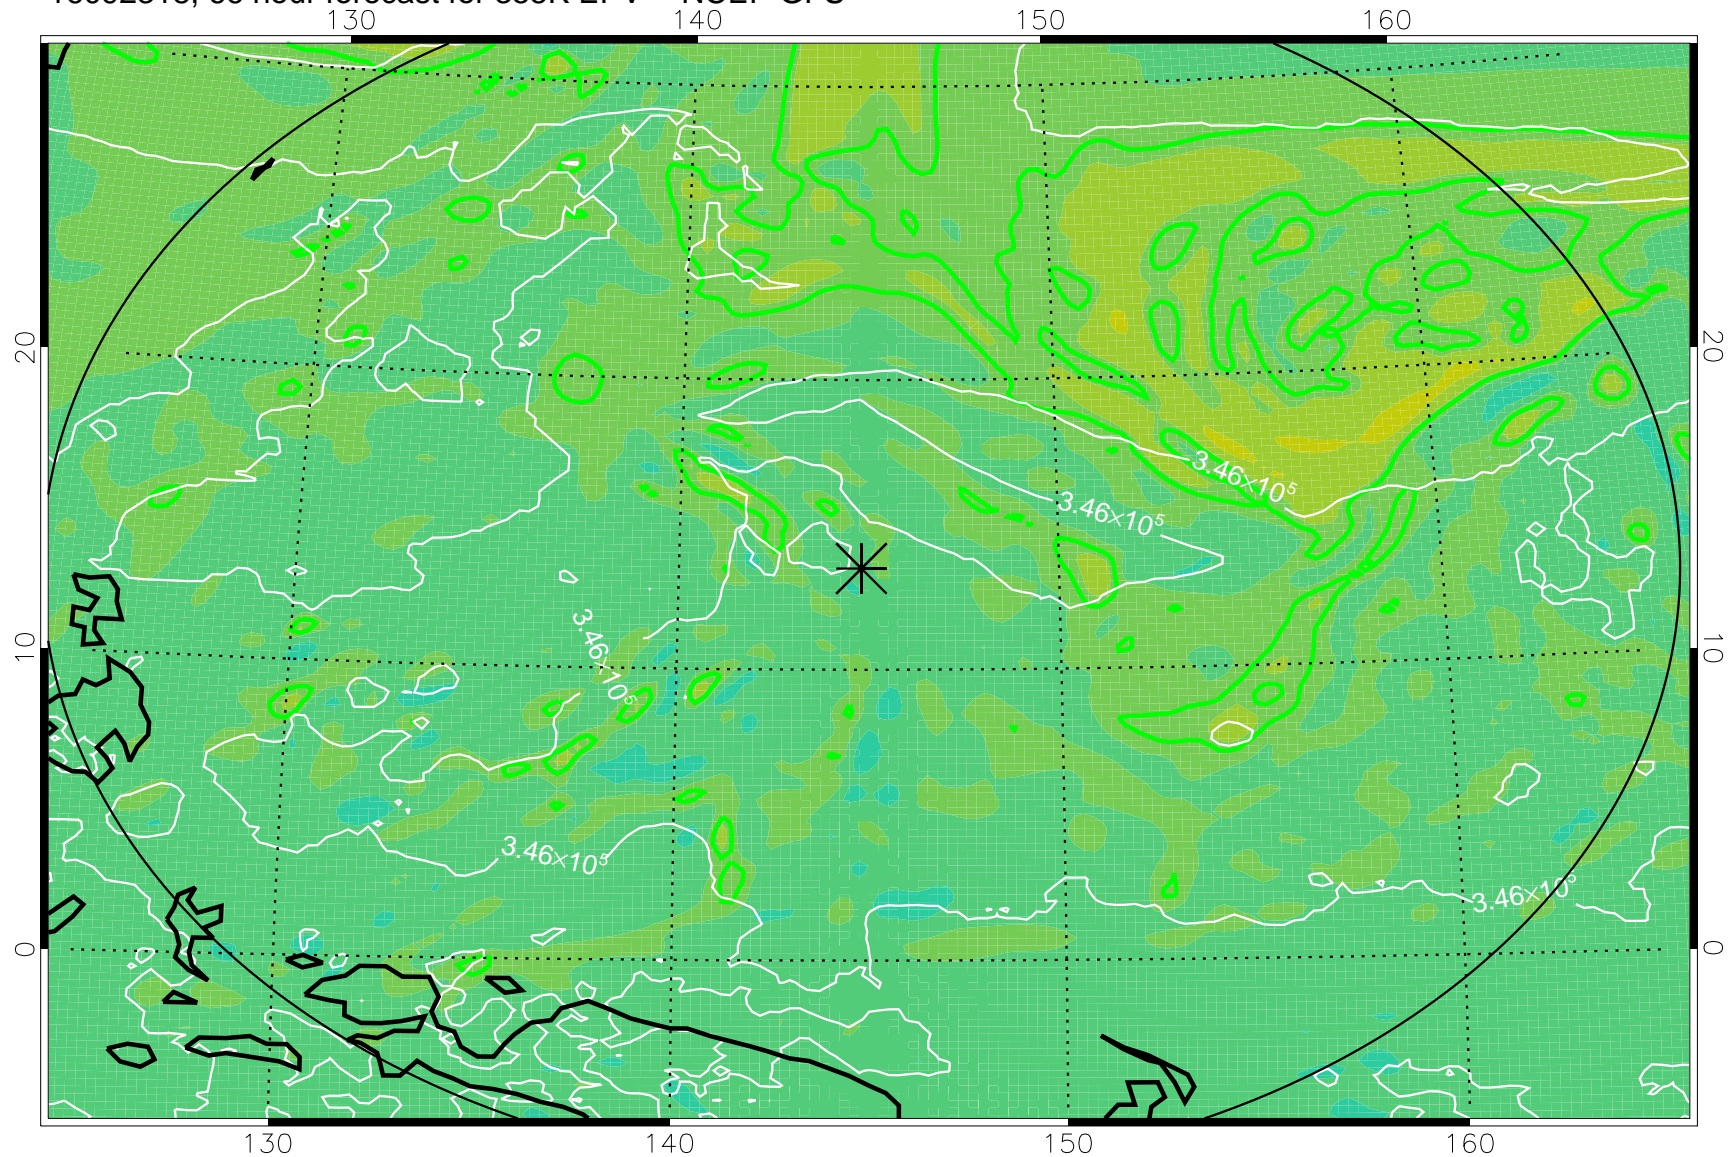

16092306, 54 hour forecast for 355K EPV -- NCEP GFS

355K Montgomery Streamfunction, white
EPV Tropopause (2 PVU) Position
Range ring of 2304 km

16092312, 60 hour forecast for 355K EPV -- NCEP GFS

355K Montgomery Streamfunction, white
EPV Tropopause (2 PVU) Position
Range ring of 2304 km

16092318, 66 hour forecast for 355K EPV -- NCEP GFS

355K Montgomery Streamfunction, white
EPV Tropopause (2 PVU) Position
Range ring of 2304 km

16092400, 72 hour forecast for 355K EPV -- NCEP GFS

355K Montgomery Streamfunction, white
EPV Tropopause (2 PVU) Position
Range ring of 2304 km

16092406, 78 hour forecast for 355K EPV -- NCEP GFS

355K Montgomery Streamfunction, white
EPV Tropopause (2 PVU) Position
Range ring of 2304 km

16092412, 84 hour forecast for 355K EPV -- NCEP GFS

355K Montgomery Streamfunction, white
EPV Tropopause (2 PVU) Position
Range ring of 2304 km

16092418, 90 hour forecast for 355K EPV -- NCEP GFS

355K Montgomery Streamfunction, white
EPV Tropopause (2 PVU) Position
Range ring of 2304 km

16092500, 96 hour forecast for 355K EPV -- NCEP GFS

355K Montgomery Streamfunction, white
EPV Tropopause (2 PVU) Position
Range ring of 2304 km