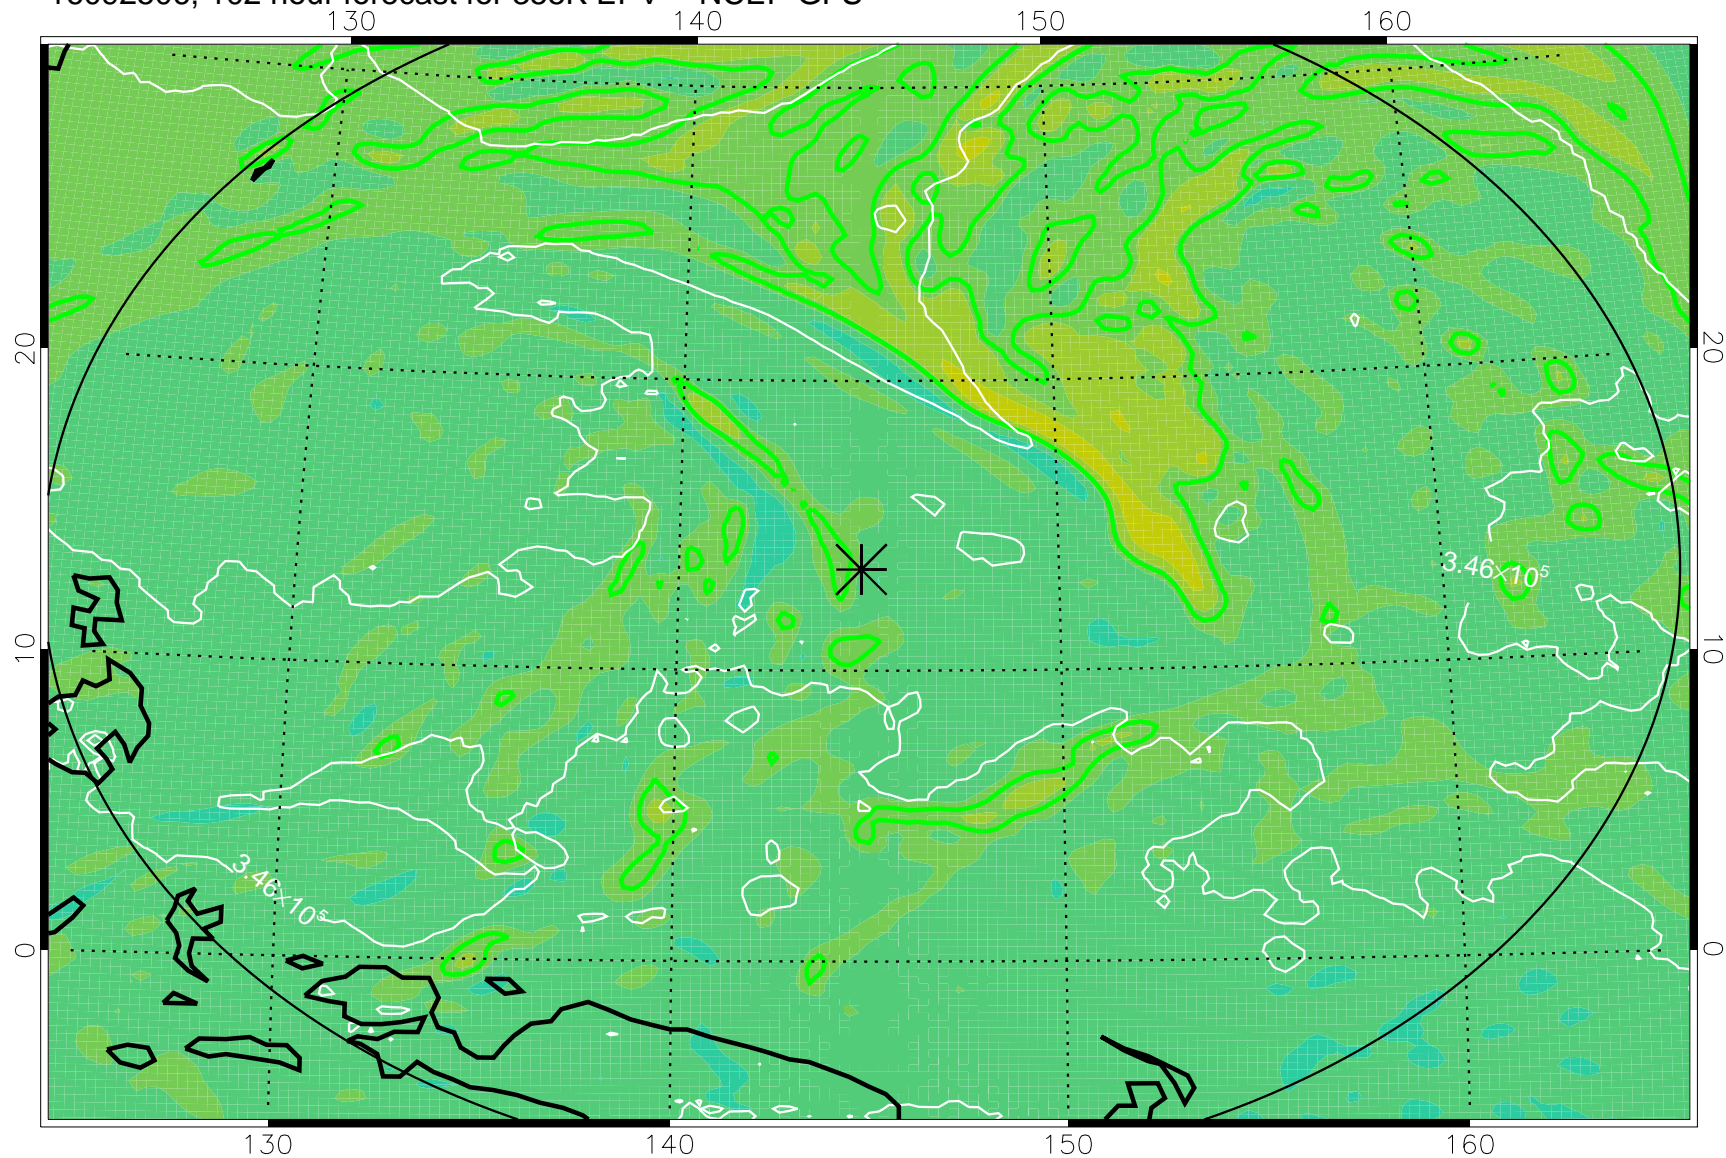

16092406, 78 hour forecast for 355K EPV -- NCEP GFS

355K Montgomery Streamfunction, white
EPV Tropopause (2 PVU) Position
Range ring of 2304 km

16092412, 84 hour forecast for 355K EPV -- NCEP GFS

355K Montgomery Streamfunction, white
EPV Tropopause (2 PVU) Position
Range ring of 2304 km

16092418, 90 hour forecast for 355K EPV -- NCEP GFS

355K Montgomery Streamfunction, white
EPV Tropopause (2 PVU) Position
Range ring of 2304 km

16092500, 96 hour forecast for 355K EPV -- NCEP GFS

355K Montgomery Streamfunction, white
EPV Tropopause (2 PVU) Position
Range ring of 2304 km

16092506, 102 hour forecast for 355K EPV -- NCEP GFS

355K Montgomery Streamfunction, white
EPV Tropopause (2 PVU) Position
Range ring of 2304 km

16092512, 108 hour forecast for 355K EPV -- NCEP GFS

355K Montgomery Streamfunction, white
EPV Tropopause (2 PVU) Position
Range ring of 2304 km

16092518, 114 hour forecast for 355K EPV -- NCEP GFS

355K Montgomery Streamfunction, white
EPV Tropopause (2 PVU) Position
Range ring of 2304 km

16092600, 120 hour forecast for 355K EPV -- NCEP GFS

355K Montgomery Streamfunction, white
EPV Tropopause (2 PVU) Position
Range ring of 2304 km