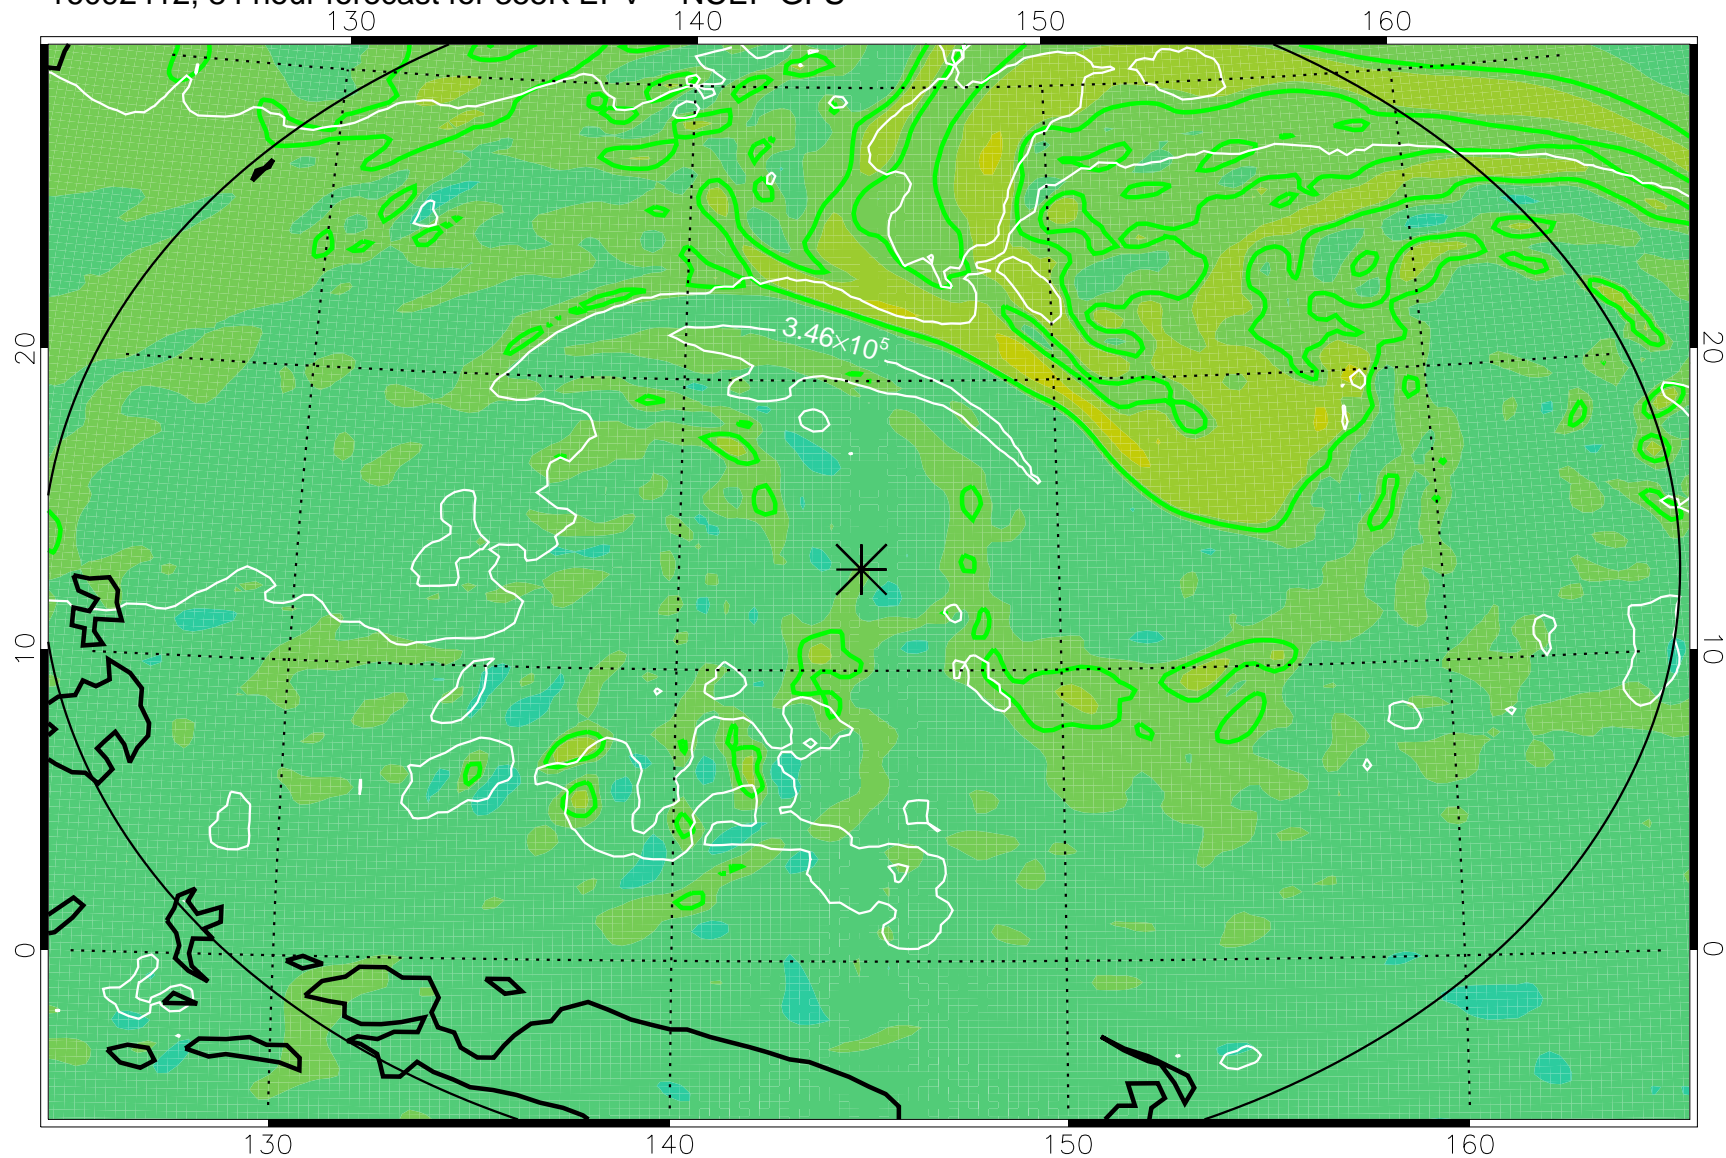

16092318, 66 hour forecast for 355K EPV -- NCEP GFS

355K Montgomery Streamfunction, white
EPV Tropopause (2 PVU) Position
Range ring of 2304 km

16092400, 72 hour forecast for 355K EPV -- NCEP GFS

355K Montgomery Streamfunction, white
EPV Tropopause (2 PVU) Position
Range ring of 2304 km

16092406, 78 hour forecast for 355K EPV -- NCEP GFS

355K Montgomery Streamfunction, white
EPV Tropopause (2 PVU) Position
Range ring of 2304 km

16092412, 84 hour forecast for 355K EPV -- NCEP GFS

355K Montgomery Streamfunction, white
EPV Tropopause (2 PVU) Position
Range ring of 2304 km

16092418, 90 hour forecast for 355K EPV -- NCEP GFS

355K Montgomery Streamfunction, white
EPV Tropopause (2 PVU) Position
Range ring of 2304 km

16092500, 96 hour forecast for 355K EPV -- NCEP GFS

355K Montgomery Streamfunction, white
EPV Tropopause (2 PVU) Position
Range ring of 2304 km

16092506, 102 hour forecast for 355K EPV -- NCEP GFS

355K Montgomery Streamfunction, white
EPV Tropopause (2 PVU) Position
Range ring of 2304 km

16092512, 108 hour forecast for 355K EPV -- NCEP GFS

355K Montgomery Streamfunction, white
EPV Tropopause (2 PVU) Position
Range ring of 2304 km