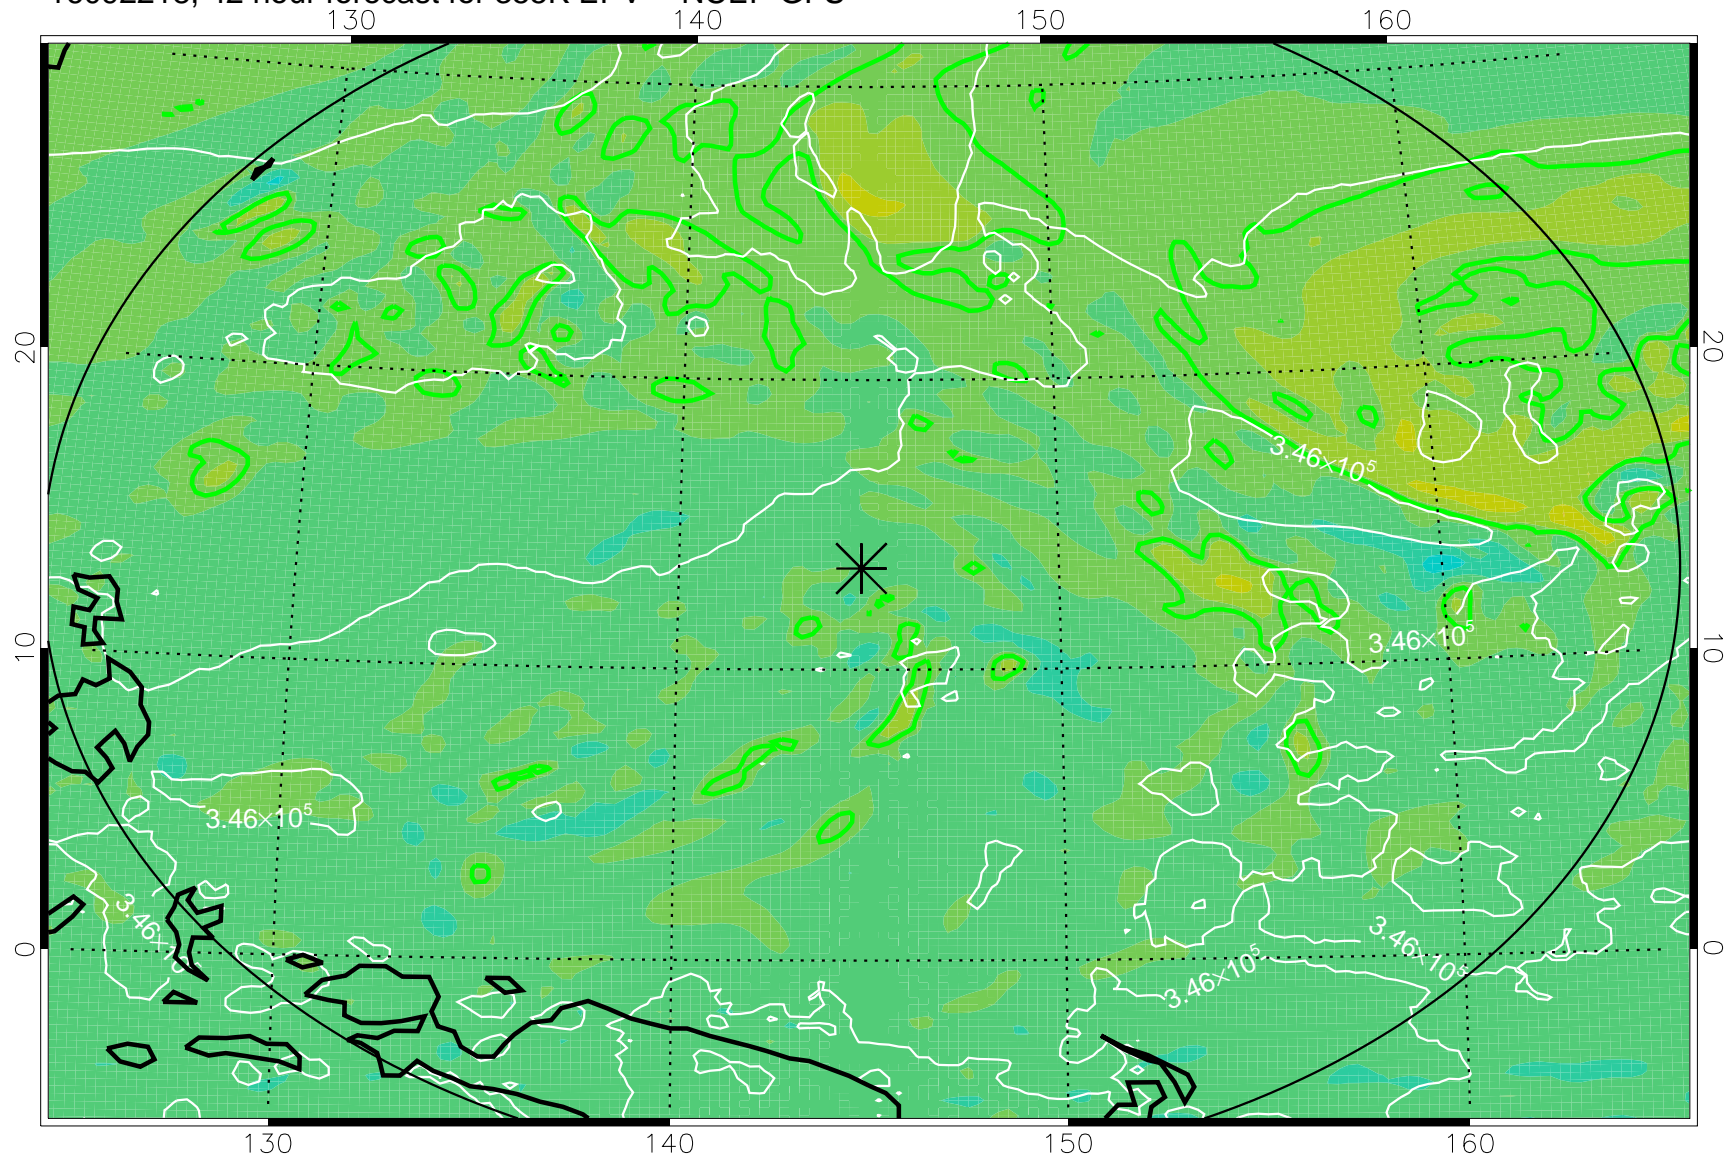

16092118, 18 hour forecast for 355K EPV -- NCEP GFS

355K Montgomery Streamfunction, white
EPV Tropopause (2 PVU) Position
Range ring of 2304 km

16092200, 24 hour forecast for 355K EPV -- NCEP GFS

355K Montgomery Streamfunction, white
EPV Tropopause (2 PVU) Position
Range ring of 2304 km

16092206, 30 hour forecast for 355K EPV -- NCEP GFS

355K Montgomery Streamfunction, white
EPV Tropopause (2 PVU) Position
Range ring of 2304 km

16092212, 36 hour forecast for 355K EPV -- NCEP GFS

355K Montgomery Streamfunction, white
EPV Tropopause (2 PVU) Position
Range ring of 2304 km

16092218, 42 hour forecast for 355K EPV -- NCEP GFS

355K Montgomery Streamfunction, white
EPV Tropopause (2 PVU) Position
Range ring of 2304 km

16092300, 48 hour forecast for 355K EPV -- NCEP GFS

355K Montgomery Streamfunction, white
EPV Tropopause (2 PVU) Position
Range ring of 2304 km

16092318, 66 hour forecast for 355K EPV -- NCEP GFS

355K Montgomery Streamfunction, white
EPV Tropopause (2 PVU) Position
Range ring of 2304 km

16092400, 72 hour forecast for 355K EPV -- NCEP GFS

355K Montgomery Streamfunction, white
EPV Tropopause (2 PVU) Position
Range ring of 2304 km