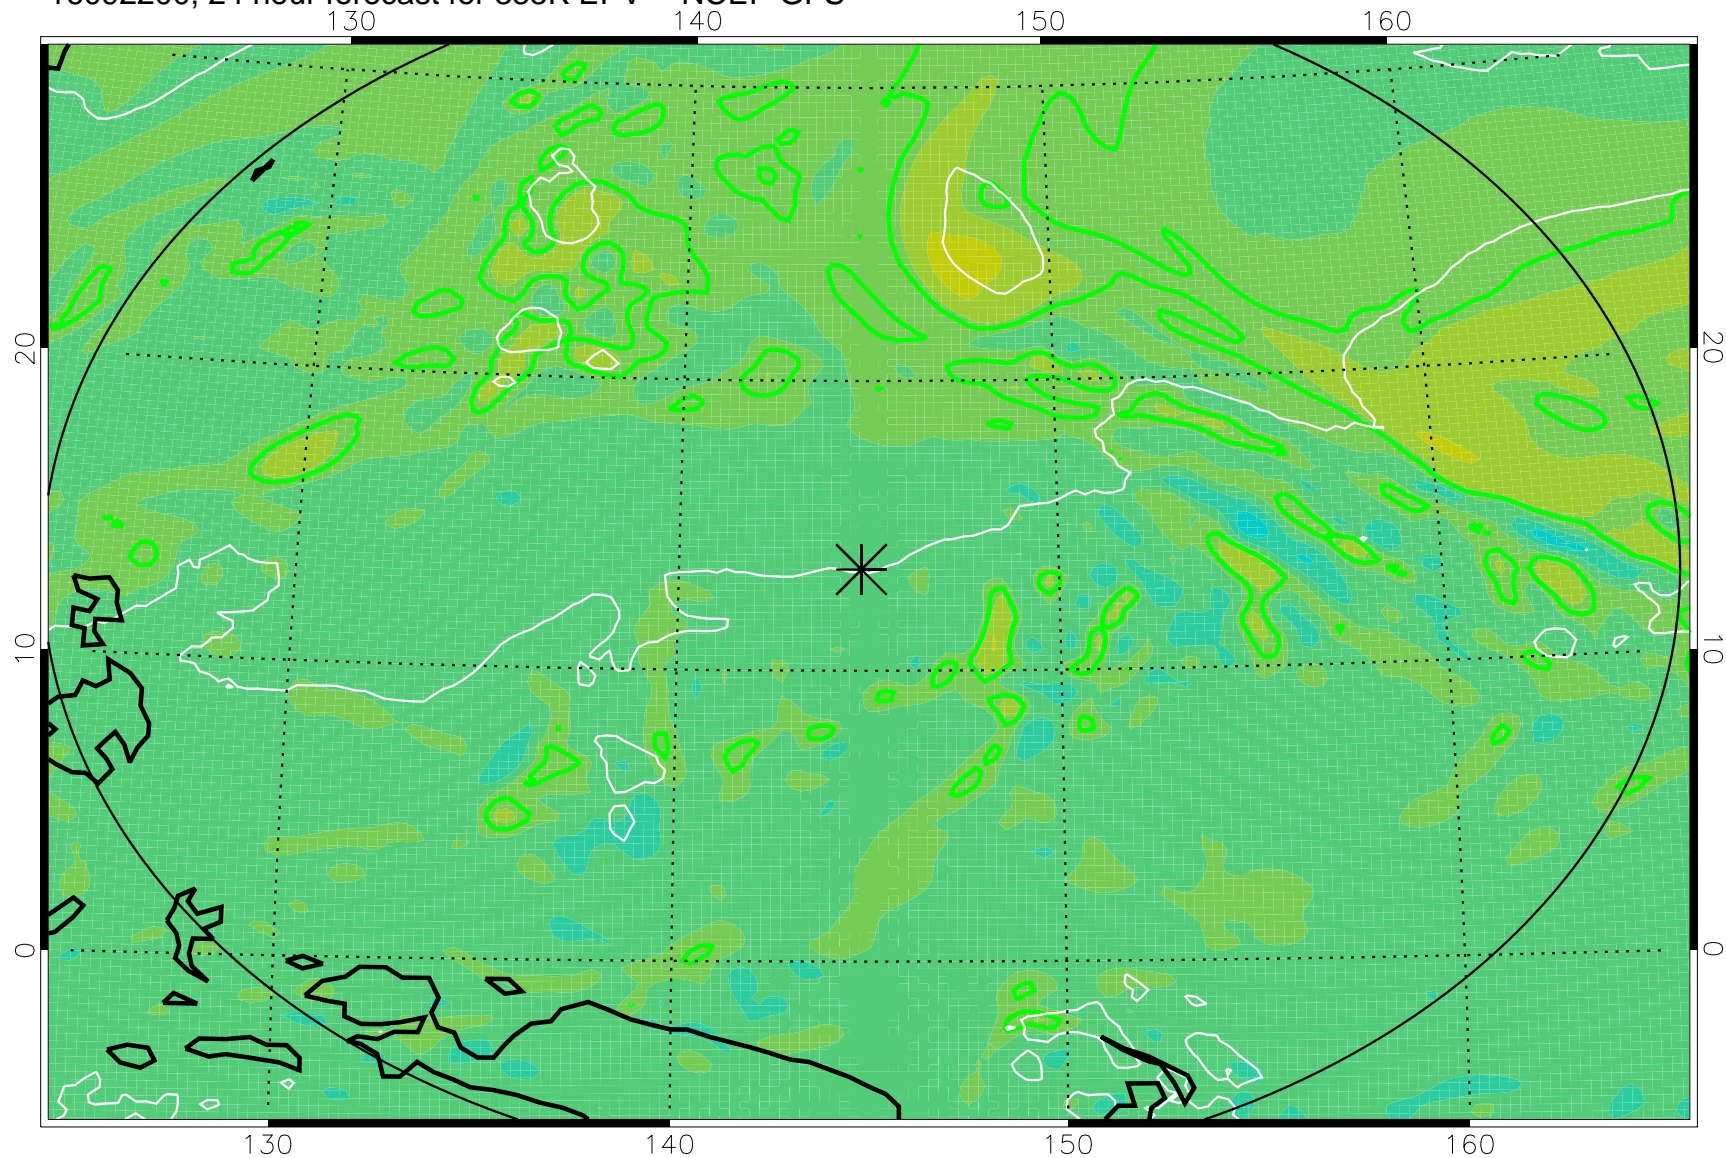

16092106, 6 hour forecast for 355K EPV -- NCEP GFS

355K Montgomery Streamfunction, white
EPV Tropopause (2 PVU) Position
Range ring of 2304 km

16092112, 12 hour forecast for 355K EPV -- NCEP GFS

355K Montgomery Streamfunction, white
EPV Tropopause (2 PVU) Position
Range ring of 2304 km

16092118, 18 hour forecast for 355K EPV -- NCEP GFS

355K Montgomery Streamfunction, white
EPV Tropopause (2 PVU) Position
Range ring of 2304 km

16092200, 24 hour forecast for 355K EPV -- NCEP GFS

355K Montgomery Streamfunction, white
EPV Tropopause (2 PVU) Position
Range ring of 2304 km

16092206, 30 hour forecast for 355K EPV -- NCEP GFS

355K Montgomery Streamfunction, white
EPV Tropopause (2 PVU) Position
Range ring of 2304 km

16092212, 36 hour forecast for 355K EPV -- NCEP GFS

355K Montgomery Streamfunction, white
EPV Tropopause (2 PVU) Position
Range ring of 2304 km

16092218, 42 hour forecast for 355K EPV -- NCEP GFS

355K Montgomery Streamfunction, white
EPV Tropopause (2 PVU) Position
Range ring of 2304 km

16092300, 48 hour forecast for 355K EPV -- NCEP GFS

355K Montgomery Streamfunction, white
EPV Tropopause (2 PVU) Position
Range ring of 2304 km