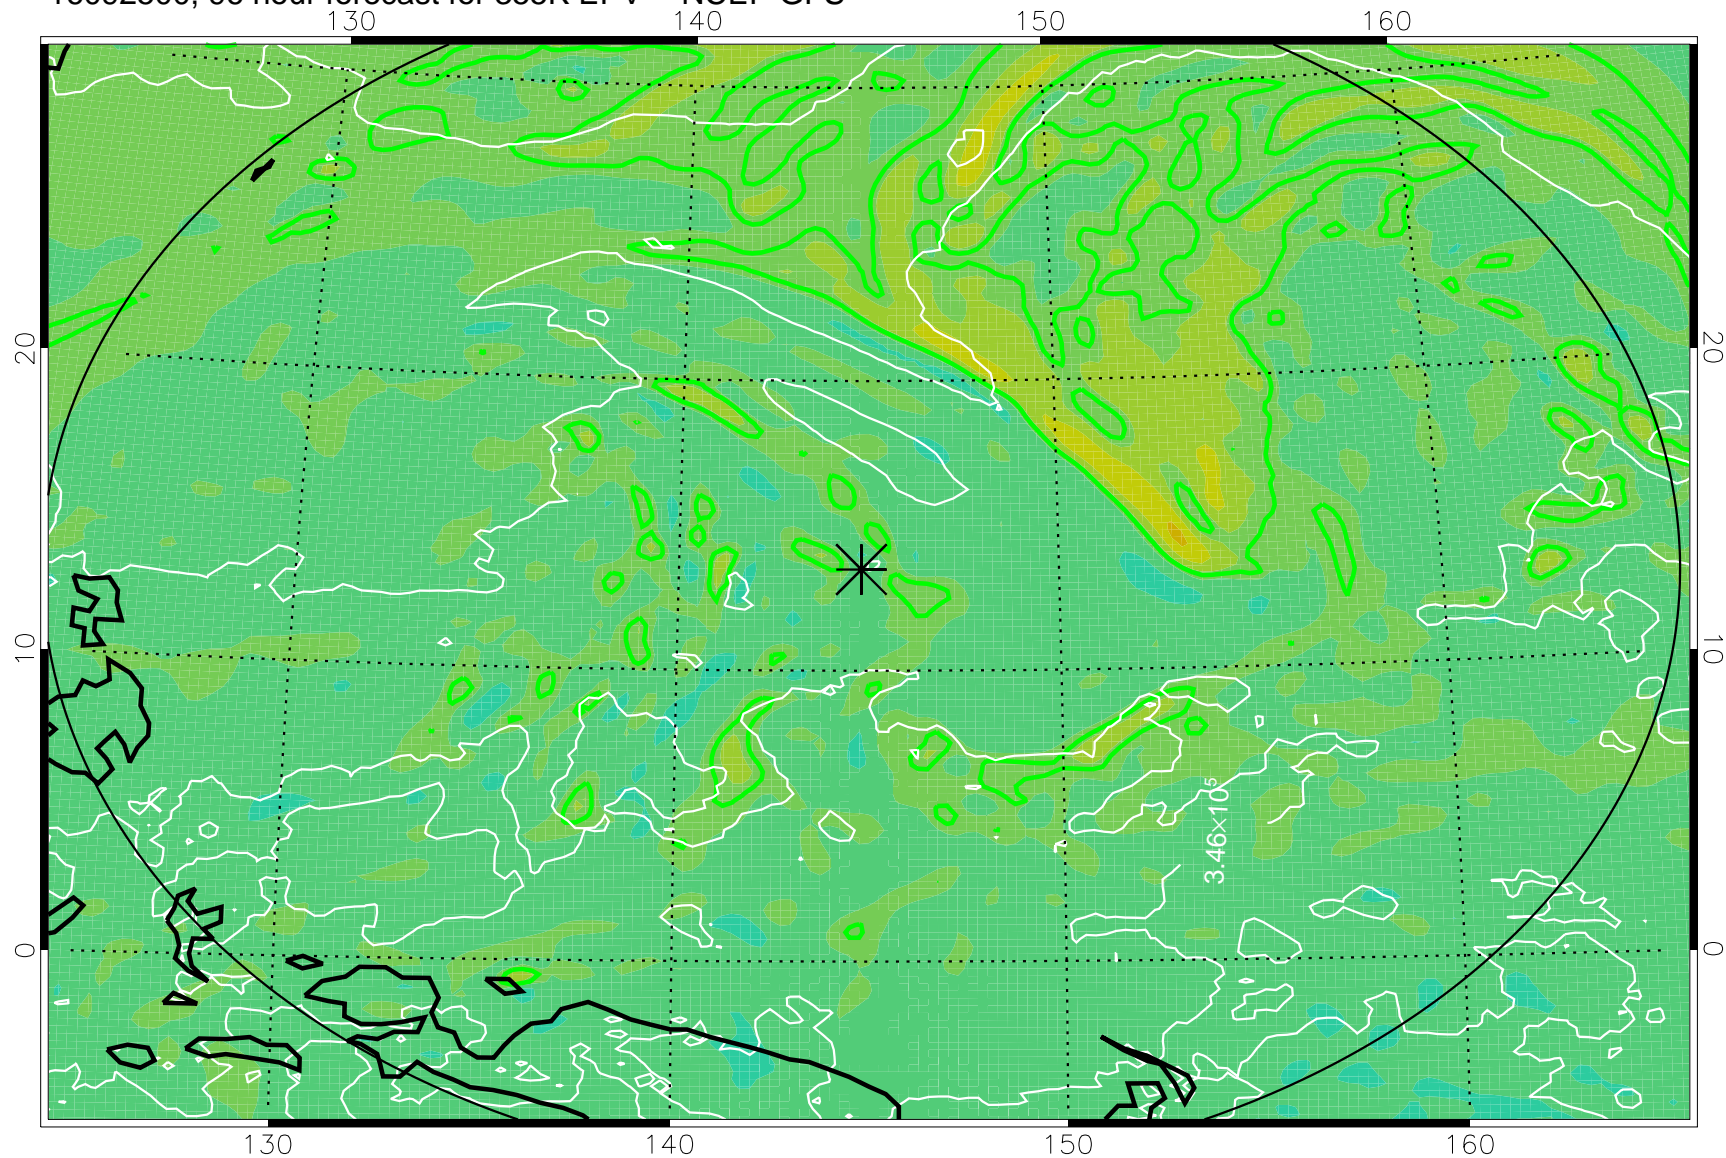

16092318, 66 hour forecast for 355K EPV -- NCEP GFS

355K Montgomery Streamfunction, white
EPV Tropopause (2 PVU) Position
Range ring of 2304 km

16092400, 72 hour forecast for 355K EPV -- NCEP GFS

355K Montgomery Streamfunction, white
EPV Tropopause (2 PVU) Position
Range ring of 2304 km

16092406, 78 hour forecast for 355K EPV -- NCEP GFS

355K Montgomery Streamfunction, white
EPV Tropopause (2 PVU) Position
Range ring of 2304 km

16092412, 84 hour forecast for 355K EPV -- NCEP GFS

355K Montgomery Streamfunction, white
EPV Tropopause (2 PVU) Position
Range ring of 2304 km

16092418, 90 hour forecast for 355K EPV -- NCEP GFS

355K Montgomery Streamfunction, white
EPV Tropopause (2 PVU) Position
Range ring of 2304 km

16092500, 96 hour forecast for 355K EPV -- NCEP GFS

355K Montgomery Streamfunction, white
EPV Tropopause (2 PVU) Position
Range ring of 2304 km

16092506, 102 hour forecast for 355K EPV -- NCEP GFS

355K Montgomery Streamfunction, white
EPV Tropopause (2 PVU) Position
Range ring of 2304 km

16092512, 108 hour forecast for 355K EPV -- NCEP GFS

355K Montgomery Streamfunction, white
EPV Tropopause (2 PVU) Position
Range ring of 2304 km