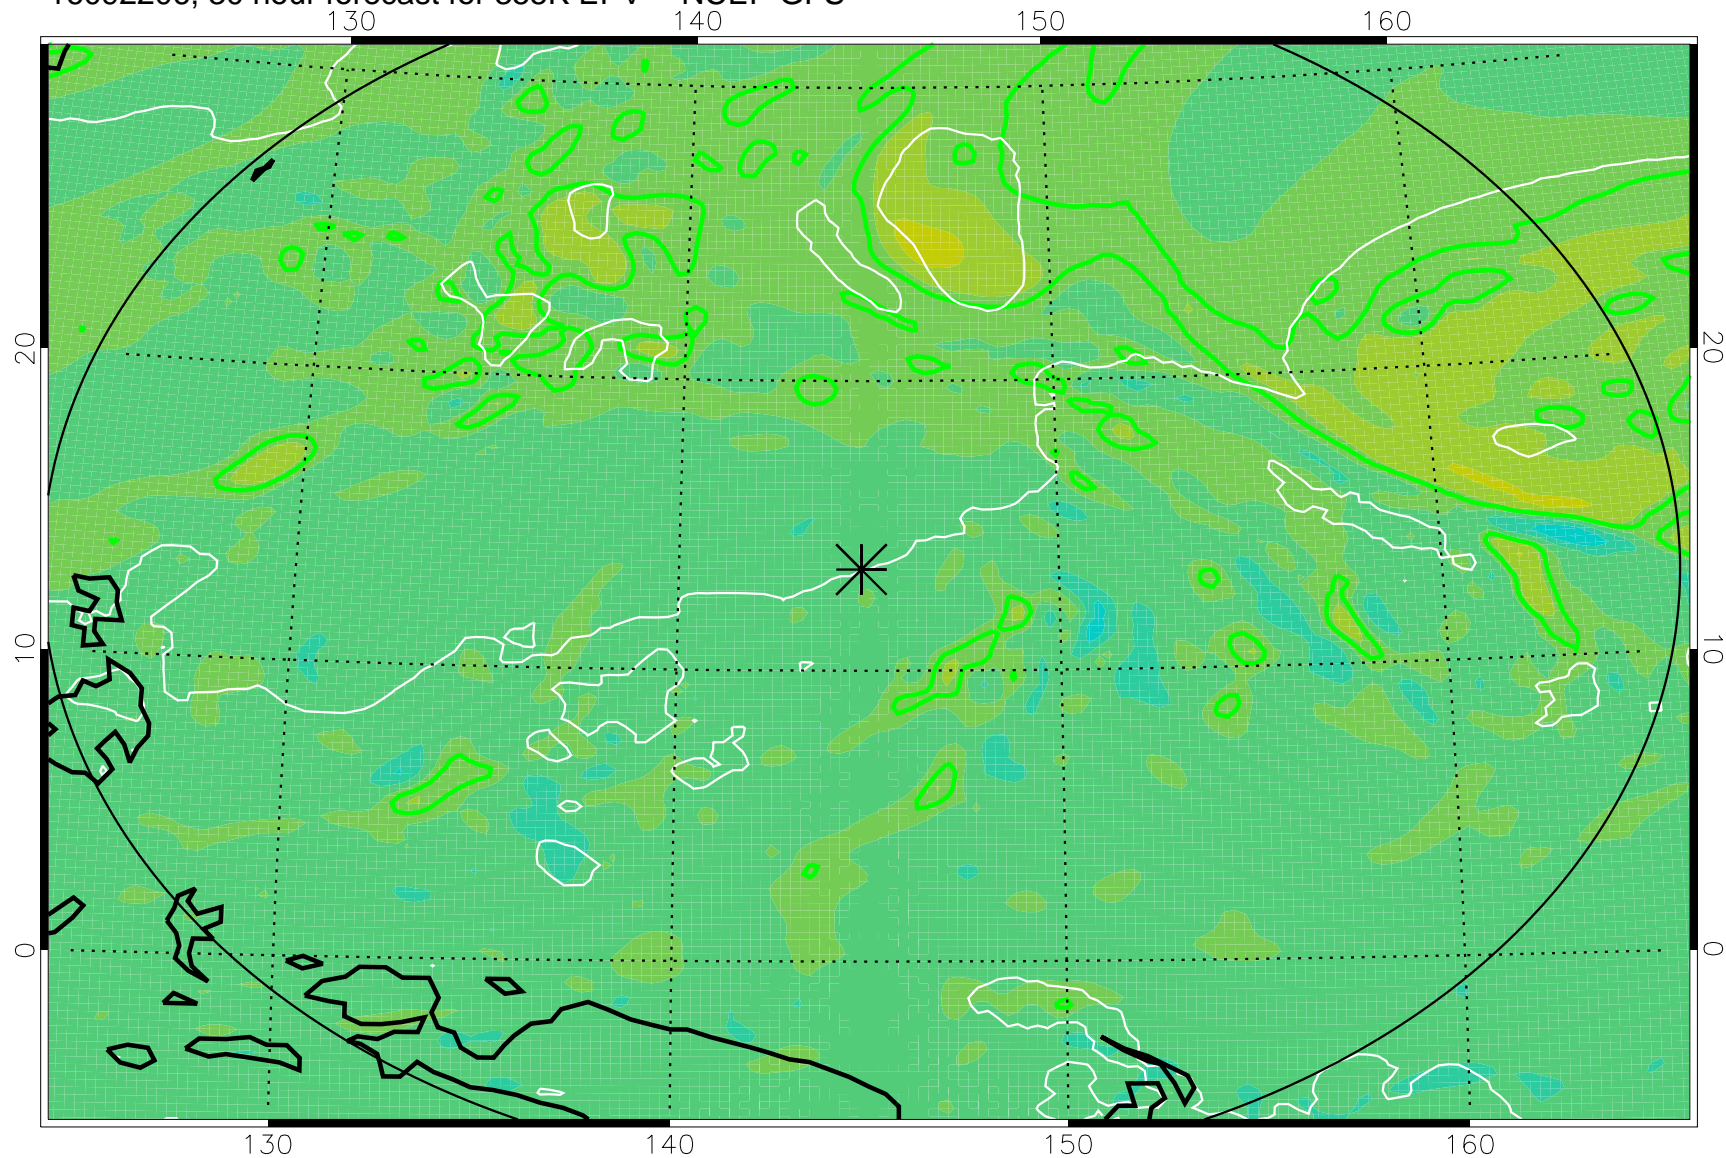

16092118, 18 hour forecast for 355K EPV -- NCEP GFS

355K Montgomery Streamfunction, white
EPV Tropopause (2 PVU) Position
Range ring of 2304 km

16092200, 24 hour forecast for 355K EPV -- NCEP GFS

355K Montgomery Streamfunction, white
EPV Tropopause (2 PVU) Position
Range ring of 2304 km

16092206, 30 hour forecast for 355K EPV -- NCEP GFS

355K Montgomery Streamfunction, white
EPV Tropopause (2 PVU) Position
Range ring of 2304 km

16092212, 36 hour forecast for 355K EPV -- NCEP GFS

355K Montgomery Streamfunction, white
EPV Tropopause (2 PVU) Position
Range ring of 2304 km

16092218, 42 hour forecast for 355K EPV -- NCEP GFS

355K Montgomery Streamfunction, white
EPV Tropopause (2 PVU) Position
Range ring of 2304 km

16092300, 48 hour forecast for 355K EPV -- NCEP GFS

355K Montgomery Streamfunction, white
EPV Tropopause (2 PVU) Position
Range ring of 2304 km

16092318, 66 hour forecast for 355K EPV -- NCEP GFS

355K Montgomery Streamfunction, white
EPV Tropopause (2 PVU) Position
Range ring of 2304 km

16092400, 72 hour forecast for 355K EPV -- NCEP GFS

355K Montgomery Streamfunction, white
EPV Tropopause (2 PVU) Position
Range ring of 2304 km