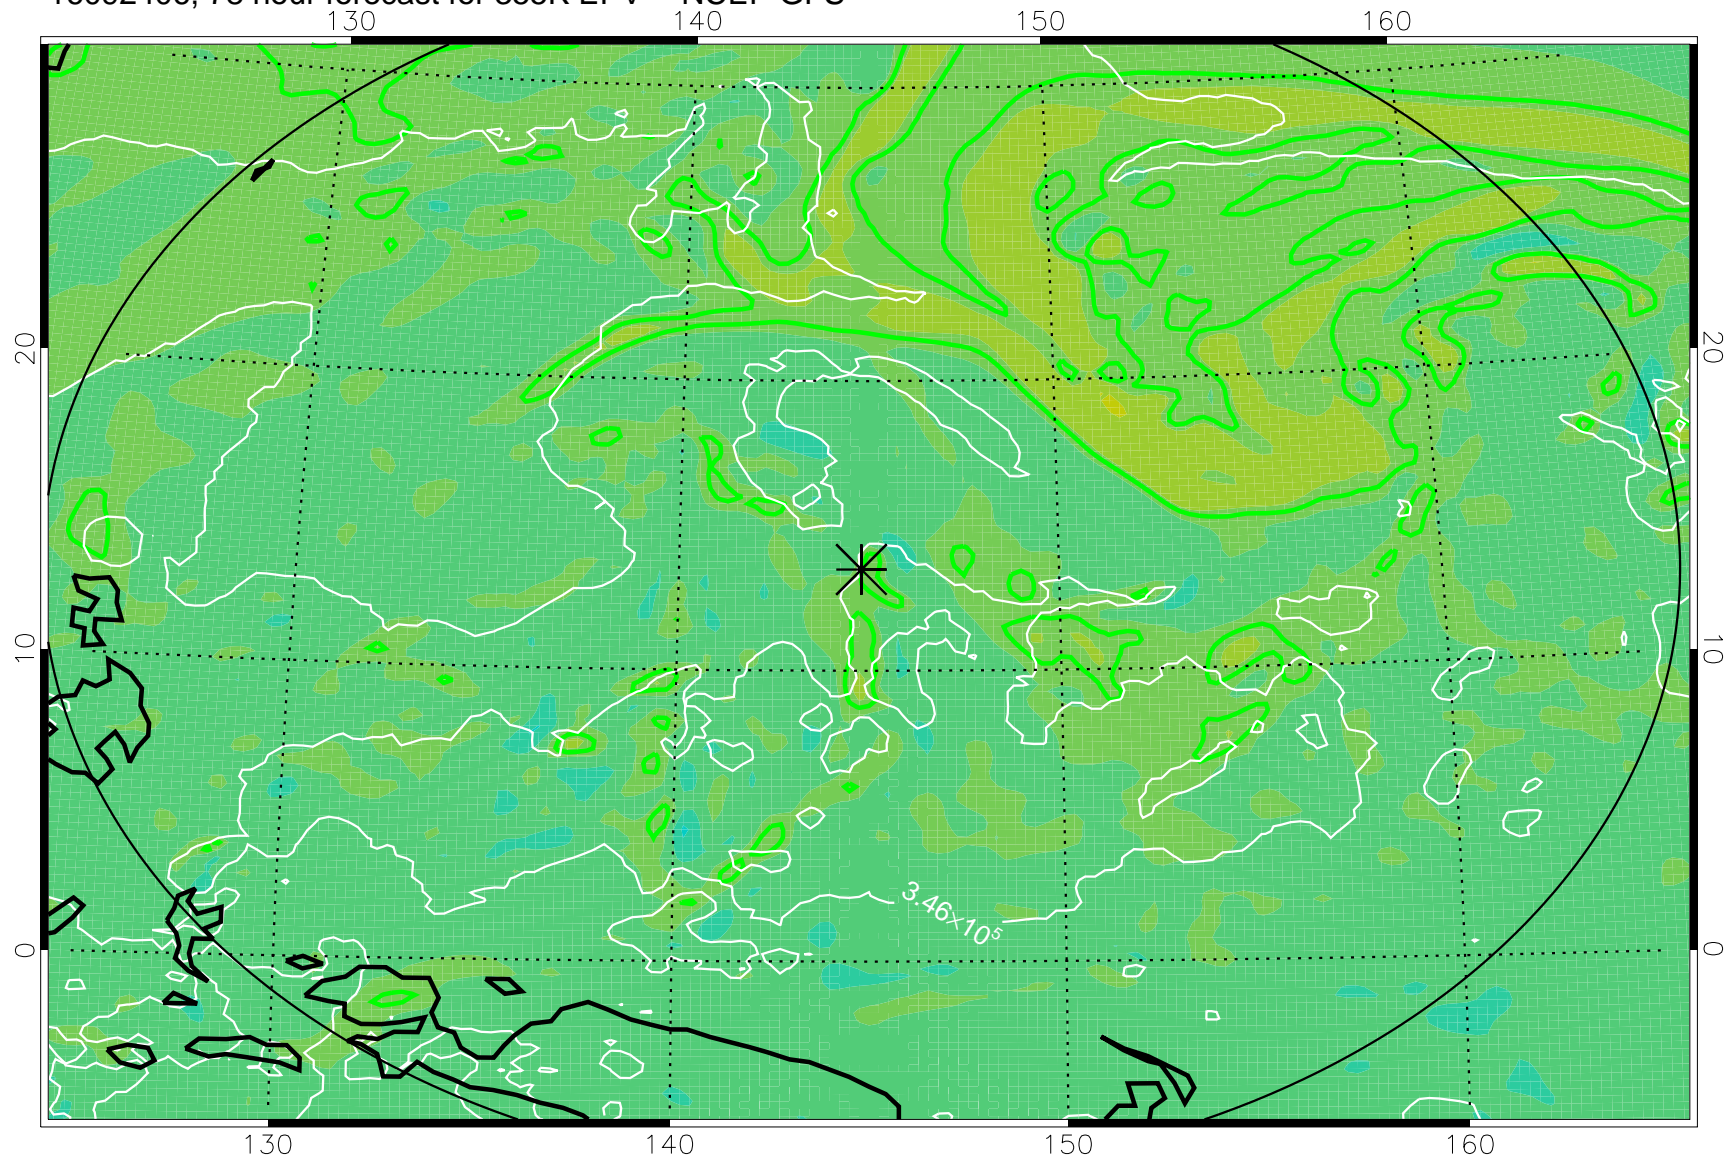

16092318, 66 hour forecast for 355K EPV -- NCEP GFS

355K Montgomery Streamfunction, white
EPV Tropopause (2 PVU) Position
Range ring of 2304 km

16092400, 72 hour forecast for 355K EPV -- NCEP GFS

355K Montgomery Streamfunction, white
EPV Tropopause (2 PVU) Position
Range ring of 2304 km

16092406, 78 hour forecast for 355K EPV -- NCEP GFS

355K Montgomery Streamfunction, white
EPV Tropopause (2 PVU) Position
Range ring of 2304 km

16092412, 84 hour forecast for 355K EPV -- NCEP GFS

355K Montgomery Streamfunction, white
EPV Tropopause (2 PVU) Position
Range ring of 2304 km

16092418, 90 hour forecast for 355K EPV -- NCEP GFS

355K Montgomery Streamfunction, white
EPV Tropopause (2 PVU) Position
Range ring of 2304 km

16092500, 96 hour forecast for 355K EPV -- NCEP GFS

355K Montgomery Streamfunction, white
EPV Tropopause (2 PVU) Position
Range ring of 2304 km

16092506, 102 hour forecast for 355K EPV -- NCEP GFS

355K Montgomery Streamfunction, white
EPV Tropopause (2 PVU) Position
Range ring of 2304 km

16092512, 108 hour forecast for 355K EPV -- NCEP GFS

355K Montgomery Streamfunction, white
EPV Tropopause (2 PVU) Position
Range ring of 2304 km