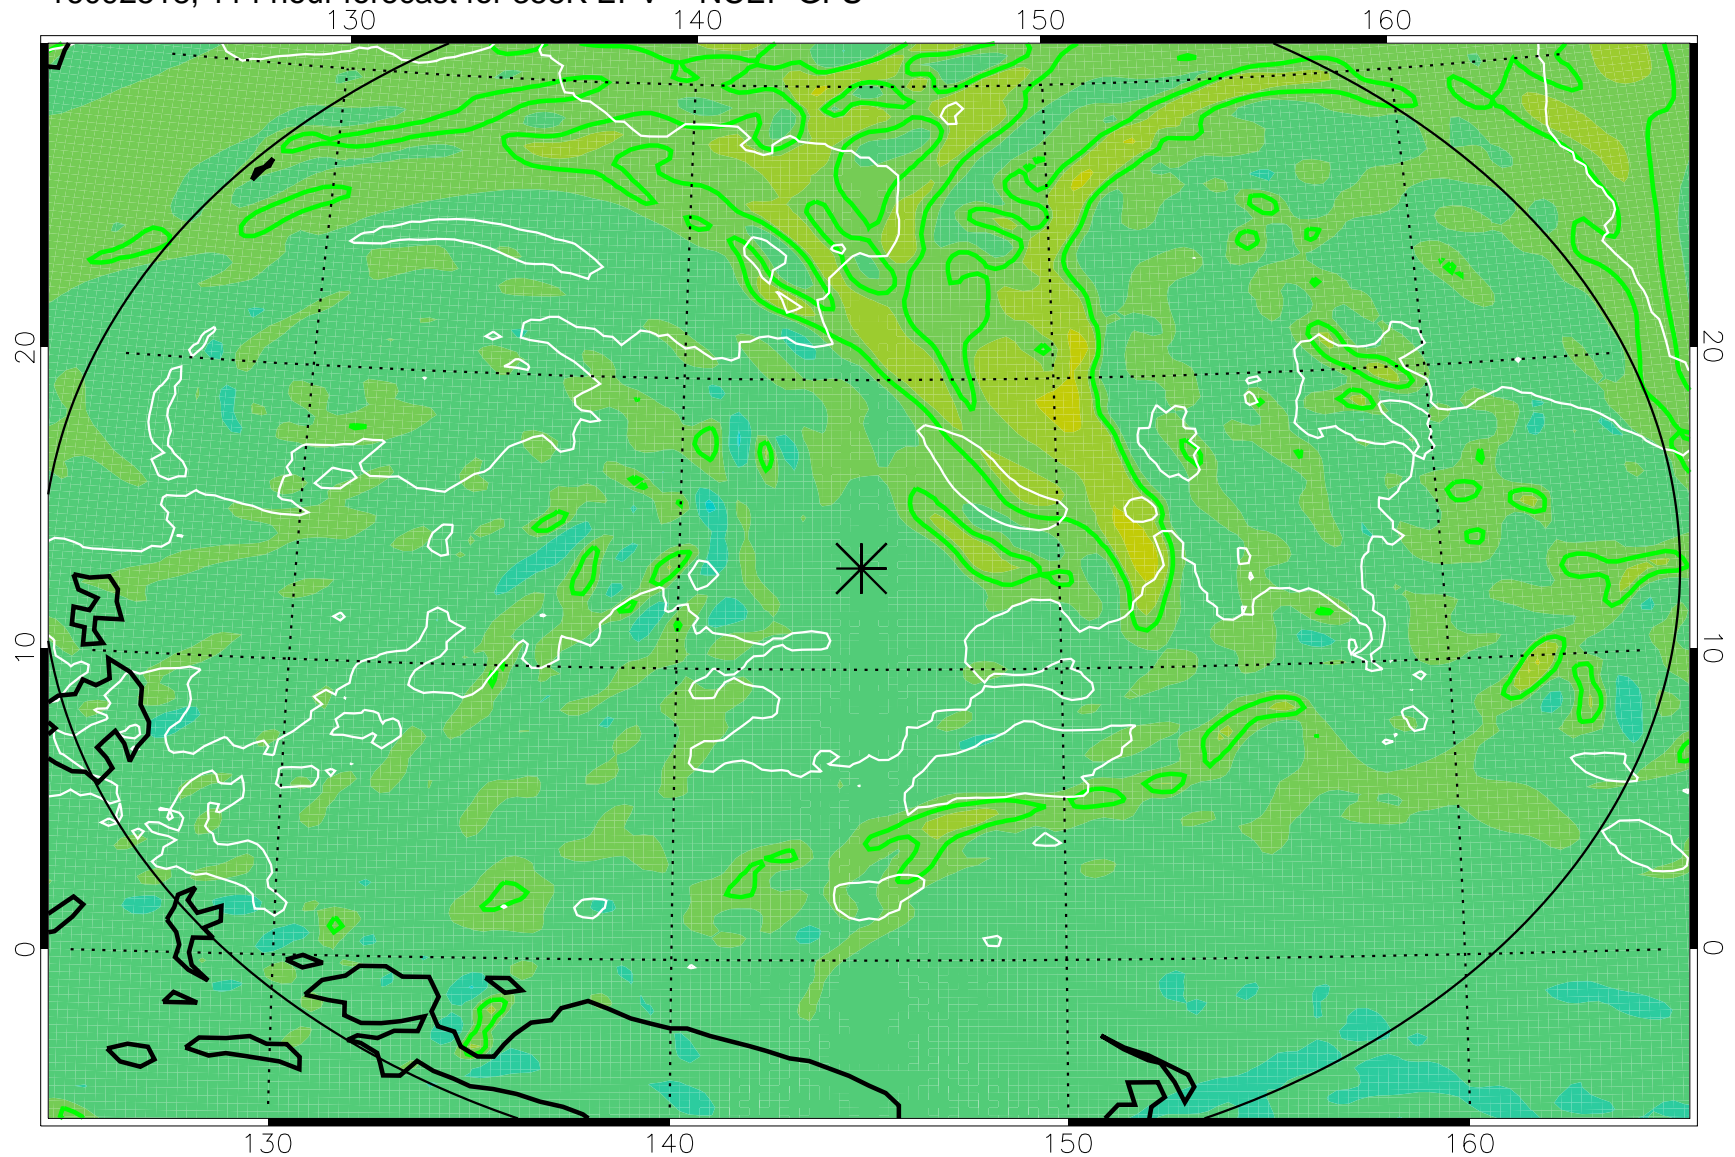

16092406, 78 hour forecast for 355K EPV -- NCEP GFS

355K Montgomery Streamfunction, white
EPV Tropopause (2 PVU) Position
Range ring of 2304 km

16092412, 84 hour forecast for 355K EPV -- NCEP GFS

355K Montgomery Streamfunction, white
EPV Tropopause (2 PVU) Position
Range ring of 2304 km

16092418, 90 hour forecast for 355K EPV -- NCEP GFS

355K Montgomery Streamfunction, white
EPV Tropopause (2 PVU) Position
Range ring of 2304 km

16092500, 96 hour forecast for 355K EPV -- NCEP GFS

355K Montgomery Streamfunction, white
EPV Tropopause (2 PVU) Position
Range ring of 2304 km

16092506, 102 hour forecast for 355K EPV -- NCEP GFS

355K Montgomery Streamfunction, white
EPV Tropopause (2 PVU) Position
Range ring of 2304 km

16092512, 108 hour forecast for 355K EPV -- NCEP GFS

355K Montgomery Streamfunction, white
EPV Tropopause (2 PVU) Position
Range ring of 2304 km

16092518, 114 hour forecast for 355K EPV -- NCEP GFS

355K Montgomery Streamfunction, white
EPV Tropopause (2 PVU) Position
Range ring of 2304 km

16092600, 120 hour forecast for 355K EPV -- NCEP GFS

355K Montgomery Streamfunction, white
EPV Tropopause (2 PVU) Position
Range ring of 2304 km