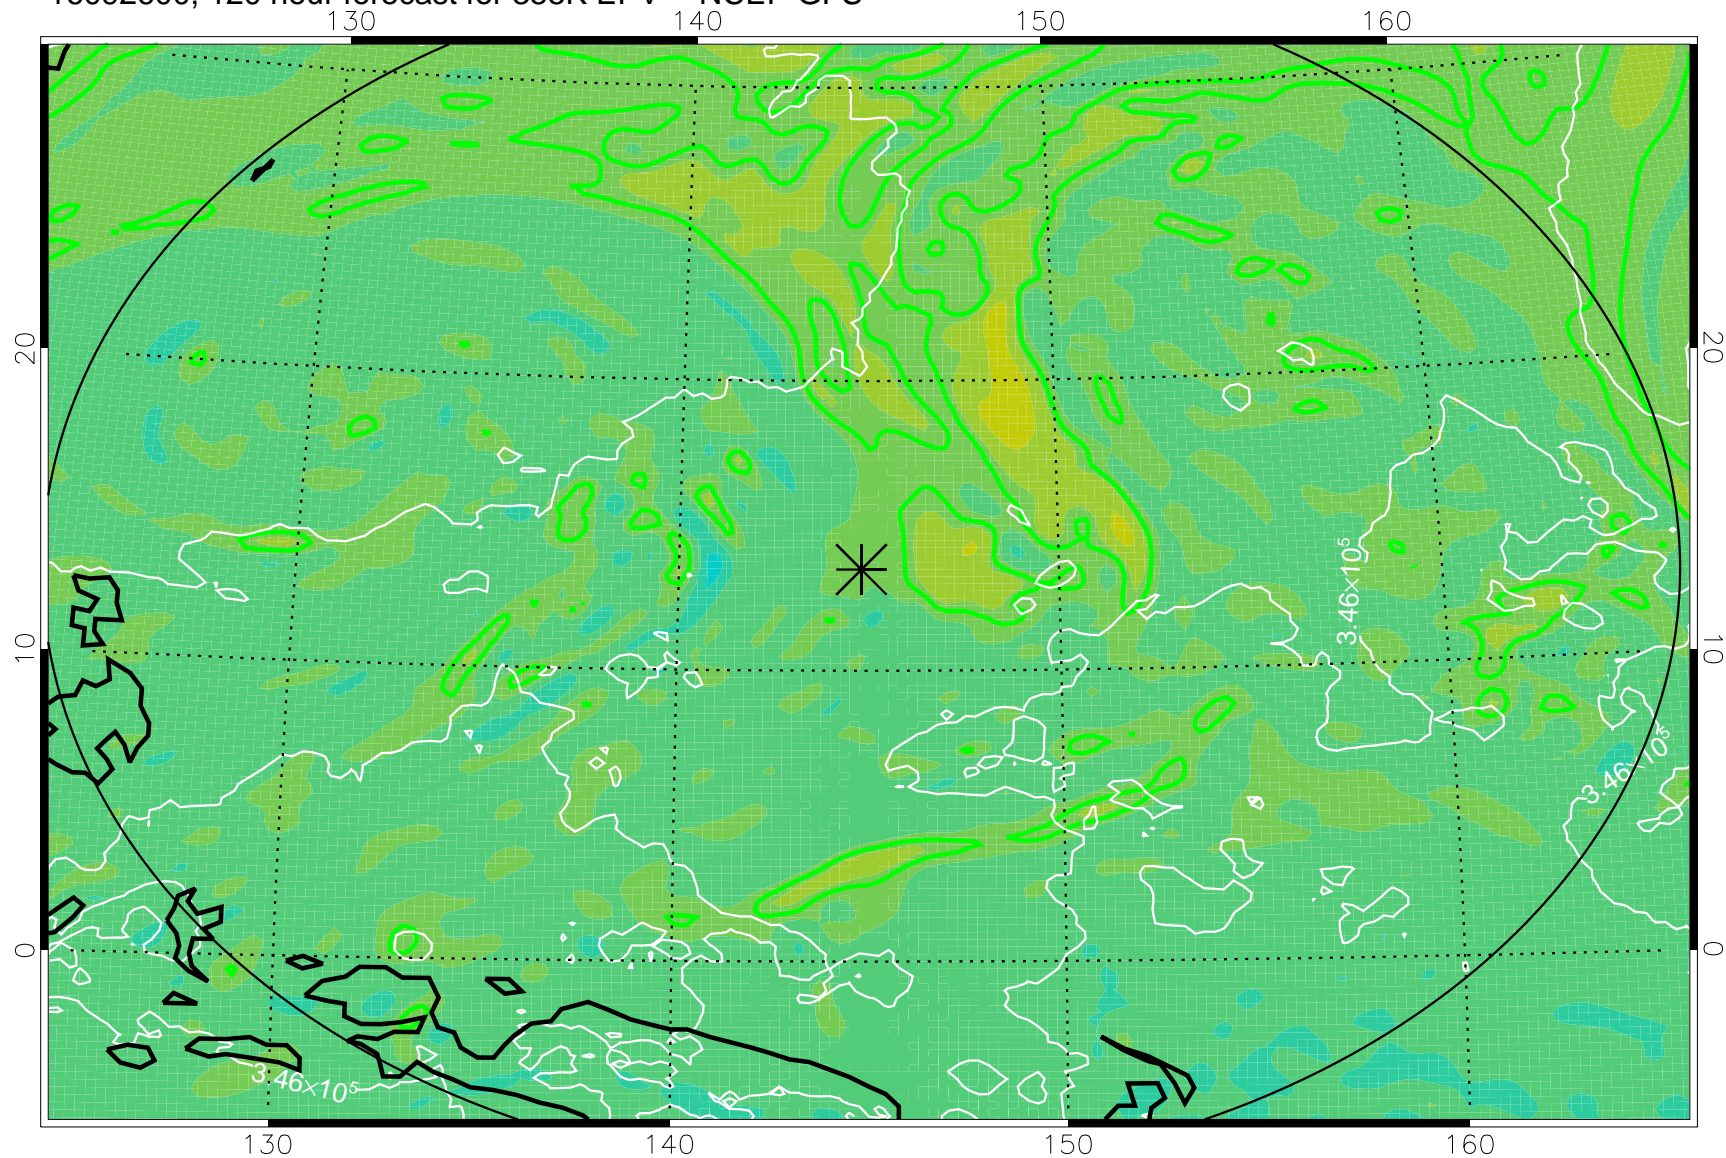

16092406, 78 hour forecast for 355K EPV -- NCEP GFS

355K Montgomery Streamfunction, white
EPV Tropopause (2 PVU) Position
Range ring of 2304 km

16092412, 84 hour forecast for 355K EPV -- NCEP GFS

355K Montgomery Streamfunction, white
EPV Tropopause (2 PVU) Position
Range ring of 2304 km

16092418, 90 hour forecast for 355K EPV -- NCEP GFS

355K Montgomery Streamfunction, white
EPV Tropopause (2 PVU) Position
Range ring of 2304 km

16092500, 96 hour forecast for 355K EPV -- NCEP GFS

355K Montgomery Streamfunction, white
EPV Tropopause (2 PVU) Position
Range ring of 2304 km

16092506, 102 hour forecast for 355K EPV -- NCEP GFS

355K Montgomery Streamfunction, white
EPV Tropopause (2 PVU) Position
Range ring of 2304 km

16092512, 108 hour forecast for 355K EPV -- NCEP GFS

355K Montgomery Streamfunction, white
EPV Tropopause (2 PVU) Position
Range ring of 2304 km

16092518, 114 hour forecast for 355K EPV -- NCEP GFS

355K Montgomery Streamfunction, white
EPV Tropopause (2 PVU) Position
Range ring of 2304 km

16092600, 120 hour forecast for 355K EPV -- NCEP GFS

355K Montgomery Streamfunction, white
EPV Tropopause (2 PVU) Position
Range ring of 2304 km