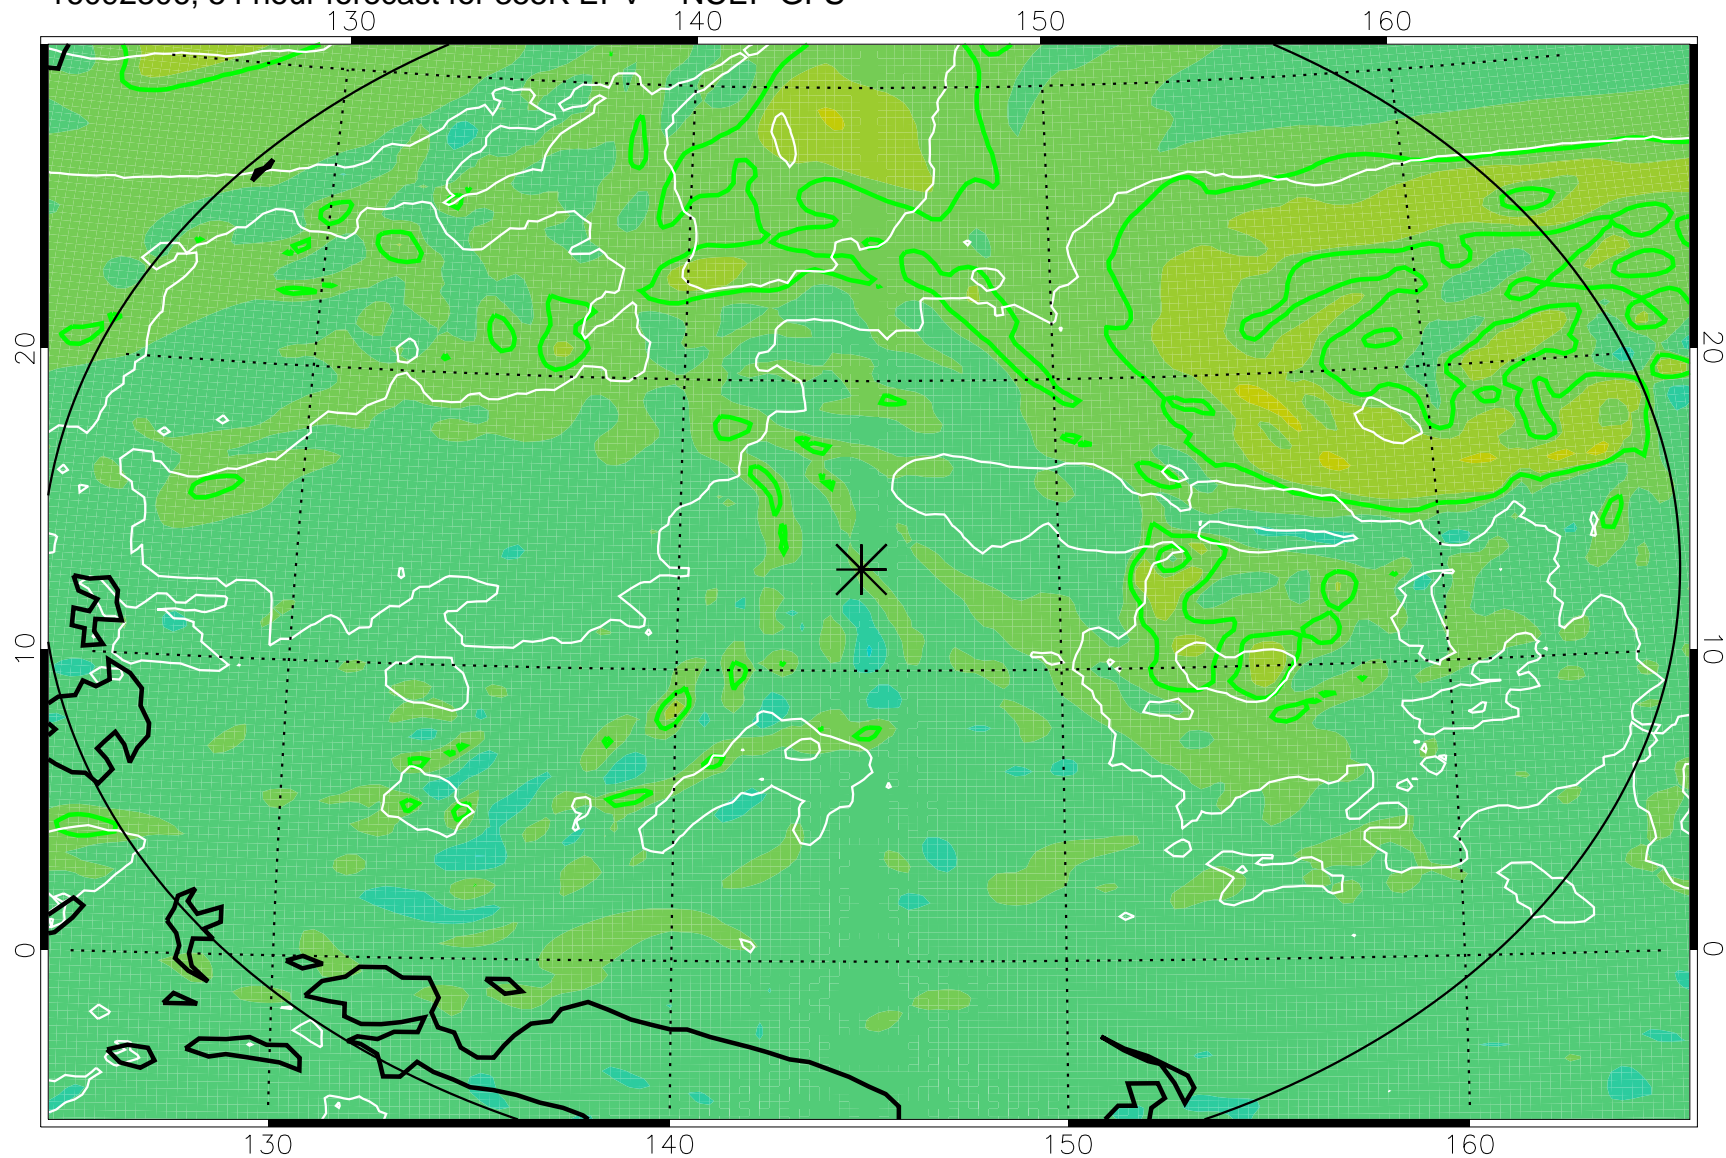

16092218, 42 hour forecast for 355K EPV -- NCEP GFS

355K Montgomery Streamfunction, white
EPV Tropopause (2 PVU) Position
Range ring of 2304 km

16092300, 48 hour forecast for 355K EPV -- NCEP GFS

355K Montgomery Streamfunction, white
EPV Tropopause (2 PVU) Position
Range ring of 2304 km

16092306, 54 hour forecast for 355K EPV -- NCEP GFS

355K Montgomery Streamfunction, white
EPV Tropopause (2 PVU) Position
Range ring of 2304 km

16092312, 60 hour forecast for 355K EPV -- NCEP GFS

355K Montgomery Streamfunction, white
EPV Tropopause (2 PVU) Position
Range ring of 2304 km

16092318, 66 hour forecast for 355K EPV -- NCEP GFS

355K Montgomery Streamfunction, white
EPV Tropopause (2 PVU) Position
Range ring of 2304 km

16092400, 72 hour forecast for 355K EPV -- NCEP GFS

355K Montgomery Streamfunction, white
EPV Tropopause (2 PVU) Position
Range ring of 2304 km

16092418, 90 hour forecast for 355K EPV -- NCEP GFS

355K Montgomery Streamfunction, white
EPV Tropopause (2 PVU) Position
Range ring of 2304 km

16092500, 96 hour forecast for 355K EPV -- NCEP GFS

355K Montgomery Streamfunction, white
EPV Tropopause (2 PVU) Position
Range ring of 2304 km