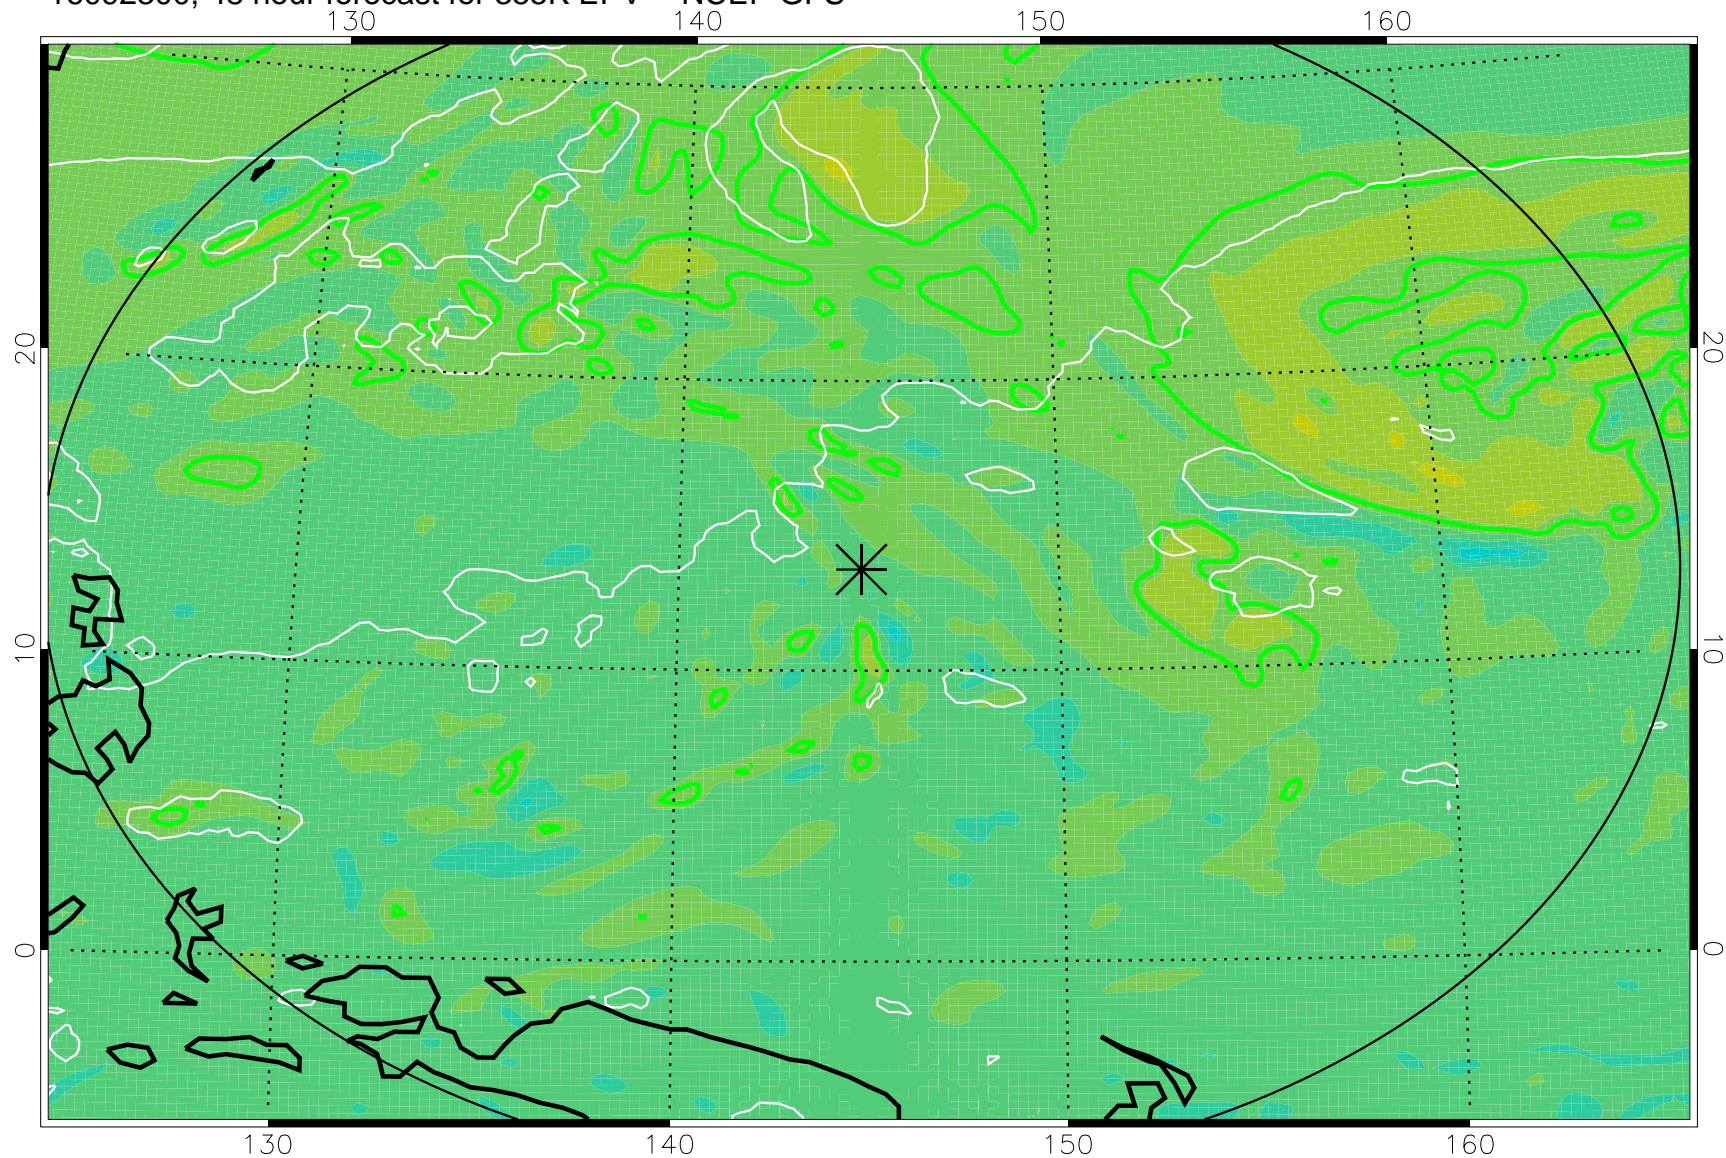

16092206, 30 hour forecast for 355K EPV -- NCEP GFS

355K Montgomery Streamfunction, white
EPV Tropopause (2 PVU) Position
Range ring of 2304 km

16092212, 36 hour forecast for 355K EPV -- NCEP GFS

355K Montgomery Streamfunction, white
EPV Tropopause (2 PVU) Position
Range ring of 2304 km

16092218, 42 hour forecast for 355K EPV -- NCEP GFS

355K Montgomery Streamfunction, white
EPV Tropopause (2 PVU) Position
Range ring of 2304 km

16092300, 48 hour forecast for 355K EPV -- NCEP GFS

355K Montgomery Streamfunction, white
EPV Tropopause (2 PVU) Position
Range ring of 2304 km

16092318, 66 hour forecast for 355K EPV -- NCEP GFS

355K Montgomery Streamfunction, white
EPV Tropopause (2 PVU) Position
Range ring of 2304 km

16092400, 72 hour forecast for 355K EPV -- NCEP GFS

355K Montgomery Streamfunction, white
EPV Tropopause (2 PVU) Position
Range ring of 2304 km

16092418, 90 hour forecast for 355K EPV -- NCEP GFS

355K Montgomery Streamfunction, white
EPV Tropopause (2 PVU) Position
Range ring of 2304 km

16092500, 96 hour forecast for 355K EPV -- NCEP GFS

355K Montgomery Streamfunction, white
EPV Tropopause (2 PVU) Position
Range ring of 2304 km