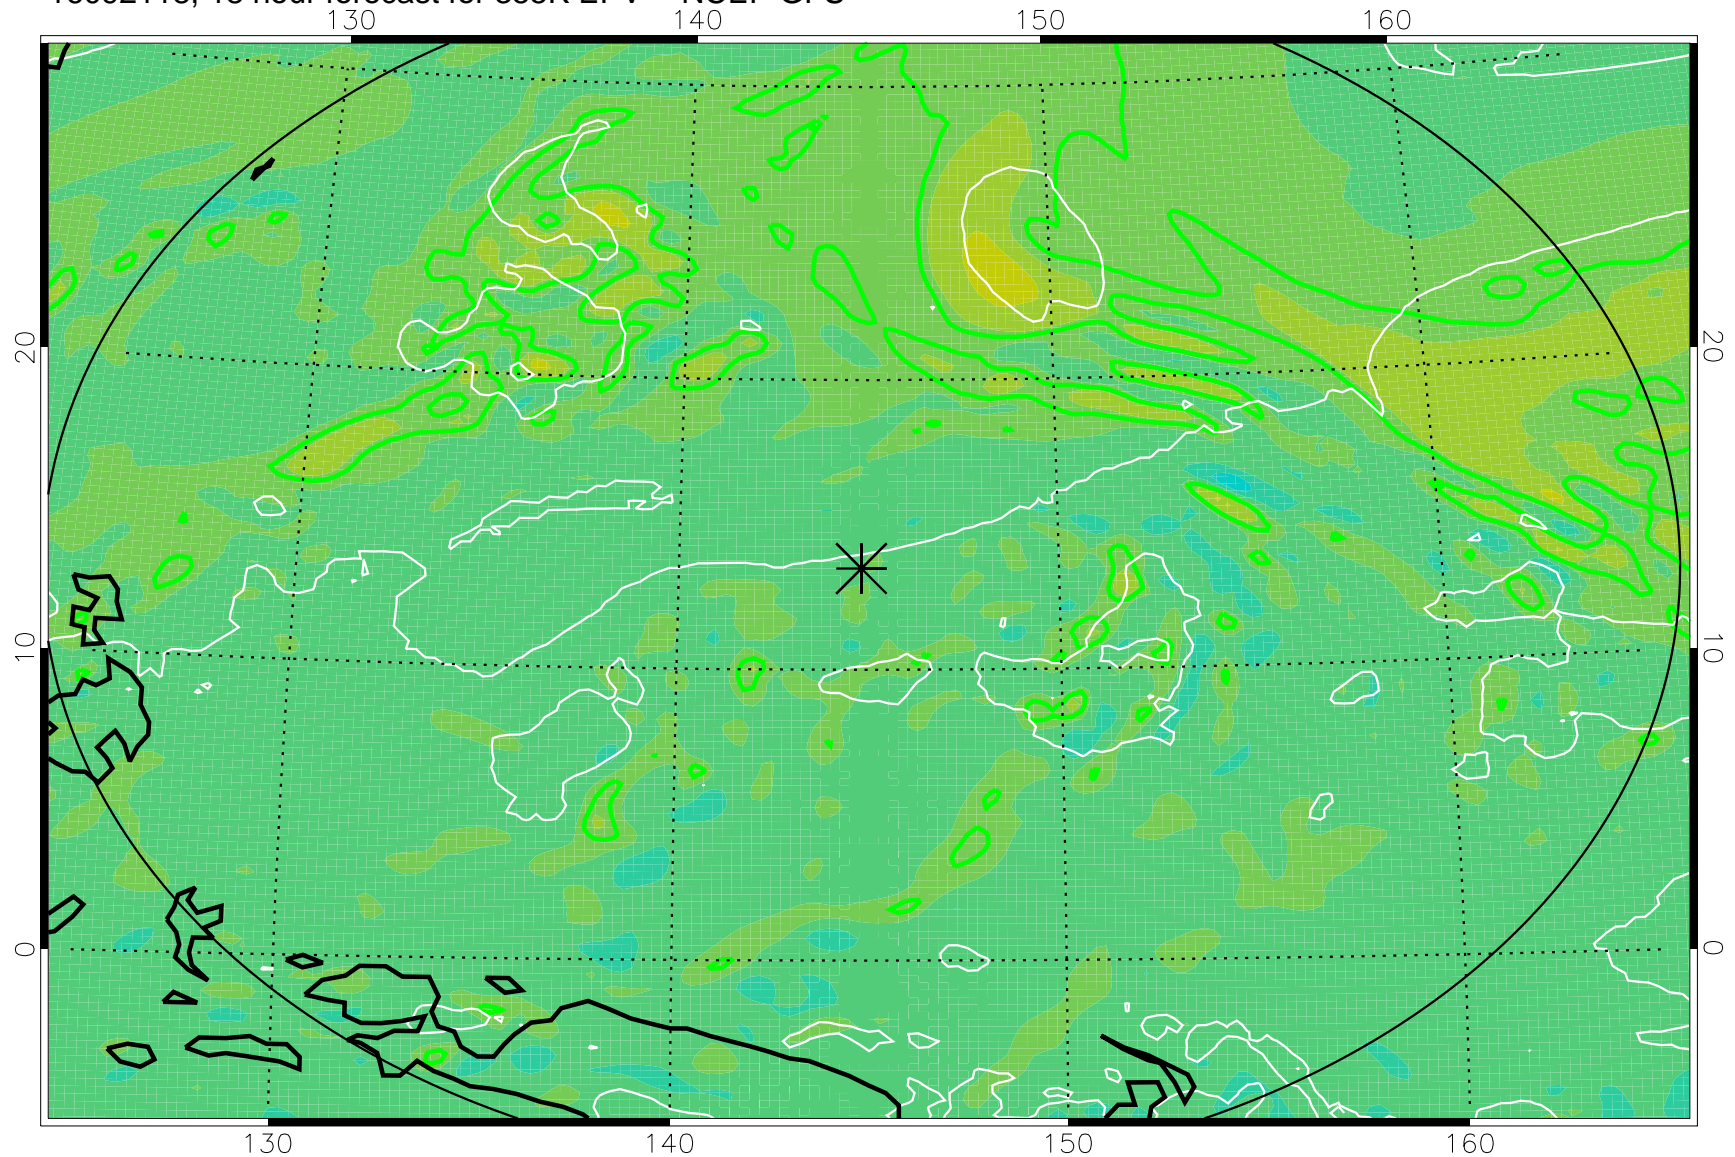

16092106, 6 hour forecast for 355K EPV -- NCEP GFS

355K Montgomery Streamfunction, white
EPV Tropopause (2 PVU) Position
Range ring of 2304 km

16092112, 12 hour forecast for 355K EPV -- NCEP GFS

355K Montgomery Streamfunction, white
EPV Tropopause (2 PVU) Position
Range ring of 2304 km

16092118, 18 hour forecast for 355K EPV -- NCEP GFS

355K Montgomery Streamfunction, white
EPV Tropopause (2 PVU) Position
Range ring of 2304 km

16092200, 24 hour forecast for 355K EPV -- NCEP GFS

355K Montgomery Streamfunction, white
EPV Tropopause (2 PVU) Position
Range ring of 2304 km

16092206, 30 hour forecast for 355K EPV -- NCEP GFS

355K Montgomery Streamfunction, white
EPV Tropopause (2 PVU) Position
Range ring of 2304 km

16092212, 36 hour forecast for 355K EPV -- NCEP GFS

355K Montgomery Streamfunction, white
EPV Tropopause (2 PVU) Position
Range ring of 2304 km

16092218, 42 hour forecast for 355K EPV -- NCEP GFS

355K Montgomery Streamfunction, white
EPV Tropopause (2 PVU) Position
Range ring of 2304 km

16092300, 48 hour forecast for 355K EPV -- NCEP GFS

355K Montgomery Streamfunction, white
EPV Tropopause (2 PVU) Position
Range ring of 2304 km