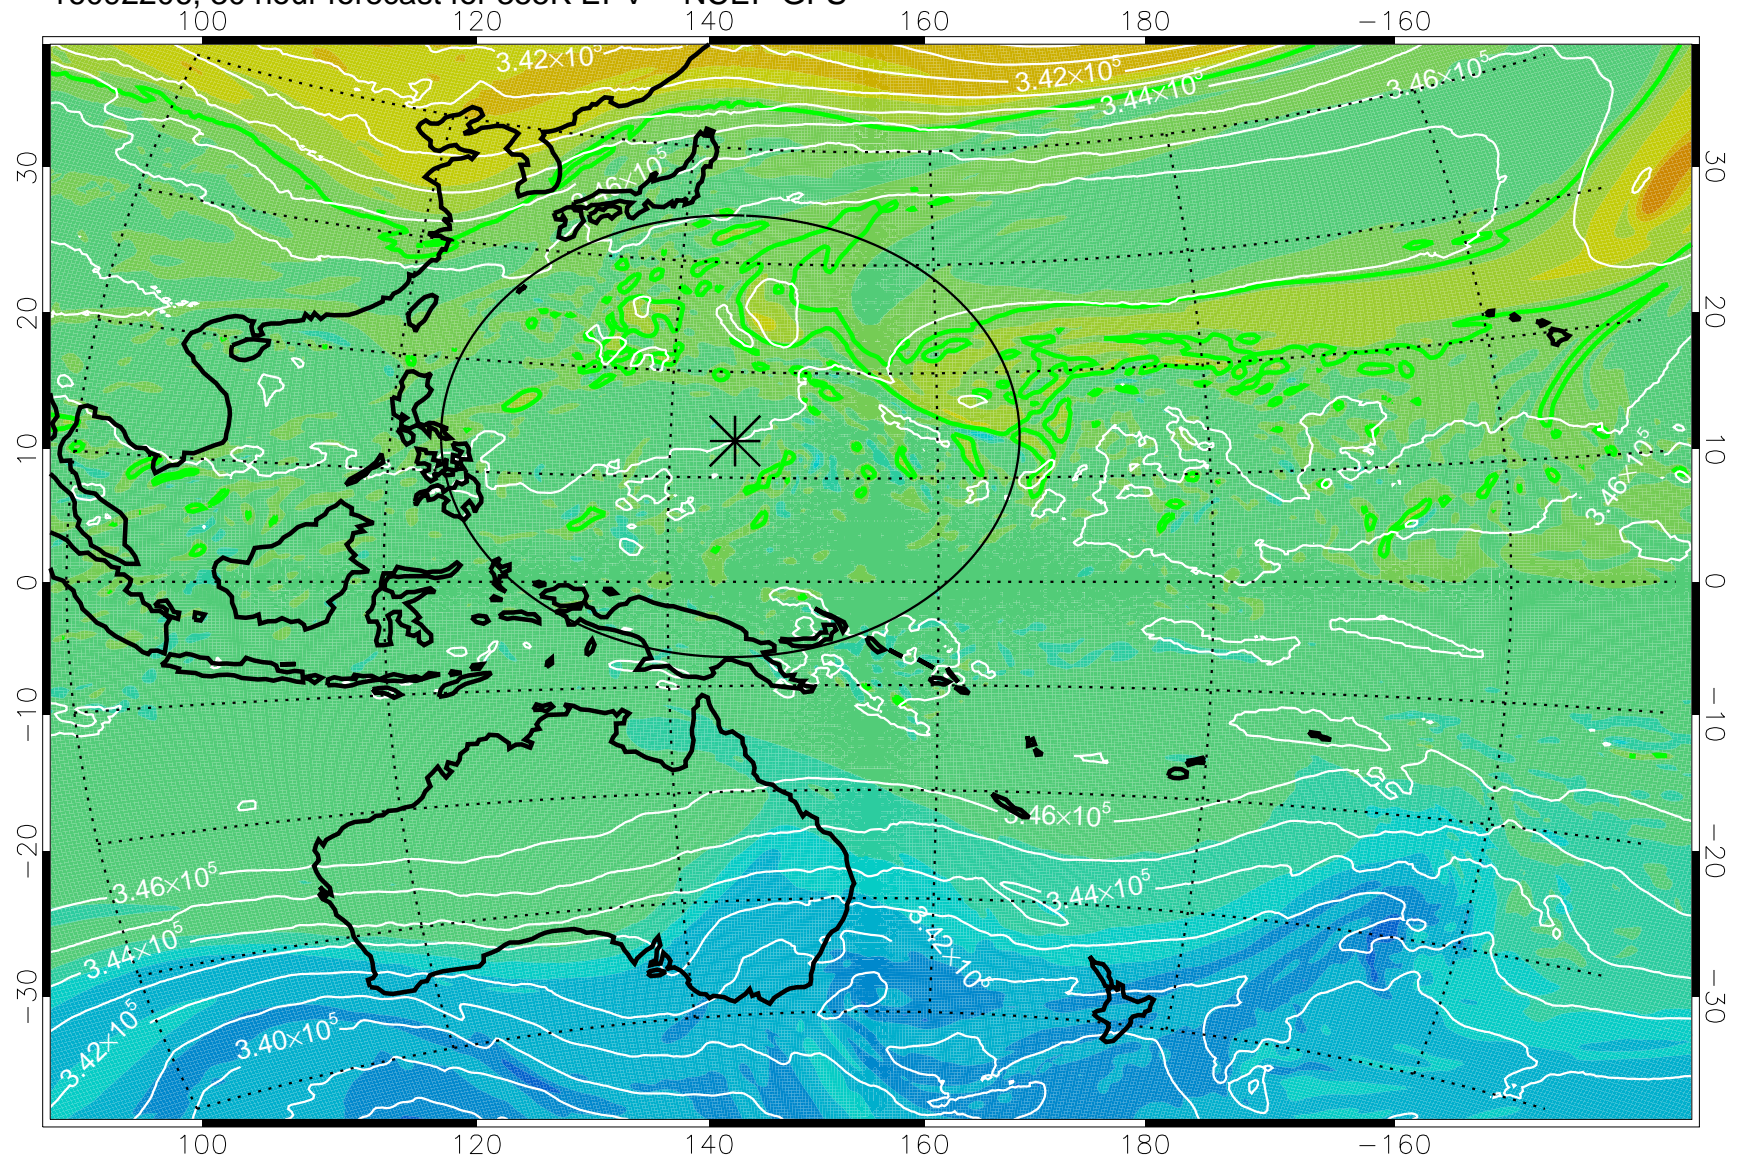

16092118, 18 hour forecast for 355K EPV -- NCEP GFS

355K Montgomery Streamfunction, white
EPV Tropopause (2 PVU) Position
Range ring of 2304 km

16092200, 24 hour forecast for 355K EPV -- NCEP GFS

355K Montgomery Streamfunction, white
EPV Tropopause (2 PVU) Position
Range ring of 2304 km

16092206, 30 hour forecast for 355K EPV -- NCEP GFS

355K Montgomery Streamfunction, white
EPV Tropopause (2 PVU) Position
Range ring of 2304 km

16092212, 36 hour forecast for 355K EPV -- NCEP GFS

355K Montgomery Streamfunction, white
EPV Tropopause (2 PVU) Position
Range ring of 2304 km

16092218, 42 hour forecast for 355K EPV -- NCEP GFS

355K Montgomery Streamfunction, white
EPV Tropopause (2 PVU) Position
Range ring of 2304 km

16092300, 48 hour forecast for 355K EPV -- NCEP GFS

355K Montgomery Streamfunction, white
EPV Tropopause (2 PVU) Position
Range ring of 2304 km

16092318, 66 hour forecast for 355K EPV -- NCEP GFS

355K Montgomery Streamfunction, white
EPV Tropopause (2 PVU) Position
Range ring of 2304 km

16092400, 72 hour forecast for 355K EPV -- NCEP GFS

355K Montgomery Streamfunction, white
EPV Tropopause (2 PVU) Position
Range ring of 2304 km