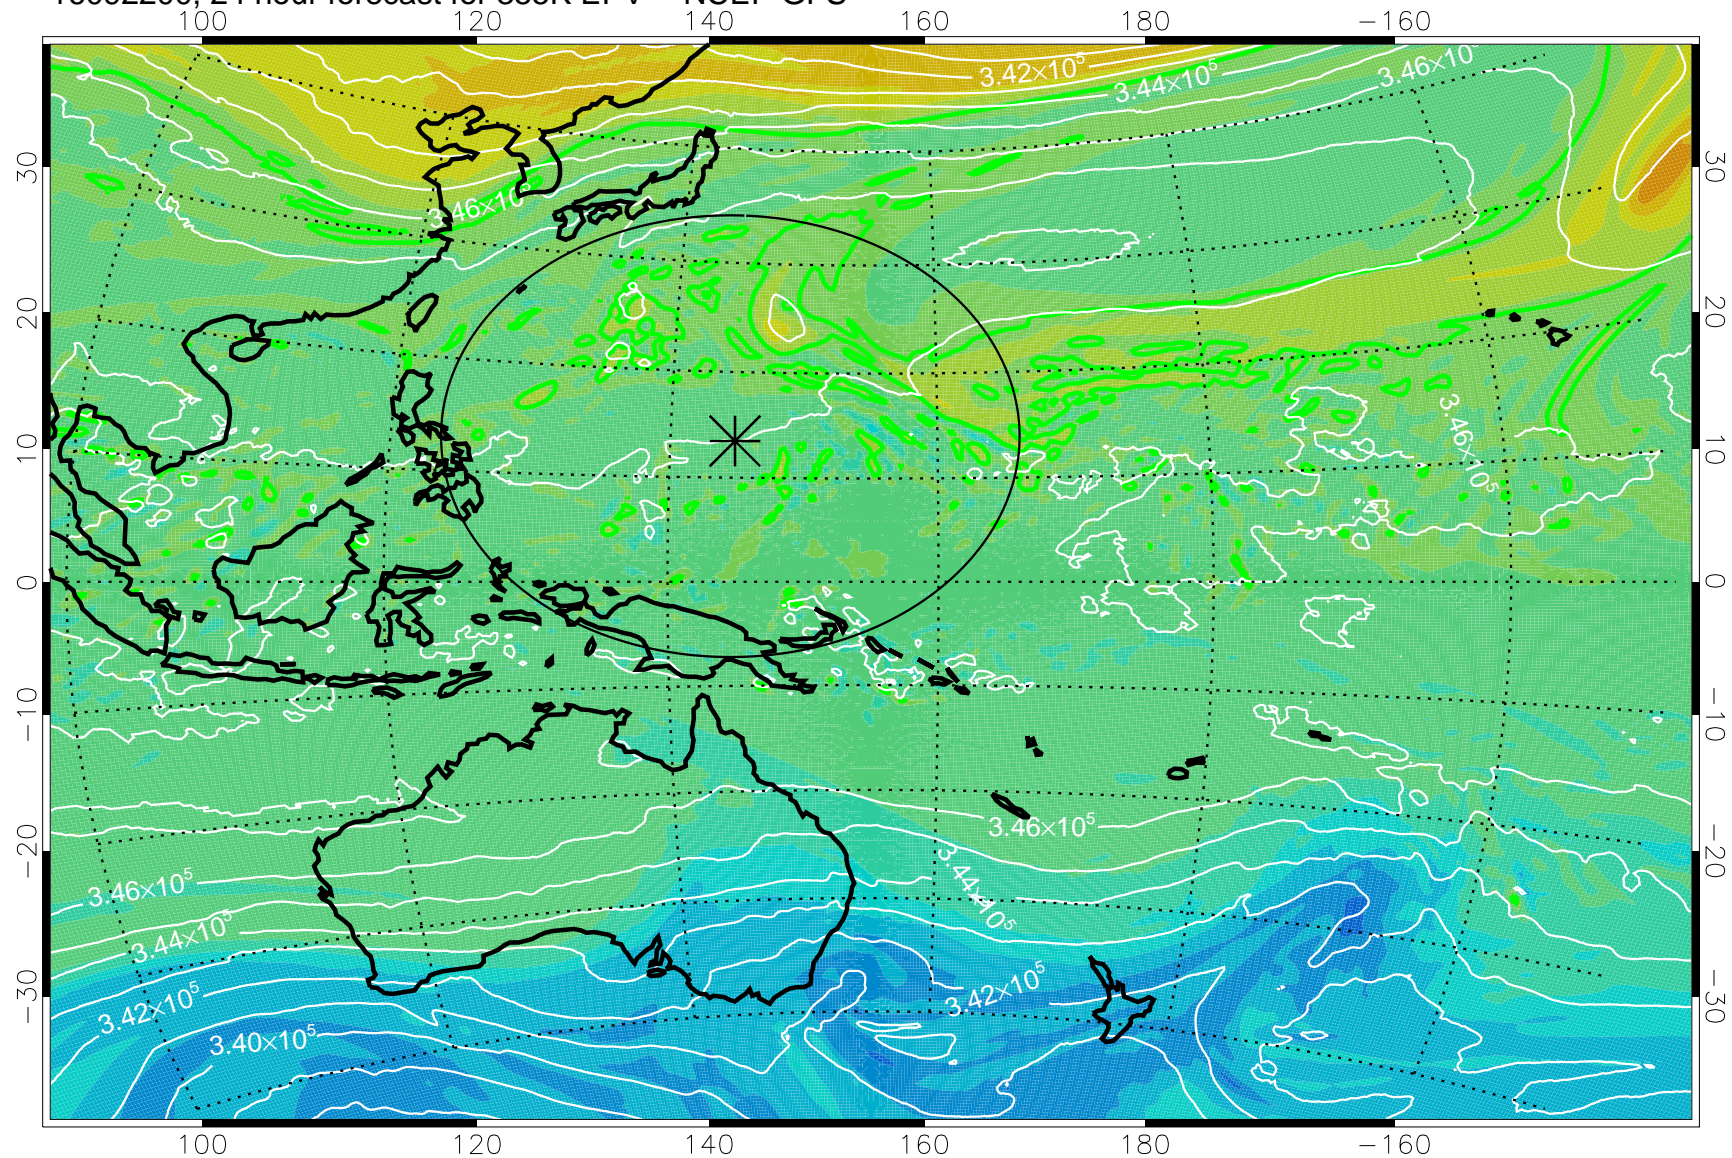

16092106, 6 hour forecast for 355K EPV -- NCEP GFS

355K Montgomery Streamfunction, white
EPV Tropopause (2 PVU) Position
Range ring of 2304 km

16092112, 12 hour forecast for 355K EPV -- NCEP GFS

355K Montgomery Streamfunction, white
EPV Tropopause (2 PVU) Position
Range ring of 2304 km

16092118, 18 hour forecast for 355K EPV -- NCEP GFS

355K Montgomery Streamfunction, white
EPV Tropopause (2 PVU) Position
Range ring of 2304 km

16092200, 24 hour forecast for 355K EPV -- NCEP GFS

355K Montgomery Streamfunction, white
EPV Tropopause (2 PVU) Position
Range ring of 2304 km

16092206, 30 hour forecast for 355K EPV -- NCEP GFS

355K Montgomery Streamfunction, white
EPV Tropopause (2 PVU) Position
Range ring of 2304 km

16092212, 36 hour forecast for 355K EPV -- NCEP GFS

355K Montgomery Streamfunction, white
EPV Tropopause (2 PVU) Position
Range ring of 2304 km

16092218, 42 hour forecast for 355K EPV -- NCEP GFS

355K Montgomery Streamfunction, white
EPV Tropopause (2 PVU) Position
Range ring of 2304 km

16092300, 48 hour forecast for 355K EPV -- NCEP GFS

355K Montgomery Streamfunction, white
EPV Tropopause (2 PVU) Position
Range ring of 2304 km