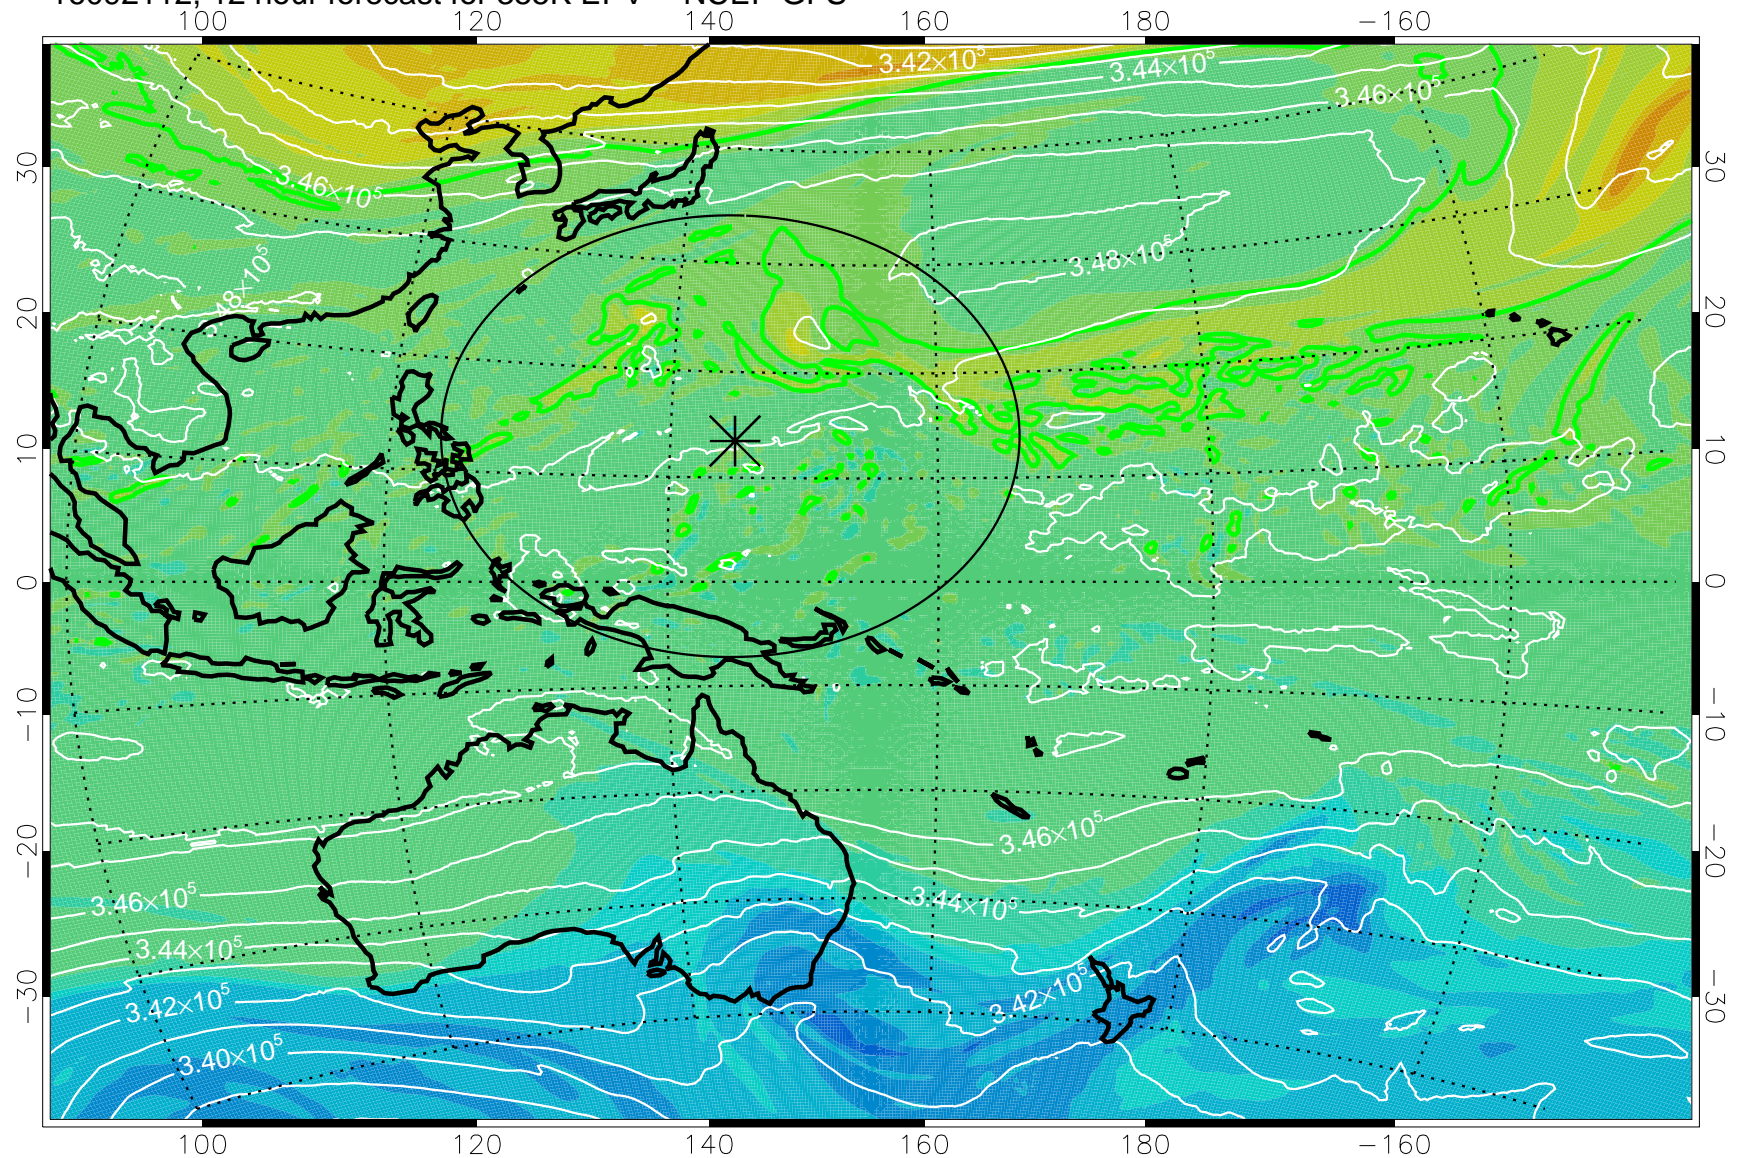

16092106, 6 hour forecast for 355K EPV -- NCEP GFS

355K Montgomery Streamfunction, white
EPV Tropopause (2 PVU) Position
Range ring of 2304 km

16092112, 12 hour forecast for 355K EPV -- NCEP GFS

355K Montgomery Streamfunction, white
EPV Tropopause (2 PVU) Position
Range ring of 2304 km

16092118, 18 hour forecast for 355K EPV -- NCEP GFS

355K Montgomery Streamfunction, white
EPV Tropopause (2 PVU) Position
Range ring of 2304 km

16092200, 24 hour forecast for 355K EPV -- NCEP GFS

355K Montgomery Streamfunction, white
EPV Tropopause (2 PVU) Position
Range ring of 2304 km

16092206, 30 hour forecast for 355K EPV -- NCEP GFS

355K Montgomery Streamfunction, white
EPV Tropopause (2 PVU) Position
Range ring of 2304 km

16092212, 36 hour forecast for 355K EPV -- NCEP GFS

355K Montgomery Streamfunction, white
EPV Tropopause (2 PVU) Position
Range ring of 2304 km

16092218, 42 hour forecast for 355K EPV -- NCEP GFS

355K Montgomery Streamfunction, white
EPV Tropopause (2 PVU) Position
Range ring of 2304 km

16092300, 48 hour forecast for 355K EPV -- NCEP GFS

355K Montgomery Streamfunction, white
EPV Tropopause (2 PVU) Position
Range ring of 2304 km