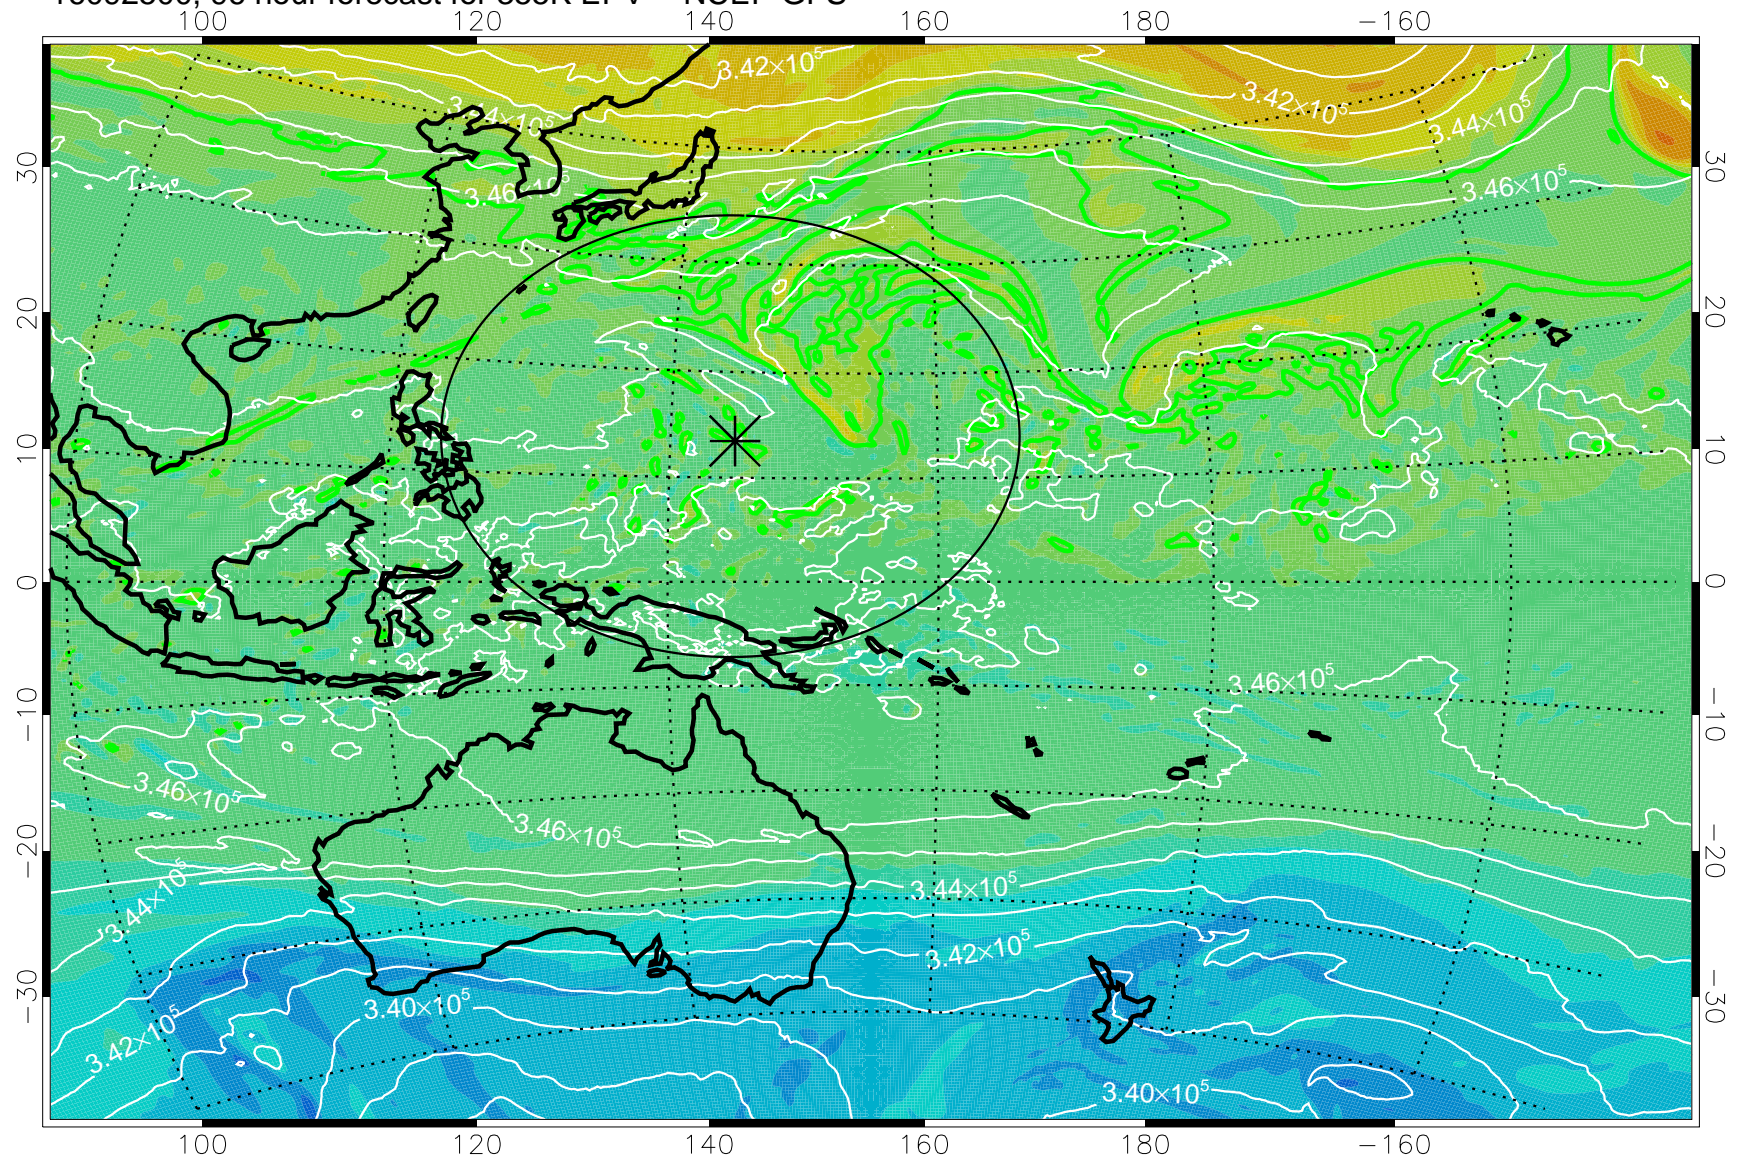

16092318, 66 hour forecast for 355K EPV -- NCEP GFS

355K Montgomery Streamfunction, white
EPV Tropopause (2 PVU) Position
Range ring of 2304 km

16092400, 72 hour forecast for 355K EPV -- NCEP GFS

355K Montgomery Streamfunction, white
EPV Tropopause (2 PVU) Position
Range ring of 2304 km

16092406, 78 hour forecast for 355K EPV -- NCEP GFS

355K Montgomery Streamfunction, white
EPV Tropopause (2 PVU) Position
Range ring of 2304 km

16092412, 84 hour forecast for 355K EPV -- NCEP GFS

355K Montgomery Streamfunction, white
EPV Tropopause (2 PVU) Position
Range ring of 2304 km

16092418, 90 hour forecast for 355K EPV -- NCEP GFS

355K Montgomery Streamfunction, white
EPV Tropopause (2 PVU) Position
Range ring of 2304 km

16092500, 96 hour forecast for 355K EPV -- NCEP GFS

355K Montgomery Streamfunction, white
EPV Tropopause (2 PVU) Position
Range ring of 2304 km

16092506, 102 hour forecast for 355K EPV -- NCEP GFS

355K Montgomery Streamfunction, white
EPV Tropopause (2 PVU) Position
Range ring of 2304 km

16092512, 108 hour forecast for 355K EPV -- NCEP GFS

355K Montgomery Streamfunction, white
EPV Tropopause (2 PVU) Position
Range ring of 2304 km