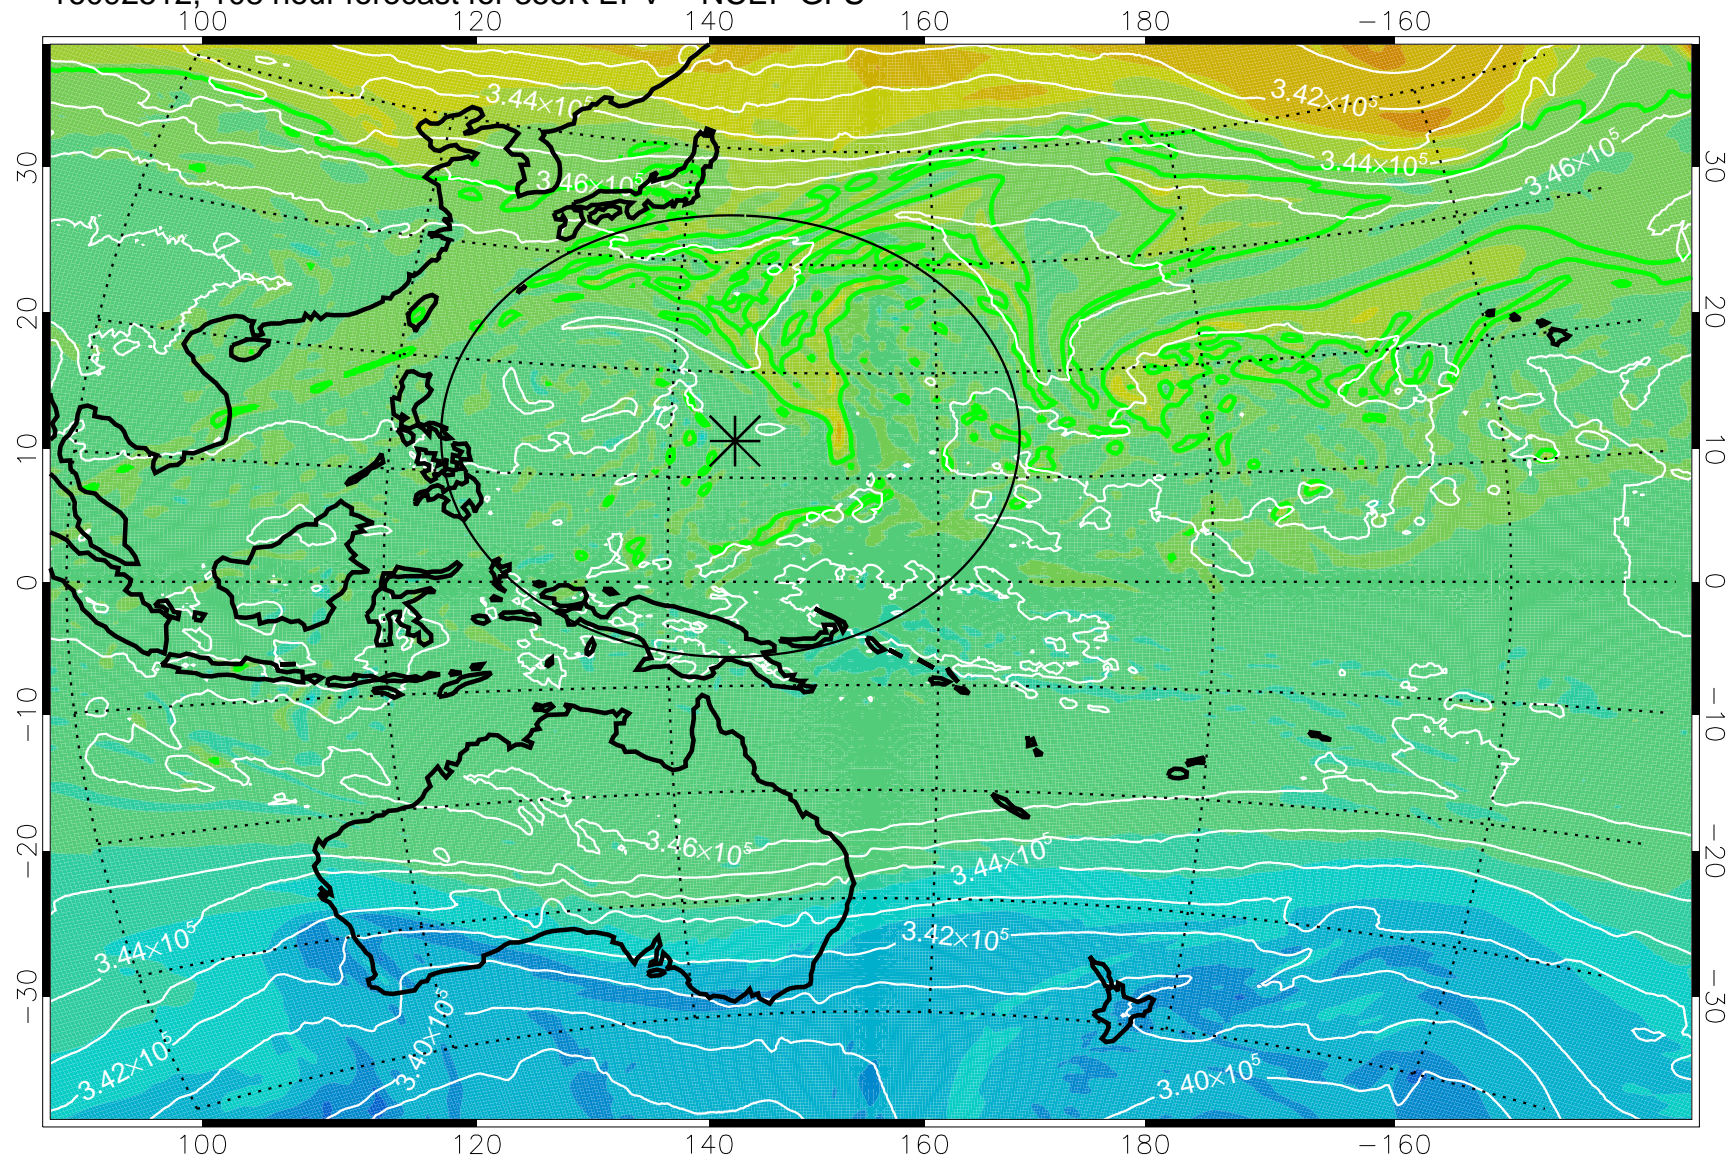

16092406, 78 hour forecast for 355K EPV -- NCEP GFS

355K Montgomery Streamfunction, white
EPV Tropopause (2 PVU) Position
Range ring of 2304 km

16092412, 84 hour forecast for 355K EPV -- NCEP GFS

355K Montgomery Streamfunction, white
EPV Tropopause (2 PVU) Position
Range ring of 2304 km

16092418, 90 hour forecast for 355K EPV -- NCEP GFS

355K Montgomery Streamfunction, white
EPV Tropopause (2 PVU) Position
Range ring of 2304 km

16092500, 96 hour forecast for 355K EPV -- NCEP GFS

355K Montgomery Streamfunction, white
EPV Tropopause (2 PVU) Position
Range ring of 2304 km

16092506, 102 hour forecast for 355K EPV -- NCEP GFS

355K Montgomery Streamfunction, white
EPV Tropopause (2 PVU) Position
Range ring of 2304 km

16092512, 108 hour forecast for 355K EPV -- NCEP GFS

355K Montgomery Streamfunction, white
EPV Tropopause (2 PVU) Position
Range ring of 2304 km

16092518, 114 hour forecast for 355K EPV -- NCEP GFS

355K Montgomery Streamfunction, white
EPV Tropopause (2 PVU) Position
Range ring of 2304 km

16092600, 120 hour forecast for 355K EPV -- NCEP GFS

355K Montgomery Streamfunction, white
EPV Tropopause (2 PVU) Position
Range ring of 2304 km