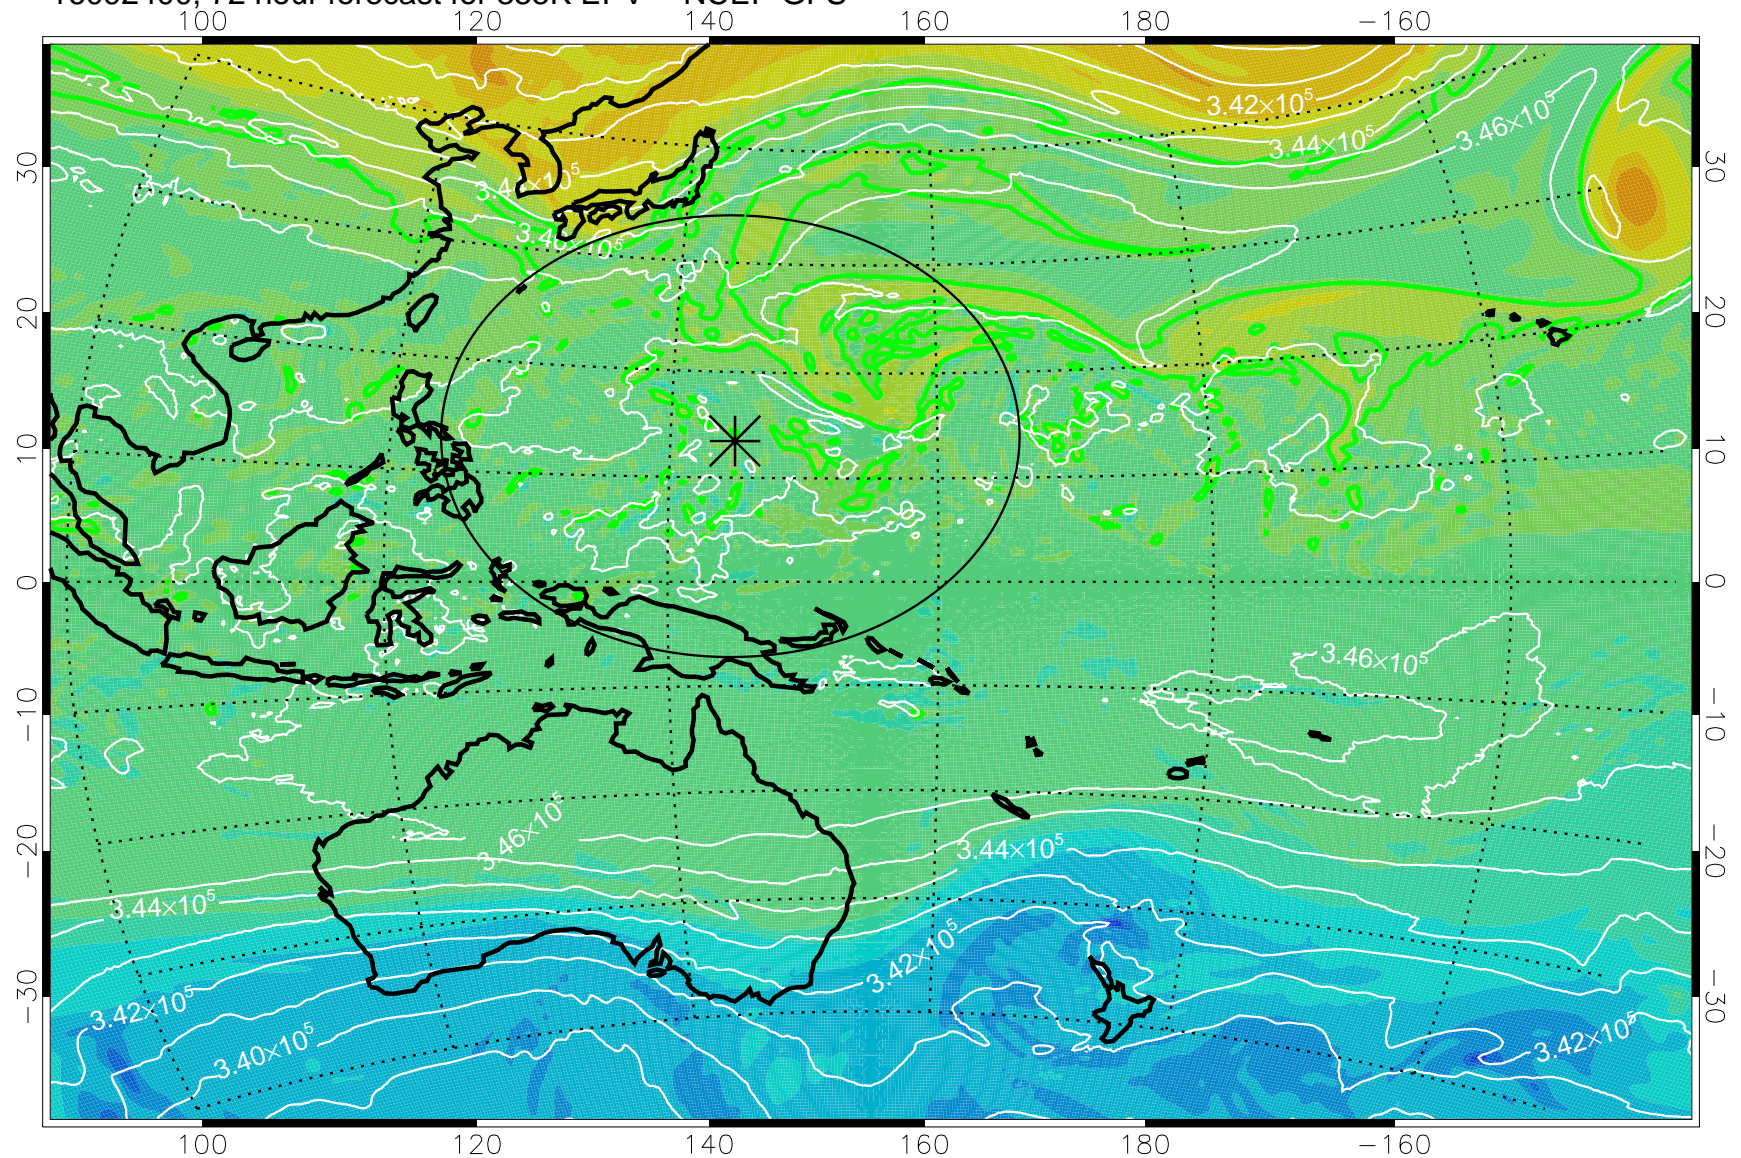

16092218, 42 hour forecast for 355K EPV -- NCEP GFS

355K Montgomery Streamfunction, white
EPV Tropopause (2 PVU) Position
Range ring of 2304 km

16092300, 48 hour forecast for 355K EPV -- NCEP GFS

355K Montgomery Streamfunction, white
EPV Tropopause (2 PVU) Position
Range ring of 2304 km

16092306, 54 hour forecast for 355K EPV -- NCEP GFS

355K Montgomery Streamfunction, white
EPV Tropopause (2 PVU) Position
Range ring of 2304 km

16092312, 60 hour forecast for 355K EPV -- NCEP GFS

355K Montgomery Streamfunction, white
EPV Tropopause (2 PVU) Position
Range ring of 2304 km

16092318, 66 hour forecast for 355K EPV -- NCEP GFS

355K Montgomery Streamfunction, white
EPV Tropopause (2 PVU) Position
Range ring of 2304 km

16092400, 72 hour forecast for 355K EPV -- NCEP GFS

355K Montgomery Streamfunction, white
EPV Tropopause (2 PVU) Position
Range ring of 2304 km

16092406, 78 hour forecast for 355K EPV -- NCEP GFS

355K Montgomery Streamfunction, white
EPV Tropopause (2 PVU) Position
Range ring of 2304 km

16092412, 84 hour forecast for 355K EPV -- NCEP GFS

355K Montgomery Streamfunction, white
EPV Tropopause (2 PVU) Position
Range ring of 2304 km