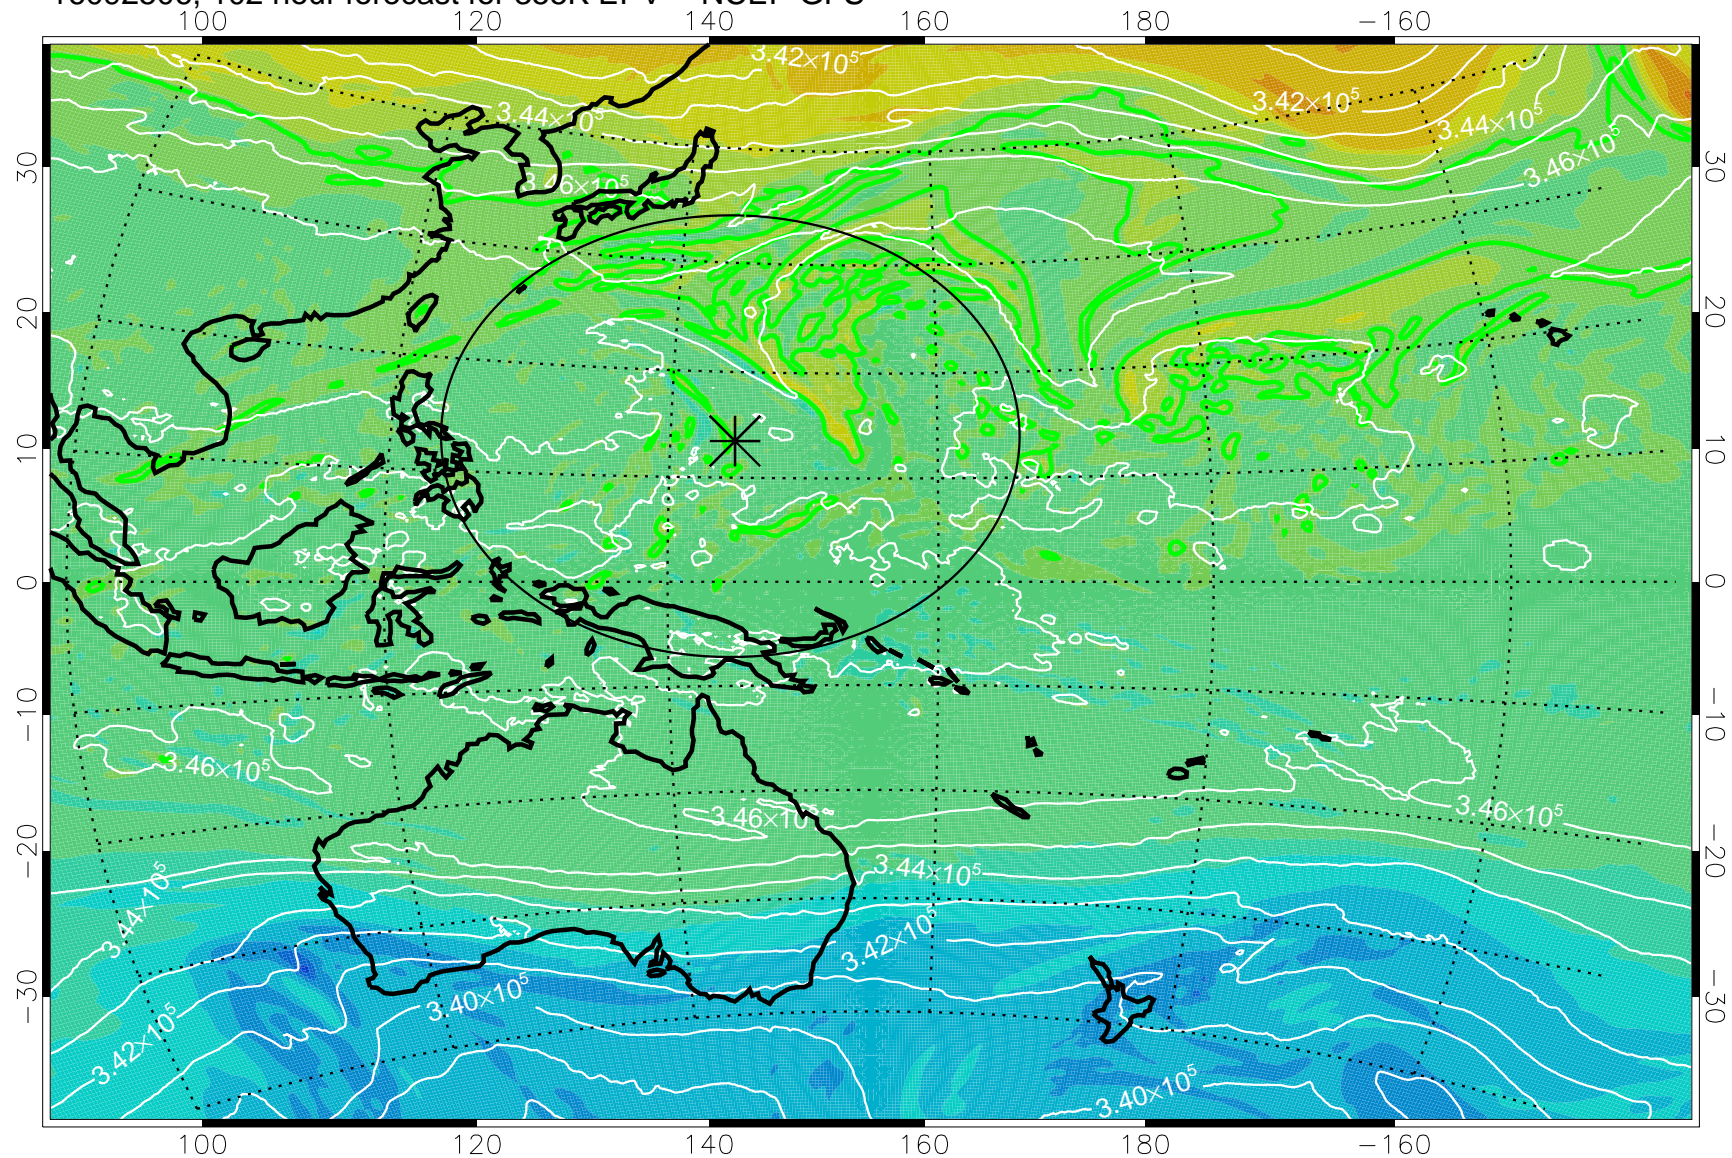

16092406, 78 hour forecast for 355K EPV -- NCEP GFS

355K Montgomery Streamfunction, white
EPV Tropopause (2 PVU) Position
Range ring of 2304 km

16092412, 84 hour forecast for 355K EPV -- NCEP GFS

355K Montgomery Streamfunction, white
EPV Tropopause (2 PVU) Position
Range ring of 2304 km

16092418, 90 hour forecast for 355K EPV -- NCEP GFS

355K Montgomery Streamfunction, white
EPV Tropopause (2 PVU) Position
Range ring of 2304 km

16092500, 96 hour forecast for 355K EPV -- NCEP GFS

355K Montgomery Streamfunction, white
EPV Tropopause (2 PVU) Position
Range ring of 2304 km

16092506, 102 hour forecast for 355K EPV -- NCEP GFS

355K Montgomery Streamfunction, white
EPV Tropopause (2 PVU) Position
Range ring of 2304 km

16092512, 108 hour forecast for 355K EPV -- NCEP GFS

355K Montgomery Streamfunction, white
EPV Tropopause (2 PVU) Position
Range ring of 2304 km

16092518, 114 hour forecast for 355K EPV -- NCEP GFS

355K Montgomery Streamfunction, white
EPV Tropopause (2 PVU) Position
Range ring of 2304 km

16092600, 120 hour forecast for 355K EPV -- NCEP GFS

355K Montgomery Streamfunction, white
EPV Tropopause (2 PVU) Position
Range ring of 2304 km