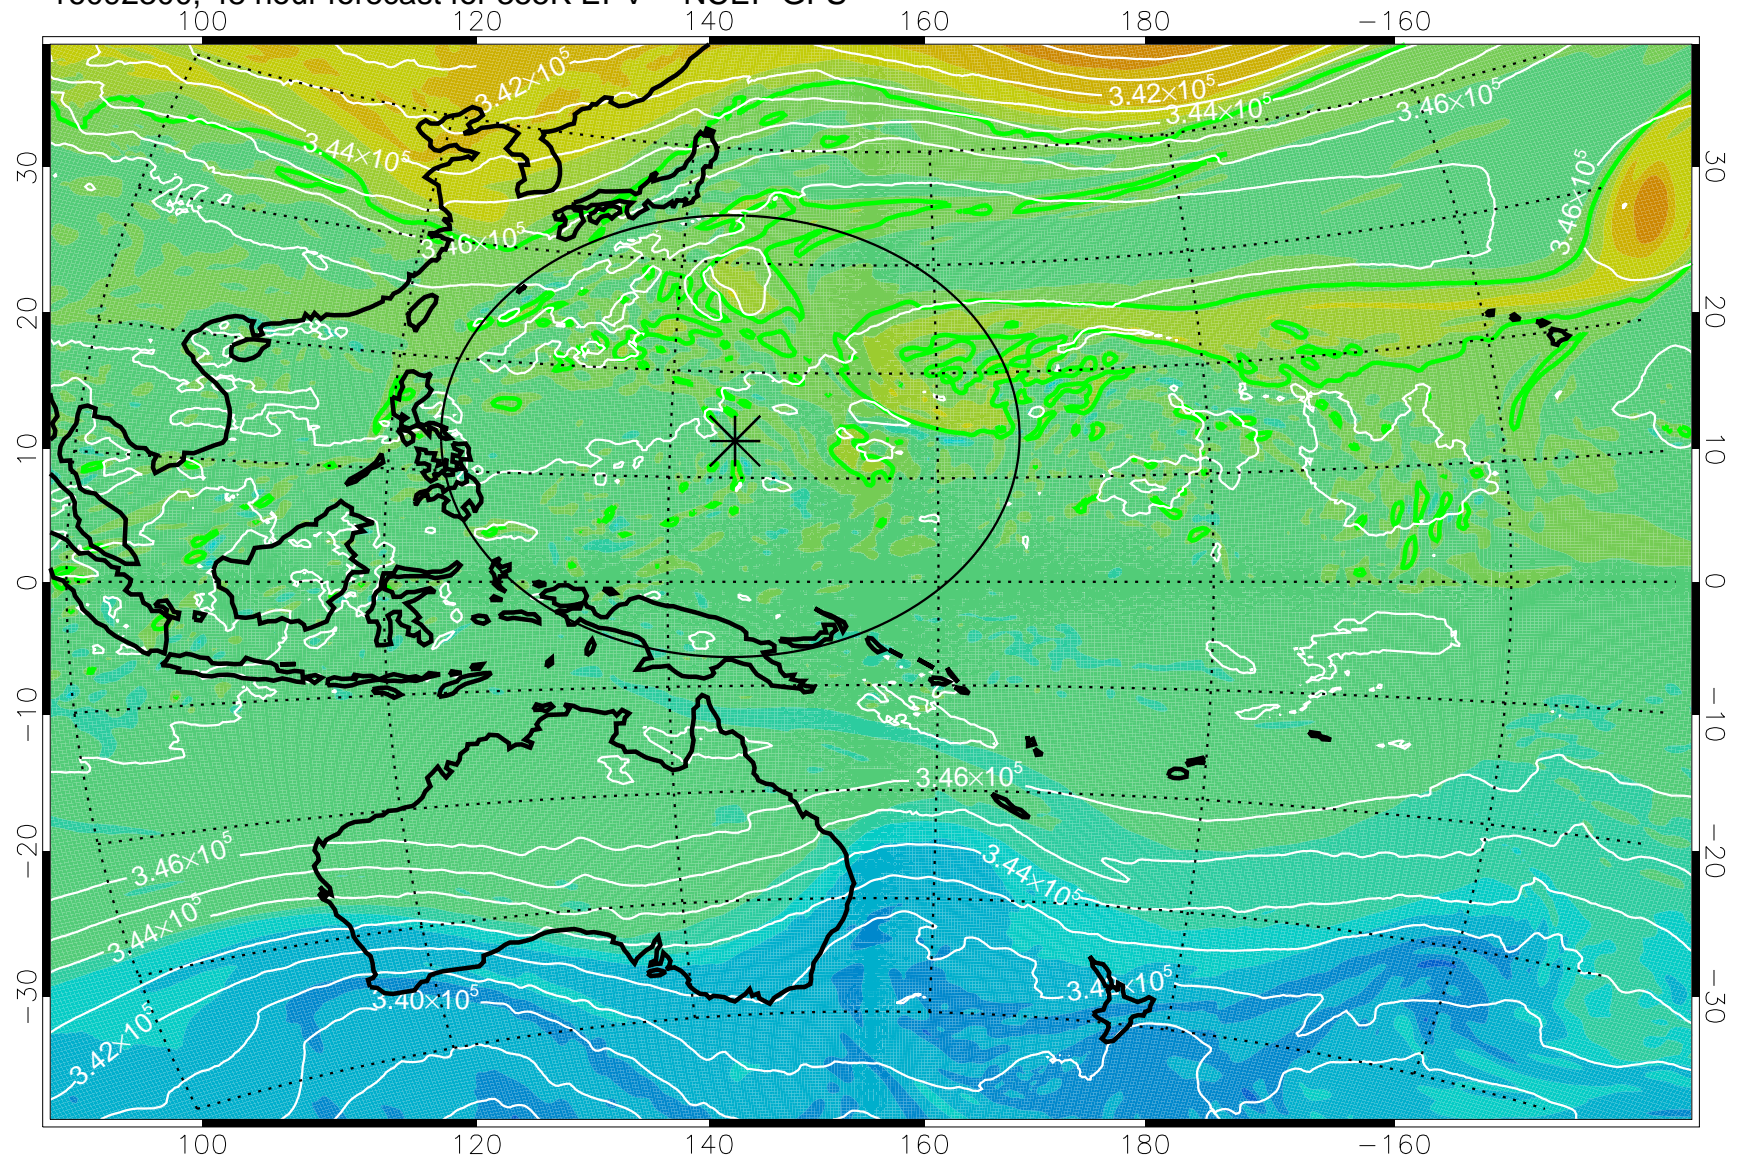

16092118, 18 hour forecast for 355K EPV -- NCEP GFS

355K Montgomery Streamfunction, white
EPV Tropopause (2 PVU) Position
Range ring of 2304 km

16092200, 24 hour forecast for 355K EPV -- NCEP GFS

355K Montgomery Streamfunction, white
EPV Tropopause (2 PVU) Position
Range ring of 2304 km

16092206, 30 hour forecast for 355K EPV -- NCEP GFS

355K Montgomery Streamfunction, white
EPV Tropopause (2 PVU) Position
Range ring of 2304 km

16092212, 36 hour forecast for 355K EPV -- NCEP GFS

355K Montgomery Streamfunction, white
EPV Tropopause (2 PVU) Position
Range ring of 2304 km

16092218, 42 hour forecast for 355K EPV -- NCEP GFS

355K Montgomery Streamfunction, white
EPV Tropopause (2 PVU) Position
Range ring of 2304 km

16092300, 48 hour forecast for 355K EPV -- NCEP GFS

355K Montgomery Streamfunction, white
EPV Tropopause (2 PVU) Position
Range ring of 2304 km

16092306, 54 hour forecast for 355K EPV -- NCEP GFS

355K Montgomery Streamfunction, white
EPV Tropopause (2 PVU) Position
Range ring of 2304 km

16092312, 60 hour forecast for 355K EPV -- NCEP GFS

355K Montgomery Streamfunction, white
EPV Tropopause (2 PVU) Position
Range ring of 2304 km