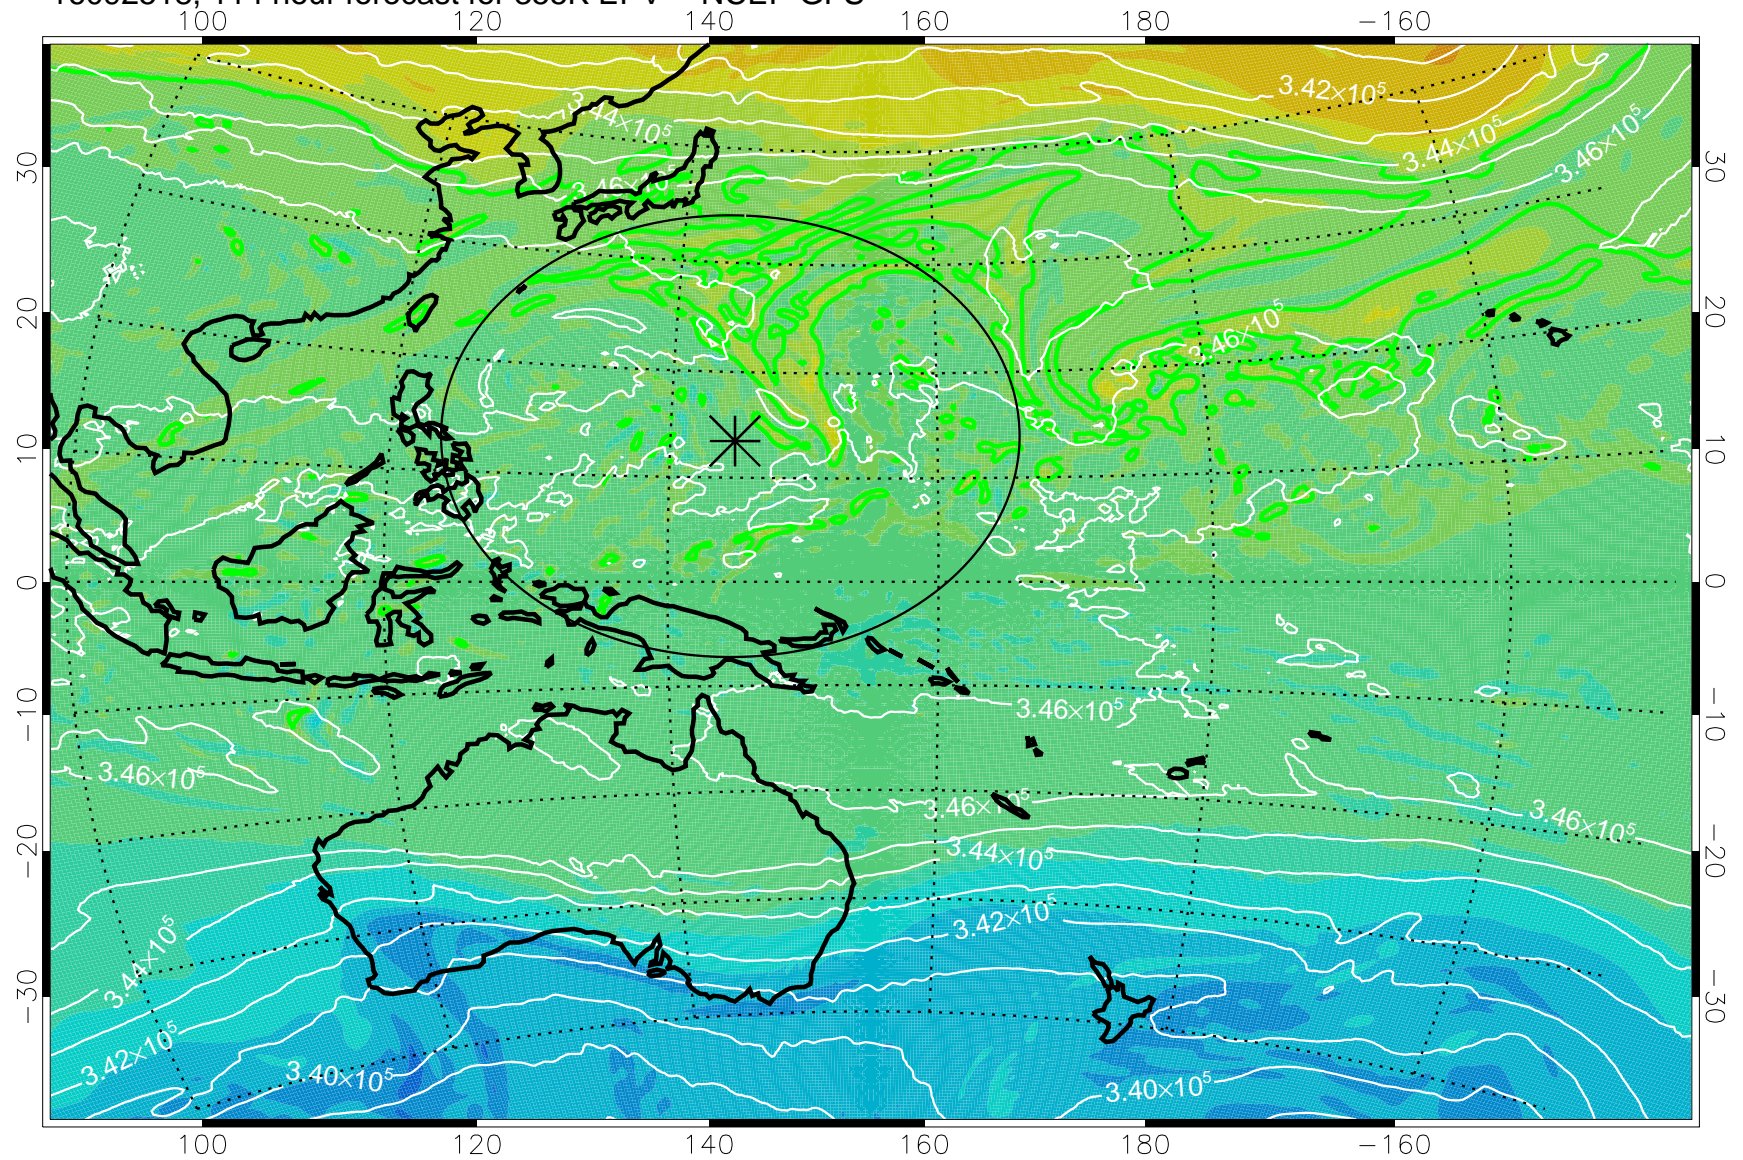

16092406, 78 hour forecast for 355K EPV -- NCEP GFS

355K Montgomery Streamfunction, white
EPV Tropopause (2 PVU) Position
Range ring of 2304 km

16092412, 84 hour forecast for 355K EPV -- NCEP GFS

355K Montgomery Streamfunction, white
EPV Tropopause (2 PVU) Position
Range ring of 2304 km

16092418, 90 hour forecast for 355K EPV -- NCEP GFS

355K Montgomery Streamfunction, white
EPV Tropopause (2 PVU) Position
Range ring of 2304 km

16092500, 96 hour forecast for 355K EPV -- NCEP GFS

355K Montgomery Streamfunction, white
EPV Tropopause (2 PVU) Position
Range ring of 2304 km

16092506, 102 hour forecast for 355K EPV -- NCEP GFS

355K Montgomery Streamfunction, white
EPV Tropopause (2 PVU) Position
Range ring of 2304 km

16092512, 108 hour forecast for 355K EPV -- NCEP GFS

355K Montgomery Streamfunction, white
EPV Tropopause (2 PVU) Position
Range ring of 2304 km

16092518, 114 hour forecast for 355K EPV -- NCEP GFS

355K Montgomery Streamfunction, white
EPV Tropopause (2 PVU) Position
Range ring of 2304 km

16092600, 120 hour forecast for 355K EPV -- NCEP GFS

355K Montgomery Streamfunction, white
EPV Tropopause (2 PVU) Position
Range ring of 2304 km