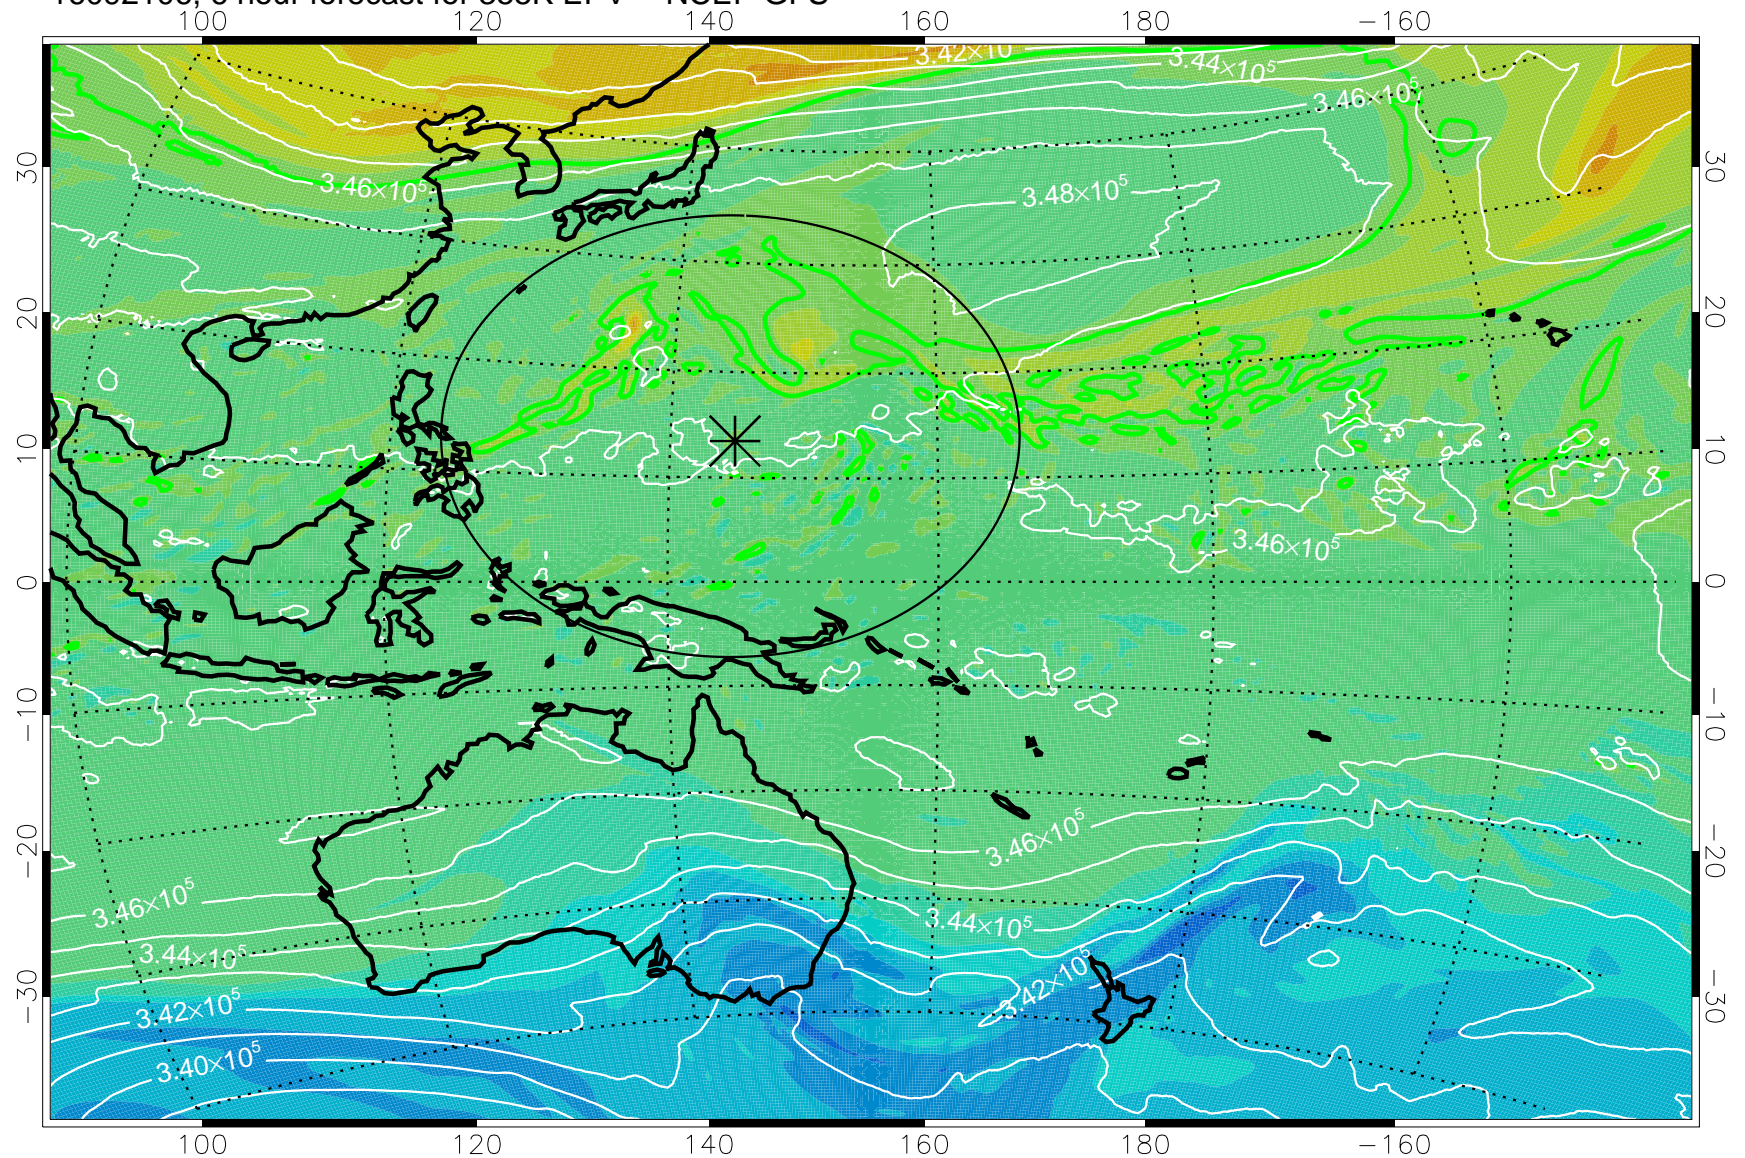

16092106, 6 hour forecast for 355K EPV -- NCEP GFS

355K Montgomery Streamfunction, white
EPV Tropopause (2 PVU) Position
Range ring of 2304 km

16092112, 12 hour forecast for 355K EPV -- NCEP GFS

355K Montgomery Streamfunction, white
EPV Tropopause (2 PVU) Position
Range ring of 2304 km

16092118, 18 hour forecast for 355K EPV -- NCEP GFS

355K Montgomery Streamfunction, white
EPV Tropopause (2 PVU) Position
Range ring of 2304 km

16092200, 24 hour forecast for 355K EPV -- NCEP GFS

355K Montgomery Streamfunction, white
EPV Tropopause (2 PVU) Position
Range ring of 2304 km

16092206, 30 hour forecast for 355K EPV -- NCEP GFS

355K Montgomery Streamfunction, white
EPV Tropopause (2 PVU) Position
Range ring of 2304 km

16092212, 36 hour forecast for 355K EPV -- NCEP GFS

355K Montgomery Streamfunction, white
EPV Tropopause (2 PVU) Position
Range ring of 2304 km

16092218, 42 hour forecast for 355K EPV -- NCEP GFS

355K Montgomery Streamfunction, white
EPV Tropopause (2 PVU) Position
Range ring of 2304 km

16092300, 48 hour forecast for 355K EPV -- NCEP GFS

355K Montgomery Streamfunction, white
EPV Tropopause (2 PVU) Position
Range ring of 2304 km