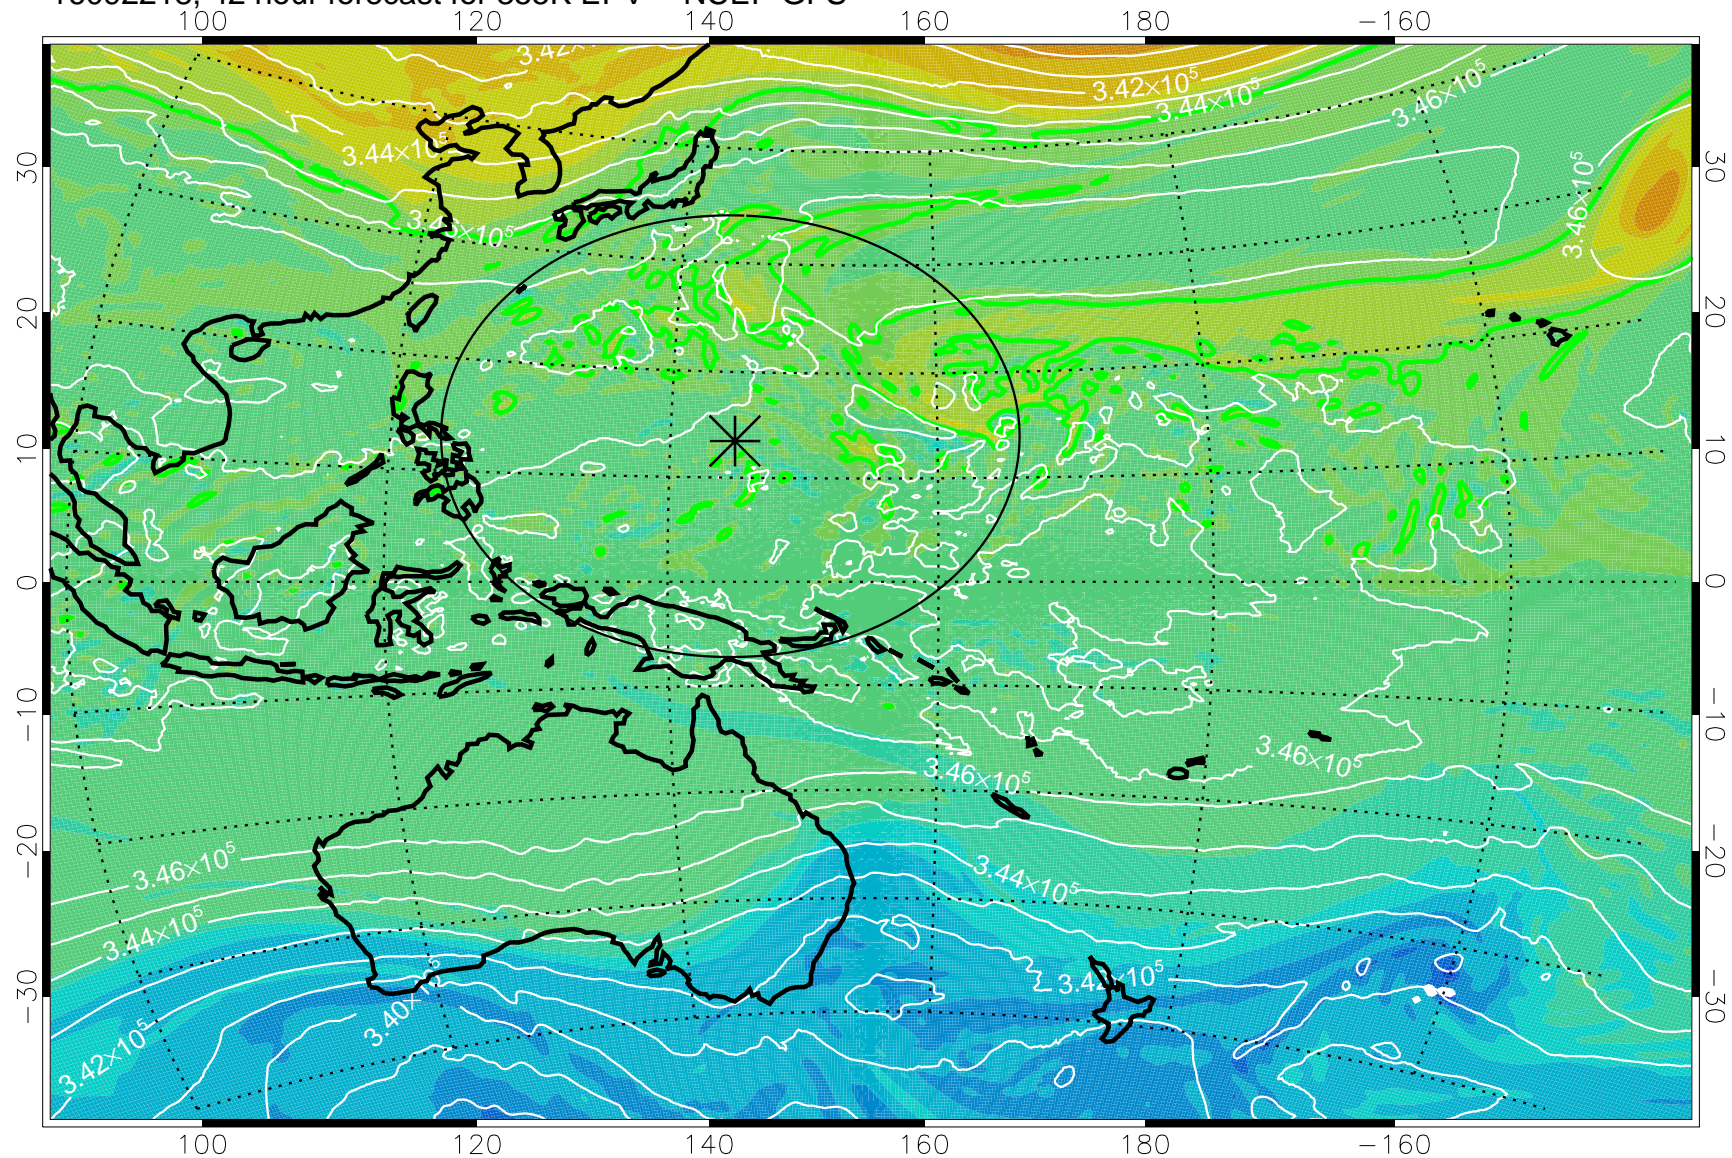

16092118, 18 hour forecast for 355K EPV -- NCEP GFS

355K Montgomery Streamfunction, white
EPV Tropopause (2 PVU) Position
Range ring of 2304 km

16092200, 24 hour forecast for 355K EPV -- NCEP GFS

355K Montgomery Streamfunction, white
EPV Tropopause (2 PVU) Position
Range ring of 2304 km

16092206, 30 hour forecast for 355K EPV -- NCEP GFS

355K Montgomery Streamfunction, white
EPV Tropopause (2 PVU) Position
Range ring of 2304 km

16092212, 36 hour forecast for 355K EPV -- NCEP GFS

355K Montgomery Streamfunction, white
EPV Tropopause (2 PVU) Position
Range ring of 2304 km

16092218, 42 hour forecast for 355K EPV -- NCEP GFS

355K Montgomery Streamfunction, white
EPV Tropopause (2 PVU) Position
Range ring of 2304 km

16092300, 48 hour forecast for 355K EPV -- NCEP GFS

355K Montgomery Streamfunction, white
EPV Tropopause (2 PVU) Position
Range ring of 2304 km

16092306, 54 hour forecast for 355K EPV -- NCEP GFS

355K Montgomery Streamfunction, white
EPV Tropopause (2 PVU) Position
Range ring of 2304 km

16092312, 60 hour forecast for 355K EPV -- NCEP GFS

355K Montgomery Streamfunction, white
EPV Tropopause (2 PVU) Position
Range ring of 2304 km