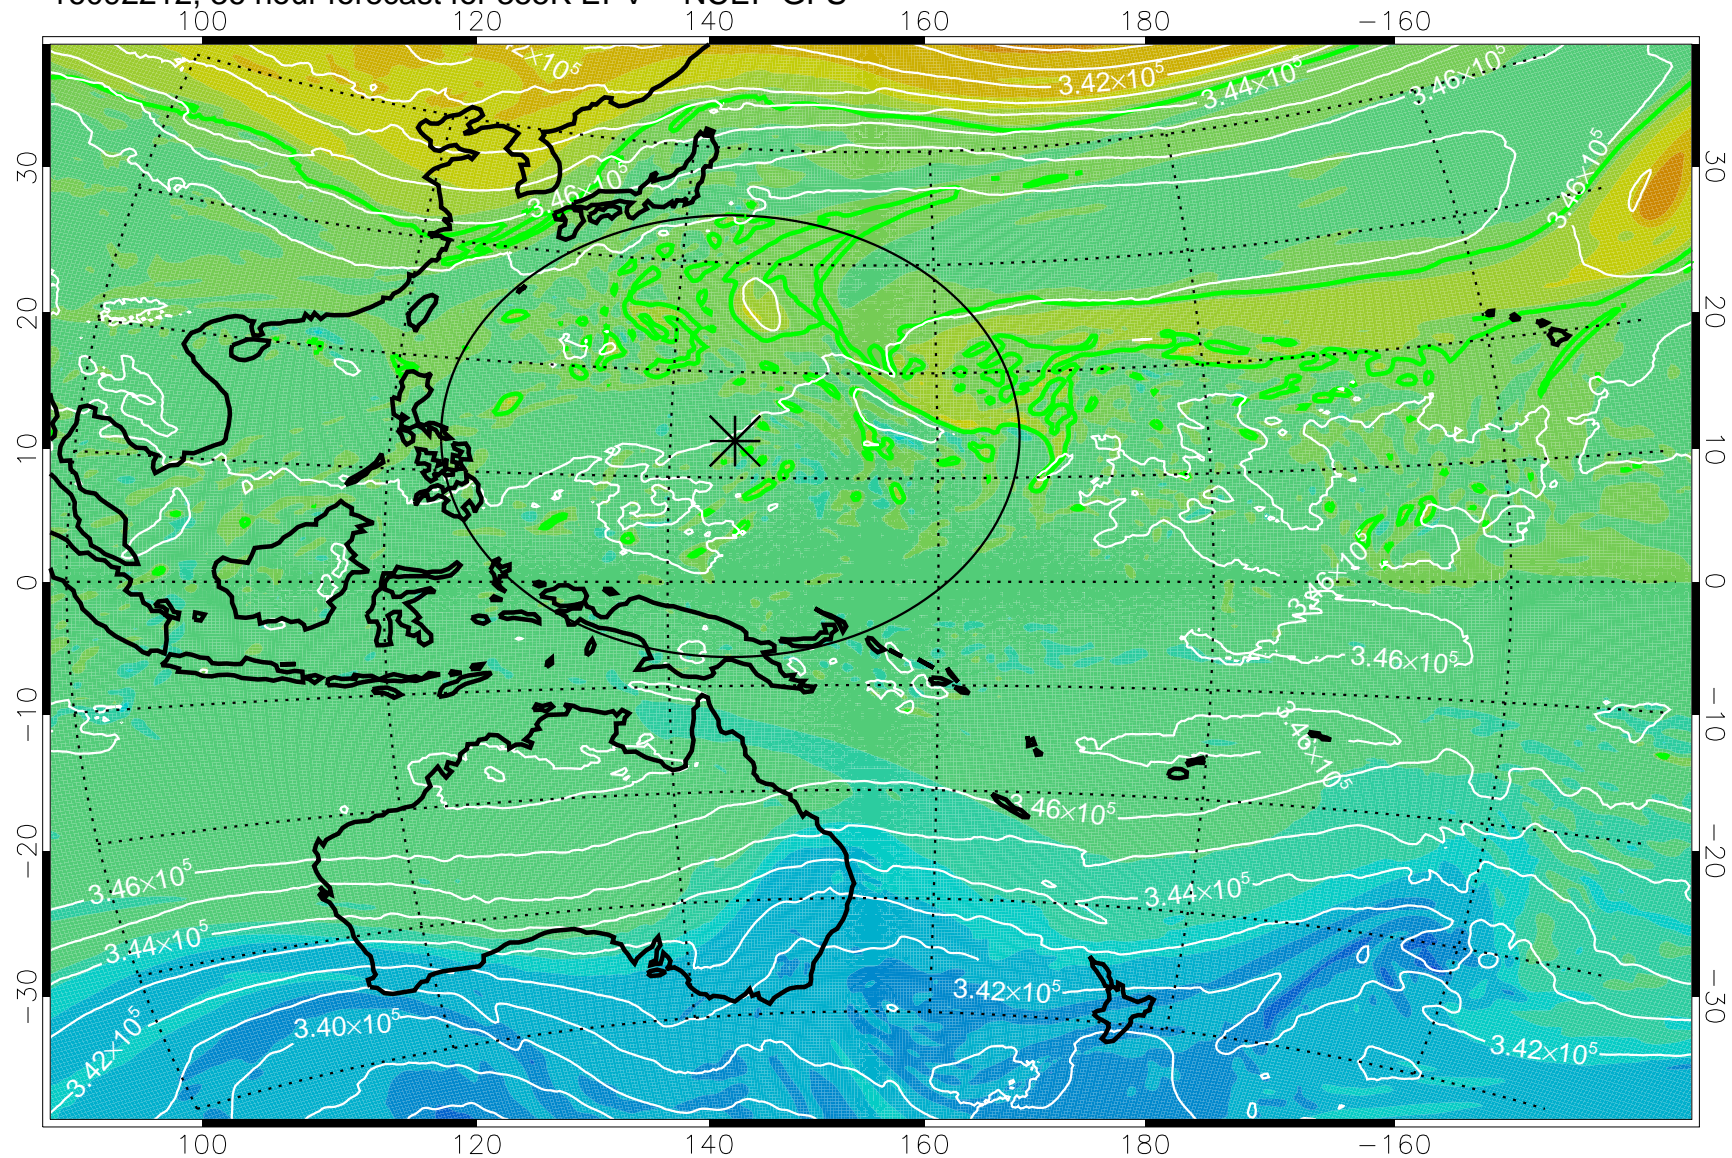

16092106, 6 hour forecast for 355K EPV -- NCEP GFS

355K Montgomery Streamfunction, white
EPV Tropopause (2 PVU) Position
Range ring of 2304 km

16092112, 12 hour forecast for 355K EPV -- NCEP GFS

355K Montgomery Streamfunction, white
EPV Tropopause (2 PVU) Position
Range ring of 2304 km

16092118, 18 hour forecast for 355K EPV -- NCEP GFS

355K Montgomery Streamfunction, white
EPV Tropopause (2 PVU) Position
Range ring of 2304 km

16092200, 24 hour forecast for 355K EPV -- NCEP GFS

355K Montgomery Streamfunction, white
EPV Tropopause (2 PVU) Position
Range ring of 2304 km

16092206, 30 hour forecast for 355K EPV -- NCEP GFS

355K Montgomery Streamfunction, white
EPV Tropopause (2 PVU) Position
Range ring of 2304 km

16092212, 36 hour forecast for 355K EPV -- NCEP GFS

355K Montgomery Streamfunction, white
EPV Tropopause (2 PVU) Position
Range ring of 2304 km

16092218, 42 hour forecast for 355K EPV -- NCEP GFS

355K Montgomery Streamfunction, white
EPV Tropopause (2 PVU) Position
Range ring of 2304 km

16092300, 48 hour forecast for 355K EPV -- NCEP GFS

355K Montgomery Streamfunction, white
EPV Tropopause (2 PVU) Position
Range ring of 2304 km