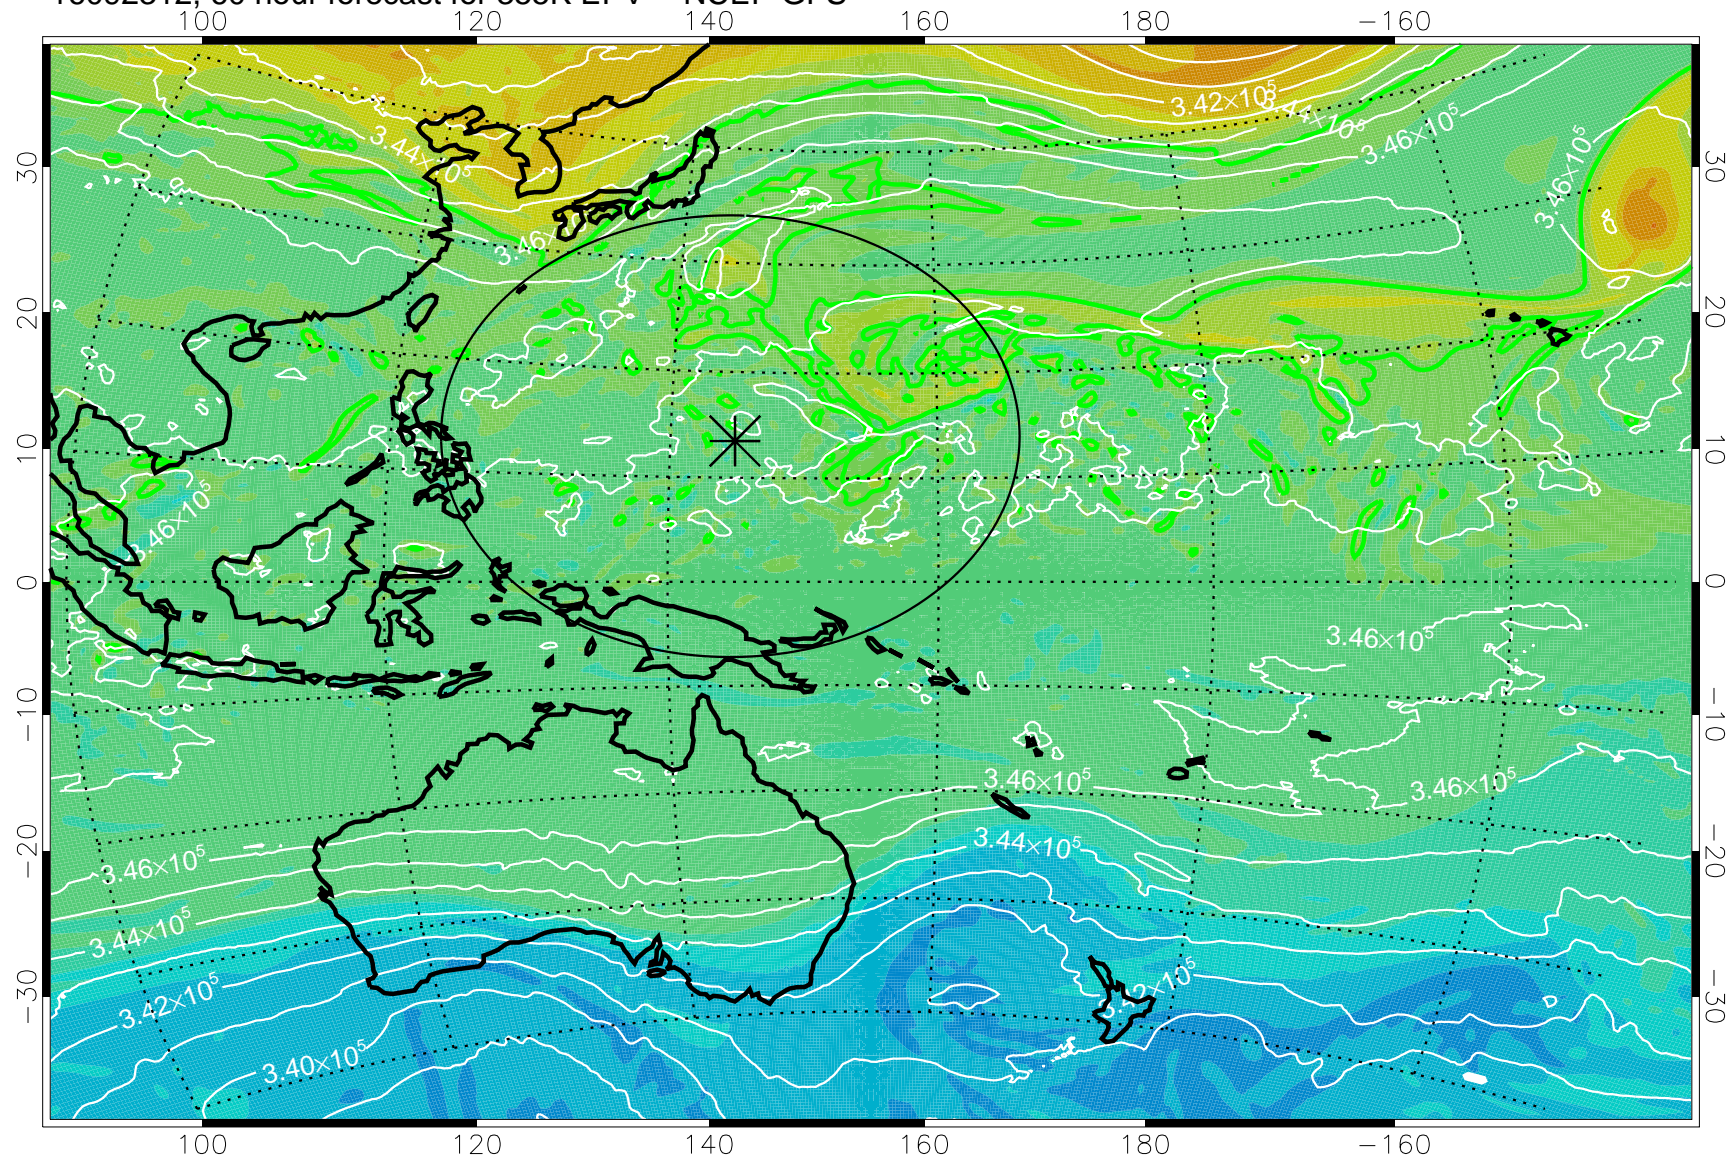

16092206, 30 hour forecast for 355K EPV -- NCEP GFS

355K Montgomery Streamfunction, white
EPV Tropopause (2 PVU) Position
Range ring of 2304 km

16092212, 36 hour forecast for 355K EPV -- NCEP GFS

355K Montgomery Streamfunction, white
EPV Tropopause (2 PVU) Position
Range ring of 2304 km

16092218, 42 hour forecast for 355K EPV -- NCEP GFS

355K Montgomery Streamfunction, white
EPV Tropopause (2 PVU) Position
Range ring of 2304 km

16092300, 48 hour forecast for 355K EPV -- NCEP GFS

355K Montgomery Streamfunction, white
EPV Tropopause (2 PVU) Position
Range ring of 2304 km

16092306, 54 hour forecast for 355K EPV -- NCEP GFS

355K Montgomery Streamfunction, white
EPV Tropopause (2 PVU) Position
Range ring of 2304 km

16092312, 60 hour forecast for 355K EPV -- NCEP GFS

355K Montgomery Streamfunction, white
EPV Tropopause (2 PVU) Position
Range ring of 2304 km

16092318, 66 hour forecast for 355K EPV -- NCEP GFS

355K Montgomery Streamfunction, white
EPV Tropopause (2 PVU) Position
Range ring of 2304 km

16092400, 72 hour forecast for 355K EPV -- NCEP GFS

355K Montgomery Streamfunction, white
EPV Tropopause (2 PVU) Position
Range ring of 2304 km