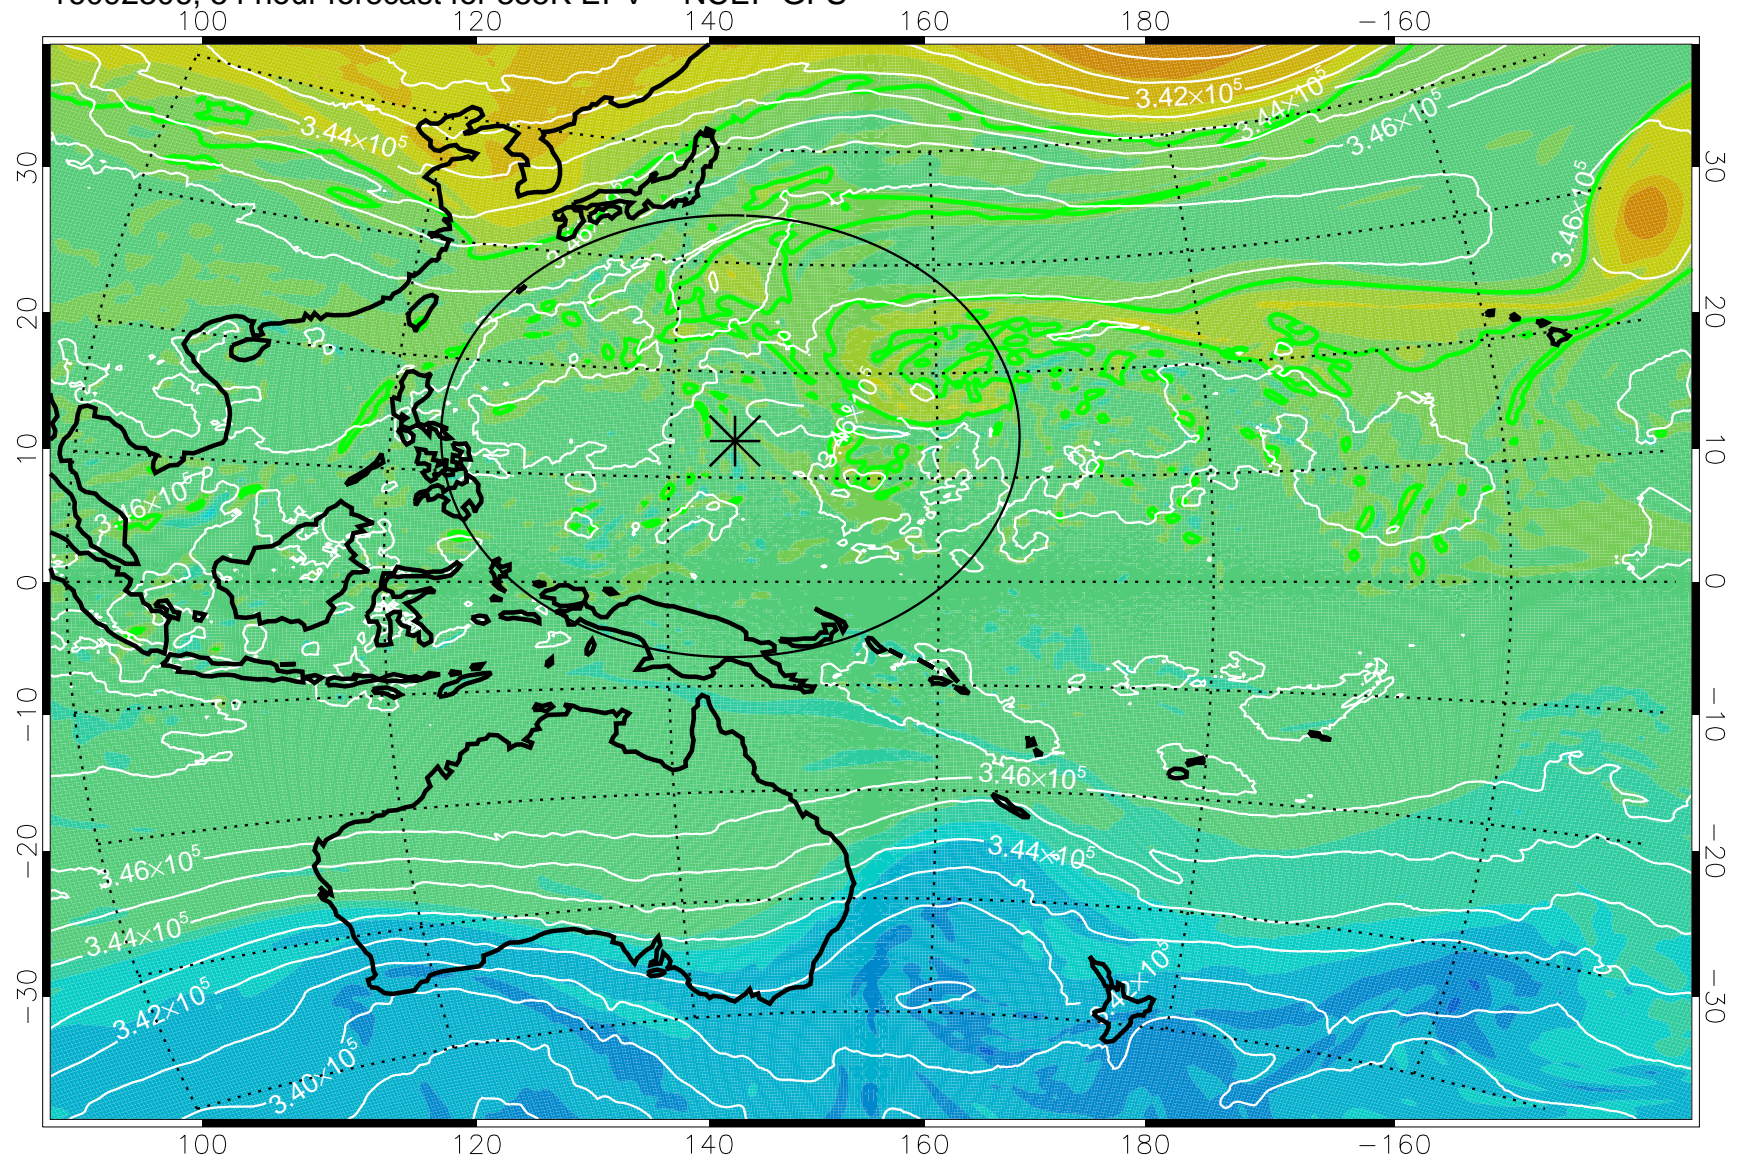

16092206, 30 hour forecast for 355K EPV -- NCEP GFS

355K Montgomery Streamfunction, white
EPV Tropopause (2 PVU) Position
Range ring of 2304 km

16092212, 36 hour forecast for 355K EPV -- NCEP GFS

355K Montgomery Streamfunction, white
EPV Tropopause (2 PVU) Position
Range ring of 2304 km

16092218, 42 hour forecast for 355K EPV -- NCEP GFS

355K Montgomery Streamfunction, white
EPV Tropopause (2 PVU) Position
Range ring of 2304 km

16092300, 48 hour forecast for 355K EPV -- NCEP GFS

355K Montgomery Streamfunction, white
EPV Tropopause (2 PVU) Position
Range ring of 2304 km

16092306, 54 hour forecast for 355K EPV -- NCEP GFS

355K Montgomery Streamfunction, white
EPV Tropopause (2 PVU) Position
Range ring of 2304 km

16092312, 60 hour forecast for 355K EPV -- NCEP GFS

355K Montgomery Streamfunction, white
EPV Tropopause (2 PVU) Position
Range ring of 2304 km

16092318, 66 hour forecast for 355K EPV -- NCEP GFS

355K Montgomery Streamfunction, white
EPV Tropopause (2 PVU) Position
Range ring of 2304 km

16092400, 72 hour forecast for 355K EPV -- NCEP GFS

355K Montgomery Streamfunction, white
EPV Tropopause (2 PVU) Position
Range ring of 2304 km