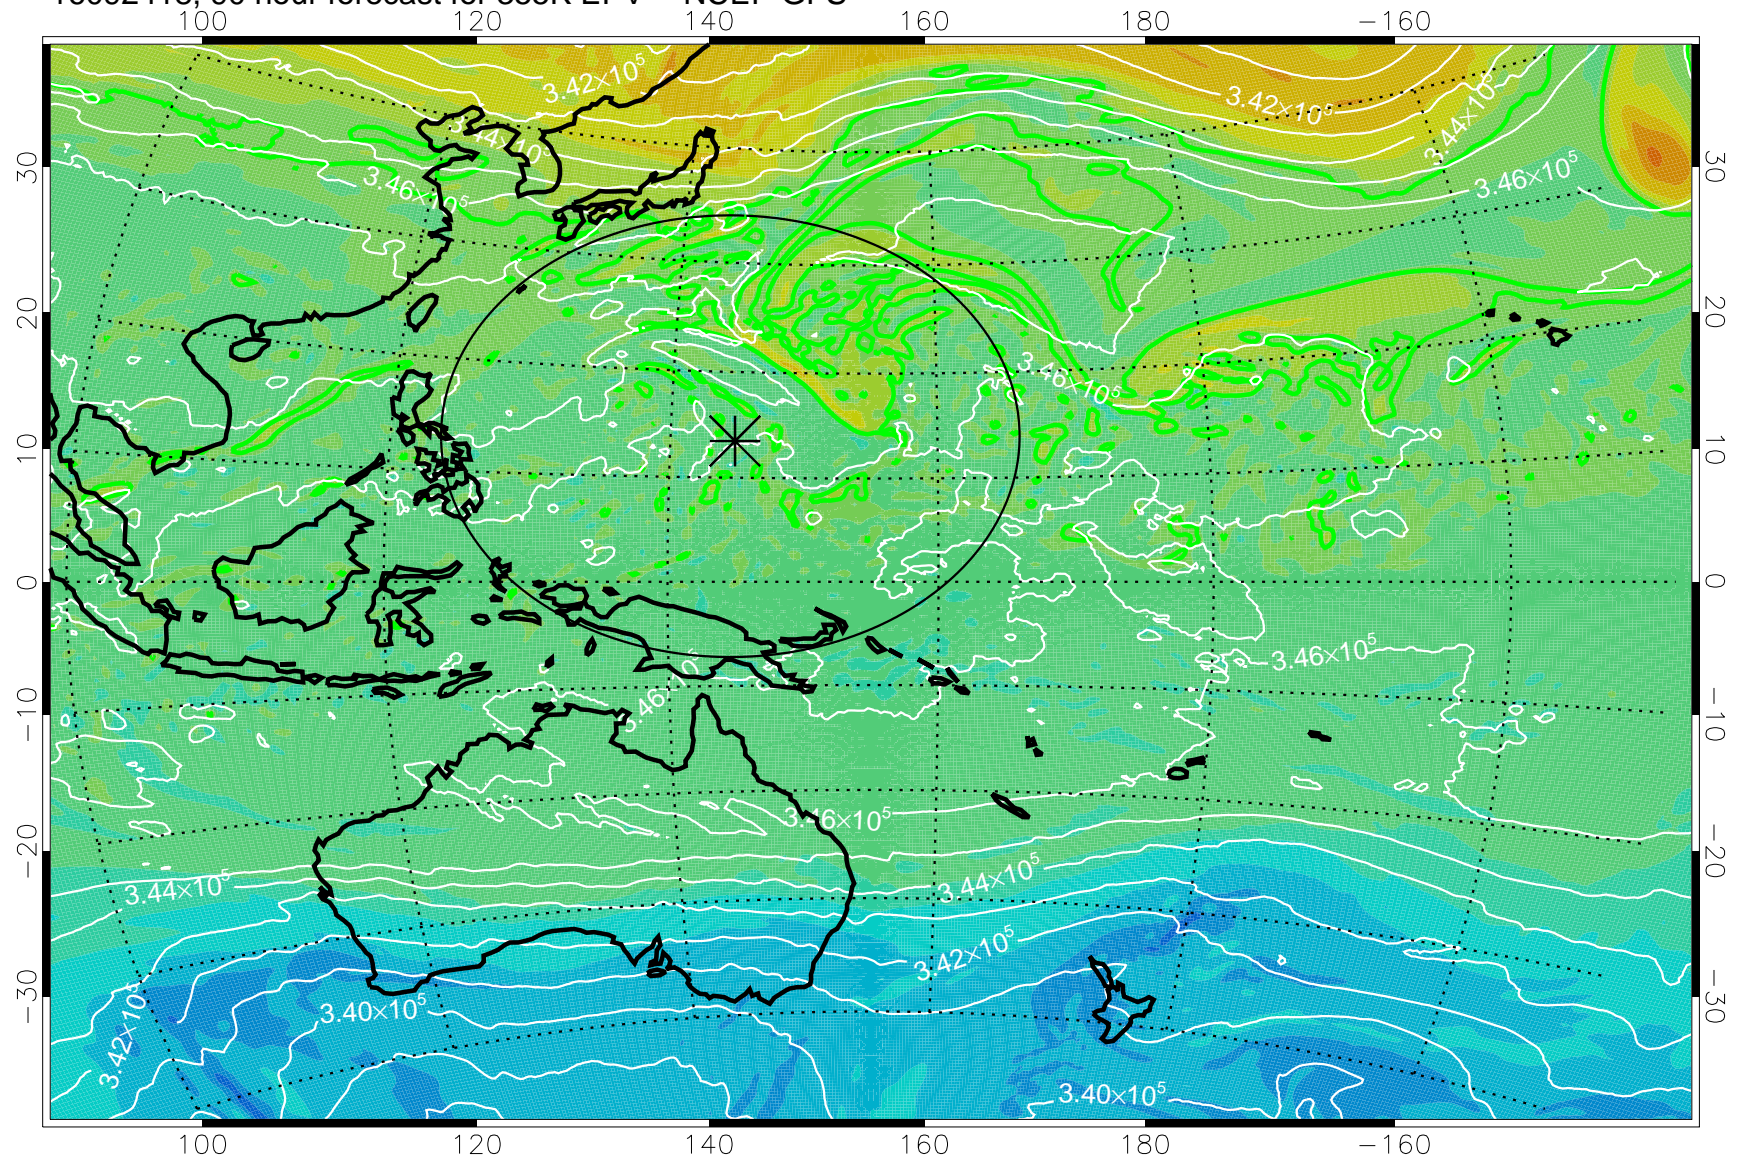

16092318, 66 hour forecast for 355K EPV -- NCEP GFS

355K Montgomery Streamfunction, white
EPV Tropopause (2 PVU) Position
Range ring of 2304 km

16092400, 72 hour forecast for 355K EPV -- NCEP GFS

355K Montgomery Streamfunction, white
EPV Tropopause (2 PVU) Position
Range ring of 2304 km

16092406, 78 hour forecast for 355K EPV -- NCEP GFS

355K Montgomery Streamfunction, white
EPV Tropopause (2 PVU) Position
Range ring of 2304 km

16092412, 84 hour forecast for 355K EPV -- NCEP GFS

355K Montgomery Streamfunction, white
EPV Tropopause (2 PVU) Position
Range ring of 2304 km

16092418, 90 hour forecast for 355K EPV -- NCEP GFS

355K Montgomery Streamfunction, white
EPV Tropopause (2 PVU) Position
Range ring of 2304 km

16092500, 96 hour forecast for 355K EPV -- NCEP GFS

355K Montgomery Streamfunction, white
EPV Tropopause (2 PVU) Position
Range ring of 2304 km

16092506, 102 hour forecast for 355K EPV -- NCEP GFS

355K Montgomery Streamfunction, white
EPV Tropopause (2 PVU) Position
Range ring of 2304 km

16092512, 108 hour forecast for 355K EPV -- NCEP GFS

355K Montgomery Streamfunction, white
EPV Tropopause (2 PVU) Position
Range ring of 2304 km