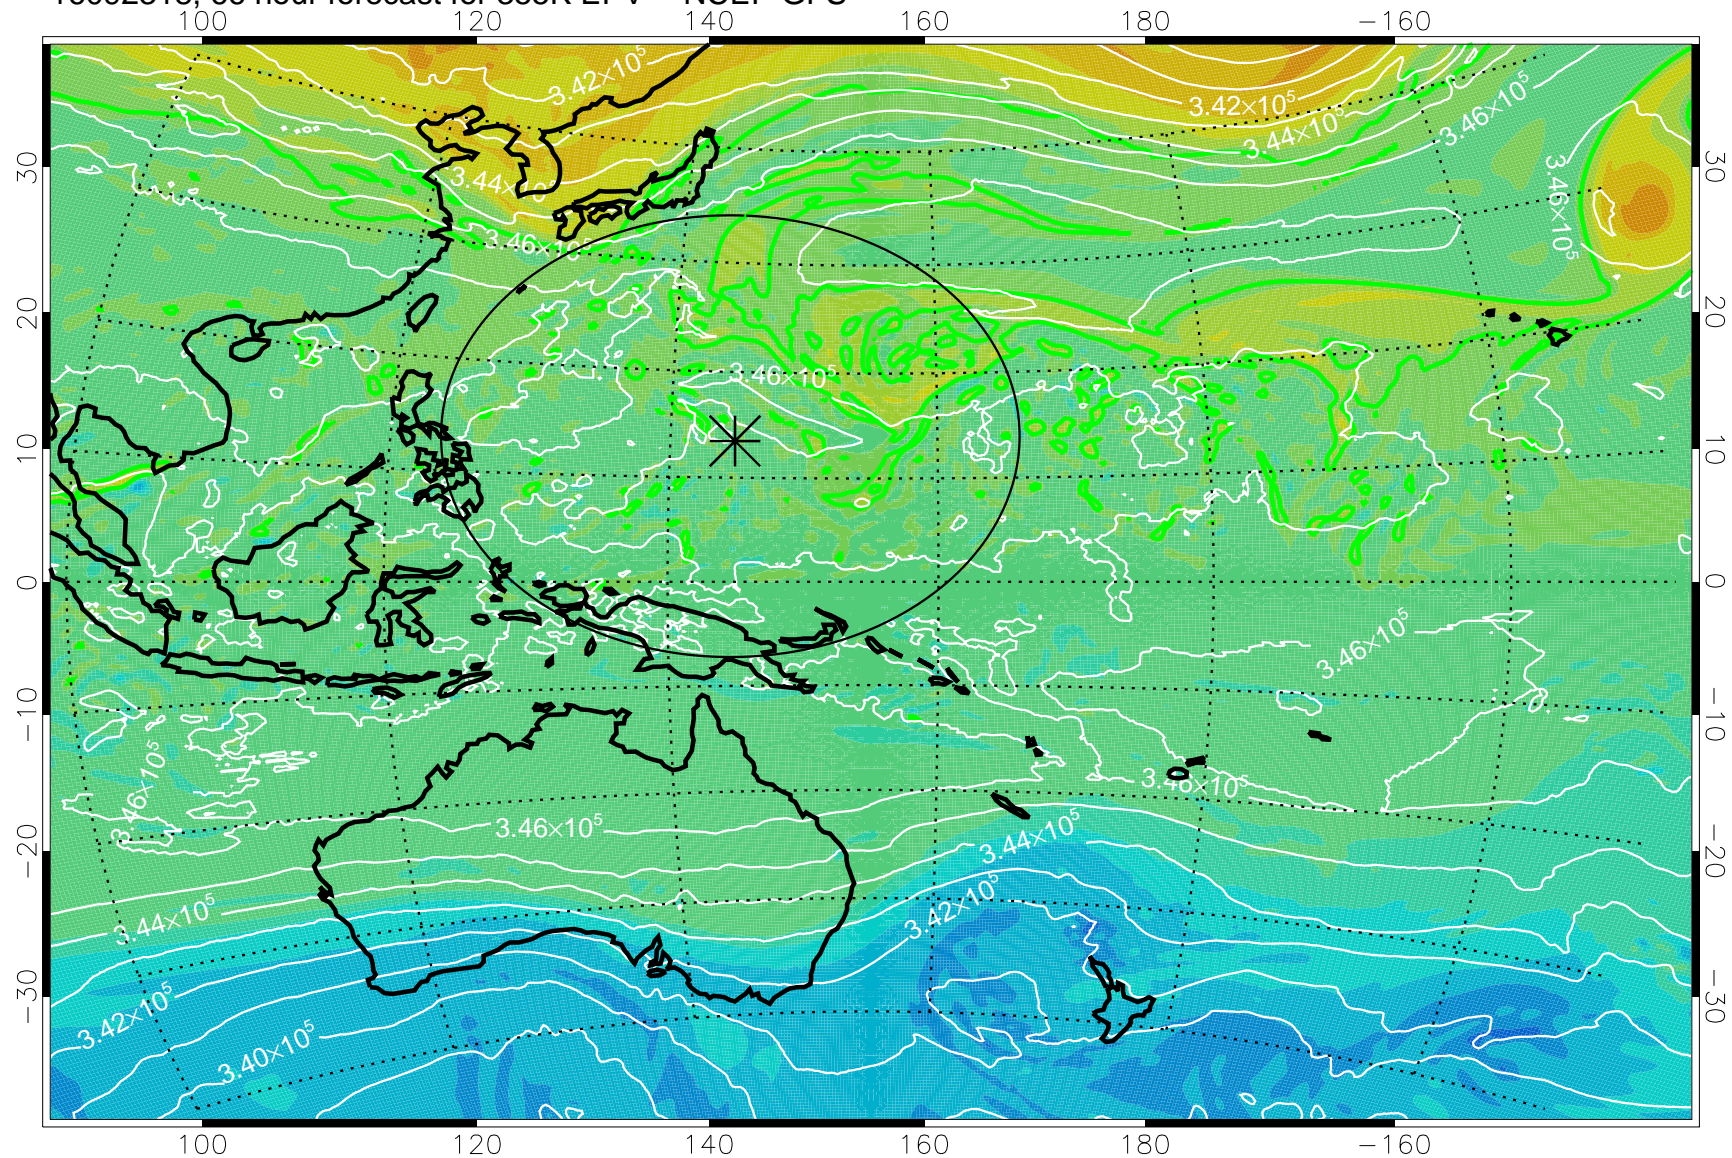

16092218, 42 hour forecast for 355K EPV -- NCEP GFS

355K Montgomery Streamfunction, white
EPV Tropopause (2 PVU) Position
Range ring of 2304 km

16092300, 48 hour forecast for 355K EPV -- NCEP GFS

355K Montgomery Streamfunction, white
EPV Tropopause (2 PVU) Position
Range ring of 2304 km

16092306, 54 hour forecast for 355K EPV -- NCEP GFS

355K Montgomery Streamfunction, white
EPV Tropopause (2 PVU) Position
Range ring of 2304 km

16092312, 60 hour forecast for 355K EPV -- NCEP GFS

355K Montgomery Streamfunction, white
EPV Tropopause (2 PVU) Position
Range ring of 2304 km

16092318, 66 hour forecast for 355K EPV -- NCEP GFS

355K Montgomery Streamfunction, white
EPV Tropopause (2 PVU) Position
Range ring of 2304 km

16092400, 72 hour forecast for 355K EPV -- NCEP GFS

355K Montgomery Streamfunction, white
EPV Tropopause (2 PVU) Position
Range ring of 2304 km

16092406, 78 hour forecast for 355K EPV -- NCEP GFS

355K Montgomery Streamfunction, white
EPV Tropopause (2 PVU) Position
Range ring of 2304 km

16092412, 84 hour forecast for 355K EPV -- NCEP GFS

355K Montgomery Streamfunction, white
EPV Tropopause (2 PVU) Position
Range ring of 2304 km