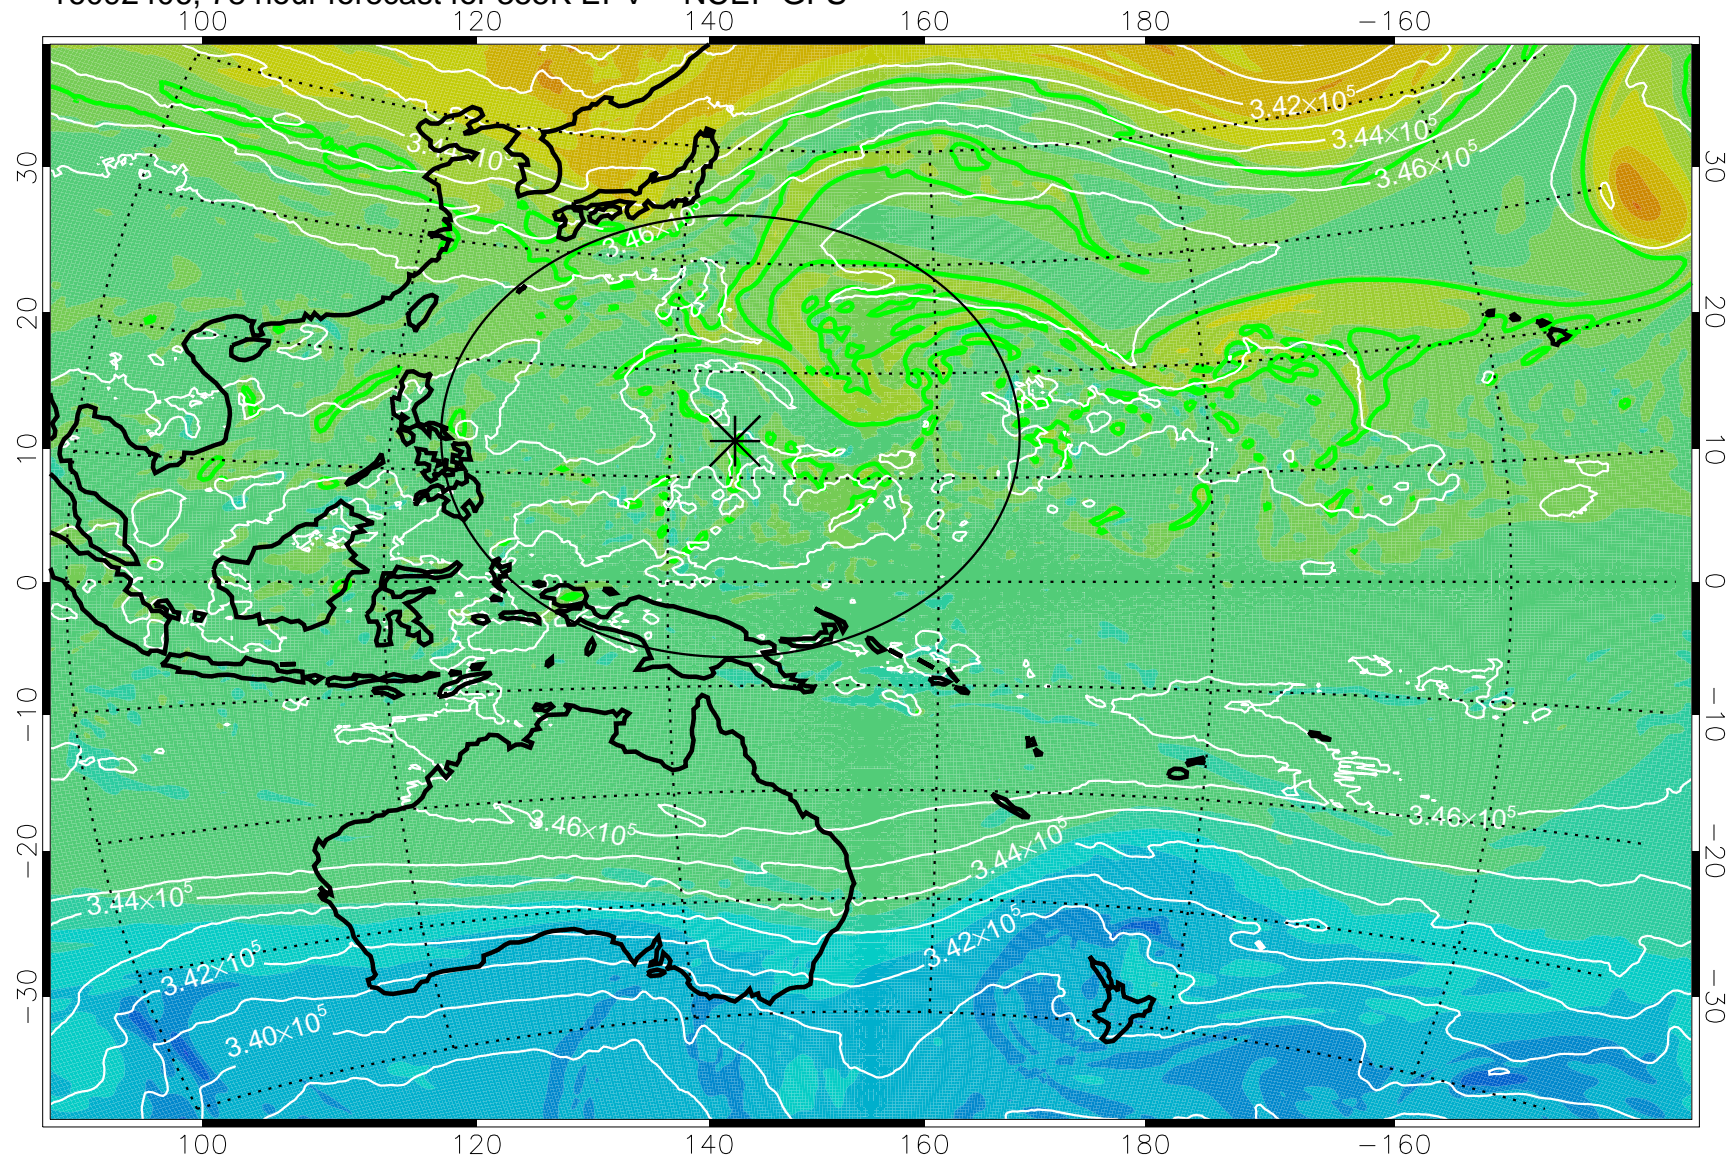

16092306, 54 hour forecast for 355K EPV -- NCEP GFS

355K Montgomery Streamfunction, white
EPV Tropopause (2 PVU) Position
Range ring of 2304 km

16092312, 60 hour forecast for 355K EPV -- NCEP GFS

355K Montgomery Streamfunction, white
EPV Tropopause (2 PVU) Position
Range ring of 2304 km

16092318, 66 hour forecast for 355K EPV -- NCEP GFS

355K Montgomery Streamfunction, white
EPV Tropopause (2 PVU) Position
Range ring of 2304 km

16092400, 72 hour forecast for 355K EPV -- NCEP GFS

355K Montgomery Streamfunction, white
EPV Tropopause (2 PVU) Position
Range ring of 2304 km

16092406, 78 hour forecast for 355K EPV -- NCEP GFS

355K Montgomery Streamfunction, white
EPV Tropopause (2 PVU) Position
Range ring of 2304 km

16092412, 84 hour forecast for 355K EPV -- NCEP GFS

355K Montgomery Streamfunction, white
EPV Tropopause (2 PVU) Position
Range ring of 2304 km

16092418, 90 hour forecast for 355K EPV -- NCEP GFS

355K Montgomery Streamfunction, white
EPV Tropopause (2 PVU) Position
Range ring of 2304 km

16092500, 96 hour forecast for 355K EPV -- NCEP GFS

355K Montgomery Streamfunction, white
EPV Tropopause (2 PVU) Position
Range ring of 2304 km