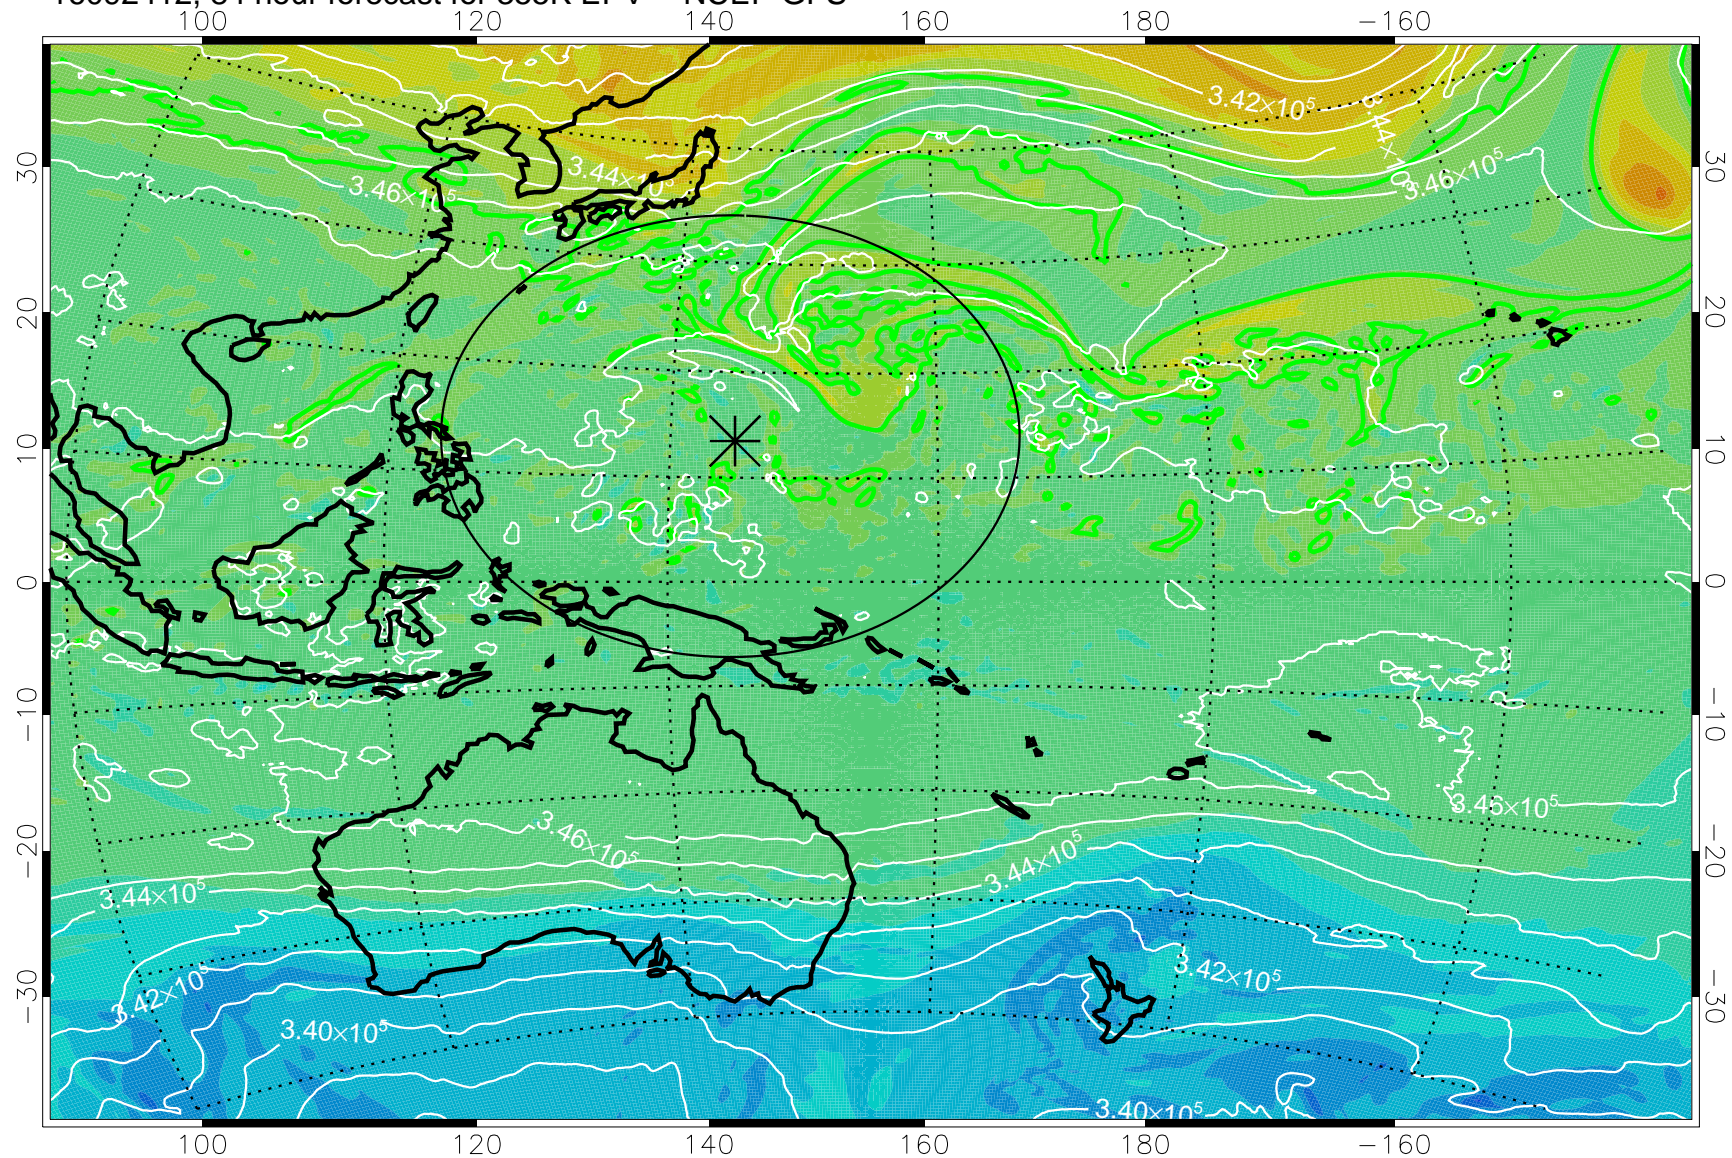

16092306, 54 hour forecast for 355K EPV -- NCEP GFS

355K Montgomery Streamfunction, white
EPV Tropopause (2 PVU) Position
Range ring of 2304 km

16092312, 60 hour forecast for 355K EPV -- NCEP GFS

355K Montgomery Streamfunction, white
EPV Tropopause (2 PVU) Position
Range ring of 2304 km

16092318, 66 hour forecast for 355K EPV -- NCEP GFS

355K Montgomery Streamfunction, white
EPV Tropopause (2 PVU) Position
Range ring of 2304 km

16092400, 72 hour forecast for 355K EPV -- NCEP GFS

355K Montgomery Streamfunction, white
EPV Tropopause (2 PVU) Position
Range ring of 2304 km

16092406, 78 hour forecast for 355K EPV -- NCEP GFS

355K Montgomery Streamfunction, white
EPV Tropopause (2 PVU) Position
Range ring of 2304 km

16092412, 84 hour forecast for 355K EPV -- NCEP GFS

355K Montgomery Streamfunction, white
EPV Tropopause (2 PVU) Position
Range ring of 2304 km

16092418, 90 hour forecast for 355K EPV -- NCEP GFS

355K Montgomery Streamfunction, white
EPV Tropopause (2 PVU) Position
Range ring of 2304 km

16092500, 96 hour forecast for 355K EPV -- NCEP GFS

355K Montgomery Streamfunction, white
EPV Tropopause (2 PVU) Position
Range ring of 2304 km