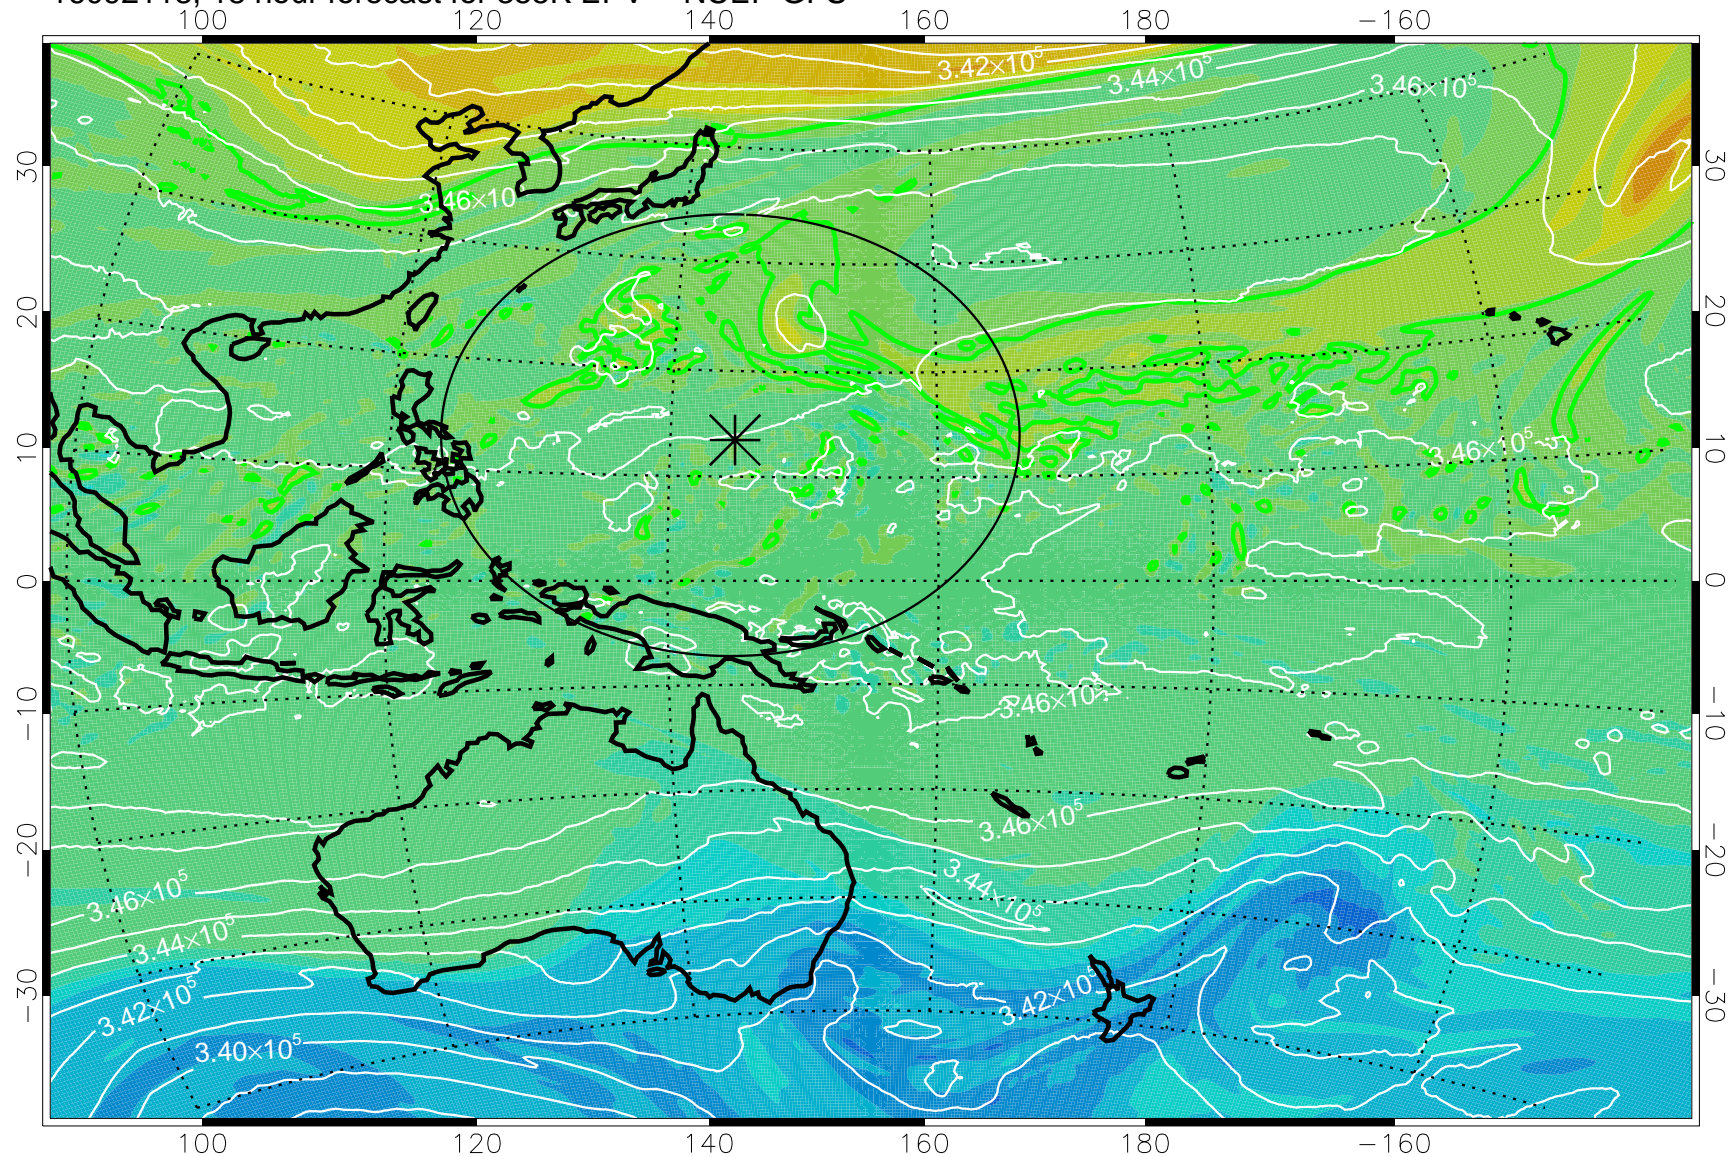

16092106, 6 hour forecast for 355K EPV -- NCEP GFS

355K Montgomery Streamfunction, white
EPV Tropopause (2 PVU) Position
Range ring of 2304 km

16092112, 12 hour forecast for 355K EPV -- NCEP GFS

355K Montgomery Streamfunction, white
EPV Tropopause (2 PVU) Position
Range ring of 2304 km

16092118, 18 hour forecast for 355K EPV -- NCEP GFS

355K Montgomery Streamfunction, white
EPV Tropopause (2 PVU) Position
Range ring of 2304 km

16092200, 24 hour forecast for 355K EPV -- NCEP GFS

355K Montgomery Streamfunction, white
EPV Tropopause (2 PVU) Position
Range ring of 2304 km

16092206, 30 hour forecast for 355K EPV -- NCEP GFS

355K Montgomery Streamfunction, white
EPV Tropopause (2 PVU) Position
Range ring of 2304 km

16092212, 36 hour forecast for 355K EPV -- NCEP GFS

355K Montgomery Streamfunction, white
EPV Tropopause (2 PVU) Position
Range ring of 2304 km

16092218, 42 hour forecast for 355K EPV -- NCEP GFS

355K Montgomery Streamfunction, white
EPV Tropopause (2 PVU) Position
Range ring of 2304 km

16092300, 48 hour forecast for 355K EPV -- NCEP GFS

355K Montgomery Streamfunction, white
EPV Tropopause (2 PVU) Position
Range ring of 2304 km