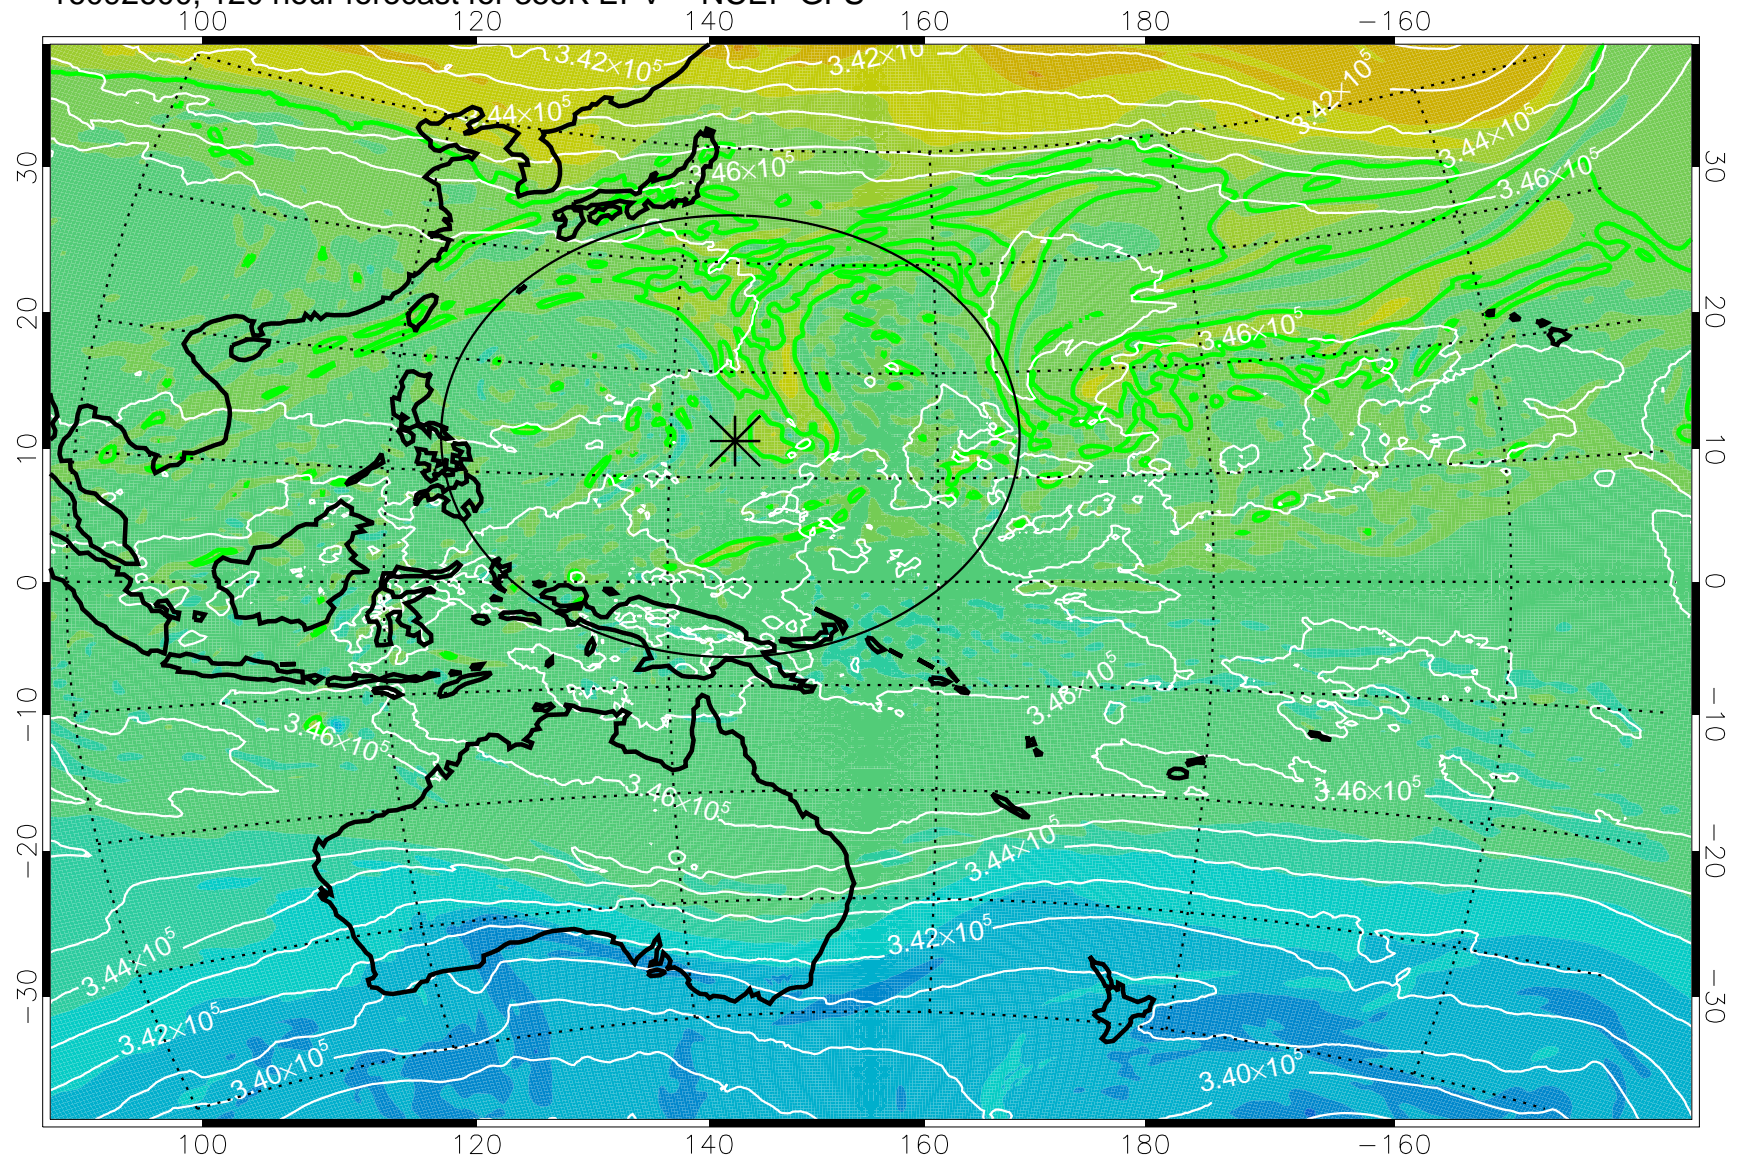

16092406, 78 hour forecast for 355K EPV -- NCEP GFS

355K Montgomery Streamfunction, white
EPV Tropopause (2 PVU) Position
Range ring of 2304 km

16092412, 84 hour forecast for 355K EPV -- NCEP GFS

355K Montgomery Streamfunction, white
EPV Tropopause (2 PVU) Position
Range ring of 2304 km

16092418, 90 hour forecast for 355K EPV -- NCEP GFS

355K Montgomery Streamfunction, white
EPV Tropopause (2 PVU) Position
Range ring of 2304 km

16092500, 96 hour forecast for 355K EPV -- NCEP GFS

355K Montgomery Streamfunction, white
EPV Tropopause (2 PVU) Position
Range ring of 2304 km

16092506, 102 hour forecast for 355K EPV -- NCEP GFS

355K Montgomery Streamfunction, white
EPV Tropopause (2 PVU) Position
Range ring of 2304 km

16092512, 108 hour forecast for 355K EPV -- NCEP GFS

355K Montgomery Streamfunction, white
EPV Tropopause (2 PVU) Position
Range ring of 2304 km

16092518, 114 hour forecast for 355K EPV -- NCEP GFS

355K Montgomery Streamfunction, white
EPV Tropopause (2 PVU) Position
Range ring of 2304 km

16092600, 120 hour forecast for 355K EPV -- NCEP GFS

355K Montgomery Streamfunction, white
EPV Tropopause (2 PVU) Position
Range ring of 2304 km