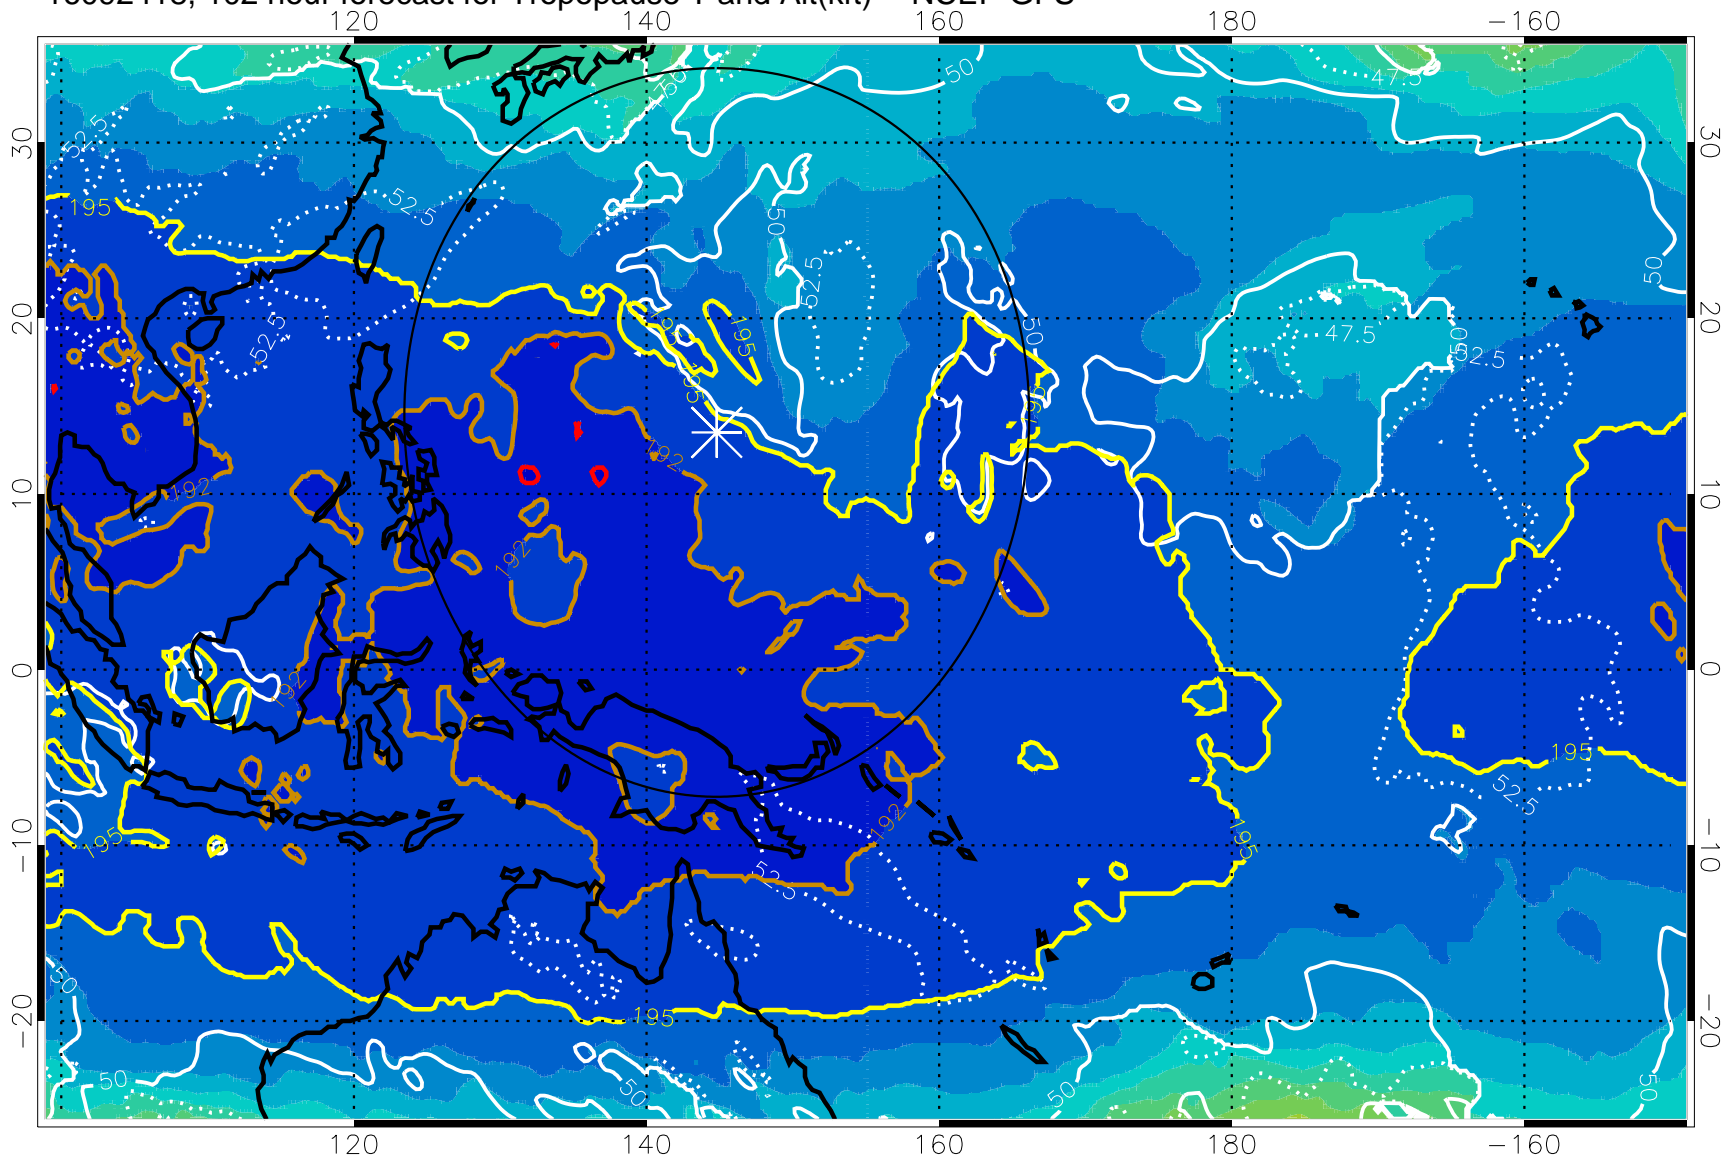

16092418, 102 hour forecast for Tropopause T and Alt(kft) -- NCEP GFS

190 200 210 220 230
Tropopause T, K

Tropopause Altitude in kft (white)

192.5K Isotherm 195K Isotherm
187.5K Isotherm 190K Isotherm

Range ring of 2304 km