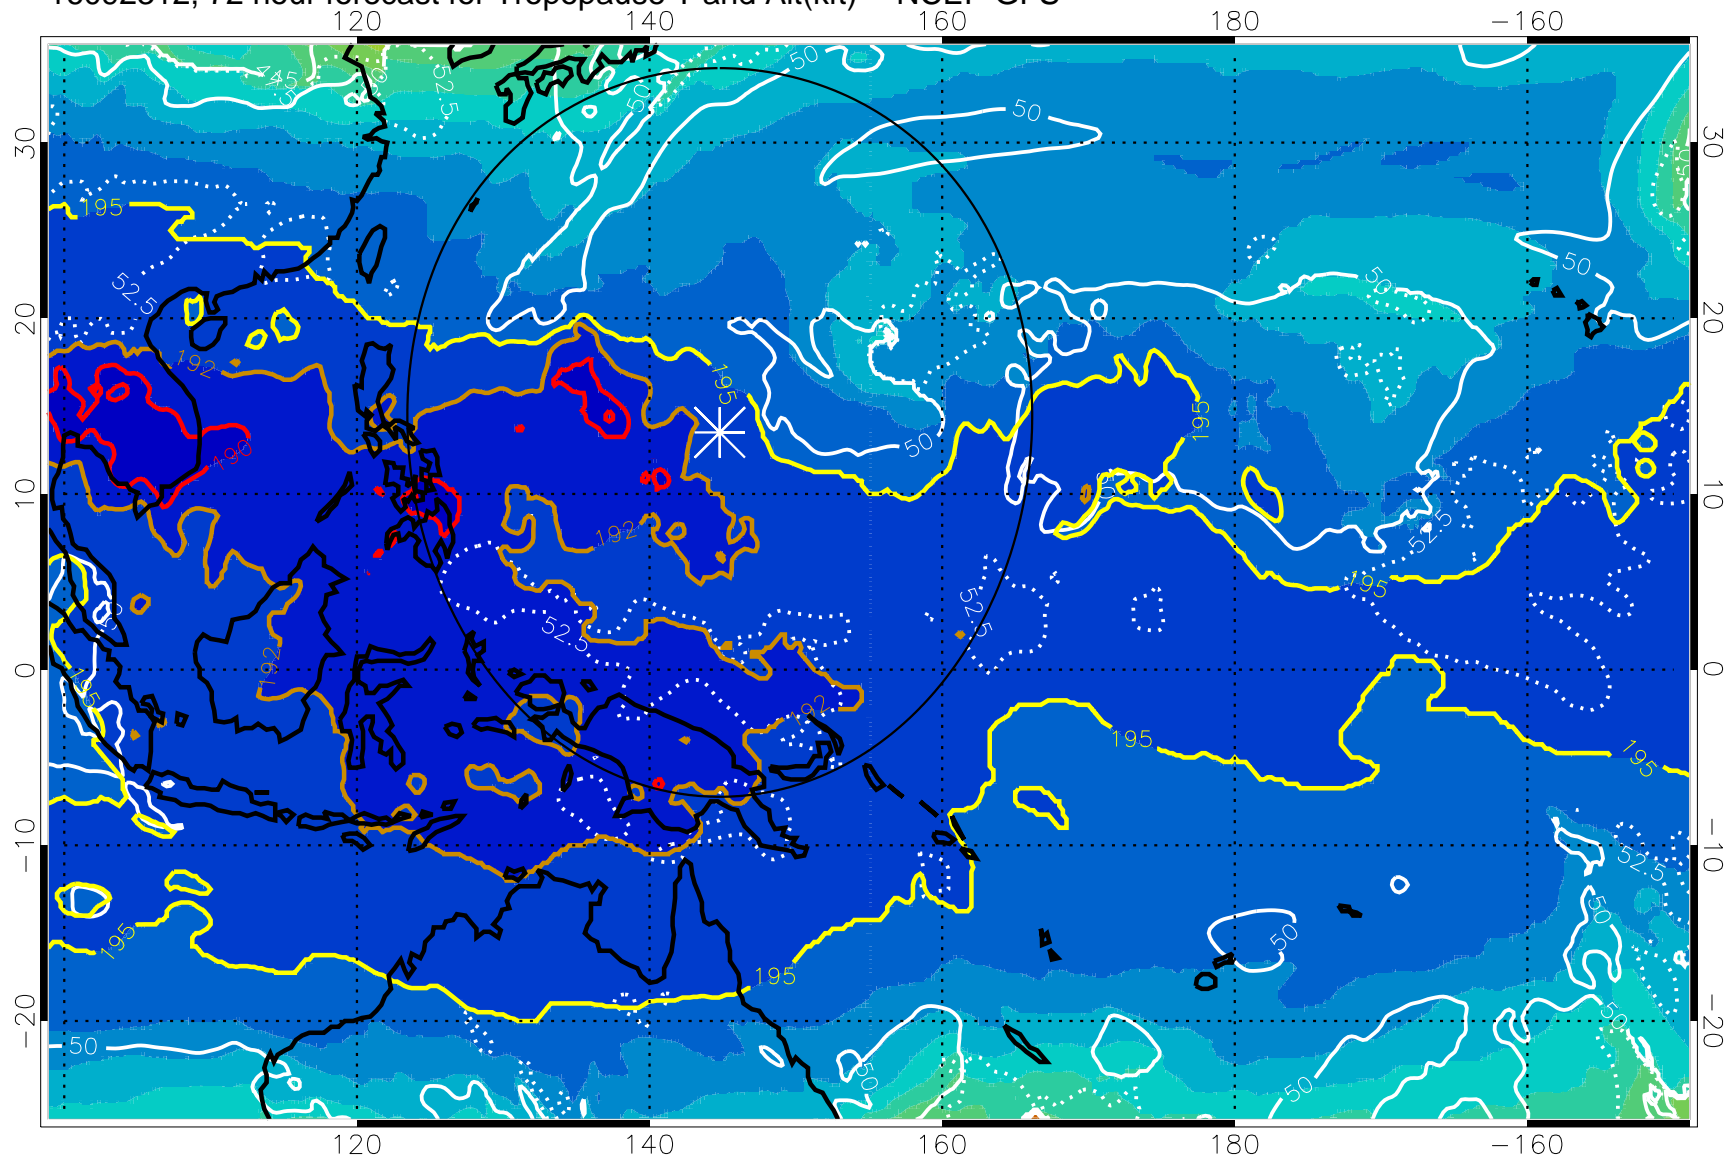

16092312, 72 hour forecast for Tropopause T and Alt(kft) -- NCEP GFS

190 200 210 220 230

Tropopause T, K

Tropopause Altitude in kft (white)

192.5K Isotherm 195K Isotherm
187.5K Isotherm 190K Isotherm

Range ring of 2304 km