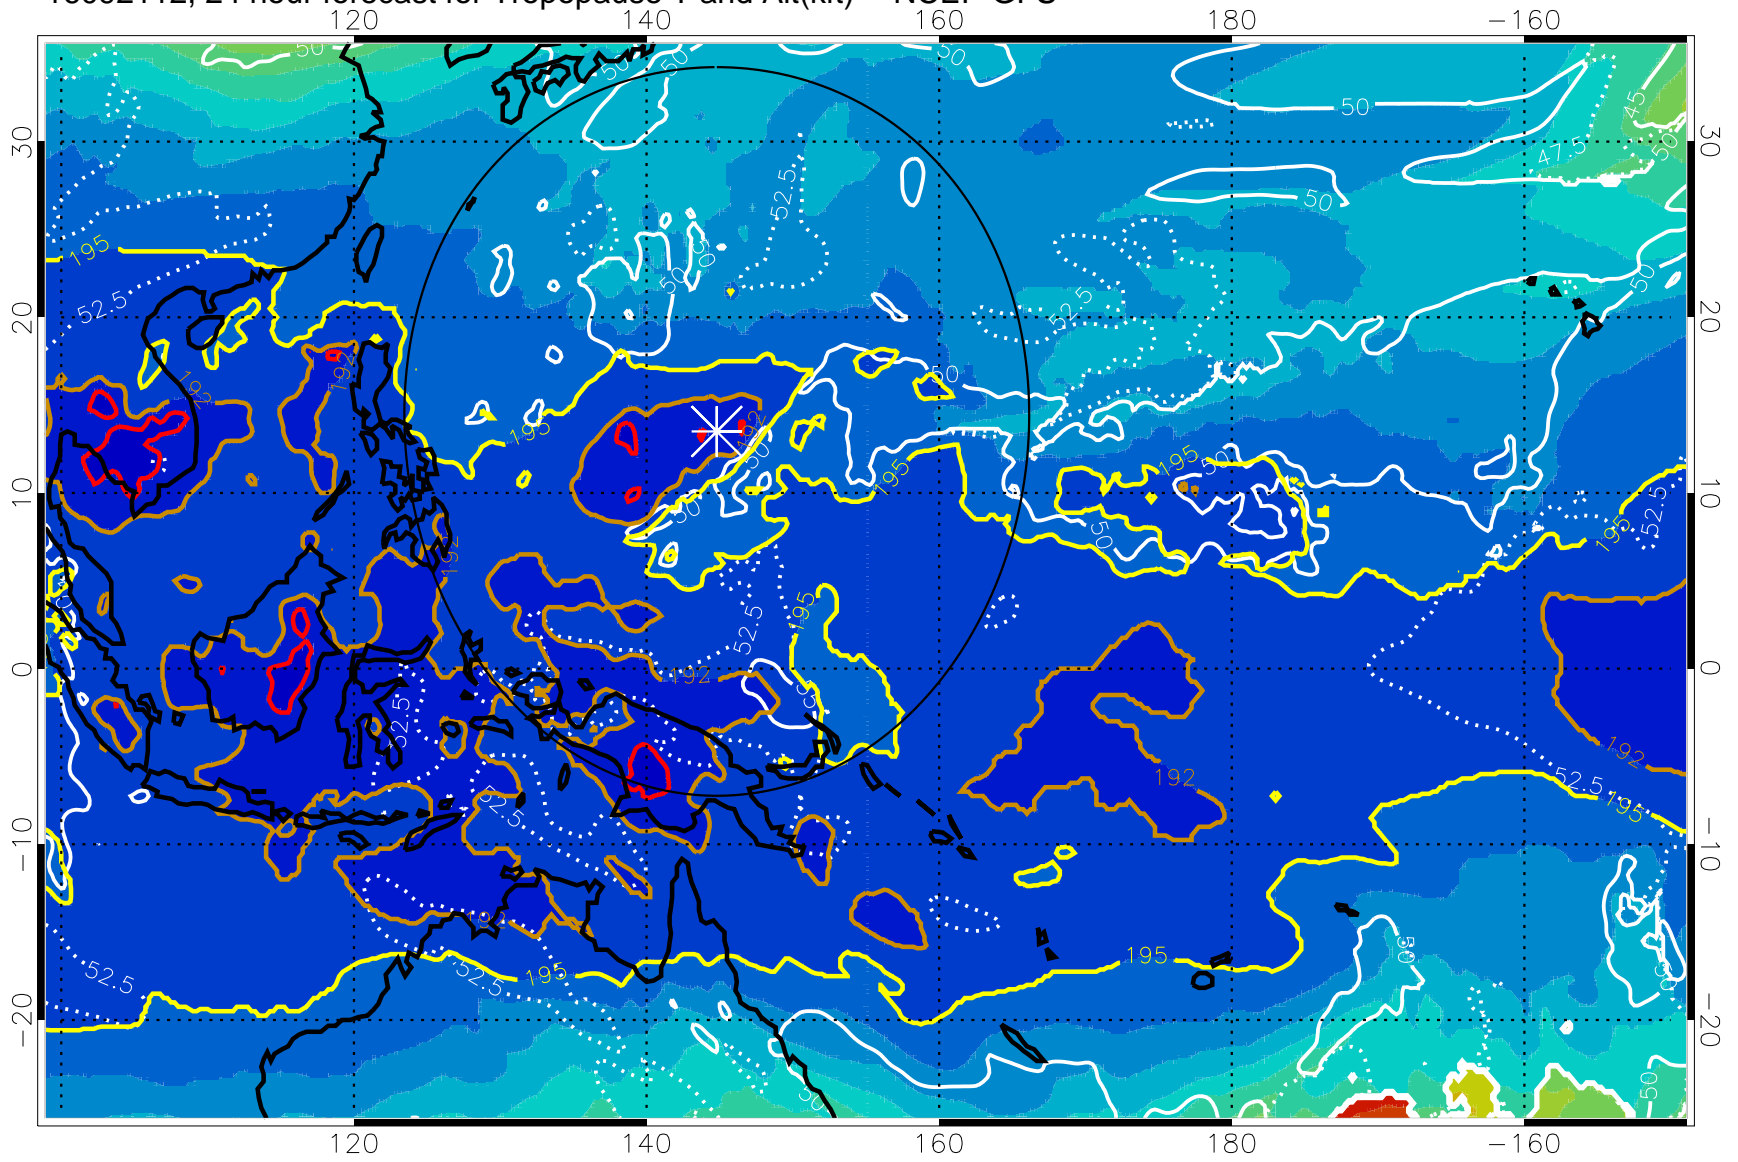

16092112, 24 hour forecast for Tropopause T and Alt(kft) -- NCEP GFS

190 200 210 220 230

Tropopause T, K

Tropopause Altitude in kft (white)

192.5K Isotherm 195K Isotherm

187.5K Isotherm 190K Isotherm

Range ring of 2304 km