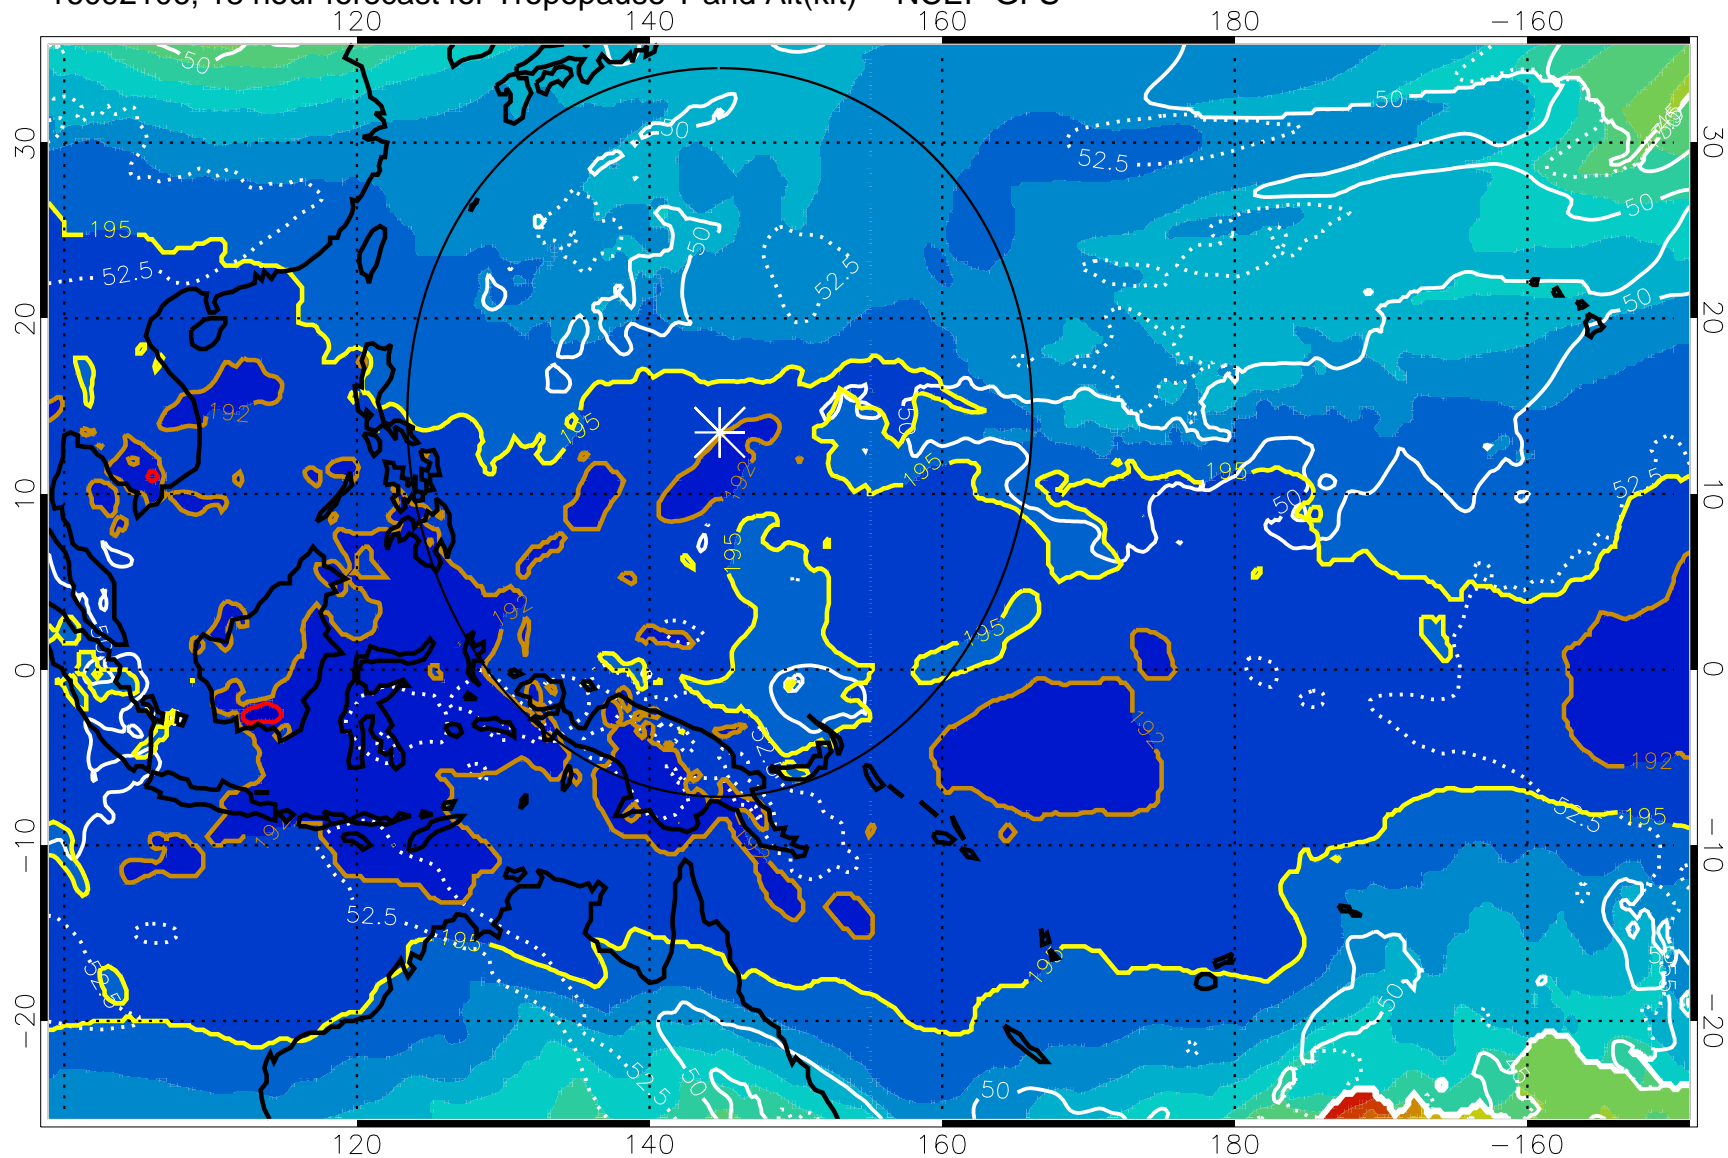

16092106, 18 hour forecast for Tropopause T and Alt(kft) -- NCEP GFS

190   200   210   220   230
Tropopause T, K

Tropopause Altitude in kft (white)

192.5K Isotherm   195K Isotherm
187.5K Isotherm   190K Isotherm

Range ring of 2304 km