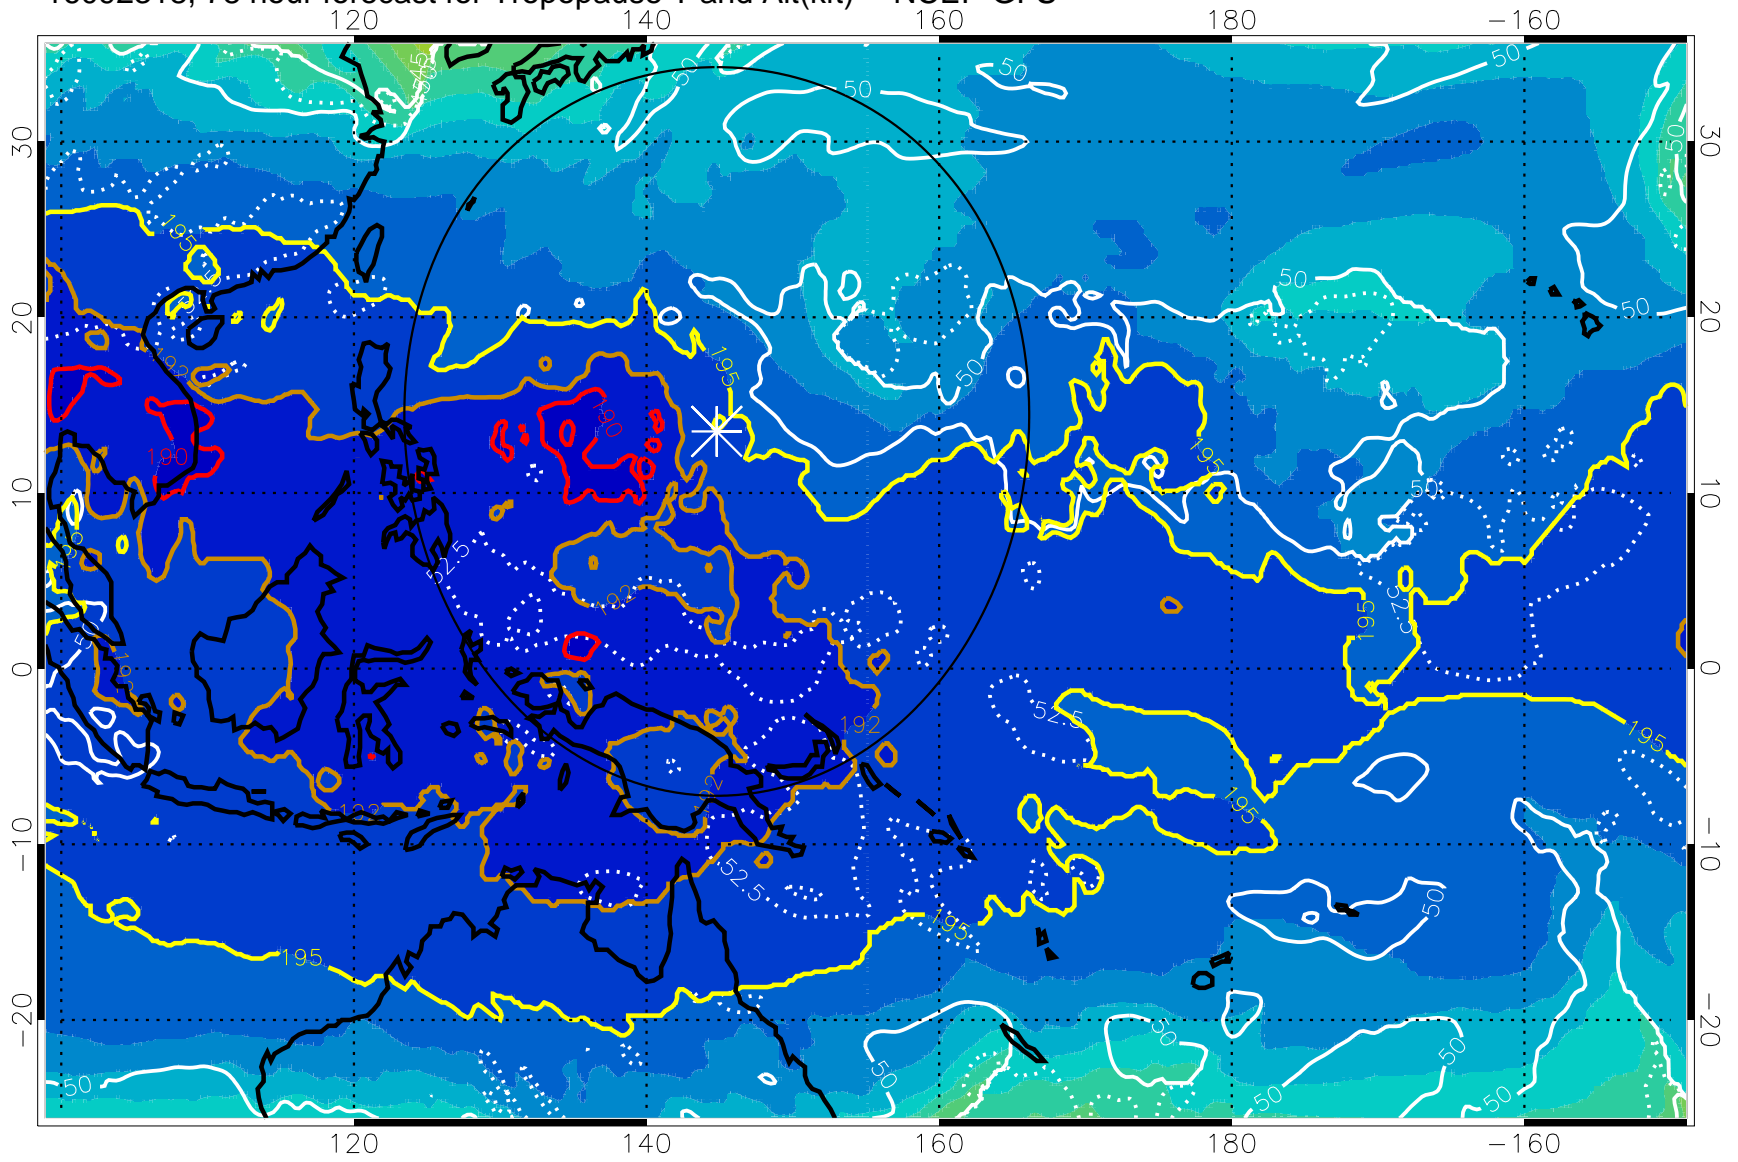

16092318, 78 hour forecast for Tropopause T and Alt(kft) -- NCEP GFS

190 200 210 220 230
Tropopause T, K

Tropopause Altitude in kft (white)

192.5K Isotherm 195K Isotherm
187.5K Isotherm 190K Isotherm

Range ring of 2304 km