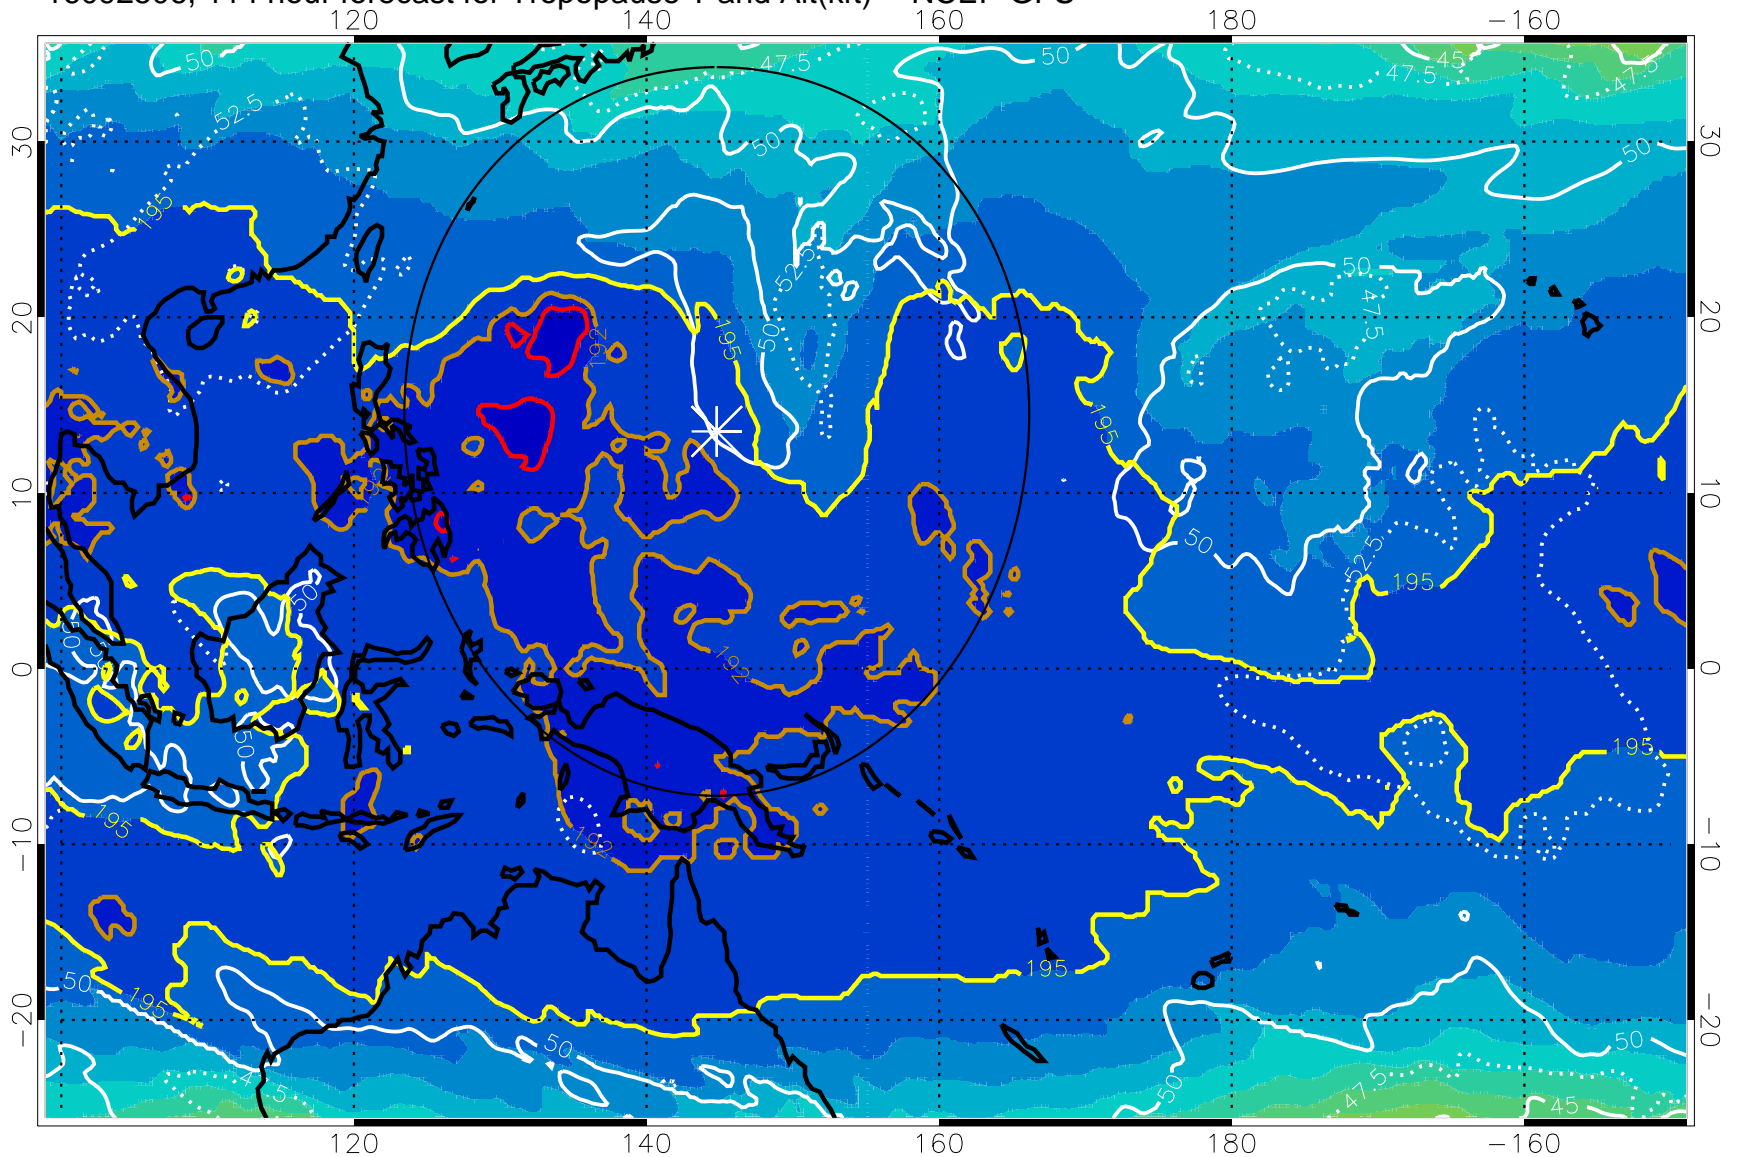

16092506, 114 hour forecast for Tropopause T and Alt(kft) -- NCEP GFS

190 200 210 220 230

Tropopause T, K

Tropopause Altitude in kft (white)

192.5K Isotherm 195K Isotherm
187.5K Isotherm 190K Isotherm

Range ring of 2304 km