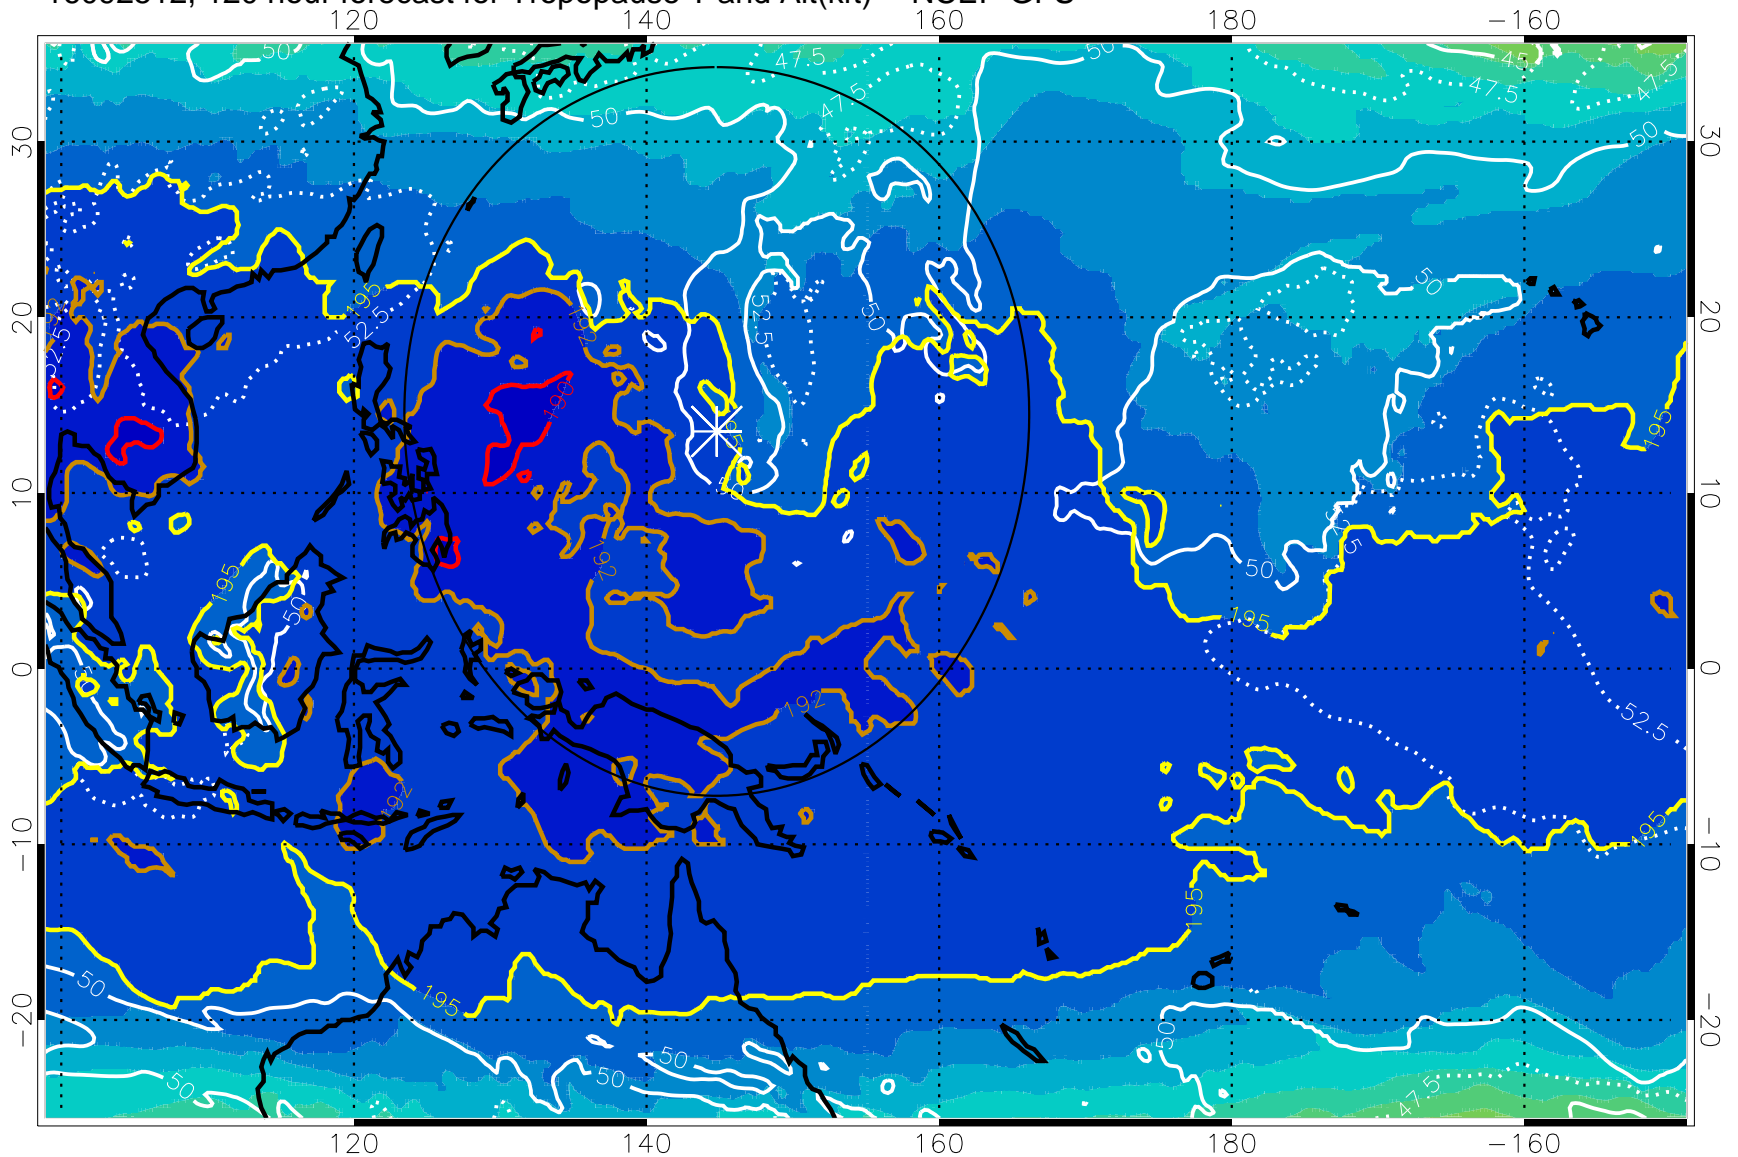

Range ring of 2304 km

16092506, 114 hour forecast for Tropopause T and Alt(kft) -- NCEP GFS

190 200 210 220 230

Tropopause T, K

Tropopause Altitude in kft (white)

192.5K Isotherm 195K Isotherm  
187.5K Isotherm 190K Isotherm

Range ring of 2304 km

16092512, 120 hour forecast for Tropopause T and Alt(kft) -- NCEP GFS

190 200 210 220 230

Tropopause T, K

Tropopause Altitude in kft (white)

192.5K Isotherm 195K Isotherm

187.5K Isotherm 190K Isotherm