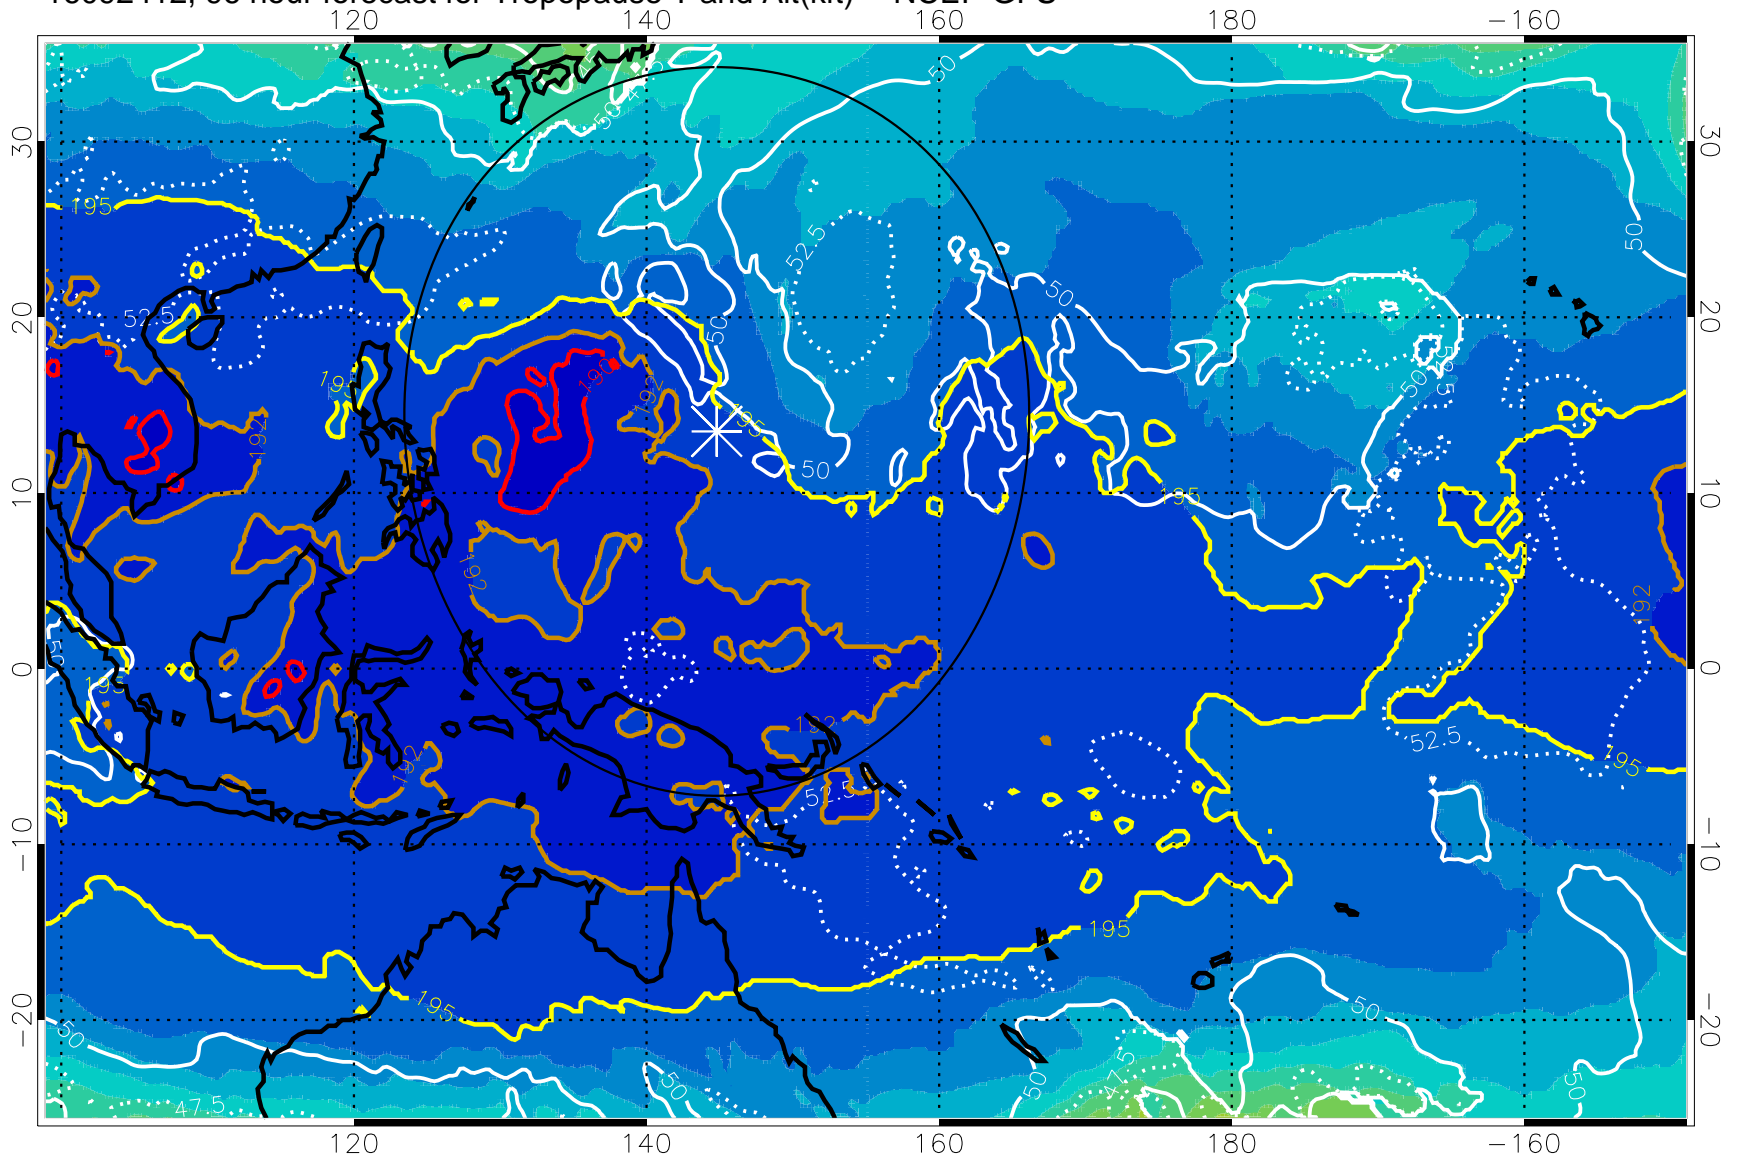

16092412, 96 hour forecast for Tropopause T and Alt(kft) -- NCEP GFS

190 200 210 220 230
Tropopause T, K

Tropopause Altitude in kft (white)

192.5K Isotherm 195K Isotherm
187.5K Isotherm 190K Isotherm

Range ring of 2304 km