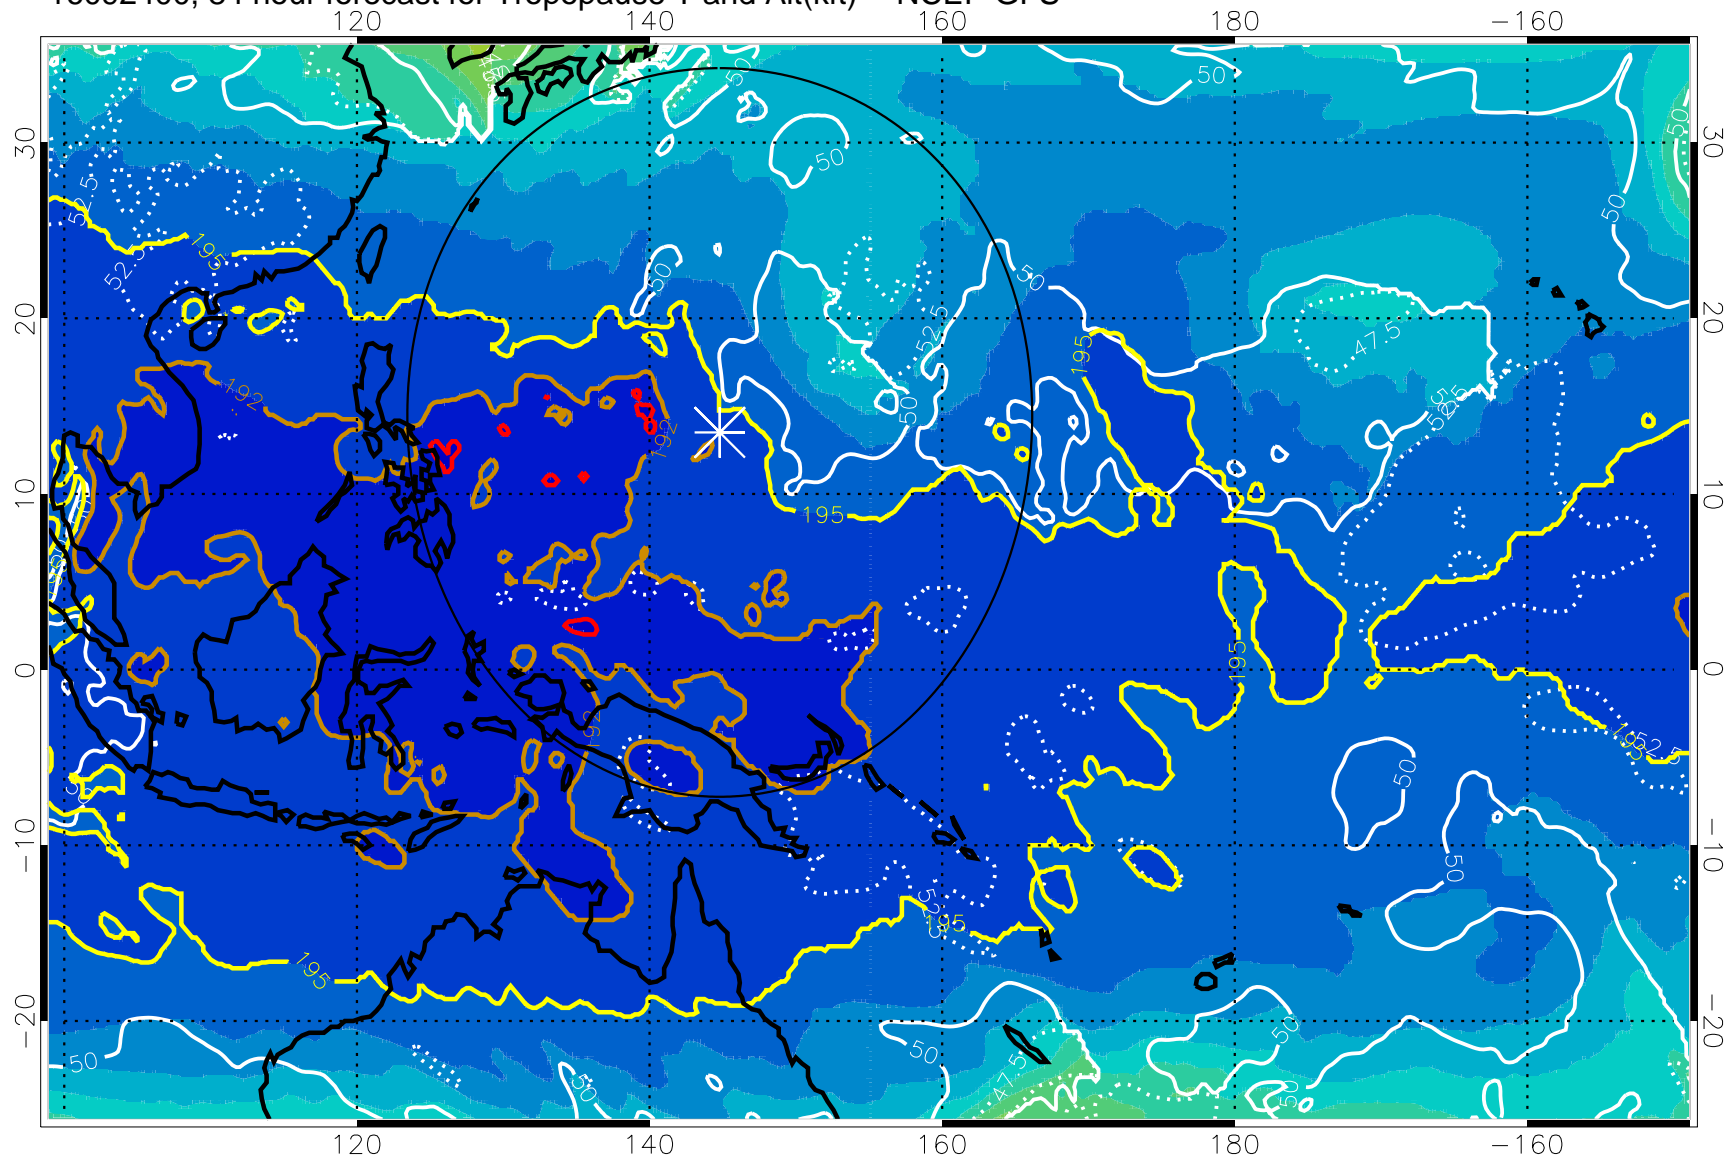

16092400, 84 hour forecast for Tropopause T and Alt(kft) -- NCEP GFS

190 200 210 220 230

Tropopause T, K

Tropopause Altitude in kft (white)

192.5K Isotherm 195K Isotherm
187.5K Isotherm 190K Isotherm

Range ring of 2304 km