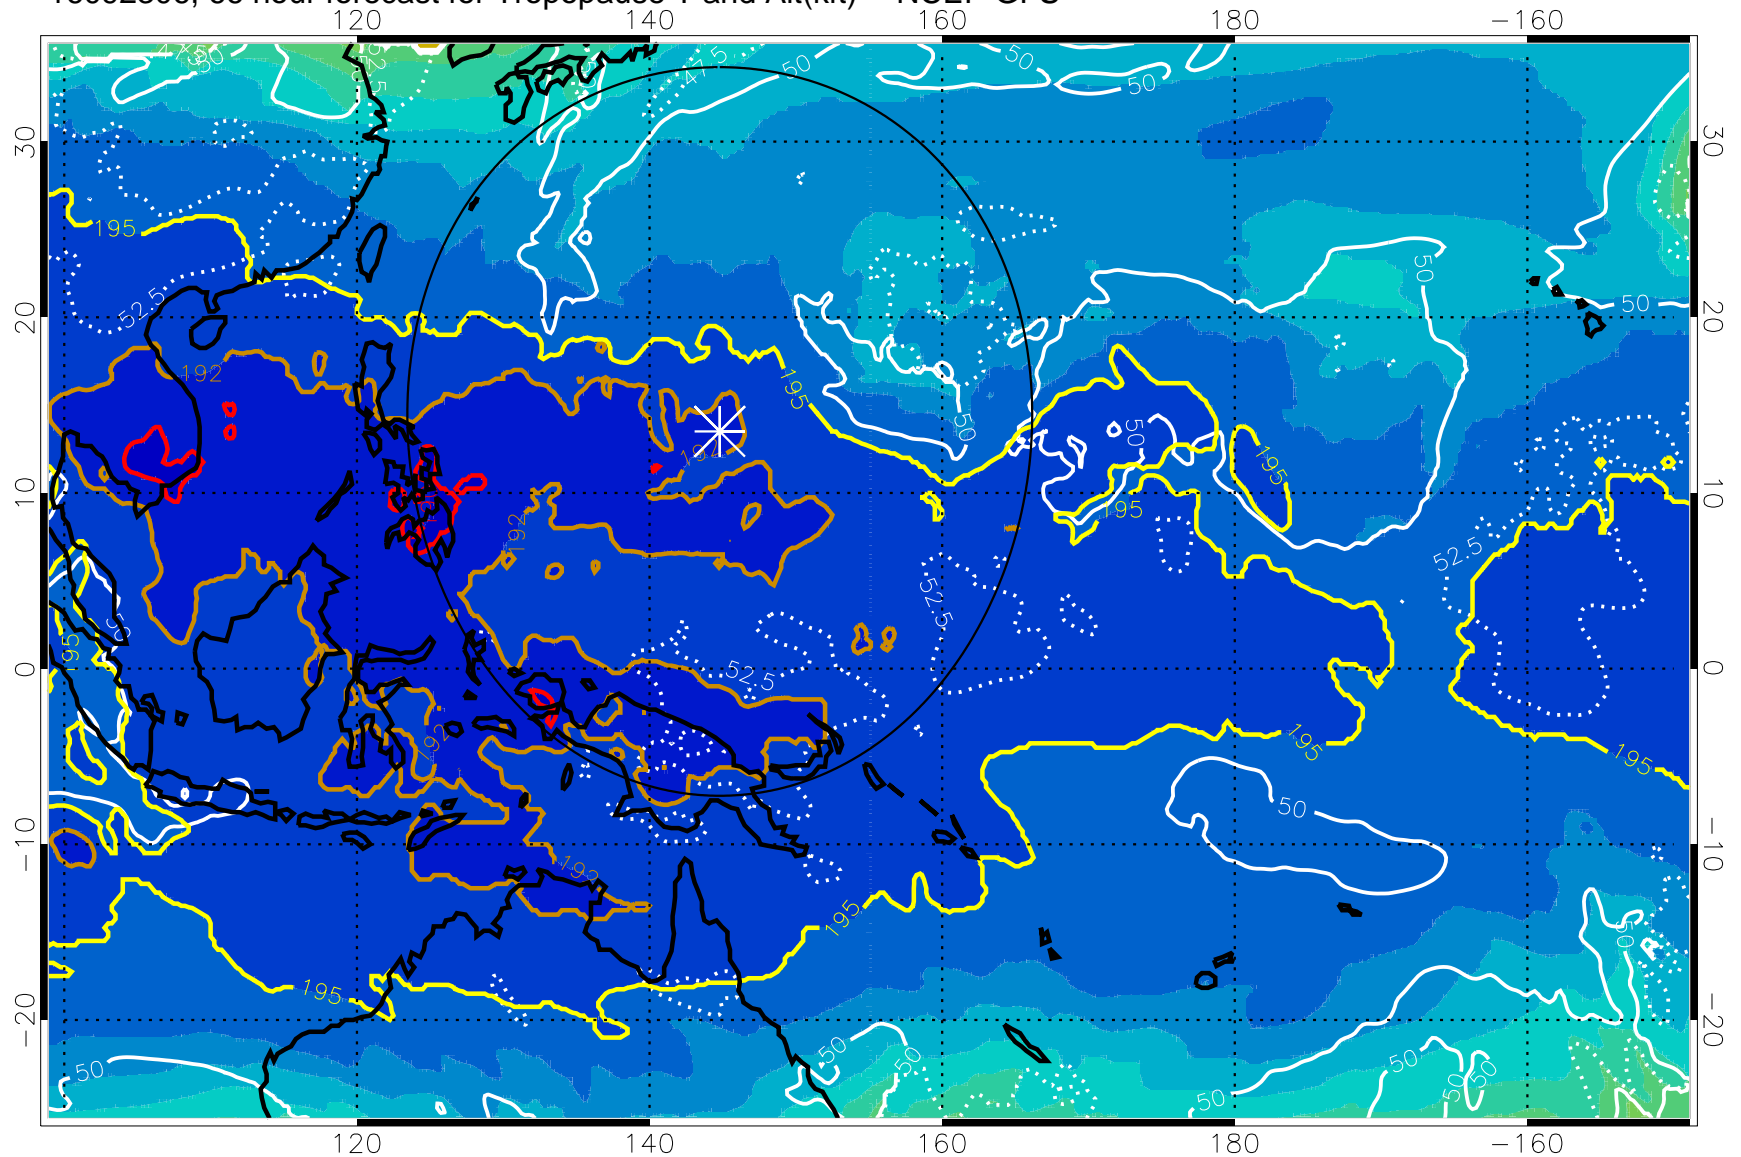

16092306, 66 hour forecast for Tropopause T and Alt(kft) -- NCEP GFS

190 200 210 220 230

Tropopause T, K

Tropopause Altitude in kft (white)

192.5K Isotherm 195K Isotherm

187.5K Isotherm 190K Isotherm

Range ring of 2304 km