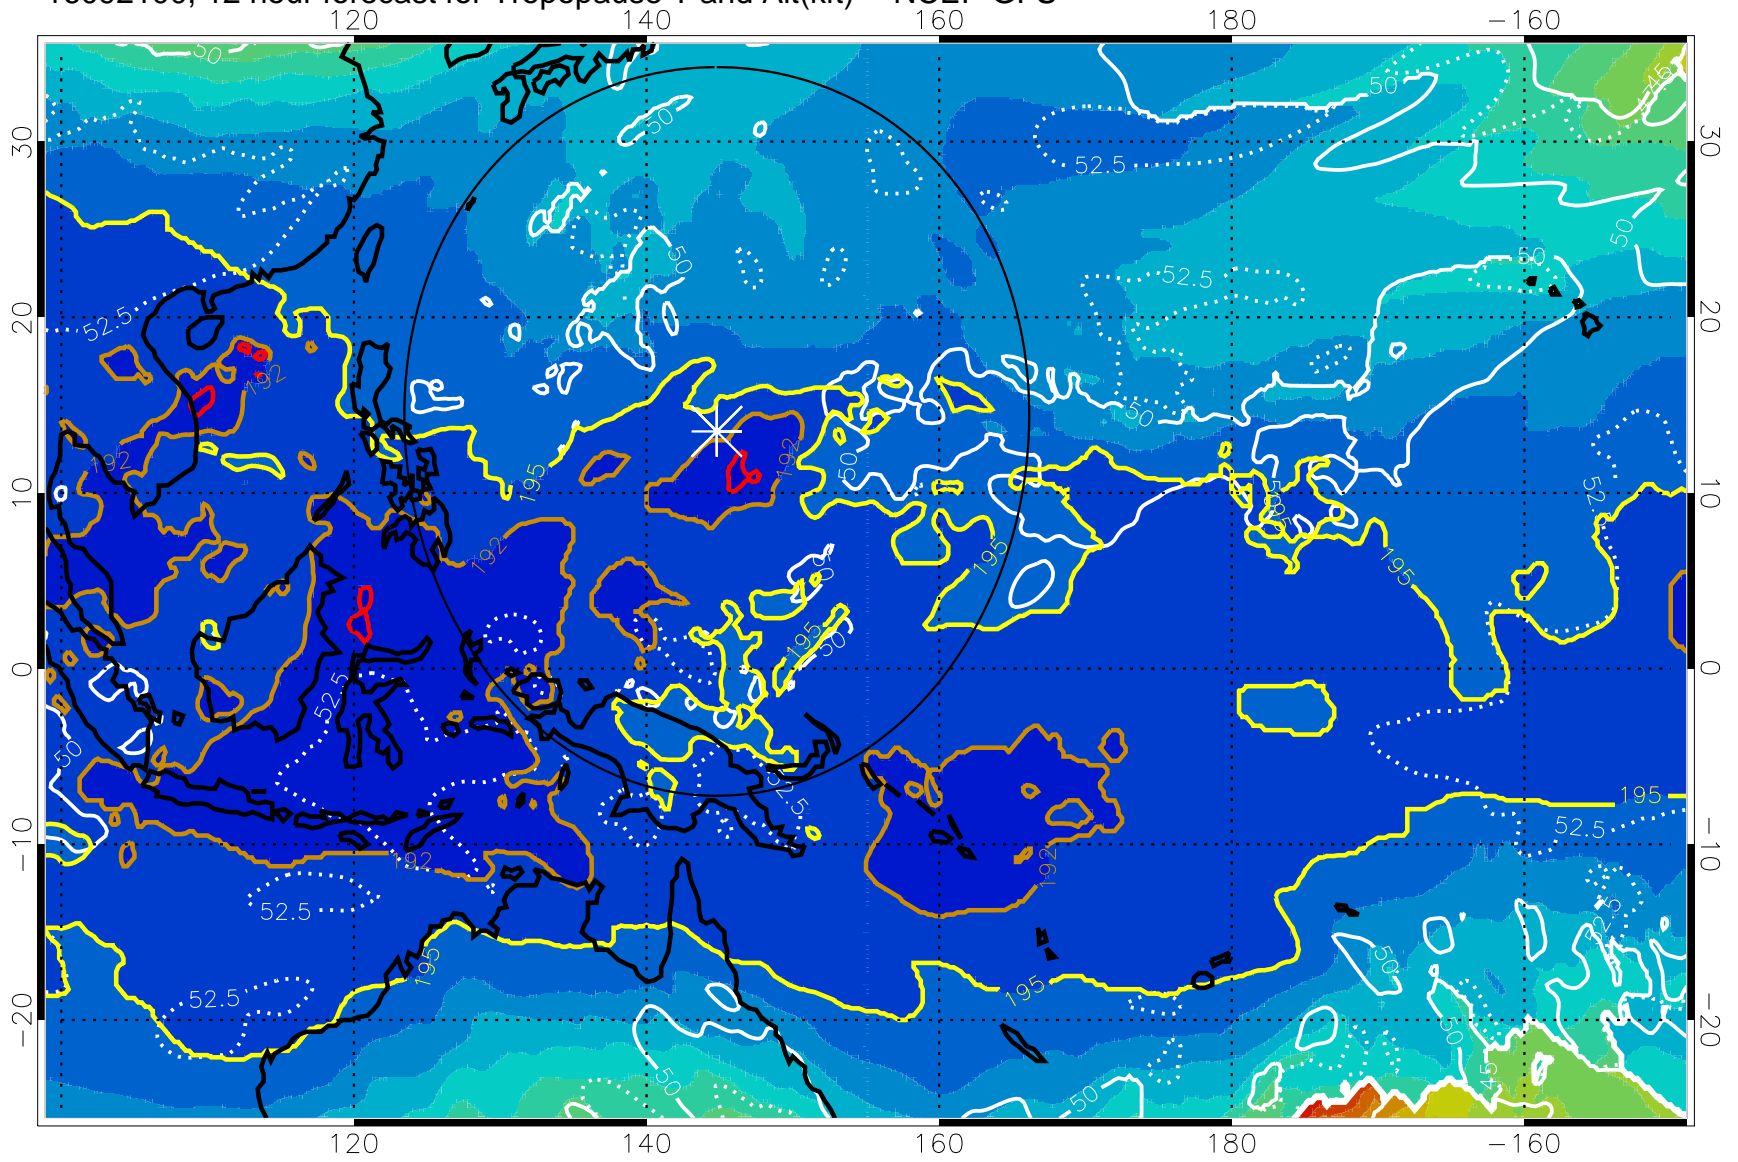

16092100, 12 hour forecast for Tropopause T and Alt(kft) -- NCEP GFS

190 200 210 220 230
Tropopause T, K

Tropopause Altitude in kft (white)

192.5K Isotherm 195K Isotherm
187.5K Isotherm 190K Isotherm

Range ring of 2304 km