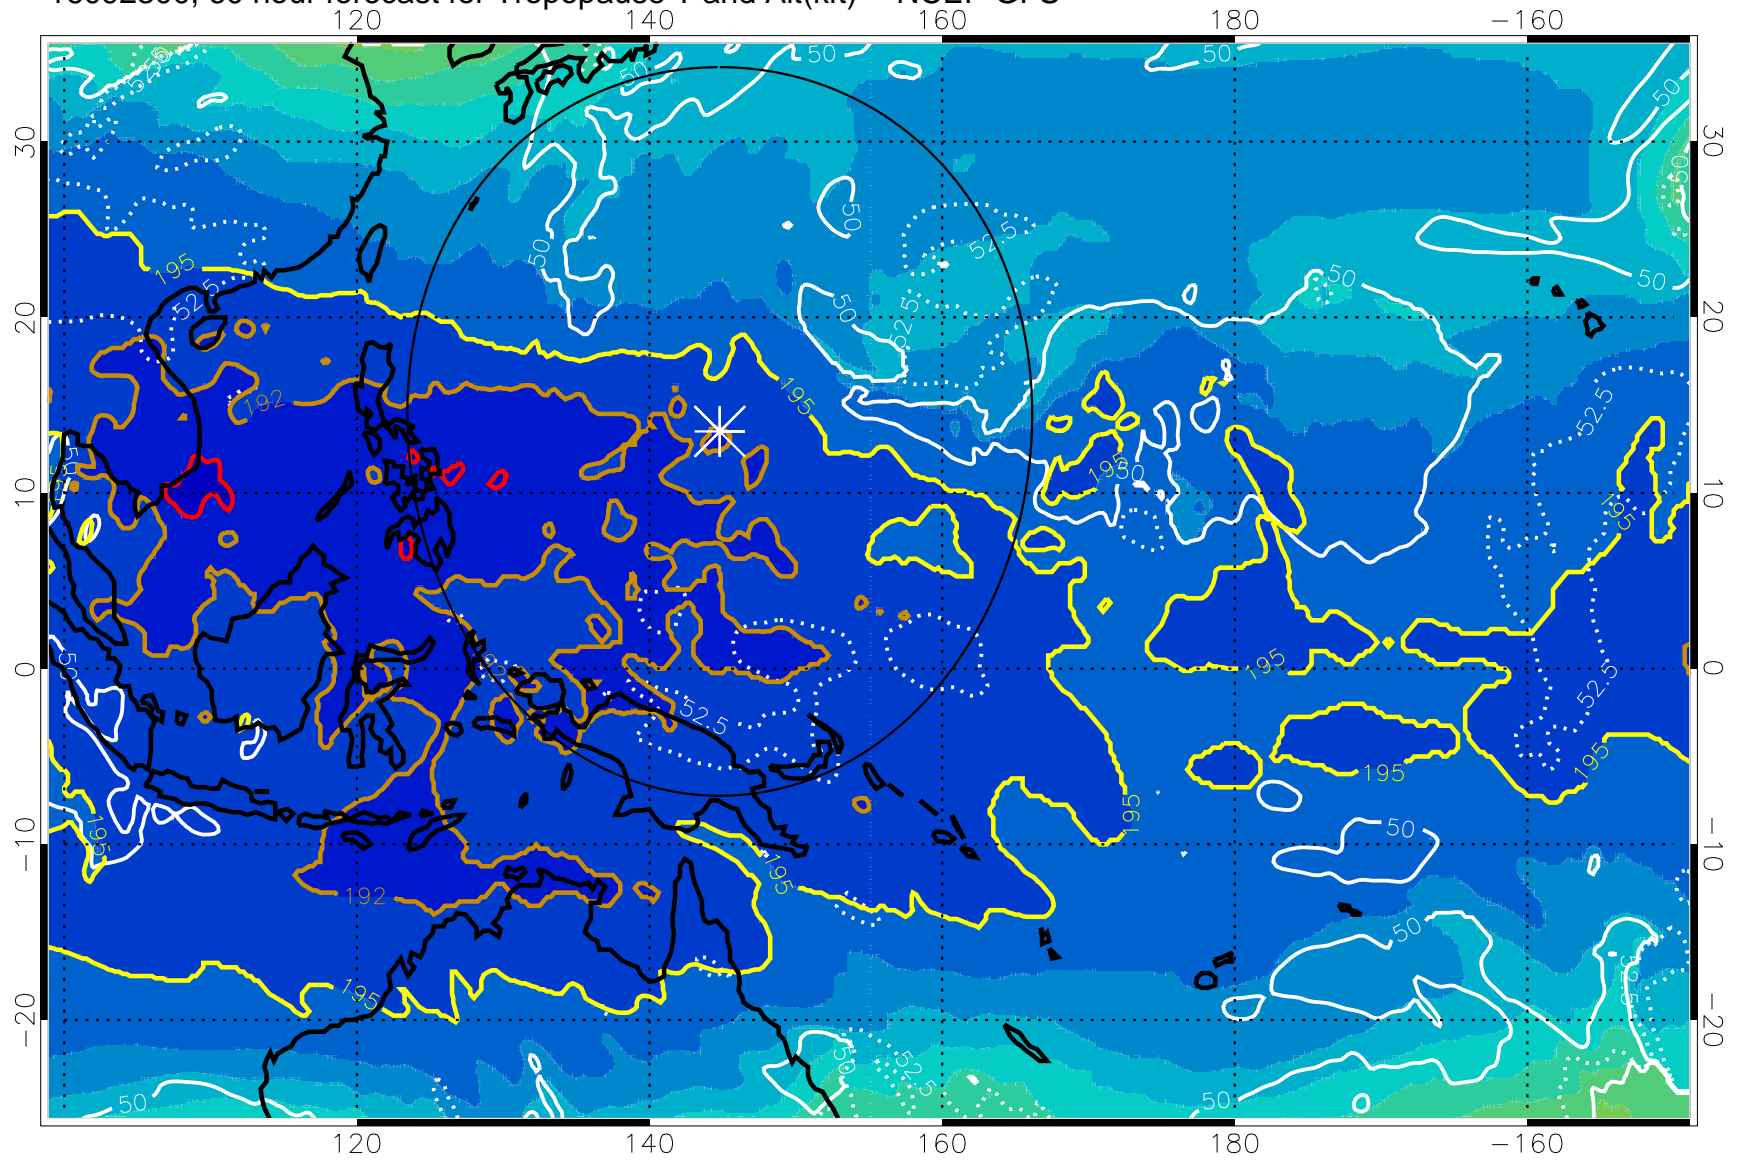

16092300, 60 hour forecast for Tropopause T and Alt(kft) -- NCEP GFS

190 200 210 220 230

Tropopause T, K

Tropopause Altitude in kft (white)

192.5K Isotherm 195K Isotherm
187.5K Isotherm 190K Isotherm

Range ring of 2304 km