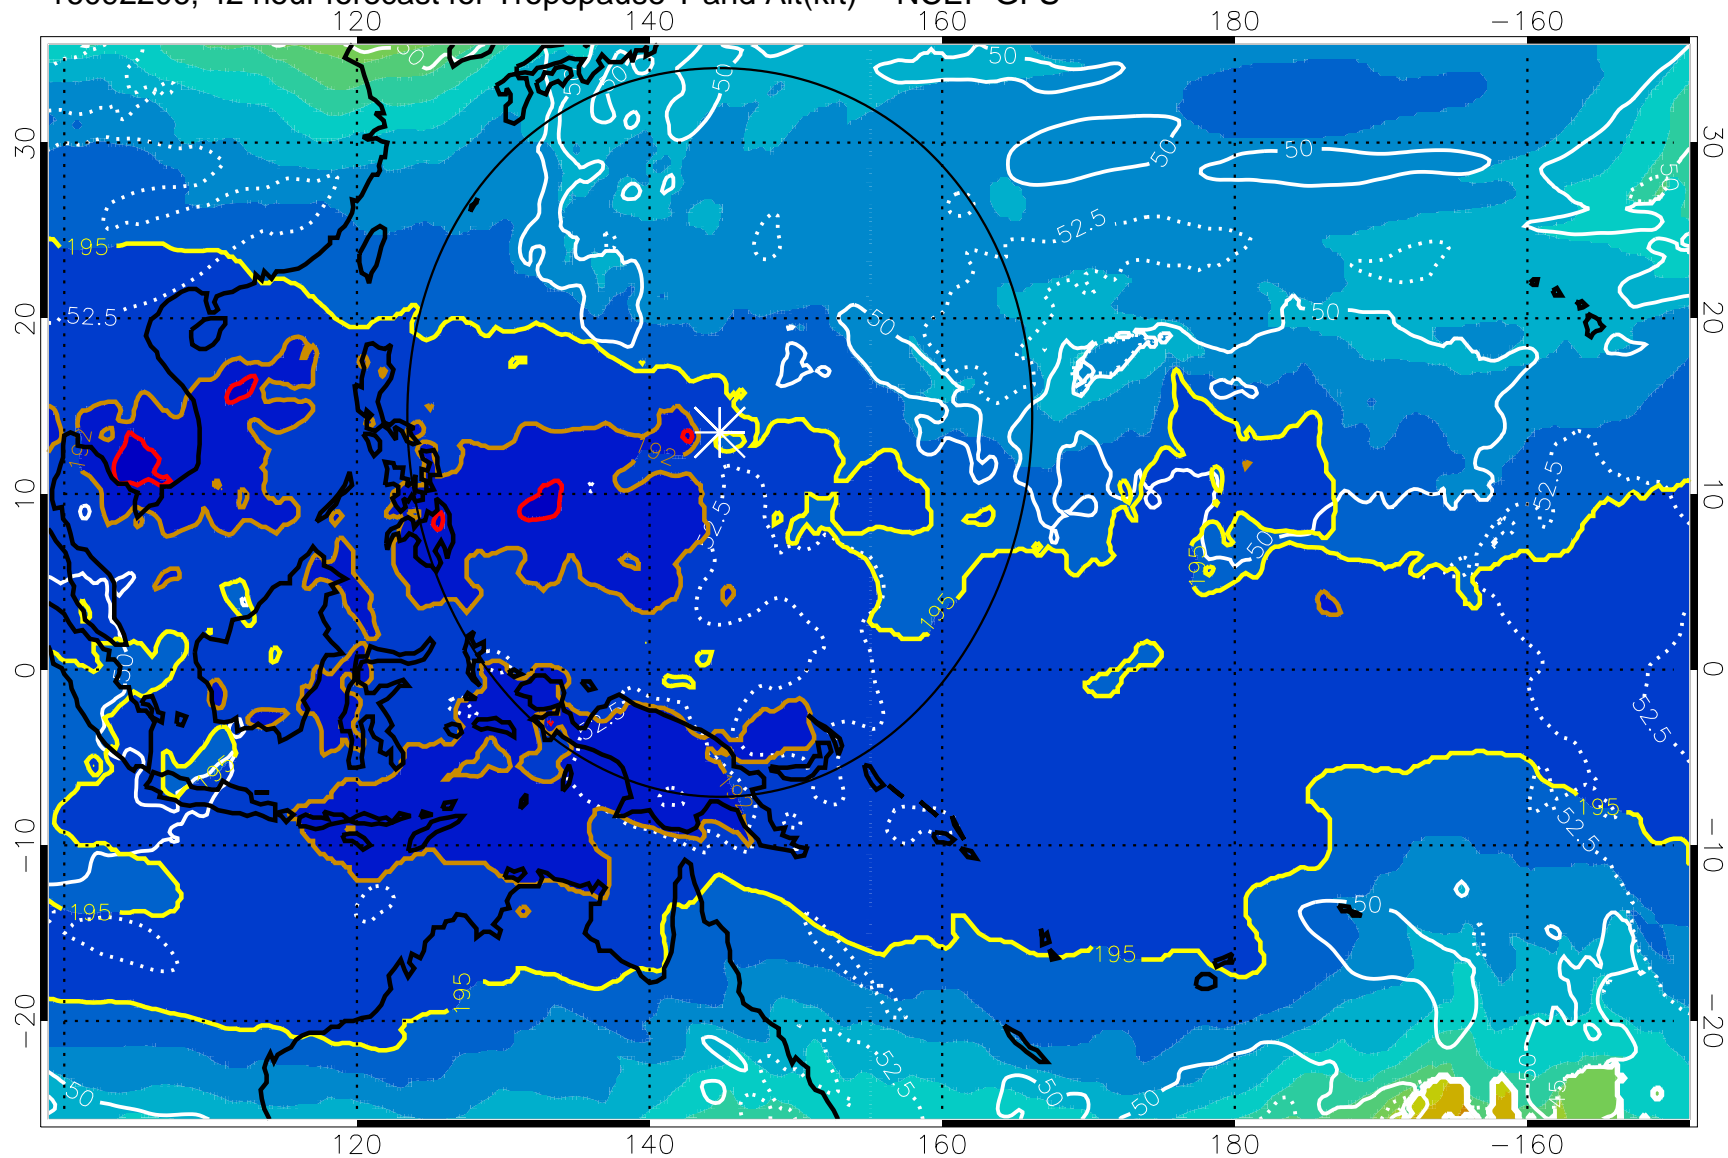

16092206, 42 hour forecast for Tropopause T and Alt(kft) -- NCEP GFS

Tropopause T, K

Tropopause Altitude in kft (white)

192.5K Isotherm 195K Isotherm
187.5K Isotherm 190K Isotherm

Range ring of 2304 km