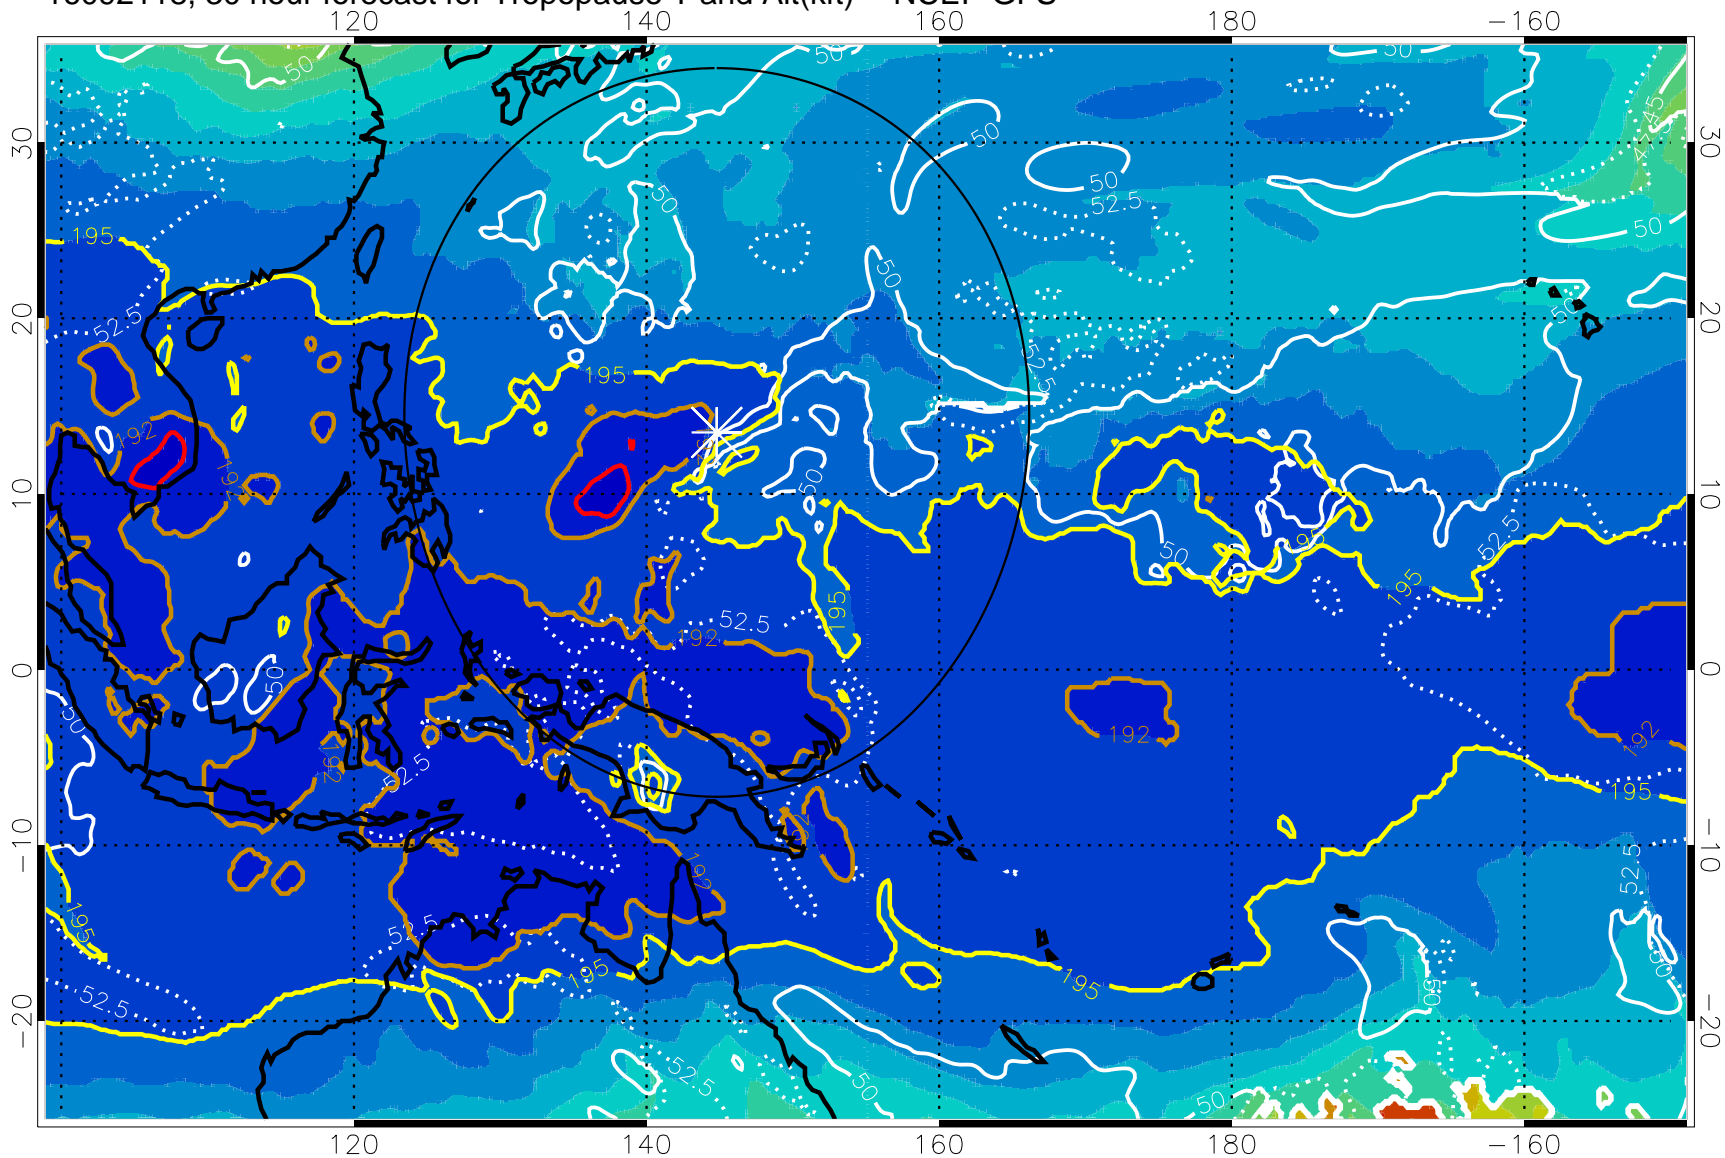

16092118, 30 hour forecast for Tropopause T and Alt(kft) -- NCEP GFS

190 200 210 220 230

Tropopause T, K

Tropopause Altitude in kft (white)

192.5K Isotherm 195K Isotherm
187.5K Isotherm 190K Isotherm

Range ring of 2304 km