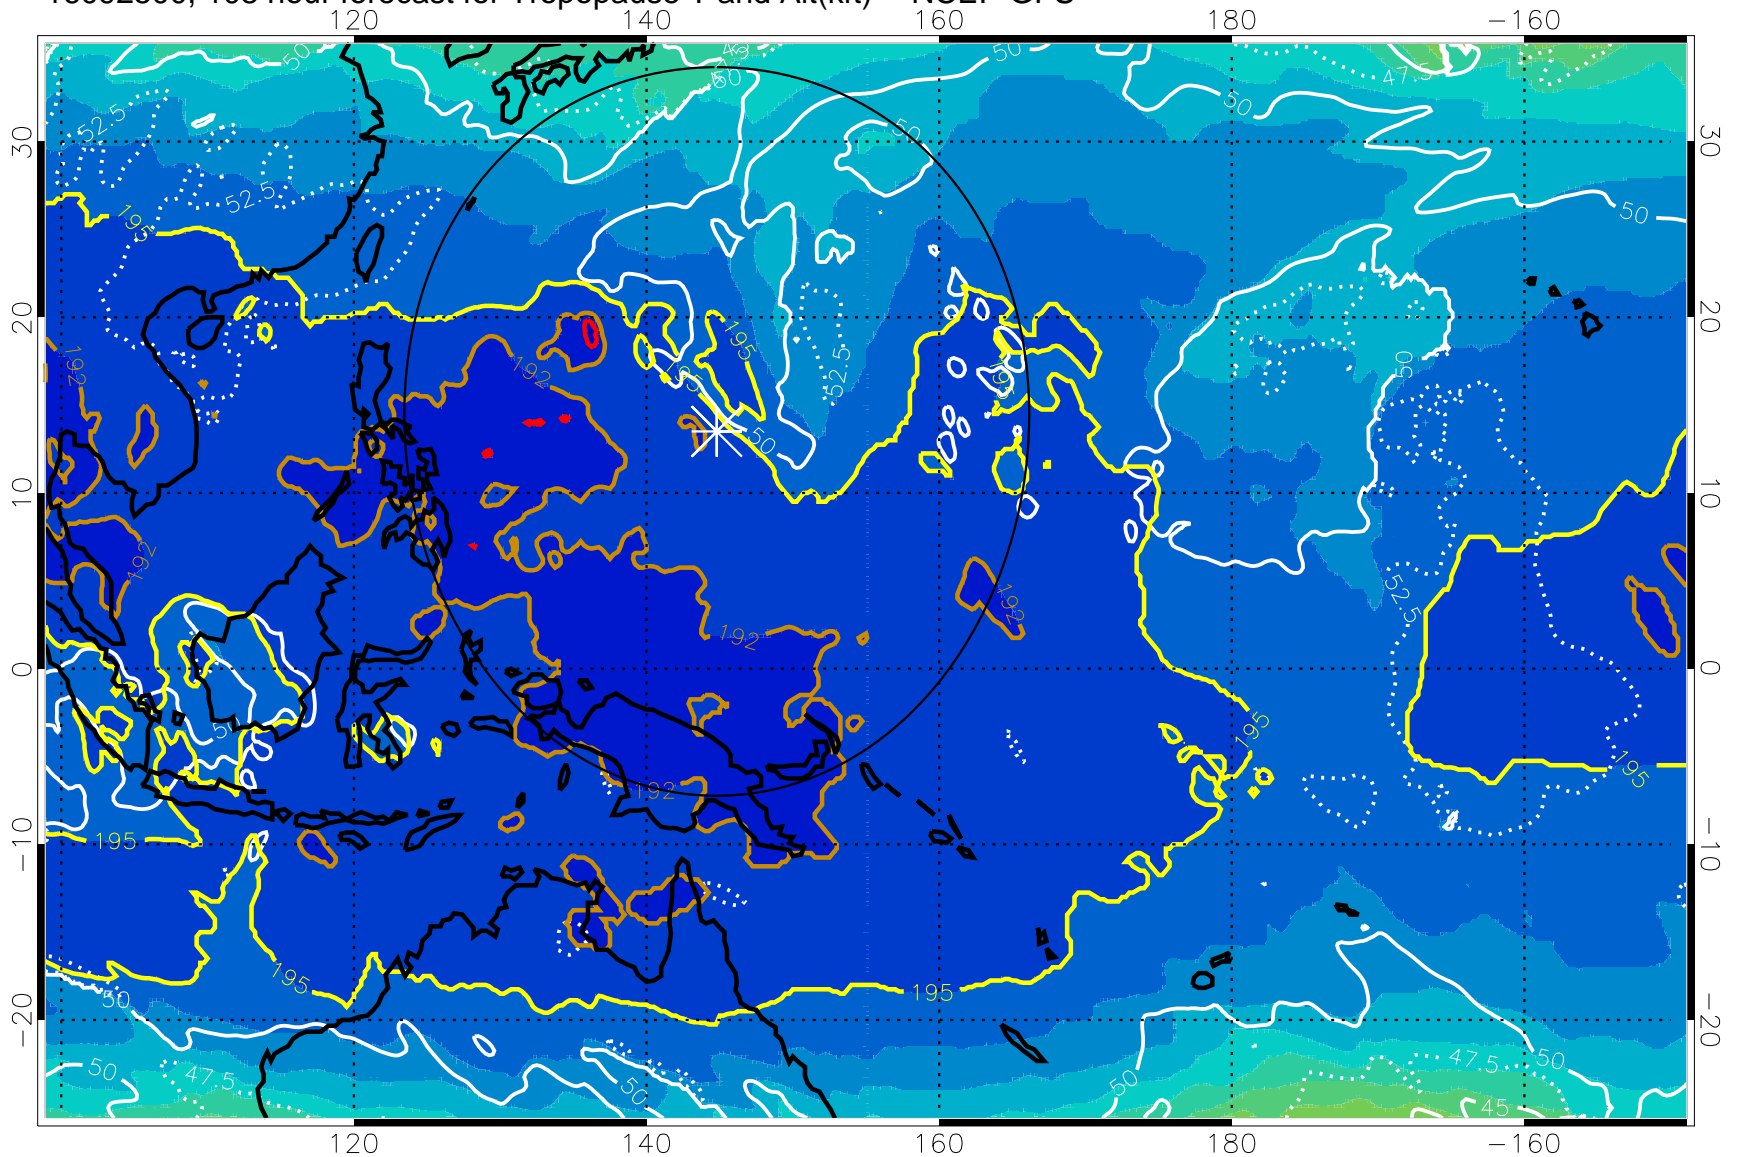

16092500, 108 hour forecast for Tropopause T and Alt(kft) -- NCEP GFS

190 200 210 220 230

Tropopause T, K

Tropopause Altitude in kft (white)

192.5K Isotherm 195K Isotherm
187.5K Isotherm 190K Isotherm

Range ring of 2304 km