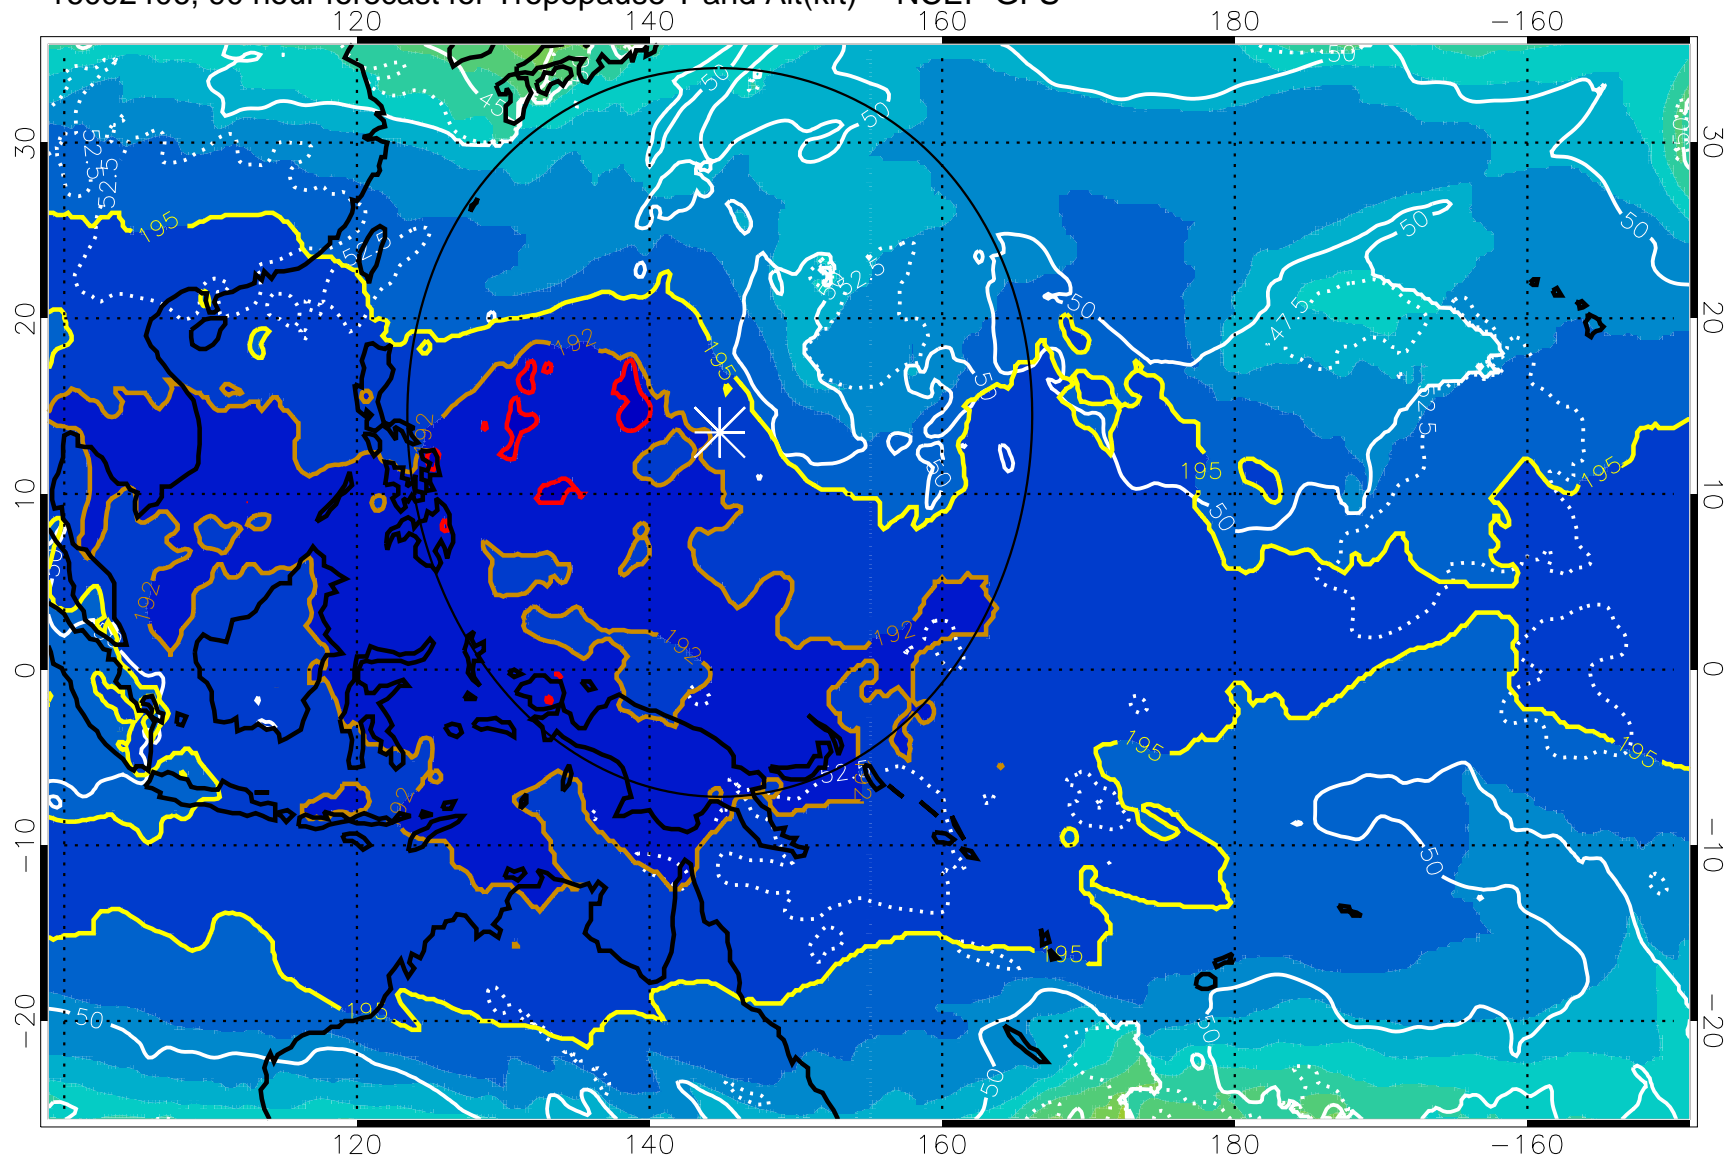

16092406, 90 hour forecast for Tropopause T and Alt(kft) -- NCEP GFS

190 200 210 220 230

Tropopause T, K

Tropopause Altitude in kft (white)

192.5K Isotherm 195K Isotherm

187.5K Isotherm 190K Isotherm

Range ring of 2304 km