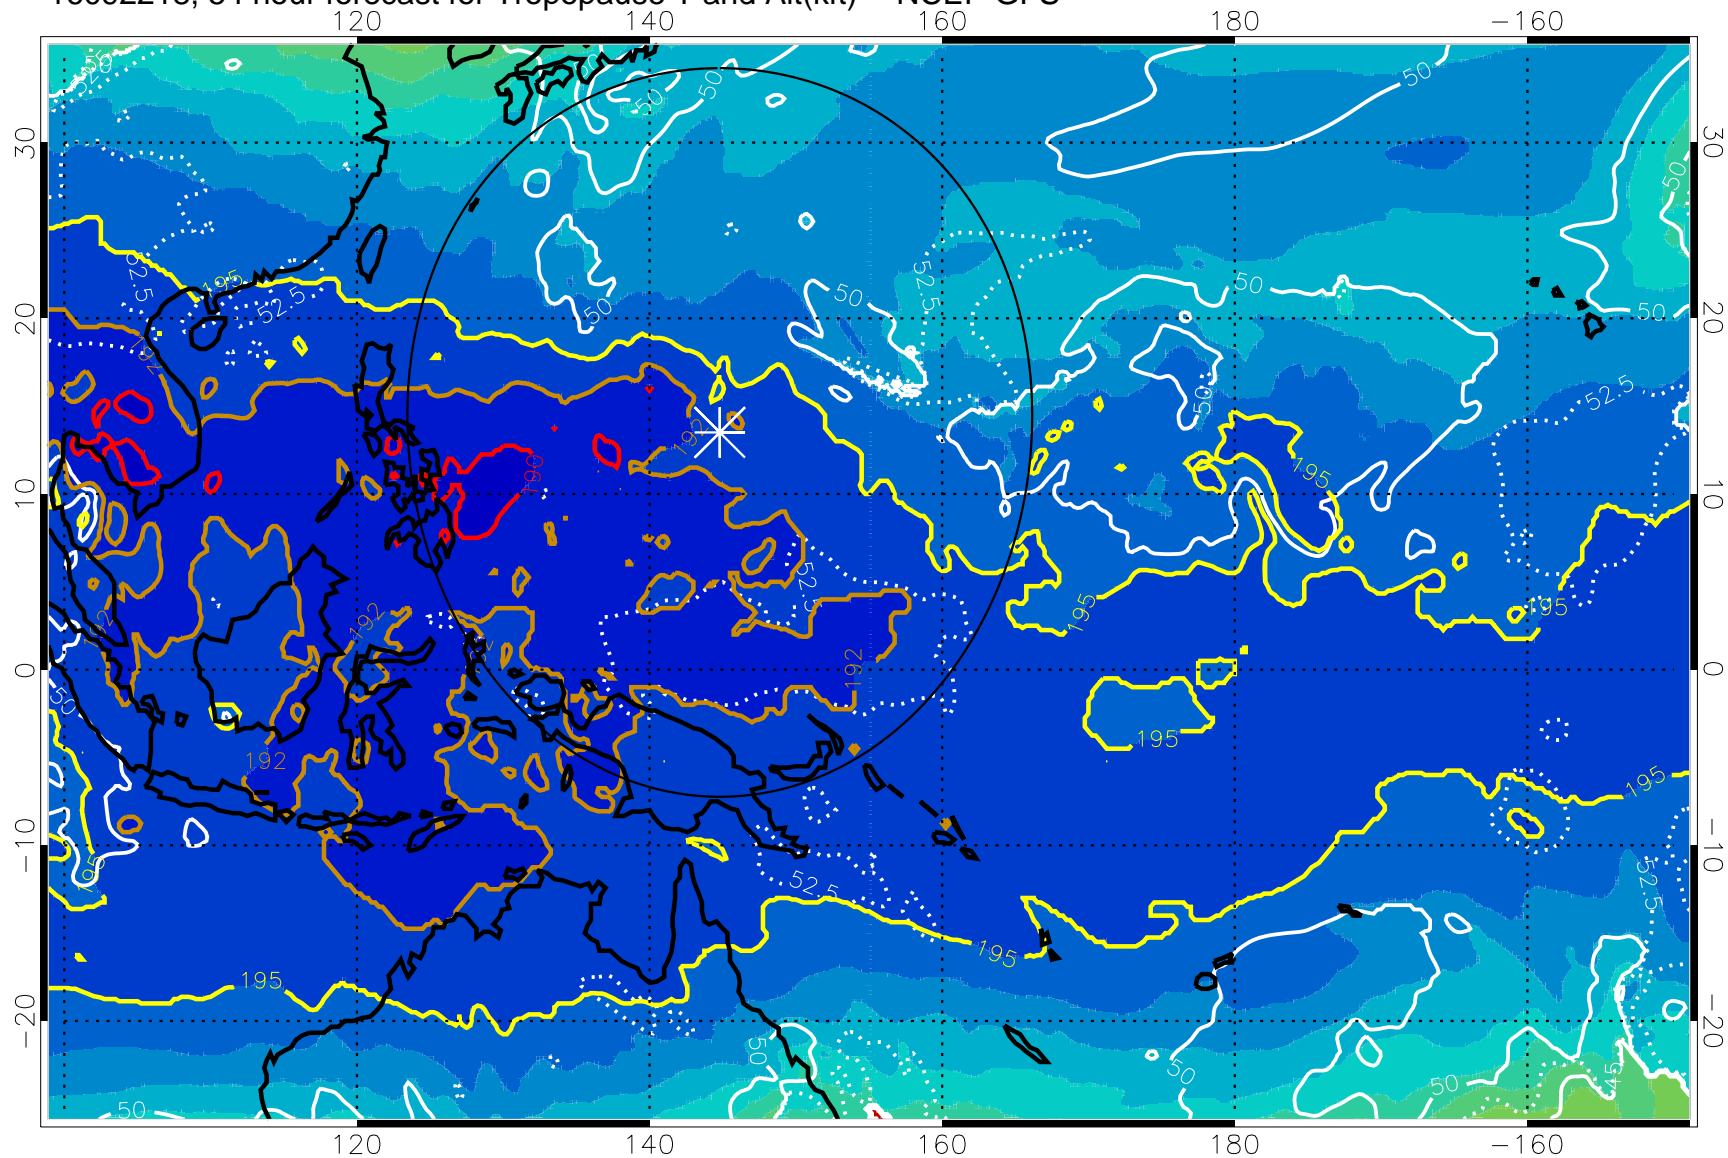

16092218, 54 hour forecast for Tropopause T and Alt(kft) -- NCEP GFS

190 200 210 220 230

Tropopause T, K

Tropopause Altitude in kft (white)

192.5K Isotherm 195K Isotherm

187.5K Isotherm 190K Isotherm

Range ring of 2304 km