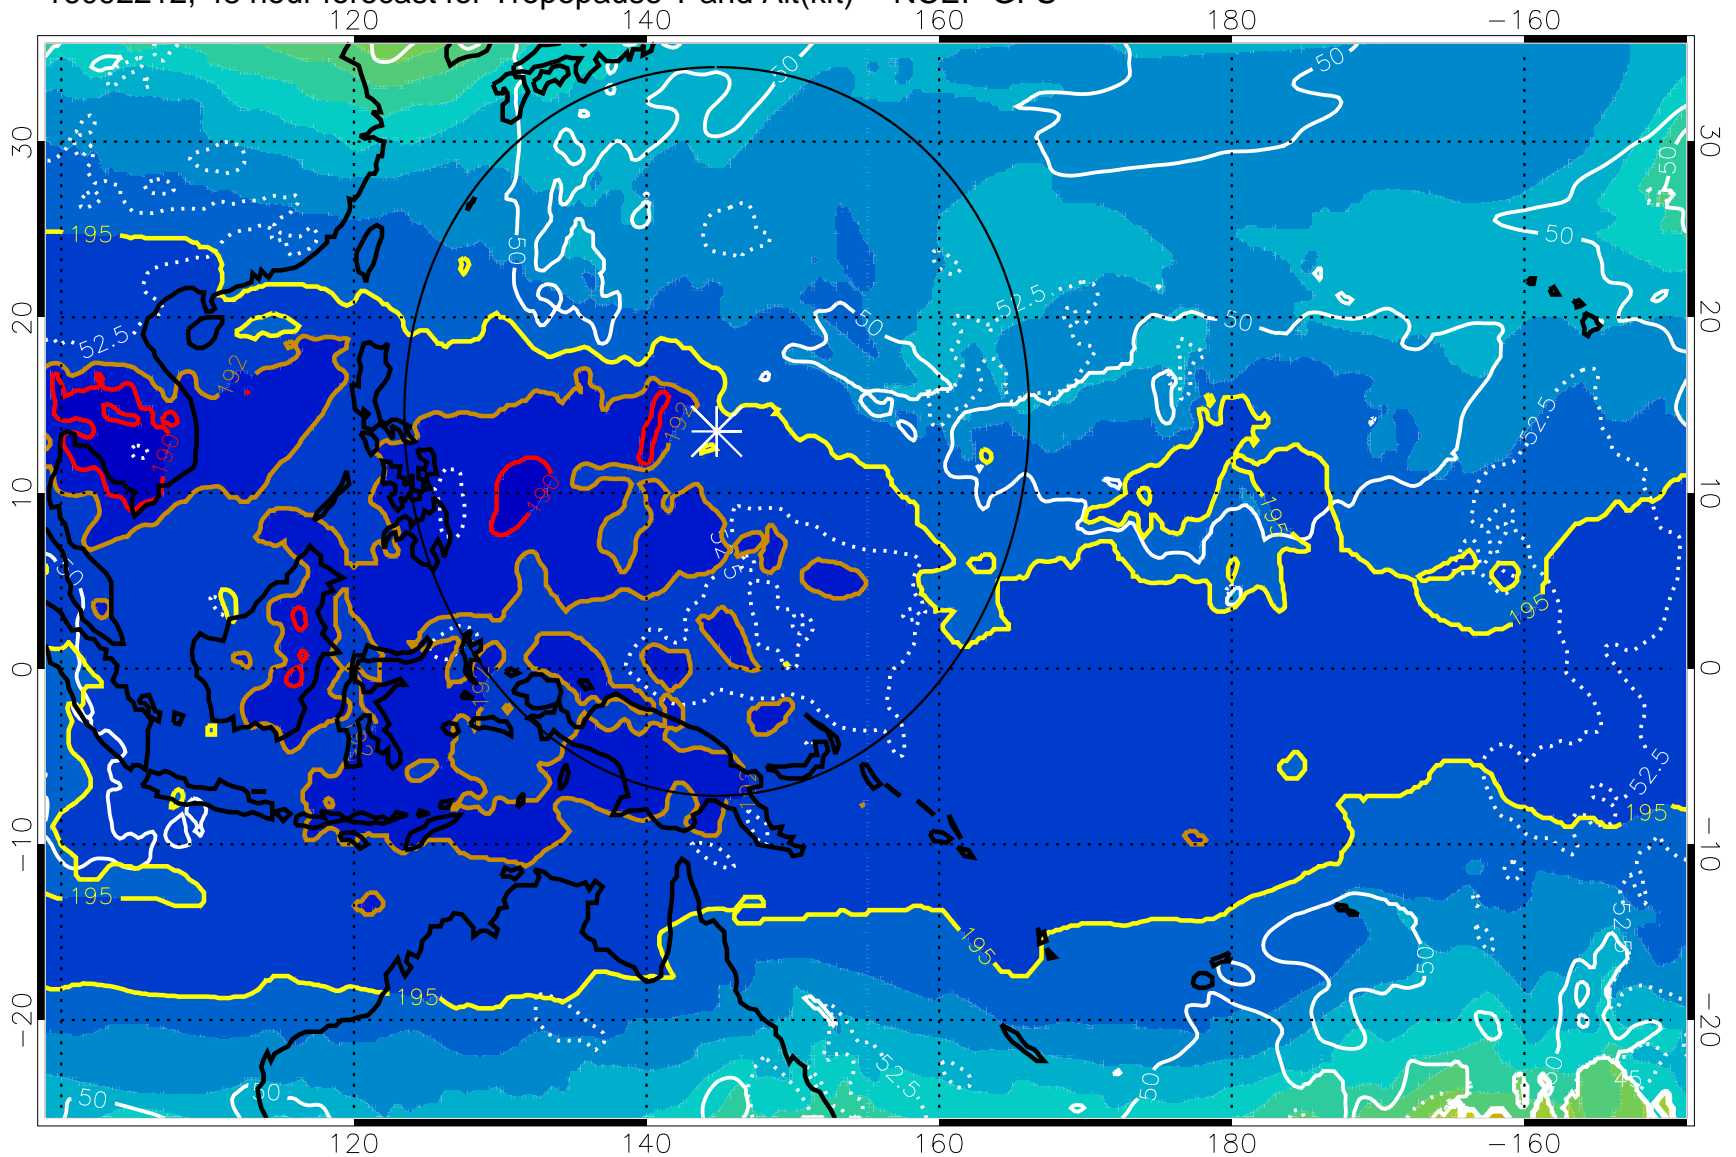

16092212, 48 hour forecast for Tropopause T and Alt(kft) -- NCEP GFS

190 200 210 220 230

Tropopause T, K

Tropopause Altitude in kft (white)

192.5K Isotherm 195K Isotherm

187.5K Isotherm 190K Isotherm

Range ring of 2304 km