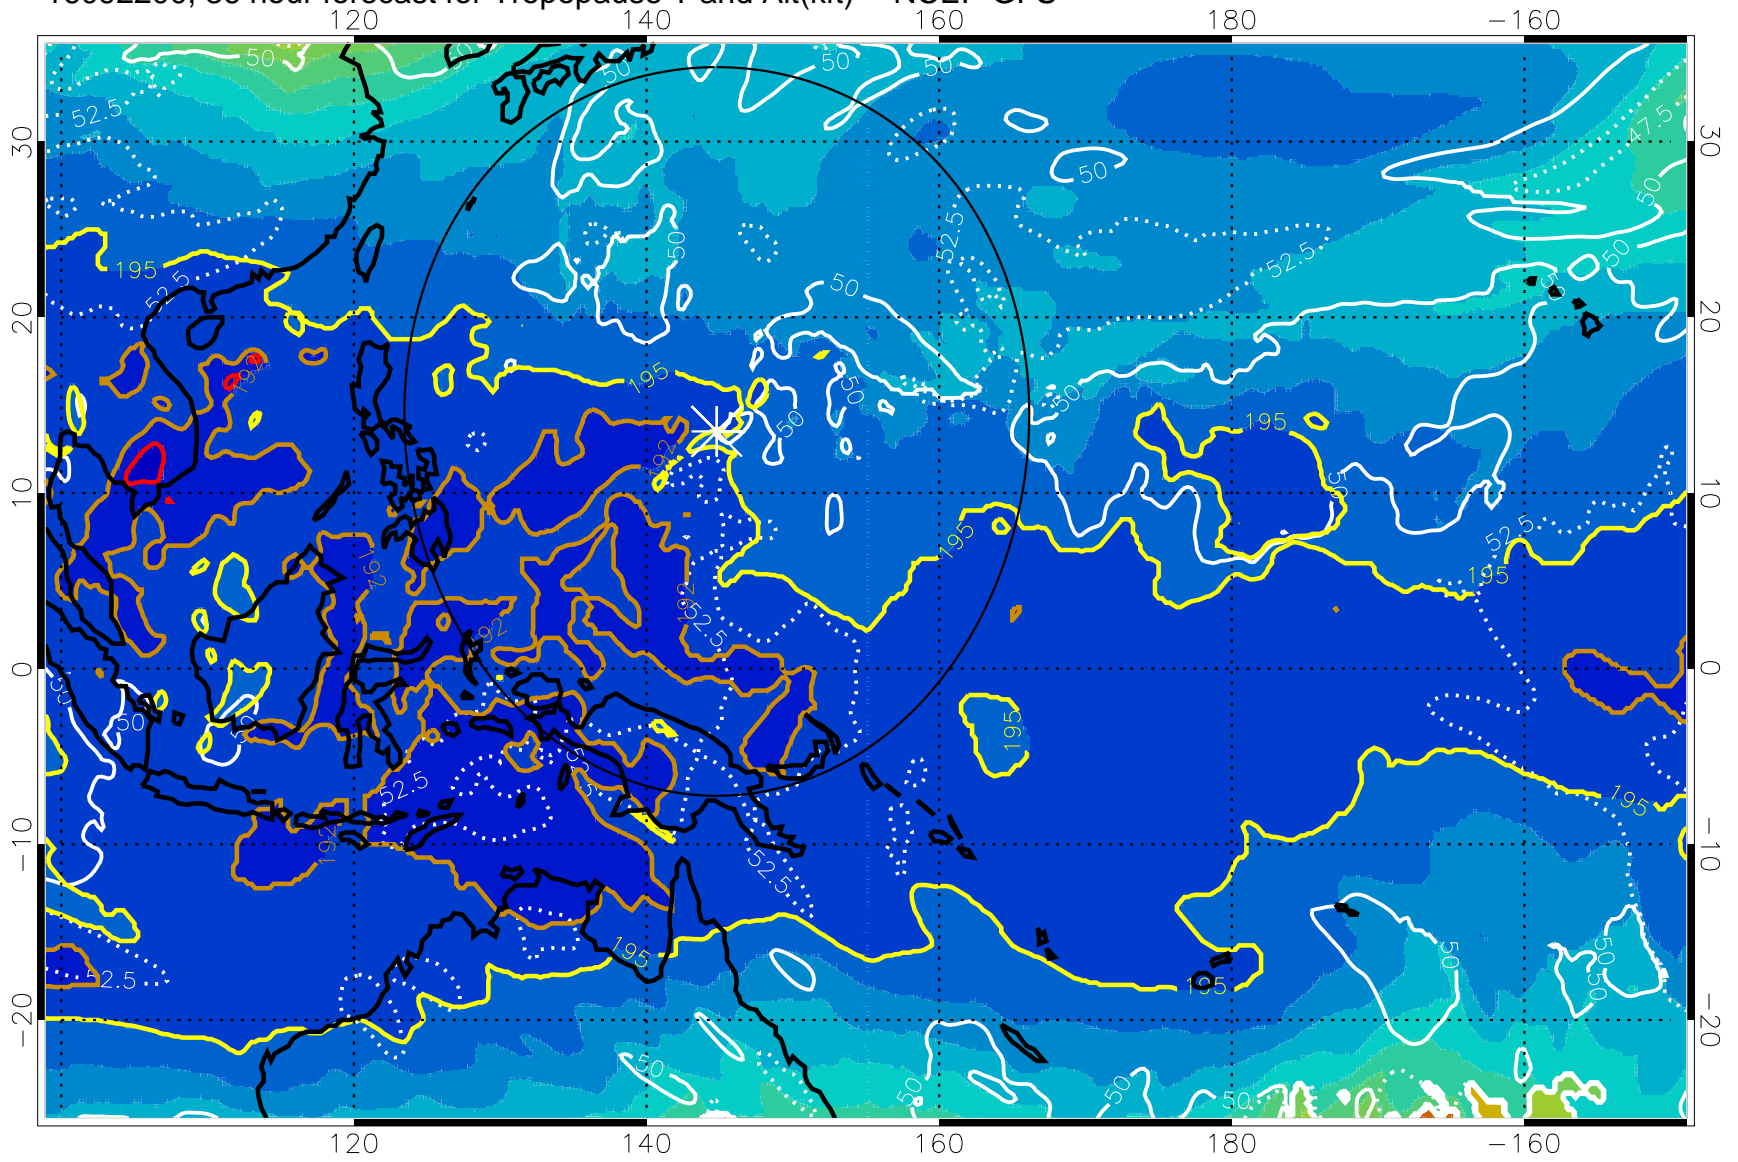

16092200, 36 hour forecast for Tropopause T and Alt(kft) -- NCEP GFS

190 200 210 220 230
Tropopause T, K

Tropopause Altitude in kft (white)

192.5K Isotherm 195K Isotherm
187.5K Isotherm 190K Isotherm

Range ring of 2304 km