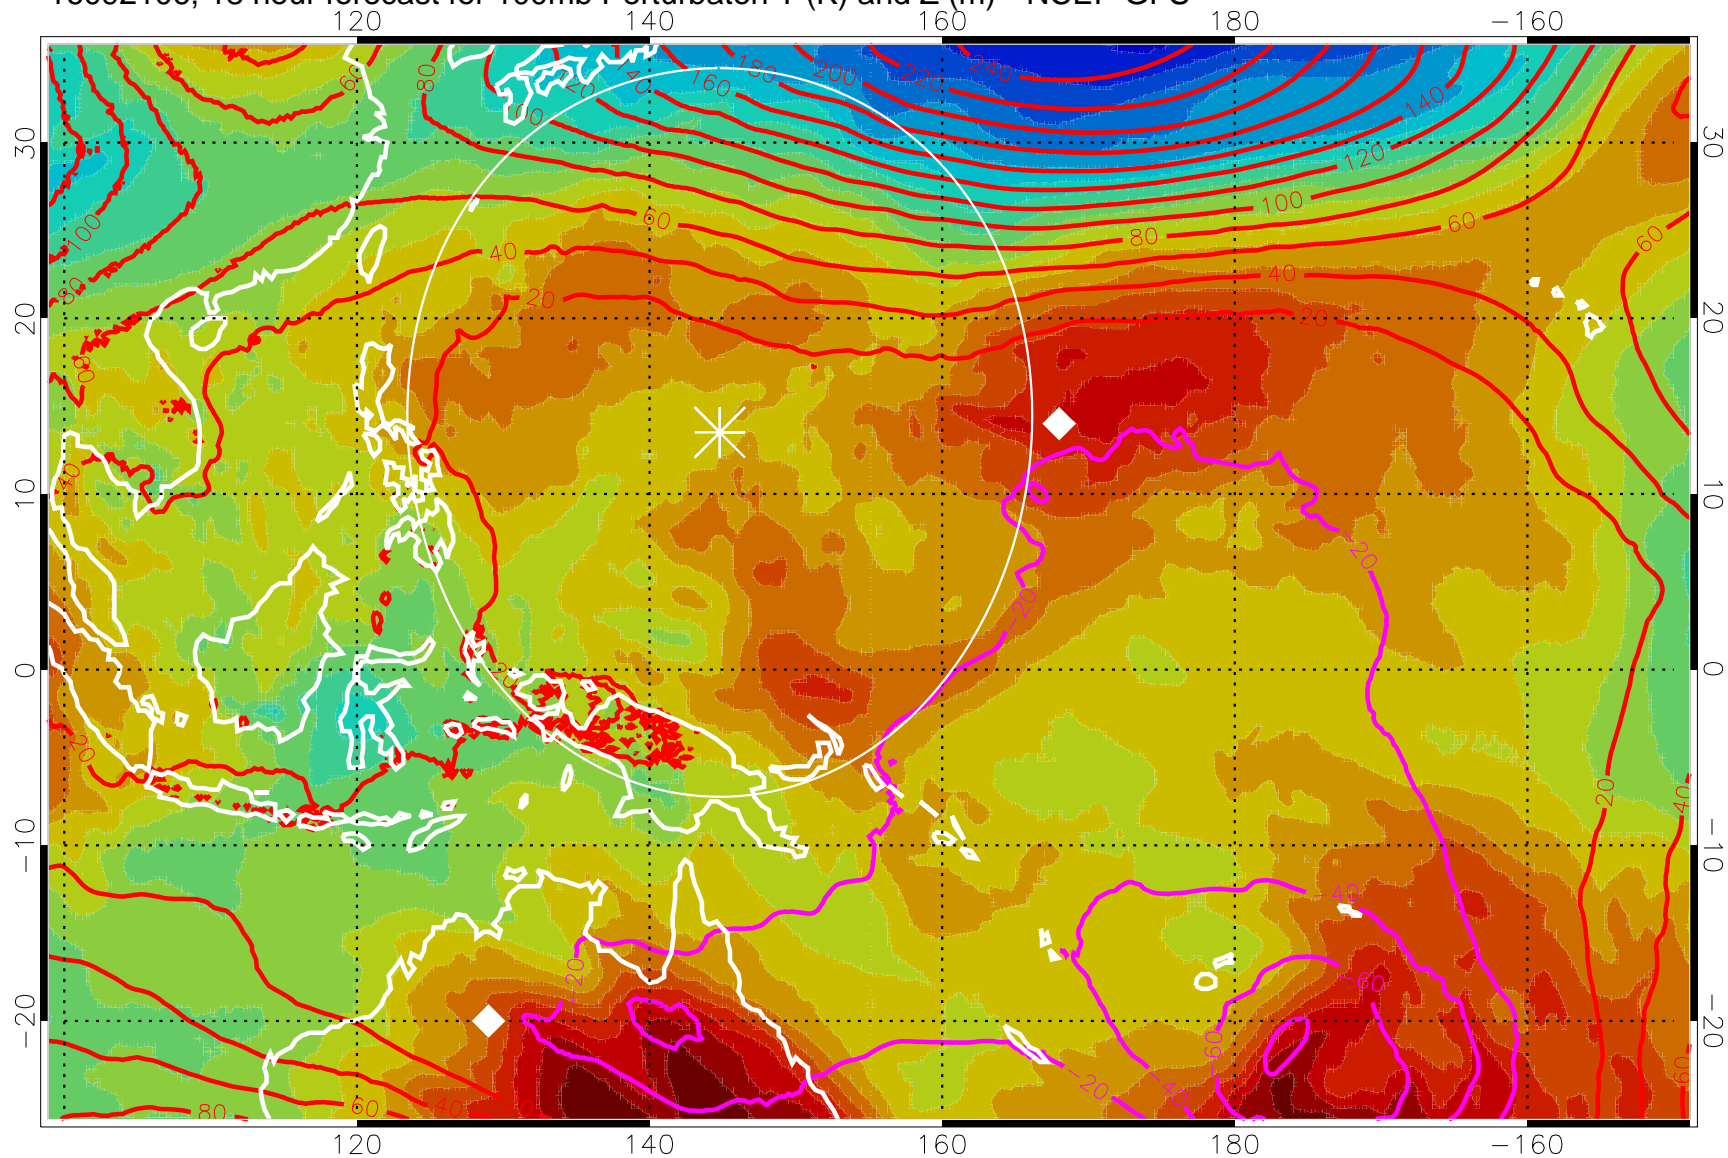

16092106, 18 hour forecast for 100mb Perturbaton T (K) and Z (m)-- NCEP GFS

Contours are 100 mbar Z perturbation (m)
Positive Z Contours
Negative Z Contours
Diamonds-mean pos. of anticyclones

Range ring of 2304 km