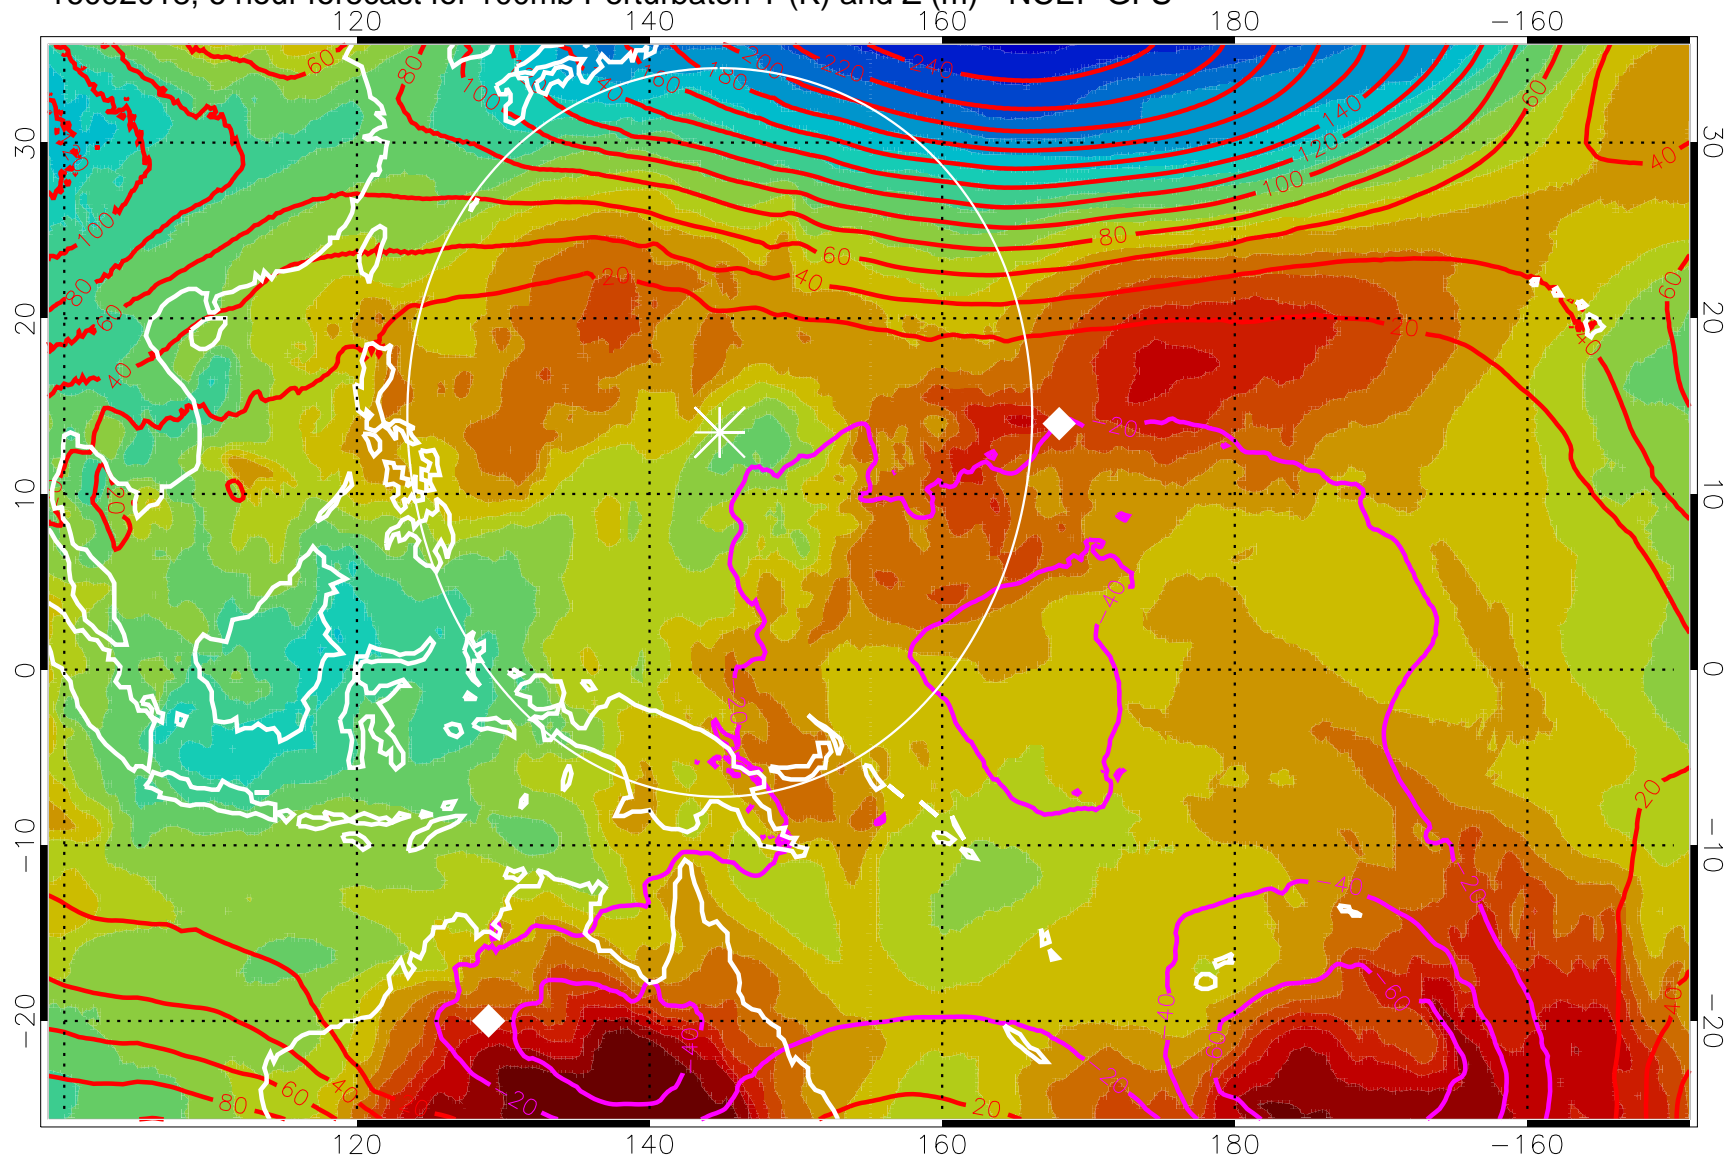

16092018, 6 hour forecast for 100mb Perturbaton T (K) and Z (m)-- NCEP GFS

Contours are 100 mbar Z perturbation (m)
Positive Z Contours
Negative Z Contours
Diamonds-mean pos. of anticyclones

Range ring of 2304 km