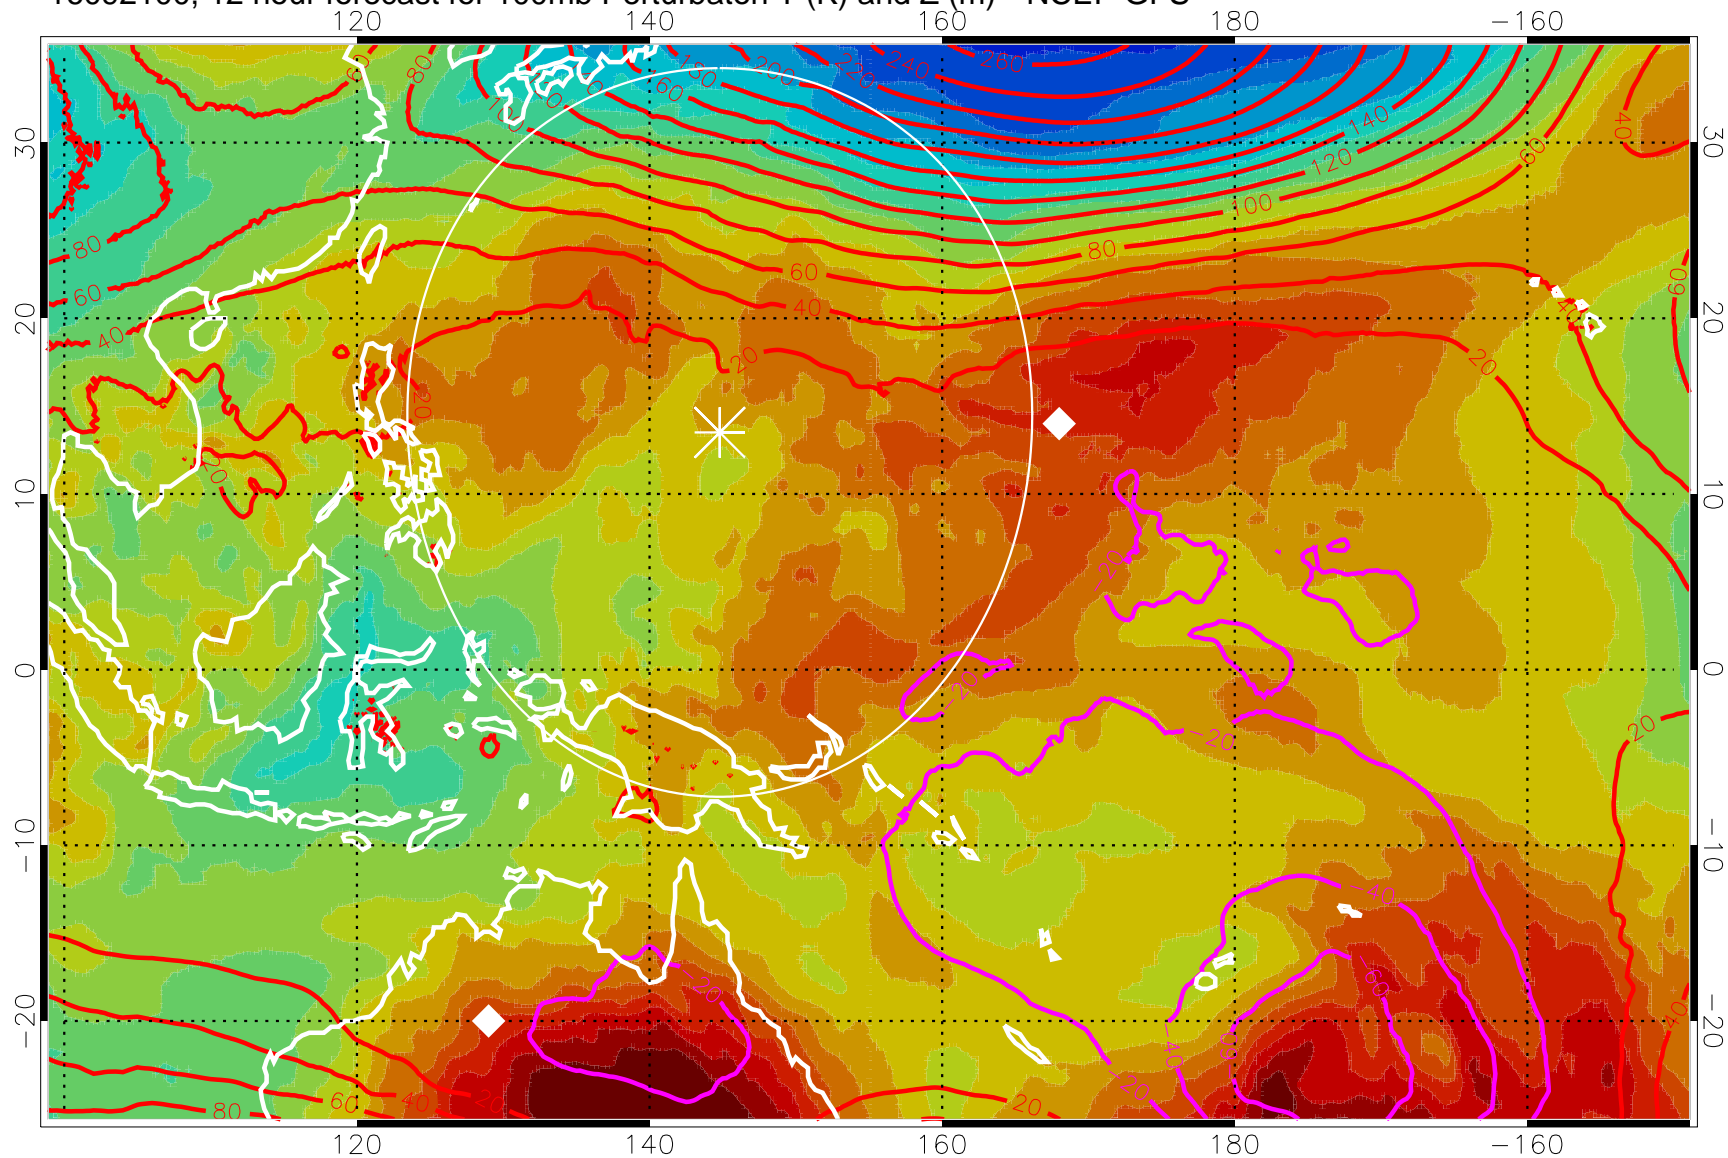

16092100, 12 hour forecast for 100mb Perturbaton T (K) and Z (m)-- NCEP GFS

Contours are 100 mbar Z perturbation (m)
Positive Z Contours
Negative Z Contours
Diamonds-mean pos. of anticyclones

Range ring of 2304 km