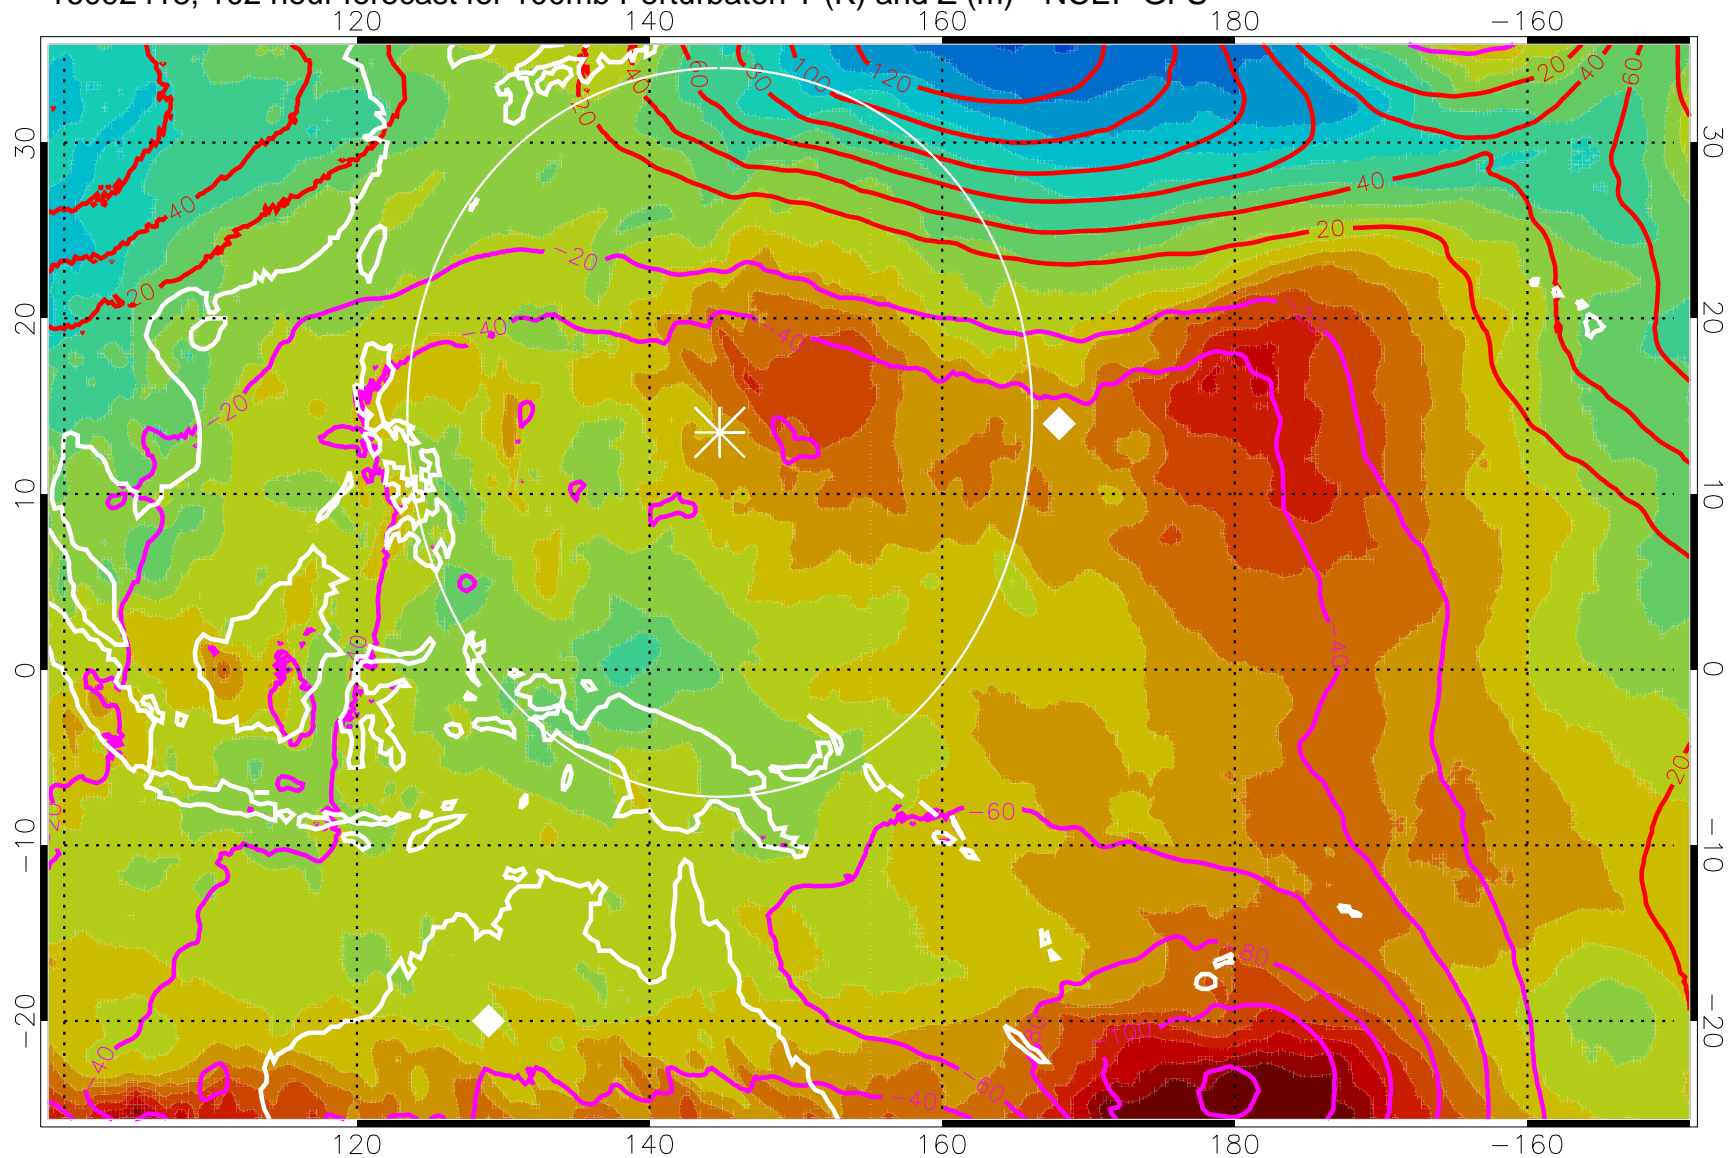

16092418, 102 hour forecast for 100mb Perturbaton T (K) and Z (m)-- NCEP GFS

Contours are 100 mbar Z perturbation (m)
Positive Z Contours
Negative Z Contours
Diamonds-mean pos. of anticyclones

Range ring of 2304 km