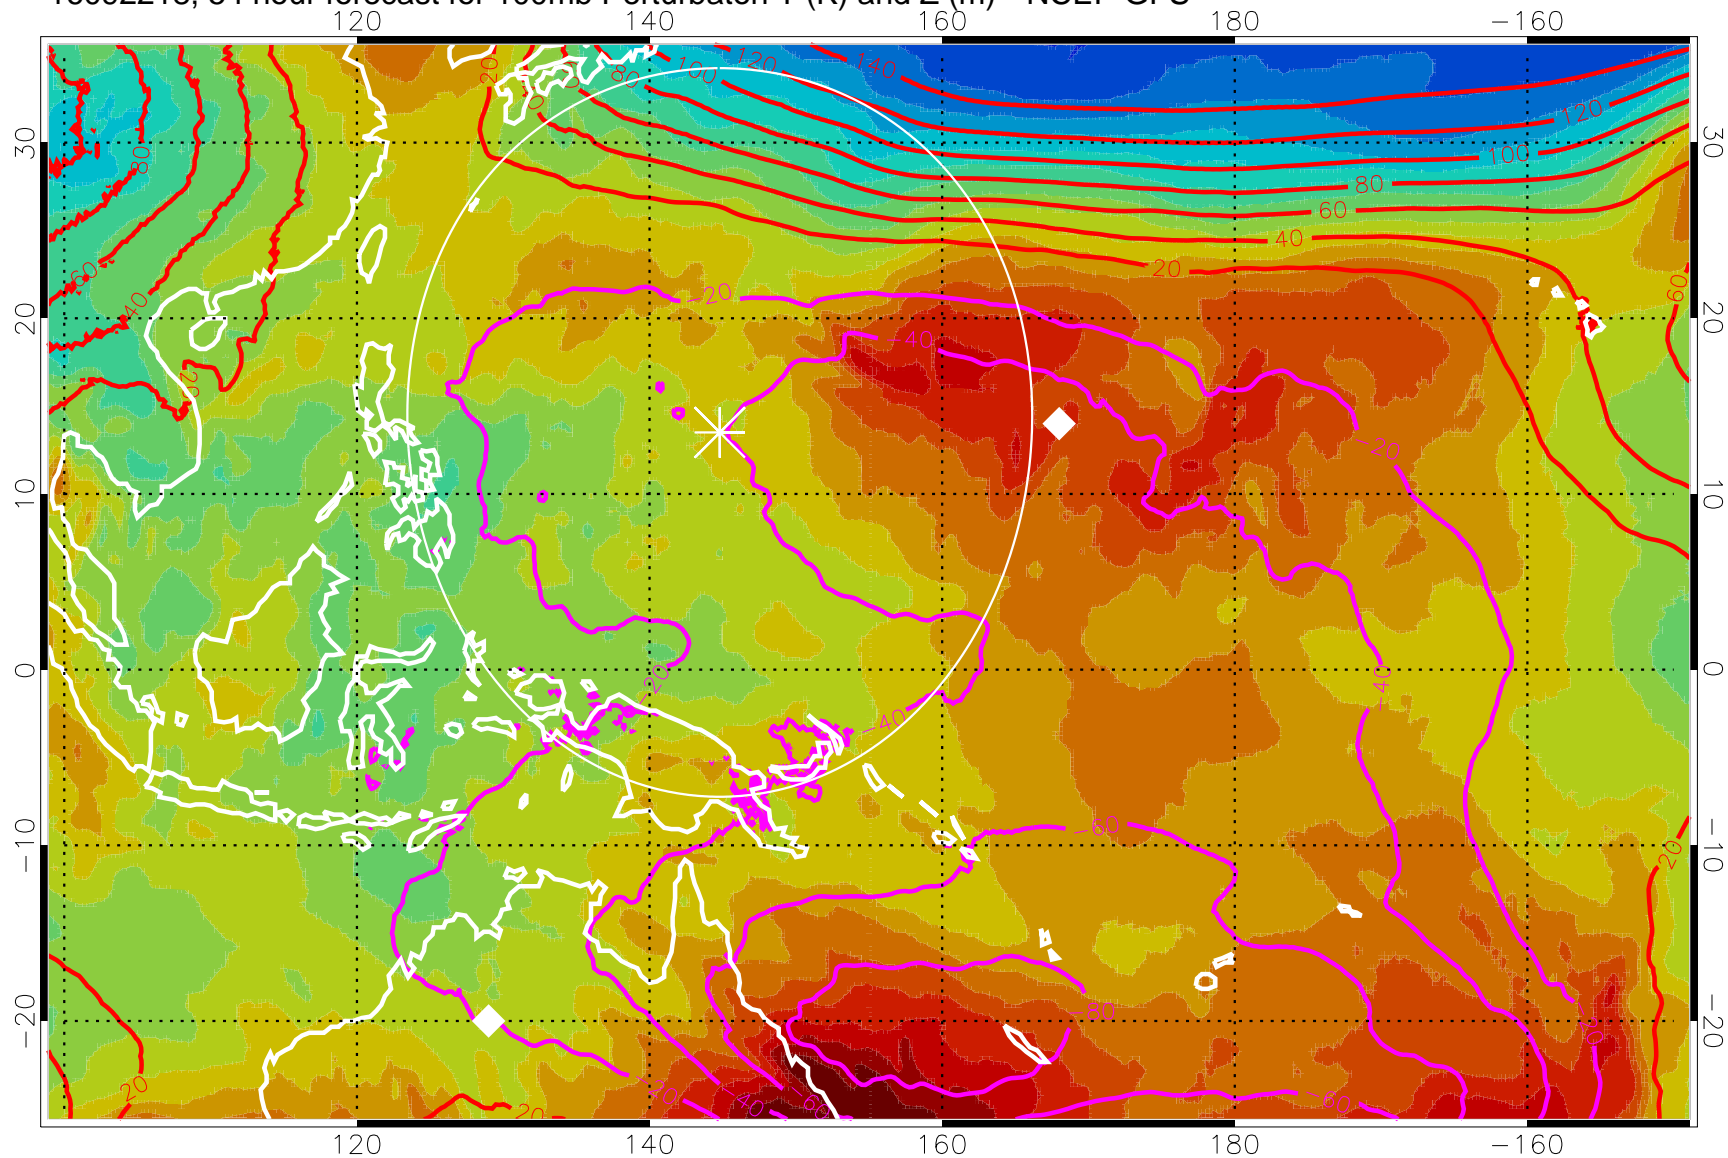

16092218, 54 hour forecast for 100mb Perturbaton T (K) and Z (m)-- NCEP GFS

Contours are 100 mbar Z perturbation (m)
Positive Z Contours
Negative Z Contours
Diamonds-mean pos. of anticyclones

Range ring of 2304 km