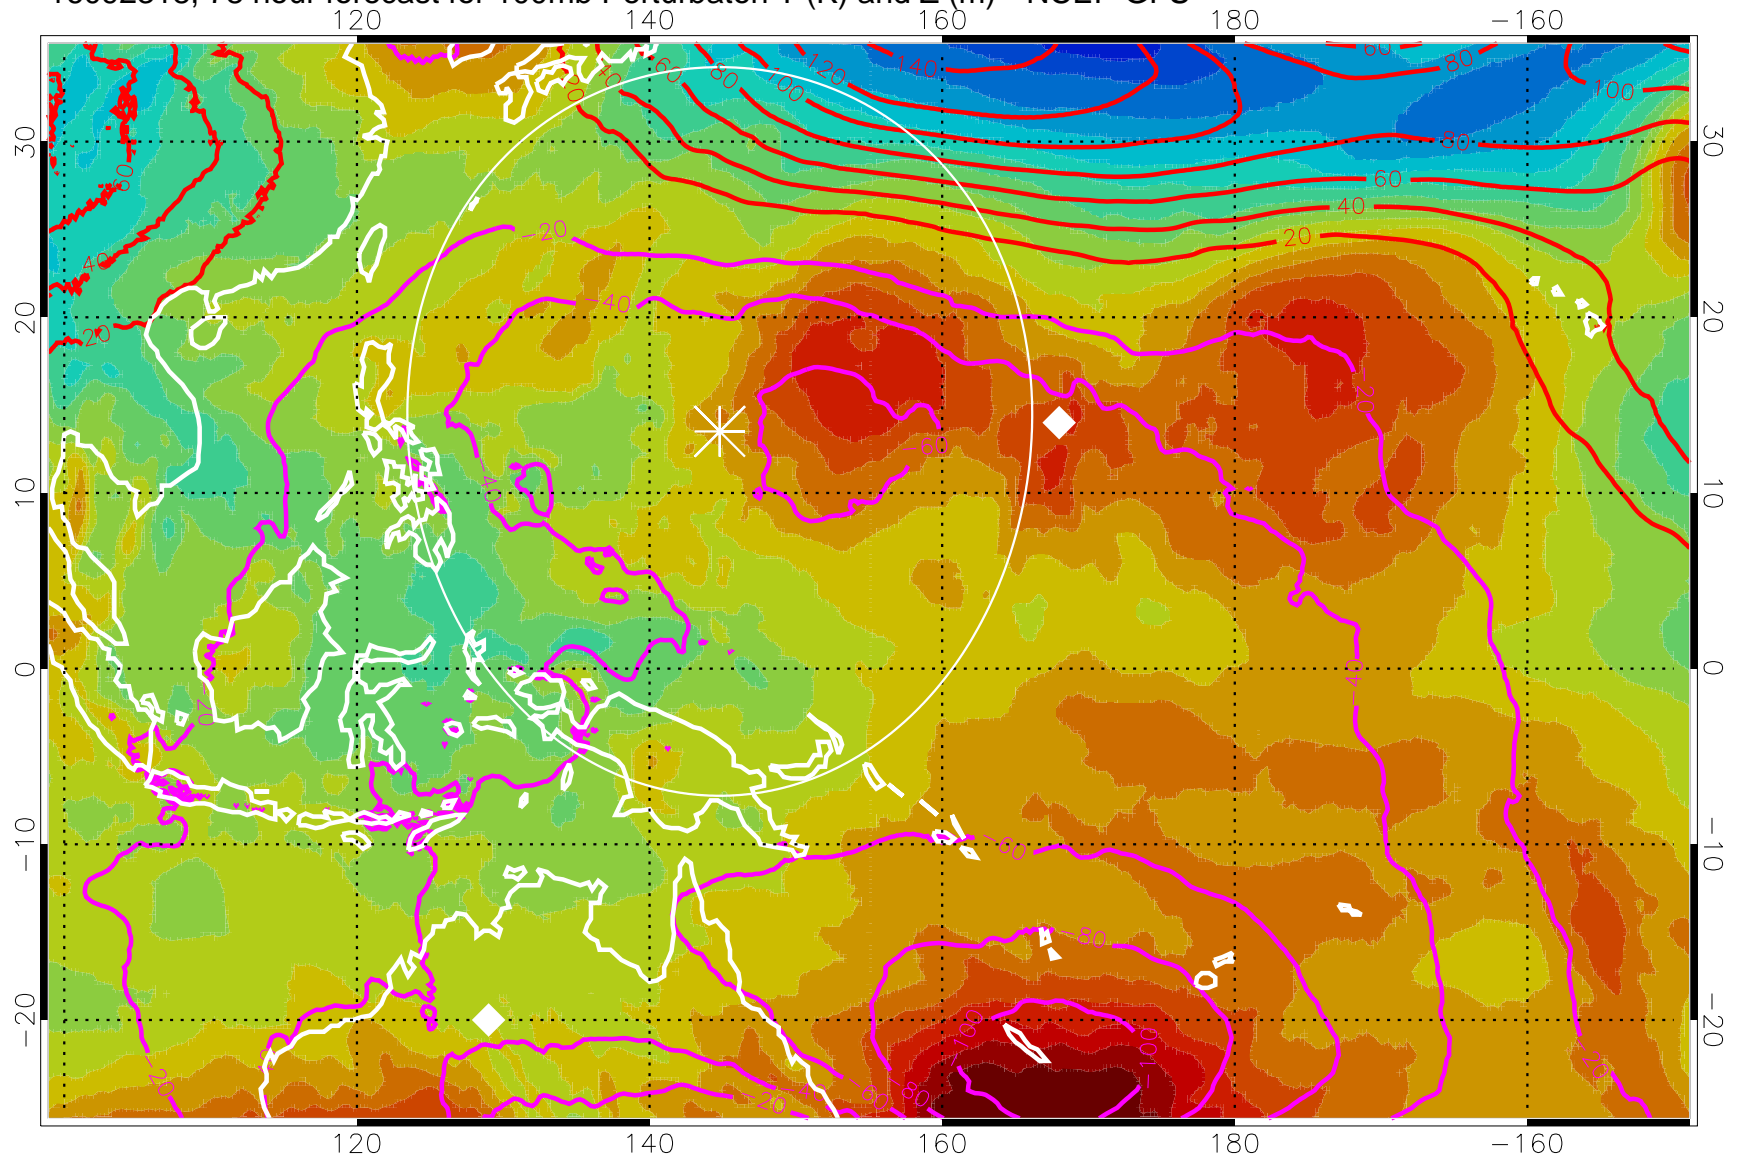

16092318, 78 hour forecast for 100mb Perturbaton T (K) and Z (m)-- NCEP GFS

Contours are 100 mbar Z perturbation (m)
Positive Z Contours
Negative Z Contours
Diamonds-mean pos. of anticyclones

Range ring of 2304 km