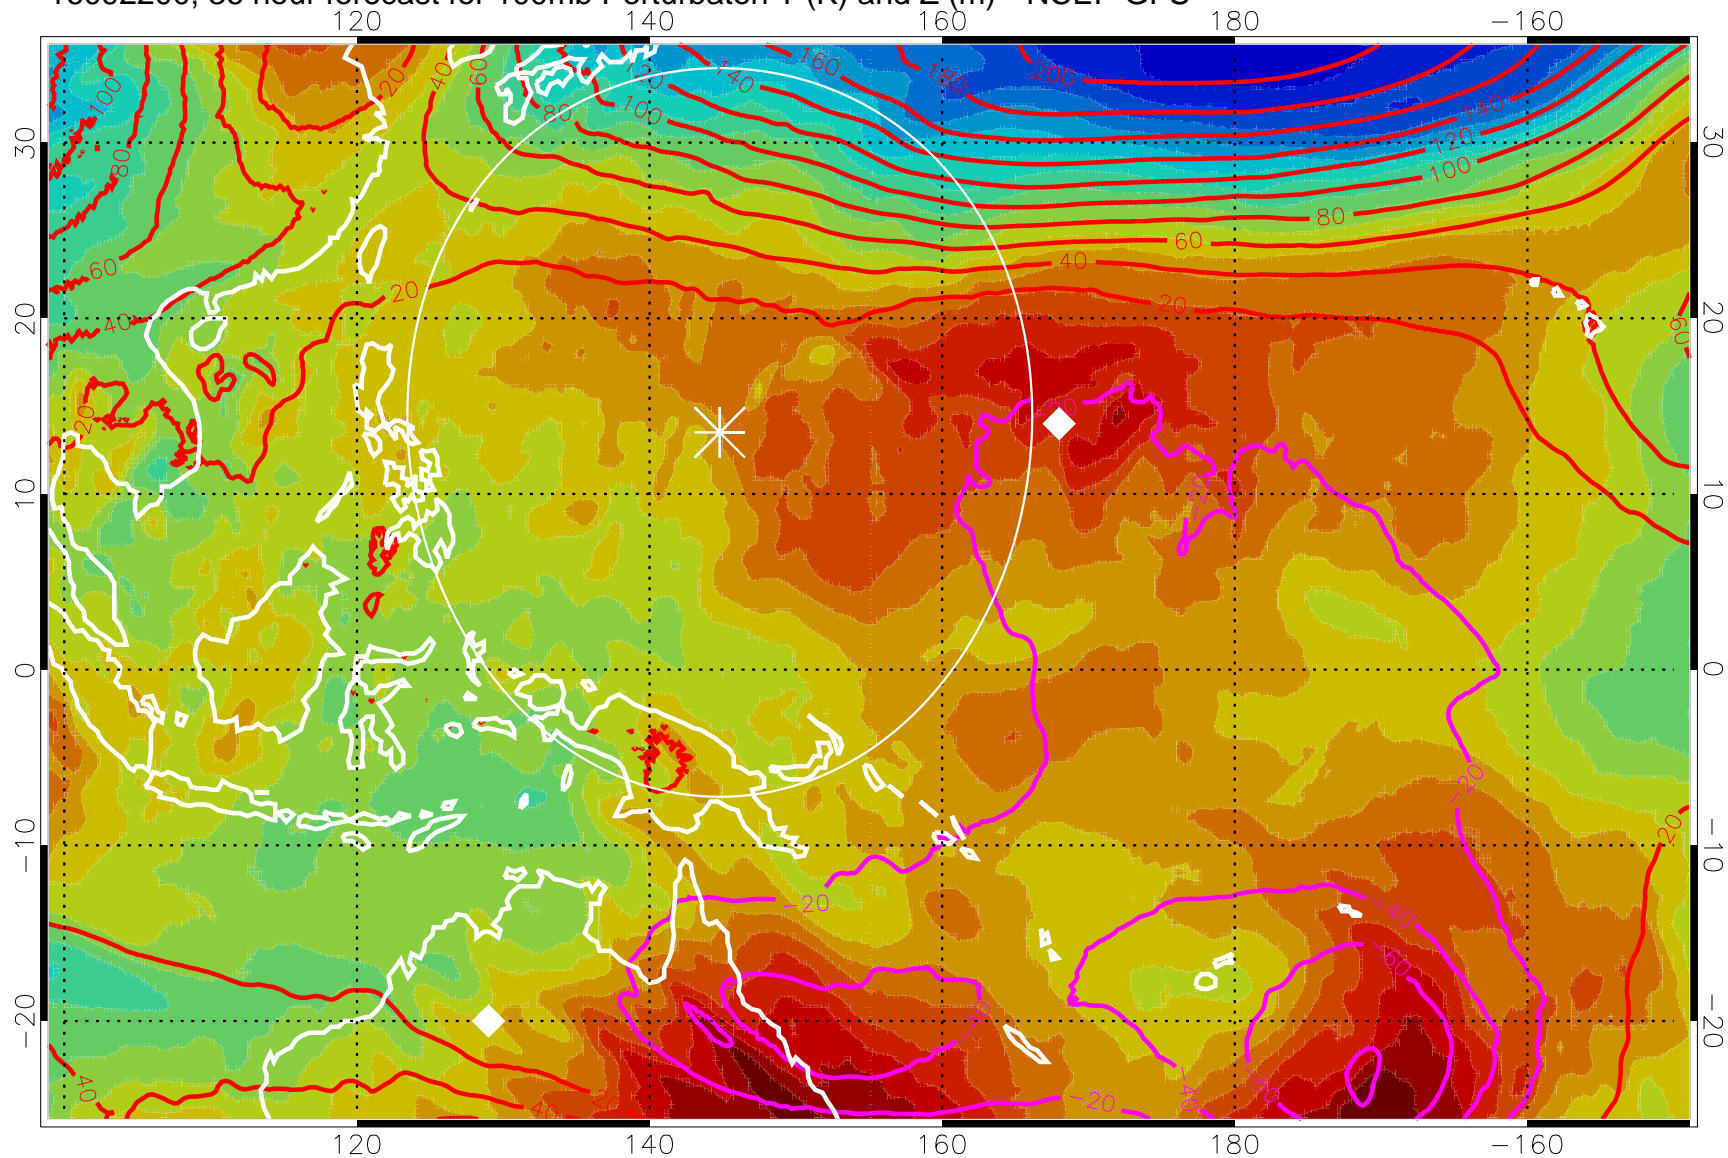

16092200, 36 hour forecast for 100mb Perturbaton T (K) and Z (m)-- NCEP GFS

Contours are 100 mbar Z perturbation (m)
Positive Z Contours
Negative Z Contours
Diamonds-mean pos. of anticyclones

Range ring of 2304 km