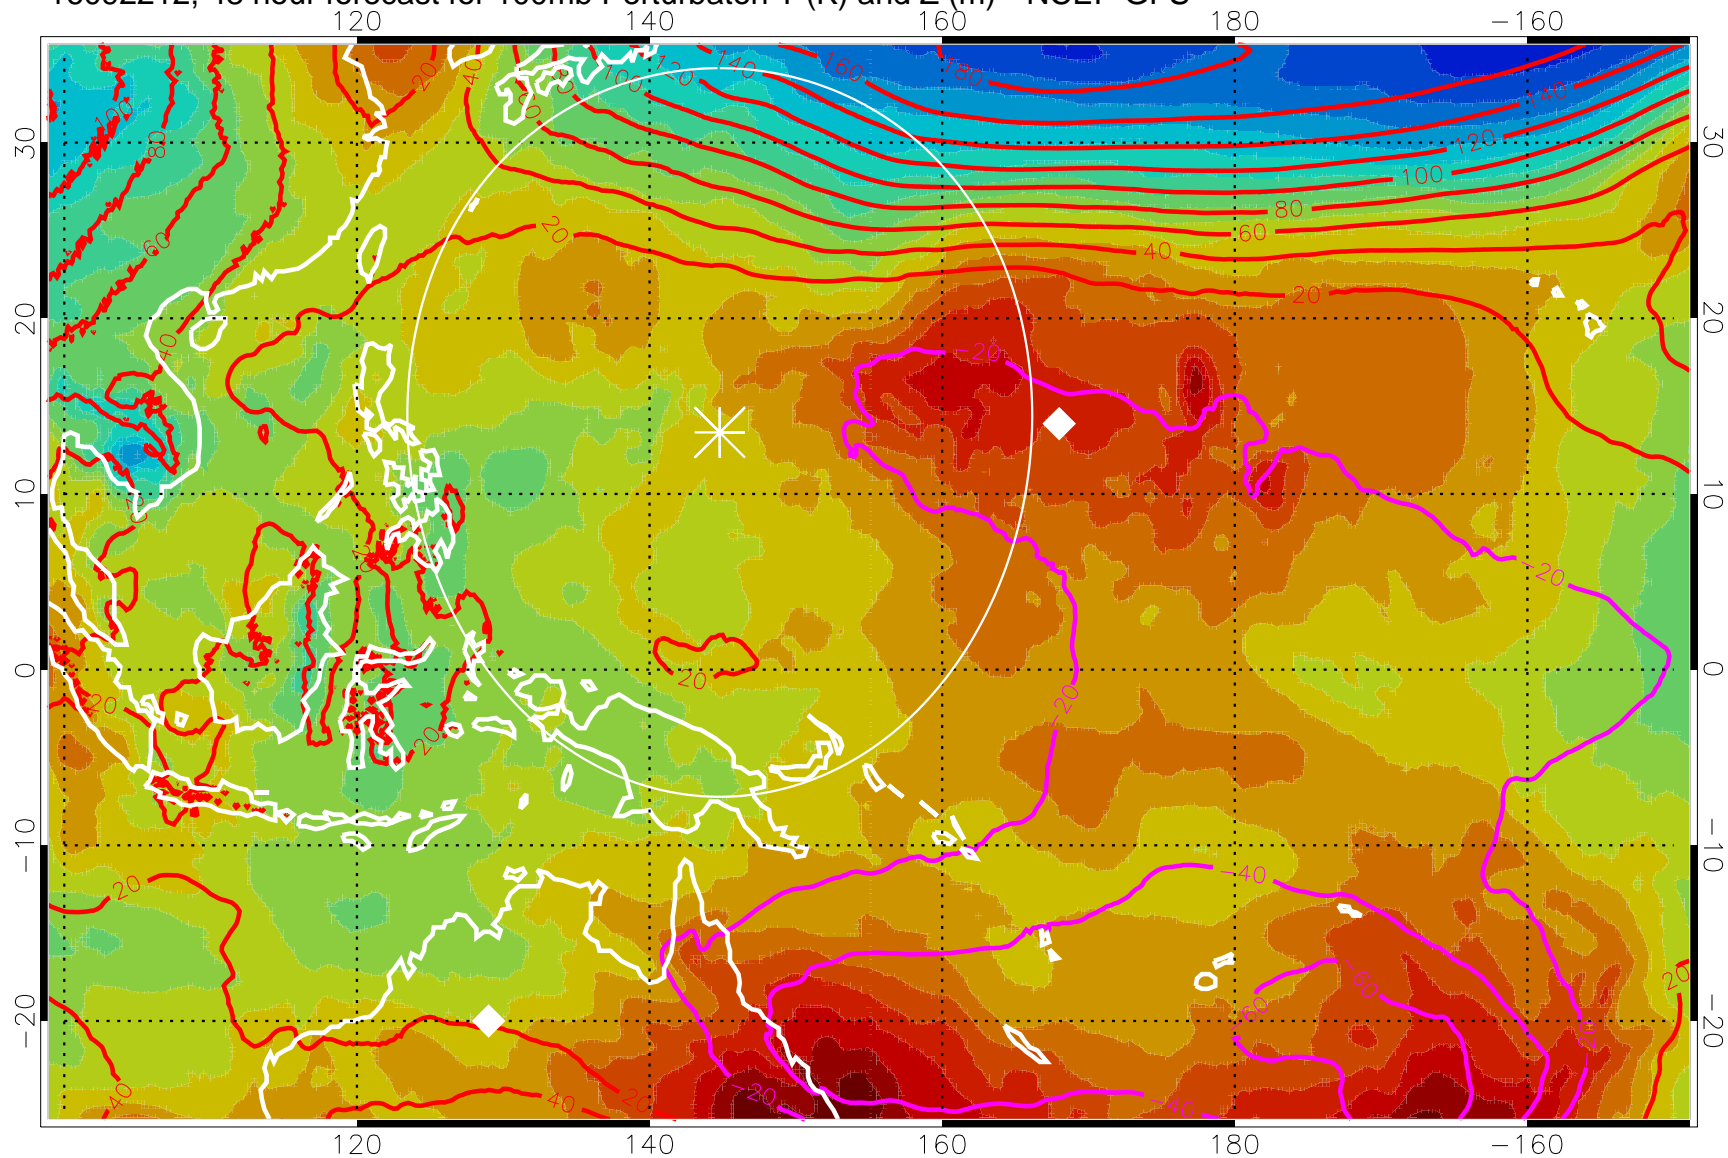

16092212, 48 hour forecast for 100mb Perturbaton T (K) and Z (m)-- NCEP GFS

Contours are 100 mbar Z perturbation (m)
Positive Z Contours
Negative Z Contours
Diamonds-mean pos. of anticyclones

Range ring of 2304 km