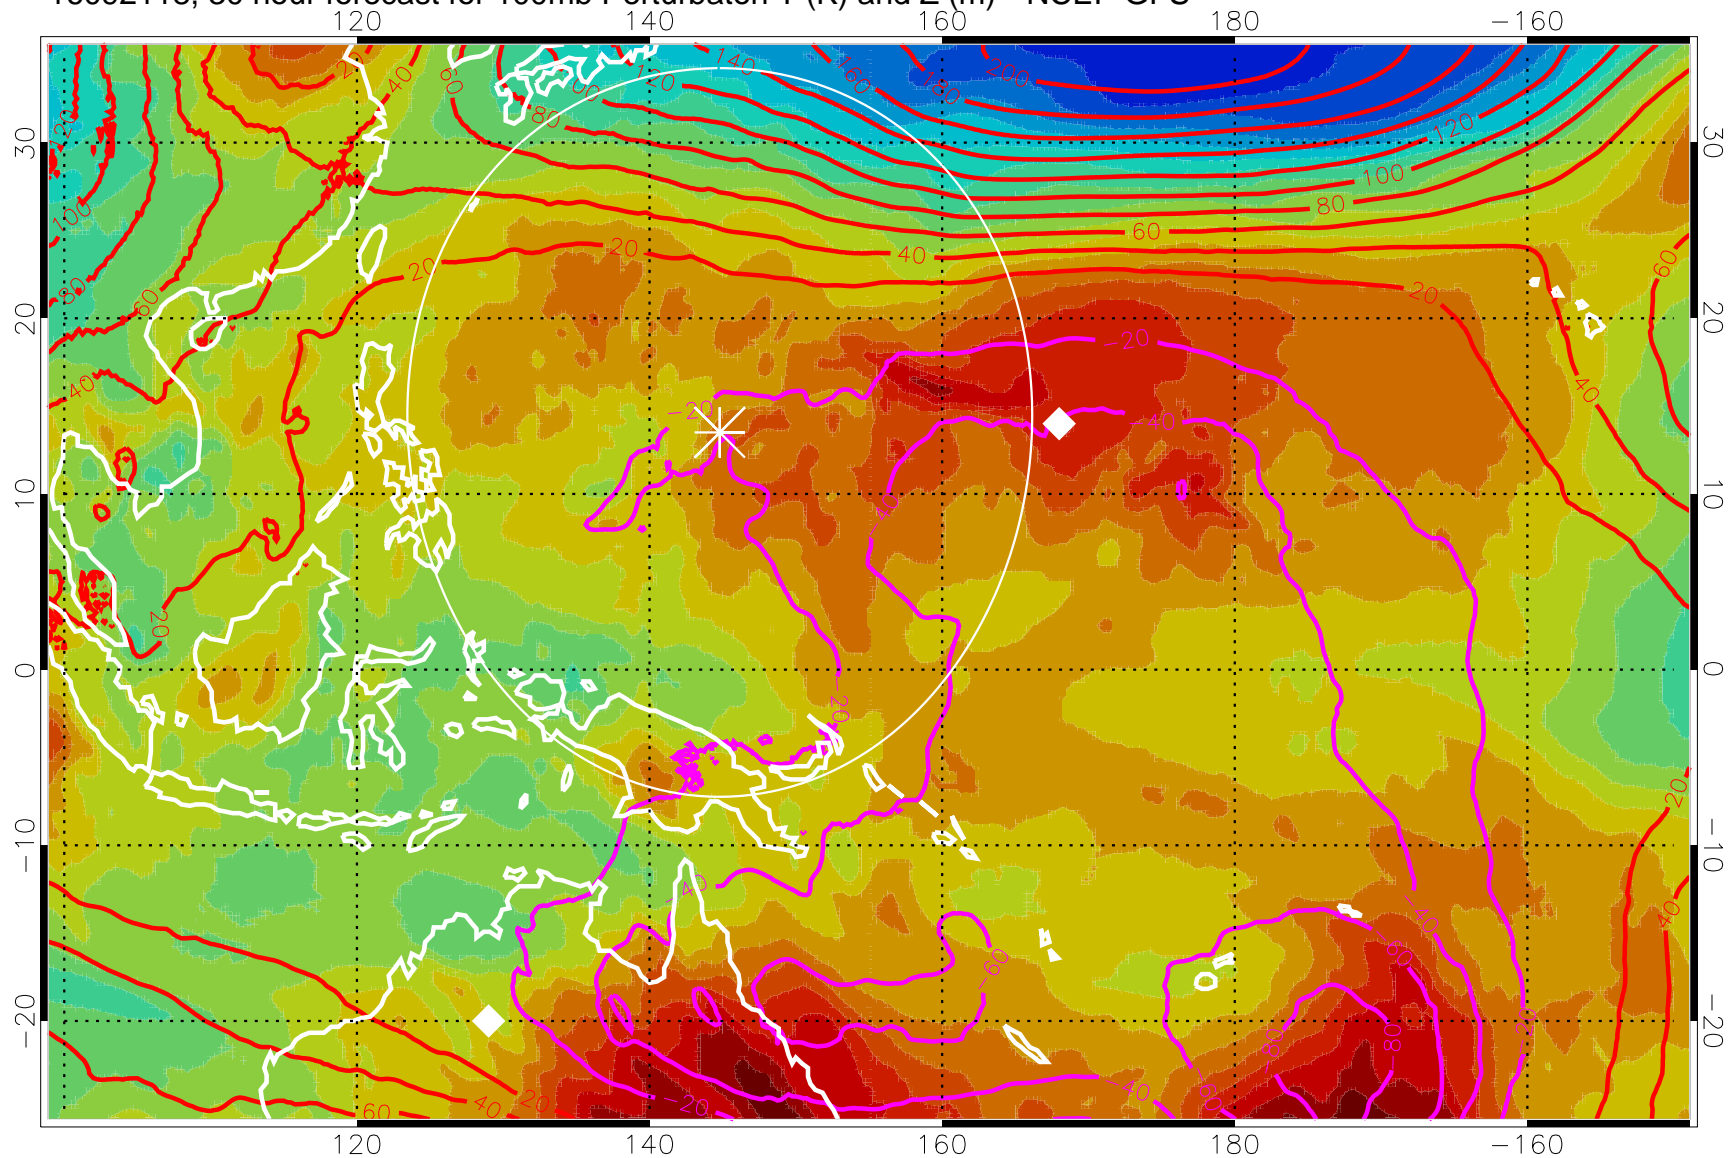

16092118, 30 hour forecast for 100mb Perturbaton T (K) and Z (m)-- NCEP GFS

Contours are 100 mbar Z perturbation (m)
Positive Z Contours
Negative Z Contours
Diamonds-mean pos. of anticyclones

Range ring of 2304 km