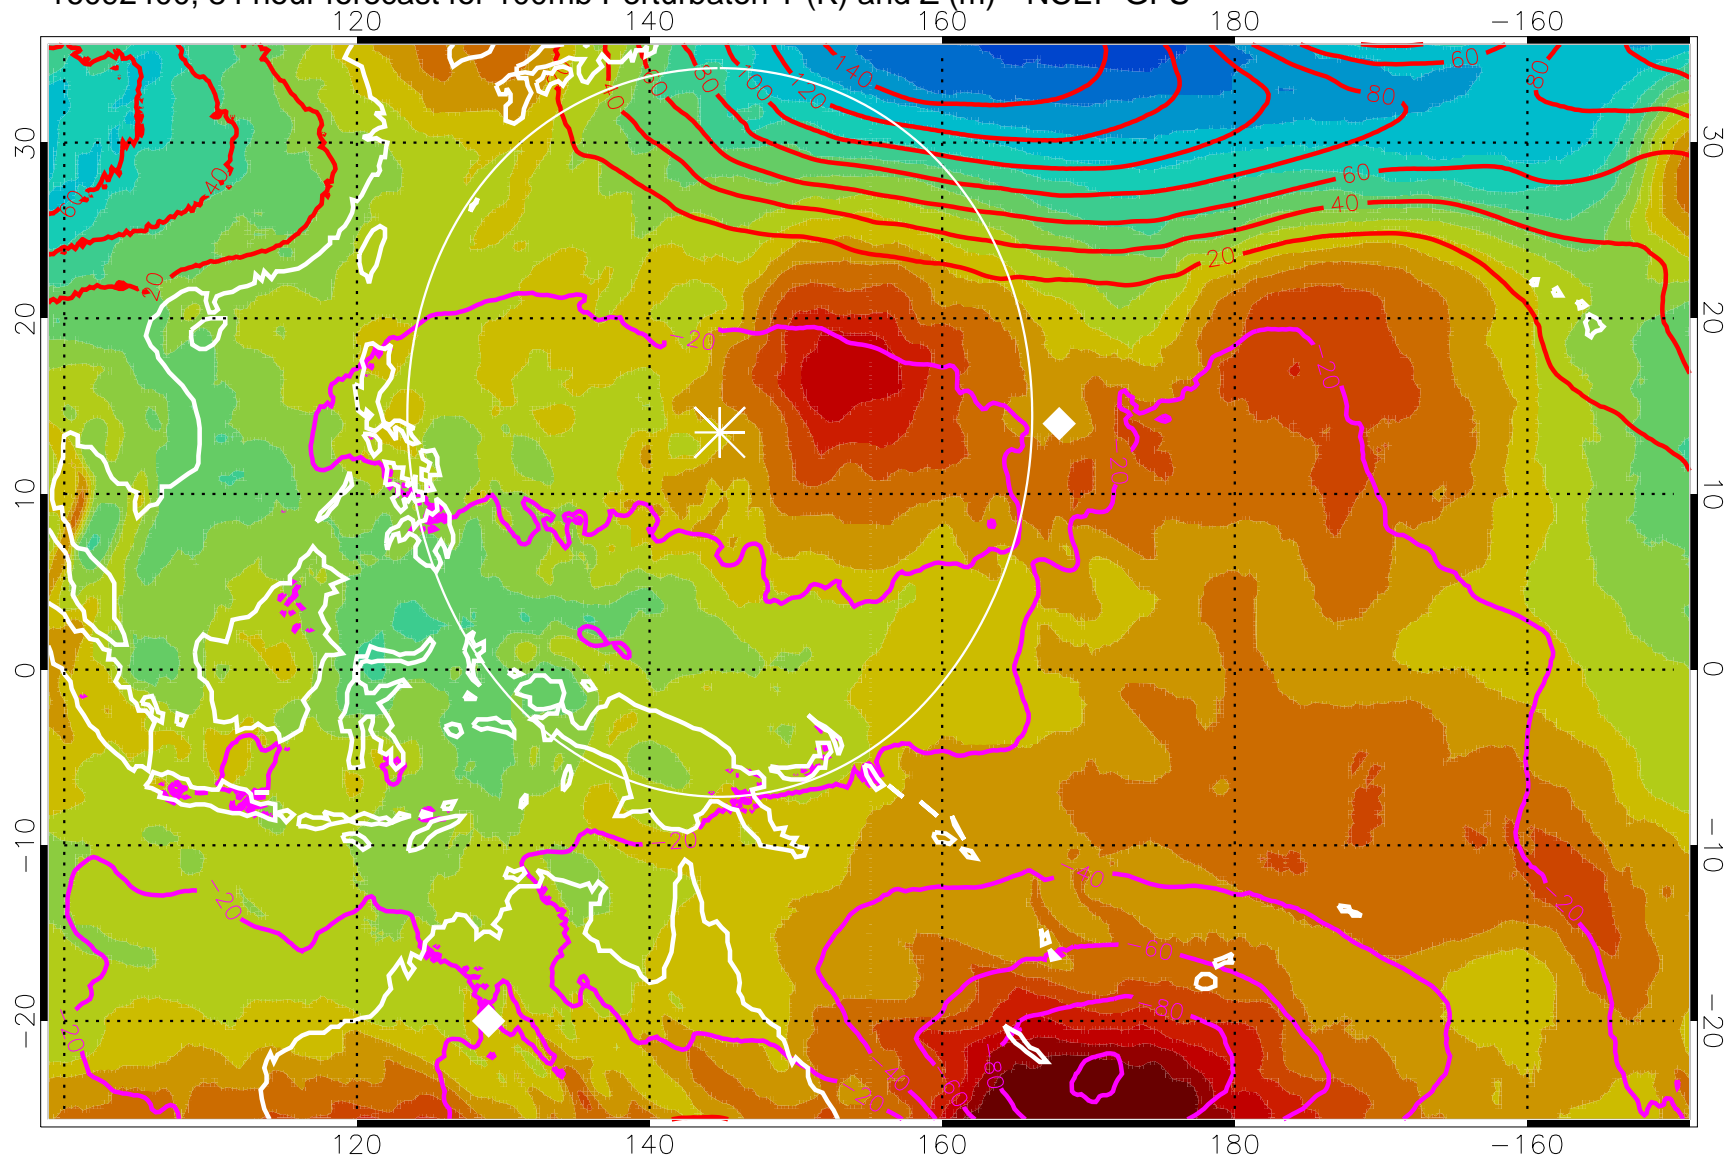

16092400, 84 hour forecast for 100mb Perturbaton T (K) and Z (m)-- NCEP GFS

Contours are 100 mbar Z perturbation (m)
Positive Z Contours
Negative Z Contours
Diamonds-mean pos. of anticyclones

Range ring of 2304 km