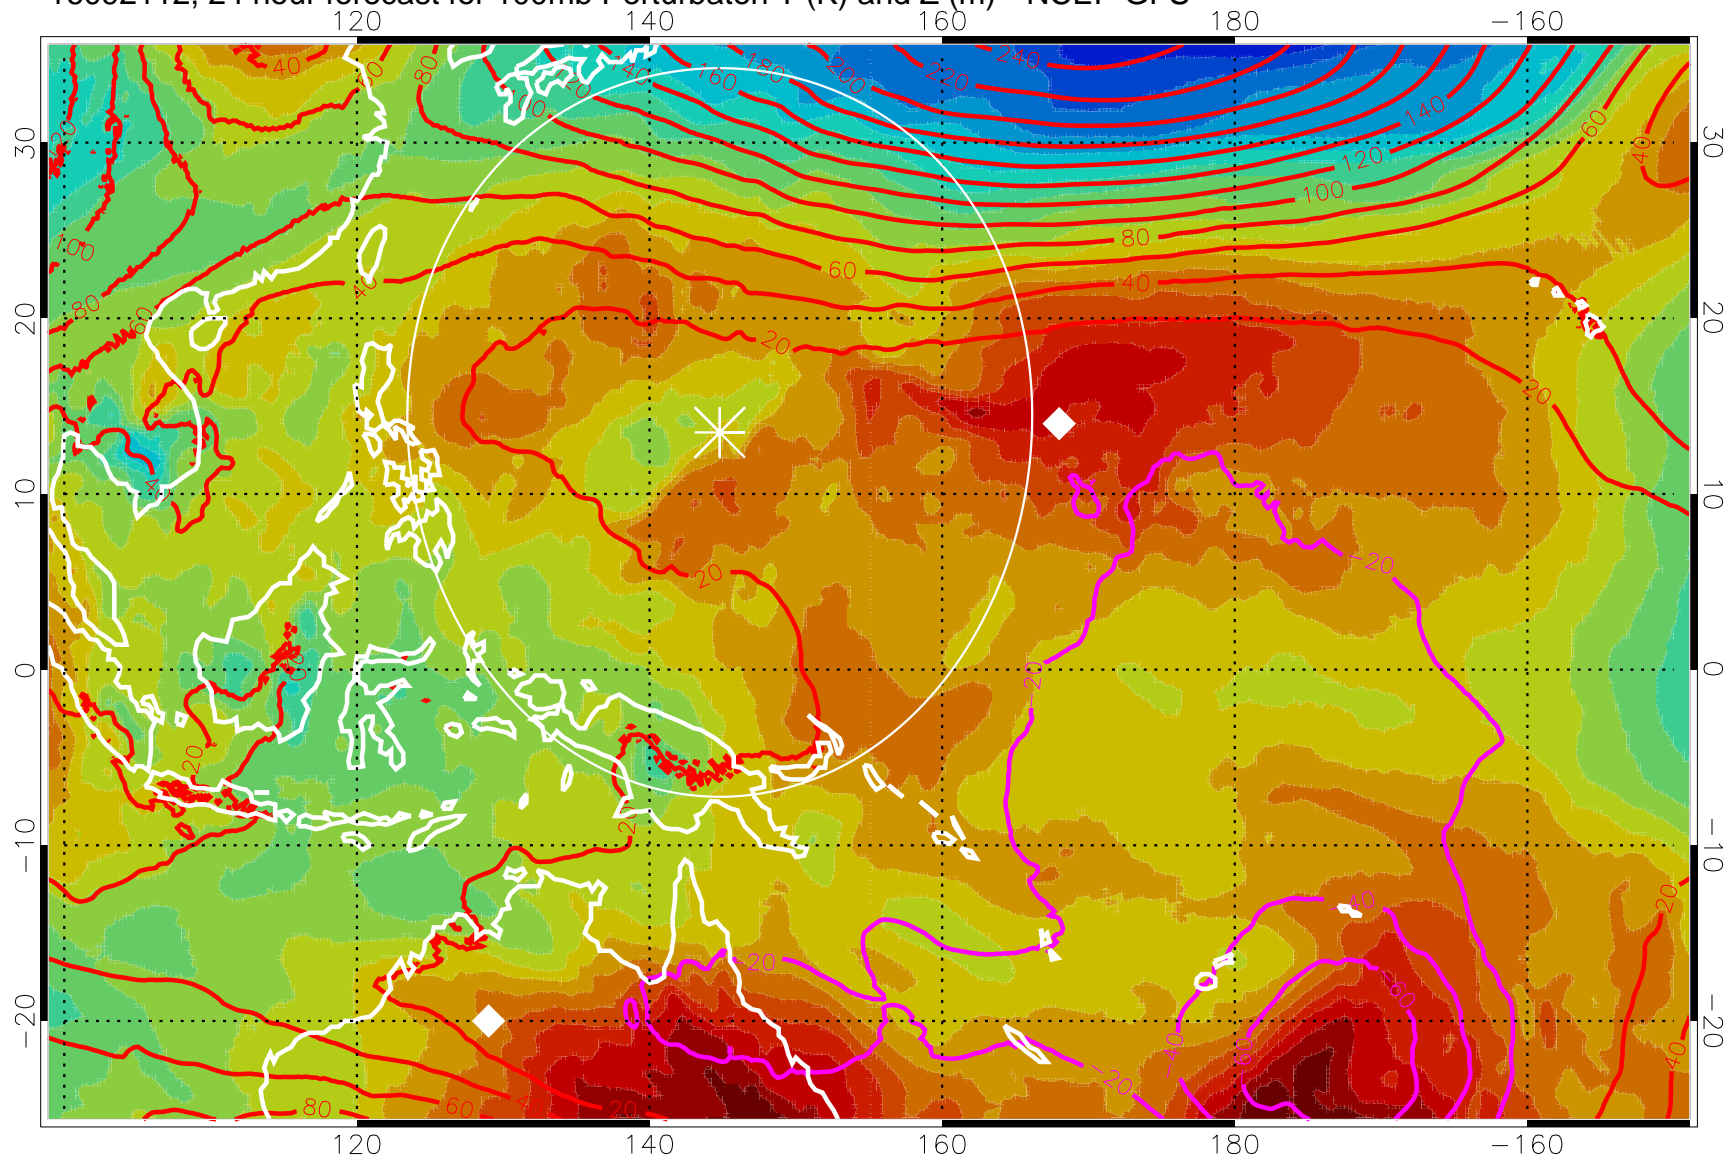

16092112, 24 hour forecast for 100mb Perturbaton T (K) and Z (m)-- NCEP GFS

Contours are 100 mbar Z perturbation (m)
Positive Z Contours
Negative Z Contours
Diamonds-mean pos. of anticyclones

Range ring of 2304 km