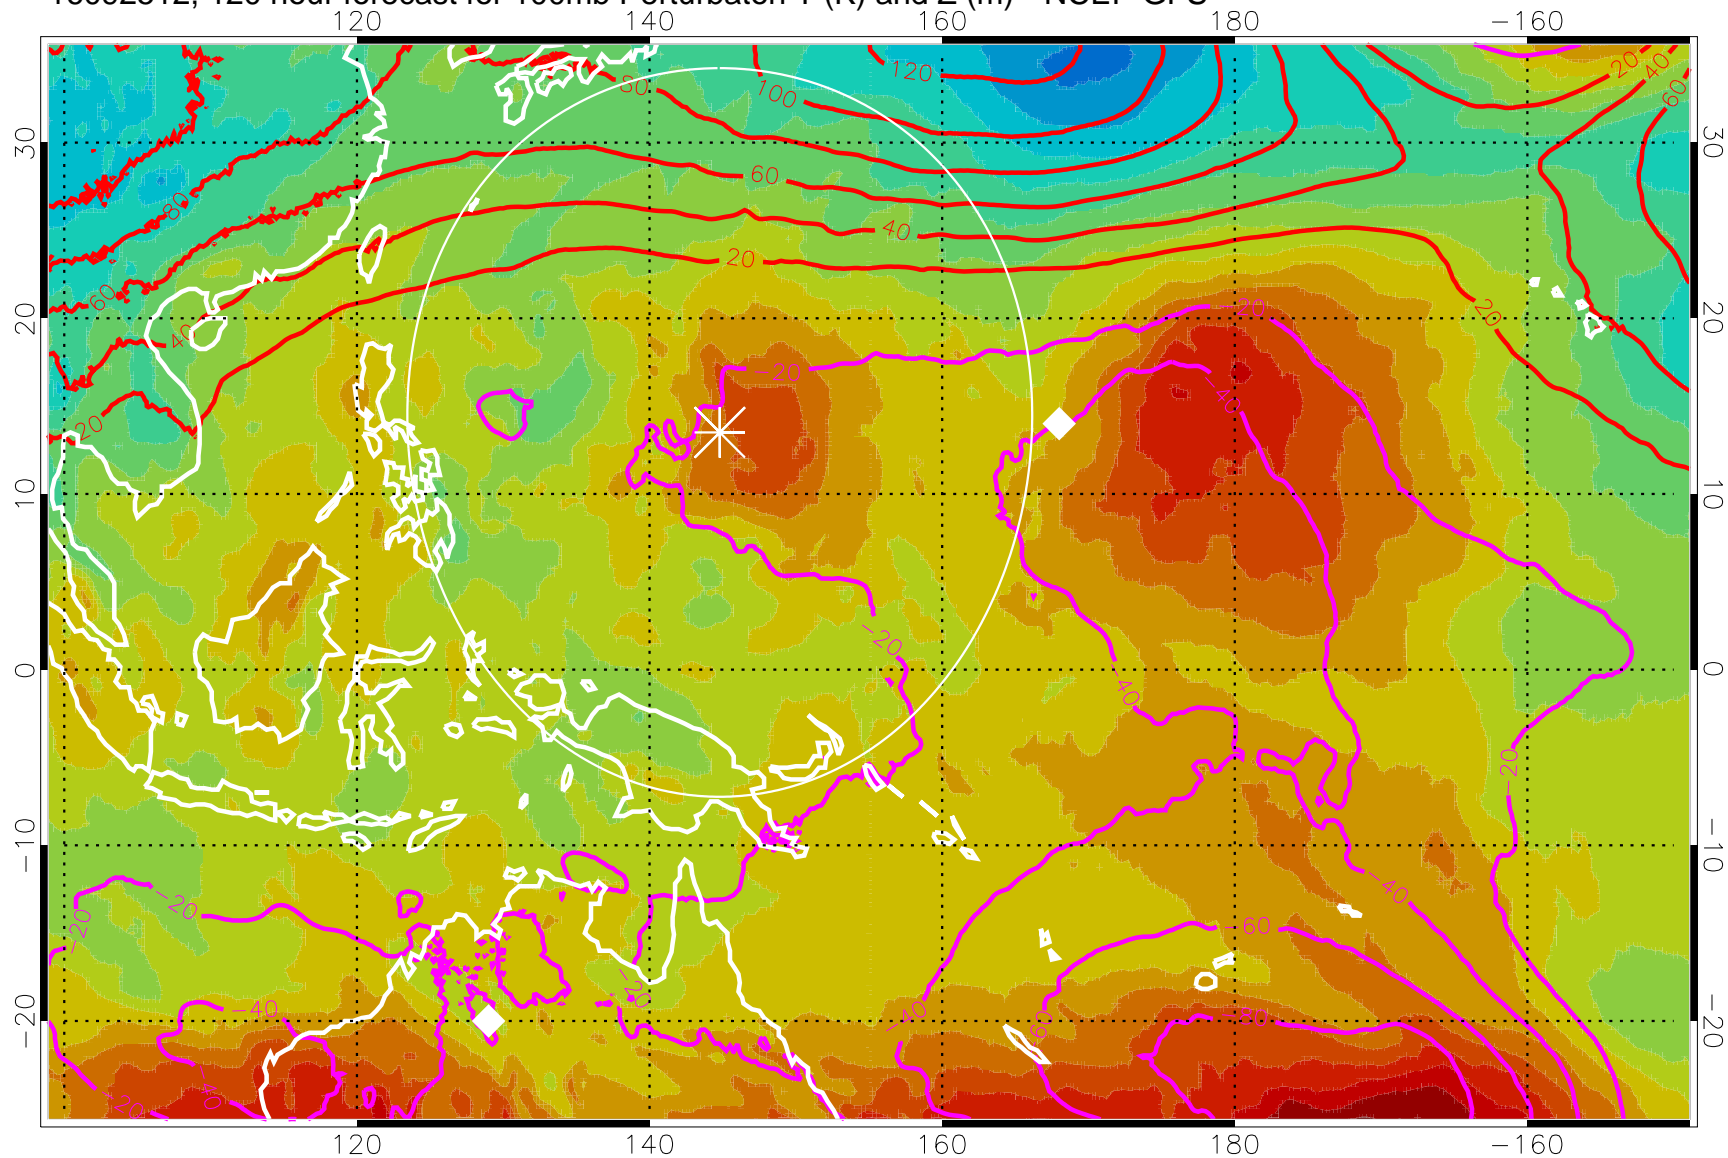

16092512, 120 hour forecast for 100mb Perturbaton T (K) and Z (m)-- NCEP GFS

Contours are 100 mbar Z perturbation (m)
Positive Z Contours
Negative Z Contours
Diamonds-mean pos. of anticyclones

Range ring of 2304 km