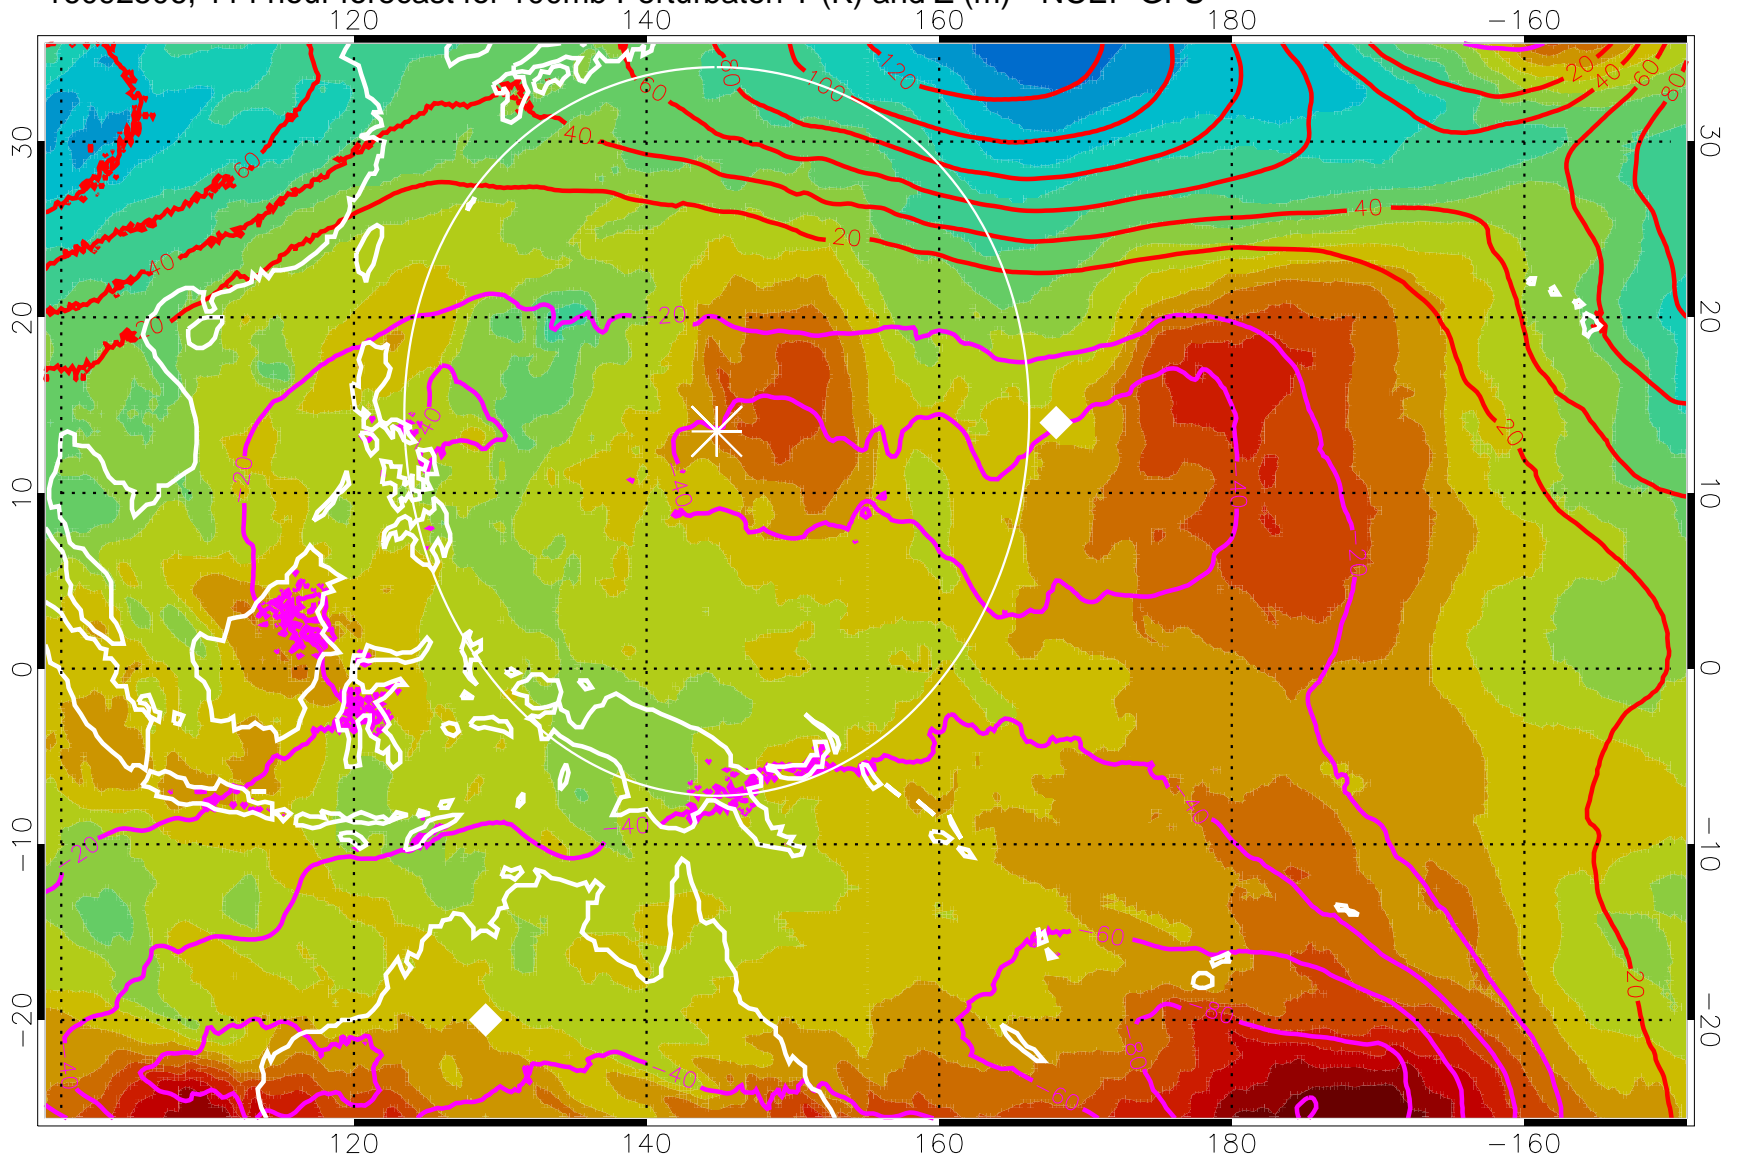

16092506, 114 hour forecast for 100mb Perturbaton T (K) and Z (m)-- NCEP GFS

Contours are 100 mbar Z perturbation (m)
Positive Z Contours
Negative Z Contours
Diamonds-mean pos. of anticyclones

Range ring of 2304 km