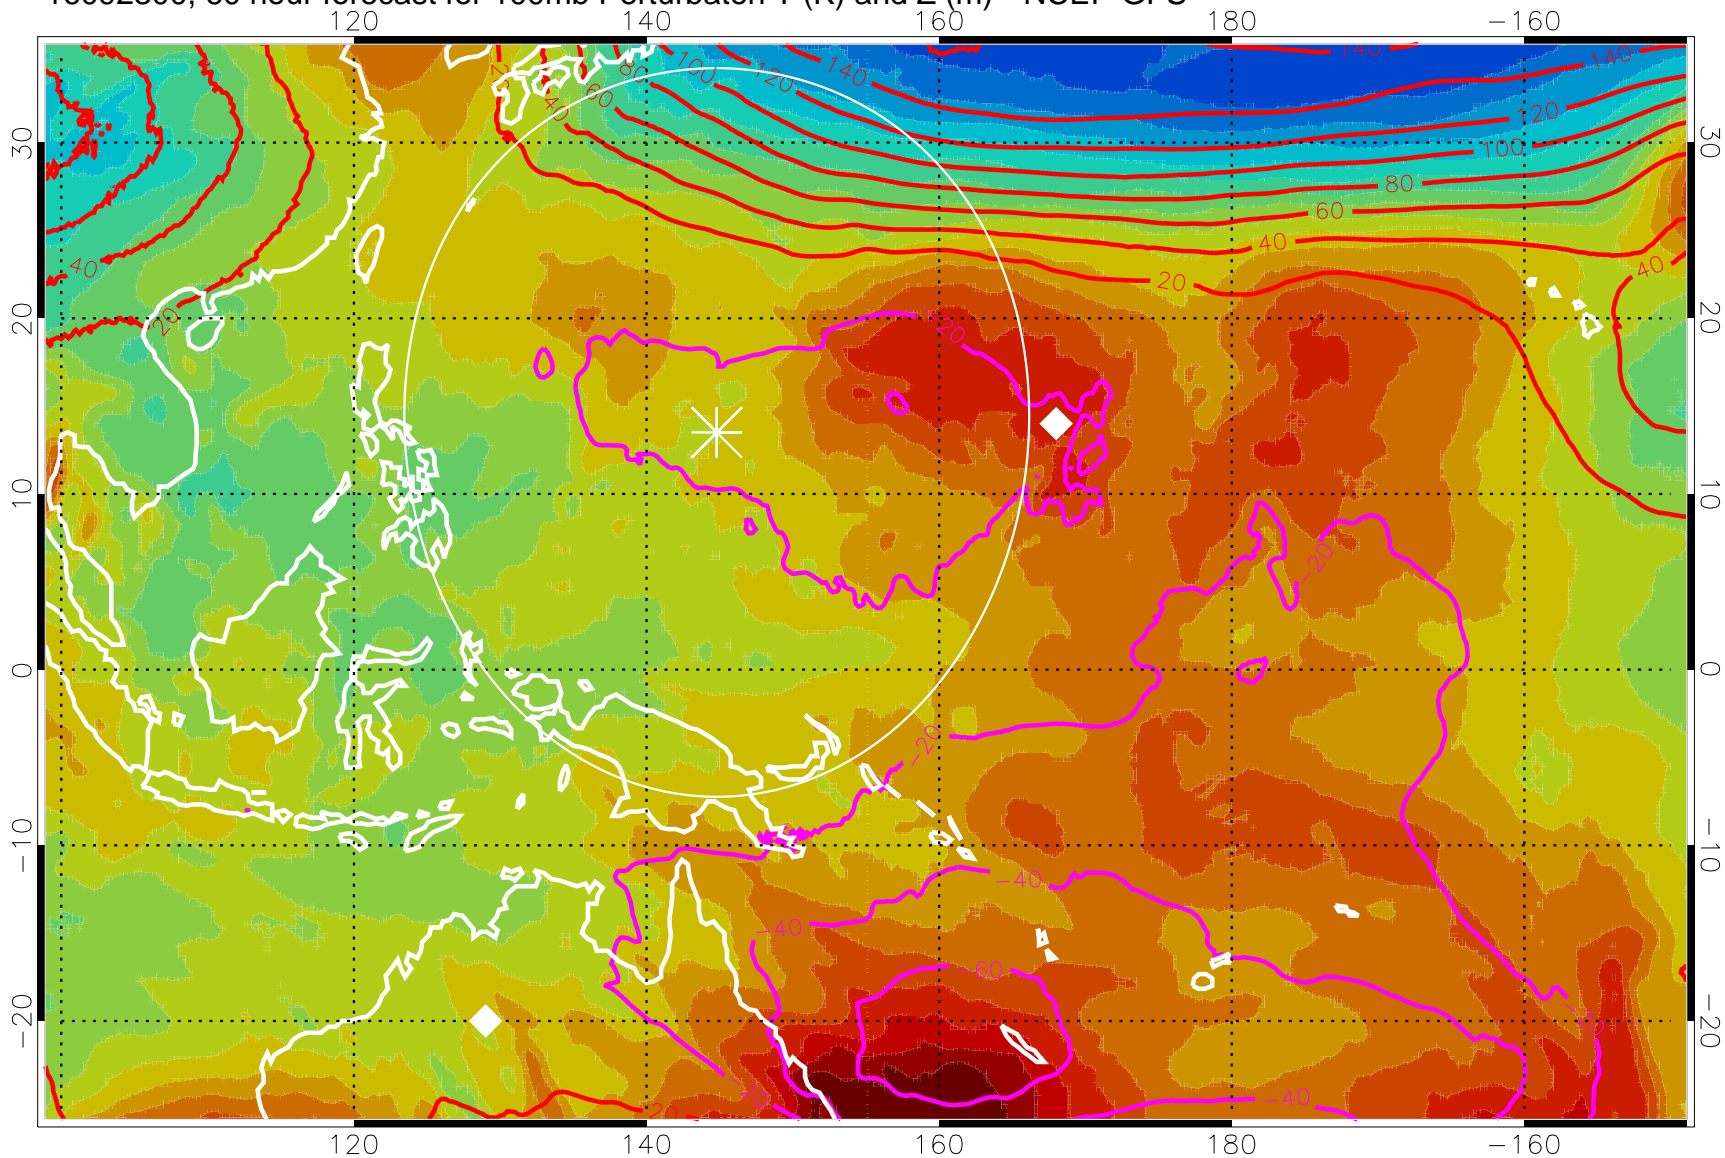

16092300, 60 hour forecast for 100mb Perturbaton T (K) and Z (m)-- NCEP GFS

Contours are 100 mbar Z perturbation (m)
Positive Z Contours
Negative Z Contours
Diamonds-mean pos. of anticyclones

Range ring of 2304 km