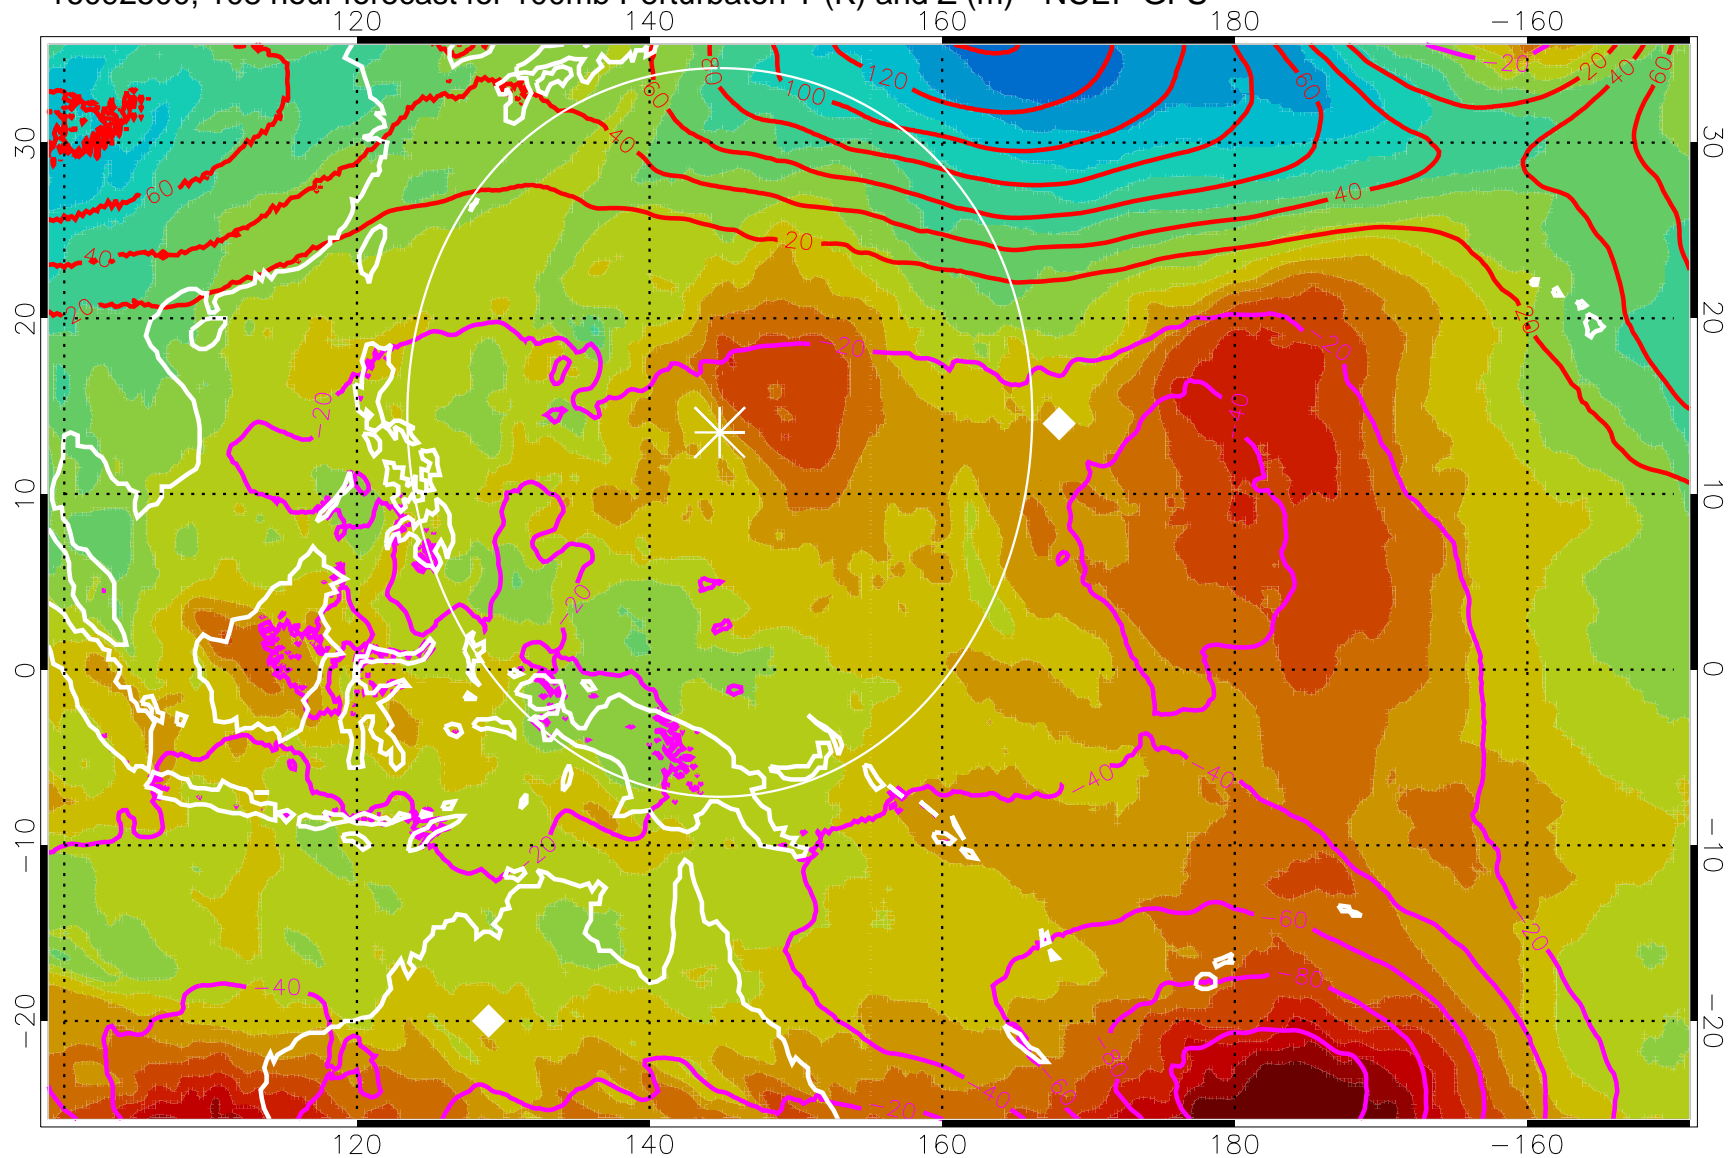

16092500, 108 hour forecast for 100mb Perturbaton T (K) and Z (m)-- NCEP GFS

Contours are 100 mbar Z perturbation (m)
Positive Z Contours
Negative Z Contours
Diamonds-mean pos. of anticyclones

Range ring of 2304 km