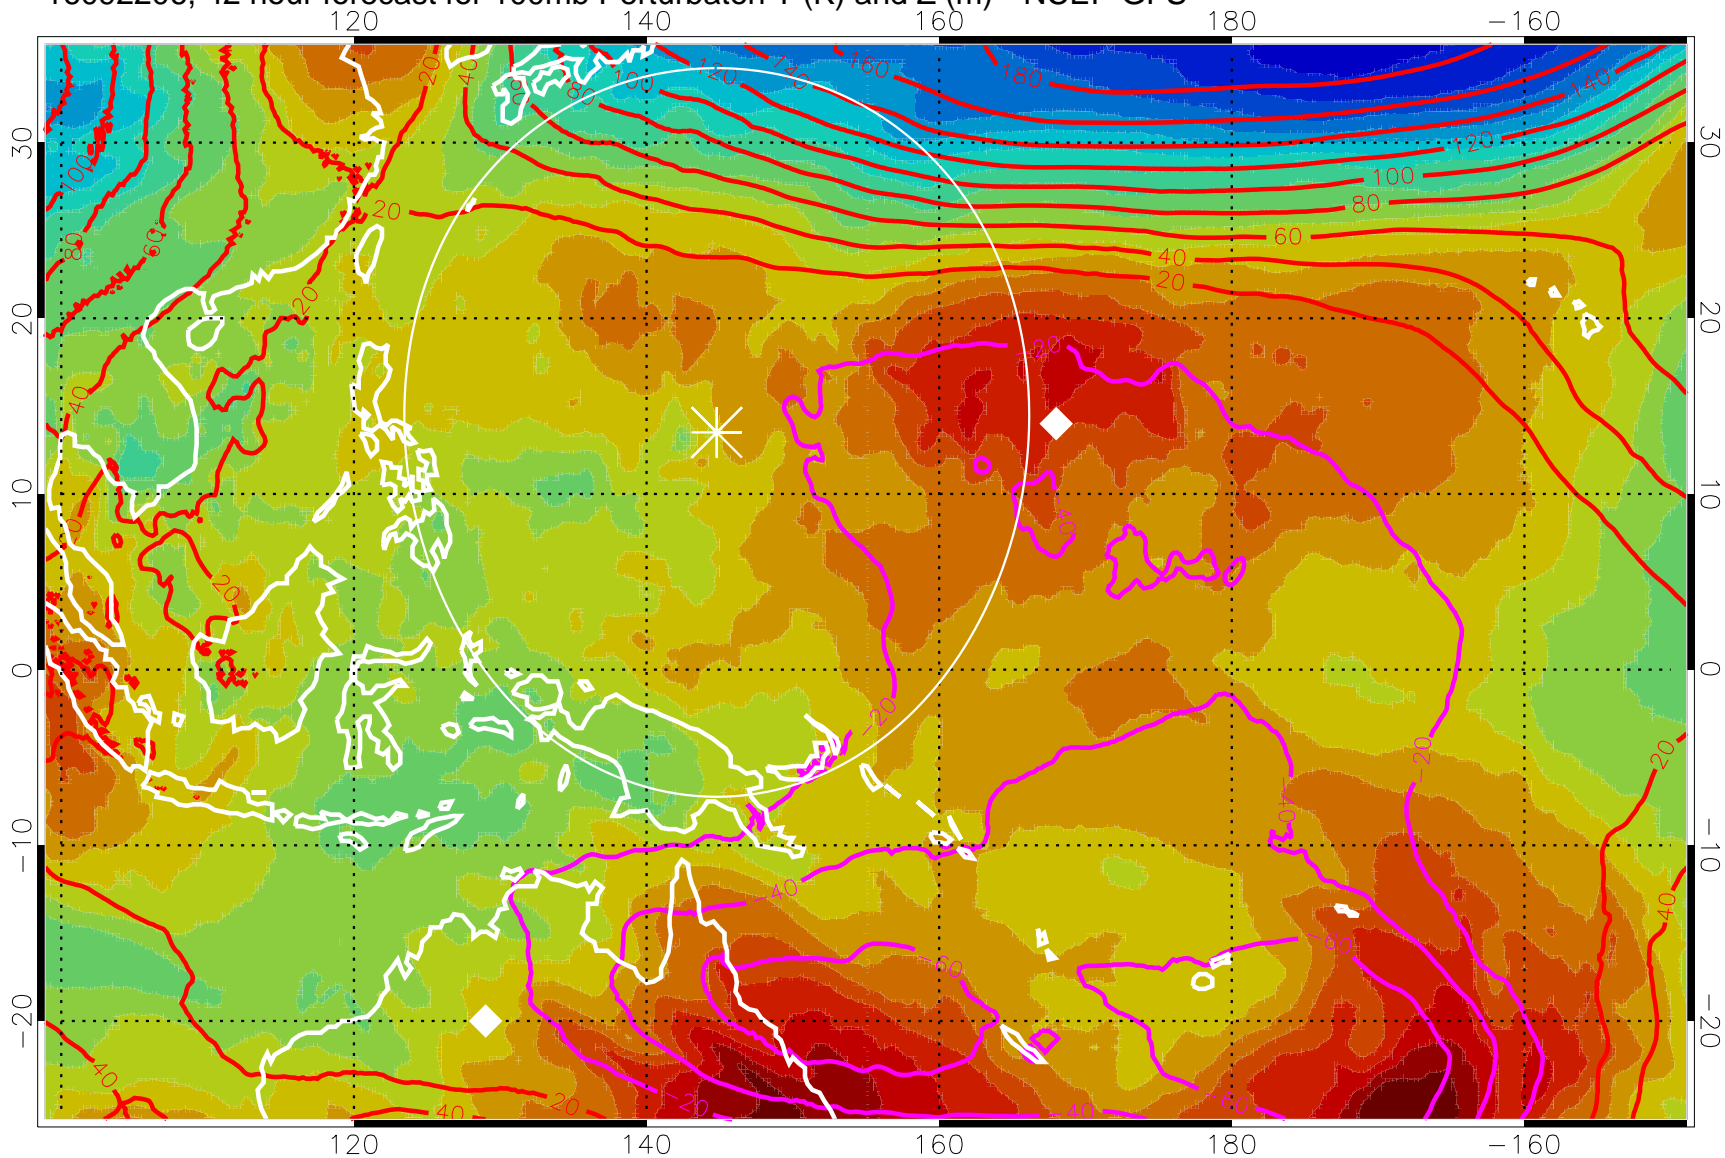

16092206, 42 hour forecast for 100mb Perturbaton T (K) and Z (m)-- NCEP GFS

Contours are 100 mbar Z perturbation (m)
Positive Z Contours
Negative Z Contours
Diamonds-mean pos. of anticyclones

Range ring of 2304 km