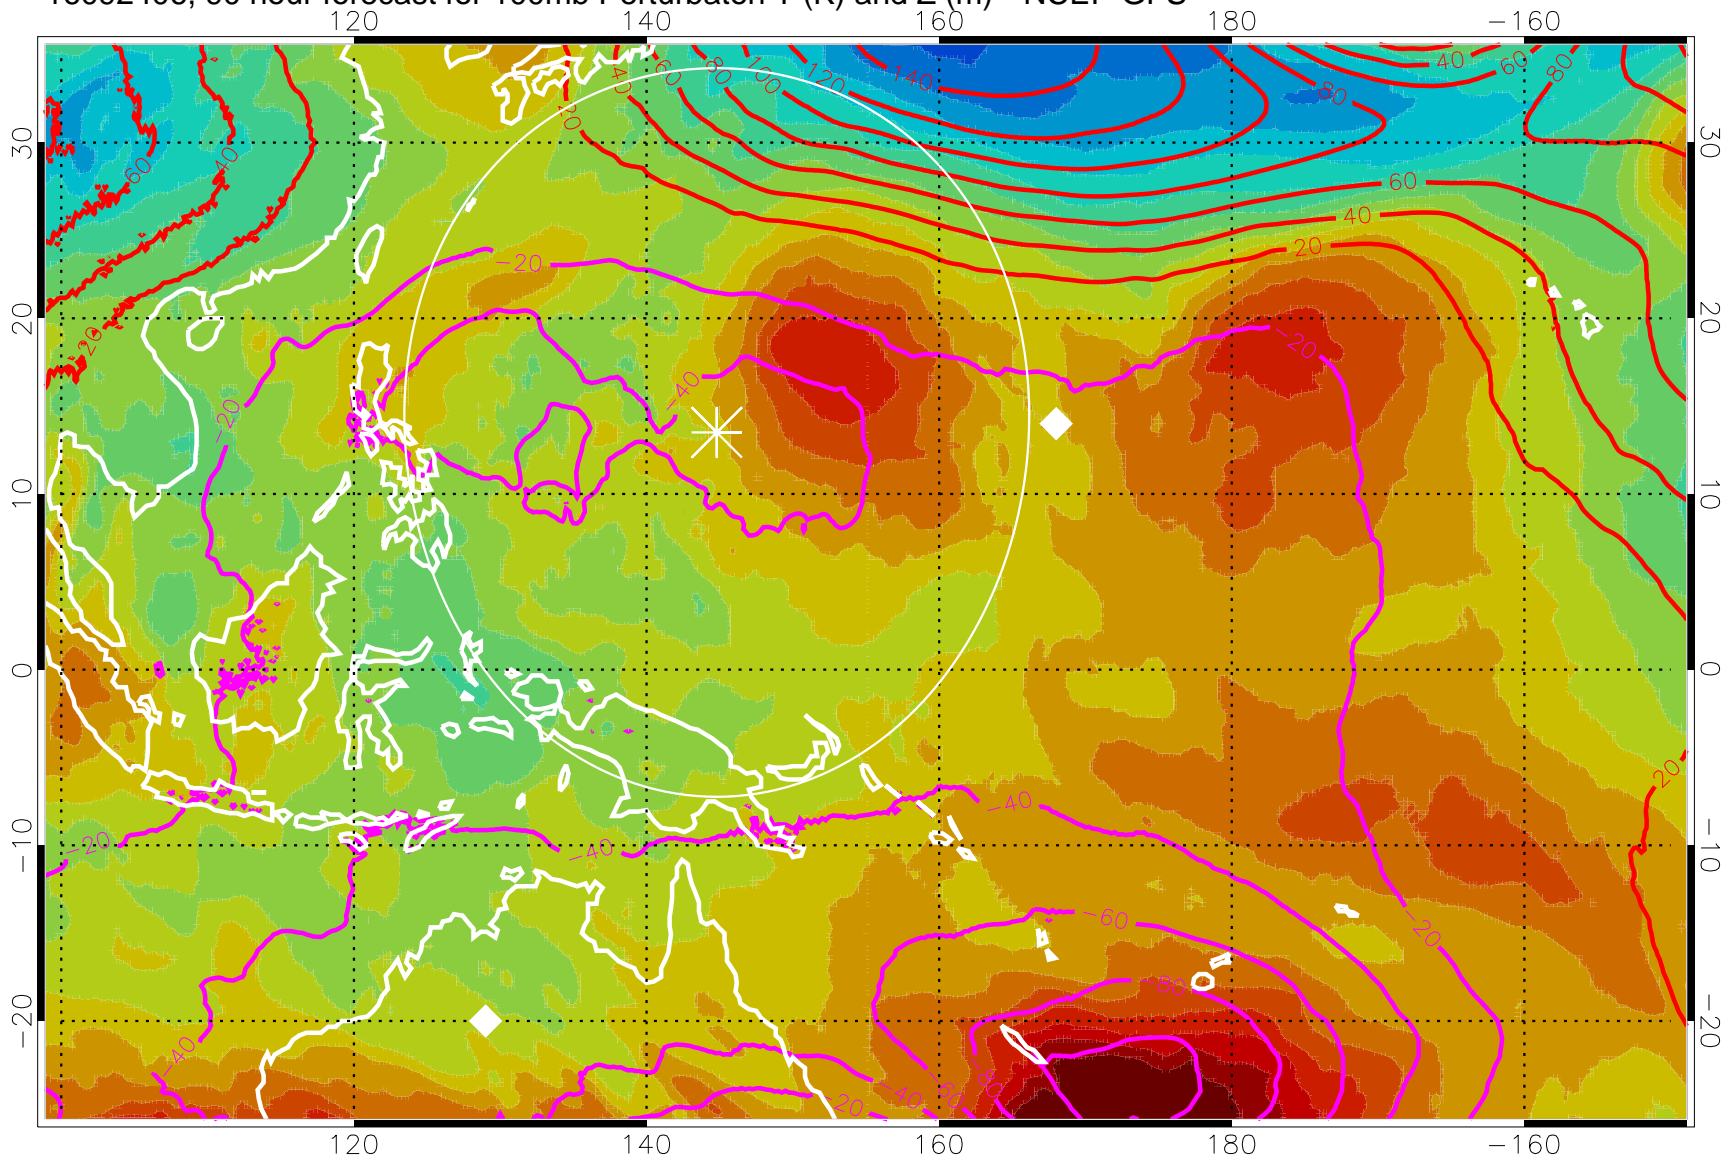

16092406, 90 hour forecast for 100mb Perturbaton T (K) and Z (m)-- NCEP GFS

Contours are 100 mbar Z perturbation (m)
Positive Z Contours
Negative Z Contours
Diamonds-mean pos. of anticyclones

Range ring of 2304 km