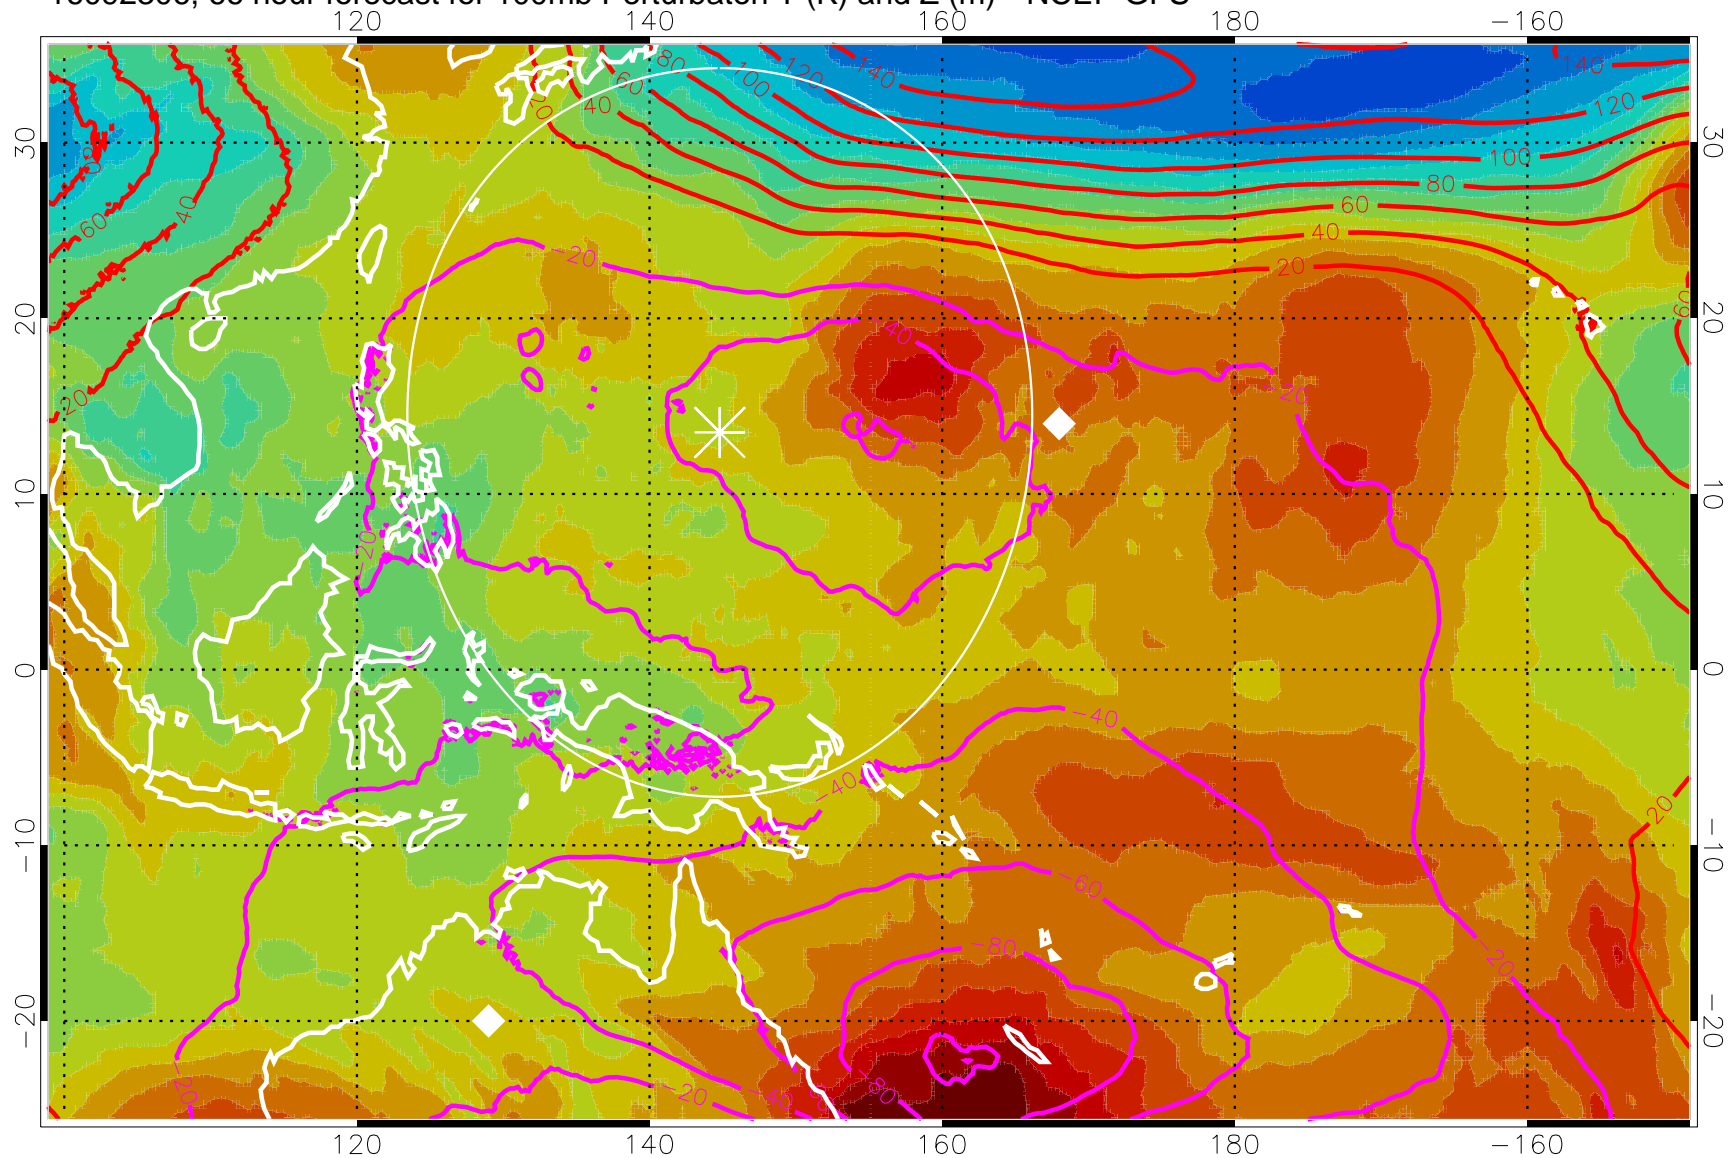

16092306, 66 hour forecast for 100mb Perturbaton T (K) and Z (m)-- NCEP GFS

Contours are 100 mbar Z perturbation (m)
Positive Z Contours
Negative Z Contours
Diamonds-mean pos. of anticyclones

Range ring of 2304 km