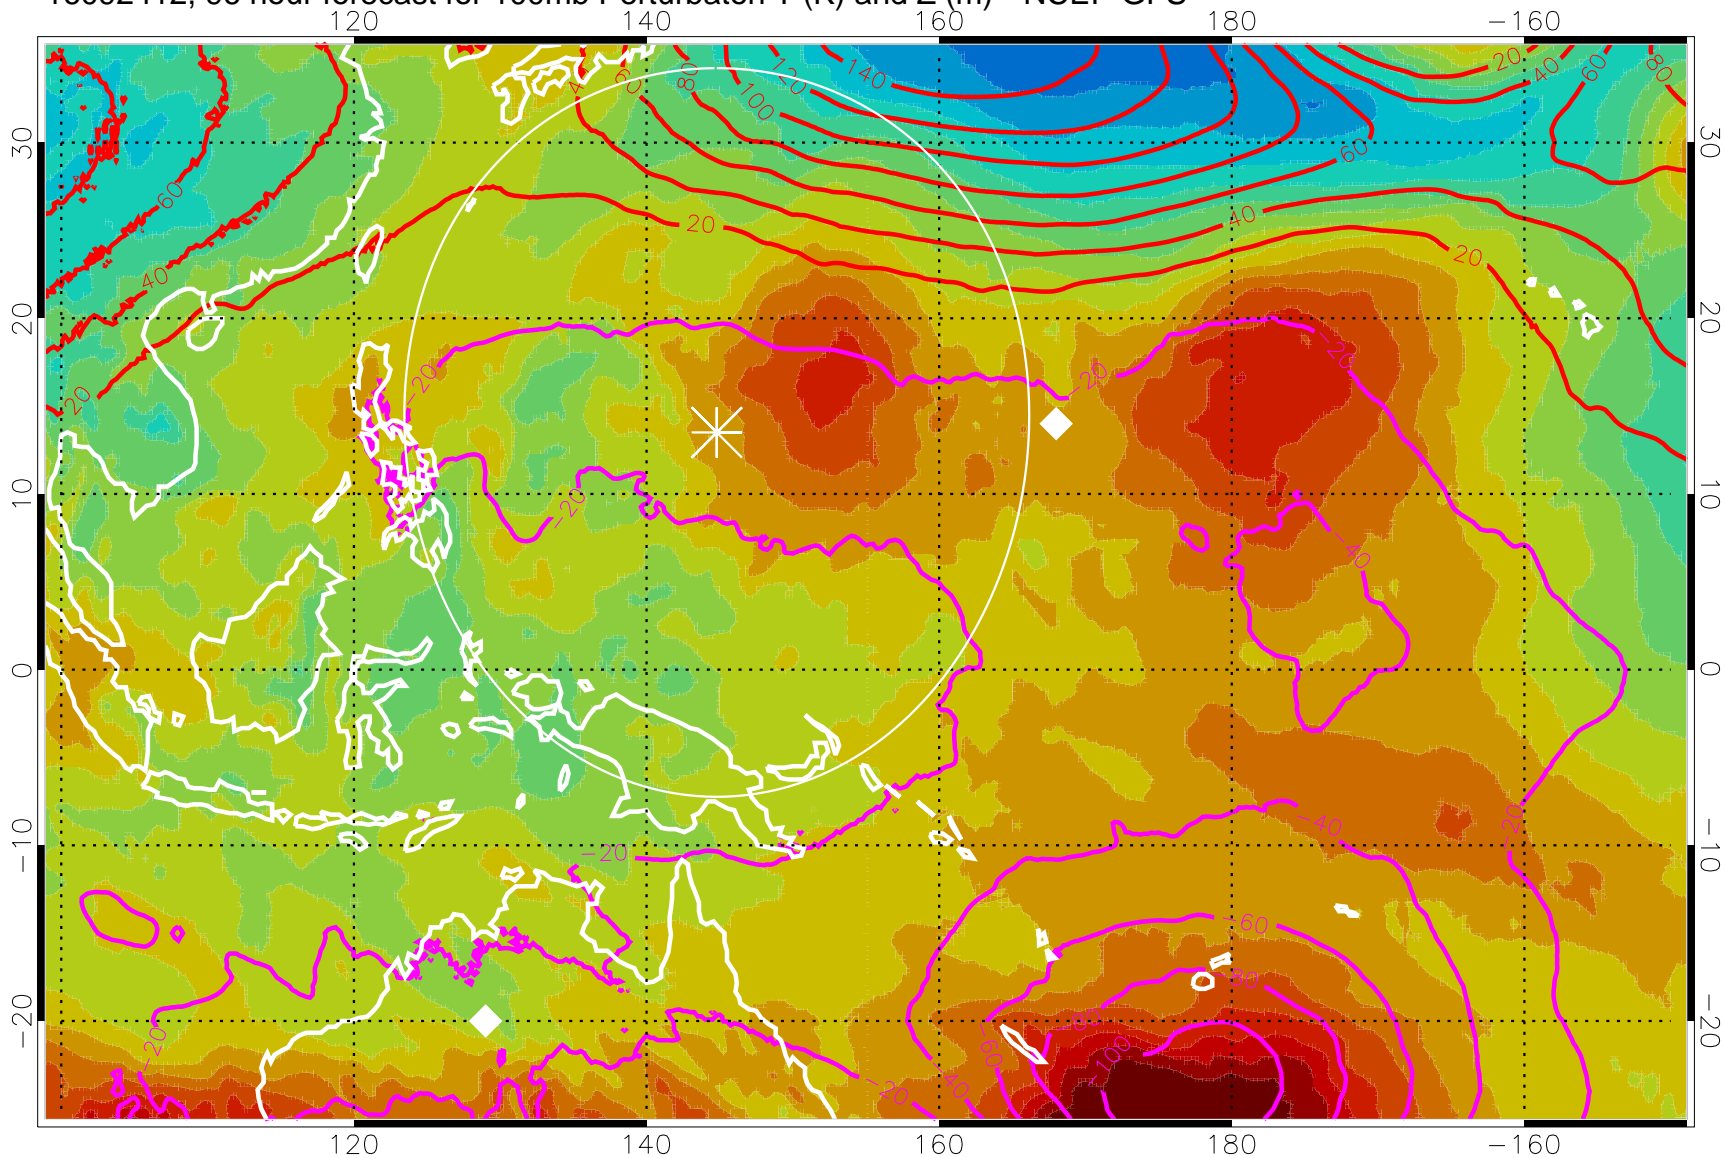

16092412, 96 hour forecast for 100mb Perturbaton T (K) and Z (m)-- NCEP GFS

Contours are 100 mbar Z perturbation (m)
Positive Z Contours
Negative Z Contours
Diamonds-mean pos. of anticyclones

Range ring of 2304 km