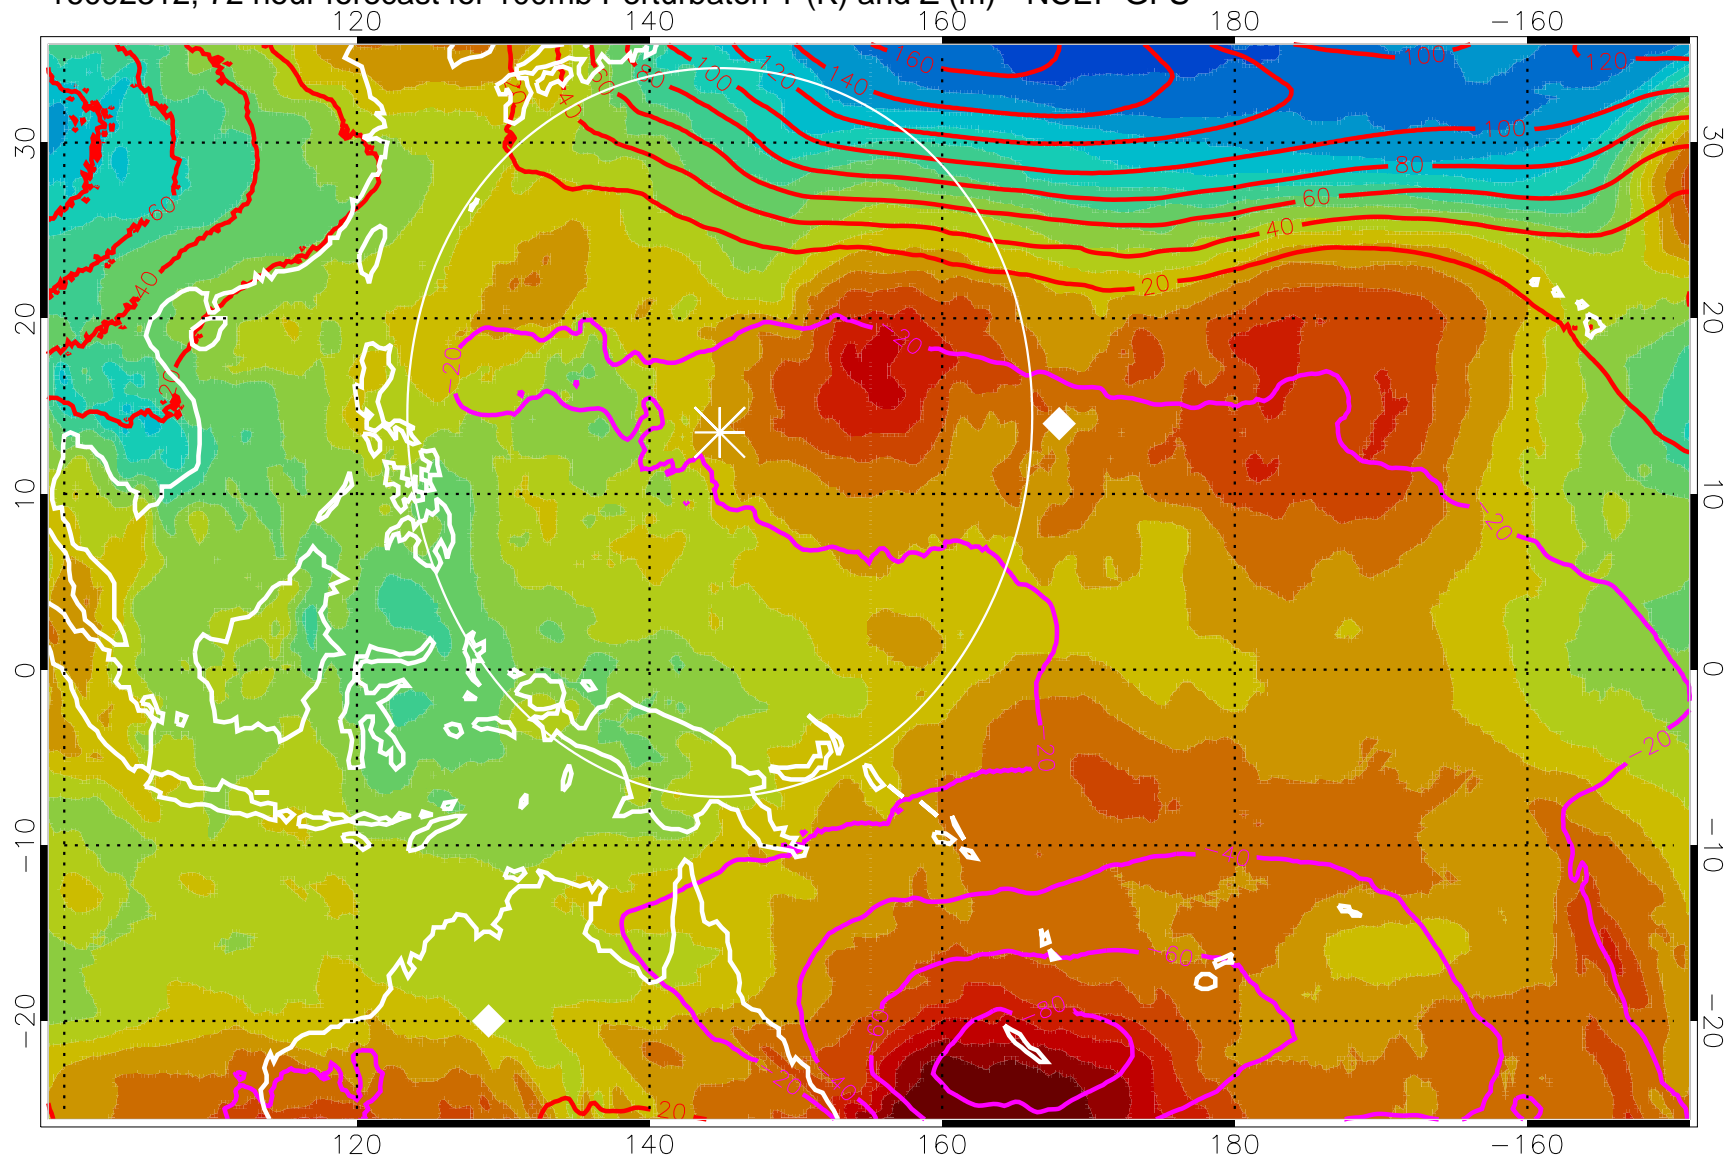

16092312, 72 hour forecast for 100mb Perturbaton T (K) and Z (m)-- NCEP GFS

Contours are 100 mbar Z perturbation (m)
Positive Z Contours
Negative Z Contours
Diamonds-mean pos. of anticyclones

Range ring of 2304 km