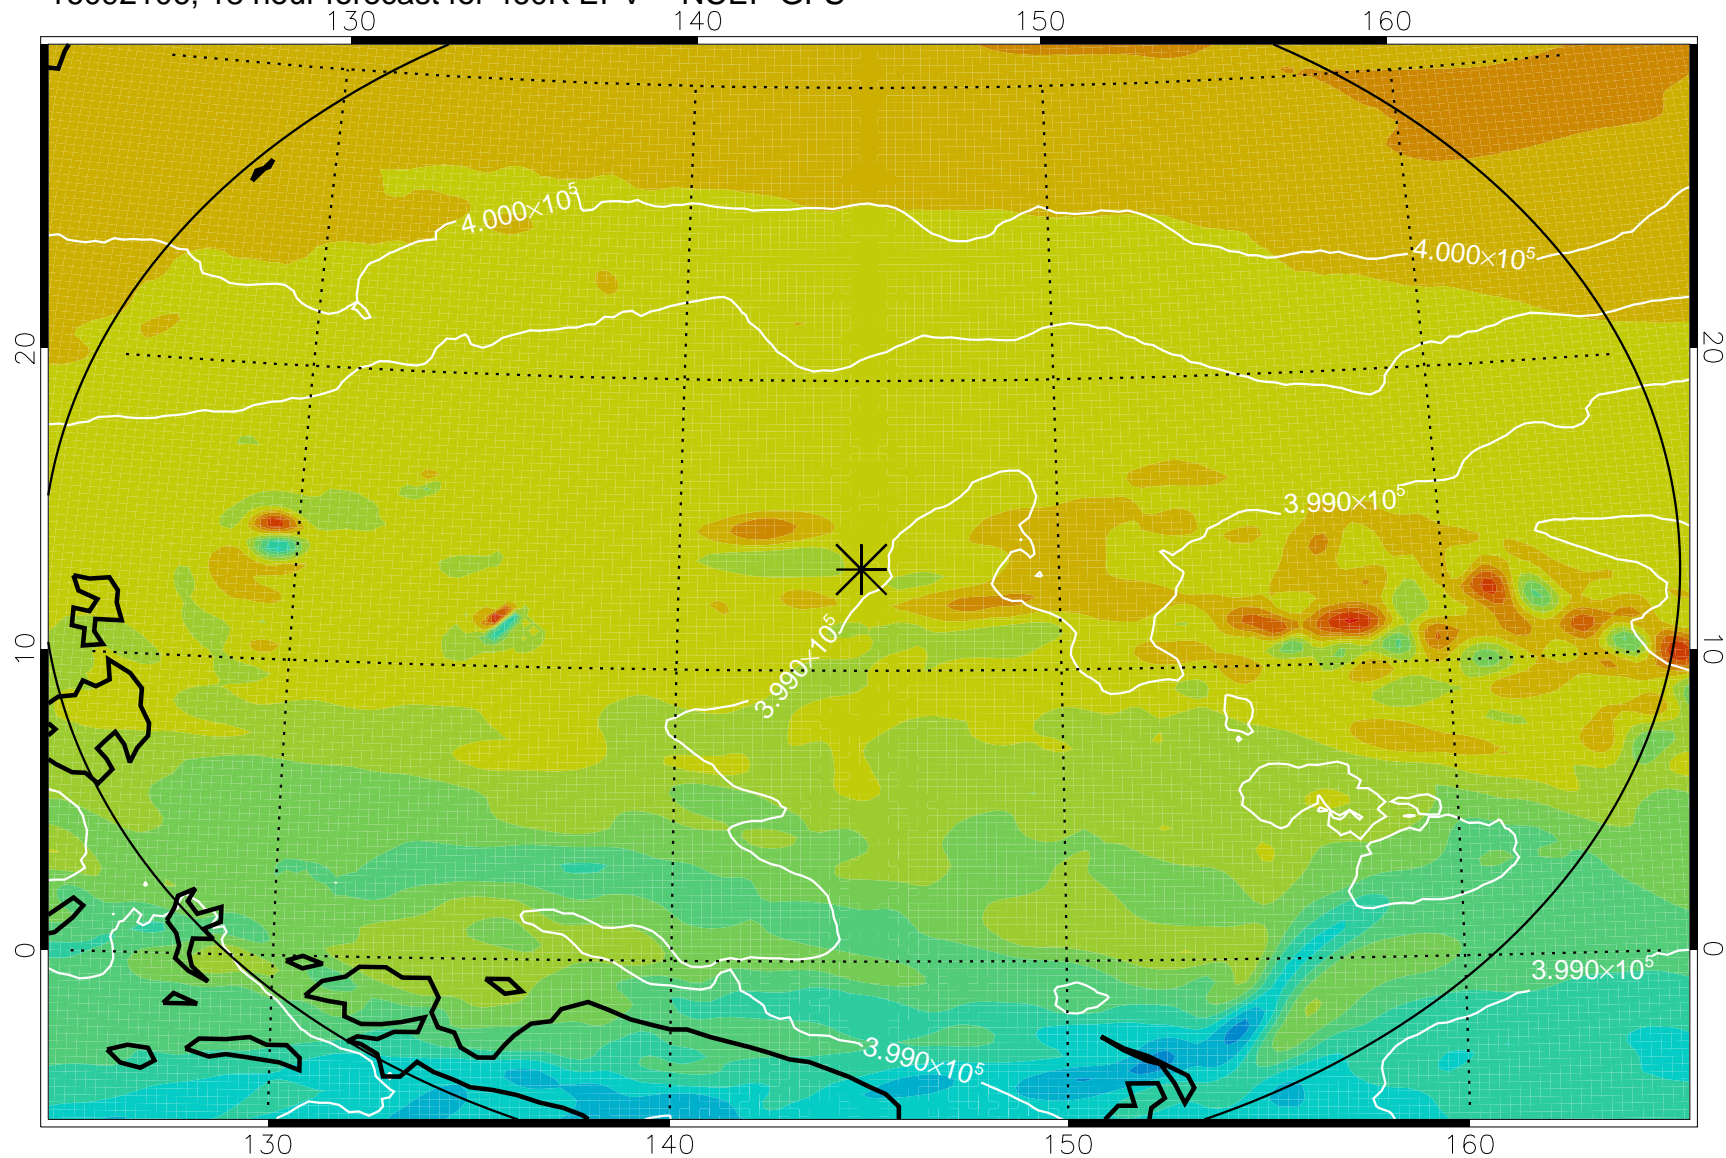

16092018, 6 hour forecast for 460K EPV -- NCEP GFS

460K Montgomery Streamfunction, white

Range ring of 2304 km

16092100, 12 hour forecast for 460K EPV -- NCEP GFS

460K Montgomery Streamfunction, white

Range ring of 2304 km

16092106, 18 hour forecast for 460K EPV -- NCEP GFS

460K Montgomery Streamfunction, white

Range ring of 2304 km

16092112, 24 hour forecast for 460K EPV -- NCEP GFS

460K Montgomery Streamfunction, white

Range ring of 2304 km

16092118, 30 hour forecast for 460K EPV -- NCEP GFS

460K Montgomery Streamfunction, white

Range ring of 2304 km

16092200, 36 hour forecast for 460K EPV -- NCEP GFS

460K Montgomery Streamfunction, white

Range ring of 2304 km

16092318, 78 hour forecast for 460K EPV -- NCEP GFS

460K Montgomery Streamfunction, white

Range ring of 2304 km

16092400, 84 hour forecast for 460K EPV -- NCEP GFS

460K Montgomery Streamfunction, white

Range ring of 2304 km