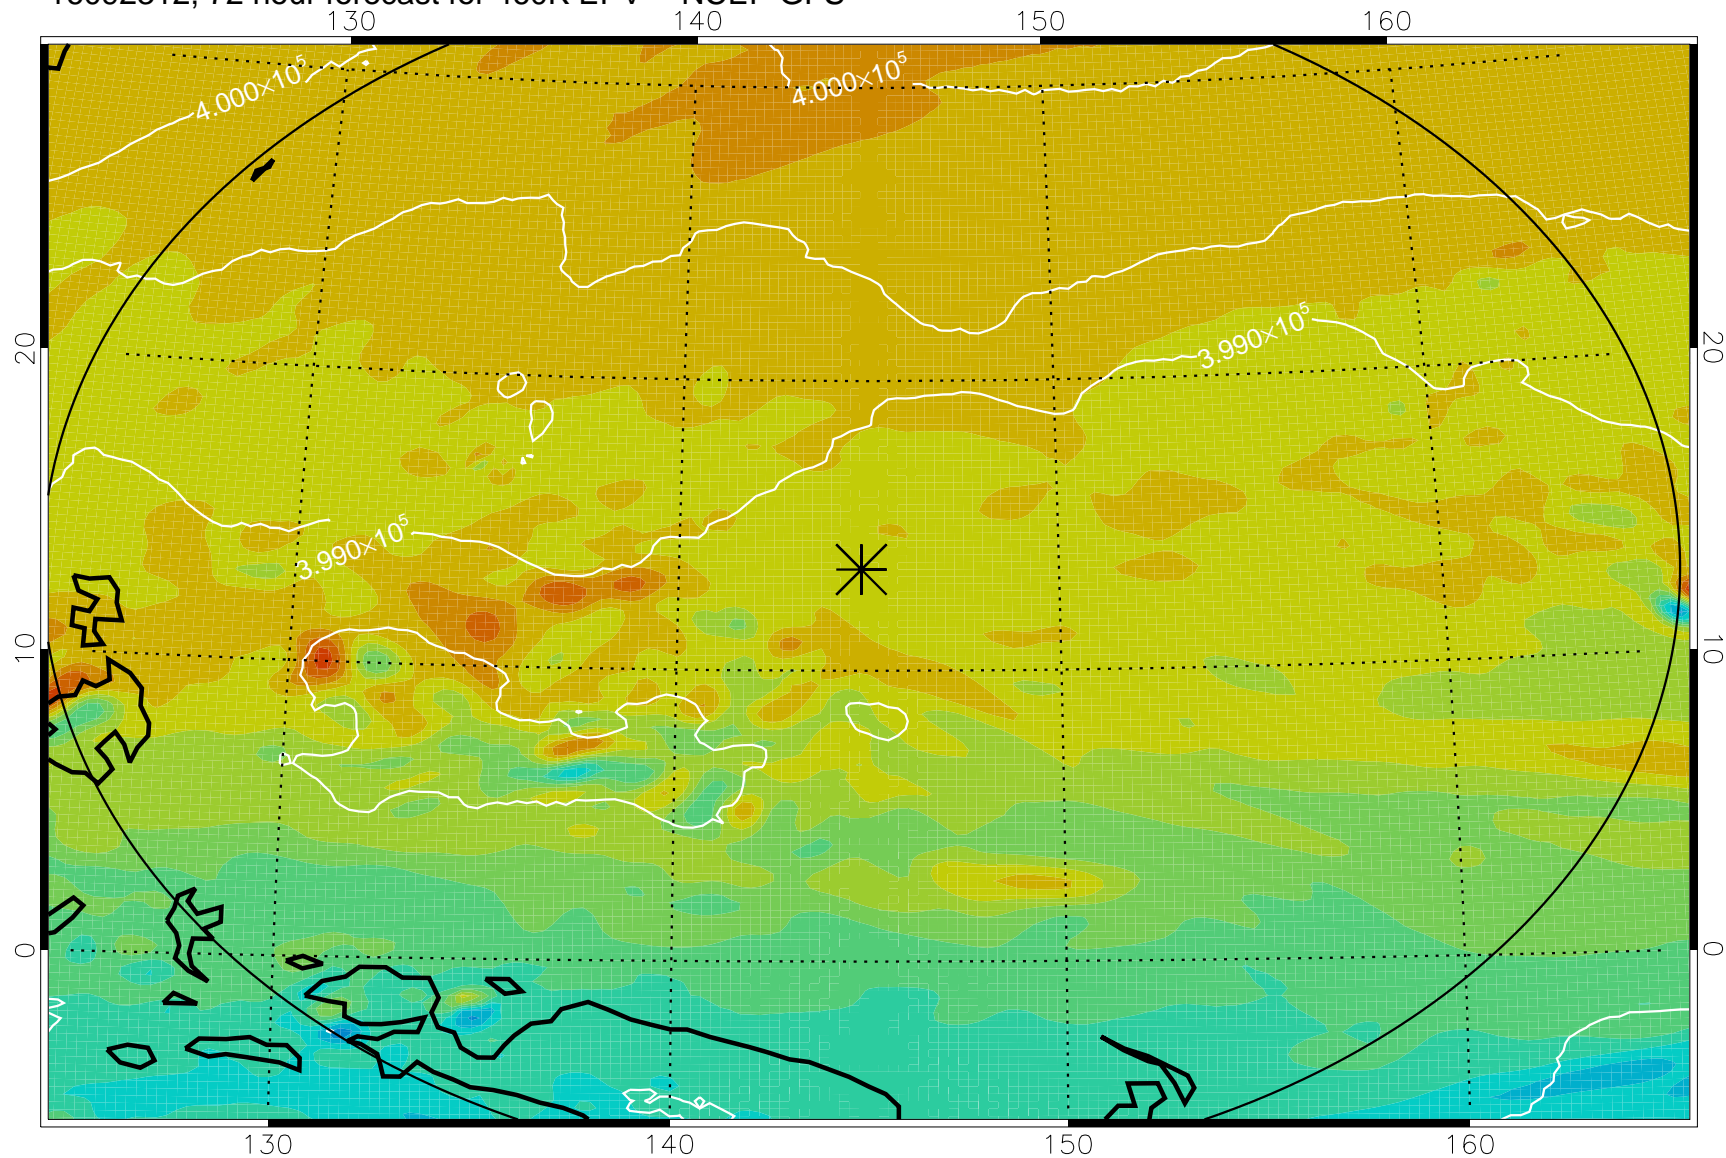

16092206, 42 hour forecast for 460K EPV -- NCEP GFS

460K Montgomery Streamfunction, white

Range ring of 2304 km

16092212, 48 hour forecast for 460K EPV -- NCEP GFS

460K Montgomery Streamfunction, white

Range ring of 2304 km

16092218, 54 hour forecast for 460K EPV -- NCEP GFS

460K Montgomery Streamfunction, white

Range ring of 2304 km

16092300, 60 hour forecast for 460K EPV -- NCEP GFS

460K Montgomery Streamfunction, white

Range ring of 2304 km

16092306, 66 hour forecast for 460K EPV -- NCEP GFS

460K Montgomery Streamfunction, white

Range ring of 2304 km

16092312, 72 hour forecast for 460K EPV -- NCEP GFS

460K Montgomery Streamfunction, white

Range ring of 2304 km

16092318, 78 hour forecast for 460K EPV -- NCEP GFS

460K Montgomery Streamfunction, white

Range ring of 2304 km

16092400, 84 hour forecast for 460K EPV -- NCEP GFS

460K Montgomery Streamfunction, white

Range ring of 2304 km