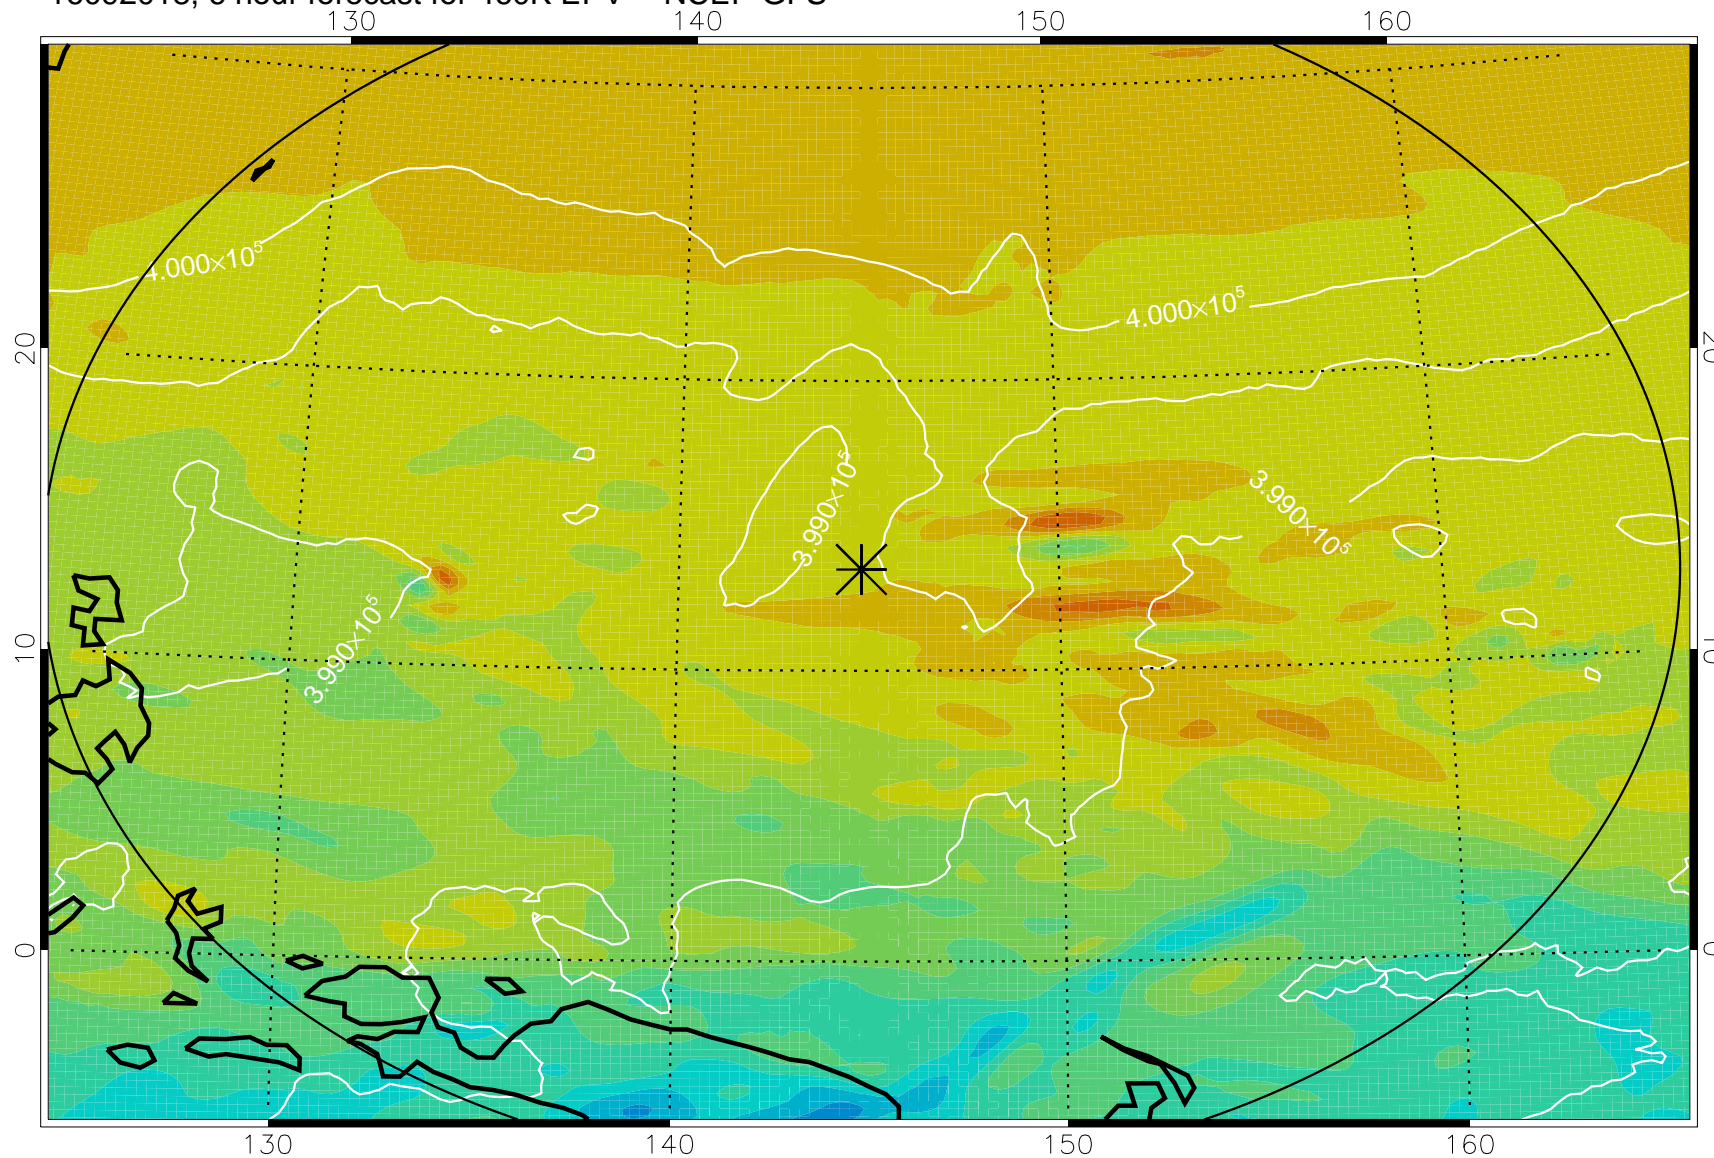

16092018, 6 hour forecast for 460K EPV -- NCEP GFS

460K Montgomery Streamfunction, white

Range ring of 2304 km

16092100, 12 hour forecast for 460K EPV -- NCEP GFS

460K Montgomery Streamfunction, white

Range ring of 2304 km

16092106, 18 hour forecast for 460K EPV -- NCEP GFS

460K Montgomery Streamfunction, white

Range ring of 2304 km

16092112, 24 hour forecast for 460K EPV -- NCEP GFS

460K Montgomery Streamfunction, white

Range ring of 2304 km

16092118, 30 hour forecast for 460K EPV -- NCEP GFS

460K Montgomery Streamfunction, white

Range ring of 2304 km

16092200, 36 hour forecast for 460K EPV -- NCEP GFS

460K Montgomery Streamfunction, white

Range ring of 2304 km

16092206, 42 hour forecast for 460K EPV -- NCEP GFS

460K Montgomery Streamfunction, white

Range ring of 2304 km

16092212, 48 hour forecast for 460K EPV -- NCEP GFS

460K Montgomery Streamfunction, white

Range ring of 2304 km