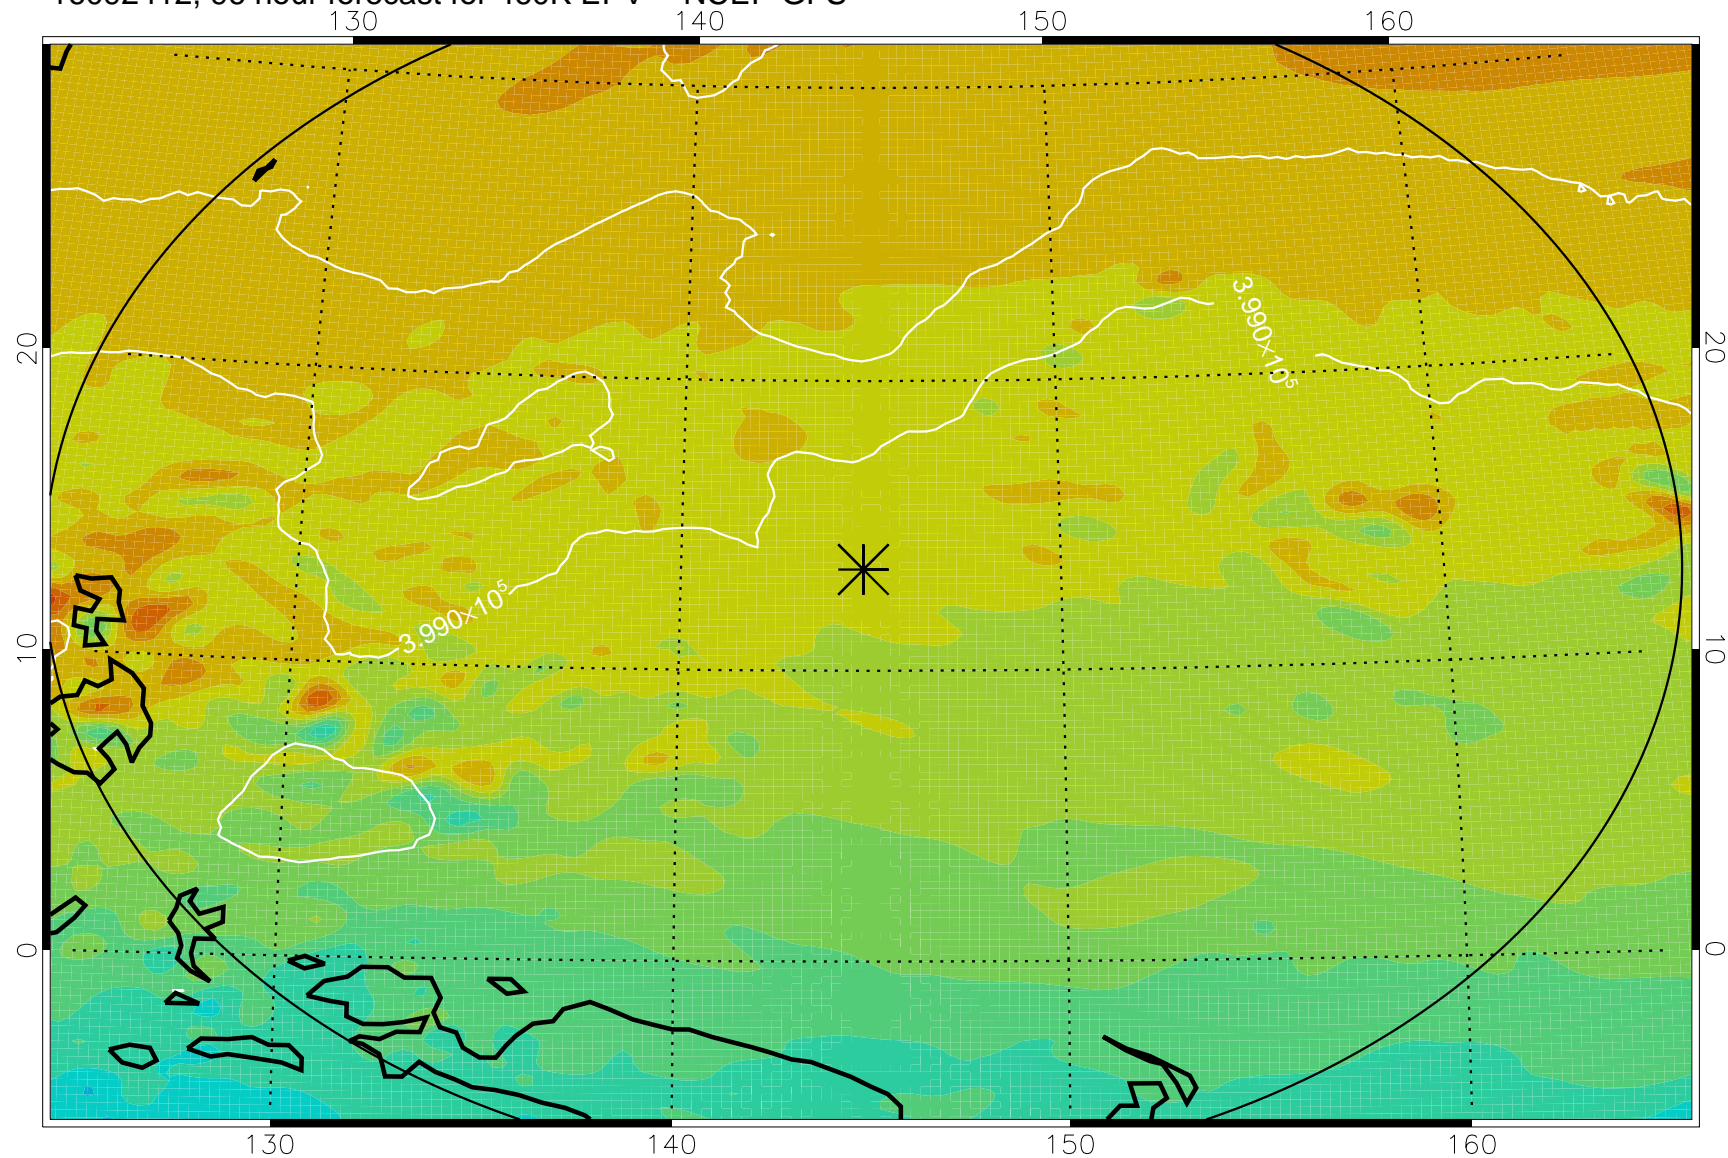

16092306, 66 hour forecast for 460K EPV -- NCEP GFS

460K Montgomery Streamfunction, white

Range ring of 2304 km

16092312, 72 hour forecast for 460K EPV -- NCEP GFS

460K Montgomery Streamfunction, white

Range ring of 2304 km

16092318, 78 hour forecast for 460K EPV -- NCEP GFS

460K Montgomery Streamfunction, white

Range ring of 2304 km

16092400, 84 hour forecast for 460K EPV -- NCEP GFS

460K Montgomery Streamfunction, white

Range ring of 2304 km

16092406, 90 hour forecast for 460K EPV -- NCEP GFS

460K Montgomery Streamfunction, white

Range ring of 2304 km

16092412, 96 hour forecast for 460K EPV -- NCEP GFS

460K Montgomery Streamfunction, white

Range ring of 2304 km

16092418, 102 hour forecast for 460K EPV -- NCEP GFS

460K Montgomery Streamfunction, white

Range ring of 2304 km

16092500, 108 hour forecast for 460K EPV -- NCEP GFS

460K Montgomery Streamfunction, white

Range ring of 2304 km