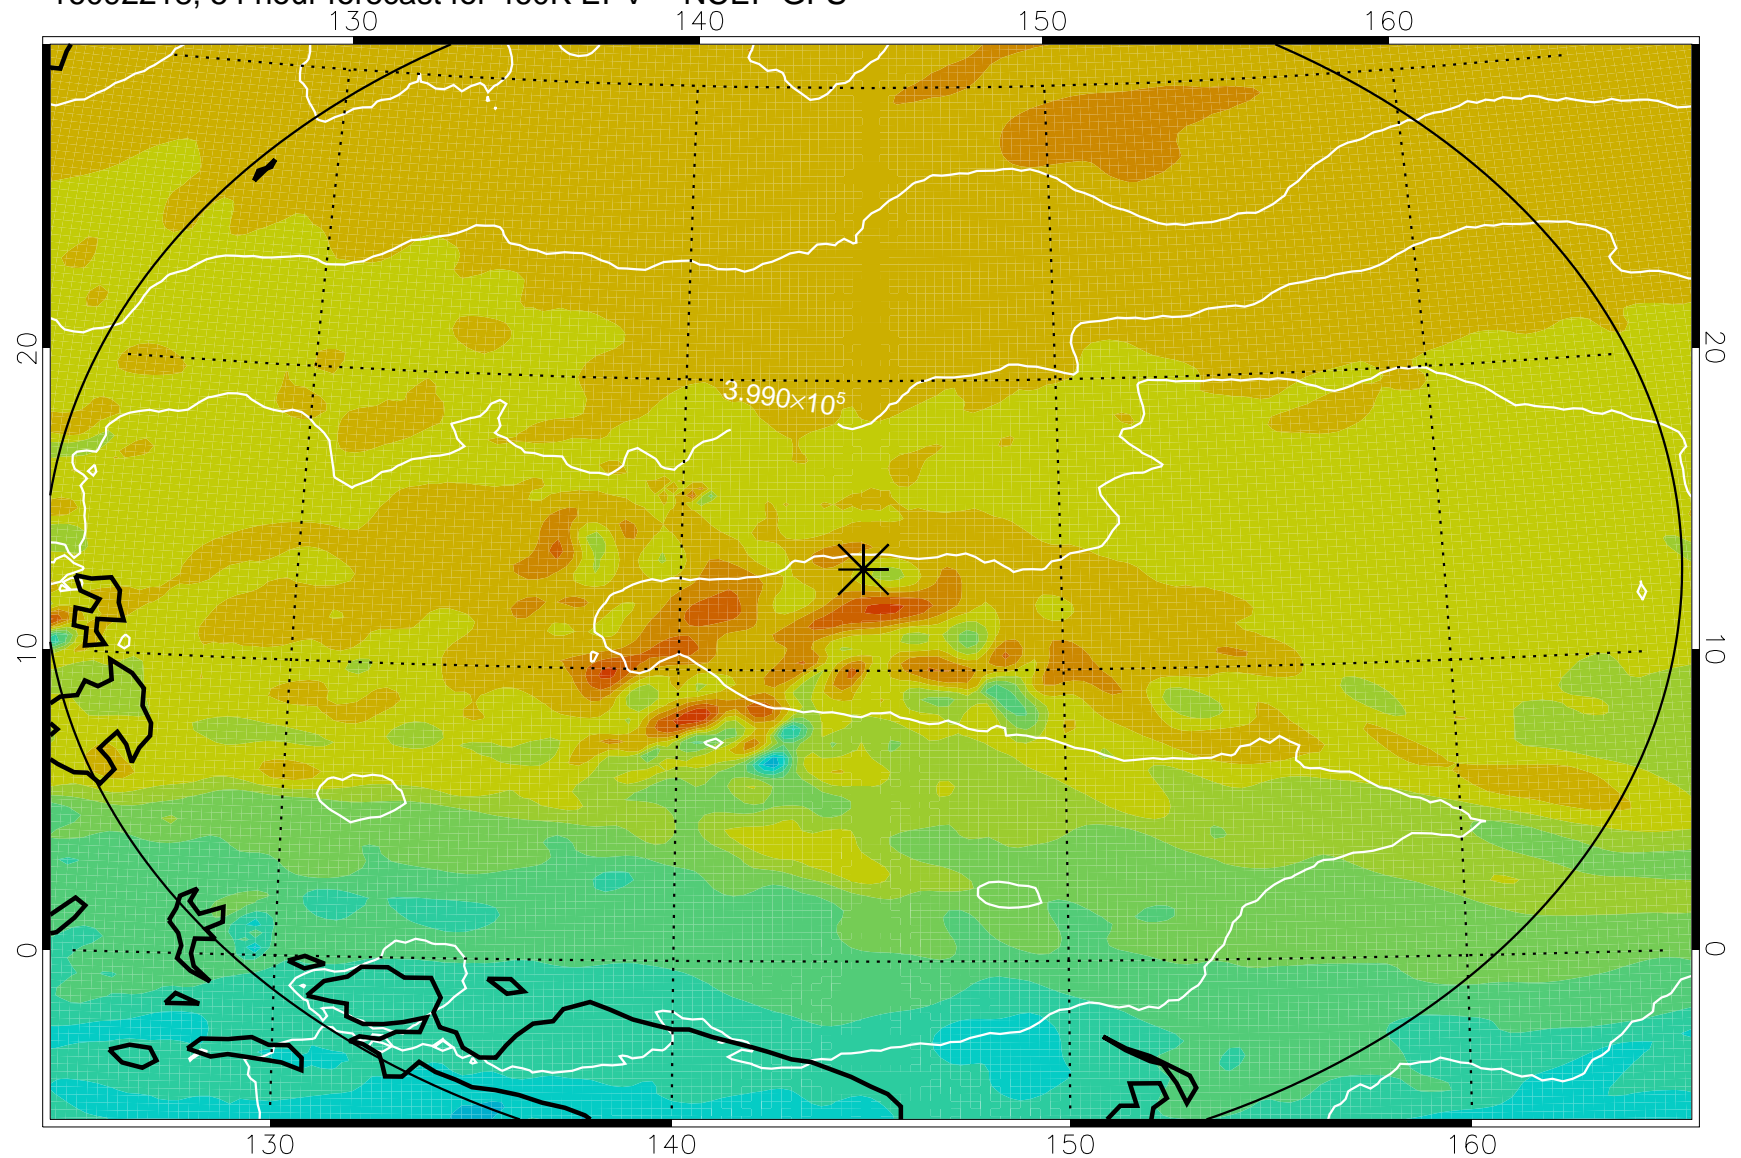

16092118, 30 hour forecast for 460K EPV -- NCEP GFS

460K Montgomery Streamfunction, white

Range ring of 2304 km

16092200, 36 hour forecast for 460K EPV -- NCEP GFS

460K Montgomery Streamfunction, white

Range ring of 2304 km

16092206, 42 hour forecast for 460K EPV -- NCEP GFS

460K Montgomery Streamfunction, white

Range ring of 2304 km

16092212, 48 hour forecast for 460K EPV -- NCEP GFS

460K Montgomery Streamfunction, white

Range ring of 2304 km

16092218, 54 hour forecast for 460K EPV -- NCEP GFS

460K Montgomery Streamfunction, white

Range ring of 2304 km

16092300, 60 hour forecast for 460K EPV -- NCEP GFS

460K Montgomery Streamfunction, white

Range ring of 2304 km

16092318, 78 hour forecast for 460K EPV -- NCEP GFS

460K Montgomery Streamfunction, white

Range ring of 2304 km

16092400, 84 hour forecast for 460K EPV -- NCEP GFS

460K Montgomery Streamfunction, white

Range ring of 2304 km