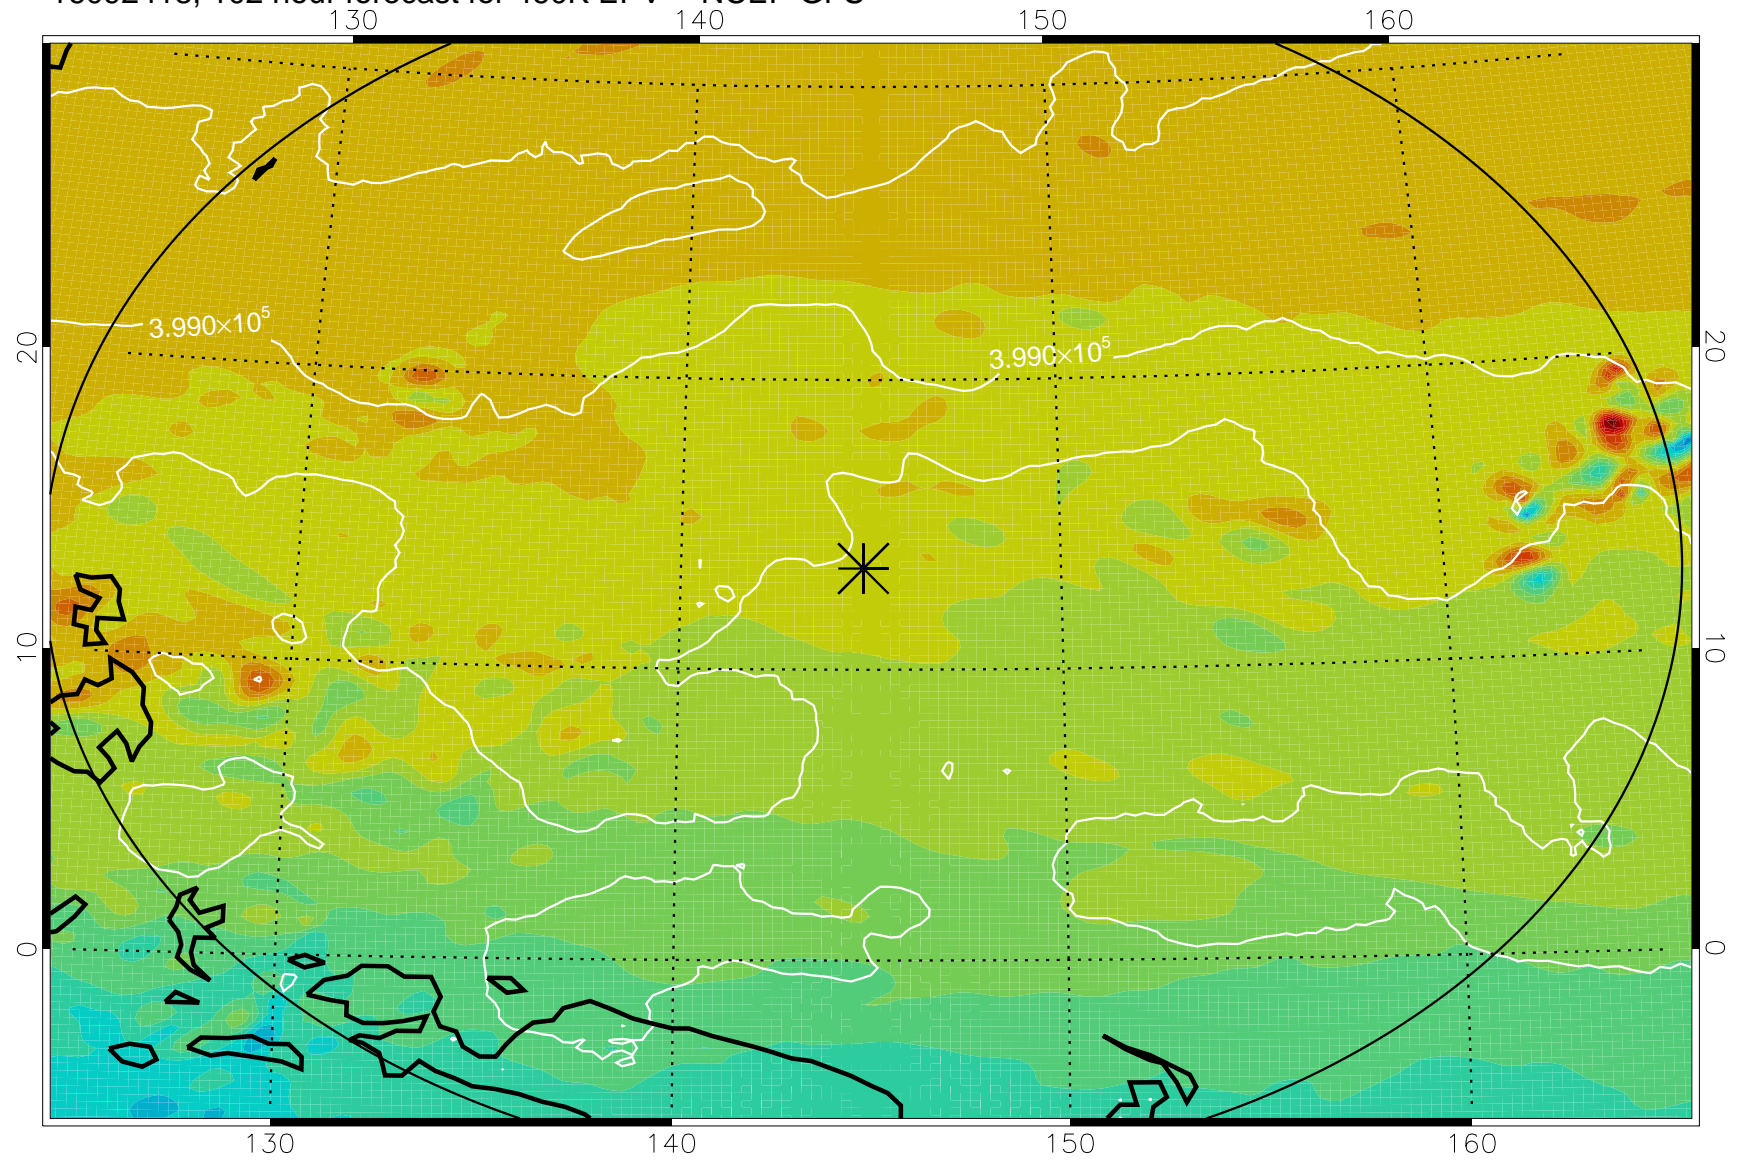

16092318, 78 hour forecast for 460K EPV -- NCEP GFS

460K Montgomery Streamfunction, white

Range ring of 2304 km

16092400, 84 hour forecast for 460K EPV -- NCEP GFS

460K Montgomery Streamfunction, white

Range ring of 2304 km

16092406, 90 hour forecast for 460K EPV -- NCEP GFS

460K Montgomery Streamfunction, white

Range ring of 2304 km

16092412, 96 hour forecast for 460K EPV -- NCEP GFS

460K Montgomery Streamfunction, white

Range ring of 2304 km

16092418, 102 hour forecast for 460K EPV -- NCEP GFS

460K Montgomery Streamfunction, white

Range ring of 2304 km

16092500, 108 hour forecast for 460K EPV -- NCEP GFS

460K Montgomery Streamfunction, white

Range ring of 2304 km

16092506, 114 hour forecast for 460K EPV -- NCEP GFS

460K Montgomery Streamfunction, white

Range ring of 2304 km

16092512, 120 hour forecast for 460K EPV -- NCEP GFS

460K Montgomery Streamfunction, white

Range ring of 2304 km