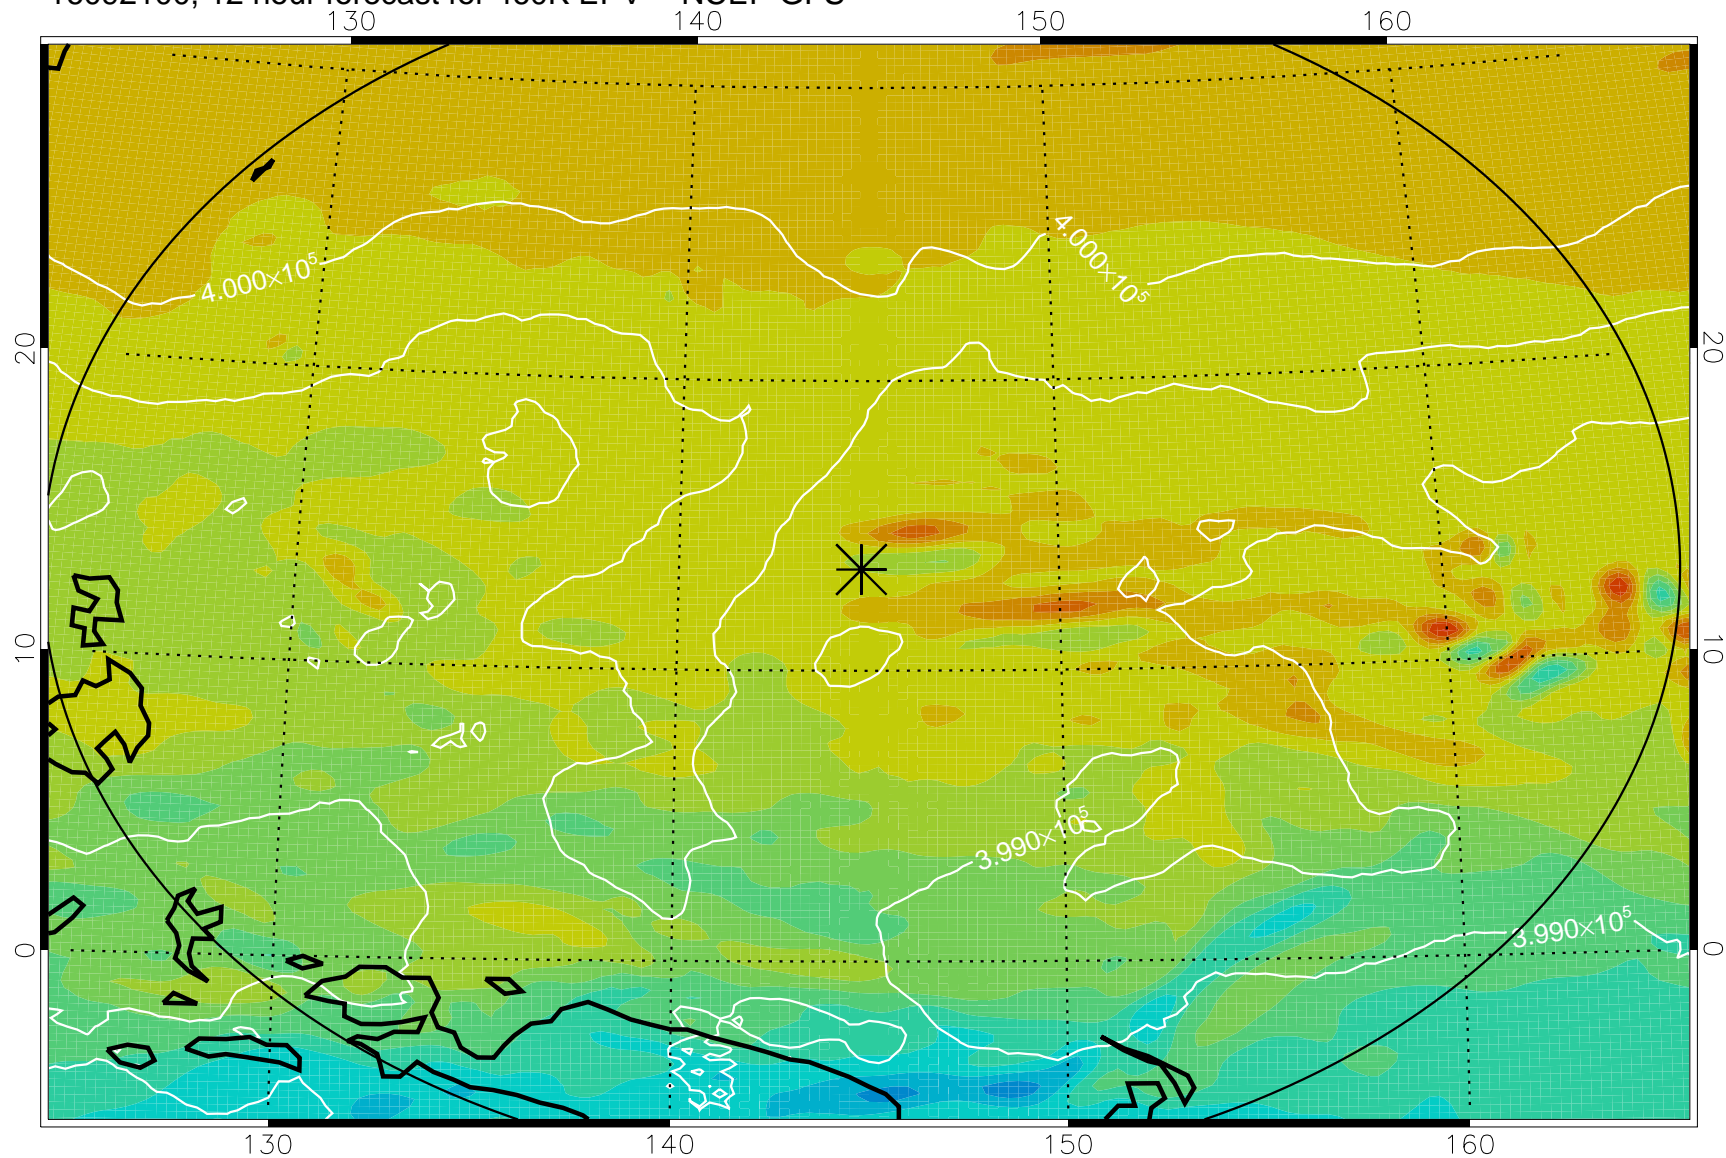

16092018, 6 hour forecast for 460K EPV -- NCEP GFS

460K Montgomery Streamfunction, white

Range ring of 2304 km

16092100, 12 hour forecast for 460K EPV -- NCEP GFS

460K Montgomery Streamfunction, white

Range ring of 2304 km

16092106, 18 hour forecast for 460K EPV -- NCEP GFS

460K Montgomery Streamfunction, white

Range ring of 2304 km

16092112, 24 hour forecast for 460K EPV -- NCEP GFS

460K Montgomery Streamfunction, white

Range ring of 2304 km

16092118, 30 hour forecast for 460K EPV -- NCEP GFS

460K Montgomery Streamfunction, white

Range ring of 2304 km

16092200, 36 hour forecast for 460K EPV -- NCEP GFS

460K Montgomery Streamfunction, white

Range ring of 2304 km

16092206, 42 hour forecast for 460K EPV -- NCEP GFS

460K Montgomery Streamfunction, white

Range ring of 2304 km

16092212, 48 hour forecast for 460K EPV -- NCEP GFS

460K Montgomery Streamfunction, white

Range ring of 2304 km