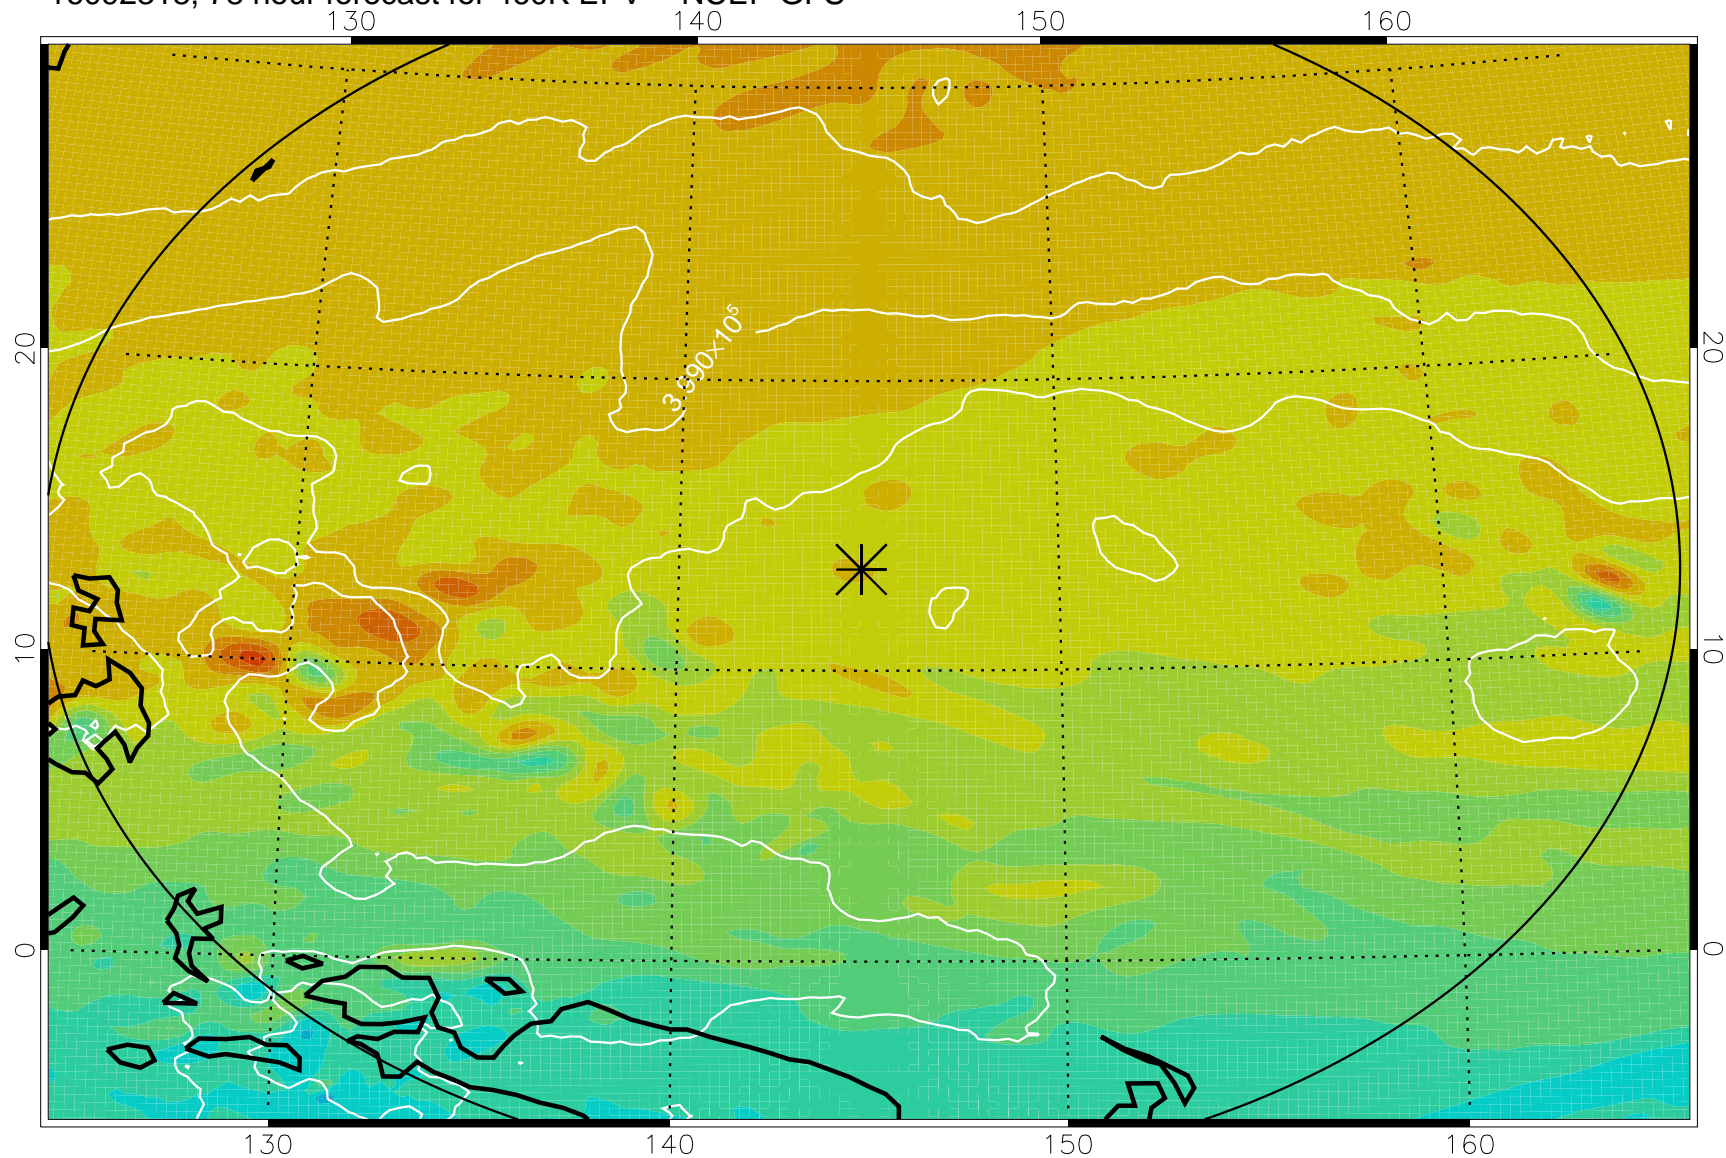

16092218, 54 hour forecast for 460K EPV -- NCEP GFS

460K Montgomery Streamfunction, white

Range ring of 2304 km

16092300, 60 hour forecast for 460K EPV -- NCEP GFS

460K Montgomery Streamfunction, white

Range ring of 2304 km

16092306, 66 hour forecast for 460K EPV -- NCEP GFS

460K Montgomery Streamfunction, white

Range ring of 2304 km

16092312, 72 hour forecast for 460K EPV -- NCEP GFS

460K Montgomery Streamfunction, white

Range ring of 2304 km

16092318, 78 hour forecast for 460K EPV -- NCEP GFS

460K Montgomery Streamfunction, white

Range ring of 2304 km

16092400, 84 hour forecast for 460K EPV -- NCEP GFS

460K Montgomery Streamfunction, white

Range ring of 2304 km

16092406, 90 hour forecast for 460K EPV -- NCEP GFS

460K Montgomery Streamfunction, white

Range ring of 2304 km

16092412, 96 hour forecast for 460K EPV -- NCEP GFS

460K Montgomery Streamfunction, white

Range ring of 2304 km