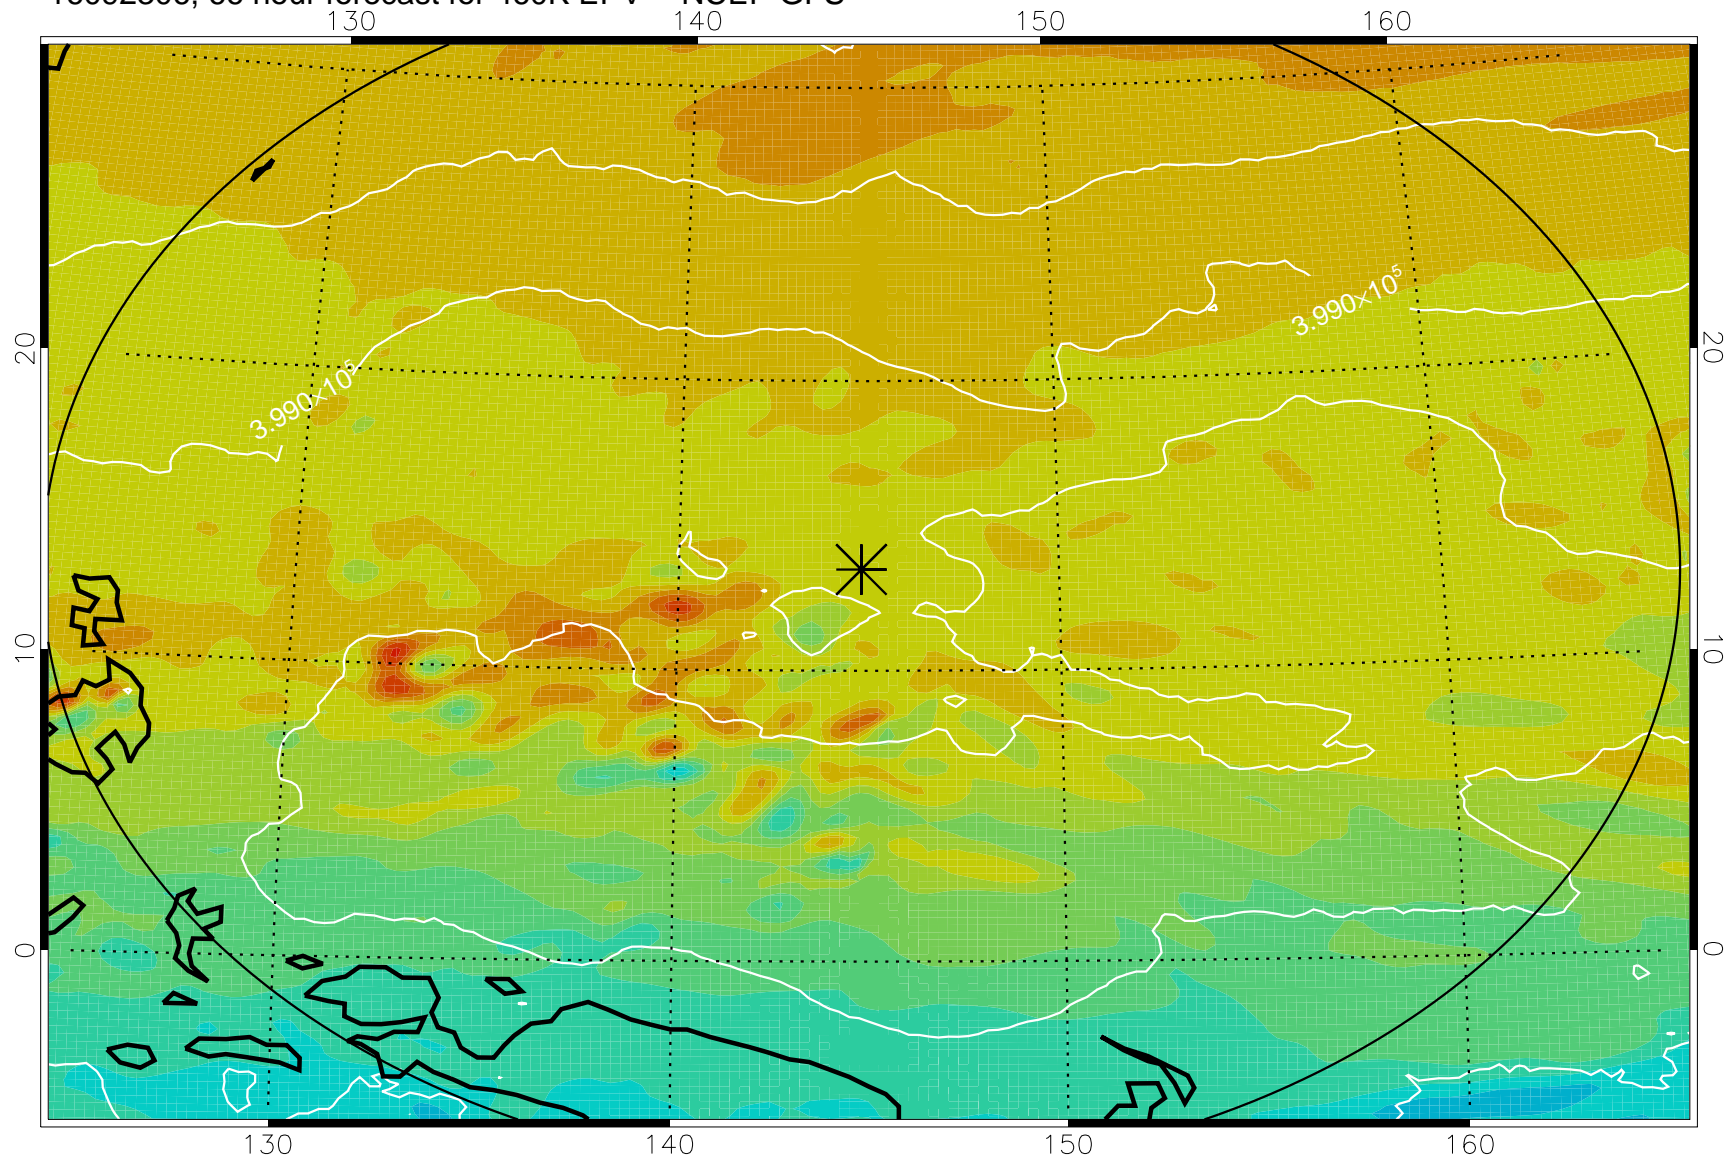

16092218, 54 hour forecast for 460K EPV -- NCEP GFS

460K Montgomery Streamfunction, white

Range ring of 2304 km

16092300, 60 hour forecast for 460K EPV -- NCEP GFS

460K Montgomery Streamfunction, white

Range ring of 2304 km

16092306, 66 hour forecast for 460K EPV -- NCEP GFS

460K Montgomery Streamfunction, white

Range ring of 2304 km

16092312, 72 hour forecast for 460K EPV -- NCEP GFS

460K Montgomery Streamfunction, white

Range ring of 2304 km

16092318, 78 hour forecast for 460K EPV -- NCEP GFS

460K Montgomery Streamfunction, white

Range ring of 2304 km

16092400, 84 hour forecast for 460K EPV -- NCEP GFS

460K Montgomery Streamfunction, white

Range ring of 2304 km

16092406, 90 hour forecast for 460K EPV -- NCEP GFS

460K Montgomery Streamfunction, white

Range ring of 2304 km

16092412, 96 hour forecast for 460K EPV -- NCEP GFS

460K Montgomery Streamfunction, white

Range ring of 2304 km