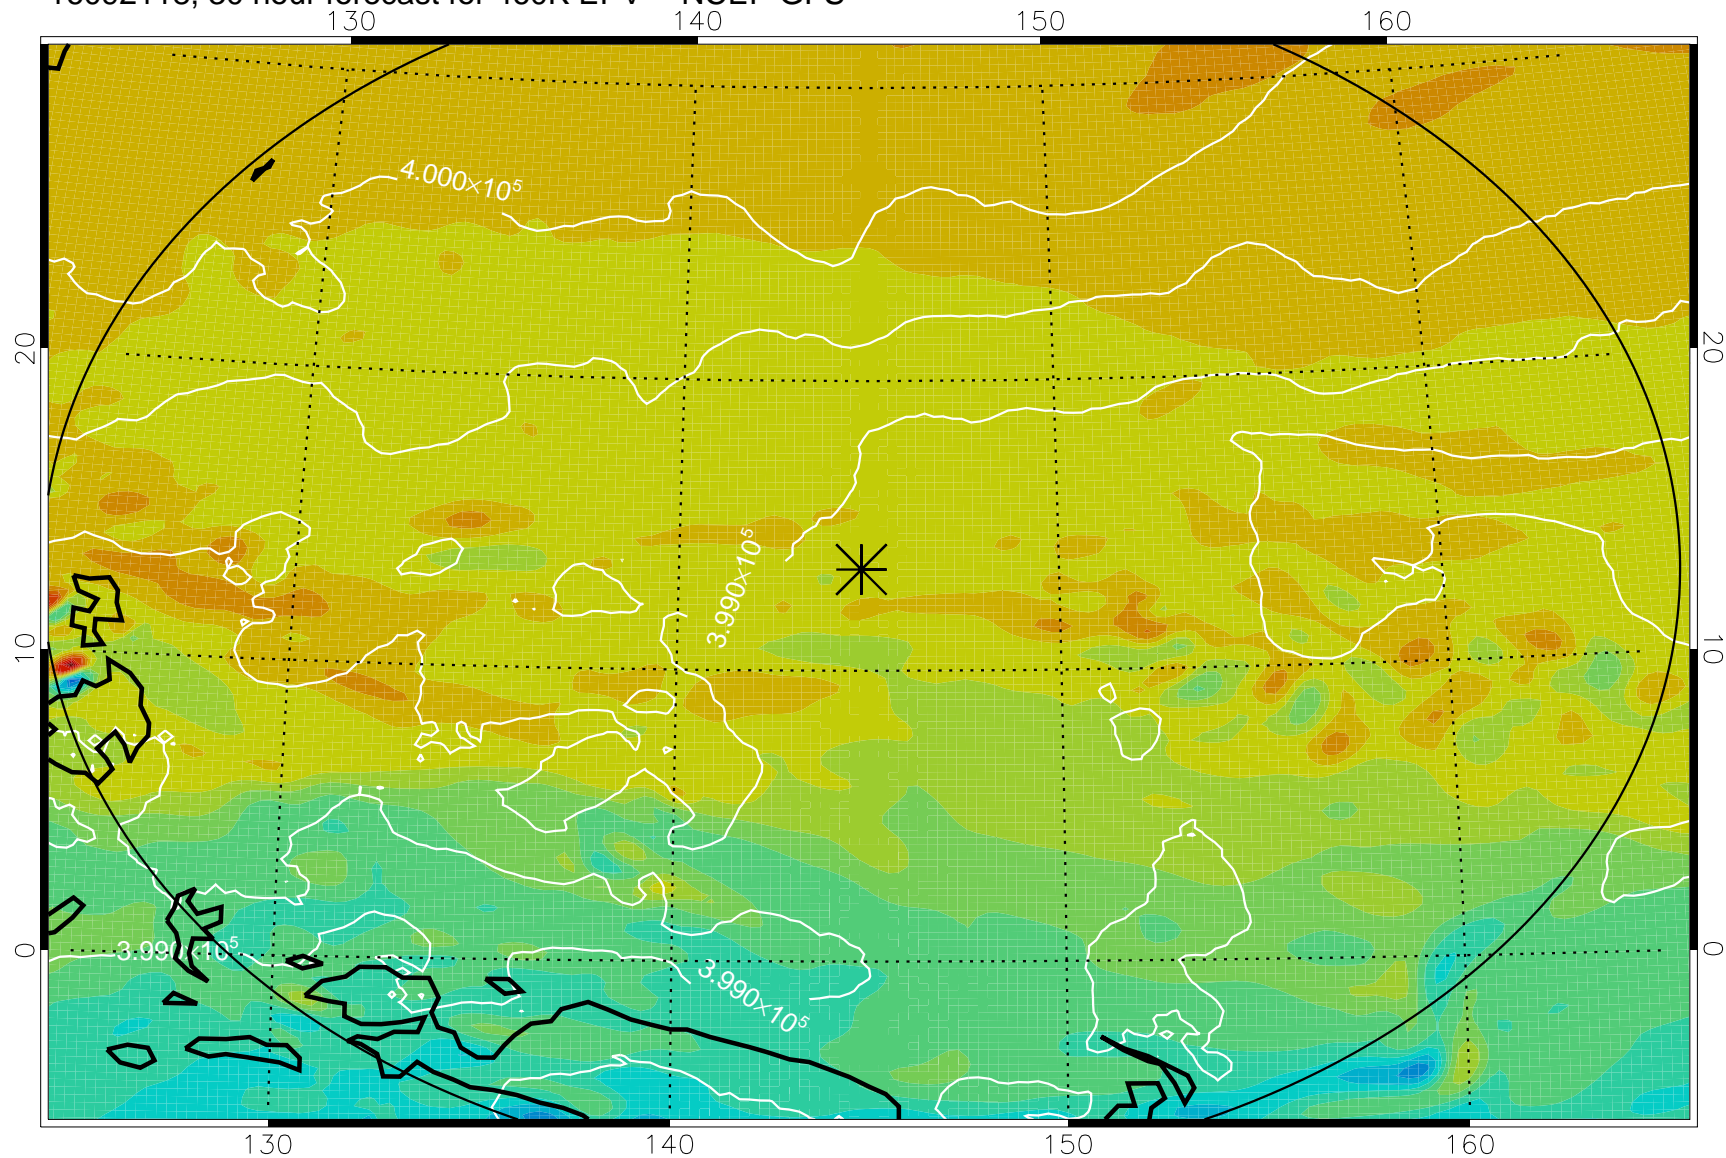

16092018, 6 hour forecast for 460K EPV -- NCEP GFS

460K Montgomery Streamfunction, white

Range ring of 2304 km

16092100, 12 hour forecast for 460K EPV -- NCEP GFS

460K Montgomery Streamfunction, white

Range ring of 2304 km

16092106, 18 hour forecast for 460K EPV -- NCEP GFS

460K Montgomery Streamfunction, white

Range ring of 2304 km

16092112, 24 hour forecast for 460K EPV -- NCEP GFS

460K Montgomery Streamfunction, white

Range ring of 2304 km

16092118, 30 hour forecast for 460K EPV -- NCEP GFS

460K Montgomery Streamfunction, white

Range ring of 2304 km

16092200, 36 hour forecast for 460K EPV -- NCEP GFS

460K Montgomery Streamfunction, white

Range ring of 2304 km

16092206, 42 hour forecast for 460K EPV -- NCEP GFS

460K Montgomery Streamfunction, white

Range ring of 2304 km

16092212, 48 hour forecast for 460K EPV -- NCEP GFS

460K Montgomery Streamfunction, white

Range ring of 2304 km