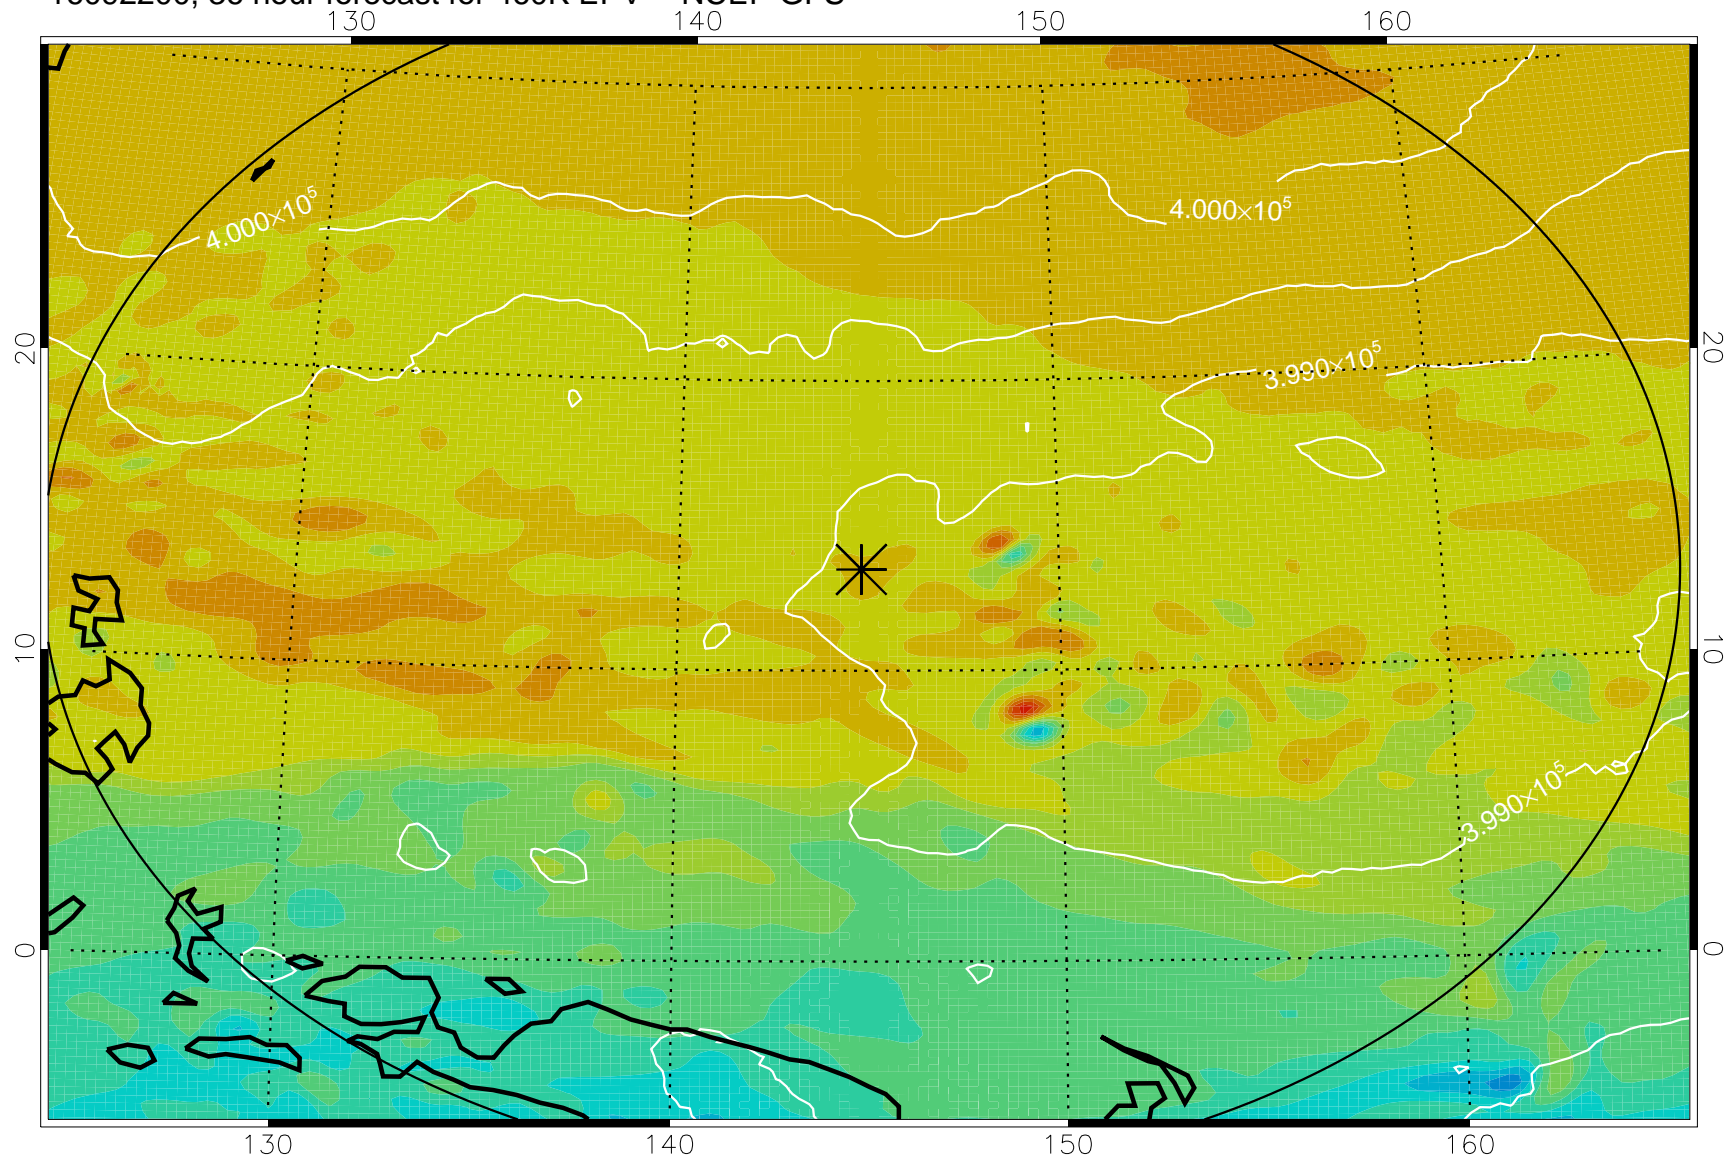

16092018, 6 hour forecast for 460K EPV -- NCEP GFS

460K Montgomery Streamfunction, white

Range ring of 2304 km

16092100, 12 hour forecast for 460K EPV -- NCEP GFS

460K Montgomery Streamfunction, white

Range ring of 2304 km

16092106, 18 hour forecast for 460K EPV -- NCEP GFS

460K Montgomery Streamfunction, white

Range ring of 2304 km

16092112, 24 hour forecast for 460K EPV -- NCEP GFS

460K Montgomery Streamfunction, white

Range ring of 2304 km

16092118, 30 hour forecast for 460K EPV -- NCEP GFS

460K Montgomery Streamfunction, white

Range ring of 2304 km

16092200, 36 hour forecast for 460K EPV -- NCEP GFS

460K Montgomery Streamfunction, white

Range ring of 2304 km

16092206, 42 hour forecast for 460K EPV -- NCEP GFS

460K Montgomery Streamfunction, white

Range ring of 2304 km

16092212, 48 hour forecast for 460K EPV -- NCEP GFS

460K Montgomery Streamfunction, white

Range ring of 2304 km