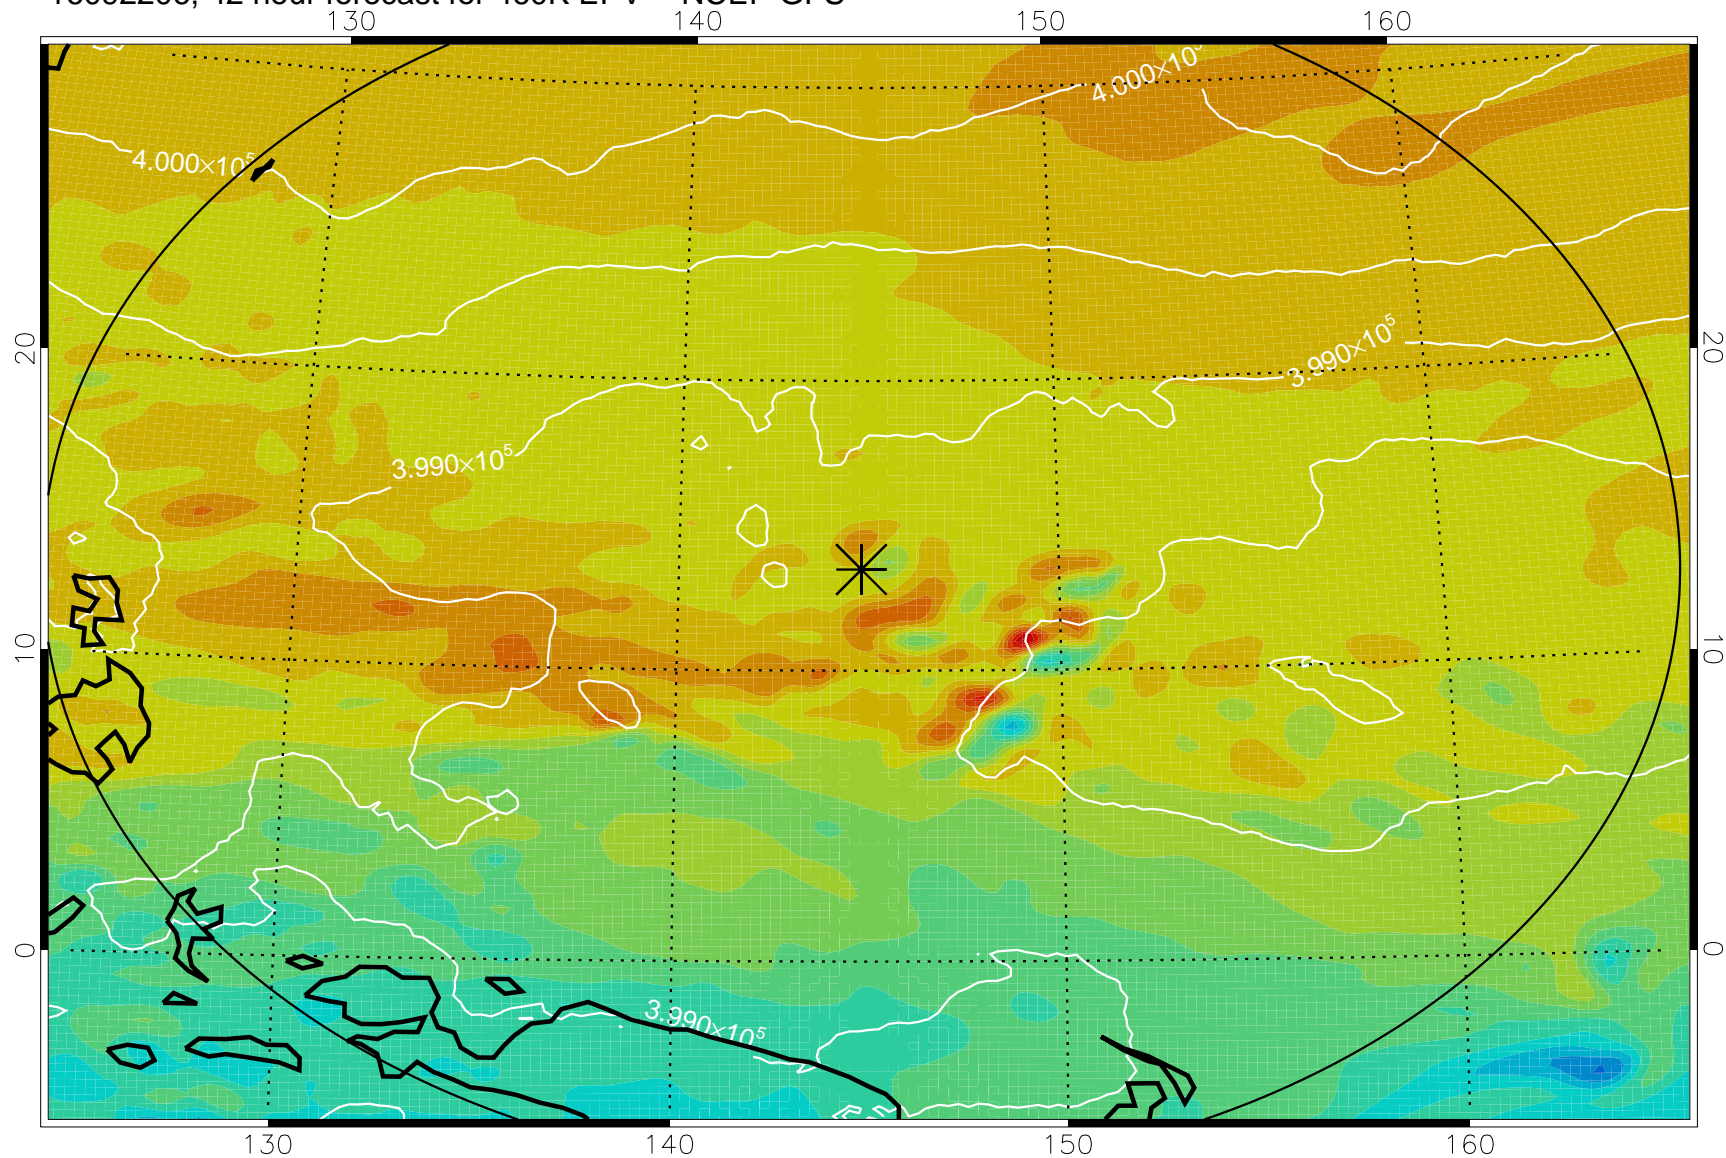

16092106, 18 hour forecast for 460K EPV -- NCEP GFS

460K Montgomery Streamfunction, white

Range ring of 2304 km

16092112, 24 hour forecast for 460K EPV -- NCEP GFS

460K Montgomery Streamfunction, white

Range ring of 2304 km

16092118, 30 hour forecast for 460K EPV -- NCEP GFS

460K Montgomery Streamfunction, white

Range ring of 2304 km

16092200, 36 hour forecast for 460K EPV -- NCEP GFS

460K Montgomery Streamfunction, white

Range ring of 2304 km

16092206, 42 hour forecast for 460K EPV -- NCEP GFS

460K Montgomery Streamfunction, white

Range ring of 2304 km

16092212, 48 hour forecast for 460K EPV -- NCEP GFS

460K Montgomery Streamfunction, white

Range ring of 2304 km

16092218, 54 hour forecast for 460K EPV -- NCEP GFS

460K Montgomery Streamfunction, white

Range ring of 2304 km

16092300, 60 hour forecast for 460K EPV -- NCEP GFS

460K Montgomery Streamfunction, white

Range ring of 2304 km