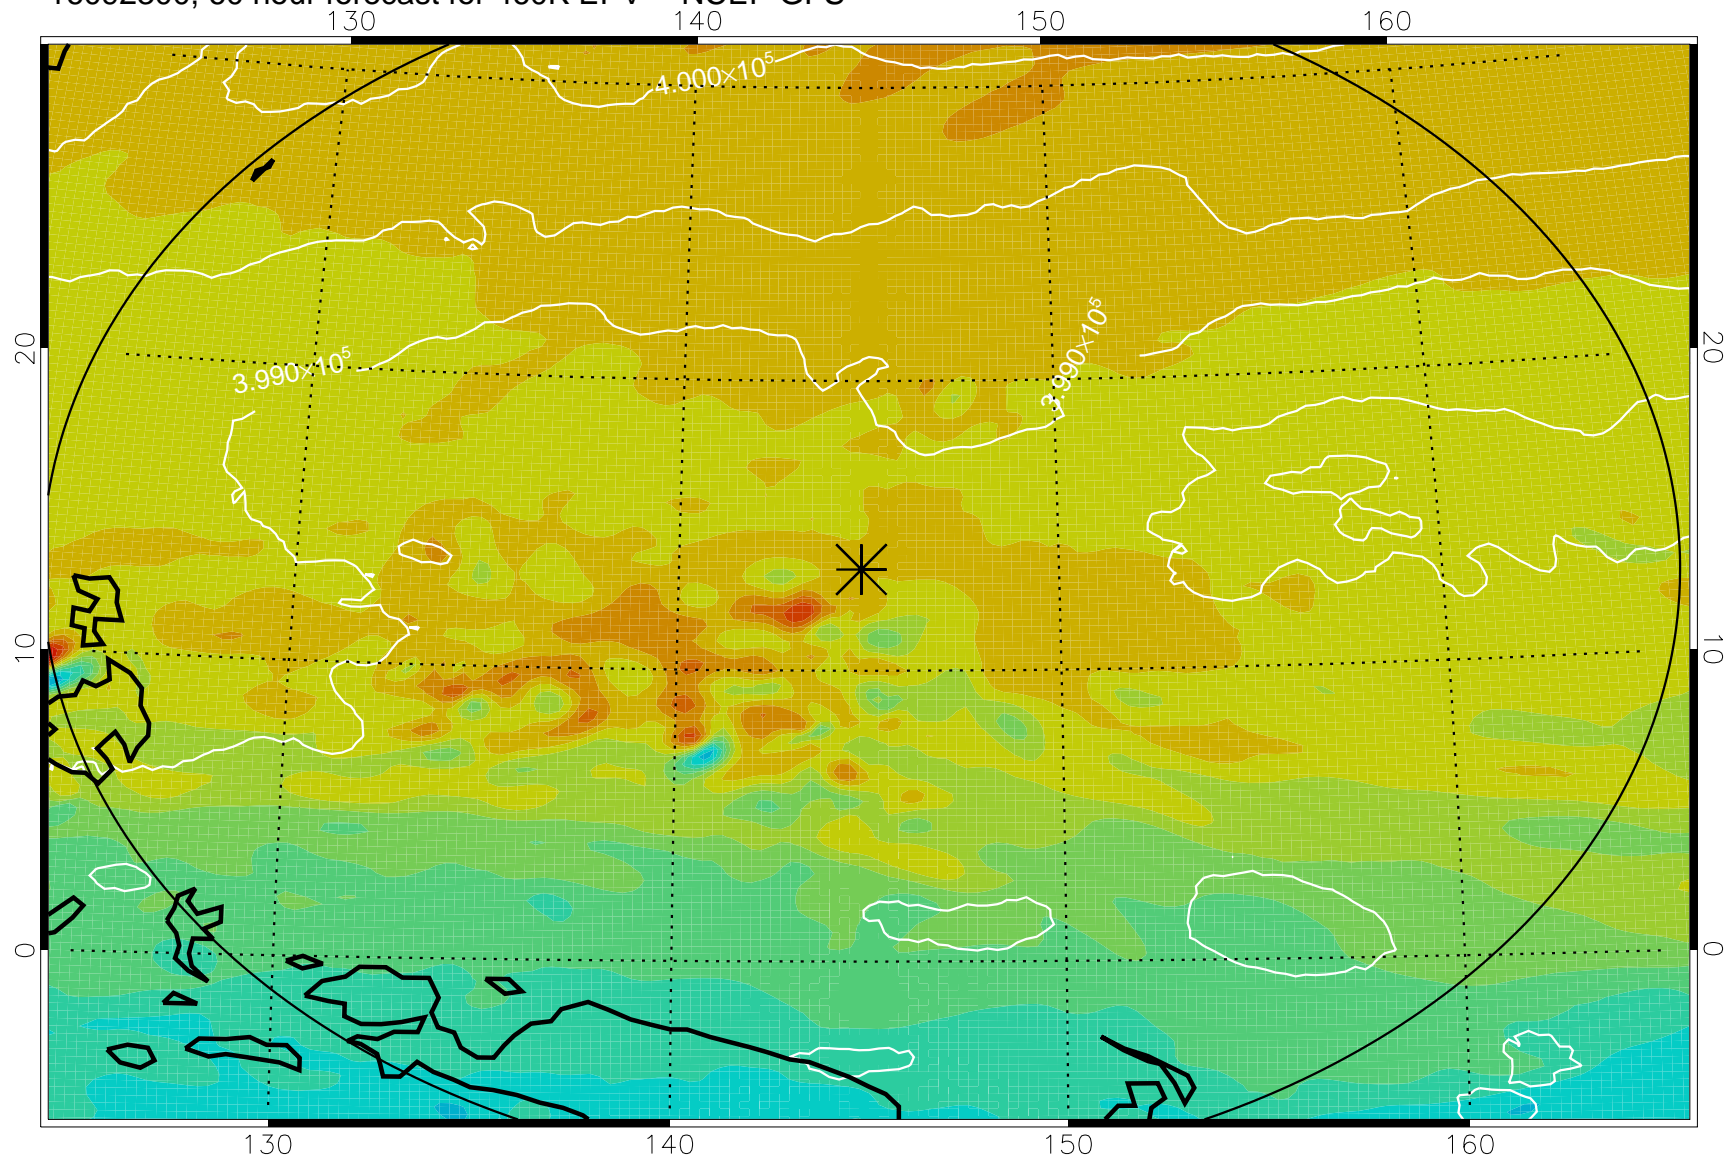

16092118, 30 hour forecast for 460K EPV -- NCEP GFS

460K Montgomery Streamfunction, white

Range ring of 2304 km

16092200, 36 hour forecast for 460K EPV -- NCEP GFS

460K Montgomery Streamfunction, white

Range ring of 2304 km

16092206, 42 hour forecast for 460K EPV -- NCEP GFS

460K Montgomery Streamfunction, white

Range ring of 2304 km

16092212, 48 hour forecast for 460K EPV -- NCEP GFS

460K Montgomery Streamfunction, white

Range ring of 2304 km

16092218, 54 hour forecast for 460K EPV -- NCEP GFS

460K Montgomery Streamfunction, white

Range ring of 2304 km

16092300, 60 hour forecast for 460K EPV -- NCEP GFS

460K Montgomery Streamfunction, white

Range ring of 2304 km

16092318, 78 hour forecast for 460K EPV -- NCEP GFS

460K Montgomery Streamfunction, white

Range ring of 2304 km

16092400, 84 hour forecast for 460K EPV -- NCEP GFS

460K Montgomery Streamfunction, white

Range ring of 2304 km