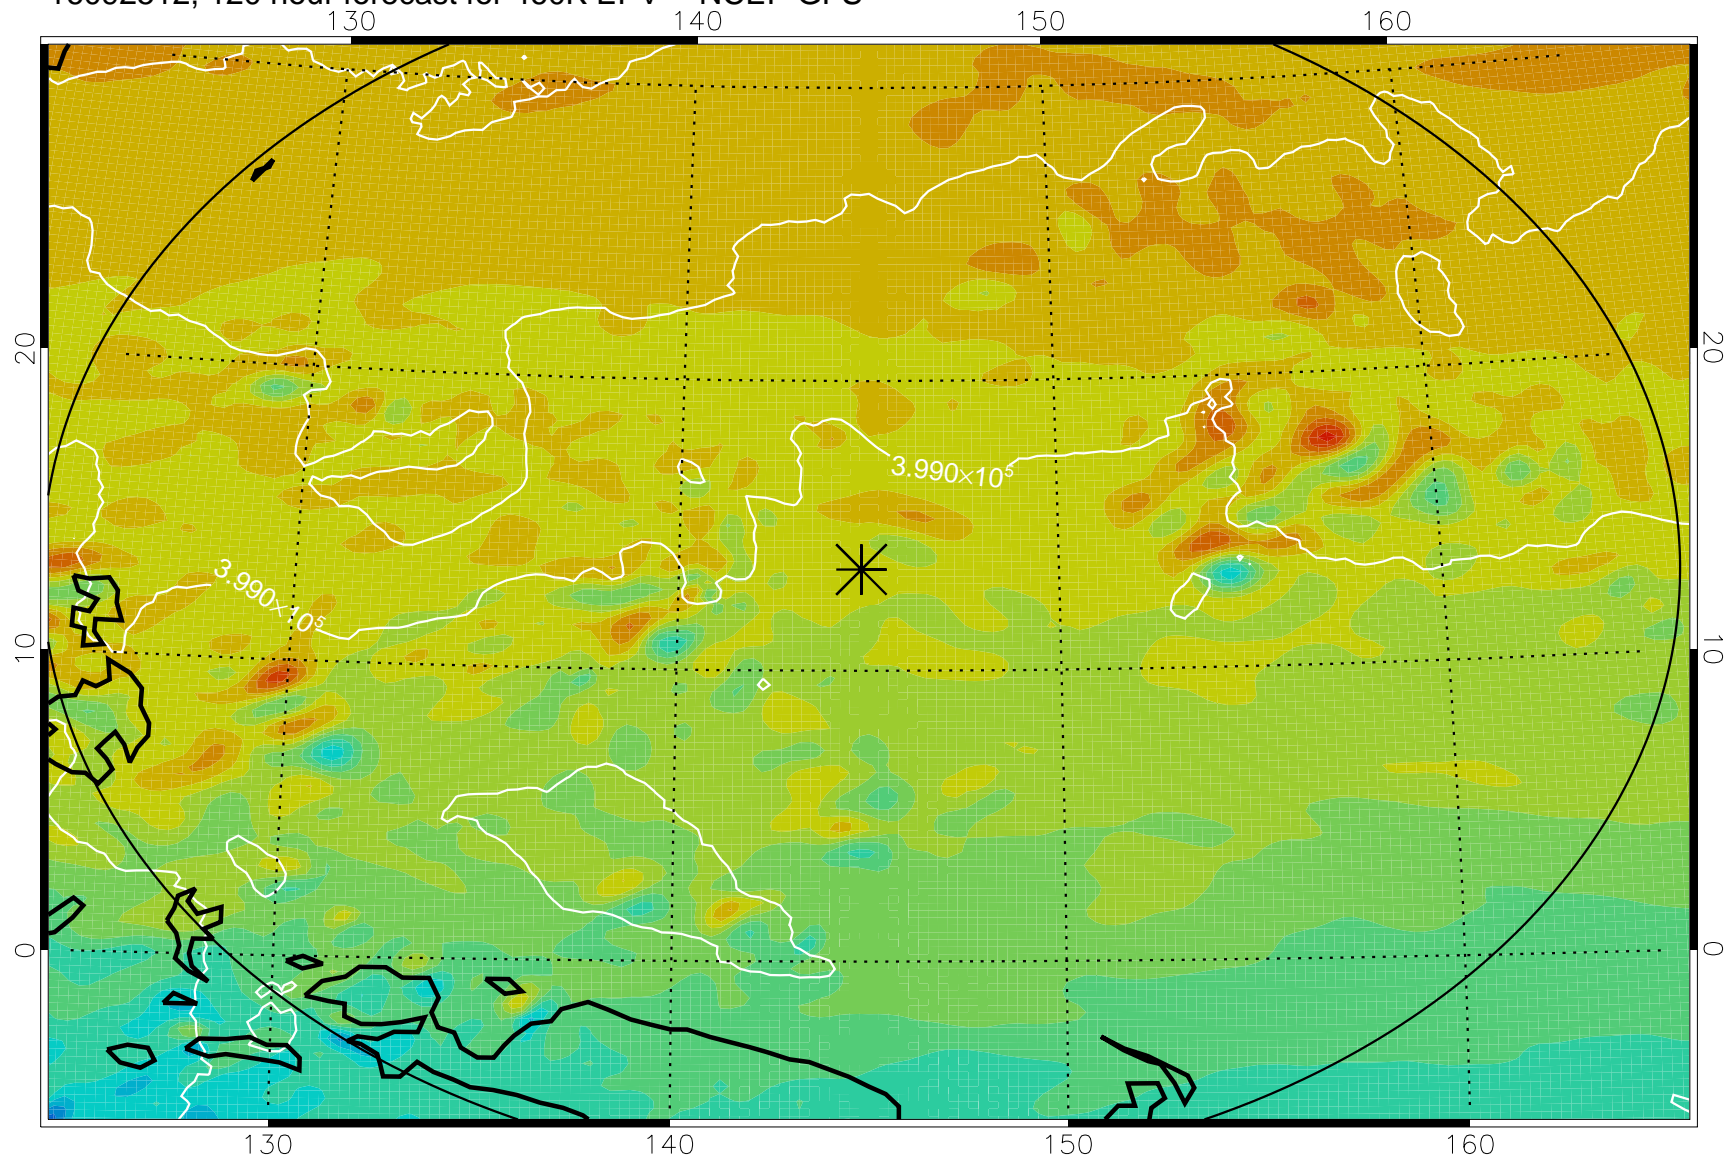

16092318, 78 hour forecast for 460K EPV -- NCEP GFS

460K Montgomery Streamfunction, white

Range ring of 2304 km

16092400, 84 hour forecast for 460K EPV -- NCEP GFS

460K Montgomery Streamfunction, white

Range ring of 2304 km

16092406, 90 hour forecast for 460K EPV -- NCEP GFS

460K Montgomery Streamfunction, white

Range ring of 2304 km

16092412, 96 hour forecast for 460K EPV -- NCEP GFS

460K Montgomery Streamfunction, white

Range ring of 2304 km

16092418, 102 hour forecast for 460K EPV -- NCEP GFS

460K Montgomery Streamfunction, white

Range ring of 2304 km

16092500, 108 hour forecast for 460K EPV -- NCEP GFS

460K Montgomery Streamfunction, white

Range ring of 2304 km

16092506, 114 hour forecast for 460K EPV -- NCEP GFS

460K Montgomery Streamfunction, white

Range ring of 2304 km

16092512, 120 hour forecast for 460K EPV -- NCEP GFS

460K Montgomery Streamfunction, white

Range ring of 2304 km