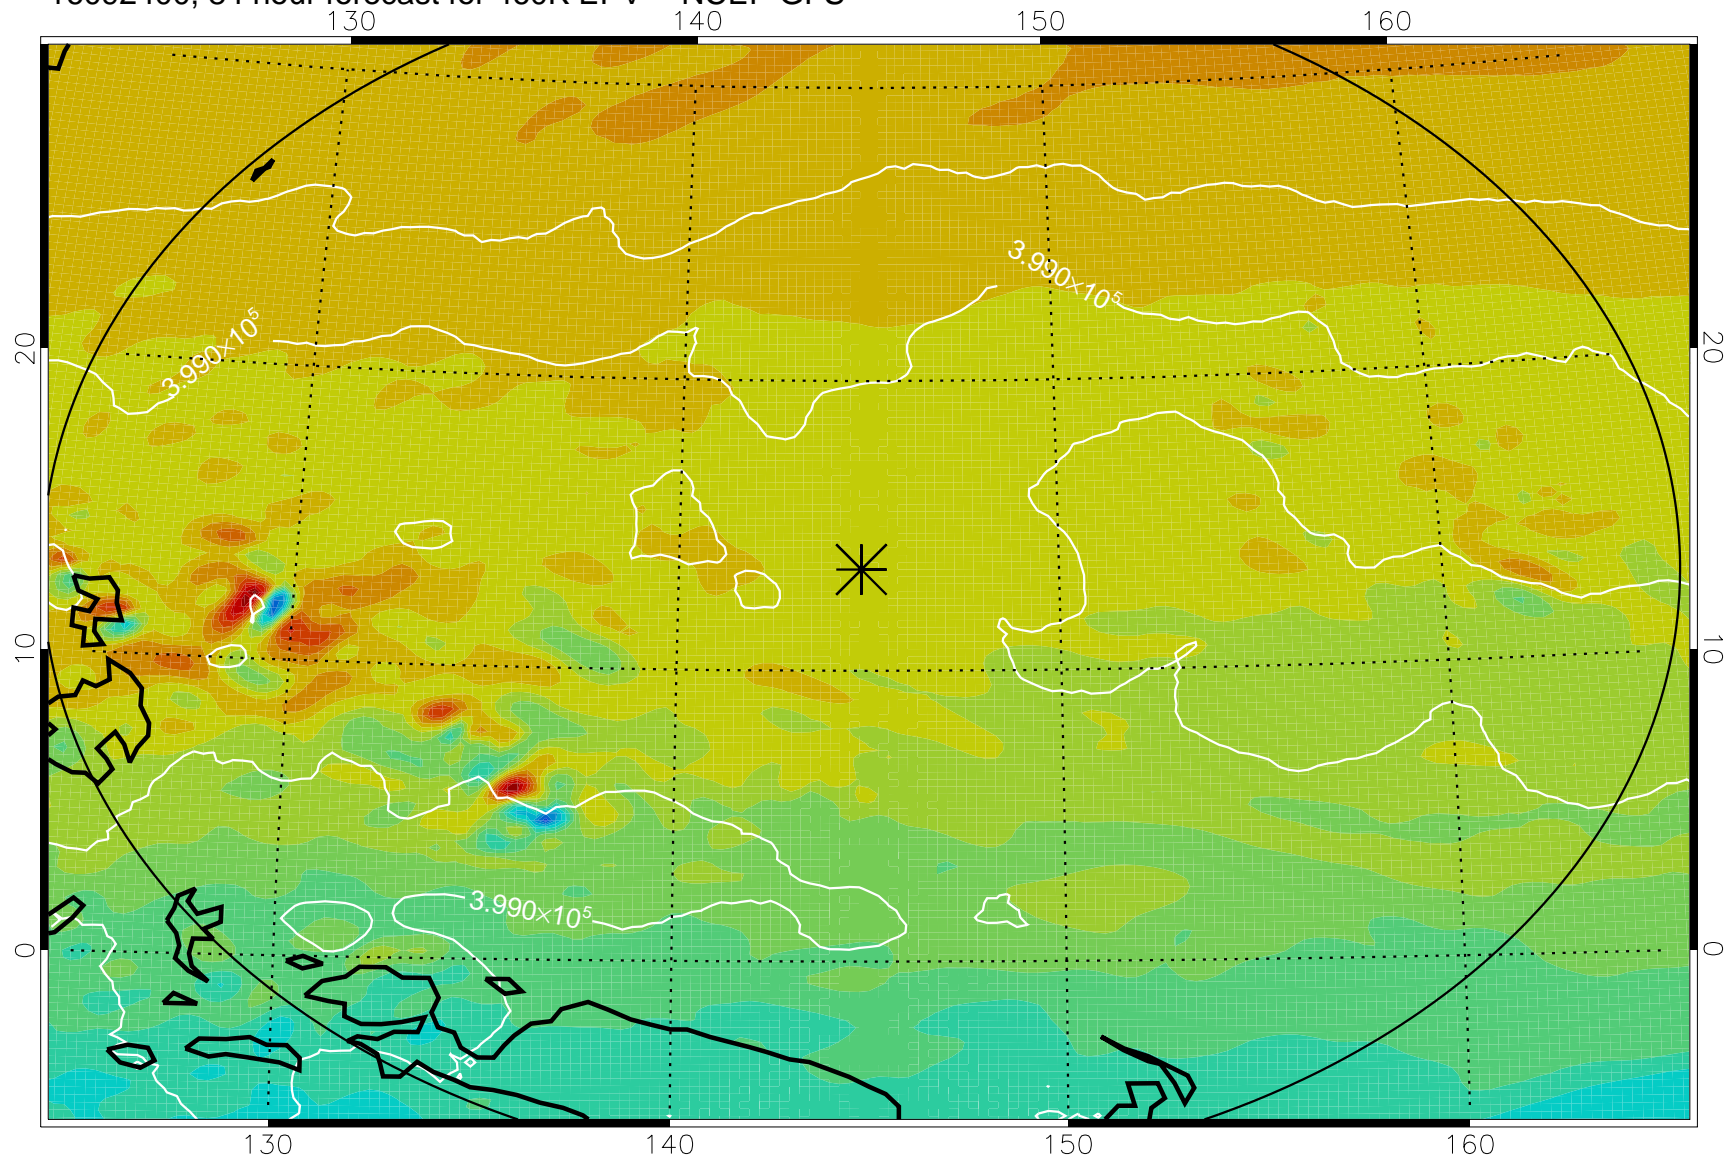

16092218, 54 hour forecast for 460K EPV -- NCEP GFS

460K Montgomery Streamfunction, white

Range ring of 2304 km

16092300, 60 hour forecast for 460K EPV -- NCEP GFS

460K Montgomery Streamfunction, white

Range ring of 2304 km

16092306, 66 hour forecast for 460K EPV -- NCEP GFS

460K Montgomery Streamfunction, white

Range ring of 2304 km

16092312, 72 hour forecast for 460K EPV -- NCEP GFS

460K Montgomery Streamfunction, white

Range ring of 2304 km

16092318, 78 hour forecast for 460K EPV -- NCEP GFS

460K Montgomery Streamfunction, white

Range ring of 2304 km

16092400, 84 hour forecast for 460K EPV -- NCEP GFS

460K Montgomery Streamfunction, white

Range ring of 2304 km

16092406, 90 hour forecast for 460K EPV -- NCEP GFS

460K Montgomery Streamfunction, white

Range ring of 2304 km

16092412, 96 hour forecast for 460K EPV -- NCEP GFS

460K Montgomery Streamfunction, white

Range ring of 2304 km