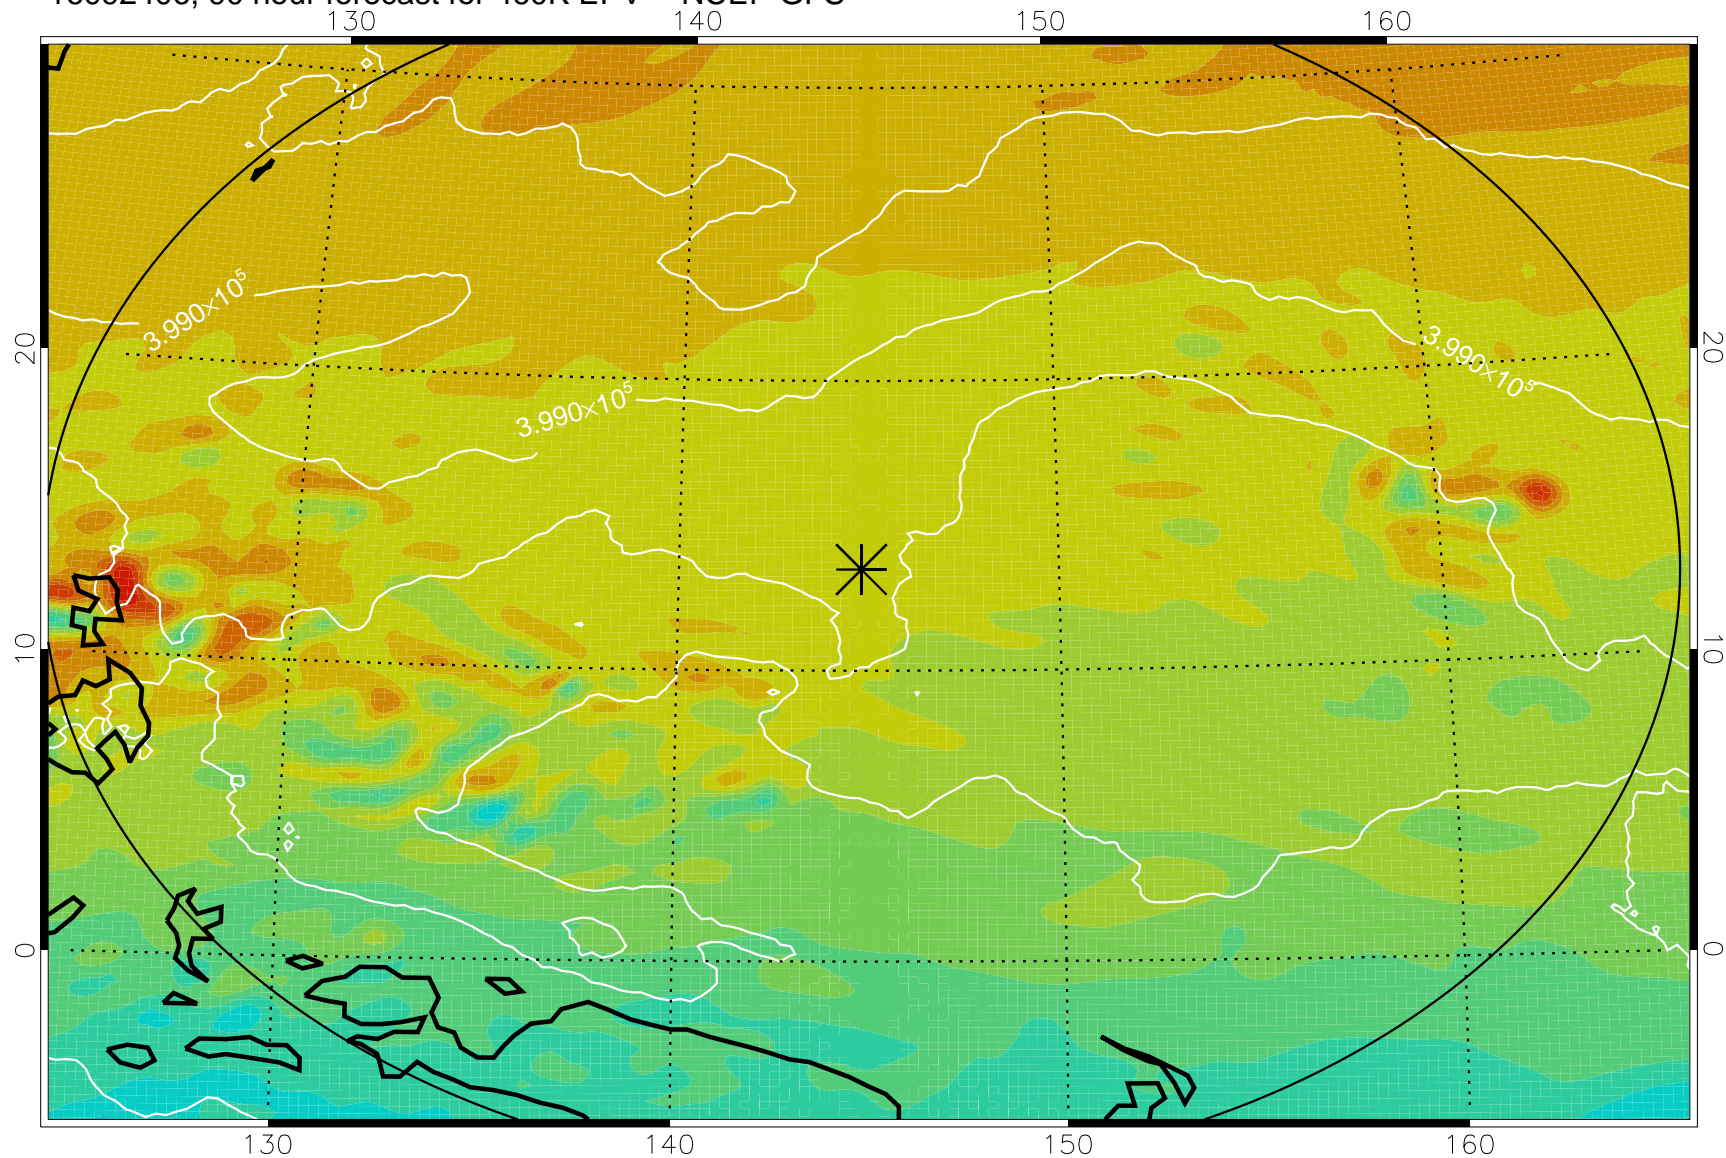

16092306, 66 hour forecast for 460K EPV -- NCEP GFS

460K Montgomery Streamfunction, white

Range ring of 2304 km

16092312, 72 hour forecast for 460K EPV -- NCEP GFS

460K Montgomery Streamfunction, white

Range ring of 2304 km

16092318, 78 hour forecast for 460K EPV -- NCEP GFS

460K Montgomery Streamfunction, white

Range ring of 2304 km

16092400, 84 hour forecast for 460K EPV -- NCEP GFS

460K Montgomery Streamfunction, white

Range ring of 2304 km

16092406, 90 hour forecast for 460K EPV -- NCEP GFS

460K Montgomery Streamfunction, white

Range ring of 2304 km

16092412, 96 hour forecast for 460K EPV -- NCEP GFS

460K Montgomery Streamfunction, white

Range ring of 2304 km

16092418, 102 hour forecast for 460K EPV -- NCEP GFS

460K Montgomery Streamfunction, white

Range ring of 2304 km

16092500, 108 hour forecast for 460K EPV -- NCEP GFS

460K Montgomery Streamfunction, white

Range ring of 2304 km