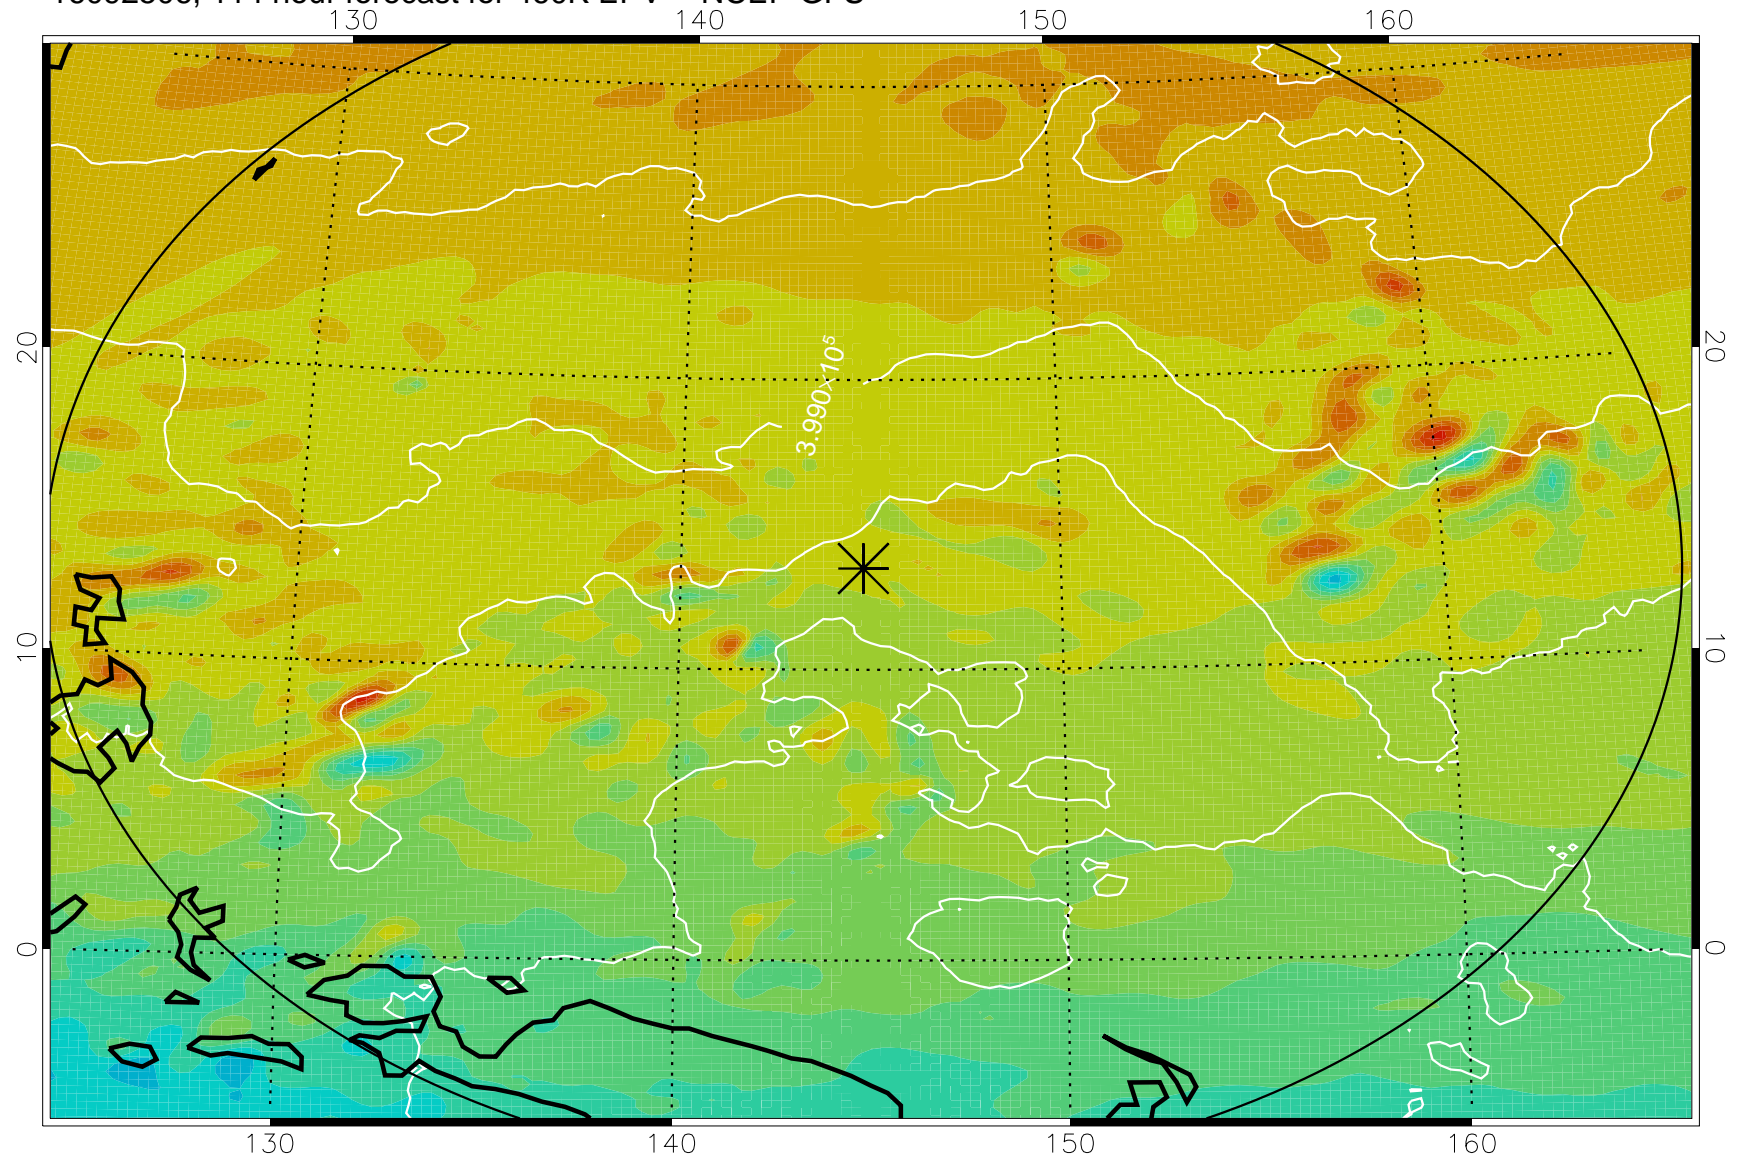

16092318, 78 hour forecast for 460K EPV -- NCEP GFS

460K Montgomery Streamfunction, white

Range ring of 2304 km

16092400, 84 hour forecast for 460K EPV -- NCEP GFS

460K Montgomery Streamfunction, white

Range ring of 2304 km

16092406, 90 hour forecast for 460K EPV -- NCEP GFS

460K Montgomery Streamfunction, white

Range ring of 2304 km

16092412, 96 hour forecast for 460K EPV -- NCEP GFS

460K Montgomery Streamfunction, white

Range ring of 2304 km

16092418, 102 hour forecast for 460K EPV -- NCEP GFS

460K Montgomery Streamfunction, white

Range ring of 2304 km

16092500, 108 hour forecast for 460K EPV -- NCEP GFS

460K Montgomery Streamfunction, white

Range ring of 2304 km

16092506, 114 hour forecast for 460K EPV -- NCEP GFS

460K Montgomery Streamfunction, white

Range ring of 2304 km

16092512, 120 hour forecast for 460K EPV -- NCEP GFS

460K Montgomery Streamfunction, white

Range ring of 2304 km