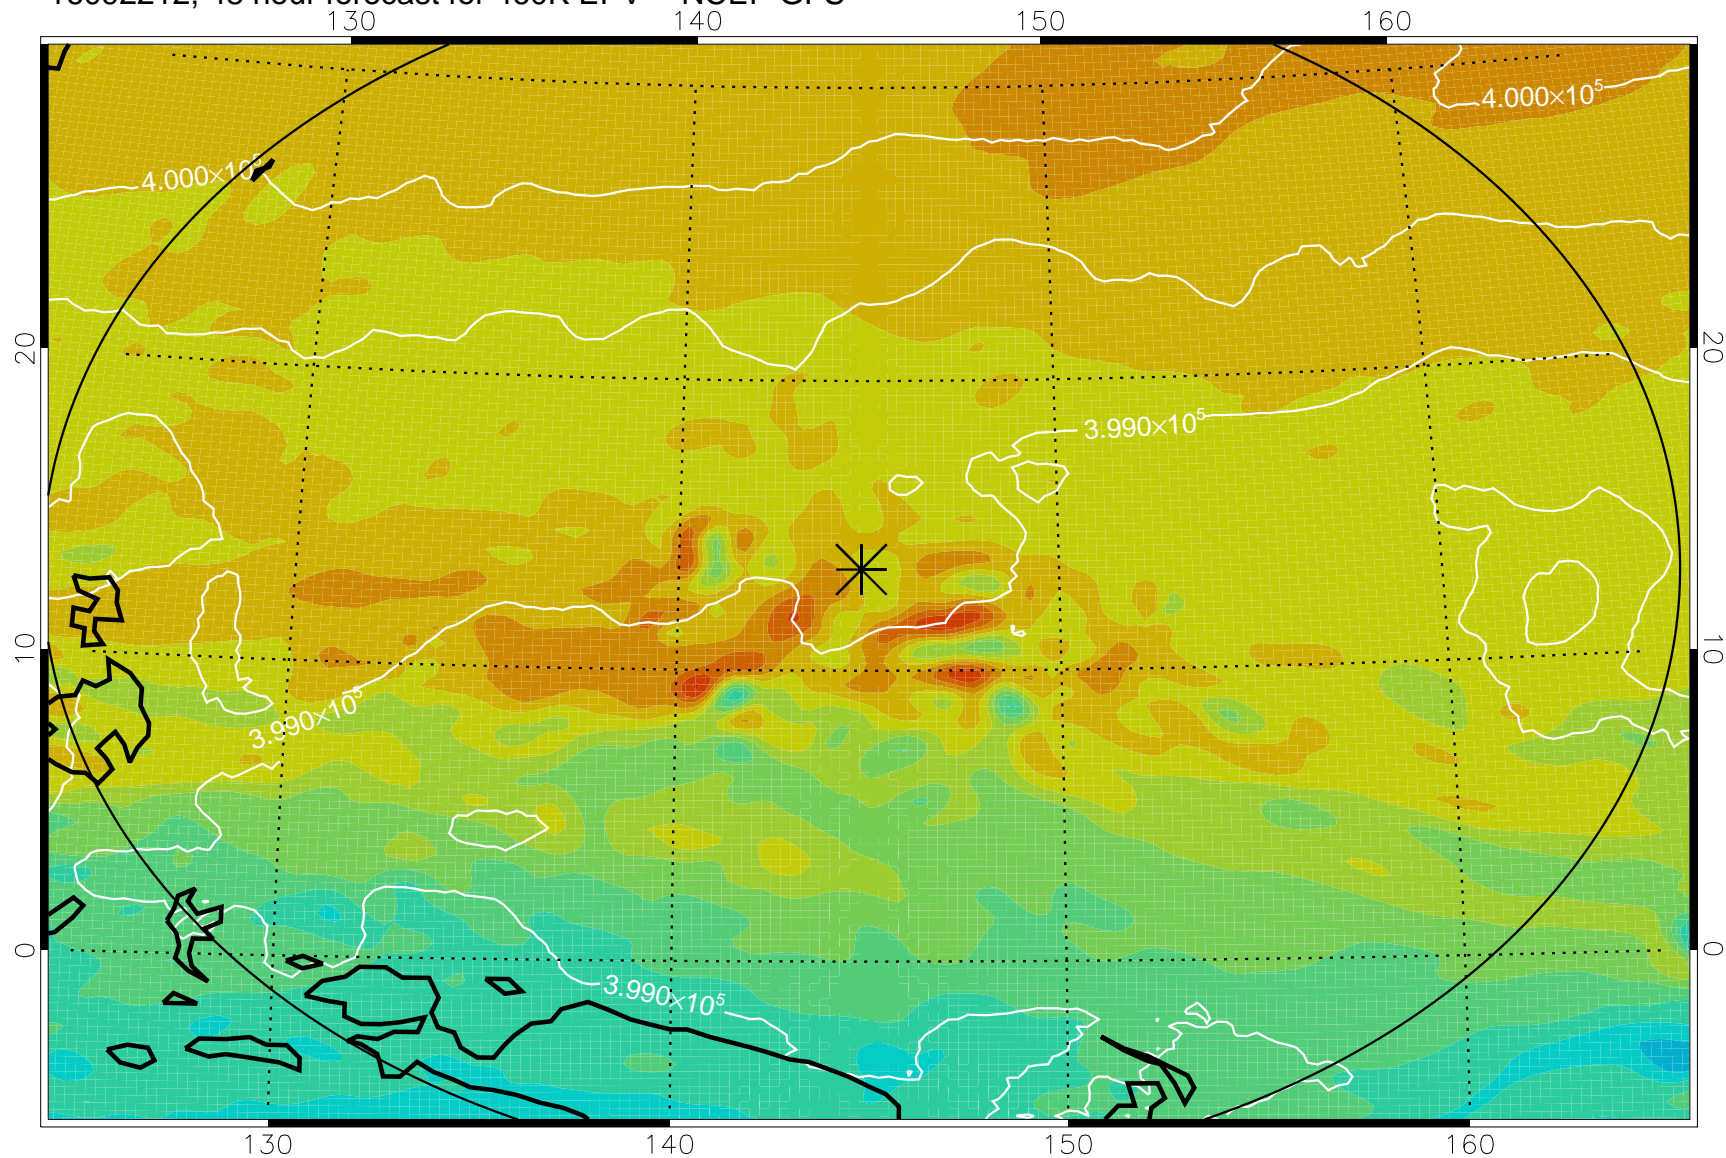

16092106, 18 hour forecast for 460K EPV -- NCEP GFS

460K Montgomery Streamfunction, white

Range ring of 2304 km

16092112, 24 hour forecast for 460K EPV -- NCEP GFS

460K Montgomery Streamfunction, white

Range ring of 2304 km

16092118, 30 hour forecast for 460K EPV -- NCEP GFS

460K Montgomery Streamfunction, white

Range ring of 2304 km

16092200, 36 hour forecast for 460K EPV -- NCEP GFS

460K Montgomery Streamfunction, white

Range ring of 2304 km

16092206, 42 hour forecast for 460K EPV -- NCEP GFS

460K Montgomery Streamfunction, white

Range ring of 2304 km

16092212, 48 hour forecast for 460K EPV -- NCEP GFS

460K Montgomery Streamfunction, white

Range ring of 2304 km

16092218, 54 hour forecast for 460K EPV -- NCEP GFS

460K Montgomery Streamfunction, white

Range ring of 2304 km

16092300, 60 hour forecast for 460K EPV -- NCEP GFS

460K Montgomery Streamfunction, white

Range ring of 2304 km