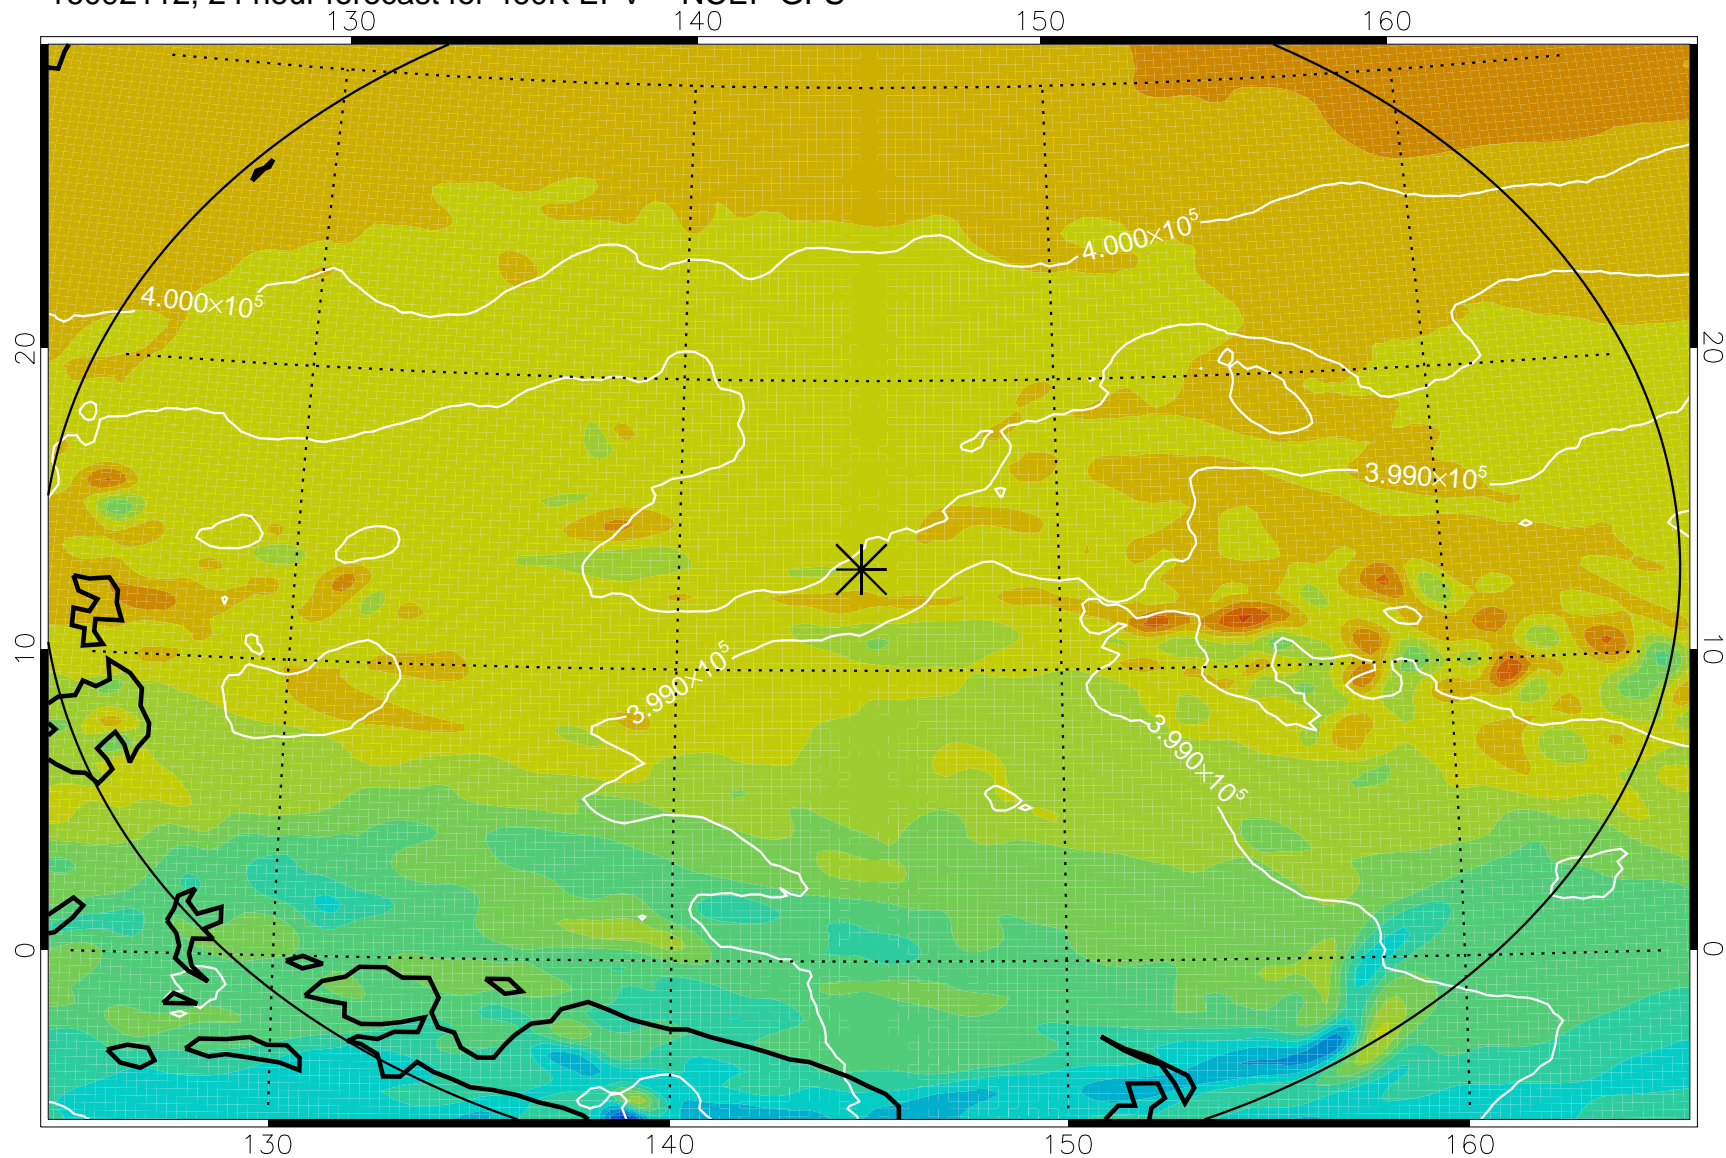

16092018, 6 hour forecast for 460K EPV -- NCEP GFS

460K Montgomery Streamfunction, white

Range ring of 2304 km

16092100, 12 hour forecast for 460K EPV -- NCEP GFS

460K Montgomery Streamfunction, white

Range ring of 2304 km

16092106, 18 hour forecast for 460K EPV -- NCEP GFS

460K Montgomery Streamfunction, white

Range ring of 2304 km

16092112, 24 hour forecast for 460K EPV -- NCEP GFS

460K Montgomery Streamfunction, white

Range ring of 2304 km

16092118, 30 hour forecast for 460K EPV -- NCEP GFS

460K Montgomery Streamfunction, white

Range ring of 2304 km

16092200, 36 hour forecast for 460K EPV -- NCEP GFS

460K Montgomery Streamfunction, white

Range ring of 2304 km

16092206, 42 hour forecast for 460K EPV -- NCEP GFS

460K Montgomery Streamfunction, white

Range ring of 2304 km

16092212, 48 hour forecast for 460K EPV -- NCEP GFS

460K Montgomery Streamfunction, white

Range ring of 2304 km