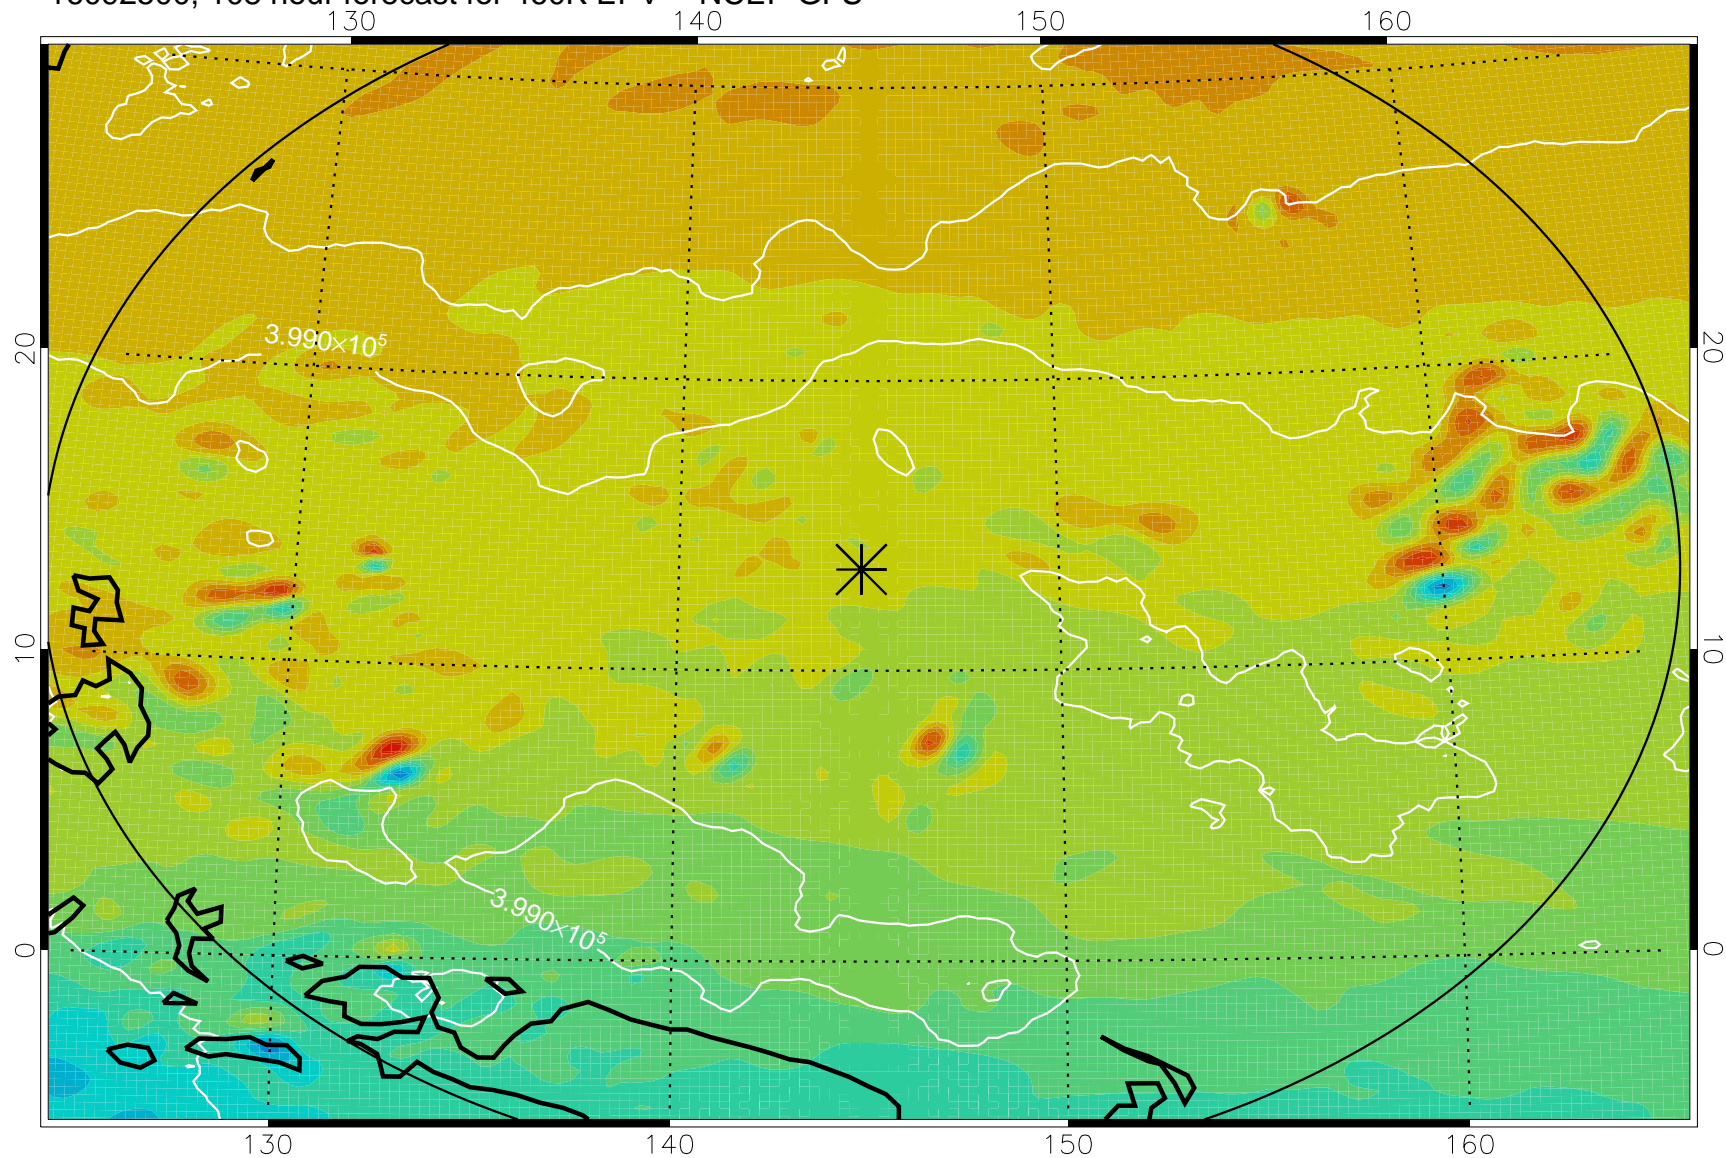

16092318, 78 hour forecast for 460K EPV -- NCEP GFS

460K Montgomery Streamfunction, white

Range ring of 2304 km

16092400, 84 hour forecast for 460K EPV -- NCEP GFS

460K Montgomery Streamfunction, white

Range ring of 2304 km

16092406, 90 hour forecast for 460K EPV -- NCEP GFS

460K Montgomery Streamfunction, white

Range ring of 2304 km

16092412, 96 hour forecast for 460K EPV -- NCEP GFS

460K Montgomery Streamfunction, white

Range ring of 2304 km

16092418, 102 hour forecast for 460K EPV -- NCEP GFS

460K Montgomery Streamfunction, white

Range ring of 2304 km

16092500, 108 hour forecast for 460K EPV -- NCEP GFS

460K Montgomery Streamfunction, white

Range ring of 2304 km

16092506, 114 hour forecast for 460K EPV -- NCEP GFS

460K Montgomery Streamfunction, white

Range ring of 2304 km

16092512, 120 hour forecast for 460K EPV -- NCEP GFS

460K Montgomery Streamfunction, white

Range ring of 2304 km