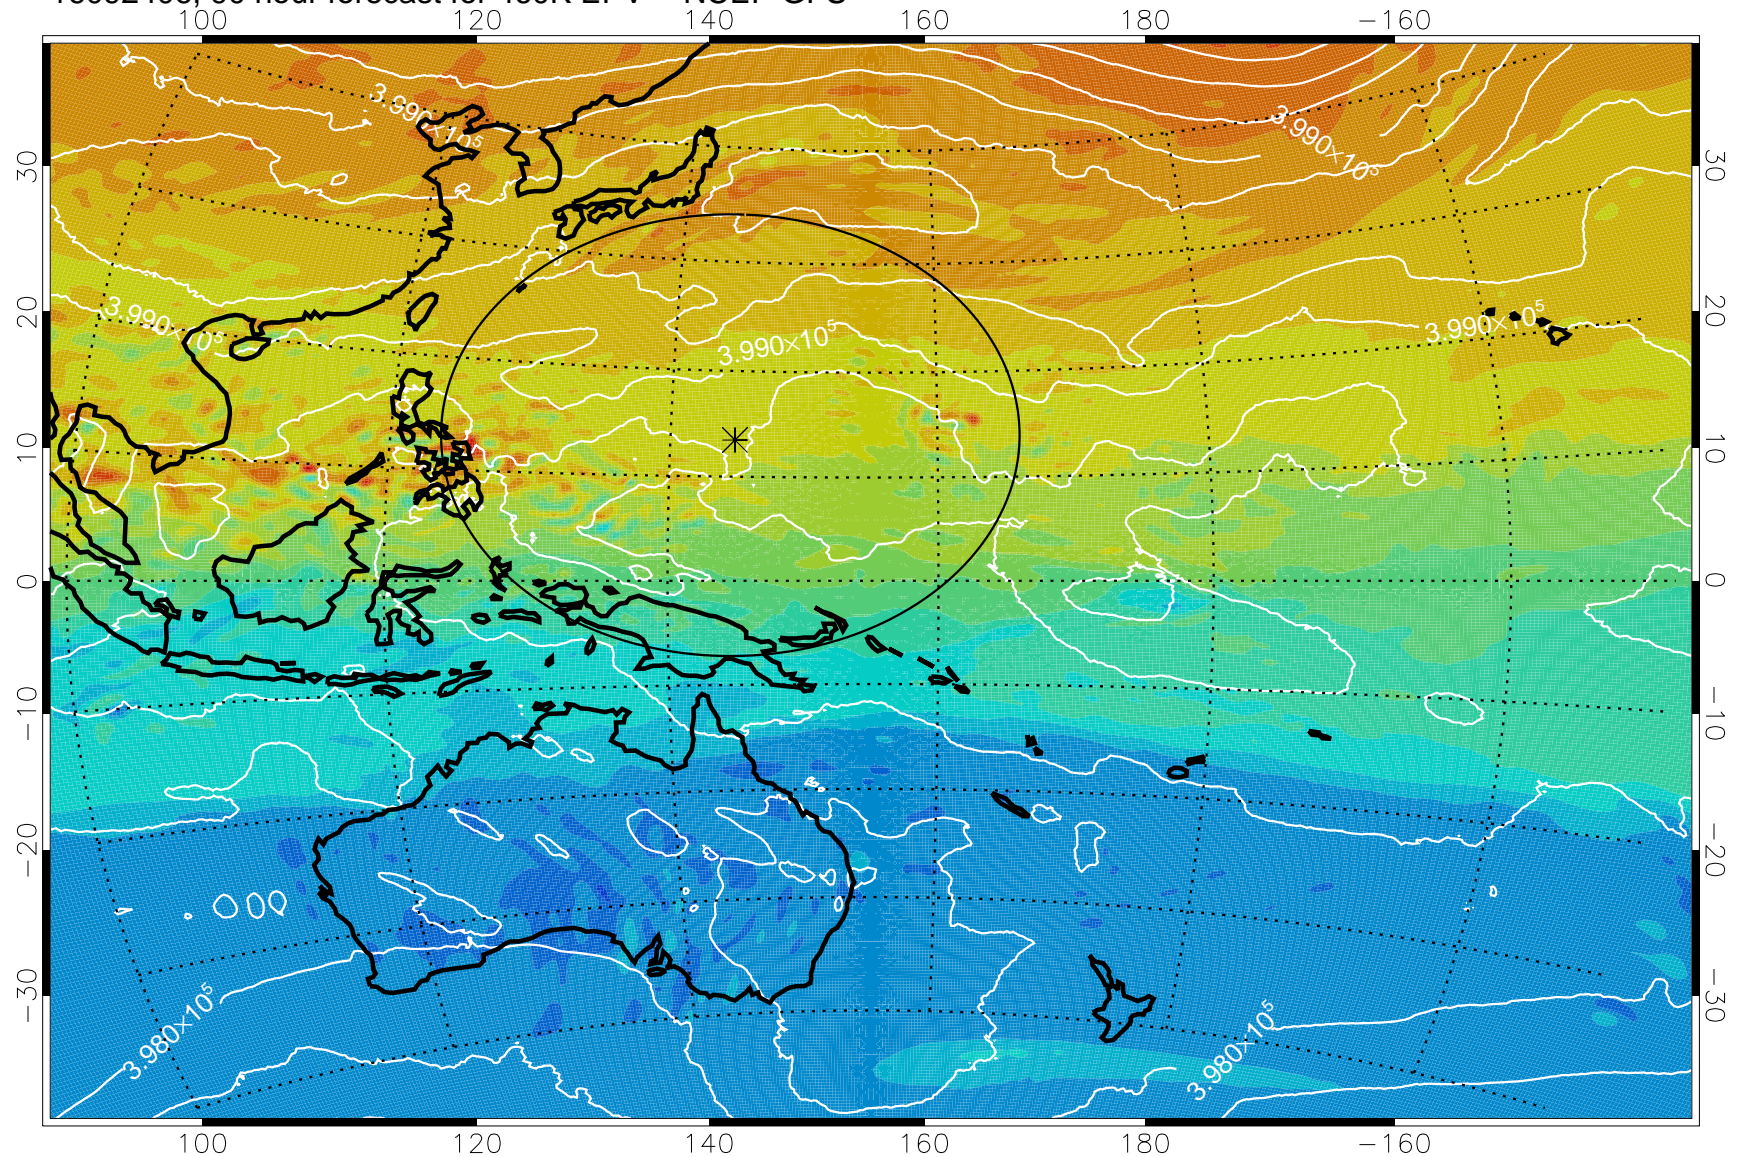

16092306, 66 hour forecast for 460K EPV -- NCEP GFS

460K Montgomery Streamfunction, white

Range ring of 2304 km

16092312, 72 hour forecast for 460K EPV -- NCEP GFS

460K Montgomery Streamfunction, white

Range ring of 2304 km

16092318, 78 hour forecast for 460K EPV -- NCEP GFS

460K Montgomery Streamfunction, white

Range ring of 2304 km

16092400, 84 hour forecast for 460K EPV -- NCEP GFS

460K Montgomery Streamfunction, white

Range ring of 2304 km

16092406, 90 hour forecast for 460K EPV -- NCEP GFS

460K Montgomery Streamfunction, white

Range ring of 2304 km

16092412, 96 hour forecast for 460K EPV -- NCEP GFS

460K Montgomery Streamfunction, white

Range ring of 2304 km

16092418, 102 hour forecast for 460K EPV -- NCEP GFS

460K Montgomery Streamfunction, white

Range ring of 2304 km

16092500, 108 hour forecast for 460K EPV -- NCEP GFS

460K Montgomery Streamfunction, white

Range ring of 2304 km