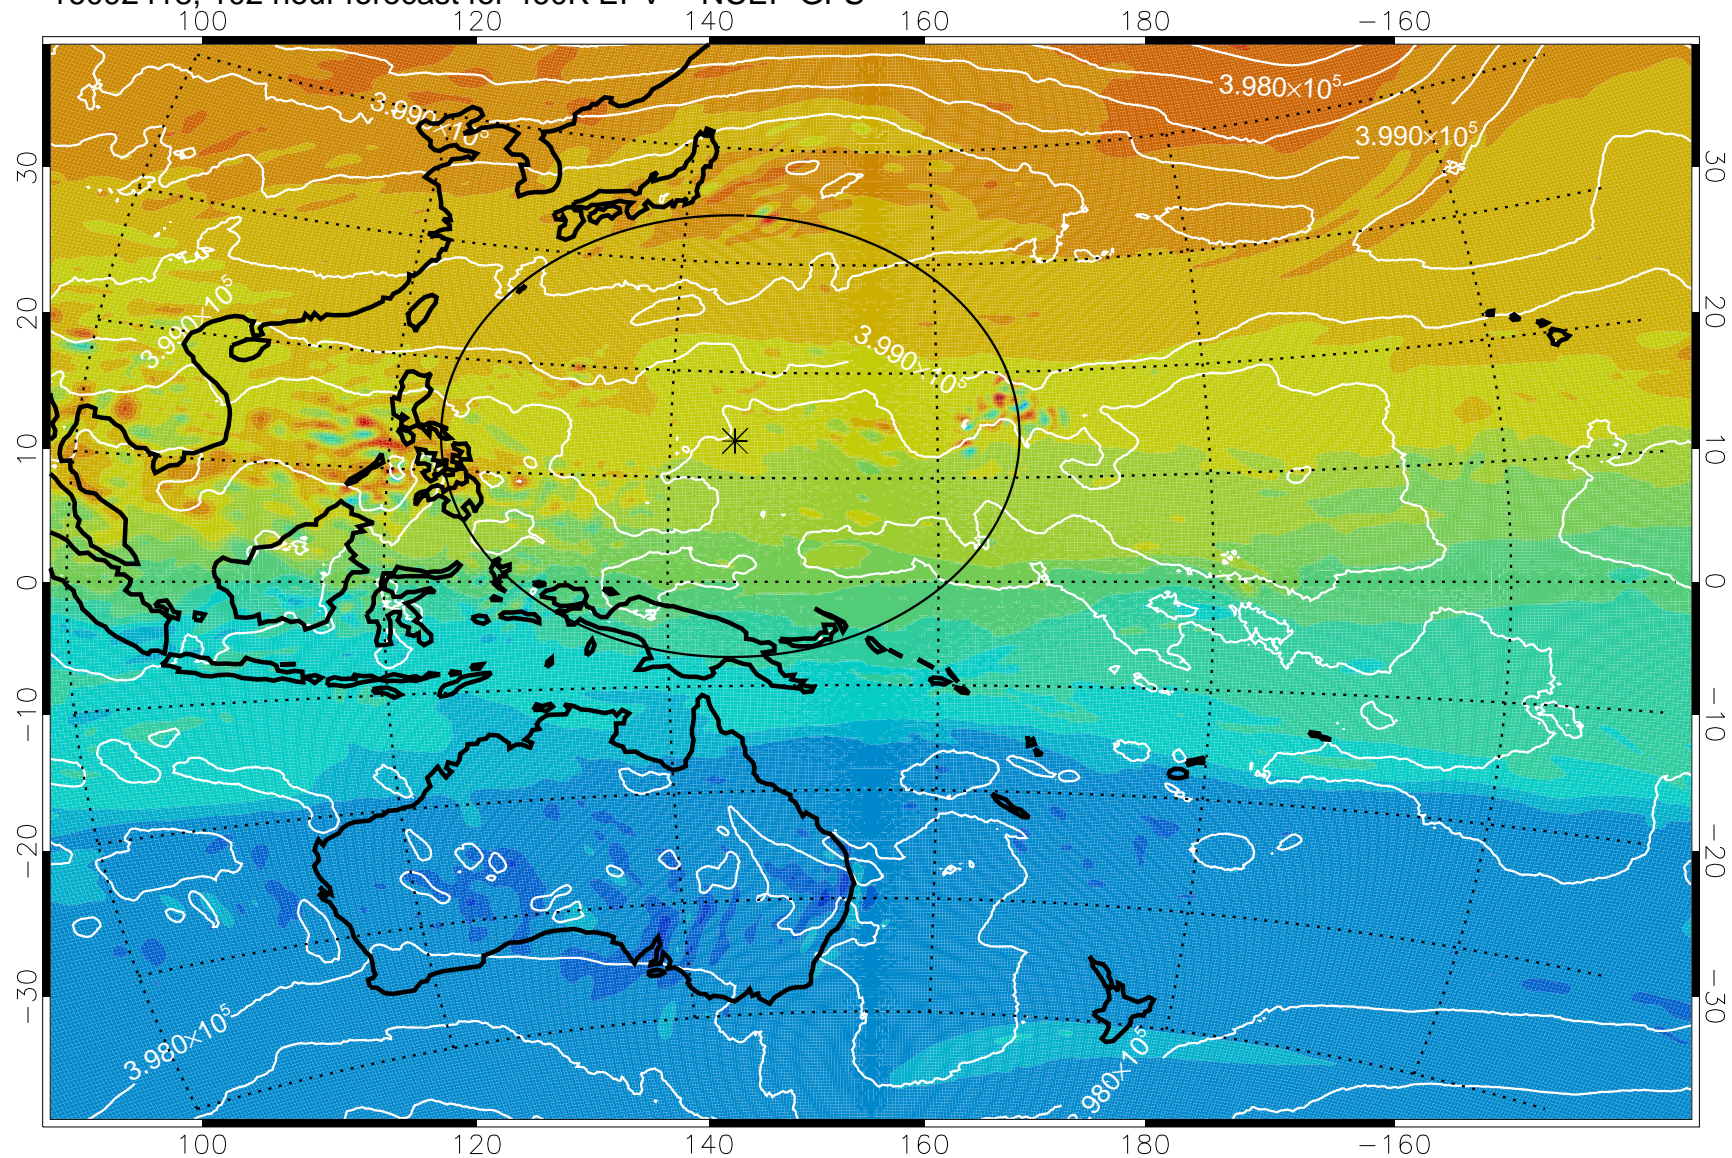

16092318, 78 hour forecast for 460K EPV -- NCEP GFS

460K Montgomery Streamfunction, white

Range ring of 2304 km

16092400, 84 hour forecast for 460K EPV -- NCEP GFS

460K Montgomery Streamfunction, white

Range ring of 2304 km

16092406, 90 hour forecast for 460K EPV -- NCEP GFS

460K Montgomery Streamfunction, white

Range ring of 2304 km

16092412, 96 hour forecast for 460K EPV -- NCEP GFS

460K Montgomery Streamfunction, white

Range ring of 2304 km

16092418, 102 hour forecast for 460K EPV -- NCEP GFS

460K Montgomery Streamfunction, white

Range ring of 2304 km

16092500, 108 hour forecast for 460K EPV -- NCEP GFS

460K Montgomery Streamfunction, white

Range ring of 2304 km

16092506, 114 hour forecast for 460K EPV -- NCEP GFS

460K Montgomery Streamfunction, white

Range ring of 2304 km

16092512, 120 hour forecast for 460K EPV -- NCEP GFS

460K Montgomery Streamfunction, white

Range ring of 2304 km