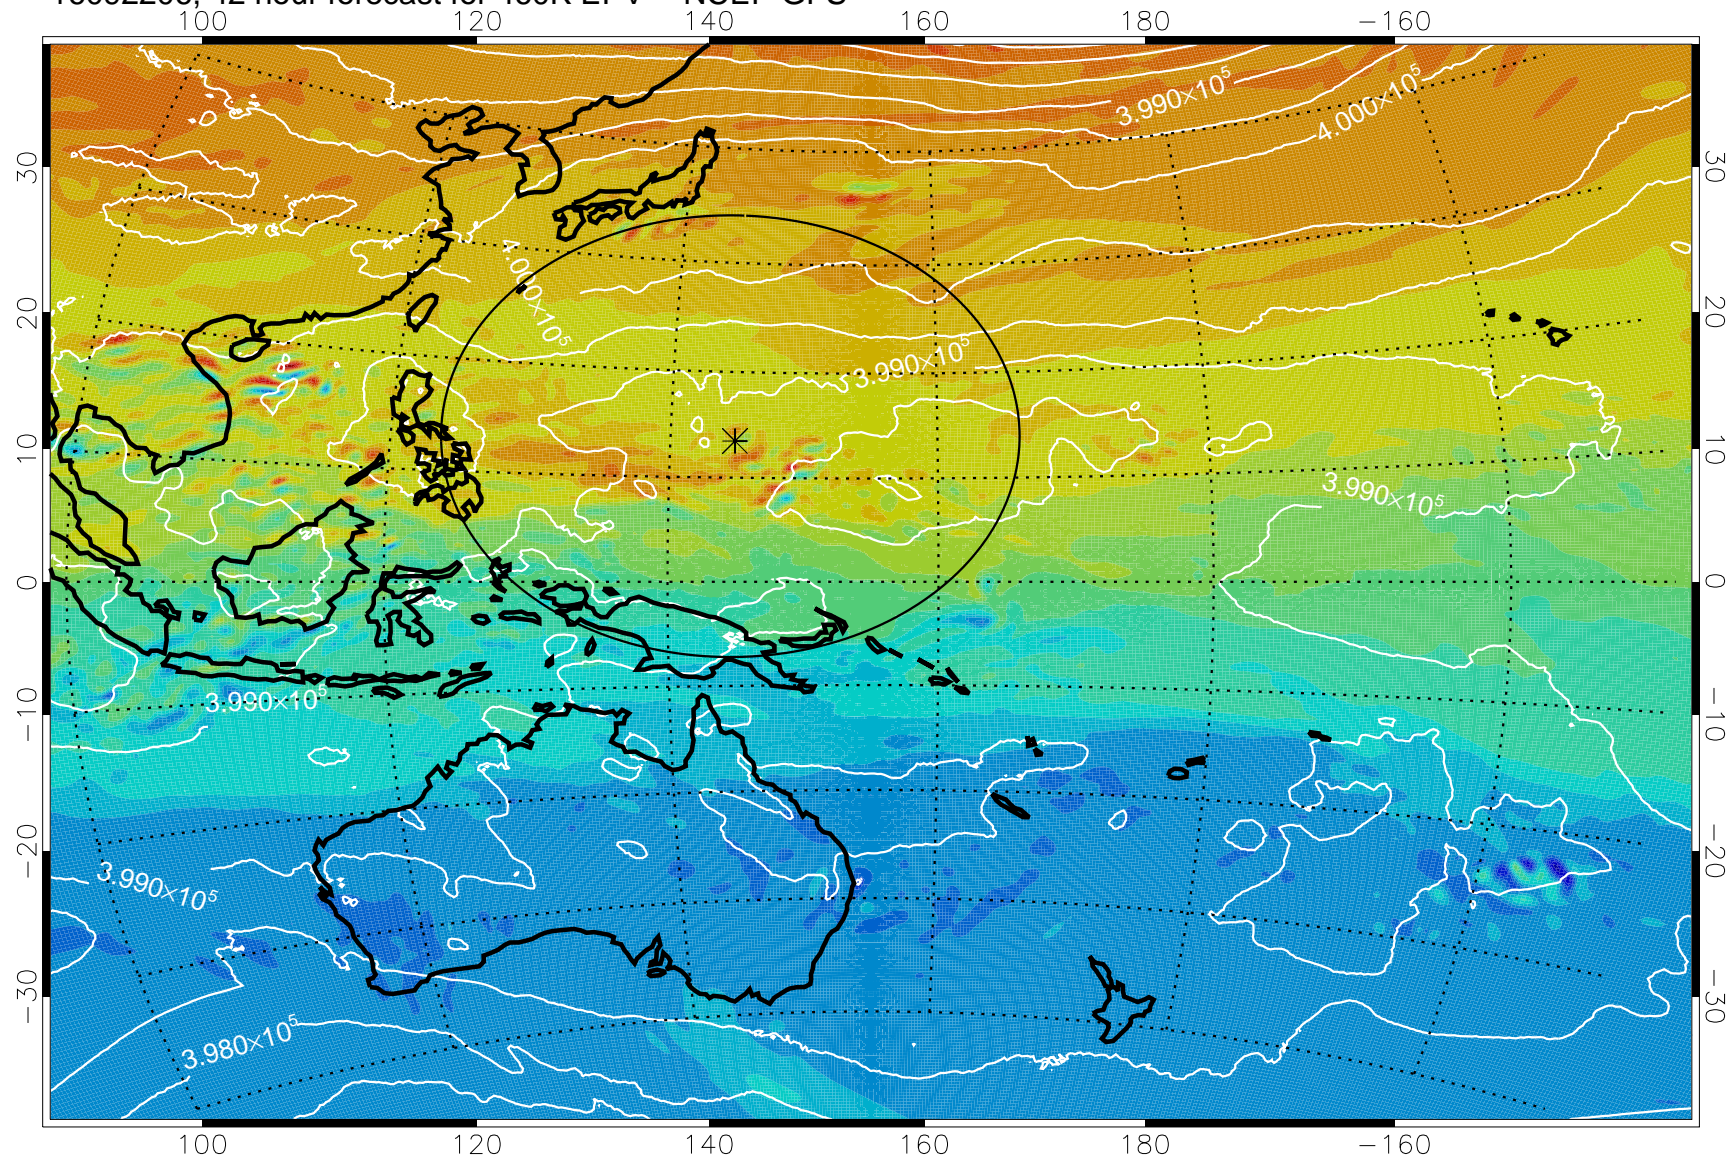

16092106, 18 hour forecast for 460K EPV -- NCEP GFS

460K Montgomery Streamfunction, white

Range ring of 2304 km

16092112, 24 hour forecast for 460K EPV -- NCEP GFS

460K Montgomery Streamfunction, white

Range ring of 2304 km

16092118, 30 hour forecast for 460K EPV -- NCEP GFS

460K Montgomery Streamfunction, white

Range ring of 2304 km

16092200, 36 hour forecast for 460K EPV -- NCEP GFS

460K Montgomery Streamfunction, white

Range ring of 2304 km

16092206, 42 hour forecast for 460K EPV -- NCEP GFS

460K Montgomery Streamfunction, white

Range ring of 2304 km

16092212, 48 hour forecast for 460K EPV -- NCEP GFS

460K Montgomery Streamfunction, white

Range ring of 2304 km

16092218, 54 hour forecast for 460K EPV -- NCEP GFS

460K Montgomery Streamfunction, white

Range ring of 2304 km

16092300, 60 hour forecast for 460K EPV -- NCEP GFS

460K Montgomery Streamfunction, white

Range ring of 2304 km