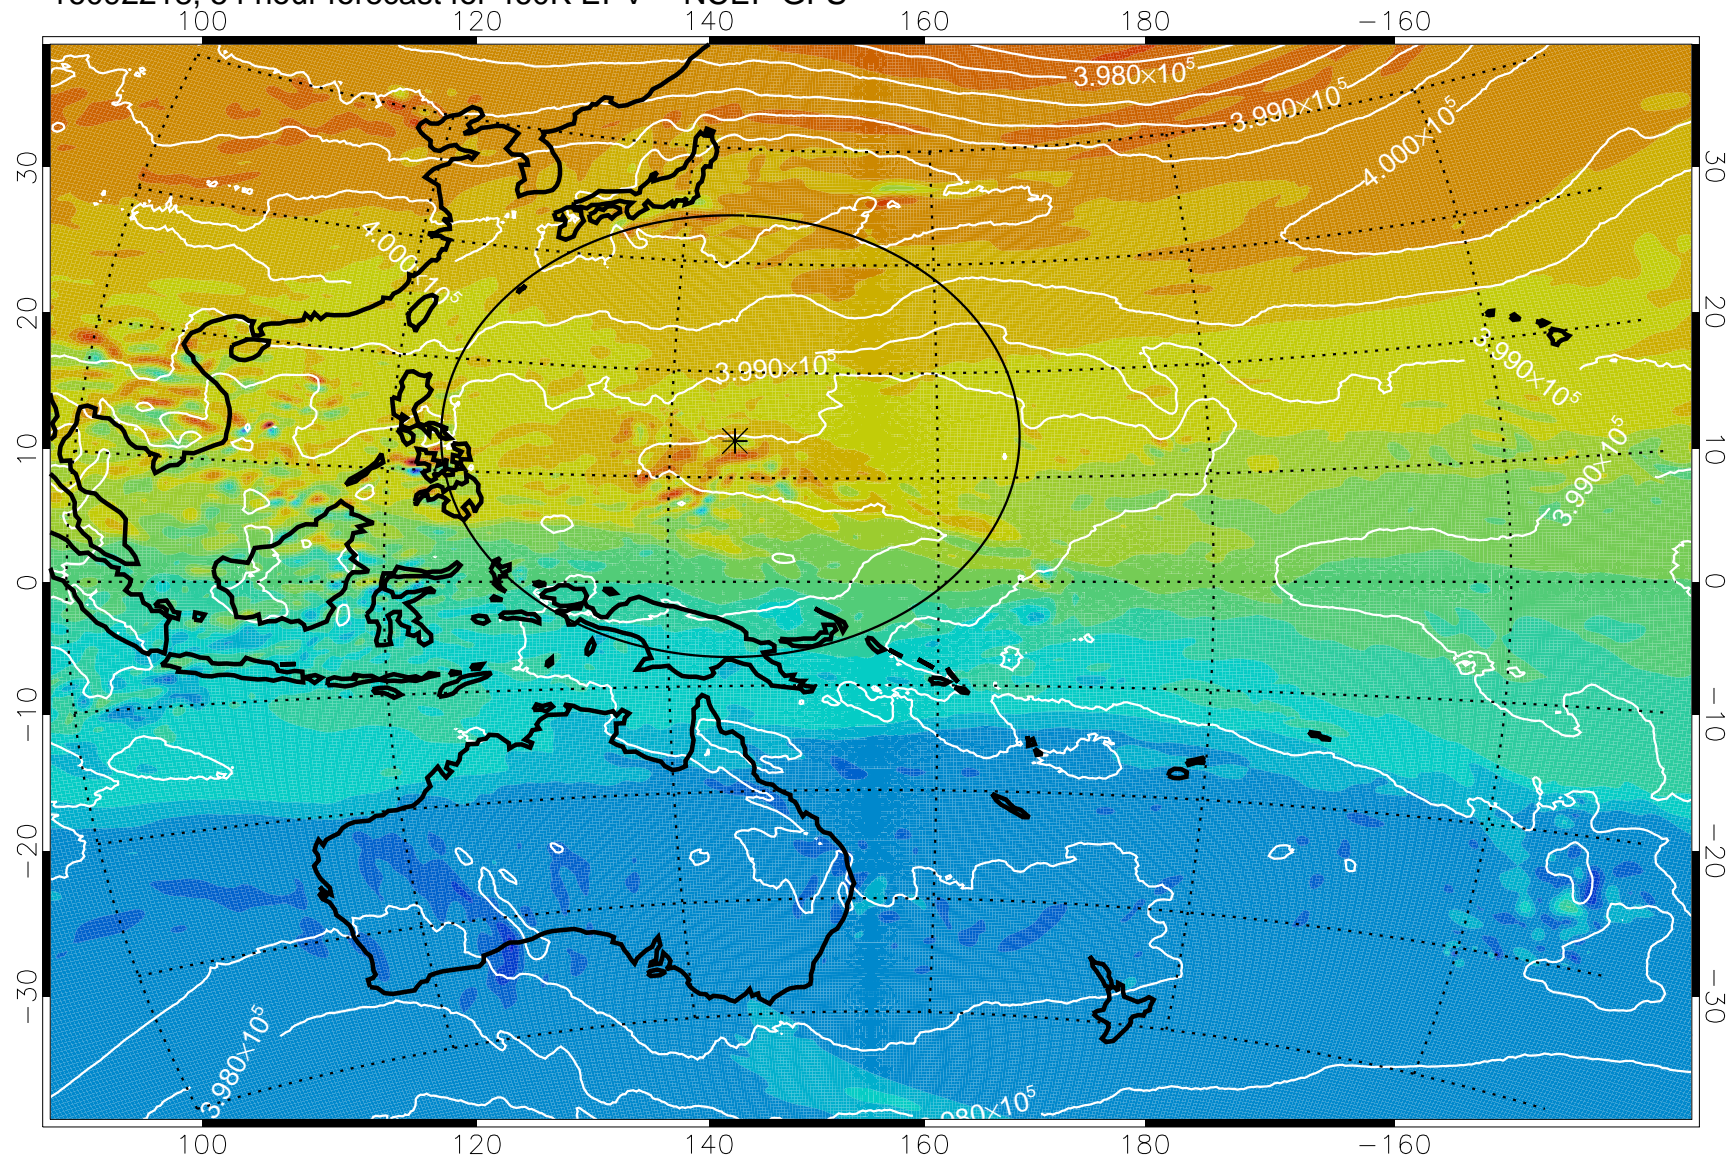

16092118, 30 hour forecast for 460K EPV -- NCEP GFS

460K Montgomery Streamfunction, white

Range ring of 2304 km

16092200, 36 hour forecast for 460K EPV -- NCEP GFS

460K Montgomery Streamfunction, white

Range ring of 2304 km

16092206, 42 hour forecast for 460K EPV -- NCEP GFS

460K Montgomery Streamfunction, white

Range ring of 2304 km

16092212, 48 hour forecast for 460K EPV -- NCEP GFS

460K Montgomery Streamfunction, white

Range ring of 2304 km

16092218, 54 hour forecast for 460K EPV -- NCEP GFS

460K Montgomery Streamfunction, white

Range ring of 2304 km

16092300, 60 hour forecast for 460K EPV -- NCEP GFS

460K Montgomery Streamfunction, white

Range ring of 2304 km

16092306, 66 hour forecast for 460K EPV -- NCEP GFS

460K Montgomery Streamfunction, white

Range ring of 2304 km

16092312, 72 hour forecast for 460K EPV -- NCEP GFS

460K Montgomery Streamfunction, white

Range ring of 2304 km