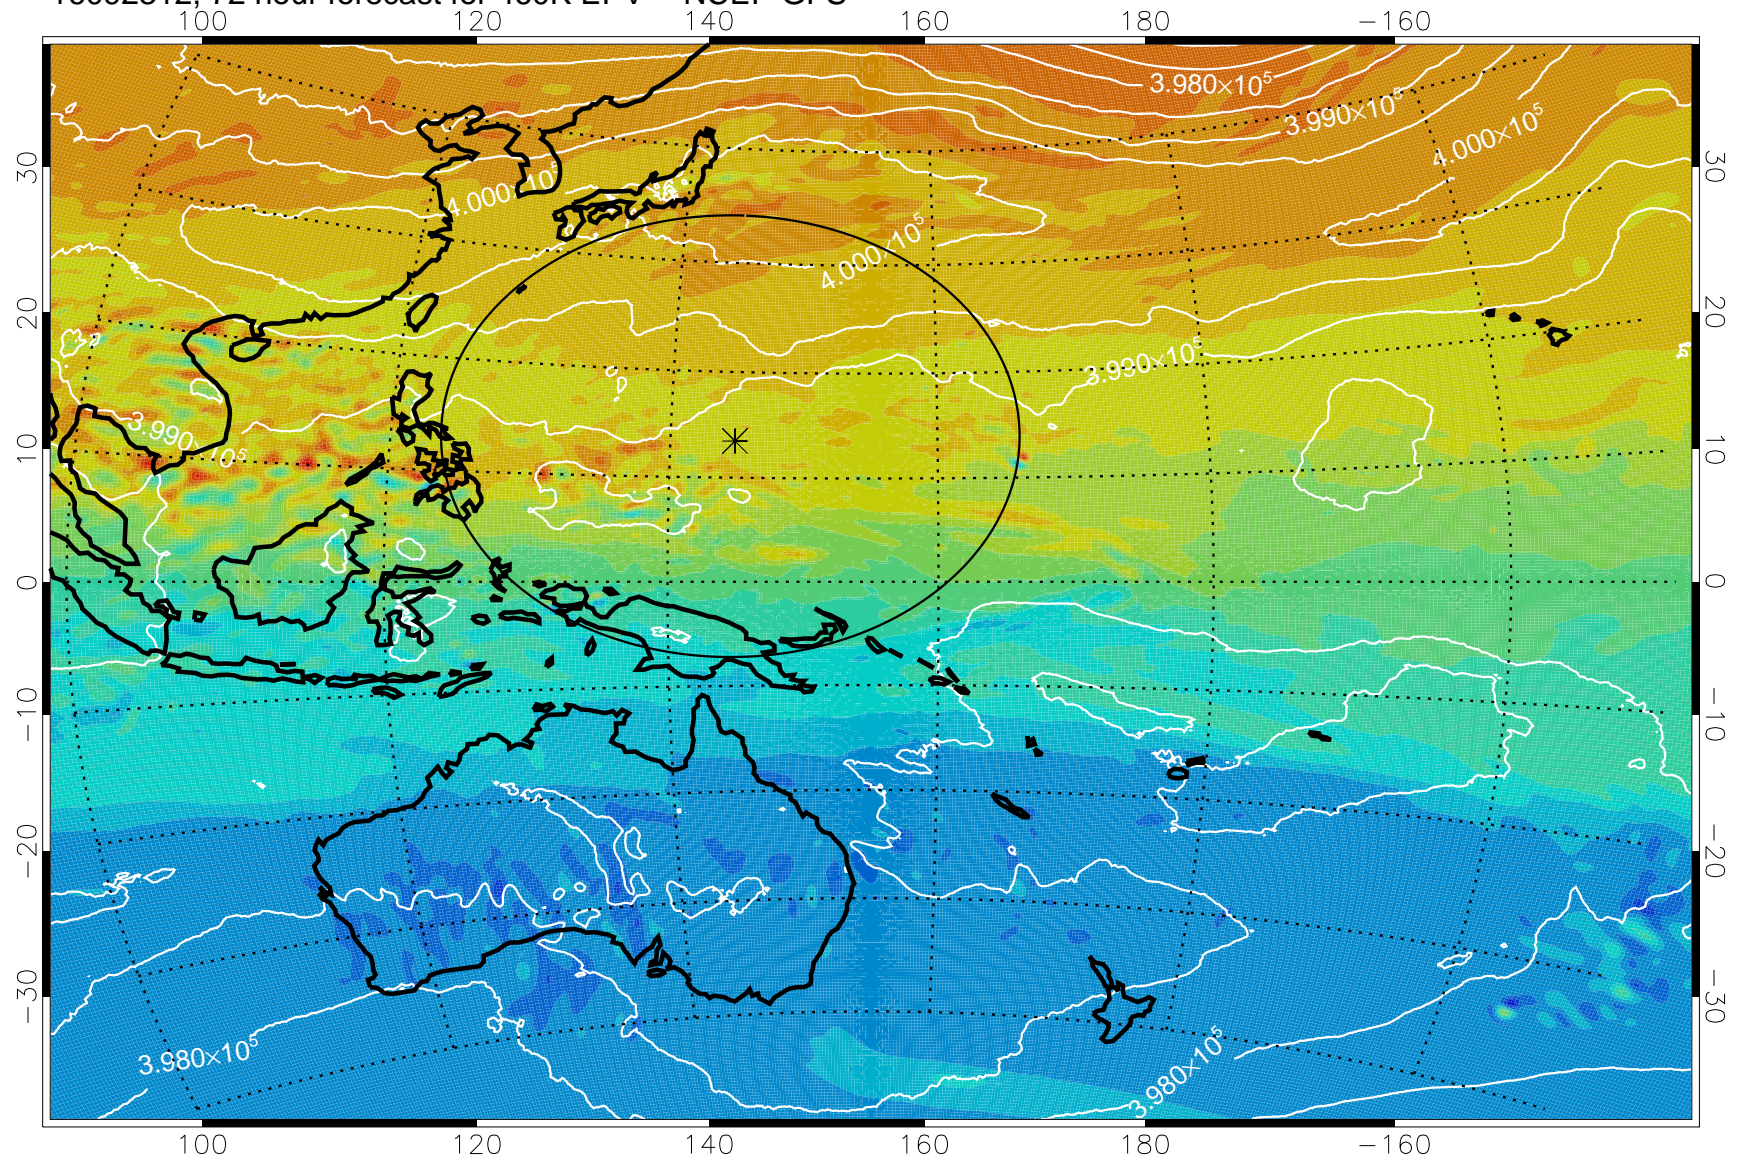

16092218, 54 hour forecast for 460K EPV -- NCEP GFS

460K Montgomery Streamfunction, white

Range ring of 2304 km

16092300, 60 hour forecast for 460K EPV -- NCEP GFS

460K Montgomery Streamfunction, white

Range ring of 2304 km

16092306, 66 hour forecast for 460K EPV -- NCEP GFS

460K Montgomery Streamfunction, white

Range ring of 2304 km

16092312, 72 hour forecast for 460K EPV -- NCEP GFS

460K Montgomery Streamfunction, white

Range ring of 2304 km

16092318, 78 hour forecast for 460K EPV -- NCEP GFS

460K Montgomery Streamfunction, white

Range ring of 2304 km

16092400, 84 hour forecast for 460K EPV -- NCEP GFS

460K Montgomery Streamfunction, white

Range ring of 2304 km

16092406, 90 hour forecast for 460K EPV -- NCEP GFS

460K Montgomery Streamfunction, white

Range ring of 2304 km

16092412, 96 hour forecast for 460K EPV -- NCEP GFS

460K Montgomery Streamfunction, white

Range ring of 2304 km