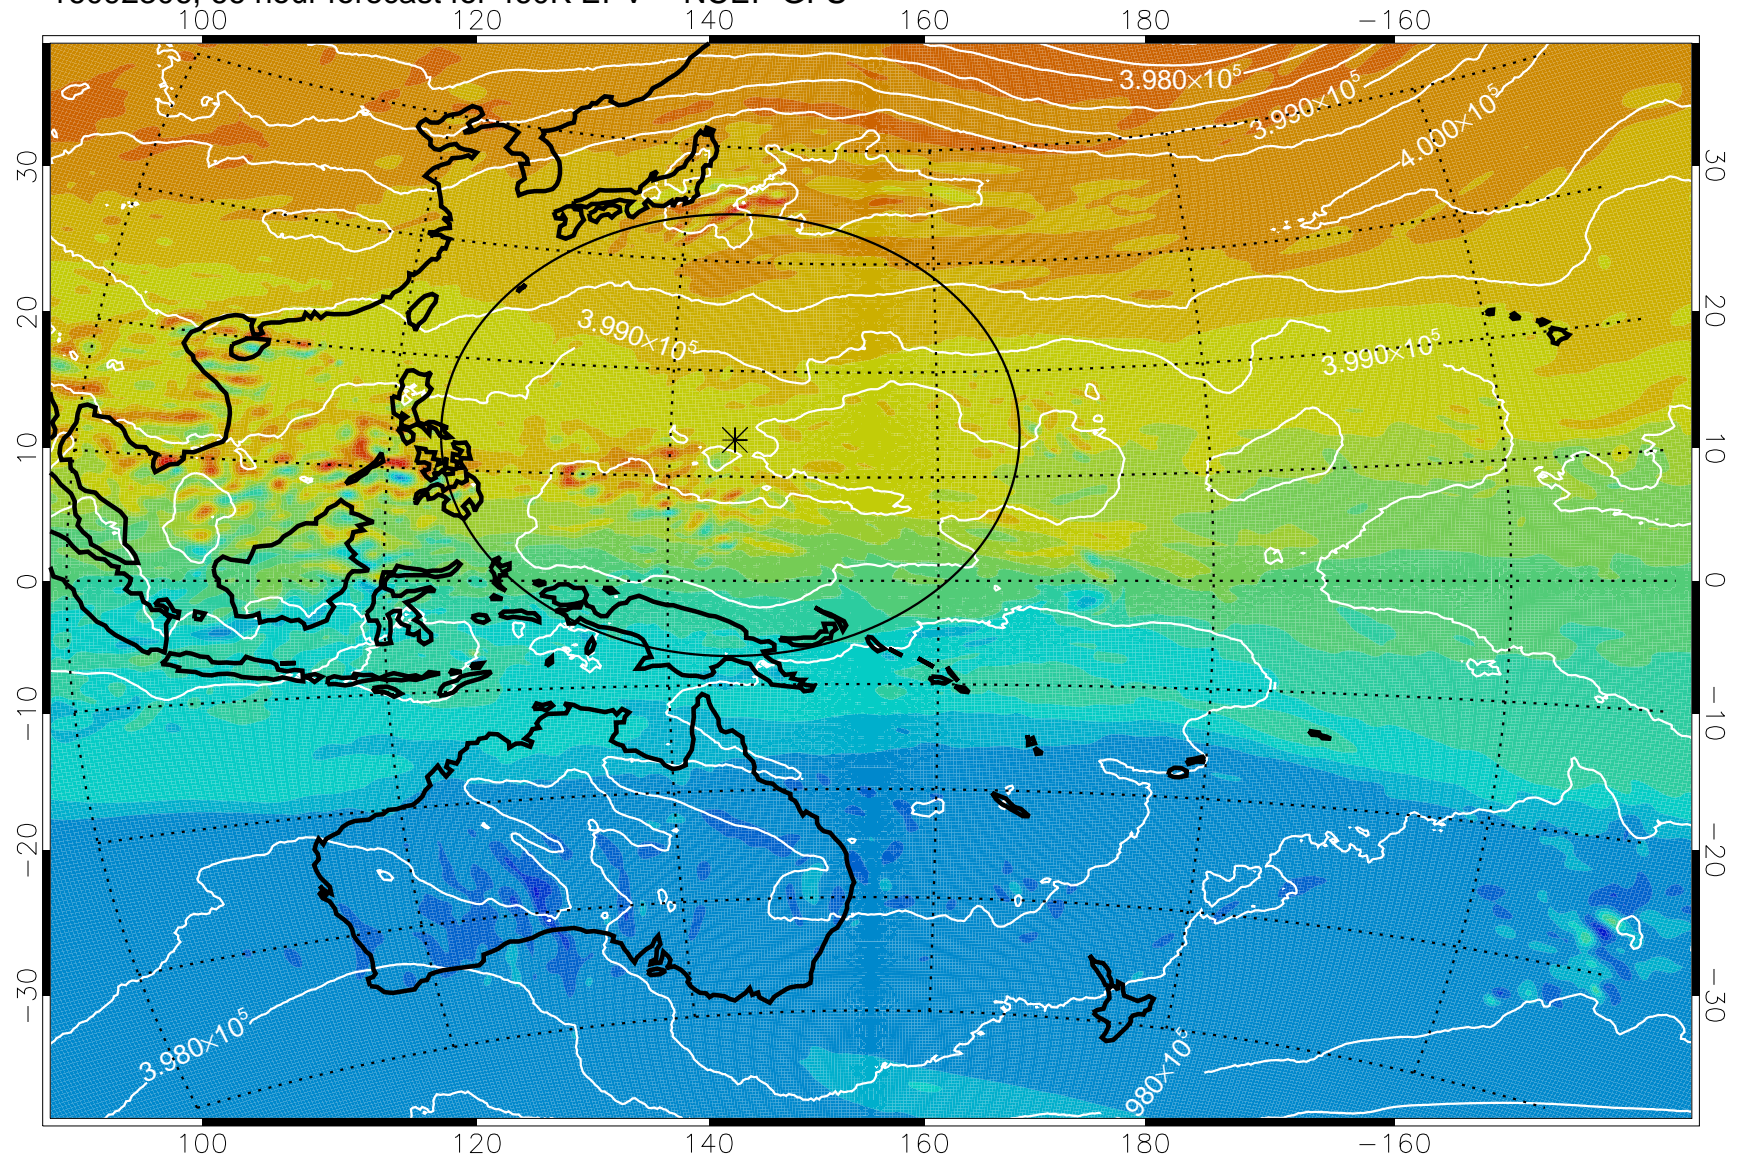

16092206, 42 hour forecast for 460K EPV -- NCEP GFS

460K Montgomery Streamfunction, white

Range ring of 2304 km

16092212, 48 hour forecast for 460K EPV -- NCEP GFS

460K Montgomery Streamfunction, white

Range ring of 2304 km

16092218, 54 hour forecast for 460K EPV -- NCEP GFS

460K Montgomery Streamfunction, white

Range ring of 2304 km

16092300, 60 hour forecast for 460K EPV -- NCEP GFS

460K Montgomery Streamfunction, white

Range ring of 2304 km

16092306, 66 hour forecast for 460K EPV -- NCEP GFS

460K Montgomery Streamfunction, white

Range ring of 2304 km

16092312, 72 hour forecast for 460K EPV -- NCEP GFS

460K Montgomery Streamfunction, white

Range ring of 2304 km

16092318, 78 hour forecast for 460K EPV -- NCEP GFS

460K Montgomery Streamfunction, white

Range ring of 2304 km

16092400, 84 hour forecast for 460K EPV -- NCEP GFS

460K Montgomery Streamfunction, white

Range ring of 2304 km