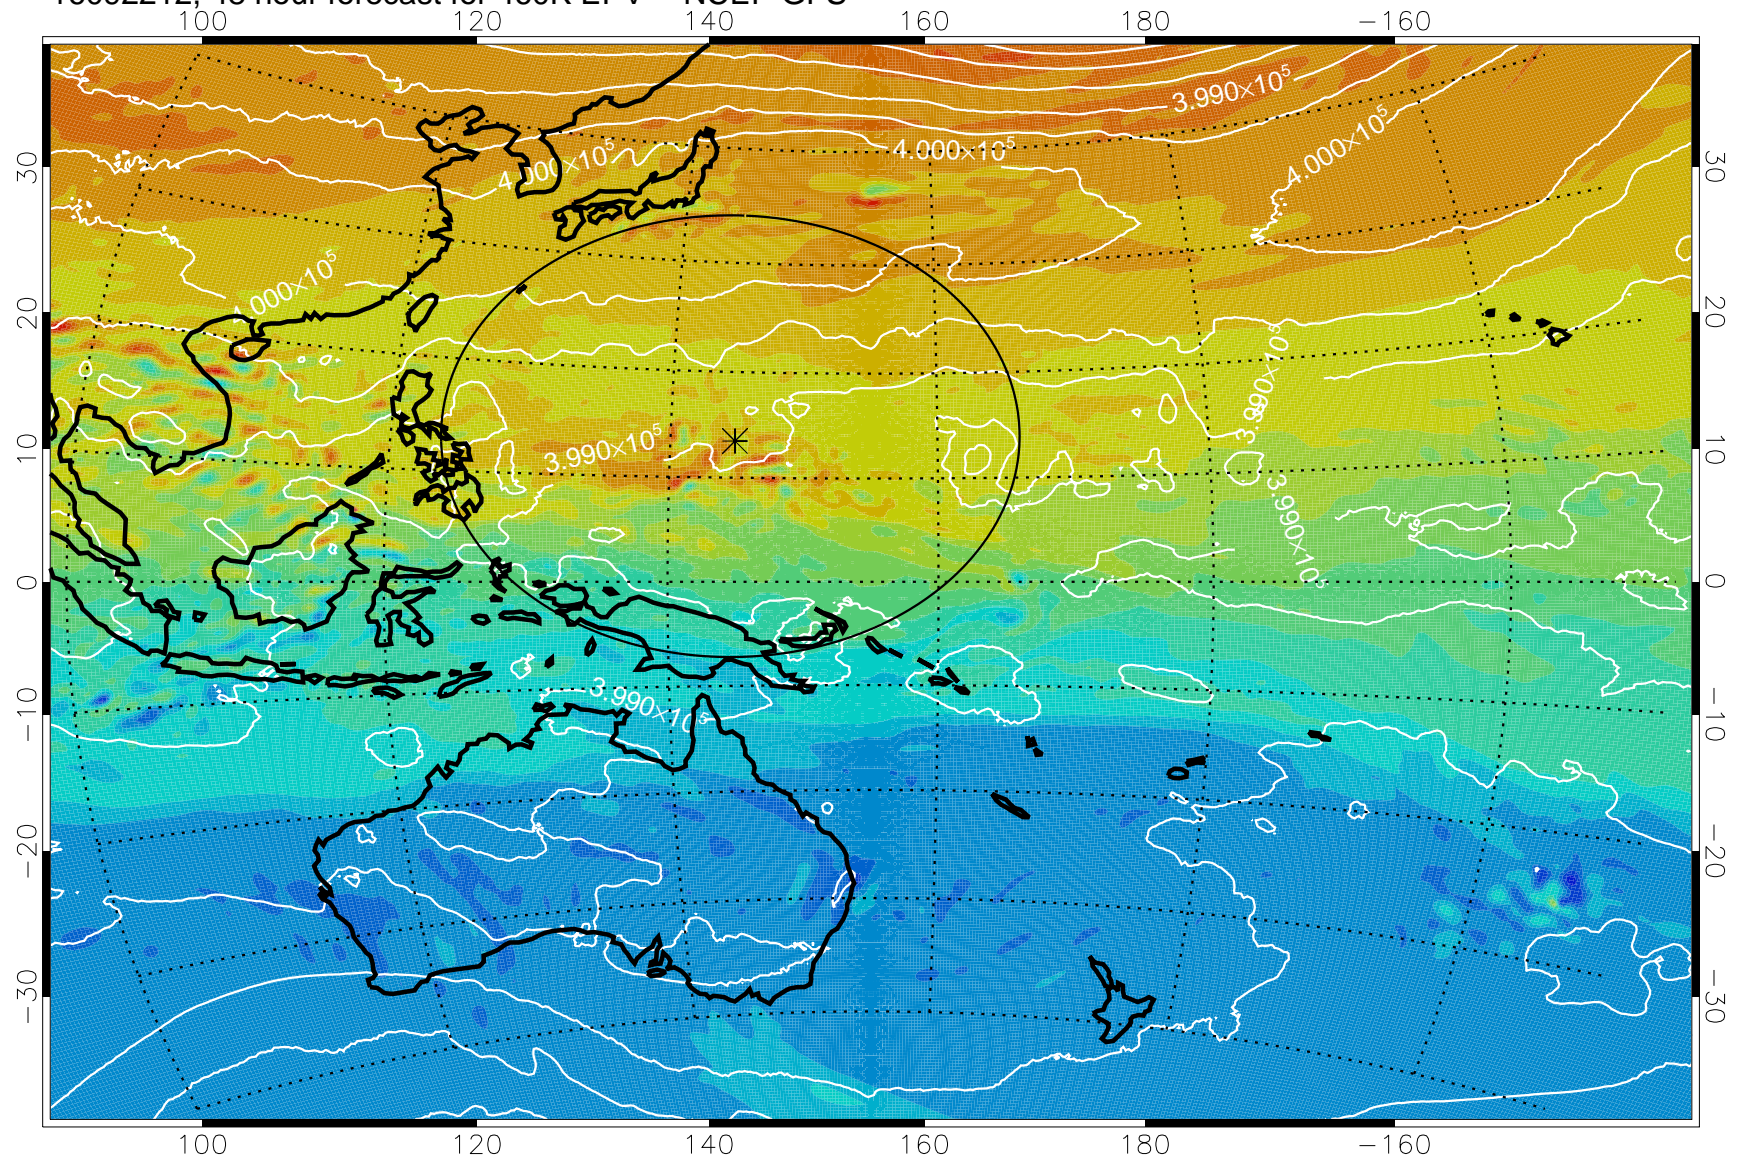

16092106, 18 hour forecast for 460K EPV -- NCEP GFS

460K Montgomery Streamfunction, white

Range ring of 2304 km

16092112, 24 hour forecast for 460K EPV -- NCEP GFS

460K Montgomery Streamfunction, white

Range ring of 2304 km

16092118, 30 hour forecast for 460K EPV -- NCEP GFS

460K Montgomery Streamfunction, white

Range ring of 2304 km

16092200, 36 hour forecast for 460K EPV -- NCEP GFS

460K Montgomery Streamfunction, white

Range ring of 2304 km

16092206, 42 hour forecast for 460K EPV -- NCEP GFS

460K Montgomery Streamfunction, white

Range ring of 2304 km

16092212, 48 hour forecast for 460K EPV -- NCEP GFS

460K Montgomery Streamfunction, white

Range ring of 2304 km

16092218, 54 hour forecast for 460K EPV -- NCEP GFS

460K Montgomery Streamfunction, white

Range ring of 2304 km

16092300, 60 hour forecast for 460K EPV -- NCEP GFS

460K Montgomery Streamfunction, white

Range ring of 2304 km