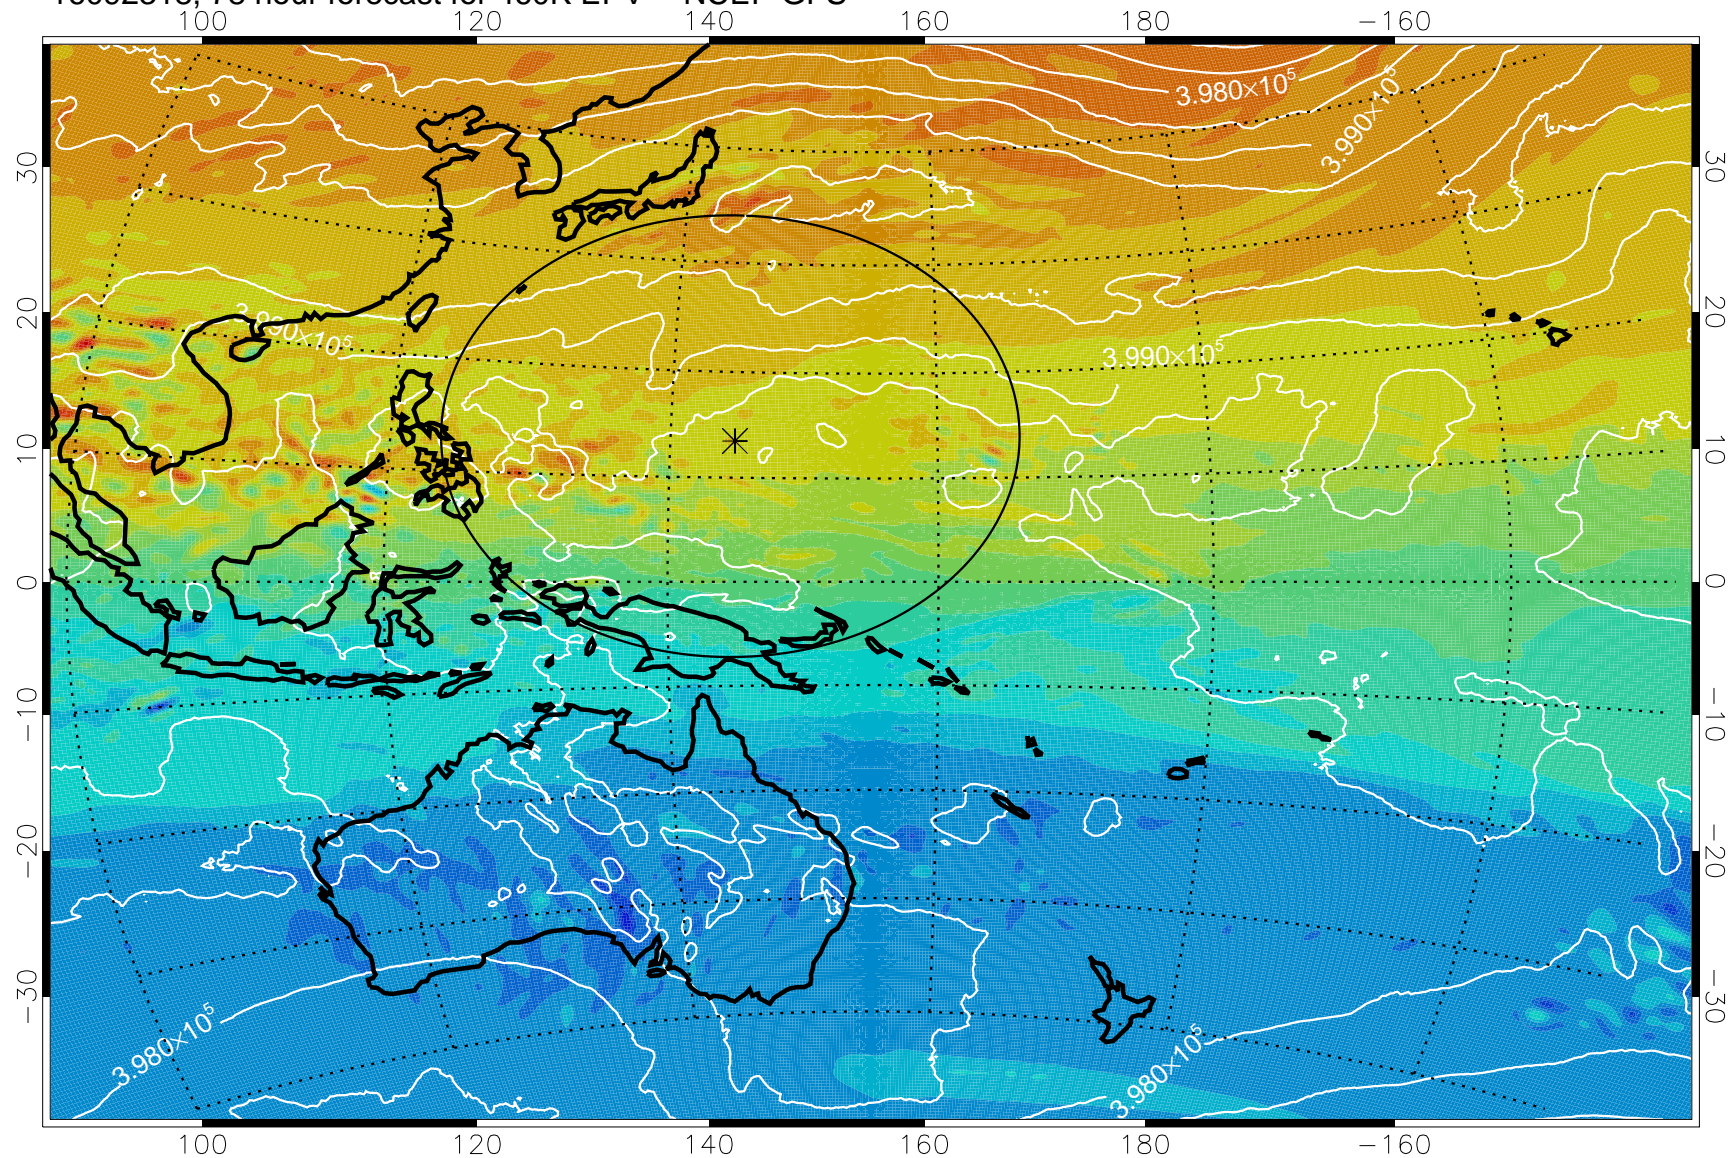

16092218, 54 hour forecast for 460K EPV -- NCEP GFS

460K Montgomery Streamfunction, white

Range ring of 2304 km

16092300, 60 hour forecast for 460K EPV -- NCEP GFS

460K Montgomery Streamfunction, white

Range ring of 2304 km

16092306, 66 hour forecast for 460K EPV -- NCEP GFS

460K Montgomery Streamfunction, white

Range ring of 2304 km

16092312, 72 hour forecast for 460K EPV -- NCEP GFS

460K Montgomery Streamfunction, white

Range ring of 2304 km

16092318, 78 hour forecast for 460K EPV -- NCEP GFS

460K Montgomery Streamfunction, white

Range ring of 2304 km

16092400, 84 hour forecast for 460K EPV -- NCEP GFS

460K Montgomery Streamfunction, white

Range ring of 2304 km

16092406, 90 hour forecast for 460K EPV -- NCEP GFS

460K Montgomery Streamfunction, white

Range ring of 2304 km

16092412, 96 hour forecast for 460K EPV -- NCEP GFS

460K Montgomery Streamfunction, white

Range ring of 2304 km