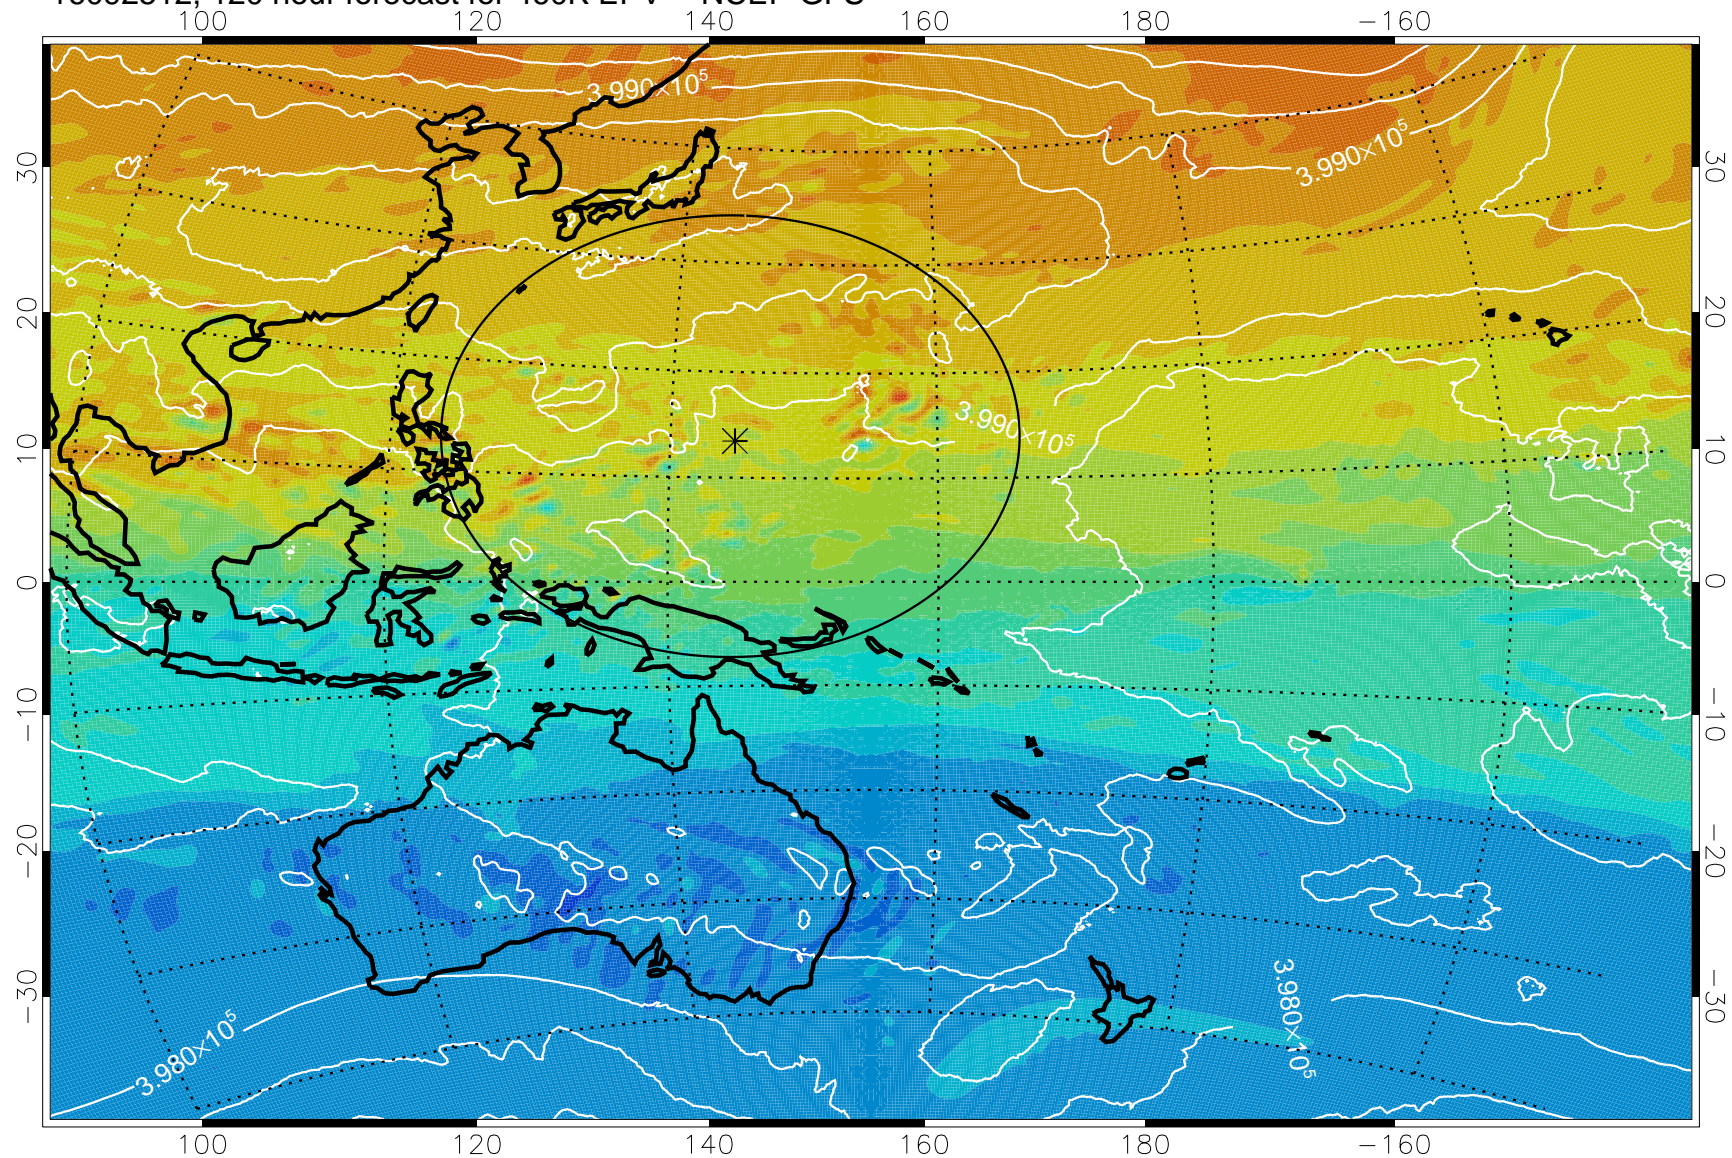

16092418, 102 hour forecast for 460K EPV -- NCEP GFS

460K Montgomery Streamfunction, white

Range ring of 2304 km

16092500, 108 hour forecast for 460K EPV -- NCEP GFS

460K Montgomery Streamfunction, white

Range ring of 2304 km

16092506, 114 hour forecast for 460K EPV -- NCEP GFS

460K Montgomery Streamfunction, white

Range ring of 2304 km

16092512, 120 hour forecast for 460K EPV -- NCEP GFS

460K Montgomery Streamfunction, white

Range ring of 2304 km