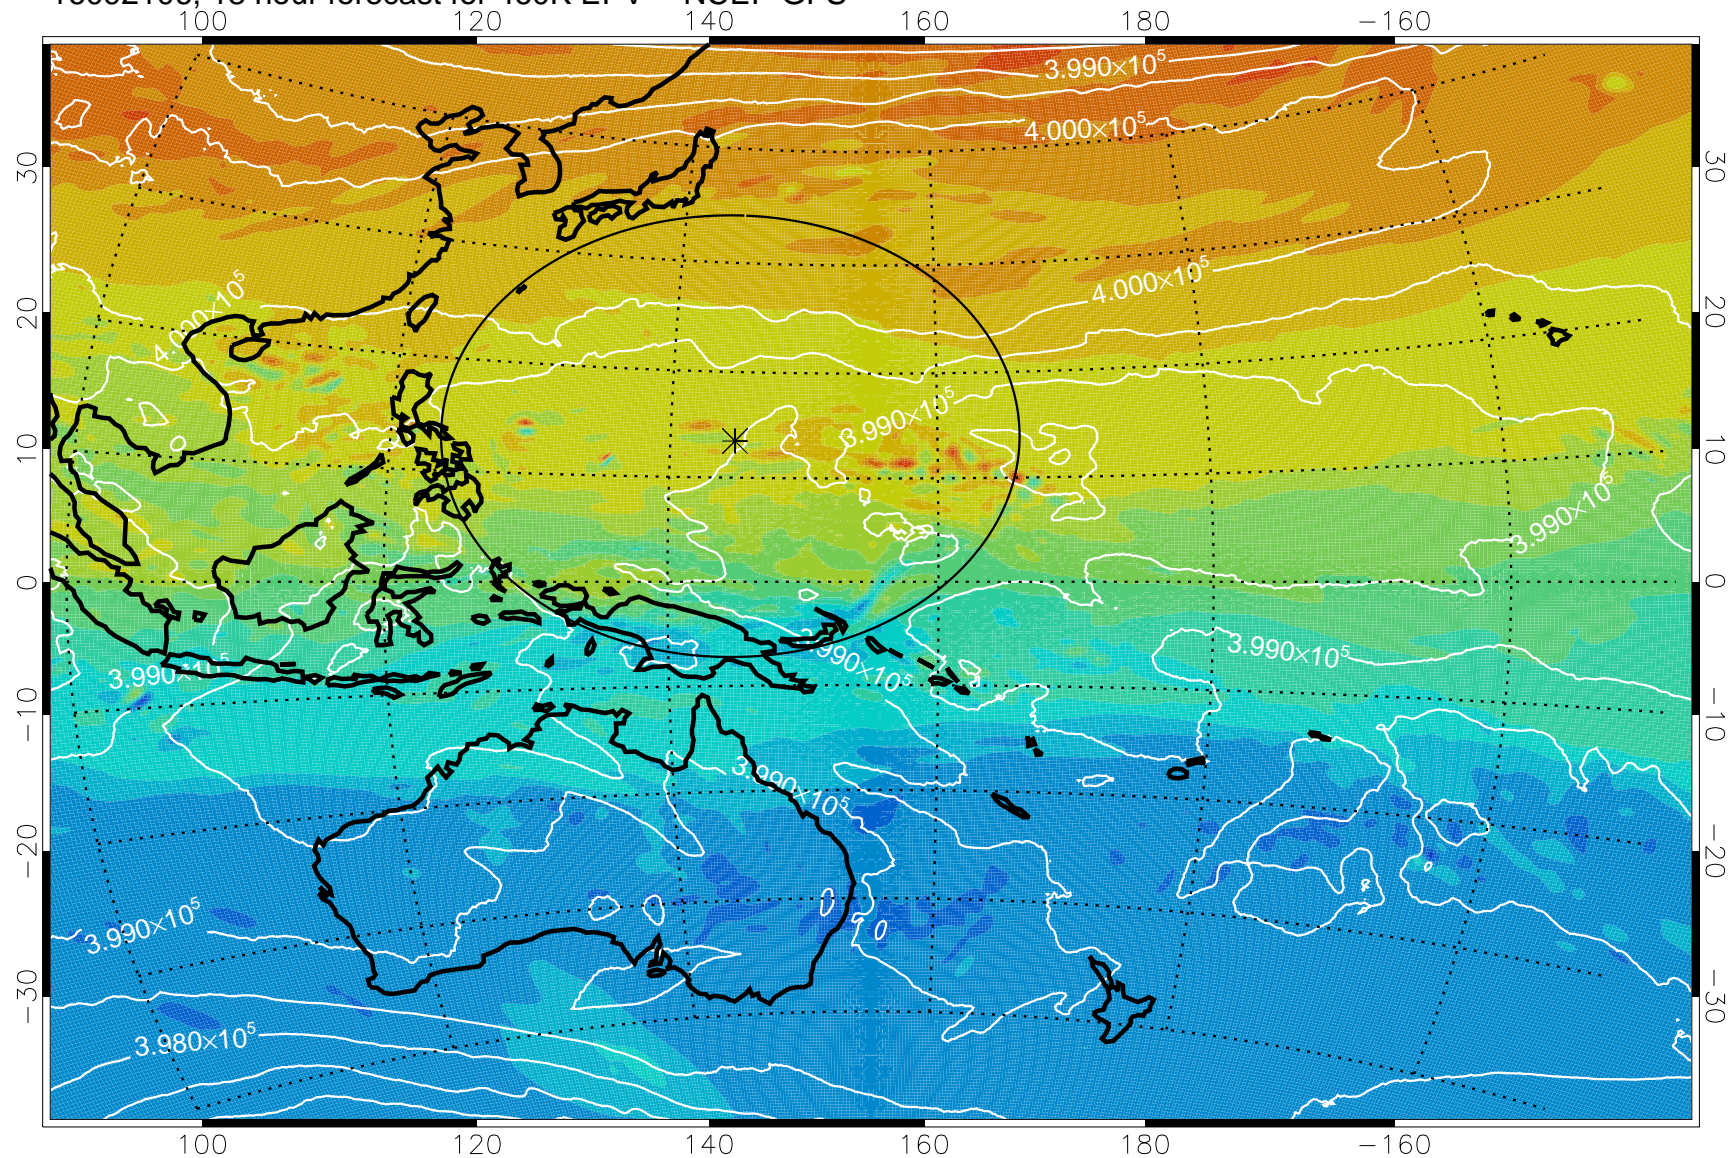

16092018, 6 hour forecast for 460K EPV -- NCEP GFS

460K Montgomery Streamfunction, white

Range ring of 2304 km

16092100, 12 hour forecast for 460K EPV -- NCEP GFS

460K Montgomery Streamfunction, white

Range ring of 2304 km

16092106, 18 hour forecast for 460K EPV -- NCEP GFS

460K Montgomery Streamfunction, white

Range ring of 2304 km

16092112, 24 hour forecast for 460K EPV -- NCEP GFS

460K Montgomery Streamfunction, white

Range ring of 2304 km

16092118, 30 hour forecast for 460K EPV -- NCEP GFS

460K Montgomery Streamfunction, white

Range ring of 2304 km

16092200, 36 hour forecast for 460K EPV -- NCEP GFS

460K Montgomery Streamfunction, white

Range ring of 2304 km

16092206, 42 hour forecast for 460K EPV -- NCEP GFS

460K Montgomery Streamfunction, white

Range ring of 2304 km

16092212, 48 hour forecast for 460K EPV -- NCEP GFS

460K Montgomery Streamfunction, white

Range ring of 2304 km