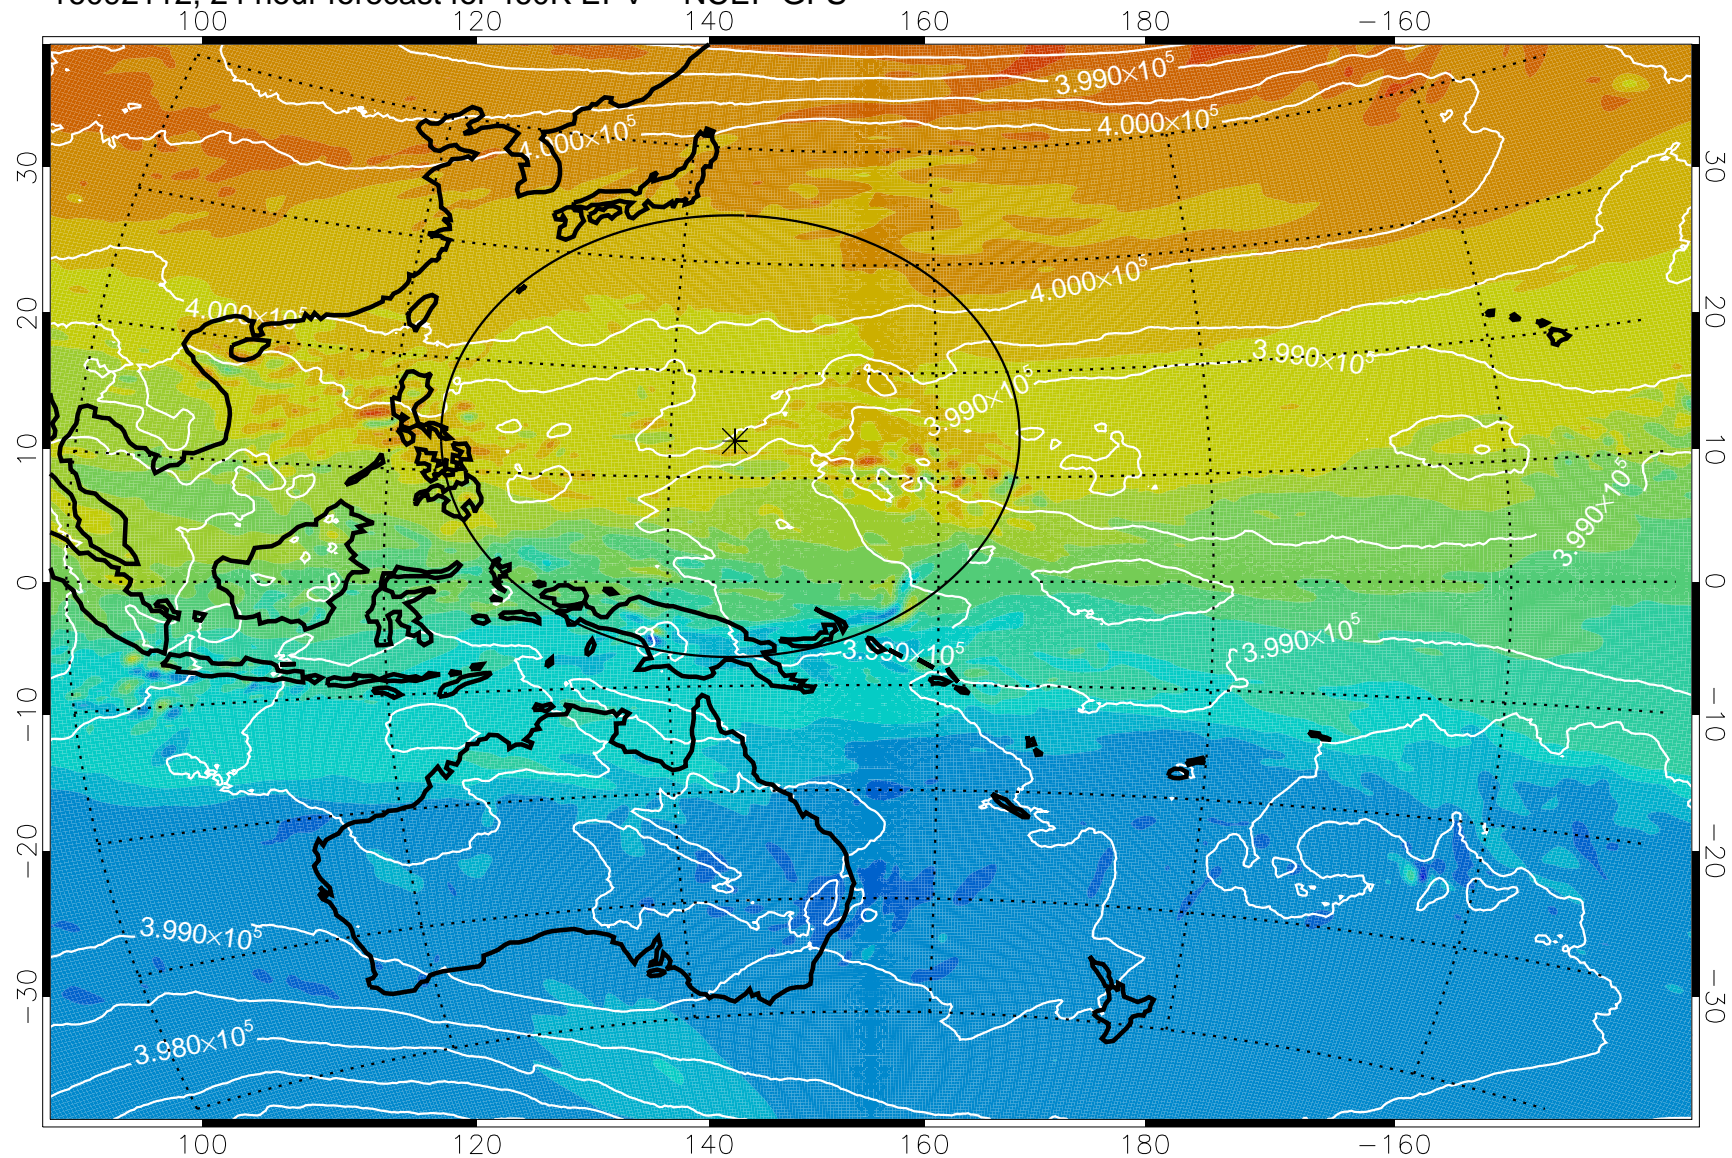

16092106, 18 hour forecast for 460K EPV -- NCEP GFS

460K Montgomery Streamfunction, white

Range ring of 2304 km

16092112, 24 hour forecast for 460K EPV -- NCEP GFS

460K Montgomery Streamfunction, white

Range ring of 2304 km

16092118, 30 hour forecast for 460K EPV -- NCEP GFS

460K Montgomery Streamfunction, white

Range ring of 2304 km

16092200, 36 hour forecast for 460K EPV -- NCEP GFS

460K Montgomery Streamfunction, white

Range ring of 2304 km

16092206, 42 hour forecast for 460K EPV -- NCEP GFS

460K Montgomery Streamfunction, white

Range ring of 2304 km

16092212, 48 hour forecast for 460K EPV -- NCEP GFS

460K Montgomery Streamfunction, white

Range ring of 2304 km

16092218, 54 hour forecast for 460K EPV -- NCEP GFS

460K Montgomery Streamfunction, white

Range ring of 2304 km

16092300, 60 hour forecast for 460K EPV -- NCEP GFS

460K Montgomery Streamfunction, white

Range ring of 2304 km