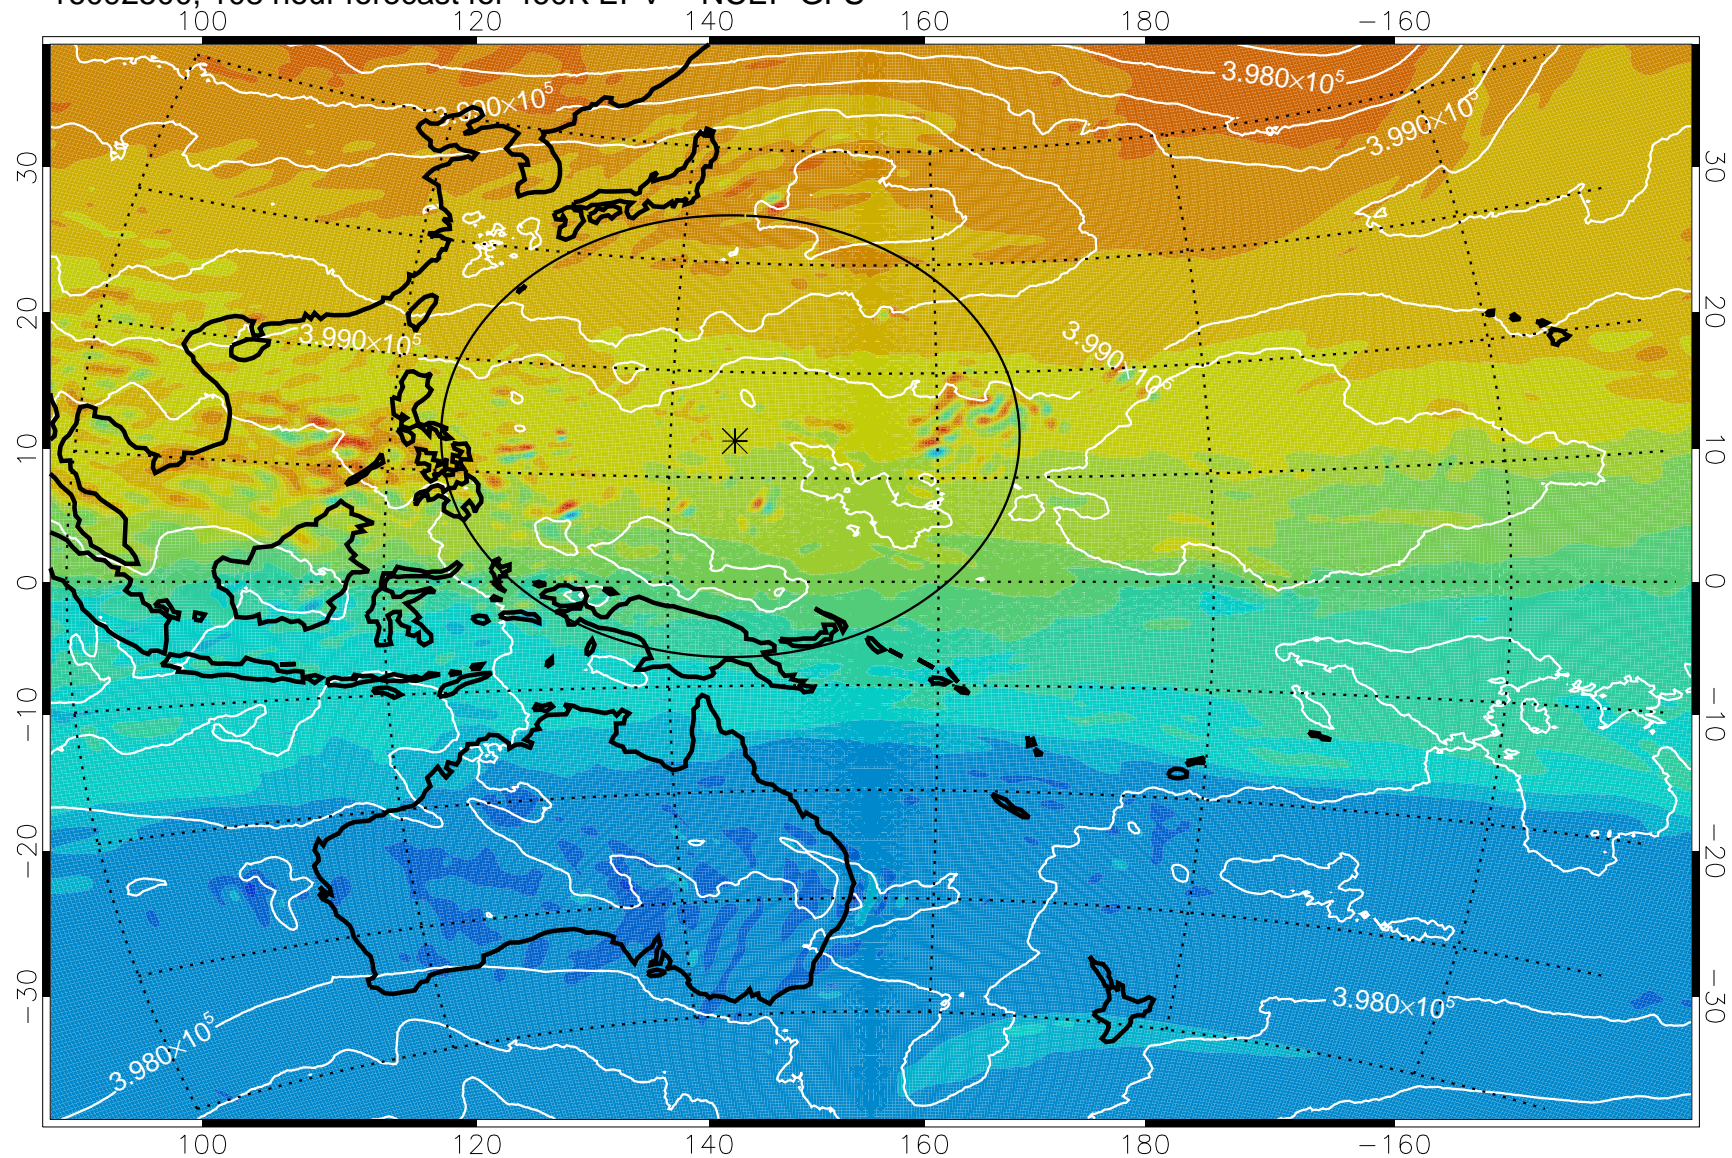

16092318, 78 hour forecast for 460K EPV -- NCEP GFS

460K Montgomery Streamfunction, white

Range ring of 2304 km

16092400, 84 hour forecast for 460K EPV -- NCEP GFS

460K Montgomery Streamfunction, white

Range ring of 2304 km

16092406, 90 hour forecast for 460K EPV -- NCEP GFS

460K Montgomery Streamfunction, white

Range ring of 2304 km

16092412, 96 hour forecast for 460K EPV -- NCEP GFS

460K Montgomery Streamfunction, white

Range ring of 2304 km

16092418, 102 hour forecast for 460K EPV -- NCEP GFS

460K Montgomery Streamfunction, white

Range ring of 2304 km

16092500, 108 hour forecast for 460K EPV -- NCEP GFS

460K Montgomery Streamfunction, white

Range ring of 2304 km

16092506, 114 hour forecast for 460K EPV -- NCEP GFS

460K Montgomery Streamfunction, white

Range ring of 2304 km

16092512, 120 hour forecast for 460K EPV -- NCEP GFS

460K Montgomery Streamfunction, white

Range ring of 2304 km