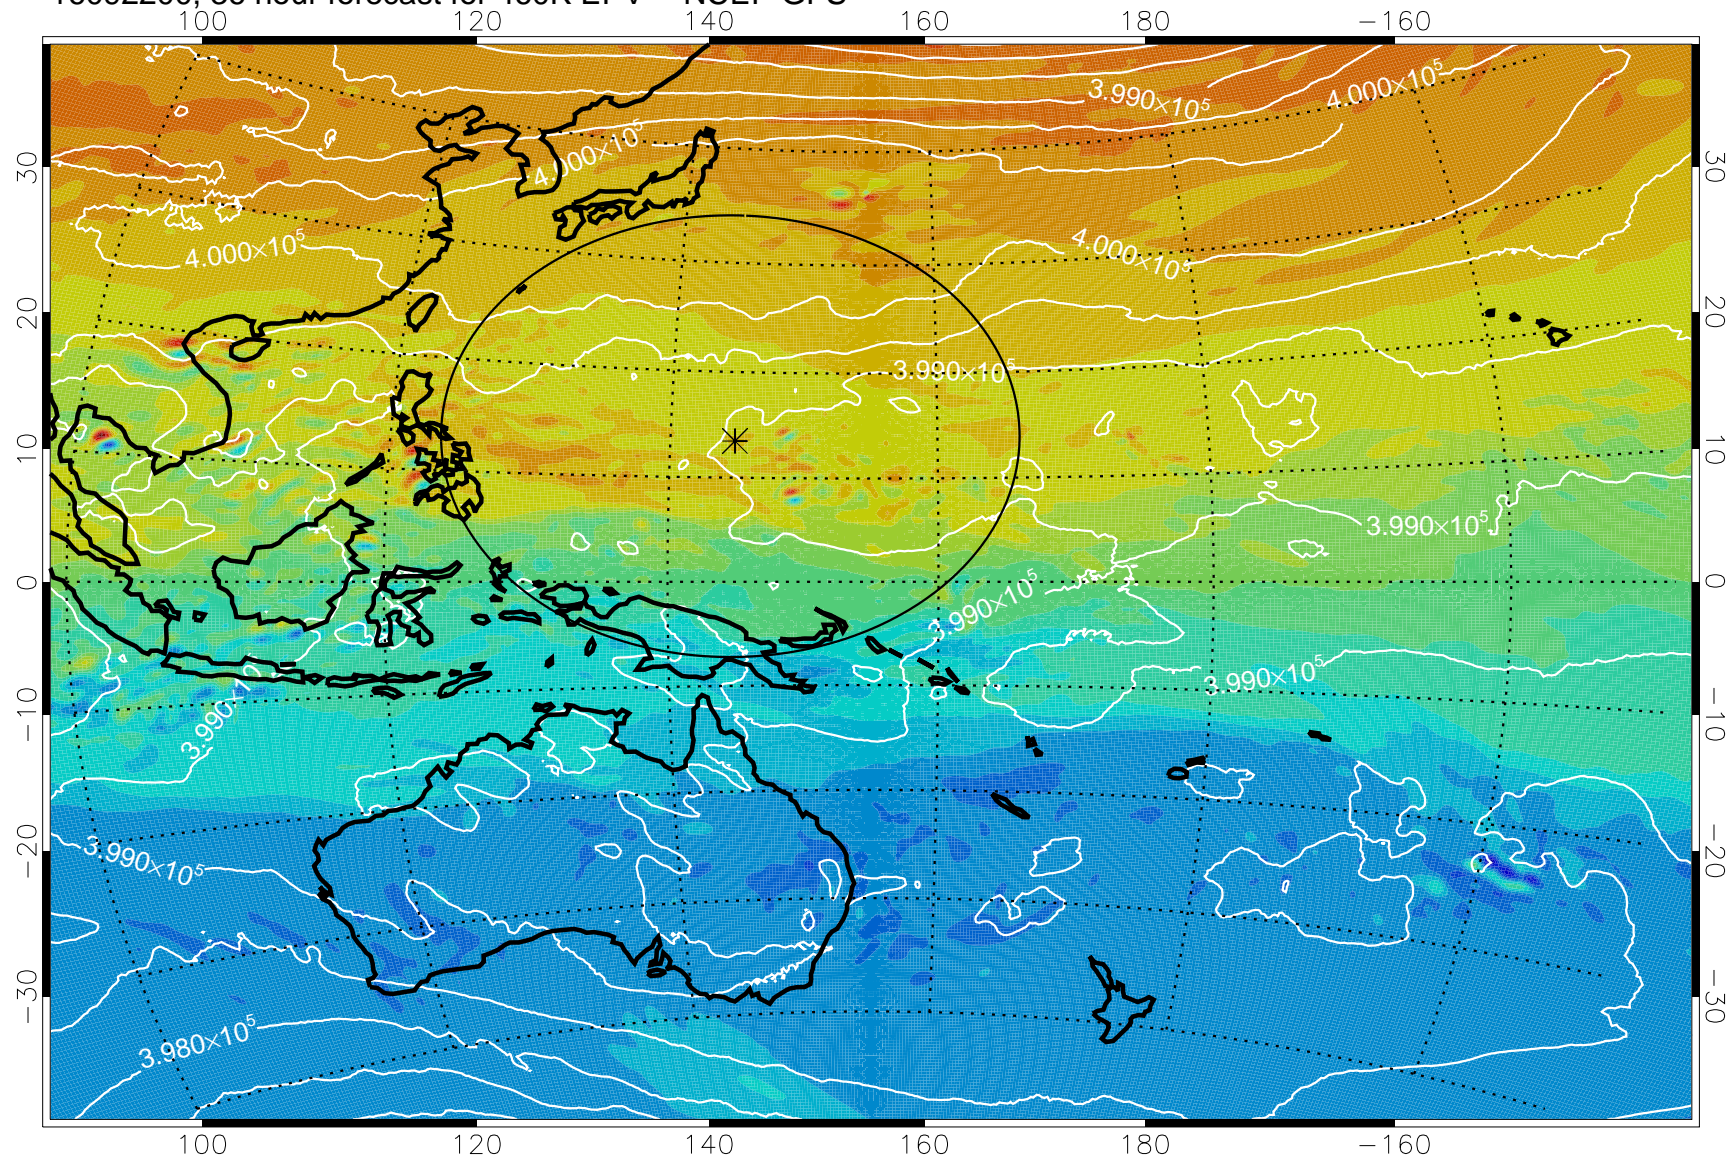

16092106, 18 hour forecast for 460K EPV -- NCEP GFS

460K Montgomery Streamfunction, white

Range ring of 2304 km

16092112, 24 hour forecast for 460K EPV -- NCEP GFS

460K Montgomery Streamfunction, white

Range ring of 2304 km

16092118, 30 hour forecast for 460K EPV -- NCEP GFS

460K Montgomery Streamfunction, white

Range ring of 2304 km

16092200, 36 hour forecast for 460K EPV -- NCEP GFS

460K Montgomery Streamfunction, white

Range ring of 2304 km

16092206, 42 hour forecast for 460K EPV -- NCEP GFS

460K Montgomery Streamfunction, white

Range ring of 2304 km

16092212, 48 hour forecast for 460K EPV -- NCEP GFS

460K Montgomery Streamfunction, white

Range ring of 2304 km

16092218, 54 hour forecast for 460K EPV -- NCEP GFS

460K Montgomery Streamfunction, white

Range ring of 2304 km

16092300, 60 hour forecast for 460K EPV -- NCEP GFS

460K Montgomery Streamfunction, white

Range ring of 2304 km