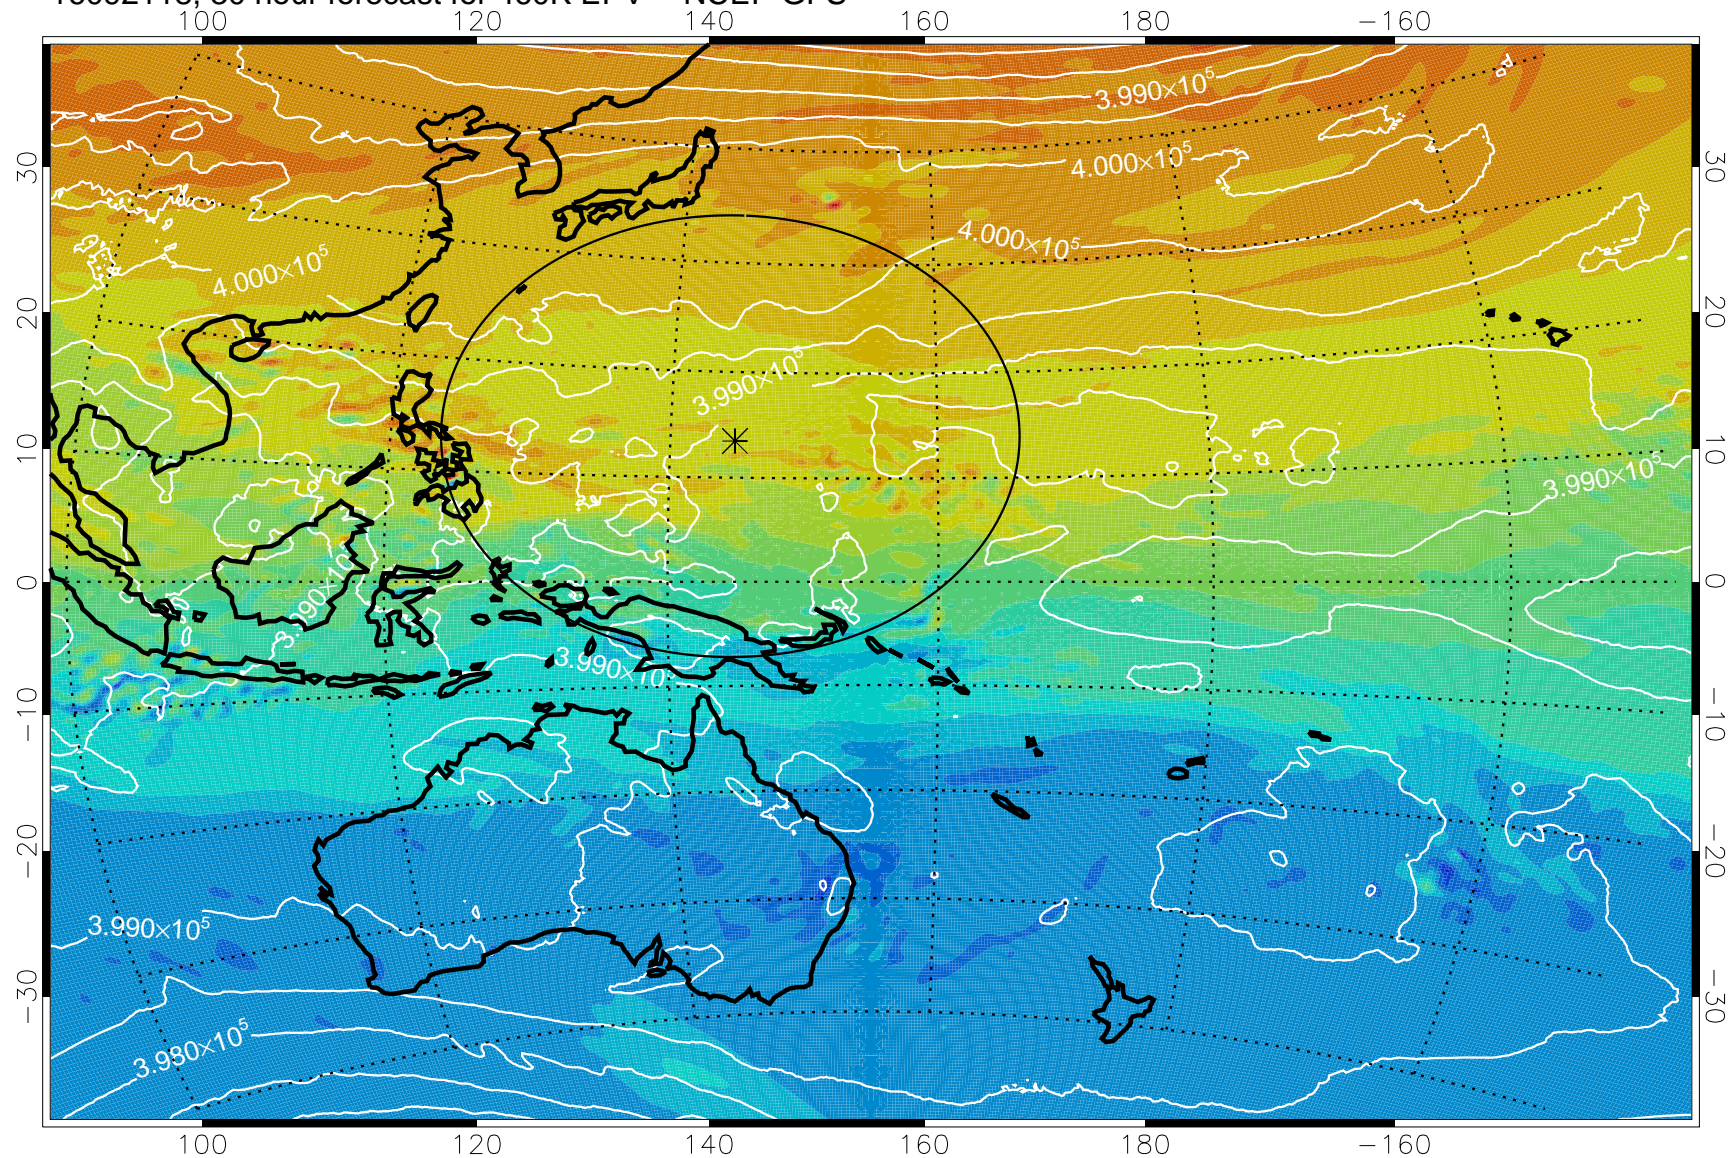

16092106, 18 hour forecast for 460K EPV -- NCEP GFS

460K Montgomery Streamfunction, white

Range ring of 2304 km

16092112, 24 hour forecast for 460K EPV -- NCEP GFS

460K Montgomery Streamfunction, white

Range ring of 2304 km

16092118, 30 hour forecast for 460K EPV -- NCEP GFS

460K Montgomery Streamfunction, white

Range ring of 2304 km

16092200, 36 hour forecast for 460K EPV -- NCEP GFS

460K Montgomery Streamfunction, white

Range ring of 2304 km

16092206, 42 hour forecast for 460K EPV -- NCEP GFS

460K Montgomery Streamfunction, white

Range ring of 2304 km

16092212, 48 hour forecast for 460K EPV -- NCEP GFS

460K Montgomery Streamfunction, white

Range ring of 2304 km

16092218, 54 hour forecast for 460K EPV -- NCEP GFS

460K Montgomery Streamfunction, white

Range ring of 2304 km

16092300, 60 hour forecast for 460K EPV -- NCEP GFS

460K Montgomery Streamfunction, white

Range ring of 2304 km