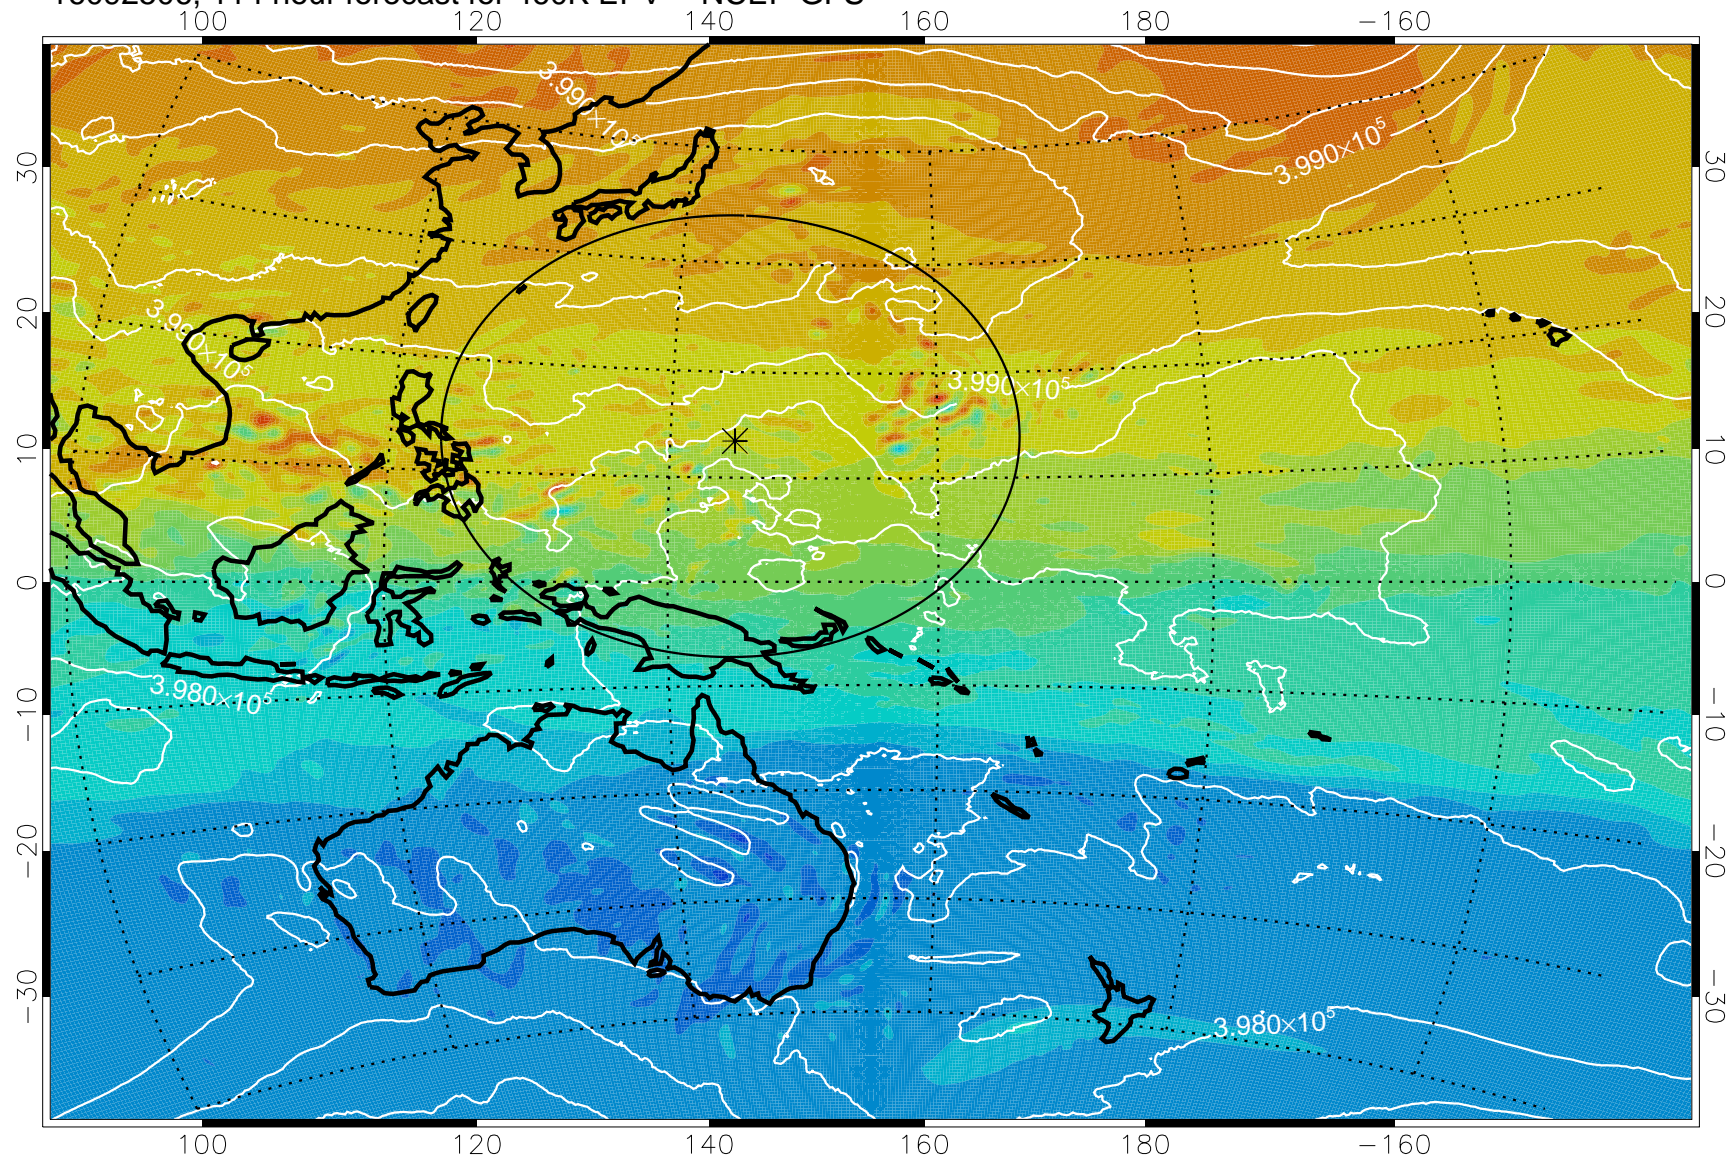

16092406, 90 hour forecast for 460K EPV -- NCEP GFS

460K Montgomery Streamfunction, white

Range ring of 2304 km

16092412, 96 hour forecast for 460K EPV -- NCEP GFS

460K Montgomery Streamfunction, white

Range ring of 2304 km

16092418, 102 hour forecast for 460K EPV -- NCEP GFS

460K Montgomery Streamfunction, white

Range ring of 2304 km

16092500, 108 hour forecast for 460K EPV -- NCEP GFS

460K Montgomery Streamfunction, white

Range ring of 2304 km

16092506, 114 hour forecast for 460K EPV -- NCEP GFS

460K Montgomery Streamfunction, white

Range ring of 2304 km

16092512, 120 hour forecast for 460K EPV -- NCEP GFS

460K Montgomery Streamfunction, white

Range ring of 2304 km