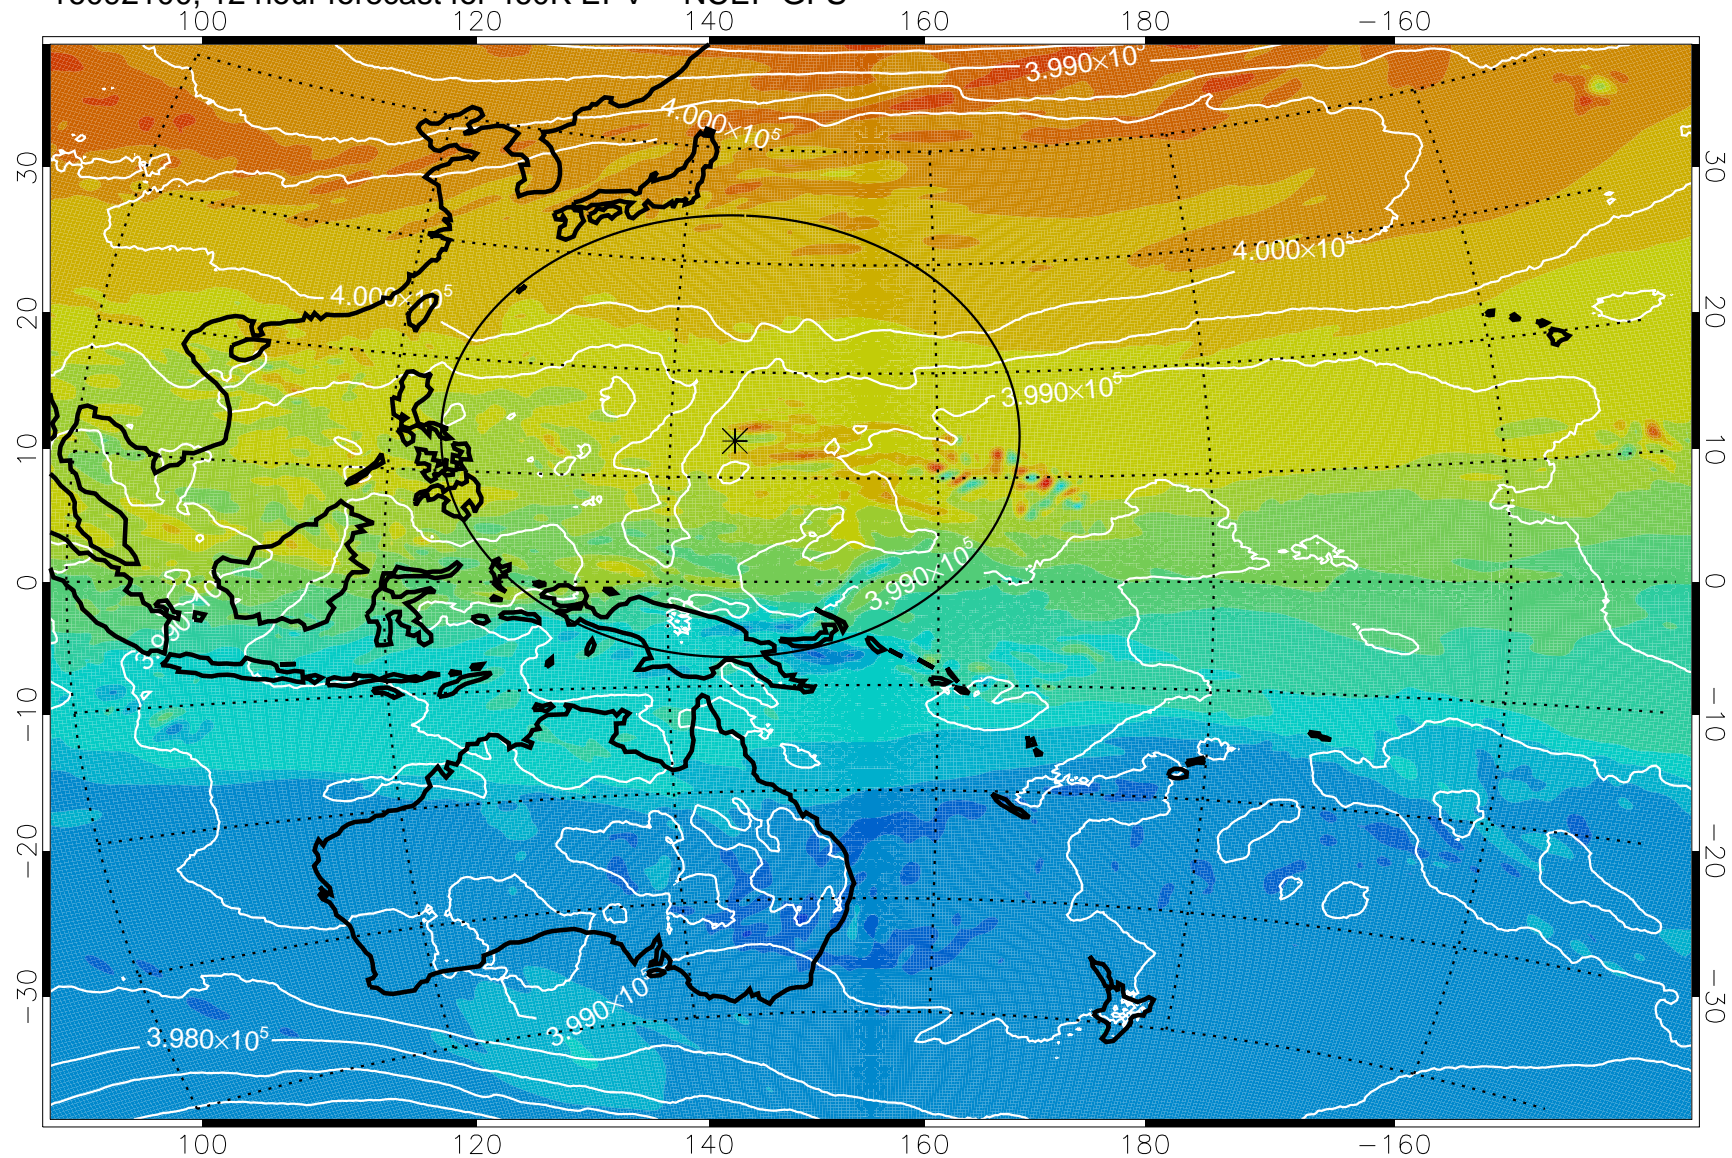

16092018, 6 hour forecast for 460K EPV -- NCEP GFS

460K Montgomery Streamfunction, white

Range ring of 2304 km

16092100, 12 hour forecast for 460K EPV -- NCEP GFS

460K Montgomery Streamfunction, white

Range ring of 2304 km

16092106, 18 hour forecast for 460K EPV -- NCEP GFS

460K Montgomery Streamfunction, white

Range ring of 2304 km

16092112, 24 hour forecast for 460K EPV -- NCEP GFS

460K Montgomery Streamfunction, white

Range ring of 2304 km

16092118, 30 hour forecast for 460K EPV -- NCEP GFS

460K Montgomery Streamfunction, white

Range ring of 2304 km

16092200, 36 hour forecast for 460K EPV -- NCEP GFS

460K Montgomery Streamfunction, white

Range ring of 2304 km

16092206, 42 hour forecast for 460K EPV -- NCEP GFS

460K Montgomery Streamfunction, white

Range ring of 2304 km

16092212, 48 hour forecast for 460K EPV -- NCEP GFS

460K Montgomery Streamfunction, white

Range ring of 2304 km