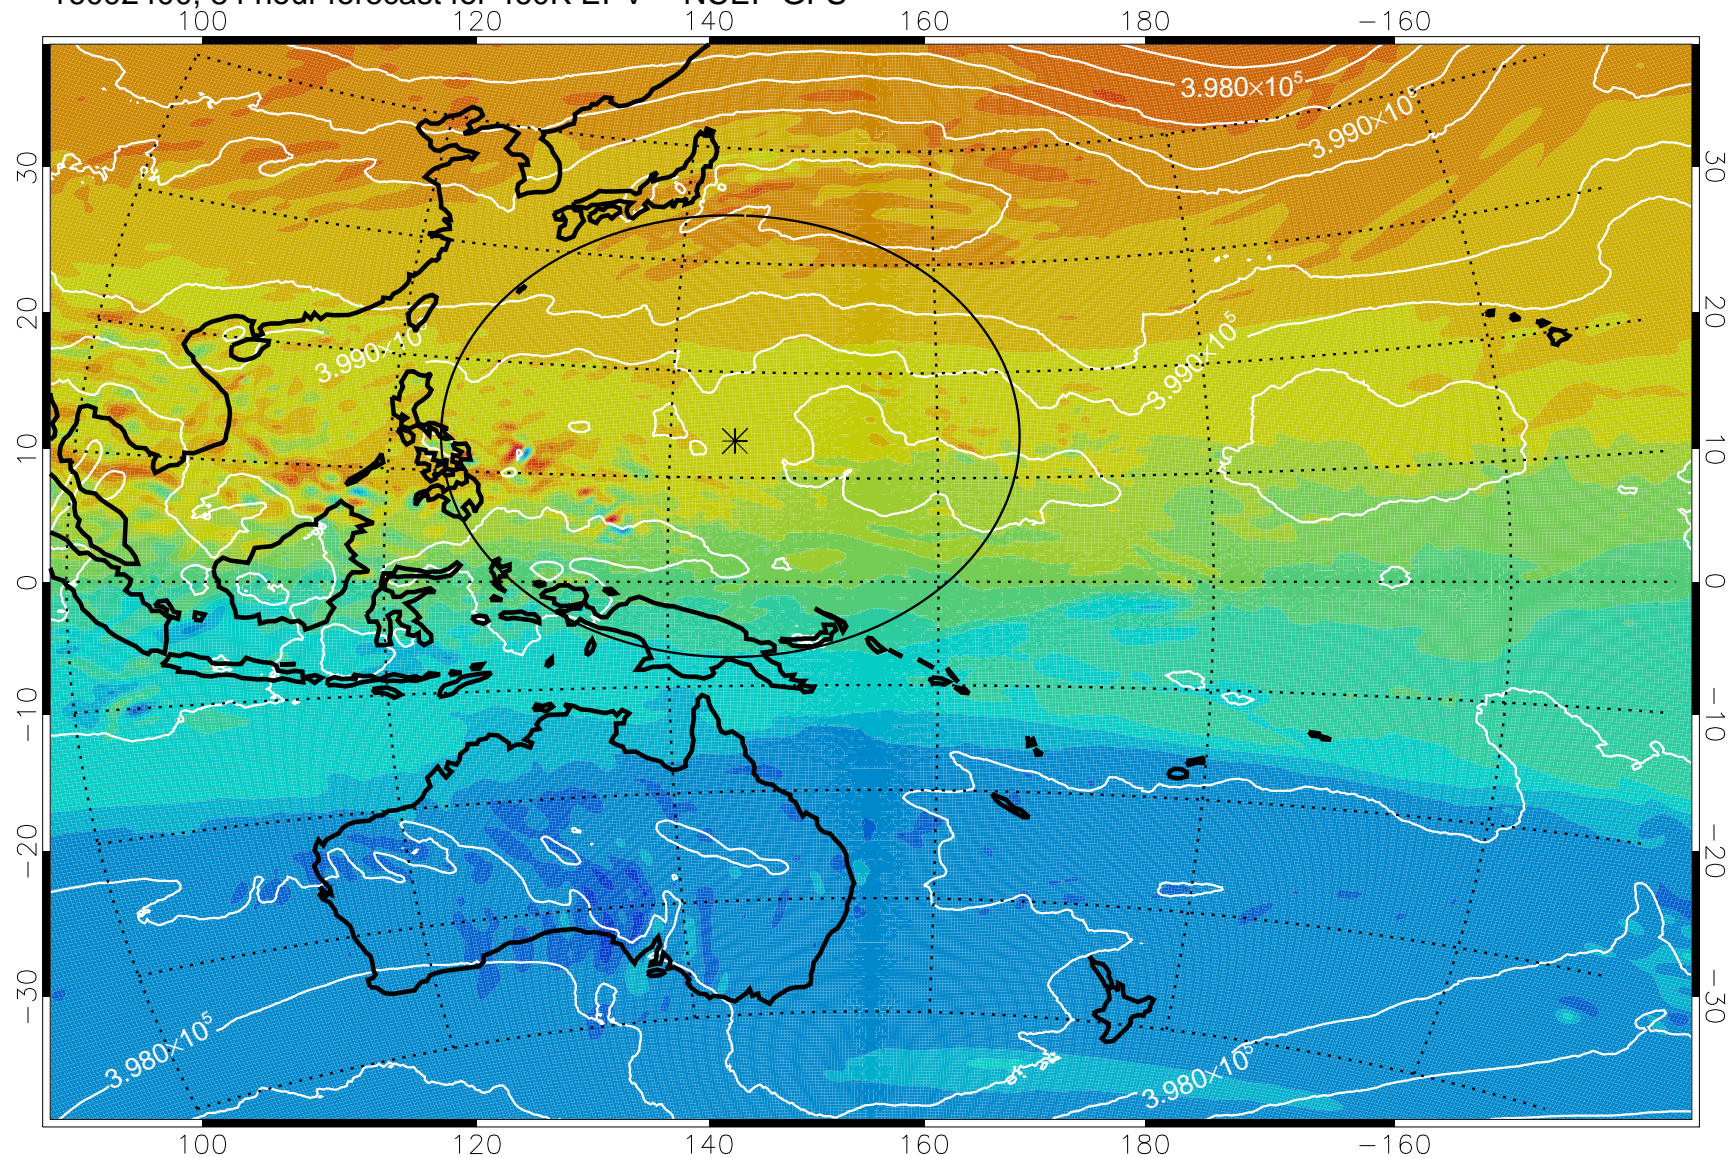

16092306, 66 hour forecast for 460K EPV -- NCEP GFS

460K Montgomery Streamfunction, white

Range ring of 2304 km

16092312, 72 hour forecast for 460K EPV -- NCEP GFS

460K Montgomery Streamfunction, white

Range ring of 2304 km

16092318, 78 hour forecast for 460K EPV -- NCEP GFS

460K Montgomery Streamfunction, white

Range ring of 2304 km

16092400, 84 hour forecast for 460K EPV -- NCEP GFS

460K Montgomery Streamfunction, white

Range ring of 2304 km

16092406, 90 hour forecast for 460K EPV -- NCEP GFS

460K Montgomery Streamfunction, white

Range ring of 2304 km

16092412, 96 hour forecast for 460K EPV -- NCEP GFS

460K Montgomery Streamfunction, white

Range ring of 2304 km

16092418, 102 hour forecast for 460K EPV -- NCEP GFS

460K Montgomery Streamfunction, white

Range ring of 2304 km

16092500, 108 hour forecast for 460K EPV -- NCEP GFS

460K Montgomery Streamfunction, white

Range ring of 2304 km