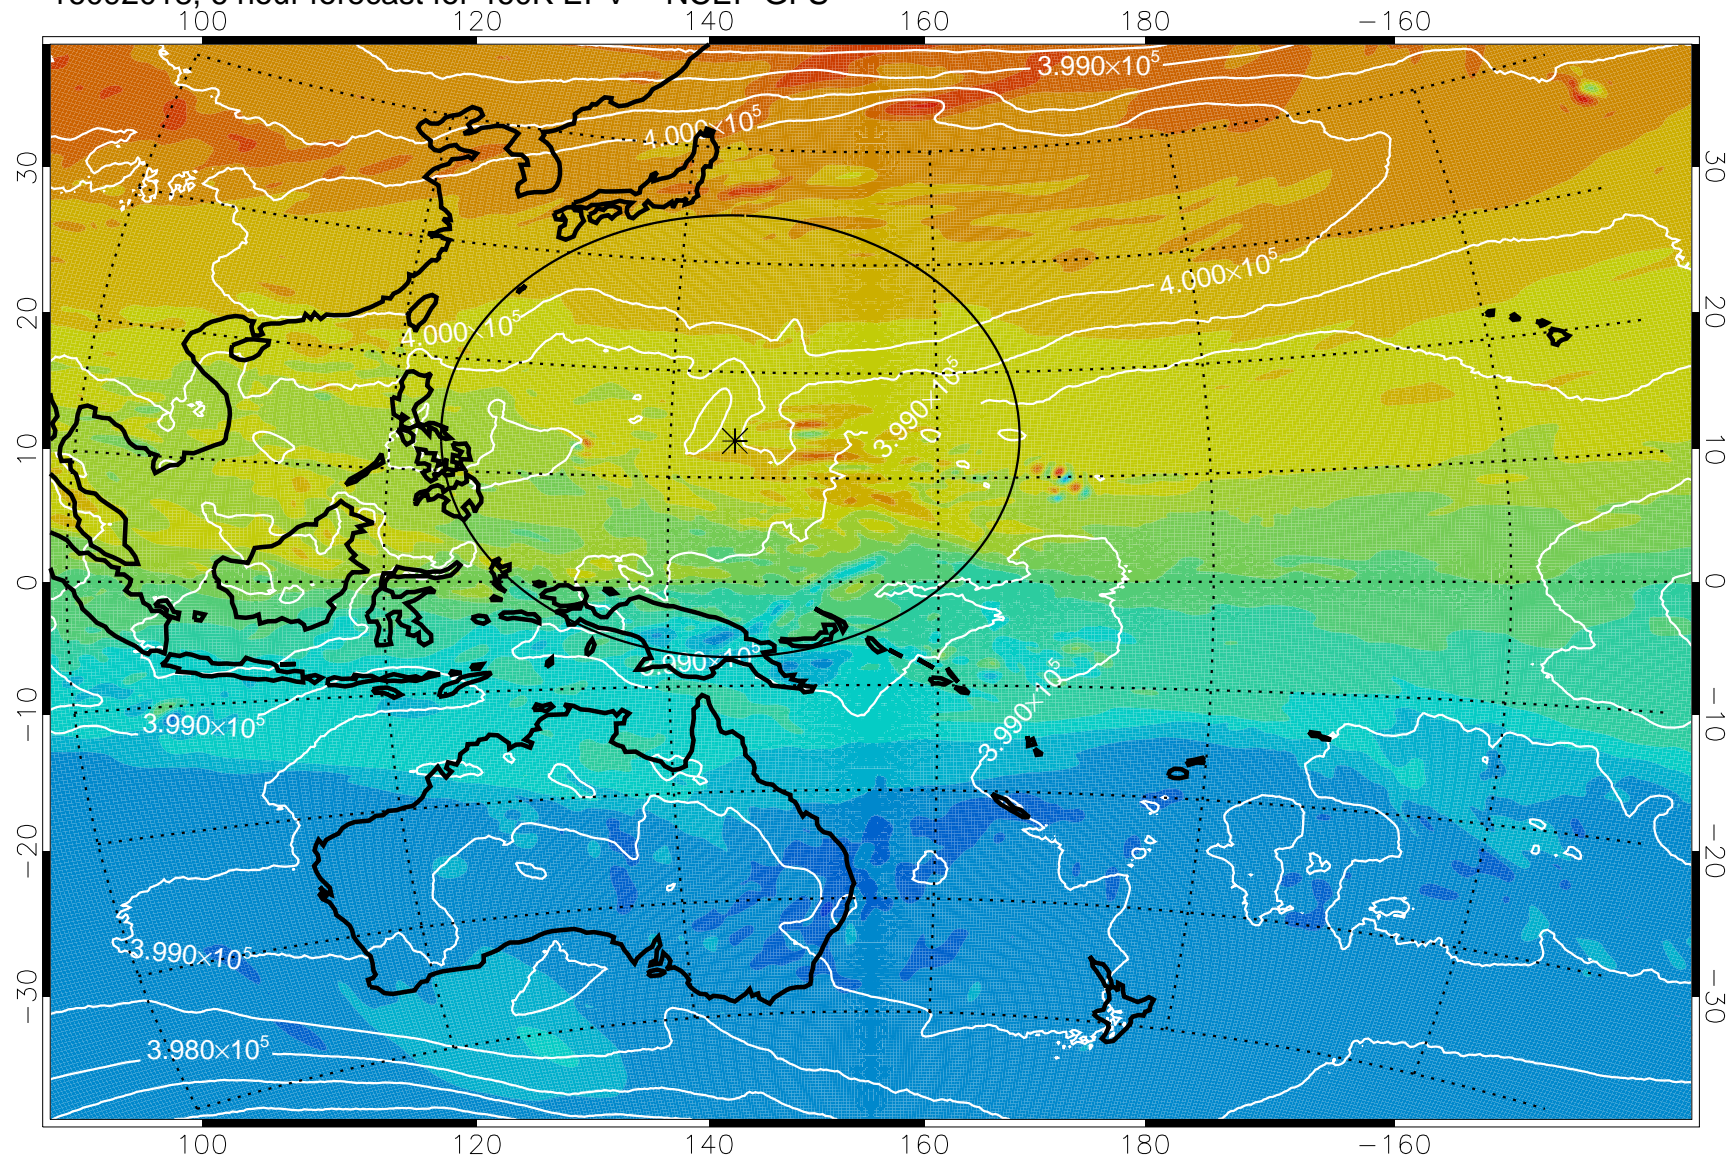

16092018, 6 hour forecast for 460K EPV -- NCEP GFS

460K Montgomery Streamfunction, white

Range ring of 2304 km

16092100, 12 hour forecast for 460K EPV -- NCEP GFS

460K Montgomery Streamfunction, white

Range ring of 2304 km

16092106, 18 hour forecast for 460K EPV -- NCEP GFS

460K Montgomery Streamfunction, white

Range ring of 2304 km

16092112, 24 hour forecast for 460K EPV -- NCEP GFS

460K Montgomery Streamfunction, white

Range ring of 2304 km

16092118, 30 hour forecast for 460K EPV -- NCEP GFS

460K Montgomery Streamfunction, white

Range ring of 2304 km

16092200, 36 hour forecast for 460K EPV -- NCEP GFS

460K Montgomery Streamfunction, white

Range ring of 2304 km

16092206, 42 hour forecast for 460K EPV -- NCEP GFS

460K Montgomery Streamfunction, white

Range ring of 2304 km

16092212, 48 hour forecast for 460K EPV -- NCEP GFS

460K Montgomery Streamfunction, white

Range ring of 2304 km