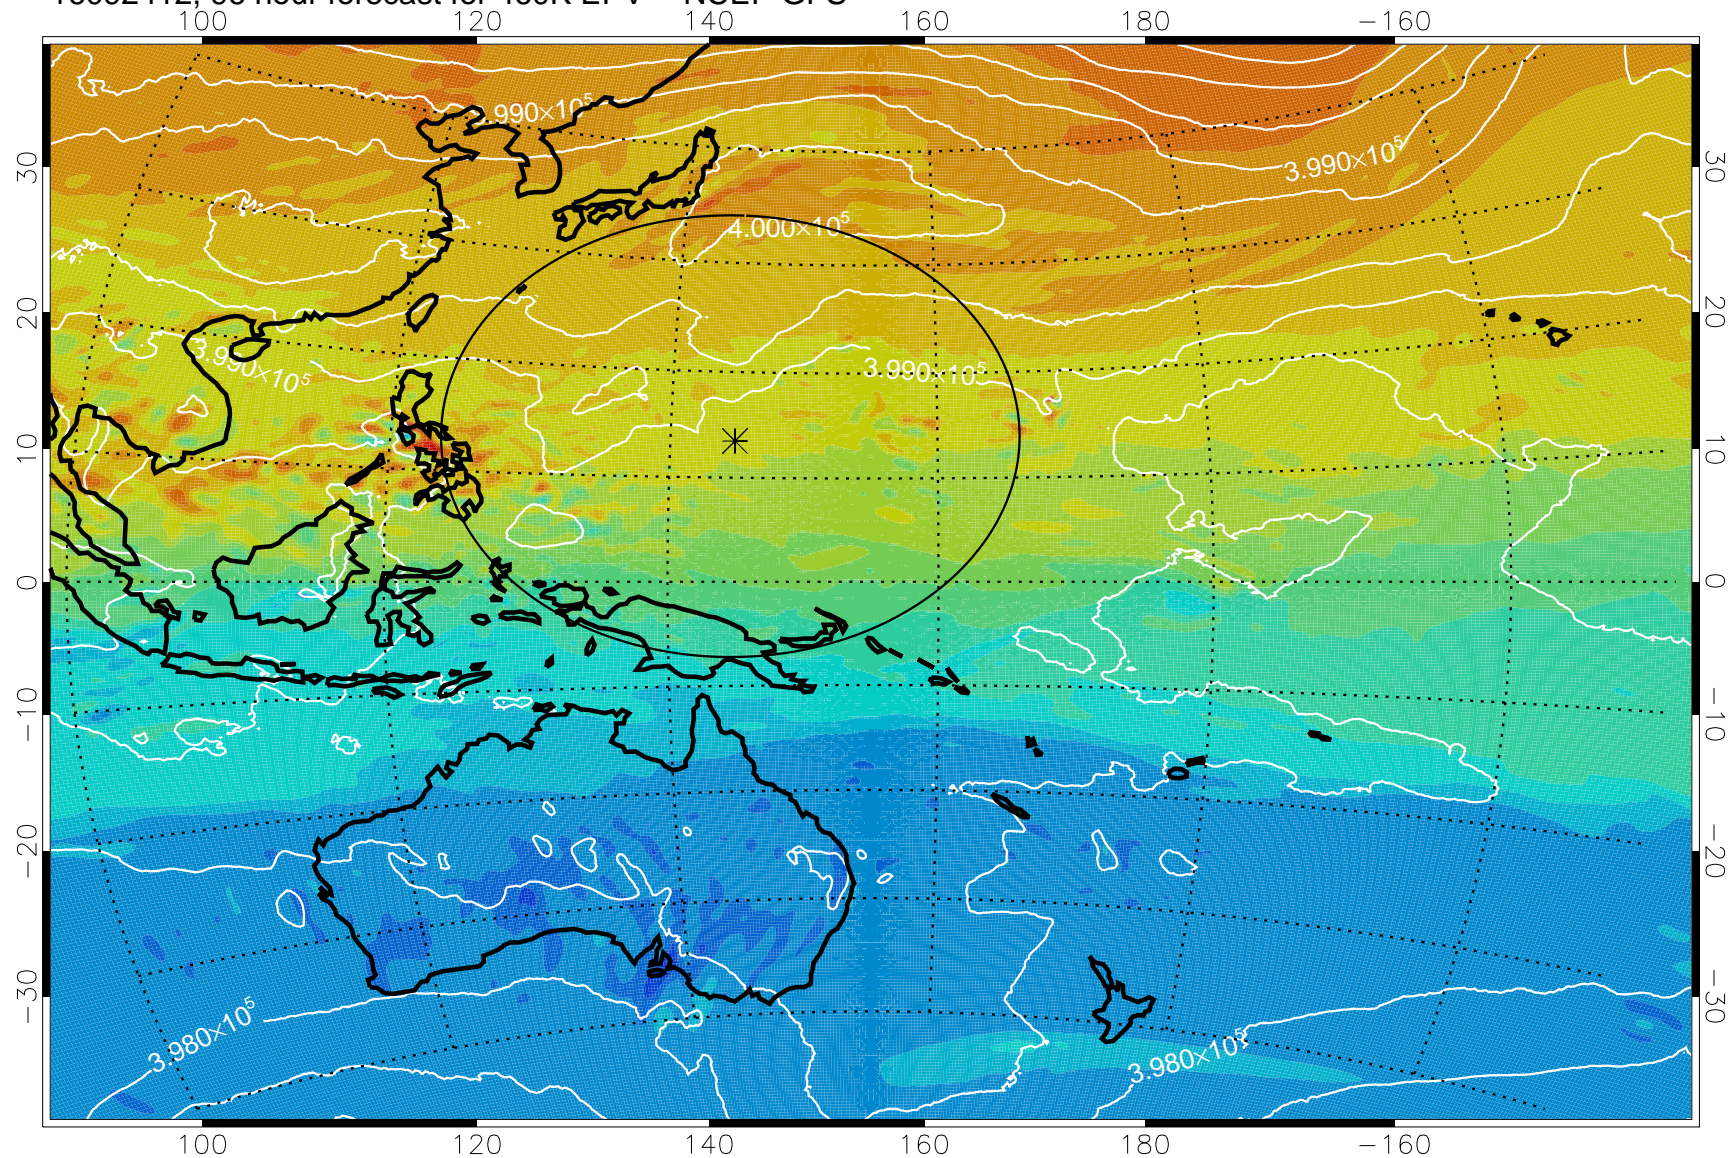

16092318, 78 hour forecast for 460K EPV -- NCEP GFS

460K Montgomery Streamfunction, white

Range ring of 2304 km

16092400, 84 hour forecast for 460K EPV -- NCEP GFS

460K Montgomery Streamfunction, white

Range ring of 2304 km

16092406, 90 hour forecast for 460K EPV -- NCEP GFS

460K Montgomery Streamfunction, white

Range ring of 2304 km

16092412, 96 hour forecast for 460K EPV -- NCEP GFS

460K Montgomery Streamfunction, white

Range ring of 2304 km

16092418, 102 hour forecast for 460K EPV -- NCEP GFS

460K Montgomery Streamfunction, white

Range ring of 2304 km

16092500, 108 hour forecast for 460K EPV -- NCEP GFS

460K Montgomery Streamfunction, white

Range ring of 2304 km

16092506, 114 hour forecast for 460K EPV -- NCEP GFS

460K Montgomery Streamfunction, white

Range ring of 2304 km

16092512, 120 hour forecast for 460K EPV -- NCEP GFS

460K Montgomery Streamfunction, white

Range ring of 2304 km