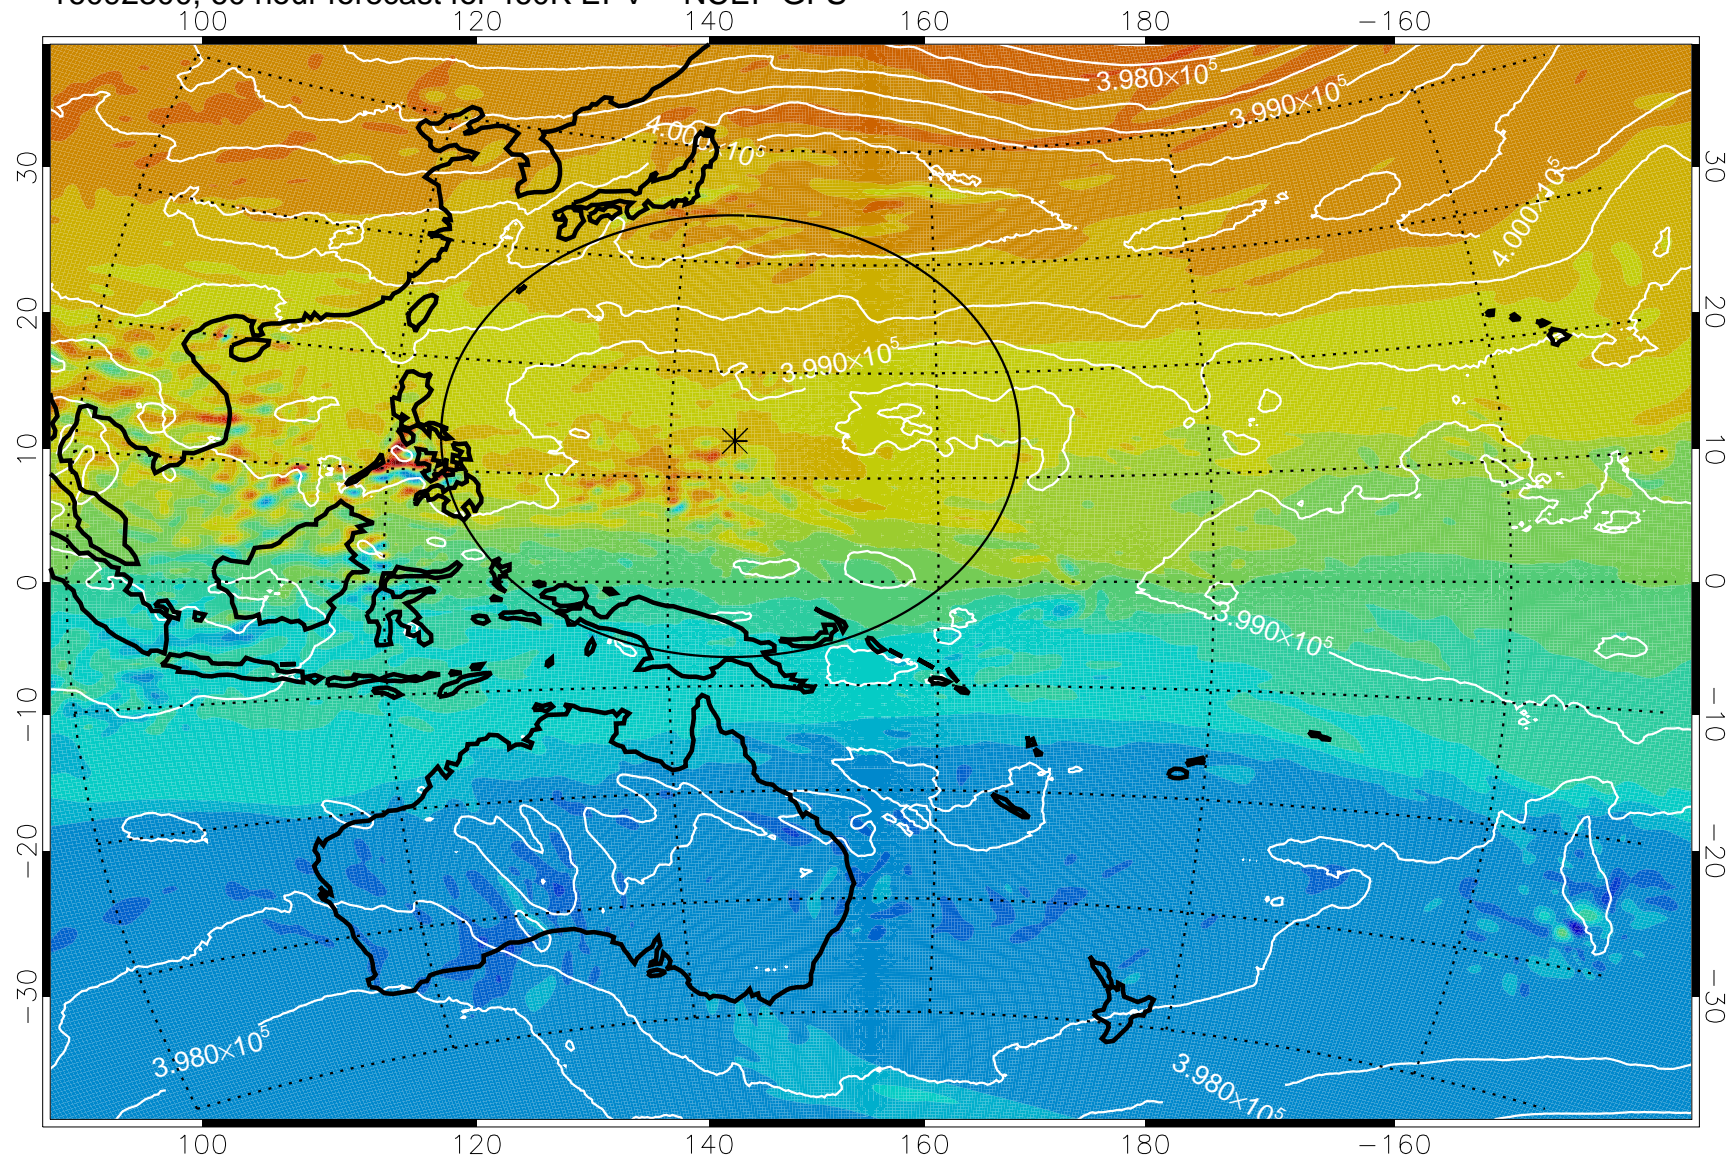

16092118, 30 hour forecast for 460K EPV -- NCEP GFS

460K Montgomery Streamfunction, white

Range ring of 2304 km

16092200, 36 hour forecast for 460K EPV -- NCEP GFS

460K Montgomery Streamfunction, white

Range ring of 2304 km

16092206, 42 hour forecast for 460K EPV -- NCEP GFS

460K Montgomery Streamfunction, white

Range ring of 2304 km

16092212, 48 hour forecast for 460K EPV -- NCEP GFS

460K Montgomery Streamfunction, white

Range ring of 2304 km

16092218, 54 hour forecast for 460K EPV -- NCEP GFS

460K Montgomery Streamfunction, white

Range ring of 2304 km

16092300, 60 hour forecast for 460K EPV -- NCEP GFS

460K Montgomery Streamfunction, white

Range ring of 2304 km

16092306, 66 hour forecast for 460K EPV -- NCEP GFS

460K Montgomery Streamfunction, white

Range ring of 2304 km

16092312, 72 hour forecast for 460K EPV -- NCEP GFS

460K Montgomery Streamfunction, white

Range ring of 2304 km