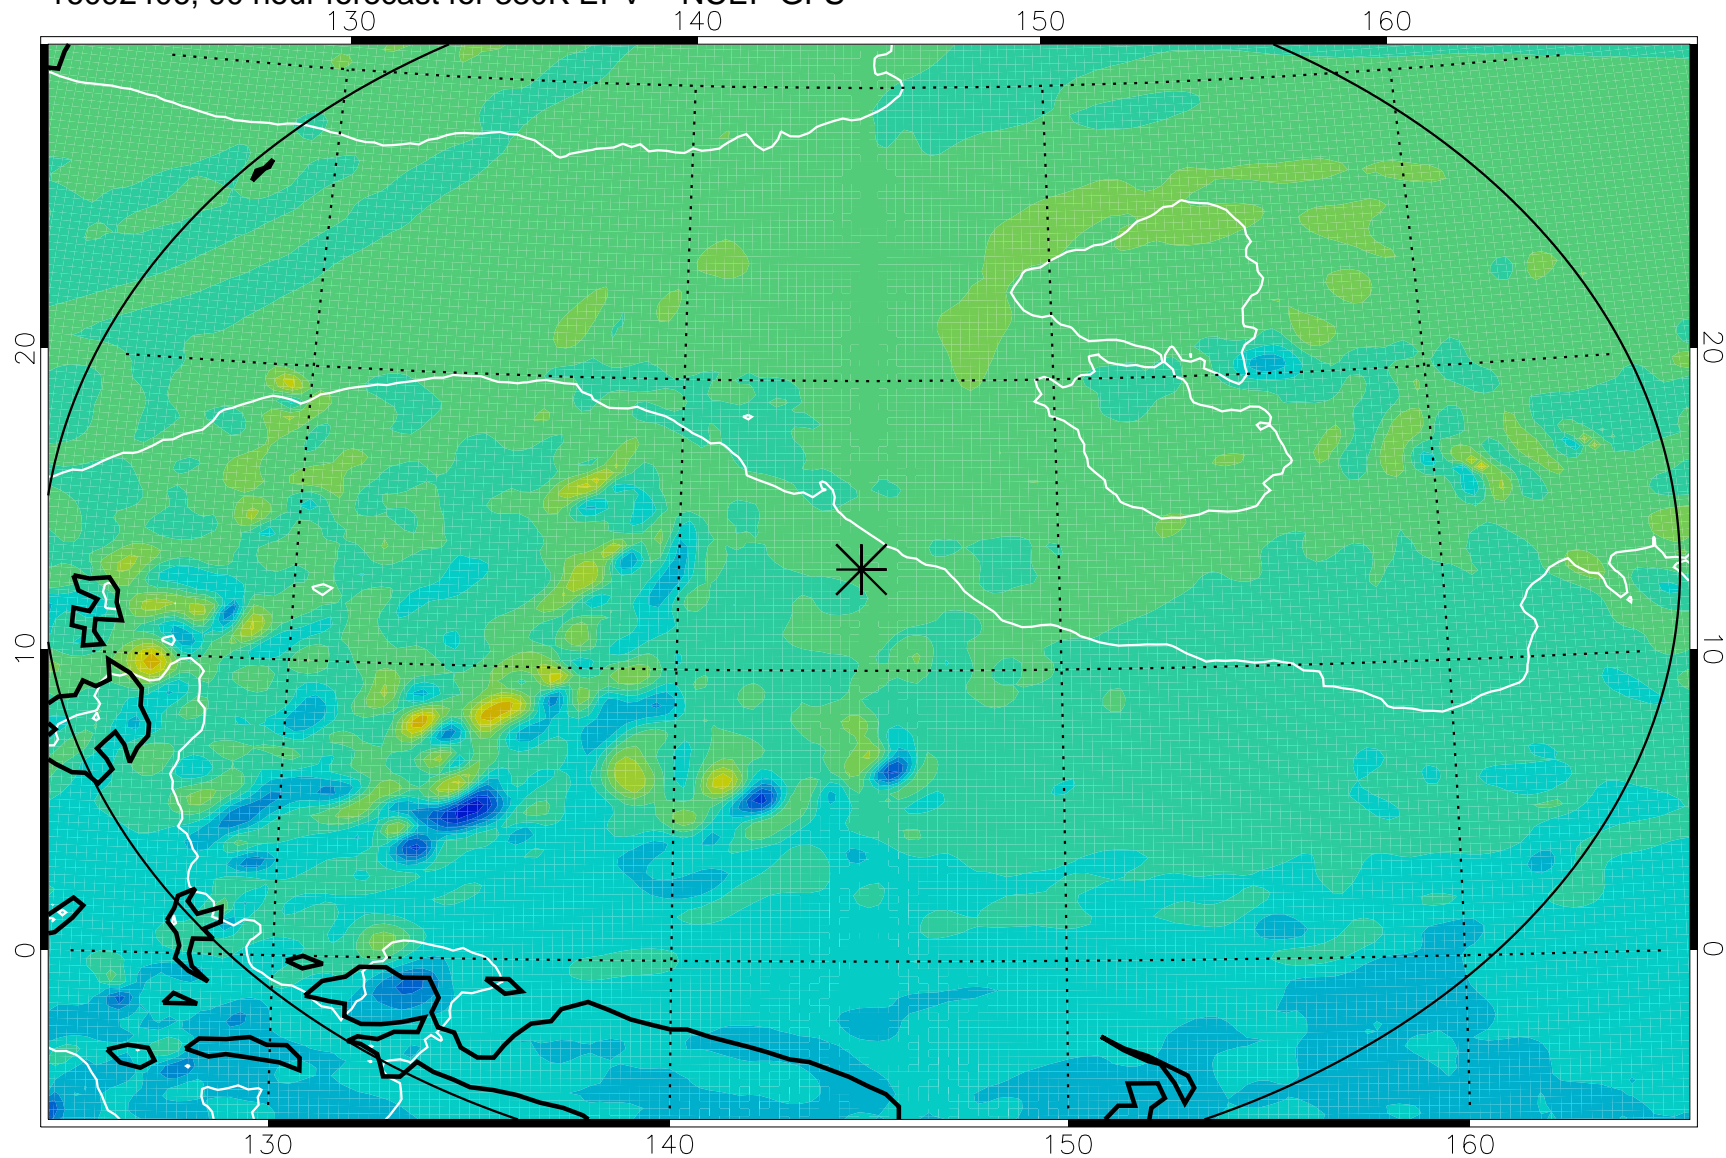

16092306, 66 hour forecast for 380K EPV -- NCEP GFS

380K Montgomery Streamfunction, white

Range ring of 2304 km

16092312, 72 hour forecast for 380K EPV -- NCEP GFS

380K Montgomery Streamfunction, white

Range ring of 2304 km

16092318, 78 hour forecast for 380K EPV -- NCEP GFS

380K Montgomery Streamfunction, white

Range ring of 2304 km

16092400, 84 hour forecast for 380K EPV -- NCEP GFS

380K Montgomery Streamfunction, white

Range ring of 2304 km

16092406, 90 hour forecast for 380K EPV -- NCEP GFS

380K Montgomery Streamfunction, white

Range ring of 2304 km

16092412, 96 hour forecast for 380K EPV -- NCEP GFS

380K Montgomery Streamfunction, white

Range ring of 2304 km

16092418, 102 hour forecast for 380K EPV -- NCEP GFS

380K Montgomery Streamfunction, white

Range ring of 2304 km

16092500, 108 hour forecast for 380K EPV -- NCEP GFS

380K Montgomery Streamfunction, white

Range ring of 2304 km