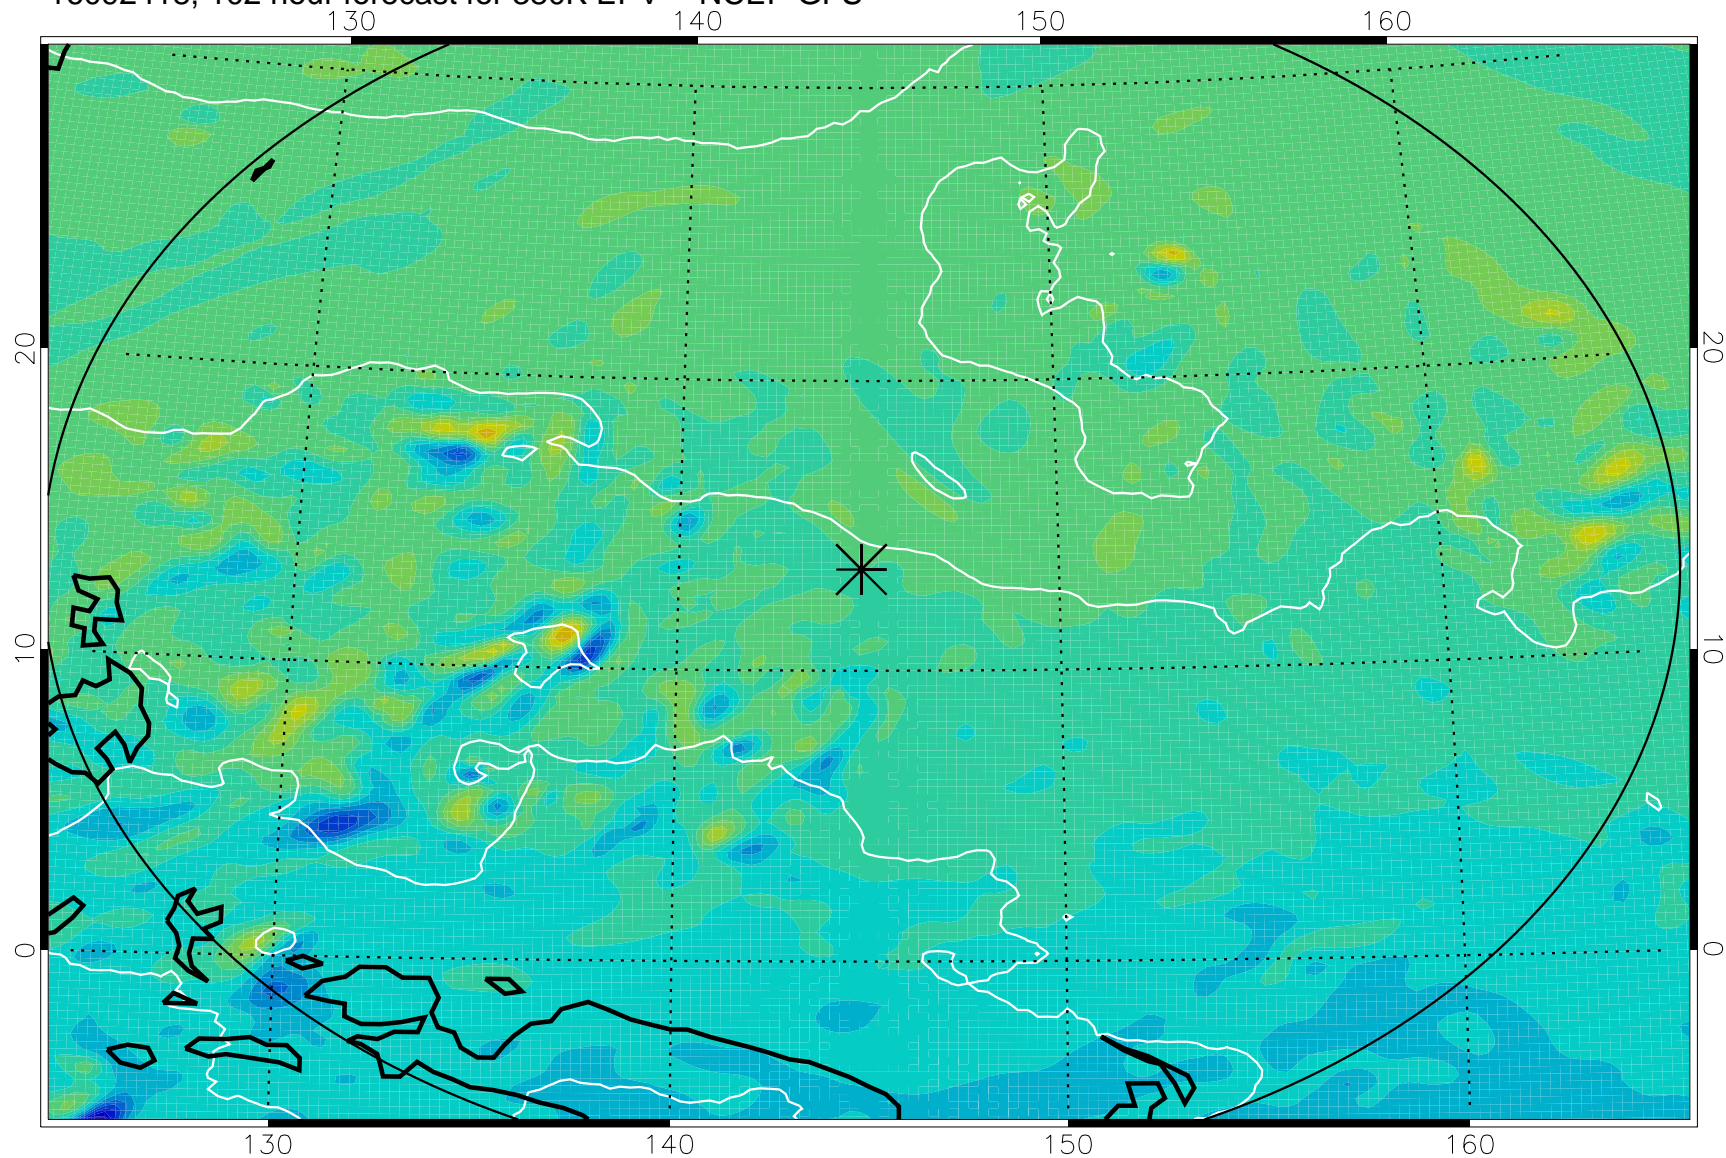

16092318, 78 hour forecast for 380K EPV -- NCEP GFS

380K Montgomery Streamfunction, white

Range ring of 2304 km

16092400, 84 hour forecast for 380K EPV -- NCEP GFS

380K Montgomery Streamfunction, white

Range ring of 2304 km

16092406, 90 hour forecast for 380K EPV -- NCEP GFS

380K Montgomery Streamfunction, white

Range ring of 2304 km

16092412, 96 hour forecast for 380K EPV -- NCEP GFS

380K Montgomery Streamfunction, white

Range ring of 2304 km

16092418, 102 hour forecast for 380K EPV -- NCEP GFS

380K Montgomery Streamfunction, white

Range ring of 2304 km

16092500, 108 hour forecast for 380K EPV -- NCEP GFS

380K Montgomery Streamfunction, white

Range ring of 2304 km

16092506, 114 hour forecast for 380K EPV -- NCEP GFS

380K Montgomery Streamfunction, white

Range ring of 2304 km

16092512, 120 hour forecast for 380K EPV -- NCEP GFS

380K Montgomery Streamfunction, white

Range ring of 2304 km