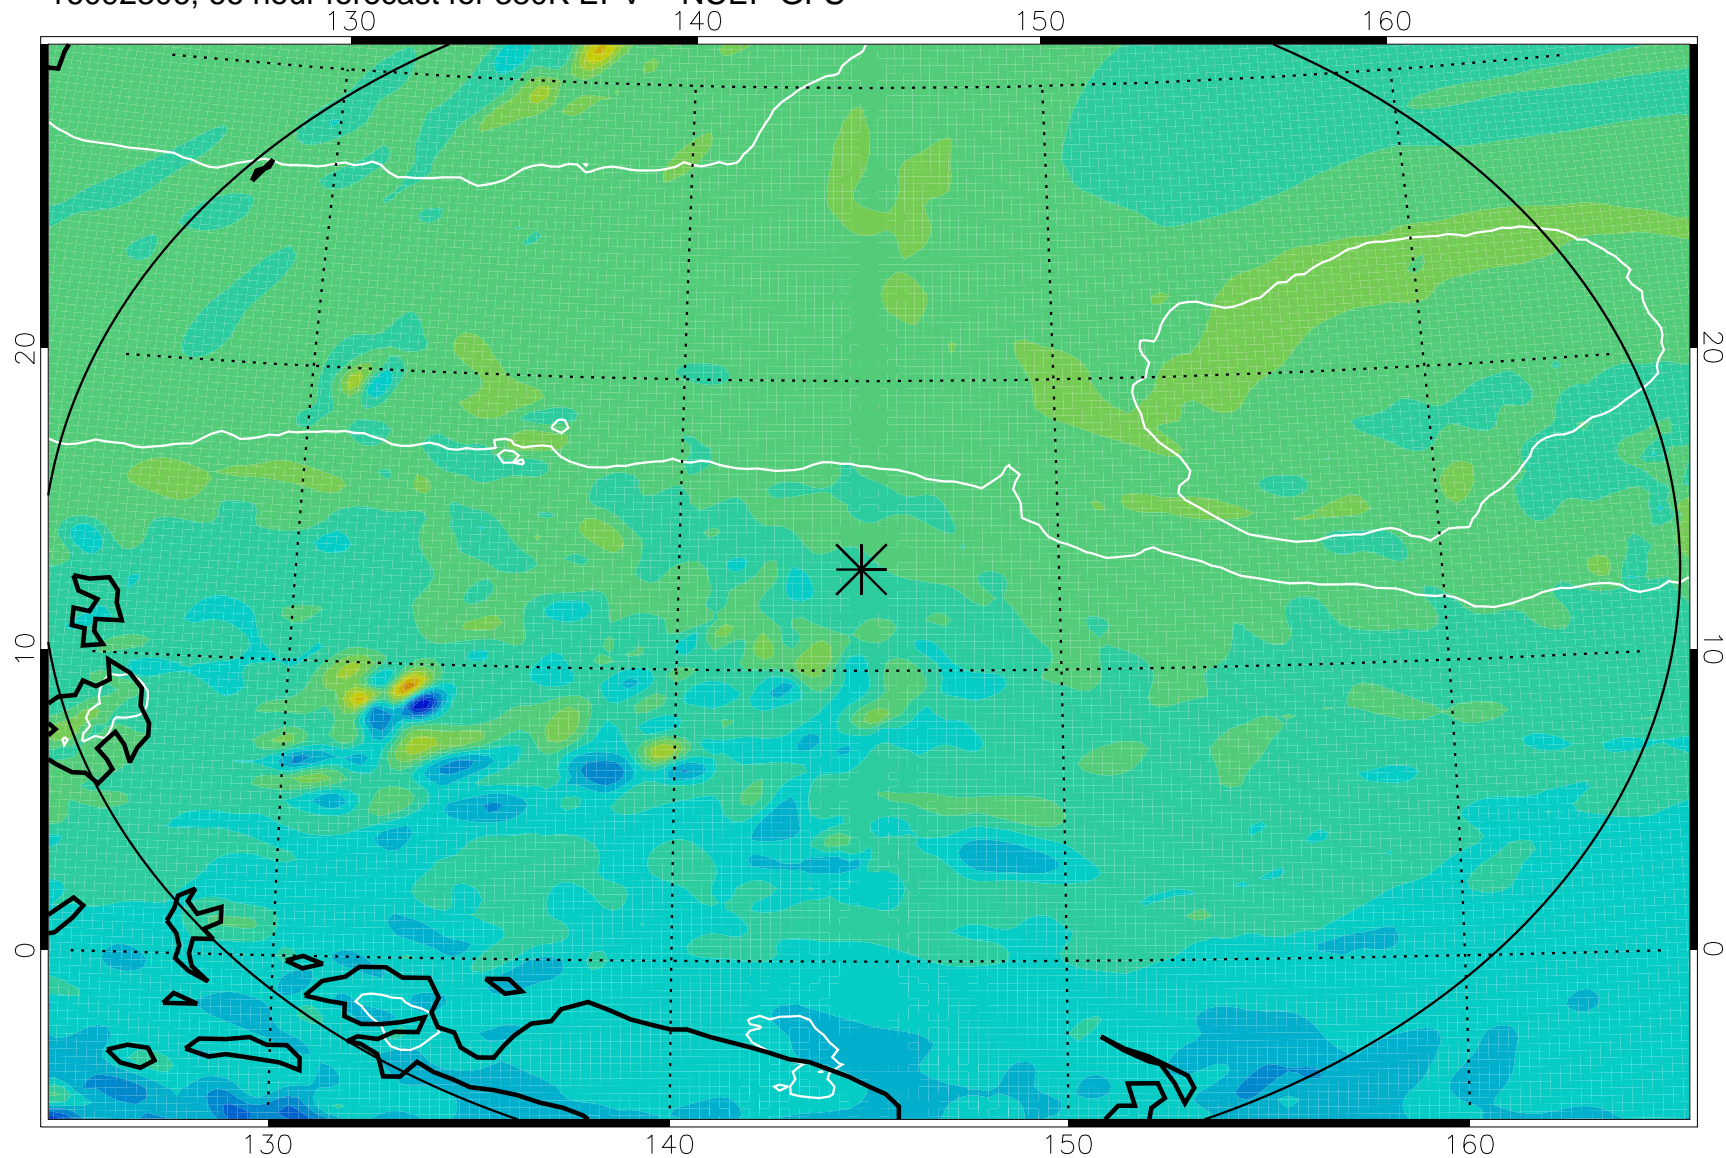

16092218, 54 hour forecast for 380K EPV -- NCEP GFS

380K Montgomery Streamfunction, white

Range ring of 2304 km

16092300, 60 hour forecast for 380K EPV -- NCEP GFS

380K Montgomery Streamfunction, white

Range ring of 2304 km

16092306, 66 hour forecast for 380K EPV -- NCEP GFS

380K Montgomery Streamfunction, white

Range ring of 2304 km

16092312, 72 hour forecast for 380K EPV -- NCEP GFS

380K Montgomery Streamfunction, white

Range ring of 2304 km

16092318, 78 hour forecast for 380K EPV -- NCEP GFS

380K Montgomery Streamfunction, white

Range ring of 2304 km

16092400, 84 hour forecast for 380K EPV -- NCEP GFS

380K Montgomery Streamfunction, white

Range ring of 2304 km

16092406, 90 hour forecast for 380K EPV -- NCEP GFS

380K Montgomery Streamfunction, white

Range ring of 2304 km

16092412, 96 hour forecast for 380K EPV -- NCEP GFS

380K Montgomery Streamfunction, white

Range ring of 2304 km