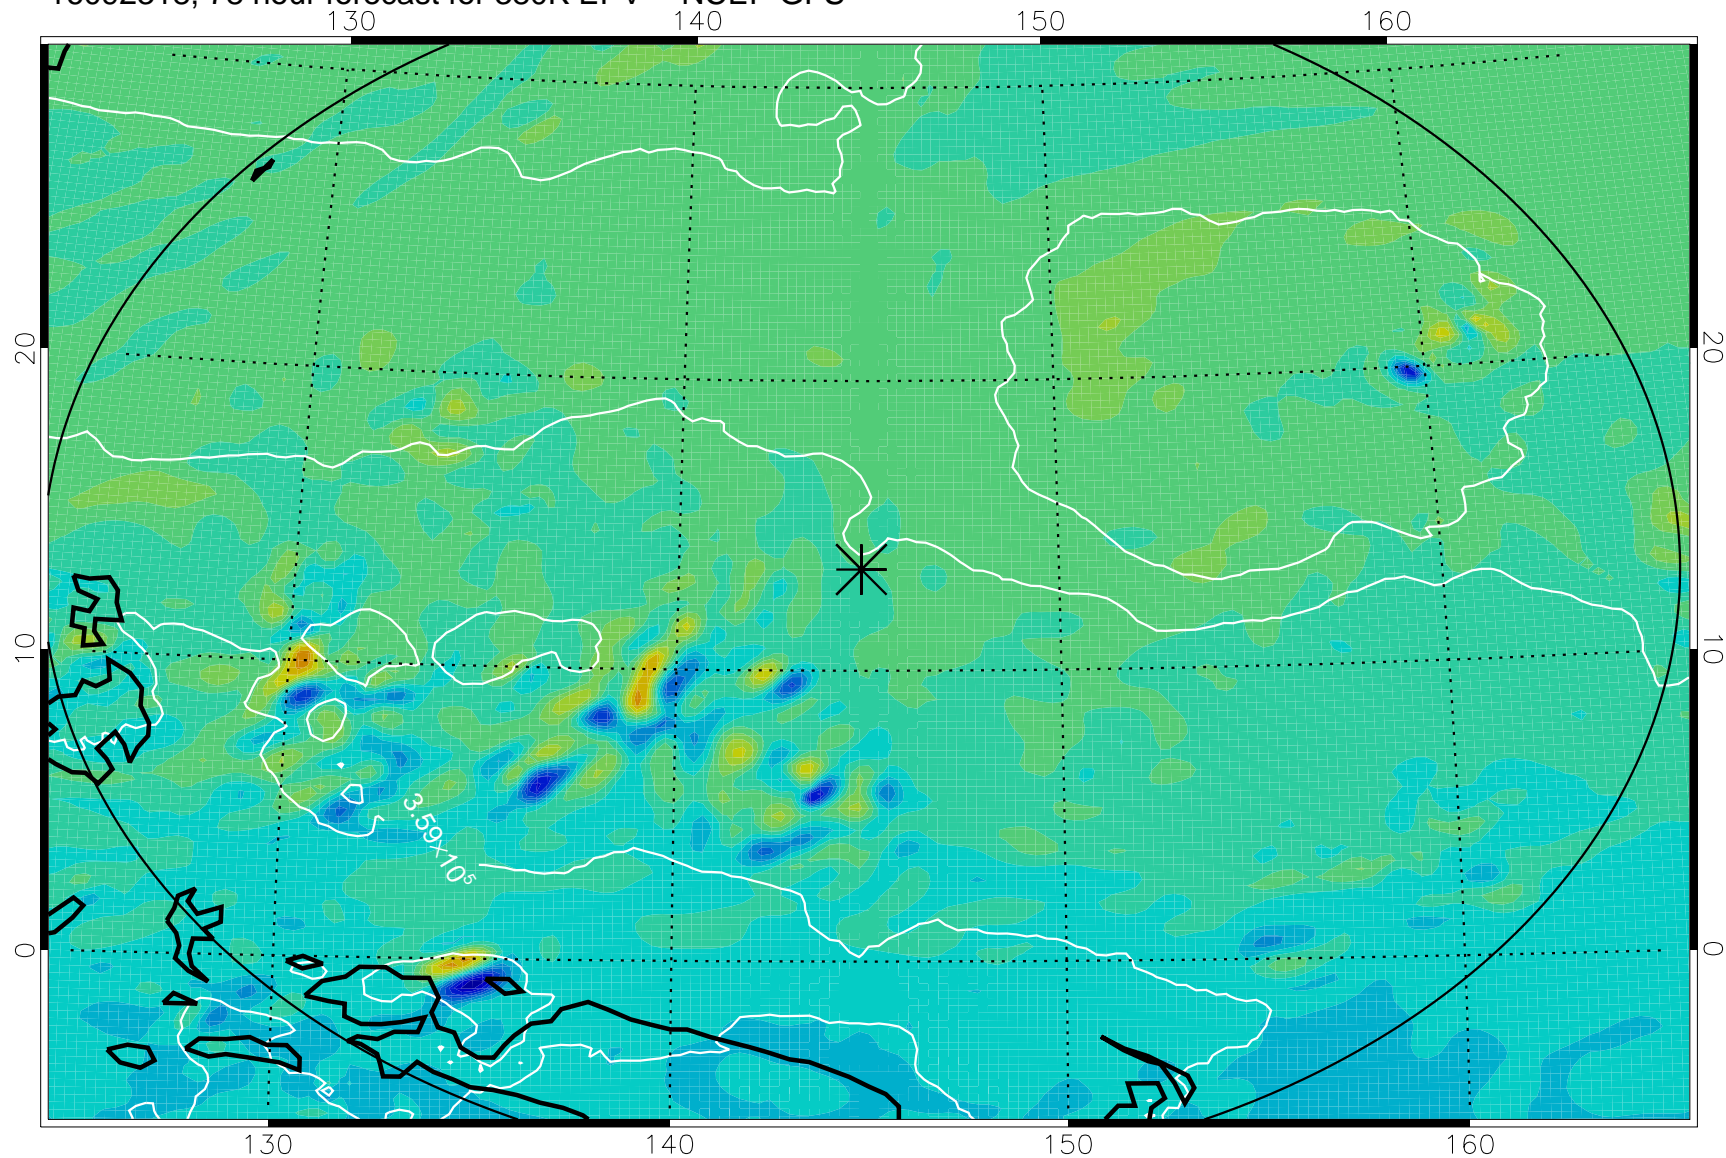

16092306, 66 hour forecast for 380K EPV -- NCEP GFS

380K Montgomery Streamfunction, white

Range ring of 2304 km

16092312, 72 hour forecast for 380K EPV -- NCEP GFS

380K Montgomery Streamfunction, white

Range ring of 2304 km

16092318, 78 hour forecast for 380K EPV -- NCEP GFS

380K Montgomery Streamfunction, white

Range ring of 2304 km

16092400, 84 hour forecast for 380K EPV -- NCEP GFS

380K Montgomery Streamfunction, white

Range ring of 2304 km

16092406, 90 hour forecast for 380K EPV -- NCEP GFS

380K Montgomery Streamfunction, white

Range ring of 2304 km

16092412, 96 hour forecast for 380K EPV -- NCEP GFS

380K Montgomery Streamfunction, white

Range ring of 2304 km

16092418, 102 hour forecast for 380K EPV -- NCEP GFS

380K Montgomery Streamfunction, white

Range ring of 2304 km

16092500, 108 hour forecast for 380K EPV -- NCEP GFS

380K Montgomery Streamfunction, white

Range ring of 2304 km