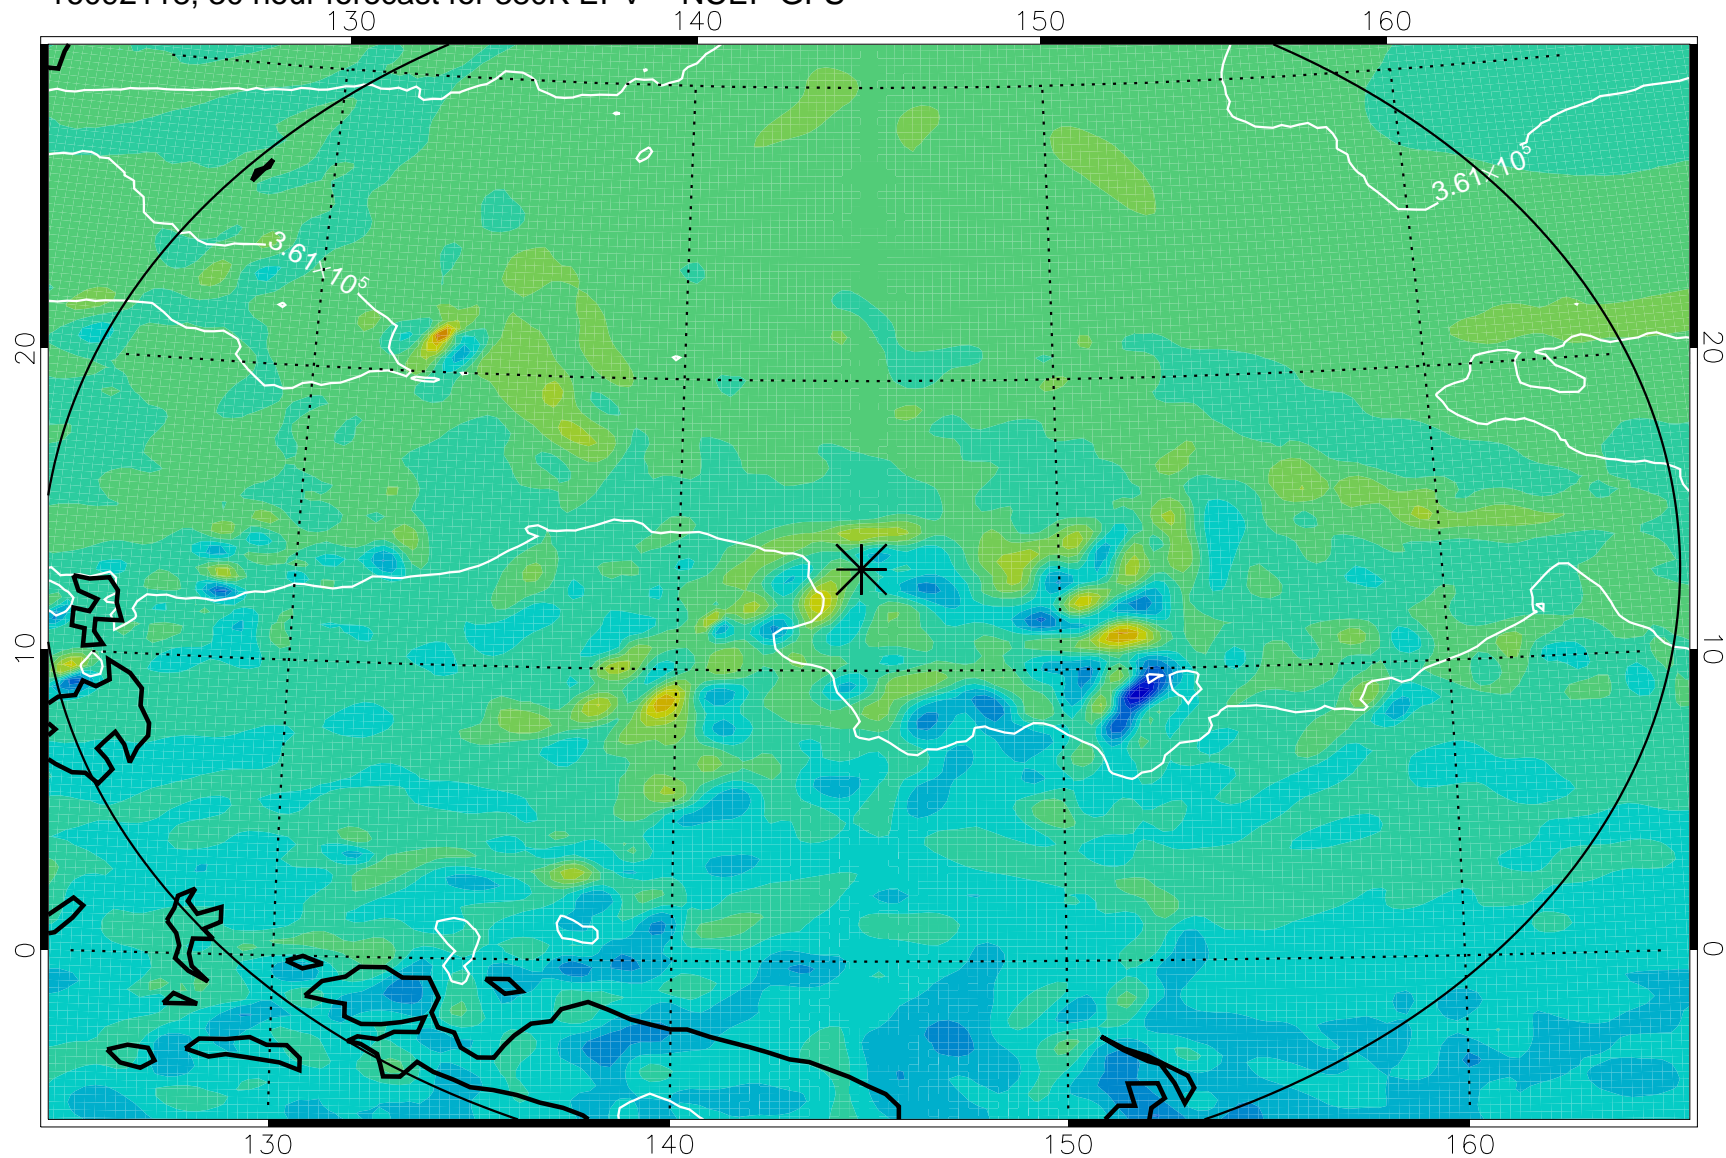

16092018, 6 hour forecast for 380K EPV -- NCEP GFS

380K Montgomery Streamfunction, white

Range ring of 2304 km

16092100, 12 hour forecast for 380K EPV -- NCEP GFS

380K Montgomery Streamfunction, white

Range ring of 2304 km

16092106, 18 hour forecast for 380K EPV -- NCEP GFS

380K Montgomery Streamfunction, white

Range ring of 2304 km

16092112, 24 hour forecast for 380K EPV -- NCEP GFS

380K Montgomery Streamfunction, white

Range ring of 2304 km

16092118, 30 hour forecast for 380K EPV -- NCEP GFS

380K Montgomery Streamfunction, white

Range ring of 2304 km

16092200, 36 hour forecast for 380K EPV -- NCEP GFS

380K Montgomery Streamfunction, white

Range ring of 2304 km

16092206, 42 hour forecast for 380K EPV -- NCEP GFS

380K Montgomery Streamfunction, white

Range ring of 2304 km

16092212, 48 hour forecast for 380K EPV -- NCEP GFS

380K Montgomery Streamfunction, white

Range ring of 2304 km