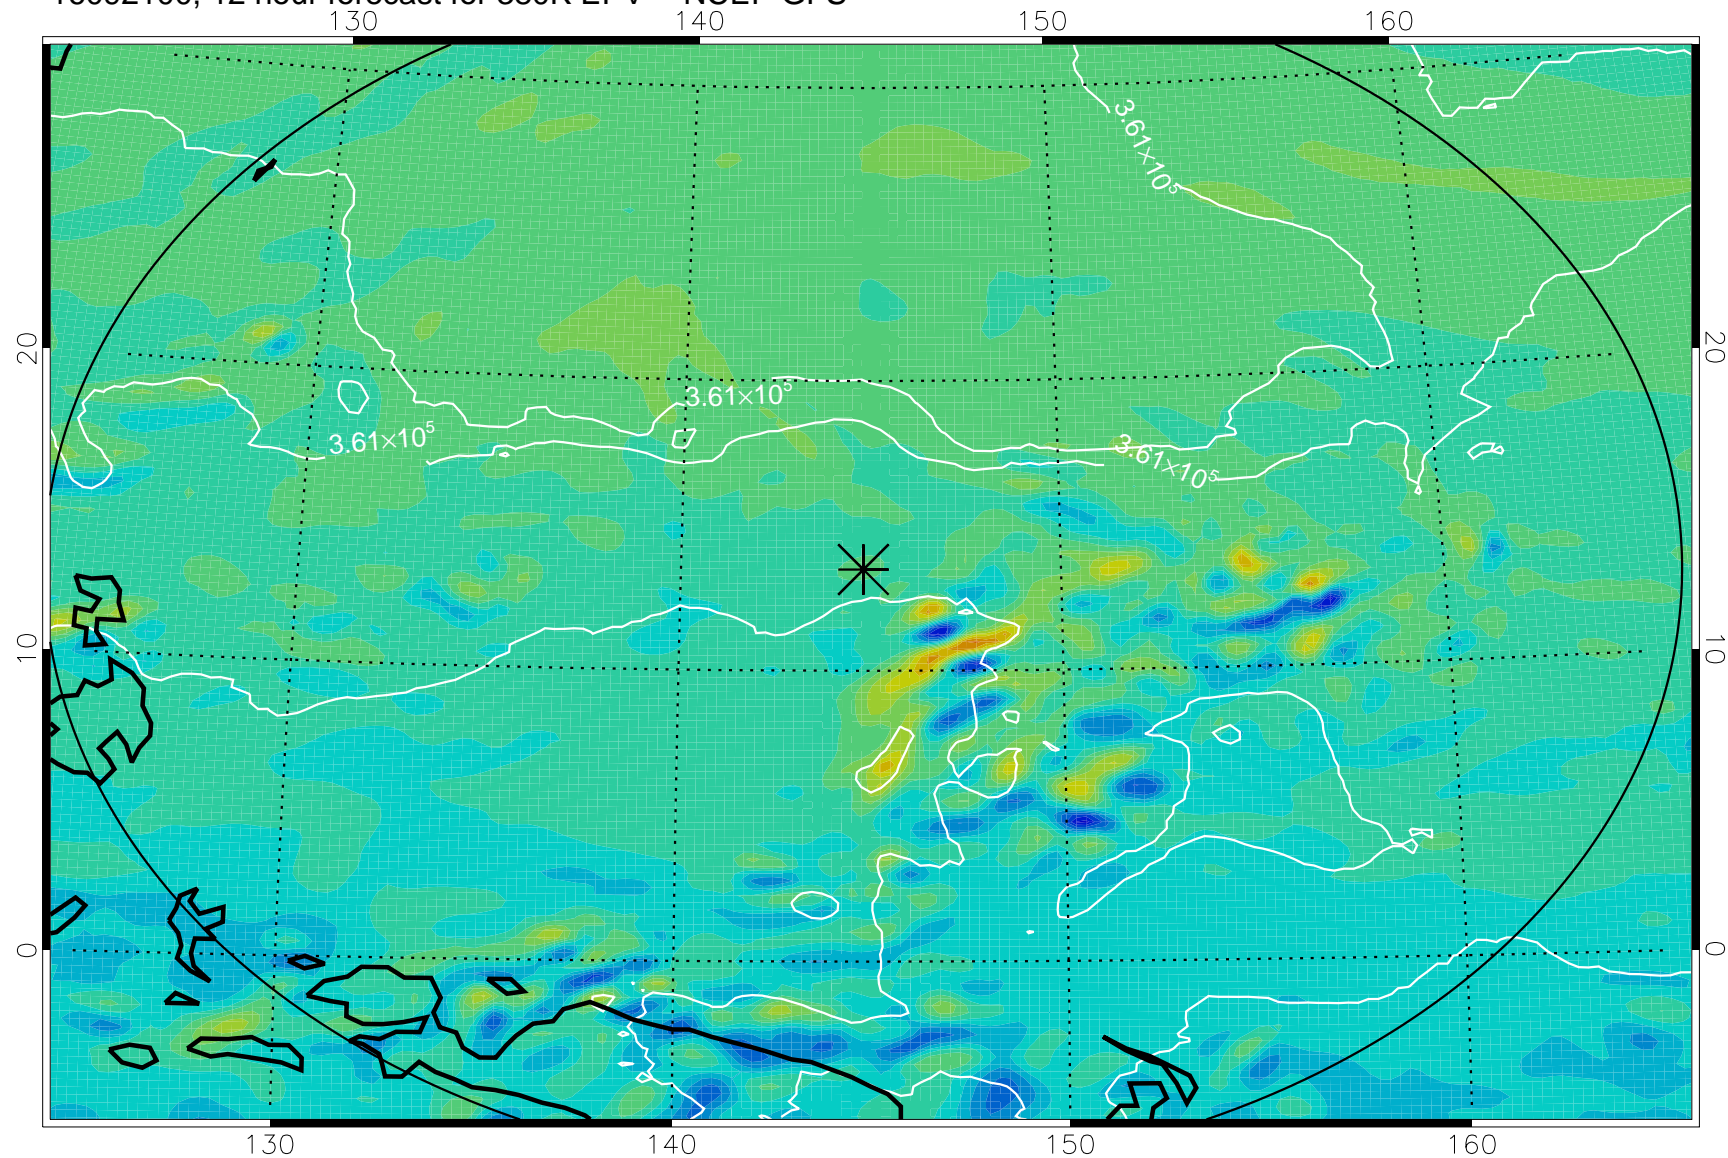

16092018, 6 hour forecast for 380K EPV -- NCEP GFS

380K Montgomery Streamfunction, white

Range ring of 2304 km

16092100, 12 hour forecast for 380K EPV -- NCEP GFS

380K Montgomery Streamfunction, white

Range ring of 2304 km

16092106, 18 hour forecast for 380K EPV -- NCEP GFS

380K Montgomery Streamfunction, white

Range ring of 2304 km

16092112, 24 hour forecast for 380K EPV -- NCEP GFS

380K Montgomery Streamfunction, white

Range ring of 2304 km

16092118, 30 hour forecast for 380K EPV -- NCEP GFS

380K Montgomery Streamfunction, white

Range ring of 2304 km

16092200, 36 hour forecast for 380K EPV -- NCEP GFS

380K Montgomery Streamfunction, white

Range ring of 2304 km

16092206, 42 hour forecast for 380K EPV -- NCEP GFS

380K Montgomery Streamfunction, white

Range ring of 2304 km

16092212, 48 hour forecast for 380K EPV -- NCEP GFS

380K Montgomery Streamfunction, white

Range ring of 2304 km