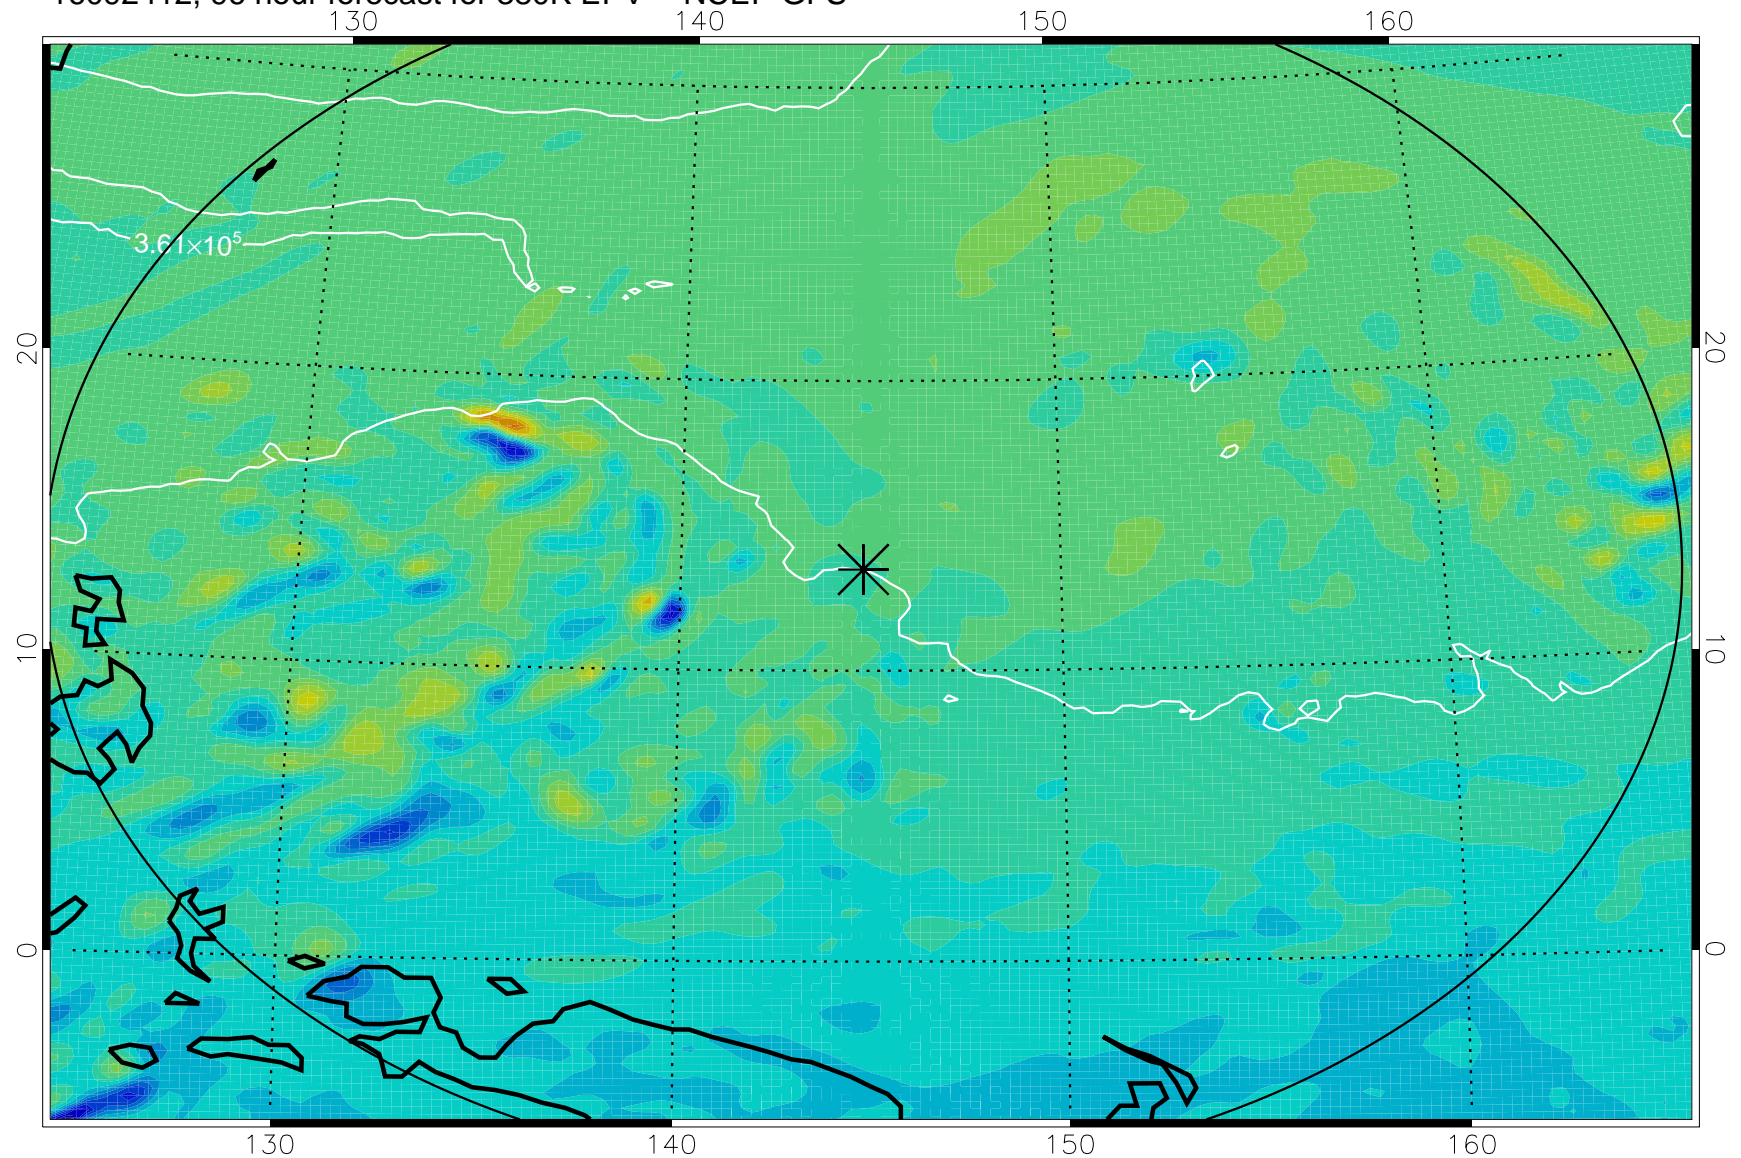

16092306, 66 hour forecast for 380K EPV -- NCEP GFS

380K Montgomery Streamfunction, white

Range ring of 2304 km

16092312, 72 hour forecast for 380K EPV -- NCEP GFS

380K Montgomery Streamfunction, white

Range ring of 2304 km

16092318, 78 hour forecast for 380K EPV -- NCEP GFS

380K Montgomery Streamfunction, white

Range ring of 2304 km

16092400, 84 hour forecast for 380K EPV -- NCEP GFS

380K Montgomery Streamfunction, white

Range ring of 2304 km

16092406, 90 hour forecast for 380K EPV -- NCEP GFS

380K Montgomery Streamfunction, white

Range ring of 2304 km

16092412, 96 hour forecast for 380K EPV -- NCEP GFS

380K Montgomery Streamfunction, white

Range ring of 2304 km

16092418, 102 hour forecast for 380K EPV -- NCEP GFS

380K Montgomery Streamfunction, white

Range ring of 2304 km

16092500, 108 hour forecast for 380K EPV -- NCEP GFS

380K Montgomery Streamfunction, white

Range ring of 2304 km