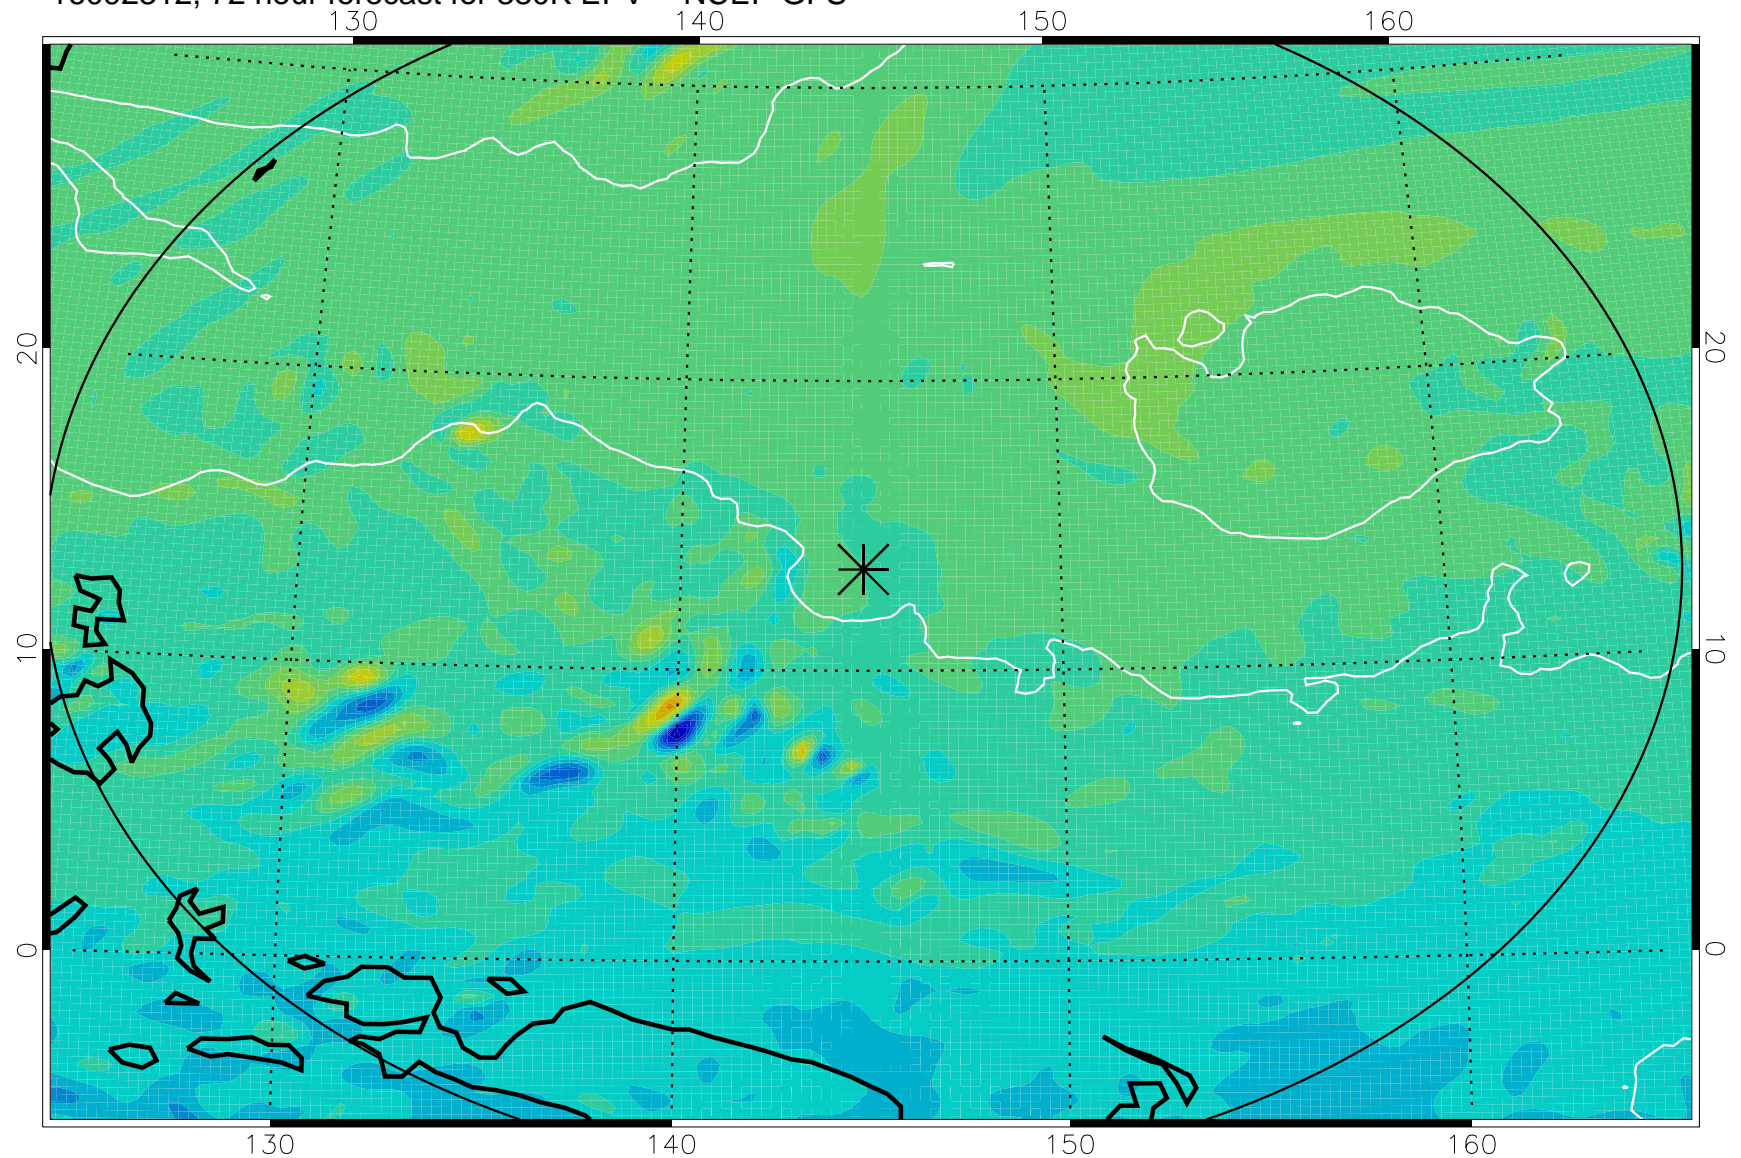

16092218, 54 hour forecast for 380K EPV -- NCEP GFS

380K Montgomery Streamfunction, white

Range ring of 2304 km

16092300, 60 hour forecast for 380K EPV -- NCEP GFS

380K Montgomery Streamfunction, white

Range ring of 2304 km

16092306, 66 hour forecast for 380K EPV -- NCEP GFS

380K Montgomery Streamfunction, white

Range ring of 2304 km

16092312, 72 hour forecast for 380K EPV -- NCEP GFS

380K Montgomery Streamfunction, white

Range ring of 2304 km

16092318, 78 hour forecast for 380K EPV -- NCEP GFS

380K Montgomery Streamfunction, white

Range ring of 2304 km

16092400, 84 hour forecast for 380K EPV -- NCEP GFS

380K Montgomery Streamfunction, white

Range ring of 2304 km

16092406, 90 hour forecast for 380K EPV -- NCEP GFS

380K Montgomery Streamfunction, white

Range ring of 2304 km

16092412, 96 hour forecast for 380K EPV -- NCEP GFS

380K Montgomery Streamfunction, white

Range ring of 2304 km