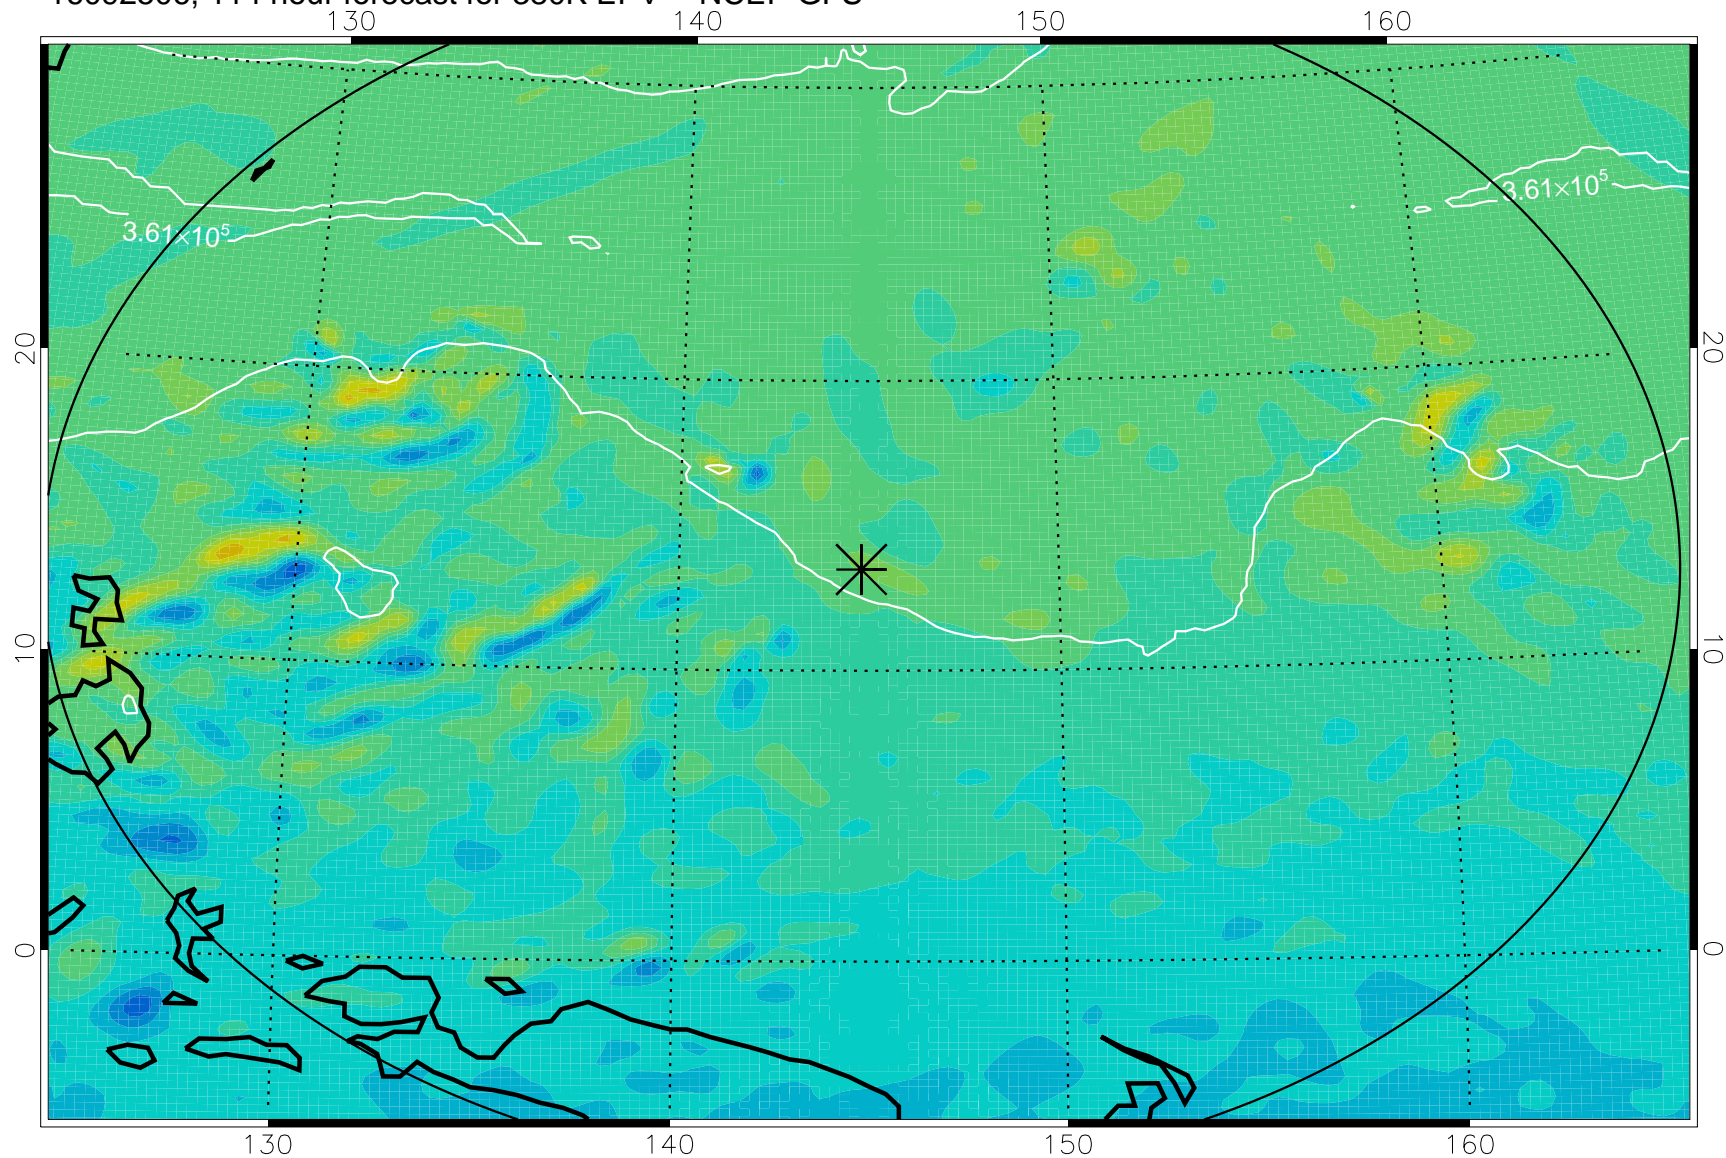

16092318, 78 hour forecast for 380K EPV -- NCEP GFS

380K Montgomery Streamfunction, white

Range ring of 2304 km

16092400, 84 hour forecast for 380K EPV -- NCEP GFS

380K Montgomery Streamfunction, white

Range ring of 2304 km

16092406, 90 hour forecast for 380K EPV -- NCEP GFS

380K Montgomery Streamfunction, white

Range ring of 2304 km

16092412, 96 hour forecast for 380K EPV -- NCEP GFS

380K Montgomery Streamfunction, white

Range ring of 2304 km

16092418, 102 hour forecast for 380K EPV -- NCEP GFS

380K Montgomery Streamfunction, white

Range ring of 2304 km

16092500, 108 hour forecast for 380K EPV -- NCEP GFS

380K Montgomery Streamfunction, white

Range ring of 2304 km

16092506, 114 hour forecast for 380K EPV -- NCEP GFS

380K Montgomery Streamfunction, white

Range ring of 2304 km

16092512, 120 hour forecast for 380K EPV -- NCEP GFS

380K Montgomery Streamfunction, white

Range ring of 2304 km