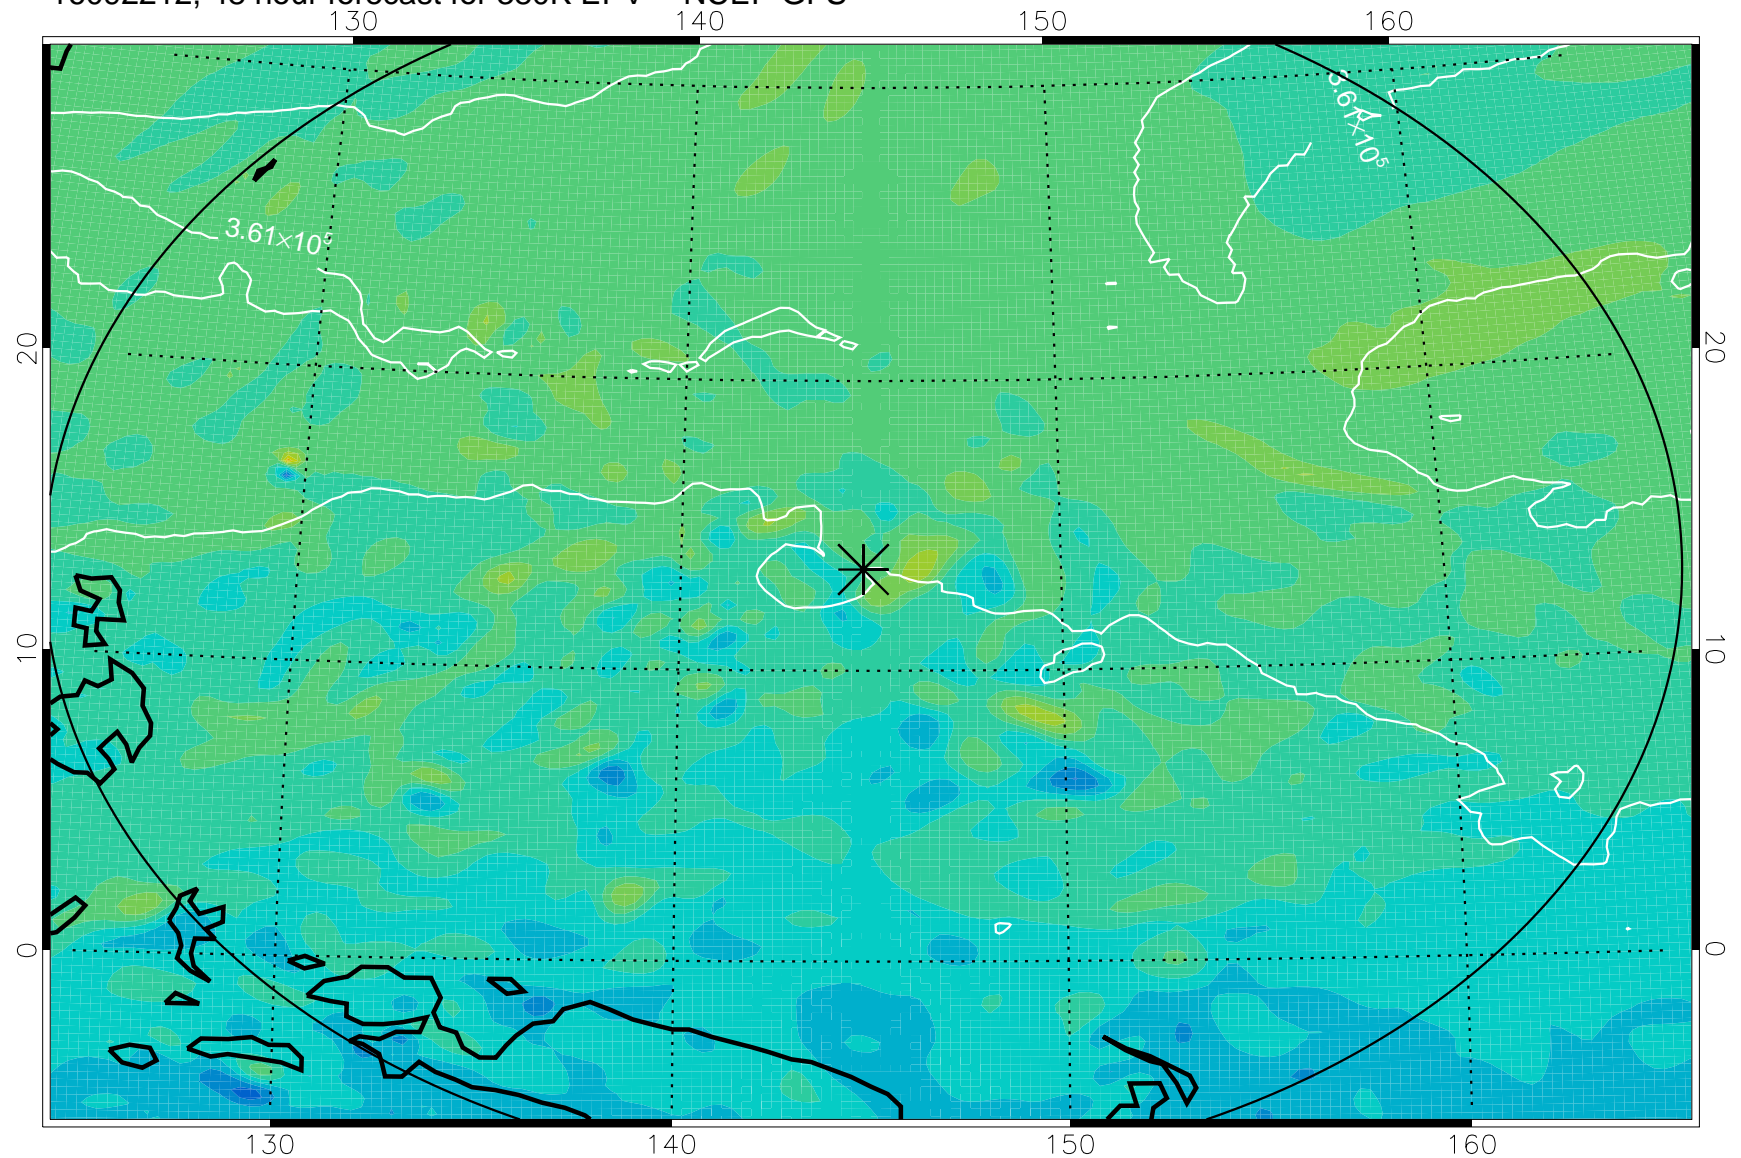

16092106, 18 hour forecast for 380K EPV -- NCEP GFS

380K Montgomery Streamfunction, white

Range ring of 2304 km

16092112, 24 hour forecast for 380K EPV -- NCEP GFS

380K Montgomery Streamfunction, white

Range ring of 2304 km

16092118, 30 hour forecast for 380K EPV -- NCEP GFS

380K Montgomery Streamfunction, white

Range ring of 2304 km

16092200, 36 hour forecast for 380K EPV -- NCEP GFS

380K Montgomery Streamfunction, white

Range ring of 2304 km

16092206, 42 hour forecast for 380K EPV -- NCEP GFS

380K Montgomery Streamfunction, white

Range ring of 2304 km

16092212, 48 hour forecast for 380K EPV -- NCEP GFS

380K Montgomery Streamfunction, white

Range ring of 2304 km

16092406, 90 hour forecast for 380K EPV -- NCEP GFS

380K Montgomery Streamfunction, white

Range ring of 2304 km

16092412, 96 hour forecast for 380K EPV -- NCEP GFS

380K Montgomery Streamfunction, white

Range ring of 2304 km