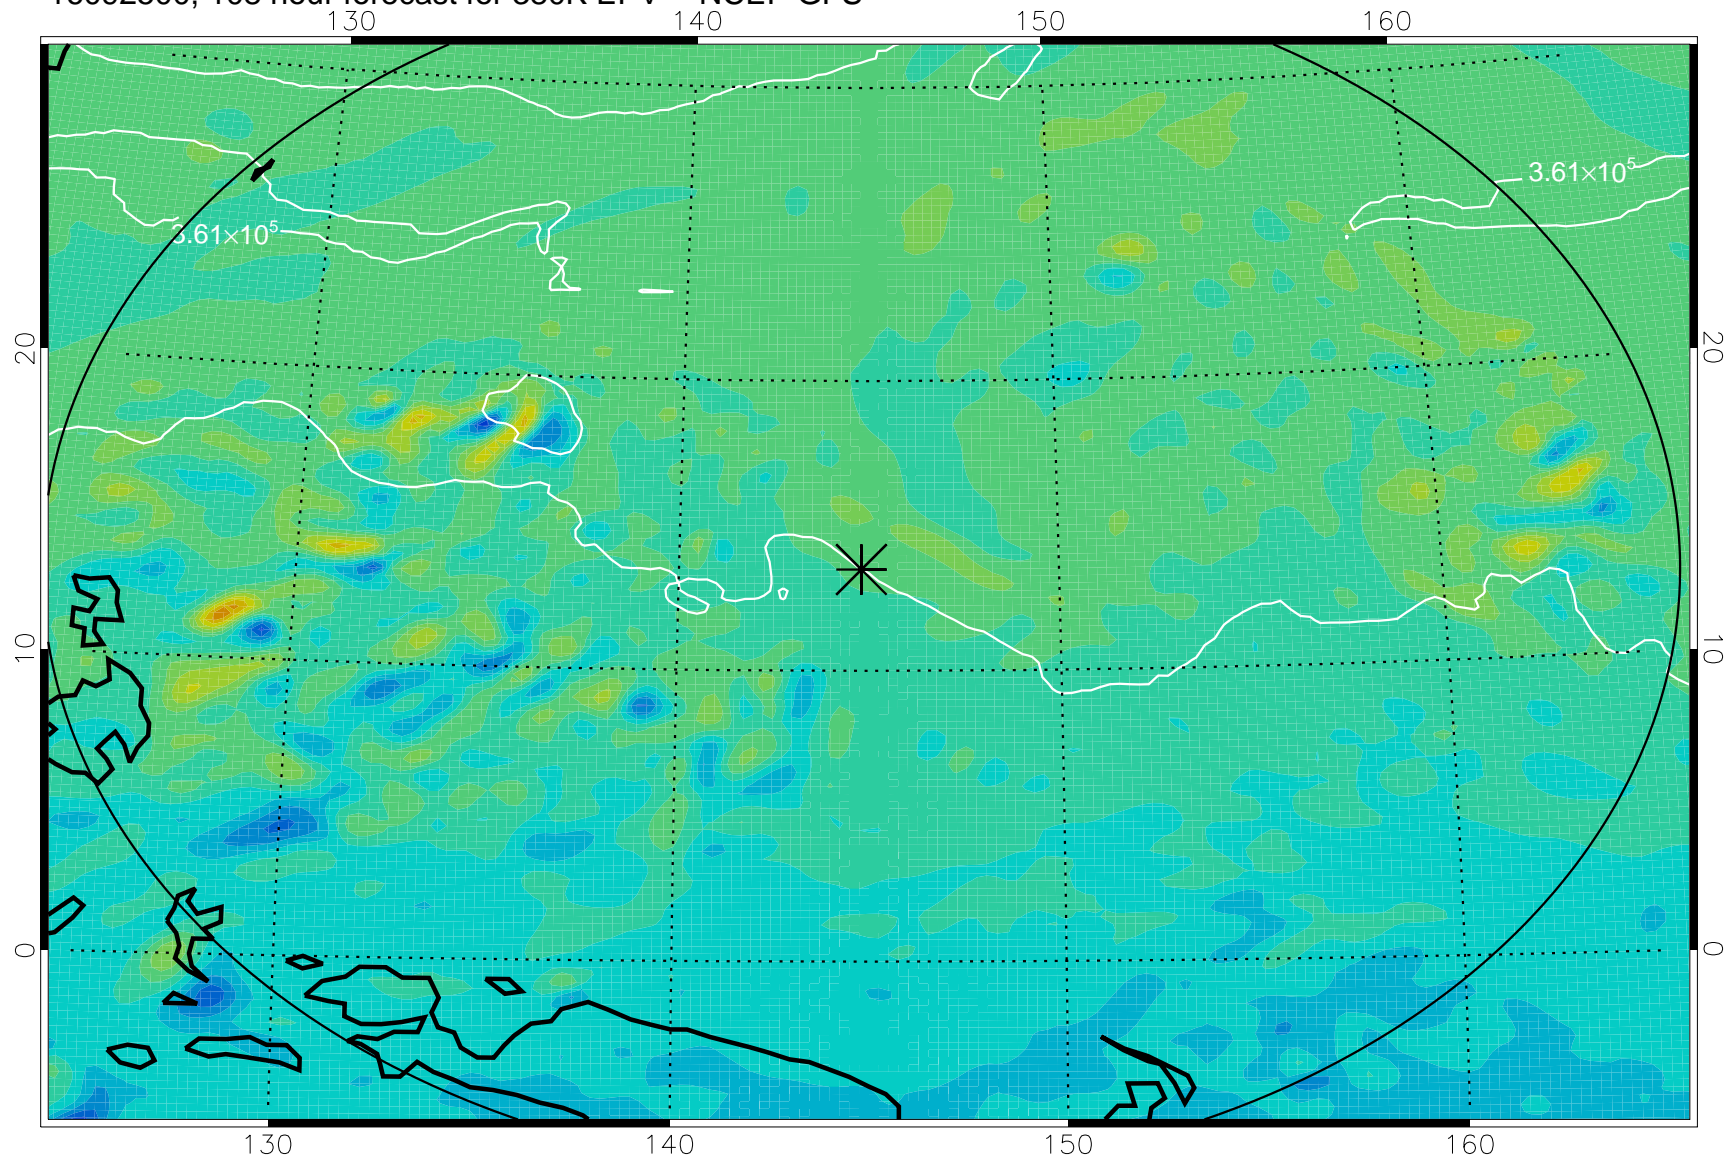

16092318, 78 hour forecast for 380K EPV -- NCEP GFS

380K Montgomery Streamfunction, white

Range ring of 2304 km

16092400, 84 hour forecast for 380K EPV -- NCEP GFS

380K Montgomery Streamfunction, white

Range ring of 2304 km

16092406, 90 hour forecast for 380K EPV -- NCEP GFS

380K Montgomery Streamfunction, white

Range ring of 2304 km

16092412, 96 hour forecast for 380K EPV -- NCEP GFS

380K Montgomery Streamfunction, white

Range ring of 2304 km

16092418, 102 hour forecast for 380K EPV -- NCEP GFS

380K Montgomery Streamfunction, white

Range ring of 2304 km

16092500, 108 hour forecast for 380K EPV -- NCEP GFS

380K Montgomery Streamfunction, white

Range ring of 2304 km

16092506, 114 hour forecast for 380K EPV -- NCEP GFS

380K Montgomery Streamfunction, white

Range ring of 2304 km

16092512, 120 hour forecast for 380K EPV -- NCEP GFS

380K Montgomery Streamfunction, white

Range ring of 2304 km