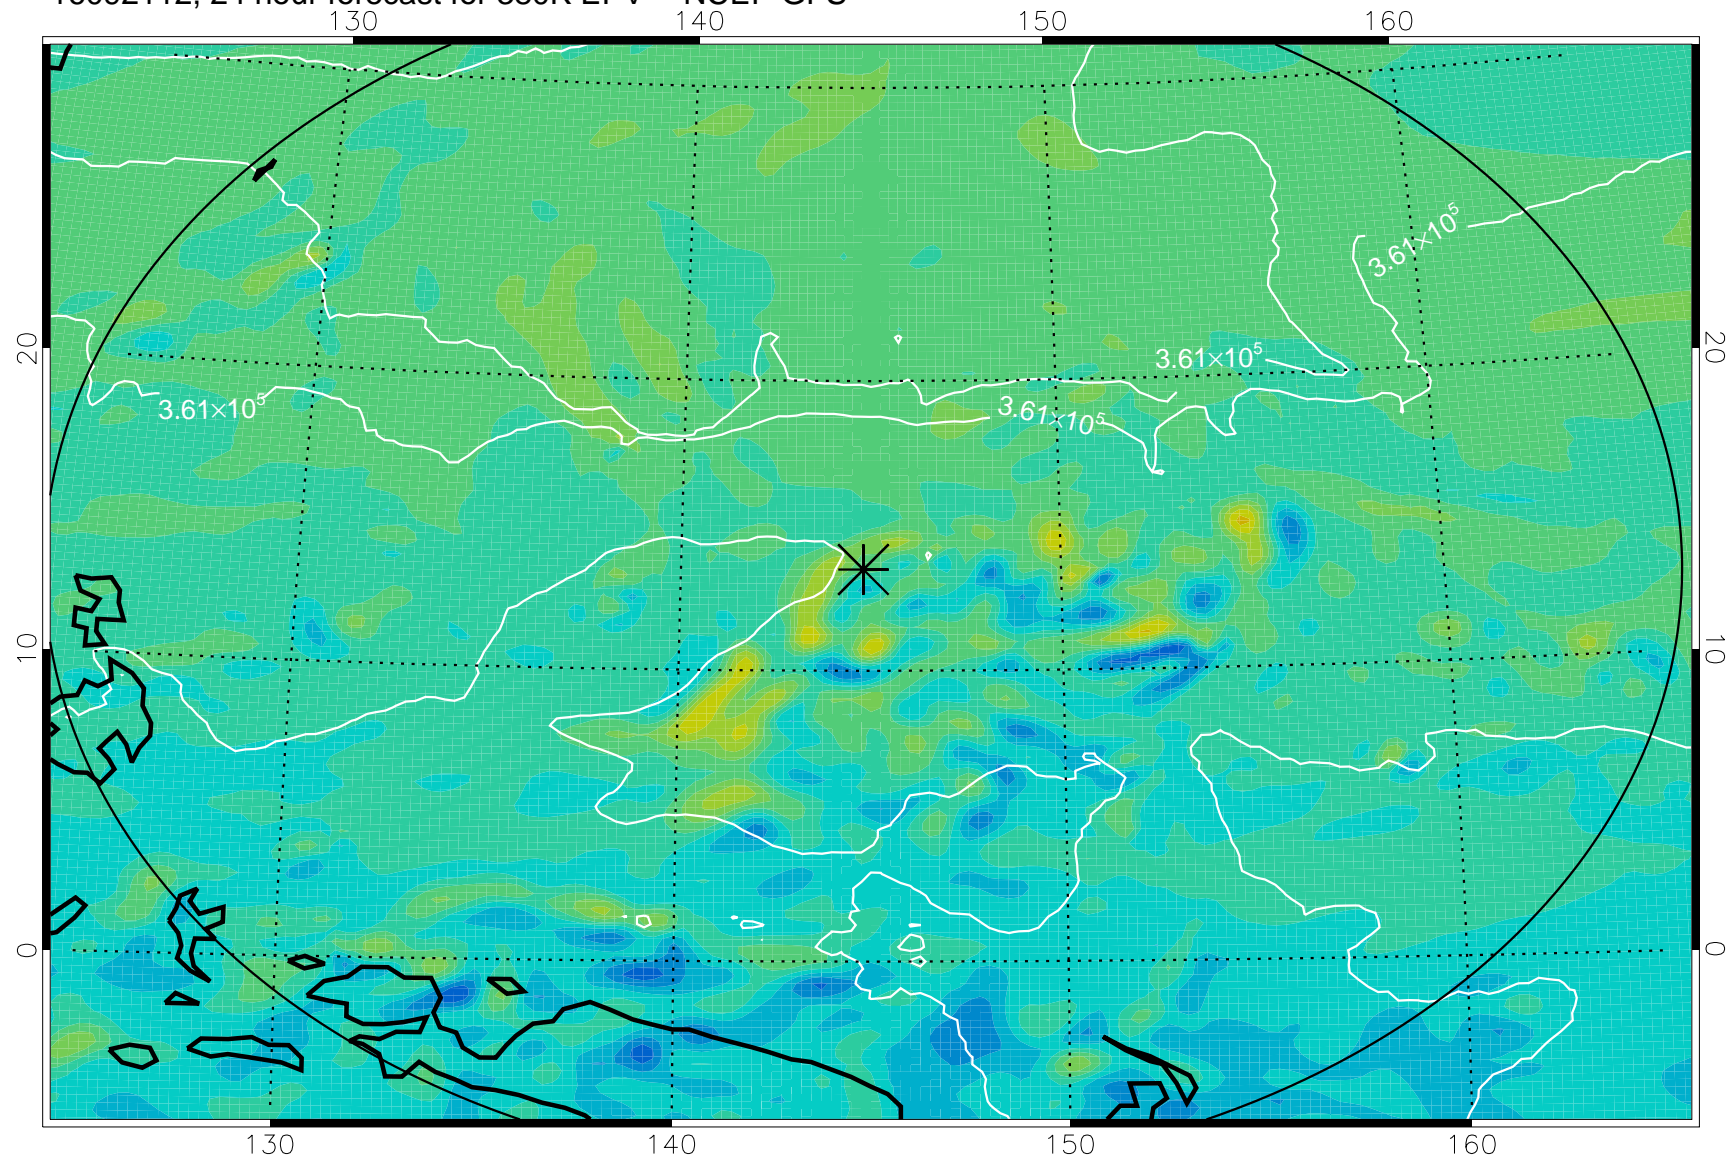

16092018, 6 hour forecast for 380K EPV -- NCEP GFS

380K Montgomery Streamfunction, white

Range ring of 2304 km

16092100, 12 hour forecast for 380K EPV -- NCEP GFS

380K Montgomery Streamfunction, white

Range ring of 2304 km

16092106, 18 hour forecast for 380K EPV -- NCEP GFS

380K Montgomery Streamfunction, white

Range ring of 2304 km

16092112, 24 hour forecast for 380K EPV -- NCEP GFS

380K Montgomery Streamfunction, white

Range ring of 2304 km

16092118, 30 hour forecast for 380K EPV -- NCEP GFS

380K Montgomery Streamfunction, white

Range ring of 2304 km

16092200, 36 hour forecast for 380K EPV -- NCEP GFS

380K Montgomery Streamfunction, white

Range ring of 2304 km

16092206, 42 hour forecast for 380K EPV -- NCEP GFS

380K Montgomery Streamfunction, white

Range ring of 2304 km

16092212, 48 hour forecast for 380K EPV -- NCEP GFS

380K Montgomery Streamfunction, white

Range ring of 2304 km