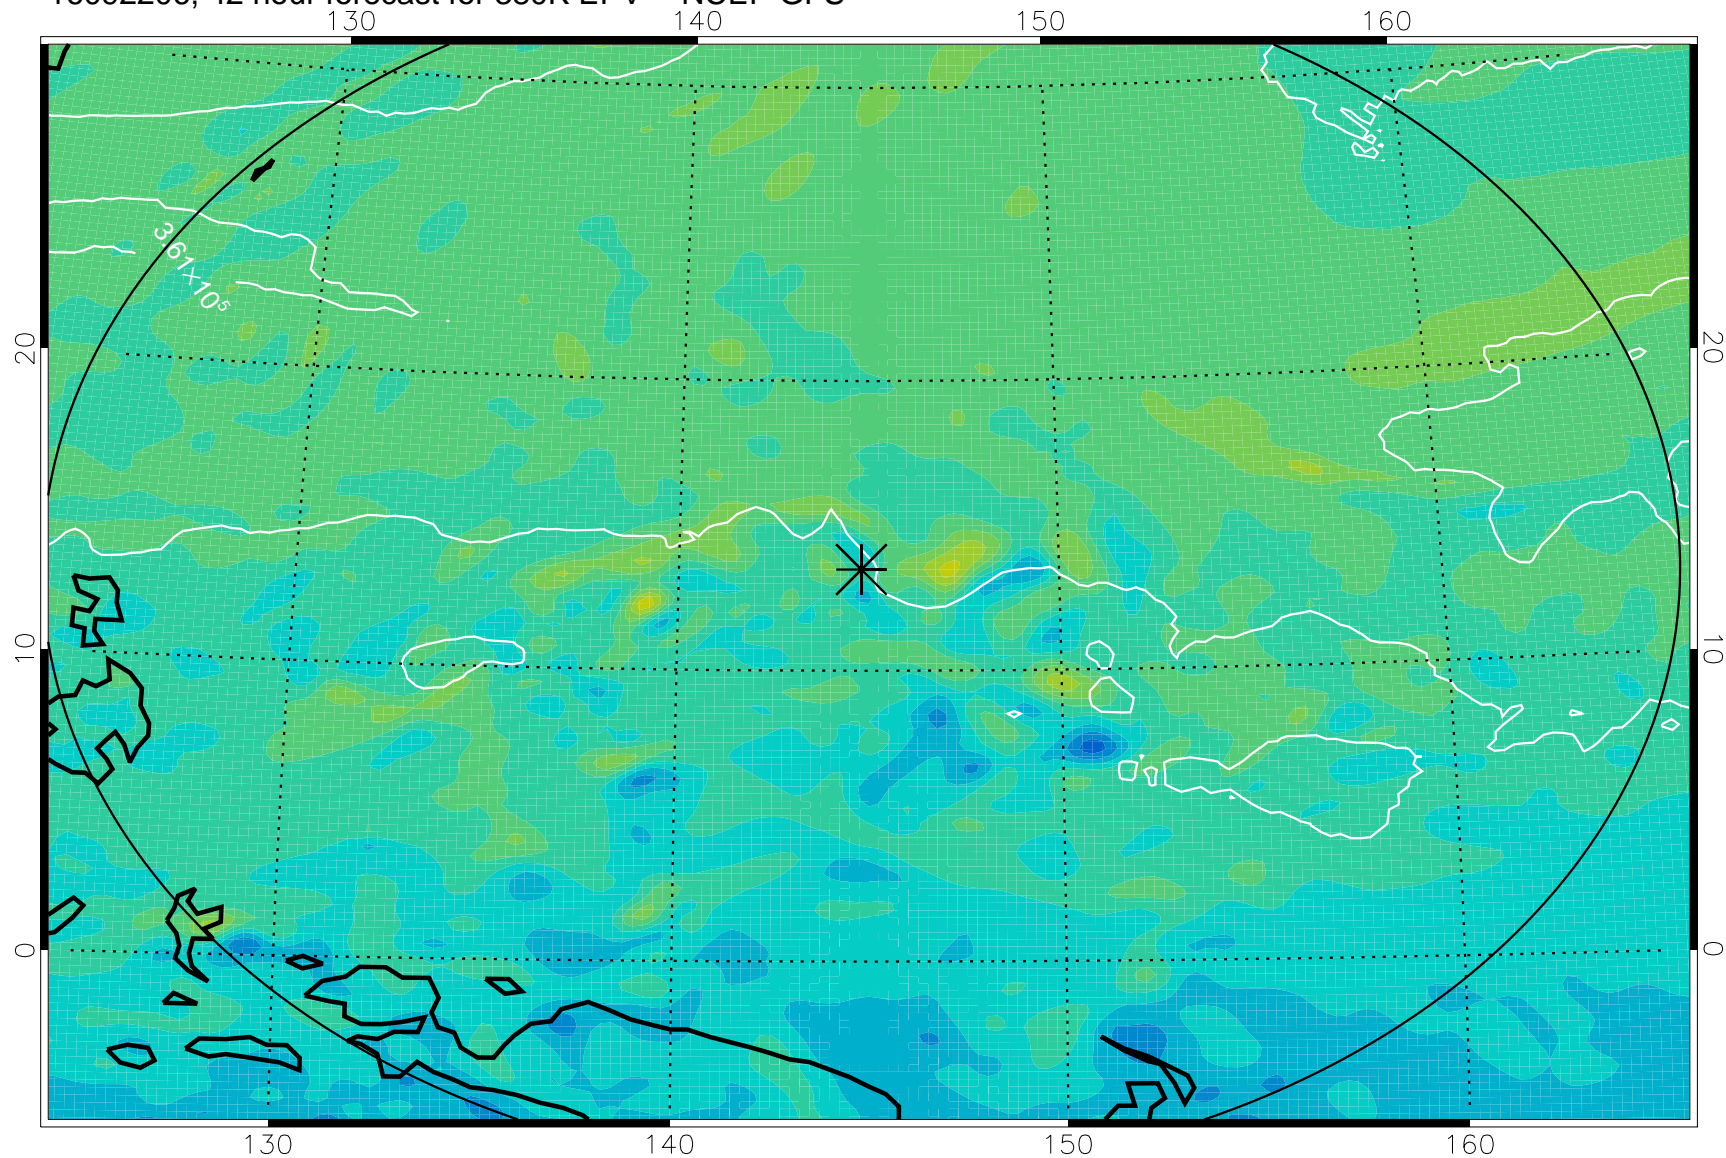

16092106, 18 hour forecast for 380K EPV -- NCEP GFS

380K Montgomery Streamfunction, white

Range ring of 2304 km

16092112, 24 hour forecast for 380K EPV -- NCEP GFS

380K Montgomery Streamfunction, white

Range ring of 2304 km

16092118, 30 hour forecast for 380K EPV -- NCEP GFS

380K Montgomery Streamfunction, white

Range ring of 2304 km

16092200, 36 hour forecast for 380K EPV -- NCEP GFS

380K Montgomery Streamfunction, white

Range ring of 2304 km

16092206, 42 hour forecast for 380K EPV -- NCEP GFS

380K Montgomery Streamfunction, white

Range ring of 2304 km

16092212, 48 hour forecast for 380K EPV -- NCEP GFS

380K Montgomery Streamfunction, white

Range ring of 2304 km

16092218, 54 hour forecast for 380K EPV -- NCEP GFS

380K Montgomery Streamfunction, white

Range ring of 2304 km

16092300, 60 hour forecast for 380K EPV -- NCEP GFS

380K Montgomery Streamfunction, white

Range ring of 2304 km