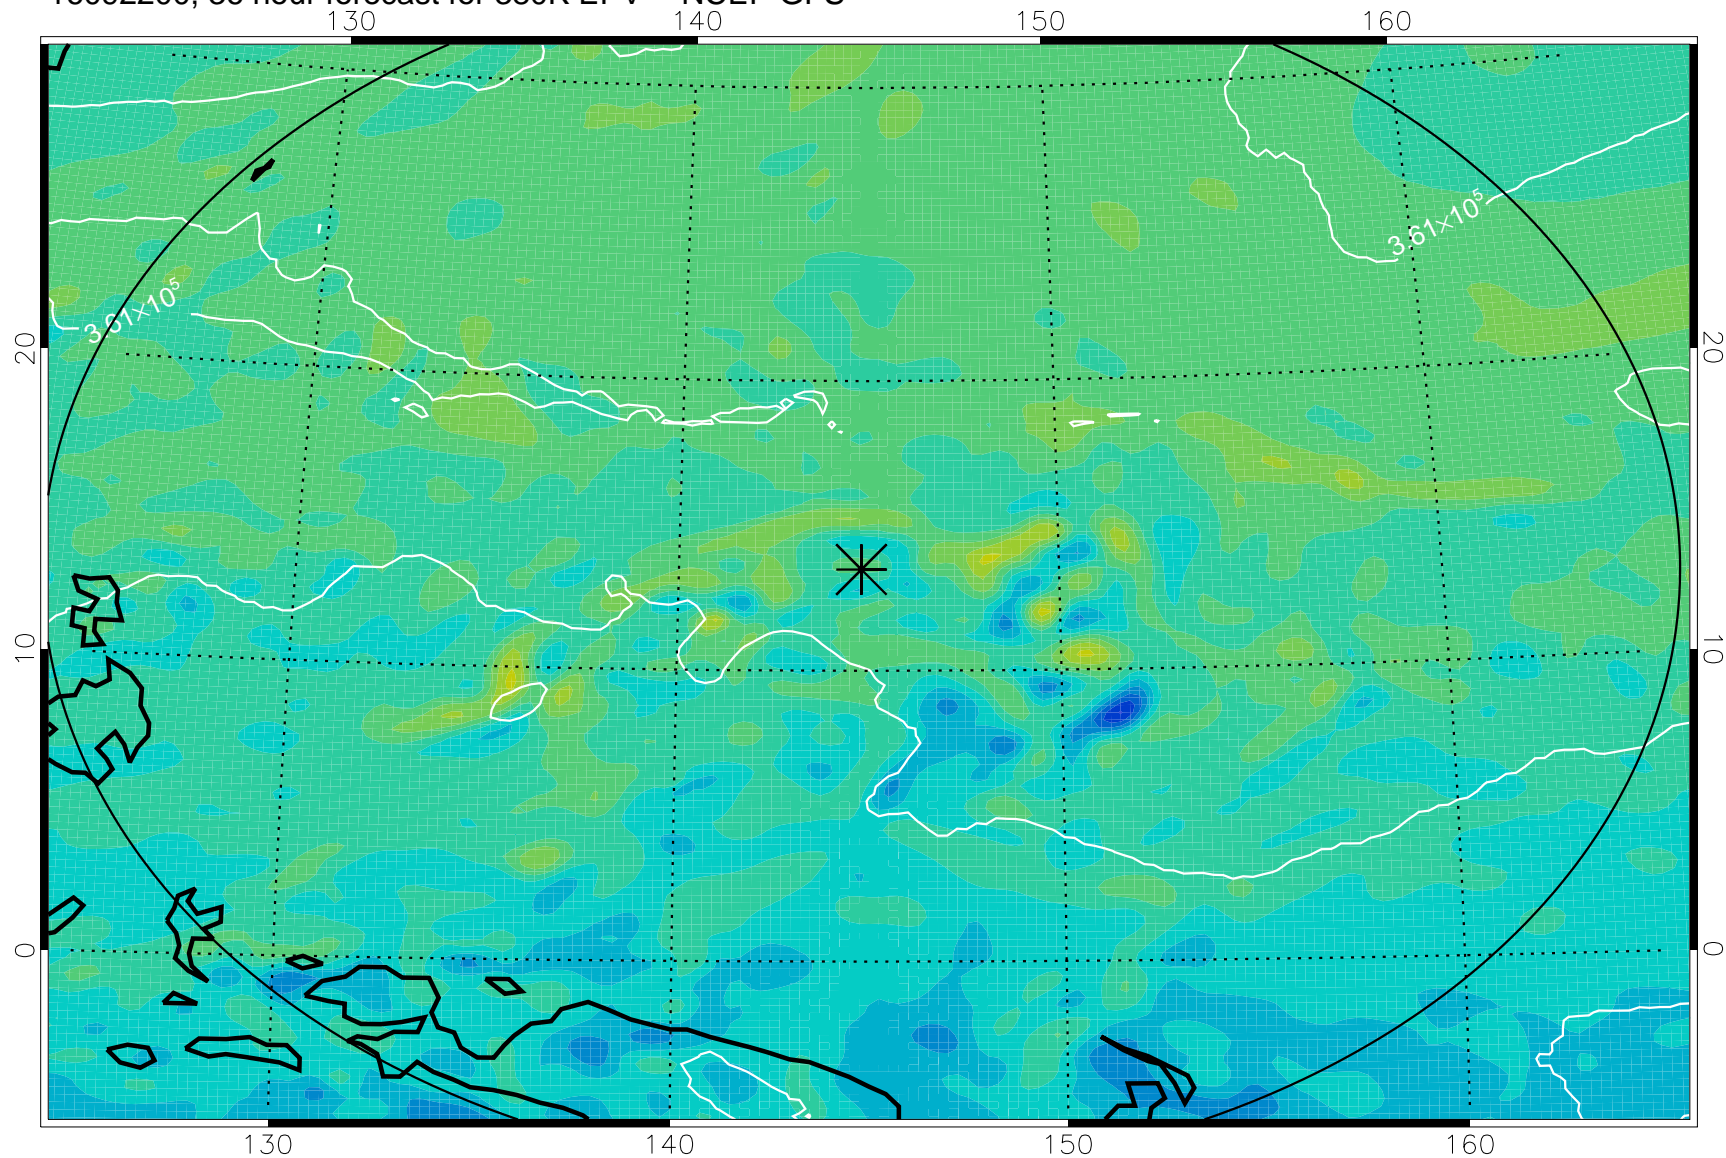

16092018, 6 hour forecast for 380K EPV -- NCEP GFS

380K Montgomery Streamfunction, white

Range ring of 2304 km

16092100, 12 hour forecast for 380K EPV -- NCEP GFS

380K Montgomery Streamfunction, white

Range ring of 2304 km

16092106, 18 hour forecast for 380K EPV -- NCEP GFS

380K Montgomery Streamfunction, white

Range ring of 2304 km

16092112, 24 hour forecast for 380K EPV -- NCEP GFS

380K Montgomery Streamfunction, white

Range ring of 2304 km

16092118, 30 hour forecast for 380K EPV -- NCEP GFS

380K Montgomery Streamfunction, white

Range ring of 2304 km

16092200, 36 hour forecast for 380K EPV -- NCEP GFS

380K Montgomery Streamfunction, white

Range ring of 2304 km

16092206, 42 hour forecast for 380K EPV -- NCEP GFS

380K Montgomery Streamfunction, white

Range ring of 2304 km

16092212, 48 hour forecast for 380K EPV -- NCEP GFS

380K Montgomery Streamfunction, white

Range ring of 2304 km