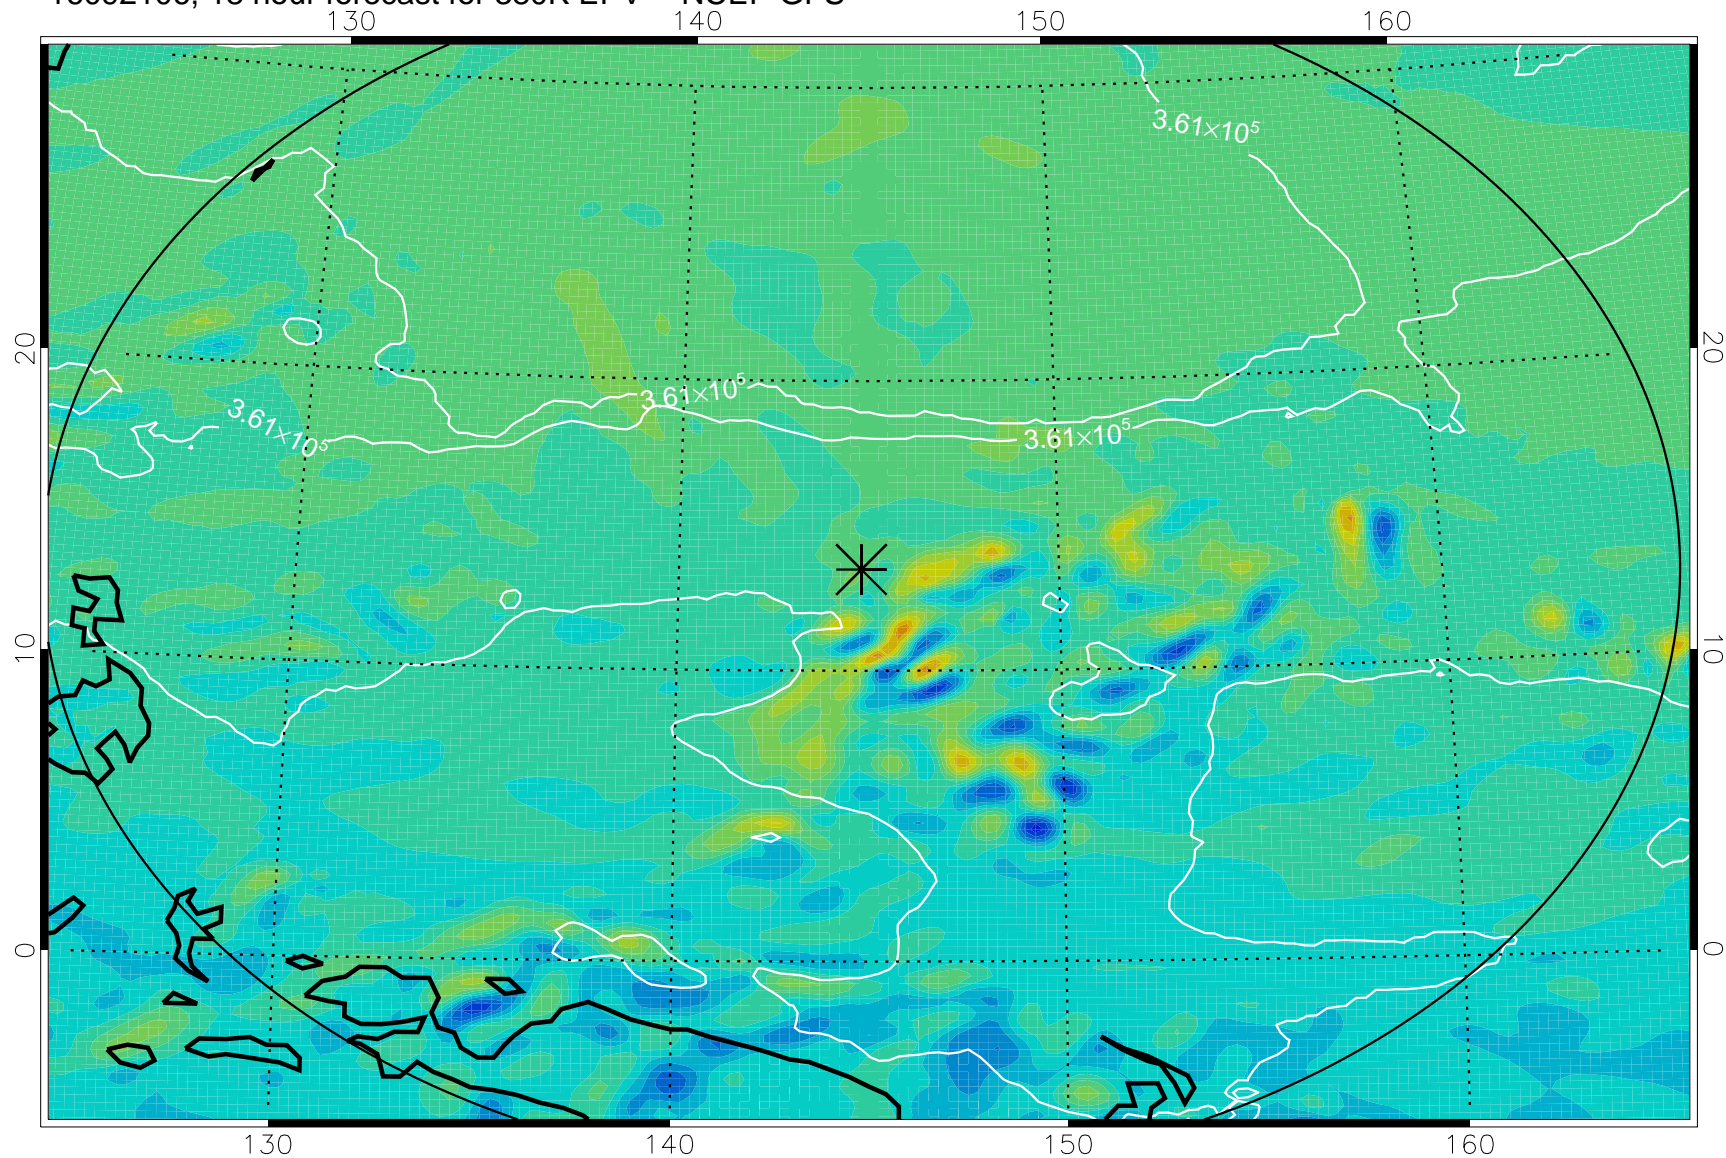

16092018, 6 hour forecast for 380K EPV -- NCEP GFS

380K Montgomery Streamfunction, white

Range ring of 2304 km

16092100, 12 hour forecast for 380K EPV -- NCEP GFS

380K Montgomery Streamfunction, white

Range ring of 2304 km

16092106, 18 hour forecast for 380K EPV -- NCEP GFS

380K Montgomery Streamfunction, white

Range ring of 2304 km

16092112, 24 hour forecast for 380K EPV -- NCEP GFS

380K Montgomery Streamfunction, white

Range ring of 2304 km

16092118, 30 hour forecast for 380K EPV -- NCEP GFS

380K Montgomery Streamfunction, white

Range ring of 2304 km

16092200, 36 hour forecast for 380K EPV -- NCEP GFS

380K Montgomery Streamfunction, white

Range ring of 2304 km

16092206, 42 hour forecast for 380K EPV -- NCEP GFS

380K Montgomery Streamfunction, white

Range ring of 2304 km

16092212, 48 hour forecast for 380K EPV -- NCEP GFS

380K Montgomery Streamfunction, white

Range ring of 2304 km