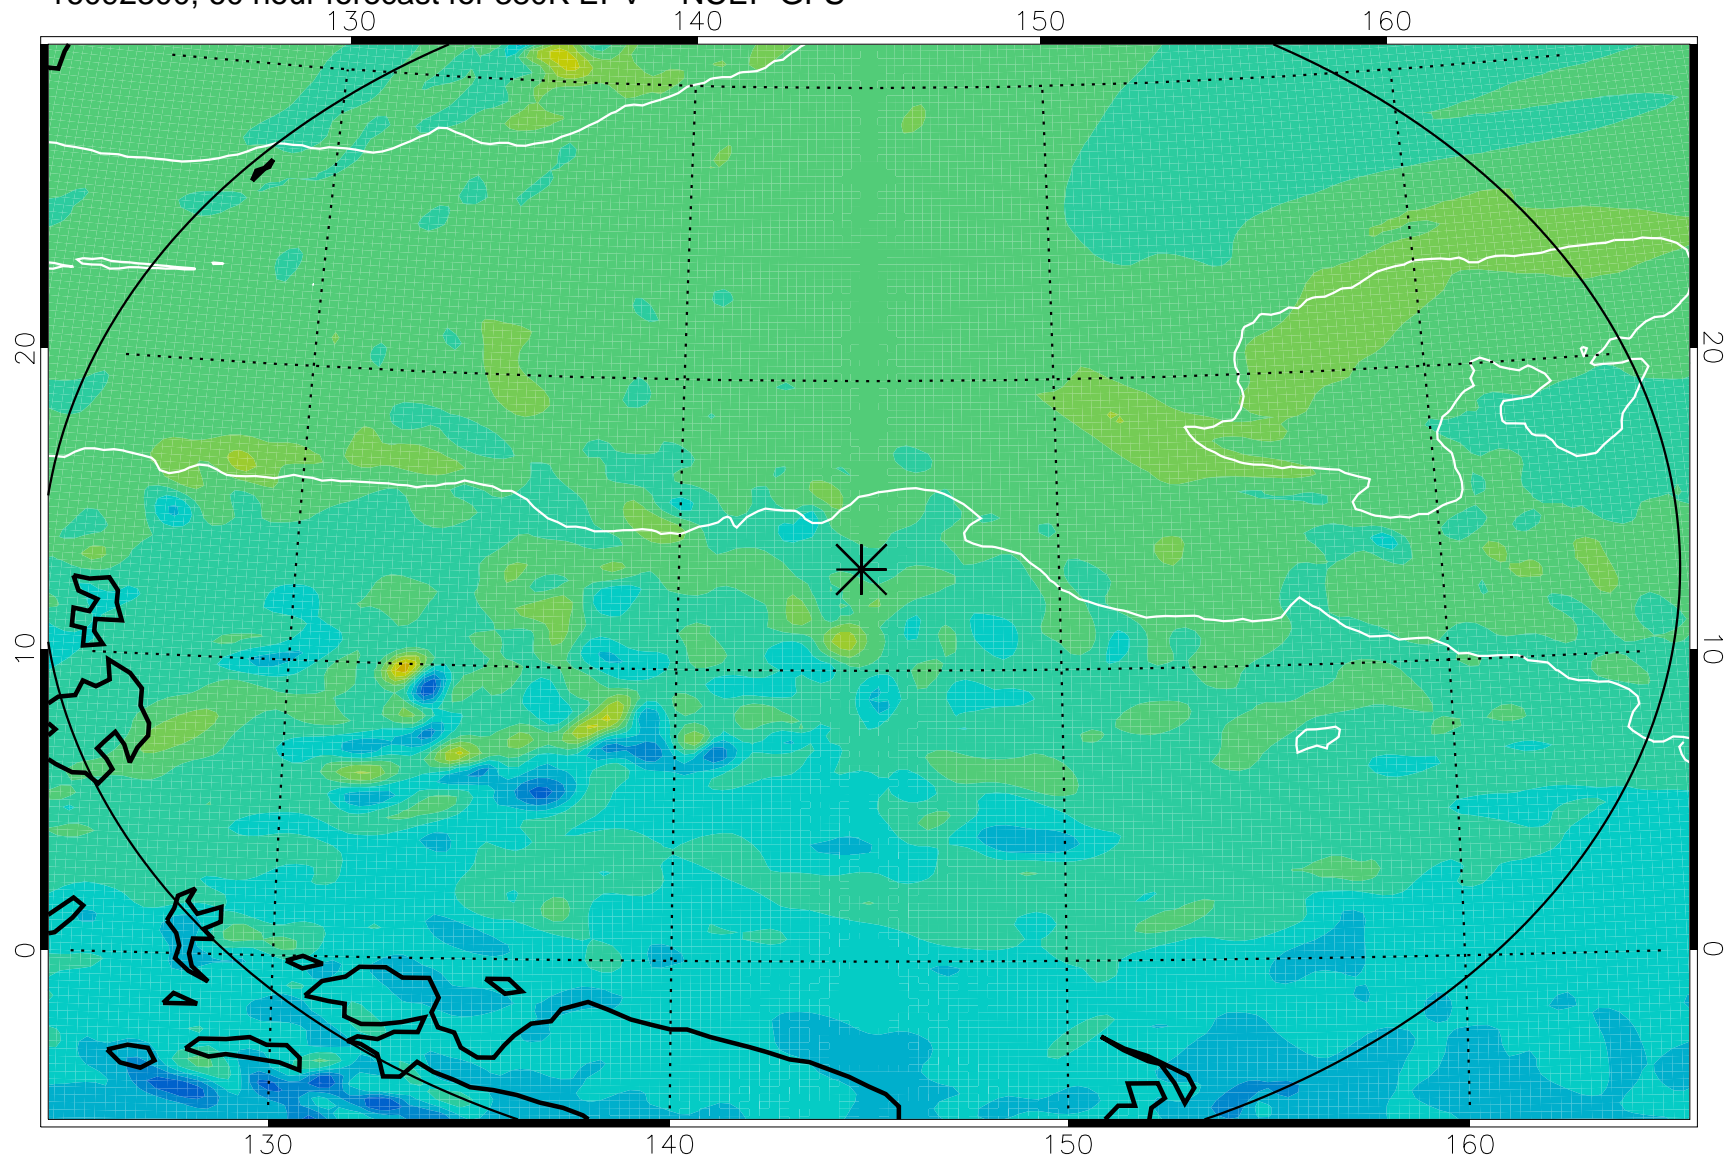

16092118, 30 hour forecast for 380K EPV -- NCEP GFS

380K Montgomery Streamfunction, white

Range ring of 2304 km

16092200, 36 hour forecast for 380K EPV -- NCEP GFS

380K Montgomery Streamfunction, white

Range ring of 2304 km

16092206, 42 hour forecast for 380K EPV -- NCEP GFS

380K Montgomery Streamfunction, white

Range ring of 2304 km

16092212, 48 hour forecast for 380K EPV -- NCEP GFS

380K Montgomery Streamfunction, white

Range ring of 2304 km

16092218, 54 hour forecast for 380K EPV -- NCEP GFS

380K Montgomery Streamfunction, white

Range ring of 2304 km

16092300, 60 hour forecast for 380K EPV -- NCEP GFS

380K Montgomery Streamfunction, white

Range ring of 2304 km

16092406, 90 hour forecast for 380K EPV -- NCEP GFS

380K Montgomery Streamfunction, white

Range ring of 2304 km

16092412, 96 hour forecast for 380K EPV -- NCEP GFS

380K Montgomery Streamfunction, white

Range ring of 2304 km