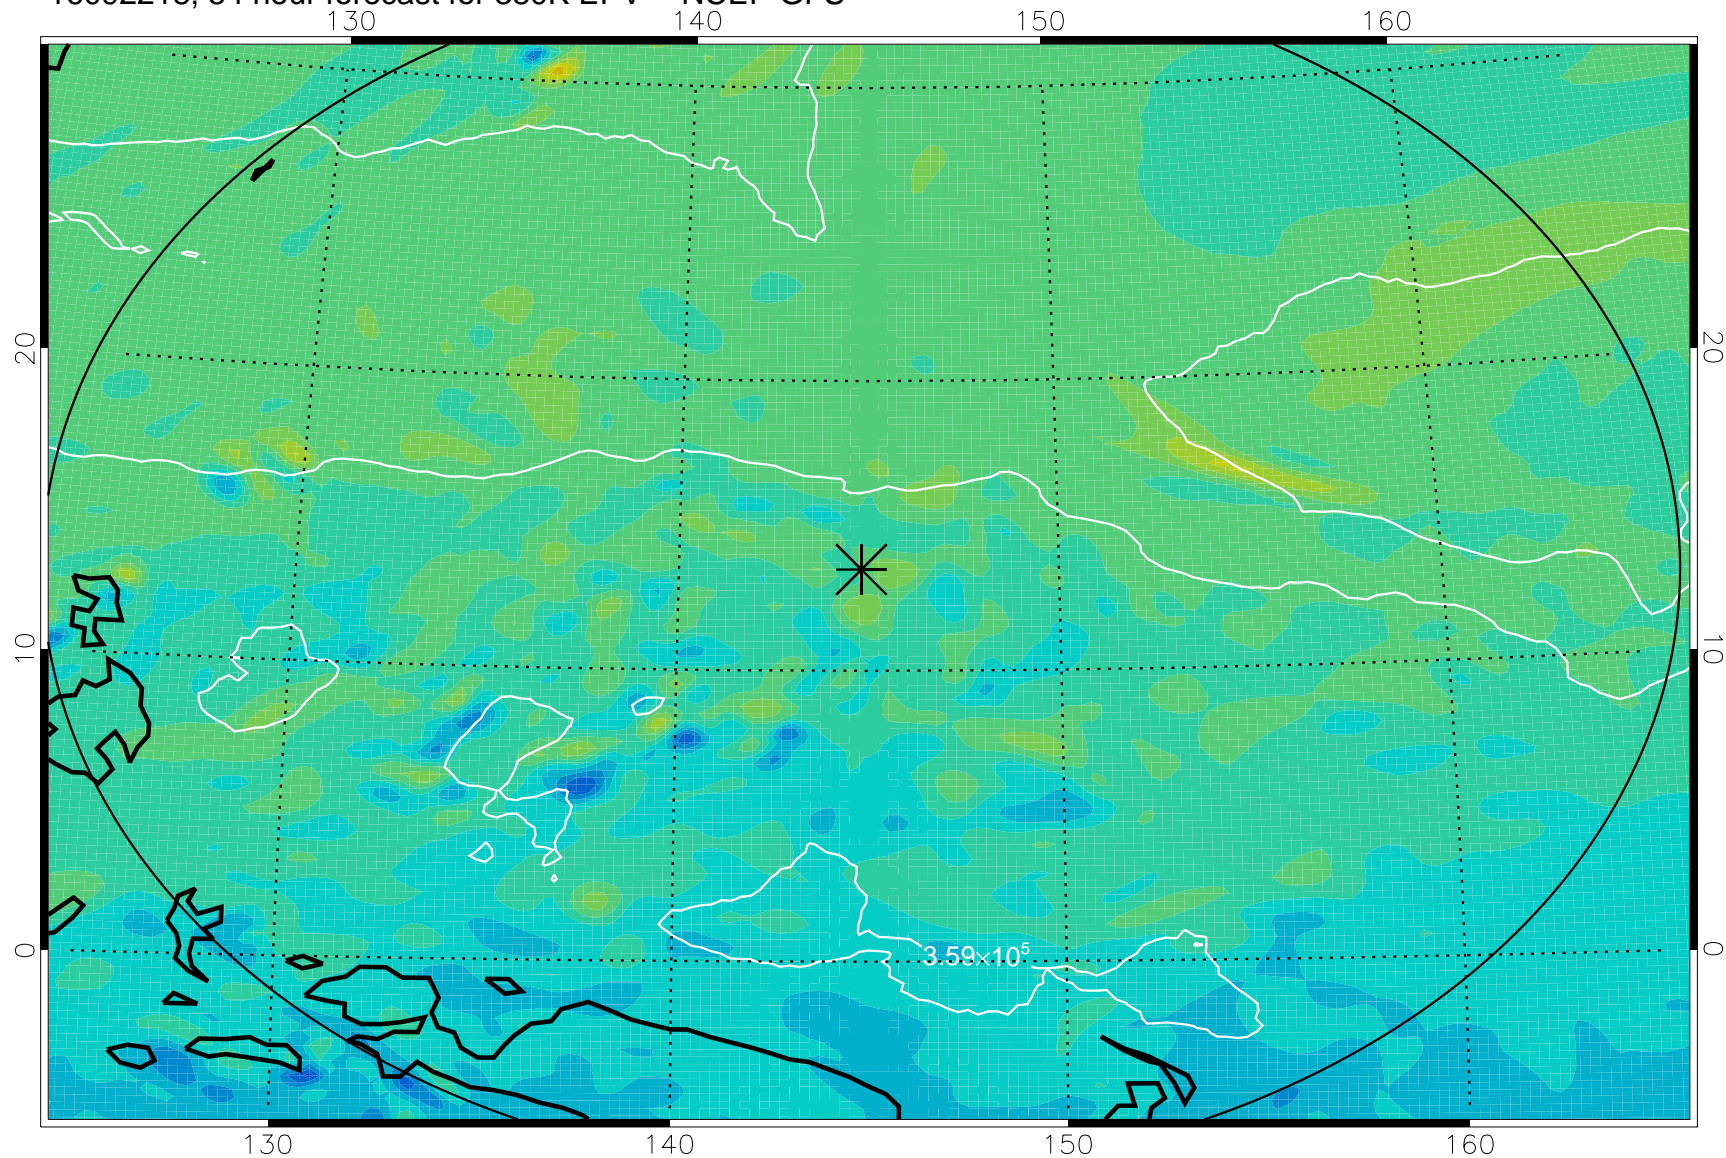

16092118, 30 hour forecast for 380K EPV -- NCEP GFS

380K Montgomery Streamfunction, white

Range ring of 2304 km

16092200, 36 hour forecast for 380K EPV -- NCEP GFS

380K Montgomery Streamfunction, white

Range ring of 2304 km

16092206, 42 hour forecast for 380K EPV -- NCEP GFS

380K Montgomery Streamfunction, white

Range ring of 2304 km

16092212, 48 hour forecast for 380K EPV -- NCEP GFS

380K Montgomery Streamfunction, white

Range ring of 2304 km

16092218, 54 hour forecast for 380K EPV -- NCEP GFS

380K Montgomery Streamfunction, white

Range ring of 2304 km

16092300, 60 hour forecast for 380K EPV -- NCEP GFS

380K Montgomery Streamfunction, white

Range ring of 2304 km

16092318, 78 hour forecast for 380K EPV -- NCEP GFS

380K Montgomery Streamfunction, white

Range ring of 2304 km

16092400, 84 hour forecast for 380K EPV -- NCEP GFS

380K Montgomery Streamfunction, white

Range ring of 2304 km