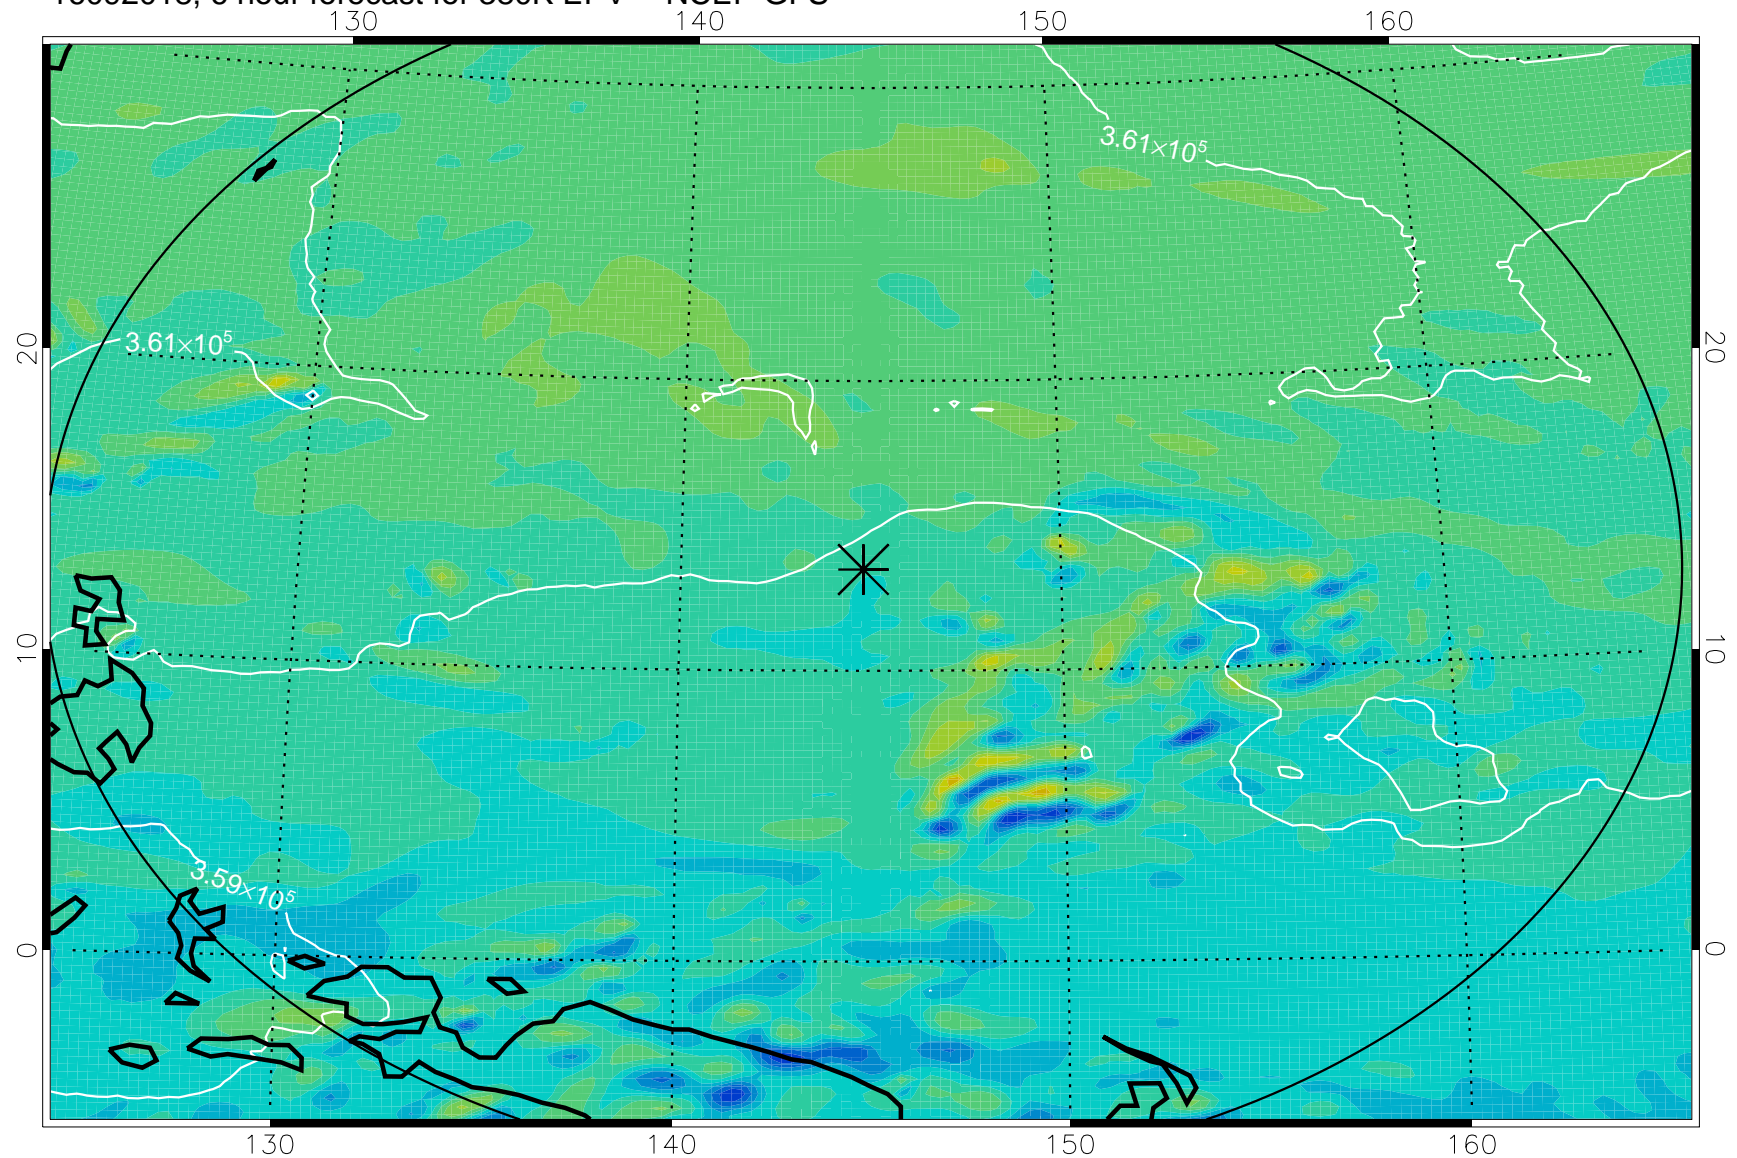

16092018, 6 hour forecast for 380K EPV -- NCEP GFS

380K Montgomery Streamfunction, white

Range ring of 2304 km

16092100, 12 hour forecast for 380K EPV -- NCEP GFS

380K Montgomery Streamfunction, white

Range ring of 2304 km

16092106, 18 hour forecast for 380K EPV -- NCEP GFS

380K Montgomery Streamfunction, white

Range ring of 2304 km

16092112, 24 hour forecast for 380K EPV -- NCEP GFS

380K Montgomery Streamfunction, white

Range ring of 2304 km

16092118, 30 hour forecast for 380K EPV -- NCEP GFS

380K Montgomery Streamfunction, white

Range ring of 2304 km

16092200, 36 hour forecast for 380K EPV -- NCEP GFS

380K Montgomery Streamfunction, white

Range ring of 2304 km

16092206, 42 hour forecast for 380K EPV -- NCEP GFS

380K Montgomery Streamfunction, white

Range ring of 2304 km

16092212, 48 hour forecast for 380K EPV -- NCEP GFS

380K Montgomery Streamfunction, white

Range ring of 2304 km