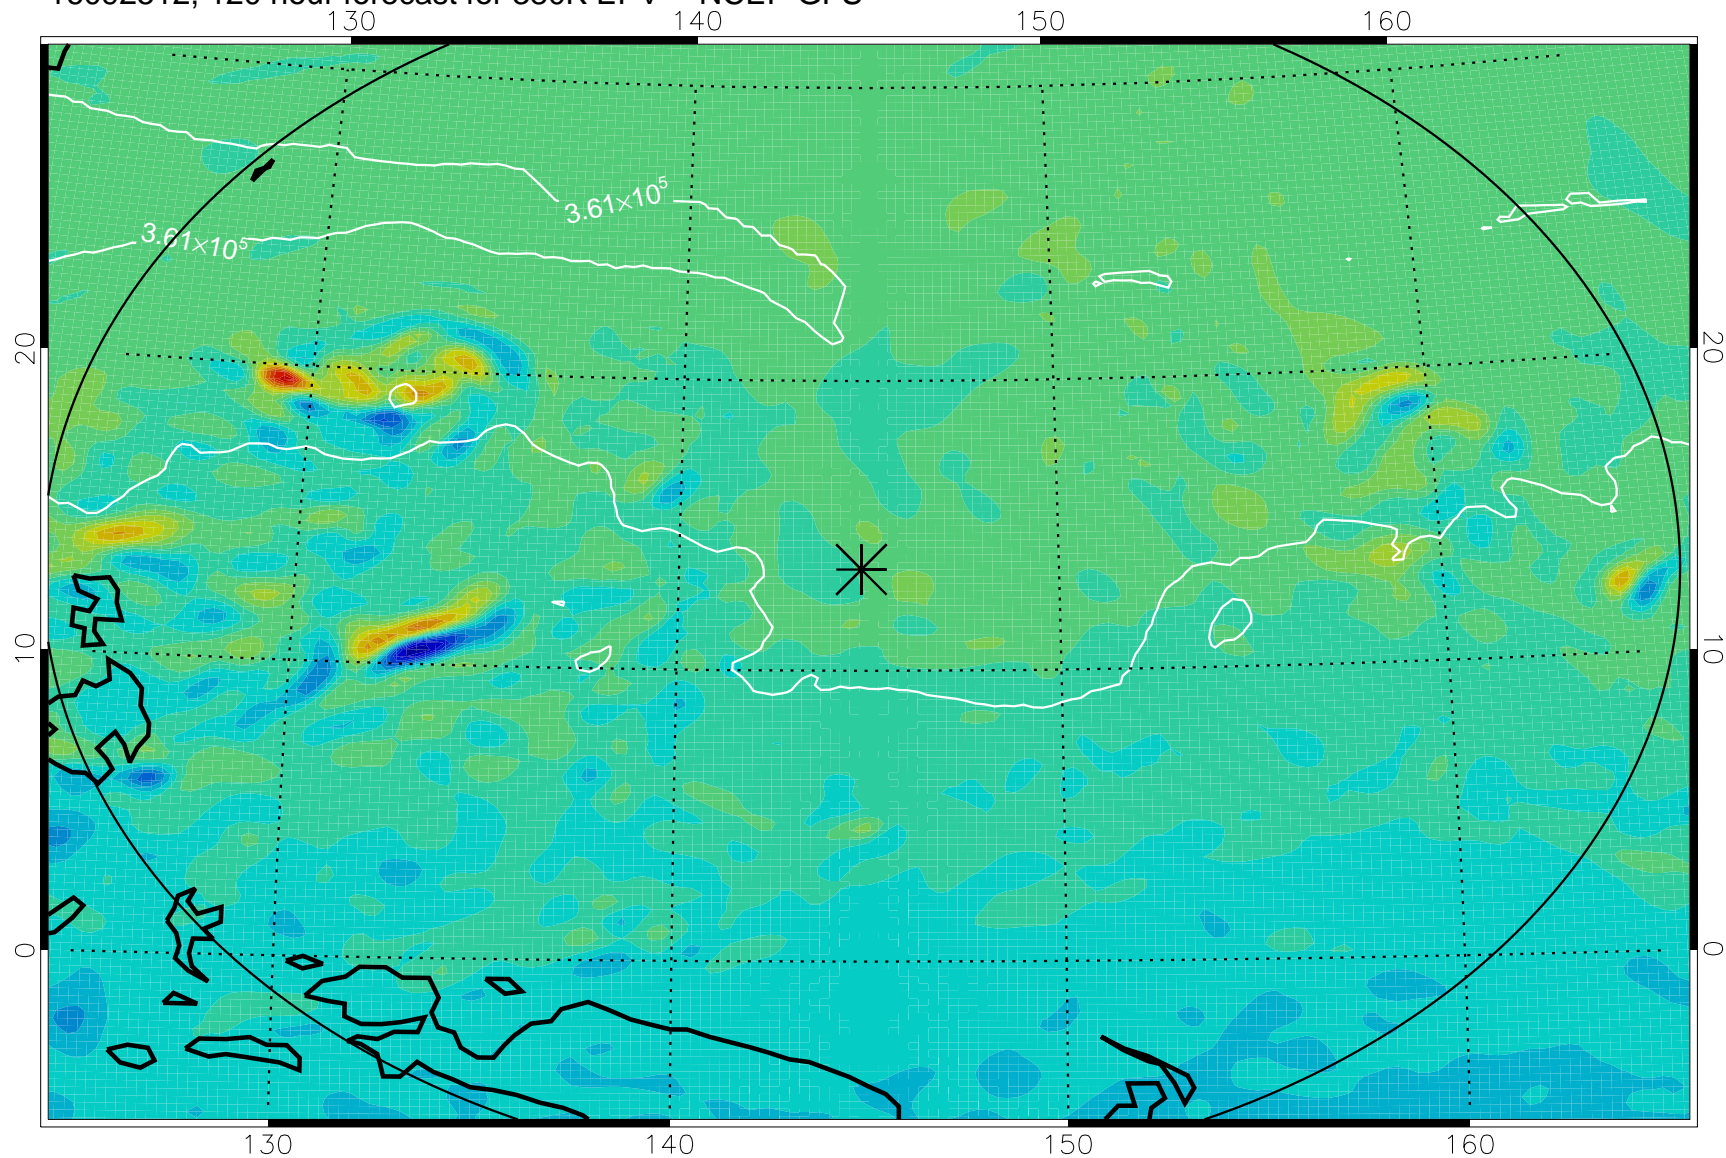

16092318, 78 hour forecast for 380K EPV -- NCEP GFS

380K Montgomery Streamfunction, white

Range ring of 2304 km

16092400, 84 hour forecast for 380K EPV -- NCEP GFS

380K Montgomery Streamfunction, white

Range ring of 2304 km

16092406, 90 hour forecast for 380K EPV -- NCEP GFS

380K Montgomery Streamfunction, white

Range ring of 2304 km

16092412, 96 hour forecast for 380K EPV -- NCEP GFS

380K Montgomery Streamfunction, white

Range ring of 2304 km

16092418, 102 hour forecast for 380K EPV -- NCEP GFS

380K Montgomery Streamfunction, white

Range ring of 2304 km

16092500, 108 hour forecast for 380K EPV -- NCEP GFS

380K Montgomery Streamfunction, white

Range ring of 2304 km

16092506, 114 hour forecast for 380K EPV -- NCEP GFS

380K Montgomery Streamfunction, white

Range ring of 2304 km

16092512, 120 hour forecast for 380K EPV -- NCEP GFS

380K Montgomery Streamfunction, white

Range ring of 2304 km