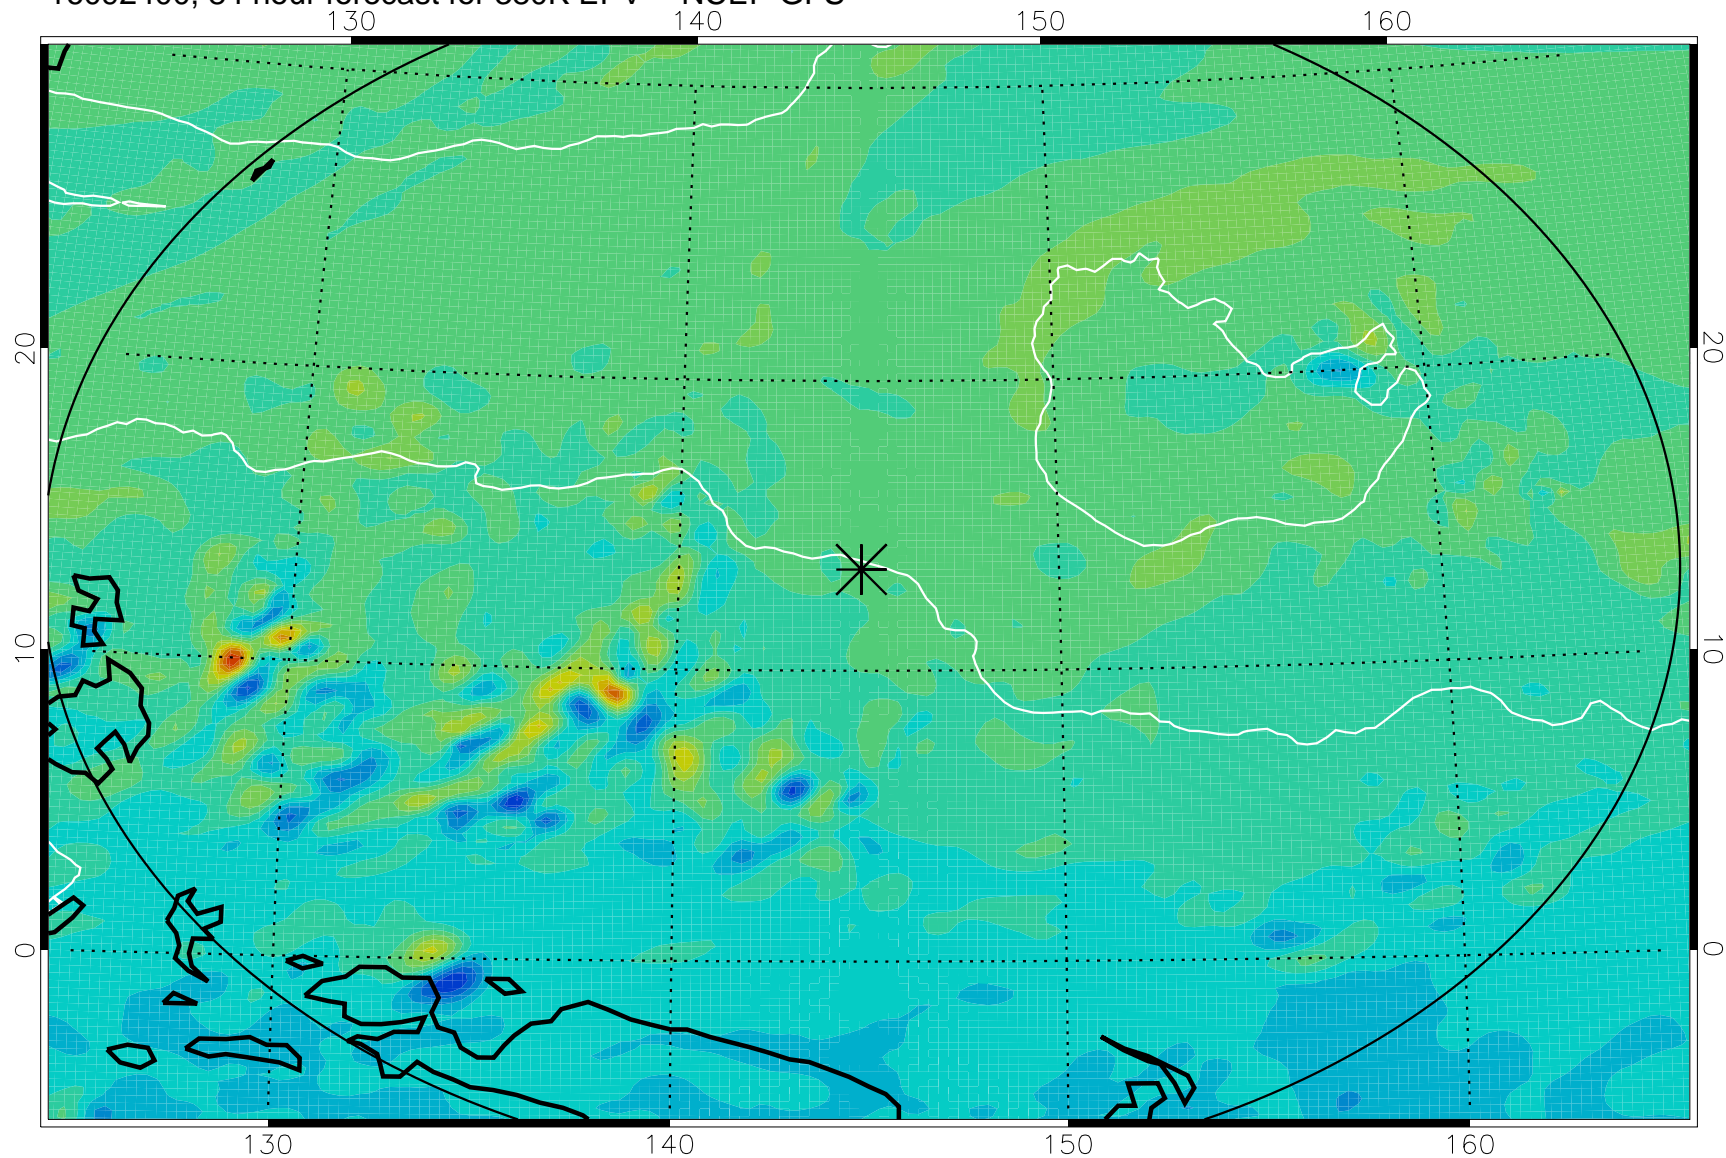

16092306, 66 hour forecast for 380K EPV -- NCEP GFS

380K Montgomery Streamfunction, white

Range ring of 2304 km

16092312, 72 hour forecast for 380K EPV -- NCEP GFS

380K Montgomery Streamfunction, white

Range ring of 2304 km

16092318, 78 hour forecast for 380K EPV -- NCEP GFS

380K Montgomery Streamfunction, white

Range ring of 2304 km

16092400, 84 hour forecast for 380K EPV -- NCEP GFS

380K Montgomery Streamfunction, white

Range ring of 2304 km

16092406, 90 hour forecast for 380K EPV -- NCEP GFS

380K Montgomery Streamfunction, white

Range ring of 2304 km

16092412, 96 hour forecast for 380K EPV -- NCEP GFS

380K Montgomery Streamfunction, white

Range ring of 2304 km

16092418, 102 hour forecast for 380K EPV -- NCEP GFS

380K Montgomery Streamfunction, white

Range ring of 2304 km

16092500, 108 hour forecast for 380K EPV -- NCEP GFS

380K Montgomery Streamfunction, white

Range ring of 2304 km