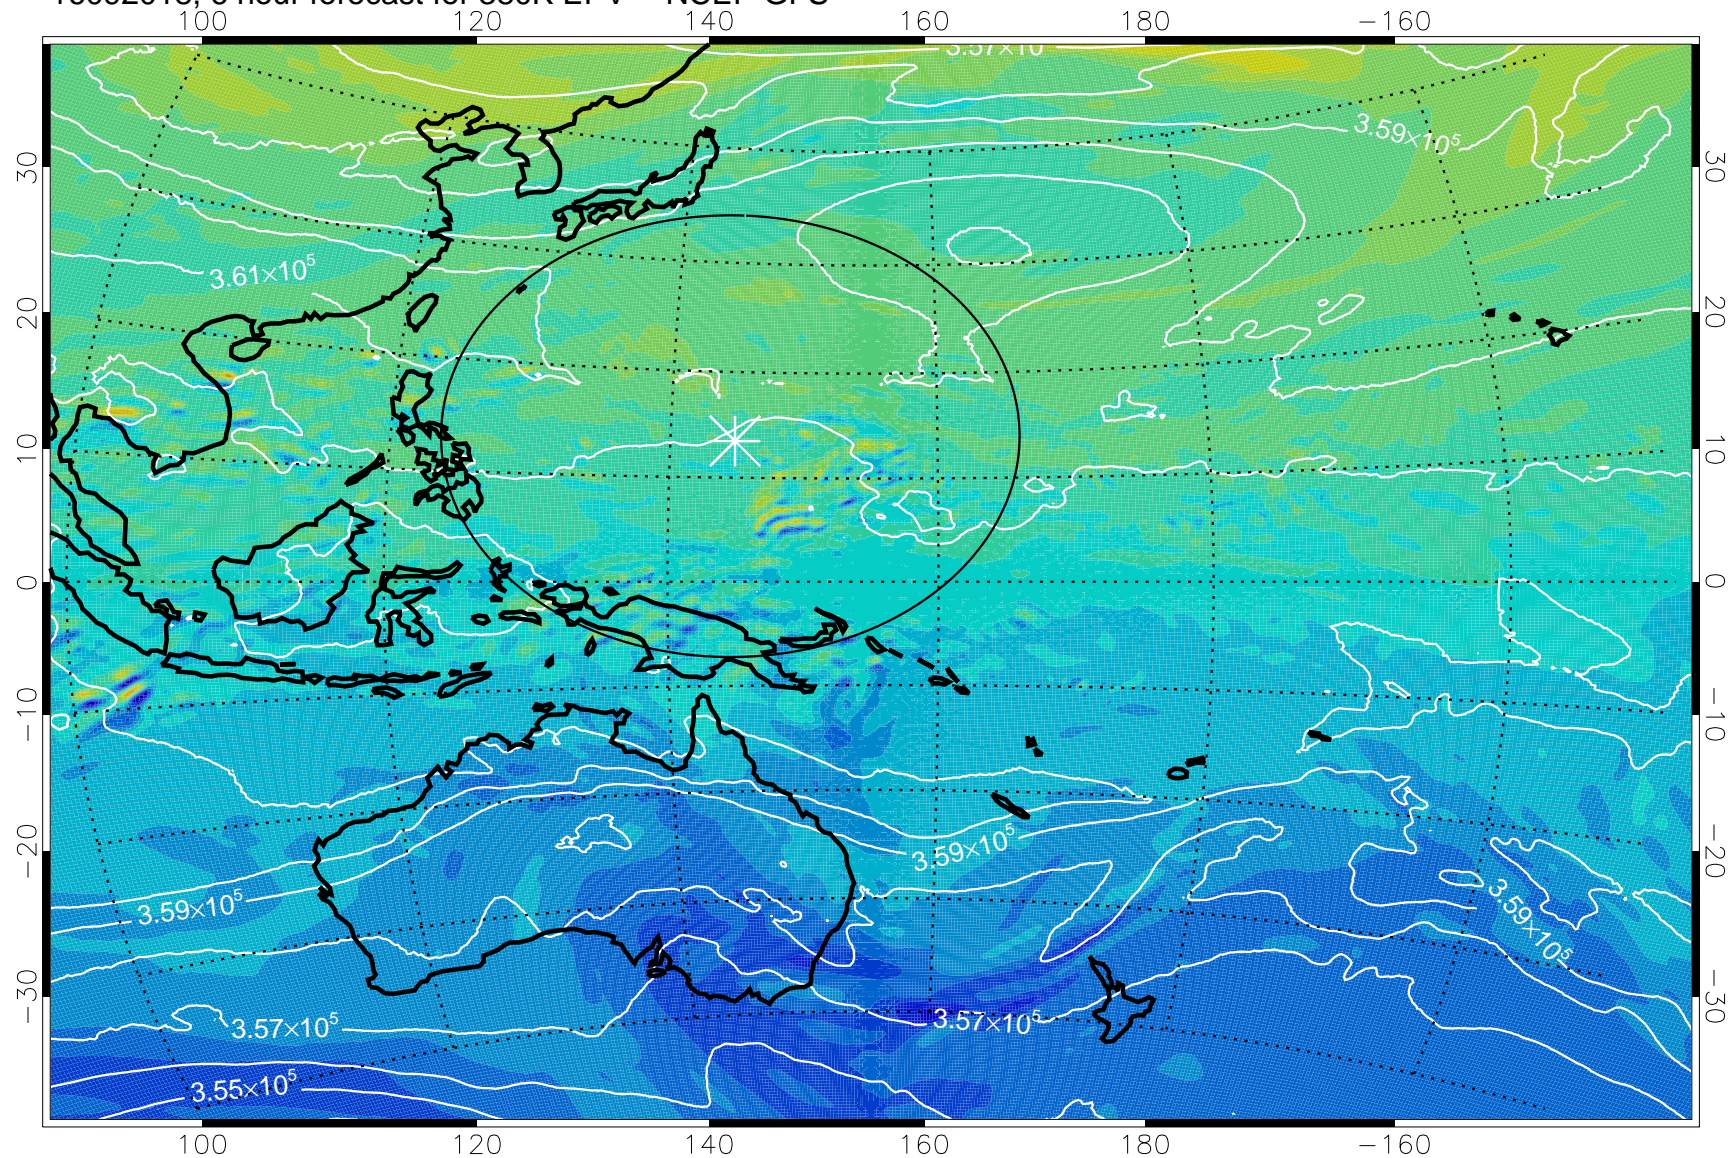

16092018, 6 hour forecast for 380K EPV -- NCEP GFS

16092100, 12 hour forecast for 380K EPV -- NCEP GFS

380K Montgomery Streamfunction, white

Range ring of 2304 km

16092106, 18 hour forecast for 380K EPV -- NCEP GFS

380K Montgomery Streamfunction, white

Range ring of 2304 km

16092112, 24 hour forecast for 380K EPV -- NCEP GFS

380K Montgomery Streamfunction, white

Range ring of 2304 km

16092118, 30 hour forecast for 380K EPV -- NCEP GFS

380K Montgomery Streamfunction, white

Range ring of 2304 km

16092200, 36 hour forecast for 380K EPV -- NCEP GFS

380K Montgomery Streamfunction, white

Range ring of 2304 km

16092206, 42 hour forecast for 380K EPV -- NCEP GFS

380K Montgomery Streamfunction, white

Range ring of 2304 km

16092212, 48 hour forecast for 380K EPV -- NCEP GFS

380K Montgomery Streamfunction, white

Range ring of 2304 km

16092218, 54 hour forecast for 380K EPV -- NCEP GFS