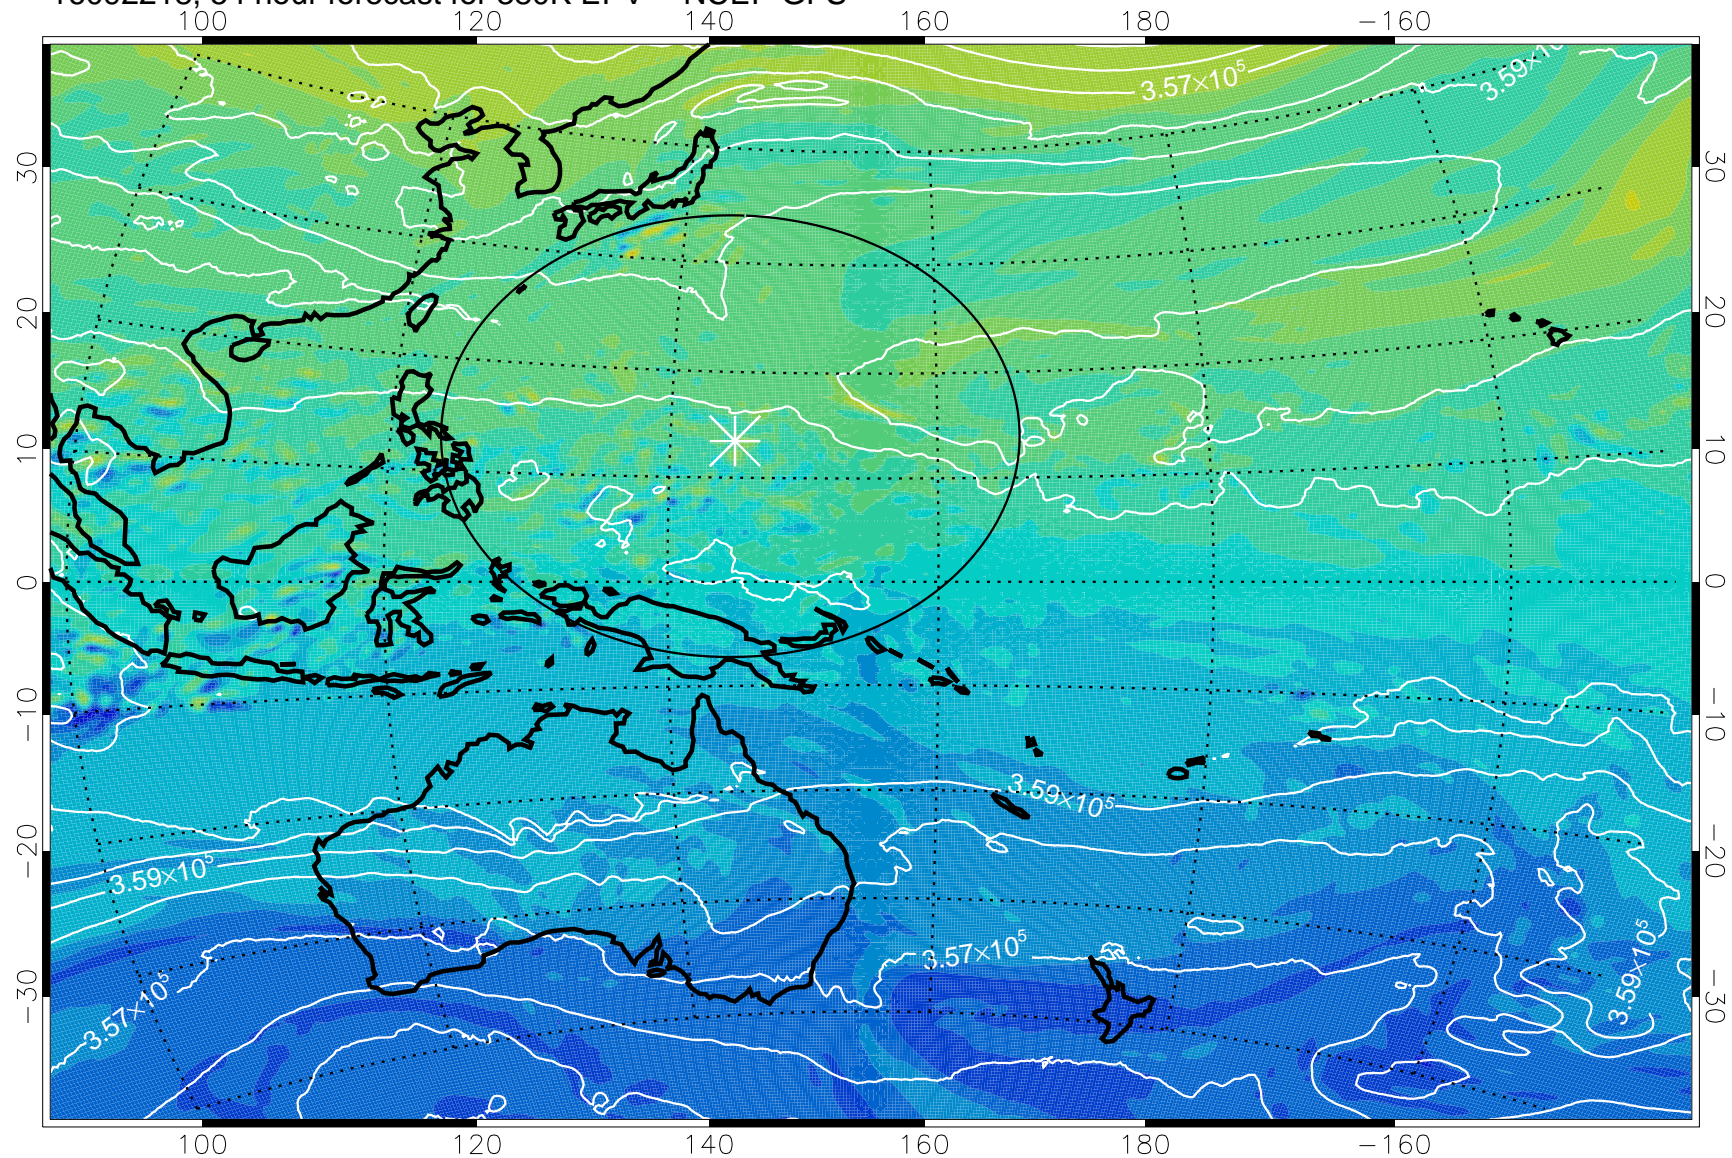

380K Montgomery Streamfunction, white

Range ring of 2304 km

16092200, 36 hour forecast for 380K EPV -- NCEP GFS

380K Montgomery Streamfunction, white

Range ring of 2304 km

16092206, 42 hour forecast for 380K EPV -- NCEP GFS

380K Montgomery Streamfunction, white

Range ring of 2304 km

16092212, 48 hour forecast for 380K EPV -- NCEP GFS

380K Montgomery Streamfunction, white

Range ring of 2304 km

16092218, 54 hour forecast for 380K EPV -- NCEP GFS

380K Montgomery Streamfunction, white

Range ring of 2304 km

16092300, 60 hour forecast for 380K EPV -- NCEP GFS

380K Montgomery Streamfunction, white

Range ring of 2304 km

16092306, 66 hour forecast for 380K EPV -- NCEP GFS

380K Montgomery Streamfunction, white

Range ring of 2304 km

16092312, 72 hour forecast for 380K EPV -- NCEP GFS

380K Montgomery Streamfunction, white

Range ring of 2304 km

16092318, 78 hour forecast for 380K EPV -- NCEP GFS