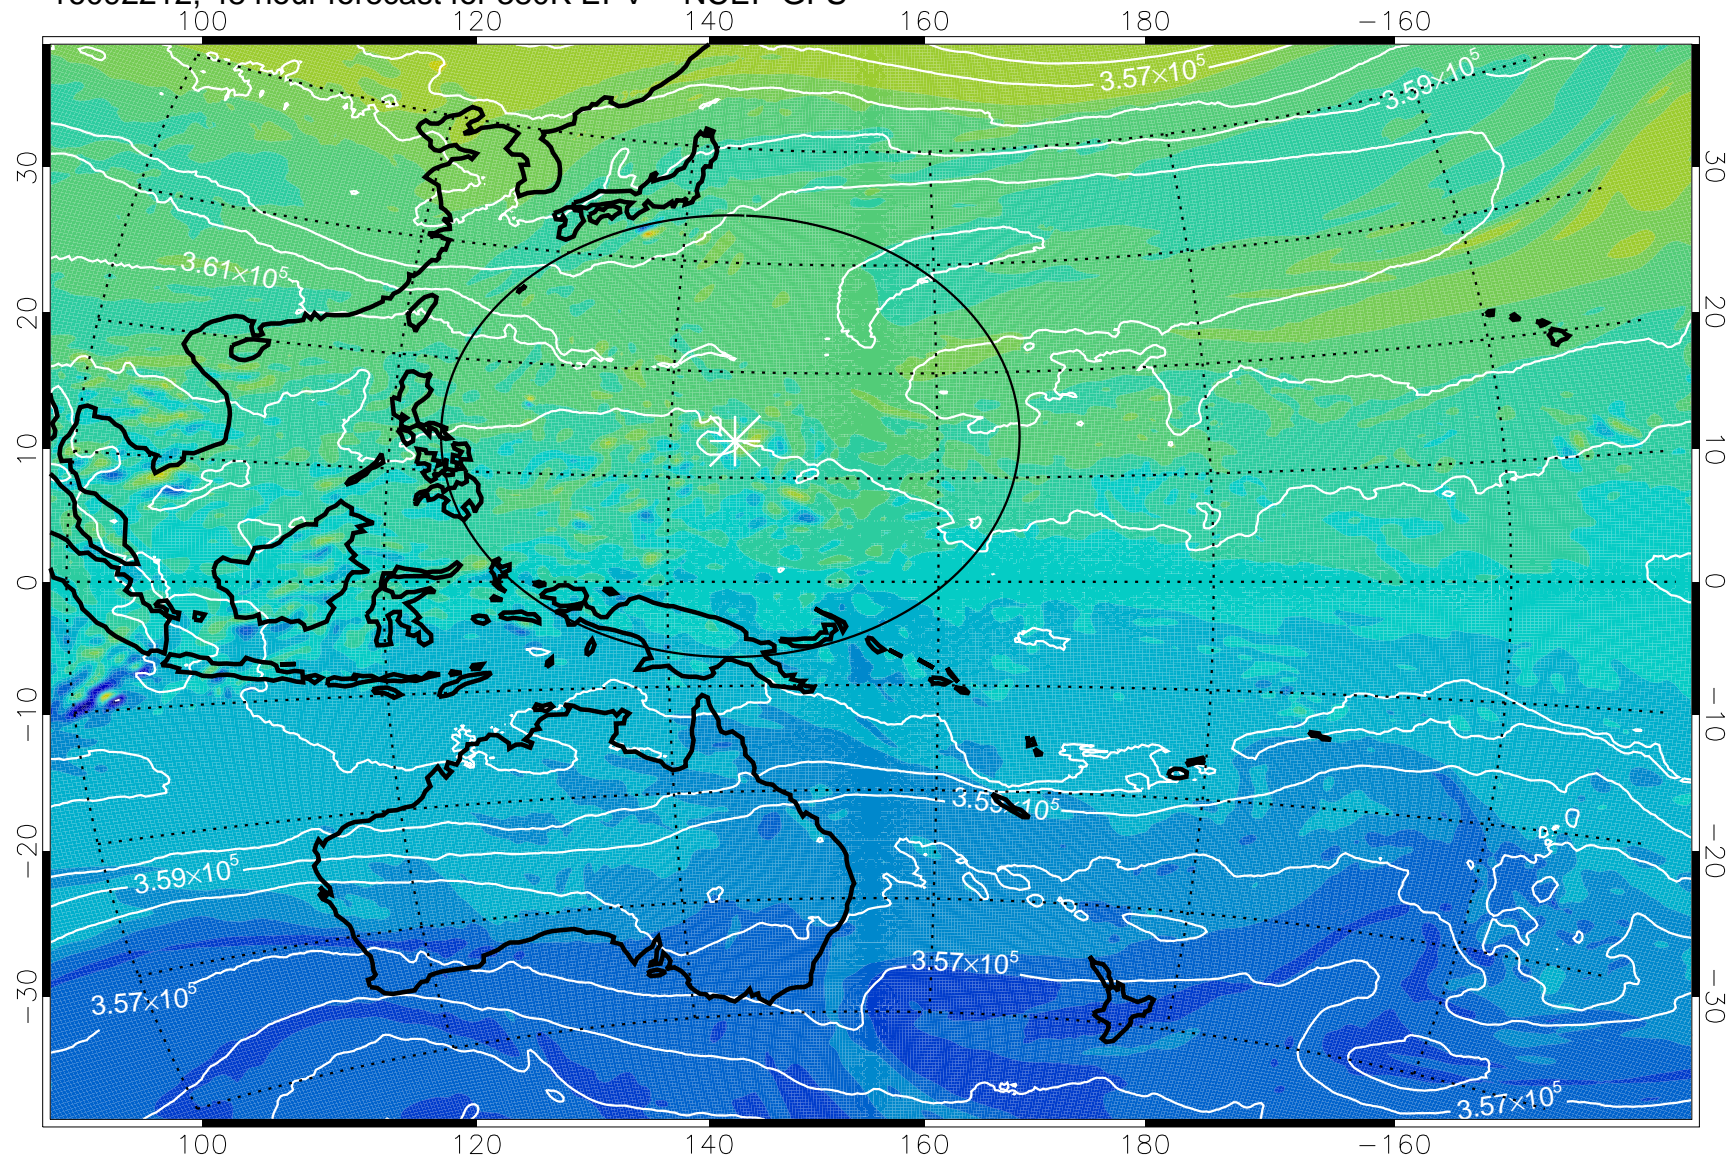

380K Montgomery Streamfunction, white

Range ring of 2304 km

16092112, 24 hour forecast for 380K EPV -- NCEP GFS

380K Montgomery Streamfunction, white

Range ring of 2304 km

16092118, 30 hour forecast for 380K EPV -- NCEP GFS

380K Montgomery Streamfunction, white

Range ring of 2304 km

16092200, 36 hour forecast for 380K EPV -- NCEP GFS

380K Montgomery Streamfunction, white

Range ring of 2304 km

16092206, 42 hour forecast for 380K EPV -- NCEP GFS

380K Montgomery Streamfunction, white

Range ring of 2304 km

16092212, 48 hour forecast for 380K EPV -- NCEP GFS

380K Montgomery Streamfunction, white

Range ring of 2304 km

16092218, 54 hour forecast for 380K EPV -- NCEP GFS

380K Montgomery Streamfunction, white

Range ring of 2304 km

16092300, 60 hour forecast for 380K EPV -- NCEP GFS

380K Montgomery Streamfunction, white

Range ring of 2304 km

16092306, 66 hour forecast for 380K EPV -- NCEP GFS