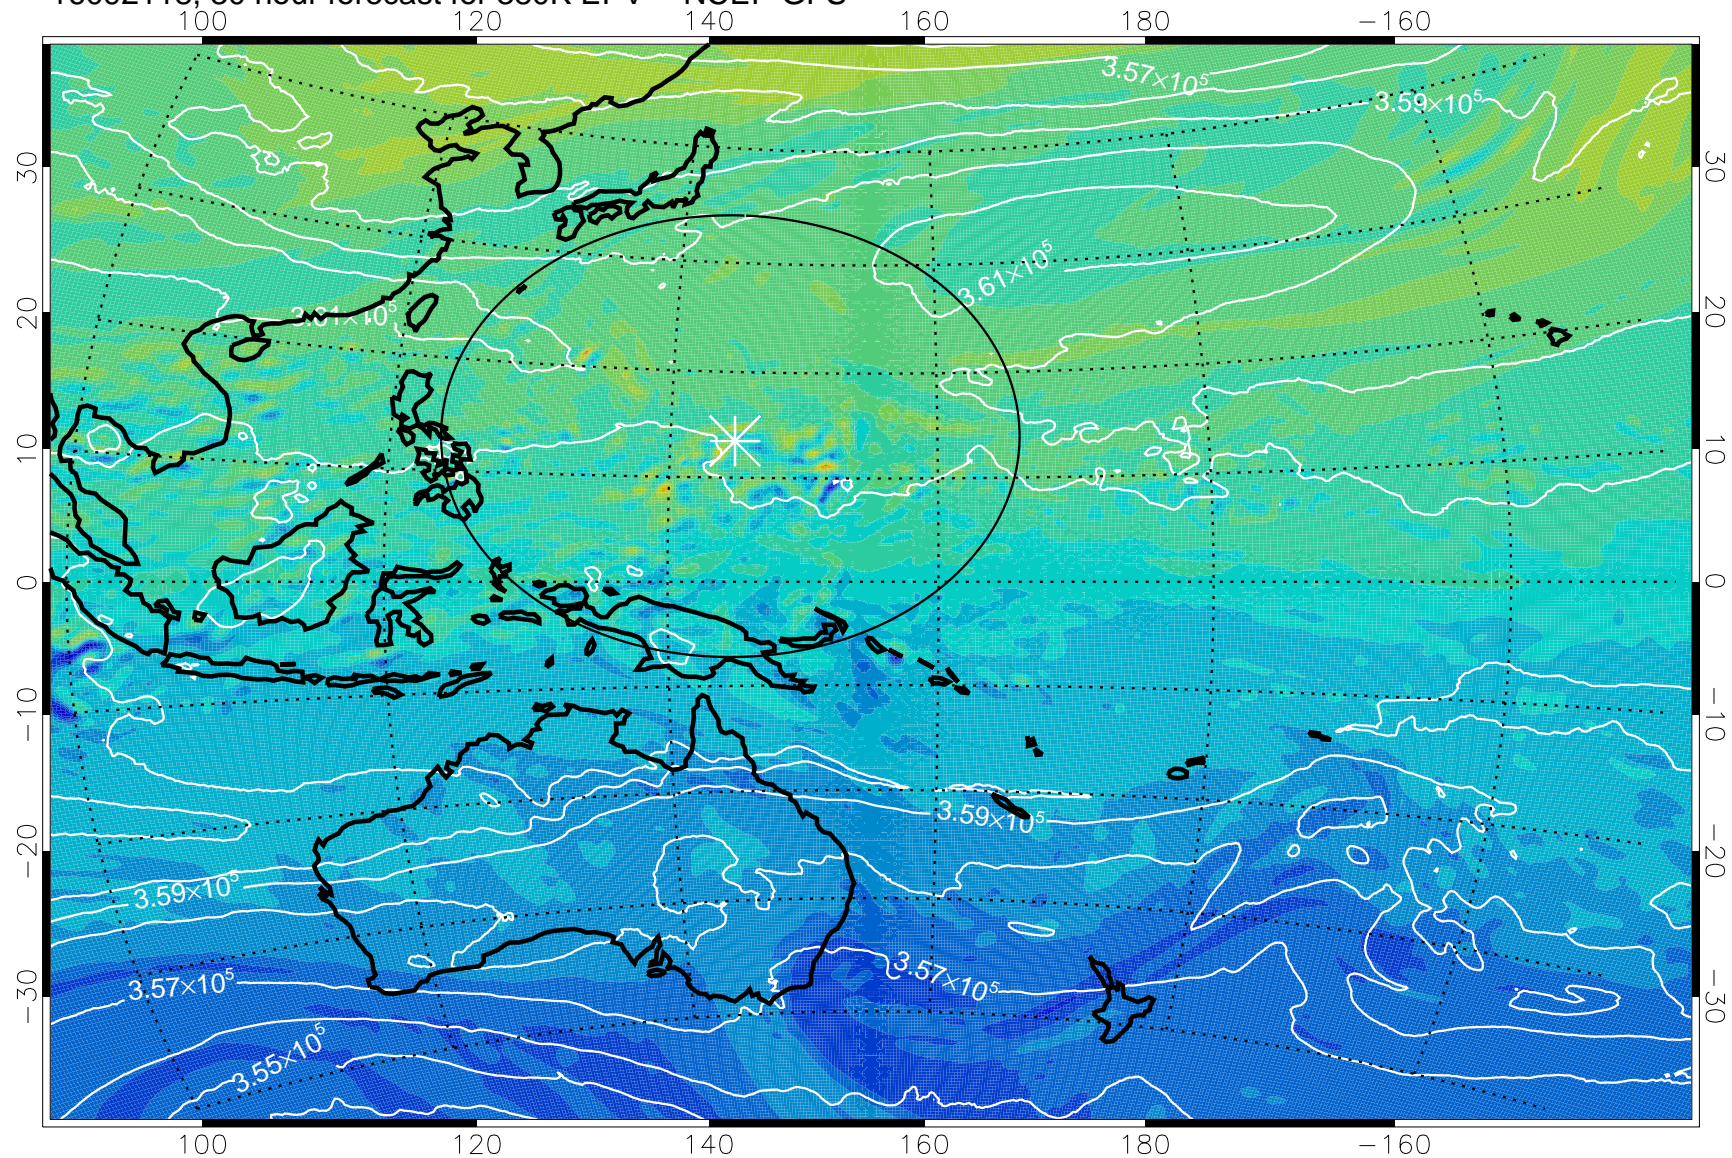

380K Montgomery Streamfunction, white

Range ring of 2304 km

16092112, 24 hour forecast for 380K EPV -- NCEP GFS

380K Montgomery Streamfunction, white

Range ring of 2304 km

16092118, 30 hour forecast for 380K EPV -- NCEP GFS

380K Montgomery Streamfunction, white

Range ring of 2304 km

16092200, 36 hour forecast for 380K EPV -- NCEP GFS

380K Montgomery Streamfunction, white

Range ring of 2304 km

16092206, 42 hour forecast for 380K EPV -- NCEP GFS

380K Montgomery Streamfunction, white

Range ring of 2304 km

16092212, 48 hour forecast for 380K EPV -- NCEP GFS

380K Montgomery Streamfunction, white

Range ring of 2304 km

16092218, 54 hour forecast for 380K EPV -- NCEP GFS

380K Montgomery Streamfunction, white

Range ring of 2304 km

16092300, 60 hour forecast for 380K EPV -- NCEP GFS

380K Montgomery Streamfunction, white

Range ring of 2304 km

16092306, 66 hour forecast for 380K EPV -- NCEP GFS