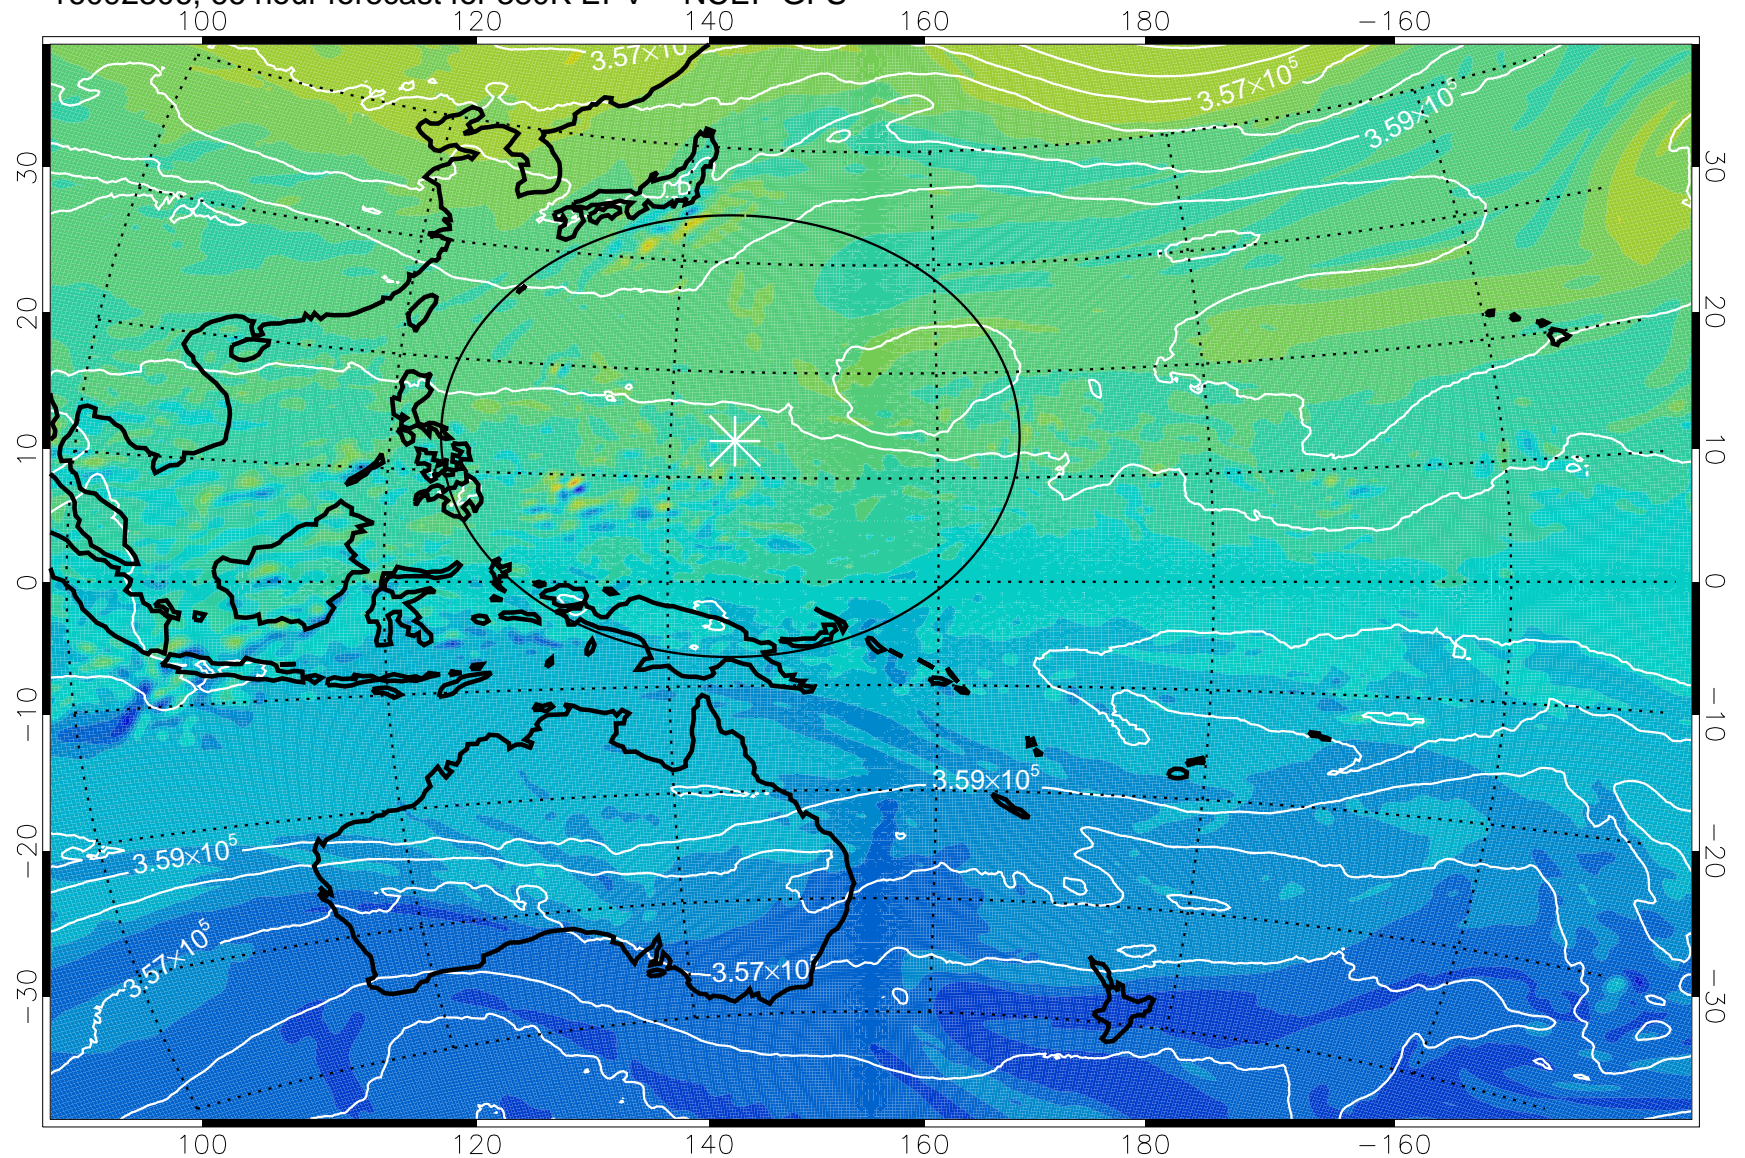

380K Montgomery Streamfunction, white

Range ring of 2304 km

16092212, 48 hour forecast for 380K EPV -- NCEP GFS

380K Montgomery Streamfunction, white

Range ring of 2304 km

16092218, 54 hour forecast for 380K EPV -- NCEP GFS

380K Montgomery Streamfunction, white

Range ring of 2304 km

16092300, 60 hour forecast for 380K EPV -- NCEP GFS

380K Montgomery Streamfunction, white

Range ring of 2304 km

16092306, 66 hour forecast for 380K EPV -- NCEP GFS

380K Montgomery Streamfunction, white

Range ring of 2304 km

16092312, 72 hour forecast for 380K EPV -- NCEP GFS

380K Montgomery Streamfunction, white

Range ring of 2304 km

16092318, 78 hour forecast for 380K EPV -- NCEP GFS

380K Montgomery Streamfunction, white

Range ring of 2304 km

16092400, 84 hour forecast for 380K EPV -- NCEP GFS

380K Montgomery Streamfunction, white

Range ring of 2304 km

16092406, 90 hour forecast for 380K EPV -- NCEP GFS