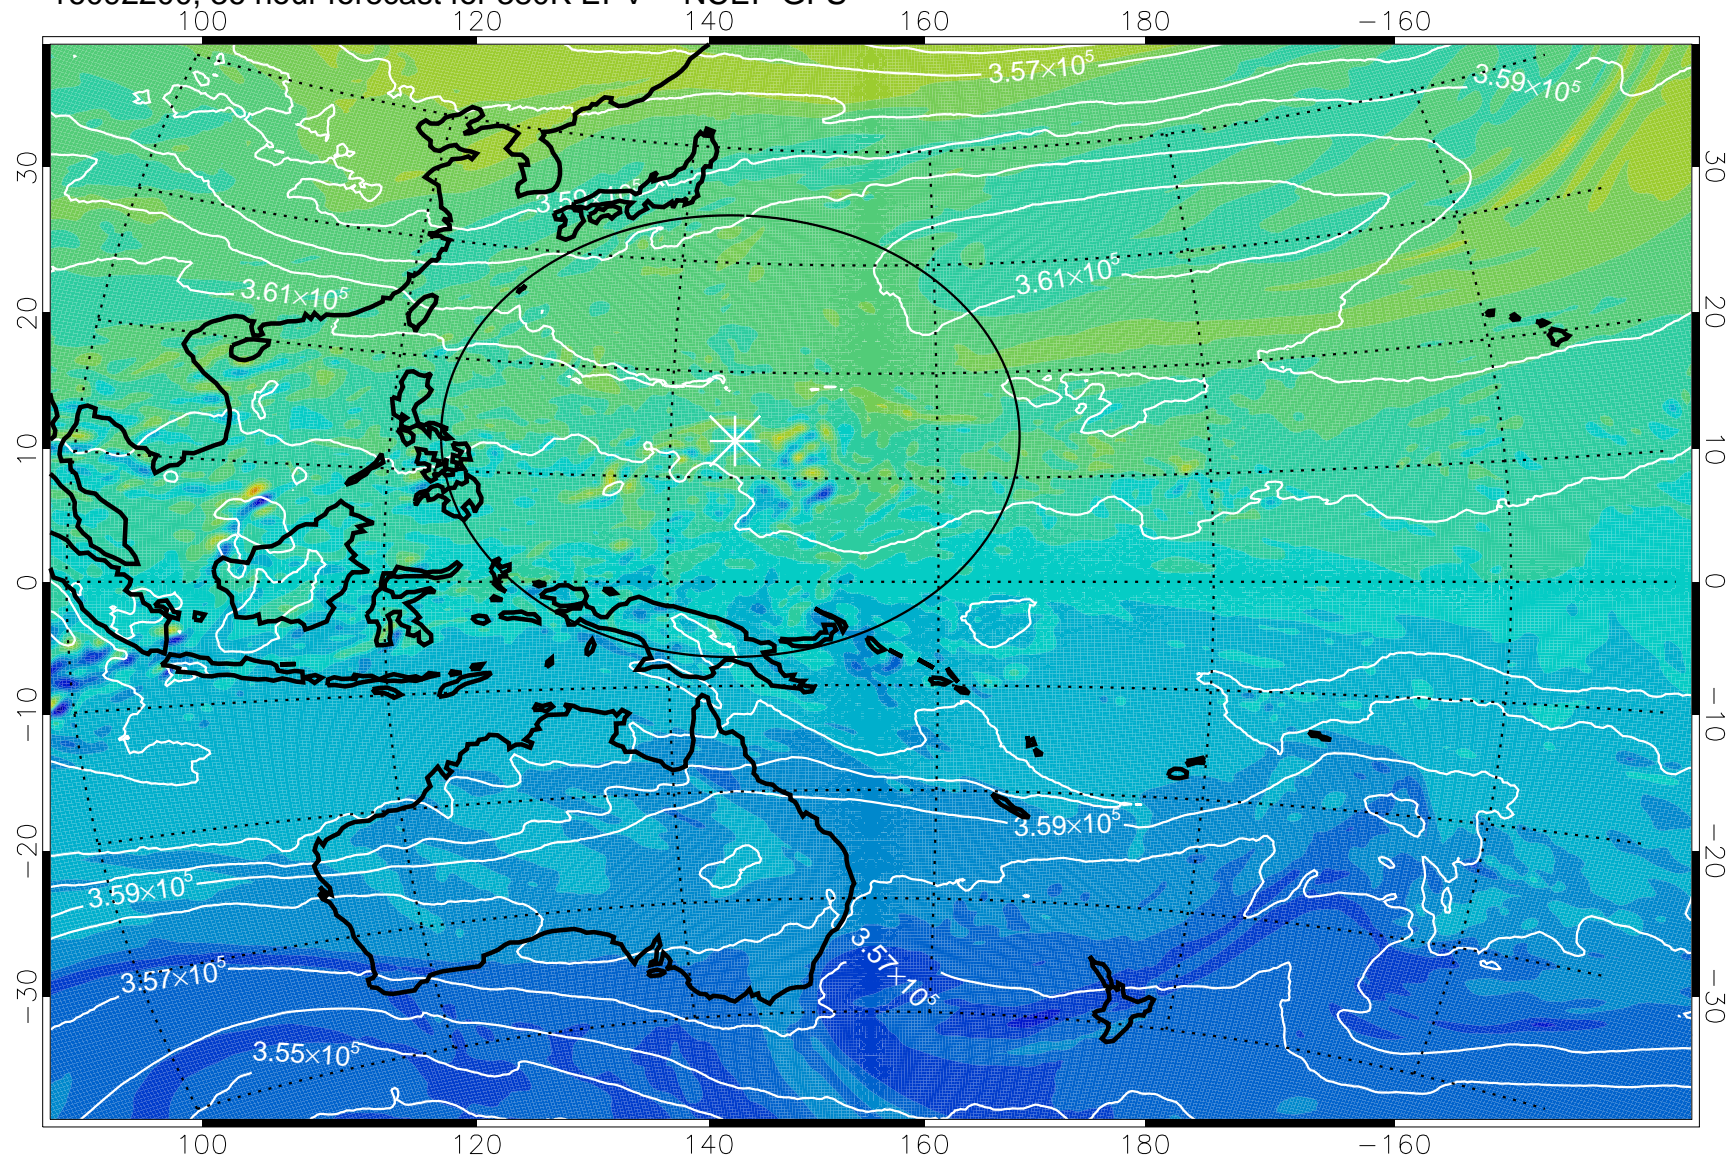

380K Montgomery Streamfunction, white

Range ring of 2304 km

16092112, 24 hour forecast for 380K EPV -- NCEP GFS

380K Montgomery Streamfunction, white

Range ring of 2304 km

16092118, 30 hour forecast for 380K EPV -- NCEP GFS

380K Montgomery Streamfunction, white

Range ring of 2304 km

16092200, 36 hour forecast for 380K EPV -- NCEP GFS

380K Montgomery Streamfunction, white

Range ring of 2304 km

16092206, 42 hour forecast for 380K EPV -- NCEP GFS

380K Montgomery Streamfunction, white

Range ring of 2304 km

16092212, 48 hour forecast for 380K EPV -- NCEP GFS

380K Montgomery Streamfunction, white

Range ring of 2304 km

16092218, 54 hour forecast for 380K EPV -- NCEP GFS

380K Montgomery Streamfunction, white

Range ring of 2304 km

16092300, 60 hour forecast for 380K EPV -- NCEP GFS

380K Montgomery Streamfunction, white

Range ring of 2304 km

16092306, 66 hour forecast for 380K EPV -- NCEP GFS