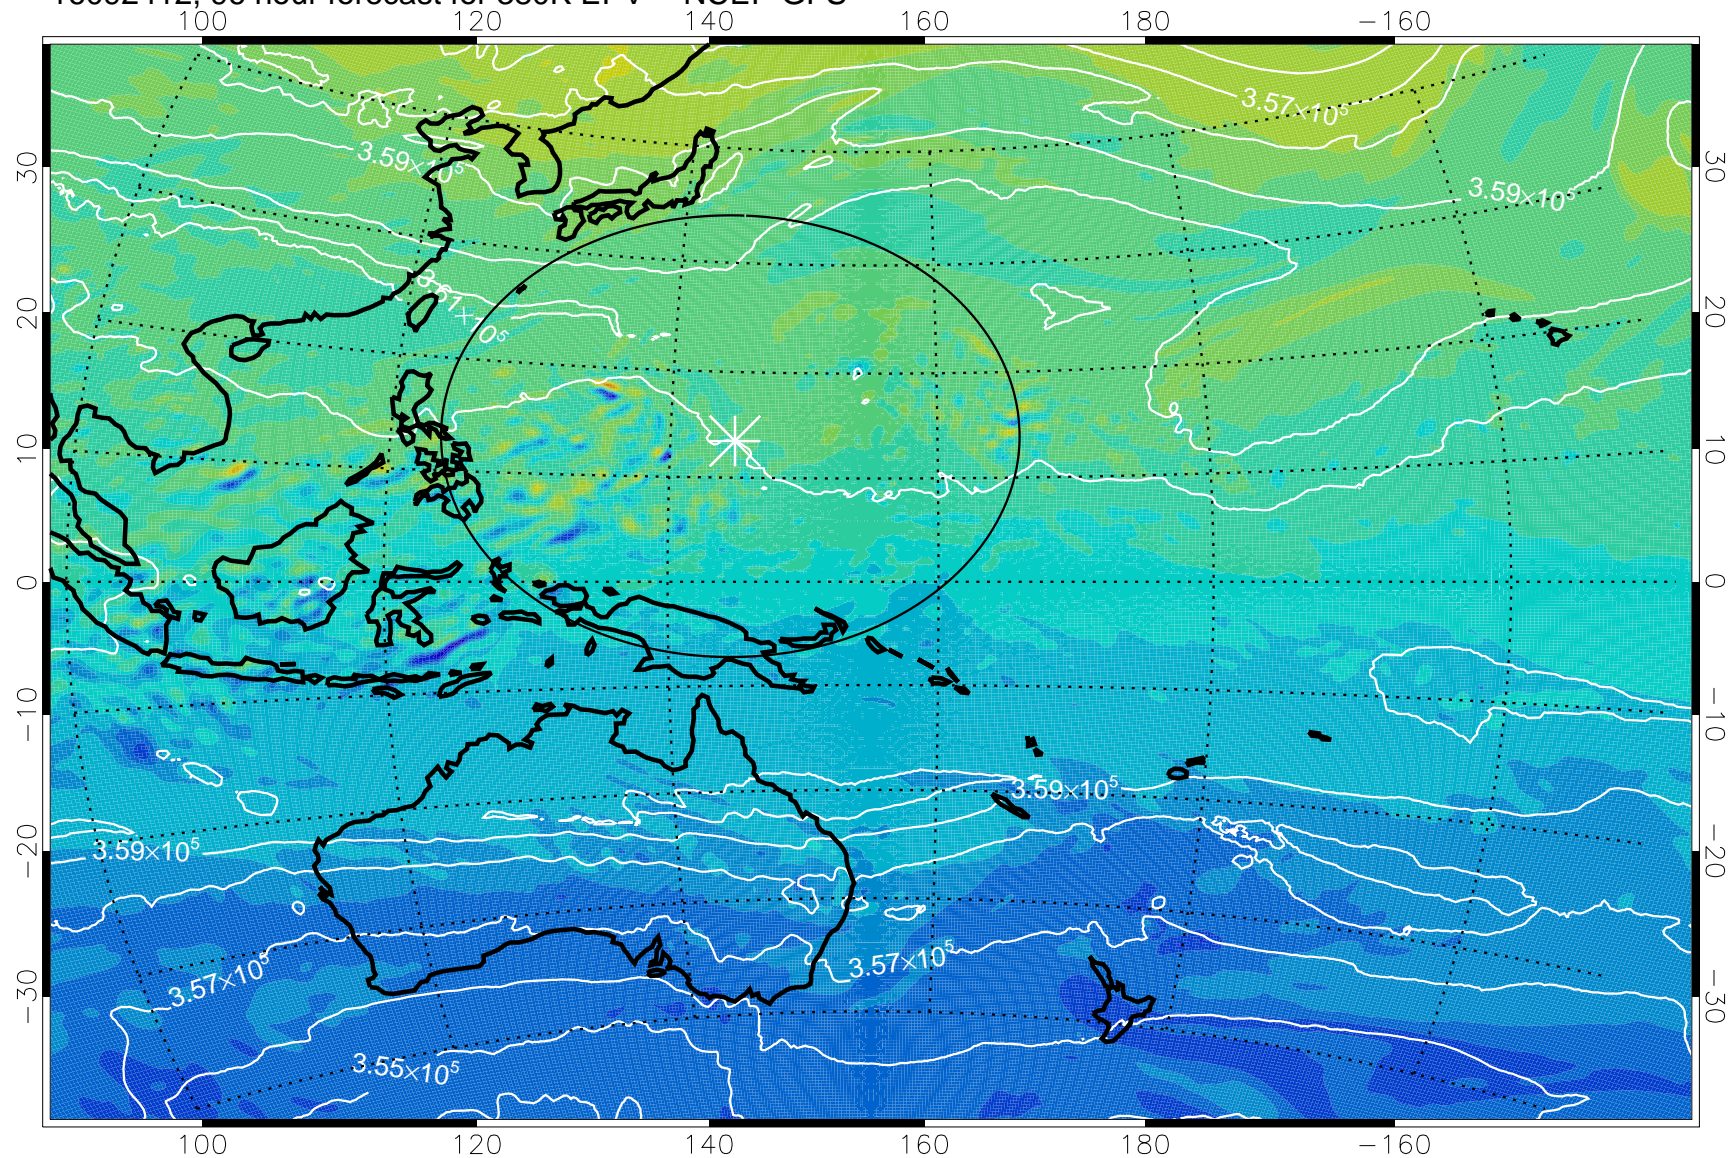

380K Montgomery Streamfunction, white

Range ring of 2304 km

16092312, 72 hour forecast for 380K EPV -- NCEP GFS

380K Montgomery Streamfunction, white

Range ring of 2304 km

16092318, 78 hour forecast for 380K EPV -- NCEP GFS

380K Montgomery Streamfunction, white

Range ring of 2304 km

16092400, 84 hour forecast for 380K EPV -- NCEP GFS

380K Montgomery Streamfunction, white

Range ring of 2304 km

16092406, 90 hour forecast for 380K EPV -- NCEP GFS

380K Montgomery Streamfunction, white

Range ring of 2304 km

16092412, 96 hour forecast for 380K EPV -- NCEP GFS

380K Montgomery Streamfunction, white

Range ring of 2304 km

16092418, 102 hour forecast for 380K EPV -- NCEP GFS

16092500, 108 hour forecast for 380K EPV -- NCEP GFS

380K Montgomery Streamfunction, white

Range ring of 2304 km

16092506, 114 hour forecast for 380K EPV -- NCEP GFS

380K Montgomery Streamfunction, white

Range ring of 2304 km