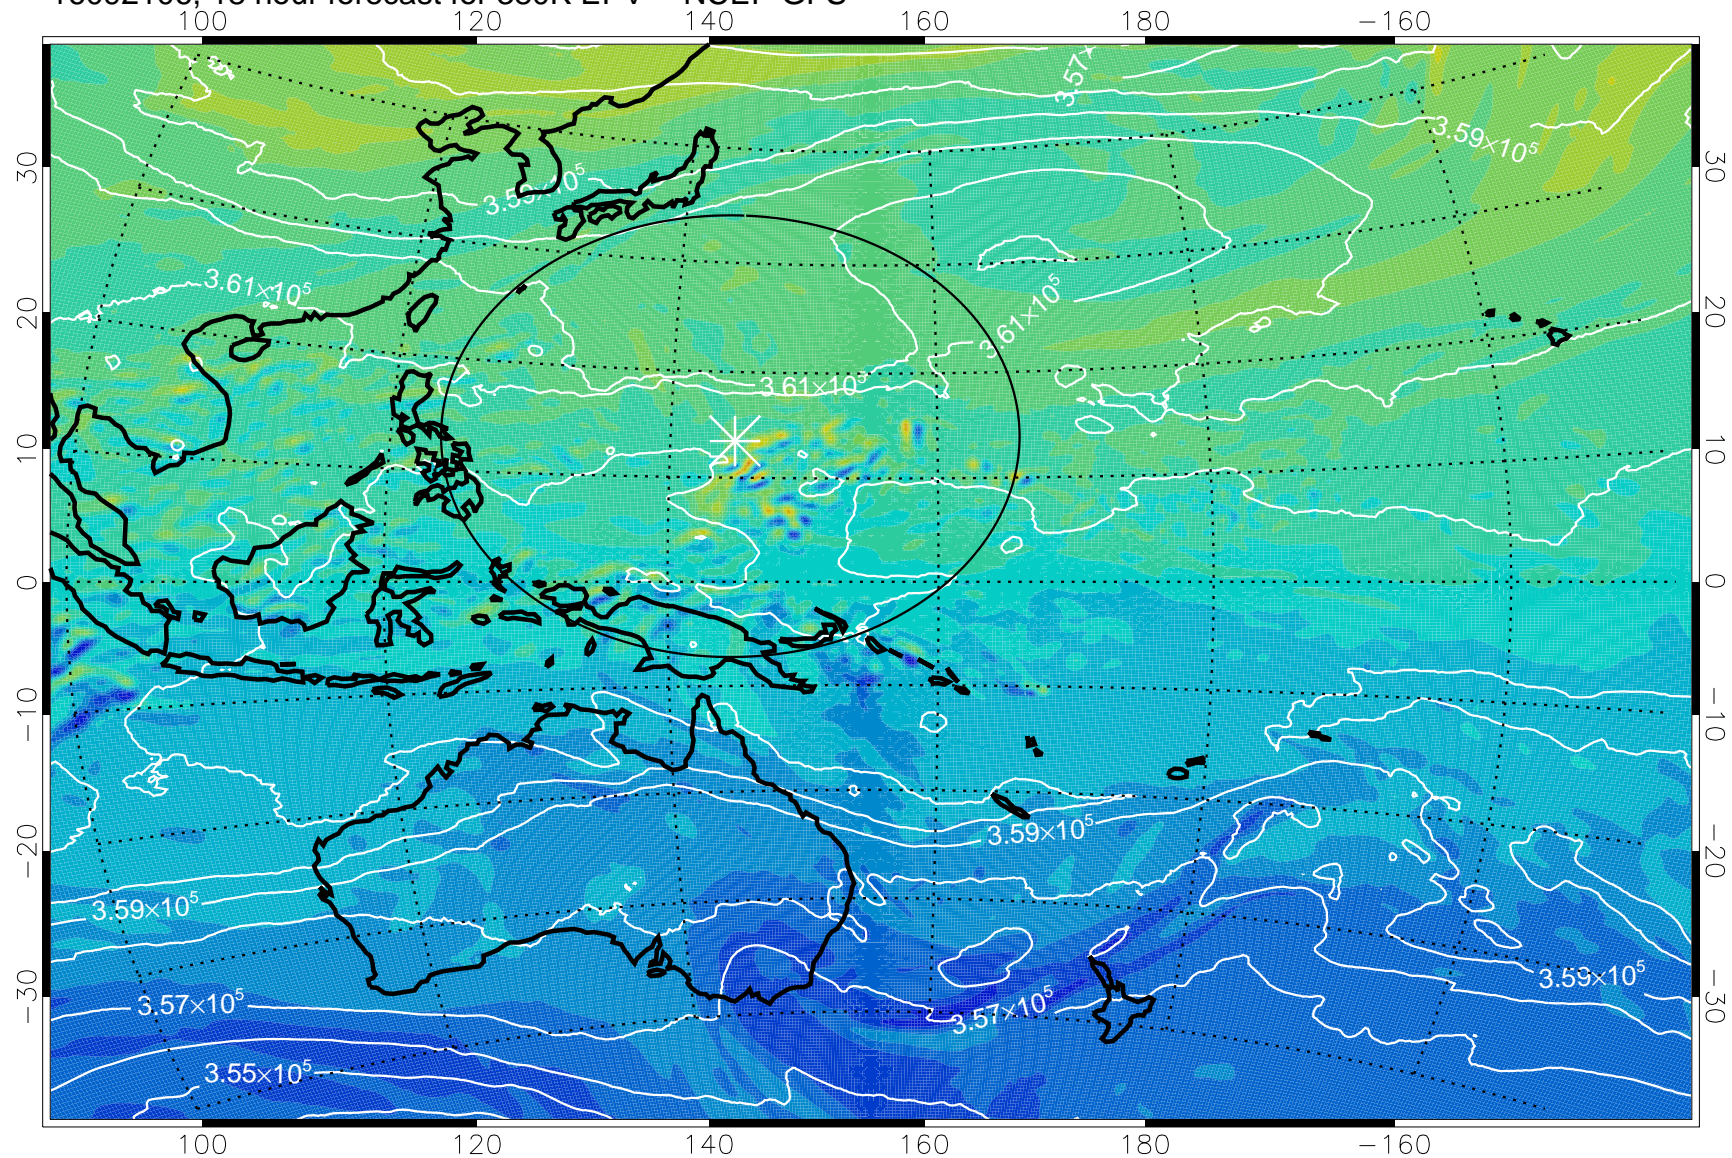

16092018, 6 hour forecast for 380K EPV -- NCEP GFS

16092100, 12 hour forecast for 380K EPV -- NCEP GFS

380K Montgomery Streamfunction, white

Range ring of 2304 km

16092106, 18 hour forecast for 380K EPV -- NCEP GFS

380K Montgomery Streamfunction, white

Range ring of 2304 km

16092112, 24 hour forecast for 380K EPV -- NCEP GFS

380K Montgomery Streamfunction, white

Range ring of 2304 km

16092118, 30 hour forecast for 380K EPV -- NCEP GFS

380K Montgomery Streamfunction, white

Range ring of 2304 km

16092200, 36 hour forecast for 380K EPV -- NCEP GFS

380K Montgomery Streamfunction, white

Range ring of 2304 km

16092206, 42 hour forecast for 380K EPV -- NCEP GFS

380K Montgomery Streamfunction, white

Range ring of 2304 km

16092212, 48 hour forecast for 380K EPV -- NCEP GFS

380K Montgomery Streamfunction, white

Range ring of 2304 km

16092218, 54 hour forecast for 380K EPV -- NCEP GFS