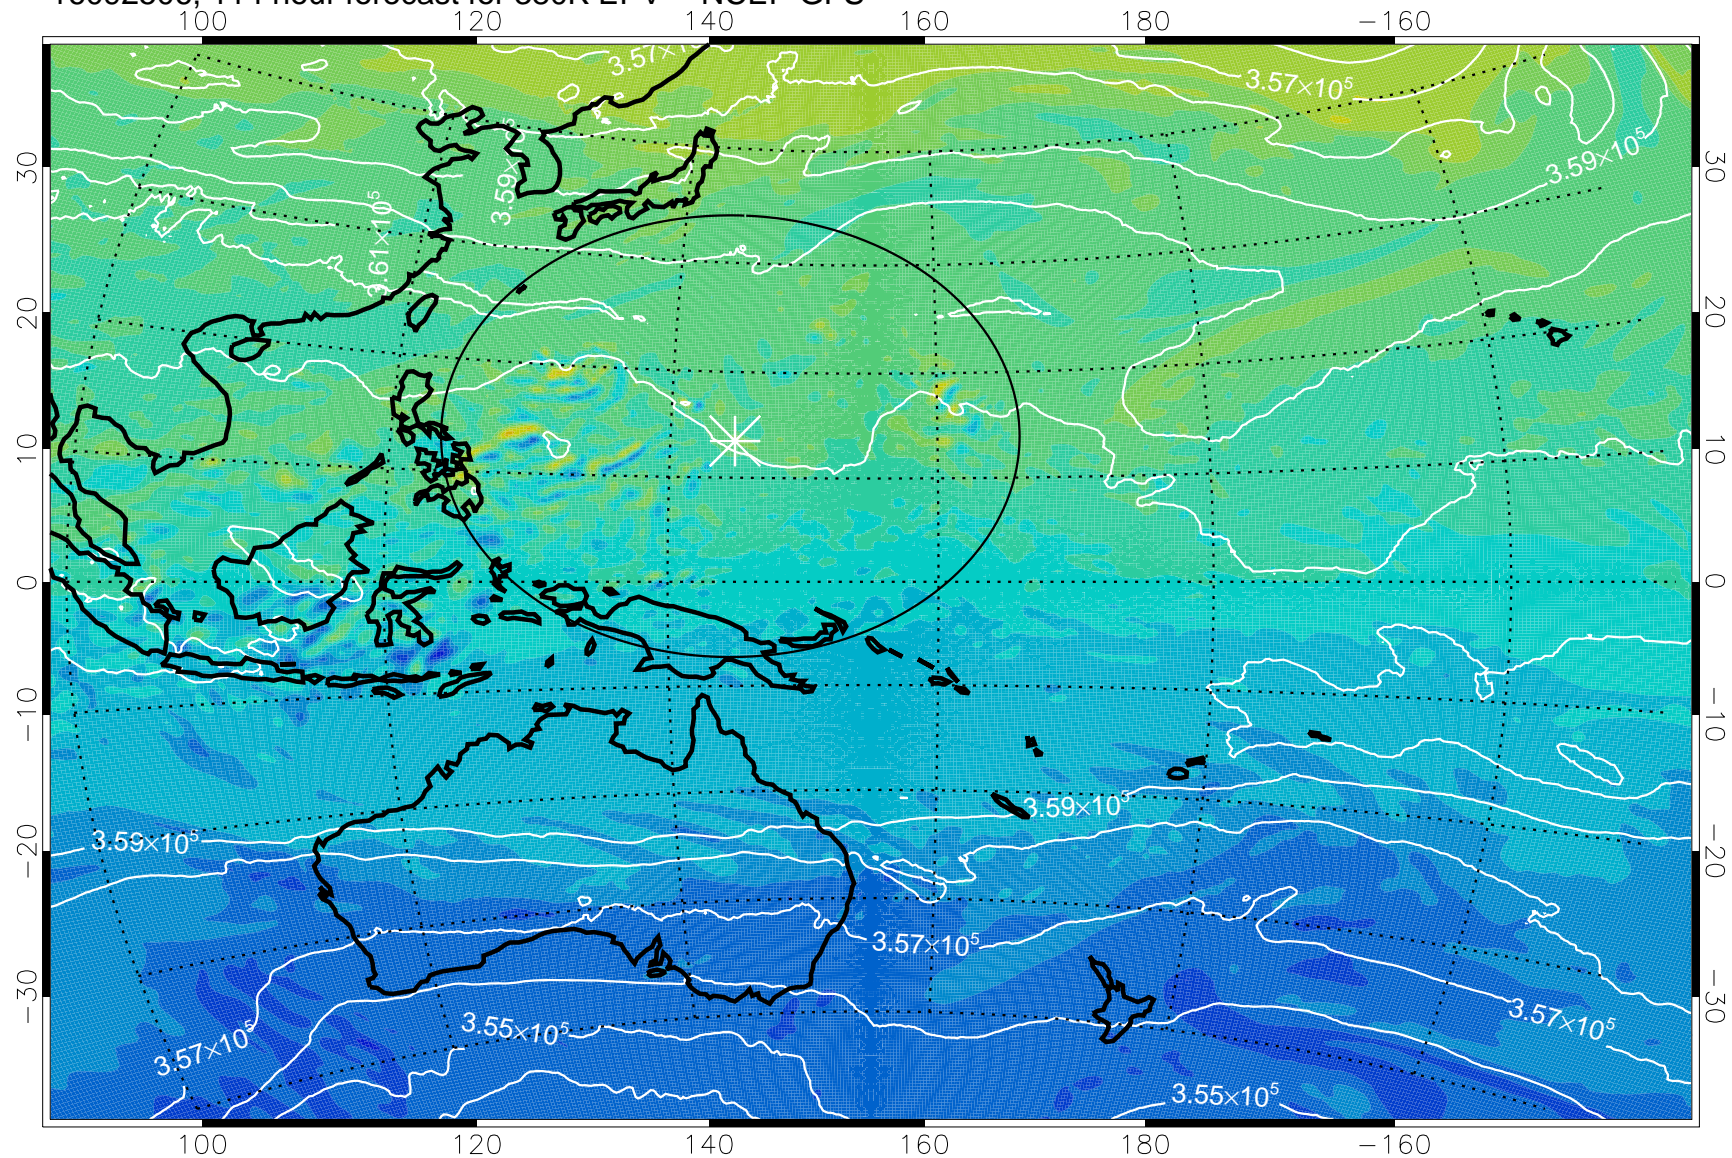

380K Montgomery Streamfunction, white

Range ring of 2304 km

16092412, 96 hour forecast for 380K EPV -- NCEP GFS

380K Montgomery Streamfunction, white

Range ring of 2304 km

16092418, 102 hour forecast for 380K EPV -- NCEP GFS

16092500, 108 hour forecast for 380K EPV -- NCEP GFS

380K Montgomery Streamfunction, white

Range ring of 2304 km

16092506, 114 hour forecast for 380K EPV -- NCEP GFS

380K Montgomery Streamfunction, white

Range ring of 2304 km

16092512, 120 hour forecast for 380K EPV -- NCEP GFS

380K Montgomery Streamfunction, white

Range ring of 2304 km