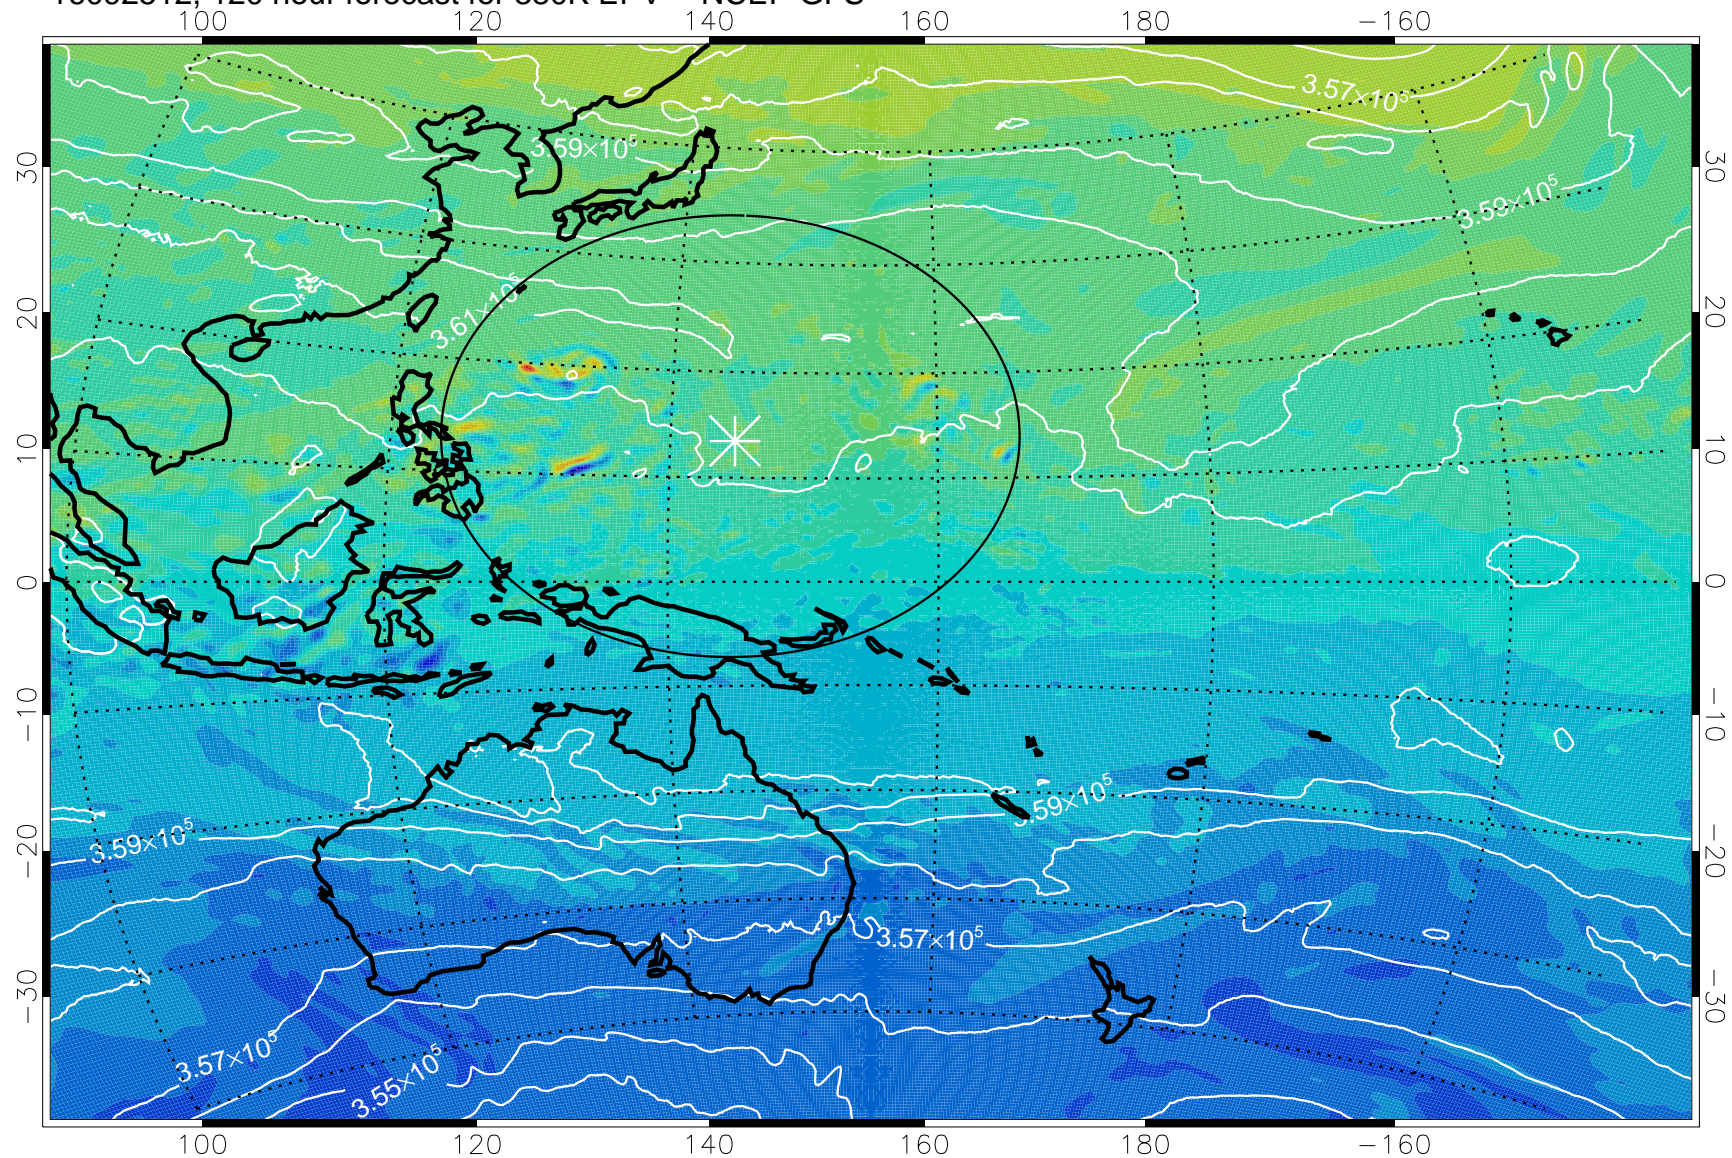

380K Montgomery Streamfunction, white

Range ring of 2304 km

16092412, 96 hour forecast for 380K EPV -- NCEP GFS

380K Montgomery Streamfunction, white

Range ring of 2304 km

16092418, 102 hour forecast for 380K EPV -- NCEP GFS

16092500, 108 hour forecast for 380K EPV -- NCEP GFS

380K Montgomery Streamfunction, white

Range ring of 2304 km

16092506, 114 hour forecast for 380K EPV -- NCEP GFS

380K Montgomery Streamfunction, white

Range ring of 2304 km

16092512, 120 hour forecast for 380K EPV -- NCEP GFS

380K Montgomery Streamfunction, white

Range ring of 2304 km