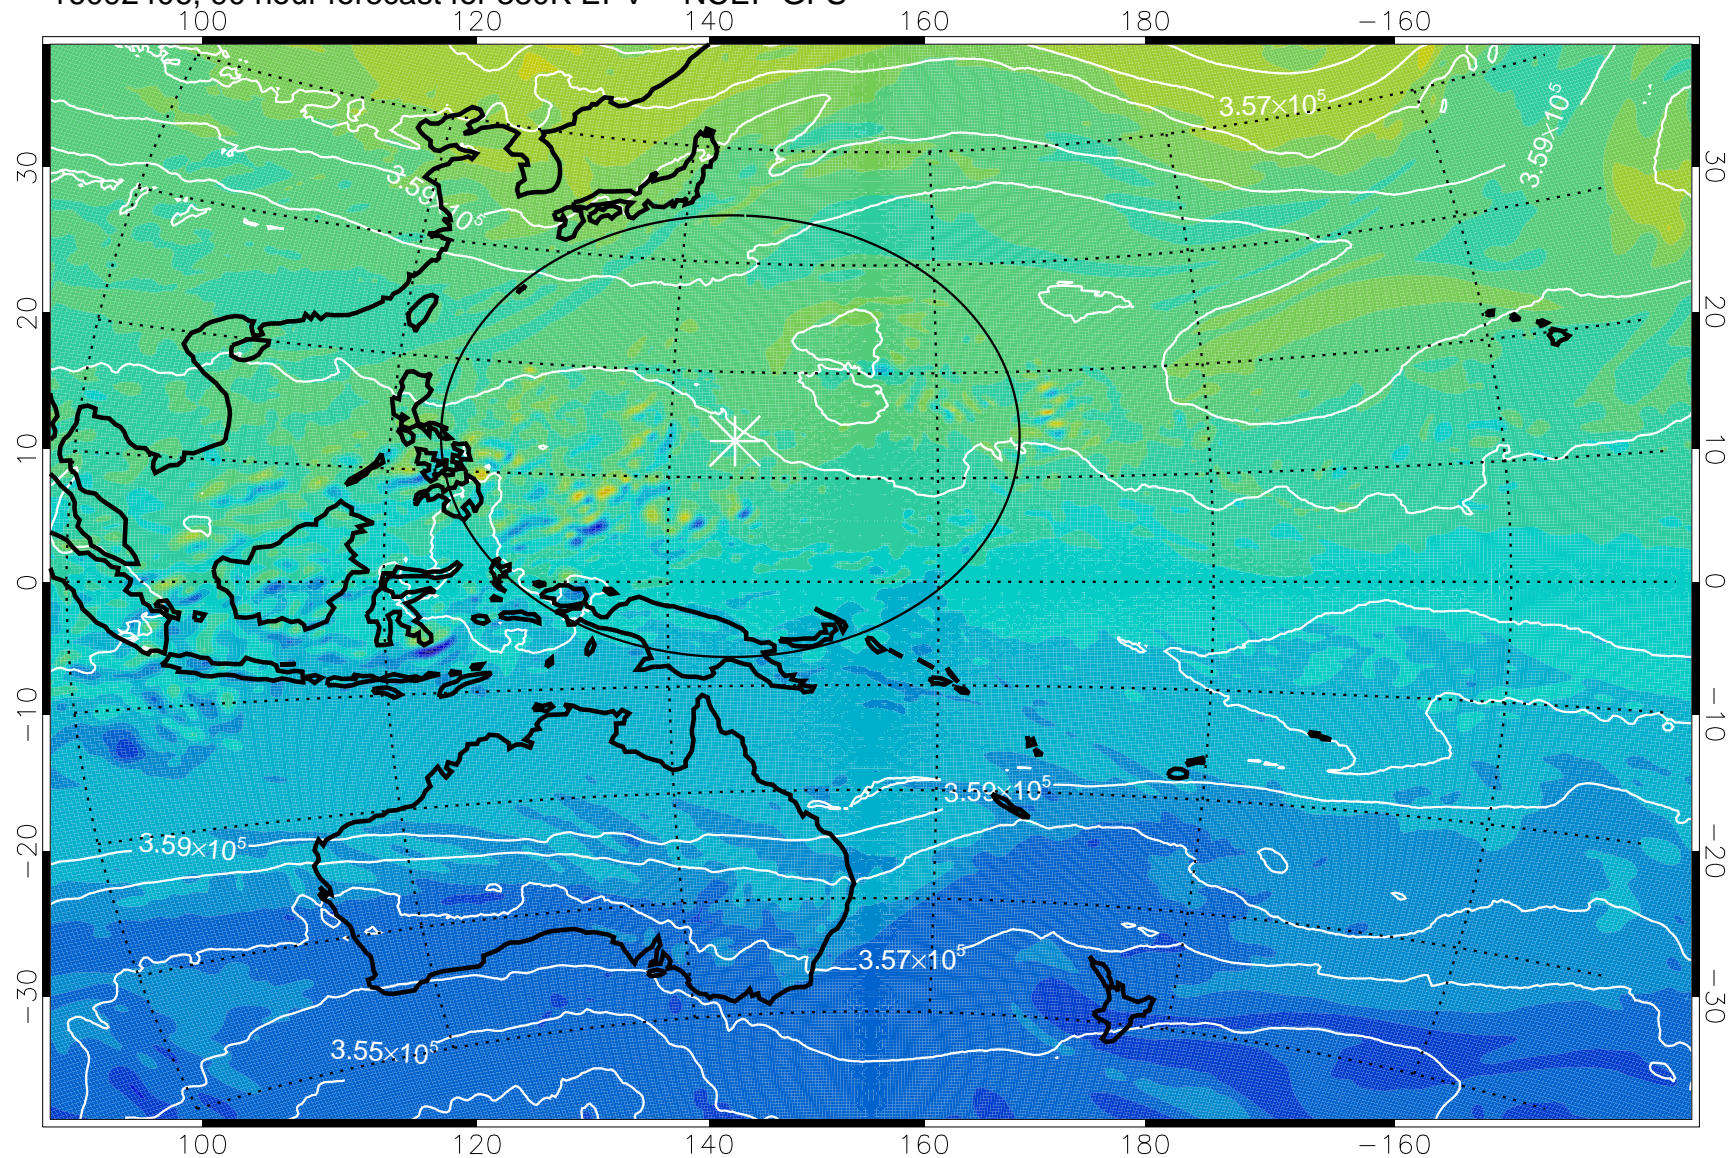

380K Montgomery Streamfunction, white

Range ring of 2304 km

16092312, 72 hour forecast for 380K EPV -- NCEP GFS

380K Montgomery Streamfunction, white

Range ring of 2304 km

16092318, 78 hour forecast for 380K EPV -- NCEP GFS

380K Montgomery Streamfunction, white

Range ring of 2304 km

16092400, 84 hour forecast for 380K EPV -- NCEP GFS

380K Montgomery Streamfunction, white

Range ring of 2304 km

16092406, 90 hour forecast for 380K EPV -- NCEP GFS

380K Montgomery Streamfunction, white

Range ring of 2304 km

16092412, 96 hour forecast for 380K EPV -- NCEP GFS

380K Montgomery Streamfunction, white

Range ring of 2304 km

16092418, 102 hour forecast for 380K EPV -- NCEP GFS

16092500, 108 hour forecast for 380K EPV -- NCEP GFS

380K Montgomery Streamfunction, white

Range ring of 2304 km

16092506, 114 hour forecast for 380K EPV -- NCEP GFS

380K Montgomery Streamfunction, white

Range ring of 2304 km