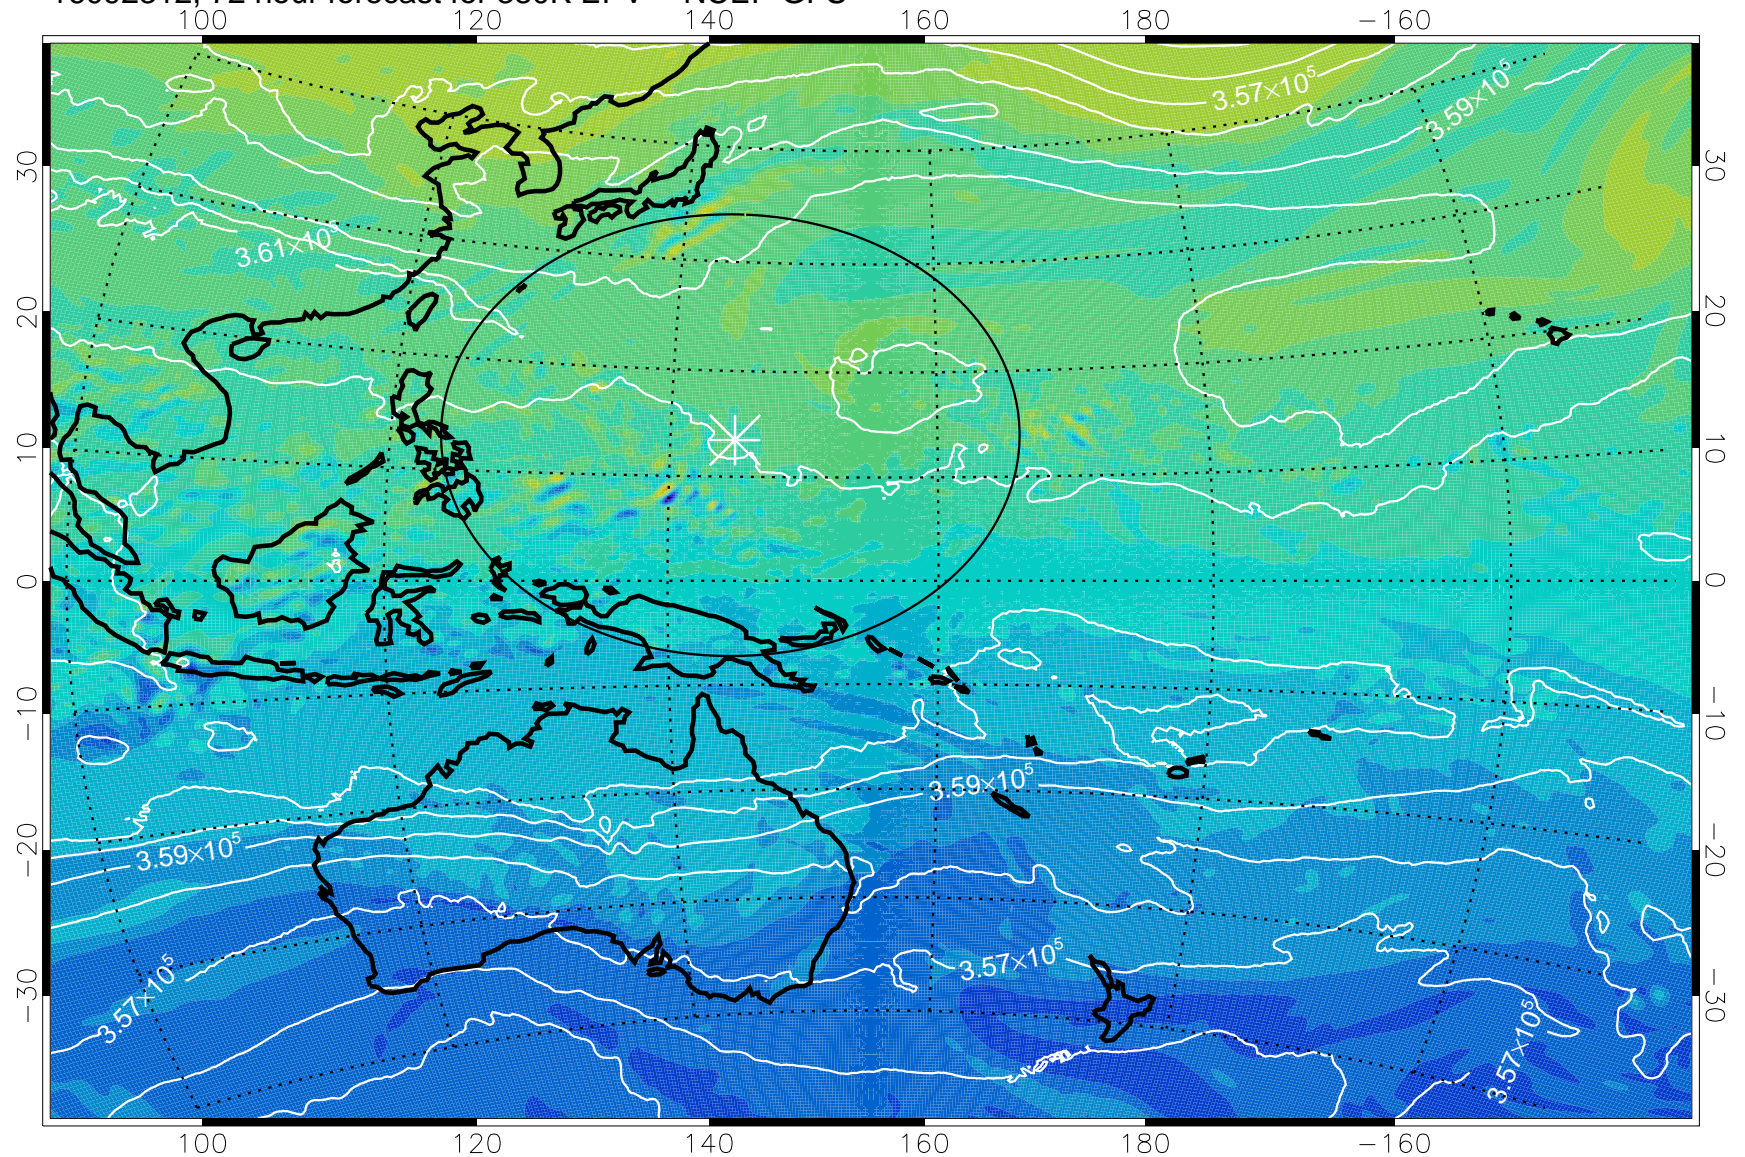

380K Montgomery Streamfunction, white

Range ring of 2304 km

16092212, 48 hour forecast for 380K EPV -- NCEP GFS

380K Montgomery Streamfunction, white

Range ring of 2304 km

16092218, 54 hour forecast for 380K EPV -- NCEP GFS

380K Montgomery Streamfunction, white

Range ring of 2304 km

16092300, 60 hour forecast for 380K EPV -- NCEP GFS

380K Montgomery Streamfunction, white

Range ring of 2304 km

16092306, 66 hour forecast for 380K EPV -- NCEP GFS

380K Montgomery Streamfunction, white

Range ring of 2304 km

16092312, 72 hour forecast for 380K EPV -- NCEP GFS

380K Montgomery Streamfunction, white

Range ring of 2304 km

16092318, 78 hour forecast for 380K EPV -- NCEP GFS

380K Montgomery Streamfunction, white

Range ring of 2304 km

16092400, 84 hour forecast for 380K EPV -- NCEP GFS

380K Montgomery Streamfunction, white

Range ring of 2304 km

16092406, 90 hour forecast for 380K EPV -- NCEP GFS