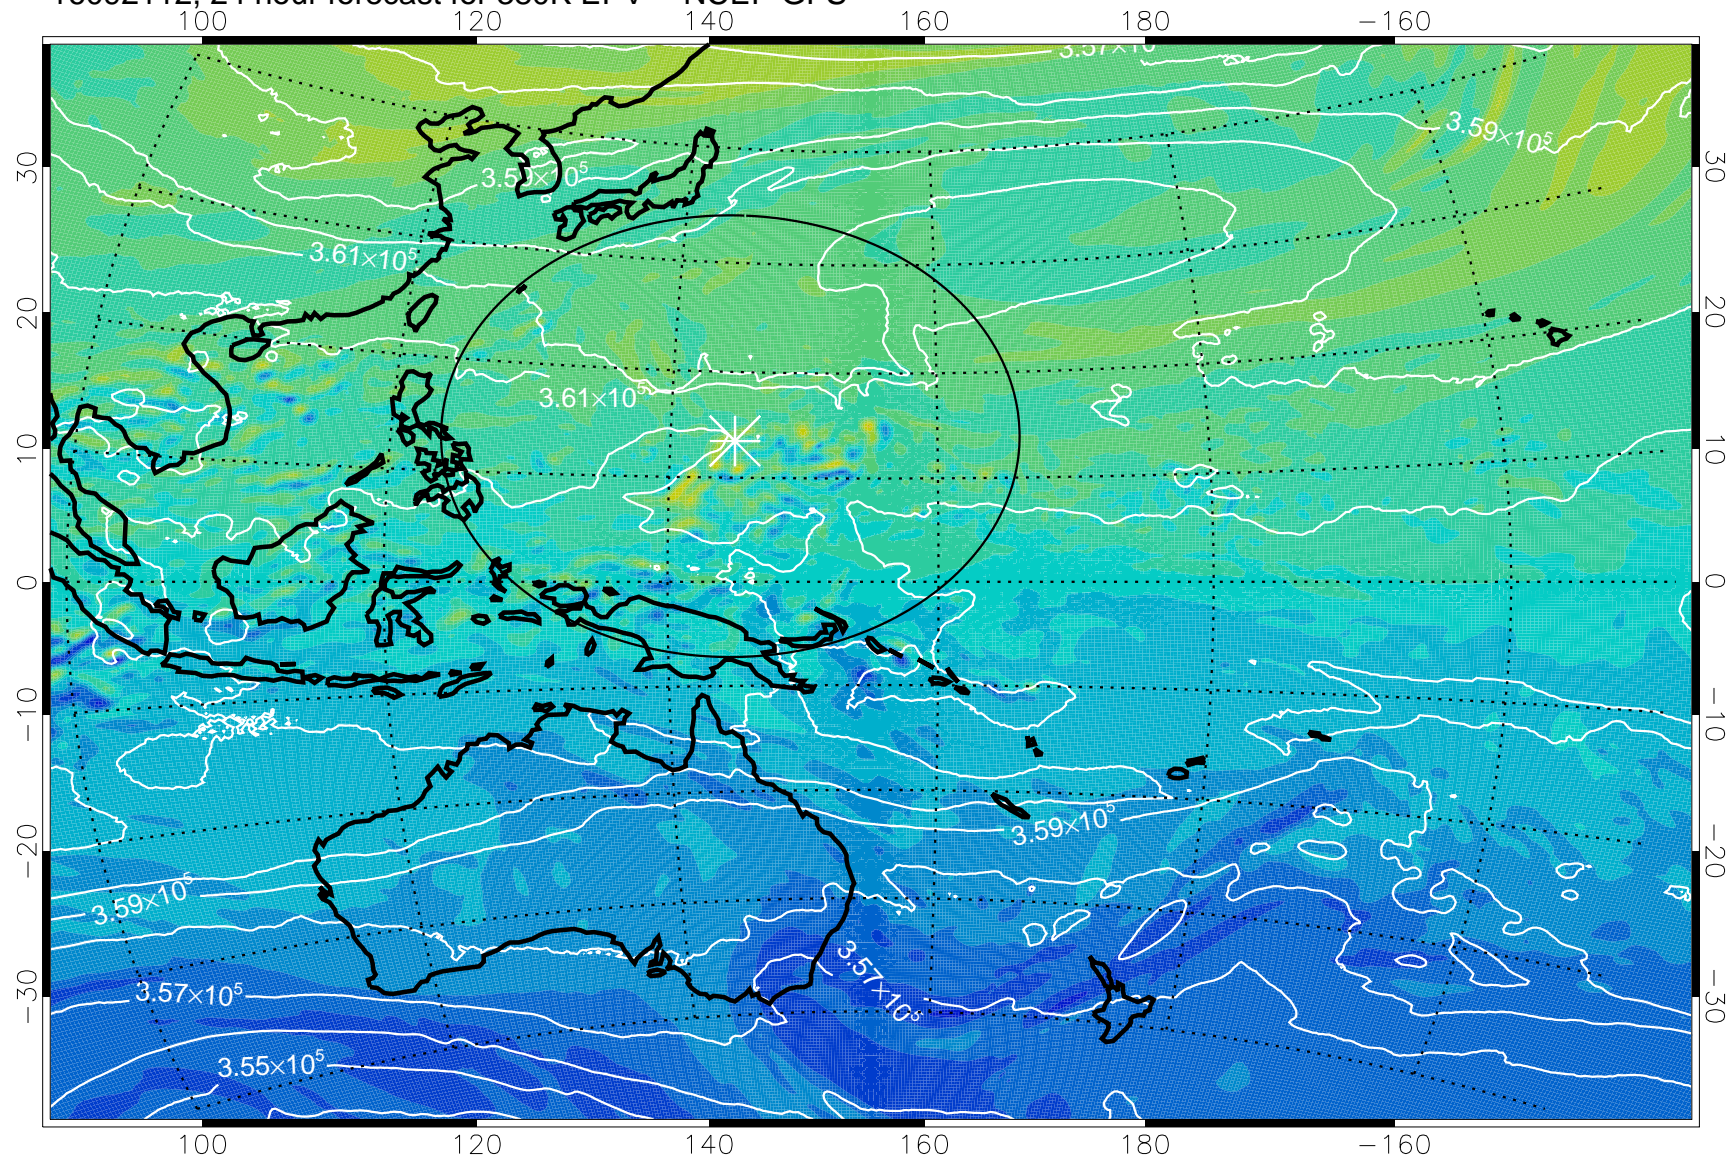

16092018, 6 hour forecast for 380K EPV -- NCEP GFS

16092100, 12 hour forecast for 380K EPV -- NCEP GFS

380K Montgomery Streamfunction, white

Range ring of 2304 km

16092106, 18 hour forecast for 380K EPV -- NCEP GFS

380K Montgomery Streamfunction, white

Range ring of 2304 km

16092112, 24 hour forecast for 380K EPV -- NCEP GFS

380K Montgomery Streamfunction, white

Range ring of 2304 km

16092118, 30 hour forecast for 380K EPV -- NCEP GFS

380K Montgomery Streamfunction, white

Range ring of 2304 km

16092200, 36 hour forecast for 380K EPV -- NCEP GFS

380K Montgomery Streamfunction, white

Range ring of 2304 km

16092206, 42 hour forecast for 380K EPV -- NCEP GFS

380K Montgomery Streamfunction, white

Range ring of 2304 km

16092212, 48 hour forecast for 380K EPV -- NCEP GFS

380K Montgomery Streamfunction, white

Range ring of 2304 km

16092218, 54 hour forecast for 380K EPV -- NCEP GFS