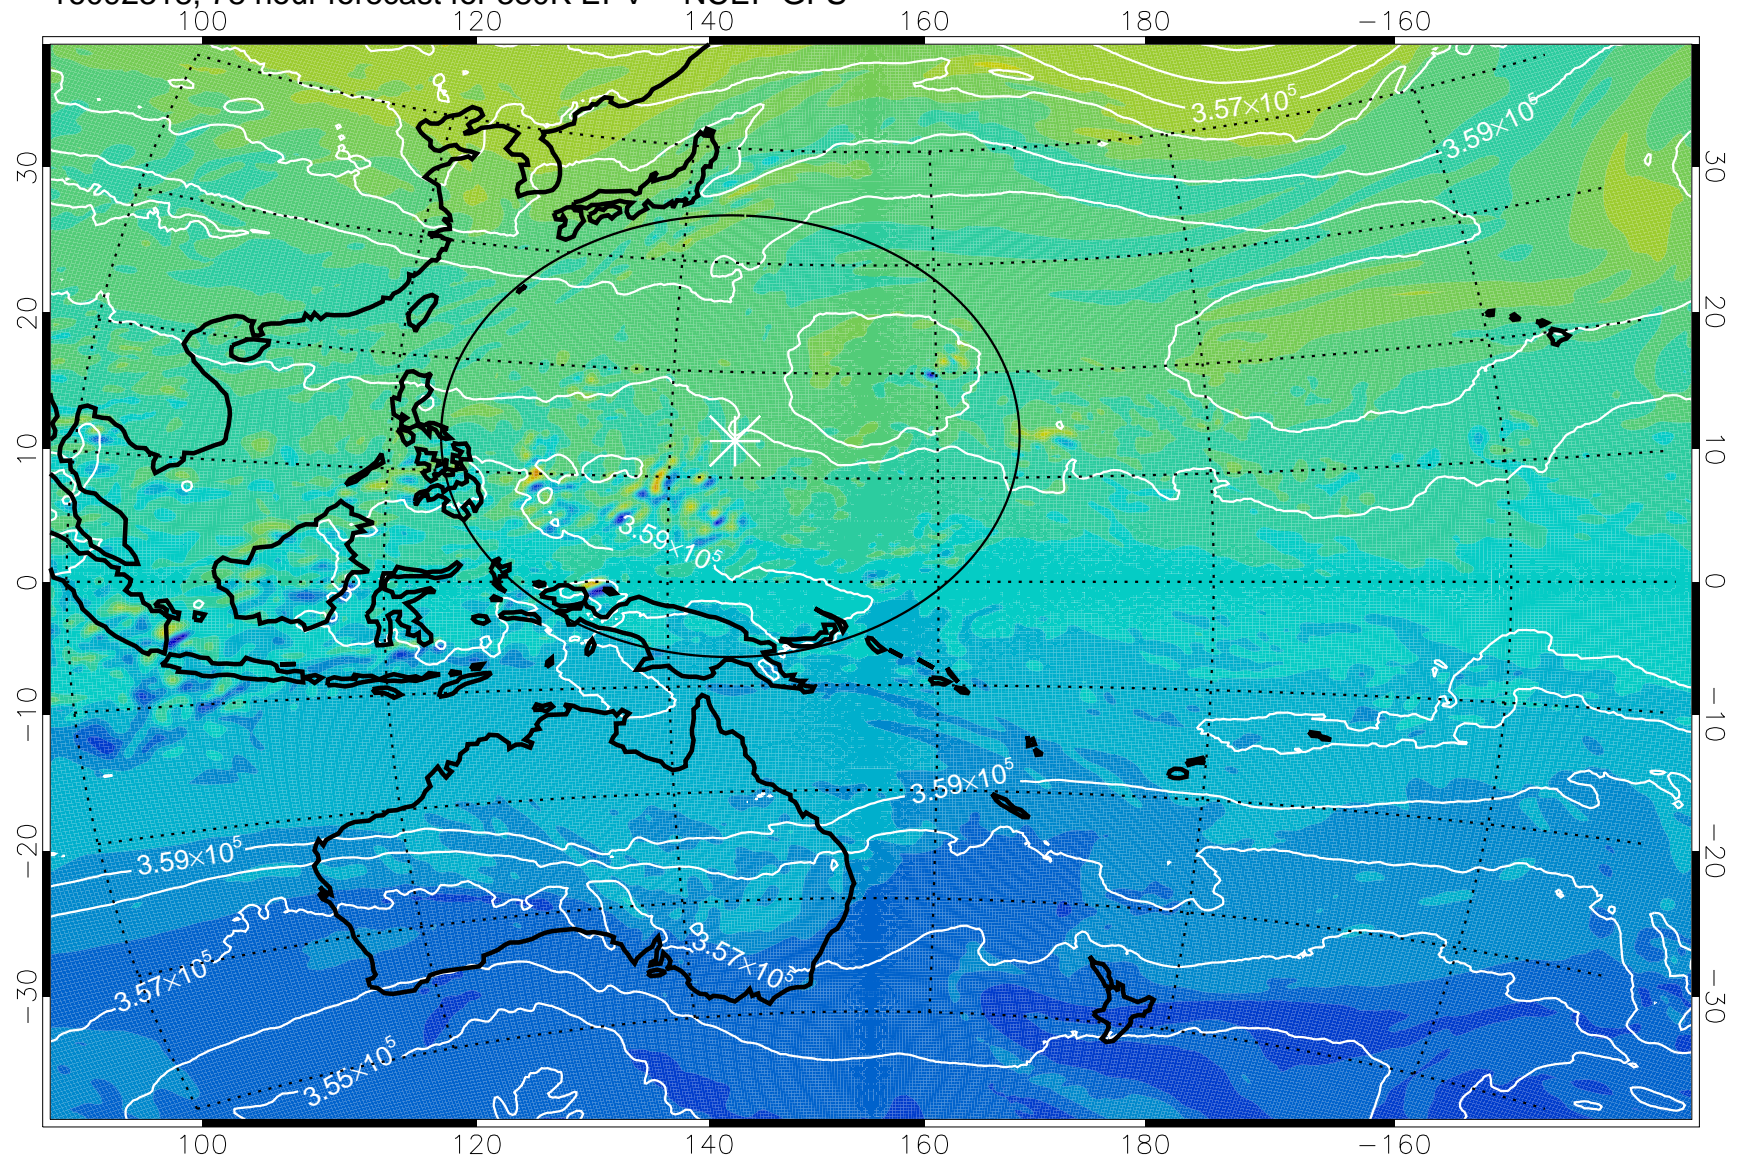

380K Montgomery Streamfunction, white

Range ring of 2304 km

16092300, 60 hour forecast for 380K EPV -- NCEP GFS

380K Montgomery Streamfunction, white

Range ring of 2304 km

16092306, 66 hour forecast for 380K EPV -- NCEP GFS

380K Montgomery Streamfunction, white

Range ring of 2304 km

16092312, 72 hour forecast for 380K EPV -- NCEP GFS

380K Montgomery Streamfunction, white

Range ring of 2304 km

16092318, 78 hour forecast for 380K EPV -- NCEP GFS

380K Montgomery Streamfunction, white

Range ring of 2304 km

16092400, 84 hour forecast for 380K EPV -- NCEP GFS

380K Montgomery Streamfunction, white

Range ring of 2304 km

16092406, 90 hour forecast for 380K EPV -- NCEP GFS

380K Montgomery Streamfunction, white

Range ring of 2304 km

16092412, 96 hour forecast for 380K EPV -- NCEP GFS

380K Montgomery Streamfunction, white

Range ring of 2304 km

16092418, 102 hour forecast for 380K EPV -- NCEP GFS