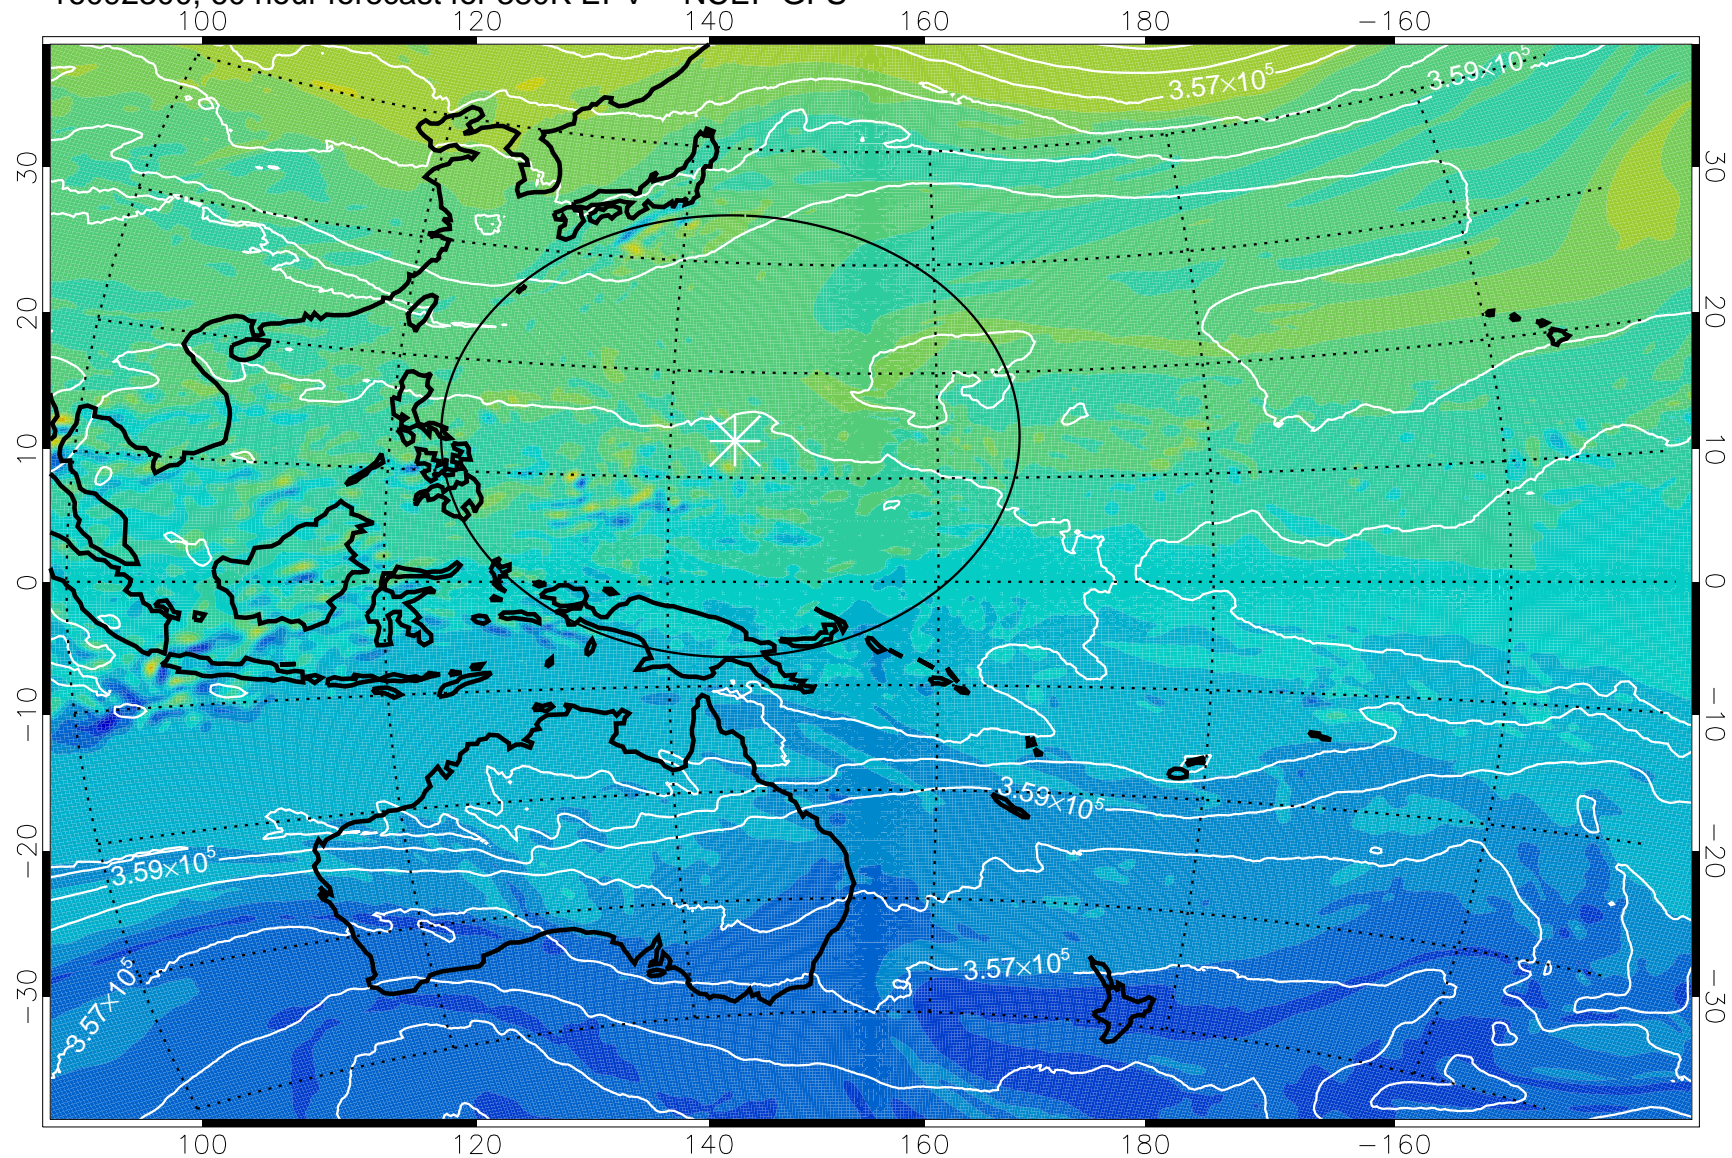

380K Montgomery Streamfunction, white

Range ring of 2304 km

16092200, 36 hour forecast for 380K EPV -- NCEP GFS

380K Montgomery Streamfunction, white

Range ring of 2304 km

16092206, 42 hour forecast for 380K EPV -- NCEP GFS

380K Montgomery Streamfunction, white

Range ring of 2304 km

16092212, 48 hour forecast for 380K EPV -- NCEP GFS

380K Montgomery Streamfunction, white

Range ring of 2304 km

16092218, 54 hour forecast for 380K EPV -- NCEP GFS

380K Montgomery Streamfunction, white

Range ring of 2304 km

16092300, 60 hour forecast for 380K EPV -- NCEP GFS

380K Montgomery Streamfunction, white

Range ring of 2304 km

16092306, 66 hour forecast for 380K EPV -- NCEP GFS

380K Montgomery Streamfunction, white

Range ring of 2304 km

16092312, 72 hour forecast for 380K EPV -- NCEP GFS

380K Montgomery Streamfunction, white

Range ring of 2304 km

16092318, 78 hour forecast for 380K EPV -- NCEP GFS