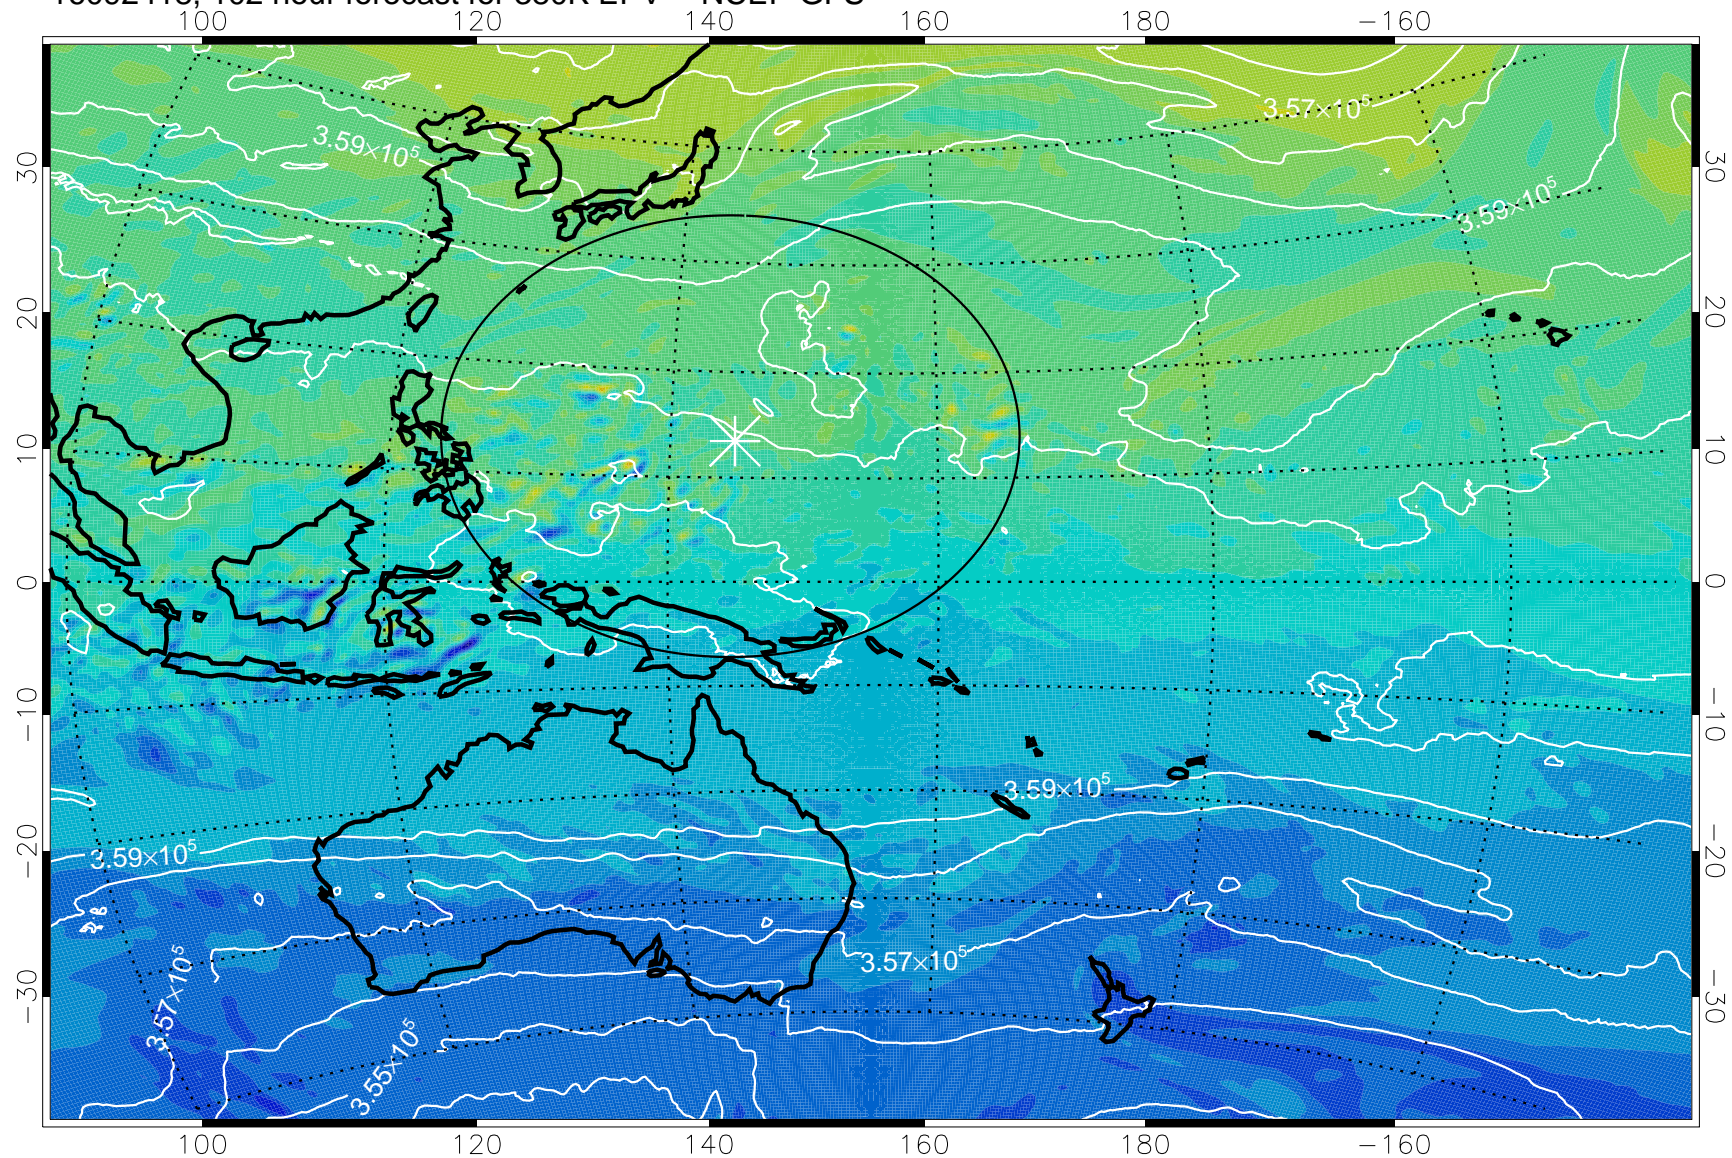

380K Montgomery Streamfunction, white

Range ring of 2304 km

16092400, 84 hour forecast for 380K EPV -- NCEP GFS

380K Montgomery Streamfunction, white

Range ring of 2304 km

16092406, 90 hour forecast for 380K EPV -- NCEP GFS

380K Montgomery Streamfunction, white

Range ring of 2304 km

16092412, 96 hour forecast for 380K EPV -- NCEP GFS

380K Montgomery Streamfunction, white

Range ring of 2304 km

16092418, 102 hour forecast for 380K EPV -- NCEP GFS

16092500, 108 hour forecast for 380K EPV -- NCEP GFS

380K Montgomery Streamfunction, white

Range ring of 2304 km

16092506, 114 hour forecast for 380K EPV -- NCEP GFS

380K Montgomery Streamfunction, white

Range ring of 2304 km

16092512, 120 hour forecast for 380K EPV -- NCEP GFS

380K Montgomery Streamfunction, white

Range ring of 2304 km