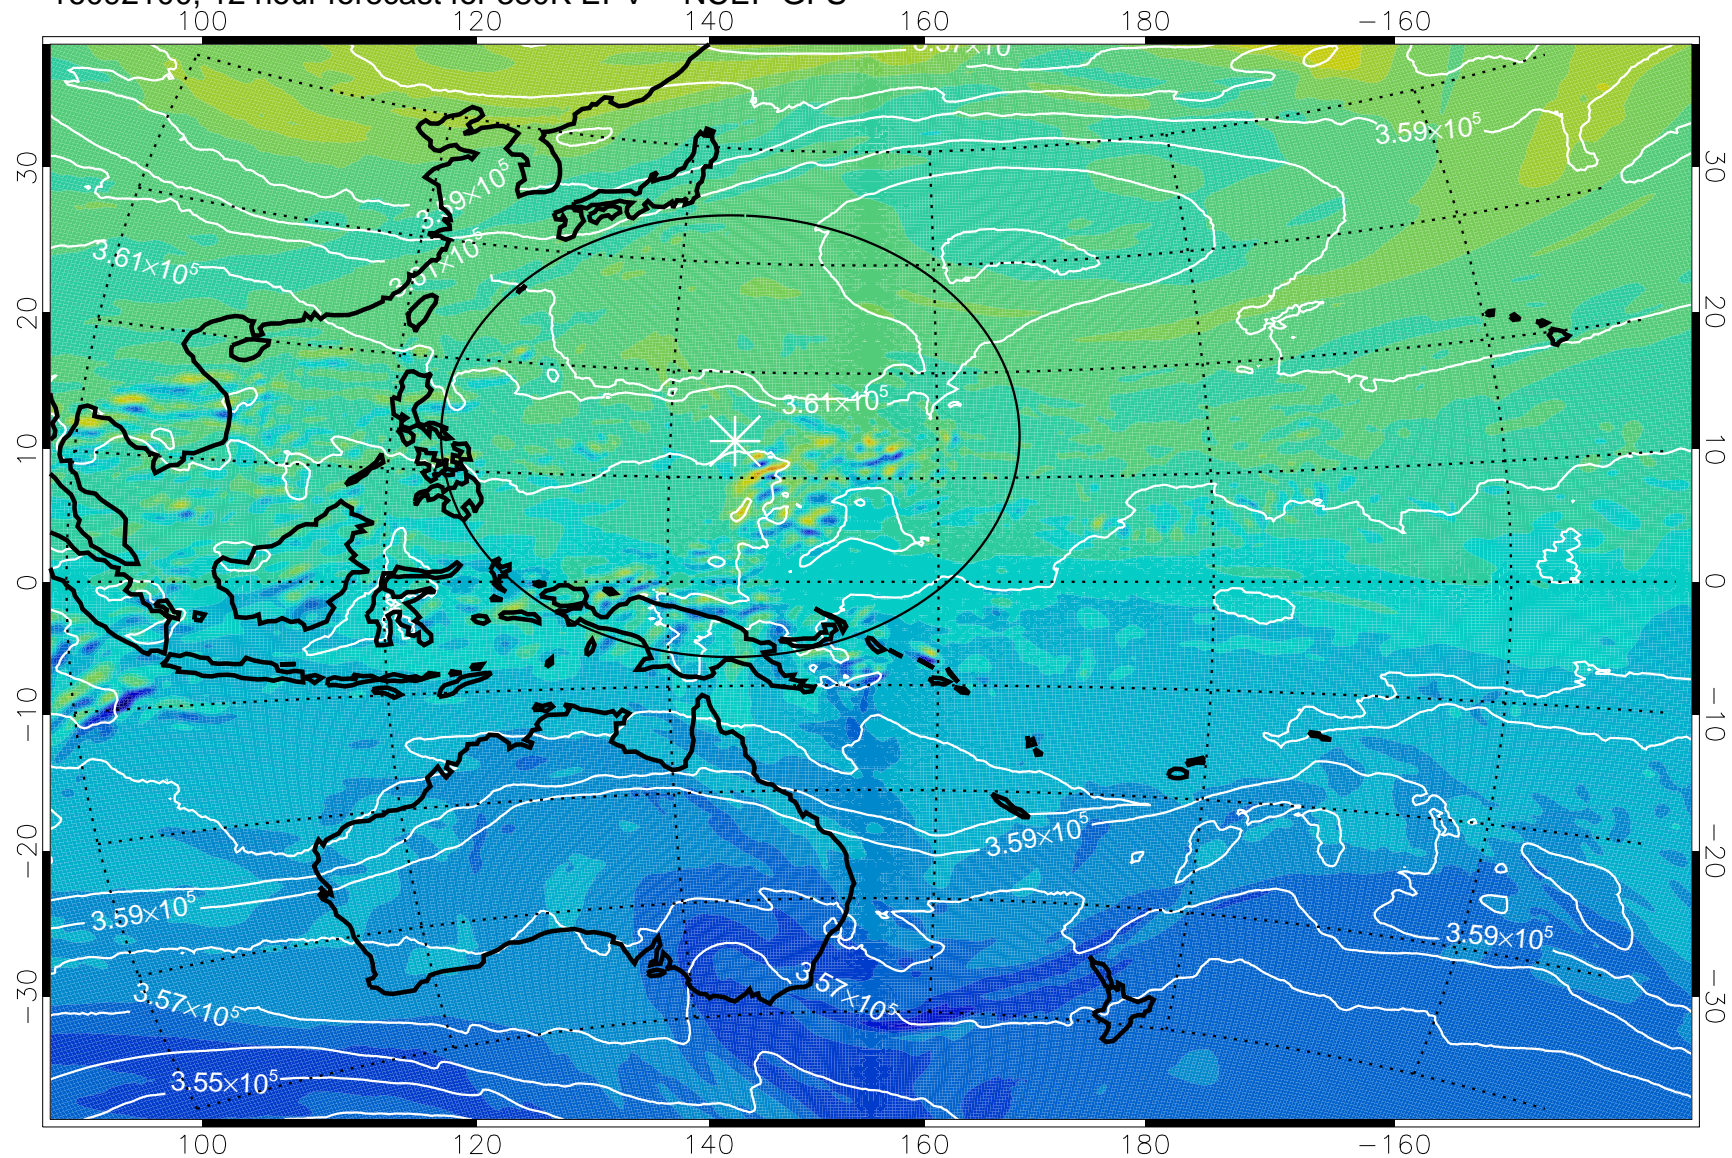

16092018, 6 hour forecast for 380K EPV -- NCEP GFS

16092100, 12 hour forecast for 380K EPV -- NCEP GFS

380K Montgomery Streamfunction, white

Range ring of 2304 km

16092106, 18 hour forecast for 380K EPV -- NCEP GFS

380K Montgomery Streamfunction, white

Range ring of 2304 km

16092112, 24 hour forecast for 380K EPV -- NCEP GFS

380K Montgomery Streamfunction, white

Range ring of 2304 km

16092118, 30 hour forecast for 380K EPV -- NCEP GFS

380K Montgomery Streamfunction, white

Range ring of 2304 km

16092200, 36 hour forecast for 380K EPV -- NCEP GFS

380K Montgomery Streamfunction, white

Range ring of 2304 km

16092206, 42 hour forecast for 380K EPV -- NCEP GFS

380K Montgomery Streamfunction, white

Range ring of 2304 km

16092212, 48 hour forecast for 380K EPV -- NCEP GFS

380K Montgomery Streamfunction, white

Range ring of 2304 km

16092218, 54 hour forecast for 380K EPV -- NCEP GFS