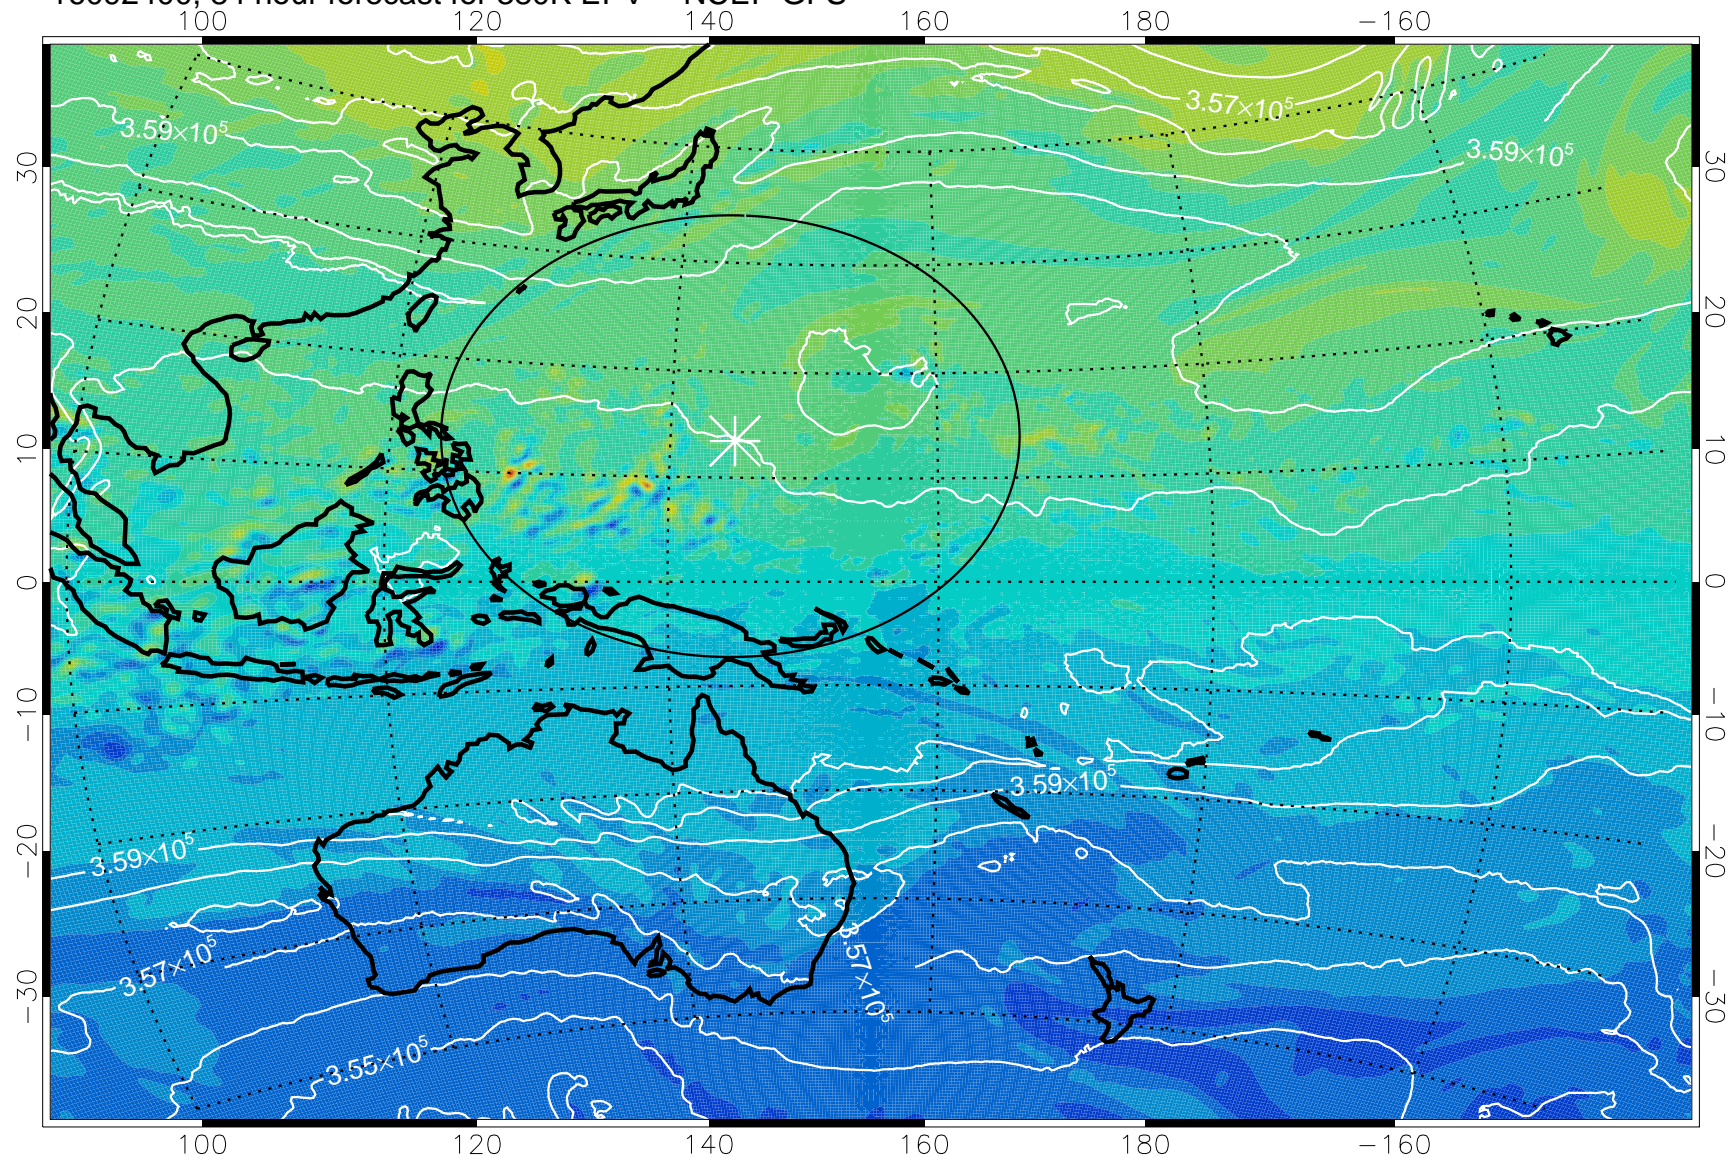

380K Montgomery Streamfunction, white

Range ring of 2304 km

16092300, 60 hour forecast for 380K EPV -- NCEP GFS

380K Montgomery Streamfunction, white

Range ring of 2304 km

16092306, 66 hour forecast for 380K EPV -- NCEP GFS

380K Montgomery Streamfunction, white

Range ring of 2304 km

16092312, 72 hour forecast for 380K EPV -- NCEP GFS

380K Montgomery Streamfunction, white

Range ring of 2304 km

16092318, 78 hour forecast for 380K EPV -- NCEP GFS

380K Montgomery Streamfunction, white

Range ring of 2304 km

16092400, 84 hour forecast for 380K EPV -- NCEP GFS

380K Montgomery Streamfunction, white

Range ring of 2304 km

16092406, 90 hour forecast for 380K EPV -- NCEP GFS

380K Montgomery Streamfunction, white

Range ring of 2304 km

16092412, 96 hour forecast for 380K EPV -- NCEP GFS

380K Montgomery Streamfunction, white

Range ring of 2304 km

16092418, 102 hour forecast for 380K EPV -- NCEP GFS