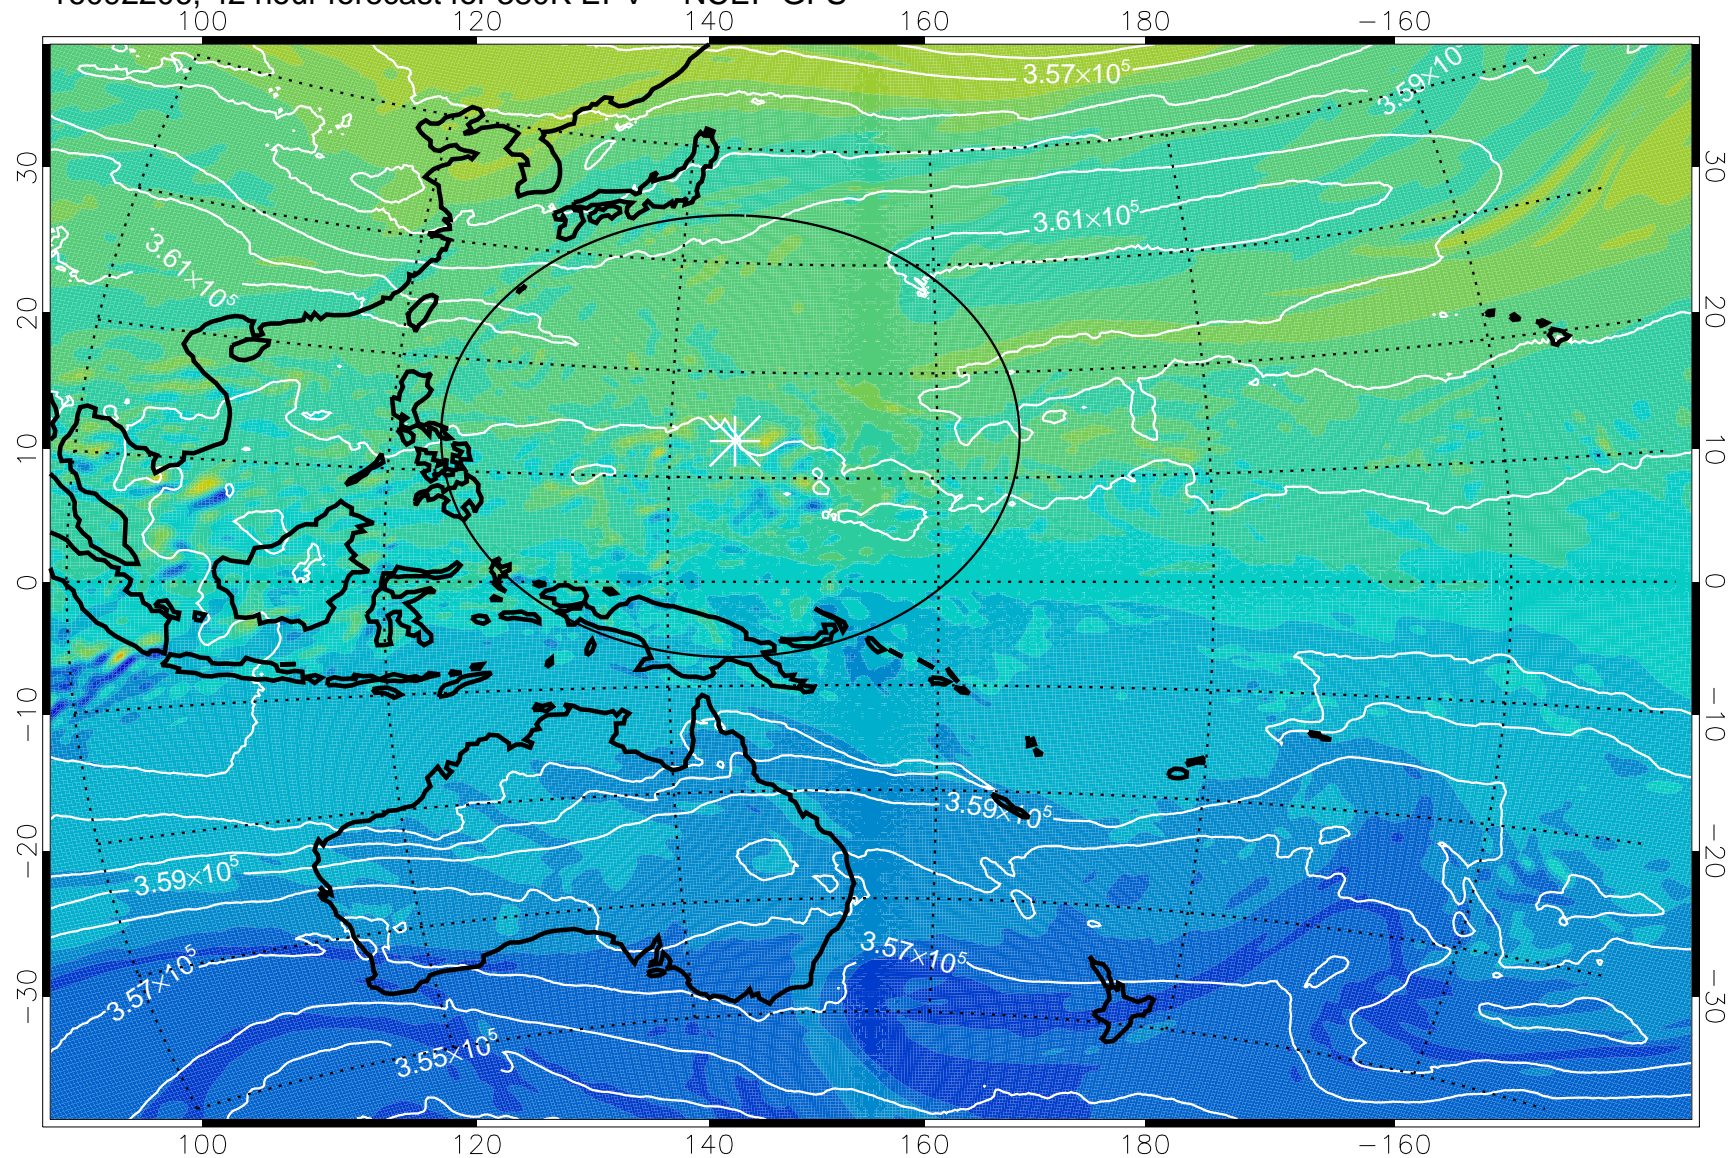

380K Montgomery Streamfunction, white

Range ring of 2304 km

16092112, 24 hour forecast for 380K EPV -- NCEP GFS

380K Montgomery Streamfunction, white

Range ring of 2304 km

16092118, 30 hour forecast for 380K EPV -- NCEP GFS

380K Montgomery Streamfunction, white

Range ring of 2304 km

16092200, 36 hour forecast for 380K EPV -- NCEP GFS

380K Montgomery Streamfunction, white

Range ring of 2304 km

16092206, 42 hour forecast for 380K EPV -- NCEP GFS

380K Montgomery Streamfunction, white

Range ring of 2304 km

16092212, 48 hour forecast for 380K EPV -- NCEP GFS

380K Montgomery Streamfunction, white

Range ring of 2304 km

16092218, 54 hour forecast for 380K EPV -- NCEP GFS

380K Montgomery Streamfunction, white

Range ring of 2304 km

16092300, 60 hour forecast for 380K EPV -- NCEP GFS

380K Montgomery Streamfunction, white

Range ring of 2304 km

16092306, 66 hour forecast for 380K EPV -- NCEP GFS