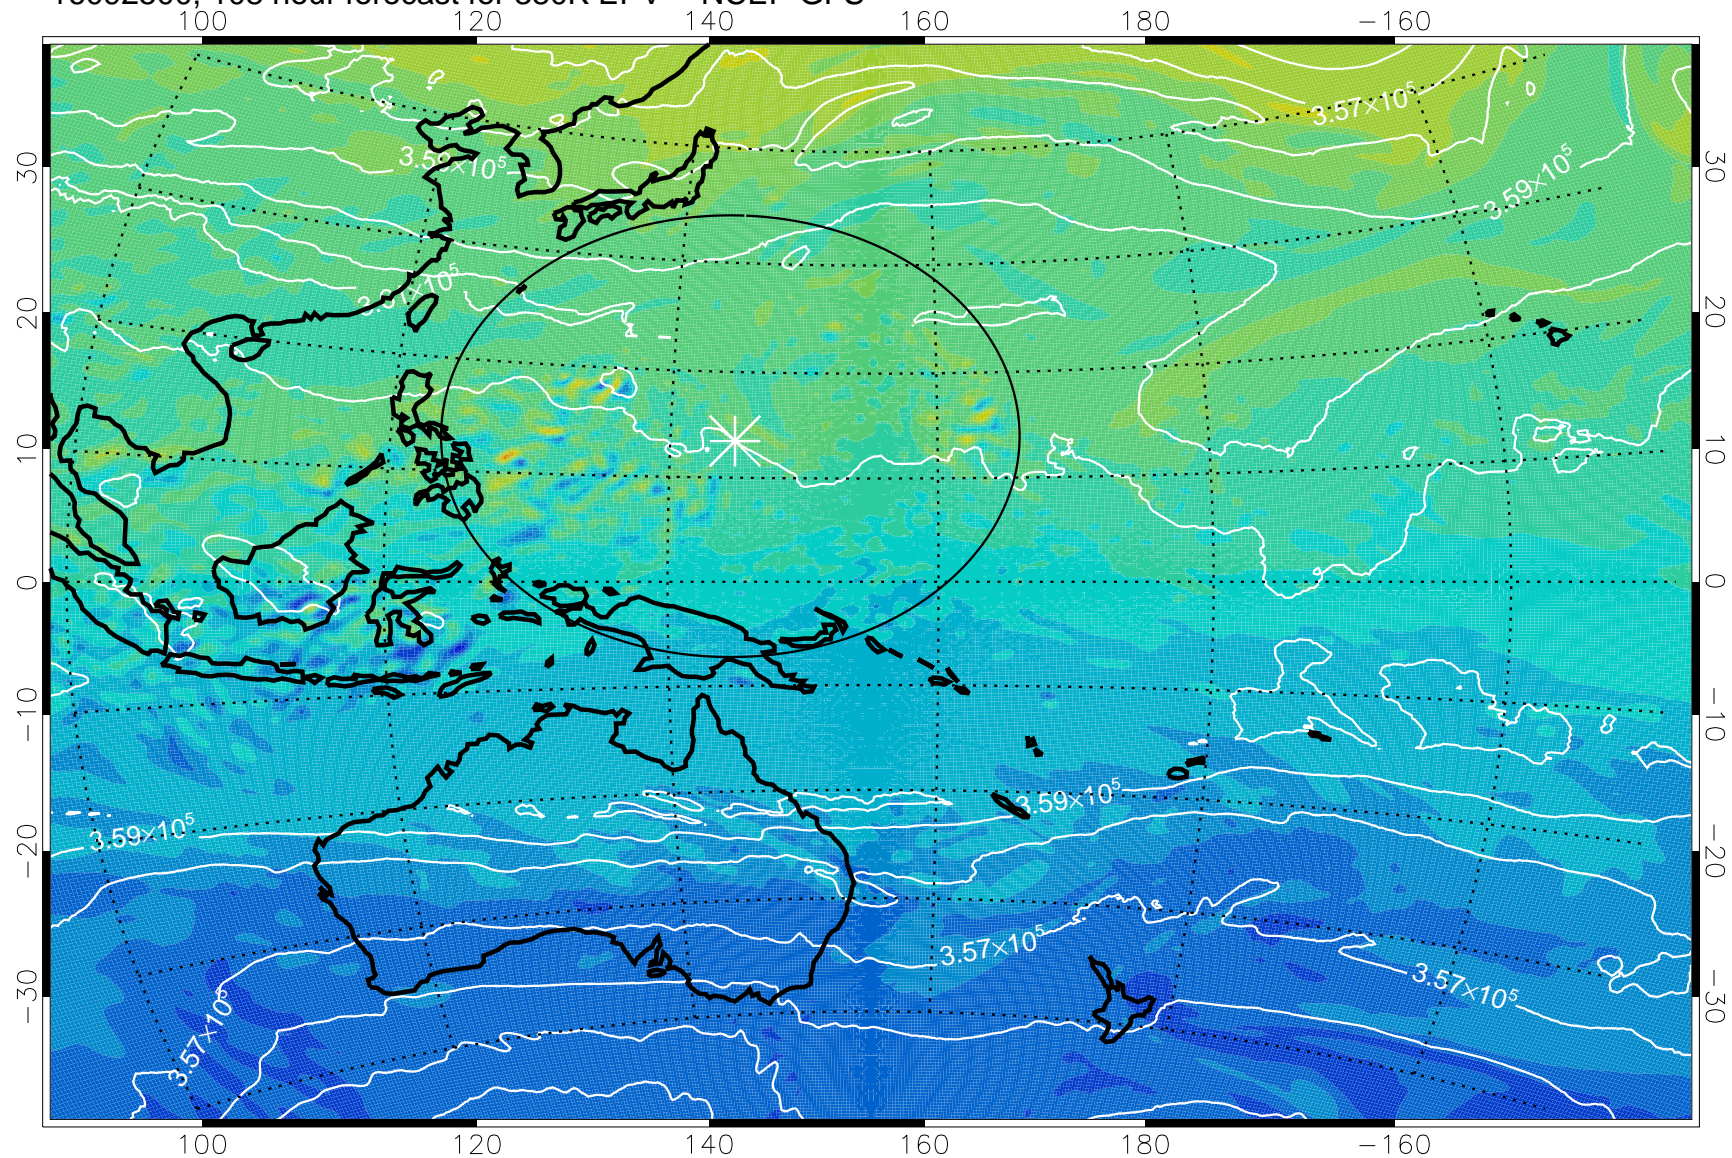

380K Montgomery Streamfunction, white

Range ring of 2304 km

16092400, 84 hour forecast for 380K EPV -- NCEP GFS

380K Montgomery Streamfunction, white

Range ring of 2304 km

16092406, 90 hour forecast for 380K EPV -- NCEP GFS

380K Montgomery Streamfunction, white

Range ring of 2304 km

16092412, 96 hour forecast for 380K EPV -- NCEP GFS

380K Montgomery Streamfunction, white

Range ring of 2304 km

16092418, 102 hour forecast for 380K EPV -- NCEP GFS

16092500, 108 hour forecast for 380K EPV -- NCEP GFS

380K Montgomery Streamfunction, white

Range ring of 2304 km

16092506, 114 hour forecast for 380K EPV -- NCEP GFS

380K Montgomery Streamfunction, white

Range ring of 2304 km

16092512, 120 hour forecast for 380K EPV -- NCEP GFS

380K Montgomery Streamfunction, white

Range ring of 2304 km