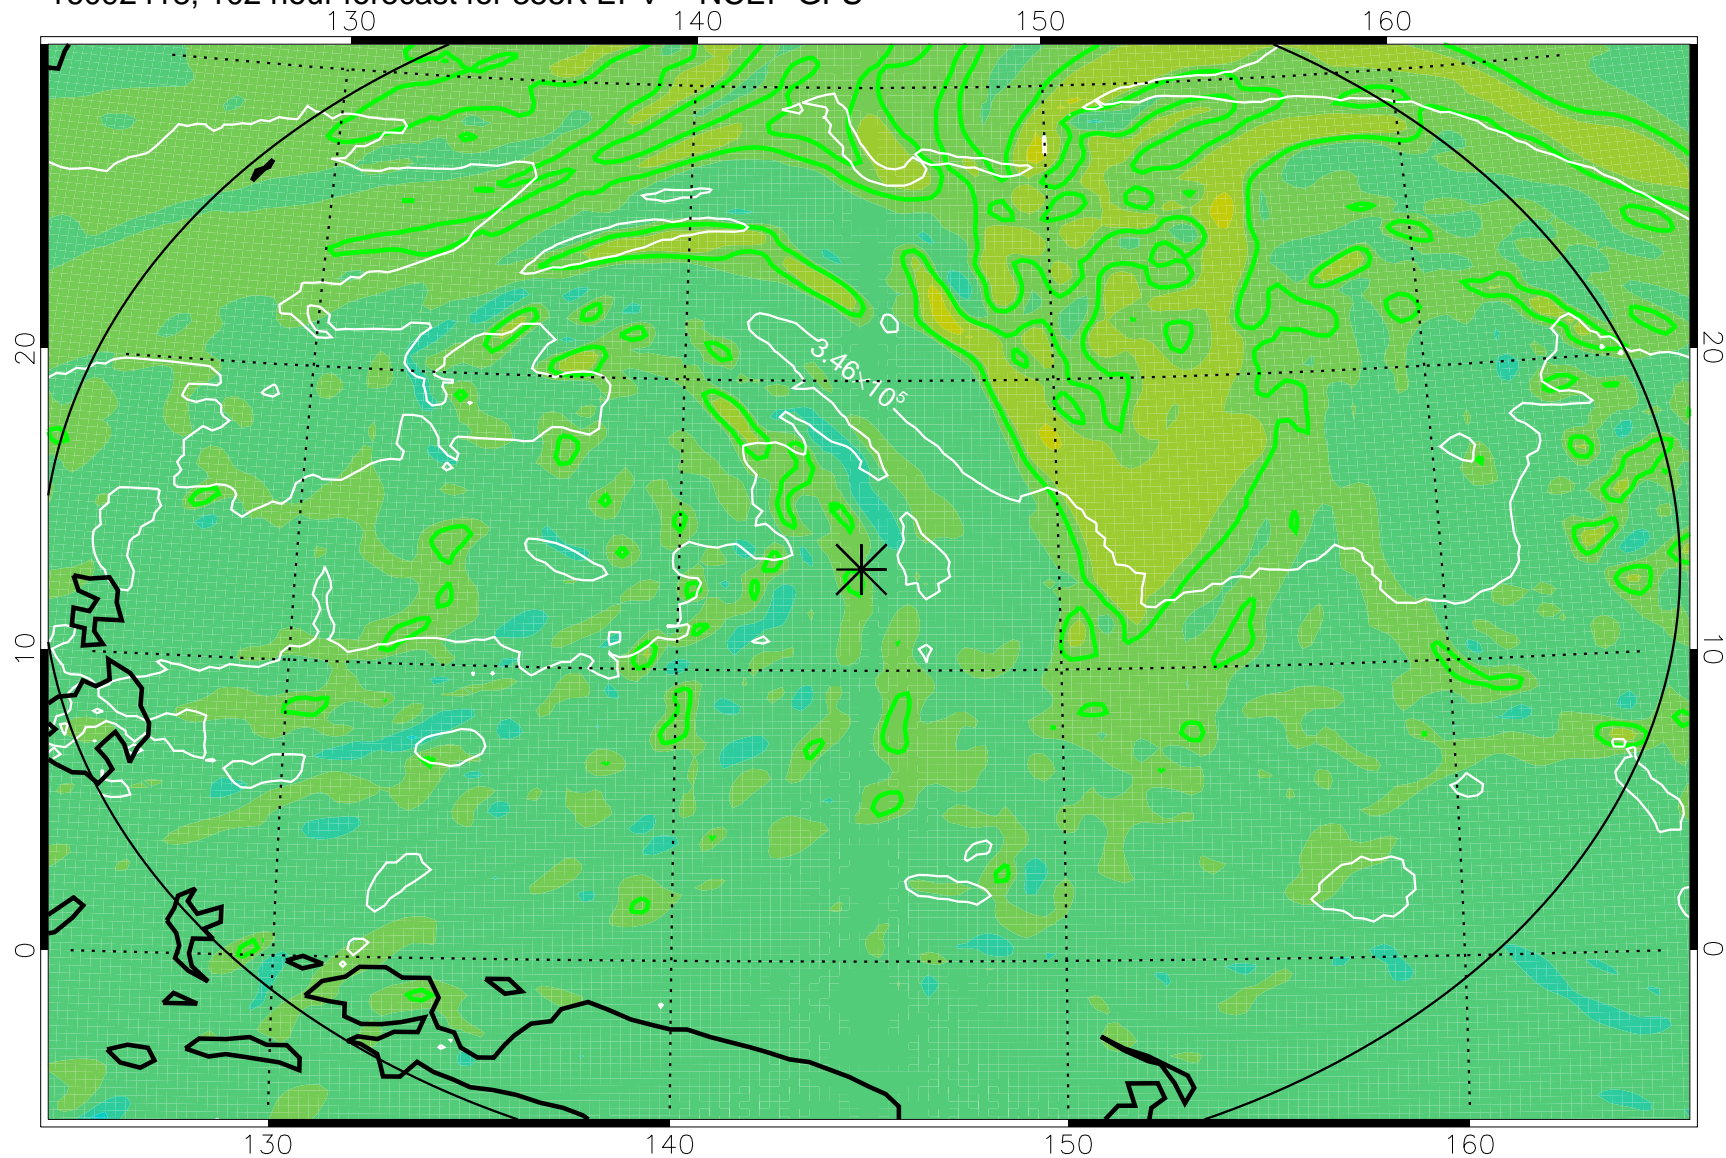

16092318, 78 hour forecast for 355K EPV -- NCEP GFS

355K Montgomery Streamfunction, white
EPV Tropopause (2 PVU) Position
Range ring of 2304 km

16092400, 84 hour forecast for 355K EPV -- NCEP GFS

355K Montgomery Streamfunction, white
EPV Tropopause (2 PVU) Position
Range ring of 2304 km

16092406, 90 hour forecast for 355K EPV -- NCEP GFS

355K Montgomery Streamfunction, white
EPV Tropopause (2 PVU) Position
Range ring of 2304 km

16092412, 96 hour forecast for 355K EPV -- NCEP GFS

355K Montgomery Streamfunction, white
EPV Tropopause (2 PVU) Position
Range ring of 2304 km

16092418, 102 hour forecast for 355K EPV -- NCEP GFS

355K Montgomery Streamfunction, white
EPV Tropopause (2 PVU) Position
Range ring of 2304 km

16092500, 108 hour forecast for 355K EPV -- NCEP GFS

355K Montgomery Streamfunction, white
EPV Tropopause (2 PVU) Position
Range ring of 2304 km

16092506, 114 hour forecast for 355K EPV -- NCEP GFS

355K Montgomery Streamfunction, white
EPV Tropopause (2 PVU) Position
Range ring of 2304 km

16092512, 120 hour forecast for 355K EPV -- NCEP GFS

355K Montgomery Streamfunction, white
EPV Tropopause (2 PVU) Position
Range ring of 2304 km