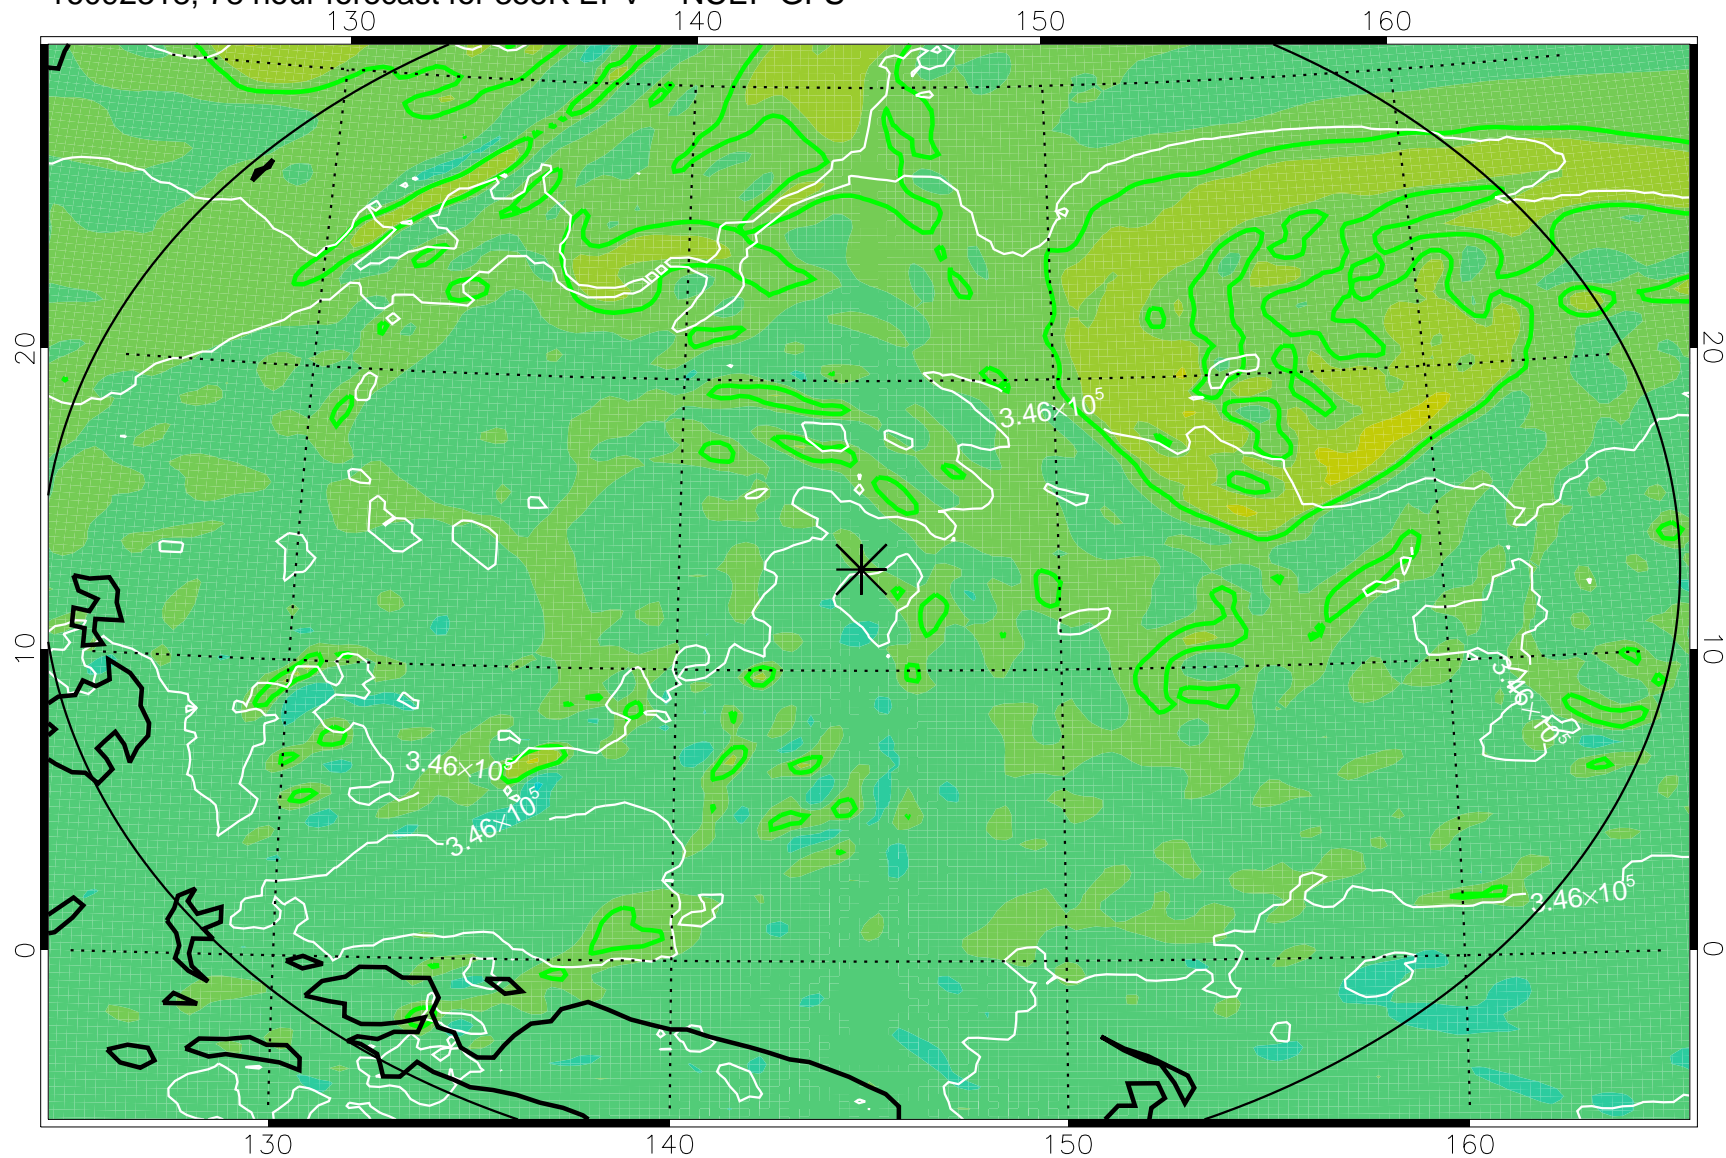

16092306, 66 hour forecast for 355K EPV -- NCEP GFS

355K Montgomery Streamfunction, white
EPV Tropopause (2 PVU) Position
Range ring of 2304 km

16092312, 72 hour forecast for 355K EPV -- NCEP GFS

355K Montgomery Streamfunction, white
EPV Tropopause (2 PVU) Position
Range ring of 2304 km

16092318, 78 hour forecast for 355K EPV -- NCEP GFS

355K Montgomery Streamfunction, white
EPV Tropopause (2 PVU) Position
Range ring of 2304 km

16092400, 84 hour forecast for 355K EPV -- NCEP GFS

355K Montgomery Streamfunction, white
EPV Tropopause (2 PVU) Position
Range ring of 2304 km

16092406, 90 hour forecast for 355K EPV -- NCEP GFS

355K Montgomery Streamfunction, white
EPV Tropopause (2 PVU) Position
Range ring of 2304 km

16092412, 96 hour forecast for 355K EPV -- NCEP GFS

355K Montgomery Streamfunction, white
EPV Tropopause (2 PVU) Position
Range ring of 2304 km

16092418, 102 hour forecast for 355K EPV -- NCEP GFS

355K Montgomery Streamfunction, white
EPV Tropopause (2 PVU) Position
Range ring of 2304 km

16092500, 108 hour forecast for 355K EPV -- NCEP GFS

355K Montgomery Streamfunction, white
EPV Tropopause (2 PVU) Position
Range ring of 2304 km