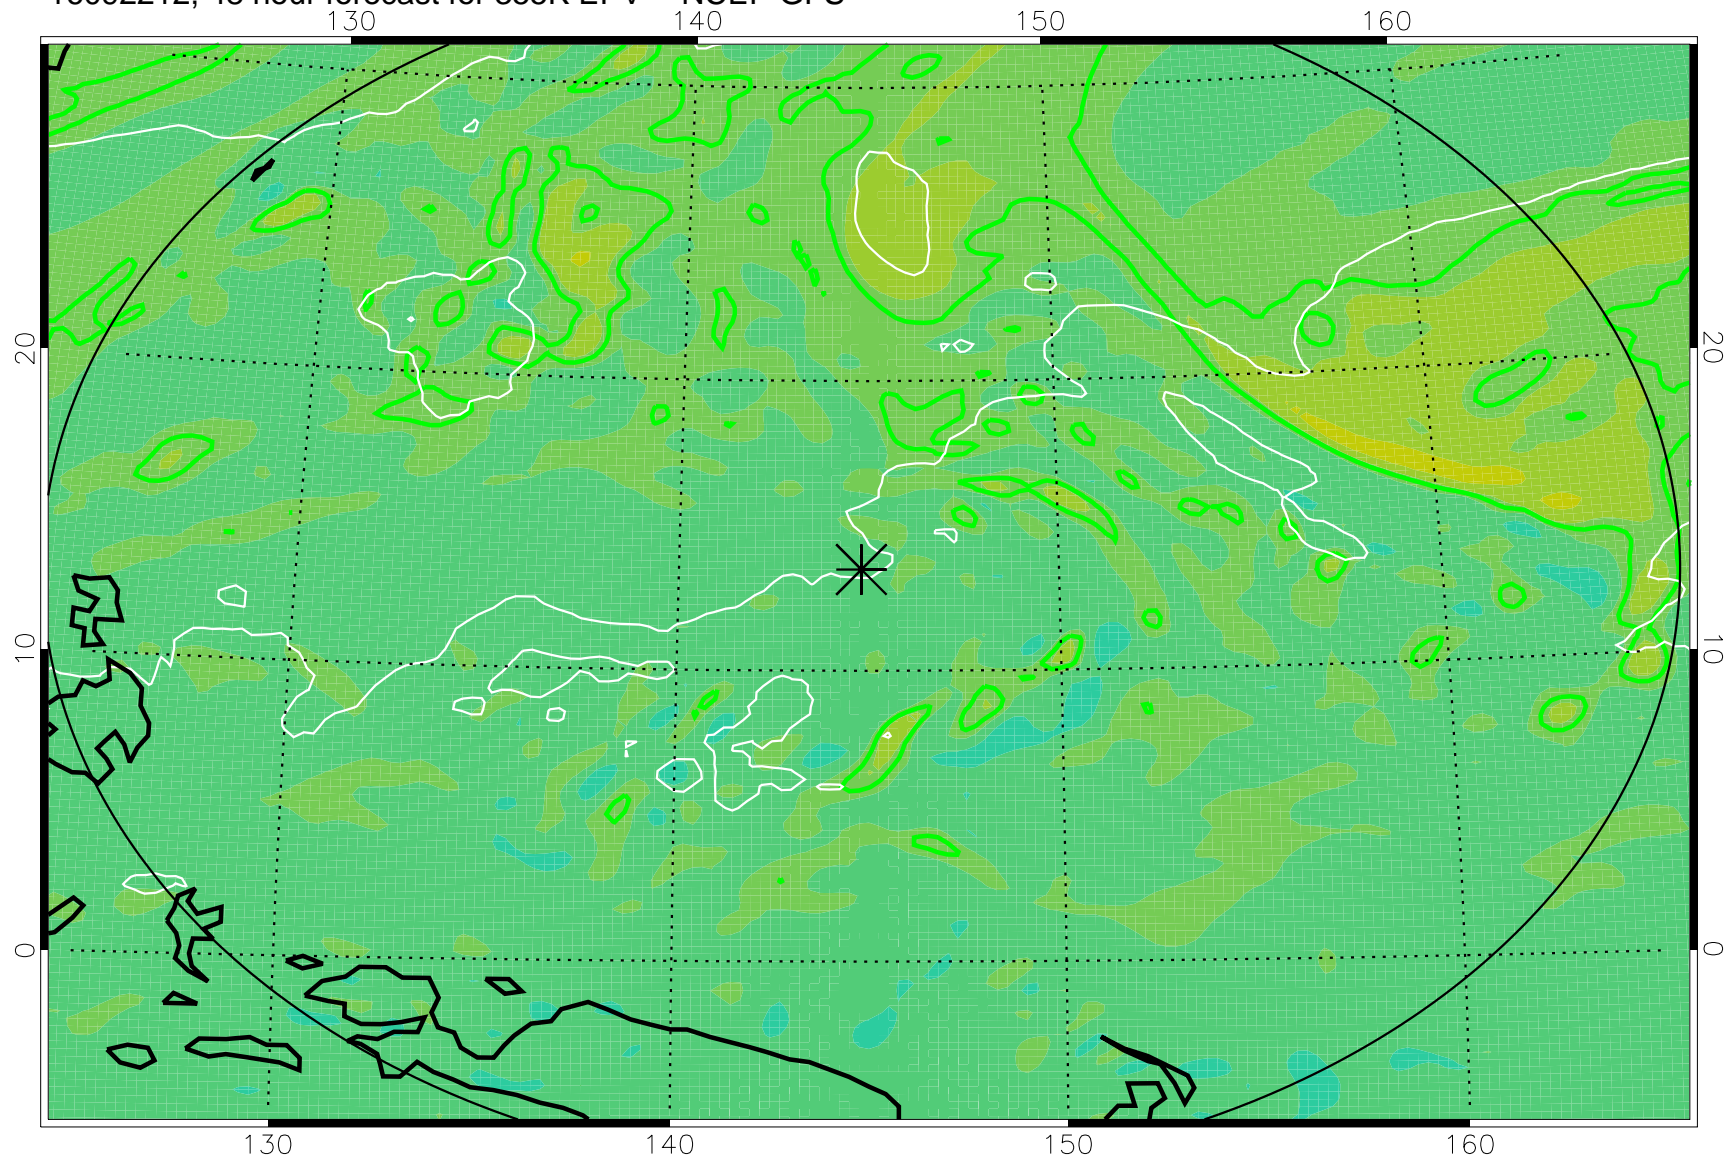

16092106, 18 hour forecast for 355K EPV -- NCEP GFS

355K Montgomery Streamfunction, white
EPV Tropopause (2 PVU) Position
Range ring of 2304 km

16092112, 24 hour forecast for 355K EPV -- NCEP GFS

355K Montgomery Streamfunction, white
EPV Tropopause (2 PVU) Position
Range ring of 2304 km

16092118, 30 hour forecast for 355K EPV -- NCEP GFS

355K Montgomery Streamfunction, white
EPV Tropopause (2 PVU) Position
Range ring of 2304 km

16092200, 36 hour forecast for 355K EPV -- NCEP GFS

355K Montgomery Streamfunction, white
EPV Tropopause (2 PVU) Position
Range ring of 2304 km

16092206, 42 hour forecast for 355K EPV -- NCEP GFS

355K Montgomery Streamfunction, white
EPV Tropopause (2 PVU) Position
Range ring of 2304 km

16092212, 48 hour forecast for 355K EPV -- NCEP GFS

355K Montgomery Streamfunction, white
EPV Tropopause (2 PVU) Position
Range ring of 2304 km

16092218, 54 hour forecast for 355K EPV -- NCEP GFS

355K Montgomery Streamfunction, white
EPV Tropopause (2 PVU) Position
Range ring of 2304 km

16092300, 60 hour forecast for 355K EPV -- NCEP GFS

355K Montgomery Streamfunction, white
EPV Tropopause (2 PVU) Position
Range ring of 2304 km