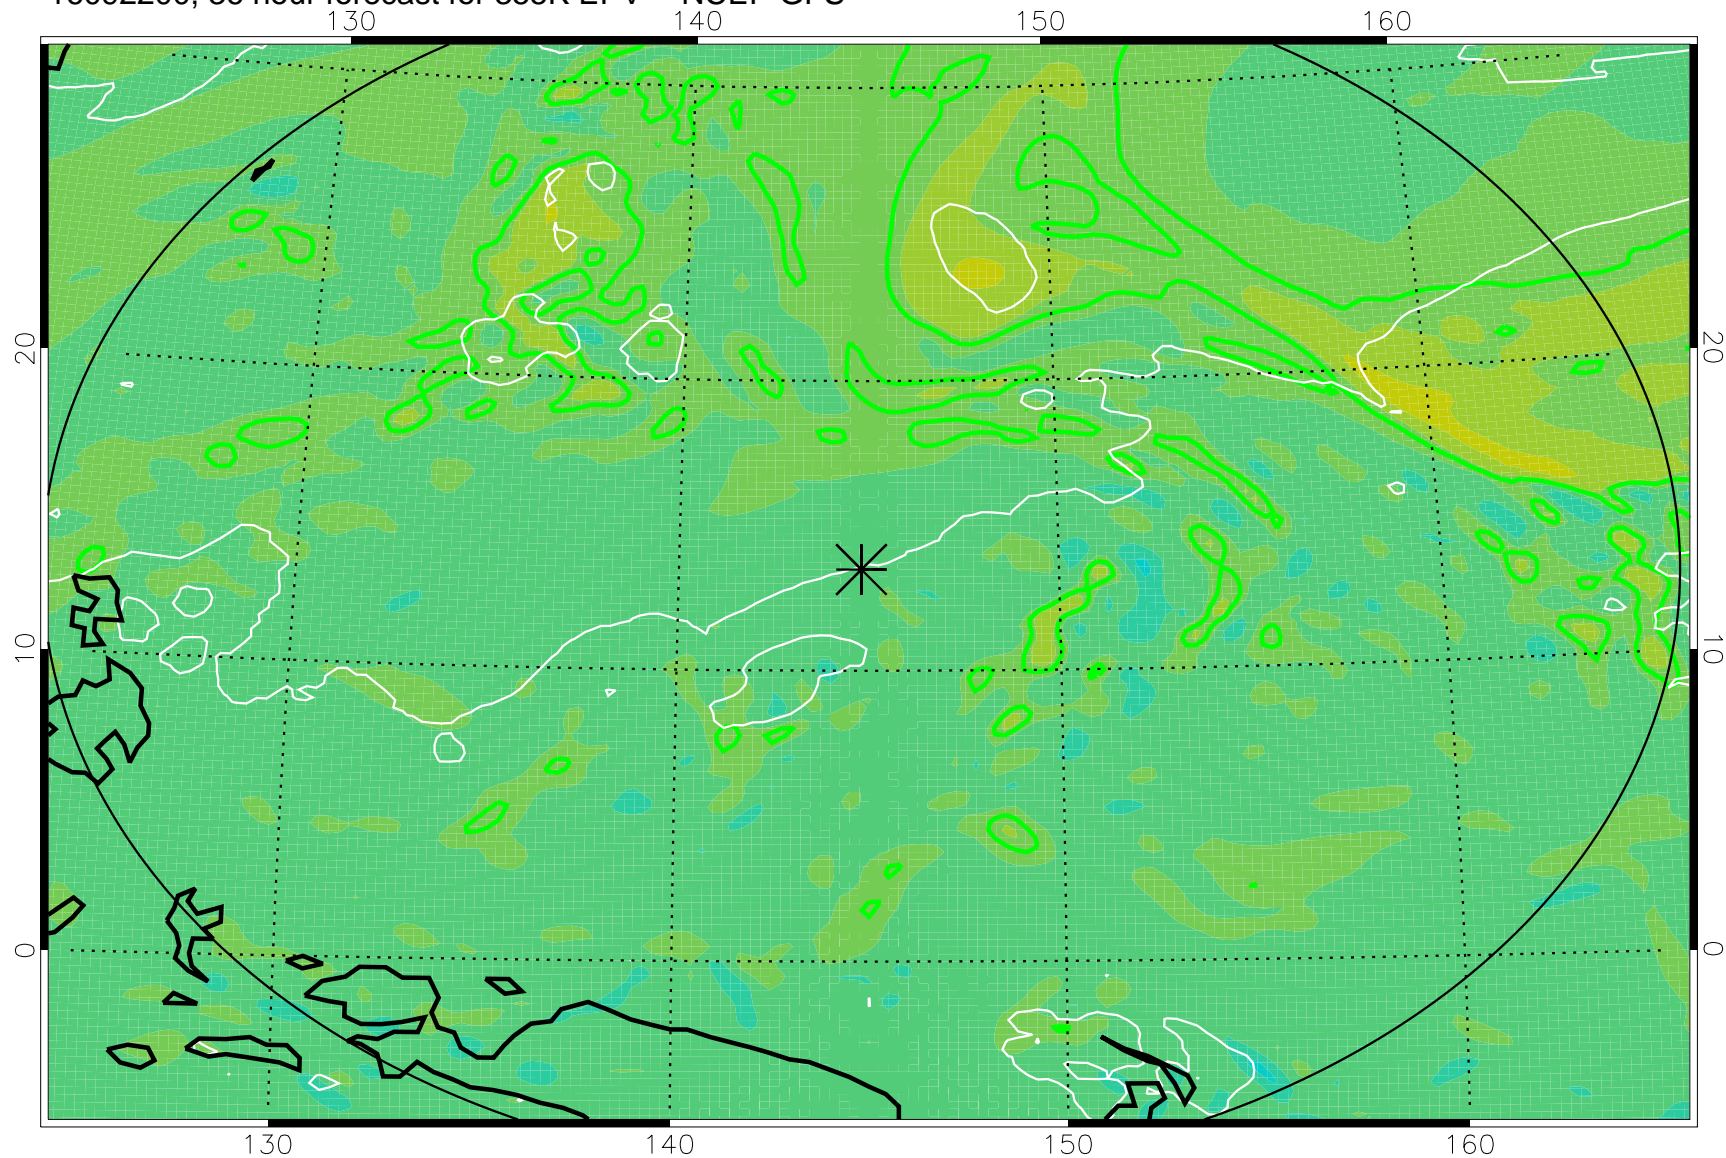

16092018, 6 hour forecast for 355K EPV -- NCEP GFS

355K Montgomery Streamfunction, white
EPV Tropopause (2 PVU) Position
Range ring of 2304 km

16092100, 12 hour forecast for 355K EPV -- NCEP GFS

355K Montgomery Streamfunction, white
EPV Tropopause (2 PVU) Position
Range ring of 2304 km

16092106, 18 hour forecast for 355K EPV -- NCEP GFS

355K Montgomery Streamfunction, white
EPV Tropopause (2 PVU) Position
Range ring of 2304 km

16092112, 24 hour forecast for 355K EPV -- NCEP GFS

355K Montgomery Streamfunction, white
EPV Tropopause (2 PVU) Position
Range ring of 2304 km

16092118, 30 hour forecast for 355K EPV -- NCEP GFS

355K Montgomery Streamfunction, white
EPV Tropopause (2 PVU) Position
Range ring of 2304 km

16092200, 36 hour forecast for 355K EPV -- NCEP GFS

355K Montgomery Streamfunction, white
EPV Tropopause (2 PVU) Position
Range ring of 2304 km

16092206, 42 hour forecast for 355K EPV -- NCEP GFS

355K Montgomery Streamfunction, white
EPV Tropopause (2 PVU) Position
Range ring of 2304 km

16092212, 48 hour forecast for 355K EPV -- NCEP GFS

355K Montgomery Streamfunction, white
EPV Tropopause (2 PVU) Position
Range ring of 2304 km