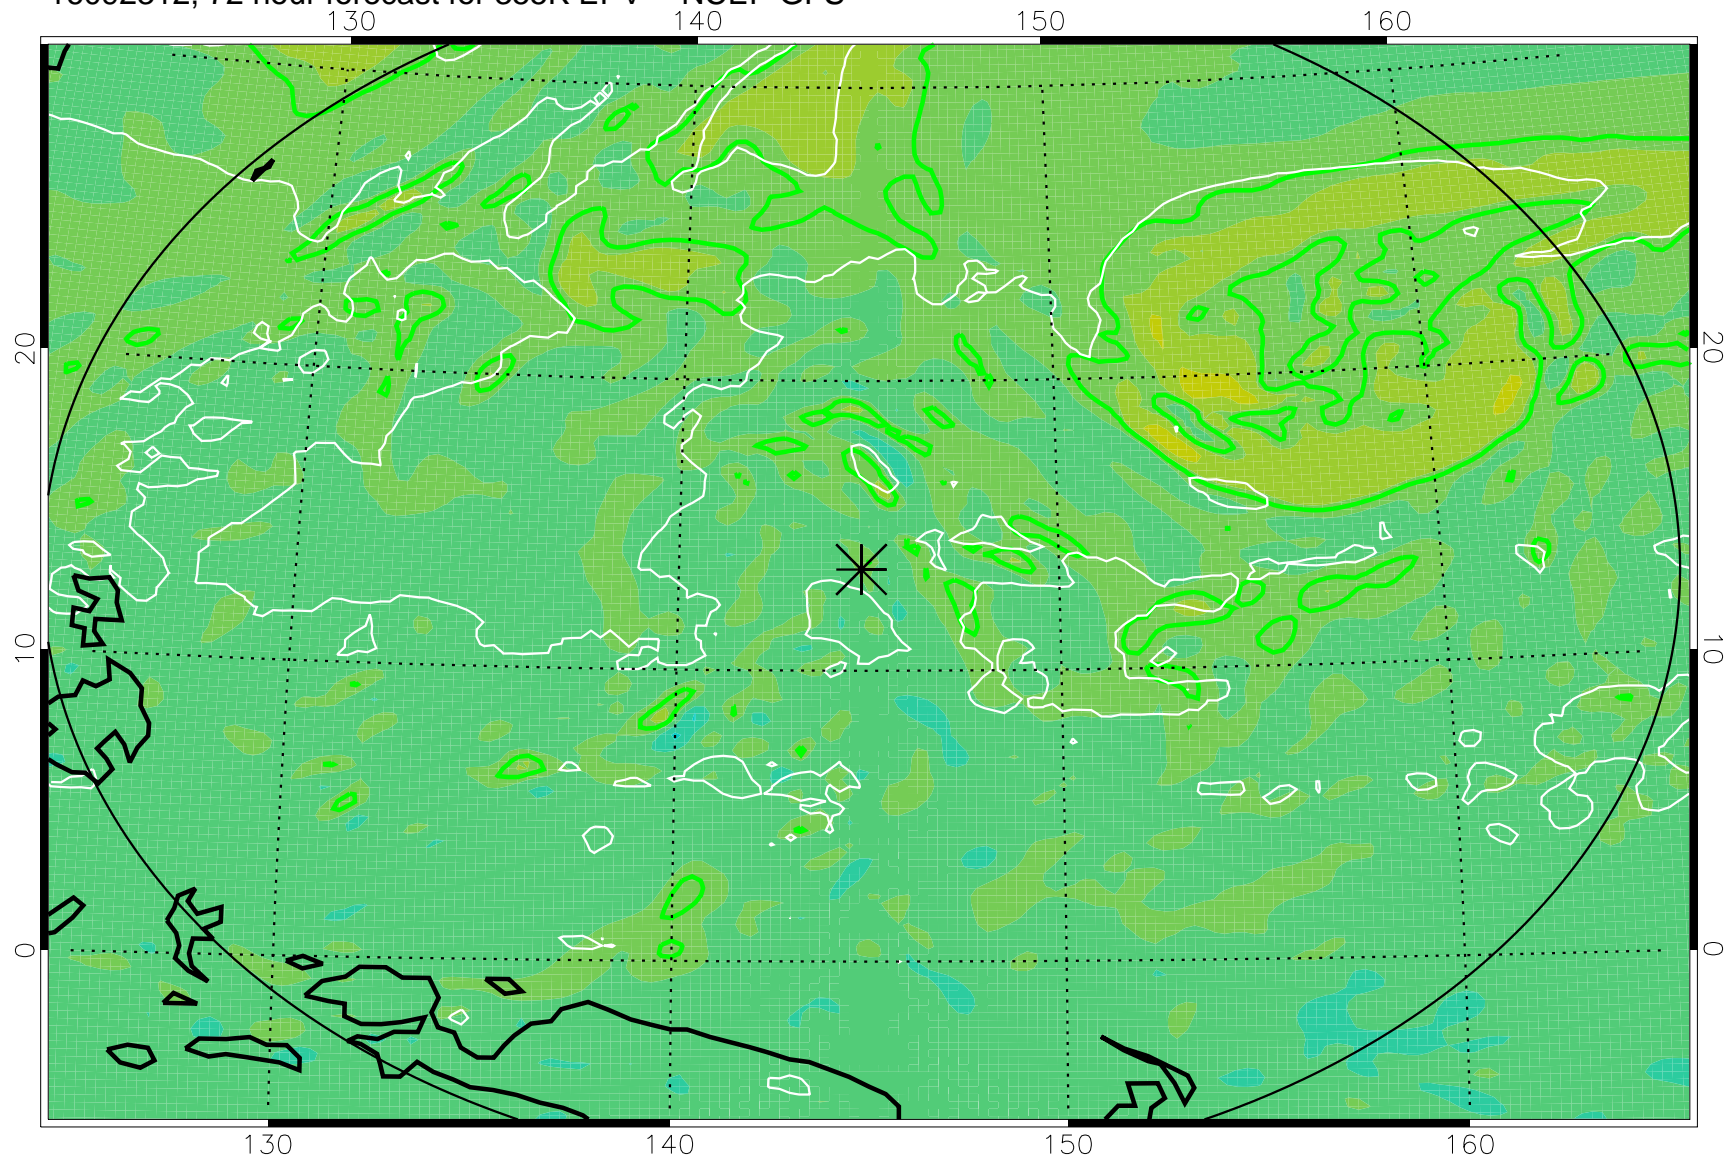

16092218, 54 hour forecast for 355K EPV -- NCEP GFS

355K Montgomery Streamfunction, white
EPV Tropopause (2 PVU) Position
Range ring of 2304 km

16092300, 60 hour forecast for 355K EPV -- NCEP GFS

355K Montgomery Streamfunction, white
EPV Tropopause (2 PVU) Position
Range ring of 2304 km

16092306, 66 hour forecast for 355K EPV -- NCEP GFS

355K Montgomery Streamfunction, white
EPV Tropopause (2 PVU) Position
Range ring of 2304 km

16092312, 72 hour forecast for 355K EPV -- NCEP GFS

355K Montgomery Streamfunction, white
EPV Tropopause (2 PVU) Position
Range ring of 2304 km

16092318, 78 hour forecast for 355K EPV -- NCEP GFS

355K Montgomery Streamfunction, white
EPV Tropopause (2 PVU) Position
Range ring of 2304 km

16092400, 84 hour forecast for 355K EPV -- NCEP GFS

355K Montgomery Streamfunction, white
EPV Tropopause (2 PVU) Position
Range ring of 2304 km

16092406, 90 hour forecast for 355K EPV -- NCEP GFS

355K Montgomery Streamfunction, white
EPV Tropopause (2 PVU) Position
Range ring of 2304 km

16092412, 96 hour forecast for 355K EPV -- NCEP GFS

355K Montgomery Streamfunction, white
EPV Tropopause (2 PVU) Position
Range ring of 2304 km