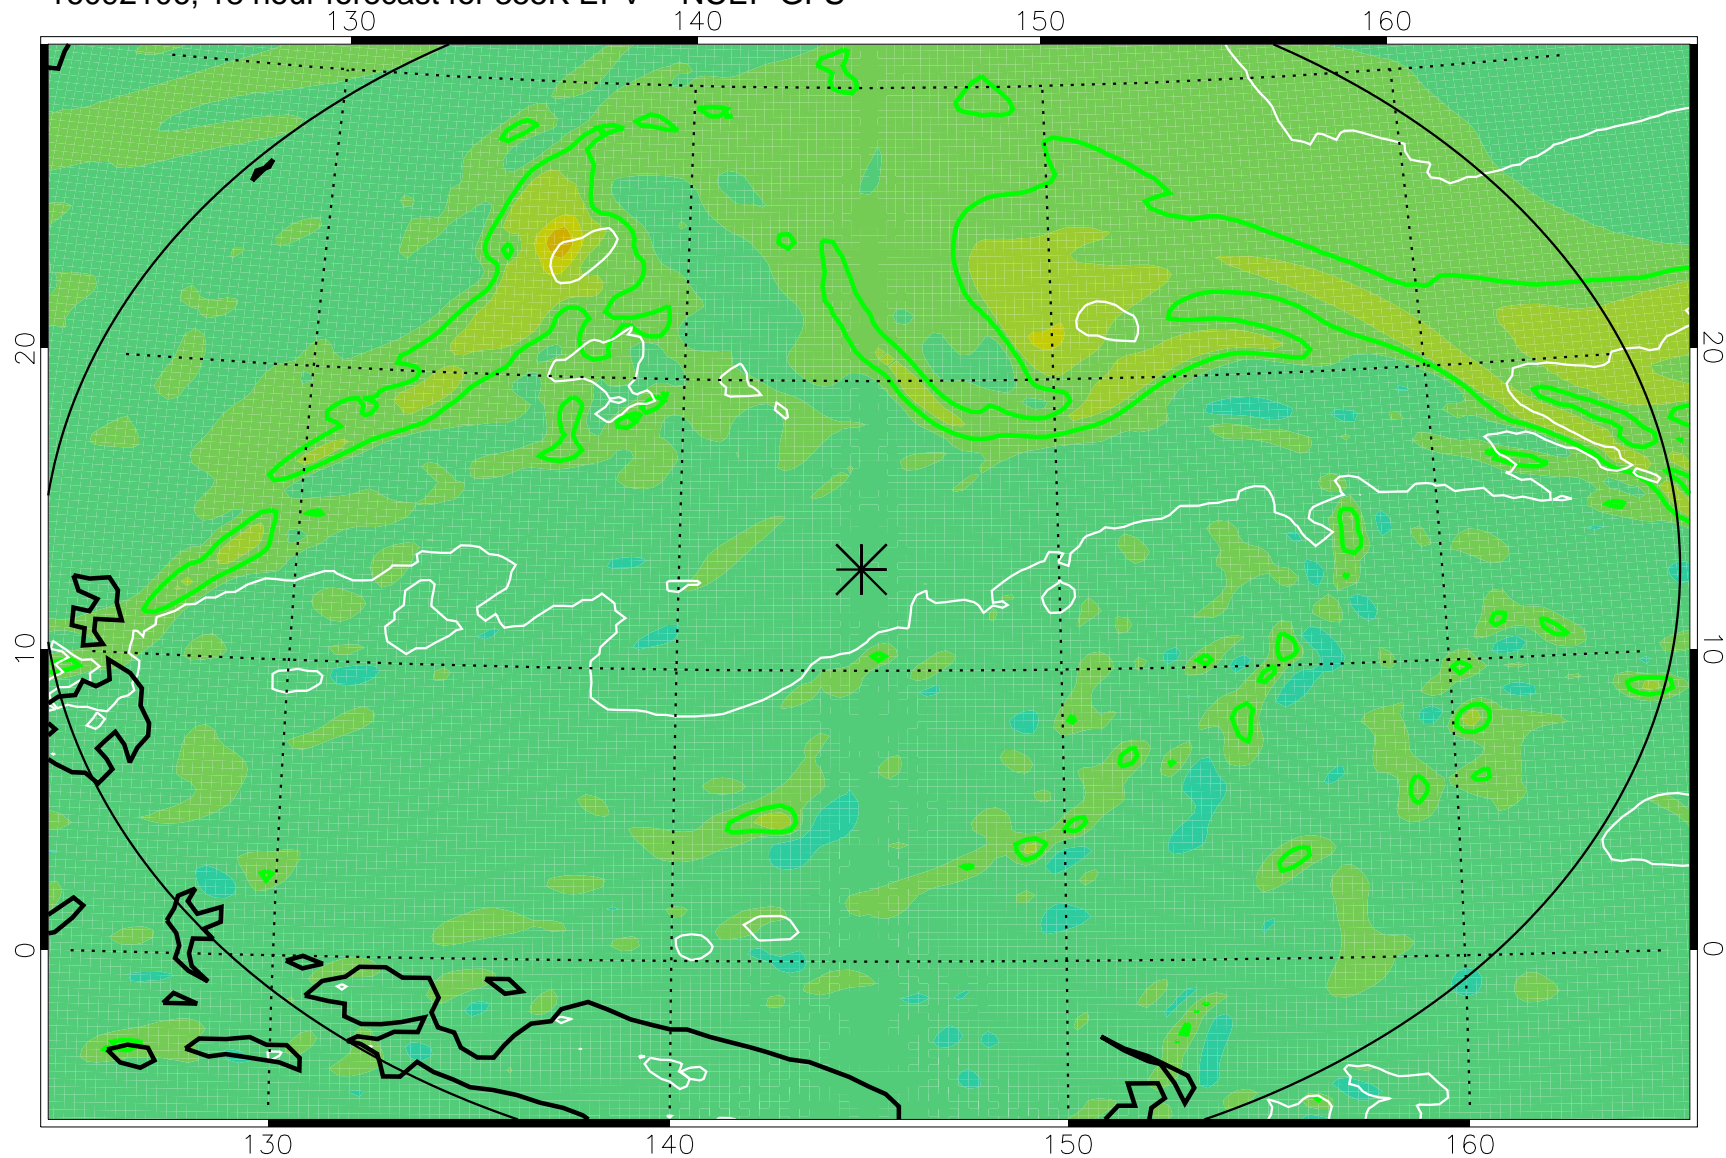

16092018, 6 hour forecast for 355K EPV -- NCEP GFS

355K Montgomery Streamfunction, white
EPV Tropopause (2 PVU) Position
Range ring of 2304 km

16092100, 12 hour forecast for 355K EPV -- NCEP GFS

355K Montgomery Streamfunction, white
EPV Tropopause (2 PVU) Position
Range ring of 2304 km

16092106, 18 hour forecast for 355K EPV -- NCEP GFS

355K Montgomery Streamfunction, white
EPV Tropopause (2 PVU) Position
Range ring of 2304 km

16092112, 24 hour forecast for 355K EPV -- NCEP GFS

355K Montgomery Streamfunction, white
EPV Tropopause (2 PVU) Position
Range ring of 2304 km

16092118, 30 hour forecast for 355K EPV -- NCEP GFS

355K Montgomery Streamfunction, white
EPV Tropopause (2 PVU) Position
Range ring of 2304 km

16092200, 36 hour forecast for 355K EPV -- NCEP GFS

355K Montgomery Streamfunction, white
EPV Tropopause (2 PVU) Position
Range ring of 2304 km

16092418, 102 hour forecast for 355K EPV -- NCEP GFS

355K Montgomery Streamfunction, white
EPV Tropopause (2 PVU) Position
Range ring of 2304 km

16092500, 108 hour forecast for 355K EPV -- NCEP GFS

355K Montgomery Streamfunction, white
EPV Tropopause (2 PVU) Position
Range ring of 2304 km