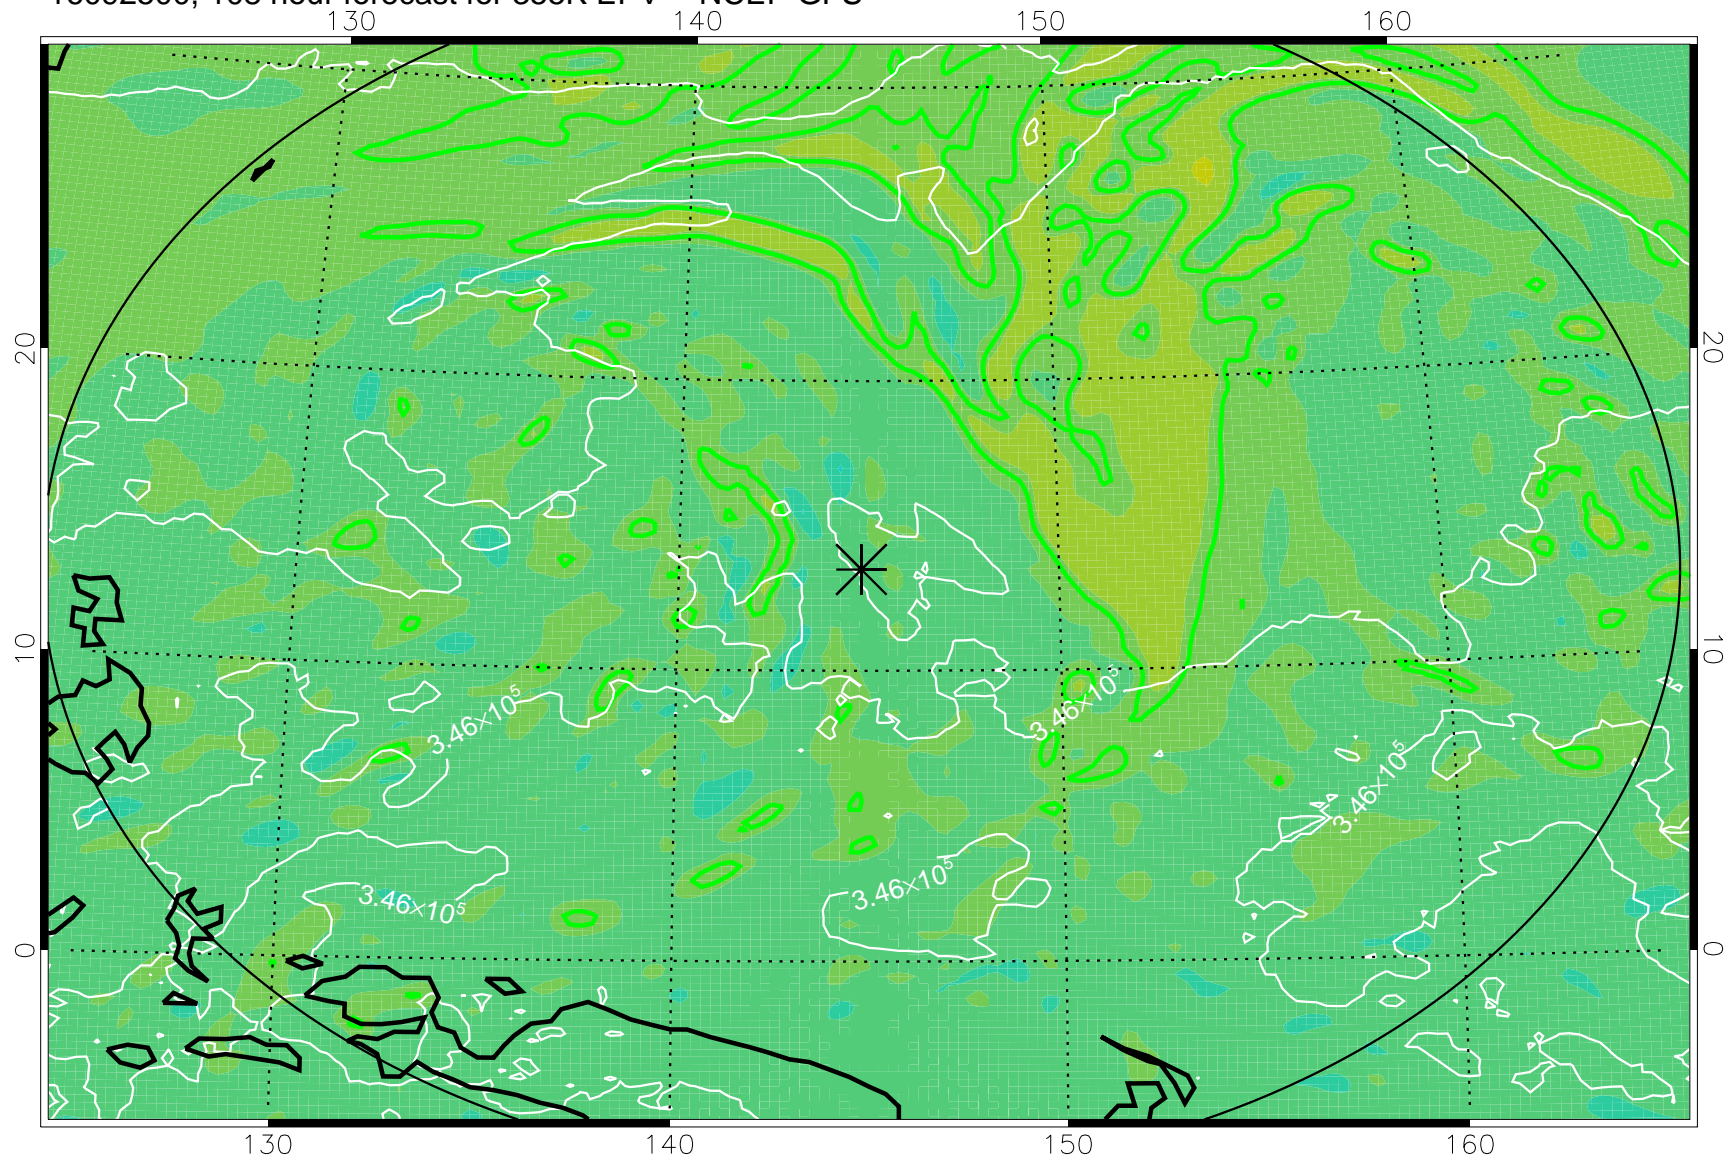

16092318, 78 hour forecast for 355K EPV -- NCEP GFS

355K Montgomery Streamfunction, white
EPV Tropopause (2 PVU) Position
Range ring of 2304 km

16092400, 84 hour forecast for 355K EPV -- NCEP GFS

355K Montgomery Streamfunction, white
EPV Tropopause (2 PVU) Position
Range ring of 2304 km

16092406, 90 hour forecast for 355K EPV -- NCEP GFS

355K Montgomery Streamfunction, white
EPV Tropopause (2 PVU) Position
Range ring of 2304 km

16092412, 96 hour forecast for 355K EPV -- NCEP GFS

355K Montgomery Streamfunction, white
EPV Tropopause (2 PVU) Position
Range ring of 2304 km

16092418, 102 hour forecast for 355K EPV -- NCEP GFS

355K Montgomery Streamfunction, white
EPV Tropopause (2 PVU) Position
Range ring of 2304 km

16092500, 108 hour forecast for 355K EPV -- NCEP GFS

355K Montgomery Streamfunction, white
EPV Tropopause (2 PVU) Position
Range ring of 2304 km

16092506, 114 hour forecast for 355K EPV -- NCEP GFS

355K Montgomery Streamfunction, white
EPV Tropopause (2 PVU) Position
Range ring of 2304 km

16092512, 120 hour forecast for 355K EPV -- NCEP GFS

355K Montgomery Streamfunction, white
EPV Tropopause (2 PVU) Position
Range ring of 2304 km