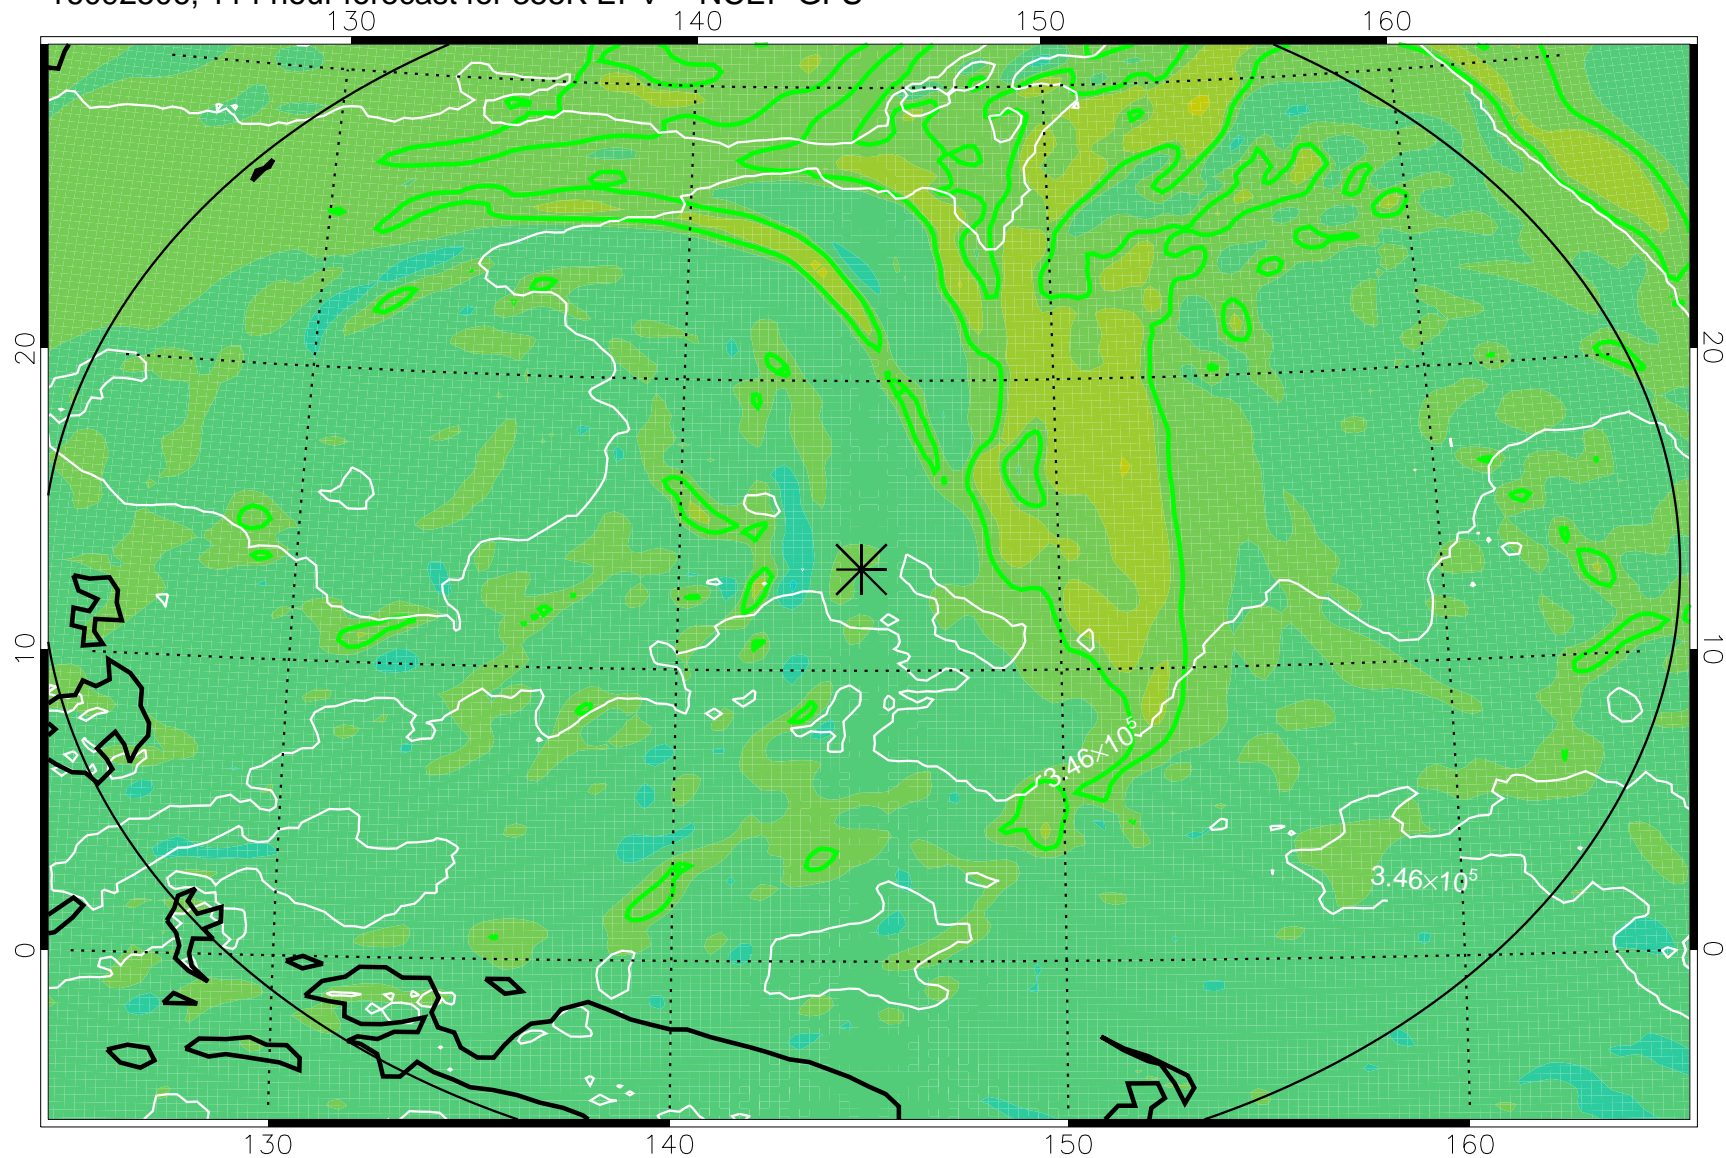

16092318, 78 hour forecast for 355K EPV -- NCEP GFS

355K Montgomery Streamfunction, white
EPV Tropopause (2 PVU) Position
Range ring of 2304 km

16092400, 84 hour forecast for 355K EPV -- NCEP GFS

355K Montgomery Streamfunction, white
EPV Tropopause (2 PVU) Position
Range ring of 2304 km

16092406, 90 hour forecast for 355K EPV -- NCEP GFS

355K Montgomery Streamfunction, white
EPV Tropopause (2 PVU) Position
Range ring of 2304 km

16092412, 96 hour forecast for 355K EPV -- NCEP GFS

355K Montgomery Streamfunction, white
EPV Tropopause (2 PVU) Position
Range ring of 2304 km

16092418, 102 hour forecast for 355K EPV -- NCEP GFS

355K Montgomery Streamfunction, white
EPV Tropopause (2 PVU) Position
Range ring of 2304 km

16092500, 108 hour forecast for 355K EPV -- NCEP GFS

355K Montgomery Streamfunction, white
EPV Tropopause (2 PVU) Position
Range ring of 2304 km

16092506, 114 hour forecast for 355K EPV -- NCEP GFS

355K Montgomery Streamfunction, white
EPV Tropopause (2 PVU) Position
Range ring of 2304 km

16092512, 120 hour forecast for 355K EPV -- NCEP GFS

355K Montgomery Streamfunction, white
EPV Tropopause (2 PVU) Position
Range ring of 2304 km