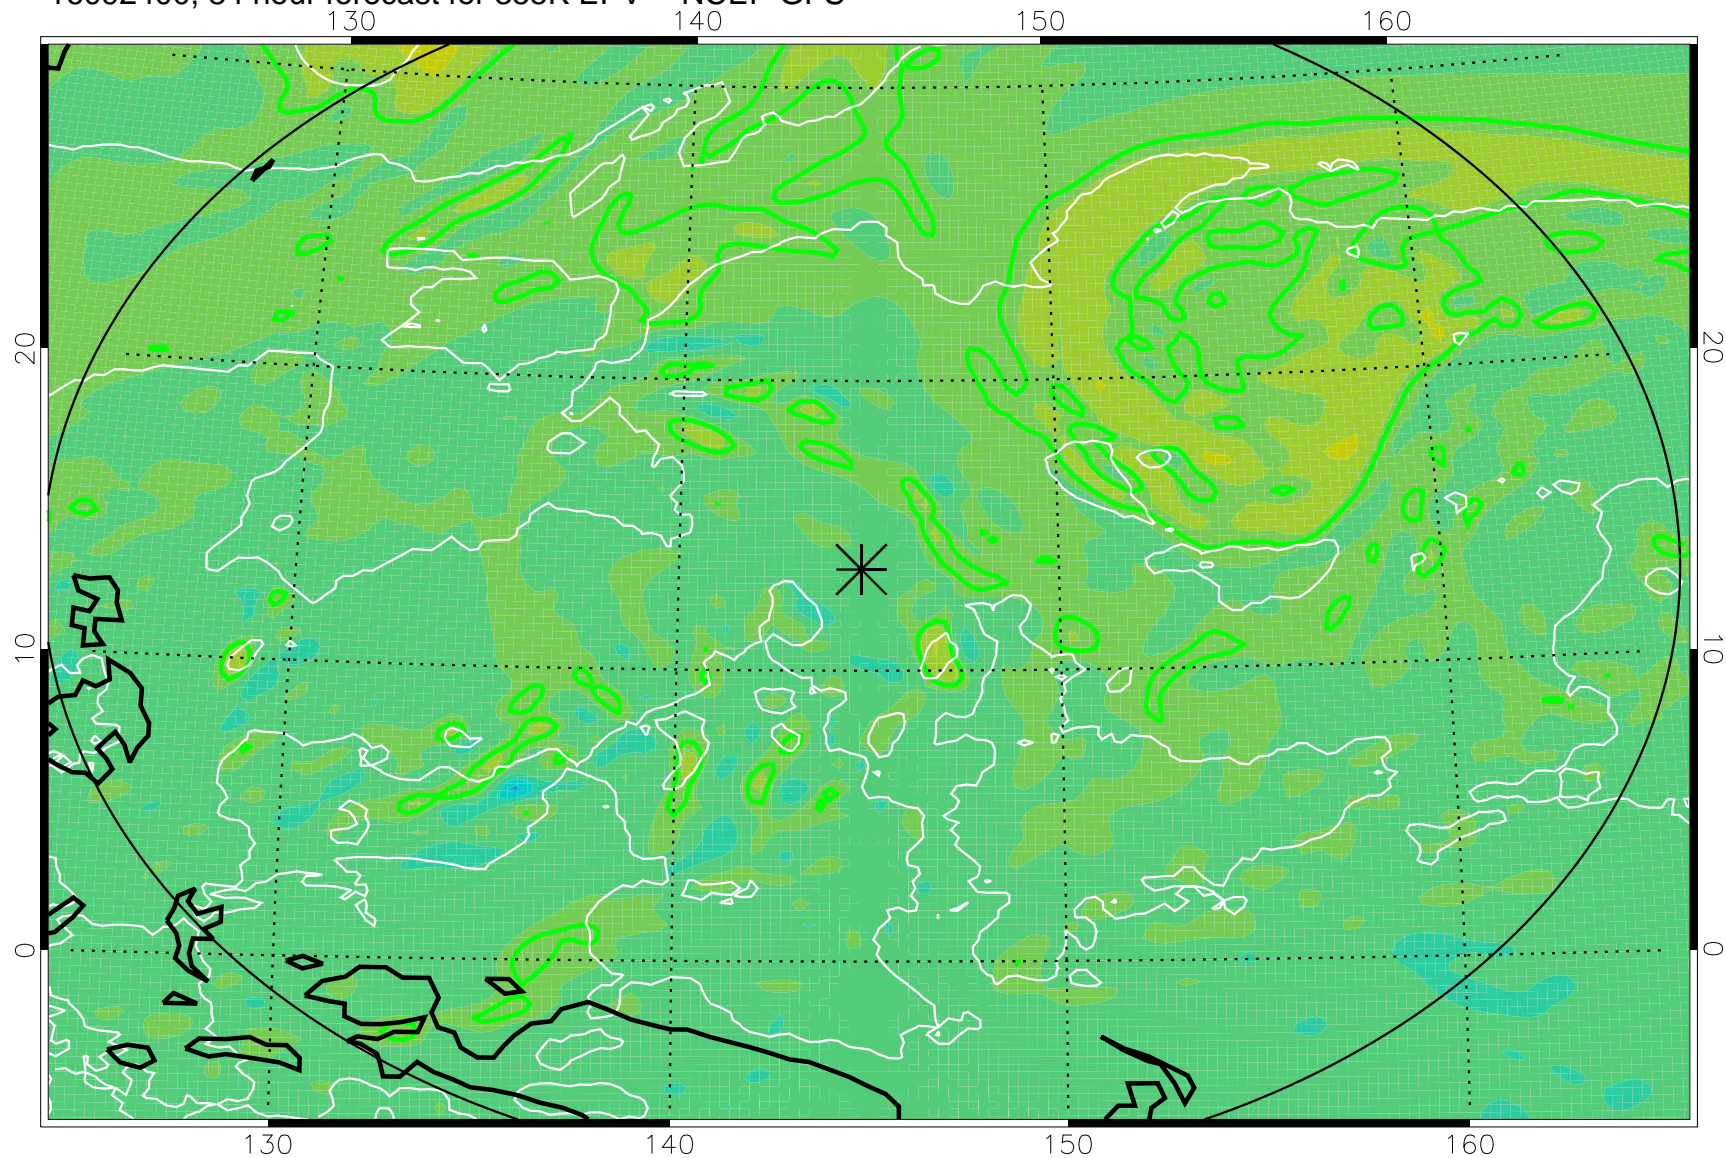

16092306, 66 hour forecast for 355K EPV -- NCEP GFS

355K Montgomery Streamfunction, white
EPV Tropopause (2 PVU) Position
Range ring of 2304 km

16092312, 72 hour forecast for 355K EPV -- NCEP GFS

355K Montgomery Streamfunction, white
EPV Tropopause (2 PVU) Position
Range ring of 2304 km

16092318, 78 hour forecast for 355K EPV -- NCEP GFS

355K Montgomery Streamfunction, white
EPV Tropopause (2 PVU) Position
Range ring of 2304 km

16092400, 84 hour forecast for 355K EPV -- NCEP GFS

355K Montgomery Streamfunction, white
EPV Tropopause (2 PVU) Position
Range ring of 2304 km

16092406, 90 hour forecast for 355K EPV -- NCEP GFS

355K Montgomery Streamfunction, white
EPV Tropopause (2 PVU) Position
Range ring of 2304 km

16092412, 96 hour forecast for 355K EPV -- NCEP GFS

355K Montgomery Streamfunction, white
EPV Tropopause (2 PVU) Position
Range ring of 2304 km

16092418, 102 hour forecast for 355K EPV -- NCEP GFS

355K Montgomery Streamfunction, white
EPV Tropopause (2 PVU) Position
Range ring of 2304 km

16092500, 108 hour forecast for 355K EPV -- NCEP GFS

355K Montgomery Streamfunction, white
EPV Tropopause (2 PVU) Position
Range ring of 2304 km