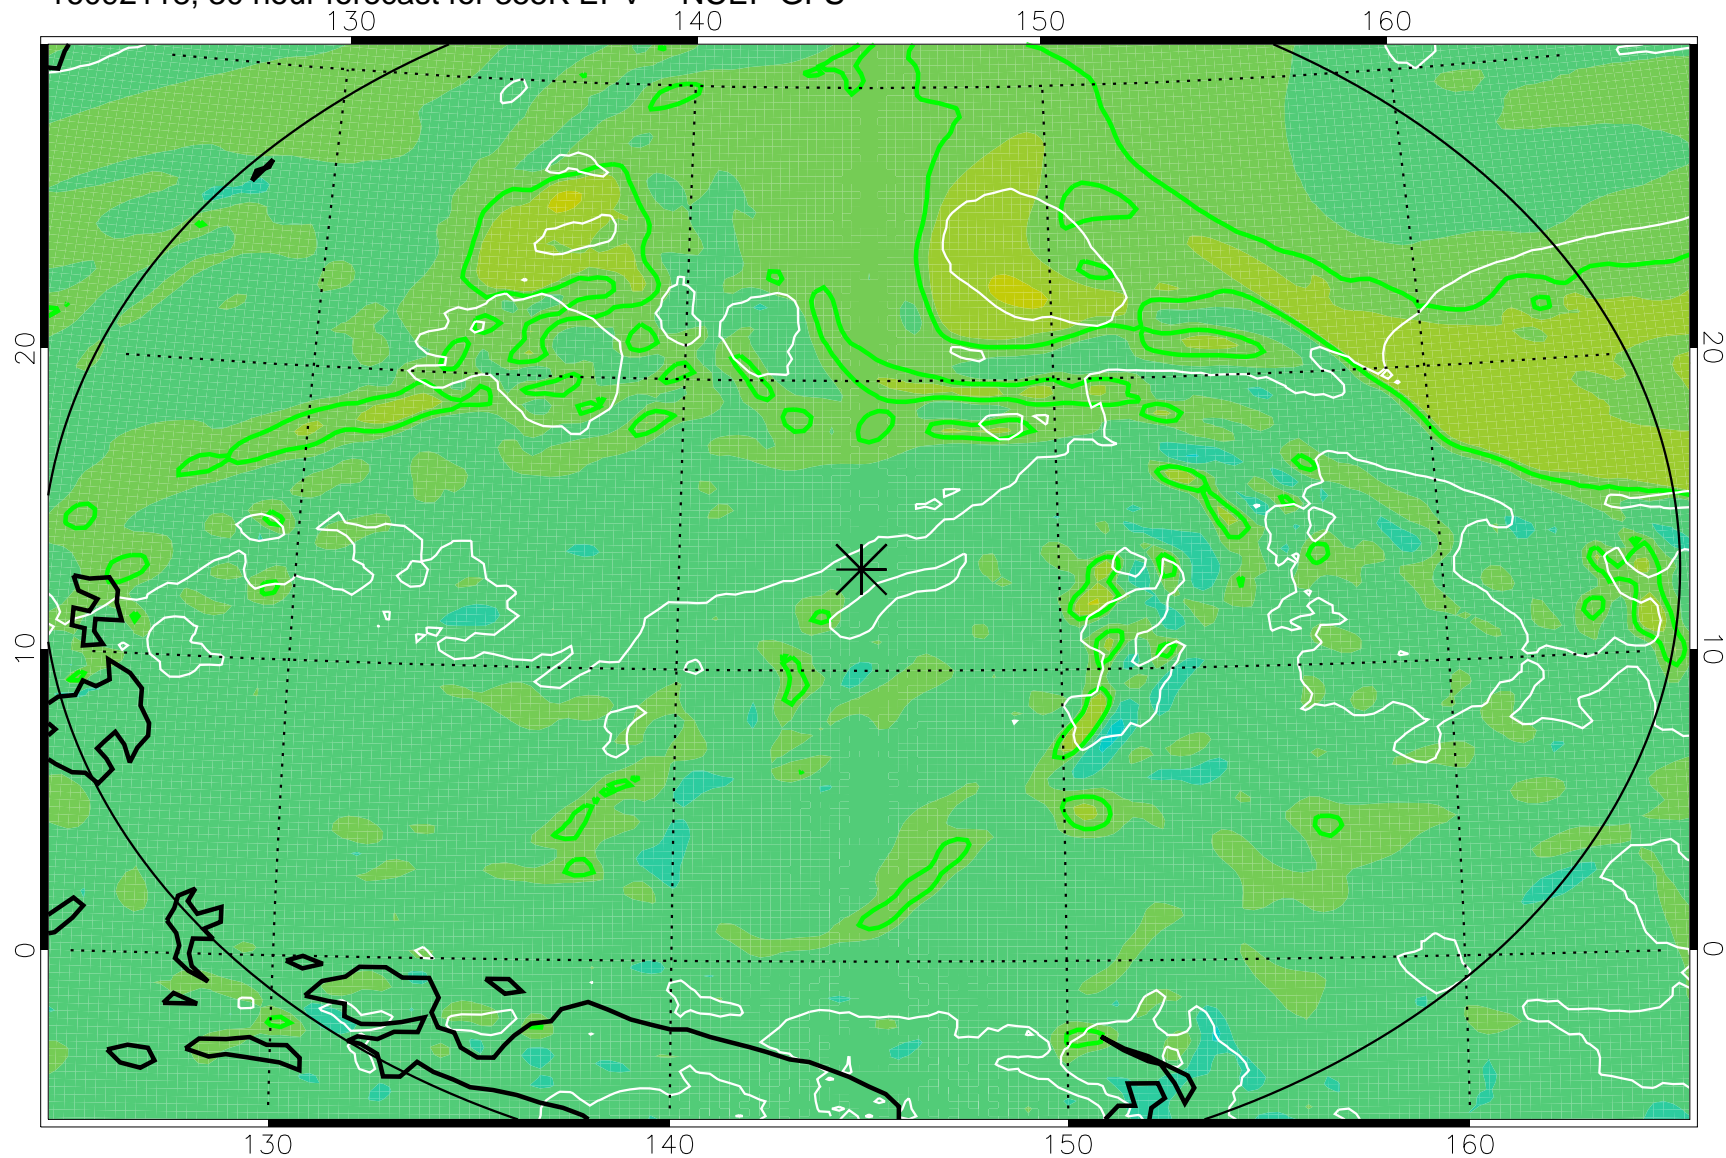

16092106, 18 hour forecast for 355K EPV -- NCEP GFS

355K Montgomery Streamfunction, white
EPV Tropopause (2 PVU) Position
Range ring of 2304 km

16092112, 24 hour forecast for 355K EPV -- NCEP GFS

355K Montgomery Streamfunction, white
EPV Tropopause (2 PVU) Position
Range ring of 2304 km

16092118, 30 hour forecast for 355K EPV -- NCEP GFS

355K Montgomery Streamfunction, white
EPV Tropopause (2 PVU) Position
Range ring of 2304 km

16092200, 36 hour forecast for 355K EPV -- NCEP GFS

355K Montgomery Streamfunction, white
EPV Tropopause (2 PVU) Position
Range ring of 2304 km

16092206, 42 hour forecast for 355K EPV -- NCEP GFS

355K Montgomery Streamfunction, white
EPV Tropopause (2 PVU) Position
Range ring of 2304 km

16092212, 48 hour forecast for 355K EPV -- NCEP GFS

355K Montgomery Streamfunction, white
EPV Tropopause (2 PVU) Position
Range ring of 2304 km

16092406, 90 hour forecast for 355K EPV -- NCEP GFS

355K Montgomery Streamfunction, white
EPV Tropopause (2 PVU) Position
Range ring of 2304 km

16092412, 96 hour forecast for 355K EPV -- NCEP GFS

355K Montgomery Streamfunction, white
EPV Tropopause (2 PVU) Position
Range ring of 2304 km