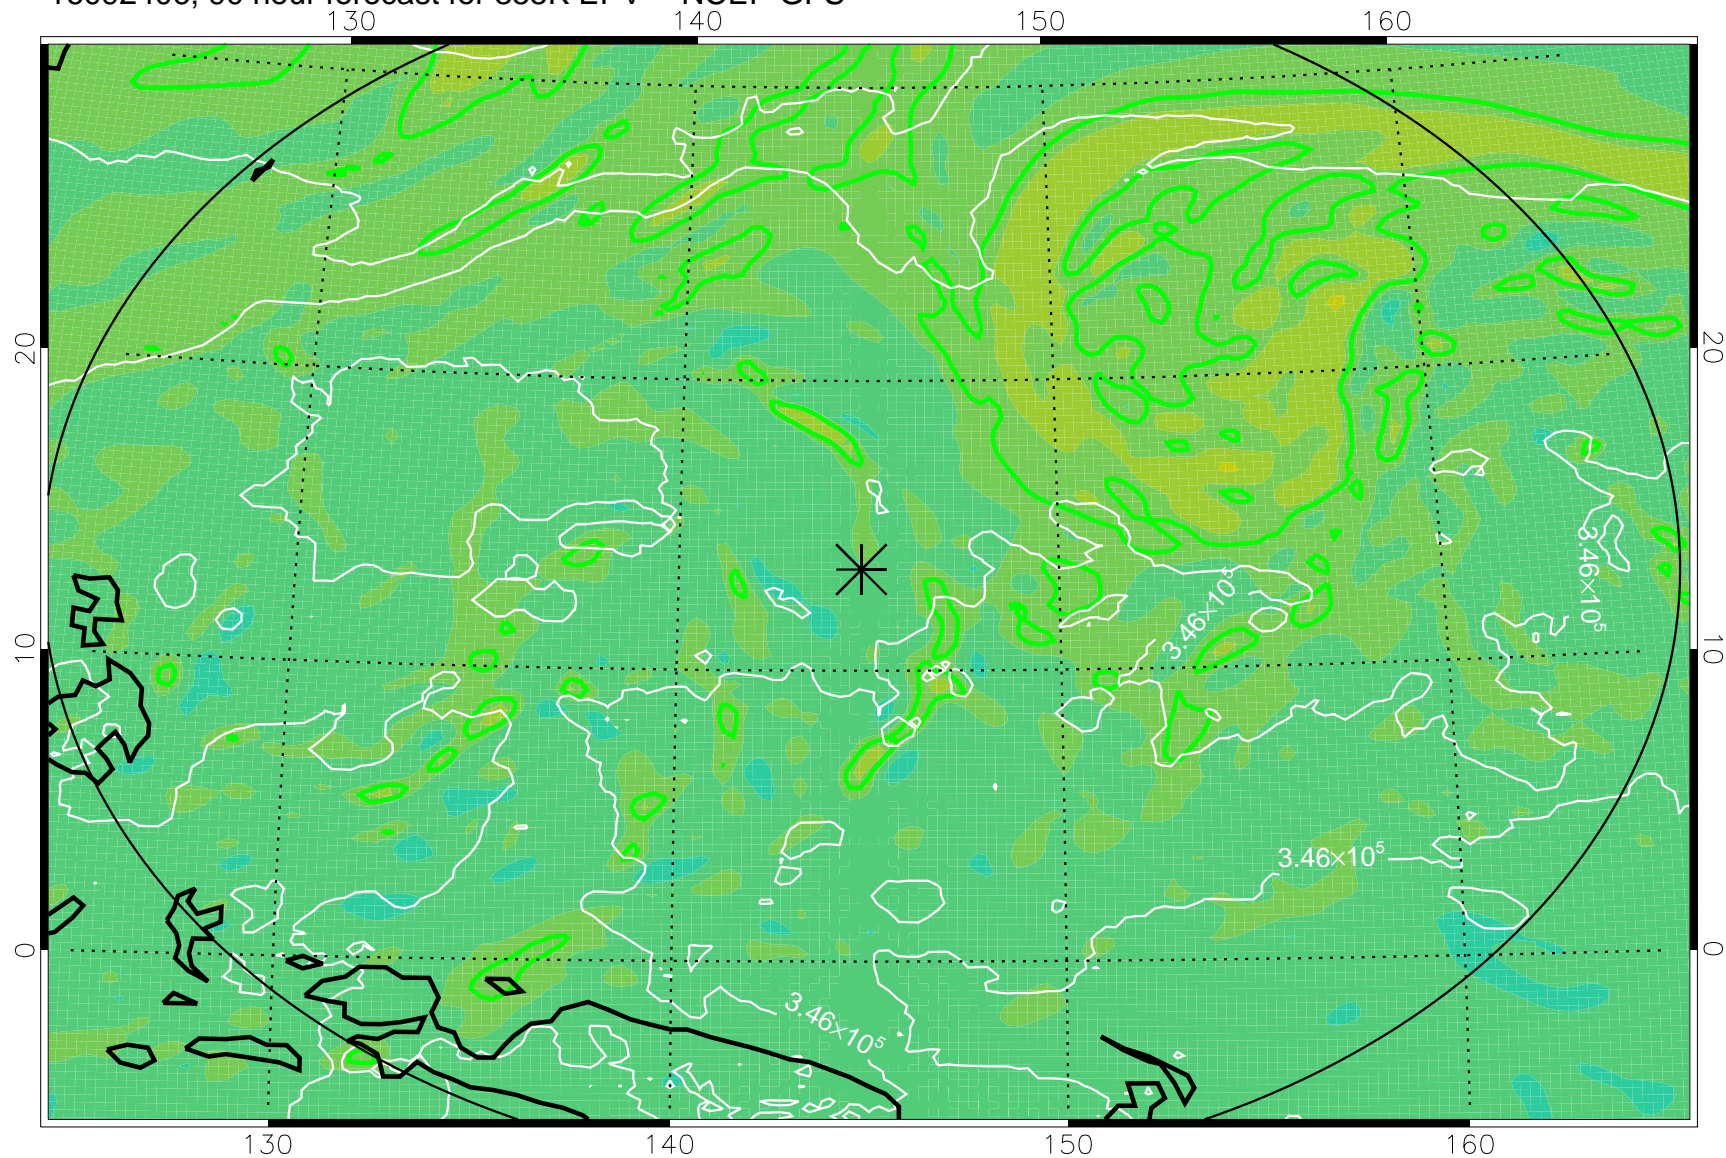

16092306, 66 hour forecast for 355K EPV -- NCEP GFS

355K Montgomery Streamfunction, white
EPV Tropopause (2 PVU) Position
Range ring of 2304 km

16092312, 72 hour forecast for 355K EPV -- NCEP GFS

355K Montgomery Streamfunction, white
EPV Tropopause (2 PVU) Position
Range ring of 2304 km

16092318, 78 hour forecast for 355K EPV -- NCEP GFS

355K Montgomery Streamfunction, white
EPV Tropopause (2 PVU) Position
Range ring of 2304 km

16092400, 84 hour forecast for 355K EPV -- NCEP GFS

355K Montgomery Streamfunction, white
EPV Tropopause (2 PVU) Position
Range ring of 2304 km

16092406, 90 hour forecast for 355K EPV -- NCEP GFS

355K Montgomery Streamfunction, white
EPV Tropopause (2 PVU) Position
Range ring of 2304 km

16092412, 96 hour forecast for 355K EPV -- NCEP GFS

355K Montgomery Streamfunction, white
EPV Tropopause (2 PVU) Position
Range ring of 2304 km

16092418, 102 hour forecast for 355K EPV -- NCEP GFS

355K Montgomery Streamfunction, white
EPV Tropopause (2 PVU) Position
Range ring of 2304 km

16092500, 108 hour forecast for 355K EPV -- NCEP GFS

355K Montgomery Streamfunction, white
EPV Tropopause (2 PVU) Position
Range ring of 2304 km