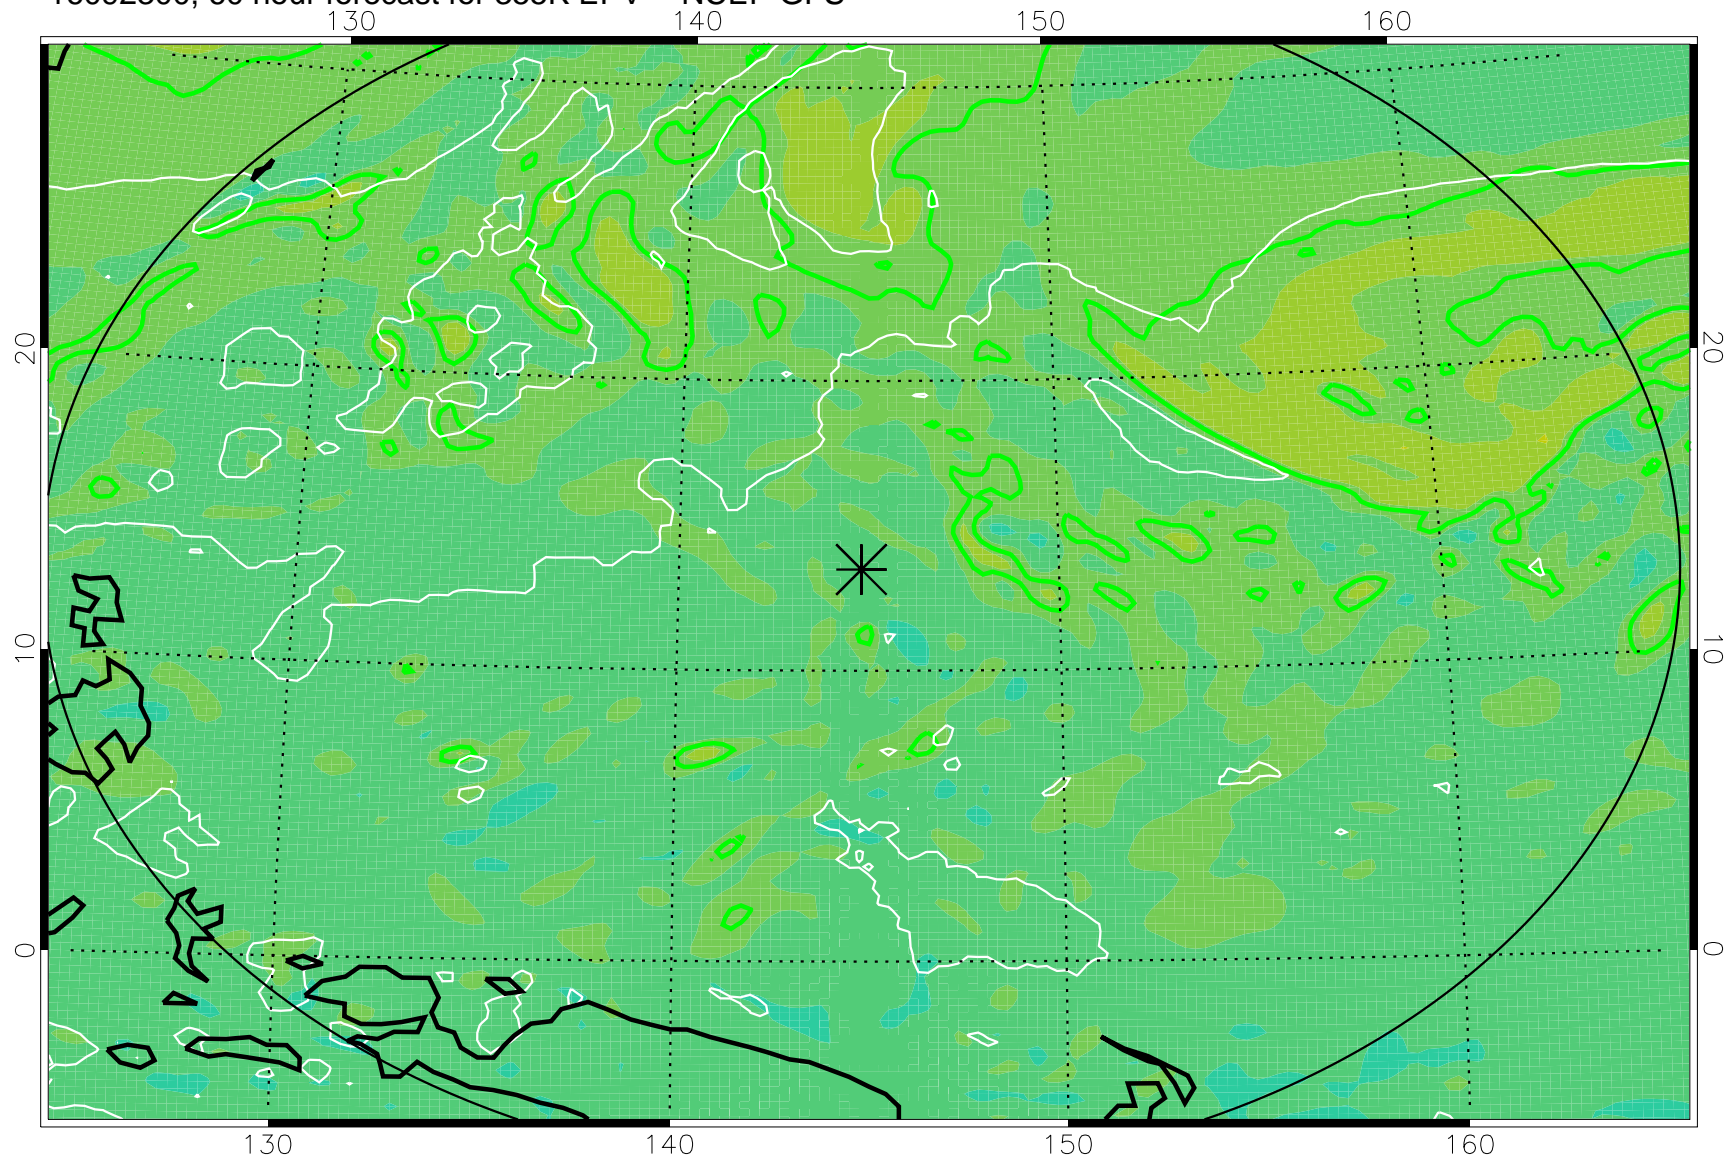

16092118, 30 hour forecast for 355K EPV -- NCEP GFS

355K Montgomery Streamfunction, white
EPV Tropopause (2 PVU) Position
Range ring of 2304 km

16092200, 36 hour forecast for 355K EPV -- NCEP GFS

355K Montgomery Streamfunction, white
EPV Tropopause (2 PVU) Position
Range ring of 2304 km

16092206, 42 hour forecast for 355K EPV -- NCEP GFS

355K Montgomery Streamfunction, white
EPV Tropopause (2 PVU) Position
Range ring of 2304 km

16092212, 48 hour forecast for 355K EPV -- NCEP GFS

355K Montgomery Streamfunction, white
EPV Tropopause (2 PVU) Position
Range ring of 2304 km

16092218, 54 hour forecast for 355K EPV -- NCEP GFS

355K Montgomery Streamfunction, white
EPV Tropopause (2 PVU) Position
Range ring of 2304 km

16092300, 60 hour forecast for 355K EPV -- NCEP GFS

355K Montgomery Streamfunction, white
EPV Tropopause (2 PVU) Position
Range ring of 2304 km

16092306, 66 hour forecast for 355K EPV -- NCEP GFS

355K Montgomery Streamfunction, white
EPV Tropopause (2 PVU) Position
Range ring of 2304 km

16092312, 72 hour forecast for 355K EPV -- NCEP GFS

355K Montgomery Streamfunction, white
EPV Tropopause (2 PVU) Position
Range ring of 2304 km