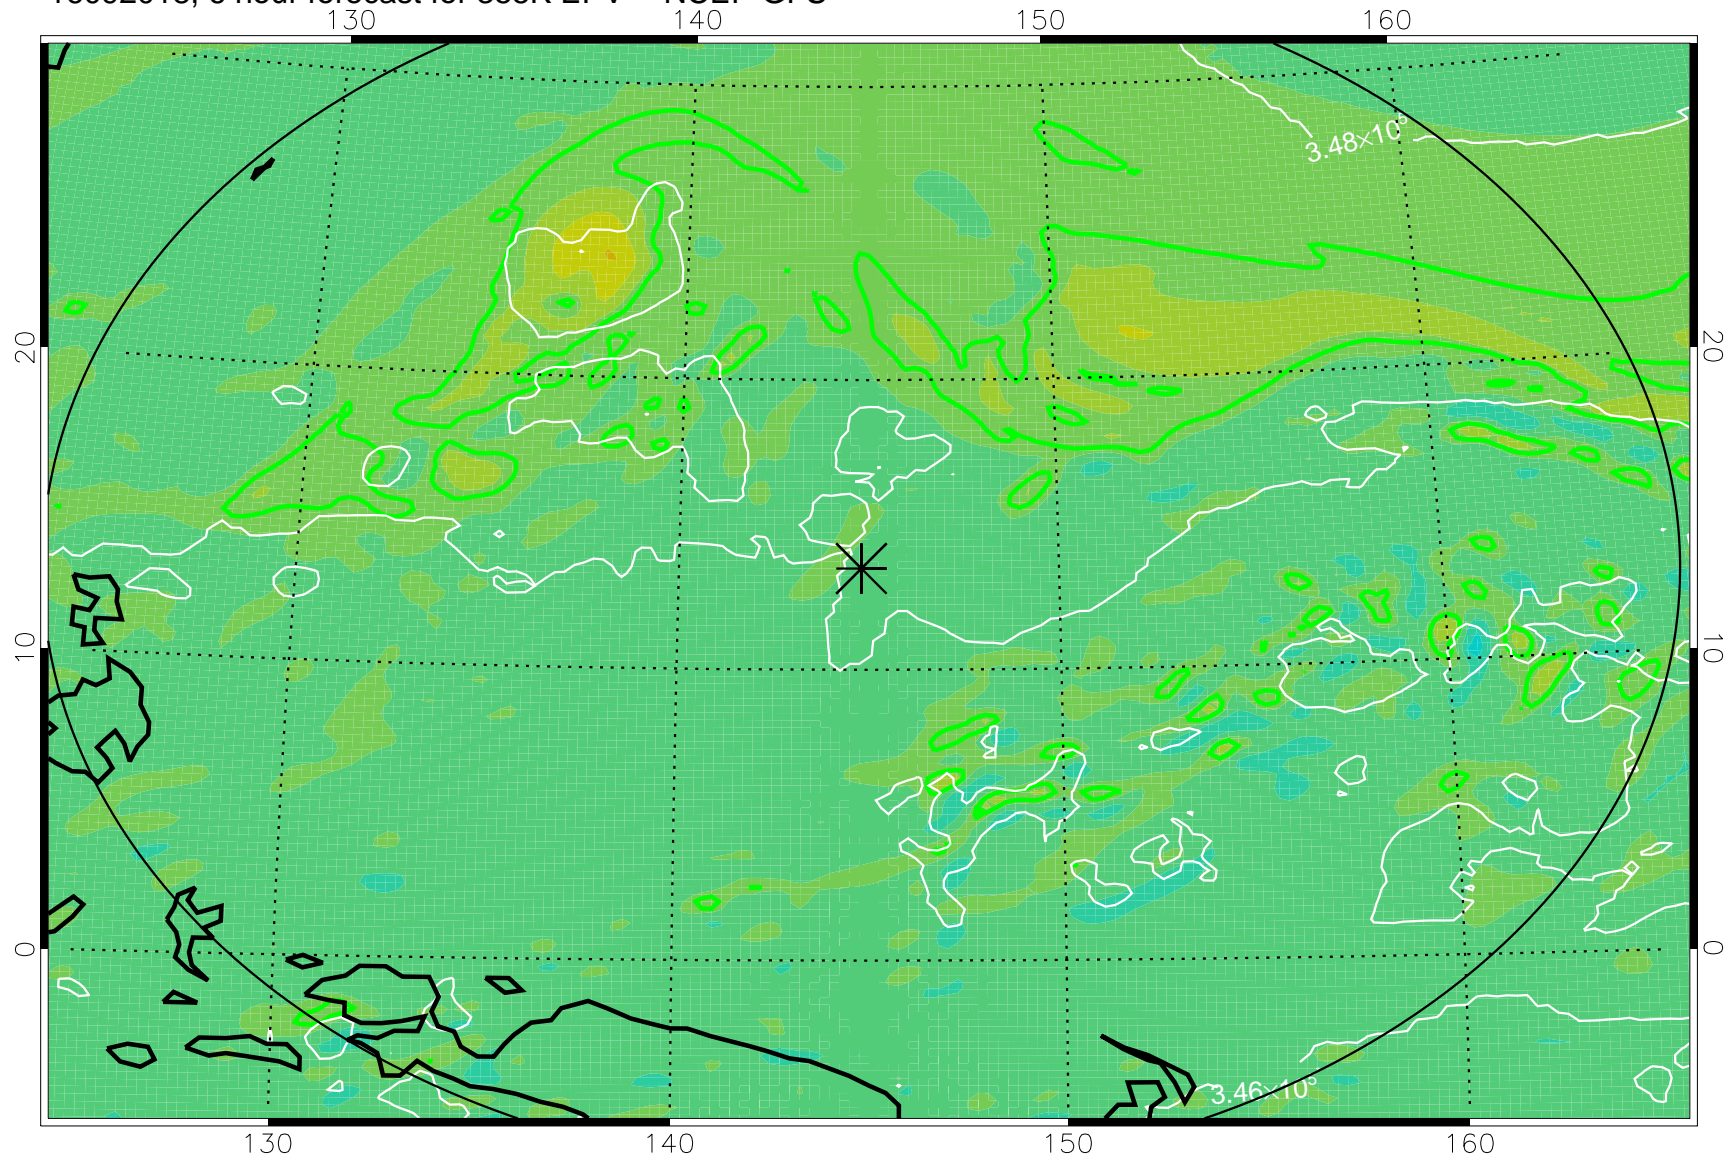

16092018, 6 hour forecast for 355K EPV -- NCEP GFS

355K Montgomery Streamfunction, white
EPV Tropopause (2 PVU) Position
Range ring of 2304 km

16092100, 12 hour forecast for 355K EPV -- NCEP GFS

355K Montgomery Streamfunction, white
EPV Tropopause (2 PVU) Position
Range ring of 2304 km

16092106, 18 hour forecast for 355K EPV -- NCEP GFS

355K Montgomery Streamfunction, white
EPV Tropopause (2 PVU) Position
Range ring of 2304 km

16092112, 24 hour forecast for 355K EPV -- NCEP GFS

355K Montgomery Streamfunction, white
EPV Tropopause (2 PVU) Position
Range ring of 2304 km

16092118, 30 hour forecast for 355K EPV -- NCEP GFS

355K Montgomery Streamfunction, white
EPV Tropopause (2 PVU) Position
Range ring of 2304 km

16092200, 36 hour forecast for 355K EPV -- NCEP GFS

355K Montgomery Streamfunction, white
EPV Tropopause (2 PVU) Position
Range ring of 2304 km

16092206, 42 hour forecast for 355K EPV -- NCEP GFS

355K Montgomery Streamfunction, white
EPV Tropopause (2 PVU) Position
Range ring of 2304 km

16092212, 48 hour forecast for 355K EPV -- NCEP GFS

355K Montgomery Streamfunction, white
EPV Tropopause (2 PVU) Position
Range ring of 2304 km