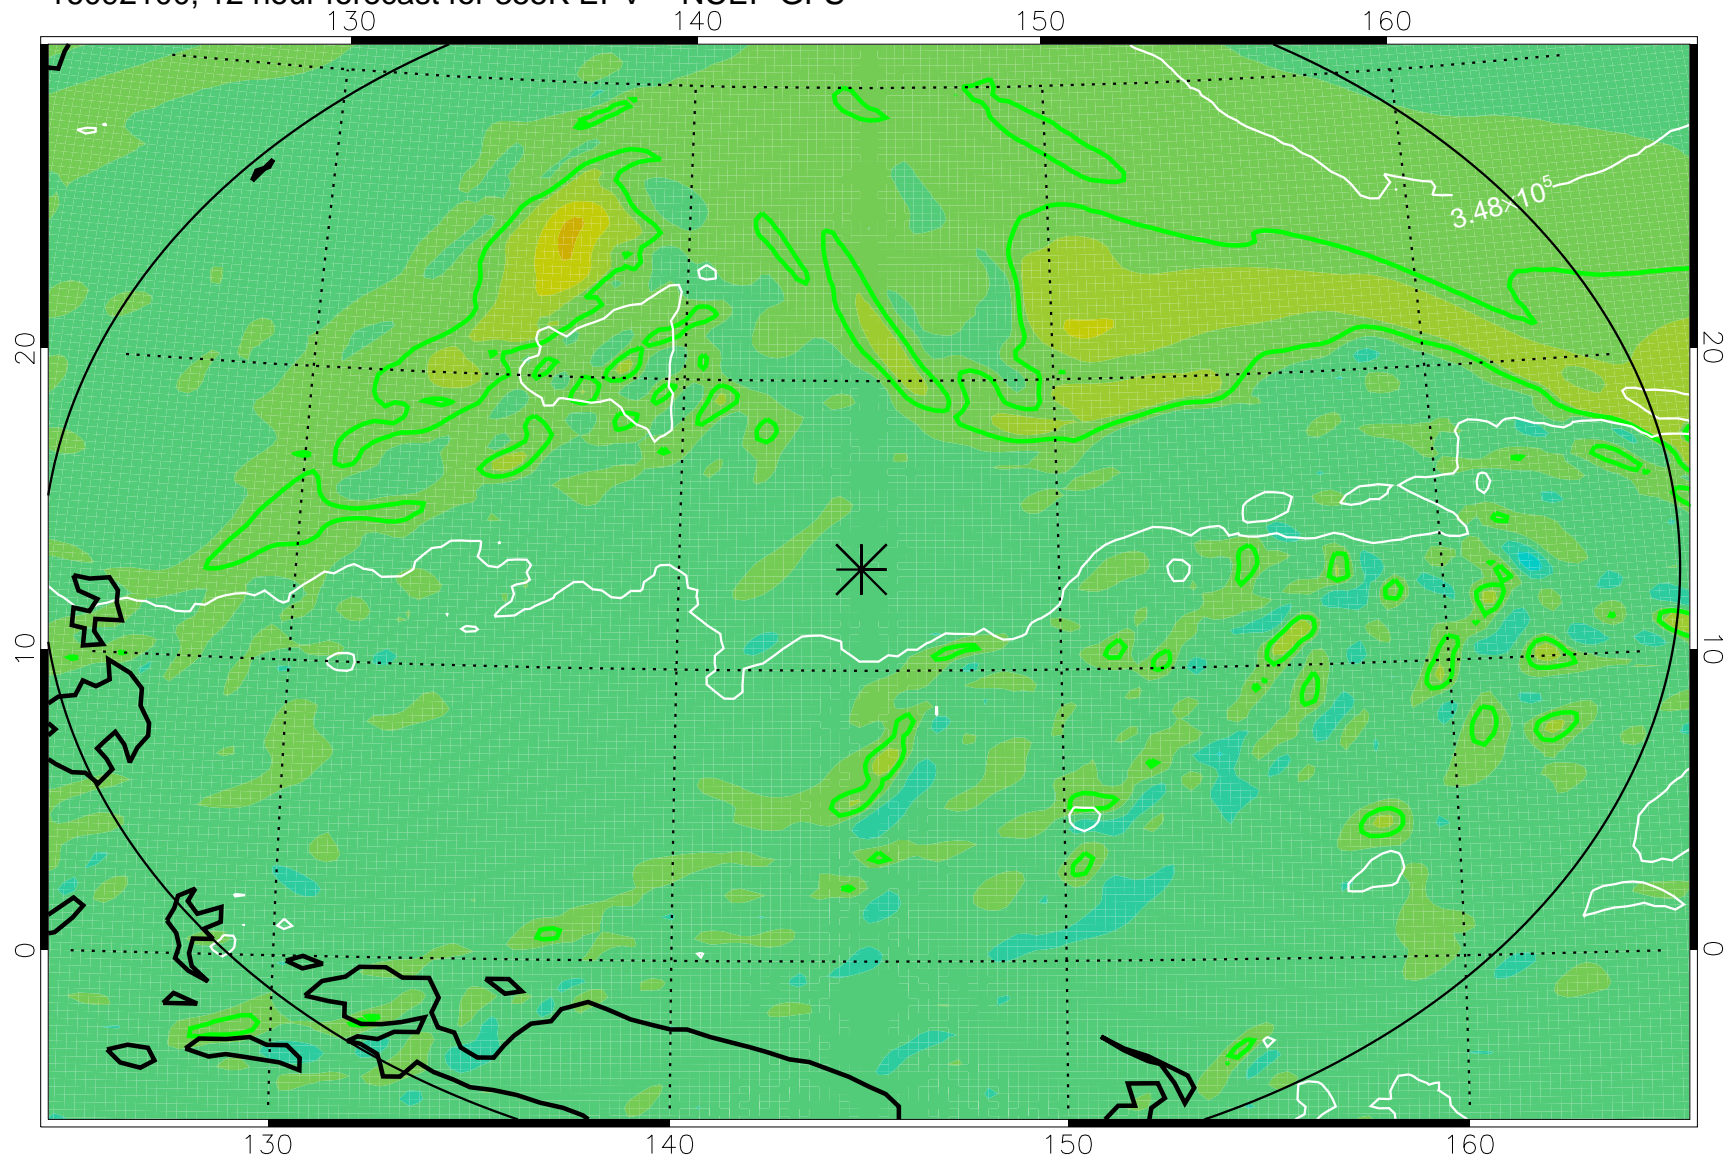

16092018, 6 hour forecast for 355K EPV -- NCEP GFS

355K Montgomery Streamfunction, white
EPV Tropopause (2 PVU) Position
Range ring of 2304 km

16092100, 12 hour forecast for 355K EPV -- NCEP GFS

355K Montgomery Streamfunction, white
EPV Tropopause (2 PVU) Position
Range ring of 2304 km

16092106, 18 hour forecast for 355K EPV -- NCEP GFS

355K Montgomery Streamfunction, white
EPV Tropopause (2 PVU) Position
Range ring of 2304 km

16092112, 24 hour forecast for 355K EPV -- NCEP GFS

355K Montgomery Streamfunction, white
EPV Tropopause (2 PVU) Position
Range ring of 2304 km

16092118, 30 hour forecast for 355K EPV -- NCEP GFS

355K Montgomery Streamfunction, white
EPV Tropopause (2 PVU) Position
Range ring of 2304 km

16092200, 36 hour forecast for 355K EPV -- NCEP GFS

355K Montgomery Streamfunction, white
EPV Tropopause (2 PVU) Position
Range ring of 2304 km

16092418, 102 hour forecast for 355K EPV -- NCEP GFS

355K Montgomery Streamfunction, white
EPV Tropopause (2 PVU) Position
Range ring of 2304 km

16092500, 108 hour forecast for 355K EPV -- NCEP GFS

355K Montgomery Streamfunction, white
EPV Tropopause (2 PVU) Position
Range ring of 2304 km