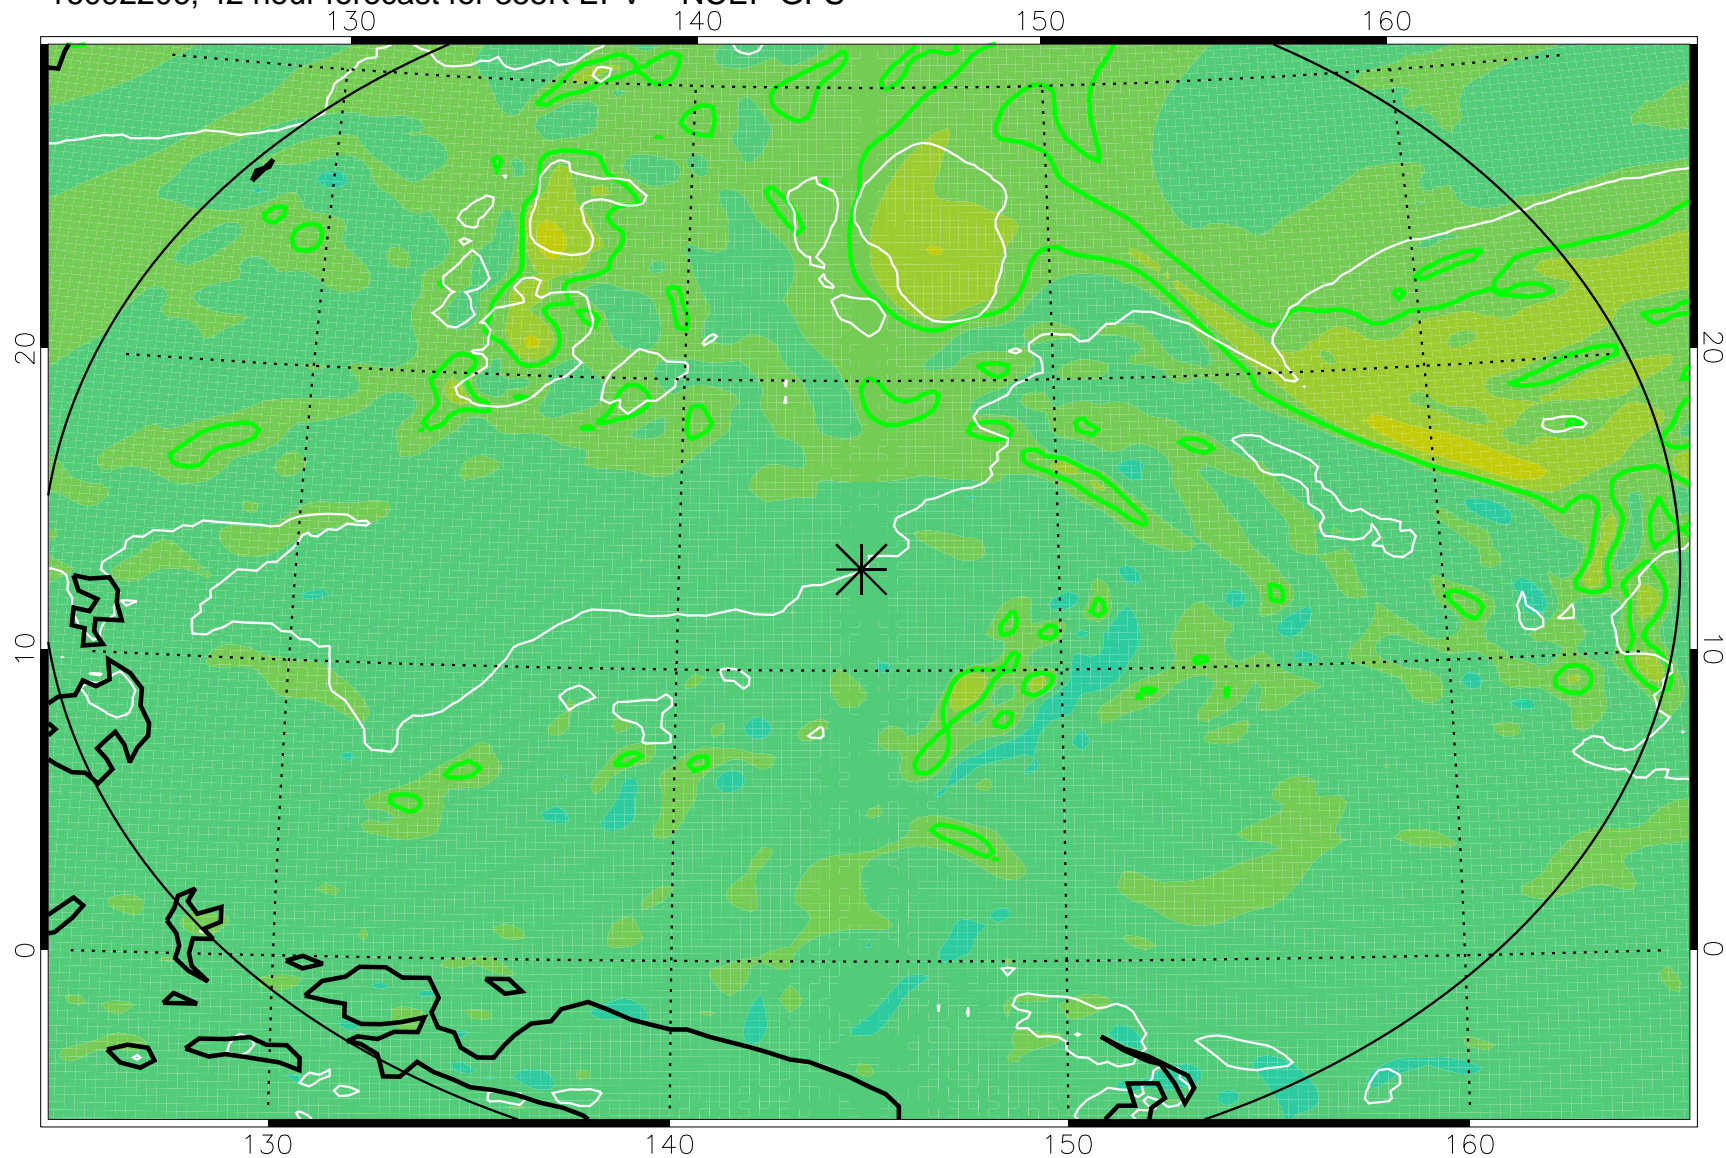

16092106, 18 hour forecast for 355K EPV -- NCEP GFS

355K Montgomery Streamfunction, white
EPV Tropopause (2 PVU) Position
Range ring of 2304 km

16092112, 24 hour forecast for 355K EPV -- NCEP GFS

355K Montgomery Streamfunction, white
EPV Tropopause (2 PVU) Position
Range ring of 2304 km

16092118, 30 hour forecast for 355K EPV -- NCEP GFS

355K Montgomery Streamfunction, white
EPV Tropopause (2 PVU) Position
Range ring of 2304 km

16092200, 36 hour forecast for 355K EPV -- NCEP GFS

355K Montgomery Streamfunction, white
EPV Tropopause (2 PVU) Position
Range ring of 2304 km

16092206, 42 hour forecast for 355K EPV -- NCEP GFS

355K Montgomery Streamfunction, white
EPV Tropopause (2 PVU) Position
Range ring of 2304 km

16092212, 48 hour forecast for 355K EPV -- NCEP GFS

355K Montgomery Streamfunction, white
EPV Tropopause (2 PVU) Position
Range ring of 2304 km

16092218, 54 hour forecast for 355K EPV -- NCEP GFS

355K Montgomery Streamfunction, white
EPV Tropopause (2 PVU) Position
Range ring of 2304 km

16092300, 60 hour forecast for 355K EPV -- NCEP GFS

355K Montgomery Streamfunction, white
EPV Tropopause (2 PVU) Position
Range ring of 2304 km