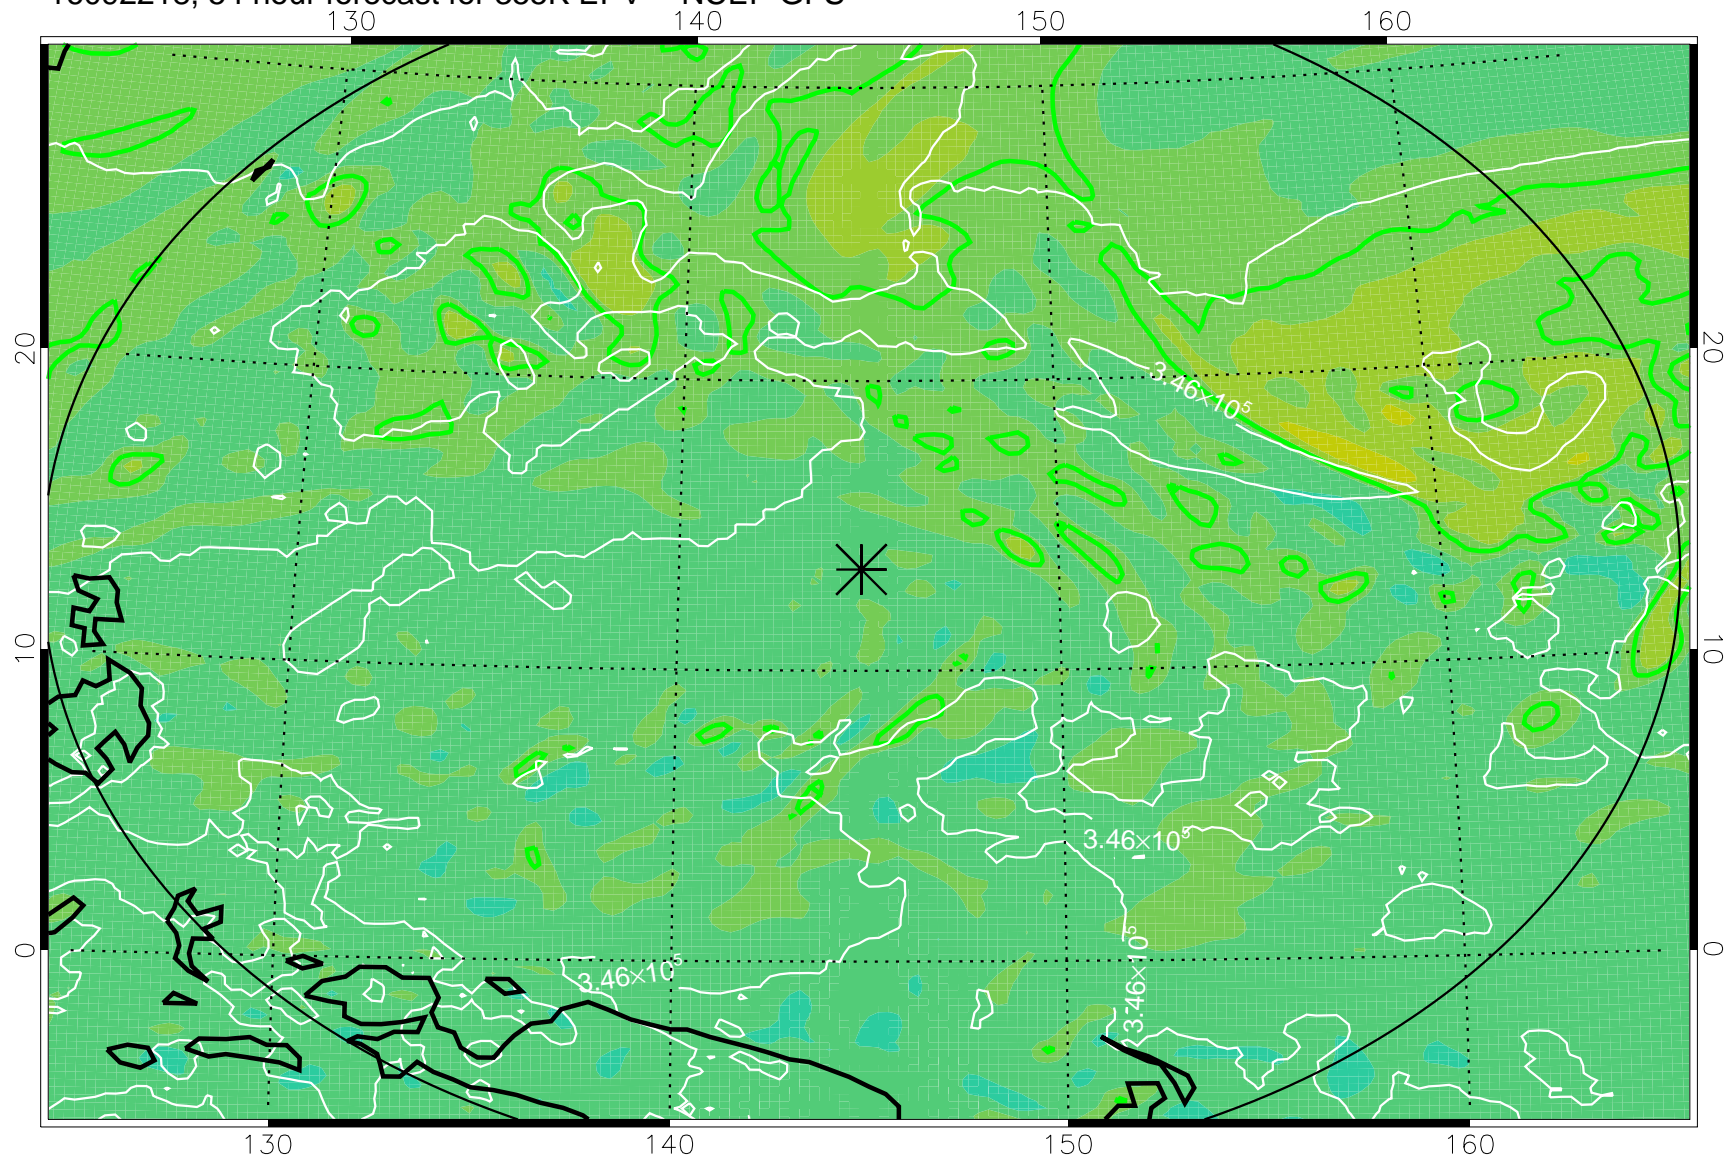

16092118, 30 hour forecast for 355K EPV -- NCEP GFS

355K Montgomery Streamfunction, white
EPV Tropopause (2 PVU) Position
Range ring of 2304 km

16092200, 36 hour forecast for 355K EPV -- NCEP GFS

355K Montgomery Streamfunction, white
EPV Tropopause (2 PVU) Position
Range ring of 2304 km

16092206, 42 hour forecast for 355K EPV -- NCEP GFS

355K Montgomery Streamfunction, white
EPV Tropopause (2 PVU) Position
Range ring of 2304 km

16092212, 48 hour forecast for 355K EPV -- NCEP GFS

355K Montgomery Streamfunction, white
EPV Tropopause (2 PVU) Position
Range ring of 2304 km

16092218, 54 hour forecast for 355K EPV -- NCEP GFS

355K Montgomery Streamfunction, white
EPV Tropopause (2 PVU) Position
Range ring of 2304 km

16092300, 60 hour forecast for 355K EPV -- NCEP GFS

355K Montgomery Streamfunction, white
EPV Tropopause (2 PVU) Position
Range ring of 2304 km

16092306, 66 hour forecast for 355K EPV -- NCEP GFS

355K Montgomery Streamfunction, white
EPV Tropopause (2 PVU) Position
Range ring of 2304 km

16092312, 72 hour forecast for 355K EPV -- NCEP GFS

355K Montgomery Streamfunction, white
EPV Tropopause (2 PVU) Position
Range ring of 2304 km