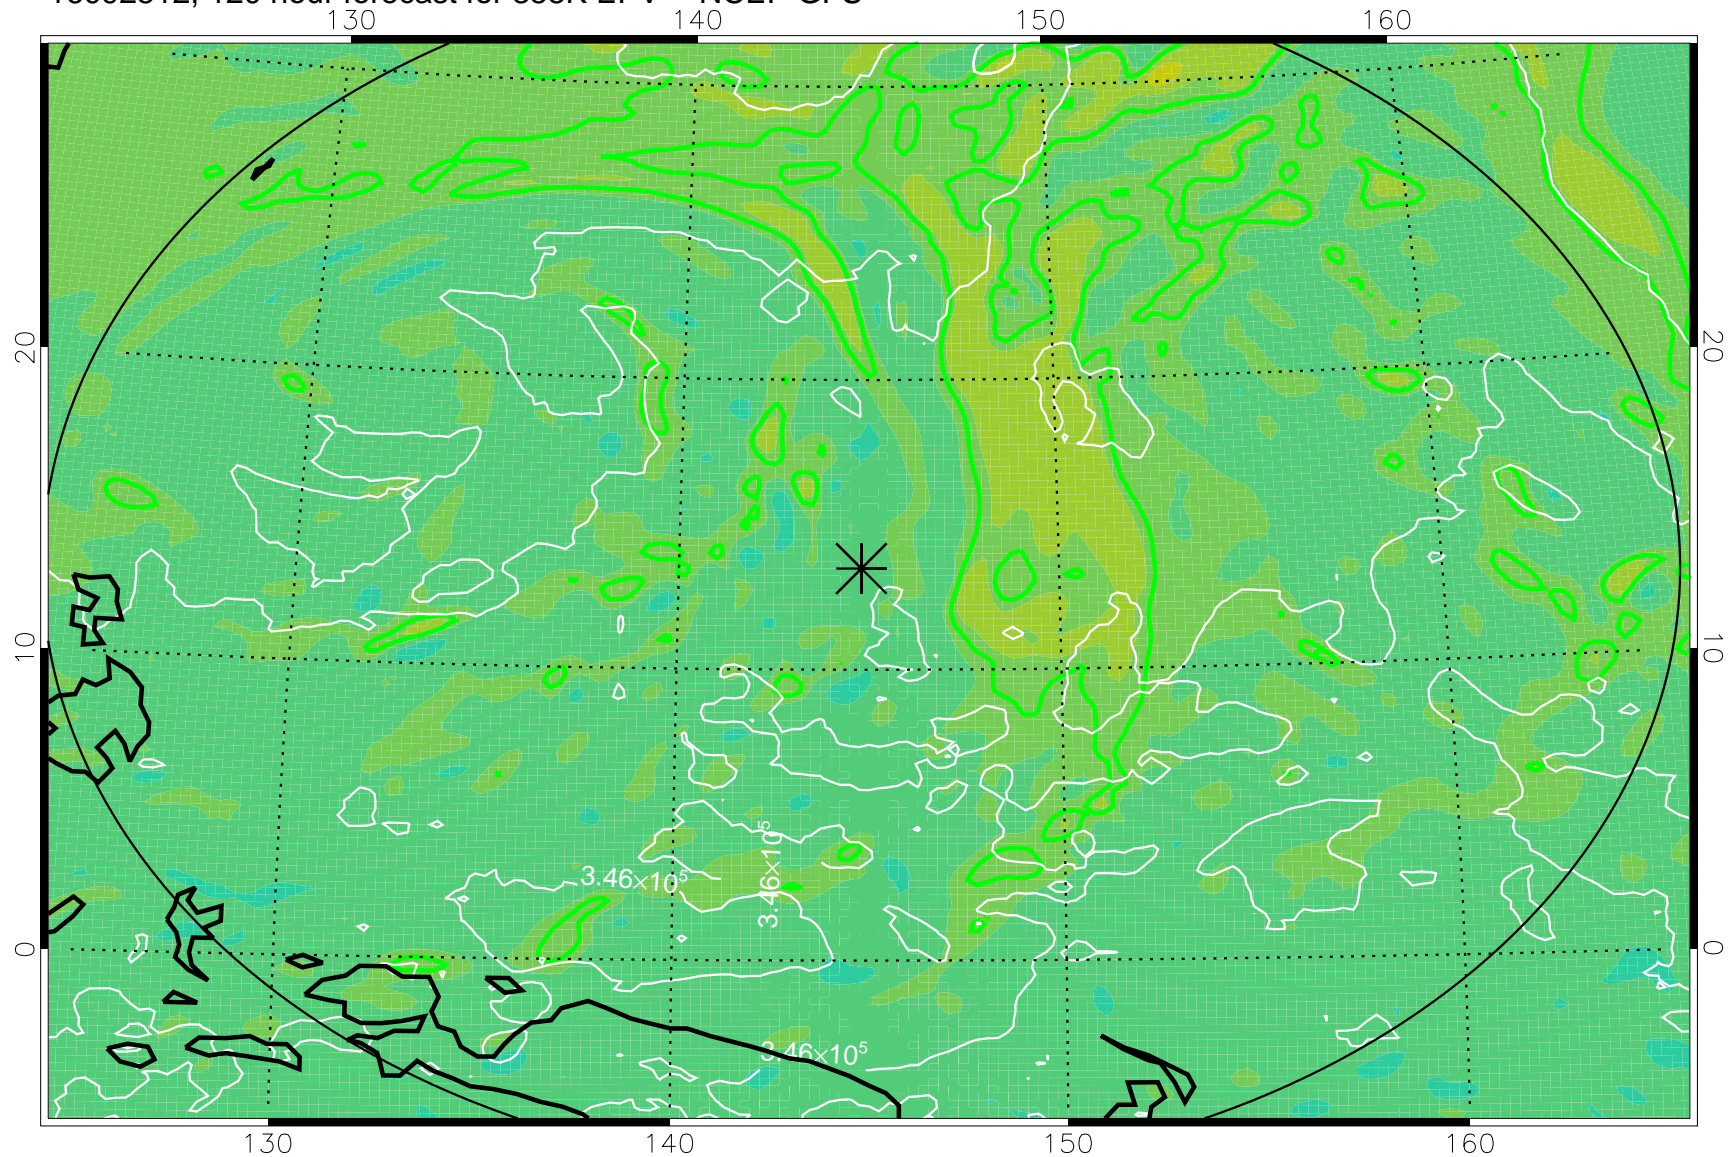

16092318, 78 hour forecast for 355K EPV -- NCEP GFS

355K Montgomery Streamfunction, white
EPV Tropopause (2 PVU) Position
Range ring of 2304 km

16092400, 84 hour forecast for 355K EPV -- NCEP GFS

355K Montgomery Streamfunction, white
EPV Tropopause (2 PVU) Position
Range ring of 2304 km

16092406, 90 hour forecast for 355K EPV -- NCEP GFS

355K Montgomery Streamfunction, white
EPV Tropopause (2 PVU) Position
Range ring of 2304 km

16092412, 96 hour forecast for 355K EPV -- NCEP GFS

355K Montgomery Streamfunction, white
EPV Tropopause (2 PVU) Position
Range ring of 2304 km

16092418, 102 hour forecast for 355K EPV -- NCEP GFS

355K Montgomery Streamfunction, white
EPV Tropopause (2 PVU) Position
Range ring of 2304 km

16092500, 108 hour forecast for 355K EPV -- NCEP GFS

355K Montgomery Streamfunction, white
EPV Tropopause (2 PVU) Position
Range ring of 2304 km

16092506, 114 hour forecast for 355K EPV -- NCEP GFS

355K Montgomery Streamfunction, white
EPV Tropopause (2 PVU) Position
Range ring of 2304 km

16092512, 120 hour forecast for 355K EPV -- NCEP GFS

355K Montgomery Streamfunction, white
EPV Tropopause (2 PVU) Position
Range ring of 2304 km