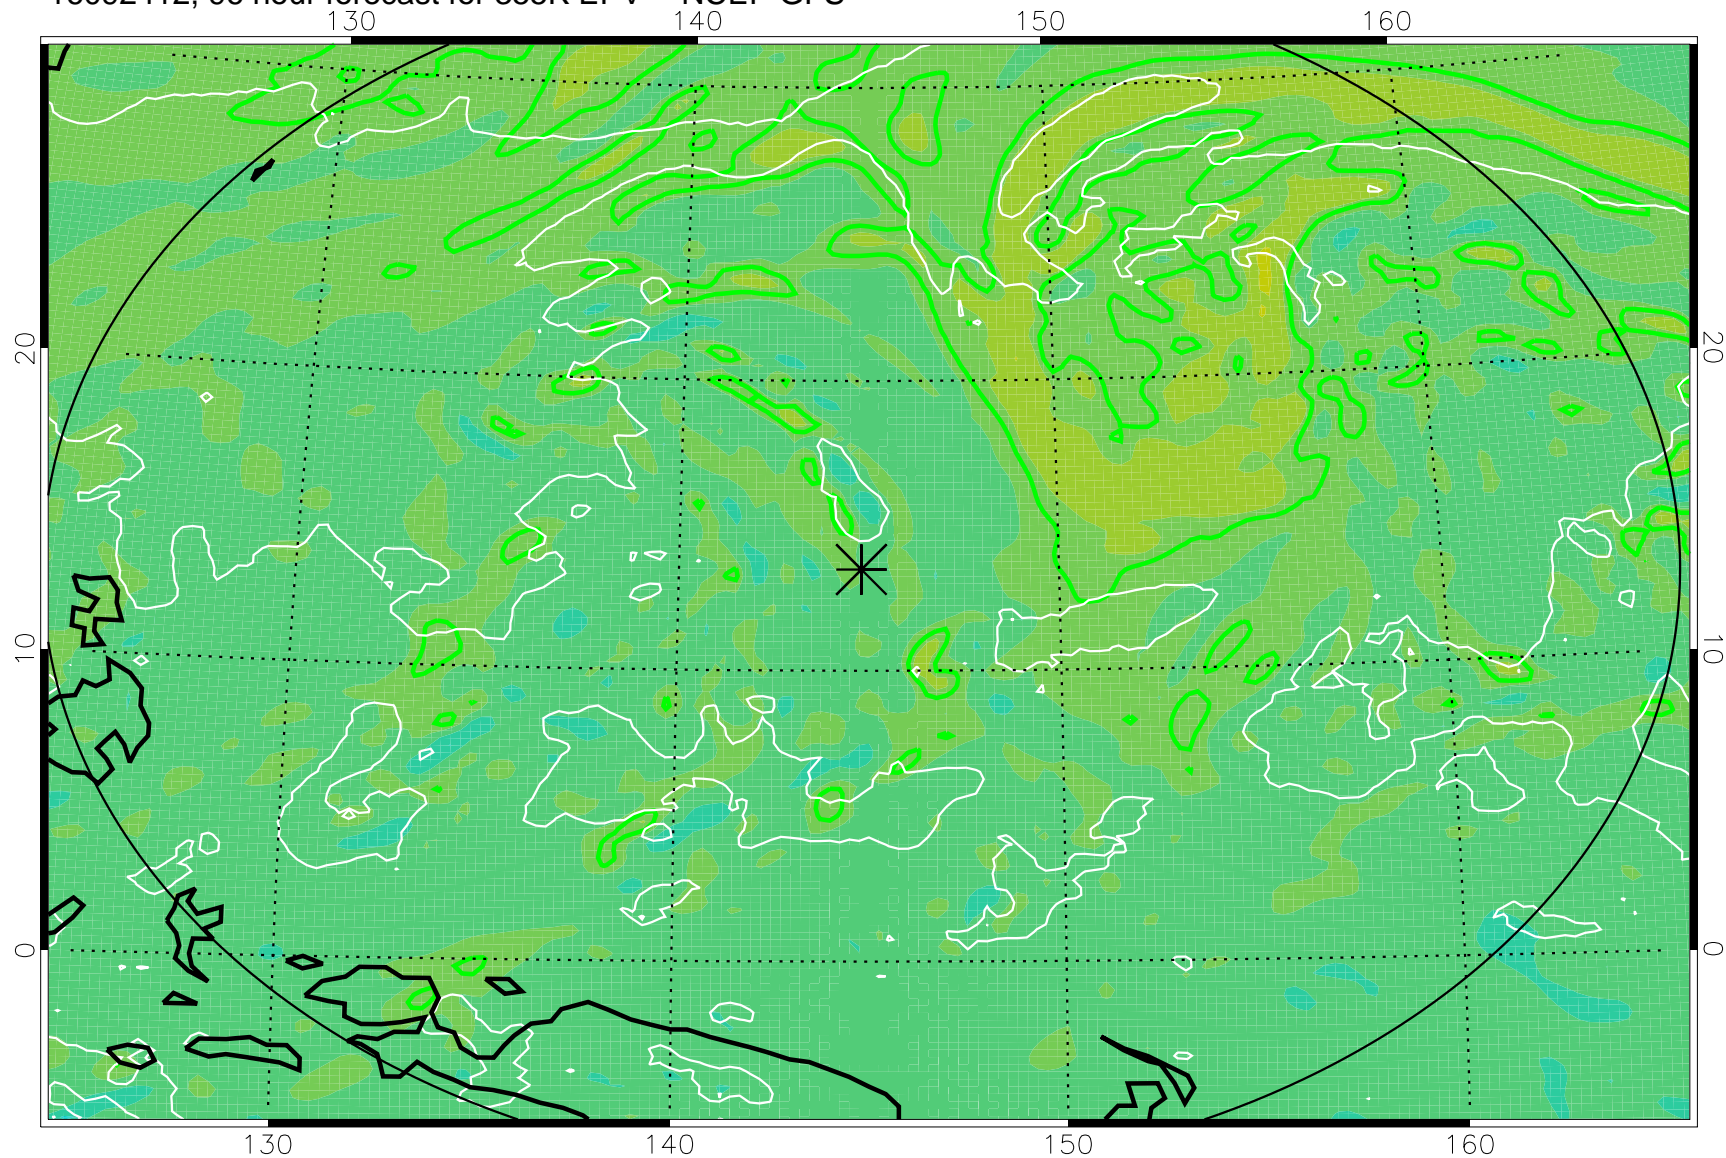

16092318, 78 hour forecast for 355K EPV -- NCEP GFS

355K Montgomery Streamfunction, white
EPV Tropopause (2 PVU) Position
Range ring of 2304 km

16092400, 84 hour forecast for 355K EPV -- NCEP GFS

355K Montgomery Streamfunction, white
EPV Tropopause (2 PVU) Position
Range ring of 2304 km

16092406, 90 hour forecast for 355K EPV -- NCEP GFS

355K Montgomery Streamfunction, white
EPV Tropopause (2 PVU) Position
Range ring of 2304 km

16092412, 96 hour forecast for 355K EPV -- NCEP GFS

355K Montgomery Streamfunction, white
EPV Tropopause (2 PVU) Position
Range ring of 2304 km

16092418, 102 hour forecast for 355K EPV -- NCEP GFS

355K Montgomery Streamfunction, white
EPV Tropopause (2 PVU) Position
Range ring of 2304 km

16092500, 108 hour forecast for 355K EPV -- NCEP GFS

355K Montgomery Streamfunction, white
EPV Tropopause (2 PVU) Position
Range ring of 2304 km

16092506, 114 hour forecast for 355K EPV -- NCEP GFS

355K Montgomery Streamfunction, white
EPV Tropopause (2 PVU) Position
Range ring of 2304 km

16092512, 120 hour forecast for 355K EPV -- NCEP GFS

355K Montgomery Streamfunction, white
EPV Tropopause (2 PVU) Position
Range ring of 2304 km