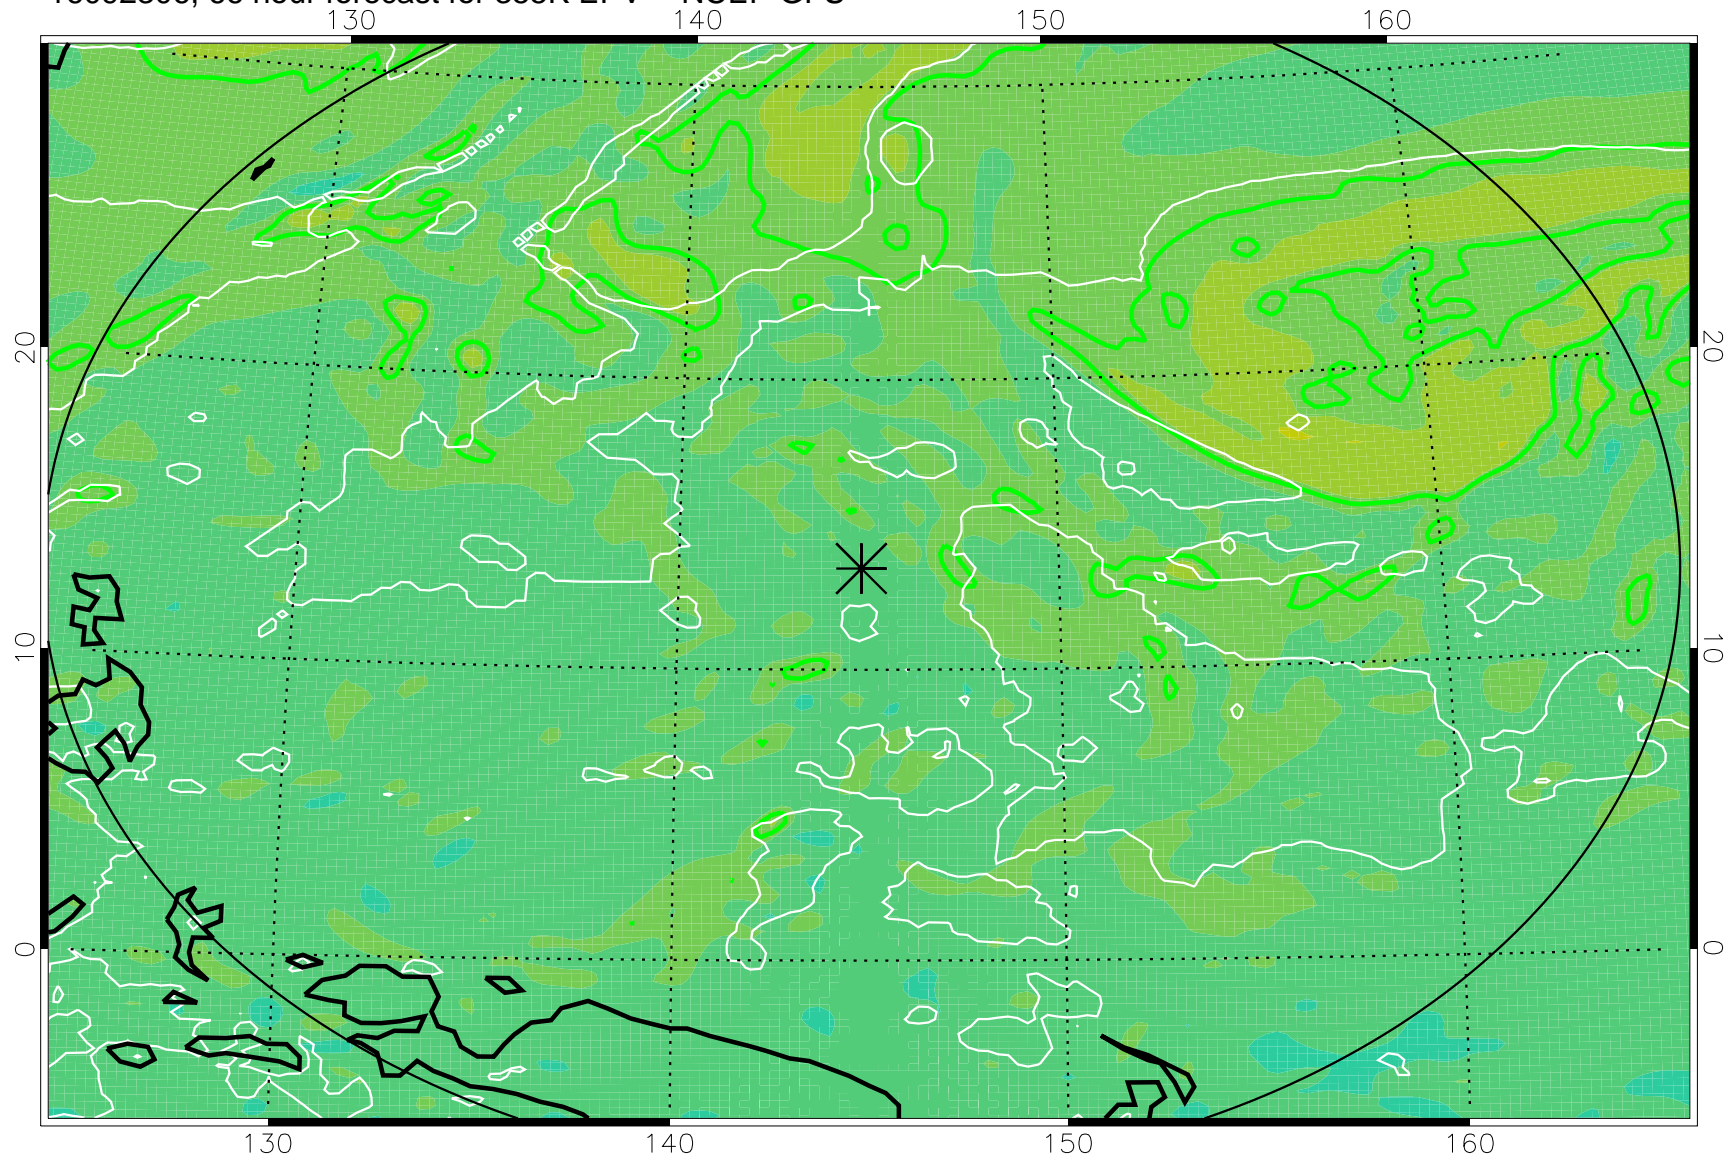

16092218, 54 hour forecast for 355K EPV -- NCEP GFS

355K Montgomery Streamfunction, white
EPV Tropopause (2 PVU) Position
Range ring of 2304 km

16092300, 60 hour forecast for 355K EPV -- NCEP GFS

355K Montgomery Streamfunction, white
EPV Tropopause (2 PVU) Position
Range ring of 2304 km

16092306, 66 hour forecast for 355K EPV -- NCEP GFS

355K Montgomery Streamfunction, white
EPV Tropopause (2 PVU) Position
Range ring of 2304 km

16092312, 72 hour forecast for 355K EPV -- NCEP GFS

355K Montgomery Streamfunction, white
EPV Tropopause (2 PVU) Position
Range ring of 2304 km

16092318, 78 hour forecast for 355K EPV -- NCEP GFS

355K Montgomery Streamfunction, white
EPV Tropopause (2 PVU) Position
Range ring of 2304 km

16092400, 84 hour forecast for 355K EPV -- NCEP GFS

355K Montgomery Streamfunction, white
EPV Tropopause (2 PVU) Position
Range ring of 2304 km

16092406, 90 hour forecast for 355K EPV -- NCEP GFS

355K Montgomery Streamfunction, white
EPV Tropopause (2 PVU) Position
Range ring of 2304 km

16092412, 96 hour forecast for 355K EPV -- NCEP GFS

355K Montgomery Streamfunction, white
EPV Tropopause (2 PVU) Position
Range ring of 2304 km