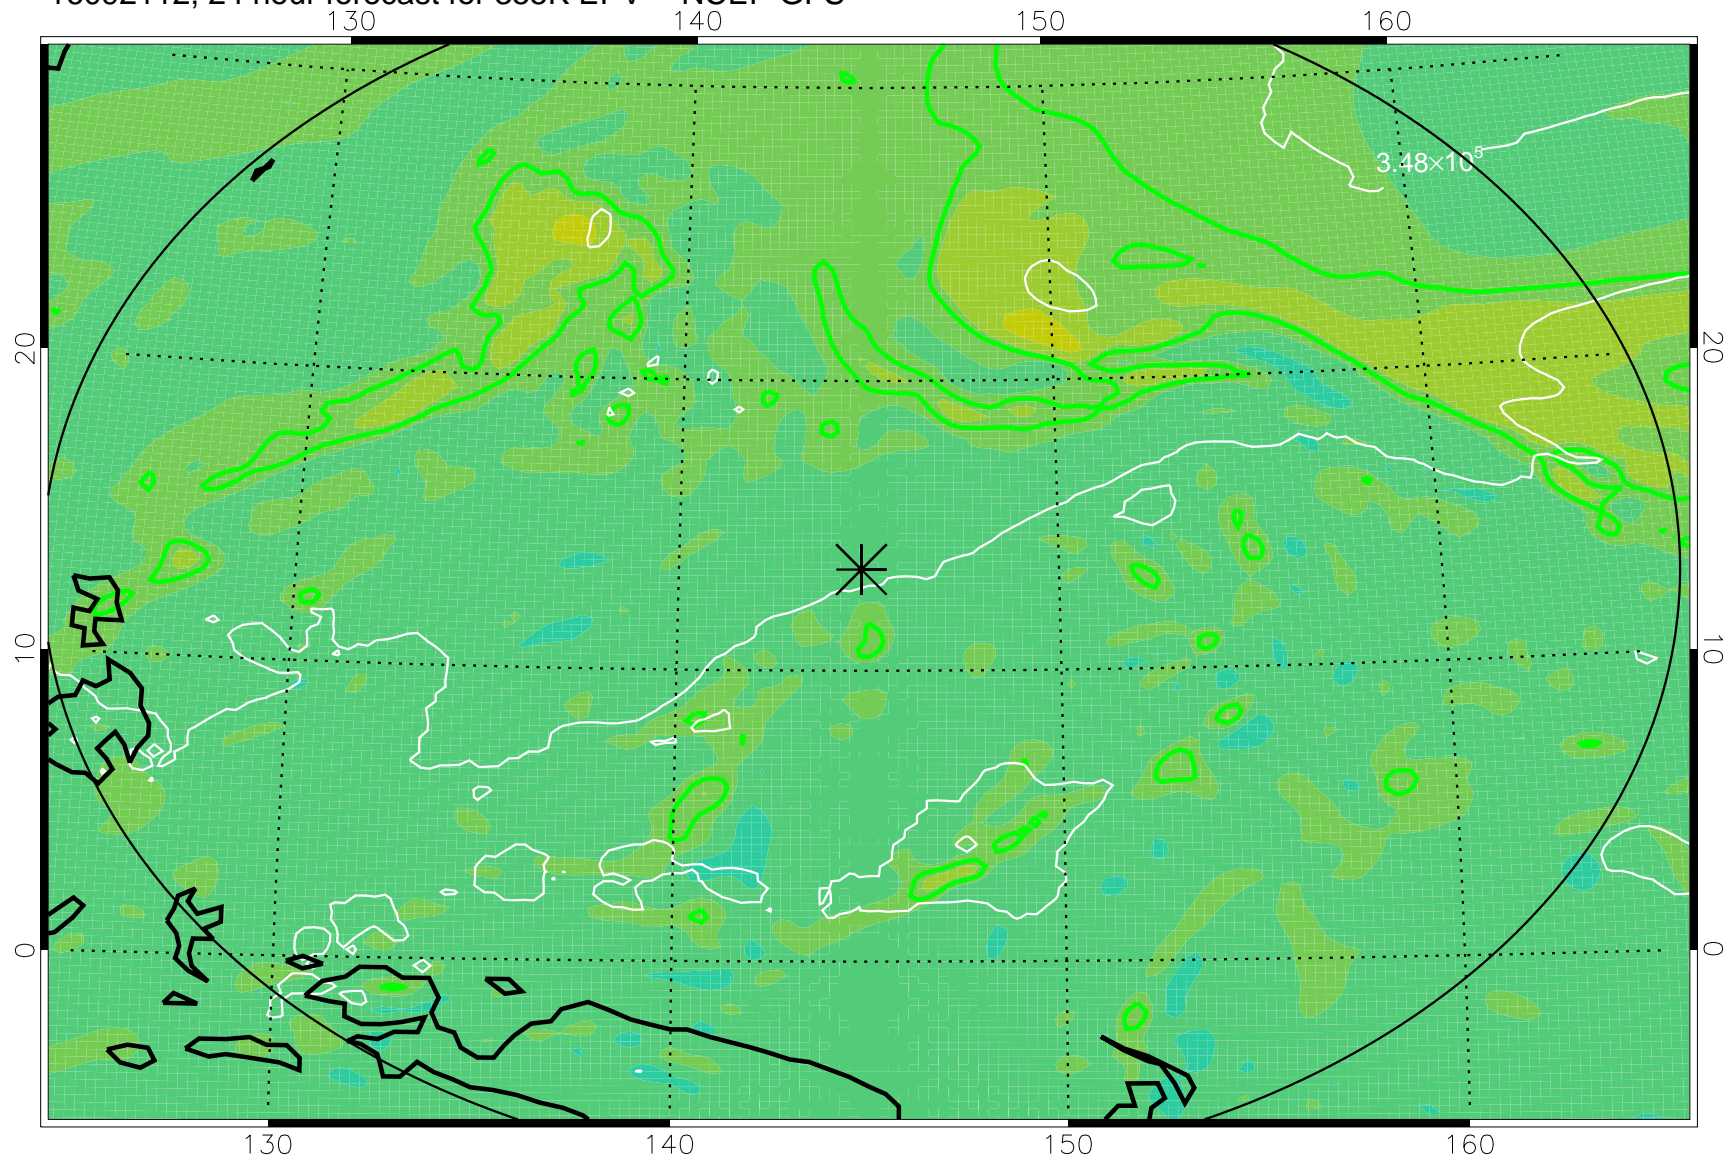

16092018, 6 hour forecast for 355K EPV -- NCEP GFS

355K Montgomery Streamfunction, white
EPV Tropopause (2 PVU) Position
Range ring of 2304 km

16092100, 12 hour forecast for 355K EPV -- NCEP GFS

355K Montgomery Streamfunction, white
EPV Tropopause (2 PVU) Position
Range ring of 2304 km

16092106, 18 hour forecast for 355K EPV -- NCEP GFS

355K Montgomery Streamfunction, white
EPV Tropopause (2 PVU) Position
Range ring of 2304 km

16092112, 24 hour forecast for 355K EPV -- NCEP GFS

355K Montgomery Streamfunction, white
EPV Tropopause (2 PVU) Position
Range ring of 2304 km

16092118, 30 hour forecast for 355K EPV -- NCEP GFS

355K Montgomery Streamfunction, white
EPV Tropopause (2 PVU) Position
Range ring of 2304 km

16092200, 36 hour forecast for 355K EPV -- NCEP GFS

355K Montgomery Streamfunction, white
EPV Tropopause (2 PVU) Position
Range ring of 2304 km

16092406, 90 hour forecast for 355K EPV -- NCEP GFS

355K Montgomery Streamfunction, white
EPV Tropopause (2 PVU) Position
Range ring of 2304 km

16092412, 96 hour forecast for 355K EPV -- NCEP GFS

355K Montgomery Streamfunction, white
EPV Tropopause (2 PVU) Position
Range ring of 2304 km