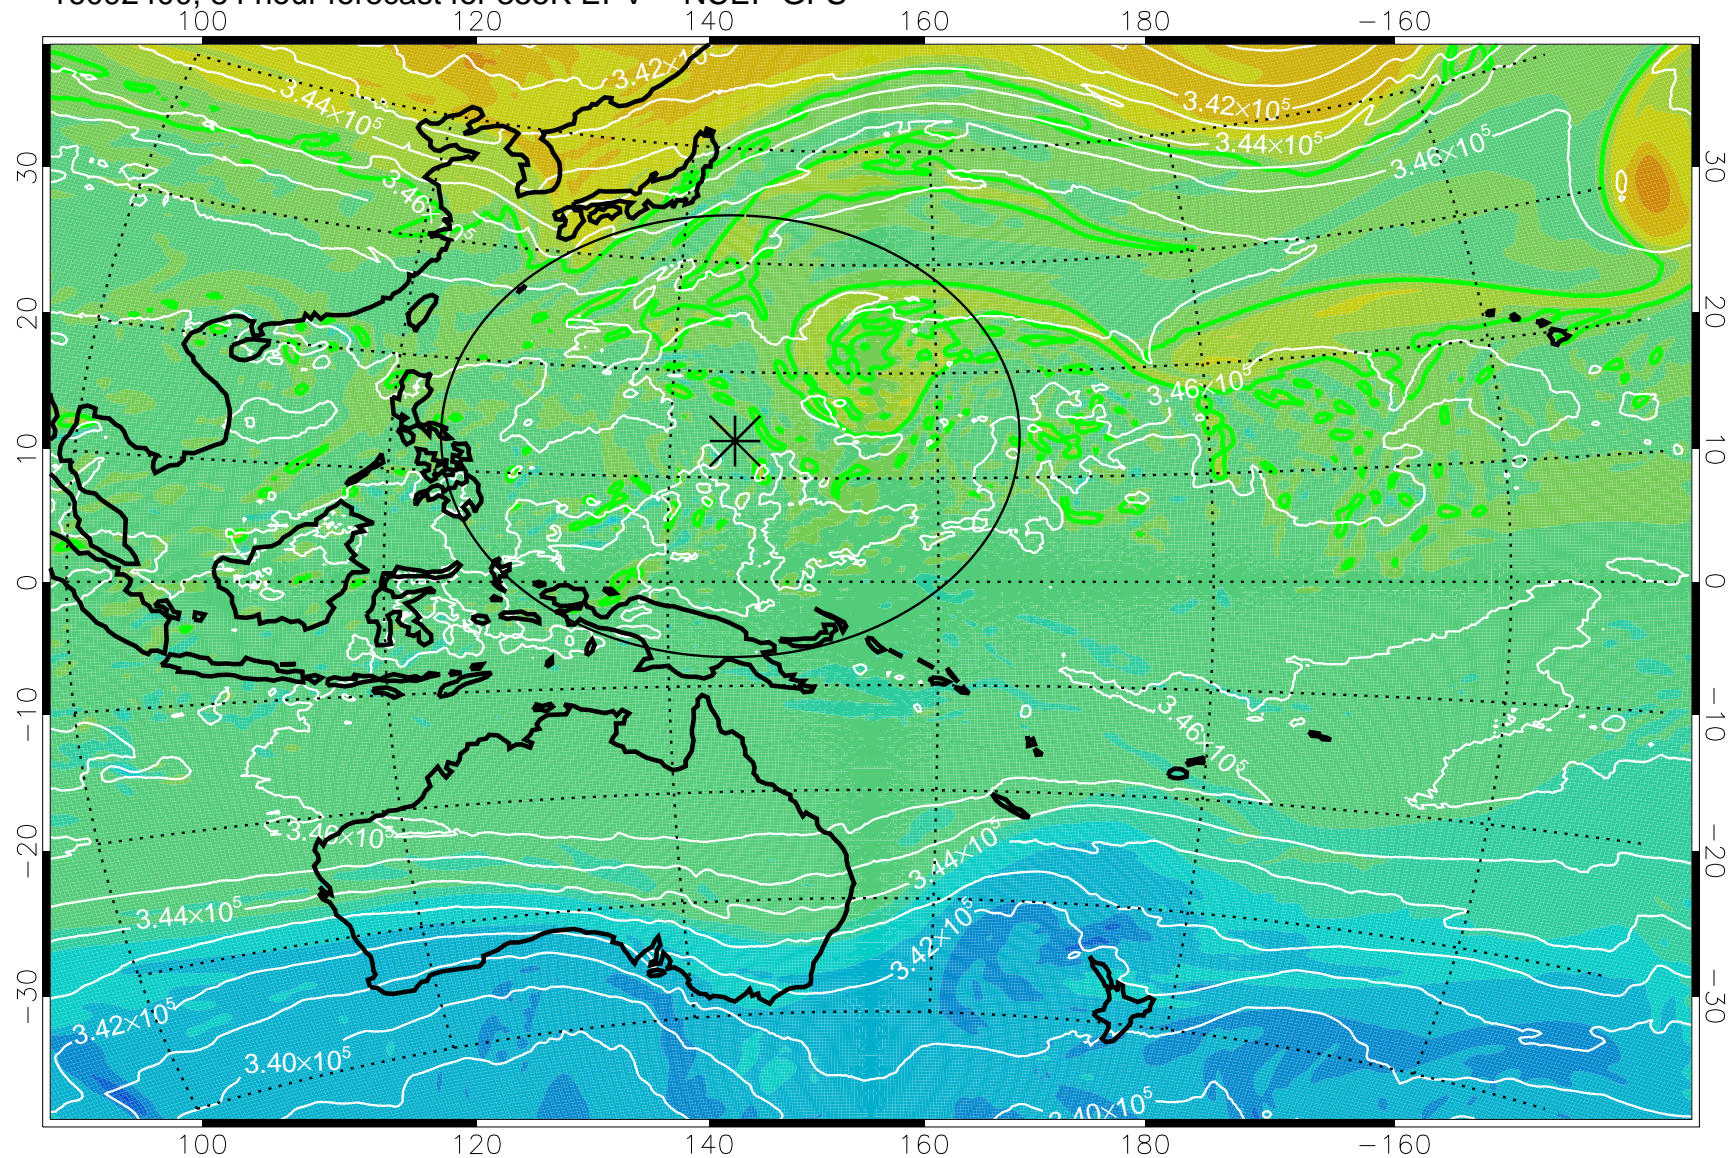

16092218, 54 hour forecast for 355K EPV -- NCEP GFS

355K Montgomery Streamfunction, white  
EPV Tropopause (2 PVU) Position  
Range ring of 2304 km

16092300, 60 hour forecast for 355K EPV -- NCEP GFS

355K Montgomery Streamfunction, white  
EPV Tropopause (2 PVU) Position  
Range ring of 2304 km

16092306, 66 hour forecast for 355K EPV -- NCEP GFS

355K Montgomery Streamfunction, white  
EPV Tropopause (2 PVU) Position  
Range ring of 2304 km

16092312, 72 hour forecast for 355K EPV -- NCEP GFS

355K Montgomery Streamfunction, white  
EPV Tropopause (2 PVU) Position  
Range ring of 2304 km

16092318, 78 hour forecast for 355K EPV -- NCEP GFS

355K Montgomery Streamfunction, white  
EPV Tropopause (2 PVU) Position  
Range ring of 2304 km

16092400, 84 hour forecast for 355K EPV -- NCEP GFS

355K Montgomery Streamfunction, white  
EPV Tropopause (2 PVU) Position  
Range ring of 2304 km

16092406, 90 hour forecast for 355K EPV -- NCEP GFS

355K Montgomery Streamfunction, white  
EPV Tropopause (2 PVU) Position  
Range ring of 2304 km

16092412, 96 hour forecast for 355K EPV -- NCEP GFS

355K Montgomery Streamfunction, white  
EPV Tropopause (2 PVU) Position  
Range ring of 2304 km