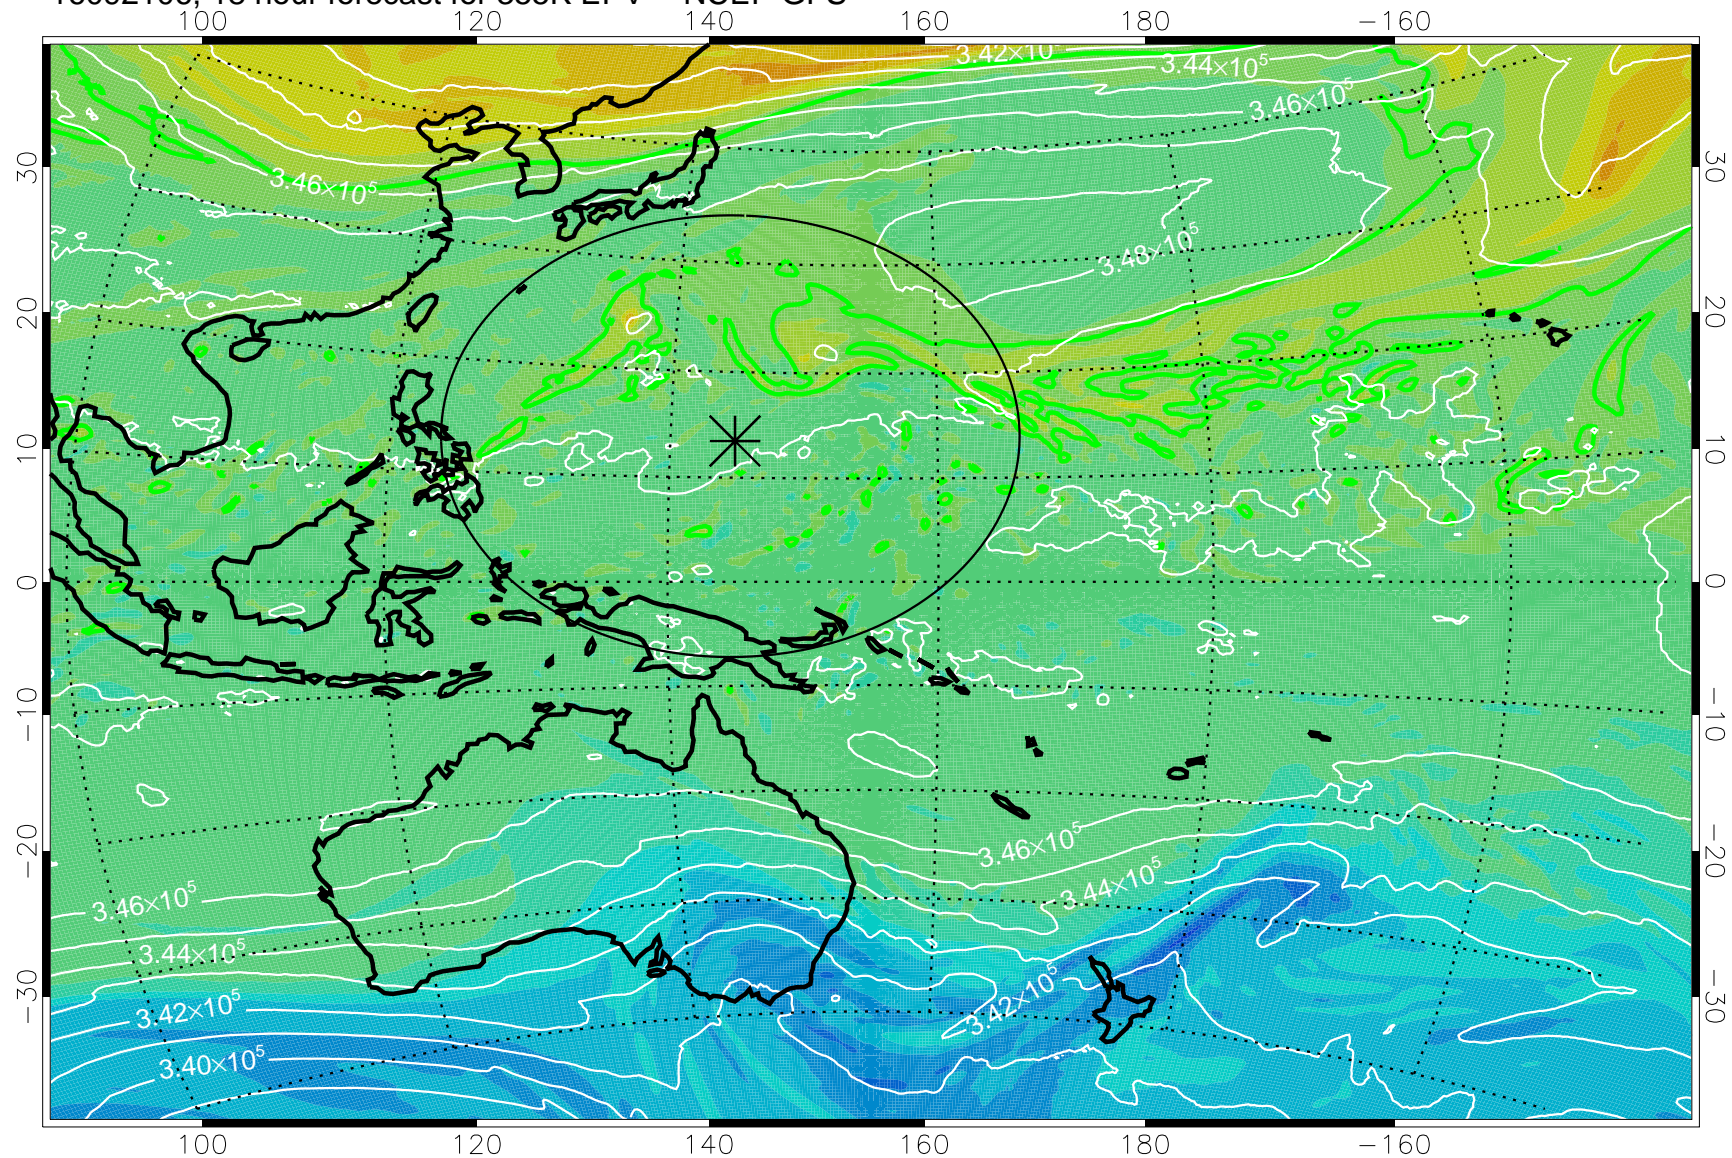

16092018, 6 hour forecast for 355K EPV -- NCEP GFS

355K Montgomery Streamfunction, white  
EPV Tropopause (2 PVU) Position  
Range ring of 2304 km

16092100, 12 hour forecast for 355K EPV -- NCEP GFS

355K Montgomery Streamfunction, white  
EPV Tropopause (2 PVU) Position  
Range ring of 2304 km

16092106, 18 hour forecast for 355K EPV -- NCEP GFS

355K Montgomery Streamfunction, white  
EPV Tropopause (2 PVU) Position  
Range ring of 2304 km

16092112, 24 hour forecast for 355K EPV -- NCEP GFS

355K Montgomery Streamfunction, white  
EPV Tropopause (2 PVU) Position  
Range ring of 2304 km

16092118, 30 hour forecast for 355K EPV -- NCEP GFS

355K Montgomery Streamfunction, white  
EPV Tropopause (2 PVU) Position  
Range ring of 2304 km

16092200, 36 hour forecast for 355K EPV -- NCEP GFS

355K Montgomery Streamfunction, white  
EPV Tropopause (2 PVU) Position  
Range ring of 2304 km

16092206, 42 hour forecast for 355K EPV -- NCEP GFS

355K Montgomery Streamfunction, white  
EPV Tropopause (2 PVU) Position  
Range ring of 2304 km

16092212, 48 hour forecast for 355K EPV -- NCEP GFS

355K Montgomery Streamfunction, white  
EPV Tropopause (2 PVU) Position  
Range ring of 2304 km