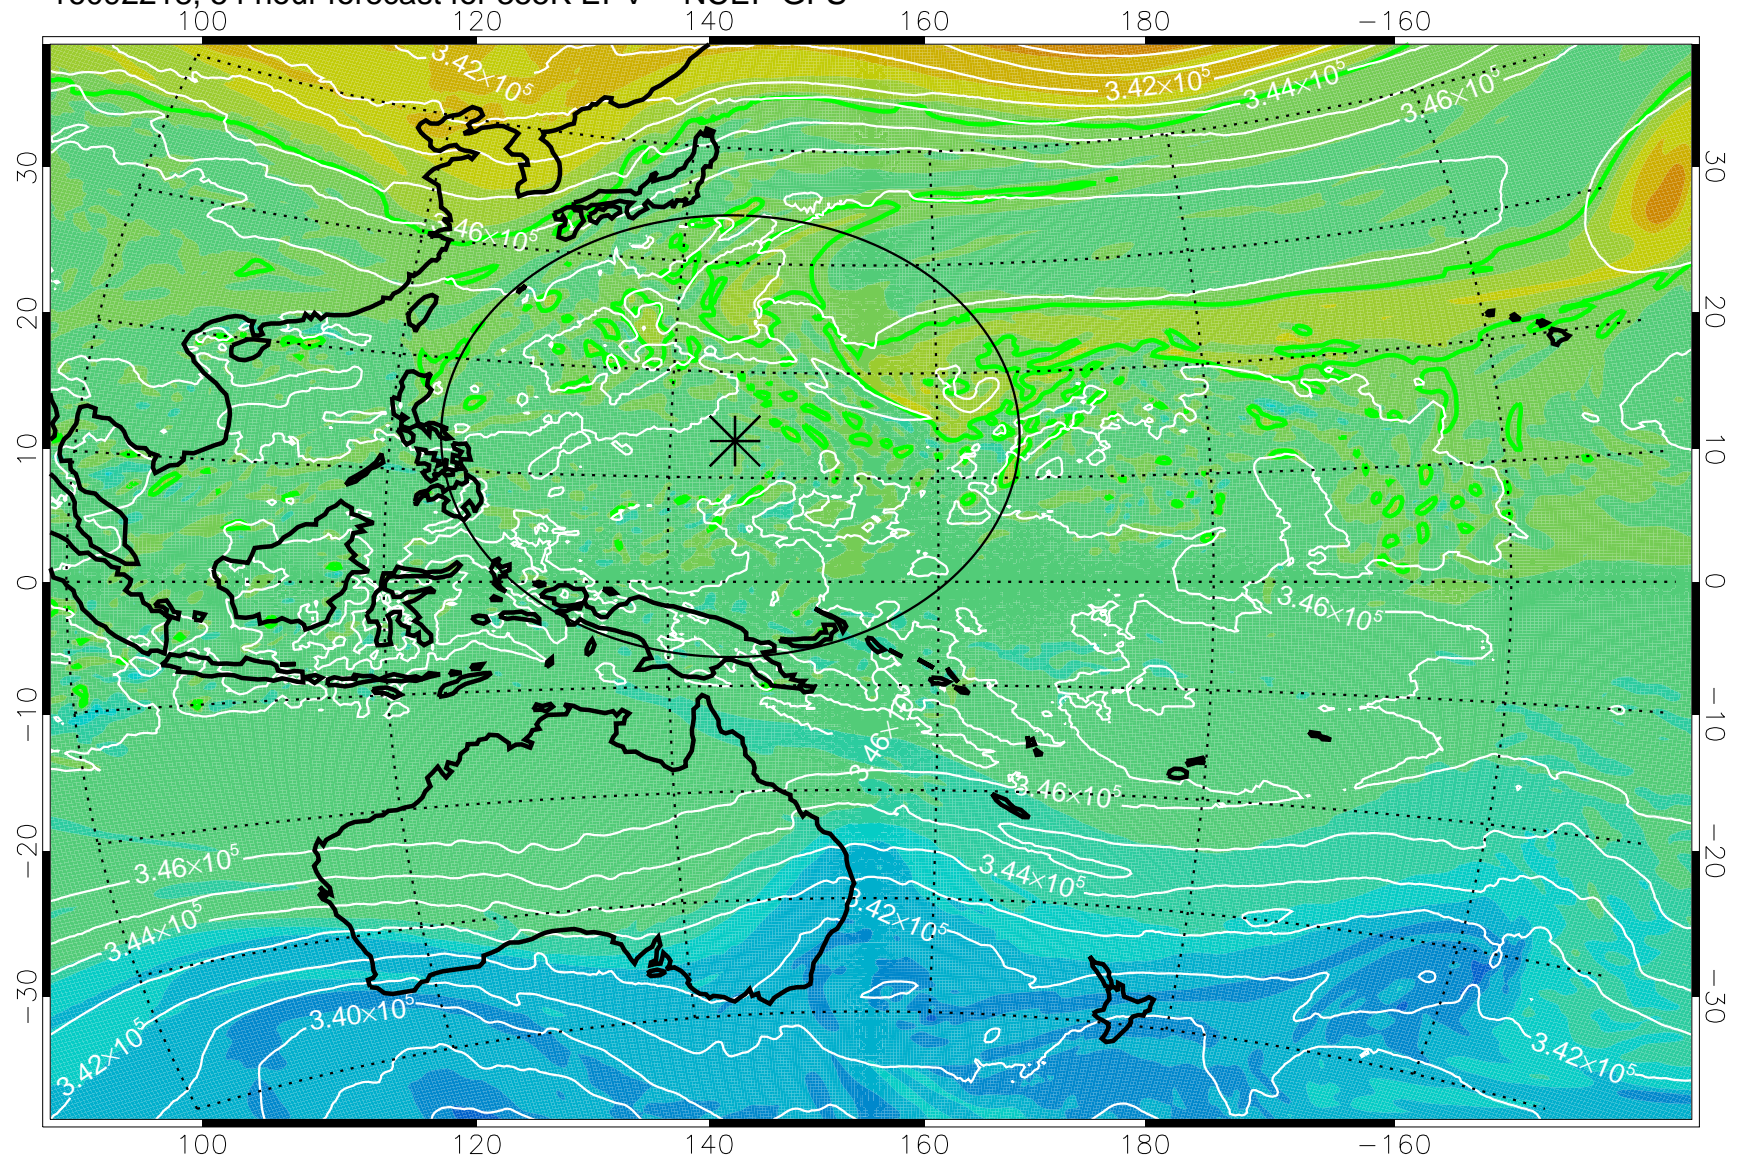

16092118, 30 hour forecast for 355K EPV -- NCEP GFS

355K Montgomery Streamfunction, white  
EPV Tropopause (2 PVU) Position  
Range ring of 2304 km

16092200, 36 hour forecast for 355K EPV -- NCEP GFS

355K Montgomery Streamfunction, white  
EPV Tropopause (2 PVU) Position  
Range ring of 2304 km

16092206, 42 hour forecast for 355K EPV -- NCEP GFS

355K Montgomery Streamfunction, white  
EPV Tropopause (2 PVU) Position  
Range ring of 2304 km

16092212, 48 hour forecast for 355K EPV -- NCEP GFS

355K Montgomery Streamfunction, white  
EPV Tropopause (2 PVU) Position  
Range ring of 2304 km

16092218, 54 hour forecast for 355K EPV -- NCEP GFS

355K Montgomery Streamfunction, white  
EPV Tropopause (2 PVU) Position  
Range ring of 2304 km

16092300, 60 hour forecast for 355K EPV -- NCEP GFS

355K Montgomery Streamfunction, white  
EPV Tropopause (2 PVU) Position  
Range ring of 2304 km

16092306, 66 hour forecast for 355K EPV -- NCEP GFS

355K Montgomery Streamfunction, white  
EPV Tropopause (2 PVU) Position  
Range ring of 2304 km

16092312, 72 hour forecast for 355K EPV -- NCEP GFS

355K Montgomery Streamfunction, white  
EPV Tropopause (2 PVU) Position  
Range ring of 2304 km