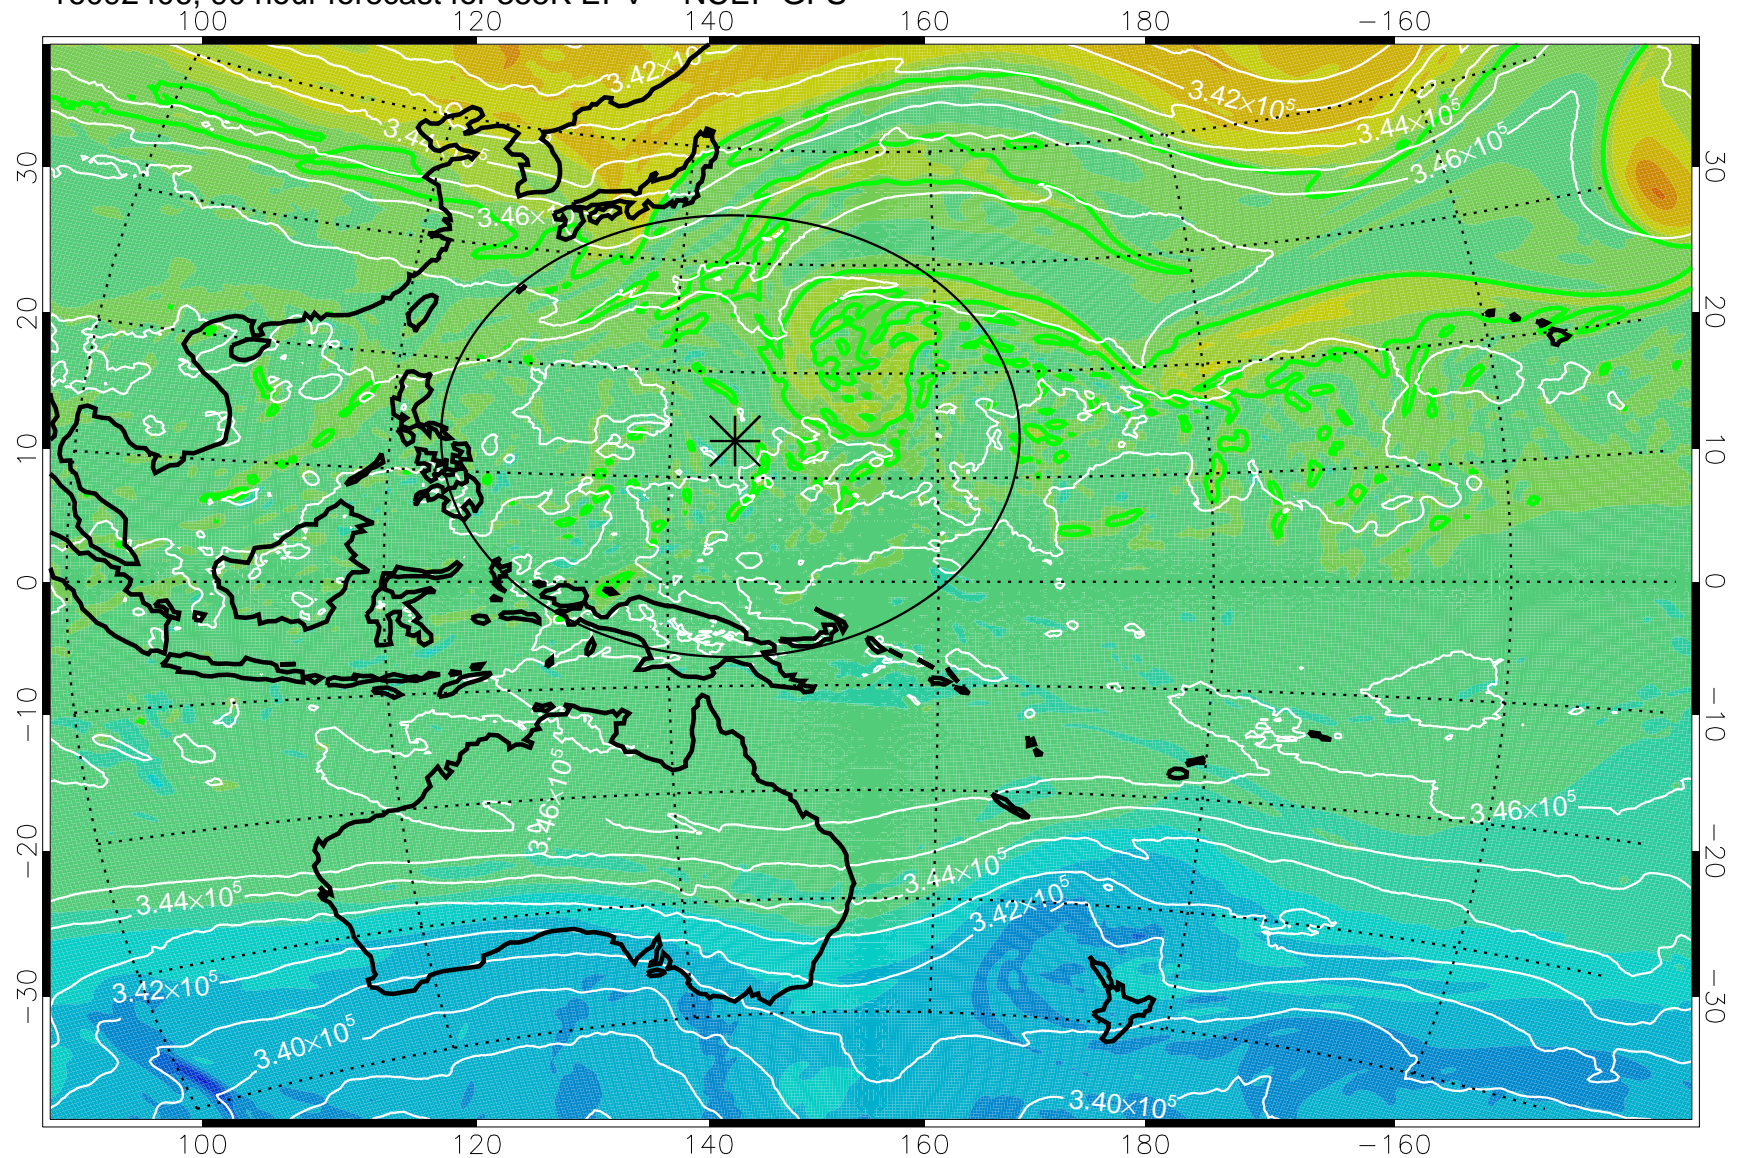

16092306, 66 hour forecast for 355K EPV -- NCEP GFS

355K Montgomery Streamfunction, white  
EPV Tropopause (2 PVU) Position  
Range ring of 2304 km

16092312, 72 hour forecast for 355K EPV -- NCEP GFS

355K Montgomery Streamfunction, white  
EPV Tropopause (2 PVU) Position  
Range ring of 2304 km

16092318, 78 hour forecast for 355K EPV -- NCEP GFS

355K Montgomery Streamfunction, white  
EPV Tropopause (2 PVU) Position  
Range ring of 2304 km

16092400, 84 hour forecast for 355K EPV -- NCEP GFS

355K Montgomery Streamfunction, white  
EPV Tropopause (2 PVU) Position  
Range ring of 2304 km

16092406, 90 hour forecast for 355K EPV -- NCEP GFS

355K Montgomery Streamfunction, white  
EPV Tropopause (2 PVU) Position  
Range ring of 2304 km

16092412, 96 hour forecast for 355K EPV -- NCEP GFS

355K Montgomery Streamfunction, white  
EPV Tropopause (2 PVU) Position  
Range ring of 2304 km

16092418, 102 hour forecast for 355K EPV -- NCEP GFS

355K Montgomery Streamfunction, white  
EPV Tropopause (2 PVU) Position  
Range ring of 2304 km

16092500, 108 hour forecast for 355K EPV -- NCEP GFS

355K Montgomery Streamfunction, white  
EPV Tropopause (2 PVU) Position  
Range ring of 2304 km