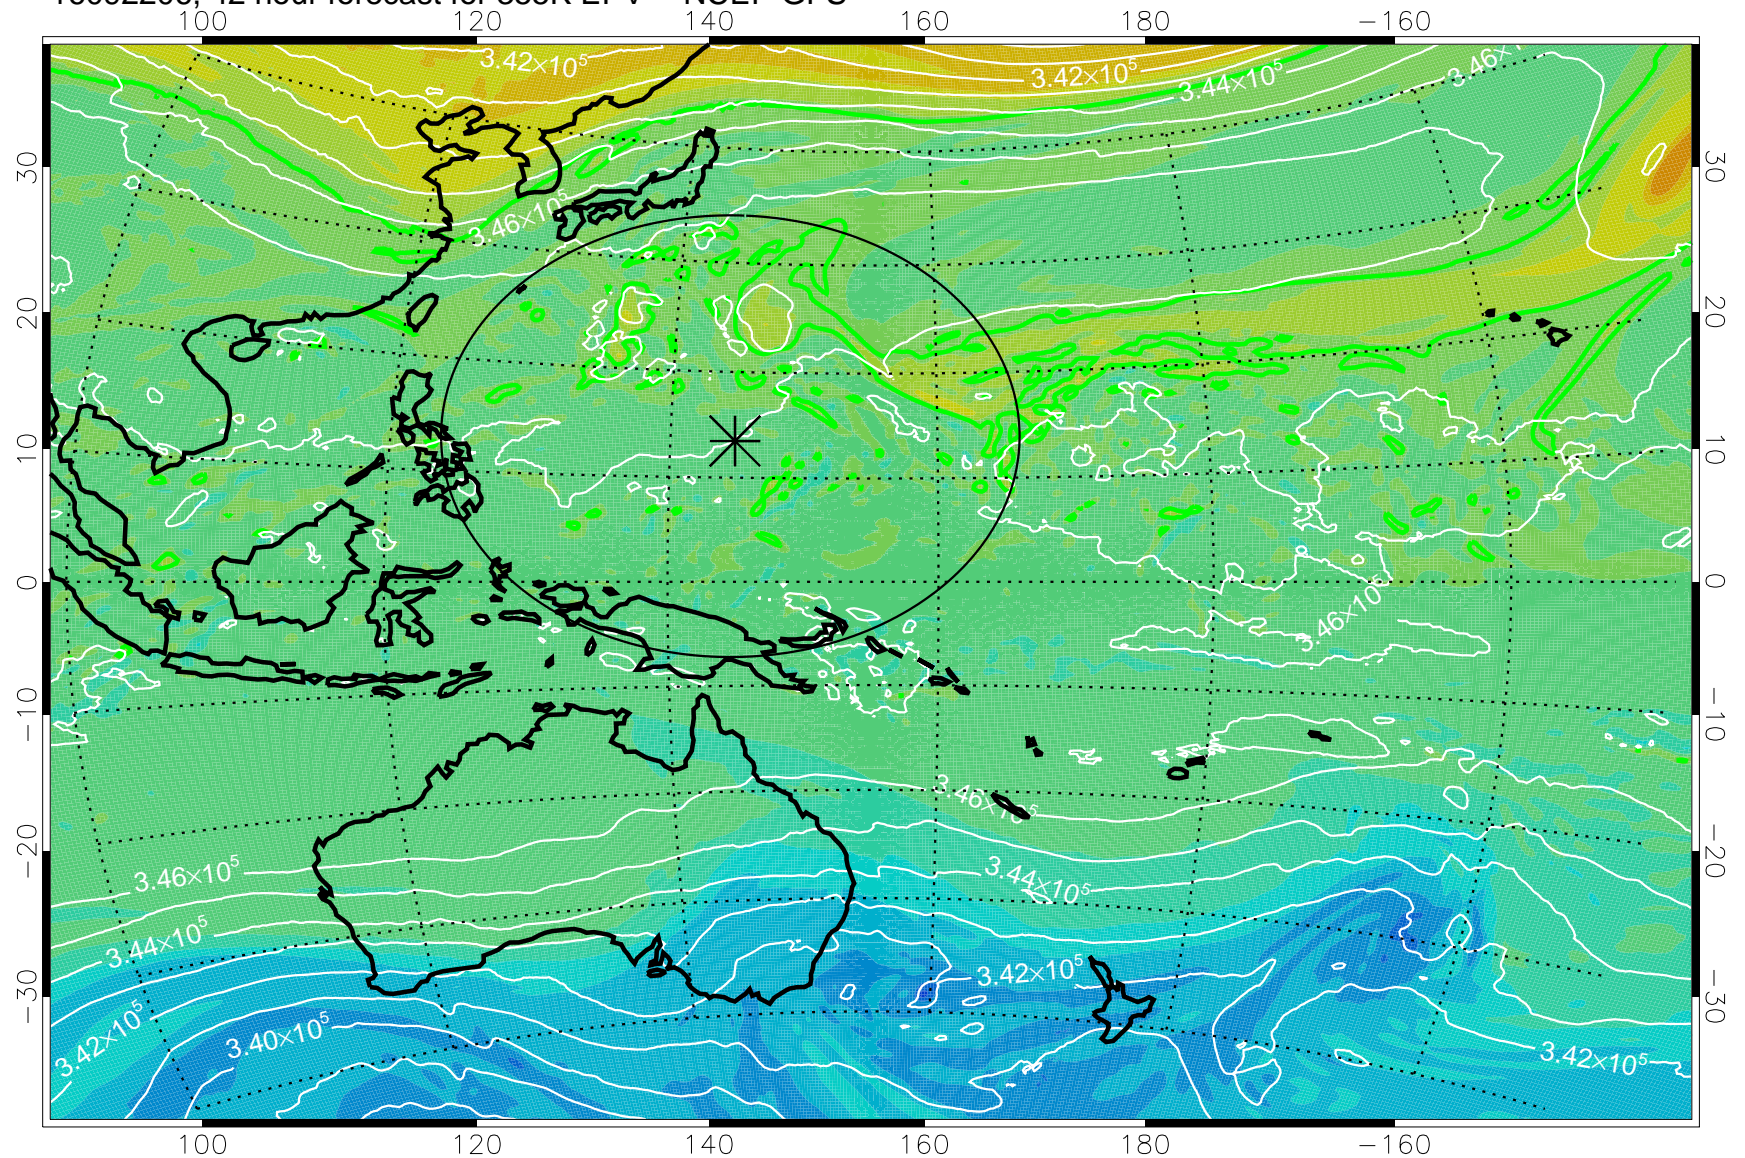

16092106, 18 hour forecast for 355K EPV -- NCEP GFS

355K Montgomery Streamfunction, white  
EPV Tropopause (2 PVU) Position  
Range ring of 2304 km

16092112, 24 hour forecast for 355K EPV -- NCEP GFS

355K Montgomery Streamfunction, white  
EPV Tropopause (2 PVU) Position  
Range ring of 2304 km

16092118, 30 hour forecast for 355K EPV -- NCEP GFS

355K Montgomery Streamfunction, white  
EPV Tropopause (2 PVU) Position  
Range ring of 2304 km

16092200, 36 hour forecast for 355K EPV -- NCEP GFS

355K Montgomery Streamfunction, white  
EPV Tropopause (2 PVU) Position  
Range ring of 2304 km

16092206, 42 hour forecast for 355K EPV -- NCEP GFS

355K Montgomery Streamfunction, white  
EPV Tropopause (2 PVU) Position  
Range ring of 2304 km

16092212, 48 hour forecast for 355K EPV -- NCEP GFS

355K Montgomery Streamfunction, white  
EPV Tropopause (2 PVU) Position  
Range ring of 2304 km

16092218, 54 hour forecast for 355K EPV -- NCEP GFS

355K Montgomery Streamfunction, white  
EPV Tropopause (2 PVU) Position  
Range ring of 2304 km

16092300, 60 hour forecast for 355K EPV -- NCEP GFS

355K Montgomery Streamfunction, white  
EPV Tropopause (2 PVU) Position  
Range ring of 2304 km