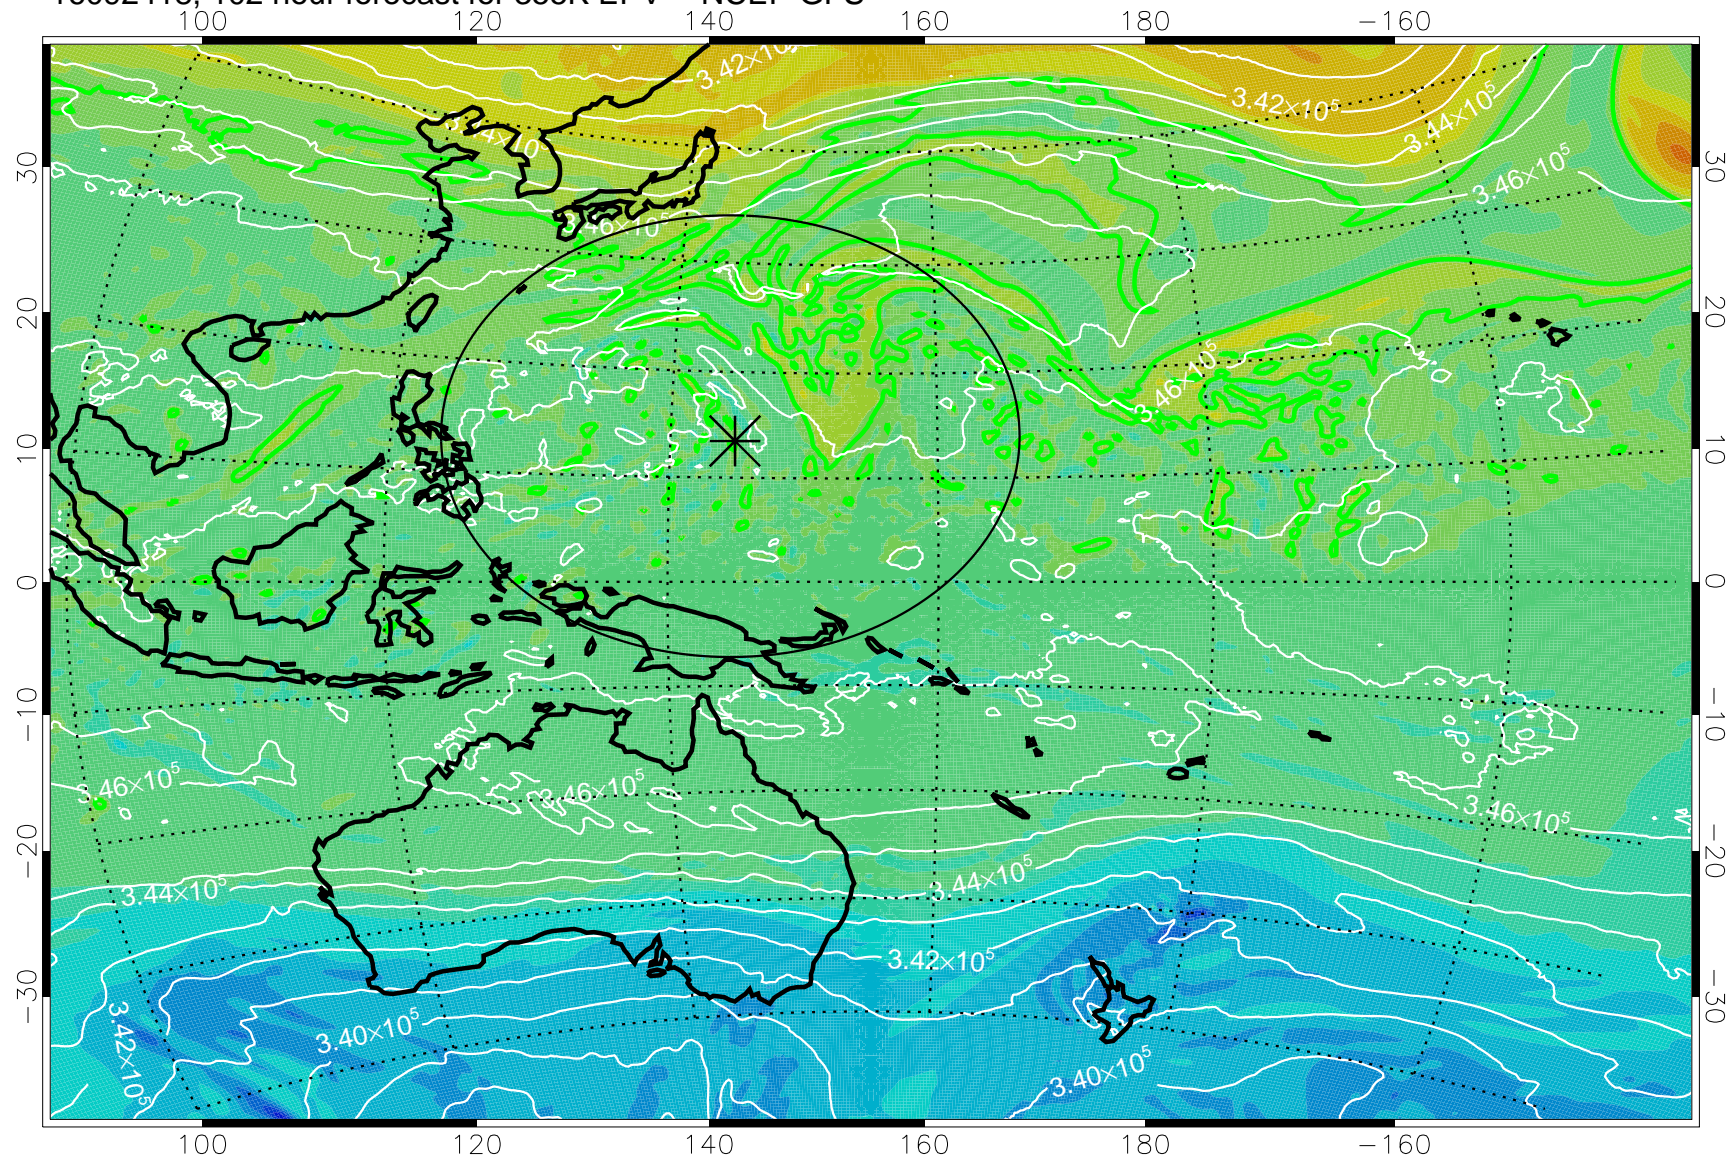

16092318, 78 hour forecast for 355K EPV -- NCEP GFS

355K Montgomery Streamfunction, white  
EPV Tropopause (2 PVU) Position  
Range ring of 2304 km

16092400, 84 hour forecast for 355K EPV -- NCEP GFS

355K Montgomery Streamfunction, white  
EPV Tropopause (2 PVU) Position  
Range ring of 2304 km

16092406, 90 hour forecast for 355K EPV -- NCEP GFS

355K Montgomery Streamfunction, white  
EPV Tropopause (2 PVU) Position  
Range ring of 2304 km

16092412, 96 hour forecast for 355K EPV -- NCEP GFS

355K Montgomery Streamfunction, white  
EPV Tropopause (2 PVU) Position  
Range ring of 2304 km

16092418, 102 hour forecast for 355K EPV -- NCEP GFS

355K Montgomery Streamfunction, white  
EPV Tropopause (2 PVU) Position  
Range ring of 2304 km

16092500, 108 hour forecast for 355K EPV -- NCEP GFS

355K Montgomery Streamfunction, white  
EPV Tropopause (2 PVU) Position  
Range ring of 2304 km

16092506, 114 hour forecast for 355K EPV -- NCEP GFS

355K Montgomery Streamfunction, white  
EPV Tropopause (2 PVU) Position  
Range ring of 2304 km

16092512, 120 hour forecast for 355K EPV -- NCEP GFS

355K Montgomery Streamfunction, white  
EPV Tropopause (2 PVU) Position  
Range ring of 2304 km