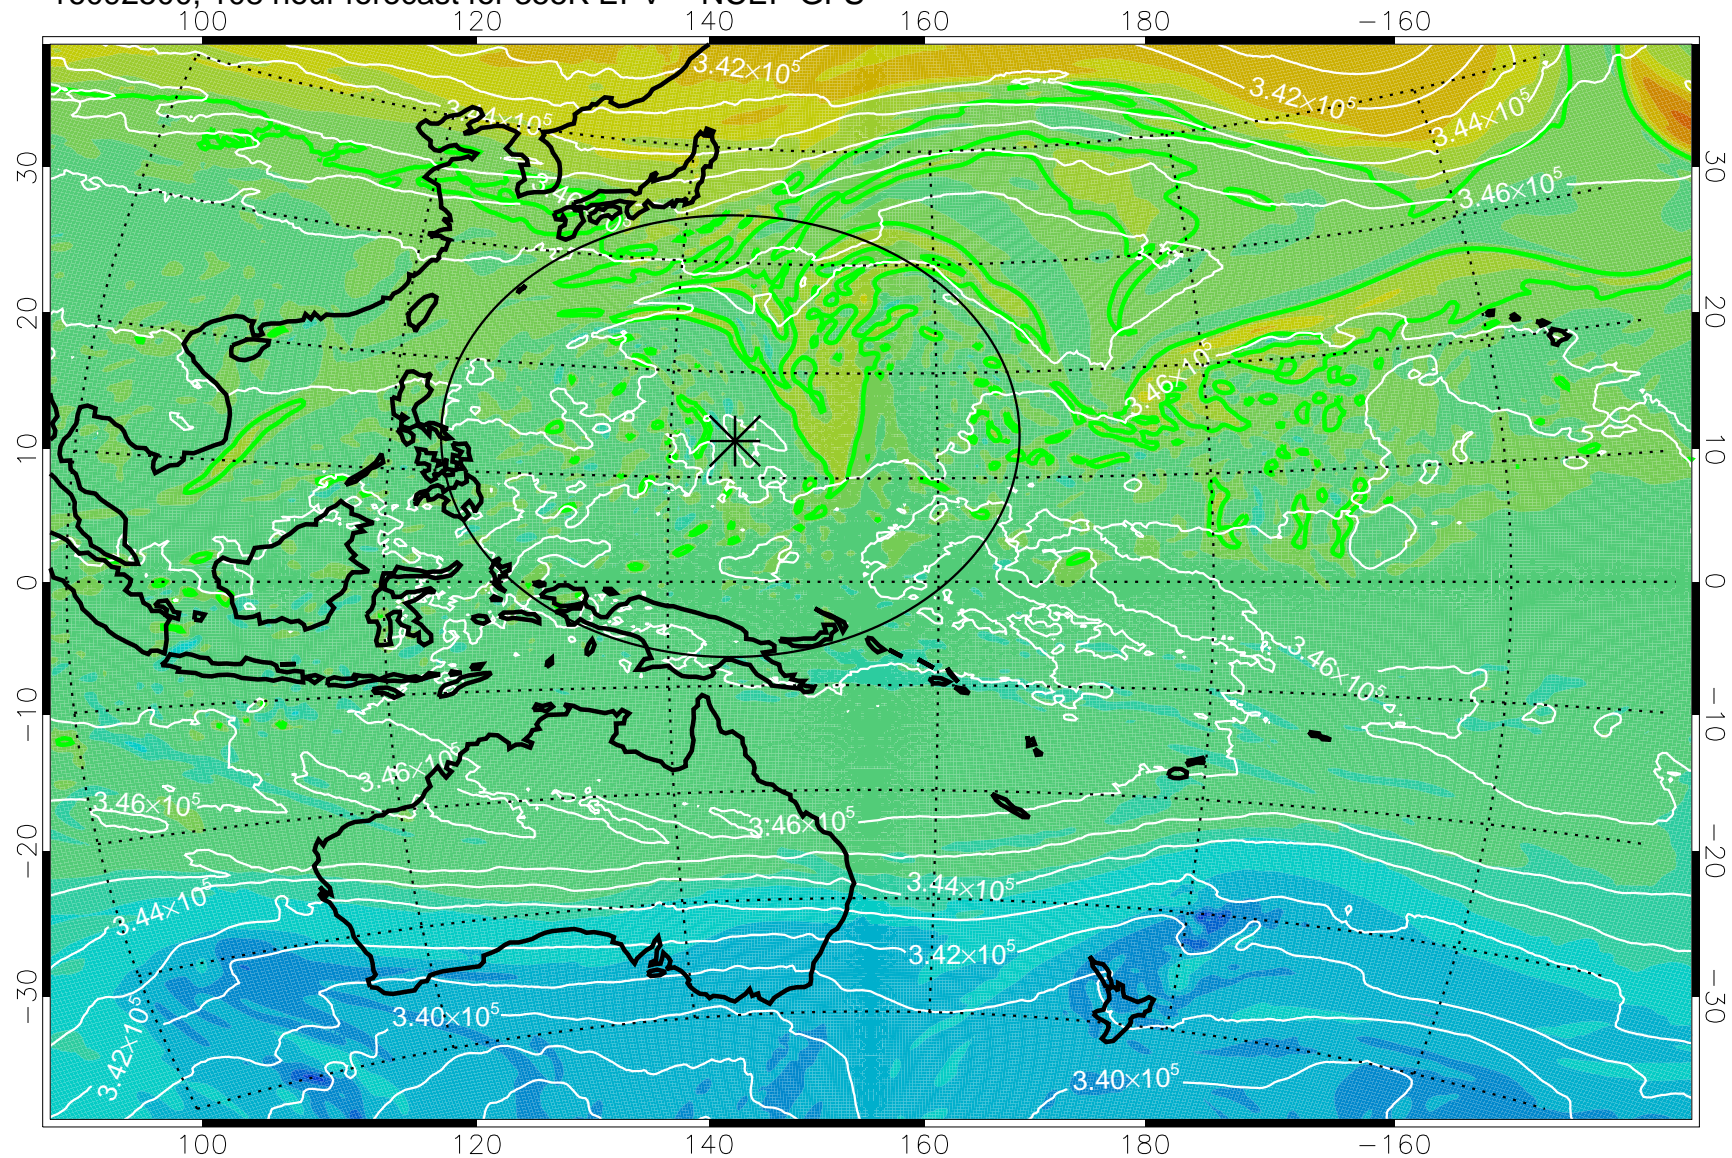

16092318, 78 hour forecast for 355K EPV -- NCEP GFS

355K Montgomery Streamfunction, white  
EPV Tropopause (2 PVU) Position  
Range ring of 2304 km

16092400, 84 hour forecast for 355K EPV -- NCEP GFS

355K Montgomery Streamfunction, white  
EPV Tropopause (2 PVU) Position  
Range ring of 2304 km

16092406, 90 hour forecast for 355K EPV -- NCEP GFS

355K Montgomery Streamfunction, white  
EPV Tropopause (2 PVU) Position  
Range ring of 2304 km

16092412, 96 hour forecast for 355K EPV -- NCEP GFS

355K Montgomery Streamfunction, white  
EPV Tropopause (2 PVU) Position  
Range ring of 2304 km

16092418, 102 hour forecast for 355K EPV -- NCEP GFS

355K Montgomery Streamfunction, white  
EPV Tropopause (2 PVU) Position  
Range ring of 2304 km

16092500, 108 hour forecast for 355K EPV -- NCEP GFS

355K Montgomery Streamfunction, white  
EPV Tropopause (2 PVU) Position  
Range ring of 2304 km

16092506, 114 hour forecast for 355K EPV -- NCEP GFS

355K Montgomery Streamfunction, white  
EPV Tropopause (2 PVU) Position  
Range ring of 2304 km

16092512, 120 hour forecast for 355K EPV -- NCEP GFS

355K Montgomery Streamfunction, white  
EPV Tropopause (2 PVU) Position  
Range ring of 2304 km