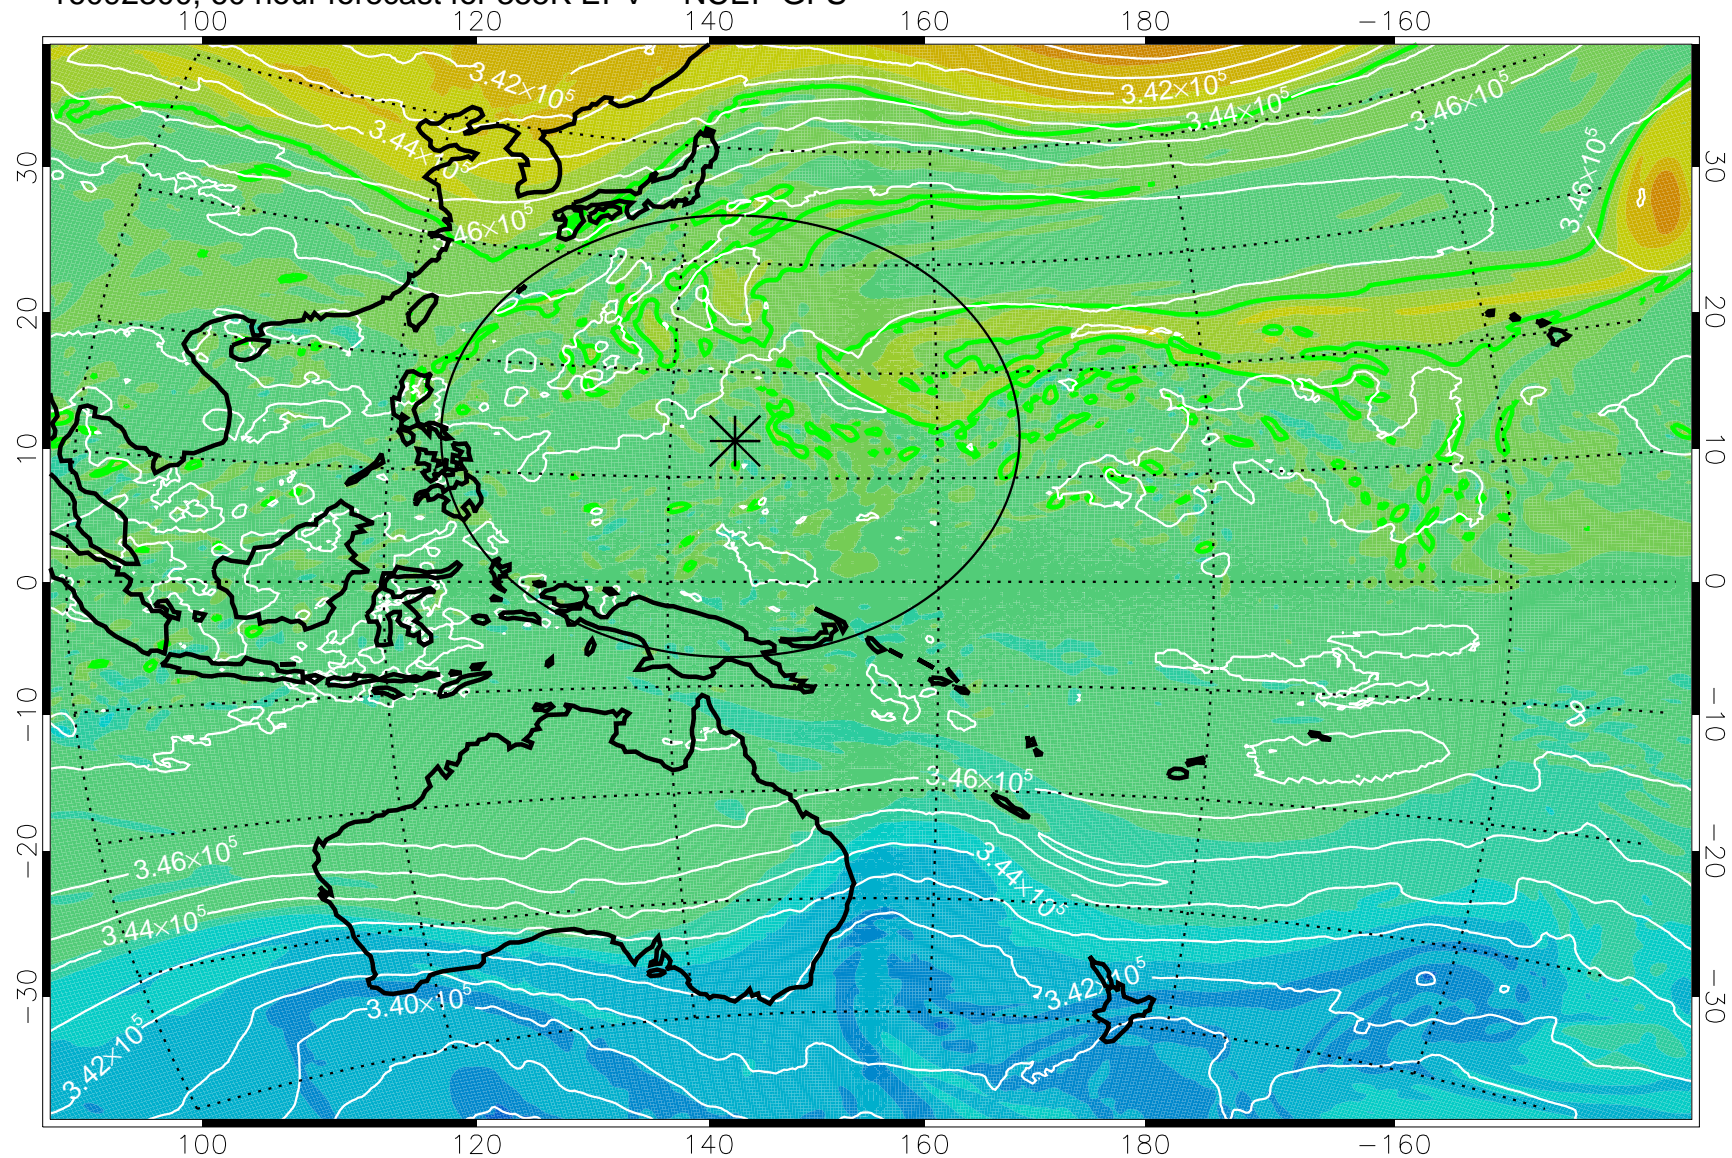

16092118, 30 hour forecast for 355K EPV -- NCEP GFS

355K Montgomery Streamfunction, white  
EPV Tropopause (2 PVU) Position  
Range ring of 2304 km

16092200, 36 hour forecast for 355K EPV -- NCEP GFS

355K Montgomery Streamfunction, white  
EPV Tropopause (2 PVU) Position  
Range ring of 2304 km

16092206, 42 hour forecast for 355K EPV -- NCEP GFS

355K Montgomery Streamfunction, white  
EPV Tropopause (2 PVU) Position  
Range ring of 2304 km

16092212, 48 hour forecast for 355K EPV -- NCEP GFS

355K Montgomery Streamfunction, white  
EPV Tropopause (2 PVU) Position  
Range ring of 2304 km

16092218, 54 hour forecast for 355K EPV -- NCEP GFS

355K Montgomery Streamfunction, white  
EPV Tropopause (2 PVU) Position  
Range ring of 2304 km

16092300, 60 hour forecast for 355K EPV -- NCEP GFS

355K Montgomery Streamfunction, white  
EPV Tropopause (2 PVU) Position  
Range ring of 2304 km

16092306, 66 hour forecast for 355K EPV -- NCEP GFS

355K Montgomery Streamfunction, white  
EPV Tropopause (2 PVU) Position  
Range ring of 2304 km

16092312, 72 hour forecast for 355K EPV -- NCEP GFS

355K Montgomery Streamfunction, white  
EPV Tropopause (2 PVU) Position  
Range ring of 2304 km