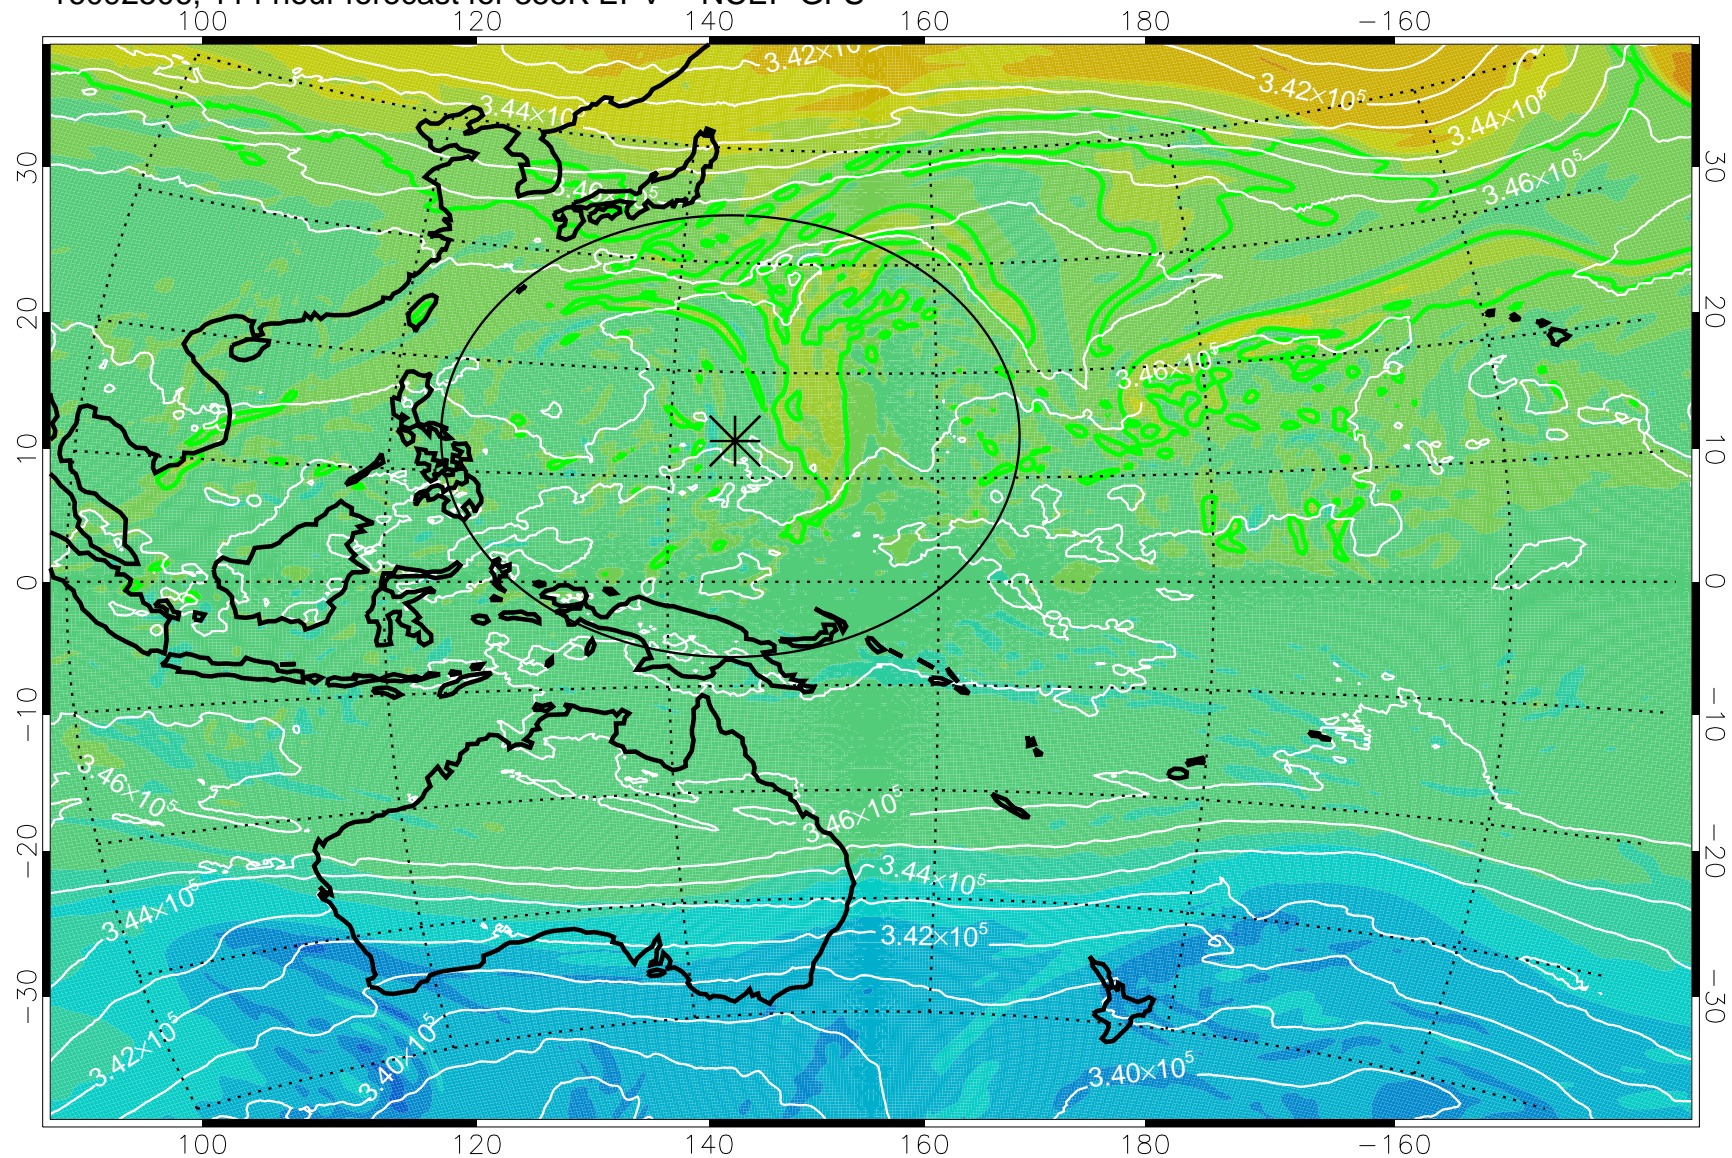

16092318, 78 hour forecast for 355K EPV -- NCEP GFS

355K Montgomery Streamfunction, white  
EPV Tropopause (2 PVU) Position  
Range ring of 2304 km

16092400, 84 hour forecast for 355K EPV -- NCEP GFS

355K Montgomery Streamfunction, white  
EPV Tropopause (2 PVU) Position  
Range ring of 2304 km

16092406, 90 hour forecast for 355K EPV -- NCEP GFS

355K Montgomery Streamfunction, white  
EPV Tropopause (2 PVU) Position  
Range ring of 2304 km

16092412, 96 hour forecast for 355K EPV -- NCEP GFS

355K Montgomery Streamfunction, white  
EPV Tropopause (2 PVU) Position  
Range ring of 2304 km

16092418, 102 hour forecast for 355K EPV -- NCEP GFS

355K Montgomery Streamfunction, white  
EPV Tropopause (2 PVU) Position  
Range ring of 2304 km

16092500, 108 hour forecast for 355K EPV -- NCEP GFS

355K Montgomery Streamfunction, white  
EPV Tropopause (2 PVU) Position  
Range ring of 2304 km

16092506, 114 hour forecast for 355K EPV -- NCEP GFS

355K Montgomery Streamfunction, white  
EPV Tropopause (2 PVU) Position  
Range ring of 2304 km

16092512, 120 hour forecast for 355K EPV -- NCEP GFS

355K Montgomery Streamfunction, white  
EPV Tropopause (2 PVU) Position  
Range ring of 2304 km