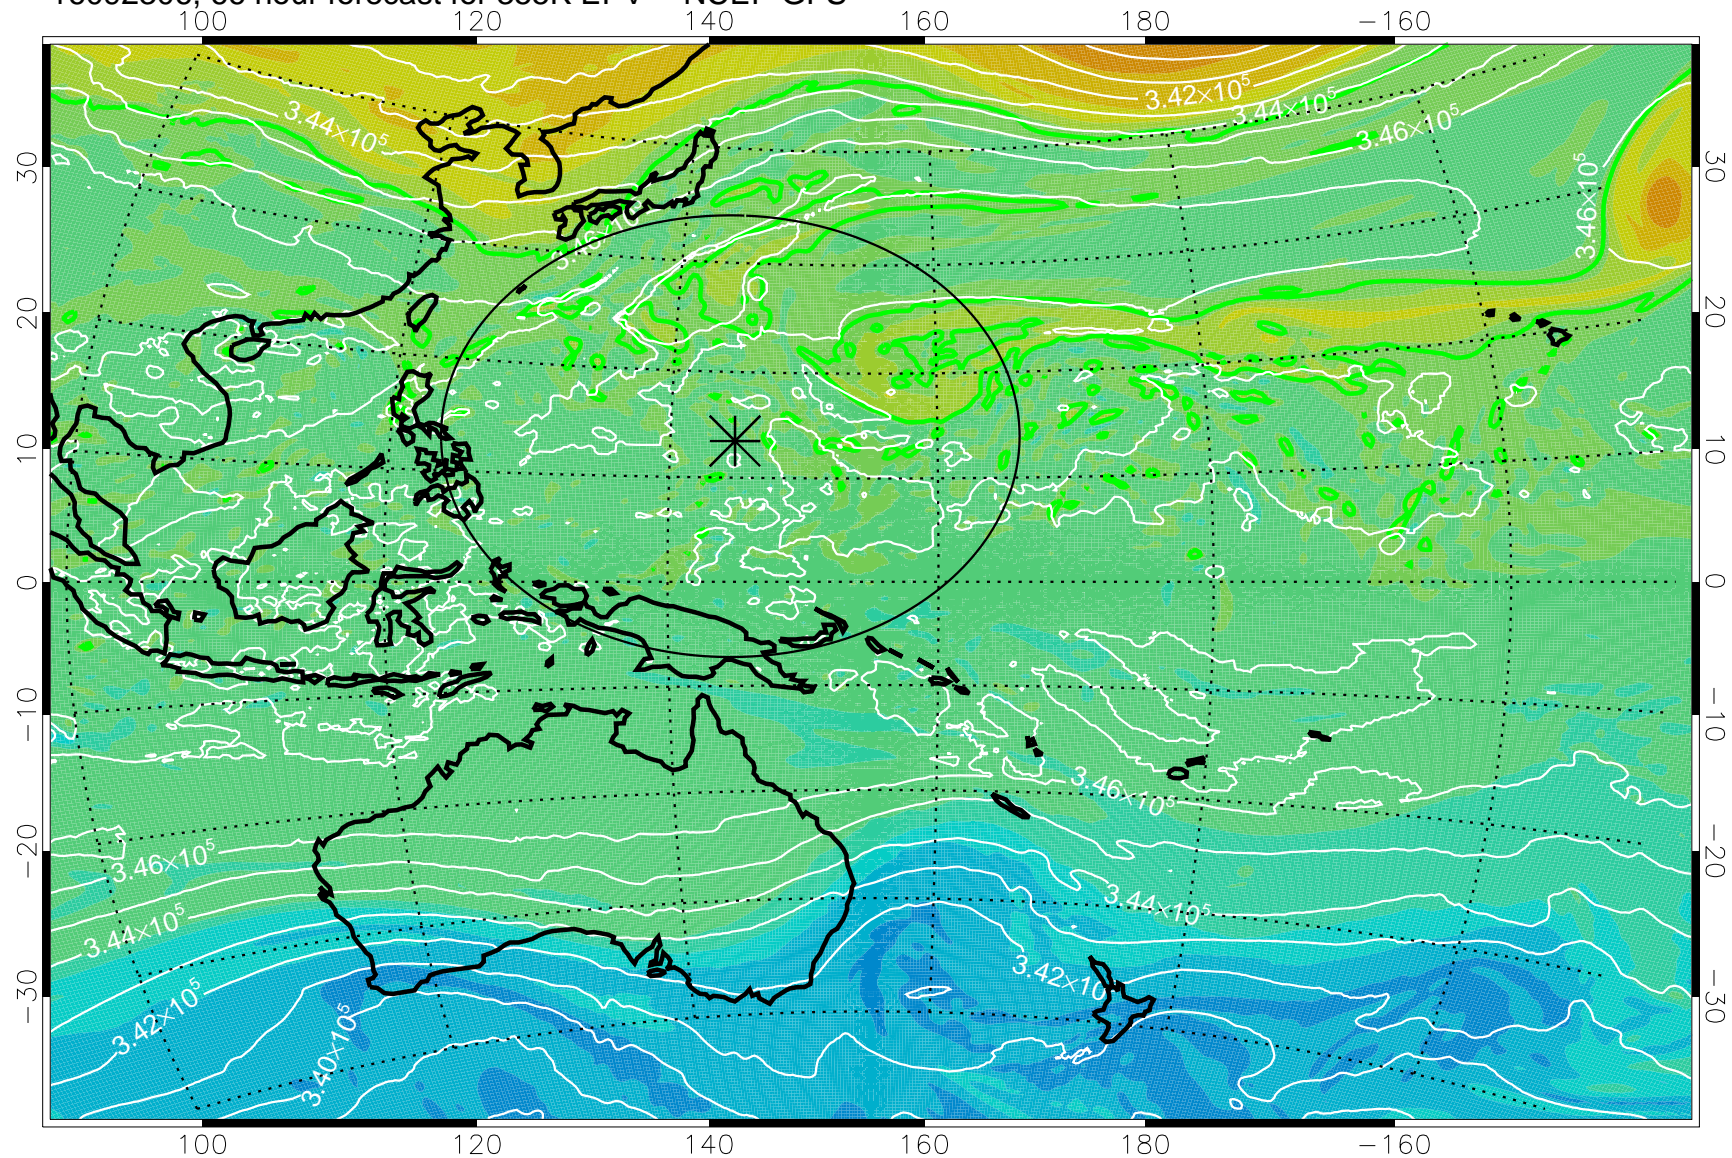

16092206, 42 hour forecast for 355K EPV -- NCEP GFS

355K Montgomery Streamfunction, white  
EPV Tropopause (2 PVU) Position  
Range ring of 2304 km

16092212, 48 hour forecast for 355K EPV -- NCEP GFS

355K Montgomery Streamfunction, white  
EPV Tropopause (2 PVU) Position  
Range ring of 2304 km

16092218, 54 hour forecast for 355K EPV -- NCEP GFS

355K Montgomery Streamfunction, white  
EPV Tropopause (2 PVU) Position  
Range ring of 2304 km

16092300, 60 hour forecast for 355K EPV -- NCEP GFS

355K Montgomery Streamfunction, white  
EPV Tropopause (2 PVU) Position  
Range ring of 2304 km

16092306, 66 hour forecast for 355K EPV -- NCEP GFS

355K Montgomery Streamfunction, white  
EPV Tropopause (2 PVU) Position  
Range ring of 2304 km

16092312, 72 hour forecast for 355K EPV -- NCEP GFS

355K Montgomery Streamfunction, white  
EPV Tropopause (2 PVU) Position  
Range ring of 2304 km

16092318, 78 hour forecast for 355K EPV -- NCEP GFS

355K Montgomery Streamfunction, white  
EPV Tropopause (2 PVU) Position  
Range ring of 2304 km

16092400, 84 hour forecast for 355K EPV -- NCEP GFS

355K Montgomery Streamfunction, white  
EPV Tropopause (2 PVU) Position  
Range ring of 2304 km