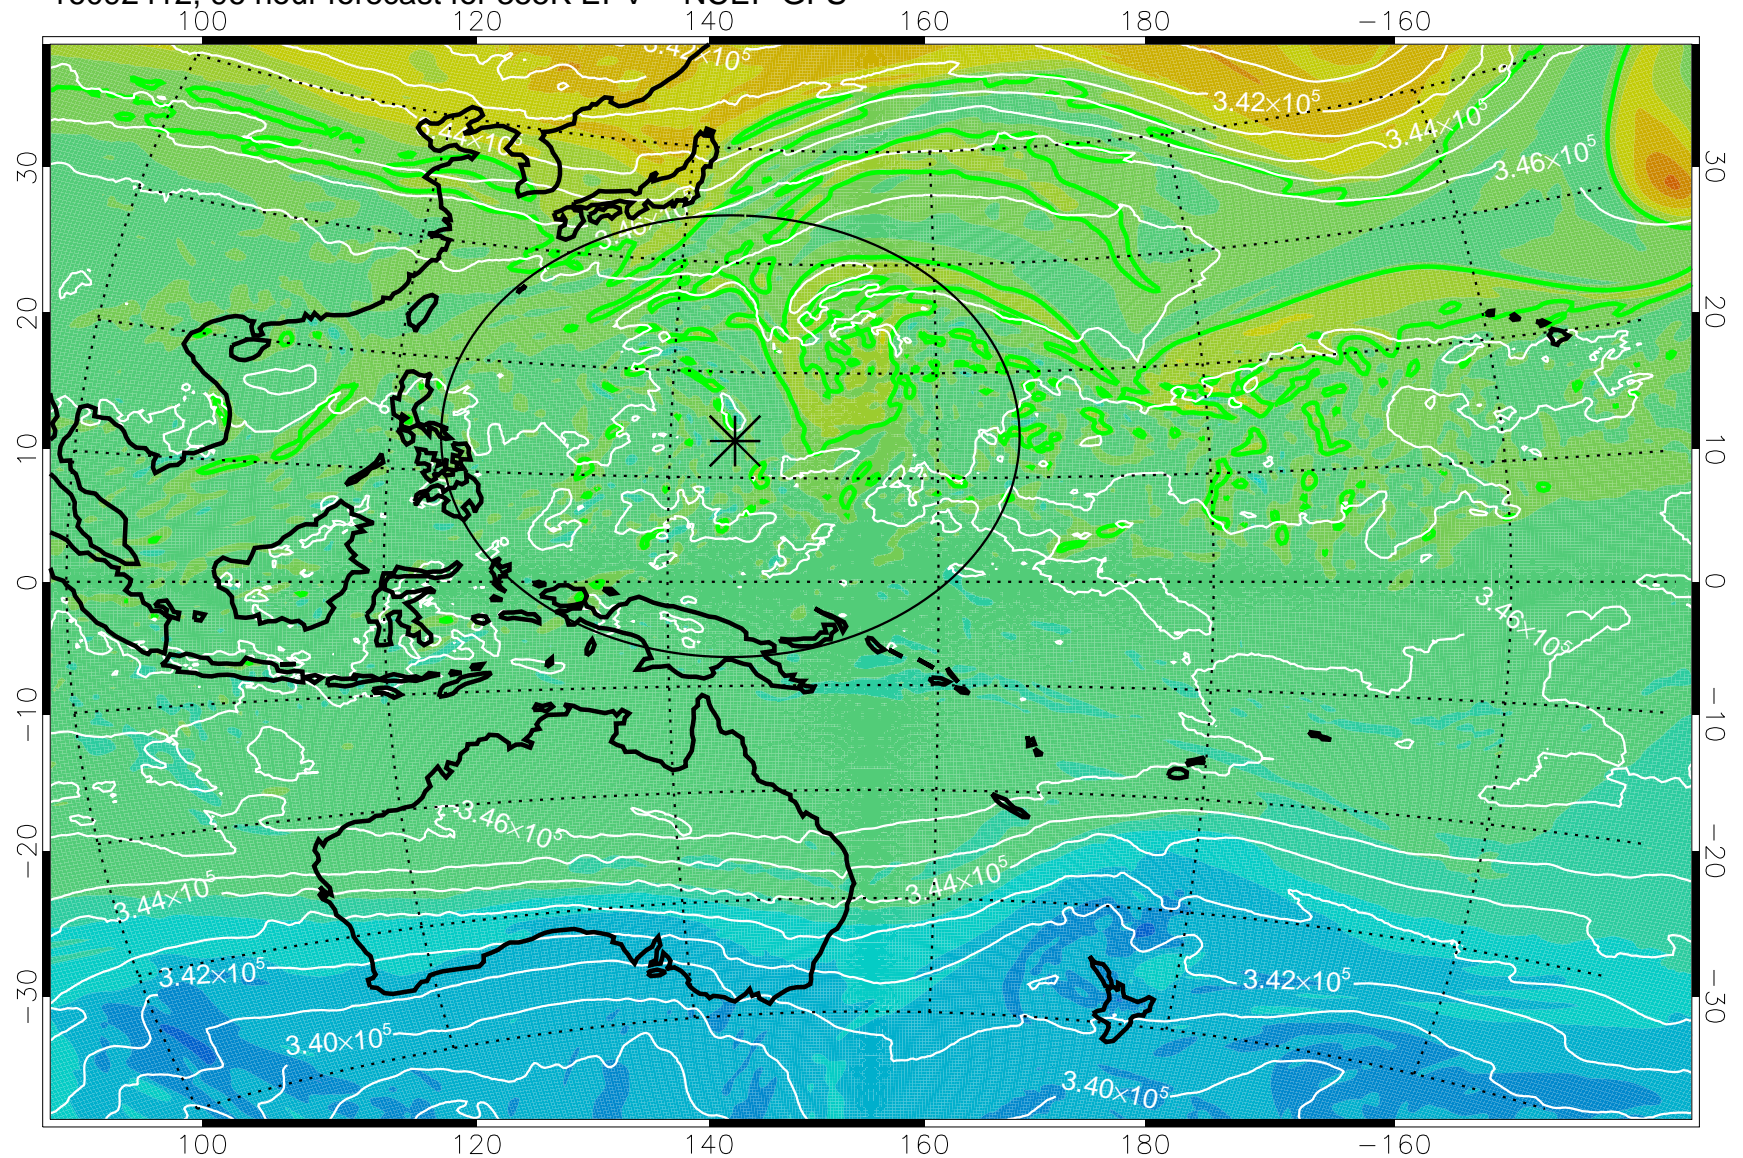

16092306, 66 hour forecast for 355K EPV -- NCEP GFS

355K Montgomery Streamfunction, white  
EPV Tropopause (2 PVU) Position  
Range ring of 2304 km

16092312, 72 hour forecast for 355K EPV -- NCEP GFS

355K Montgomery Streamfunction, white  
EPV Tropopause (2 PVU) Position  
Range ring of 2304 km

16092318, 78 hour forecast for 355K EPV -- NCEP GFS

355K Montgomery Streamfunction, white  
EPV Tropopause (2 PVU) Position  
Range ring of 2304 km

16092400, 84 hour forecast for 355K EPV -- NCEP GFS

355K Montgomery Streamfunction, white  
EPV Tropopause (2 PVU) Position  
Range ring of 2304 km

16092406, 90 hour forecast for 355K EPV -- NCEP GFS

355K Montgomery Streamfunction, white  
EPV Tropopause (2 PVU) Position  
Range ring of 2304 km

16092412, 96 hour forecast for 355K EPV -- NCEP GFS

355K Montgomery Streamfunction, white  
EPV Tropopause (2 PVU) Position  
Range ring of 2304 km

16092418, 102 hour forecast for 355K EPV -- NCEP GFS

355K Montgomery Streamfunction, white  
EPV Tropopause (2 PVU) Position  
Range ring of 2304 km

16092500, 108 hour forecast for 355K EPV -- NCEP GFS

355K Montgomery Streamfunction, white  
EPV Tropopause (2 PVU) Position  
Range ring of 2304 km