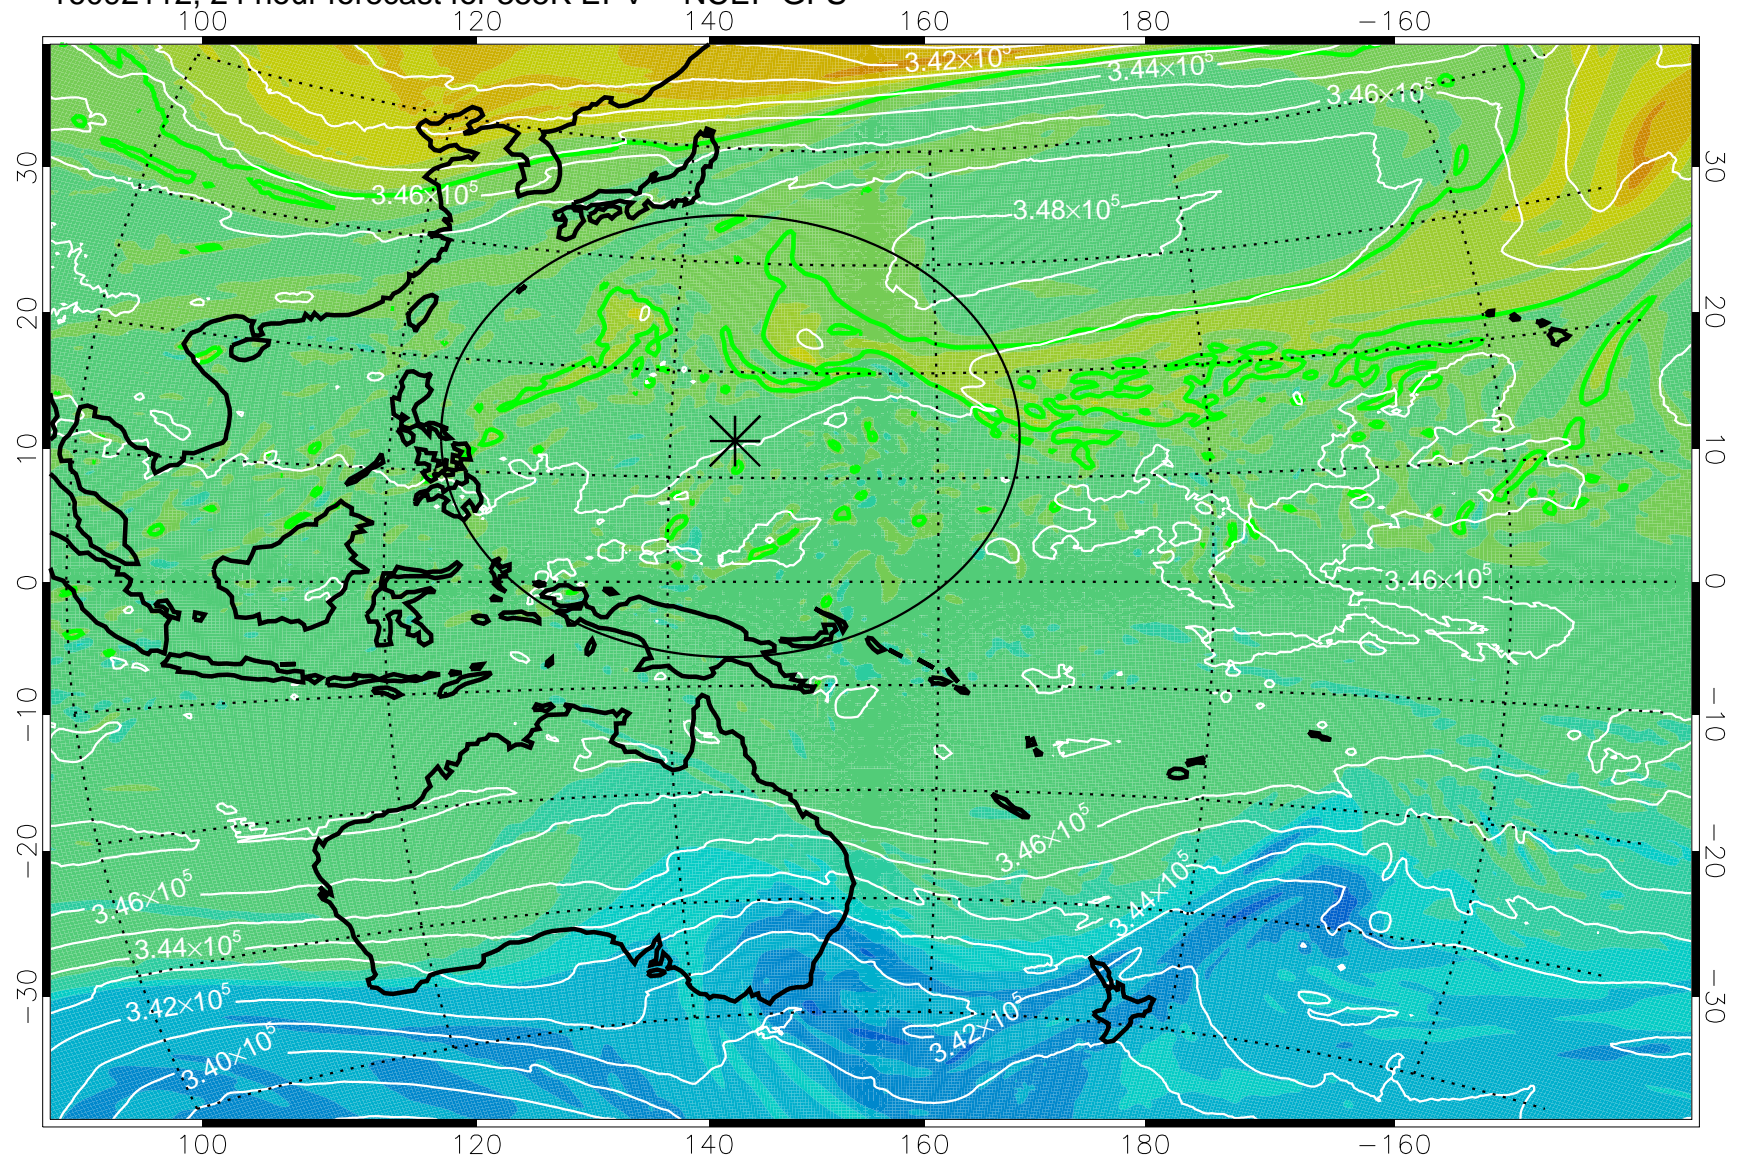

16092018, 6 hour forecast for 355K EPV -- NCEP GFS

355K Montgomery Streamfunction, white  
EPV Tropopause (2 PVU) Position  
Range ring of 2304 km

16092100, 12 hour forecast for 355K EPV -- NCEP GFS

355K Montgomery Streamfunction, white  
EPV Tropopause (2 PVU) Position  
Range ring of 2304 km

16092106, 18 hour forecast for 355K EPV -- NCEP GFS

355K Montgomery Streamfunction, white  
EPV Tropopause (2 PVU) Position  
Range ring of 2304 km

16092112, 24 hour forecast for 355K EPV -- NCEP GFS

355K Montgomery Streamfunction, white  
EPV Tropopause (2 PVU) Position  
Range ring of 2304 km

16092118, 30 hour forecast for 355K EPV -- NCEP GFS

355K Montgomery Streamfunction, white  
EPV Tropopause (2 PVU) Position  
Range ring of 2304 km

16092200, 36 hour forecast for 355K EPV -- NCEP GFS

355K Montgomery Streamfunction, white  
EPV Tropopause (2 PVU) Position  
Range ring of 2304 km

16092206, 42 hour forecast for 355K EPV -- NCEP GFS

355K Montgomery Streamfunction, white  
EPV Tropopause (2 PVU) Position  
Range ring of 2304 km

16092212, 48 hour forecast for 355K EPV -- NCEP GFS

355K Montgomery Streamfunction, white  
EPV Tropopause (2 PVU) Position  
Range ring of 2304 km