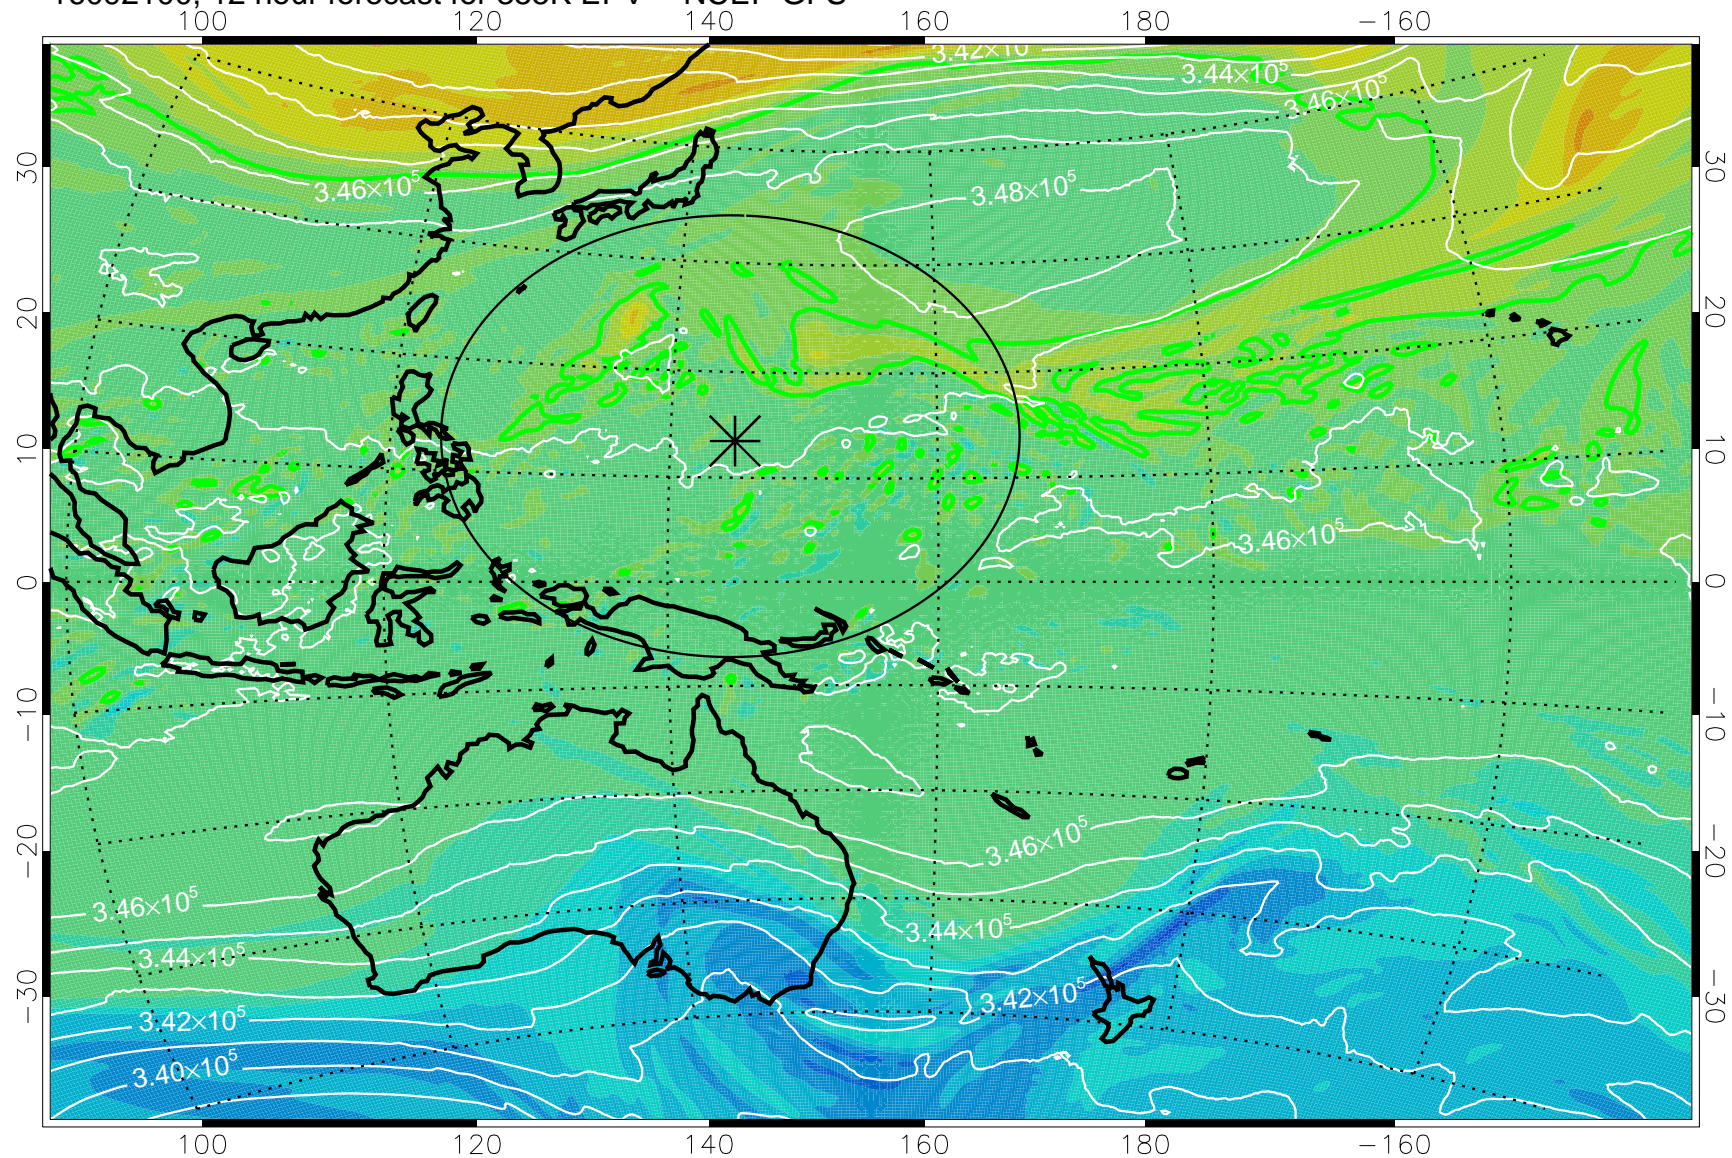

16092018, 6 hour forecast for 355K EPV -- NCEP GFS

355K Montgomery Streamfunction, white  
EPV Tropopause (2 PVU) Position  
Range ring of 2304 km

16092100, 12 hour forecast for 355K EPV -- NCEP GFS

355K Montgomery Streamfunction, white  
EPV Tropopause (2 PVU) Position  
Range ring of 2304 km

16092106, 18 hour forecast for 355K EPV -- NCEP GFS

355K Montgomery Streamfunction, white  
EPV Tropopause (2 PVU) Position  
Range ring of 2304 km

16092112, 24 hour forecast for 355K EPV -- NCEP GFS

355K Montgomery Streamfunction, white  
EPV Tropopause (2 PVU) Position  
Range ring of 2304 km

16092118, 30 hour forecast for 355K EPV -- NCEP GFS

355K Montgomery Streamfunction, white  
EPV Tropopause (2 PVU) Position  
Range ring of 2304 km

16092200, 36 hour forecast for 355K EPV -- NCEP GFS

355K Montgomery Streamfunction, white  
EPV Tropopause (2 PVU) Position  
Range ring of 2304 km

16092206, 42 hour forecast for 355K EPV -- NCEP GFS

355K Montgomery Streamfunction, white  
EPV Tropopause (2 PVU) Position  
Range ring of 2304 km

16092212, 48 hour forecast for 355K EPV -- NCEP GFS

355K Montgomery Streamfunction, white  
EPV Tropopause (2 PVU) Position  
Range ring of 2304 km