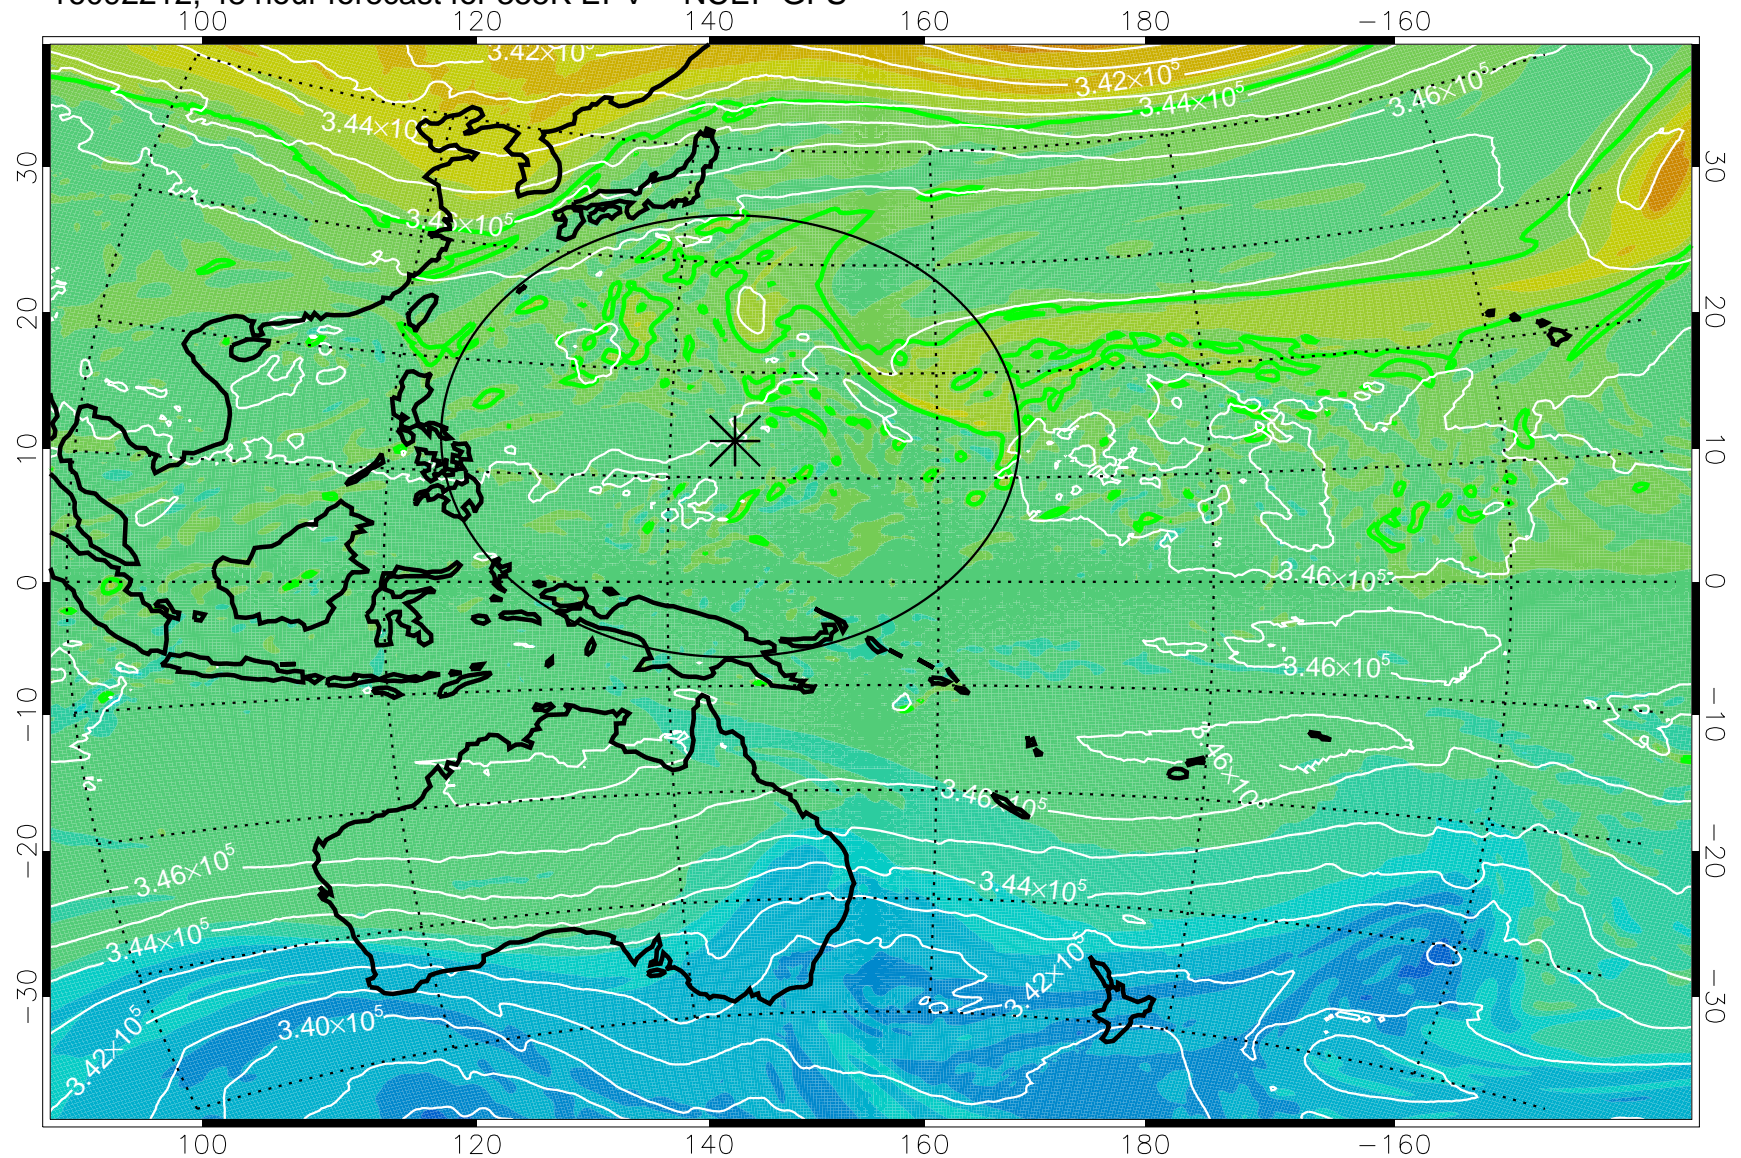

16092106, 18 hour forecast for 355K EPV -- NCEP GFS

355K Montgomery Streamfunction, white  
EPV Tropopause (2 PVU) Position  
Range ring of 2304 km

16092112, 24 hour forecast for 355K EPV -- NCEP GFS

355K Montgomery Streamfunction, white  
EPV Tropopause (2 PVU) Position  
Range ring of 2304 km

16092118, 30 hour forecast for 355K EPV -- NCEP GFS

355K Montgomery Streamfunction, white  
EPV Tropopause (2 PVU) Position  
Range ring of 2304 km

16092200, 36 hour forecast for 355K EPV -- NCEP GFS

355K Montgomery Streamfunction, white  
EPV Tropopause (2 PVU) Position  
Range ring of 2304 km

16092206, 42 hour forecast for 355K EPV -- NCEP GFS

355K Montgomery Streamfunction, white  
EPV Tropopause (2 PVU) Position  
Range ring of 2304 km

16092212, 48 hour forecast for 355K EPV -- NCEP GFS

355K Montgomery Streamfunction, white  
EPV Tropopause (2 PVU) Position  
Range ring of 2304 km

16092218, 54 hour forecast for 355K EPV -- NCEP GFS

355K Montgomery Streamfunction, white  
EPV Tropopause (2 PVU) Position  
Range ring of 2304 km

16092300, 60 hour forecast for 355K EPV -- NCEP GFS

355K Montgomery Streamfunction, white  
EPV Tropopause (2 PVU) Position  
Range ring of 2304 km