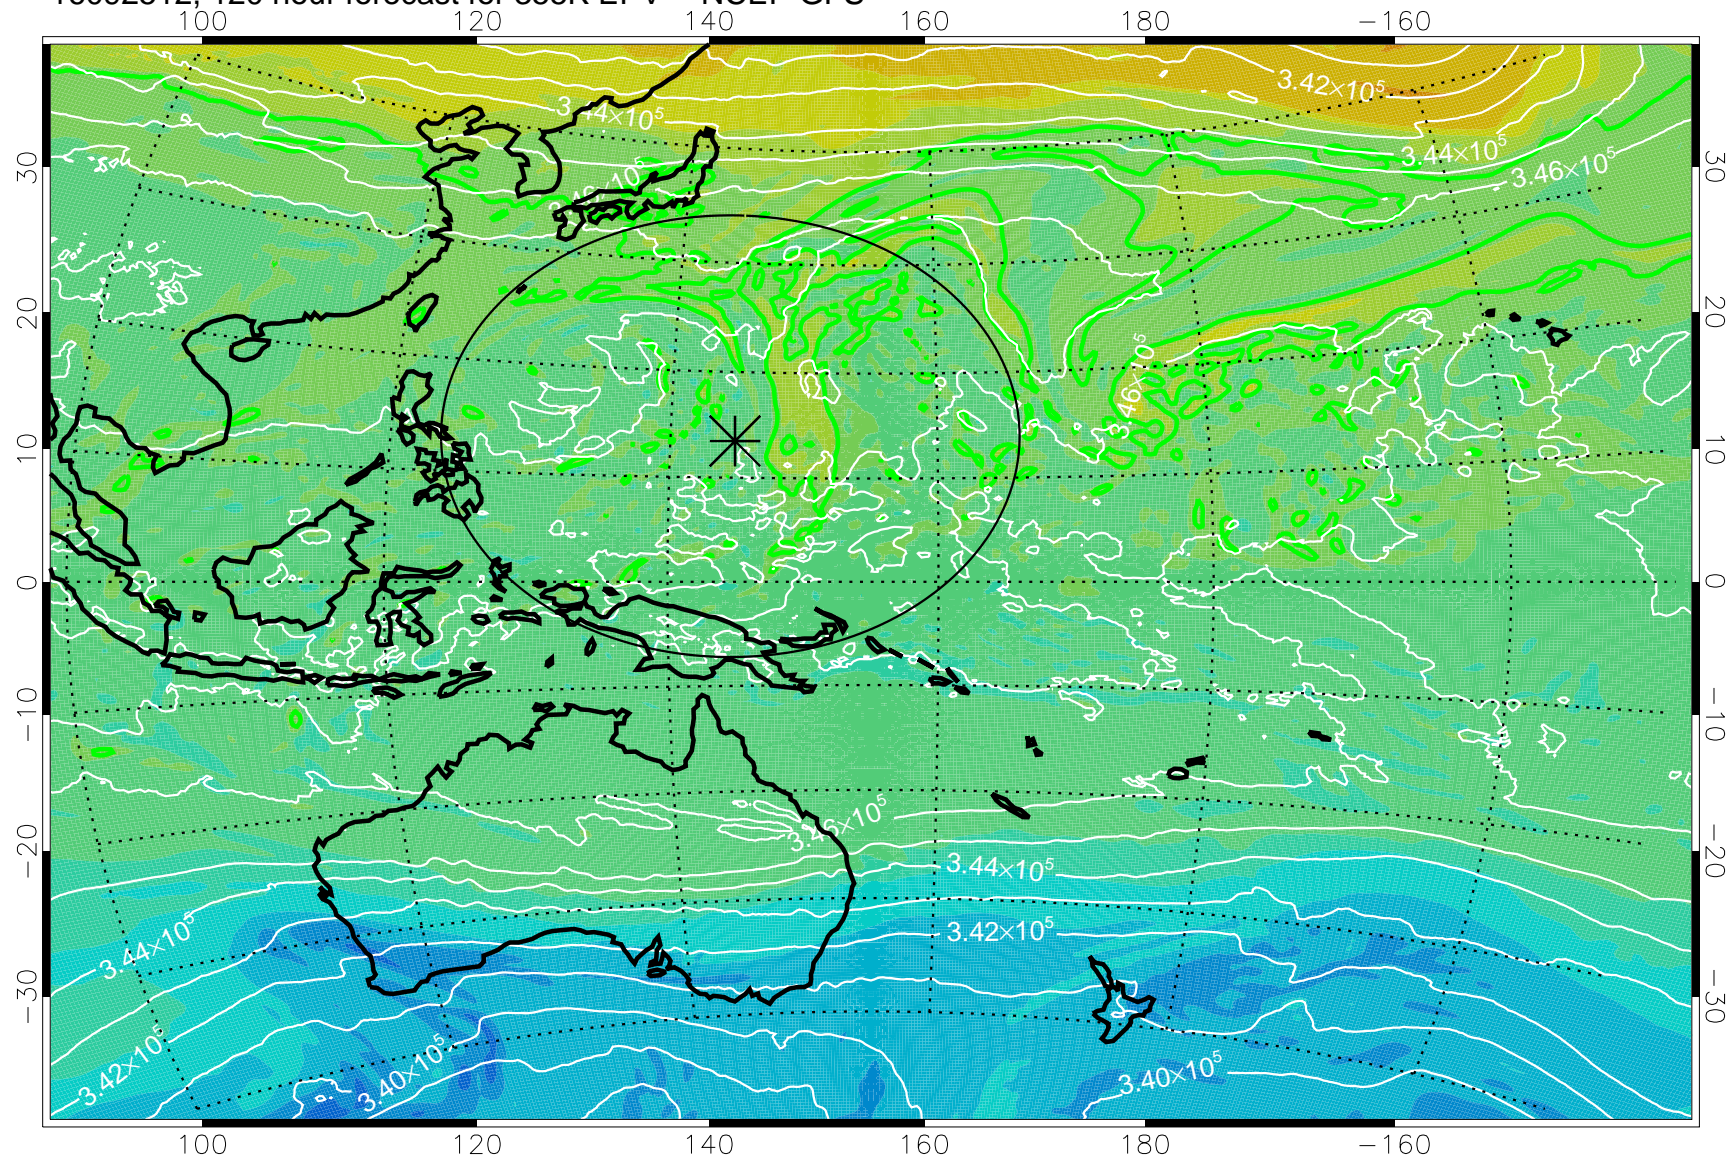

16092318, 78 hour forecast for 355K EPV -- NCEP GFS

355K Montgomery Streamfunction, white  
EPV Tropopause (2 PVU) Position  
Range ring of 2304 km

16092400, 84 hour forecast for 355K EPV -- NCEP GFS

355K Montgomery Streamfunction, white  
EPV Tropopause (2 PVU) Position  
Range ring of 2304 km

16092406, 90 hour forecast for 355K EPV -- NCEP GFS

355K Montgomery Streamfunction, white  
EPV Tropopause (2 PVU) Position  
Range ring of 2304 km

16092412, 96 hour forecast for 355K EPV -- NCEP GFS

355K Montgomery Streamfunction, white  
EPV Tropopause (2 PVU) Position  
Range ring of 2304 km

16092418, 102 hour forecast for 355K EPV -- NCEP GFS

355K Montgomery Streamfunction, white  
EPV Tropopause (2 PVU) Position  
Range ring of 2304 km

16092500, 108 hour forecast for 355K EPV -- NCEP GFS

355K Montgomery Streamfunction, white  
EPV Tropopause (2 PVU) Position  
Range ring of 2304 km

16092506, 114 hour forecast for 355K EPV -- NCEP GFS

355K Montgomery Streamfunction, white  
EPV Tropopause (2 PVU) Position  
Range ring of 2304 km

16092512, 120 hour forecast for 355K EPV -- NCEP GFS

355K Montgomery Streamfunction, white  
EPV Tropopause (2 PVU) Position  
Range ring of 2304 km