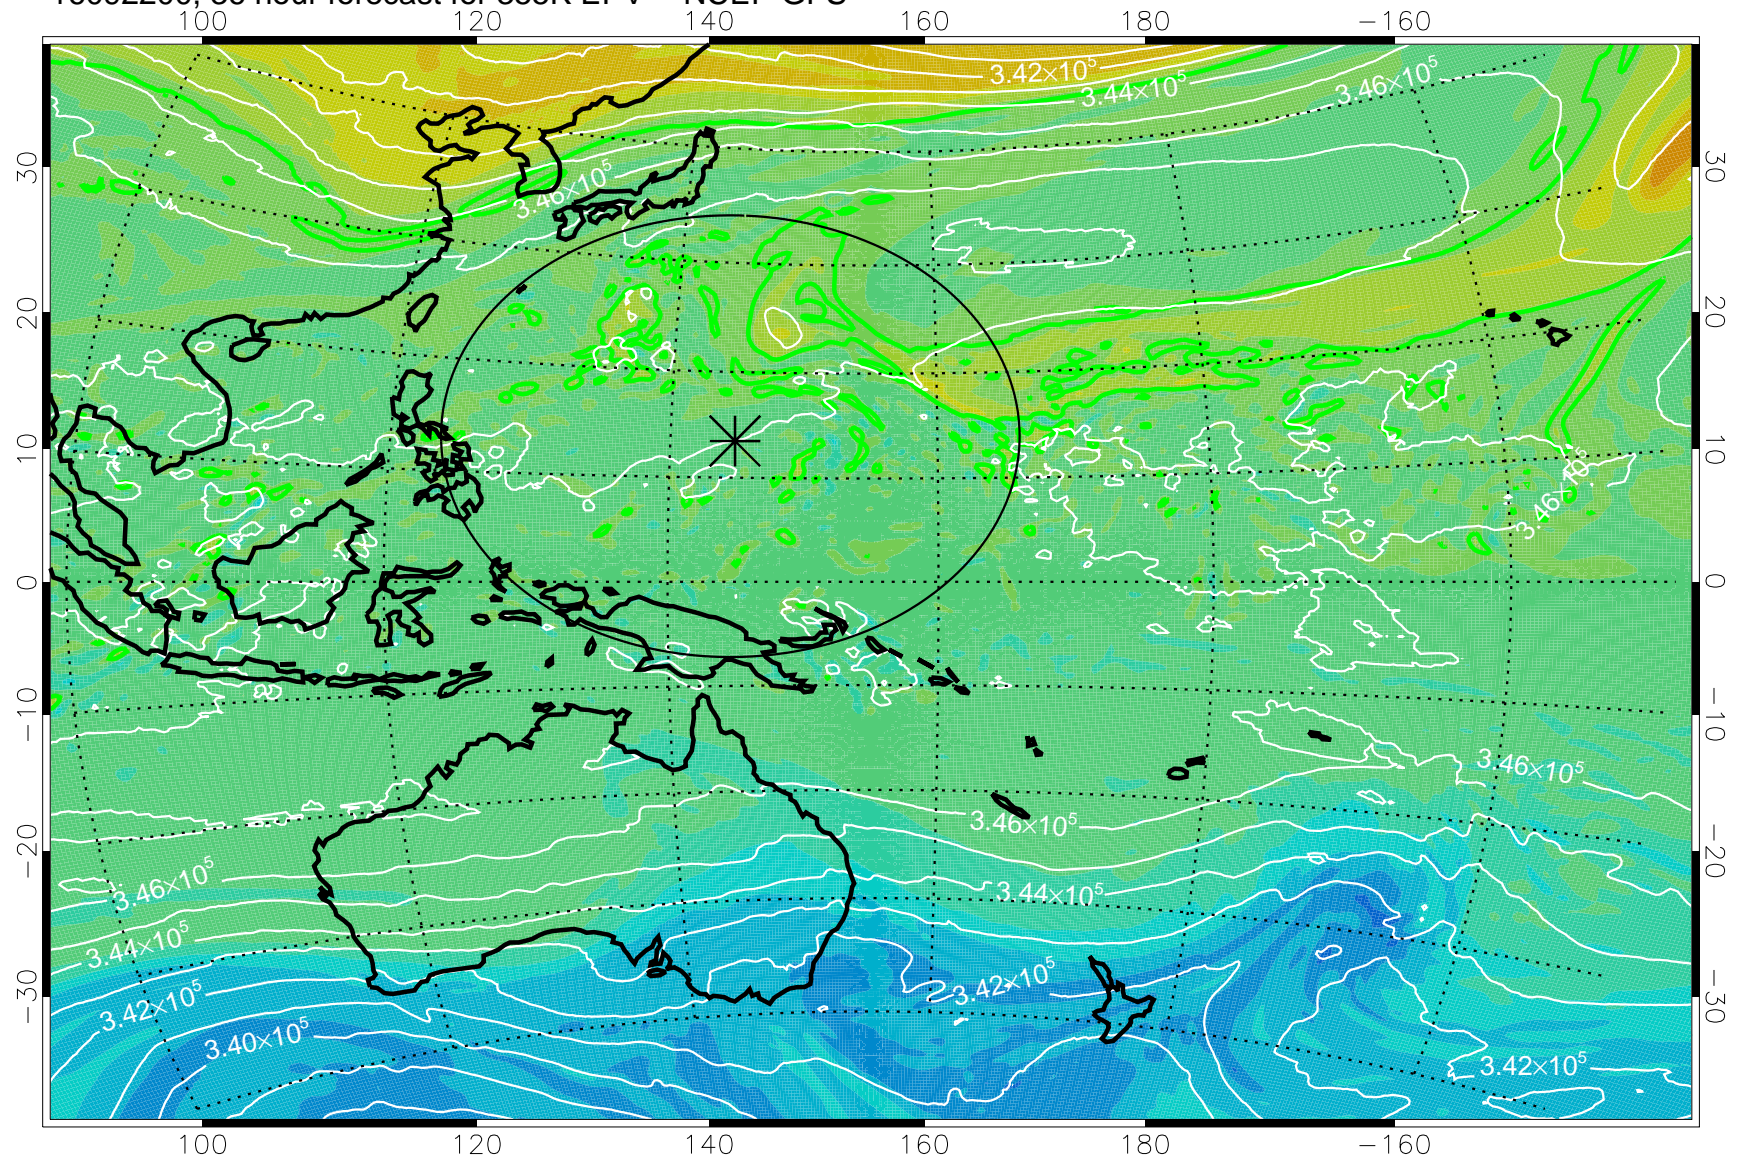

16092106, 18 hour forecast for 355K EPV -- NCEP GFS

355K Montgomery Streamfunction, white  
EPV Tropopause (2 PVU) Position  
Range ring of 2304 km

16092112, 24 hour forecast for 355K EPV -- NCEP GFS

355K Montgomery Streamfunction, white  
EPV Tropopause (2 PVU) Position  
Range ring of 2304 km

16092118, 30 hour forecast for 355K EPV -- NCEP GFS

355K Montgomery Streamfunction, white  
EPV Tropopause (2 PVU) Position  
Range ring of 2304 km

16092200, 36 hour forecast for 355K EPV -- NCEP GFS

355K Montgomery Streamfunction, white  
EPV Tropopause (2 PVU) Position  
Range ring of 2304 km

16092206, 42 hour forecast for 355K EPV -- NCEP GFS

355K Montgomery Streamfunction, white  
EPV Tropopause (2 PVU) Position  
Range ring of 2304 km

16092212, 48 hour forecast for 355K EPV -- NCEP GFS

355K Montgomery Streamfunction, white  
EPV Tropopause (2 PVU) Position  
Range ring of 2304 km

16092218, 54 hour forecast for 355K EPV -- NCEP GFS

355K Montgomery Streamfunction, white  
EPV Tropopause (2 PVU) Position  
Range ring of 2304 km

16092300, 60 hour forecast for 355K EPV -- NCEP GFS

355K Montgomery Streamfunction, white  
EPV Tropopause (2 PVU) Position  
Range ring of 2304 km