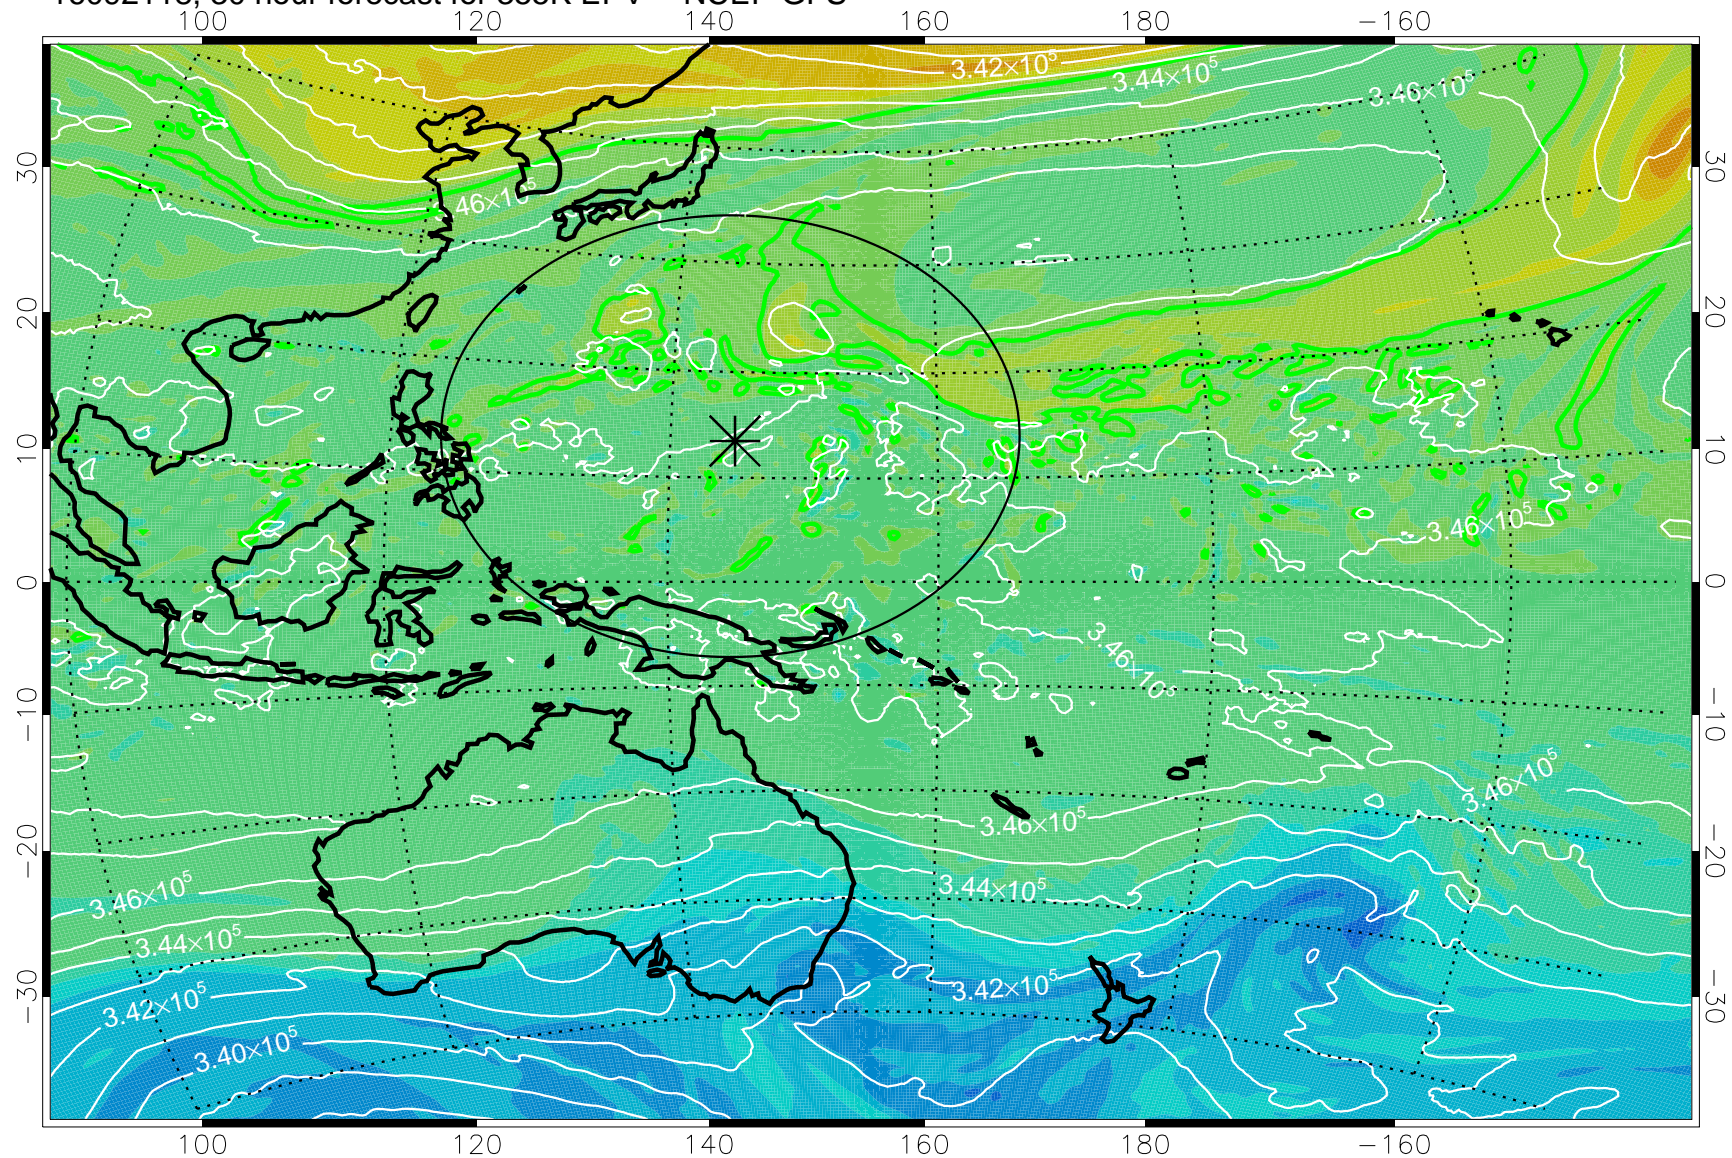

16092106, 18 hour forecast for 355K EPV -- NCEP GFS

355K Montgomery Streamfunction, white  
EPV Tropopause (2 PVU) Position  
Range ring of 2304 km

16092112, 24 hour forecast for 355K EPV -- NCEP GFS

355K Montgomery Streamfunction, white  
EPV Tropopause (2 PVU) Position  
Range ring of 2304 km

16092118, 30 hour forecast for 355K EPV -- NCEP GFS

355K Montgomery Streamfunction, white  
EPV Tropopause (2 PVU) Position  
Range ring of 2304 km

16092200, 36 hour forecast for 355K EPV -- NCEP GFS

355K Montgomery Streamfunction, white  
EPV Tropopause (2 PVU) Position  
Range ring of 2304 km

16092206, 42 hour forecast for 355K EPV -- NCEP GFS

355K Montgomery Streamfunction, white  
EPV Tropopause (2 PVU) Position  
Range ring of 2304 km

16092212, 48 hour forecast for 355K EPV -- NCEP GFS

355K Montgomery Streamfunction, white  
EPV Tropopause (2 PVU) Position  
Range ring of 2304 km

16092218, 54 hour forecast for 355K EPV -- NCEP GFS

355K Montgomery Streamfunction, white  
EPV Tropopause (2 PVU) Position  
Range ring of 2304 km

16092300, 60 hour forecast for 355K EPV -- NCEP GFS

355K Montgomery Streamfunction, white  
EPV Tropopause (2 PVU) Position  
Range ring of 2304 km