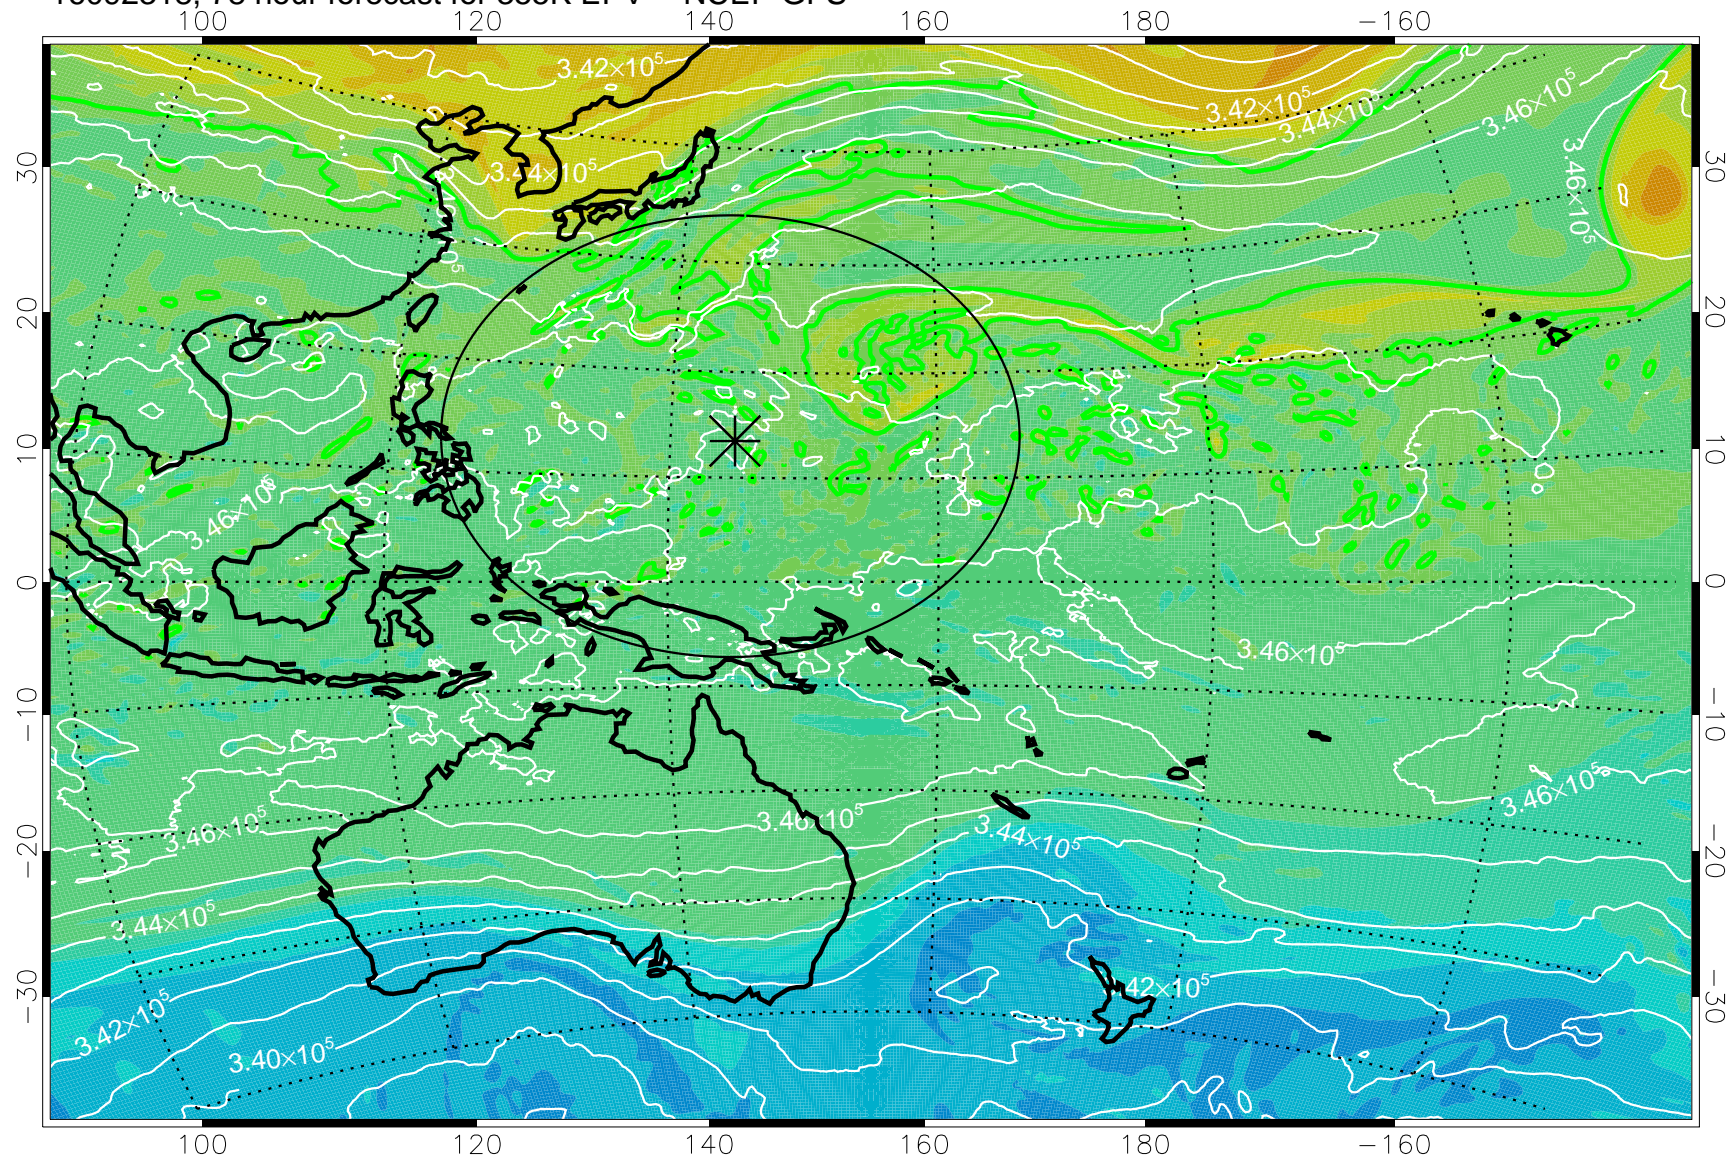

16092218, 54 hour forecast for 355K EPV -- NCEP GFS

355K Montgomery Streamfunction, white  
EPV Tropopause (2 PVU) Position  
Range ring of 2304 km

16092300, 60 hour forecast for 355K EPV -- NCEP GFS

355K Montgomery Streamfunction, white  
EPV Tropopause (2 PVU) Position  
Range ring of 2304 km

16092306, 66 hour forecast for 355K EPV -- NCEP GFS

355K Montgomery Streamfunction, white  
EPV Tropopause (2 PVU) Position  
Range ring of 2304 km

16092312, 72 hour forecast for 355K EPV -- NCEP GFS

355K Montgomery Streamfunction, white  
EPV Tropopause (2 PVU) Position  
Range ring of 2304 km

16092318, 78 hour forecast for 355K EPV -- NCEP GFS

355K Montgomery Streamfunction, white  
EPV Tropopause (2 PVU) Position  
Range ring of 2304 km

16092400, 84 hour forecast for 355K EPV -- NCEP GFS

355K Montgomery Streamfunction, white  
EPV Tropopause (2 PVU) Position  
Range ring of 2304 km

16092406, 90 hour forecast for 355K EPV -- NCEP GFS

355K Montgomery Streamfunction, white  
EPV Tropopause (2 PVU) Position  
Range ring of 2304 km

16092412, 96 hour forecast for 355K EPV -- NCEP GFS

355K Montgomery Streamfunction, white  
EPV Tropopause (2 PVU) Position  
Range ring of 2304 km