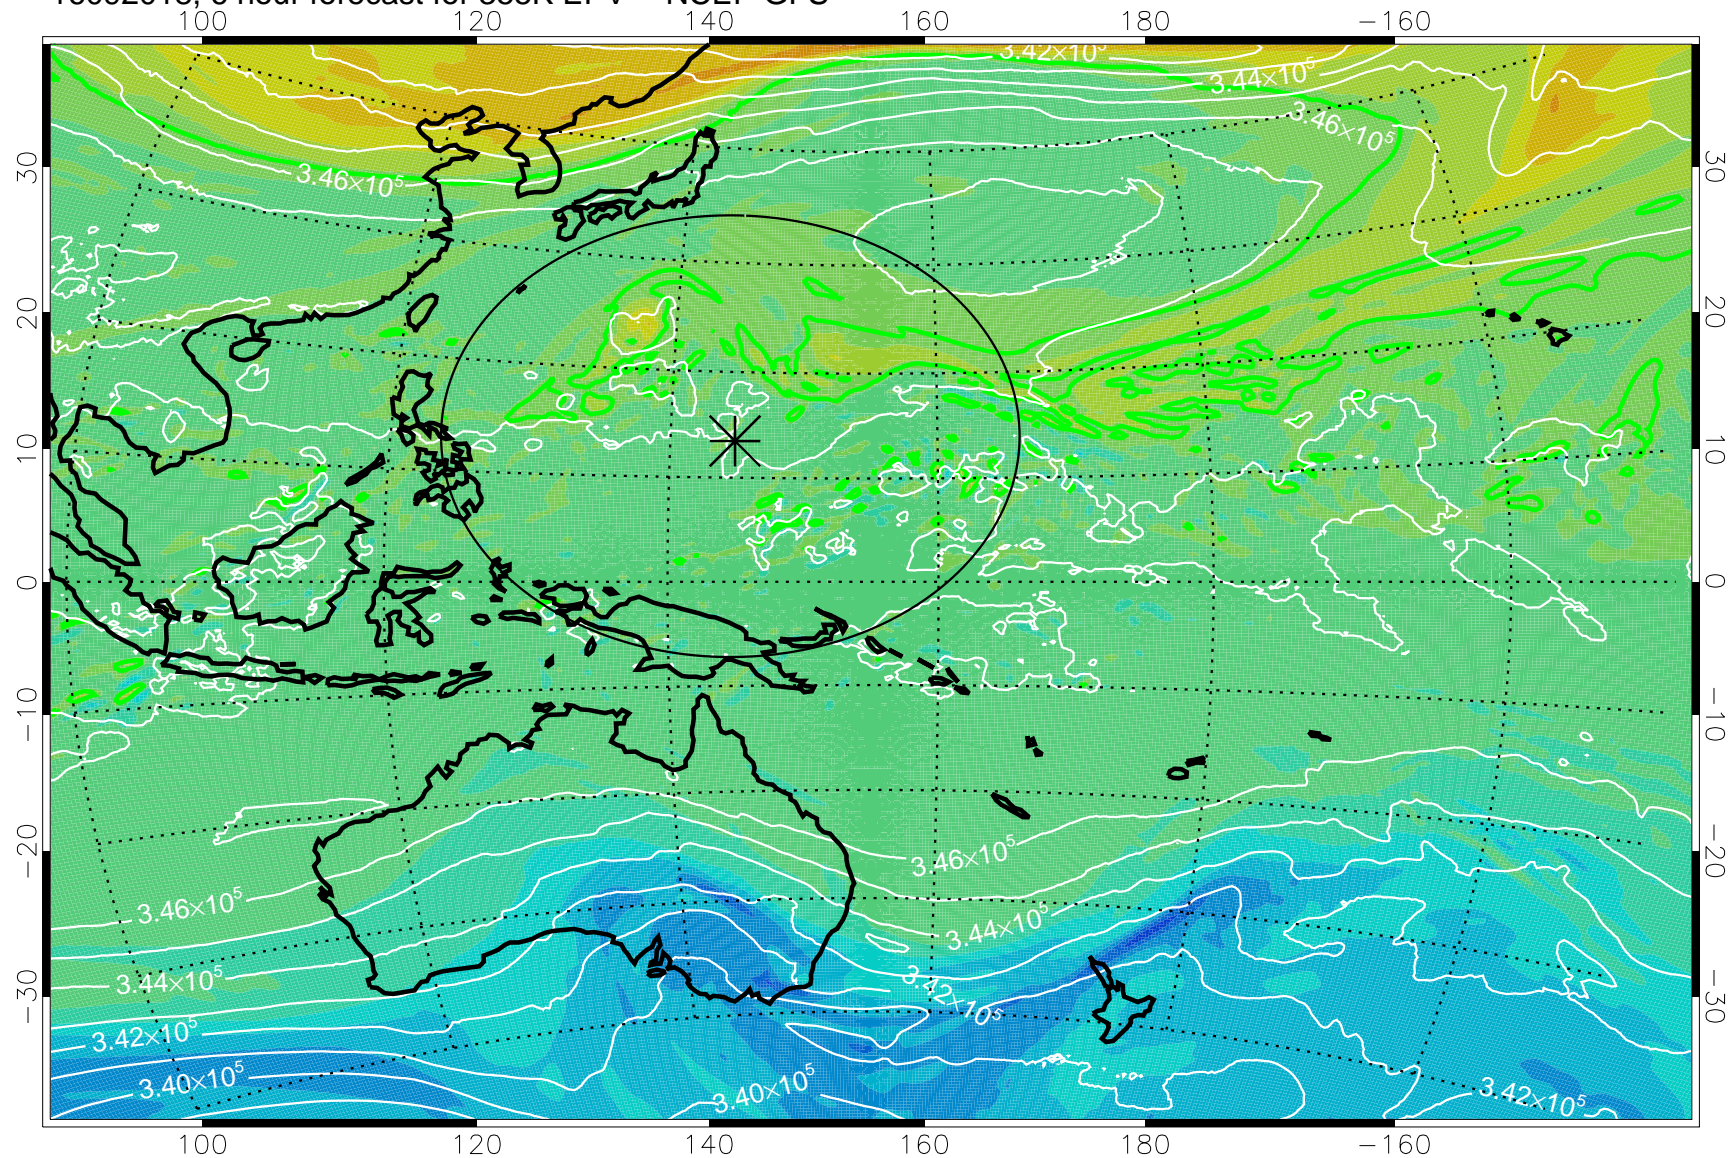

16092018, 6 hour forecast for 355K EPV -- NCEP GFS

355K Montgomery Streamfunction, white  
EPV Tropopause (2 PVU) Position  
Range ring of 2304 km

16092100, 12 hour forecast for 355K EPV -- NCEP GFS

355K Montgomery Streamfunction, white  
EPV Tropopause (2 PVU) Position  
Range ring of 2304 km

16092106, 18 hour forecast for 355K EPV -- NCEP GFS

355K Montgomery Streamfunction, white  
EPV Tropopause (2 PVU) Position  
Range ring of 2304 km

16092112, 24 hour forecast for 355K EPV -- NCEP GFS

355K Montgomery Streamfunction, white  
EPV Tropopause (2 PVU) Position  
Range ring of 2304 km

16092118, 30 hour forecast for 355K EPV -- NCEP GFS

355K Montgomery Streamfunction, white  
EPV Tropopause (2 PVU) Position  
Range ring of 2304 km

16092200, 36 hour forecast for 355K EPV -- NCEP GFS

355K Montgomery Streamfunction, white  
EPV Tropopause (2 PVU) Position  
Range ring of 2304 km

16092206, 42 hour forecast for 355K EPV -- NCEP GFS

355K Montgomery Streamfunction, white  
EPV Tropopause (2 PVU) Position  
Range ring of 2304 km

16092212, 48 hour forecast for 355K EPV -- NCEP GFS

355K Montgomery Streamfunction, white  
EPV Tropopause (2 PVU) Position  
Range ring of 2304 km