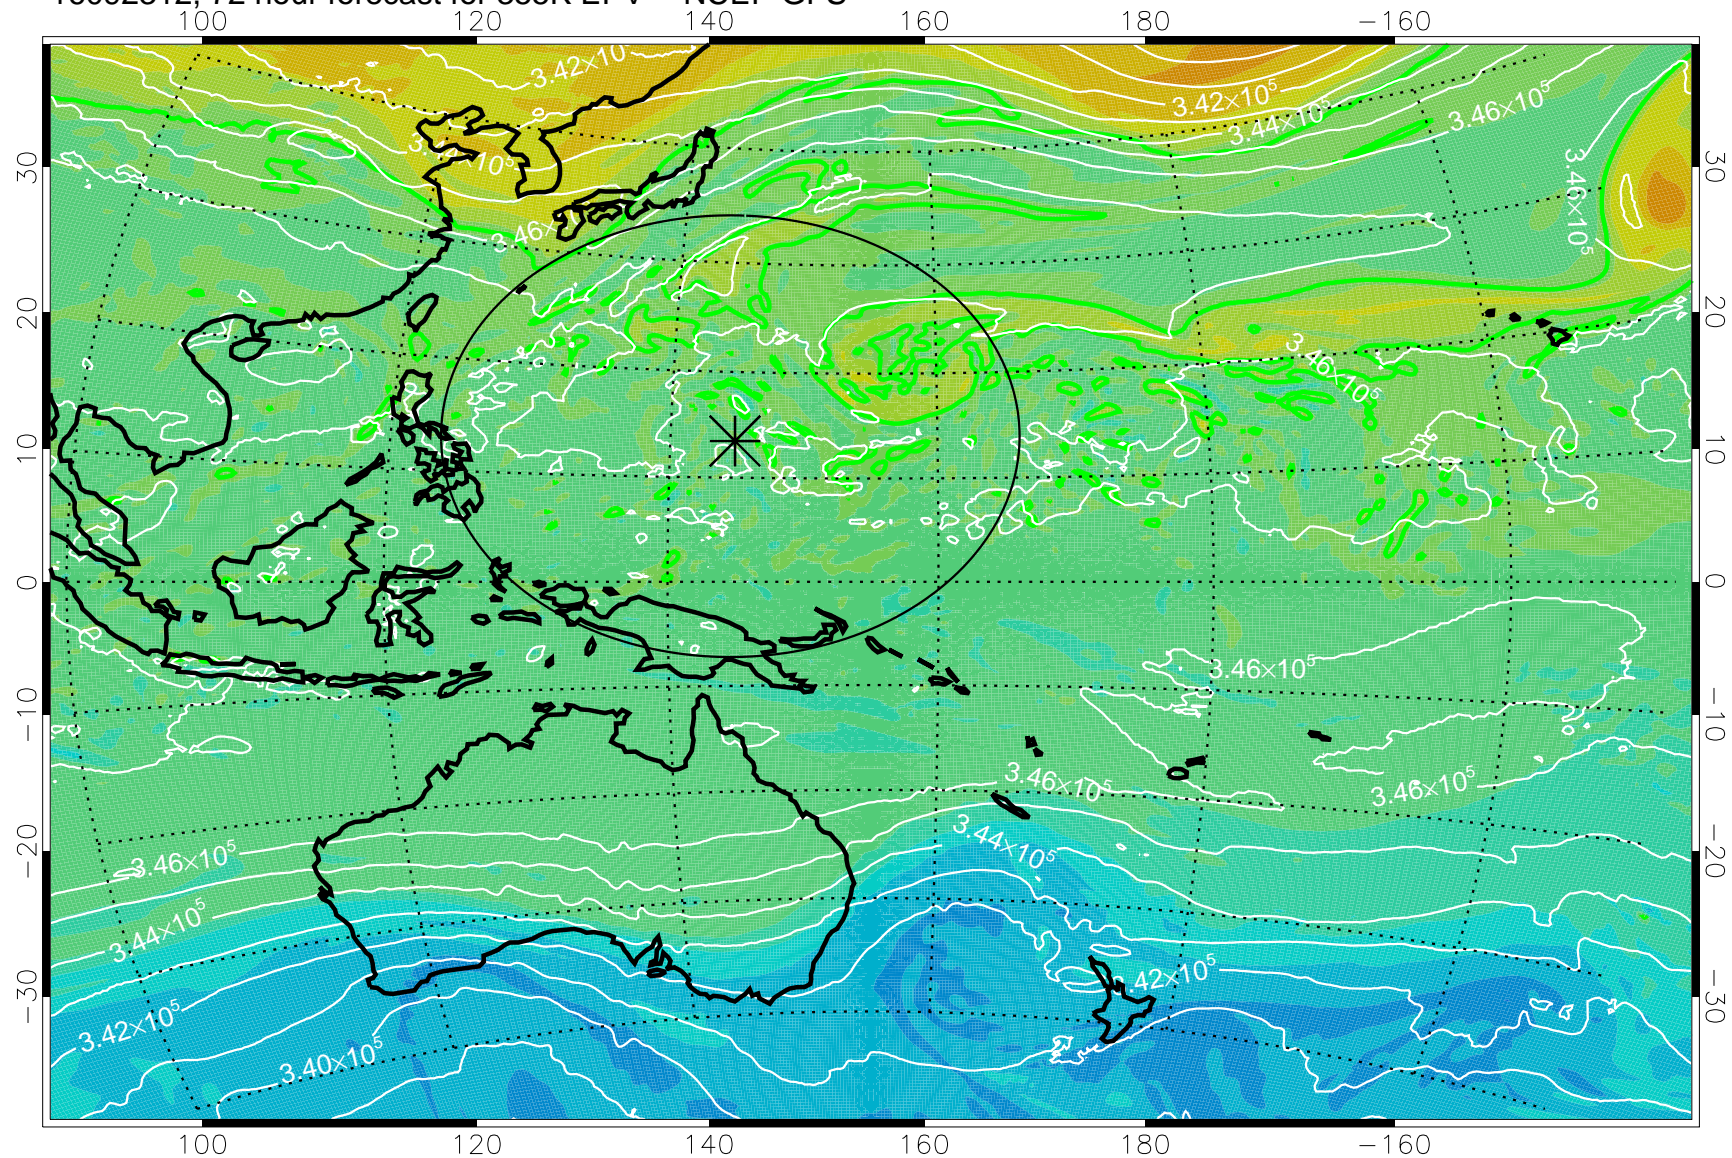

16092206, 42 hour forecast for 355K EPV -- NCEP GFS

355K Montgomery Streamfunction, white  
EPV Tropopause (2 PVU) Position  
Range ring of 2304 km

16092212, 48 hour forecast for 355K EPV -- NCEP GFS

355K Montgomery Streamfunction, white  
EPV Tropopause (2 PVU) Position  
Range ring of 2304 km

16092218, 54 hour forecast for 355K EPV -- NCEP GFS

355K Montgomery Streamfunction, white  
EPV Tropopause (2 PVU) Position  
Range ring of 2304 km

16092300, 60 hour forecast for 355K EPV -- NCEP GFS

355K Montgomery Streamfunction, white  
EPV Tropopause (2 PVU) Position  
Range ring of 2304 km

16092306, 66 hour forecast for 355K EPV -- NCEP GFS

355K Montgomery Streamfunction, white  
EPV Tropopause (2 PVU) Position  
Range ring of 2304 km

16092312, 72 hour forecast for 355K EPV -- NCEP GFS

355K Montgomery Streamfunction, white  
EPV Tropopause (2 PVU) Position  
Range ring of 2304 km

16092318, 78 hour forecast for 355K EPV -- NCEP GFS

355K Montgomery Streamfunction, white  
EPV Tropopause (2 PVU) Position  
Range ring of 2304 km

16092400, 84 hour forecast for 355K EPV -- NCEP GFS

355K Montgomery Streamfunction, white  
EPV Tropopause (2 PVU) Position  
Range ring of 2304 km