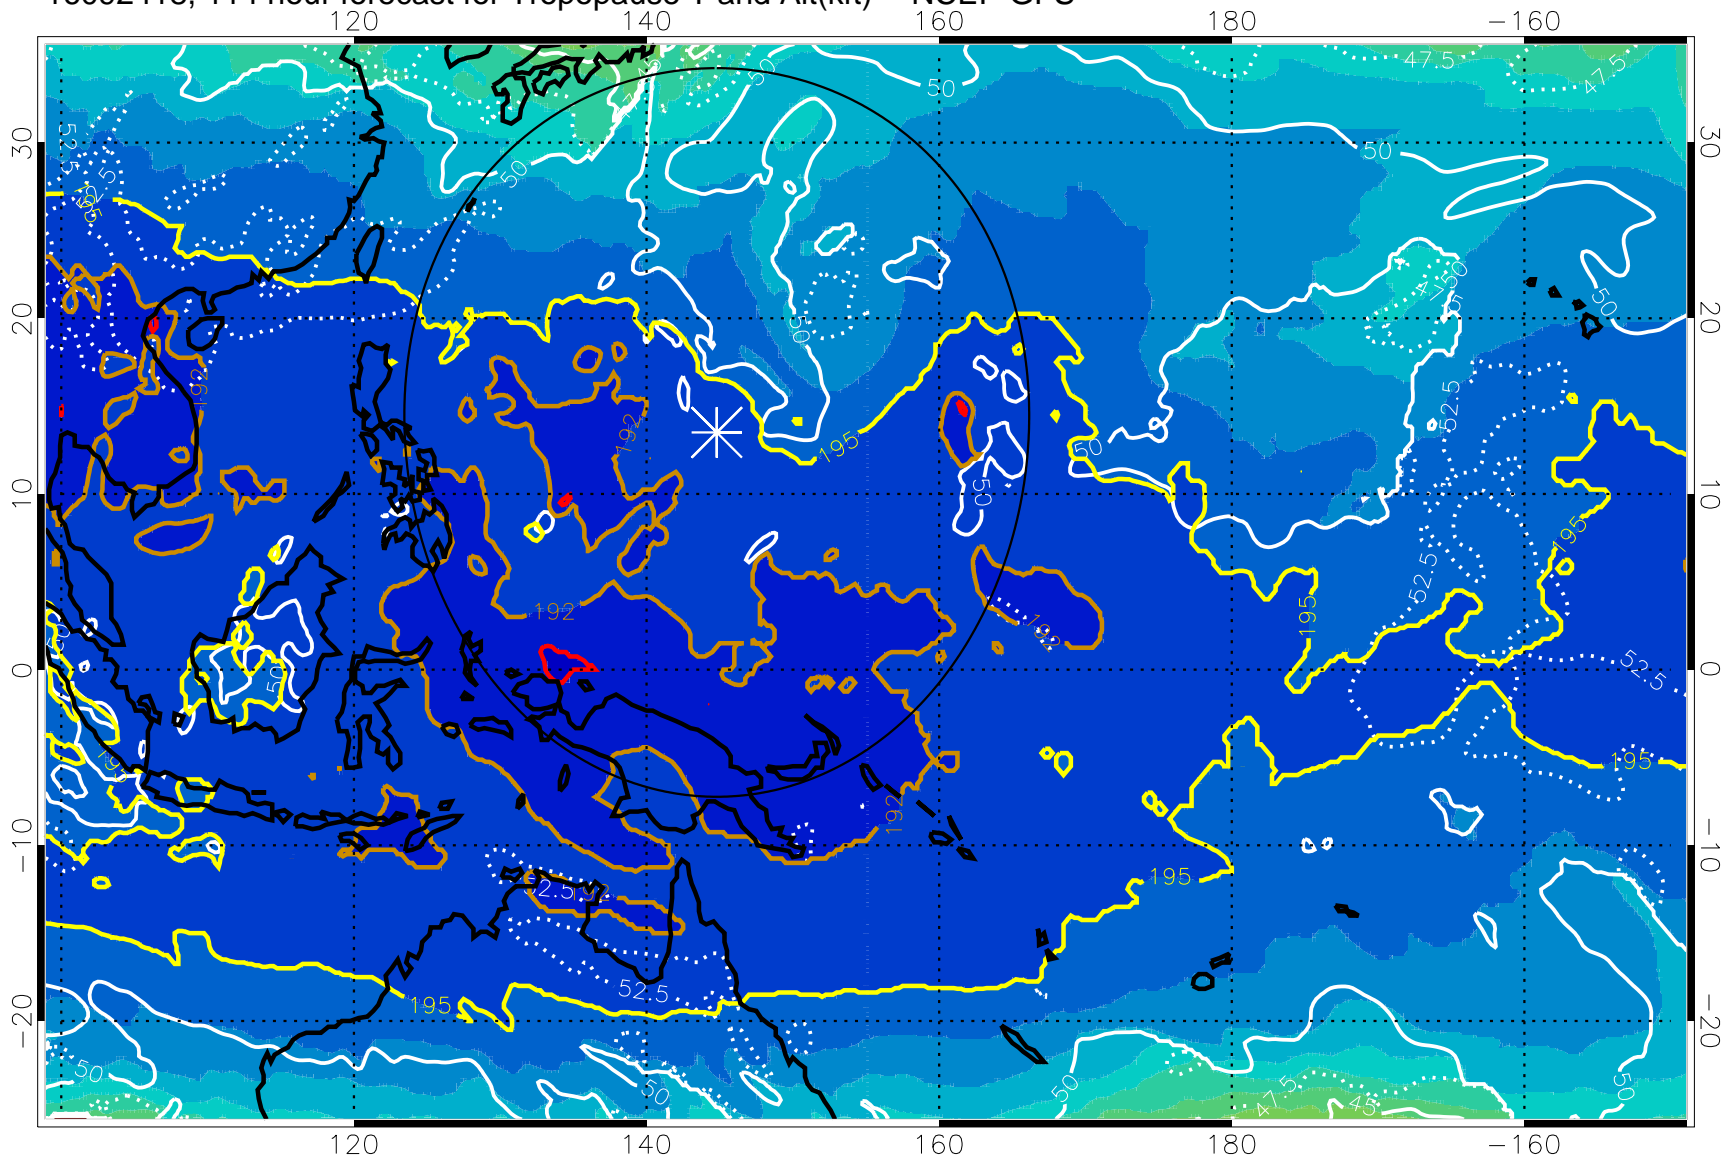

16092412, 108 hour forecast for Tropopause T and Alt(kft) -- NCEP GFS

190 200 210 220 230

Tropopause T, K

Tropopause Altitude in kft (white)

192.5K Isotherm 195K Isotherm

187.5K Isotherm 190K Isotherm

Range ring of 2304 km

16092418, 114 hour forecast for Tropopause T and Alt(kft) -- NCEP GFS

190 200 210 220 230

Tropopause T, K

Tropopause Altitude in kft (white)

192.5K Isotherm 195K Isotherm
187.5K Isotherm 190K Isotherm

Range ring of 2304 km