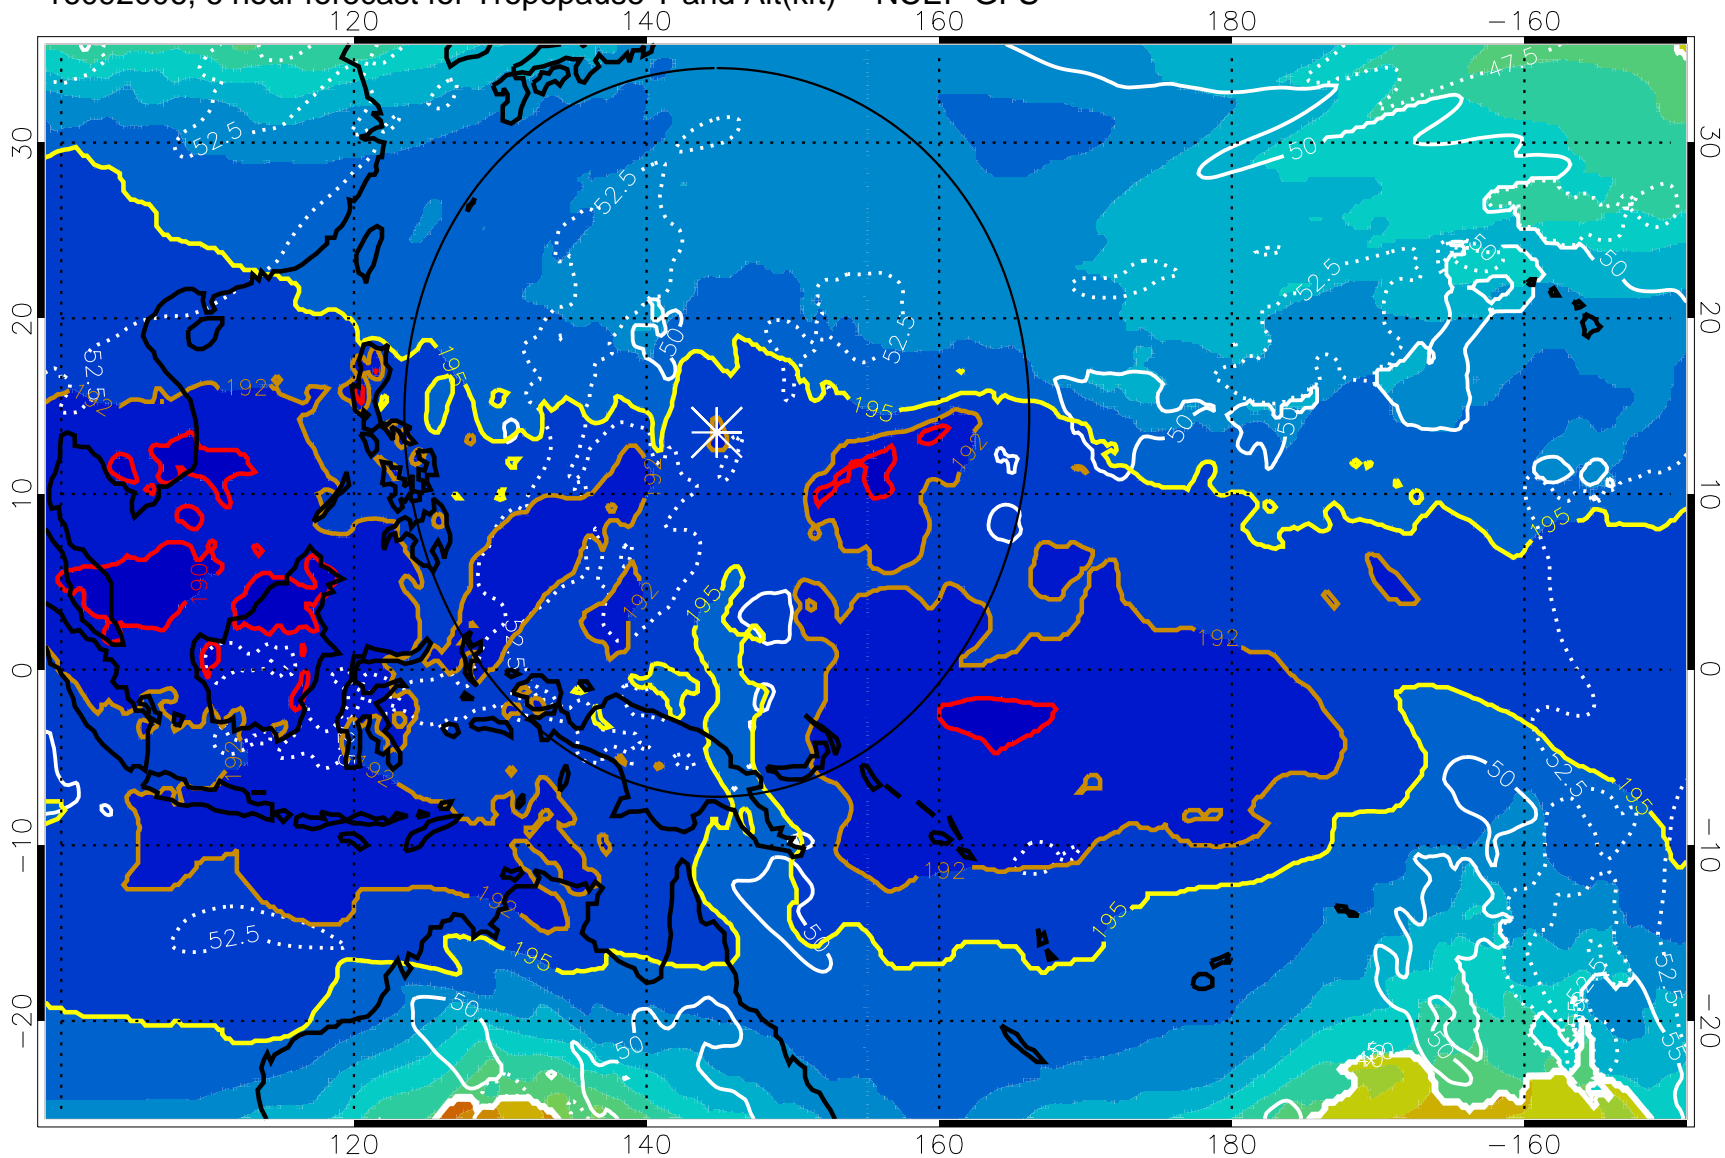

16092006, 6 hour forecast for Tropopause T and Alt(kft) -- NCEP GFS

190 200 210 220 230
Tropopause T, K

Tropopause Altitude in kft (white)

192.5K Isotherm 195K Isotherm
187.5K Isotherm 190K Isotherm

Range ring of 2304 km

16092012, 12 hour forecast for Tropopause T and Alt(kft) -- NCEP GFS

190 200 210 220 230

Tropopause T, K

Tropopause Altitude in kft (white)

192.5K Isotherm 195K Isotherm

187.5K Isotherm 190K Isotherm

Range ring of 2304 km