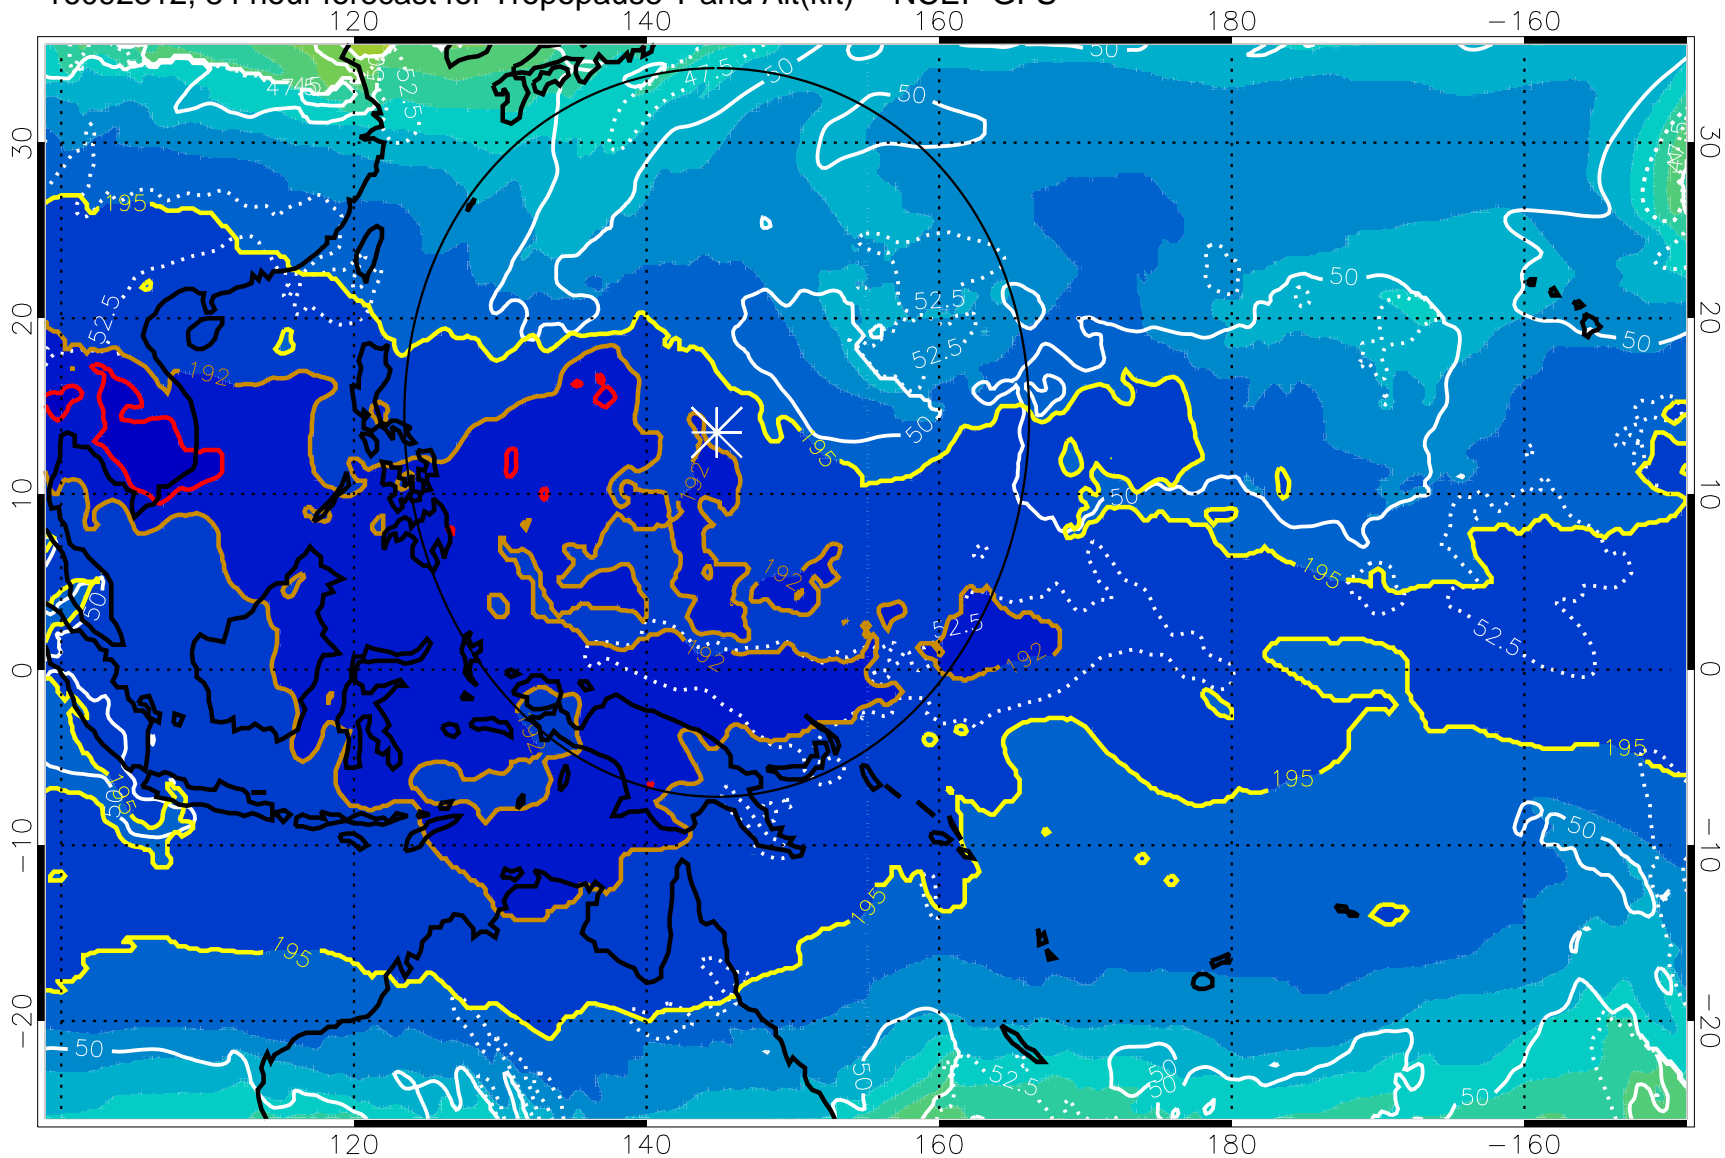

16092312, 84 hour forecast for Tropopause T and Alt(kft) -- NCEP GFS

190 200 210 220 230

Tropopause T, K

Tropopause Altitude in kft (white)

192.5K Isotherm 195K Isotherm
187.5K Isotherm 190K Isotherm

Range ring of 2304 km