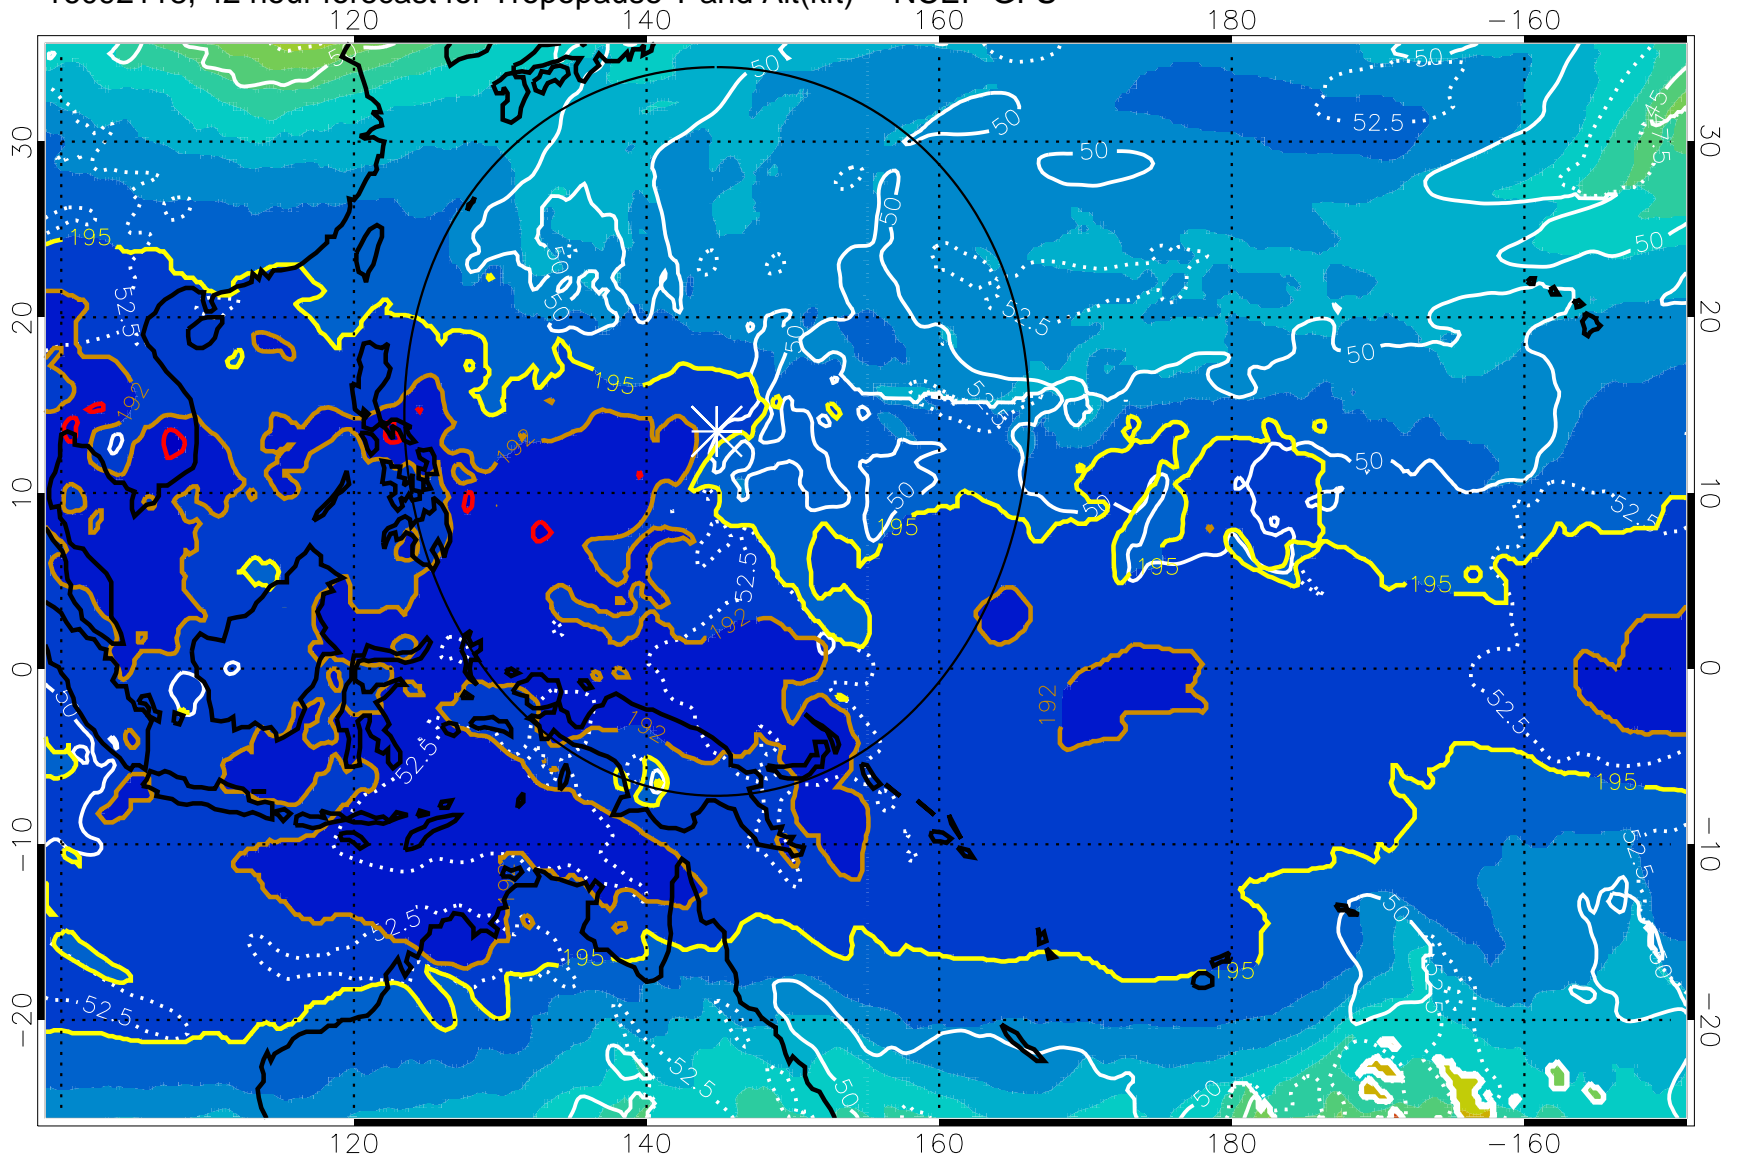

16092118, 42 hour forecast for Tropopause T and Alt(kft) -- NCEP GFS

190 200 210 220 230
Tropopause T, K

Tropopause Altitude in kft (white)

192.5K Isotherm 195K Isotherm
187.5K Isotherm 190K Isotherm

Range ring of 2304 km