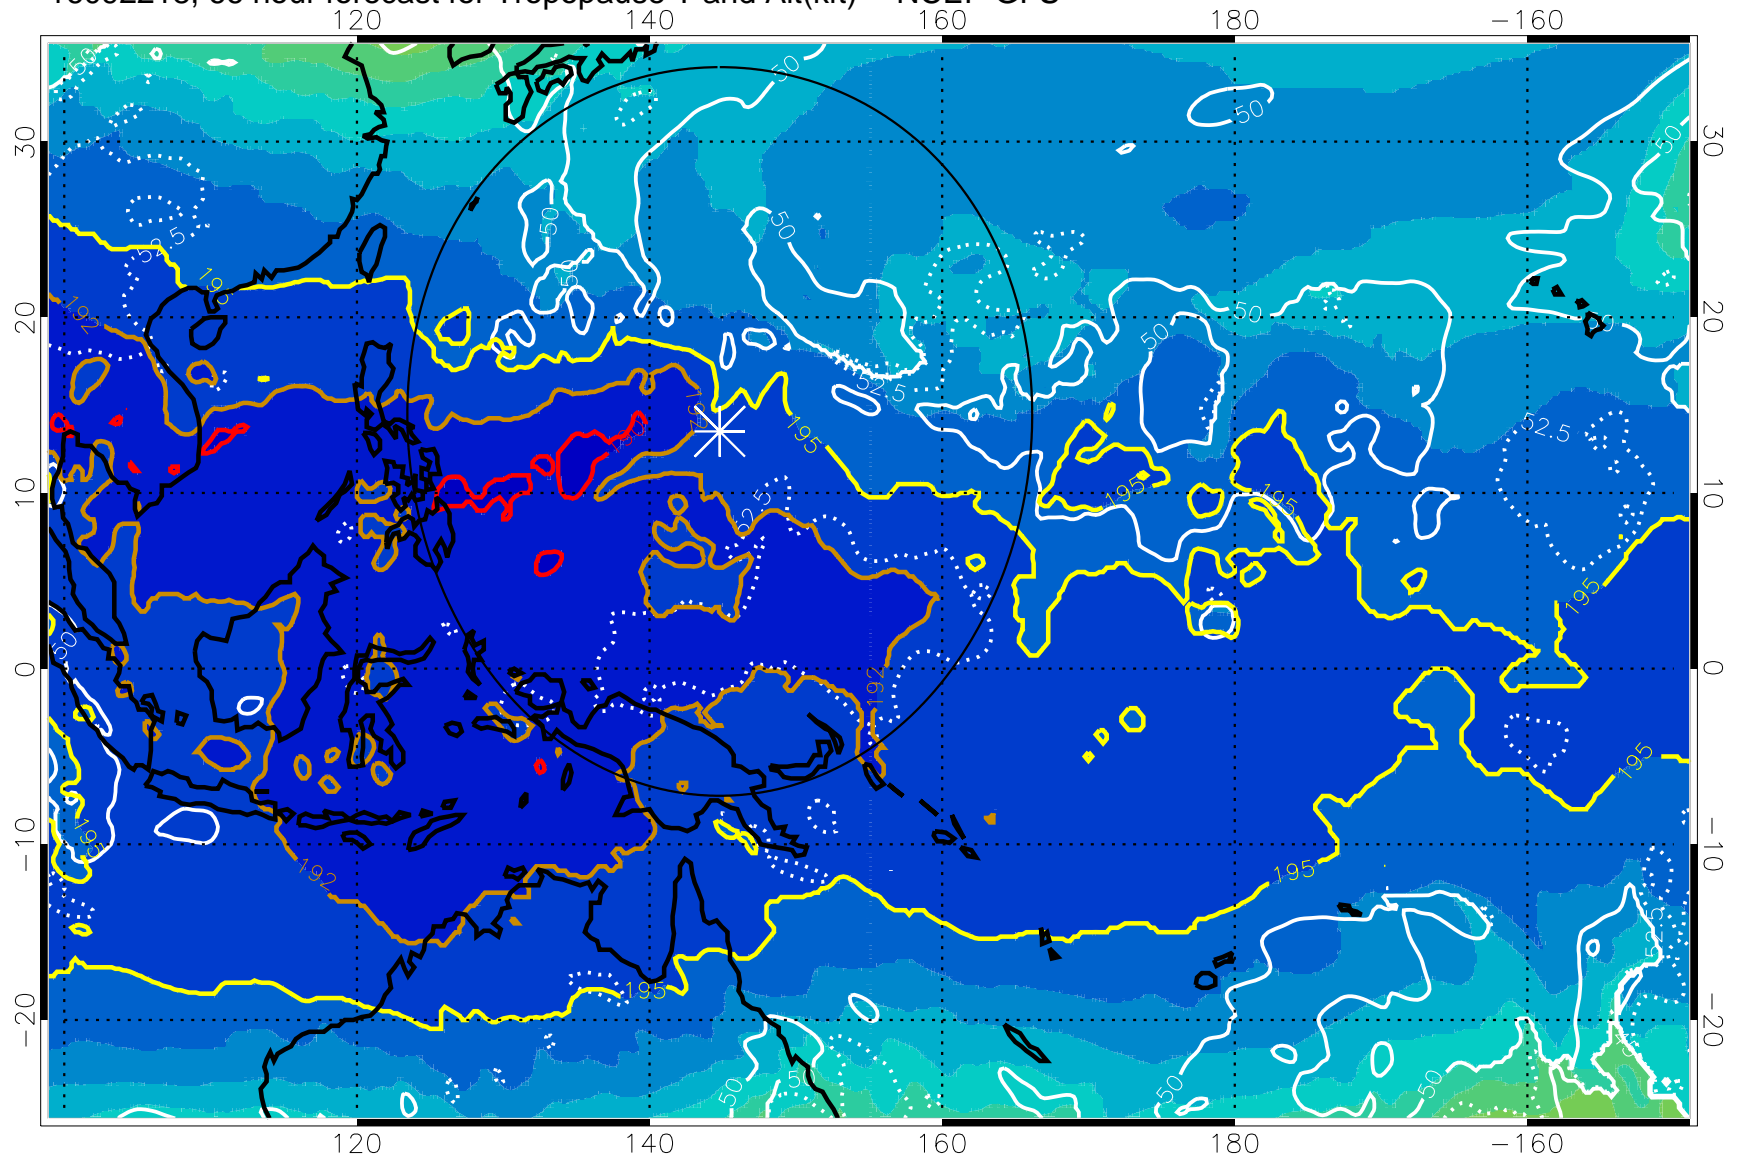

16092218, 66 hour forecast for Tropopause T and Alt(kft) -- NCEP GFS

190 200 210 220 230
Tropopause T, K

Tropopause Altitude in kft (white)

192.5K Isotherm 195K Isotherm
187.5K Isotherm 190K Isotherm

Range ring of 2304 km