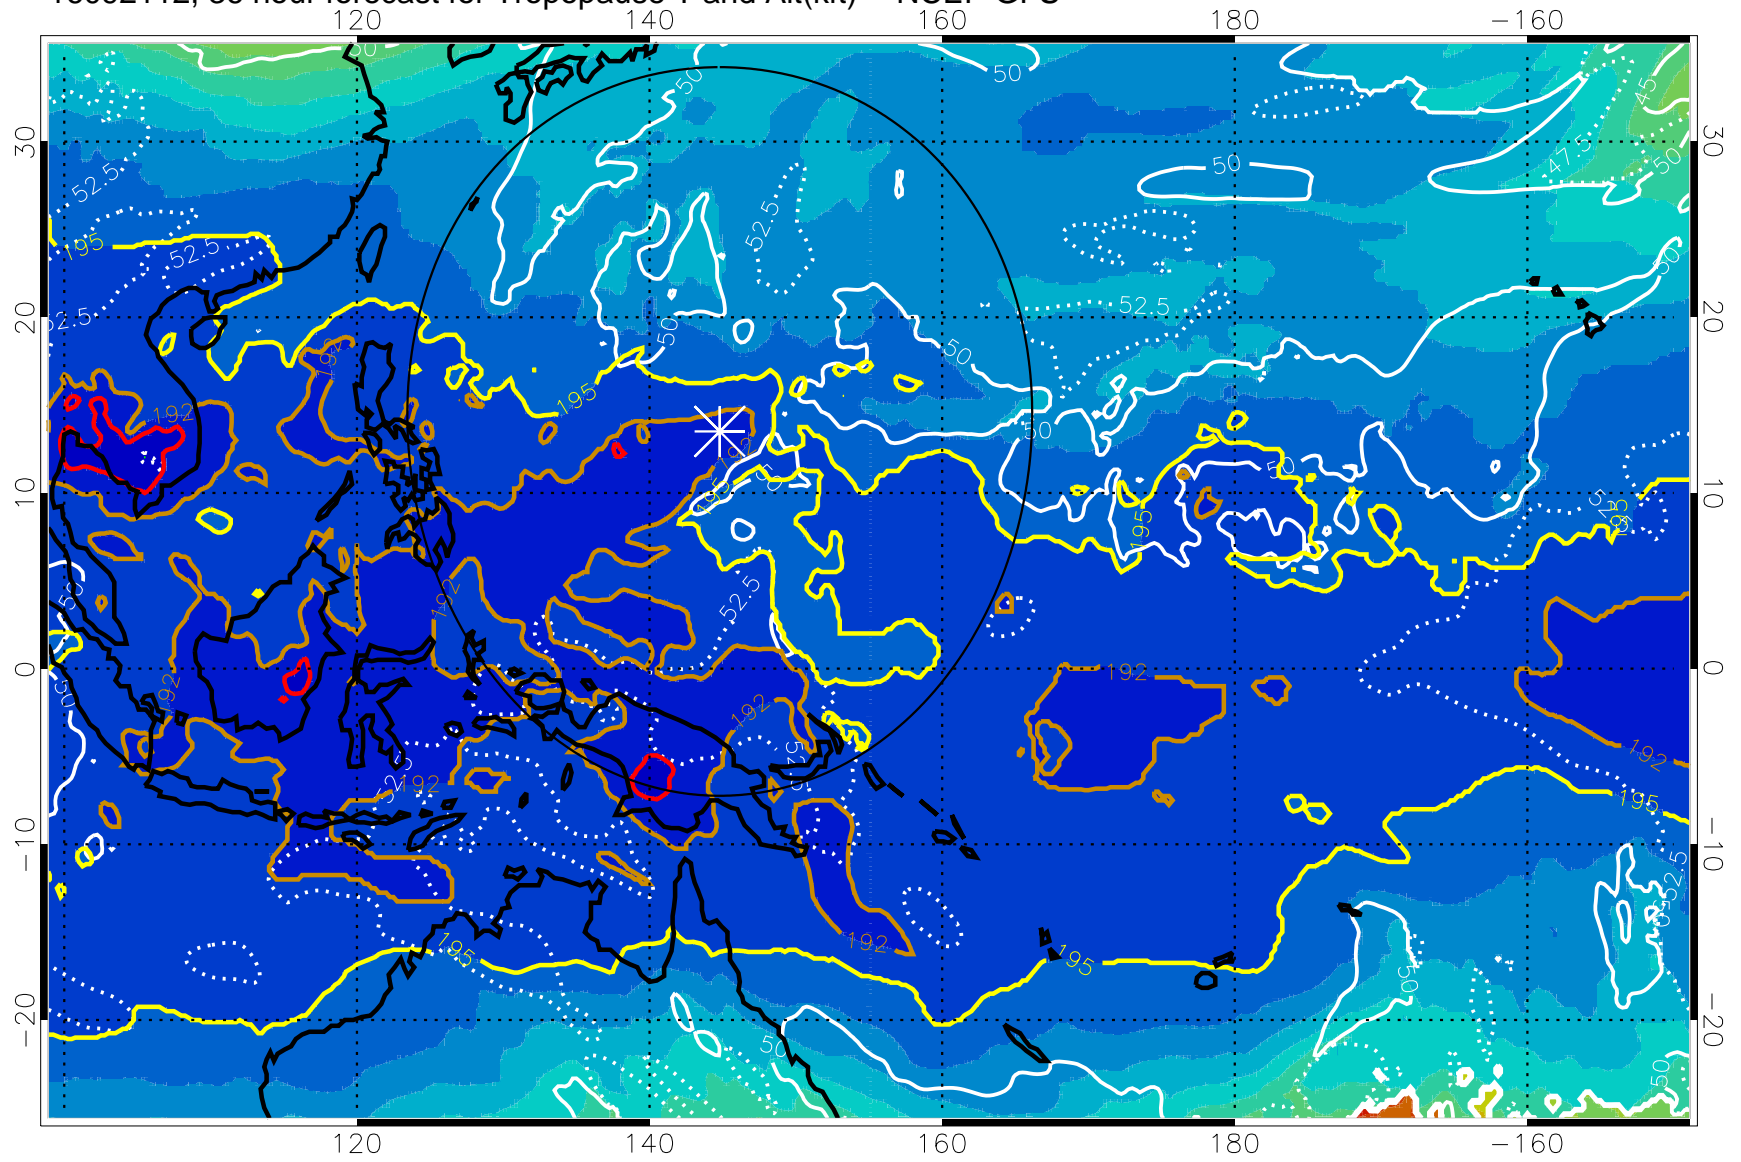

16092112, 36 hour forecast for Tropopause T and Alt(kft) -- NCEP GFS

190   200   210   220   230
Tropopause T, K

Tropopause Altitude in kft (white)

192.5K Isotherm   195K Isotherm
187.5K Isotherm   190K Isotherm

Range ring of 2304 km