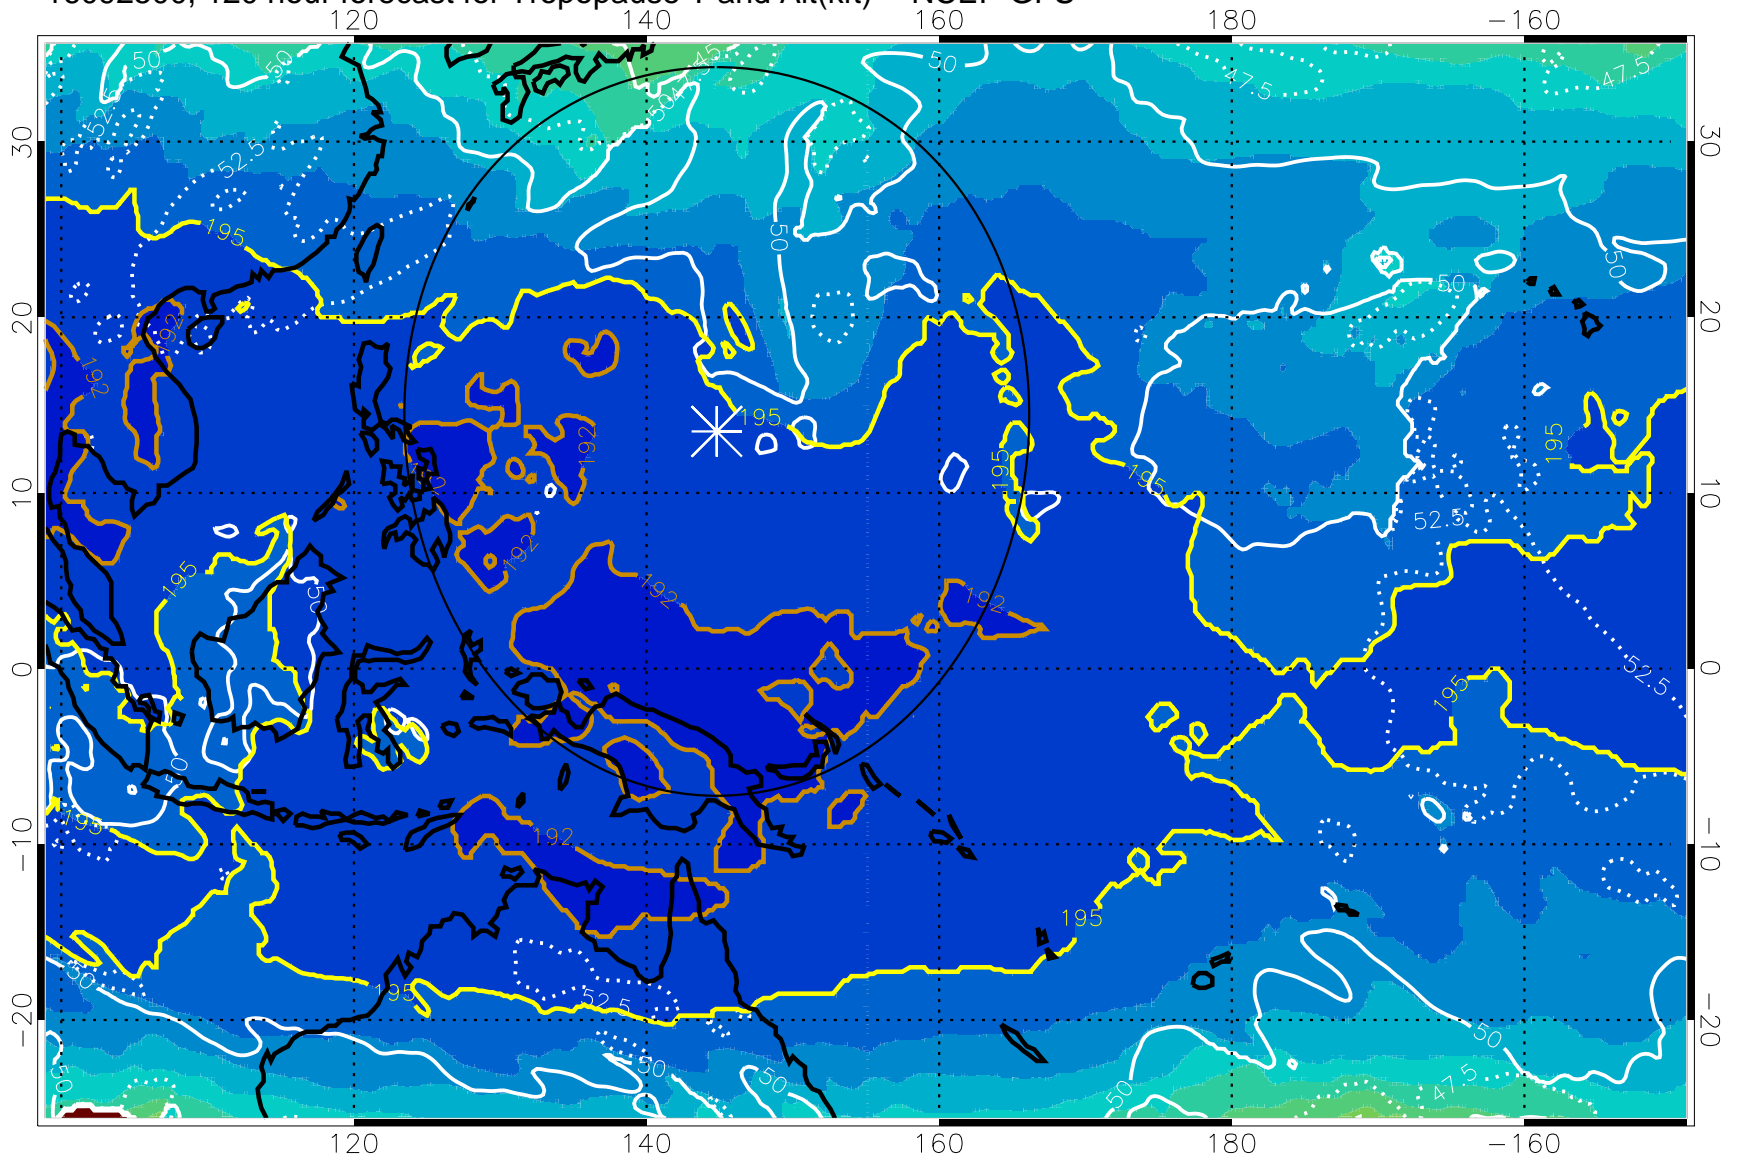

16092418, 114 hour forecast for Tropopause T and Alt(kft) -- NCEP GFS

190 200 210 220 230

Tropopause T, K

Tropopause Altitude in kft (white)

192.5K Isotherm 195K Isotherm
187.5K Isotherm 190K Isotherm

Range ring of 2304 km

16092500, 120 hour forecast for Tropopause T and Alt(kft) -- NCEP GFS

Tropopause Altitude in kft (white)

192.5K Isotherm 195K Isotherm
187.5K Isotherm 190K Isotherm

Range ring of 2304 km