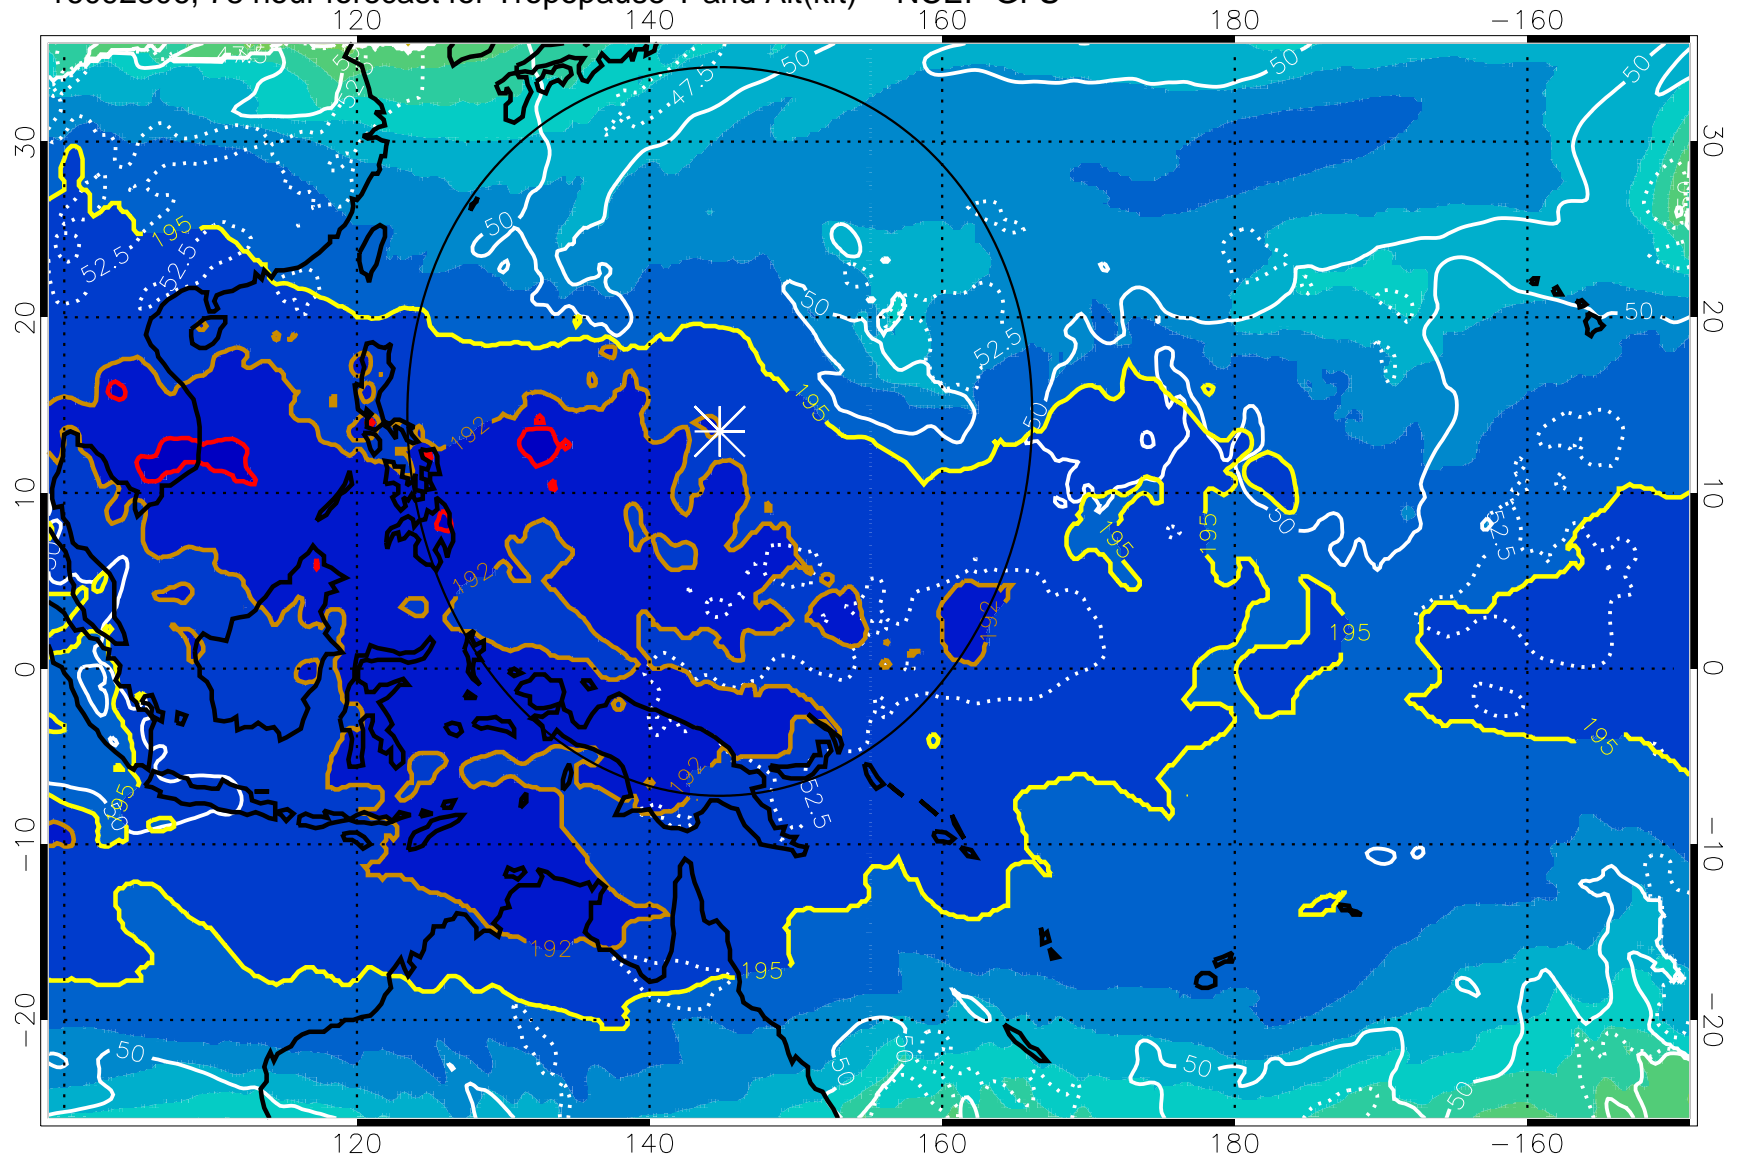

16092306, 78 hour forecast for Tropopause T and Alt(kft) -- NCEP GFS

190 200 210 220 230

Tropopause T, K

Tropopause Altitude in kft (white)

192.5K Isotherm 195K Isotherm

187.5K Isotherm 190K Isotherm

Range ring of 2304 km