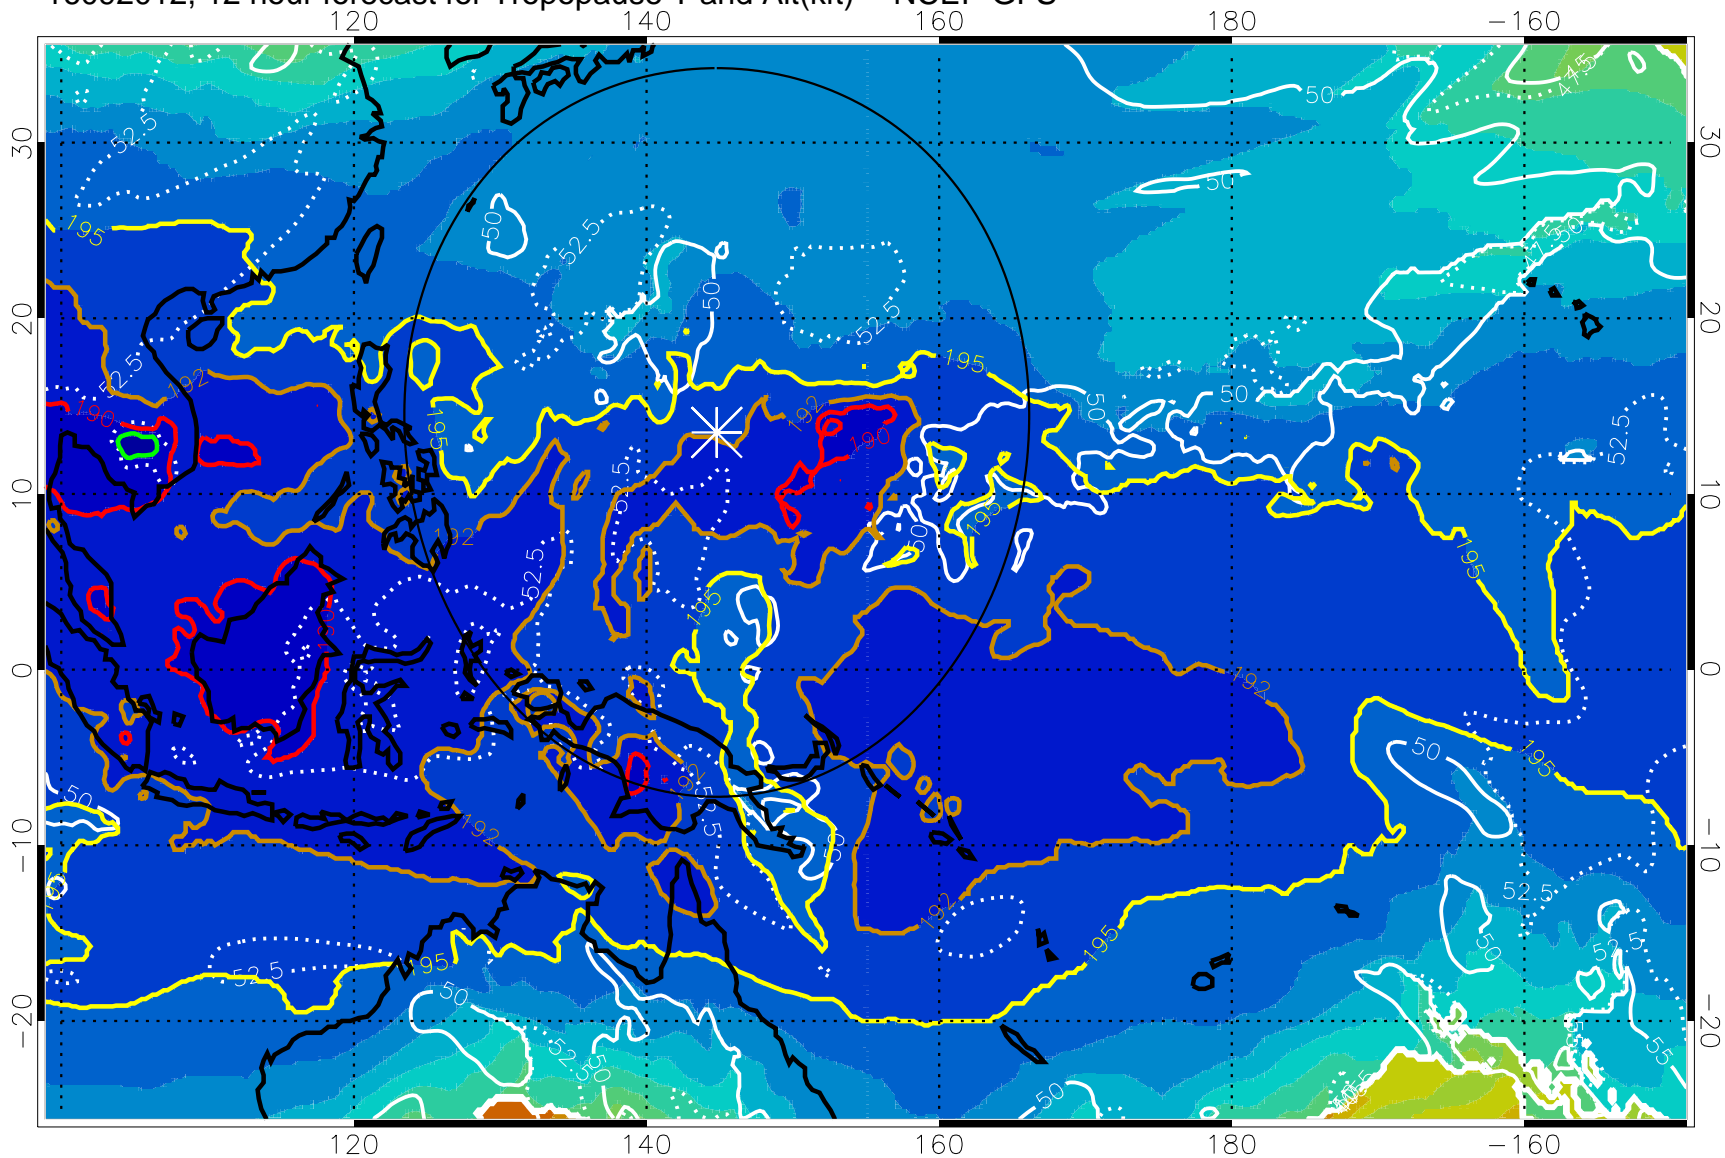

16092012, 12 hour forecast for Tropopause T and Alt(kft) -- NCEP GFS

190 200 210 220 230

Tropopause T, K

Tropopause Altitude in kft (white)

192.5K Isotherm 195K Isotherm

187.5K Isotherm 190K Isotherm

Range ring of 2304 km