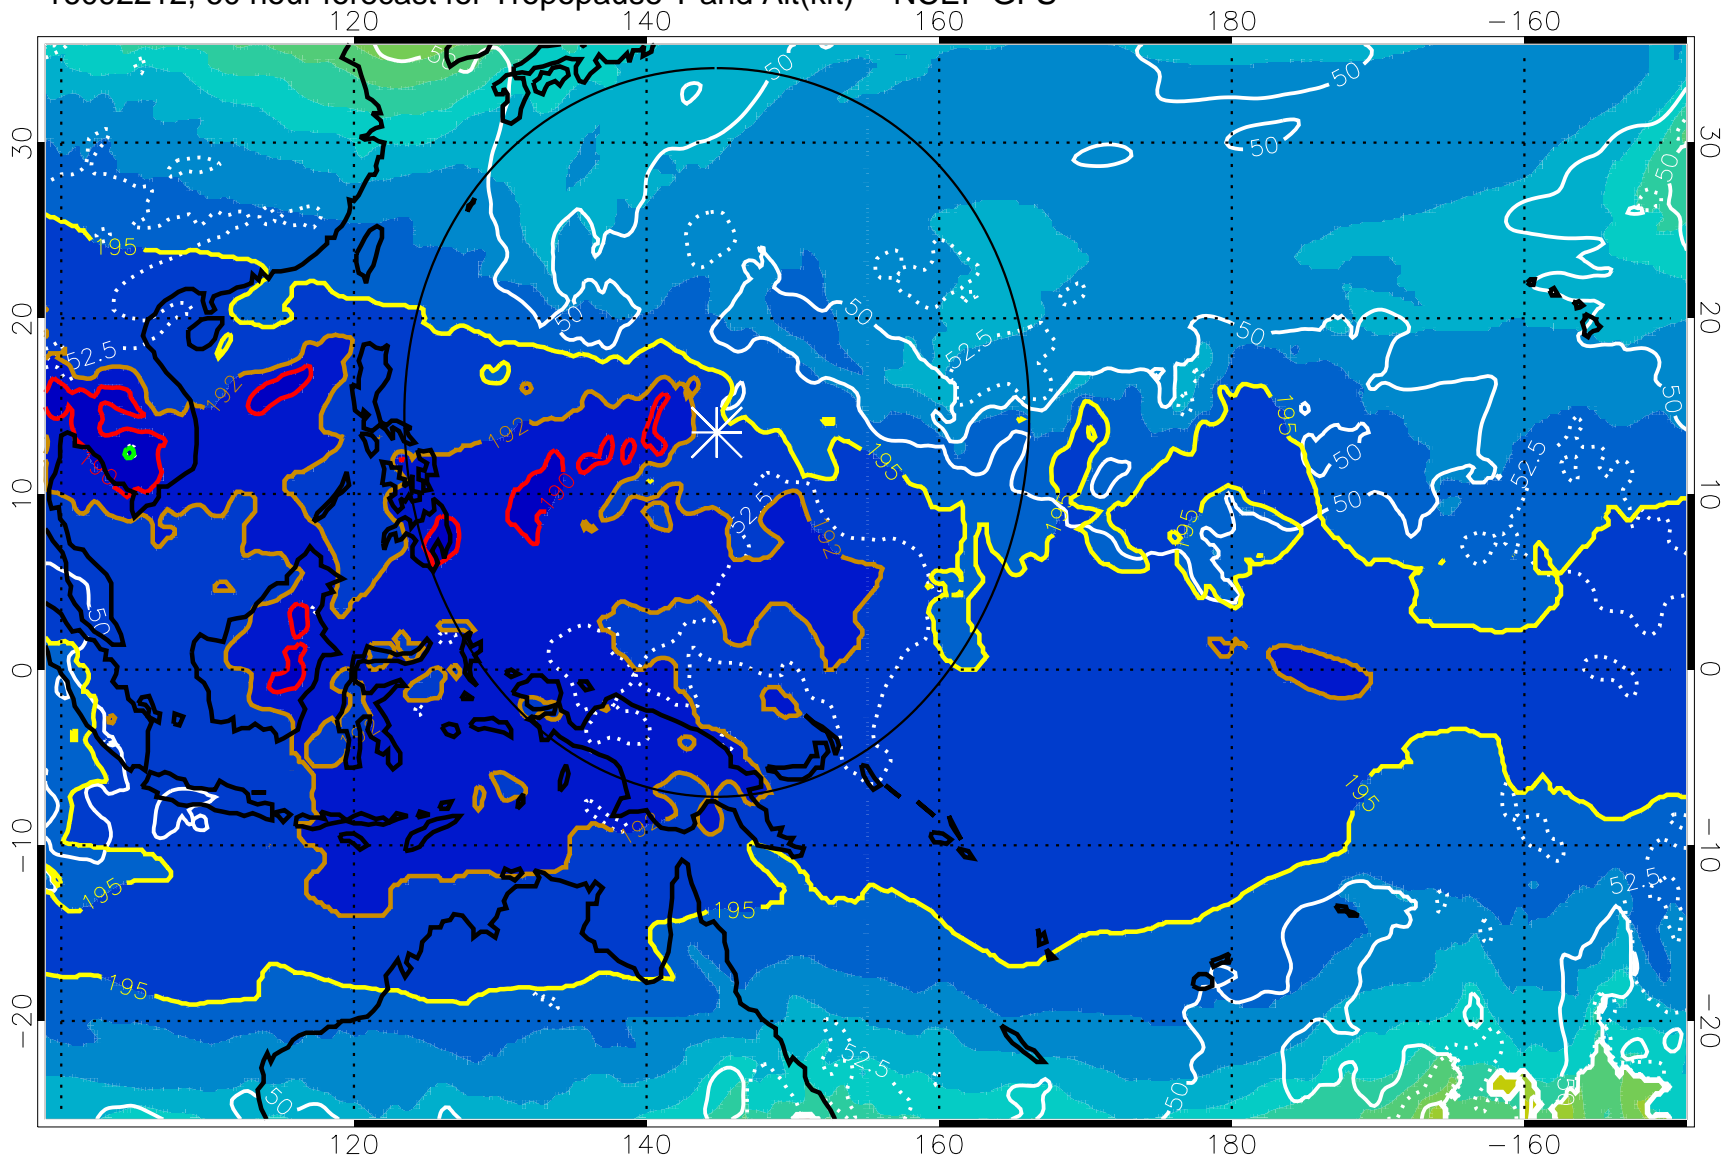

16092212, 60 hour forecast for Tropopause T and Alt(kft) -- NCEP GFS

190 200 210 220 230

Tropopause T, K

Tropopause Altitude in kft (white)

192.5K Isotherm 195K Isotherm
187.5K Isotherm 190K Isotherm

Range ring of 2304 km