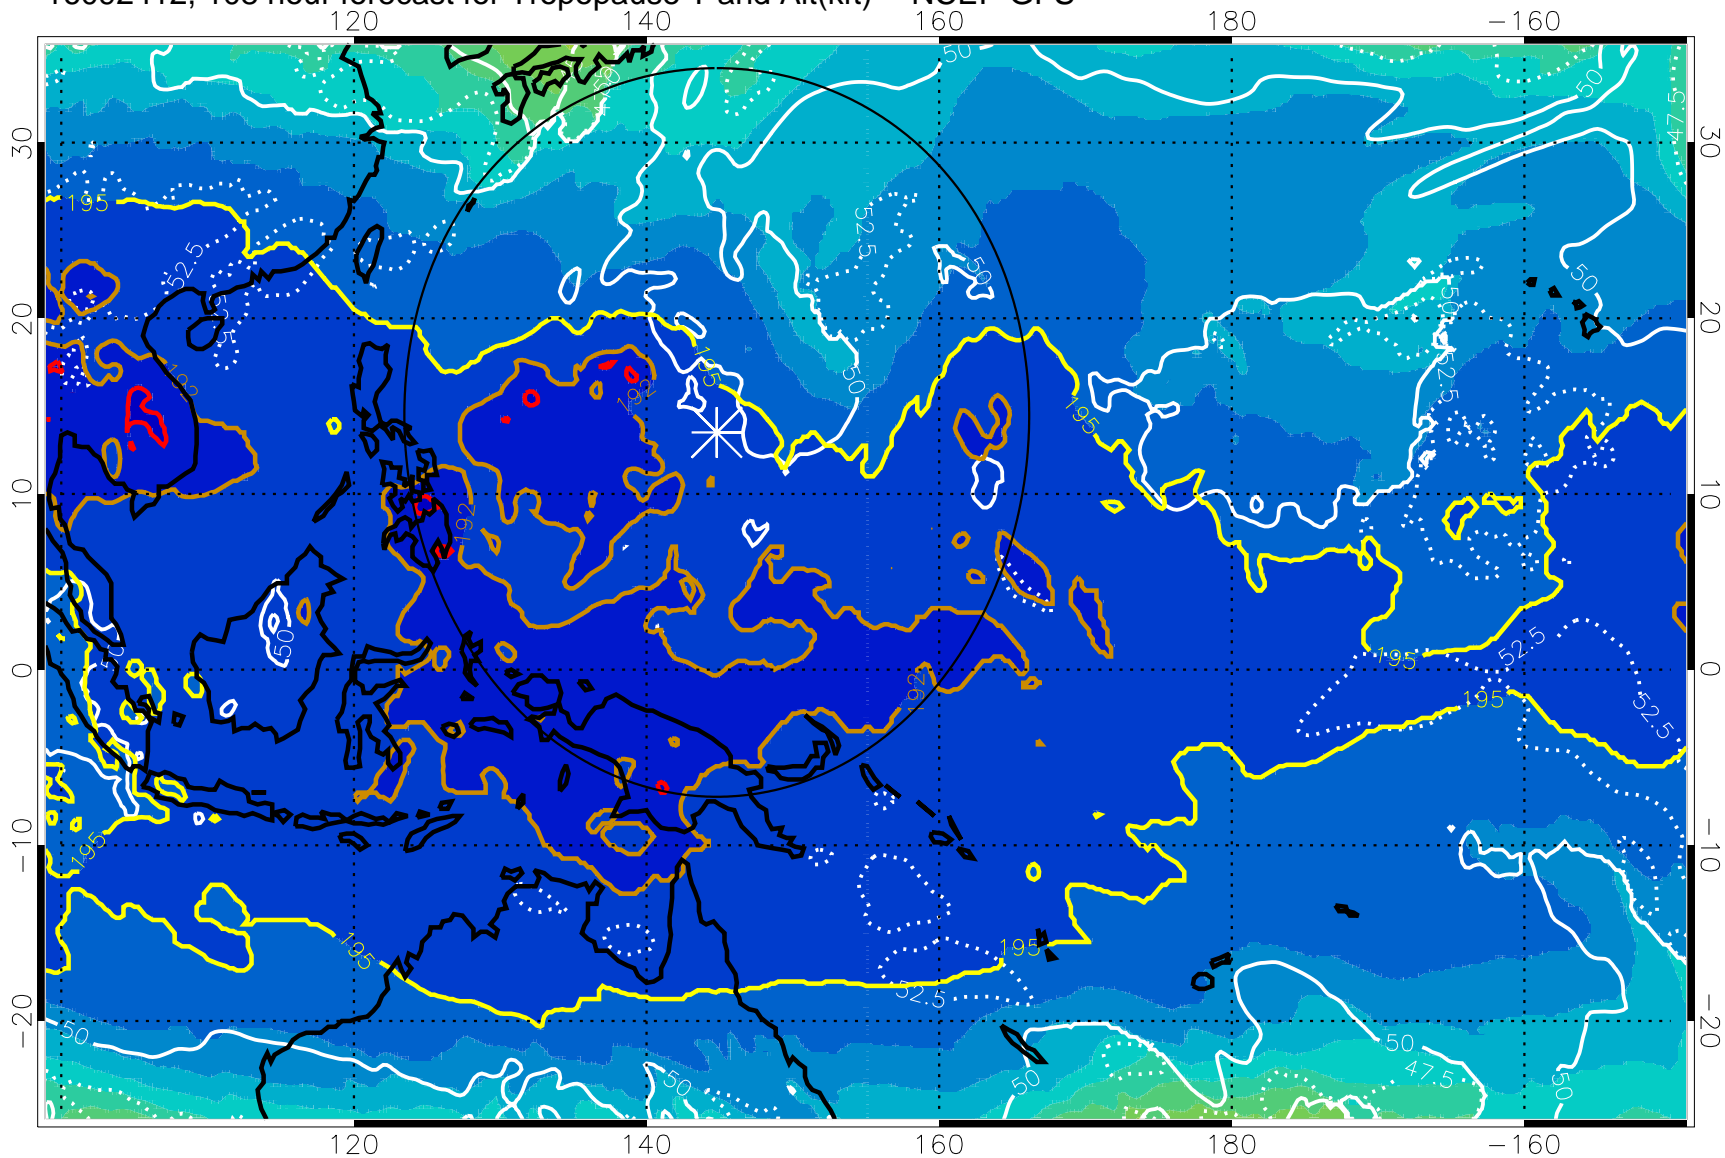

16092406, 102 hour forecast for Tropopause T and Alt(kft) -- NCEP GFS

190 200 210 220 230
Tropopause T, K

Tropopause Altitude in kft (white)

192.5K Isotherm 195K Isotherm
187.5K Isotherm 190K Isotherm

Range ring of 2304 km

16092412, 108 hour forecast for Tropopause T and Alt(kft) -- NCEP GFS

190 200 210 220 230

Tropopause T, K

Tropopause Altitude in kft (white)

192.5K Isotherm 195K Isotherm

187.5K Isotherm 190K Isotherm

Range ring of 2304 km