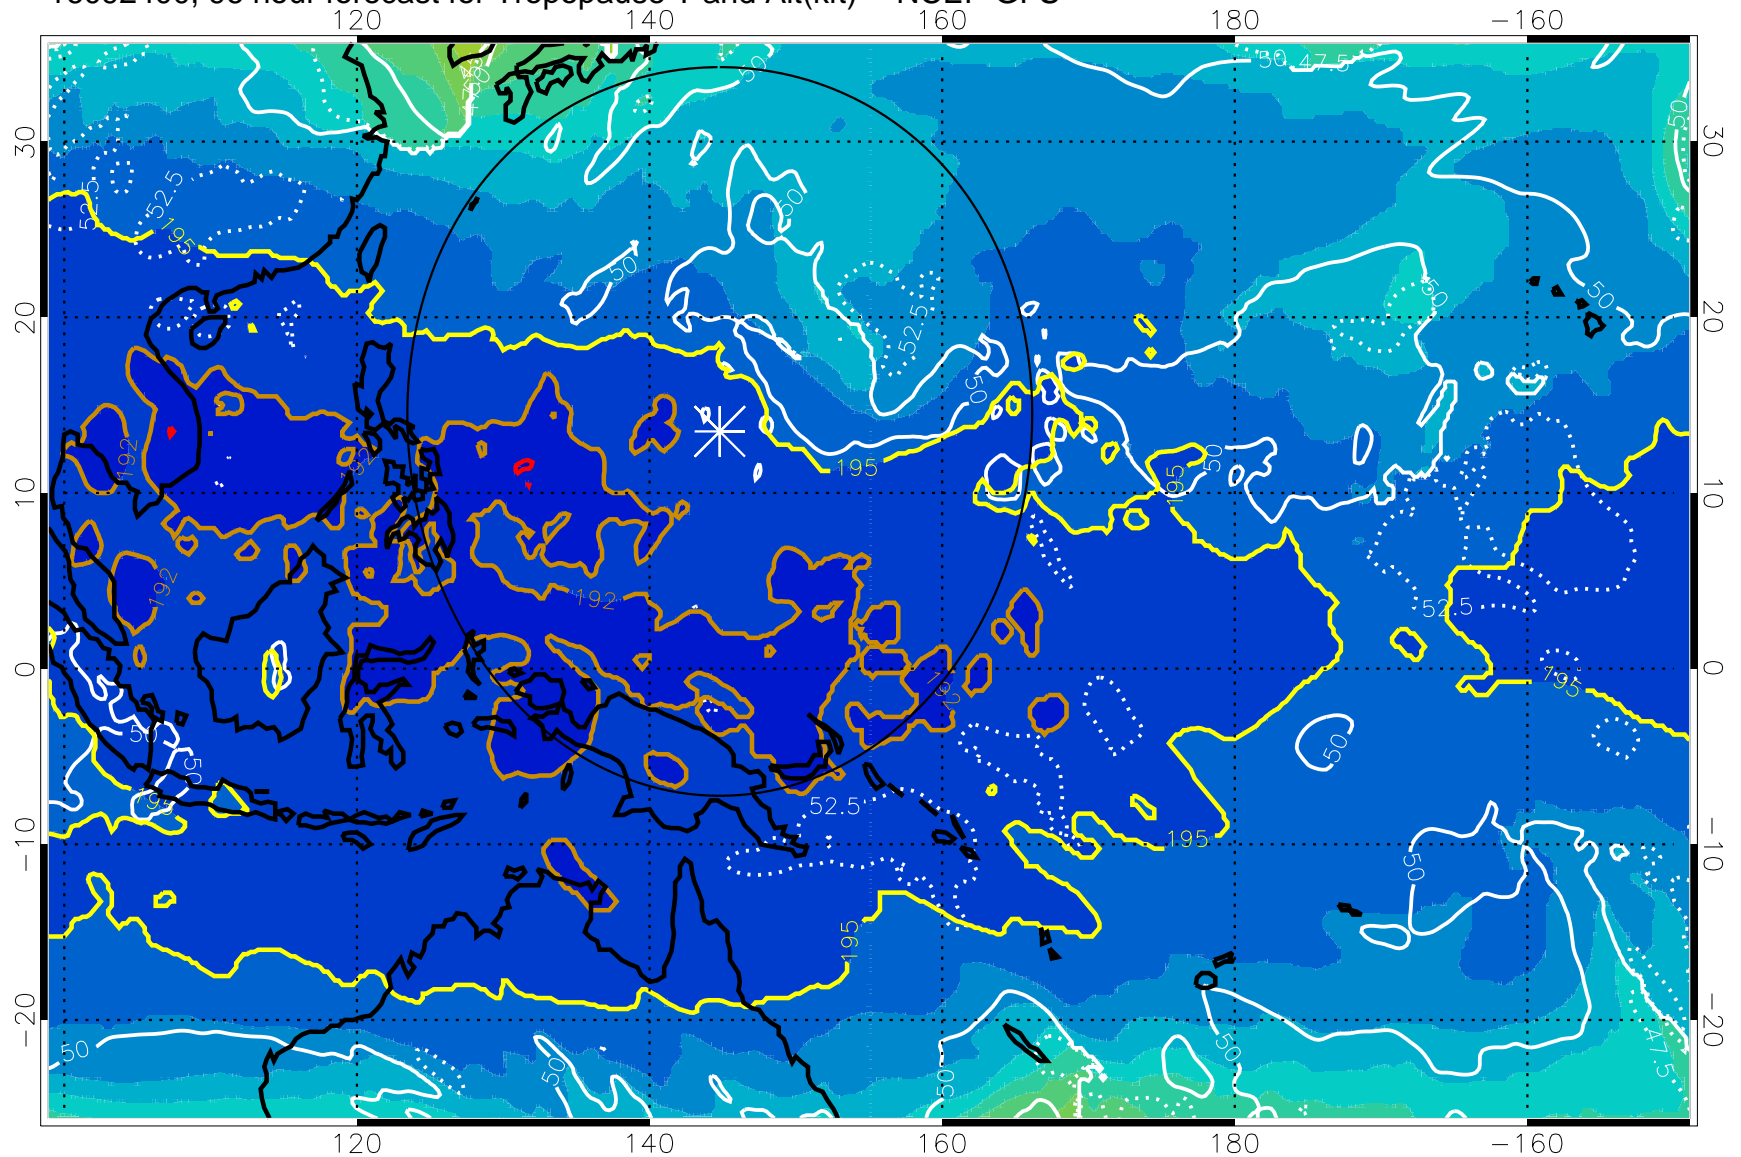

16092400, 96 hour forecast for Tropopause T and Alt(kft) -- NCEP GFS

190 200 210 220 230

Tropopause T, K

Tropopause Altitude in kft (white)

192.5K Isotherm 195K Isotherm

187.5K Isotherm 190K Isotherm

Range ring of 2304 km