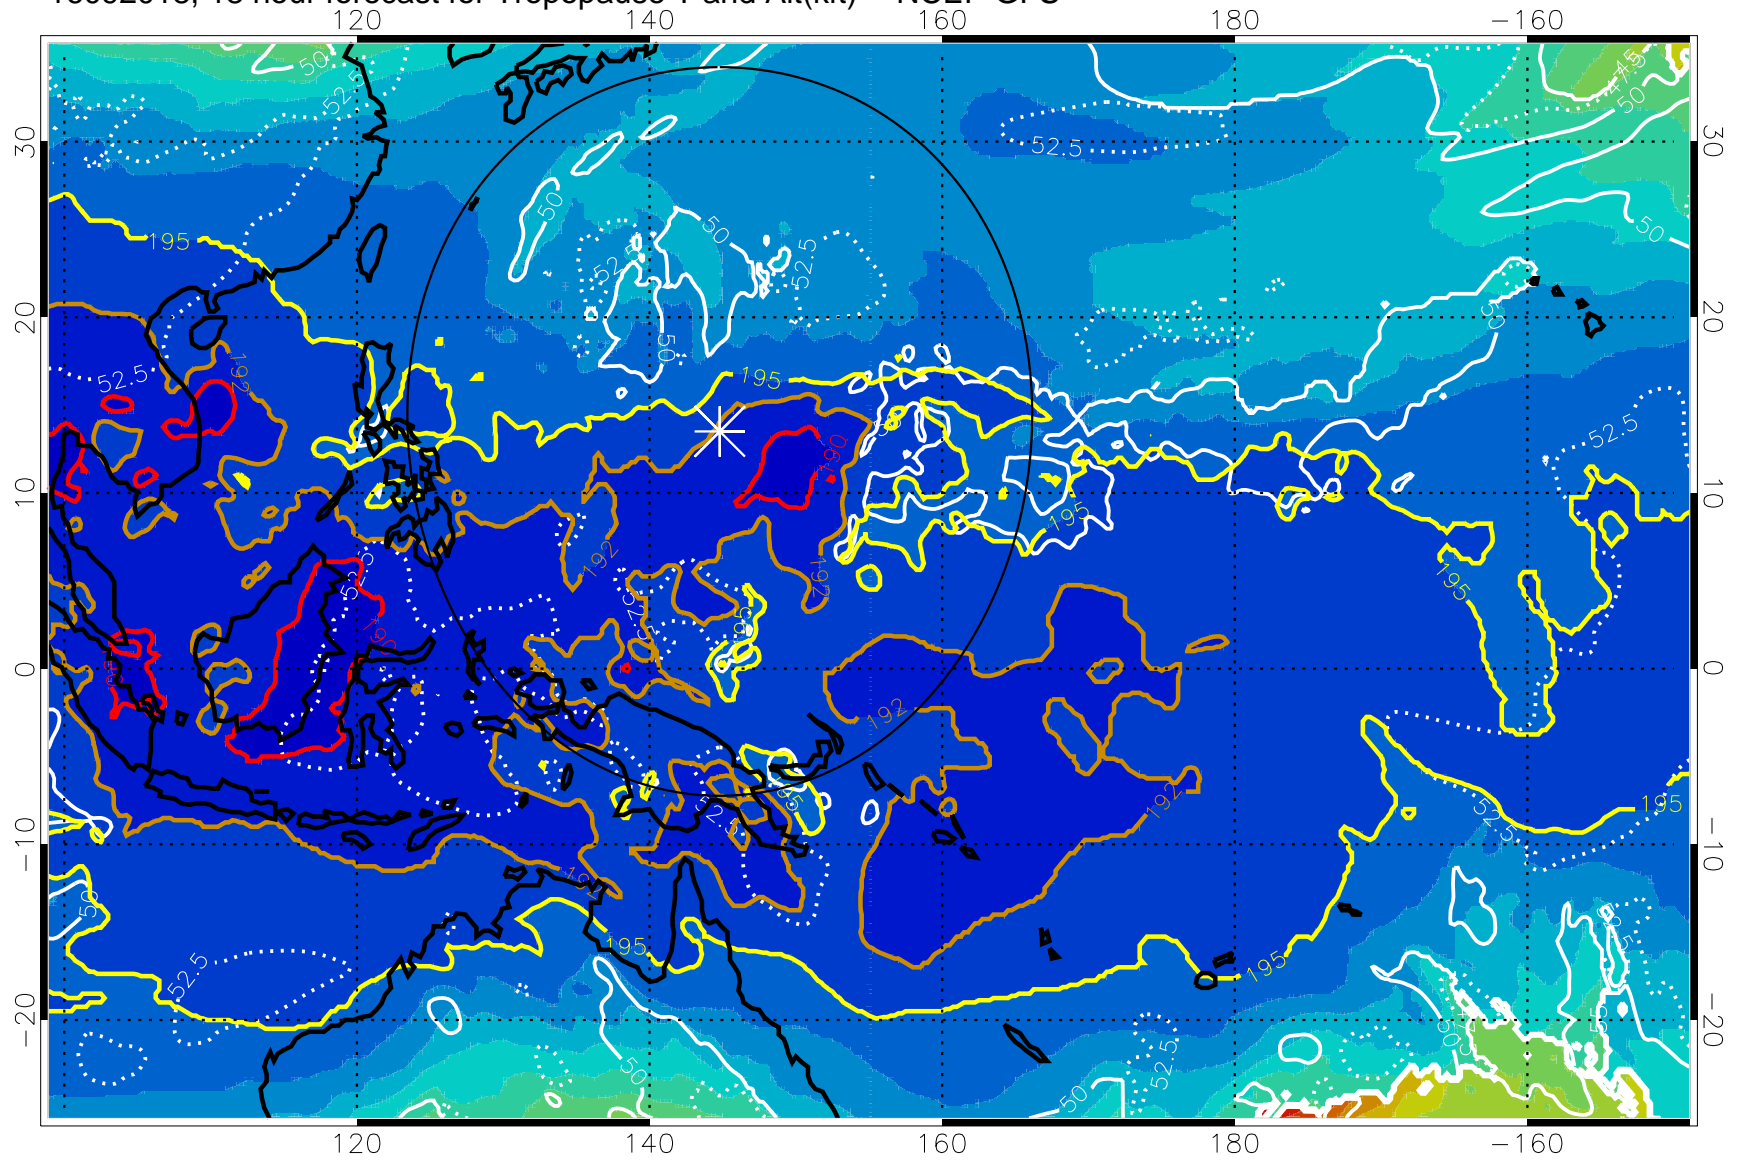

16092018, 18 hour forecast for Tropopause T and Alt(kft) -- NCEP GFS

190   200   210   220   230
Tropopause T, K

Tropopause Altitude in kft (white)

192.5K Isotherm   195K Isotherm
187.5K Isotherm   190K Isotherm

Range ring of 2304 km