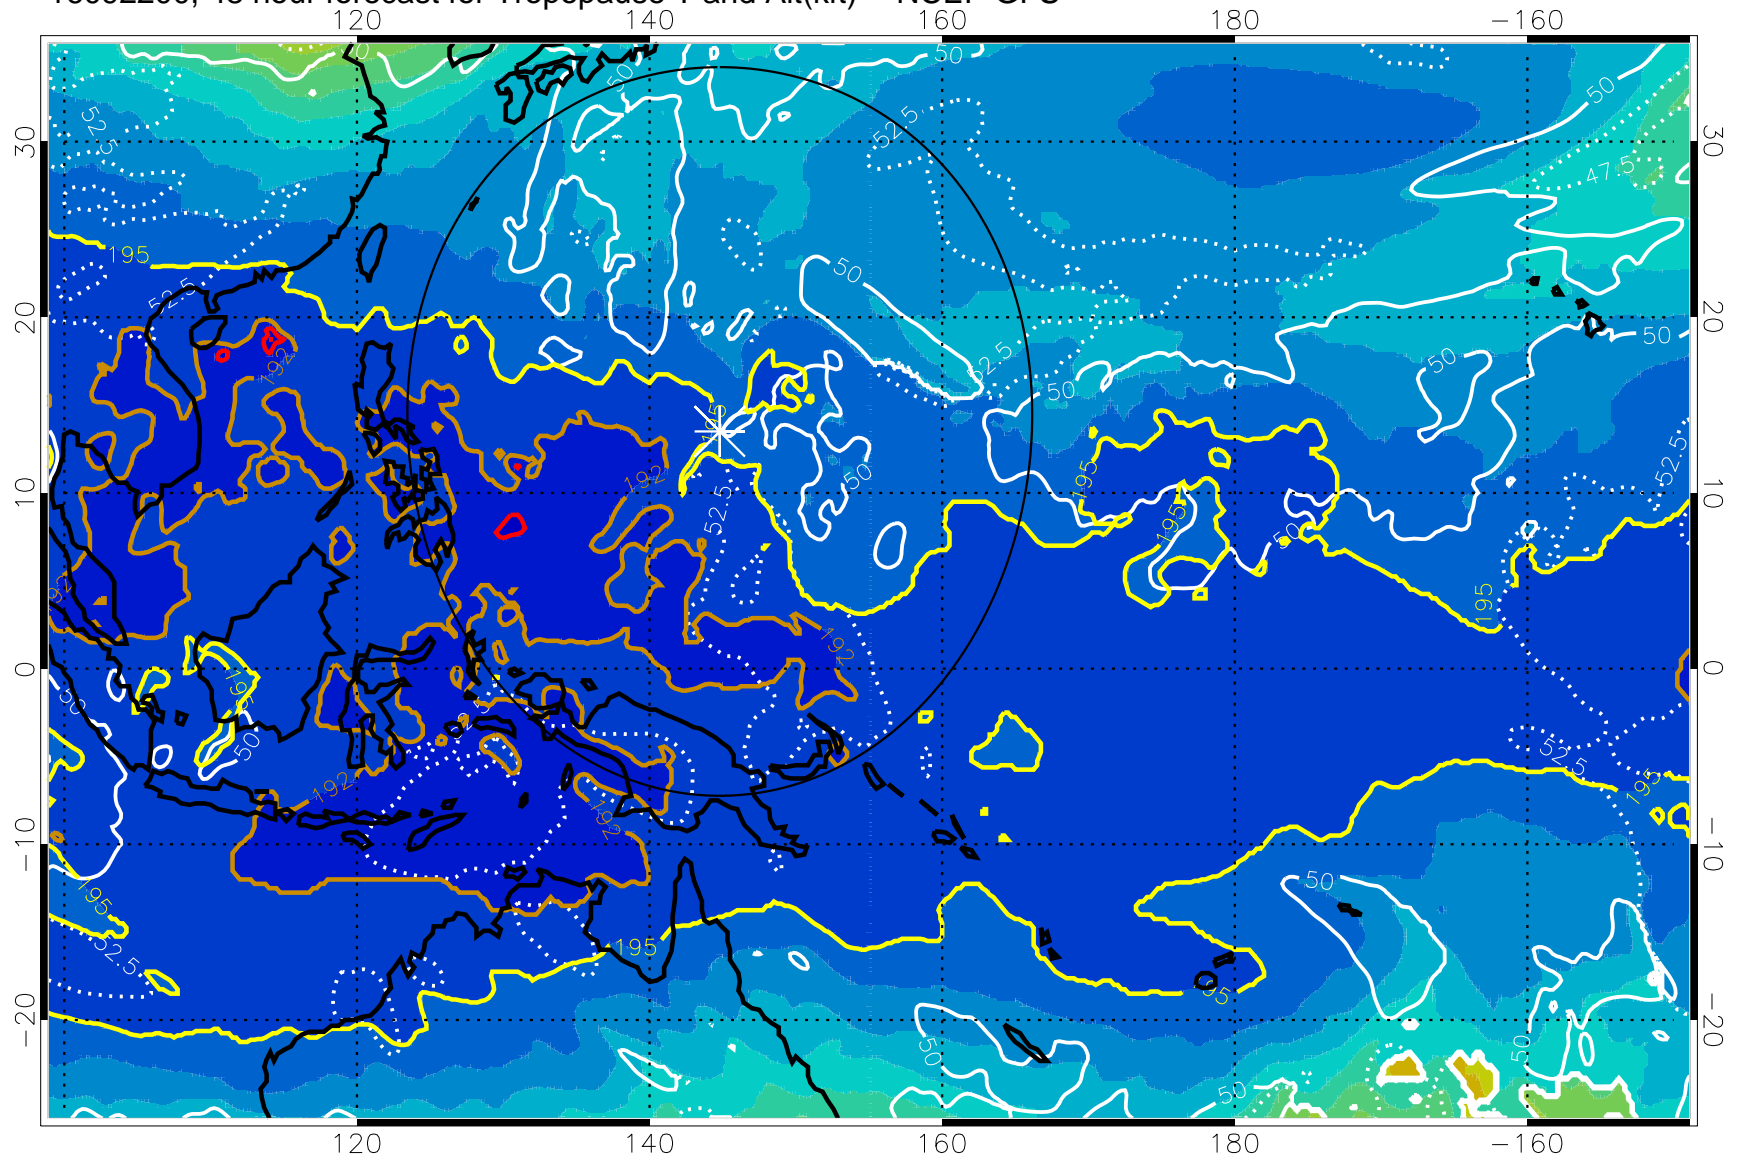

16092200, 48 hour forecast for Tropopause T and Alt(kft) -- NCEP GFS

190 200 210 220 230
Tropopause T, K

Tropopause Altitude in kft (white)

192.5K Isotherm 195K Isotherm
187.5K Isotherm 190K Isotherm

Range ring of 2304 km