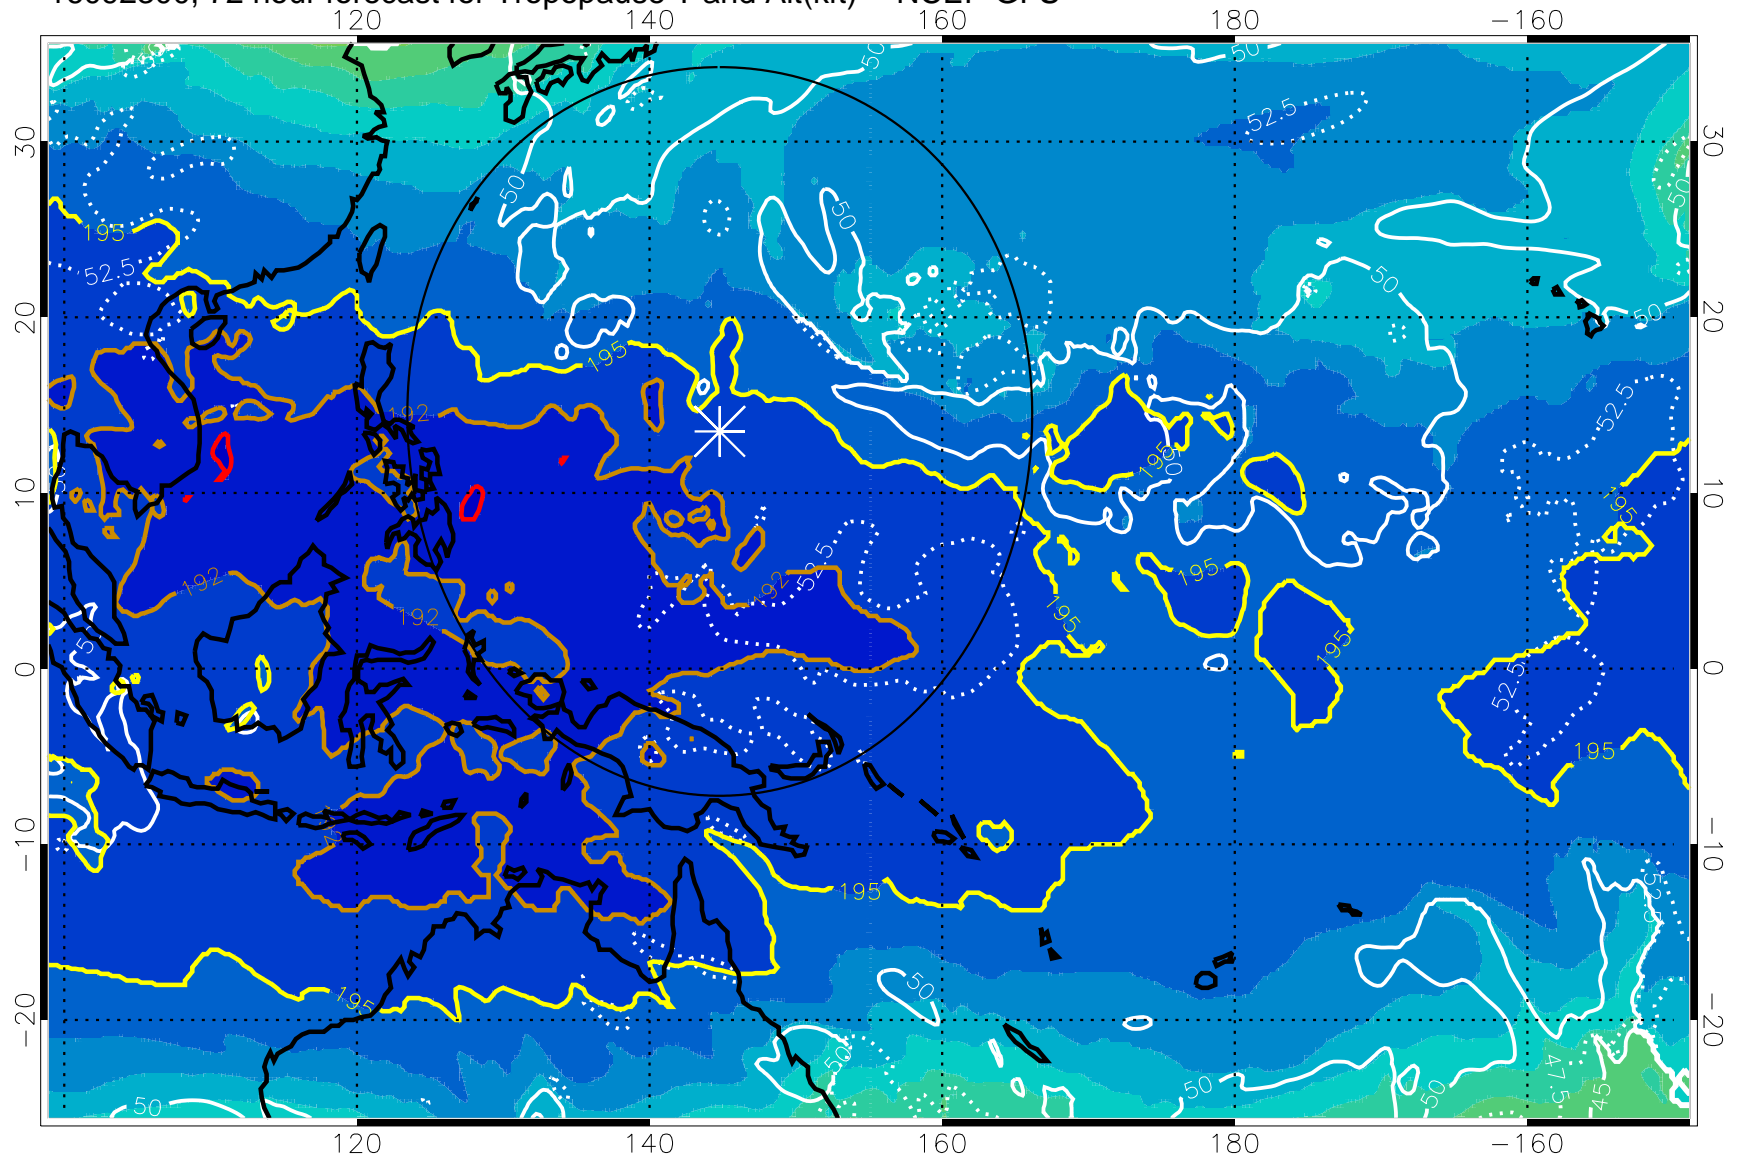

16092300, 72 hour forecast for Tropopause T and Alt(kft) -- NCEP GFS

190 200 210 220 230

Tropopause T, K

Tropopause Altitude in kft (white)

192.5K Isotherm 195K Isotherm
187.5K Isotherm 190K Isotherm

Range ring of 2304 km