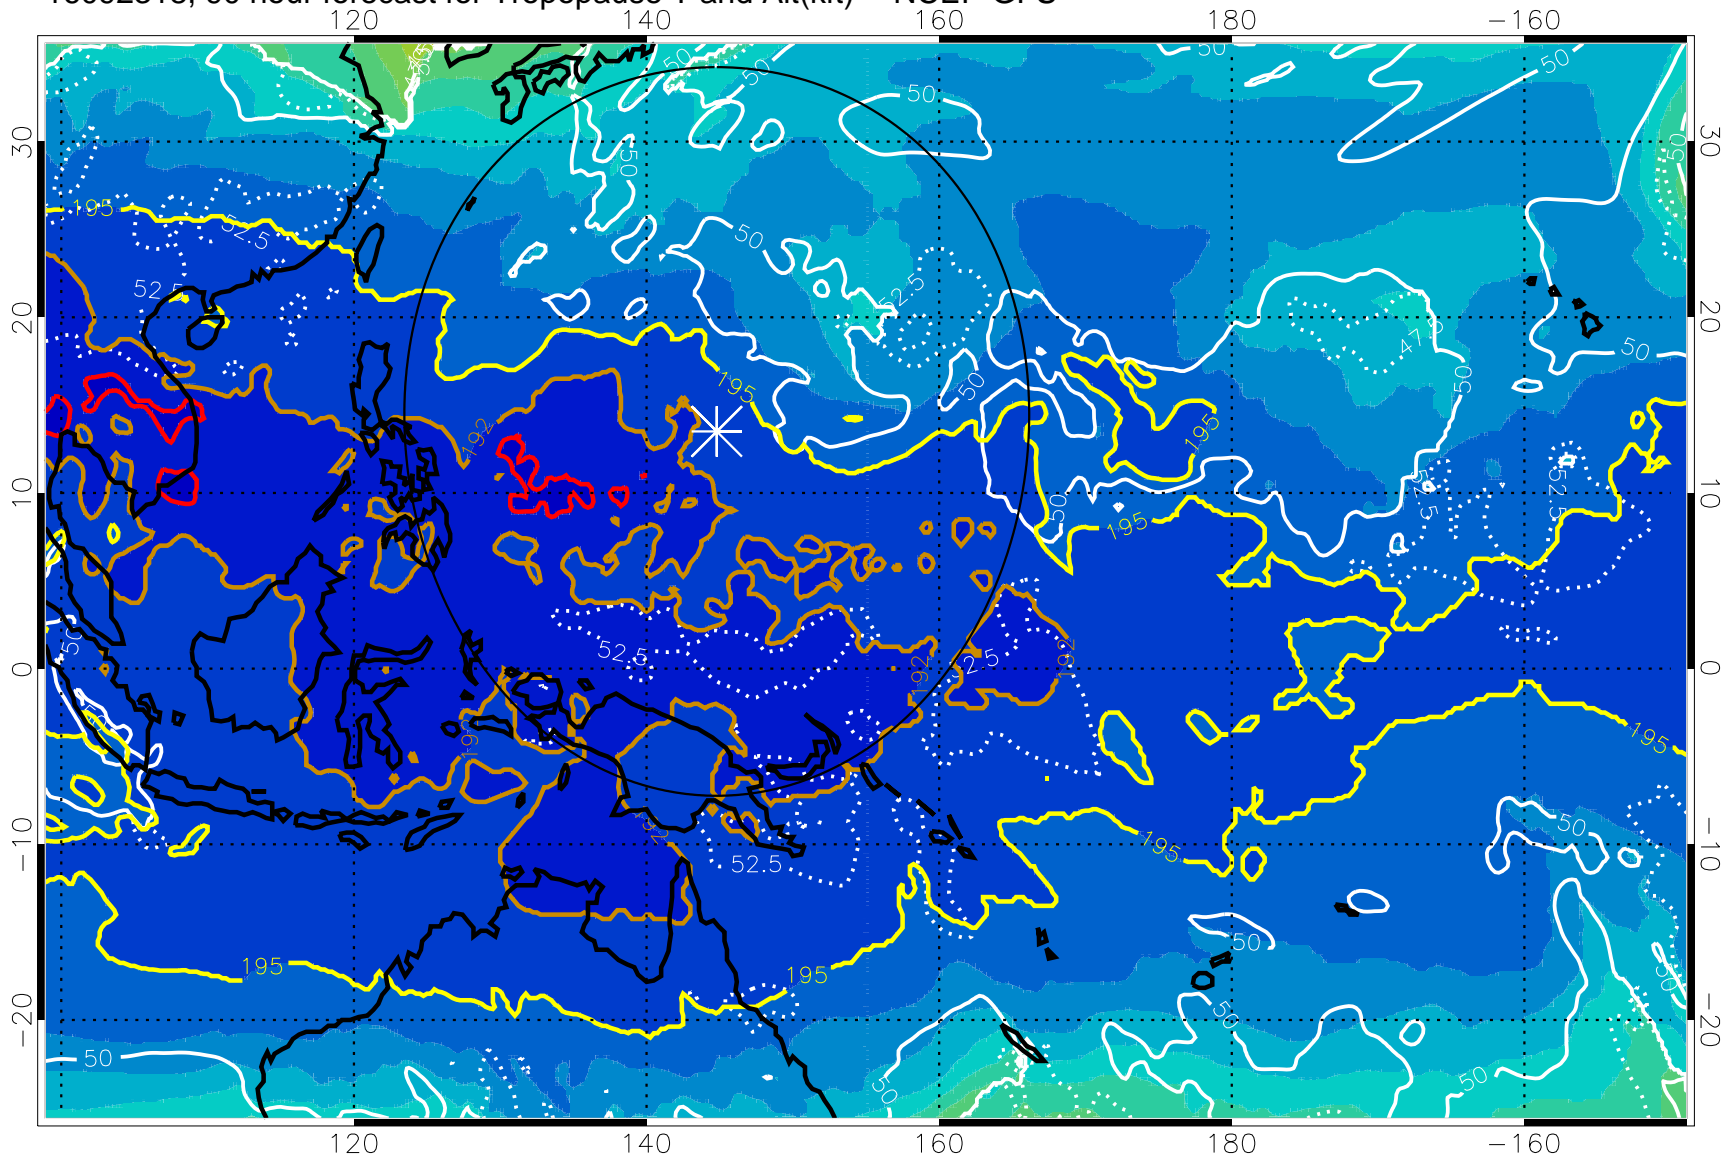

16092318, 90 hour forecast for Tropopause T and Alt(kft) -- NCEP GFS

190   200   210   220   230
Tropopause T, K

Tropopause Altitude in kft (white)

192.5K Isotherm   195K Isotherm
187.5K Isotherm   190K Isotherm

Range ring of 2304 km