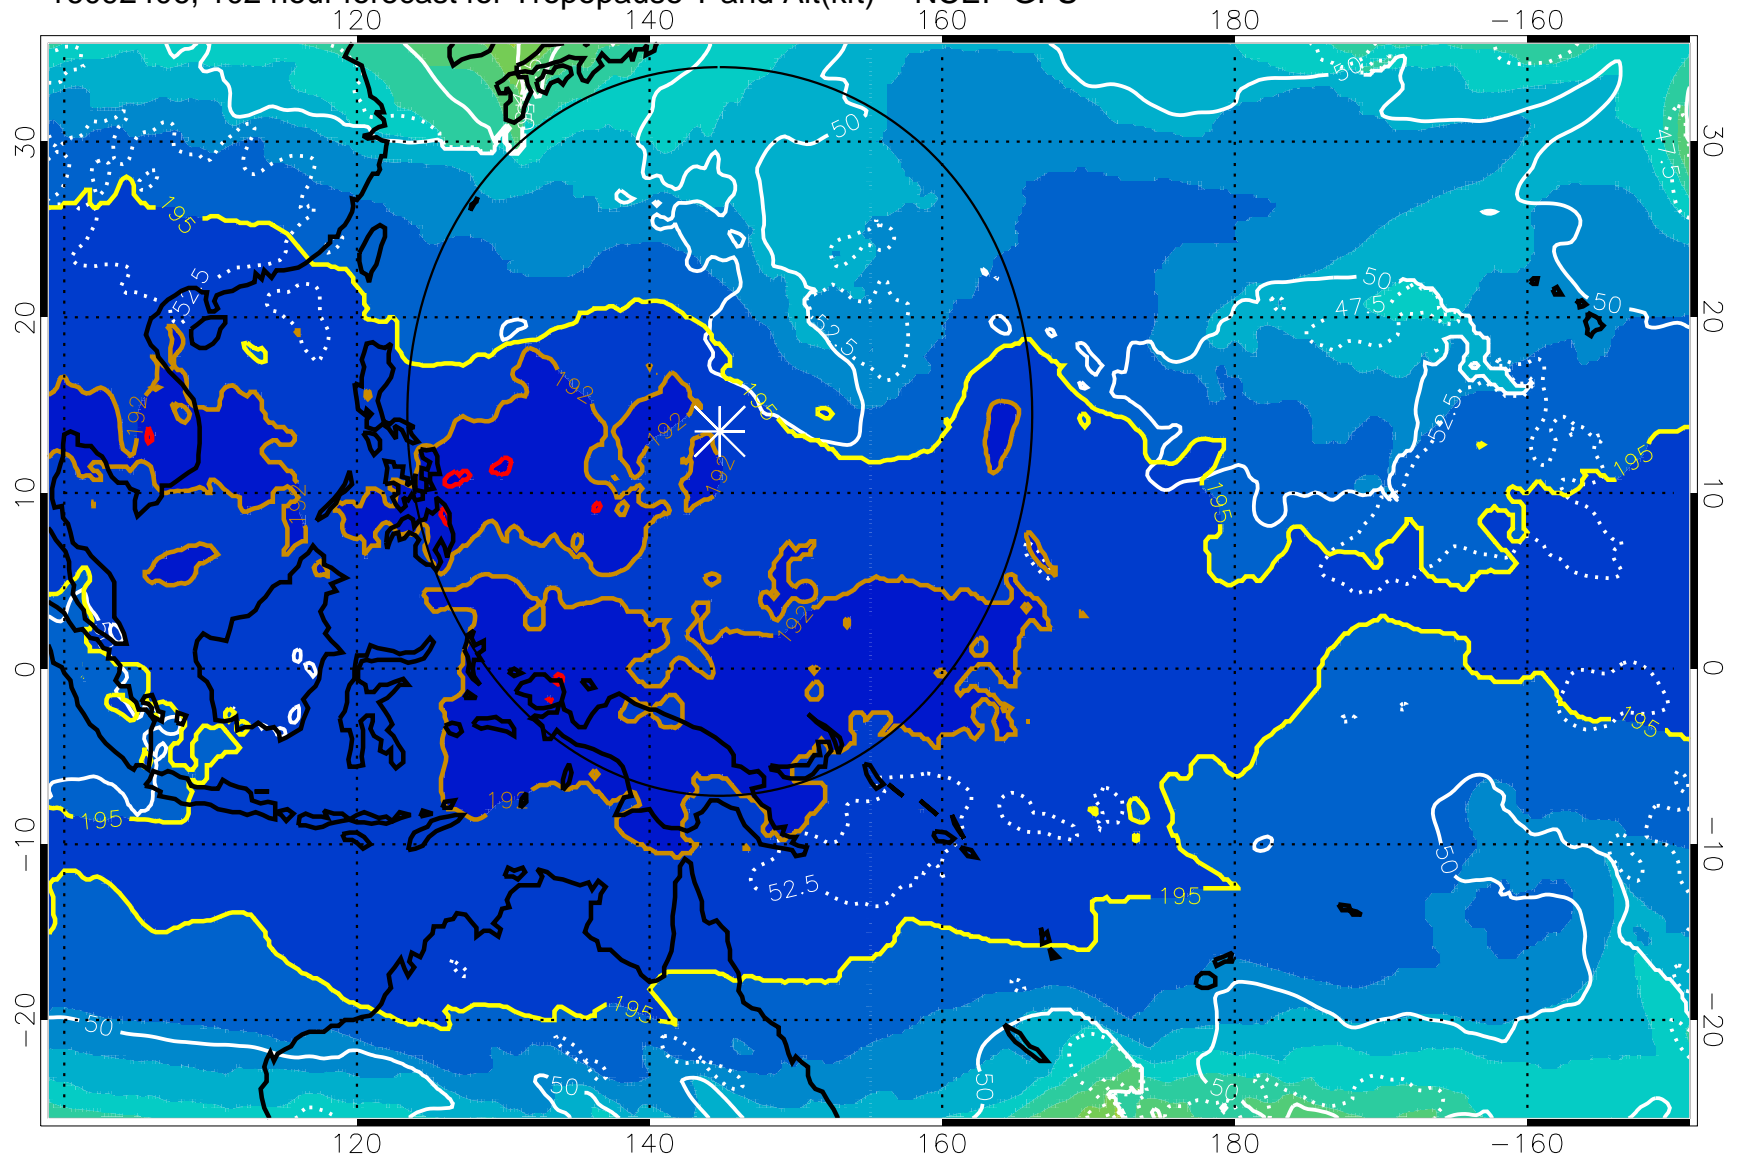

16092406, 102 hour forecast for Tropopause T and Alt(kft) -- NCEP GFS

190   200   210   220   230
Tropopause T, K

Tropopause Altitude in kft (white)

192.5K Isotherm   195K Isotherm
187.5K Isotherm   190K Isotherm

Range ring of 2304 km