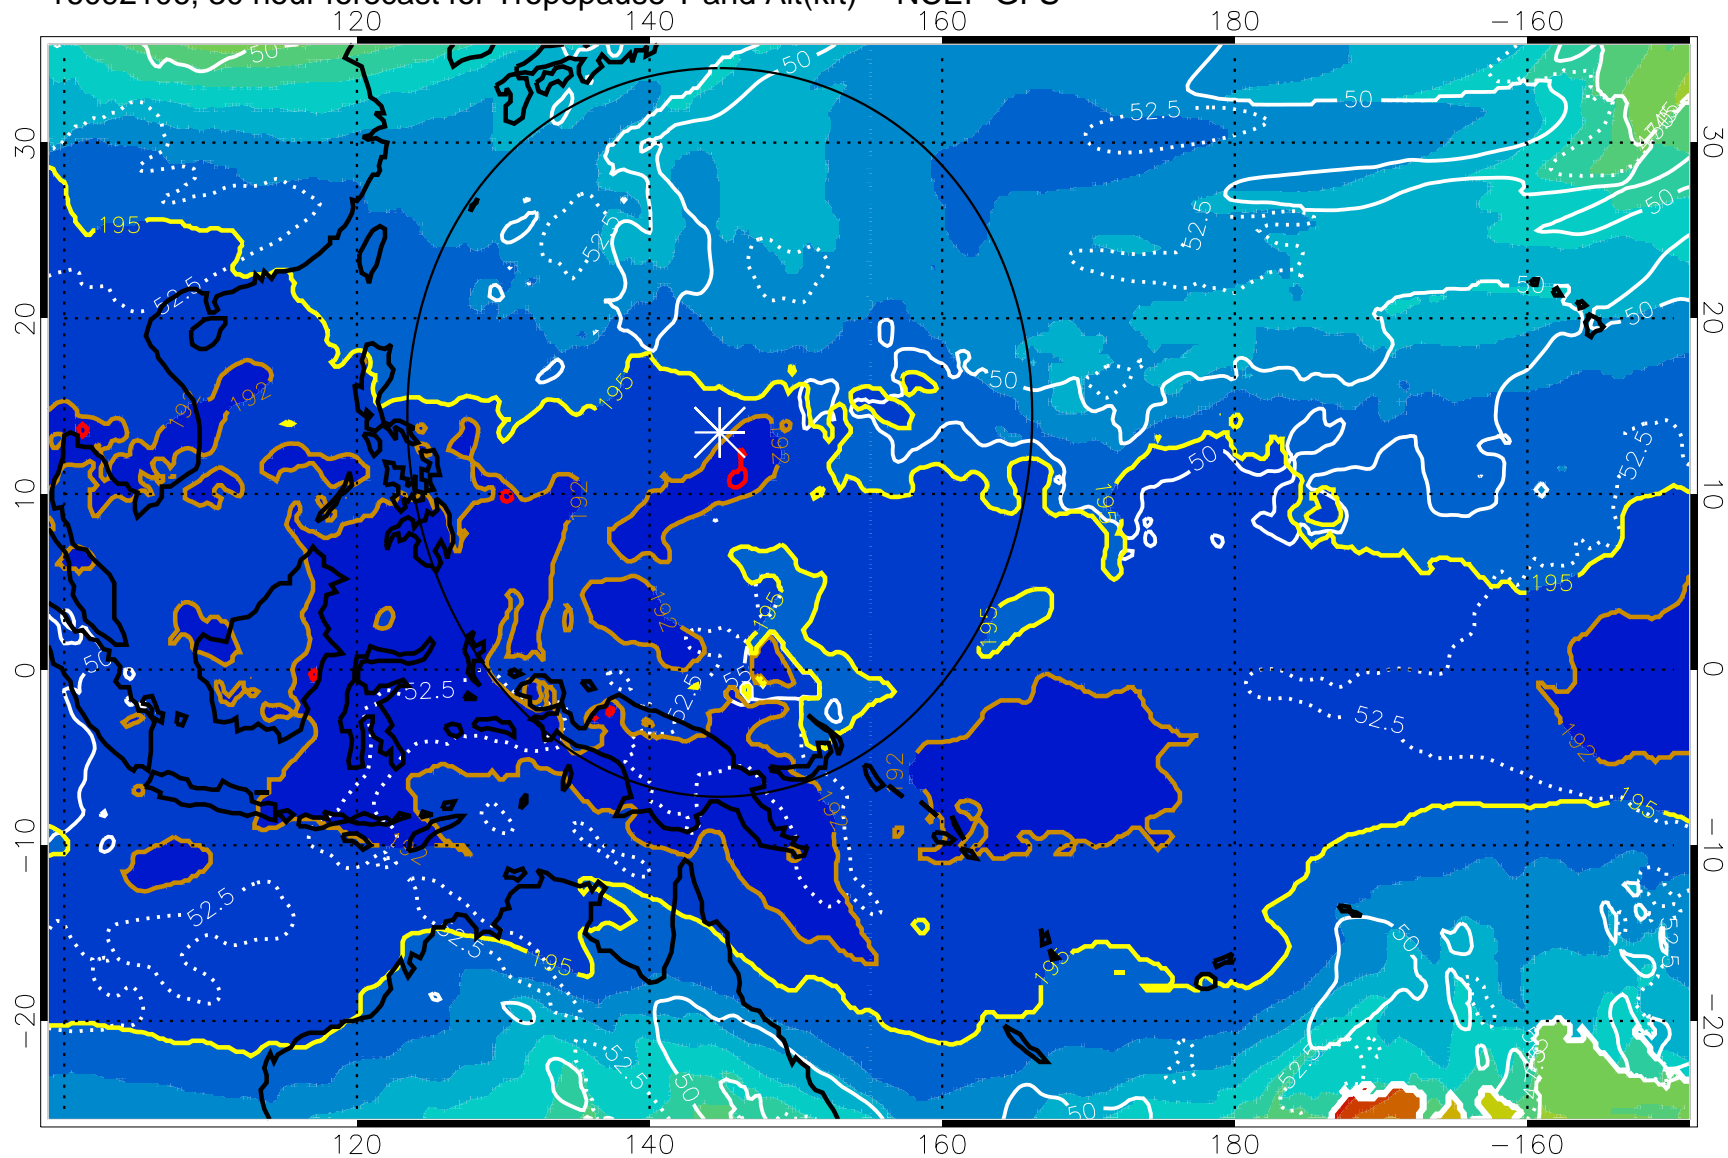

16092106, 30 hour forecast for Tropopause T and Alt(kft) -- NCEP GFS

190 200 210 220 230

Tropopause T, K

Tropopause Altitude in kft (white)

192.5K Isotherm 195K Isotherm

187.5K Isotherm 190K Isotherm

Range ring of 2304 km