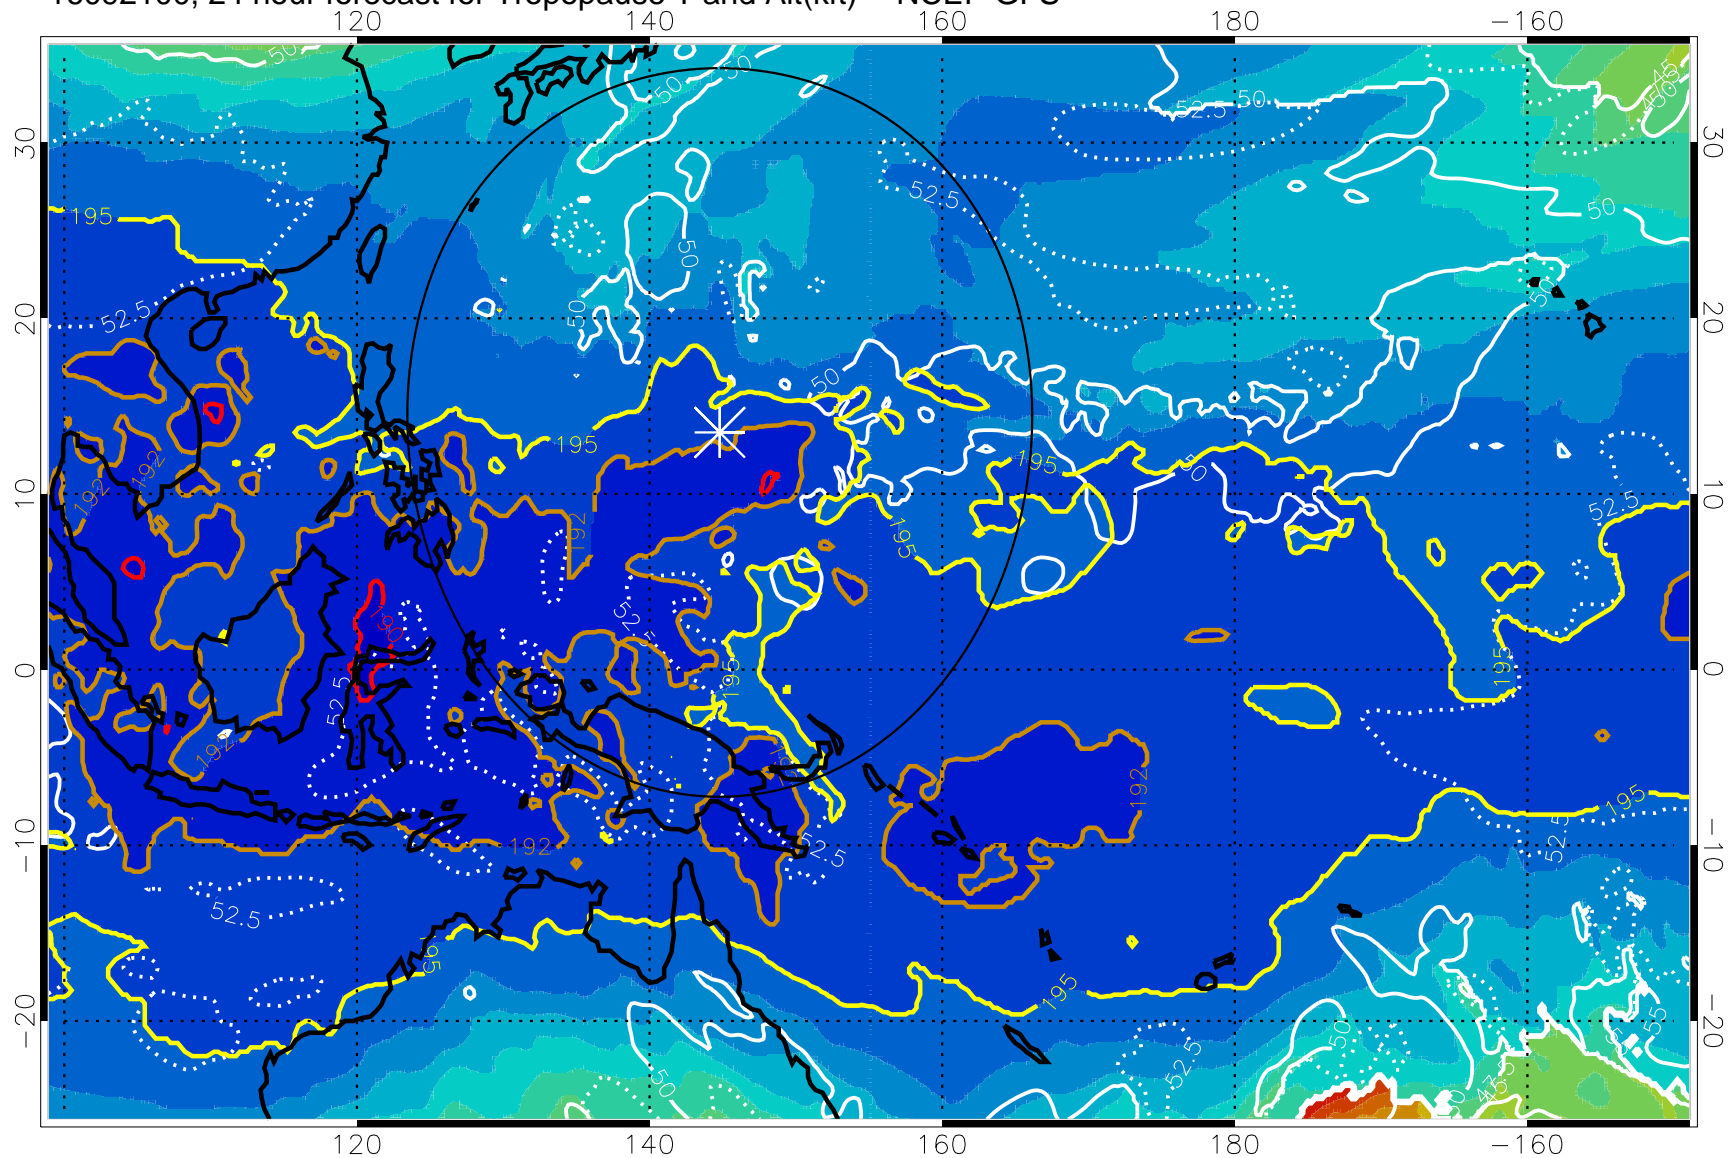

16092100, 24 hour forecast for Tropopause T and Alt(kft) -- NCEP GFS

190 200 210 220 230

Tropopause T, K

Tropopause Altitude in kft (white)

192.5K Isotherm 195K Isotherm
187.5K Isotherm 190K Isotherm

Range ring of 2304 km