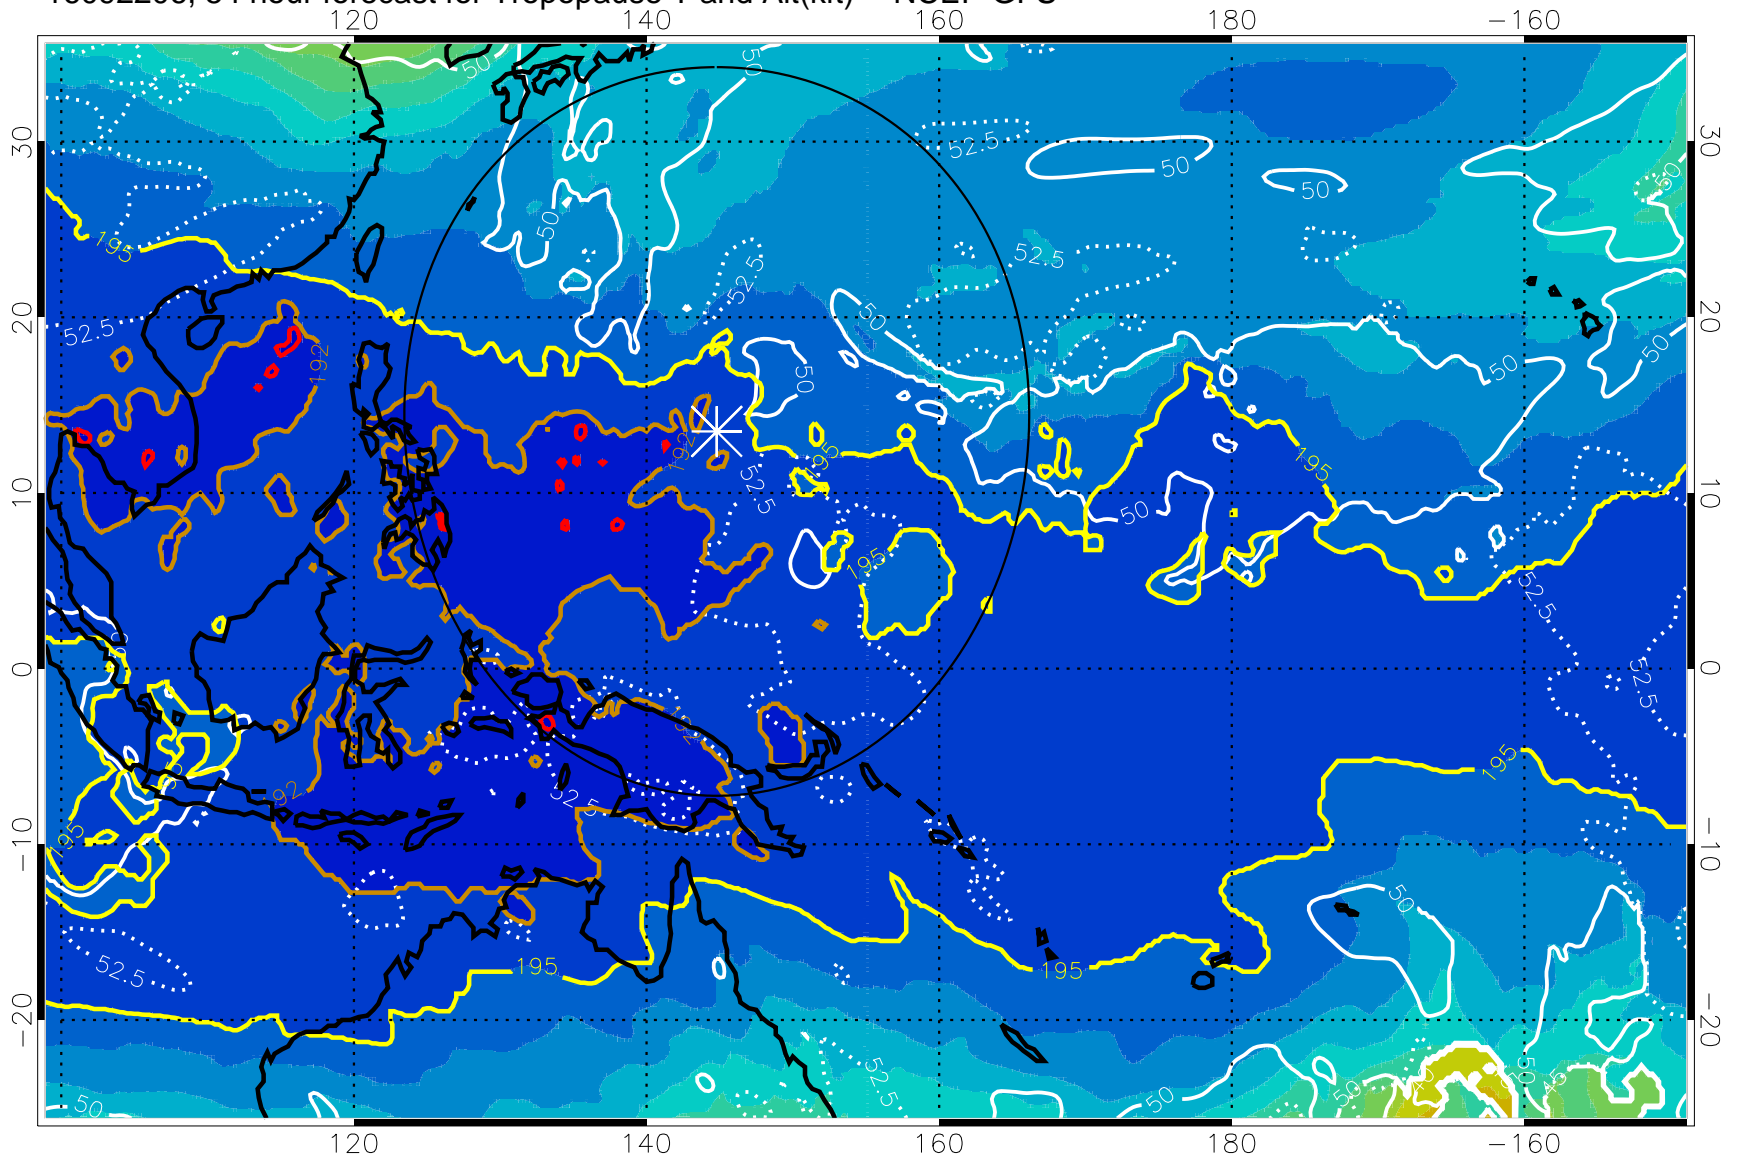

16092206, 54 hour forecast for Tropopause T and Alt(kft) -- NCEP GFS

190 200 210 220 230
Tropopause T, K

Tropopause Altitude in kft (white)

192.5K Isotherm 195K Isotherm
187.5K Isotherm 190K Isotherm

Range ring of 2304 km