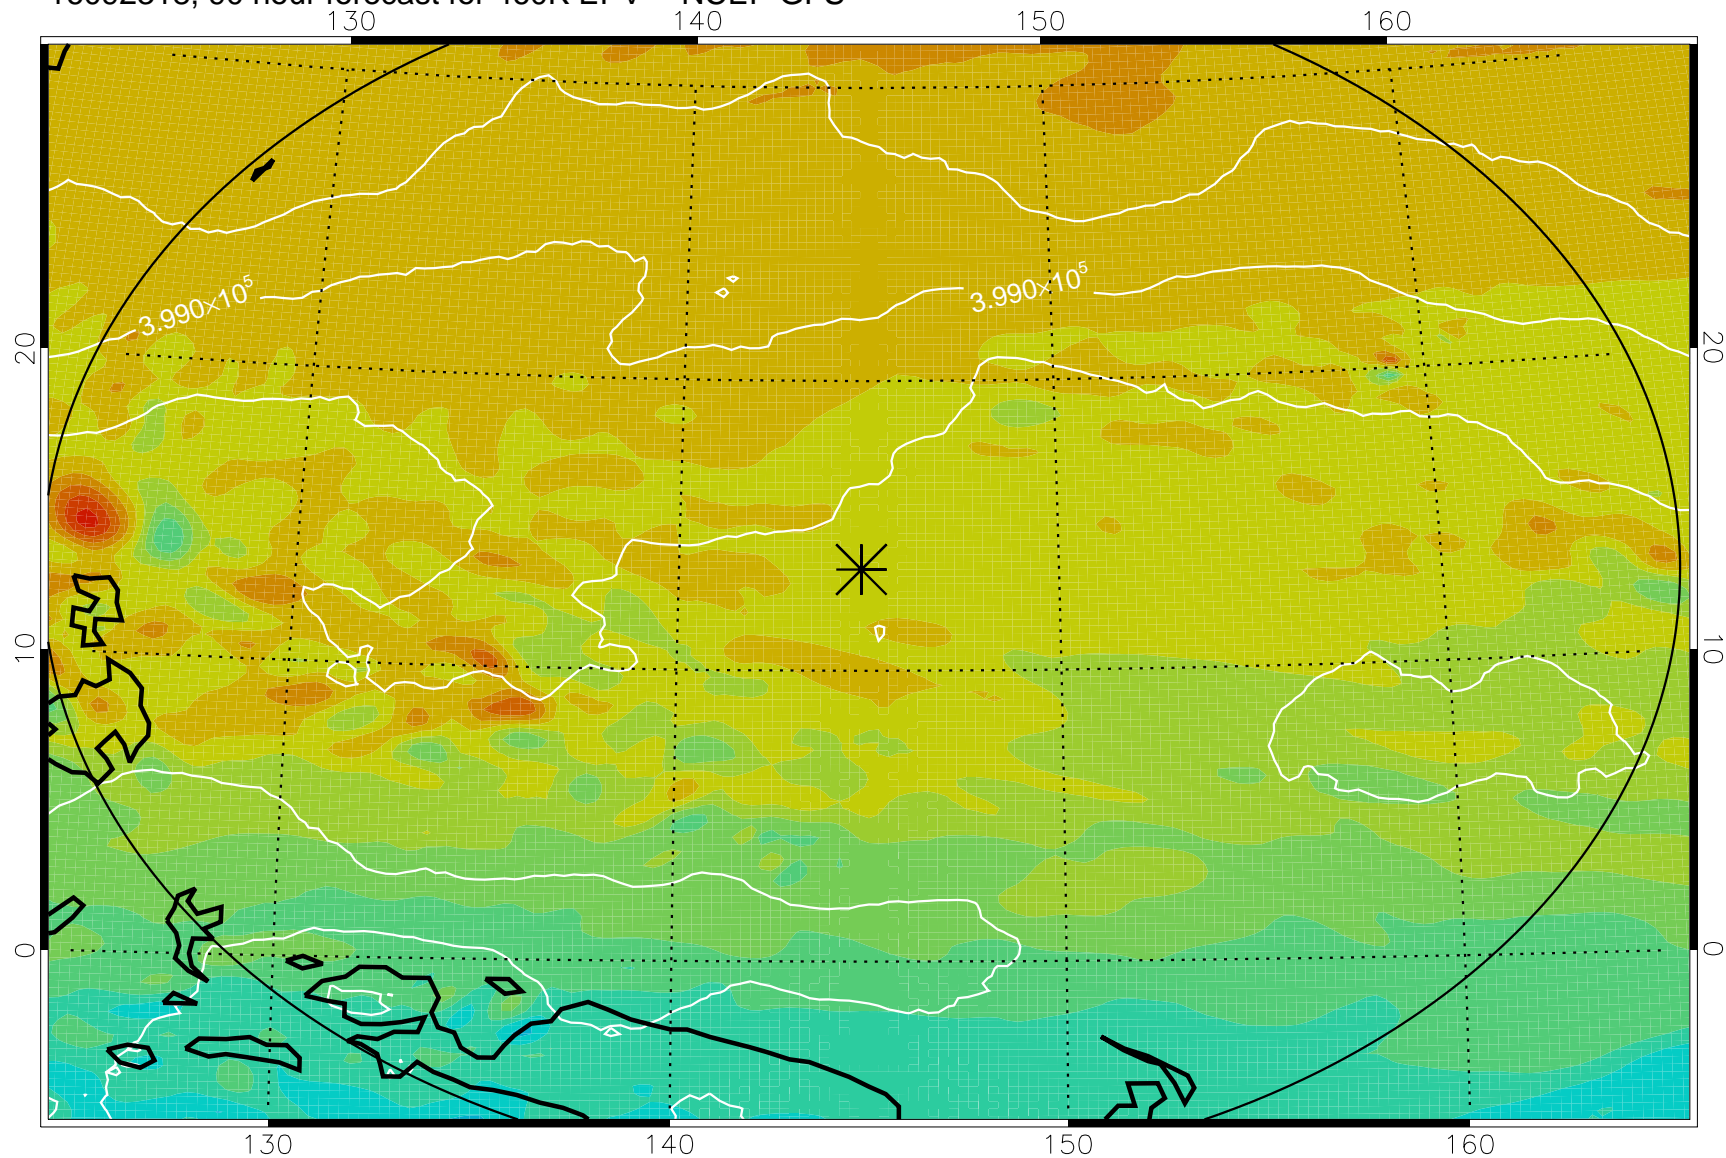

16092218, 66 hour forecast for 460K EPV -- NCEP GFS

460K Montgomery Streamfunction, white

Range ring of 2304 km

16092300, 72 hour forecast for 460K EPV -- NCEP GFS

460K Montgomery Streamfunction, white

Range ring of 2304 km

16092306, 78 hour forecast for 460K EPV -- NCEP GFS

460K Montgomery Streamfunction, white

Range ring of 2304 km

16092312, 84 hour forecast for 460K EPV -- NCEP GFS

460K Montgomery Streamfunction, white

Range ring of 2304 km

16092318, 90 hour forecast for 460K EPV -- NCEP GFS

460K Montgomery Streamfunction, white

Range ring of 2304 km

16092400, 96 hour forecast for 460K EPV -- NCEP GFS

460K Montgomery Streamfunction, white

Range ring of 2304 km

16092406, 102 hour forecast for 460K EPV -- NCEP GFS

460K Montgomery Streamfunction, white

Range ring of 2304 km

16092412, 108 hour forecast for 460K EPV -- NCEP GFS

460K Montgomery Streamfunction, white

Range ring of 2304 km