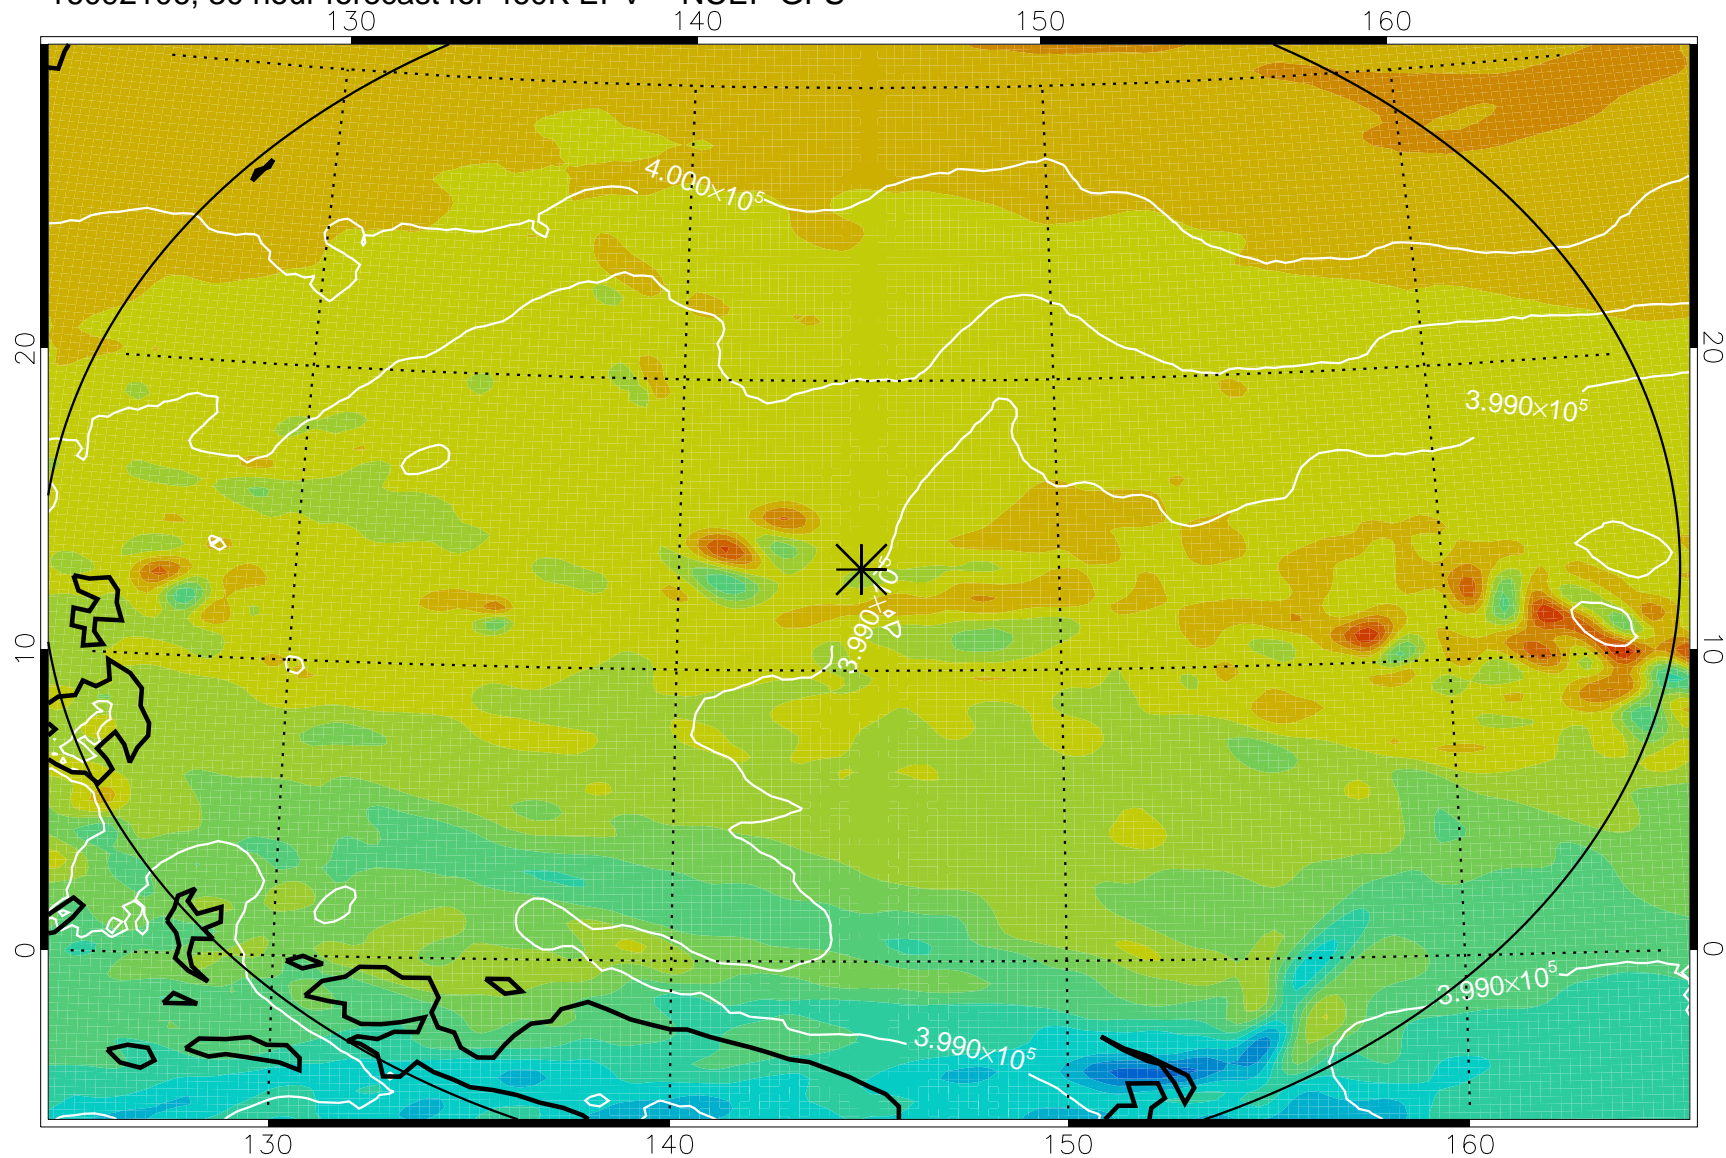

16092006, 6 hour forecast for 460K EPV -- NCEP GFS

460K Montgomery Streamfunction, white

Range ring of 2304 km

16092012, 12 hour forecast for 460K EPV -- NCEP GFS

460K Montgomery Streamfunction, white

Range ring of 2304 km

16092018, 18 hour forecast for 460K EPV -- NCEP GFS

460K Montgomery Streamfunction, white

Range ring of 2304 km

16092100, 24 hour forecast for 460K EPV -- NCEP GFS

460K Montgomery Streamfunction, white

Range ring of 2304 km

16092106, 30 hour forecast for 460K EPV -- NCEP GFS

460K Montgomery Streamfunction, white

Range ring of 2304 km

16092112, 36 hour forecast for 460K EPV -- NCEP GFS

460K Montgomery Streamfunction, white

Range ring of 2304 km

16092118, 42 hour forecast for 460K EPV -- NCEP GFS

460K Montgomery Streamfunction, white

Range ring of 2304 km

16092200, 48 hour forecast for 460K EPV -- NCEP GFS

460K Montgomery Streamfunction, white

Range ring of 2304 km