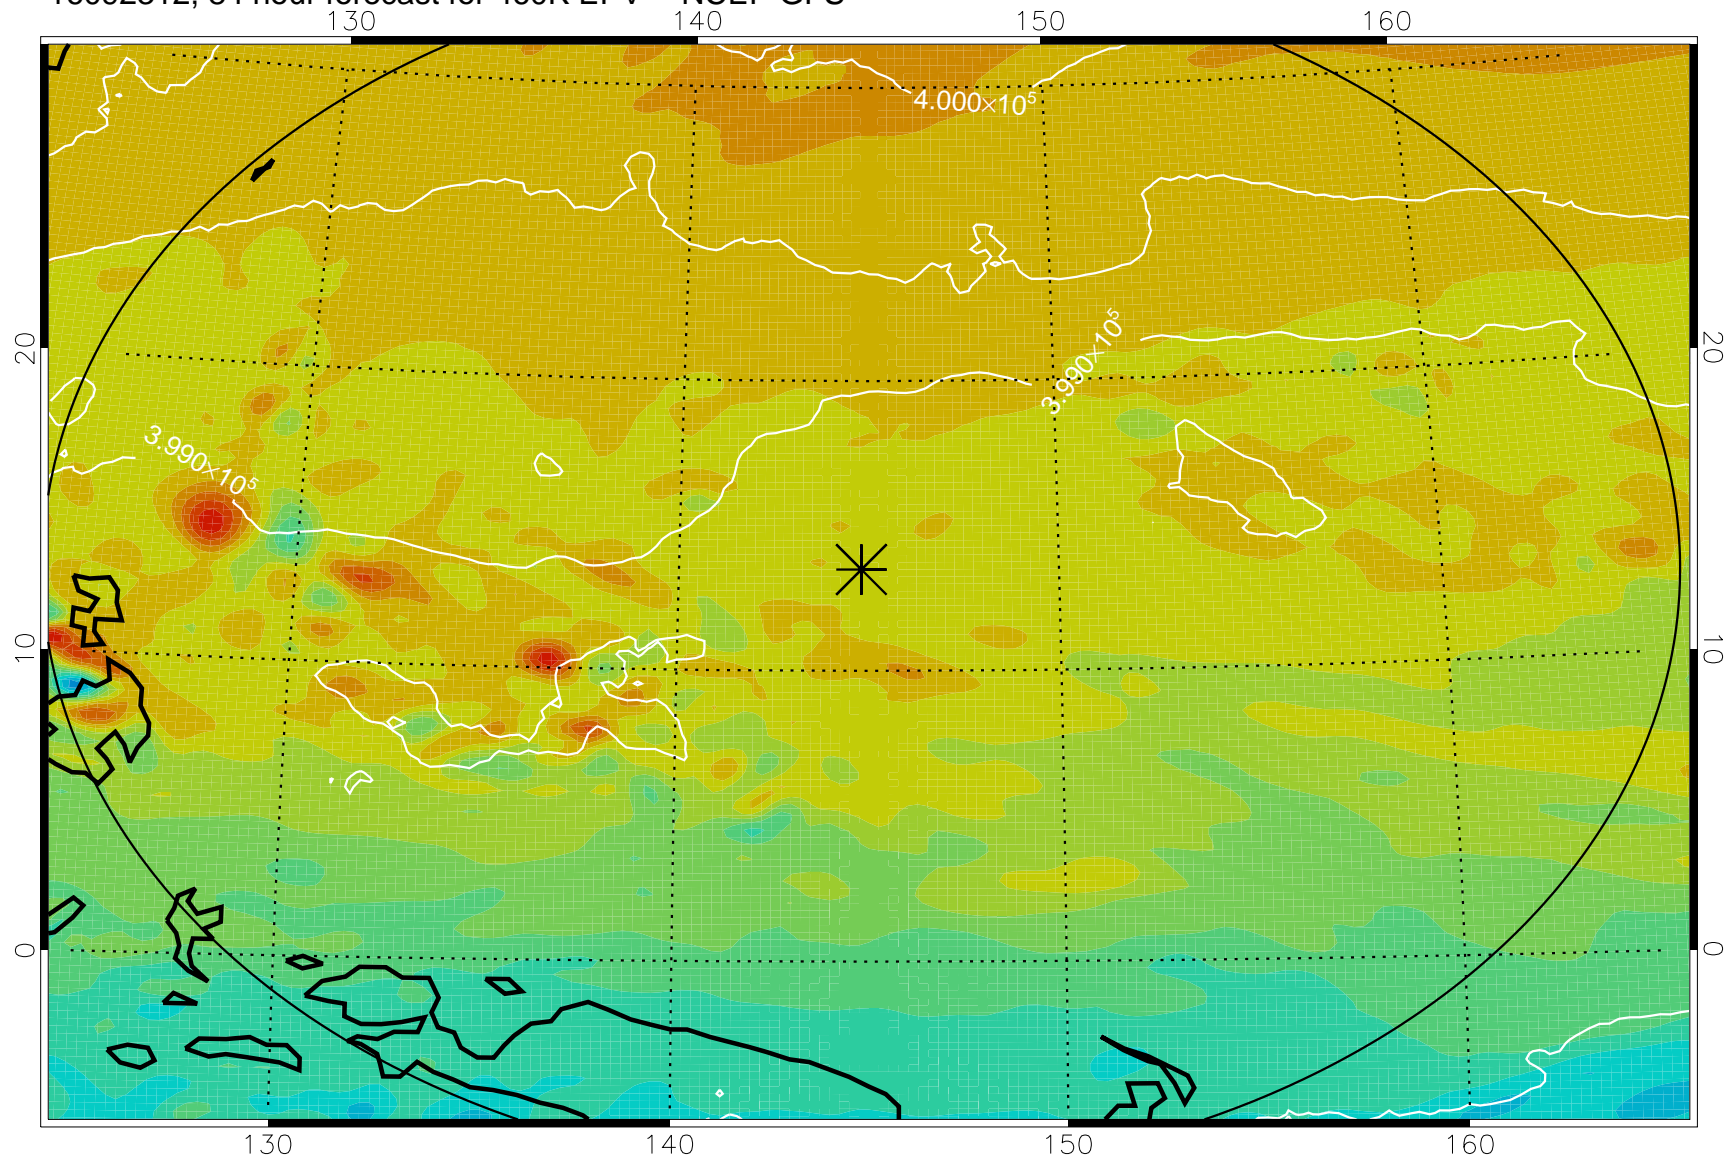

16092218, 66 hour forecast for 460K EPV -- NCEP GFS

460K Montgomery Streamfunction, white

Range ring of 2304 km

16092300, 72 hour forecast for 460K EPV -- NCEP GFS

460K Montgomery Streamfunction, white

Range ring of 2304 km

16092306, 78 hour forecast for 460K EPV -- NCEP GFS

460K Montgomery Streamfunction, white

Range ring of 2304 km

16092312, 84 hour forecast for 460K EPV -- NCEP GFS

460K Montgomery Streamfunction, white

Range ring of 2304 km

16092318, 90 hour forecast for 460K EPV -- NCEP GFS

460K Montgomery Streamfunction, white

Range ring of 2304 km

16092400, 96 hour forecast for 460K EPV -- NCEP GFS

460K Montgomery Streamfunction, white

Range ring of 2304 km

16092406, 102 hour forecast for 460K EPV -- NCEP GFS

460K Montgomery Streamfunction, white

Range ring of 2304 km

16092412, 108 hour forecast for 460K EPV -- NCEP GFS

460K Montgomery Streamfunction, white

Range ring of 2304 km