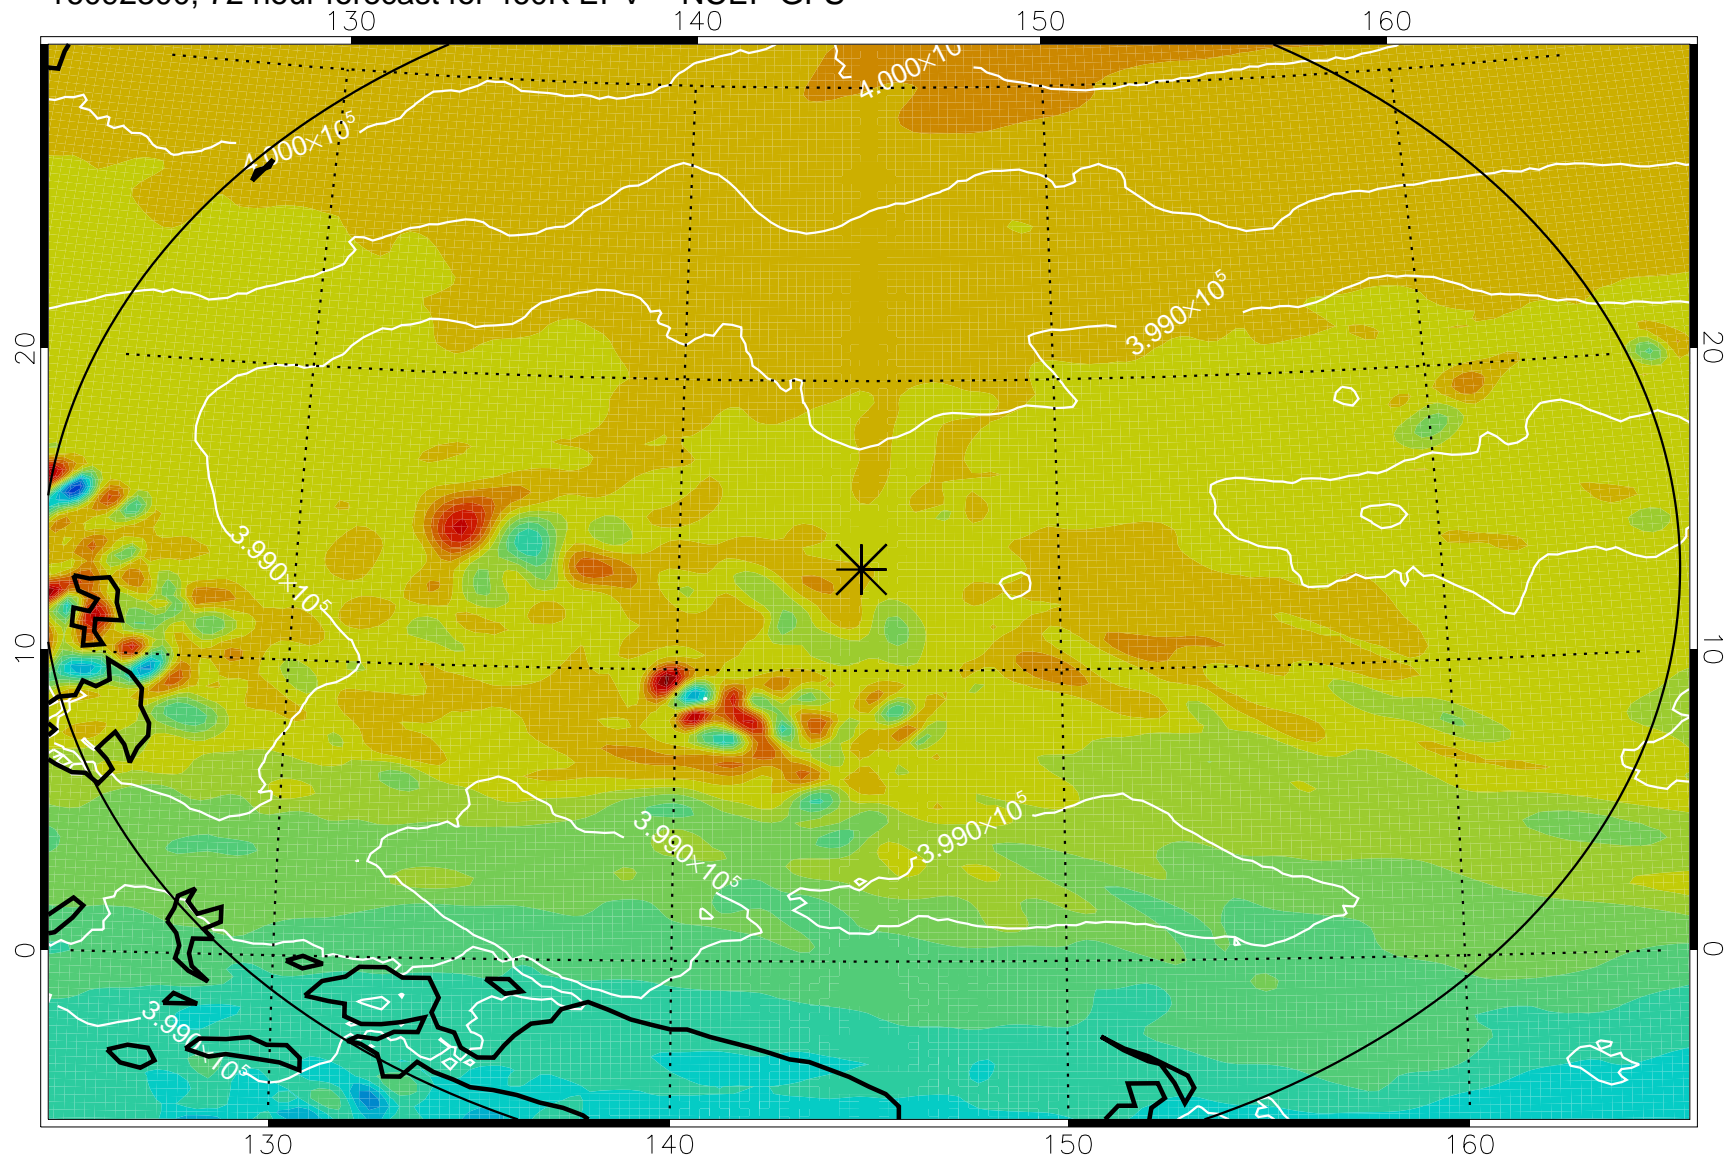

16092118, 42 hour forecast for 460K EPV -- NCEP GFS

460K Montgomery Streamfunction, white

Range ring of 2304 km

16092200, 48 hour forecast for 460K EPV -- NCEP GFS

460K Montgomery Streamfunction, white

Range ring of 2304 km

16092206, 54 hour forecast for 460K EPV -- NCEP GFS

460K Montgomery Streamfunction, white

Range ring of 2304 km

16092212, 60 hour forecast for 460K EPV -- NCEP GFS

460K Montgomery Streamfunction, white

Range ring of 2304 km

16092218, 66 hour forecast for 460K EPV -- NCEP GFS

460K Montgomery Streamfunction, white

Range ring of 2304 km

16092300, 72 hour forecast for 460K EPV -- NCEP GFS

460K Montgomery Streamfunction, white

Range ring of 2304 km

16092306, 78 hour forecast for 460K EPV -- NCEP GFS

460K Montgomery Streamfunction, white

Range ring of 2304 km

16092312, 84 hour forecast for 460K EPV -- NCEP GFS

460K Montgomery Streamfunction, white

Range ring of 2304 km