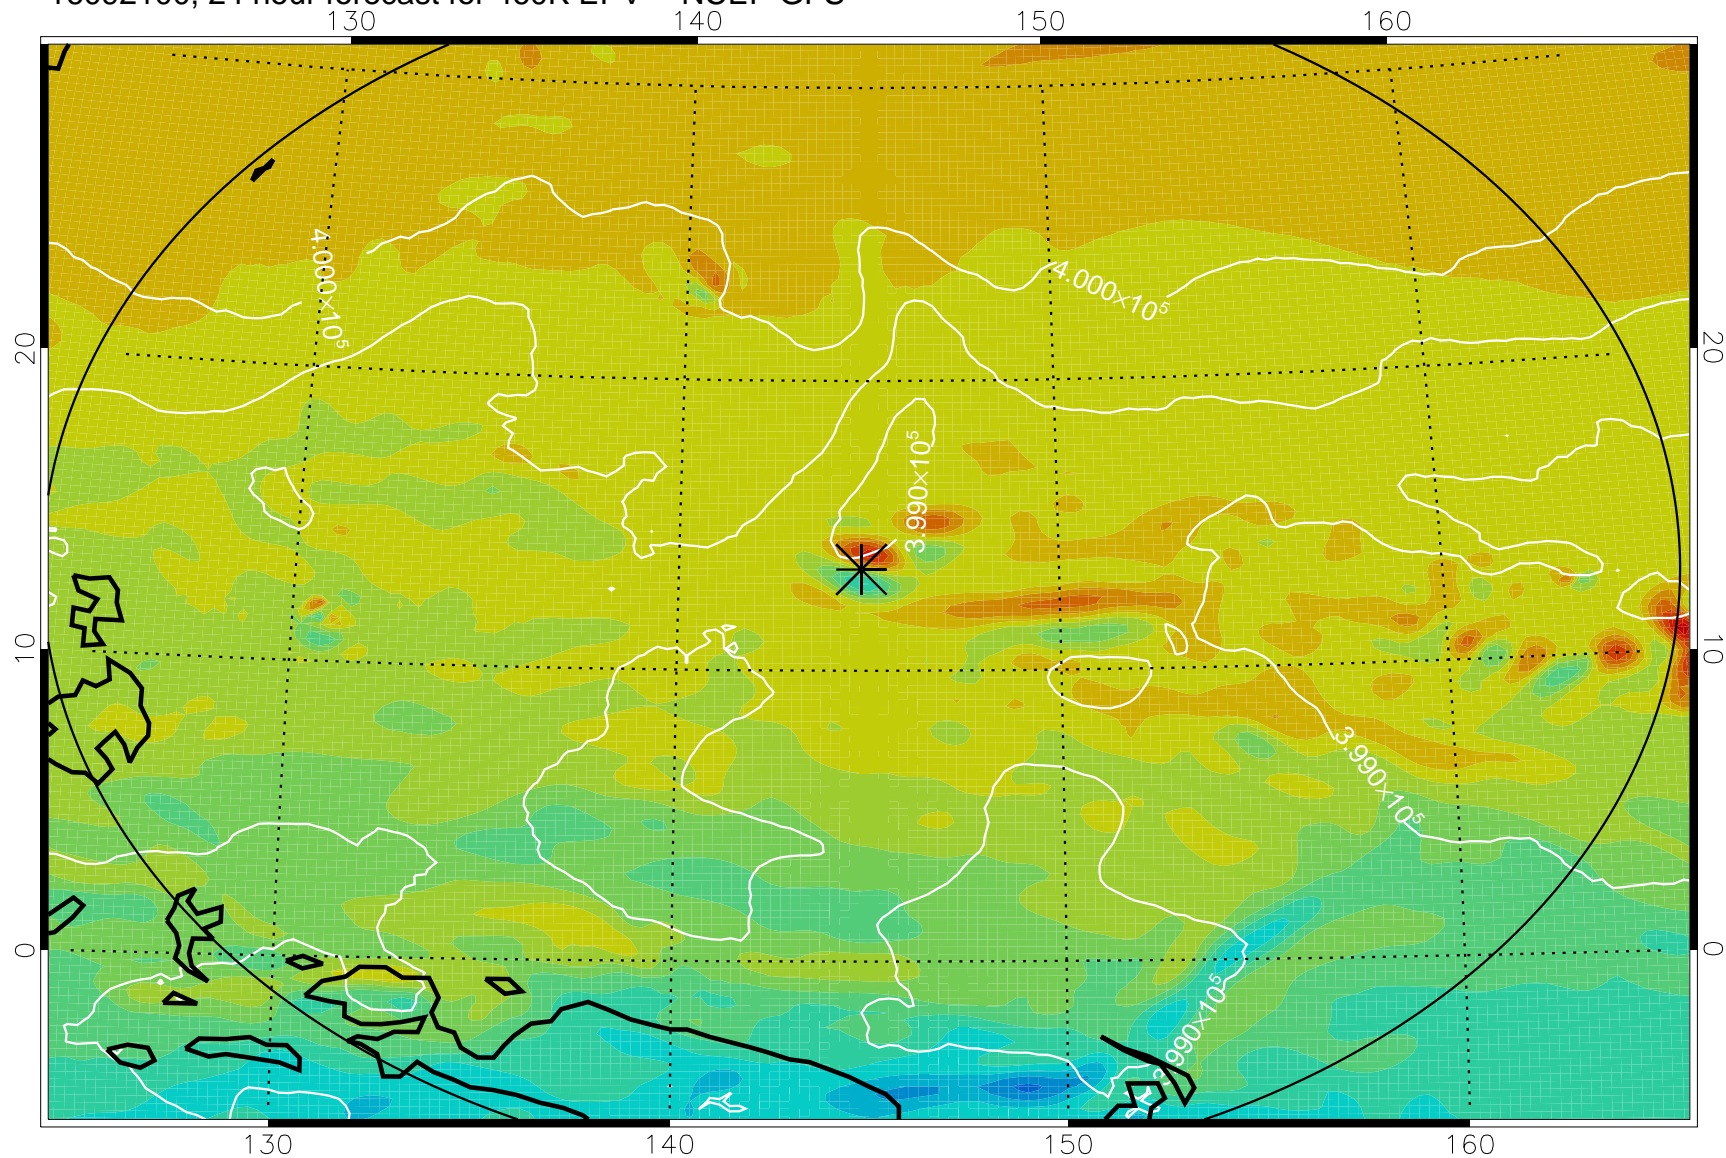

16092006, 6 hour forecast for 460K EPV -- NCEP GFS

460K Montgomery Streamfunction, white

Range ring of 2304 km

16092012, 12 hour forecast for 460K EPV -- NCEP GFS

460K Montgomery Streamfunction, white

Range ring of 2304 km

16092018, 18 hour forecast for 460K EPV -- NCEP GFS

460K Montgomery Streamfunction, white

Range ring of 2304 km

16092100, 24 hour forecast for 460K EPV -- NCEP GFS

460K Montgomery Streamfunction, white

Range ring of 2304 km

16092106, 30 hour forecast for 460K EPV -- NCEP GFS

460K Montgomery Streamfunction, white

Range ring of 2304 km

16092112, 36 hour forecast for 460K EPV -- NCEP GFS

460K Montgomery Streamfunction, white

Range ring of 2304 km

16092118, 42 hour forecast for 460K EPV -- NCEP GFS

460K Montgomery Streamfunction, white

Range ring of 2304 km

16092200, 48 hour forecast for 460K EPV -- NCEP GFS

460K Montgomery Streamfunction, white

Range ring of 2304 km