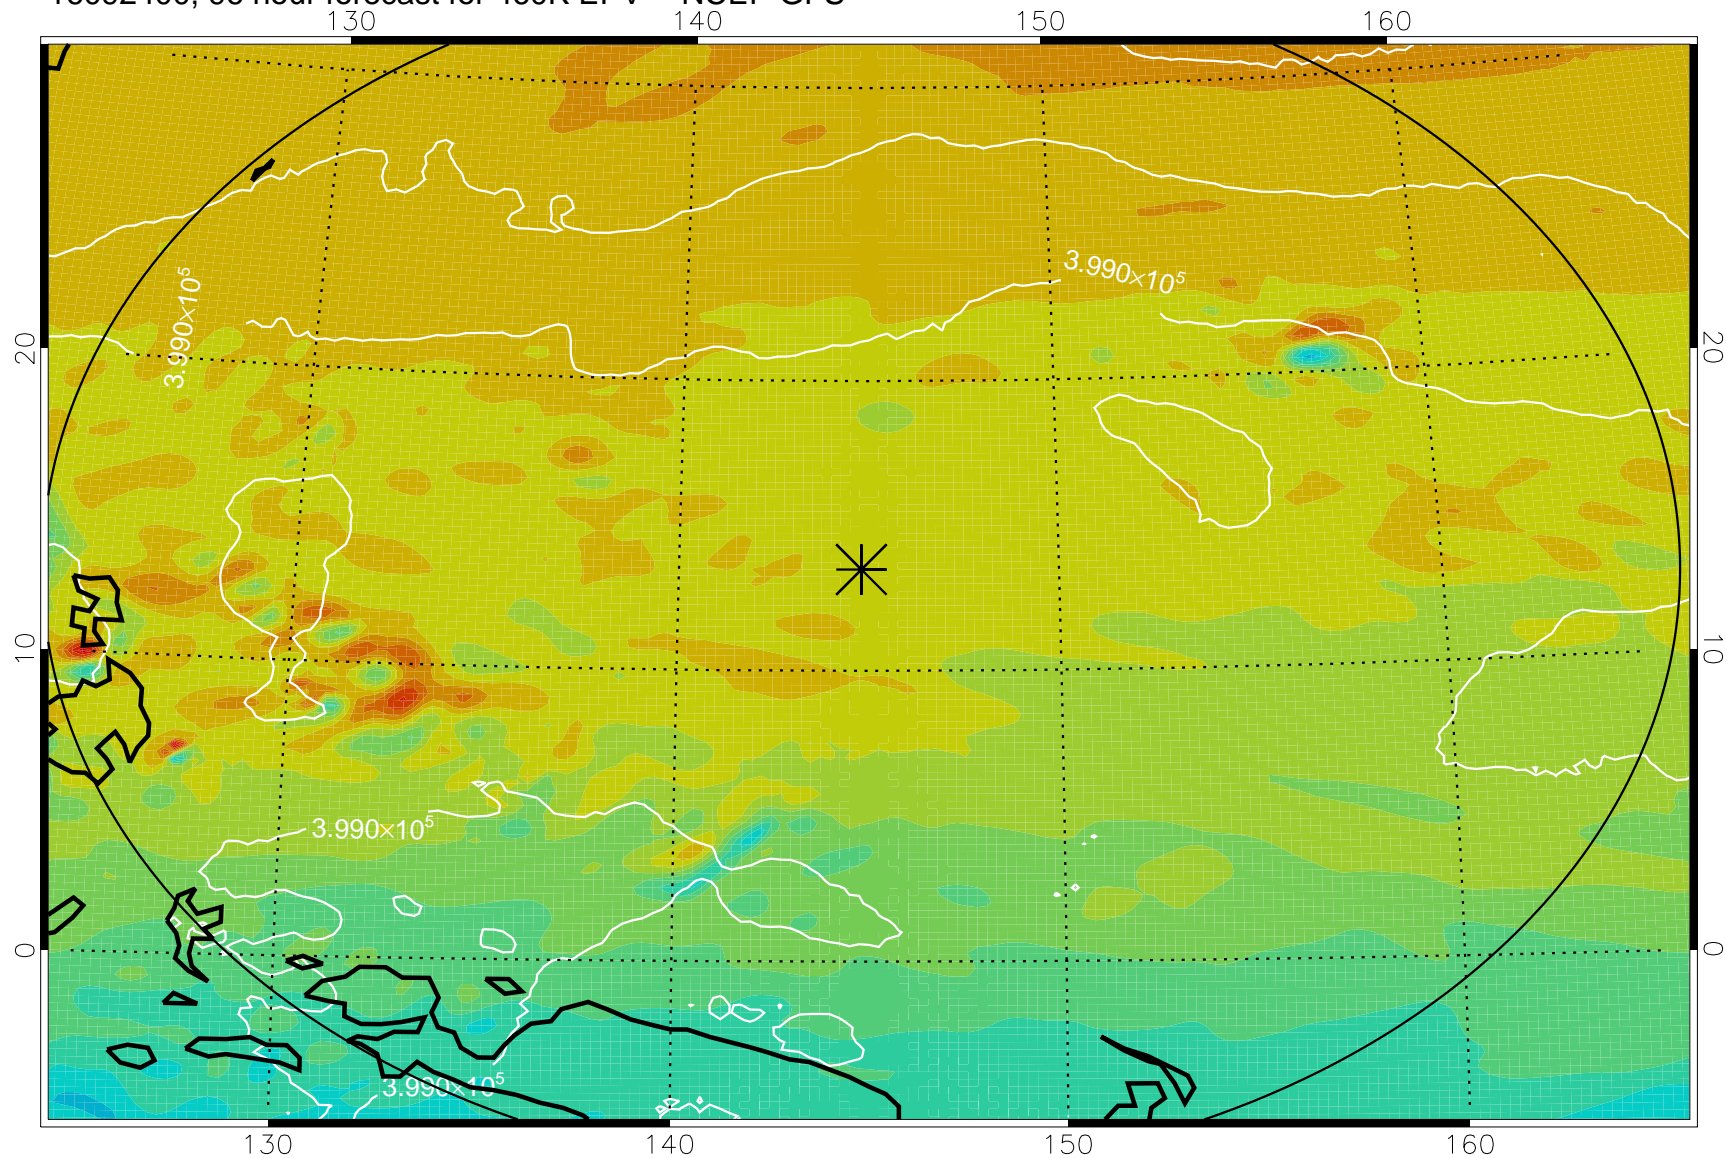

16092218, 66 hour forecast for 460K EPV -- NCEP GFS

460K Montgomery Streamfunction, white

Range ring of 2304 km

16092300, 72 hour forecast for 460K EPV -- NCEP GFS

460K Montgomery Streamfunction, white

Range ring of 2304 km

16092306, 78 hour forecast for 460K EPV -- NCEP GFS

460K Montgomery Streamfunction, white

Range ring of 2304 km

16092312, 84 hour forecast for 460K EPV -- NCEP GFS

460K Montgomery Streamfunction, white

Range ring of 2304 km

16092318, 90 hour forecast for 460K EPV -- NCEP GFS

460K Montgomery Streamfunction, white

Range ring of 2304 km

16092400, 96 hour forecast for 460K EPV -- NCEP GFS

460K Montgomery Streamfunction, white

Range ring of 2304 km

16092406, 102 hour forecast for 460K EPV -- NCEP GFS

460K Montgomery Streamfunction, white

Range ring of 2304 km

16092412, 108 hour forecast for 460K EPV -- NCEP GFS

460K Montgomery Streamfunction, white

Range ring of 2304 km