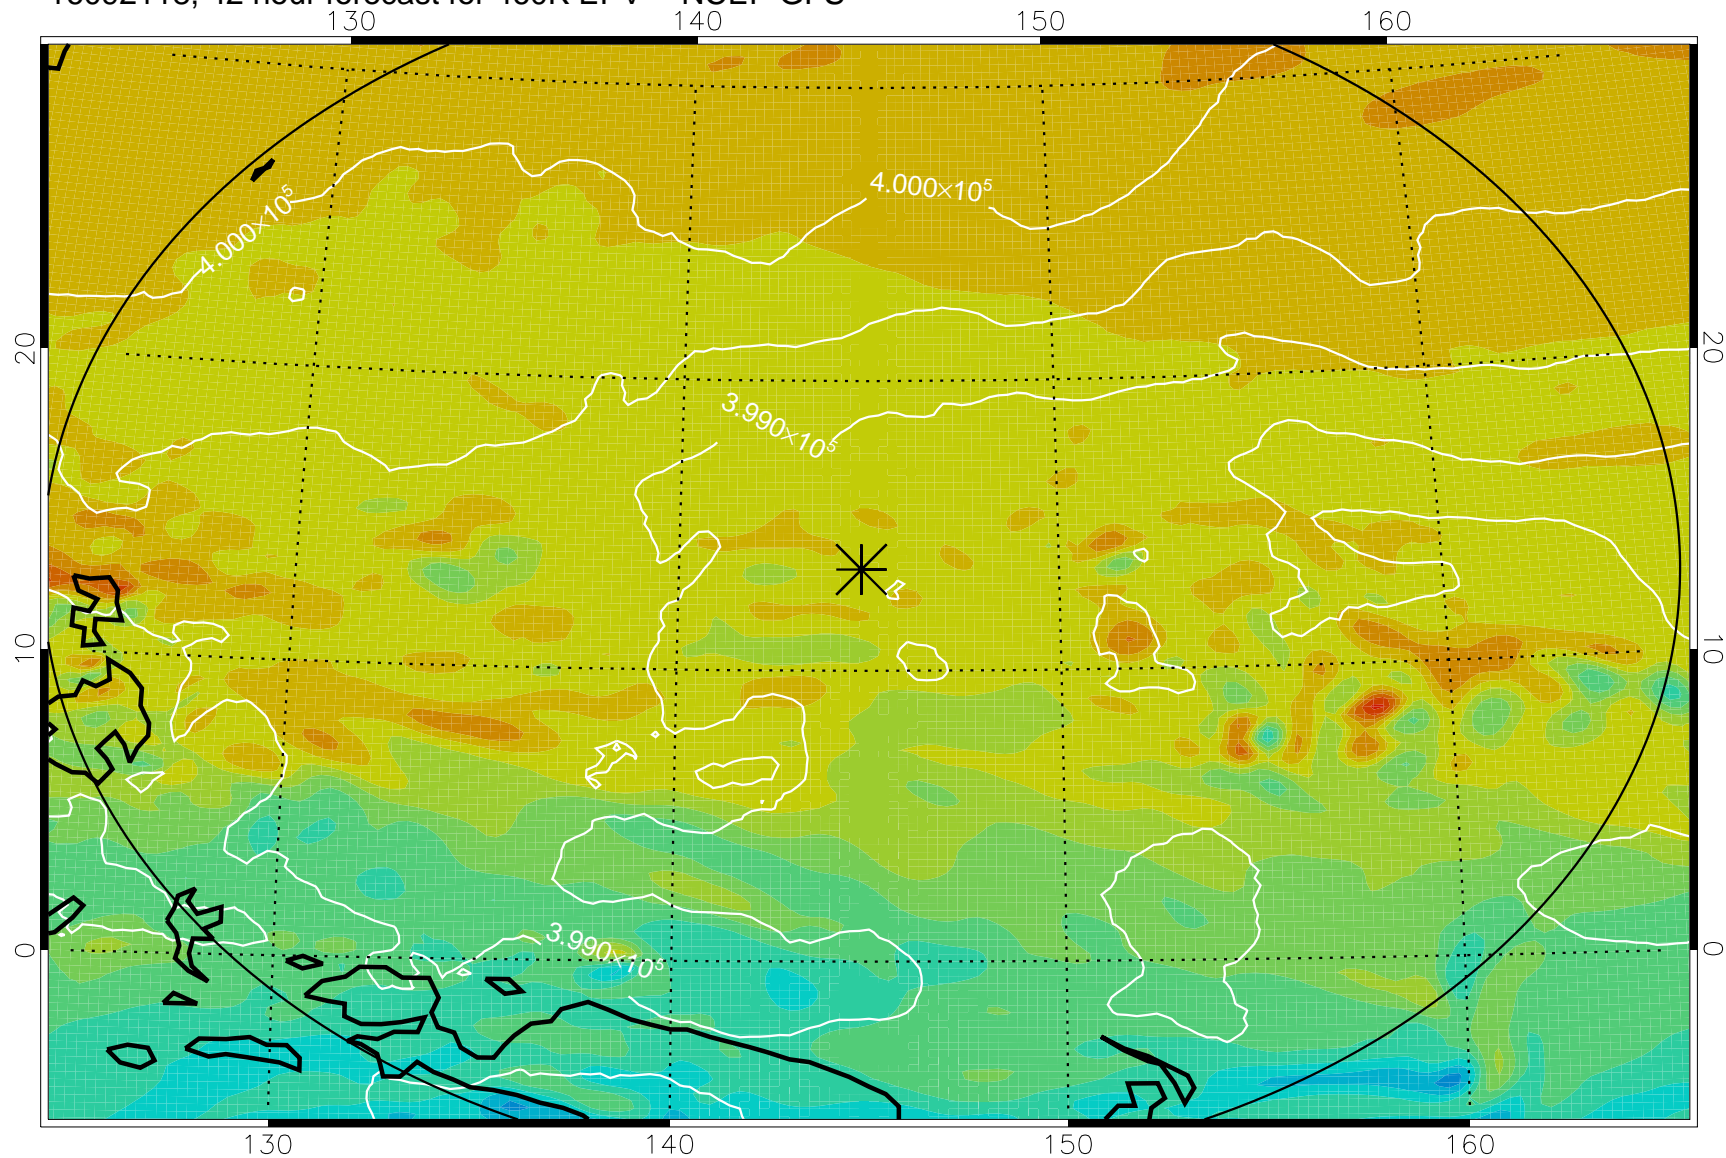

16092018, 18 hour forecast for 460K EPV -- NCEP GFS

460K Montgomery Streamfunction, white

Range ring of 2304 km

16092100, 24 hour forecast for 460K EPV -- NCEP GFS

460K Montgomery Streamfunction, white

Range ring of 2304 km

16092106, 30 hour forecast for 460K EPV -- NCEP GFS

460K Montgomery Streamfunction, white

Range ring of 2304 km

16092112, 36 hour forecast for 460K EPV -- NCEP GFS

460K Montgomery Streamfunction, white

Range ring of 2304 km

16092118, 42 hour forecast for 460K EPV -- NCEP GFS

460K Montgomery Streamfunction, white

Range ring of 2304 km

16092200, 48 hour forecast for 460K EPV -- NCEP GFS

460K Montgomery Streamfunction, white

Range ring of 2304 km

16092206, 54 hour forecast for 460K EPV -- NCEP GFS

460K Montgomery Streamfunction, white

Range ring of 2304 km

16092212, 60 hour forecast for 460K EPV -- NCEP GFS

460K Montgomery Streamfunction, white

Range ring of 2304 km