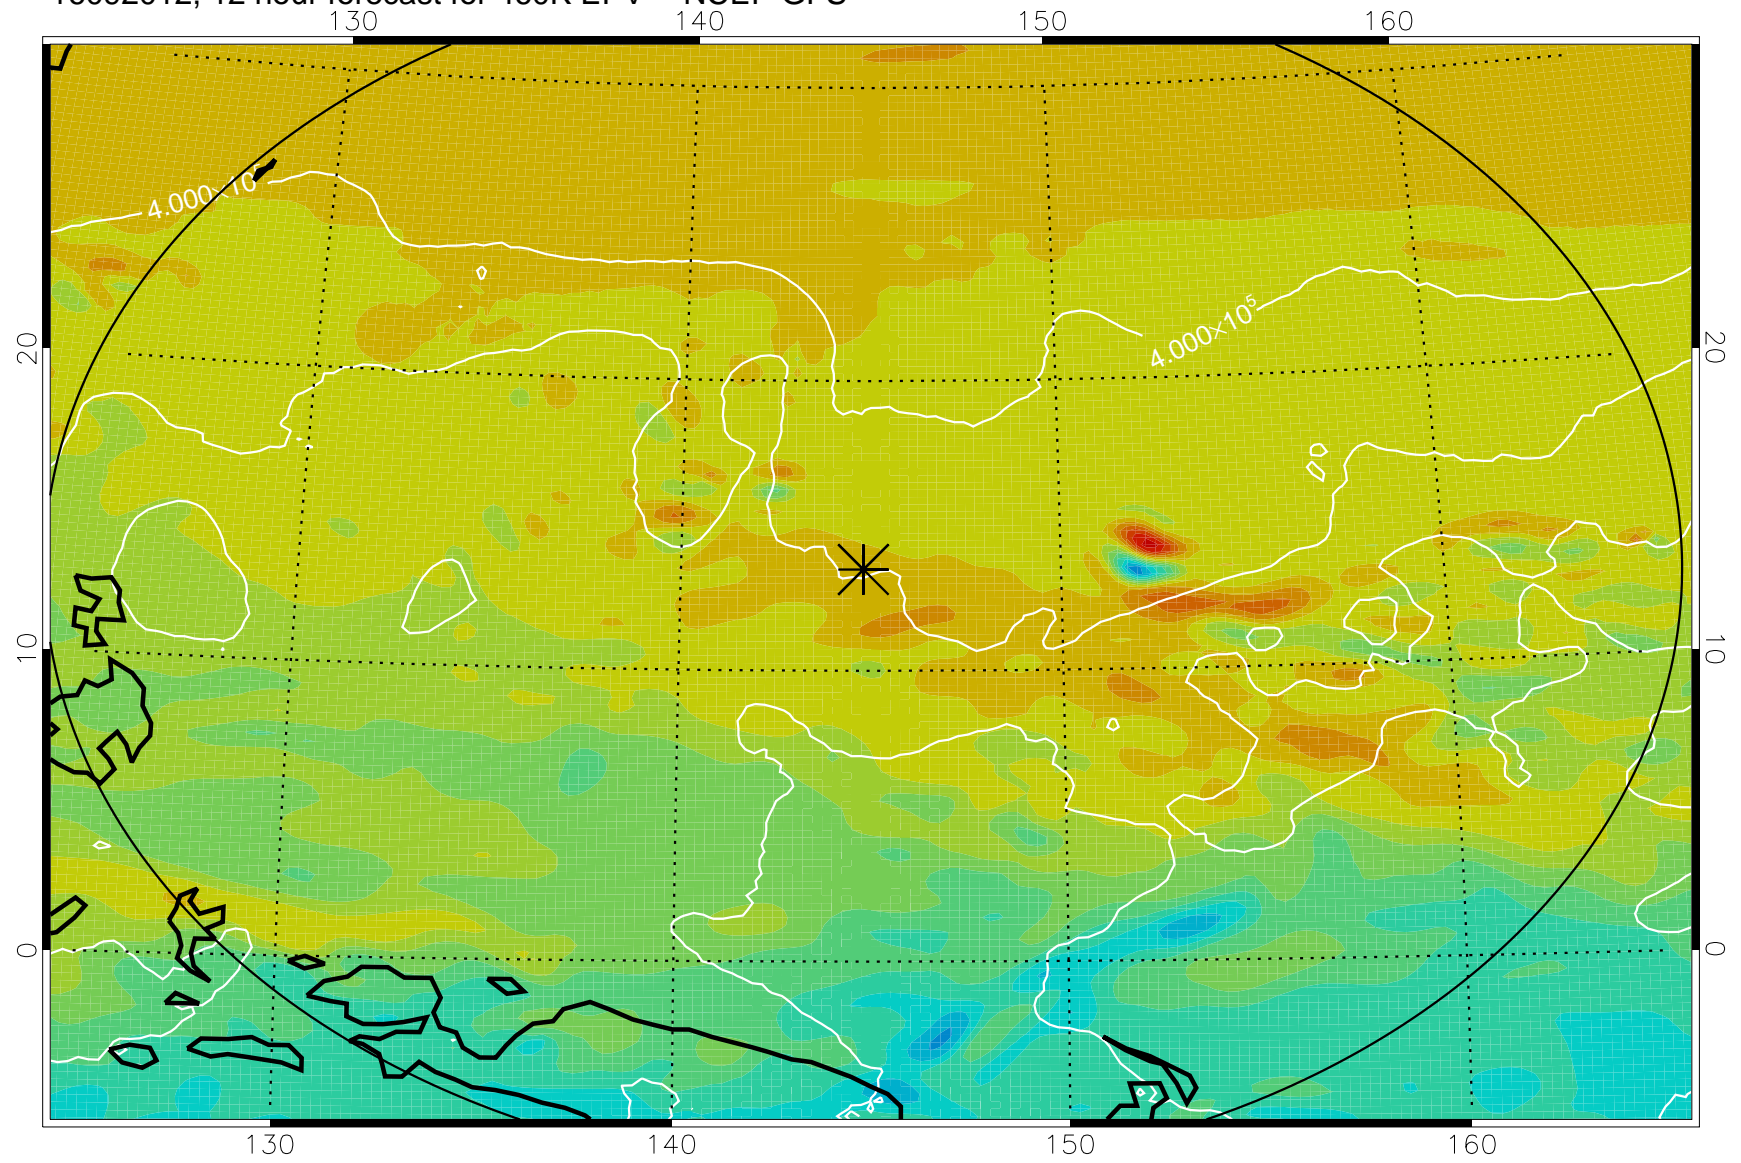

16092006, 6 hour forecast for 460K EPV -- NCEP GFS

460K Montgomery Streamfunction, white

Range ring of 2304 km

16092012, 12 hour forecast for 460K EPV -- NCEP GFS

460K Montgomery Streamfunction, white

Range ring of 2304 km

16092018, 18 hour forecast for 460K EPV -- NCEP GFS

460K Montgomery Streamfunction, white

Range ring of 2304 km

16092100, 24 hour forecast for 460K EPV -- NCEP GFS

460K Montgomery Streamfunction, white

Range ring of 2304 km

16092106, 30 hour forecast for 460K EPV -- NCEP GFS

460K Montgomery Streamfunction, white

Range ring of 2304 km

16092112, 36 hour forecast for 460K EPV -- NCEP GFS

460K Montgomery Streamfunction, white

Range ring of 2304 km

16092118, 42 hour forecast for 460K EPV -- NCEP GFS

460K Montgomery Streamfunction, white

Range ring of 2304 km

16092200, 48 hour forecast for 460K EPV -- NCEP GFS

460K Montgomery Streamfunction, white

Range ring of 2304 km