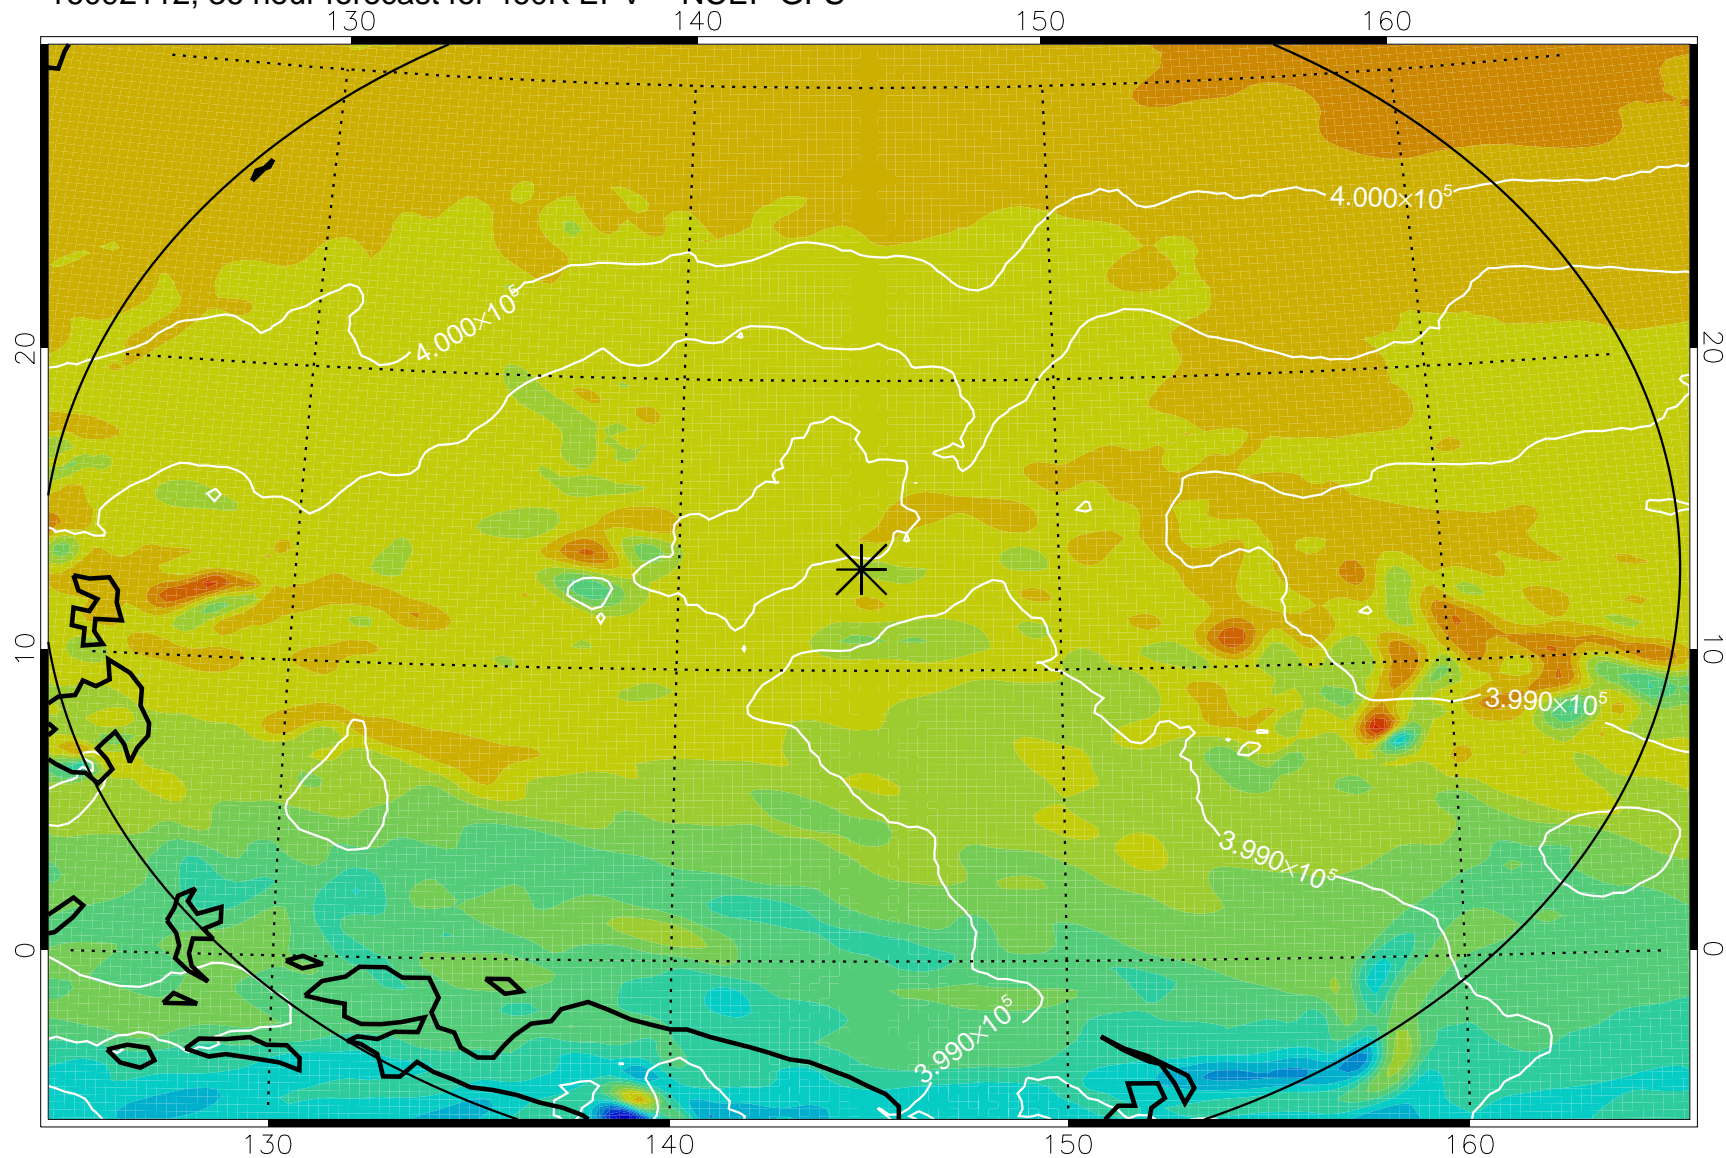

16092006, 6 hour forecast for 460K EPV -- NCEP GFS

460K Montgomery Streamfunction, white

Range ring of 2304 km

16092012, 12 hour forecast for 460K EPV -- NCEP GFS

460K Montgomery Streamfunction, white

Range ring of 2304 km

16092018, 18 hour forecast for 460K EPV -- NCEP GFS

460K Montgomery Streamfunction, white

Range ring of 2304 km

16092100, 24 hour forecast for 460K EPV -- NCEP GFS

460K Montgomery Streamfunction, white

Range ring of 2304 km

16092106, 30 hour forecast for 460K EPV -- NCEP GFS

460K Montgomery Streamfunction, white

Range ring of 2304 km

16092112, 36 hour forecast for 460K EPV -- NCEP GFS

460K Montgomery Streamfunction, white

Range ring of 2304 km

16092118, 42 hour forecast for 460K EPV -- NCEP GFS

460K Montgomery Streamfunction, white

Range ring of 2304 km

16092200, 48 hour forecast for 460K EPV -- NCEP GFS

460K Montgomery Streamfunction, white

Range ring of 2304 km