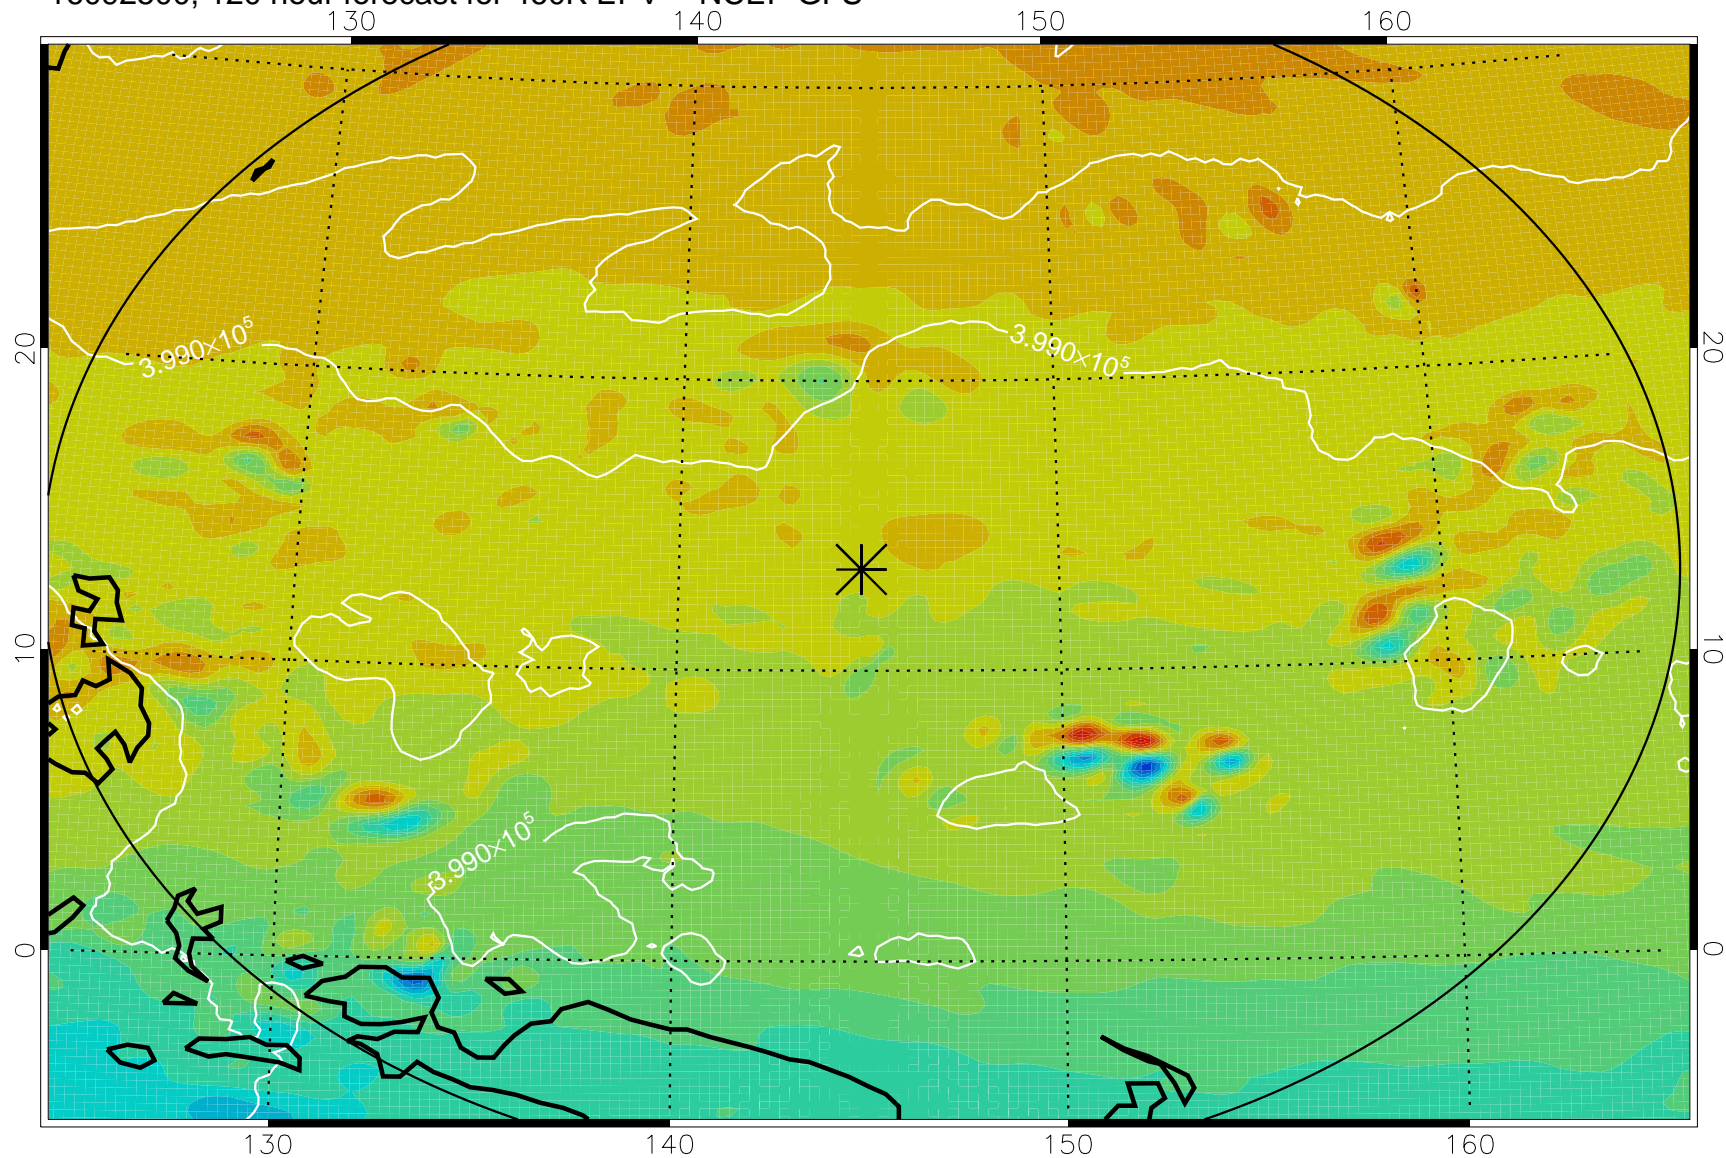

16092306, 78 hour forecast for 460K EPV -- NCEP GFS

460K Montgomery Streamfunction, white

Range ring of 2304 km

16092312, 84 hour forecast for 460K EPV -- NCEP GFS

460K Montgomery Streamfunction, white

Range ring of 2304 km

16092318, 90 hour forecast for 460K EPV -- NCEP GFS

460K Montgomery Streamfunction, white

Range ring of 2304 km

16092400, 96 hour forecast for 460K EPV -- NCEP GFS

460K Montgomery Streamfunction, white

Range ring of 2304 km

16092406, 102 hour forecast for 460K EPV -- NCEP GFS

460K Montgomery Streamfunction, white

Range ring of 2304 km

16092412, 108 hour forecast for 460K EPV -- NCEP GFS

460K Montgomery Streamfunction, white

Range ring of 2304 km

16092418, 114 hour forecast for 460K EPV -- NCEP GFS

460K Montgomery Streamfunction, white

Range ring of 2304 km

16092500, 120 hour forecast for 460K EPV -- NCEP GFS

460K Montgomery Streamfunction, white

Range ring of 2304 km