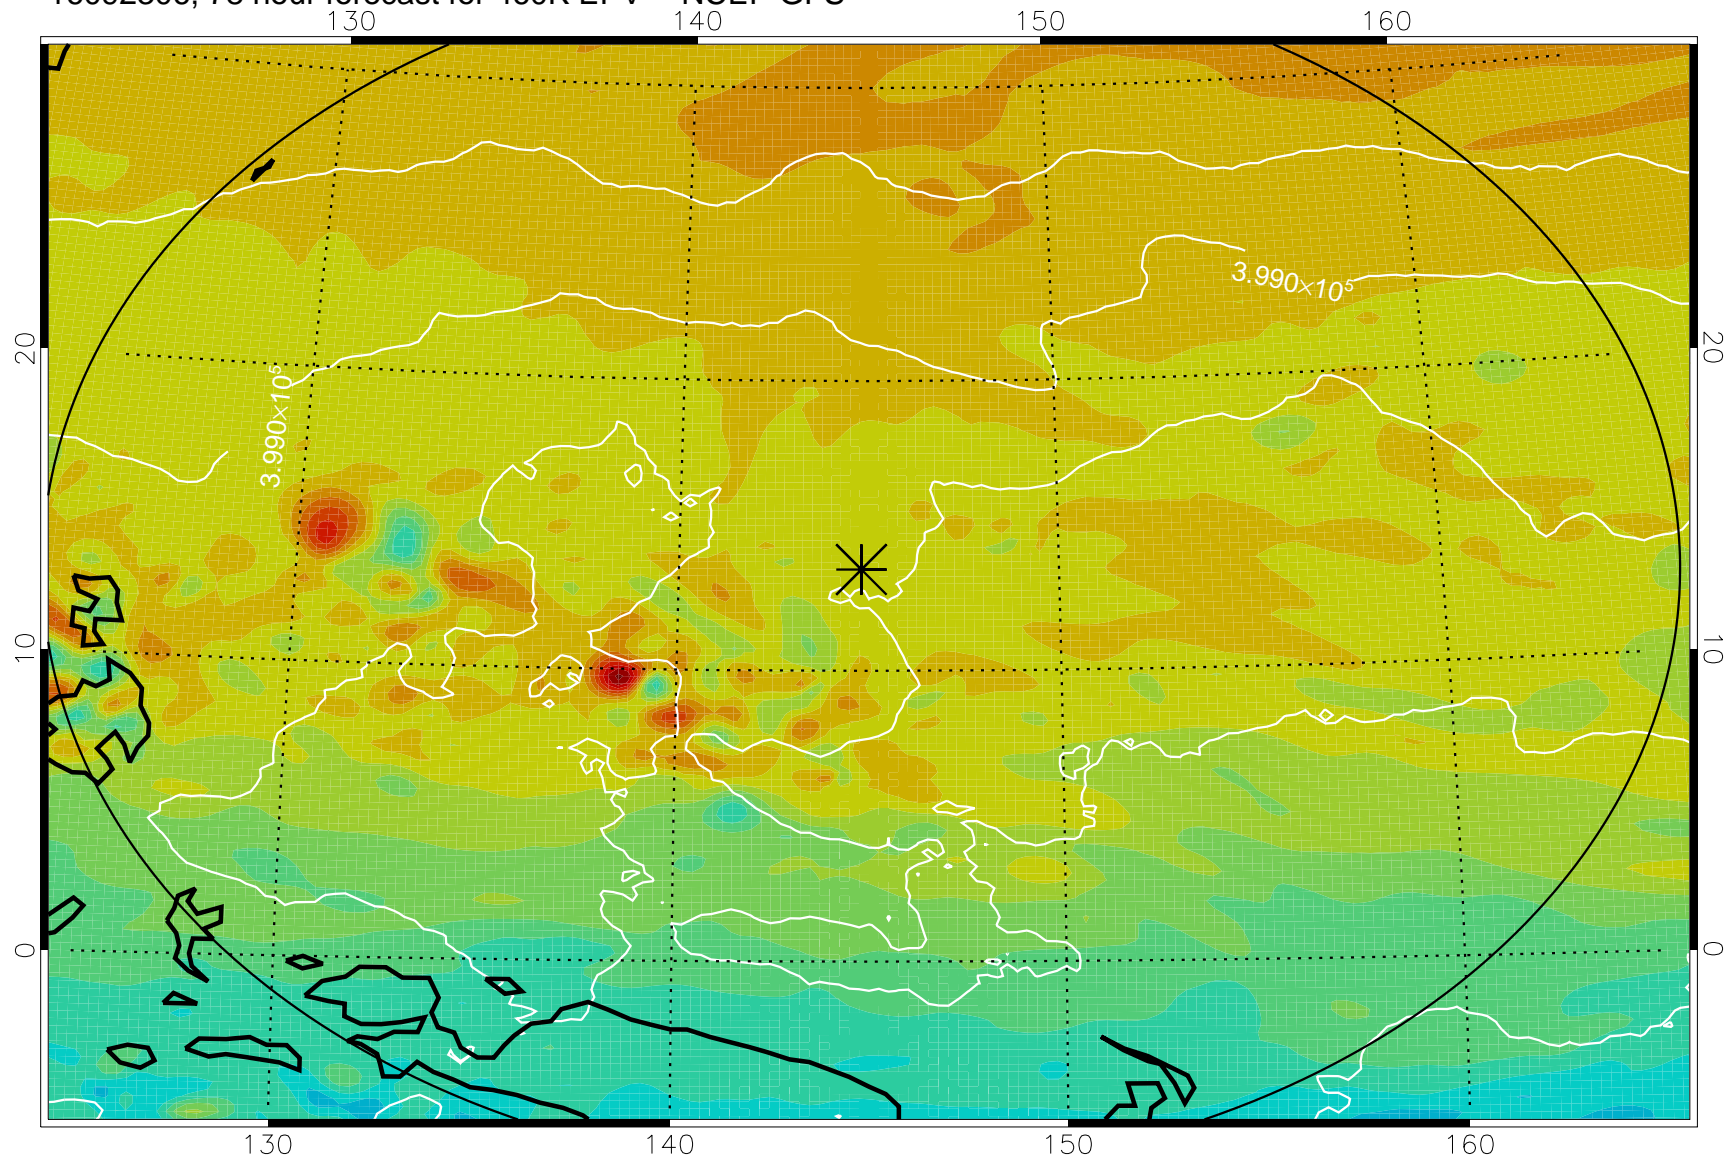

16092206, 54 hour forecast for 460K EPV -- NCEP GFS

460K Montgomery Streamfunction, white

Range ring of 2304 km

16092212, 60 hour forecast for 460K EPV -- NCEP GFS

460K Montgomery Streamfunction, white

Range ring of 2304 km

16092218, 66 hour forecast for 460K EPV -- NCEP GFS

460K Montgomery Streamfunction, white

Range ring of 2304 km

16092300, 72 hour forecast for 460K EPV -- NCEP GFS

460K Montgomery Streamfunction, white

Range ring of 2304 km

16092306, 78 hour forecast for 460K EPV -- NCEP GFS

460K Montgomery Streamfunction, white

Range ring of 2304 km

16092312, 84 hour forecast for 460K EPV -- NCEP GFS

460K Montgomery Streamfunction, white

Range ring of 2304 km

16092318, 90 hour forecast for 460K EPV -- NCEP GFS

460K Montgomery Streamfunction, white

Range ring of 2304 km

16092400, 96 hour forecast for 460K EPV -- NCEP GFS

460K Montgomery Streamfunction, white

Range ring of 2304 km