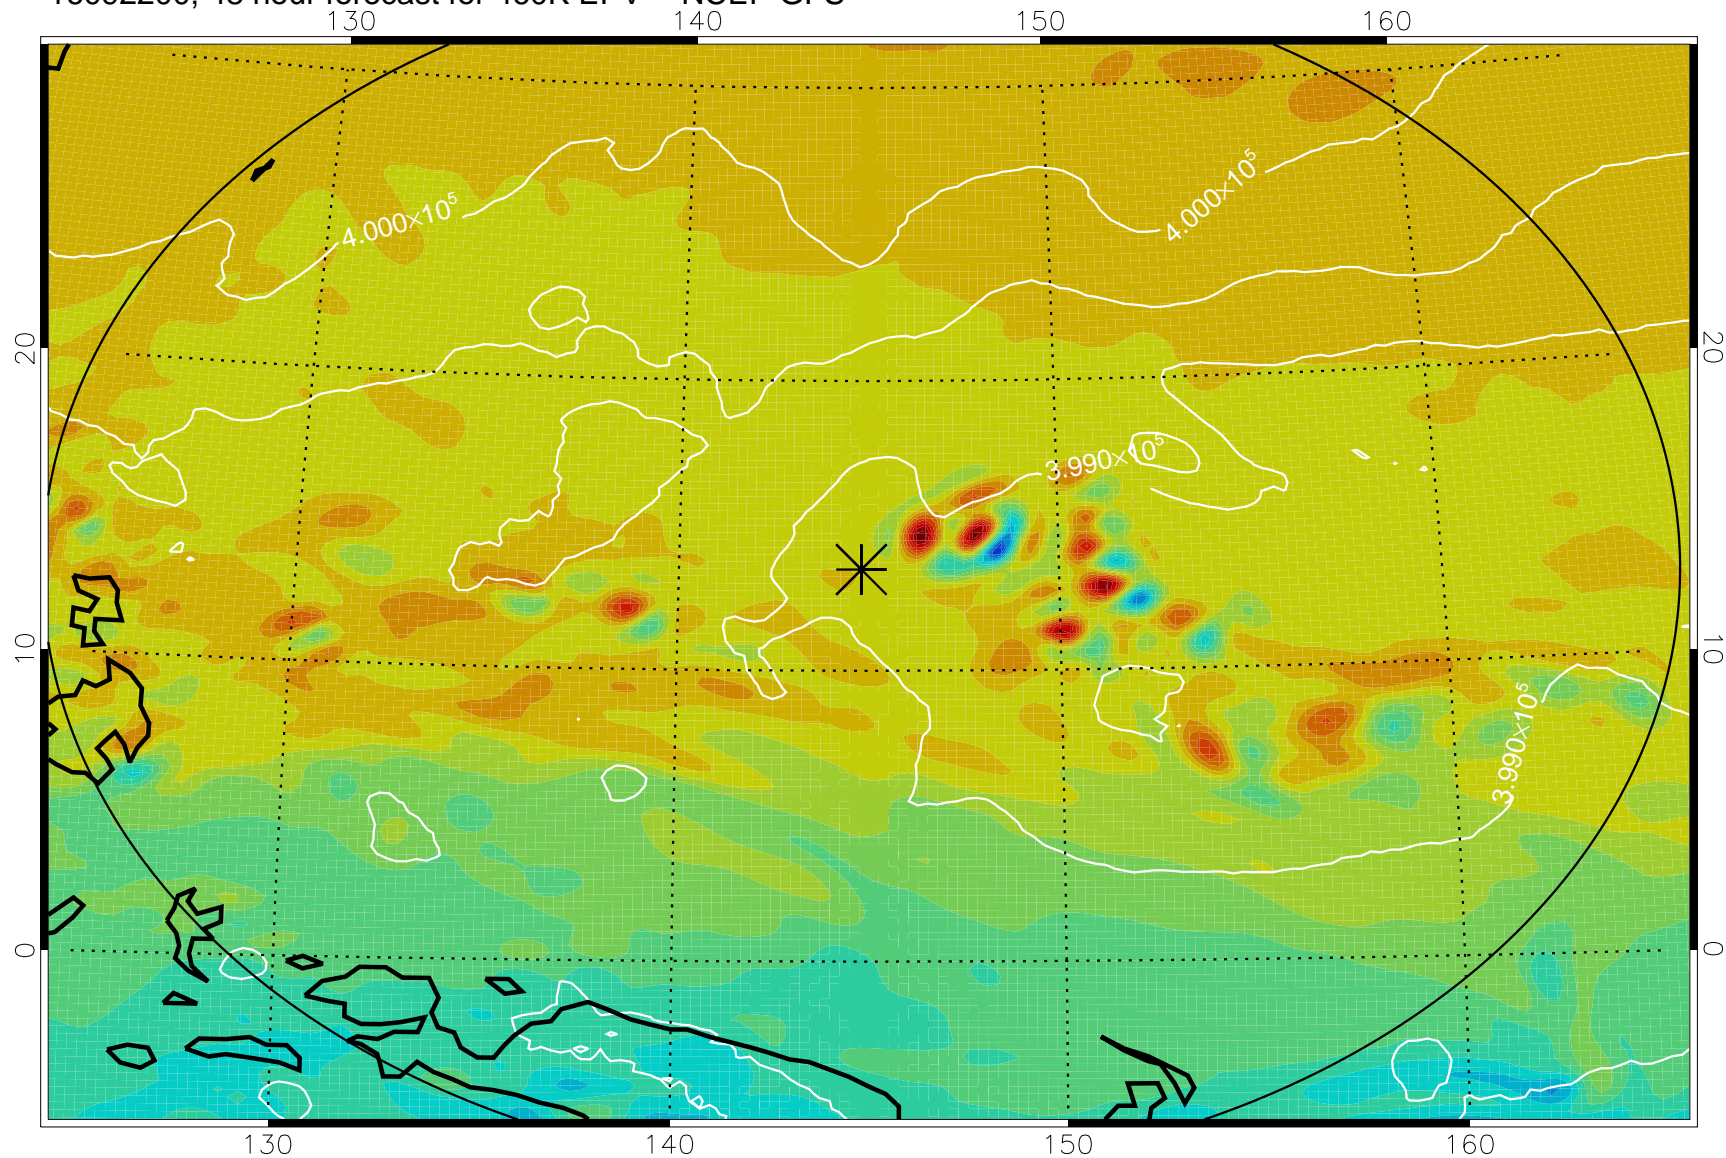

16092018, 18 hour forecast for 460K EPV -- NCEP GFS

460K Montgomery Streamfunction, white

Range ring of 2304 km

16092100, 24 hour forecast for 460K EPV -- NCEP GFS

460K Montgomery Streamfunction, white

Range ring of 2304 km

16092106, 30 hour forecast for 460K EPV -- NCEP GFS

460K Montgomery Streamfunction, white

Range ring of 2304 km

16092112, 36 hour forecast for 460K EPV -- NCEP GFS

460K Montgomery Streamfunction, white

Range ring of 2304 km

16092118, 42 hour forecast for 460K EPV -- NCEP GFS

460K Montgomery Streamfunction, white

Range ring of 2304 km

16092200, 48 hour forecast for 460K EPV -- NCEP GFS

460K Montgomery Streamfunction, white

Range ring of 2304 km

16092206, 54 hour forecast for 460K EPV -- NCEP GFS

460K Montgomery Streamfunction, white

Range ring of 2304 km

16092212, 60 hour forecast for 460K EPV -- NCEP GFS

460K Montgomery Streamfunction, white

Range ring of 2304 km