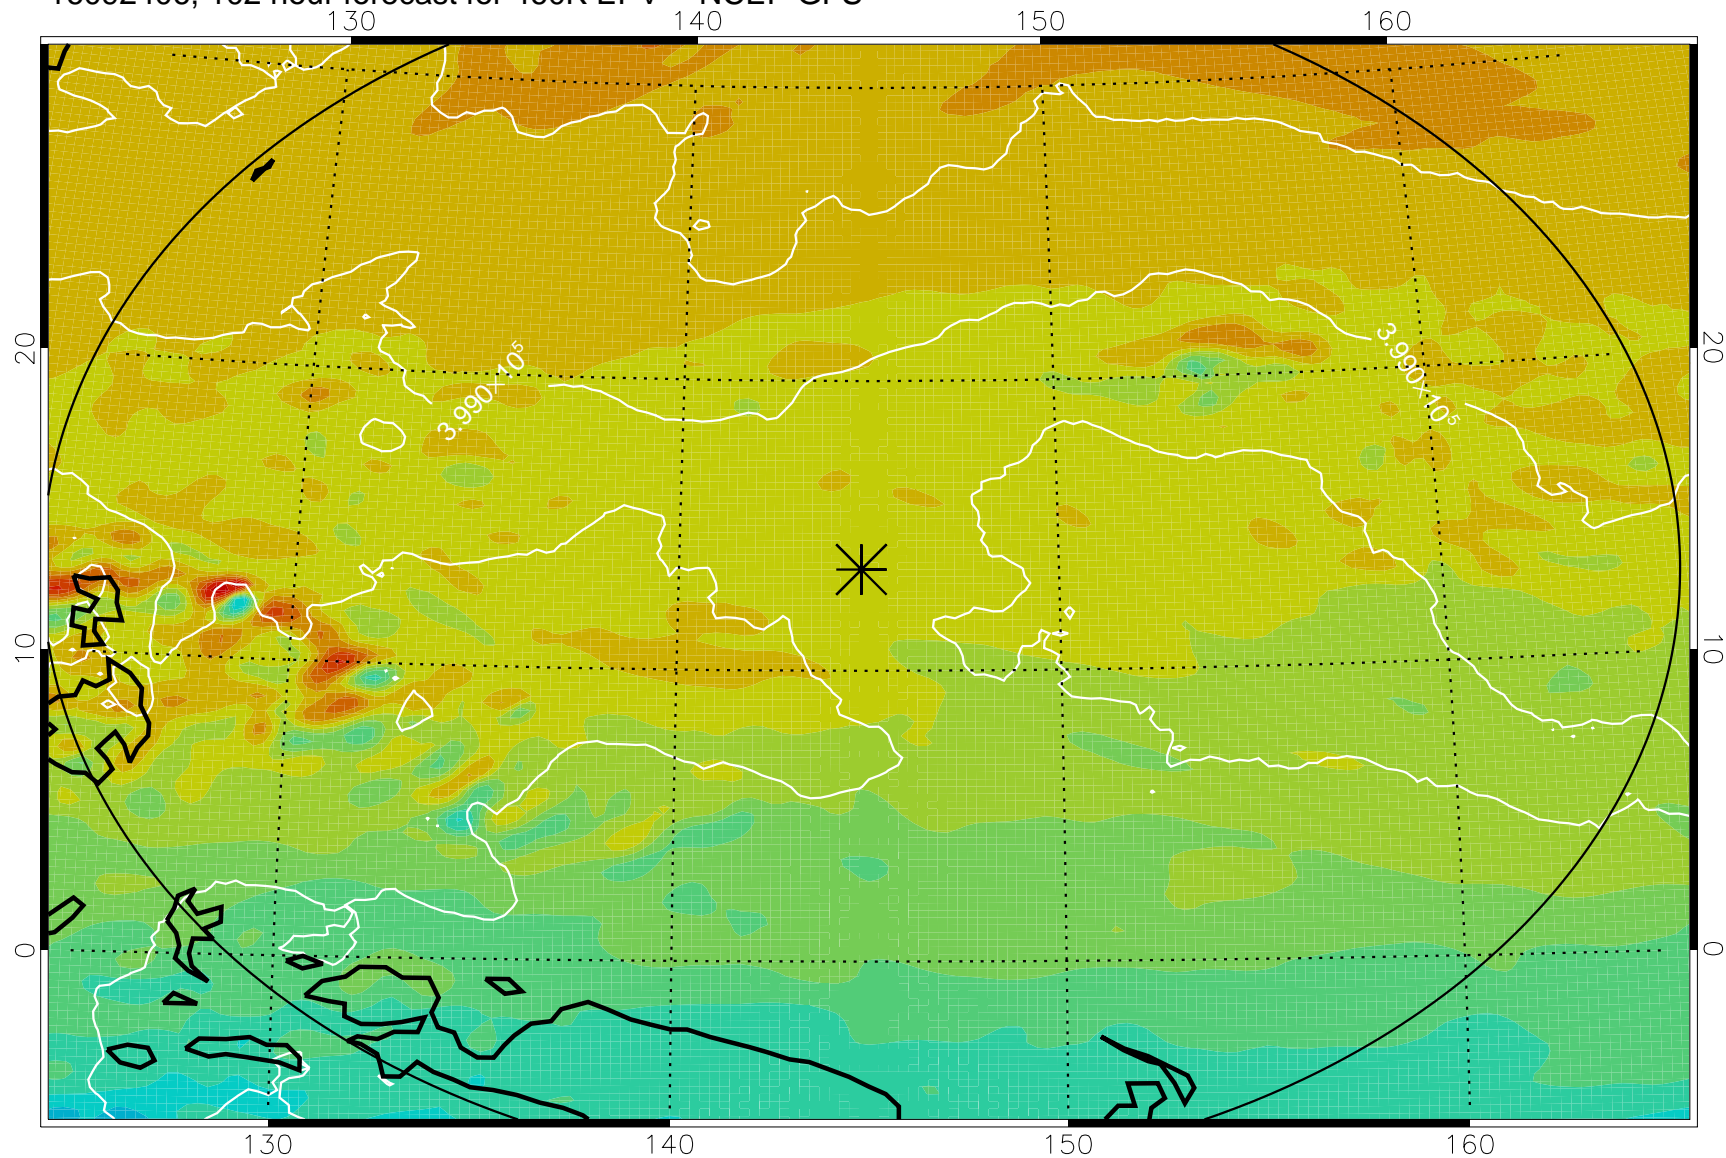

16092306, 78 hour forecast for 460K EPV -- NCEP GFS

460K Montgomery Streamfunction, white

Range ring of 2304 km

16092312, 84 hour forecast for 460K EPV -- NCEP GFS

460K Montgomery Streamfunction, white

Range ring of 2304 km

16092318, 90 hour forecast for 460K EPV -- NCEP GFS

460K Montgomery Streamfunction, white

Range ring of 2304 km

16092400, 96 hour forecast for 460K EPV -- NCEP GFS

460K Montgomery Streamfunction, white

Range ring of 2304 km

16092406, 102 hour forecast for 460K EPV -- NCEP GFS

460K Montgomery Streamfunction, white

Range ring of 2304 km

16092412, 108 hour forecast for 460K EPV -- NCEP GFS

460K Montgomery Streamfunction, white

Range ring of 2304 km

16092418, 114 hour forecast for 460K EPV -- NCEP GFS

460K Montgomery Streamfunction, white

Range ring of 2304 km

16092500, 120 hour forecast for 460K EPV -- NCEP GFS

460K Montgomery Streamfunction, white

Range ring of 2304 km