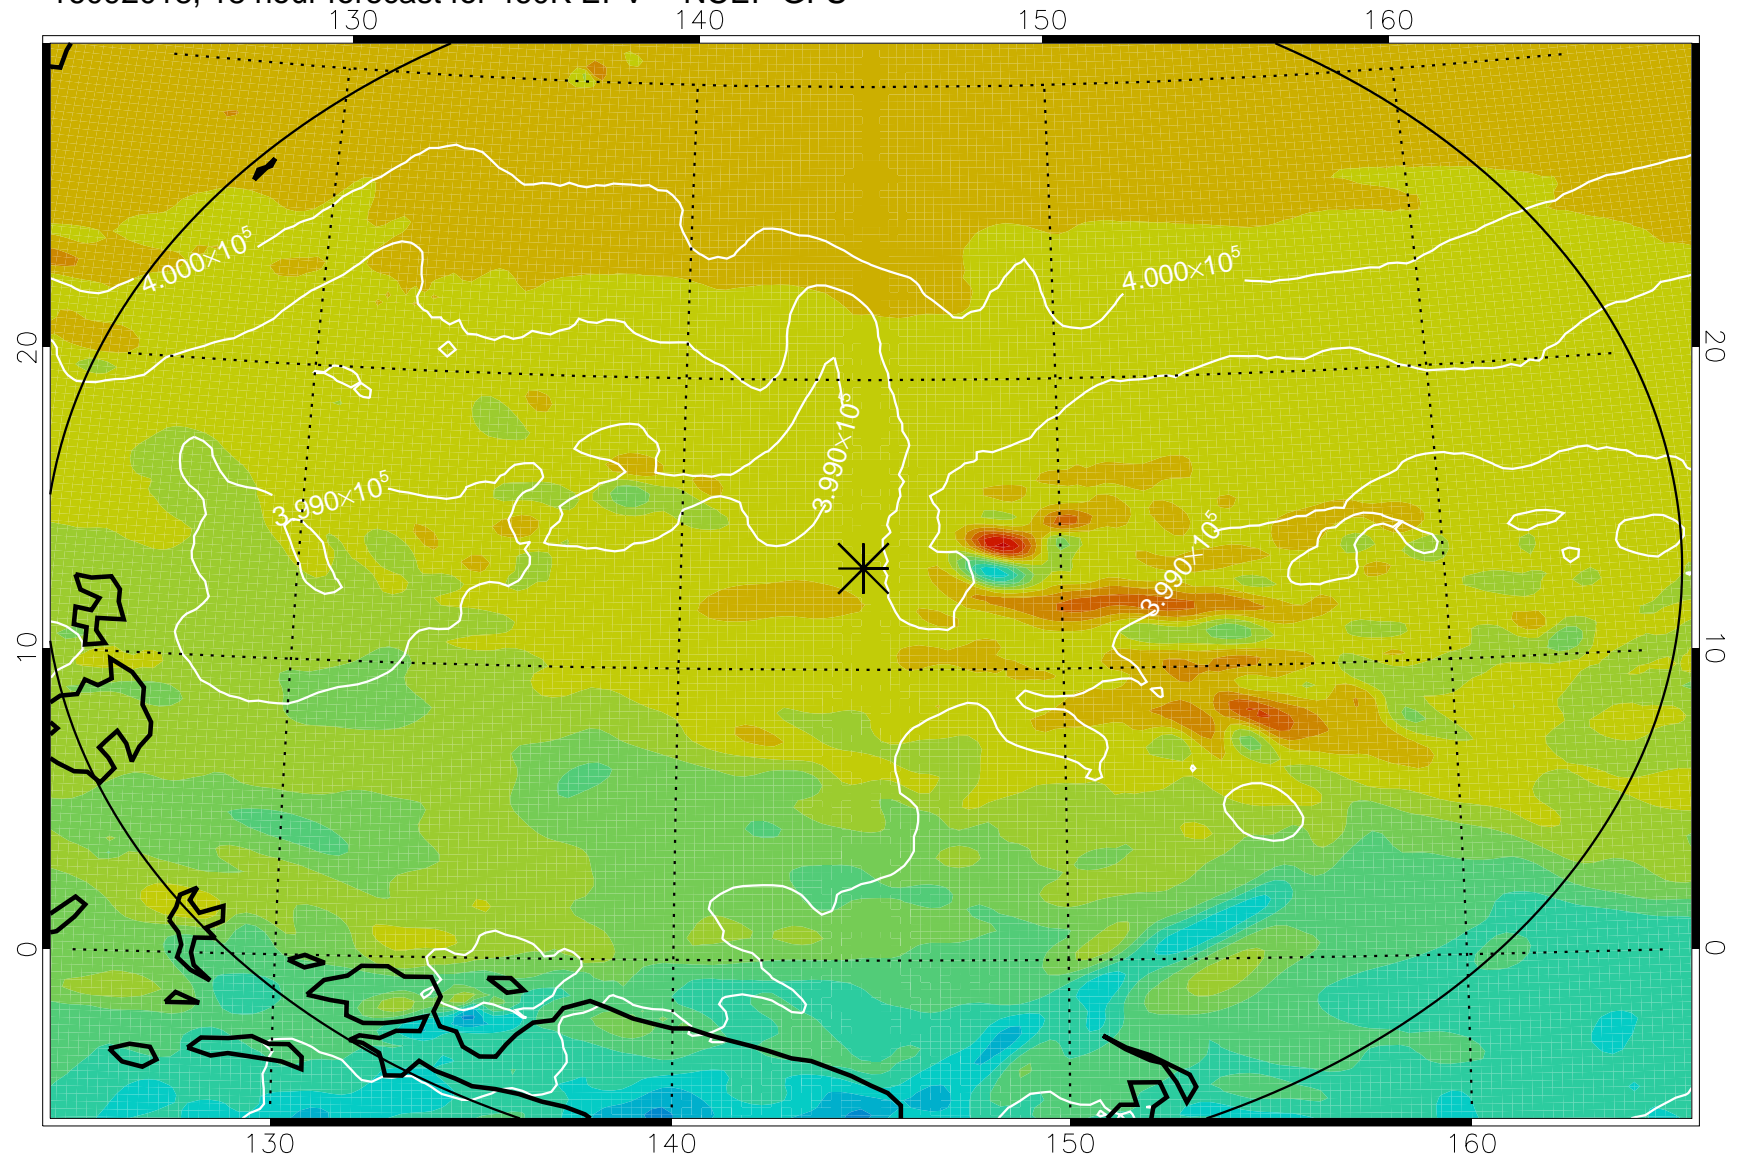

16092006, 6 hour forecast for 460K EPV -- NCEP GFS

460K Montgomery Streamfunction, white

Range ring of 2304 km

16092012, 12 hour forecast for 460K EPV -- NCEP GFS

460K Montgomery Streamfunction, white

Range ring of 2304 km

16092018, 18 hour forecast for 460K EPV -- NCEP GFS

460K Montgomery Streamfunction, white

Range ring of 2304 km

16092100, 24 hour forecast for 460K EPV -- NCEP GFS

460K Montgomery Streamfunction, white

Range ring of 2304 km

16092106, 30 hour forecast for 460K EPV -- NCEP GFS

460K Montgomery Streamfunction, white

Range ring of 2304 km

16092112, 36 hour forecast for 460K EPV -- NCEP GFS

460K Montgomery Streamfunction, white

Range ring of 2304 km

16092118, 42 hour forecast for 460K EPV -- NCEP GFS

460K Montgomery Streamfunction, white

Range ring of 2304 km

16092200, 48 hour forecast for 460K EPV -- NCEP GFS

460K Montgomery Streamfunction, white

Range ring of 2304 km