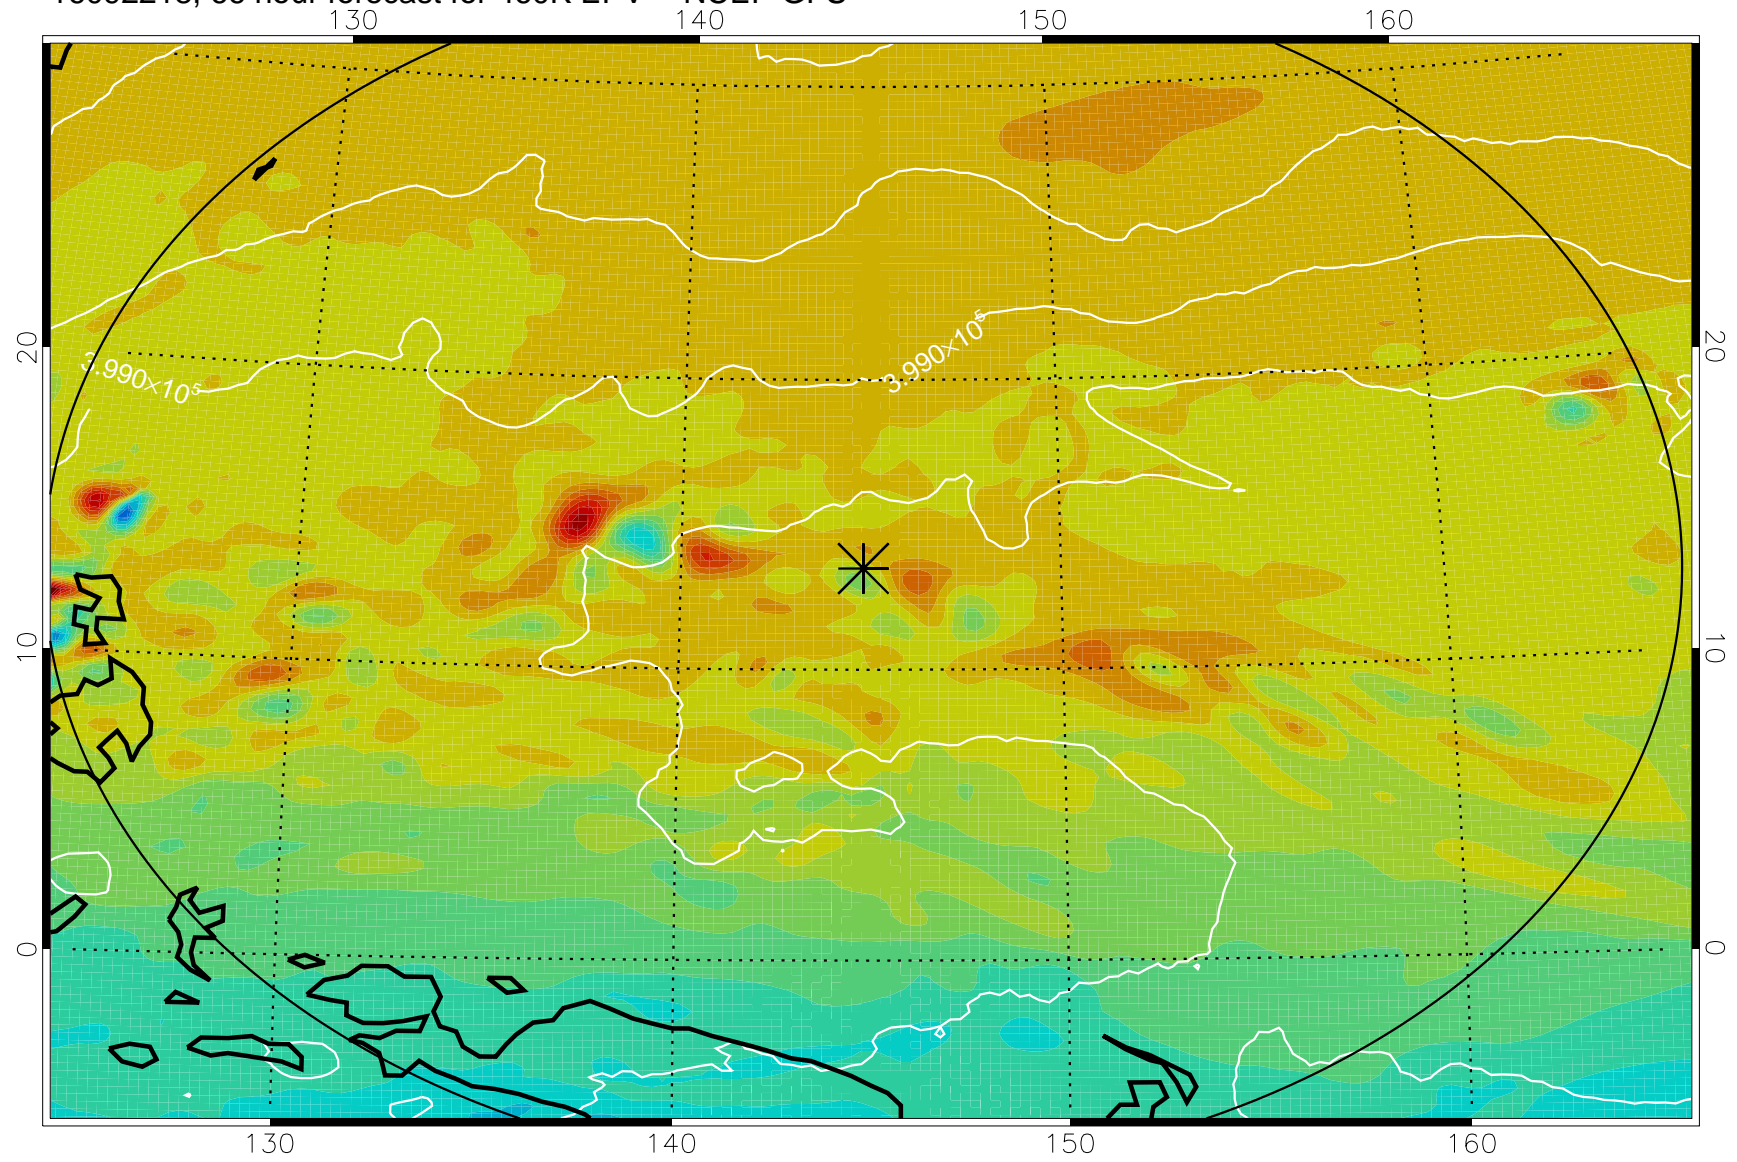

16092118, 42 hour forecast for 460K EPV -- NCEP GFS

460K Montgomery Streamfunction, white

Range ring of 2304 km

16092200, 48 hour forecast for 460K EPV -- NCEP GFS

460K Montgomery Streamfunction, white

Range ring of 2304 km

16092206, 54 hour forecast for 460K EPV -- NCEP GFS

460K Montgomery Streamfunction, white

Range ring of 2304 km

16092212, 60 hour forecast for 460K EPV -- NCEP GFS

460K Montgomery Streamfunction, white

Range ring of 2304 km

16092218, 66 hour forecast for 460K EPV -- NCEP GFS

460K Montgomery Streamfunction, white

Range ring of 2304 km

16092300, 72 hour forecast for 460K EPV -- NCEP GFS

460K Montgomery Streamfunction, white

Range ring of 2304 km

16092306, 78 hour forecast for 460K EPV -- NCEP GFS

460K Montgomery Streamfunction, white

Range ring of 2304 km

16092312, 84 hour forecast for 460K EPV -- NCEP GFS

460K Montgomery Streamfunction, white

Range ring of 2304 km