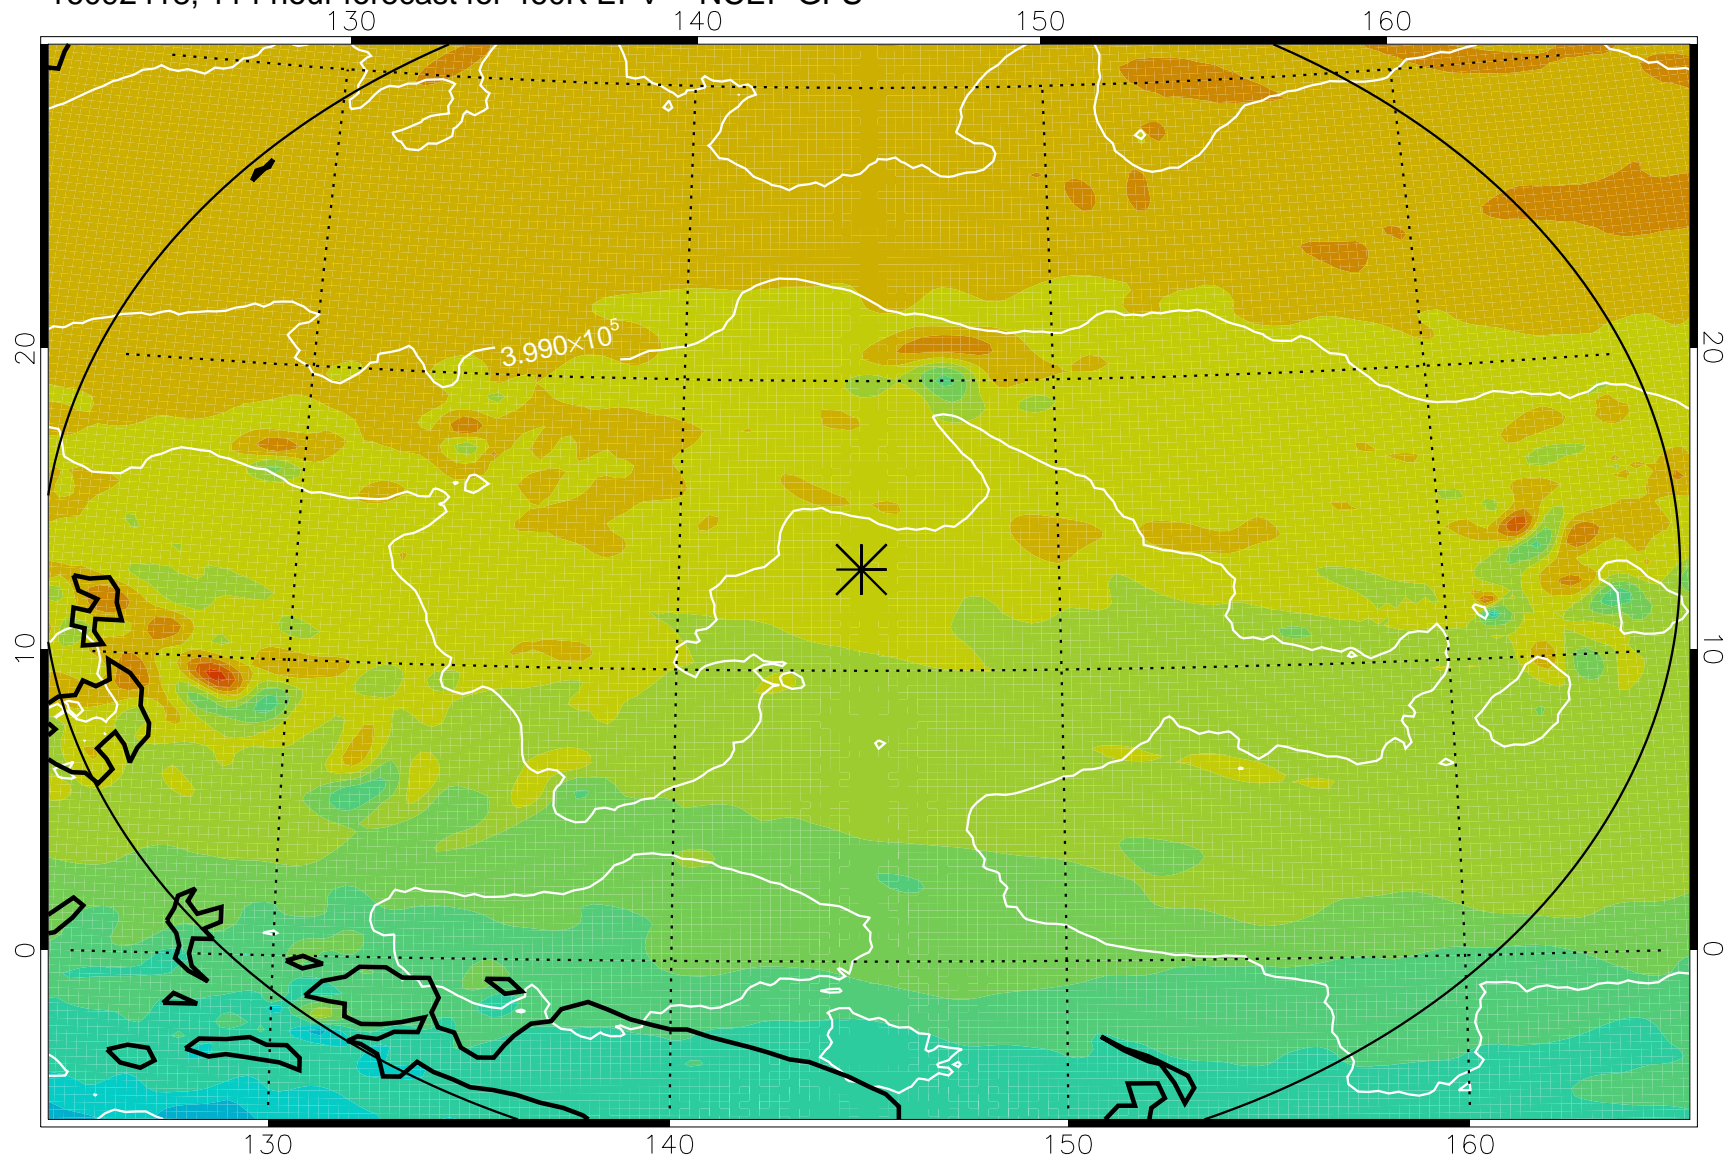

16092306, 78 hour forecast for 460K EPV -- NCEP GFS

460K Montgomery Streamfunction, white

Range ring of 2304 km

16092312, 84 hour forecast for 460K EPV -- NCEP GFS

460K Montgomery Streamfunction, white

Range ring of 2304 km

16092318, 90 hour forecast for 460K EPV -- NCEP GFS

460K Montgomery Streamfunction, white

Range ring of 2304 km

16092400, 96 hour forecast for 460K EPV -- NCEP GFS

460K Montgomery Streamfunction, white

Range ring of 2304 km

16092406, 102 hour forecast for 460K EPV -- NCEP GFS

460K Montgomery Streamfunction, white

Range ring of 2304 km

16092412, 108 hour forecast for 460K EPV -- NCEP GFS

460K Montgomery Streamfunction, white

Range ring of 2304 km

16092418, 114 hour forecast for 460K EPV -- NCEP GFS

460K Montgomery Streamfunction, white

Range ring of 2304 km

16092500, 120 hour forecast for 460K EPV -- NCEP GFS

460K Montgomery Streamfunction, white

Range ring of 2304 km