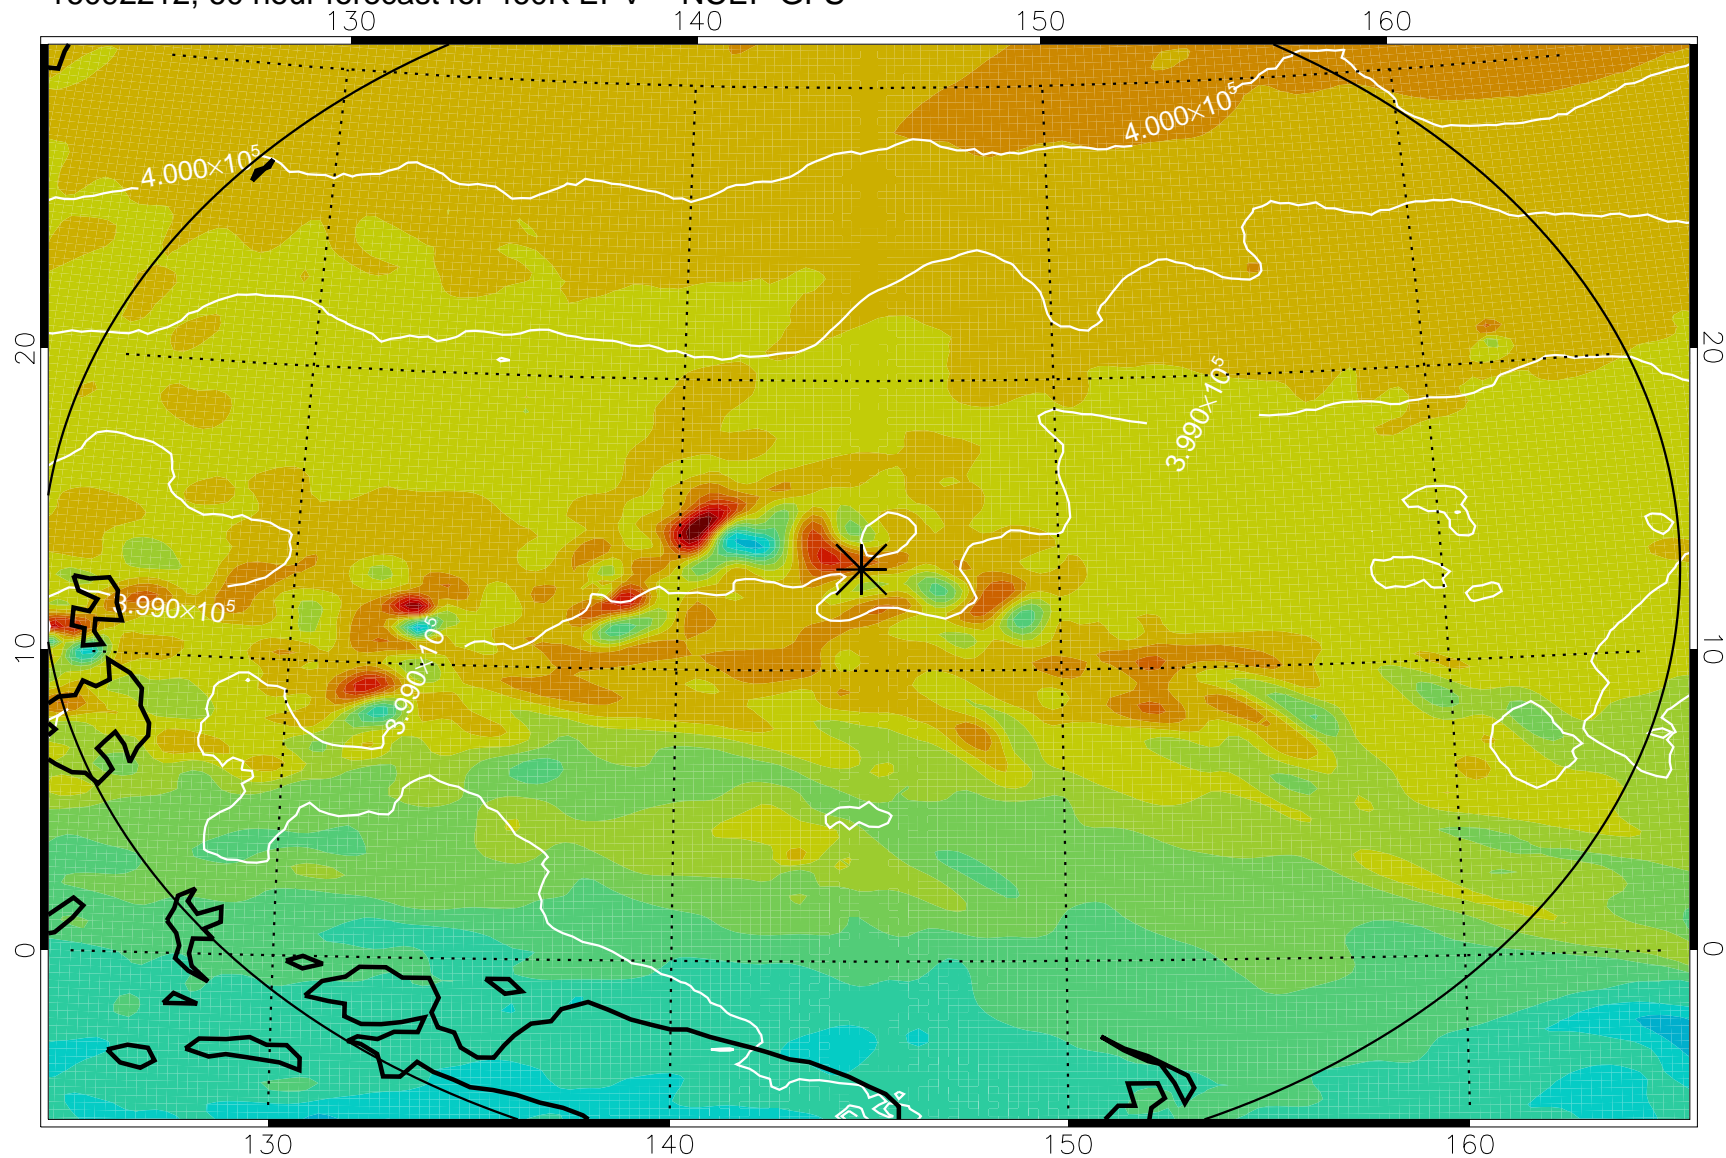

16092118, 42 hour forecast for 460K EPV -- NCEP GFS

460K Montgomery Streamfunction, white

Range ring of 2304 km

16092200, 48 hour forecast for 460K EPV -- NCEP GFS

460K Montgomery Streamfunction, white

Range ring of 2304 km

16092206, 54 hour forecast for 460K EPV -- NCEP GFS

460K Montgomery Streamfunction, white

Range ring of 2304 km

16092212, 60 hour forecast for 460K EPV -- NCEP GFS

460K Montgomery Streamfunction, white

Range ring of 2304 km

16092218, 66 hour forecast for 460K EPV -- NCEP GFS

460K Montgomery Streamfunction, white

Range ring of 2304 km

16092300, 72 hour forecast for 460K EPV -- NCEP GFS

460K Montgomery Streamfunction, white

Range ring of 2304 km

16092306, 78 hour forecast for 460K EPV -- NCEP GFS

460K Montgomery Streamfunction, white

Range ring of 2304 km

16092312, 84 hour forecast for 460K EPV -- NCEP GFS

460K Montgomery Streamfunction, white

Range ring of 2304 km