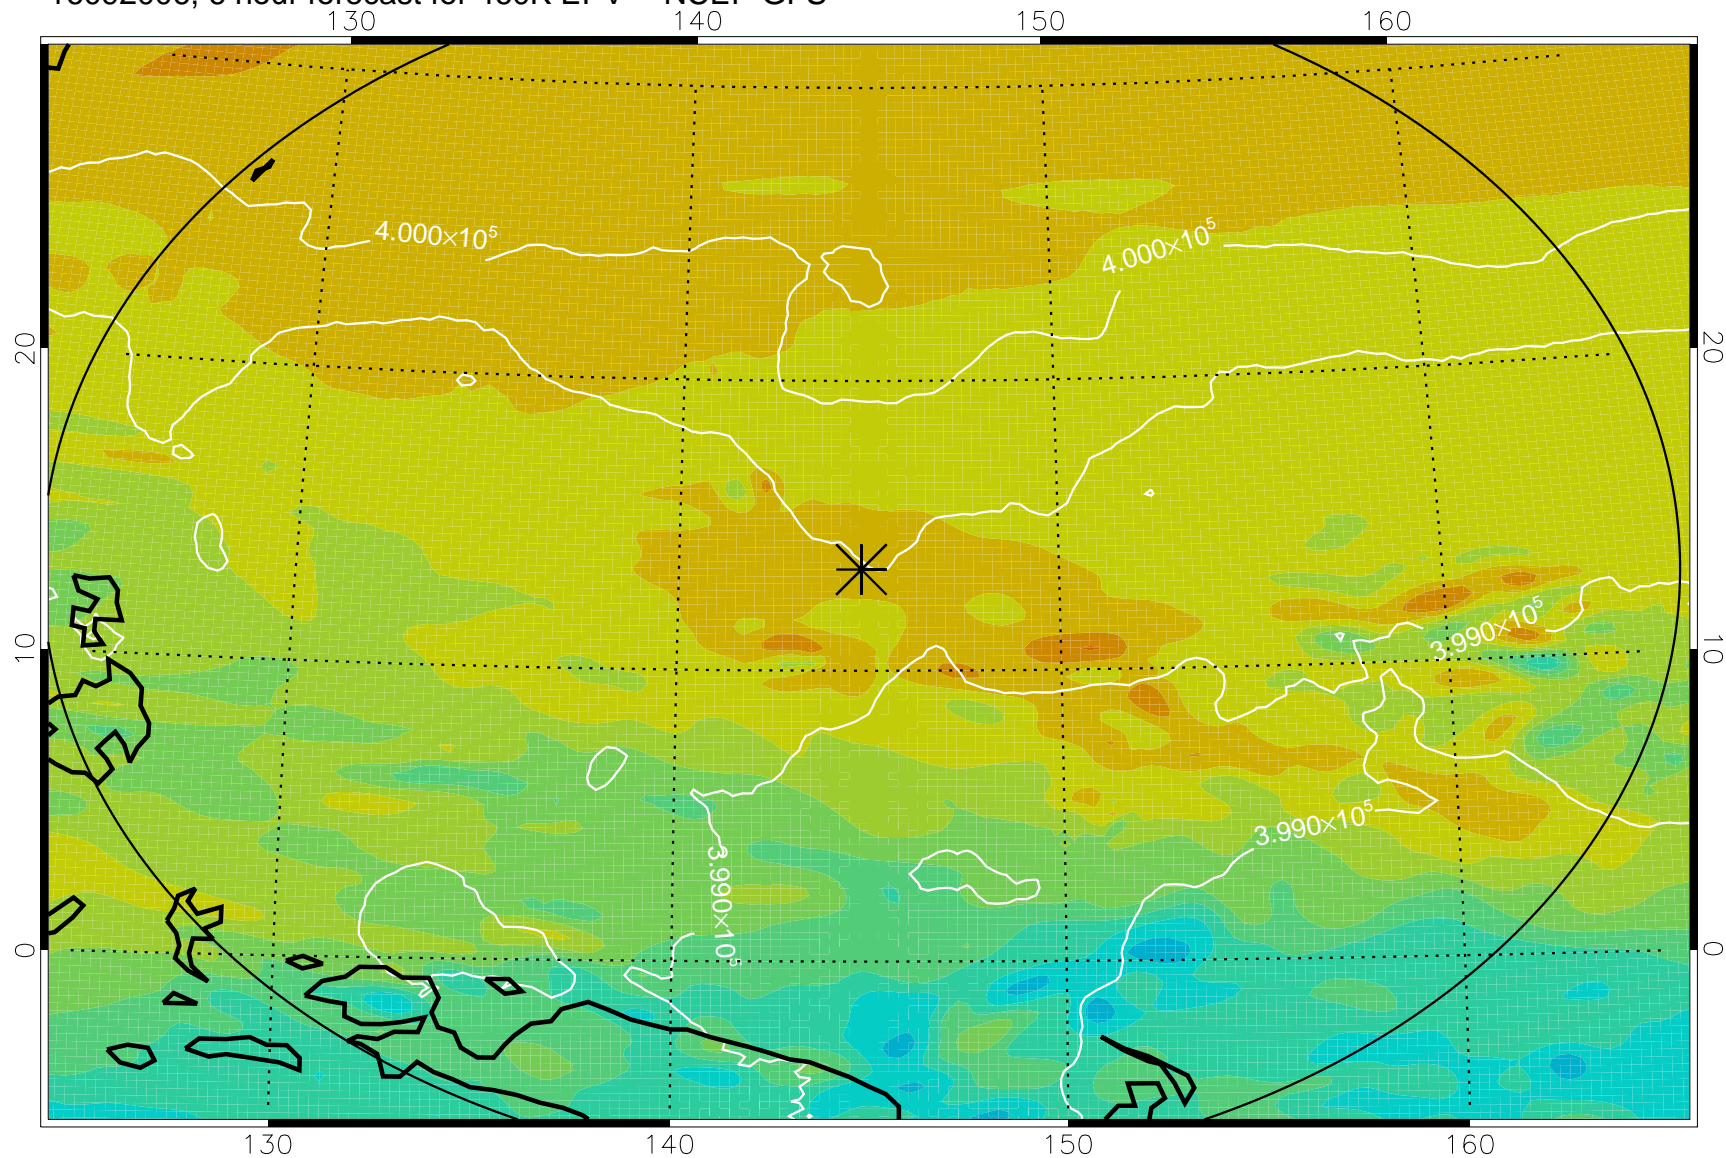

16092006, 6 hour forecast for 460K EPV -- NCEP GFS

460K Montgomery Streamfunction, white

Range ring of 2304 km

16092012, 12 hour forecast for 460K EPV -- NCEP GFS

460K Montgomery Streamfunction, white

Range ring of 2304 km

16092018, 18 hour forecast for 460K EPV -- NCEP GFS

460K Montgomery Streamfunction, white

Range ring of 2304 km

16092100, 24 hour forecast for 460K EPV -- NCEP GFS

460K Montgomery Streamfunction, white

Range ring of 2304 km

16092106, 30 hour forecast for 460K EPV -- NCEP GFS

460K Montgomery Streamfunction, white

Range ring of 2304 km

16092112, 36 hour forecast for 460K EPV -- NCEP GFS

460K Montgomery Streamfunction, white

Range ring of 2304 km

16092118, 42 hour forecast for 460K EPV -- NCEP GFS

460K Montgomery Streamfunction, white

Range ring of 2304 km

16092200, 48 hour forecast for 460K EPV -- NCEP GFS

460K Montgomery Streamfunction, white

Range ring of 2304 km