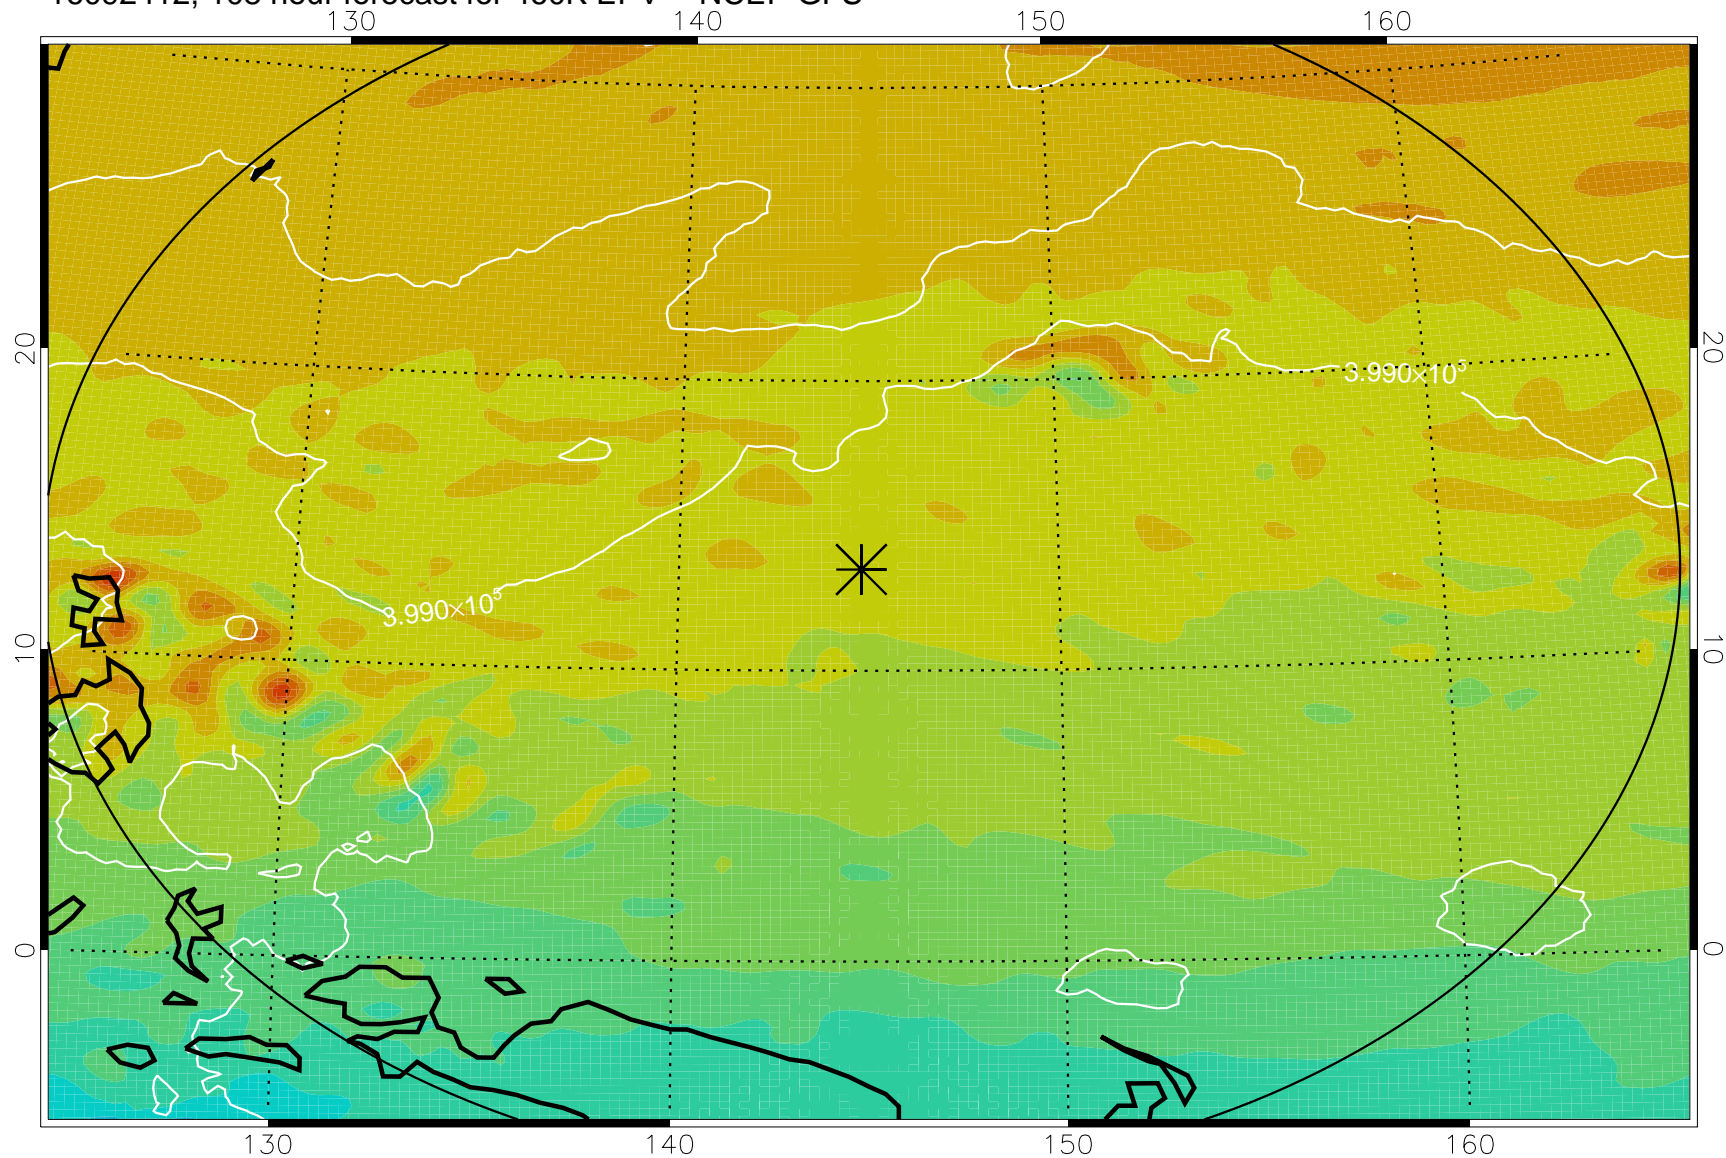

16092306, 78 hour forecast for 460K EPV -- NCEP GFS

460K Montgomery Streamfunction, white

Range ring of 2304 km

16092312, 84 hour forecast for 460K EPV -- NCEP GFS

460K Montgomery Streamfunction, white

Range ring of 2304 km

16092318, 90 hour forecast for 460K EPV -- NCEP GFS

460K Montgomery Streamfunction, white

Range ring of 2304 km

16092400, 96 hour forecast for 460K EPV -- NCEP GFS

460K Montgomery Streamfunction, white

Range ring of 2304 km

16092406, 102 hour forecast for 460K EPV -- NCEP GFS

460K Montgomery Streamfunction, white

Range ring of 2304 km

16092412, 108 hour forecast for 460K EPV -- NCEP GFS

460K Montgomery Streamfunction, white

Range ring of 2304 km

16092418, 114 hour forecast for 460K EPV -- NCEP GFS

460K Montgomery Streamfunction, white

Range ring of 2304 km

16092500, 120 hour forecast for 460K EPV -- NCEP GFS

460K Montgomery Streamfunction, white

Range ring of 2304 km