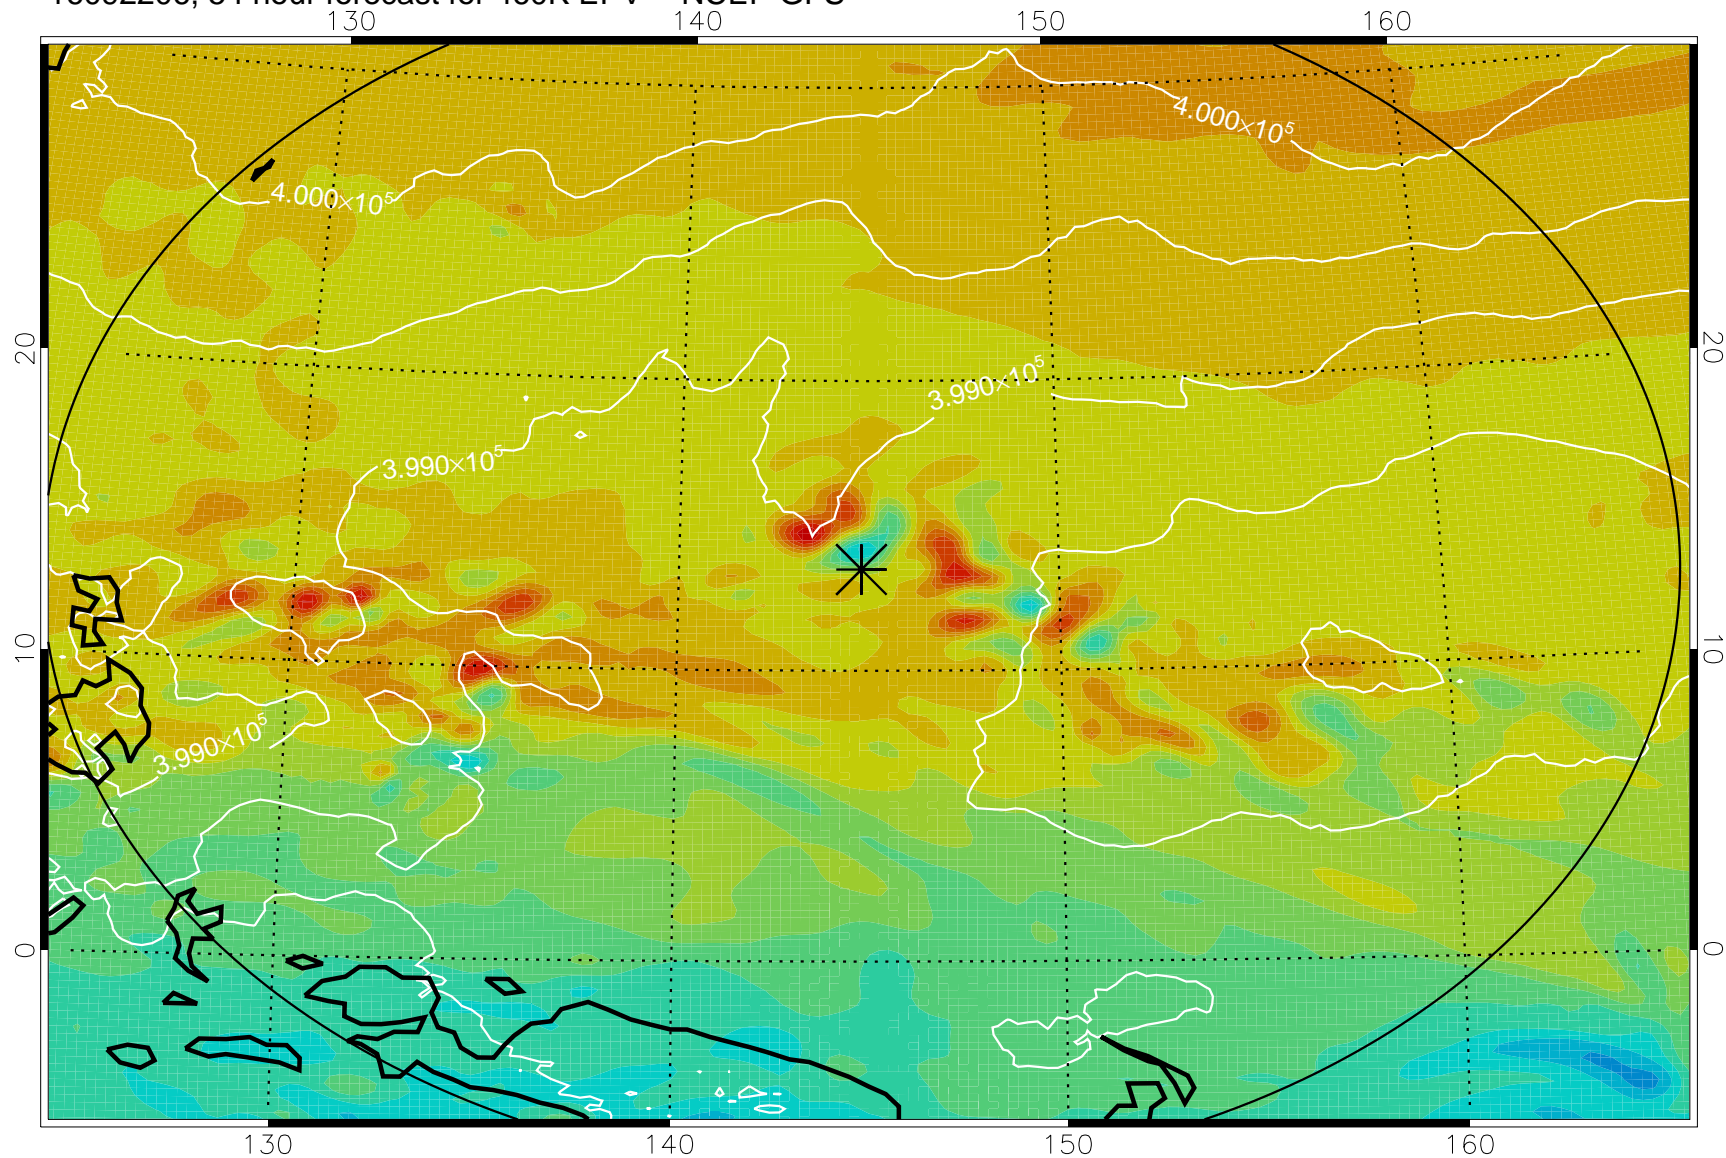

16092106, 30 hour forecast for 460K EPV -- NCEP GFS

460K Montgomery Streamfunction, white

Range ring of 2304 km

16092112, 36 hour forecast for 460K EPV -- NCEP GFS

460K Montgomery Streamfunction, white

Range ring of 2304 km

16092118, 42 hour forecast for 460K EPV -- NCEP GFS

460K Montgomery Streamfunction, white

Range ring of 2304 km

16092200, 48 hour forecast for 460K EPV -- NCEP GFS

460K Montgomery Streamfunction, white

Range ring of 2304 km

16092206, 54 hour forecast for 460K EPV -- NCEP GFS

460K Montgomery Streamfunction, white

Range ring of 2304 km

16092212, 60 hour forecast for 460K EPV -- NCEP GFS

460K Montgomery Streamfunction, white

Range ring of 2304 km

16092218, 66 hour forecast for 460K EPV -- NCEP GFS

460K Montgomery Streamfunction, white

Range ring of 2304 km

16092300, 72 hour forecast for 460K EPV -- NCEP GFS

460K Montgomery Streamfunction, white

Range ring of 2304 km