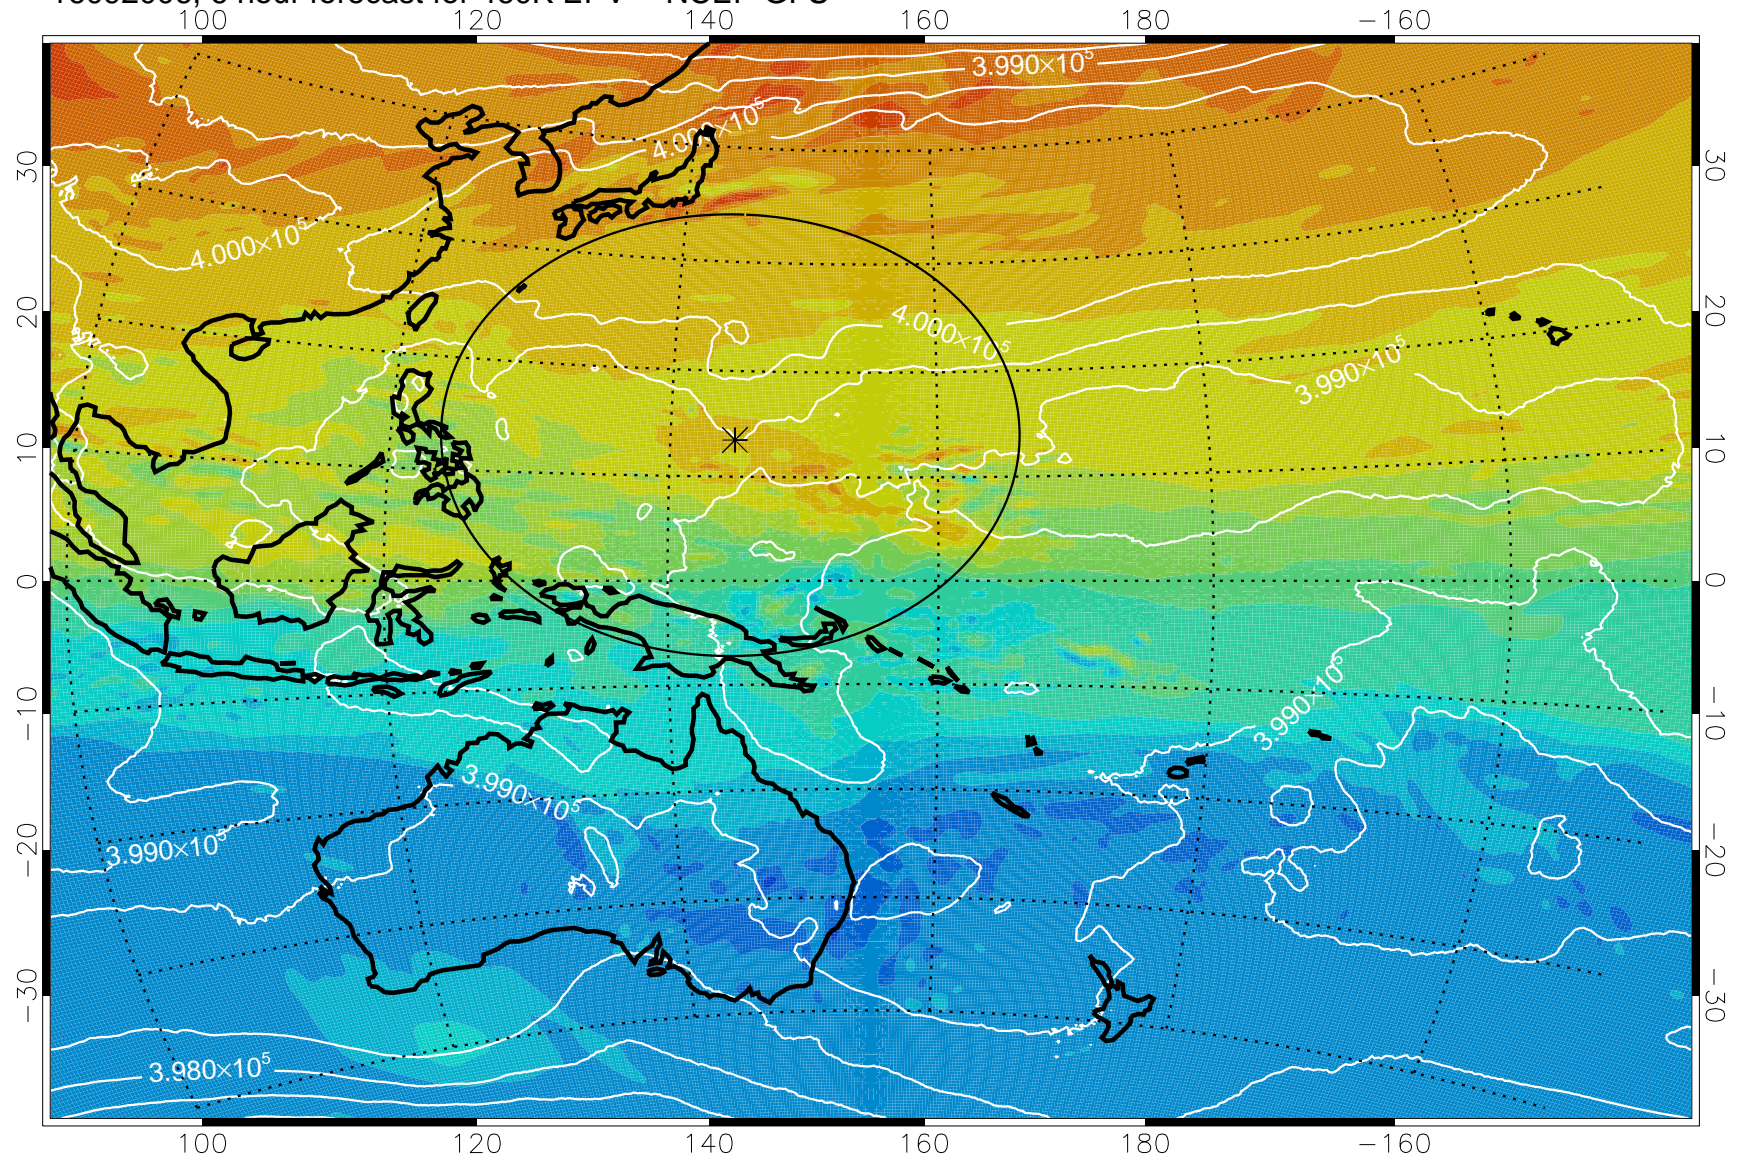

16092006, 6 hour forecast for 460K EPV -- NCEP GFS

460K Montgomery Streamfunction, white

Range ring of 2304 km

16092012, 12 hour forecast for 460K EPV -- NCEP GFS

460K Montgomery Streamfunction, white

Range ring of 2304 km

16092018, 18 hour forecast for 460K EPV -- NCEP GFS

460K Montgomery Streamfunction, white

Range ring of 2304 km

16092100, 24 hour forecast for 460K EPV -- NCEP GFS

460K Montgomery Streamfunction, white

Range ring of 2304 km

16092106, 30 hour forecast for 460K EPV -- NCEP GFS

460K Montgomery Streamfunction, white

Range ring of 2304 km

16092112, 36 hour forecast for 460K EPV -- NCEP GFS

460K Montgomery Streamfunction, white

Range ring of 2304 km

16092118, 42 hour forecast for 460K EPV -- NCEP GFS

460K Montgomery Streamfunction, white

Range ring of 2304 km

16092200, 48 hour forecast for 460K EPV -- NCEP GFS

460K Montgomery Streamfunction, white

Range ring of 2304 km