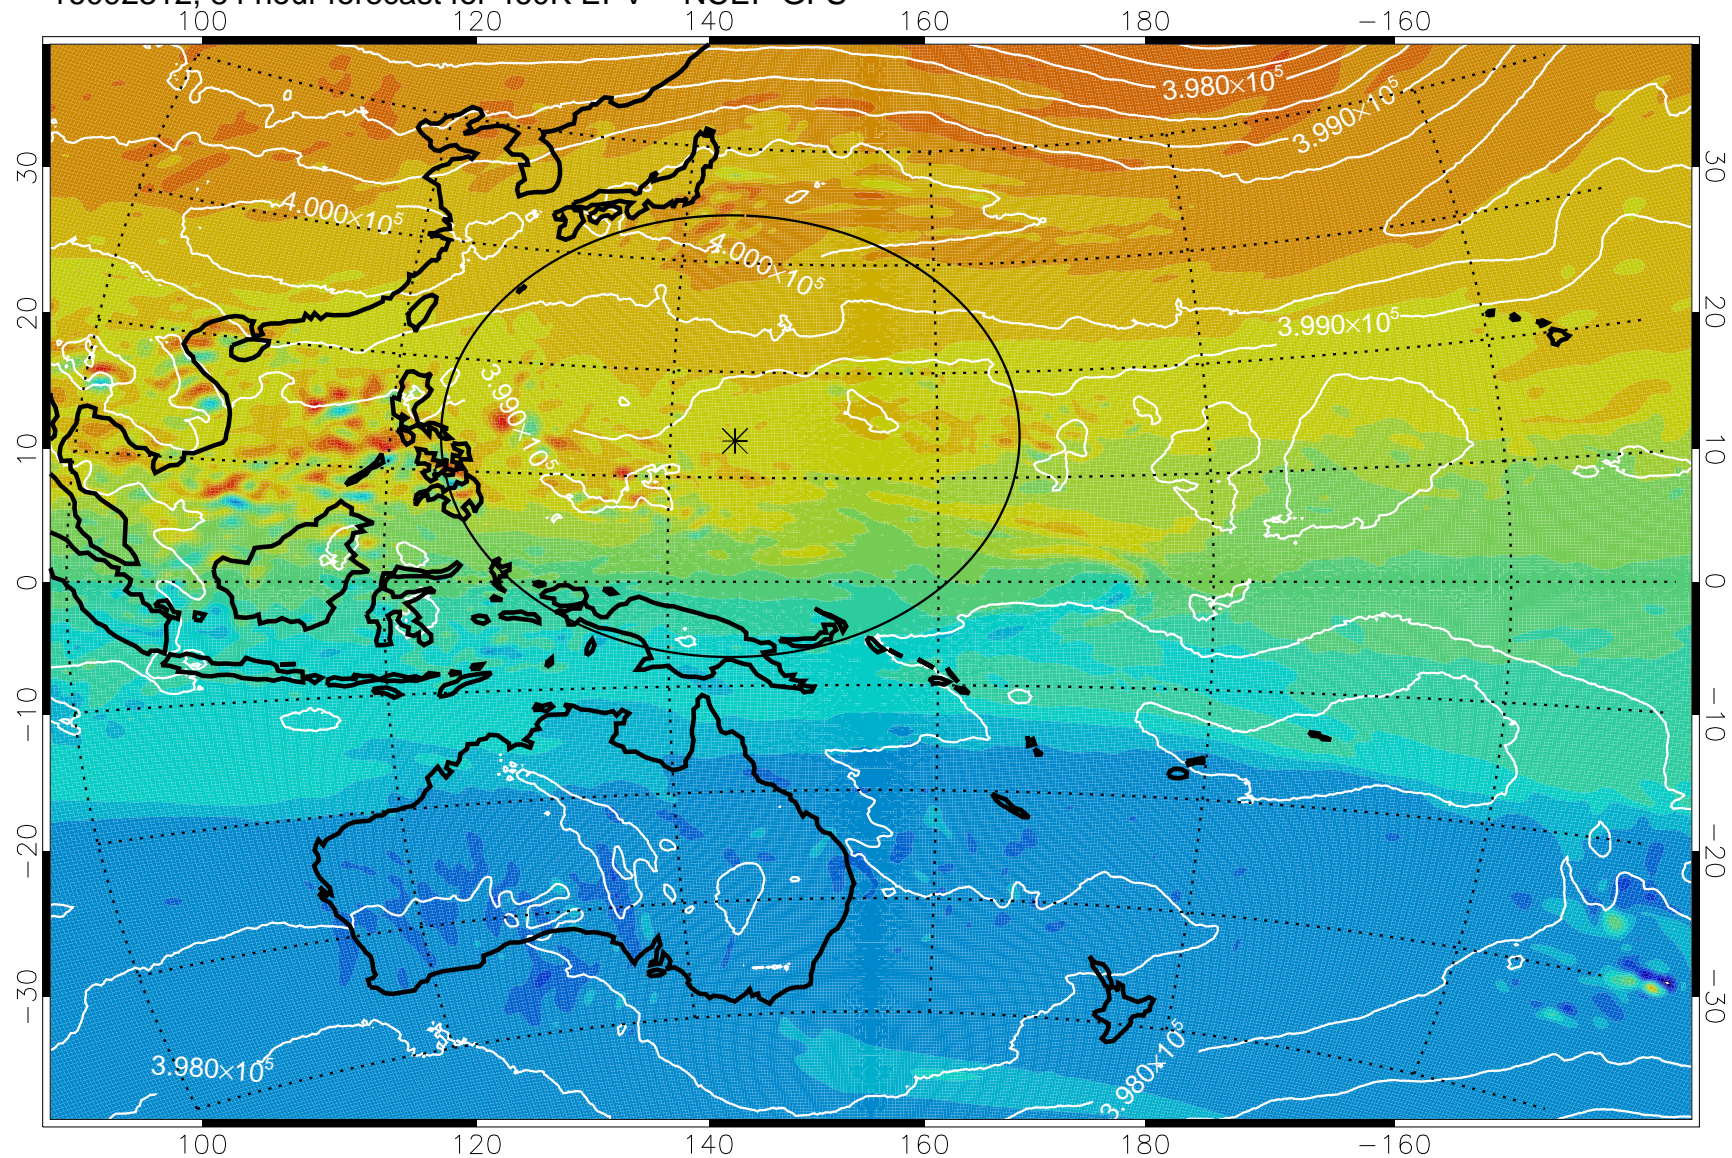

16092206, 54 hour forecast for 460K EPV -- NCEP GFS

460K Montgomery Streamfunction, white

Range ring of 2304 km

16092212, 60 hour forecast for 460K EPV -- NCEP GFS

460K Montgomery Streamfunction, white

Range ring of 2304 km

16092218, 66 hour forecast for 460K EPV -- NCEP GFS

460K Montgomery Streamfunction, white

Range ring of 2304 km

16092300, 72 hour forecast for 460K EPV -- NCEP GFS

460K Montgomery Streamfunction, white

Range ring of 2304 km

16092306, 78 hour forecast for 460K EPV -- NCEP GFS

460K Montgomery Streamfunction, white

Range ring of 2304 km

16092312, 84 hour forecast for 460K EPV -- NCEP GFS

460K Montgomery Streamfunction, white

Range ring of 2304 km

16092318, 90 hour forecast for 460K EPV -- NCEP GFS

460K Montgomery Streamfunction, white

Range ring of 2304 km

16092400, 96 hour forecast for 460K EPV -- NCEP GFS

460K Montgomery Streamfunction, white

Range ring of 2304 km