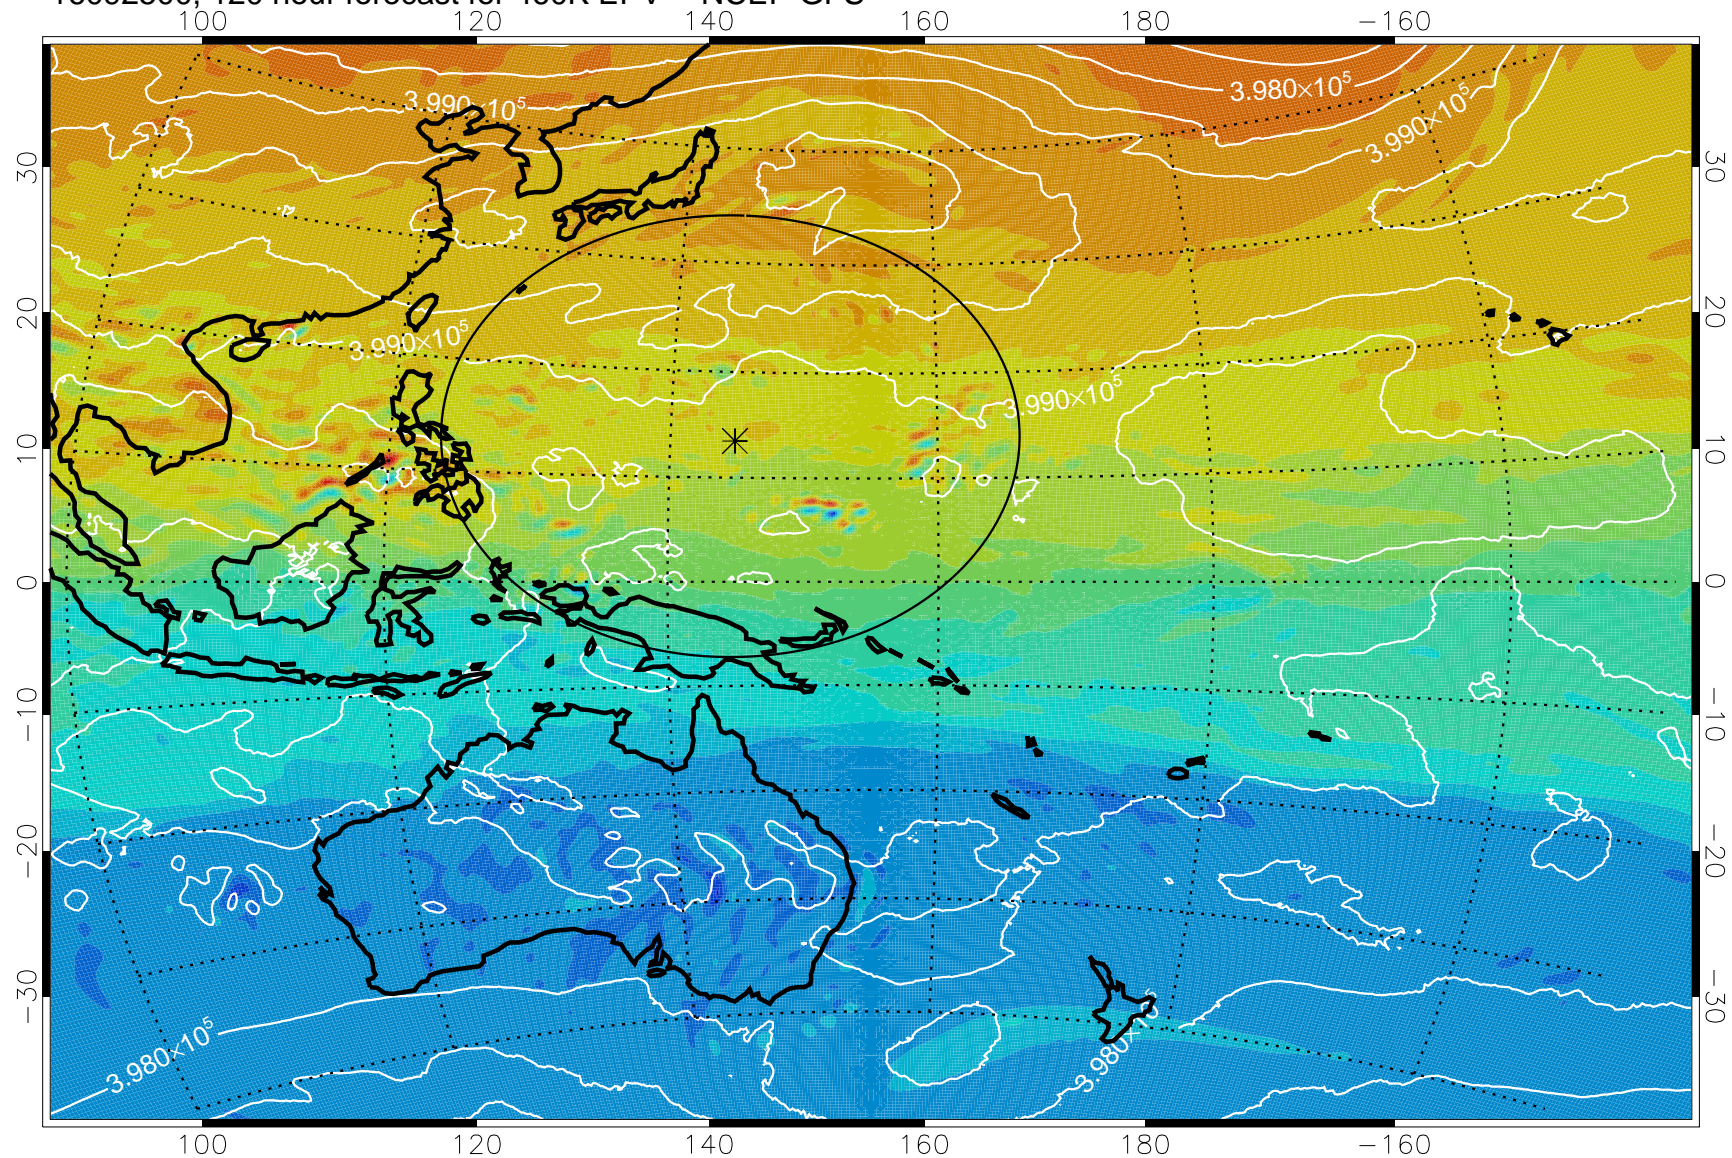

16092406, 102 hour forecast for 460K EPV -- NCEP GFS

460K Montgomery Streamfunction, white

Range ring of 2304 km

16092412, 108 hour forecast for 460K EPV -- NCEP GFS

460K Montgomery Streamfunction, white

Range ring of 2304 km

16092418, 114 hour forecast for 460K EPV -- NCEP GFS

460K Montgomery Streamfunction, white

Range ring of 2304 km

16092500, 120 hour forecast for 460K EPV -- NCEP GFS

460K Montgomery Streamfunction, white

Range ring of 2304 km