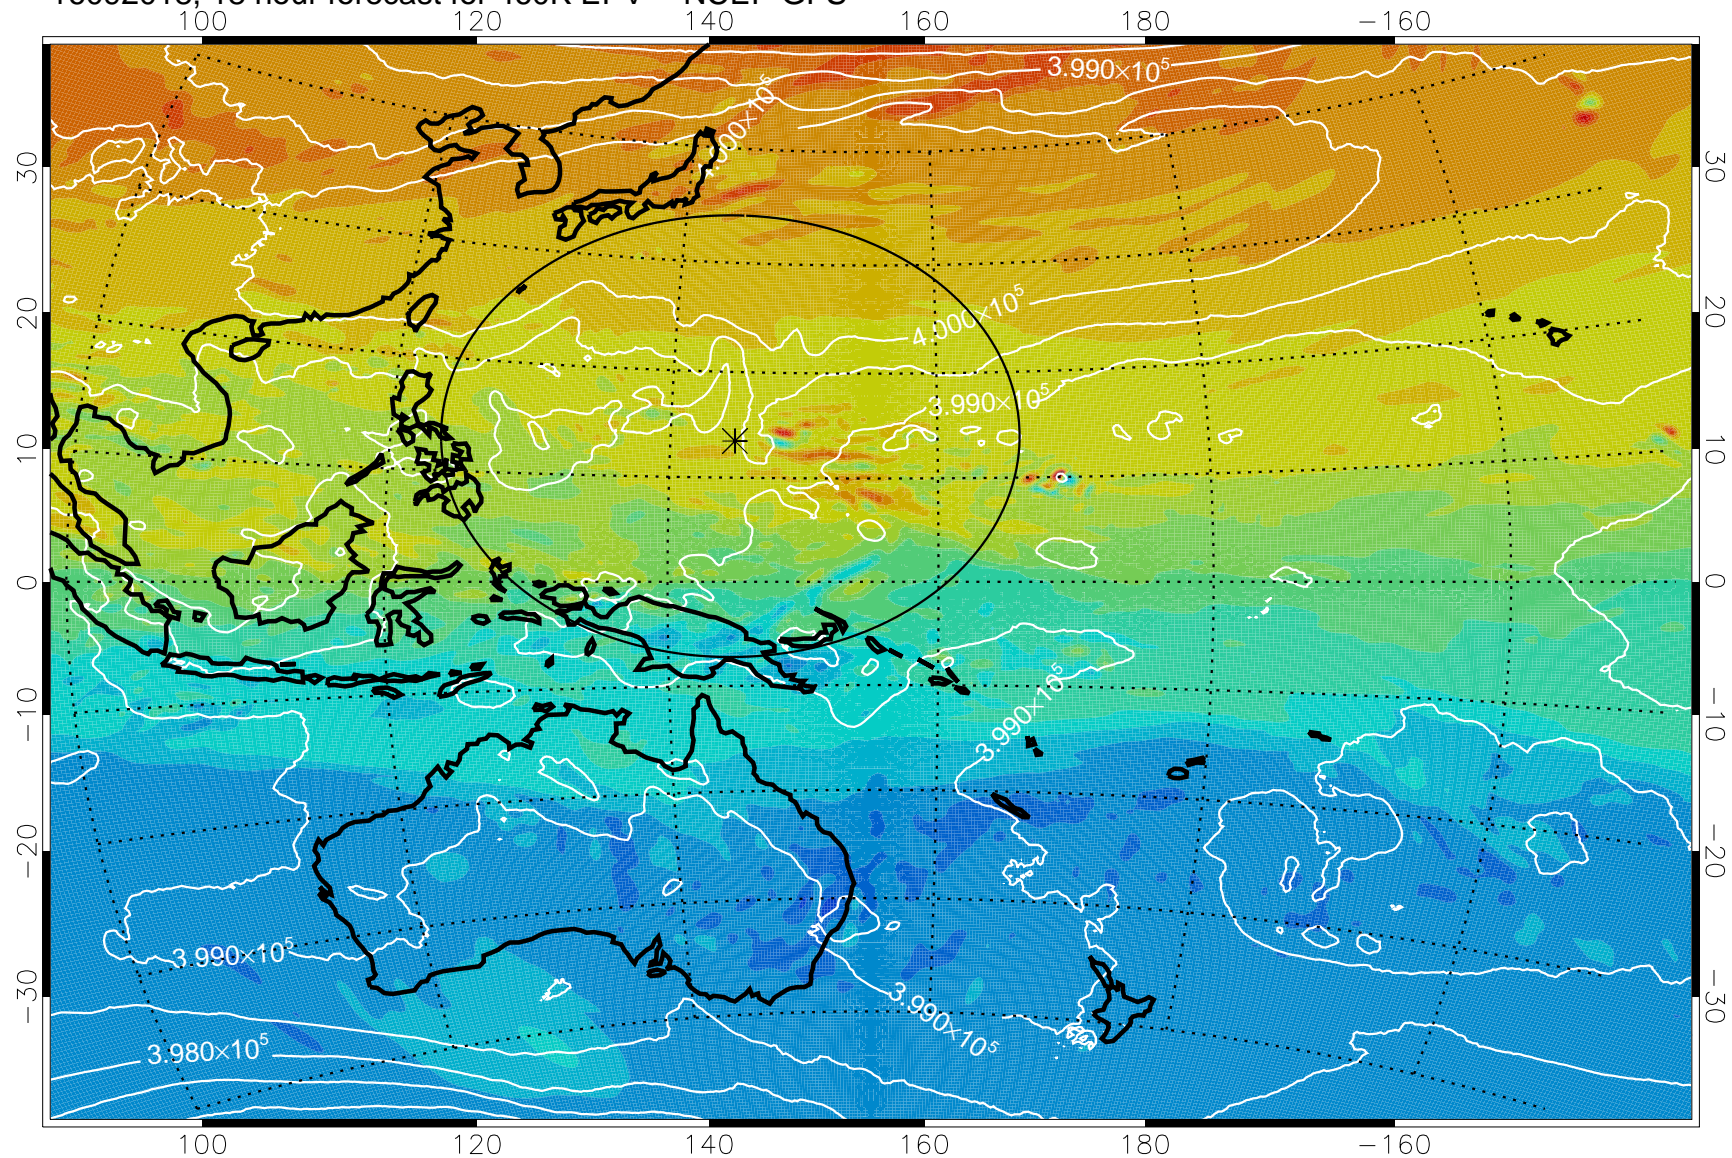

16092006, 6 hour forecast for 460K EPV -- NCEP GFS

460K Montgomery Streamfunction, white

Range ring of 2304 km

16092012, 12 hour forecast for 460K EPV -- NCEP GFS

460K Montgomery Streamfunction, white

Range ring of 2304 km

16092018, 18 hour forecast for 460K EPV -- NCEP GFS

460K Montgomery Streamfunction, white

Range ring of 2304 km

16092100, 24 hour forecast for 460K EPV -- NCEP GFS

460K Montgomery Streamfunction, white

Range ring of 2304 km

16092106, 30 hour forecast for 460K EPV -- NCEP GFS

460K Montgomery Streamfunction, white

Range ring of 2304 km

16092112, 36 hour forecast for 460K EPV -- NCEP GFS

460K Montgomery Streamfunction, white

Range ring of 2304 km

16092118, 42 hour forecast for 460K EPV -- NCEP GFS

460K Montgomery Streamfunction, white

Range ring of 2304 km

16092200, 48 hour forecast for 460K EPV -- NCEP GFS

460K Montgomery Streamfunction, white

Range ring of 2304 km