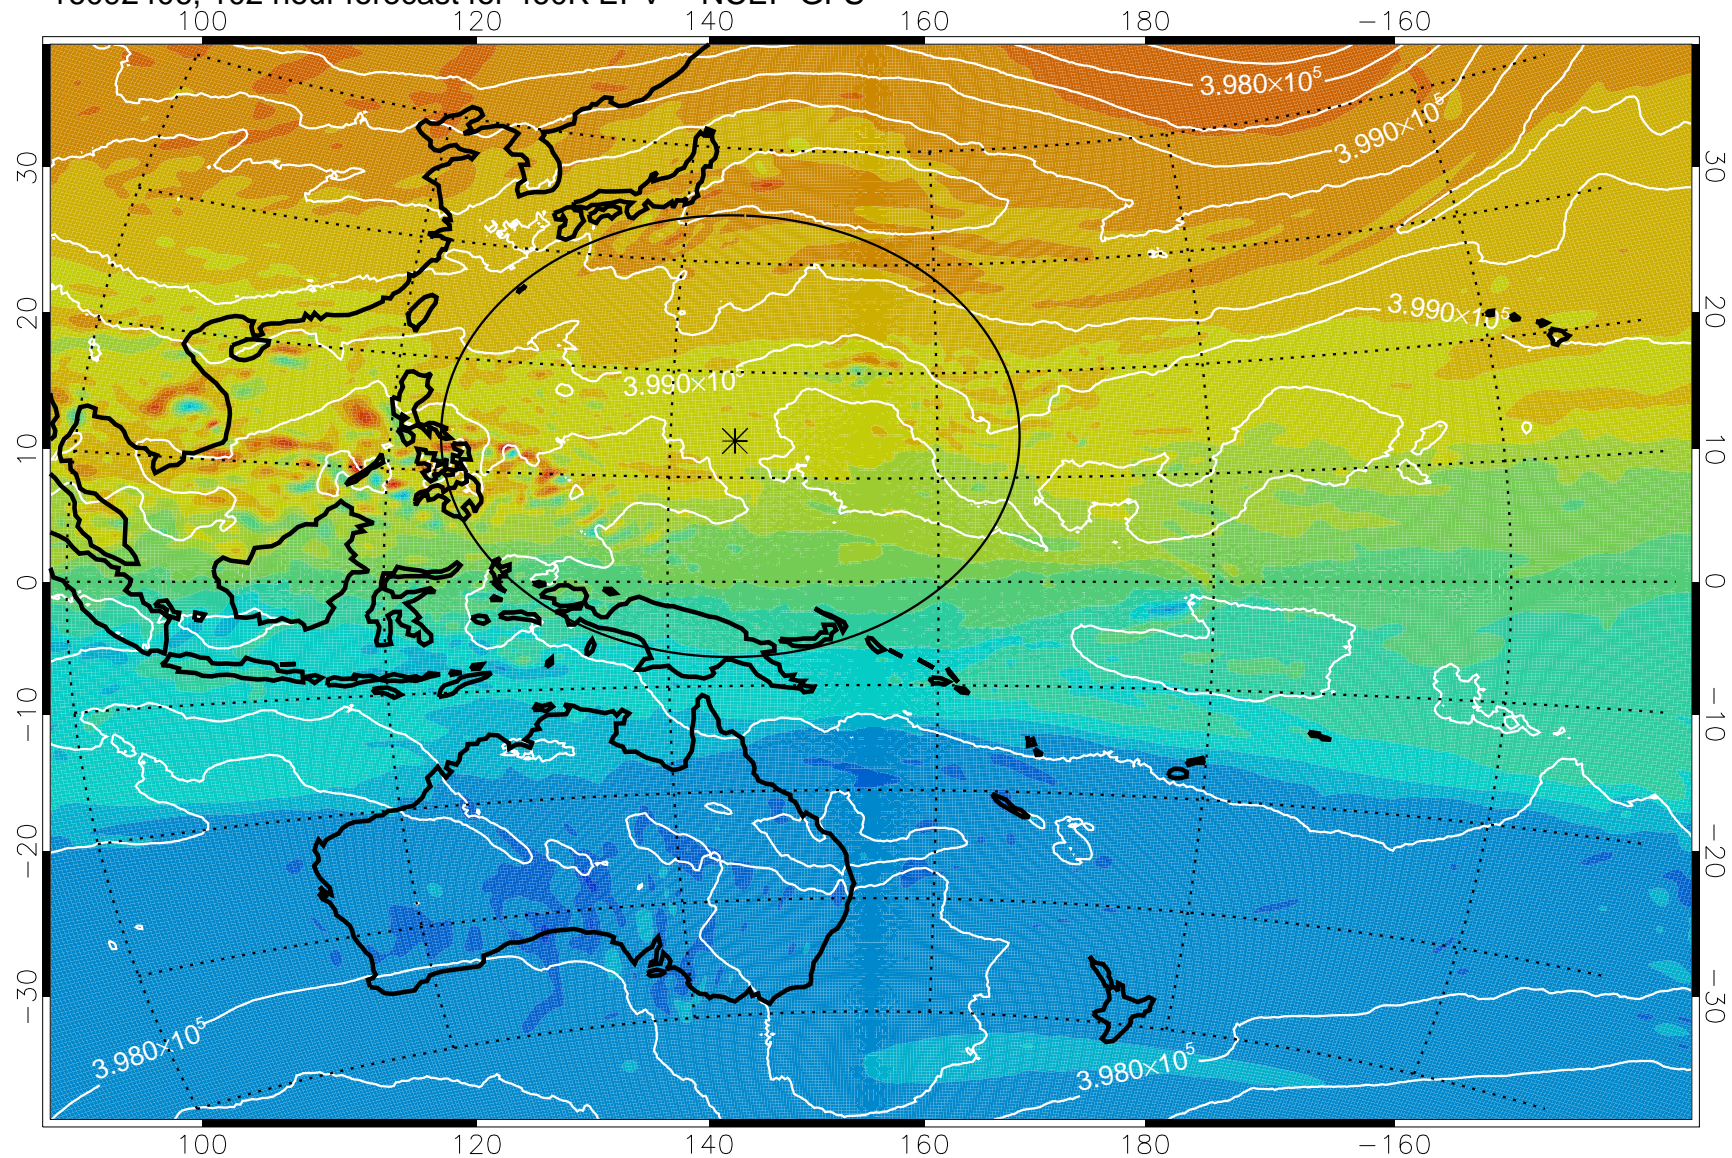

16092306, 78 hour forecast for 460K EPV -- NCEP GFS

460K Montgomery Streamfunction, white

Range ring of 2304 km

16092312, 84 hour forecast for 460K EPV -- NCEP GFS

460K Montgomery Streamfunction, white

Range ring of 2304 km

16092318, 90 hour forecast for 460K EPV -- NCEP GFS

460K Montgomery Streamfunction, white

Range ring of 2304 km

16092400, 96 hour forecast for 460K EPV -- NCEP GFS

460K Montgomery Streamfunction, white

Range ring of 2304 km

16092406, 102 hour forecast for 460K EPV -- NCEP GFS

460K Montgomery Streamfunction, white

Range ring of 2304 km

16092412, 108 hour forecast for 460K EPV -- NCEP GFS

460K Montgomery Streamfunction, white

Range ring of 2304 km

16092418, 114 hour forecast for 460K EPV -- NCEP GFS

460K Montgomery Streamfunction, white

Range ring of 2304 km

16092500, 120 hour forecast for 460K EPV -- NCEP GFS

460K Montgomery Streamfunction, white

Range ring of 2304 km