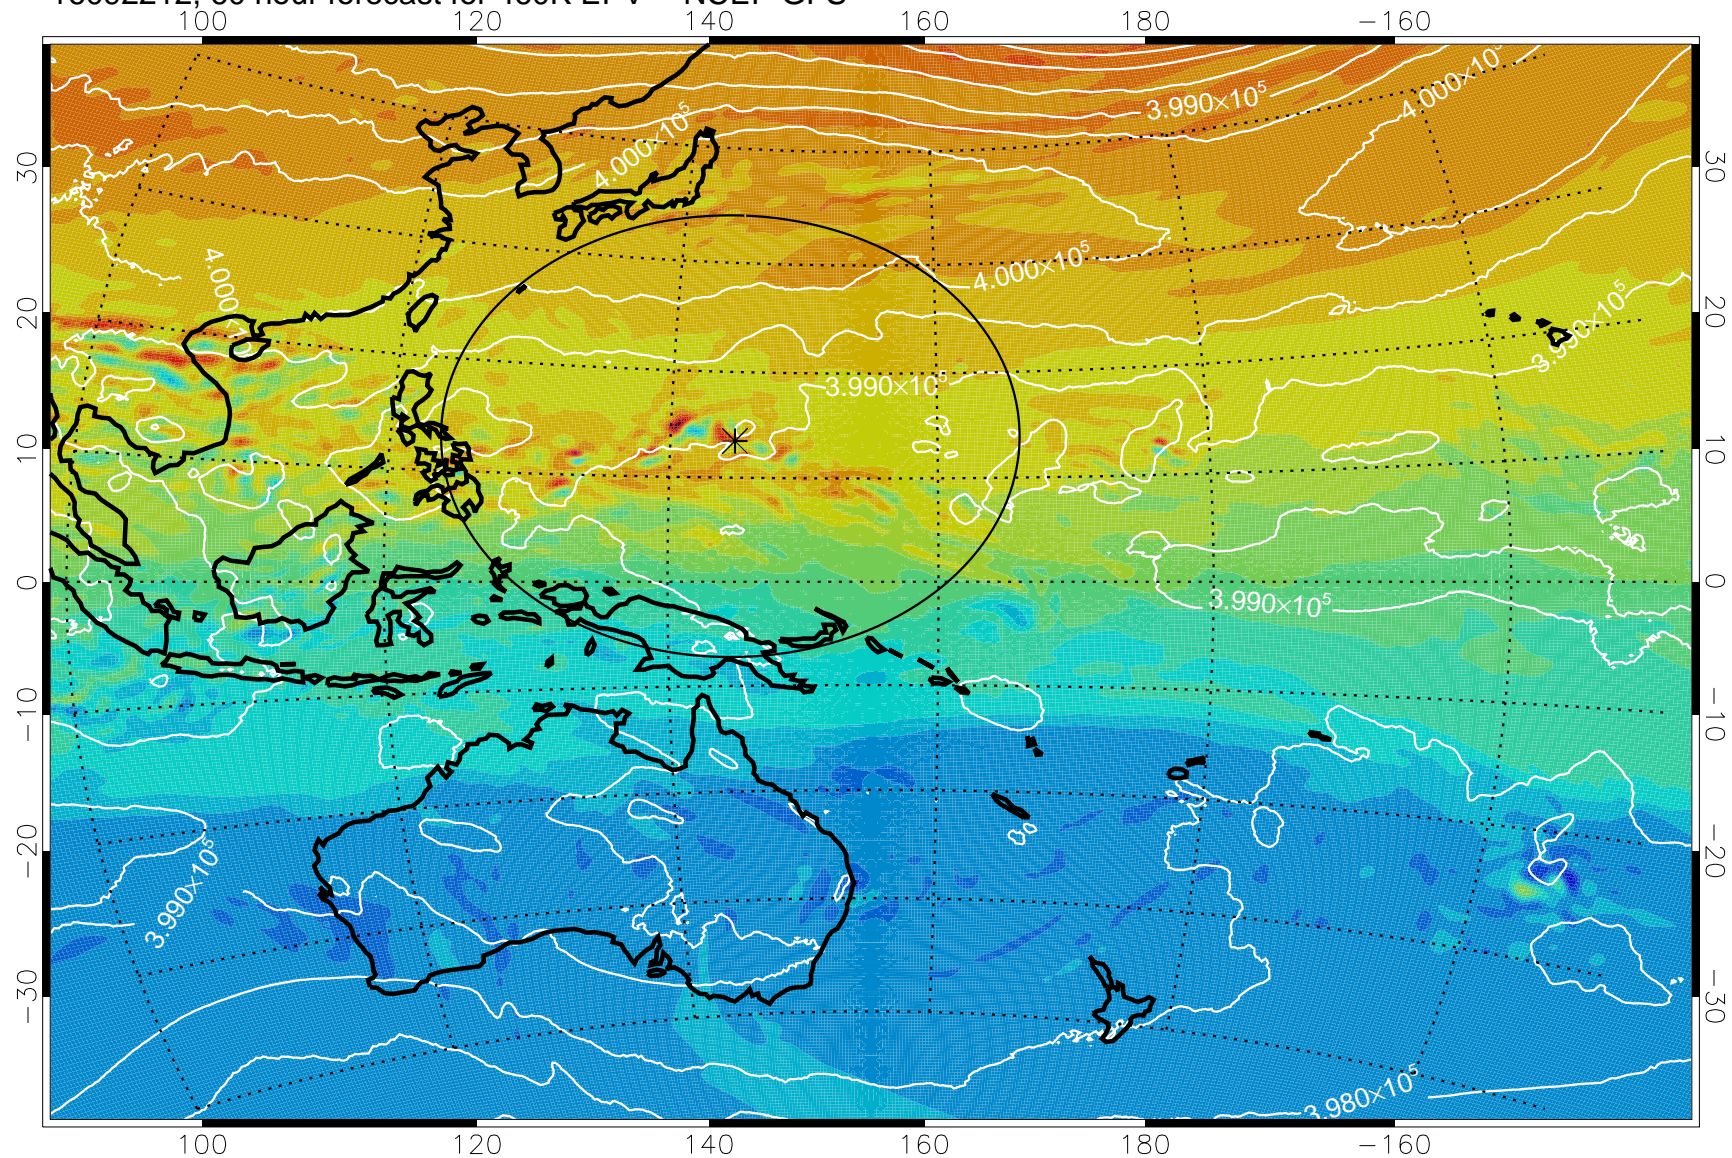

16092106, 30 hour forecast for 460K EPV -- NCEP GFS

460K Montgomery Streamfunction, white

Range ring of 2304 km

16092112, 36 hour forecast for 460K EPV -- NCEP GFS

460K Montgomery Streamfunction, white

Range ring of 2304 km

16092118, 42 hour forecast for 460K EPV -- NCEP GFS

460K Montgomery Streamfunction, white

Range ring of 2304 km

16092200, 48 hour forecast for 460K EPV -- NCEP GFS

460K Montgomery Streamfunction, white

Range ring of 2304 km

16092206, 54 hour forecast for 460K EPV -- NCEP GFS

460K Montgomery Streamfunction, white

Range ring of 2304 km

16092212, 60 hour forecast for 460K EPV -- NCEP GFS

460K Montgomery Streamfunction, white

Range ring of 2304 km

16092218, 66 hour forecast for 460K EPV -- NCEP GFS

460K Montgomery Streamfunction, white

Range ring of 2304 km

16092300, 72 hour forecast for 460K EPV -- NCEP GFS

460K Montgomery Streamfunction, white

Range ring of 2304 km