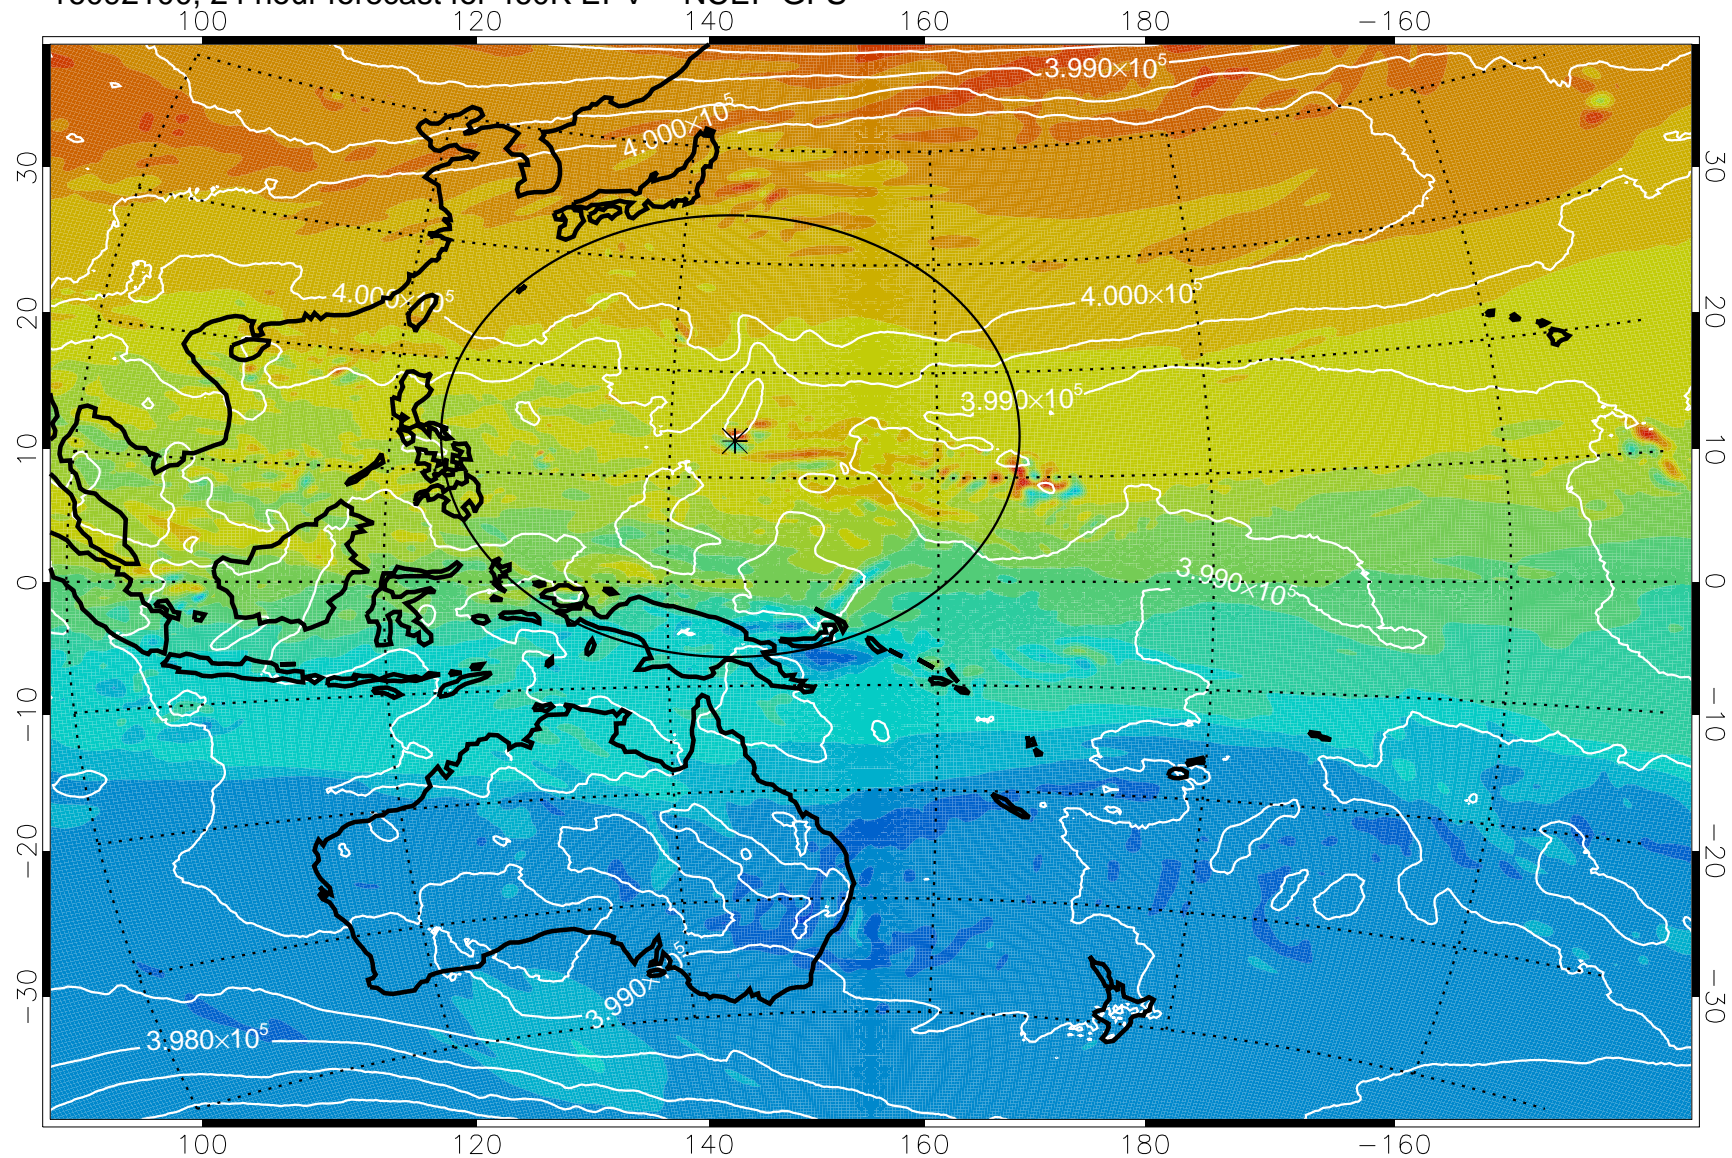

16092018, 18 hour forecast for 460K EPV -- NCEP GFS

460K Montgomery Streamfunction, white

Range ring of 2304 km

16092100, 24 hour forecast for 460K EPV -- NCEP GFS

460K Montgomery Streamfunction, white

Range ring of 2304 km

16092106, 30 hour forecast for 460K EPV -- NCEP GFS

460K Montgomery Streamfunction, white

Range ring of 2304 km

16092112, 36 hour forecast for 460K EPV -- NCEP GFS

460K Montgomery Streamfunction, white

Range ring of 2304 km

16092118, 42 hour forecast for 460K EPV -- NCEP GFS

460K Montgomery Streamfunction, white

Range ring of 2304 km

16092200, 48 hour forecast for 460K EPV -- NCEP GFS

460K Montgomery Streamfunction, white

Range ring of 2304 km

16092206, 54 hour forecast for 460K EPV -- NCEP GFS

460K Montgomery Streamfunction, white

Range ring of 2304 km

16092212, 60 hour forecast for 460K EPV -- NCEP GFS

460K Montgomery Streamfunction, white

Range ring of 2304 km