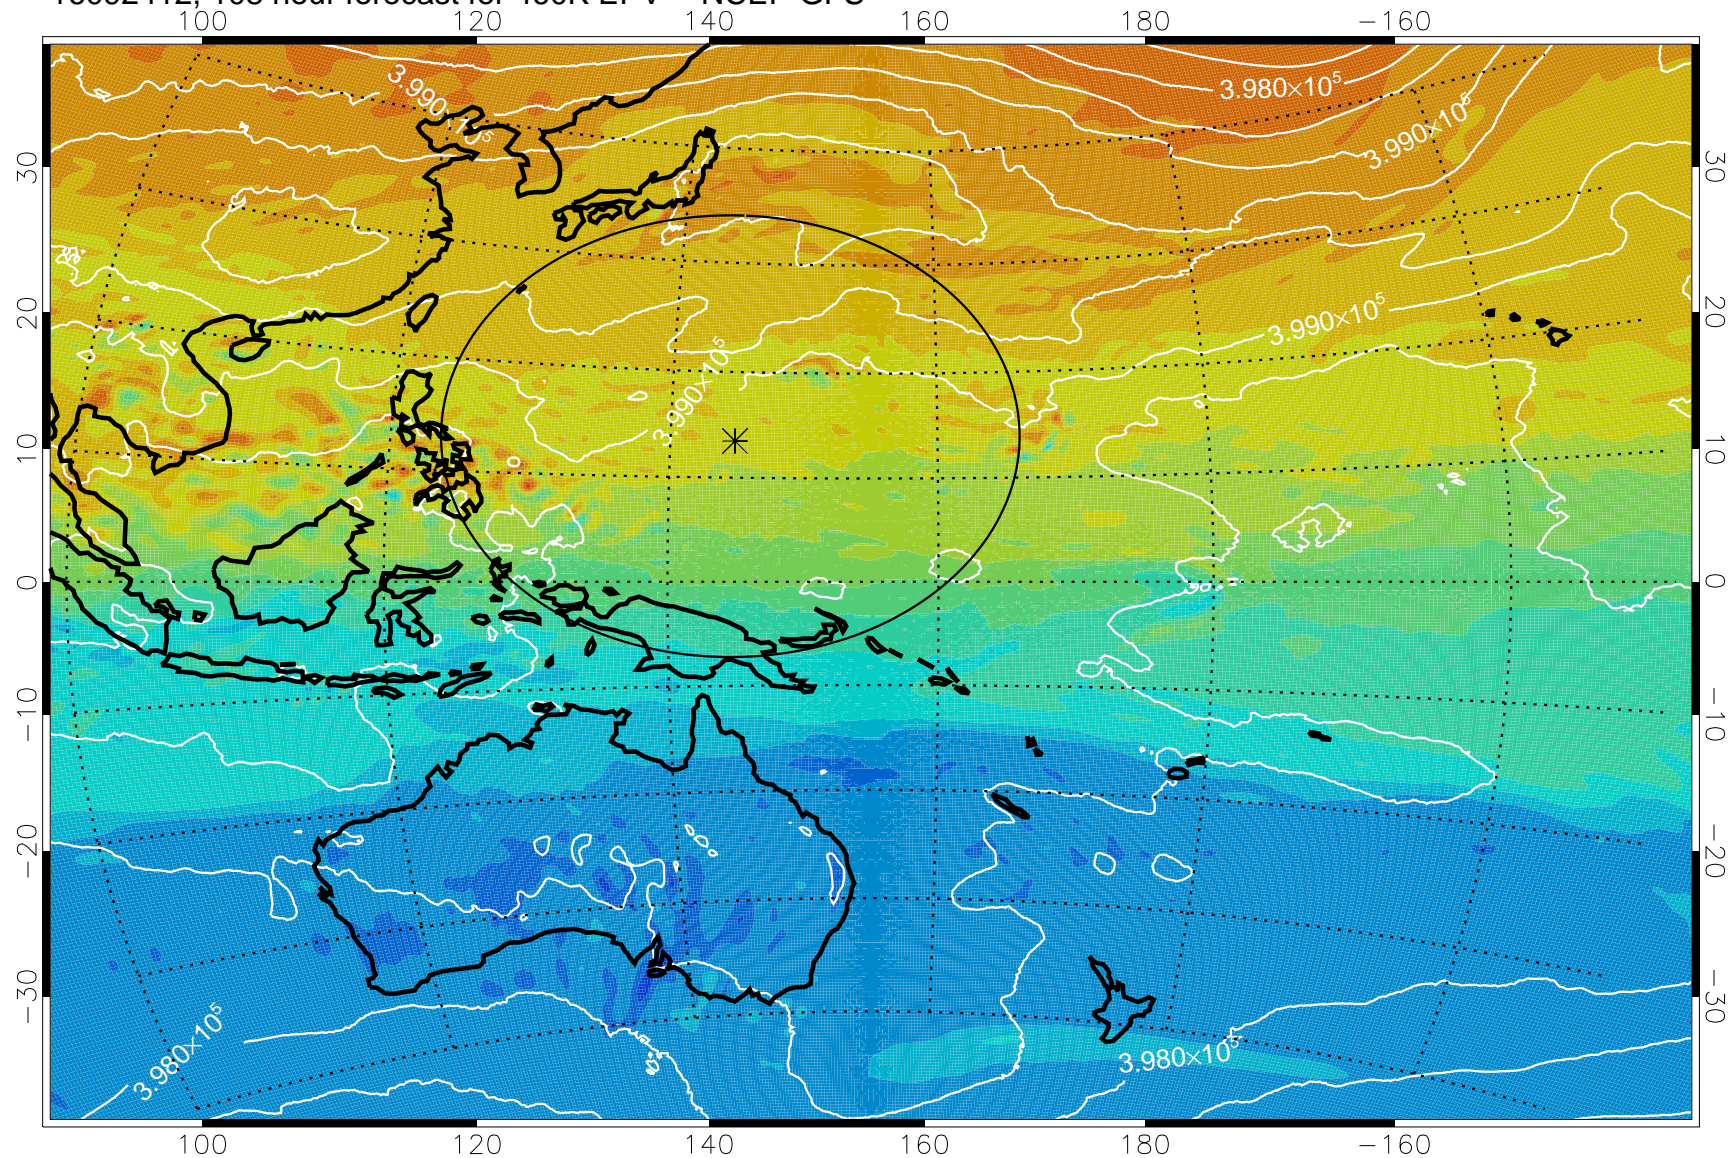

16092306, 78 hour forecast for 460K EPV -- NCEP GFS

460K Montgomery Streamfunction, white

Range ring of 2304 km

16092312, 84 hour forecast for 460K EPV -- NCEP GFS

460K Montgomery Streamfunction, white

Range ring of 2304 km

16092318, 90 hour forecast for 460K EPV -- NCEP GFS

460K Montgomery Streamfunction, white

Range ring of 2304 km

16092400, 96 hour forecast for 460K EPV -- NCEP GFS

460K Montgomery Streamfunction, white

Range ring of 2304 km

16092406, 102 hour forecast for 460K EPV -- NCEP GFS

460K Montgomery Streamfunction, white

Range ring of 2304 km

16092412, 108 hour forecast for 460K EPV -- NCEP GFS

460K Montgomery Streamfunction, white

Range ring of 2304 km

16092418, 114 hour forecast for 460K EPV -- NCEP GFS

460K Montgomery Streamfunction, white

Range ring of 2304 km

16092500, 120 hour forecast for 460K EPV -- NCEP GFS

460K Montgomery Streamfunction, white

Range ring of 2304 km