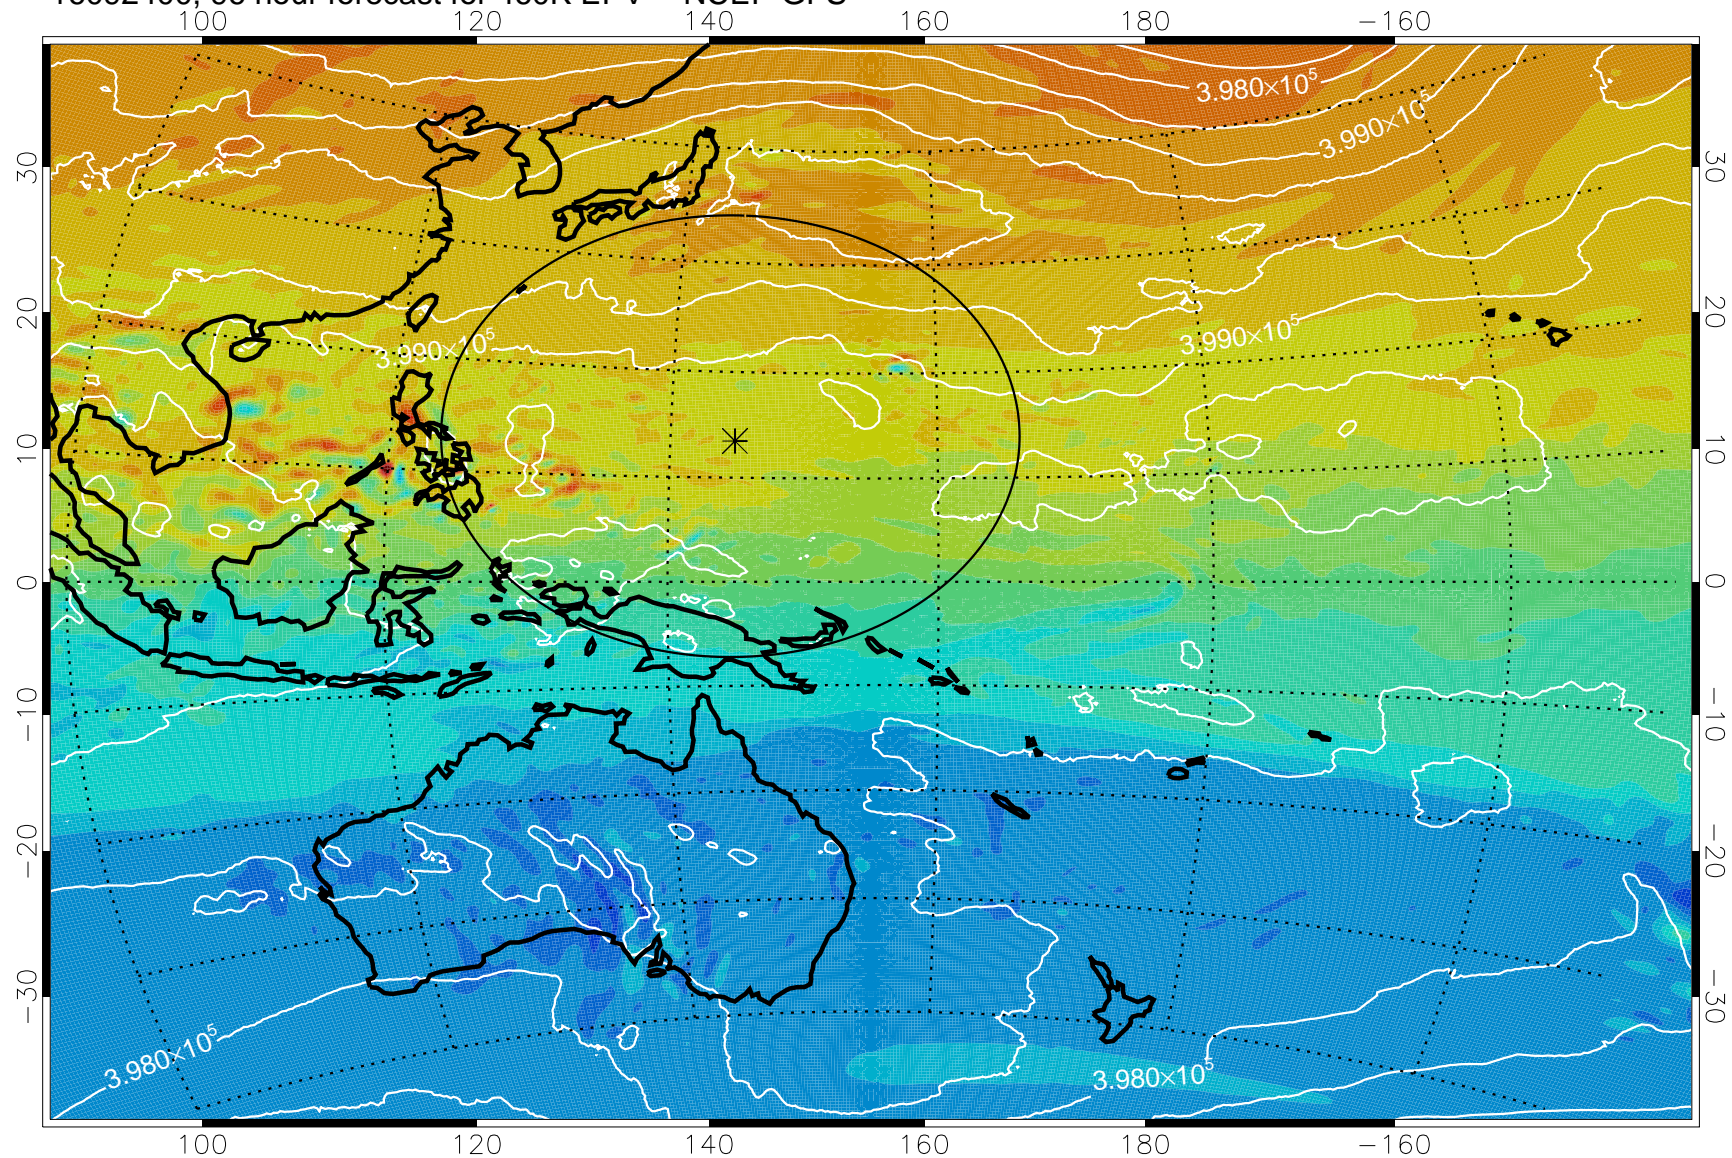

16092218, 66 hour forecast for 460K EPV -- NCEP GFS

460K Montgomery Streamfunction, white

Range ring of 2304 km

16092300, 72 hour forecast for 460K EPV -- NCEP GFS

460K Montgomery Streamfunction, white

Range ring of 2304 km

16092306, 78 hour forecast for 460K EPV -- NCEP GFS

460K Montgomery Streamfunction, white

Range ring of 2304 km

16092312, 84 hour forecast for 460K EPV -- NCEP GFS

460K Montgomery Streamfunction, white

Range ring of 2304 km

16092318, 90 hour forecast for 460K EPV -- NCEP GFS

460K Montgomery Streamfunction, white

Range ring of 2304 km

16092400, 96 hour forecast for 460K EPV -- NCEP GFS

460K Montgomery Streamfunction, white

Range ring of 2304 km

16092406, 102 hour forecast for 460K EPV -- NCEP GFS

460K Montgomery Streamfunction, white

Range ring of 2304 km

16092412, 108 hour forecast for 460K EPV -- NCEP GFS

460K Montgomery Streamfunction, white

Range ring of 2304 km