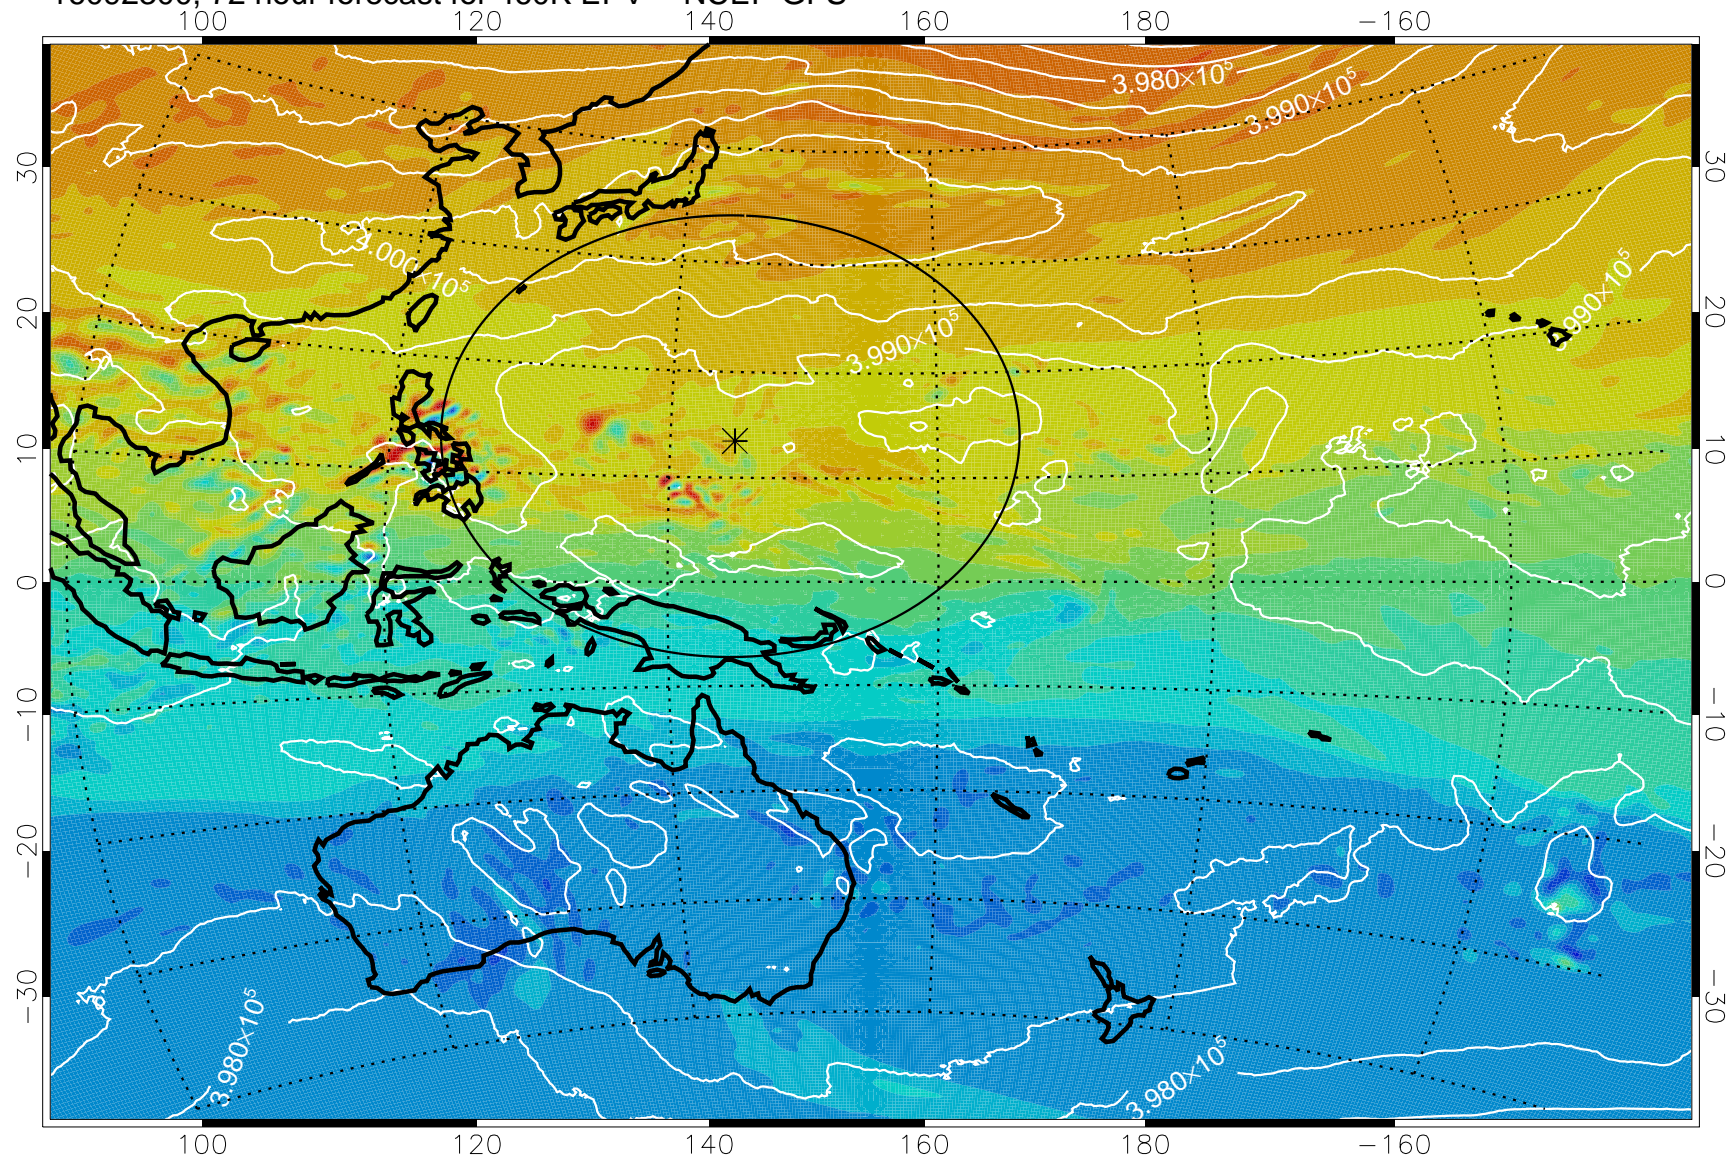

16092118, 42 hour forecast for 460K EPV -- NCEP GFS

460K Montgomery Streamfunction, white

Range ring of 2304 km

16092200, 48 hour forecast for 460K EPV -- NCEP GFS

460K Montgomery Streamfunction, white

Range ring of 2304 km

16092206, 54 hour forecast for 460K EPV -- NCEP GFS

460K Montgomery Streamfunction, white

Range ring of 2304 km

16092212, 60 hour forecast for 460K EPV -- NCEP GFS

460K Montgomery Streamfunction, white

Range ring of 2304 km

16092218, 66 hour forecast for 460K EPV -- NCEP GFS

460K Montgomery Streamfunction, white

Range ring of 2304 km

16092300, 72 hour forecast for 460K EPV -- NCEP GFS

460K Montgomery Streamfunction, white

Range ring of 2304 km

16092306, 78 hour forecast for 460K EPV -- NCEP GFS

460K Montgomery Streamfunction, white

Range ring of 2304 km

16092312, 84 hour forecast for 460K EPV -- NCEP GFS

460K Montgomery Streamfunction, white

Range ring of 2304 km