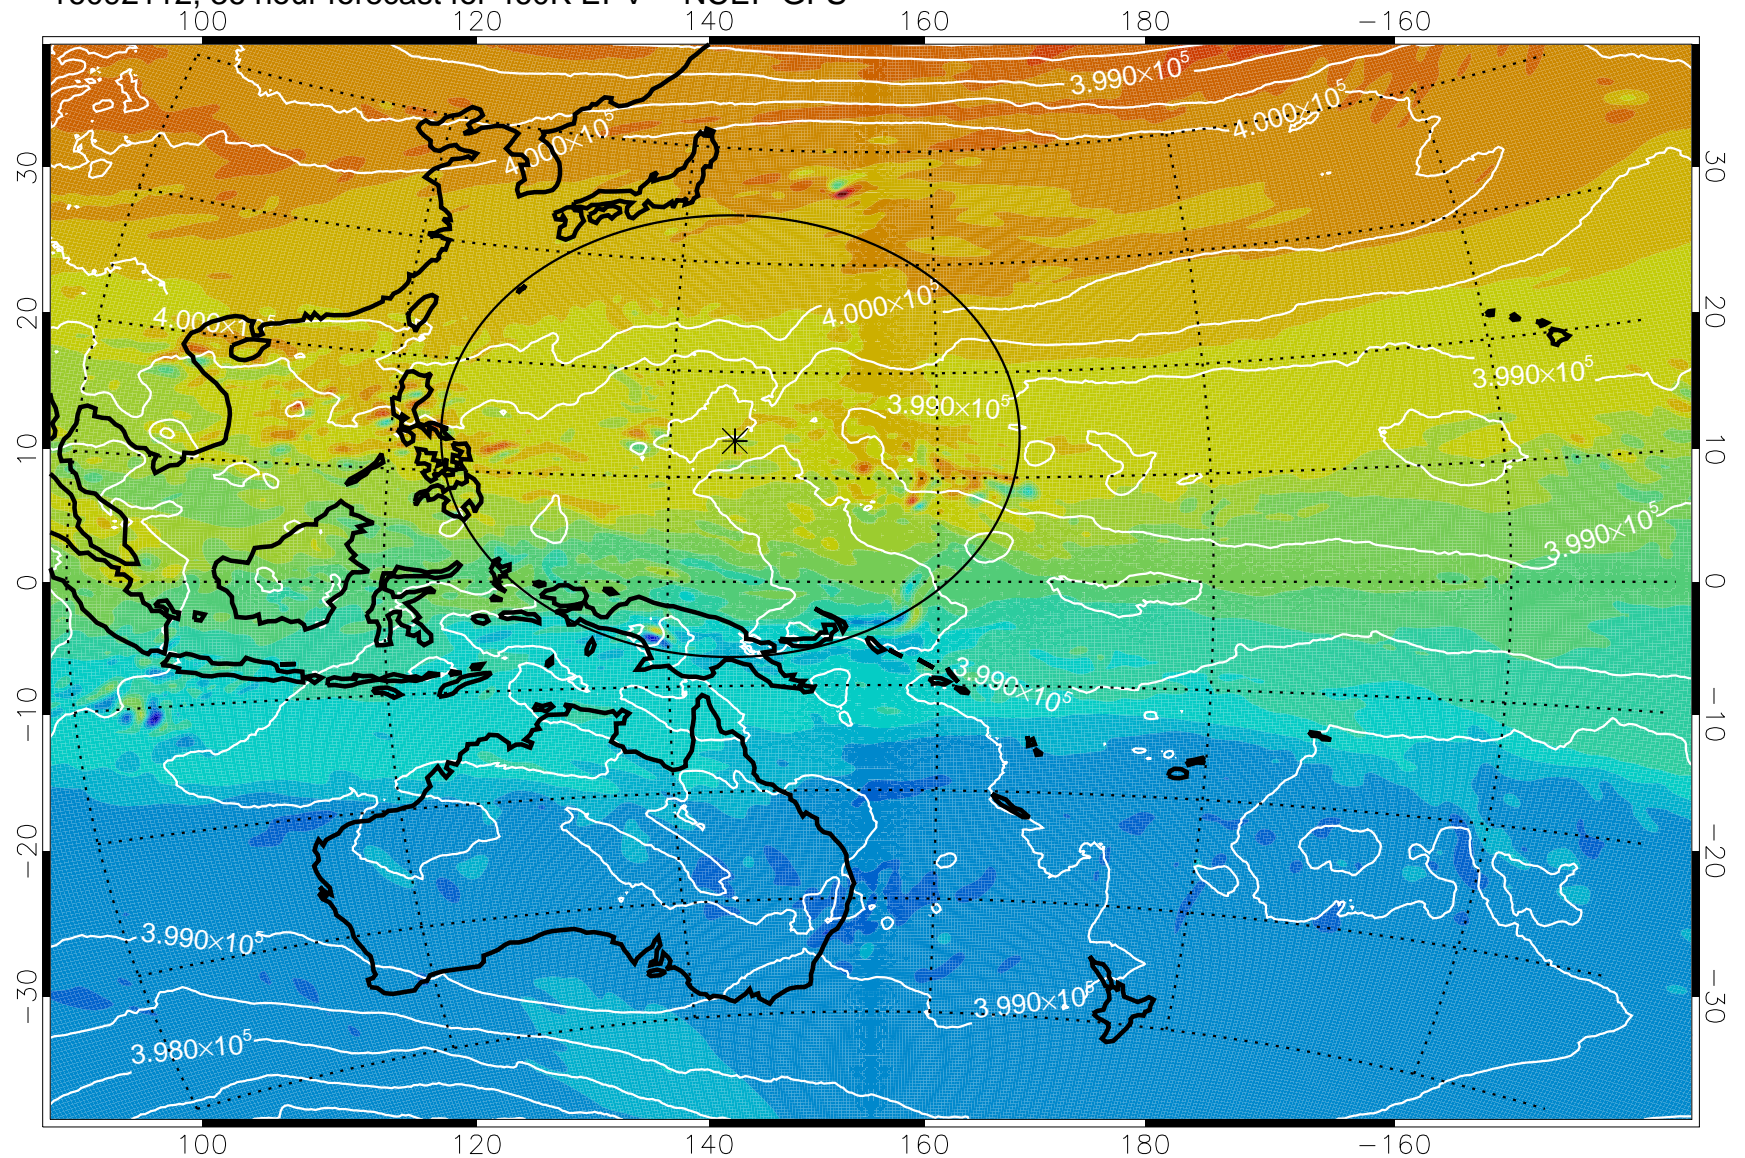

16092018, 18 hour forecast for 460K EPV -- NCEP GFS

460K Montgomery Streamfunction, white

Range ring of 2304 km

16092100, 24 hour forecast for 460K EPV -- NCEP GFS

460K Montgomery Streamfunction, white

Range ring of 2304 km

16092106, 30 hour forecast for 460K EPV -- NCEP GFS

460K Montgomery Streamfunction, white

Range ring of 2304 km

16092112, 36 hour forecast for 460K EPV -- NCEP GFS

460K Montgomery Streamfunction, white

Range ring of 2304 km

16092118, 42 hour forecast for 460K EPV -- NCEP GFS

460K Montgomery Streamfunction, white

Range ring of 2304 km

16092200, 48 hour forecast for 460K EPV -- NCEP GFS

460K Montgomery Streamfunction, white

Range ring of 2304 km

16092206, 54 hour forecast for 460K EPV -- NCEP GFS

460K Montgomery Streamfunction, white

Range ring of 2304 km

16092212, 60 hour forecast for 460K EPV -- NCEP GFS

460K Montgomery Streamfunction, white

Range ring of 2304 km