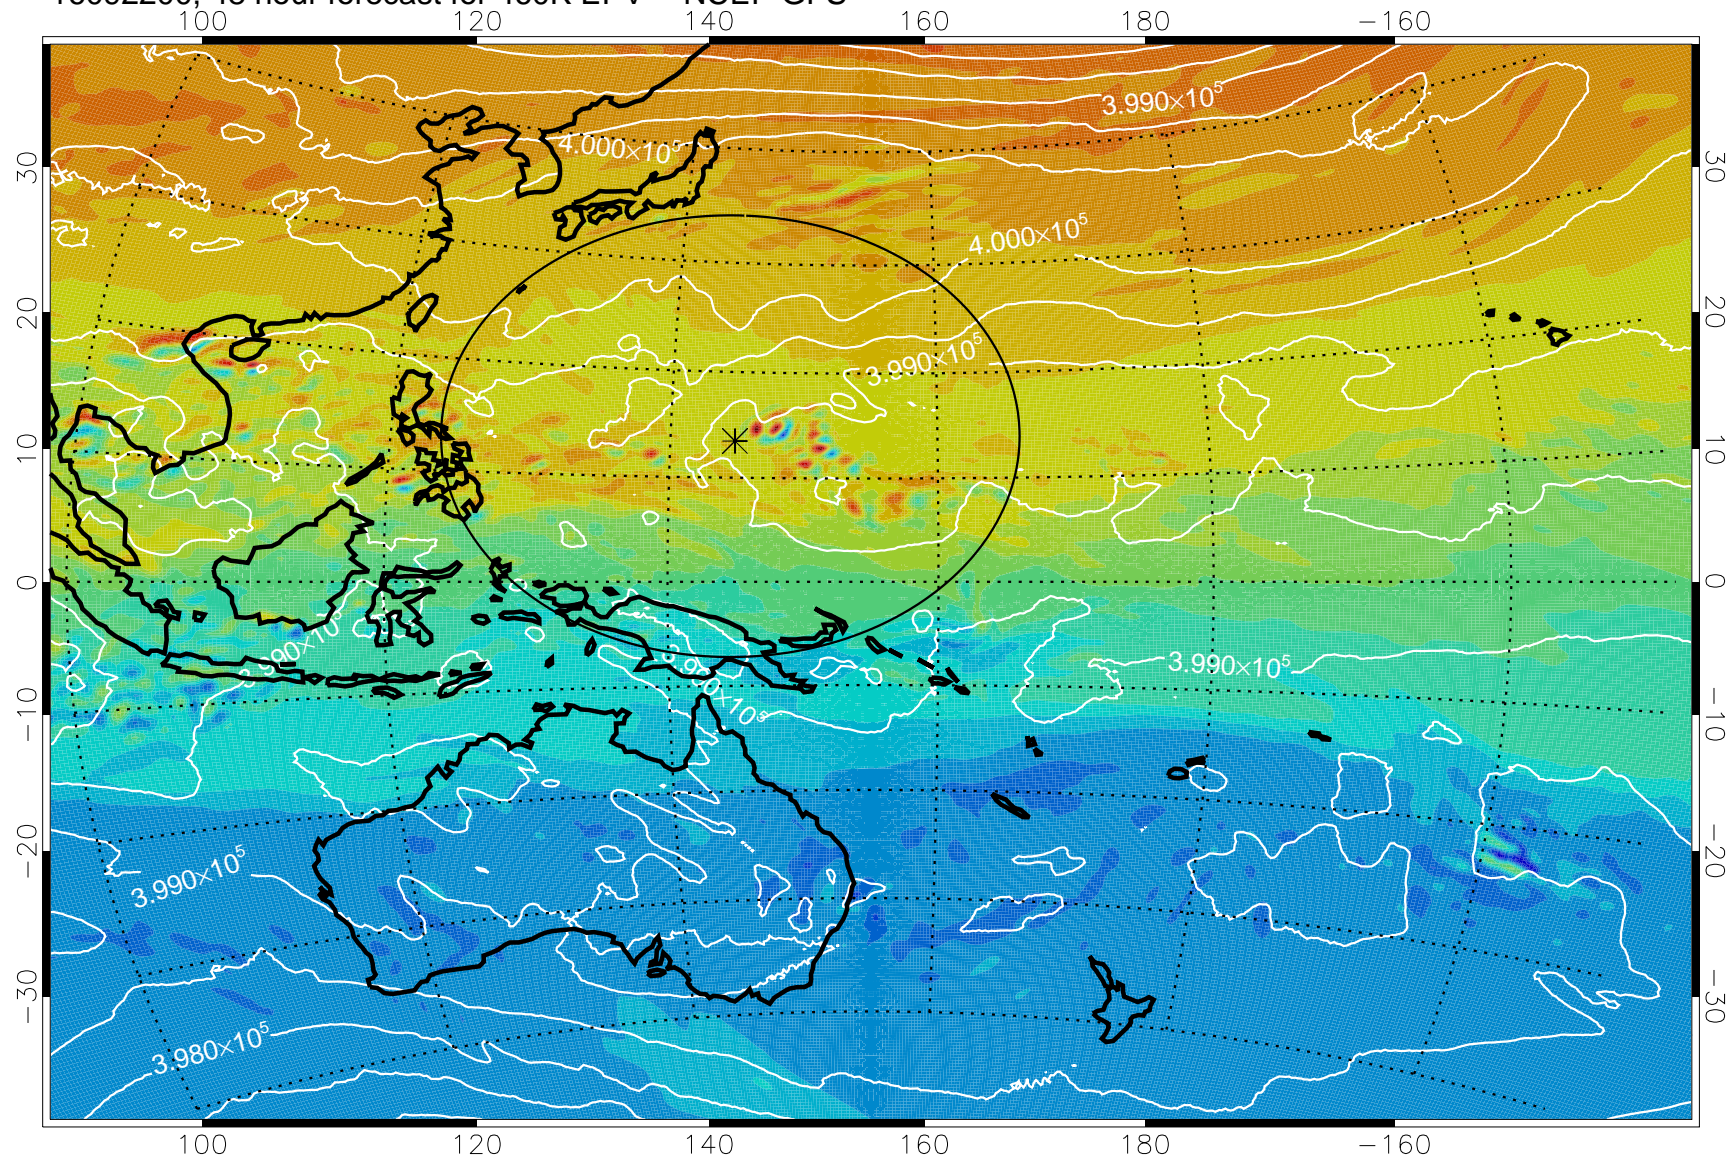

16092106, 30 hour forecast for 460K EPV -- NCEP GFS

460K Montgomery Streamfunction, white

Range ring of 2304 km

16092112, 36 hour forecast for 460K EPV -- NCEP GFS

460K Montgomery Streamfunction, white

Range ring of 2304 km

16092118, 42 hour forecast for 460K EPV -- NCEP GFS

460K Montgomery Streamfunction, white

Range ring of 2304 km

16092200, 48 hour forecast for 460K EPV -- NCEP GFS

460K Montgomery Streamfunction, white

Range ring of 2304 km

16092206, 54 hour forecast for 460K EPV -- NCEP GFS

460K Montgomery Streamfunction, white

Range ring of 2304 km

16092212, 60 hour forecast for 460K EPV -- NCEP GFS

460K Montgomery Streamfunction, white

Range ring of 2304 km

16092218, 66 hour forecast for 460K EPV -- NCEP GFS

460K Montgomery Streamfunction, white

Range ring of 2304 km

16092300, 72 hour forecast for 460K EPV -- NCEP GFS

460K Montgomery Streamfunction, white

Range ring of 2304 km