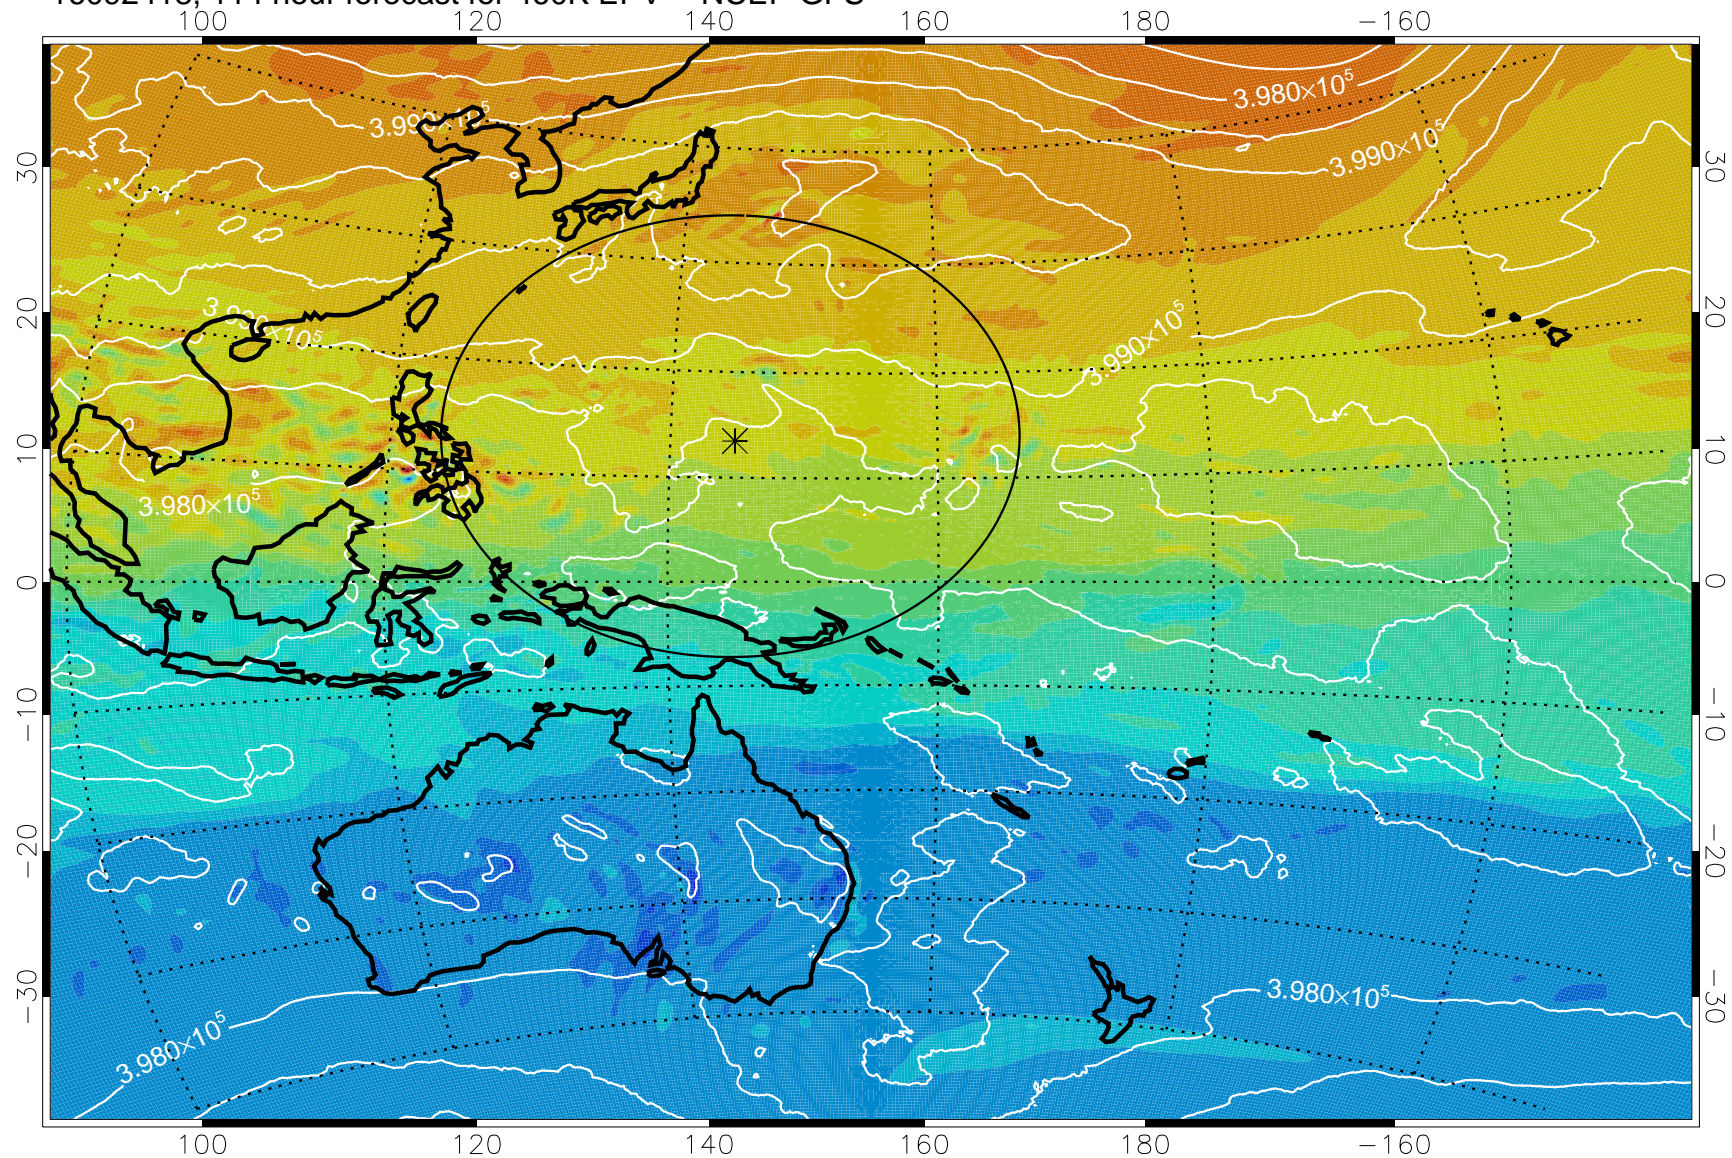

16092318, 90 hour forecast for 460K EPV -- NCEP GFS

460K Montgomery Streamfunction, white

Range ring of 2304 km

16092400, 96 hour forecast for 460K EPV -- NCEP GFS

460K Montgomery Streamfunction, white

Range ring of 2304 km

16092406, 102 hour forecast for 460K EPV -- NCEP GFS

460K Montgomery Streamfunction, white

Range ring of 2304 km

16092412, 108 hour forecast for 460K EPV -- NCEP GFS

460K Montgomery Streamfunction, white

Range ring of 2304 km

16092418, 114 hour forecast for 460K EPV -- NCEP GFS

460K Montgomery Streamfunction, white

Range ring of 2304 km

16092500, 120 hour forecast for 460K EPV -- NCEP GFS

460K Montgomery Streamfunction, white

Range ring of 2304 km