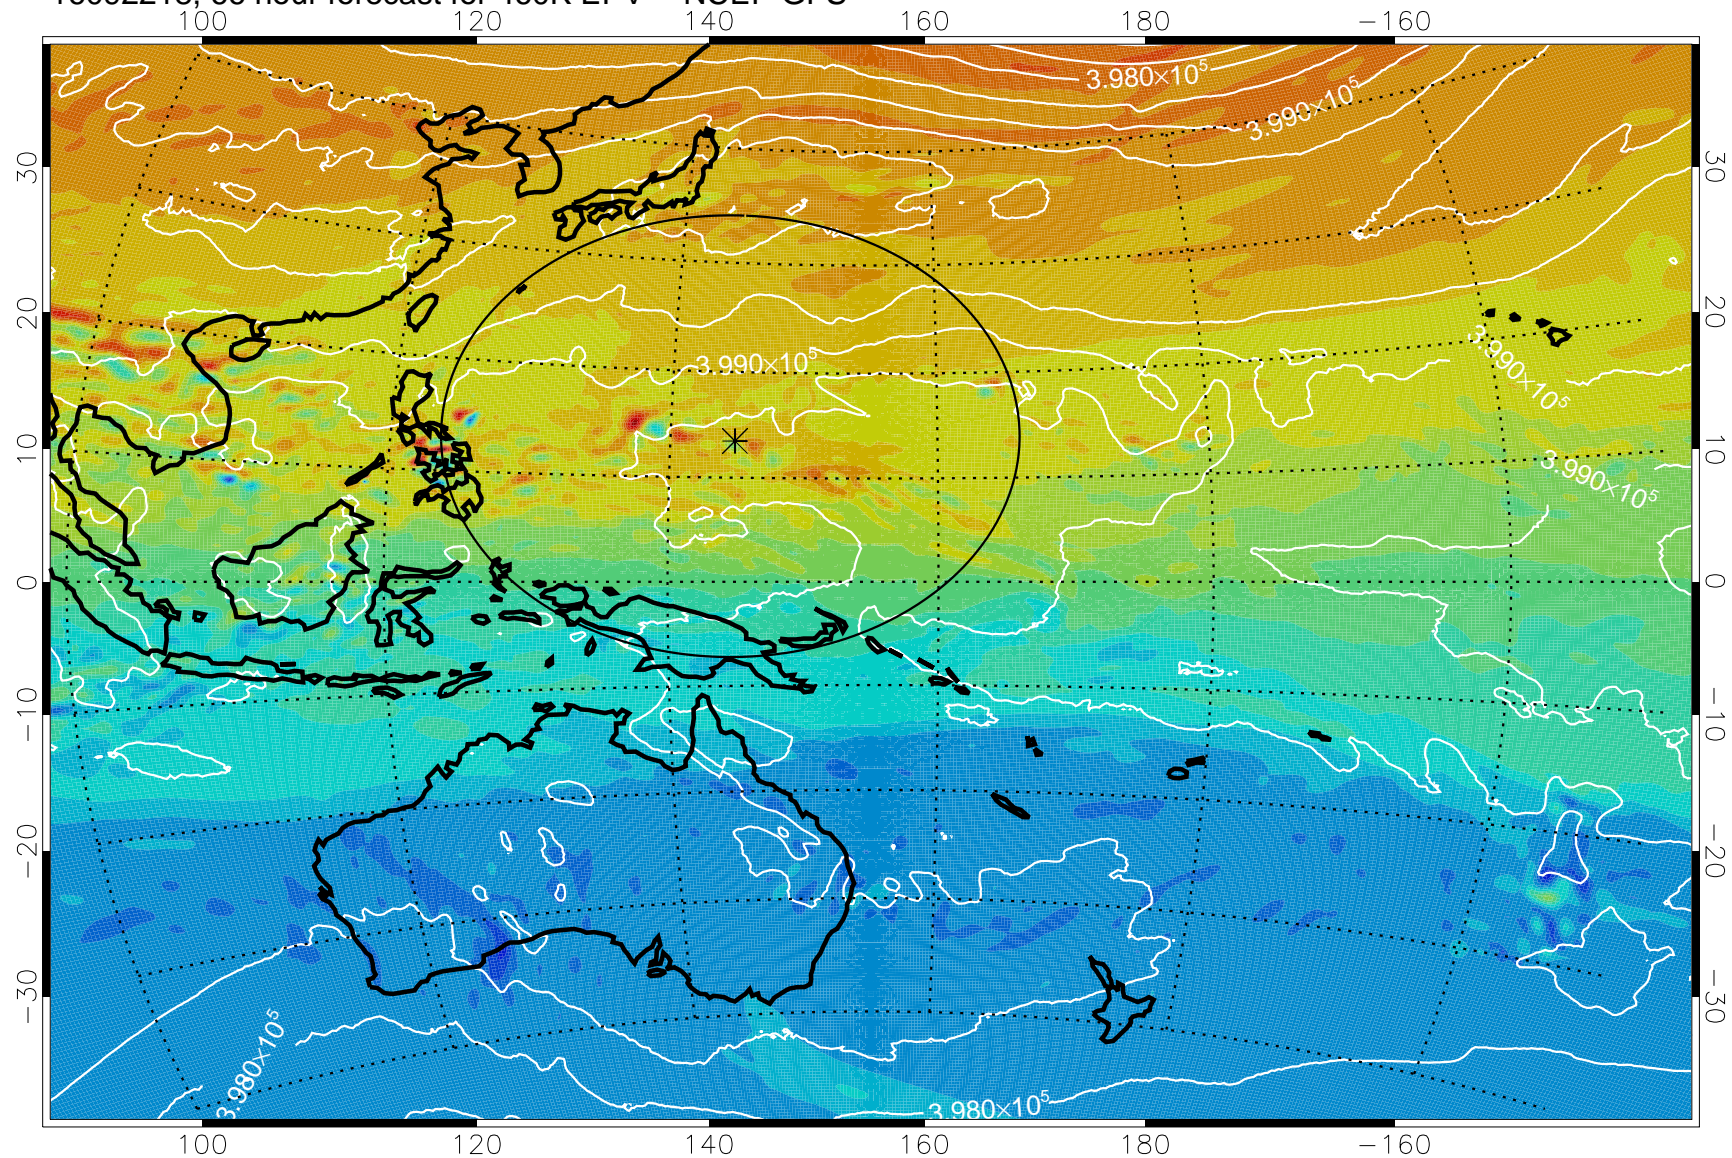

16092118, 42 hour forecast for 460K EPV -- NCEP GFS

460K Montgomery Streamfunction, white

Range ring of 2304 km

16092200, 48 hour forecast for 460K EPV -- NCEP GFS

460K Montgomery Streamfunction, white

Range ring of 2304 km

16092206, 54 hour forecast for 460K EPV -- NCEP GFS

460K Montgomery Streamfunction, white

Range ring of 2304 km

16092212, 60 hour forecast for 460K EPV -- NCEP GFS

460K Montgomery Streamfunction, white

Range ring of 2304 km

16092218, 66 hour forecast for 460K EPV -- NCEP GFS

460K Montgomery Streamfunction, white

Range ring of 2304 km

16092300, 72 hour forecast for 460K EPV -- NCEP GFS

460K Montgomery Streamfunction, white

Range ring of 2304 km

16092306, 78 hour forecast for 460K EPV -- NCEP GFS

460K Montgomery Streamfunction, white

Range ring of 2304 km

16092312, 84 hour forecast for 460K EPV -- NCEP GFS

460K Montgomery Streamfunction, white

Range ring of 2304 km