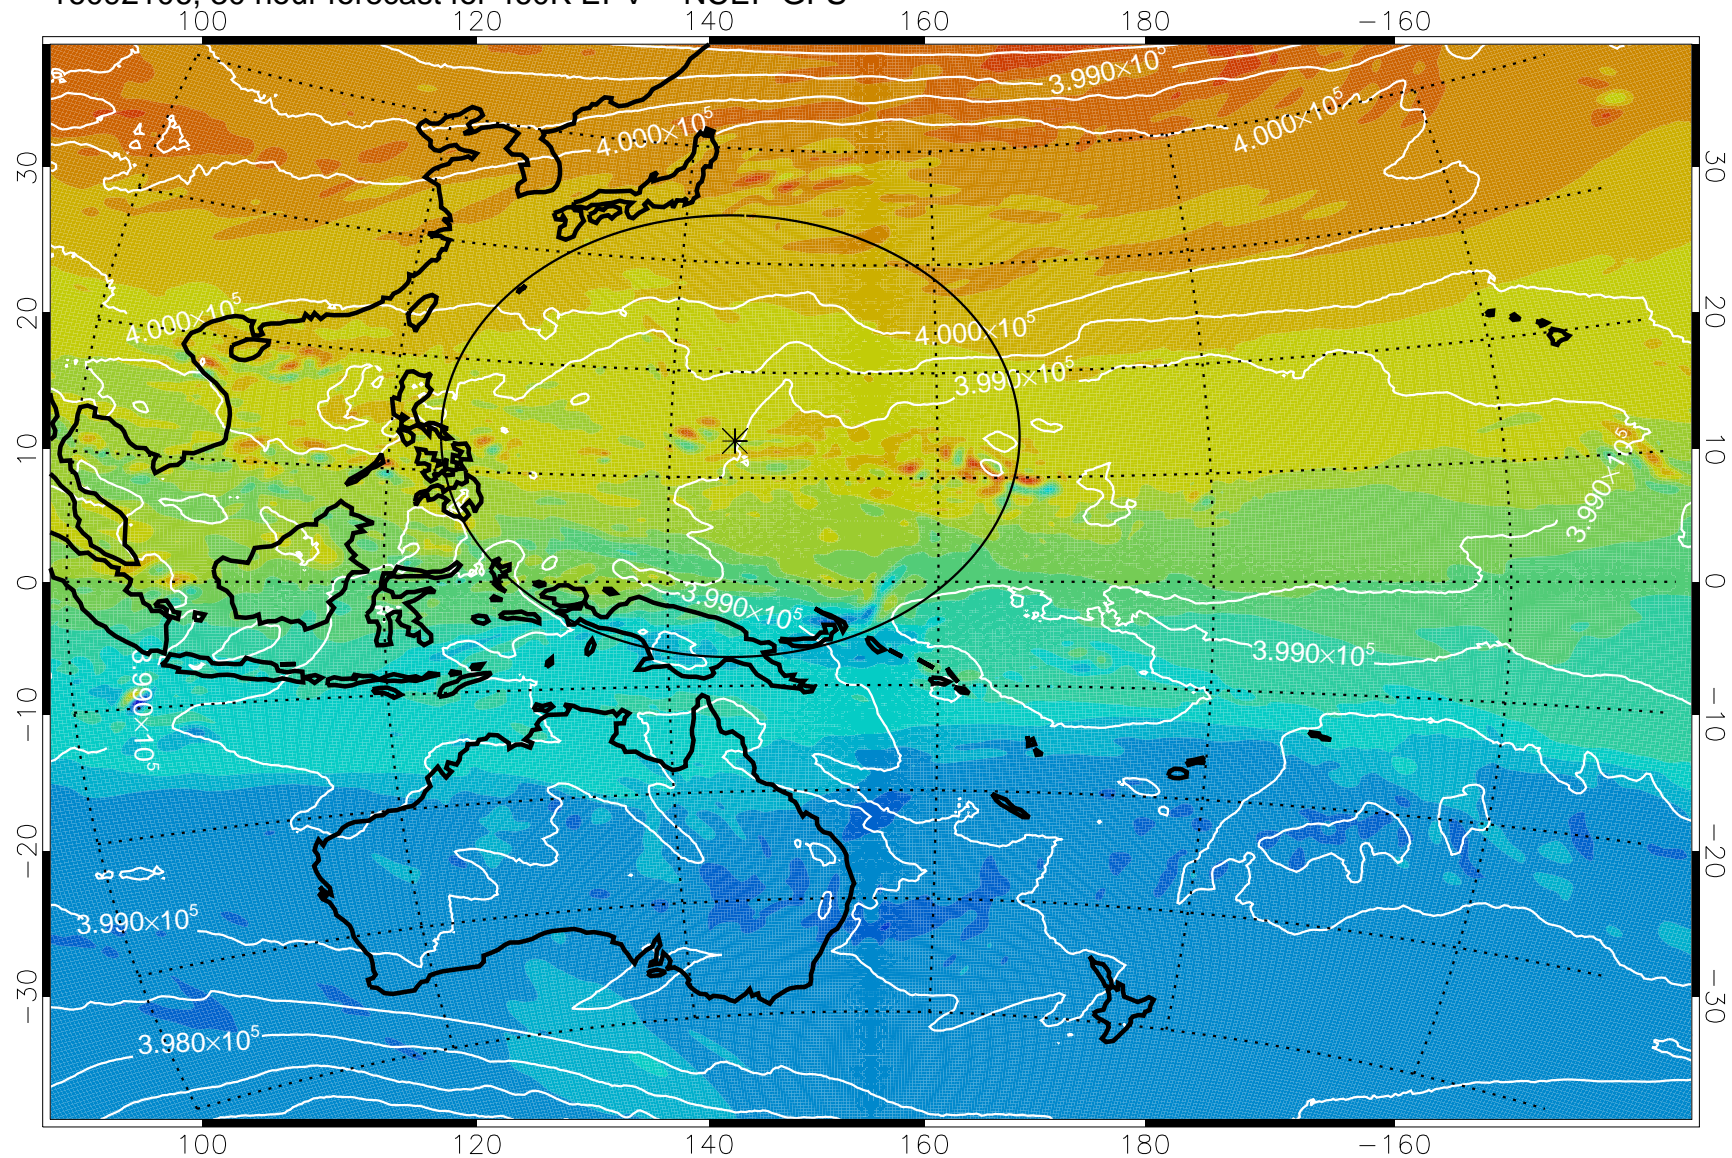

16092018, 18 hour forecast for 460K EPV -- NCEP GFS

460K Montgomery Streamfunction, white

Range ring of 2304 km

16092100, 24 hour forecast for 460K EPV -- NCEP GFS

460K Montgomery Streamfunction, white

Range ring of 2304 km

16092106, 30 hour forecast for 460K EPV -- NCEP GFS

460K Montgomery Streamfunction, white

Range ring of 2304 km

16092112, 36 hour forecast for 460K EPV -- NCEP GFS

460K Montgomery Streamfunction, white

Range ring of 2304 km

16092118, 42 hour forecast for 460K EPV -- NCEP GFS

460K Montgomery Streamfunction, white

Range ring of 2304 km

16092200, 48 hour forecast for 460K EPV -- NCEP GFS

460K Montgomery Streamfunction, white

Range ring of 2304 km

16092206, 54 hour forecast for 460K EPV -- NCEP GFS

460K Montgomery Streamfunction, white

Range ring of 2304 km

16092212, 60 hour forecast for 460K EPV -- NCEP GFS

460K Montgomery Streamfunction, white

Range ring of 2304 km