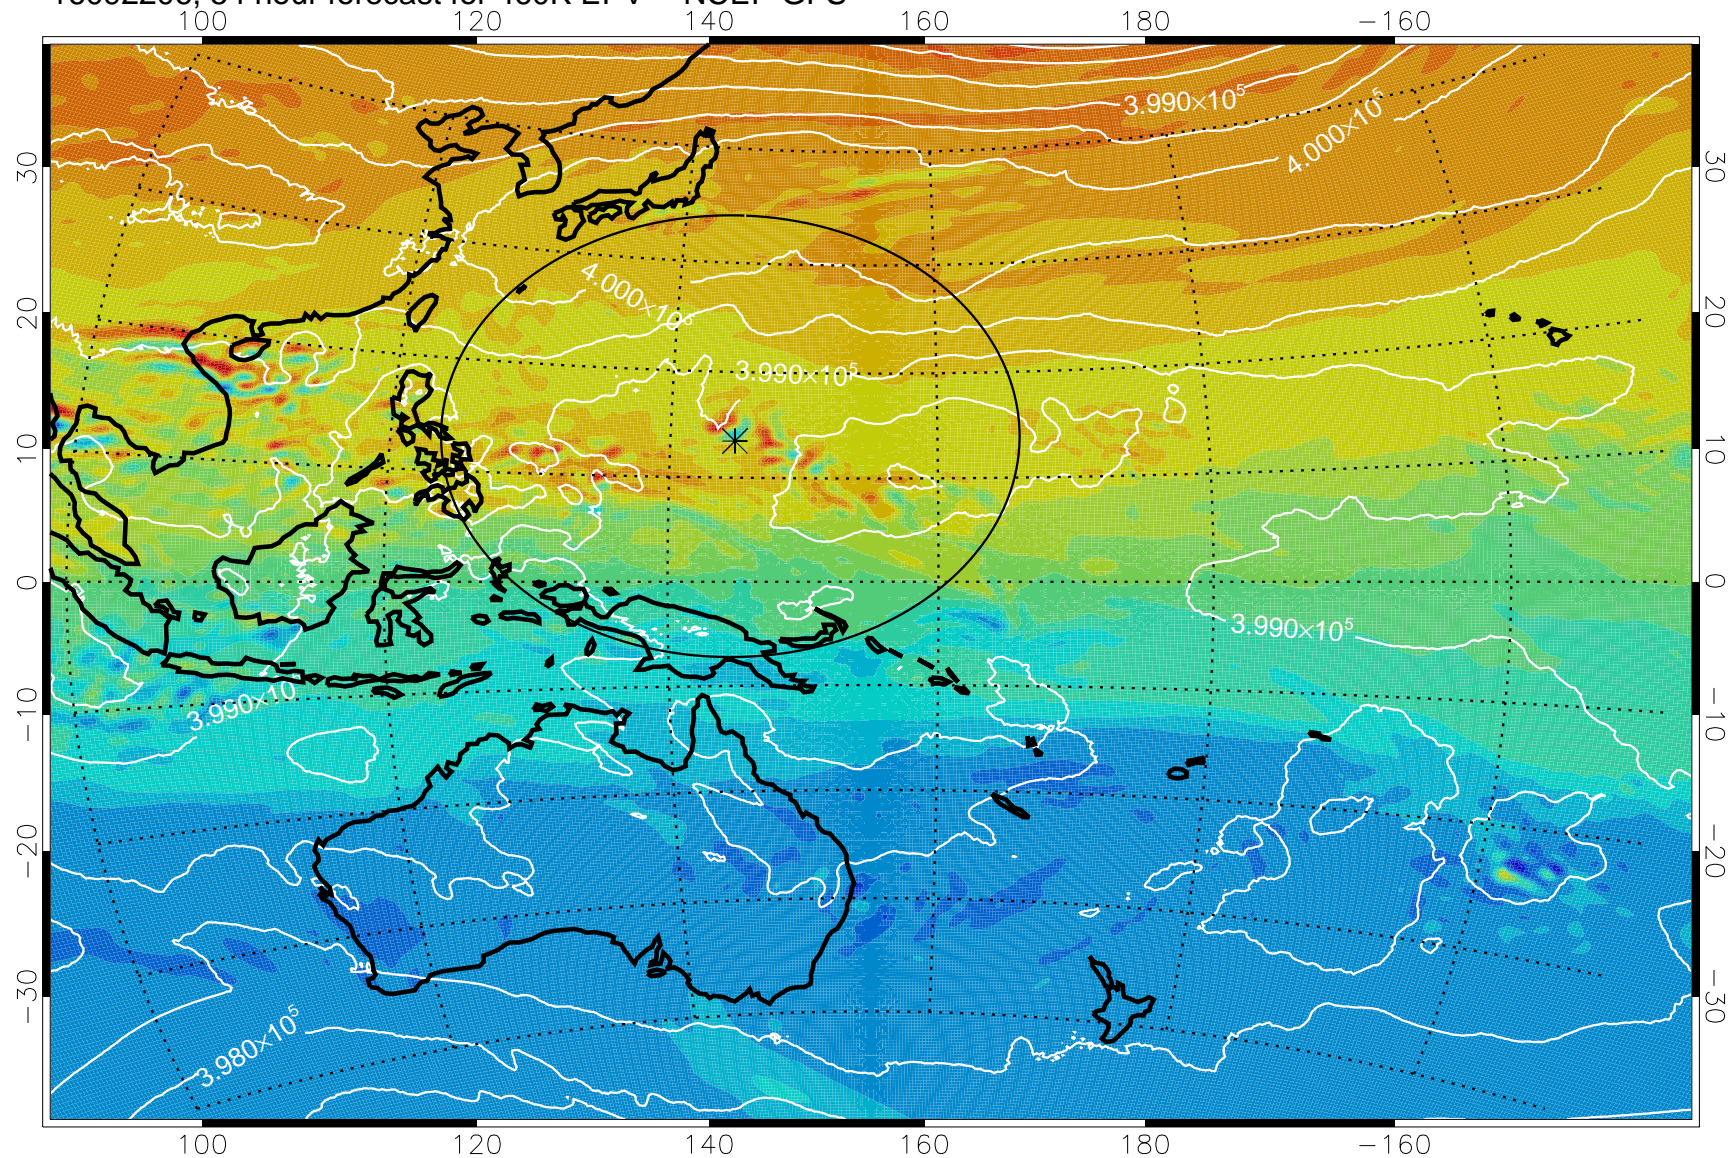

16092106, 30 hour forecast for 460K EPV -- NCEP GFS

460K Montgomery Streamfunction, white

Range ring of 2304 km

16092112, 36 hour forecast for 460K EPV -- NCEP GFS

460K Montgomery Streamfunction, white

Range ring of 2304 km

16092118, 42 hour forecast for 460K EPV -- NCEP GFS

460K Montgomery Streamfunction, white

Range ring of 2304 km

16092200, 48 hour forecast for 460K EPV -- NCEP GFS

460K Montgomery Streamfunction, white

Range ring of 2304 km

16092206, 54 hour forecast for 460K EPV -- NCEP GFS

460K Montgomery Streamfunction, white

Range ring of 2304 km

16092212, 60 hour forecast for 460K EPV -- NCEP GFS

460K Montgomery Streamfunction, white

Range ring of 2304 km

16092218, 66 hour forecast for 460K EPV -- NCEP GFS

460K Montgomery Streamfunction, white

Range ring of 2304 km

16092300, 72 hour forecast for 460K EPV -- NCEP GFS

460K Montgomery Streamfunction, white

Range ring of 2304 km