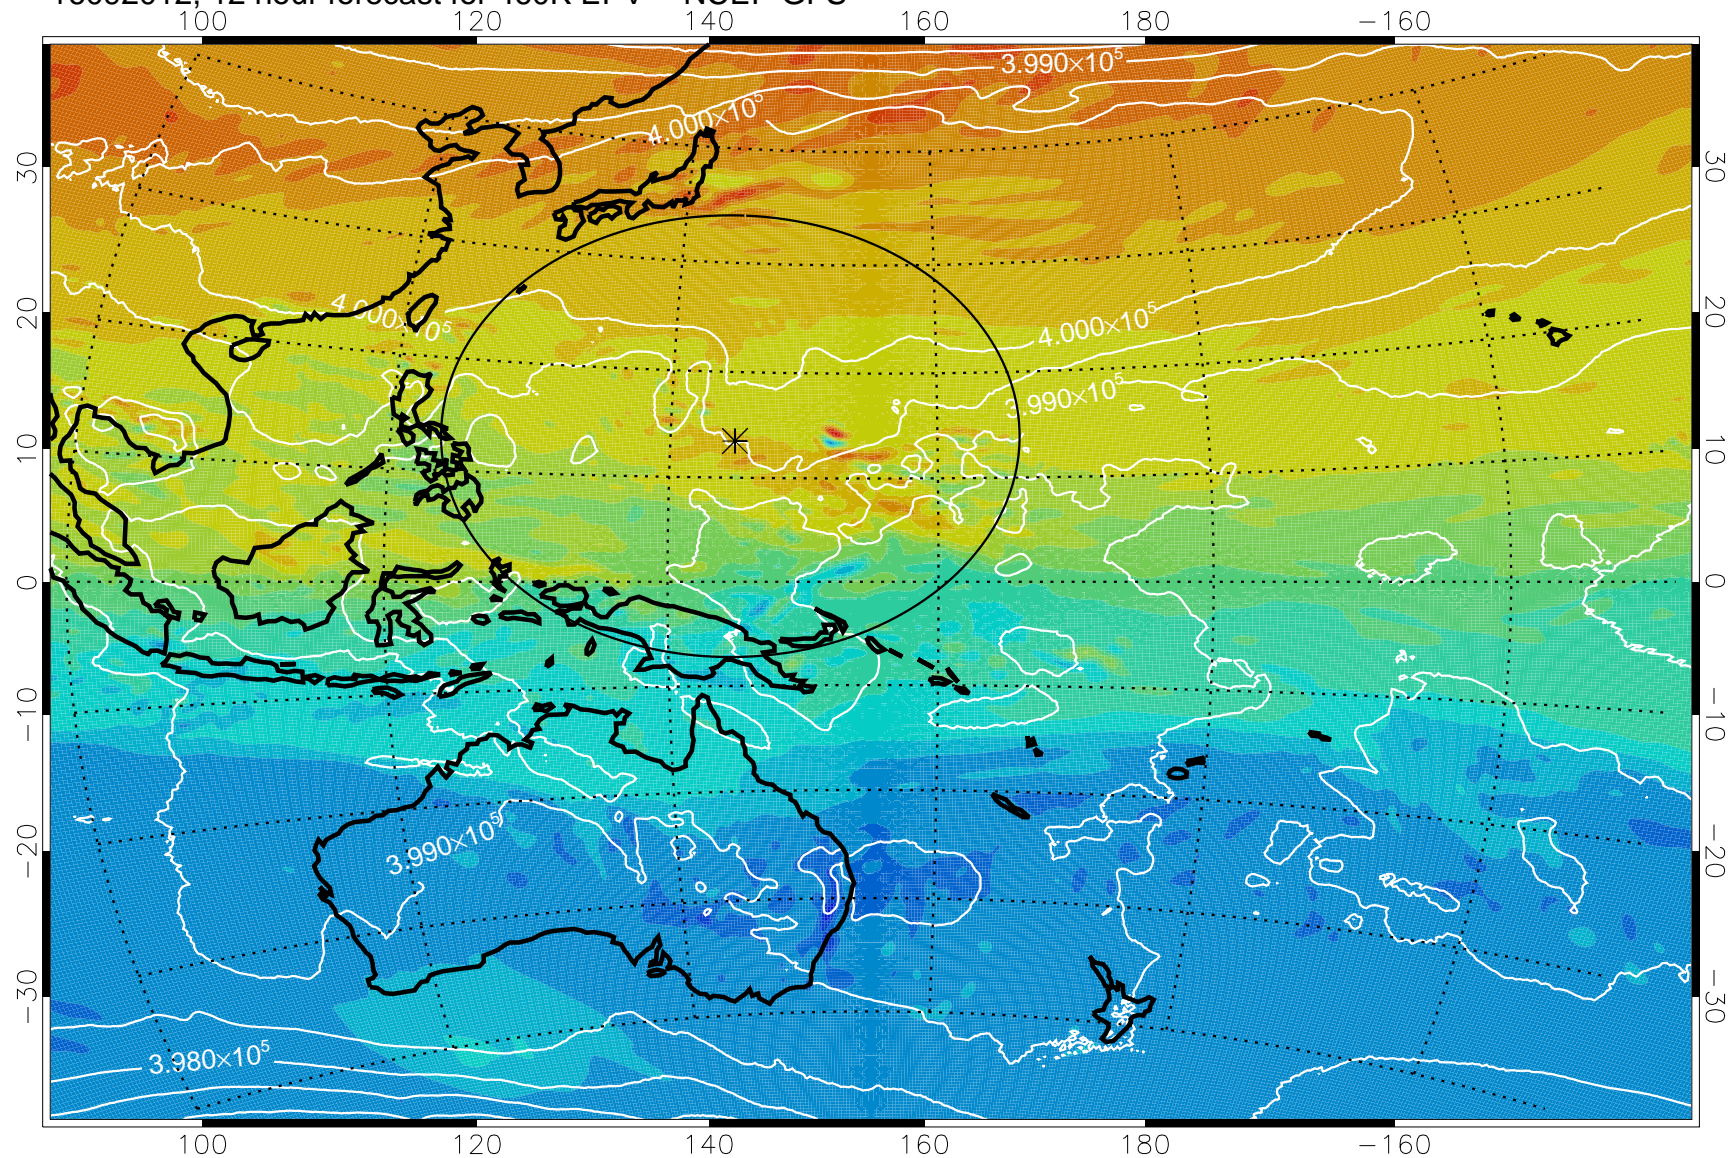

16092006, 6 hour forecast for 460K EPV -- NCEP GFS

460K Montgomery Streamfunction, white

Range ring of 2304 km

16092012, 12 hour forecast for 460K EPV -- NCEP GFS

460K Montgomery Streamfunction, white

Range ring of 2304 km

16092018, 18 hour forecast for 460K EPV -- NCEP GFS

460K Montgomery Streamfunction, white

Range ring of 2304 km

16092100, 24 hour forecast for 460K EPV -- NCEP GFS

460K Montgomery Streamfunction, white

Range ring of 2304 km

16092106, 30 hour forecast for 460K EPV -- NCEP GFS

460K Montgomery Streamfunction, white

Range ring of 2304 km

16092112, 36 hour forecast for 460K EPV -- NCEP GFS

460K Montgomery Streamfunction, white

Range ring of 2304 km

16092118, 42 hour forecast for 460K EPV -- NCEP GFS

460K Montgomery Streamfunction, white

Range ring of 2304 km

16092200, 48 hour forecast for 460K EPV -- NCEP GFS

460K Montgomery Streamfunction, white

Range ring of 2304 km