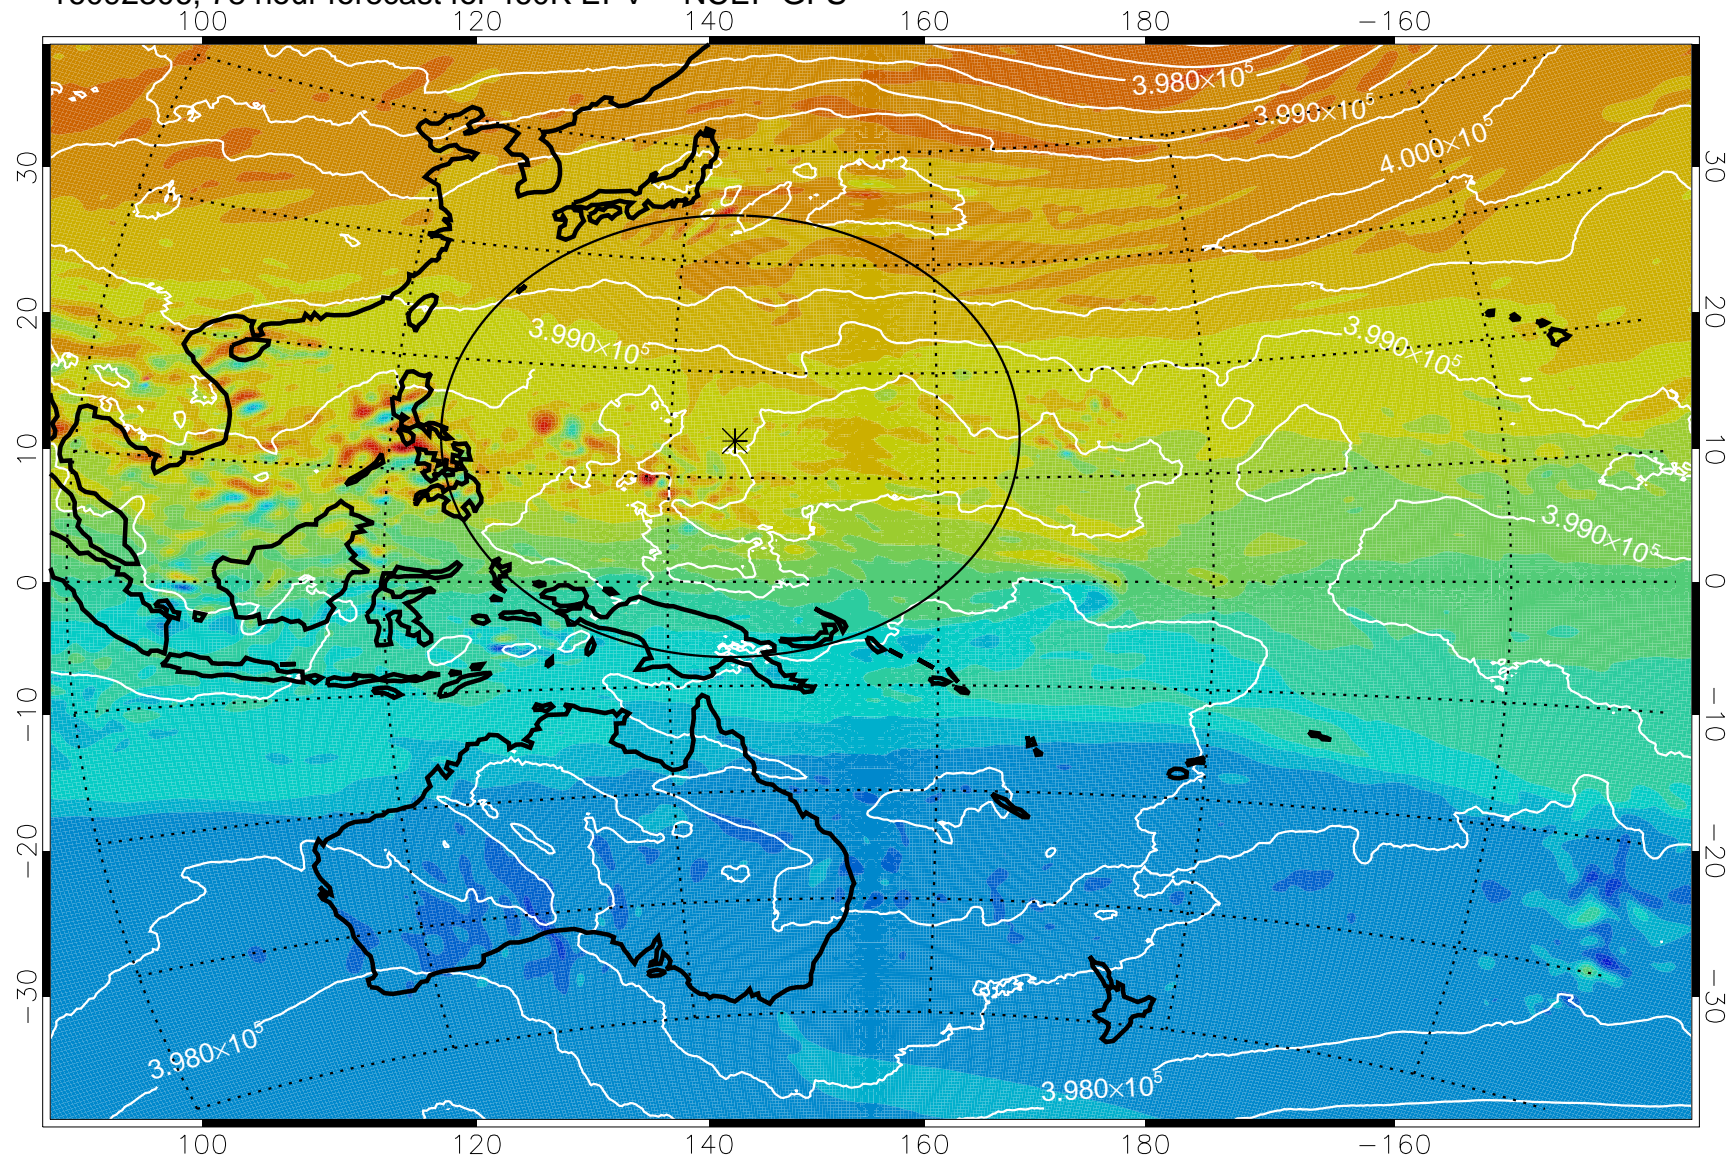

16092206, 54 hour forecast for 460K EPV -- NCEP GFS

460K Montgomery Streamfunction, white

Range ring of 2304 km

16092212, 60 hour forecast for 460K EPV -- NCEP GFS

460K Montgomery Streamfunction, white

Range ring of 2304 km

16092218, 66 hour forecast for 460K EPV -- NCEP GFS

460K Montgomery Streamfunction, white

Range ring of 2304 km

16092300, 72 hour forecast for 460K EPV -- NCEP GFS

460K Montgomery Streamfunction, white

Range ring of 2304 km

16092306, 78 hour forecast for 460K EPV -- NCEP GFS

460K Montgomery Streamfunction, white

Range ring of 2304 km

16092312, 84 hour forecast for 460K EPV -- NCEP GFS

460K Montgomery Streamfunction, white

Range ring of 2304 km

16092318, 90 hour forecast for 460K EPV -- NCEP GFS

460K Montgomery Streamfunction, white

Range ring of 2304 km

16092400, 96 hour forecast for 460K EPV -- NCEP GFS

460K Montgomery Streamfunction, white

Range ring of 2304 km