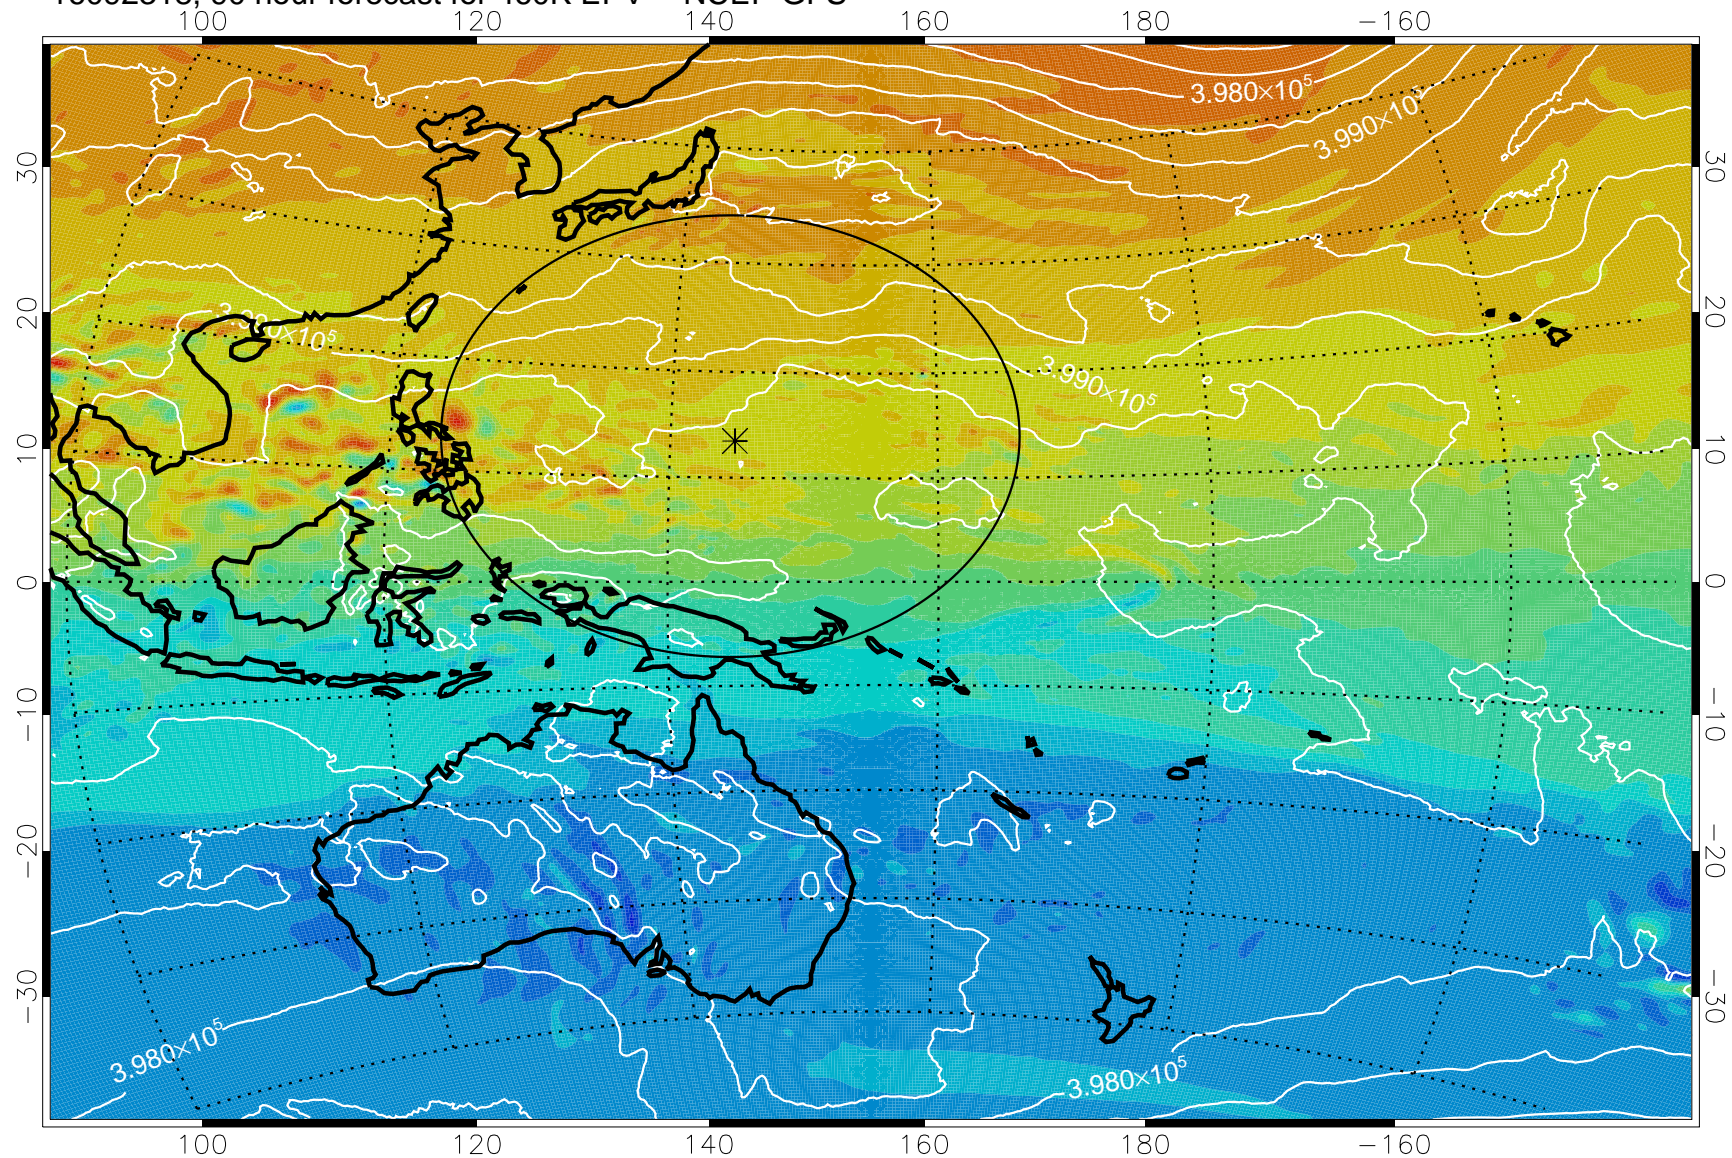

16092218, 66 hour forecast for 460K EPV -- NCEP GFS

460K Montgomery Streamfunction, white

Range ring of 2304 km

16092300, 72 hour forecast for 460K EPV -- NCEP GFS

460K Montgomery Streamfunction, white

Range ring of 2304 km

16092306, 78 hour forecast for 460K EPV -- NCEP GFS

460K Montgomery Streamfunction, white

Range ring of 2304 km

16092312, 84 hour forecast for 460K EPV -- NCEP GFS

460K Montgomery Streamfunction, white

Range ring of 2304 km

16092318, 90 hour forecast for 460K EPV -- NCEP GFS

460K Montgomery Streamfunction, white

Range ring of 2304 km

16092400, 96 hour forecast for 460K EPV -- NCEP GFS

460K Montgomery Streamfunction, white

Range ring of 2304 km

16092406, 102 hour forecast for 460K EPV -- NCEP GFS

460K Montgomery Streamfunction, white

Range ring of 2304 km

16092412, 108 hour forecast for 460K EPV -- NCEP GFS

460K Montgomery Streamfunction, white

Range ring of 2304 km