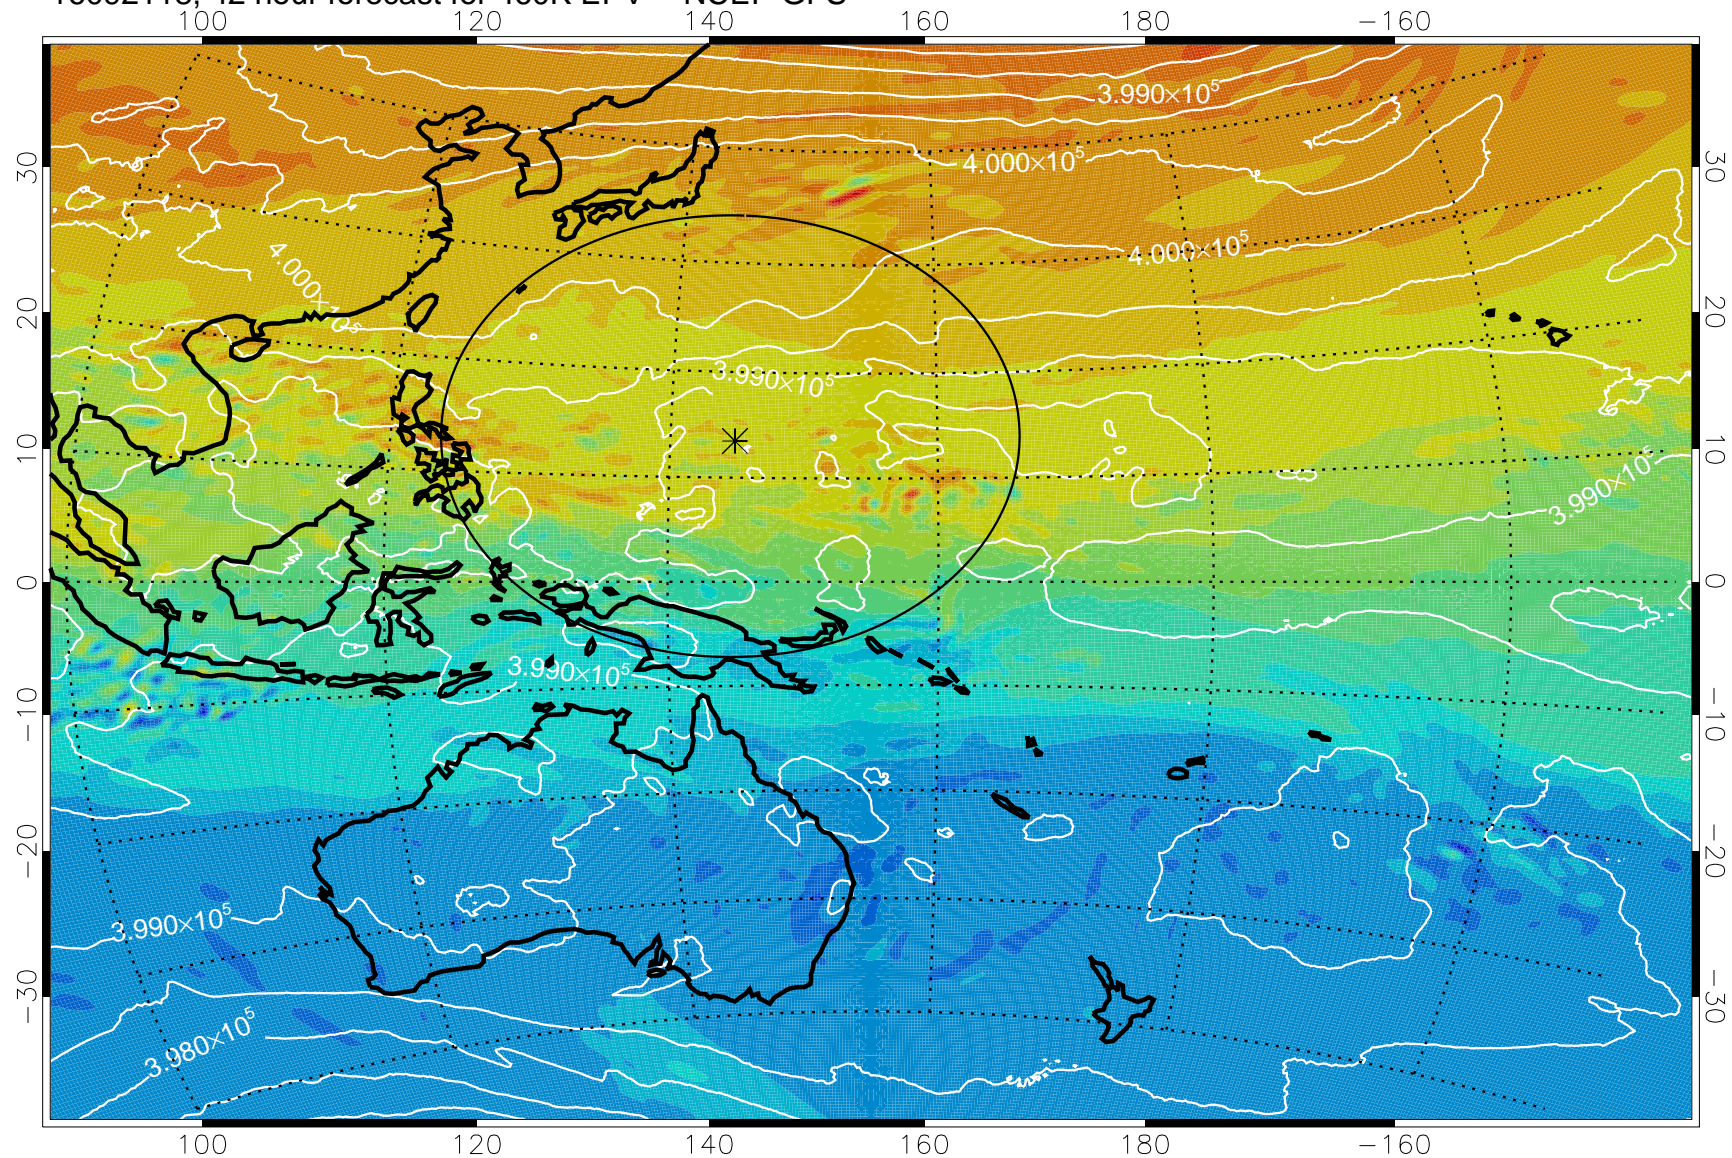

16092106, 30 hour forecast for 460K EPV -- NCEP GFS

460K Montgomery Streamfunction, white

Range ring of 2304 km

16092112, 36 hour forecast for 460K EPV -- NCEP GFS

460K Montgomery Streamfunction, white

Range ring of 2304 km

16092118, 42 hour forecast for 460K EPV -- NCEP GFS

460K Montgomery Streamfunction, white

Range ring of 2304 km

16092200, 48 hour forecast for 460K EPV -- NCEP GFS

460K Montgomery Streamfunction, white

Range ring of 2304 km

16092206, 54 hour forecast for 460K EPV -- NCEP GFS

460K Montgomery Streamfunction, white

Range ring of 2304 km

16092212, 60 hour forecast for 460K EPV -- NCEP GFS

460K Montgomery Streamfunction, white

Range ring of 2304 km

16092218, 66 hour forecast for 460K EPV -- NCEP GFS

460K Montgomery Streamfunction, white

Range ring of 2304 km

16092300, 72 hour forecast for 460K EPV -- NCEP GFS

460K Montgomery Streamfunction, white

Range ring of 2304 km