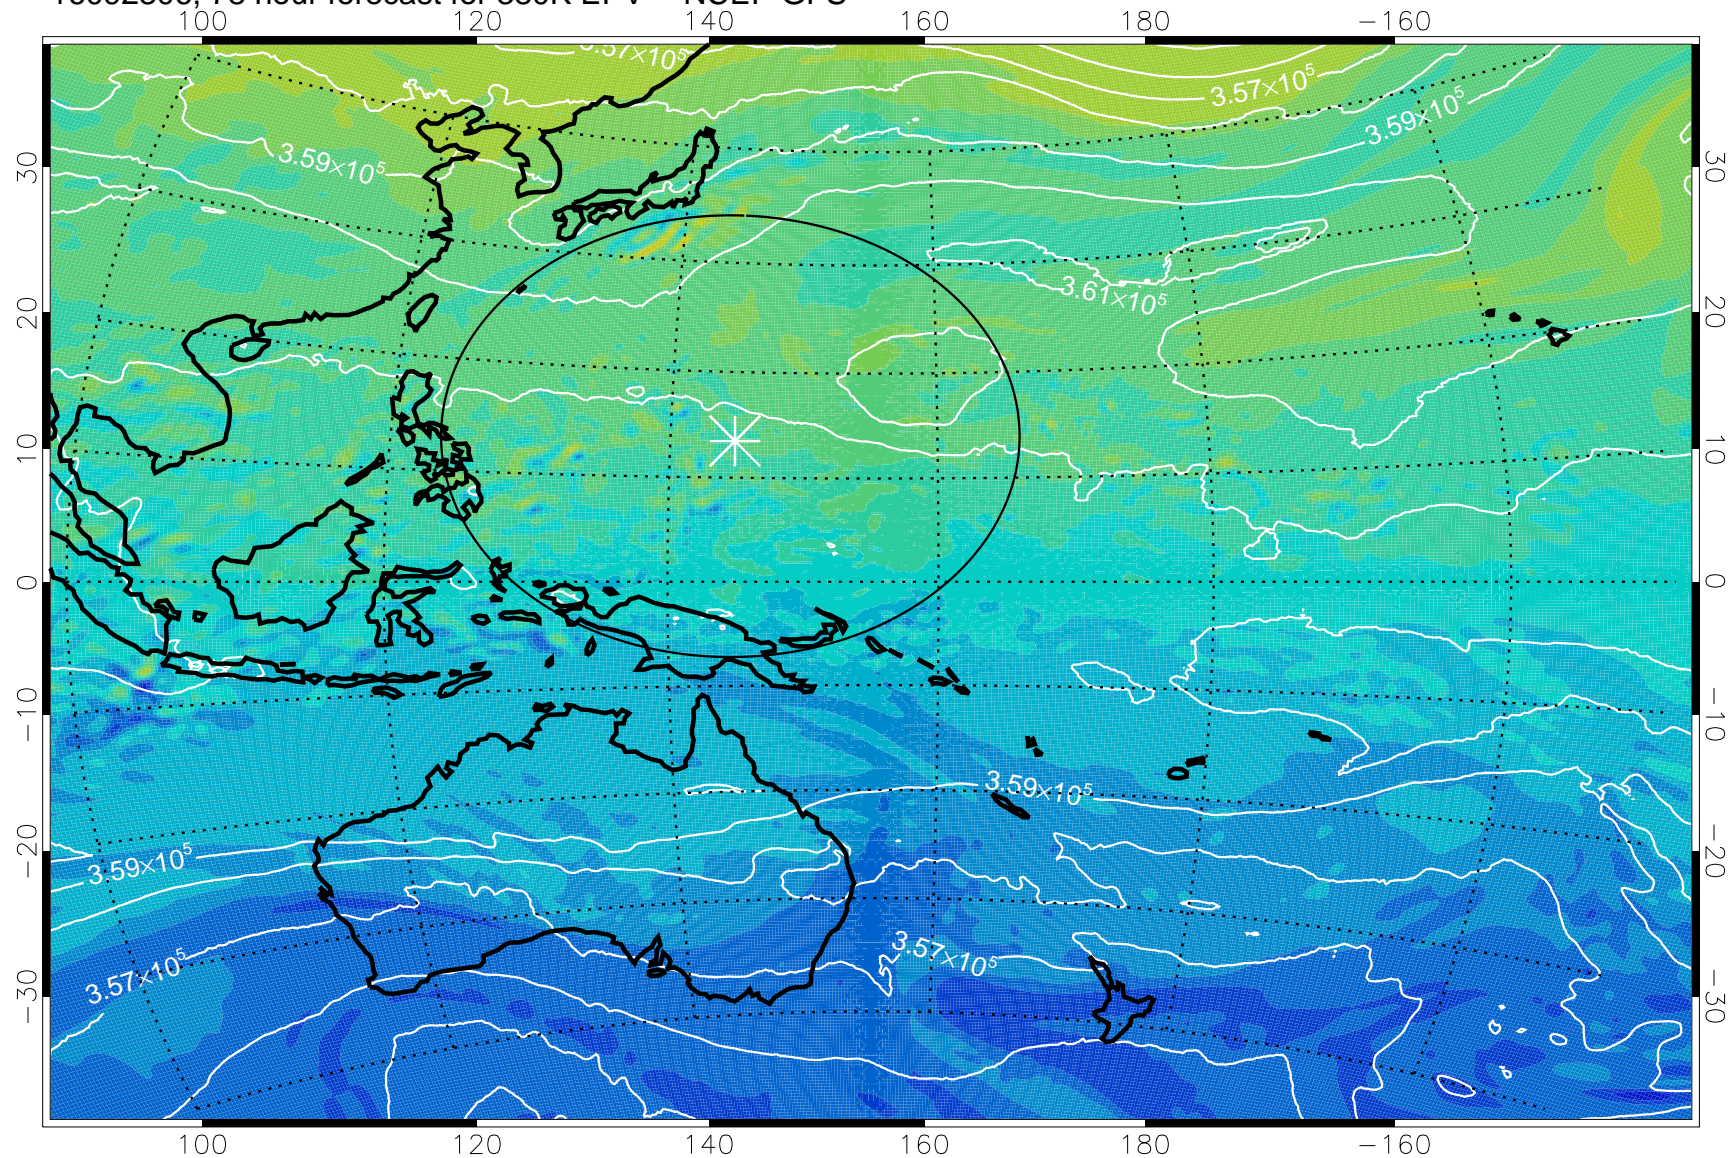

16092206, 54 hour forecast for 380K EPV -- NCEP GFS

380K Montgomery Streamfunction, white

Range ring of 2304 km

16092212, 60 hour forecast for 380K EPV -- NCEP GFS

-2×10^{-5} -1×10^{-5} 0 1×10^{-5} 2×10^{-5}
PVU

380K Montgomery Streamfunction, white

Range ring of 2304 km

16092218, 66 hour forecast for 380K EPV -- NCEP GFS

380K Montgomery Streamfunction, white

Range ring of 2304 km

16092300, 72 hour forecast for 380K EPV -- NCEP GFS

380K Montgomery Streamfunction, white

Range ring of 2304 km

16092306, 78 hour forecast for 380K EPV -- NCEP GFS

380K Montgomery Streamfunction, white

Range ring of 2304 km

16092312, 84 hour forecast for 380K EPV -- NCEP GFS

380K Montgomery Streamfunction, white

Range ring of 2304 km

16092318, 90 hour forecast for 380K EPV -- NCEP GFS

380K Montgomery Streamfunction, white

Range ring of 2304 km

16092400, 96 hour forecast for 380K EPV -- NCEP GFS