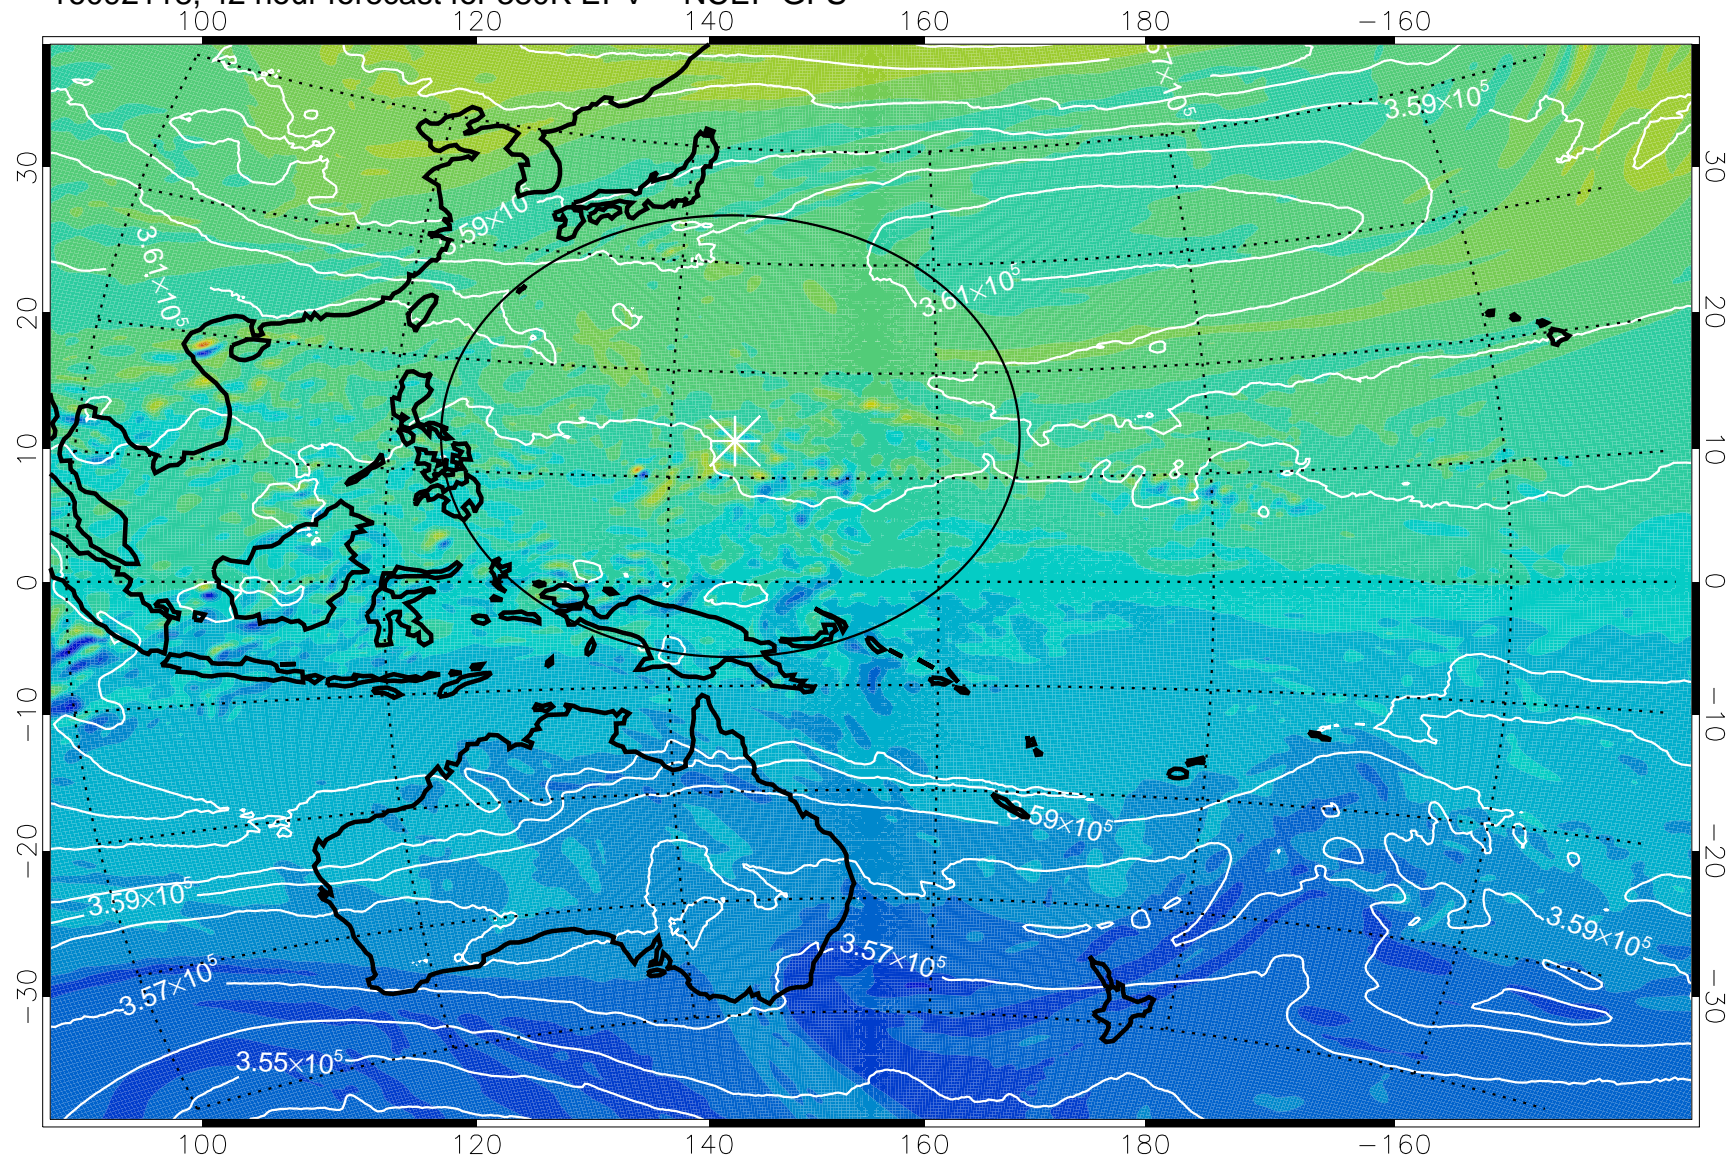

16092018, 18 hour forecast for 380K EPV -- NCEP GFS

380K Montgomery Streamfunction, white

Range ring of 2304 km

16092100, 24 hour forecast for 380K EPV -- NCEP GFS

380K Montgomery Streamfunction, white

Range ring of 2304 km

16092106, 30 hour forecast for 380K EPV -- NCEP GFS

380K Montgomery Streamfunction, white

Range ring of 2304 km

16092112, 36 hour forecast for 380K EPV -- NCEP GFS

380K Montgomery Streamfunction, white

Range ring of 2304 km

16092118, 42 hour forecast for 380K EPV -- NCEP GFS

380K Montgomery Streamfunction, white

Range ring of 2304 km

16092200, 48 hour forecast for 380K EPV -- NCEP GFS

380K Montgomery Streamfunction, white

Range ring of 2304 km

16092206, 54 hour forecast for 380K EPV -- NCEP GFS

380K Montgomery Streamfunction, white

Range ring of 2304 km

16092212, 60 hour forecast for 380K EPV -- NCEP GFS

-2×10^{-5} -1×10^{-5} 0 1×10^{-5} 2×10^{-5}
PVU