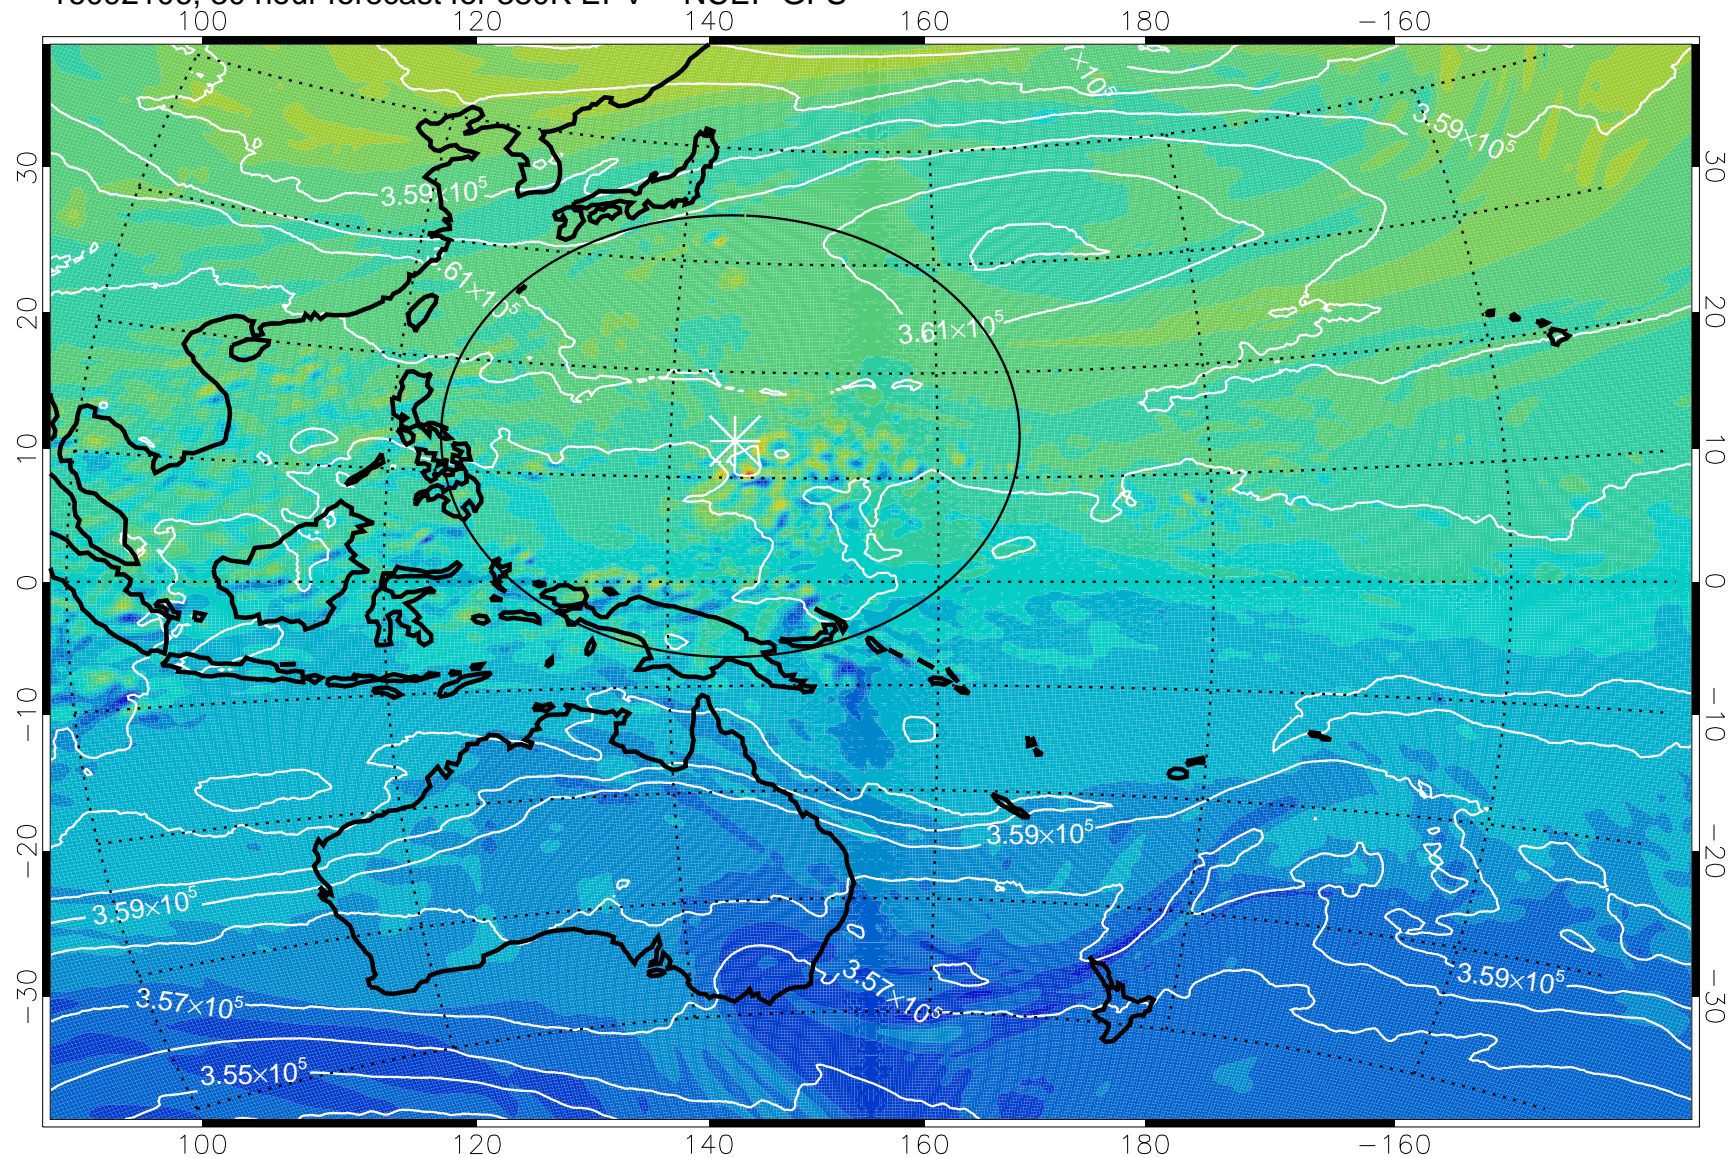

16092018, 18 hour forecast for 380K EPV -- NCEP GFS

380K Montgomery Streamfunction, white

Range ring of 2304 km

16092100, 24 hour forecast for 380K EPV -- NCEP GFS

380K Montgomery Streamfunction, white

Range ring of 2304 km

16092106, 30 hour forecast for 380K EPV -- NCEP GFS

380K Montgomery Streamfunction, white

Range ring of 2304 km

16092112, 36 hour forecast for 380K EPV -- NCEP GFS

380K Montgomery Streamfunction, white

Range ring of 2304 km

16092118, 42 hour forecast for 380K EPV -- NCEP GFS

380K Montgomery Streamfunction, white

Range ring of 2304 km

16092200, 48 hour forecast for 380K EPV -- NCEP GFS

380K Montgomery Streamfunction, white

Range ring of 2304 km