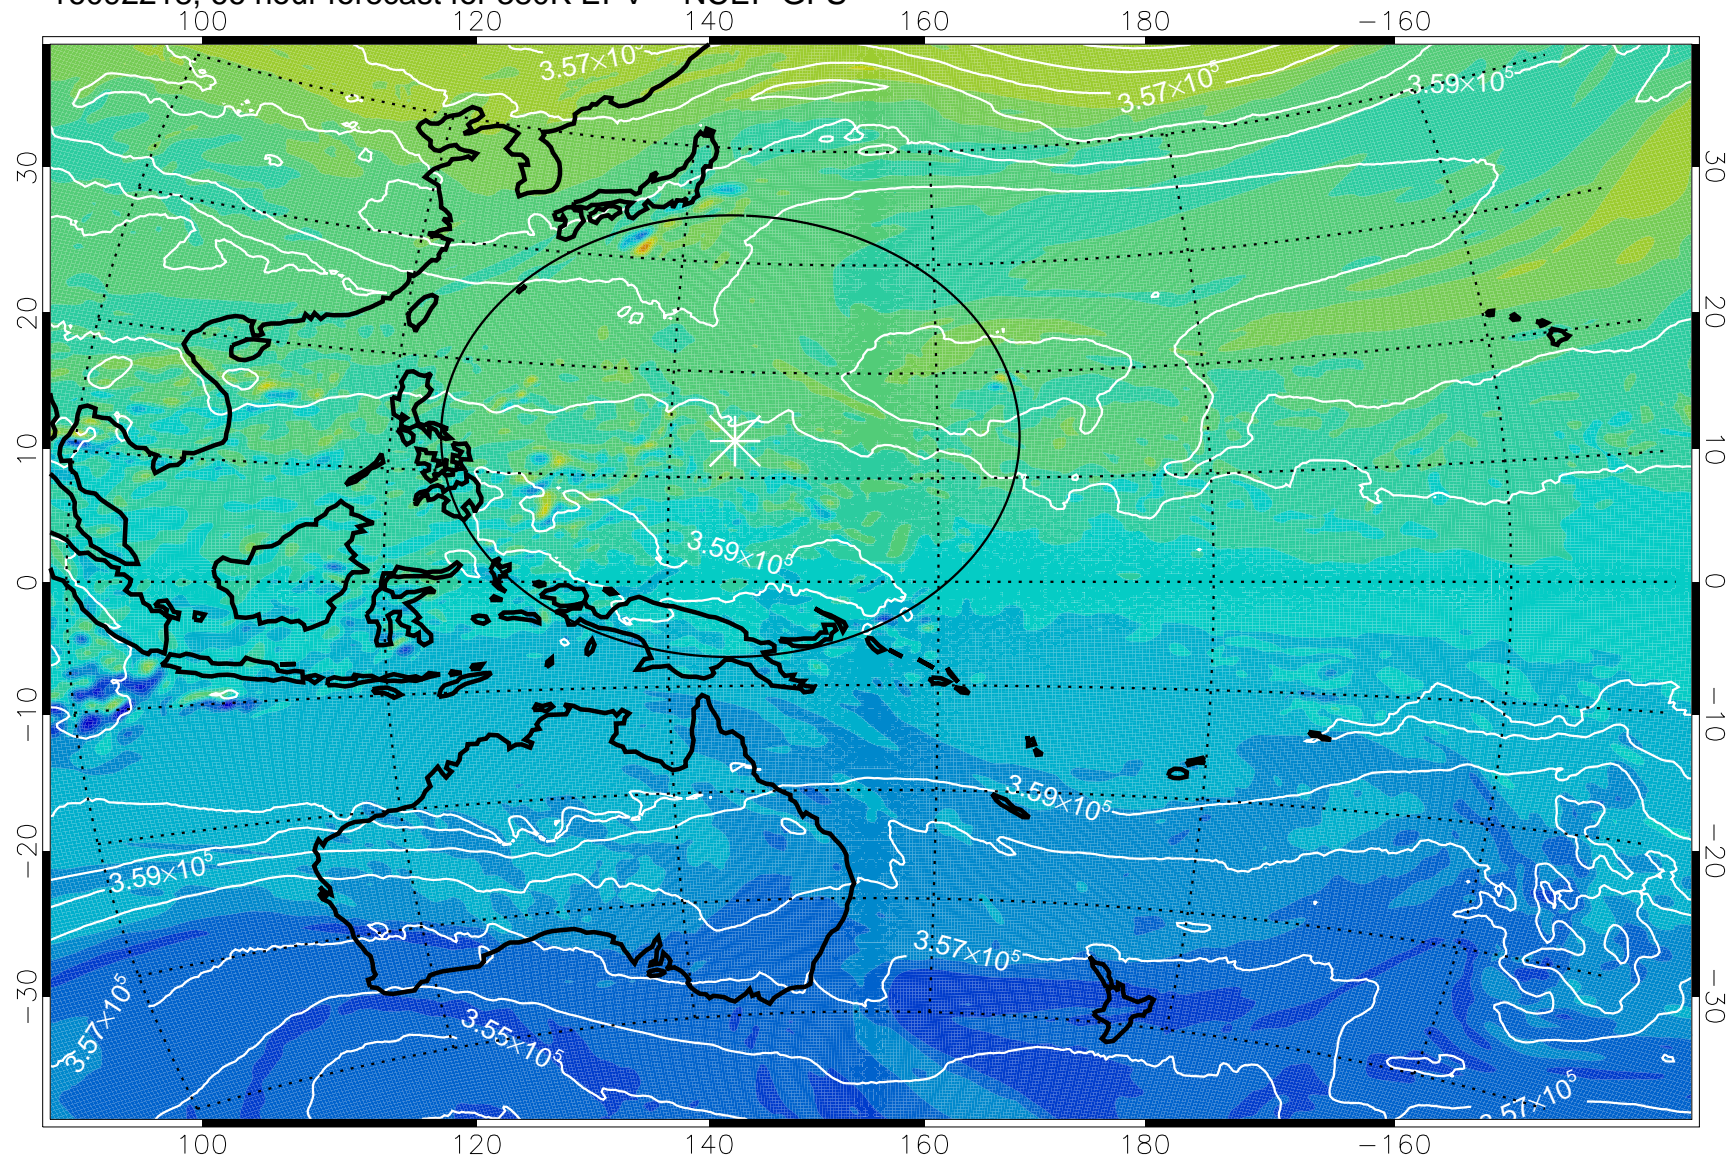

16092118, 42 hour forecast for 380K EPV -- NCEP GFS

380K Montgomery Streamfunction, white

Range ring of 2304 km

16092200, 48 hour forecast for 380K EPV -- NCEP GFS

380K Montgomery Streamfunction, white

Range ring of 2304 km

16092206, 54 hour forecast for 380K EPV -- NCEP GFS

380K Montgomery Streamfunction, white

Range ring of 2304 km

16092212, 60 hour forecast for 380K EPV -- NCEP GFS

-2×10^{-5} -1×10^{-5} 0 1×10^{-5} 2×10^{-5}
PVU

380K Montgomery Streamfunction, white

Range ring of 2304 km

16092218, 66 hour forecast for 380K EPV -- NCEP GFS

380K Montgomery Streamfunction, white

Range ring of 2304 km

16092300, 72 hour forecast for 380K EPV -- NCEP GFS

380K Montgomery Streamfunction, white

Range ring of 2304 km

16092306, 78 hour forecast for 380K EPV -- NCEP GFS

380K Montgomery Streamfunction, white

Range ring of 2304 km

16092312, 84 hour forecast for 380K EPV -- NCEP GFS