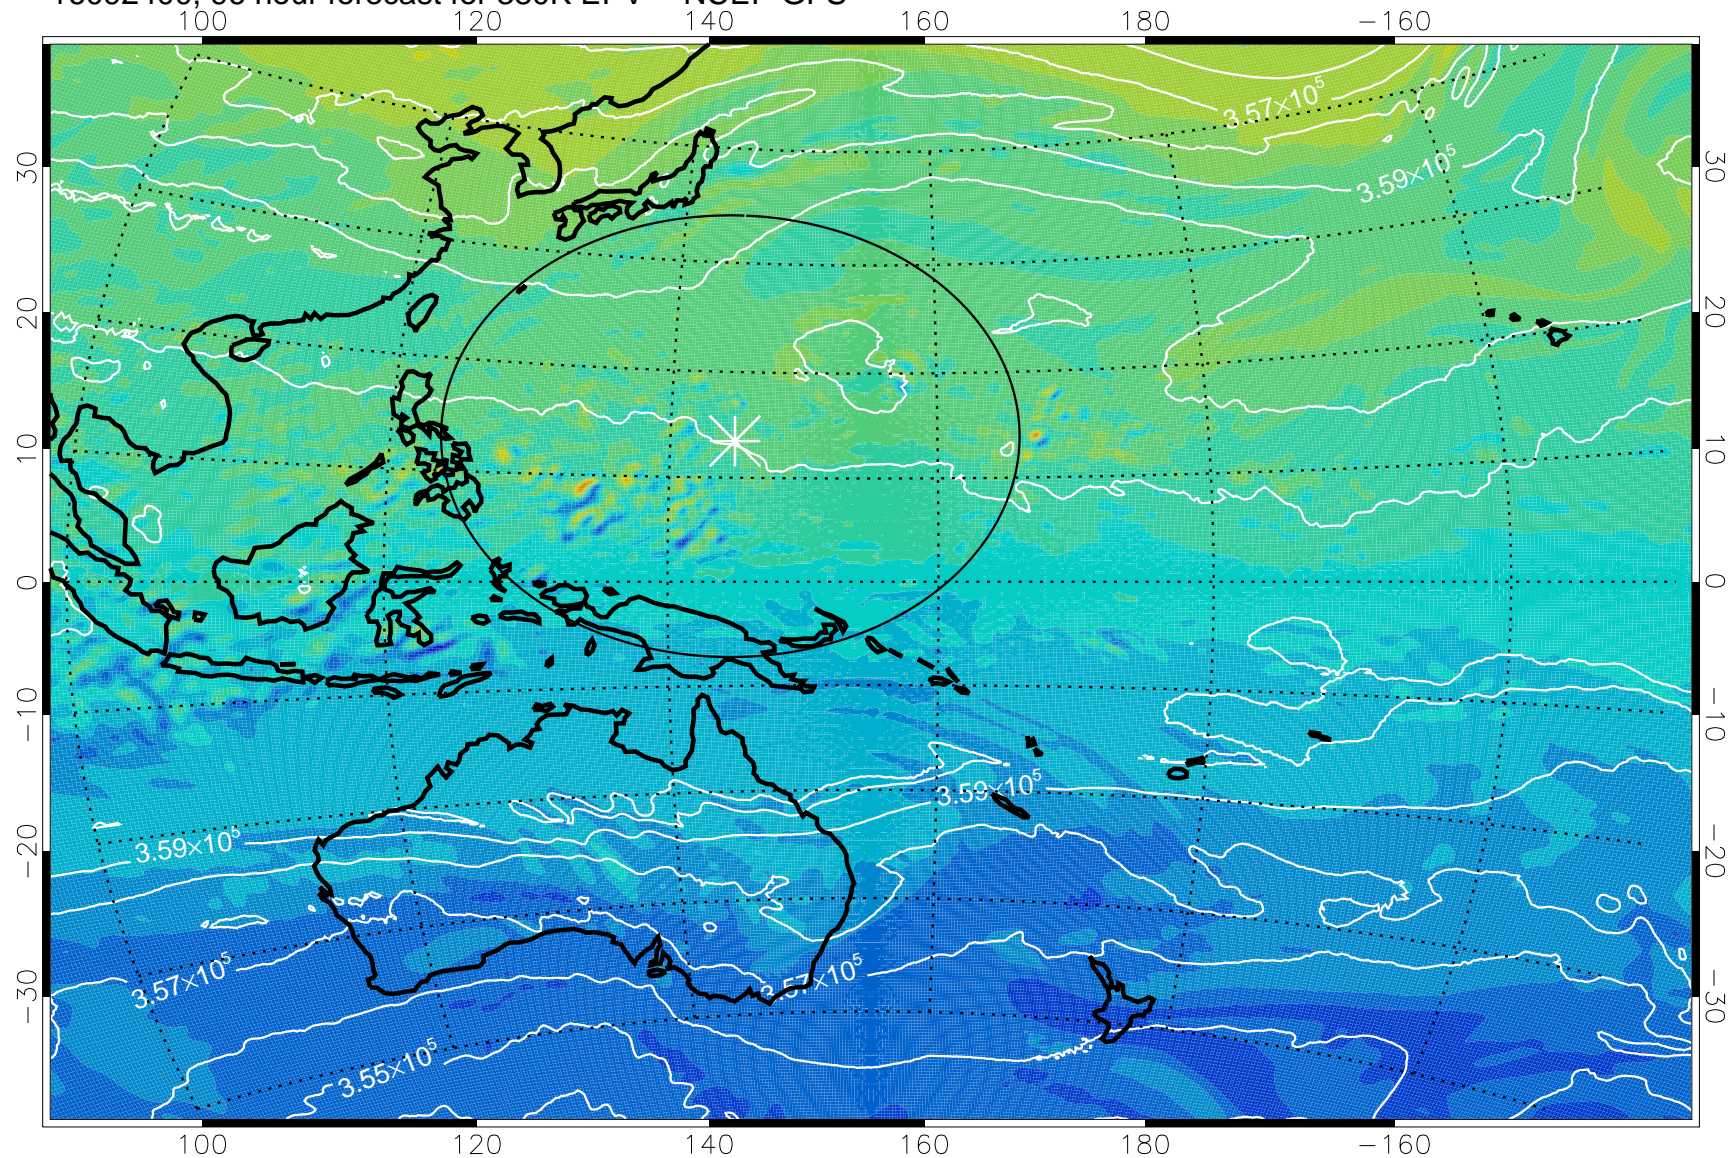

380K Montgomery Streamfunction, white

Range ring of 2304 km

16092306, 78 hour forecast for 380K EPV -- NCEP GFS

380K Montgomery Streamfunction, white

Range ring of 2304 km

16092312, 84 hour forecast for 380K EPV -- NCEP GFS

380K Montgomery Streamfunction, white

Range ring of 2304 km

16092318, 90 hour forecast for 380K EPV -- NCEP GFS

380K Montgomery Streamfunction, white

Range ring of 2304 km

16092400, 96 hour forecast for 380K EPV -- NCEP GFS

380K Montgomery Streamfunction, white

Range ring of 2304 km

16092406, 102 hour forecast for 380K EPV -- NCEP GFS

380K Montgomery Streamfunction, white

Range ring of 2304 km

16092412, 108 hour forecast for 380K EPV -- NCEP GFS

380K Montgomery Streamfunction, white

Range ring of 2304 km

16092418, 114 hour forecast for 380K EPV -- NCEP GFS

380K Montgomery Streamfunction, white

Range ring of 2304 km

16092500, 120 hour forecast for 380K EPV -- NCEP GFS