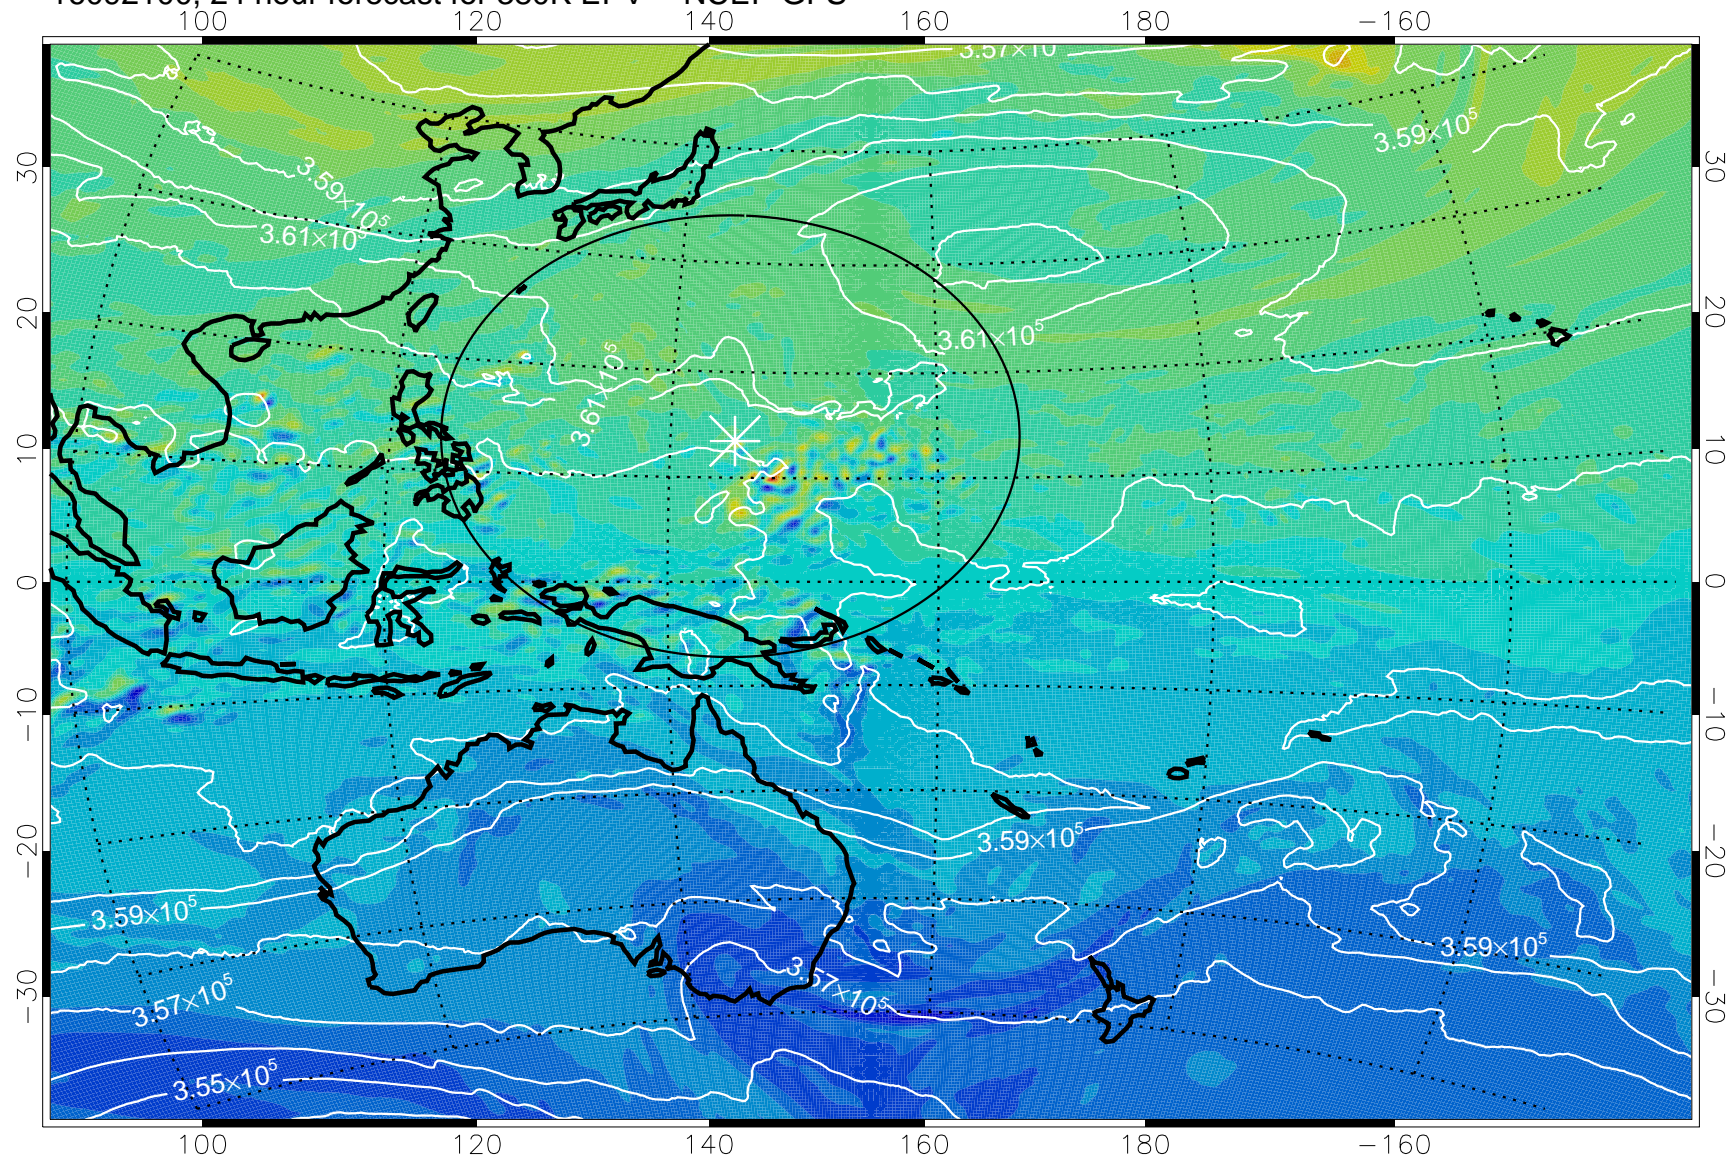

16092006, 6 hour forecast for 380K EPV -- NCEP GFS

380K Montgomery Streamfunction, white

Range ring of 2304 km

16092012, 12 hour forecast for 380K EPV -- NCEP GFS

380K Montgomery Streamfunction, white

Range ring of 2304 km

16092018, 18 hour forecast for 380K EPV -- NCEP GFS

380K Montgomery Streamfunction, white

Range ring of 2304 km

16092100, 24 hour forecast for 380K EPV -- NCEP GFS

380K Montgomery Streamfunction, white

Range ring of 2304 km

16092106, 30 hour forecast for 380K EPV -- NCEP GFS

380K Montgomery Streamfunction, white

Range ring of 2304 km

16092112, 36 hour forecast for 380K EPV -- NCEP GFS

380K Montgomery Streamfunction, white

Range ring of 2304 km

16092118, 42 hour forecast for 380K EPV -- NCEP GFS

380K Montgomery Streamfunction, white

Range ring of 2304 km

16092200, 48 hour forecast for 380K EPV -- NCEP GFS

380K Montgomery Streamfunction, white

Range ring of 2304 km