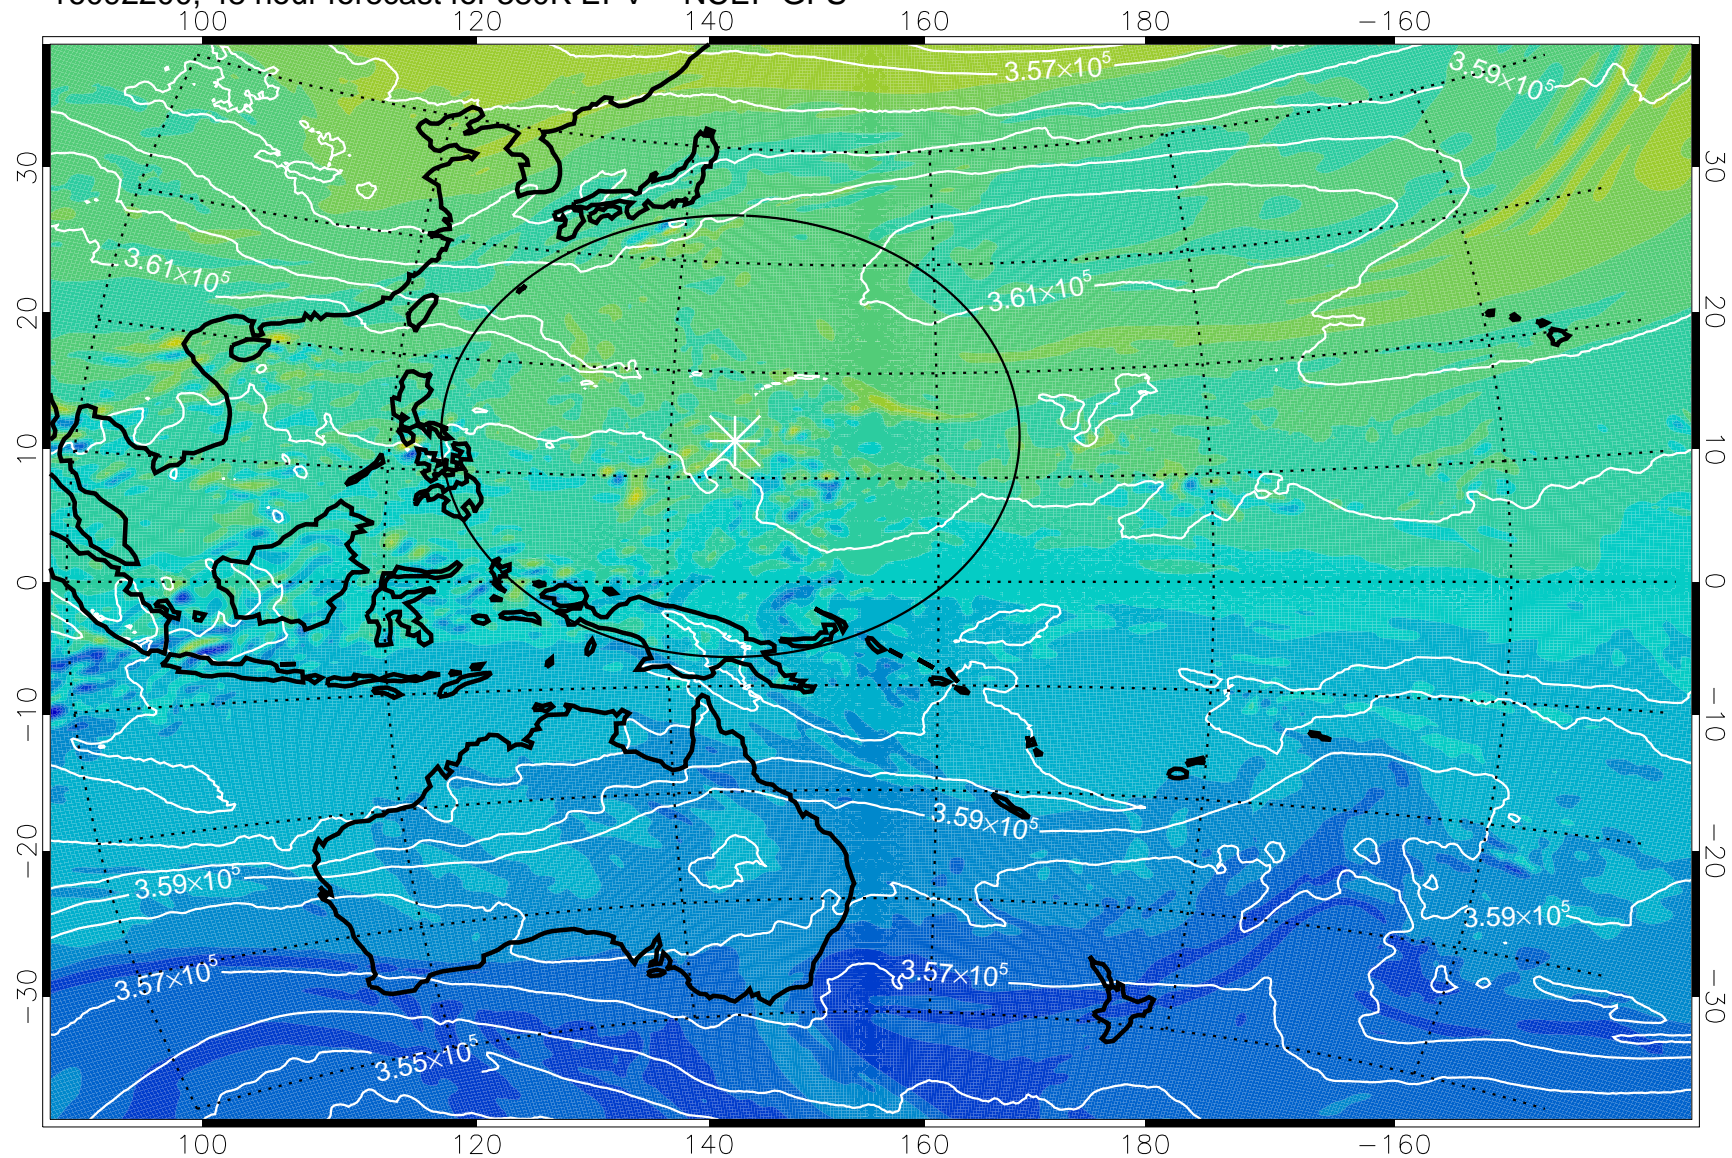

16092106, 30 hour forecast for 380K EPV -- NCEP GFS

380K Montgomery Streamfunction, white

Range ring of 2304 km

16092112, 36 hour forecast for 380K EPV -- NCEP GFS

380K Montgomery Streamfunction, white

Range ring of 2304 km

16092118, 42 hour forecast for 380K EPV -- NCEP GFS

380K Montgomery Streamfunction, white

Range ring of 2304 km

16092200, 48 hour forecast for 380K EPV -- NCEP GFS

380K Montgomery Streamfunction, white

Range ring of 2304 km

16092206, 54 hour forecast for 380K EPV -- NCEP GFS

380K Montgomery Streamfunction, white

Range ring of 2304 km

16092212, 60 hour forecast for 380K EPV -- NCEP GFS

-2×10^{-5} -1×10^{-5} 0 1×10^{-5} 2×10^{-5}
PVU

380K Montgomery Streamfunction, white

Range ring of 2304 km

16092218, 66 hour forecast for 380K EPV -- NCEP GFS

380K Montgomery Streamfunction, white

Range ring of 2304 km

16092300, 72 hour forecast for 380K EPV -- NCEP GFS