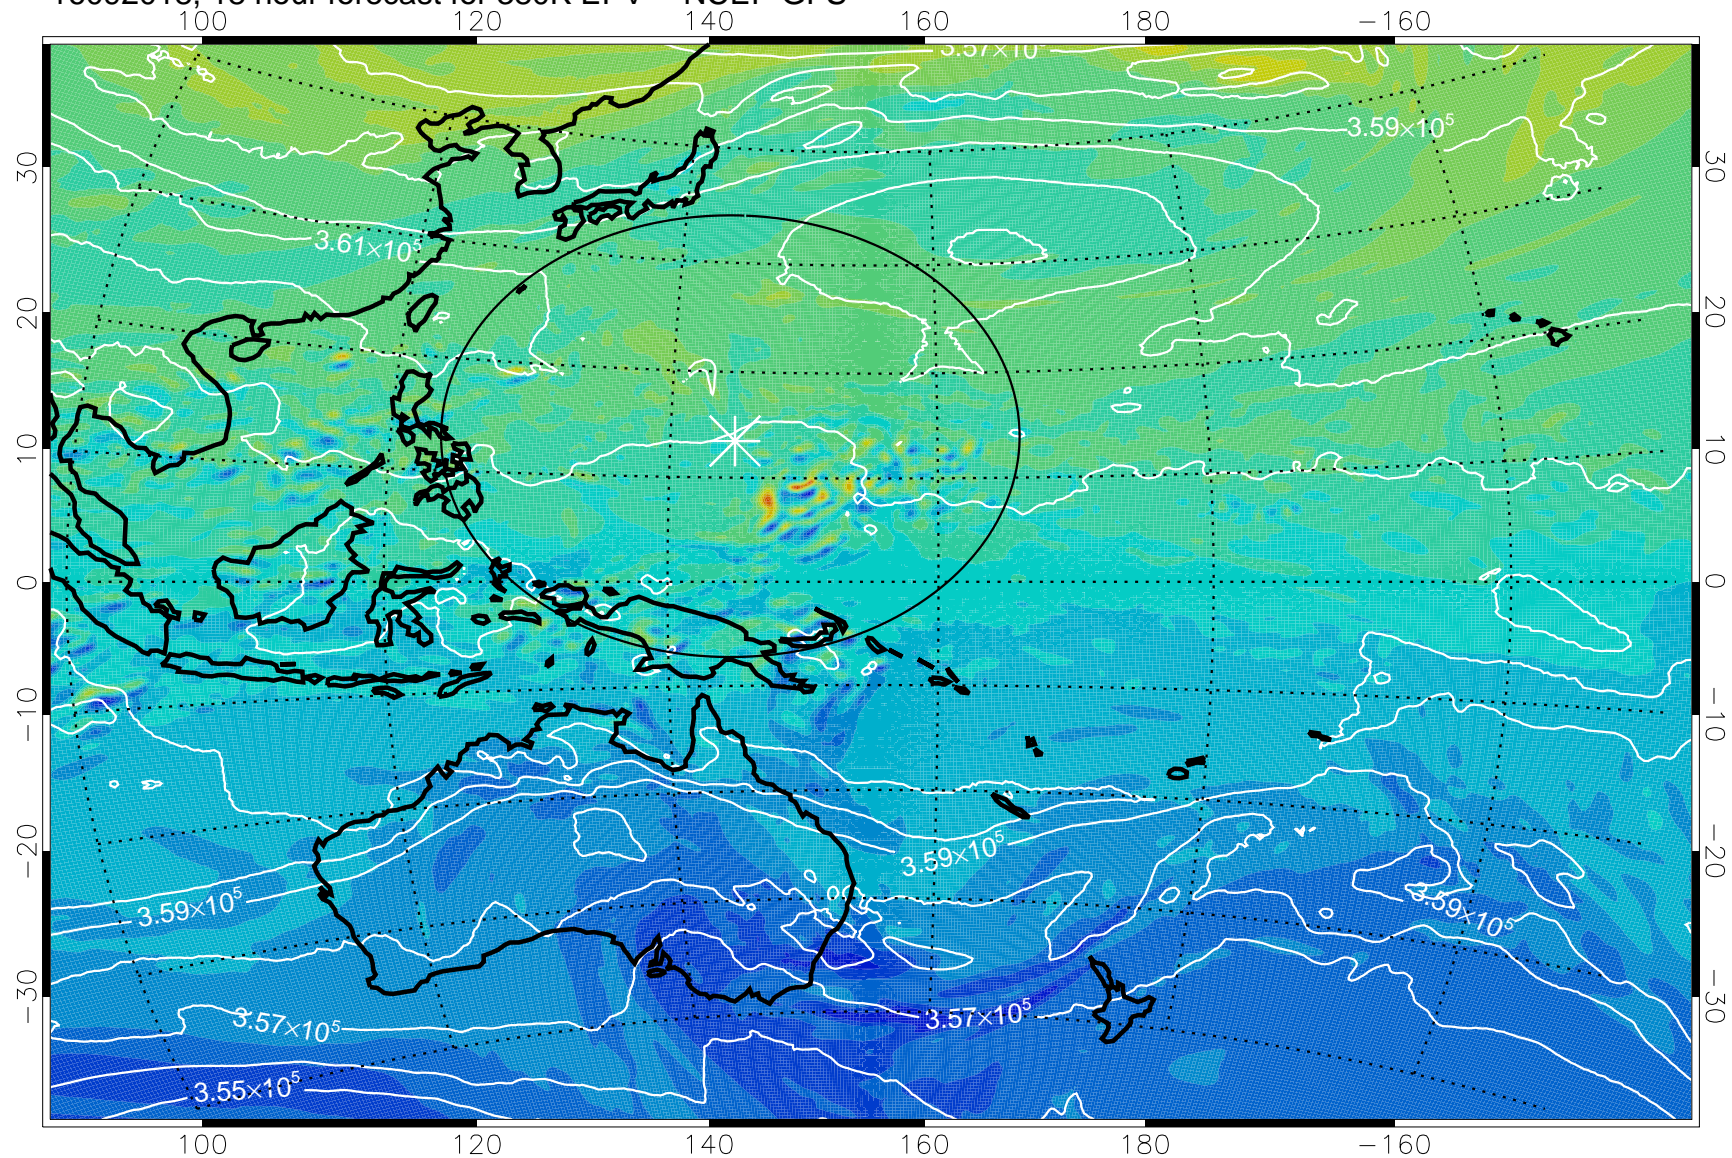

16092006, 6 hour forecast for 380K EPV -- NCEP GFS

380K Montgomery Streamfunction, white

Range ring of 2304 km

16092012, 12 hour forecast for 380K EPV -- NCEP GFS

380K Montgomery Streamfunction, white

Range ring of 2304 km

16092018, 18 hour forecast for 380K EPV -- NCEP GFS

380K Montgomery Streamfunction, white

Range ring of 2304 km

16092100, 24 hour forecast for 380K EPV -- NCEP GFS

380K Montgomery Streamfunction, white

Range ring of 2304 km

16092106, 30 hour forecast for 380K EPV -- NCEP GFS

380K Montgomery Streamfunction, white

Range ring of 2304 km

16092112, 36 hour forecast for 380K EPV -- NCEP GFS

380K Montgomery Streamfunction, white

Range ring of 2304 km

16092118, 42 hour forecast for 380K EPV -- NCEP GFS

380K Montgomery Streamfunction, white

Range ring of 2304 km

16092200, 48 hour forecast for 380K EPV -- NCEP GFS

380K Montgomery Streamfunction, white

Range ring of 2304 km