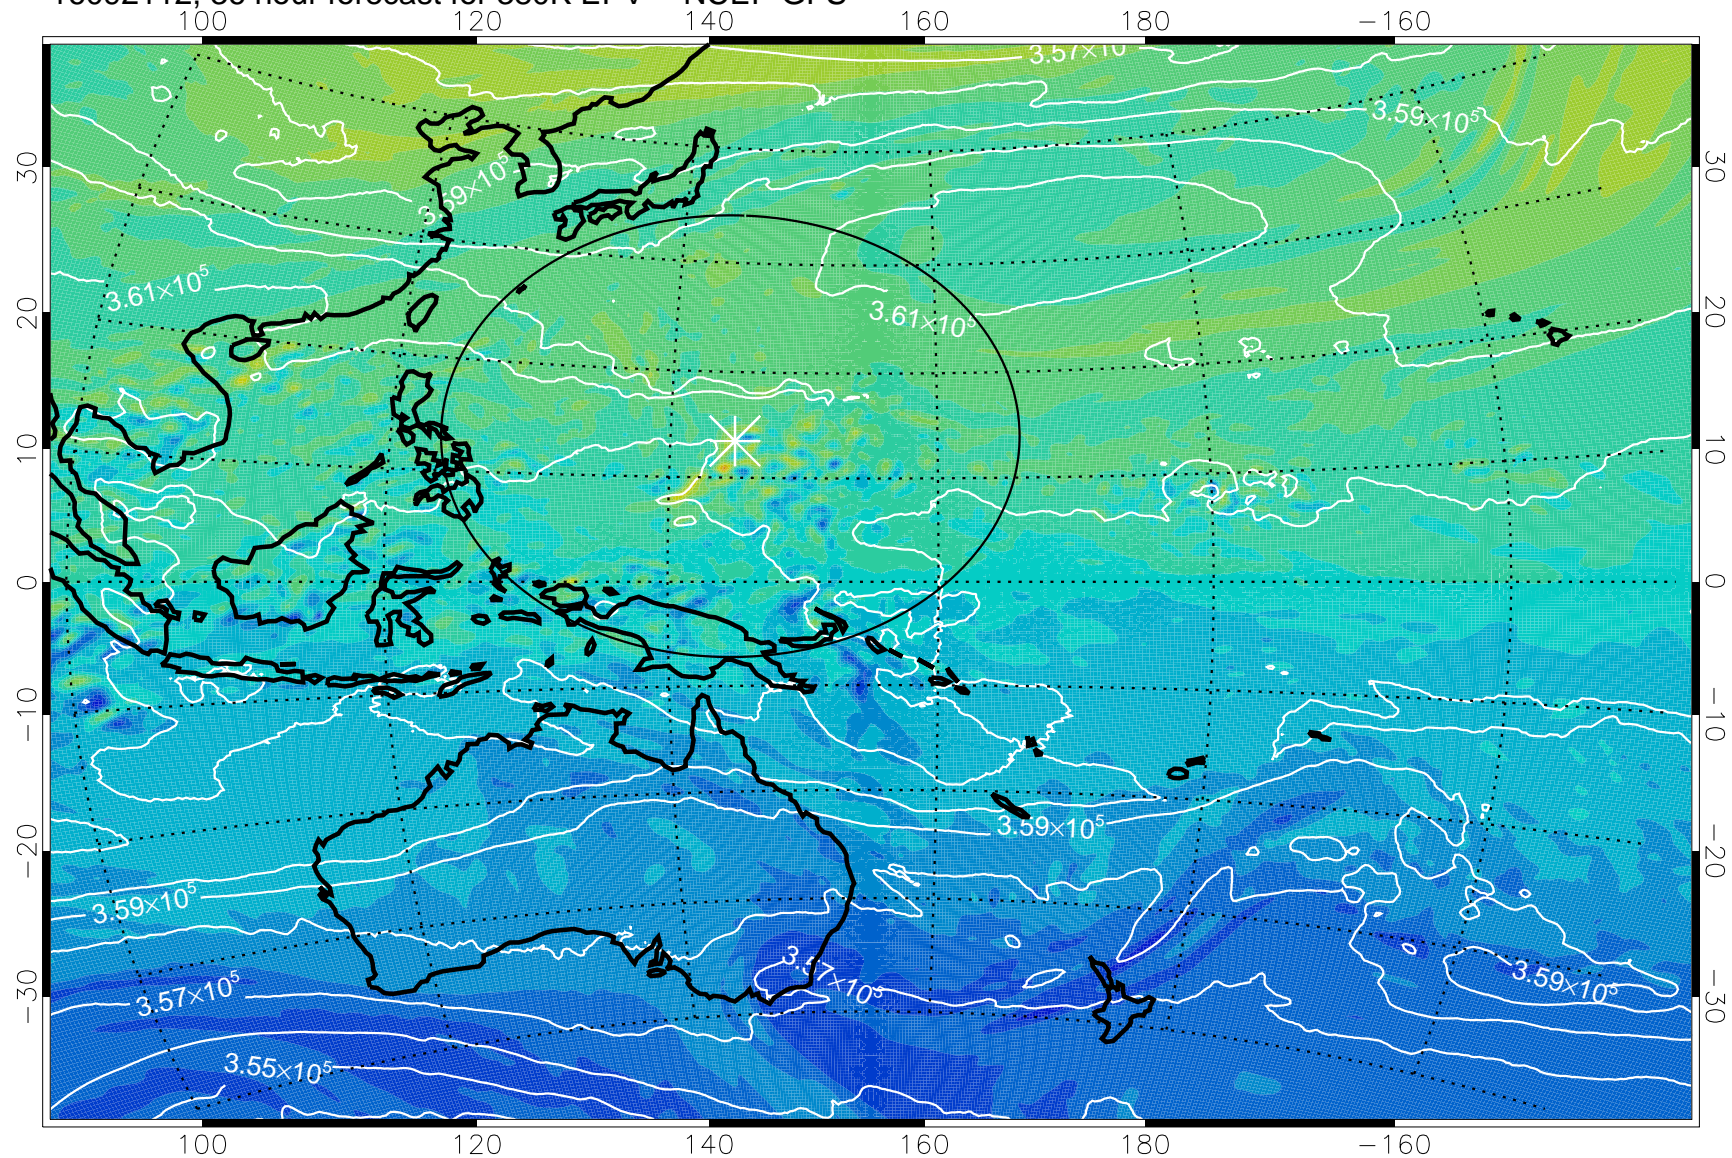

16092006, 6 hour forecast for 380K EPV -- NCEP GFS

380K Montgomery Streamfunction, white

Range ring of 2304 km

16092012, 12 hour forecast for 380K EPV -- NCEP GFS

380K Montgomery Streamfunction, white

Range ring of 2304 km

16092018, 18 hour forecast for 380K EPV -- NCEP GFS

380K Montgomery Streamfunction, white

Range ring of 2304 km

16092100, 24 hour forecast for 380K EPV -- NCEP GFS

380K Montgomery Streamfunction, white

Range ring of 2304 km

16092106, 30 hour forecast for 380K EPV -- NCEP GFS

380K Montgomery Streamfunction, white

Range ring of 2304 km

16092112, 36 hour forecast for 380K EPV -- NCEP GFS

380K Montgomery Streamfunction, white

Range ring of 2304 km

16092118, 42 hour forecast for 380K EPV -- NCEP GFS

380K Montgomery Streamfunction, white

Range ring of 2304 km

16092200, 48 hour forecast for 380K EPV -- NCEP GFS

380K Montgomery Streamfunction, white

Range ring of 2304 km