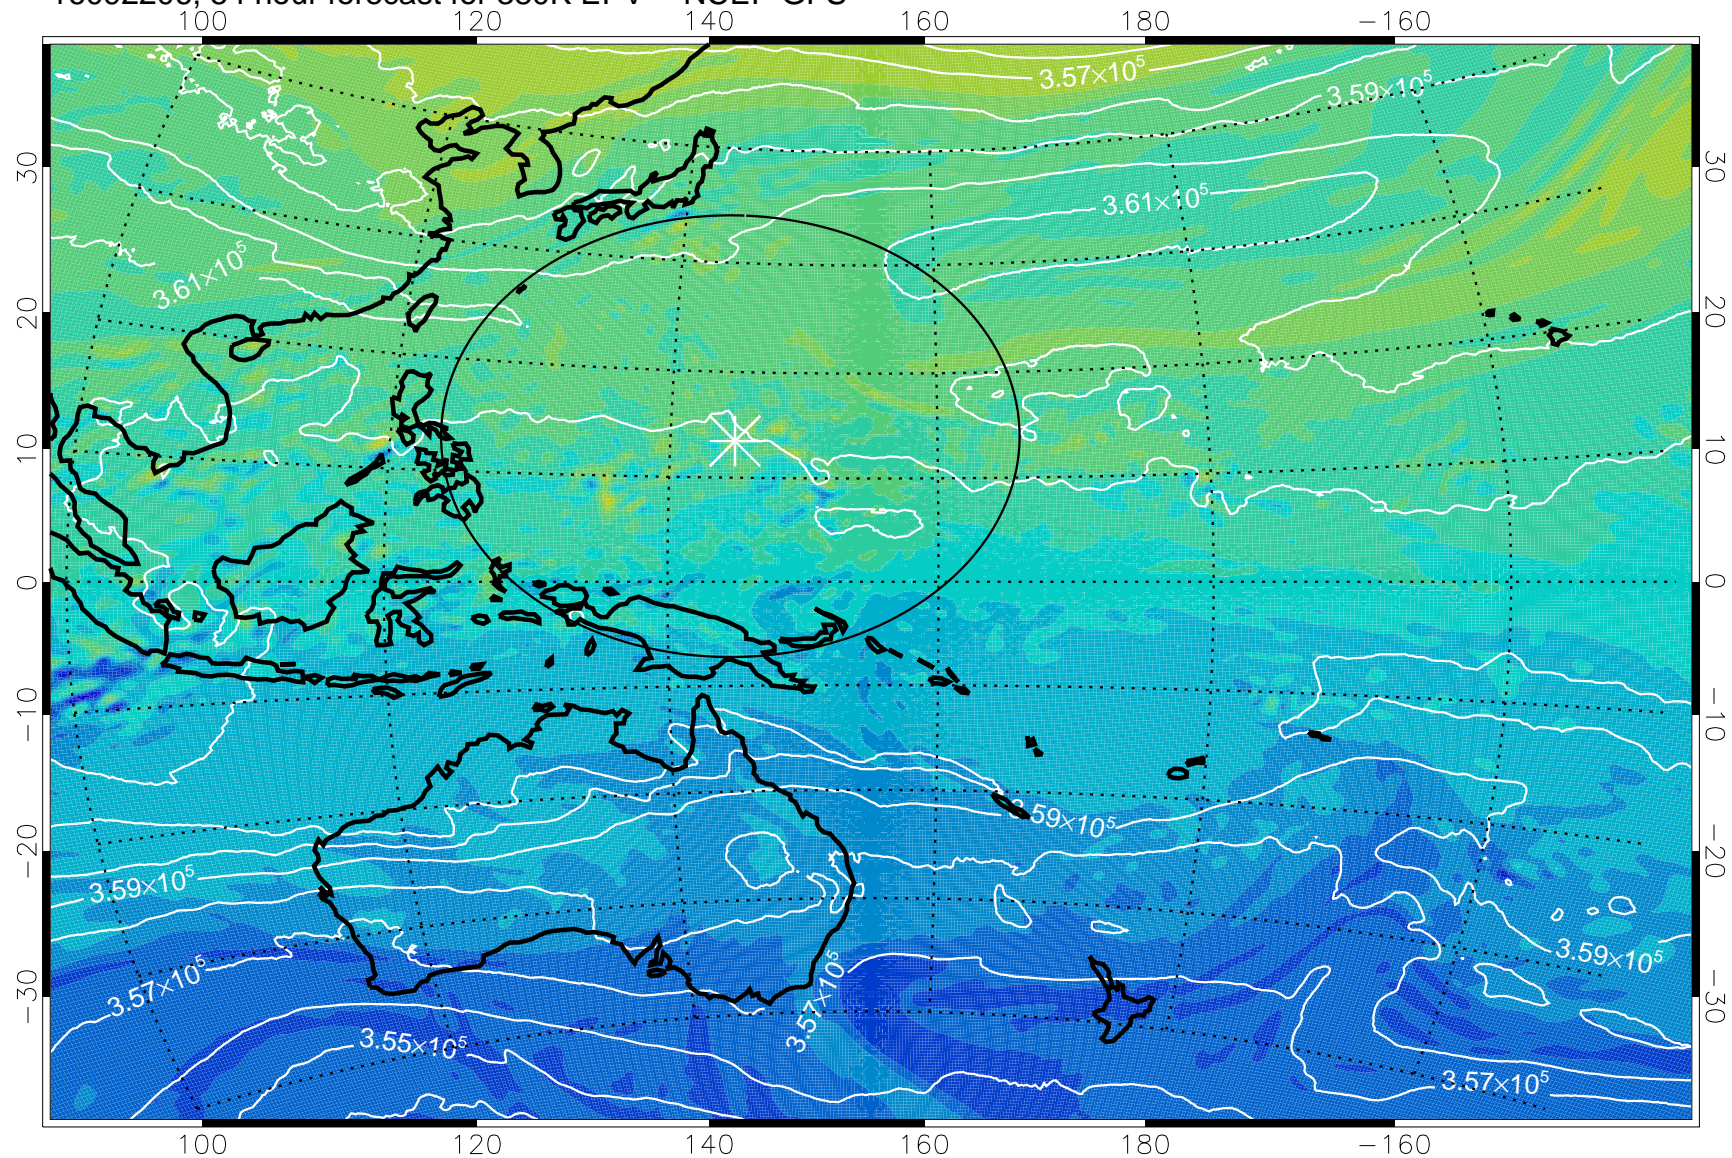

16092106, 30 hour forecast for 380K EPV -- NCEP GFS

380K Montgomery Streamfunction, white

Range ring of 2304 km

16092112, 36 hour forecast for 380K EPV -- NCEP GFS

380K Montgomery Streamfunction, white

Range ring of 2304 km

16092118, 42 hour forecast for 380K EPV -- NCEP GFS

380K Montgomery Streamfunction, white

Range ring of 2304 km

16092200, 48 hour forecast for 380K EPV -- NCEP GFS

380K Montgomery Streamfunction, white

Range ring of 2304 km

16092206, 54 hour forecast for 380K EPV -- NCEP GFS

380K Montgomery Streamfunction, white

Range ring of 2304 km

16092212, 60 hour forecast for 380K EPV -- NCEP GFS

-2×10^{-5} -1×10^{-5} 0 1×10^{-5} 2×10^{-5}
PVU

380K Montgomery Streamfunction, white

Range ring of 2304 km

16092218, 66 hour forecast for 380K EPV -- NCEP GFS

380K Montgomery Streamfunction, white

Range ring of 2304 km

16092300, 72 hour forecast for 380K EPV -- NCEP GFS