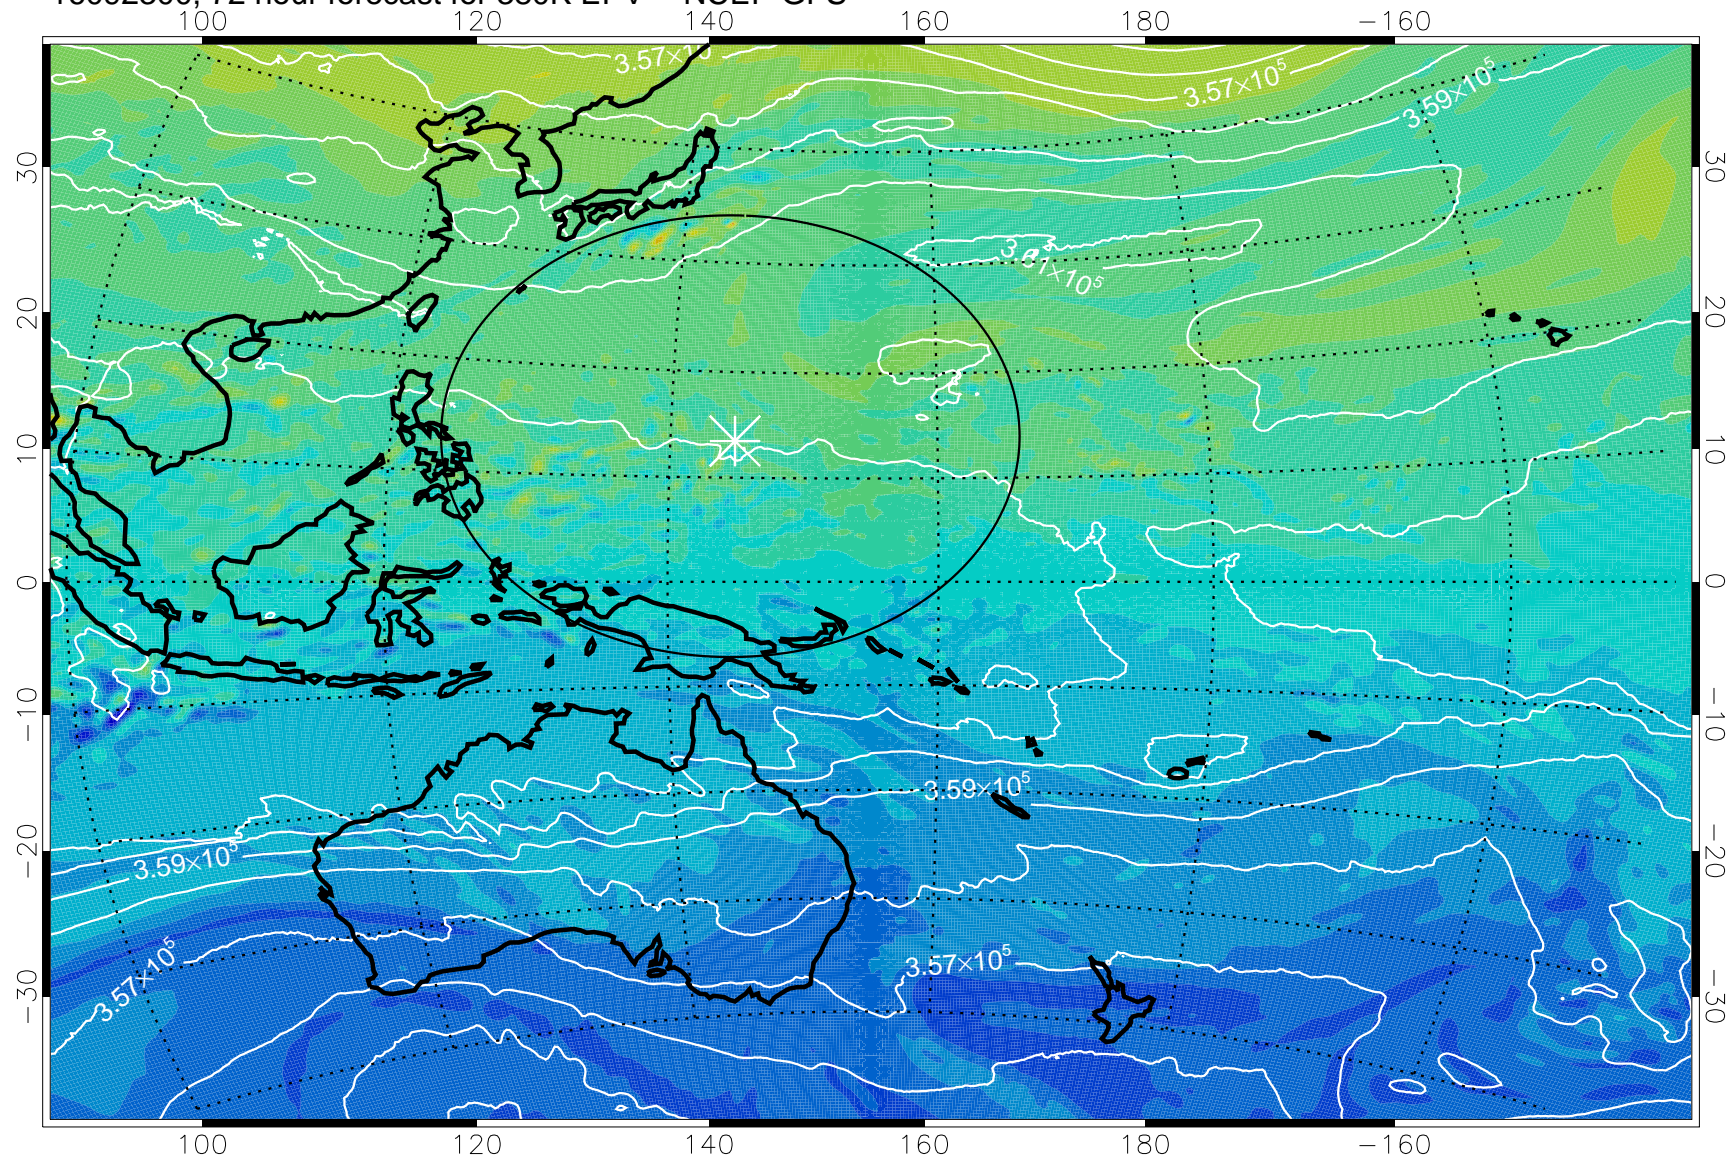

16092206, 54 hour forecast for 380K EPV -- NCEP GFS

380K Montgomery Streamfunction, white

Range ring of 2304 km

16092212, 60 hour forecast for 380K EPV -- NCEP GFS

-2×10^{-5} -1×10^{-5} 0 1×10^{-5} 2×10^{-5}
PVU

380K Montgomery Streamfunction, white

Range ring of 2304 km

16092218, 66 hour forecast for 380K EPV -- NCEP GFS

380K Montgomery Streamfunction, white

Range ring of 2304 km

16092300, 72 hour forecast for 380K EPV -- NCEP GFS

380K Montgomery Streamfunction, white

Range ring of 2304 km

16092306, 78 hour forecast for 380K EPV -- NCEP GFS

380K Montgomery Streamfunction, white

Range ring of 2304 km

16092312, 84 hour forecast for 380K EPV -- NCEP GFS

380K Montgomery Streamfunction, white

Range ring of 2304 km

16092318, 90 hour forecast for 380K EPV -- NCEP GFS

380K Montgomery Streamfunction, white

Range ring of 2304 km

16092400, 96 hour forecast for 380K EPV -- NCEP GFS