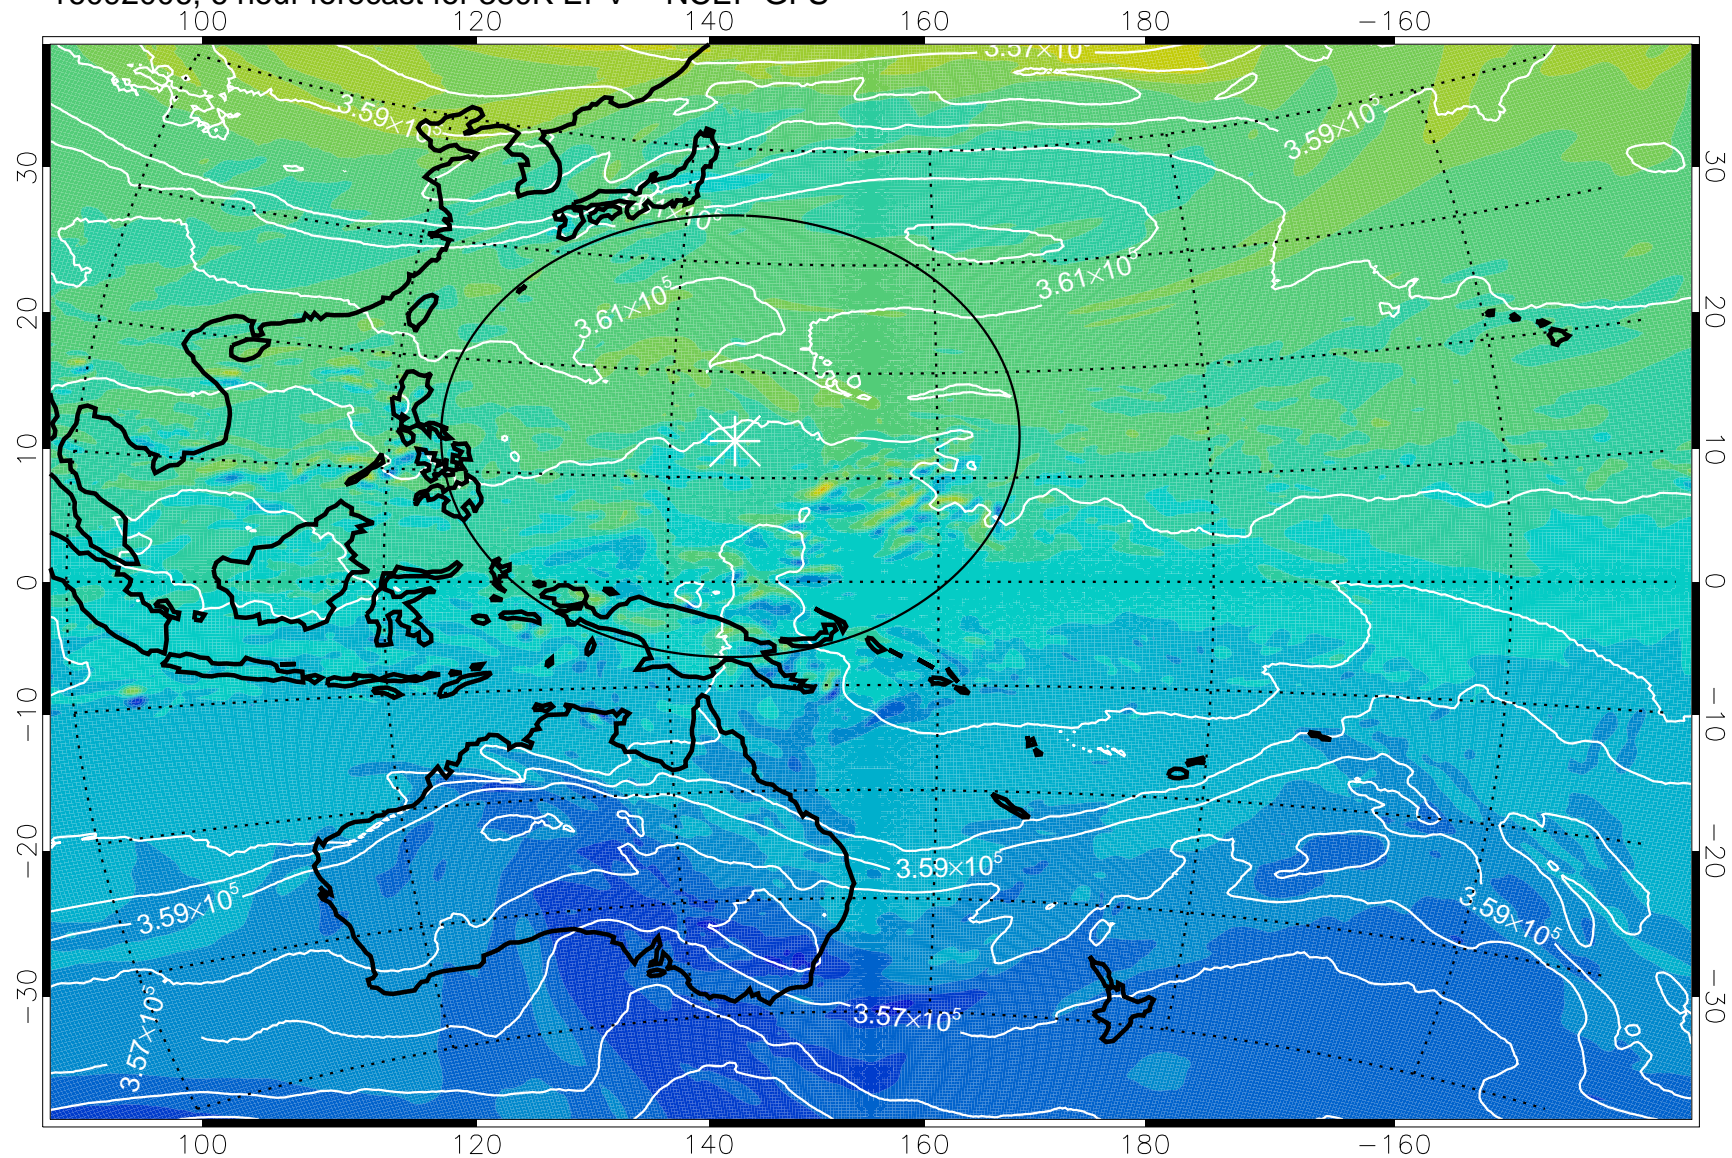

16092006, 6 hour forecast for 380K EPV -- NCEP GFS

380K Montgomery Streamfunction, white

Range ring of 2304 km

16092012, 12 hour forecast for 380K EPV -- NCEP GFS

380K Montgomery Streamfunction, white

Range ring of 2304 km

16092018, 18 hour forecast for 380K EPV -- NCEP GFS

380K Montgomery Streamfunction, white

Range ring of 2304 km

16092100, 24 hour forecast for 380K EPV -- NCEP GFS

380K Montgomery Streamfunction, white

Range ring of 2304 km

16092106, 30 hour forecast for 380K EPV -- NCEP GFS

380K Montgomery Streamfunction, white

Range ring of 2304 km

16092112, 36 hour forecast for 380K EPV -- NCEP GFS

380K Montgomery Streamfunction, white

Range ring of 2304 km

16092118, 42 hour forecast for 380K EPV -- NCEP GFS

380K Montgomery Streamfunction, white

Range ring of 2304 km

16092200, 48 hour forecast for 380K EPV -- NCEP GFS

380K Montgomery Streamfunction, white

Range ring of 2304 km