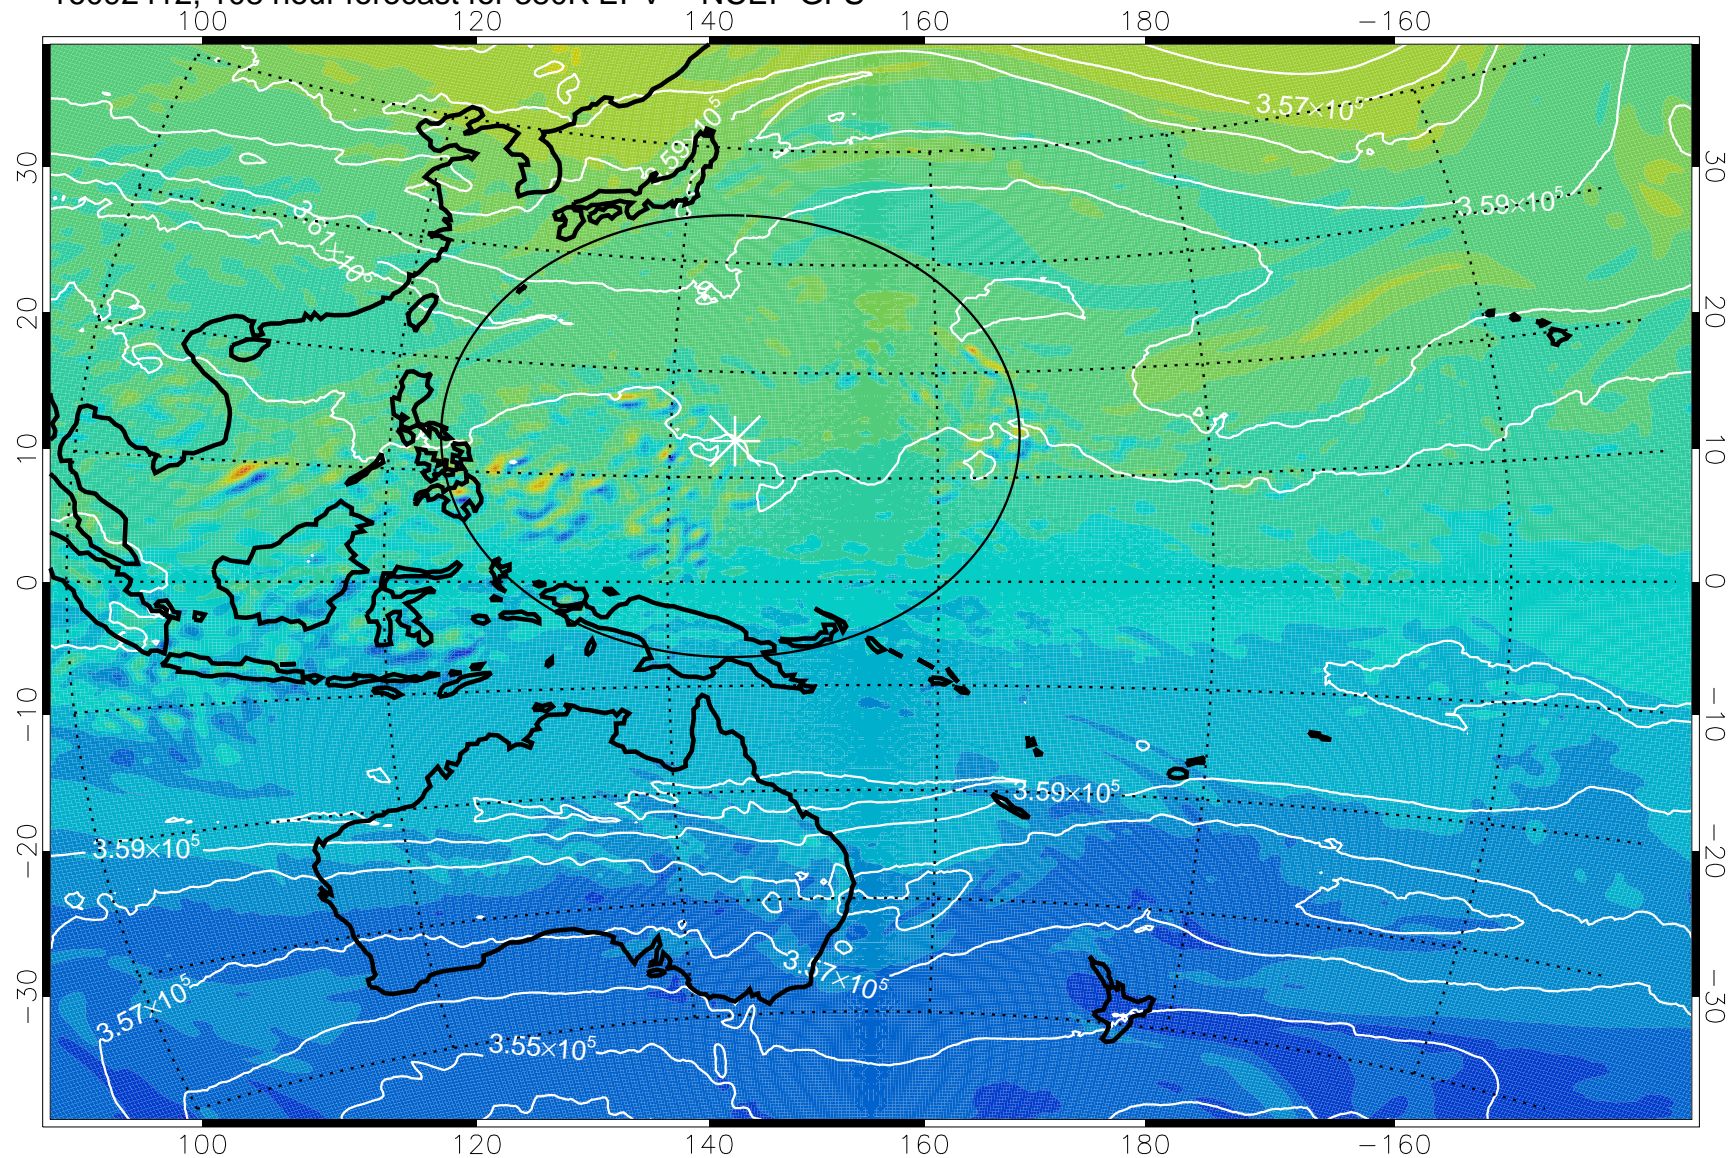

380K Montgomery Streamfunction, white

Range ring of 2304 km

16092318, 90 hour forecast for 380K EPV -- NCEP GFS

380K Montgomery Streamfunction, white

Range ring of 2304 km

16092400, 96 hour forecast for 380K EPV -- NCEP GFS

380K Montgomery Streamfunction, white

Range ring of 2304 km

16092406, 102 hour forecast for 380K EPV -- NCEP GFS

380K Montgomery Streamfunction, white

Range ring of 2304 km

16092412, 108 hour forecast for 380K EPV -- NCEP GFS

380K Montgomery Streamfunction, white

Range ring of 2304 km

16092418, 114 hour forecast for 380K EPV -- NCEP GFS

380K Montgomery Streamfunction, white

Range ring of 2304 km

16092500, 120 hour forecast for 380K EPV -- NCEP GFS

380K Montgomery Streamfunction, white

Range ring of 2304 km