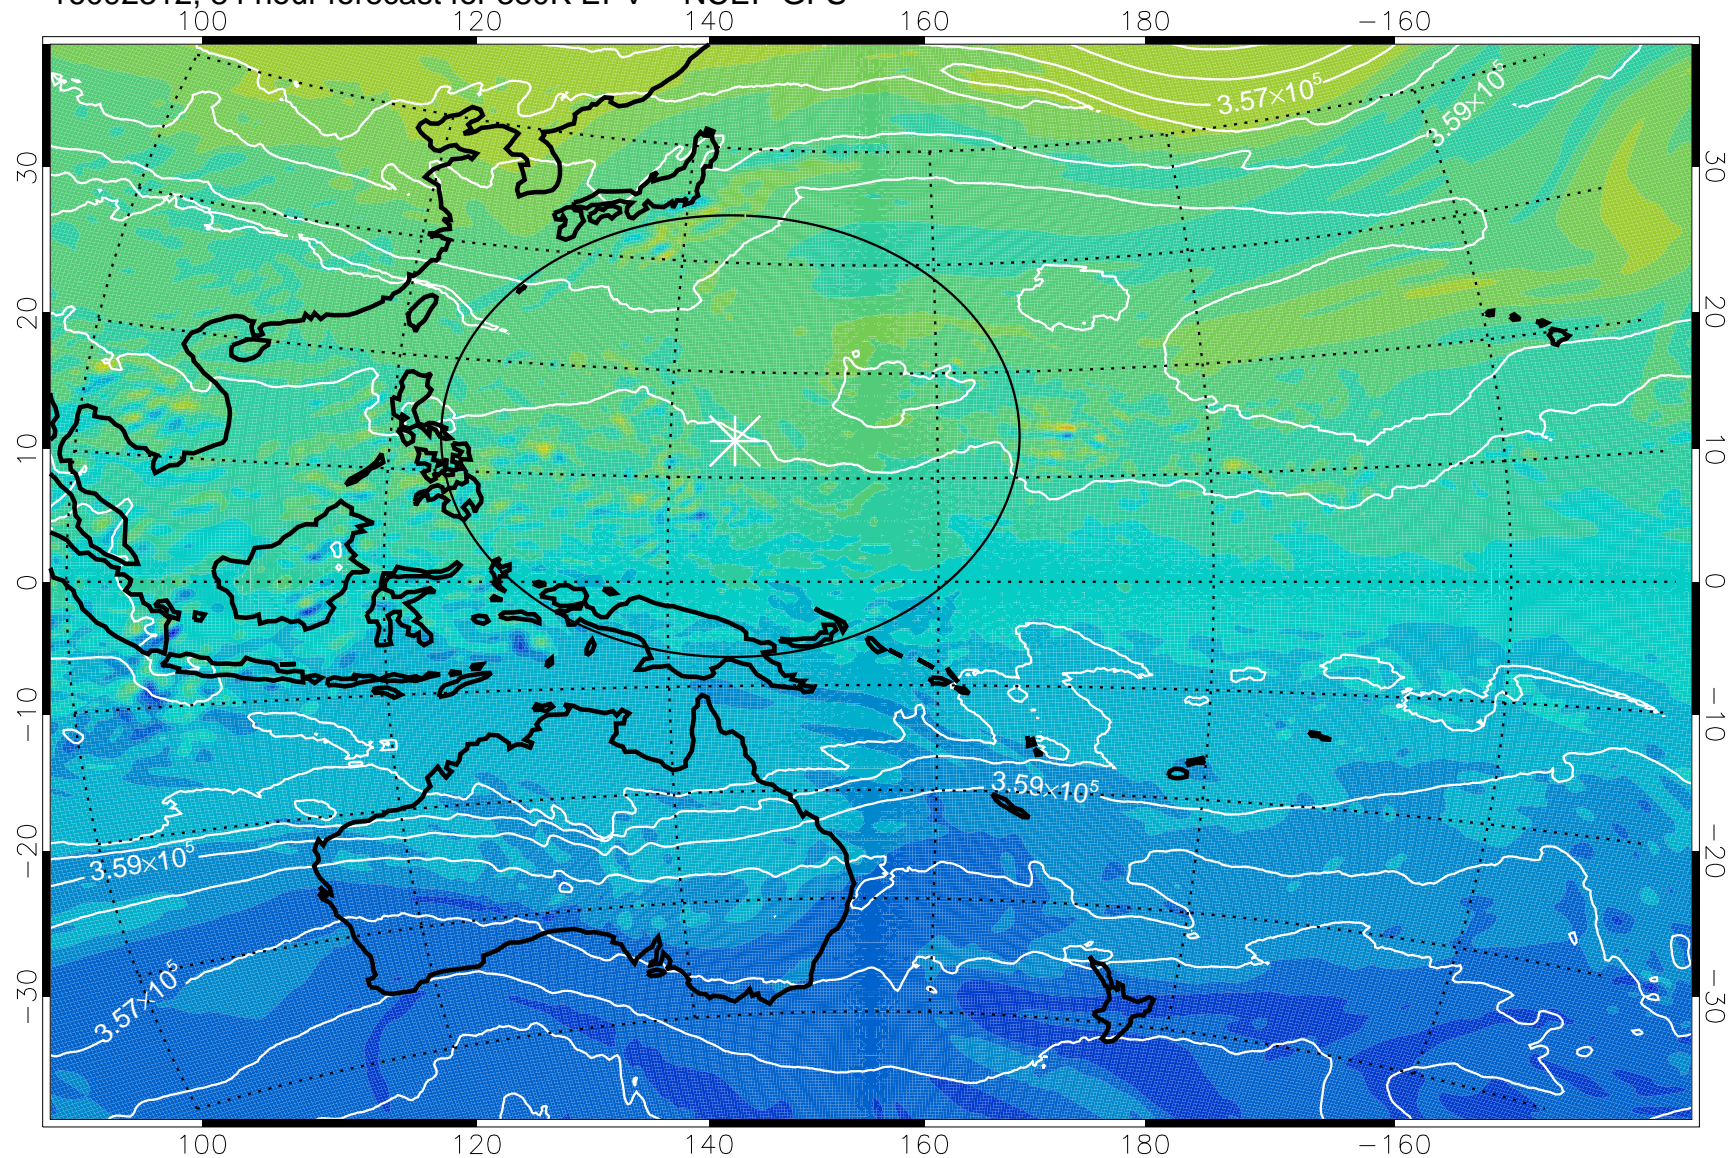

380K Montgomery Streamfunction, white

Range ring of 2304 km

16092218, 66 hour forecast for 380K EPV -- NCEP GFS

380K Montgomery Streamfunction, white

Range ring of 2304 km

16092300, 72 hour forecast for 380K EPV -- NCEP GFS

380K Montgomery Streamfunction, white

Range ring of 2304 km

16092306, 78 hour forecast for 380K EPV -- NCEP GFS

380K Montgomery Streamfunction, white

Range ring of 2304 km

16092312, 84 hour forecast for 380K EPV -- NCEP GFS

380K Montgomery Streamfunction, white

Range ring of 2304 km

16092318, 90 hour forecast for 380K EPV -- NCEP GFS

380K Montgomery Streamfunction, white

Range ring of 2304 km

16092400, 96 hour forecast for 380K EPV -- NCEP GFS

380K Montgomery Streamfunction, white

Range ring of 2304 km

16092406, 102 hour forecast for 380K EPV -- NCEP GFS

380K Montgomery Streamfunction, white

Range ring of 2304 km

16092412, 108 hour forecast for 380K EPV -- NCEP GFS