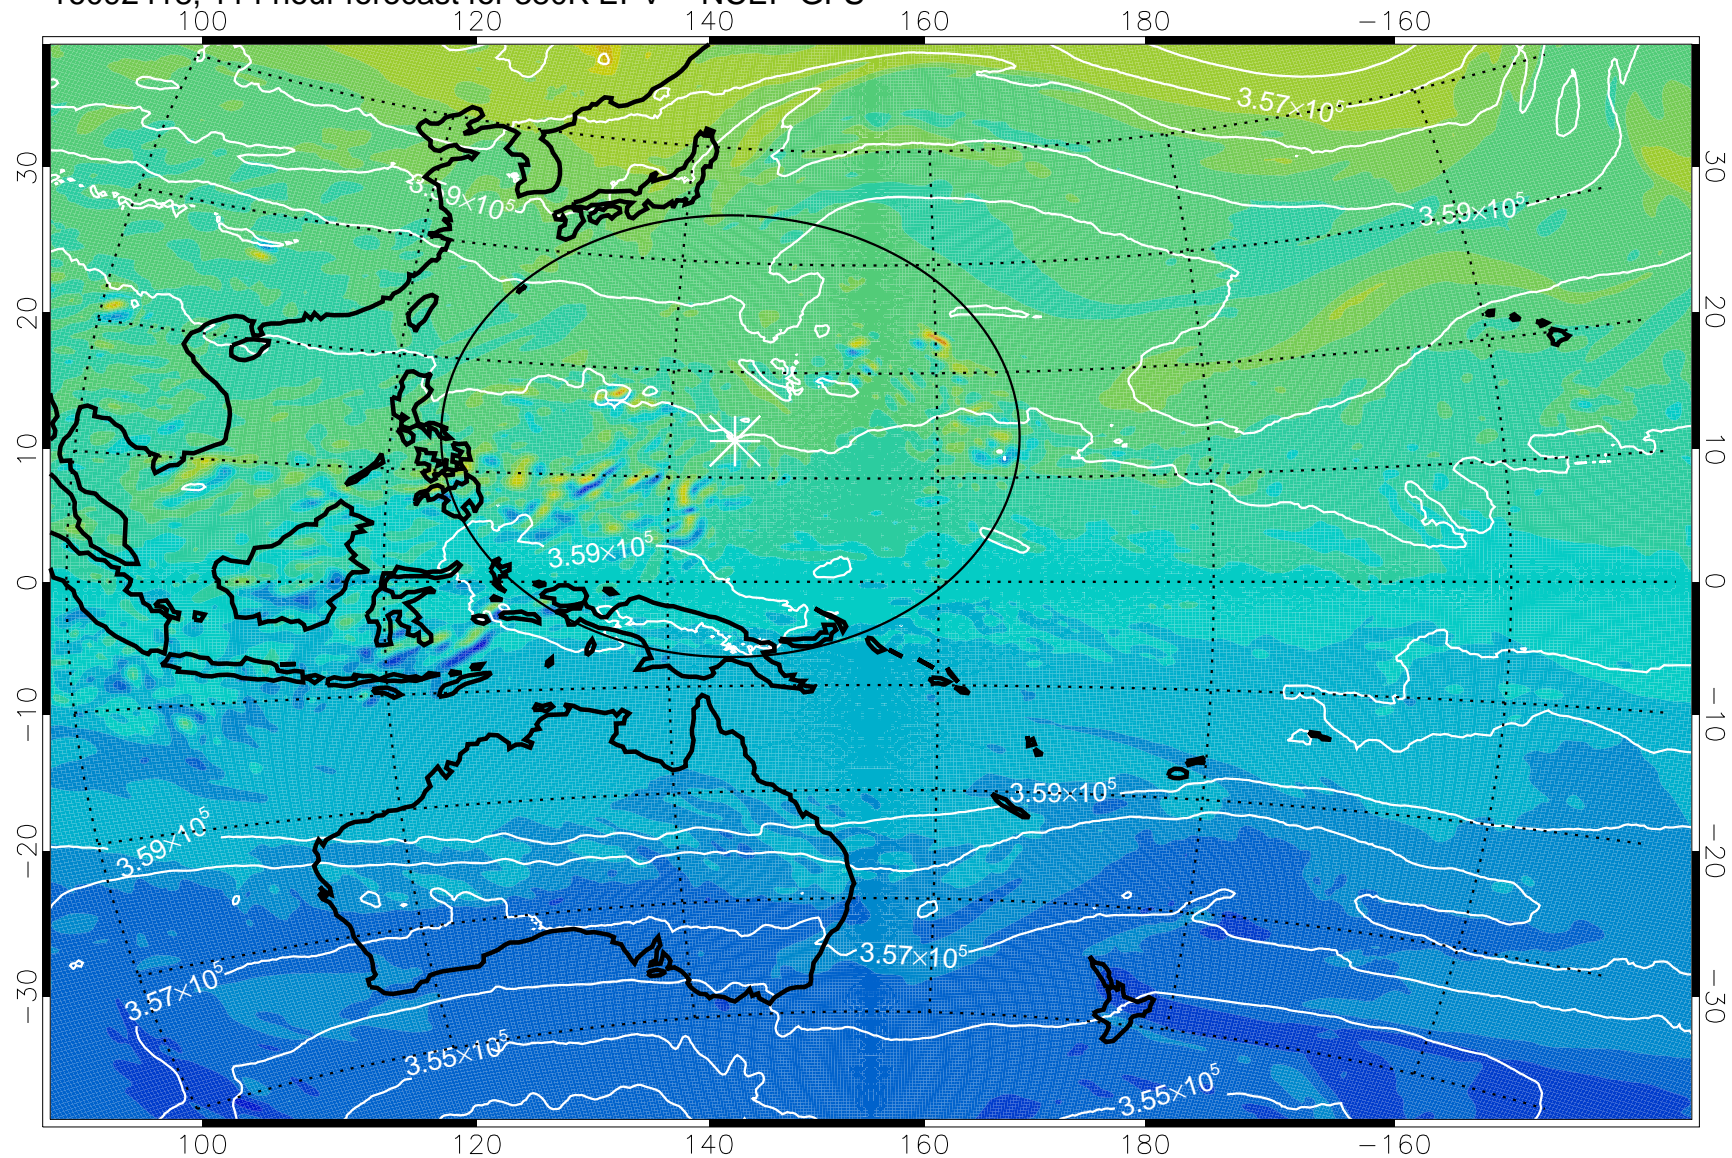

380K Montgomery Streamfunction, white

Range ring of 2304 km

16092318, 90 hour forecast for 380K EPV -- NCEP GFS

380K Montgomery Streamfunction, white

Range ring of 2304 km

16092400, 96 hour forecast for 380K EPV -- NCEP GFS

380K Montgomery Streamfunction, white

Range ring of 2304 km

16092406, 102 hour forecast for 380K EPV -- NCEP GFS

380K Montgomery Streamfunction, white

Range ring of 2304 km

16092412, 108 hour forecast for 380K EPV -- NCEP GFS

380K Montgomery Streamfunction, white

Range ring of 2304 km

16092418, 114 hour forecast for 380K EPV -- NCEP GFS

380K Montgomery Streamfunction, white

Range ring of 2304 km

16092500, 120 hour forecast for 380K EPV -- NCEP GFS

380K Montgomery Streamfunction, white

Range ring of 2304 km