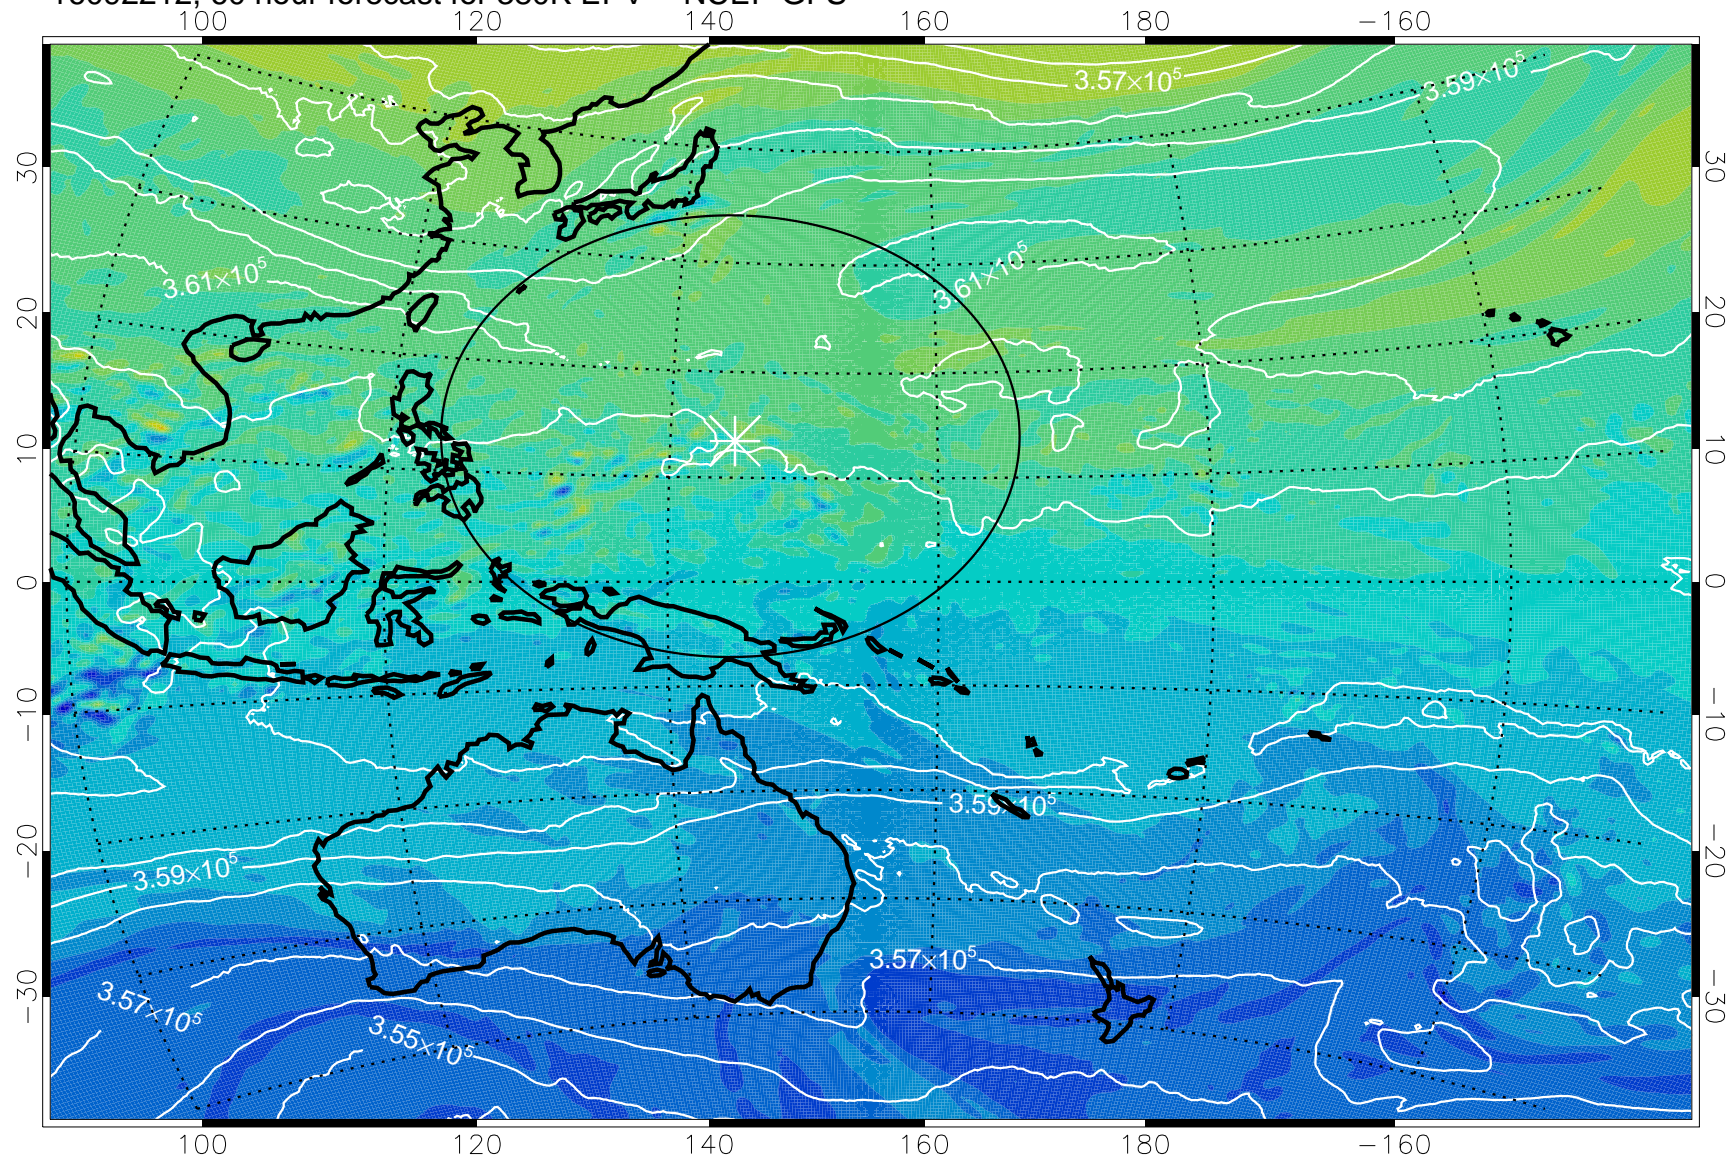

16092118, 42 hour forecast for 380K EPV -- NCEP GFS

380K Montgomery Streamfunction, white

Range ring of 2304 km

16092200, 48 hour forecast for 380K EPV -- NCEP GFS

380K Montgomery Streamfunction, white

Range ring of 2304 km

16092206, 54 hour forecast for 380K EPV -- NCEP GFS

380K Montgomery Streamfunction, white

Range ring of 2304 km

16092212, 60 hour forecast for 380K EPV -- NCEP GFS

-2×10^{-5} -1×10^{-5} 0 1×10^{-5} 2×10^{-5}
PVU

380K Montgomery Streamfunction, white

Range ring of 2304 km

16092218, 66 hour forecast for 380K EPV -- NCEP GFS

380K Montgomery Streamfunction, white

Range ring of 2304 km

16092300, 72 hour forecast for 380K EPV -- NCEP GFS

380K Montgomery Streamfunction, white

Range ring of 2304 km

16092306, 78 hour forecast for 380K EPV -- NCEP GFS

380K Montgomery Streamfunction, white

Range ring of 2304 km

16092312, 84 hour forecast for 380K EPV -- NCEP GFS