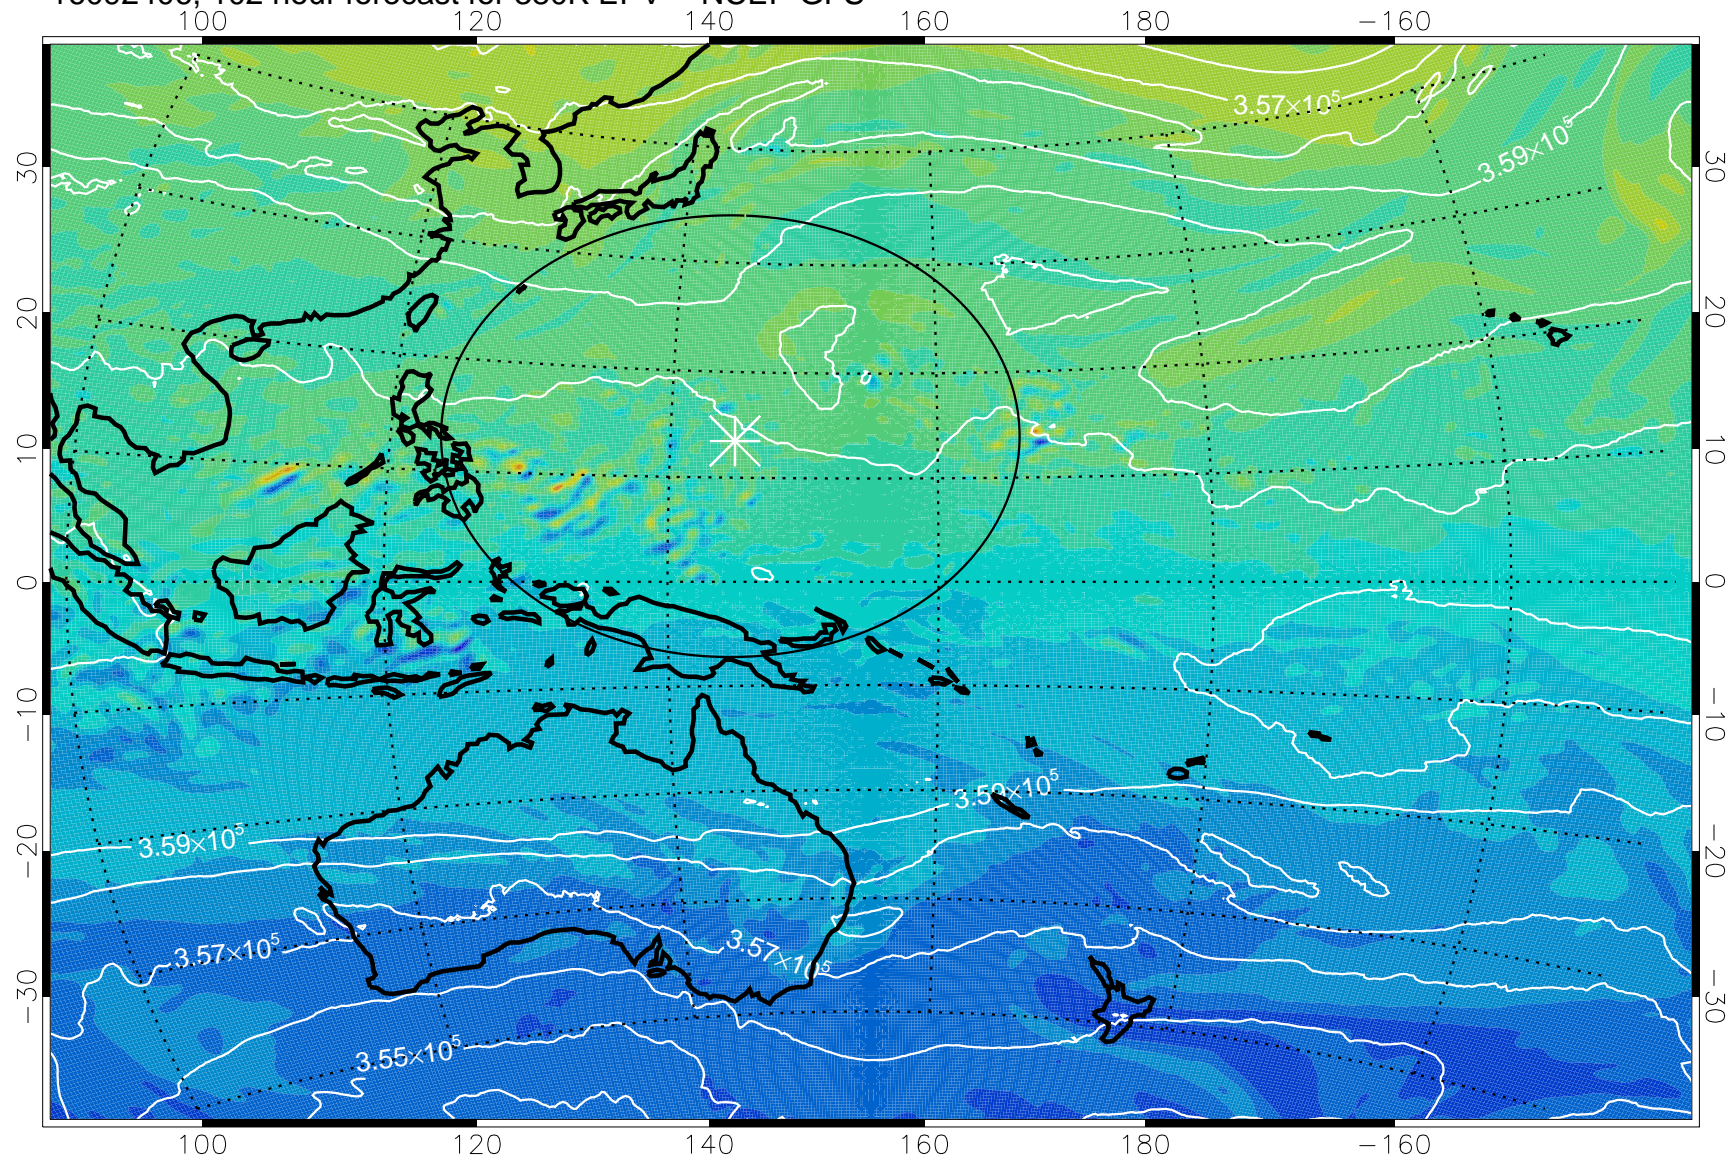

380K Montgomery Streamfunction, white

Range ring of 2304 km

16092306, 78 hour forecast for 380K EPV -- NCEP GFS

380K Montgomery Streamfunction, white

Range ring of 2304 km

16092312, 84 hour forecast for 380K EPV -- NCEP GFS

380K Montgomery Streamfunction, white

Range ring of 2304 km

16092318, 90 hour forecast for 380K EPV -- NCEP GFS

380K Montgomery Streamfunction, white

Range ring of 2304 km

16092400, 96 hour forecast for 380K EPV -- NCEP GFS

380K Montgomery Streamfunction, white

Range ring of 2304 km

16092406, 102 hour forecast for 380K EPV -- NCEP GFS

380K Montgomery Streamfunction, white

Range ring of 2304 km

16092412, 108 hour forecast for 380K EPV -- NCEP GFS

380K Montgomery Streamfunction, white

Range ring of 2304 km

16092418, 114 hour forecast for 380K EPV -- NCEP GFS

380K Montgomery Streamfunction, white

Range ring of 2304 km

16092500, 120 hour forecast for 380K EPV -- NCEP GFS