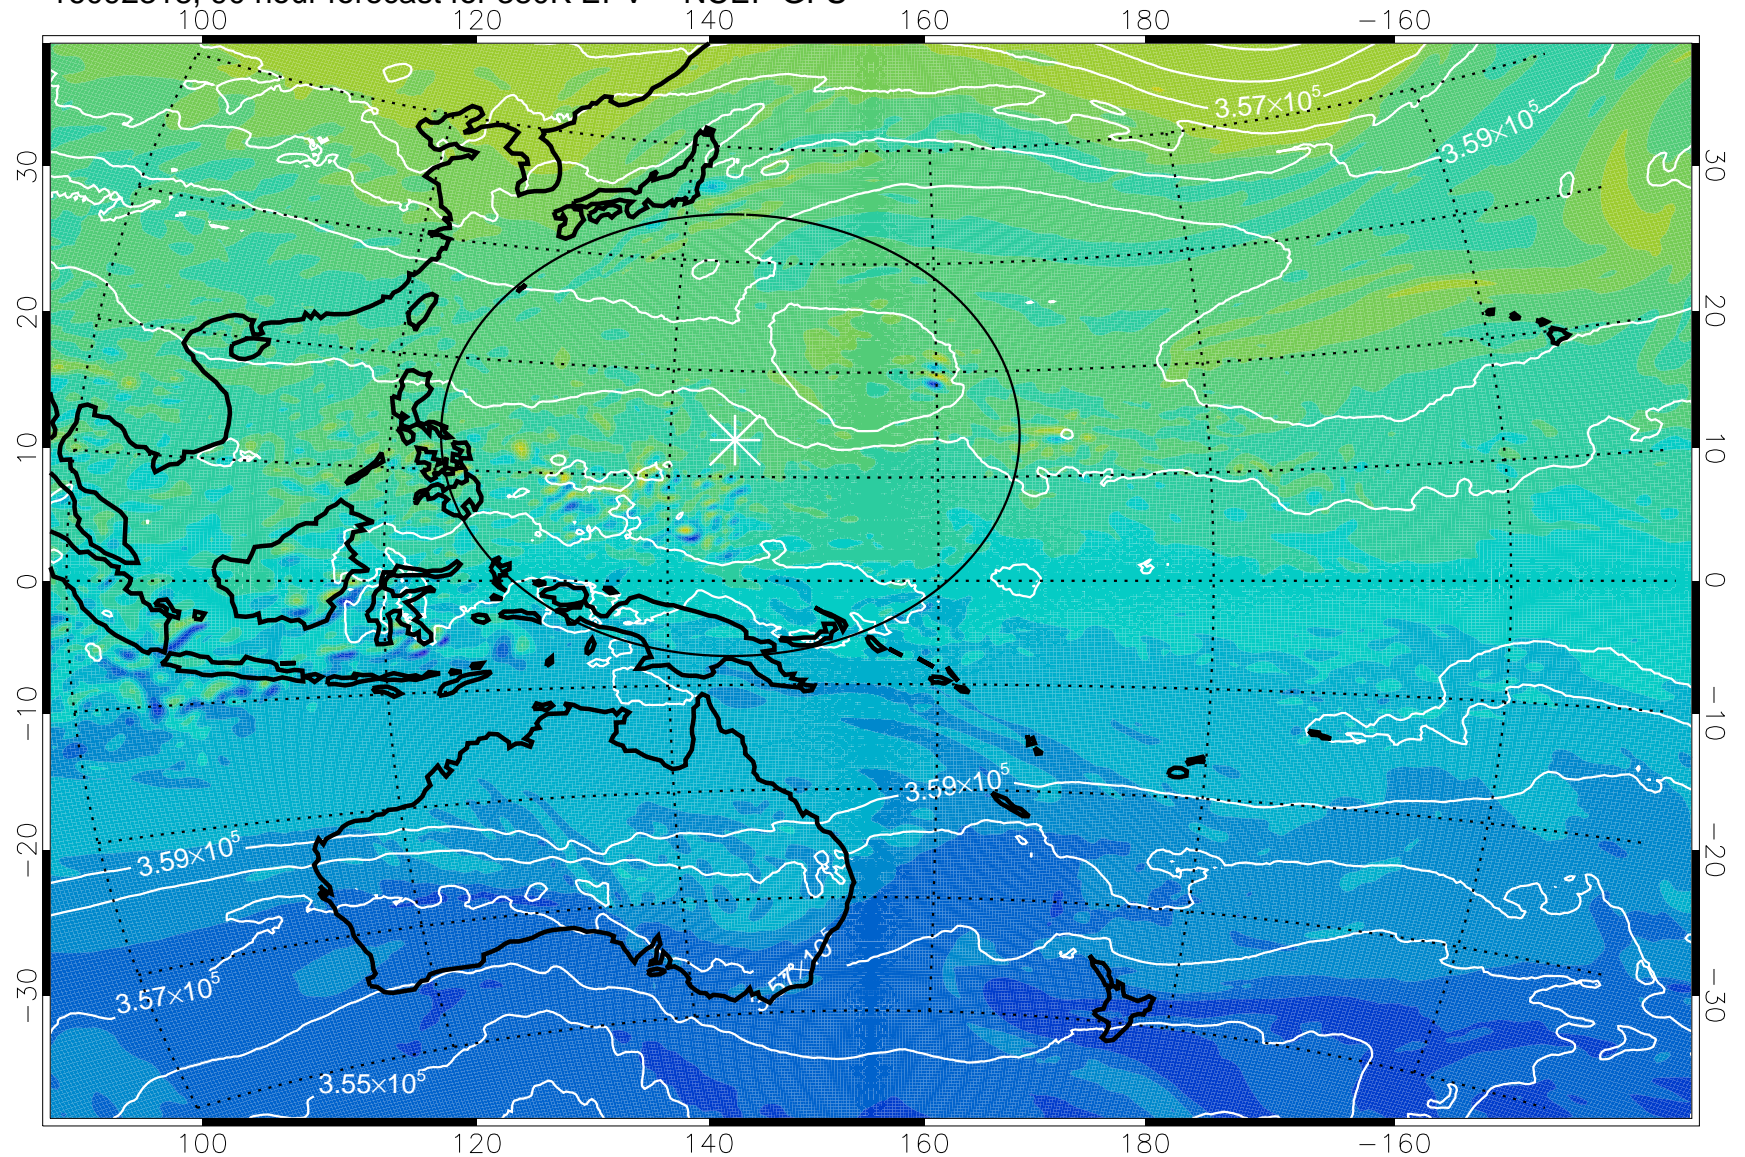

380K Montgomery Streamfunction, white

Range ring of 2304 km

16092218, 66 hour forecast for 380K EPV -- NCEP GFS

380K Montgomery Streamfunction, white

Range ring of 2304 km

16092300, 72 hour forecast for 380K EPV -- NCEP GFS

380K Montgomery Streamfunction, white

Range ring of 2304 km

16092306, 78 hour forecast for 380K EPV -- NCEP GFS

380K Montgomery Streamfunction, white

Range ring of 2304 km

16092312, 84 hour forecast for 380K EPV -- NCEP GFS

380K Montgomery Streamfunction, white

Range ring of 2304 km

16092318, 90 hour forecast for 380K EPV -- NCEP GFS

380K Montgomery Streamfunction, white

Range ring of 2304 km

16092400, 96 hour forecast for 380K EPV -- NCEP GFS

380K Montgomery Streamfunction, white

Range ring of 2304 km

16092406, 102 hour forecast for 380K EPV -- NCEP GFS

380K Montgomery Streamfunction, white

Range ring of 2304 km

16092412, 108 hour forecast for 380K EPV -- NCEP GFS