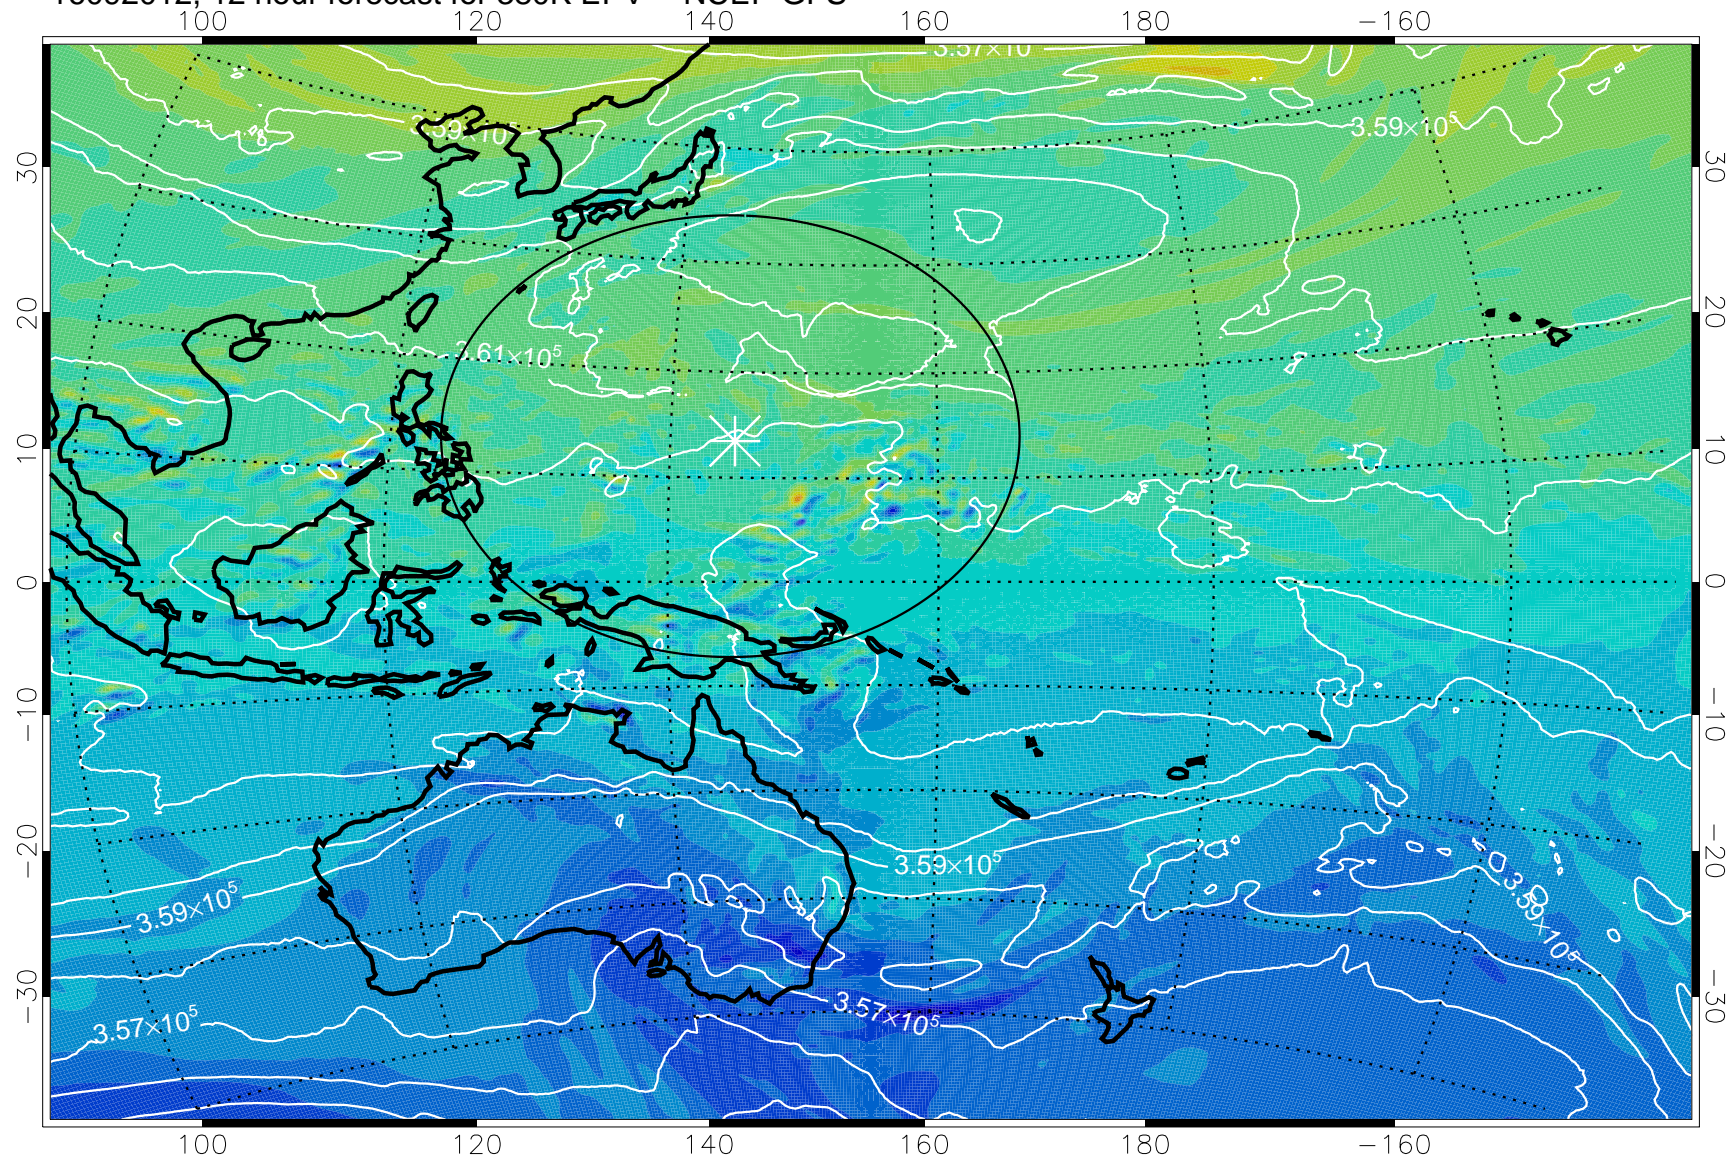

16092006, 6 hour forecast for 380K EPV -- NCEP GFS

380K Montgomery Streamfunction, white

Range ring of 2304 km

16092012, 12 hour forecast for 380K EPV -- NCEP GFS

380K Montgomery Streamfunction, white

Range ring of 2304 km

16092018, 18 hour forecast for 380K EPV -- NCEP GFS

380K Montgomery Streamfunction, white

Range ring of 2304 km

16092100, 24 hour forecast for 380K EPV -- NCEP GFS

380K Montgomery Streamfunction, white

Range ring of 2304 km

16092106, 30 hour forecast for 380K EPV -- NCEP GFS

380K Montgomery Streamfunction, white

Range ring of 2304 km

16092112, 36 hour forecast for 380K EPV -- NCEP GFS

380K Montgomery Streamfunction, white

Range ring of 2304 km

16092118, 42 hour forecast for 380K EPV -- NCEP GFS

380K Montgomery Streamfunction, white

Range ring of 2304 km

16092200, 48 hour forecast for 380K EPV -- NCEP GFS

380K Montgomery Streamfunction, white

Range ring of 2304 km