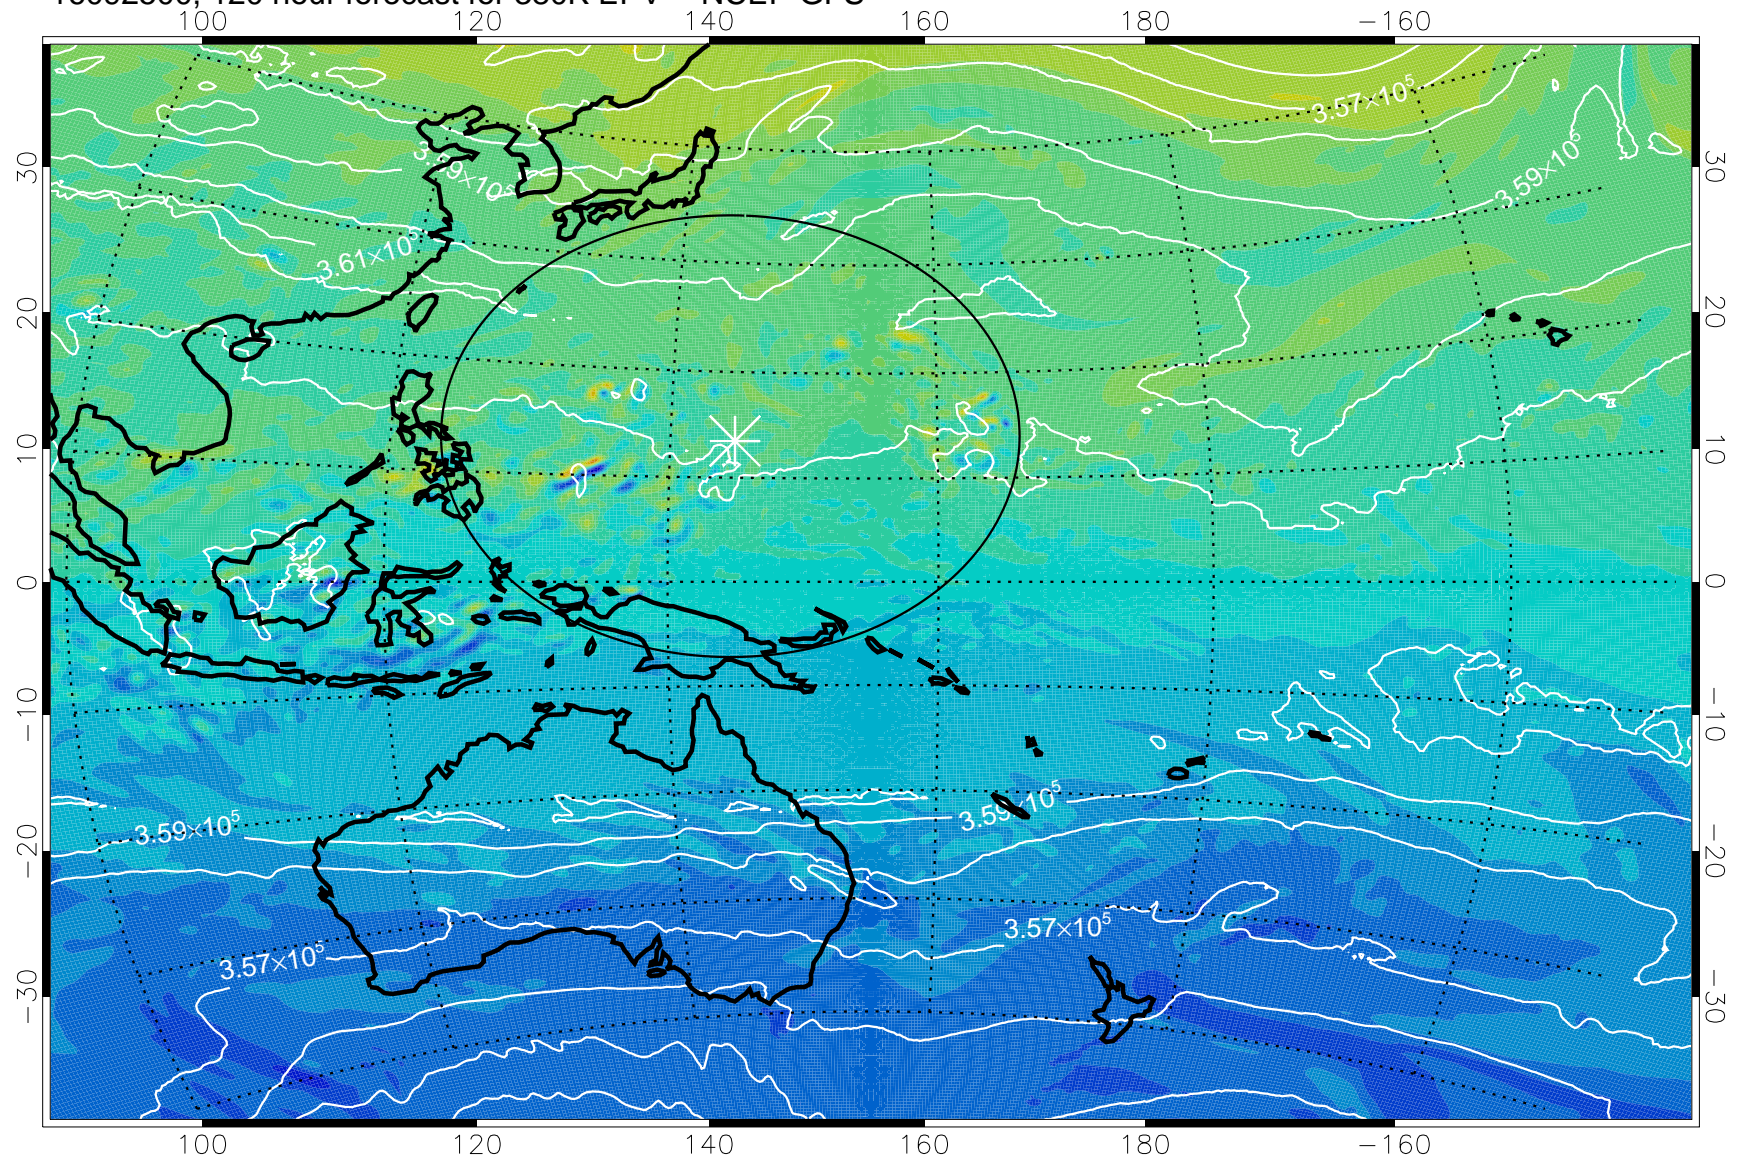

380K Montgomery Streamfunction, white

Range ring of 2304 km

16092406, 102 hour forecast for 380K EPV -- NCEP GFS

380K Montgomery Streamfunction, white

Range ring of 2304 km

16092412, 108 hour forecast for 380K EPV -- NCEP GFS

380K Montgomery Streamfunction, white

Range ring of 2304 km

16092418, 114 hour forecast for 380K EPV -- NCEP GFS

380K Montgomery Streamfunction, white

Range ring of 2304 km

16092500, 120 hour forecast for 380K EPV -- NCEP GFS

380K Montgomery Streamfunction, white

Range ring of 2304 km