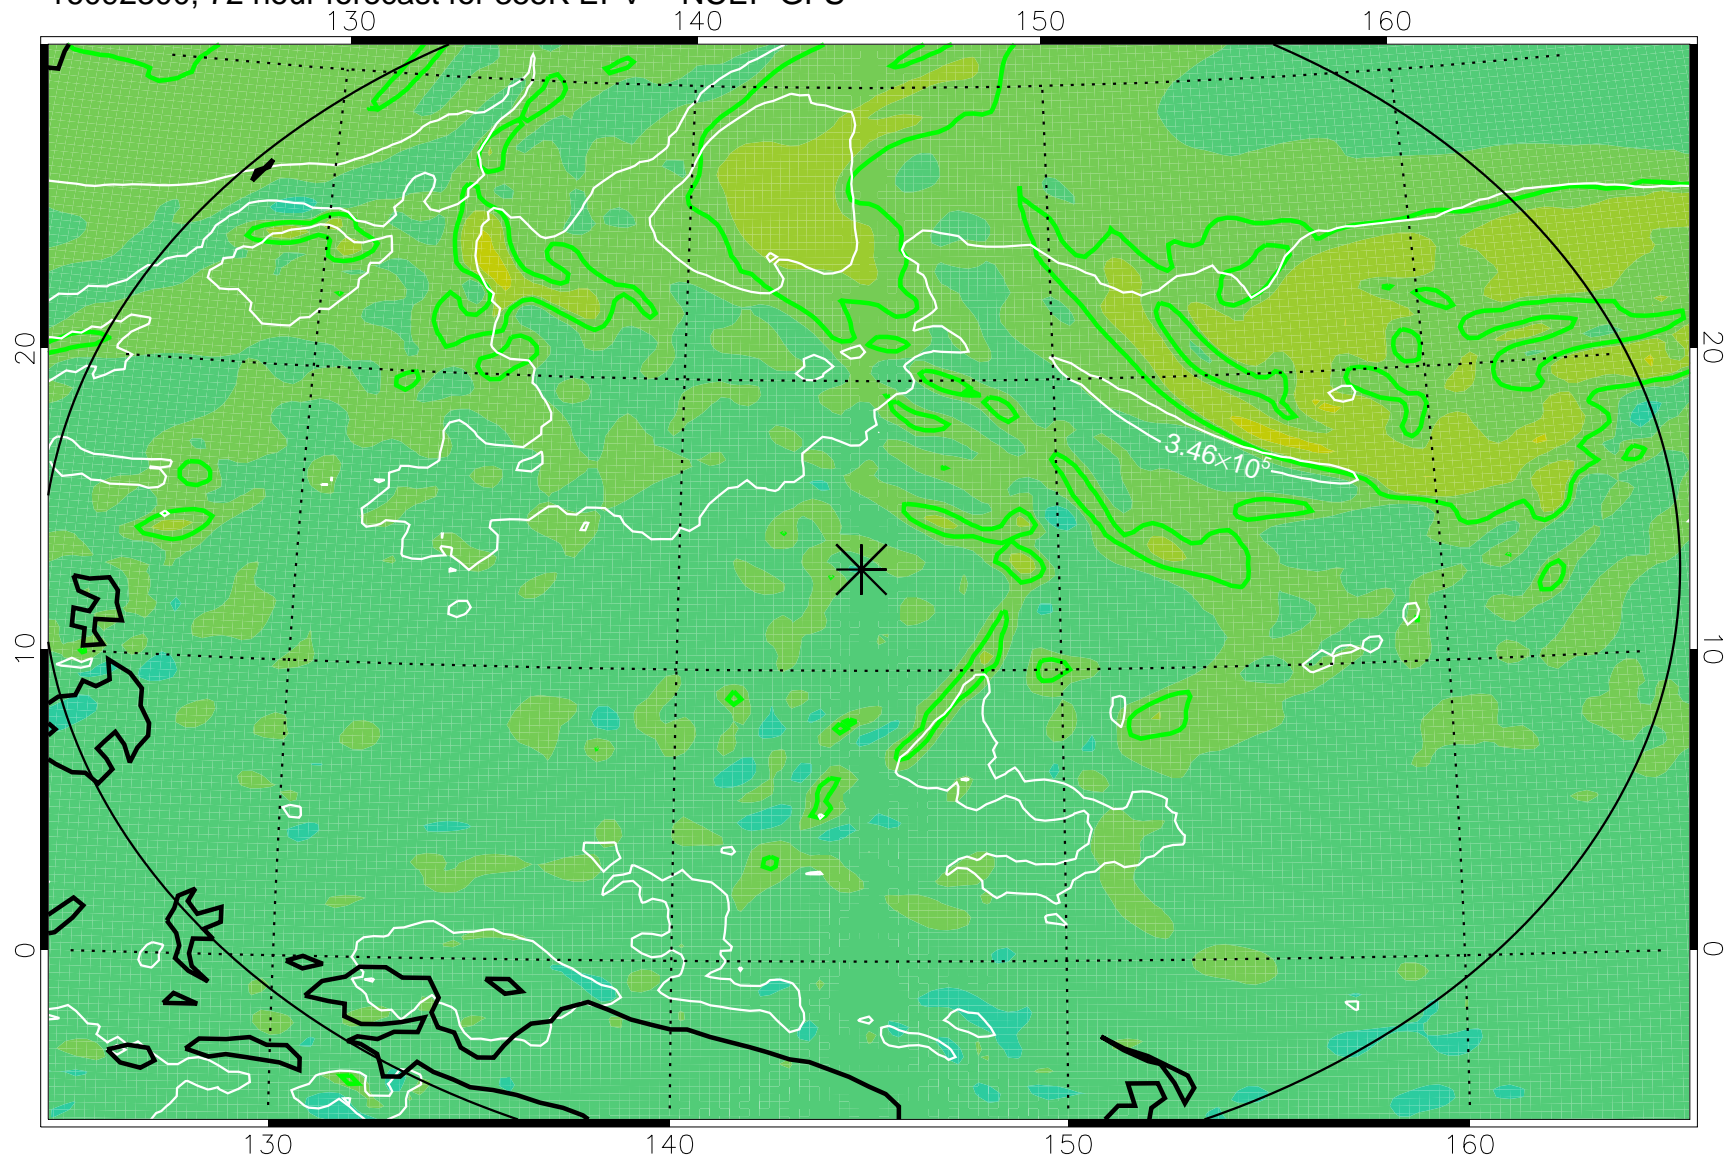

16092206, 54 hour forecast for 355K EPV -- NCEP GFS

355K Montgomery Streamfunction, white  
EPV Tropopause (2 PVU) Position  
Range ring of 2304 km

16092212, 60 hour forecast for 355K EPV -- NCEP GFS

355K Montgomery Streamfunction, white  
EPV Tropopause (2 PVU) Position  
Range ring of 2304 km

16092218, 66 hour forecast for 355K EPV -- NCEP GFS

355K Montgomery Streamfunction, white  
EPV Tropopause (2 PVU) Position  
Range ring of 2304 km

16092300, 72 hour forecast for 355K EPV -- NCEP GFS

355K Montgomery Streamfunction, white  
EPV Tropopause (2 PVU) Position  
Range ring of 2304 km

16092306, 78 hour forecast for 355K EPV -- NCEP GFS

355K Montgomery Streamfunction, white  
EPV Tropopause (2 PVU) Position  
Range ring of 2304 km

16092312, 84 hour forecast for 355K EPV -- NCEP GFS

355K Montgomery Streamfunction, white  
EPV Tropopause (2 PVU) Position  
Range ring of 2304 km

16092318, 90 hour forecast for 355K EPV -- NCEP GFS

355K Montgomery Streamfunction, white  
EPV Tropopause (2 PVU) Position  
Range ring of 2304 km

16092400, 96 hour forecast for 355K EPV -- NCEP GFS

355K Montgomery Streamfunction, white  
EPV Tropopause (2 PVU) Position  
Range ring of 2304 km