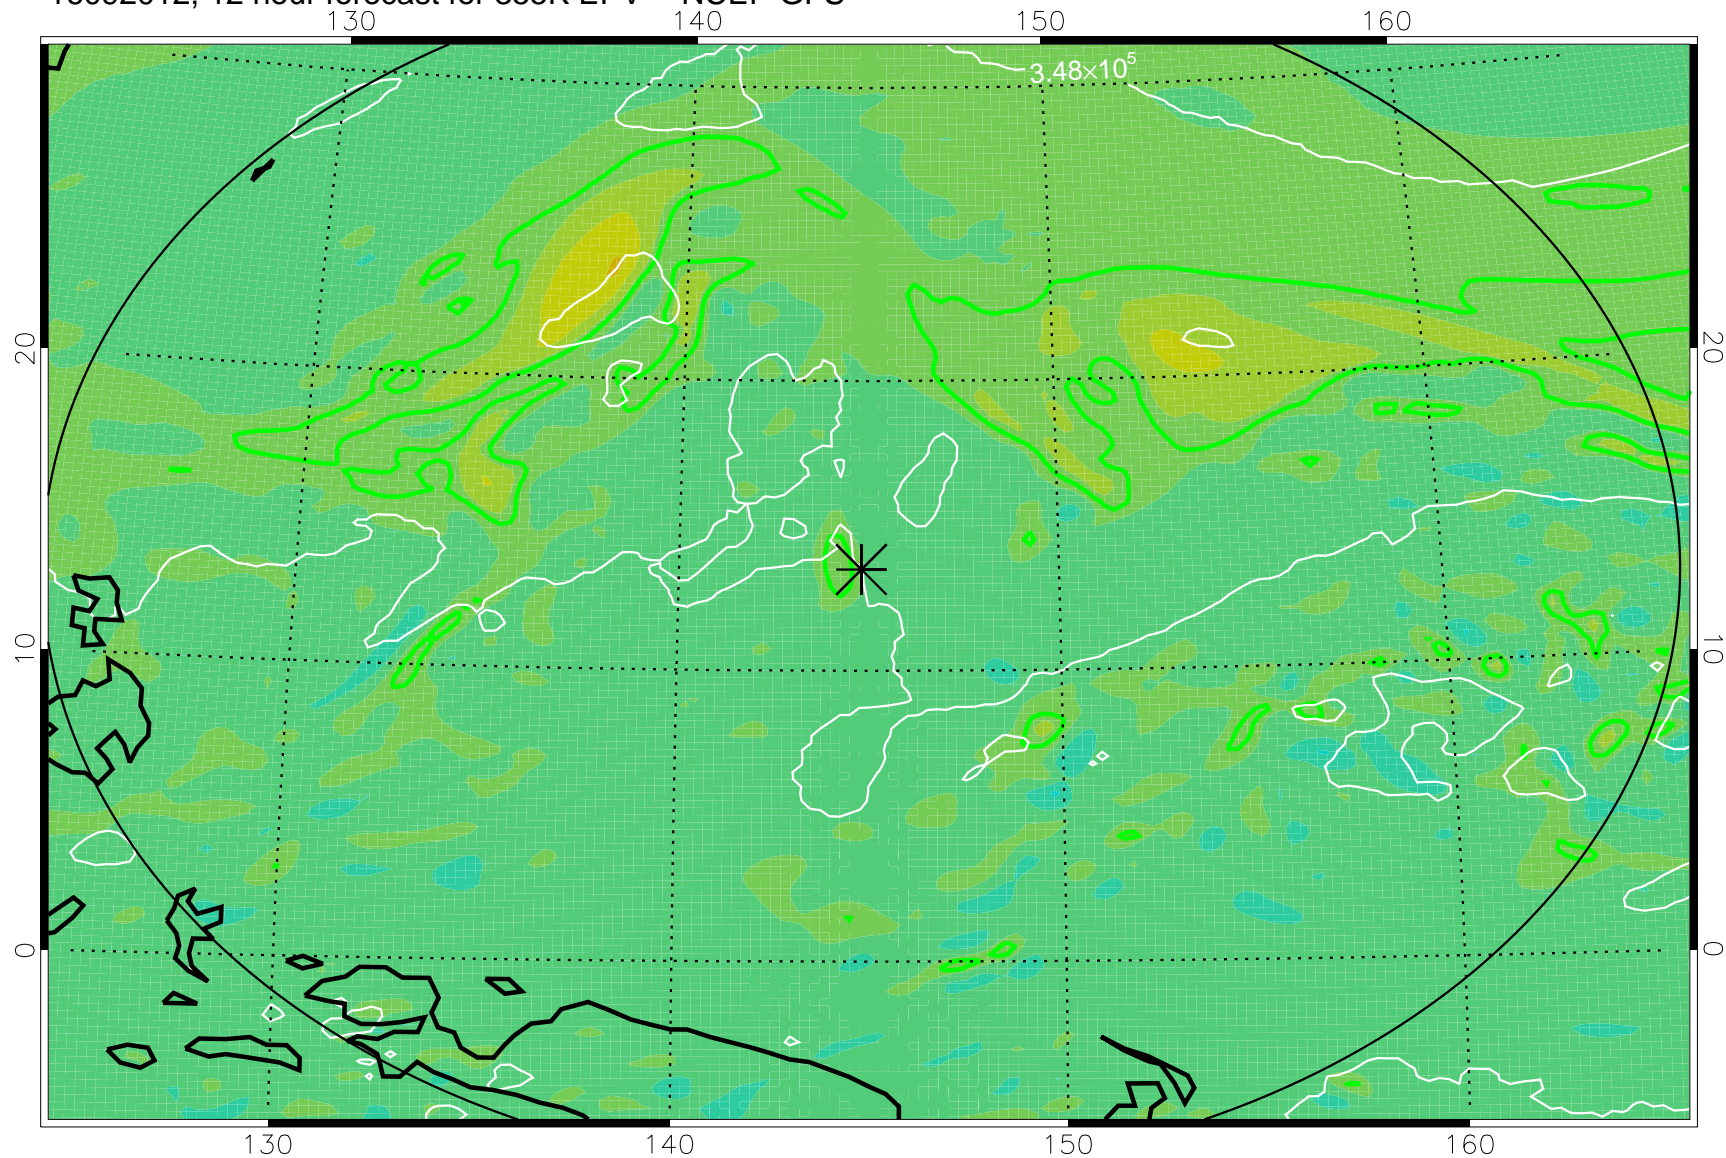

16092006, 6 hour forecast for 355K EPV -- NCEP GFS

355K Montgomery Streamfunction, white  
EPV Tropopause (2 PVU) Position  
Range ring of 2304 km

16092012, 12 hour forecast for 355K EPV -- NCEP GFS

355K Montgomery Streamfunction, white  
EPV Tropopause (2 PVU) Position  
Range ring of 2304 km

16092018, 18 hour forecast for 355K EPV -- NCEP GFS

355K Montgomery Streamfunction, white  
EPV Tropopause (2 PVU) Position  
Range ring of 2304 km

16092100, 24 hour forecast for 355K EPV -- NCEP GFS

355K Montgomery Streamfunction, white  
EPV Tropopause (2 PVU) Position  
Range ring of 2304 km

16092106, 30 hour forecast for 355K EPV -- NCEP GFS

355K Montgomery Streamfunction, white  
EPV Tropopause (2 PVU) Position  
Range ring of 2304 km

16092112, 36 hour forecast for 355K EPV -- NCEP GFS

355K Montgomery Streamfunction, white  
EPV Tropopause (2 PVU) Position  
Range ring of 2304 km

16092118, 42 hour forecast for 355K EPV -- NCEP GFS

355K Montgomery Streamfunction, white  
EPV Tropopause (2 PVU) Position  
Range ring of 2304 km

16092200, 48 hour forecast for 355K EPV -- NCEP GFS

355K Montgomery Streamfunction, white  
EPV Tropopause (2 PVU) Position  
Range ring of 2304 km