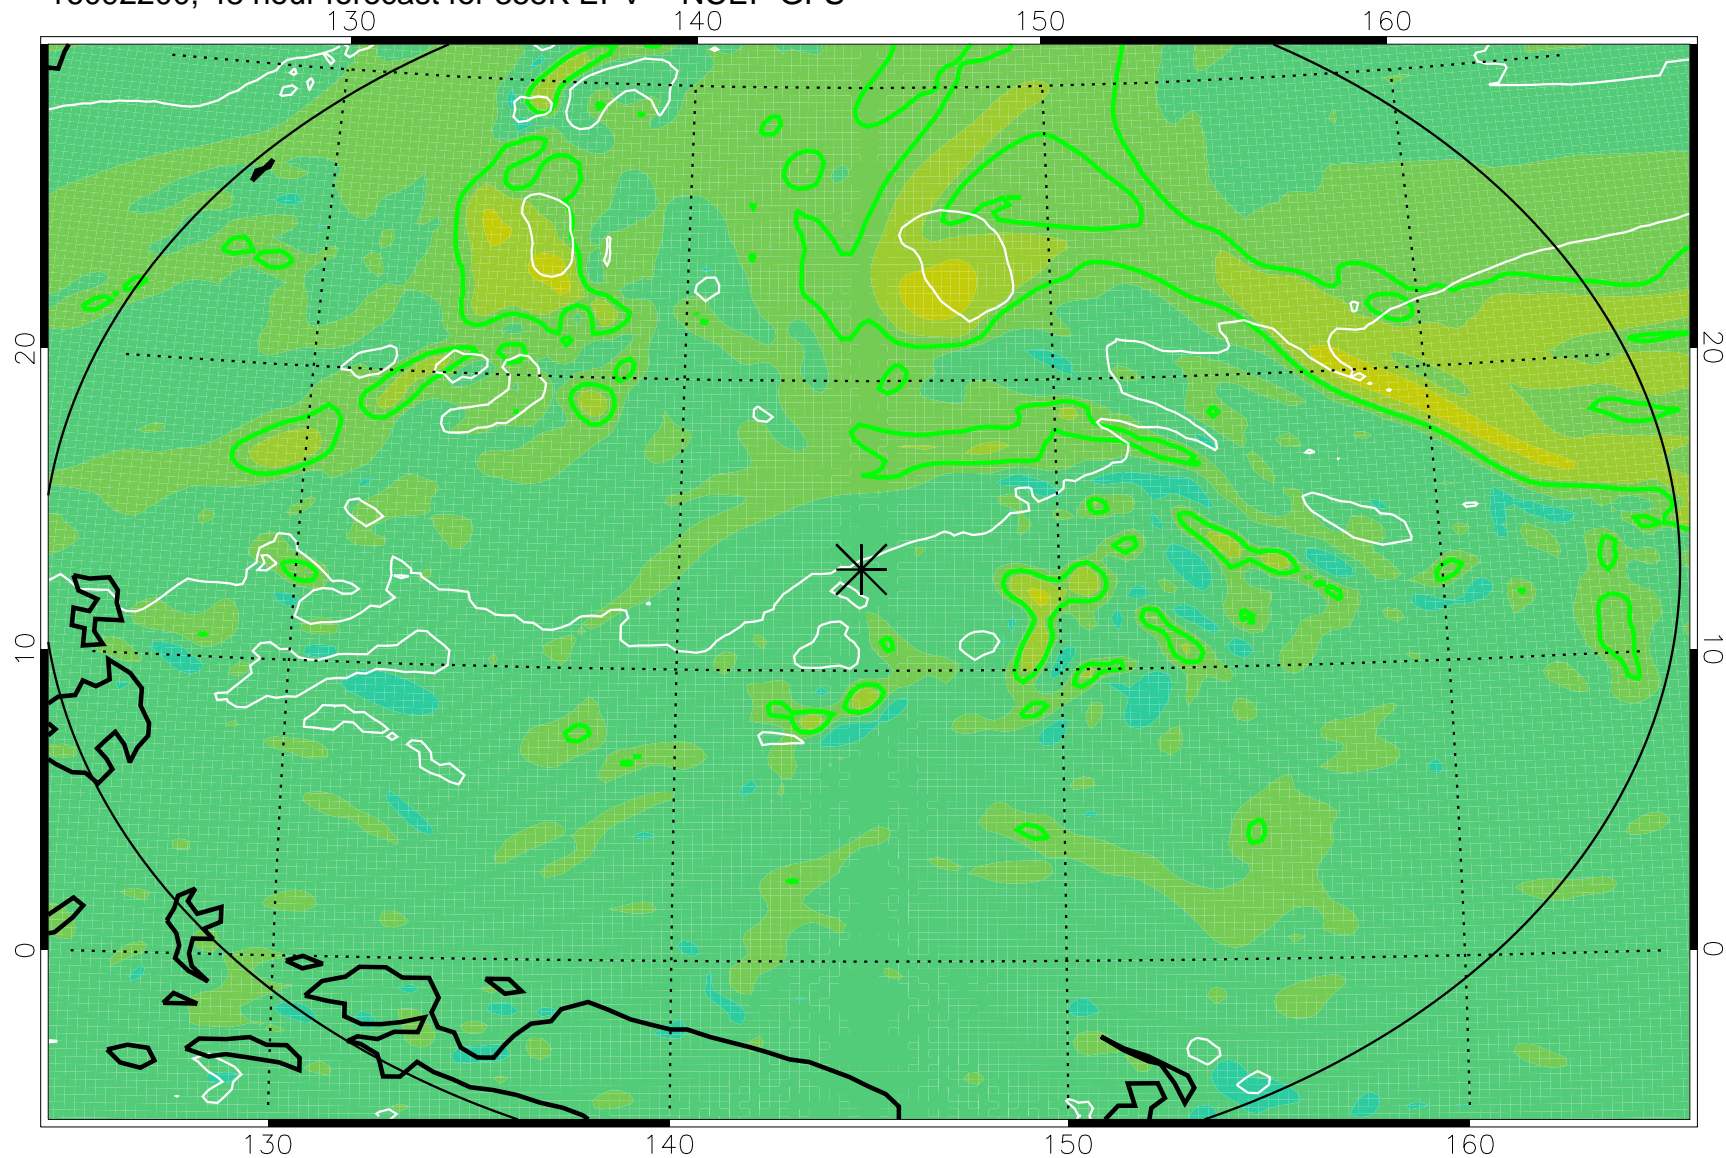

16092106, 30 hour forecast for 355K EPV -- NCEP GFS

355K Montgomery Streamfunction, white  
EPV Tropopause (2 PVU) Position  
Range ring of 2304 km

16092112, 36 hour forecast for 355K EPV -- NCEP GFS

355K Montgomery Streamfunction, white  
EPV Tropopause (2 PVU) Position  
Range ring of 2304 km

16092118, 42 hour forecast for 355K EPV -- NCEP GFS

355K Montgomery Streamfunction, white  
EPV Tropopause (2 PVU) Position  
Range ring of 2304 km

16092200, 48 hour forecast for 355K EPV -- NCEP GFS

355K Montgomery Streamfunction, white  
EPV Tropopause (2 PVU) Position  
Range ring of 2304 km

16092218, 66 hour forecast for 355K EPV -- NCEP GFS

355K Montgomery Streamfunction, white  
EPV Tropopause (2 PVU) Position  
Range ring of 2304 km

16092300, 72 hour forecast for 355K EPV -- NCEP GFS

355K Montgomery Streamfunction, white  
EPV Tropopause (2 PVU) Position  
Range ring of 2304 km

16092318, 90 hour forecast for 355K EPV -- NCEP GFS

355K Montgomery Streamfunction, white  
EPV Tropopause (2 PVU) Position  
Range ring of 2304 km

16092400, 96 hour forecast for 355K EPV -- NCEP GFS

355K Montgomery Streamfunction, white  
EPV Tropopause (2 PVU) Position  
Range ring of 2304 km