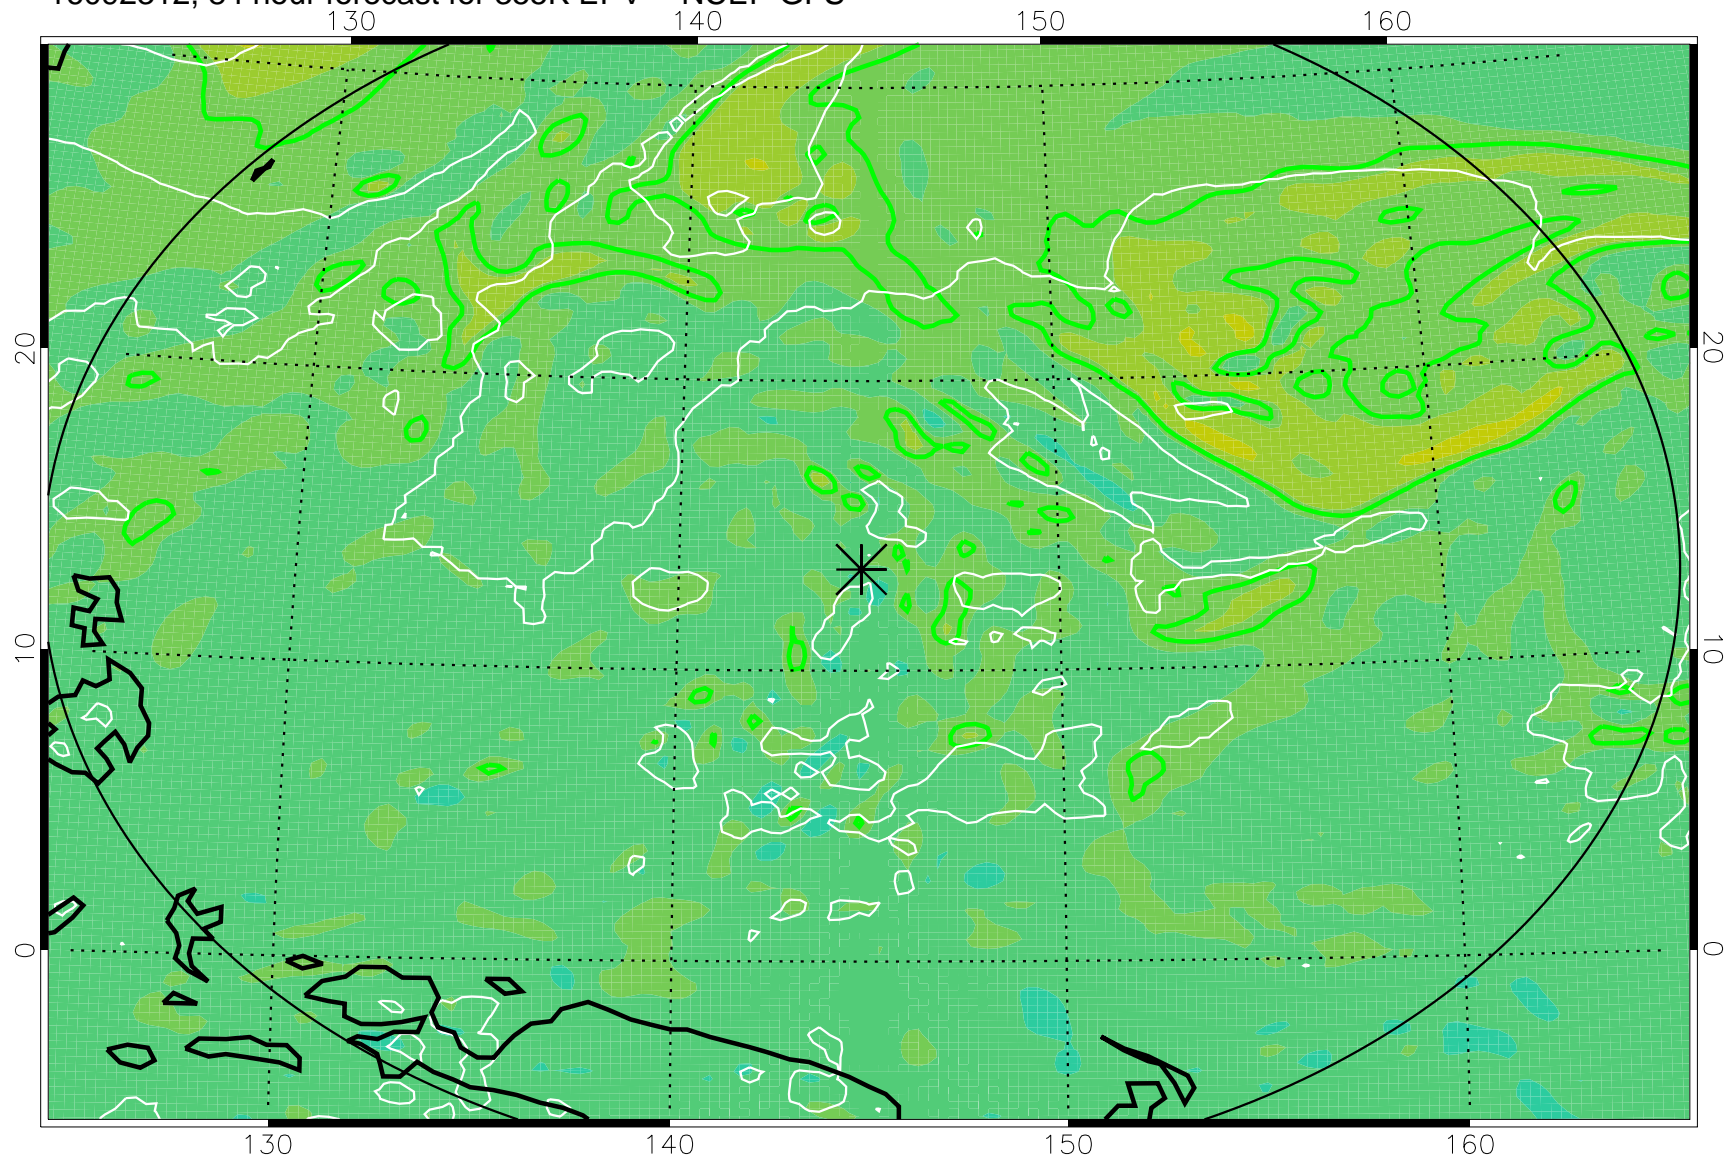

16092218, 66 hour forecast for 355K EPV -- NCEP GFS

355K Montgomery Streamfunction, white  
EPV Tropopause (2 PVU) Position  
Range ring of 2304 km

16092300, 72 hour forecast for 355K EPV -- NCEP GFS

355K Montgomery Streamfunction, white  
EPV Tropopause (2 PVU) Position  
Range ring of 2304 km

16092306, 78 hour forecast for 355K EPV -- NCEP GFS

355K Montgomery Streamfunction, white  
EPV Tropopause (2 PVU) Position  
Range ring of 2304 km

16092312, 84 hour forecast for 355K EPV -- NCEP GFS

355K Montgomery Streamfunction, white  
EPV Tropopause (2 PVU) Position  
Range ring of 2304 km

16092318, 90 hour forecast for 355K EPV -- NCEP GFS

355K Montgomery Streamfunction, white  
EPV Tropopause (2 PVU) Position  
Range ring of 2304 km

16092400, 96 hour forecast for 355K EPV -- NCEP GFS

355K Montgomery Streamfunction, white  
EPV Tropopause (2 PVU) Position  
Range ring of 2304 km

16092406, 102 hour forecast for 355K EPV -- NCEP GFS

355K Montgomery Streamfunction, white  
EPV Tropopause (2 PVU) Position  
Range ring of 2304 km

16092412, 108 hour forecast for 355K EPV -- NCEP GFS

355K Montgomery Streamfunction, white  
EPV Tropopause (2 PVU) Position  
Range ring of 2304 km