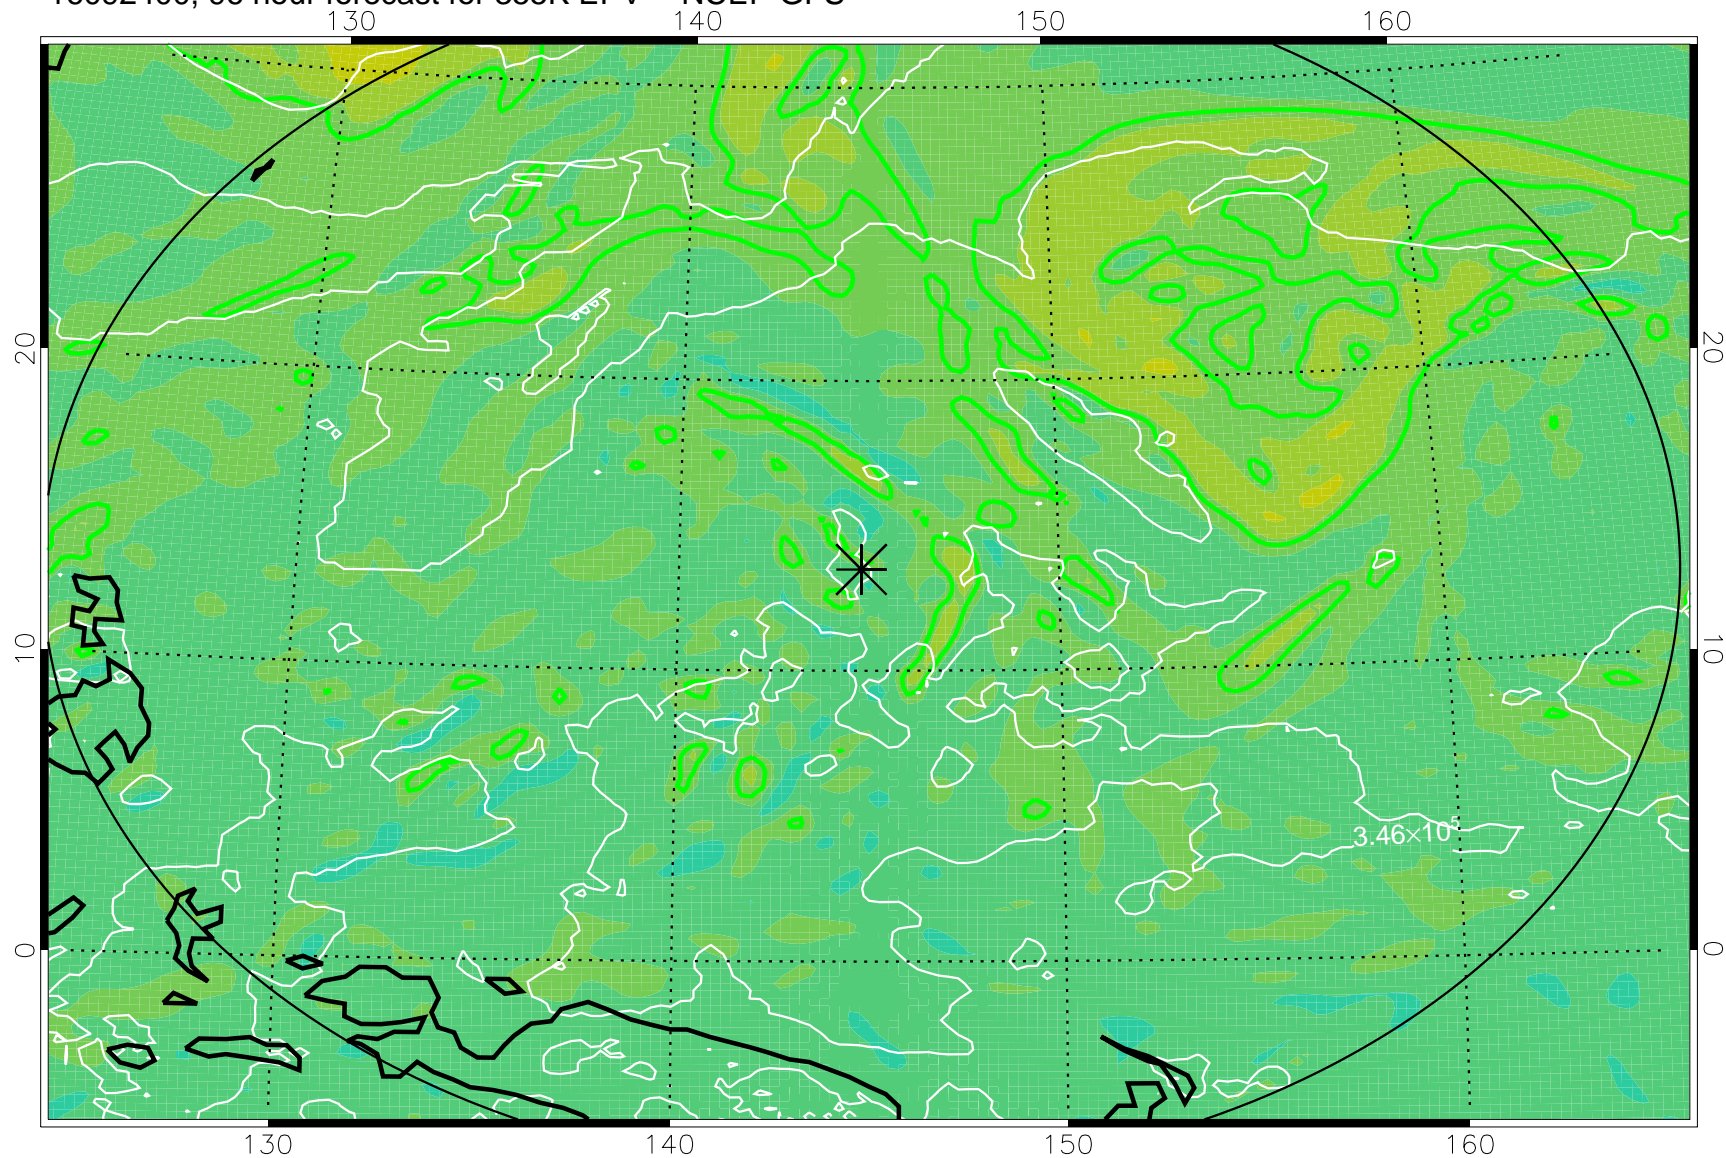

16092218, 66 hour forecast for 355K EPV -- NCEP GFS

355K Montgomery Streamfunction, white  
EPV Tropopause (2 PVU) Position  
Range ring of 2304 km

16092300, 72 hour forecast for 355K EPV -- NCEP GFS

355K Montgomery Streamfunction, white  
EPV Tropopause (2 PVU) Position  
Range ring of 2304 km

16092306, 78 hour forecast for 355K EPV -- NCEP GFS

355K Montgomery Streamfunction, white  
EPV Tropopause (2 PVU) Position  
Range ring of 2304 km

16092312, 84 hour forecast for 355K EPV -- NCEP GFS

355K Montgomery Streamfunction, white  
EPV Tropopause (2 PVU) Position  
Range ring of 2304 km

16092318, 90 hour forecast for 355K EPV -- NCEP GFS

355K Montgomery Streamfunction, white  
EPV Tropopause (2 PVU) Position  
Range ring of 2304 km

16092400, 96 hour forecast for 355K EPV -- NCEP GFS

355K Montgomery Streamfunction, white  
EPV Tropopause (2 PVU) Position  
Range ring of 2304 km

16092406, 102 hour forecast for 355K EPV -- NCEP GFS

355K Montgomery Streamfunction, white  
EPV Tropopause (2 PVU) Position  
Range ring of 2304 km

16092412, 108 hour forecast for 355K EPV -- NCEP GFS

355K Montgomery Streamfunction, white  
EPV Tropopause (2 PVU) Position  
Range ring of 2304 km