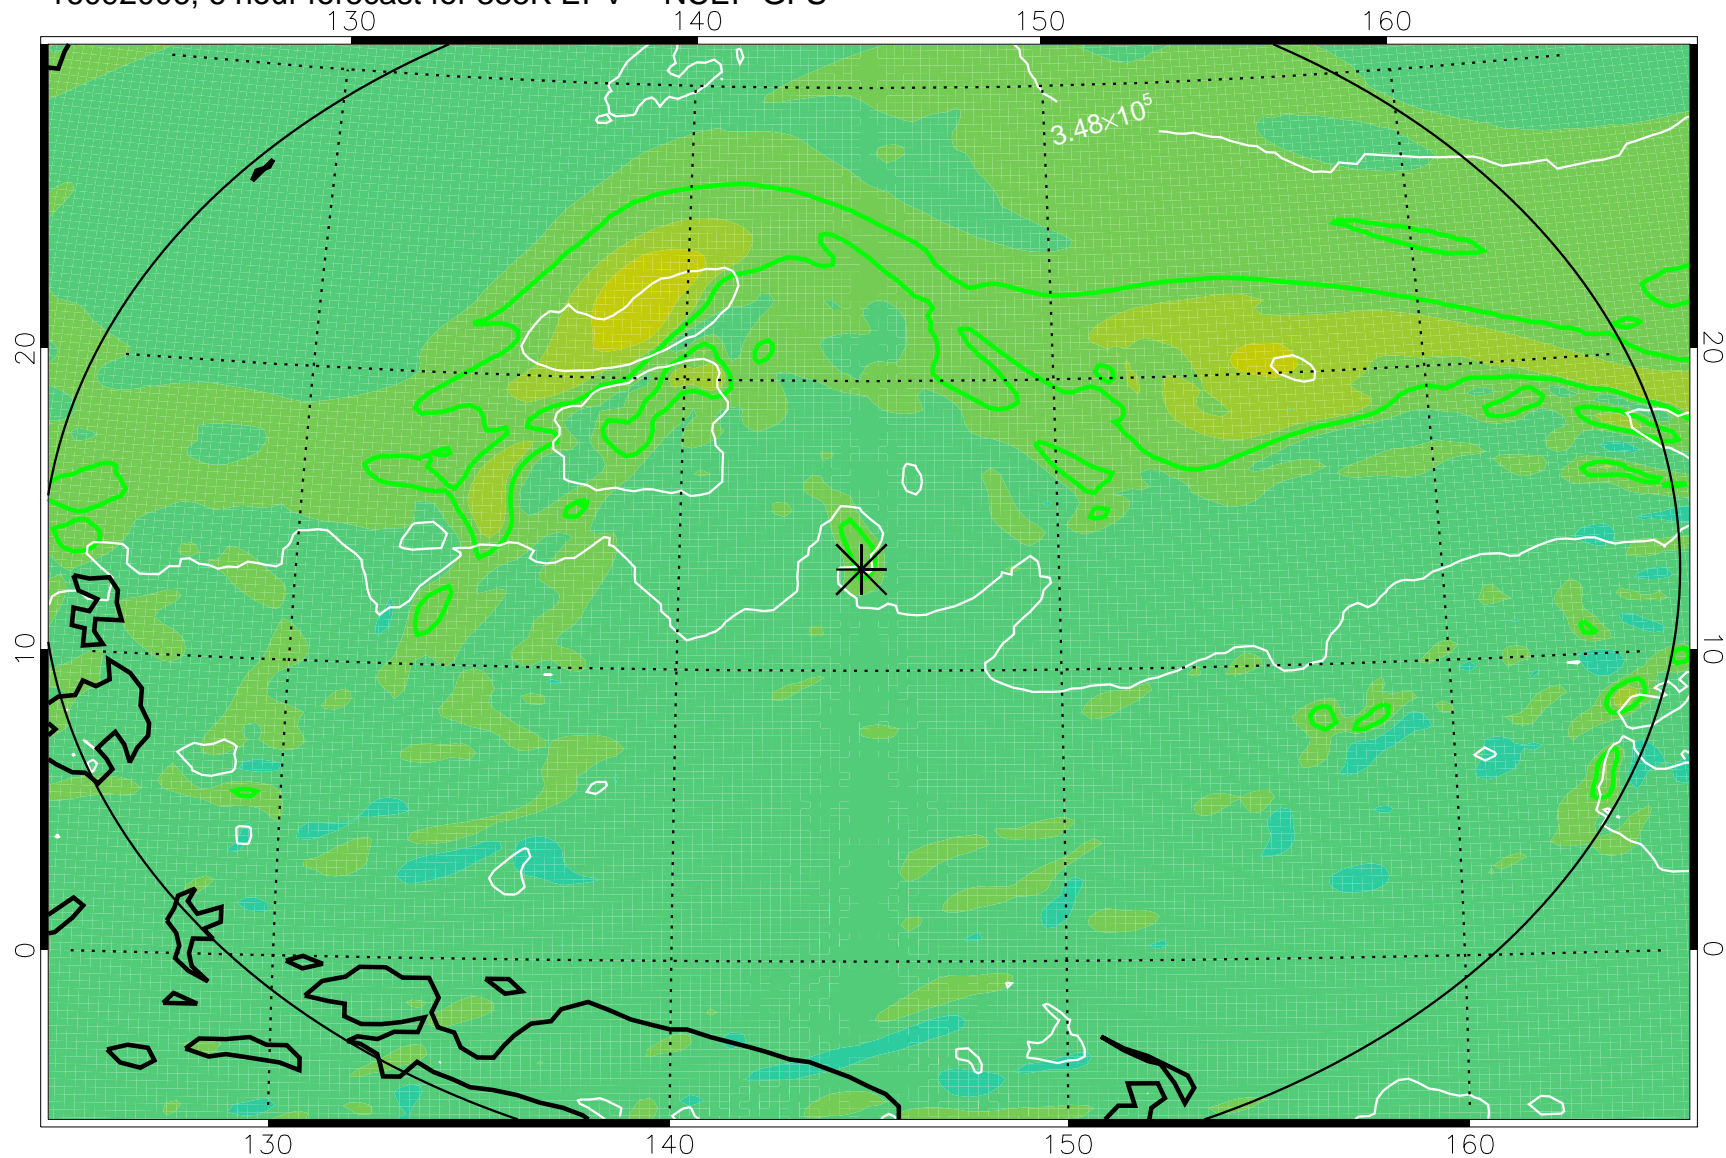

16092006, 6 hour forecast for 355K EPV -- NCEP GFS

355K Montgomery Streamfunction, white  
EPV Tropopause (2 PVU) Position  
Range ring of 2304 km

16092012, 12 hour forecast for 355K EPV -- NCEP GFS

355K Montgomery Streamfunction, white  
EPV Tropopause (2 PVU) Position  
Range ring of 2304 km

16092018, 18 hour forecast for 355K EPV -- NCEP GFS

355K Montgomery Streamfunction, white  
EPV Tropopause (2 PVU) Position  
Range ring of 2304 km

16092100, 24 hour forecast for 355K EPV -- NCEP GFS

355K Montgomery Streamfunction, white  
EPV Tropopause (2 PVU) Position  
Range ring of 2304 km

16092106, 30 hour forecast for 355K EPV -- NCEP GFS

355K Montgomery Streamfunction, white  
EPV Tropopause (2 PVU) Position  
Range ring of 2304 km

16092112, 36 hour forecast for 355K EPV -- NCEP GFS

355K Montgomery Streamfunction, white  
EPV Tropopause (2 PVU) Position  
Range ring of 2304 km

16092118, 42 hour forecast for 355K EPV -- NCEP GFS

355K Montgomery Streamfunction, white  
EPV Tropopause (2 PVU) Position  
Range ring of 2304 km

16092200, 48 hour forecast for 355K EPV -- NCEP GFS

355K Montgomery Streamfunction, white  
EPV Tropopause (2 PVU) Position  
Range ring of 2304 km