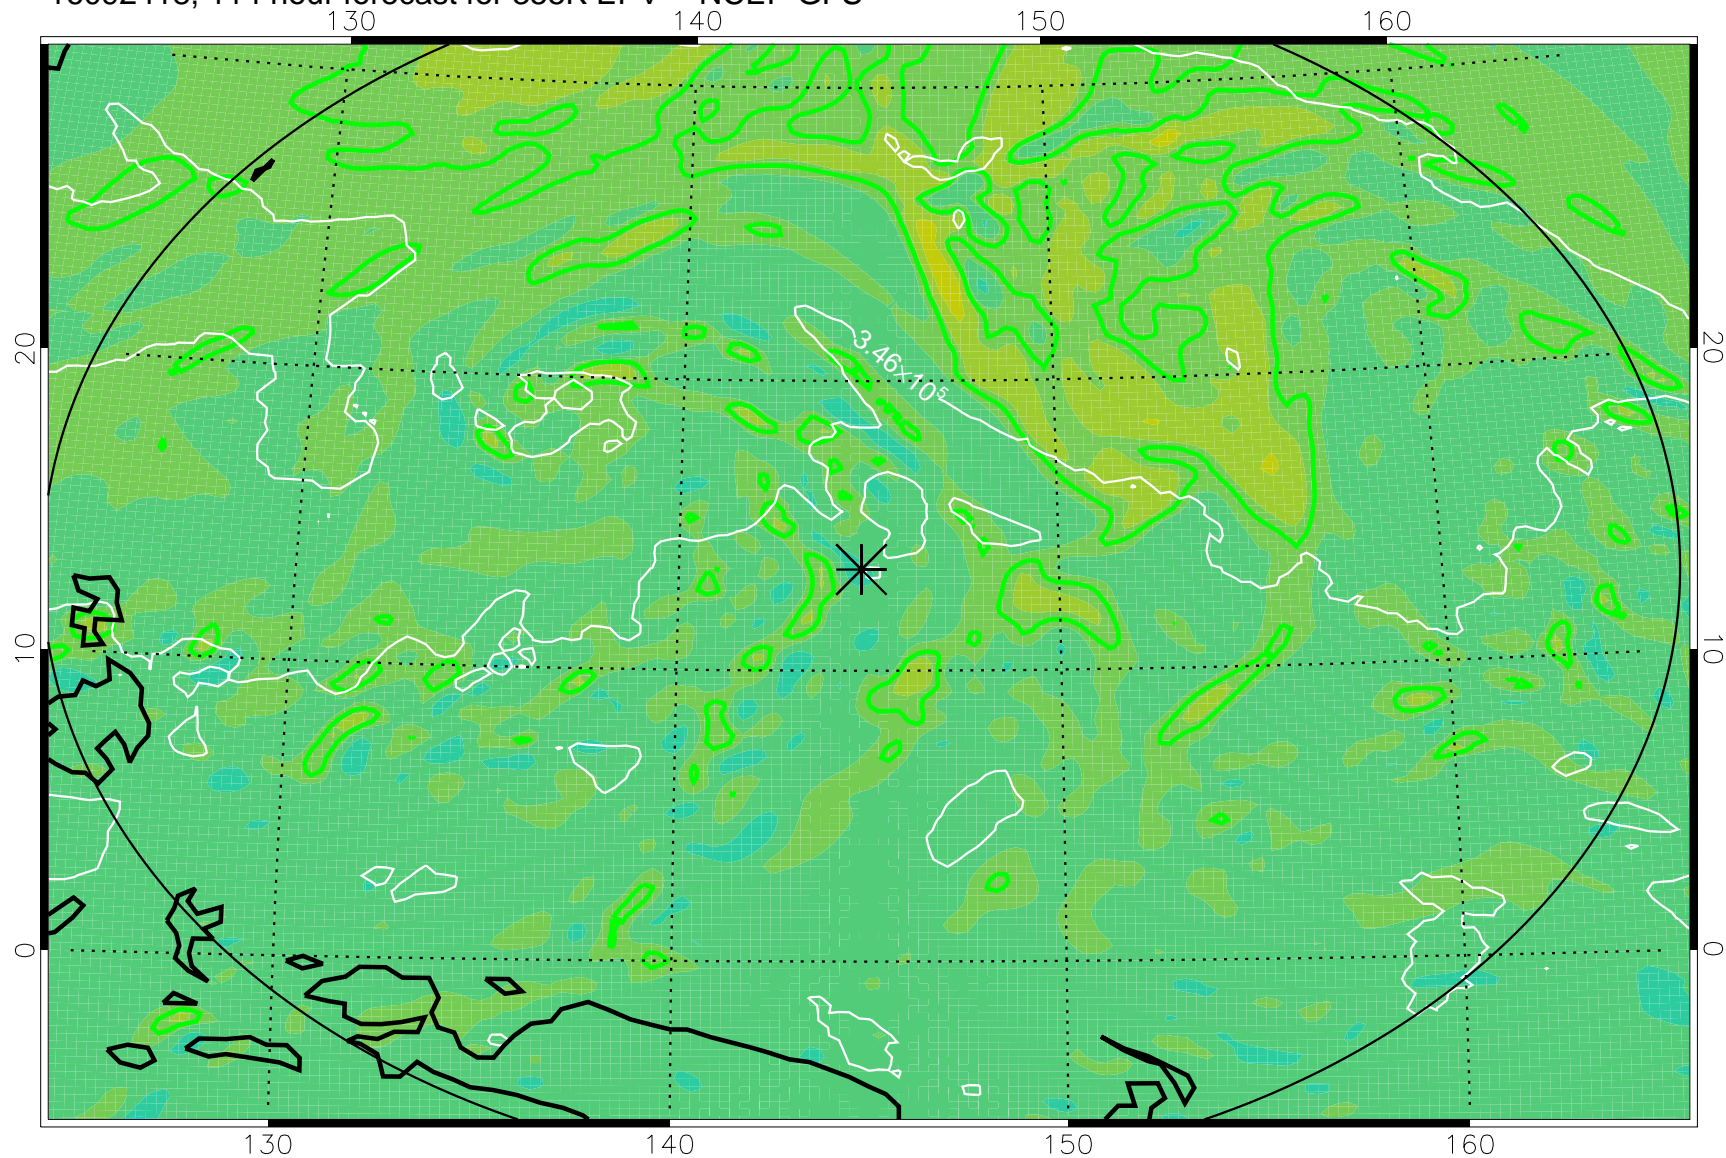

16092306, 78 hour forecast for 355K EPV -- NCEP GFS

355K Montgomery Streamfunction, white  
EPV Tropopause (2 PVU) Position  
Range ring of 2304 km

16092312, 84 hour forecast for 355K EPV -- NCEP GFS

355K Montgomery Streamfunction, white  
EPV Tropopause (2 PVU) Position  
Range ring of 2304 km

16092318, 90 hour forecast for 355K EPV -- NCEP GFS

355K Montgomery Streamfunction, white  
EPV Tropopause (2 PVU) Position  
Range ring of 2304 km

16092400, 96 hour forecast for 355K EPV -- NCEP GFS

355K Montgomery Streamfunction, white  
EPV Tropopause (2 PVU) Position  
Range ring of 2304 km

16092406, 102 hour forecast for 355K EPV -- NCEP GFS

355K Montgomery Streamfunction, white  
EPV Tropopause (2 PVU) Position  
Range ring of 2304 km

16092412, 108 hour forecast for 355K EPV -- NCEP GFS

355K Montgomery Streamfunction, white  
EPV Tropopause (2 PVU) Position  
Range ring of 2304 km

16092418, 114 hour forecast for 355K EPV -- NCEP GFS

355K Montgomery Streamfunction, white  
EPV Tropopause (2 PVU) Position  
Range ring of 2304 km

16092500, 120 hour forecast for 355K EPV -- NCEP GFS

355K Montgomery Streamfunction, white  
EPV Tropopause (2 PVU) Position  
Range ring of 2304 km