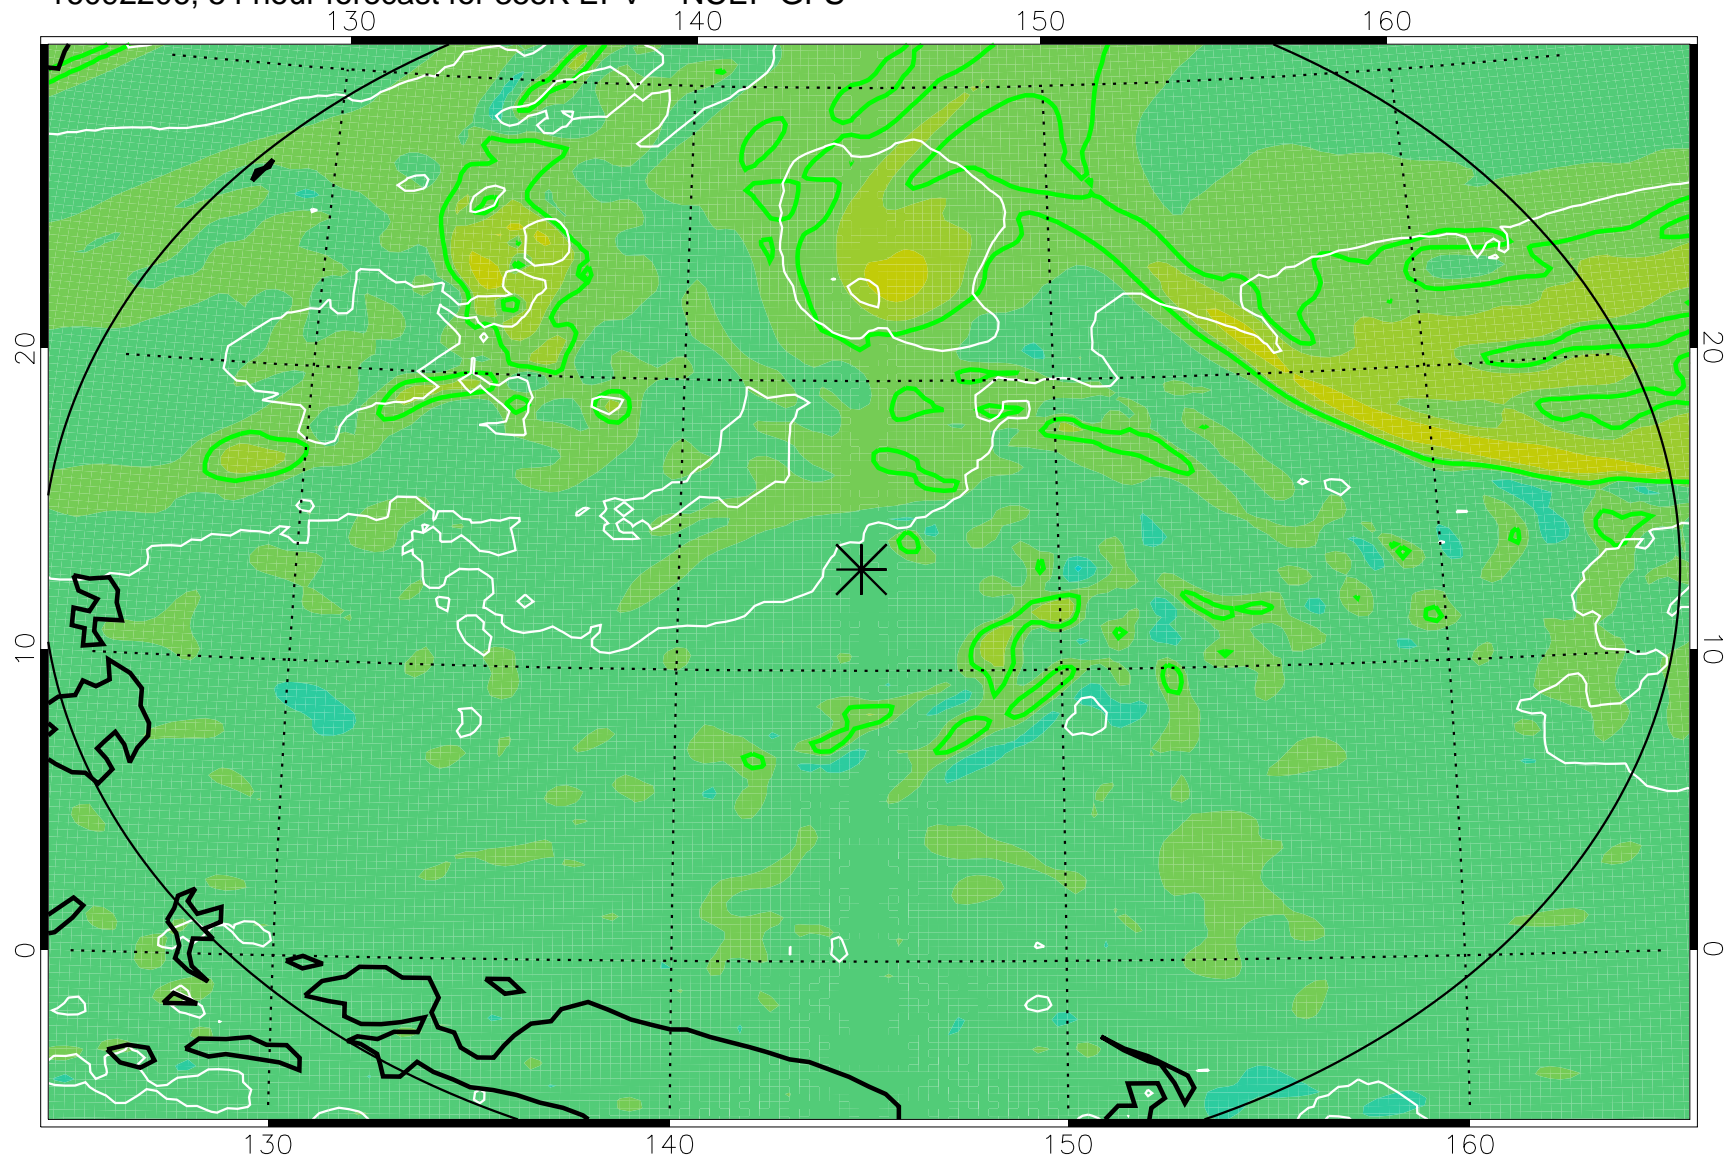

16092118, 42 hour forecast for 355K EPV -- NCEP GFS

355K Montgomery Streamfunction, white  
EPV Tropopause (2 PVU) Position  
Range ring of 2304 km

16092200, 48 hour forecast for 355K EPV -- NCEP GFS

355K Montgomery Streamfunction, white  
EPV Tropopause (2 PVU) Position  
Range ring of 2304 km

16092206, 54 hour forecast for 355K EPV -- NCEP GFS

355K Montgomery Streamfunction, white  
EPV Tropopause (2 PVU) Position  
Range ring of 2304 km

16092212, 60 hour forecast for 355K EPV -- NCEP GFS

355K Montgomery Streamfunction, white  
EPV Tropopause (2 PVU) Position  
Range ring of 2304 km

16092218, 66 hour forecast for 355K EPV -- NCEP GFS

355K Montgomery Streamfunction, white  
EPV Tropopause (2 PVU) Position  
Range ring of 2304 km

16092300, 72 hour forecast for 355K EPV -- NCEP GFS

355K Montgomery Streamfunction, white  
EPV Tropopause (2 PVU) Position  
Range ring of 2304 km

16092318, 90 hour forecast for 355K EPV -- NCEP GFS

355K Montgomery Streamfunction, white  
EPV Tropopause (2 PVU) Position  
Range ring of 2304 km

16092400, 96 hour forecast for 355K EPV -- NCEP GFS

355K Montgomery Streamfunction, white  
EPV Tropopause (2 PVU) Position  
Range ring of 2304 km