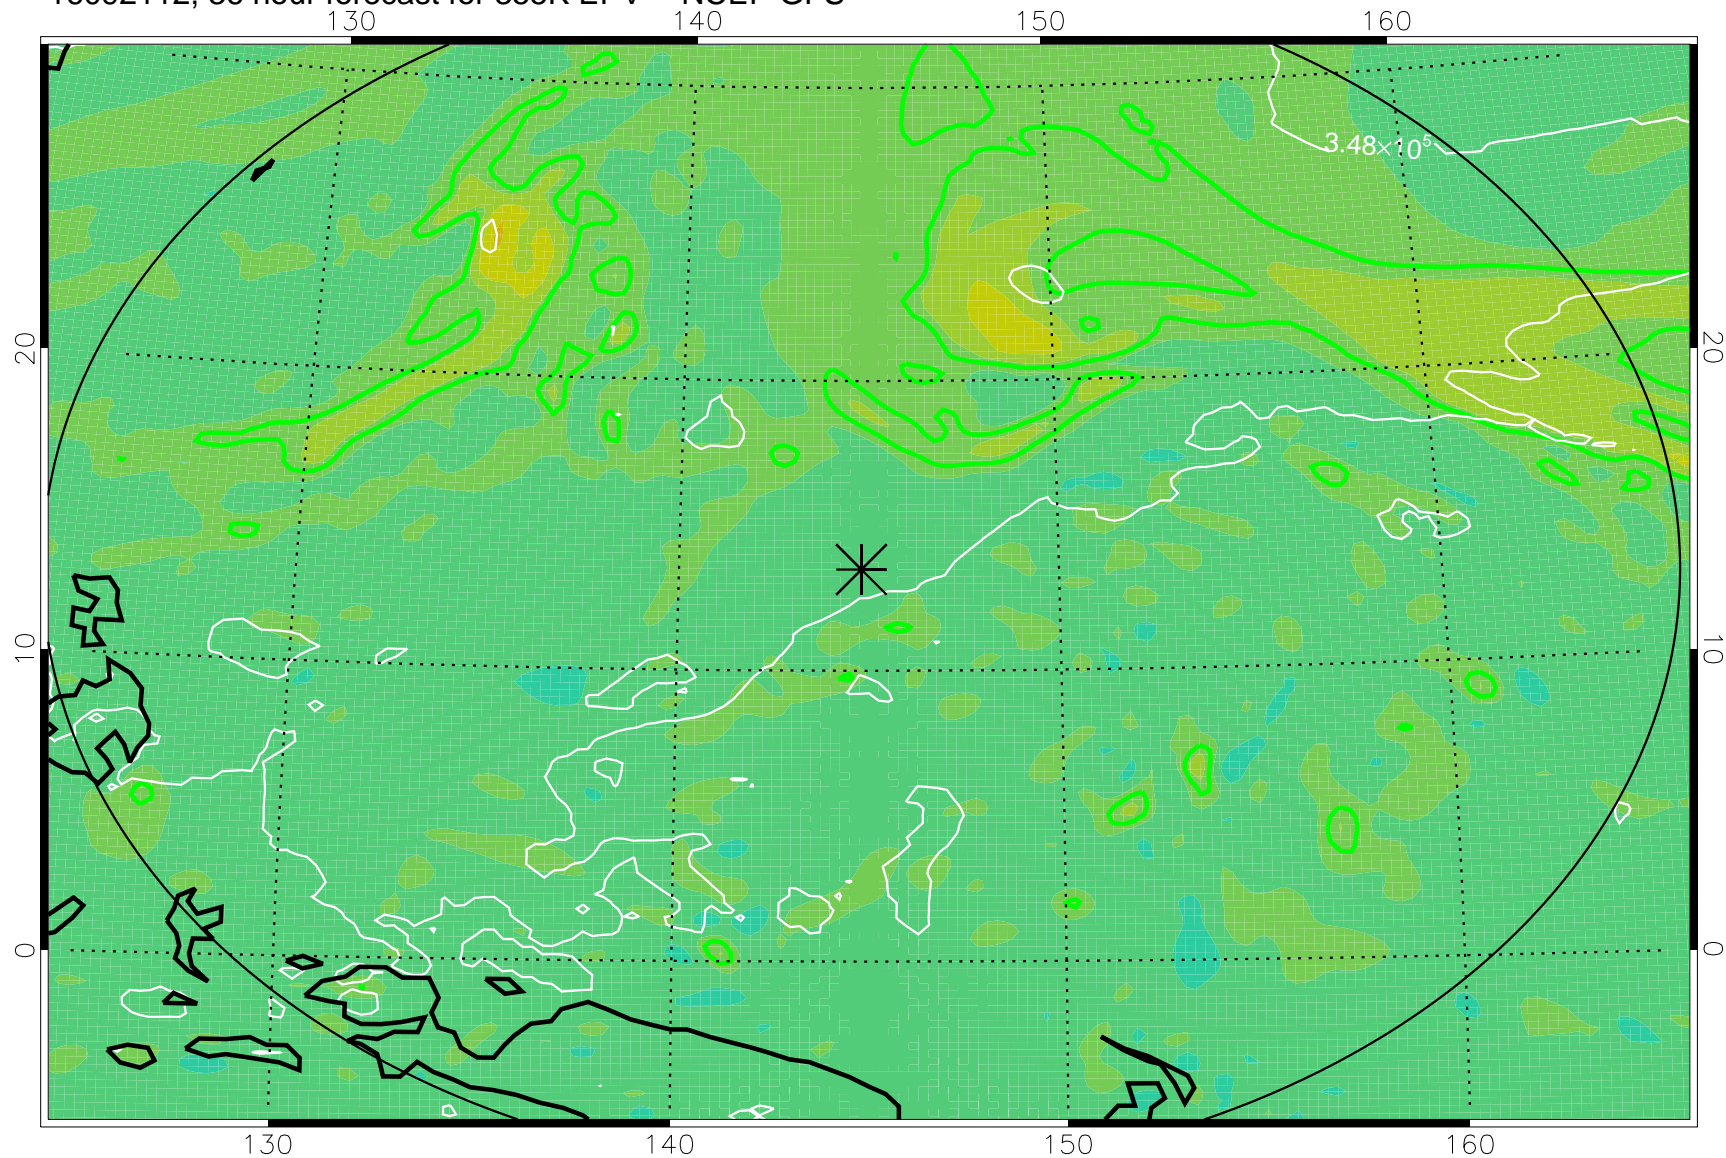

16092018, 18 hour forecast for 355K EPV -- NCEP GFS

355K Montgomery Streamfunction, white  
EPV Tropopause (2 PVU) Position  
Range ring of 2304 km

16092100, 24 hour forecast for 355K EPV -- NCEP GFS

355K Montgomery Streamfunction, white  
EPV Tropopause (2 PVU) Position  
Range ring of 2304 km

16092106, 30 hour forecast for 355K EPV -- NCEP GFS

355K Montgomery Streamfunction, white  
EPV Tropopause (2 PVU) Position  
Range ring of 2304 km

16092112, 36 hour forecast for 355K EPV -- NCEP GFS

355K Montgomery Streamfunction, white  
EPV Tropopause (2 PVU) Position  
Range ring of 2304 km

16092118, 42 hour forecast for 355K EPV -- NCEP GFS

355K Montgomery Streamfunction, white  
EPV Tropopause (2 PVU) Position  
Range ring of 2304 km

16092200, 48 hour forecast for 355K EPV -- NCEP GFS

355K Montgomery Streamfunction, white  
EPV Tropopause (2 PVU) Position  
Range ring of 2304 km

16092418, 114 hour forecast for 355K EPV -- NCEP GFS

355K Montgomery Streamfunction, white  
EPV Tropopause (2 PVU) Position  
Range ring of 2304 km

16092500, 120 hour forecast for 355K EPV -- NCEP GFS

355K Montgomery Streamfunction, white  
EPV Tropopause (2 PVU) Position  
Range ring of 2304 km