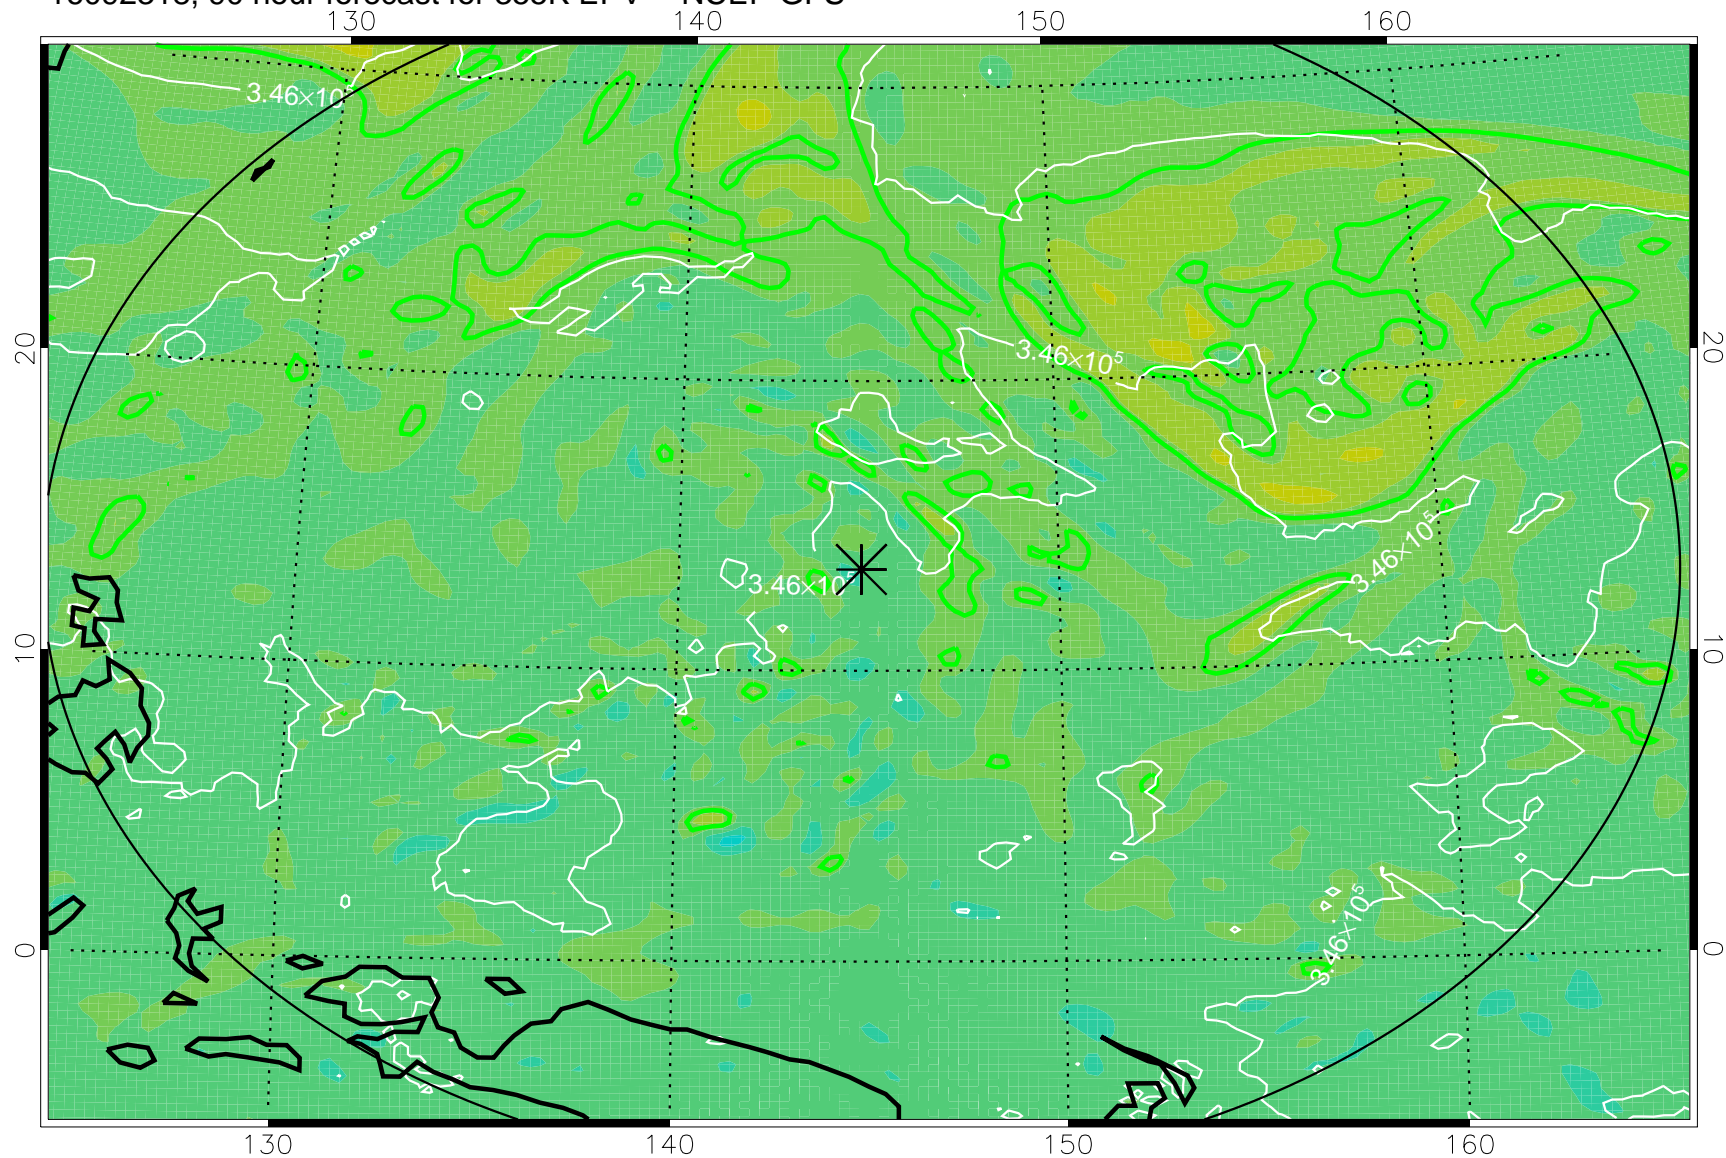

16092306, 78 hour forecast for 355K EPV -- NCEP GFS

355K Montgomery Streamfunction, white  
EPV Tropopause (2 PVU) Position  
Range ring of 2304 km

16092312, 84 hour forecast for 355K EPV -- NCEP GFS

355K Montgomery Streamfunction, white  
EPV Tropopause (2 PVU) Position  
Range ring of 2304 km

16092318, 90 hour forecast for 355K EPV -- NCEP GFS

355K Montgomery Streamfunction, white  
EPV Tropopause (2 PVU) Position  
Range ring of 2304 km

16092400, 96 hour forecast for 355K EPV -- NCEP GFS

355K Montgomery Streamfunction, white  
EPV Tropopause (2 PVU) Position  
Range ring of 2304 km

16092406, 102 hour forecast for 355K EPV -- NCEP GFS

355K Montgomery Streamfunction, white  
EPV Tropopause (2 PVU) Position  
Range ring of 2304 km

16092412, 108 hour forecast for 355K EPV -- NCEP GFS

355K Montgomery Streamfunction, white  
EPV Tropopause (2 PVU) Position  
Range ring of 2304 km

16092418, 114 hour forecast for 355K EPV -- NCEP GFS

355K Montgomery Streamfunction, white  
EPV Tropopause (2 PVU) Position  
Range ring of 2304 km

16092500, 120 hour forecast for 355K EPV -- NCEP GFS

355K Montgomery Streamfunction, white  
EPV Tropopause (2 PVU) Position  
Range ring of 2304 km