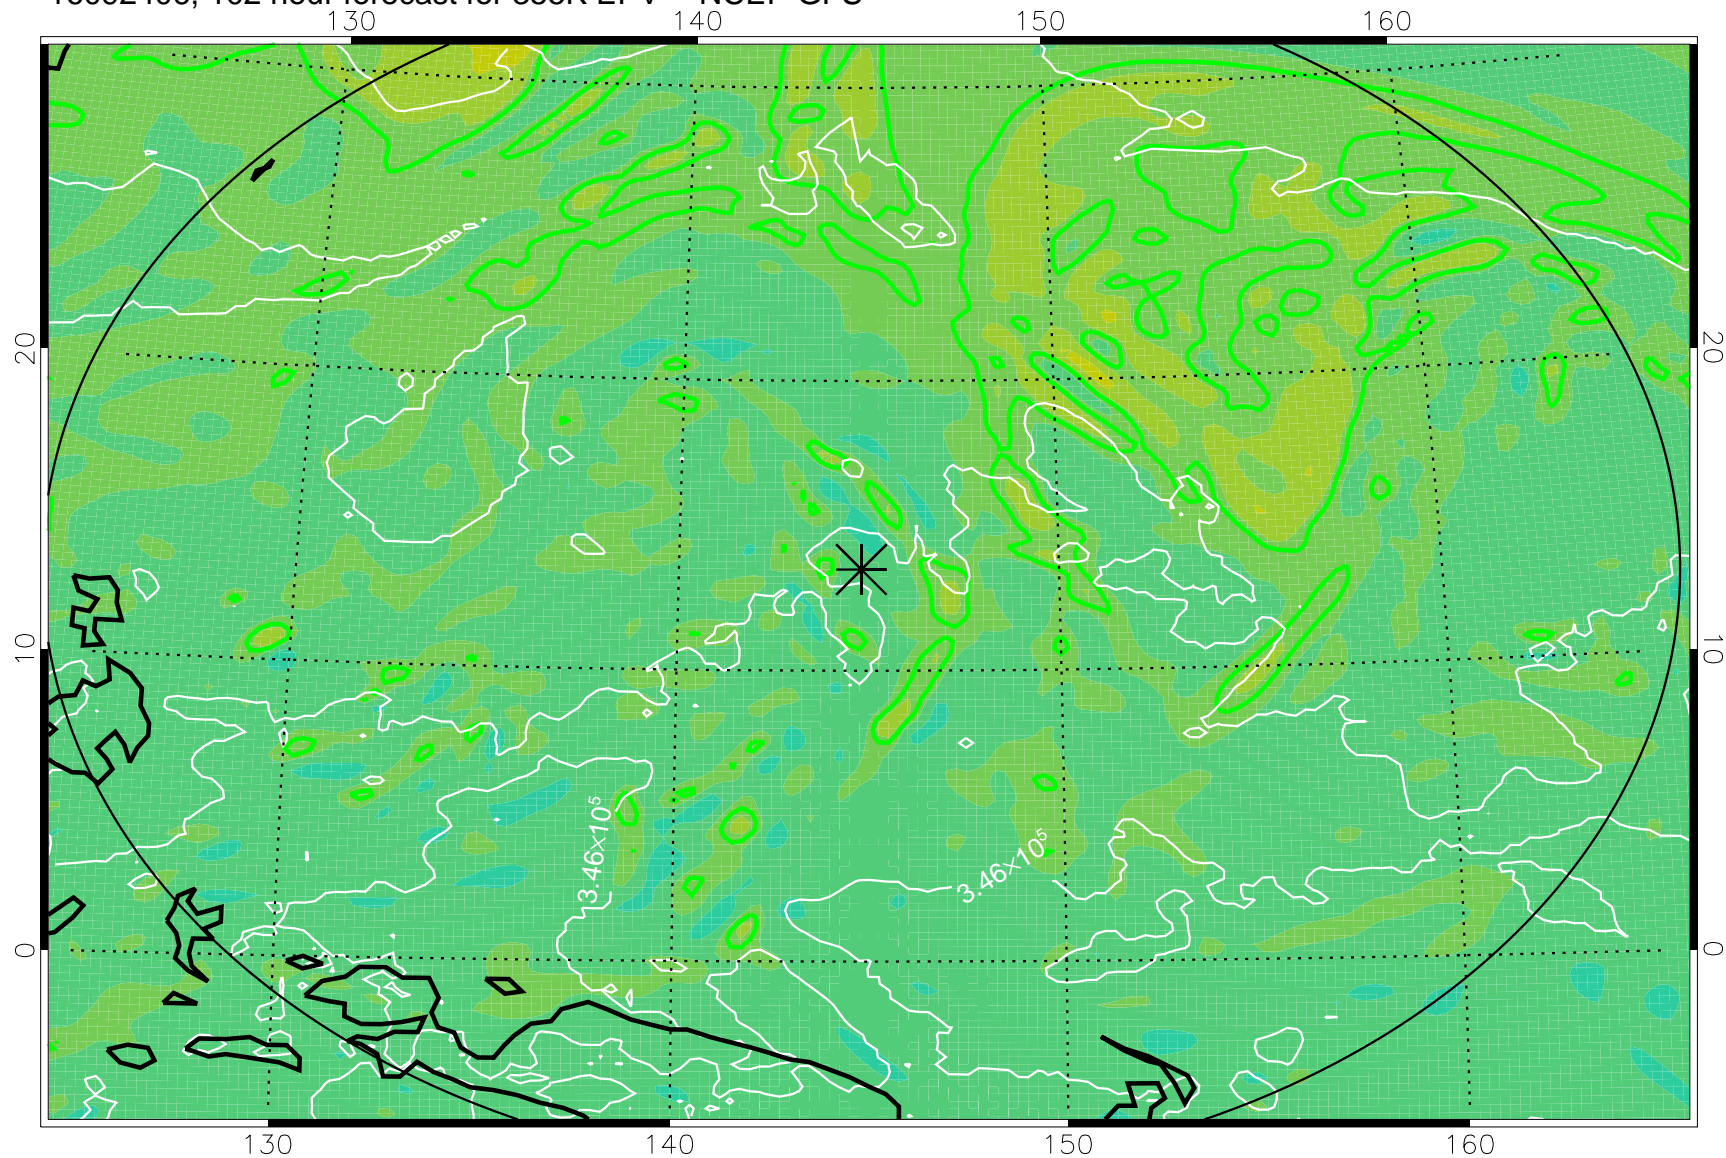

16092306, 78 hour forecast for 355K EPV -- NCEP GFS

355K Montgomery Streamfunction, white  
EPV Tropopause (2 PVU) Position  
Range ring of 2304 km

16092312, 84 hour forecast for 355K EPV -- NCEP GFS

355K Montgomery Streamfunction, white  
EPV Tropopause (2 PVU) Position  
Range ring of 2304 km

16092318, 90 hour forecast for 355K EPV -- NCEP GFS

355K Montgomery Streamfunction, white  
EPV Tropopause (2 PVU) Position  
Range ring of 2304 km

16092400, 96 hour forecast for 355K EPV -- NCEP GFS

355K Montgomery Streamfunction, white  
EPV Tropopause (2 PVU) Position  
Range ring of 2304 km

16092406, 102 hour forecast for 355K EPV -- NCEP GFS

355K Montgomery Streamfunction, white  
EPV Tropopause (2 PVU) Position  
Range ring of 2304 km

16092412, 108 hour forecast for 355K EPV -- NCEP GFS

355K Montgomery Streamfunction, white  
EPV Tropopause (2 PVU) Position  
Range ring of 2304 km

16092418, 114 hour forecast for 355K EPV -- NCEP GFS

355K Montgomery Streamfunction, white  
EPV Tropopause (2 PVU) Position  
Range ring of 2304 km

16092500, 120 hour forecast for 355K EPV -- NCEP GFS

355K Montgomery Streamfunction, white  
EPV Tropopause (2 PVU) Position  
Range ring of 2304 km