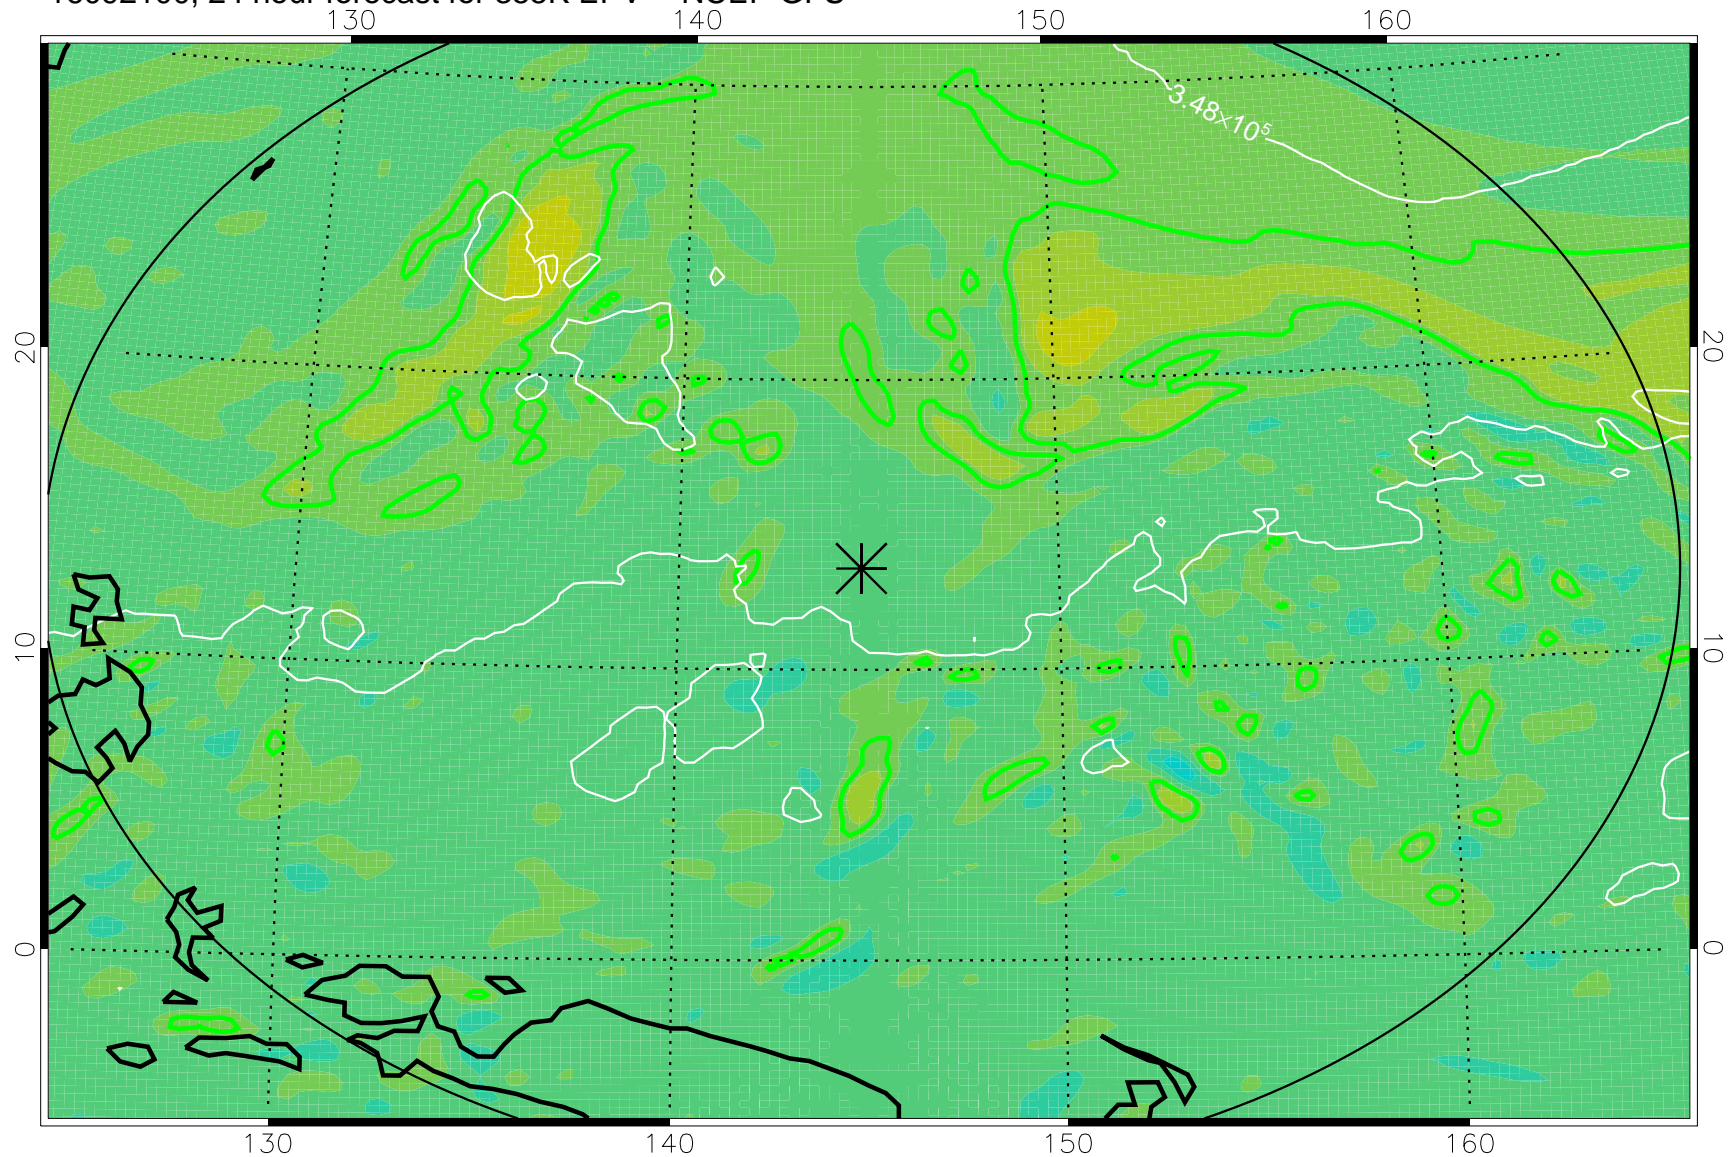

16092006, 6 hour forecast for 355K EPV -- NCEP GFS

355K Montgomery Streamfunction, white  
EPV Tropopause (2 PVU) Position  
Range ring of 2304 km

16092012, 12 hour forecast for 355K EPV -- NCEP GFS

355K Montgomery Streamfunction, white  
EPV Tropopause (2 PVU) Position  
Range ring of 2304 km

16092018, 18 hour forecast for 355K EPV -- NCEP GFS

355K Montgomery Streamfunction, white  
EPV Tropopause (2 PVU) Position  
Range ring of 2304 km

16092100, 24 hour forecast for 355K EPV -- NCEP GFS

355K Montgomery Streamfunction, white  
EPV Tropopause (2 PVU) Position  
Range ring of 2304 km

16092106, 30 hour forecast for 355K EPV -- NCEP GFS

355K Montgomery Streamfunction, white  
EPV Tropopause (2 PVU) Position  
Range ring of 2304 km

16092112, 36 hour forecast for 355K EPV -- NCEP GFS

355K Montgomery Streamfunction, white  
EPV Tropopause (2 PVU) Position  
Range ring of 2304 km

16092118, 42 hour forecast for 355K EPV -- NCEP GFS

355K Montgomery Streamfunction, white  
EPV Tropopause (2 PVU) Position  
Range ring of 2304 km

16092200, 48 hour forecast for 355K EPV -- NCEP GFS

355K Montgomery Streamfunction, white  
EPV Tropopause (2 PVU) Position  
Range ring of 2304 km