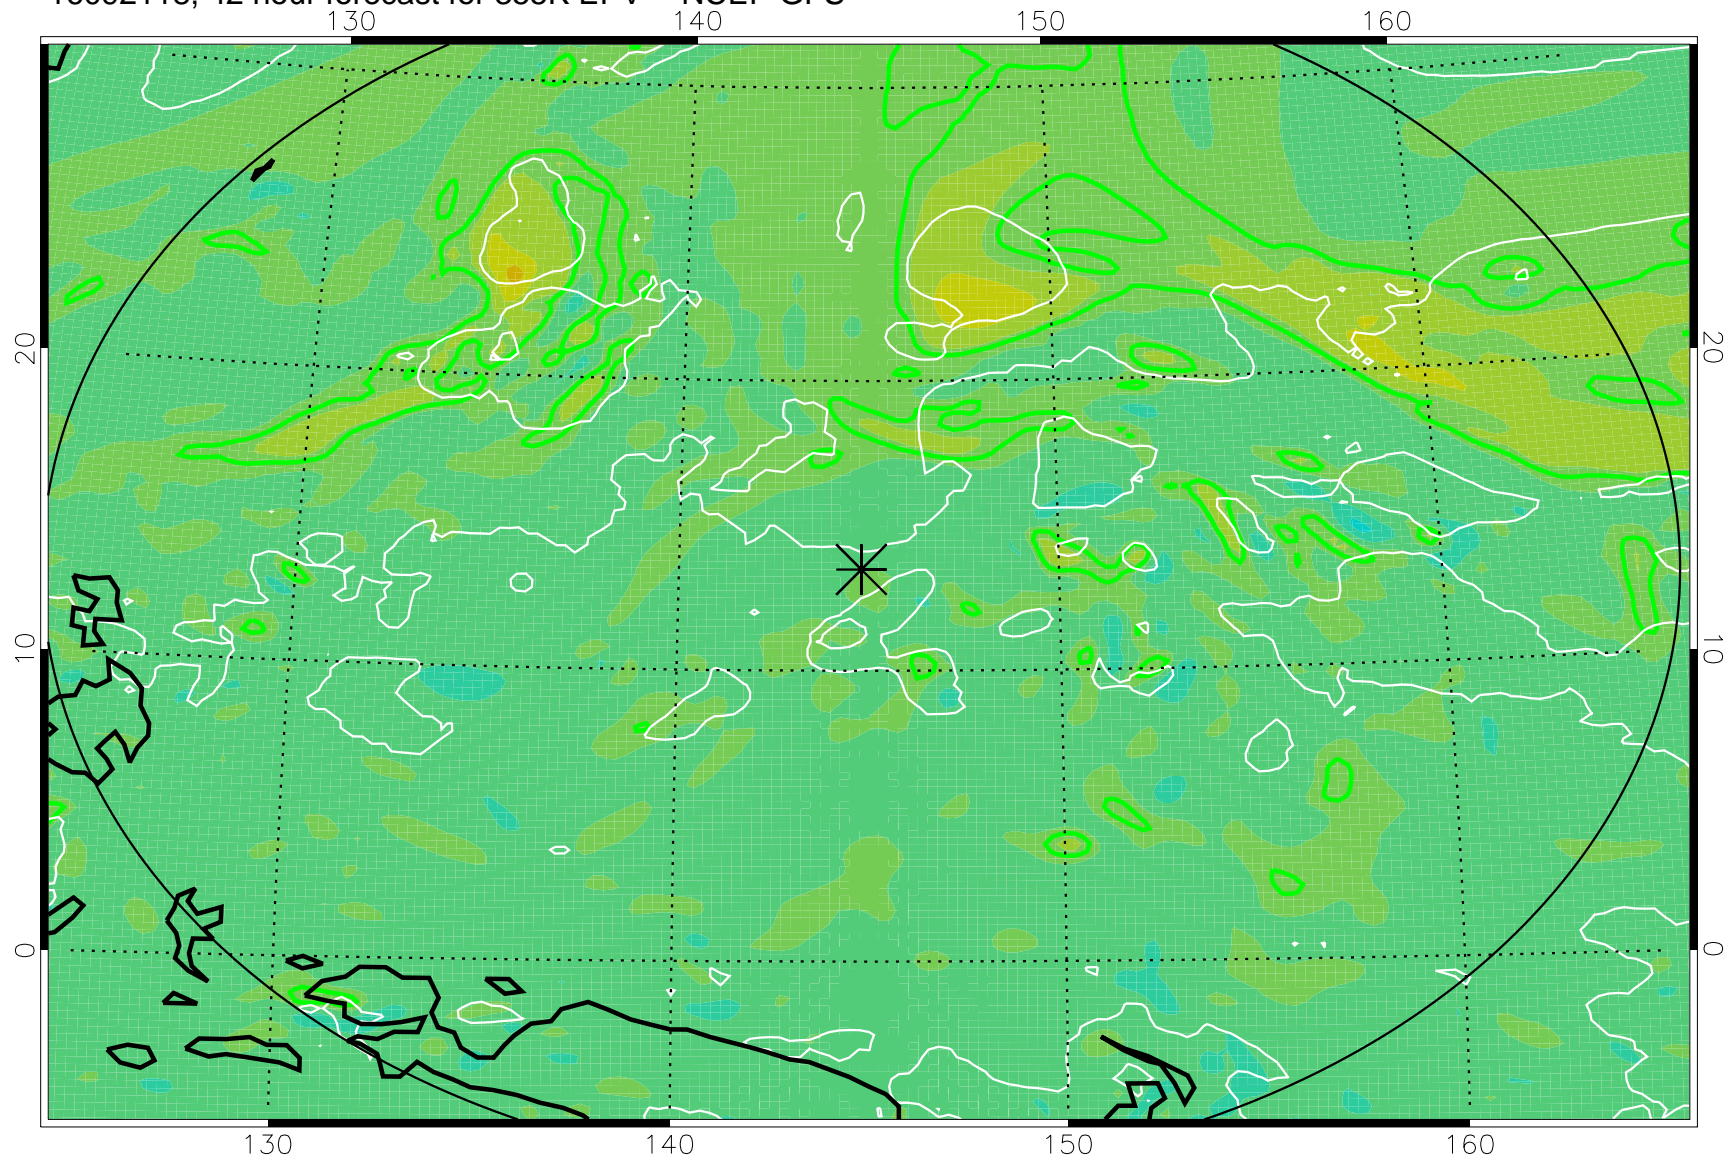

16092106, 30 hour forecast for 355K EPV -- NCEP GFS

355K Montgomery Streamfunction, white  
EPV Tropopause (2 PVU) Position  
Range ring of 2304 km

16092112, 36 hour forecast for 355K EPV -- NCEP GFS

355K Montgomery Streamfunction, white  
EPV Tropopause (2 PVU) Position  
Range ring of 2304 km

16092118, 42 hour forecast for 355K EPV -- NCEP GFS

355K Montgomery Streamfunction, white  
EPV Tropopause (2 PVU) Position  
Range ring of 2304 km

16092200, 48 hour forecast for 355K EPV -- NCEP GFS

355K Montgomery Streamfunction, white  
EPV Tropopause (2 PVU) Position  
Range ring of 2304 km

16092206, 54 hour forecast for 355K EPV -- NCEP GFS

355K Montgomery Streamfunction, white  
EPV Tropopause (2 PVU) Position  
Range ring of 2304 km

16092212, 60 hour forecast for 355K EPV -- NCEP GFS

355K Montgomery Streamfunction, white  
EPV Tropopause (2 PVU) Position  
Range ring of 2304 km

16092218, 66 hour forecast for 355K EPV -- NCEP GFS

355K Montgomery Streamfunction, white  
EPV Tropopause (2 PVU) Position  
Range ring of 2304 km

16092300, 72 hour forecast for 355K EPV -- NCEP GFS

355K Montgomery Streamfunction, white  
EPV Tropopause (2 PVU) Position  
Range ring of 2304 km