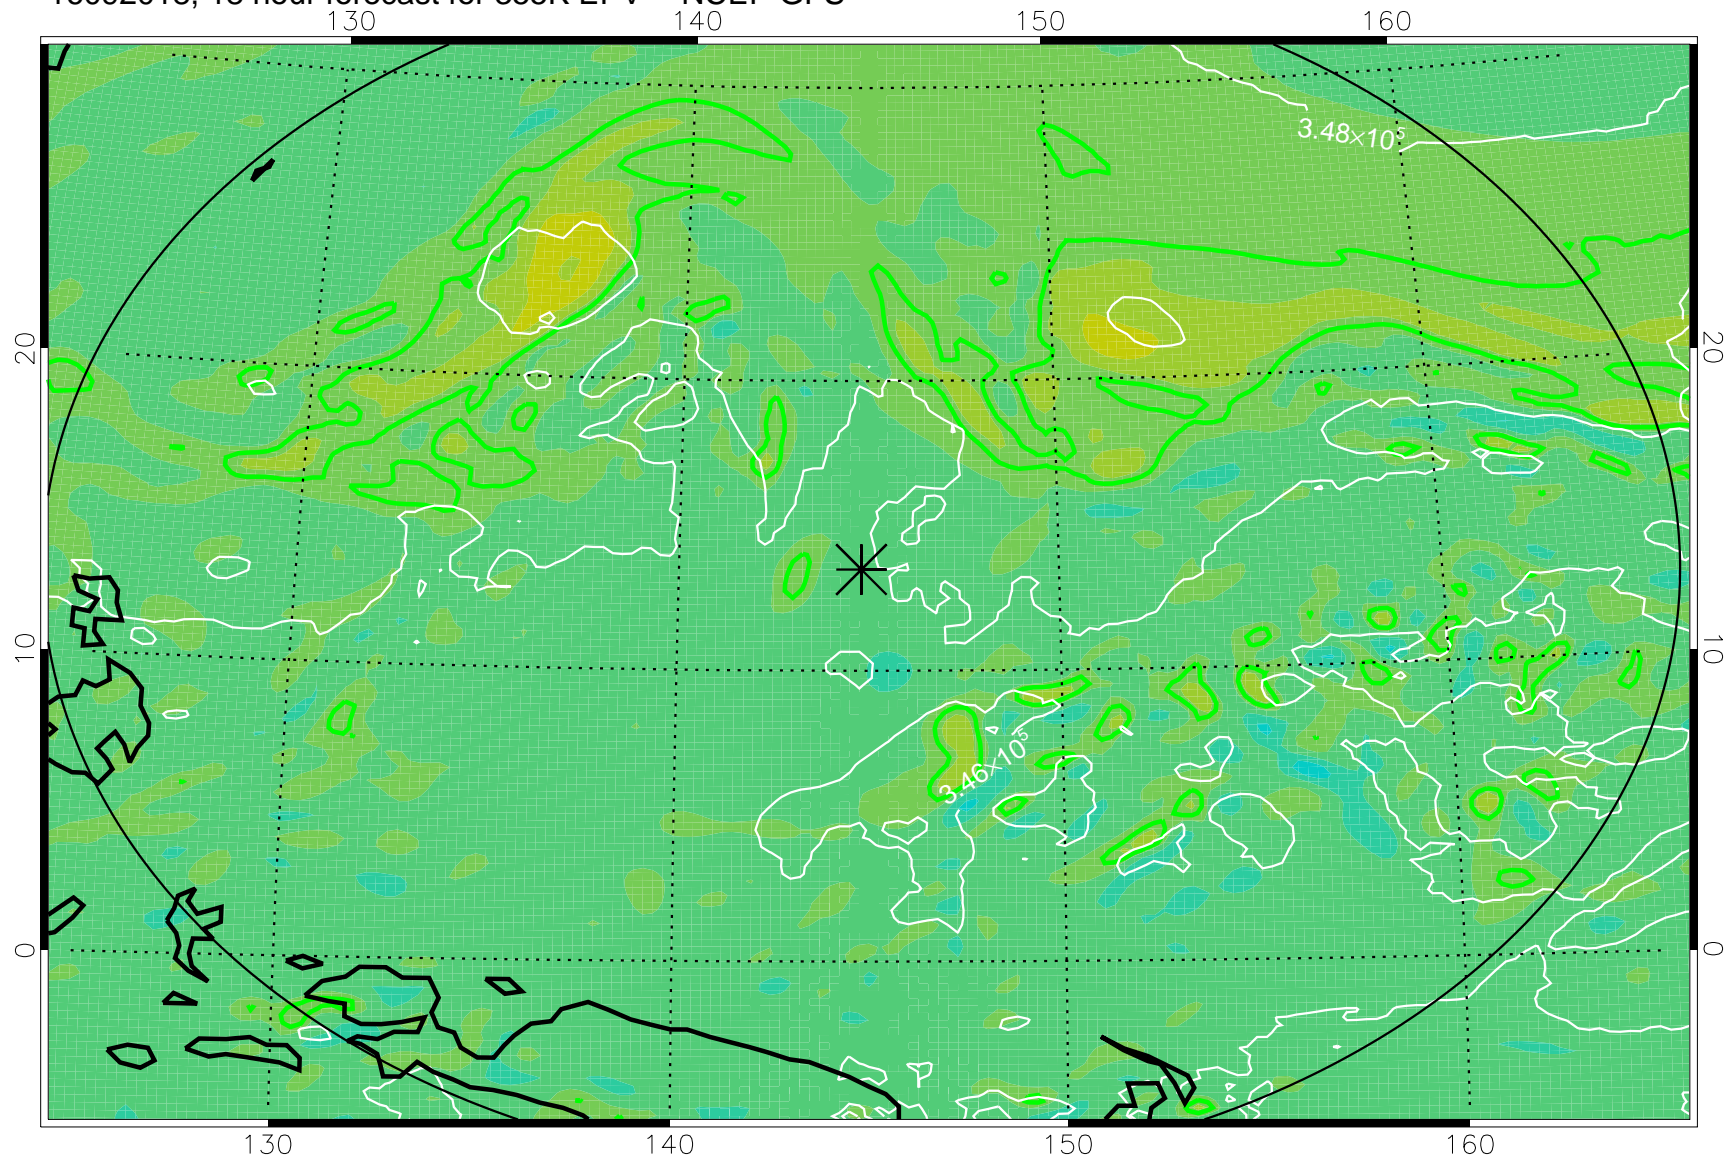

16092006, 6 hour forecast for 355K EPV -- NCEP GFS

355K Montgomery Streamfunction, white  
EPV Tropopause (2 PVU) Position  
Range ring of 2304 km

16092012, 12 hour forecast for 355K EPV -- NCEP GFS

355K Montgomery Streamfunction, white  
EPV Tropopause (2 PVU) Position  
Range ring of 2304 km

16092018, 18 hour forecast for 355K EPV -- NCEP GFS

355K Montgomery Streamfunction, white  
EPV Tropopause (2 PVU) Position  
Range ring of 2304 km

16092100, 24 hour forecast for 355K EPV -- NCEP GFS

355K Montgomery Streamfunction, white  
EPV Tropopause (2 PVU) Position  
Range ring of 2304 km

16092106, 30 hour forecast for 355K EPV -- NCEP GFS

355K Montgomery Streamfunction, white  
EPV Tropopause (2 PVU) Position  
Range ring of 2304 km

16092112, 36 hour forecast for 355K EPV -- NCEP GFS

355K Montgomery Streamfunction, white  
EPV Tropopause (2 PVU) Position  
Range ring of 2304 km

16092318, 90 hour forecast for 355K EPV -- NCEP GFS

355K Montgomery Streamfunction, white  
EPV Tropopause (2 PVU) Position  
Range ring of 2304 km

16092400, 96 hour forecast for 355K EPV -- NCEP GFS

355K Montgomery Streamfunction, white  
EPV Tropopause (2 PVU) Position  
Range ring of 2304 km