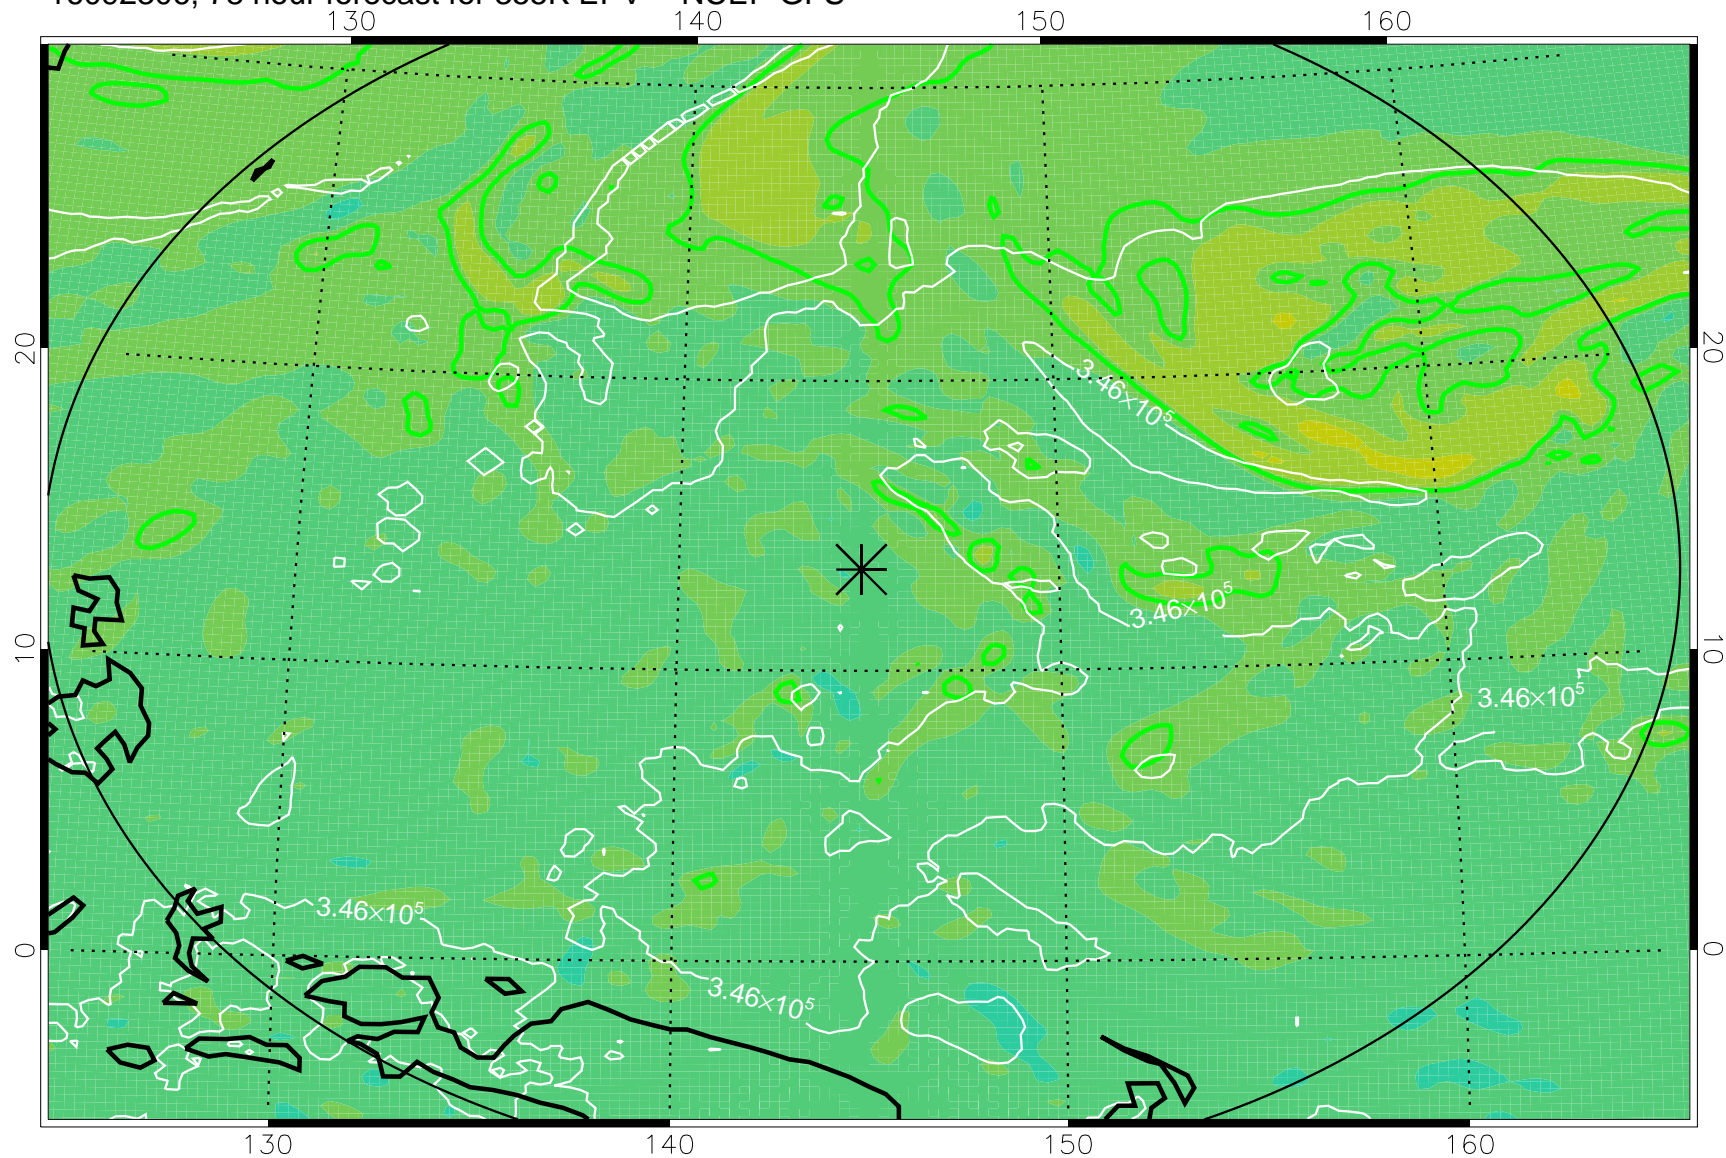

16092218, 66 hour forecast for 355K EPV -- NCEP GFS

355K Montgomery Streamfunction, white  
EPV Tropopause (2 PVU) Position  
Range ring of 2304 km

16092300, 72 hour forecast for 355K EPV -- NCEP GFS

355K Montgomery Streamfunction, white  
EPV Tropopause (2 PVU) Position  
Range ring of 2304 km

16092306, 78 hour forecast for 355K EPV -- NCEP GFS

355K Montgomery Streamfunction, white  
EPV Tropopause (2 PVU) Position  
Range ring of 2304 km

16092312, 84 hour forecast for 355K EPV -- NCEP GFS

355K Montgomery Streamfunction, white  
EPV Tropopause (2 PVU) Position  
Range ring of 2304 km

16092318, 90 hour forecast for 355K EPV -- NCEP GFS

355K Montgomery Streamfunction, white  
EPV Tropopause (2 PVU) Position  
Range ring of 2304 km

16092400, 96 hour forecast for 355K EPV -- NCEP GFS

355K Montgomery Streamfunction, white  
EPV Tropopause (2 PVU) Position  
Range ring of 2304 km

16092406, 102 hour forecast for 355K EPV -- NCEP GFS

355K Montgomery Streamfunction, white  
EPV Tropopause (2 PVU) Position  
Range ring of 2304 km

16092412, 108 hour forecast for 355K EPV -- NCEP GFS

355K Montgomery Streamfunction, white  
EPV Tropopause (2 PVU) Position  
Range ring of 2304 km