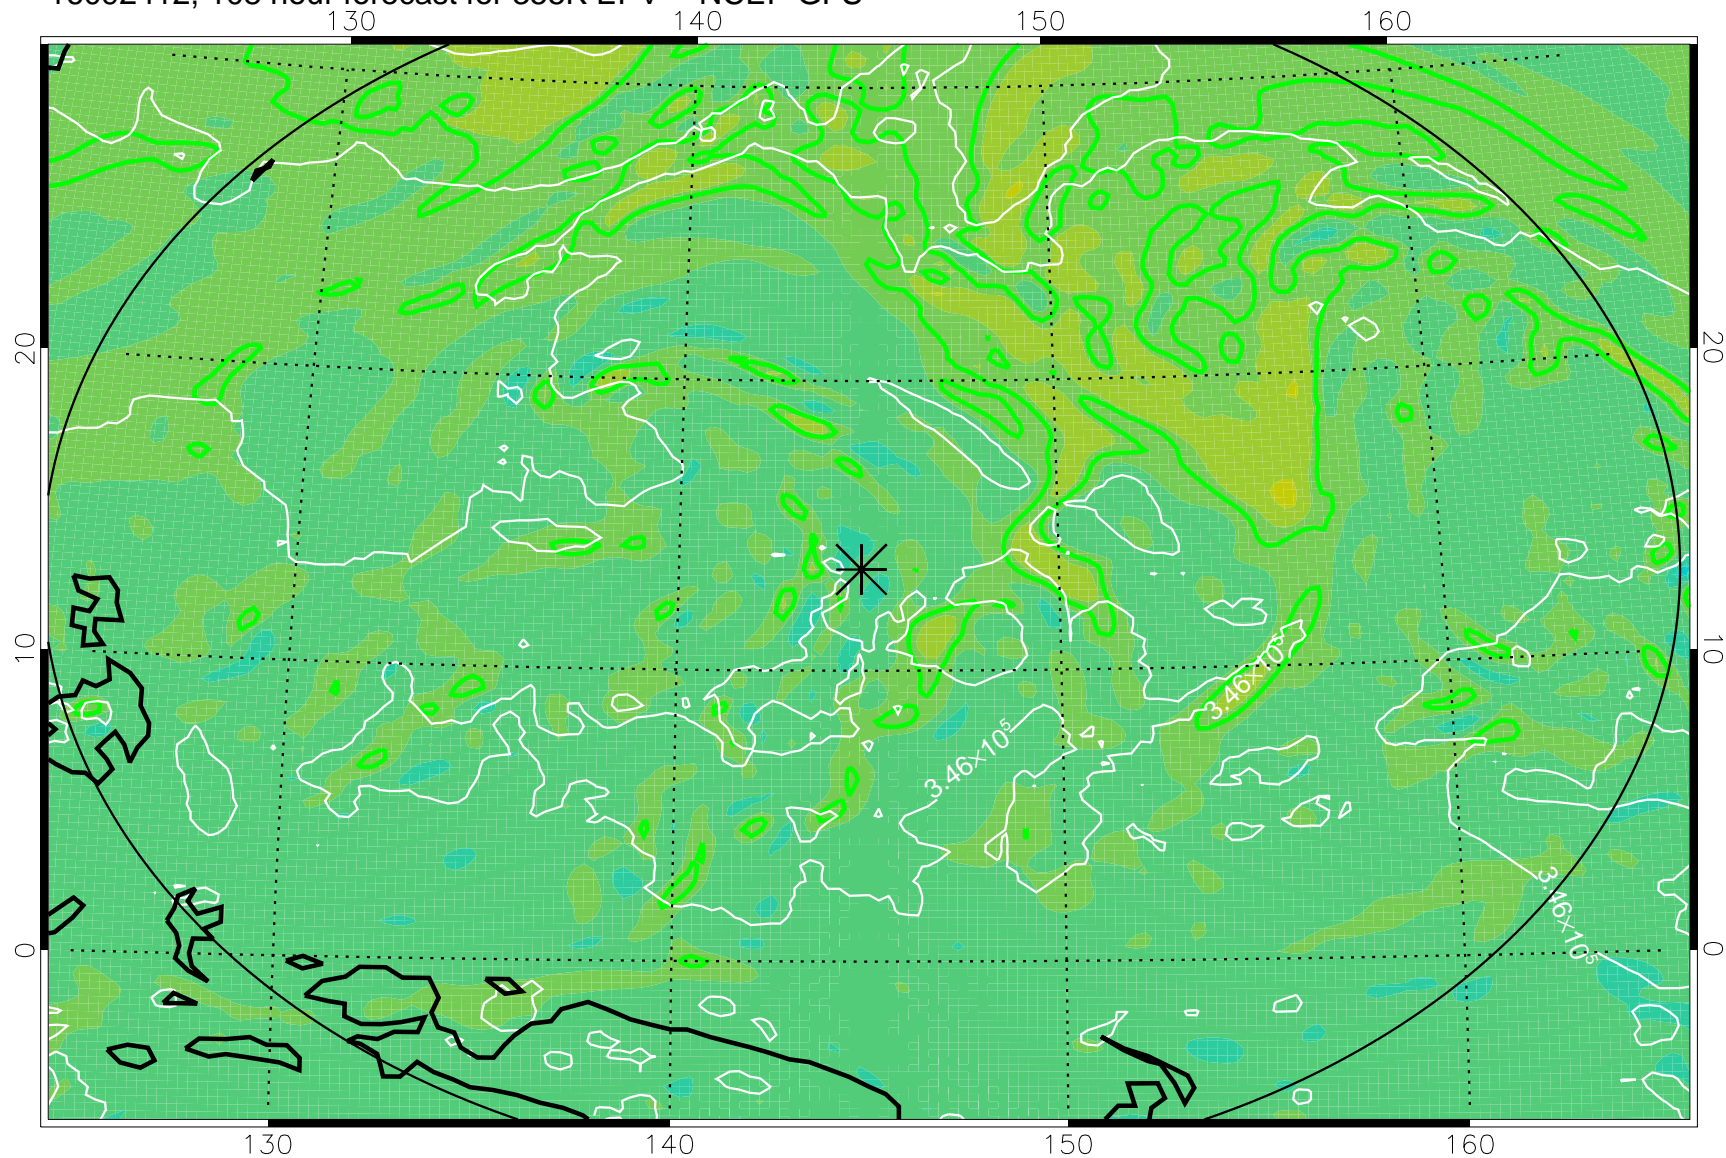

16092306, 78 hour forecast for 355K EPV -- NCEP GFS

355K Montgomery Streamfunction, white  
EPV Tropopause (2 PVU) Position  
Range ring of 2304 km

16092312, 84 hour forecast for 355K EPV -- NCEP GFS

355K Montgomery Streamfunction, white  
EPV Tropopause (2 PVU) Position  
Range ring of 2304 km

16092318, 90 hour forecast for 355K EPV -- NCEP GFS

355K Montgomery Streamfunction, white  
EPV Tropopause (2 PVU) Position  
Range ring of 2304 km

16092400, 96 hour forecast for 355K EPV -- NCEP GFS

355K Montgomery Streamfunction, white  
EPV Tropopause (2 PVU) Position  
Range ring of 2304 km

16092406, 102 hour forecast for 355K EPV -- NCEP GFS

355K Montgomery Streamfunction, white  
EPV Tropopause (2 PVU) Position  
Range ring of 2304 km

16092412, 108 hour forecast for 355K EPV -- NCEP GFS

355K Montgomery Streamfunction, white  
EPV Tropopause (2 PVU) Position  
Range ring of 2304 km

16092418, 114 hour forecast for 355K EPV -- NCEP GFS

355K Montgomery Streamfunction, white  
EPV Tropopause (2 PVU) Position  
Range ring of 2304 km

16092500, 120 hour forecast for 355K EPV -- NCEP GFS

355K Montgomery Streamfunction, white  
EPV Tropopause (2 PVU) Position  
Range ring of 2304 km