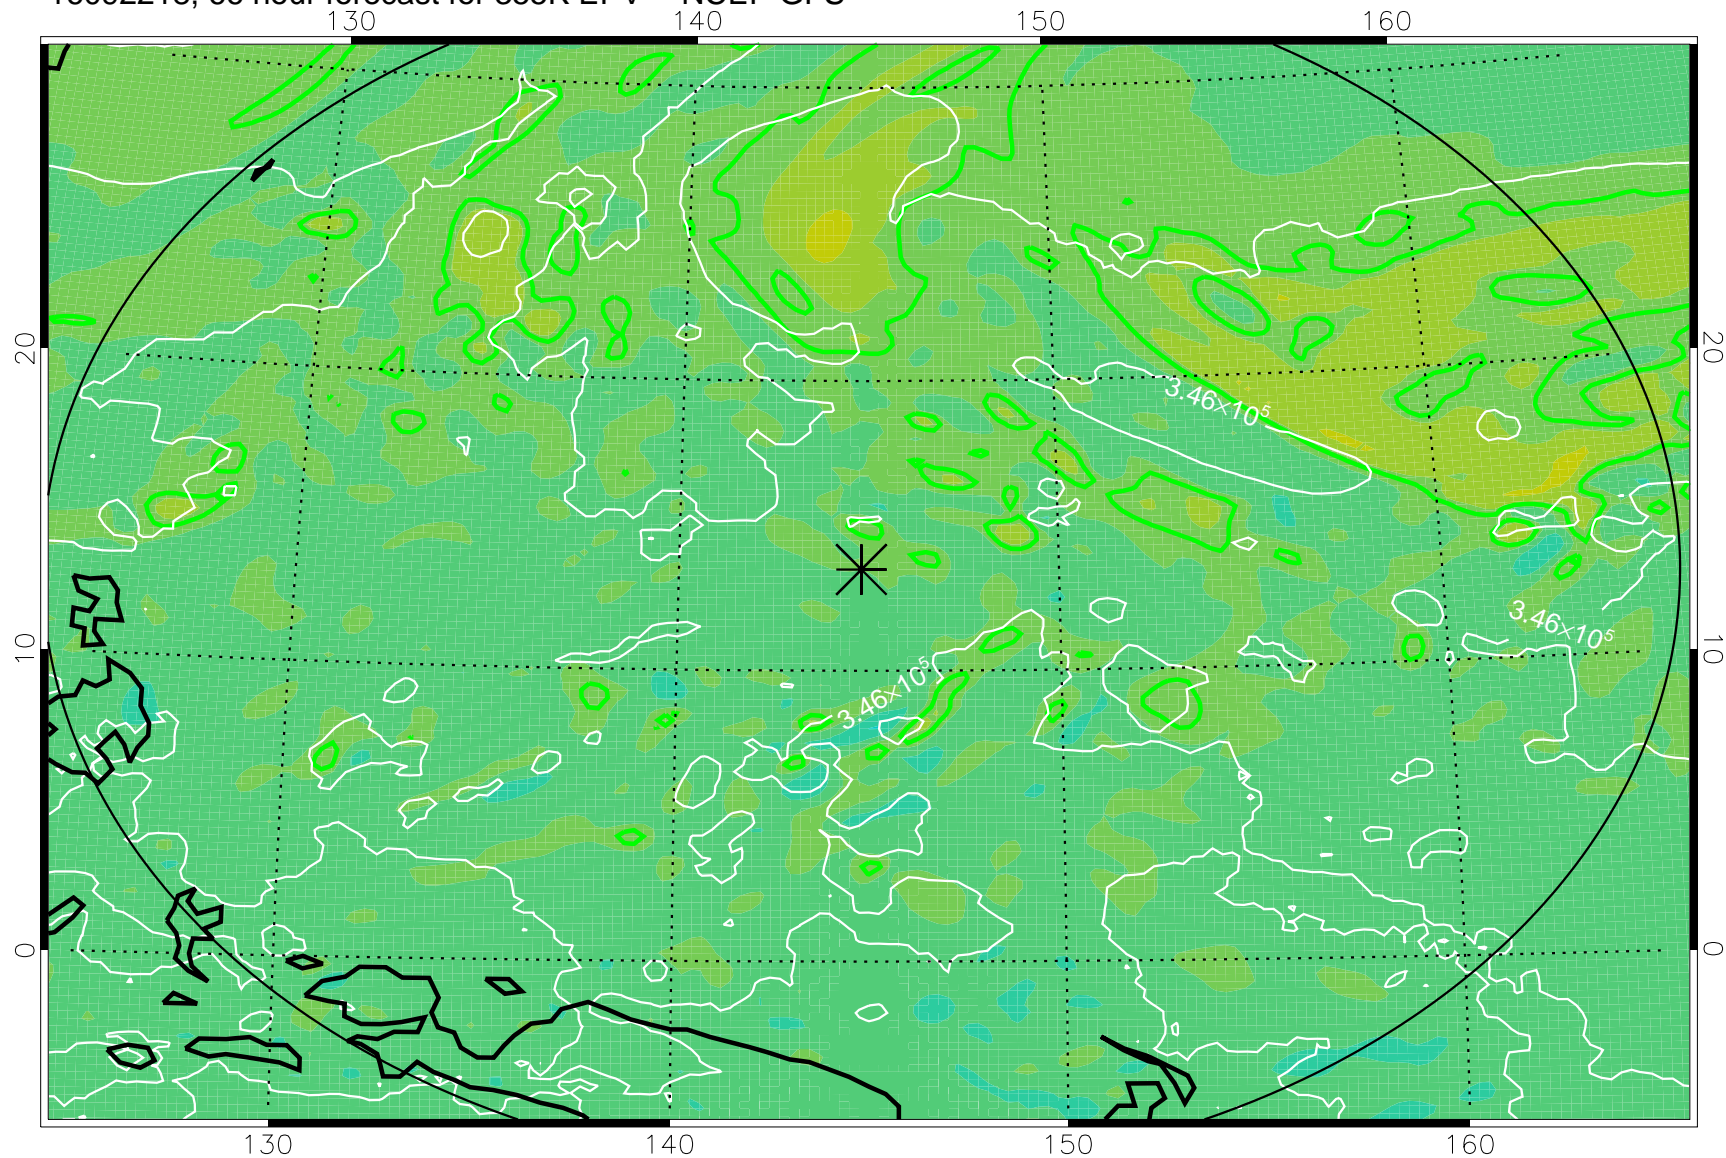

16092206, 54 hour forecast for 355K EPV -- NCEP GFS

355K Montgomery Streamfunction, white  
EPV Tropopause (2 PVU) Position  
Range ring of 2304 km

16092212, 60 hour forecast for 355K EPV -- NCEP GFS

355K Montgomery Streamfunction, white  
EPV Tropopause (2 PVU) Position  
Range ring of 2304 km

16092218, 66 hour forecast for 355K EPV -- NCEP GFS

355K Montgomery Streamfunction, white  
EPV Tropopause (2 PVU) Position  
Range ring of 2304 km

16092300, 72 hour forecast for 355K EPV -- NCEP GFS

355K Montgomery Streamfunction, white  
EPV Tropopause (2 PVU) Position  
Range ring of 2304 km

16092318, 90 hour forecast for 355K EPV -- NCEP GFS

355K Montgomery Streamfunction, white  
EPV Tropopause (2 PVU) Position  
Range ring of 2304 km

16092400, 96 hour forecast for 355K EPV -- NCEP GFS

355K Montgomery Streamfunction, white  
EPV Tropopause (2 PVU) Position  
Range ring of 2304 km

16092406, 102 hour forecast for 355K EPV -- NCEP GFS

355K Montgomery Streamfunction, white  
EPV Tropopause (2 PVU) Position  
Range ring of 2304 km

16092412, 108 hour forecast for 355K EPV -- NCEP GFS

355K Montgomery Streamfunction, white  
EPV Tropopause (2 PVU) Position  
Range ring of 2304 km