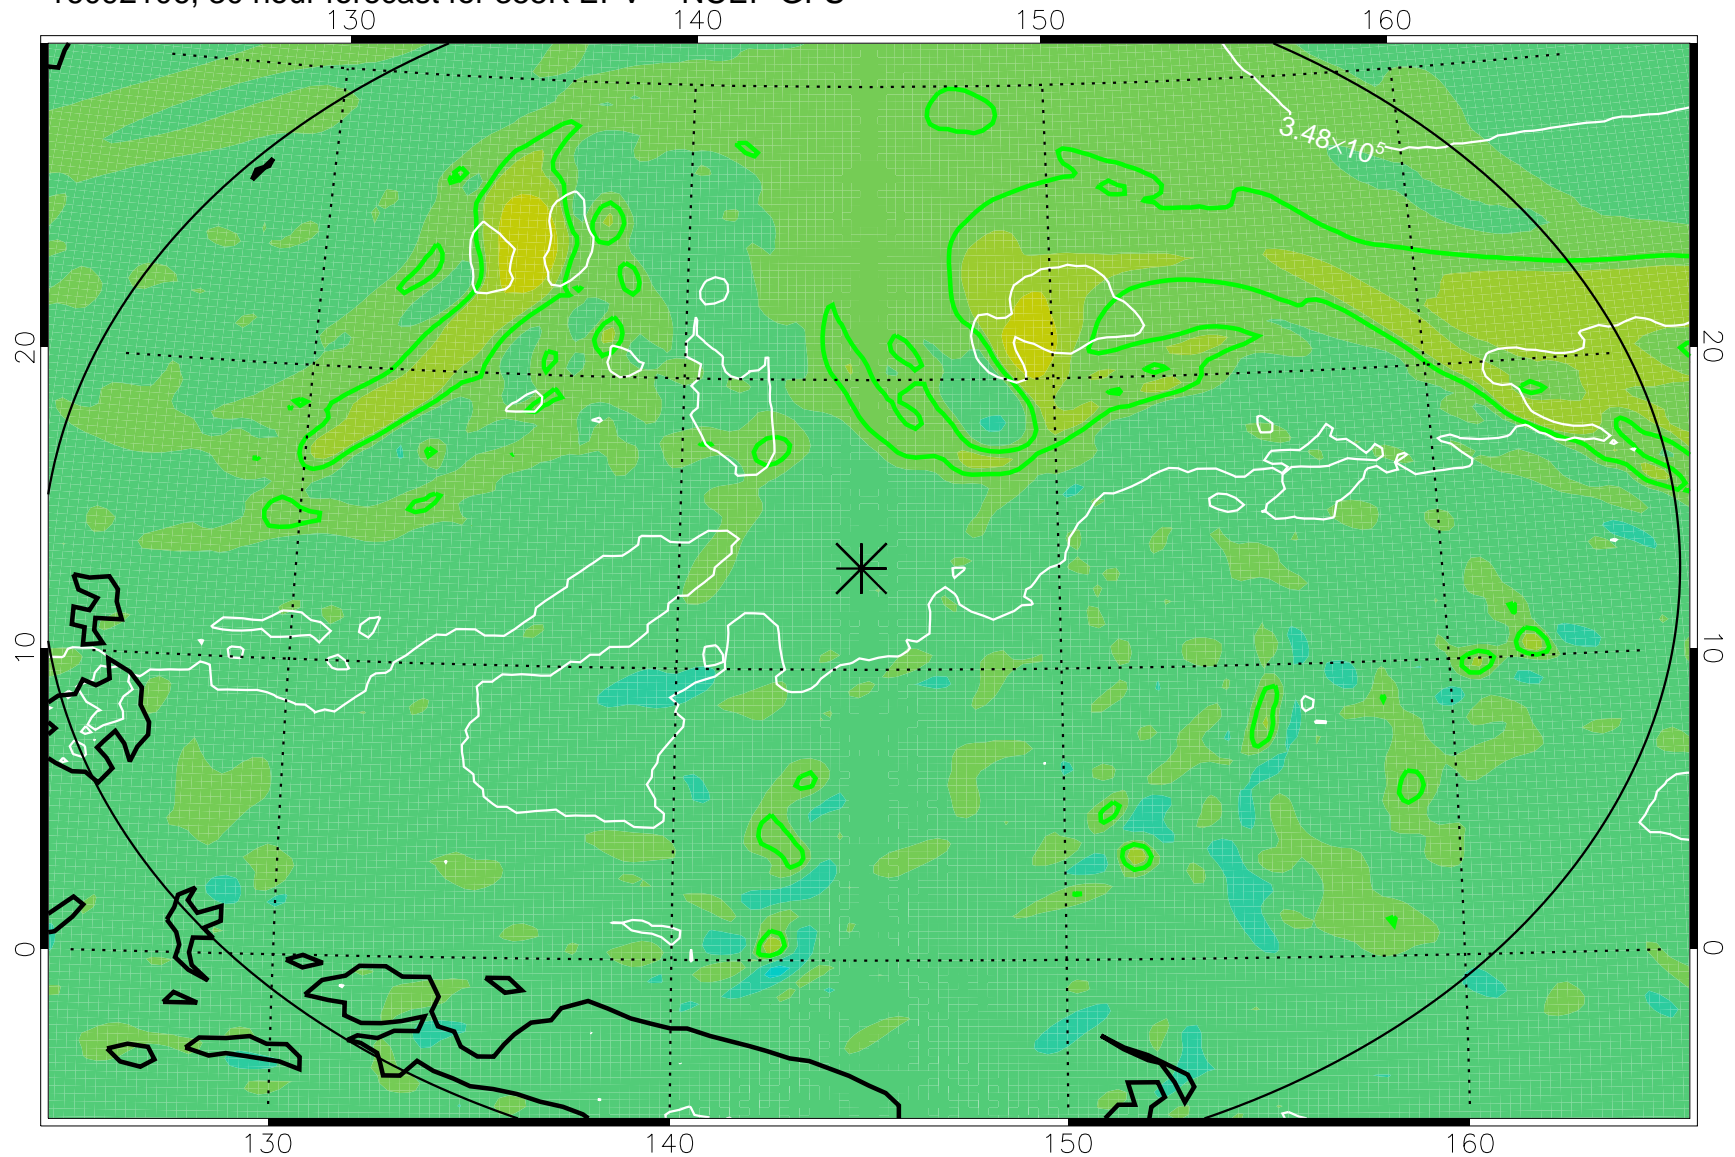

16092018, 18 hour forecast for 355K EPV -- NCEP GFS

355K Montgomery Streamfunction, white  
EPV Tropopause (2 PVU) Position  
Range ring of 2304 km

16092100, 24 hour forecast for 355K EPV -- NCEP GFS

355K Montgomery Streamfunction, white  
EPV Tropopause (2 PVU) Position  
Range ring of 2304 km

16092106, 30 hour forecast for 355K EPV -- NCEP GFS

355K Montgomery Streamfunction, white  
EPV Tropopause (2 PVU) Position  
Range ring of 2304 km

16092112, 36 hour forecast for 355K EPV -- NCEP GFS

355K Montgomery Streamfunction, white  
EPV Tropopause (2 PVU) Position  
Range ring of 2304 km

16092118, 42 hour forecast for 355K EPV -- NCEP GFS

355K Montgomery Streamfunction, white  
EPV Tropopause (2 PVU) Position  
Range ring of 2304 km

16092200, 48 hour forecast for 355K EPV -- NCEP GFS

355K Montgomery Streamfunction, white  
EPV Tropopause (2 PVU) Position  
Range ring of 2304 km

16092218, 66 hour forecast for 355K EPV -- NCEP GFS

355K Montgomery Streamfunction, white  
EPV Tropopause (2 PVU) Position  
Range ring of 2304 km

16092300, 72 hour forecast for 355K EPV -- NCEP GFS

355K Montgomery Streamfunction, white  
EPV Tropopause (2 PVU) Position  
Range ring of 2304 km