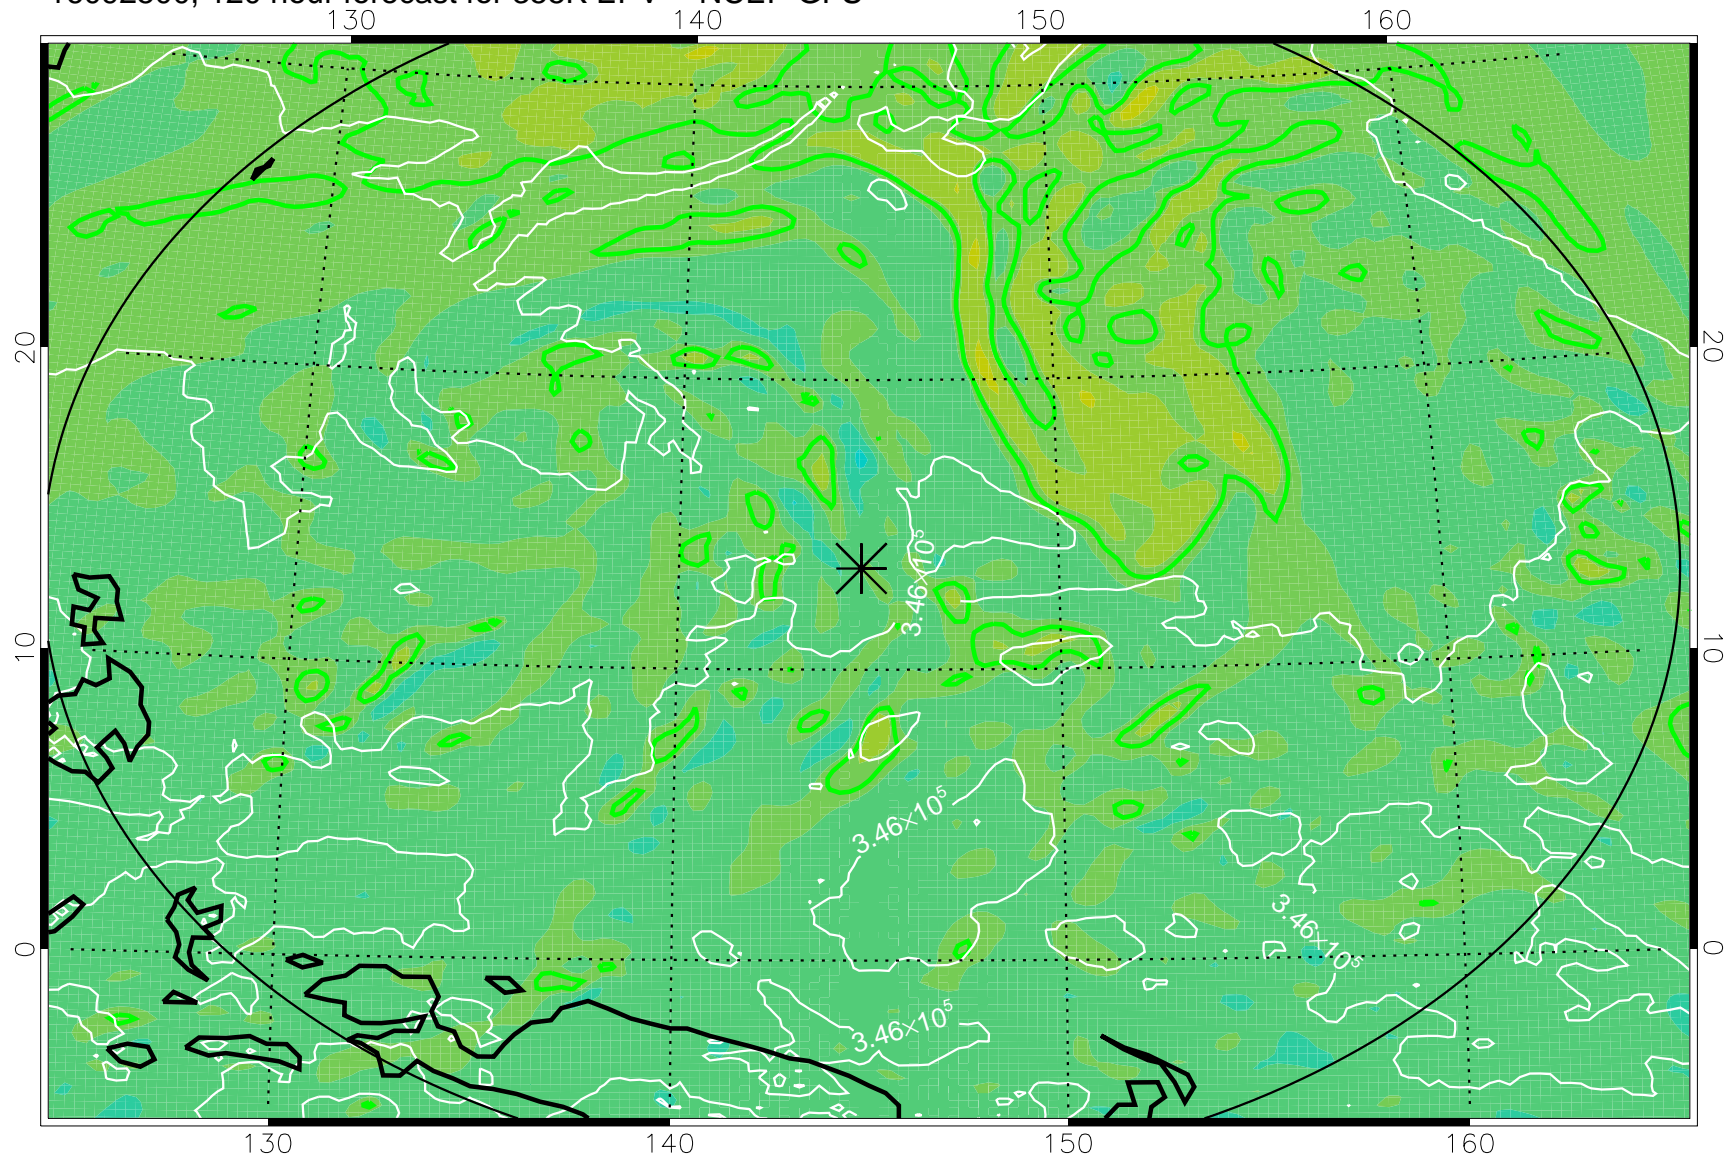

16092306, 78 hour forecast for 355K EPV -- NCEP GFS

355K Montgomery Streamfunction, white  
EPV Tropopause (2 PVU) Position  
Range ring of 2304 km

16092312, 84 hour forecast for 355K EPV -- NCEP GFS

355K Montgomery Streamfunction, white  
EPV Tropopause (2 PVU) Position  
Range ring of 2304 km

16092318, 90 hour forecast for 355K EPV -- NCEP GFS

355K Montgomery Streamfunction, white  
EPV Tropopause (2 PVU) Position  
Range ring of 2304 km

16092400, 96 hour forecast for 355K EPV -- NCEP GFS

355K Montgomery Streamfunction, white  
EPV Tropopause (2 PVU) Position  
Range ring of 2304 km

16092406, 102 hour forecast for 355K EPV -- NCEP GFS

355K Montgomery Streamfunction, white  
EPV Tropopause (2 PVU) Position  
Range ring of 2304 km

16092412, 108 hour forecast for 355K EPV -- NCEP GFS

355K Montgomery Streamfunction, white  
EPV Tropopause (2 PVU) Position  
Range ring of 2304 km

16092418, 114 hour forecast for 355K EPV -- NCEP GFS

355K Montgomery Streamfunction, white  
EPV Tropopause (2 PVU) Position  
Range ring of 2304 km

16092500, 120 hour forecast for 355K EPV -- NCEP GFS

355K Montgomery Streamfunction, white  
EPV Tropopause (2 PVU) Position  
Range ring of 2304 km