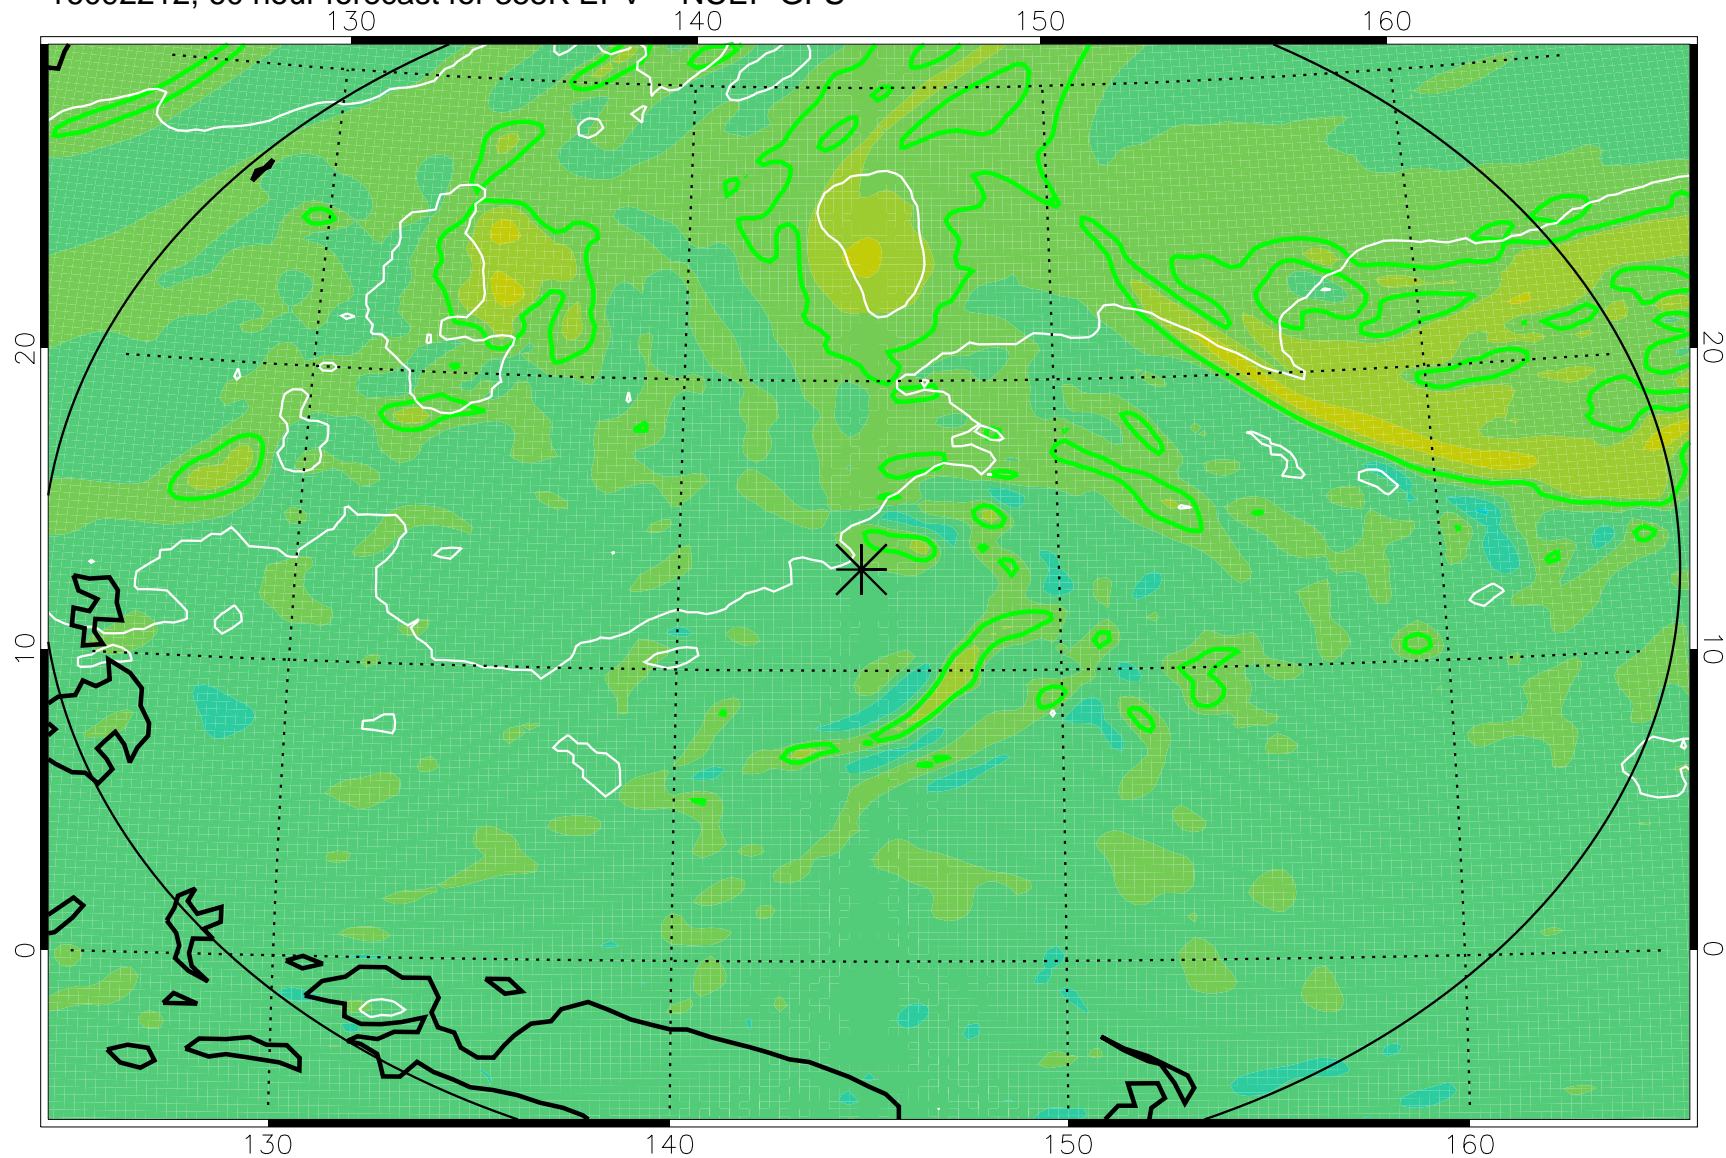

16092106, 30 hour forecast for 355K EPV -- NCEP GFS

355K Montgomery Streamfunction, white  
EPV Tropopause (2 PVU) Position  
Range ring of 2304 km

16092112, 36 hour forecast for 355K EPV -- NCEP GFS

355K Montgomery Streamfunction, white  
EPV Tropopause (2 PVU) Position  
Range ring of 2304 km

16092118, 42 hour forecast for 355K EPV -- NCEP GFS

355K Montgomery Streamfunction, white  
EPV Tropopause (2 PVU) Position  
Range ring of 2304 km

16092200, 48 hour forecast for 355K EPV -- NCEP GFS

355K Montgomery Streamfunction, white  
EPV Tropopause (2 PVU) Position  
Range ring of 2304 km

16092206, 54 hour forecast for 355K EPV -- NCEP GFS

355K Montgomery Streamfunction, white  
EPV Tropopause (2 PVU) Position  
Range ring of 2304 km

16092212, 60 hour forecast for 355K EPV -- NCEP GFS

355K Montgomery Streamfunction, white  
EPV Tropopause (2 PVU) Position  
Range ring of 2304 km

16092218, 66 hour forecast for 355K EPV -- NCEP GFS

355K Montgomery Streamfunction, white  
EPV Tropopause (2 PVU) Position  
Range ring of 2304 km

16092300, 72 hour forecast for 355K EPV -- NCEP GFS

355K Montgomery Streamfunction, white  
EPV Tropopause (2 PVU) Position  
Range ring of 2304 km