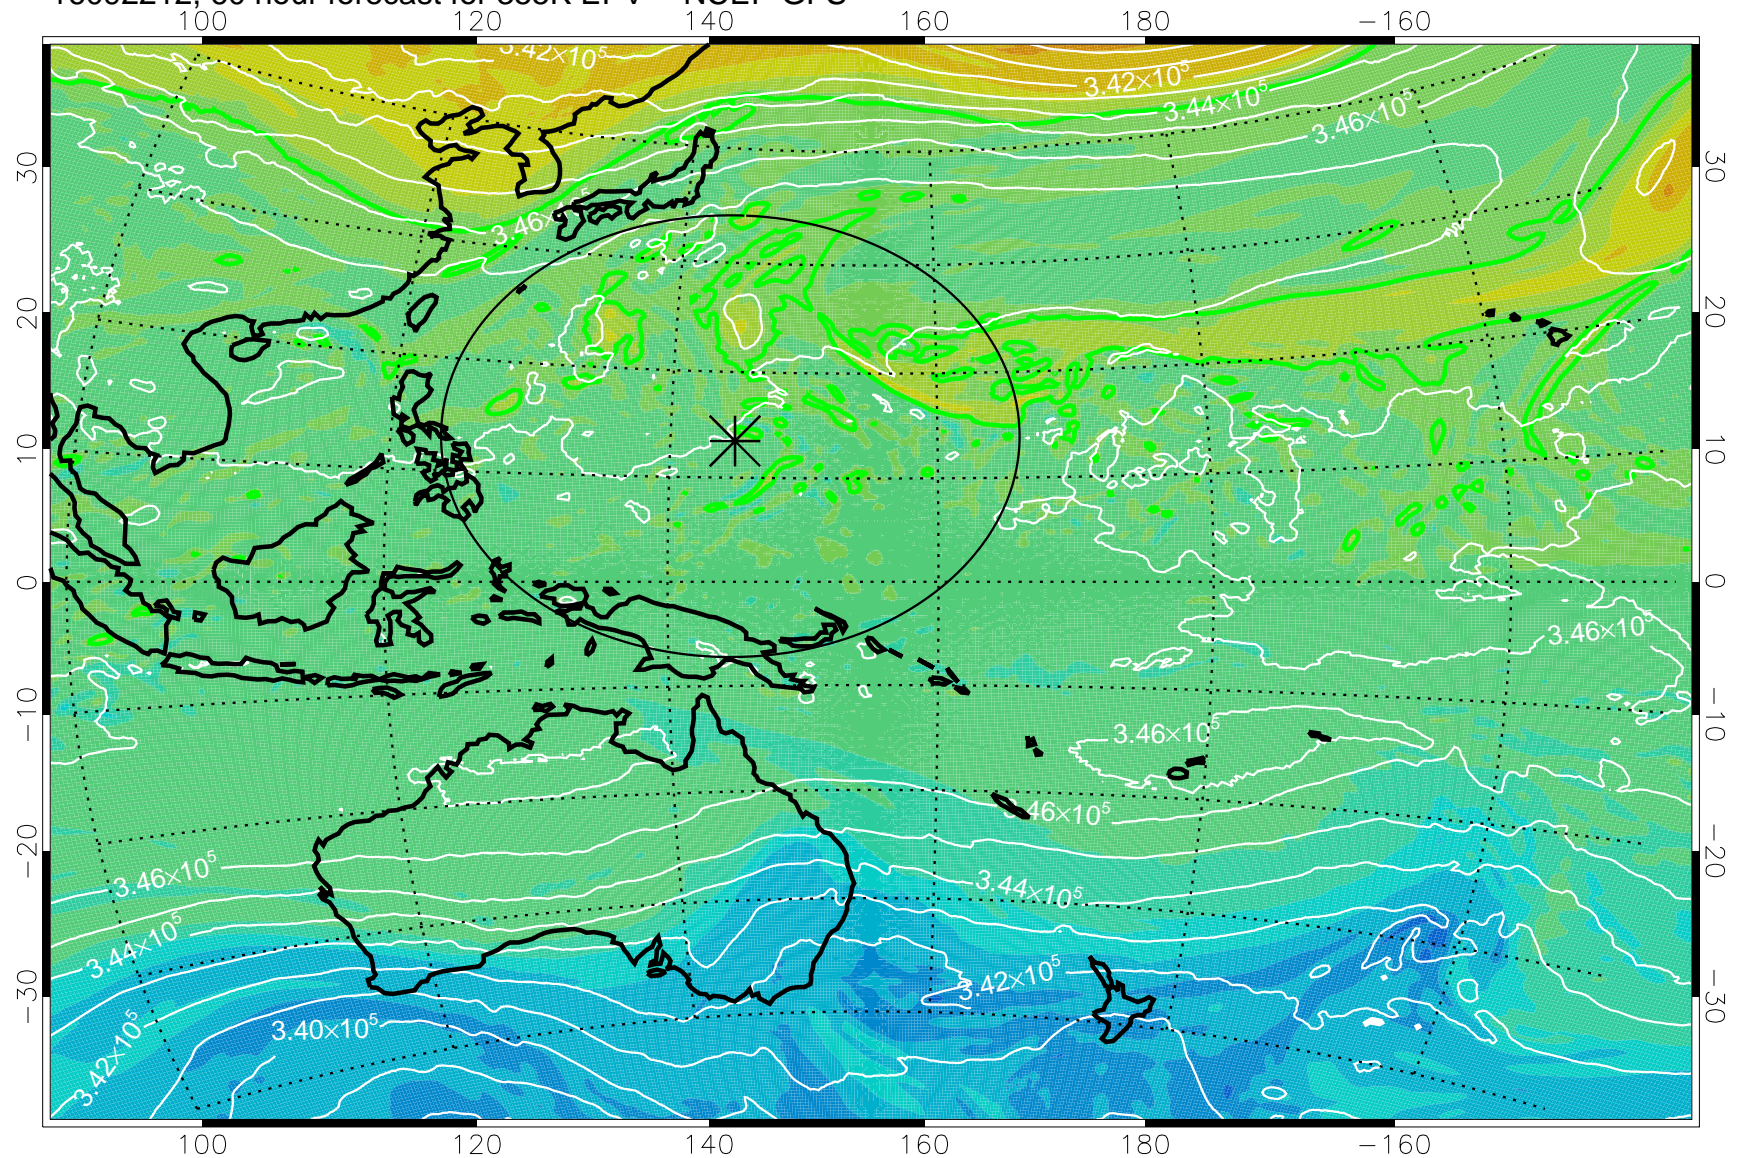

16092106, 30 hour forecast for 355K EPV -- NCEP GFS

355K Montgomery Streamfunction, white
EPV Tropopause (2 PVU) Position
Range ring of 2304 km

16092112, 36 hour forecast for 355K EPV -- NCEP GFS

355K Montgomery Streamfunction, white
EPV Tropopause (2 PVU) Position
Range ring of 2304 km

16092118, 42 hour forecast for 355K EPV -- NCEP GFS

355K Montgomery Streamfunction, white
EPV Tropopause (2 PVU) Position
Range ring of 2304 km

16092200, 48 hour forecast for 355K EPV -- NCEP GFS

355K Montgomery Streamfunction, white
EPV Tropopause (2 PVU) Position
Range ring of 2304 km

16092206, 54 hour forecast for 355K EPV -- NCEP GFS

355K Montgomery Streamfunction, white
EPV Tropopause (2 PVU) Position
Range ring of 2304 km

16092212, 60 hour forecast for 355K EPV -- NCEP GFS

355K Montgomery Streamfunction, white
EPV Tropopause (2 PVU) Position
Range ring of 2304 km

16092218, 66 hour forecast for 355K EPV -- NCEP GFS

355K Montgomery Streamfunction, white
EPV Tropopause (2 PVU) Position
Range ring of 2304 km

16092300, 72 hour forecast for 355K EPV -- NCEP GFS

355K Montgomery Streamfunction, white
EPV Tropopause (2 PVU) Position
Range ring of 2304 km