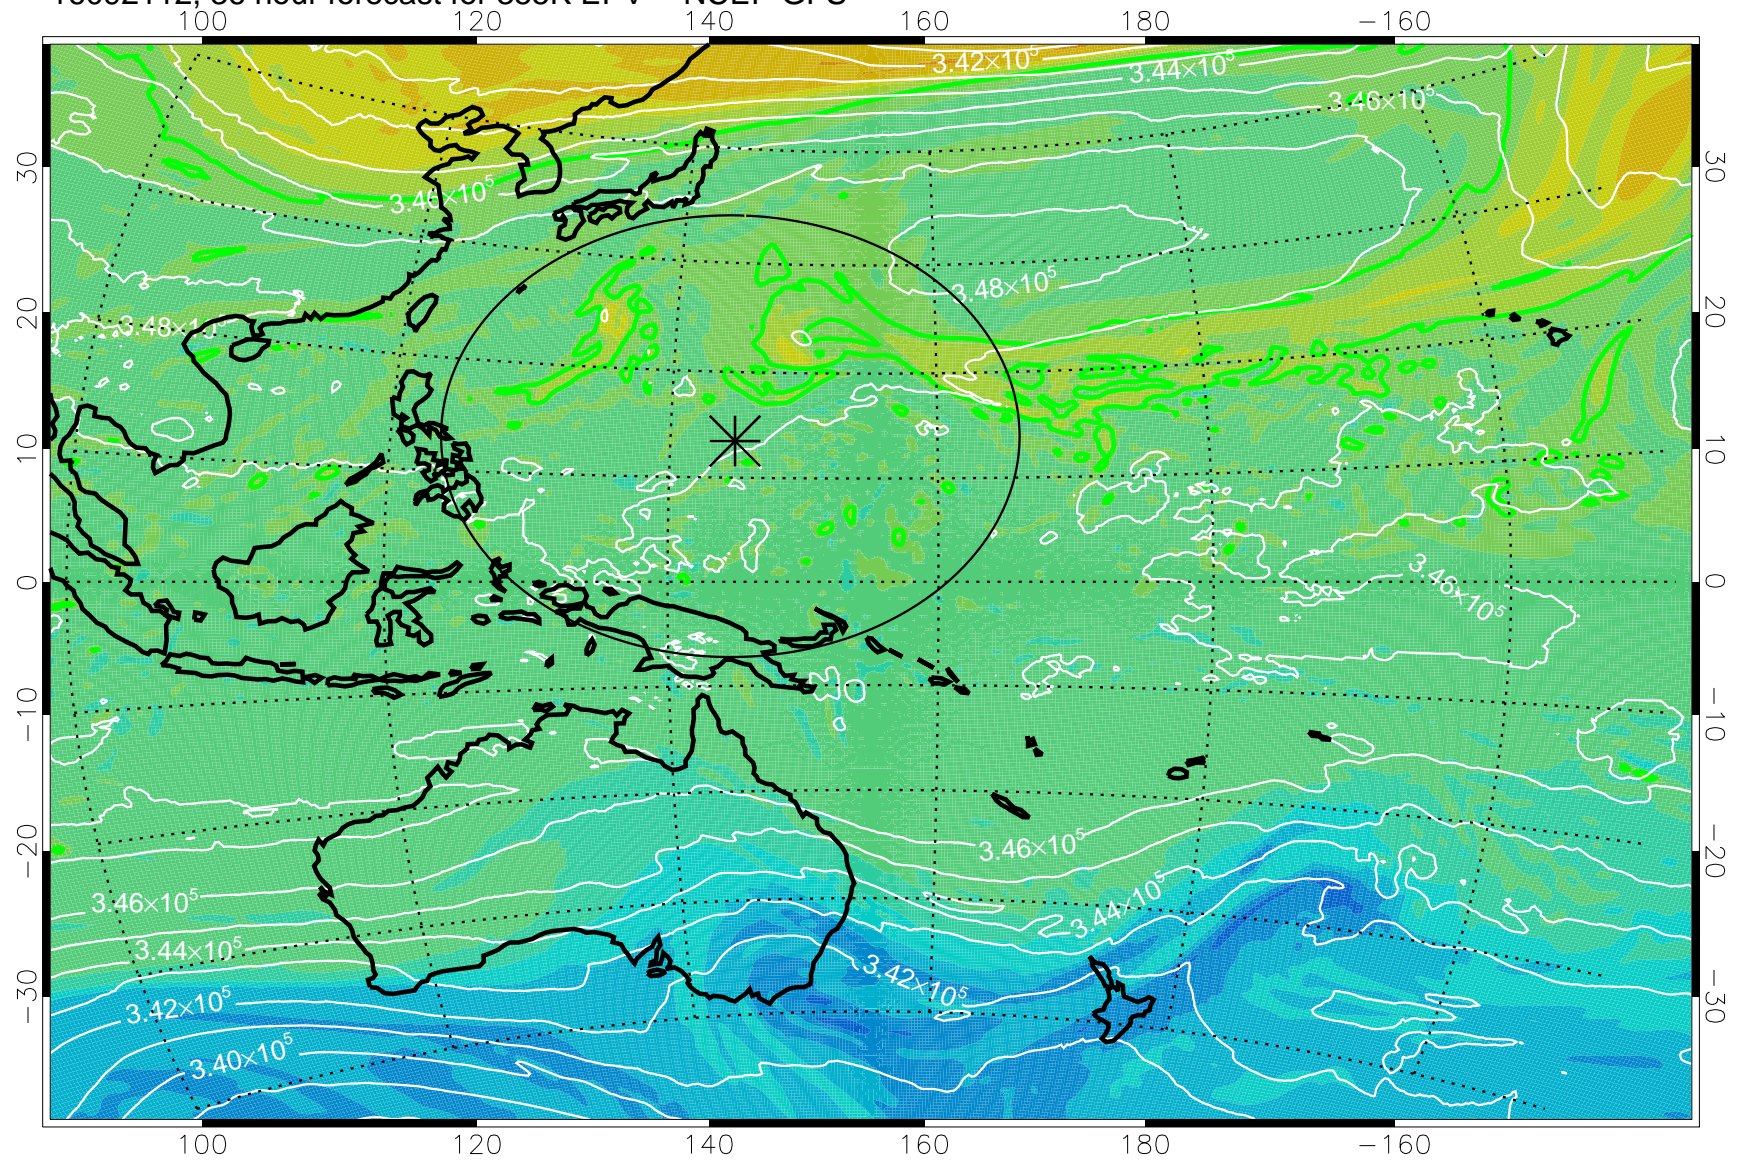

16092018, 18 hour forecast for 355K EPV -- NCEP GFS

355K Montgomery Streamfunction, white
EPV Tropopause (2 PVU) Position
Range ring of 2304 km

16092100, 24 hour forecast for 355K EPV -- NCEP GFS

355K Montgomery Streamfunction, white
EPV Tropopause (2 PVU) Position
Range ring of 2304 km

16092106, 30 hour forecast for 355K EPV -- NCEP GFS

355K Montgomery Streamfunction, white
EPV Tropopause (2 PVU) Position
Range ring of 2304 km

16092112, 36 hour forecast for 355K EPV -- NCEP GFS

355K Montgomery Streamfunction, white
EPV Tropopause (2 PVU) Position
Range ring of 2304 km

16092118, 42 hour forecast for 355K EPV -- NCEP GFS

355K Montgomery Streamfunction, white
EPV Tropopause (2 PVU) Position
Range ring of 2304 km

16092200, 48 hour forecast for 355K EPV -- NCEP GFS

355K Montgomery Streamfunction, white
EPV Tropopause (2 PVU) Position
Range ring of 2304 km

16092206, 54 hour forecast for 355K EPV -- NCEP GFS

355K Montgomery Streamfunction, white
EPV Tropopause (2 PVU) Position
Range ring of 2304 km

16092212, 60 hour forecast for 355K EPV -- NCEP GFS

355K Montgomery Streamfunction, white
EPV Tropopause (2 PVU) Position
Range ring of 2304 km