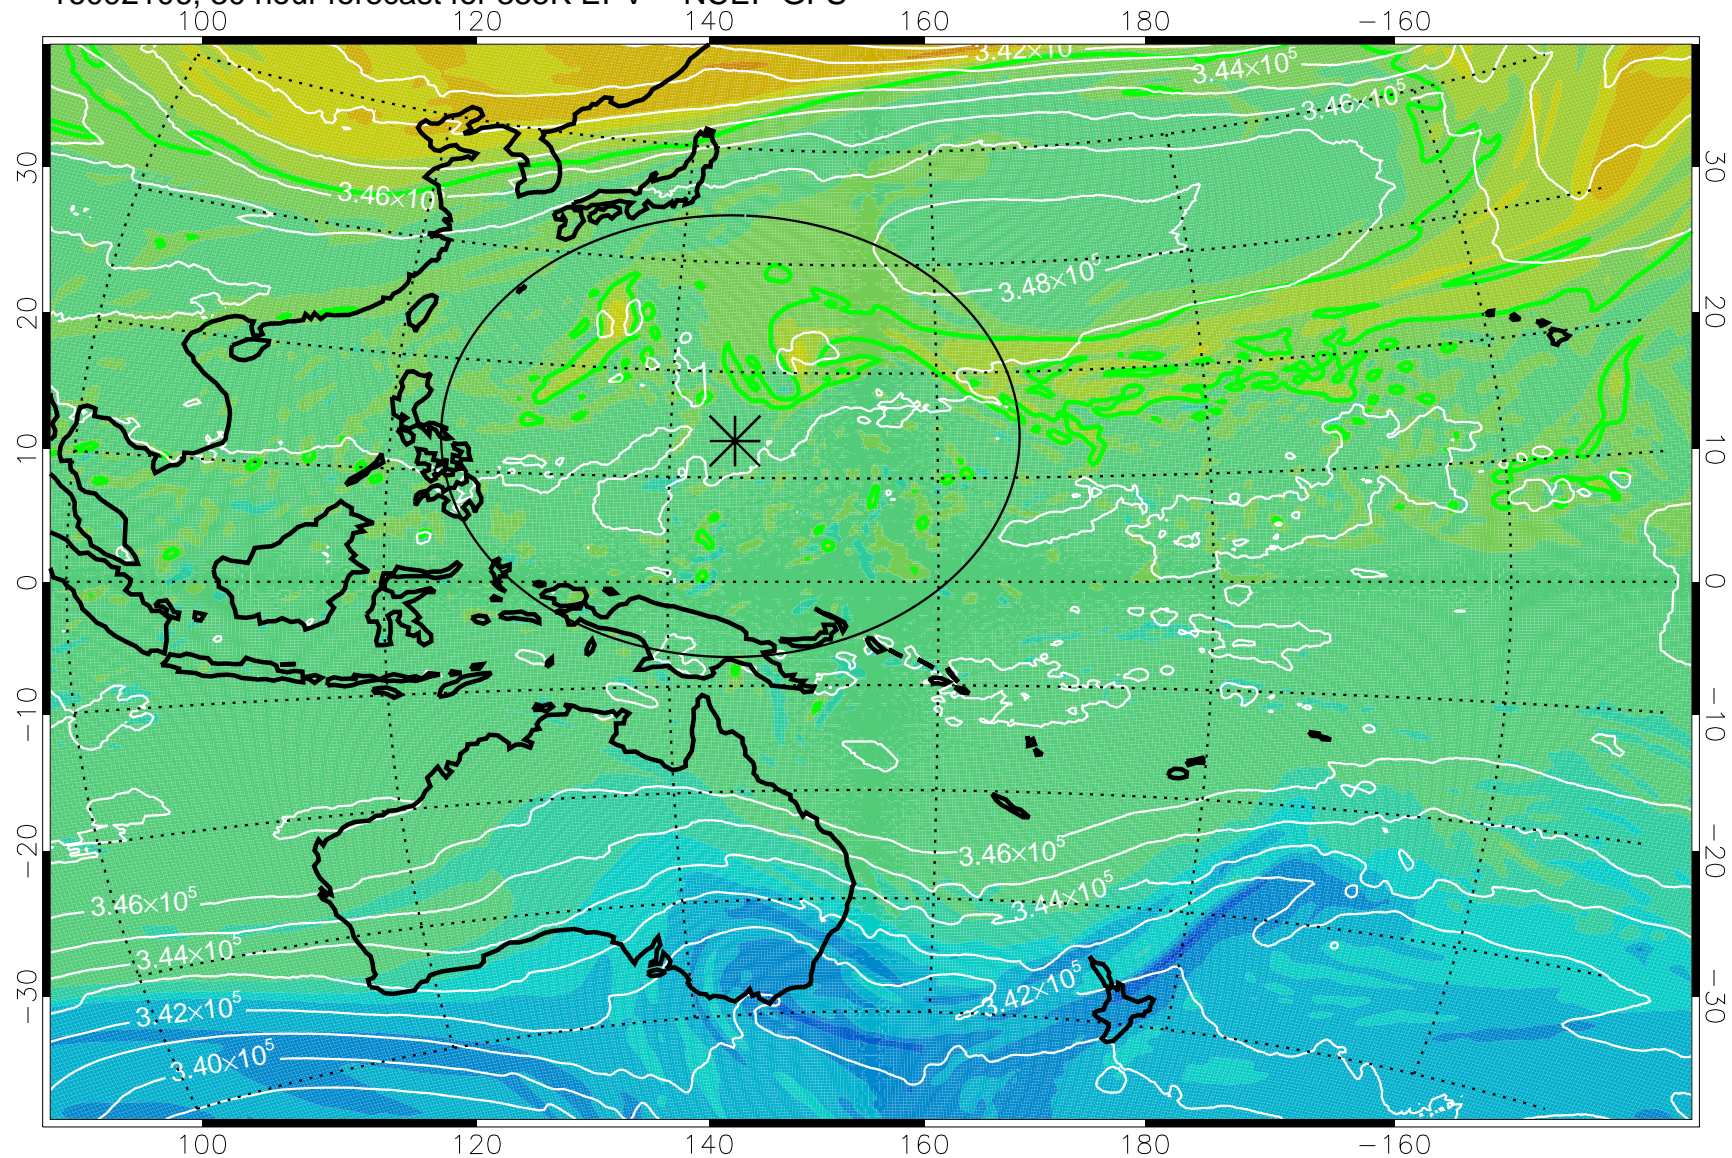

16092018, 18 hour forecast for 355K EPV -- NCEP GFS

355K Montgomery Streamfunction, white
EPV Tropopause (2 PVU) Position
Range ring of 2304 km

16092100, 24 hour forecast for 355K EPV -- NCEP GFS

355K Montgomery Streamfunction, white
EPV Tropopause (2 PVU) Position
Range ring of 2304 km

16092106, 30 hour forecast for 355K EPV -- NCEP GFS

355K Montgomery Streamfunction, white
EPV Tropopause (2 PVU) Position
Range ring of 2304 km

16092112, 36 hour forecast for 355K EPV -- NCEP GFS

355K Montgomery Streamfunction, white
EPV Tropopause (2 PVU) Position
Range ring of 2304 km

16092118, 42 hour forecast for 355K EPV -- NCEP GFS

355K Montgomery Streamfunction, white
EPV Tropopause (2 PVU) Position
Range ring of 2304 km

16092200, 48 hour forecast for 355K EPV -- NCEP GFS

355K Montgomery Streamfunction, white
EPV Tropopause (2 PVU) Position
Range ring of 2304 km

16092206, 54 hour forecast for 355K EPV -- NCEP GFS

355K Montgomery Streamfunction, white
EPV Tropopause (2 PVU) Position
Range ring of 2304 km

16092212, 60 hour forecast for 355K EPV -- NCEP GFS

355K Montgomery Streamfunction, white
EPV Tropopause (2 PVU) Position
Range ring of 2304 km