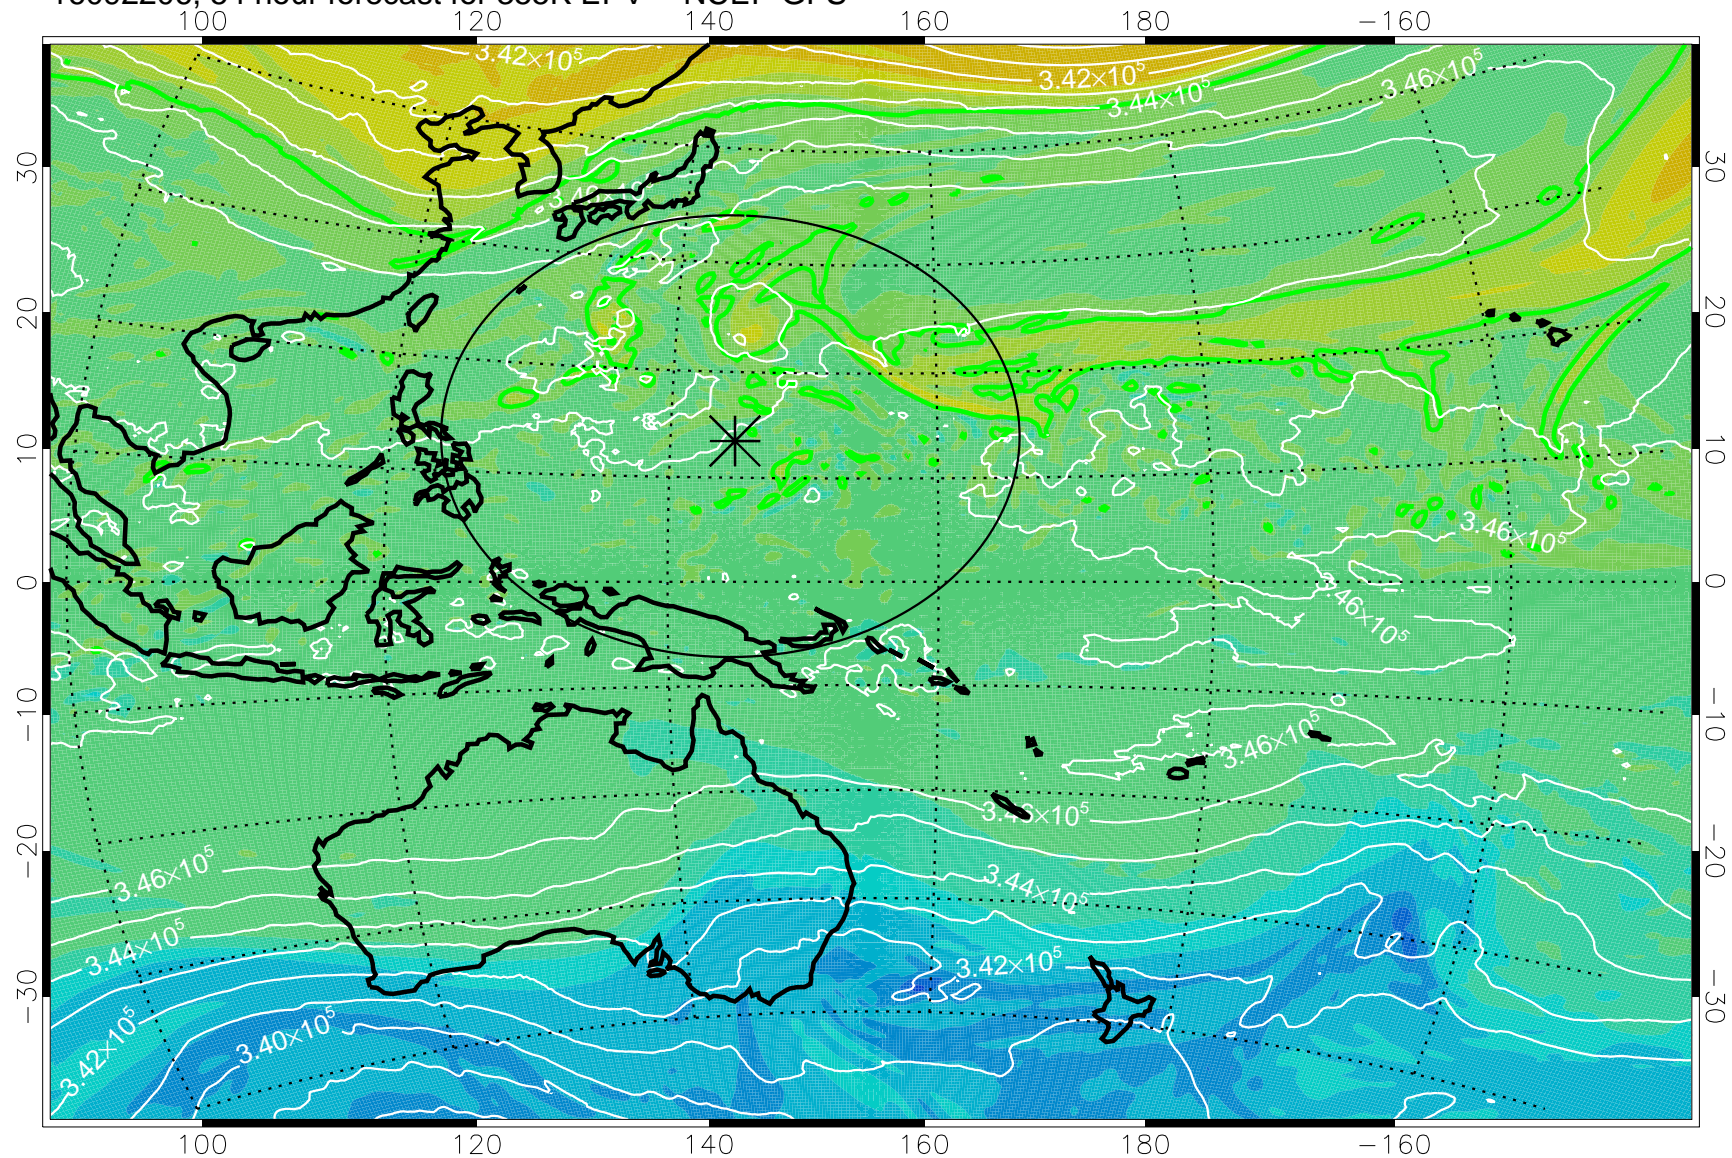

16092106, 30 hour forecast for 355K EPV -- NCEP GFS

355K Montgomery Streamfunction, white
EPV Tropopause (2 PVU) Position
Range ring of 2304 km

16092112, 36 hour forecast for 355K EPV -- NCEP GFS

355K Montgomery Streamfunction, white
EPV Tropopause (2 PVU) Position
Range ring of 2304 km

16092118, 42 hour forecast for 355K EPV -- NCEP GFS

355K Montgomery Streamfunction, white
EPV Tropopause (2 PVU) Position
Range ring of 2304 km

16092200, 48 hour forecast for 355K EPV -- NCEP GFS

355K Montgomery Streamfunction, white
EPV Tropopause (2 PVU) Position
Range ring of 2304 km

16092206, 54 hour forecast for 355K EPV -- NCEP GFS

355K Montgomery Streamfunction, white
EPV Tropopause (2 PVU) Position
Range ring of 2304 km

16092212, 60 hour forecast for 355K EPV -- NCEP GFS

355K Montgomery Streamfunction, white
EPV Tropopause (2 PVU) Position
Range ring of 2304 km

16092218, 66 hour forecast for 355K EPV -- NCEP GFS

355K Montgomery Streamfunction, white
EPV Tropopause (2 PVU) Position
Range ring of 2304 km

16092300, 72 hour forecast for 355K EPV -- NCEP GFS

355K Montgomery Streamfunction, white
EPV Tropopause (2 PVU) Position
Range ring of 2304 km