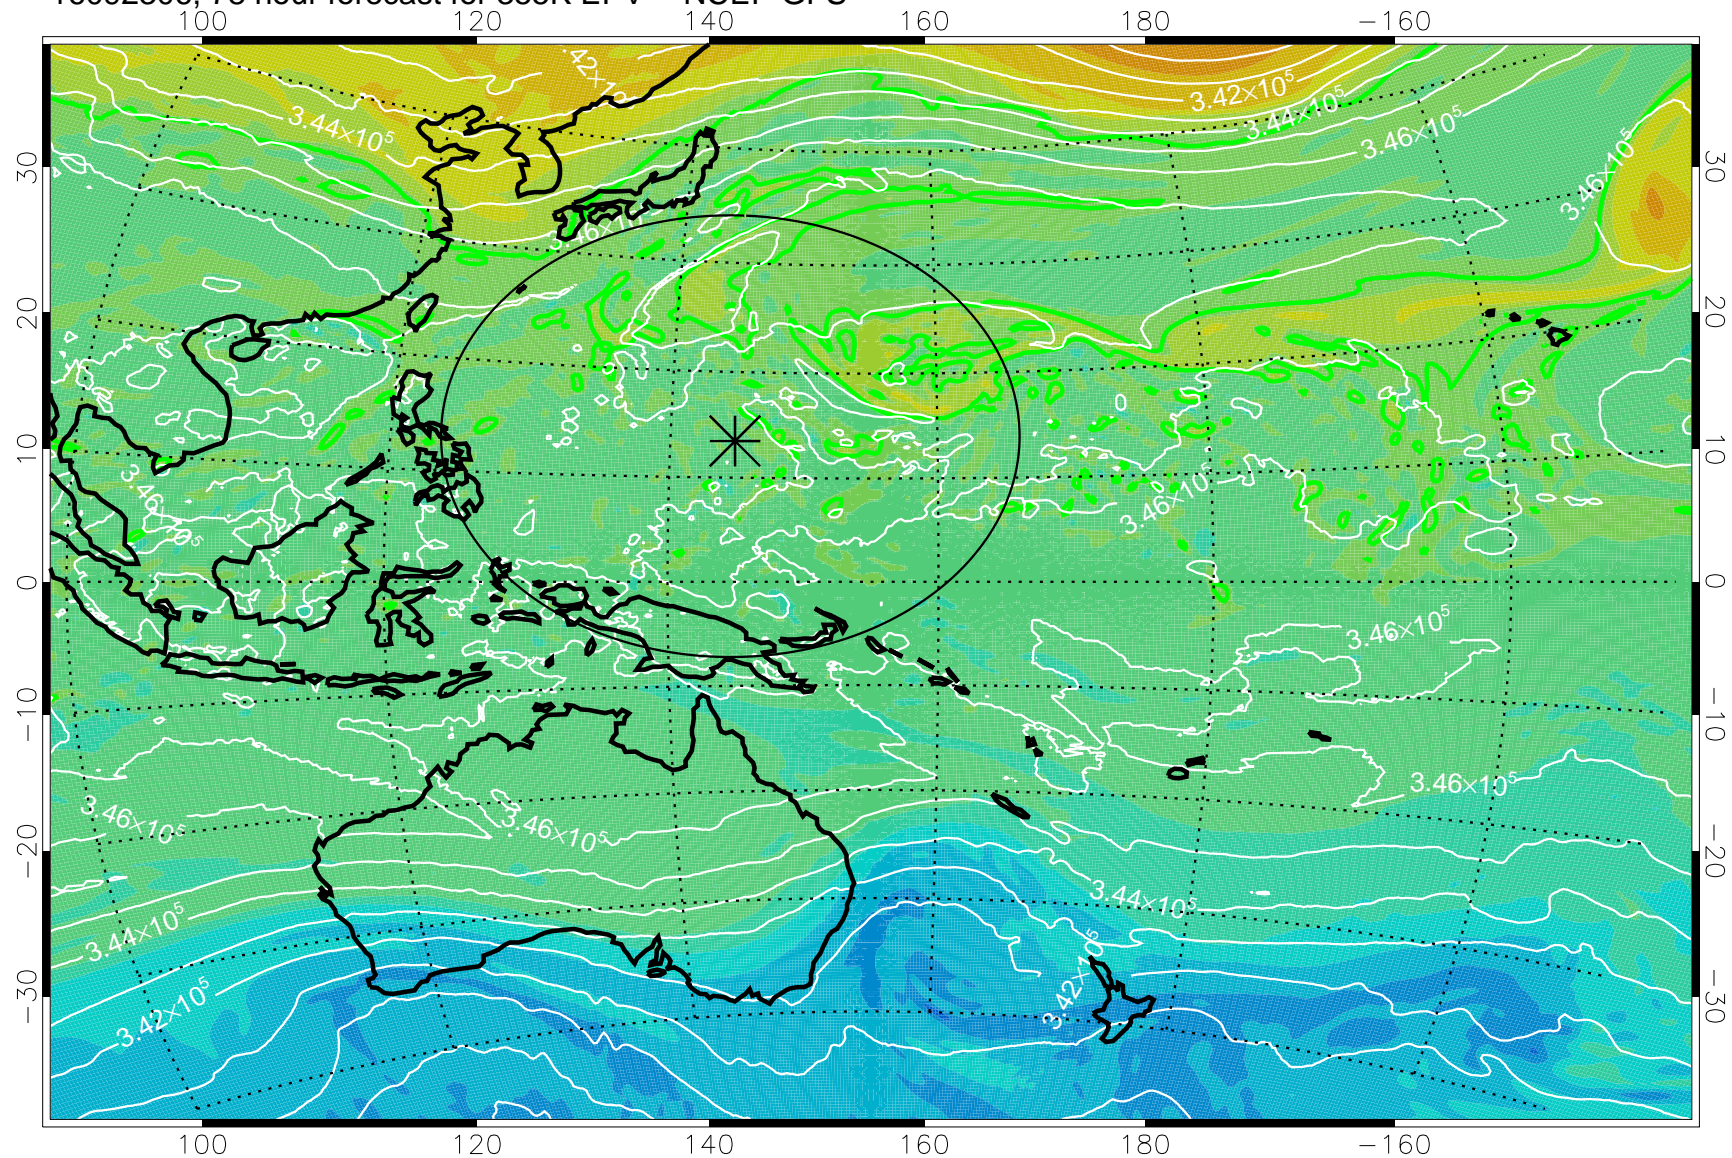

16092206, 54 hour forecast for 355K EPV -- NCEP GFS

355K Montgomery Streamfunction, white
EPV Tropopause (2 PVU) Position
Range ring of 2304 km

16092212, 60 hour forecast for 355K EPV -- NCEP GFS

355K Montgomery Streamfunction, white
EPV Tropopause (2 PVU) Position
Range ring of 2304 km

16092218, 66 hour forecast for 355K EPV -- NCEP GFS

355K Montgomery Streamfunction, white
EPV Tropopause (2 PVU) Position
Range ring of 2304 km

16092300, 72 hour forecast for 355K EPV -- NCEP GFS

355K Montgomery Streamfunction, white
EPV Tropopause (2 PVU) Position
Range ring of 2304 km

16092306, 78 hour forecast for 355K EPV -- NCEP GFS

355K Montgomery Streamfunction, white
EPV Tropopause (2 PVU) Position
Range ring of 2304 km

16092312, 84 hour forecast for 355K EPV -- NCEP GFS

355K Montgomery Streamfunction, white
EPV Tropopause (2 PVU) Position
Range ring of 2304 km

16092318, 90 hour forecast for 355K EPV -- NCEP GFS

355K Montgomery Streamfunction, white
EPV Tropopause (2 PVU) Position
Range ring of 2304 km

16092400, 96 hour forecast for 355K EPV -- NCEP GFS

355K Montgomery Streamfunction, white
EPV Tropopause (2 PVU) Position
Range ring of 2304 km