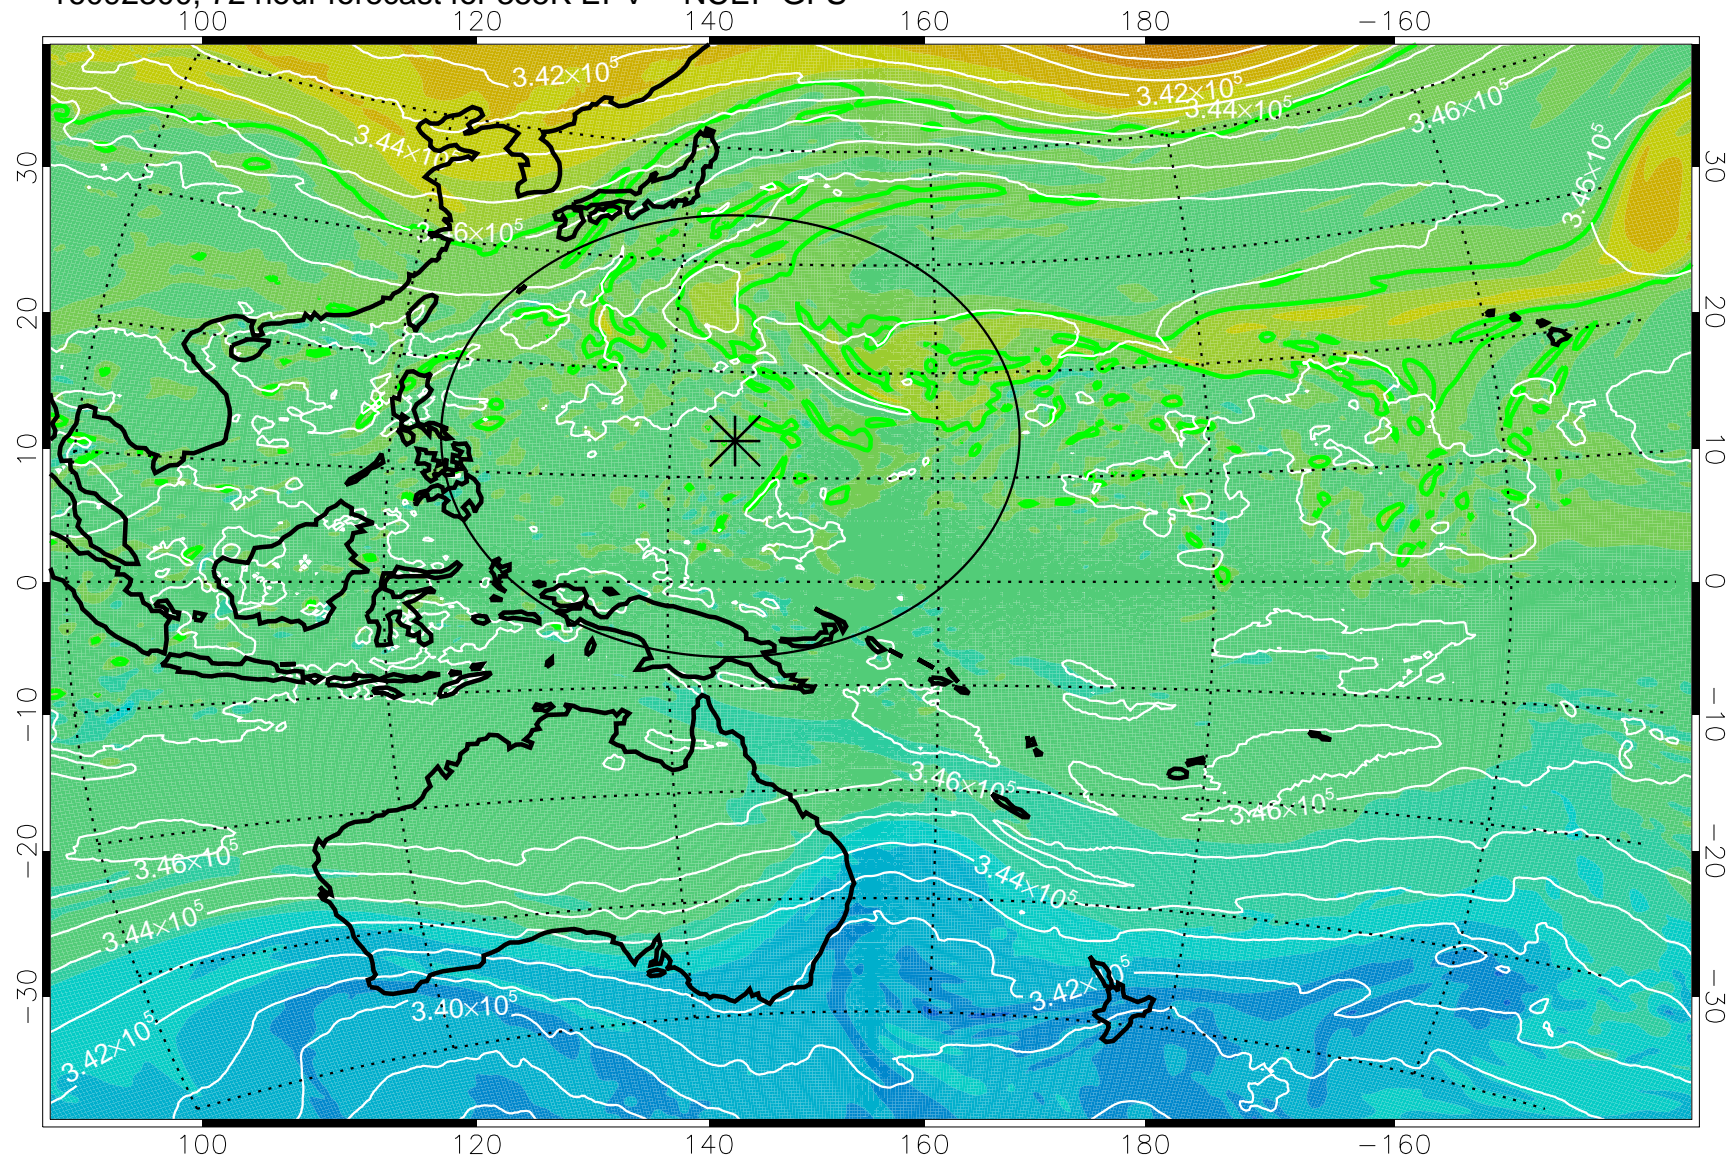

16092118, 42 hour forecast for 355K EPV -- NCEP GFS

355K Montgomery Streamfunction, white
EPV Tropopause (2 PVU) Position
Range ring of 2304 km

16092200, 48 hour forecast for 355K EPV -- NCEP GFS

355K Montgomery Streamfunction, white
EPV Tropopause (2 PVU) Position
Range ring of 2304 km

16092206, 54 hour forecast for 355K EPV -- NCEP GFS

355K Montgomery Streamfunction, white
EPV Tropopause (2 PVU) Position
Range ring of 2304 km

16092212, 60 hour forecast for 355K EPV -- NCEP GFS

355K Montgomery Streamfunction, white
EPV Tropopause (2 PVU) Position
Range ring of 2304 km

16092218, 66 hour forecast for 355K EPV -- NCEP GFS

355K Montgomery Streamfunction, white
EPV Tropopause (2 PVU) Position
Range ring of 2304 km

16092300, 72 hour forecast for 355K EPV -- NCEP GFS

355K Montgomery Streamfunction, white
EPV Tropopause (2 PVU) Position
Range ring of 2304 km

16092306, 78 hour forecast for 355K EPV -- NCEP GFS

355K Montgomery Streamfunction, white
EPV Tropopause (2 PVU) Position
Range ring of 2304 km

16092312, 84 hour forecast for 355K EPV -- NCEP GFS

355K Montgomery Streamfunction, white
EPV Tropopause (2 PVU) Position
Range ring of 2304 km