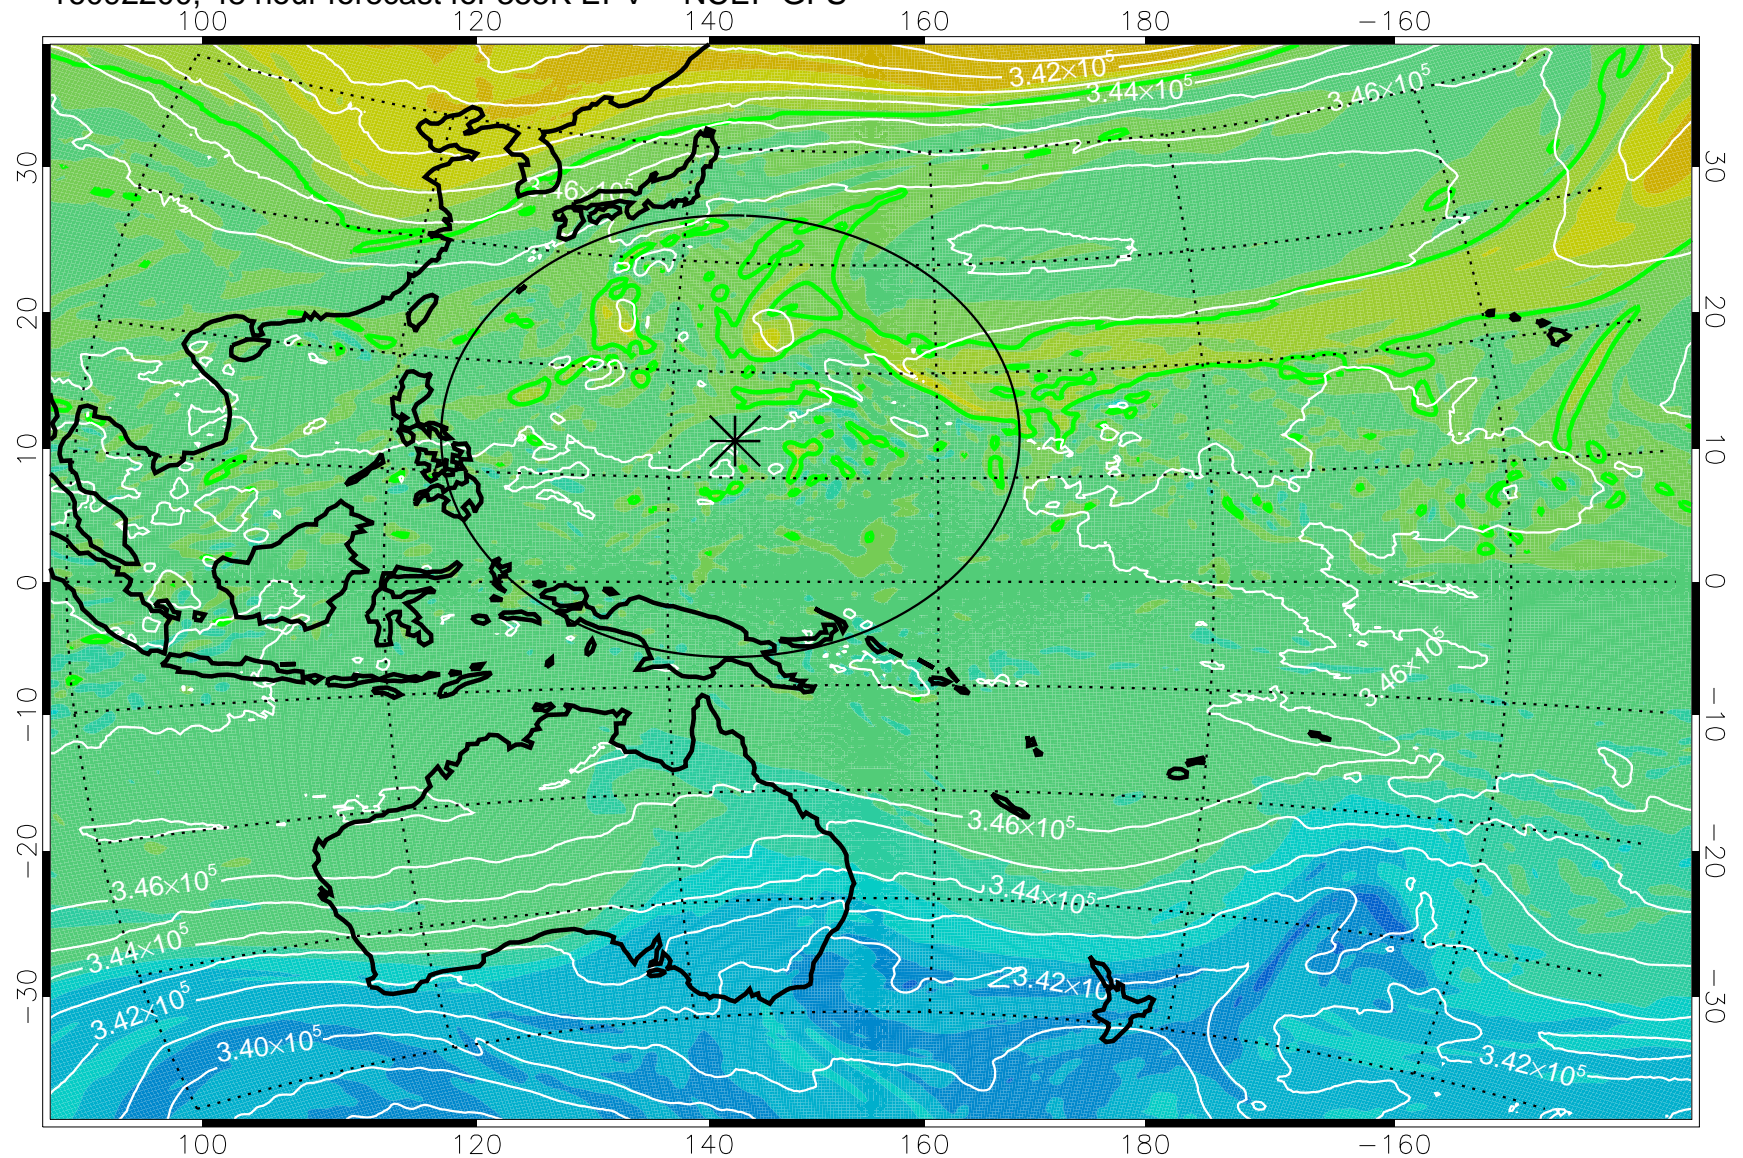

16092106, 30 hour forecast for 355K EPV -- NCEP GFS

355K Montgomery Streamfunction, white
EPV Tropopause (2 PVU) Position
Range ring of 2304 km

16092112, 36 hour forecast for 355K EPV -- NCEP GFS

355K Montgomery Streamfunction, white
EPV Tropopause (2 PVU) Position
Range ring of 2304 km

16092118, 42 hour forecast for 355K EPV -- NCEP GFS

355K Montgomery Streamfunction, white
EPV Tropopause (2 PVU) Position
Range ring of 2304 km

16092200, 48 hour forecast for 355K EPV -- NCEP GFS

355K Montgomery Streamfunction, white
EPV Tropopause (2 PVU) Position
Range ring of 2304 km

16092206, 54 hour forecast for 355K EPV -- NCEP GFS

355K Montgomery Streamfunction, white
EPV Tropopause (2 PVU) Position
Range ring of 2304 km

16092212, 60 hour forecast for 355K EPV -- NCEP GFS

355K Montgomery Streamfunction, white
EPV Tropopause (2 PVU) Position
Range ring of 2304 km

16092218, 66 hour forecast for 355K EPV -- NCEP GFS

355K Montgomery Streamfunction, white
EPV Tropopause (2 PVU) Position
Range ring of 2304 km

16092300, 72 hour forecast for 355K EPV -- NCEP GFS

355K Montgomery Streamfunction, white
EPV Tropopause (2 PVU) Position
Range ring of 2304 km