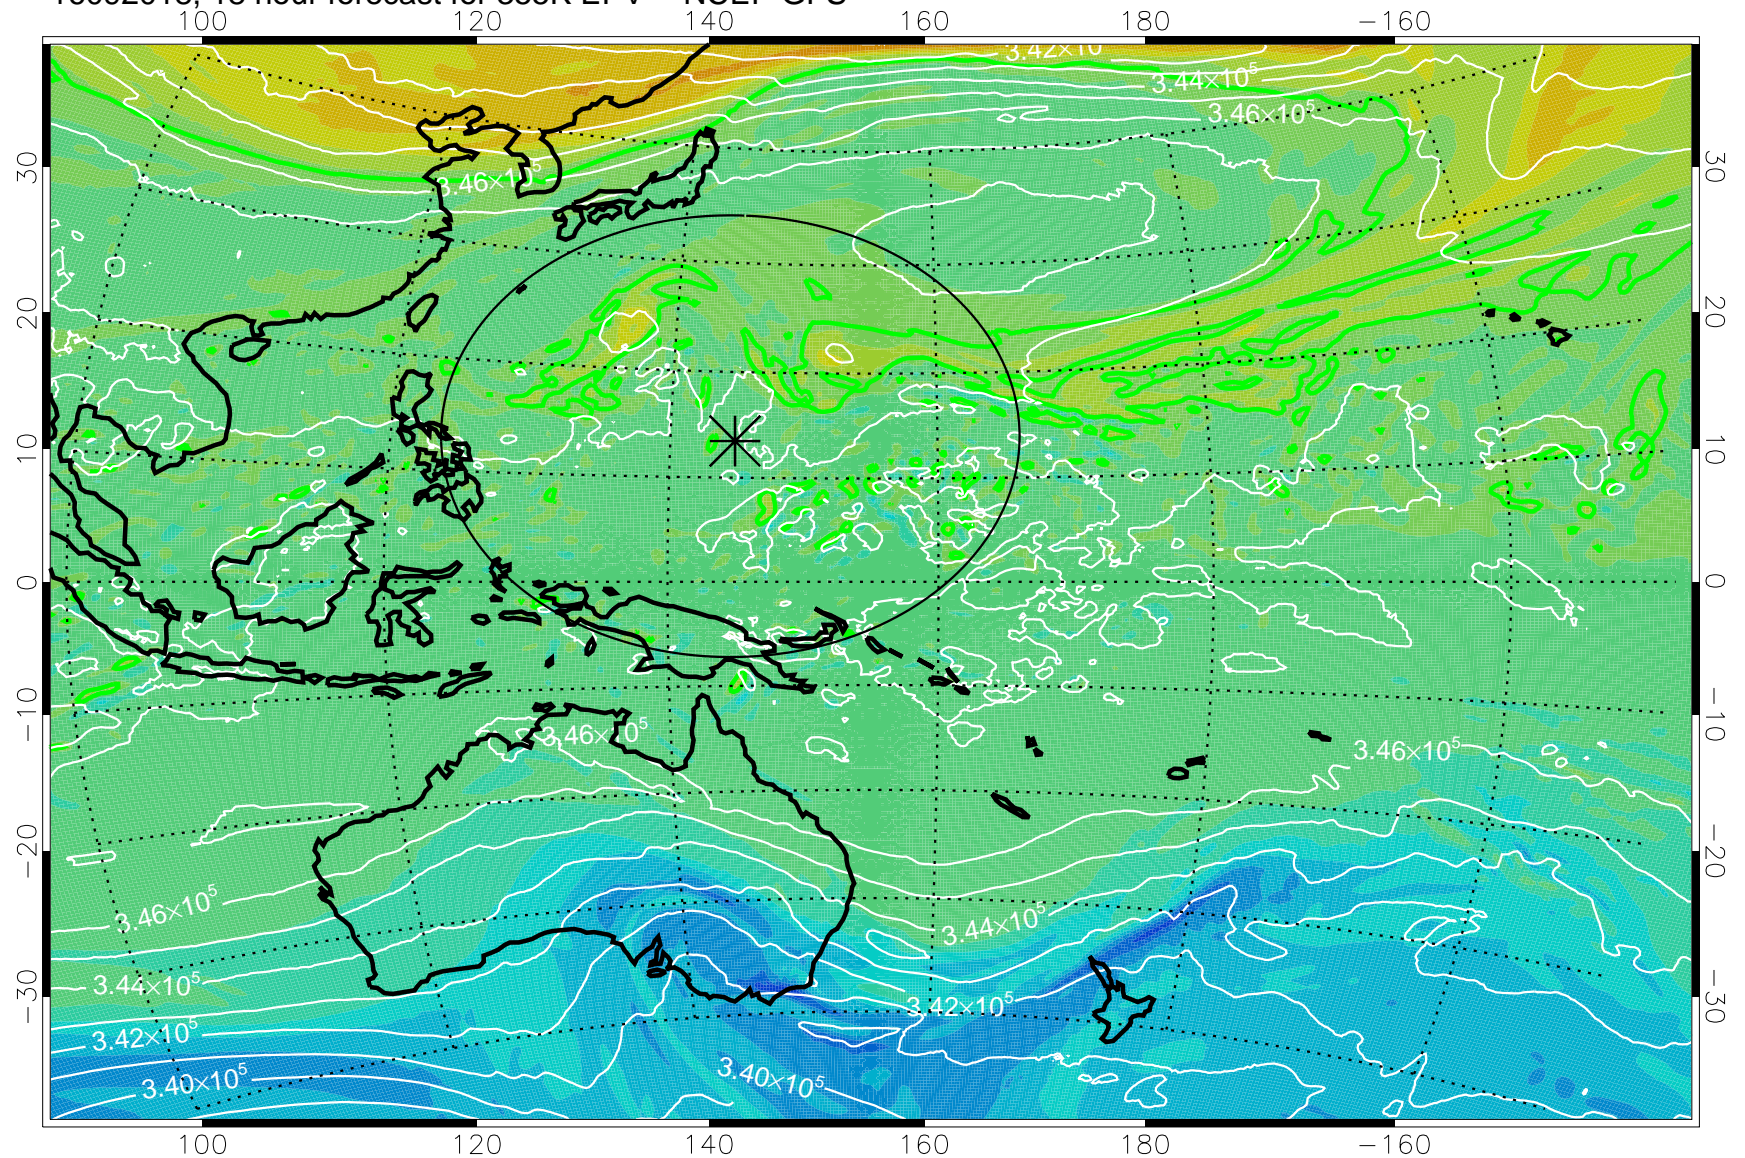

16092006, 6 hour forecast for 355K EPV -- NCEP GFS

355K Montgomery Streamfunction, white
EPV Tropopause (2 PVU) Position
Range ring of 2304 km

16092012, 12 hour forecast for 355K EPV -- NCEP GFS

355K Montgomery Streamfunction, white
EPV Tropopause (2 PVU) Position
Range ring of 2304 km

16092018, 18 hour forecast for 355K EPV -- NCEP GFS

355K Montgomery Streamfunction, white
EPV Tropopause (2 PVU) Position
Range ring of 2304 km

16092100, 24 hour forecast for 355K EPV -- NCEP GFS

355K Montgomery Streamfunction, white
EPV Tropopause (2 PVU) Position
Range ring of 2304 km

16092106, 30 hour forecast for 355K EPV -- NCEP GFS

355K Montgomery Streamfunction, white
EPV Tropopause (2 PVU) Position
Range ring of 2304 km

16092112, 36 hour forecast for 355K EPV -- NCEP GFS

355K Montgomery Streamfunction, white
EPV Tropopause (2 PVU) Position
Range ring of 2304 km

16092118, 42 hour forecast for 355K EPV -- NCEP GFS

355K Montgomery Streamfunction, white
EPV Tropopause (2 PVU) Position
Range ring of 2304 km

16092200, 48 hour forecast for 355K EPV -- NCEP GFS

355K Montgomery Streamfunction, white
EPV Tropopause (2 PVU) Position
Range ring of 2304 km