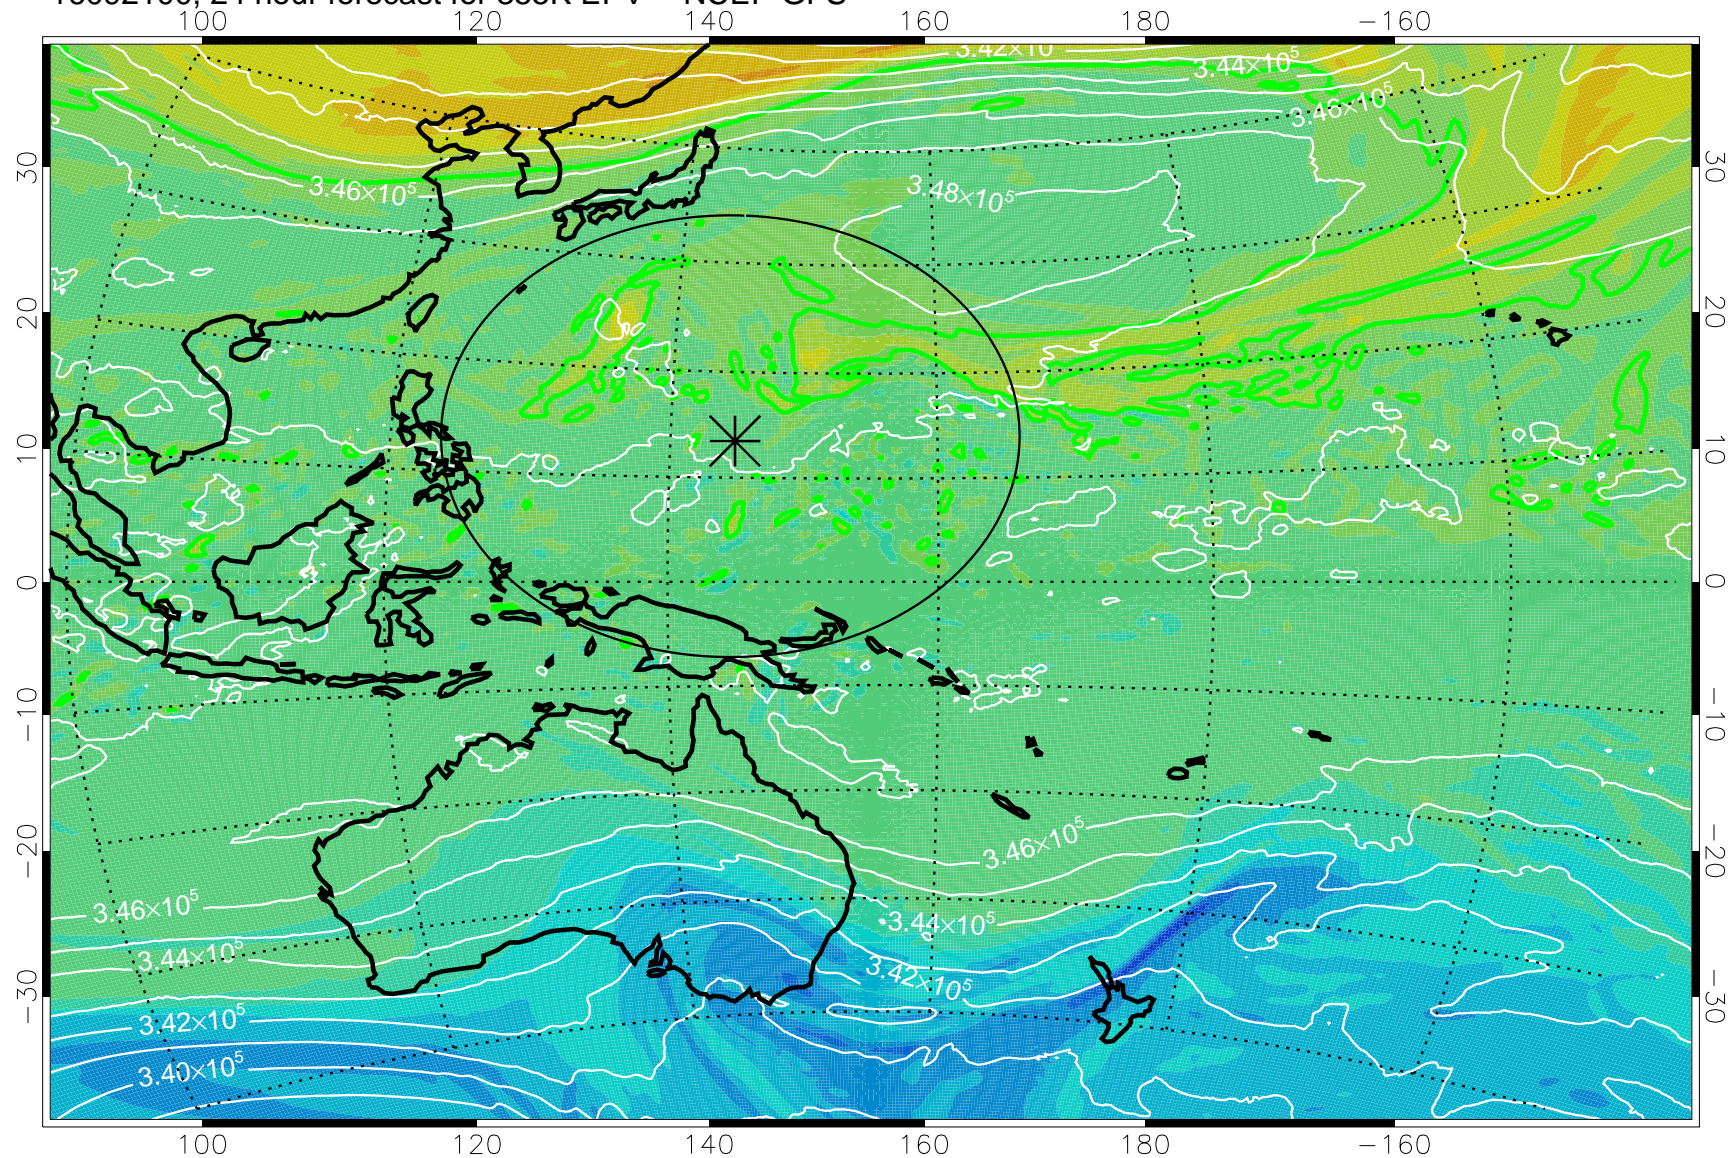

16092006, 6 hour forecast for 355K EPV -- NCEP GFS

355K Montgomery Streamfunction, white
EPV Tropopause (2 PVU) Position
Range ring of 2304 km

16092012, 12 hour forecast for 355K EPV -- NCEP GFS

355K Montgomery Streamfunction, white
EPV Tropopause (2 PVU) Position
Range ring of 2304 km

16092018, 18 hour forecast for 355K EPV -- NCEP GFS

355K Montgomery Streamfunction, white
EPV Tropopause (2 PVU) Position
Range ring of 2304 km

16092100, 24 hour forecast for 355K EPV -- NCEP GFS

355K Montgomery Streamfunction, white
EPV Tropopause (2 PVU) Position
Range ring of 2304 km

16092106, 30 hour forecast for 355K EPV -- NCEP GFS

355K Montgomery Streamfunction, white
EPV Tropopause (2 PVU) Position
Range ring of 2304 km

16092112, 36 hour forecast for 355K EPV -- NCEP GFS

355K Montgomery Streamfunction, white
EPV Tropopause (2 PVU) Position
Range ring of 2304 km

16092118, 42 hour forecast for 355K EPV -- NCEP GFS

355K Montgomery Streamfunction, white
EPV Tropopause (2 PVU) Position
Range ring of 2304 km

16092200, 48 hour forecast for 355K EPV -- NCEP GFS

355K Montgomery Streamfunction, white
EPV Tropopause (2 PVU) Position
Range ring of 2304 km