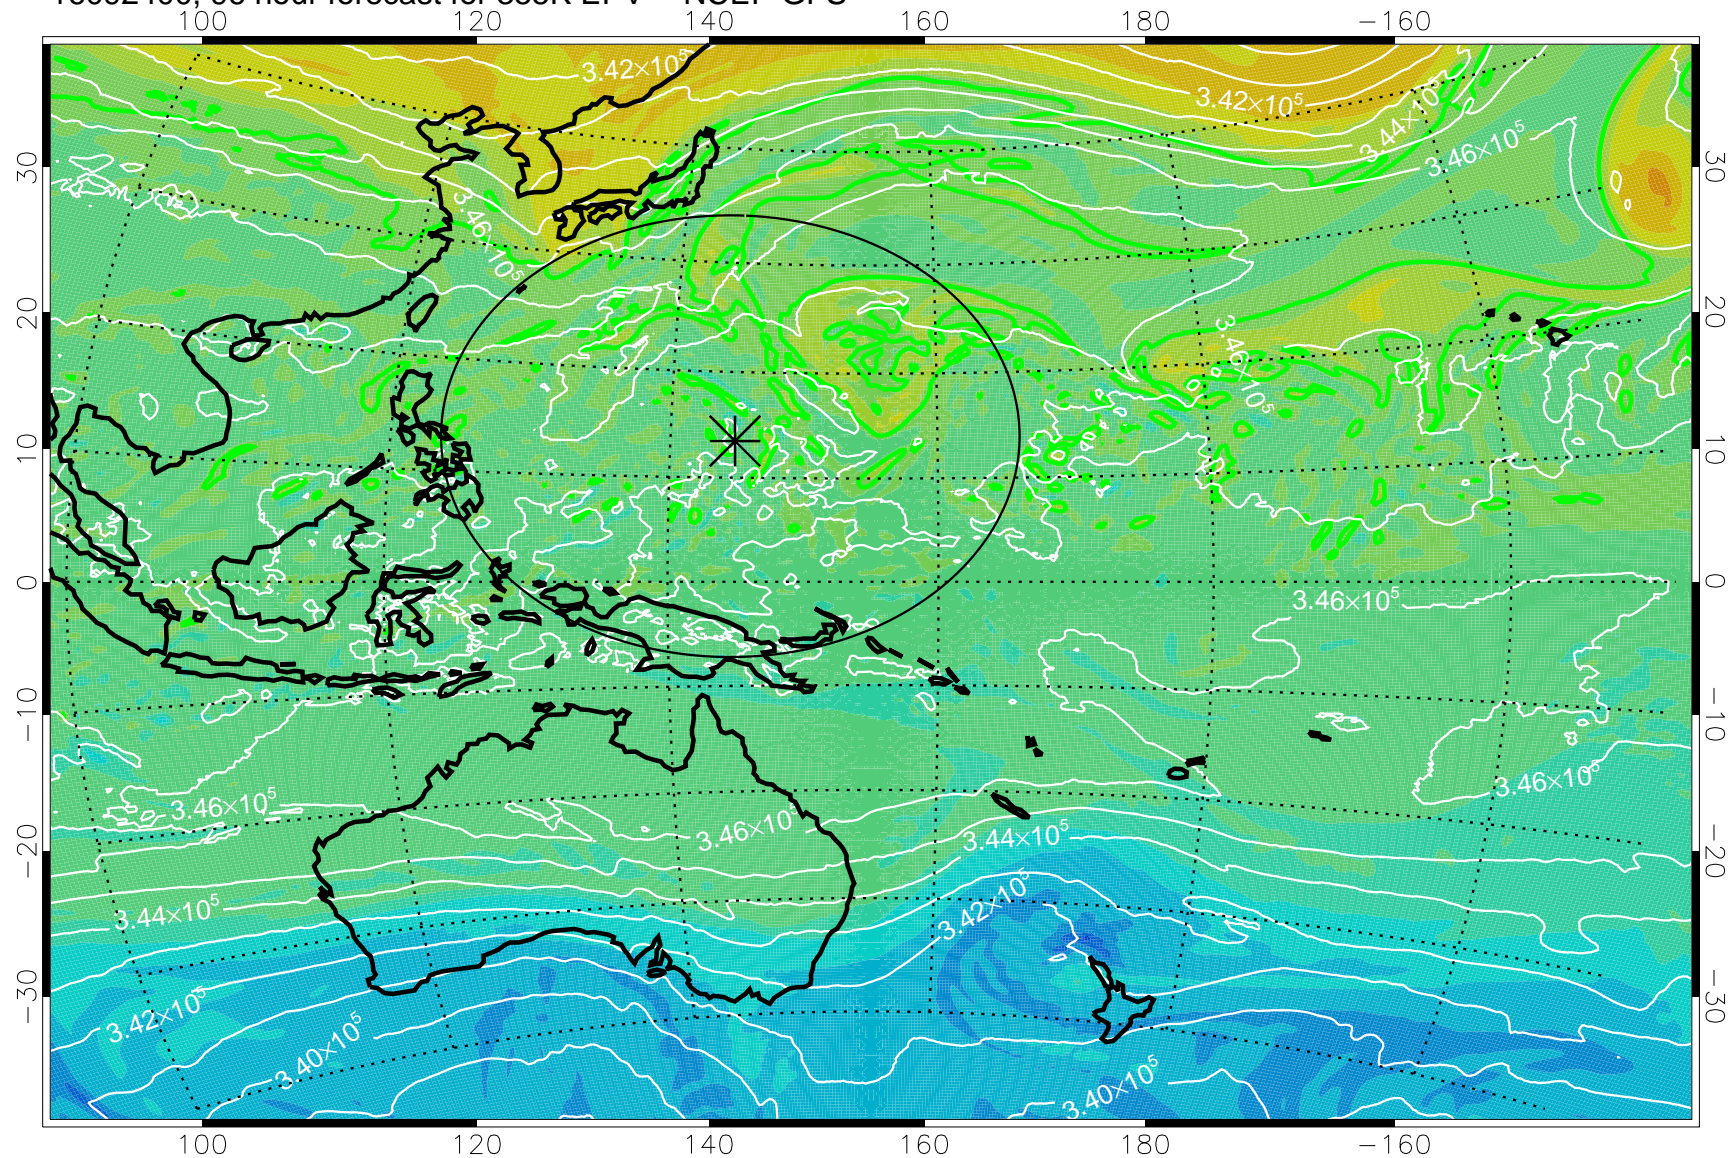

16092218, 66 hour forecast for 355K EPV -- NCEP GFS

355K Montgomery Streamfunction, white
EPV Tropopause (2 PVU) Position
Range ring of 2304 km

16092300, 72 hour forecast for 355K EPV -- NCEP GFS

355K Montgomery Streamfunction, white
EPV Tropopause (2 PVU) Position
Range ring of 2304 km

16092306, 78 hour forecast for 355K EPV -- NCEP GFS

355K Montgomery Streamfunction, white
EPV Tropopause (2 PVU) Position
Range ring of 2304 km

16092312, 84 hour forecast for 355K EPV -- NCEP GFS

355K Montgomery Streamfunction, white
EPV Tropopause (2 PVU) Position
Range ring of 2304 km

16092318, 90 hour forecast for 355K EPV -- NCEP GFS

355K Montgomery Streamfunction, white
EPV Tropopause (2 PVU) Position
Range ring of 2304 km

16092400, 96 hour forecast for 355K EPV -- NCEP GFS

355K Montgomery Streamfunction, white
EPV Tropopause (2 PVU) Position
Range ring of 2304 km

16092406, 102 hour forecast for 355K EPV -- NCEP GFS

355K Montgomery Streamfunction, white
EPV Tropopause (2 PVU) Position
Range ring of 2304 km

16092412, 108 hour forecast for 355K EPV -- NCEP GFS

355K Montgomery Streamfunction, white
EPV Tropopause (2 PVU) Position
Range ring of 2304 km