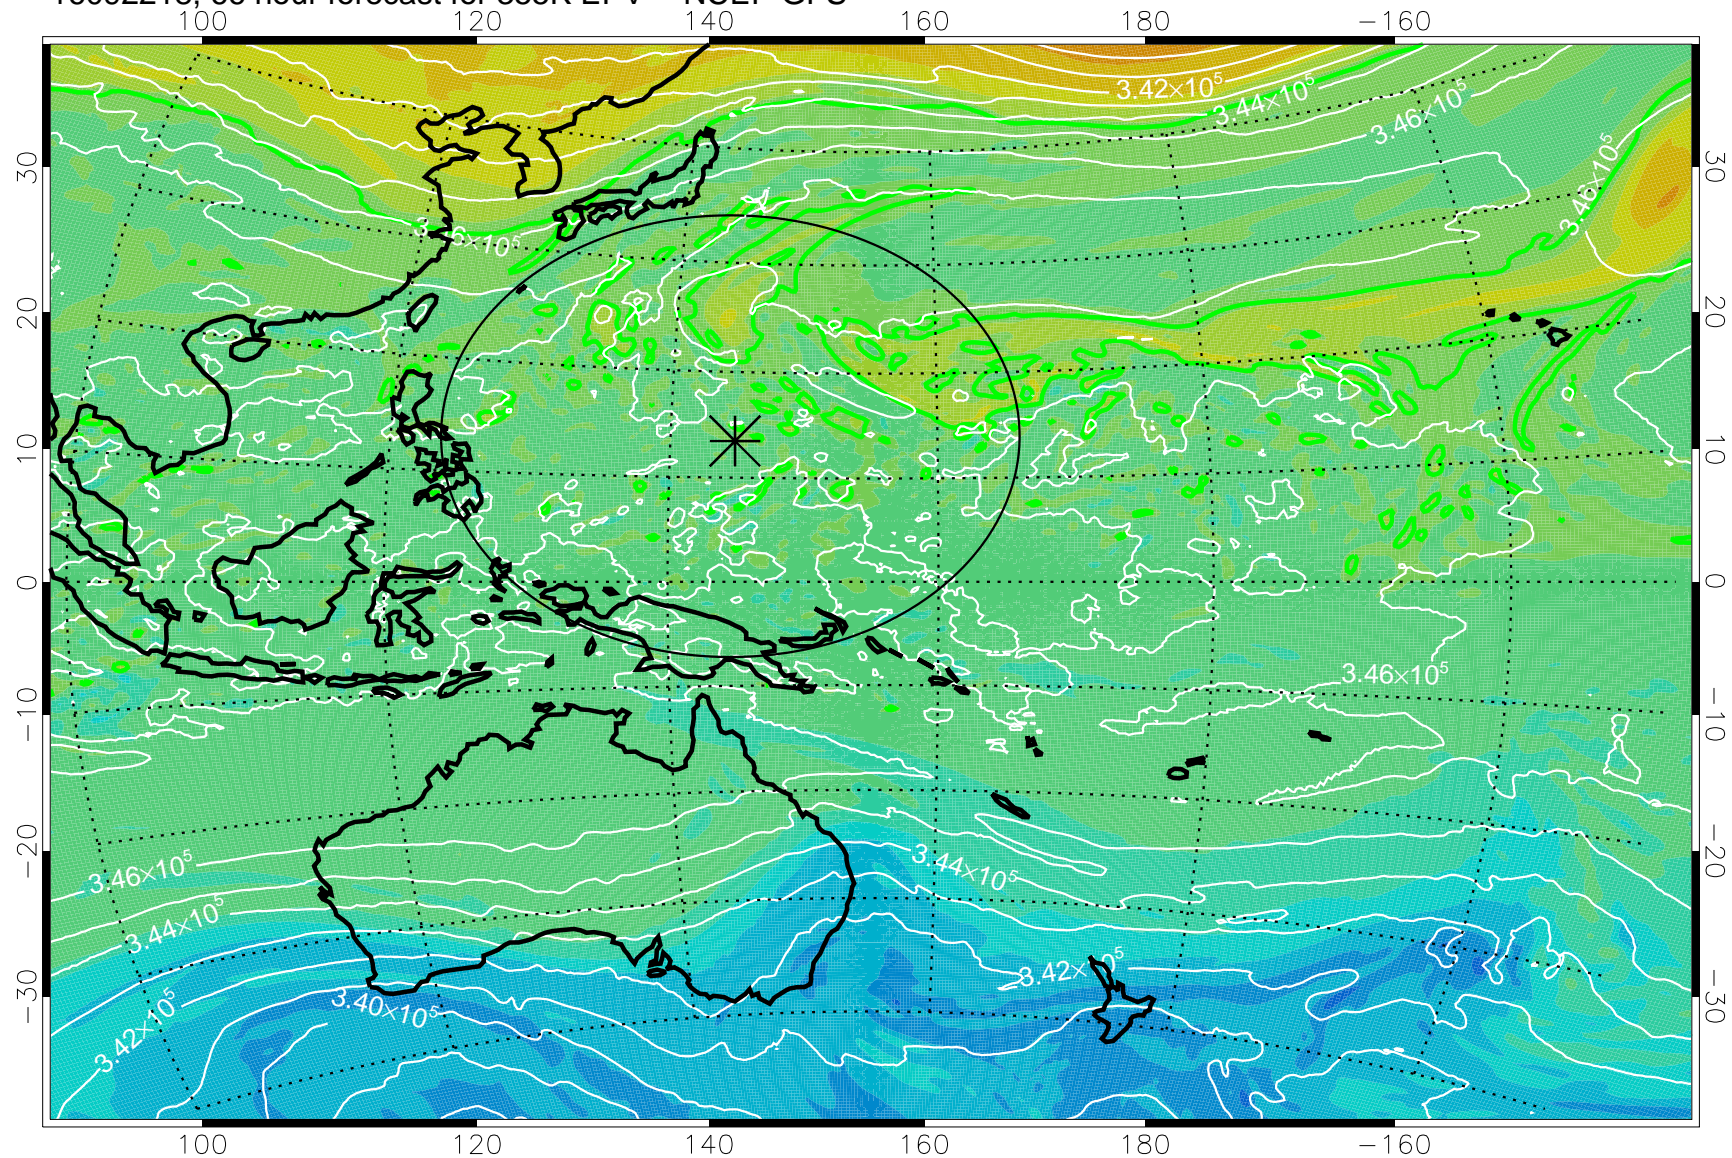

16092118, 42 hour forecast for 355K EPV -- NCEP GFS

355K Montgomery Streamfunction, white
EPV Tropopause (2 PVU) Position
Range ring of 2304 km

16092200, 48 hour forecast for 355K EPV -- NCEP GFS

355K Montgomery Streamfunction, white
EPV Tropopause (2 PVU) Position
Range ring of 2304 km

16092206, 54 hour forecast for 355K EPV -- NCEP GFS

355K Montgomery Streamfunction, white
EPV Tropopause (2 PVU) Position
Range ring of 2304 km

16092212, 60 hour forecast for 355K EPV -- NCEP GFS

355K Montgomery Streamfunction, white
EPV Tropopause (2 PVU) Position
Range ring of 2304 km

16092218, 66 hour forecast for 355K EPV -- NCEP GFS

355K Montgomery Streamfunction, white
EPV Tropopause (2 PVU) Position
Range ring of 2304 km

16092300, 72 hour forecast for 355K EPV -- NCEP GFS

355K Montgomery Streamfunction, white
EPV Tropopause (2 PVU) Position
Range ring of 2304 km

16092306, 78 hour forecast for 355K EPV -- NCEP GFS

355K Montgomery Streamfunction, white
EPV Tropopause (2 PVU) Position
Range ring of 2304 km

16092312, 84 hour forecast for 355K EPV -- NCEP GFS

355K Montgomery Streamfunction, white
EPV Tropopause (2 PVU) Position
Range ring of 2304 km