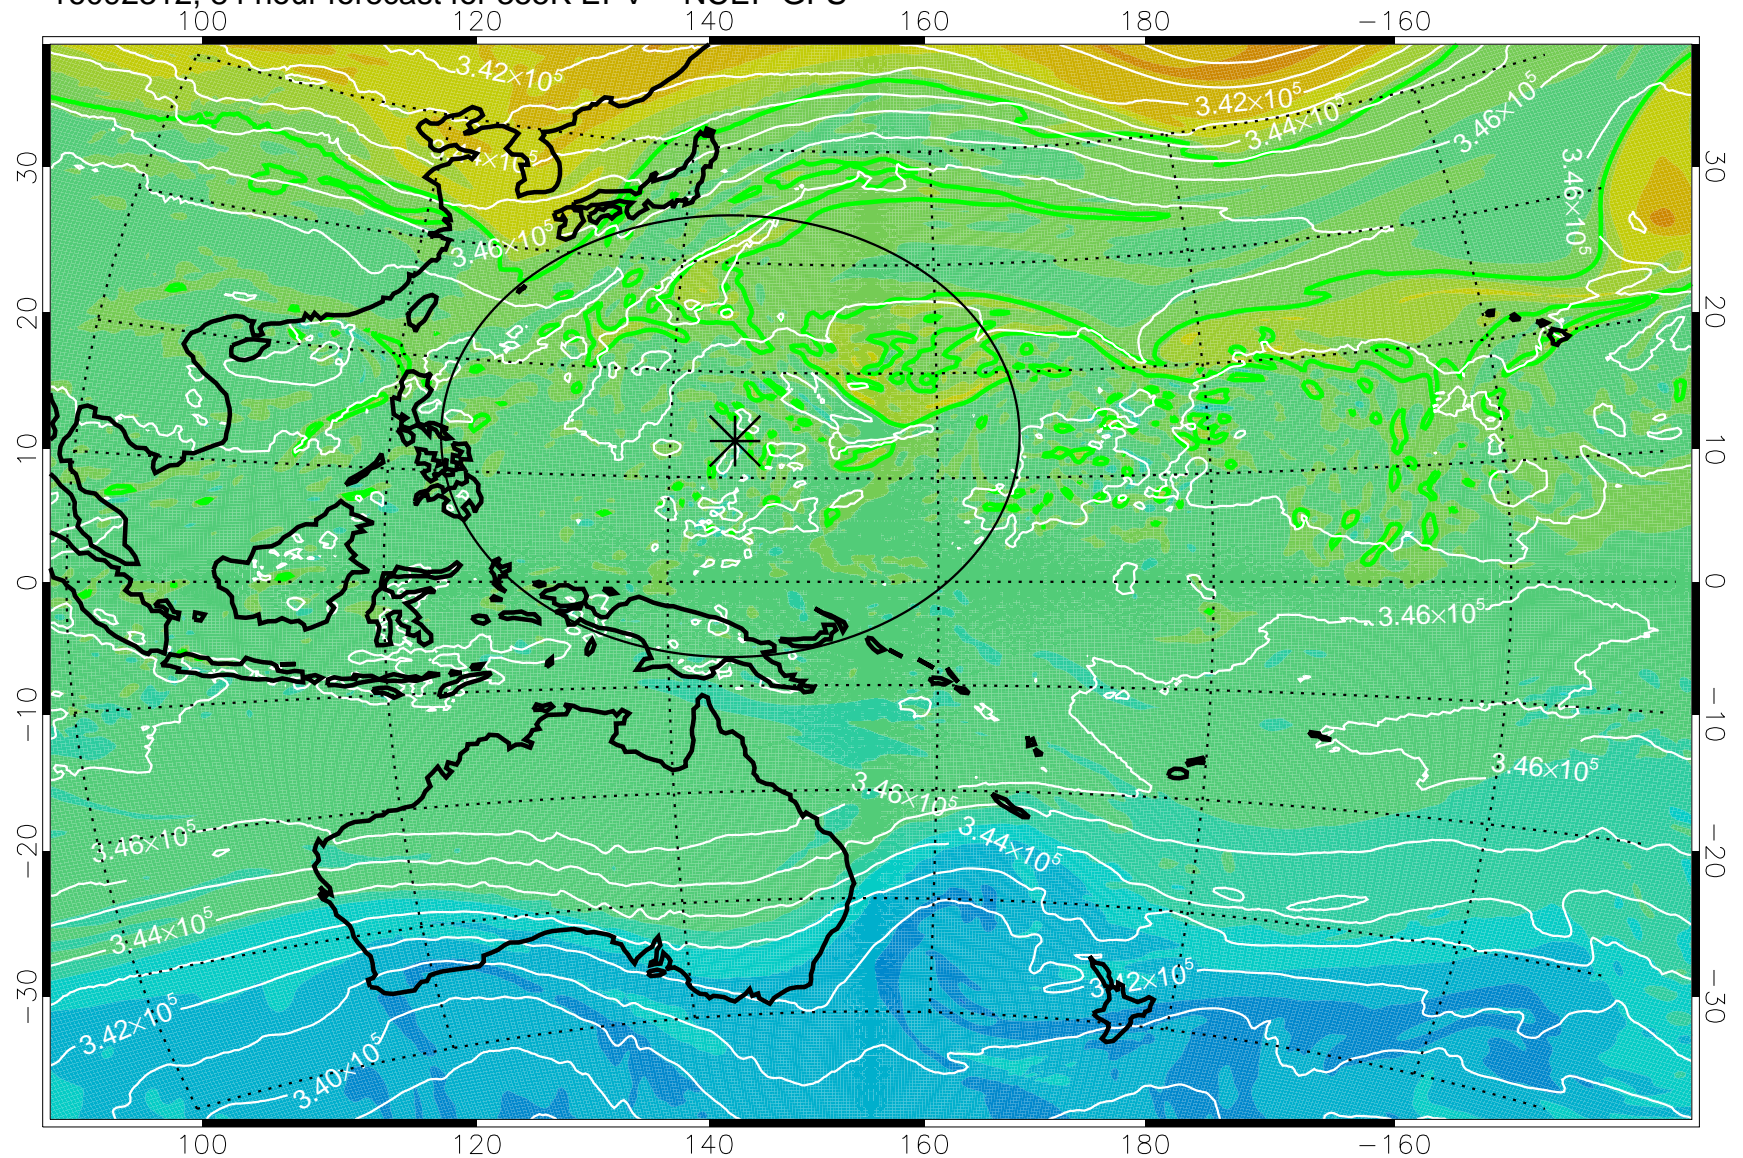

16092206, 54 hour forecast for 355K EPV -- NCEP GFS

355K Montgomery Streamfunction, white
EPV Tropopause (2 PVU) Position
Range ring of 2304 km

16092212, 60 hour forecast for 355K EPV -- NCEP GFS

355K Montgomery Streamfunction, white
EPV Tropopause (2 PVU) Position
Range ring of 2304 km

16092218, 66 hour forecast for 355K EPV -- NCEP GFS

355K Montgomery Streamfunction, white
EPV Tropopause (2 PVU) Position
Range ring of 2304 km

16092300, 72 hour forecast for 355K EPV -- NCEP GFS

355K Montgomery Streamfunction, white
EPV Tropopause (2 PVU) Position
Range ring of 2304 km

16092306, 78 hour forecast for 355K EPV -- NCEP GFS

355K Montgomery Streamfunction, white
EPV Tropopause (2 PVU) Position
Range ring of 2304 km

16092312, 84 hour forecast for 355K EPV -- NCEP GFS

355K Montgomery Streamfunction, white
EPV Tropopause (2 PVU) Position
Range ring of 2304 km

16092318, 90 hour forecast for 355K EPV -- NCEP GFS

355K Montgomery Streamfunction, white
EPV Tropopause (2 PVU) Position
Range ring of 2304 km

16092400, 96 hour forecast for 355K EPV -- NCEP GFS

355K Montgomery Streamfunction, white
EPV Tropopause (2 PVU) Position
Range ring of 2304 km