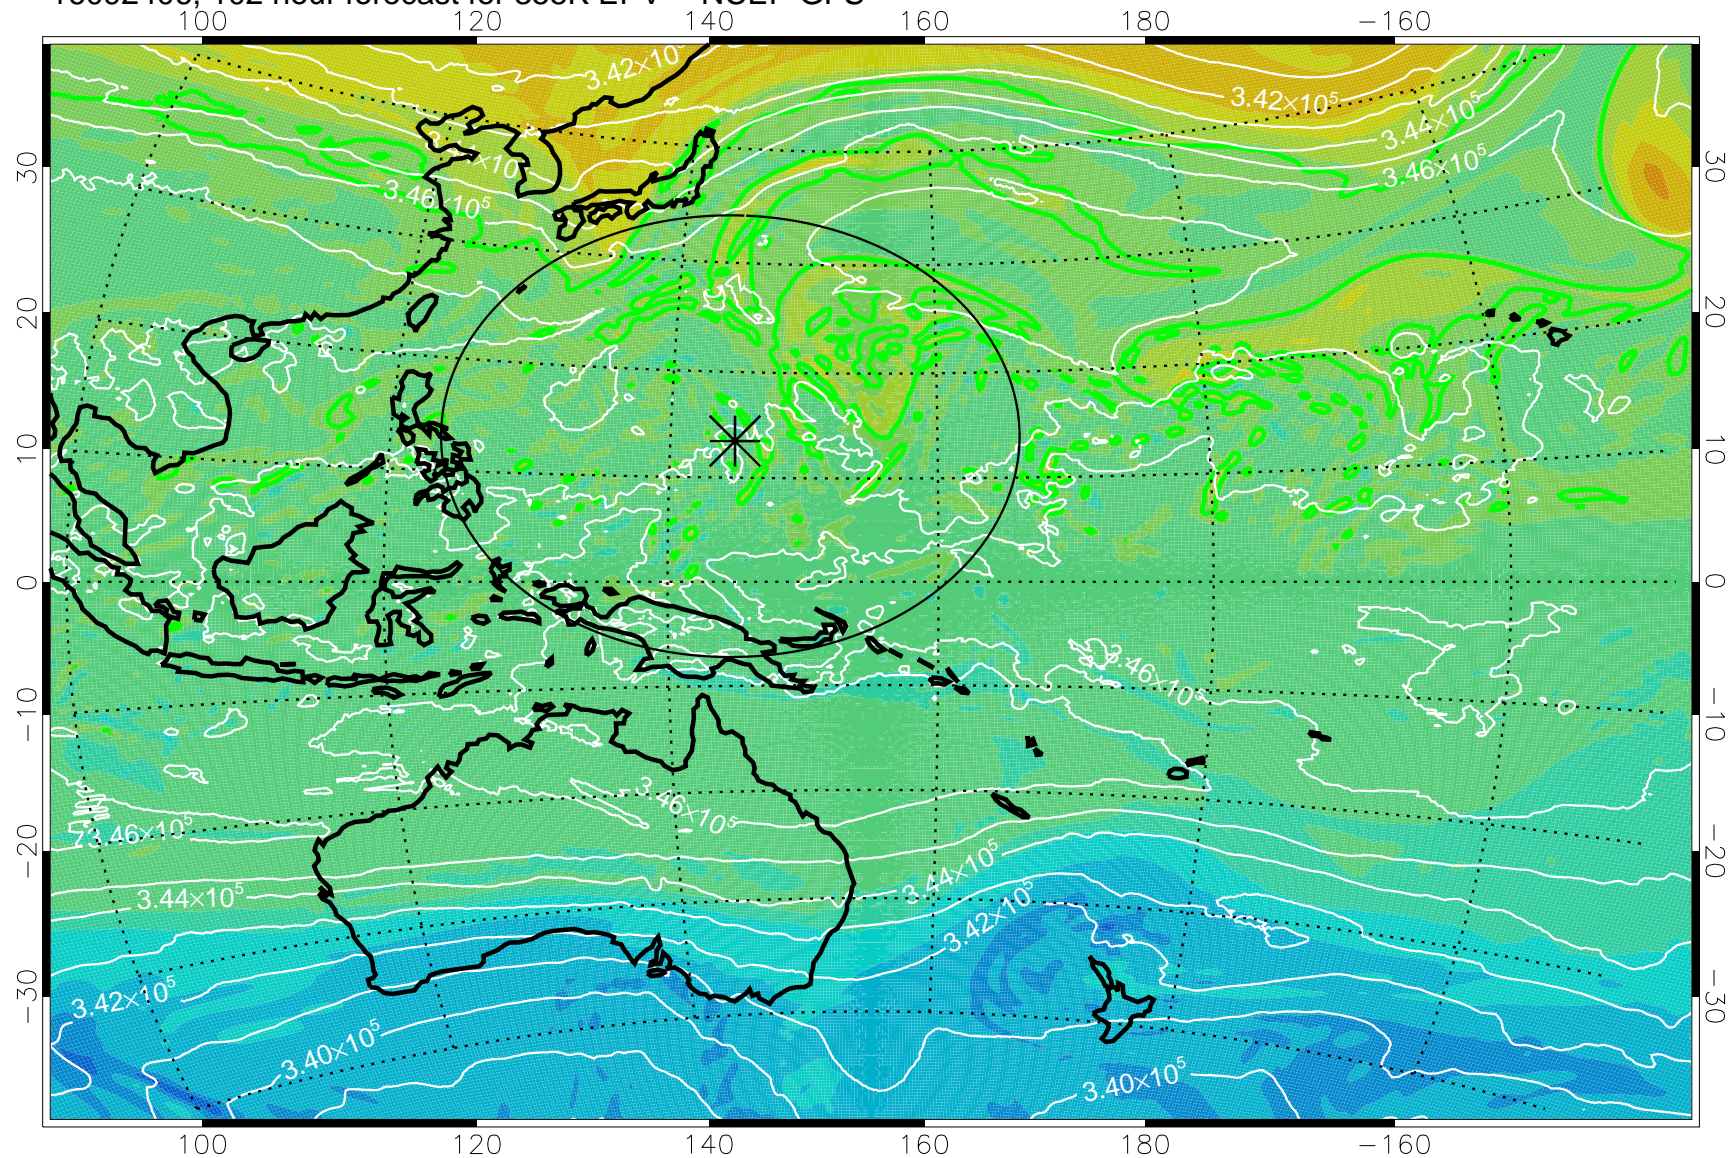

16092306, 78 hour forecast for 355K EPV -- NCEP GFS

355K Montgomery Streamfunction, white
EPV Tropopause (2 PVU) Position
Range ring of 2304 km

16092312, 84 hour forecast for 355K EPV -- NCEP GFS

355K Montgomery Streamfunction, white
EPV Tropopause (2 PVU) Position
Range ring of 2304 km

16092318, 90 hour forecast for 355K EPV -- NCEP GFS

355K Montgomery Streamfunction, white
EPV Tropopause (2 PVU) Position
Range ring of 2304 km

16092400, 96 hour forecast for 355K EPV -- NCEP GFS

355K Montgomery Streamfunction, white
EPV Tropopause (2 PVU) Position
Range ring of 2304 km

16092406, 102 hour forecast for 355K EPV -- NCEP GFS

355K Montgomery Streamfunction, white
EPV Tropopause (2 PVU) Position
Range ring of 2304 km

16092412, 108 hour forecast for 355K EPV -- NCEP GFS

355K Montgomery Streamfunction, white
EPV Tropopause (2 PVU) Position
Range ring of 2304 km

16092418, 114 hour forecast for 355K EPV -- NCEP GFS

355K Montgomery Streamfunction, white
EPV Tropopause (2 PVU) Position
Range ring of 2304 km

16092500, 120 hour forecast for 355K EPV -- NCEP GFS

355K Montgomery Streamfunction, white
EPV Tropopause (2 PVU) Position
Range ring of 2304 km