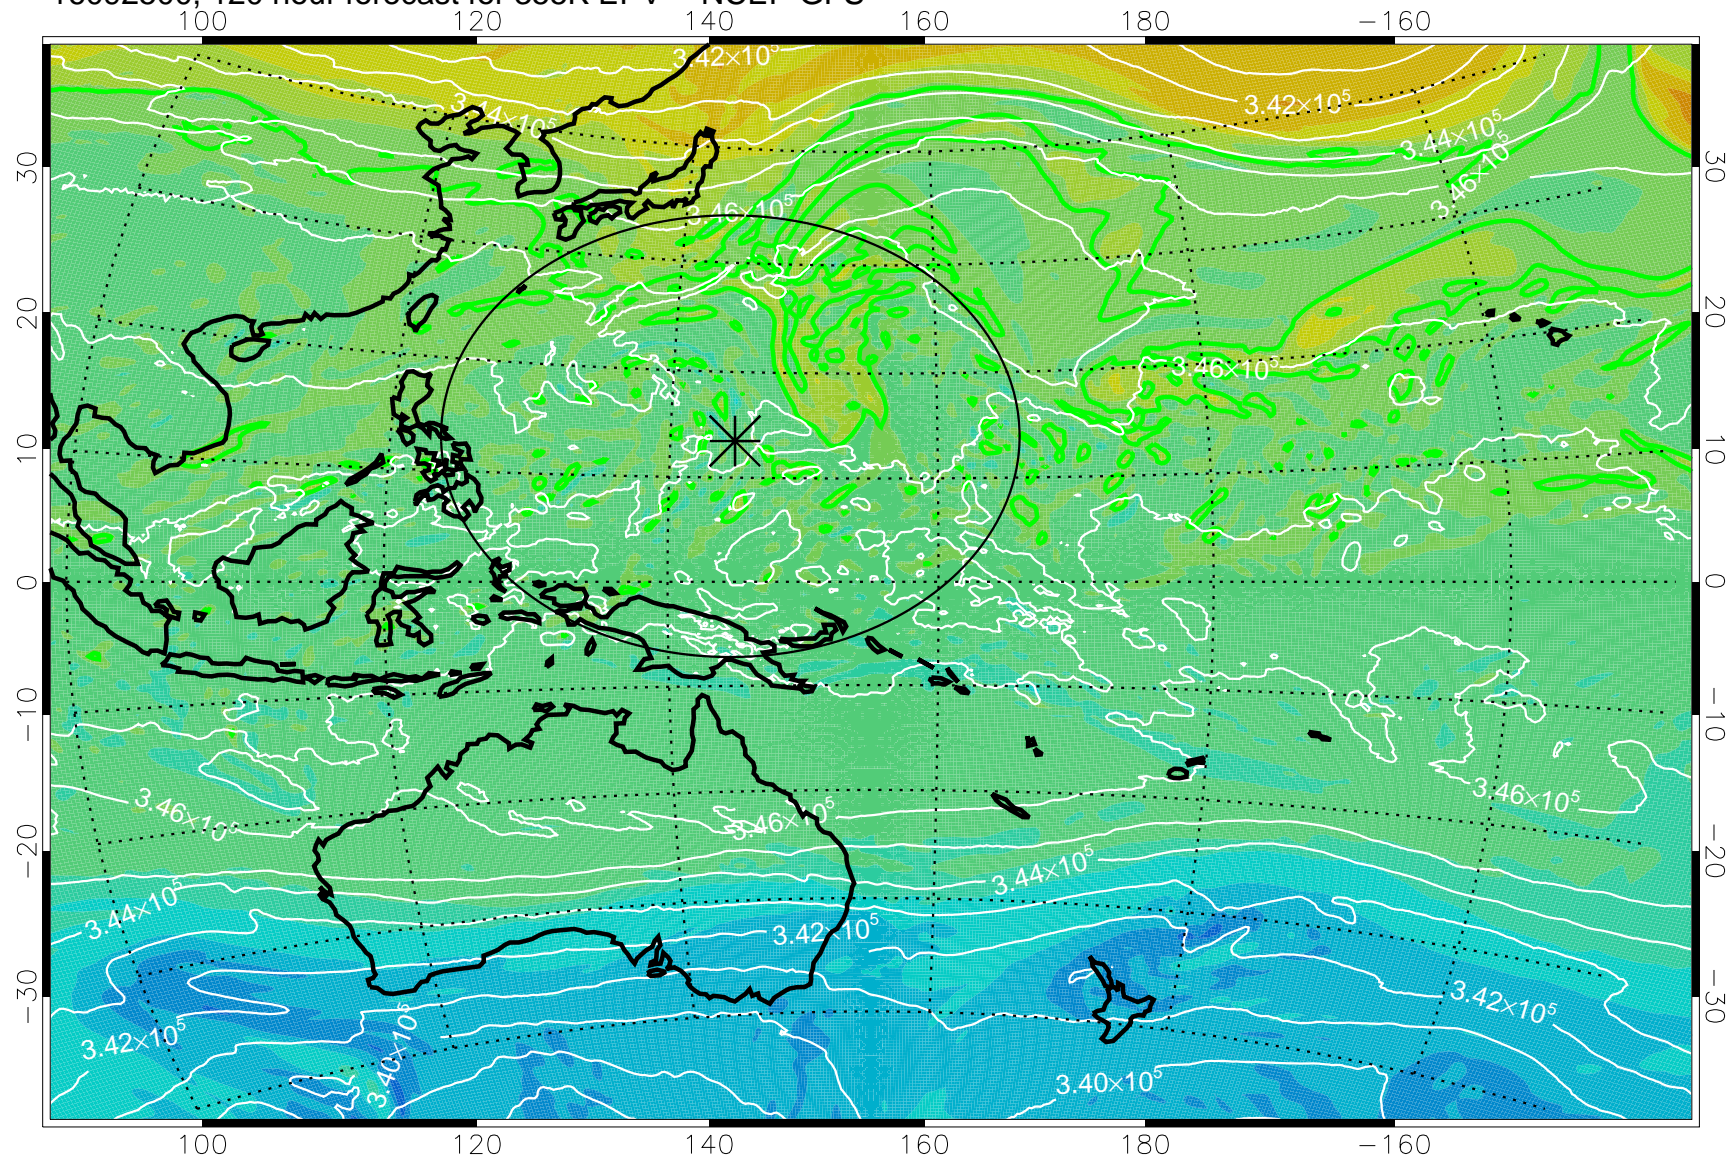

16092306, 78 hour forecast for 355K EPV -- NCEP GFS

355K Montgomery Streamfunction, white
EPV Tropopause (2 PVU) Position
Range ring of 2304 km

16092312, 84 hour forecast for 355K EPV -- NCEP GFS

355K Montgomery Streamfunction, white
EPV Tropopause (2 PVU) Position
Range ring of 2304 km

16092318, 90 hour forecast for 355K EPV -- NCEP GFS

355K Montgomery Streamfunction, white
EPV Tropopause (2 PVU) Position
Range ring of 2304 km

16092400, 96 hour forecast for 355K EPV -- NCEP GFS

355K Montgomery Streamfunction, white
EPV Tropopause (2 PVU) Position
Range ring of 2304 km

16092406, 102 hour forecast for 355K EPV -- NCEP GFS

355K Montgomery Streamfunction, white
EPV Tropopause (2 PVU) Position
Range ring of 2304 km

16092412, 108 hour forecast for 355K EPV -- NCEP GFS

355K Montgomery Streamfunction, white
EPV Tropopause (2 PVU) Position
Range ring of 2304 km

16092418, 114 hour forecast for 355K EPV -- NCEP GFS

355K Montgomery Streamfunction, white
EPV Tropopause (2 PVU) Position
Range ring of 2304 km

16092500, 120 hour forecast for 355K EPV -- NCEP GFS

355K Montgomery Streamfunction, white
EPV Tropopause (2 PVU) Position
Range ring of 2304 km