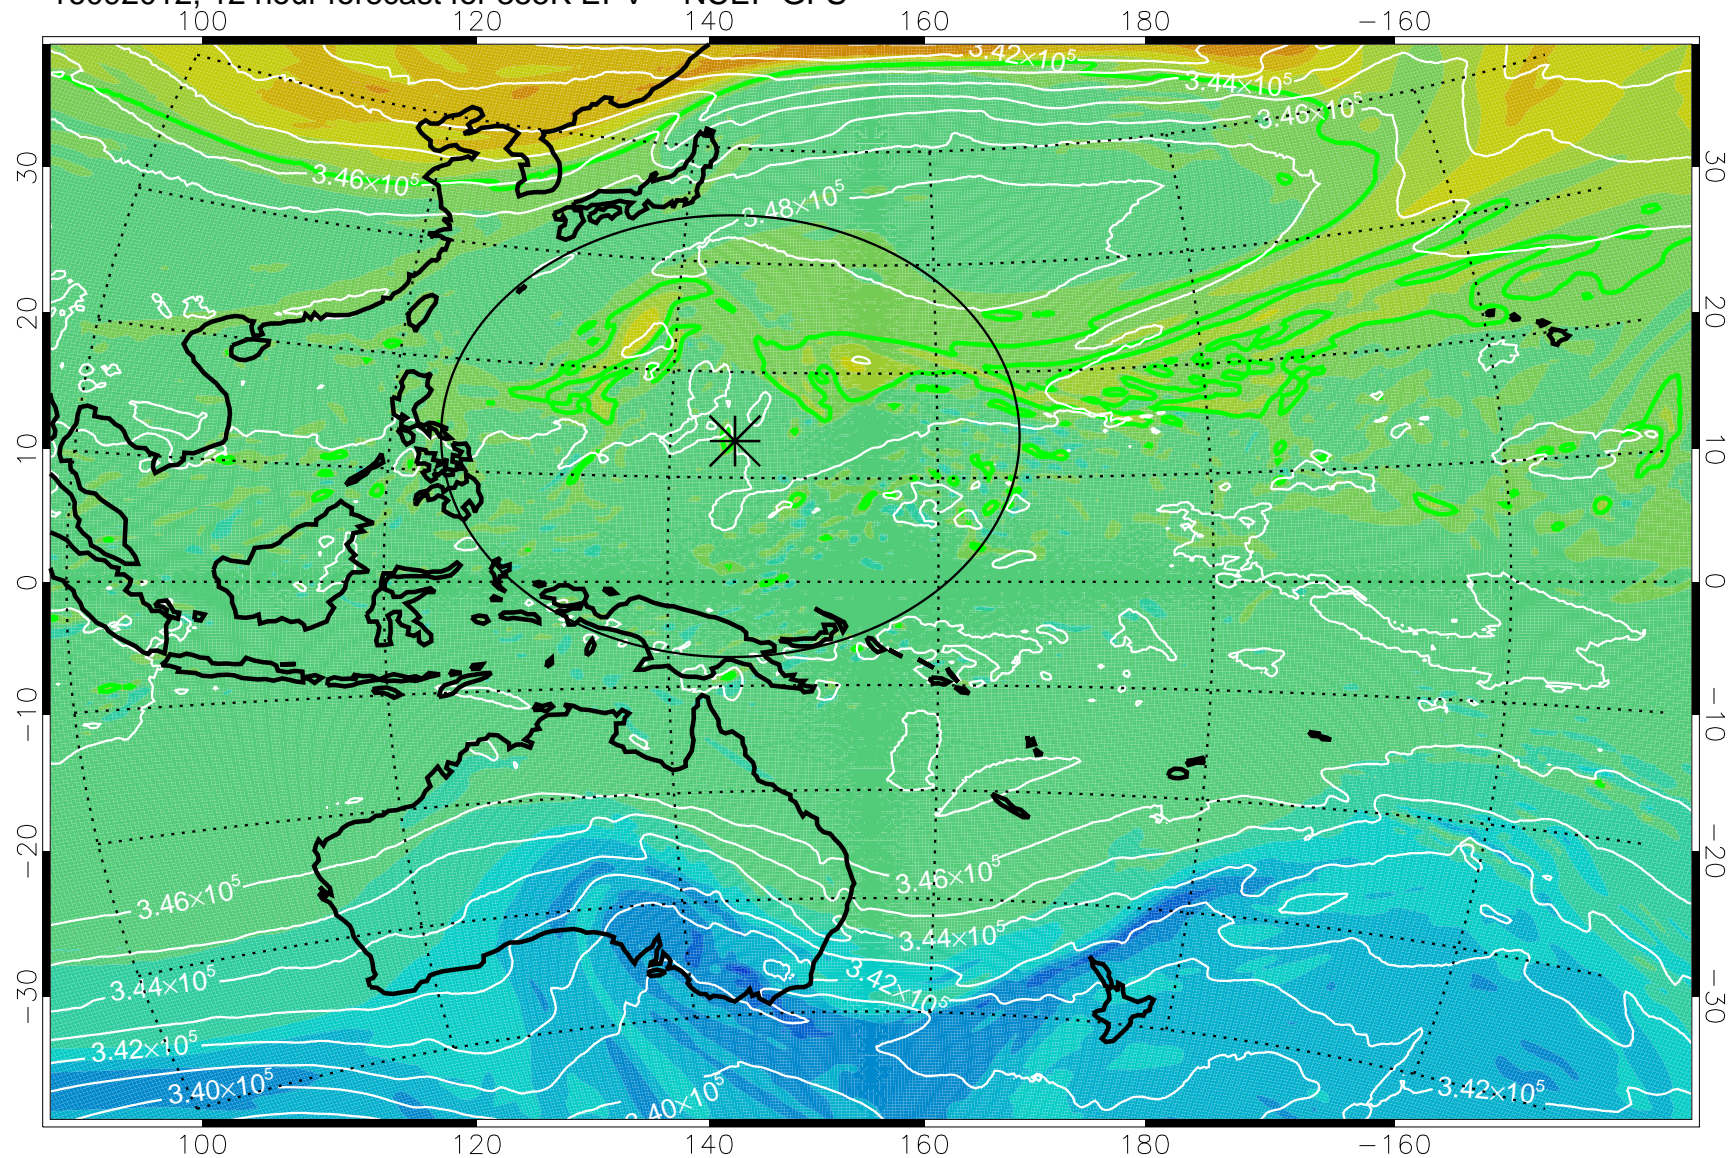

16092006, 6 hour forecast for 355K EPV -- NCEP GFS

355K Montgomery Streamfunction, white
EPV Tropopause (2 PVU) Position
Range ring of 2304 km

16092012, 12 hour forecast for 355K EPV -- NCEP GFS

355K Montgomery Streamfunction, white
EPV Tropopause (2 PVU) Position
Range ring of 2304 km

16092018, 18 hour forecast for 355K EPV -- NCEP GFS

355K Montgomery Streamfunction, white
EPV Tropopause (2 PVU) Position
Range ring of 2304 km

16092100, 24 hour forecast for 355K EPV -- NCEP GFS

355K Montgomery Streamfunction, white
EPV Tropopause (2 PVU) Position
Range ring of 2304 km

16092106, 30 hour forecast for 355K EPV -- NCEP GFS

355K Montgomery Streamfunction, white
EPV Tropopause (2 PVU) Position
Range ring of 2304 km

16092112, 36 hour forecast for 355K EPV -- NCEP GFS

355K Montgomery Streamfunction, white
EPV Tropopause (2 PVU) Position
Range ring of 2304 km

16092118, 42 hour forecast for 355K EPV -- NCEP GFS

355K Montgomery Streamfunction, white
EPV Tropopause (2 PVU) Position
Range ring of 2304 km

16092200, 48 hour forecast for 355K EPV -- NCEP GFS

355K Montgomery Streamfunction, white
EPV Tropopause (2 PVU) Position
Range ring of 2304 km