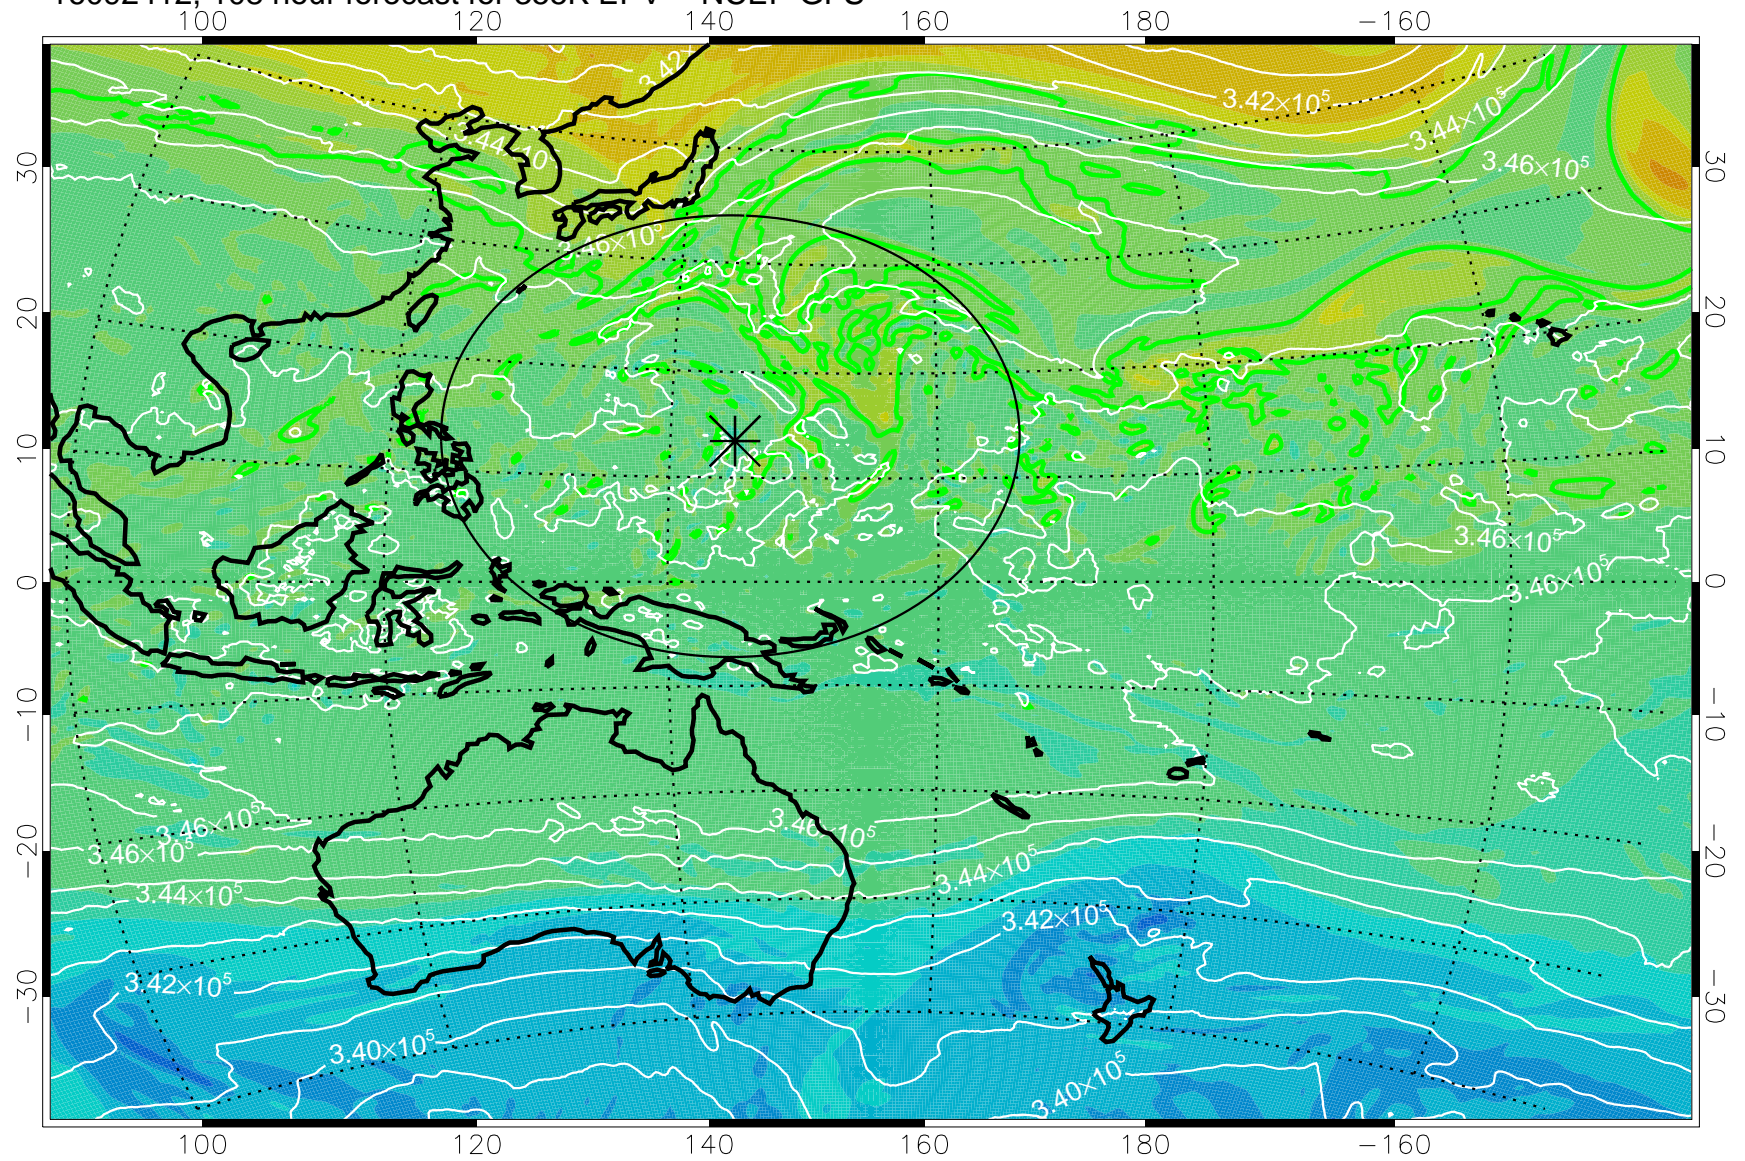

16092306, 78 hour forecast for 355K EPV -- NCEP GFS

355K Montgomery Streamfunction, white
EPV Tropopause (2 PVU) Position
Range ring of 2304 km

16092312, 84 hour forecast for 355K EPV -- NCEP GFS

355K Montgomery Streamfunction, white
EPV Tropopause (2 PVU) Position
Range ring of 2304 km

16092318, 90 hour forecast for 355K EPV -- NCEP GFS

355K Montgomery Streamfunction, white
EPV Tropopause (2 PVU) Position
Range ring of 2304 km

16092400, 96 hour forecast for 355K EPV -- NCEP GFS

355K Montgomery Streamfunction, white
EPV Tropopause (2 PVU) Position
Range ring of 2304 km

16092406, 102 hour forecast for 355K EPV -- NCEP GFS

355K Montgomery Streamfunction, white
EPV Tropopause (2 PVU) Position
Range ring of 2304 km

16092412, 108 hour forecast for 355K EPV -- NCEP GFS

355K Montgomery Streamfunction, white
EPV Tropopause (2 PVU) Position
Range ring of 2304 km

16092418, 114 hour forecast for 355K EPV -- NCEP GFS

355K Montgomery Streamfunction, white
EPV Tropopause (2 PVU) Position
Range ring of 2304 km

16092500, 120 hour forecast for 355K EPV -- NCEP GFS

355K Montgomery Streamfunction, white
EPV Tropopause (2 PVU) Position
Range ring of 2304 km