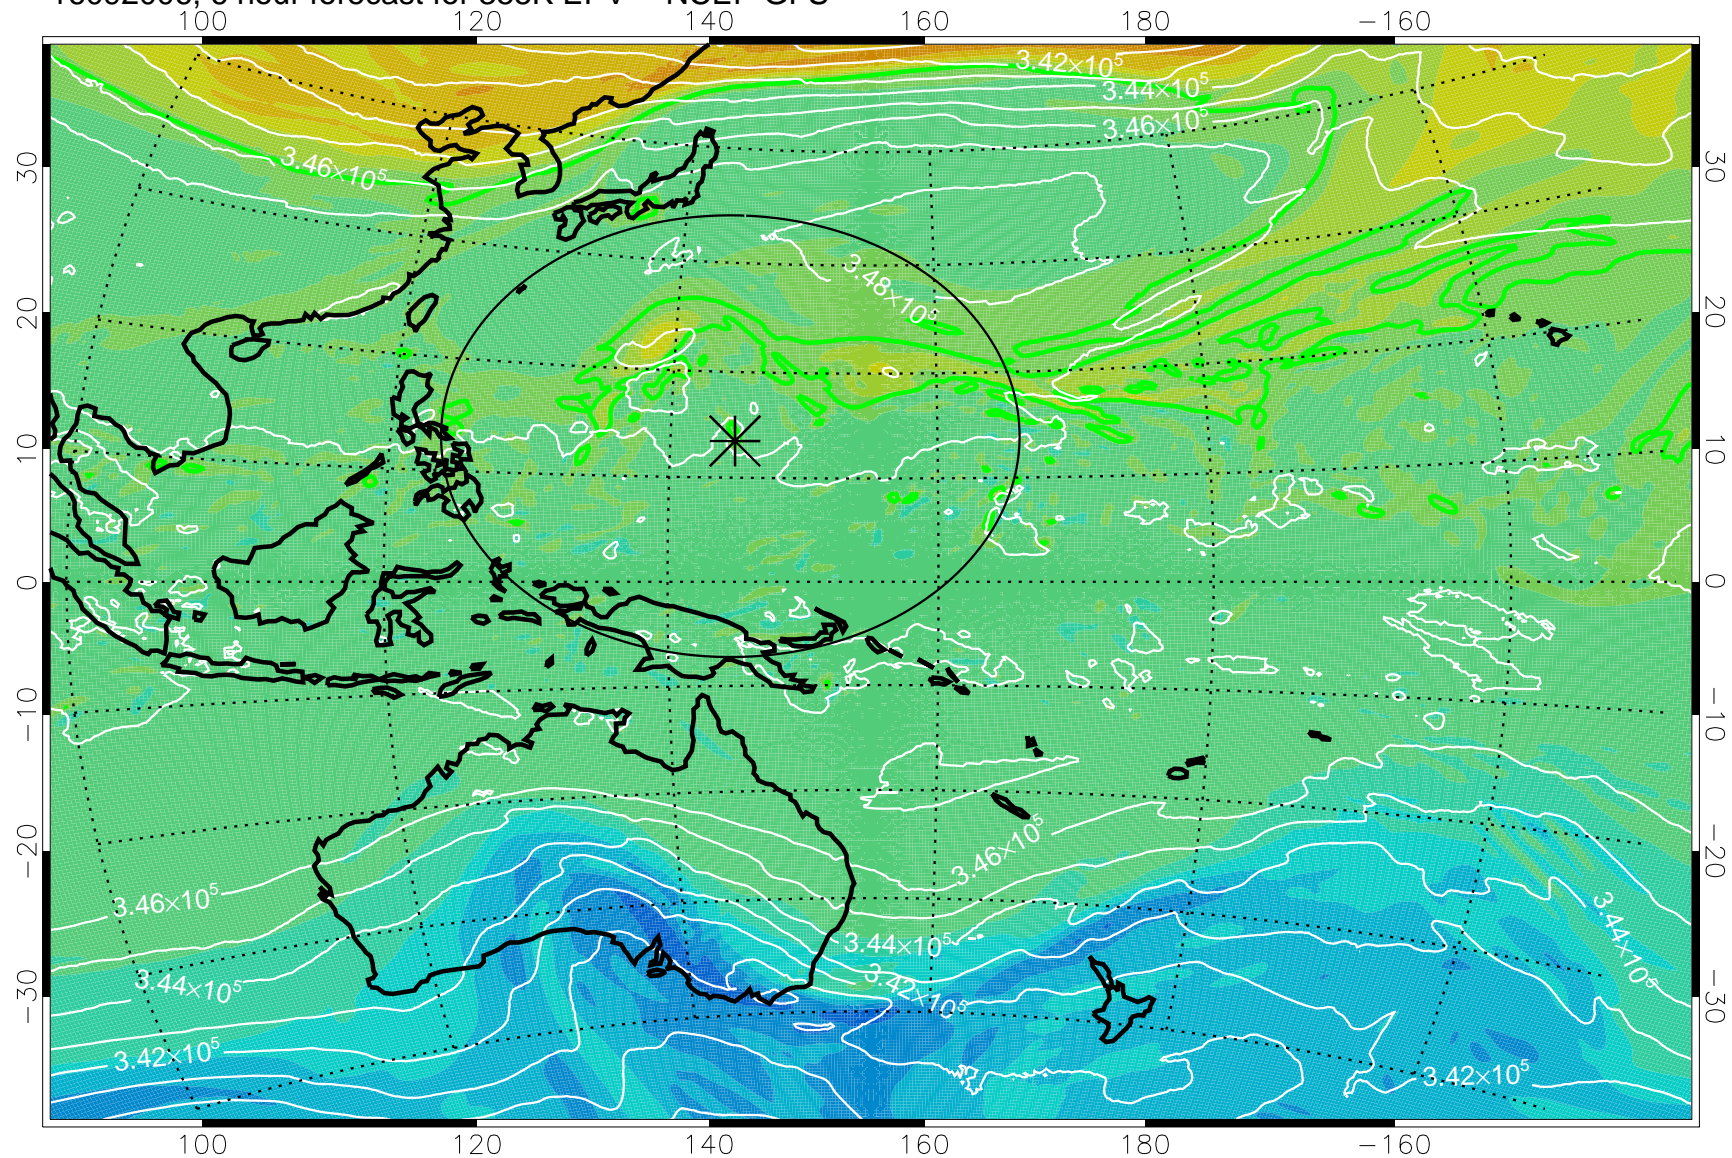

16092006, 6 hour forecast for 355K EPV -- NCEP GFS

355K Montgomery Streamfunction, white
EPV Tropopause (2 PVU) Position
Range ring of 2304 km

16092012, 12 hour forecast for 355K EPV -- NCEP GFS

355K Montgomery Streamfunction, white
EPV Tropopause (2 PVU) Position
Range ring of 2304 km

16092018, 18 hour forecast for 355K EPV -- NCEP GFS

355K Montgomery Streamfunction, white
EPV Tropopause (2 PVU) Position
Range ring of 2304 km

16092100, 24 hour forecast for 355K EPV -- NCEP GFS

355K Montgomery Streamfunction, white
EPV Tropopause (2 PVU) Position
Range ring of 2304 km

16092106, 30 hour forecast for 355K EPV -- NCEP GFS

355K Montgomery Streamfunction, white
EPV Tropopause (2 PVU) Position
Range ring of 2304 km

16092112, 36 hour forecast for 355K EPV -- NCEP GFS

355K Montgomery Streamfunction, white
EPV Tropopause (2 PVU) Position
Range ring of 2304 km

16092118, 42 hour forecast for 355K EPV -- NCEP GFS

355K Montgomery Streamfunction, white
EPV Tropopause (2 PVU) Position
Range ring of 2304 km

16092200, 48 hour forecast for 355K EPV -- NCEP GFS

355K Montgomery Streamfunction, white
EPV Tropopause (2 PVU) Position
Range ring of 2304 km