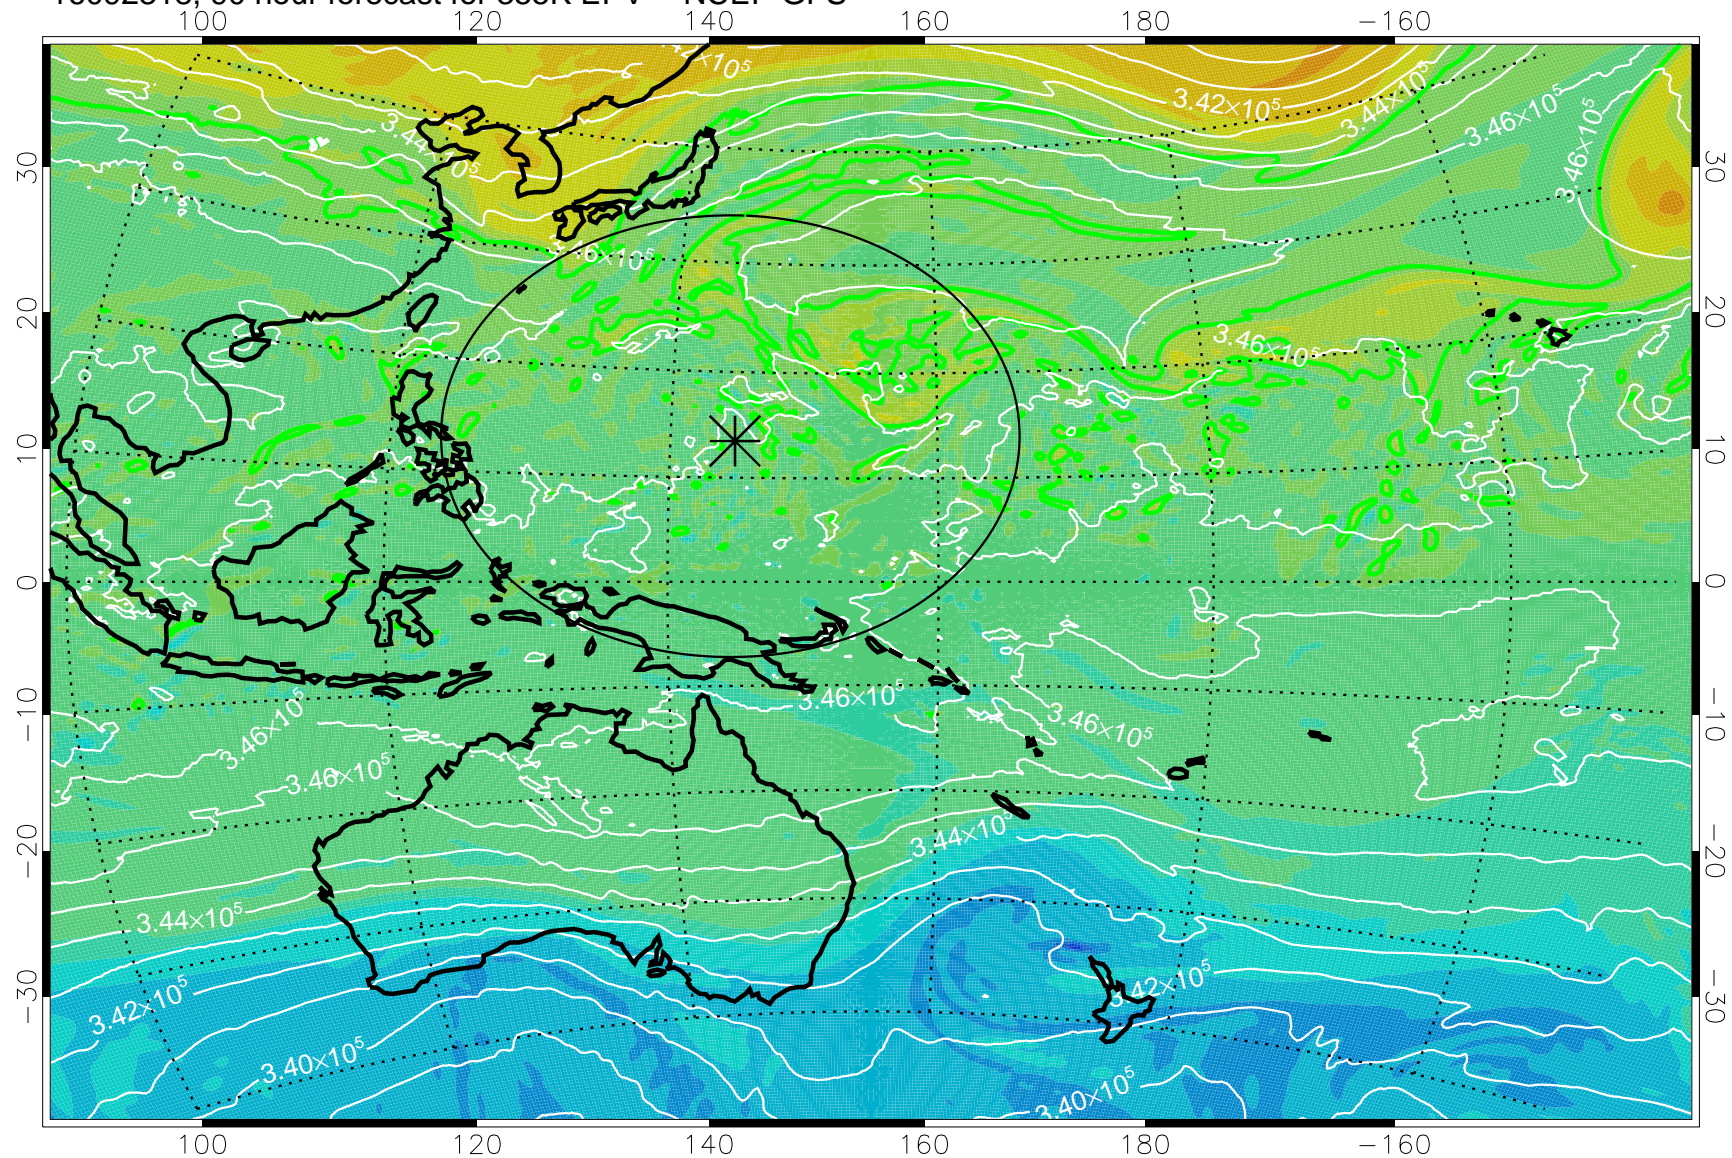

16092218, 66 hour forecast for 355K EPV -- NCEP GFS

355K Montgomery Streamfunction, white
EPV Tropopause (2 PVU) Position
Range ring of 2304 km

16092300, 72 hour forecast for 355K EPV -- NCEP GFS

355K Montgomery Streamfunction, white
EPV Tropopause (2 PVU) Position
Range ring of 2304 km

16092306, 78 hour forecast for 355K EPV -- NCEP GFS

355K Montgomery Streamfunction, white
EPV Tropopause (2 PVU) Position
Range ring of 2304 km

16092312, 84 hour forecast for 355K EPV -- NCEP GFS

355K Montgomery Streamfunction, white
EPV Tropopause (2 PVU) Position
Range ring of 2304 km

16092318, 90 hour forecast for 355K EPV -- NCEP GFS

355K Montgomery Streamfunction, white
EPV Tropopause (2 PVU) Position
Range ring of 2304 km

16092400, 96 hour forecast for 355K EPV -- NCEP GFS

355K Montgomery Streamfunction, white
EPV Tropopause (2 PVU) Position
Range ring of 2304 km

16092406, 102 hour forecast for 355K EPV -- NCEP GFS

355K Montgomery Streamfunction, white
EPV Tropopause (2 PVU) Position
Range ring of 2304 km

16092412, 108 hour forecast for 355K EPV -- NCEP GFS

355K Montgomery Streamfunction, white
EPV Tropopause (2 PVU) Position
Range ring of 2304 km