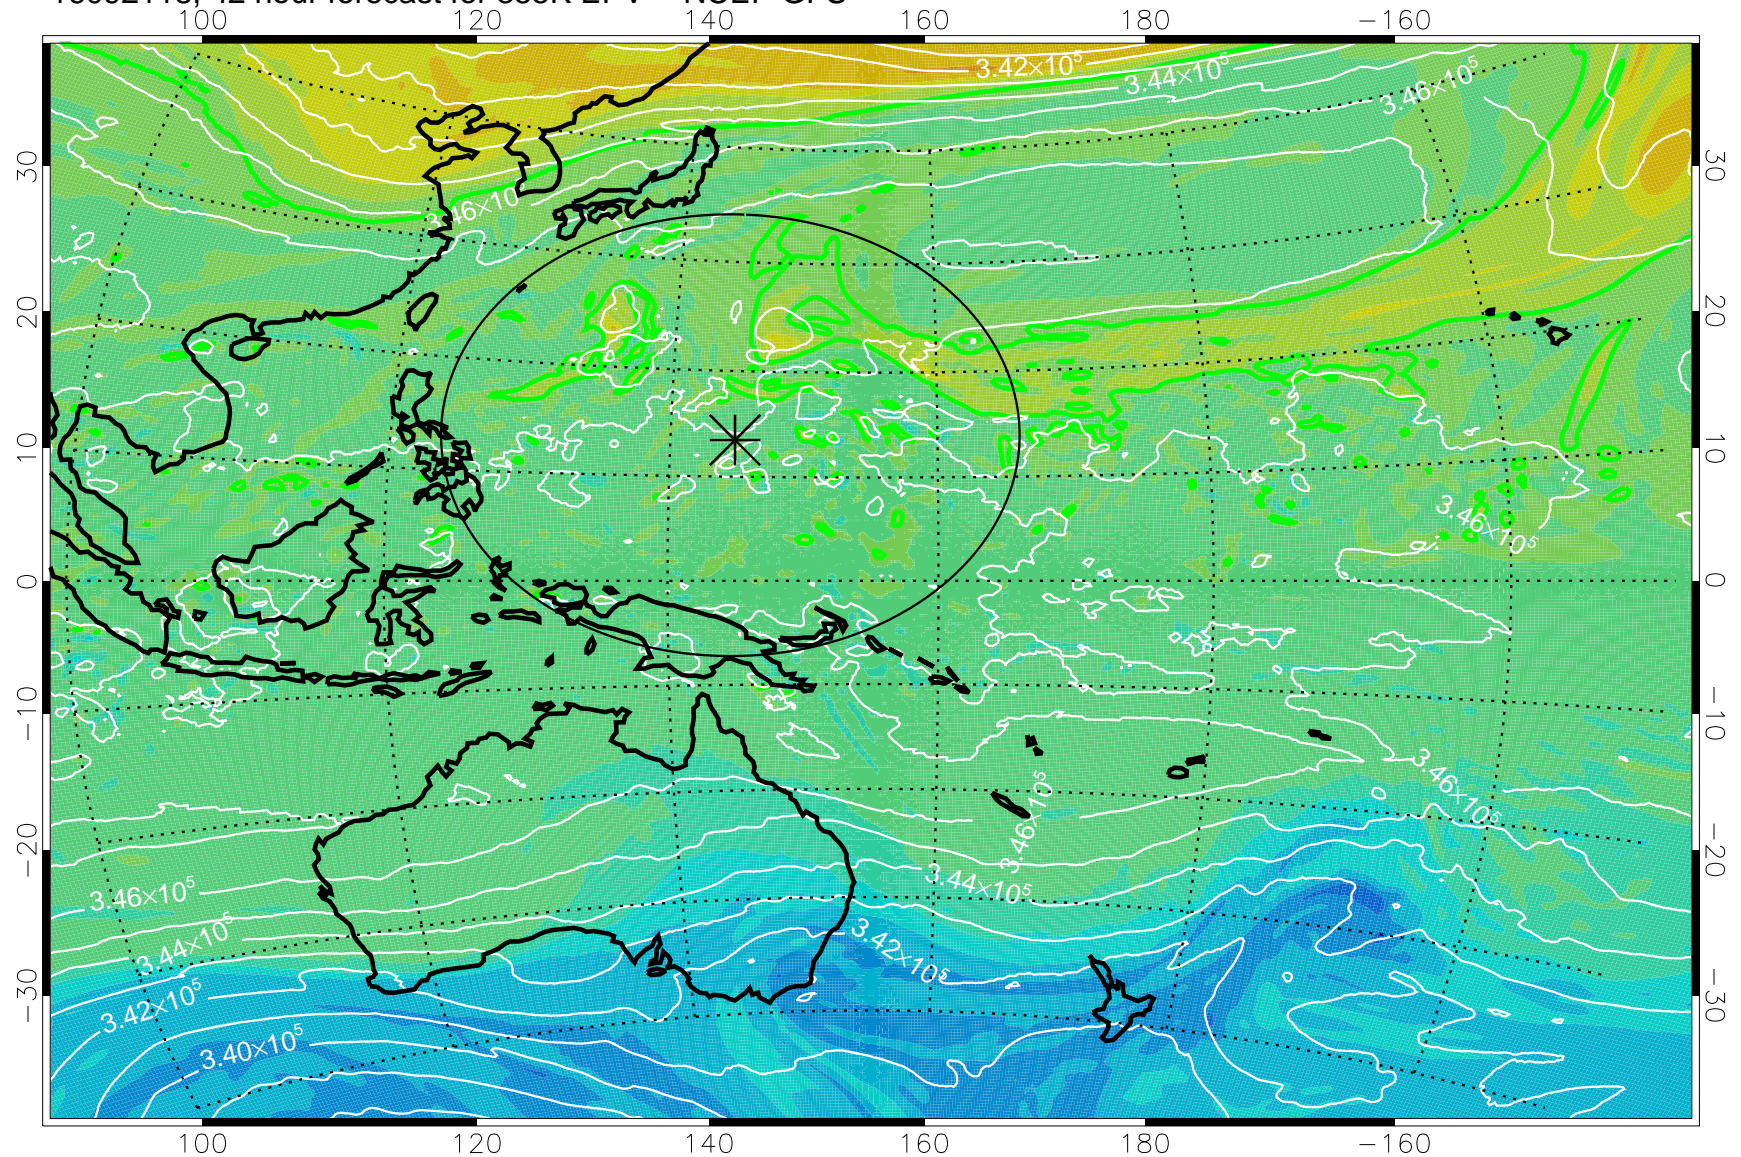

16092106, 30 hour forecast for 355K EPV -- NCEP GFS

355K Montgomery Streamfunction, white
EPV Tropopause (2 PVU) Position
Range ring of 2304 km

16092112, 36 hour forecast for 355K EPV -- NCEP GFS

355K Montgomery Streamfunction, white
EPV Tropopause (2 PVU) Position
Range ring of 2304 km

16092118, 42 hour forecast for 355K EPV -- NCEP GFS

355K Montgomery Streamfunction, white
EPV Tropopause (2 PVU) Position
Range ring of 2304 km

16092200, 48 hour forecast for 355K EPV -- NCEP GFS

355K Montgomery Streamfunction, white
EPV Tropopause (2 PVU) Position
Range ring of 2304 km

16092206, 54 hour forecast for 355K EPV -- NCEP GFS

355K Montgomery Streamfunction, white
EPV Tropopause (2 PVU) Position
Range ring of 2304 km

16092212, 60 hour forecast for 355K EPV -- NCEP GFS

355K Montgomery Streamfunction, white
EPV Tropopause (2 PVU) Position
Range ring of 2304 km

16092218, 66 hour forecast for 355K EPV -- NCEP GFS

355K Montgomery Streamfunction, white
EPV Tropopause (2 PVU) Position
Range ring of 2304 km

16092300, 72 hour forecast for 355K EPV -- NCEP GFS

355K Montgomery Streamfunction, white
EPV Tropopause (2 PVU) Position
Range ring of 2304 km