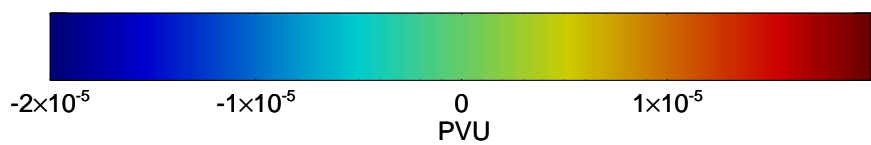

16092412, 108 hour forecast for 355K EPV -- NCEP GFS

355K Montgomery Streamfunction, white
EPV Tropopause (2 PVU) Position
Range ring of 2304 km