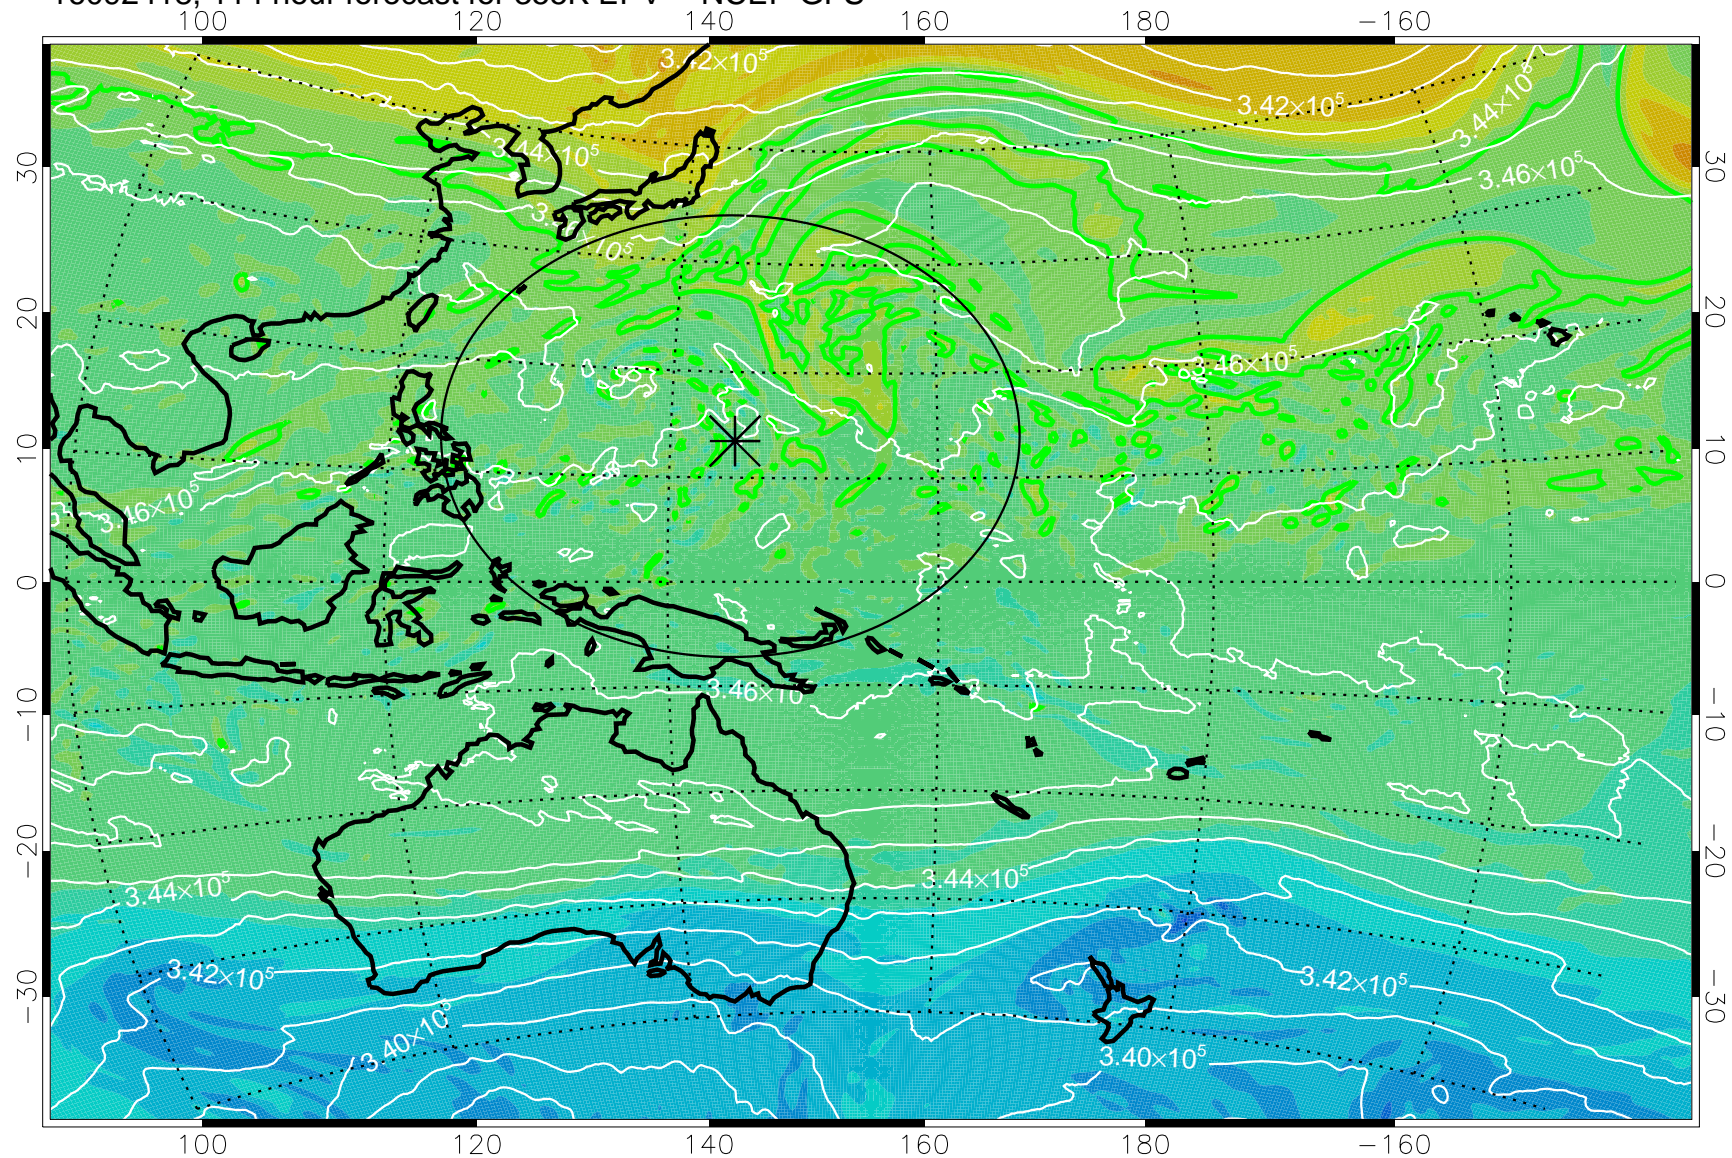

16092306, 78 hour forecast for 355K EPV -- NCEP GFS

355K Montgomery Streamfunction, white
EPV Tropopause (2 PVU) Position
Range ring of 2304 km

16092312, 84 hour forecast for 355K EPV -- NCEP GFS

355K Montgomery Streamfunction, white
EPV Tropopause (2 PVU) Position
Range ring of 2304 km

16092318, 90 hour forecast for 355K EPV -- NCEP GFS

355K Montgomery Streamfunction, white
EPV Tropopause (2 PVU) Position
Range ring of 2304 km

16092400, 96 hour forecast for 355K EPV -- NCEP GFS

355K Montgomery Streamfunction, white
EPV Tropopause (2 PVU) Position
Range ring of 2304 km

16092406, 102 hour forecast for 355K EPV -- NCEP GFS

355K Montgomery Streamfunction, white
EPV Tropopause (2 PVU) Position
Range ring of 2304 km

16092412, 108 hour forecast for 355K EPV -- NCEP GFS

355K Montgomery Streamfunction, white
EPV Tropopause (2 PVU) Position
Range ring of 2304 km

16092418, 114 hour forecast for 355K EPV -- NCEP GFS

355K Montgomery Streamfunction, white
EPV Tropopause (2 PVU) Position
Range ring of 2304 km

16092500, 120 hour forecast for 355K EPV -- NCEP GFS

355K Montgomery Streamfunction, white
EPV Tropopause (2 PVU) Position
Range ring of 2304 km