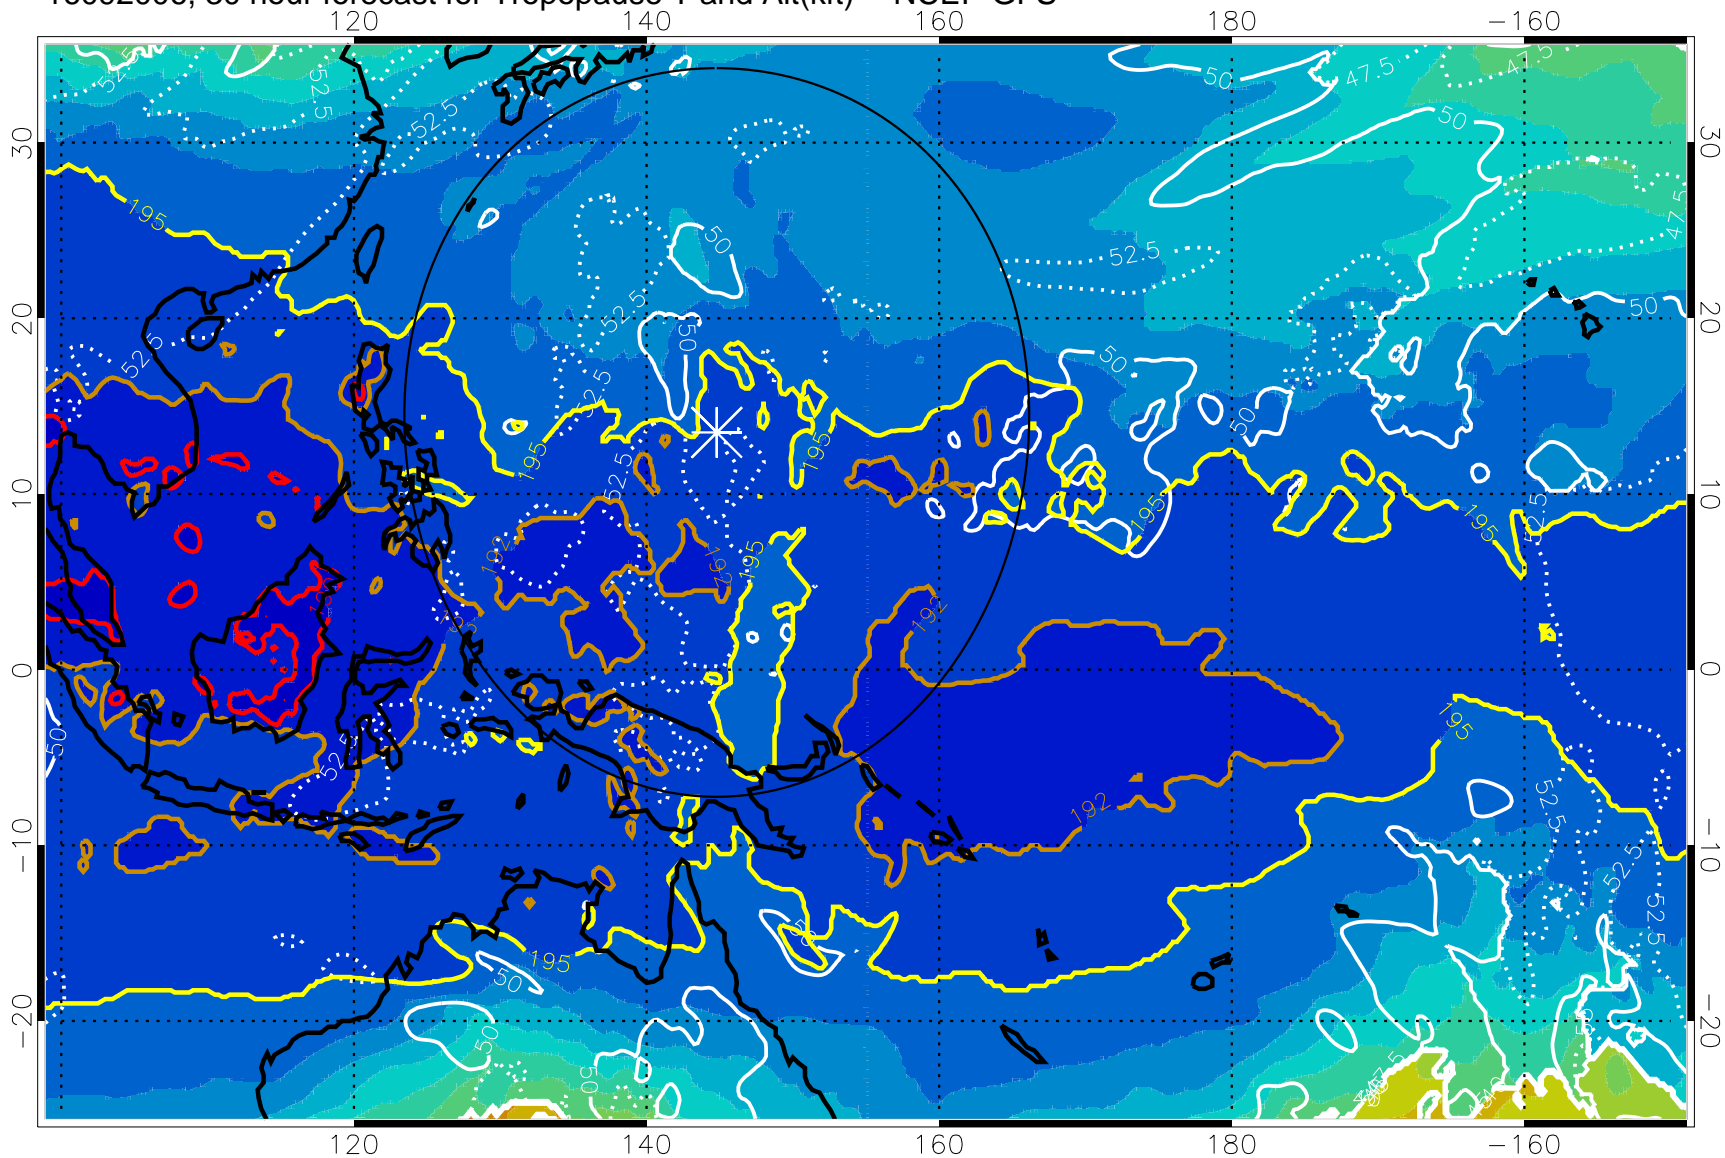

16092006, 30 hour forecast for Tropopause T and Alt(kft) -- NCEP GFS

190 200 210 220 230
Tropopause T, K

Tropopause Altitude in kft (white)

192.5K Isotherm 195K Isotherm
187.5K Isotherm 190K Isotherm

Range ring of 2304 km