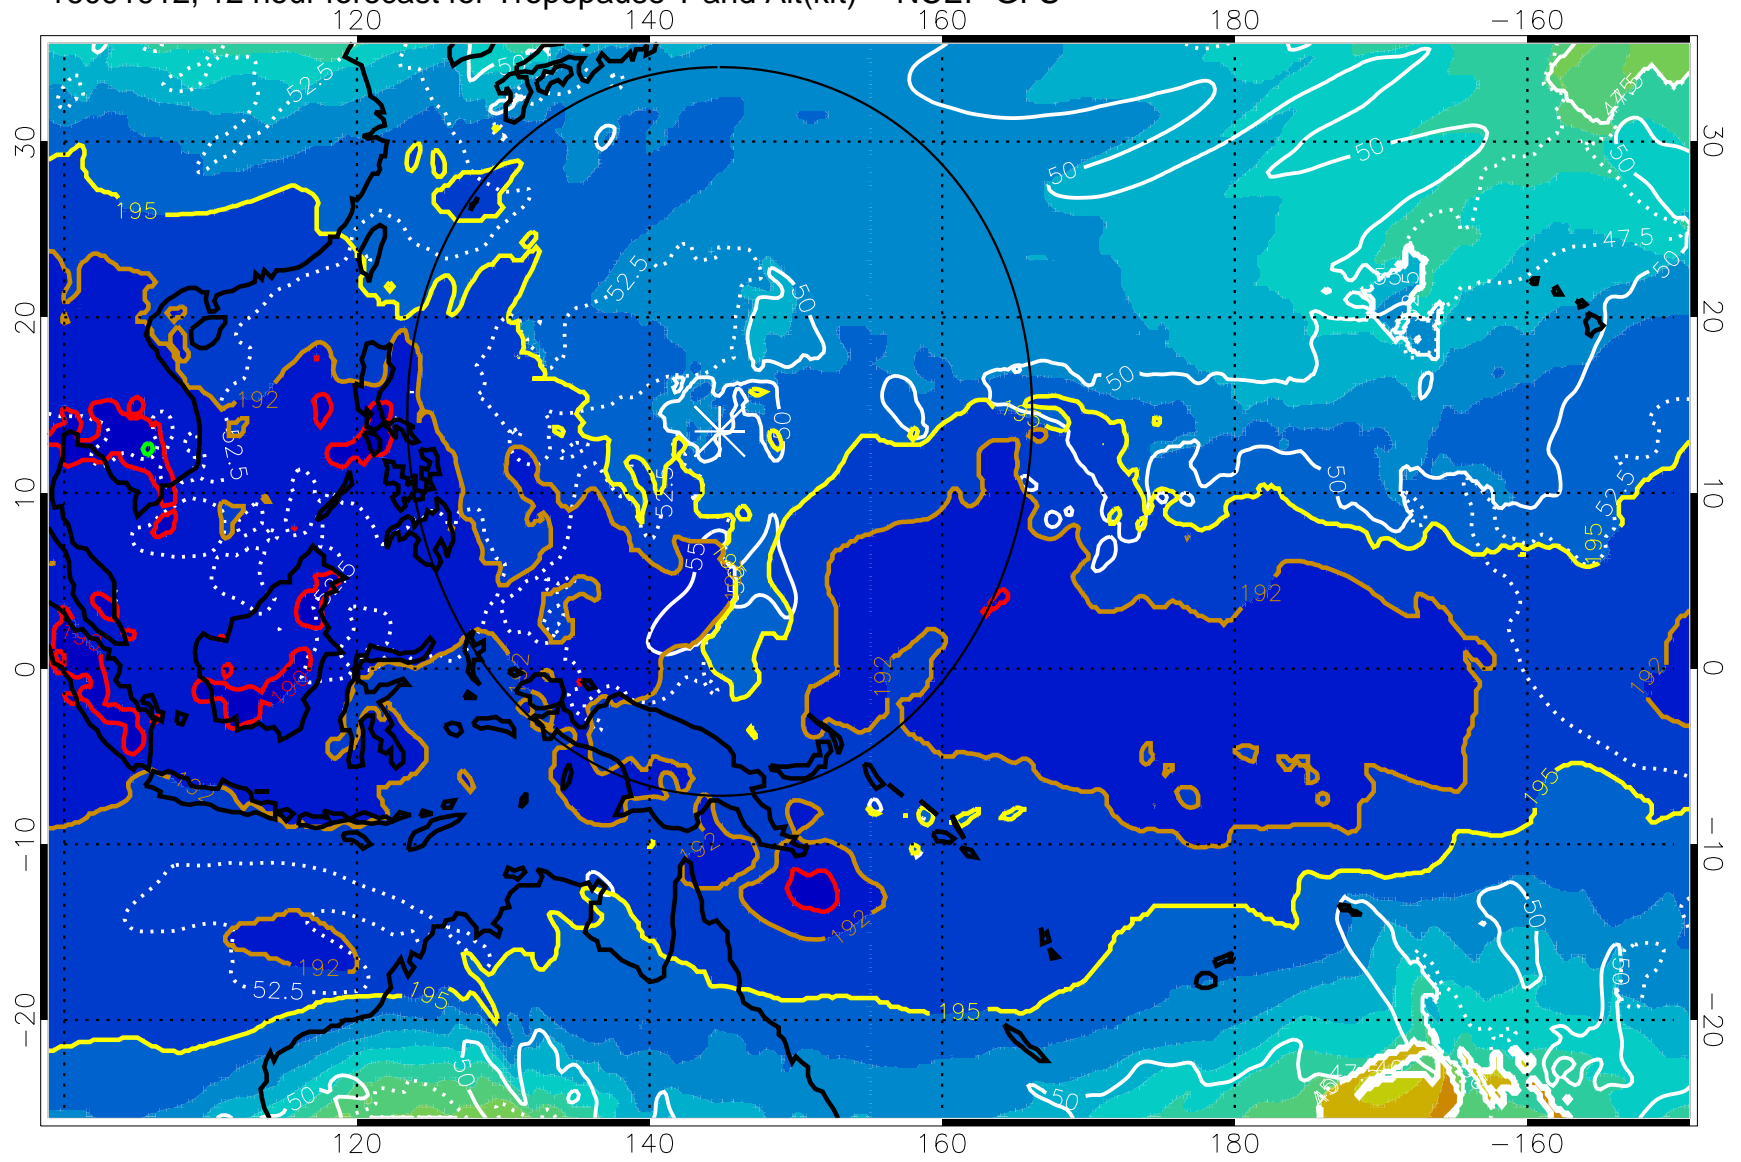

16091912, 12 hour forecast for Tropopause T and Alt(kft) -- NCEP GFS

190 200 210 220 230
Tropopause T, K

Tropopause Altitude in kft (white)

192.5K Isotherm 195K Isotherm
187.5K Isotherm 190K Isotherm

Range ring of 2304 km