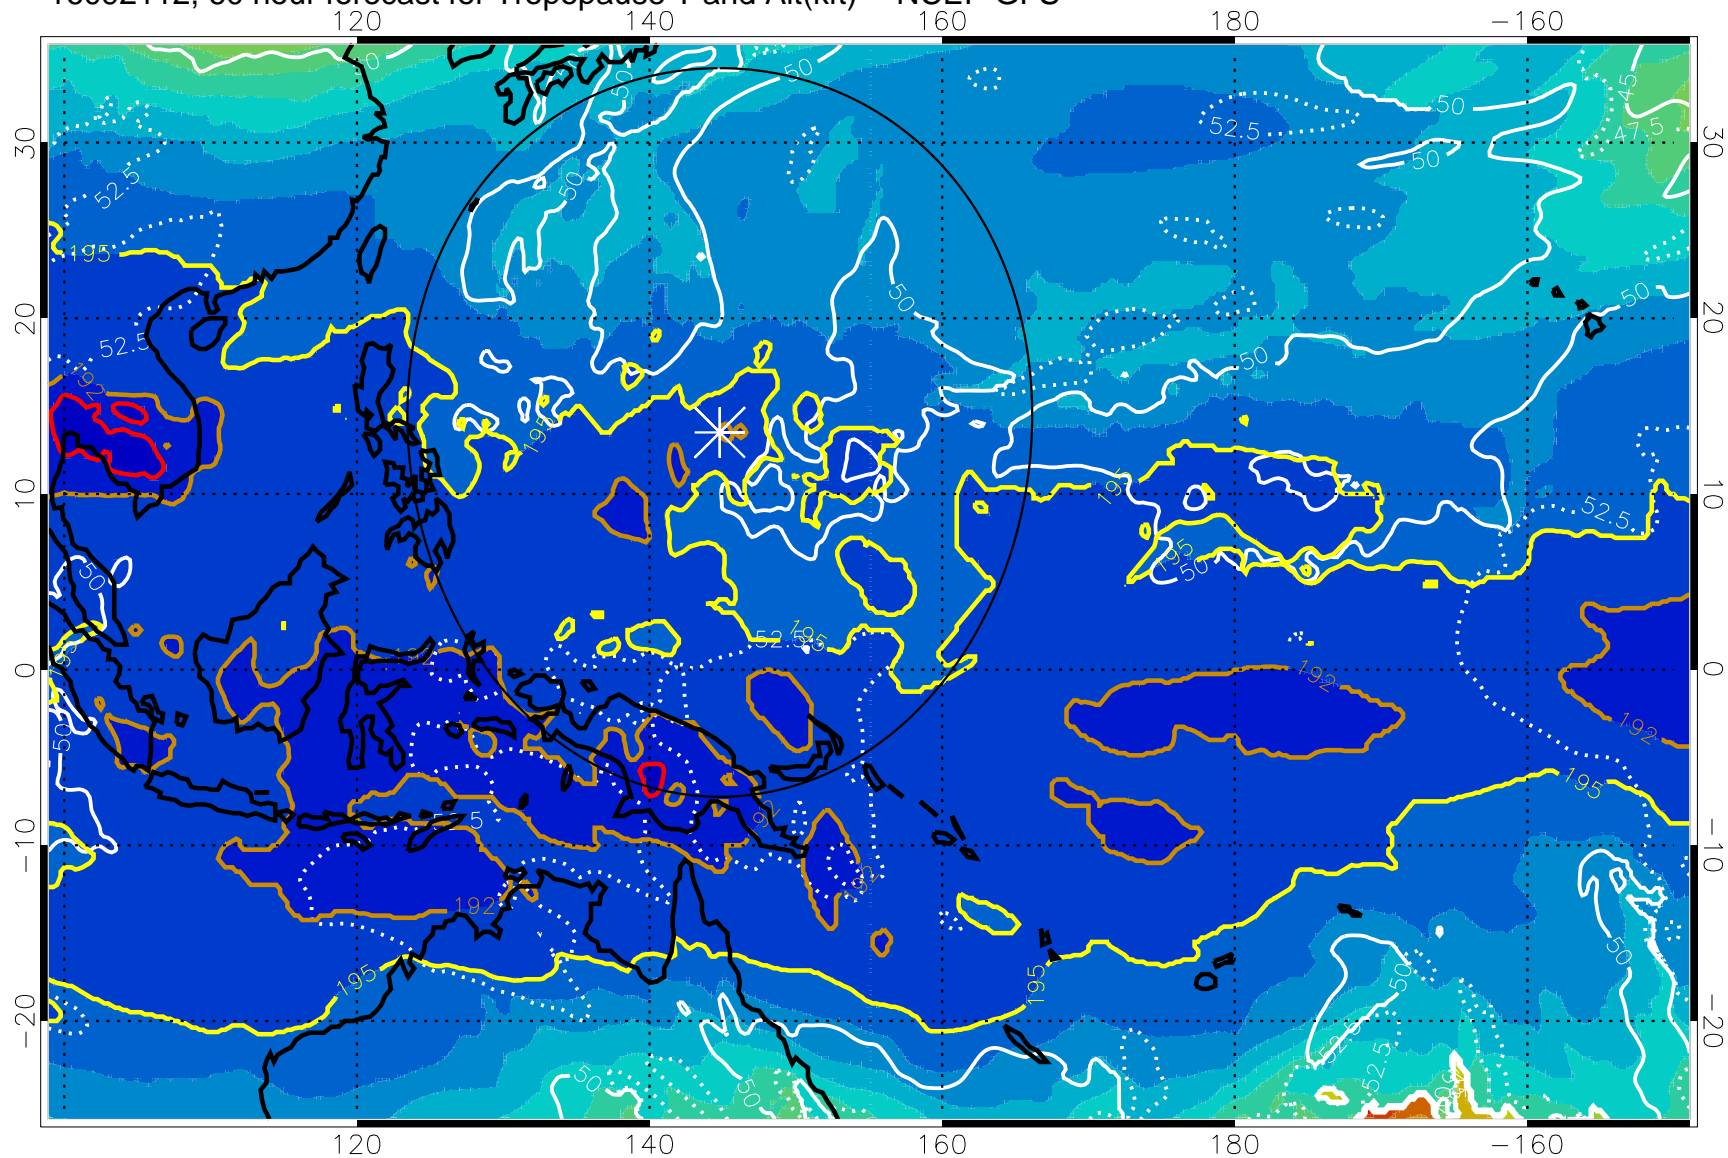

16092112, 60 hour forecast for Tropopause T and Alt(kft) -- NCEP GFS

190 200 210 220 230

Tropopause T, K

Tropopause Altitude in kft (white)

192.5K Isotherm 195K Isotherm
187.5K Isotherm 190K Isotherm

Range ring of 2304 km