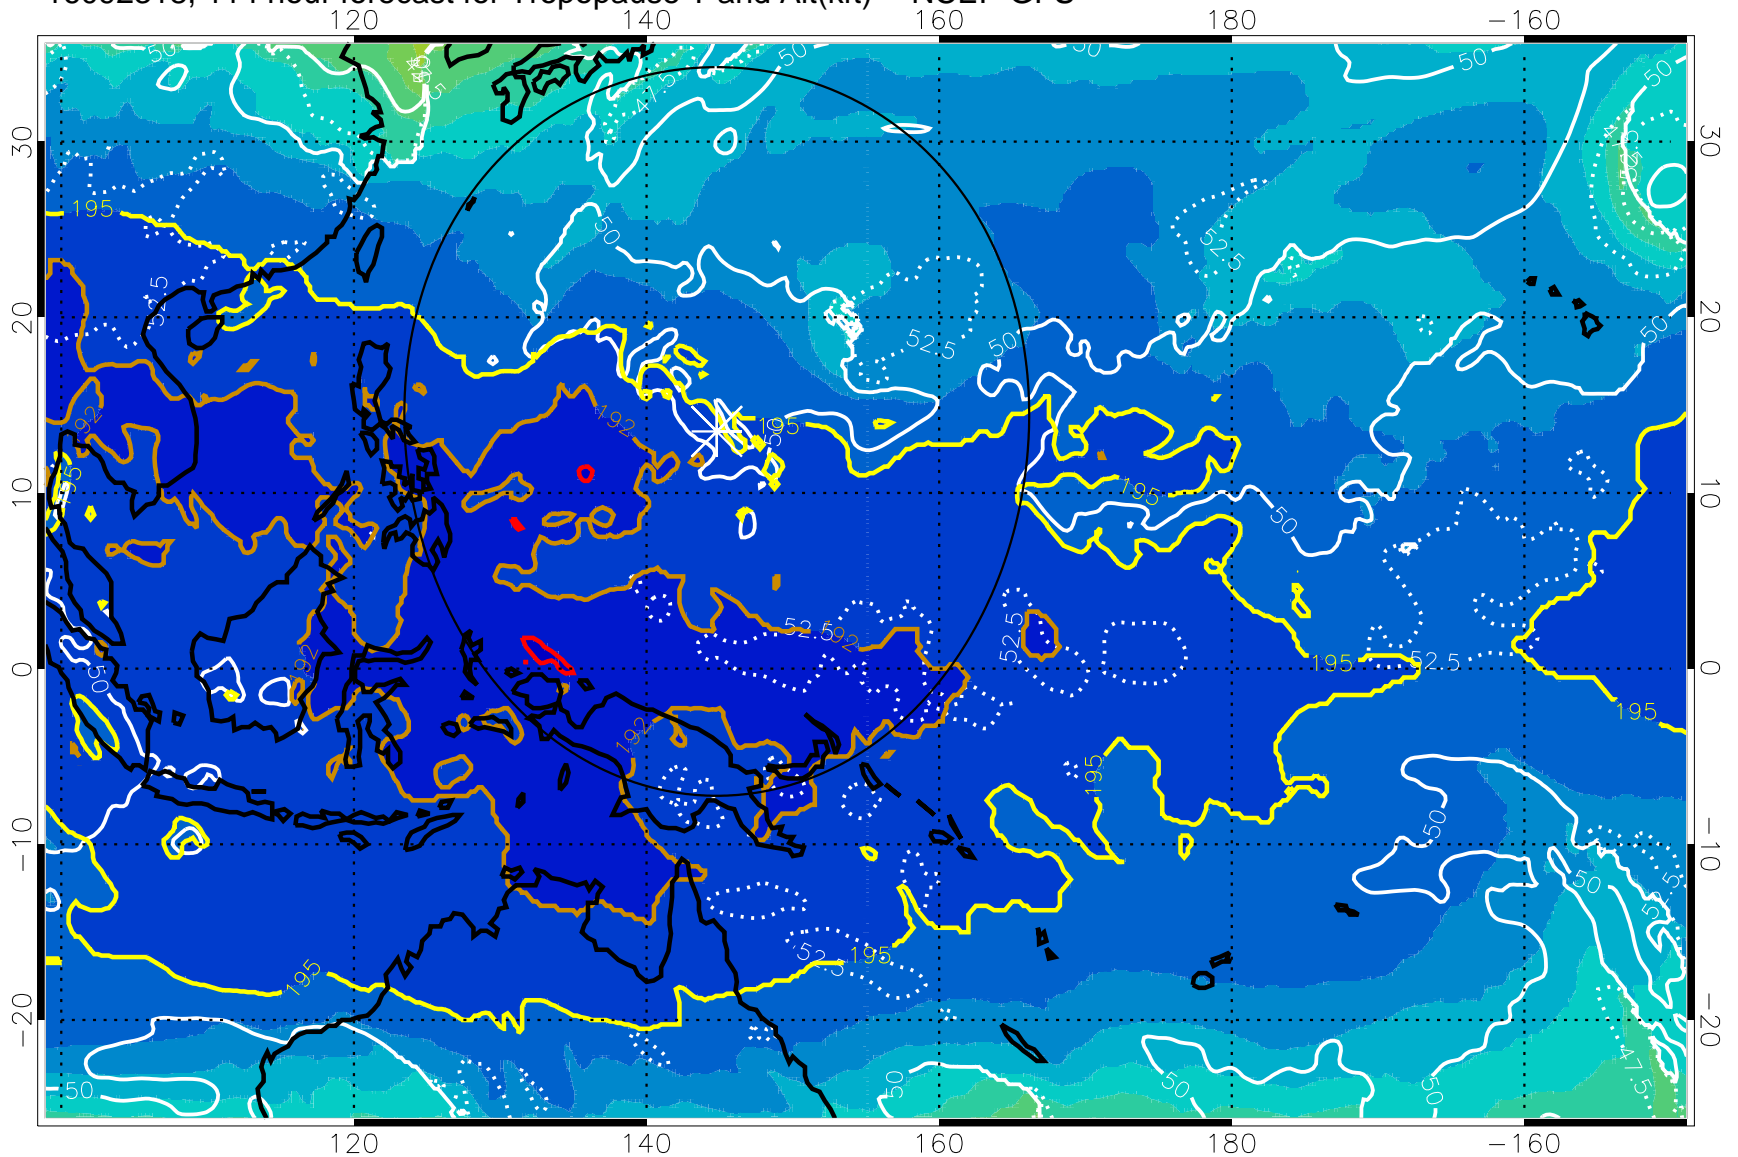

16092306, 102 hour forecast for Tropopause T and Alt(kft) -- NCEP GFS

190 200 210 220 230
Tropopause T, K

Tropopause Altitude in kft (white)

192.5K Isotherm 195K Isotherm
187.5K Isotherm 190K Isotherm

Range ring of 2304 km

16092318, 114 hour forecast for Tropopause T and Alt(kft) -- NCEP GFS

190 200 210 220 230

Tropopause T, K

Tropopause Altitude in kft (white)

192.5K Isotherm 195K Isotherm
187.5K Isotherm 190K Isotherm

Range ring of 2304 km