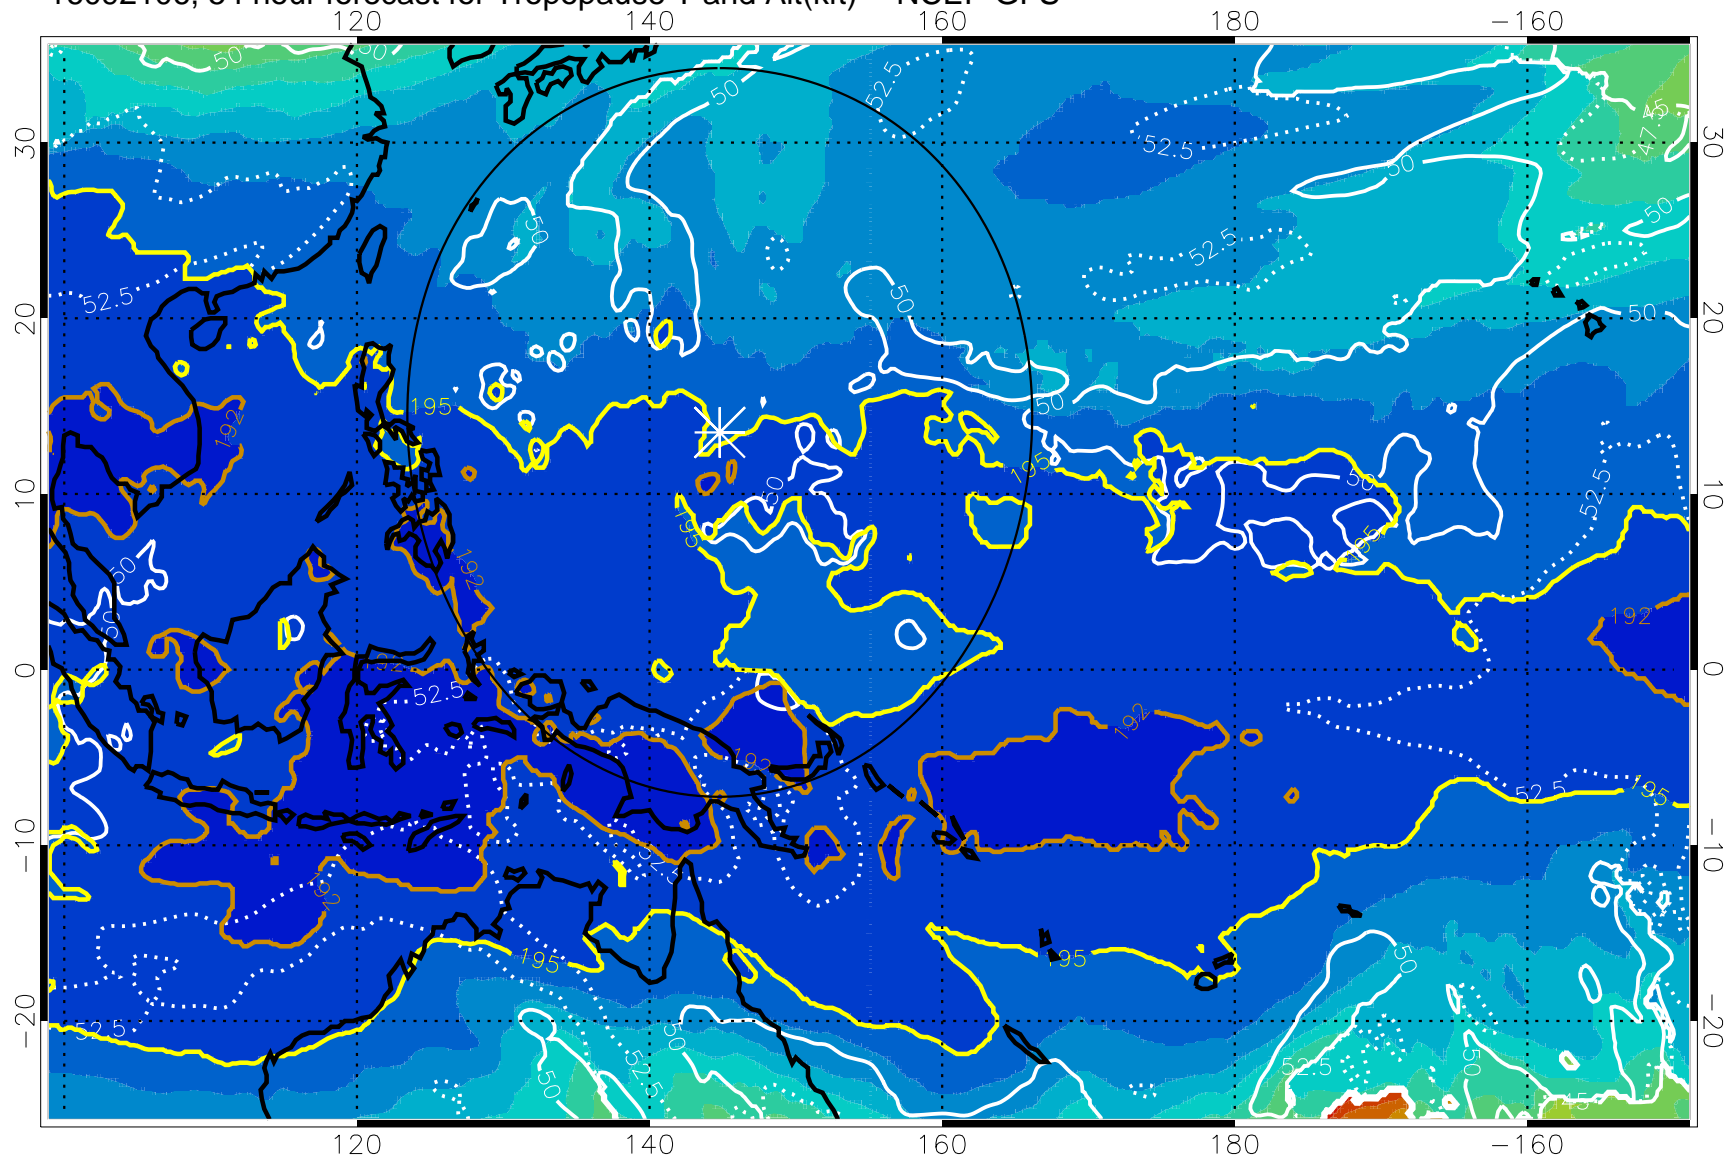

16092106, 54 hour forecast for Tropopause T and Alt(kft) -- NCEP GFS

190 200 210 220 230

Tropopause T, K

Tropopause Altitude in kft (white)

192.5K Isotherm 195K Isotherm

187.5K Isotherm 190K Isotherm

Range ring of 2304 km