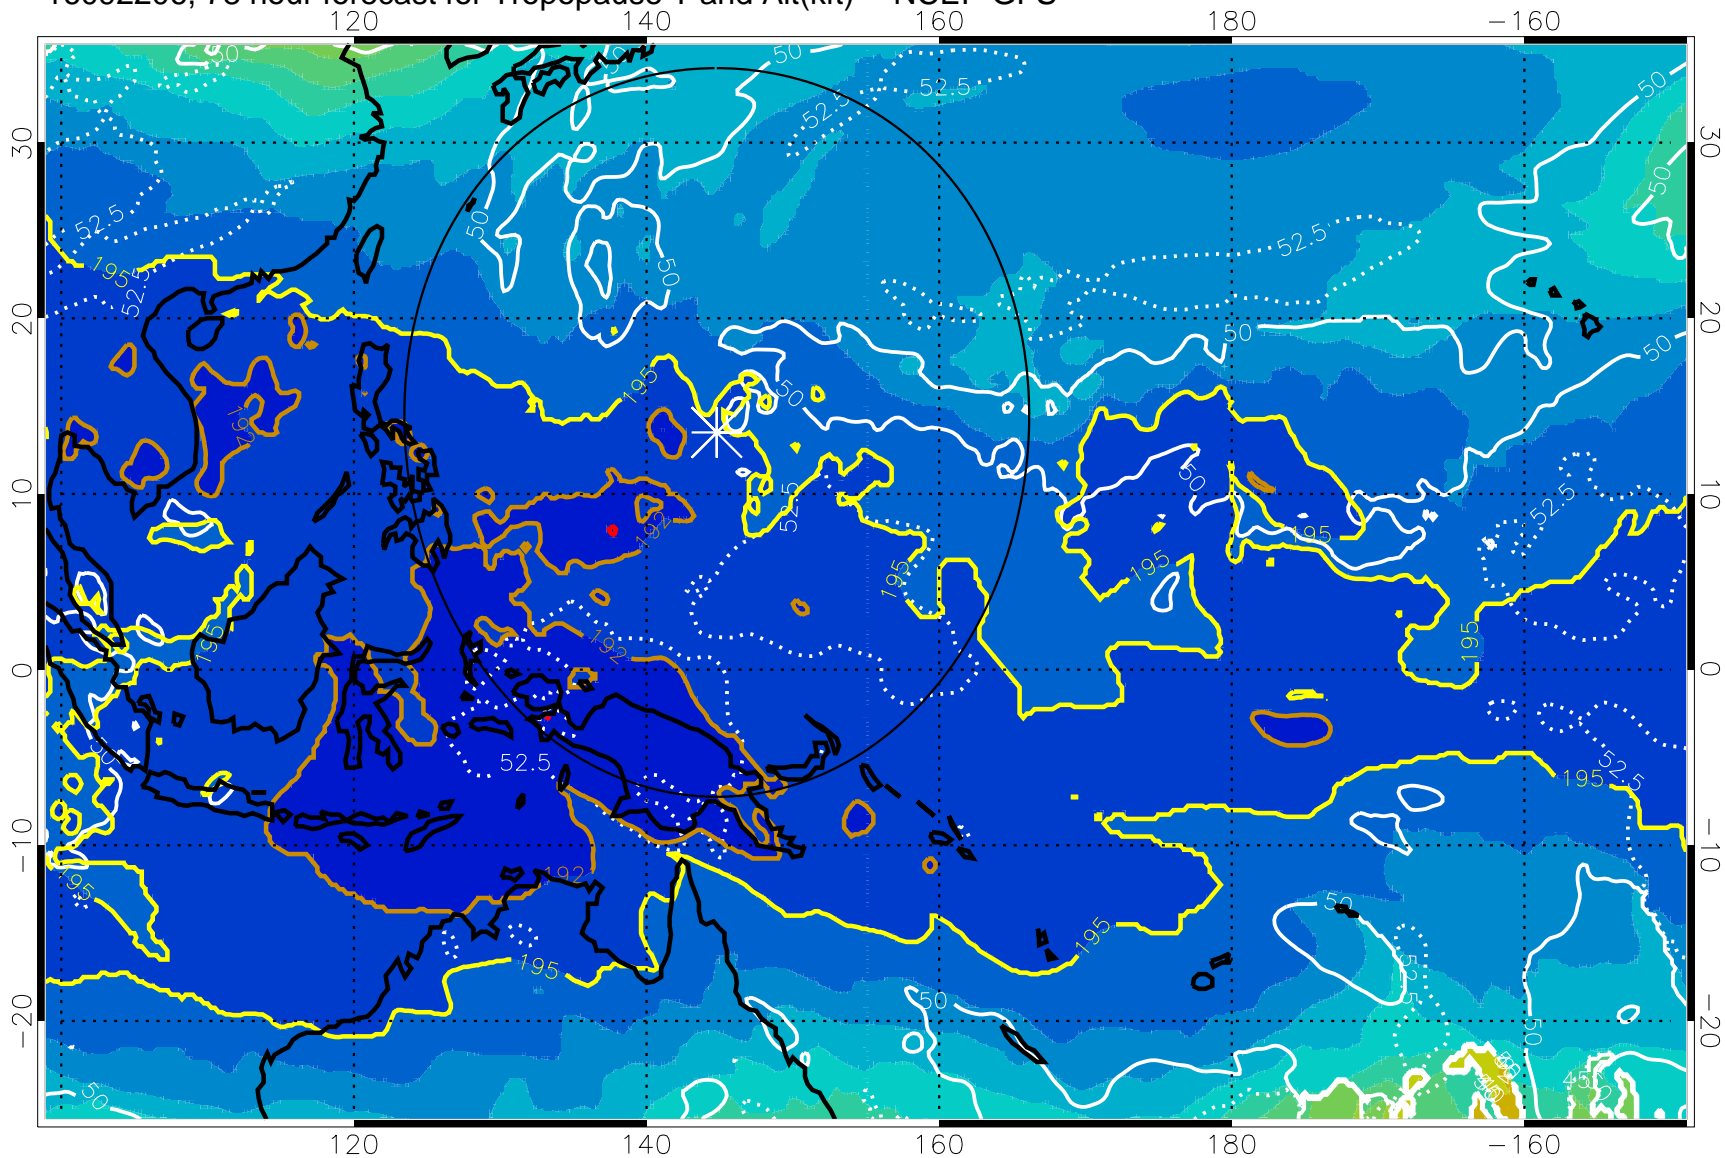

16092206, 78 hour forecast for Tropopause T and Alt(kft) -- NCEP GFS

190   200   210   220   230
Tropopause T, K

Tropopause Altitude in kft (white)

192.5K Isotherm   195K Isotherm
187.5K Isotherm   190K Isotherm

Range ring of 2304 km