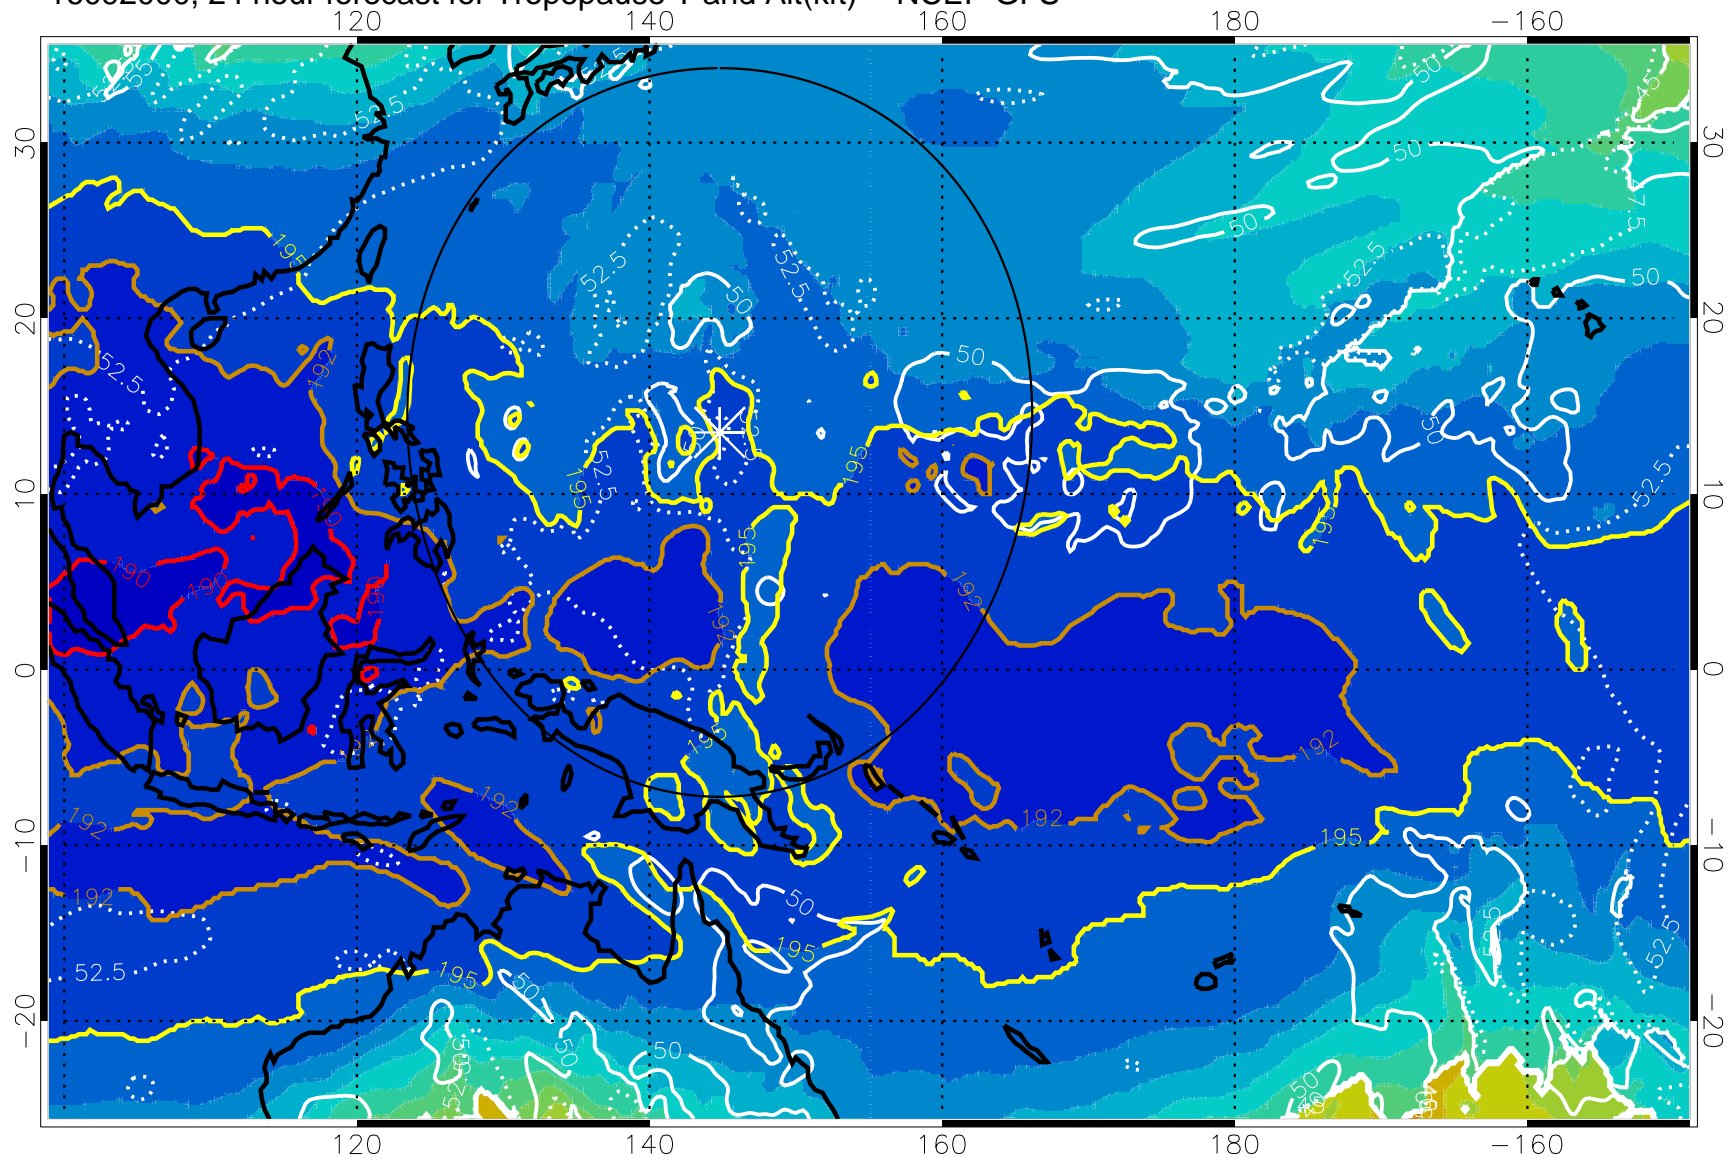

16092000, 24 hour forecast for Tropopause T and Alt(kft) -- NCEP GFS

190 200 210 220 230
Tropopause T, K

Tropopause Altitude in kft (white)

192.5K Isotherm 195K Isotherm
187.5K Isotherm 190K Isotherm

Range ring of 2304 km