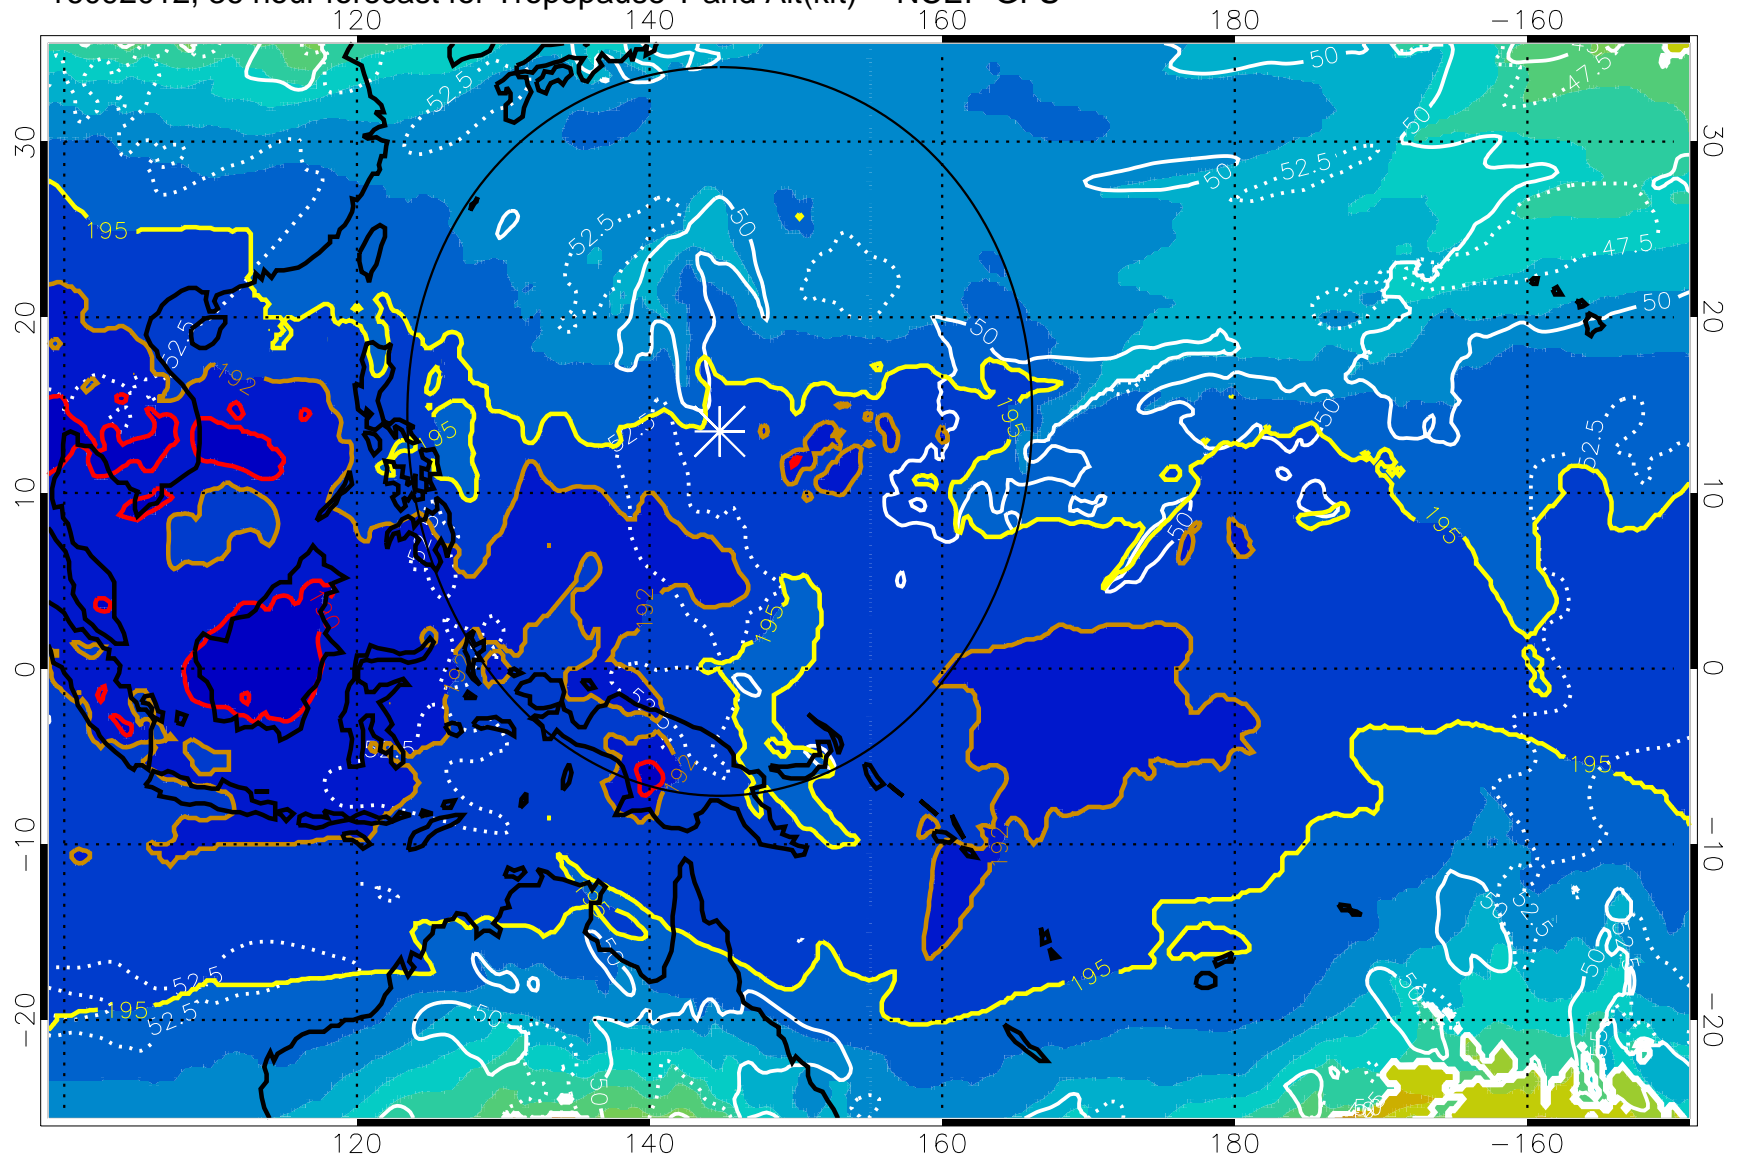

16092012, 36 hour forecast for Tropopause T and Alt(kft) -- NCEP GFS

190 200 210 220 230
Tropopause T, K

Tropopause Altitude in kft (white)

192.5K Isotherm 195K Isotherm
187.5K Isotherm 190K Isotherm

Range ring of 2304 km