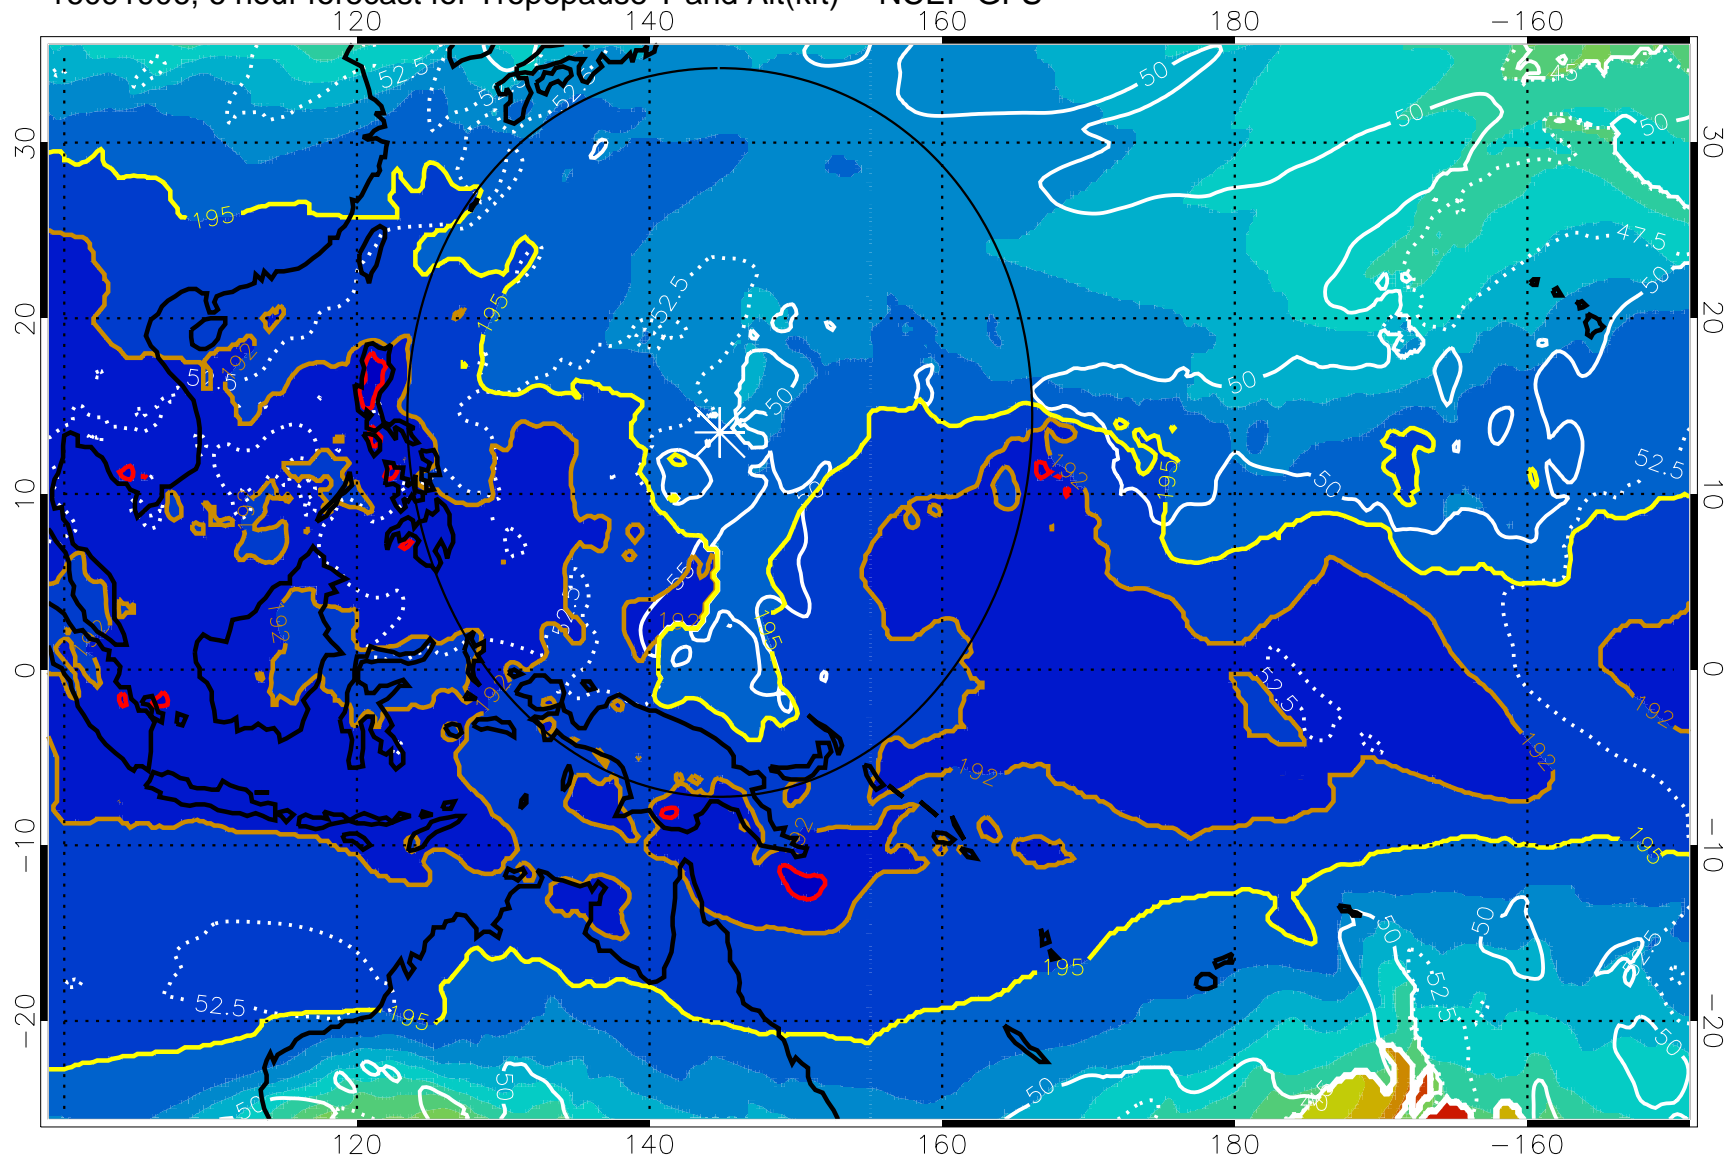

16091906, 6 hour forecast for Tropopause T and Alt(kft) -- NCEP GFS

190 200 210 220 230
Tropopause T, K

Tropopause Altitude in kft (white)

192.5K Isotherm 195K Isotherm
187.5K Isotherm 190K Isotherm

Range ring of 2304 km