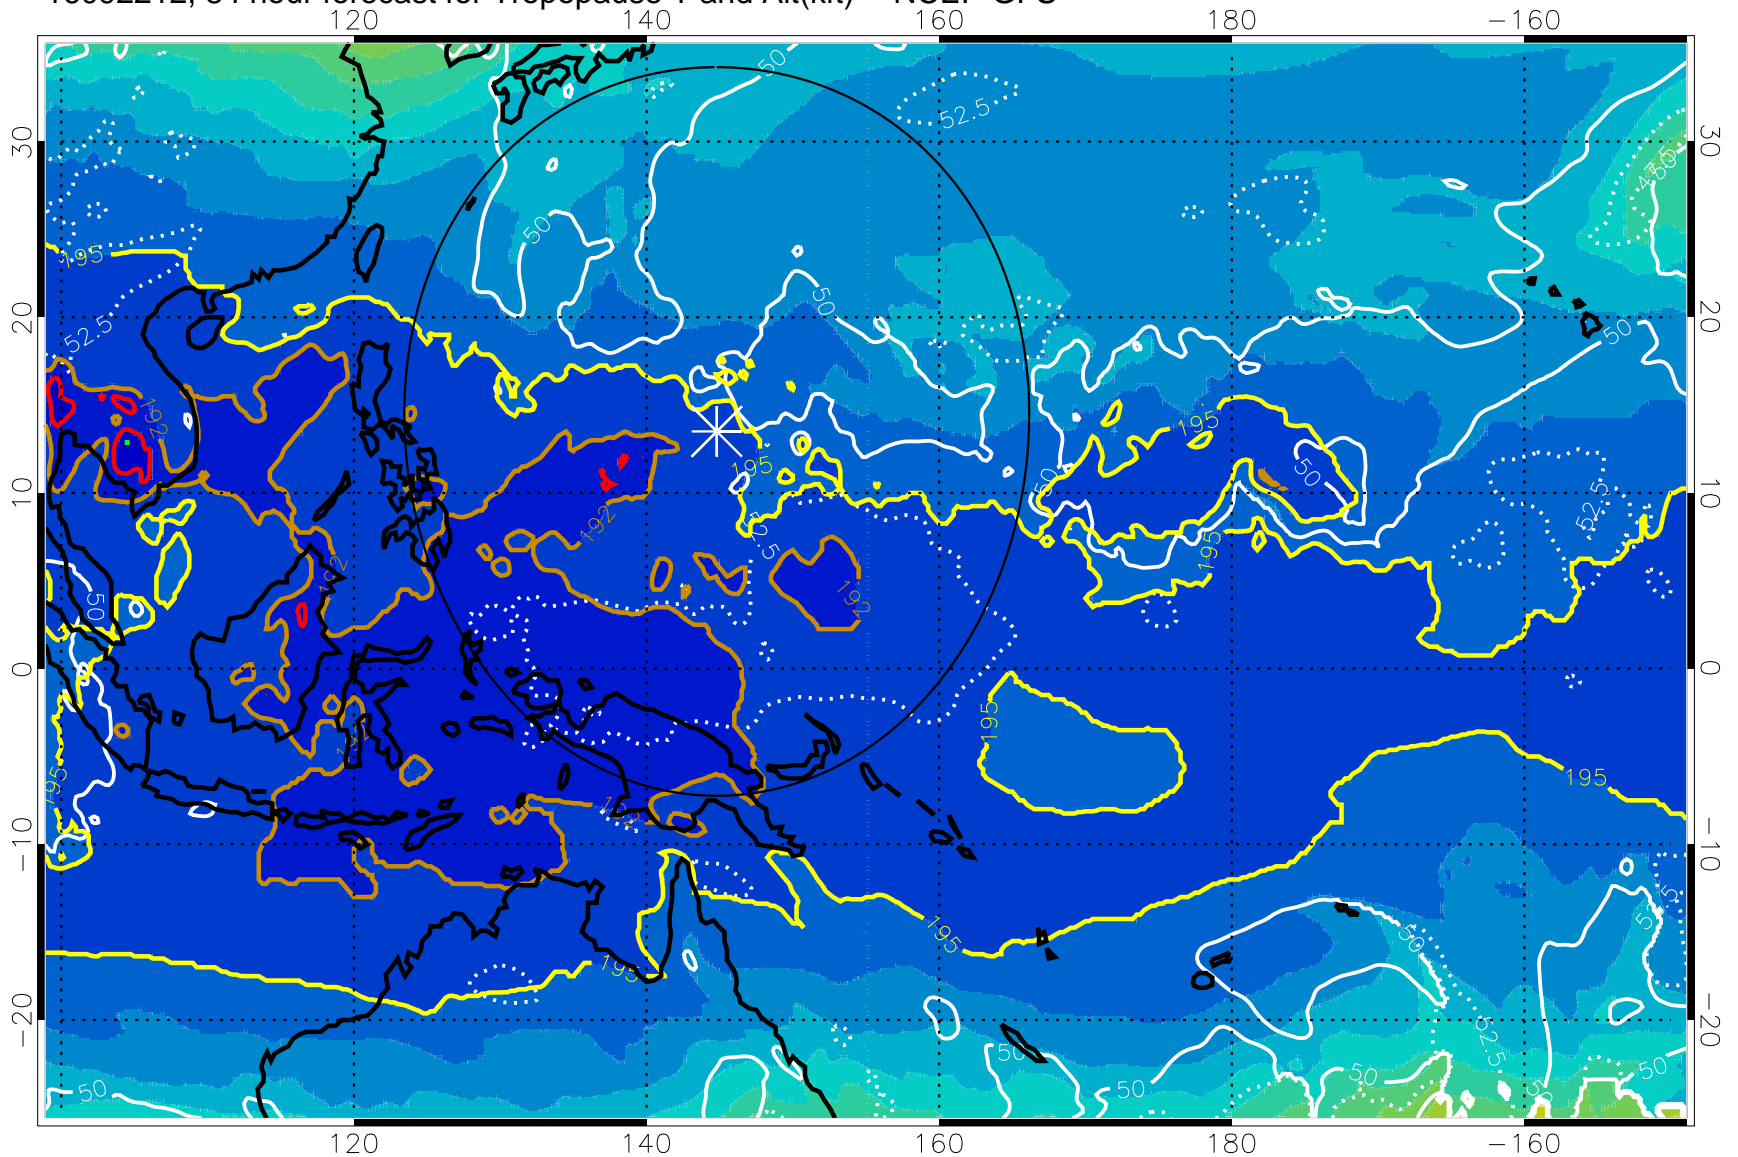

16092212, 84 hour forecast for Tropopause T and Alt(kft) -- NCEP GFS

190 200 210 220 230

Tropopause T, K

Tropopause Altitude in kft (white)

192.5K Isotherm 195K Isotherm

187.5K Isotherm 190K Isotherm

Range ring of 2304 km