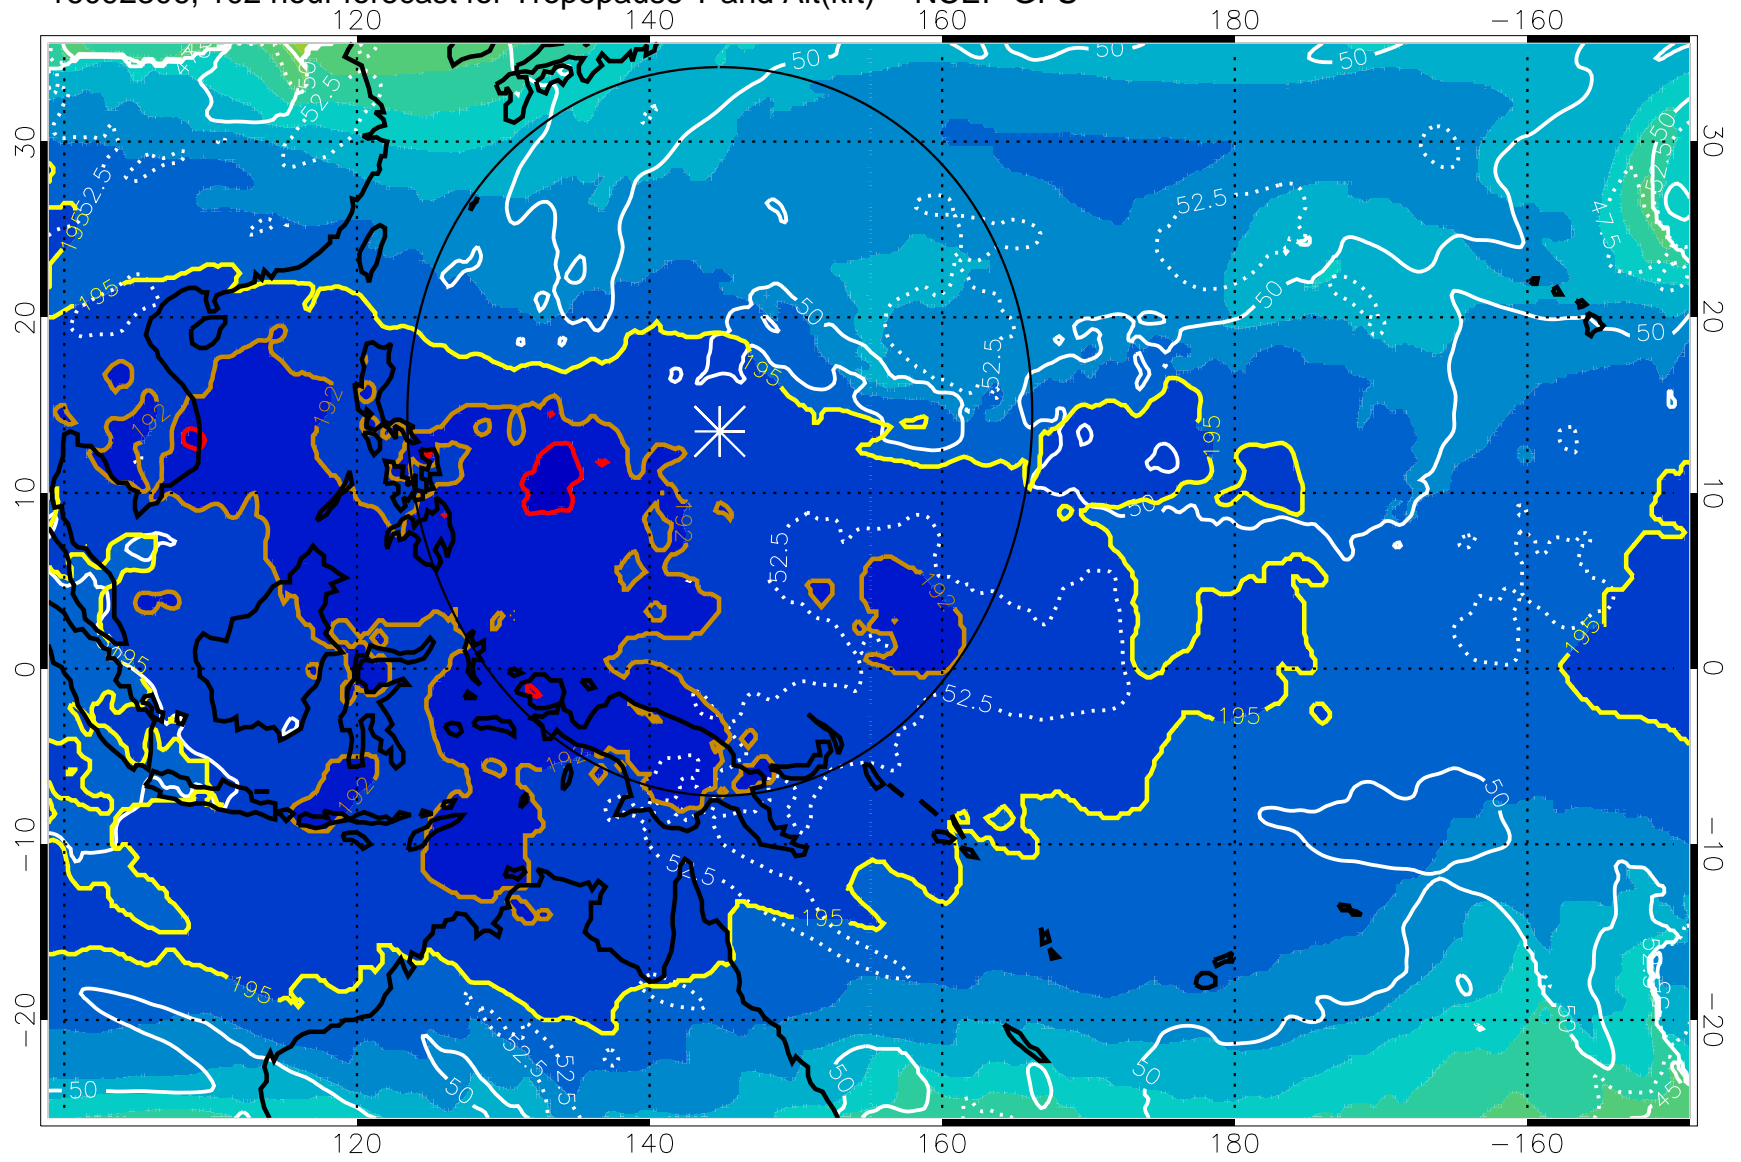

16092300, 96 hour forecast for Tropopause T and Alt(kft) -- NCEP GFS

190 200 210 220 230

Tropopause T, K

Tropopause Altitude in kft (white)

192.5K Isotherm 195K Isotherm
187.5K Isotherm 190K Isotherm

Range ring of 2304 km

16092306, 102 hour forecast for Tropopause T and Alt(kft) -- NCEP GFS

190 200 210 220 230
Tropopause T, K

Tropopause Altitude in kft (white)

192.5K Isotherm 195K Isotherm
187.5K Isotherm 190K Isotherm

Range ring of 2304 km