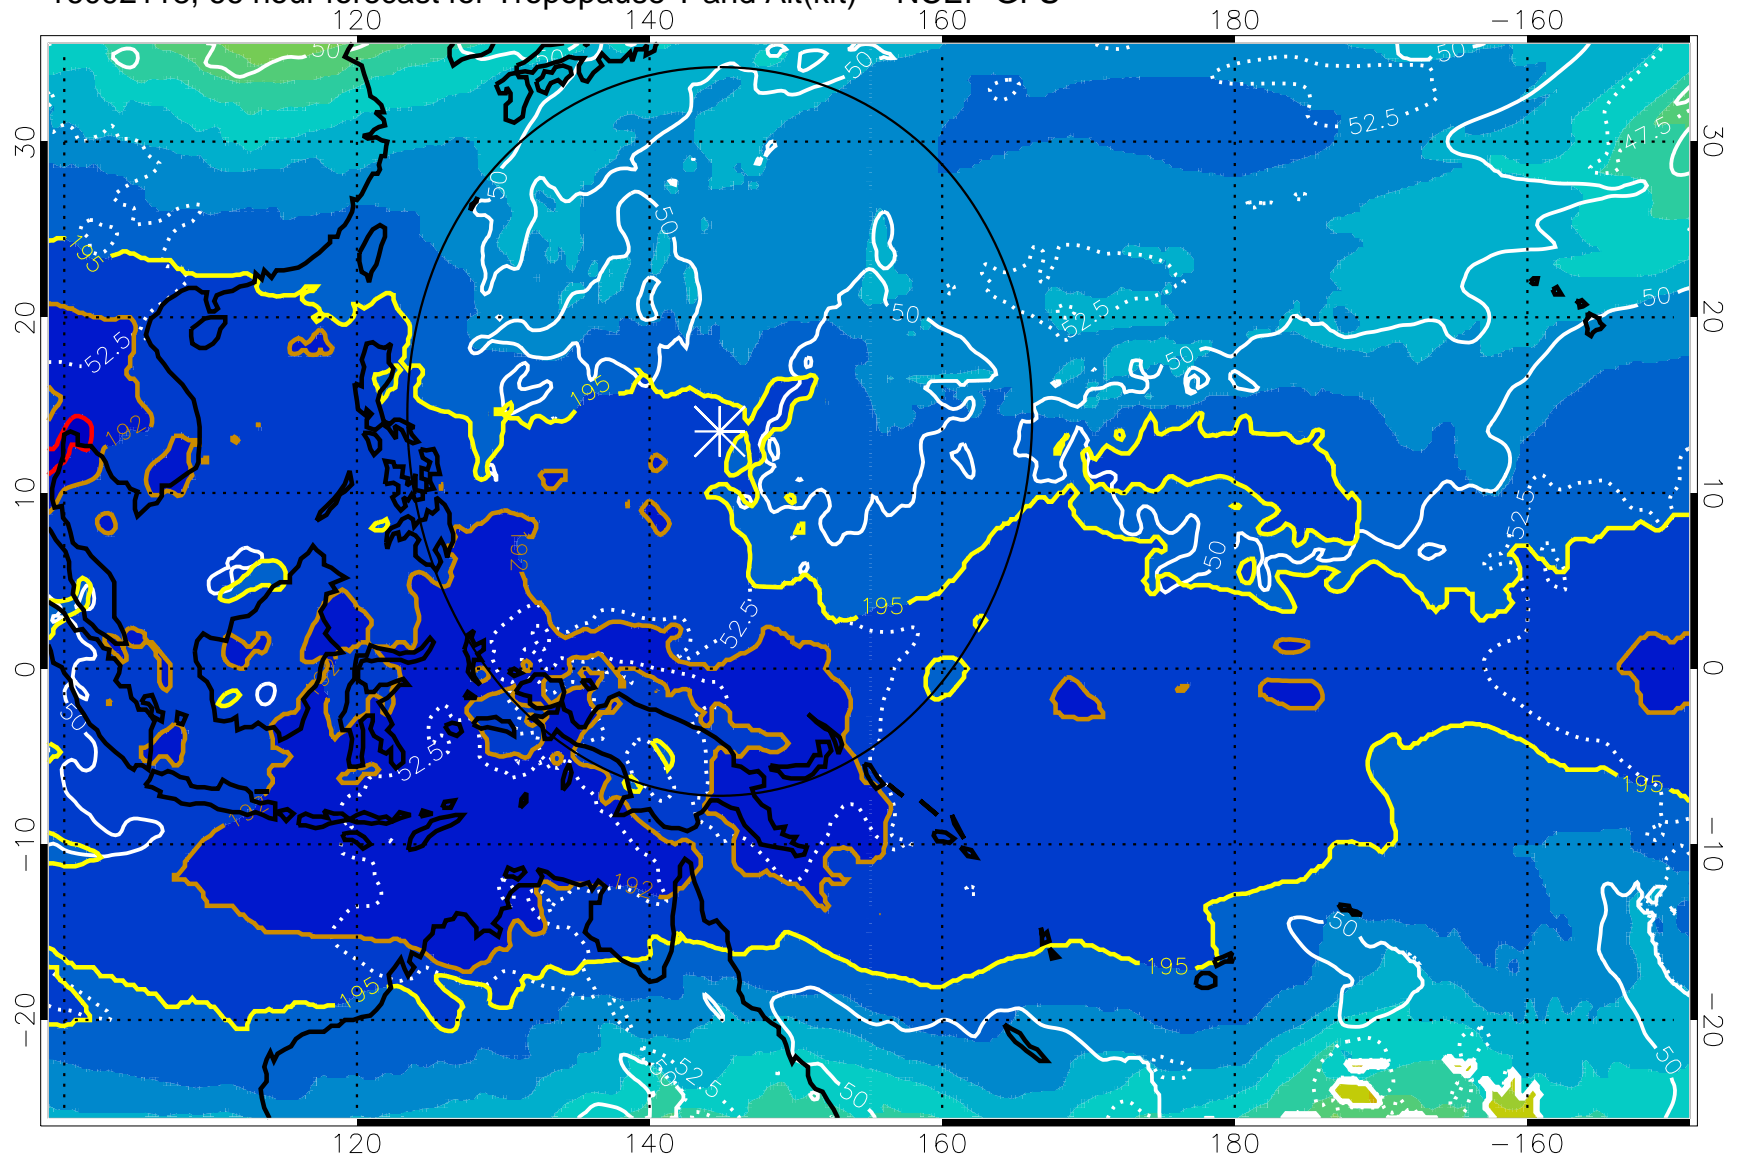

16092118, 66 hour forecast for Tropopause T and Alt(kft) -- NCEP GFS

190 200 210 220 230
Tropopause T, K

Tropopause Altitude in kft (white)

192.5K Isotherm 195K Isotherm
187.5K Isotherm 190K Isotherm

Range ring of 2304 km