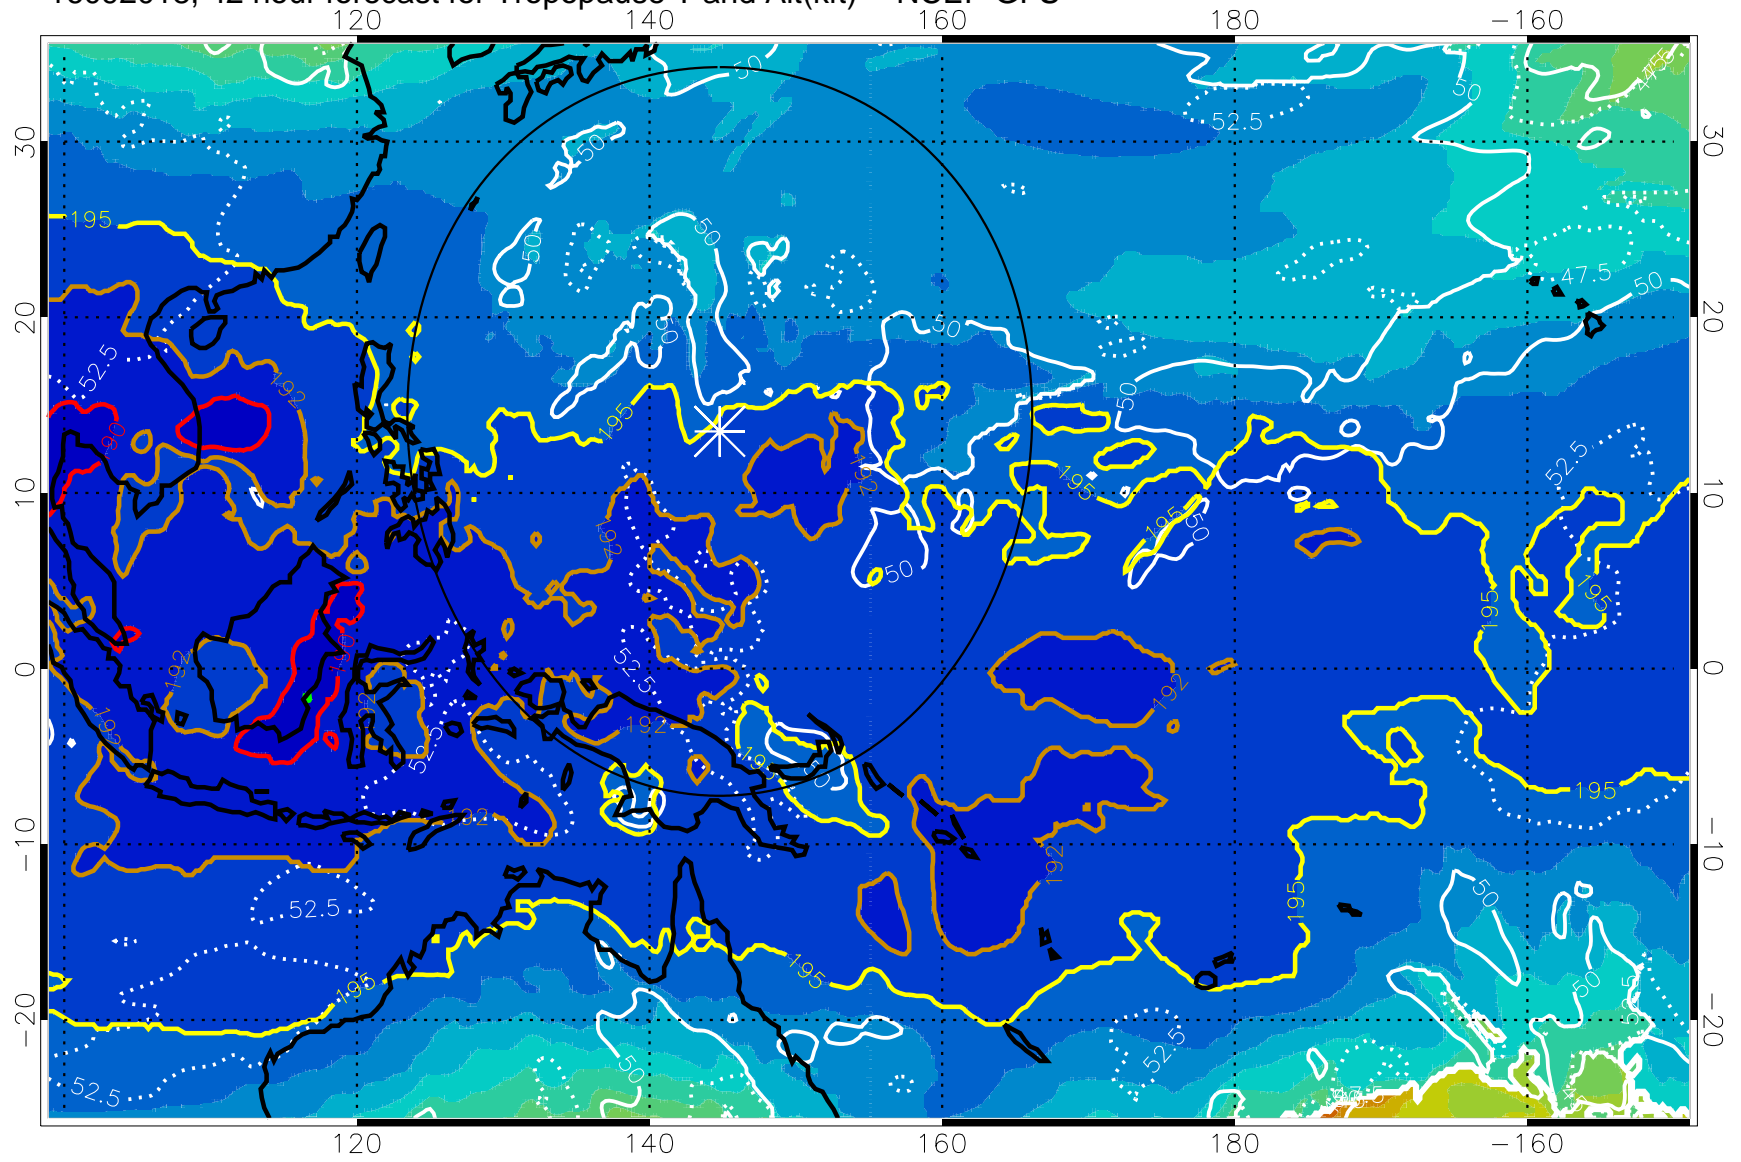

16092018, 42 hour forecast for Tropopause T and Alt(kft) -- NCEP GFS

190 200 210 220 230

Tropopause T, K

Tropopause Altitude in kft (white)

192.5K Isotherm 195K Isotherm

187.5K Isotherm 190K Isotherm

Range ring of 2304 km