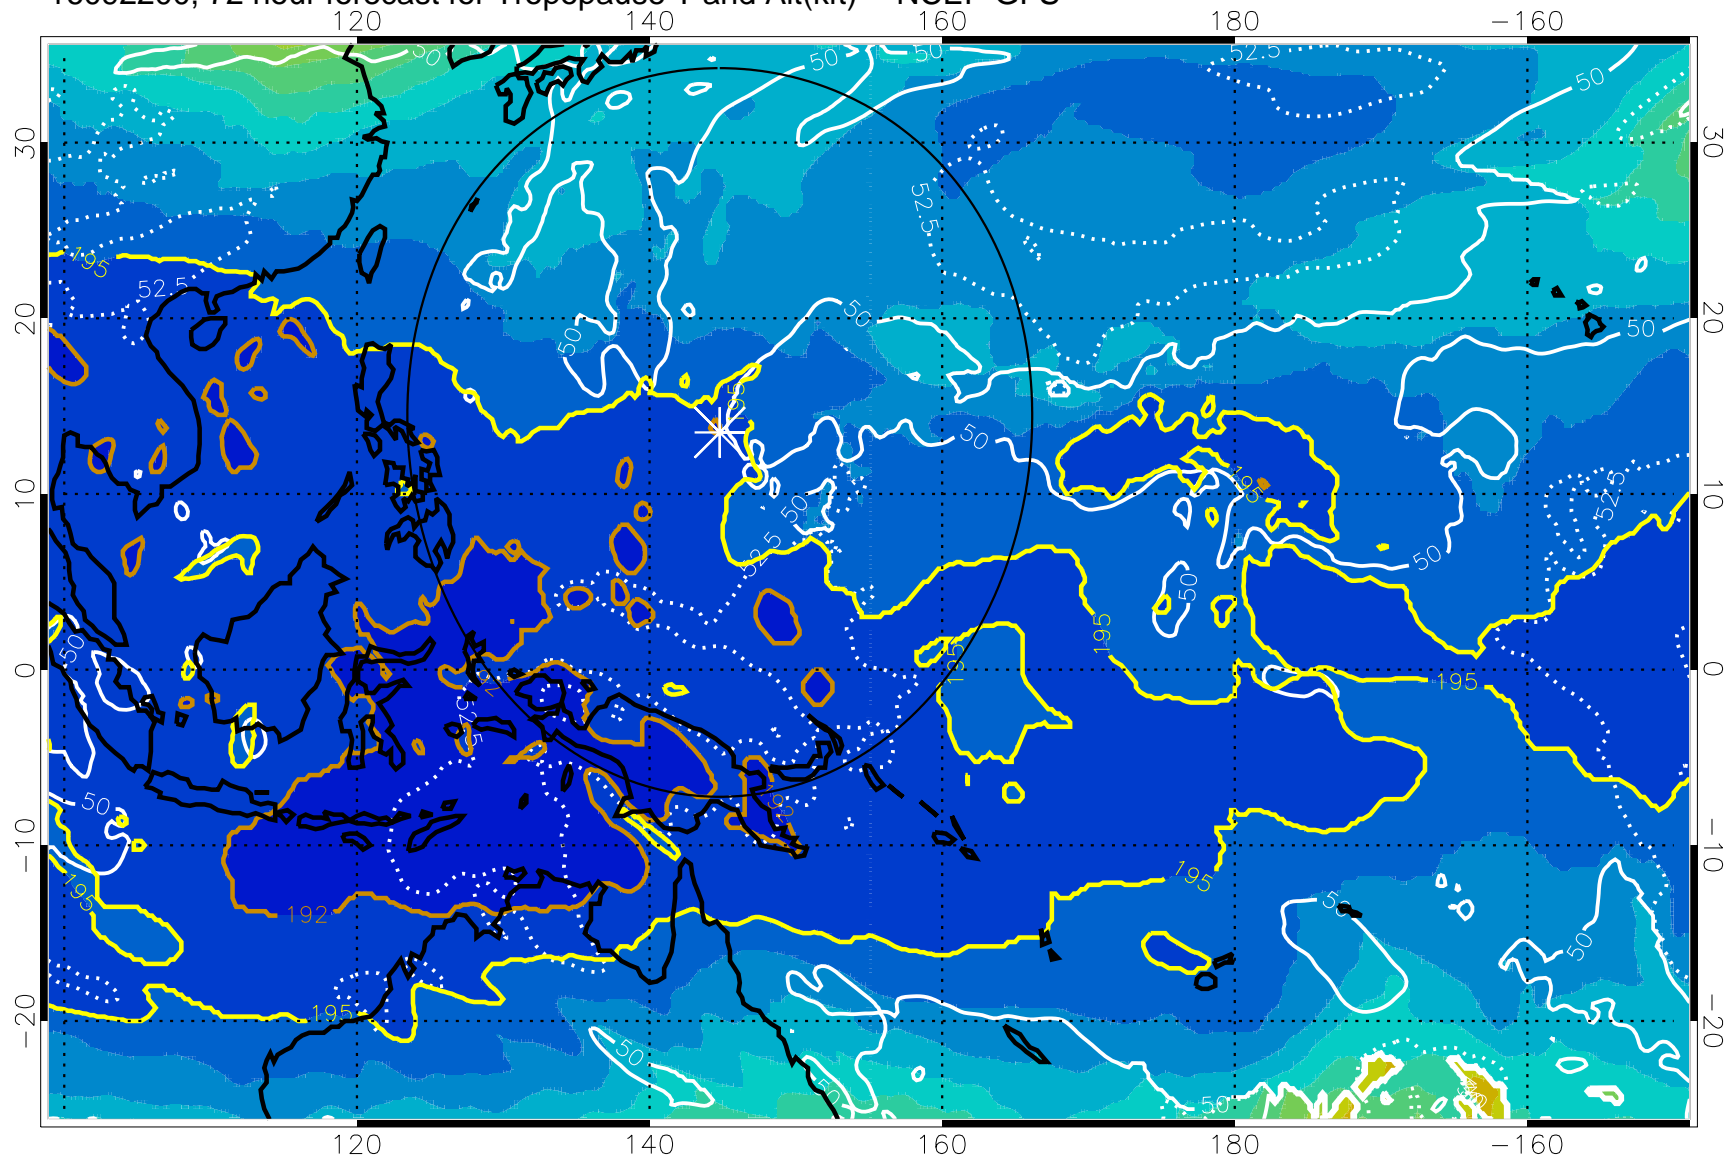

16092200, 72 hour forecast for Tropopause T and Alt(kft) -- NCEP GFS

190 200 210 220 230

Tropopause T, K

Tropopause Altitude in kft (white)

192.5K Isotherm 195K Isotherm
187.5K Isotherm 190K Isotherm

Range ring of 2304 km