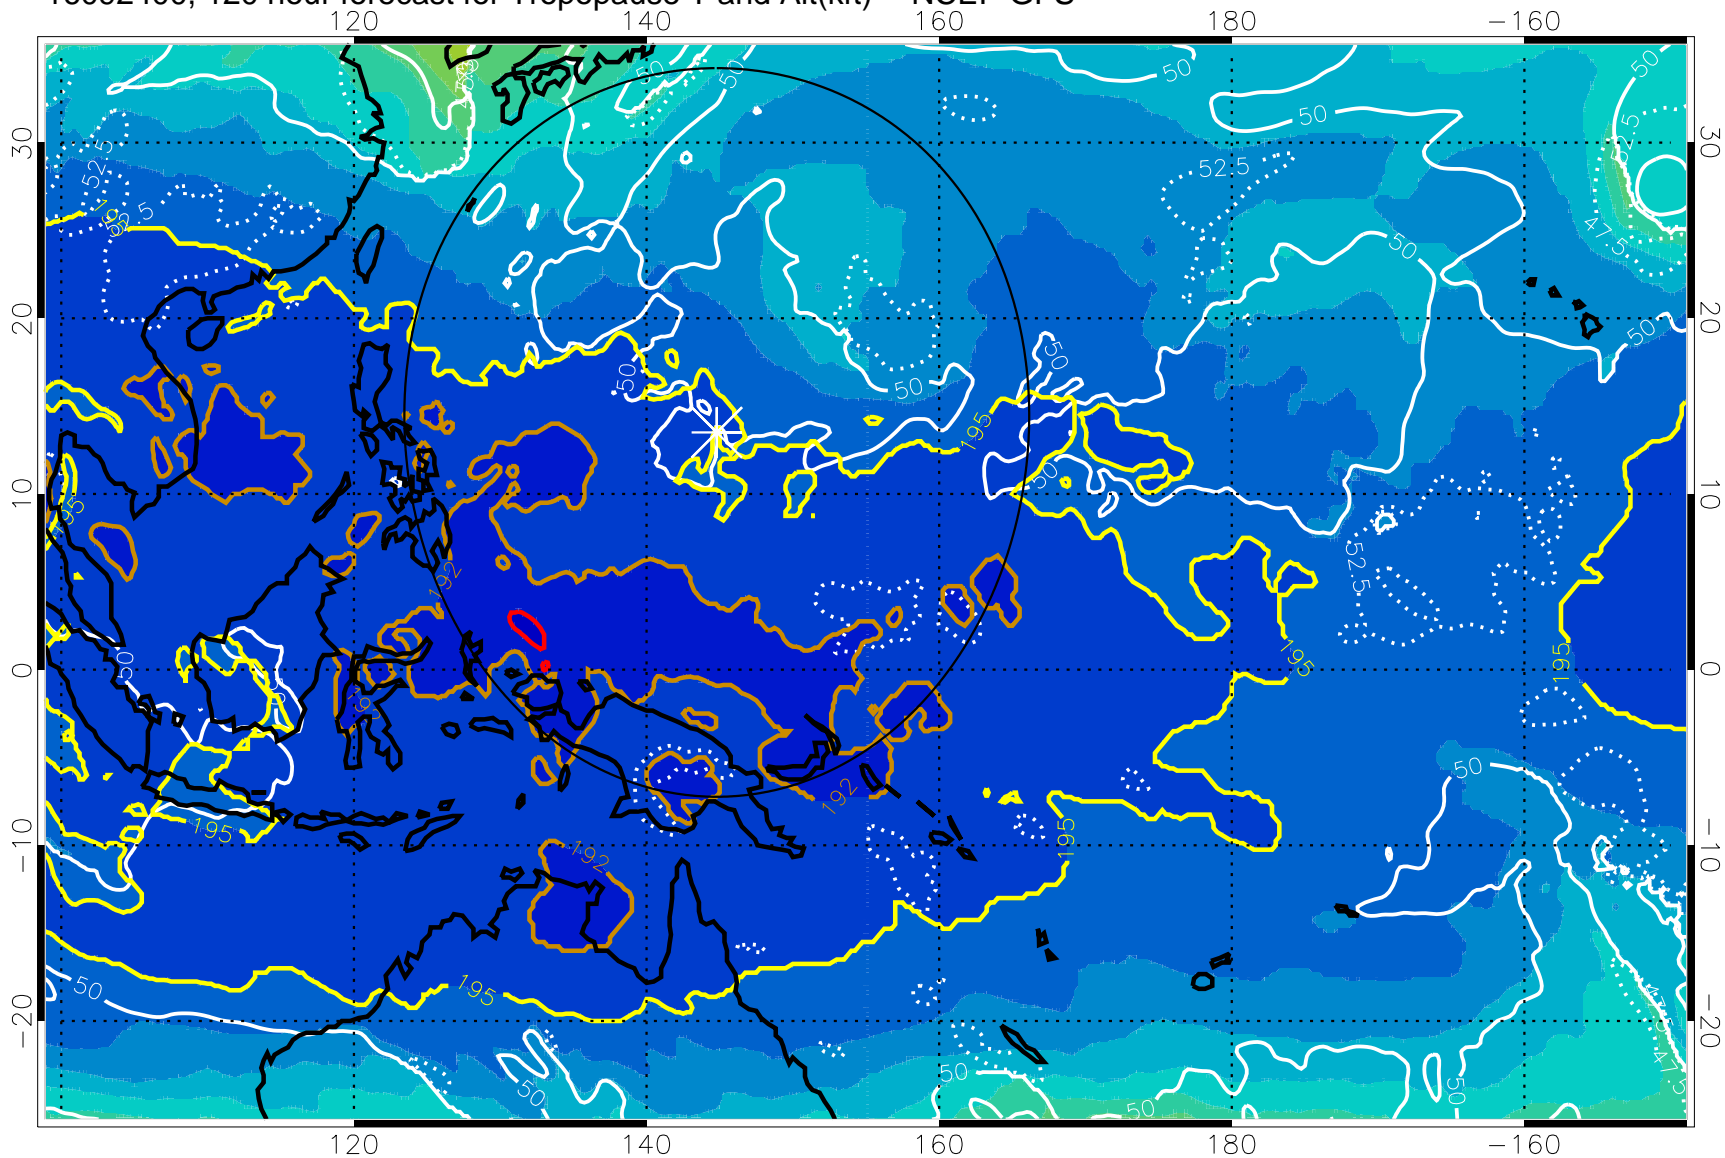

16092400, 120 hour forecast for Tropopause T and Alt(kft) -- NCEP GFS

190 200 210 220 230

Tropopause T, K

Tropopause Altitude in kft (white)

192.5K Isotherm 195K Isotherm

187.5K Isotherm 190K Isotherm

Range ring of 2304 km