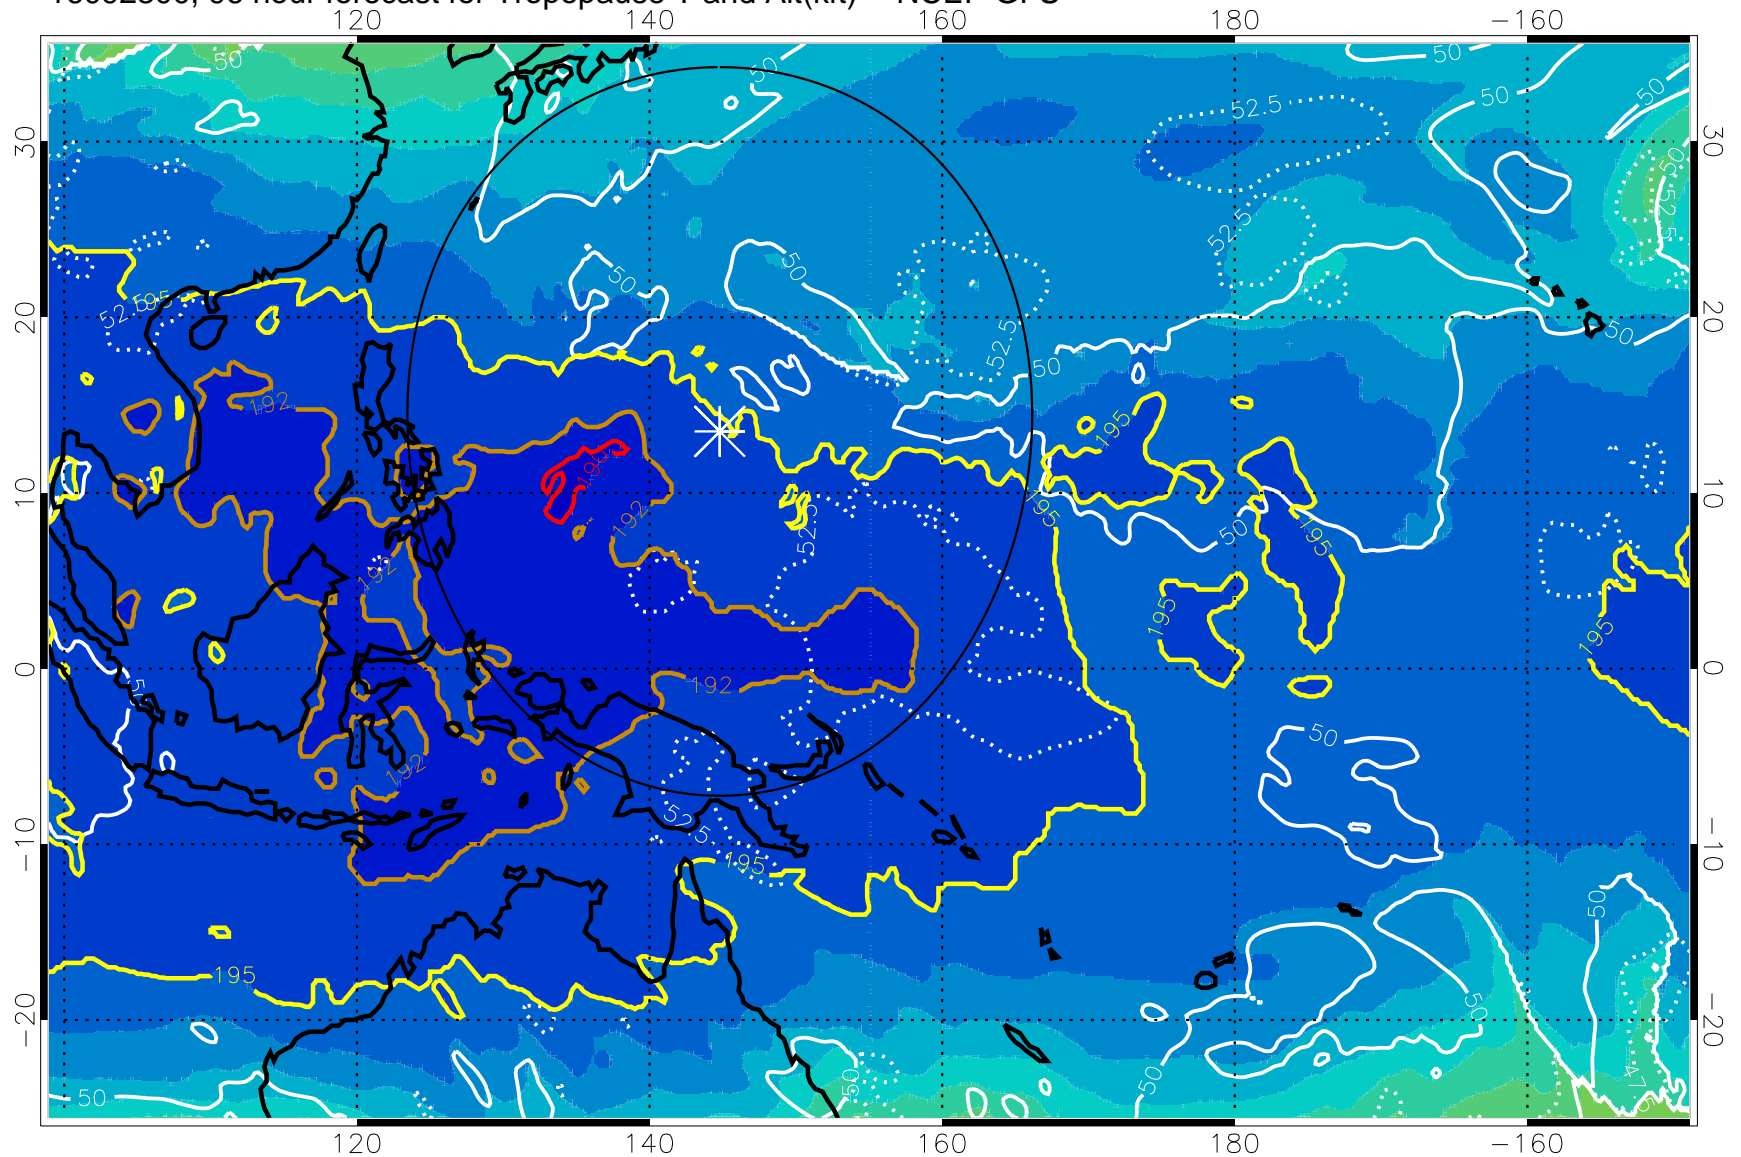

16092218, 90 hour forecast for Tropopause T and Alt(kft) -- NCEP GFS

190 200 210 220 230

Tropopause T, K

Tropopause Altitude in kft (white)

192.5K Isotherm 195K Isotherm
187.5K Isotherm 190K Isotherm

Range ring of 2304 km

16092300, 96 hour forecast for Tropopause T and Alt(kft) -- NCEP GFS

190 200 210 220 230

Tropopause T, K

Tropopause Altitude in kft (white)

192.5K Isotherm 195K Isotherm
187.5K Isotherm 190K Isotherm

Range ring of 2304 km