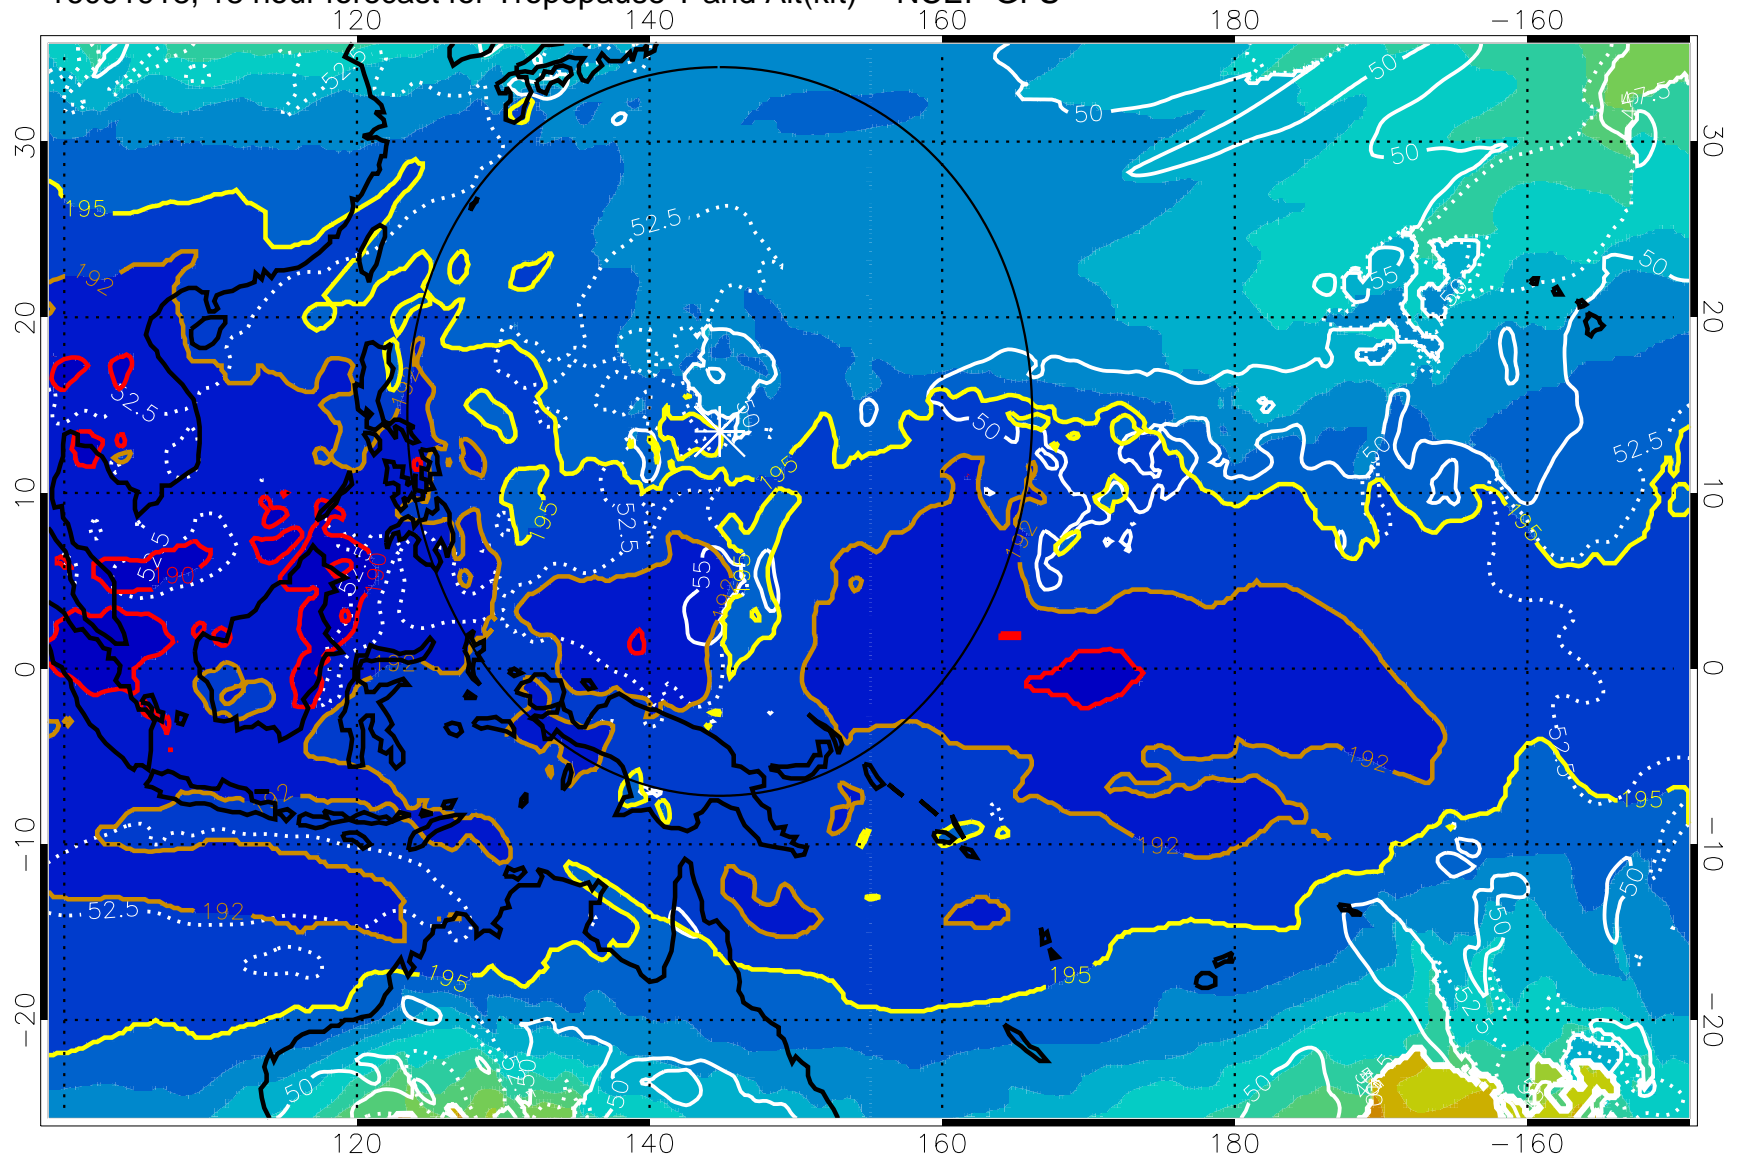

16091918, 18 hour forecast for Tropopause T and Alt(kft) -- NCEP GFS

190 200 210 220 230

Tropopause T, K

Tropopause Altitude in kft (white)

192.5K Isotherm 195K Isotherm

187.5K Isotherm 190K Isotherm

Range ring of 2304 km