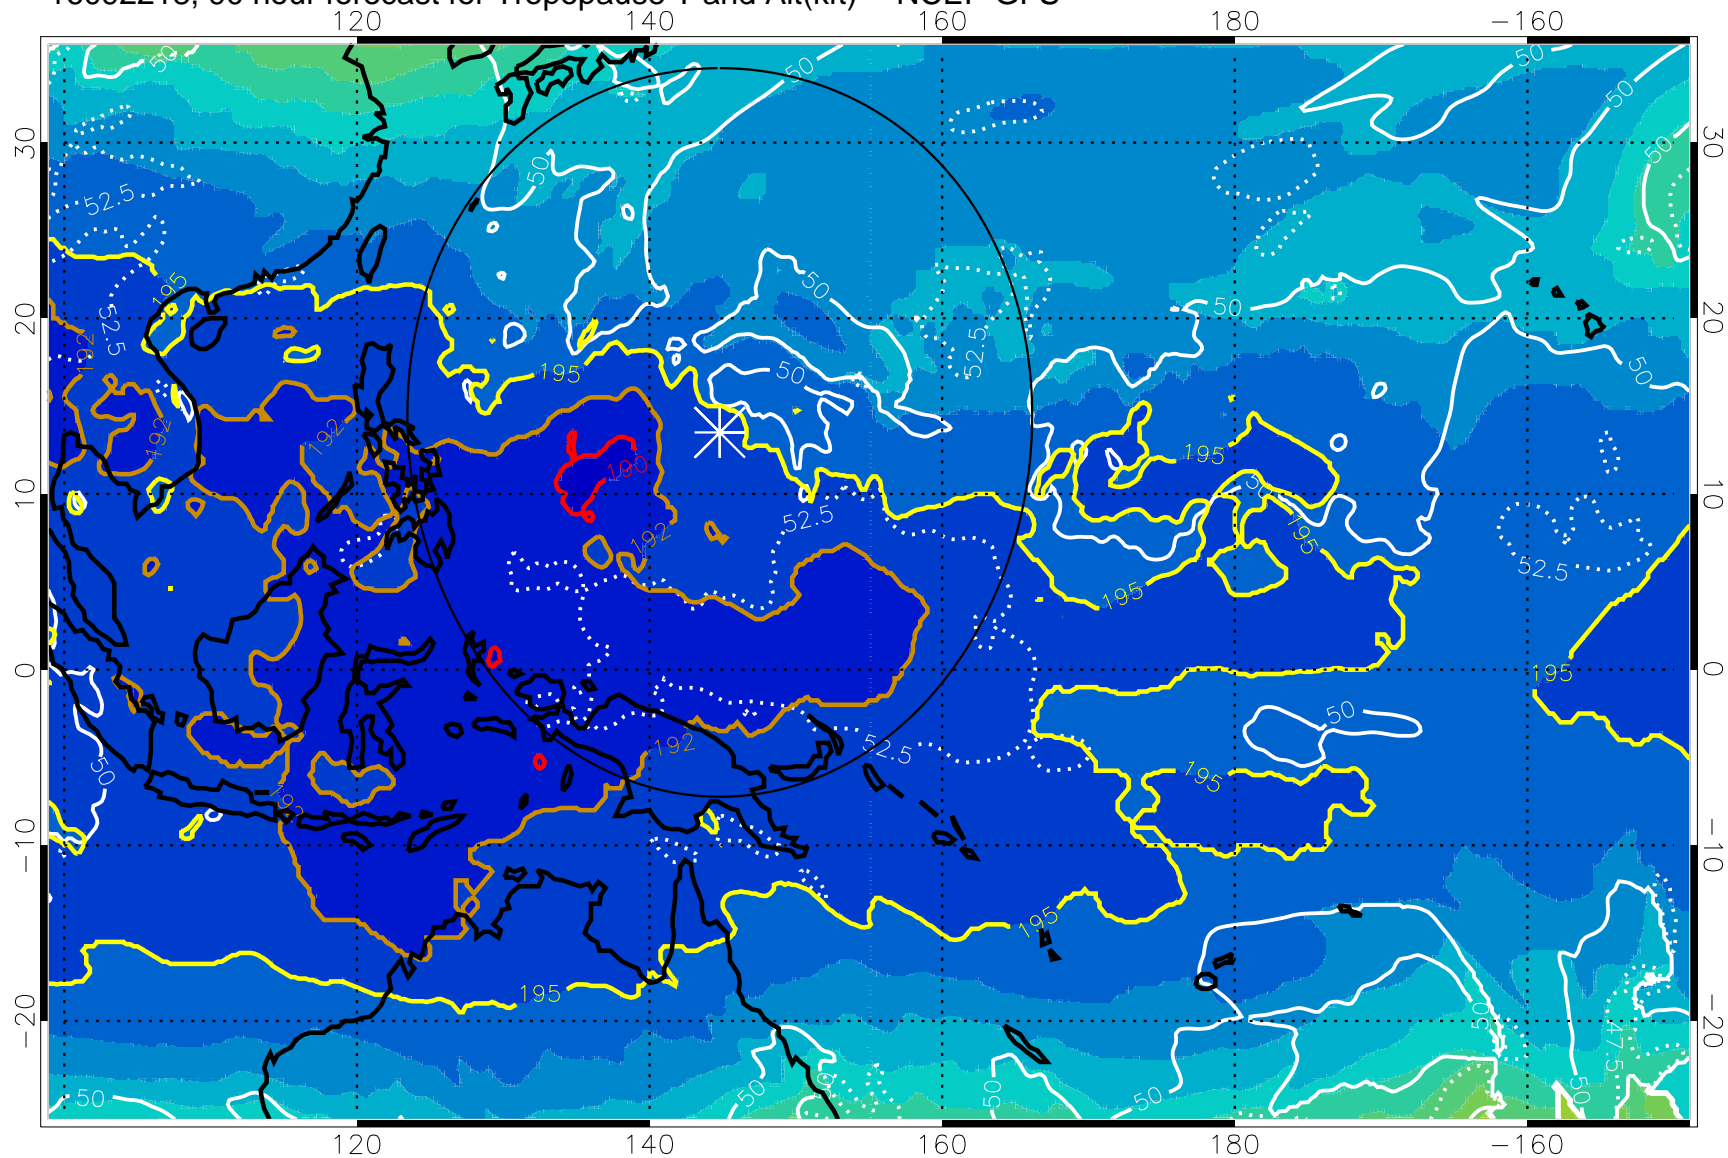

16092218, 90 hour forecast for Tropopause T and Alt(kft) -- NCEP GFS

190 200 210 220 230

Tropopause T, K

Tropopause Altitude in kft (white)

192.5K Isotherm 195K Isotherm
187.5K Isotherm 190K Isotherm

Range ring of 2304 km