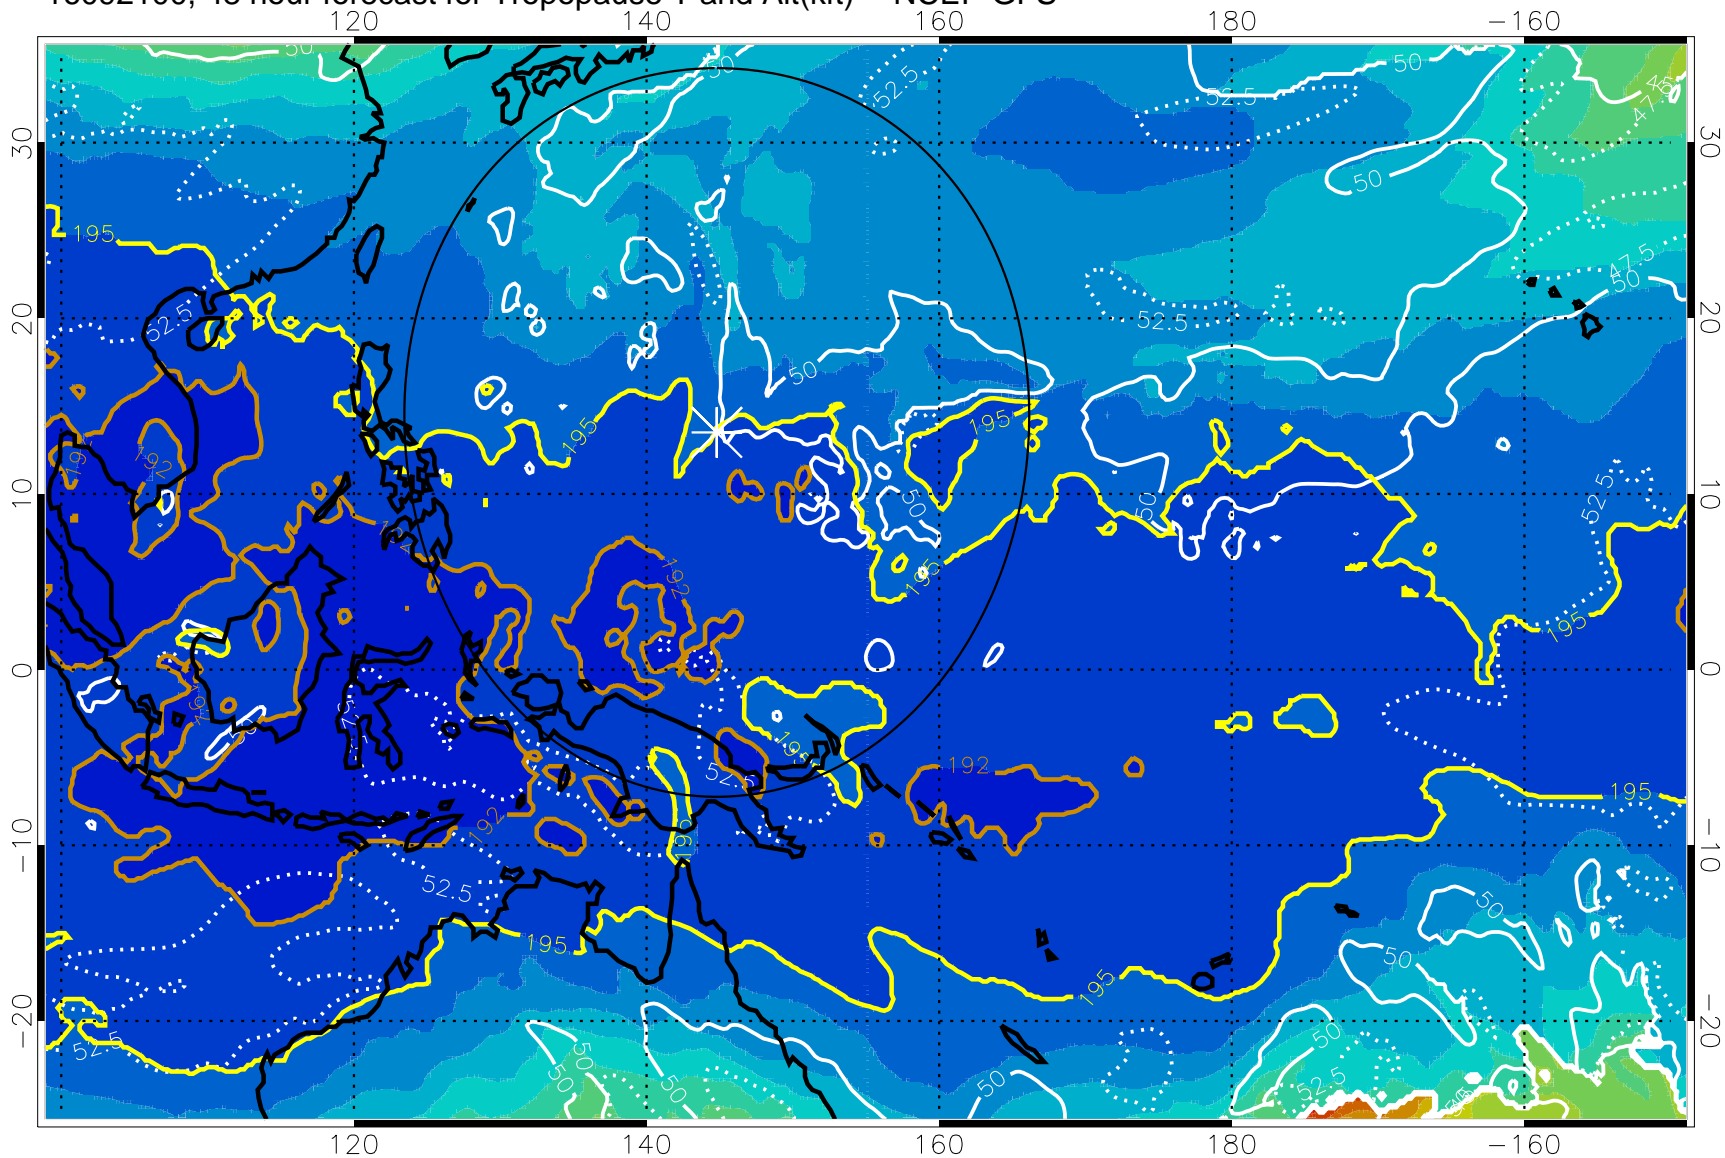

16092100, 48 hour forecast for Tropopause T and Alt(kft) -- NCEP GFS

190 200 210 220 230

Tropopause T, K

Tropopause Altitude in kft (white)

192.5K Isotherm 195K Isotherm
187.5K Isotherm 190K Isotherm

Range ring of 2304 km