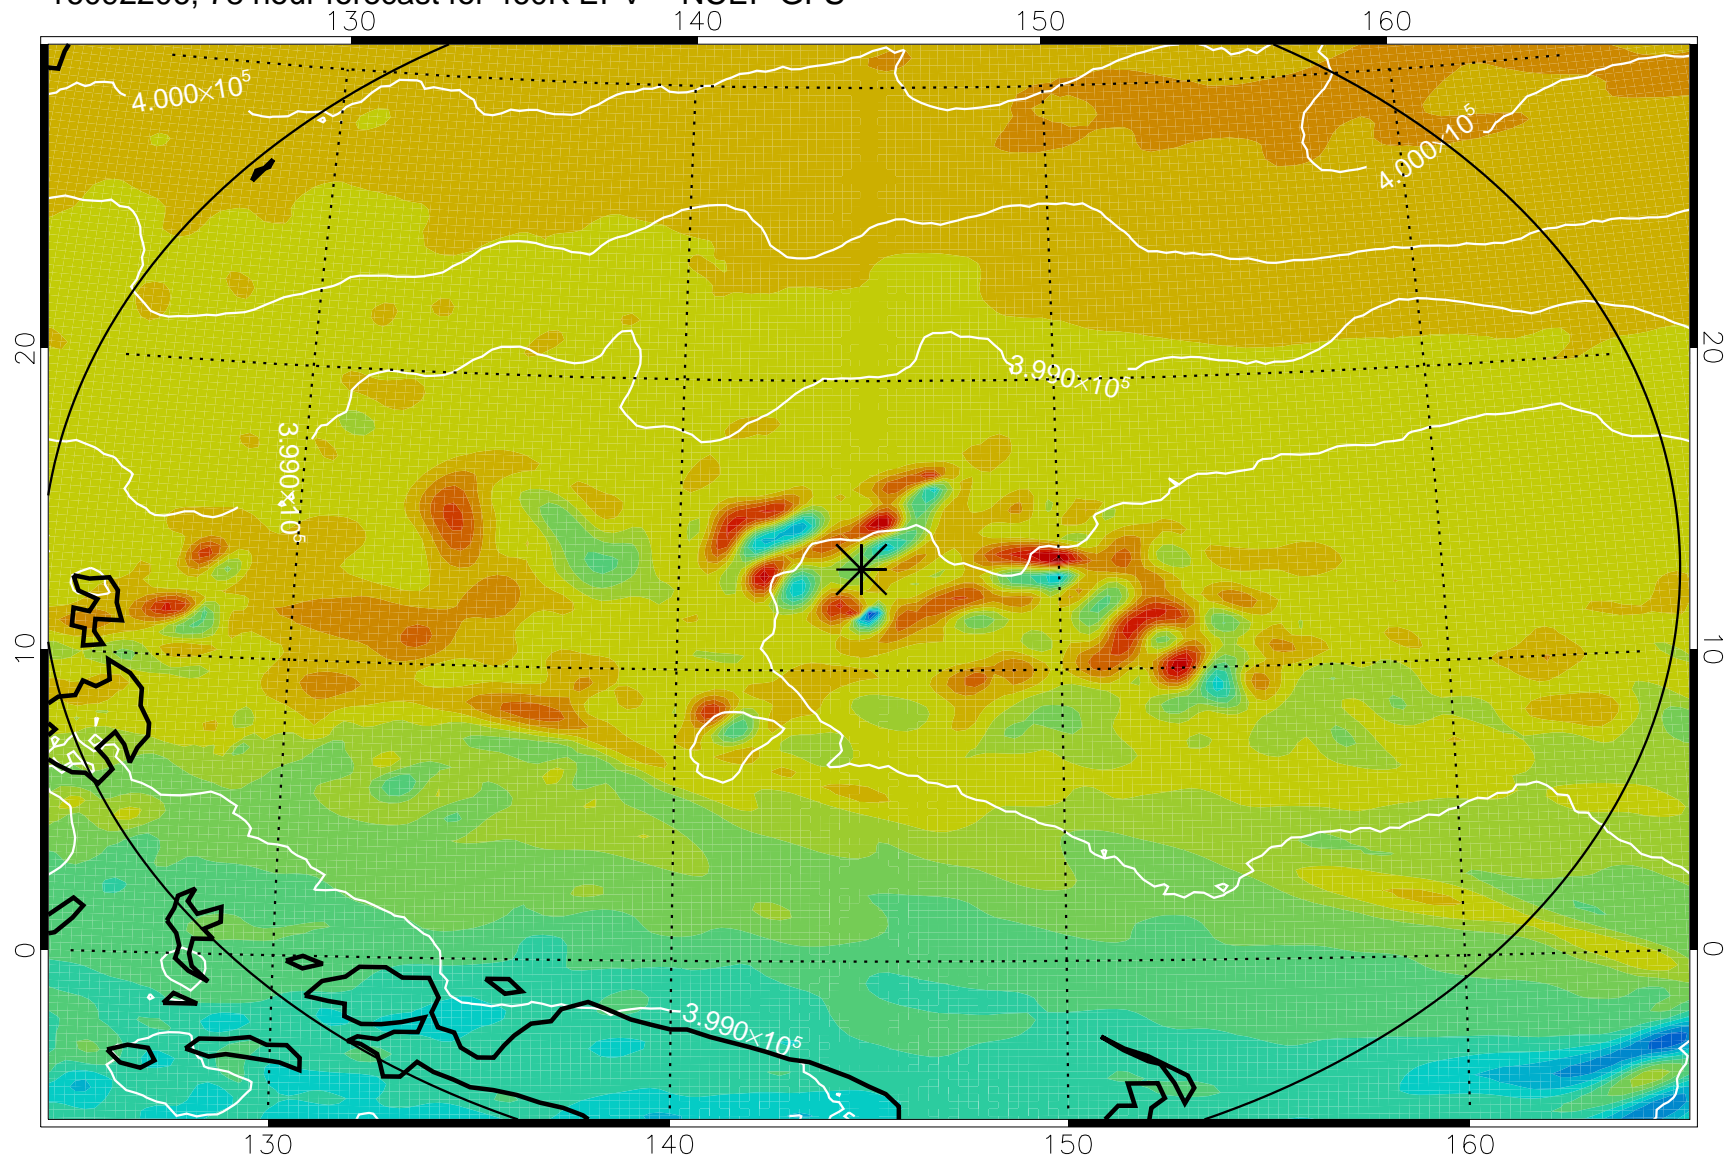

16092100, 48 hour forecast for 460K EPV -- NCEP GFS

460K Montgomery Streamfunction, white

Range ring of 2304 km

16092106, 54 hour forecast for 460K EPV -- NCEP GFS

460K Montgomery Streamfunction, white

Range ring of 2304 km

16092112, 60 hour forecast for 460K EPV -- NCEP GFS

460K Montgomery Streamfunction, white

Range ring of 2304 km

16092118, 66 hour forecast for 460K EPV -- NCEP GFS

460K Montgomery Streamfunction, white

Range ring of 2304 km

16092200, 72 hour forecast for 460K EPV -- NCEP GFS

460K Montgomery Streamfunction, white

Range ring of 2304 km

16092206, 78 hour forecast for 460K EPV -- NCEP GFS

460K Montgomery Streamfunction, white

Range ring of 2304 km

16092212, 84 hour forecast for 460K EPV -- NCEP GFS

460K Montgomery Streamfunction, white

Range ring of 2304 km

16092218, 90 hour forecast for 460K EPV -- NCEP GFS

460K Montgomery Streamfunction, white

Range ring of 2304 km