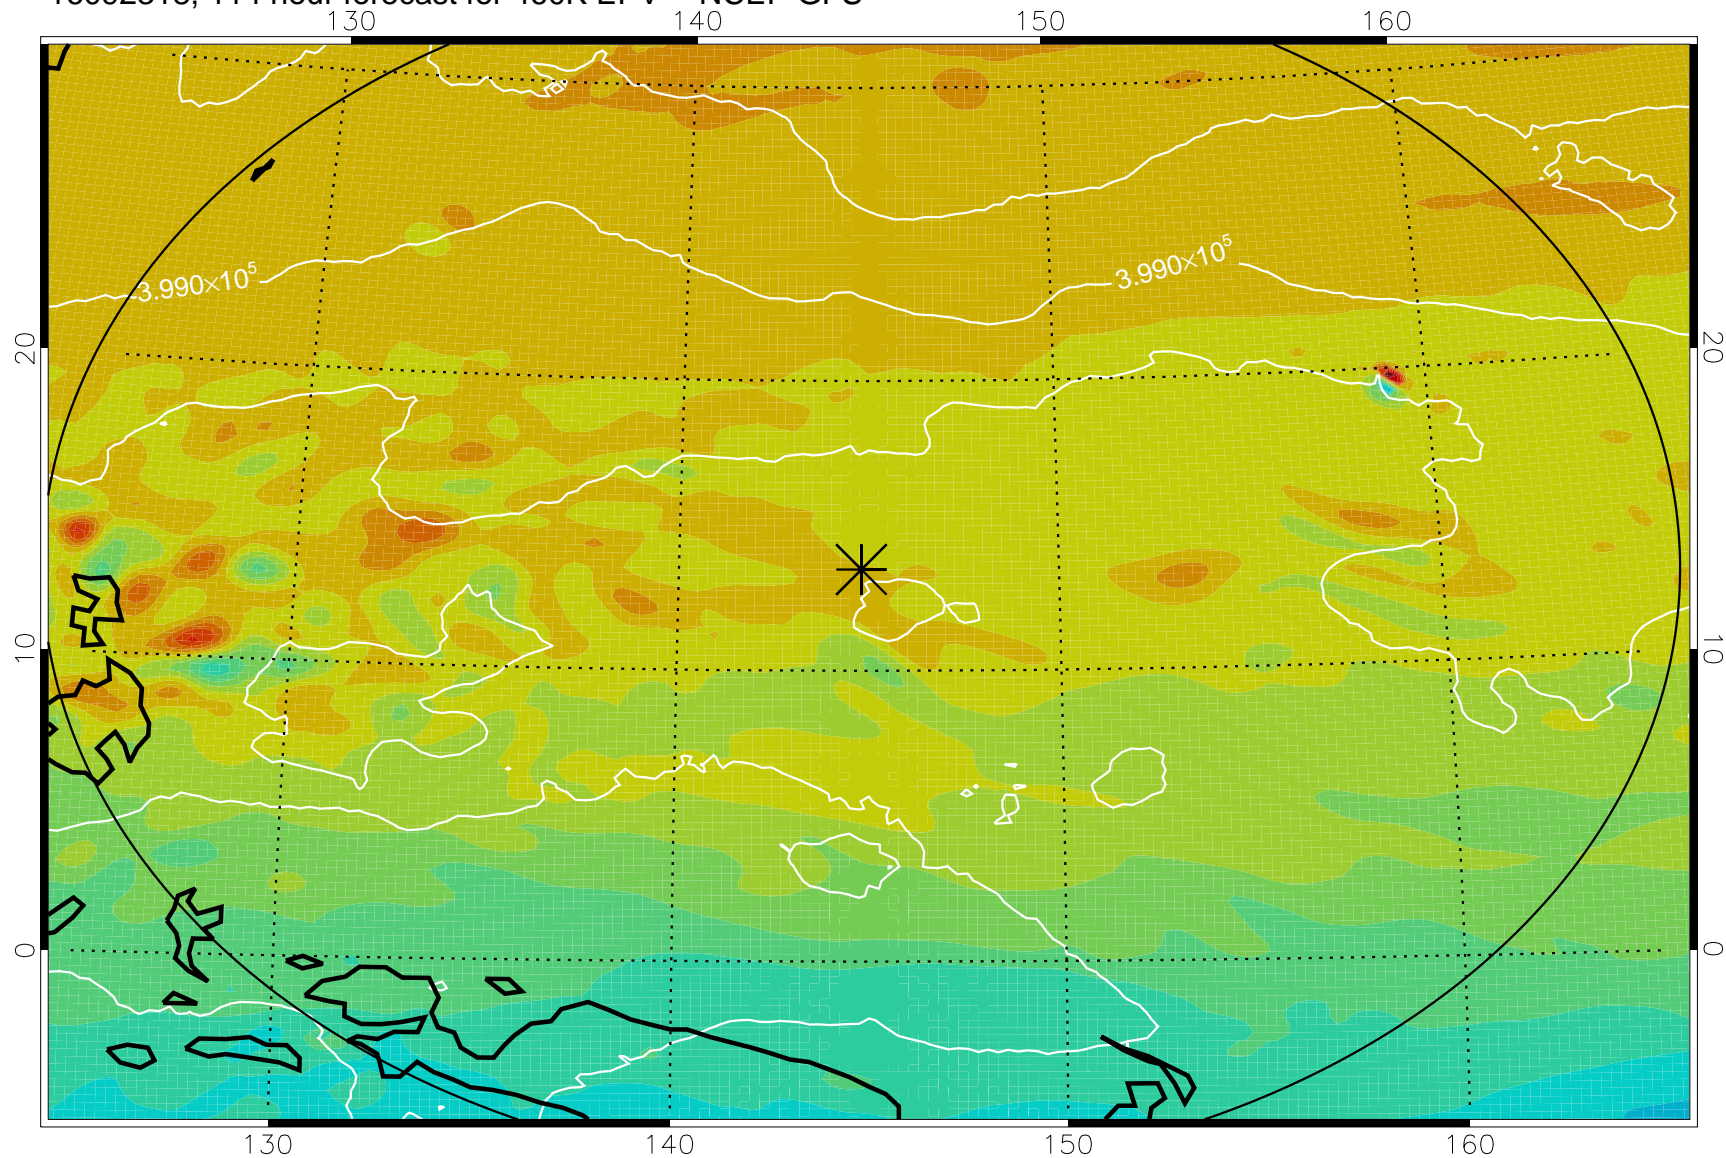

16092212, 84 hour forecast for 460K EPV -- NCEP GFS

460K Montgomery Streamfunction, white

Range ring of 2304 km

16092218, 90 hour forecast for 460K EPV -- NCEP GFS

460K Montgomery Streamfunction, white

Range ring of 2304 km

16092300, 96 hour forecast for 460K EPV -- NCEP GFS

460K Montgomery Streamfunction, white

Range ring of 2304 km

16092306, 102 hour forecast for 460K EPV -- NCEP GFS

460K Montgomery Streamfunction, white

Range ring of 2304 km

16092312, 108 hour forecast for 460K EPV -- NCEP GFS

460K Montgomery Streamfunction, white

Range ring of 2304 km

16092318, 114 hour forecast for 460K EPV -- NCEP GFS

460K Montgomery Streamfunction, white

Range ring of 2304 km

16092400, 120 hour forecast for 460K EPV -- NCEP GFS

460K Montgomery Streamfunction, white

Range ring of 2304 km