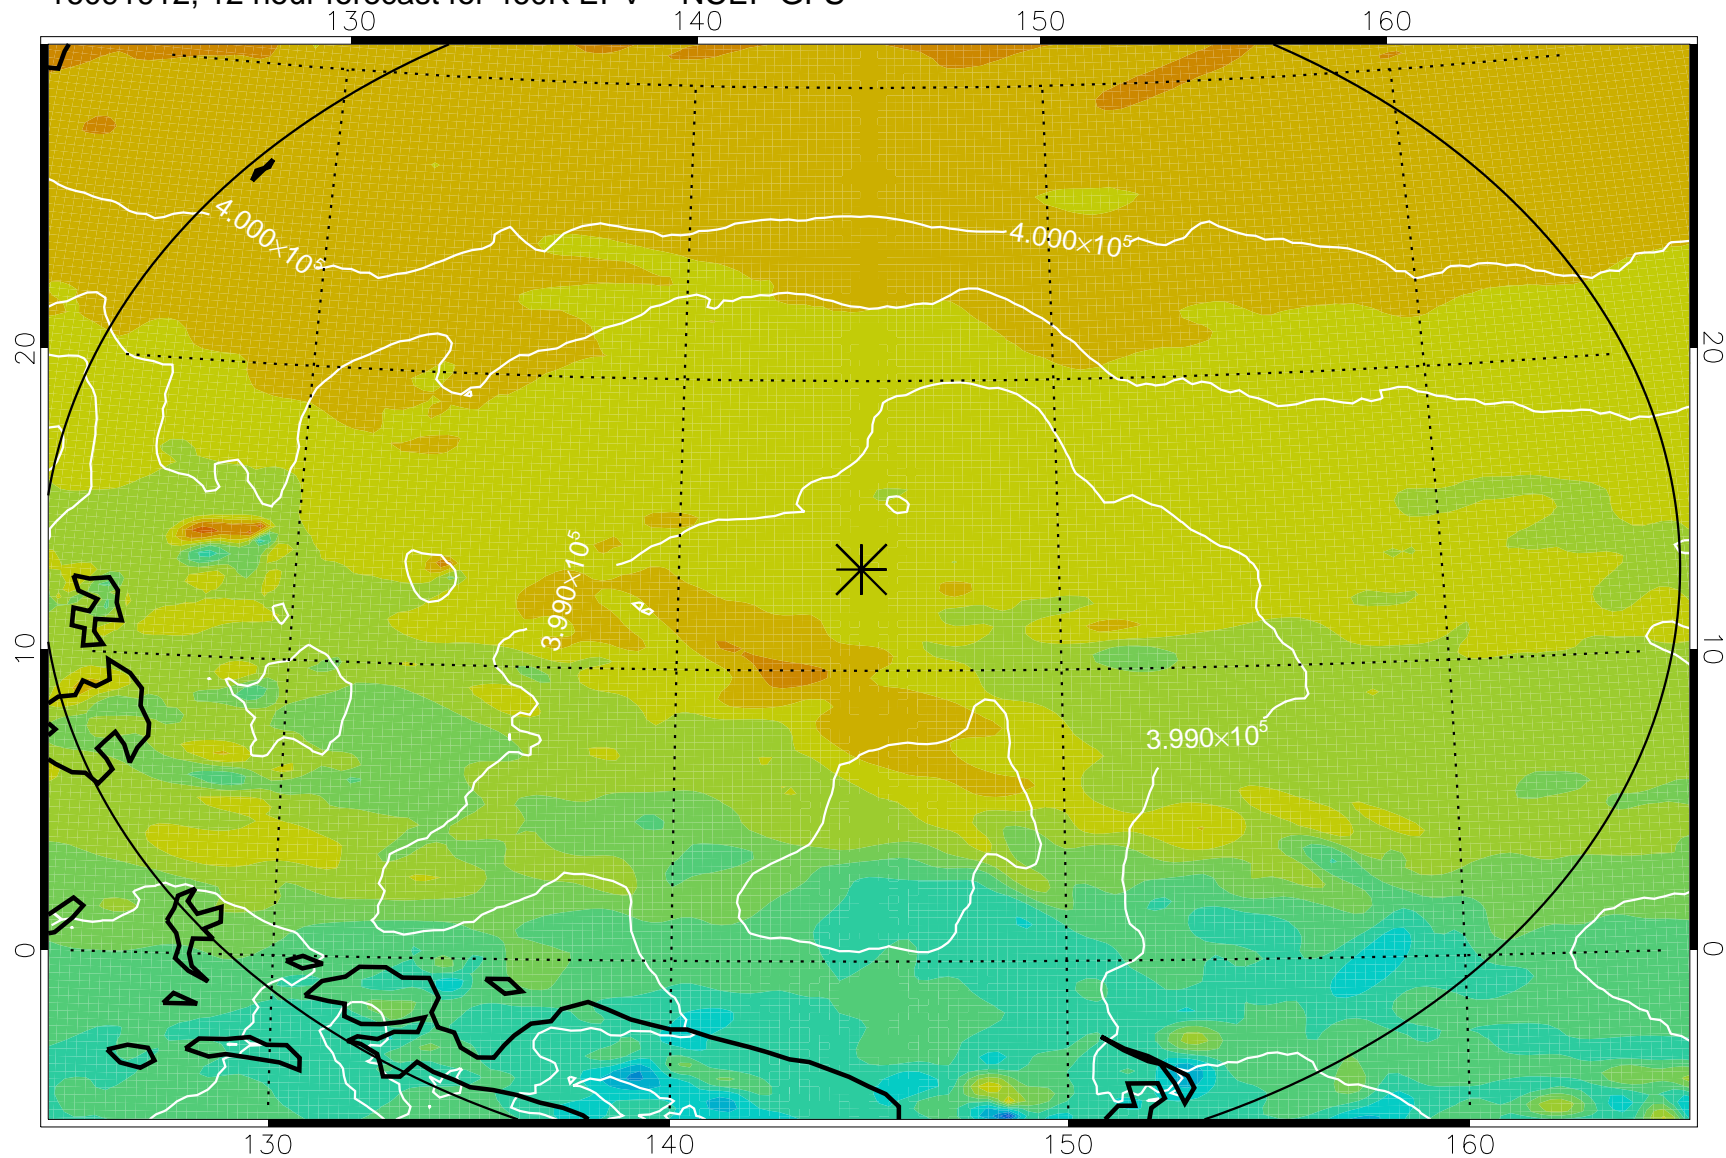

16091912, 12 hour forecast for 460K EPV -- NCEP GFS

460K Montgomery Streamfunction, white

Range ring of 2304 km

16091918, 18 hour forecast for 460K EPV -- NCEP GFS

460K Montgomery Streamfunction, white

Range ring of 2304 km

16092000, 24 hour forecast for 460K EPV -- NCEP GFS

460K Montgomery Streamfunction, white

Range ring of 2304 km

16092006, 30 hour forecast for 460K EPV -- NCEP GFS

460K Montgomery Streamfunction, white

Range ring of 2304 km

16092012, 36 hour forecast for 460K EPV -- NCEP GFS

460K Montgomery Streamfunction, white

Range ring of 2304 km

16092018, 42 hour forecast for 460K EPV -- NCEP GFS

460K Montgomery Streamfunction, white

Range ring of 2304 km

16092200, 72 hour forecast for 460K EPV -- NCEP GFS

460K Montgomery Streamfunction, white

Range ring of 2304 km

16092206, 78 hour forecast for 460K EPV -- NCEP GFS

460K Montgomery Streamfunction, white

Range ring of 2304 km