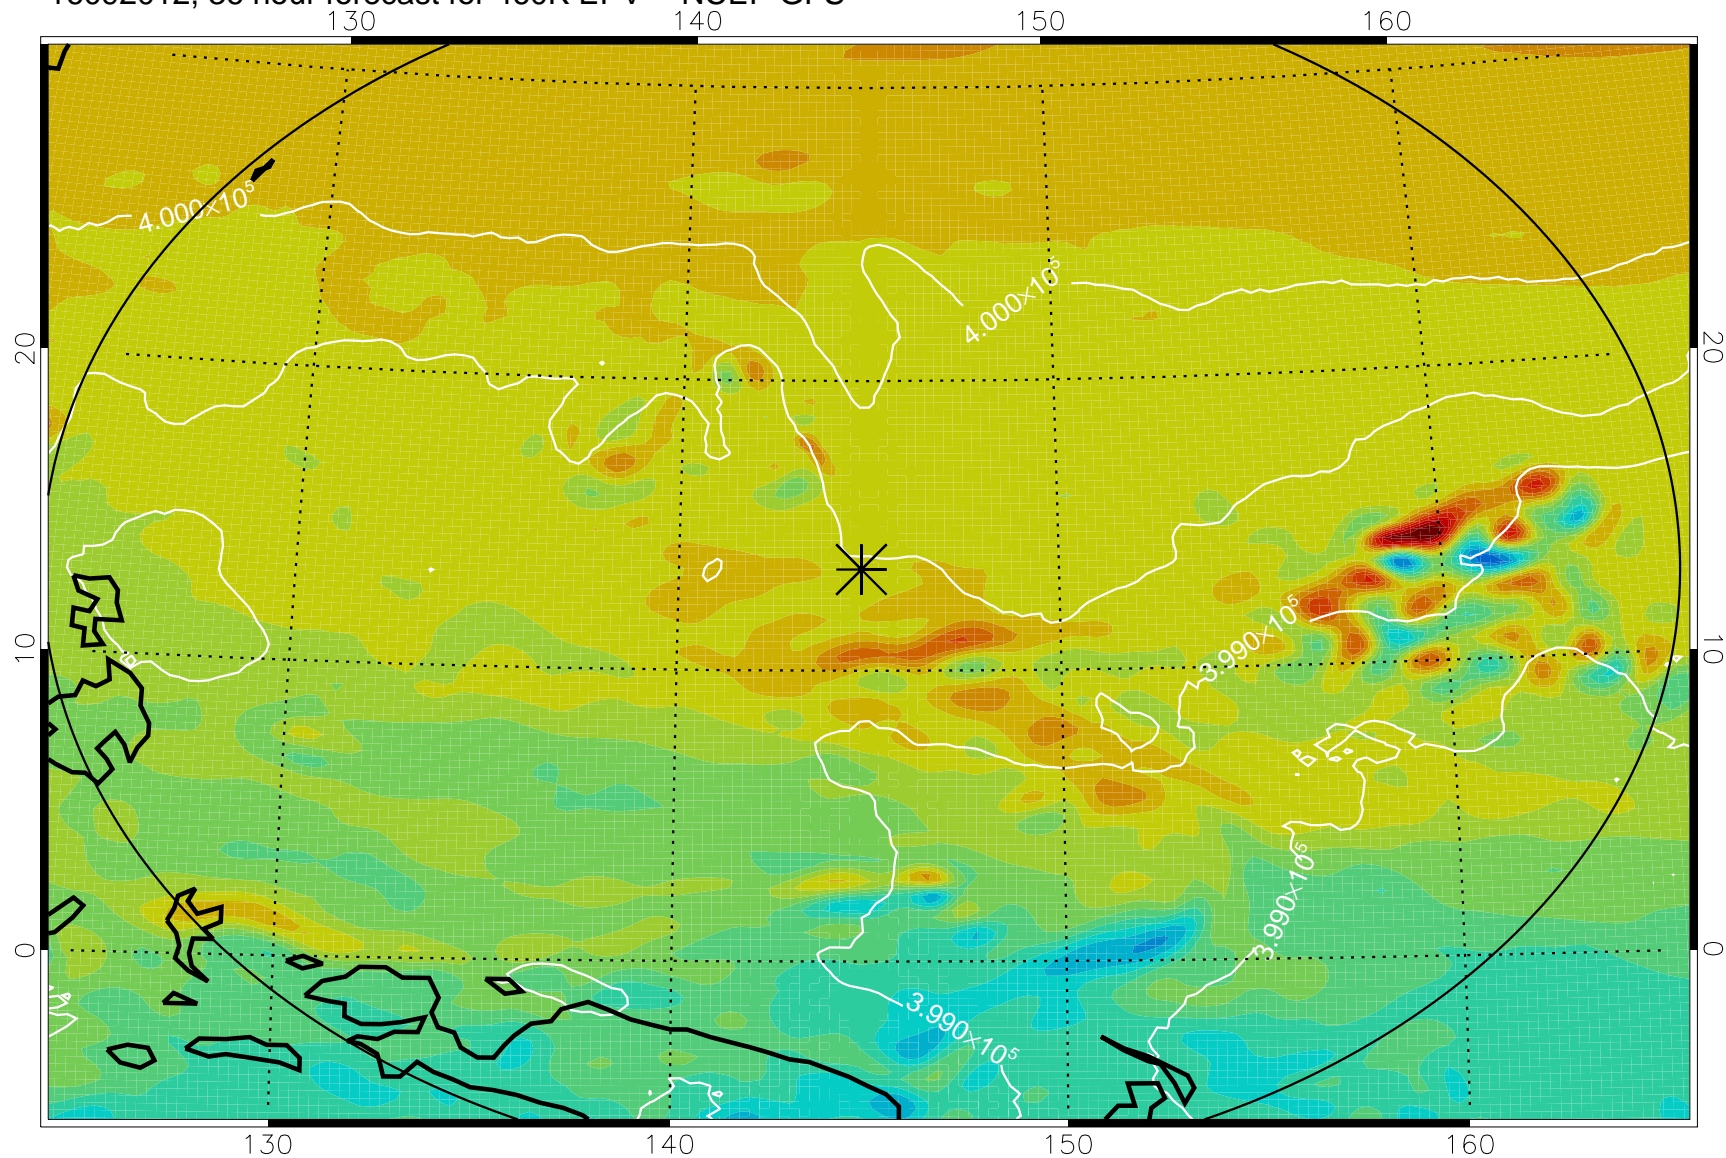

16091912, 12 hour forecast for 460K EPV -- NCEP GFS

460K Montgomery Streamfunction, white

Range ring of 2304 km

16091918, 18 hour forecast for 460K EPV -- NCEP GFS

460K Montgomery Streamfunction, white

Range ring of 2304 km

16092000, 24 hour forecast for 460K EPV -- NCEP GFS

460K Montgomery Streamfunction, white

Range ring of 2304 km

16092006, 30 hour forecast for 460K EPV -- NCEP GFS

460K Montgomery Streamfunction, white

Range ring of 2304 km

16092012, 36 hour forecast for 460K EPV -- NCEP GFS

460K Montgomery Streamfunction, white

Range ring of 2304 km

16092018, 42 hour forecast for 460K EPV -- NCEP GFS

460K Montgomery Streamfunction, white

Range ring of 2304 km

16092112, 60 hour forecast for 460K EPV -- NCEP GFS

460K Montgomery Streamfunction, white

Range ring of 2304 km

16092118, 66 hour forecast for 460K EPV -- NCEP GFS

460K Montgomery Streamfunction, white

Range ring of 2304 km