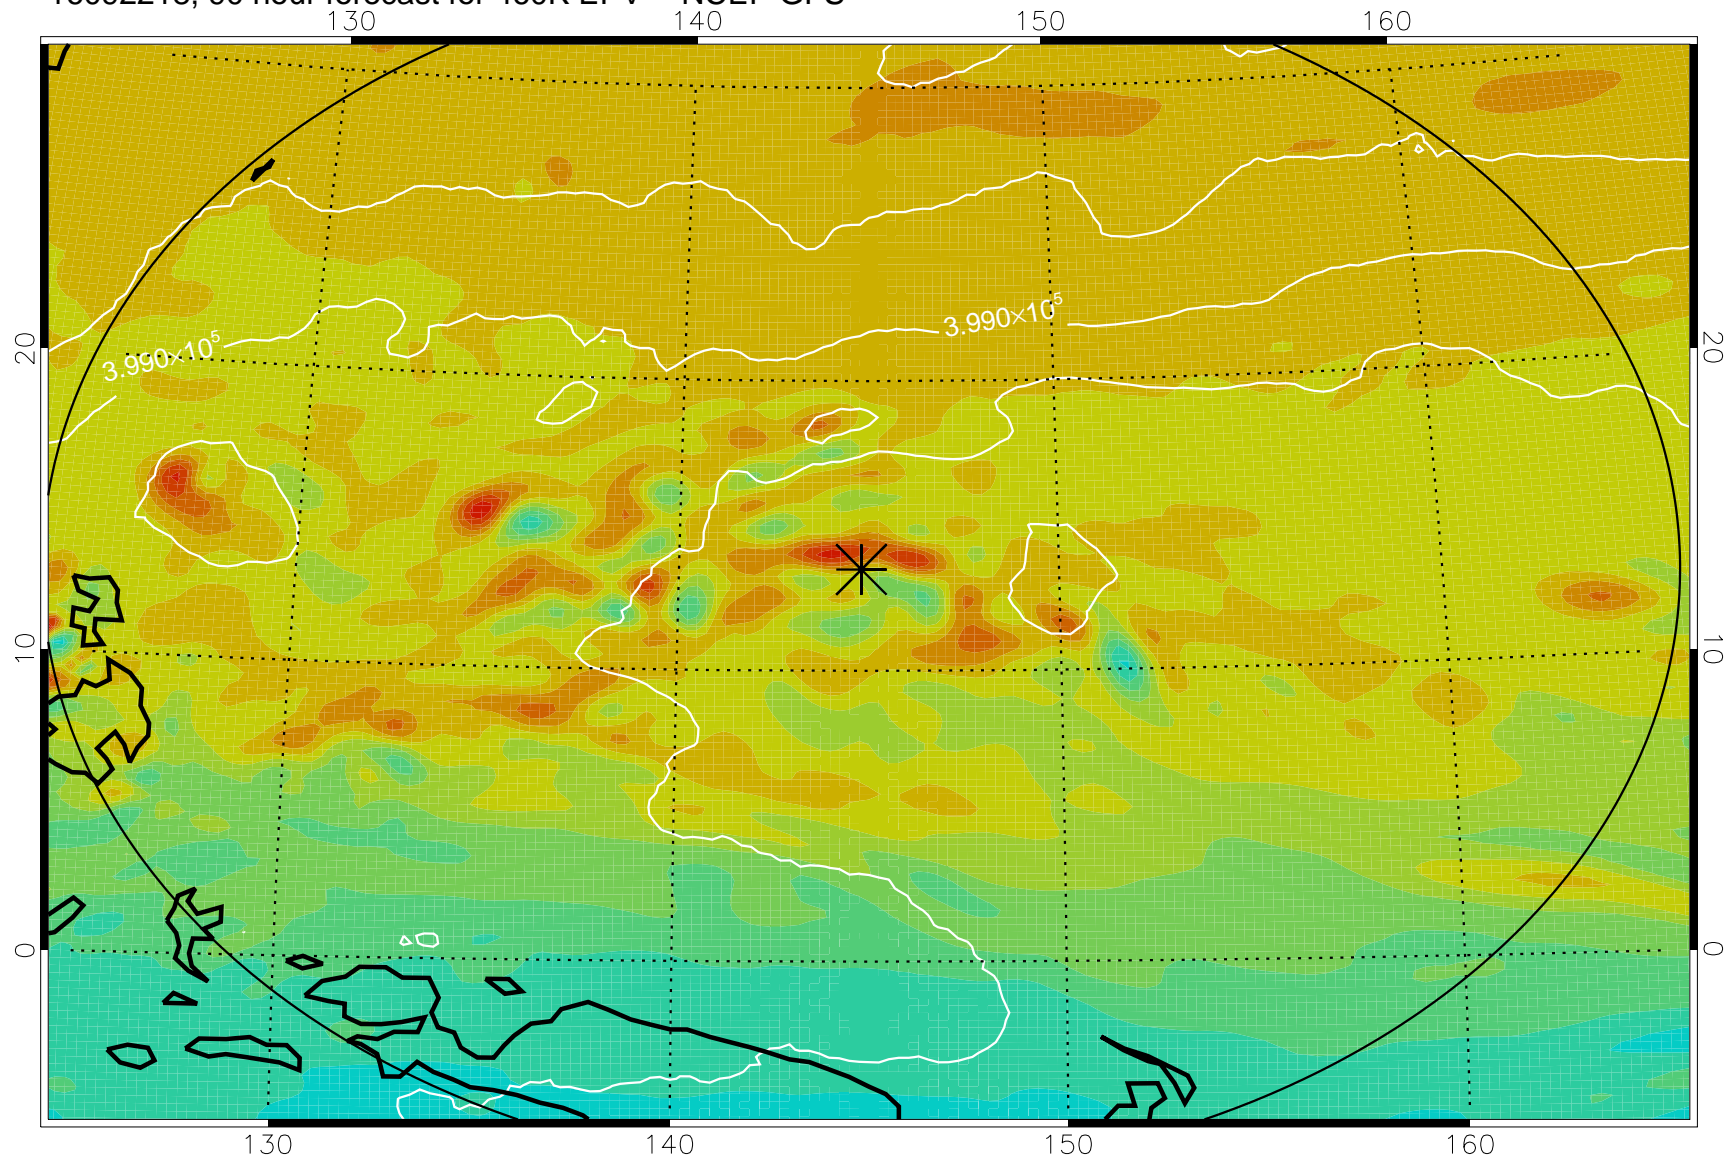

16092112, 60 hour forecast for 460K EPV -- NCEP GFS

460K Montgomery Streamfunction, white

Range ring of 2304 km

16092118, 66 hour forecast for 460K EPV -- NCEP GFS

460K Montgomery Streamfunction, white

Range ring of 2304 km

16092200, 72 hour forecast for 460K EPV -- NCEP GFS

460K Montgomery Streamfunction, white

Range ring of 2304 km

16092206, 78 hour forecast for 460K EPV -- NCEP GFS

460K Montgomery Streamfunction, white

Range ring of 2304 km

16092212, 84 hour forecast for 460K EPV -- NCEP GFS

460K Montgomery Streamfunction, white

Range ring of 2304 km

16092218, 90 hour forecast for 460K EPV -- NCEP GFS

460K Montgomery Streamfunction, white

Range ring of 2304 km

16092300, 96 hour forecast for 460K EPV -- NCEP GFS

460K Montgomery Streamfunction, white

Range ring of 2304 km

16092306, 102 hour forecast for 460K EPV -- NCEP GFS

460K Montgomery Streamfunction, white

Range ring of 2304 km