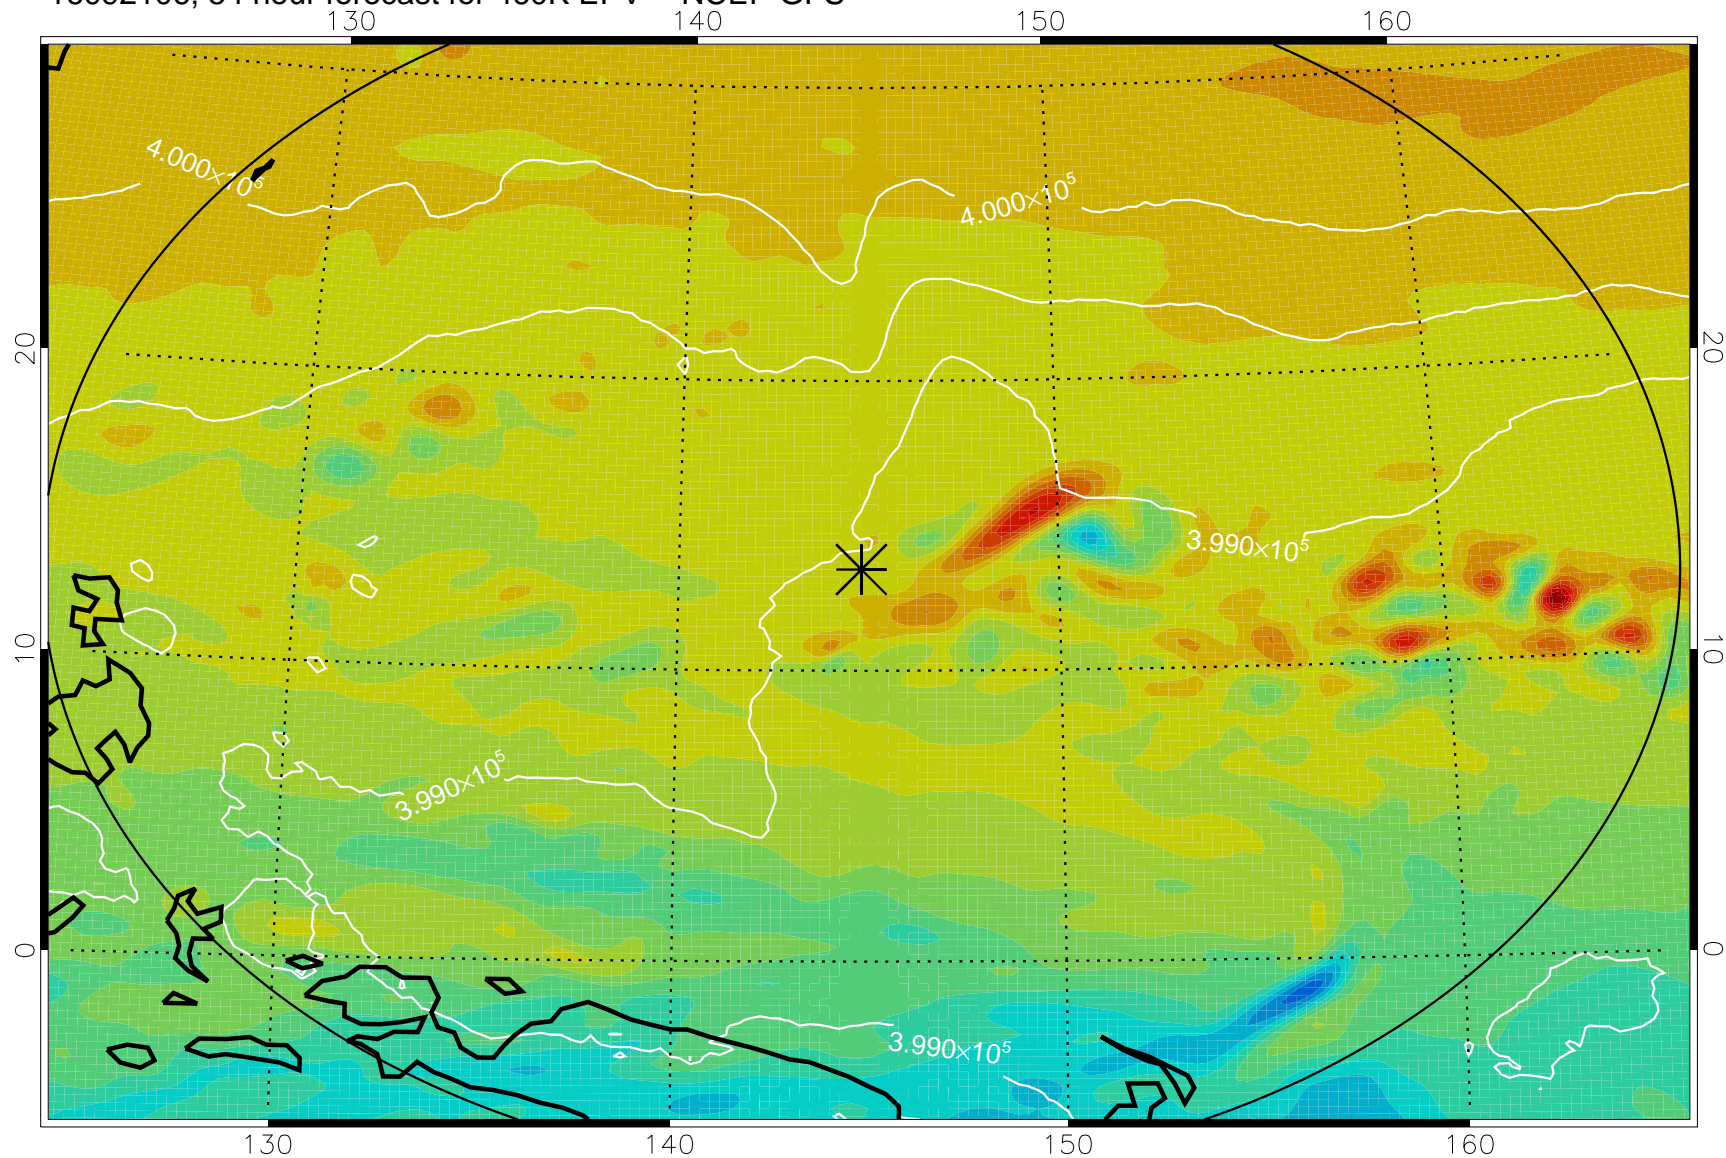

16092012, 36 hour forecast for 460K EPV -- NCEP GFS

460K Montgomery Streamfunction, white

Range ring of 2304 km

16092018, 42 hour forecast for 460K EPV -- NCEP GFS

460K Montgomery Streamfunction, white

Range ring of 2304 km

16092100, 48 hour forecast for 460K EPV -- NCEP GFS

460K Montgomery Streamfunction, white

Range ring of 2304 km

16092106, 54 hour forecast for 460K EPV -- NCEP GFS

460K Montgomery Streamfunction, white

Range ring of 2304 km

16092112, 60 hour forecast for 460K EPV -- NCEP GFS

460K Montgomery Streamfunction, white

Range ring of 2304 km

16092118, 66 hour forecast for 460K EPV -- NCEP GFS

460K Montgomery Streamfunction, white

Range ring of 2304 km

16092200, 72 hour forecast for 460K EPV -- NCEP GFS

460K Montgomery Streamfunction, white

Range ring of 2304 km

16092206, 78 hour forecast for 460K EPV -- NCEP GFS

460K Montgomery Streamfunction, white

Range ring of 2304 km