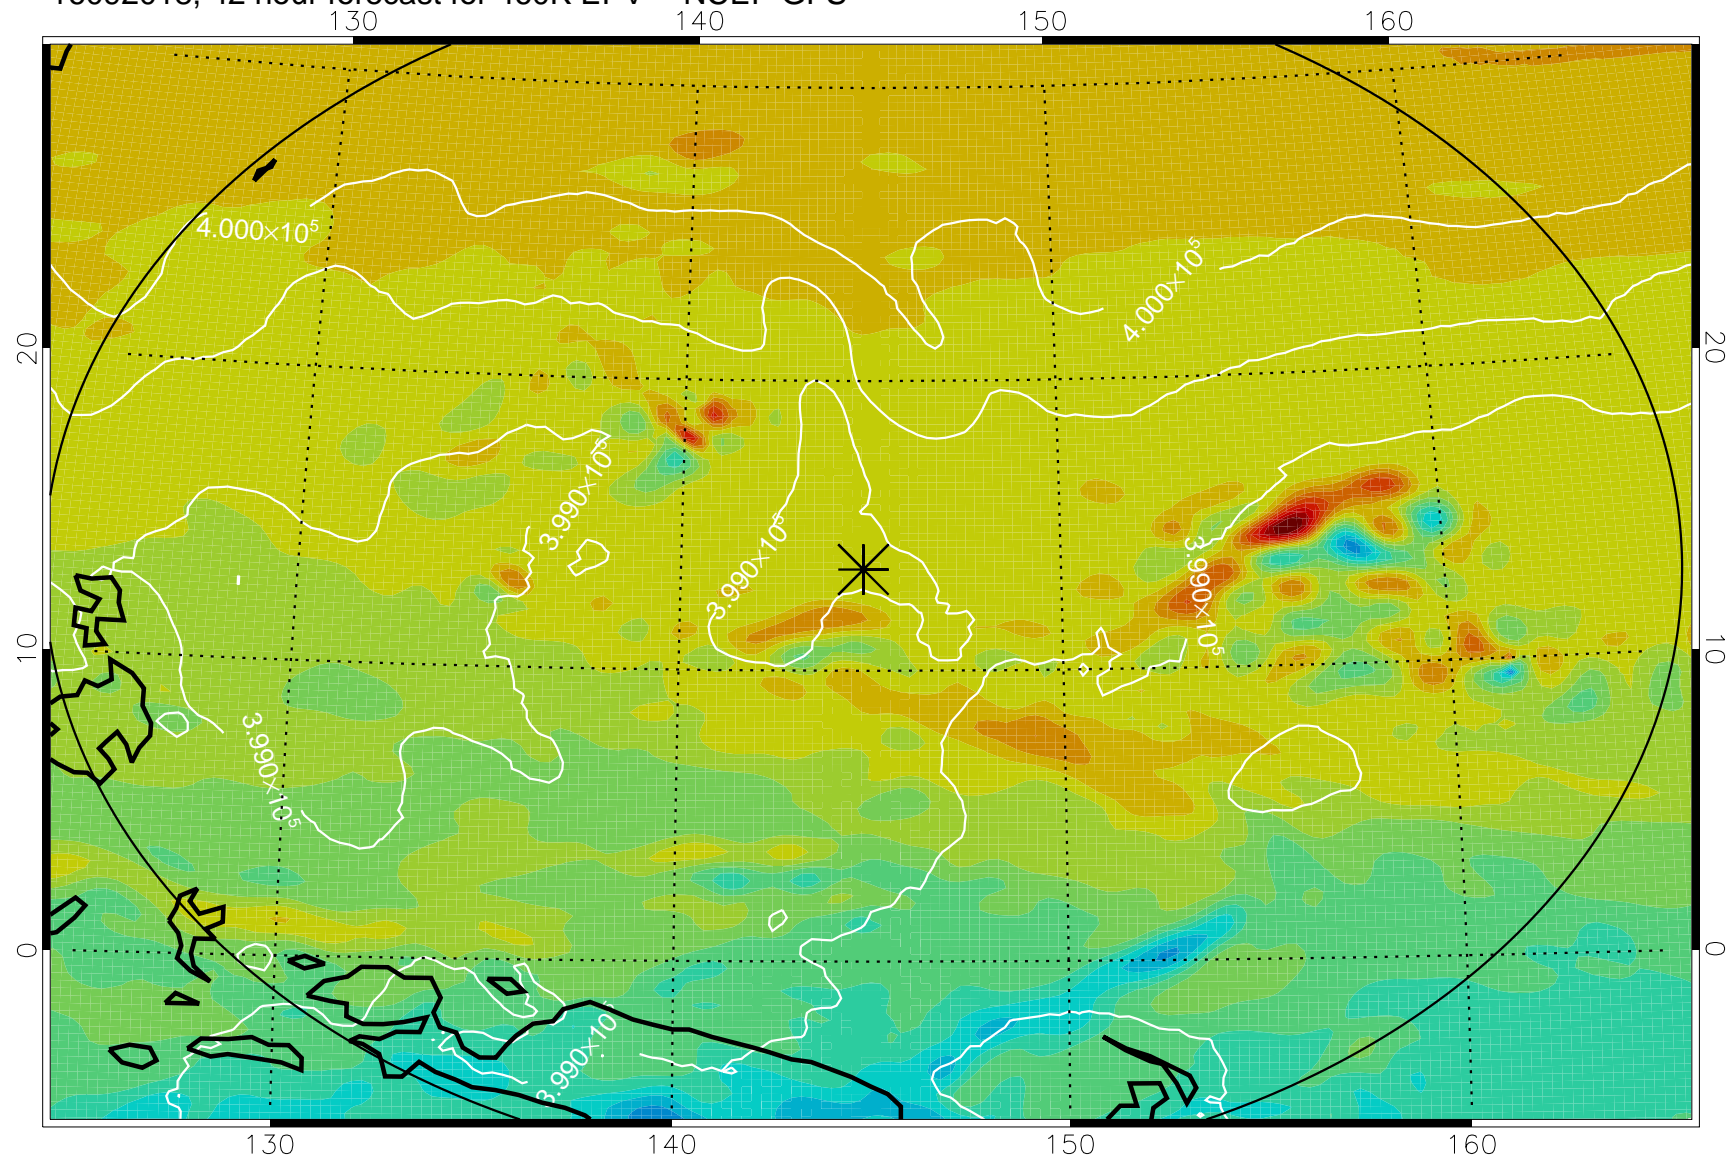

16092000, 24 hour forecast for 460K EPV -- NCEP GFS

460K Montgomery Streamfunction, white

Range ring of 2304 km

16092006, 30 hour forecast for 460K EPV -- NCEP GFS

460K Montgomery Streamfunction, white

Range ring of 2304 km

16092012, 36 hour forecast for 460K EPV -- NCEP GFS

460K Montgomery Streamfunction, white

Range ring of 2304 km

16092018, 42 hour forecast for 460K EPV -- NCEP GFS

460K Montgomery Streamfunction, white

Range ring of 2304 km

16092100, 48 hour forecast for 460K EPV -- NCEP GFS

460K Montgomery Streamfunction, white

Range ring of 2304 km

16092106, 54 hour forecast for 460K EPV -- NCEP GFS

460K Montgomery Streamfunction, white

Range ring of 2304 km

16092112, 60 hour forecast for 460K EPV -- NCEP GFS

460K Montgomery Streamfunction, white

Range ring of 2304 km

16092118, 66 hour forecast for 460K EPV -- NCEP GFS

460K Montgomery Streamfunction, white

Range ring of 2304 km