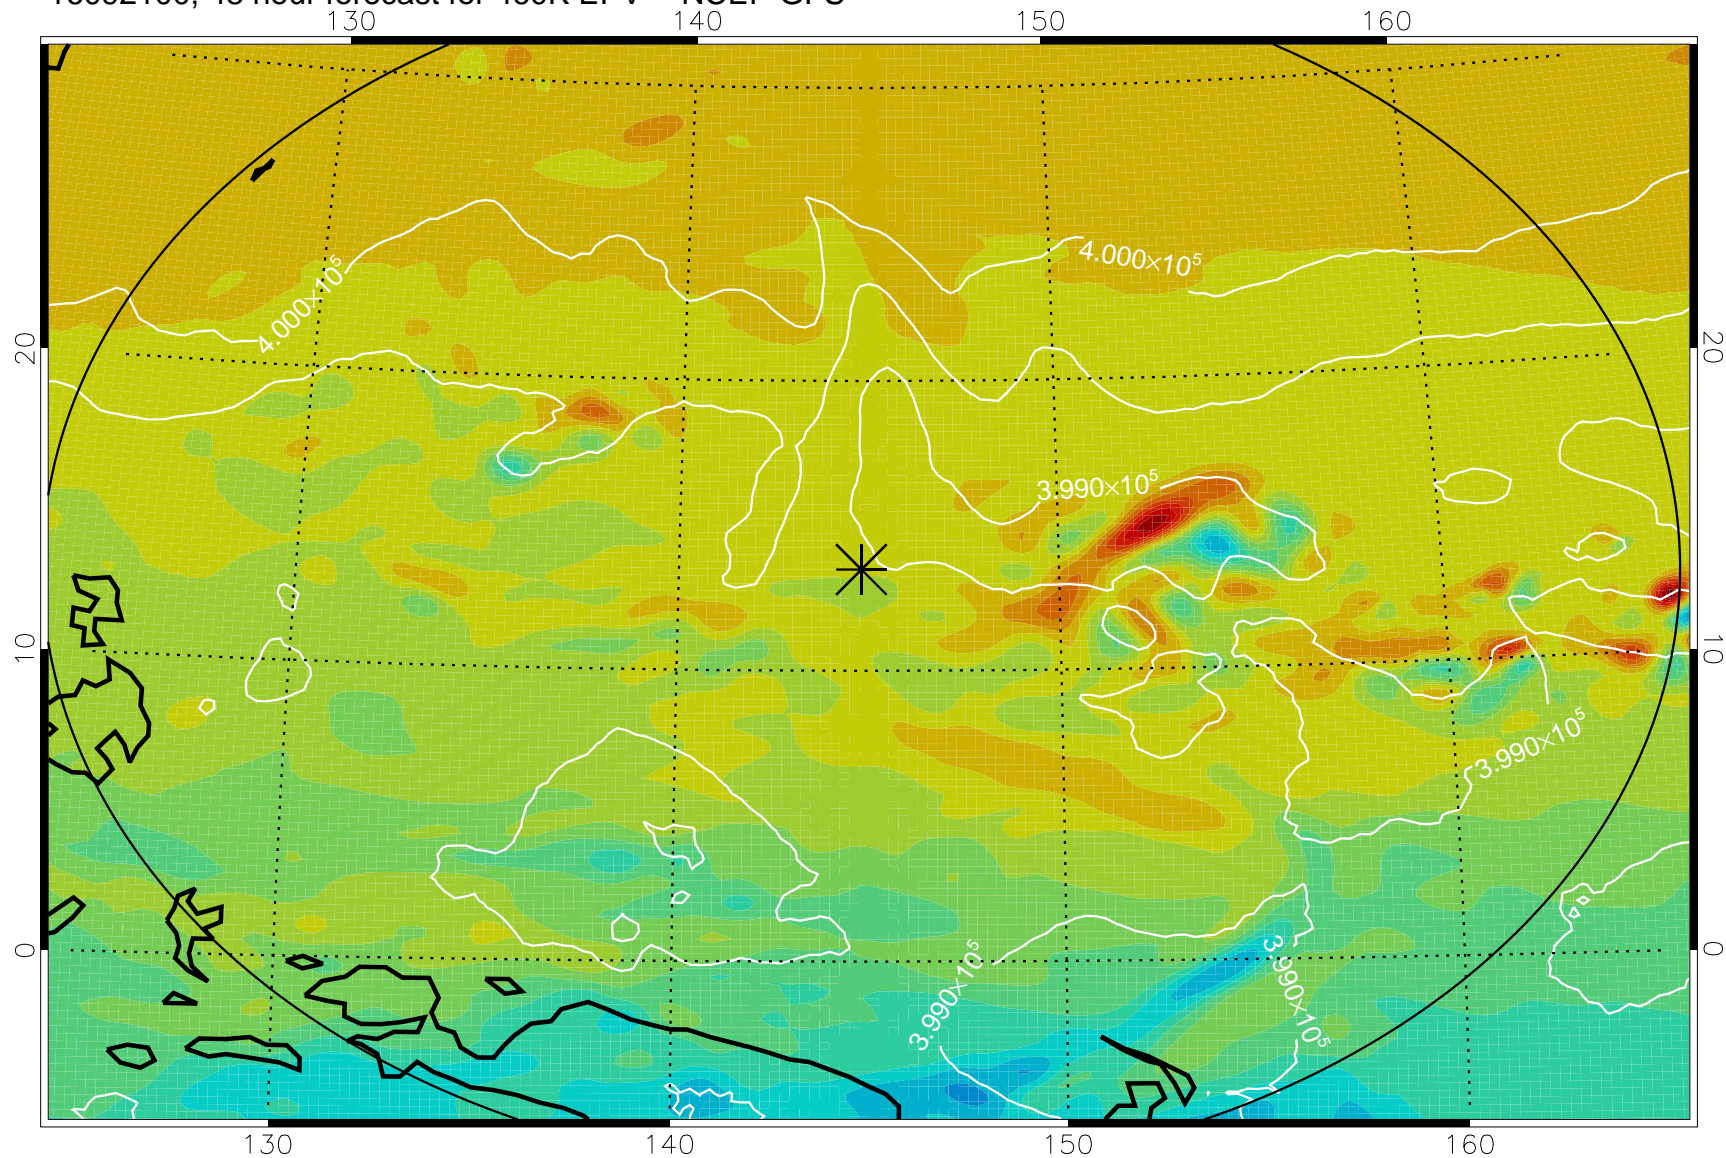

16092012, 36 hour forecast for 460K EPV -- NCEP GFS

460K Montgomery Streamfunction, white

Range ring of 2304 km

16092018, 42 hour forecast for 460K EPV -- NCEP GFS

460K Montgomery Streamfunction, white

Range ring of 2304 km

16092100, 48 hour forecast for 460K EPV -- NCEP GFS

460K Montgomery Streamfunction, white

Range ring of 2304 km

16092106, 54 hour forecast for 460K EPV -- NCEP GFS

460K Montgomery Streamfunction, white

Range ring of 2304 km

16092112, 60 hour forecast for 460K EPV -- NCEP GFS

460K Montgomery Streamfunction, white

Range ring of 2304 km

16092118, 66 hour forecast for 460K EPV -- NCEP GFS

460K Montgomery Streamfunction, white

Range ring of 2304 km

16092200, 72 hour forecast for 460K EPV -- NCEP GFS

460K Montgomery Streamfunction, white

Range ring of 2304 km

16092206, 78 hour forecast for 460K EPV -- NCEP GFS

460K Montgomery Streamfunction, white

Range ring of 2304 km