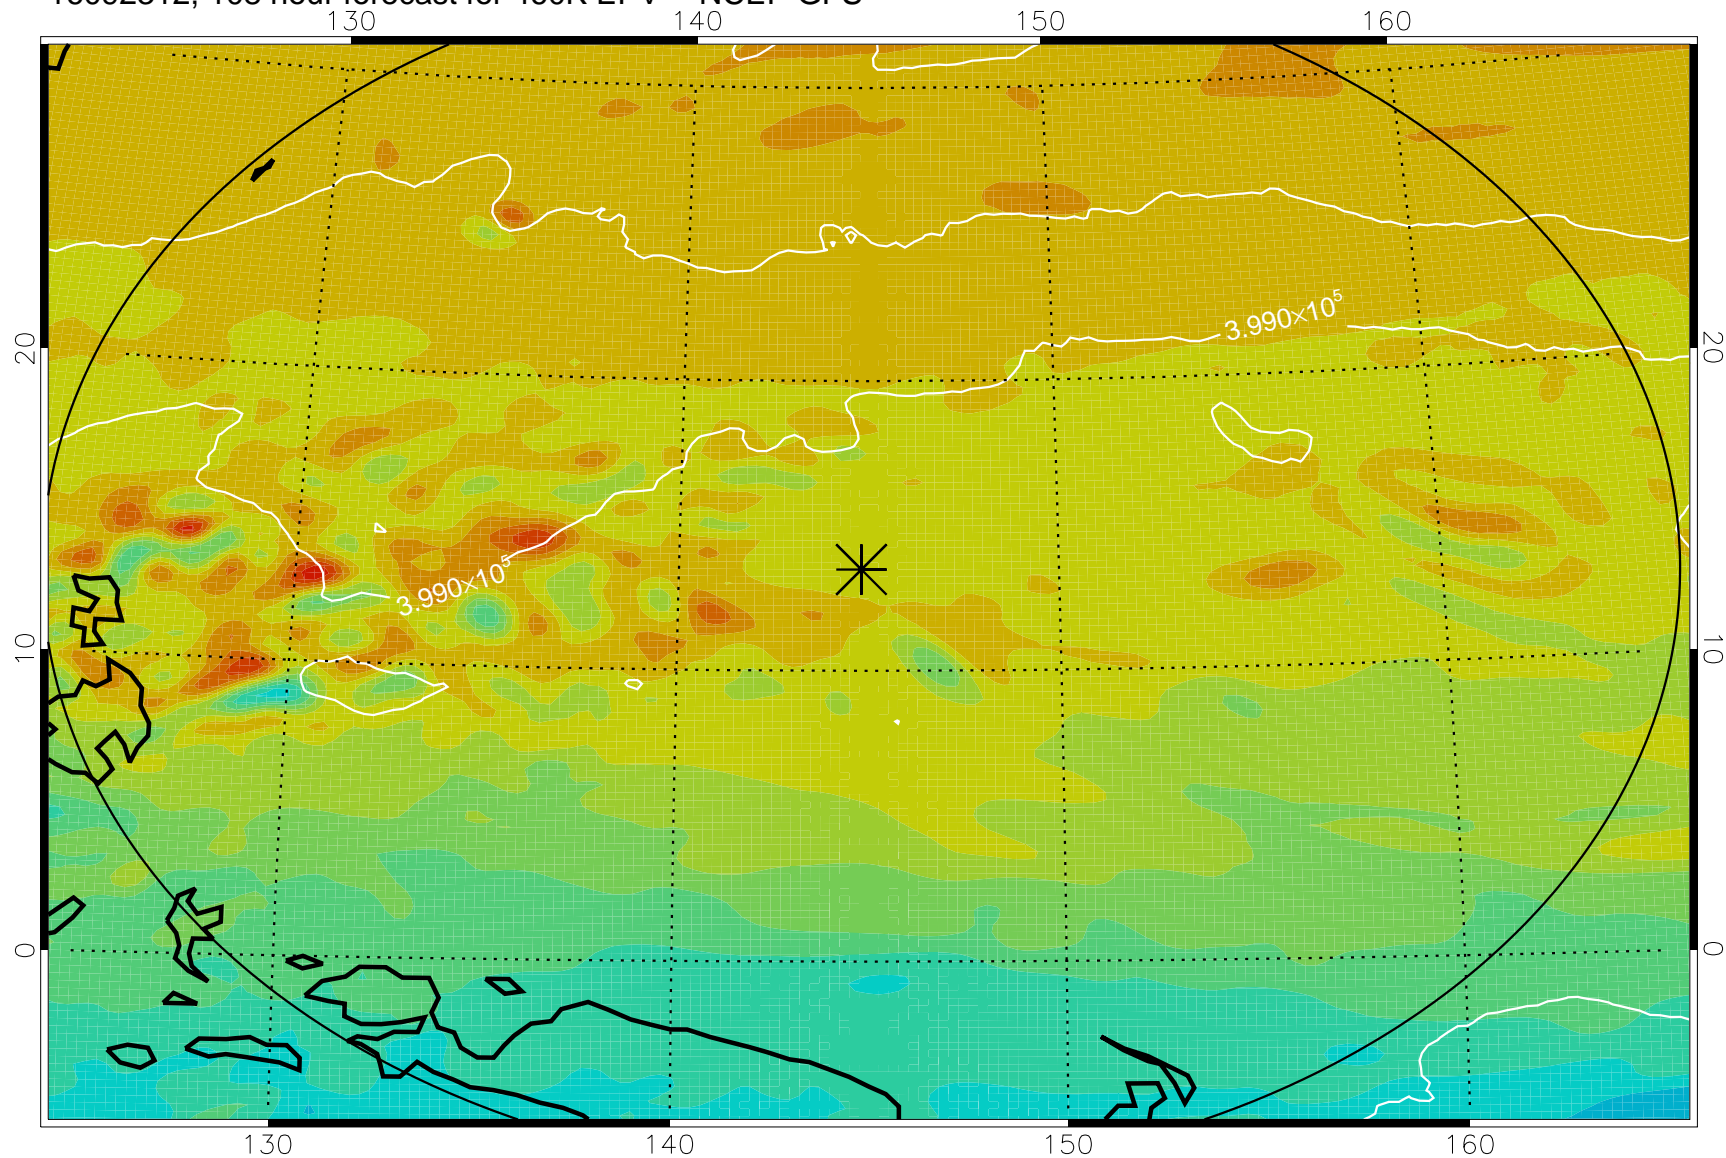

16092212, 84 hour forecast for 460K EPV -- NCEP GFS

460K Montgomery Streamfunction, white

Range ring of 2304 km

16092218, 90 hour forecast for 460K EPV -- NCEP GFS

460K Montgomery Streamfunction, white

Range ring of 2304 km

16092300, 96 hour forecast for 460K EPV -- NCEP GFS

460K Montgomery Streamfunction, white

Range ring of 2304 km

16092306, 102 hour forecast for 460K EPV -- NCEP GFS

460K Montgomery Streamfunction, white

Range ring of 2304 km

16092312, 108 hour forecast for 460K EPV -- NCEP GFS

460K Montgomery Streamfunction, white

Range ring of 2304 km

16092318, 114 hour forecast for 460K EPV -- NCEP GFS

460K Montgomery Streamfunction, white

Range ring of 2304 km

16092400, 120 hour forecast for 460K EPV -- NCEP GFS

460K Montgomery Streamfunction, white

Range ring of 2304 km