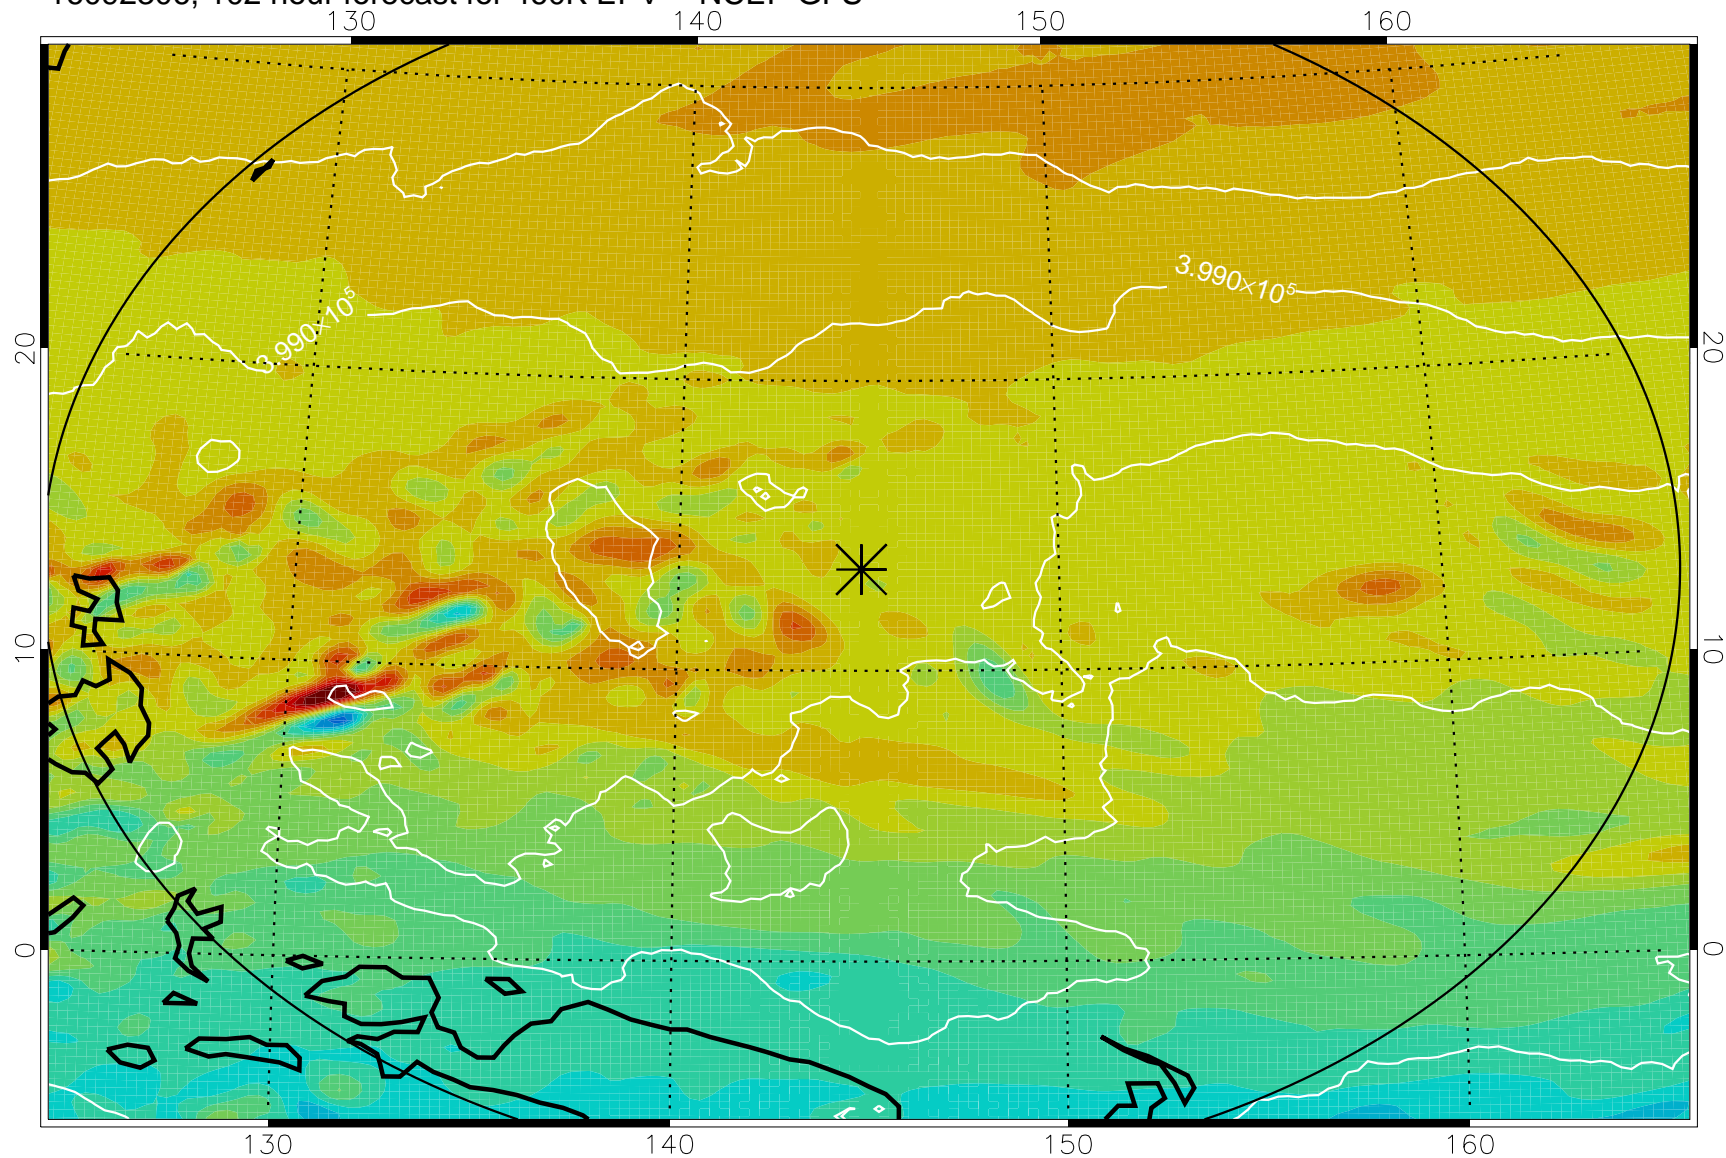

16092212, 84 hour forecast for 460K EPV -- NCEP GFS

460K Montgomery Streamfunction, white

Range ring of 2304 km

16092218, 90 hour forecast for 460K EPV -- NCEP GFS

460K Montgomery Streamfunction, white

Range ring of 2304 km

16092300, 96 hour forecast for 460K EPV -- NCEP GFS

460K Montgomery Streamfunction, white

Range ring of 2304 km

16092306, 102 hour forecast for 460K EPV -- NCEP GFS

460K Montgomery Streamfunction, white

Range ring of 2304 km

16092312, 108 hour forecast for 460K EPV -- NCEP GFS

460K Montgomery Streamfunction, white

Range ring of 2304 km

16092318, 114 hour forecast for 460K EPV -- NCEP GFS

460K Montgomery Streamfunction, white

Range ring of 2304 km

16092400, 120 hour forecast for 460K EPV -- NCEP GFS

460K Montgomery Streamfunction, white

Range ring of 2304 km