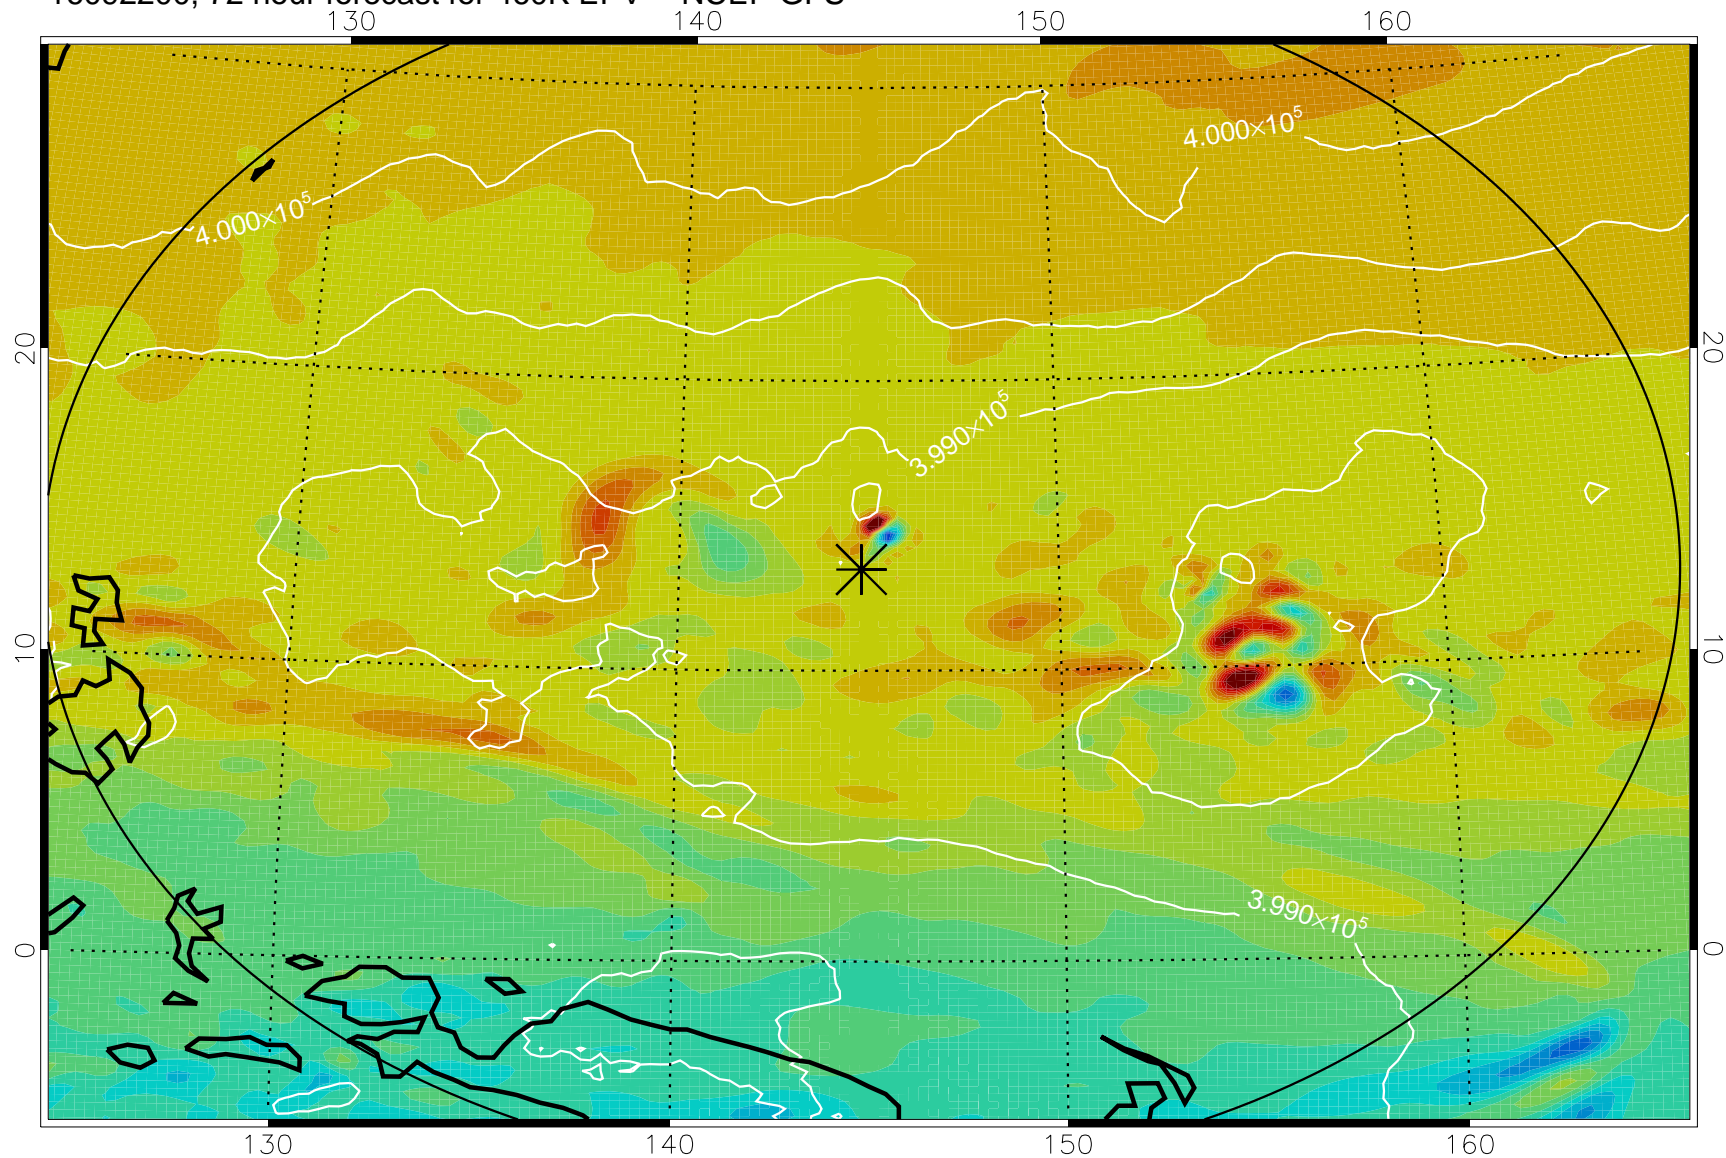

16092112, 60 hour forecast for 460K EPV -- NCEP GFS

460K Montgomery Streamfunction, white

Range ring of 2304 km

16092118, 66 hour forecast for 460K EPV -- NCEP GFS

460K Montgomery Streamfunction, white

Range ring of 2304 km

16092200, 72 hour forecast for 460K EPV -- NCEP GFS

460K Montgomery Streamfunction, white

Range ring of 2304 km

16092206, 78 hour forecast for 460K EPV -- NCEP GFS

460K Montgomery Streamfunction, white

Range ring of 2304 km

16092212, 84 hour forecast for 460K EPV -- NCEP GFS

460K Montgomery Streamfunction, white

Range ring of 2304 km

16092218, 90 hour forecast for 460K EPV -- NCEP GFS

460K Montgomery Streamfunction, white

Range ring of 2304 km

16092300, 96 hour forecast for 460K EPV -- NCEP GFS

460K Montgomery Streamfunction, white

Range ring of 2304 km

16092306, 102 hour forecast for 460K EPV -- NCEP GFS

460K Montgomery Streamfunction, white

Range ring of 2304 km