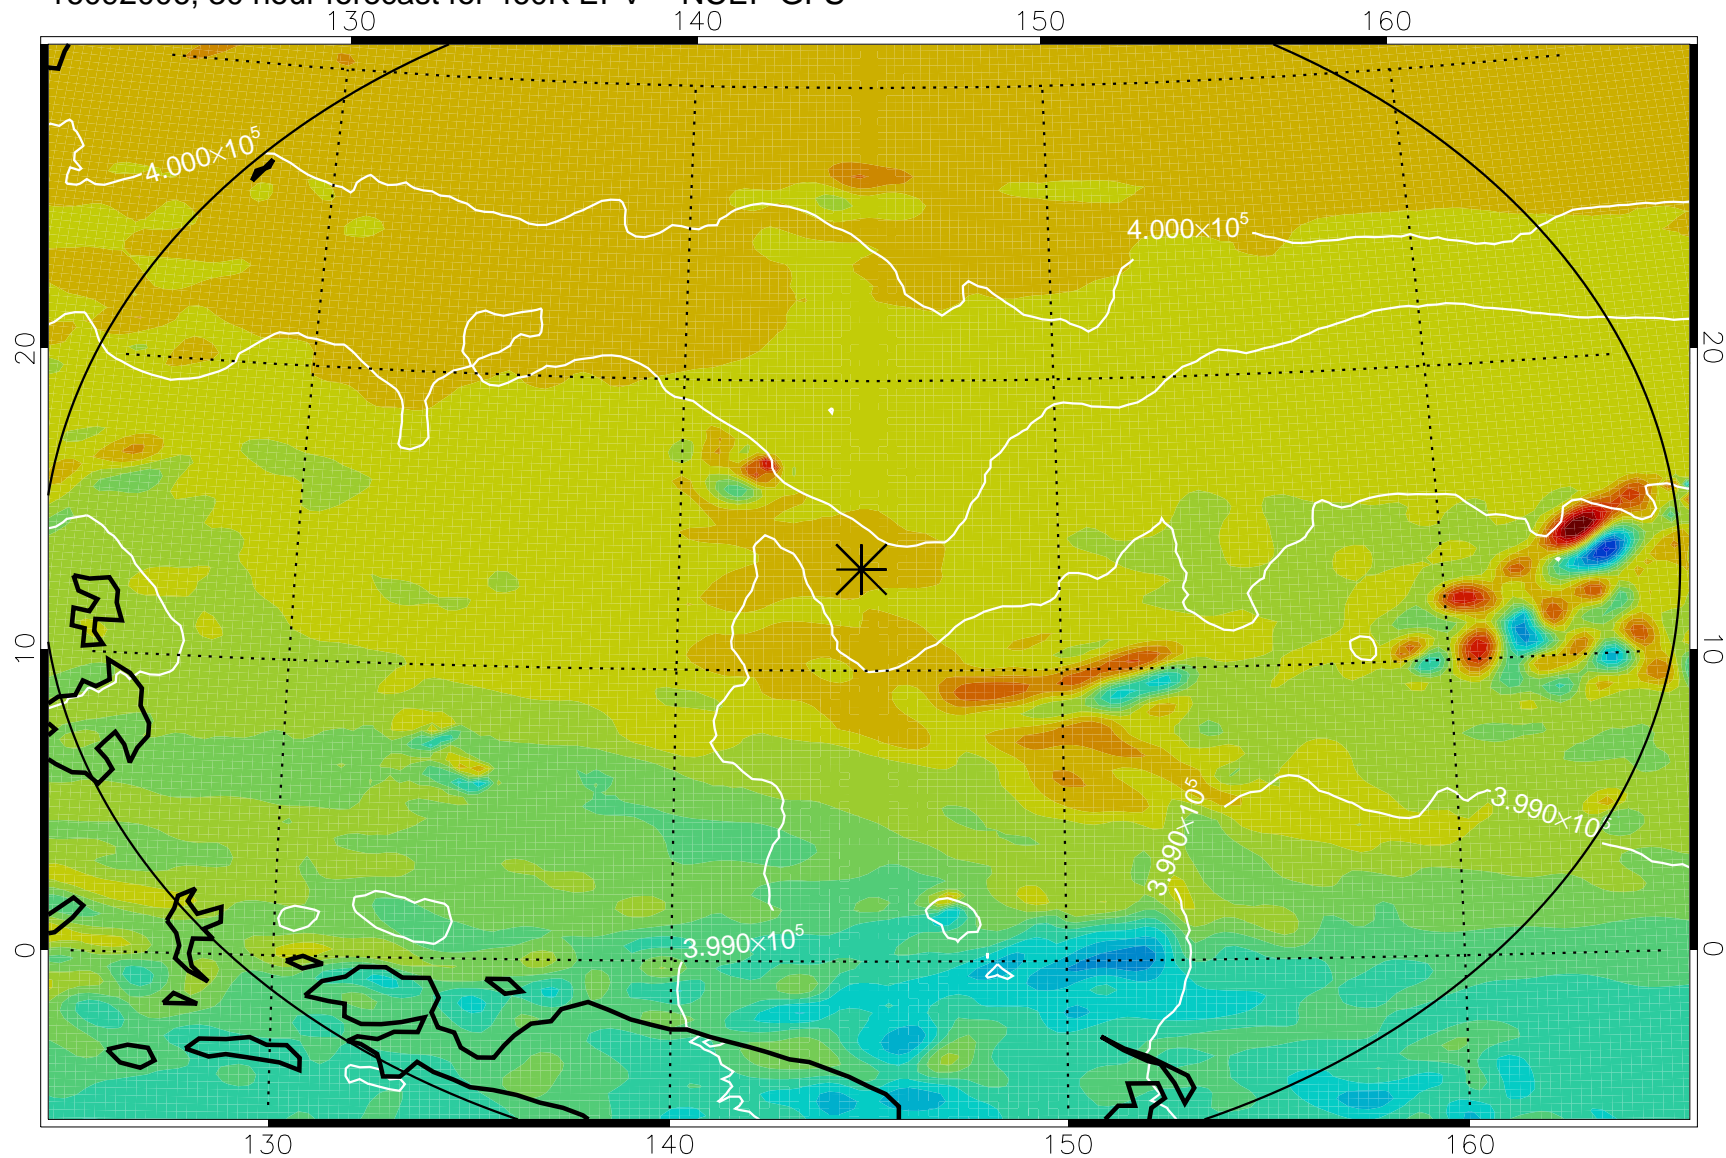

16091912, 12 hour forecast for 460K EPV -- NCEP GFS

460K Montgomery Streamfunction, white

Range ring of 2304 km

16091918, 18 hour forecast for 460K EPV -- NCEP GFS

460K Montgomery Streamfunction, white

Range ring of 2304 km

16092000, 24 hour forecast for 460K EPV -- NCEP GFS

460K Montgomery Streamfunction, white

Range ring of 2304 km

16092006, 30 hour forecast for 460K EPV -- NCEP GFS

460K Montgomery Streamfunction, white

Range ring of 2304 km

16092012, 36 hour forecast for 460K EPV -- NCEP GFS

460K Montgomery Streamfunction, white

Range ring of 2304 km

16092018, 42 hour forecast for 460K EPV -- NCEP GFS

460K Montgomery Streamfunction, white

Range ring of 2304 km

16092112, 60 hour forecast for 460K EPV -- NCEP GFS

460K Montgomery Streamfunction, white

Range ring of 2304 km

16092118, 66 hour forecast for 460K EPV -- NCEP GFS

460K Montgomery Streamfunction, white

Range ring of 2304 km