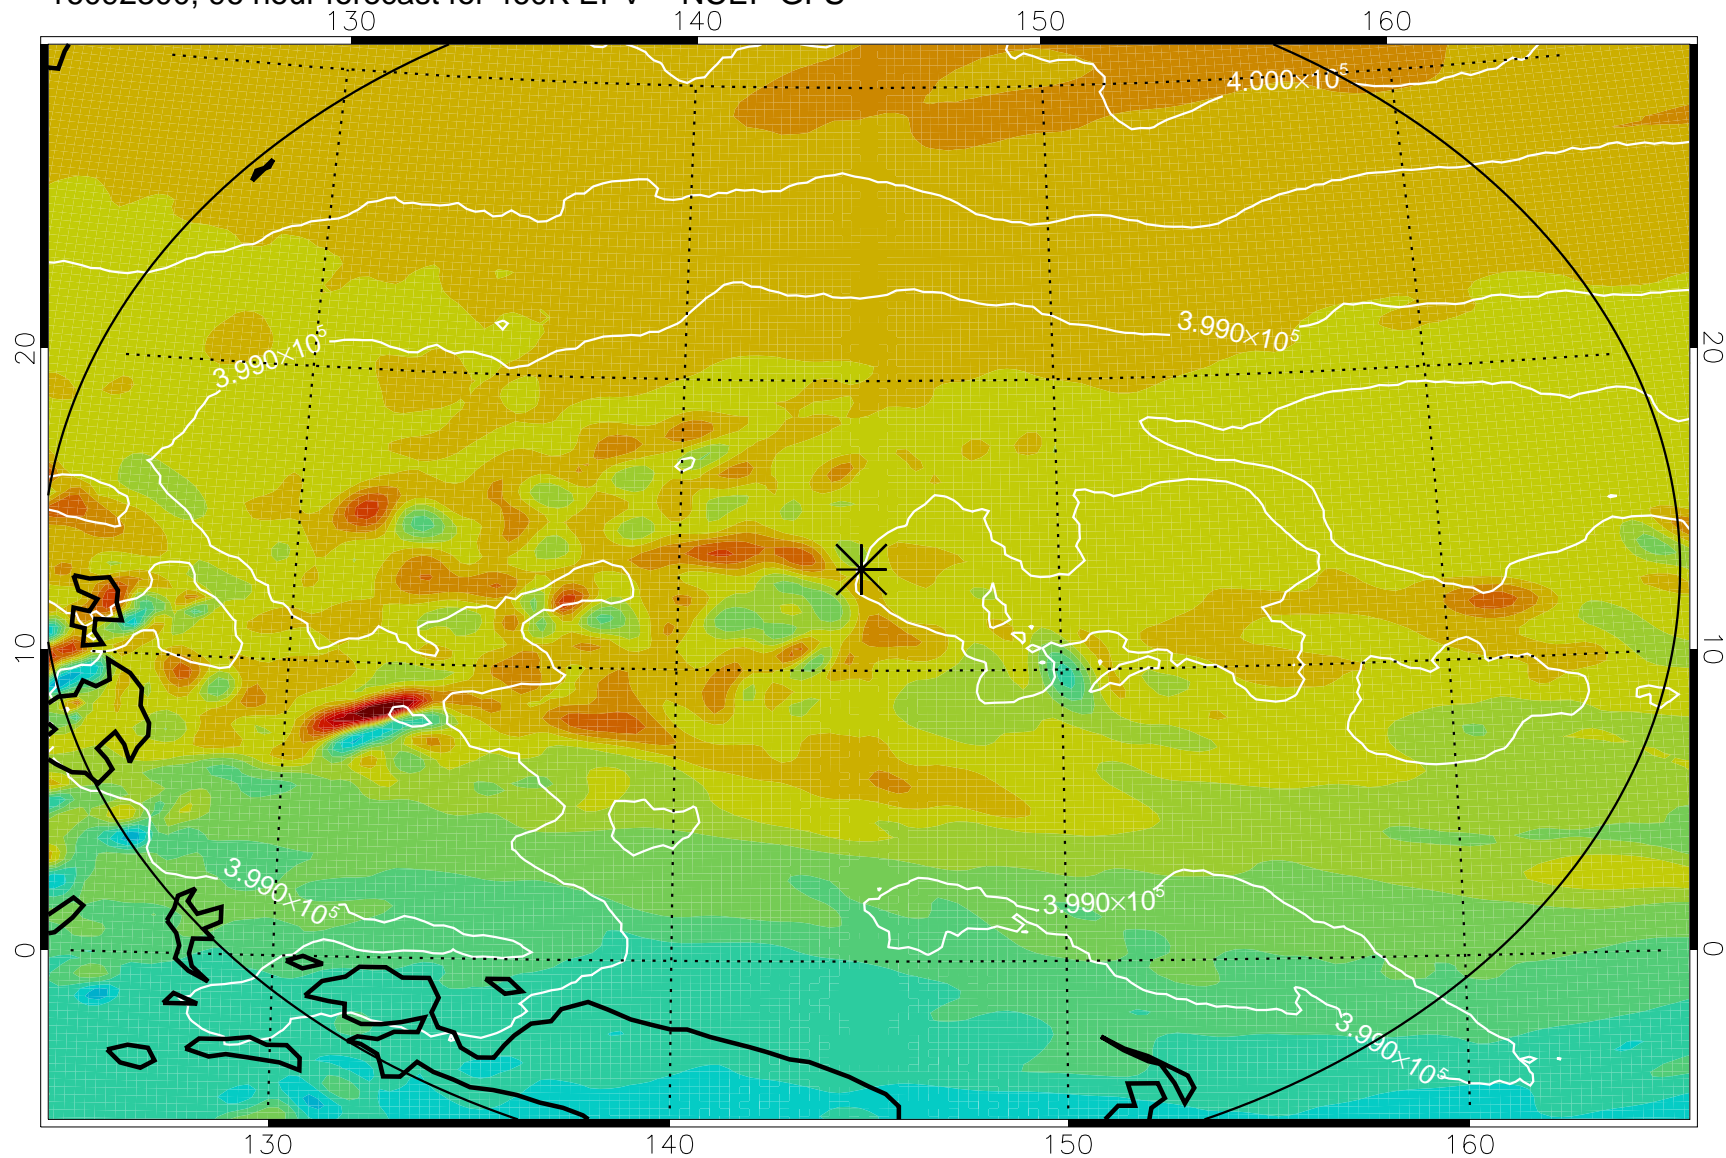

16092200, 72 hour forecast for 460K EPV -- NCEP GFS

460K Montgomery Streamfunction, white

Range ring of 2304 km

16092206, 78 hour forecast for 460K EPV -- NCEP GFS

460K Montgomery Streamfunction, white

Range ring of 2304 km

16092212, 84 hour forecast for 460K EPV -- NCEP GFS

460K Montgomery Streamfunction, white

Range ring of 2304 km

16092218, 90 hour forecast for 460K EPV -- NCEP GFS

460K Montgomery Streamfunction, white

Range ring of 2304 km

16092300, 96 hour forecast for 460K EPV -- NCEP GFS

460K Montgomery Streamfunction, white

Range ring of 2304 km

16092306, 102 hour forecast for 460K EPV -- NCEP GFS

460K Montgomery Streamfunction, white

Range ring of 2304 km

16092312, 108 hour forecast for 460K EPV -- NCEP GFS

460K Montgomery Streamfunction, white

Range ring of 2304 km

16092318, 114 hour forecast for 460K EPV -- NCEP GFS

460K Montgomery Streamfunction, white

Range ring of 2304 km