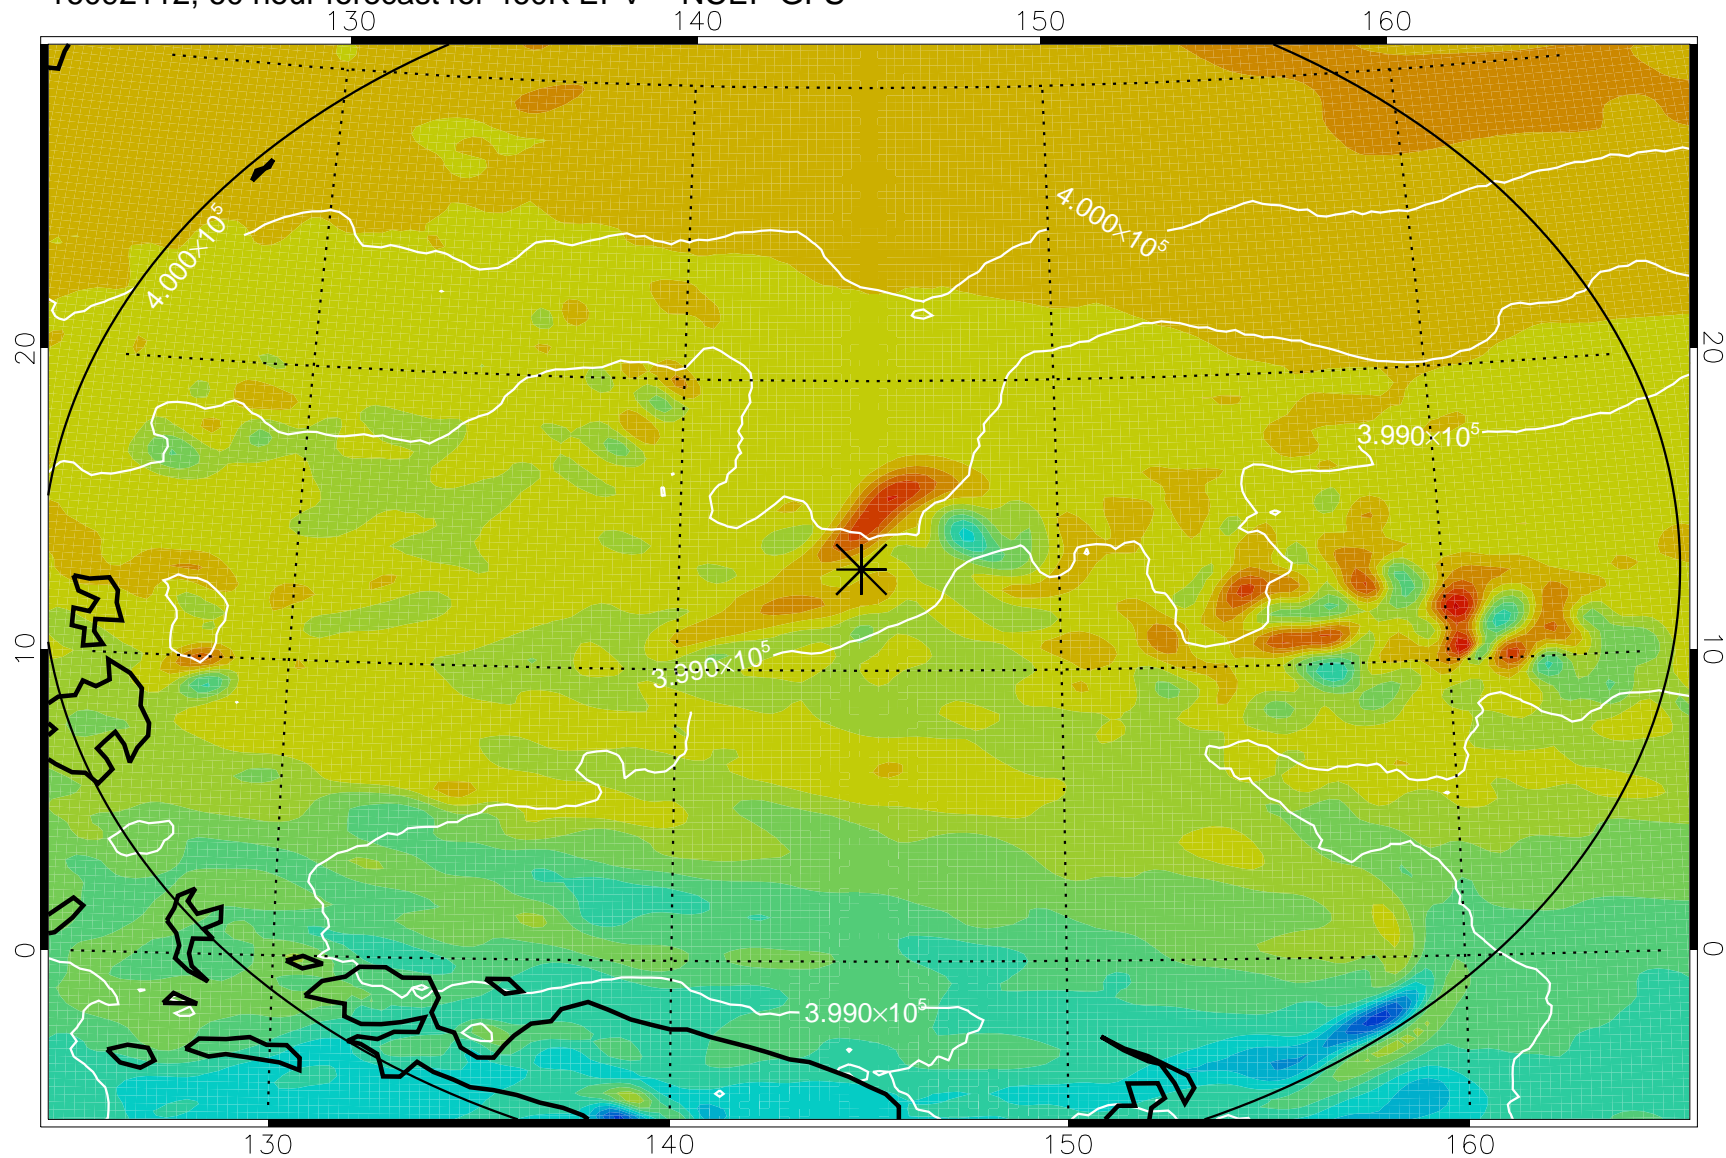

16092012, 36 hour forecast for 460K EPV -- NCEP GFS

460K Montgomery Streamfunction, white

Range ring of 2304 km

16092018, 42 hour forecast for 460K EPV -- NCEP GFS

460K Montgomery Streamfunction, white

Range ring of 2304 km

16092100, 48 hour forecast for 460K EPV -- NCEP GFS

460K Montgomery Streamfunction, white

Range ring of 2304 km

16092106, 54 hour forecast for 460K EPV -- NCEP GFS

460K Montgomery Streamfunction, white

Range ring of 2304 km

16092112, 60 hour forecast for 460K EPV -- NCEP GFS

460K Montgomery Streamfunction, white

Range ring of 2304 km

16092118, 66 hour forecast for 460K EPV -- NCEP GFS

460K Montgomery Streamfunction, white

Range ring of 2304 km

16092200, 72 hour forecast for 460K EPV -- NCEP GFS

460K Montgomery Streamfunction, white

Range ring of 2304 km

16092206, 78 hour forecast for 460K EPV -- NCEP GFS

460K Montgomery Streamfunction, white

Range ring of 2304 km