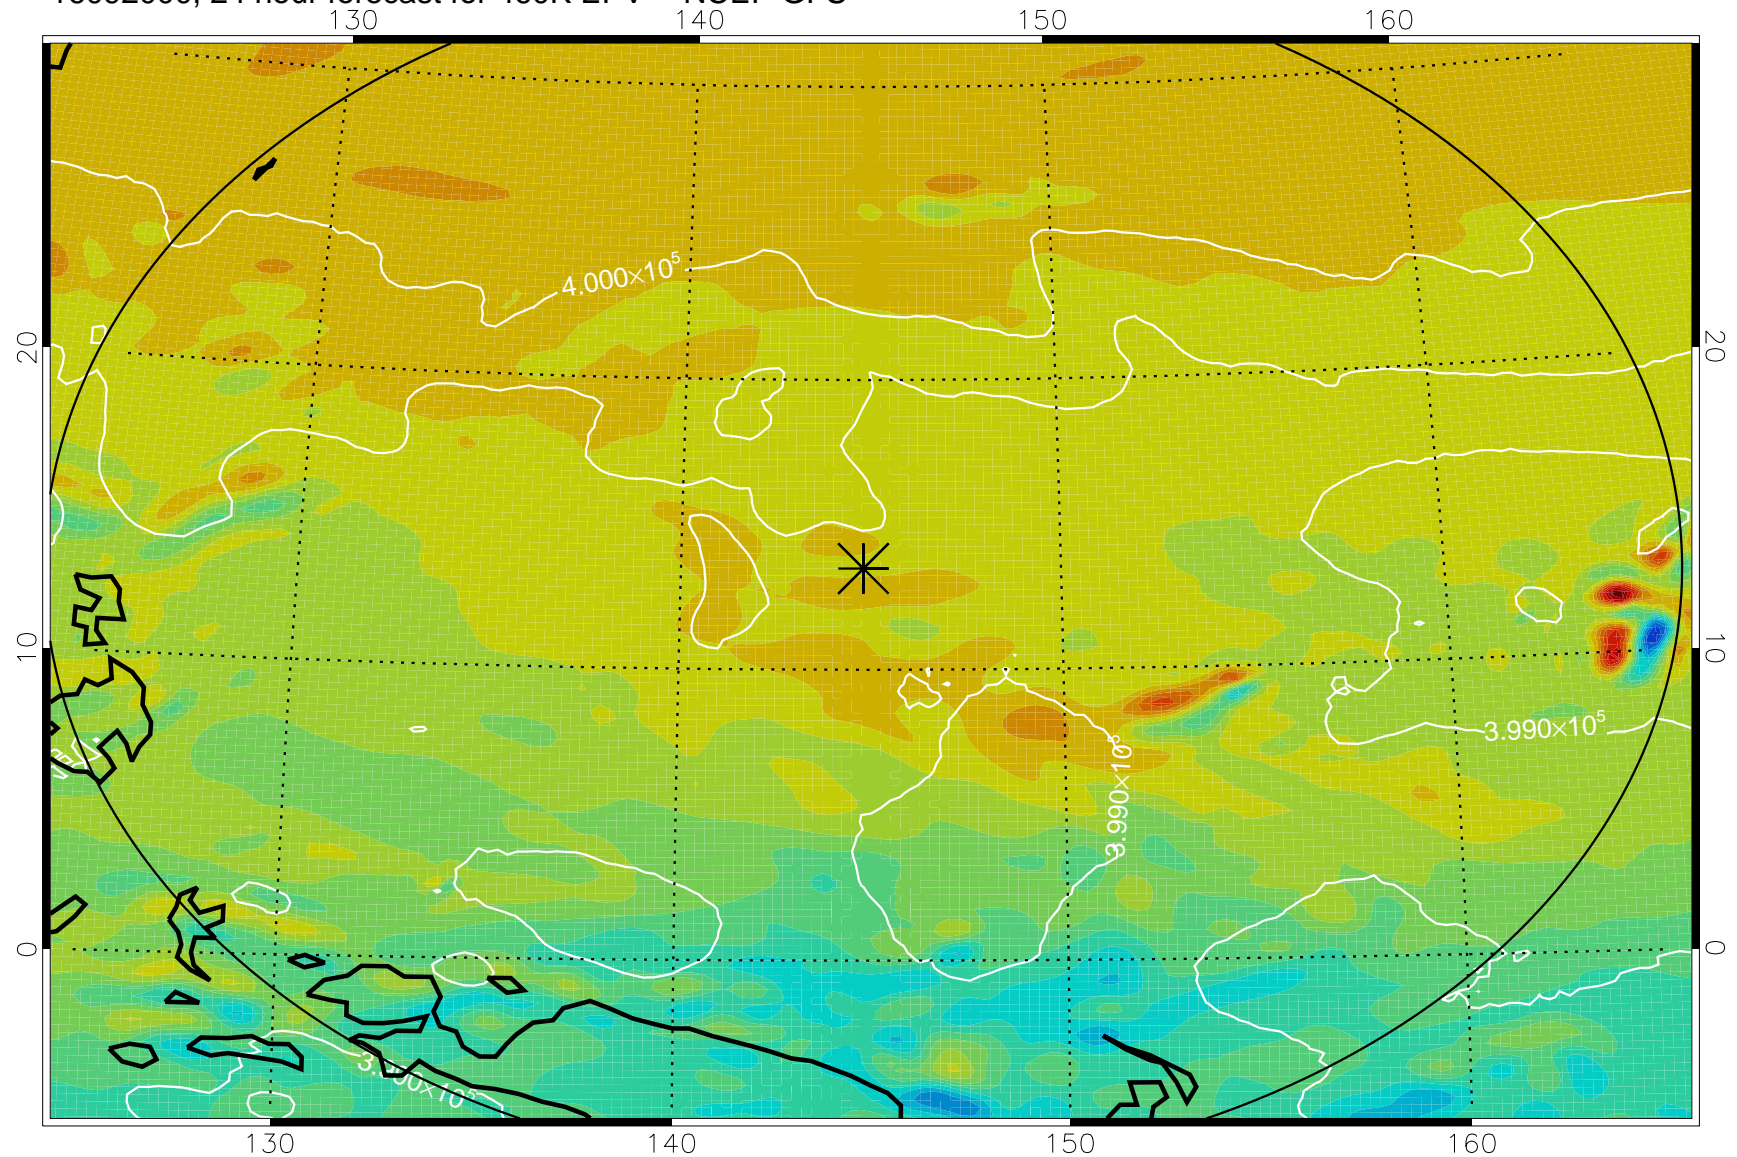

16091912, 12 hour forecast for 460K EPV -- NCEP GFS

460K Montgomery Streamfunction, white

Range ring of 2304 km

16091918, 18 hour forecast for 460K EPV -- NCEP GFS

460K Montgomery Streamfunction, white

Range ring of 2304 km

16092000, 24 hour forecast for 460K EPV -- NCEP GFS

460K Montgomery Streamfunction, white

Range ring of 2304 km

16092006, 30 hour forecast for 460K EPV -- NCEP GFS

460K Montgomery Streamfunction, white

Range ring of 2304 km

16092012, 36 hour forecast for 460K EPV -- NCEP GFS

460K Montgomery Streamfunction, white

Range ring of 2304 km

16092018, 42 hour forecast for 460K EPV -- NCEP GFS

460K Montgomery Streamfunction, white

Range ring of 2304 km

16092200, 72 hour forecast for 460K EPV -- NCEP GFS

460K Montgomery Streamfunction, white

Range ring of 2304 km

16092206, 78 hour forecast for 460K EPV -- NCEP GFS

460K Montgomery Streamfunction, white

Range ring of 2304 km