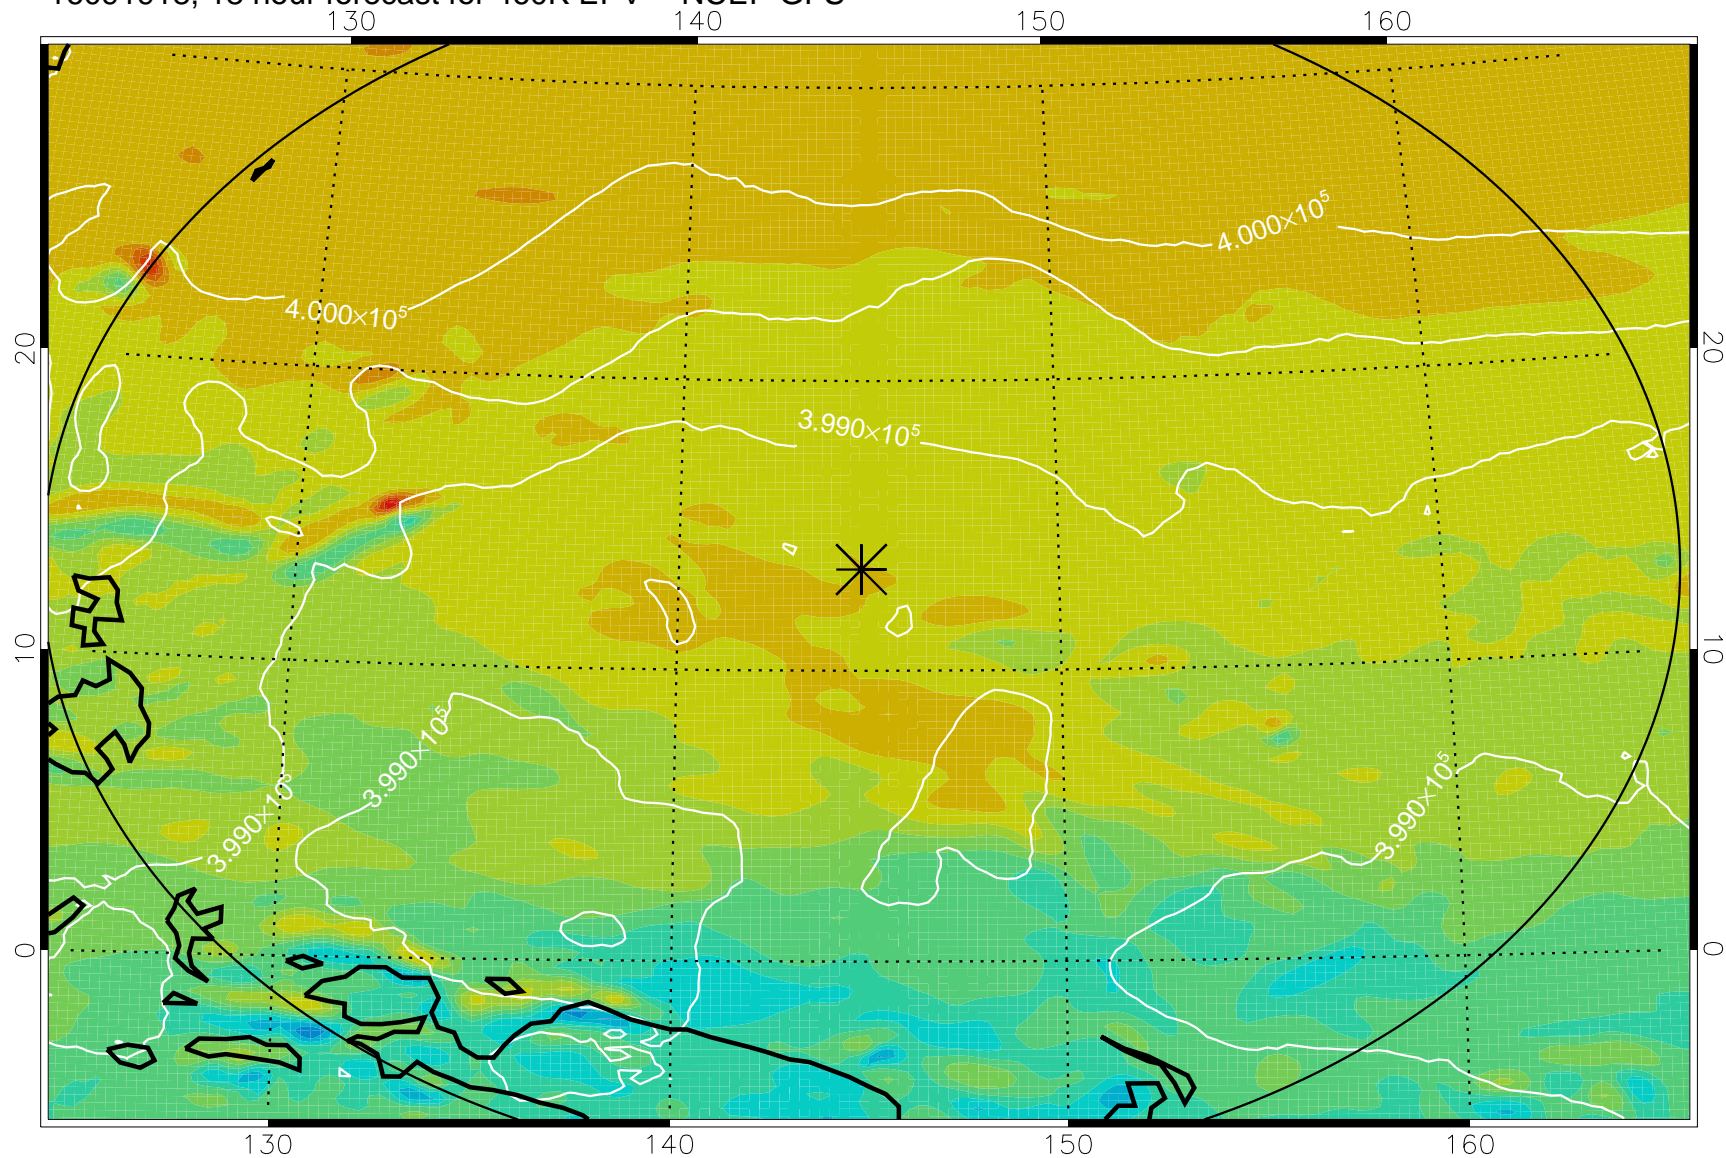

16091912, 12 hour forecast for 460K EPV -- NCEP GFS

460K Montgomery Streamfunction, white

Range ring of 2304 km

16091918, 18 hour forecast for 460K EPV -- NCEP GFS

460K Montgomery Streamfunction, white

Range ring of 2304 km

16092000, 24 hour forecast for 460K EPV -- NCEP GFS

460K Montgomery Streamfunction, white

Range ring of 2304 km

16092006, 30 hour forecast for 460K EPV -- NCEP GFS

460K Montgomery Streamfunction, white

Range ring of 2304 km

16092012, 36 hour forecast for 460K EPV -- NCEP GFS

460K Montgomery Streamfunction, white

Range ring of 2304 km

16092018, 42 hour forecast for 460K EPV -- NCEP GFS

460K Montgomery Streamfunction, white

Range ring of 2304 km

16092200, 72 hour forecast for 460K EPV -- NCEP GFS

460K Montgomery Streamfunction, white

Range ring of 2304 km

16092206, 78 hour forecast for 460K EPV -- NCEP GFS

460K Montgomery Streamfunction, white

Range ring of 2304 km