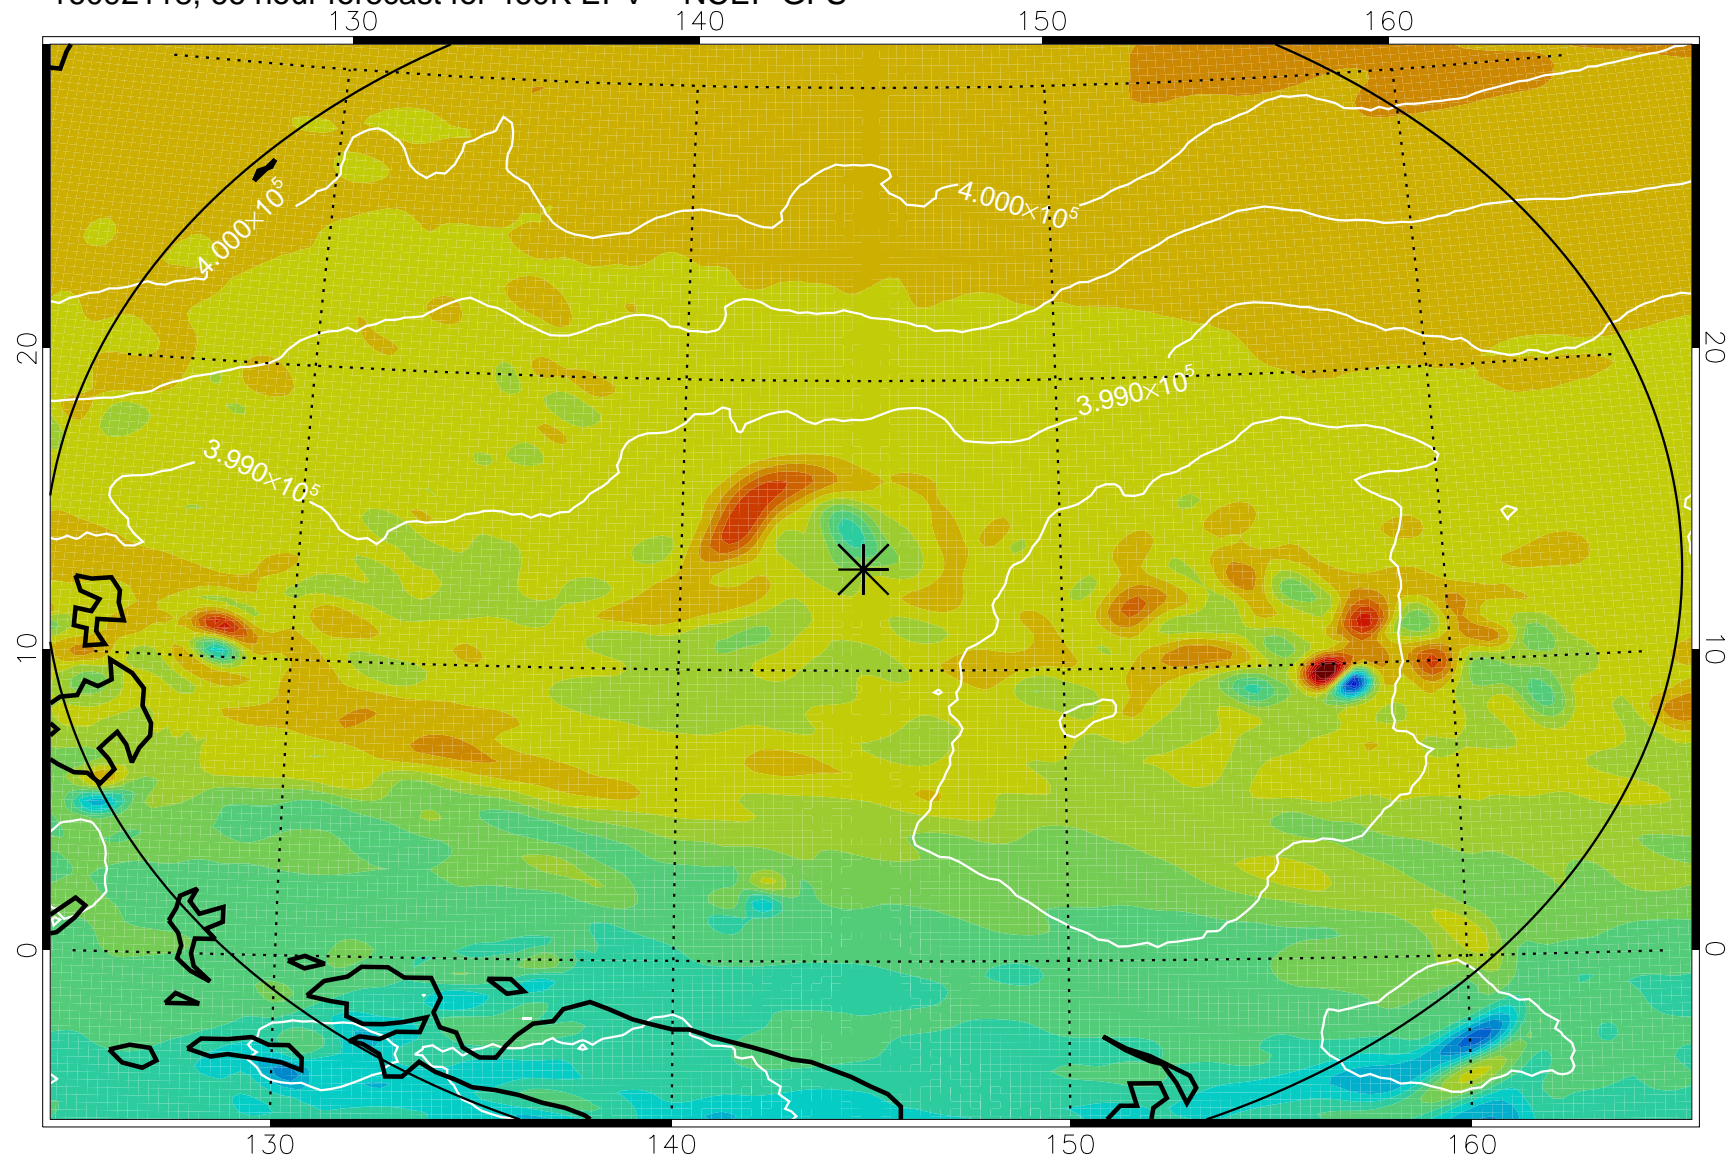

16092012, 36 hour forecast for 460K EPV -- NCEP GFS

460K Montgomery Streamfunction, white

Range ring of 2304 km

16092018, 42 hour forecast for 460K EPV -- NCEP GFS

460K Montgomery Streamfunction, white

Range ring of 2304 km

16092100, 48 hour forecast for 460K EPV -- NCEP GFS

460K Montgomery Streamfunction, white

Range ring of 2304 km

16092106, 54 hour forecast for 460K EPV -- NCEP GFS

460K Montgomery Streamfunction, white

Range ring of 2304 km

16092112, 60 hour forecast for 460K EPV -- NCEP GFS

460K Montgomery Streamfunction, white

Range ring of 2304 km

16092118, 66 hour forecast for 460K EPV -- NCEP GFS

460K Montgomery Streamfunction, white

Range ring of 2304 km

16092200, 72 hour forecast for 460K EPV -- NCEP GFS

460K Montgomery Streamfunction, white

Range ring of 2304 km

16092206, 78 hour forecast for 460K EPV -- NCEP GFS

460K Montgomery Streamfunction, white

Range ring of 2304 km