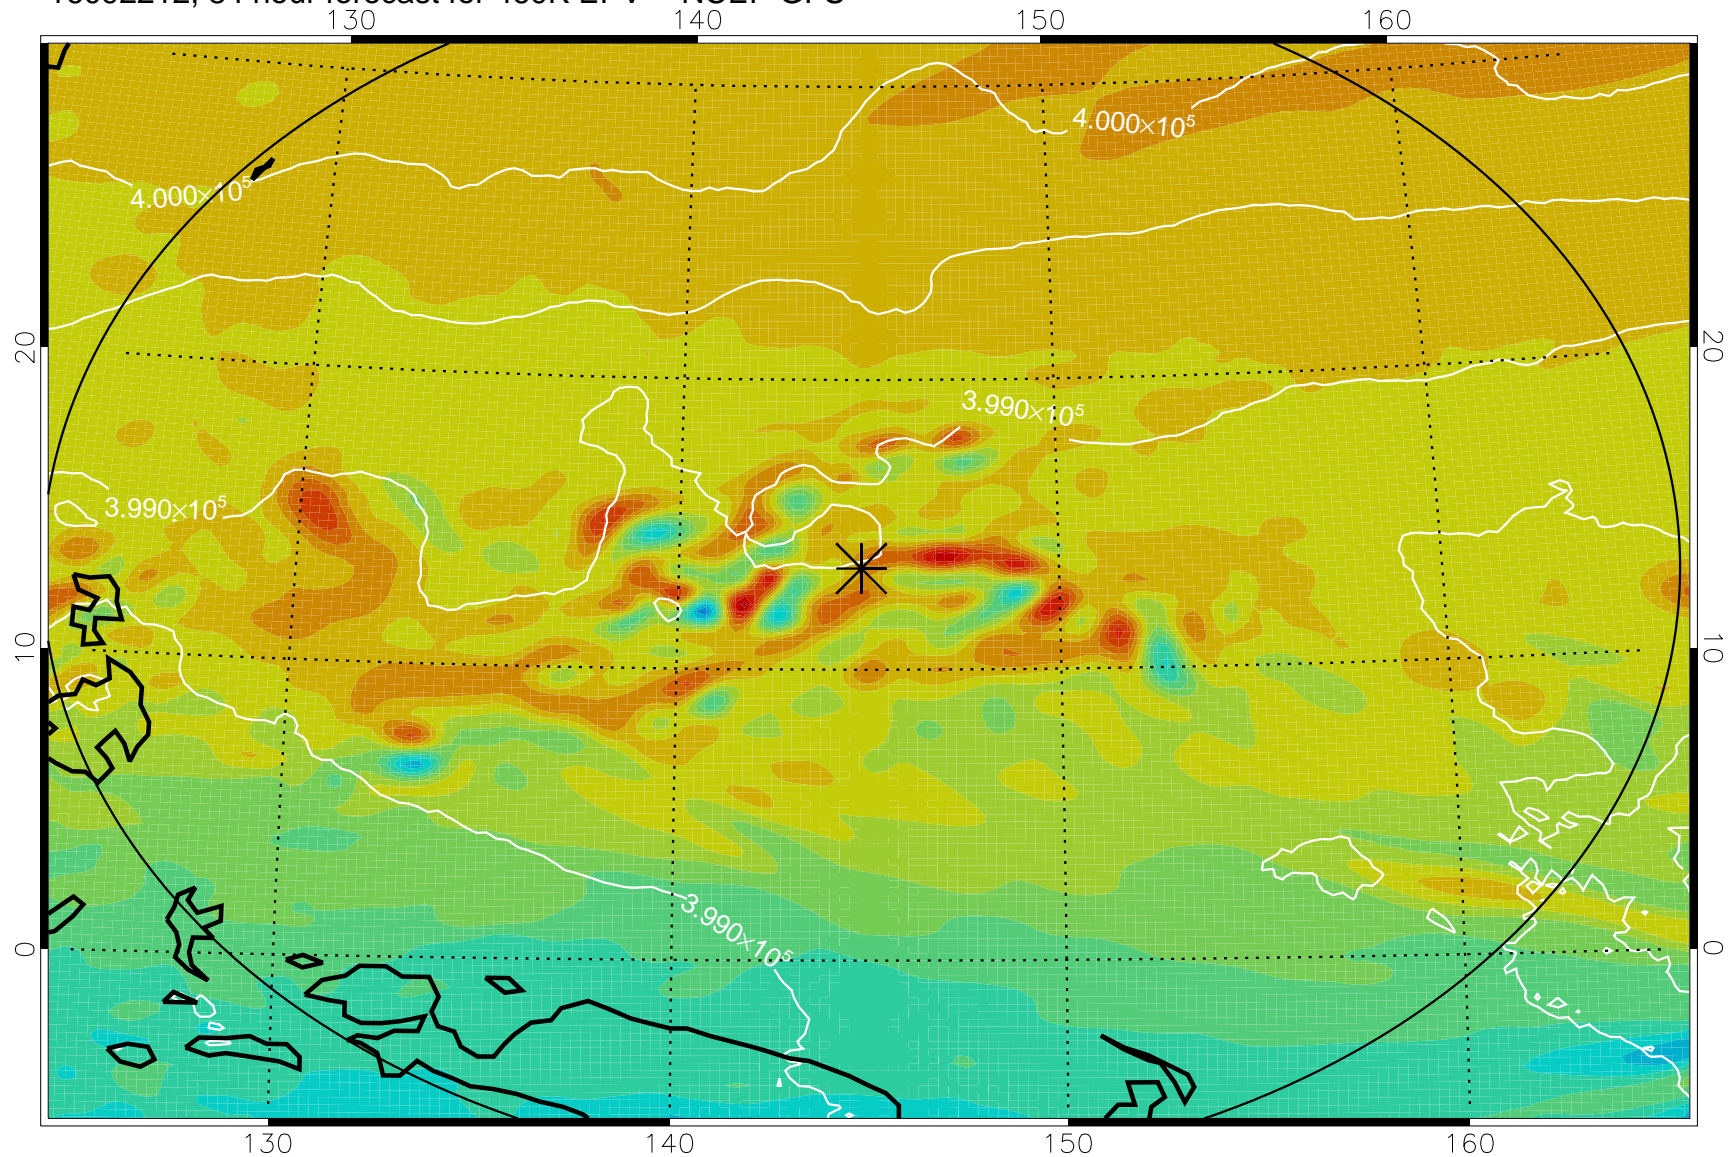

16092112, 60 hour forecast for 460K EPV -- NCEP GFS

460K Montgomery Streamfunction, white

Range ring of 2304 km

16092118, 66 hour forecast for 460K EPV -- NCEP GFS

460K Montgomery Streamfunction, white

Range ring of 2304 km

16092200, 72 hour forecast for 460K EPV -- NCEP GFS

460K Montgomery Streamfunction, white

Range ring of 2304 km

16092206, 78 hour forecast for 460K EPV -- NCEP GFS

460K Montgomery Streamfunction, white

Range ring of 2304 km

16092212, 84 hour forecast for 460K EPV -- NCEP GFS

460K Montgomery Streamfunction, white

Range ring of 2304 km

16092218, 90 hour forecast for 460K EPV -- NCEP GFS

460K Montgomery Streamfunction, white

Range ring of 2304 km

16092300, 96 hour forecast for 460K EPV -- NCEP GFS

460K Montgomery Streamfunction, white

Range ring of 2304 km

16092306, 102 hour forecast for 460K EPV -- NCEP GFS

460K Montgomery Streamfunction, white

Range ring of 2304 km