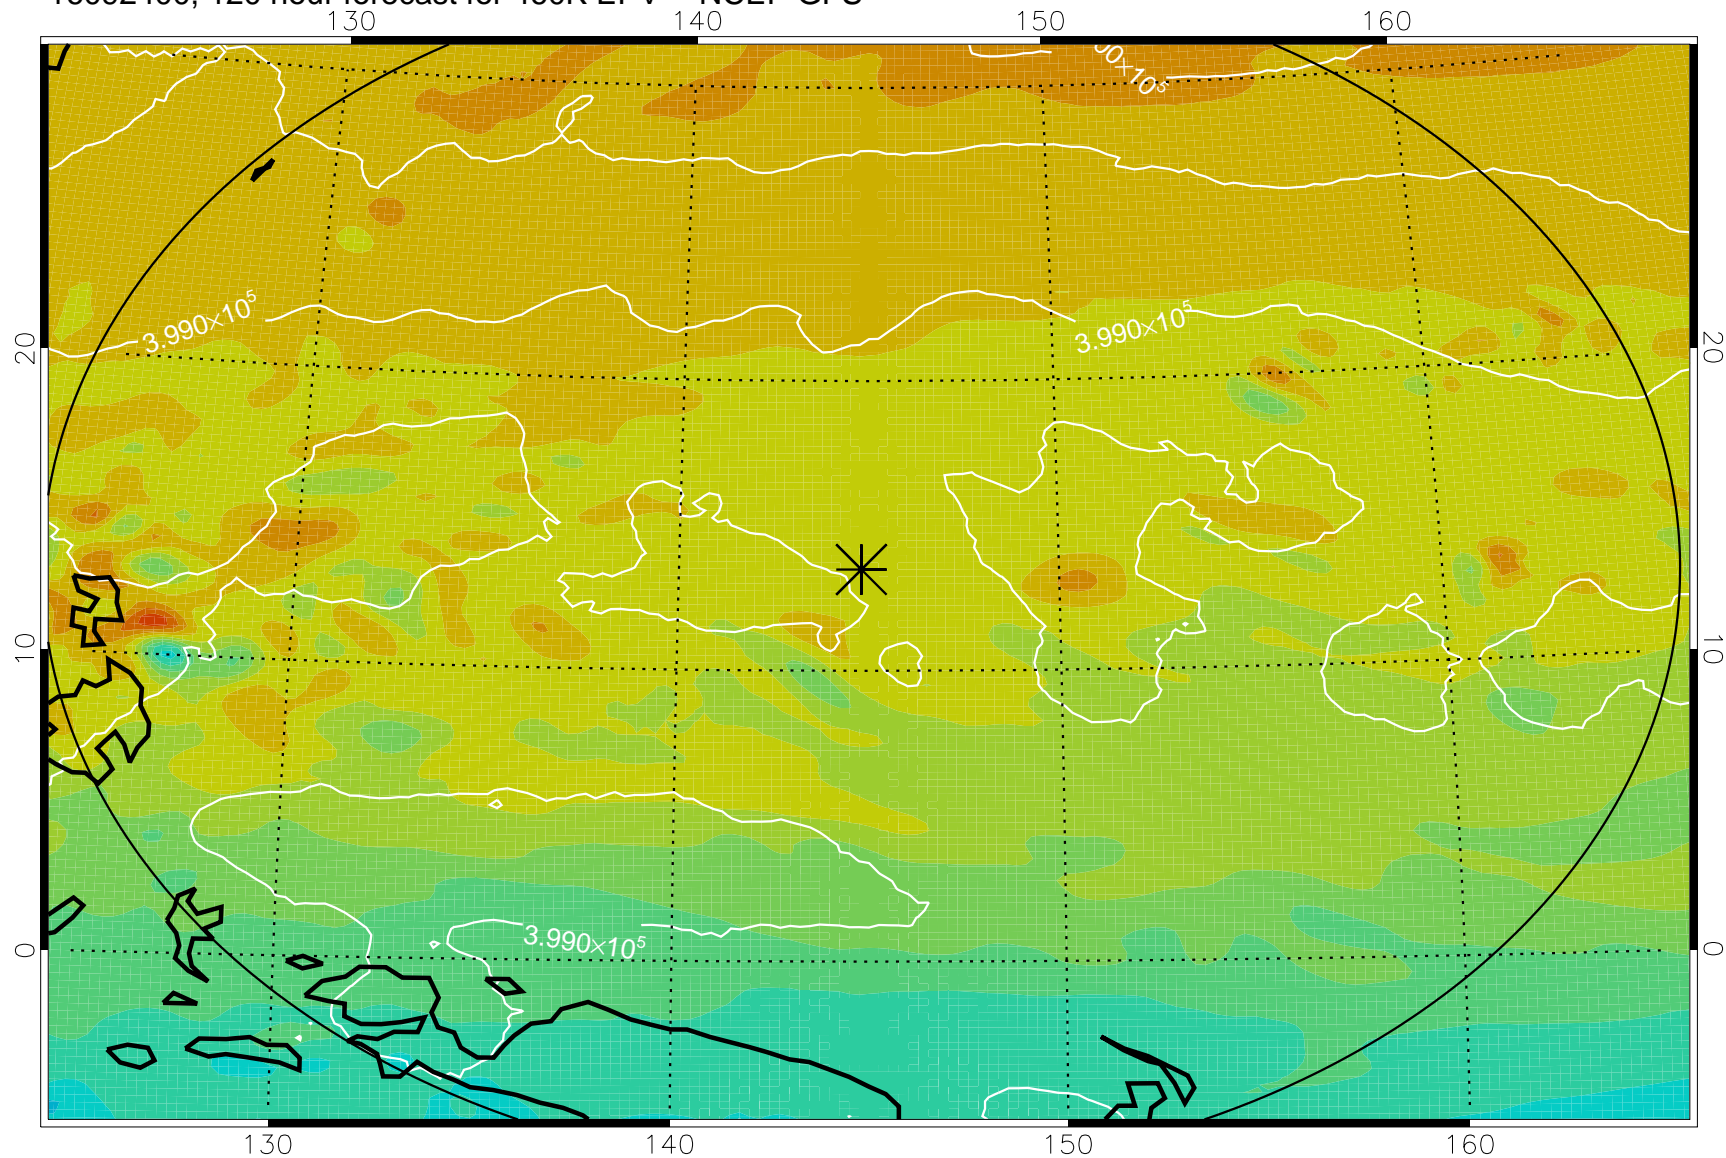

16092212, 84 hour forecast for 460K EPV -- NCEP GFS

460K Montgomery Streamfunction, white

Range ring of 2304 km

16092218, 90 hour forecast for 460K EPV -- NCEP GFS

460K Montgomery Streamfunction, white

Range ring of 2304 km

16092300, 96 hour forecast for 460K EPV -- NCEP GFS

460K Montgomery Streamfunction, white

Range ring of 2304 km

16092306, 102 hour forecast for 460K EPV -- NCEP GFS

460K Montgomery Streamfunction, white

Range ring of 2304 km

16092312, 108 hour forecast for 460K EPV -- NCEP GFS

460K Montgomery Streamfunction, white

Range ring of 2304 km

16092318, 114 hour forecast for 460K EPV -- NCEP GFS

460K Montgomery Streamfunction, white

Range ring of 2304 km

16092400, 120 hour forecast for 460K EPV -- NCEP GFS

460K Montgomery Streamfunction, white

Range ring of 2304 km