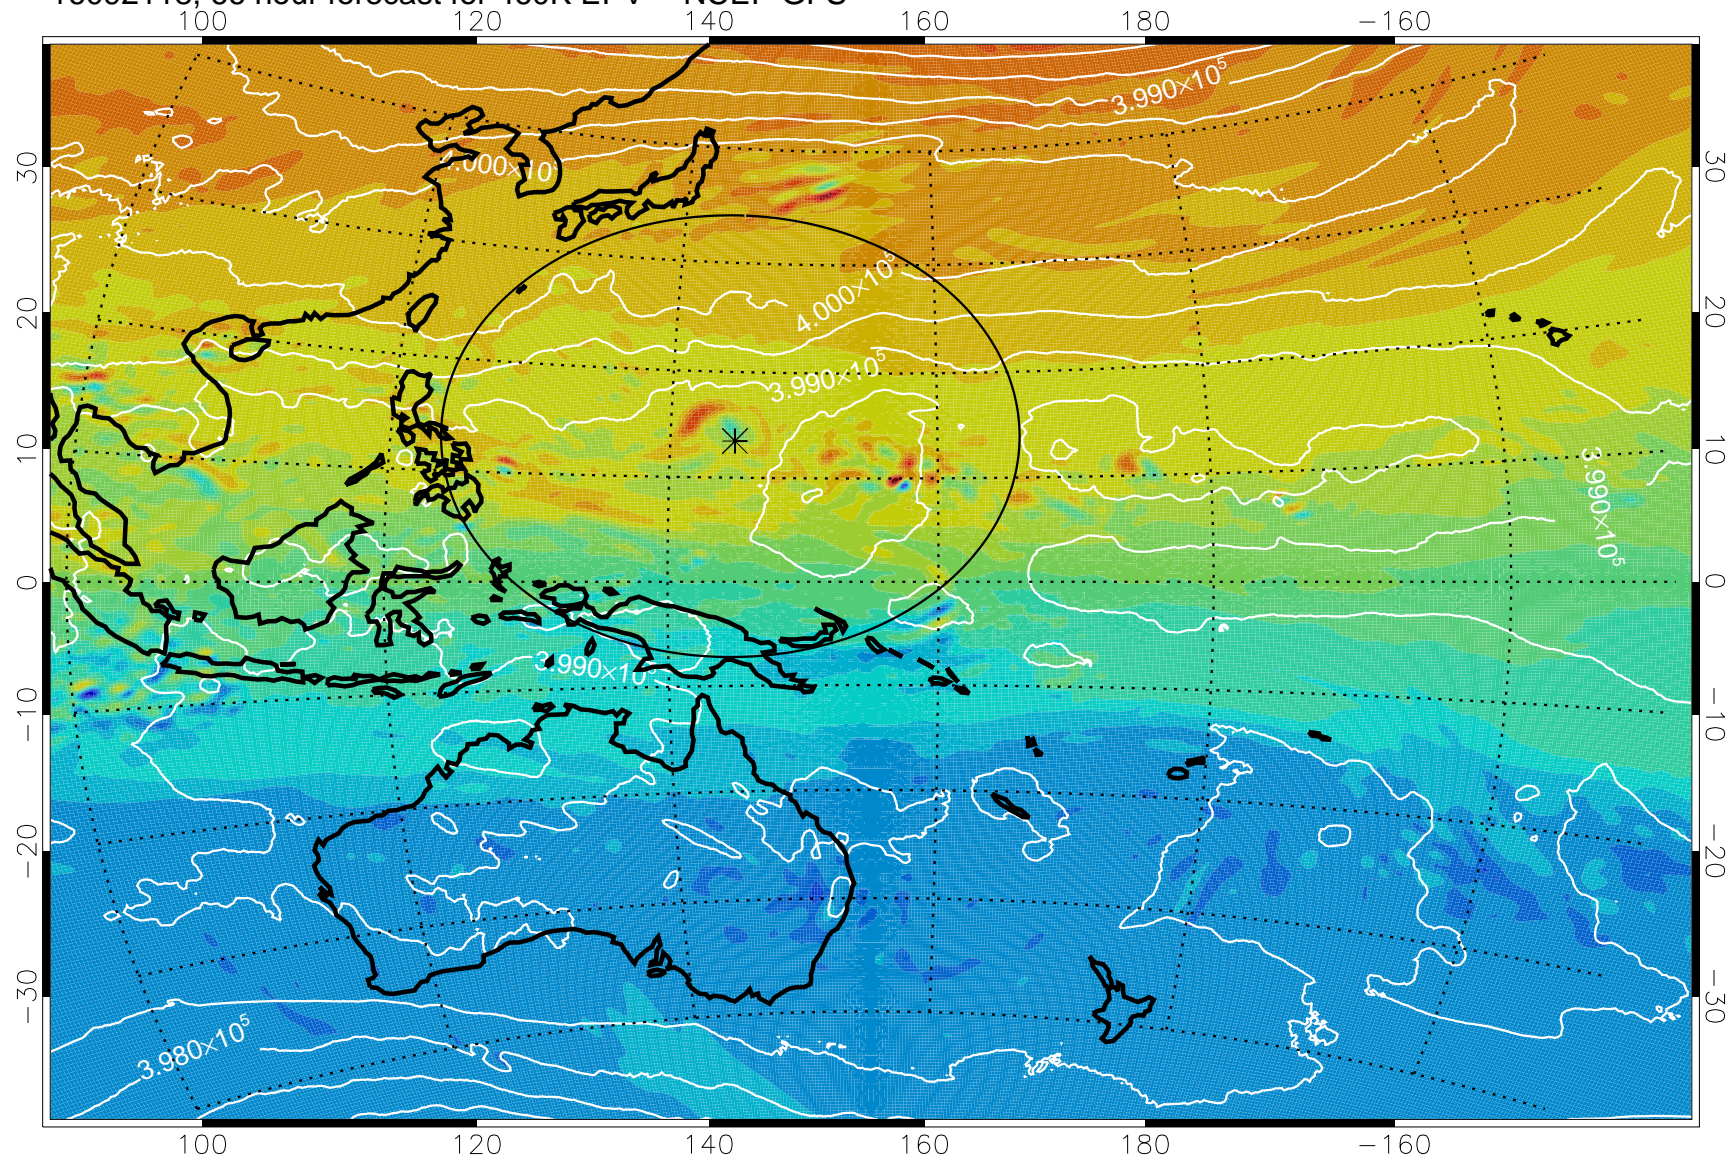

16092018, 42 hour forecast for 460K EPV -- NCEP GFS

460K Montgomery Streamfunction, white

Range ring of 2304 km

16092100, 48 hour forecast for 460K EPV -- NCEP GFS

460K Montgomery Streamfunction, white

Range ring of 2304 km

16092106, 54 hour forecast for 460K EPV -- NCEP GFS

460K Montgomery Streamfunction, white

Range ring of 2304 km

16092112, 60 hour forecast for 460K EPV -- NCEP GFS

460K Montgomery Streamfunction, white

Range ring of 2304 km

16092118, 66 hour forecast for 460K EPV -- NCEP GFS

460K Montgomery Streamfunction, white

Range ring of 2304 km

16092200, 72 hour forecast for 460K EPV -- NCEP GFS

460K Montgomery Streamfunction, white

Range ring of 2304 km

16092206, 78 hour forecast for 460K EPV -- NCEP GFS

460K Montgomery Streamfunction, white

Range ring of 2304 km

16092212, 84 hour forecast for 460K EPV -- NCEP GFS

460K Montgomery Streamfunction, white

Range ring of 2304 km