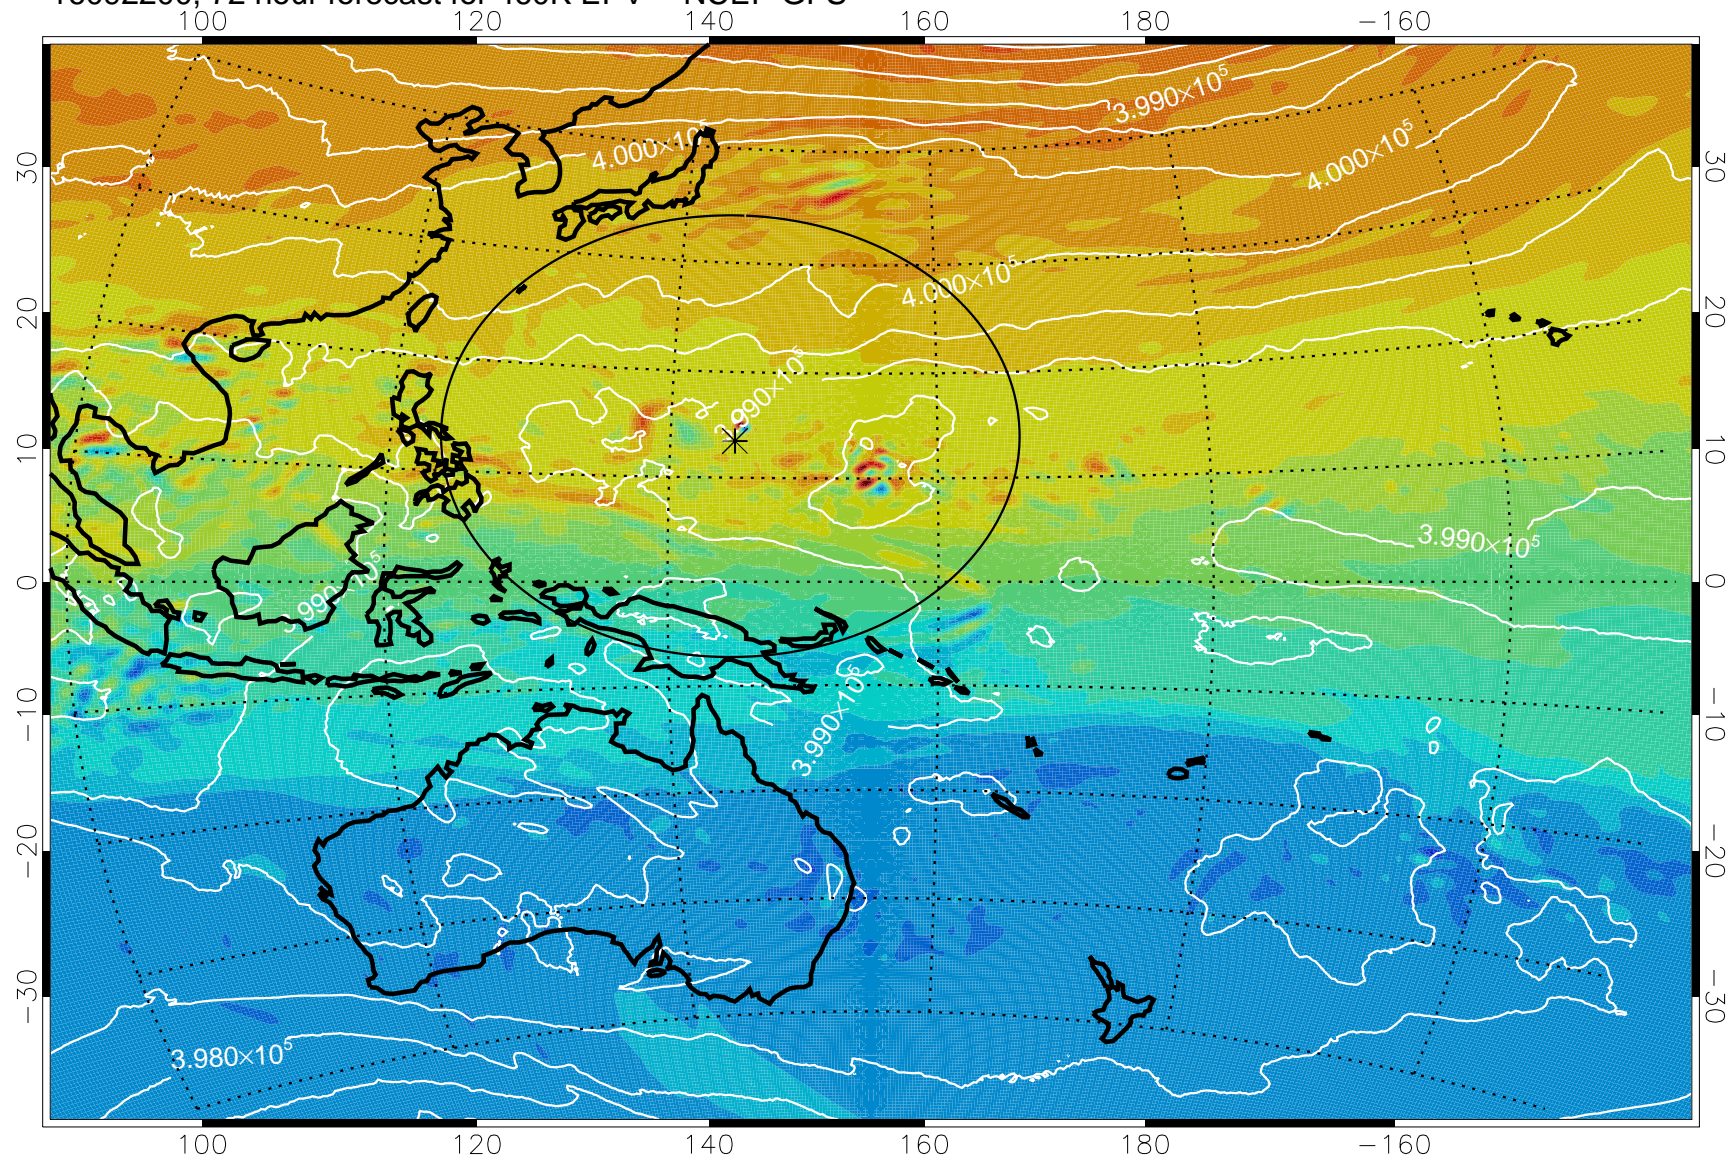

16092018, 42 hour forecast for 460K EPV -- NCEP GFS

460K Montgomery Streamfunction, white

Range ring of 2304 km

16092100, 48 hour forecast for 460K EPV -- NCEP GFS

460K Montgomery Streamfunction, white

Range ring of 2304 km

16092106, 54 hour forecast for 460K EPV -- NCEP GFS

460K Montgomery Streamfunction, white

Range ring of 2304 km

16092112, 60 hour forecast for 460K EPV -- NCEP GFS

460K Montgomery Streamfunction, white

Range ring of 2304 km

16092118, 66 hour forecast for 460K EPV -- NCEP GFS

460K Montgomery Streamfunction, white

Range ring of 2304 km

16092200, 72 hour forecast for 460K EPV -- NCEP GFS

460K Montgomery Streamfunction, white

Range ring of 2304 km

16092206, 78 hour forecast for 460K EPV -- NCEP GFS

460K Montgomery Streamfunction, white

Range ring of 2304 km

16092212, 84 hour forecast for 460K EPV -- NCEP GFS

460K Montgomery Streamfunction, white

Range ring of 2304 km