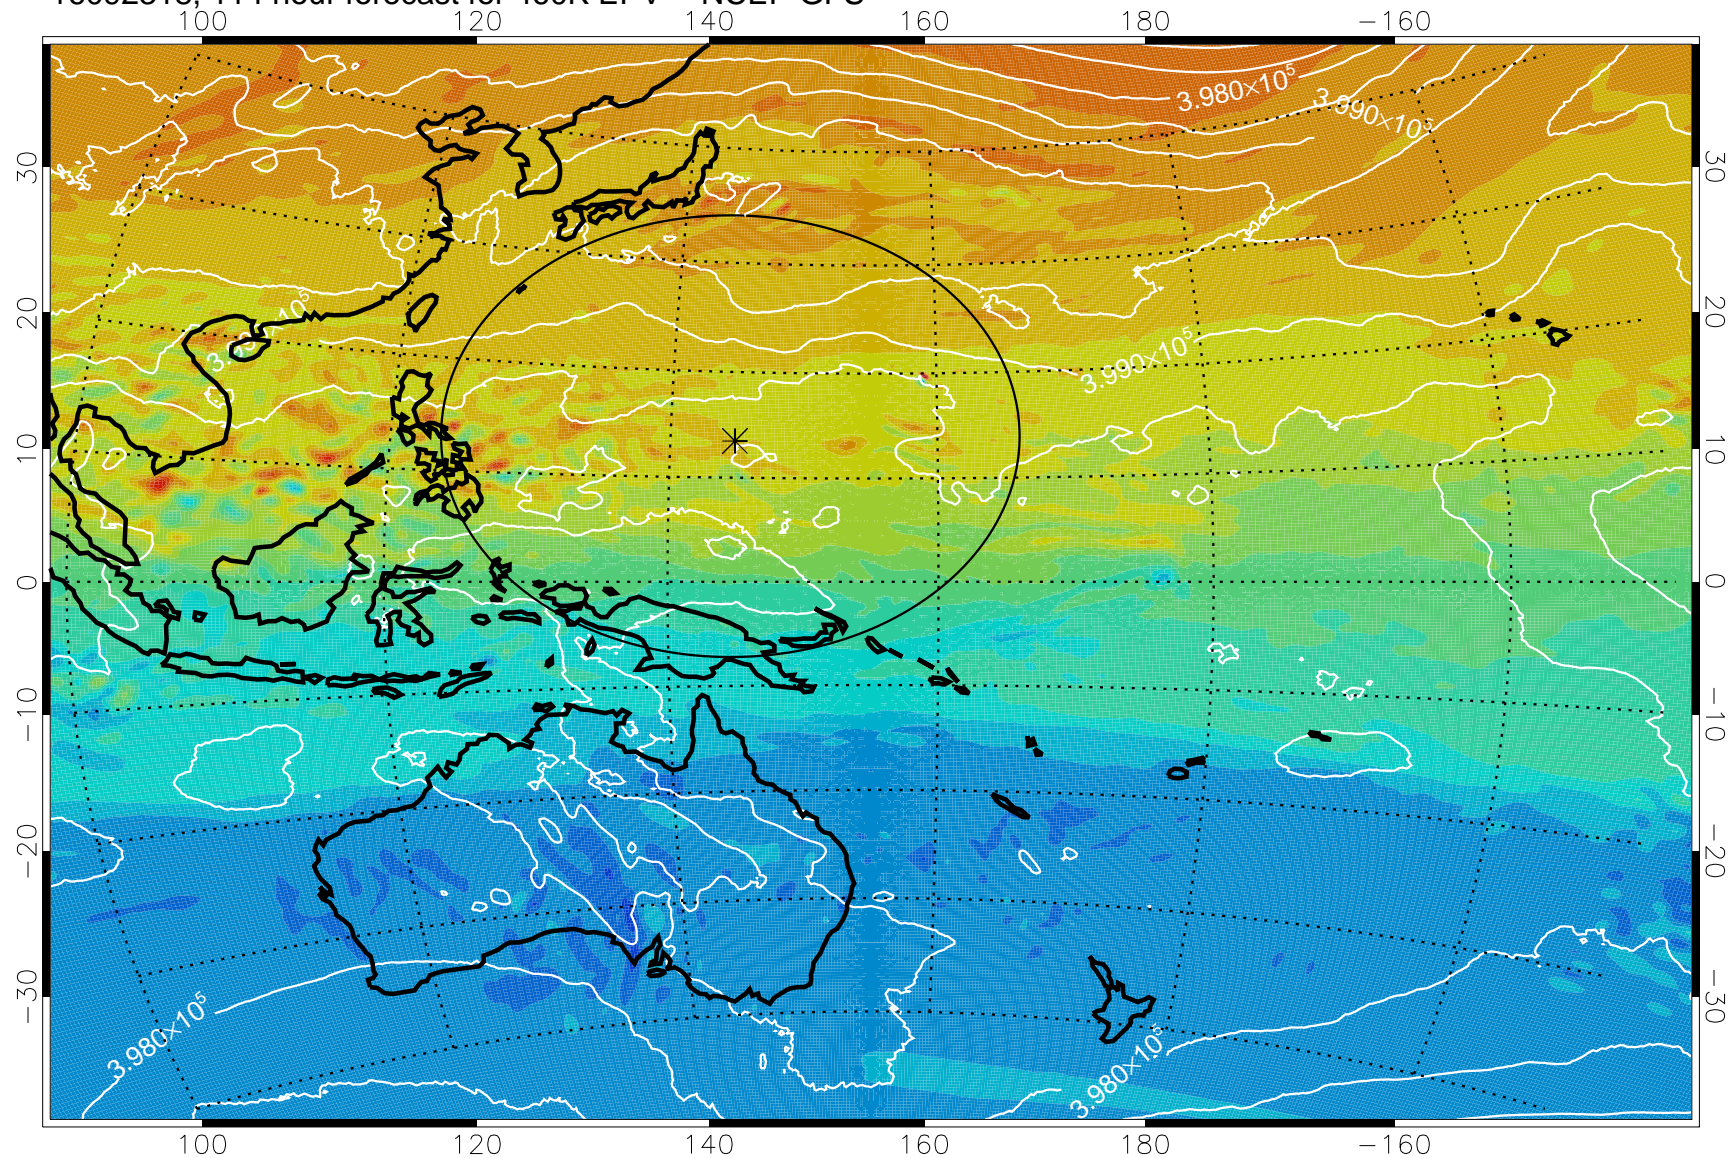

16092218, 90 hour forecast for 460K EPV -- NCEP GFS

460K Montgomery Streamfunction, white

Range ring of 2304 km

16092300, 96 hour forecast for 460K EPV -- NCEP GFS

460K Montgomery Streamfunction, white

Range ring of 2304 km

16092306, 102 hour forecast for 460K EPV -- NCEP GFS

460K Montgomery Streamfunction, white

Range ring of 2304 km

16092312, 108 hour forecast for 460K EPV -- NCEP GFS

460K Montgomery Streamfunction, white

Range ring of 2304 km

16092318, 114 hour forecast for 460K EPV -- NCEP GFS

460K Montgomery Streamfunction, white

Range ring of 2304 km

16092400, 120 hour forecast for 460K EPV -- NCEP GFS

460K Montgomery Streamfunction, white

Range ring of 2304 km