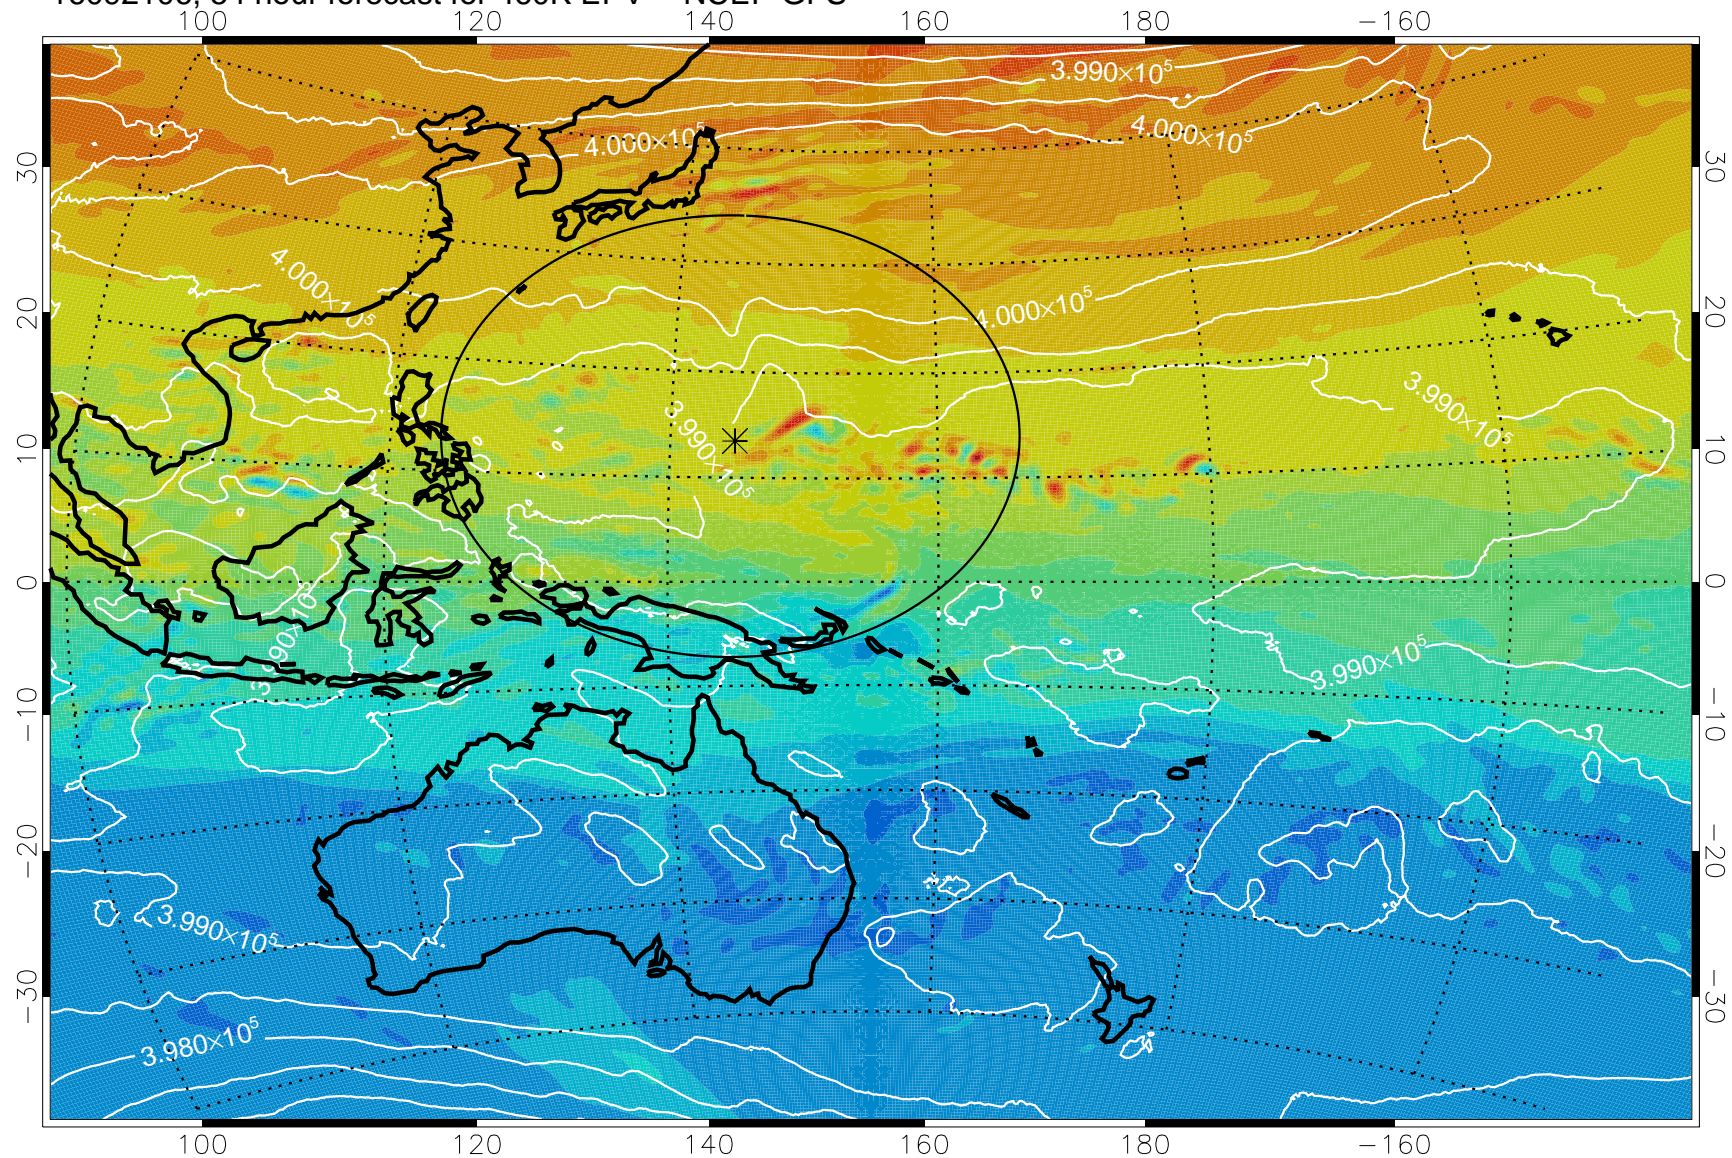

16092006, 30 hour forecast for 460K EPV -- NCEP GFS

460K Montgomery Streamfunction, white

Range ring of 2304 km

16092012, 36 hour forecast for 460K EPV -- NCEP GFS

460K Montgomery Streamfunction, white

Range ring of 2304 km

16092018, 42 hour forecast for 460K EPV -- NCEP GFS

460K Montgomery Streamfunction, white

Range ring of 2304 km

16092100, 48 hour forecast for 460K EPV -- NCEP GFS

460K Montgomery Streamfunction, white

Range ring of 2304 km

16092106, 54 hour forecast for 460K EPV -- NCEP GFS

460K Montgomery Streamfunction, white

Range ring of 2304 km

16092112, 60 hour forecast for 460K EPV -- NCEP GFS

460K Montgomery Streamfunction, white

Range ring of 2304 km

16092118, 66 hour forecast for 460K EPV -- NCEP GFS

460K Montgomery Streamfunction, white

Range ring of 2304 km

16092200, 72 hour forecast for 460K EPV -- NCEP GFS

460K Montgomery Streamfunction, white

Range ring of 2304 km