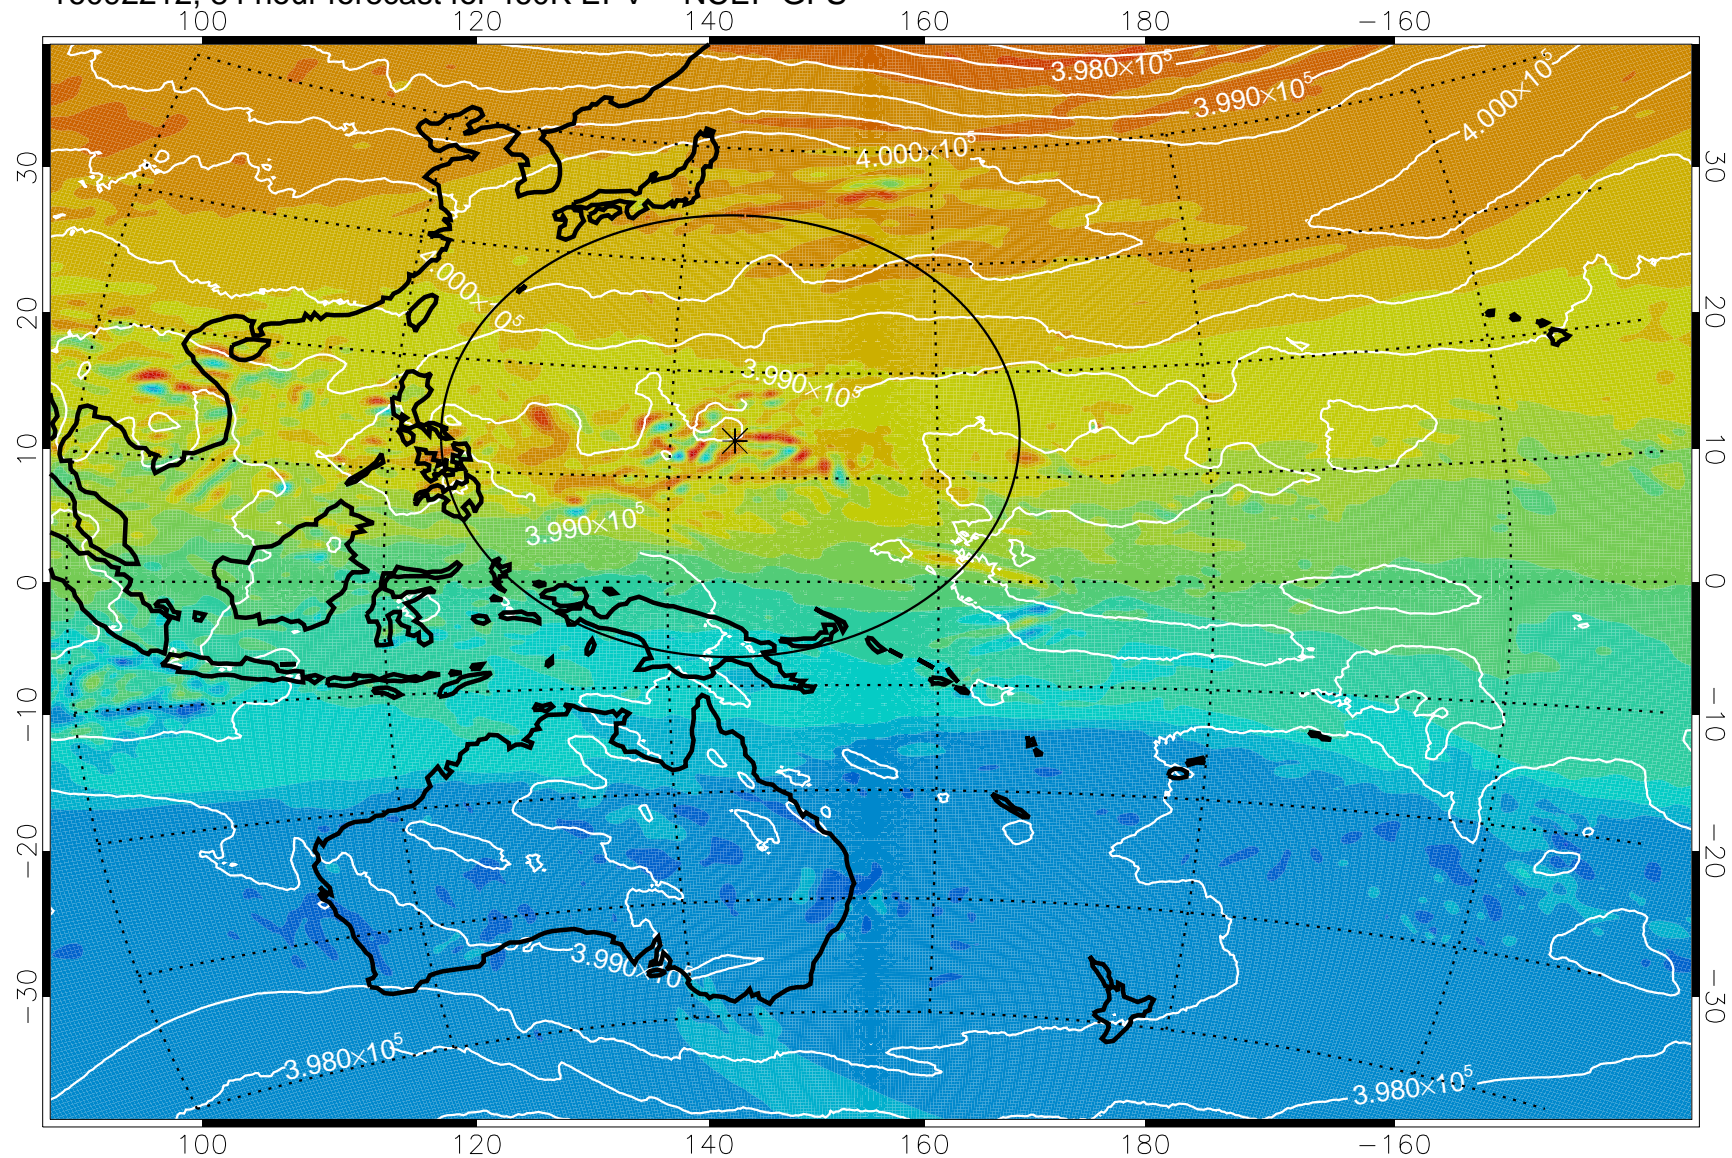

16092106, 54 hour forecast for 460K EPV -- NCEP GFS

460K Montgomery Streamfunction, white

Range ring of 2304 km

16092112, 60 hour forecast for 460K EPV -- NCEP GFS

460K Montgomery Streamfunction, white

Range ring of 2304 km

16092118, 66 hour forecast for 460K EPV -- NCEP GFS

460K Montgomery Streamfunction, white

Range ring of 2304 km

16092200, 72 hour forecast for 460K EPV -- NCEP GFS

460K Montgomery Streamfunction, white

Range ring of 2304 km

16092206, 78 hour forecast for 460K EPV -- NCEP GFS

460K Montgomery Streamfunction, white

Range ring of 2304 km

16092212, 84 hour forecast for 460K EPV -- NCEP GFS

460K Montgomery Streamfunction, white

Range ring of 2304 km

16092218, 90 hour forecast for 460K EPV -- NCEP GFS

460K Montgomery Streamfunction, white

Range ring of 2304 km

16092300, 96 hour forecast for 460K EPV -- NCEP GFS

460K Montgomery Streamfunction, white

Range ring of 2304 km