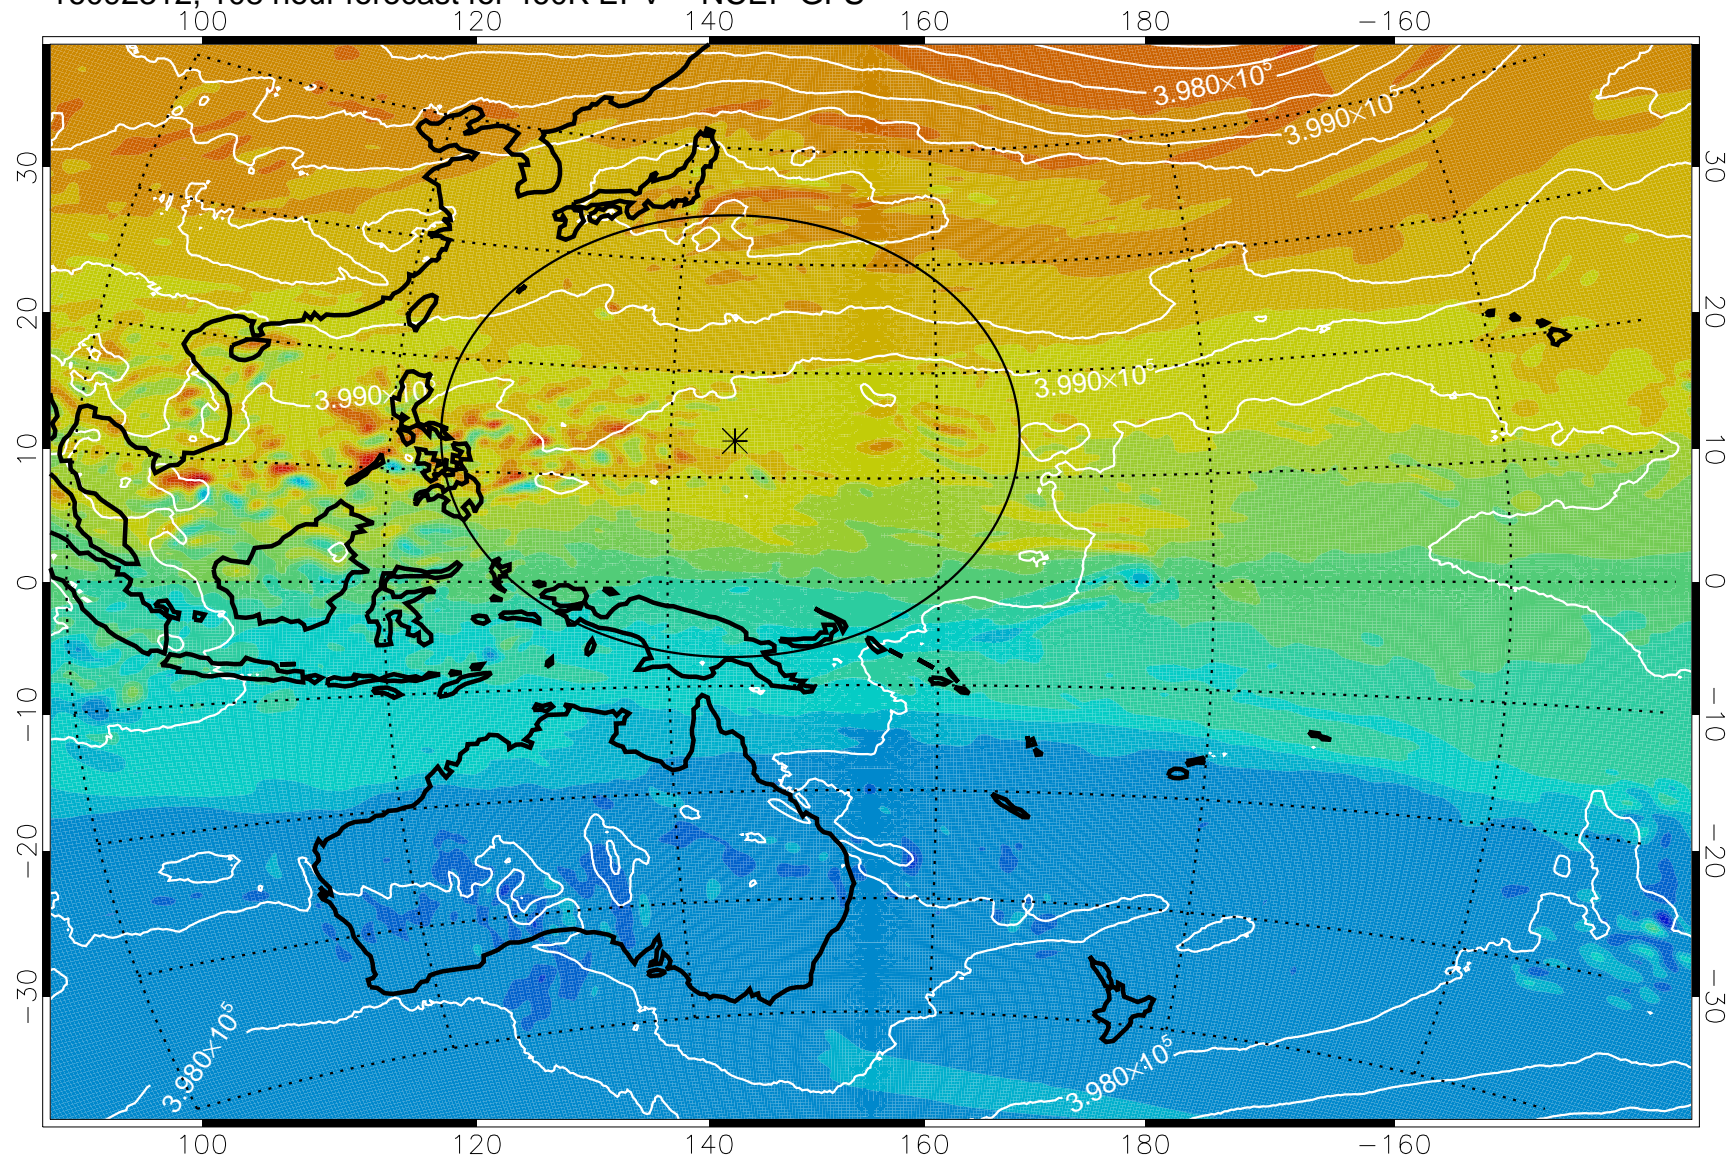

16092206, 78 hour forecast for 460K EPV -- NCEP GFS

460K Montgomery Streamfunction, white

Range ring of 2304 km

16092212, 84 hour forecast for 460K EPV -- NCEP GFS

460K Montgomery Streamfunction, white

Range ring of 2304 km

16092218, 90 hour forecast for 460K EPV -- NCEP GFS

460K Montgomery Streamfunction, white

Range ring of 2304 km

16092300, 96 hour forecast for 460K EPV -- NCEP GFS

460K Montgomery Streamfunction, white

Range ring of 2304 km

16092306, 102 hour forecast for 460K EPV -- NCEP GFS

460K Montgomery Streamfunction, white

Range ring of 2304 km

16092312, 108 hour forecast for 460K EPV -- NCEP GFS

460K Montgomery Streamfunction, white

Range ring of 2304 km

16092318, 114 hour forecast for 460K EPV -- NCEP GFS

460K Montgomery Streamfunction, white

Range ring of 2304 km

16092400, 120 hour forecast for 460K EPV -- NCEP GFS

460K Montgomery Streamfunction, white

Range ring of 2304 km