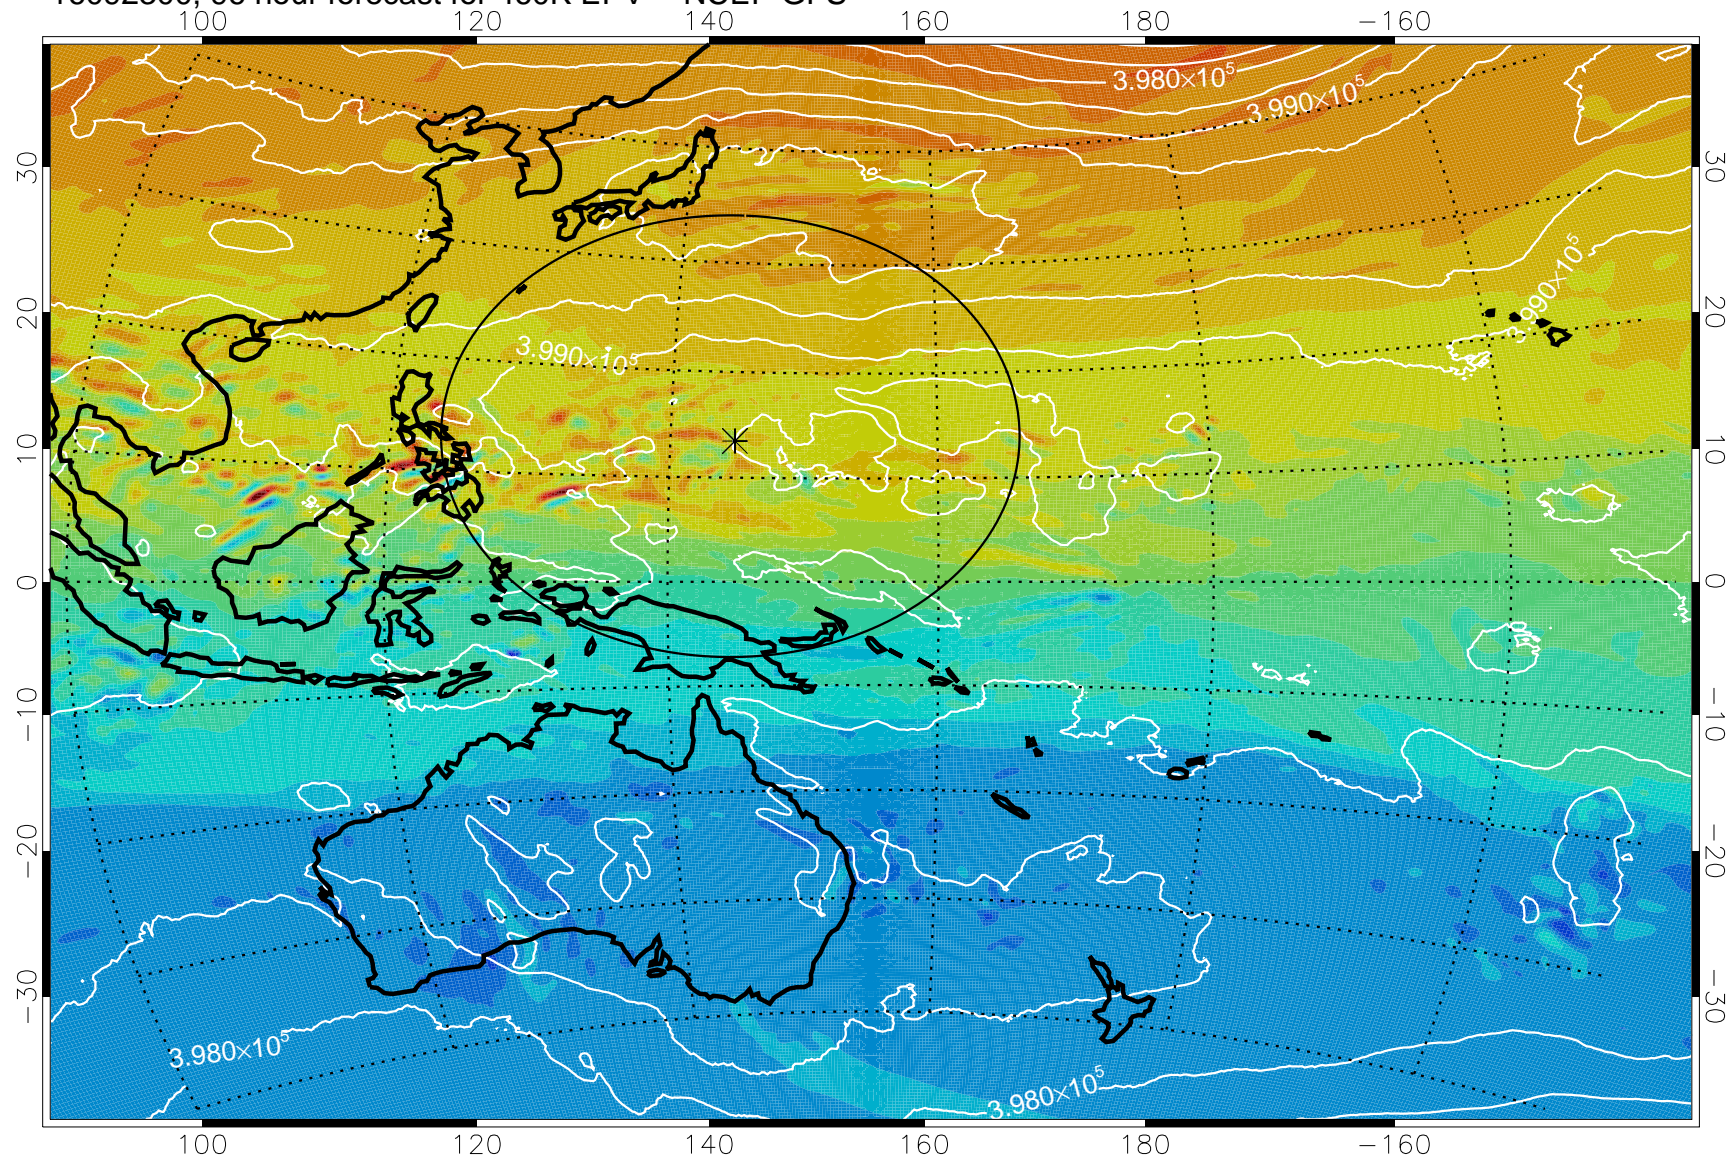

16092118, 66 hour forecast for 460K EPV -- NCEP GFS

460K Montgomery Streamfunction, white

Range ring of 2304 km

16092200, 72 hour forecast for 460K EPV -- NCEP GFS

460K Montgomery Streamfunction, white

Range ring of 2304 km

16092206, 78 hour forecast for 460K EPV -- NCEP GFS

460K Montgomery Streamfunction, white

Range ring of 2304 km

16092212, 84 hour forecast for 460K EPV -- NCEP GFS

460K Montgomery Streamfunction, white

Range ring of 2304 km

16092218, 90 hour forecast for 460K EPV -- NCEP GFS

460K Montgomery Streamfunction, white

Range ring of 2304 km

16092300, 96 hour forecast for 460K EPV -- NCEP GFS

460K Montgomery Streamfunction, white

Range ring of 2304 km

16092306, 102 hour forecast for 460K EPV -- NCEP GFS

460K Montgomery Streamfunction, white

Range ring of 2304 km

16092312, 108 hour forecast for 460K EPV -- NCEP GFS

460K Montgomery Streamfunction, white

Range ring of 2304 km