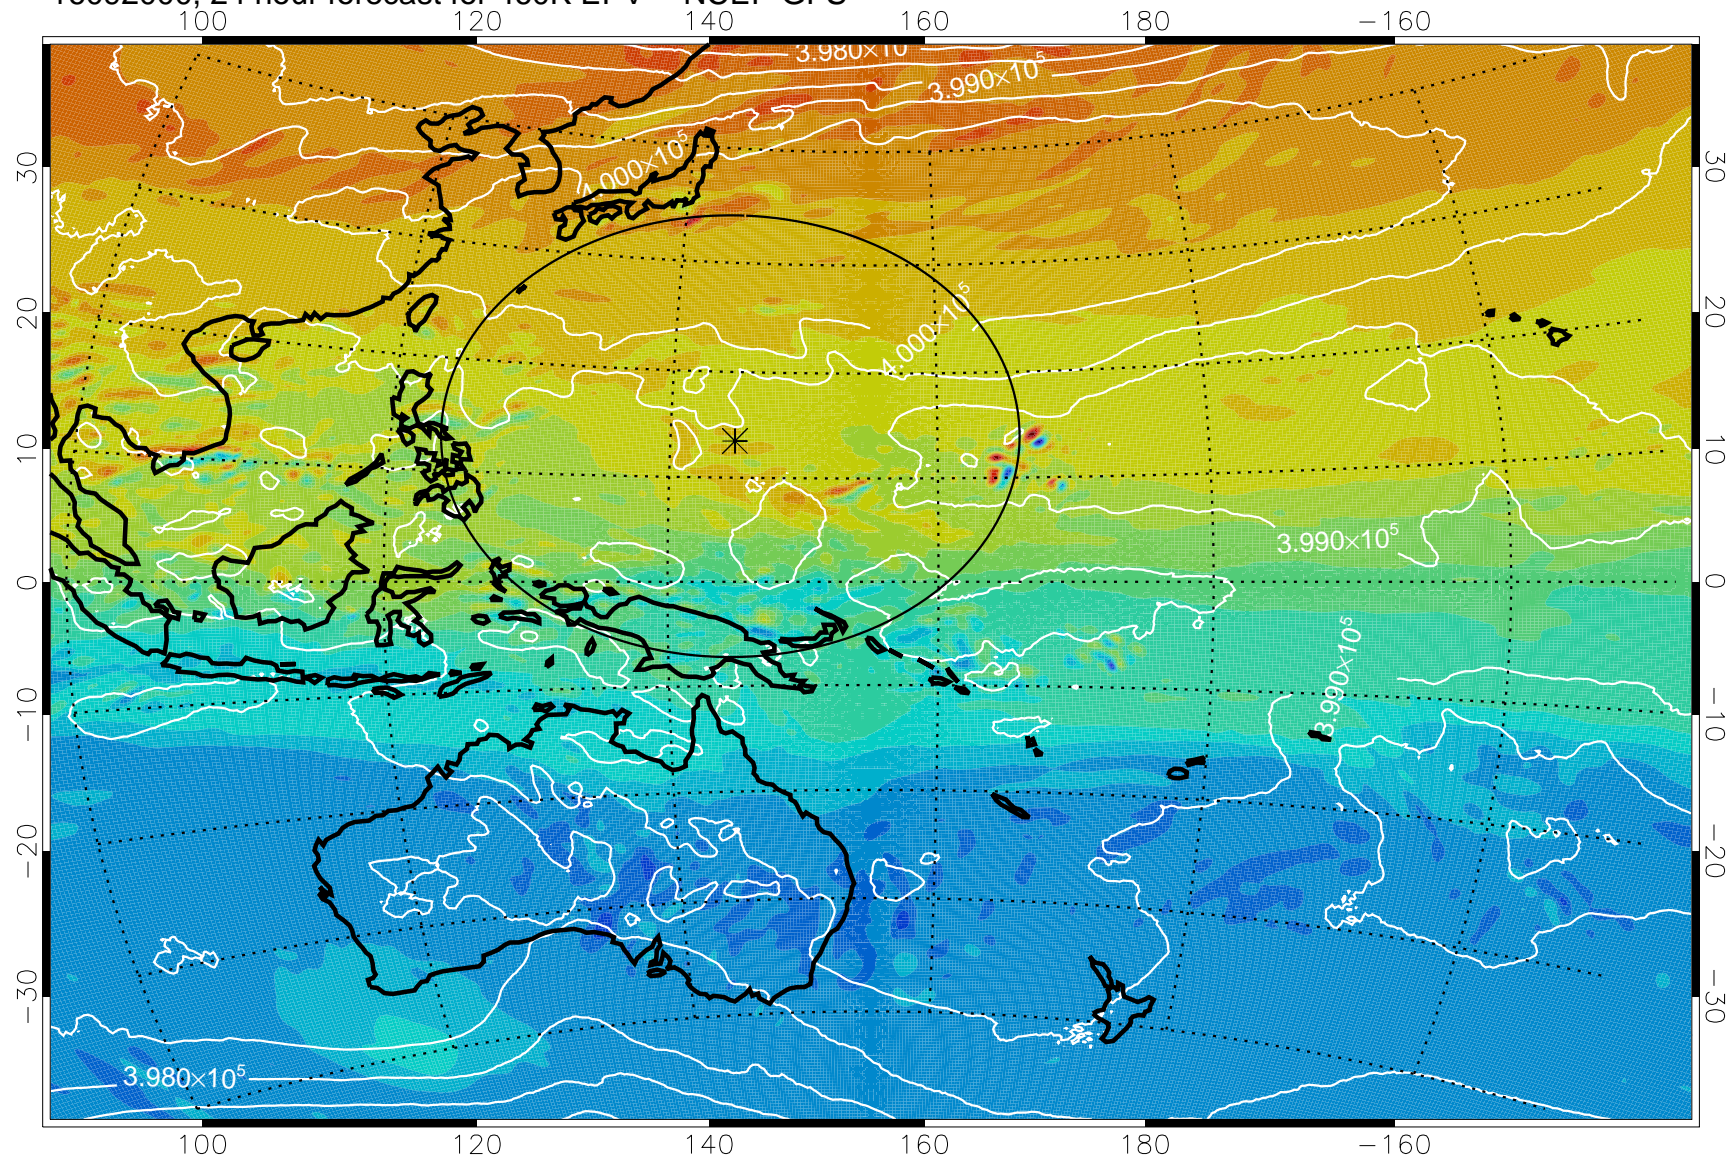

16091906, 6 hour forecast for 460K EPV -- NCEP GFS

460K Montgomery Streamfunction, white

Range ring of 2304 km

16091912, 12 hour forecast for 460K EPV -- NCEP GFS

460K Montgomery Streamfunction, white

Range ring of 2304 km

16091918, 18 hour forecast for 460K EPV -- NCEP GFS

460K Montgomery Streamfunction, white

Range ring of 2304 km

16092000, 24 hour forecast for 460K EPV -- NCEP GFS

460K Montgomery Streamfunction, white

Range ring of 2304 km

16092006, 30 hour forecast for 460K EPV -- NCEP GFS

460K Montgomery Streamfunction, white

Range ring of 2304 km

16092012, 36 hour forecast for 460K EPV -- NCEP GFS

460K Montgomery Streamfunction, white

Range ring of 2304 km

16092018, 42 hour forecast for 460K EPV -- NCEP GFS

460K Montgomery Streamfunction, white

Range ring of 2304 km

16092100, 48 hour forecast for 460K EPV -- NCEP GFS

460K Montgomery Streamfunction, white

Range ring of 2304 km