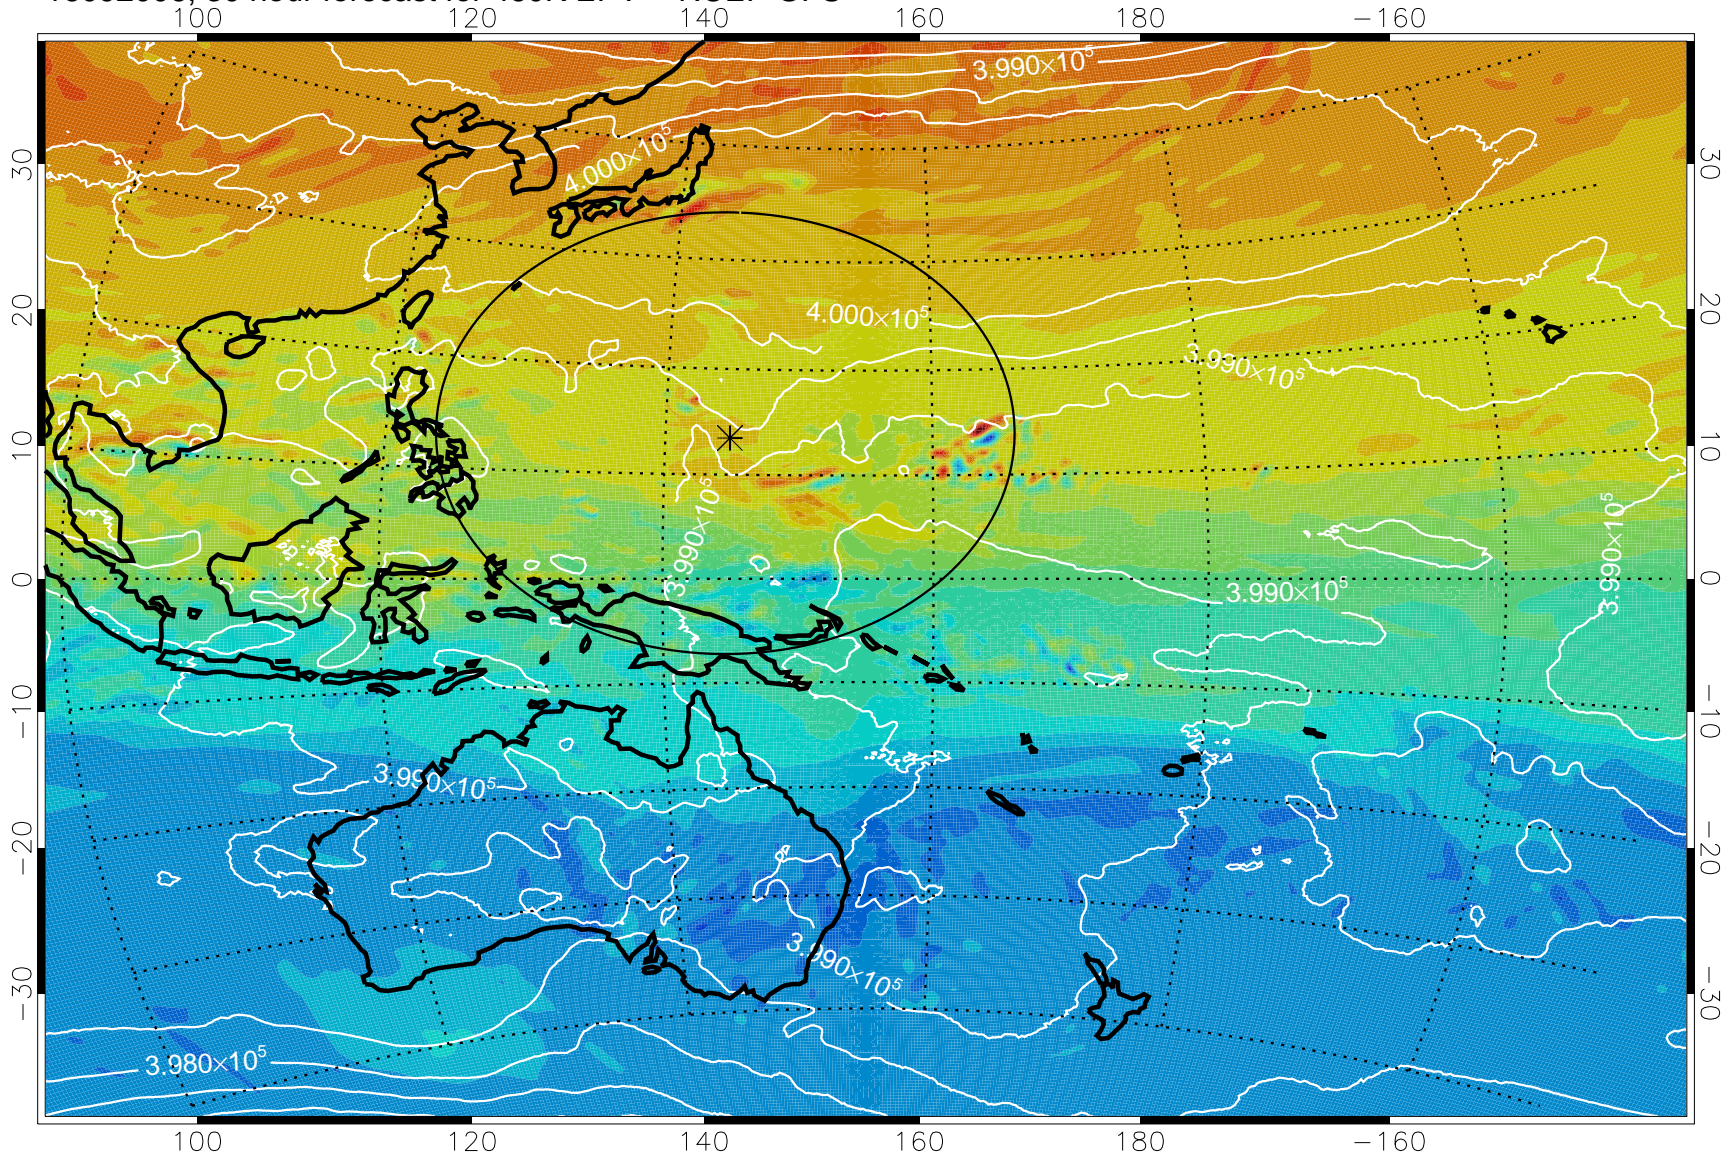

16091918, 18 hour forecast for 460K EPV -- NCEP GFS

460K Montgomery Streamfunction, white

Range ring of 2304 km

16092000, 24 hour forecast for 460K EPV -- NCEP GFS

460K Montgomery Streamfunction, white

Range ring of 2304 km

16092006, 30 hour forecast for 460K EPV -- NCEP GFS

460K Montgomery Streamfunction, white

Range ring of 2304 km

16092012, 36 hour forecast for 460K EPV -- NCEP GFS

460K Montgomery Streamfunction, white

Range ring of 2304 km

16092018, 42 hour forecast for 460K EPV -- NCEP GFS

460K Montgomery Streamfunction, white

Range ring of 2304 km

16092100, 48 hour forecast for 460K EPV -- NCEP GFS

460K Montgomery Streamfunction, white

Range ring of 2304 km

16092118, 66 hour forecast for 460K EPV -- NCEP GFS

460K Montgomery Streamfunction, white

Range ring of 2304 km

16092200, 72 hour forecast for 460K EPV -- NCEP GFS

460K Montgomery Streamfunction, white

Range ring of 2304 km