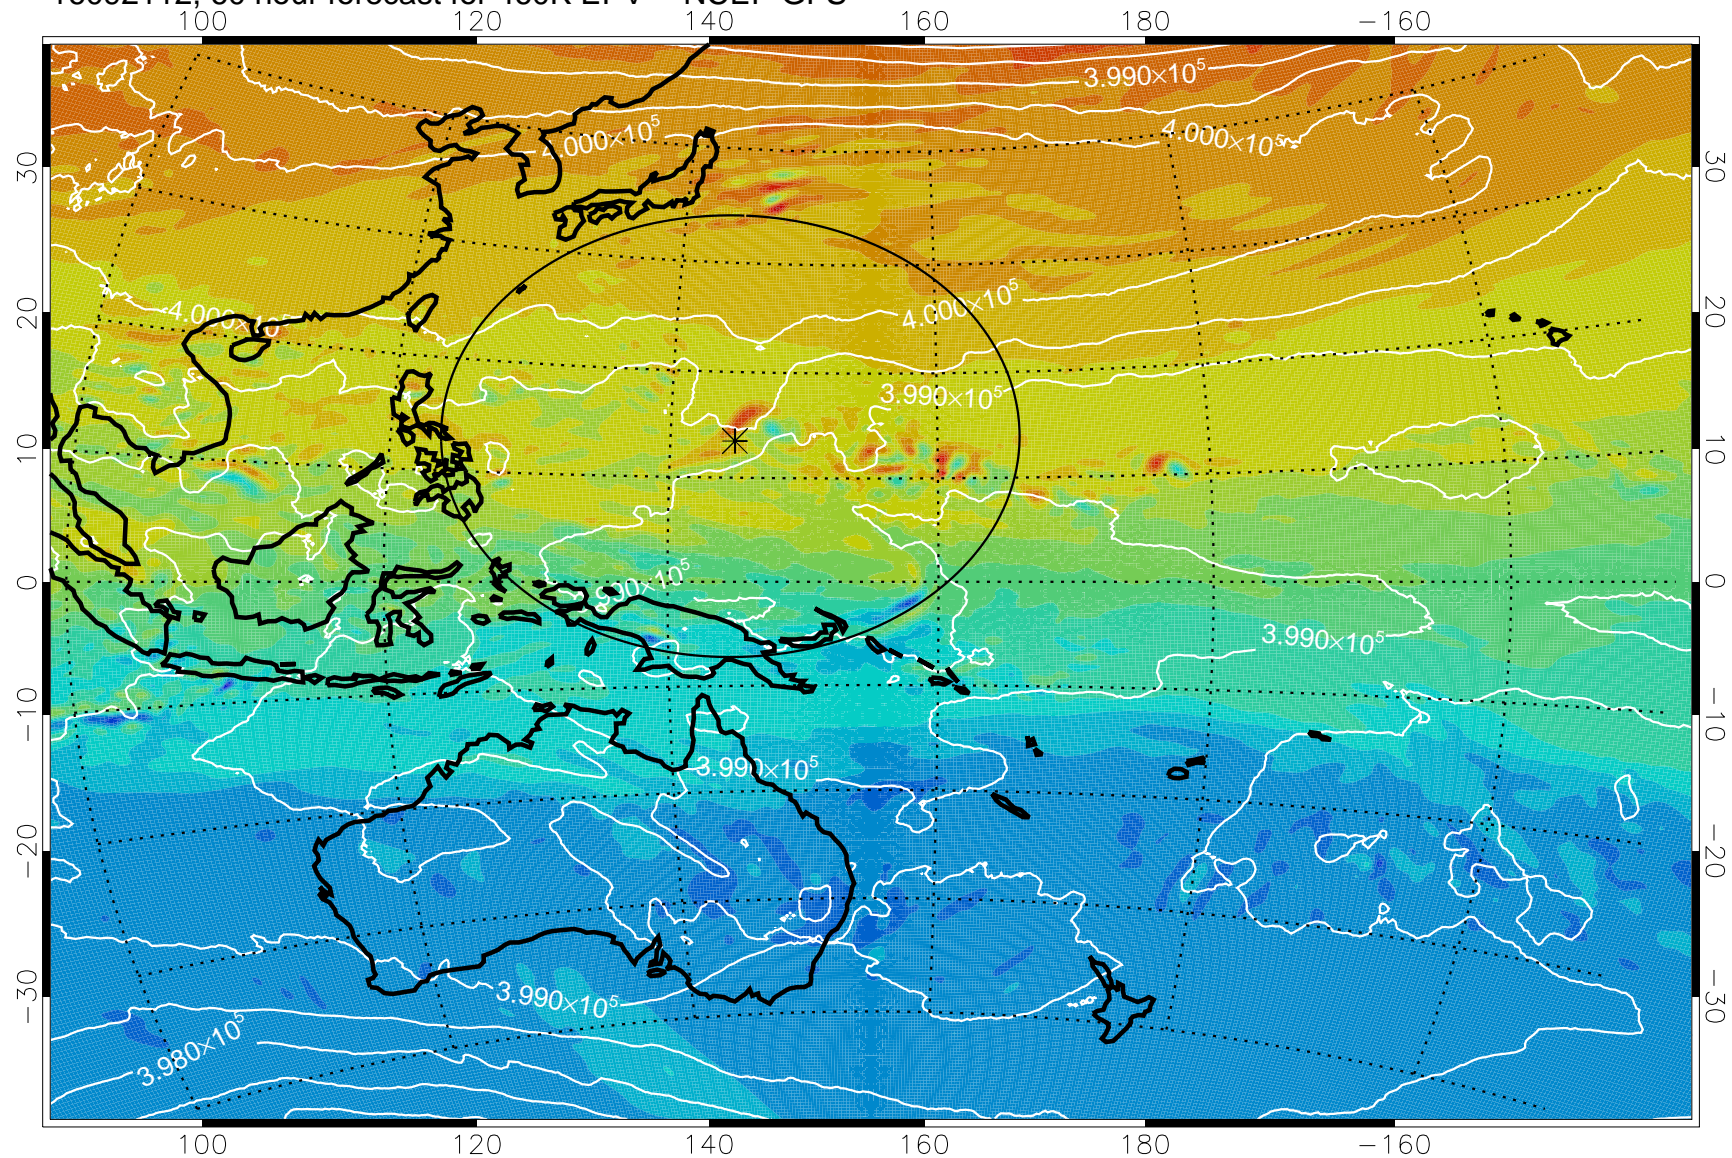

16092018, 42 hour forecast for 460K EPV -- NCEP GFS

460K Montgomery Streamfunction, white

Range ring of 2304 km

16092100, 48 hour forecast for 460K EPV -- NCEP GFS

460K Montgomery Streamfunction, white

Range ring of 2304 km

16092106, 54 hour forecast for 460K EPV -- NCEP GFS

460K Montgomery Streamfunction, white

Range ring of 2304 km

16092112, 60 hour forecast for 460K EPV -- NCEP GFS

460K Montgomery Streamfunction, white

Range ring of 2304 km

16092118, 66 hour forecast for 460K EPV -- NCEP GFS

460K Montgomery Streamfunction, white

Range ring of 2304 km

16092200, 72 hour forecast for 460K EPV -- NCEP GFS

460K Montgomery Streamfunction, white

Range ring of 2304 km

16092206, 78 hour forecast for 460K EPV -- NCEP GFS

460K Montgomery Streamfunction, white

Range ring of 2304 km

16092212, 84 hour forecast for 460K EPV -- NCEP GFS

460K Montgomery Streamfunction, white

Range ring of 2304 km