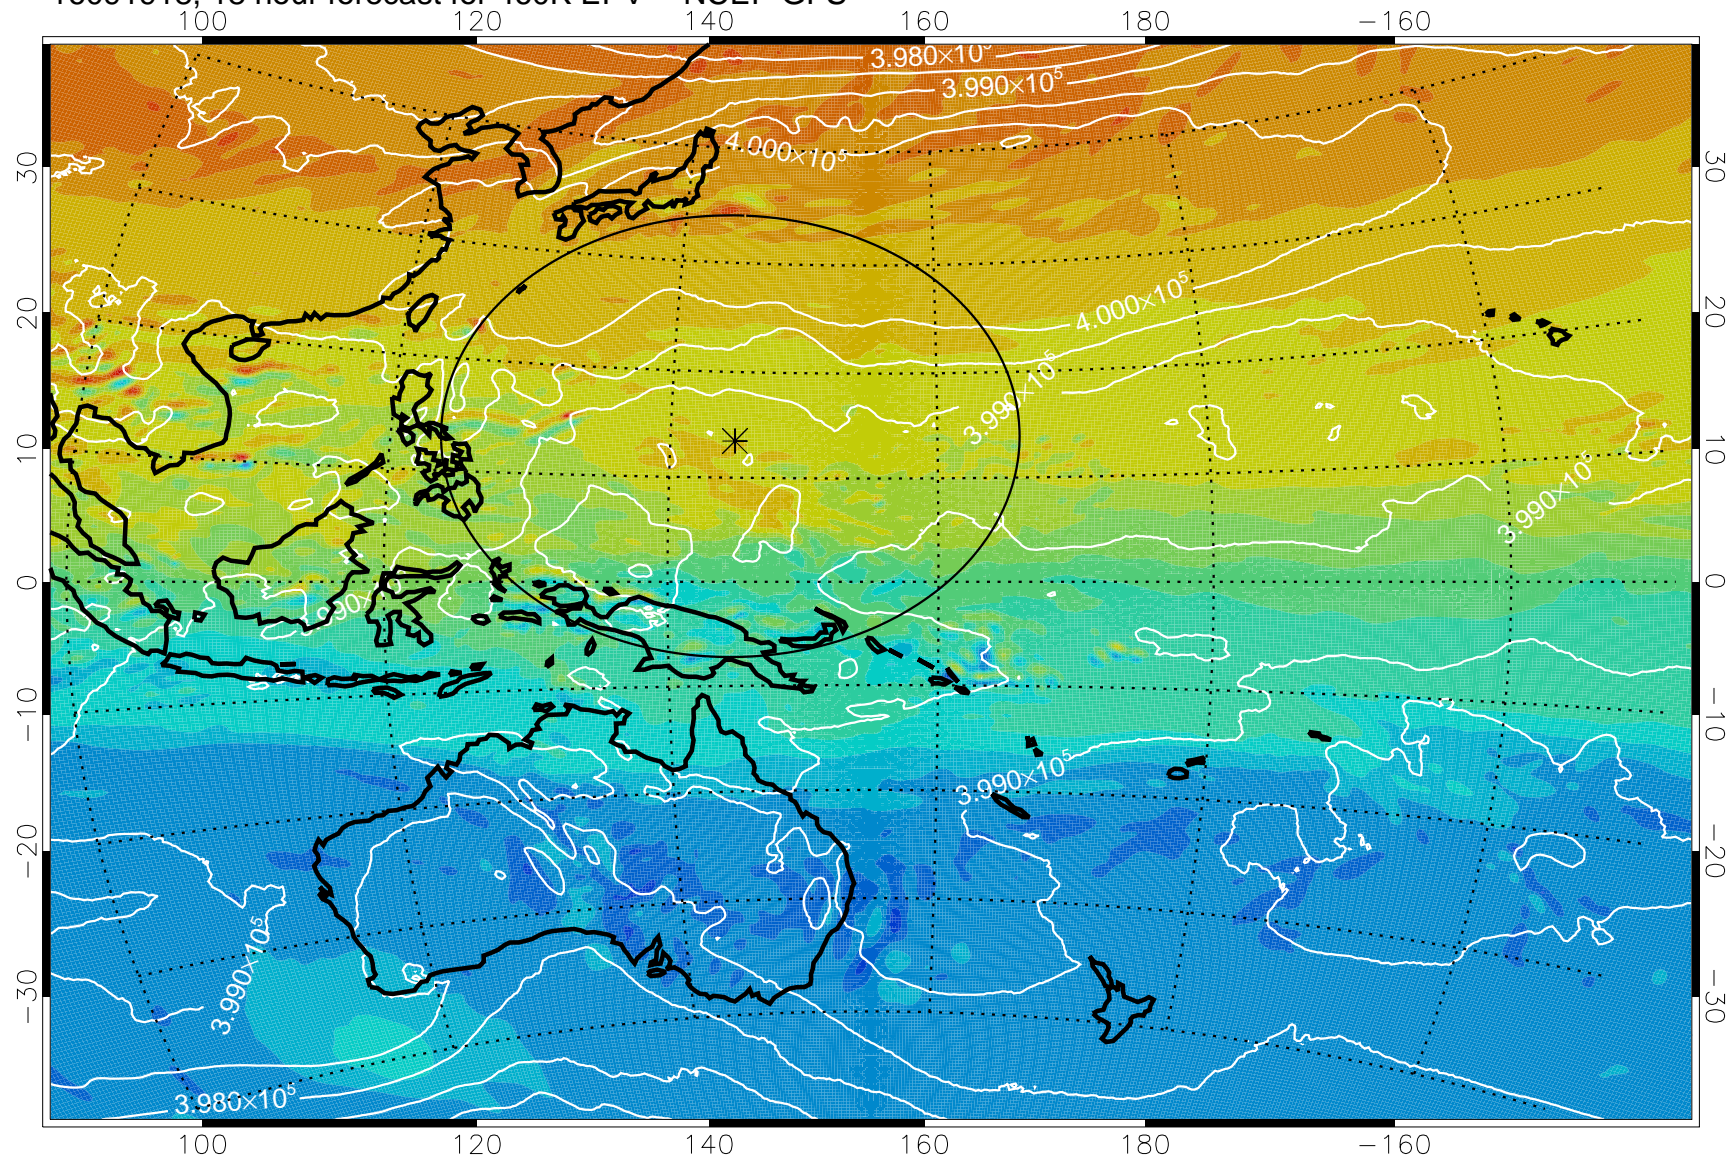

16091906, 6 hour forecast for 460K EPV -- NCEP GFS

460K Montgomery Streamfunction, white

Range ring of 2304 km

16091912, 12 hour forecast for 460K EPV -- NCEP GFS

460K Montgomery Streamfunction, white

Range ring of 2304 km

16091918, 18 hour forecast for 460K EPV -- NCEP GFS

460K Montgomery Streamfunction, white

Range ring of 2304 km

16092000, 24 hour forecast for 460K EPV -- NCEP GFS

460K Montgomery Streamfunction, white

Range ring of 2304 km

16092006, 30 hour forecast for 460K EPV -- NCEP GFS

460K Montgomery Streamfunction, white

Range ring of 2304 km

16092012, 36 hour forecast for 460K EPV -- NCEP GFS

460K Montgomery Streamfunction, white

Range ring of 2304 km

16092018, 42 hour forecast for 460K EPV -- NCEP GFS

460K Montgomery Streamfunction, white

Range ring of 2304 km

16092100, 48 hour forecast for 460K EPV -- NCEP GFS

460K Montgomery Streamfunction, white

Range ring of 2304 km