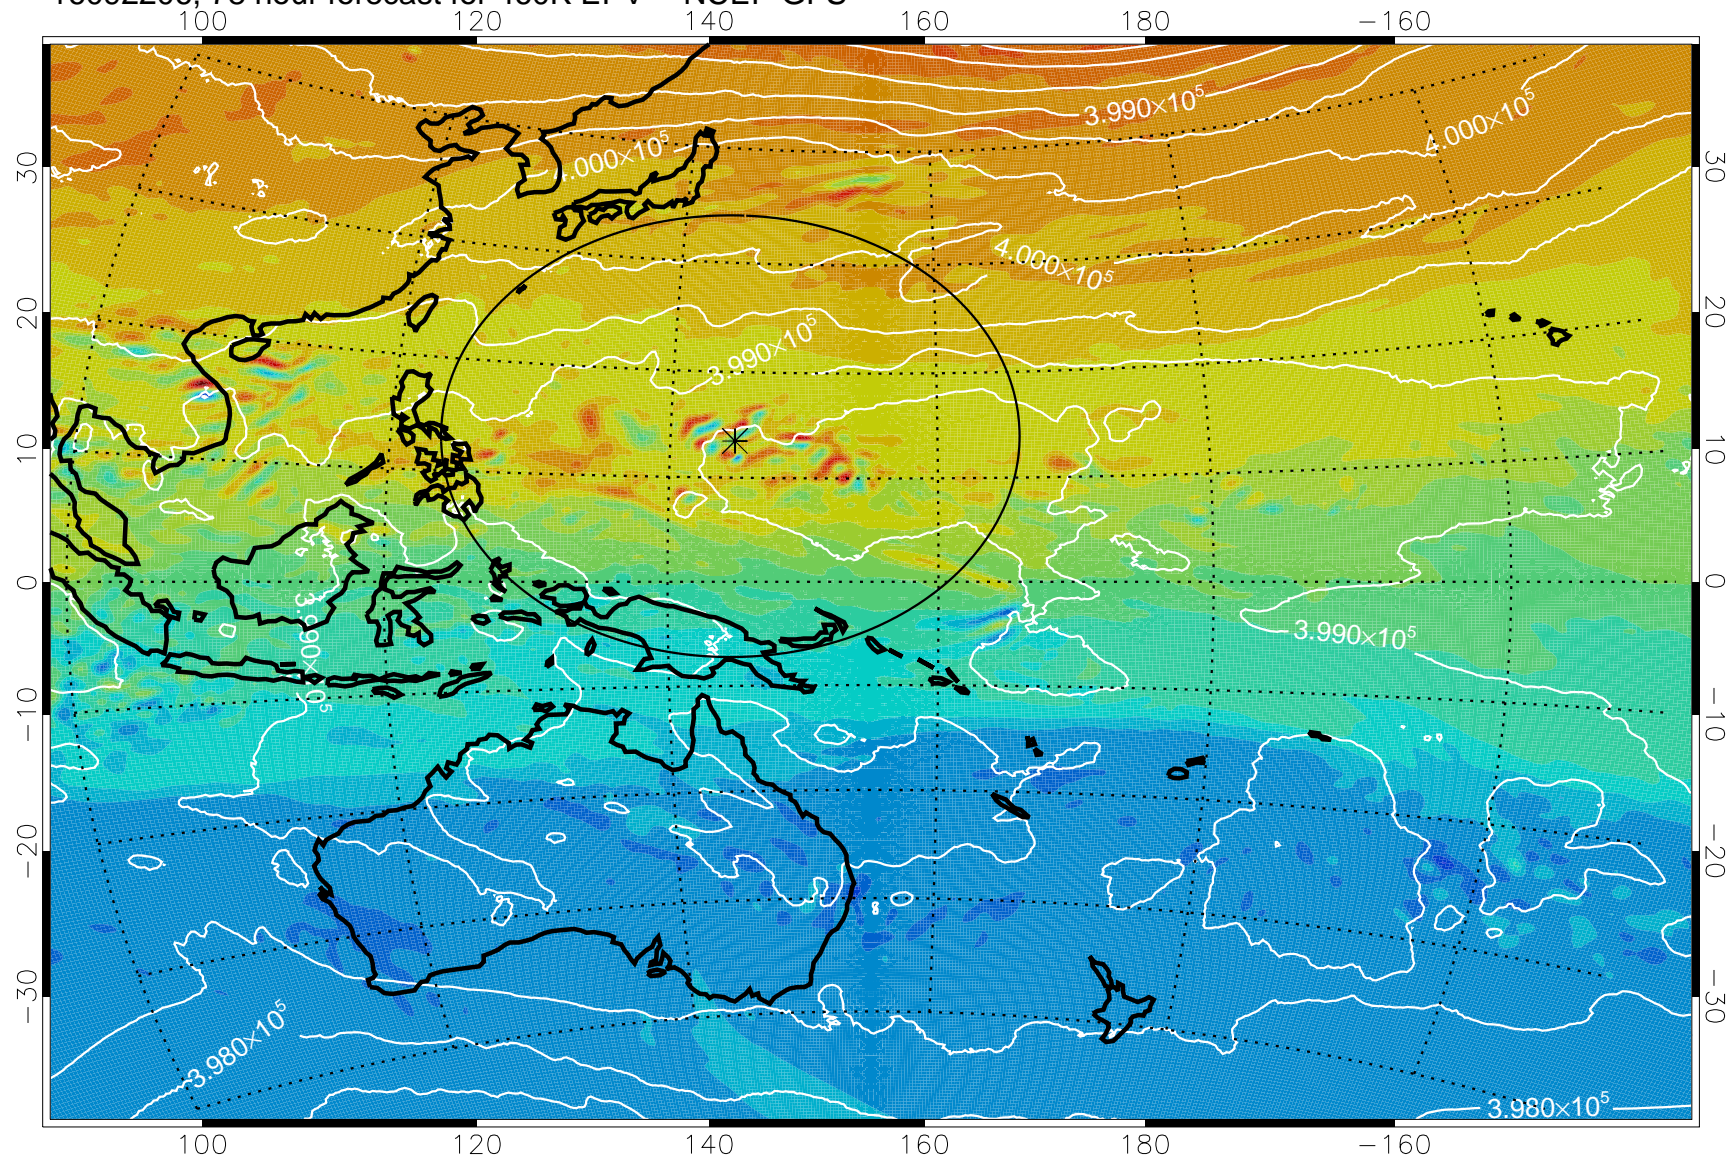

16092106, 54 hour forecast for 460K EPV -- NCEP GFS

460K Montgomery Streamfunction, white

Range ring of 2304 km

16092112, 60 hour forecast for 460K EPV -- NCEP GFS

460K Montgomery Streamfunction, white

Range ring of 2304 km

16092118, 66 hour forecast for 460K EPV -- NCEP GFS

460K Montgomery Streamfunction, white

Range ring of 2304 km

16092200, 72 hour forecast for 460K EPV -- NCEP GFS

460K Montgomery Streamfunction, white

Range ring of 2304 km

16092206, 78 hour forecast for 460K EPV -- NCEP GFS

460K Montgomery Streamfunction, white

Range ring of 2304 km

16092212, 84 hour forecast for 460K EPV -- NCEP GFS

460K Montgomery Streamfunction, white

Range ring of 2304 km

16092218, 90 hour forecast for 460K EPV -- NCEP GFS

460K Montgomery Streamfunction, white

Range ring of 2304 km

16092300, 96 hour forecast for 460K EPV -- NCEP GFS

460K Montgomery Streamfunction, white

Range ring of 2304 km