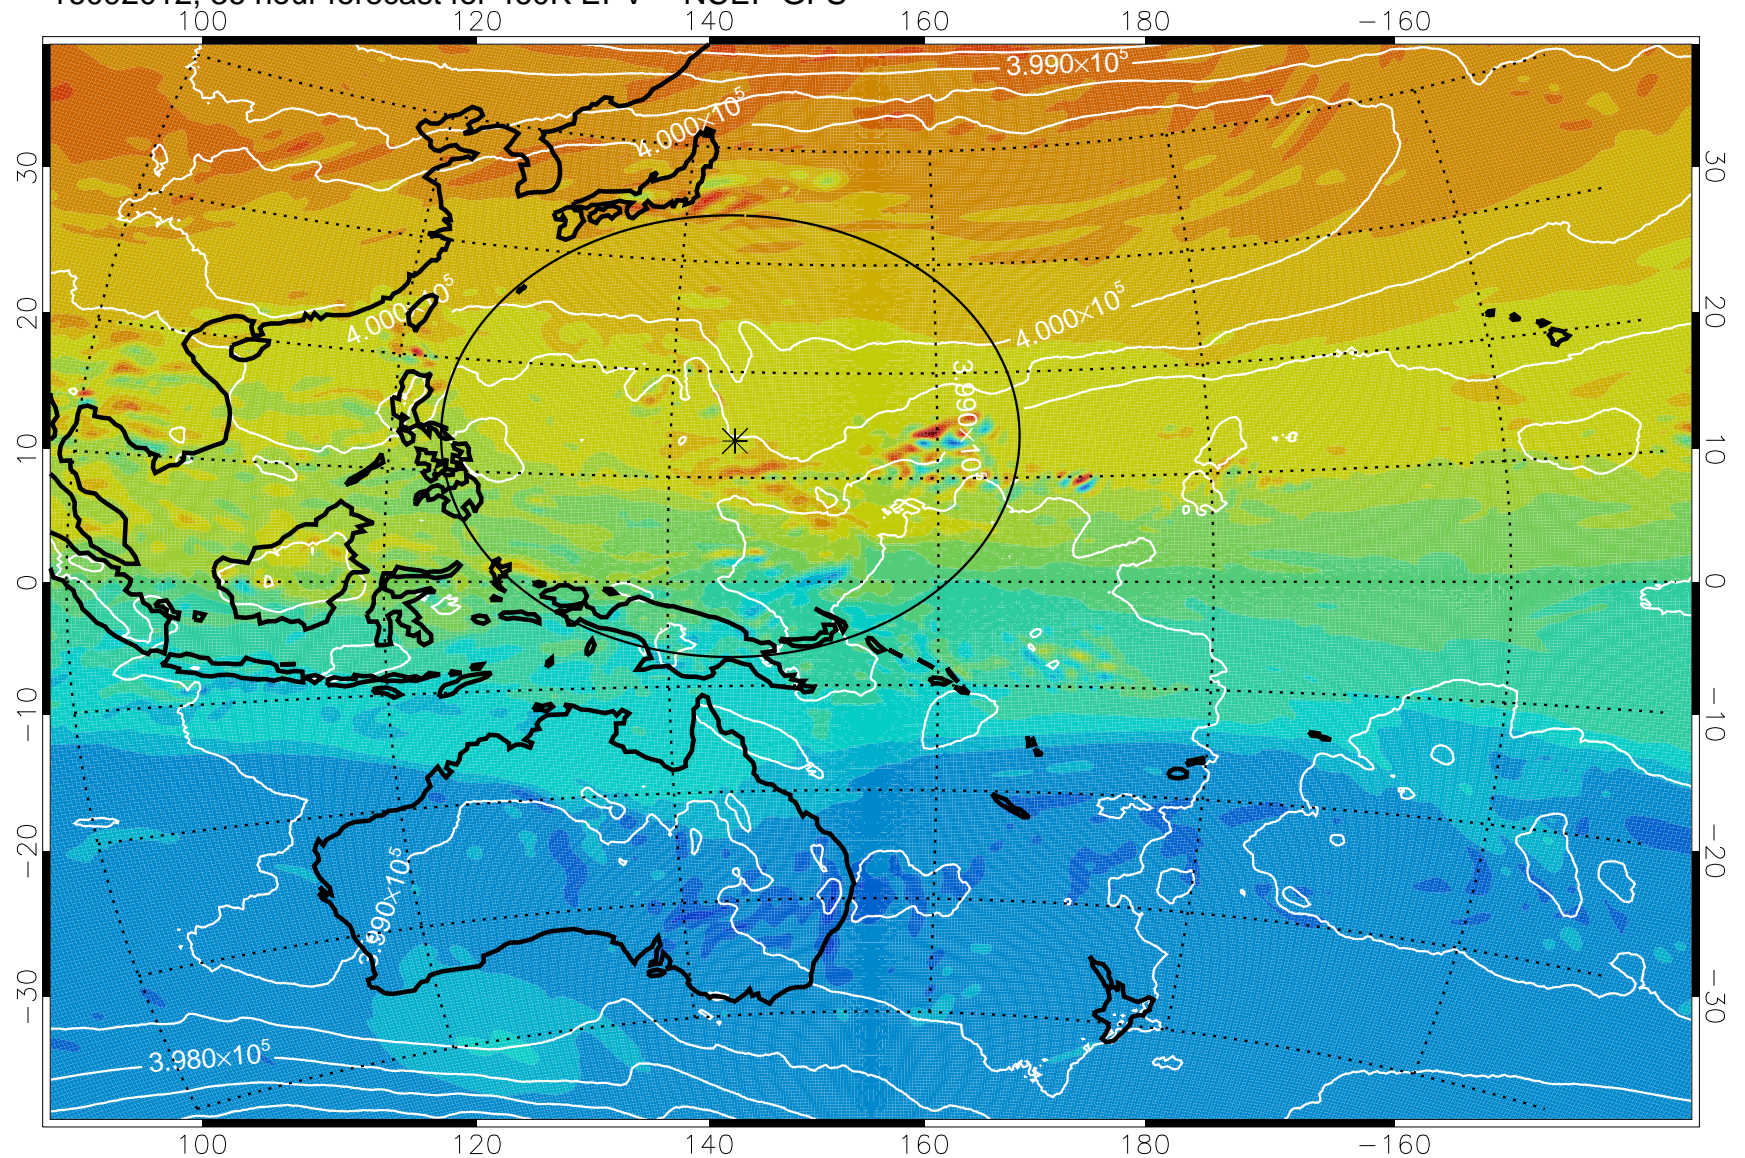

16091918, 18 hour forecast for 460K EPV -- NCEP GFS

460K Montgomery Streamfunction, white

Range ring of 2304 km

16092000, 24 hour forecast for 460K EPV -- NCEP GFS

460K Montgomery Streamfunction, white

Range ring of 2304 km

16092006, 30 hour forecast for 460K EPV -- NCEP GFS

460K Montgomery Streamfunction, white

Range ring of 2304 km

16092012, 36 hour forecast for 460K EPV -- NCEP GFS

460K Montgomery Streamfunction, white

Range ring of 2304 km

16092018, 42 hour forecast for 460K EPV -- NCEP GFS

460K Montgomery Streamfunction, white

Range ring of 2304 km

16092100, 48 hour forecast for 460K EPV -- NCEP GFS

460K Montgomery Streamfunction, white

Range ring of 2304 km

16092106, 54 hour forecast for 460K EPV -- NCEP GFS

460K Montgomery Streamfunction, white

Range ring of 2304 km

16092112, 60 hour forecast for 460K EPV -- NCEP GFS

460K Montgomery Streamfunction, white

Range ring of 2304 km