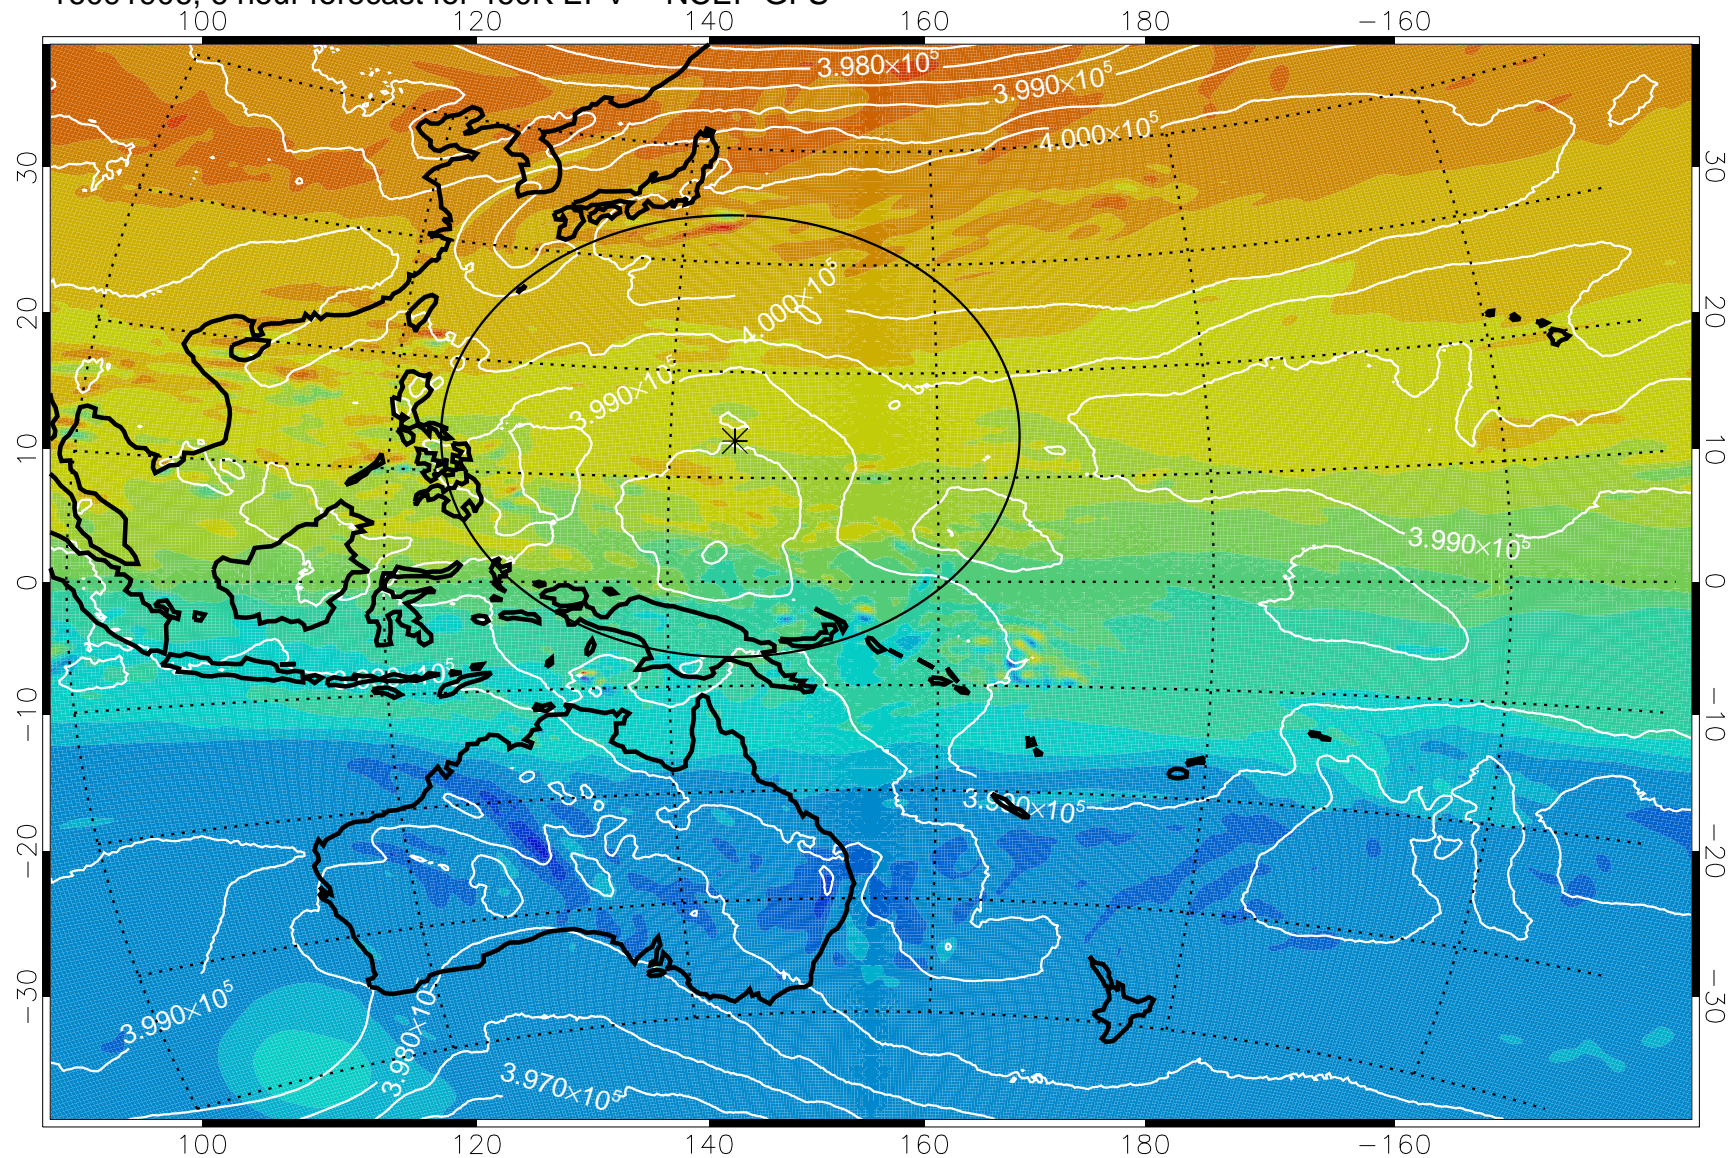

16091906, 6 hour forecast for 460K EPV -- NCEP GFS

460K Montgomery Streamfunction, white

Range ring of 2304 km

16091912, 12 hour forecast for 460K EPV -- NCEP GFS

460K Montgomery Streamfunction, white

Range ring of 2304 km

16091918, 18 hour forecast for 460K EPV -- NCEP GFS

460K Montgomery Streamfunction, white

Range ring of 2304 km

16092000, 24 hour forecast for 460K EPV -- NCEP GFS

460K Montgomery Streamfunction, white

Range ring of 2304 km

16092006, 30 hour forecast for 460K EPV -- NCEP GFS

460K Montgomery Streamfunction, white

Range ring of 2304 km

16092012, 36 hour forecast for 460K EPV -- NCEP GFS

460K Montgomery Streamfunction, white

Range ring of 2304 km

16092018, 42 hour forecast for 460K EPV -- NCEP GFS

460K Montgomery Streamfunction, white

Range ring of 2304 km

16092100, 48 hour forecast for 460K EPV -- NCEP GFS

460K Montgomery Streamfunction, white

Range ring of 2304 km