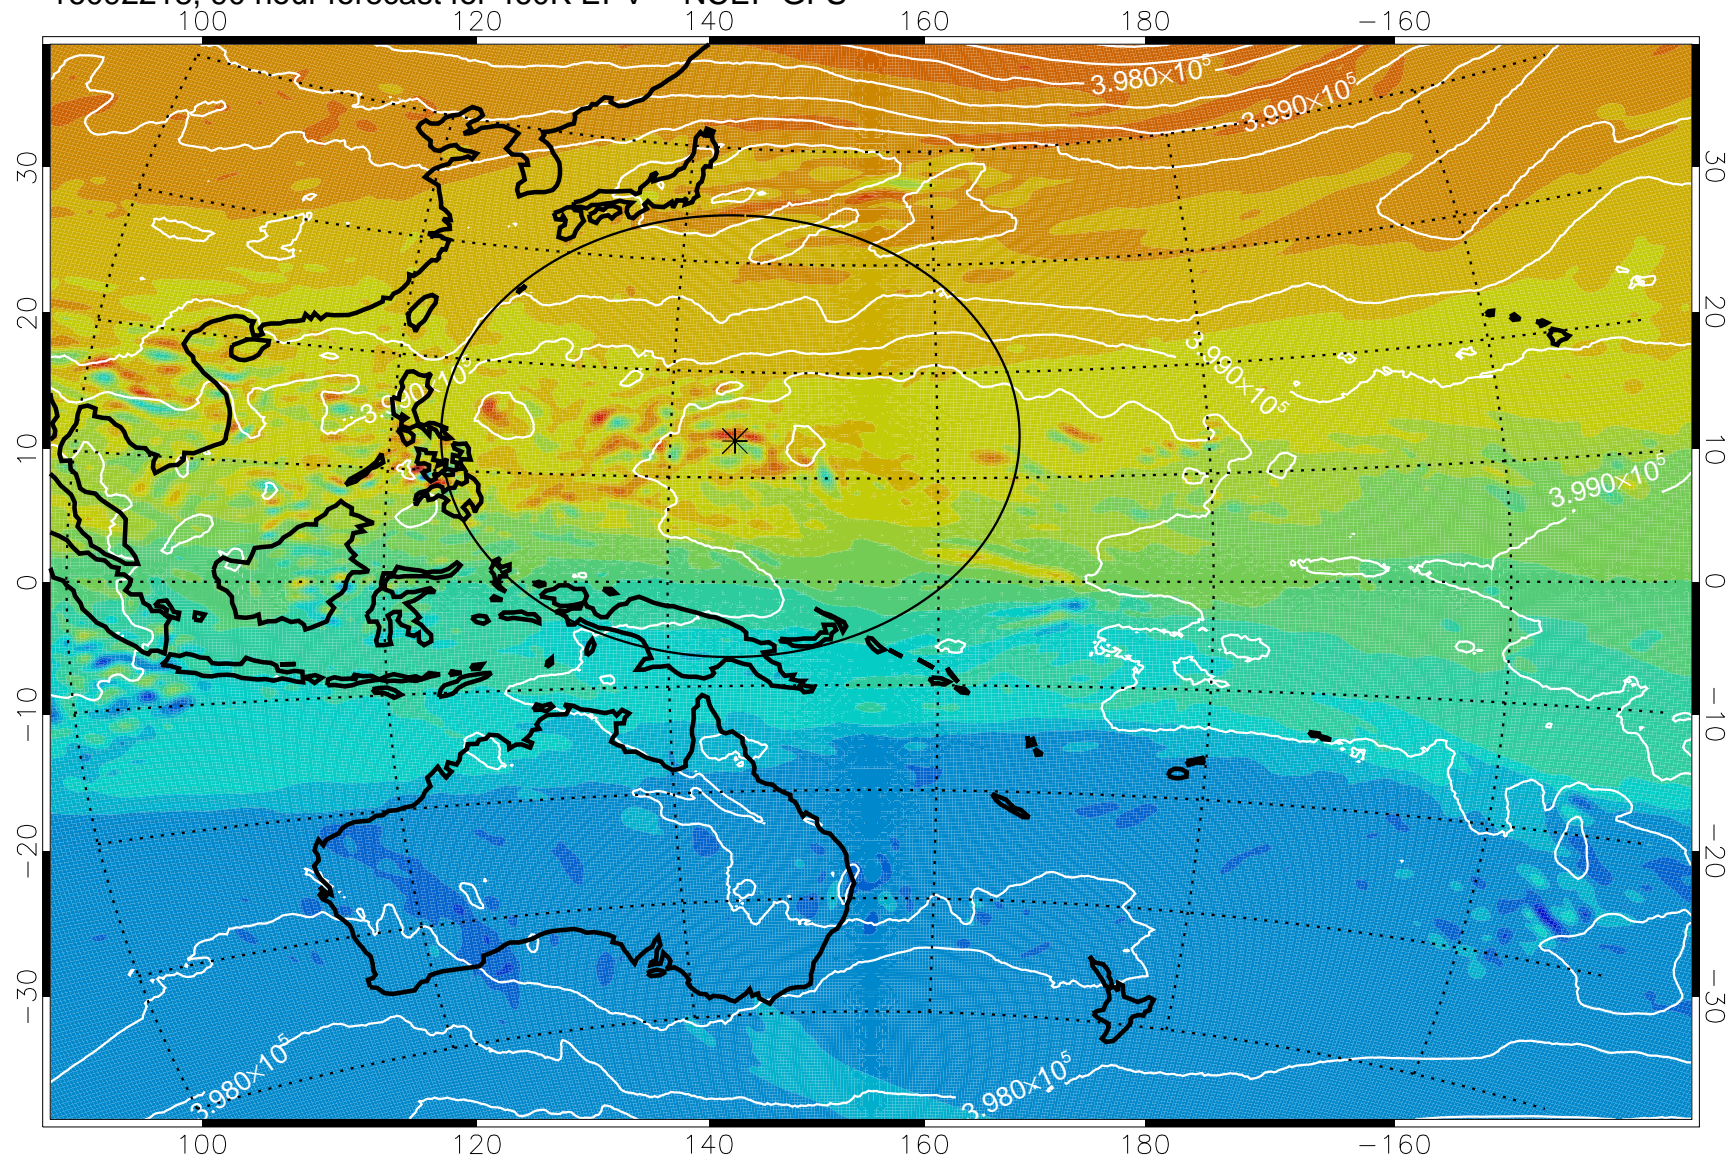

16092118, 66 hour forecast for 460K EPV -- NCEP GFS

460K Montgomery Streamfunction, white

Range ring of 2304 km

16092200, 72 hour forecast for 460K EPV -- NCEP GFS

460K Montgomery Streamfunction, white

Range ring of 2304 km

16092206, 78 hour forecast for 460K EPV -- NCEP GFS

460K Montgomery Streamfunction, white

Range ring of 2304 km

16092212, 84 hour forecast for 460K EPV -- NCEP GFS

460K Montgomery Streamfunction, white

Range ring of 2304 km

16092218, 90 hour forecast for 460K EPV -- NCEP GFS

460K Montgomery Streamfunction, white

Range ring of 2304 km

16092300, 96 hour forecast for 460K EPV -- NCEP GFS

460K Montgomery Streamfunction, white

Range ring of 2304 km

16092306, 102 hour forecast for 460K EPV -- NCEP GFS

460K Montgomery Streamfunction, white

Range ring of 2304 km

16092312, 108 hour forecast for 460K EPV -- NCEP GFS

460K Montgomery Streamfunction, white

Range ring of 2304 km