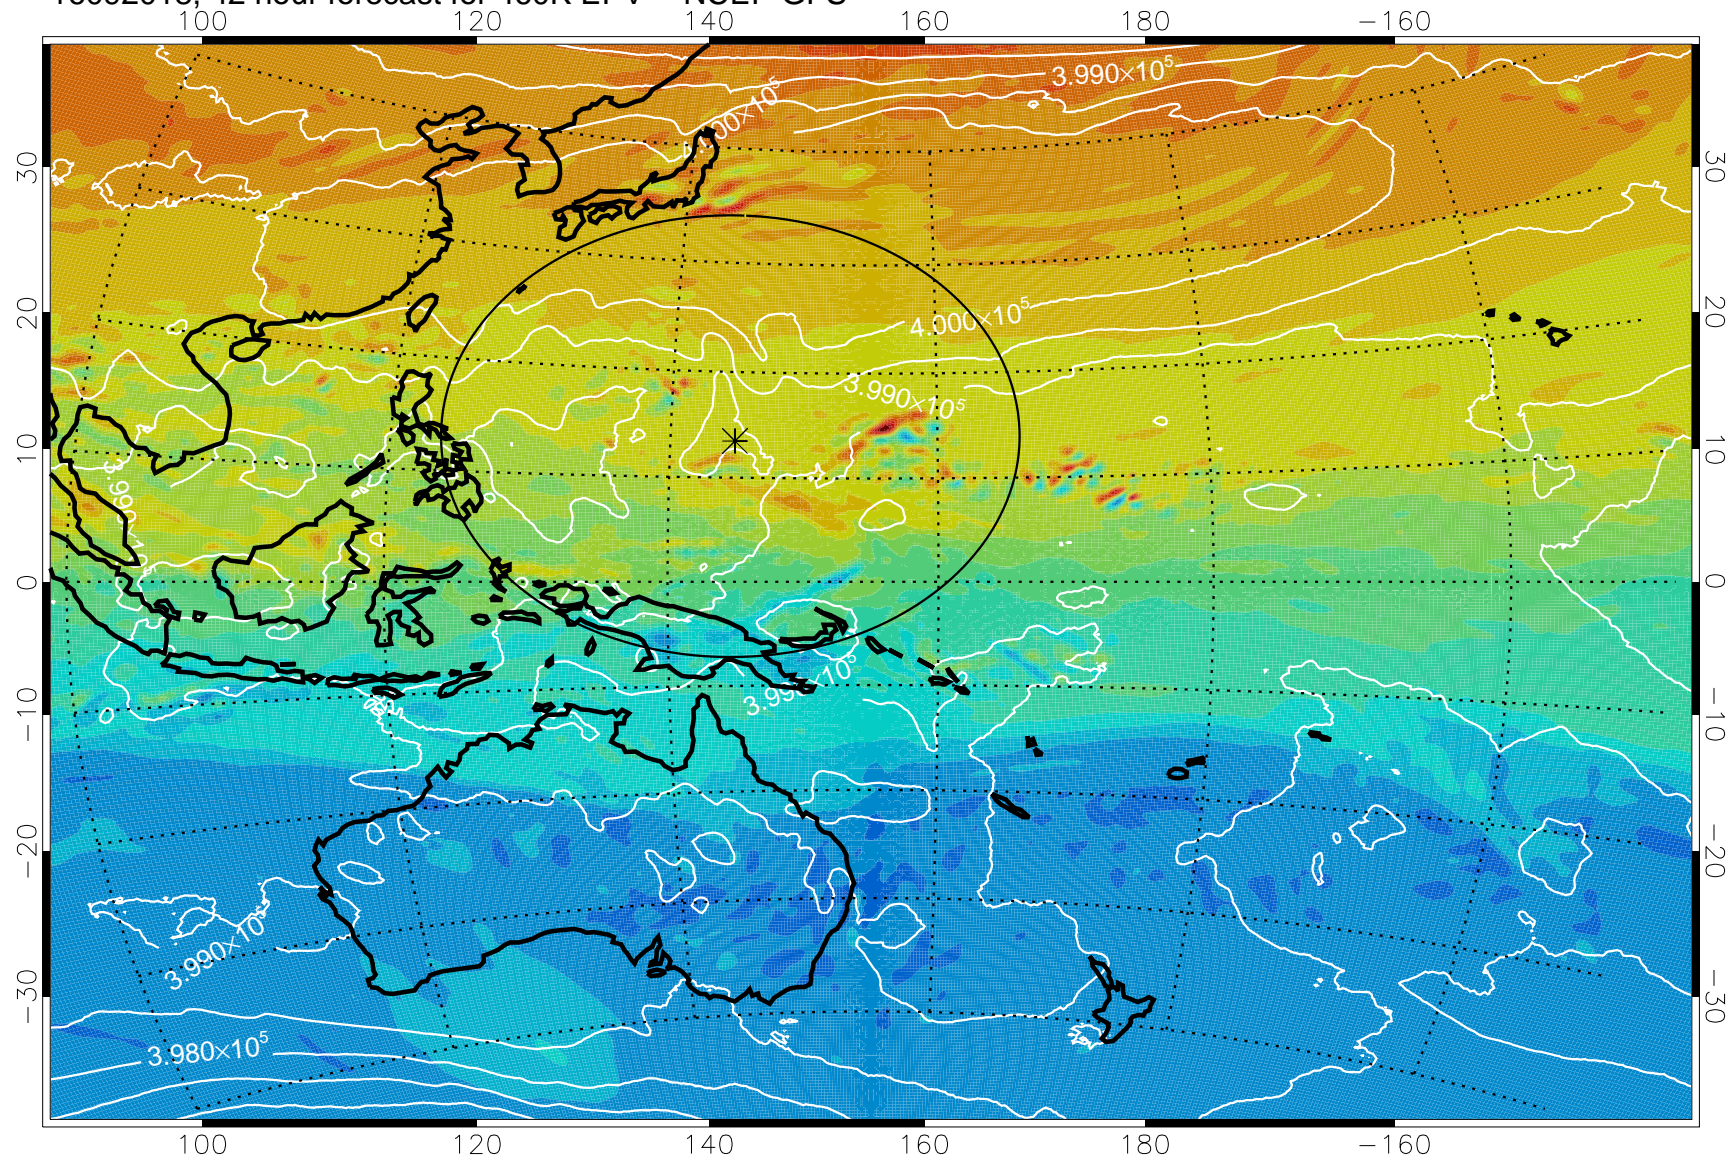

16092006, 30 hour forecast for 460K EPV -- NCEP GFS

460K Montgomery Streamfunction, white

Range ring of 2304 km

16092012, 36 hour forecast for 460K EPV -- NCEP GFS

460K Montgomery Streamfunction, white

Range ring of 2304 km

16092018, 42 hour forecast for 460K EPV -- NCEP GFS

460K Montgomery Streamfunction, white

Range ring of 2304 km

16092100, 48 hour forecast for 460K EPV -- NCEP GFS

460K Montgomery Streamfunction, white

Range ring of 2304 km

16092106, 54 hour forecast for 460K EPV -- NCEP GFS

460K Montgomery Streamfunction, white

Range ring of 2304 km

16092112, 60 hour forecast for 460K EPV -- NCEP GFS

460K Montgomery Streamfunction, white

Range ring of 2304 km

16092118, 66 hour forecast for 460K EPV -- NCEP GFS

460K Montgomery Streamfunction, white

Range ring of 2304 km

16092200, 72 hour forecast for 460K EPV -- NCEP GFS

460K Montgomery Streamfunction, white

Range ring of 2304 km