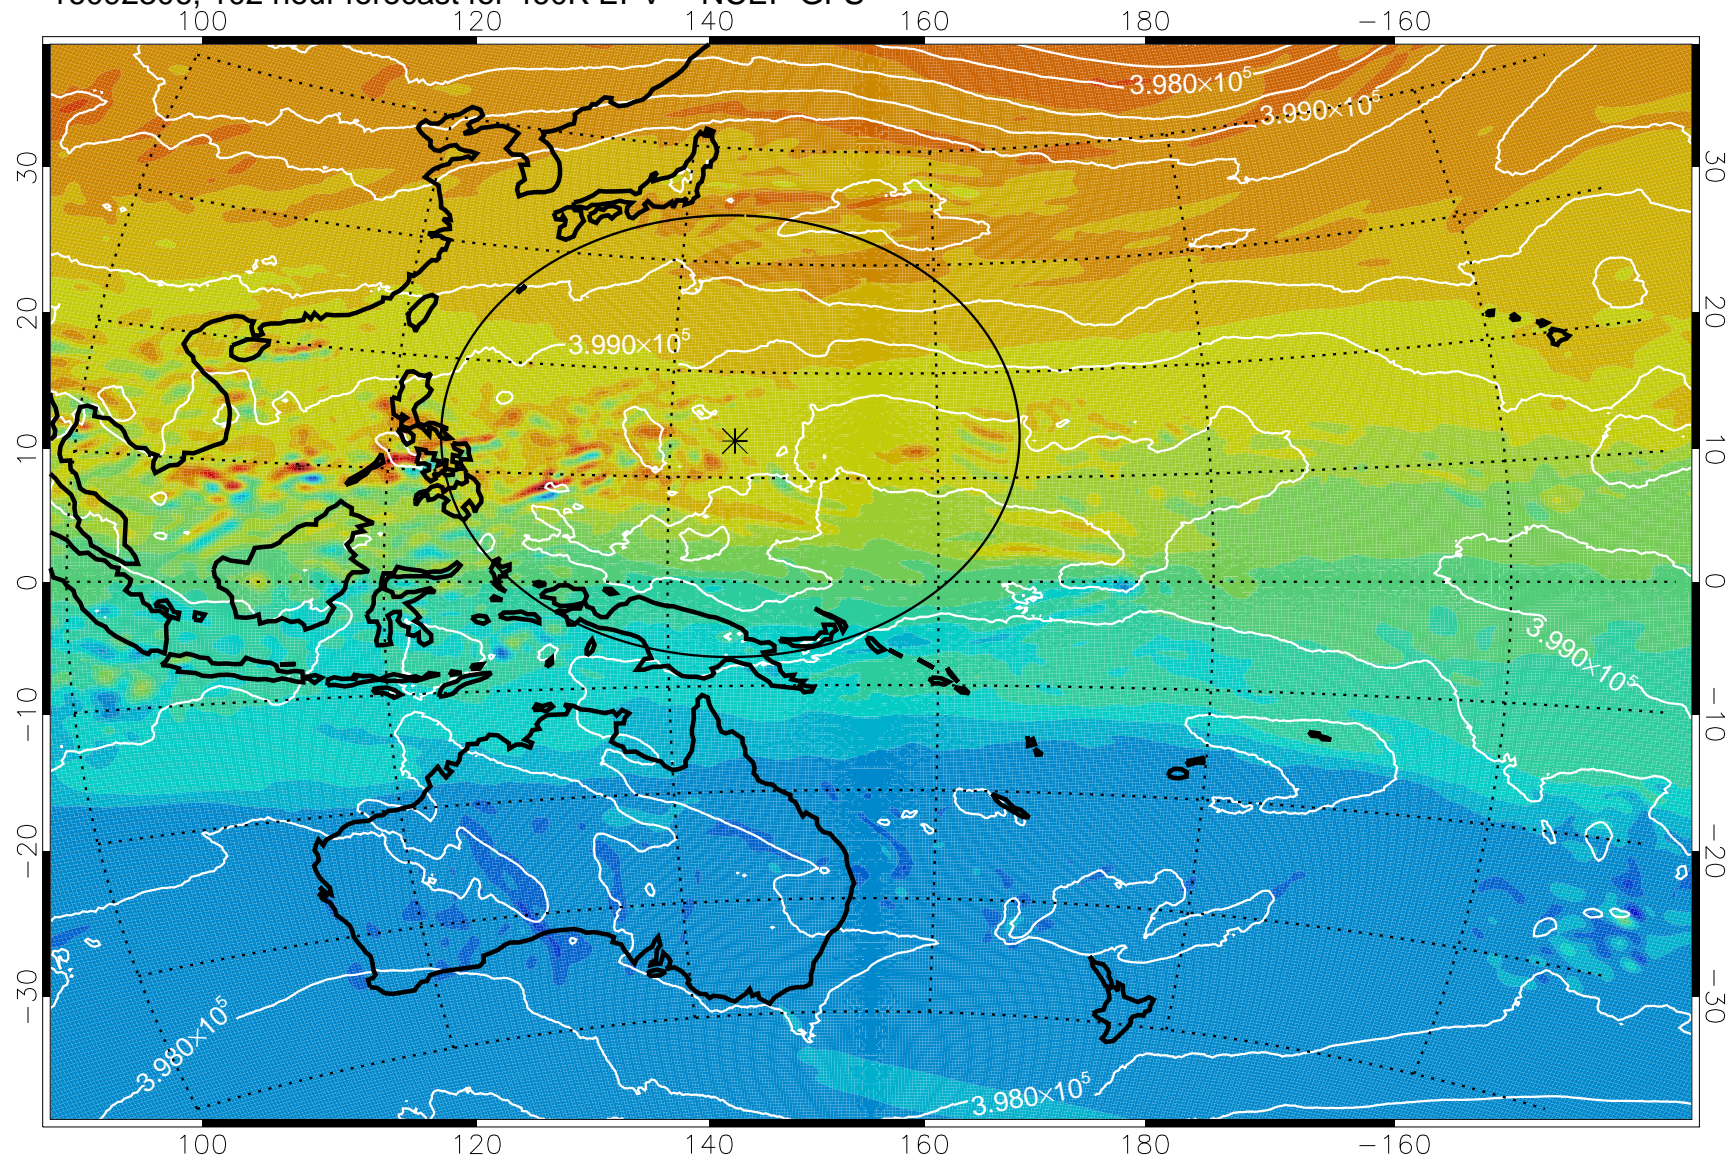

16092206, 78 hour forecast for 460K EPV -- NCEP GFS

460K Montgomery Streamfunction, white

Range ring of 2304 km

16092212, 84 hour forecast for 460K EPV -- NCEP GFS

460K Montgomery Streamfunction, white

Range ring of 2304 km

16092218, 90 hour forecast for 460K EPV -- NCEP GFS

460K Montgomery Streamfunction, white

Range ring of 2304 km

16092300, 96 hour forecast for 460K EPV -- NCEP GFS

460K Montgomery Streamfunction, white

Range ring of 2304 km

16092306, 102 hour forecast for 460K EPV -- NCEP GFS

460K Montgomery Streamfunction, white

Range ring of 2304 km

16092312, 108 hour forecast for 460K EPV -- NCEP GFS

460K Montgomery Streamfunction, white

Range ring of 2304 km

16092318, 114 hour forecast for 460K EPV -- NCEP GFS

460K Montgomery Streamfunction, white

Range ring of 2304 km

16092400, 120 hour forecast for 460K EPV -- NCEP GFS

460K Montgomery Streamfunction, white

Range ring of 2304 km