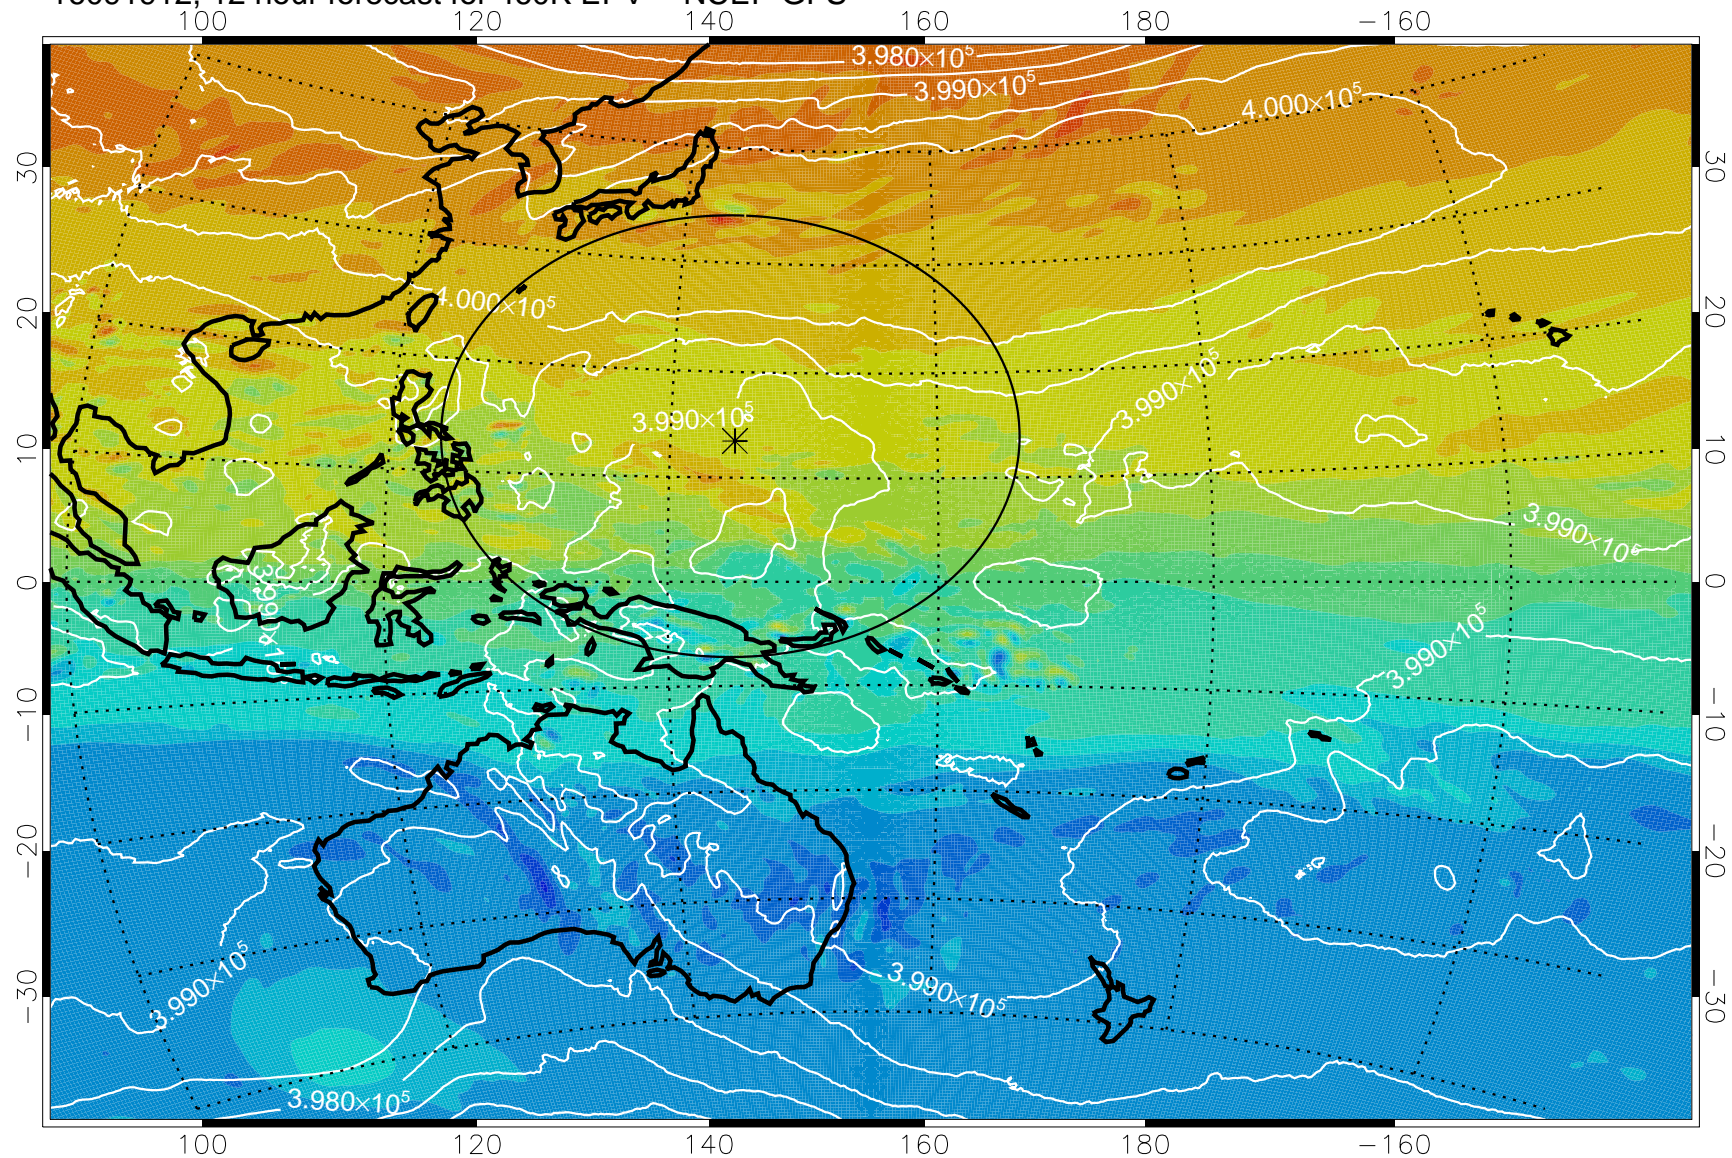

16091906, 6 hour forecast for 460K EPV -- NCEP GFS

460K Montgomery Streamfunction, white

Range ring of 2304 km

16091912, 12 hour forecast for 460K EPV -- NCEP GFS

460K Montgomery Streamfunction, white

Range ring of 2304 km

16091918, 18 hour forecast for 460K EPV -- NCEP GFS

460K Montgomery Streamfunction, white

Range ring of 2304 km

16092000, 24 hour forecast for 460K EPV -- NCEP GFS

460K Montgomery Streamfunction, white

Range ring of 2304 km

16092006, 30 hour forecast for 460K EPV -- NCEP GFS

460K Montgomery Streamfunction, white

Range ring of 2304 km

16092012, 36 hour forecast for 460K EPV -- NCEP GFS

460K Montgomery Streamfunction, white

Range ring of 2304 km

16092018, 42 hour forecast for 460K EPV -- NCEP GFS

460K Montgomery Streamfunction, white

Range ring of 2304 km

16092100, 48 hour forecast for 460K EPV -- NCEP GFS

460K Montgomery Streamfunction, white

Range ring of 2304 km