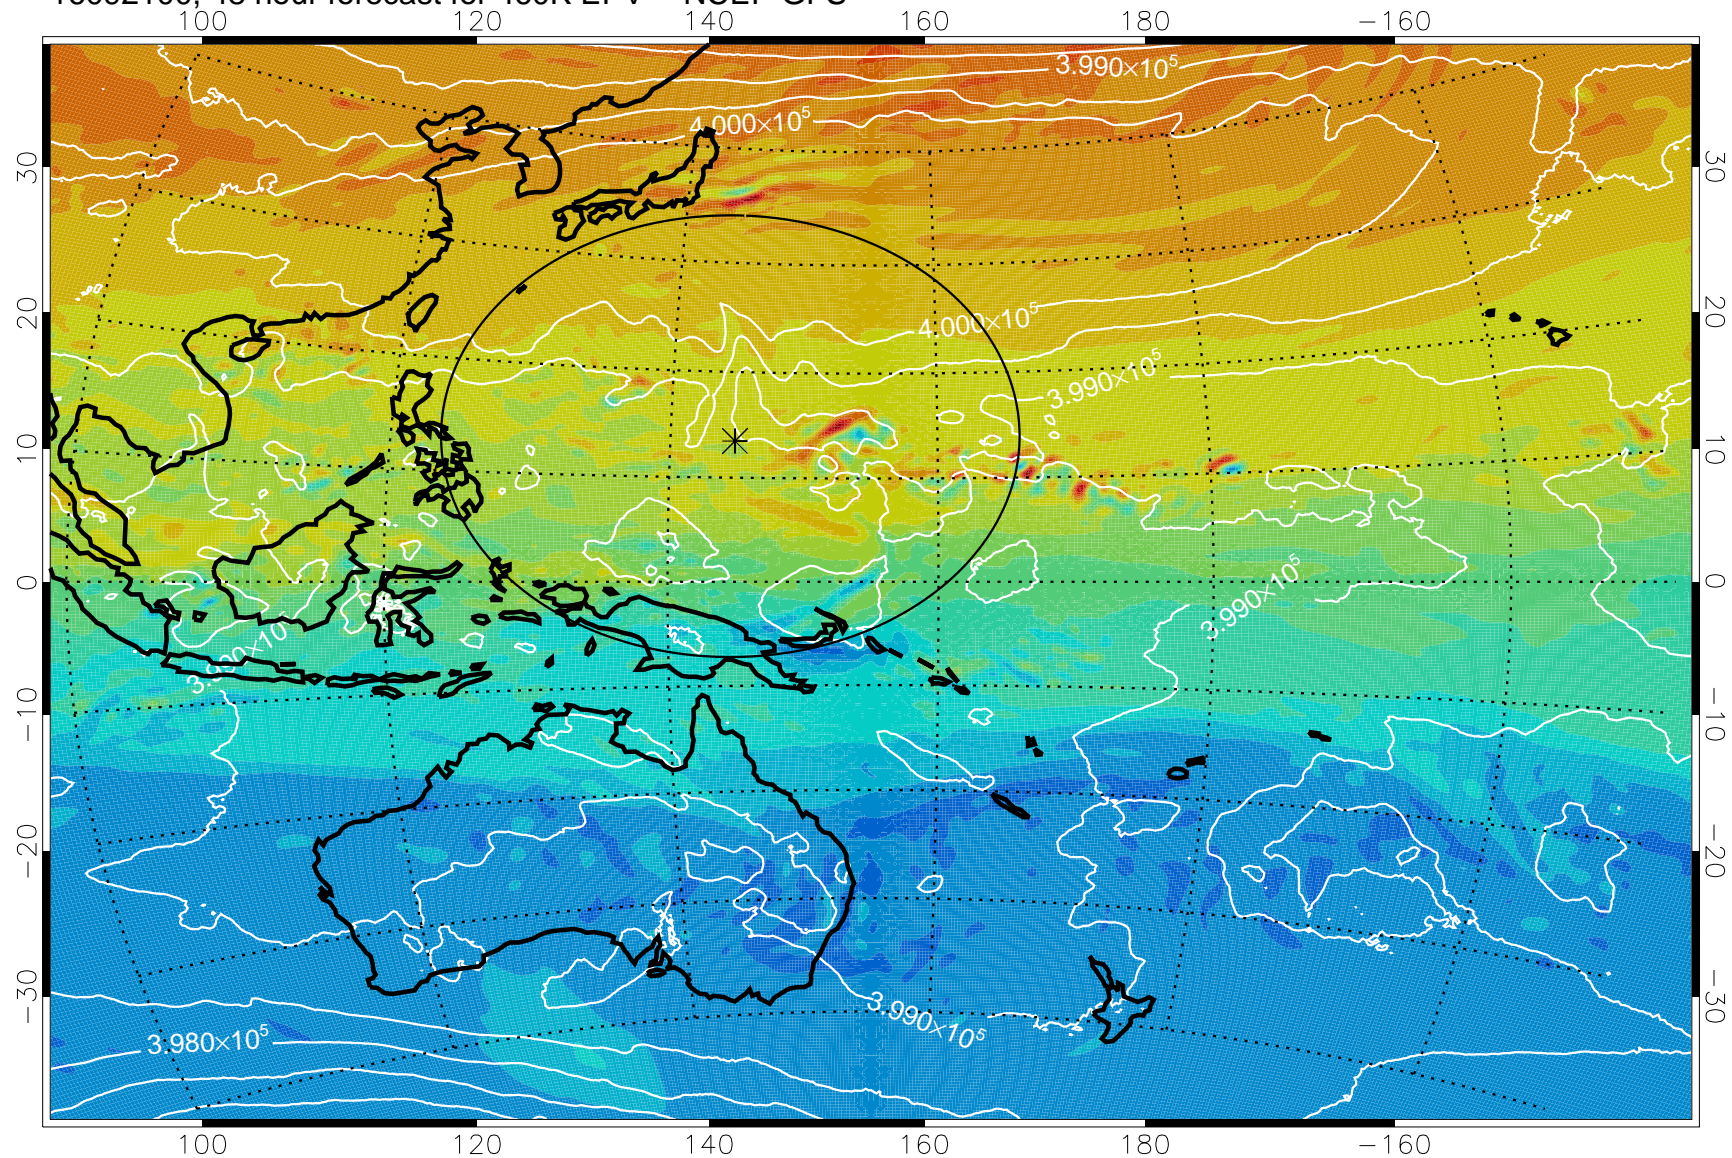

16092006, 30 hour forecast for 460K EPV -- NCEP GFS

460K Montgomery Streamfunction, white

Range ring of 2304 km

16092012, 36 hour forecast for 460K EPV -- NCEP GFS

460K Montgomery Streamfunction, white

Range ring of 2304 km

16092018, 42 hour forecast for 460K EPV -- NCEP GFS

460K Montgomery Streamfunction, white

Range ring of 2304 km

16092100, 48 hour forecast for 460K EPV -- NCEP GFS

460K Montgomery Streamfunction, white

Range ring of 2304 km

16092106, 54 hour forecast for 460K EPV -- NCEP GFS

460K Montgomery Streamfunction, white

Range ring of 2304 km

16092112, 60 hour forecast for 460K EPV -- NCEP GFS

460K Montgomery Streamfunction, white

Range ring of 2304 km

16092118, 66 hour forecast for 460K EPV -- NCEP GFS

460K Montgomery Streamfunction, white

Range ring of 2304 km

16092200, 72 hour forecast for 460K EPV -- NCEP GFS

460K Montgomery Streamfunction, white

Range ring of 2304 km