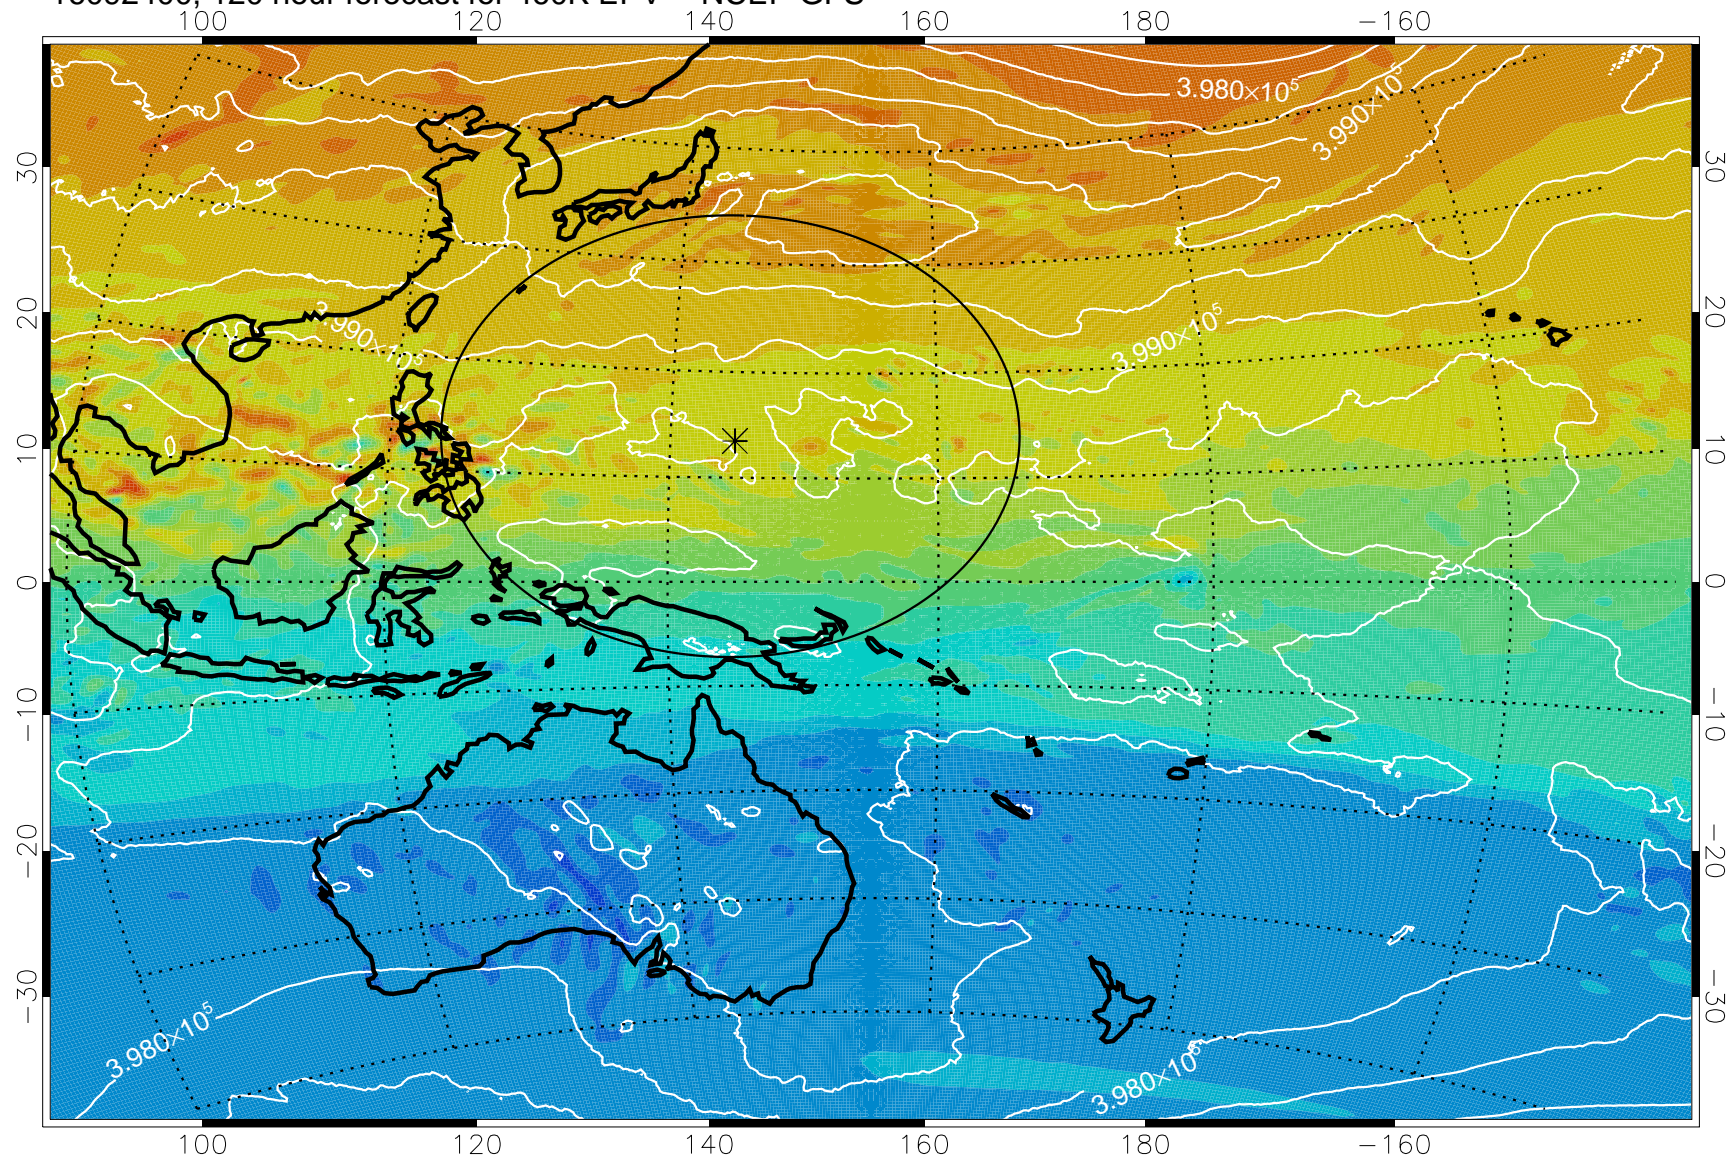

16092206, 78 hour forecast for 460K EPV -- NCEP GFS

460K Montgomery Streamfunction, white

Range ring of 2304 km

16092212, 84 hour forecast for 460K EPV -- NCEP GFS

460K Montgomery Streamfunction, white

Range ring of 2304 km

16092218, 90 hour forecast for 460K EPV -- NCEP GFS

460K Montgomery Streamfunction, white

Range ring of 2304 km

16092300, 96 hour forecast for 460K EPV -- NCEP GFS

460K Montgomery Streamfunction, white

Range ring of 2304 km

16092306, 102 hour forecast for 460K EPV -- NCEP GFS

460K Montgomery Streamfunction, white

Range ring of 2304 km

16092312, 108 hour forecast for 460K EPV -- NCEP GFS

460K Montgomery Streamfunction, white

Range ring of 2304 km

16092318, 114 hour forecast for 460K EPV -- NCEP GFS

460K Montgomery Streamfunction, white

Range ring of 2304 km

16092400, 120 hour forecast for 460K EPV -- NCEP GFS

460K Montgomery Streamfunction, white

Range ring of 2304 km