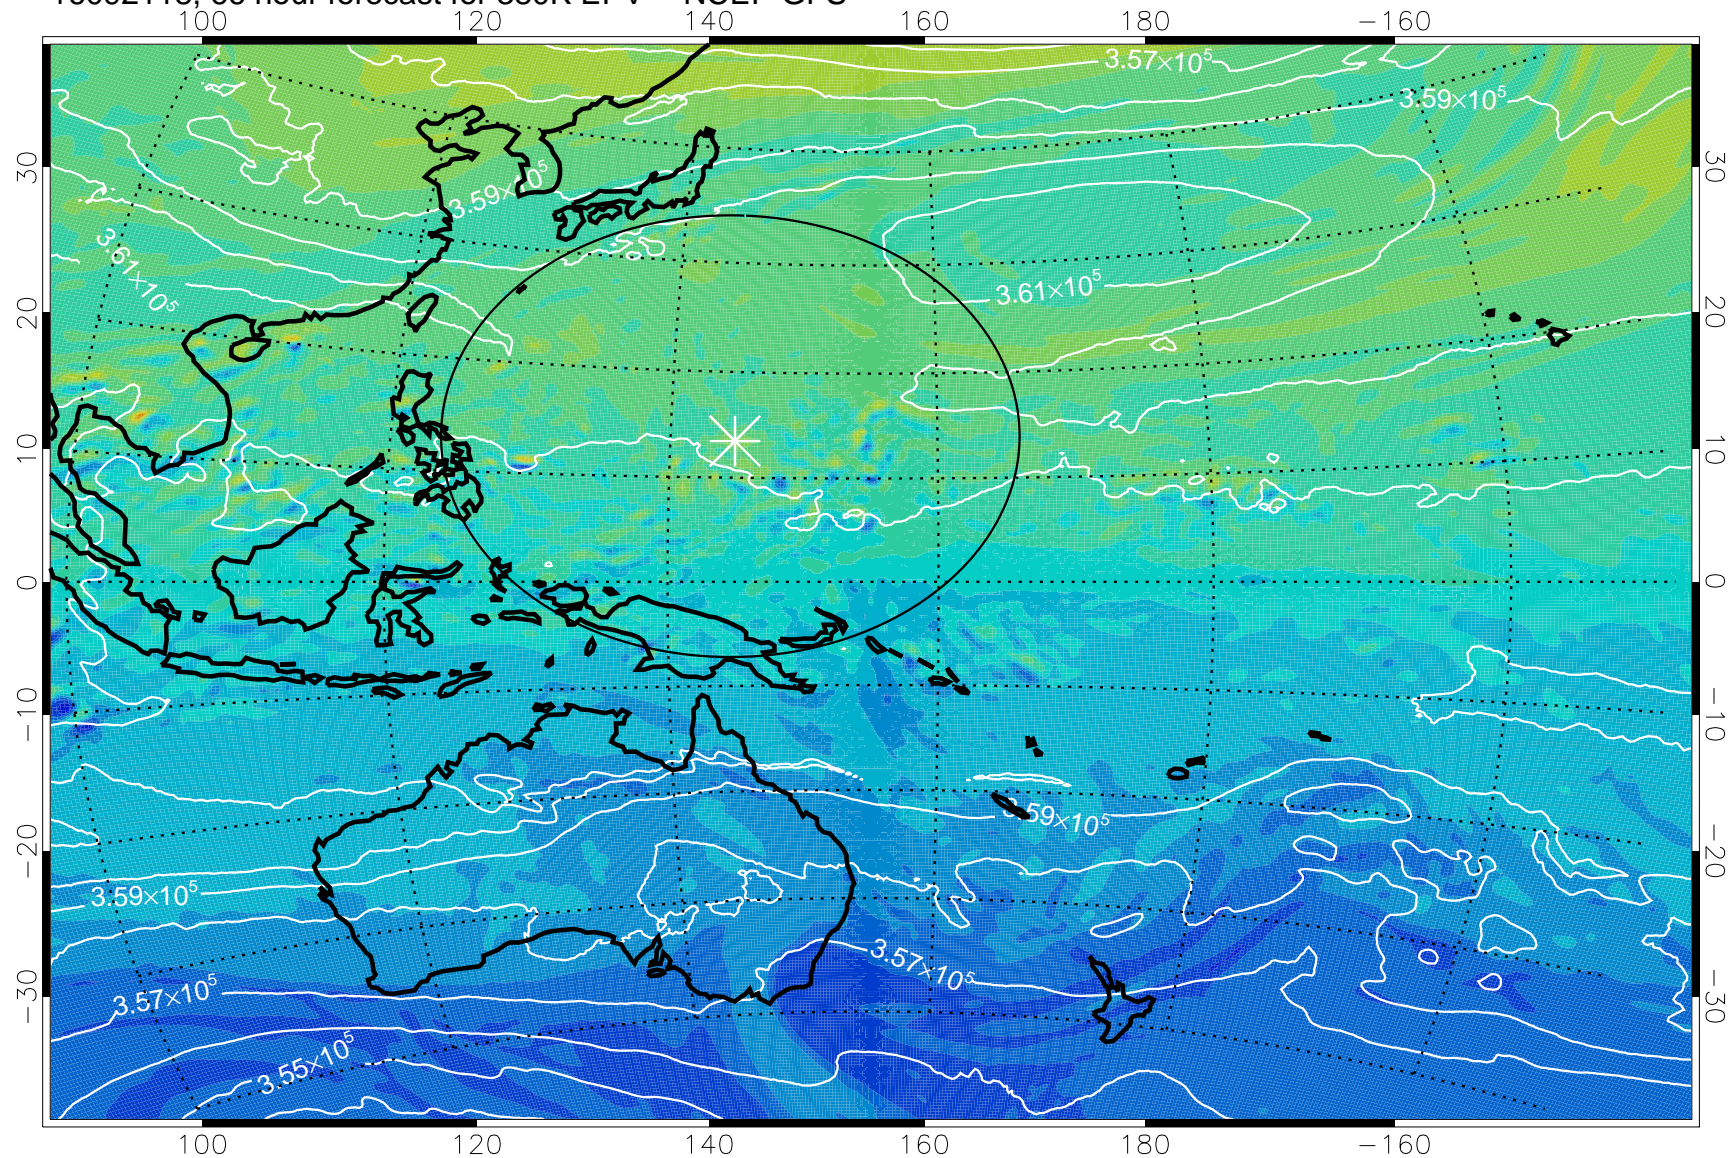

16092018, 42 hour forecast for 380K EPV -- NCEP GFS

380K Montgomery Streamfunction, white

Range ring of 2304 km

16092100, 48 hour forecast for 380K EPV -- NCEP GFS

380K Montgomery Streamfunction, white

Range ring of 2304 km

16092106, 54 hour forecast for 380K EPV -- NCEP GFS

380K Montgomery Streamfunction, white

Range ring of 2304 km

16092112, 60 hour forecast for 380K EPV -- NCEP GFS

380K Montgomery Streamfunction, white

Range ring of 2304 km

16092118, 66 hour forecast for 380K EPV -- NCEP GFS

380K Montgomery Streamfunction, white

Range ring of 2304 km

16092200, 72 hour forecast for 380K EPV -- NCEP GFS

380K Montgomery Streamfunction, white

Range ring of 2304 km

16092206, 78 hour forecast for 380K EPV -- NCEP GFS

380K Montgomery Streamfunction, white

Range ring of 2304 km

16092212, 84 hour forecast for 380K EPV -- NCEP GFS

380K Montgomery Streamfunction, white

Range ring of 2304 km