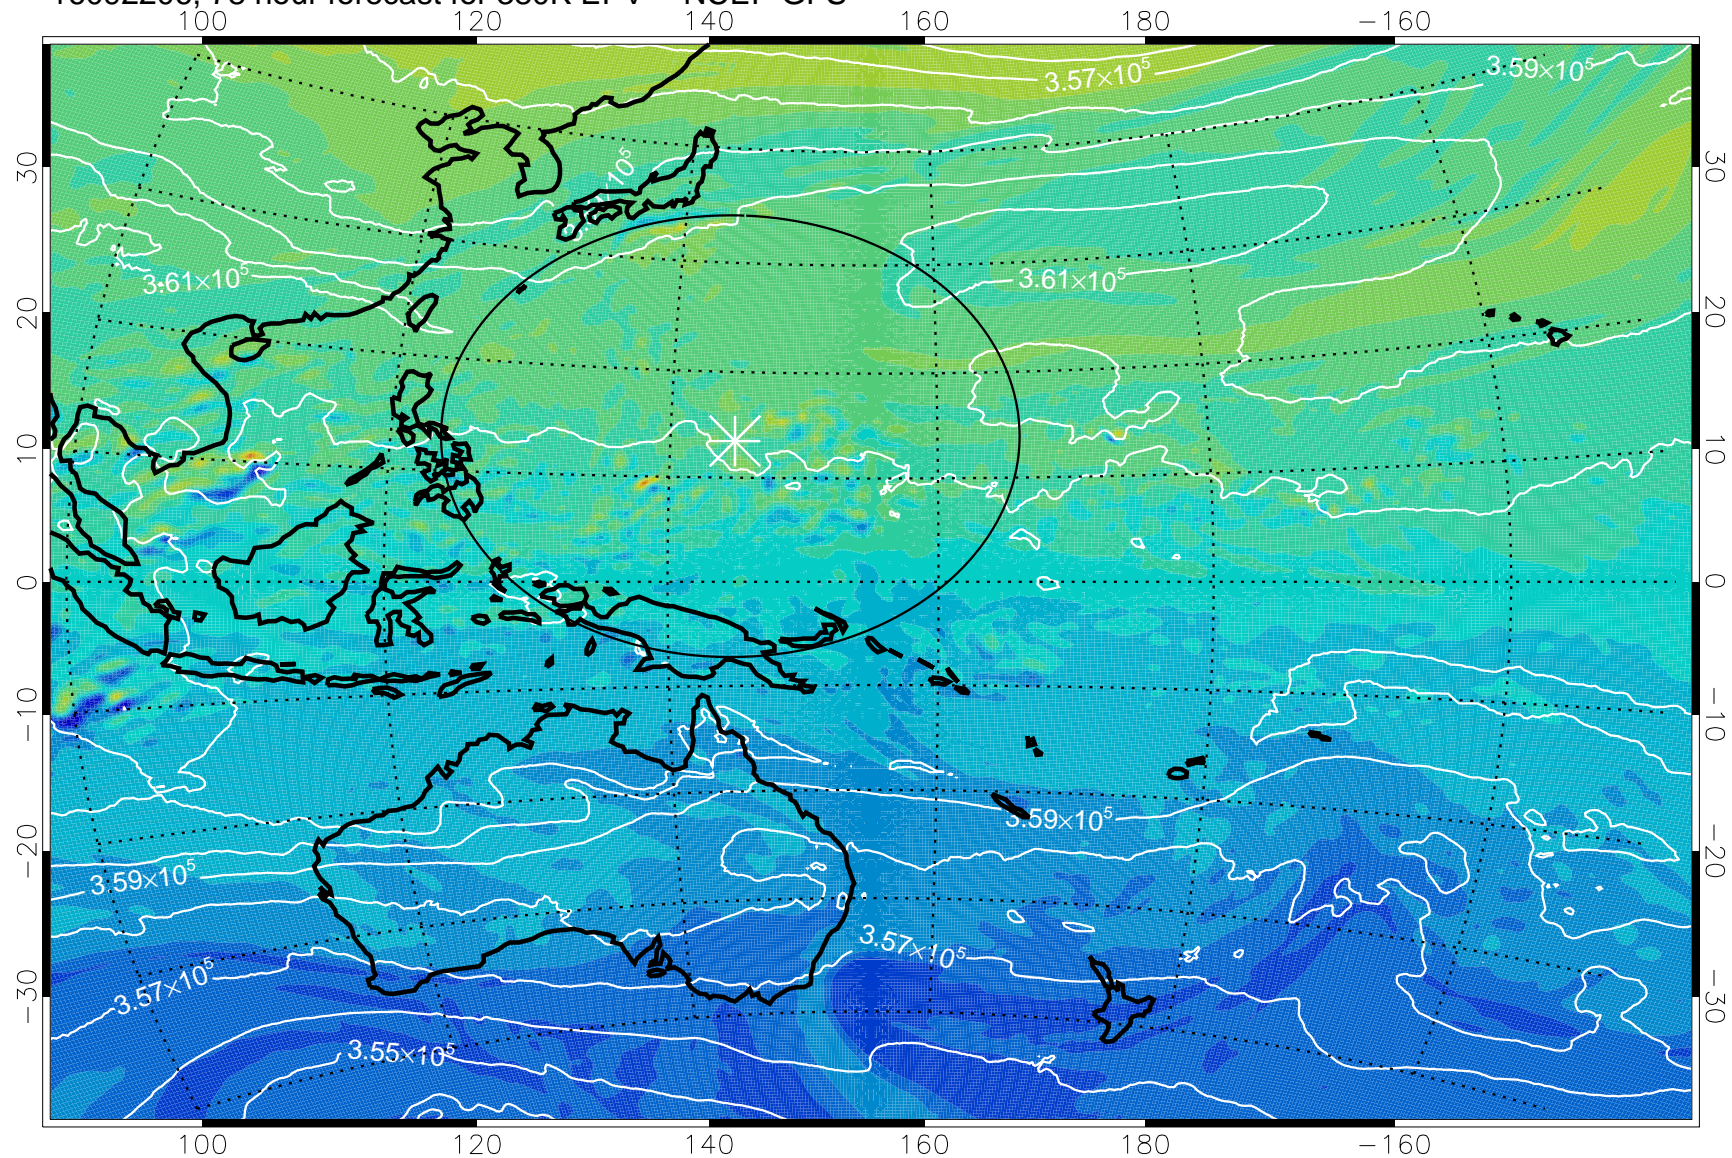

16092106, 54 hour forecast for 380K EPV -- NCEP GFS

380K Montgomery Streamfunction, white

Range ring of 2304 km

16092112, 60 hour forecast for 380K EPV -- NCEP GFS

380K Montgomery Streamfunction, white

Range ring of 2304 km

16092118, 66 hour forecast for 380K EPV -- NCEP GFS

380K Montgomery Streamfunction, white

Range ring of 2304 km

16092200, 72 hour forecast for 380K EPV -- NCEP GFS

380K Montgomery Streamfunction, white

Range ring of 2304 km

16092206, 78 hour forecast for 380K EPV -- NCEP GFS

380K Montgomery Streamfunction, white

Range ring of 2304 km

16092212, 84 hour forecast for 380K EPV -- NCEP GFS

380K Montgomery Streamfunction, white

Range ring of 2304 km

16092218, 90 hour forecast for 380K EPV -- NCEP GFS

380K Montgomery Streamfunction, white

Range ring of 2304 km

16092300, 96 hour forecast for 380K EPV -- NCEP GFS

380K Montgomery Streamfunction, white

Range ring of 2304 km