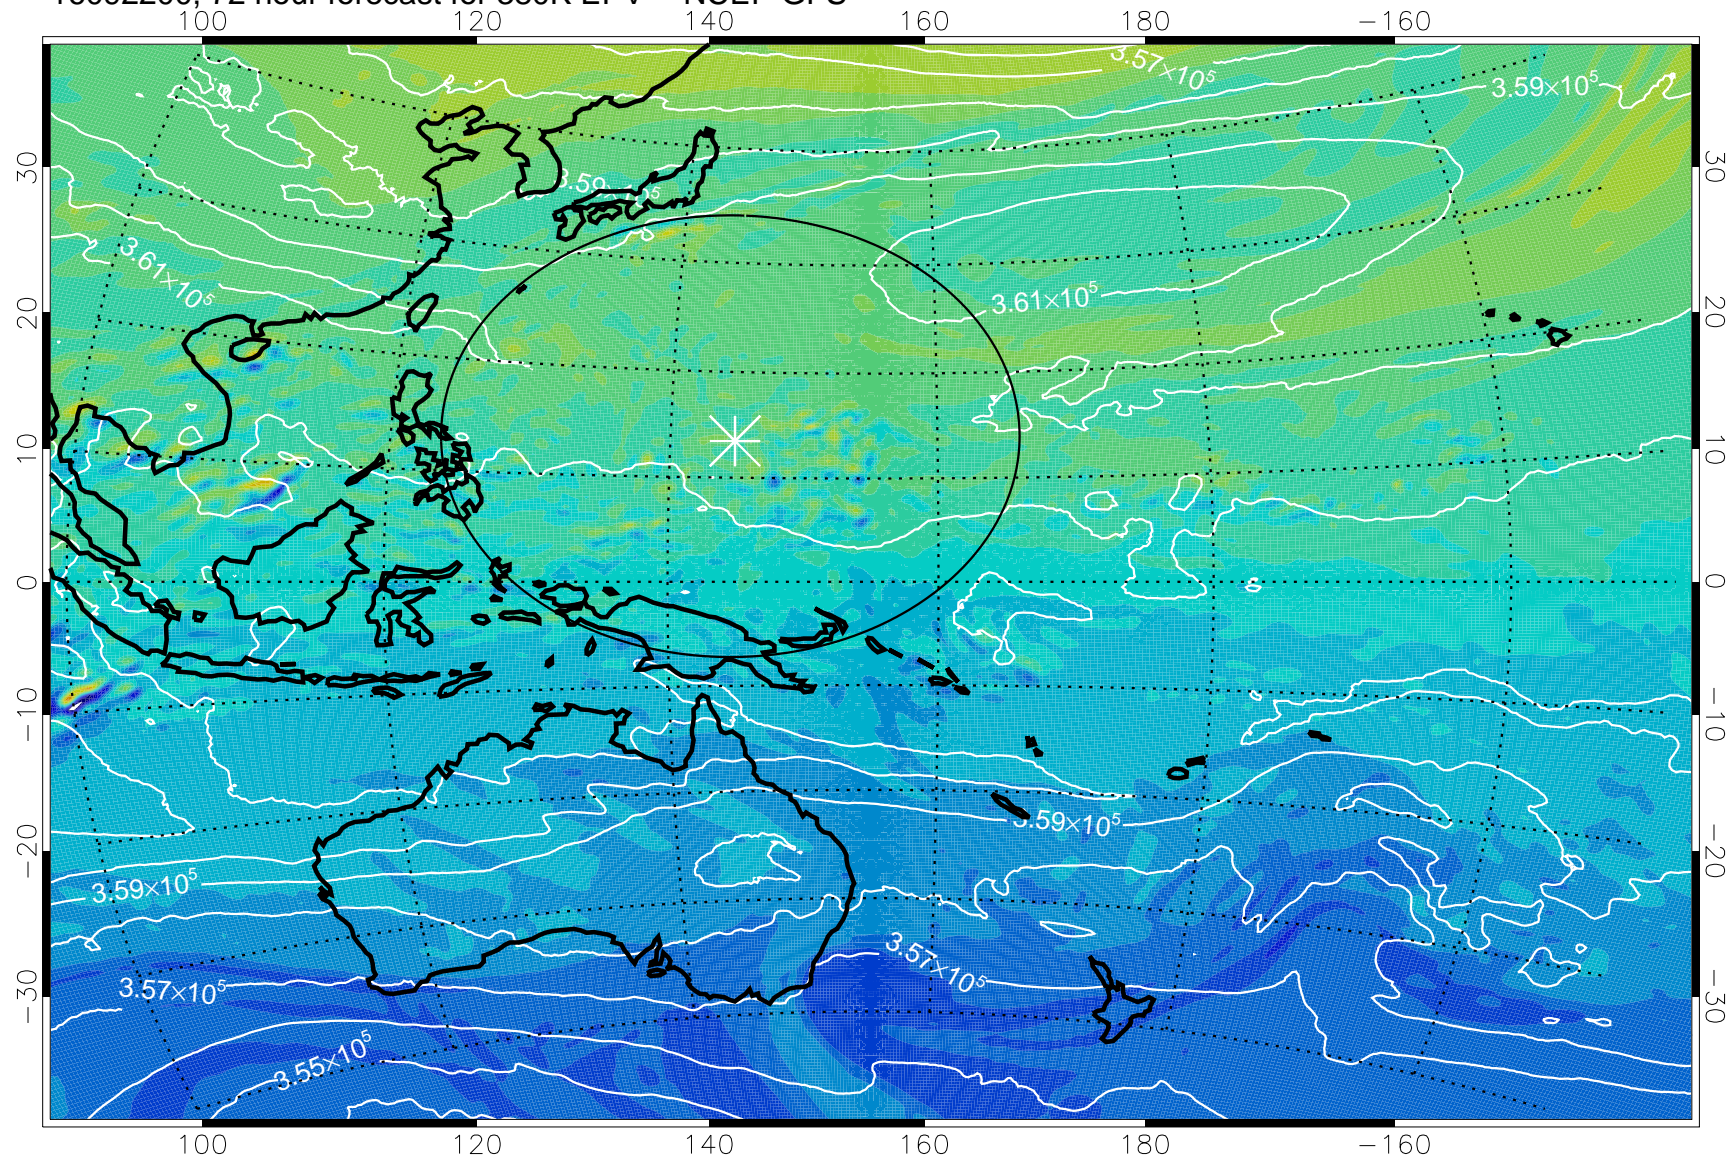

16092106, 54 hour forecast for 380K EPV -- NCEP GFS

380K Montgomery Streamfunction, white

Range ring of 2304 km

16092112, 60 hour forecast for 380K EPV -- NCEP GFS

380K Montgomery Streamfunction, white

Range ring of 2304 km

16092118, 66 hour forecast for 380K EPV -- NCEP GFS

380K Montgomery Streamfunction, white

Range ring of 2304 km

16092200, 72 hour forecast for 380K EPV -- NCEP GFS

380K Montgomery Streamfunction, white

Range ring of 2304 km

16092206, 78 hour forecast for 380K EPV -- NCEP GFS

380K Montgomery Streamfunction, white

Range ring of 2304 km

16092212, 84 hour forecast for 380K EPV -- NCEP GFS

380K Montgomery Streamfunction, white

Range ring of 2304 km

16092218, 90 hour forecast for 380K EPV -- NCEP GFS

380K Montgomery Streamfunction, white

Range ring of 2304 km

16092300, 96 hour forecast for 380K EPV -- NCEP GFS

380K Montgomery Streamfunction, white

Range ring of 2304 km