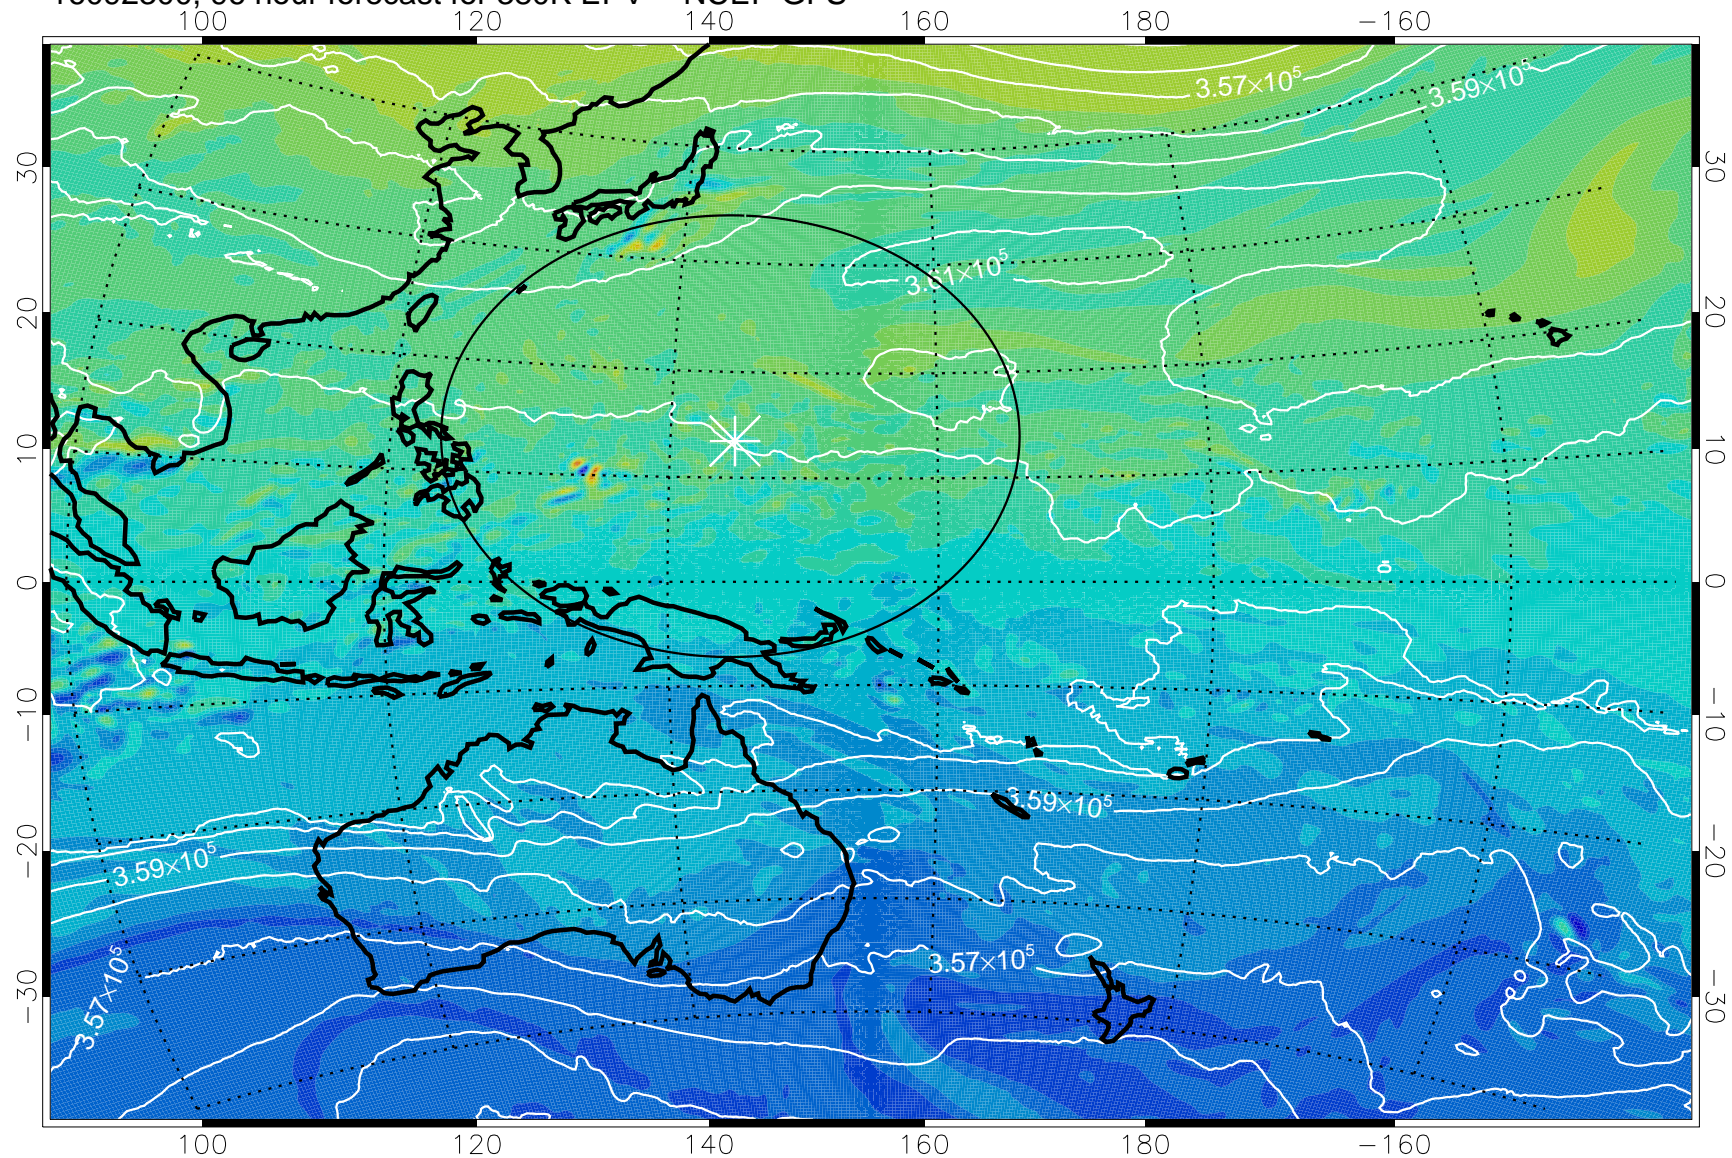

16092206, 78 hour forecast for 380K EPV -- NCEP GFS

380K Montgomery Streamfunction, white

Range ring of 2304 km

16092212, 84 hour forecast for 380K EPV -- NCEP GFS

380K Montgomery Streamfunction, white

Range ring of 2304 km

16092218, 90 hour forecast for 380K EPV -- NCEP GFS

380K Montgomery Streamfunction, white

Range ring of 2304 km

16092300, 96 hour forecast for 380K EPV -- NCEP GFS

380K Montgomery Streamfunction, white

Range ring of 2304 km

16092306, 102 hour forecast for 380K EPV -- NCEP GFS

380K Montgomery Streamfunction, white

Range ring of 2304 km

16092312, 108 hour forecast for 380K EPV -- NCEP GFS

380K Montgomery Streamfunction, white

Range ring of 2304 km

16092318, 114 hour forecast for 380K EPV -- NCEP GFS

380K Montgomery Streamfunction, white

Range ring of 2304 km

16092400, 120 hour forecast for 380K EPV -- NCEP GFS

380K Montgomery Streamfunction, white

Range ring of 2304 km