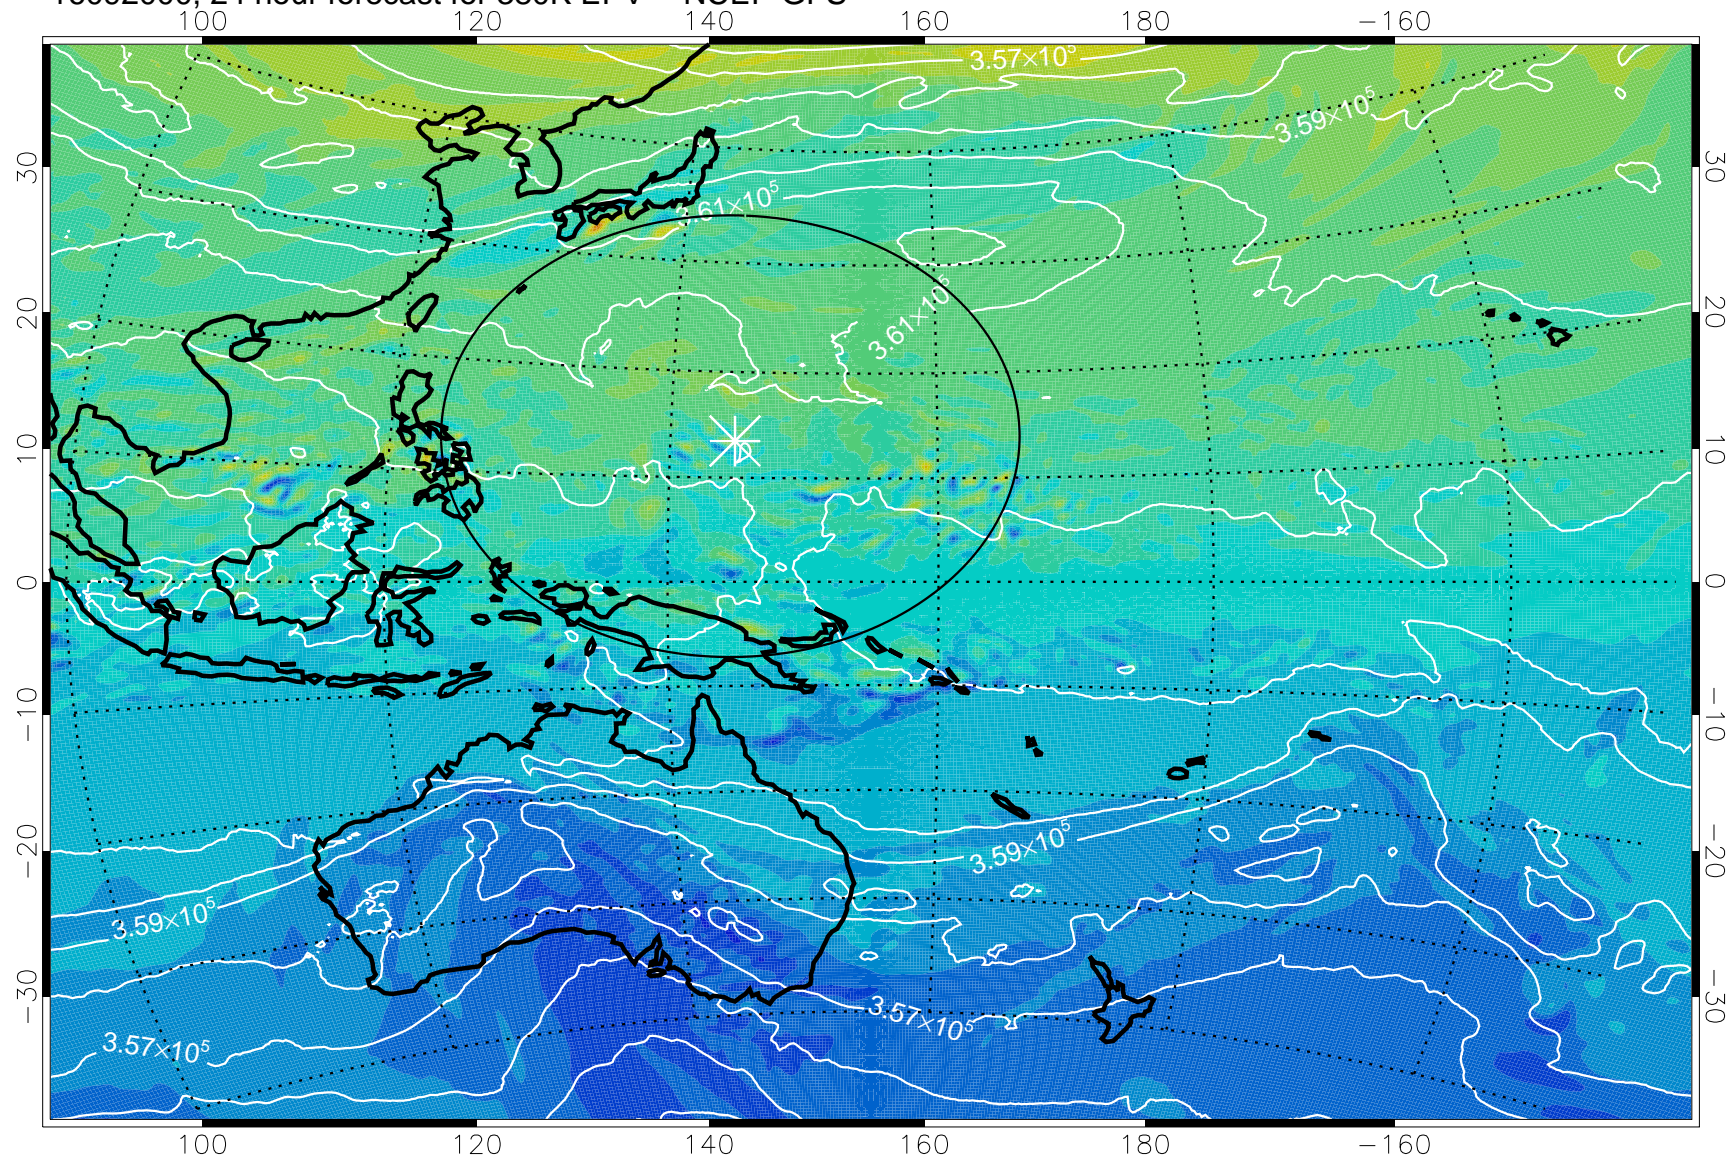

16091918, 18 hour forecast for 380K EPV -- NCEP GFS

380K Montgomery Streamfunction, white

Range ring of 2304 km

16092000, 24 hour forecast for 380K EPV -- NCEP GFS

380K Montgomery Streamfunction, white

Range ring of 2304 km

16092006, 30 hour forecast for 380K EPV -- NCEP GFS

380K Montgomery Streamfunction, white

Range ring of 2304 km

16092012, 36 hour forecast for 380K EPV -- NCEP GFS

380K Montgomery Streamfunction, white

Range ring of 2304 km

16092018, 42 hour forecast for 380K EPV -- NCEP GFS

380K Montgomery Streamfunction, white

Range ring of 2304 km

16092100, 48 hour forecast for 380K EPV -- NCEP GFS

380K Montgomery Streamfunction, white

Range ring of 2304 km

16092106, 54 hour forecast for 380K EPV -- NCEP GFS

380K Montgomery Streamfunction, white

Range ring of 2304 km

16092112, 60 hour forecast for 380K EPV -- NCEP GFS

380K Montgomery Streamfunction, white

Range ring of 2304 km