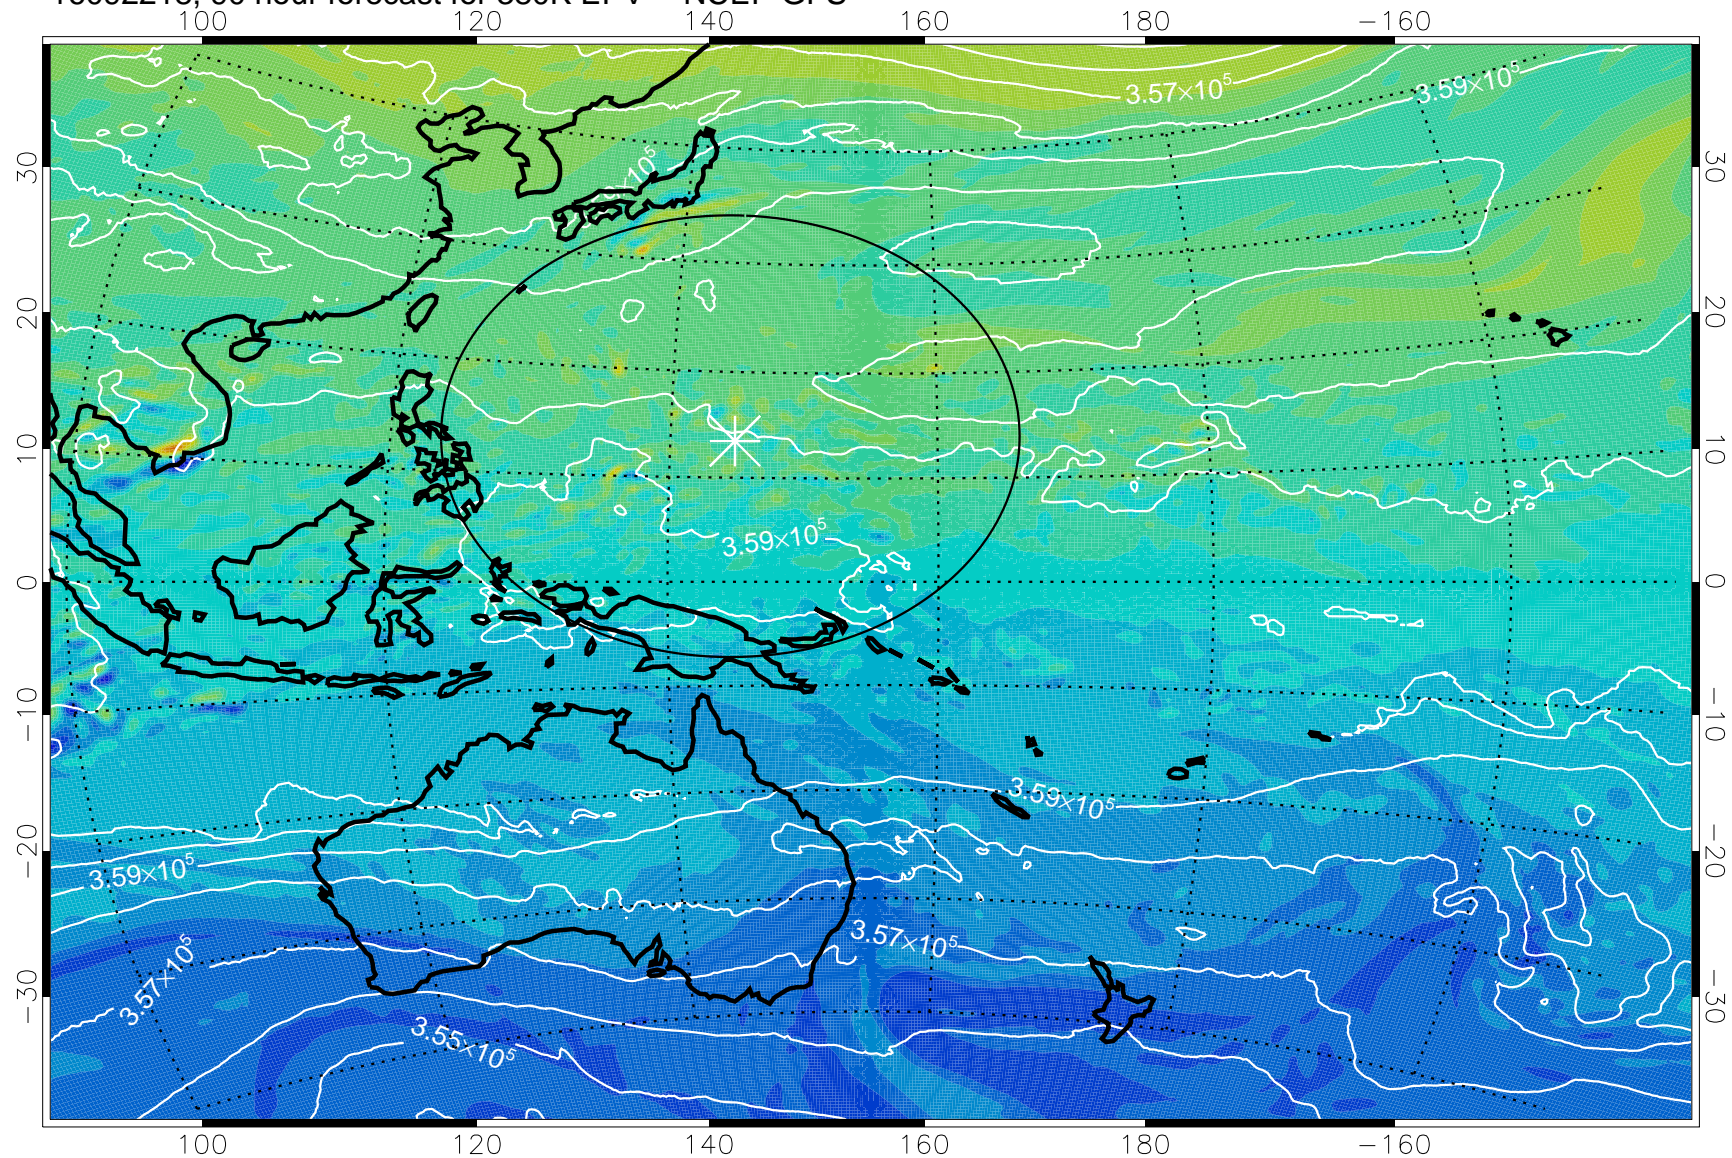

16092118, 66 hour forecast for 380K EPV -- NCEP GFS

380K Montgomery Streamfunction, white

Range ring of 2304 km

16092200, 72 hour forecast for 380K EPV -- NCEP GFS

380K Montgomery Streamfunction, white

Range ring of 2304 km

16092206, 78 hour forecast for 380K EPV -- NCEP GFS

380K Montgomery Streamfunction, white

Range ring of 2304 km

16092212, 84 hour forecast for 380K EPV -- NCEP GFS

380K Montgomery Streamfunction, white

Range ring of 2304 km

16092218, 90 hour forecast for 380K EPV -- NCEP GFS

380K Montgomery Streamfunction, white

Range ring of 2304 km

16092300, 96 hour forecast for 380K EPV -- NCEP GFS

380K Montgomery Streamfunction, white

Range ring of 2304 km

16092306, 102 hour forecast for 380K EPV -- NCEP GFS

380K Montgomery Streamfunction, white

Range ring of 2304 km

16092312, 108 hour forecast for 380K EPV -- NCEP GFS

380K Montgomery Streamfunction, white

Range ring of 2304 km