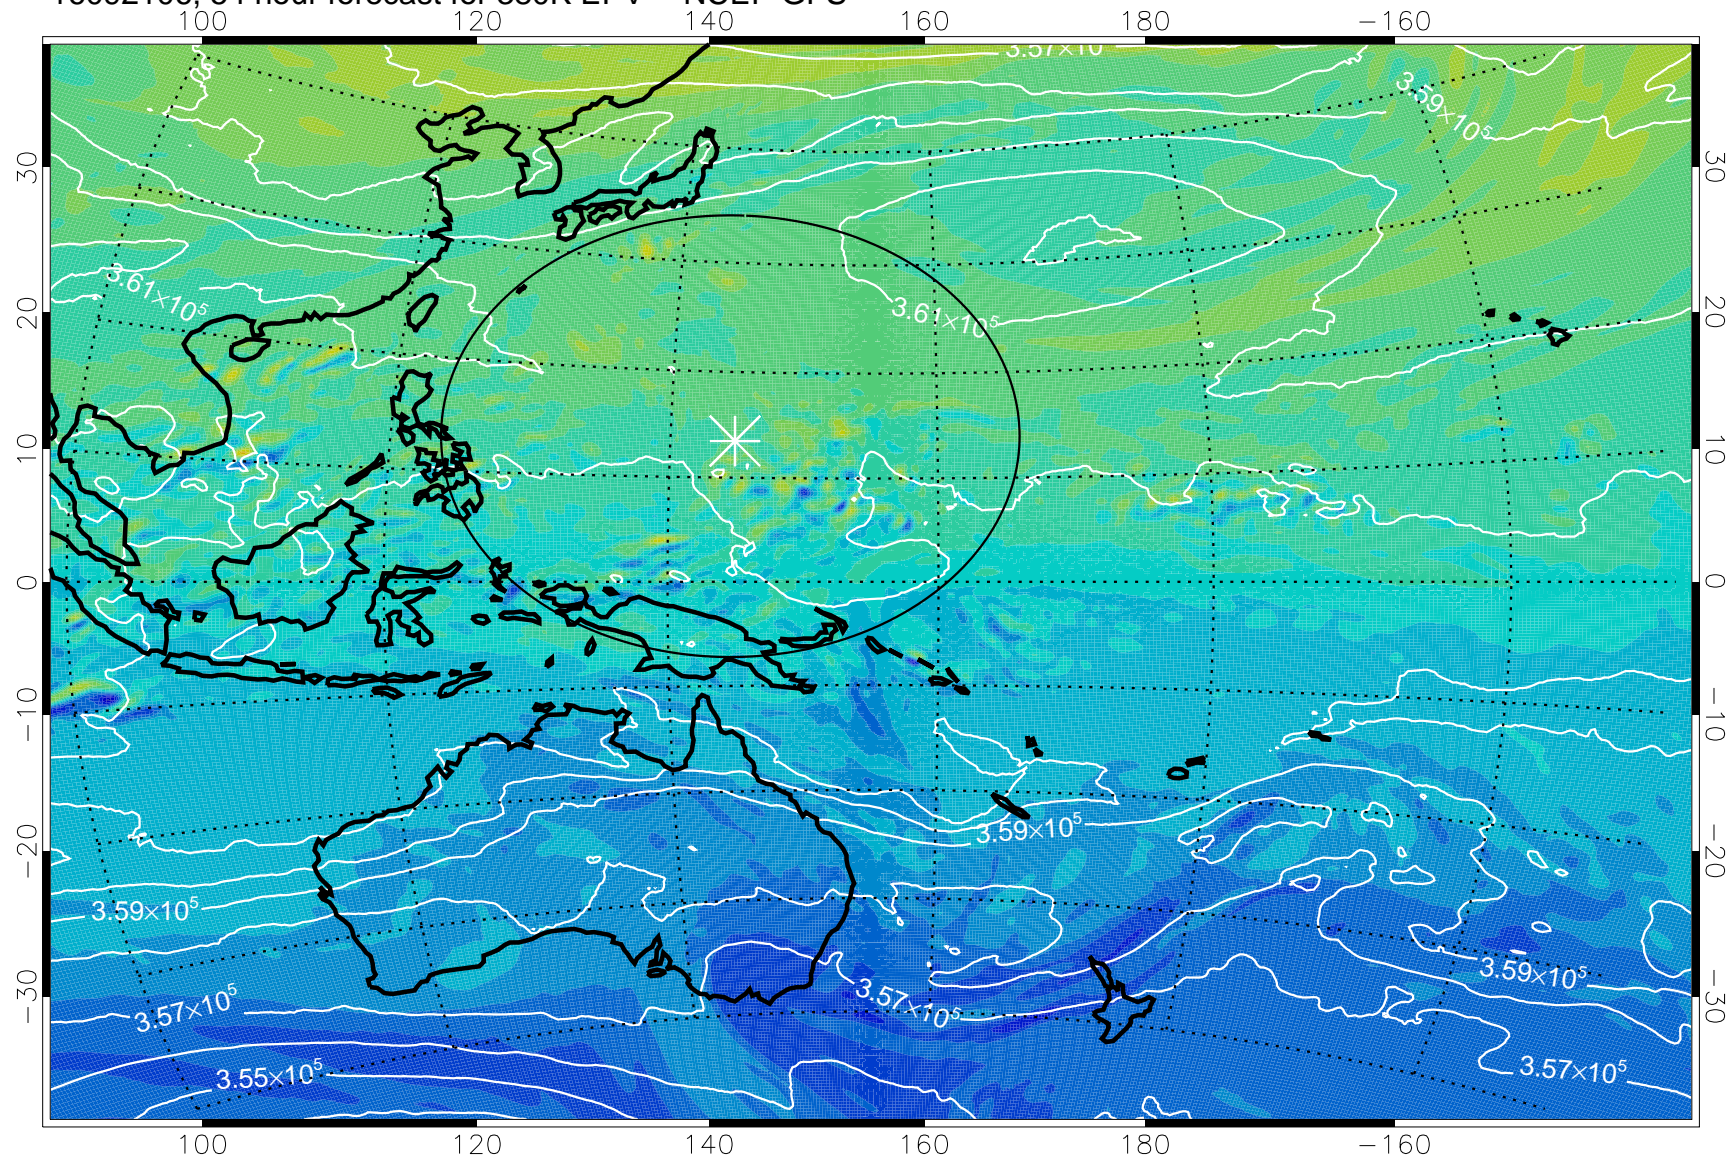

16092018, 42 hour forecast for 380K EPV -- NCEP GFS

380K Montgomery Streamfunction, white

Range ring of 2304 km

16092100, 48 hour forecast for 380K EPV -- NCEP GFS

380K Montgomery Streamfunction, white

Range ring of 2304 km

16092106, 54 hour forecast for 380K EPV -- NCEP GFS

380K Montgomery Streamfunction, white

Range ring of 2304 km

16092112, 60 hour forecast for 380K EPV -- NCEP GFS

380K Montgomery Streamfunction, white

Range ring of 2304 km

16092118, 66 hour forecast for 380K EPV -- NCEP GFS

380K Montgomery Streamfunction, white

Range ring of 2304 km

16092200, 72 hour forecast for 380K EPV -- NCEP GFS

380K Montgomery Streamfunction, white

Range ring of 2304 km

16092206, 78 hour forecast for 380K EPV -- NCEP GFS

380K Montgomery Streamfunction, white

Range ring of 2304 km

16092212, 84 hour forecast for 380K EPV -- NCEP GFS

380K Montgomery Streamfunction, white

Range ring of 2304 km