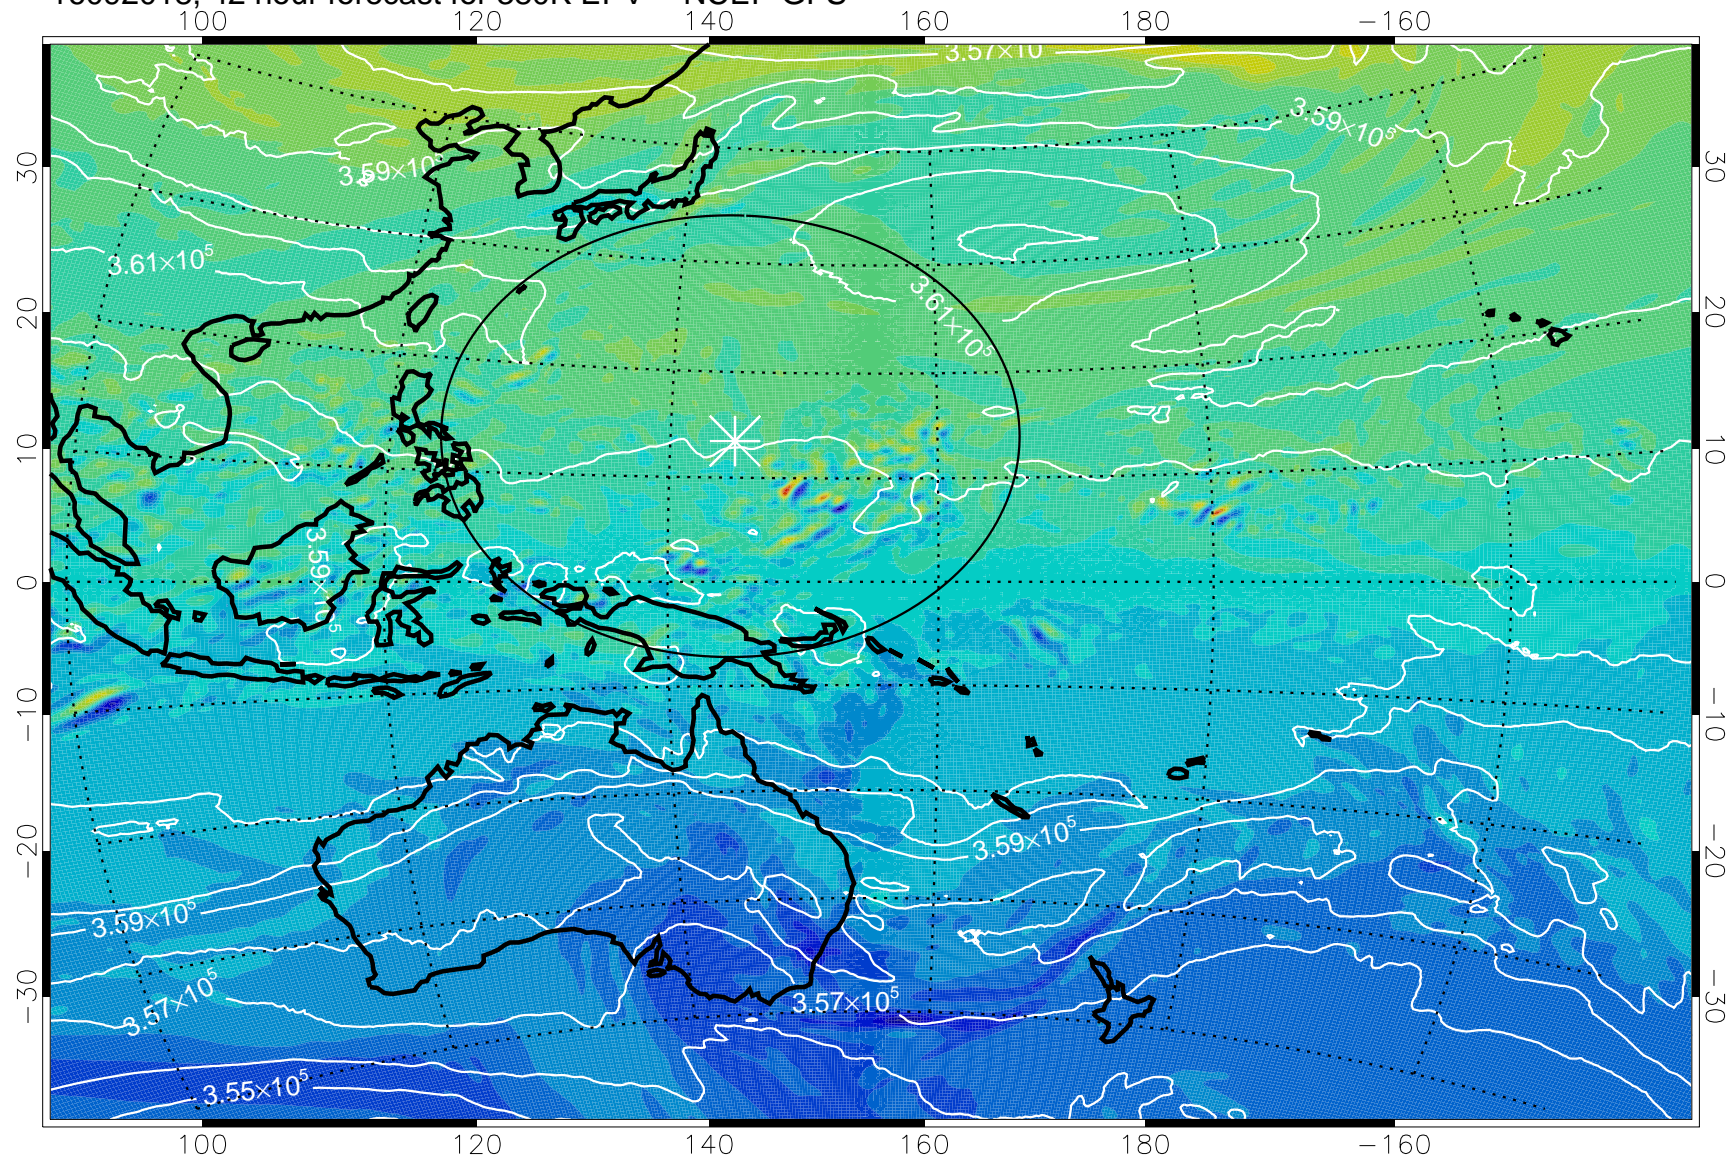

16092006, 30 hour forecast for 380K EPV -- NCEP GFS

380K Montgomery Streamfunction, white

Range ring of 2304 km

16092012, 36 hour forecast for 380K EPV -- NCEP GFS

380K Montgomery Streamfunction, white

Range ring of 2304 km

16092018, 42 hour forecast for 380K EPV -- NCEP GFS

380K Montgomery Streamfunction, white

Range ring of 2304 km

16092100, 48 hour forecast for 380K EPV -- NCEP GFS

380K Montgomery Streamfunction, white

Range ring of 2304 km

16092106, 54 hour forecast for 380K EPV -- NCEP GFS

380K Montgomery Streamfunction, white

Range ring of 2304 km

16092112, 60 hour forecast for 380K EPV -- NCEP GFS

380K Montgomery Streamfunction, white

Range ring of 2304 km

16092118, 66 hour forecast for 380K EPV -- NCEP GFS

380K Montgomery Streamfunction, white

Range ring of 2304 km

16092200, 72 hour forecast for 380K EPV -- NCEP GFS

380K Montgomery Streamfunction, white

Range ring of 2304 km