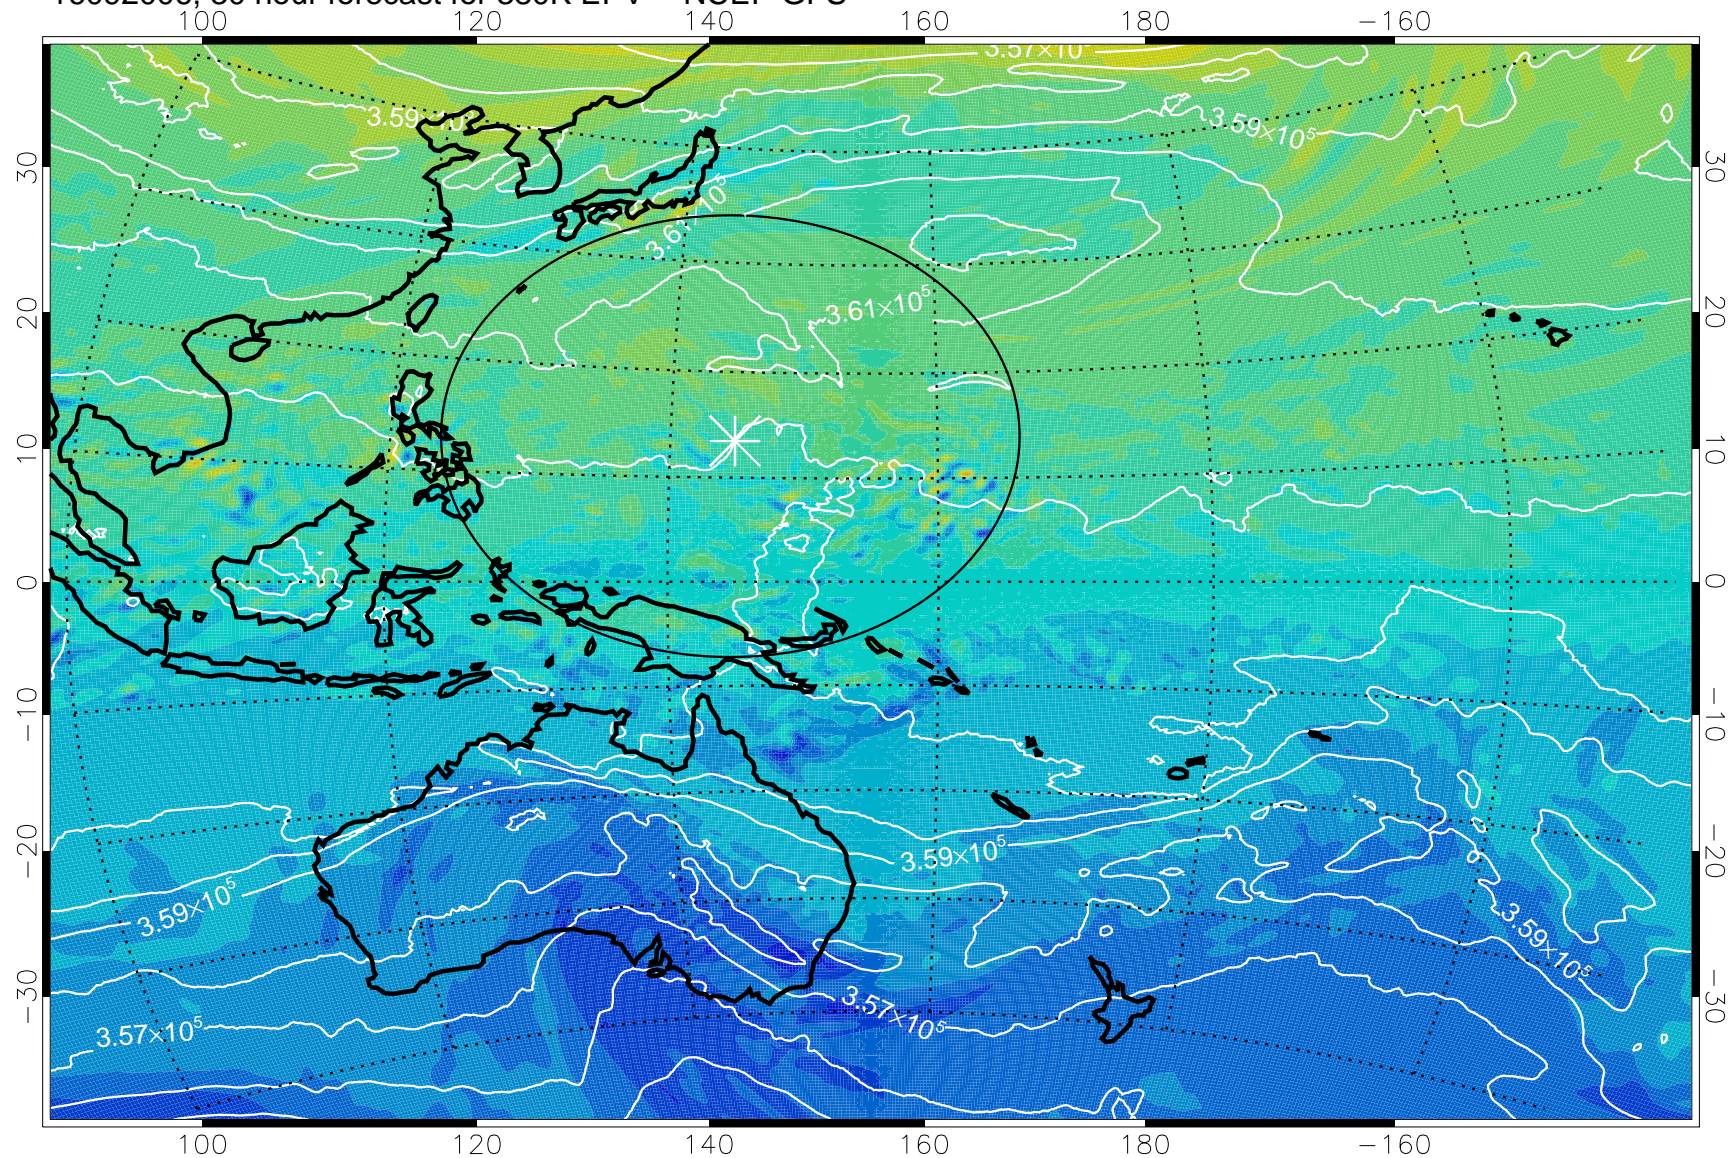

16091918, 18 hour forecast for 380K EPV -- NCEP GFS

380K Montgomery Streamfunction, white

Range ring of 2304 km

16092000, 24 hour forecast for 380K EPV -- NCEP GFS

380K Montgomery Streamfunction, white

Range ring of 2304 km

16092006, 30 hour forecast for 380K EPV -- NCEP GFS

380K Montgomery Streamfunction, white

Range ring of 2304 km

16092012, 36 hour forecast for 380K EPV -- NCEP GFS

380K Montgomery Streamfunction, white

Range ring of 2304 km

16092018, 42 hour forecast for 380K EPV -- NCEP GFS

380K Montgomery Streamfunction, white

Range ring of 2304 km

16092100, 48 hour forecast for 380K EPV -- NCEP GFS

380K Montgomery Streamfunction, white

Range ring of 2304 km

16092106, 54 hour forecast for 380K EPV -- NCEP GFS

380K Montgomery Streamfunction, white

Range ring of 2304 km

16092112, 60 hour forecast for 380K EPV -- NCEP GFS

380K Montgomery Streamfunction, white

Range ring of 2304 km