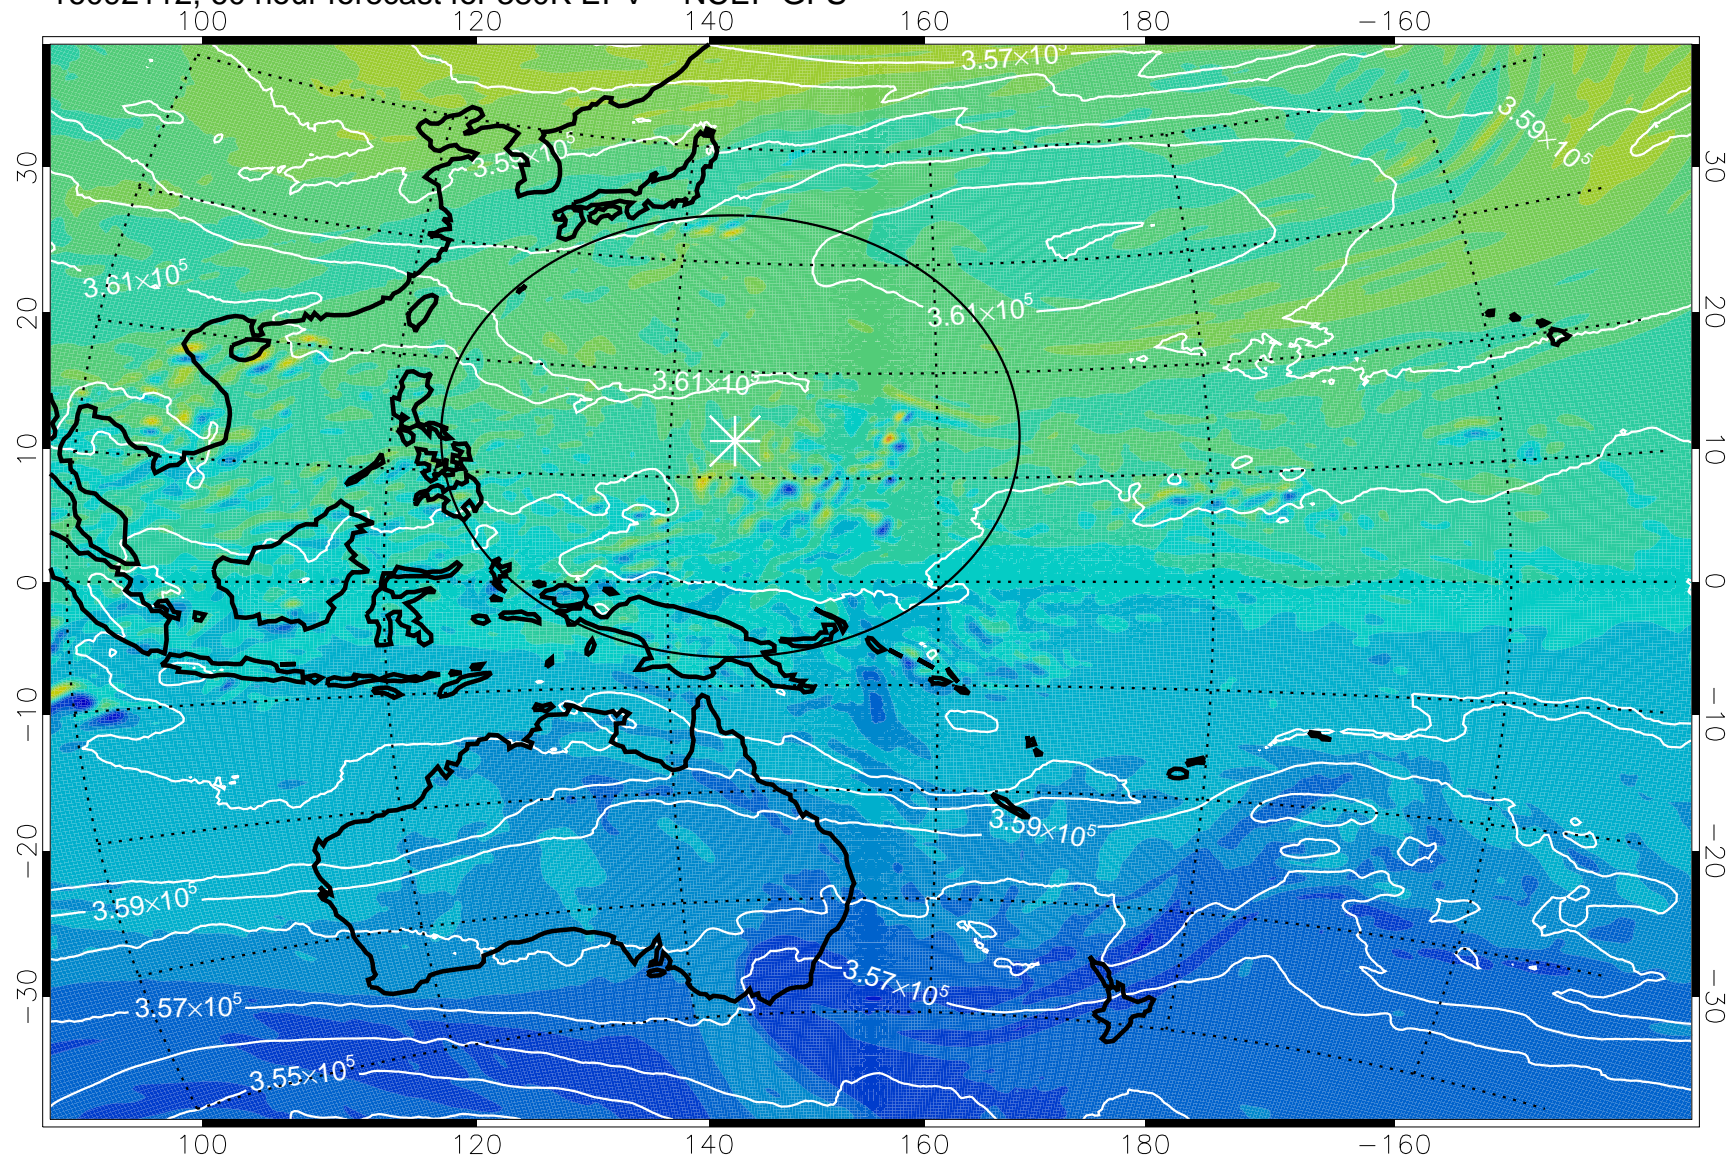

16092018, 42 hour forecast for 380K EPV -- NCEP GFS

380K Montgomery Streamfunction, white

Range ring of 2304 km

16092100, 48 hour forecast for 380K EPV -- NCEP GFS

380K Montgomery Streamfunction, white

Range ring of 2304 km

16092106, 54 hour forecast for 380K EPV -- NCEP GFS

380K Montgomery Streamfunction, white

Range ring of 2304 km

16092112, 60 hour forecast for 380K EPV -- NCEP GFS

380K Montgomery Streamfunction, white

Range ring of 2304 km

16092118, 66 hour forecast for 380K EPV -- NCEP GFS

380K Montgomery Streamfunction, white

Range ring of 2304 km

16092200, 72 hour forecast for 380K EPV -- NCEP GFS

380K Montgomery Streamfunction, white

Range ring of 2304 km

16092206, 78 hour forecast for 380K EPV -- NCEP GFS

380K Montgomery Streamfunction, white

Range ring of 2304 km

16092212, 84 hour forecast for 380K EPV -- NCEP GFS

380K Montgomery Streamfunction, white

Range ring of 2304 km