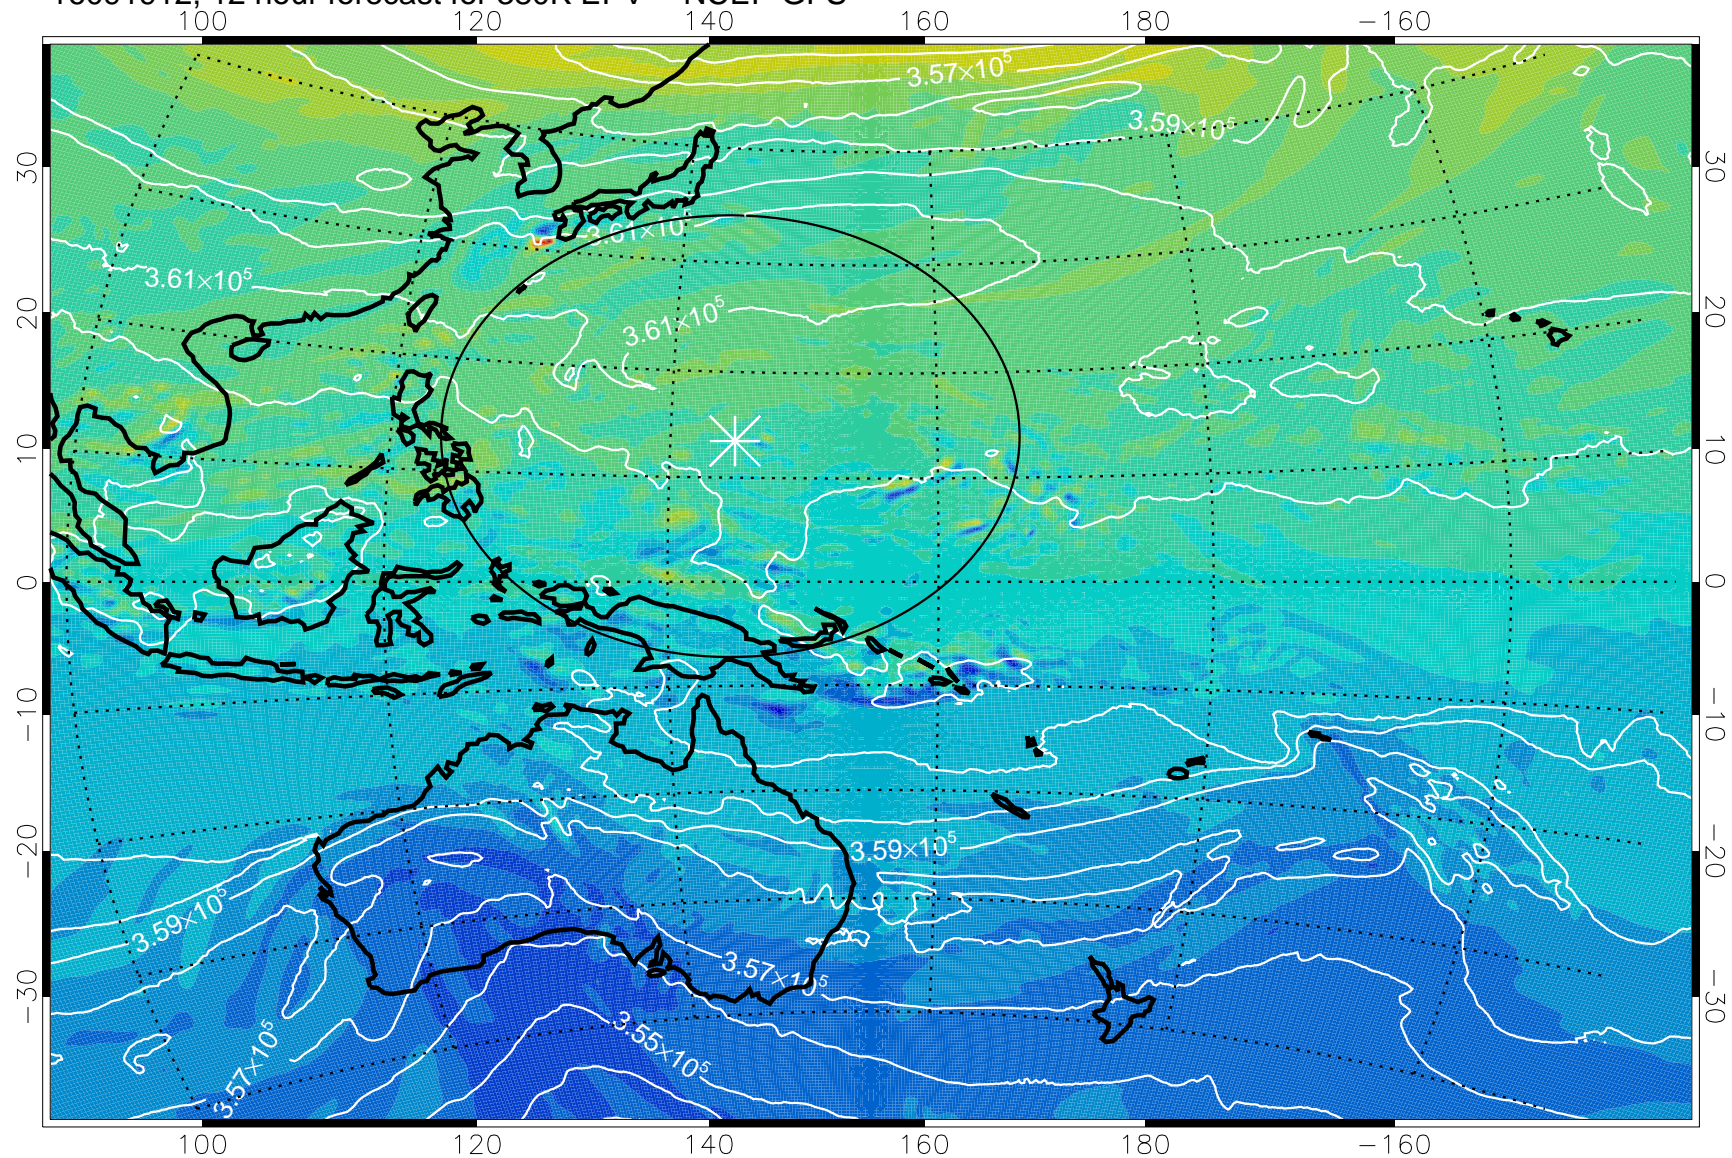

16091906, 6 hour forecast for 380K EPV -- NCEP GFS

380K Montgomery Streamfunction, white

Range ring of 2304 km

16091912, 12 hour forecast for 380K EPV -- NCEP GFS

380K Montgomery Streamfunction, white

Range ring of 2304 km

16091918, 18 hour forecast for 380K EPV -- NCEP GFS

380K Montgomery Streamfunction, white

Range ring of 2304 km

16092000, 24 hour forecast for 380K EPV -- NCEP GFS

380K Montgomery Streamfunction, white

Range ring of 2304 km

16092006, 30 hour forecast for 380K EPV -- NCEP GFS

380K Montgomery Streamfunction, white

Range ring of 2304 km

16092012, 36 hour forecast for 380K EPV -- NCEP GFS

380K Montgomery Streamfunction, white

Range ring of 2304 km

16092018, 42 hour forecast for 380K EPV -- NCEP GFS

380K Montgomery Streamfunction, white

Range ring of 2304 km

16092100, 48 hour forecast for 380K EPV -- NCEP GFS

380K Montgomery Streamfunction, white

Range ring of 2304 km