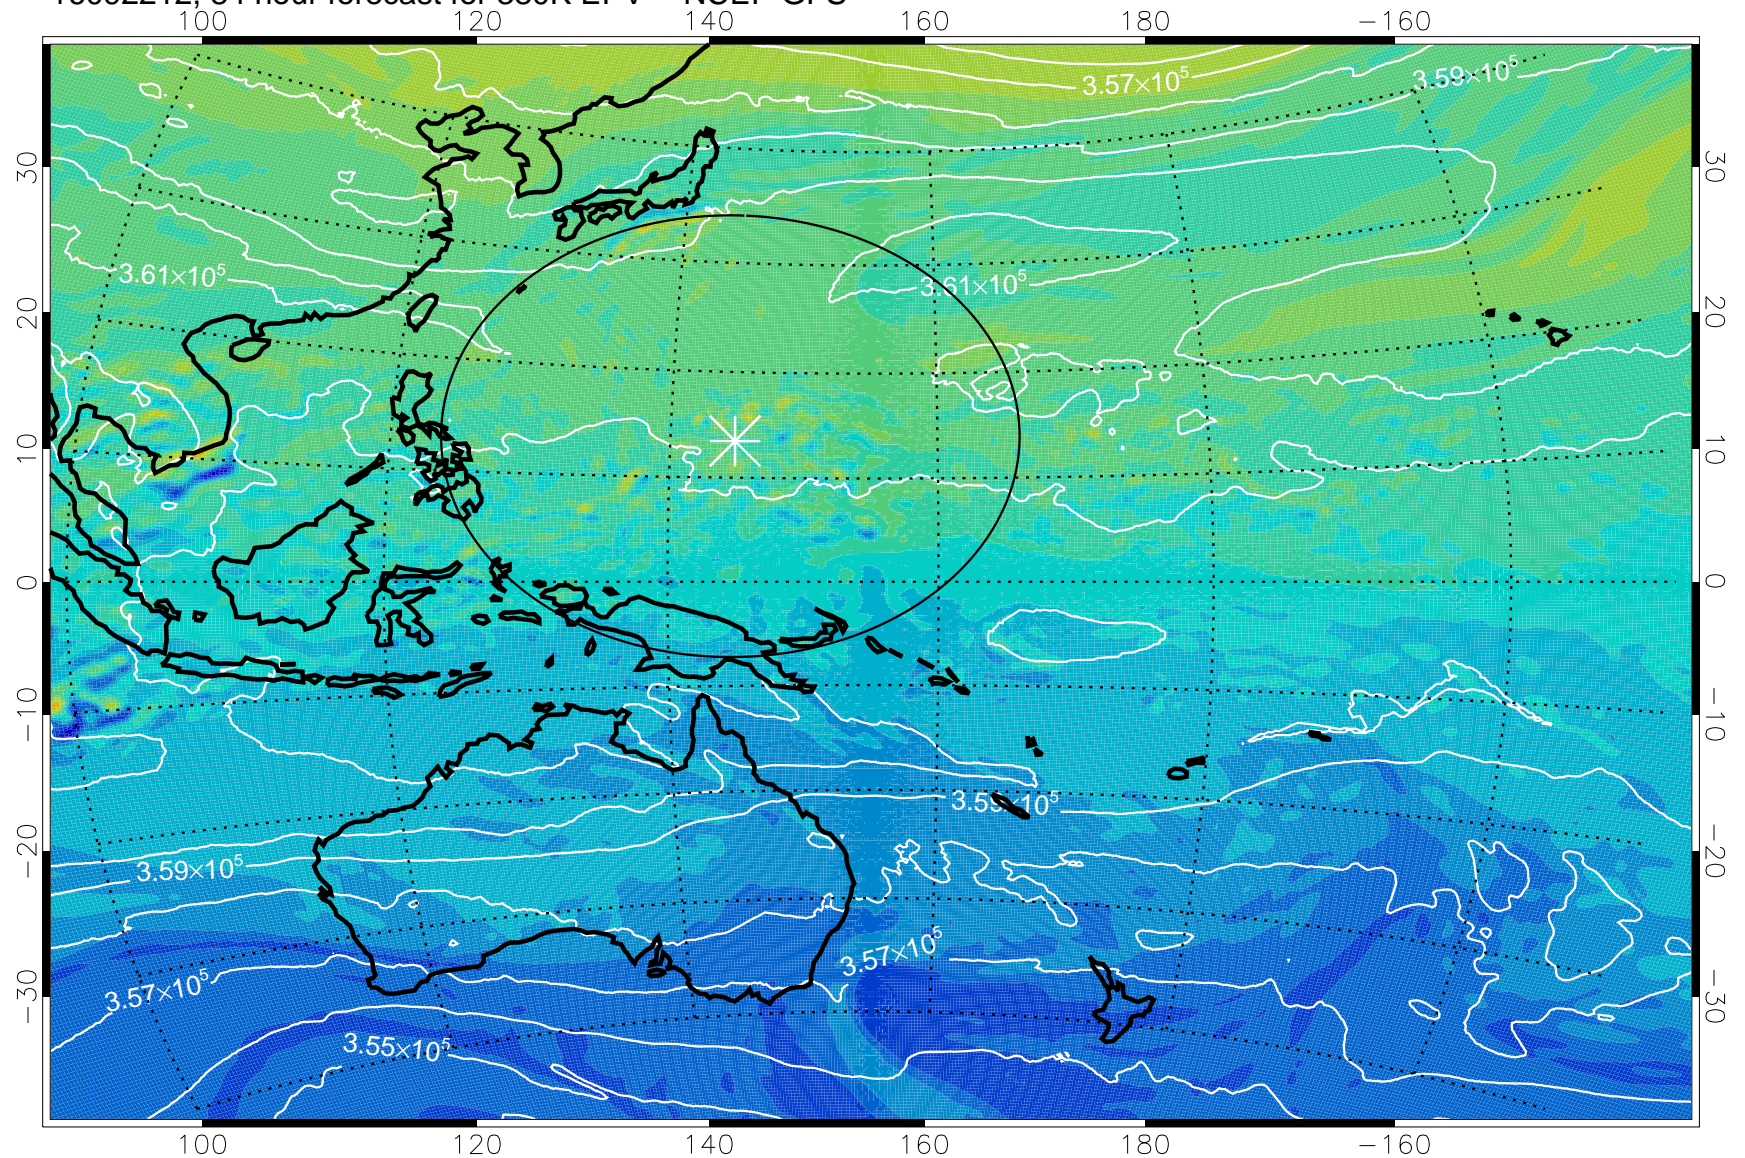

16092118, 66 hour forecast for 380K EPV -- NCEP GFS

380K Montgomery Streamfunction, white

Range ring of 2304 km

16092200, 72 hour forecast for 380K EPV -- NCEP GFS

380K Montgomery Streamfunction, white

Range ring of 2304 km

16092206, 78 hour forecast for 380K EPV -- NCEP GFS

380K Montgomery Streamfunction, white

Range ring of 2304 km

16092212, 84 hour forecast for 380K EPV -- NCEP GFS

380K Montgomery Streamfunction, white

Range ring of 2304 km

16092218, 90 hour forecast for 380K EPV -- NCEP GFS

380K Montgomery Streamfunction, white

Range ring of 2304 km

16092300, 96 hour forecast for 380K EPV -- NCEP GFS

380K Montgomery Streamfunction, white

Range ring of 2304 km

16092306, 102 hour forecast for 380K EPV -- NCEP GFS

380K Montgomery Streamfunction, white

Range ring of 2304 km

16092312, 108 hour forecast for 380K EPV -- NCEP GFS

380K Montgomery Streamfunction, white

Range ring of 2304 km