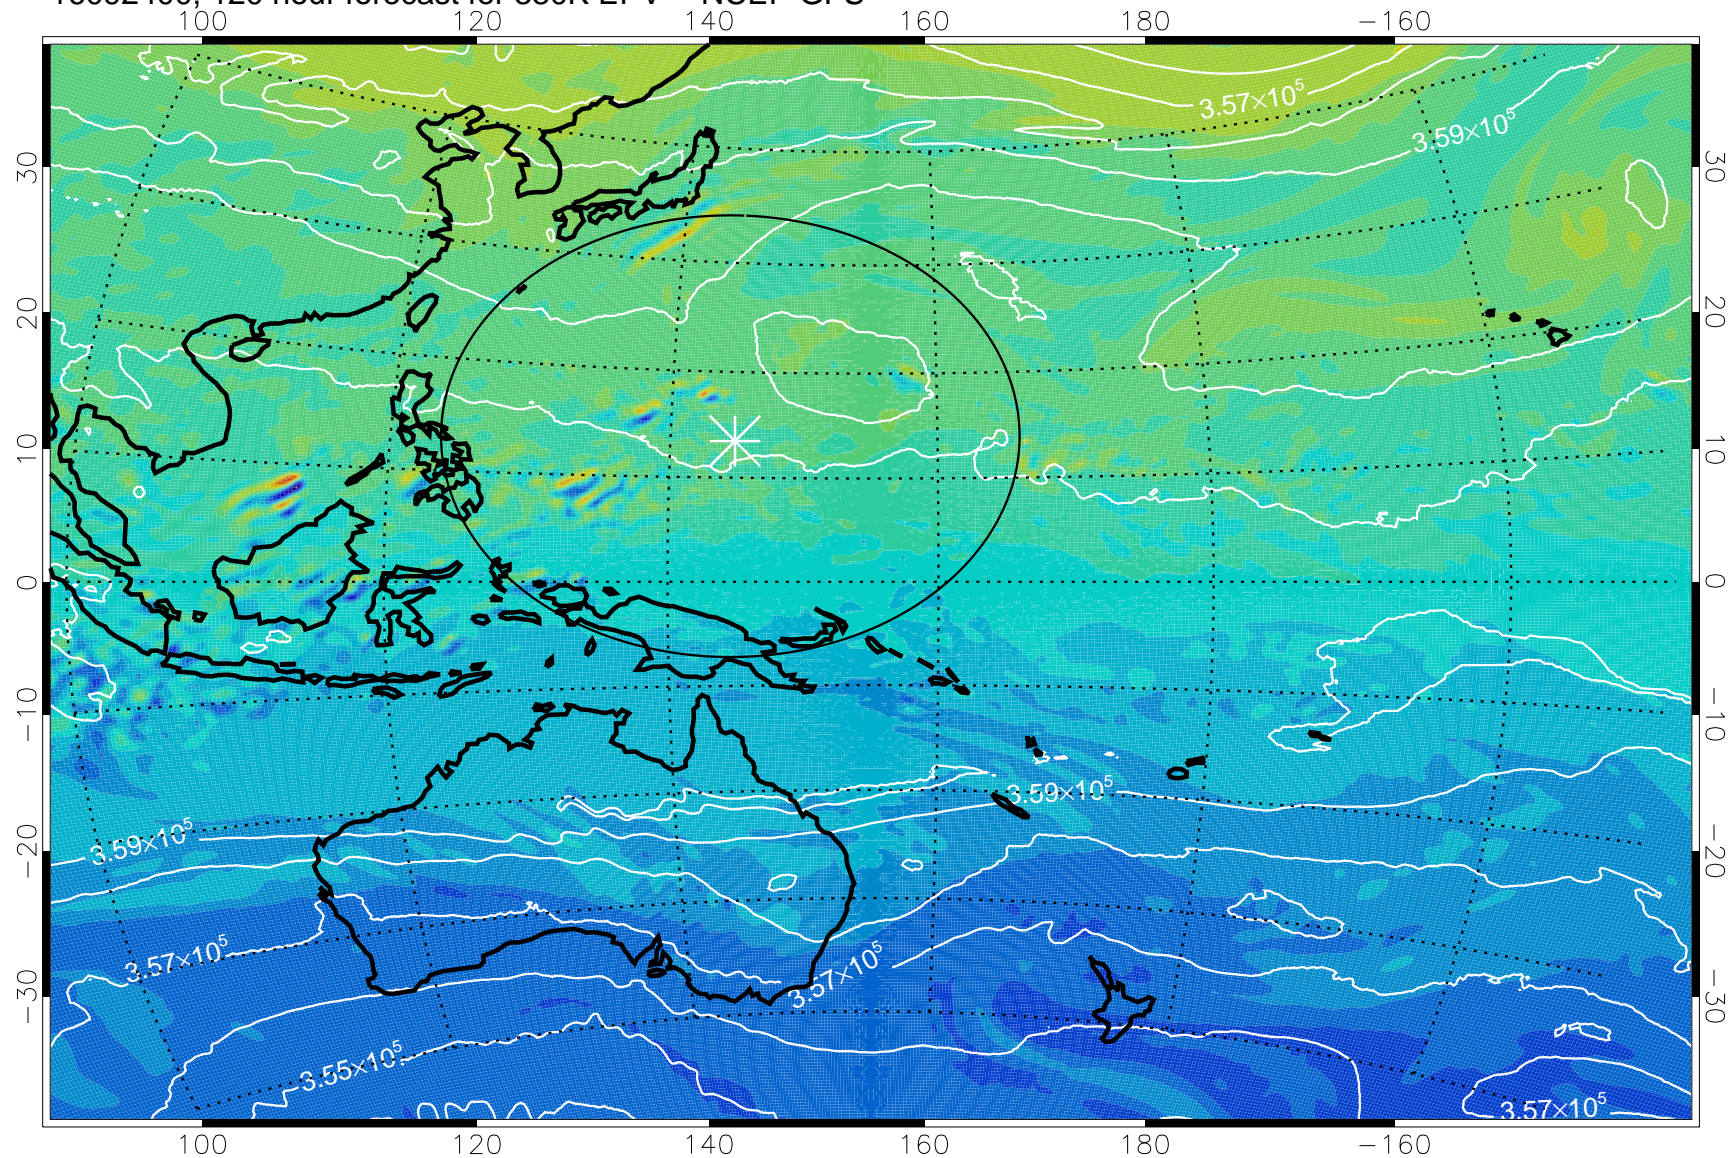

16092306, 102 hour forecast for 380K EPV -- NCEP GFS

380K Montgomery Streamfunction, white

Range ring of 2304 km

16092312, 108 hour forecast for 380K EPV -- NCEP GFS

380K Montgomery Streamfunction, white

Range ring of 2304 km

16092318, 114 hour forecast for 380K EPV -- NCEP GFS

380K Montgomery Streamfunction, white

Range ring of 2304 km

16092400, 120 hour forecast for 380K EPV -- NCEP GFS

380K Montgomery Streamfunction, white

Range ring of 2304 km