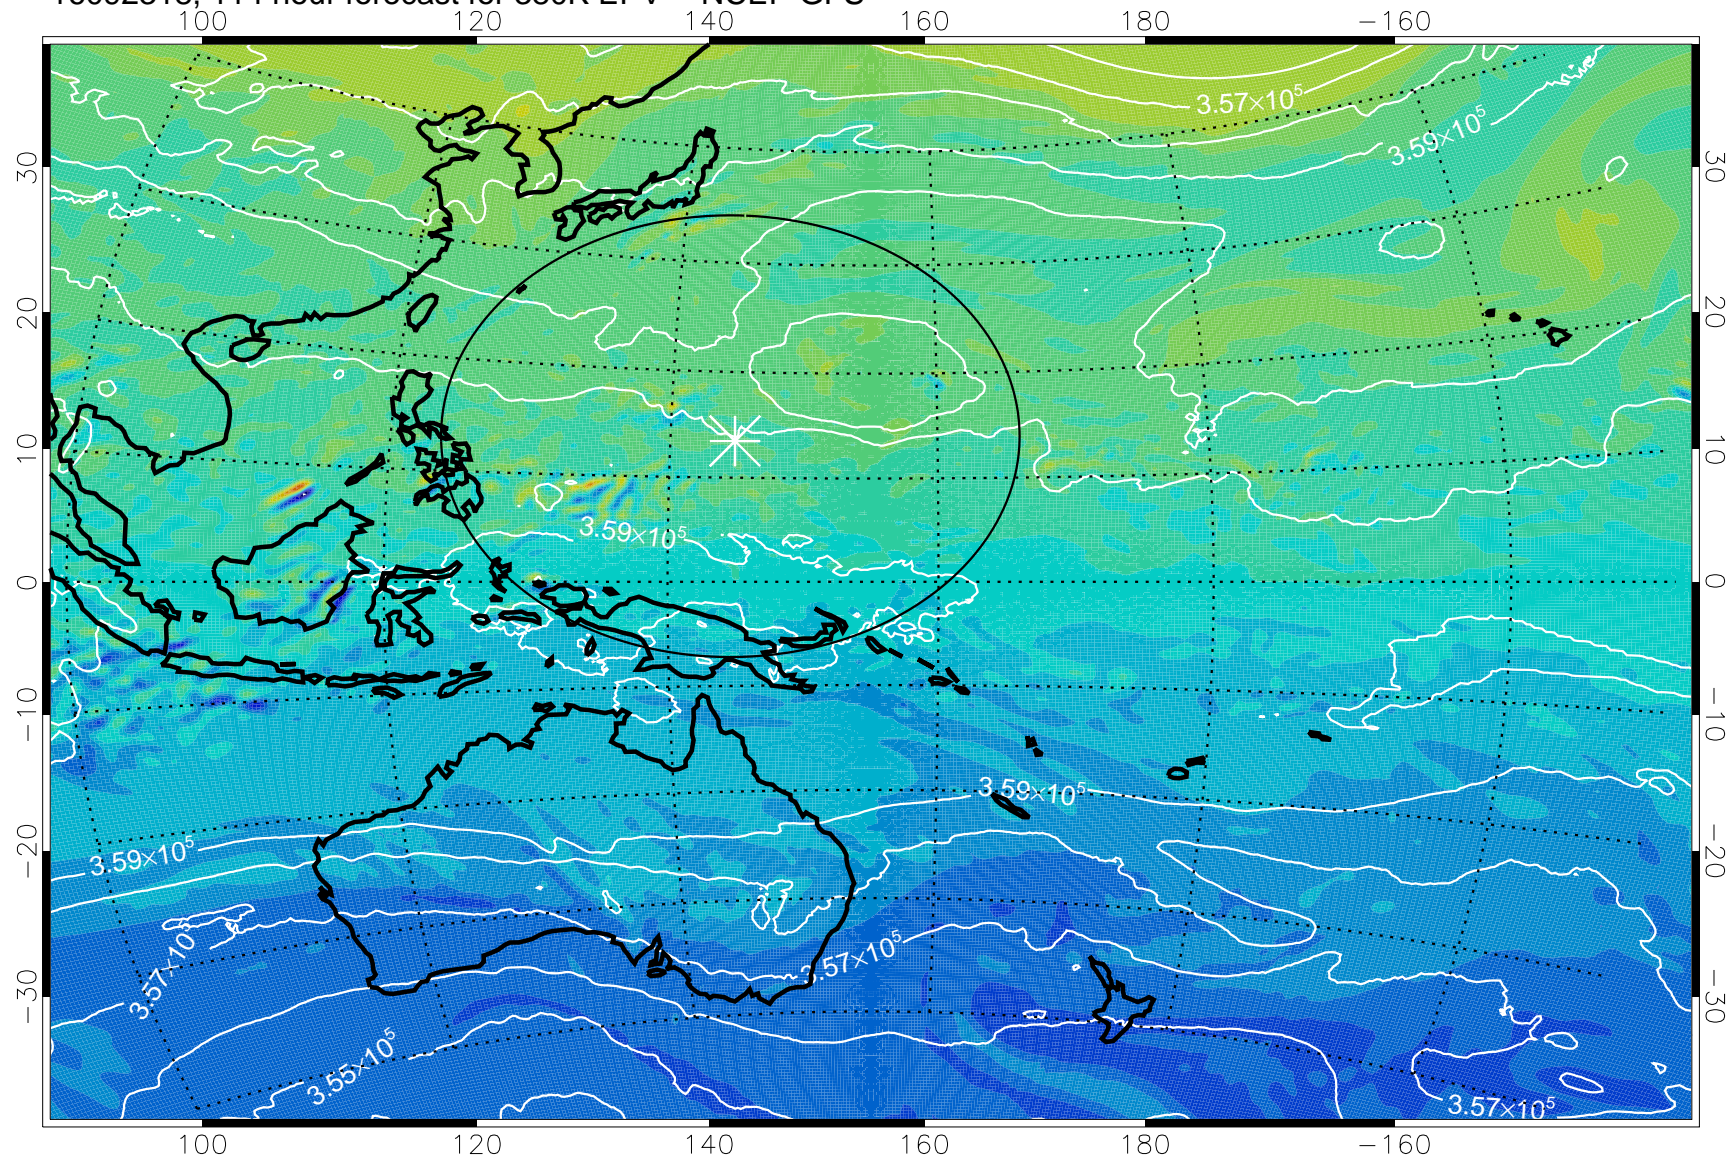

16092218, 90 hour forecast for 380K EPV -- NCEP GFS

380K Montgomery Streamfunction, white

Range ring of 2304 km

16092300, 96 hour forecast for 380K EPV -- NCEP GFS

380K Montgomery Streamfunction, white

Range ring of 2304 km

16092306, 102 hour forecast for 380K EPV -- NCEP GFS

380K Montgomery Streamfunction, white

Range ring of 2304 km

16092312, 108 hour forecast for 380K EPV -- NCEP GFS

380K Montgomery Streamfunction, white

Range ring of 2304 km

16092318, 114 hour forecast for 380K EPV -- NCEP GFS

380K Montgomery Streamfunction, white

Range ring of 2304 km

16092400, 120 hour forecast for 380K EPV -- NCEP GFS

380K Montgomery Streamfunction, white

Range ring of 2304 km