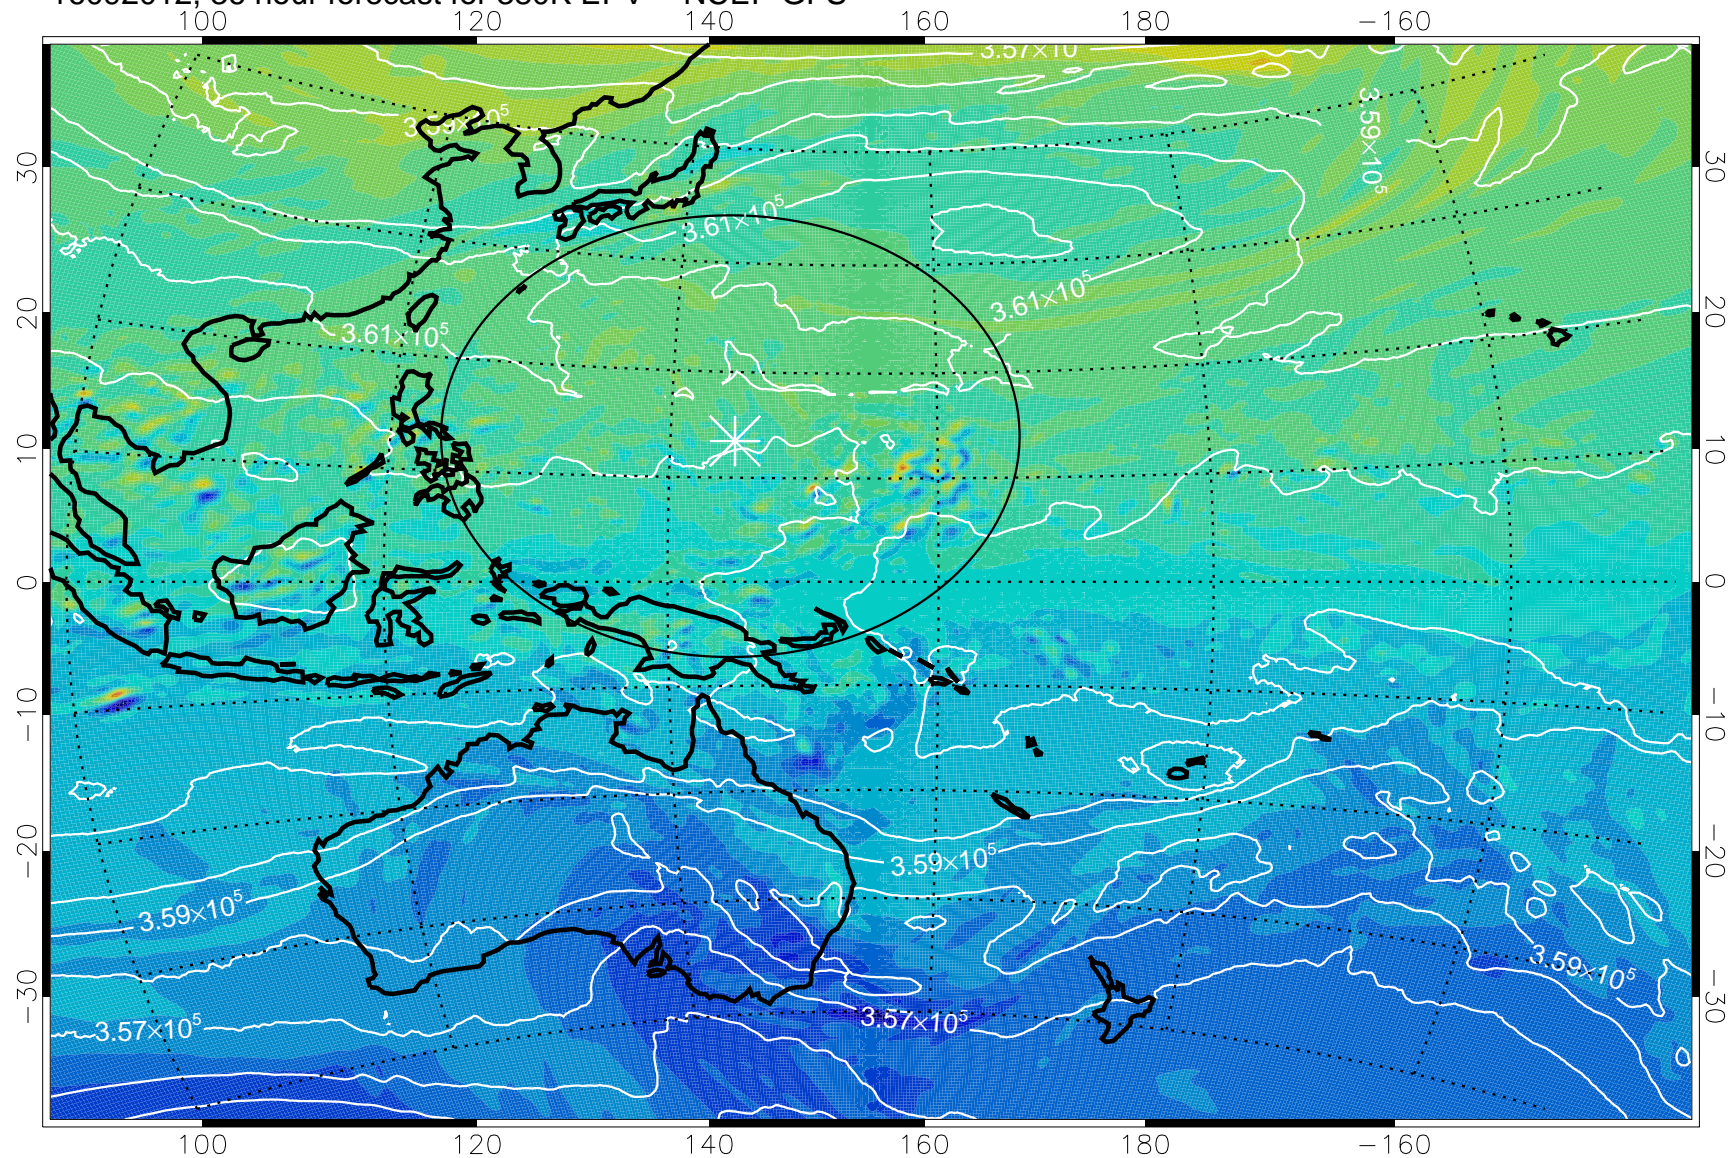

16092006, 30 hour forecast for 380K EPV -- NCEP GFS

380K Montgomery Streamfunction, white

Range ring of 2304 km

16092012, 36 hour forecast for 380K EPV -- NCEP GFS

380K Montgomery Streamfunction, white

Range ring of 2304 km

16092018, 42 hour forecast for 380K EPV -- NCEP GFS

380K Montgomery Streamfunction, white

Range ring of 2304 km

16092100, 48 hour forecast for 380K EPV -- NCEP GFS

380K Montgomery Streamfunction, white

Range ring of 2304 km

16092106, 54 hour forecast for 380K EPV -- NCEP GFS

380K Montgomery Streamfunction, white

Range ring of 2304 km

16092112, 60 hour forecast for 380K EPV -- NCEP GFS

380K Montgomery Streamfunction, white

Range ring of 2304 km

16092118, 66 hour forecast for 380K EPV -- NCEP GFS

380K Montgomery Streamfunction, white

Range ring of 2304 km

16092200, 72 hour forecast for 380K EPV -- NCEP GFS

380K Montgomery Streamfunction, white

Range ring of 2304 km