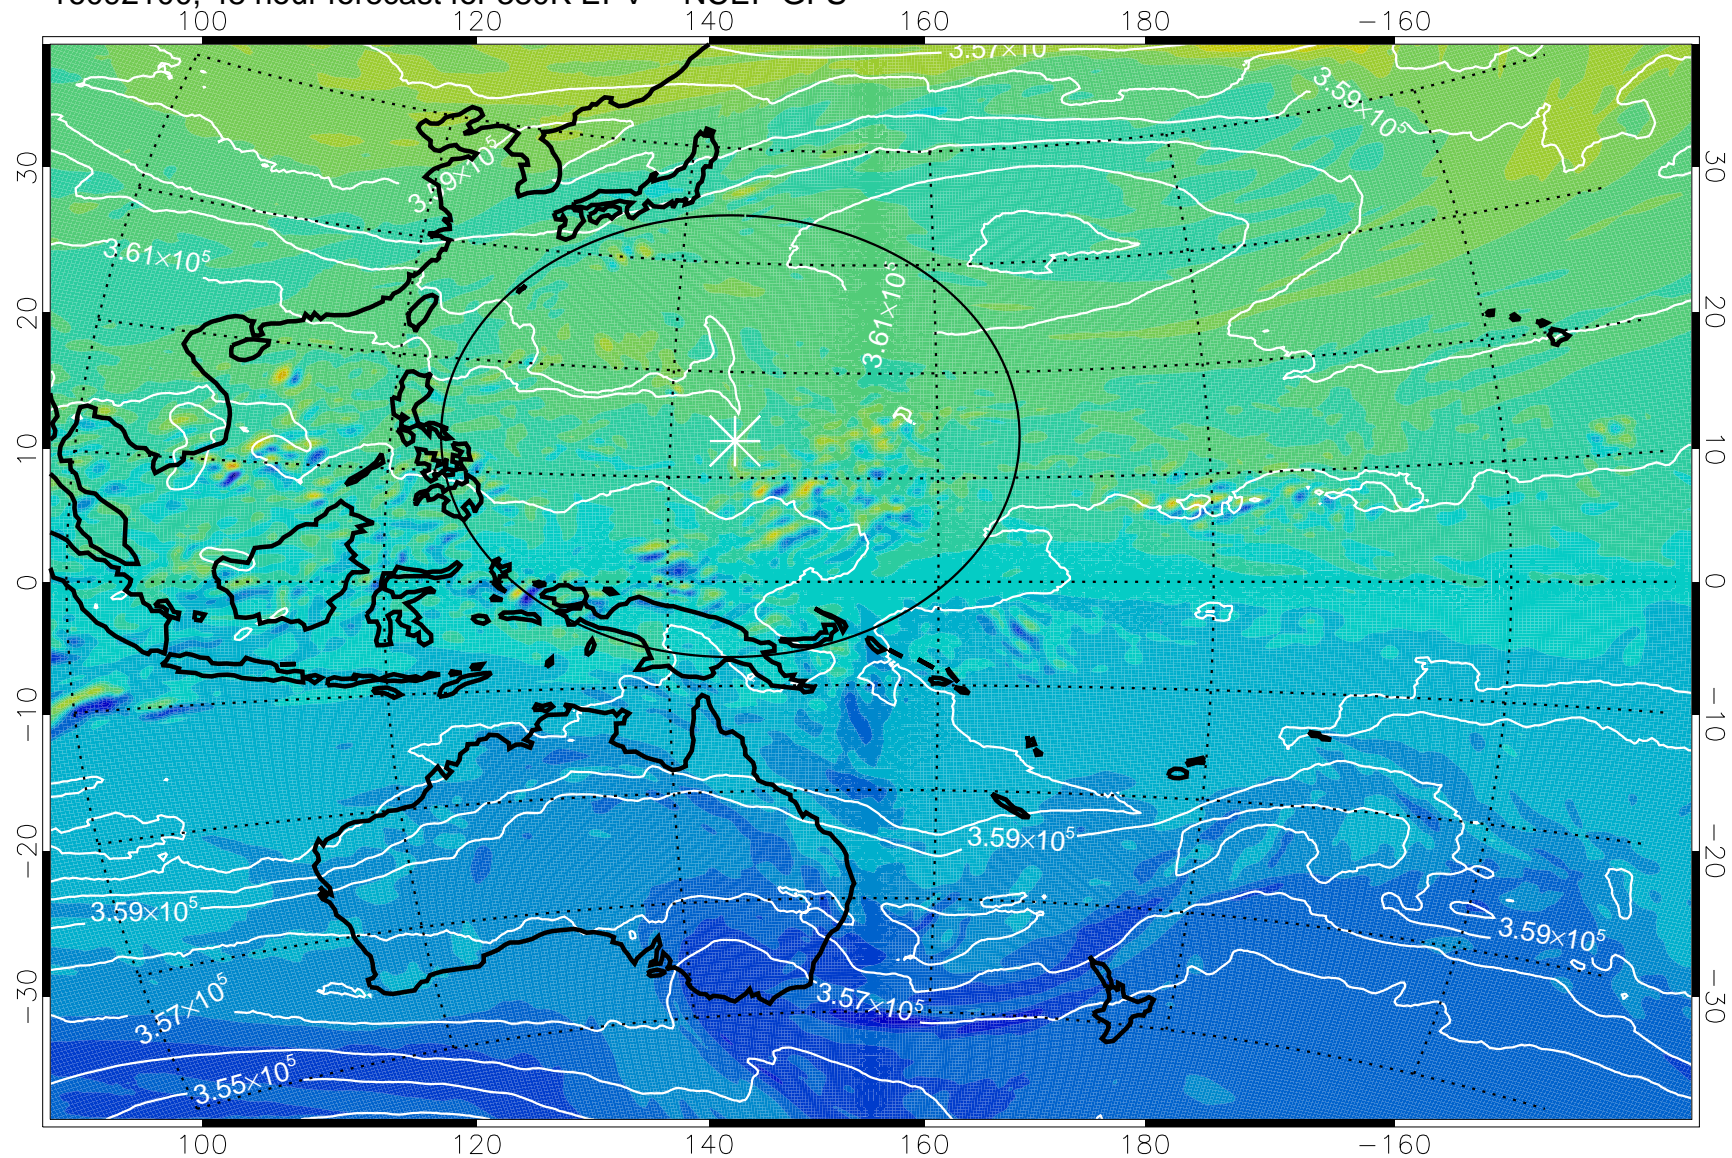

16092018, 42 hour forecast for 380K EPV -- NCEP GFS

380K Montgomery Streamfunction, white

Range ring of 2304 km

16092100, 48 hour forecast for 380K EPV -- NCEP GFS

380K Montgomery Streamfunction, white

Range ring of 2304 km

16092106, 54 hour forecast for 380K EPV -- NCEP GFS

380K Montgomery Streamfunction, white

Range ring of 2304 km

16092112, 60 hour forecast for 380K EPV -- NCEP GFS

380K Montgomery Streamfunction, white

Range ring of 2304 km

16092118, 66 hour forecast for 380K EPV -- NCEP GFS

380K Montgomery Streamfunction, white

Range ring of 2304 km

16092200, 72 hour forecast for 380K EPV -- NCEP GFS

380K Montgomery Streamfunction, white

Range ring of 2304 km

16092206, 78 hour forecast for 380K EPV -- NCEP GFS

380K Montgomery Streamfunction, white

Range ring of 2304 km

16092212, 84 hour forecast for 380K EPV -- NCEP GFS

380K Montgomery Streamfunction, white

Range ring of 2304 km