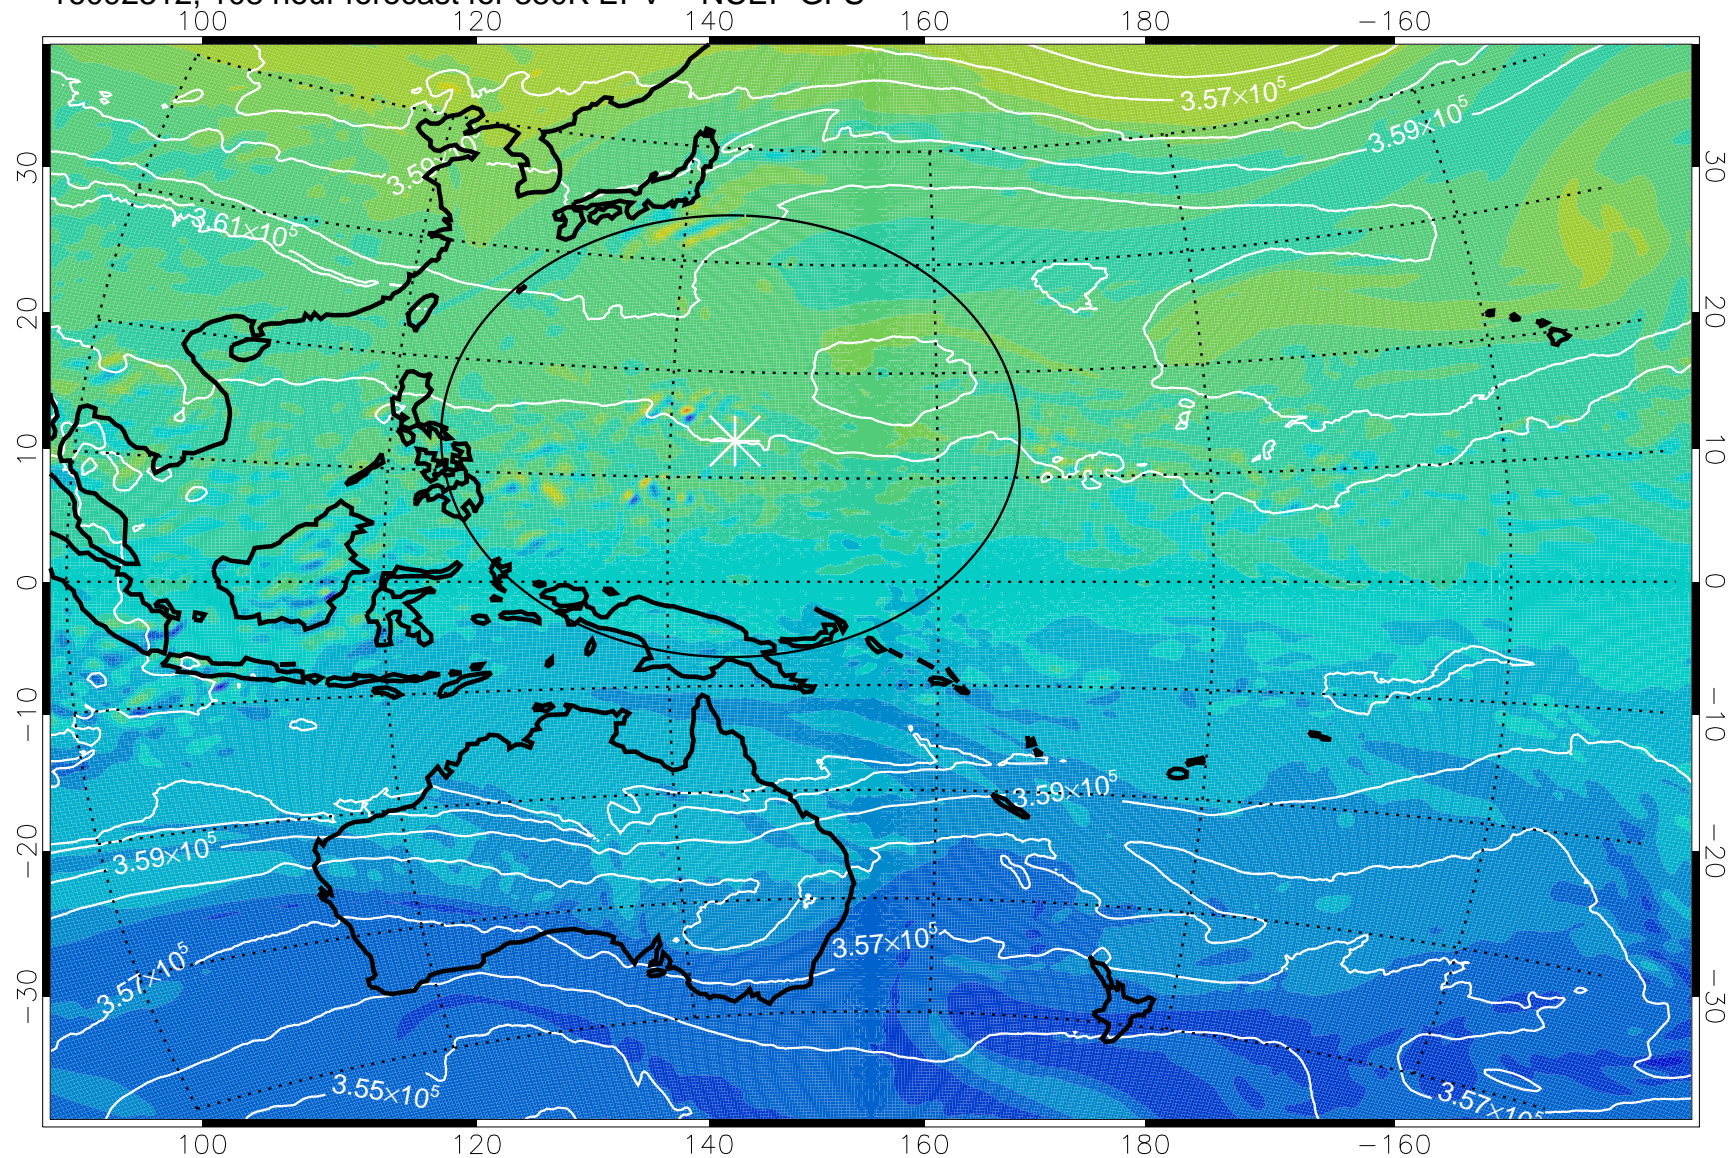

16092218, 90 hour forecast for 380K EPV -- NCEP GFS

380K Montgomery Streamfunction, white

Range ring of 2304 km

16092300, 96 hour forecast for 380K EPV -- NCEP GFS

380K Montgomery Streamfunction, white

Range ring of 2304 km

16092306, 102 hour forecast for 380K EPV -- NCEP GFS

380K Montgomery Streamfunction, white

Range ring of 2304 km

16092312, 108 hour forecast for 380K EPV -- NCEP GFS

380K Montgomery Streamfunction, white

Range ring of 2304 km

16092318, 114 hour forecast for 380K EPV -- NCEP GFS

380K Montgomery Streamfunction, white

Range ring of 2304 km

16092400, 120 hour forecast for 380K EPV -- NCEP GFS

380K Montgomery Streamfunction, white

Range ring of 2304 km