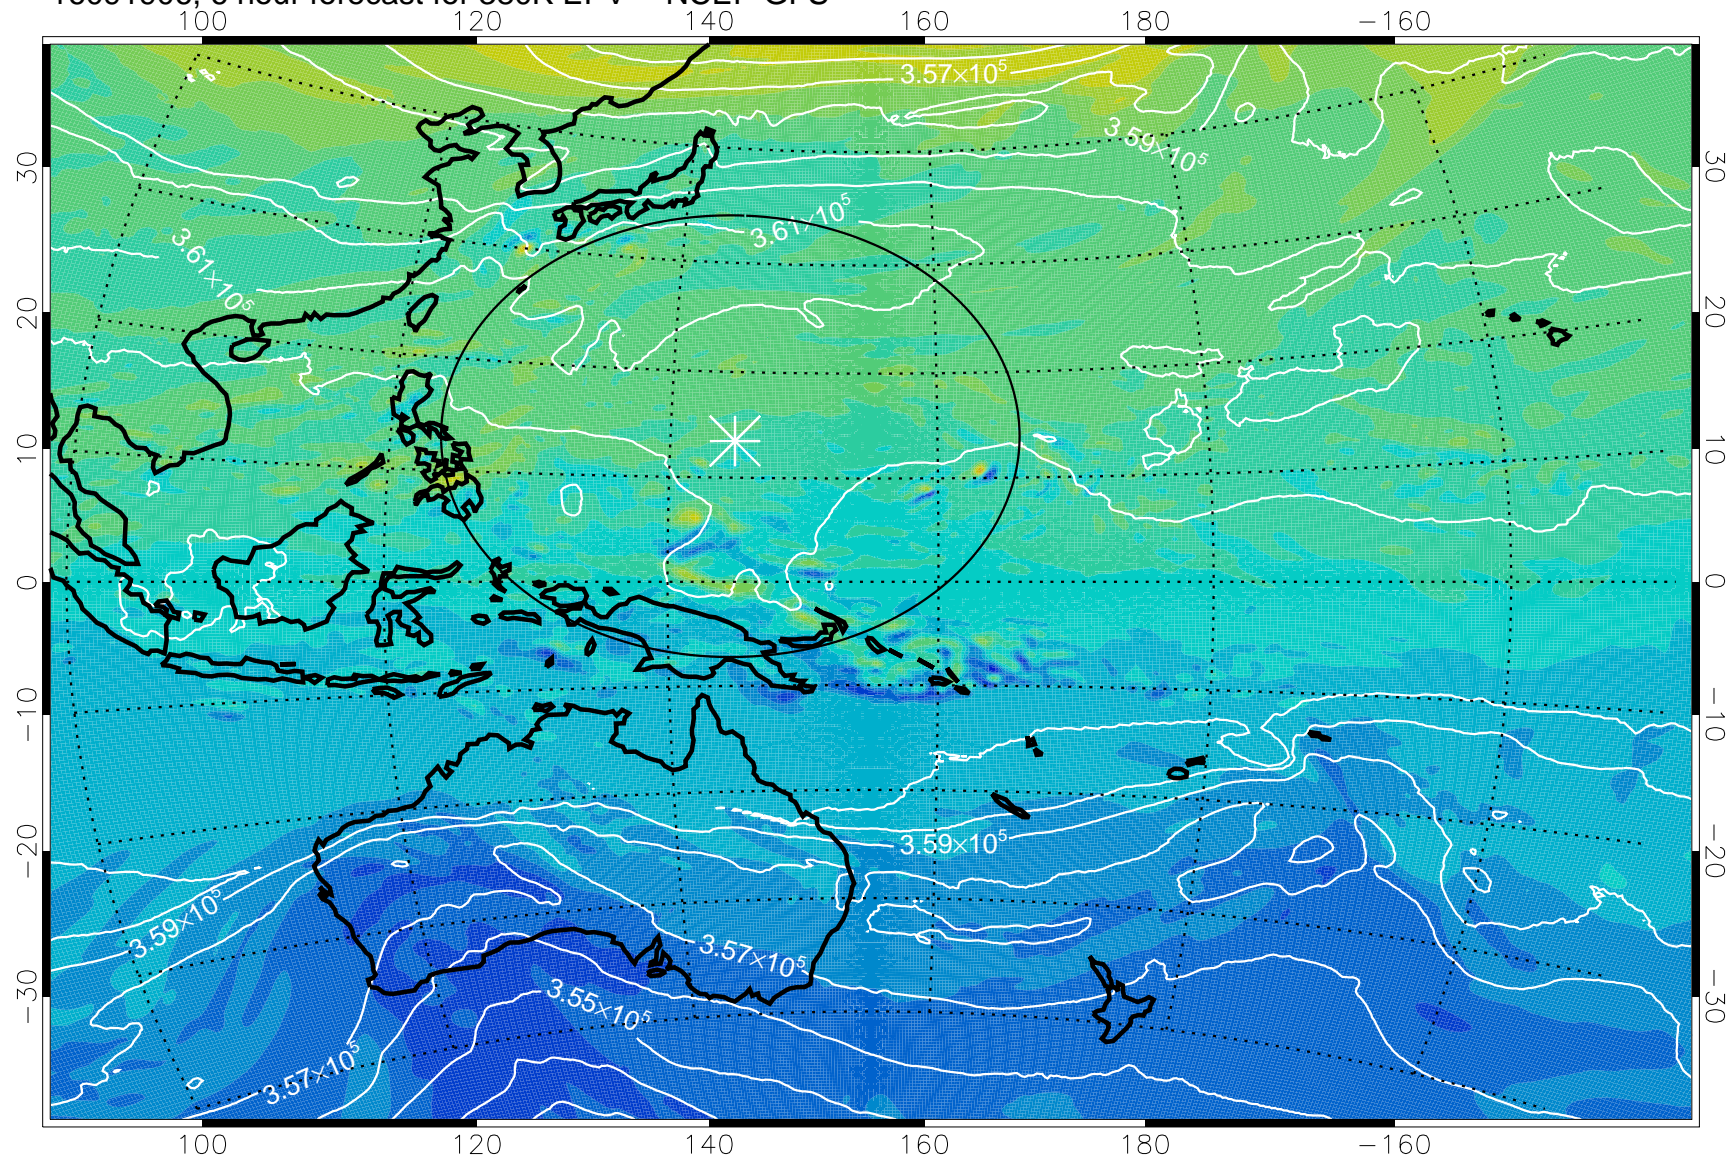

16091906, 6 hour forecast for 380K EPV -- NCEP GFS

380K Montgomery Streamfunction, white

Range ring of 2304 km

16091912, 12 hour forecast for 380K EPV -- NCEP GFS

380K Montgomery Streamfunction, white

Range ring of 2304 km

16091918, 18 hour forecast for 380K EPV -- NCEP GFS

380K Montgomery Streamfunction, white

Range ring of 2304 km

16092000, 24 hour forecast for 380K EPV -- NCEP GFS

380K Montgomery Streamfunction, white

Range ring of 2304 km

16092006, 30 hour forecast for 380K EPV -- NCEP GFS

380K Montgomery Streamfunction, white

Range ring of 2304 km

16092012, 36 hour forecast for 380K EPV -- NCEP GFS

380K Montgomery Streamfunction, white

Range ring of 2304 km

16092018, 42 hour forecast for 380K EPV -- NCEP GFS

380K Montgomery Streamfunction, white

Range ring of 2304 km

16092100, 48 hour forecast for 380K EPV -- NCEP GFS

380K Montgomery Streamfunction, white

Range ring of 2304 km