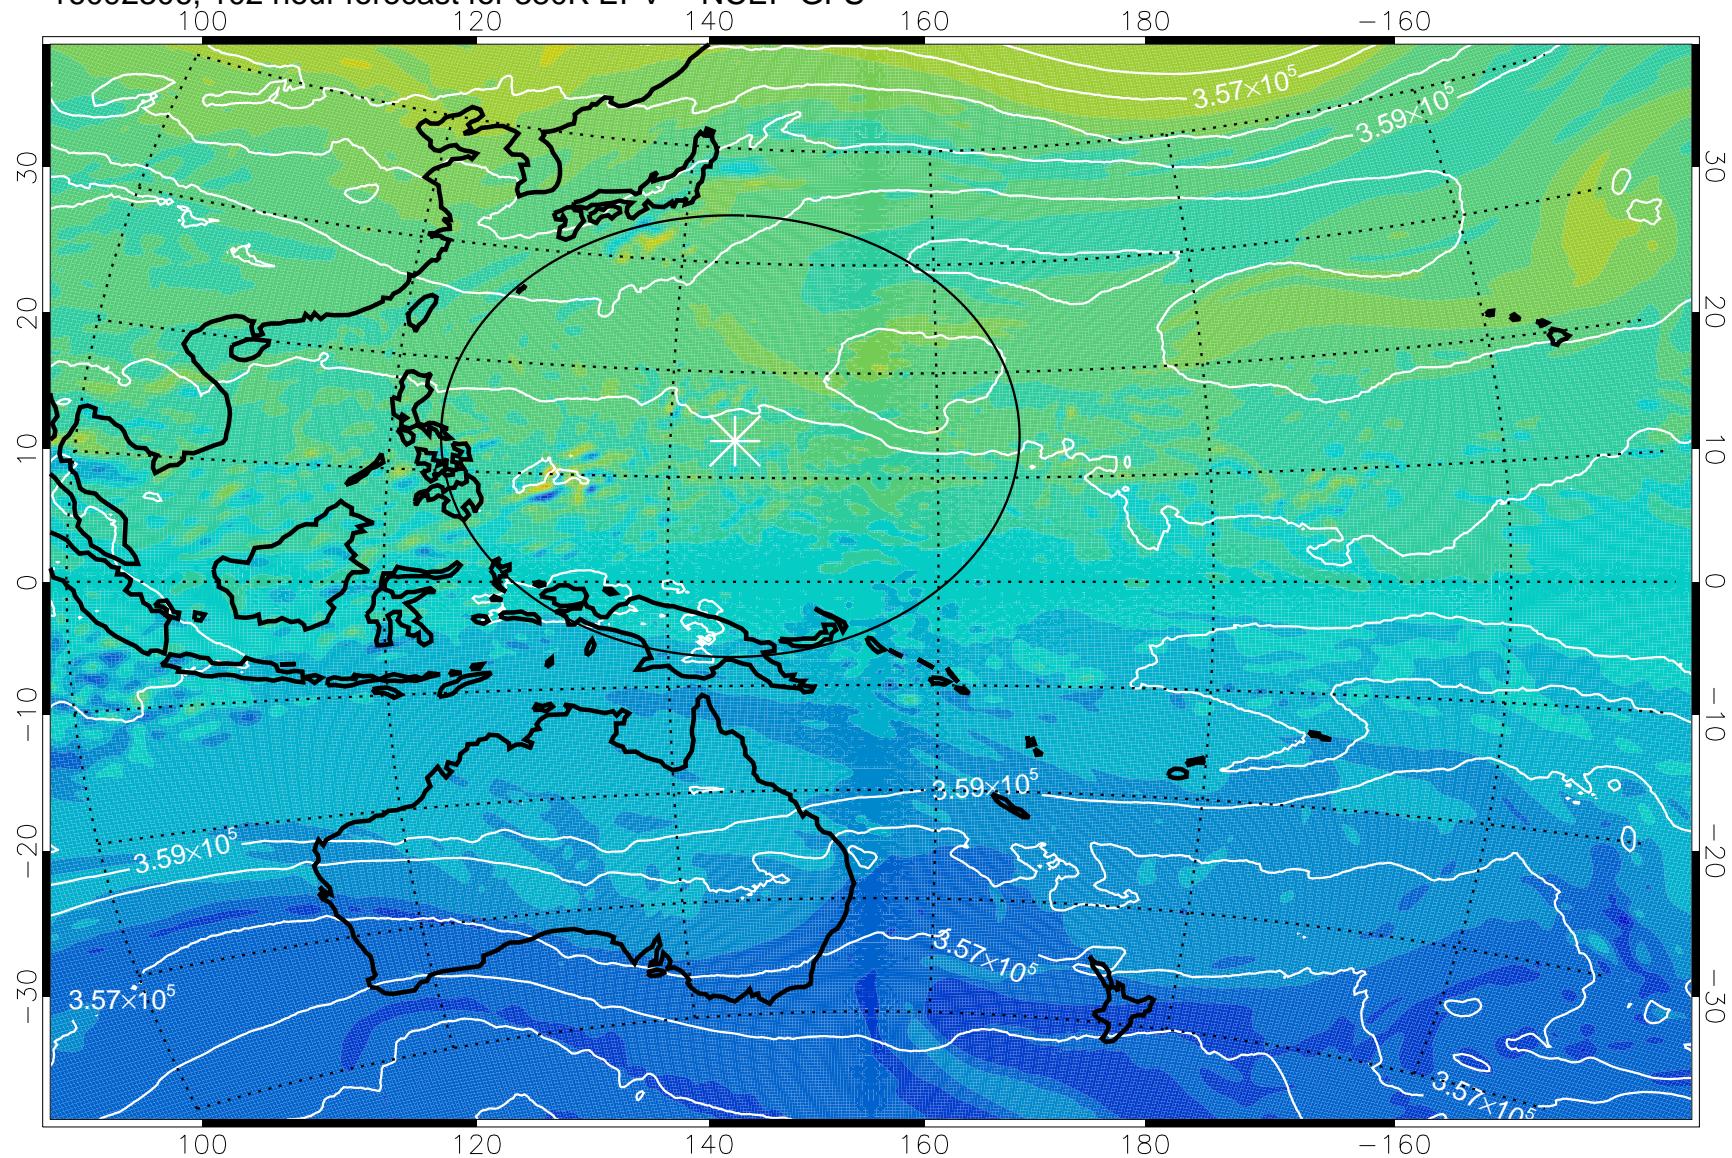

16092206, 78 hour forecast for 380K EPV -- NCEP GFS

380K Montgomery Streamfunction, white

Range ring of 2304 km

16092212, 84 hour forecast for 380K EPV -- NCEP GFS

380K Montgomery Streamfunction, white

Range ring of 2304 km

16092218, 90 hour forecast for 380K EPV -- NCEP GFS

380K Montgomery Streamfunction, white

Range ring of 2304 km

16092300, 96 hour forecast for 380K EPV -- NCEP GFS

380K Montgomery Streamfunction, white

Range ring of 2304 km

16092306, 102 hour forecast for 380K EPV -- NCEP GFS

380K Montgomery Streamfunction, white

Range ring of 2304 km

16092312, 108 hour forecast for 380K EPV -- NCEP GFS

380K Montgomery Streamfunction, white

Range ring of 2304 km

16092318, 114 hour forecast for 380K EPV -- NCEP GFS

380K Montgomery Streamfunction, white

Range ring of 2304 km

16092400, 120 hour forecast for 380K EPV -- NCEP GFS

380K Montgomery Streamfunction, white

Range ring of 2304 km