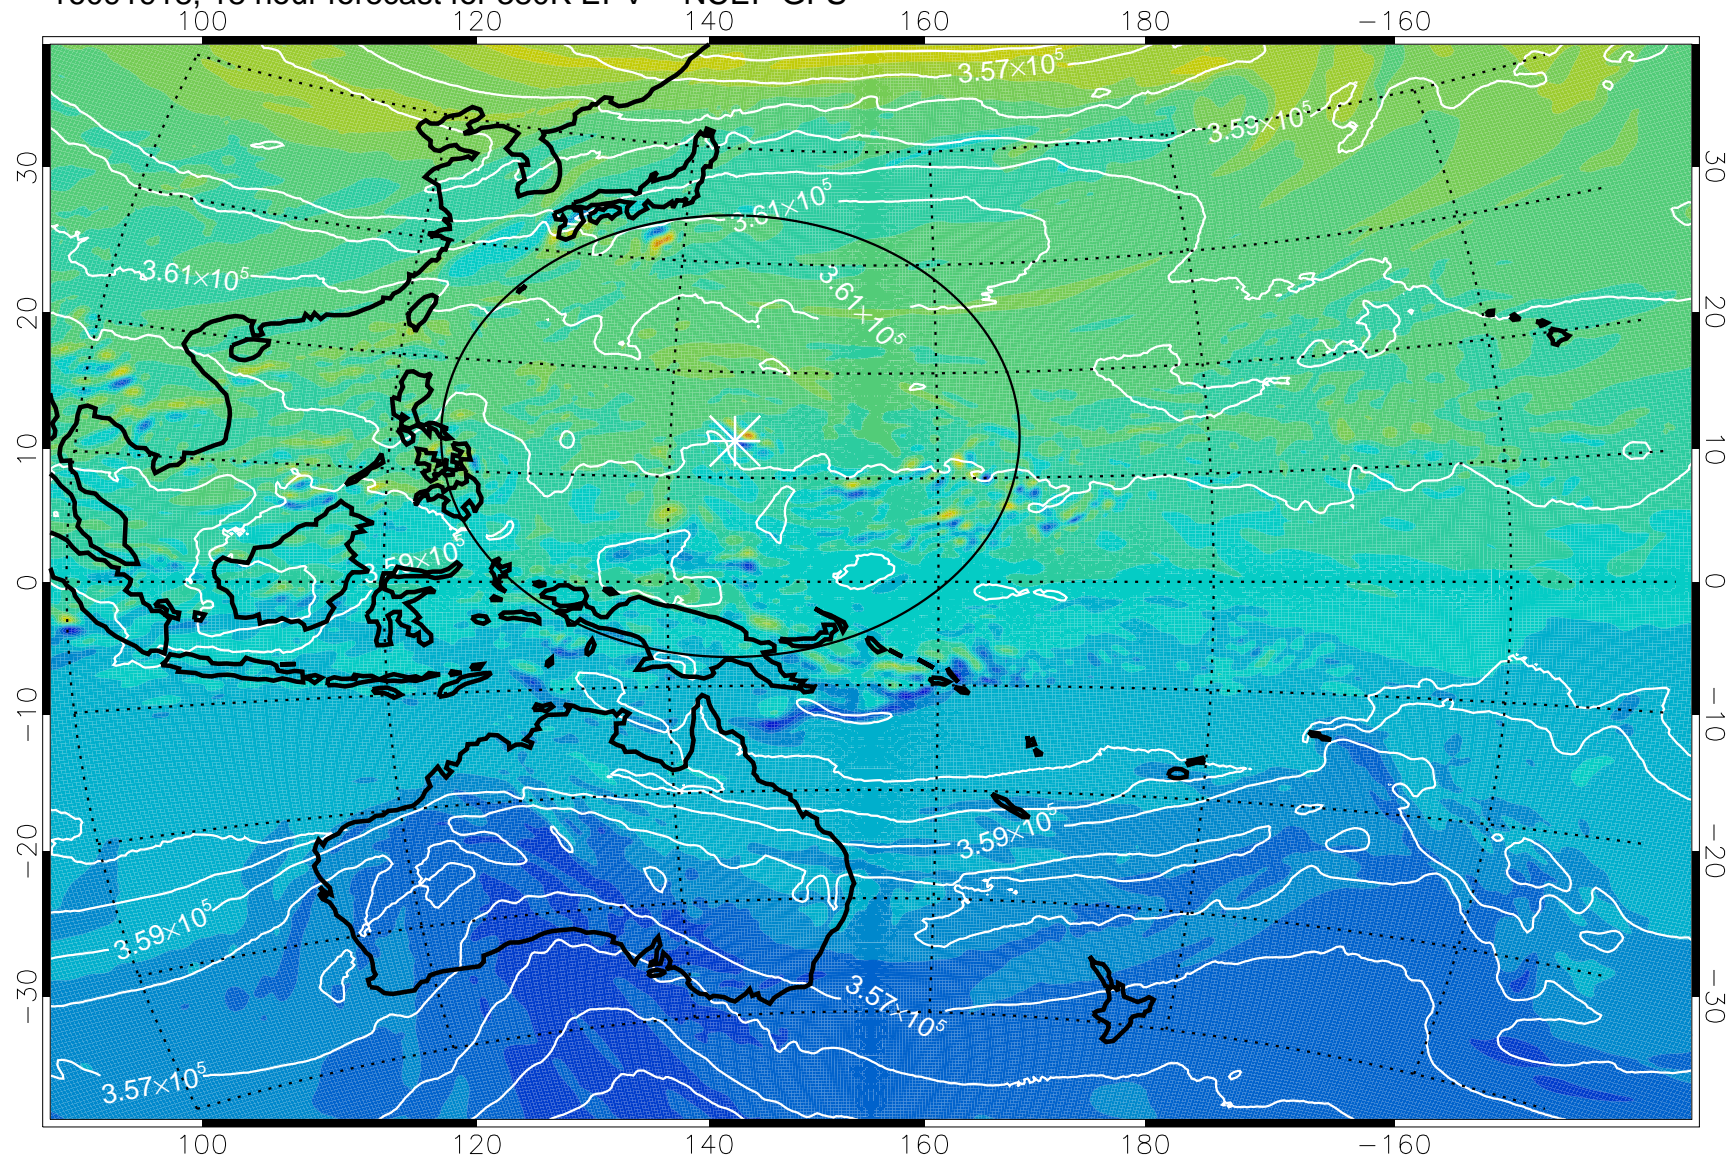

16091906, 6 hour forecast for 380K EPV -- NCEP GFS

380K Montgomery Streamfunction, white

Range ring of 2304 km

16091912, 12 hour forecast for 380K EPV -- NCEP GFS

380K Montgomery Streamfunction, white

Range ring of 2304 km

16091918, 18 hour forecast for 380K EPV -- NCEP GFS

380K Montgomery Streamfunction, white

Range ring of 2304 km

16092000, 24 hour forecast for 380K EPV -- NCEP GFS

380K Montgomery Streamfunction, white

Range ring of 2304 km

16092006, 30 hour forecast for 380K EPV -- NCEP GFS

380K Montgomery Streamfunction, white

Range ring of 2304 km

16092012, 36 hour forecast for 380K EPV -- NCEP GFS

380K Montgomery Streamfunction, white

Range ring of 2304 km

16092018, 42 hour forecast for 380K EPV -- NCEP GFS

380K Montgomery Streamfunction, white

Range ring of 2304 km

16092100, 48 hour forecast for 380K EPV -- NCEP GFS

380K Montgomery Streamfunction, white

Range ring of 2304 km