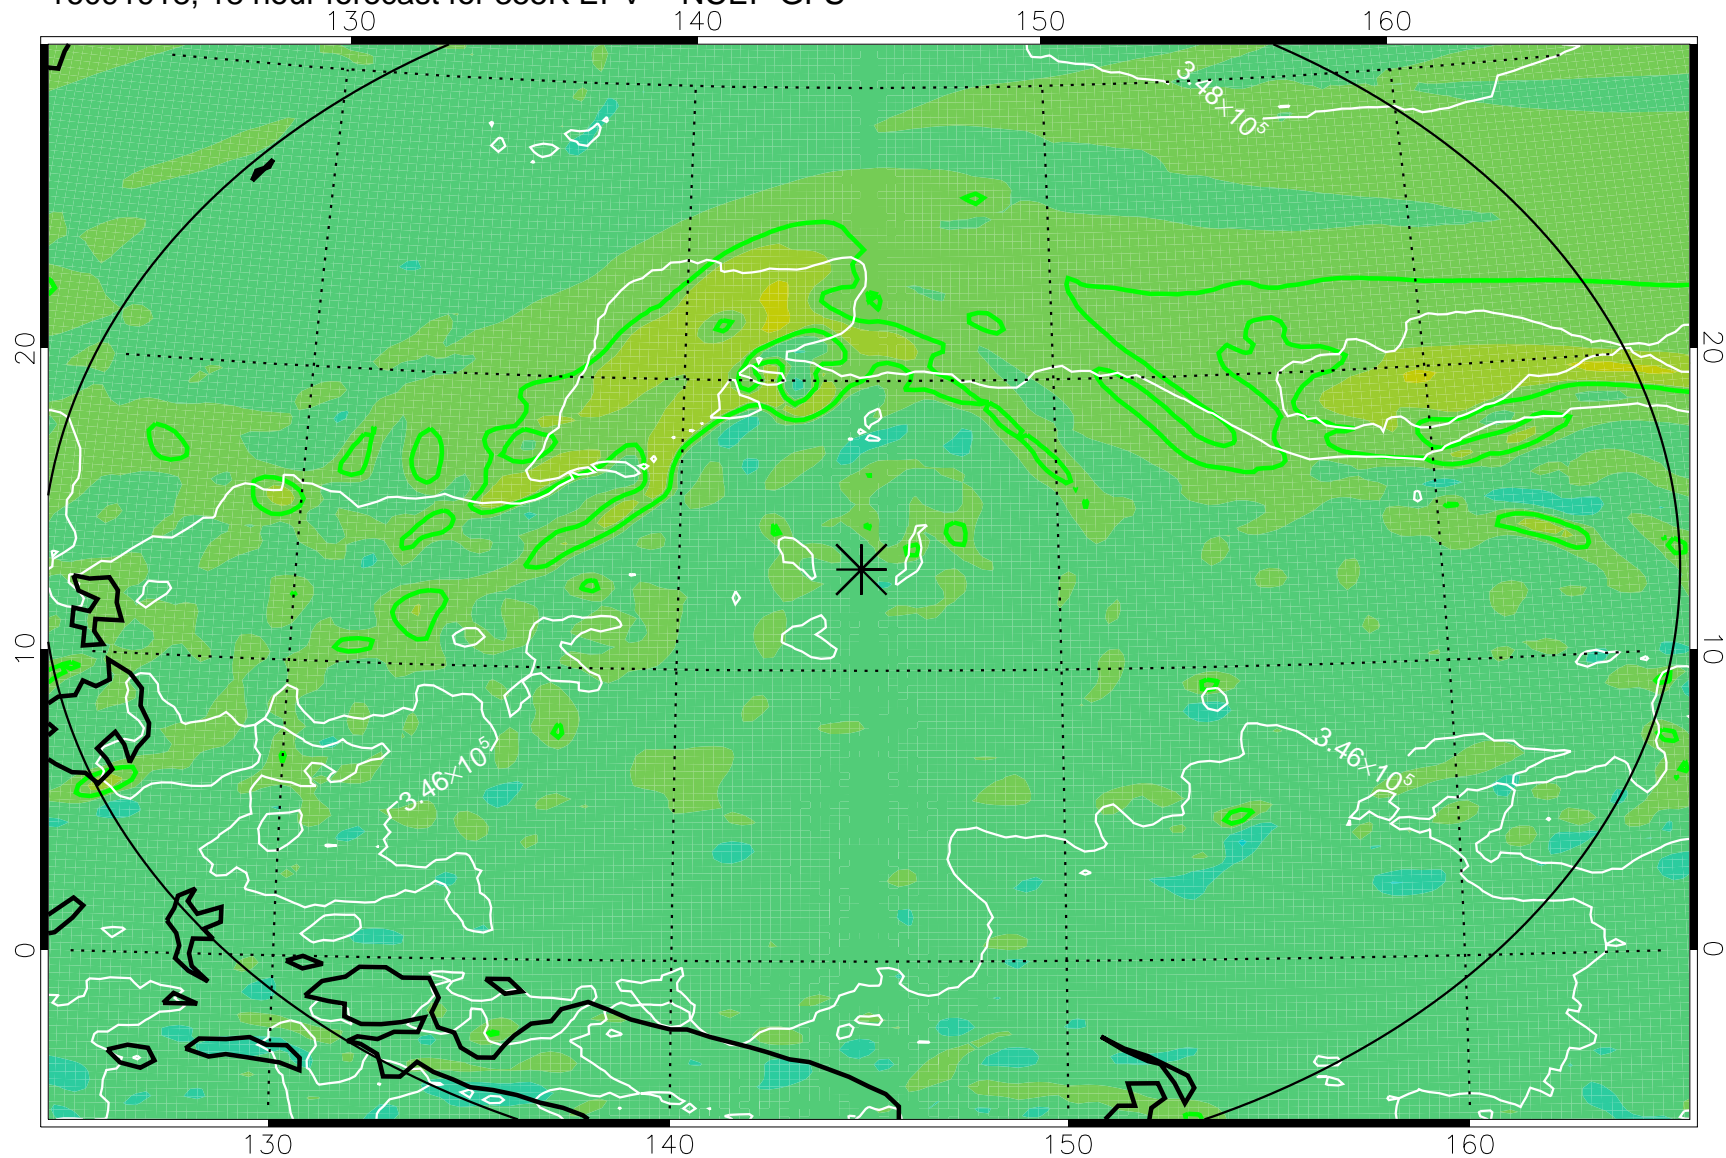

16091906, 6 hour forecast for 355K EPV -- NCEP GFS

355K Montgomery Streamfunction, white
EPV Tropopause (2 PVU) Position
Range ring of 2304 km

16091912, 12 hour forecast for 355K EPV -- NCEP GFS

355K Montgomery Streamfunction, white
EPV Tropopause (2 PVU) Position
Range ring of 2304 km

16091918, 18 hour forecast for 355K EPV -- NCEP GFS

355K Montgomery Streamfunction, white
EPV Tropopause (2 PVU) Position
Range ring of 2304 km

16092000, 24 hour forecast for 355K EPV -- NCEP GFS

355K Montgomery Streamfunction, white
EPV Tropopause (2 PVU) Position
Range ring of 2304 km

16092006, 30 hour forecast for 355K EPV -- NCEP GFS

355K Montgomery Streamfunction, white
EPV Tropopause (2 PVU) Position
Range ring of 2304 km

16092012, 36 hour forecast for 355K EPV -- NCEP GFS

355K Montgomery Streamfunction, white
EPV Tropopause (2 PVU) Position
Range ring of 2304 km

16092018, 42 hour forecast for 355K EPV -- NCEP GFS

355K Montgomery Streamfunction, white
EPV Tropopause (2 PVU) Position
Range ring of 2304 km

16092100, 48 hour forecast for 355K EPV -- NCEP GFS

355K Montgomery Streamfunction, white
EPV Tropopause (2 PVU) Position
Range ring of 2304 km