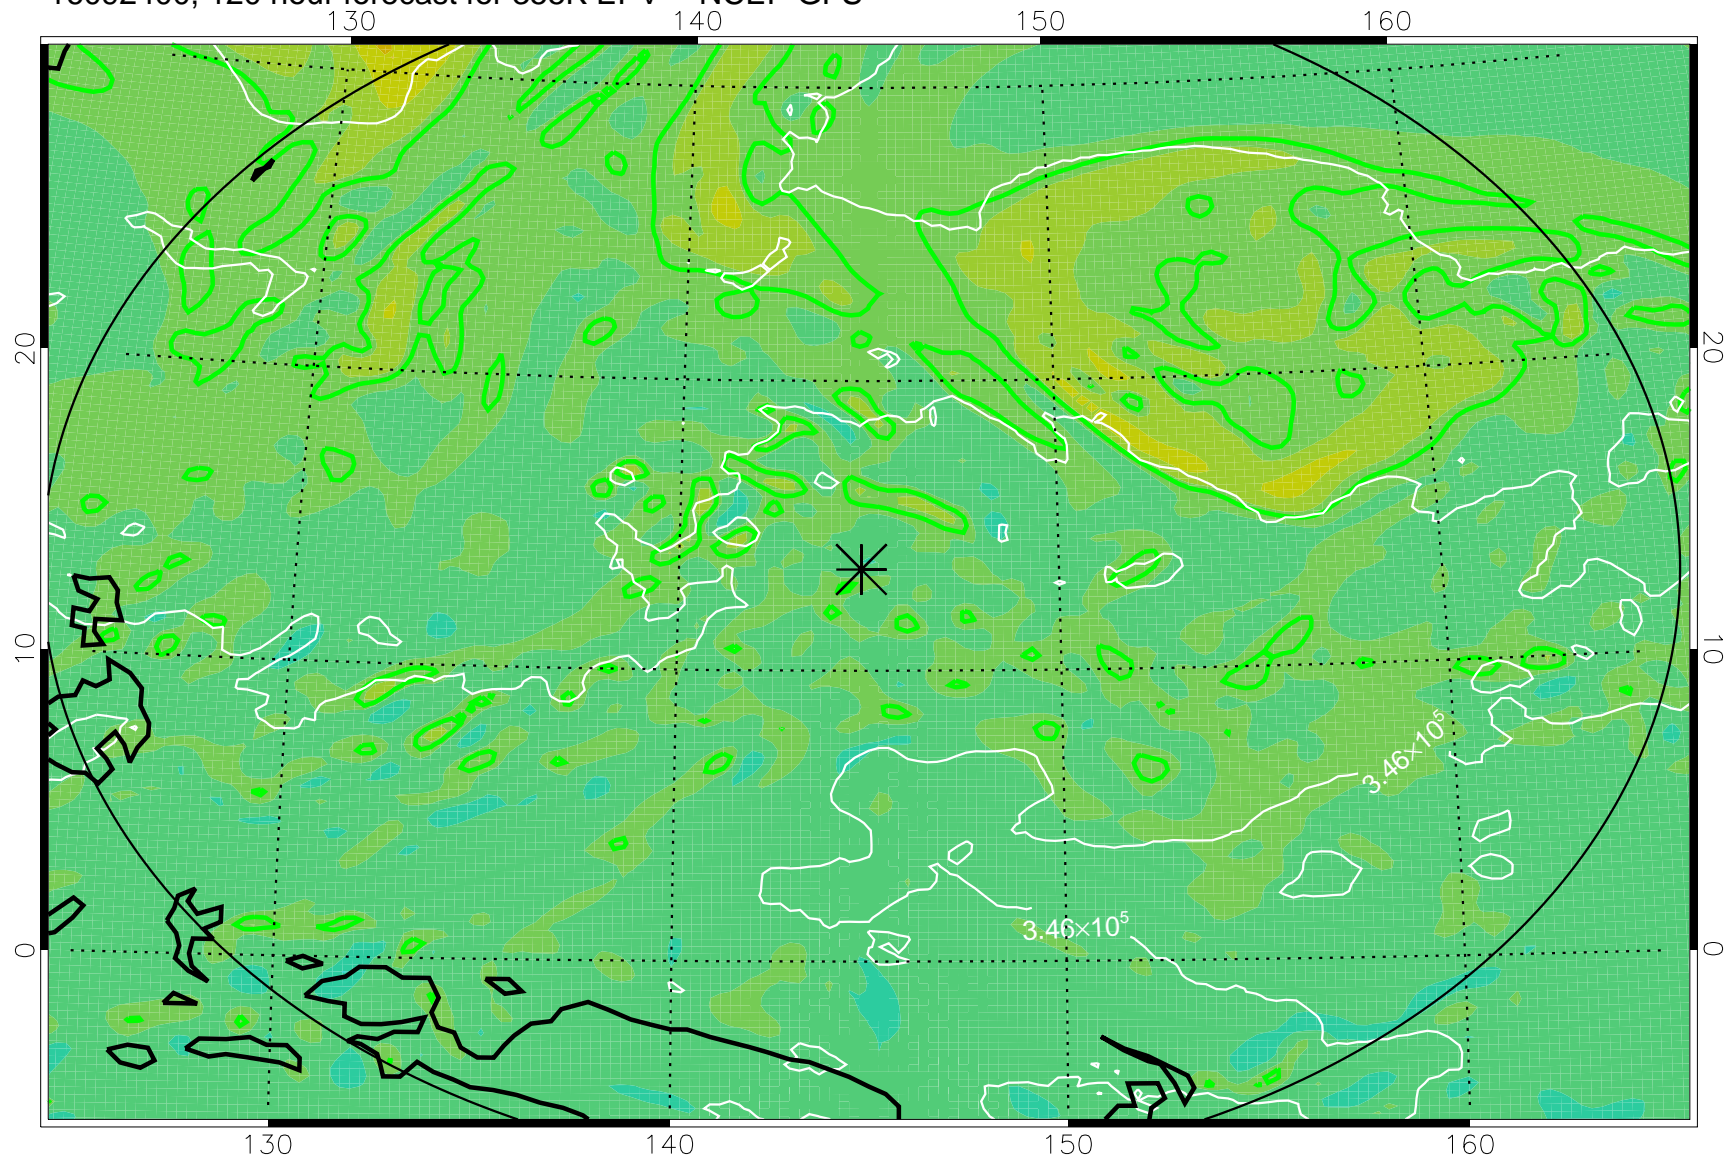

16092206, 78 hour forecast for 355K EPV -- NCEP GFS

355K Montgomery Streamfunction, white
EPV Tropopause (2 PVU) Position
Range ring of 2304 km

16092212, 84 hour forecast for 355K EPV -- NCEP GFS

355K Montgomery Streamfunction, white
EPV Tropopause (2 PVU) Position
Range ring of 2304 km

16092218, 90 hour forecast for 355K EPV -- NCEP GFS

355K Montgomery Streamfunction, white
EPV Tropopause (2 PVU) Position
Range ring of 2304 km

16092300, 96 hour forecast for 355K EPV -- NCEP GFS

355K Montgomery Streamfunction, white
EPV Tropopause (2 PVU) Position
Range ring of 2304 km

16092306, 102 hour forecast for 355K EPV -- NCEP GFS

355K Montgomery Streamfunction, white
EPV Tropopause (2 PVU) Position
Range ring of 2304 km

16092312, 108 hour forecast for 355K EPV -- NCEP GFS

355K Montgomery Streamfunction, white
EPV Tropopause (2 PVU) Position
Range ring of 2304 km

16092318, 114 hour forecast for 355K EPV -- NCEP GFS

355K Montgomery Streamfunction, white
EPV Tropopause (2 PVU) Position
Range ring of 2304 km

16092400, 120 hour forecast for 355K EPV -- NCEP GFS

355K Montgomery Streamfunction, white
EPV Tropopause (2 PVU) Position
Range ring of 2304 km