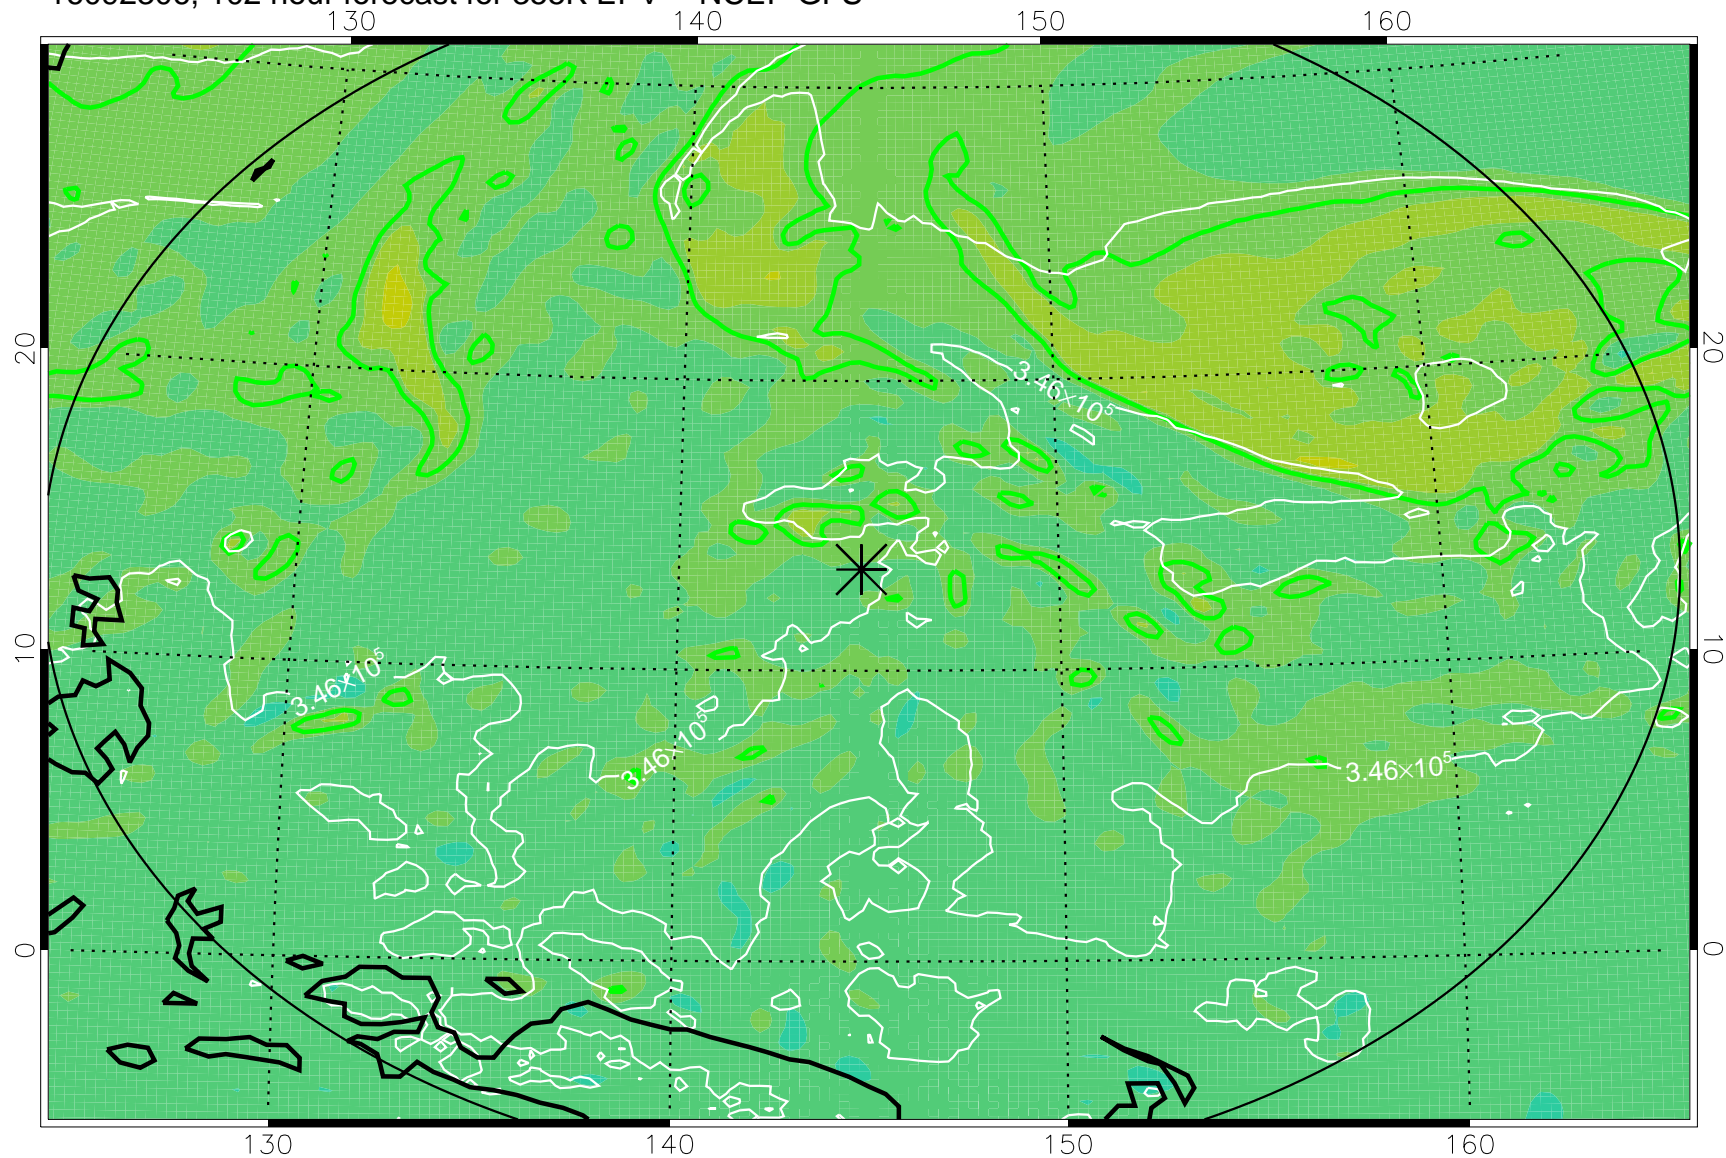

16092206, 78 hour forecast for 355K EPV -- NCEP GFS

355K Montgomery Streamfunction, white
EPV Tropopause (2 PVU) Position
Range ring of 2304 km

16092212, 84 hour forecast for 355K EPV -- NCEP GFS

355K Montgomery Streamfunction, white
EPV Tropopause (2 PVU) Position
Range ring of 2304 km

16092218, 90 hour forecast for 355K EPV -- NCEP GFS

355K Montgomery Streamfunction, white
EPV Tropopause (2 PVU) Position
Range ring of 2304 km

16092300, 96 hour forecast for 355K EPV -- NCEP GFS

355K Montgomery Streamfunction, white
EPV Tropopause (2 PVU) Position
Range ring of 2304 km

16092306, 102 hour forecast for 355K EPV -- NCEP GFS

355K Montgomery Streamfunction, white
EPV Tropopause (2 PVU) Position
Range ring of 2304 km

16092312, 108 hour forecast for 355K EPV -- NCEP GFS

355K Montgomery Streamfunction, white
EPV Tropopause (2 PVU) Position
Range ring of 2304 km

16092318, 114 hour forecast for 355K EPV -- NCEP GFS

355K Montgomery Streamfunction, white
EPV Tropopause (2 PVU) Position
Range ring of 2304 km

16092400, 120 hour forecast for 355K EPV -- NCEP GFS

355K Montgomery Streamfunction, white
EPV Tropopause (2 PVU) Position
Range ring of 2304 km