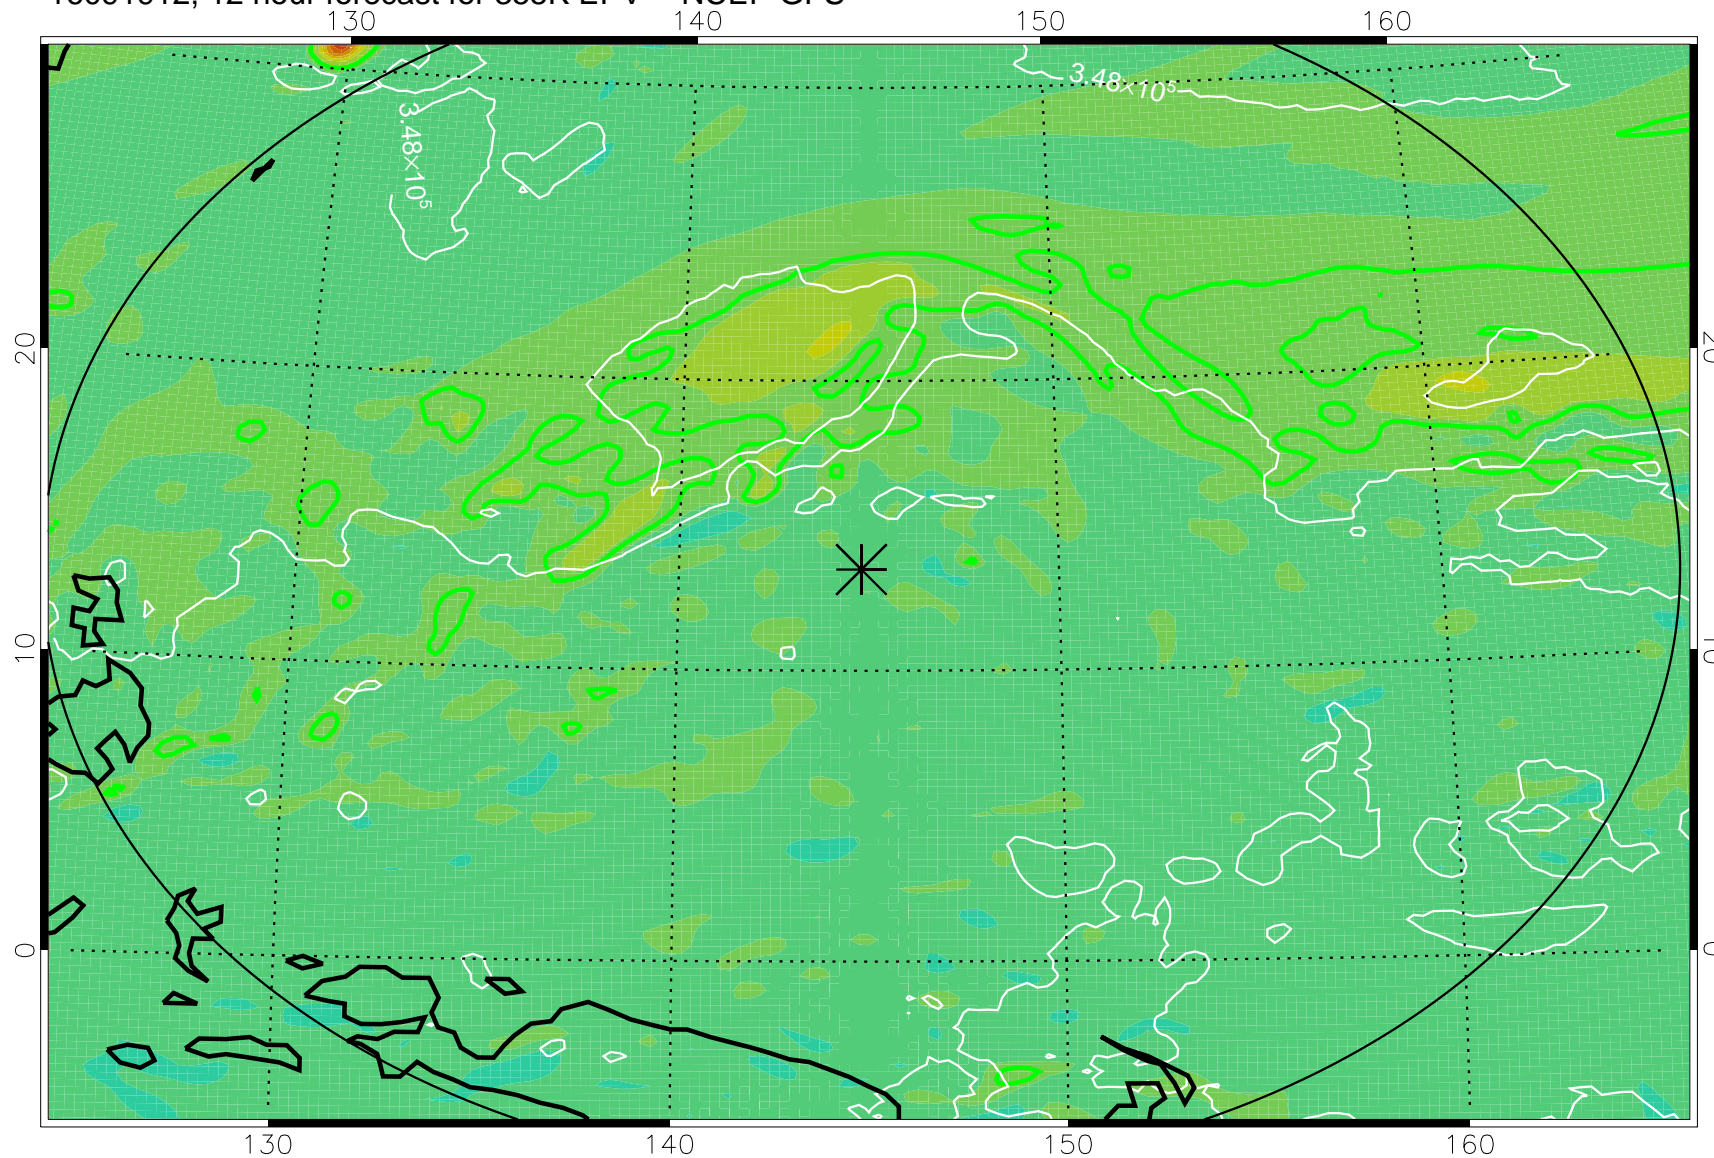

16091906, 6 hour forecast for 355K EPV -- NCEP GFS

355K Montgomery Streamfunction, white
EPV Tropopause (2 PVU) Position
Range ring of 2304 km

16091912, 12 hour forecast for 355K EPV -- NCEP GFS

355K Montgomery Streamfunction, white
EPV Tropopause (2 PVU) Position
Range ring of 2304 km

16091918, 18 hour forecast for 355K EPV -- NCEP GFS

355K Montgomery Streamfunction, white
EPV Tropopause (2 PVU) Position
Range ring of 2304 km

16092000, 24 hour forecast for 355K EPV -- NCEP GFS

355K Montgomery Streamfunction, white
EPV Tropopause (2 PVU) Position
Range ring of 2304 km

16092006, 30 hour forecast for 355K EPV -- NCEP GFS

355K Montgomery Streamfunction, white
EPV Tropopause (2 PVU) Position
Range ring of 2304 km

16092012, 36 hour forecast for 355K EPV -- NCEP GFS

355K Montgomery Streamfunction, white
EPV Tropopause (2 PVU) Position
Range ring of 2304 km

16092018, 42 hour forecast for 355K EPV -- NCEP GFS

355K Montgomery Streamfunction, white
EPV Tropopause (2 PVU) Position
Range ring of 2304 km

16092100, 48 hour forecast for 355K EPV -- NCEP GFS

355K Montgomery Streamfunction, white
EPV Tropopause (2 PVU) Position
Range ring of 2304 km