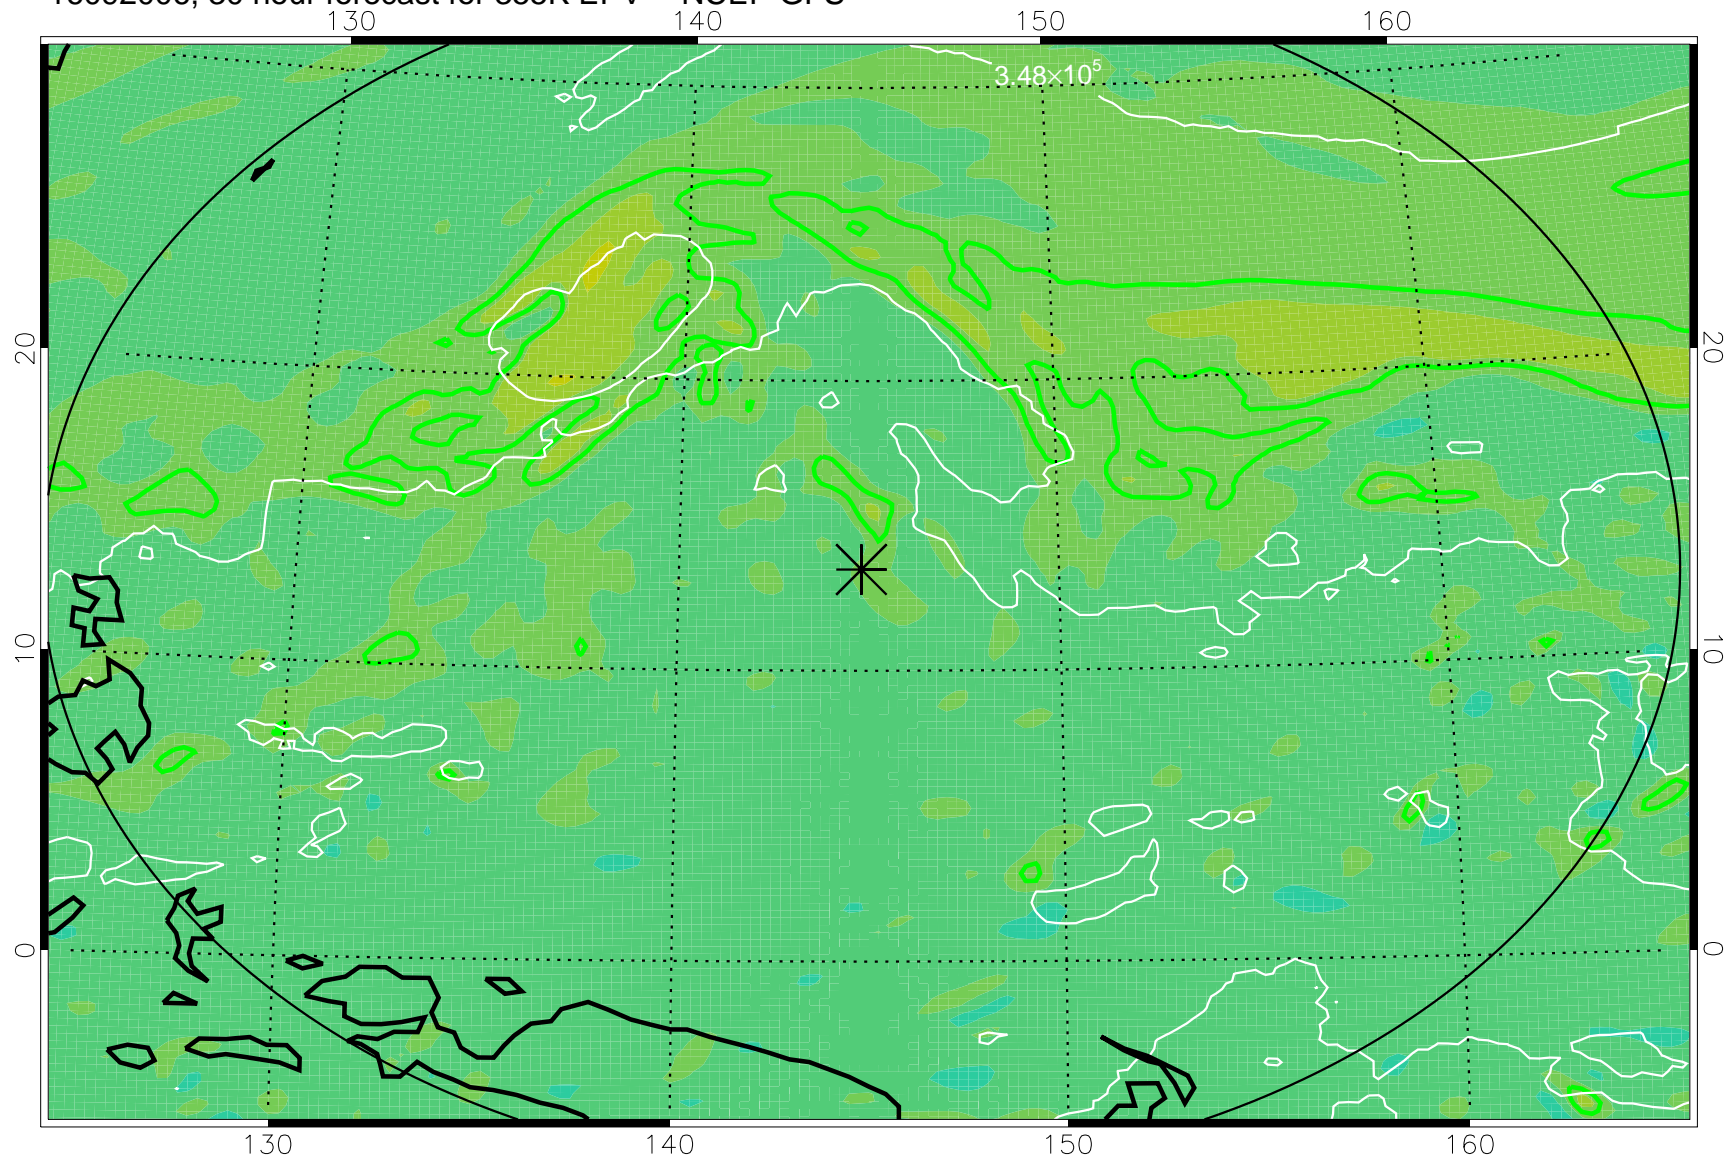

16091918, 18 hour forecast for 355K EPV -- NCEP GFS

355K Montgomery Streamfunction, white
EPV Tropopause (2 PVU) Position
Range ring of 2304 km

16092000, 24 hour forecast for 355K EPV -- NCEP GFS

355K Montgomery Streamfunction, white
EPV Tropopause (2 PVU) Position
Range ring of 2304 km

16092006, 30 hour forecast for 355K EPV -- NCEP GFS

355K Montgomery Streamfunction, white
EPV Tropopause (2 PVU) Position
Range ring of 2304 km

16092012, 36 hour forecast for 355K EPV -- NCEP GFS

355K Montgomery Streamfunction, white
EPV Tropopause (2 PVU) Position
Range ring of 2304 km

16092018, 42 hour forecast for 355K EPV -- NCEP GFS

355K Montgomery Streamfunction, white
EPV Tropopause (2 PVU) Position
Range ring of 2304 km

16092100, 48 hour forecast for 355K EPV -- NCEP GFS

355K Montgomery Streamfunction, white
EPV Tropopause (2 PVU) Position
Range ring of 2304 km

16092218, 90 hour forecast for 355K EPV -- NCEP GFS

355K Montgomery Streamfunction, white
EPV Tropopause (2 PVU) Position
Range ring of 2304 km

16092300, 96 hour forecast for 355K EPV -- NCEP GFS

355K Montgomery Streamfunction, white
EPV Tropopause (2 PVU) Position
Range ring of 2304 km