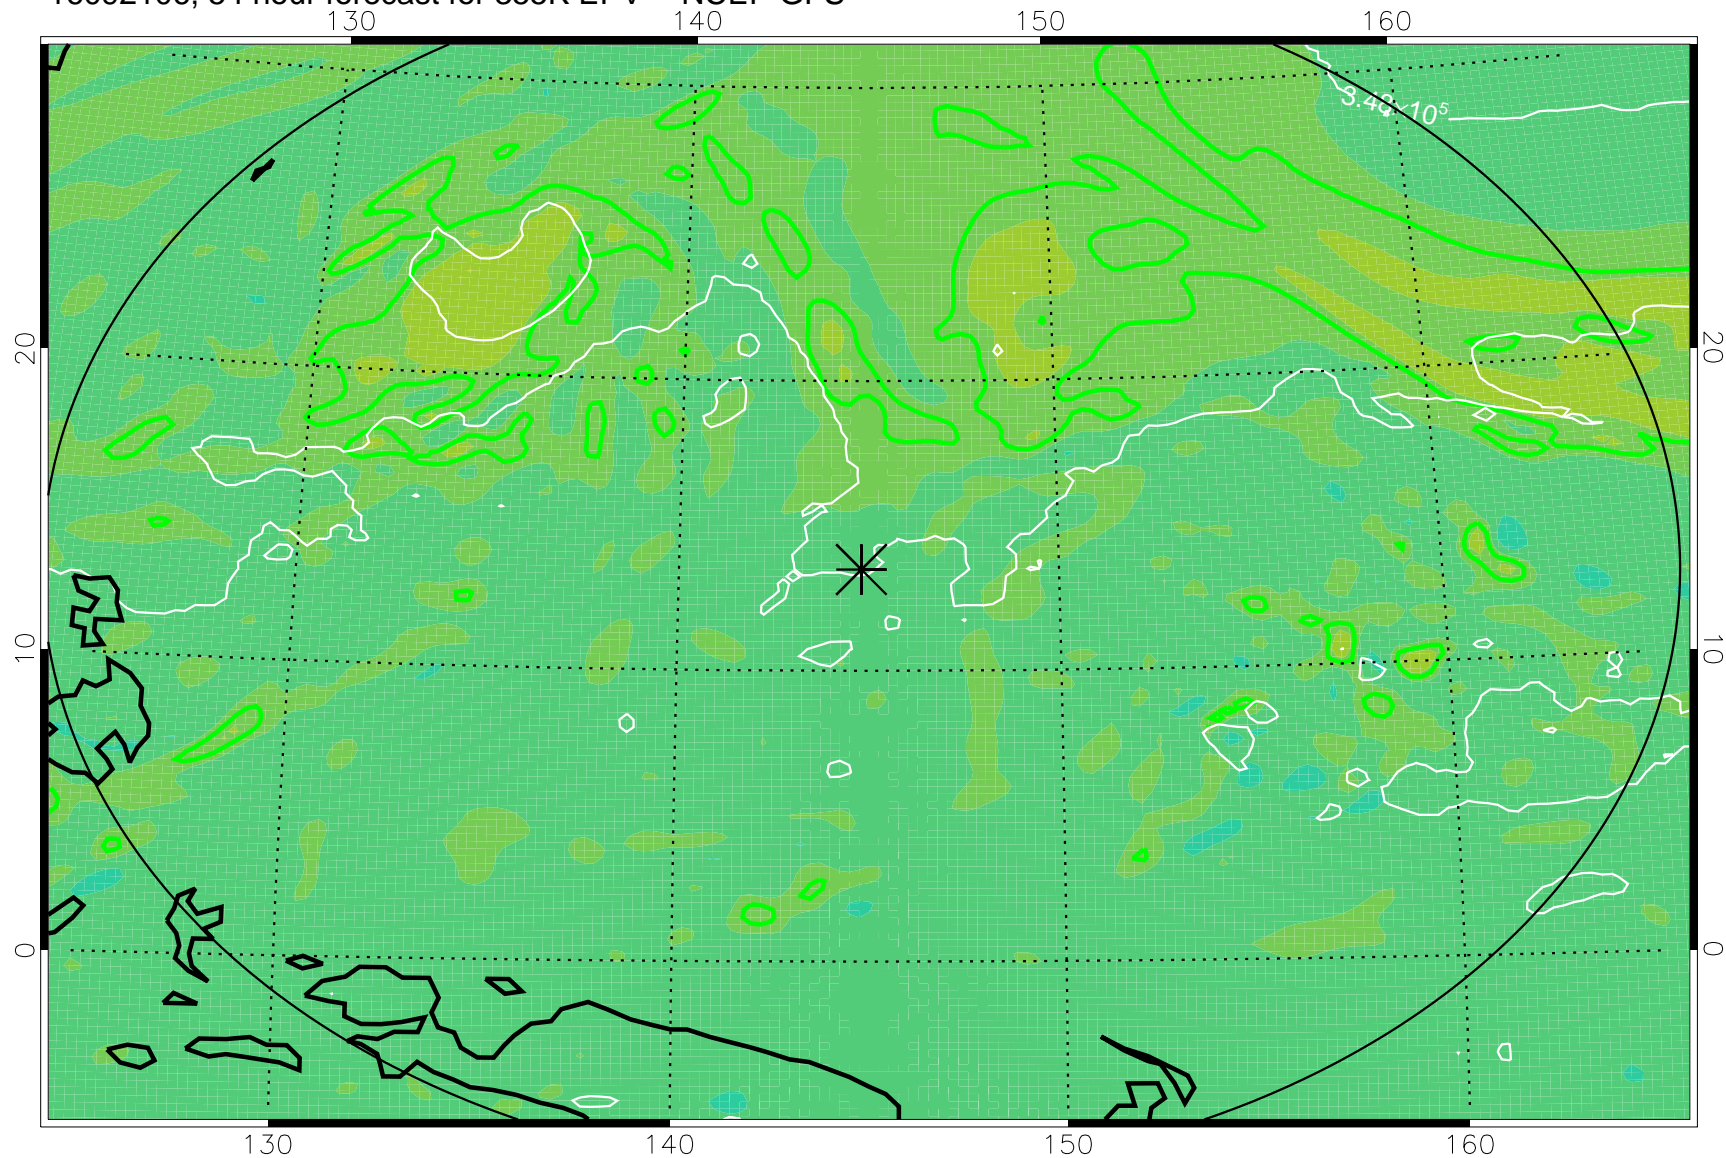

16092018, 42 hour forecast for 355K EPV -- NCEP GFS

355K Montgomery Streamfunction, white
EPV Tropopause (2 PVU) Position
Range ring of 2304 km

16092100, 48 hour forecast for 355K EPV -- NCEP GFS

355K Montgomery Streamfunction, white
EPV Tropopause (2 PVU) Position
Range ring of 2304 km

16092106, 54 hour forecast for 355K EPV -- NCEP GFS

355K Montgomery Streamfunction, white
EPV Tropopause (2 PVU) Position
Range ring of 2304 km

16092112, 60 hour forecast for 355K EPV -- NCEP GFS

355K Montgomery Streamfunction, white
EPV Tropopause (2 PVU) Position
Range ring of 2304 km

16092118, 66 hour forecast for 355K EPV -- NCEP GFS

355K Montgomery Streamfunction, white
EPV Tropopause (2 PVU) Position
Range ring of 2304 km

16092200, 72 hour forecast for 355K EPV -- NCEP GFS

355K Montgomery Streamfunction, white
EPV Tropopause (2 PVU) Position
Range ring of 2304 km

16092206, 78 hour forecast for 355K EPV -- NCEP GFS

355K Montgomery Streamfunction, white
EPV Tropopause (2 PVU) Position
Range ring of 2304 km

16092212, 84 hour forecast for 355K EPV -- NCEP GFS

355K Montgomery Streamfunction, white
EPV Tropopause (2 PVU) Position
Range ring of 2304 km