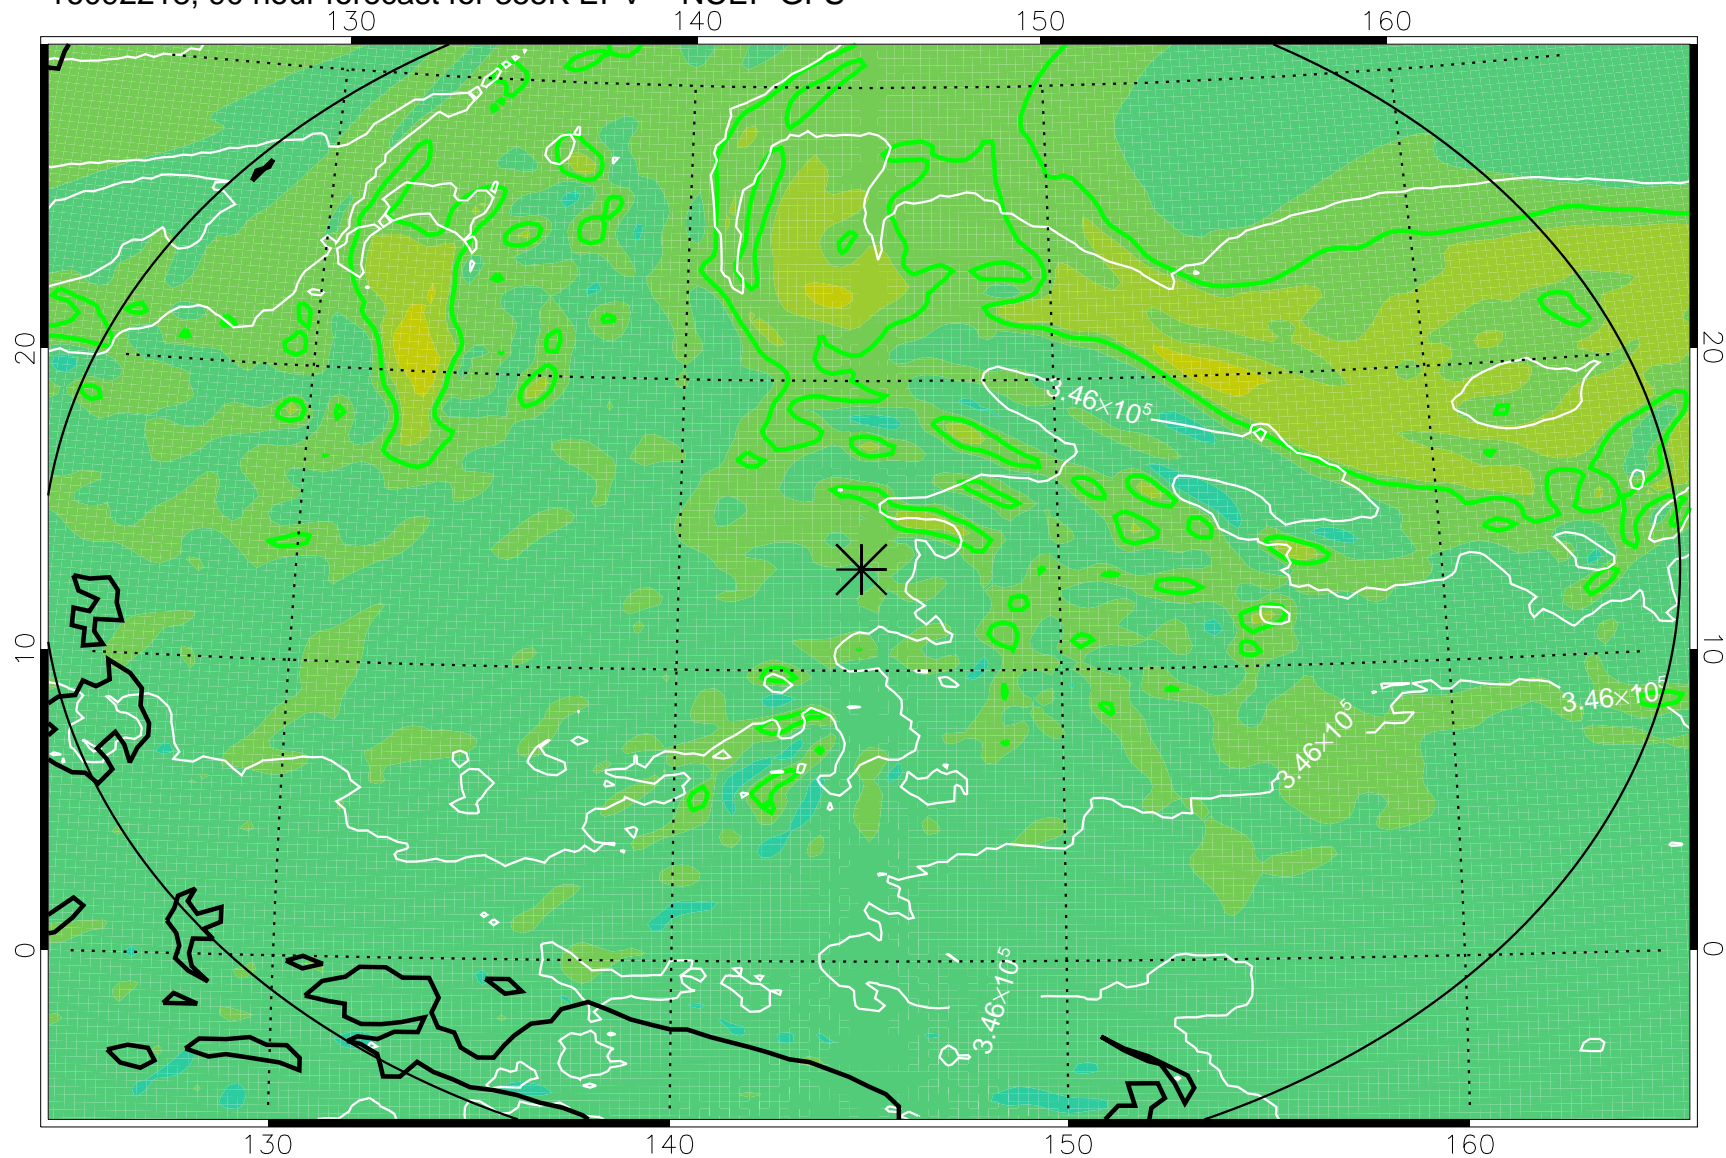

16092118, 66 hour forecast for 355K EPV -- NCEP GFS

355K Montgomery Streamfunction, white
EPV Tropopause (2 PVU) Position
Range ring of 2304 km

16092200, 72 hour forecast for 355K EPV -- NCEP GFS

355K Montgomery Streamfunction, white
EPV Tropopause (2 PVU) Position
Range ring of 2304 km

16092206, 78 hour forecast for 355K EPV -- NCEP GFS

355K Montgomery Streamfunction, white
EPV Tropopause (2 PVU) Position
Range ring of 2304 km

16092212, 84 hour forecast for 355K EPV -- NCEP GFS

355K Montgomery Streamfunction, white
EPV Tropopause (2 PVU) Position
Range ring of 2304 km

16092218, 90 hour forecast for 355K EPV -- NCEP GFS

355K Montgomery Streamfunction, white
EPV Tropopause (2 PVU) Position
Range ring of 2304 km

16092300, 96 hour forecast for 355K EPV -- NCEP GFS

355K Montgomery Streamfunction, white
EPV Tropopause (2 PVU) Position
Range ring of 2304 km

16092306, 102 hour forecast for 355K EPV -- NCEP GFS

355K Montgomery Streamfunction, white
EPV Tropopause (2 PVU) Position
Range ring of 2304 km

16092312, 108 hour forecast for 355K EPV -- NCEP GFS

355K Montgomery Streamfunction, white
EPV Tropopause (2 PVU) Position
Range ring of 2304 km