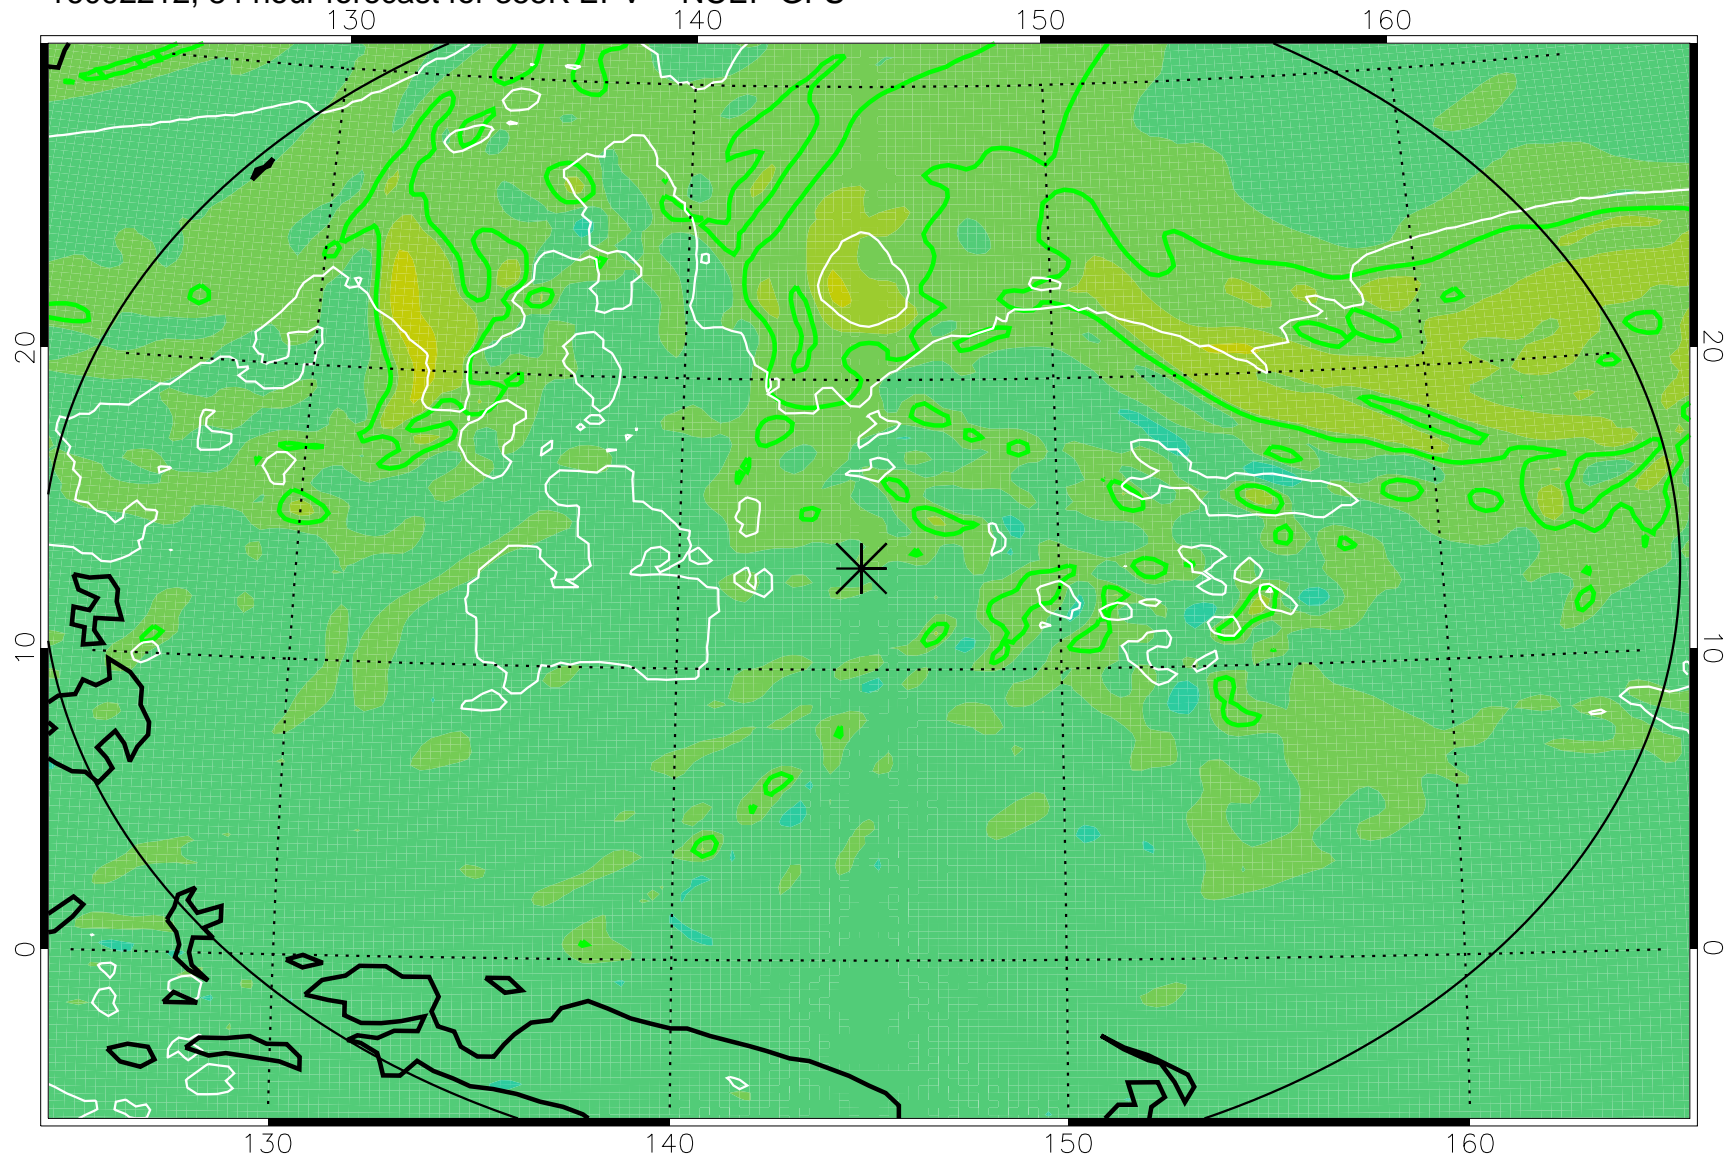

16092118, 66 hour forecast for 355K EPV -- NCEP GFS

355K Montgomery Streamfunction, white
EPV Tropopause (2 PVU) Position
Range ring of 2304 km

16092200, 72 hour forecast for 355K EPV -- NCEP GFS

355K Montgomery Streamfunction, white
EPV Tropopause (2 PVU) Position
Range ring of 2304 km

16092206, 78 hour forecast for 355K EPV -- NCEP GFS

355K Montgomery Streamfunction, white
EPV Tropopause (2 PVU) Position
Range ring of 2304 km

16092212, 84 hour forecast for 355K EPV -- NCEP GFS

355K Montgomery Streamfunction, white
EPV Tropopause (2 PVU) Position
Range ring of 2304 km

16092218, 90 hour forecast for 355K EPV -- NCEP GFS

355K Montgomery Streamfunction, white
EPV Tropopause (2 PVU) Position
Range ring of 2304 km

16092300, 96 hour forecast for 355K EPV -- NCEP GFS

355K Montgomery Streamfunction, white
EPV Tropopause (2 PVU) Position
Range ring of 2304 km

16092306, 102 hour forecast for 355K EPV -- NCEP GFS

355K Montgomery Streamfunction, white
EPV Tropopause (2 PVU) Position
Range ring of 2304 km

16092312, 108 hour forecast for 355K EPV -- NCEP GFS

355K Montgomery Streamfunction, white
EPV Tropopause (2 PVU) Position
Range ring of 2304 km