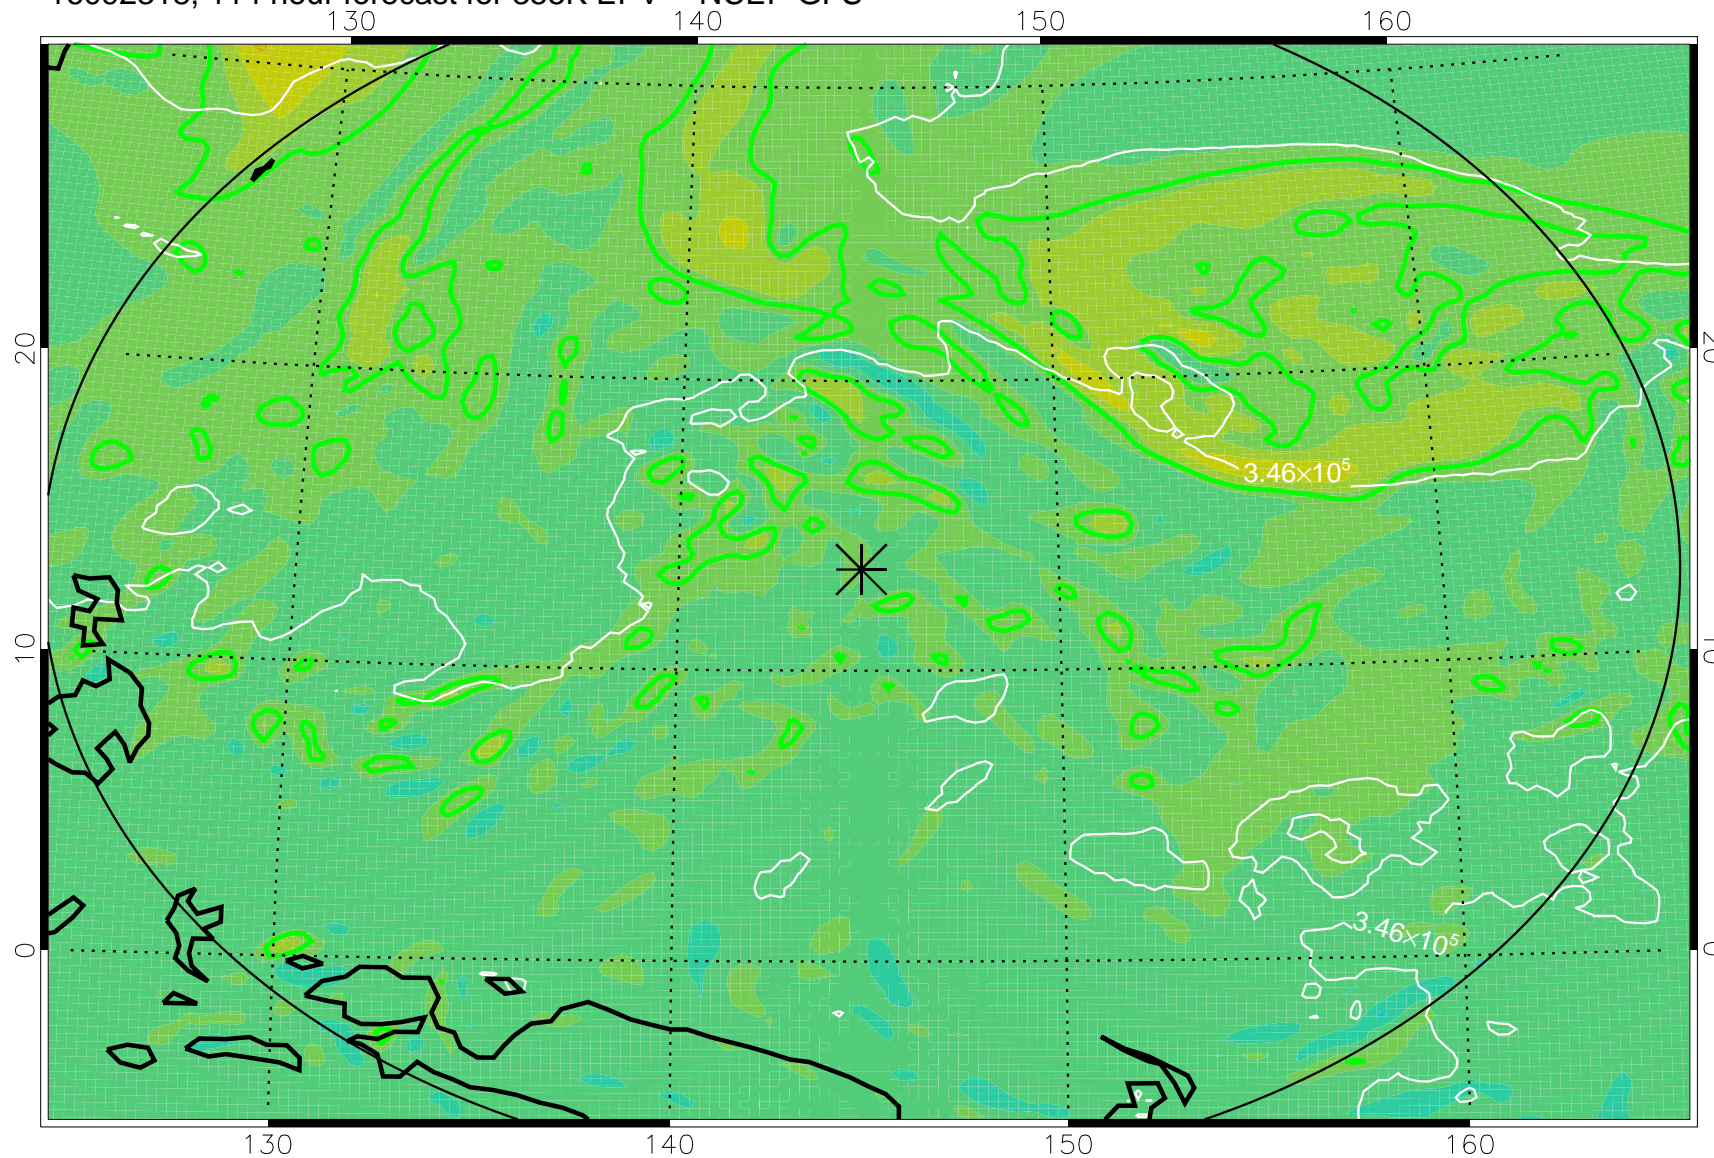

16092206, 78 hour forecast for 355K EPV -- NCEP GFS

355K Montgomery Streamfunction, white
EPV Tropopause (2 PVU) Position
Range ring of 2304 km

16092212, 84 hour forecast for 355K EPV -- NCEP GFS

355K Montgomery Streamfunction, white
EPV Tropopause (2 PVU) Position
Range ring of 2304 km

16092218, 90 hour forecast for 355K EPV -- NCEP GFS

355K Montgomery Streamfunction, white
EPV Tropopause (2 PVU) Position
Range ring of 2304 km

16092300, 96 hour forecast for 355K EPV -- NCEP GFS

355K Montgomery Streamfunction, white
EPV Tropopause (2 PVU) Position
Range ring of 2304 km

16092306, 102 hour forecast for 355K EPV -- NCEP GFS

355K Montgomery Streamfunction, white
EPV Tropopause (2 PVU) Position
Range ring of 2304 km

16092312, 108 hour forecast for 355K EPV -- NCEP GFS

355K Montgomery Streamfunction, white
EPV Tropopause (2 PVU) Position
Range ring of 2304 km

16092318, 114 hour forecast for 355K EPV -- NCEP GFS

355K Montgomery Streamfunction, white
EPV Tropopause (2 PVU) Position
Range ring of 2304 km

16092400, 120 hour forecast for 355K EPV -- NCEP GFS

355K Montgomery Streamfunction, white
EPV Tropopause (2 PVU) Position
Range ring of 2304 km