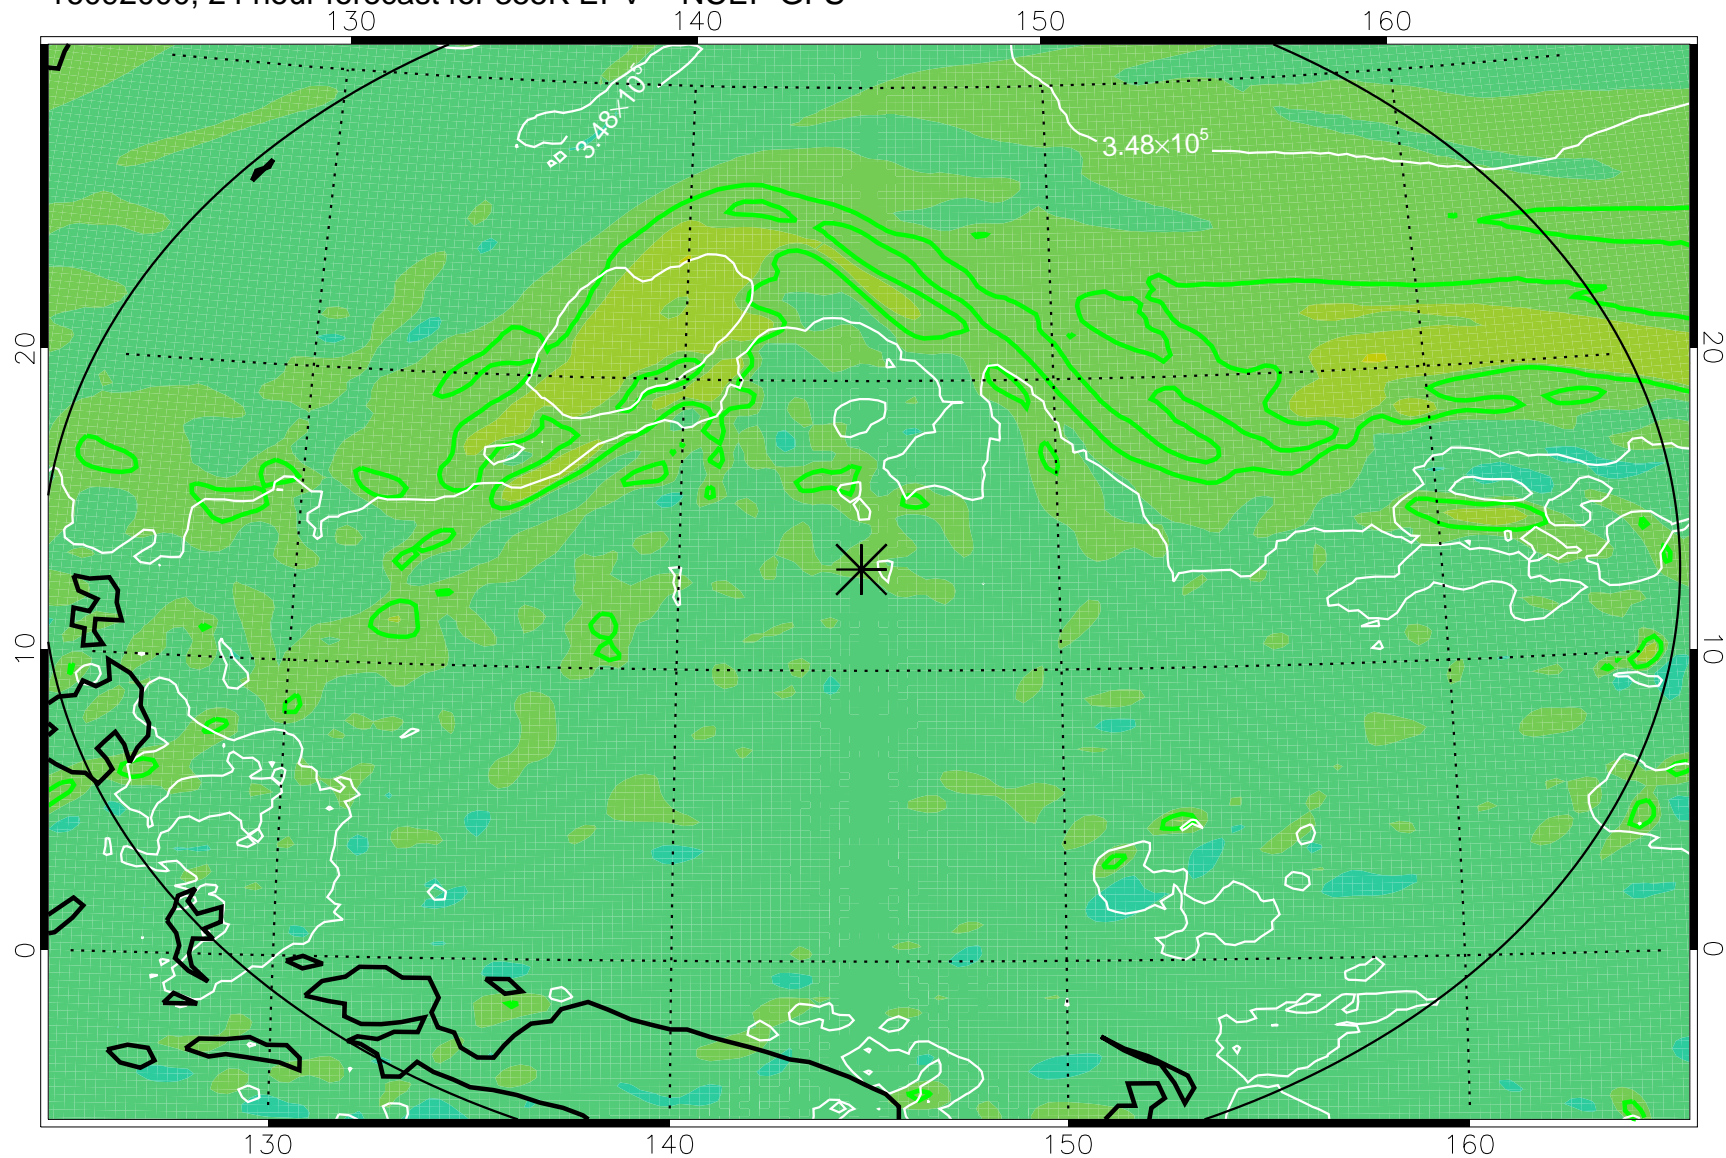

16091906, 6 hour forecast for 355K EPV -- NCEP GFS

355K Montgomery Streamfunction, white
EPV Tropopause (2 PVU) Position
Range ring of 2304 km

16091912, 12 hour forecast for 355K EPV -- NCEP GFS

355K Montgomery Streamfunction, white
EPV Tropopause (2 PVU) Position
Range ring of 2304 km

16091918, 18 hour forecast for 355K EPV -- NCEP GFS

355K Montgomery Streamfunction, white
EPV Tropopause (2 PVU) Position
Range ring of 2304 km

16092000, 24 hour forecast for 355K EPV -- NCEP GFS

355K Montgomery Streamfunction, white
EPV Tropopause (2 PVU) Position
Range ring of 2304 km

16092006, 30 hour forecast for 355K EPV -- NCEP GFS

355K Montgomery Streamfunction, white
EPV Tropopause (2 PVU) Position
Range ring of 2304 km

16092012, 36 hour forecast for 355K EPV -- NCEP GFS

355K Montgomery Streamfunction, white
EPV Tropopause (2 PVU) Position
Range ring of 2304 km

16092018, 42 hour forecast for 355K EPV -- NCEP GFS

355K Montgomery Streamfunction, white
EPV Tropopause (2 PVU) Position
Range ring of 2304 km

16092100, 48 hour forecast for 355K EPV -- NCEP GFS

355K Montgomery Streamfunction, white
EPV Tropopause (2 PVU) Position
Range ring of 2304 km