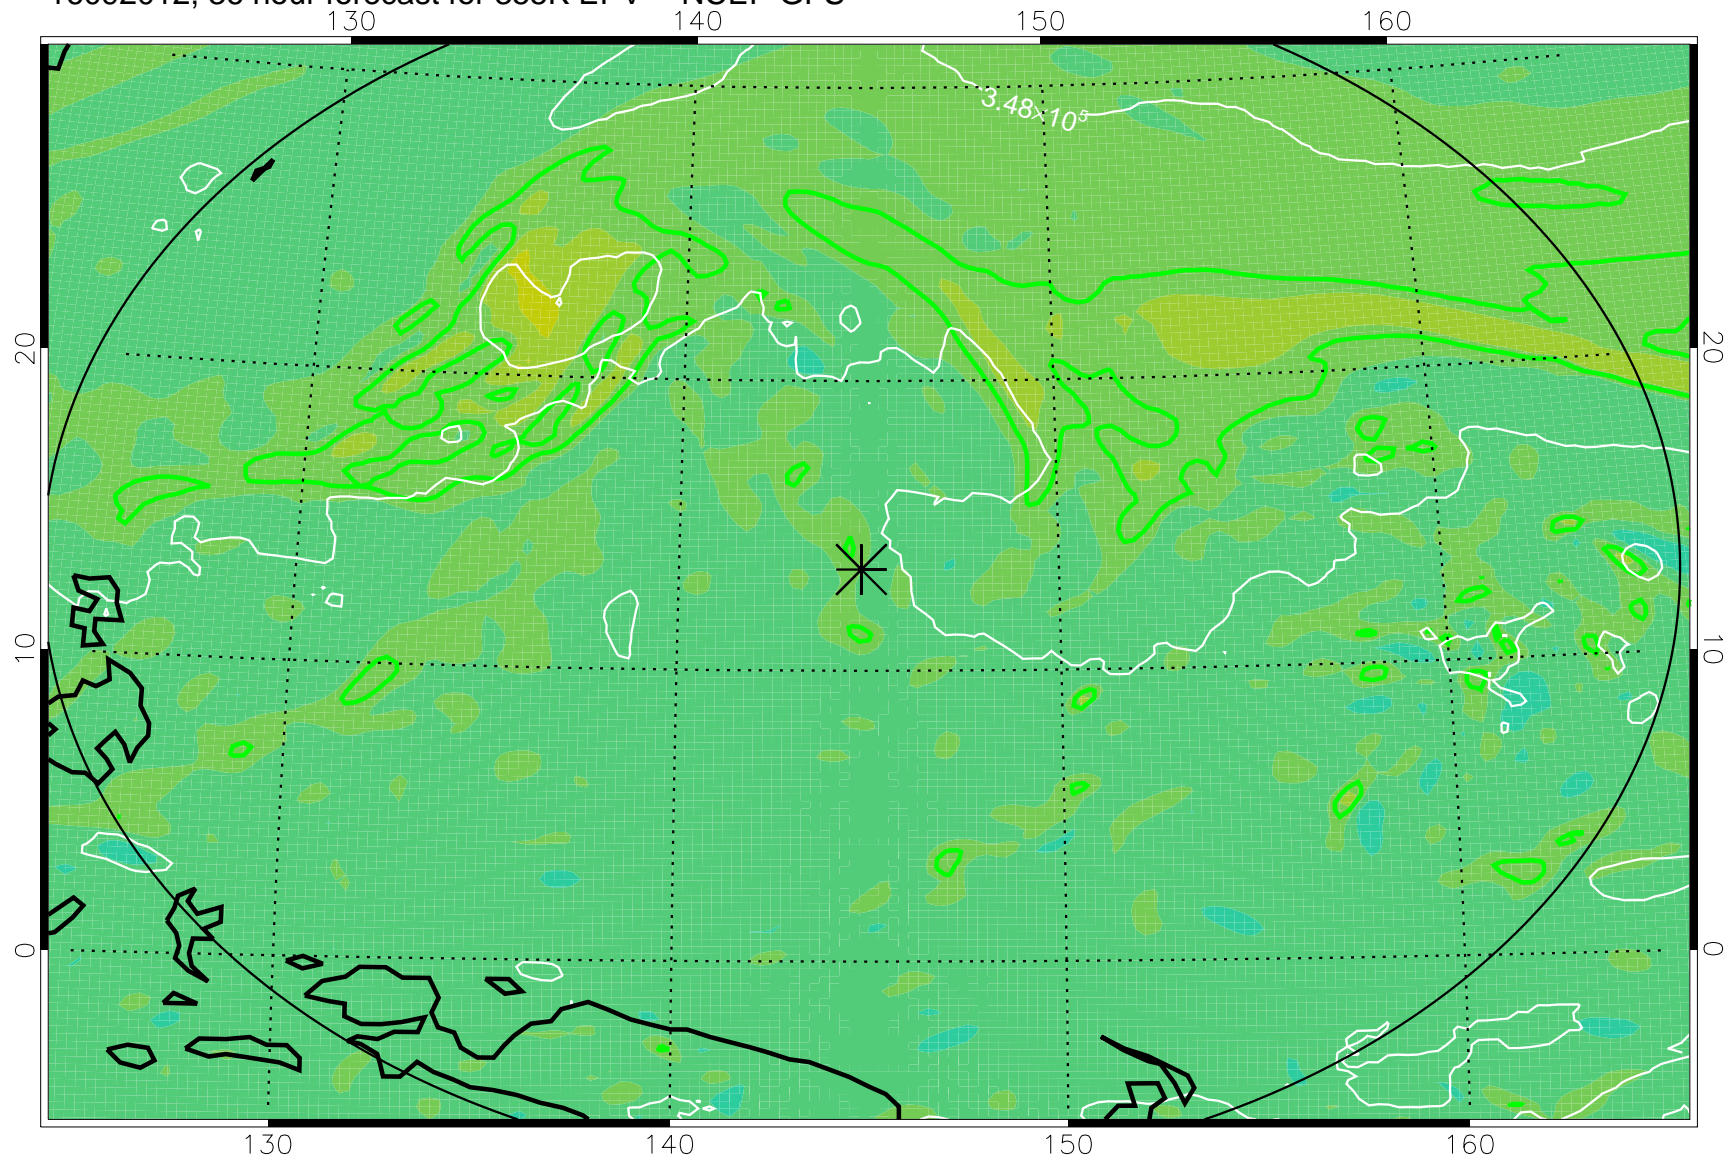

16091918, 18 hour forecast for 355K EPV -- NCEP GFS

355K Montgomery Streamfunction, white
EPV Tropopause (2 PVU) Position
Range ring of 2304 km

16092000, 24 hour forecast for 355K EPV -- NCEP GFS

355K Montgomery Streamfunction, white
EPV Tropopause (2 PVU) Position
Range ring of 2304 km

16092006, 30 hour forecast for 355K EPV -- NCEP GFS

355K Montgomery Streamfunction, white
EPV Tropopause (2 PVU) Position
Range ring of 2304 km

16092012, 36 hour forecast for 355K EPV -- NCEP GFS

355K Montgomery Streamfunction, white
EPV Tropopause (2 PVU) Position
Range ring of 2304 km

16092018, 42 hour forecast for 355K EPV -- NCEP GFS

355K Montgomery Streamfunction, white
EPV Tropopause (2 PVU) Position
Range ring of 2304 km

16092100, 48 hour forecast for 355K EPV -- NCEP GFS

355K Montgomery Streamfunction, white
EPV Tropopause (2 PVU) Position
Range ring of 2304 km

16092118, 66 hour forecast for 355K EPV -- NCEP GFS

355K Montgomery Streamfunction, white
EPV Tropopause (2 PVU) Position
Range ring of 2304 km

16092200, 72 hour forecast for 355K EPV -- NCEP GFS

355K Montgomery Streamfunction, white
EPV Tropopause (2 PVU) Position
Range ring of 2304 km