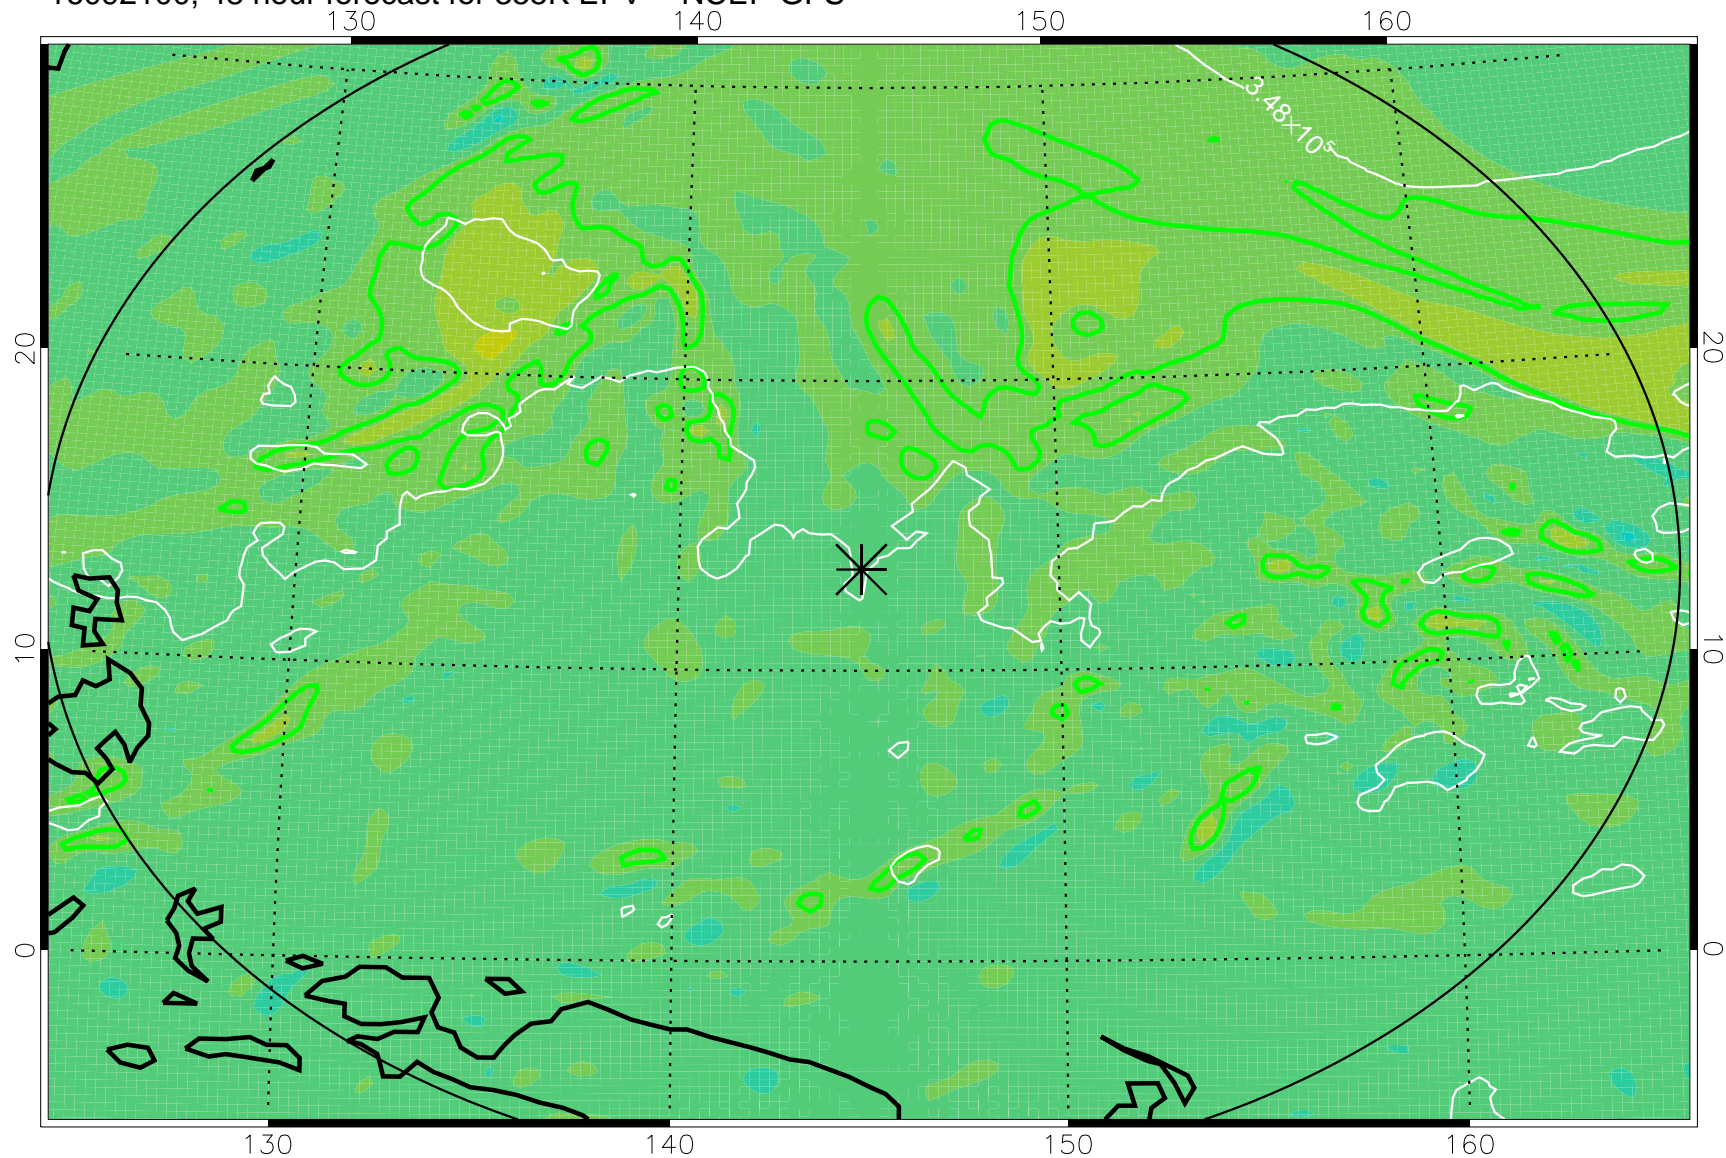

16092006, 30 hour forecast for 355K EPV -- NCEP GFS

355K Montgomery Streamfunction, white
EPV Tropopause (2 PVU) Position
Range ring of 2304 km

16092012, 36 hour forecast for 355K EPV -- NCEP GFS

355K Montgomery Streamfunction, white
EPV Tropopause (2 PVU) Position
Range ring of 2304 km

16092018, 42 hour forecast for 355K EPV -- NCEP GFS

355K Montgomery Streamfunction, white
EPV Tropopause (2 PVU) Position
Range ring of 2304 km

16092100, 48 hour forecast for 355K EPV -- NCEP GFS

355K Montgomery Streamfunction, white
EPV Tropopause (2 PVU) Position
Range ring of 2304 km

16092106, 54 hour forecast for 355K EPV -- NCEP GFS

355K Montgomery Streamfunction, white
EPV Tropopause (2 PVU) Position
Range ring of 2304 km

16092112, 60 hour forecast for 355K EPV -- NCEP GFS

355K Montgomery Streamfunction, white
EPV Tropopause (2 PVU) Position
Range ring of 2304 km

16092118, 66 hour forecast for 355K EPV -- NCEP GFS

355K Montgomery Streamfunction, white
EPV Tropopause (2 PVU) Position
Range ring of 2304 km

16092200, 72 hour forecast for 355K EPV -- NCEP GFS

355K Montgomery Streamfunction, white
EPV Tropopause (2 PVU) Position
Range ring of 2304 km