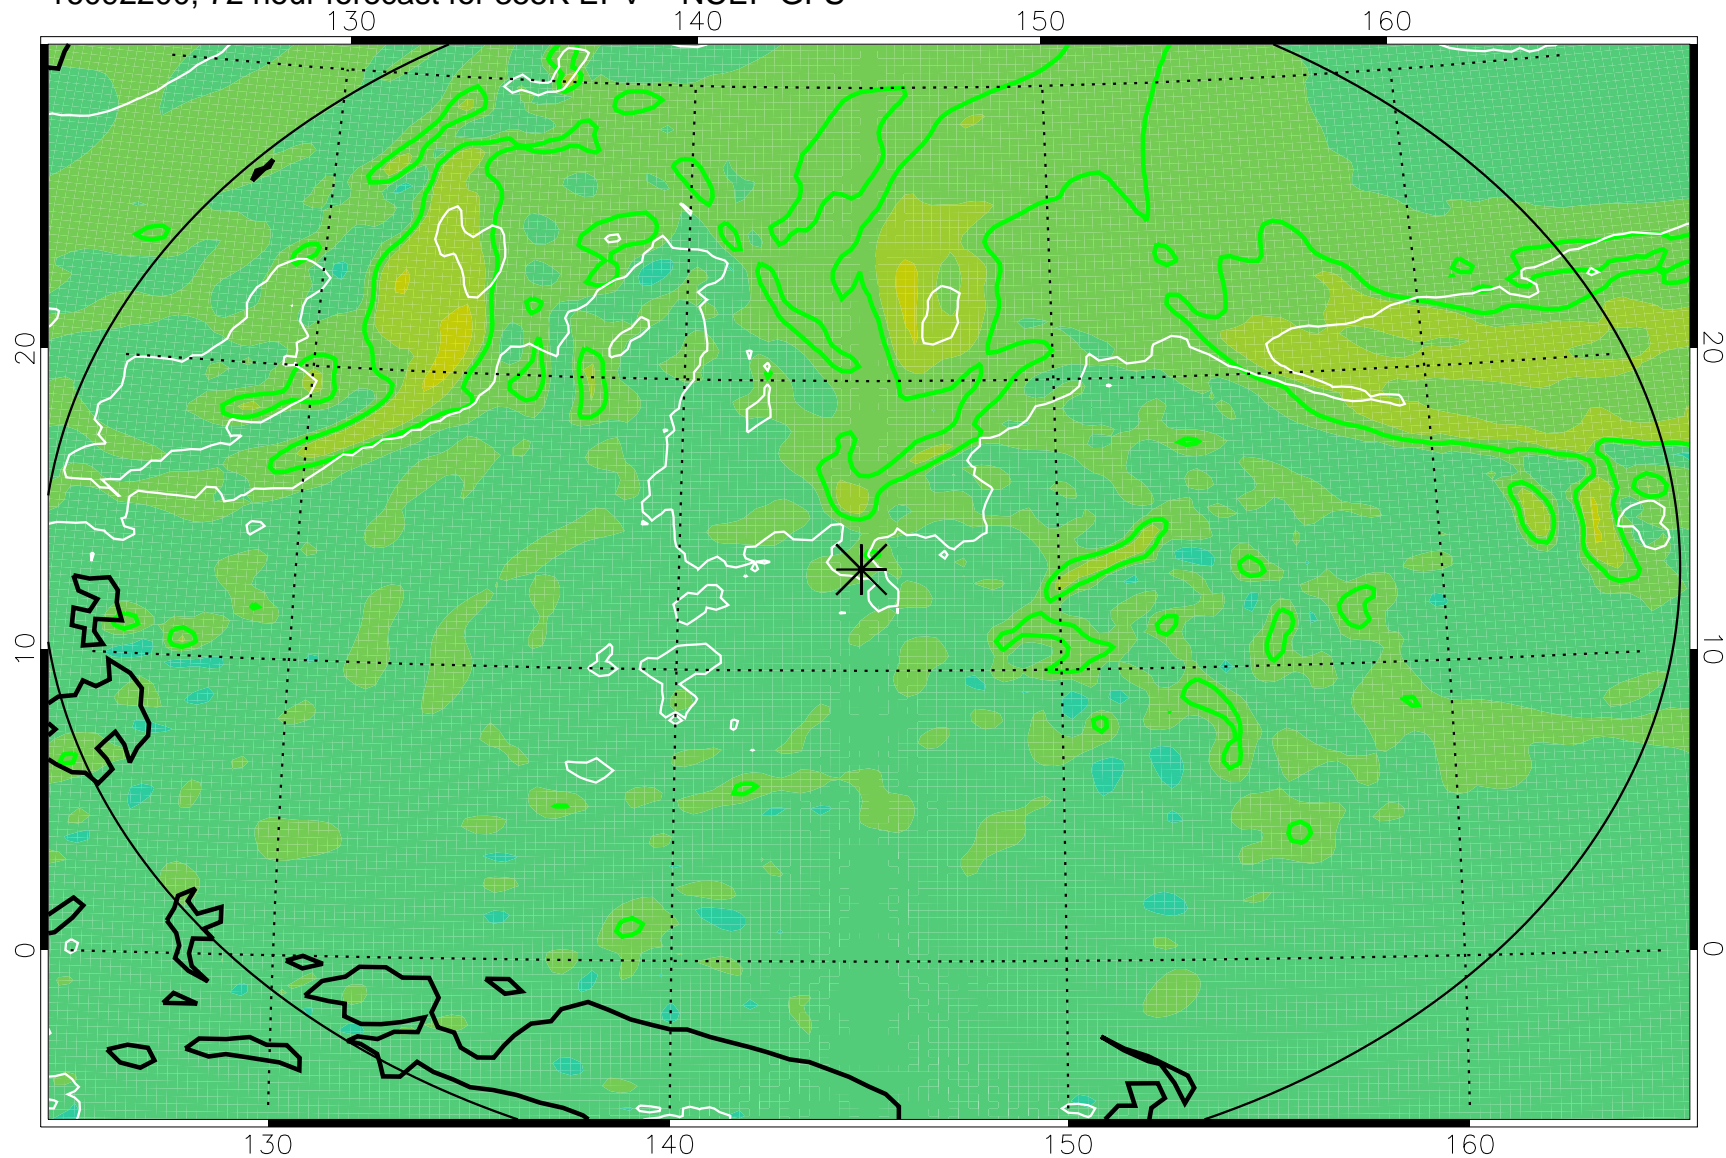

16092106, 54 hour forecast for 355K EPV -- NCEP GFS

355K Montgomery Streamfunction, white
EPV Tropopause (2 PVU) Position
Range ring of 2304 km

16092112, 60 hour forecast for 355K EPV -- NCEP GFS

355K Montgomery Streamfunction, white
EPV Tropopause (2 PVU) Position
Range ring of 2304 km

16092118, 66 hour forecast for 355K EPV -- NCEP GFS

355K Montgomery Streamfunction, white
EPV Tropopause (2 PVU) Position
Range ring of 2304 km

16092200, 72 hour forecast for 355K EPV -- NCEP GFS

355K Montgomery Streamfunction, white
EPV Tropopause (2 PVU) Position
Range ring of 2304 km

16092206, 78 hour forecast for 355K EPV -- NCEP GFS

355K Montgomery Streamfunction, white
EPV Tropopause (2 PVU) Position
Range ring of 2304 km

16092212, 84 hour forecast for 355K EPV -- NCEP GFS

355K Montgomery Streamfunction, white
EPV Tropopause (2 PVU) Position
Range ring of 2304 km

16092218, 90 hour forecast for 355K EPV -- NCEP GFS

355K Montgomery Streamfunction, white
EPV Tropopause (2 PVU) Position
Range ring of 2304 km

16092300, 96 hour forecast for 355K EPV -- NCEP GFS

355K Montgomery Streamfunction, white
EPV Tropopause (2 PVU) Position
Range ring of 2304 km