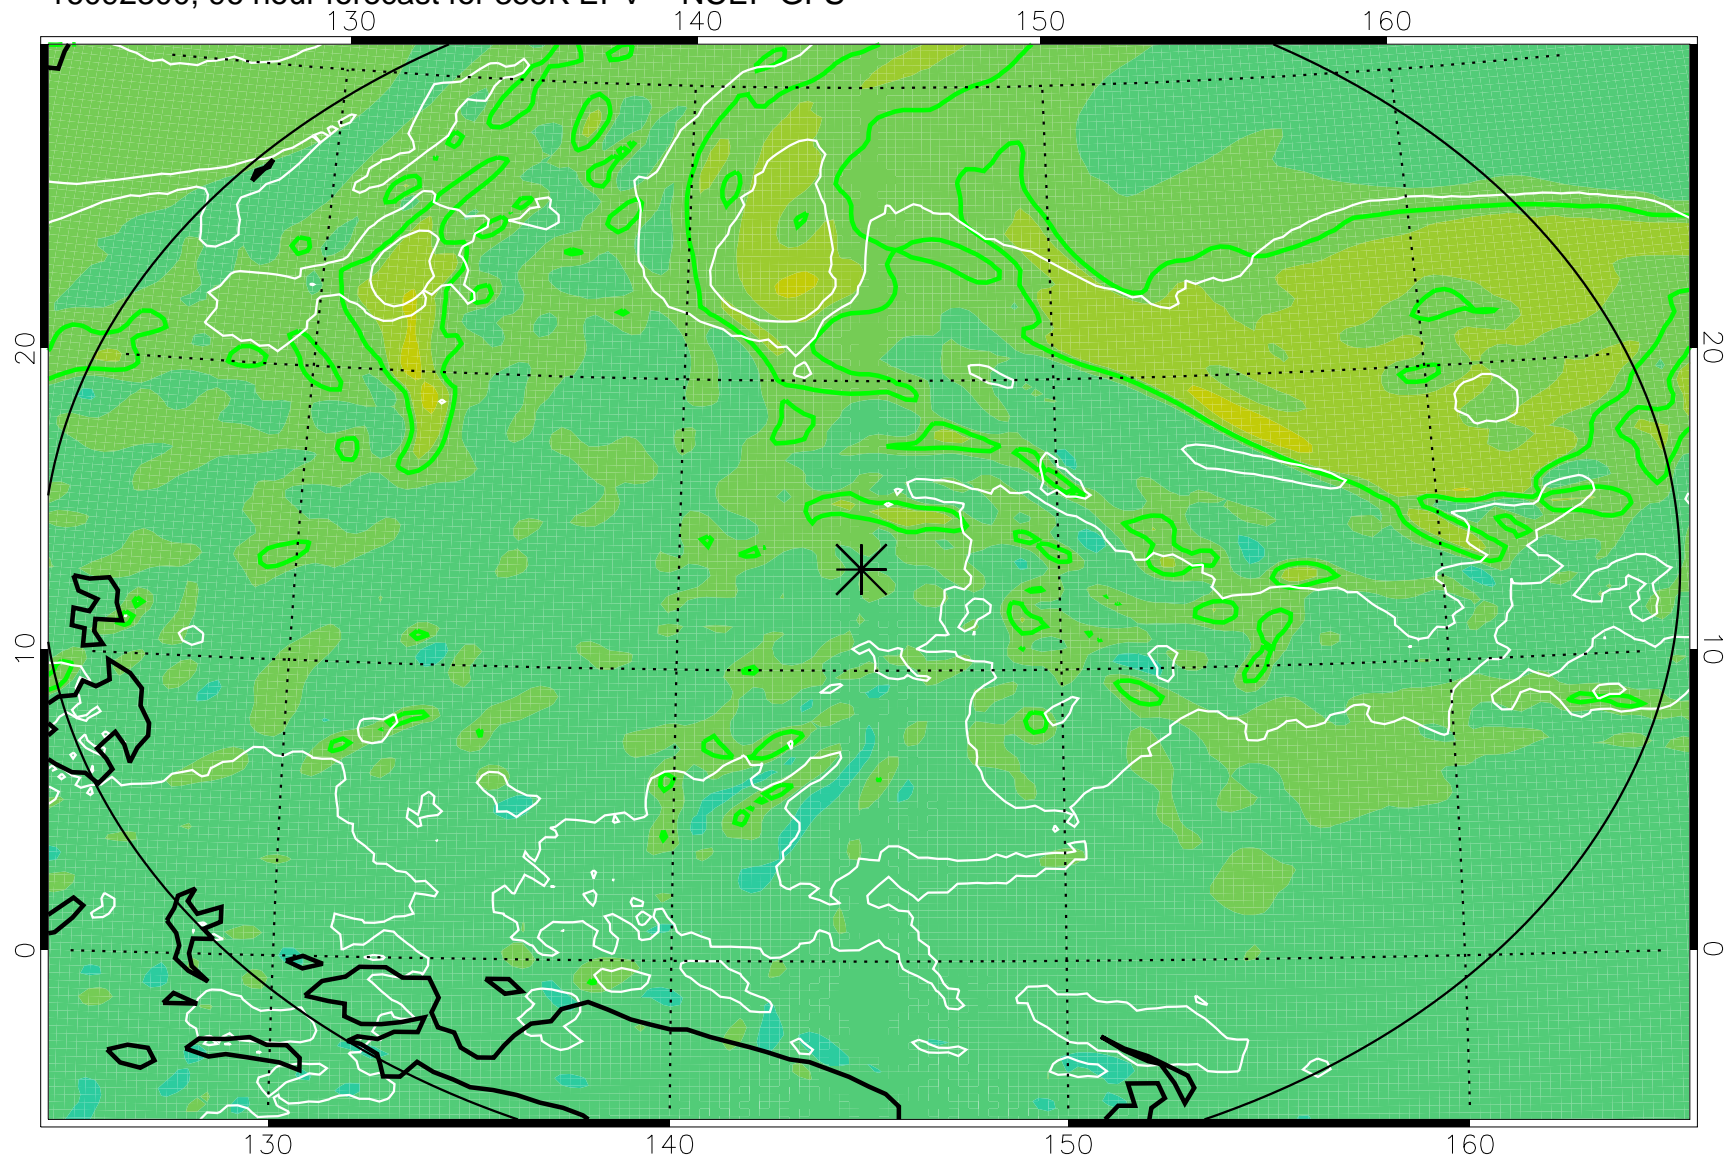

16092118, 66 hour forecast for 355K EPV -- NCEP GFS

355K Montgomery Streamfunction, white
EPV Tropopause (2 PVU) Position
Range ring of 2304 km

16092200, 72 hour forecast for 355K EPV -- NCEP GFS

355K Montgomery Streamfunction, white
EPV Tropopause (2 PVU) Position
Range ring of 2304 km

16092206, 78 hour forecast for 355K EPV -- NCEP GFS

355K Montgomery Streamfunction, white
EPV Tropopause (2 PVU) Position
Range ring of 2304 km

16092212, 84 hour forecast for 355K EPV -- NCEP GFS

355K Montgomery Streamfunction, white
EPV Tropopause (2 PVU) Position
Range ring of 2304 km

16092218, 90 hour forecast for 355K EPV -- NCEP GFS

355K Montgomery Streamfunction, white
EPV Tropopause (2 PVU) Position
Range ring of 2304 km

16092300, 96 hour forecast for 355K EPV -- NCEP GFS

355K Montgomery Streamfunction, white
EPV Tropopause (2 PVU) Position
Range ring of 2304 km

16092306, 102 hour forecast for 355K EPV -- NCEP GFS

355K Montgomery Streamfunction, white
EPV Tropopause (2 PVU) Position
Range ring of 2304 km

16092312, 108 hour forecast for 355K EPV -- NCEP GFS

355K Montgomery Streamfunction, white
EPV Tropopause (2 PVU) Position
Range ring of 2304 km