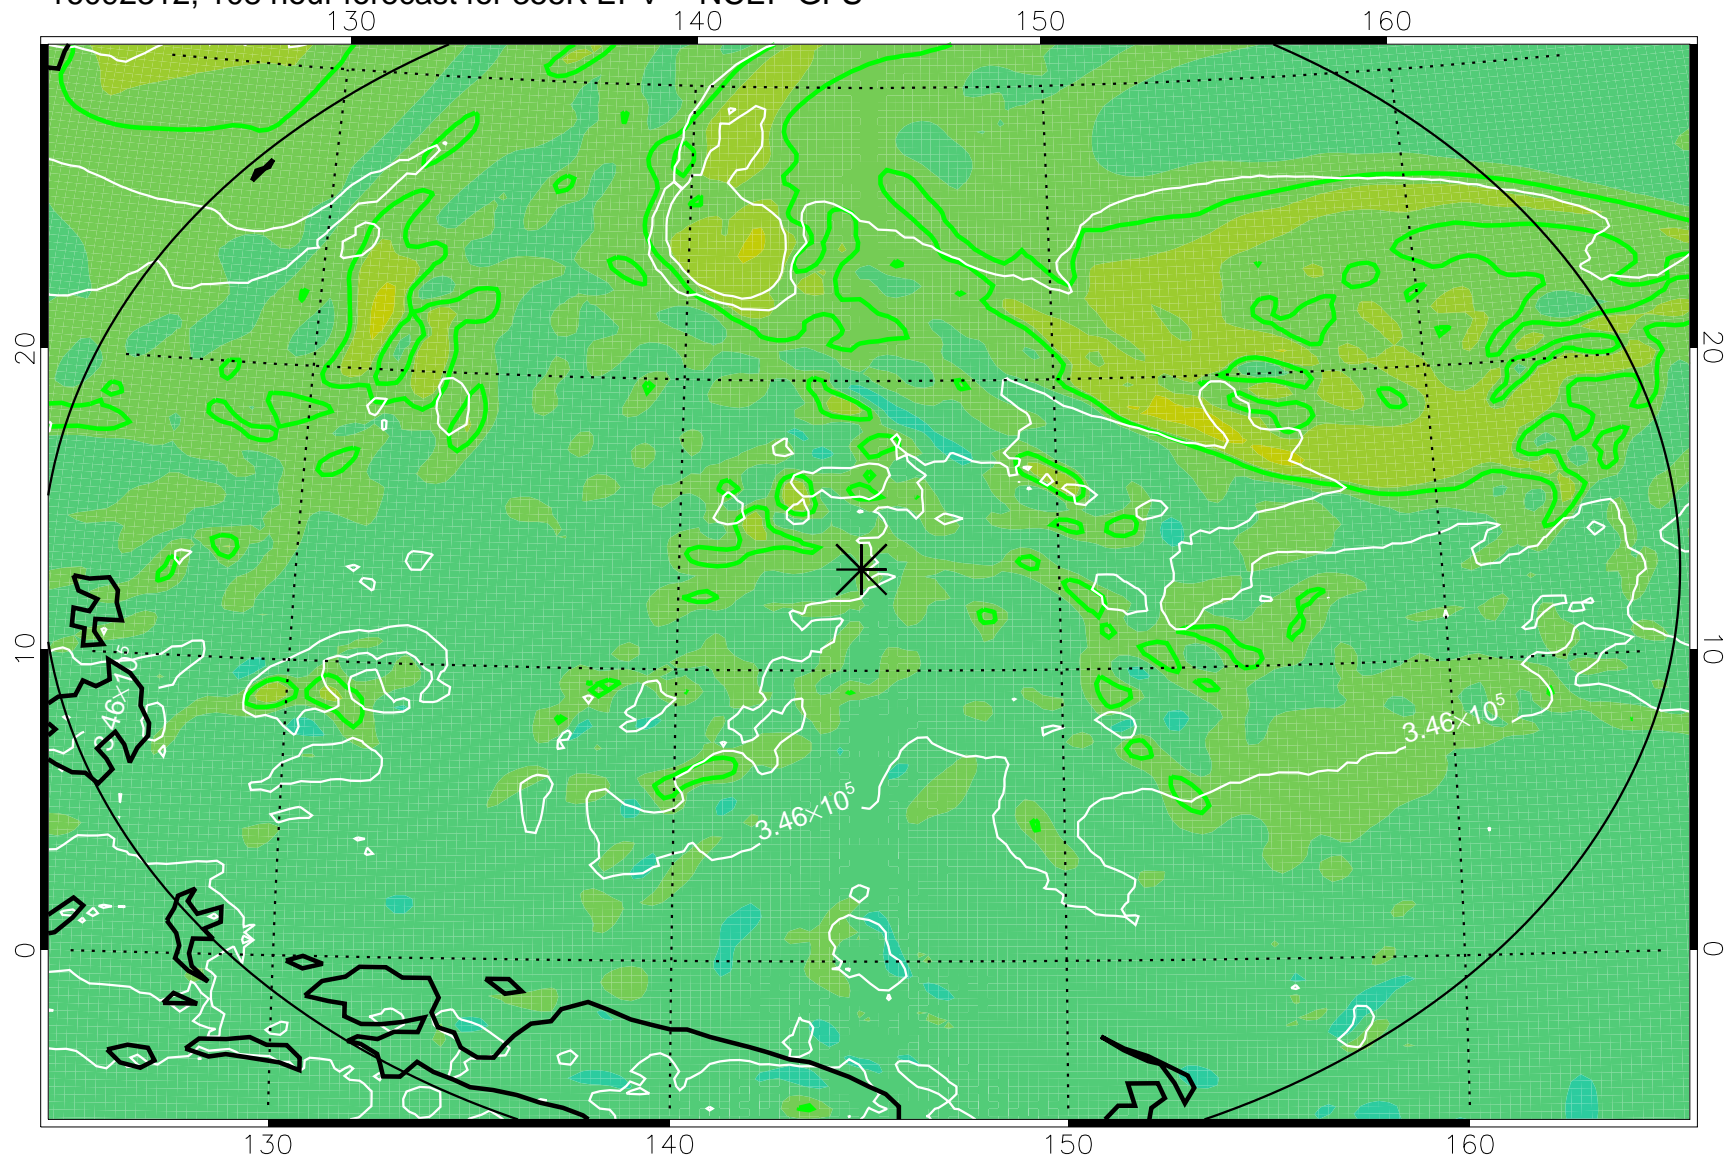

16092206, 78 hour forecast for 355K EPV -- NCEP GFS

355K Montgomery Streamfunction, white
EPV Tropopause (2 PVU) Position
Range ring of 2304 km

16092212, 84 hour forecast for 355K EPV -- NCEP GFS

355K Montgomery Streamfunction, white
EPV Tropopause (2 PVU) Position
Range ring of 2304 km

16092218, 90 hour forecast for 355K EPV -- NCEP GFS

355K Montgomery Streamfunction, white
EPV Tropopause (2 PVU) Position
Range ring of 2304 km

16092300, 96 hour forecast for 355K EPV -- NCEP GFS

355K Montgomery Streamfunction, white
EPV Tropopause (2 PVU) Position
Range ring of 2304 km

16092306, 102 hour forecast for 355K EPV -- NCEP GFS

355K Montgomery Streamfunction, white
EPV Tropopause (2 PVU) Position
Range ring of 2304 km

16092312, 108 hour forecast for 355K EPV -- NCEP GFS

355K Montgomery Streamfunction, white
EPV Tropopause (2 PVU) Position
Range ring of 2304 km

16092318, 114 hour forecast for 355K EPV -- NCEP GFS

355K Montgomery Streamfunction, white
EPV Tropopause (2 PVU) Position
Range ring of 2304 km

16092400, 120 hour forecast for 355K EPV -- NCEP GFS

355K Montgomery Streamfunction, white
EPV Tropopause (2 PVU) Position
Range ring of 2304 km