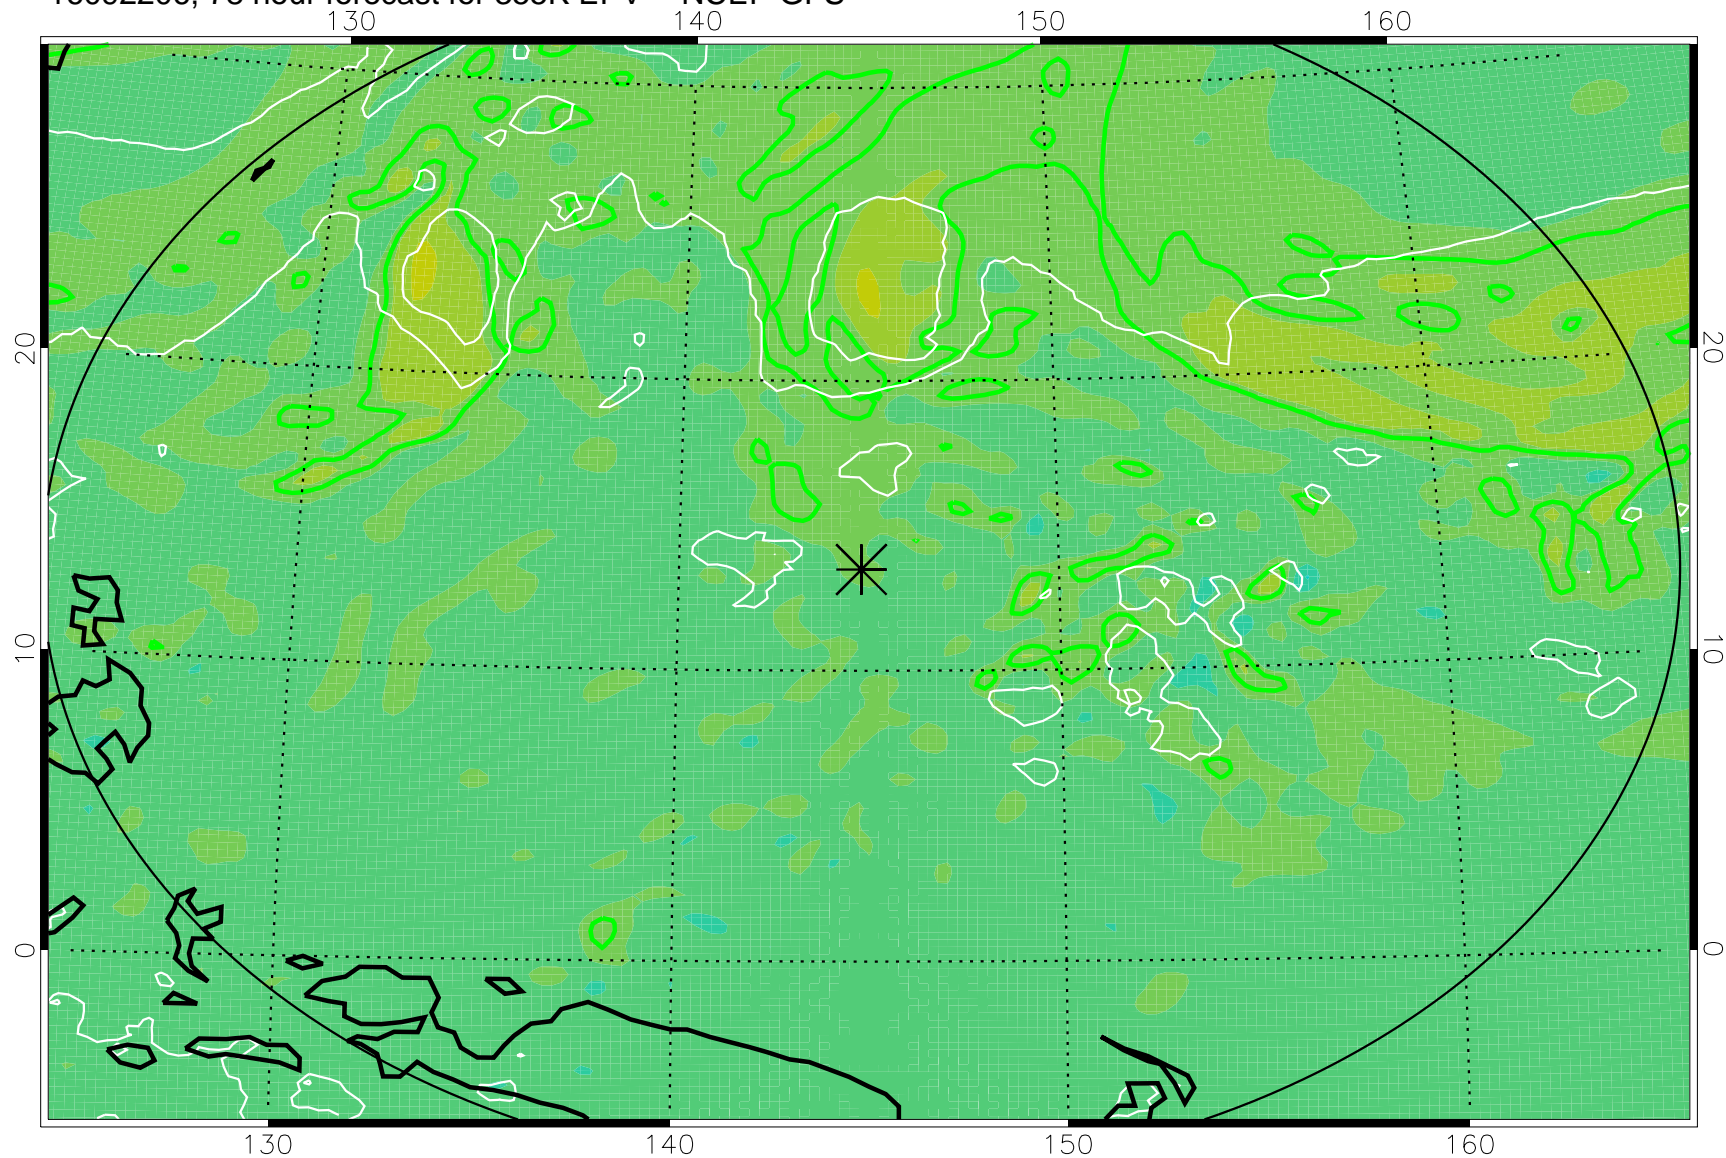

16092118, 66 hour forecast for 355K EPV -- NCEP GFS

355K Montgomery Streamfunction, white
EPV Tropopause (2 PVU) Position
Range ring of 2304 km

16092200, 72 hour forecast for 355K EPV -- NCEP GFS

355K Montgomery Streamfunction, white
EPV Tropopause (2 PVU) Position
Range ring of 2304 km

16092206, 78 hour forecast for 355K EPV -- NCEP GFS

355K Montgomery Streamfunction, white
EPV Tropopause (2 PVU) Position
Range ring of 2304 km

16092212, 84 hour forecast for 355K EPV -- NCEP GFS

355K Montgomery Streamfunction, white
EPV Tropopause (2 PVU) Position
Range ring of 2304 km

16092218, 90 hour forecast for 355K EPV -- NCEP GFS

355K Montgomery Streamfunction, white
EPV Tropopause (2 PVU) Position
Range ring of 2304 km

16092300, 96 hour forecast for 355K EPV -- NCEP GFS

355K Montgomery Streamfunction, white
EPV Tropopause (2 PVU) Position
Range ring of 2304 km

16092306, 102 hour forecast for 355K EPV -- NCEP GFS

355K Montgomery Streamfunction, white
EPV Tropopause (2 PVU) Position
Range ring of 2304 km

16092312, 108 hour forecast for 355K EPV -- NCEP GFS

355K Montgomery Streamfunction, white
EPV Tropopause (2 PVU) Position
Range ring of 2304 km