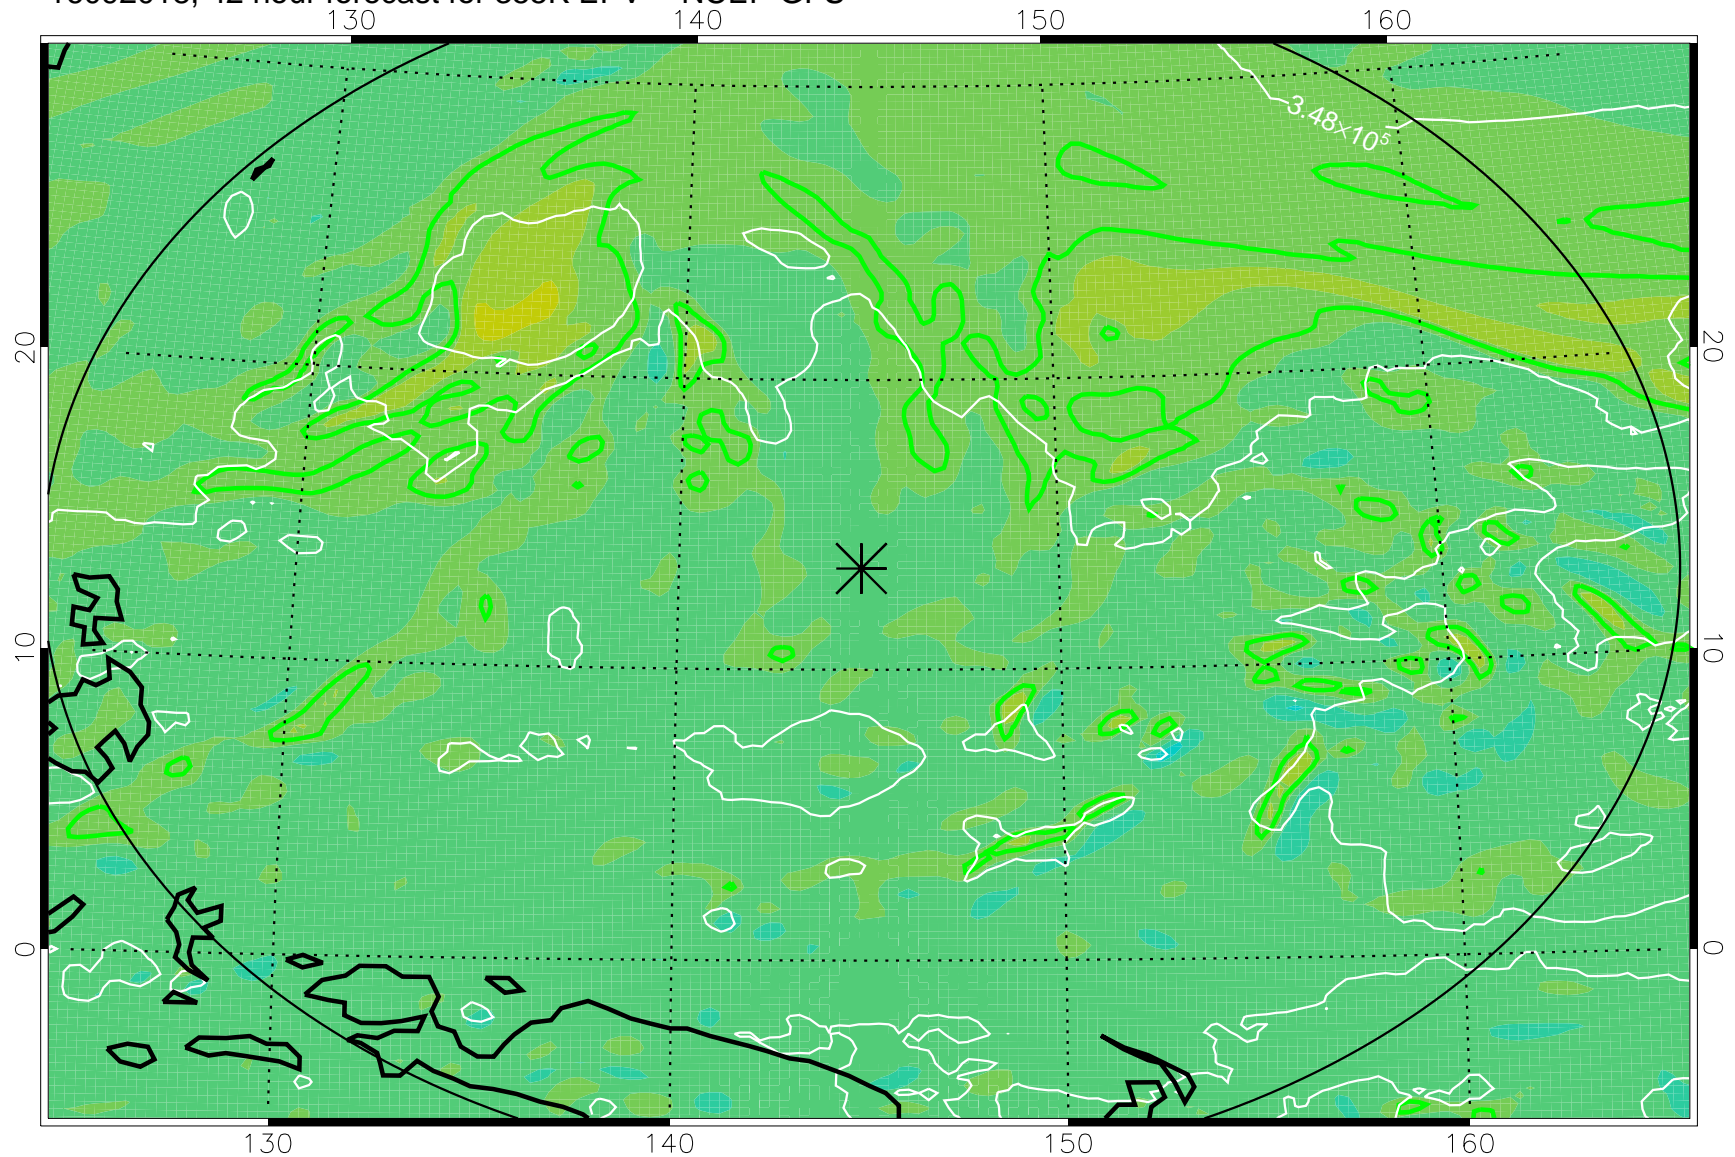

16092006, 30 hour forecast for 355K EPV -- NCEP GFS

355K Montgomery Streamfunction, white
EPV Tropopause (2 PVU) Position
Range ring of 2304 km

16092012, 36 hour forecast for 355K EPV -- NCEP GFS

355K Montgomery Streamfunction, white
EPV Tropopause (2 PVU) Position
Range ring of 2304 km

16092018, 42 hour forecast for 355K EPV -- NCEP GFS

355K Montgomery Streamfunction, white
EPV Tropopause (2 PVU) Position
Range ring of 2304 km

16092100, 48 hour forecast for 355K EPV -- NCEP GFS

355K Montgomery Streamfunction, white
EPV Tropopause (2 PVU) Position
Range ring of 2304 km

16092118, 66 hour forecast for 355K EPV -- NCEP GFS

355K Montgomery Streamfunction, white
EPV Tropopause (2 PVU) Position
Range ring of 2304 km

16092200, 72 hour forecast for 355K EPV -- NCEP GFS

355K Montgomery Streamfunction, white
EPV Tropopause (2 PVU) Position
Range ring of 2304 km

16092218, 90 hour forecast for 355K EPV -- NCEP GFS

355K Montgomery Streamfunction, white
EPV Tropopause (2 PVU) Position
Range ring of 2304 km

16092300, 96 hour forecast for 355K EPV -- NCEP GFS

355K Montgomery Streamfunction, white
EPV Tropopause (2 PVU) Position
Range ring of 2304 km