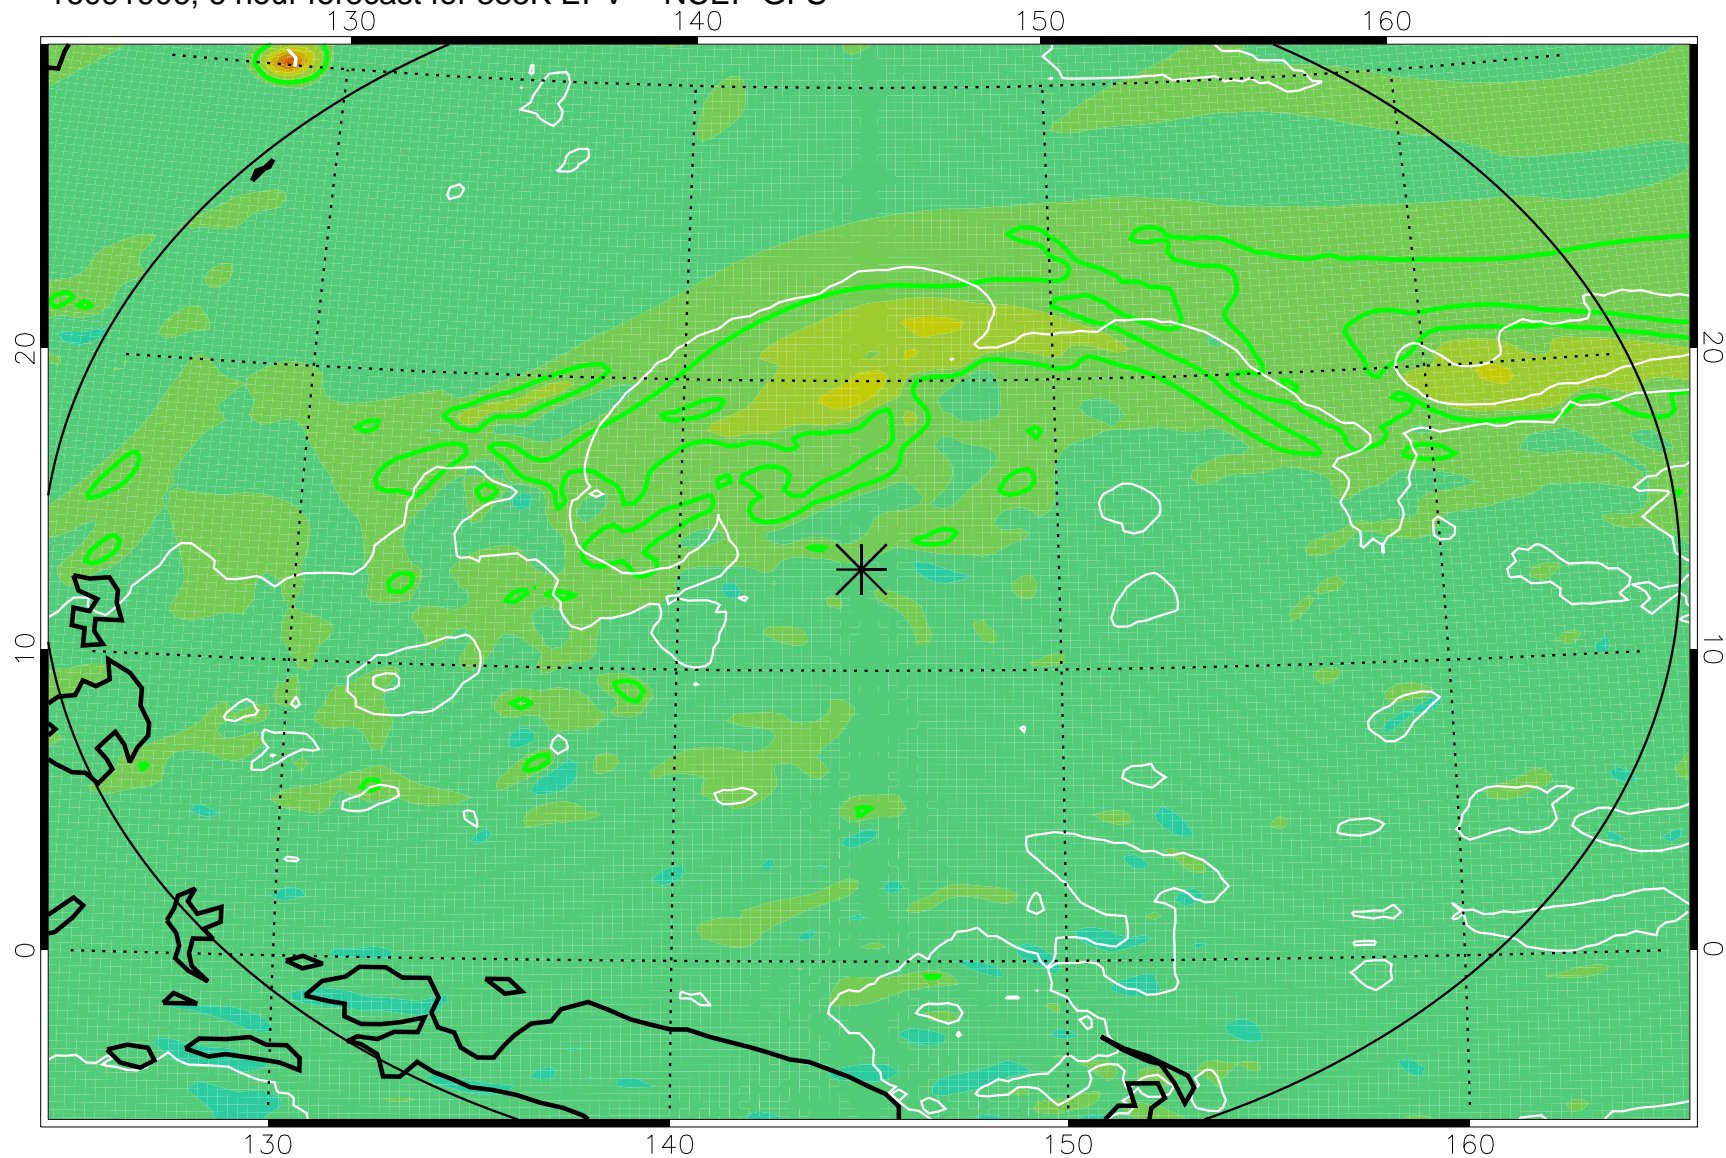

16091906, 6 hour forecast for 355K EPV -- NCEP GFS

355K Montgomery Streamfunction, white
EPV Tropopause (2 PVU) Position
Range ring of 2304 km

16091912, 12 hour forecast for 355K EPV -- NCEP GFS

355K Montgomery Streamfunction, white
EPV Tropopause (2 PVU) Position
Range ring of 2304 km

16091918, 18 hour forecast for 355K EPV -- NCEP GFS

355K Montgomery Streamfunction, white
EPV Tropopause (2 PVU) Position
Range ring of 2304 km

16092000, 24 hour forecast for 355K EPV -- NCEP GFS

355K Montgomery Streamfunction, white
EPV Tropopause (2 PVU) Position
Range ring of 2304 km

16092006, 30 hour forecast for 355K EPV -- NCEP GFS

355K Montgomery Streamfunction, white
EPV Tropopause (2 PVU) Position
Range ring of 2304 km

16092012, 36 hour forecast for 355K EPV -- NCEP GFS

355K Montgomery Streamfunction, white
EPV Tropopause (2 PVU) Position
Range ring of 2304 km

16092018, 42 hour forecast for 355K EPV -- NCEP GFS

355K Montgomery Streamfunction, white
EPV Tropopause (2 PVU) Position
Range ring of 2304 km

16092100, 48 hour forecast for 355K EPV -- NCEP GFS

355K Montgomery Streamfunction, white
EPV Tropopause (2 PVU) Position
Range ring of 2304 km