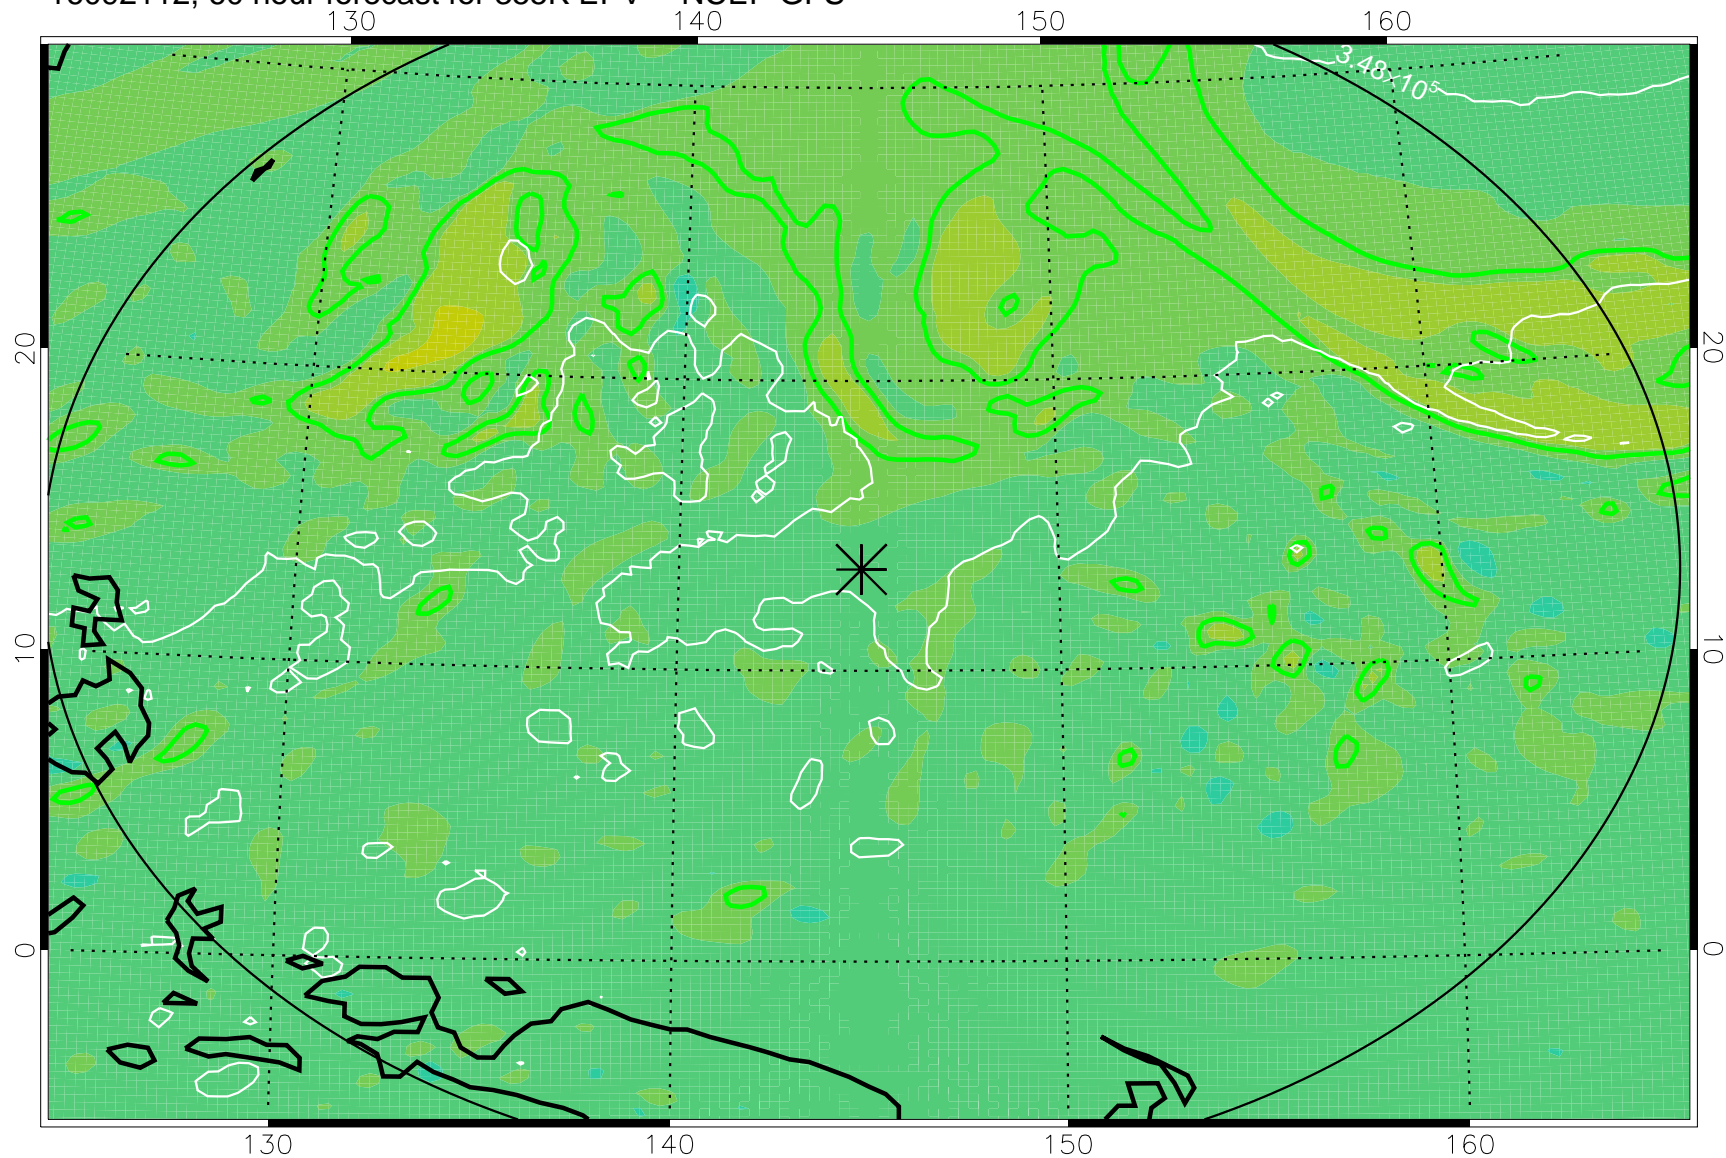

16092018, 42 hour forecast for 355K EPV -- NCEP GFS

355K Montgomery Streamfunction, white
EPV Tropopause (2 PVU) Position
Range ring of 2304 km

16092100, 48 hour forecast for 355K EPV -- NCEP GFS

355K Montgomery Streamfunction, white
EPV Tropopause (2 PVU) Position
Range ring of 2304 km

16092106, 54 hour forecast for 355K EPV -- NCEP GFS

355K Montgomery Streamfunction, white
EPV Tropopause (2 PVU) Position
Range ring of 2304 km

16092112, 60 hour forecast for 355K EPV -- NCEP GFS

355K Montgomery Streamfunction, white
EPV Tropopause (2 PVU) Position
Range ring of 2304 km

16092118, 66 hour forecast for 355K EPV -- NCEP GFS

355K Montgomery Streamfunction, white
EPV Tropopause (2 PVU) Position
Range ring of 2304 km

16092200, 72 hour forecast for 355K EPV -- NCEP GFS

355K Montgomery Streamfunction, white
EPV Tropopause (2 PVU) Position
Range ring of 2304 km

16092206, 78 hour forecast for 355K EPV -- NCEP GFS

355K Montgomery Streamfunction, white
EPV Tropopause (2 PVU) Position
Range ring of 2304 km

16092212, 84 hour forecast for 355K EPV -- NCEP GFS

355K Montgomery Streamfunction, white
EPV Tropopause (2 PVU) Position
Range ring of 2304 km