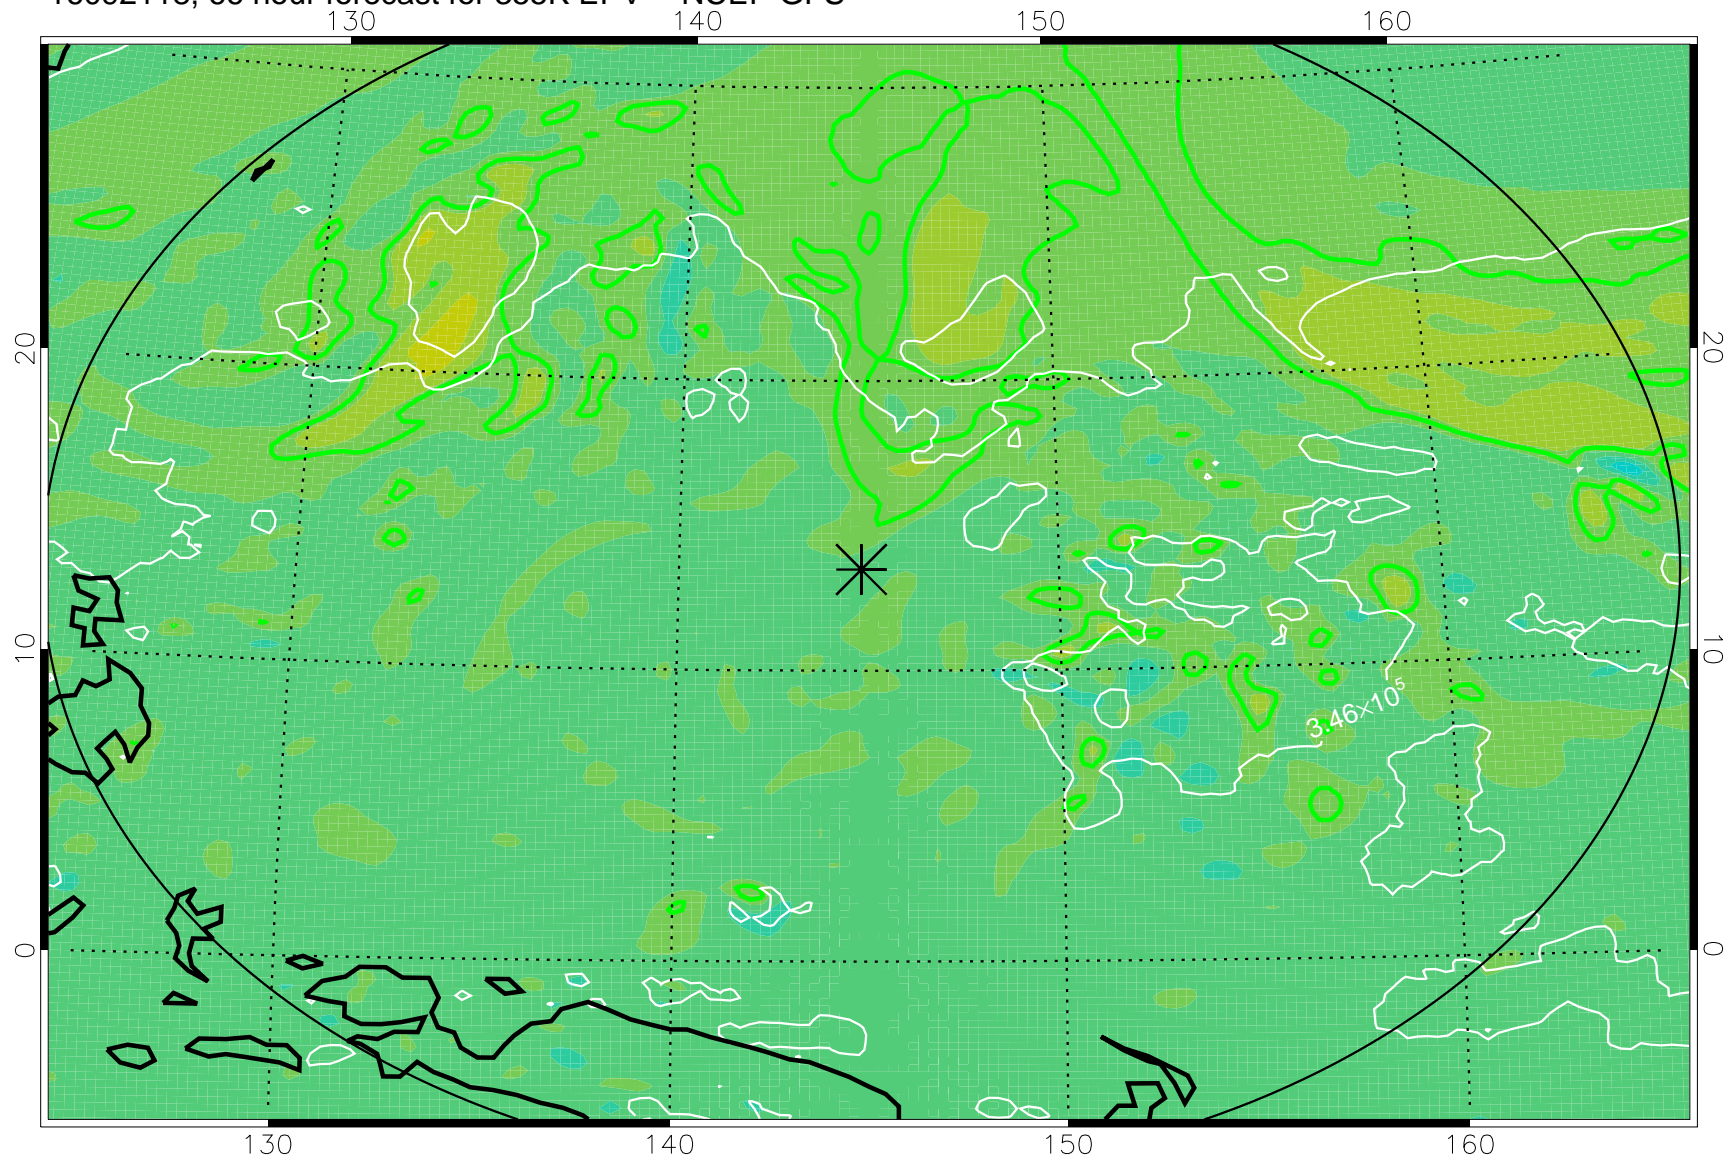

16092106, 54 hour forecast for 355K EPV -- NCEP GFS

355K Montgomery Streamfunction, white
EPV Tropopause (2 PVU) Position
Range ring of 2304 km

16092112, 60 hour forecast for 355K EPV -- NCEP GFS

355K Montgomery Streamfunction, white
EPV Tropopause (2 PVU) Position
Range ring of 2304 km

16092118, 66 hour forecast for 355K EPV -- NCEP GFS

355K Montgomery Streamfunction, white
EPV Tropopause (2 PVU) Position
Range ring of 2304 km

16092200, 72 hour forecast for 355K EPV -- NCEP GFS

355K Montgomery Streamfunction, white
EPV Tropopause (2 PVU) Position
Range ring of 2304 km

16092206, 78 hour forecast for 355K EPV -- NCEP GFS

355K Montgomery Streamfunction, white
EPV Tropopause (2 PVU) Position
Range ring of 2304 km

16092212, 84 hour forecast for 355K EPV -- NCEP GFS

355K Montgomery Streamfunction, white
EPV Tropopause (2 PVU) Position
Range ring of 2304 km

16092218, 90 hour forecast for 355K EPV -- NCEP GFS

355K Montgomery Streamfunction, white
EPV Tropopause (2 PVU) Position
Range ring of 2304 km

16092300, 96 hour forecast for 355K EPV -- NCEP GFS

355K Montgomery Streamfunction, white
EPV Tropopause (2 PVU) Position
Range ring of 2304 km