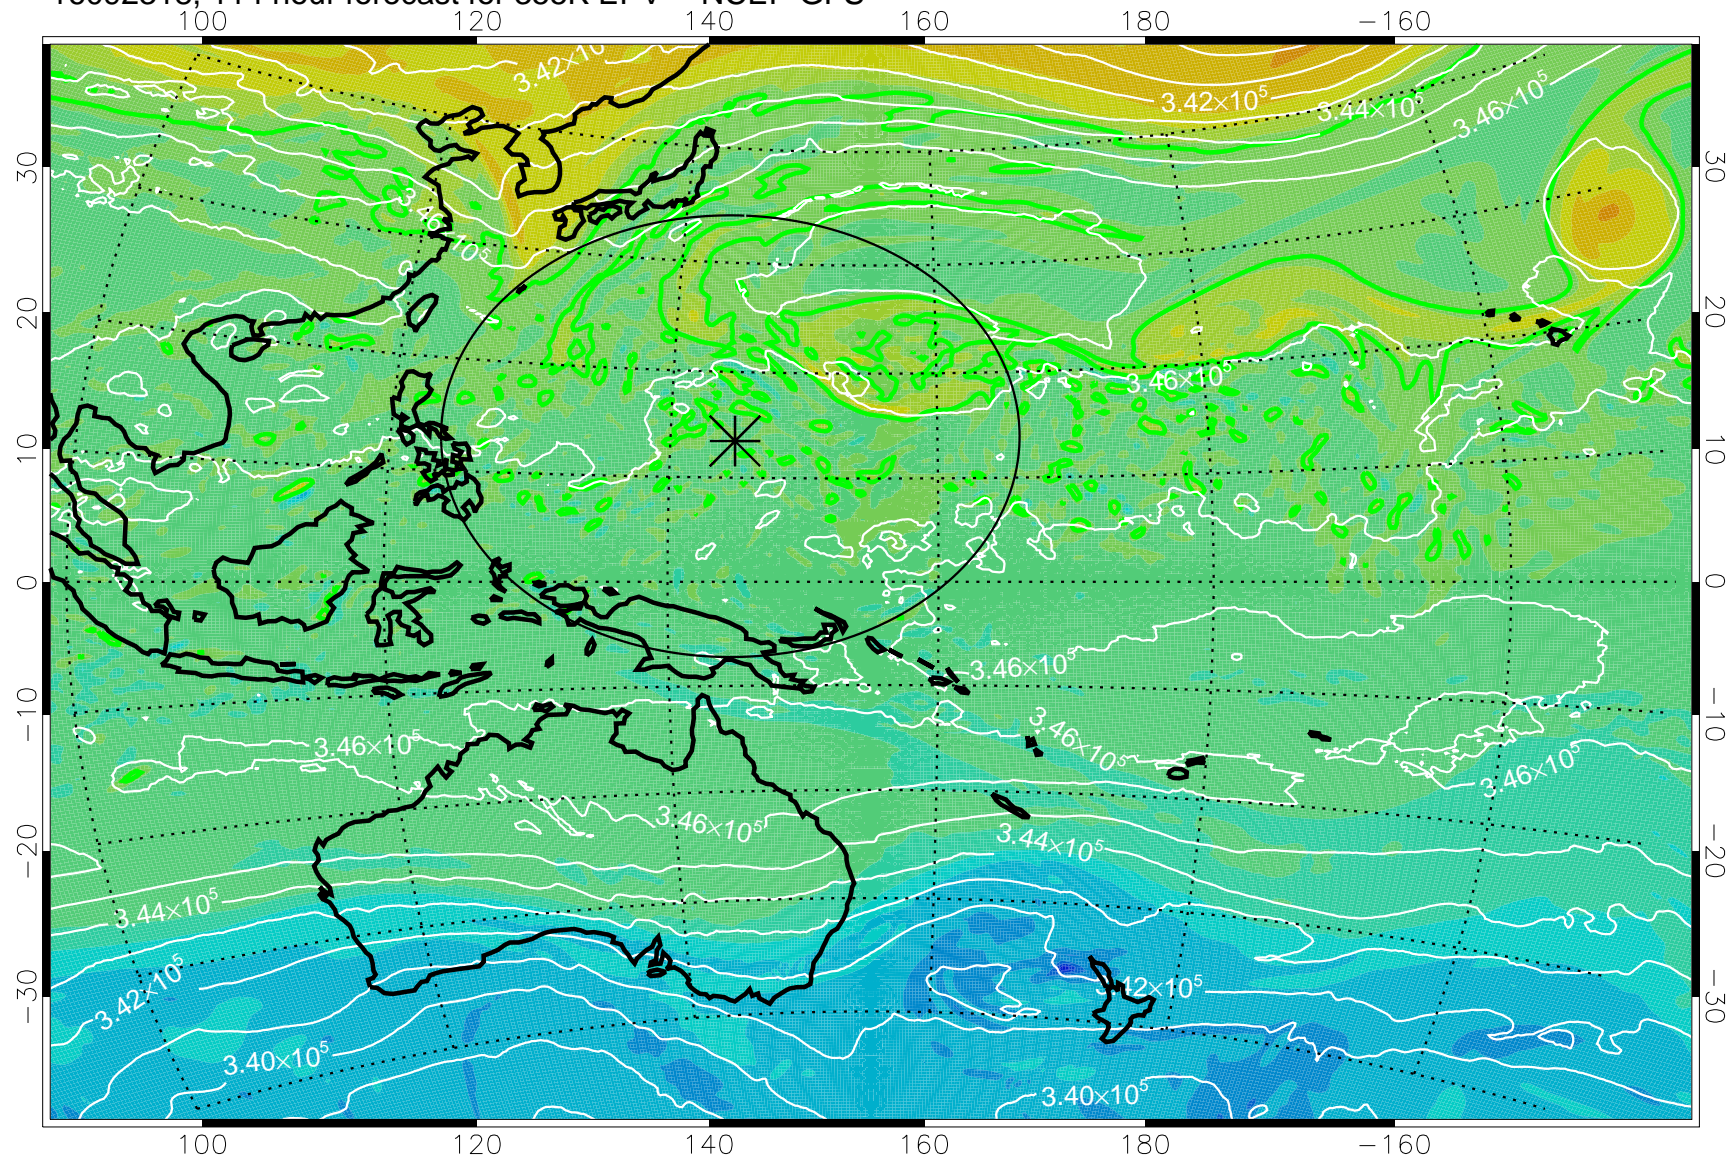

16092206, 78 hour forecast for 355K EPV -- NCEP GFS

355K Montgomery Streamfunction, white
EPV Tropopause (2 PVU) Position
Range ring of 2304 km

16092212, 84 hour forecast for 355K EPV -- NCEP GFS

355K Montgomery Streamfunction, white
EPV Tropopause (2 PVU) Position
Range ring of 2304 km

16092218, 90 hour forecast for 355K EPV -- NCEP GFS

355K Montgomery Streamfunction, white
EPV Tropopause (2 PVU) Position
Range ring of 2304 km

16092300, 96 hour forecast for 355K EPV -- NCEP GFS

355K Montgomery Streamfunction, white
EPV Tropopause (2 PVU) Position
Range ring of 2304 km

16092306, 102 hour forecast for 355K EPV -- NCEP GFS

355K Montgomery Streamfunction, white
EPV Tropopause (2 PVU) Position
Range ring of 2304 km

16092312, 108 hour forecast for 355K EPV -- NCEP GFS

355K Montgomery Streamfunction, white
EPV Tropopause (2 PVU) Position
Range ring of 2304 km

16092318, 114 hour forecast for 355K EPV -- NCEP GFS

355K Montgomery Streamfunction, white
EPV Tropopause (2 PVU) Position
Range ring of 2304 km

16092400, 120 hour forecast for 355K EPV -- NCEP GFS

355K Montgomery Streamfunction, white
EPV Tropopause (2 PVU) Position
Range ring of 2304 km