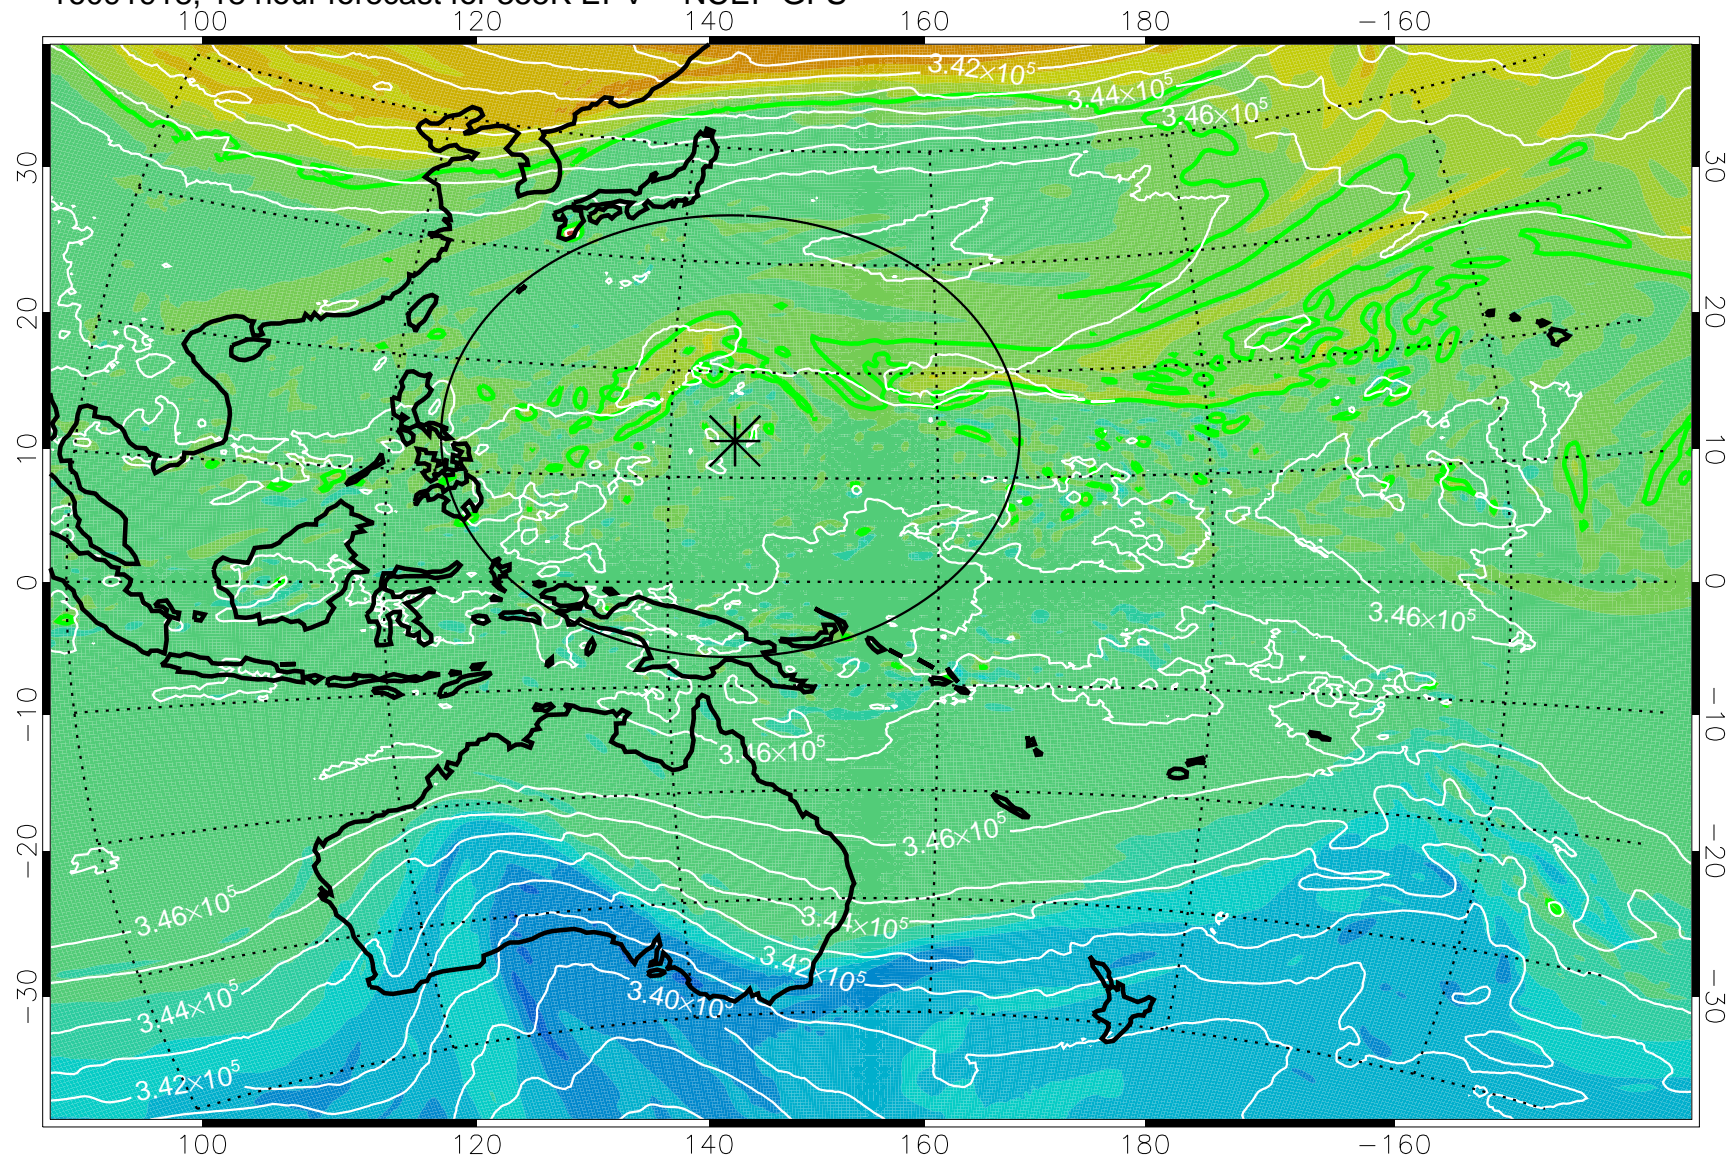

16091906, 6 hour forecast for 355K EPV -- NCEP GFS

355K Montgomery Streamfunction, white
EPV Tropopause (2 PVU) Position
Range ring of 2304 km

16091912, 12 hour forecast for 355K EPV -- NCEP GFS

355K Montgomery Streamfunction, white
EPV Tropopause (2 PVU) Position
Range ring of 2304 km

16091918, 18 hour forecast for 355K EPV -- NCEP GFS

355K Montgomery Streamfunction, white
EPV Tropopause (2 PVU) Position
Range ring of 2304 km

16092000, 24 hour forecast for 355K EPV -- NCEP GFS

355K Montgomery Streamfunction, white
EPV Tropopause (2 PVU) Position
Range ring of 2304 km

16092006, 30 hour forecast for 355K EPV -- NCEP GFS

355K Montgomery Streamfunction, white
EPV Tropopause (2 PVU) Position
Range ring of 2304 km

16092012, 36 hour forecast for 355K EPV -- NCEP GFS

355K Montgomery Streamfunction, white
EPV Tropopause (2 PVU) Position
Range ring of 2304 km

16092018, 42 hour forecast for 355K EPV -- NCEP GFS

355K Montgomery Streamfunction, white
EPV Tropopause (2 PVU) Position
Range ring of 2304 km

16092100, 48 hour forecast for 355K EPV -- NCEP GFS

355K Montgomery Streamfunction, white
EPV Tropopause (2 PVU) Position
Range ring of 2304 km