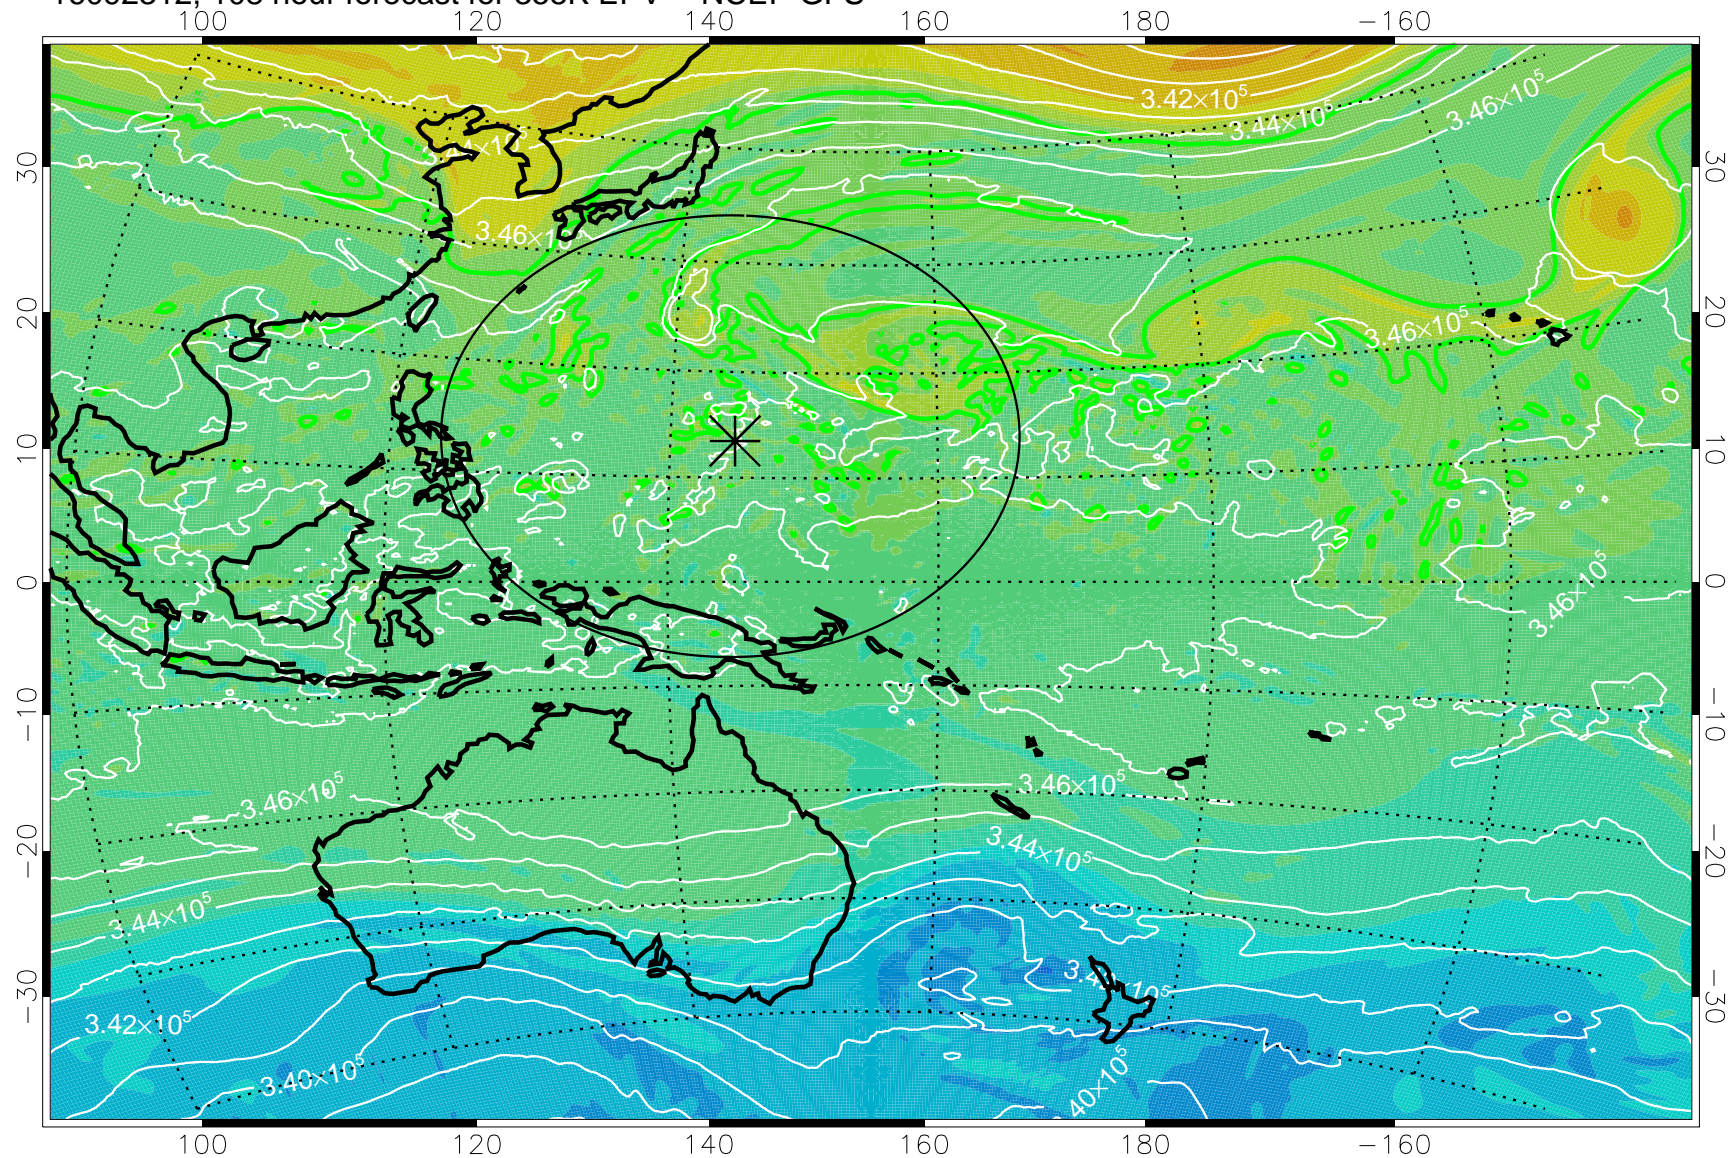

16092206, 78 hour forecast for 355K EPV -- NCEP GFS

355K Montgomery Streamfunction, white
EPV Tropopause (2 PVU) Position
Range ring of 2304 km

16092212, 84 hour forecast for 355K EPV -- NCEP GFS

355K Montgomery Streamfunction, white
EPV Tropopause (2 PVU) Position
Range ring of 2304 km

16092218, 90 hour forecast for 355K EPV -- NCEP GFS

355K Montgomery Streamfunction, white
EPV Tropopause (2 PVU) Position
Range ring of 2304 km

16092300, 96 hour forecast for 355K EPV -- NCEP GFS

355K Montgomery Streamfunction, white
EPV Tropopause (2 PVU) Position
Range ring of 2304 km

16092306, 102 hour forecast for 355K EPV -- NCEP GFS

355K Montgomery Streamfunction, white
EPV Tropopause (2 PVU) Position
Range ring of 2304 km

16092312, 108 hour forecast for 355K EPV -- NCEP GFS

355K Montgomery Streamfunction, white
EPV Tropopause (2 PVU) Position
Range ring of 2304 km

16092318, 114 hour forecast for 355K EPV -- NCEP GFS

355K Montgomery Streamfunction, white
EPV Tropopause (2 PVU) Position
Range ring of 2304 km

16092400, 120 hour forecast for 355K EPV -- NCEP GFS

355K Montgomery Streamfunction, white
EPV Tropopause (2 PVU) Position
Range ring of 2304 km