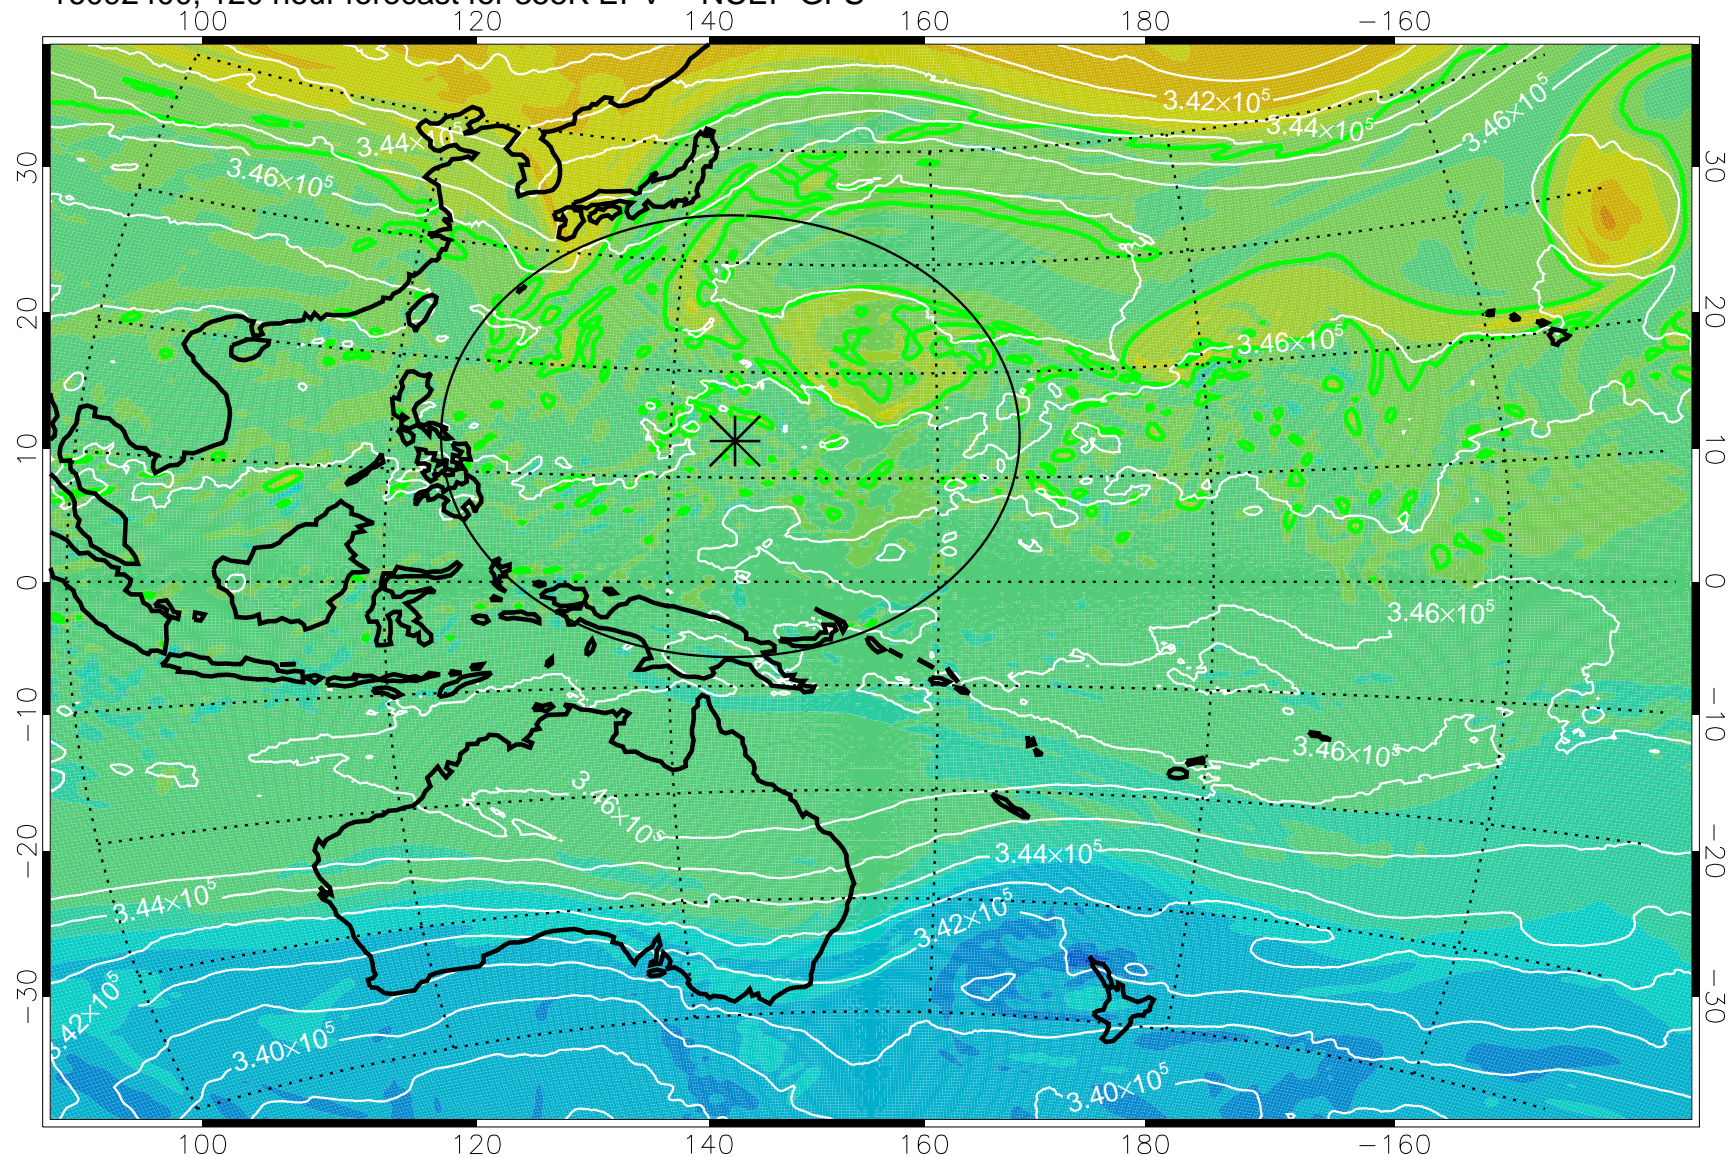

16092218, 90 hour forecast for 355K EPV -- NCEP GFS

355K Montgomery Streamfunction, white
EPV Tropopause (2 PVU) Position
Range ring of 2304 km

16092300, 96 hour forecast for 355K EPV -- NCEP GFS

355K Montgomery Streamfunction, white
EPV Tropopause (2 PVU) Position
Range ring of 2304 km

16092306, 102 hour forecast for 355K EPV -- NCEP GFS

355K Montgomery Streamfunction, white
EPV Tropopause (2 PVU) Position
Range ring of 2304 km

16092312, 108 hour forecast for 355K EPV -- NCEP GFS

355K Montgomery Streamfunction, white
EPV Tropopause (2 PVU) Position
Range ring of 2304 km

16092318, 114 hour forecast for 355K EPV -- NCEP GFS

355K Montgomery Streamfunction, white
EPV Tropopause (2 PVU) Position
Range ring of 2304 km

16092400, 120 hour forecast for 355K EPV -- NCEP GFS

355K Montgomery Streamfunction, white
EPV Tropopause (2 PVU) Position
Range ring of 2304 km