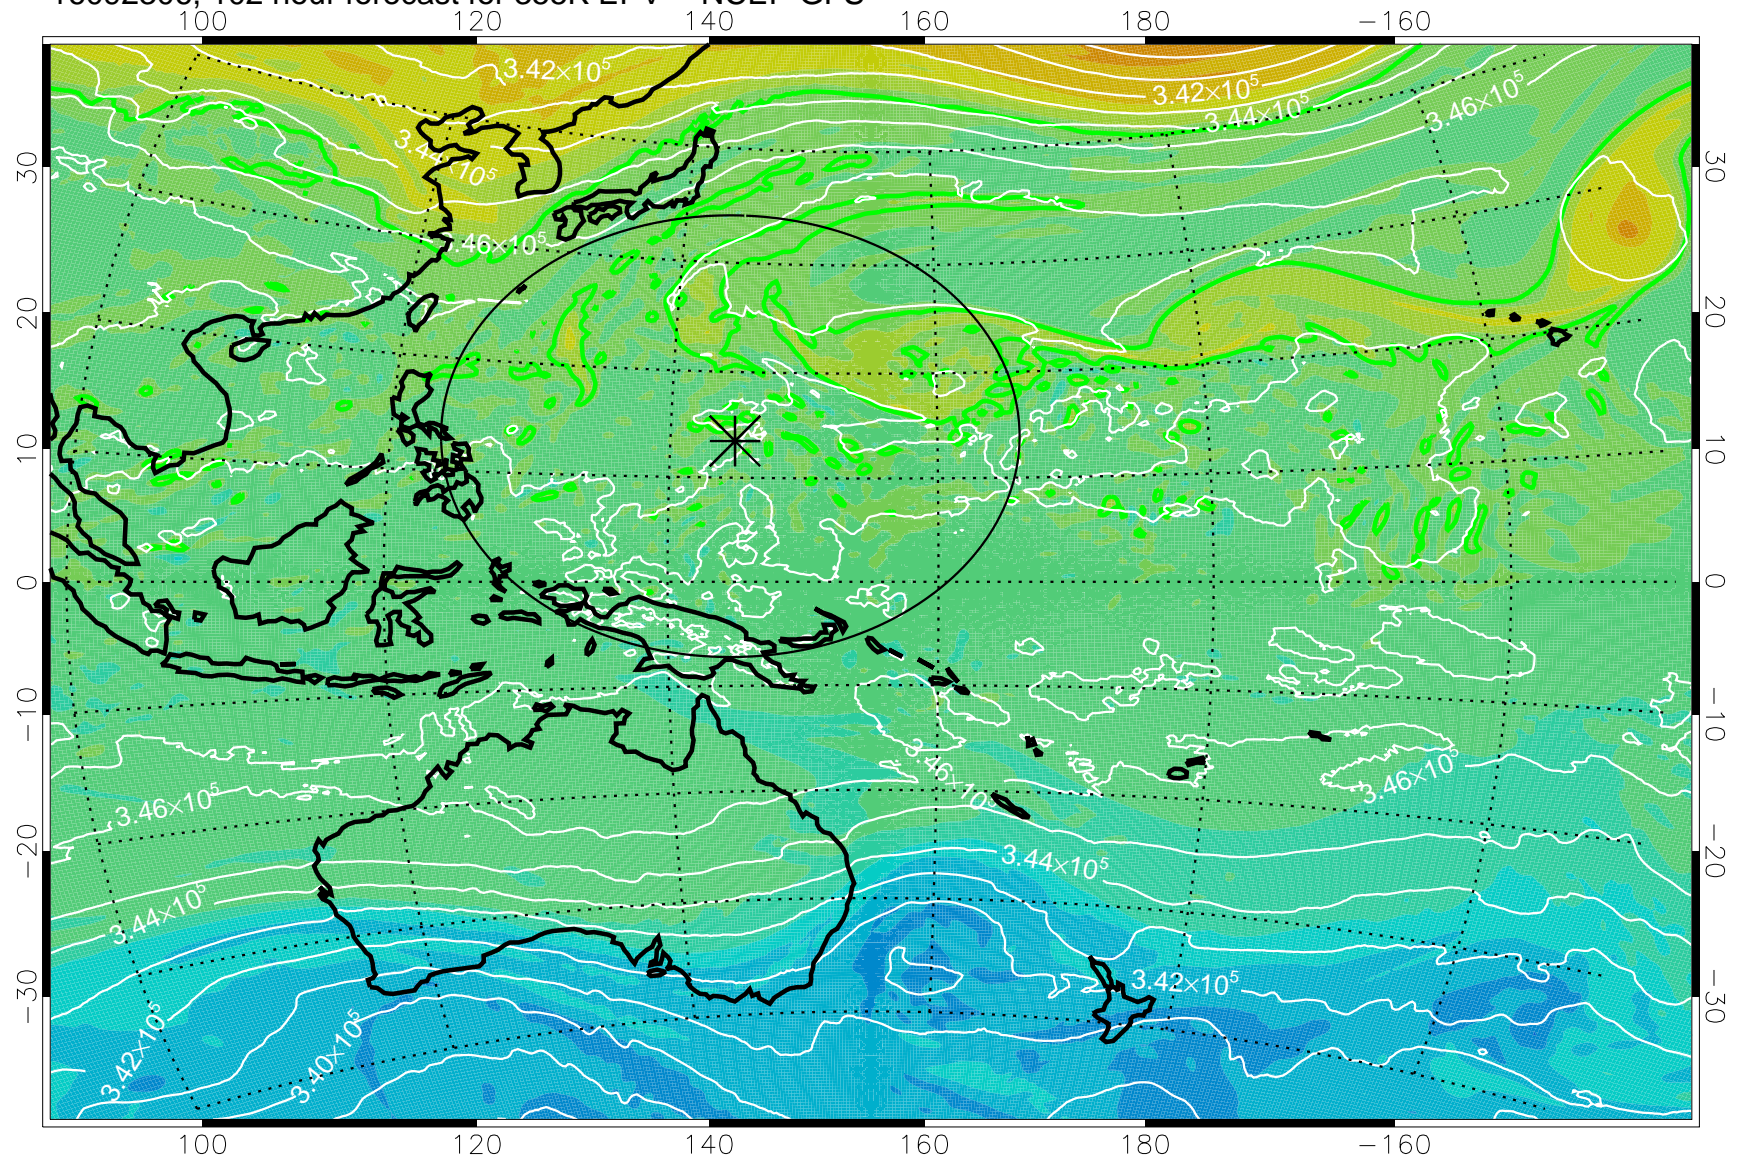

16092206, 78 hour forecast for 355K EPV -- NCEP GFS

355K Montgomery Streamfunction, white
EPV Tropopause (2 PVU) Position
Range ring of 2304 km

16092212, 84 hour forecast for 355K EPV -- NCEP GFS

355K Montgomery Streamfunction, white
EPV Tropopause (2 PVU) Position
Range ring of 2304 km

16092218, 90 hour forecast for 355K EPV -- NCEP GFS

355K Montgomery Streamfunction, white
EPV Tropopause (2 PVU) Position
Range ring of 2304 km

16092300, 96 hour forecast for 355K EPV -- NCEP GFS

355K Montgomery Streamfunction, white
EPV Tropopause (2 PVU) Position
Range ring of 2304 km

16092306, 102 hour forecast for 355K EPV -- NCEP GFS

355K Montgomery Streamfunction, white
EPV Tropopause (2 PVU) Position
Range ring of 2304 km

16092312, 108 hour forecast for 355K EPV -- NCEP GFS

355K Montgomery Streamfunction, white
EPV Tropopause (2 PVU) Position
Range ring of 2304 km

16092318, 114 hour forecast for 355K EPV -- NCEP GFS

355K Montgomery Streamfunction, white
EPV Tropopause (2 PVU) Position
Range ring of 2304 km

16092400, 120 hour forecast for 355K EPV -- NCEP GFS

355K Montgomery Streamfunction, white
EPV Tropopause (2 PVU) Position
Range ring of 2304 km