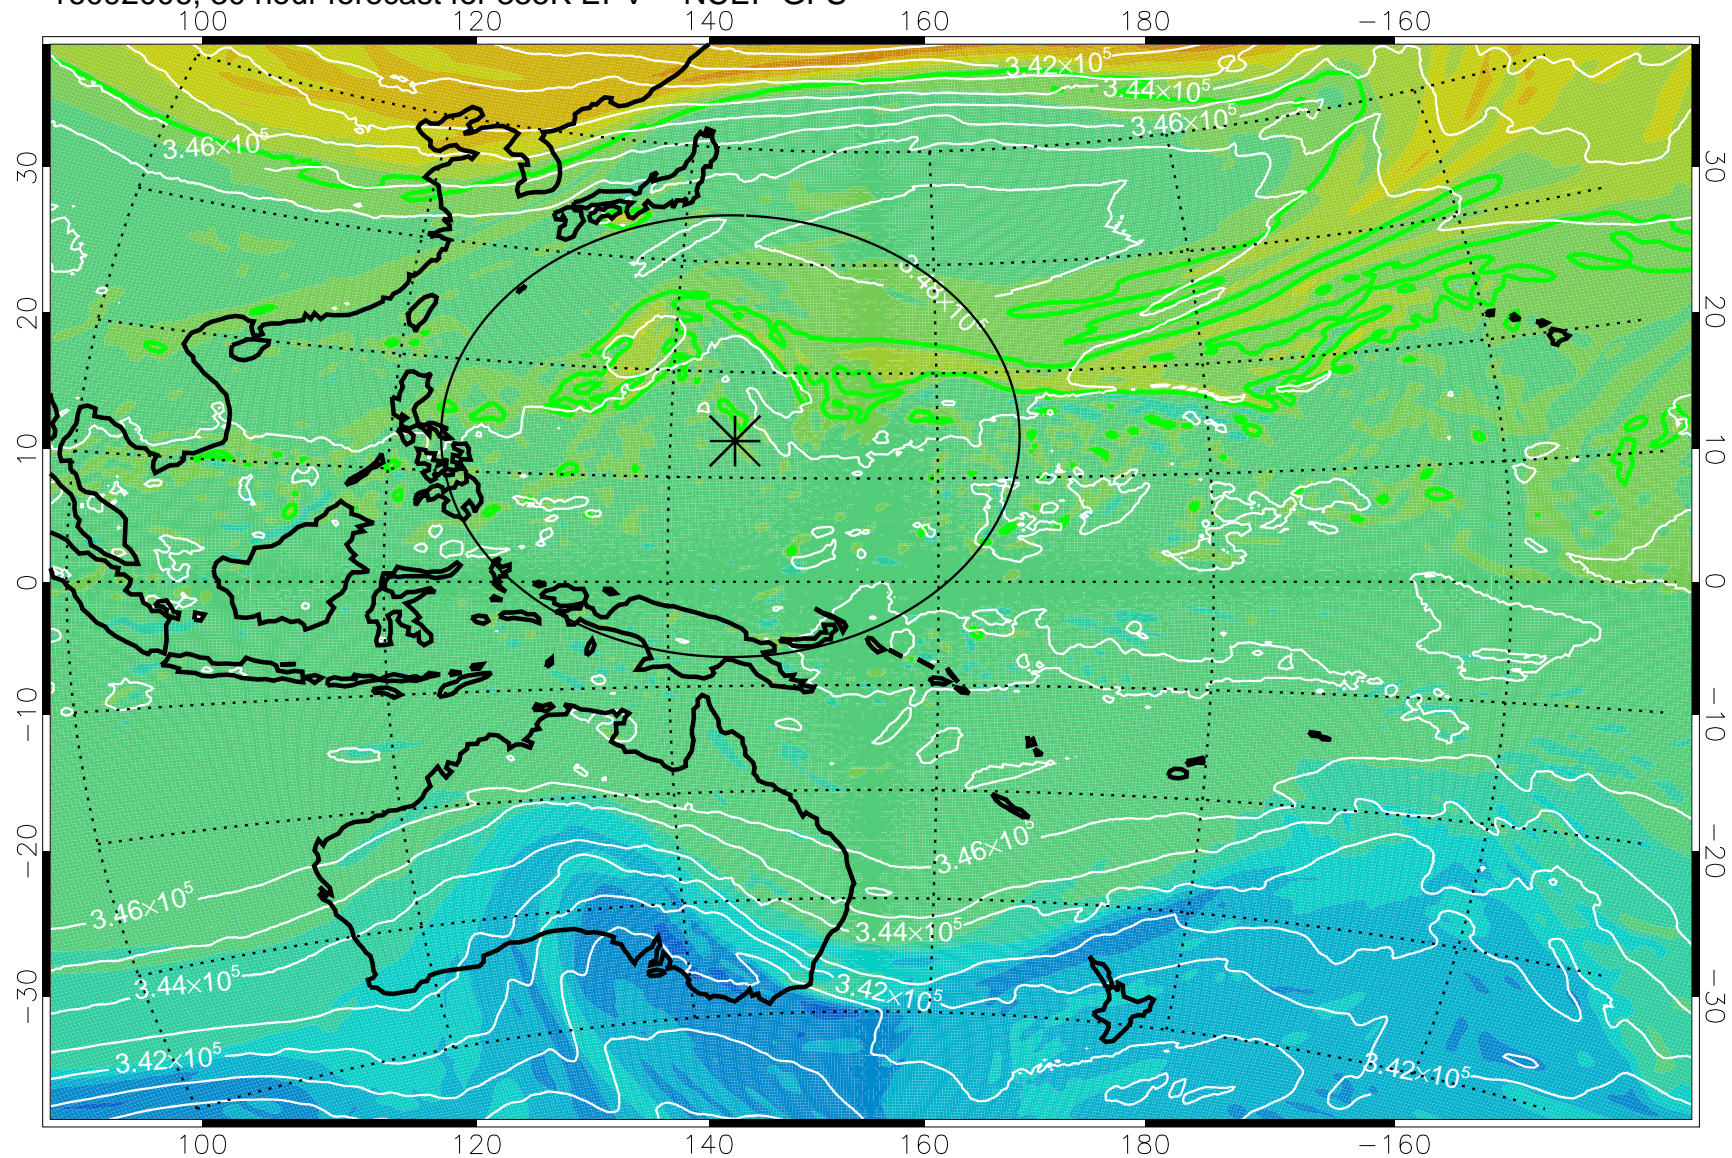

16091918, 18 hour forecast for 355K EPV -- NCEP GFS

355K Montgomery Streamfunction, white
EPV Tropopause (2 PVU) Position
Range ring of 2304 km

16092000, 24 hour forecast for 355K EPV -- NCEP GFS

355K Montgomery Streamfunction, white
EPV Tropopause (2 PVU) Position
Range ring of 2304 km

16092006, 30 hour forecast for 355K EPV -- NCEP GFS

355K Montgomery Streamfunction, white
EPV Tropopause (2 PVU) Position
Range ring of 2304 km

16092012, 36 hour forecast for 355K EPV -- NCEP GFS

355K Montgomery Streamfunction, white
EPV Tropopause (2 PVU) Position
Range ring of 2304 km

16092018, 42 hour forecast for 355K EPV -- NCEP GFS

355K Montgomery Streamfunction, white
EPV Tropopause (2 PVU) Position
Range ring of 2304 km

16092100, 48 hour forecast for 355K EPV -- NCEP GFS

355K Montgomery Streamfunction, white
EPV Tropopause (2 PVU) Position
Range ring of 2304 km

16092118, 66 hour forecast for 355K EPV -- NCEP GFS

355K Montgomery Streamfunction, white
EPV Tropopause (2 PVU) Position
Range ring of 2304 km

16092200, 72 hour forecast for 355K EPV -- NCEP GFS

355K Montgomery Streamfunction, white
EPV Tropopause (2 PVU) Position
Range ring of 2304 km