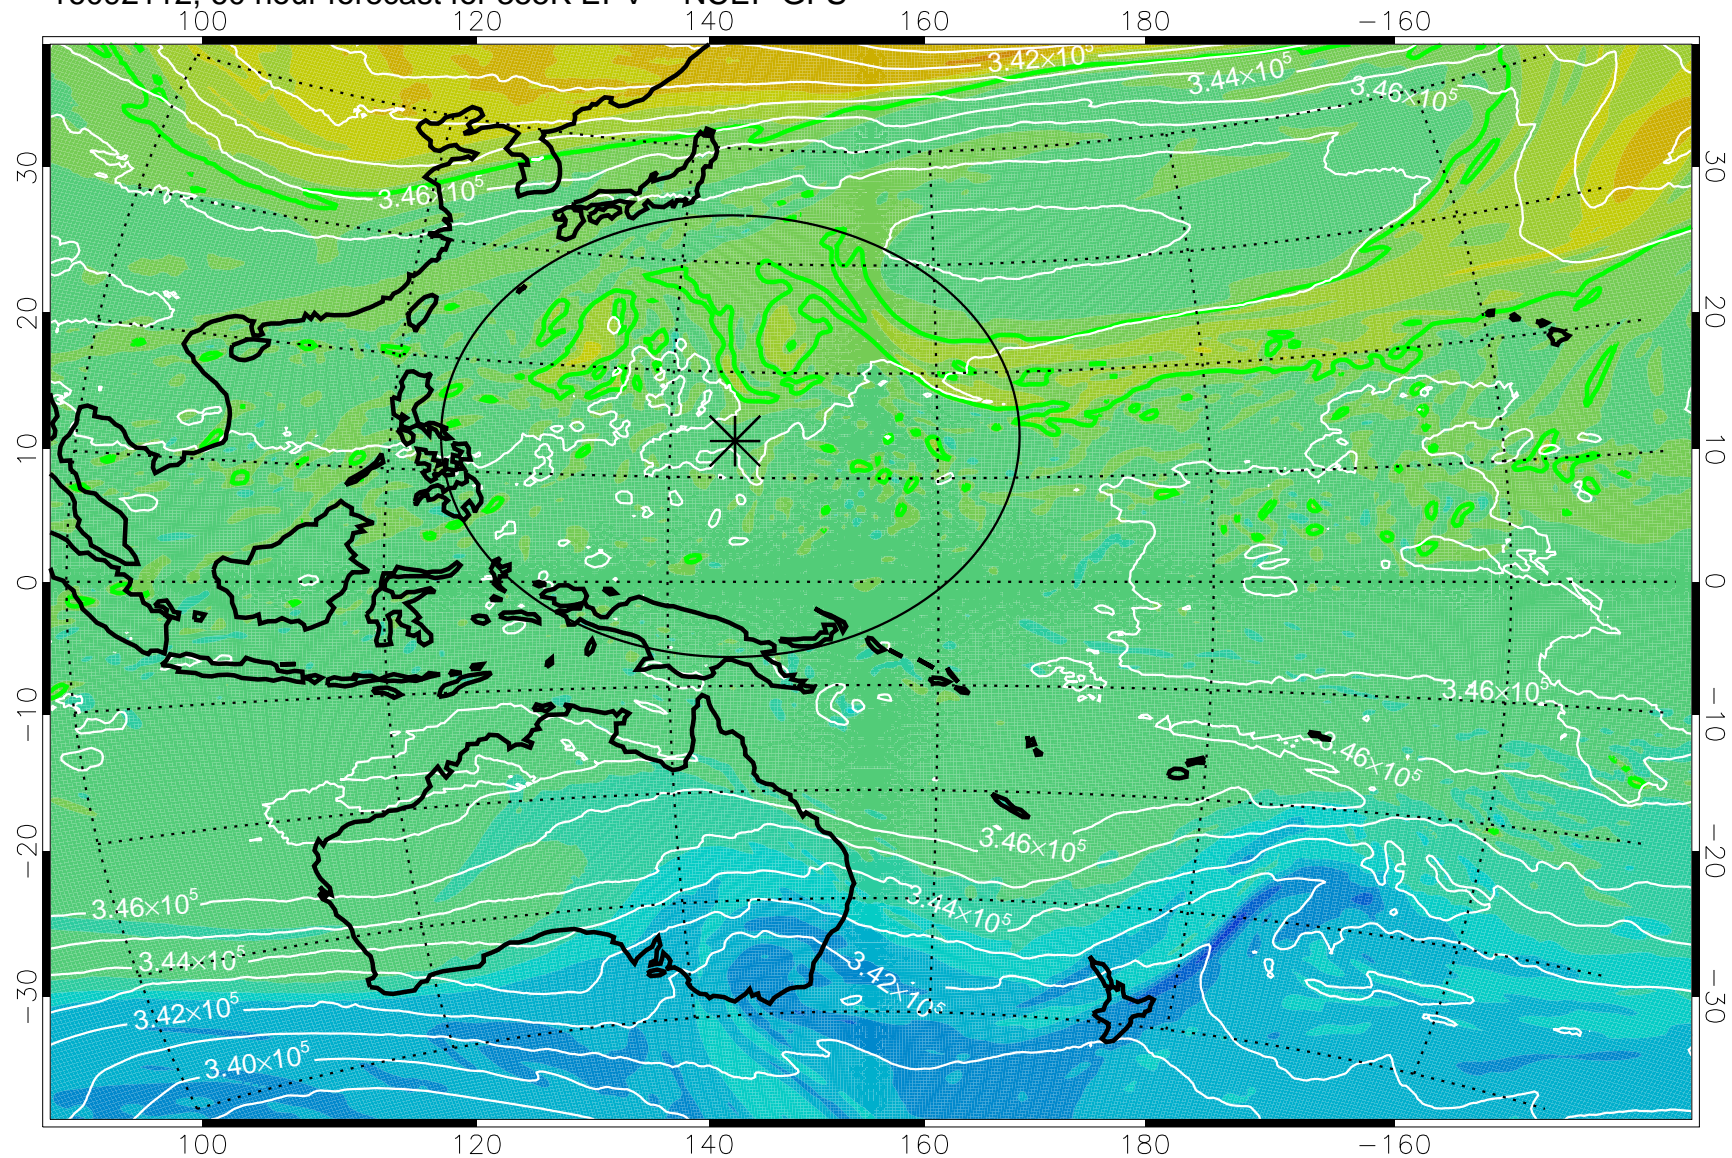

16092006, 30 hour forecast for 355K EPV -- NCEP GFS

355K Montgomery Streamfunction, white
EPV Tropopause (2 PVU) Position
Range ring of 2304 km

16092012, 36 hour forecast for 355K EPV -- NCEP GFS

355K Montgomery Streamfunction, white
EPV Tropopause (2 PVU) Position
Range ring of 2304 km

16092018, 42 hour forecast for 355K EPV -- NCEP GFS

355K Montgomery Streamfunction, white
EPV Tropopause (2 PVU) Position
Range ring of 2304 km

16092100, 48 hour forecast for 355K EPV -- NCEP GFS

355K Montgomery Streamfunction, white
EPV Tropopause (2 PVU) Position
Range ring of 2304 km

16092106, 54 hour forecast for 355K EPV -- NCEP GFS

355K Montgomery Streamfunction, white
EPV Tropopause (2 PVU) Position
Range ring of 2304 km

16092112, 60 hour forecast for 355K EPV -- NCEP GFS

355K Montgomery Streamfunction, white
EPV Tropopause (2 PVU) Position
Range ring of 2304 km

16092118, 66 hour forecast for 355K EPV -- NCEP GFS

355K Montgomery Streamfunction, white
EPV Tropopause (2 PVU) Position
Range ring of 2304 km

16092200, 72 hour forecast for 355K EPV -- NCEP GFS

355K Montgomery Streamfunction, white
EPV Tropopause (2 PVU) Position
Range ring of 2304 km