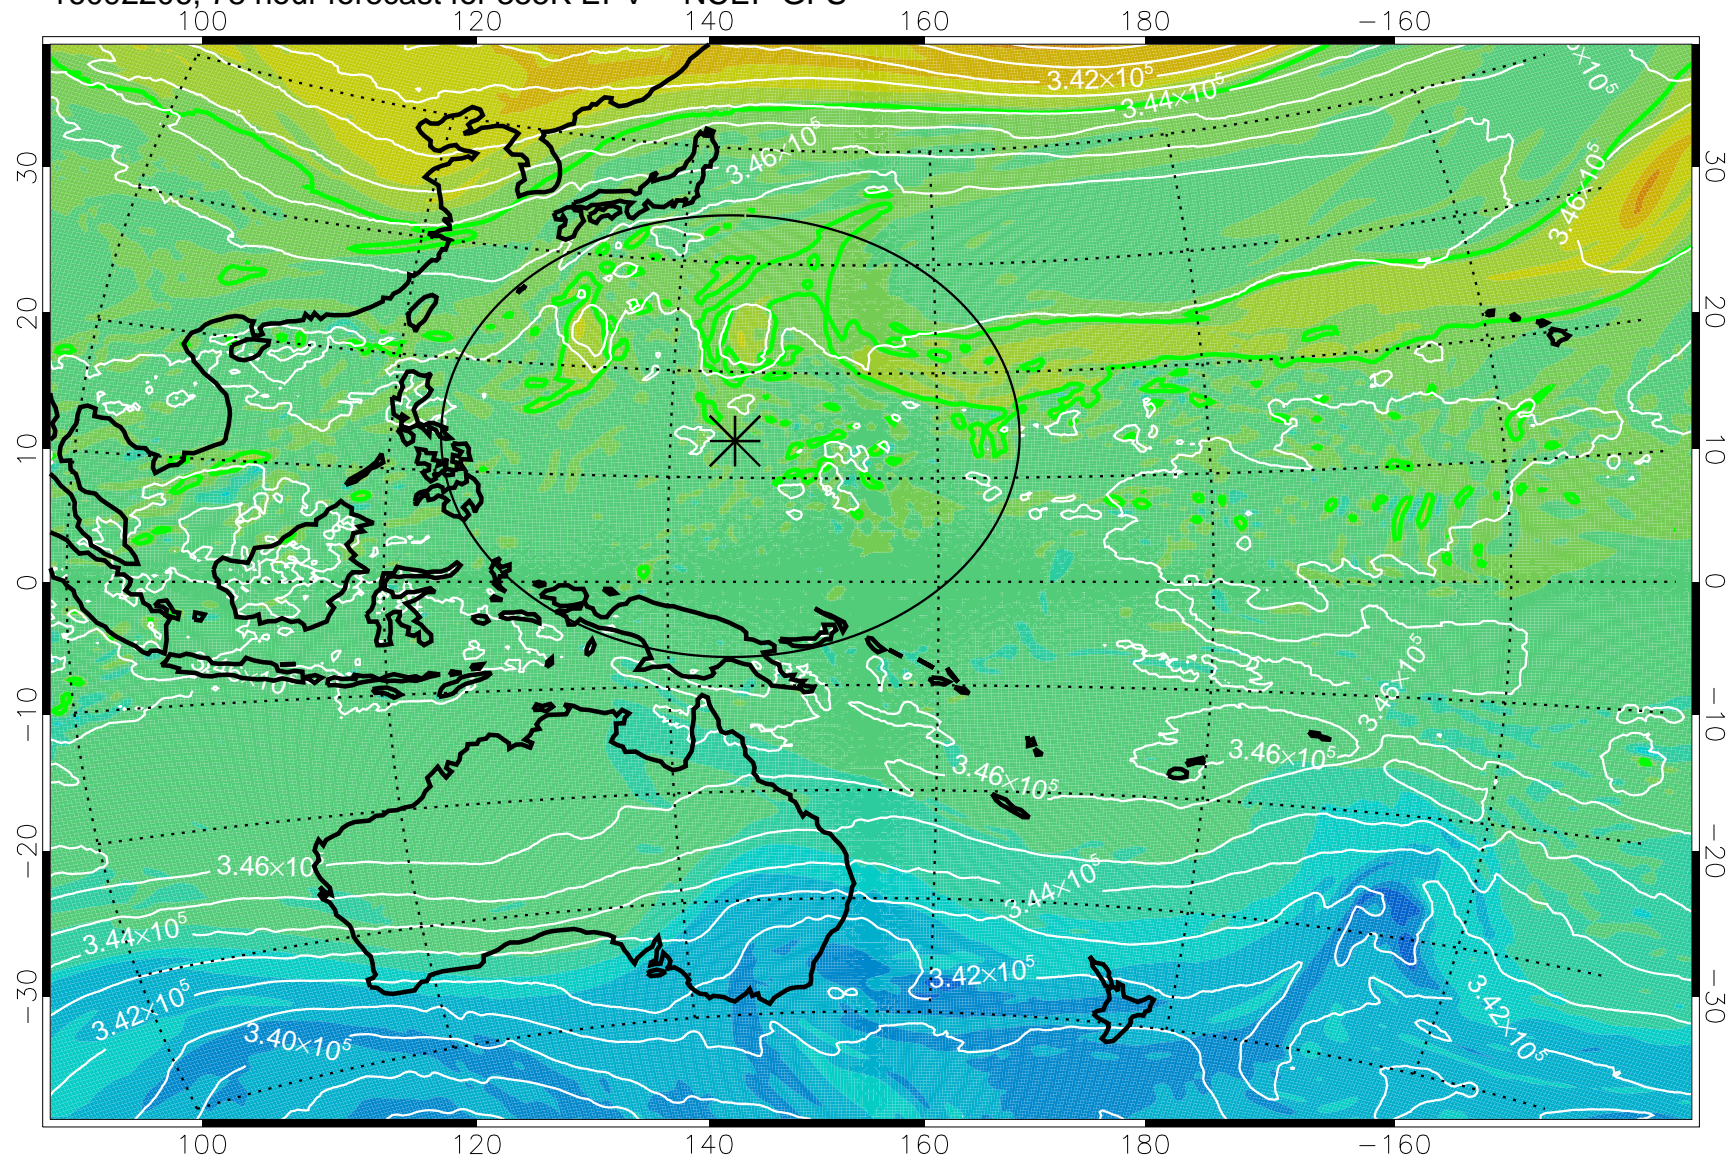

16092106, 54 hour forecast for 355K EPV -- NCEP GFS

355K Montgomery Streamfunction, white
EPV Tropopause (2 PVU) Position
Range ring of 2304 km

16092112, 60 hour forecast for 355K EPV -- NCEP GFS

355K Montgomery Streamfunction, white
EPV Tropopause (2 PVU) Position
Range ring of 2304 km

16092118, 66 hour forecast for 355K EPV -- NCEP GFS

355K Montgomery Streamfunction, white
EPV Tropopause (2 PVU) Position
Range ring of 2304 km

16092200, 72 hour forecast for 355K EPV -- NCEP GFS

355K Montgomery Streamfunction, white
EPV Tropopause (2 PVU) Position
Range ring of 2304 km

16092206, 78 hour forecast for 355K EPV -- NCEP GFS

355K Montgomery Streamfunction, white
EPV Tropopause (2 PVU) Position
Range ring of 2304 km

16092212, 84 hour forecast for 355K EPV -- NCEP GFS

355K Montgomery Streamfunction, white
EPV Tropopause (2 PVU) Position
Range ring of 2304 km

16092218, 90 hour forecast for 355K EPV -- NCEP GFS

355K Montgomery Streamfunction, white
EPV Tropopause (2 PVU) Position
Range ring of 2304 km

16092300, 96 hour forecast for 355K EPV -- NCEP GFS

355K Montgomery Streamfunction, white
EPV Tropopause (2 PVU) Position
Range ring of 2304 km