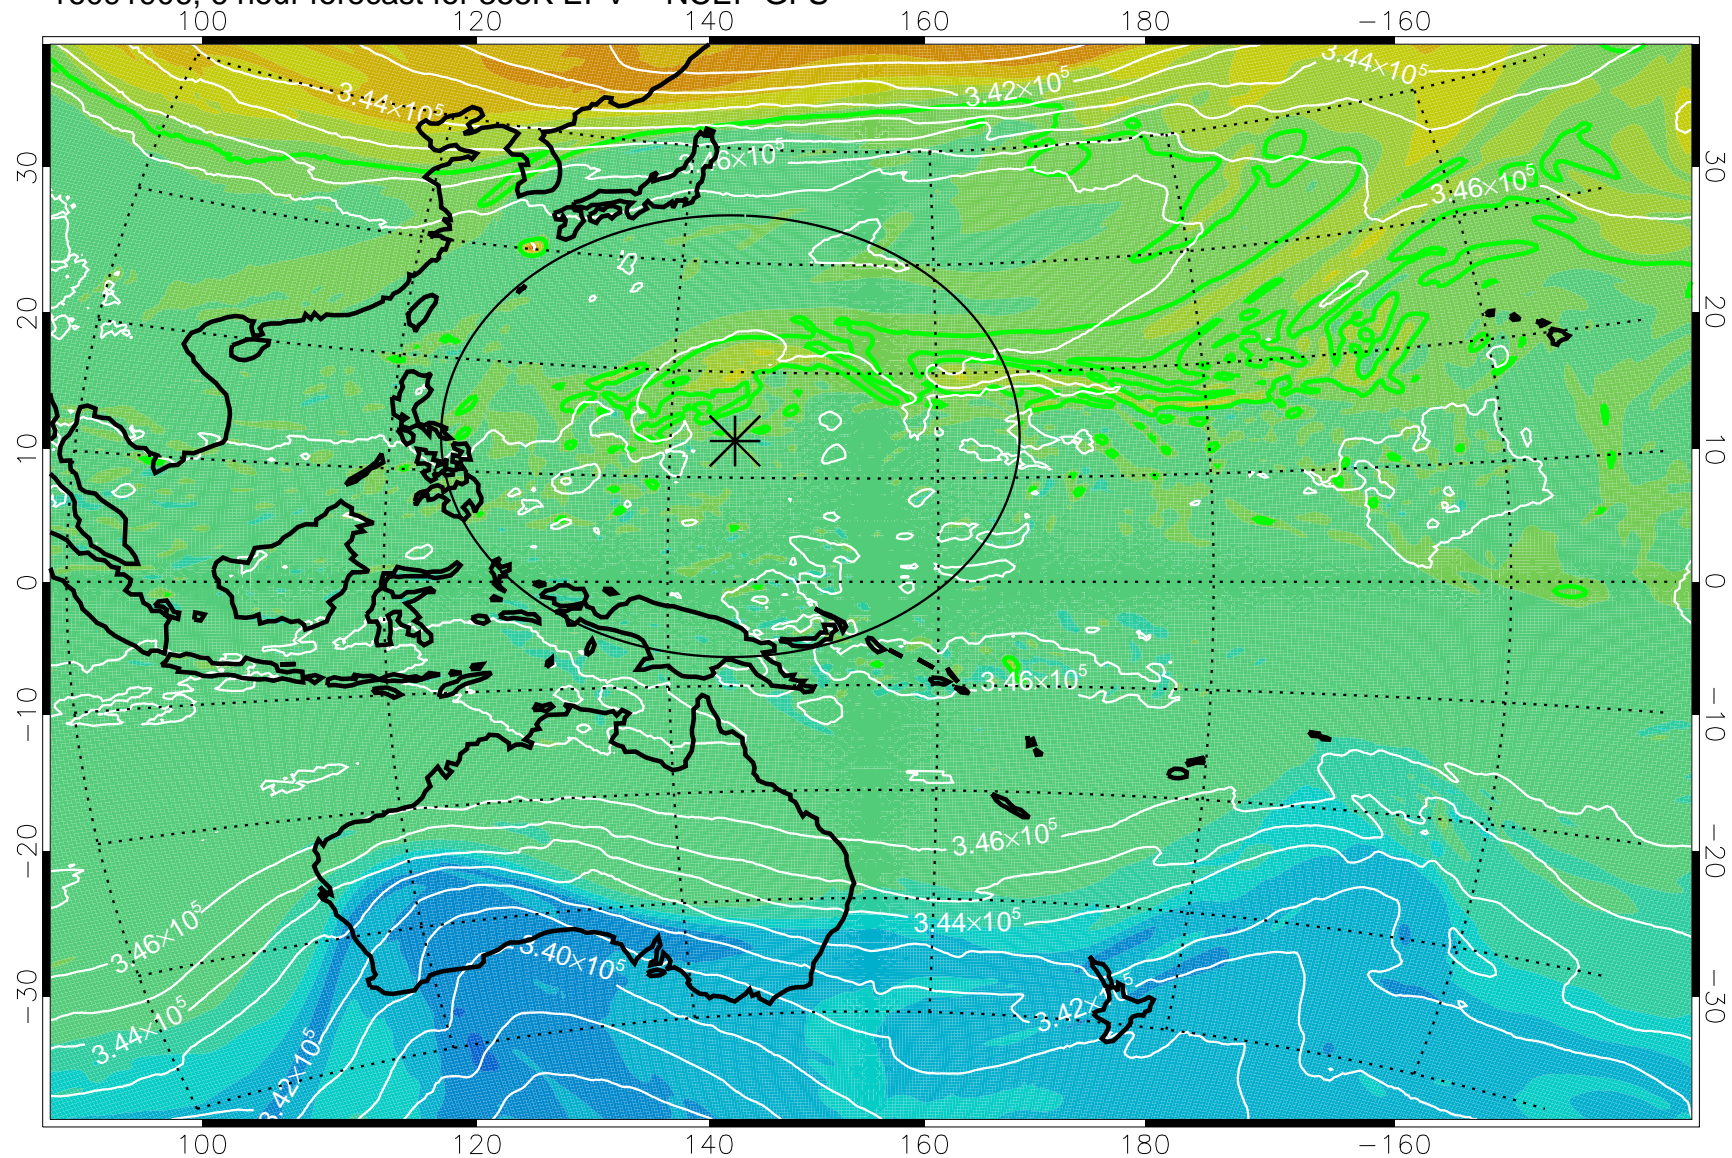

16091906, 6 hour forecast for 355K EPV -- NCEP GFS

355K Montgomery Streamfunction, white
EPV Tropopause (2 PVU) Position
Range ring of 2304 km

16091912, 12 hour forecast for 355K EPV -- NCEP GFS

355K Montgomery Streamfunction, white
EPV Tropopause (2 PVU) Position
Range ring of 2304 km

16091918, 18 hour forecast for 355K EPV -- NCEP GFS

355K Montgomery Streamfunction, white
EPV Tropopause (2 PVU) Position
Range ring of 2304 km

16092000, 24 hour forecast for 355K EPV -- NCEP GFS

355K Montgomery Streamfunction, white
EPV Tropopause (2 PVU) Position
Range ring of 2304 km

16092006, 30 hour forecast for 355K EPV -- NCEP GFS

355K Montgomery Streamfunction, white
EPV Tropopause (2 PVU) Position
Range ring of 2304 km

16092012, 36 hour forecast for 355K EPV -- NCEP GFS

355K Montgomery Streamfunction, white
EPV Tropopause (2 PVU) Position
Range ring of 2304 km

16092018, 42 hour forecast for 355K EPV -- NCEP GFS

355K Montgomery Streamfunction, white
EPV Tropopause (2 PVU) Position
Range ring of 2304 km

16092100, 48 hour forecast for 355K EPV -- NCEP GFS

355K Montgomery Streamfunction, white
EPV Tropopause (2 PVU) Position
Range ring of 2304 km