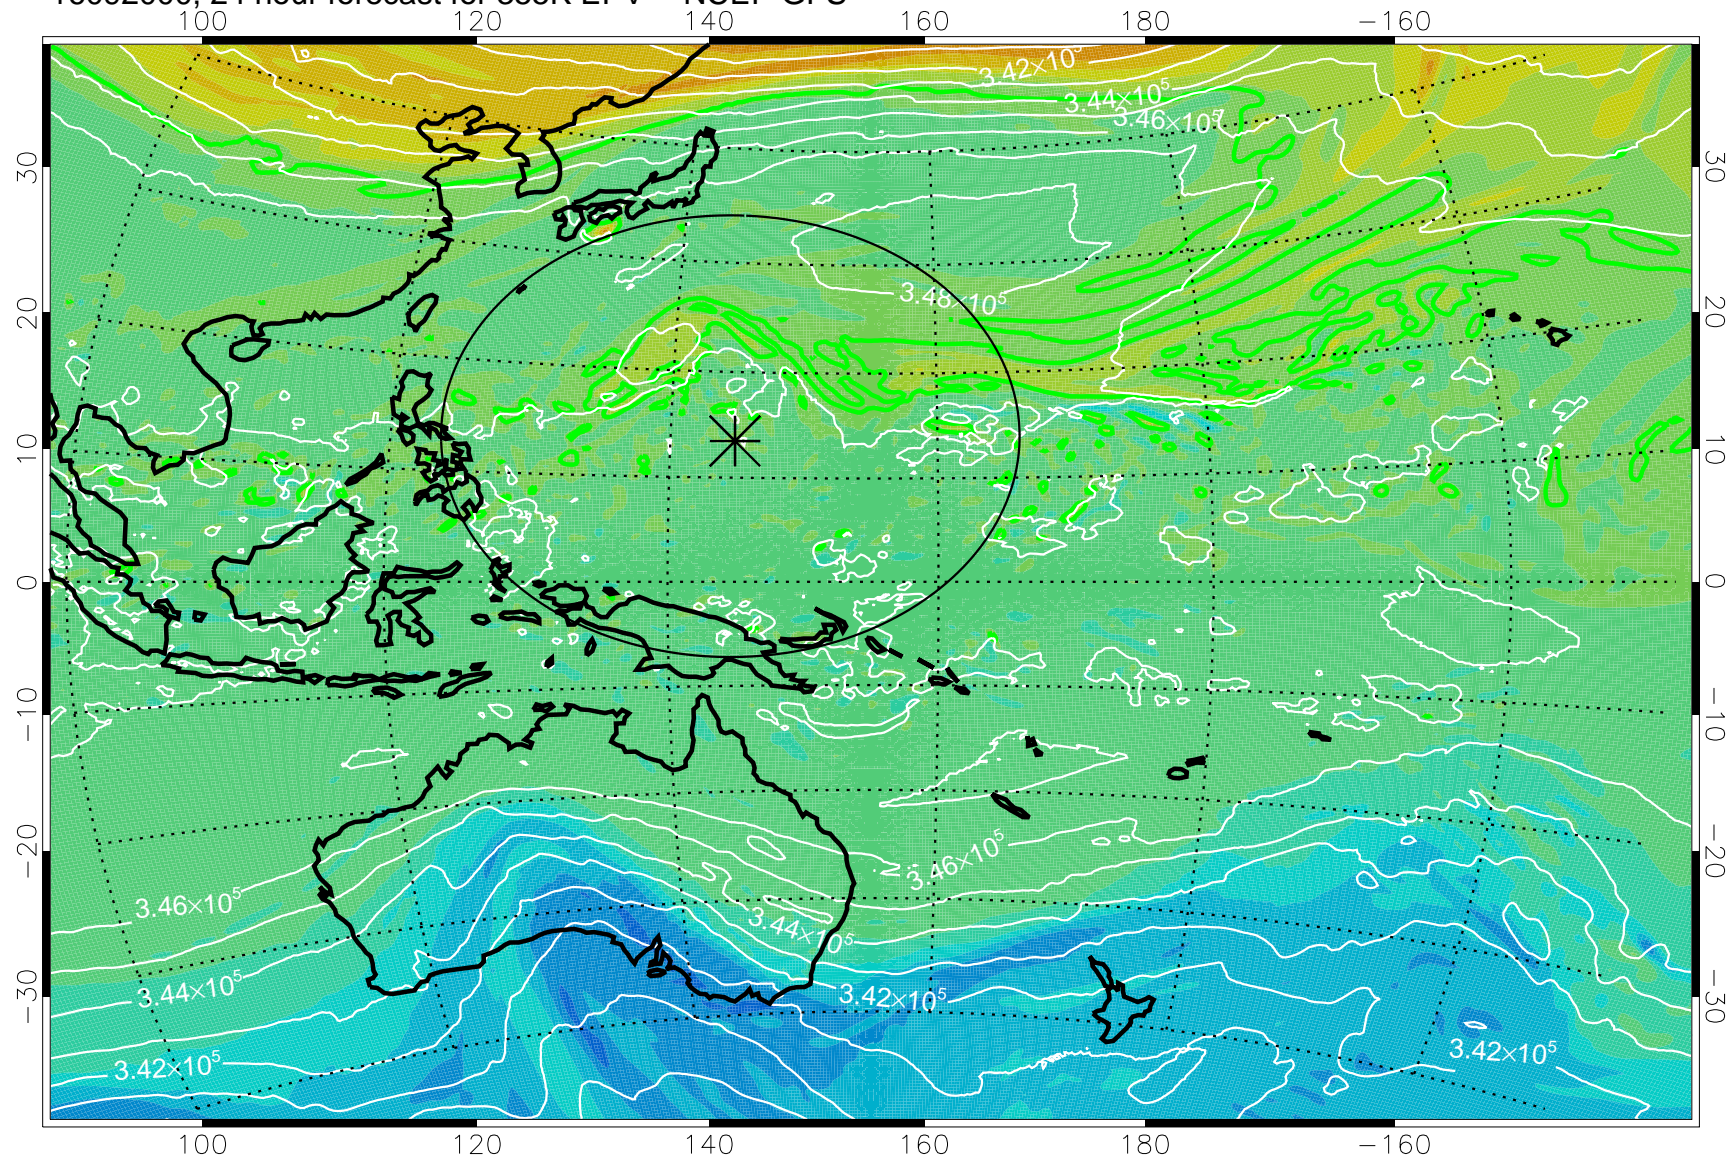

16091906, 6 hour forecast for 355K EPV -- NCEP GFS

355K Montgomery Streamfunction, white
EPV Tropopause (2 PVU) Position
Range ring of 2304 km

16091912, 12 hour forecast for 355K EPV -- NCEP GFS

355K Montgomery Streamfunction, white
EPV Tropopause (2 PVU) Position
Range ring of 2304 km

16091918, 18 hour forecast for 355K EPV -- NCEP GFS

355K Montgomery Streamfunction, white
EPV Tropopause (2 PVU) Position
Range ring of 2304 km

16092000, 24 hour forecast for 355K EPV -- NCEP GFS

355K Montgomery Streamfunction, white
EPV Tropopause (2 PVU) Position
Range ring of 2304 km

16092006, 30 hour forecast for 355K EPV -- NCEP GFS

355K Montgomery Streamfunction, white
EPV Tropopause (2 PVU) Position
Range ring of 2304 km

16092012, 36 hour forecast for 355K EPV -- NCEP GFS

355K Montgomery Streamfunction, white
EPV Tropopause (2 PVU) Position
Range ring of 2304 km

16092018, 42 hour forecast for 355K EPV -- NCEP GFS

355K Montgomery Streamfunction, white
EPV Tropopause (2 PVU) Position
Range ring of 2304 km

16092100, 48 hour forecast for 355K EPV -- NCEP GFS

355K Montgomery Streamfunction, white
EPV Tropopause (2 PVU) Position
Range ring of 2304 km