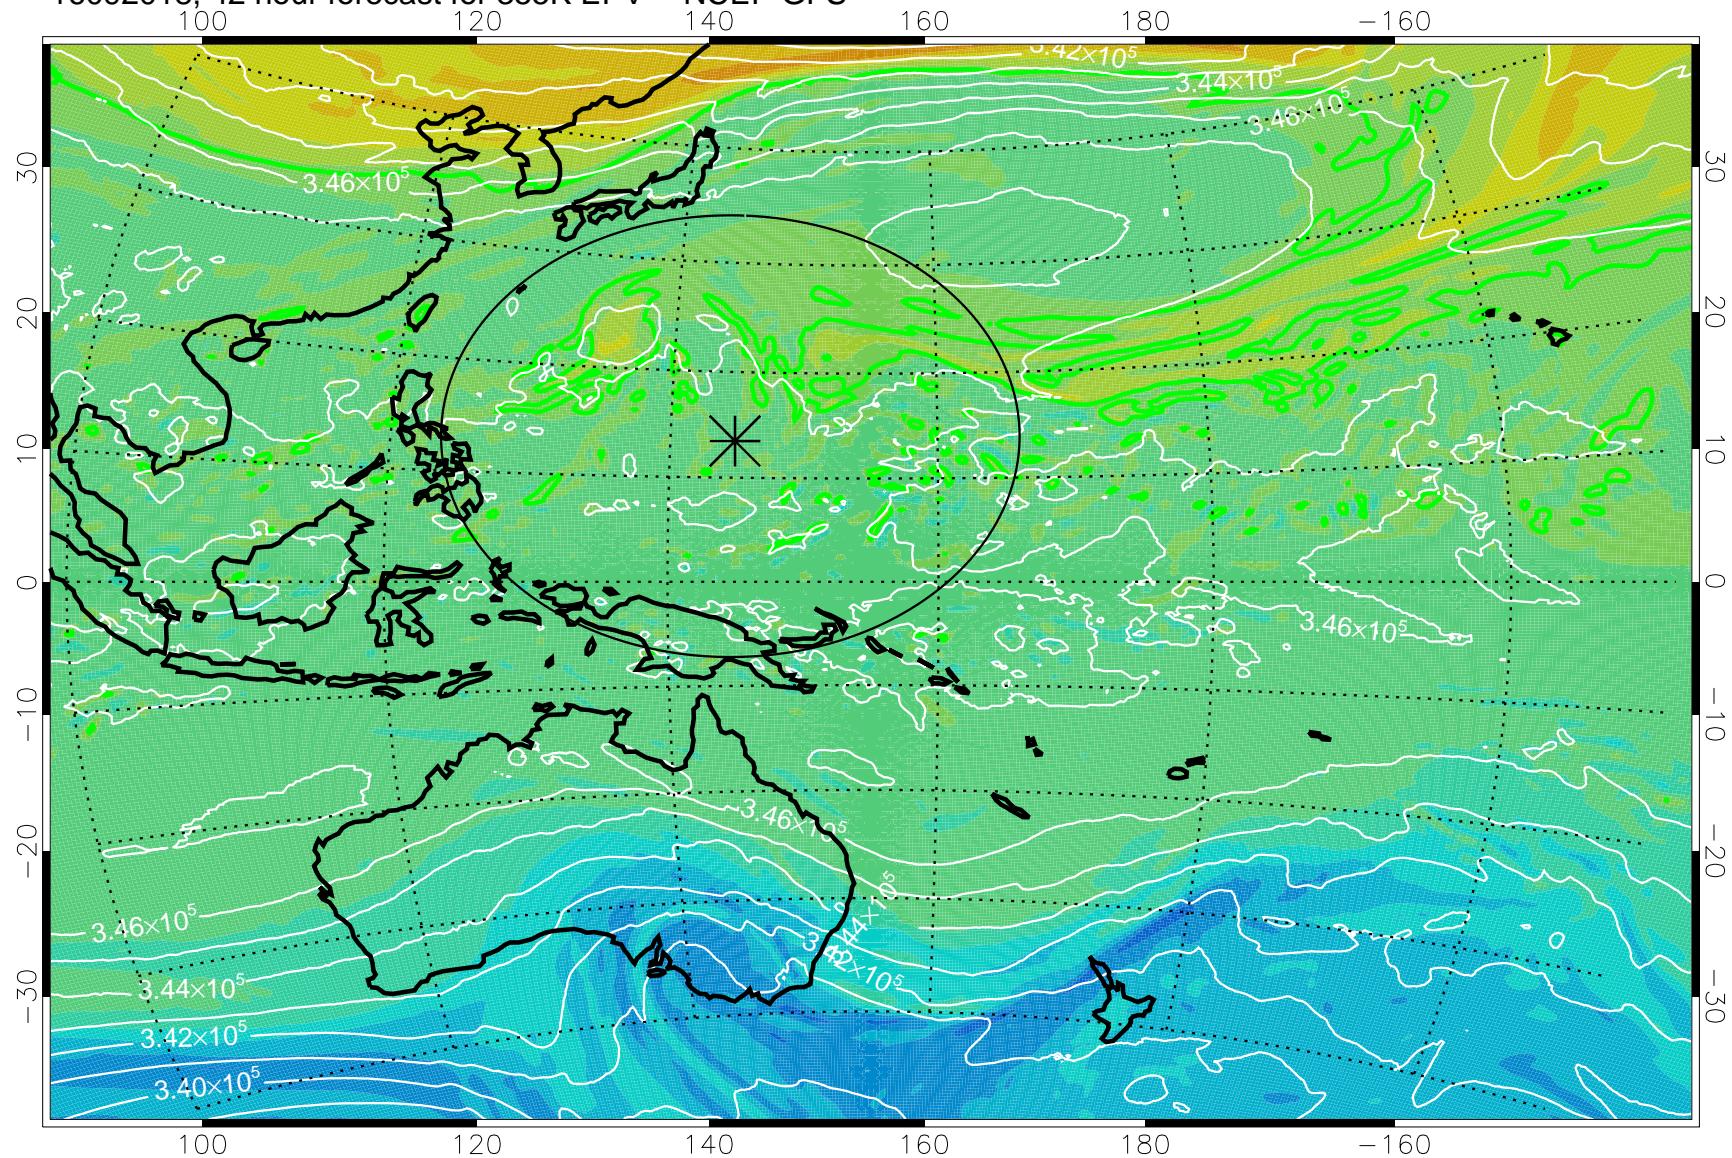

16092006, 30 hour forecast for 355K EPV -- NCEP GFS

355K Montgomery Streamfunction, white
EPV Tropopause (2 PVU) Position
Range ring of 2304 km

16092012, 36 hour forecast for 355K EPV -- NCEP GFS

355K Montgomery Streamfunction, white
EPV Tropopause (2 PVU) Position
Range ring of 2304 km

16092018, 42 hour forecast for 355K EPV -- NCEP GFS

355K Montgomery Streamfunction, white
EPV Tropopause (2 PVU) Position
Range ring of 2304 km

16092100, 48 hour forecast for 355K EPV -- NCEP GFS

355K Montgomery Streamfunction, white
EPV Tropopause (2 PVU) Position
Range ring of 2304 km

16092106, 54 hour forecast for 355K EPV -- NCEP GFS

355K Montgomery Streamfunction, white
EPV Tropopause (2 PVU) Position
Range ring of 2304 km

16092112, 60 hour forecast for 355K EPV -- NCEP GFS

355K Montgomery Streamfunction, white
EPV Tropopause (2 PVU) Position
Range ring of 2304 km

16092118, 66 hour forecast for 355K EPV -- NCEP GFS

355K Montgomery Streamfunction, white
EPV Tropopause (2 PVU) Position
Range ring of 2304 km

16092200, 72 hour forecast for 355K EPV -- NCEP GFS

355K Montgomery Streamfunction, white
EPV Tropopause (2 PVU) Position
Range ring of 2304 km