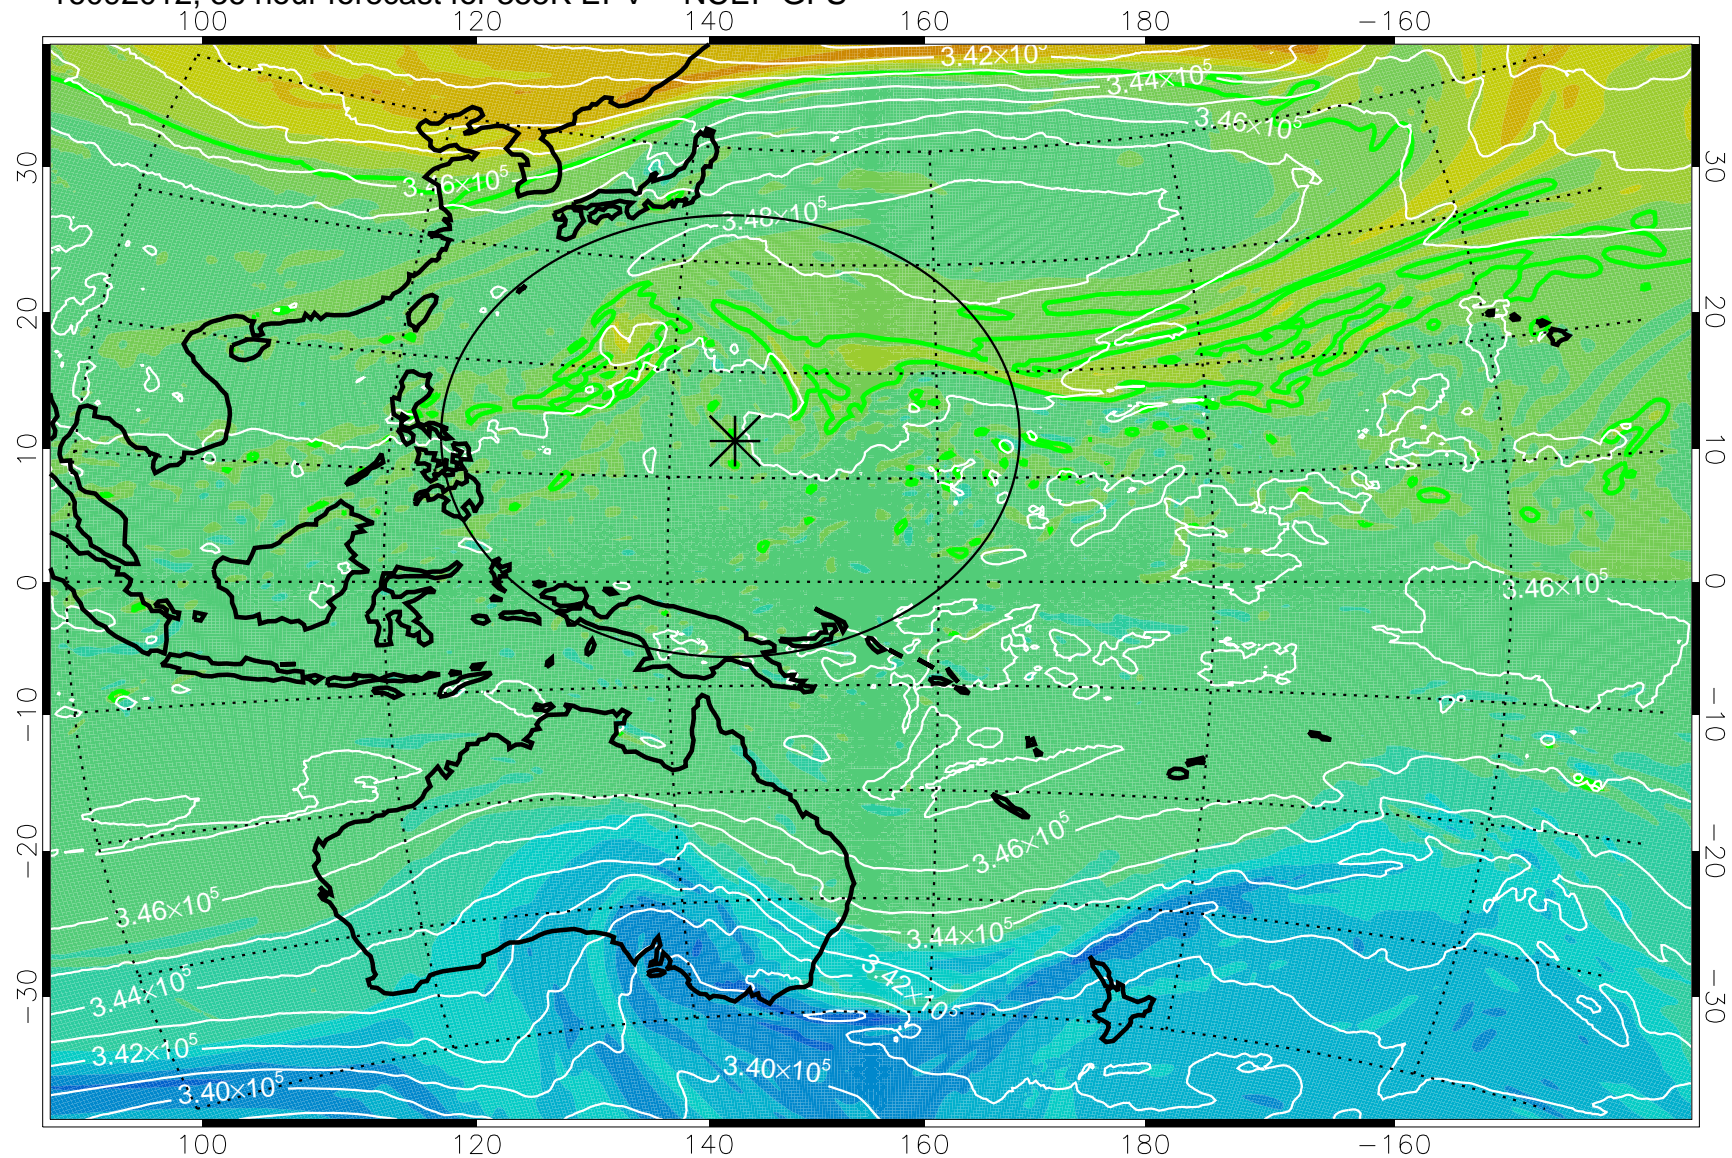

16091918, 18 hour forecast for 355K EPV -- NCEP GFS

355K Montgomery Streamfunction, white
EPV Tropopause (2 PVU) Position
Range ring of 2304 km

16092000, 24 hour forecast for 355K EPV -- NCEP GFS

355K Montgomery Streamfunction, white
EPV Tropopause (2 PVU) Position
Range ring of 2304 km

16092006, 30 hour forecast for 355K EPV -- NCEP GFS

355K Montgomery Streamfunction, white
EPV Tropopause (2 PVU) Position
Range ring of 2304 km

16092012, 36 hour forecast for 355K EPV -- NCEP GFS

355K Montgomery Streamfunction, white
EPV Tropopause (2 PVU) Position
Range ring of 2304 km

16092018, 42 hour forecast for 355K EPV -- NCEP GFS

355K Montgomery Streamfunction, white
EPV Tropopause (2 PVU) Position
Range ring of 2304 km

16092100, 48 hour forecast for 355K EPV -- NCEP GFS

355K Montgomery Streamfunction, white
EPV Tropopause (2 PVU) Position
Range ring of 2304 km

16092118, 66 hour forecast for 355K EPV -- NCEP GFS

355K Montgomery Streamfunction, white
EPV Tropopause (2 PVU) Position
Range ring of 2304 km

16092200, 72 hour forecast for 355K EPV -- NCEP GFS

355K Montgomery Streamfunction, white
EPV Tropopause (2 PVU) Position
Range ring of 2304 km