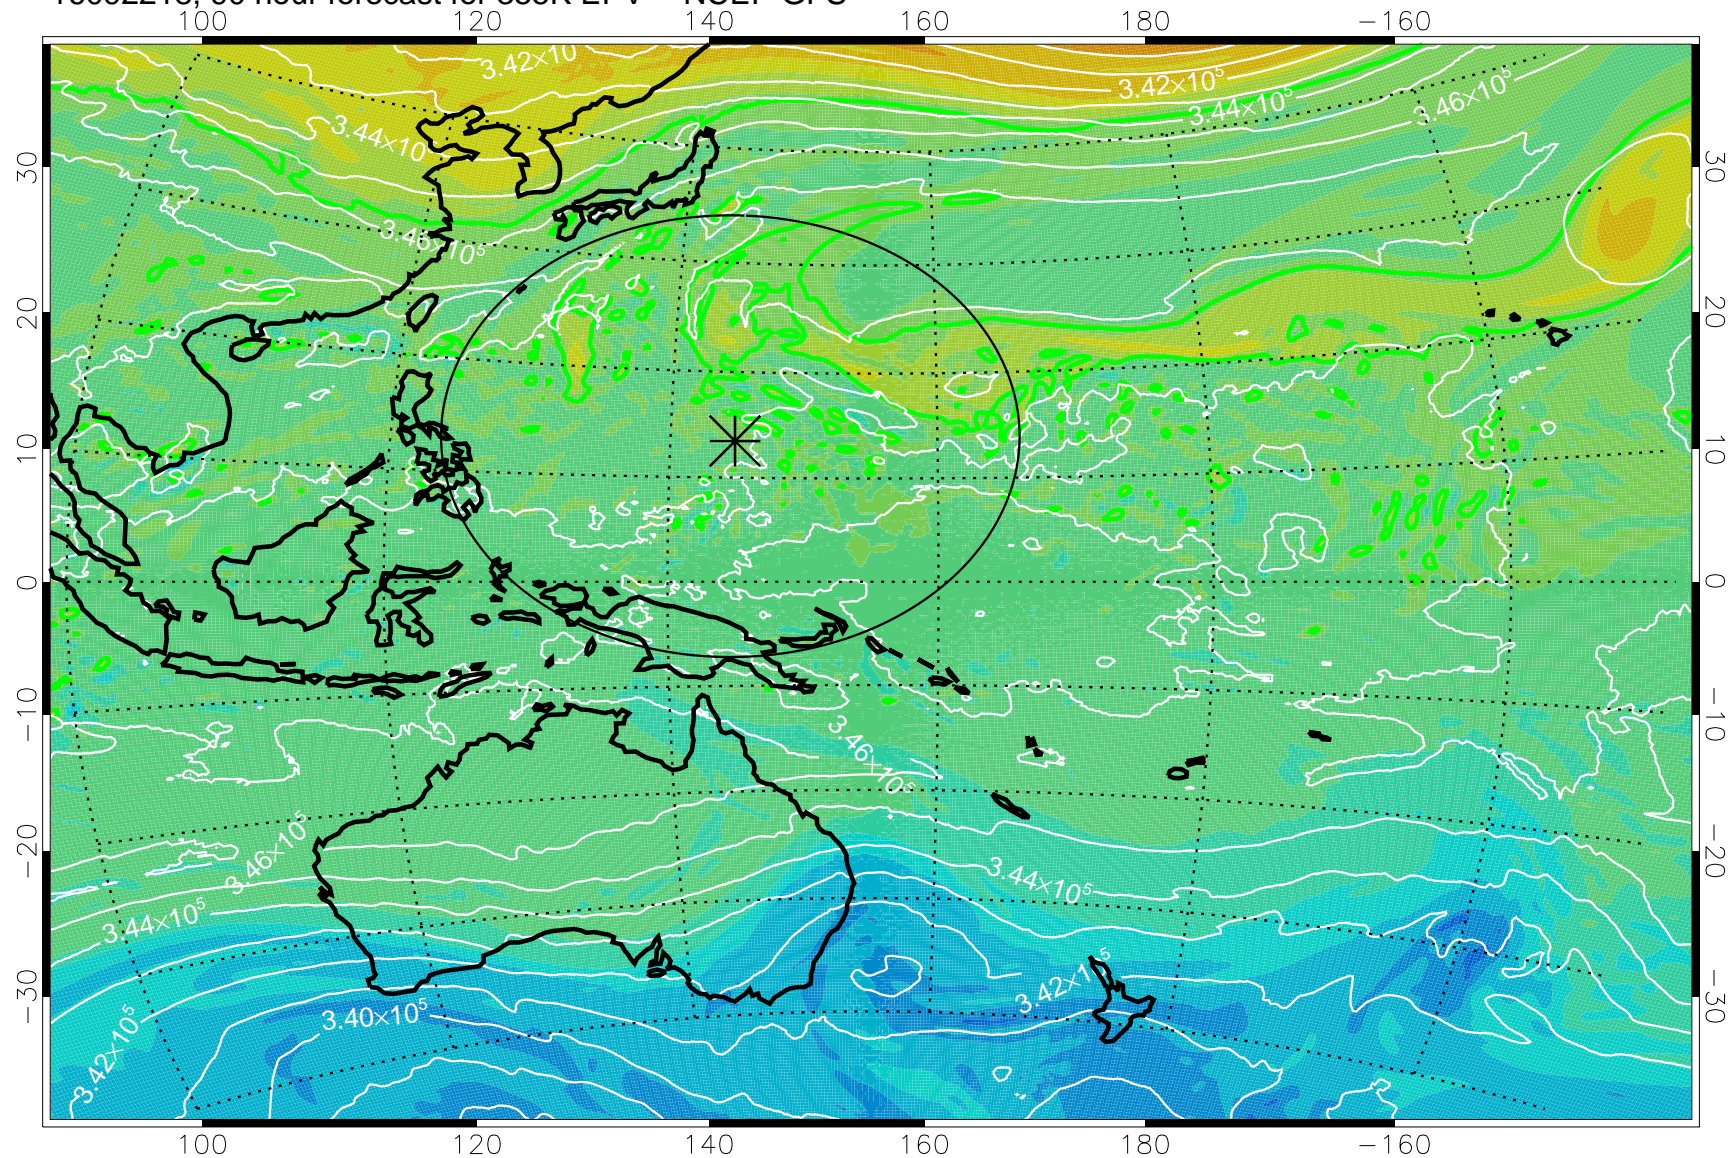

16092118, 66 hour forecast for 355K EPV -- NCEP GFS

355K Montgomery Streamfunction, white
EPV Tropopause (2 PVU) Position
Range ring of 2304 km

16092200, 72 hour forecast for 355K EPV -- NCEP GFS

355K Montgomery Streamfunction, white
EPV Tropopause (2 PVU) Position
Range ring of 2304 km

16092206, 78 hour forecast for 355K EPV -- NCEP GFS

355K Montgomery Streamfunction, white
EPV Tropopause (2 PVU) Position
Range ring of 2304 km

16092212, 84 hour forecast for 355K EPV -- NCEP GFS

355K Montgomery Streamfunction, white
EPV Tropopause (2 PVU) Position
Range ring of 2304 km

16092218, 90 hour forecast for 355K EPV -- NCEP GFS

355K Montgomery Streamfunction, white
EPV Tropopause (2 PVU) Position
Range ring of 2304 km

16092300, 96 hour forecast for 355K EPV -- NCEP GFS

355K Montgomery Streamfunction, white
EPV Tropopause (2 PVU) Position
Range ring of 2304 km

16092306, 102 hour forecast for 355K EPV -- NCEP GFS

355K Montgomery Streamfunction, white
EPV Tropopause (2 PVU) Position
Range ring of 2304 km

16092312, 108 hour forecast for 355K EPV -- NCEP GFS

355K Montgomery Streamfunction, white
EPV Tropopause (2 PVU) Position
Range ring of 2304 km