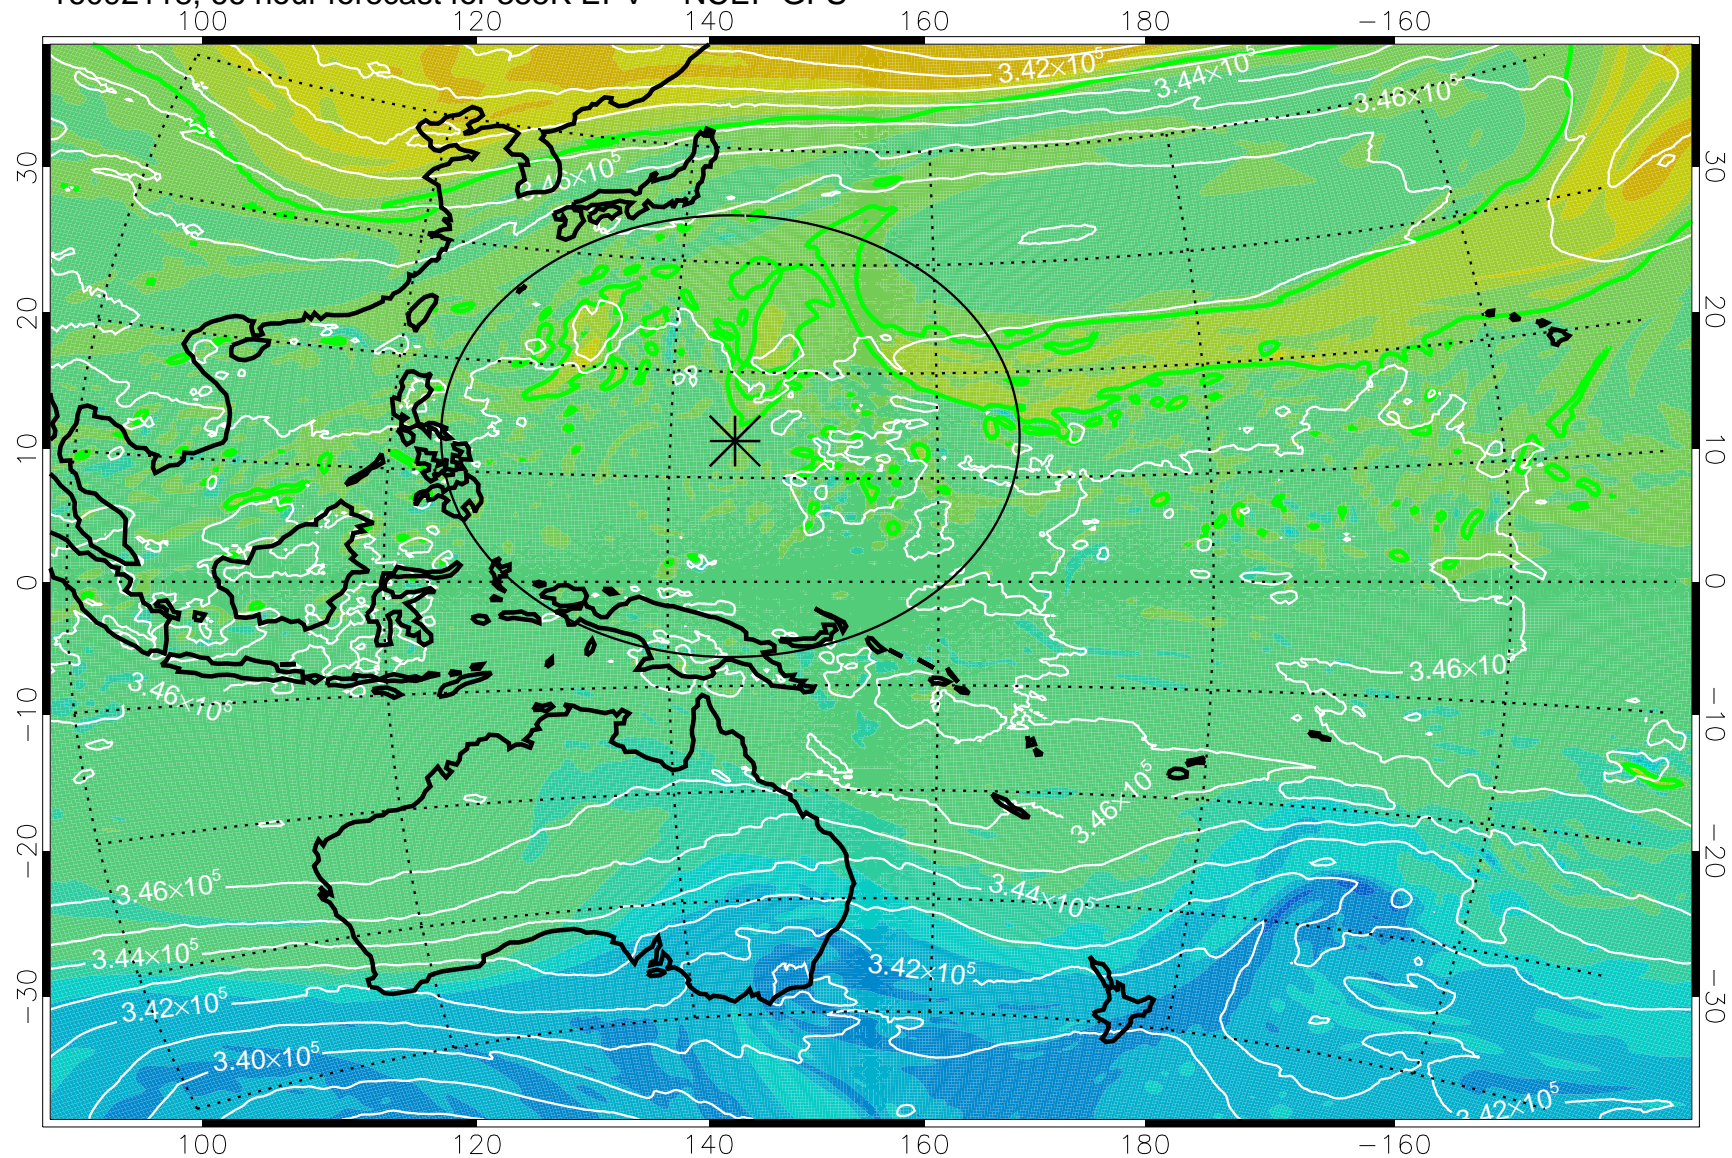

16092018, 42 hour forecast for 355K EPV -- NCEP GFS

355K Montgomery Streamfunction, white
EPV Tropopause (2 PVU) Position
Range ring of 2304 km

16092100, 48 hour forecast for 355K EPV -- NCEP GFS

355K Montgomery Streamfunction, white
EPV Tropopause (2 PVU) Position
Range ring of 2304 km

16092106, 54 hour forecast for 355K EPV -- NCEP GFS

355K Montgomery Streamfunction, white
EPV Tropopause (2 PVU) Position
Range ring of 2304 km

16092112, 60 hour forecast for 355K EPV -- NCEP GFS

355K Montgomery Streamfunction, white
EPV Tropopause (2 PVU) Position
Range ring of 2304 km

16092118, 66 hour forecast for 355K EPV -- NCEP GFS

355K Montgomery Streamfunction, white
EPV Tropopause (2 PVU) Position
Range ring of 2304 km

16092200, 72 hour forecast for 355K EPV -- NCEP GFS

355K Montgomery Streamfunction, white
EPV Tropopause (2 PVU) Position
Range ring of 2304 km

16092206, 78 hour forecast for 355K EPV -- NCEP GFS

355K Montgomery Streamfunction, white
EPV Tropopause (2 PVU) Position
Range ring of 2304 km

16092212, 84 hour forecast for 355K EPV -- NCEP GFS

355K Montgomery Streamfunction, white
EPV Tropopause (2 PVU) Position
Range ring of 2304 km