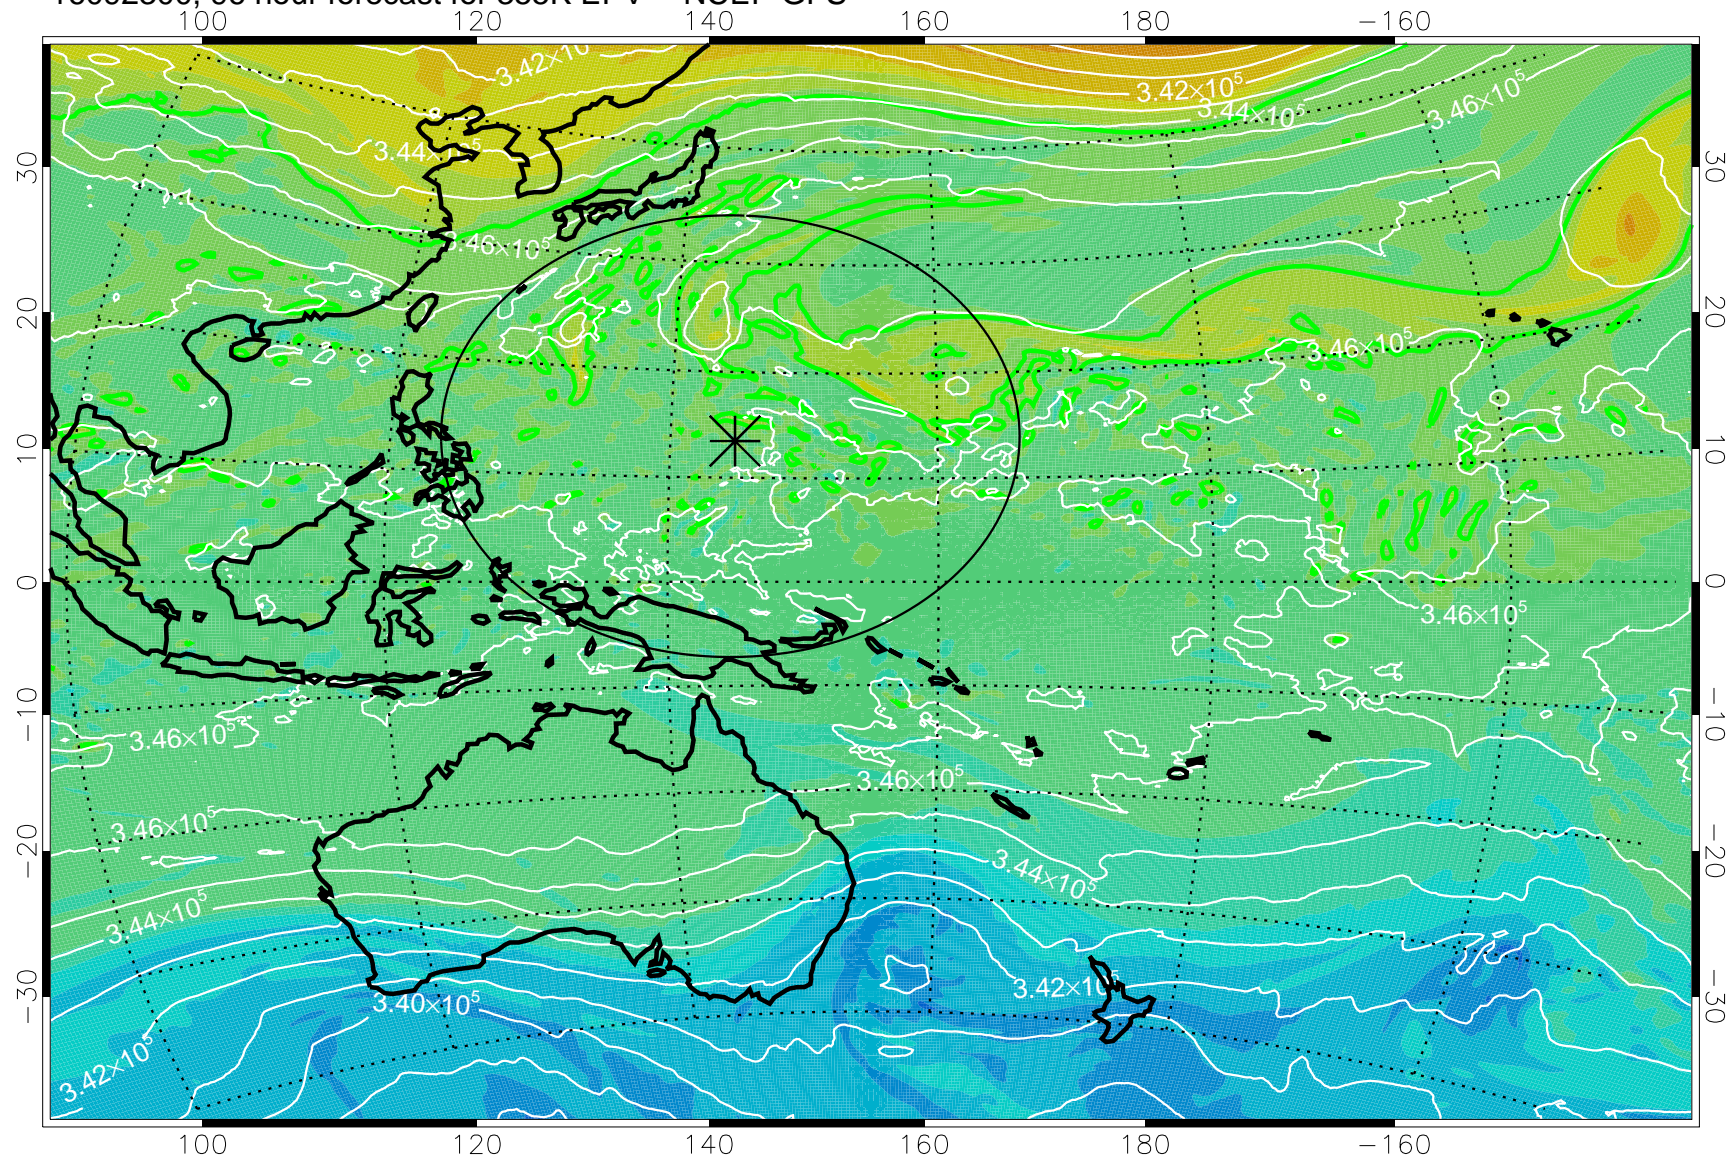

16092118, 66 hour forecast for 355K EPV -- NCEP GFS

355K Montgomery Streamfunction, white
EPV Tropopause (2 PVU) Position
Range ring of 2304 km

16092200, 72 hour forecast for 355K EPV -- NCEP GFS

355K Montgomery Streamfunction, white
EPV Tropopause (2 PVU) Position
Range ring of 2304 km

16092206, 78 hour forecast for 355K EPV -- NCEP GFS

355K Montgomery Streamfunction, white
EPV Tropopause (2 PVU) Position
Range ring of 2304 km

16092212, 84 hour forecast for 355K EPV -- NCEP GFS

355K Montgomery Streamfunction, white
EPV Tropopause (2 PVU) Position
Range ring of 2304 km

16092218, 90 hour forecast for 355K EPV -- NCEP GFS

355K Montgomery Streamfunction, white
EPV Tropopause (2 PVU) Position
Range ring of 2304 km

16092300, 96 hour forecast for 355K EPV -- NCEP GFS

355K Montgomery Streamfunction, white
EPV Tropopause (2 PVU) Position
Range ring of 2304 km

16092306, 102 hour forecast for 355K EPV -- NCEP GFS

355K Montgomery Streamfunction, white
EPV Tropopause (2 PVU) Position
Range ring of 2304 km

16092312, 108 hour forecast for 355K EPV -- NCEP GFS

355K Montgomery Streamfunction, white
EPV Tropopause (2 PVU) Position
Range ring of 2304 km