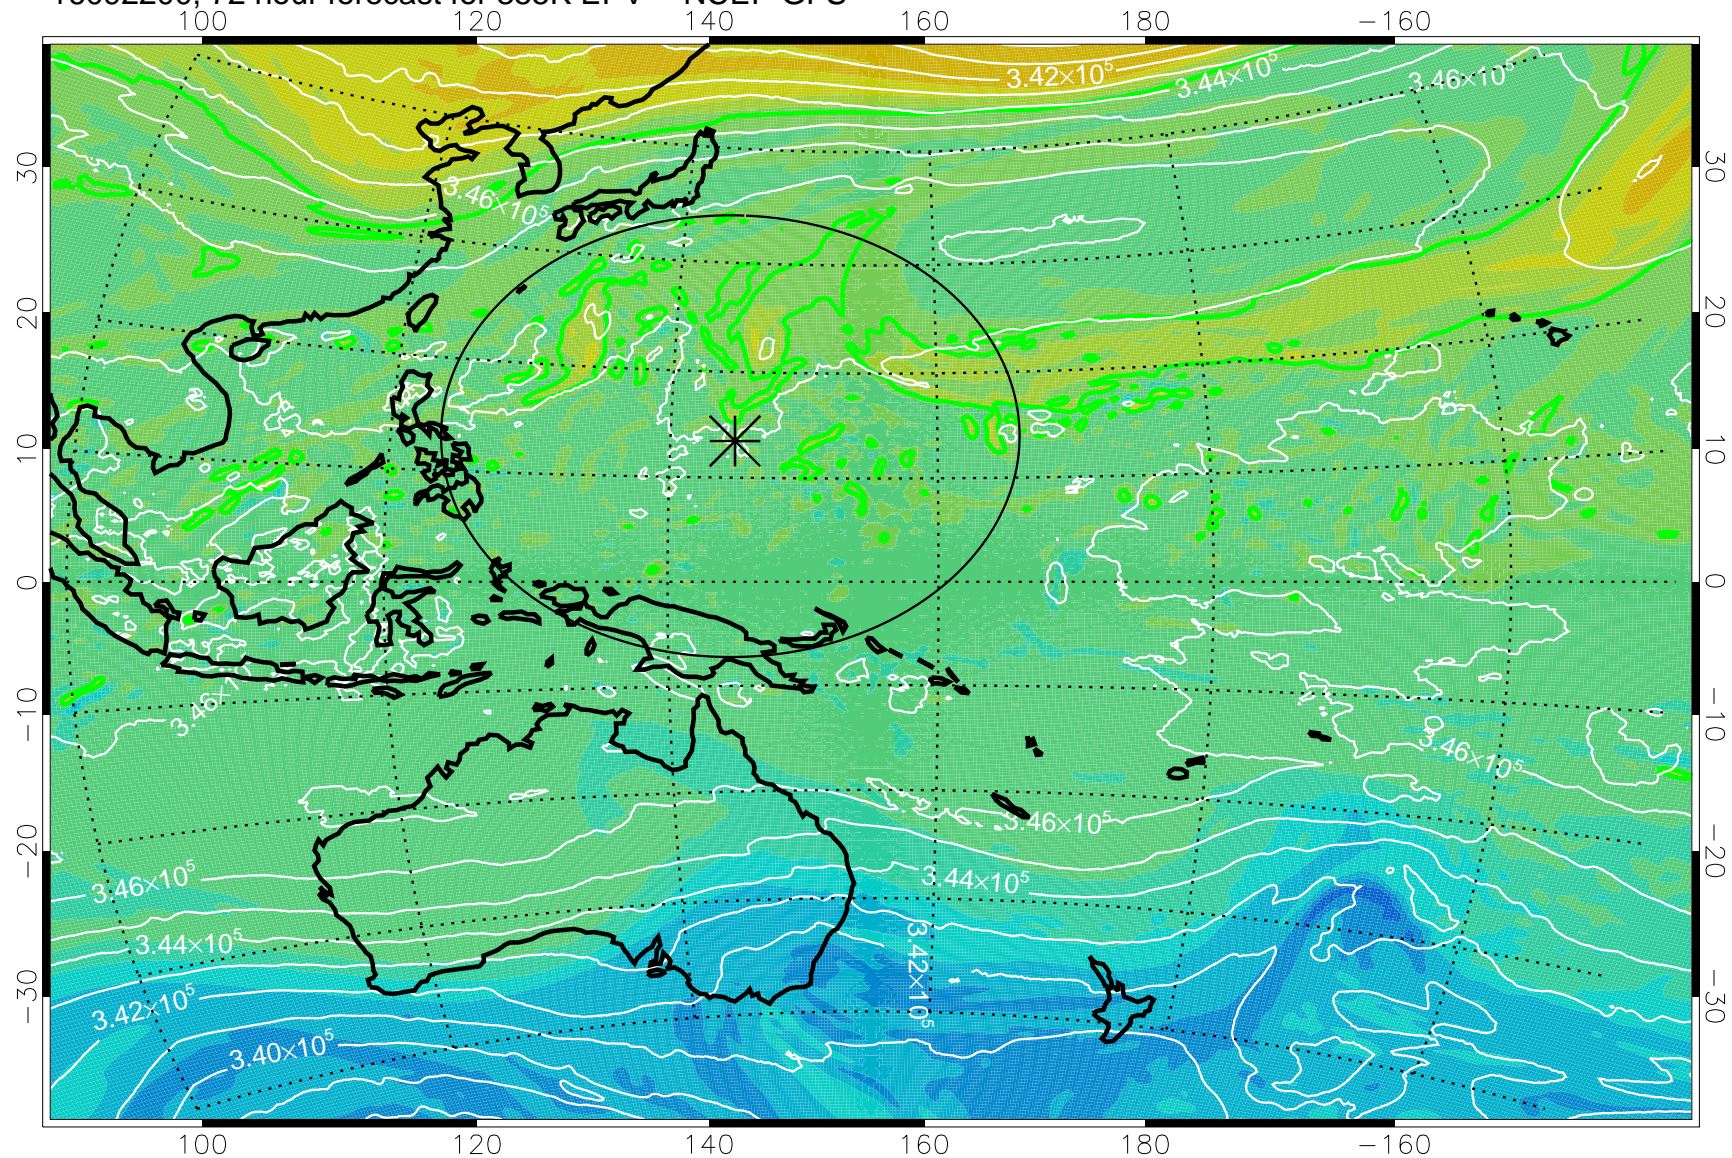

16092018, 42 hour forecast for 355K EPV -- NCEP GFS

355K Montgomery Streamfunction, white
EPV Tropopause (2 PVU) Position
Range ring of 2304 km

16092100, 48 hour forecast for 355K EPV -- NCEP GFS

355K Montgomery Streamfunction, white
EPV Tropopause (2 PVU) Position
Range ring of 2304 km

16092106, 54 hour forecast for 355K EPV -- NCEP GFS

355K Montgomery Streamfunction, white
EPV Tropopause (2 PVU) Position
Range ring of 2304 km

16092112, 60 hour forecast for 355K EPV -- NCEP GFS

355K Montgomery Streamfunction, white
EPV Tropopause (2 PVU) Position
Range ring of 2304 km

16092118, 66 hour forecast for 355K EPV -- NCEP GFS

355K Montgomery Streamfunction, white
EPV Tropopause (2 PVU) Position
Range ring of 2304 km

16092200, 72 hour forecast for 355K EPV -- NCEP GFS

355K Montgomery Streamfunction, white
EPV Tropopause (2 PVU) Position
Range ring of 2304 km

16092206, 78 hour forecast for 355K EPV -- NCEP GFS

355K Montgomery Streamfunction, white
EPV Tropopause (2 PVU) Position
Range ring of 2304 km

16092212, 84 hour forecast for 355K EPV -- NCEP GFS

355K Montgomery Streamfunction, white
EPV Tropopause (2 PVU) Position
Range ring of 2304 km