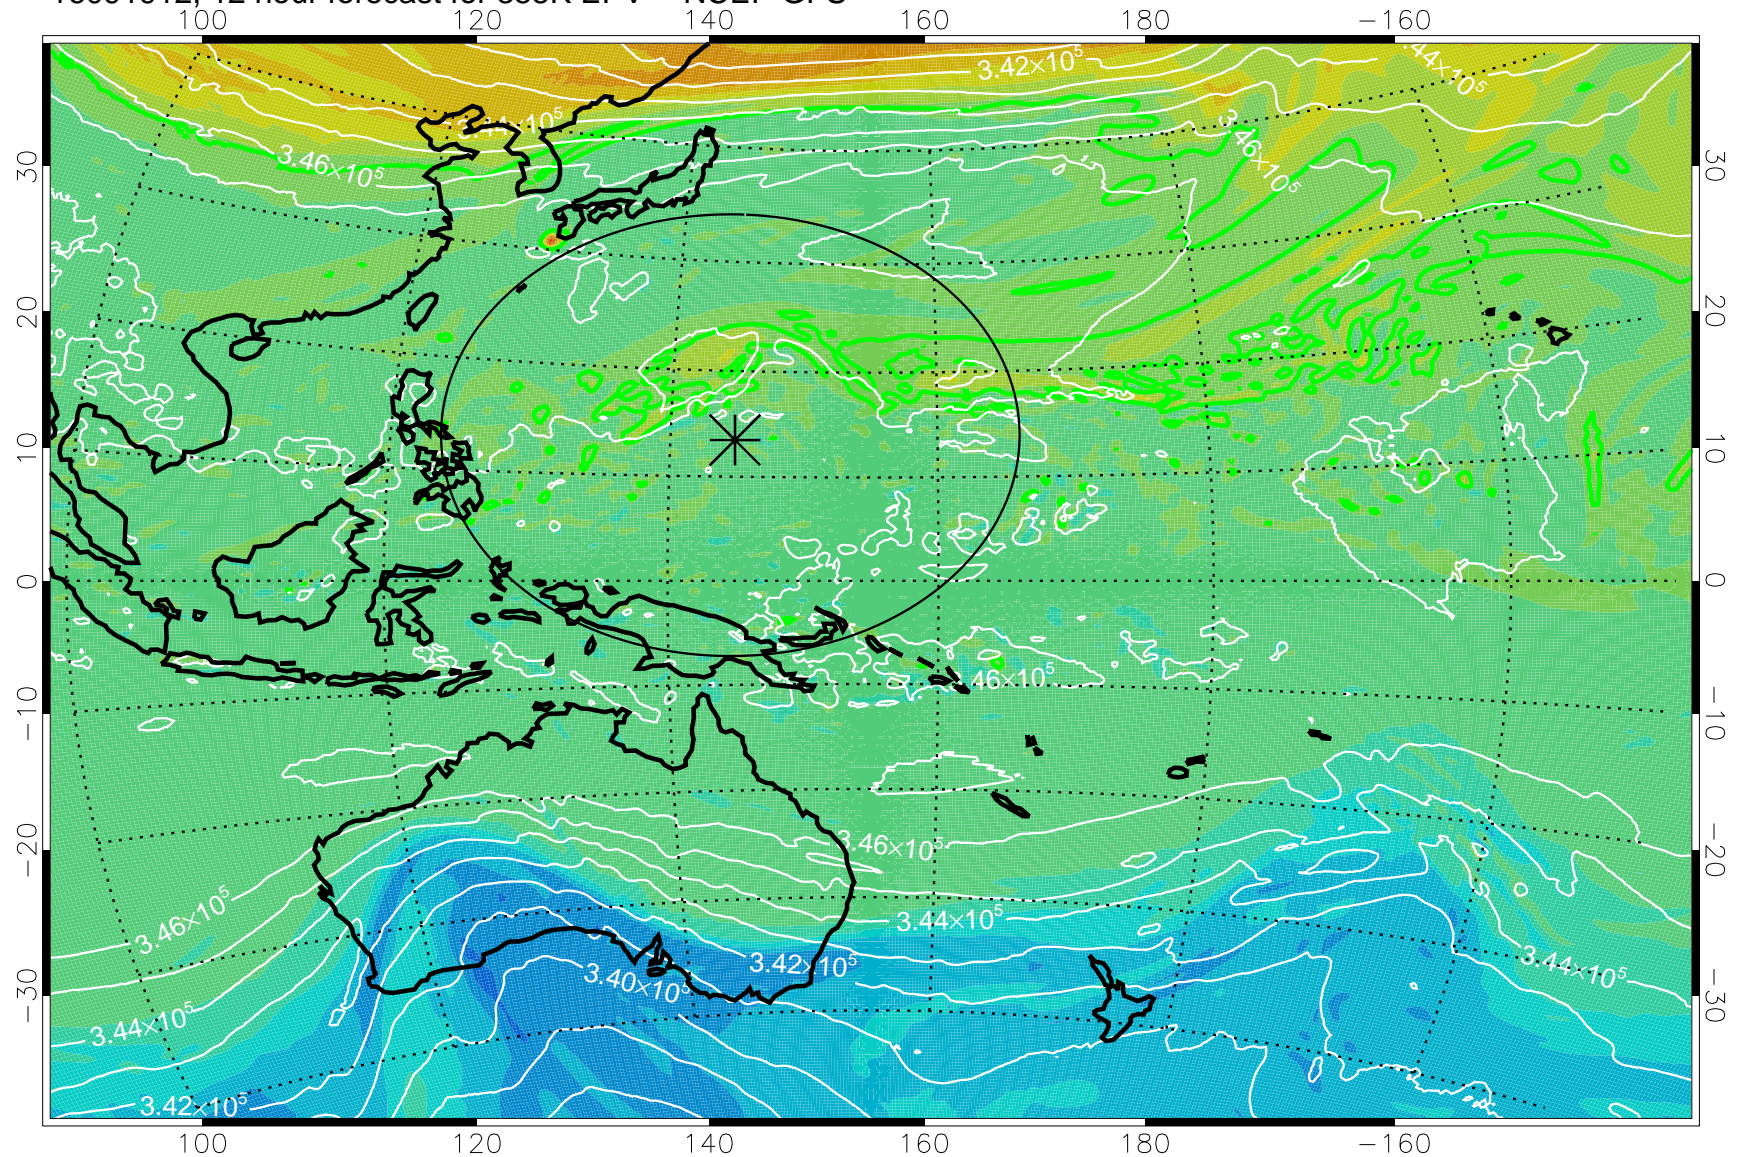

16091906, 6 hour forecast for 355K EPV -- NCEP GFS

355K Montgomery Streamfunction, white
EPV Tropopause (2 PVU) Position
Range ring of 2304 km

16091912, 12 hour forecast for 355K EPV -- NCEP GFS

355K Montgomery Streamfunction, white
EPV Tropopause (2 PVU) Position
Range ring of 2304 km

16091918, 18 hour forecast for 355K EPV -- NCEP GFS

355K Montgomery Streamfunction, white
EPV Tropopause (2 PVU) Position
Range ring of 2304 km

16092000, 24 hour forecast for 355K EPV -- NCEP GFS

355K Montgomery Streamfunction, white
EPV Tropopause (2 PVU) Position
Range ring of 2304 km

16092006, 30 hour forecast for 355K EPV -- NCEP GFS

355K Montgomery Streamfunction, white
EPV Tropopause (2 PVU) Position
Range ring of 2304 km

16092012, 36 hour forecast for 355K EPV -- NCEP GFS

355K Montgomery Streamfunction, white
EPV Tropopause (2 PVU) Position
Range ring of 2304 km

16092018, 42 hour forecast for 355K EPV -- NCEP GFS

355K Montgomery Streamfunction, white
EPV Tropopause (2 PVU) Position
Range ring of 2304 km

16092100, 48 hour forecast for 355K EPV -- NCEP GFS

355K Montgomery Streamfunction, white
EPV Tropopause (2 PVU) Position
Range ring of 2304 km