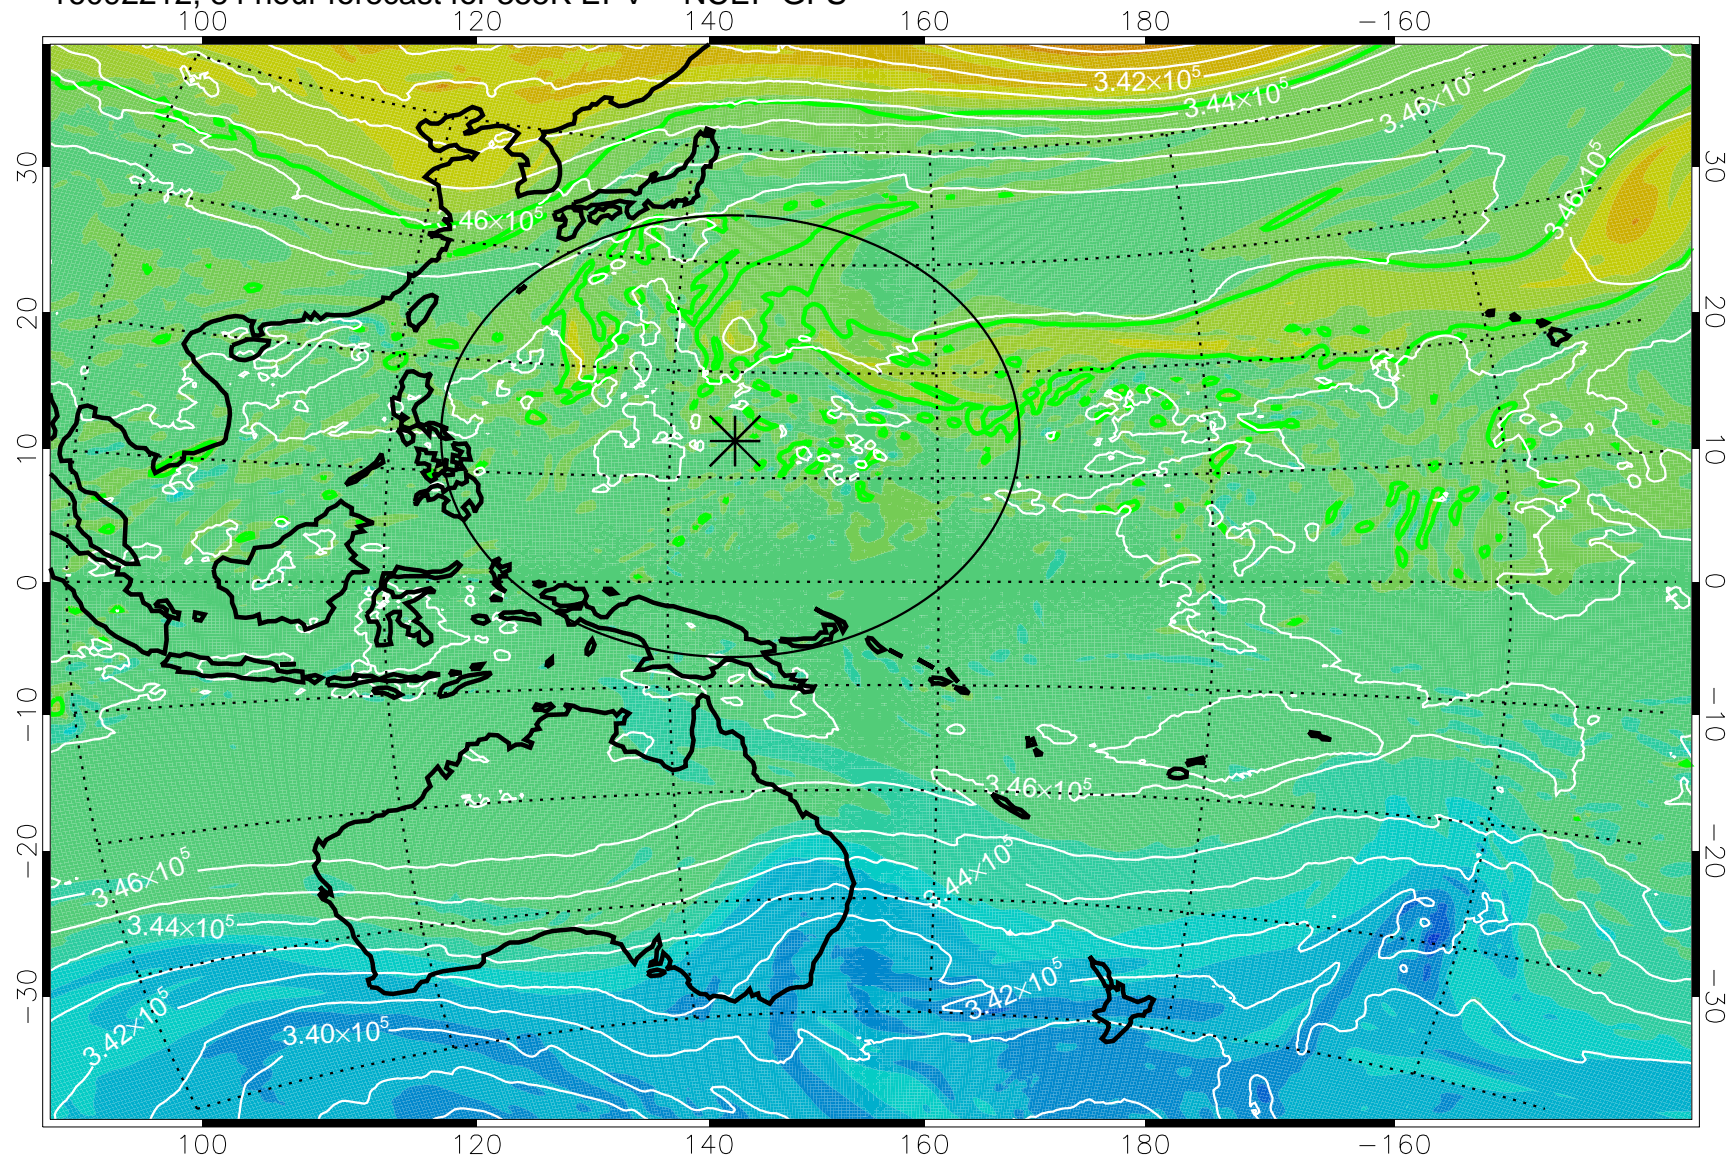

16092106, 54 hour forecast for 355K EPV -- NCEP GFS

355K Montgomery Streamfunction, white
EPV Tropopause (2 PVU) Position
Range ring of 2304 km

16092112, 60 hour forecast for 355K EPV -- NCEP GFS

355K Montgomery Streamfunction, white
EPV Tropopause (2 PVU) Position
Range ring of 2304 km

16092118, 66 hour forecast for 355K EPV -- NCEP GFS

355K Montgomery Streamfunction, white
EPV Tropopause (2 PVU) Position
Range ring of 2304 km

16092200, 72 hour forecast for 355K EPV -- NCEP GFS

355K Montgomery Streamfunction, white
EPV Tropopause (2 PVU) Position
Range ring of 2304 km

16092206, 78 hour forecast for 355K EPV -- NCEP GFS

355K Montgomery Streamfunction, white
EPV Tropopause (2 PVU) Position
Range ring of 2304 km

16092212, 84 hour forecast for 355K EPV -- NCEP GFS

355K Montgomery Streamfunction, white
EPV Tropopause (2 PVU) Position
Range ring of 2304 km

16092218, 90 hour forecast for 355K EPV -- NCEP GFS

355K Montgomery Streamfunction, white
EPV Tropopause (2 PVU) Position
Range ring of 2304 km

16092300, 96 hour forecast for 355K EPV -- NCEP GFS

355K Montgomery Streamfunction, white
EPV Tropopause (2 PVU) Position
Range ring of 2304 km