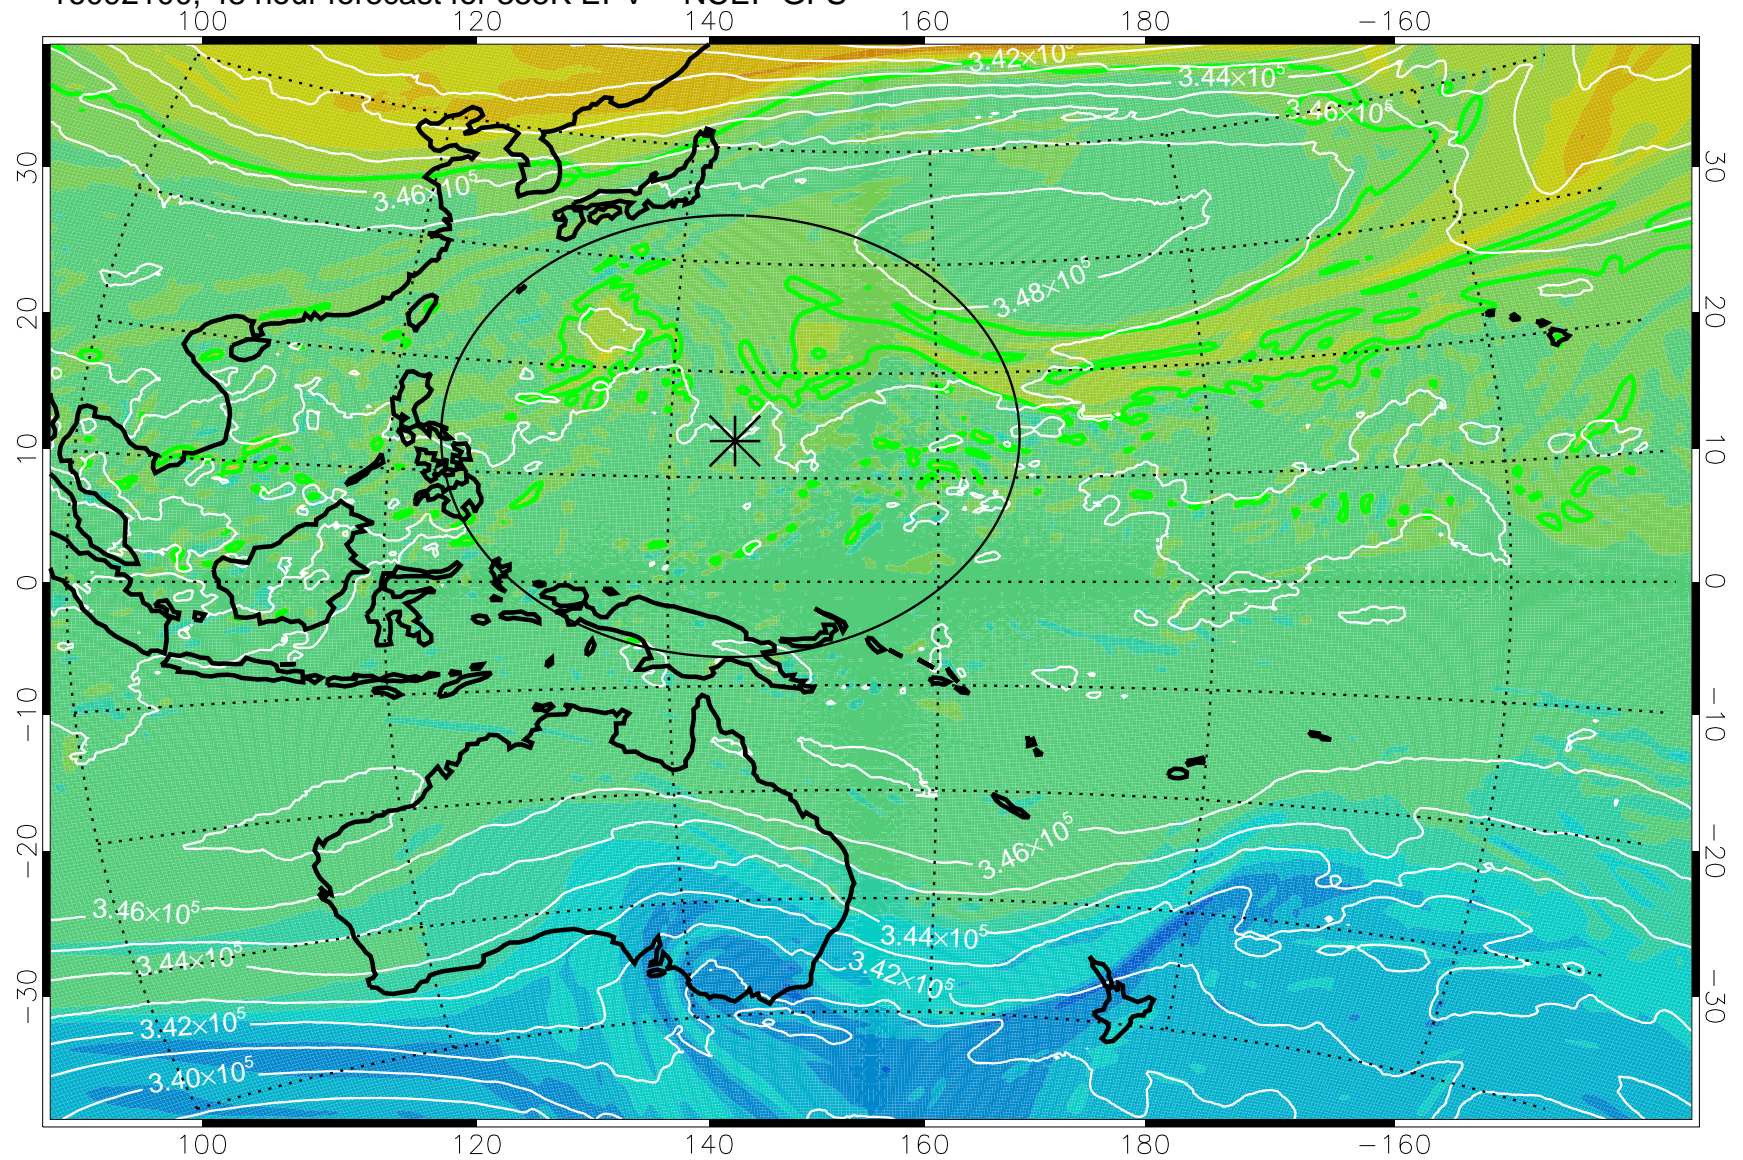

16092006, 30 hour forecast for 355K EPV -- NCEP GFS

355K Montgomery Streamfunction, white
EPV Tropopause (2 PVU) Position
Range ring of 2304 km

16092012, 36 hour forecast for 355K EPV -- NCEP GFS

355K Montgomery Streamfunction, white
EPV Tropopause (2 PVU) Position
Range ring of 2304 km

16092018, 42 hour forecast for 355K EPV -- NCEP GFS

355K Montgomery Streamfunction, white
EPV Tropopause (2 PVU) Position
Range ring of 2304 km

16092100, 48 hour forecast for 355K EPV -- NCEP GFS

355K Montgomery Streamfunction, white
EPV Tropopause (2 PVU) Position
Range ring of 2304 km

16092106, 54 hour forecast for 355K EPV -- NCEP GFS

355K Montgomery Streamfunction, white
EPV Tropopause (2 PVU) Position
Range ring of 2304 km

16092112, 60 hour forecast for 355K EPV -- NCEP GFS

355K Montgomery Streamfunction, white
EPV Tropopause (2 PVU) Position
Range ring of 2304 km

16092118, 66 hour forecast for 355K EPV -- NCEP GFS

355K Montgomery Streamfunction, white
EPV Tropopause (2 PVU) Position
Range ring of 2304 km

16092200, 72 hour forecast for 355K EPV -- NCEP GFS

355K Montgomery Streamfunction, white
EPV Tropopause (2 PVU) Position
Range ring of 2304 km