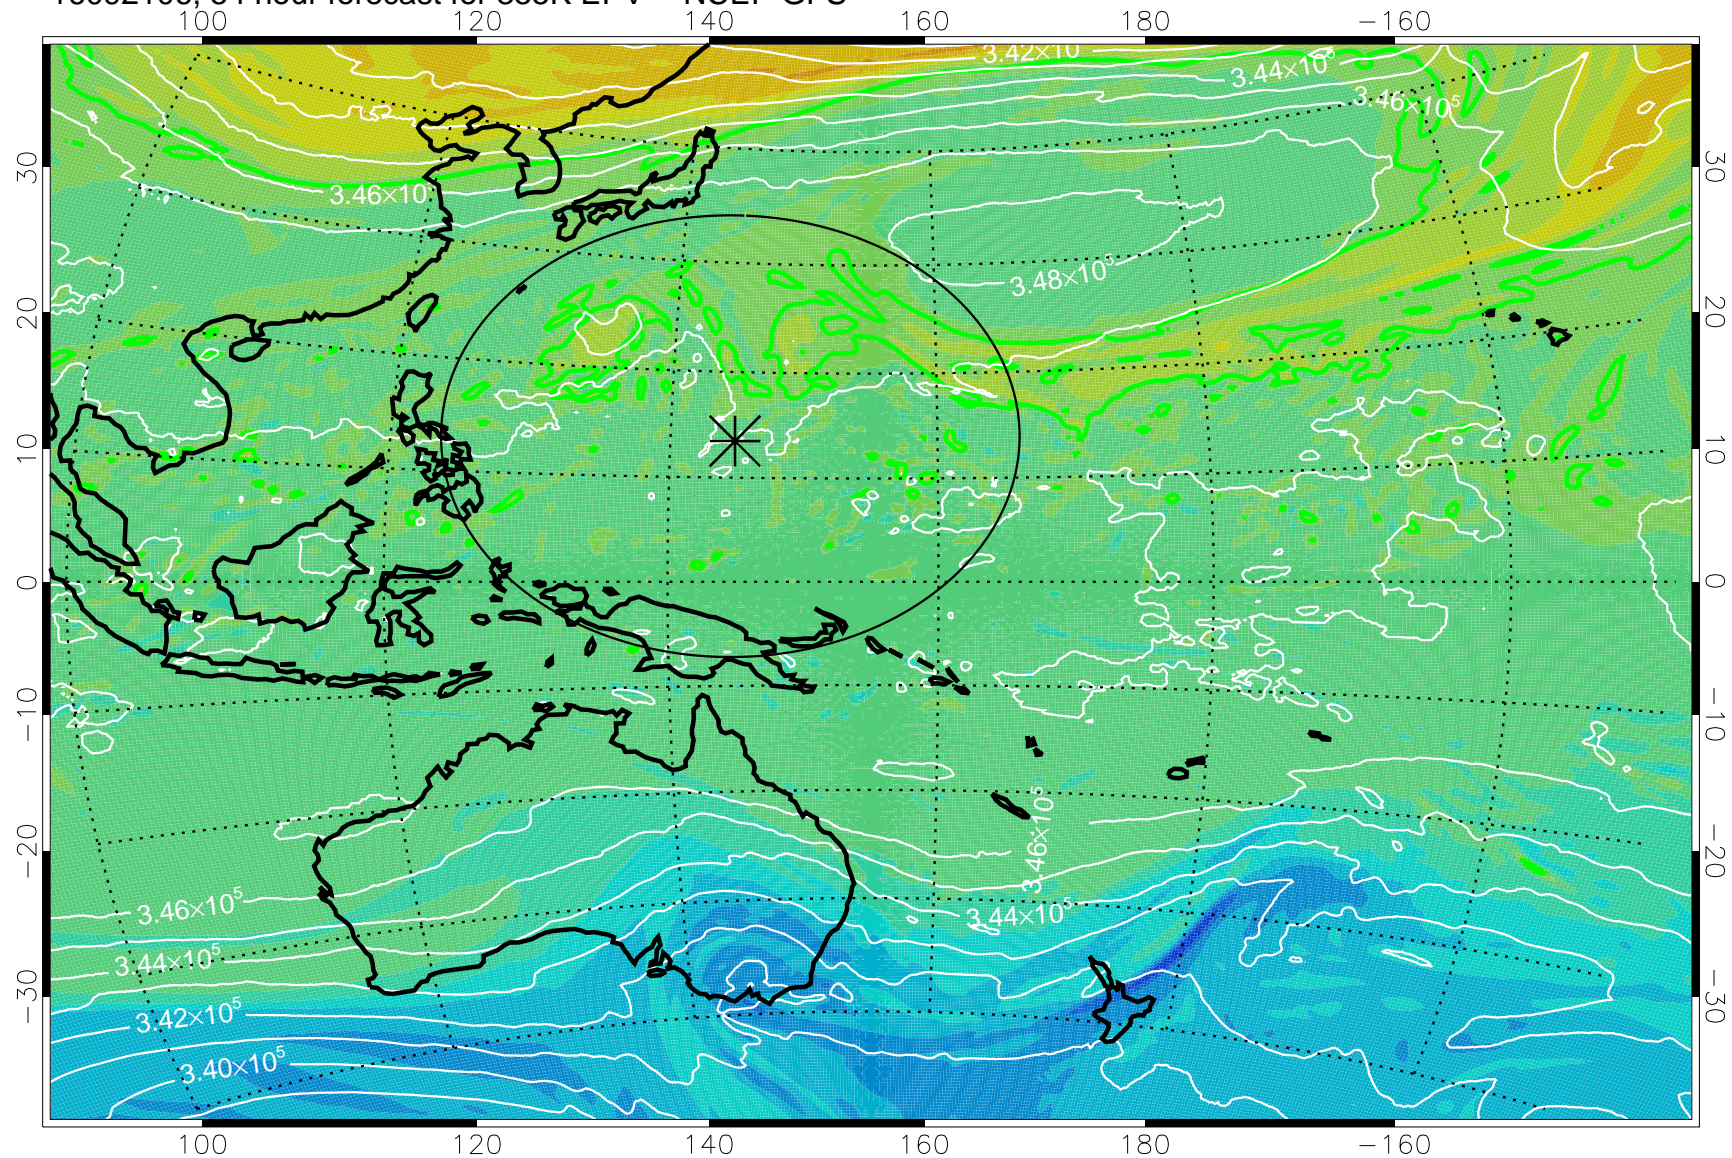

16092006, 30 hour forecast for 355K EPV -- NCEP GFS

355K Montgomery Streamfunction, white
EPV Tropopause (2 PVU) Position
Range ring of 2304 km

16092012, 36 hour forecast for 355K EPV -- NCEP GFS

355K Montgomery Streamfunction, white
EPV Tropopause (2 PVU) Position
Range ring of 2304 km

16092018, 42 hour forecast for 355K EPV -- NCEP GFS

355K Montgomery Streamfunction, white
EPV Tropopause (2 PVU) Position
Range ring of 2304 km

16092100, 48 hour forecast for 355K EPV -- NCEP GFS

355K Montgomery Streamfunction, white
EPV Tropopause (2 PVU) Position
Range ring of 2304 km

16092106, 54 hour forecast for 355K EPV -- NCEP GFS

355K Montgomery Streamfunction, white
EPV Tropopause (2 PVU) Position
Range ring of 2304 km

16092112, 60 hour forecast for 355K EPV -- NCEP GFS

355K Montgomery Streamfunction, white
EPV Tropopause (2 PVU) Position
Range ring of 2304 km

16092118, 66 hour forecast for 355K EPV -- NCEP GFS

355K Montgomery Streamfunction, white
EPV Tropopause (2 PVU) Position
Range ring of 2304 km

16092200, 72 hour forecast for 355K EPV -- NCEP GFS

355K Montgomery Streamfunction, white
EPV Tropopause (2 PVU) Position
Range ring of 2304 km