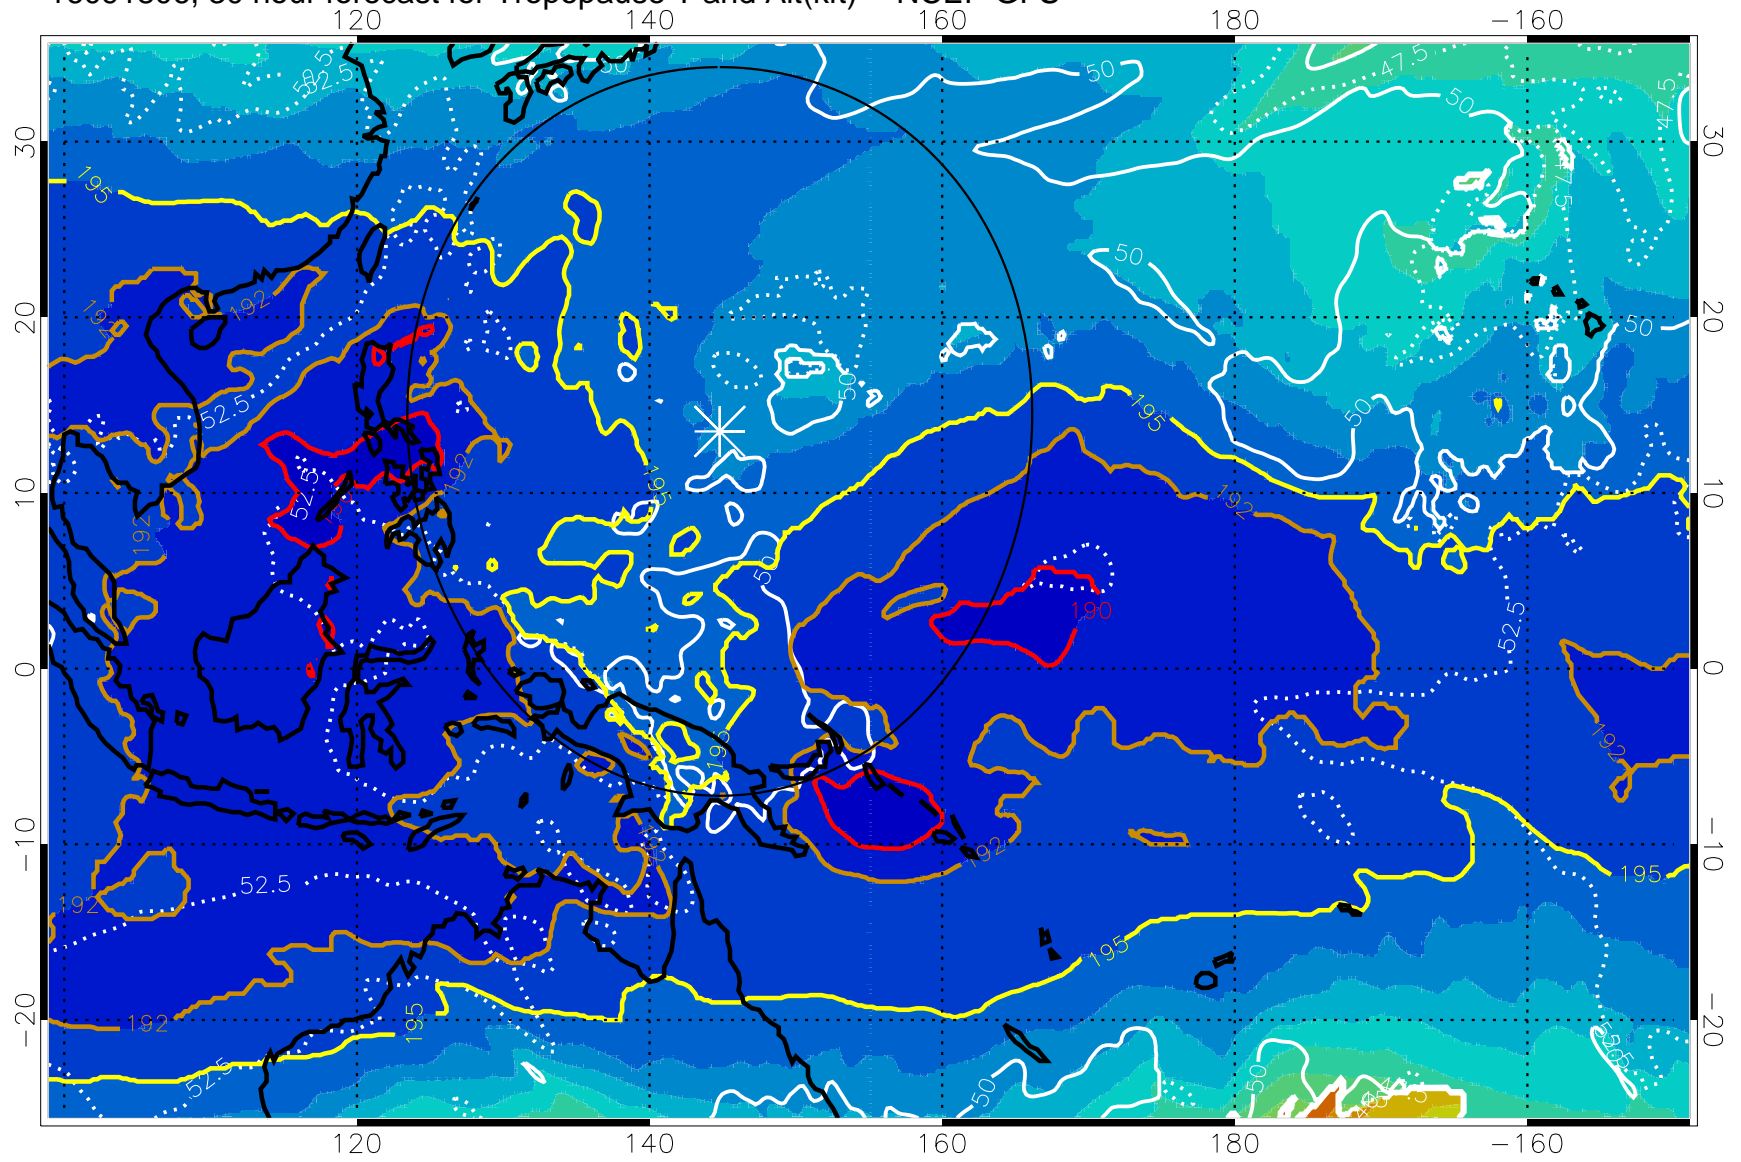

16091806, 30 hour forecast for Tropopause T and Alt(kft) -- NCEP GFS

190 200 210 220 230

Tropopause T, K

Tropopause Altitude in kft (white)

192.5K Isotherm 195K Isotherm
187.5K Isotherm 190K Isotherm

Range ring of 2304 km