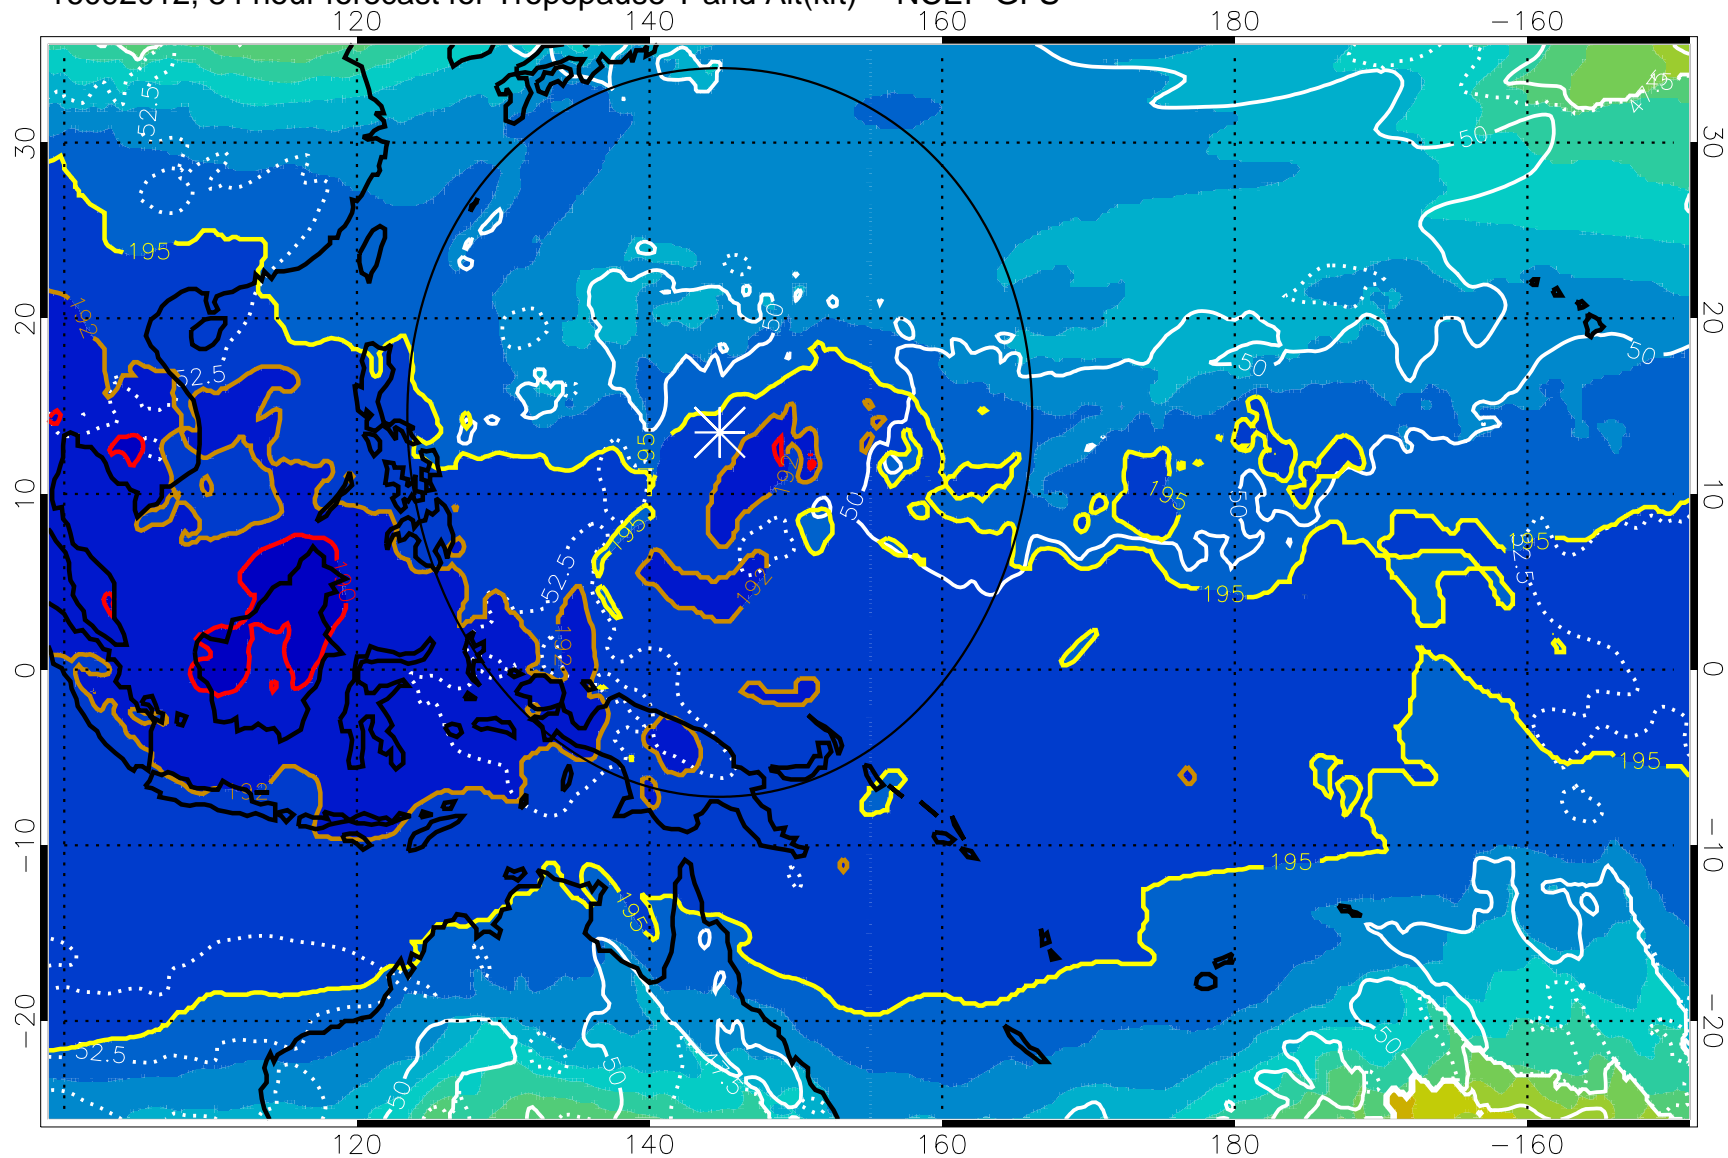

16092012, 84 hour forecast for Tropopause T and Alt(kft) -- NCEP GFS

190 200 210 220 230
Tropopause T, K

Tropopause Altitude in kft (white)

192.5K Isotherm 195K Isotherm
187.5K Isotherm 190K Isotherm

Range ring of 2304 km