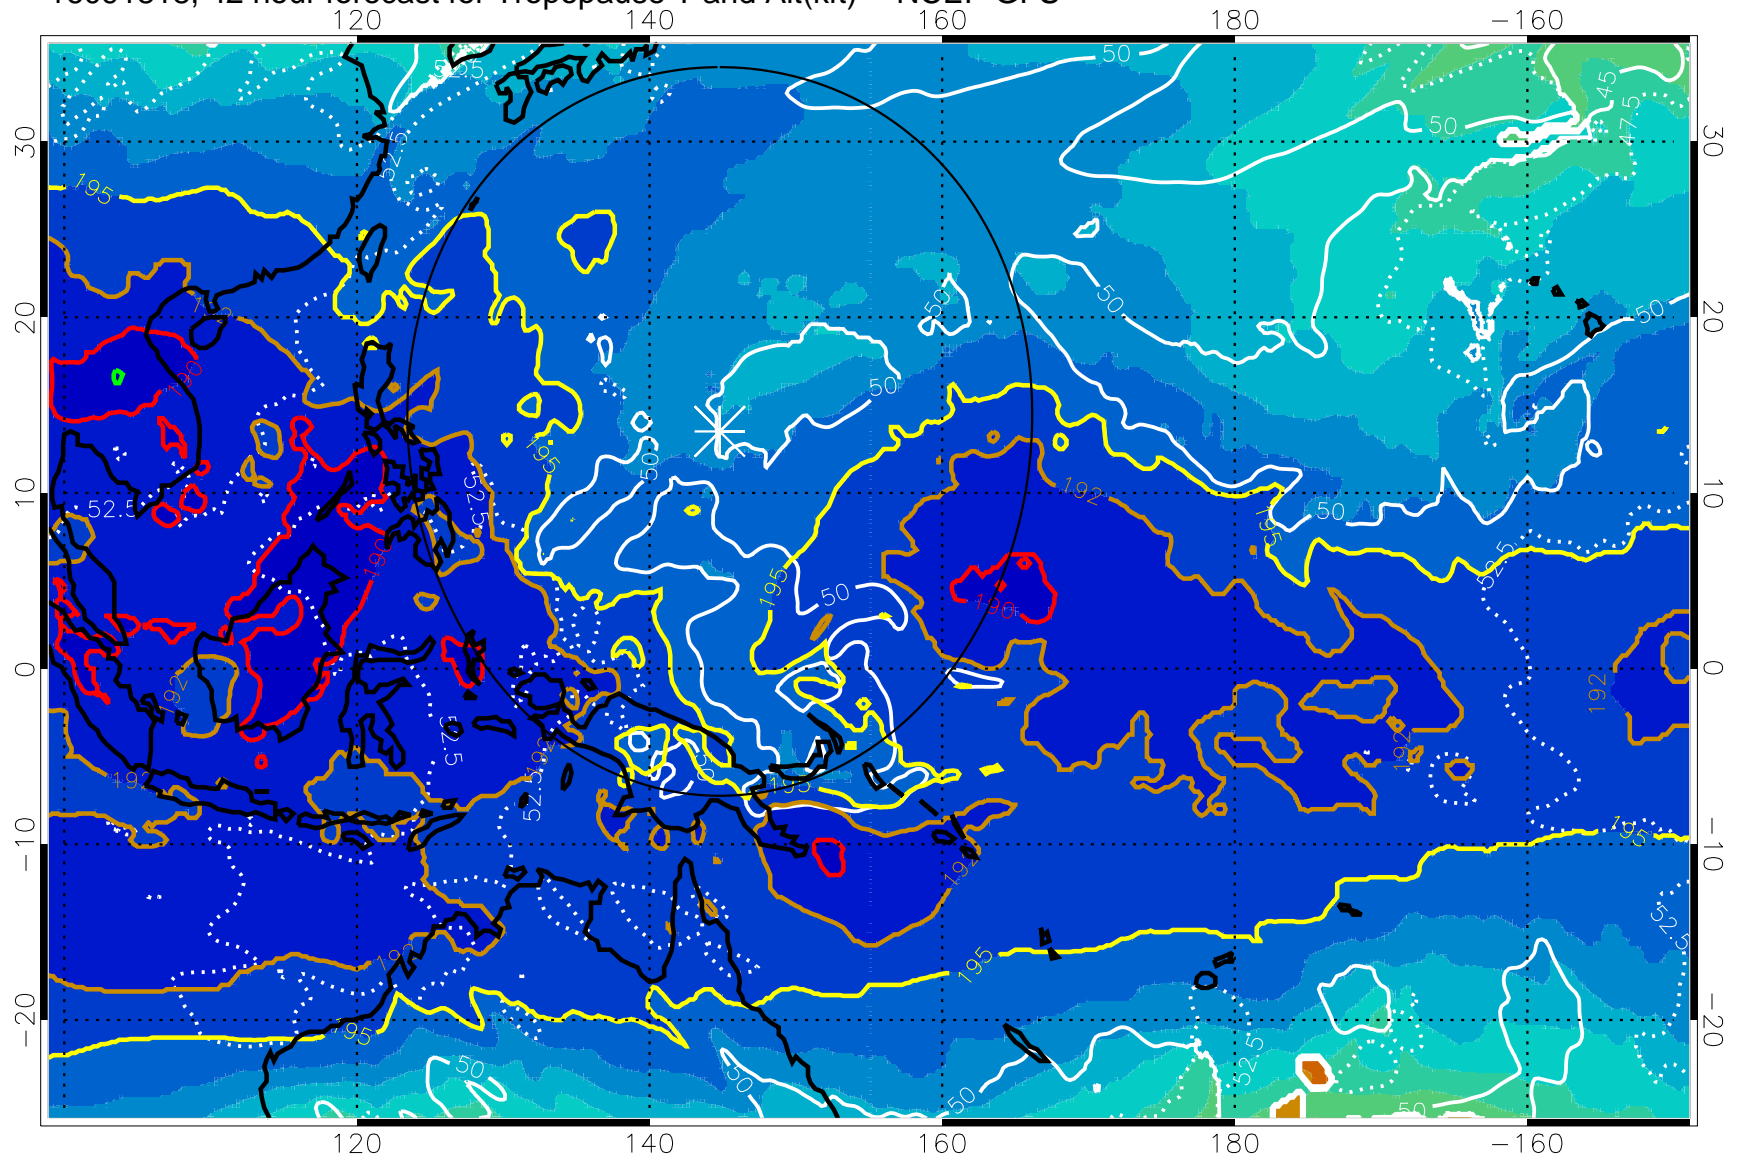

16091818, 42 hour forecast for Tropopause T and Alt(kft) -- NCEP GFS

190 200 210 220 230
Tropopause T, K

Tropopause Altitude in kft (white)

192.5K Isotherm 195K Isotherm
187.5K Isotherm 190K Isotherm

Range ring of 2304 km