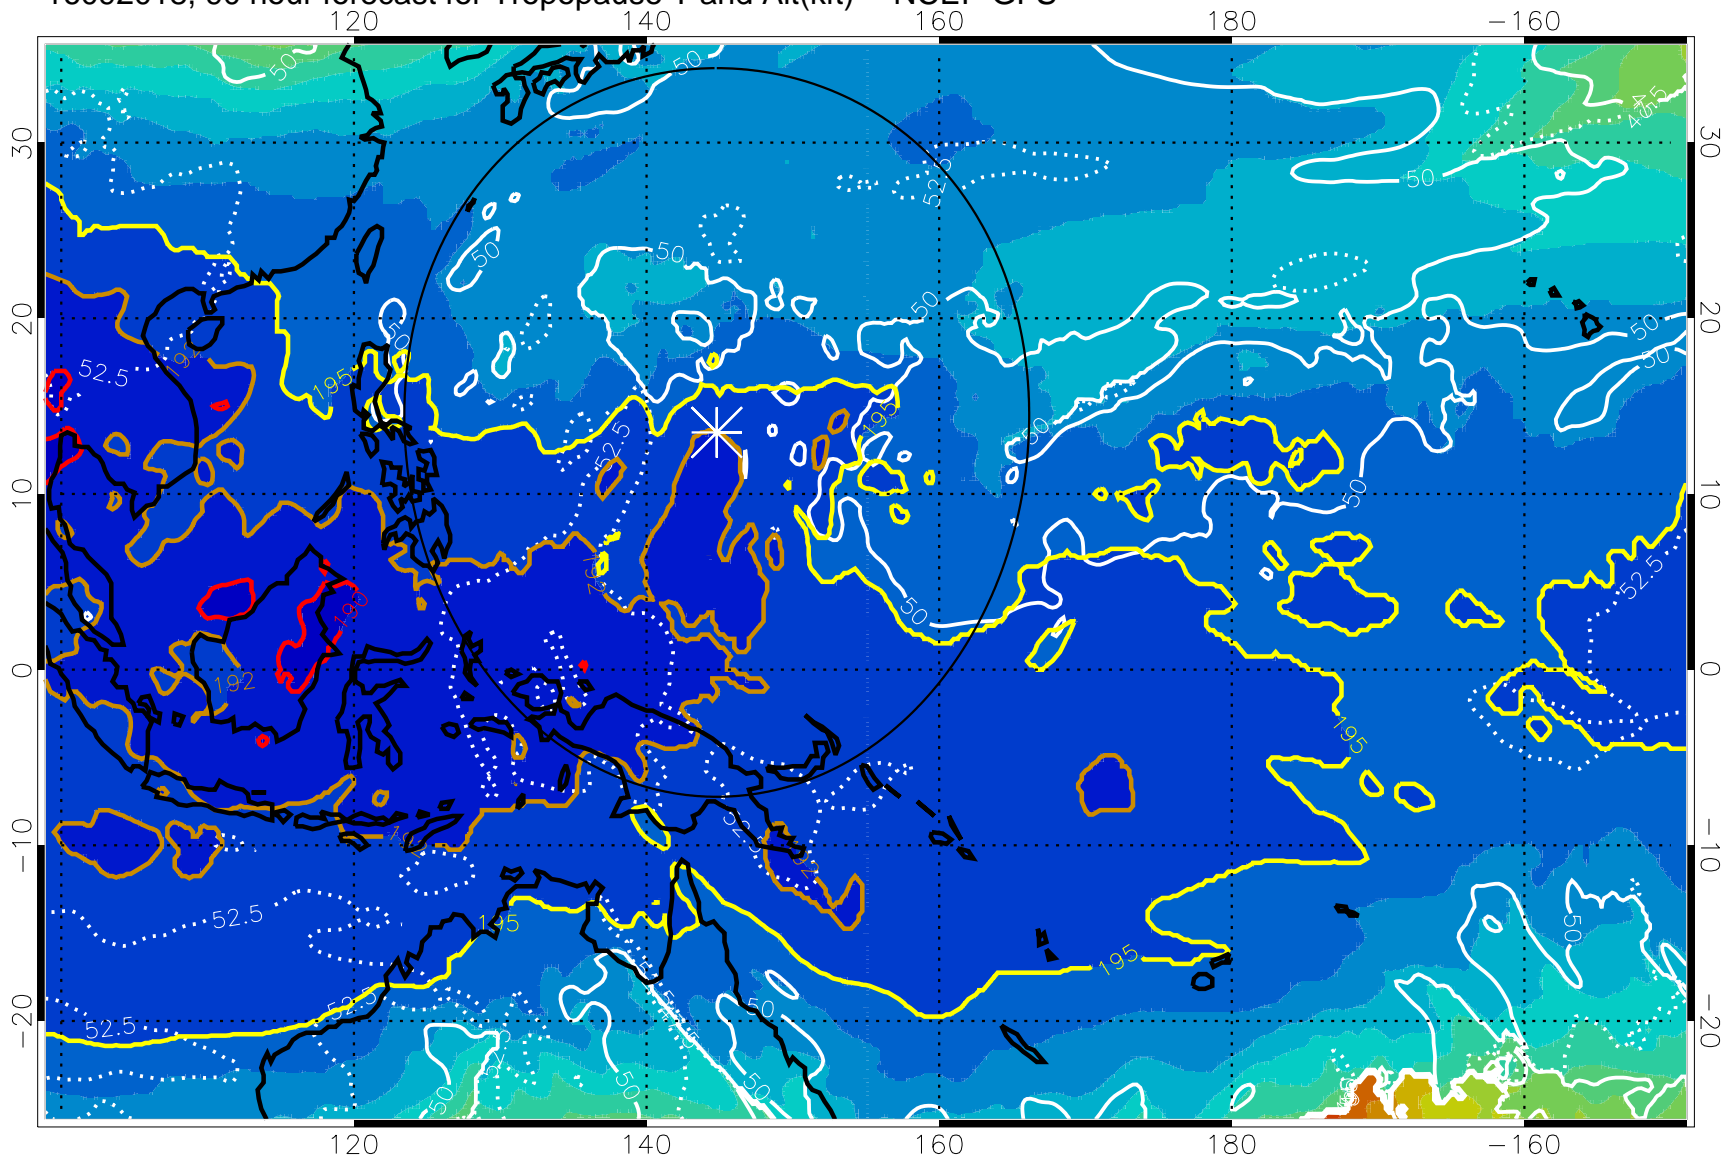

Tropopause T, K

Tropopause Altitude in kft (white)

192.5K Isotherm 195K Isotherm
187.5K Isotherm 190K Isotherm

Range ring of 2304 km

16092012, 84 hour forecast for Tropopause T and Alt(kft) -- NCEP GFS

190 200 210 220 230
Tropopause T, K

Tropopause Altitude in kft (white)

192.5K Isotherm 195K Isotherm
187.5K Isotherm 190K Isotherm

Range ring of 2304 km

16092018, 90 hour forecast for Tropopause T and Alt(kft) -- NCEP GFS

190 200 210 220 230