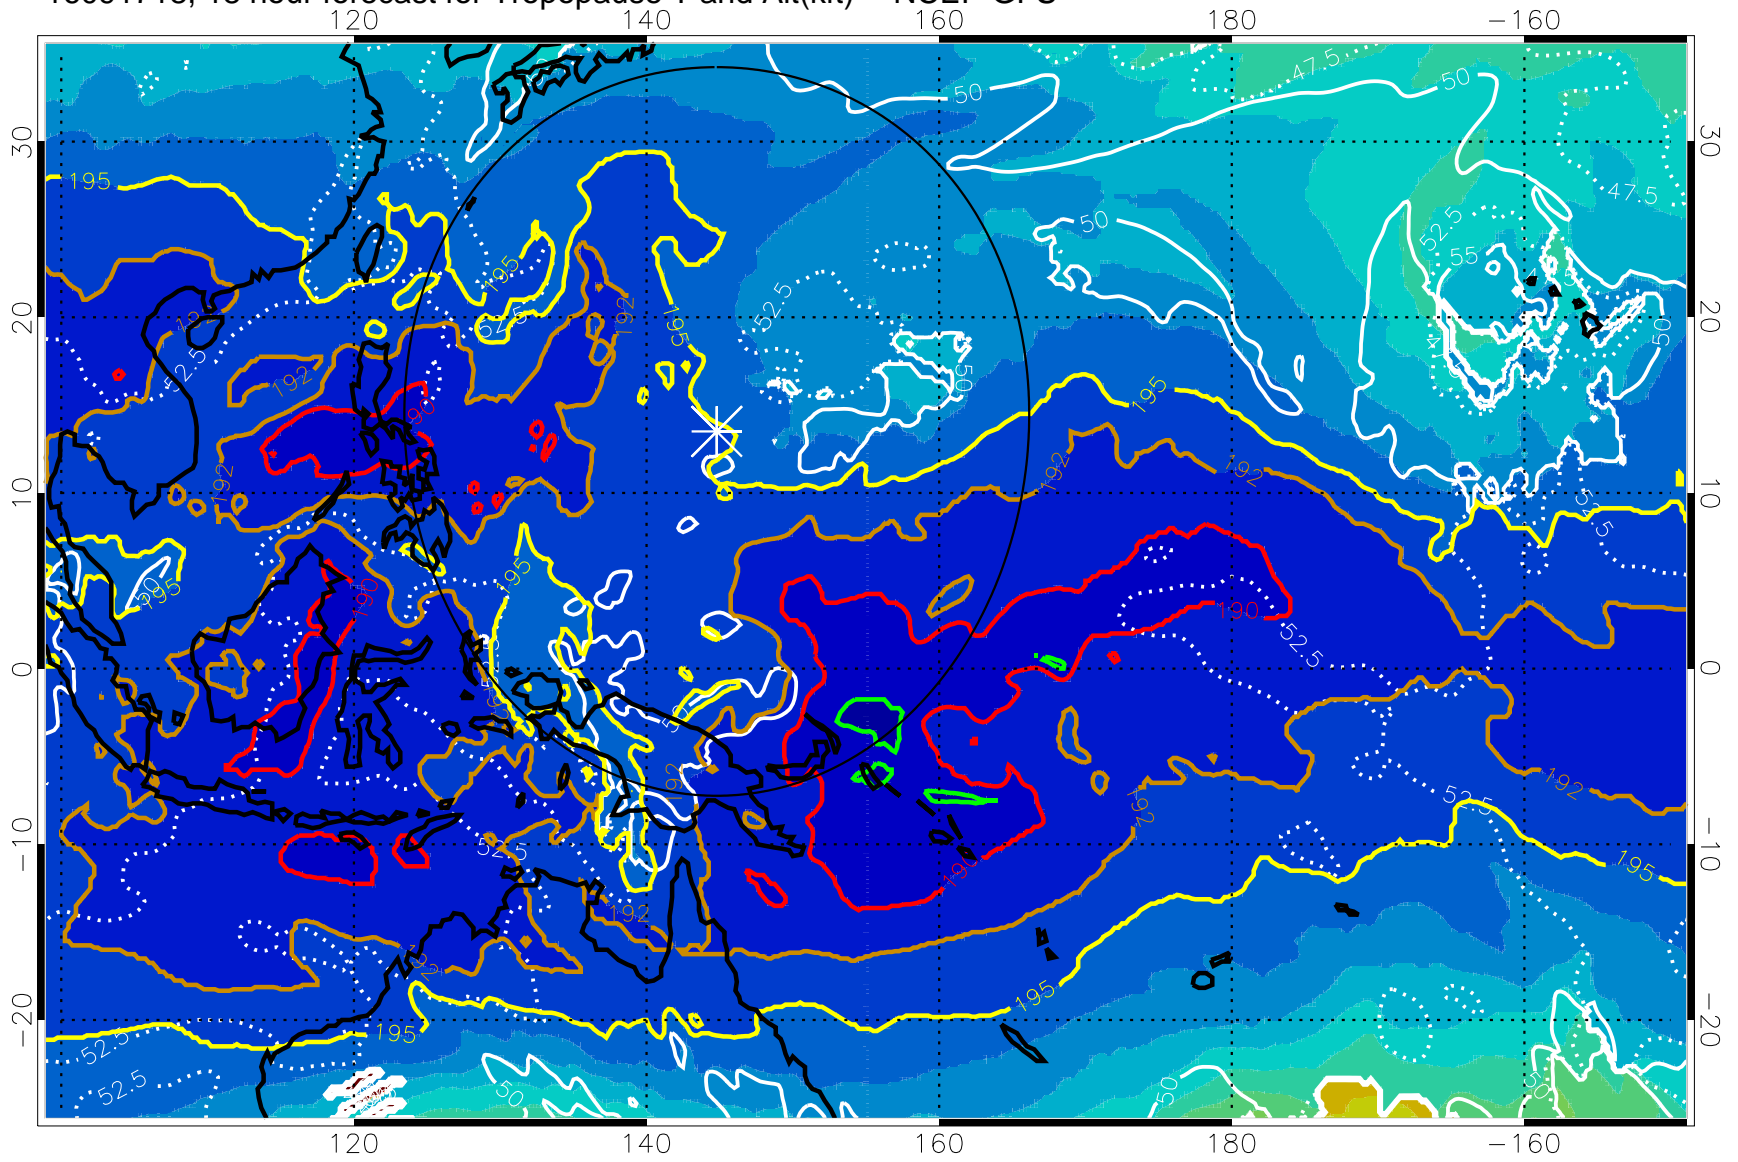

16091718, 18 hour forecast for Tropopause T and Alt(kft) -- NCEP GFS

190 200 210 220 230

Tropopause T, K

Tropopause Altitude in kft (white)

192.5K Isotherm 195K Isotherm
187.5K Isotherm 190K Isotherm

Range ring of 2304 km