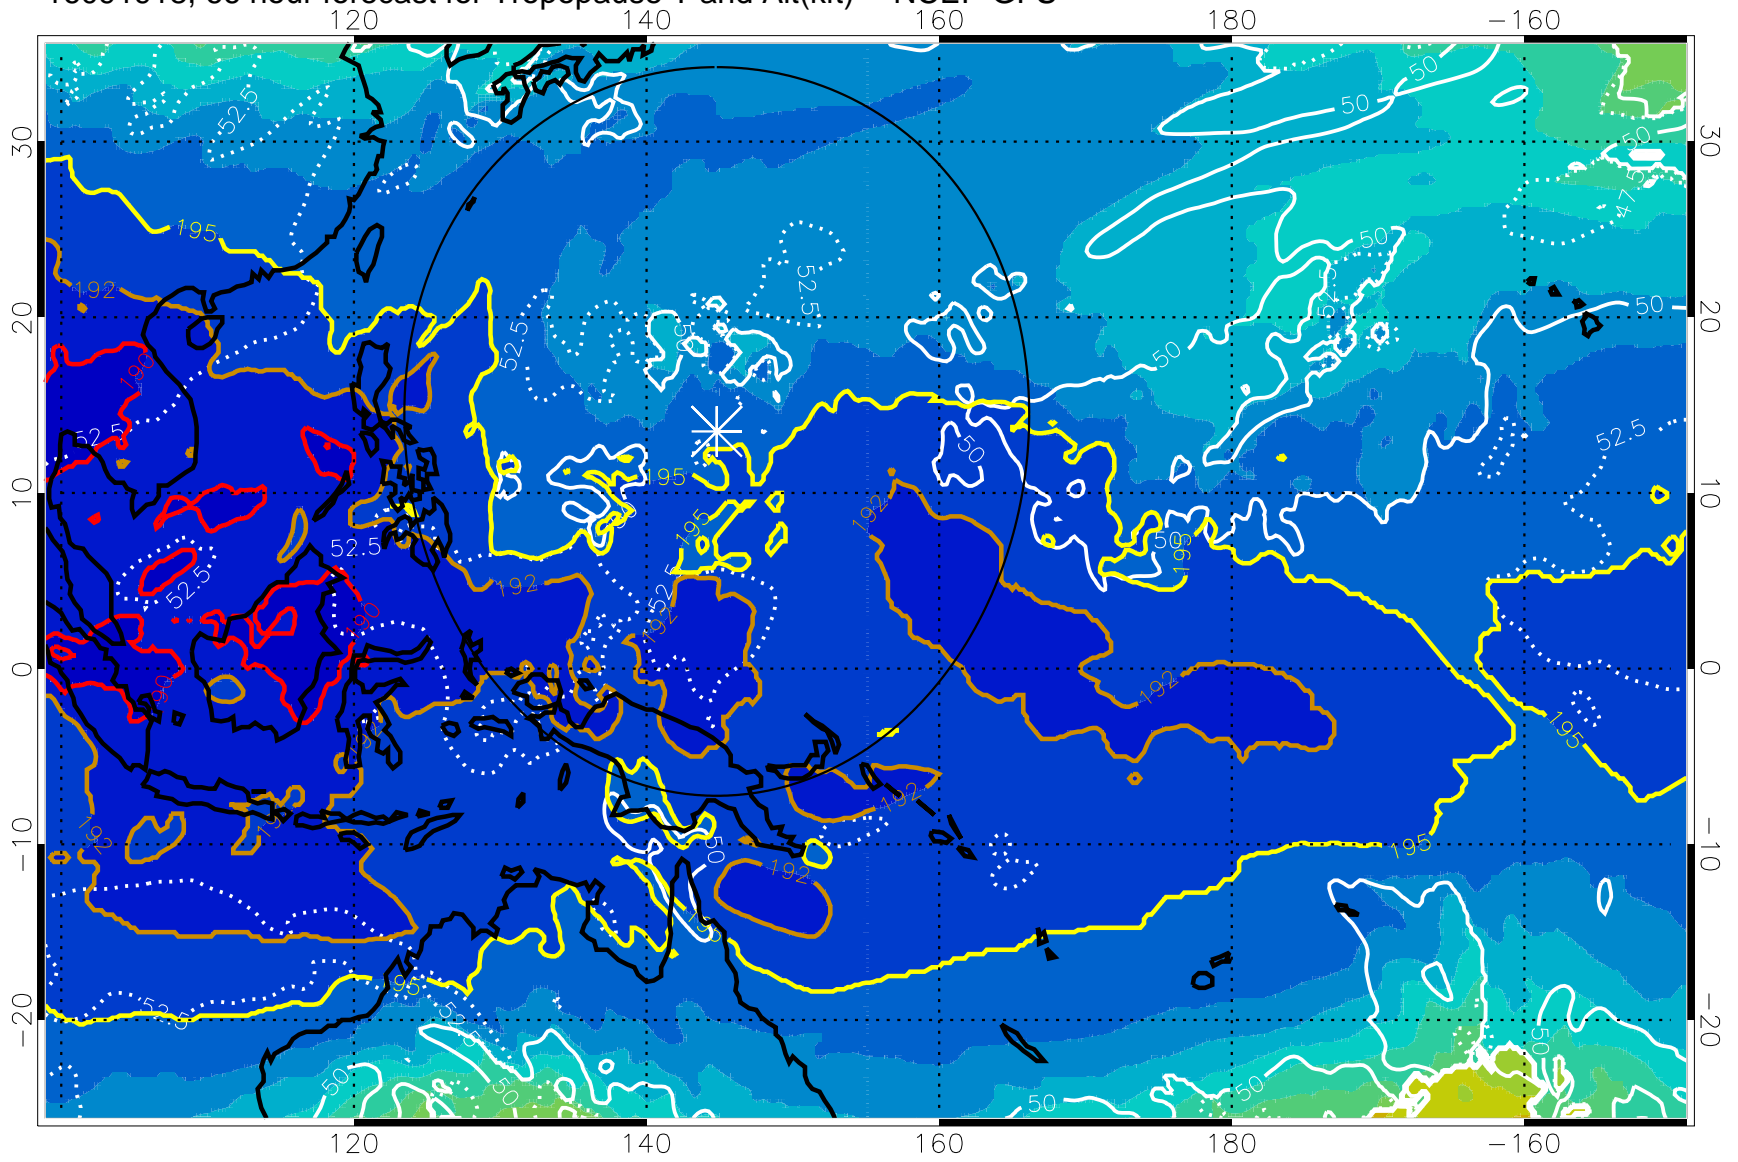

16091918, 66 hour forecast for Tropopause T and Alt(kft) -- NCEP GFS

Tropopause Altitude in kft (white)

192.5K Isotherm 195K Isotherm
187.5K Isotherm 190K Isotherm

Range ring of 2304 km