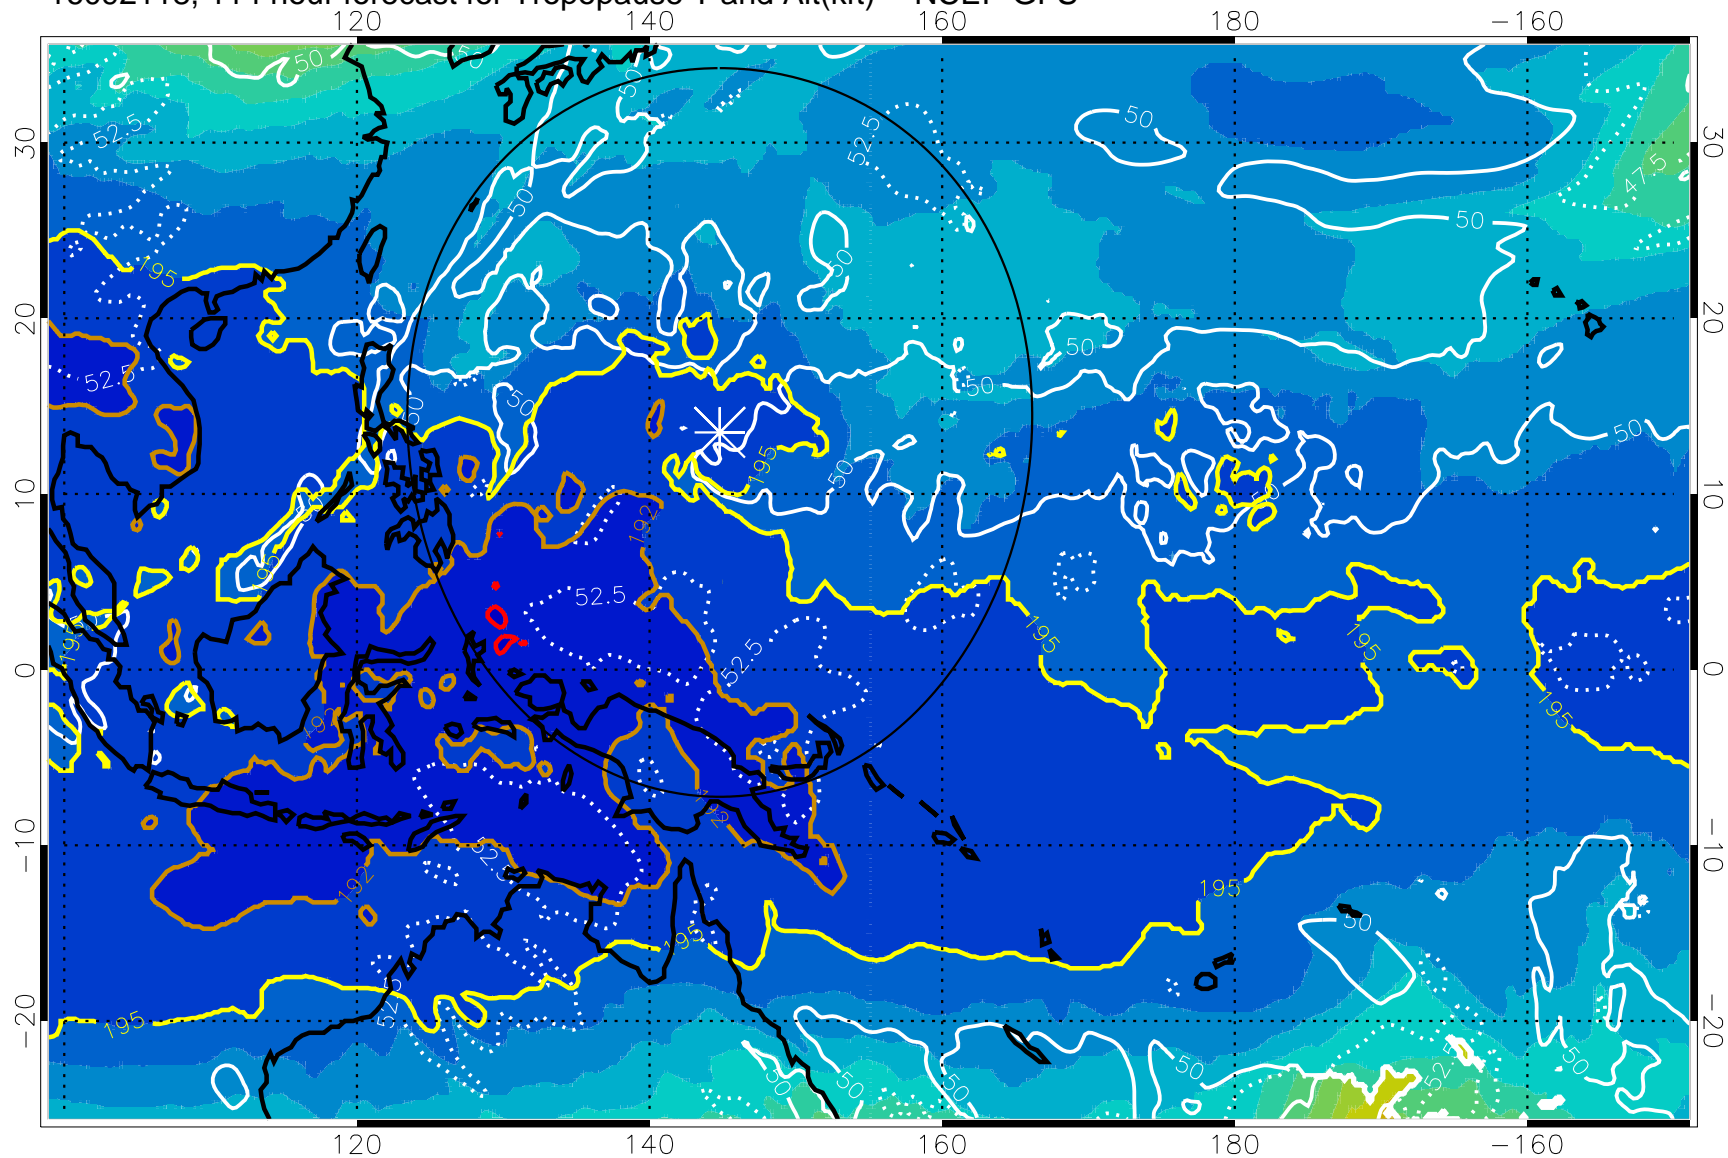

16092118, 114 hour forecast for Tropopause T and Alt(kft) -- NCEP GFS

190 200 210 220 230

Tropopause T, K

Tropopause Altitude in kft (white)

192.5K Isotherm 195K Isotherm

187.5K Isotherm 190K Isotherm

Range ring of 2304 km