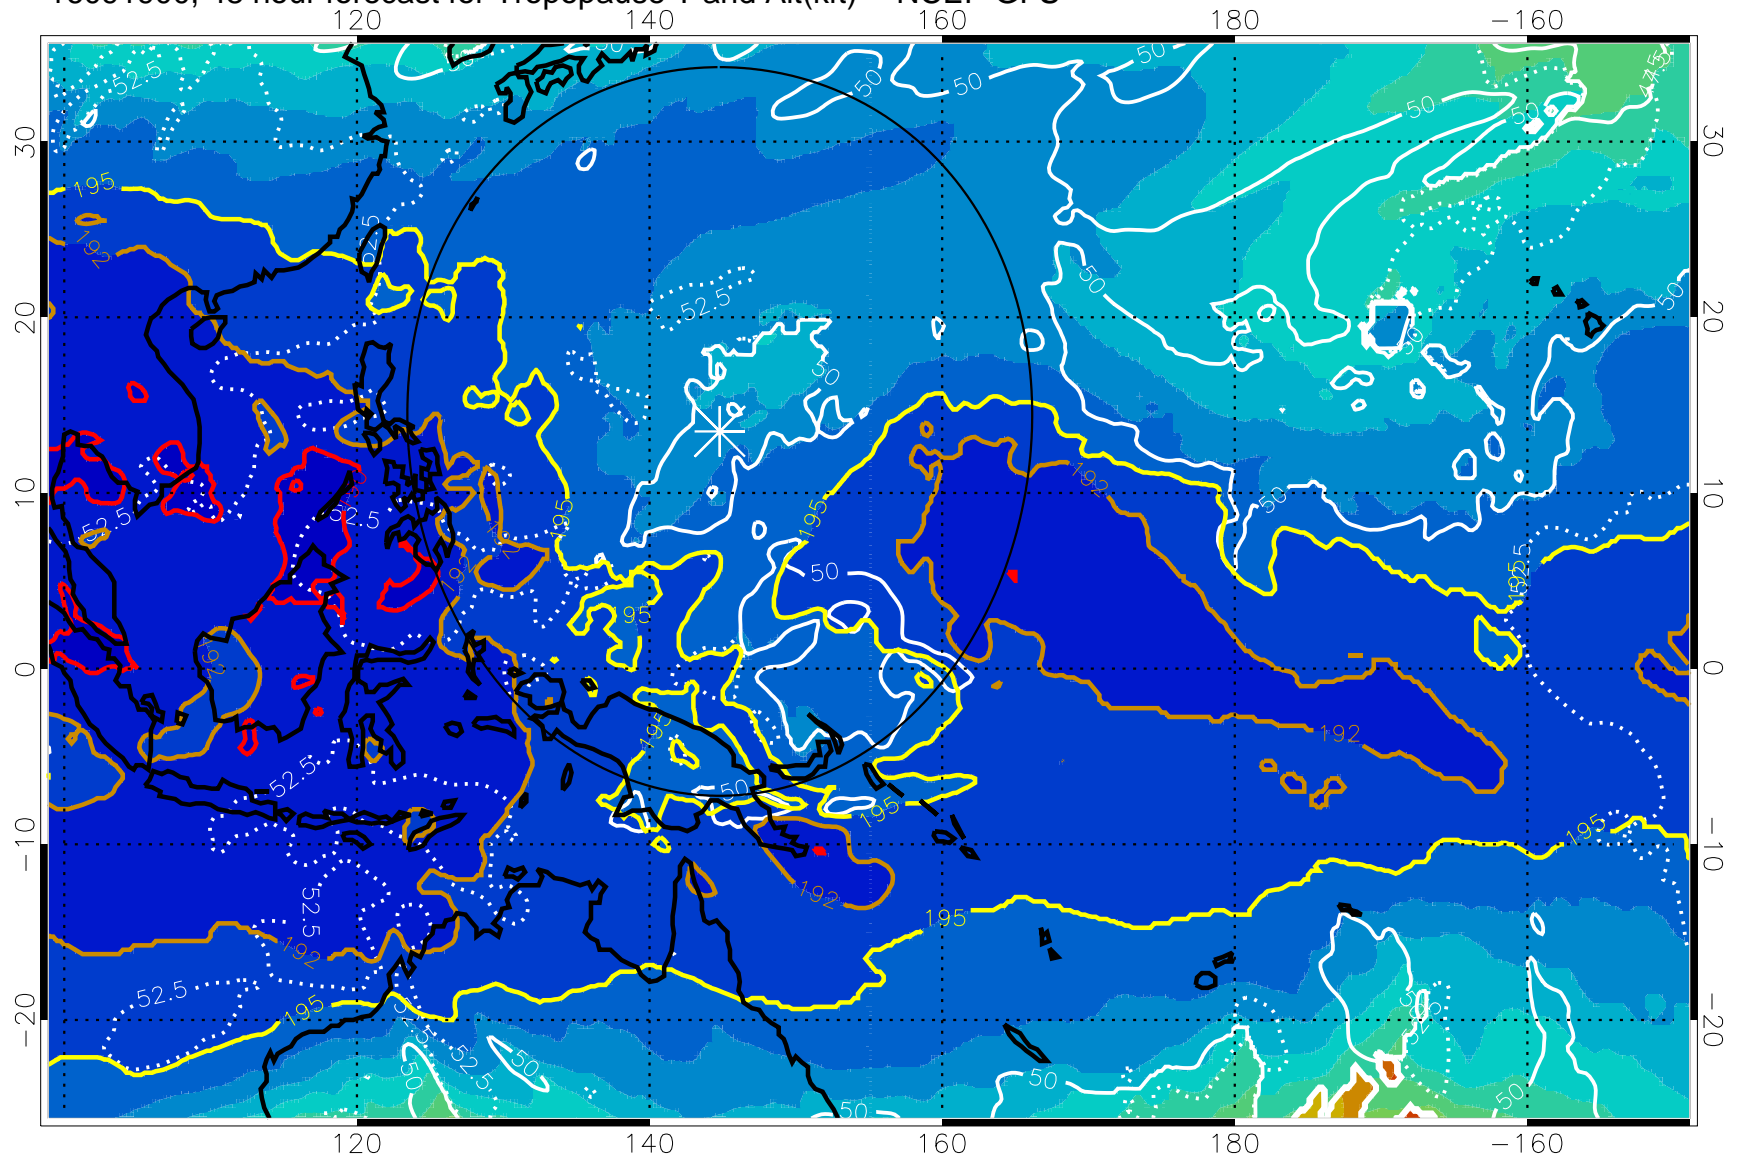

16091900, 48 hour forecast for Tropopause T and Alt(kft) -- NCEP GFS

190   200   210   220   230
Tropopause T, K

Tropopause Altitude in kft (white)

192.5K Isotherm   195K Isotherm
187.5K Isotherm   190K Isotherm

Range ring of 2304 km