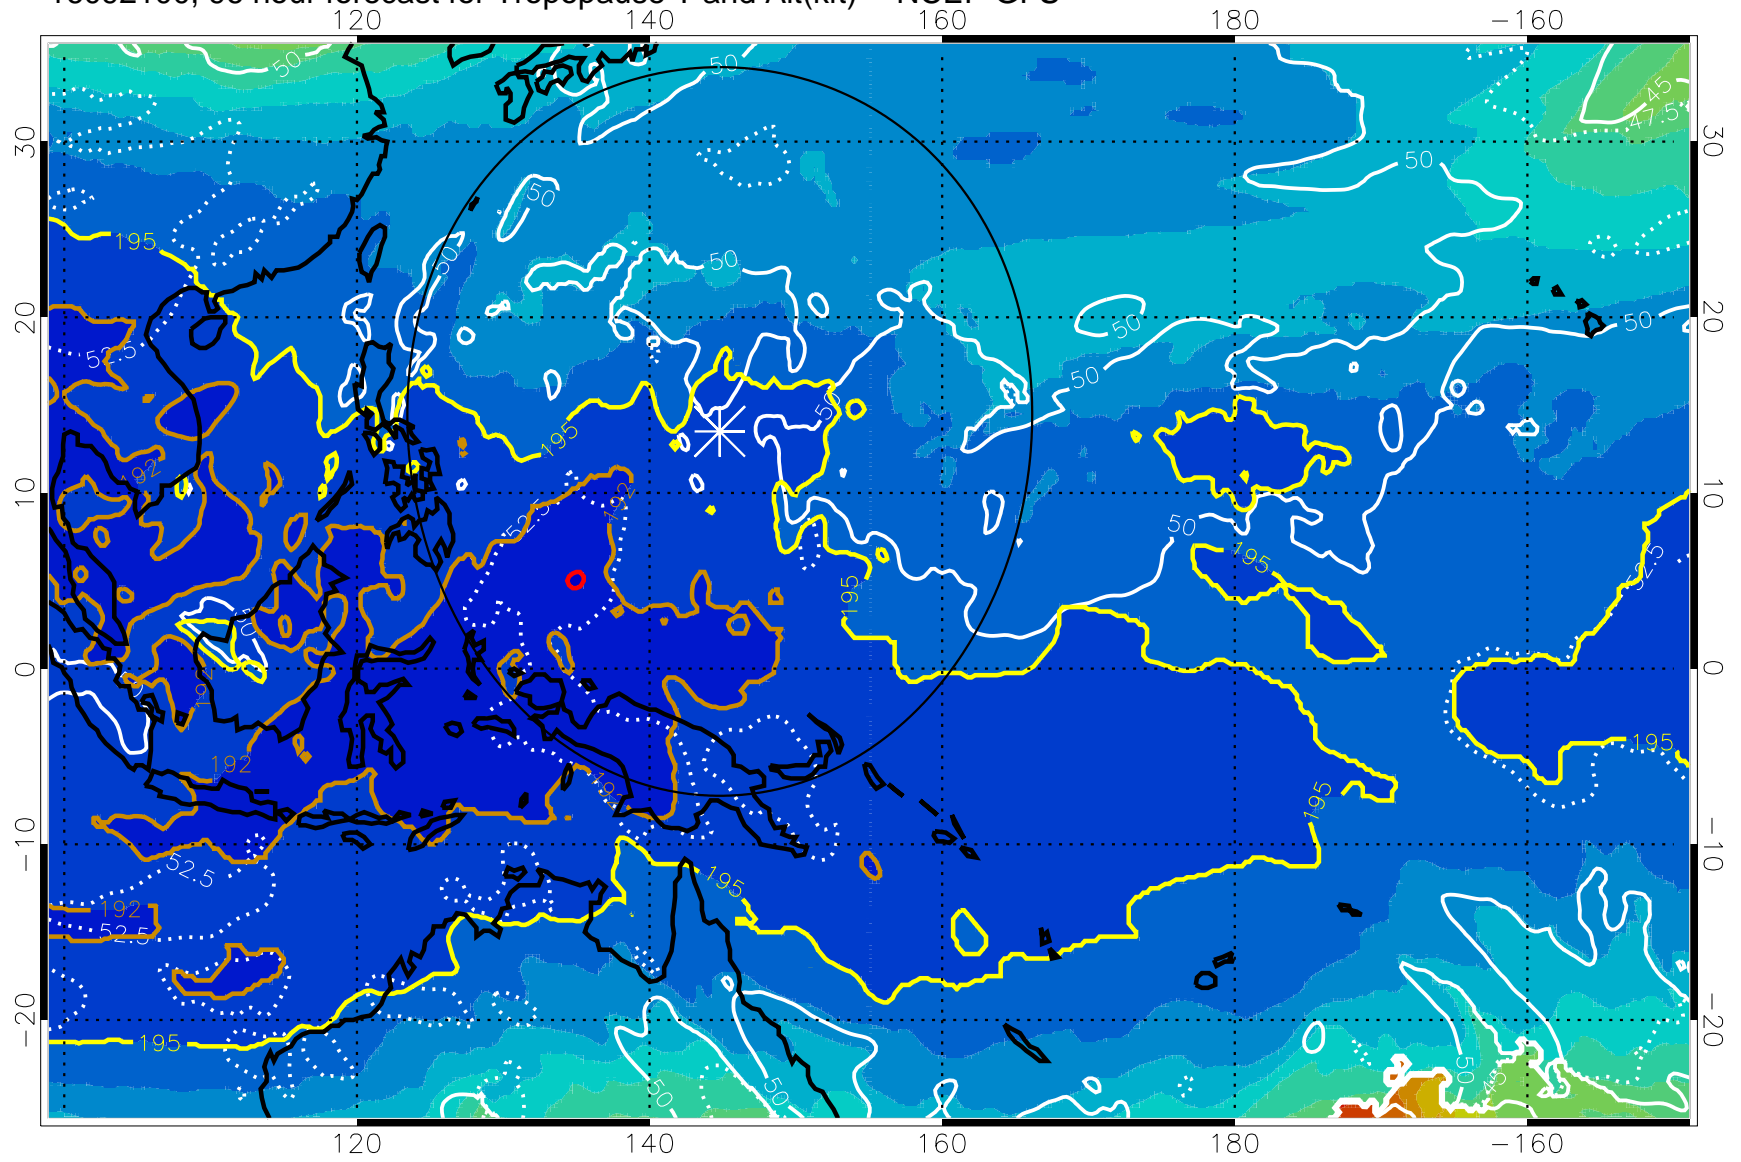

16092100, 96 hour forecast for Tropopause T and Alt(kft) -- NCEP GFS

190 200 210 220 230
Tropopause T, K

Tropopause Altitude in kft (white)

192.5K Isotherm 195K Isotherm
187.5K Isotherm 190K Isotherm

Range ring of 2304 km