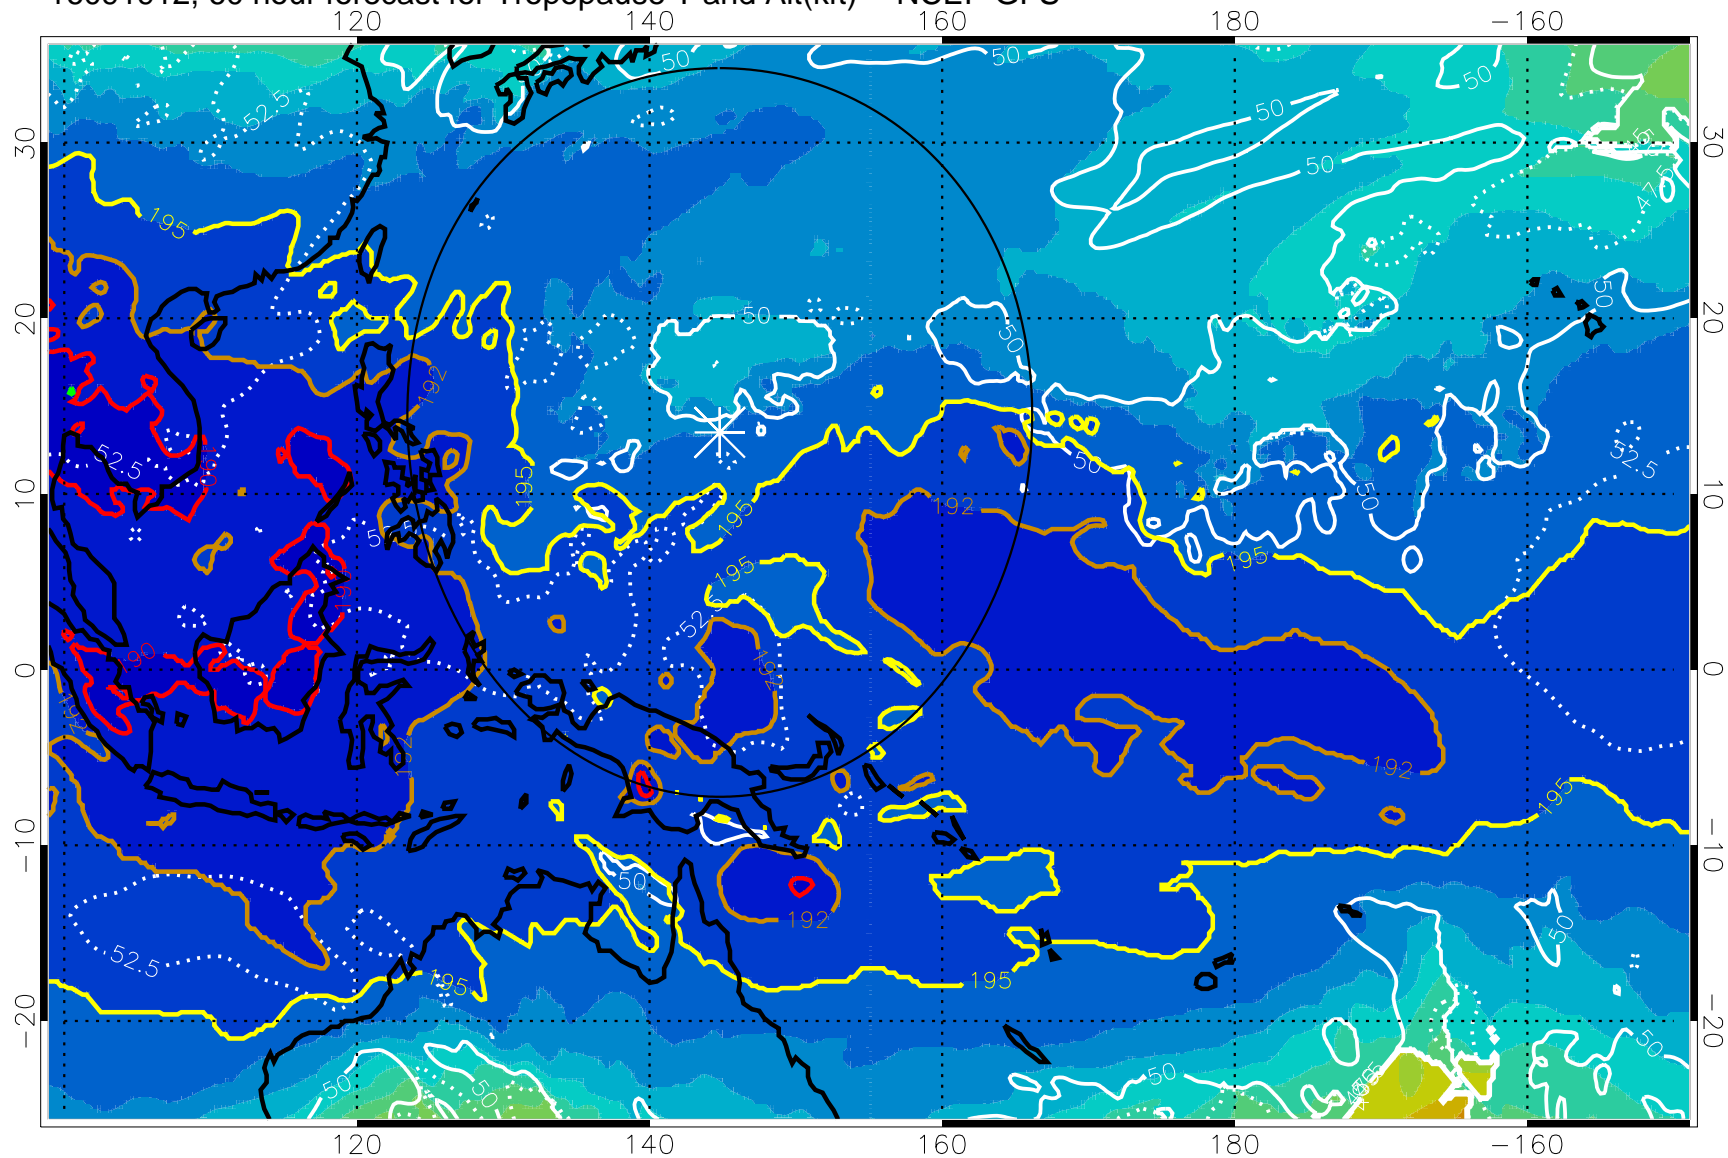

16091912, 60 hour forecast for Tropopause T and Alt(kft) -- NCEP GFS

190 200 210 220 230
Tropopause T, K

Tropopause Altitude in kft (white)

192.5K Isotherm 195K Isotherm
187.5K Isotherm 190K Isotherm

Range ring of 2304 km