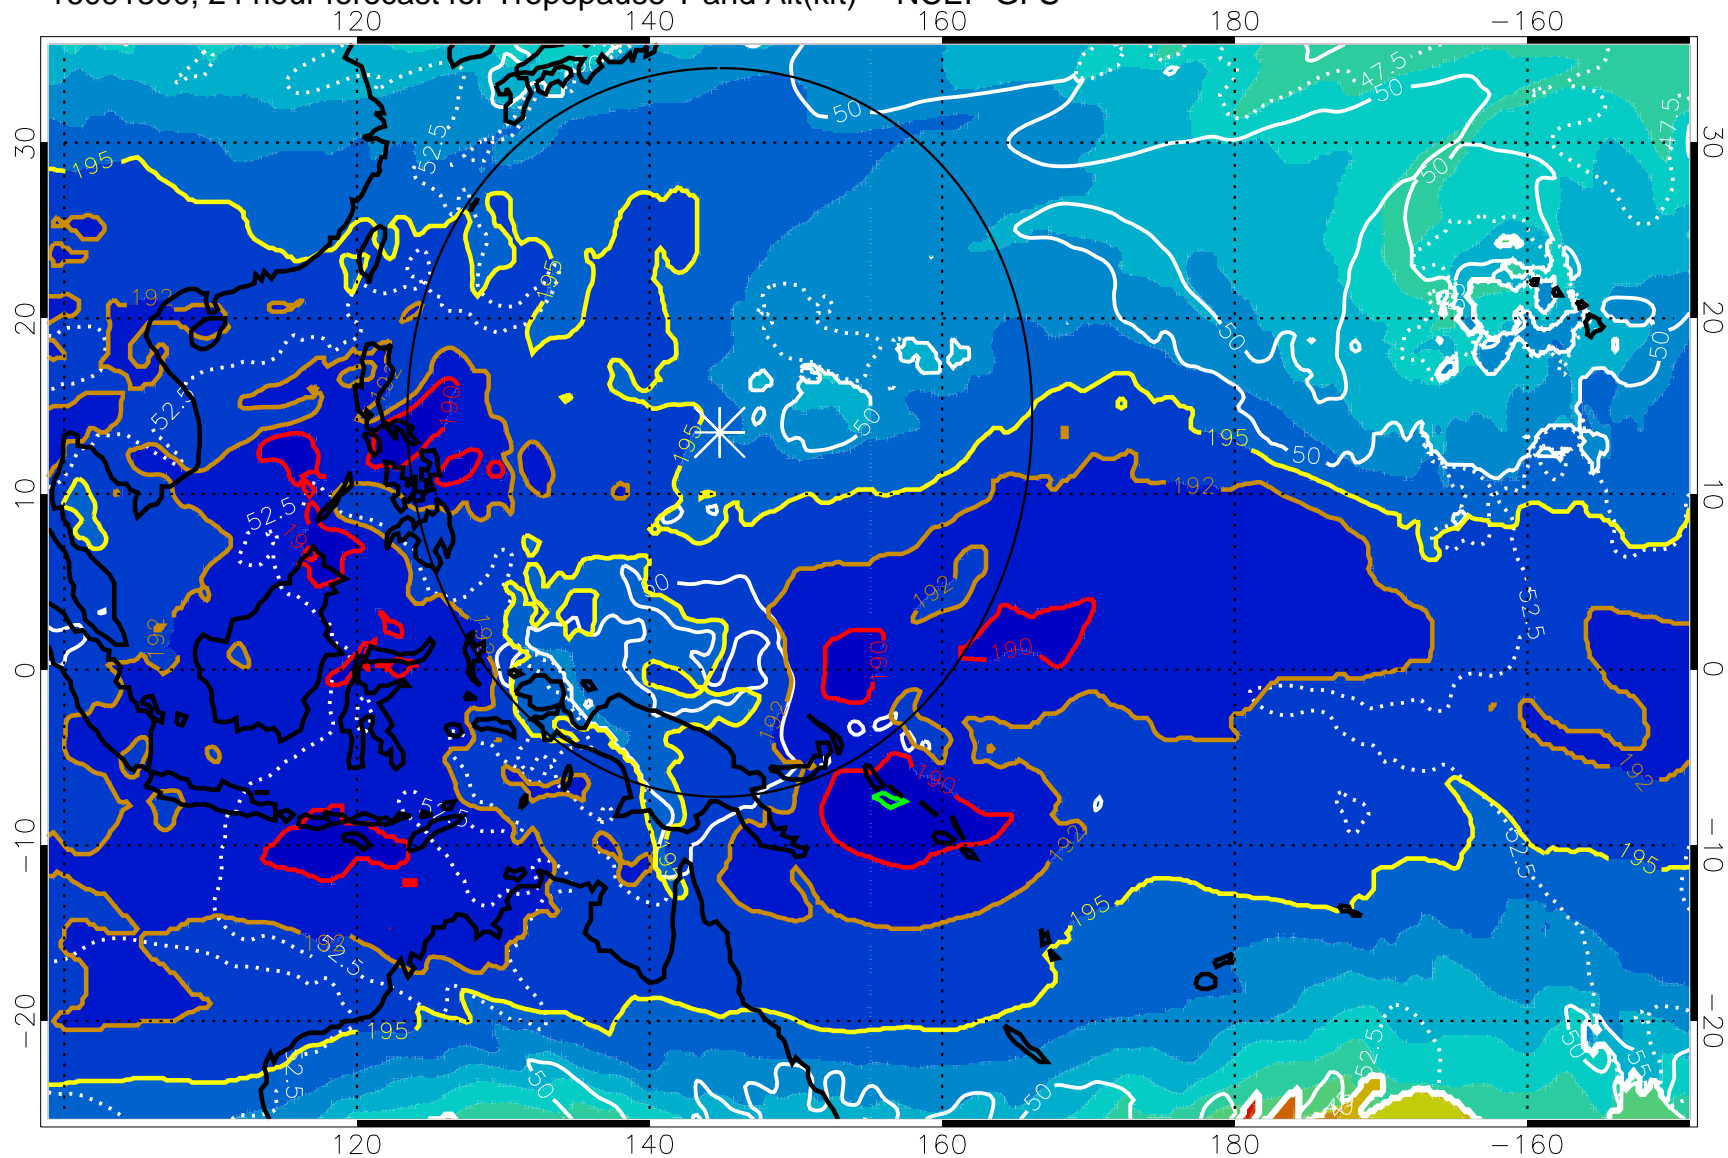

16091800, 24 hour forecast for Tropopause T and Alt(kft) -- NCEP GFS

190 200 210 220 230

Tropopause T, K

Tropopause Altitude in kft (white)

192.5K Isotherm 195K Isotherm
187.5K Isotherm 190K Isotherm

Range ring of 2304 km