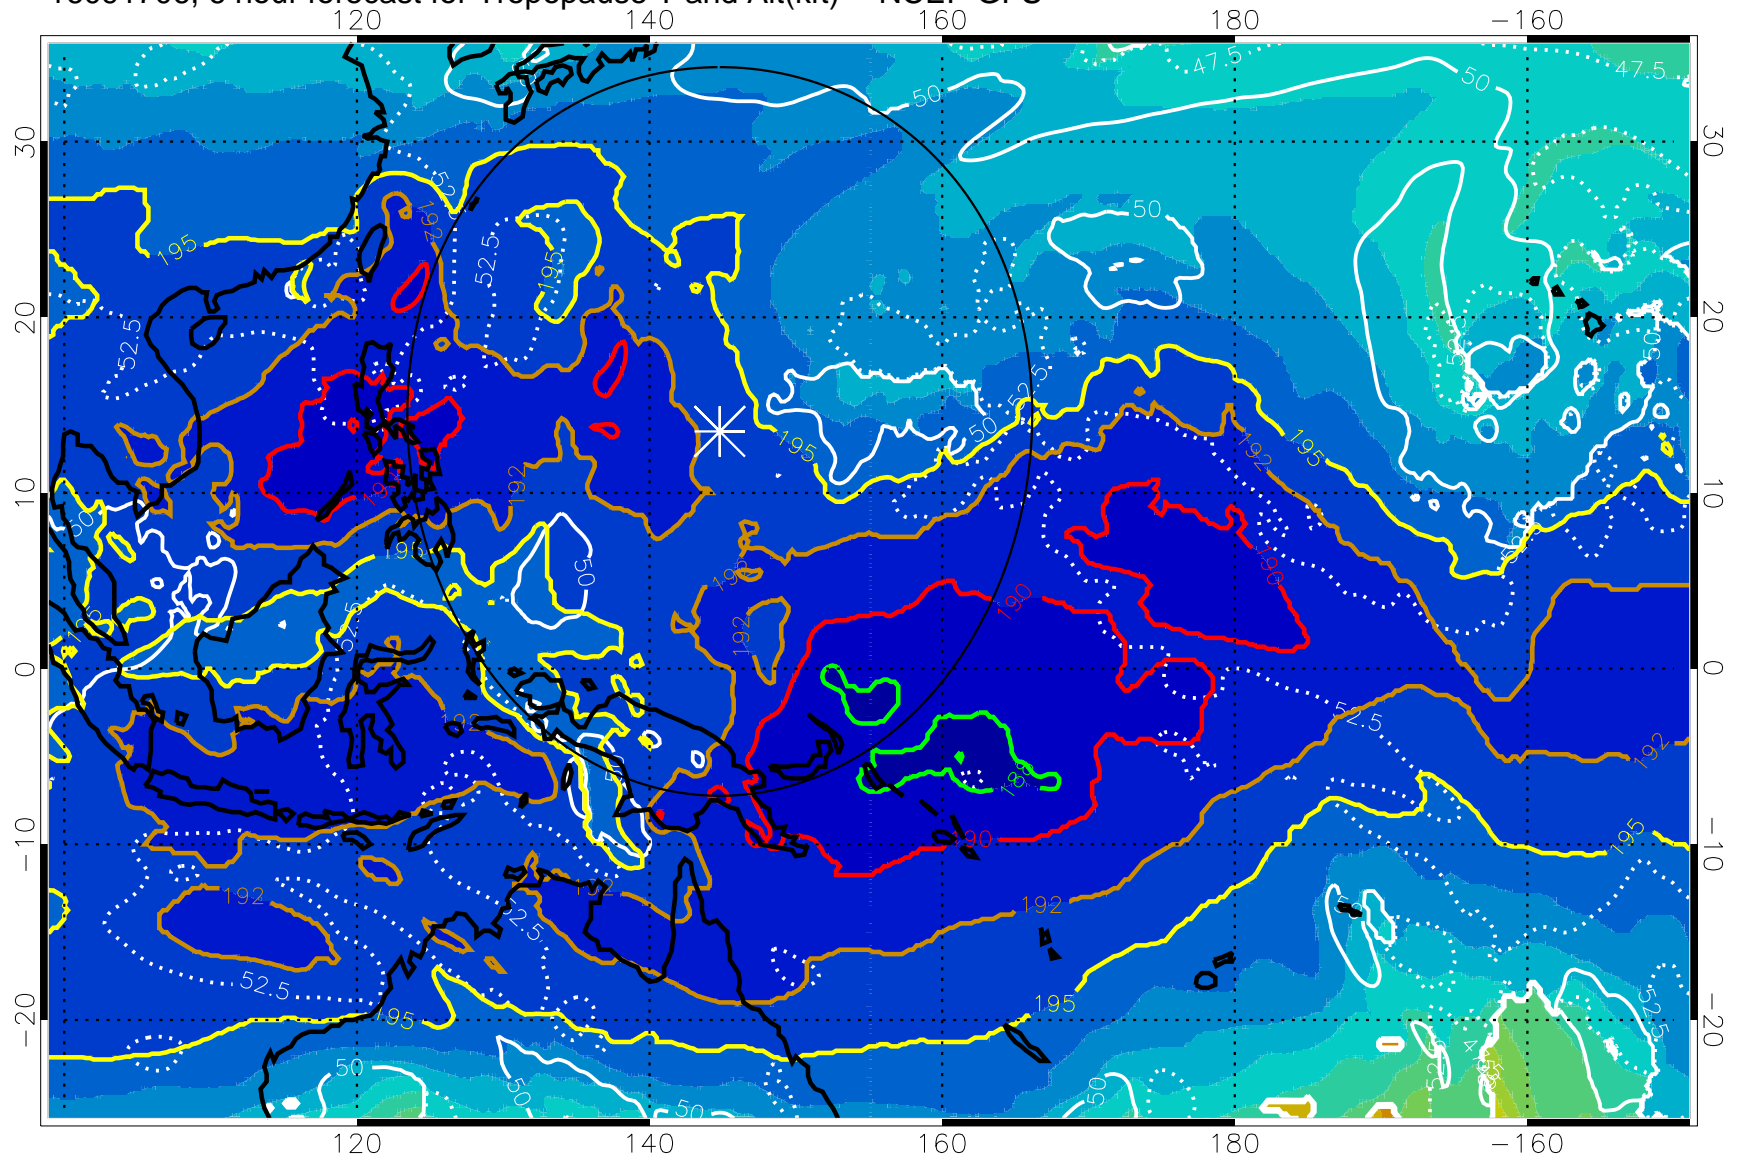

16091706, 6 hour forecast for Tropopause T and Alt(kft) -- NCEP GFS

190 200 210 220 230
Tropopause T, K

Tropopause Altitude in kft (white)

192.5K Isotherm 195K Isotherm
187.5K Isotherm 190K Isotherm

Range ring of 2304 km