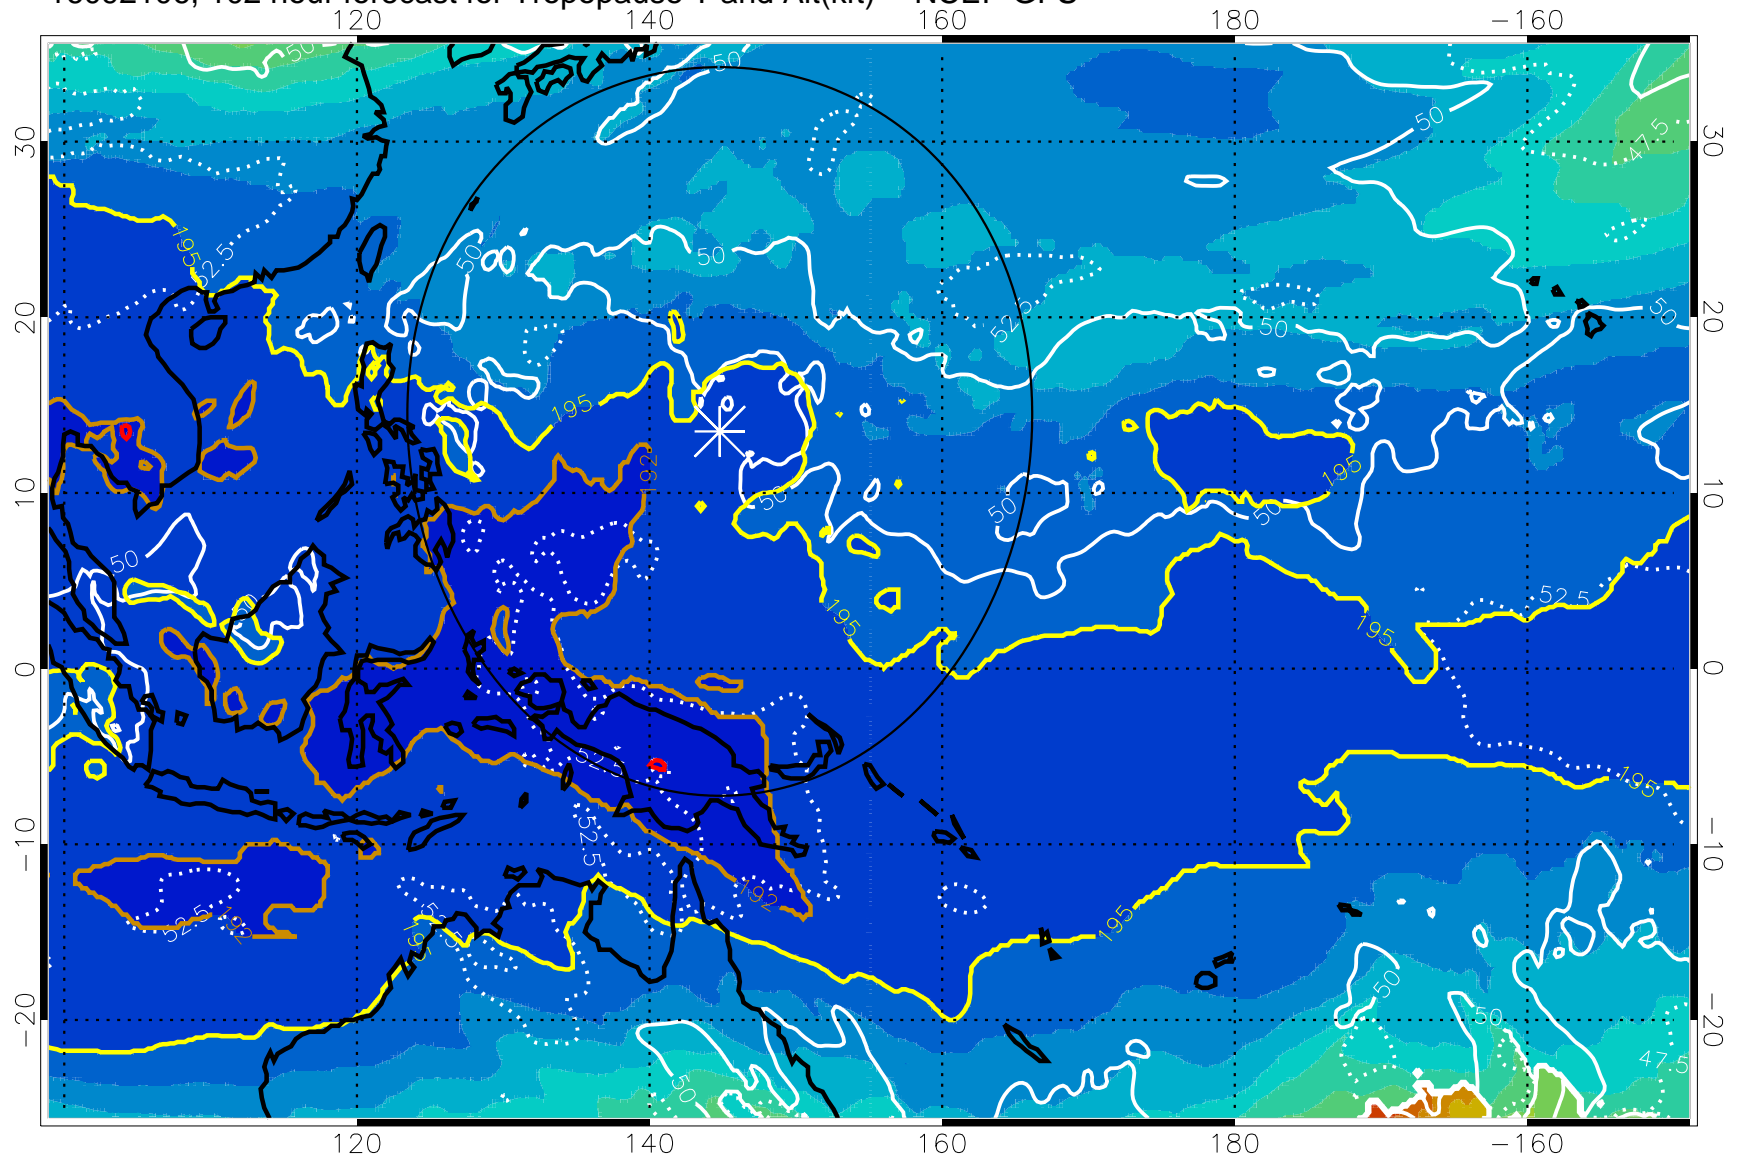

Tropopause T, K

Tropopause Altitude in kft (white)

192.5K Isotherm 195K Isotherm
187.5K Isotherm 190K Isotherm

Range ring of 2304 km

16092100, 96 hour forecast for Tropopause T and Alt(kft) -- NCEP GFS

190 200 210 220 230
Tropopause T, K

Tropopause Altitude in kft (white)

192.5K Isotherm 195K Isotherm
187.5K Isotherm 190K Isotherm

Range ring of 2304 km

16092106, 102 hour forecast for Tropopause T and Alt(kft) -- NCEP GFS

190 200 210 220 230
Tropopause T, K