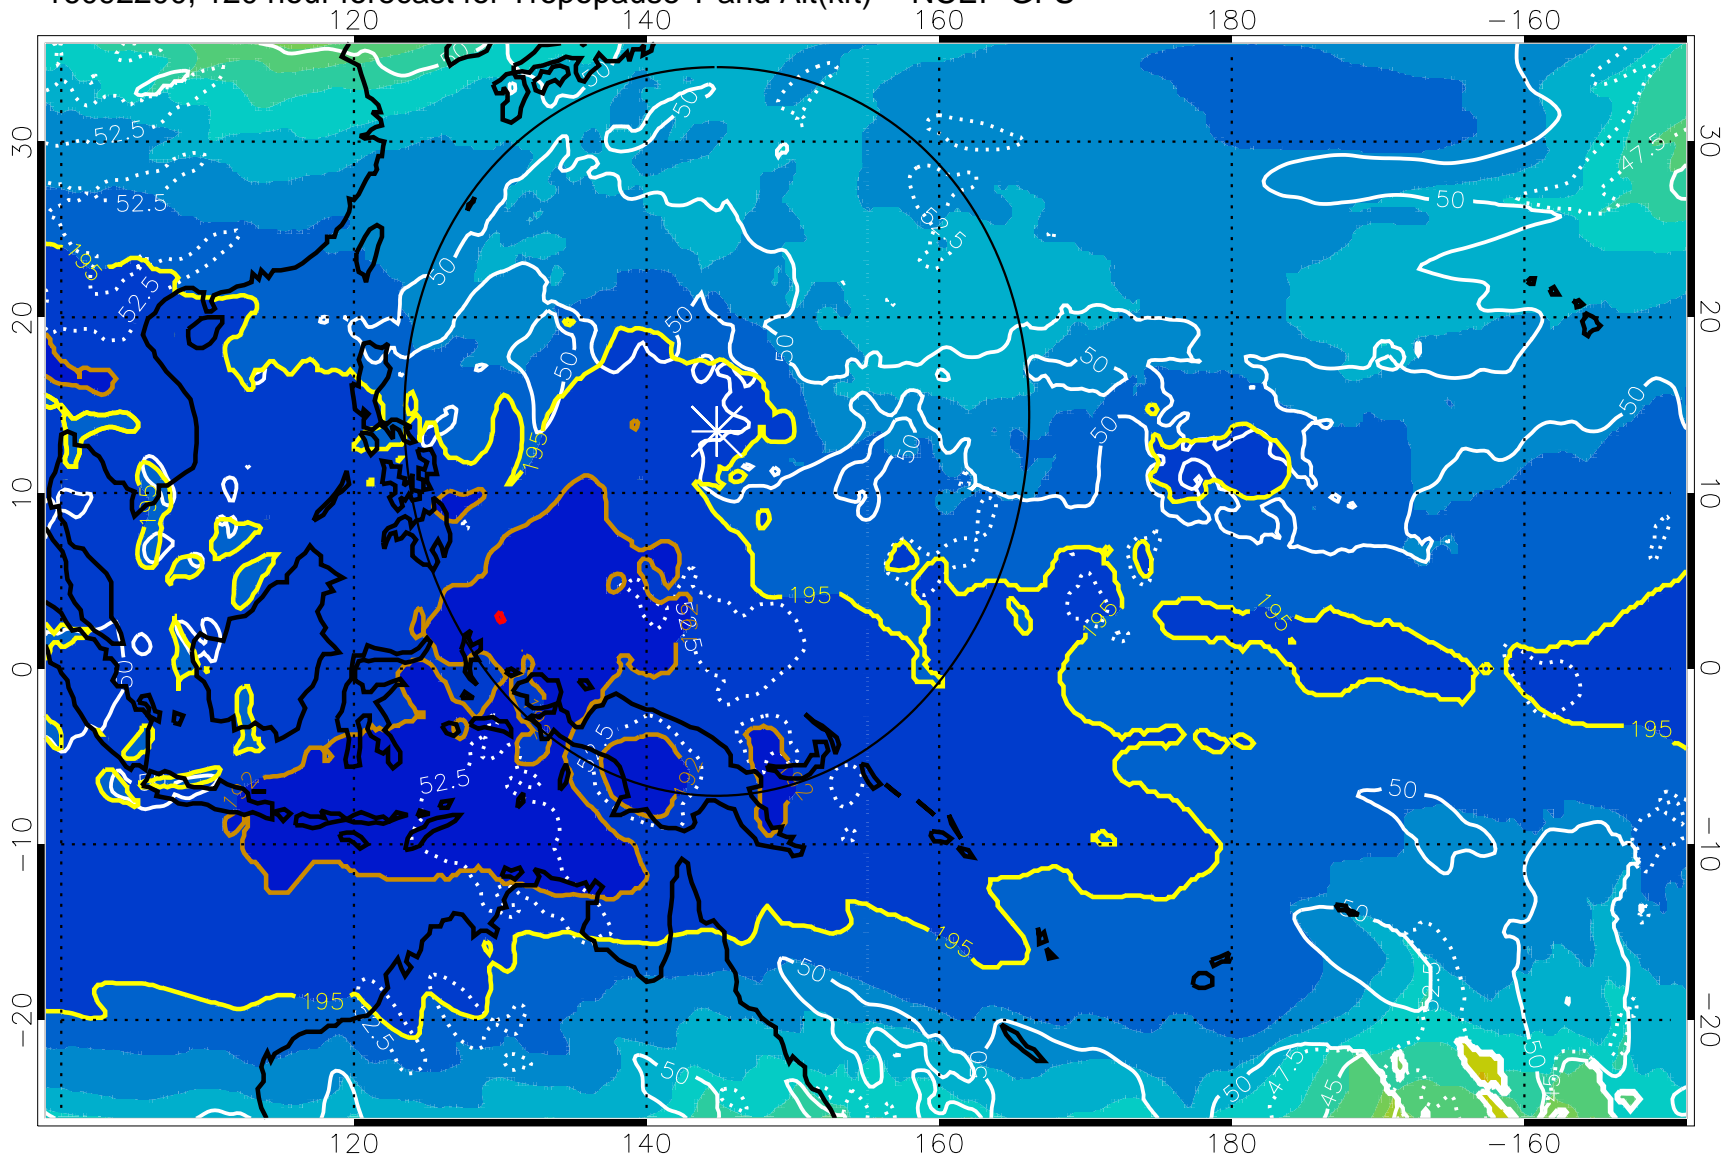

Tropopause T, K

Tropopause Altitude in kft (white)

192.5K Isotherm 195K Isotherm

187.5K Isotherm 190K Isotherm

Range ring of 2304 km

16092200, 120 hour forecast for Tropopause T and Alt(kft) -- NCEP GFS

190 200 210 220 230
Tropopause T, K

Tropopause Altitude in kft (white)

192.5K Isotherm 195K Isotherm
187.5K Isotherm 190K Isotherm

Range ring of 2304 km