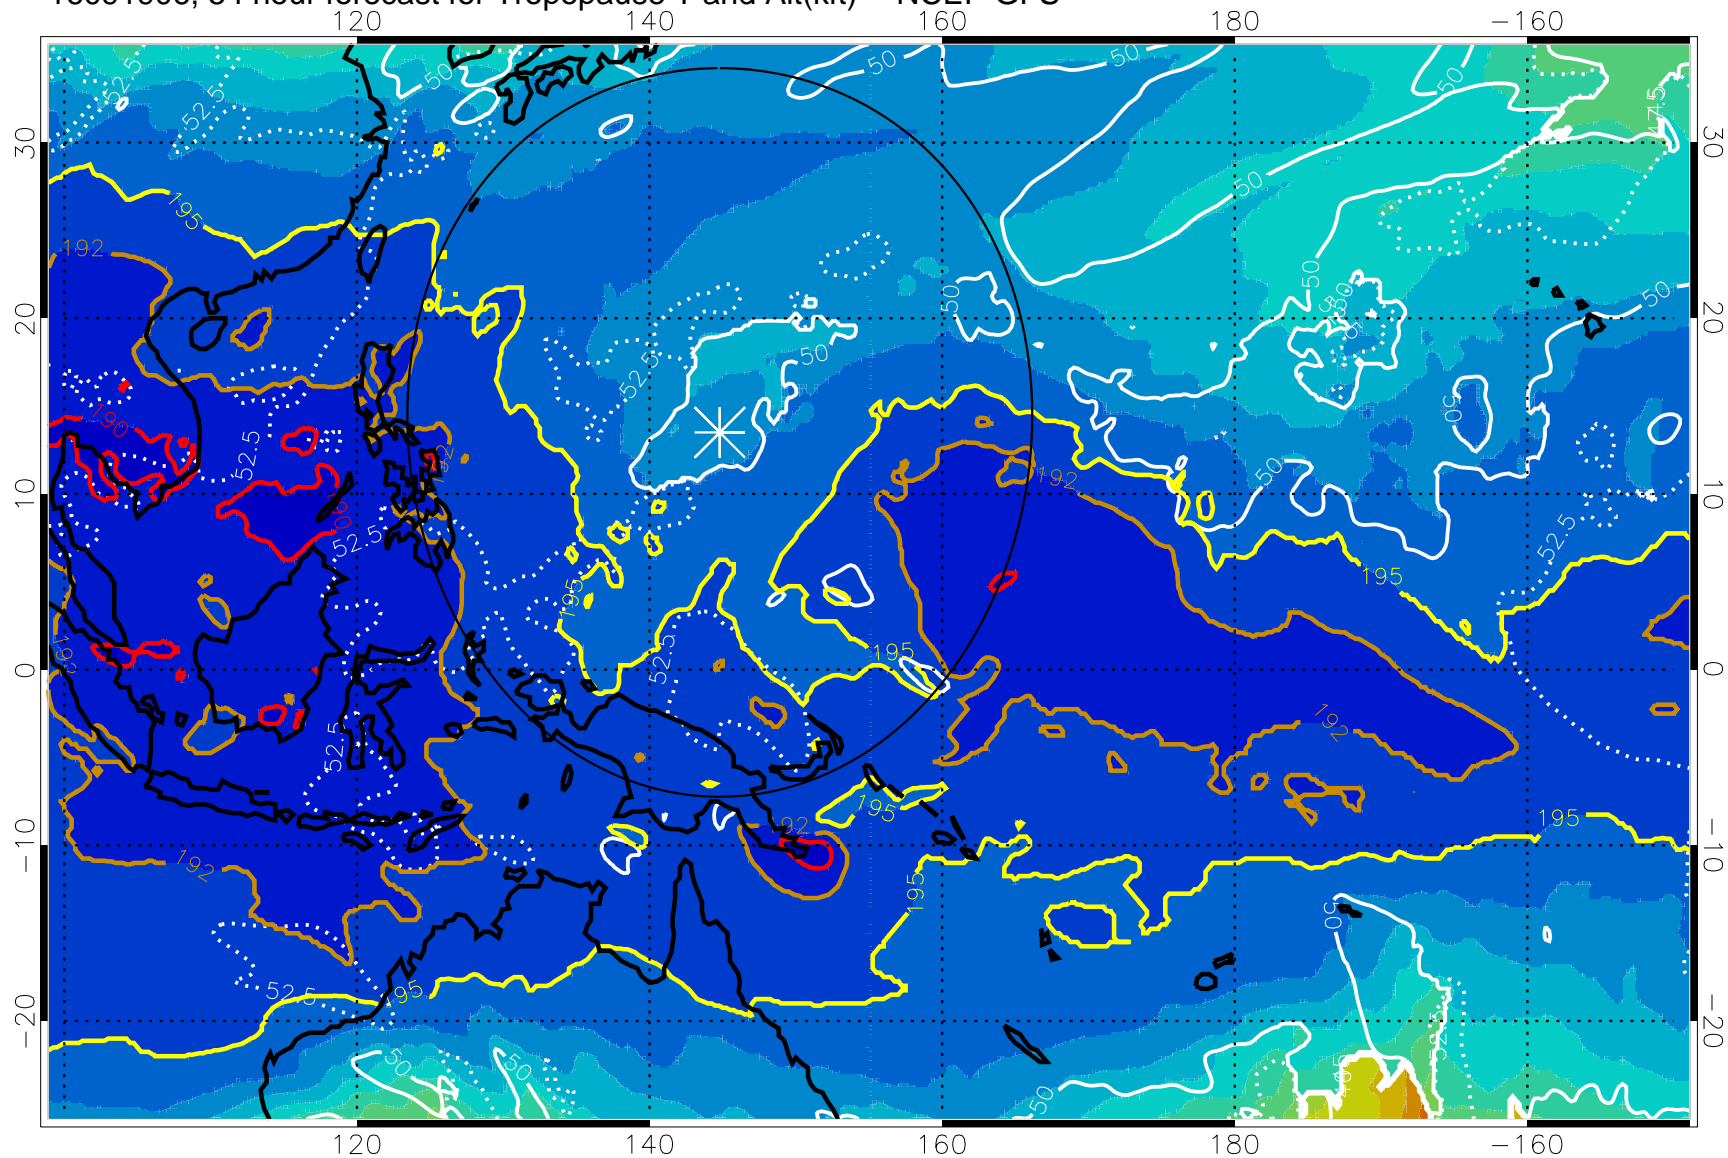

16091906, 54 hour forecast for Tropopause T and Alt(kft) -- NCEP GFS

190 200 210 220 230
Tropopause T, K

Tropopause Altitude in kft (white)

192.5K Isotherm 195K Isotherm
187.5K Isotherm 190K Isotherm

Range ring of 2304 km