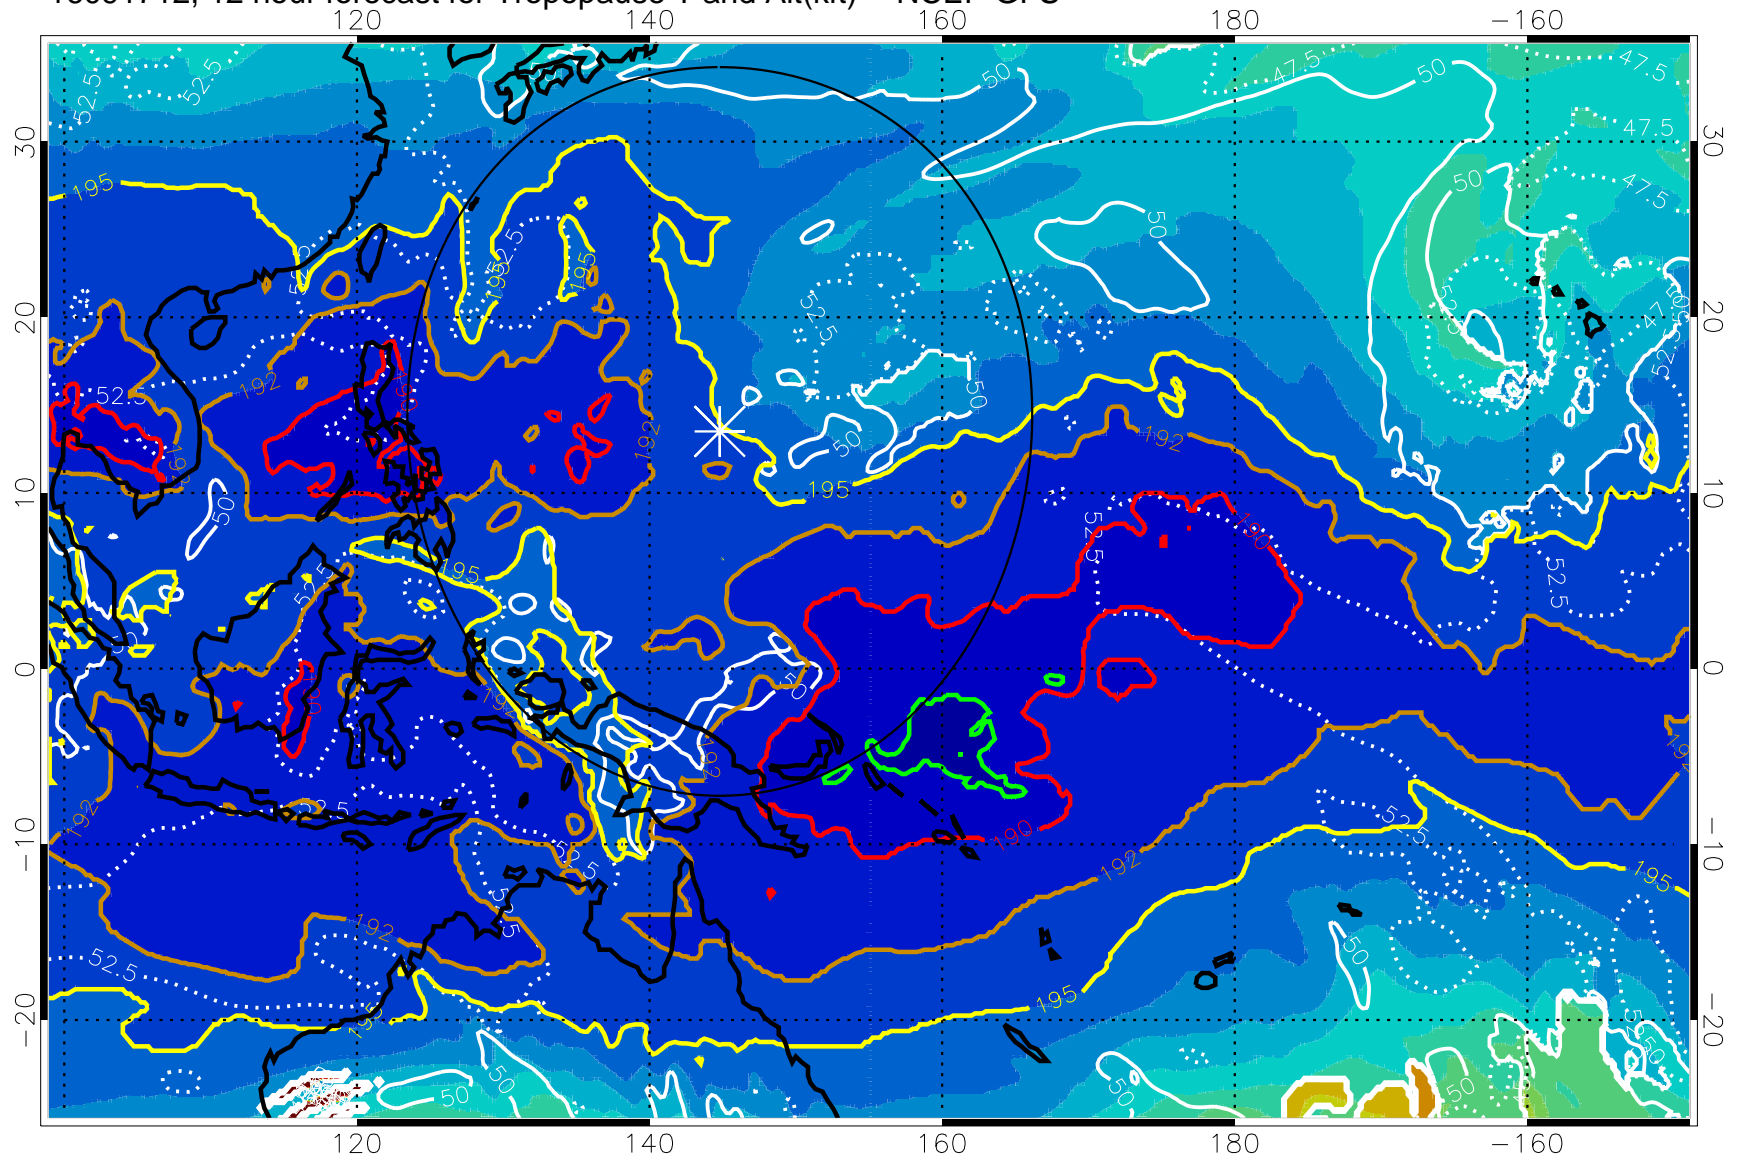

16091712, 12 hour forecast for Tropopause T and Alt(kft) -- NCEP GFS

190 200 210 220 230
Tropopause T, K

Tropopause Altitude in kft (white)

192.5K Isotherm 195K Isotherm
187.5K Isotherm 190K Isotherm

Range ring of 2304 km