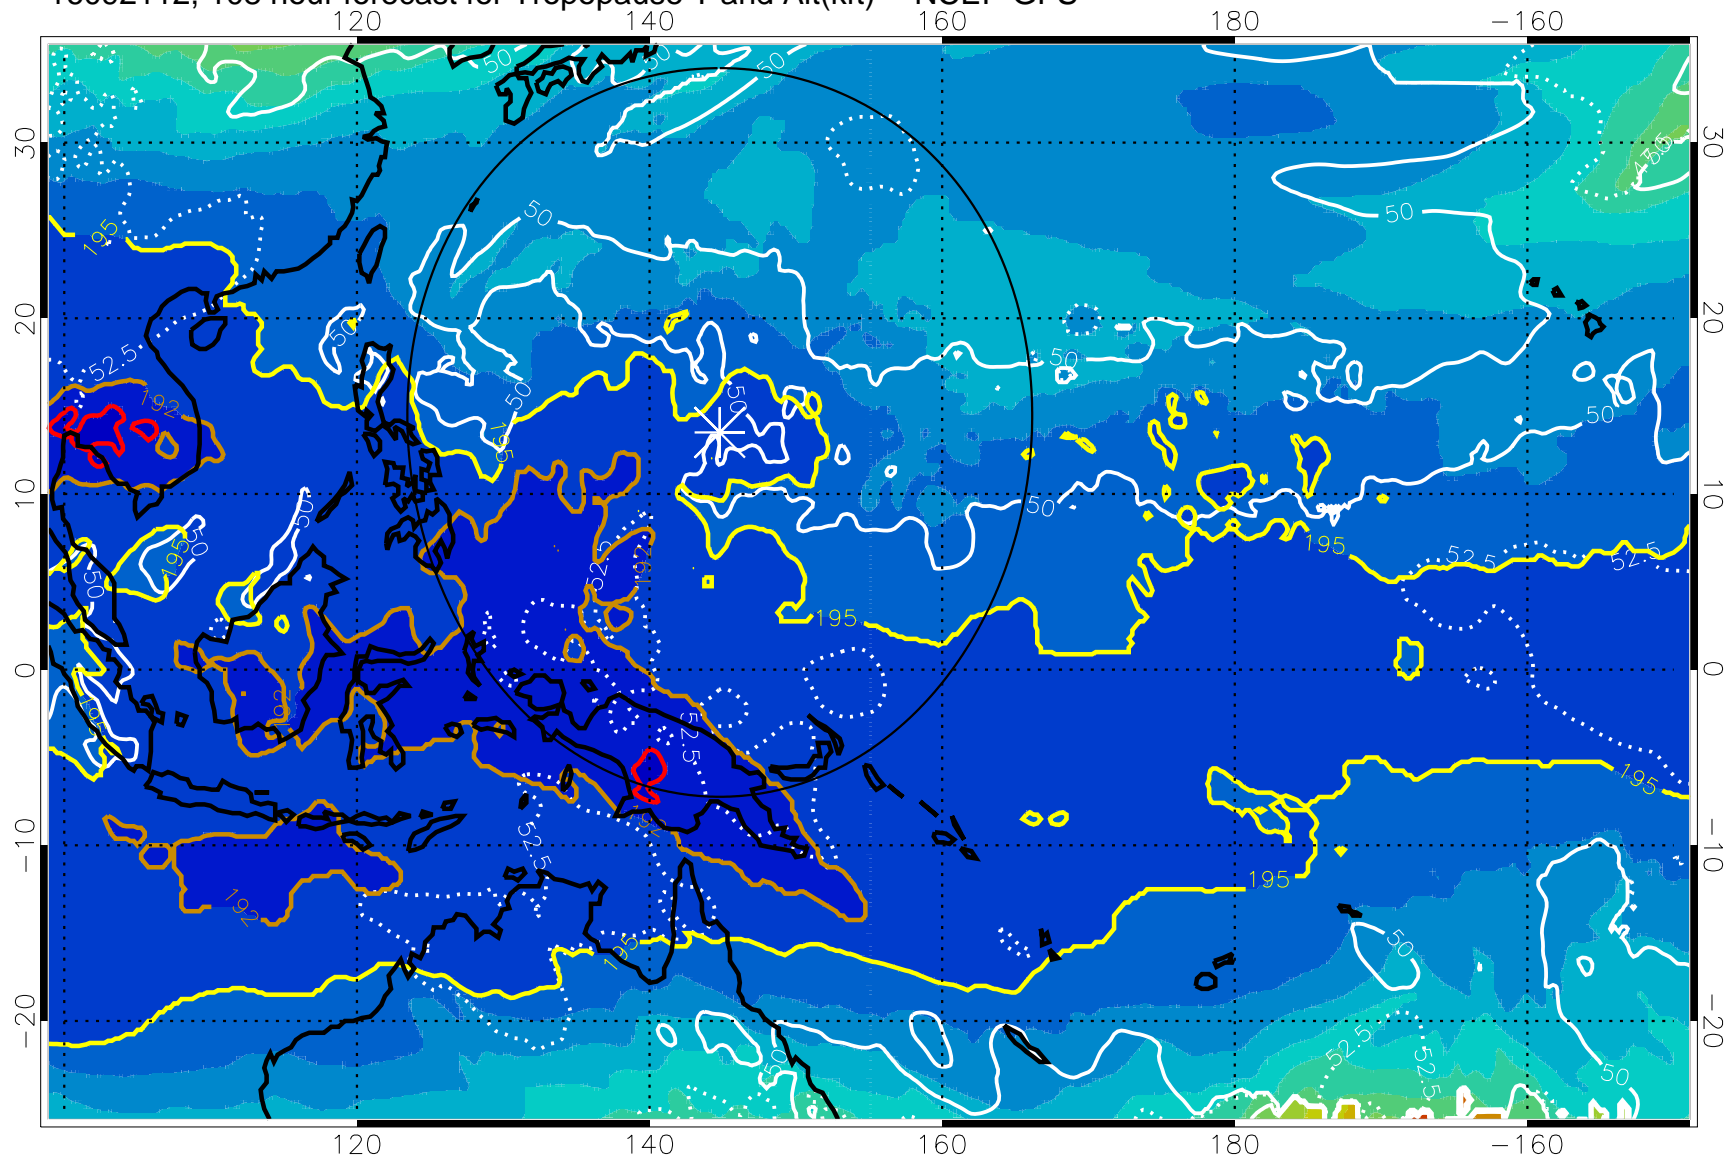

Tropopause Altitude in kft (white)

192.5K Isotherm 195K Isotherm
187.5K Isotherm 190K Isotherm

Range ring of 2304 km

16092106, 102 hour forecast for Tropopause T and Alt(kft) -- NCEP GFS

190 200 210 220 230
Tropopause T, K

Tropopause Altitude in kft (white)

192.5K Isotherm 195K Isotherm
187.5K Isotherm 190K Isotherm

Range ring of 2304 km

16092112, 108 hour forecast for Tropopause T and Alt(kft) -- NCEP GFS

190 200 210 220 230
Tropopause T, K