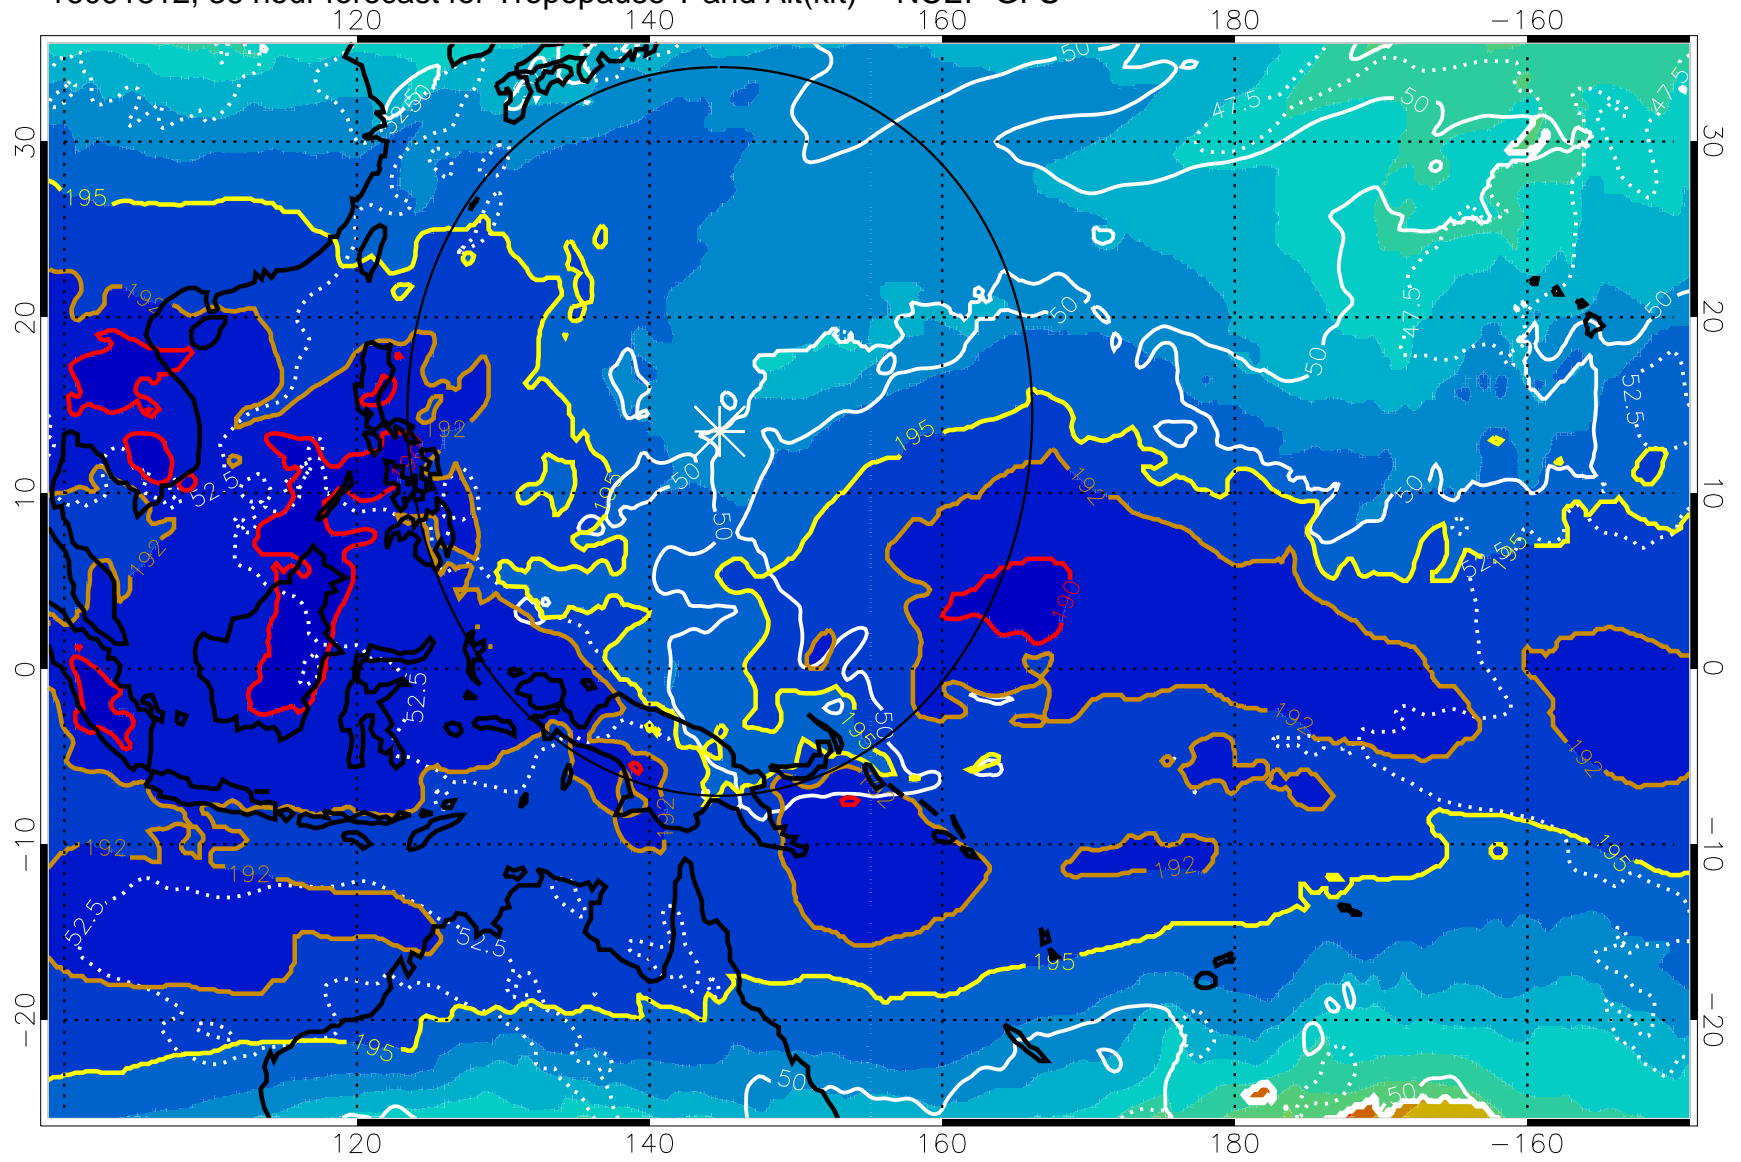

16091812, 36 hour forecast for Tropopause T and Alt(kft) -- NCEP GFS

190 200 210 220 230

Tropopause T, K

Tropopause Altitude in kft (white)

192.5K Isotherm 195K Isotherm
187.5K Isotherm 190K Isotherm

Range ring of 2304 km