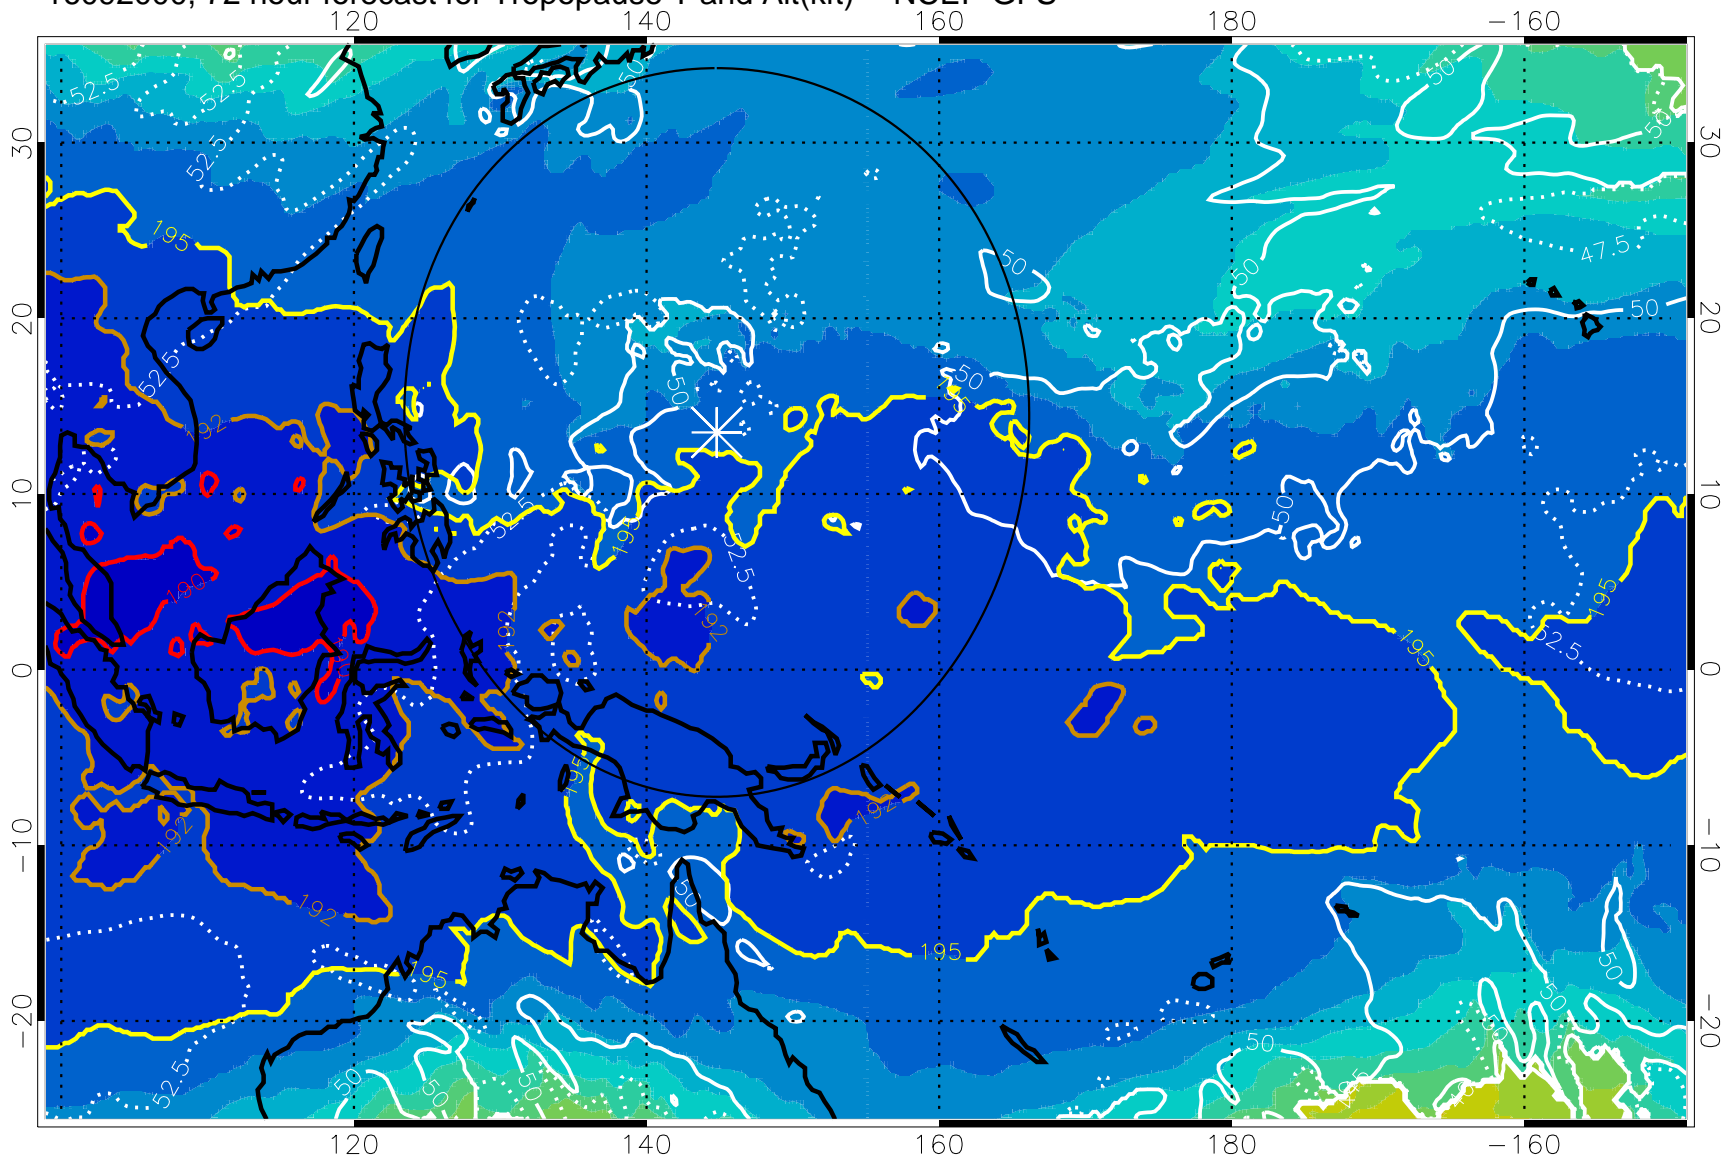

16091918, 66 hour forecast for Tropopause T and Alt(kft) -- NCEP GFS

Tropopause Altitude in kft (white)

192.5K Isotherm 195K Isotherm
187.5K Isotherm 190K Isotherm

Range ring of 2304 km

16092000, 72 hour forecast for Tropopause T and Alt(kft) -- NCEP GFS