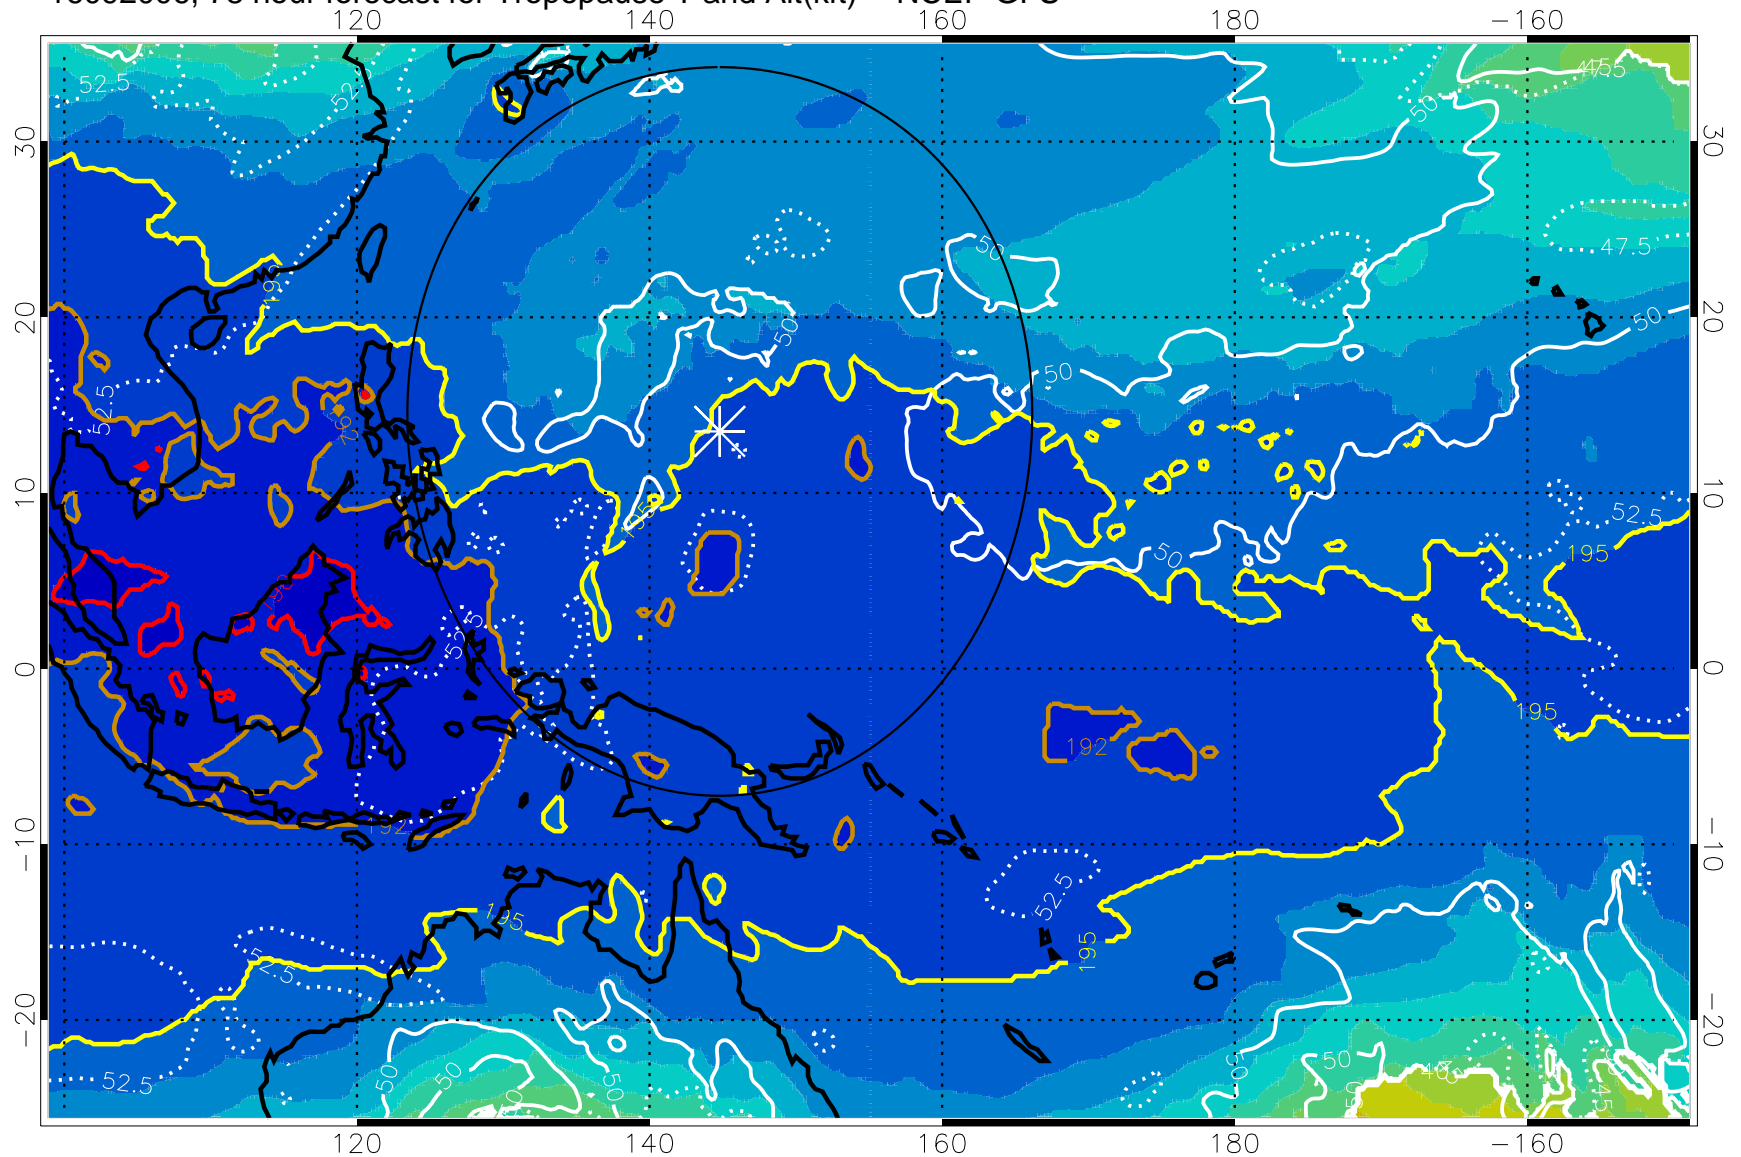

190 200 210 220 230

Tropopause T, K

Tropopause Altitude in kft (white)

192.5K Isotherm 195K Isotherm

187.5K Isotherm 190K Isotherm

Range ring of 2304 km

16092006, 78 hour forecast for Tropopause T and Alt(kft) -- NCEP GFS

Tropopause T, K

Tropopause Altitude in kft (white)

192.5K Isotherm 195K Isotherm
187.5K Isotherm 190K Isotherm

Range ring of 2304 km

16092012, 84 hour forecast for Tropopause T and Alt(kft) -- NCEP GFS

190 200 210 220 230
Tropopause T, K