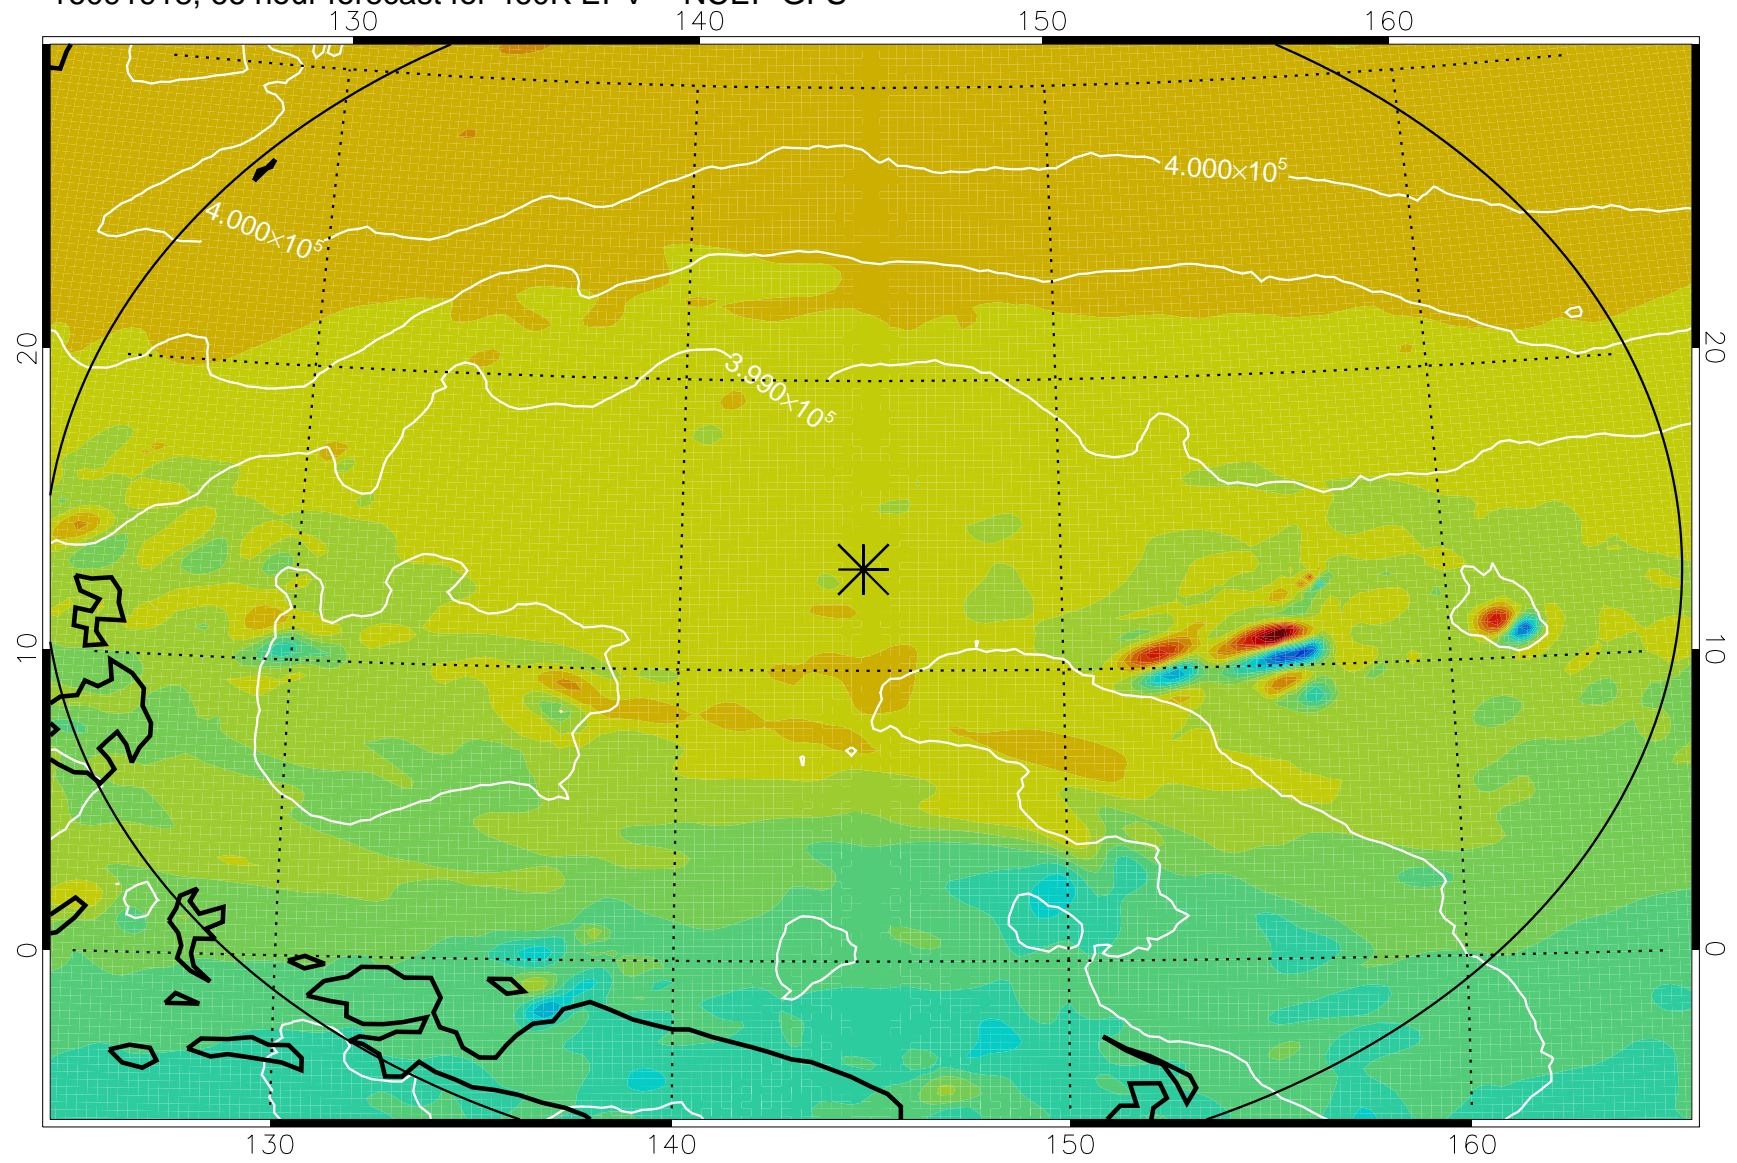

16091906, 54 hour forecast for 460K EPV -- NCEP GFS

460K Montgomery Streamfunction, white

Range ring of 2304 km

16091912, 60 hour forecast for 460K EPV -- NCEP GFS

460K Montgomery Streamfunction, white

Range ring of 2304 km

16091918, 66 hour forecast for 460K EPV -- NCEP GFS

460K Montgomery Streamfunction, white

Range ring of 2304 km

16092000, 72 hour forecast for 460K EPV -- NCEP GFS

460K Montgomery Streamfunction, white

Range ring of 2304 km

16092006, 78 hour forecast for 460K EPV -- NCEP GFS

460K Montgomery Streamfunction, white

Range ring of 2304 km

16092012, 84 hour forecast for 460K EPV -- NCEP GFS

460K Montgomery Streamfunction, white

Range ring of 2304 km

16092018, 90 hour forecast for 460K EPV -- NCEP GFS

460K Montgomery Streamfunction, white

Range ring of 2304 km

16092100, 96 hour forecast for 460K EPV -- NCEP GFS

460K Montgomery Streamfunction, white

Range ring of 2304 km