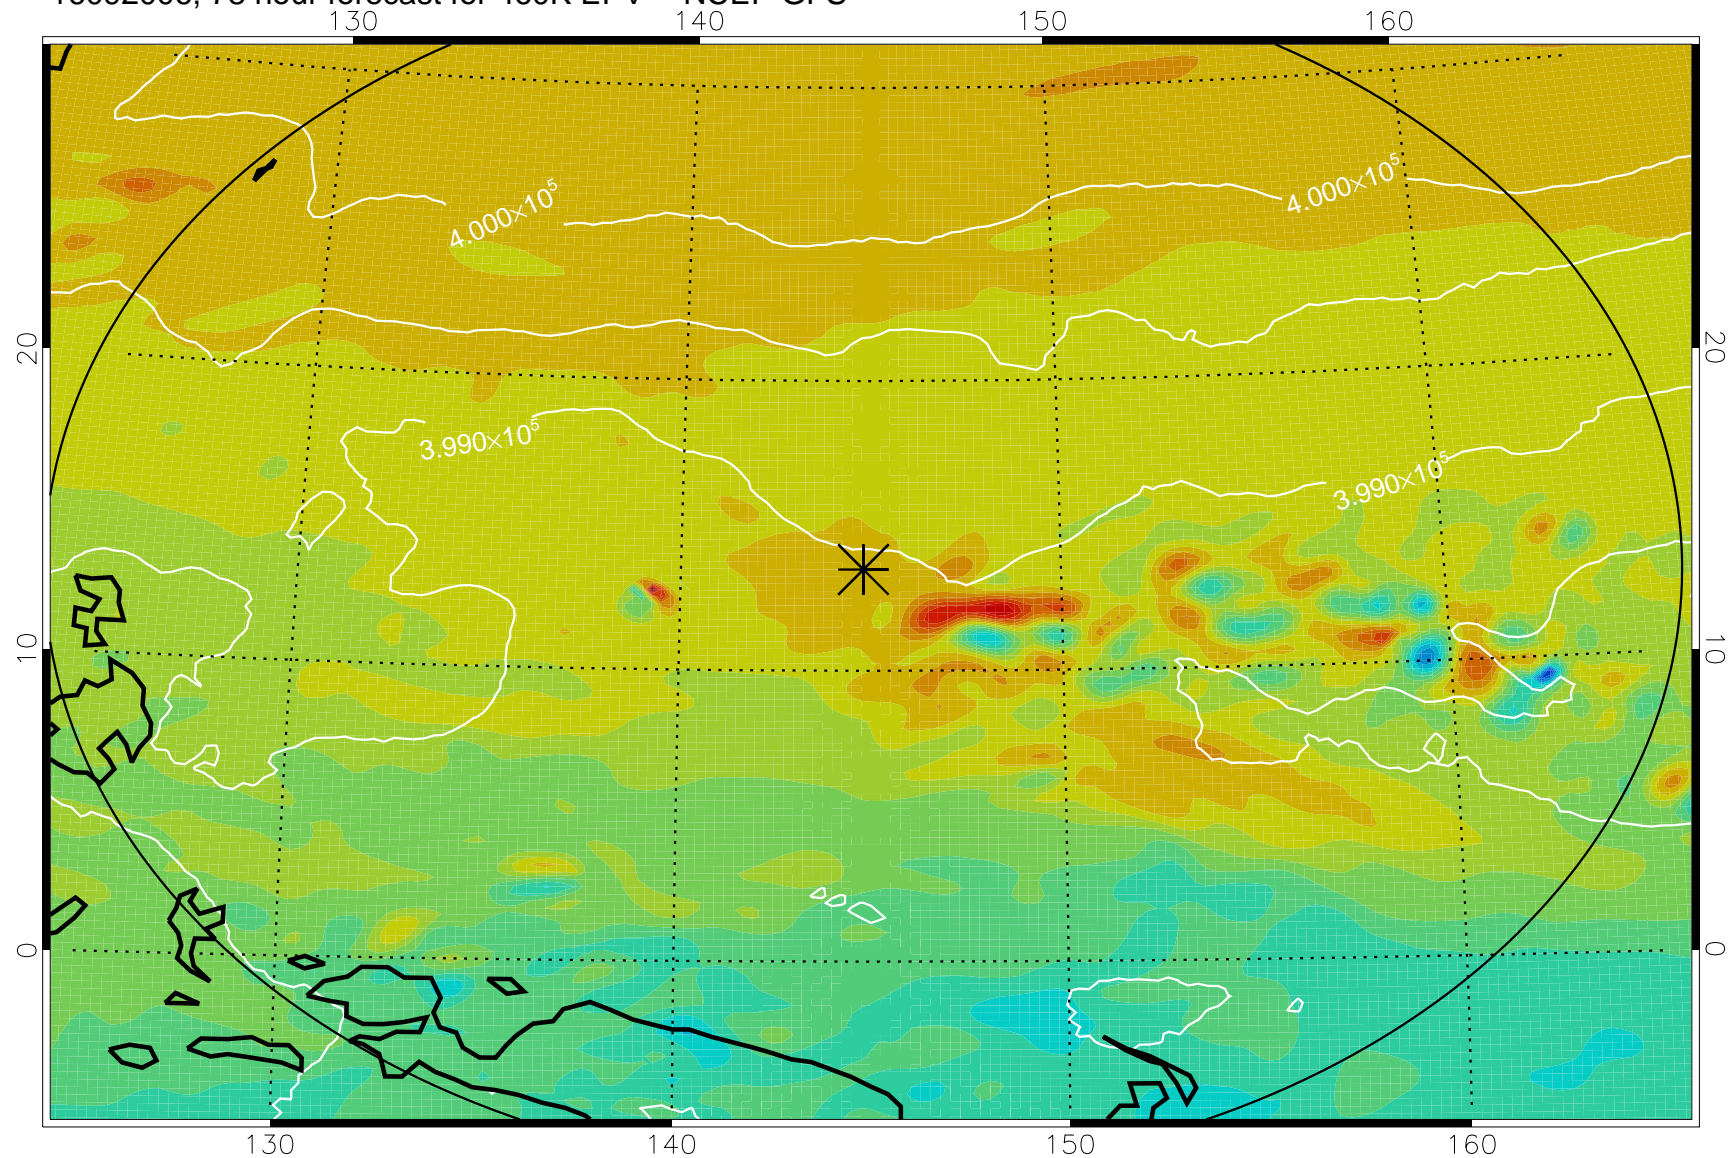

16091906, 54 hour forecast for 460K EPV -- NCEP GFS

460K Montgomery Streamfunction, white

Range ring of 2304 km

16091912, 60 hour forecast for 460K EPV -- NCEP GFS

460K Montgomery Streamfunction, white

Range ring of 2304 km

16091918, 66 hour forecast for 460K EPV -- NCEP GFS

460K Montgomery Streamfunction, white

Range ring of 2304 km

16092000, 72 hour forecast for 460K EPV -- NCEP GFS

460K Montgomery Streamfunction, white

Range ring of 2304 km

16092006, 78 hour forecast for 460K EPV -- NCEP GFS

460K Montgomery Streamfunction, white

Range ring of 2304 km

16092012, 84 hour forecast for 460K EPV -- NCEP GFS

460K Montgomery Streamfunction, white

Range ring of 2304 km

16092018, 90 hour forecast for 460K EPV -- NCEP GFS

460K Montgomery Streamfunction, white

Range ring of 2304 km

16092100, 96 hour forecast for 460K EPV -- NCEP GFS

460K Montgomery Streamfunction, white

Range ring of 2304 km