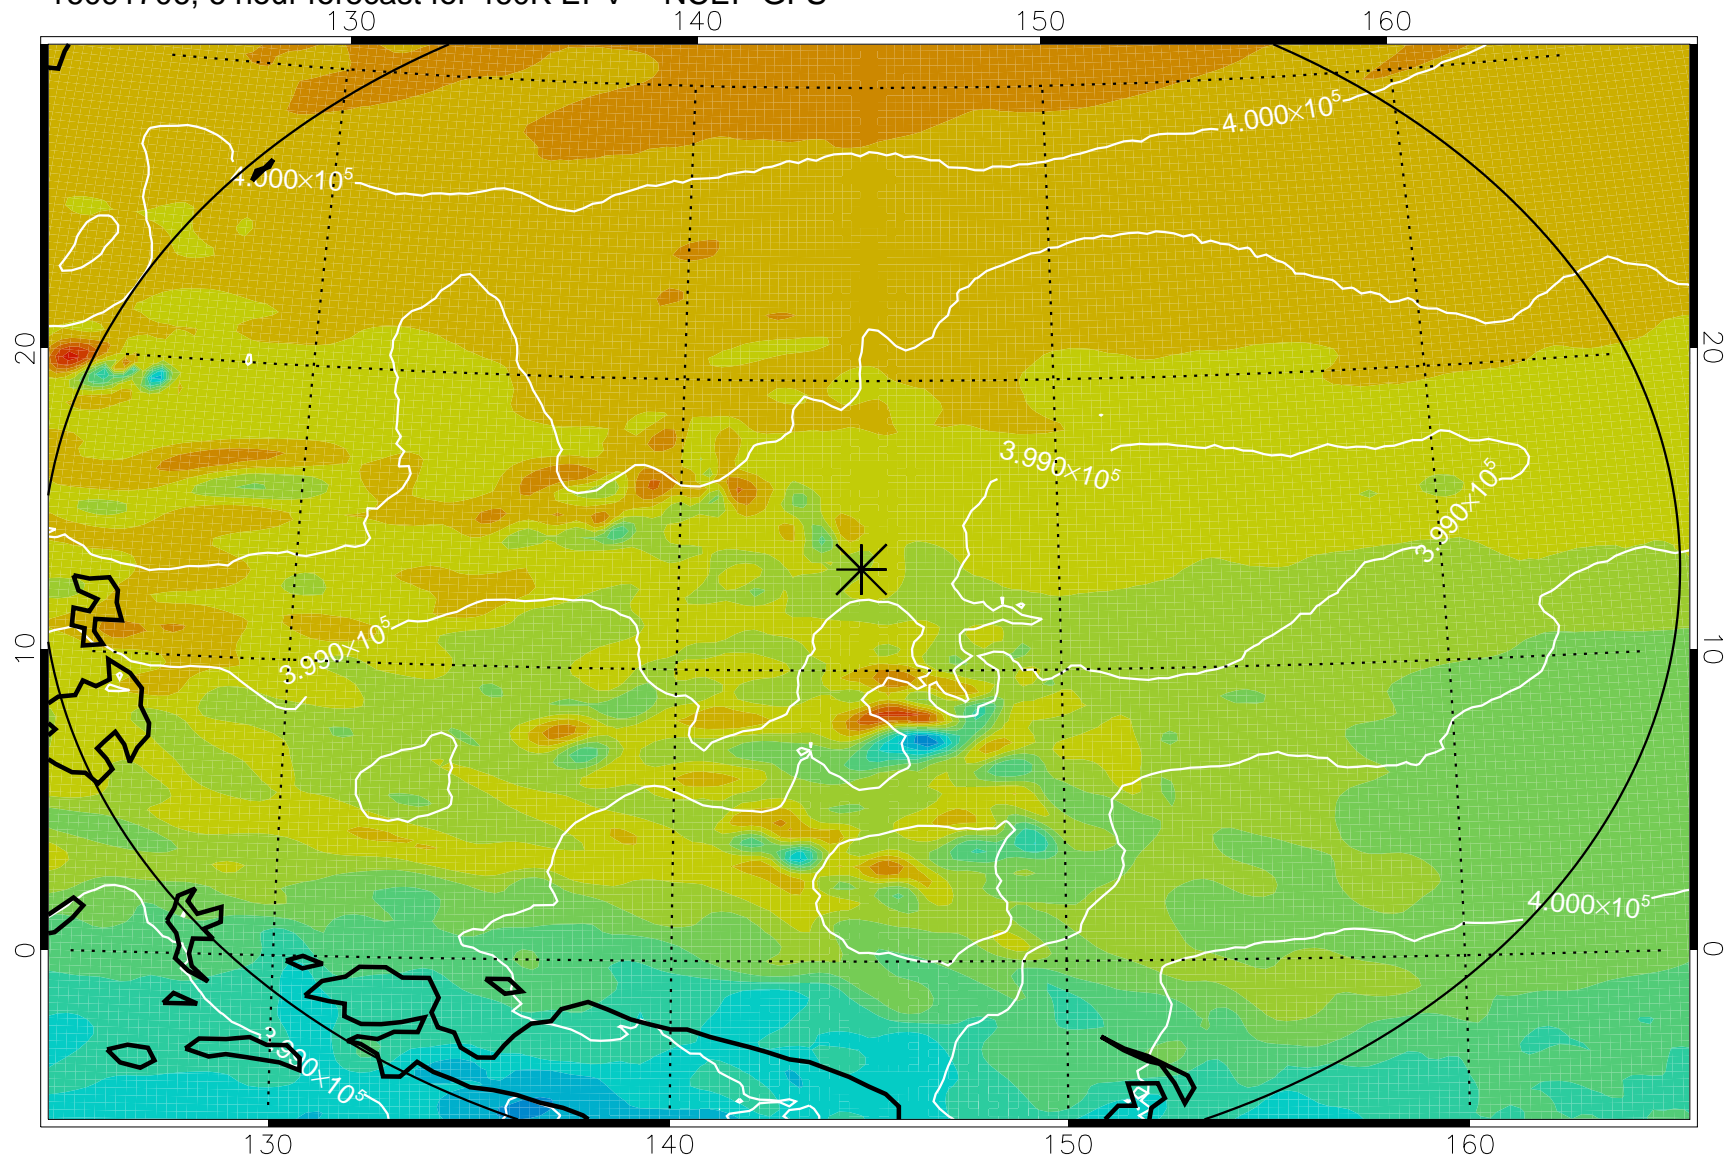

16091706, 6 hour forecast for 460K EPV -- NCEP GFS

460K Montgomery Streamfunction, white

Range ring of 2304 km

16091712, 12 hour forecast for 460K EPV -- NCEP GFS

460K Montgomery Streamfunction, white

Range ring of 2304 km

16091718, 18 hour forecast for 460K EPV -- NCEP GFS

460K Montgomery Streamfunction, white

Range ring of 2304 km

16091800, 24 hour forecast for 460K EPV -- NCEP GFS

460K Montgomery Streamfunction, white

Range ring of 2304 km

16091806, 30 hour forecast for 460K EPV -- NCEP GFS

460K Montgomery Streamfunction, white

Range ring of 2304 km

16091812, 36 hour forecast for 460K EPV -- NCEP GFS

460K Montgomery Streamfunction, white

Range ring of 2304 km

16091818, 42 hour forecast for 460K EPV -- NCEP GFS

460K Montgomery Streamfunction, white

Range ring of 2304 km

16091900, 48 hour forecast for 460K EPV -- NCEP GFS

460K Montgomery Streamfunction, white

Range ring of 2304 km