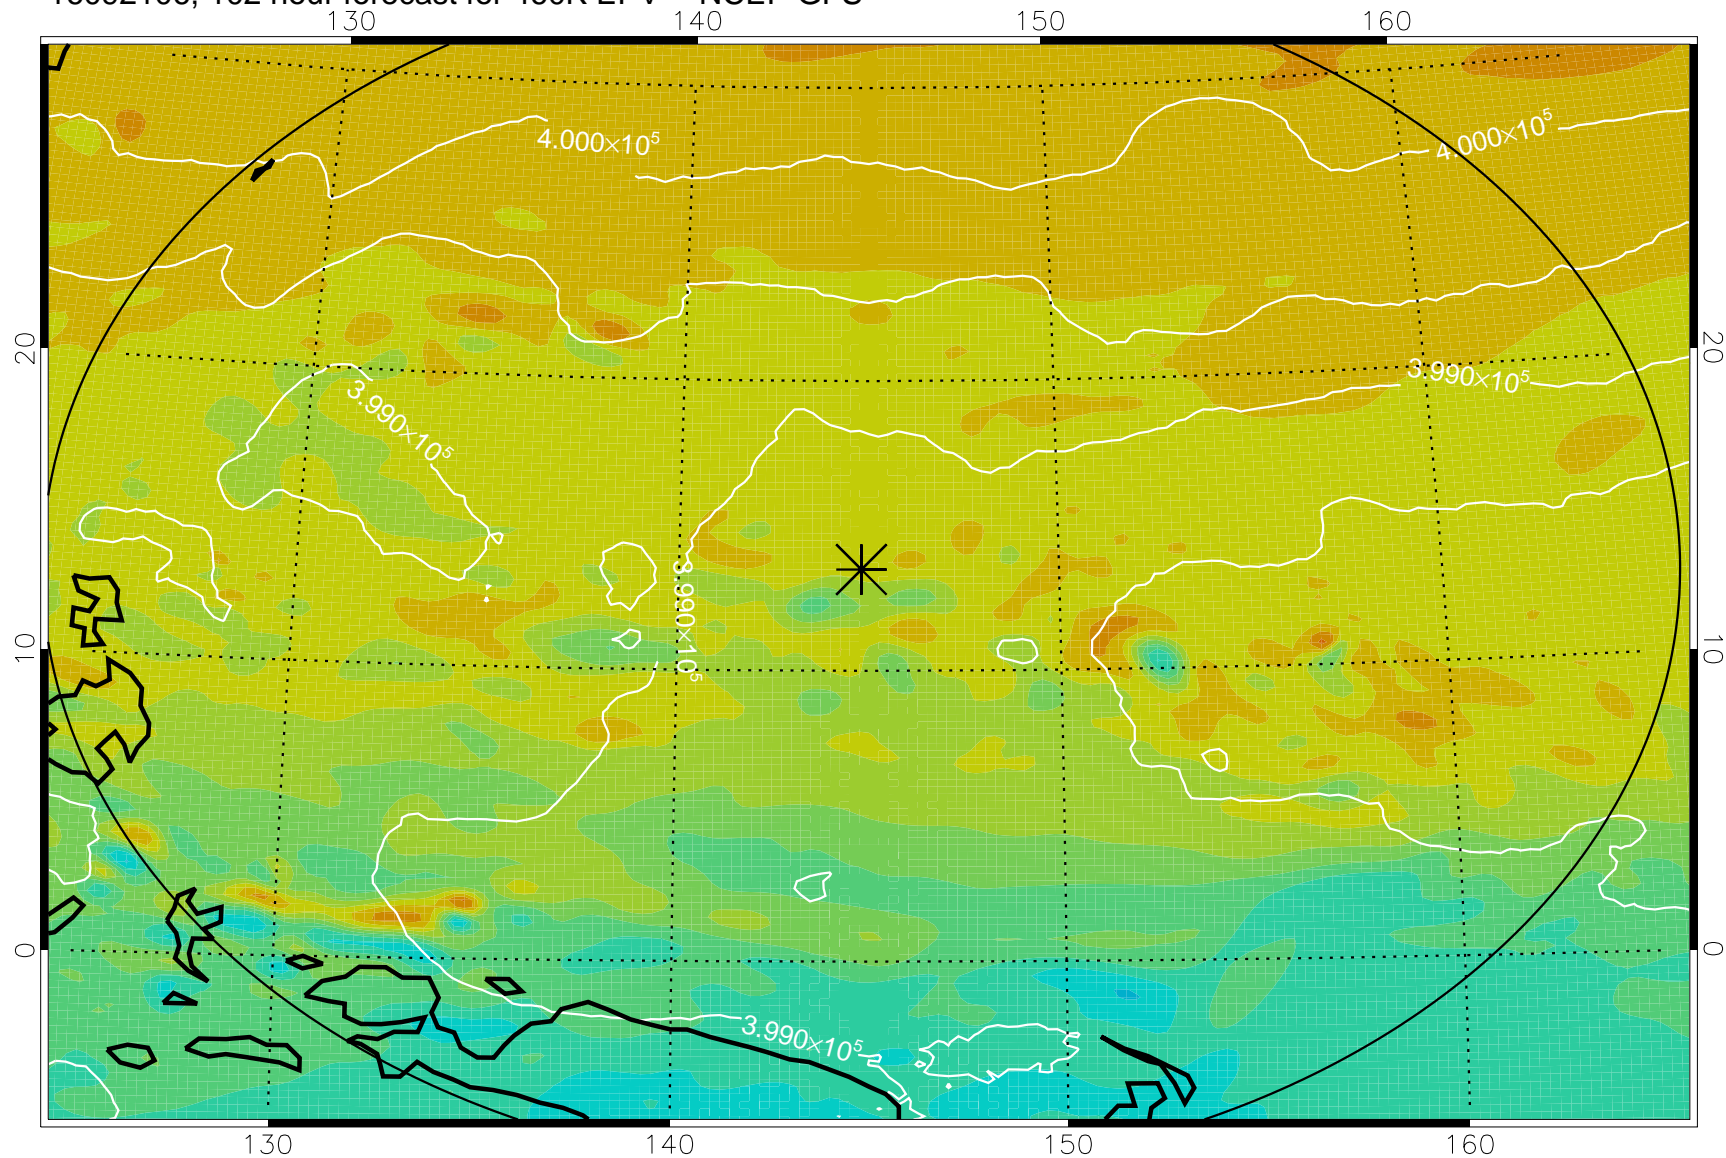

16092006, 78 hour forecast for 460K EPV -- NCEP GFS

460K Montgomery Streamfunction, white

Range ring of 2304 km

16092012, 84 hour forecast for 460K EPV -- NCEP GFS

460K Montgomery Streamfunction, white

Range ring of 2304 km

16092018, 90 hour forecast for 460K EPV -- NCEP GFS

460K Montgomery Streamfunction, white

Range ring of 2304 km

16092100, 96 hour forecast for 460K EPV -- NCEP GFS

460K Montgomery Streamfunction, white

Range ring of 2304 km

16092106, 102 hour forecast for 460K EPV -- NCEP GFS

460K Montgomery Streamfunction, white

Range ring of 2304 km

16092112, 108 hour forecast for 460K EPV -- NCEP GFS

460K Montgomery Streamfunction, white

Range ring of 2304 km

16092118, 114 hour forecast for 460K EPV -- NCEP GFS

460K Montgomery Streamfunction, white

Range ring of 2304 km

16092200, 120 hour forecast for 460K EPV -- NCEP GFS

460K Montgomery Streamfunction, white

Range ring of 2304 km