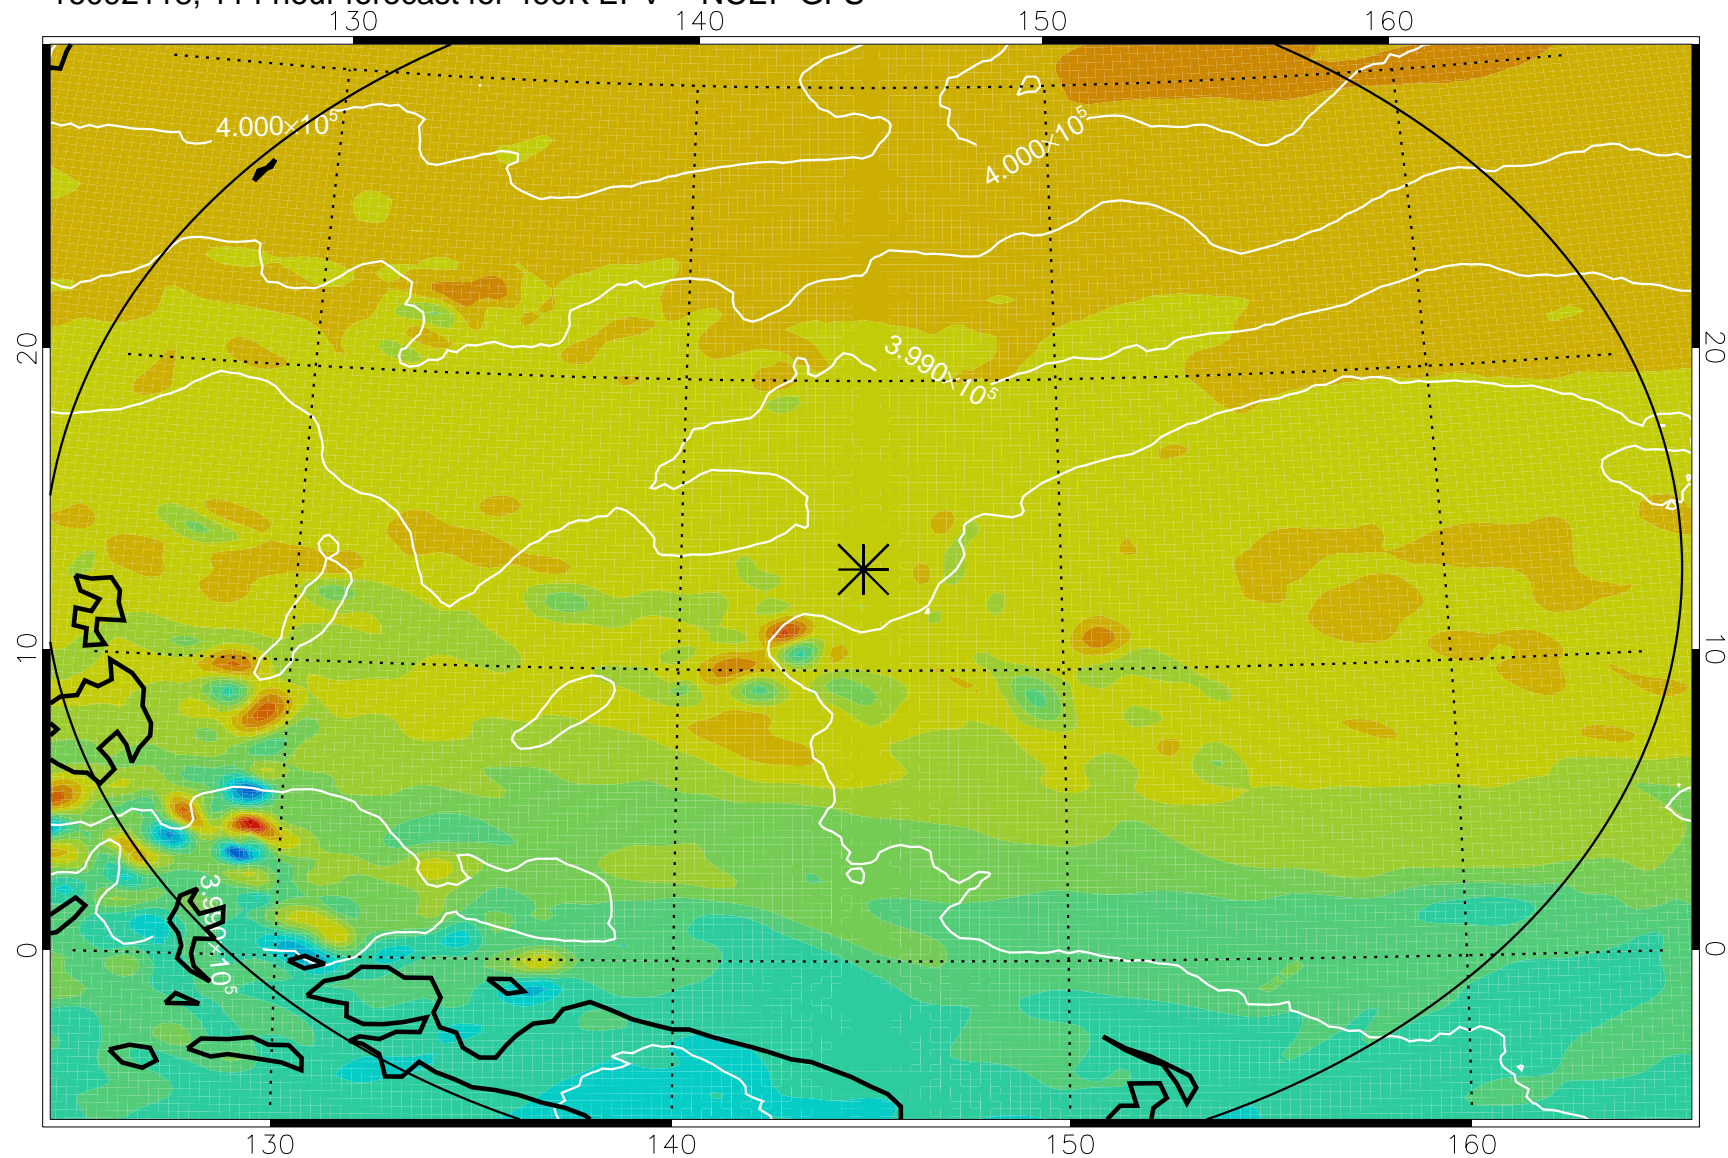

16092006, 78 hour forecast for 460K EPV -- NCEP GFS

460K Montgomery Streamfunction, white

Range ring of 2304 km

16092012, 84 hour forecast for 460K EPV -- NCEP GFS

460K Montgomery Streamfunction, white

Range ring of 2304 km

16092018, 90 hour forecast for 460K EPV -- NCEP GFS

460K Montgomery Streamfunction, white

Range ring of 2304 km

16092100, 96 hour forecast for 460K EPV -- NCEP GFS

460K Montgomery Streamfunction, white

Range ring of 2304 km

16092106, 102 hour forecast for 460K EPV -- NCEP GFS

460K Montgomery Streamfunction, white

Range ring of 2304 km

16092112, 108 hour forecast for 460K EPV -- NCEP GFS

460K Montgomery Streamfunction, white

Range ring of 2304 km

16092118, 114 hour forecast for 460K EPV -- NCEP GFS

460K Montgomery Streamfunction, white

Range ring of 2304 km

16092200, 120 hour forecast for 460K EPV -- NCEP GFS

460K Montgomery Streamfunction, white

Range ring of 2304 km