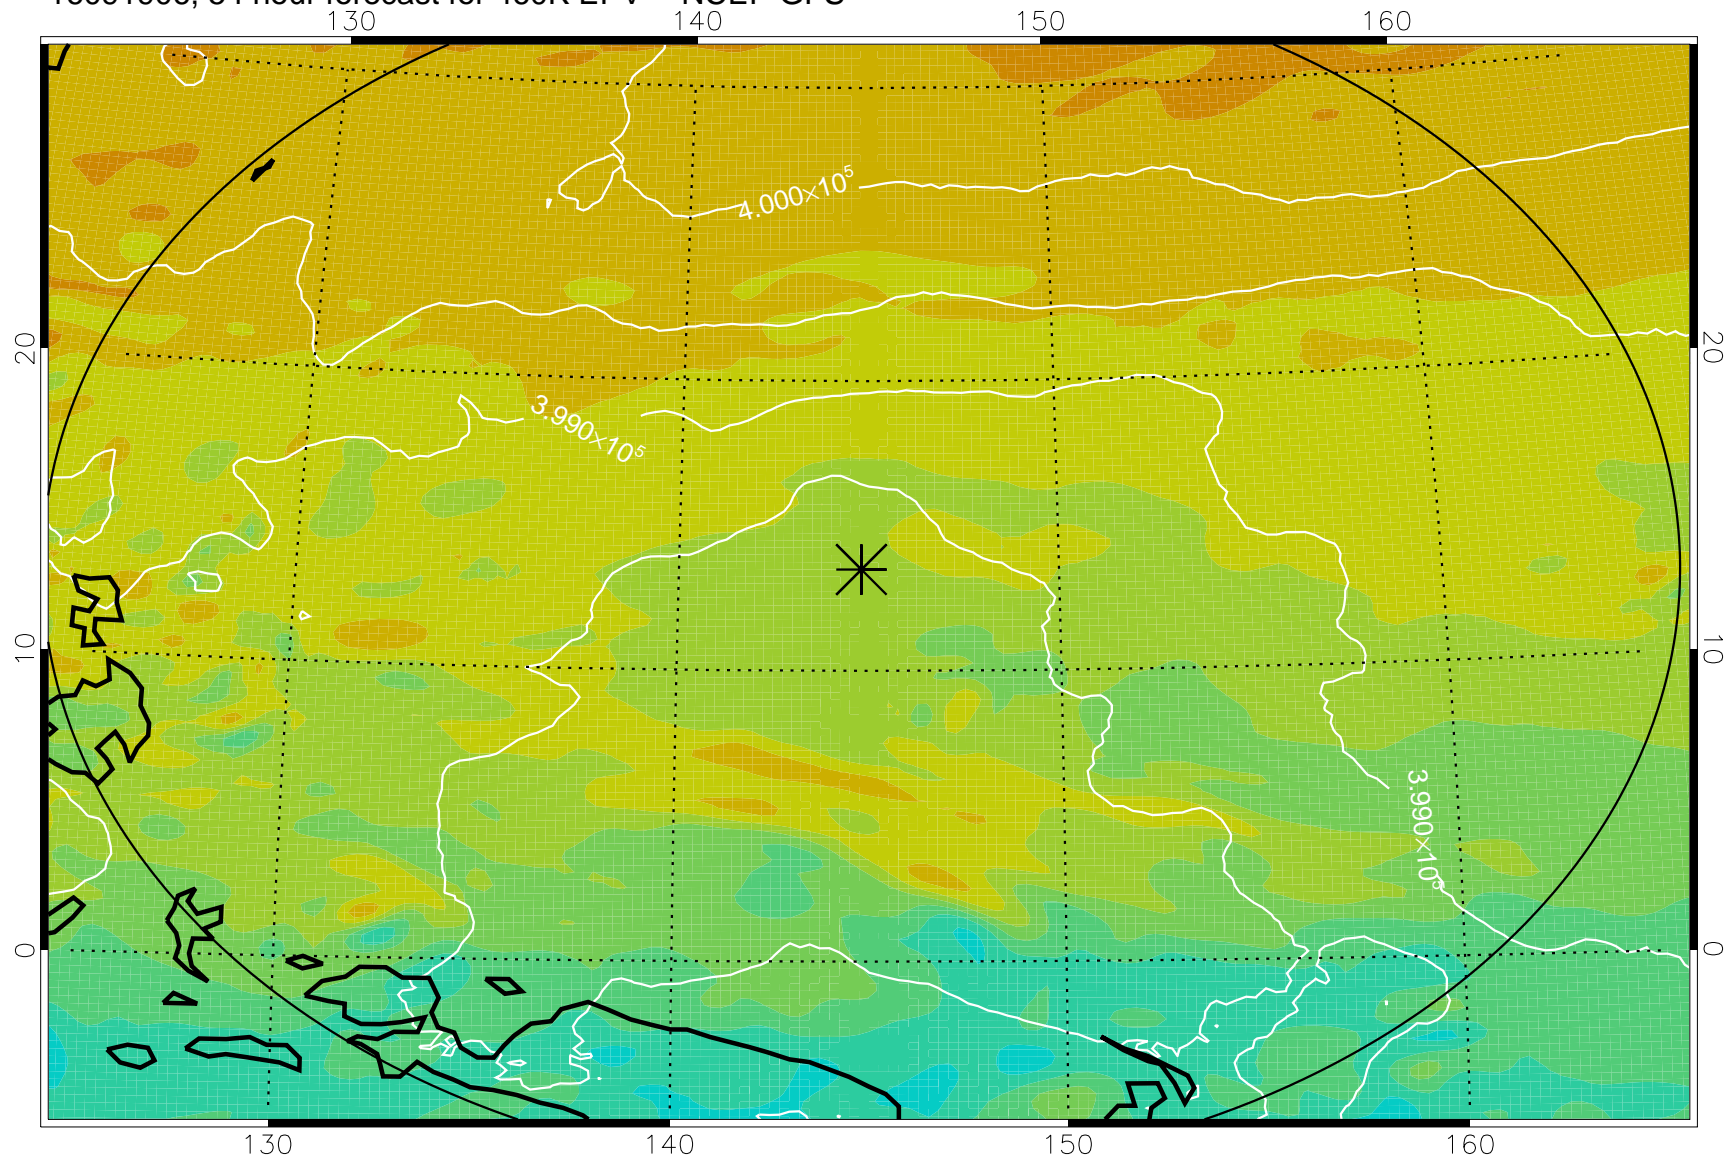

16091818, 42 hour forecast for 460K EPV -- NCEP GFS

460K Montgomery Streamfunction, white

Range ring of 2304 km

16091900, 48 hour forecast for 460K EPV -- NCEP GFS

460K Montgomery Streamfunction, white

Range ring of 2304 km

16091906, 54 hour forecast for 460K EPV -- NCEP GFS

460K Montgomery Streamfunction, white

Range ring of 2304 km

16091912, 60 hour forecast for 460K EPV -- NCEP GFS

460K Montgomery Streamfunction, white

Range ring of 2304 km

16091918, 66 hour forecast for 460K EPV -- NCEP GFS

460K Montgomery Streamfunction, white

Range ring of 2304 km

16092000, 72 hour forecast for 460K EPV -- NCEP GFS

460K Montgomery Streamfunction, white

Range ring of 2304 km

16092018, 90 hour forecast for 460K EPV -- NCEP GFS

460K Montgomery Streamfunction, white

Range ring of 2304 km

16092100, 96 hour forecast for 460K EPV -- NCEP GFS

460K Montgomery Streamfunction, white

Range ring of 2304 km