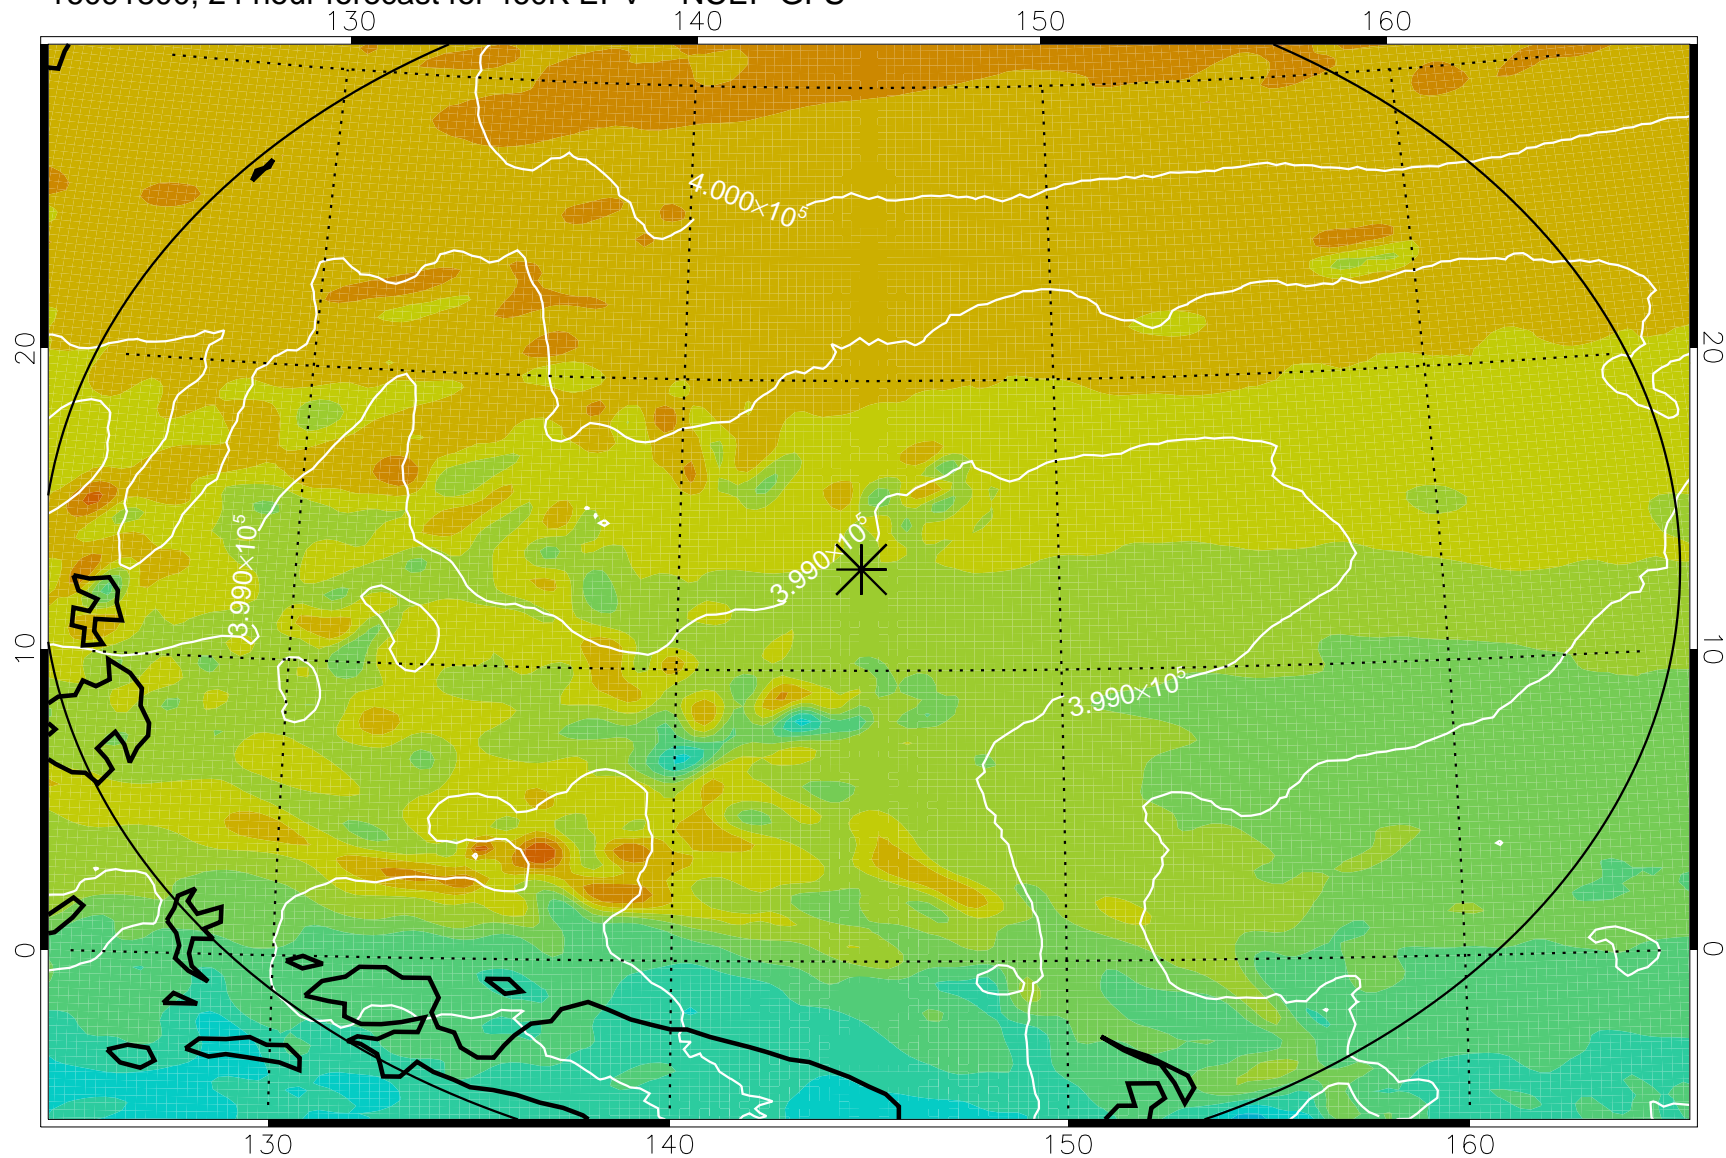

16091706, 6 hour forecast for 460K EPV -- NCEP GFS

460K Montgomery Streamfunction, white

Range ring of 2304 km

16091712, 12 hour forecast for 460K EPV -- NCEP GFS

460K Montgomery Streamfunction, white

Range ring of 2304 km

16091718, 18 hour forecast for 460K EPV -- NCEP GFS

460K Montgomery Streamfunction, white

Range ring of 2304 km

16091800, 24 hour forecast for 460K EPV -- NCEP GFS

460K Montgomery Streamfunction, white

Range ring of 2304 km

16091806, 30 hour forecast for 460K EPV -- NCEP GFS

460K Montgomery Streamfunction, white

Range ring of 2304 km

16091812, 36 hour forecast for 460K EPV -- NCEP GFS

460K Montgomery Streamfunction, white

Range ring of 2304 km

16091818, 42 hour forecast for 460K EPV -- NCEP GFS

460K Montgomery Streamfunction, white

Range ring of 2304 km

16091900, 48 hour forecast for 460K EPV -- NCEP GFS

460K Montgomery Streamfunction, white

Range ring of 2304 km