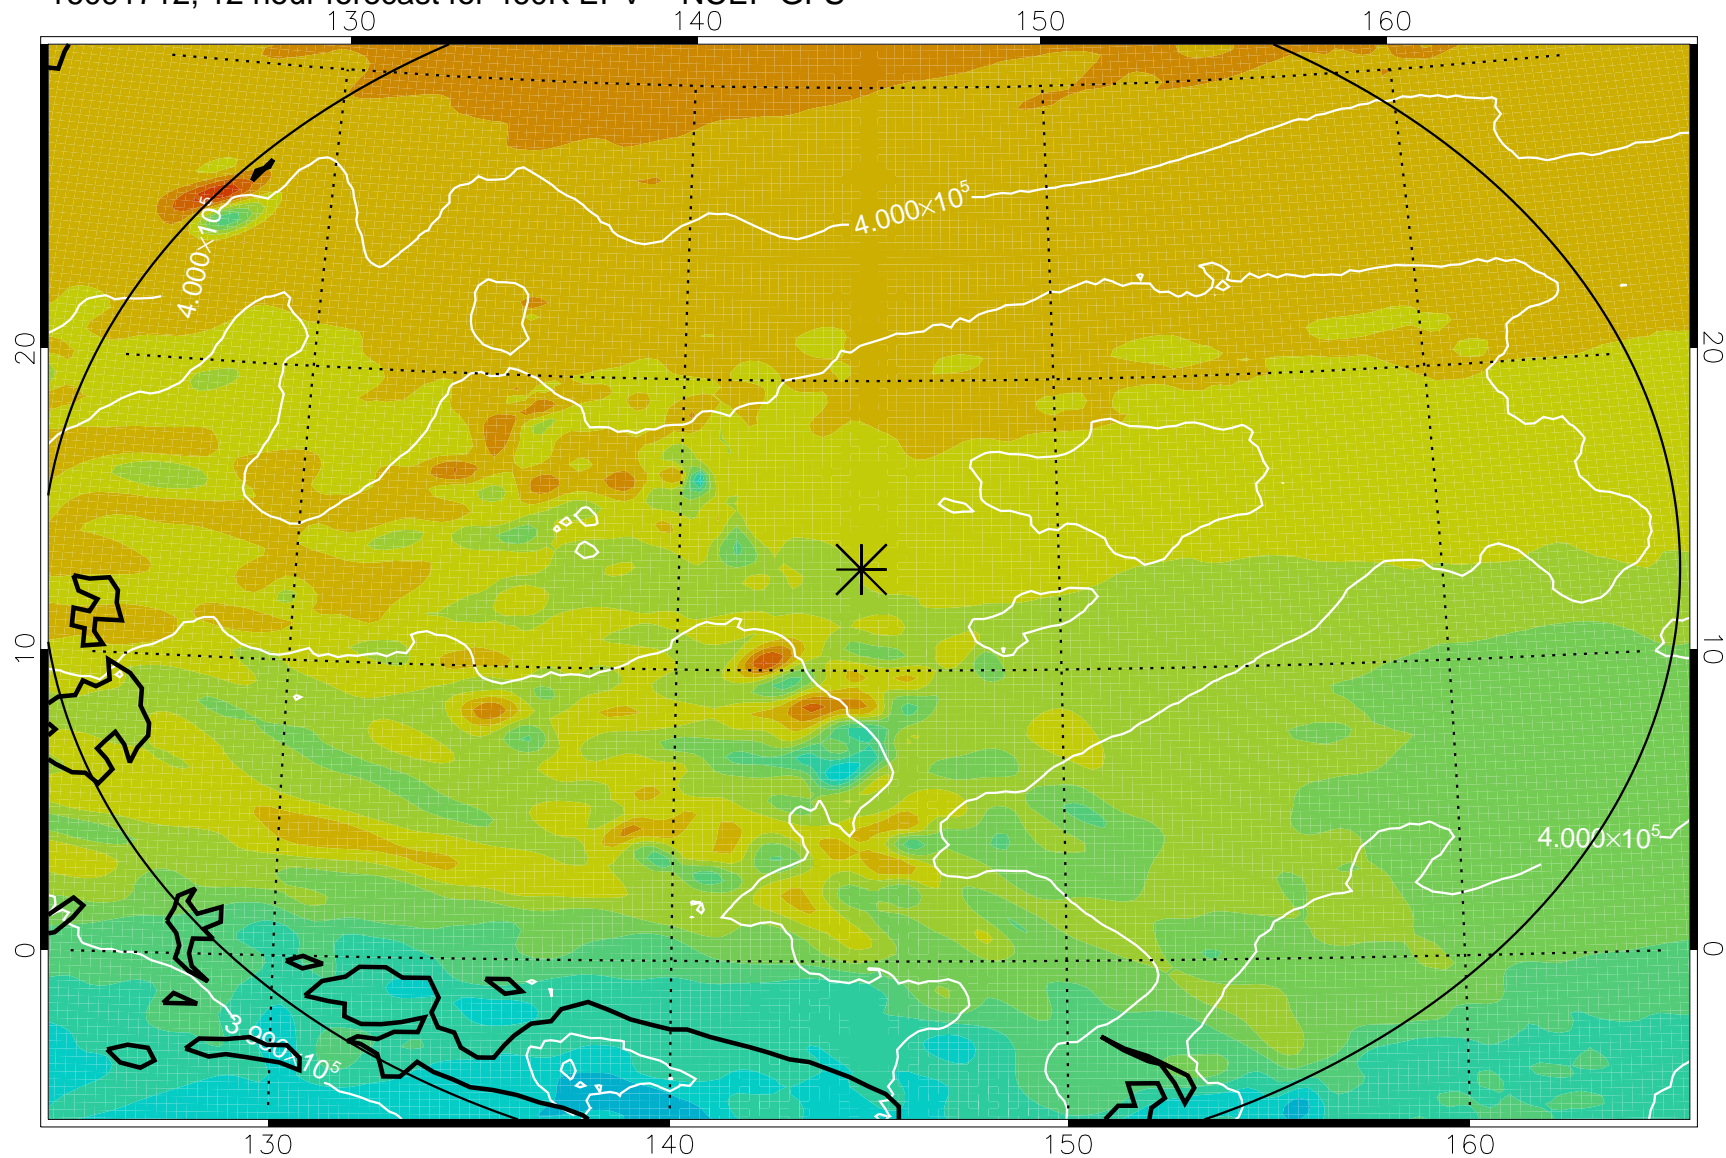

16091706, 6 hour forecast for 460K EPV -- NCEP GFS

460K Montgomery Streamfunction, white

Range ring of 2304 km

16091712, 12 hour forecast for 460K EPV -- NCEP GFS

460K Montgomery Streamfunction, white

Range ring of 2304 km

16091718, 18 hour forecast for 460K EPV -- NCEP GFS

460K Montgomery Streamfunction, white

Range ring of 2304 km

16091800, 24 hour forecast for 460K EPV -- NCEP GFS

460K Montgomery Streamfunction, white

Range ring of 2304 km

16091806, 30 hour forecast for 460K EPV -- NCEP GFS

460K Montgomery Streamfunction, white

Range ring of 2304 km

16091812, 36 hour forecast for 460K EPV -- NCEP GFS

460K Montgomery Streamfunction, white

Range ring of 2304 km

16091818, 42 hour forecast for 460K EPV -- NCEP GFS

460K Montgomery Streamfunction, white

Range ring of 2304 km

16091900, 48 hour forecast for 460K EPV -- NCEP GFS

460K Montgomery Streamfunction, white

Range ring of 2304 km