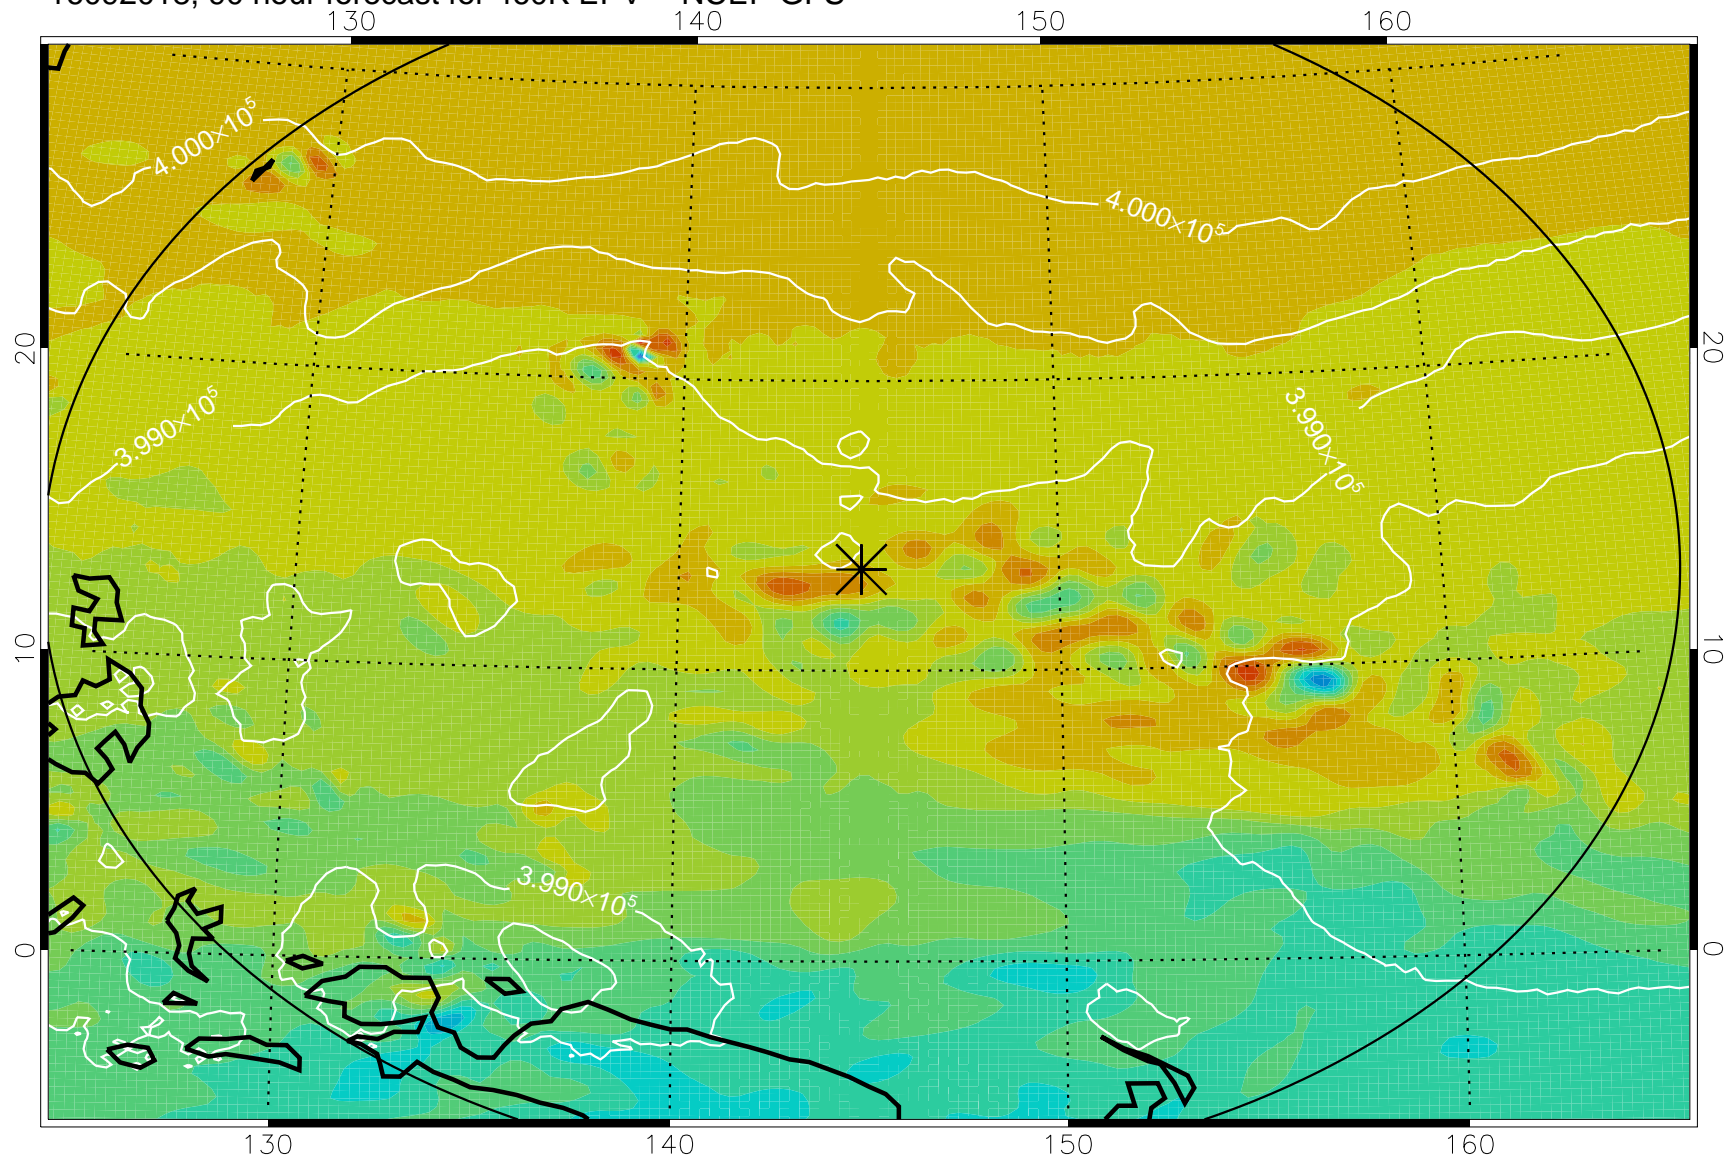

16091918, 66 hour forecast for 460K EPV -- NCEP GFS

460K Montgomery Streamfunction, white

Range ring of 2304 km

16092000, 72 hour forecast for 460K EPV -- NCEP GFS

460K Montgomery Streamfunction, white

Range ring of 2304 km

16092006, 78 hour forecast for 460K EPV -- NCEP GFS

460K Montgomery Streamfunction, white

Range ring of 2304 km

16092012, 84 hour forecast for 460K EPV -- NCEP GFS

460K Montgomery Streamfunction, white

Range ring of 2304 km

16092018, 90 hour forecast for 460K EPV -- NCEP GFS

460K Montgomery Streamfunction, white

Range ring of 2304 km

16092100, 96 hour forecast for 460K EPV -- NCEP GFS

460K Montgomery Streamfunction, white

Range ring of 2304 km

16092106, 102 hour forecast for 460K EPV -- NCEP GFS

460K Montgomery Streamfunction, white

Range ring of 2304 km

16092112, 108 hour forecast for 460K EPV -- NCEP GFS

460K Montgomery Streamfunction, white

Range ring of 2304 km