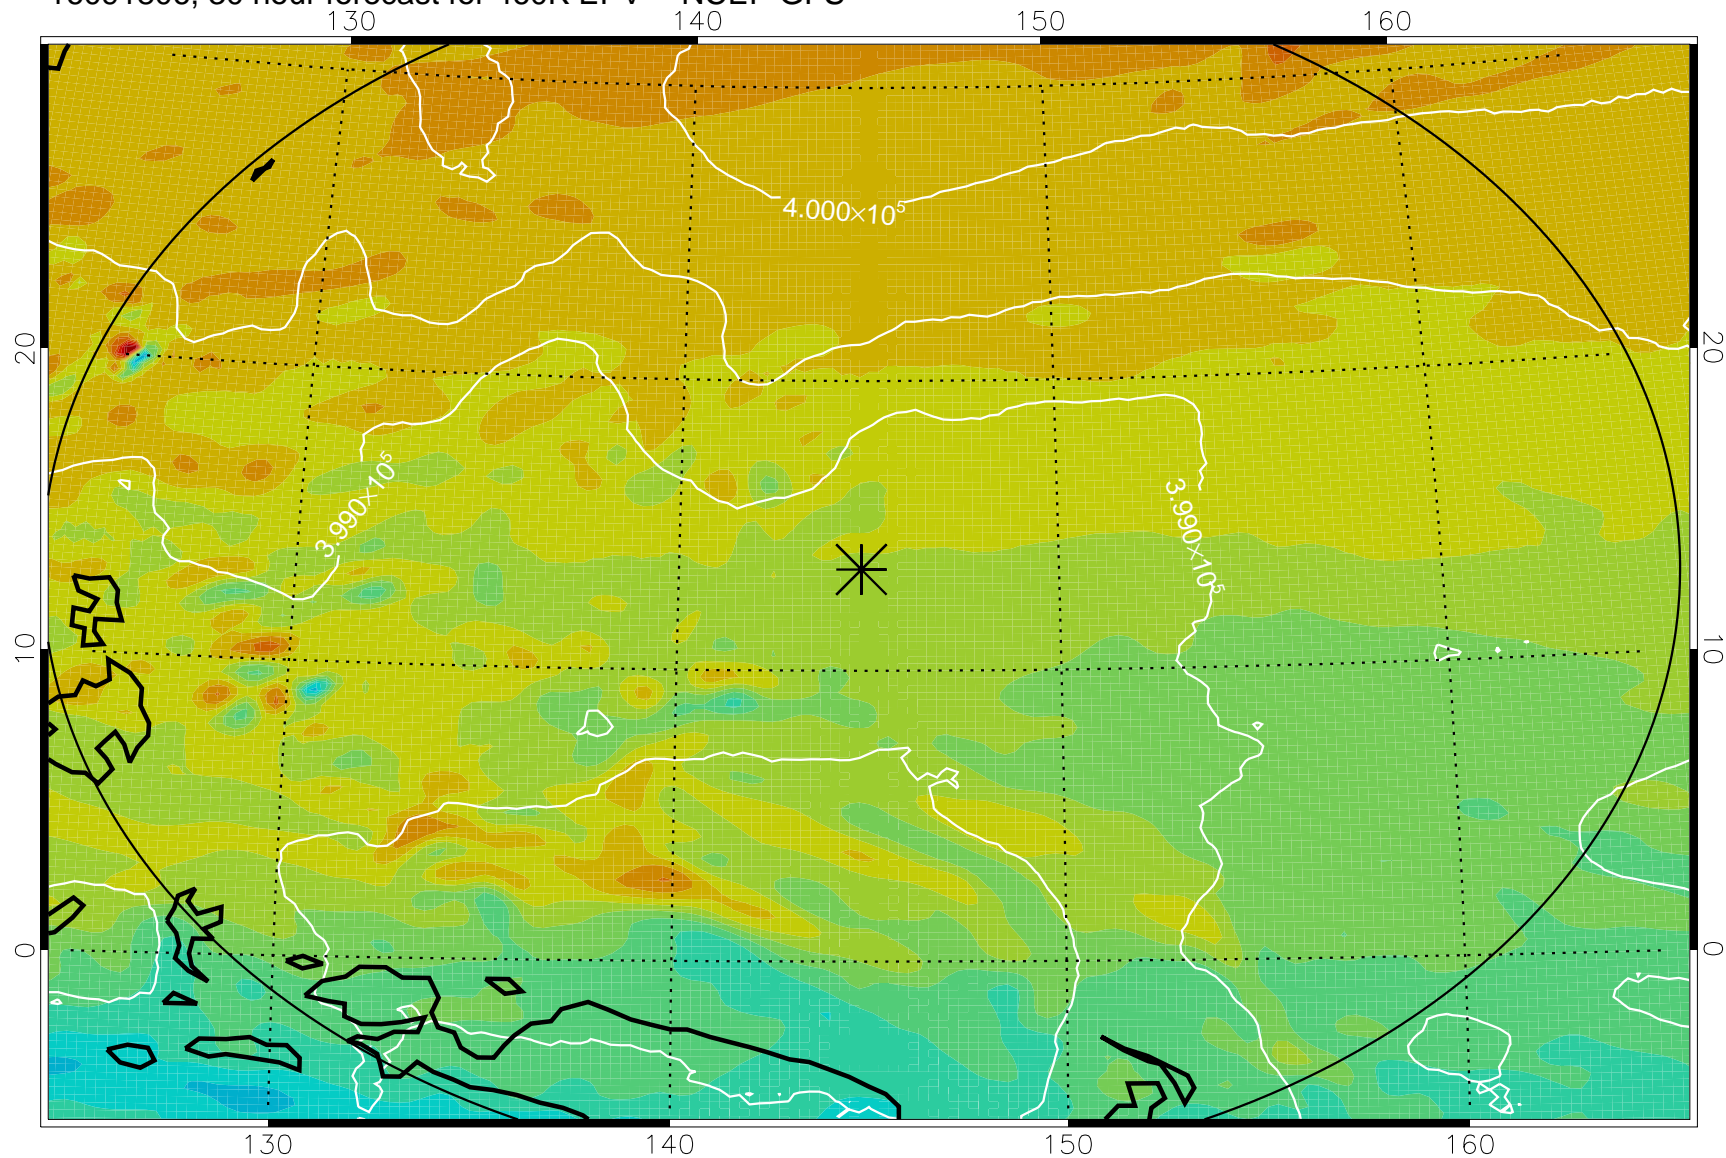

16091718, 18 hour forecast for 460K EPV -- NCEP GFS

460K Montgomery Streamfunction, white

Range ring of 2304 km

16091800, 24 hour forecast for 460K EPV -- NCEP GFS

460K Montgomery Streamfunction, white

Range ring of 2304 km

16091806, 30 hour forecast for 460K EPV -- NCEP GFS

460K Montgomery Streamfunction, white

Range ring of 2304 km

16091812, 36 hour forecast for 460K EPV -- NCEP GFS

460K Montgomery Streamfunction, white

Range ring of 2304 km

16091818, 42 hour forecast for 460K EPV -- NCEP GFS

460K Montgomery Streamfunction, white

Range ring of 2304 km

16091900, 48 hour forecast for 460K EPV -- NCEP GFS

460K Montgomery Streamfunction, white

Range ring of 2304 km

16092018, 90 hour forecast for 460K EPV -- NCEP GFS

460K Montgomery Streamfunction, white

Range ring of 2304 km

16092100, 96 hour forecast for 460K EPV -- NCEP GFS

460K Montgomery Streamfunction, white

Range ring of 2304 km