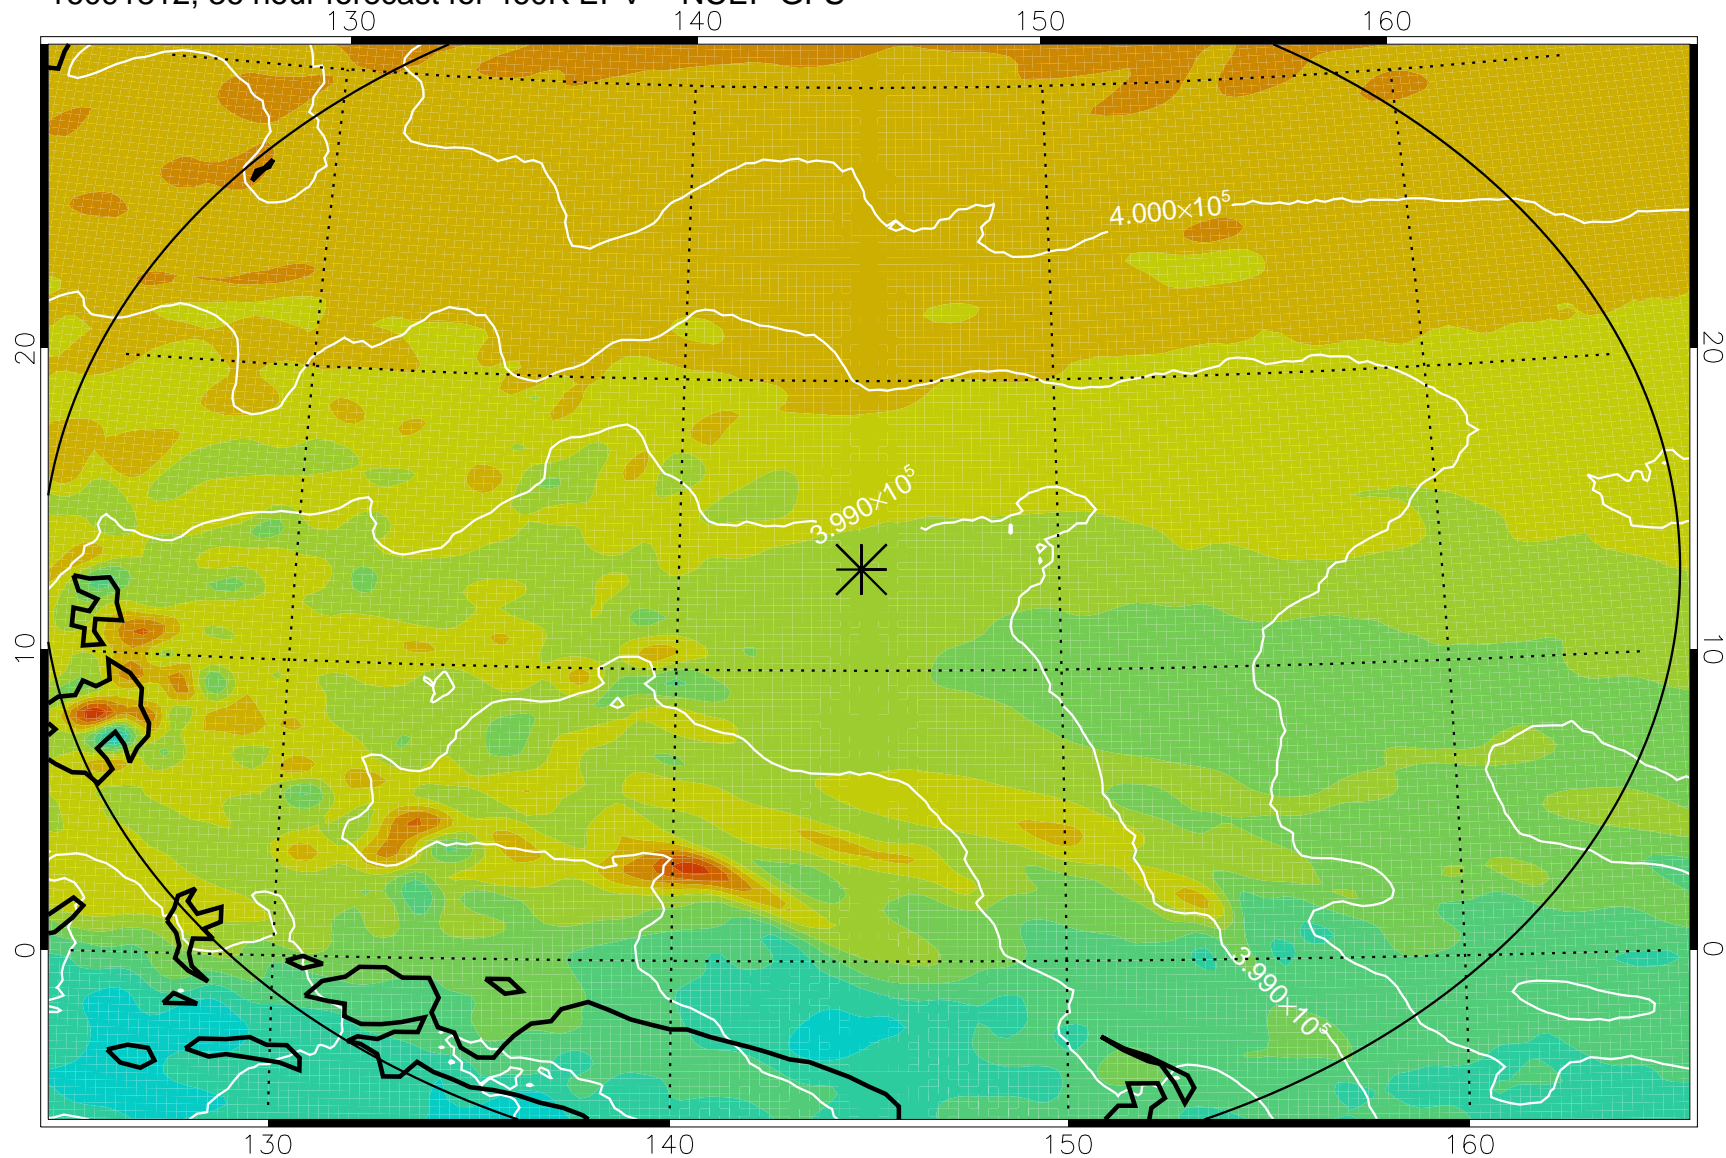

16091718, 18 hour forecast for 460K EPV -- NCEP GFS

460K Montgomery Streamfunction, white

Range ring of 2304 km

16091800, 24 hour forecast for 460K EPV -- NCEP GFS

460K Montgomery Streamfunction, white

Range ring of 2304 km

16091806, 30 hour forecast for 460K EPV -- NCEP GFS

460K Montgomery Streamfunction, white

Range ring of 2304 km

16091812, 36 hour forecast for 460K EPV -- NCEP GFS

460K Montgomery Streamfunction, white

Range ring of 2304 km

16091818, 42 hour forecast for 460K EPV -- NCEP GFS

460K Montgomery Streamfunction, white

Range ring of 2304 km

16091900, 48 hour forecast for 460K EPV -- NCEP GFS

460K Montgomery Streamfunction, white

Range ring of 2304 km

16092018, 90 hour forecast for 460K EPV -- NCEP GFS

460K Montgomery Streamfunction, white

Range ring of 2304 km

16092100, 96 hour forecast for 460K EPV -- NCEP GFS

460K Montgomery Streamfunction, white

Range ring of 2304 km