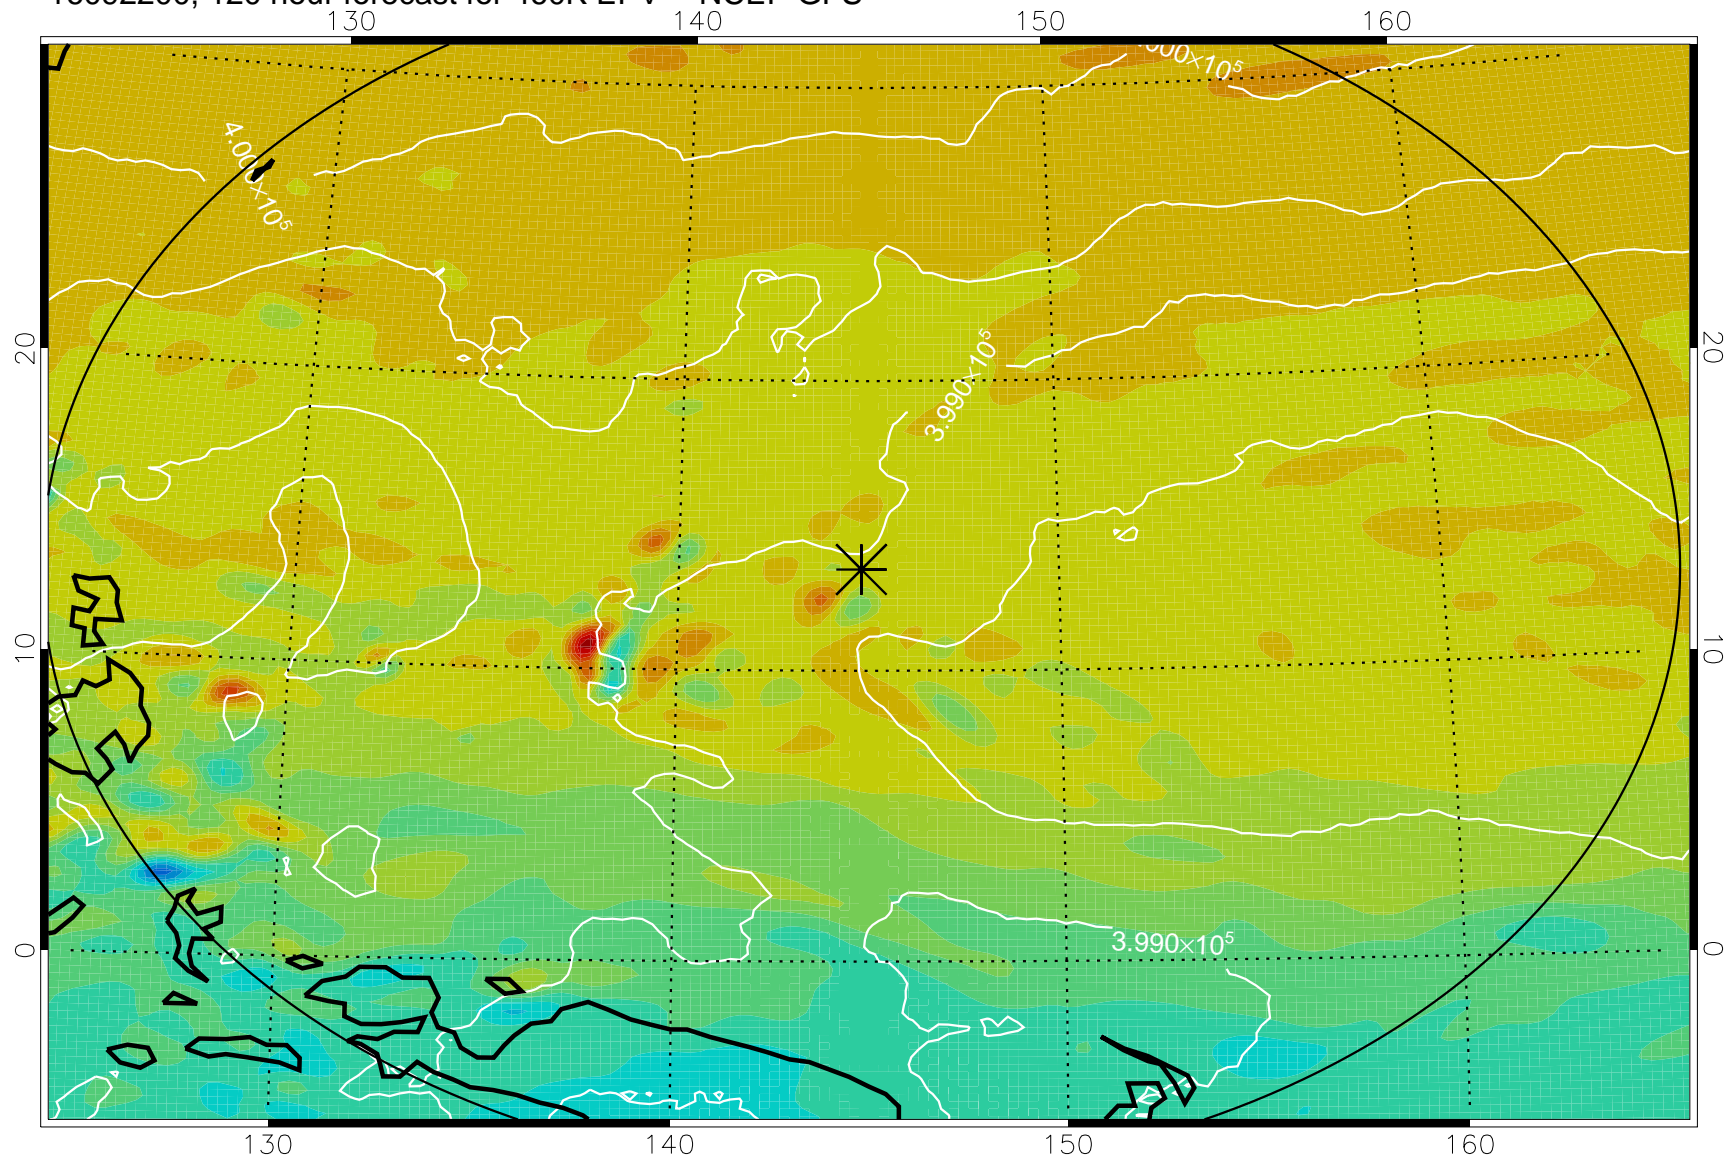

16092006, 78 hour forecast for 460K EPV -- NCEP GFS

460K Montgomery Streamfunction, white

Range ring of 2304 km

16092012, 84 hour forecast for 460K EPV -- NCEP GFS

460K Montgomery Streamfunction, white

Range ring of 2304 km

16092018, 90 hour forecast for 460K EPV -- NCEP GFS

460K Montgomery Streamfunction, white

Range ring of 2304 km

16092100, 96 hour forecast for 460K EPV -- NCEP GFS

460K Montgomery Streamfunction, white

Range ring of 2304 km

16092106, 102 hour forecast for 460K EPV -- NCEP GFS

460K Montgomery Streamfunction, white

Range ring of 2304 km

16092112, 108 hour forecast for 460K EPV -- NCEP GFS

460K Montgomery Streamfunction, white

Range ring of 2304 km

16092118, 114 hour forecast for 460K EPV -- NCEP GFS

460K Montgomery Streamfunction, white

Range ring of 2304 km

16092200, 120 hour forecast for 460K EPV -- NCEP GFS

460K Montgomery Streamfunction, white

Range ring of 2304 km