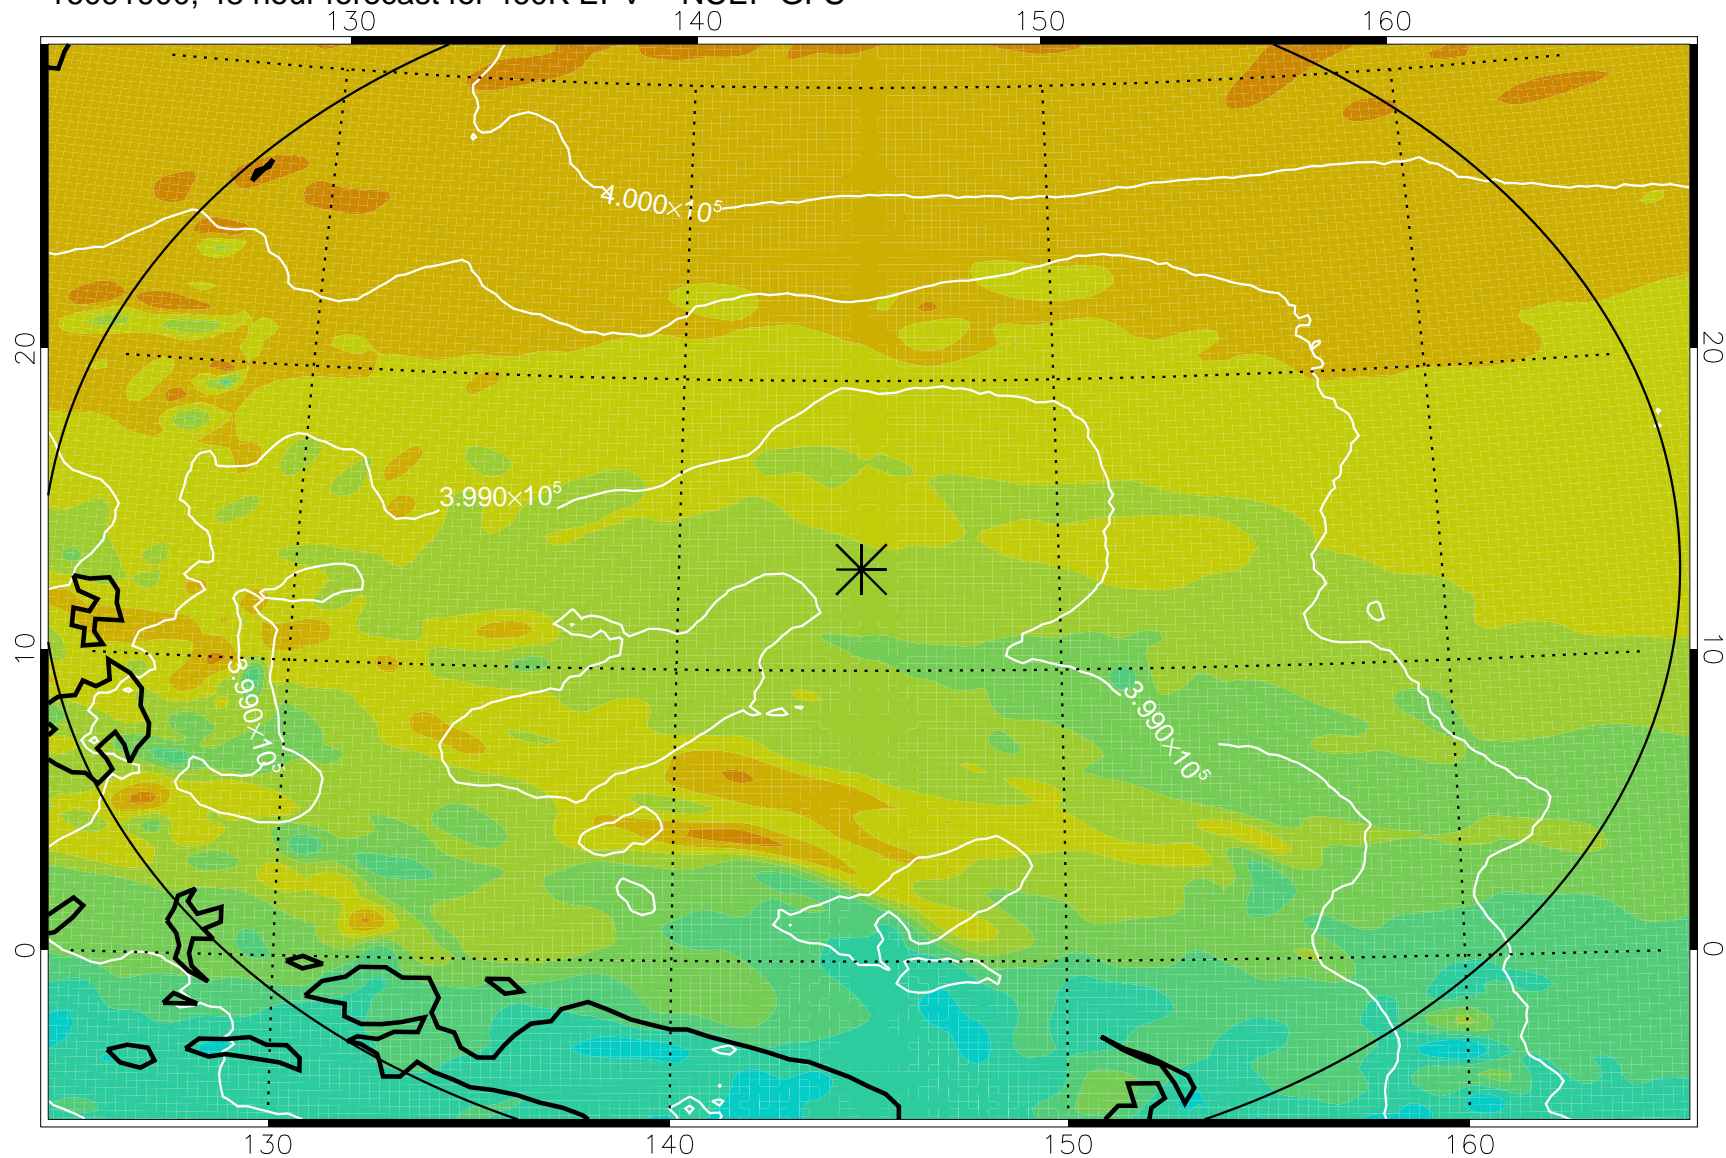

16091806, 30 hour forecast for 460K EPV -- NCEP GFS

460K Montgomery Streamfunction, white

Range ring of 2304 km

16091812, 36 hour forecast for 460K EPV -- NCEP GFS

460K Montgomery Streamfunction, white

Range ring of 2304 km

16091818, 42 hour forecast for 460K EPV -- NCEP GFS

460K Montgomery Streamfunction, white

Range ring of 2304 km

16091900, 48 hour forecast for 460K EPV -- NCEP GFS

460K Montgomery Streamfunction, white

Range ring of 2304 km

16091918, 66 hour forecast for 460K EPV -- NCEP GFS

460K Montgomery Streamfunction, white

Range ring of 2304 km

16092000, 72 hour forecast for 460K EPV -- NCEP GFS

460K Montgomery Streamfunction, white

Range ring of 2304 km

16092018, 90 hour forecast for 460K EPV -- NCEP GFS

460K Montgomery Streamfunction, white

Range ring of 2304 km

16092100, 96 hour forecast for 460K EPV -- NCEP GFS

460K Montgomery Streamfunction, white

Range ring of 2304 km