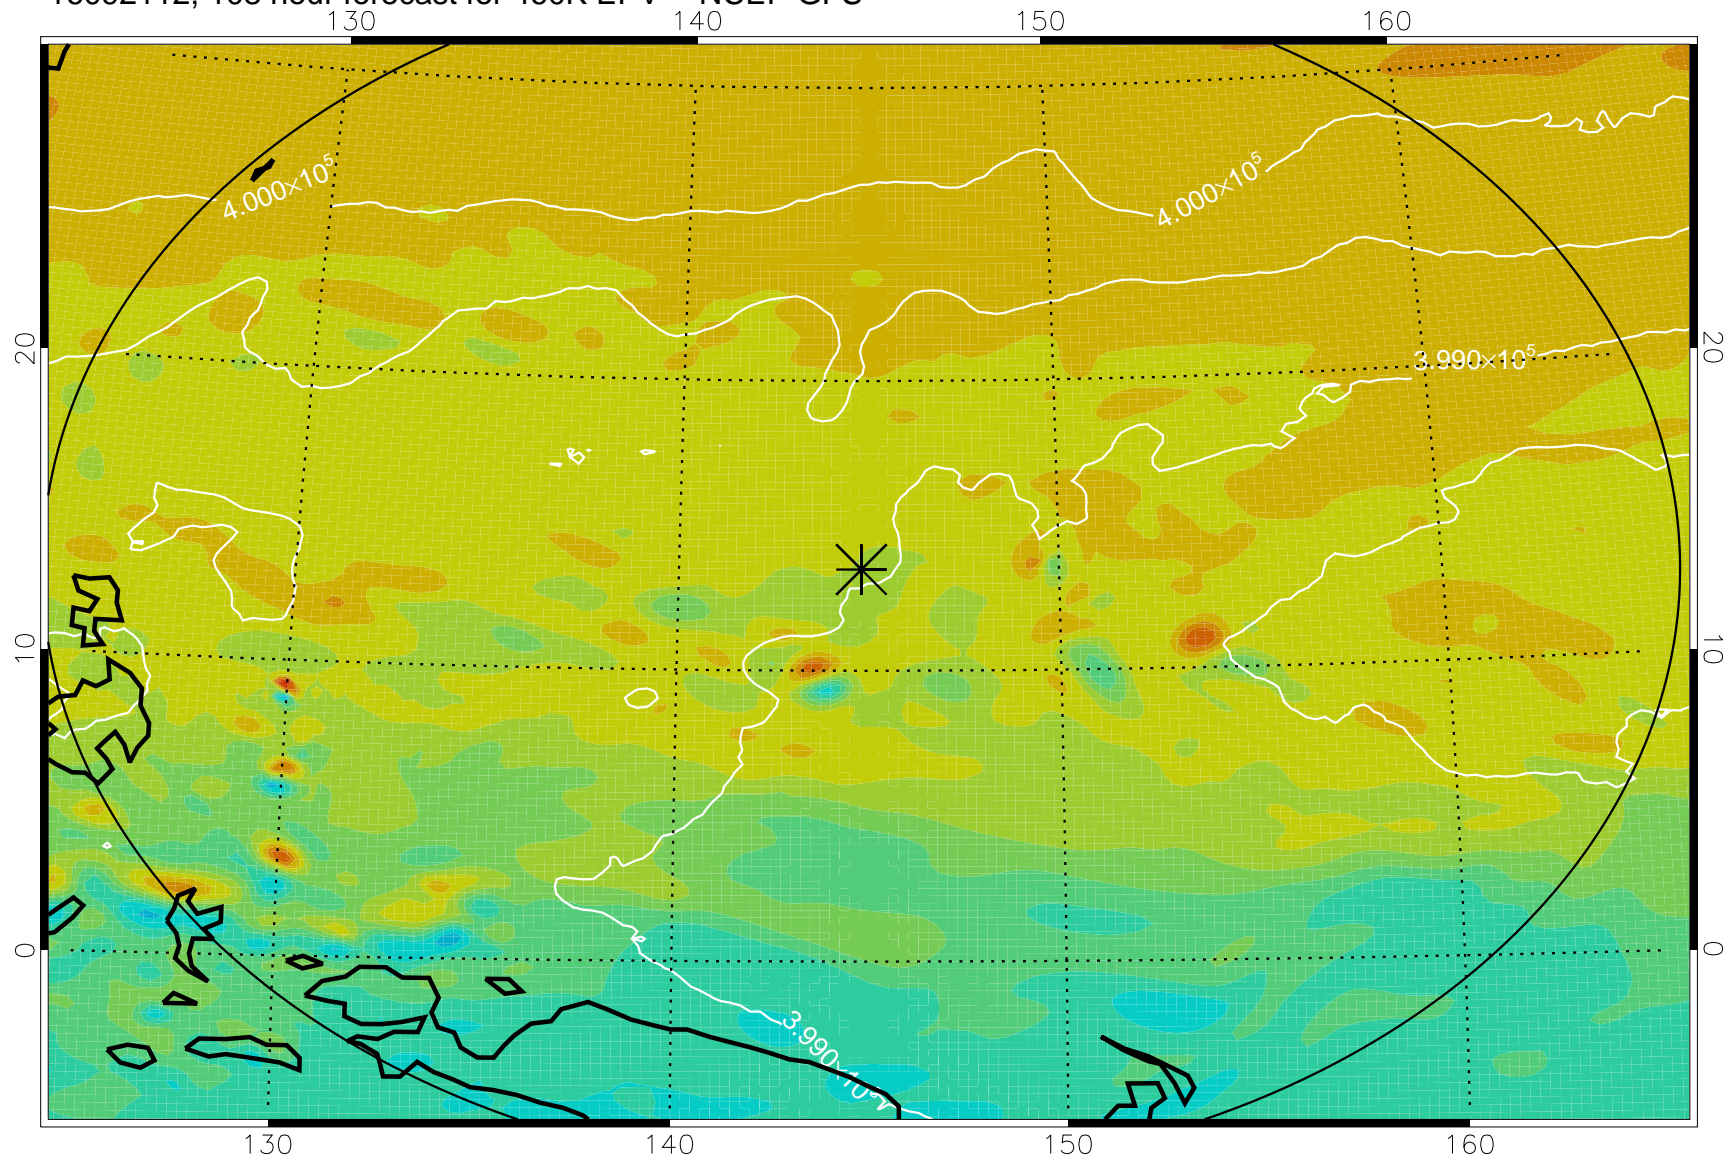

16092006, 78 hour forecast for 460K EPV -- NCEP GFS

460K Montgomery Streamfunction, white

Range ring of 2304 km

16092012, 84 hour forecast for 460K EPV -- NCEP GFS

460K Montgomery Streamfunction, white

Range ring of 2304 km

16092018, 90 hour forecast for 460K EPV -- NCEP GFS

460K Montgomery Streamfunction, white

Range ring of 2304 km

16092100, 96 hour forecast for 460K EPV -- NCEP GFS

460K Montgomery Streamfunction, white

Range ring of 2304 km

16092106, 102 hour forecast for 460K EPV -- NCEP GFS

460K Montgomery Streamfunction, white

Range ring of 2304 km

16092112, 108 hour forecast for 460K EPV -- NCEP GFS

460K Montgomery Streamfunction, white

Range ring of 2304 km

16092118, 114 hour forecast for 460K EPV -- NCEP GFS

460K Montgomery Streamfunction, white

Range ring of 2304 km

16092200, 120 hour forecast for 460K EPV -- NCEP GFS

460K Montgomery Streamfunction, white

Range ring of 2304 km