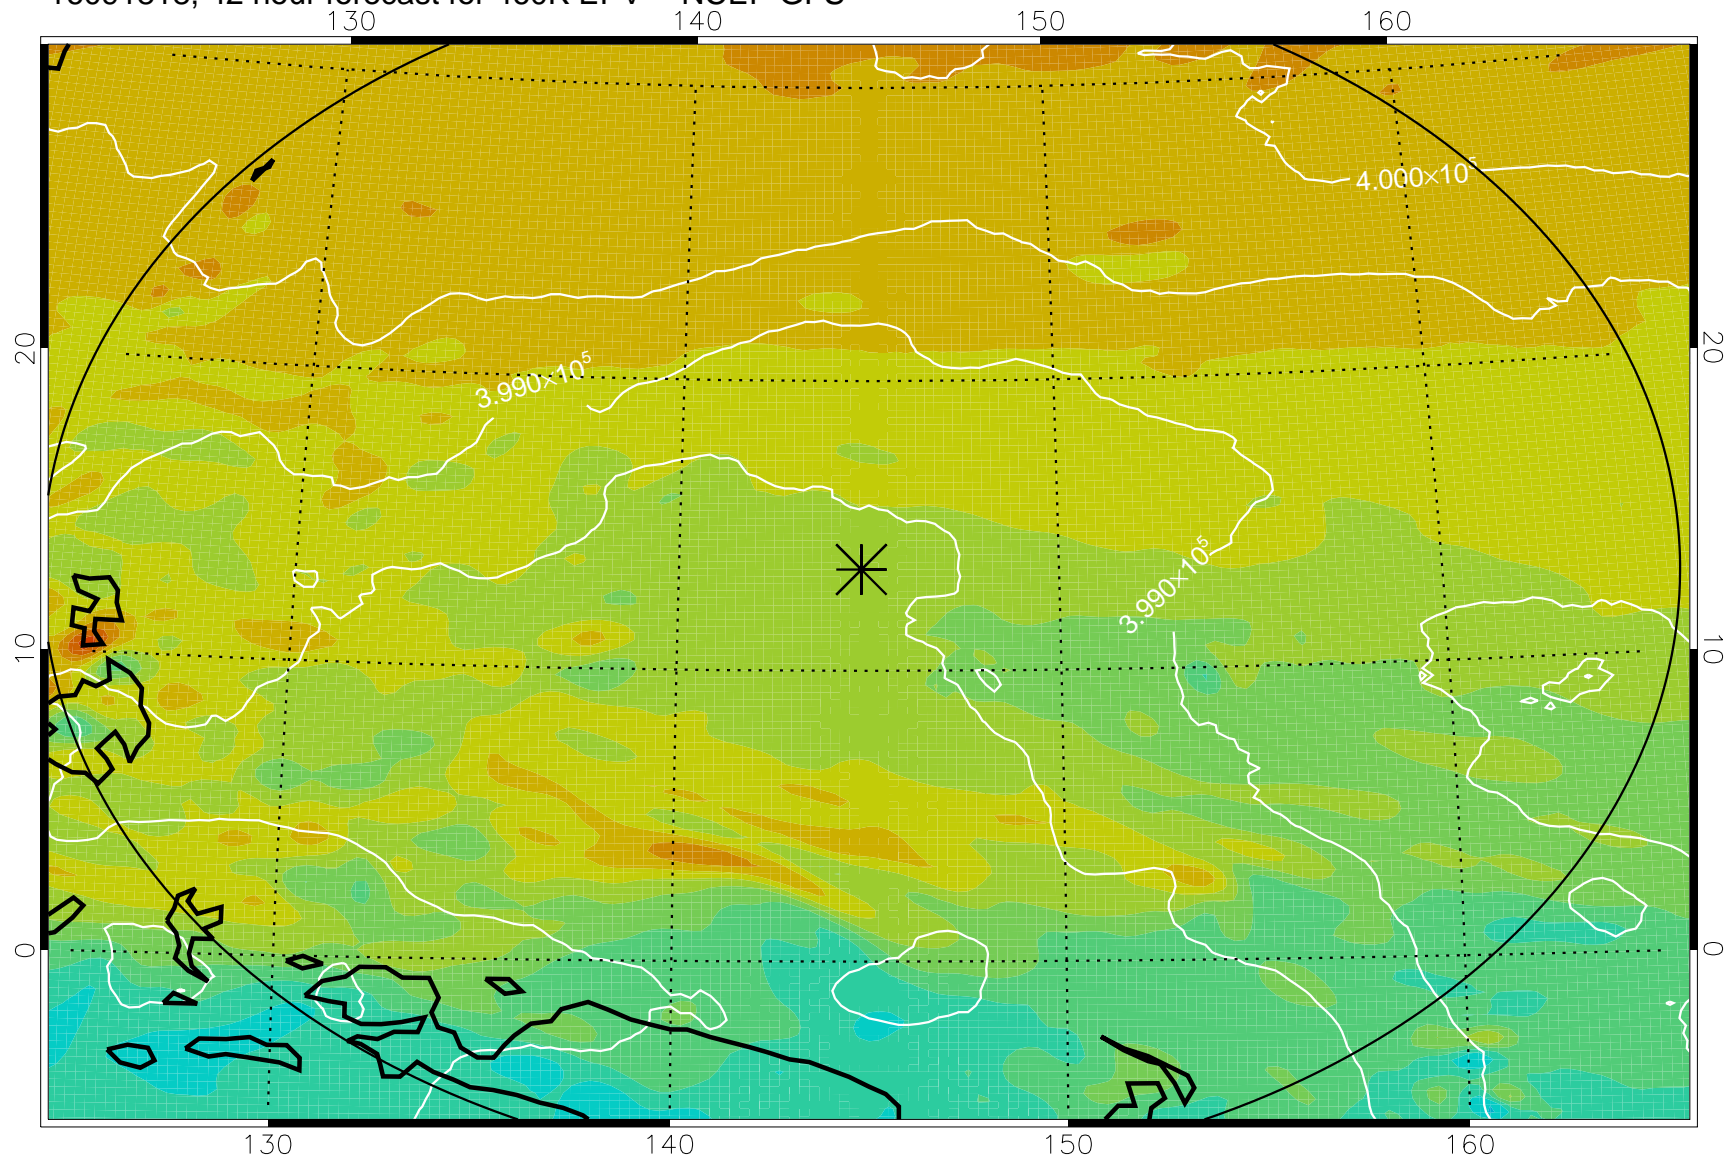

16091806, 30 hour forecast for 460K EPV -- NCEP GFS

460K Montgomery Streamfunction, white

Range ring of 2304 km

16091812, 36 hour forecast for 460K EPV -- NCEP GFS

460K Montgomery Streamfunction, white

Range ring of 2304 km

16091818, 42 hour forecast for 460K EPV -- NCEP GFS

460K Montgomery Streamfunction, white

Range ring of 2304 km

16091900, 48 hour forecast for 460K EPV -- NCEP GFS

460K Montgomery Streamfunction, white

Range ring of 2304 km

16091918, 66 hour forecast for 460K EPV -- NCEP GFS

460K Montgomery Streamfunction, white

Range ring of 2304 km

16092000, 72 hour forecast for 460K EPV -- NCEP GFS

460K Montgomery Streamfunction, white

Range ring of 2304 km

16092018, 90 hour forecast for 460K EPV -- NCEP GFS

460K Montgomery Streamfunction, white

Range ring of 2304 km

16092100, 96 hour forecast for 460K EPV -- NCEP GFS

460K Montgomery Streamfunction, white

Range ring of 2304 km