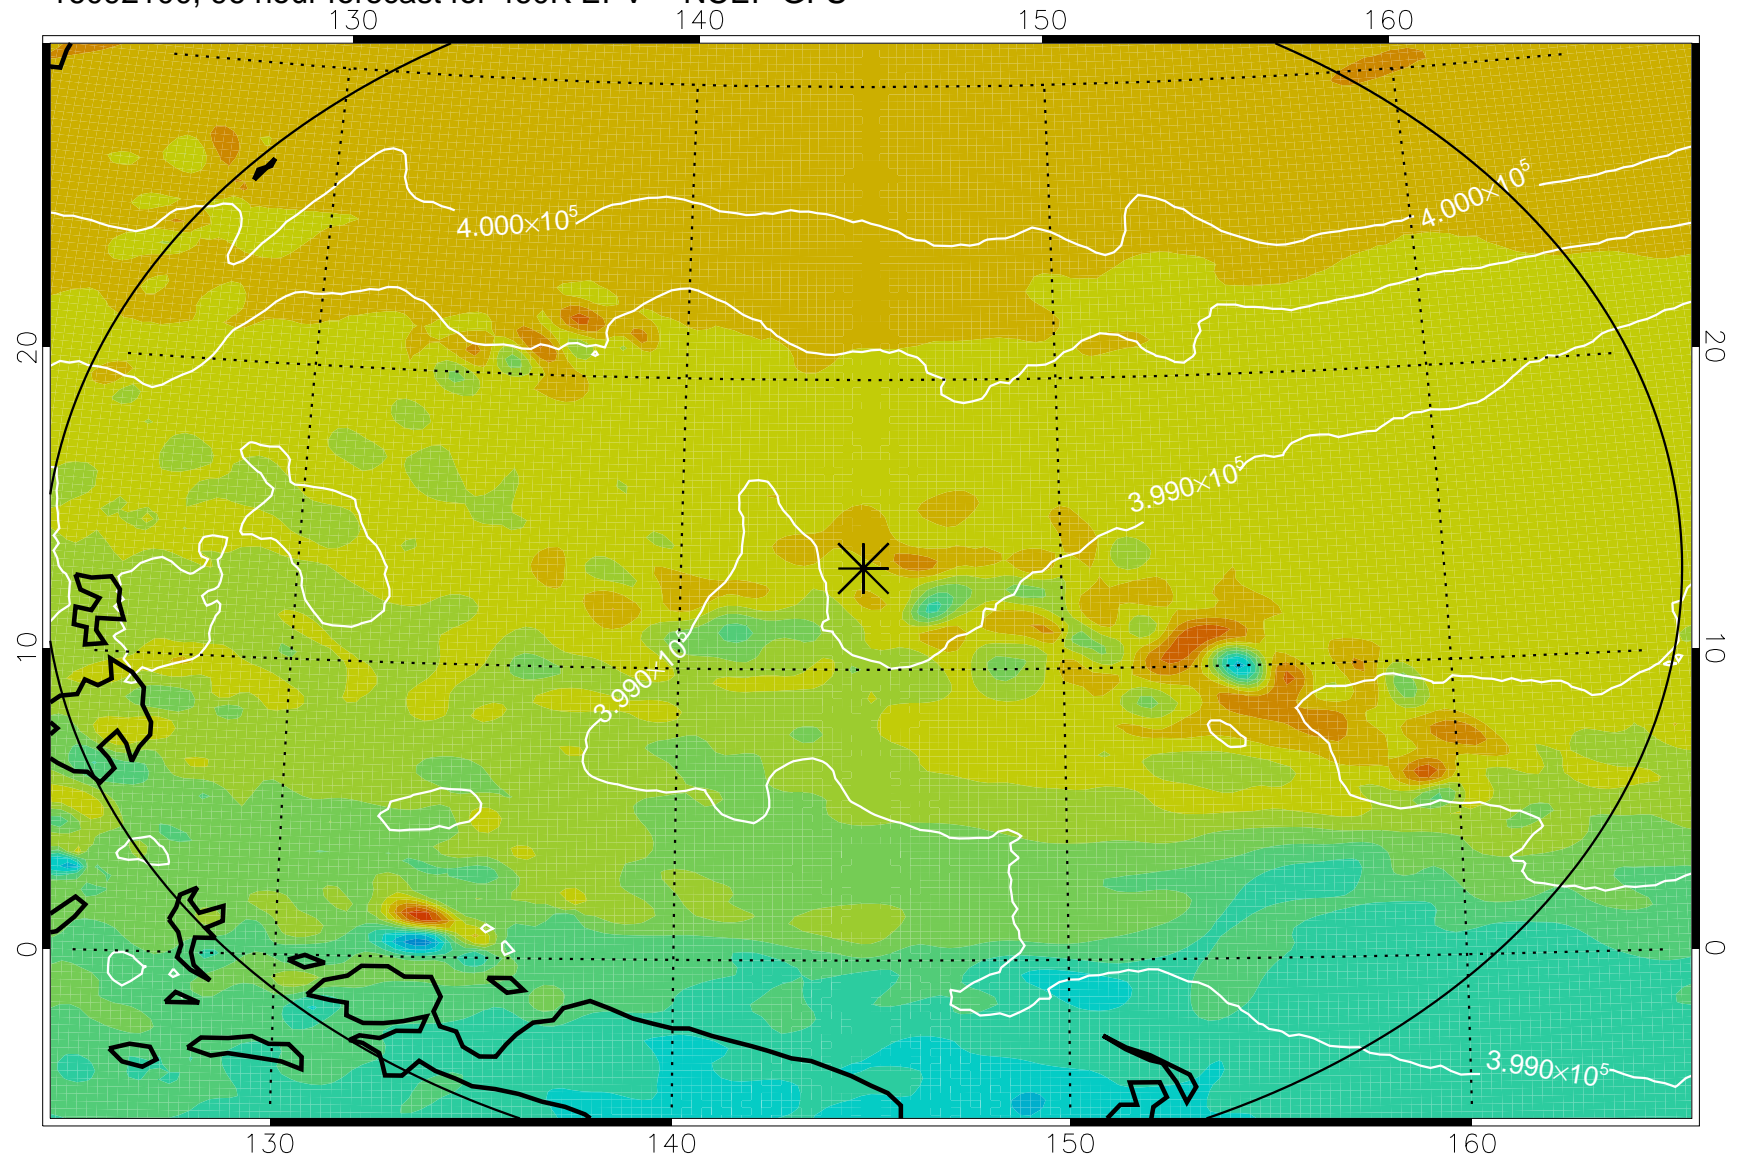

16091918, 66 hour forecast for 460K EPV -- NCEP GFS

460K Montgomery Streamfunction, white

Range ring of 2304 km

16092000, 72 hour forecast for 460K EPV -- NCEP GFS

460K Montgomery Streamfunction, white

Range ring of 2304 km

16092006, 78 hour forecast for 460K EPV -- NCEP GFS

460K Montgomery Streamfunction, white

Range ring of 2304 km

16092012, 84 hour forecast for 460K EPV -- NCEP GFS

460K Montgomery Streamfunction, white

Range ring of 2304 km

16092018, 90 hour forecast for 460K EPV -- NCEP GFS

460K Montgomery Streamfunction, white

Range ring of 2304 km

16092100, 96 hour forecast for 460K EPV -- NCEP GFS

460K Montgomery Streamfunction, white

Range ring of 2304 km

16092106, 102 hour forecast for 460K EPV -- NCEP GFS

460K Montgomery Streamfunction, white

Range ring of 2304 km

16092112, 108 hour forecast for 460K EPV -- NCEP GFS

460K Montgomery Streamfunction, white

Range ring of 2304 km