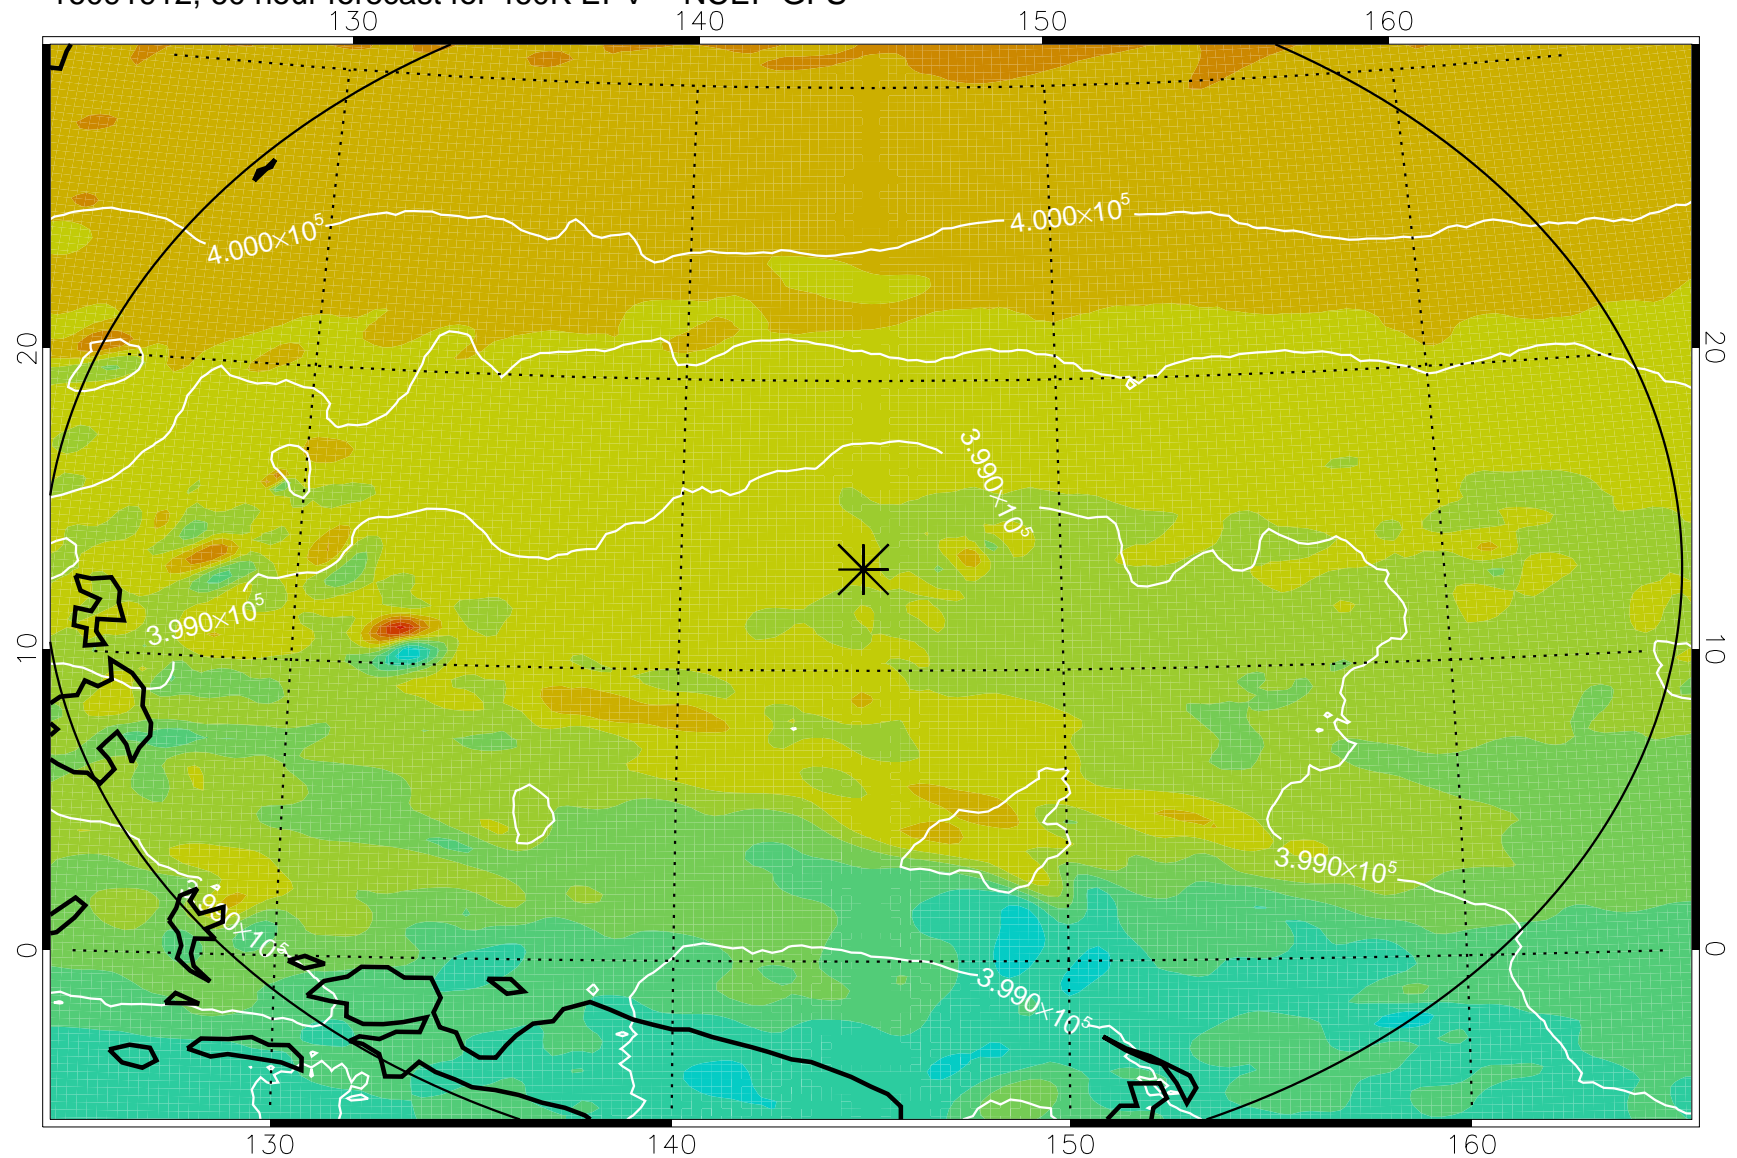

16091818, 42 hour forecast for 460K EPV -- NCEP GFS

460K Montgomery Streamfunction, white

Range ring of 2304 km

16091900, 48 hour forecast for 460K EPV -- NCEP GFS

460K Montgomery Streamfunction, white

Range ring of 2304 km

16091906, 54 hour forecast for 460K EPV -- NCEP GFS

460K Montgomery Streamfunction, white

Range ring of 2304 km

16091912, 60 hour forecast for 460K EPV -- NCEP GFS

460K Montgomery Streamfunction, white

Range ring of 2304 km

16091918, 66 hour forecast for 460K EPV -- NCEP GFS

460K Montgomery Streamfunction, white

Range ring of 2304 km

16092000, 72 hour forecast for 460K EPV -- NCEP GFS

460K Montgomery Streamfunction, white

Range ring of 2304 km

16092018, 90 hour forecast for 460K EPV -- NCEP GFS

460K Montgomery Streamfunction, white

Range ring of 2304 km

16092100, 96 hour forecast for 460K EPV -- NCEP GFS

460K Montgomery Streamfunction, white

Range ring of 2304 km