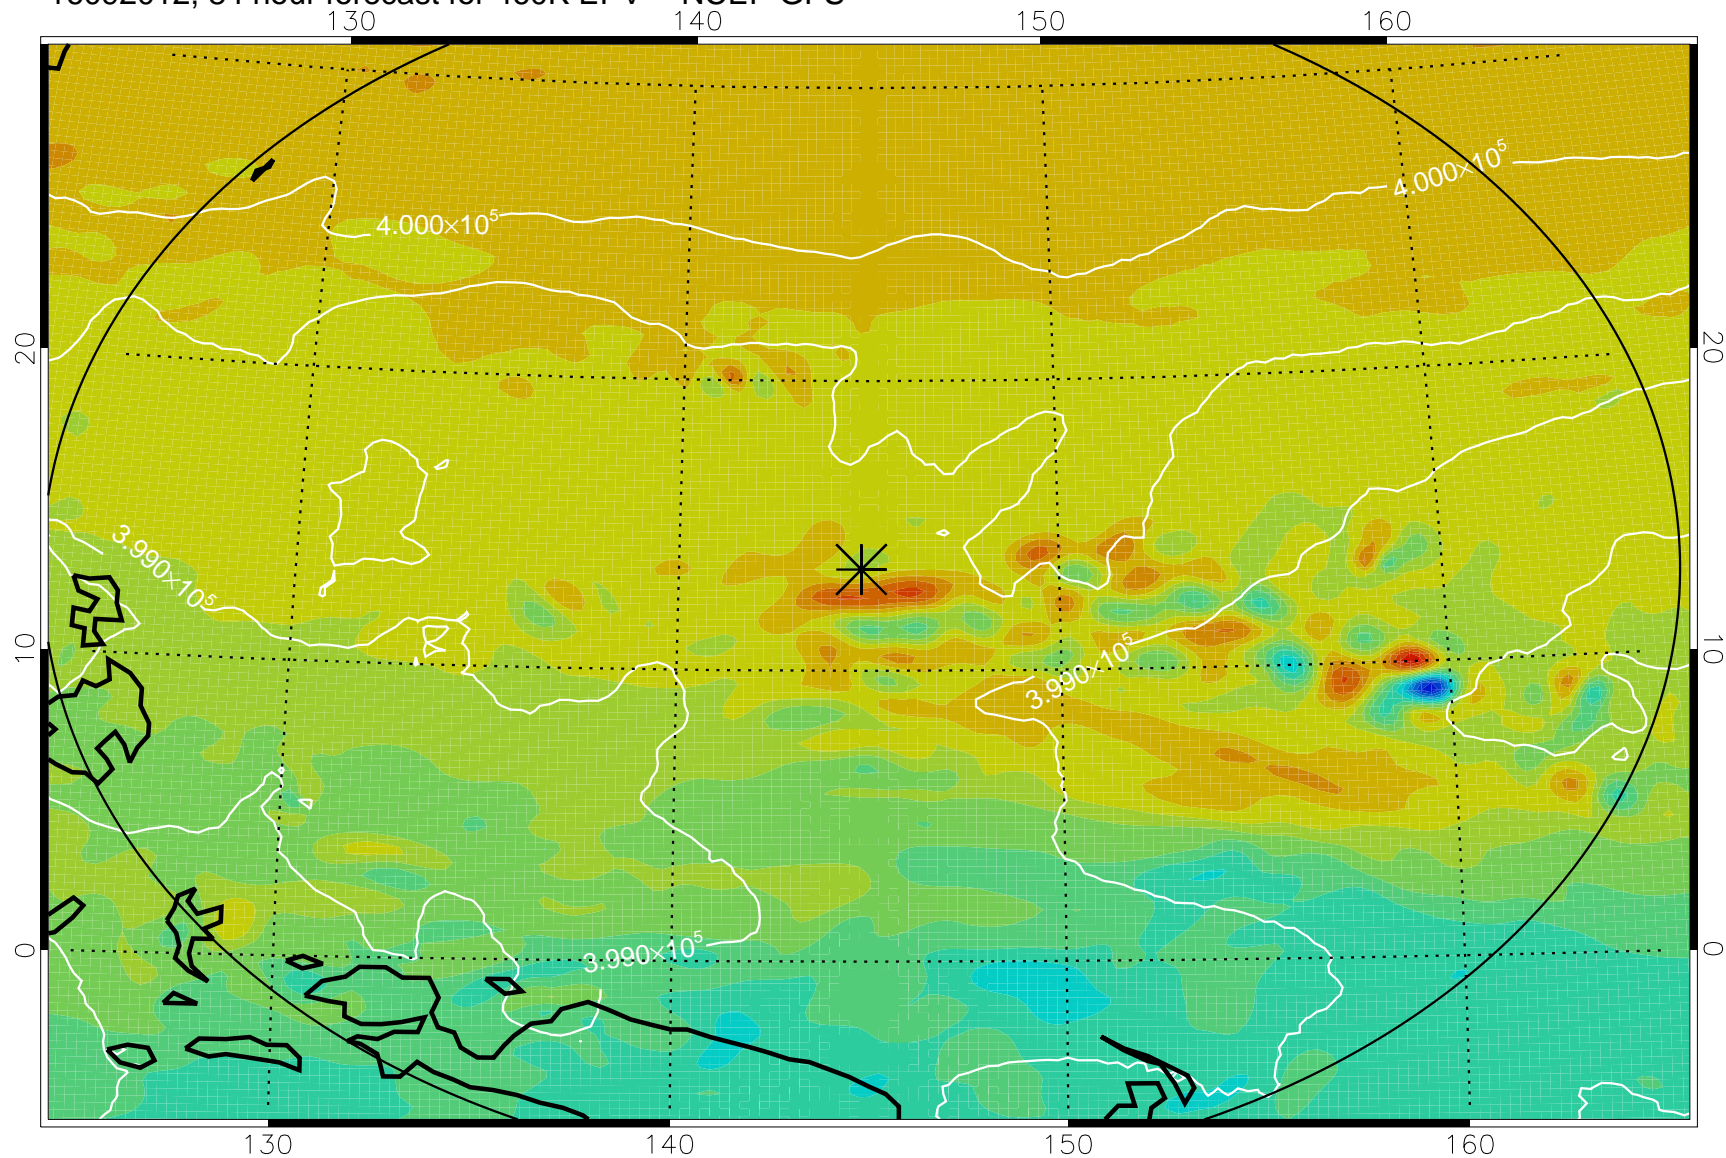

16091918, 66 hour forecast for 460K EPV -- NCEP GFS

460K Montgomery Streamfunction, white

Range ring of 2304 km

16092000, 72 hour forecast for 460K EPV -- NCEP GFS

460K Montgomery Streamfunction, white

Range ring of 2304 km

16092006, 78 hour forecast for 460K EPV -- NCEP GFS

460K Montgomery Streamfunction, white

Range ring of 2304 km

16092012, 84 hour forecast for 460K EPV -- NCEP GFS

460K Montgomery Streamfunction, white

Range ring of 2304 km

16092018, 90 hour forecast for 460K EPV -- NCEP GFS

460K Montgomery Streamfunction, white

Range ring of 2304 km

16092100, 96 hour forecast for 460K EPV -- NCEP GFS

460K Montgomery Streamfunction, white

Range ring of 2304 km

16092106, 102 hour forecast for 460K EPV -- NCEP GFS

460K Montgomery Streamfunction, white

Range ring of 2304 km

16092112, 108 hour forecast for 460K EPV -- NCEP GFS

460K Montgomery Streamfunction, white

Range ring of 2304 km