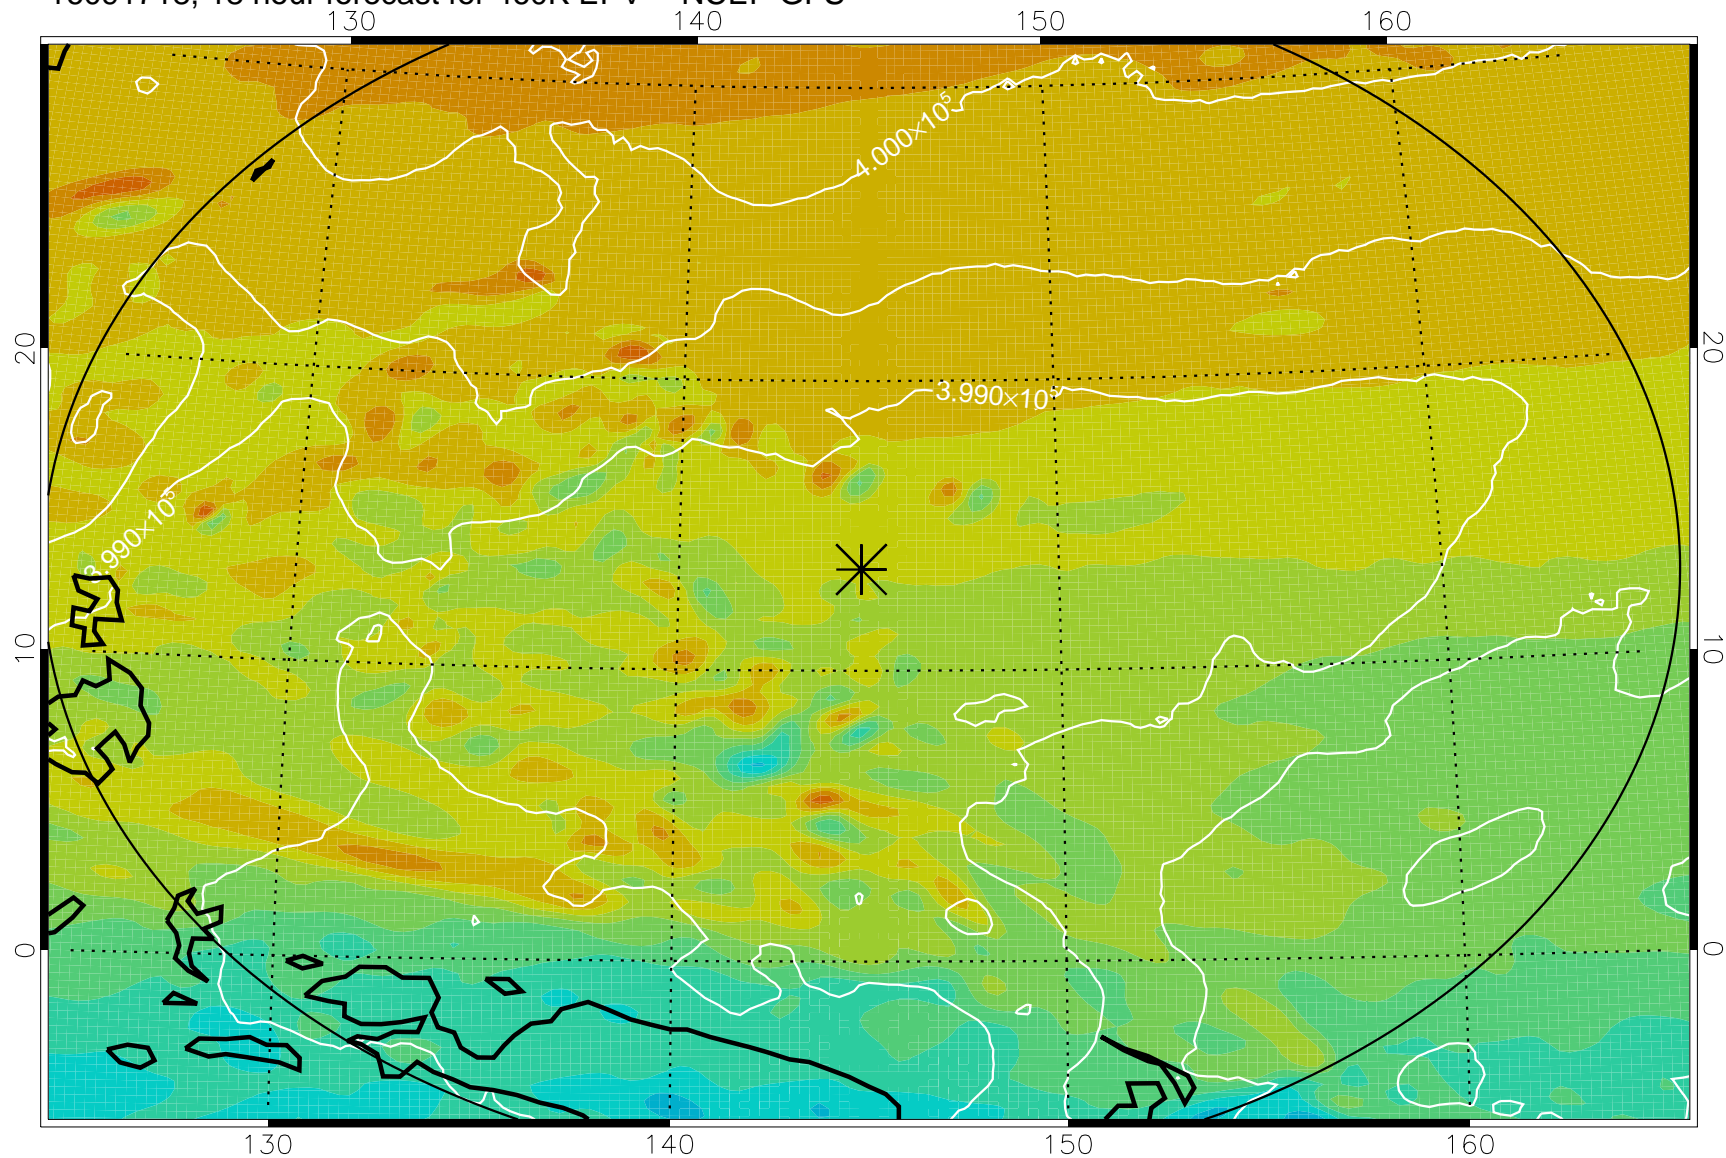

16091706, 6 hour forecast for 460K EPV -- NCEP GFS

460K Montgomery Streamfunction, white

Range ring of 2304 km

16091712, 12 hour forecast for 460K EPV -- NCEP GFS

460K Montgomery Streamfunction, white

Range ring of 2304 km

16091718, 18 hour forecast for 460K EPV -- NCEP GFS

460K Montgomery Streamfunction, white

Range ring of 2304 km

16091800, 24 hour forecast for 460K EPV -- NCEP GFS

460K Montgomery Streamfunction, white

Range ring of 2304 km

16091806, 30 hour forecast for 460K EPV -- NCEP GFS

460K Montgomery Streamfunction, white

Range ring of 2304 km

16091812, 36 hour forecast for 460K EPV -- NCEP GFS

460K Montgomery Streamfunction, white

Range ring of 2304 km

16091818, 42 hour forecast for 460K EPV -- NCEP GFS

460K Montgomery Streamfunction, white

Range ring of 2304 km

16091900, 48 hour forecast for 460K EPV -- NCEP GFS

460K Montgomery Streamfunction, white

Range ring of 2304 km