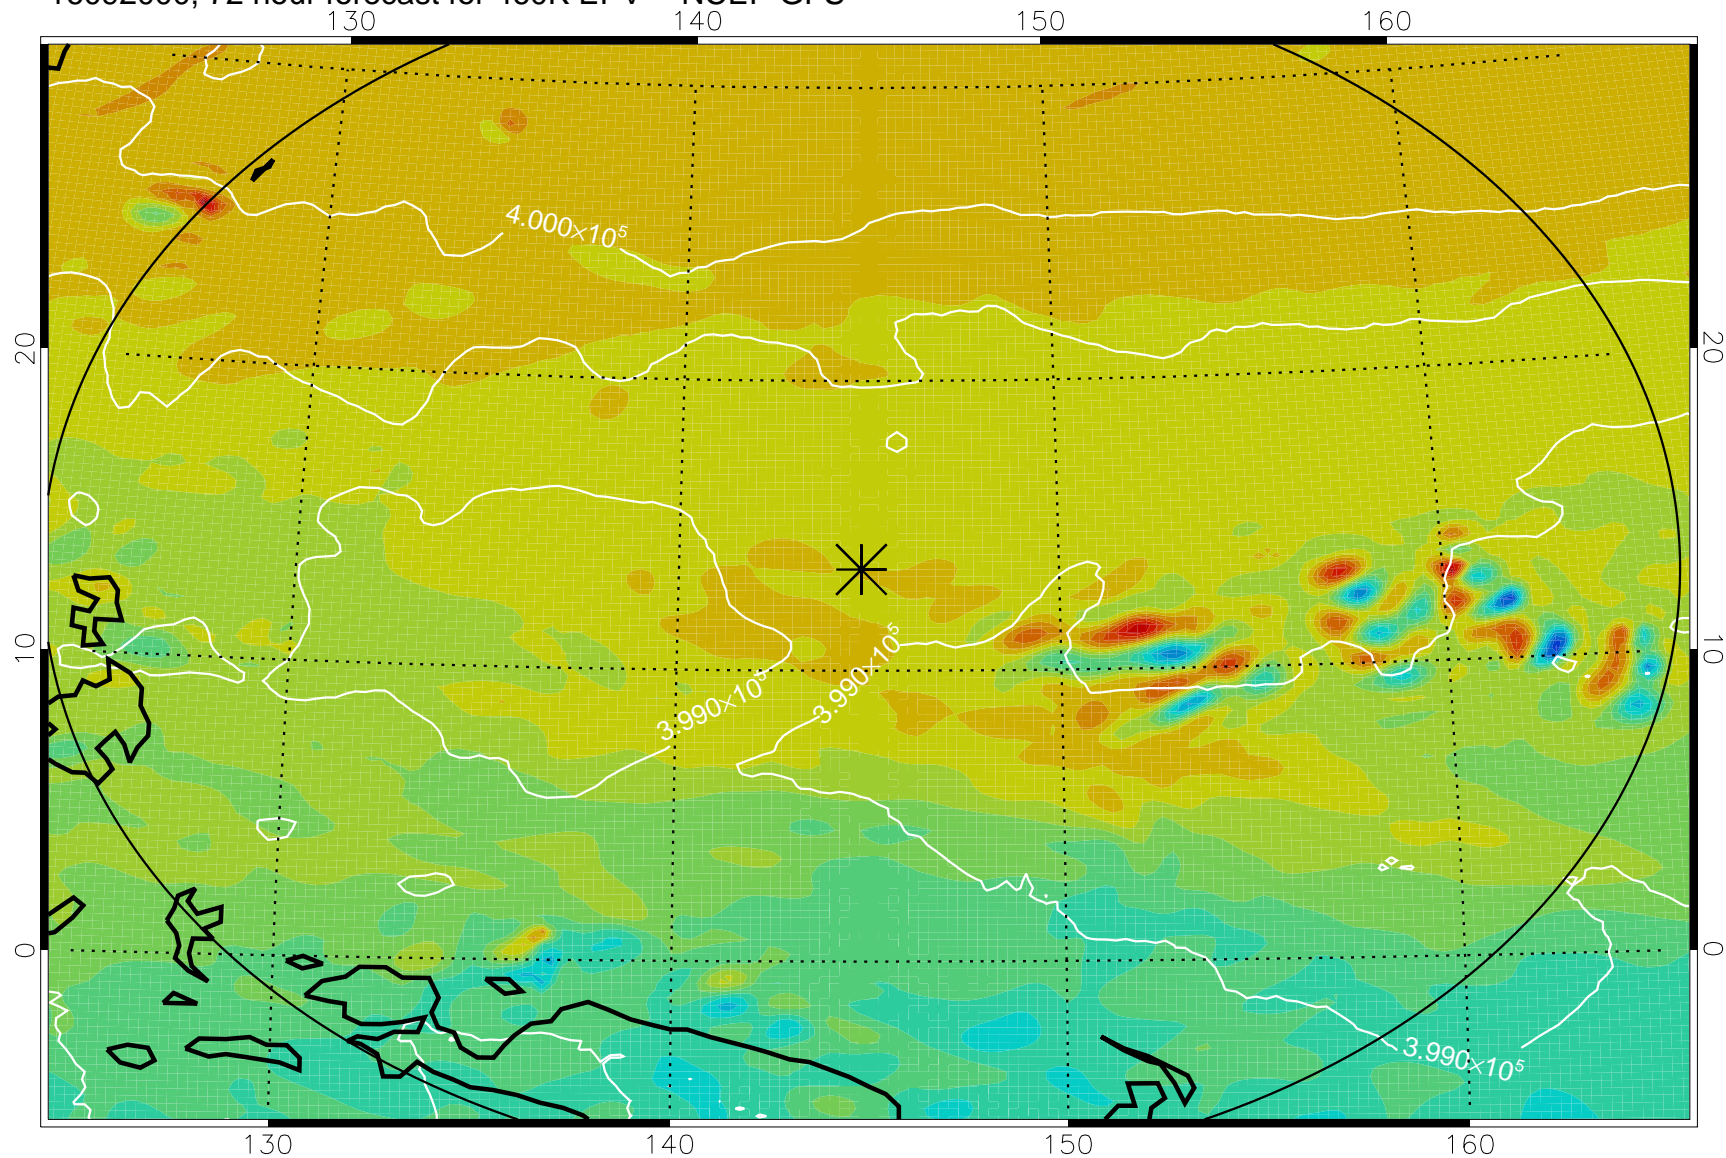

16091906, 54 hour forecast for 460K EPV -- NCEP GFS

460K Montgomery Streamfunction, white

Range ring of 2304 km

16091912, 60 hour forecast for 460K EPV -- NCEP GFS

460K Montgomery Streamfunction, white

Range ring of 2304 km

16091918, 66 hour forecast for 460K EPV -- NCEP GFS

460K Montgomery Streamfunction, white

Range ring of 2304 km

16092000, 72 hour forecast for 460K EPV -- NCEP GFS

460K Montgomery Streamfunction, white

Range ring of 2304 km

16092006, 78 hour forecast for 460K EPV -- NCEP GFS

460K Montgomery Streamfunction, white

Range ring of 2304 km

16092012, 84 hour forecast for 460K EPV -- NCEP GFS

460K Montgomery Streamfunction, white

Range ring of 2304 km

16092018, 90 hour forecast for 460K EPV -- NCEP GFS

460K Montgomery Streamfunction, white

Range ring of 2304 km

16092100, 96 hour forecast for 460K EPV -- NCEP GFS

460K Montgomery Streamfunction, white

Range ring of 2304 km