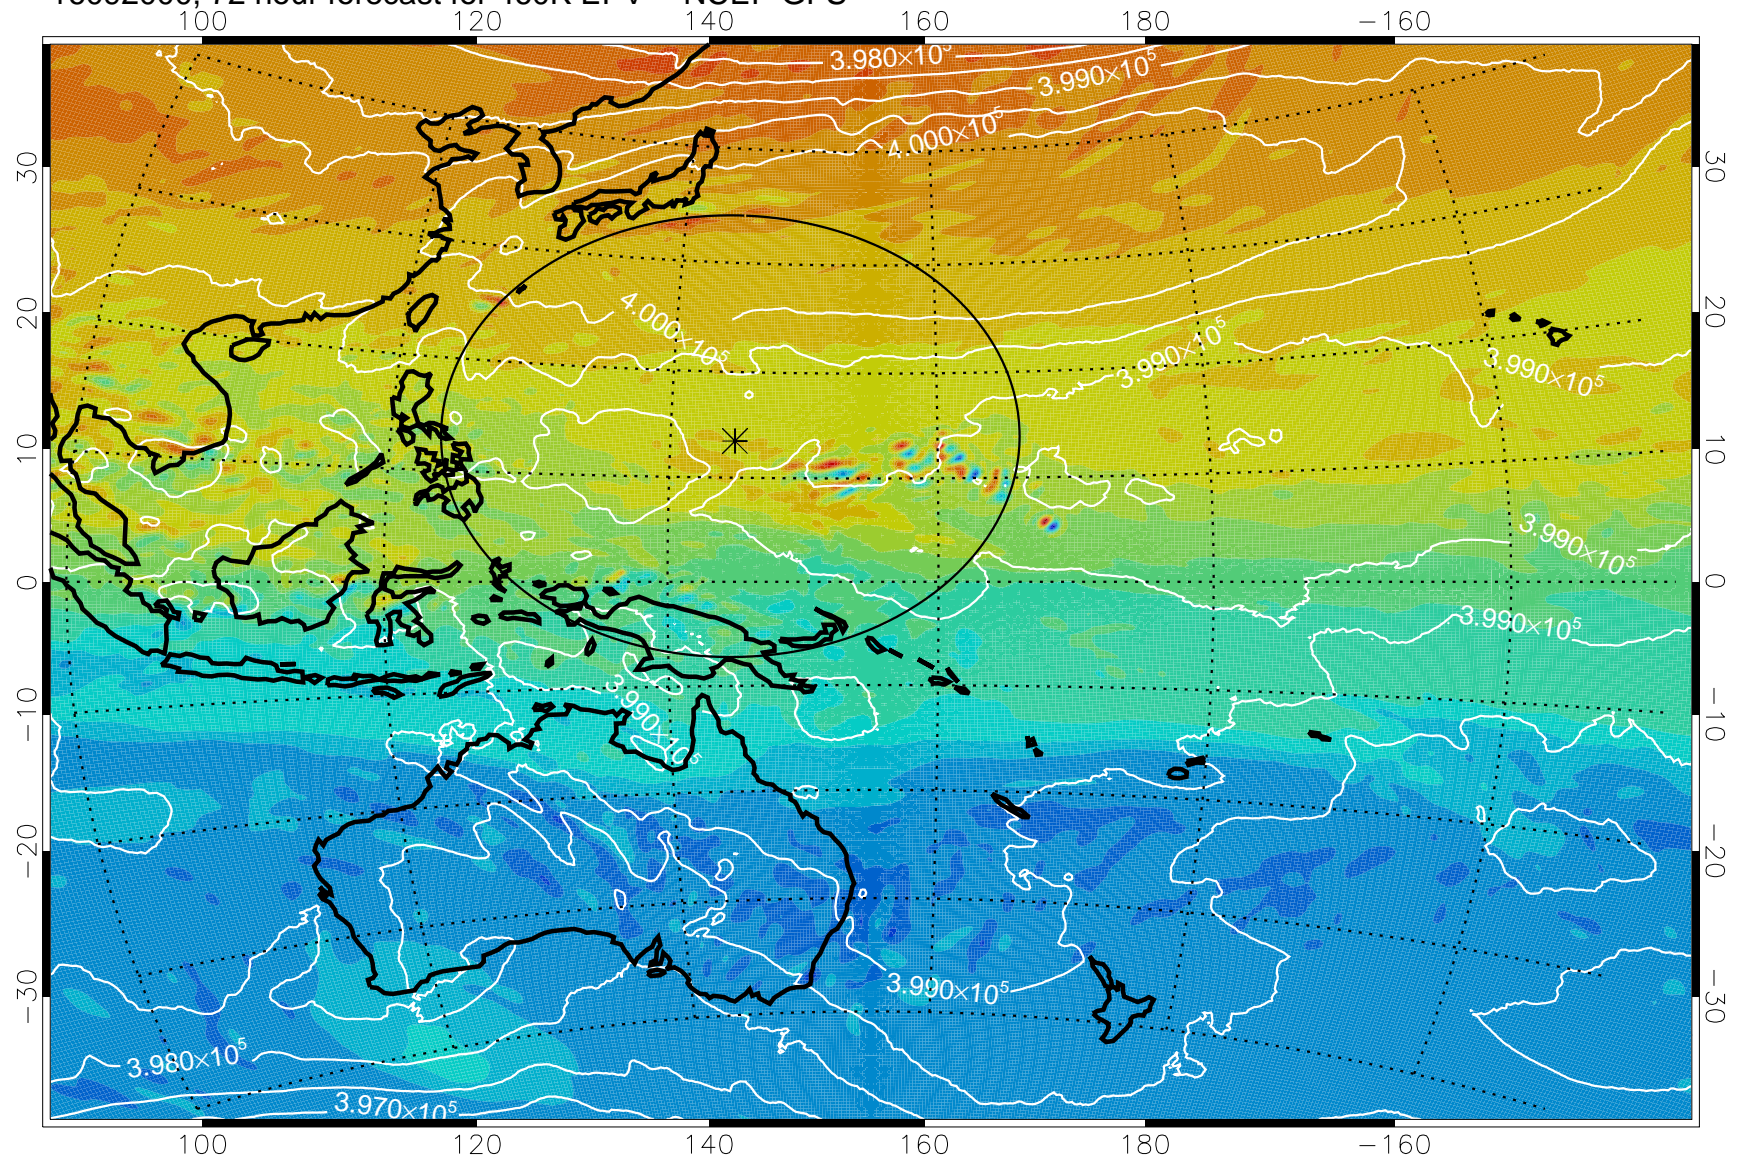

16091906, 54 hour forecast for 460K EPV -- NCEP GFS

460K Montgomery Streamfunction, white

Range ring of 2304 km

16091912, 60 hour forecast for 460K EPV -- NCEP GFS

460K Montgomery Streamfunction, white

Range ring of 2304 km

16091918, 66 hour forecast for 460K EPV -- NCEP GFS

460K Montgomery Streamfunction, white

Range ring of 2304 km

16092000, 72 hour forecast for 460K EPV -- NCEP GFS

460K Montgomery Streamfunction, white

Range ring of 2304 km

16092006, 78 hour forecast for 460K EPV -- NCEP GFS

460K Montgomery Streamfunction, white

Range ring of 2304 km

16092012, 84 hour forecast for 460K EPV -- NCEP GFS

460K Montgomery Streamfunction, white

Range ring of 2304 km

16092018, 90 hour forecast for 460K EPV -- NCEP GFS

460K Montgomery Streamfunction, white

Range ring of 2304 km

16092100, 96 hour forecast for 460K EPV -- NCEP GFS

460K Montgomery Streamfunction, white

Range ring of 2304 km