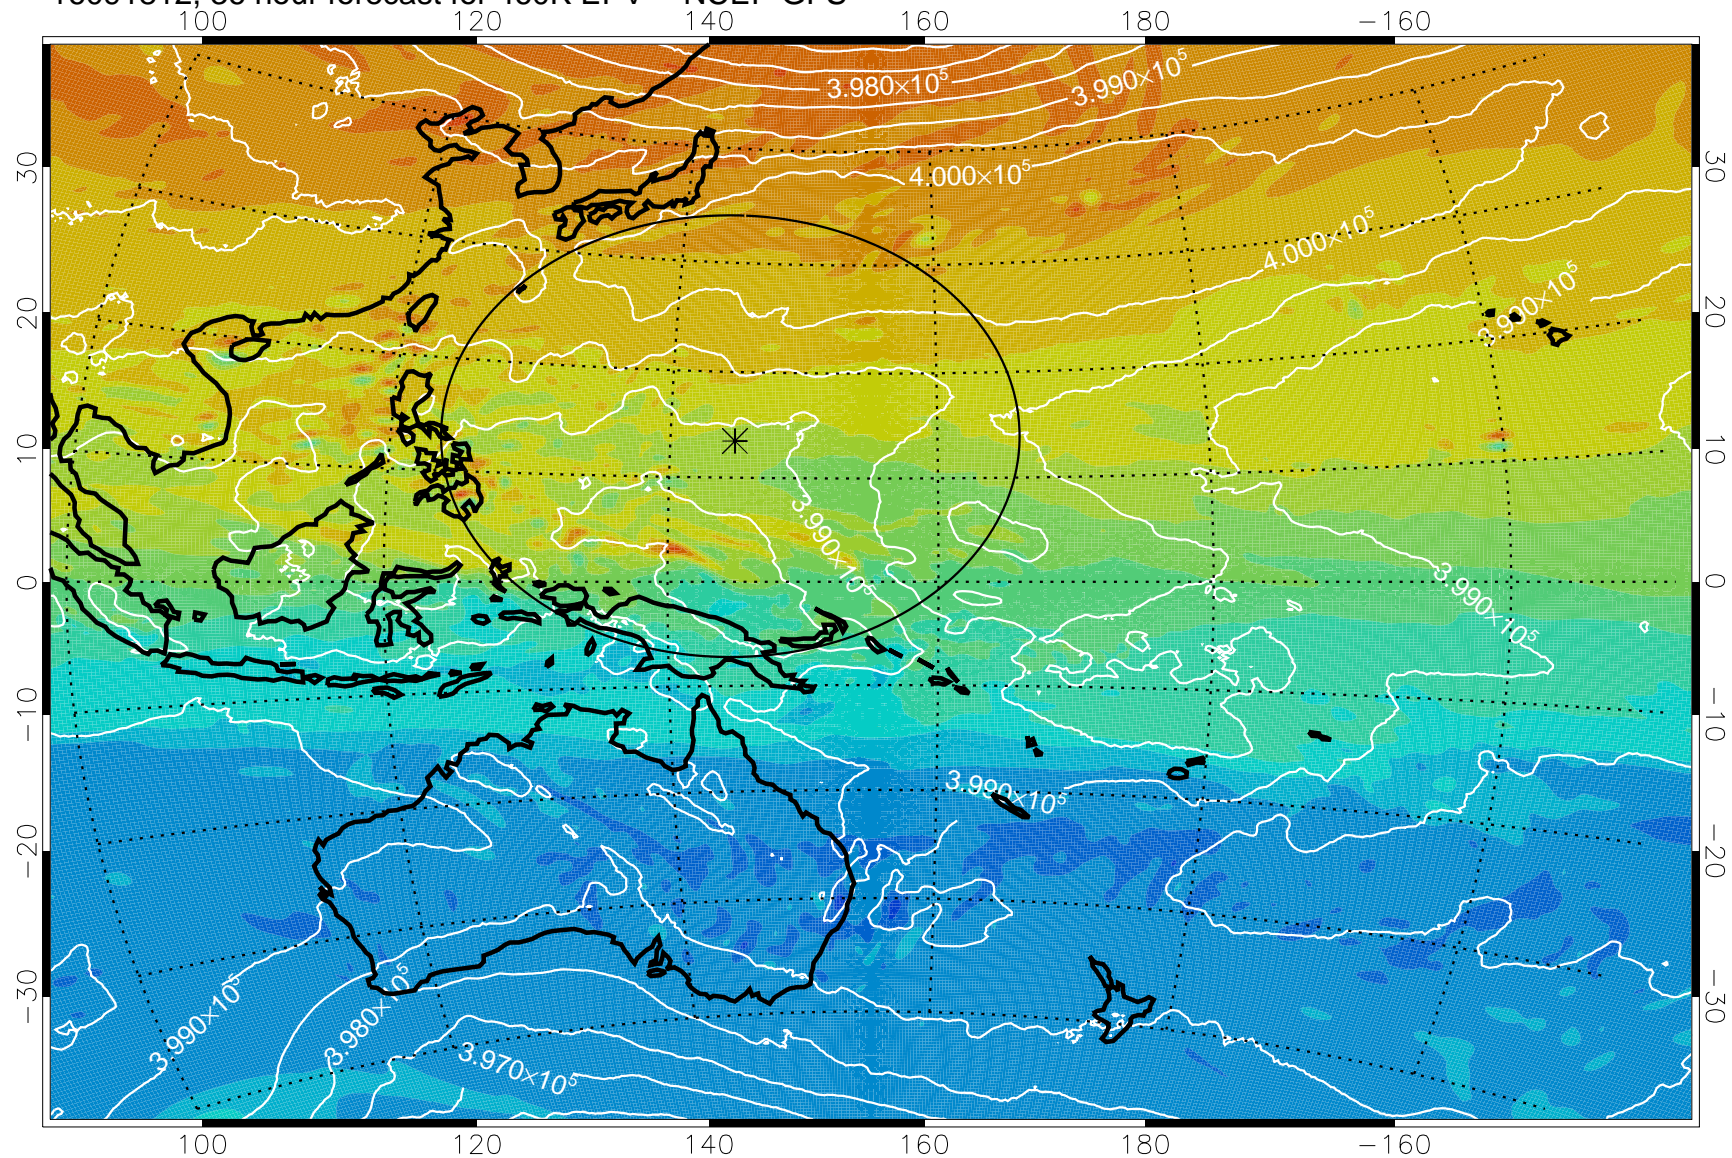

16091718, 18 hour forecast for 460K EPV -- NCEP GFS

460K Montgomery Streamfunction, white

Range ring of 2304 km

16091800, 24 hour forecast for 460K EPV -- NCEP GFS

460K Montgomery Streamfunction, white

Range ring of 2304 km

16091806, 30 hour forecast for 460K EPV -- NCEP GFS

460K Montgomery Streamfunction, white

Range ring of 2304 km

16091812, 36 hour forecast for 460K EPV -- NCEP GFS

460K Montgomery Streamfunction, white

Range ring of 2304 km

16091818, 42 hour forecast for 460K EPV -- NCEP GFS

460K Montgomery Streamfunction, white

Range ring of 2304 km

16091900, 48 hour forecast for 460K EPV -- NCEP GFS

460K Montgomery Streamfunction, white

Range ring of 2304 km

16091918, 66 hour forecast for 460K EPV -- NCEP GFS

460K Montgomery Streamfunction, white

Range ring of 2304 km

16092000, 72 hour forecast for 460K EPV -- NCEP GFS

460K Montgomery Streamfunction, white

Range ring of 2304 km