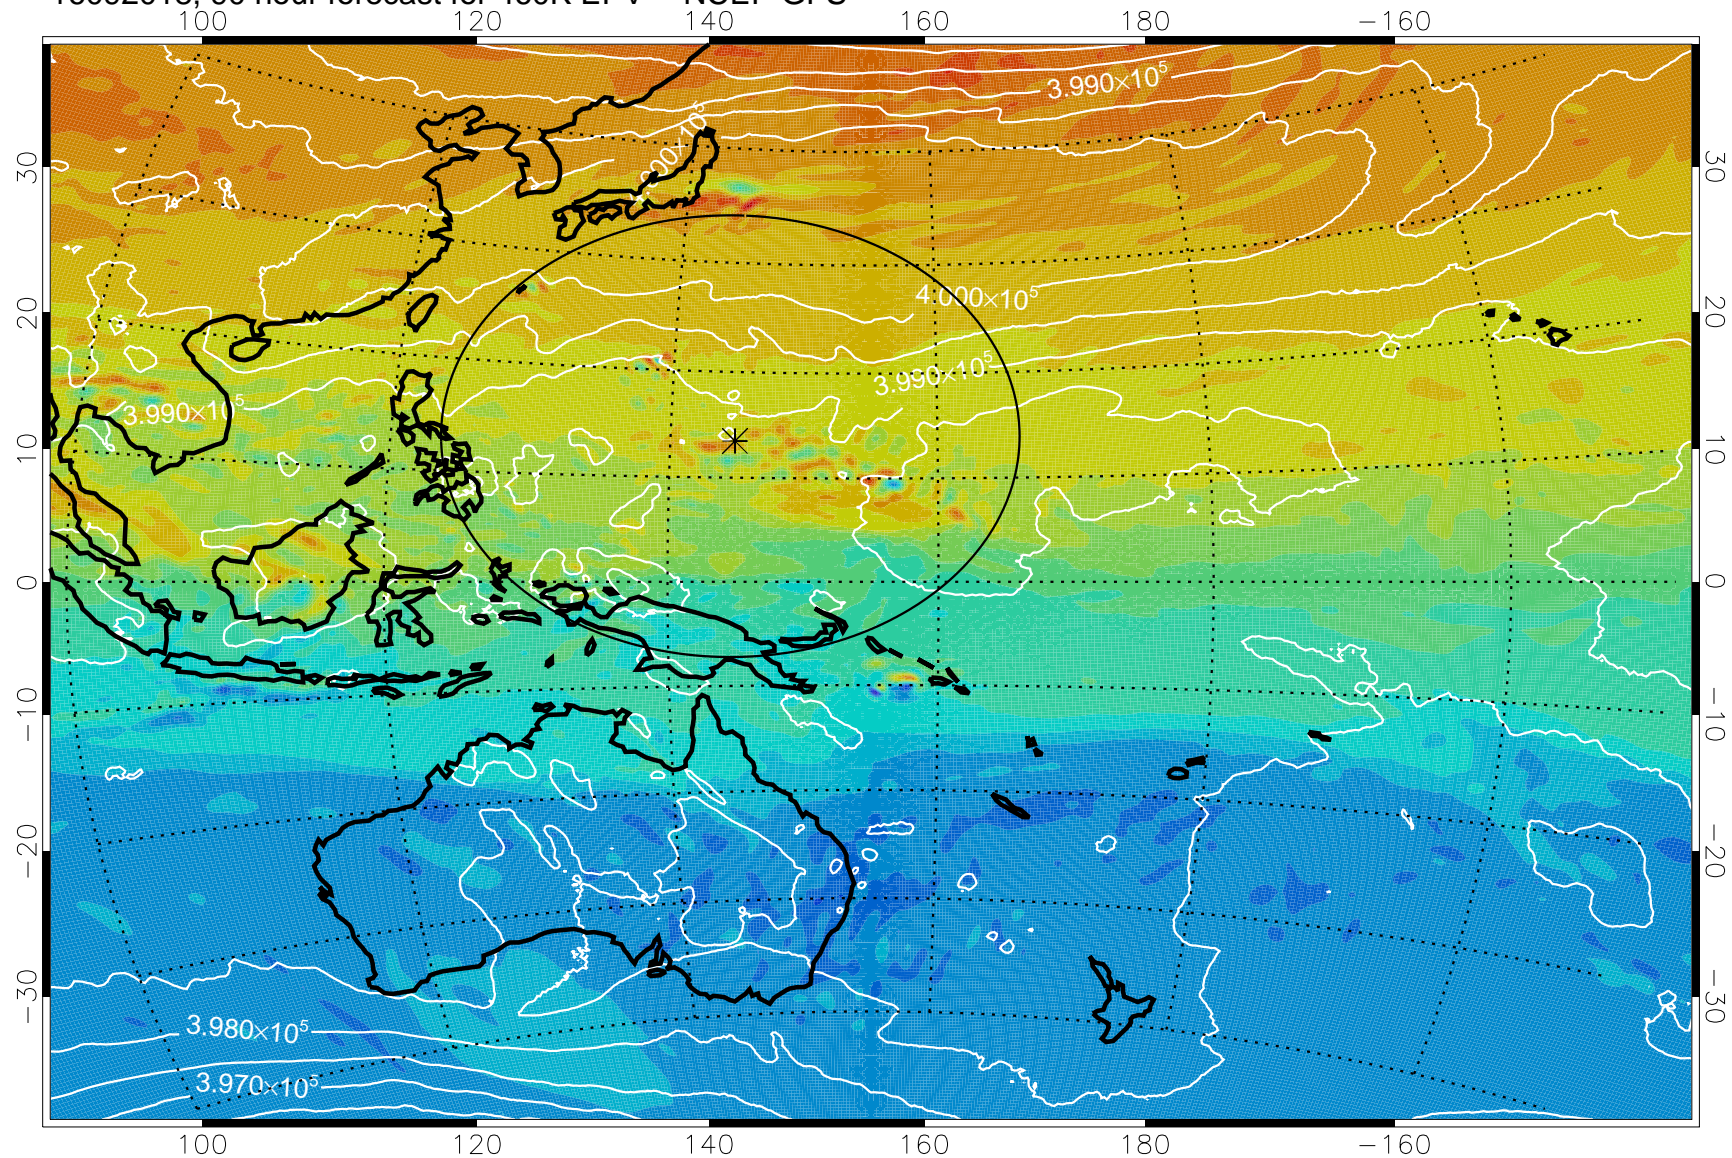

16091918, 66 hour forecast for 460K EPV -- NCEP GFS

460K Montgomery Streamfunction, white

Range ring of 2304 km

16092000, 72 hour forecast for 460K EPV -- NCEP GFS

460K Montgomery Streamfunction, white

Range ring of 2304 km

16092006, 78 hour forecast for 460K EPV -- NCEP GFS

460K Montgomery Streamfunction, white

Range ring of 2304 km

16092012, 84 hour forecast for 460K EPV -- NCEP GFS

460K Montgomery Streamfunction, white

Range ring of 2304 km

16092018, 90 hour forecast for 460K EPV -- NCEP GFS

460K Montgomery Streamfunction, white

Range ring of 2304 km

16092100, 96 hour forecast for 460K EPV -- NCEP GFS

460K Montgomery Streamfunction, white

Range ring of 2304 km

16092106, 102 hour forecast for 460K EPV -- NCEP GFS

460K Montgomery Streamfunction, white

Range ring of 2304 km

16092112, 108 hour forecast for 460K EPV -- NCEP GFS

460K Montgomery Streamfunction, white

Range ring of 2304 km