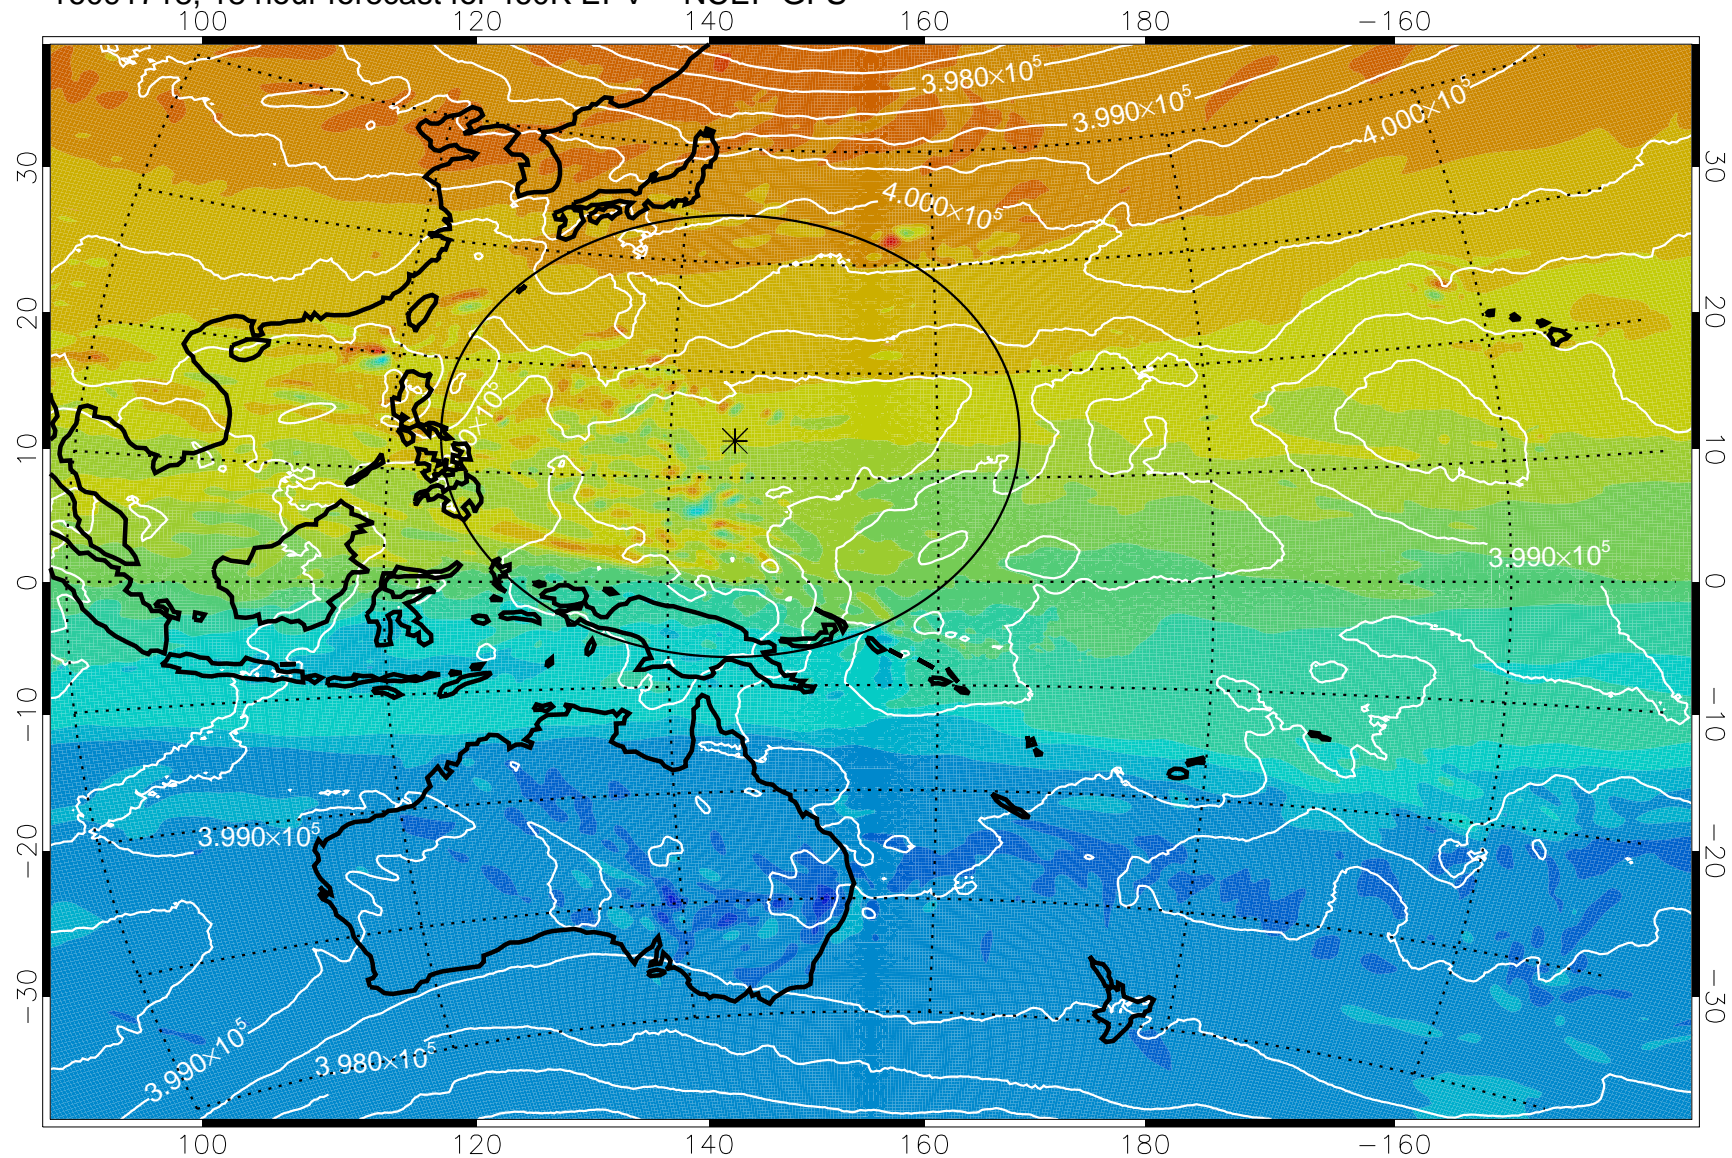

16091706, 6 hour forecast for 460K EPV -- NCEP GFS

460K Montgomery Streamfunction, white

Range ring of 2304 km

16091712, 12 hour forecast for 460K EPV -- NCEP GFS

460K Montgomery Streamfunction, white

Range ring of 2304 km

16091718, 18 hour forecast for 460K EPV -- NCEP GFS

460K Montgomery Streamfunction, white

Range ring of 2304 km

16091800, 24 hour forecast for 460K EPV -- NCEP GFS

460K Montgomery Streamfunction, white

Range ring of 2304 km

16091806, 30 hour forecast for 460K EPV -- NCEP GFS

460K Montgomery Streamfunction, white

Range ring of 2304 km

16091812, 36 hour forecast for 460K EPV -- NCEP GFS

460K Montgomery Streamfunction, white

Range ring of 2304 km

16091818, 42 hour forecast for 460K EPV -- NCEP GFS

460K Montgomery Streamfunction, white

Range ring of 2304 km

16091900, 48 hour forecast for 460K EPV -- NCEP GFS

460K Montgomery Streamfunction, white

Range ring of 2304 km