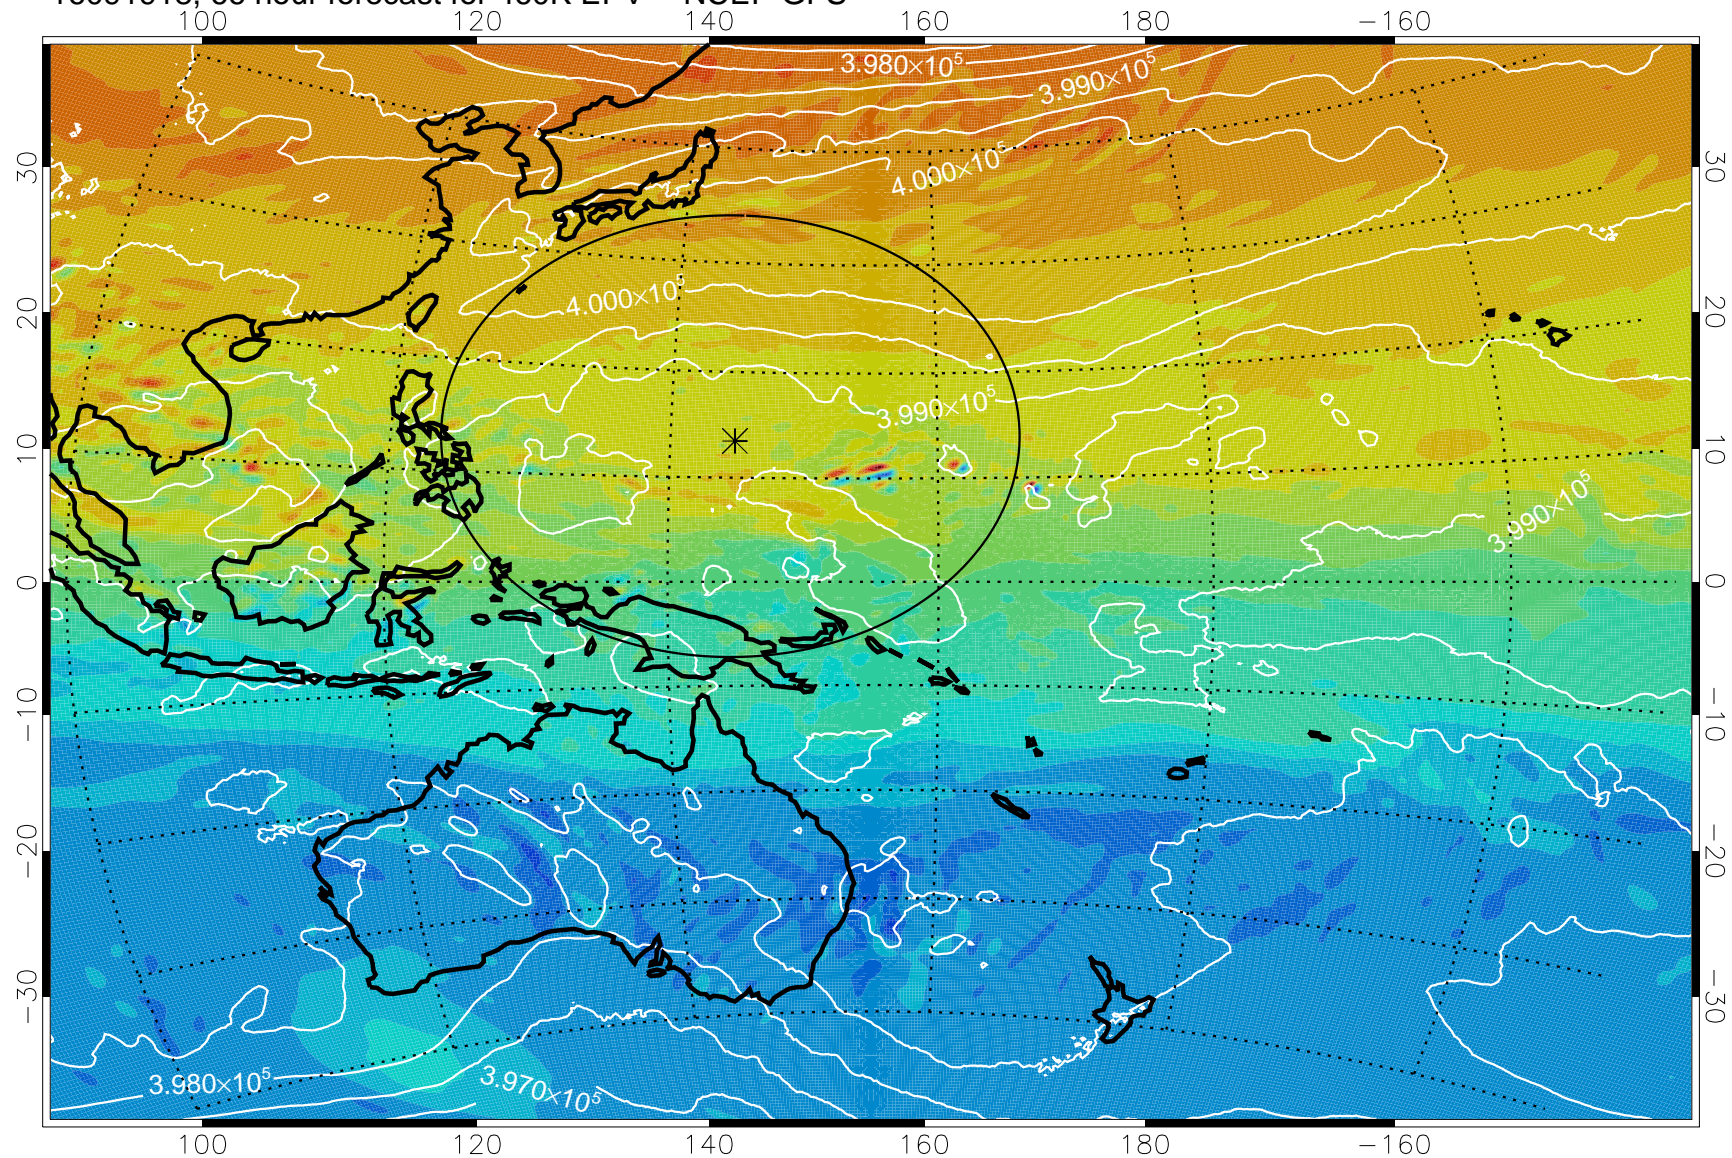

16091906, 54 hour forecast for 460K EPV -- NCEP GFS

460K Montgomery Streamfunction, white

Range ring of 2304 km

16091912, 60 hour forecast for 460K EPV -- NCEP GFS

460K Montgomery Streamfunction, white

Range ring of 2304 km

16091918, 66 hour forecast for 460K EPV -- NCEP GFS

460K Montgomery Streamfunction, white

Range ring of 2304 km

16092000, 72 hour forecast for 460K EPV -- NCEP GFS

460K Montgomery Streamfunction, white

Range ring of 2304 km

16092006, 78 hour forecast for 460K EPV -- NCEP GFS

460K Montgomery Streamfunction, white

Range ring of 2304 km

16092012, 84 hour forecast for 460K EPV -- NCEP GFS

460K Montgomery Streamfunction, white

Range ring of 2304 km

16092018, 90 hour forecast for 460K EPV -- NCEP GFS

460K Montgomery Streamfunction, white

Range ring of 2304 km

16092100, 96 hour forecast for 460K EPV -- NCEP GFS

460K Montgomery Streamfunction, white

Range ring of 2304 km