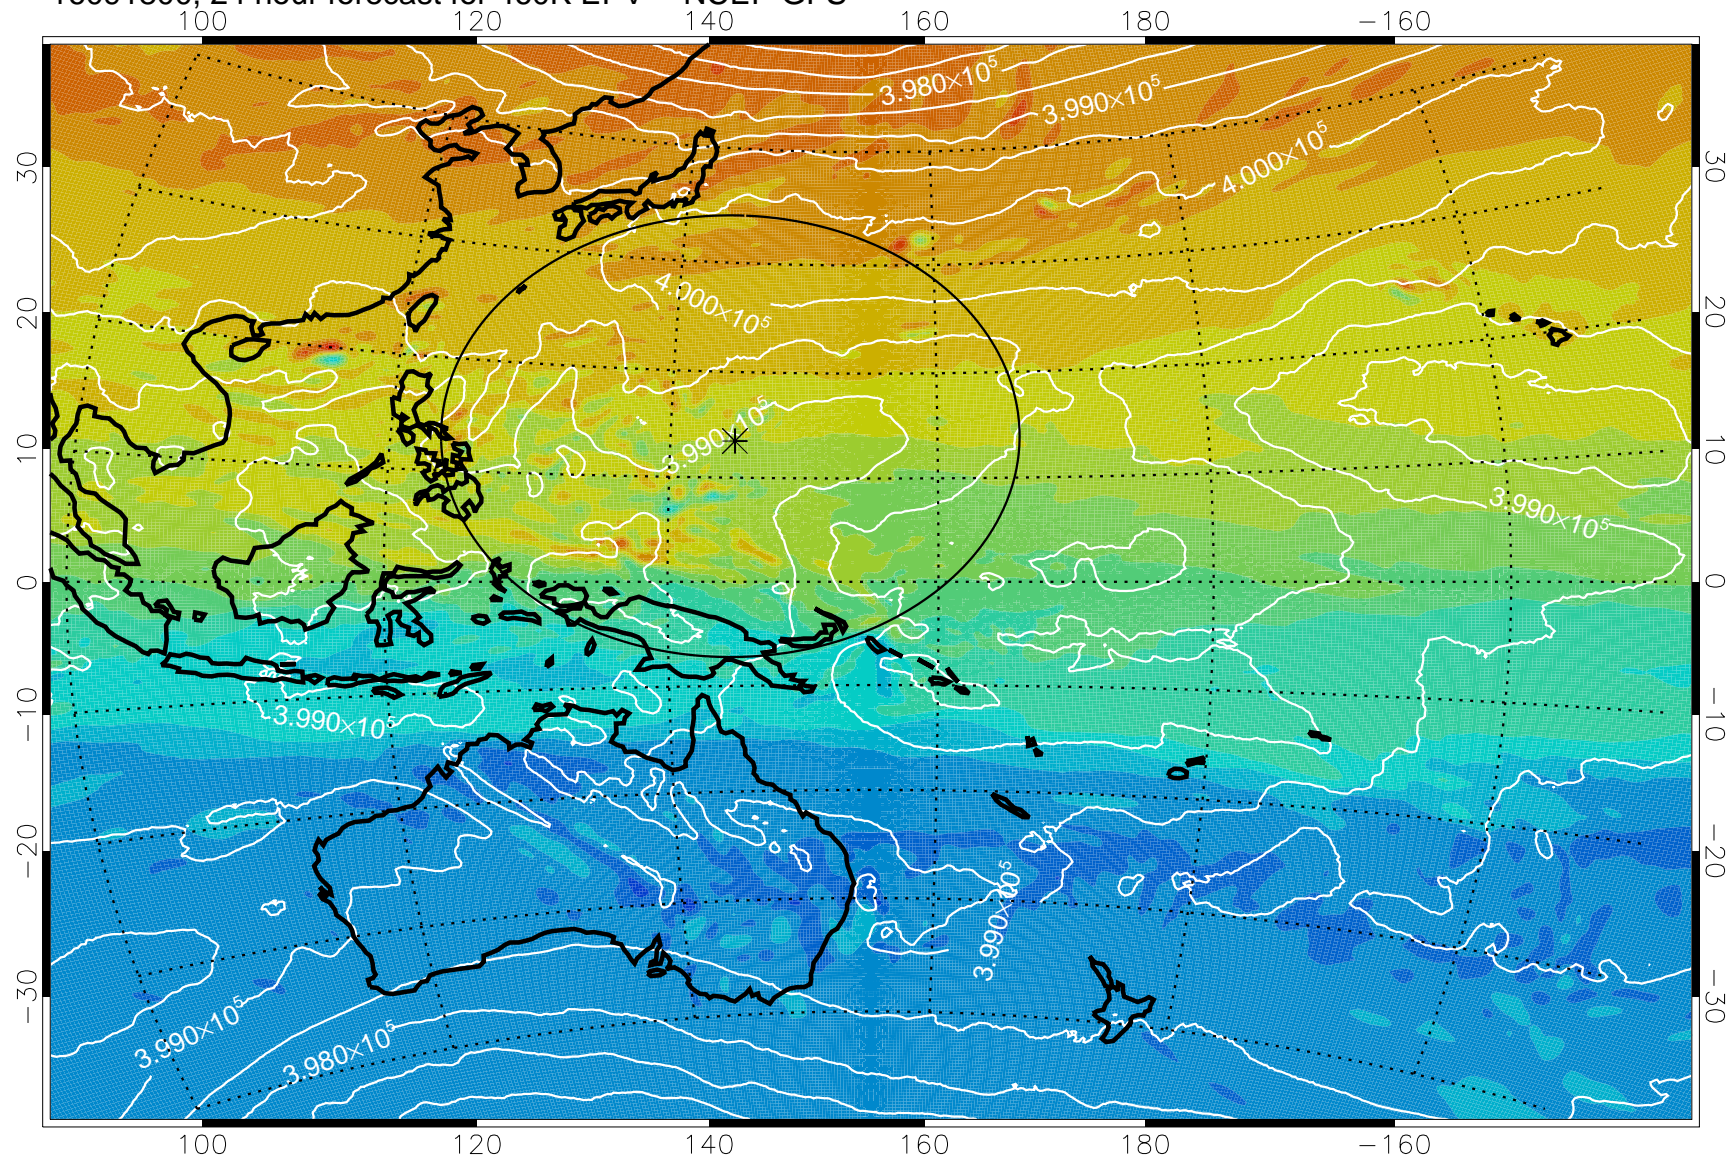

16091718, 18 hour forecast for 460K EPV -- NCEP GFS

460K Montgomery Streamfunction, white

Range ring of 2304 km

16091800, 24 hour forecast for 460K EPV -- NCEP GFS

460K Montgomery Streamfunction, white

Range ring of 2304 km

16091806, 30 hour forecast for 460K EPV -- NCEP GFS

460K Montgomery Streamfunction, white

Range ring of 2304 km

16091812, 36 hour forecast for 460K EPV -- NCEP GFS

460K Montgomery Streamfunction, white

Range ring of 2304 km

16091818, 42 hour forecast for 460K EPV -- NCEP GFS

460K Montgomery Streamfunction, white

Range ring of 2304 km

16091900, 48 hour forecast for 460K EPV -- NCEP GFS

460K Montgomery Streamfunction, white

Range ring of 2304 km

16091918, 66 hour forecast for 460K EPV -- NCEP GFS

460K Montgomery Streamfunction, white

Range ring of 2304 km

16092000, 72 hour forecast for 460K EPV -- NCEP GFS

460K Montgomery Streamfunction, white

Range ring of 2304 km