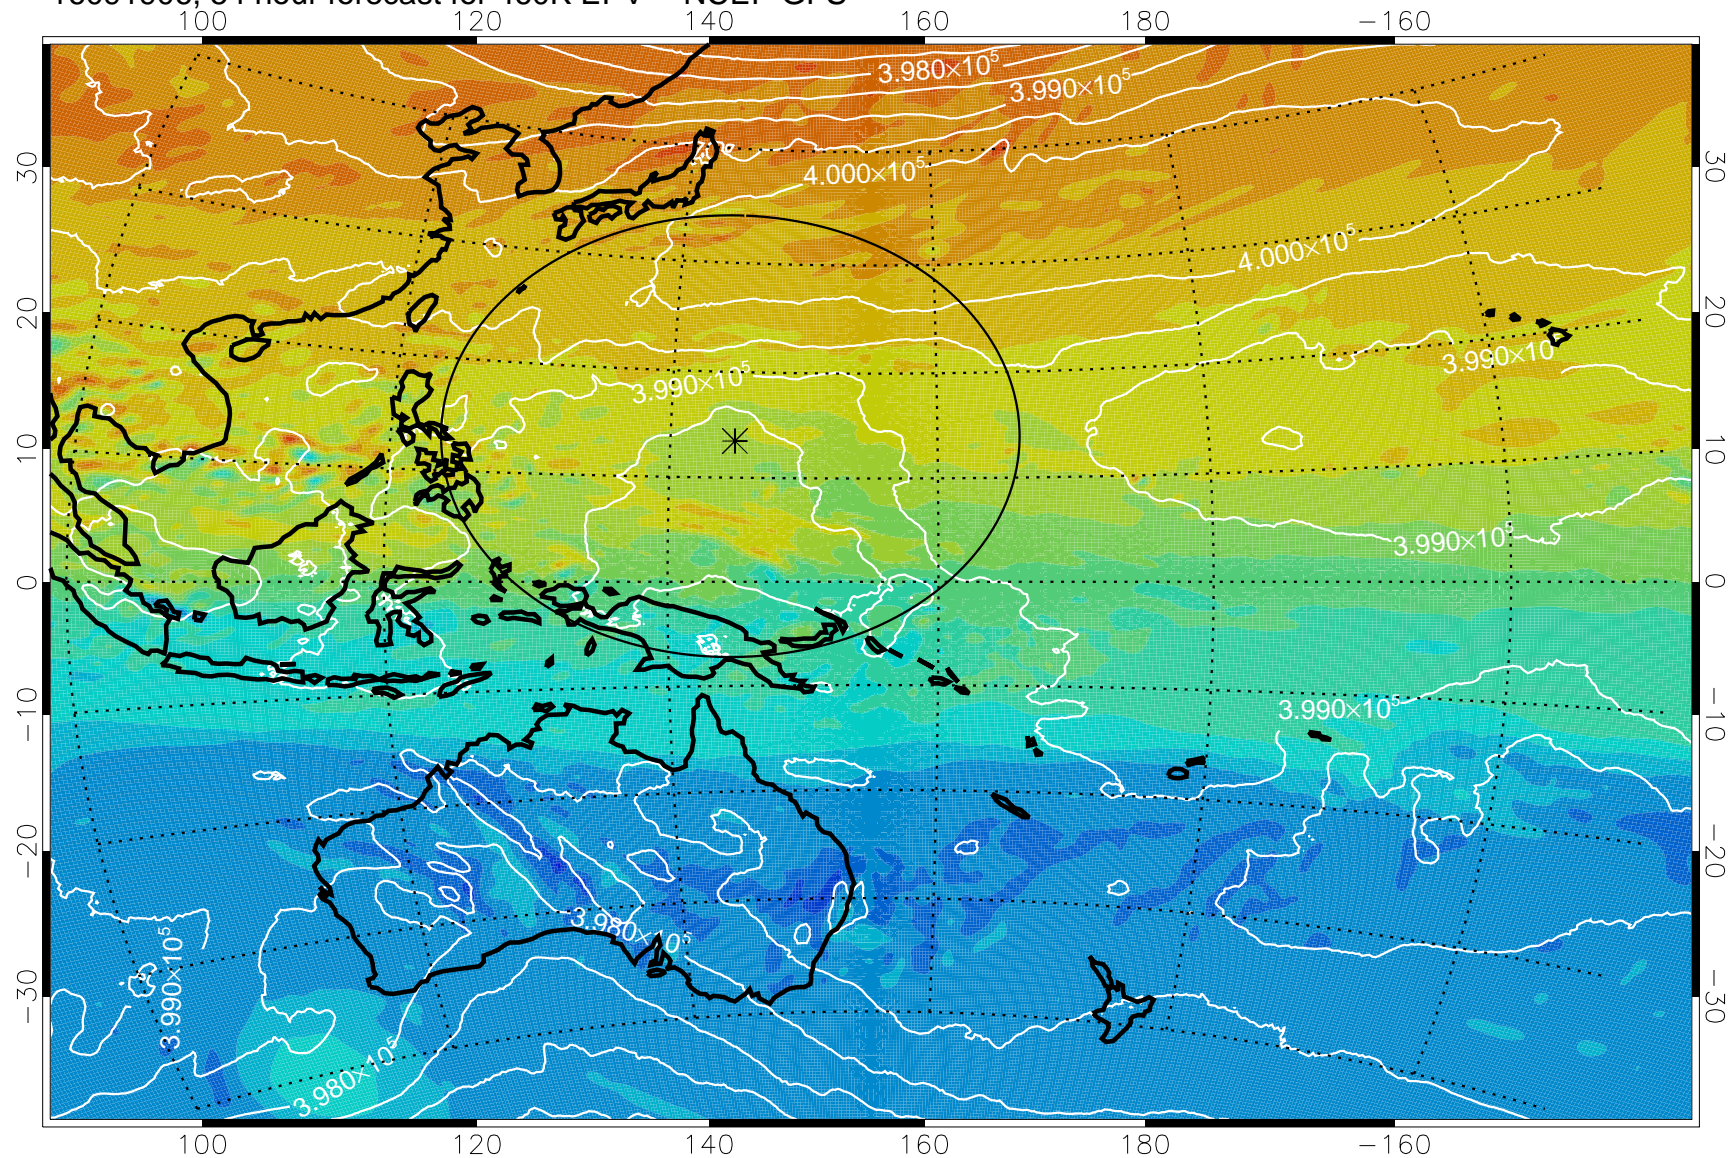

16091818, 42 hour forecast for 460K EPV -- NCEP GFS

460K Montgomery Streamfunction, white

Range ring of 2304 km

16091900, 48 hour forecast for 460K EPV -- NCEP GFS

460K Montgomery Streamfunction, white

Range ring of 2304 km

16091906, 54 hour forecast for 460K EPV -- NCEP GFS

460K Montgomery Streamfunction, white

Range ring of 2304 km

16091912, 60 hour forecast for 460K EPV -- NCEP GFS

460K Montgomery Streamfunction, white

Range ring of 2304 km

16091918, 66 hour forecast for 460K EPV -- NCEP GFS

460K Montgomery Streamfunction, white

Range ring of 2304 km

16092000, 72 hour forecast for 460K EPV -- NCEP GFS

460K Montgomery Streamfunction, white

Range ring of 2304 km

16092018, 90 hour forecast for 460K EPV -- NCEP GFS

460K Montgomery Streamfunction, white

Range ring of 2304 km

16092100, 96 hour forecast for 460K EPV -- NCEP GFS

460K Montgomery Streamfunction, white

Range ring of 2304 km