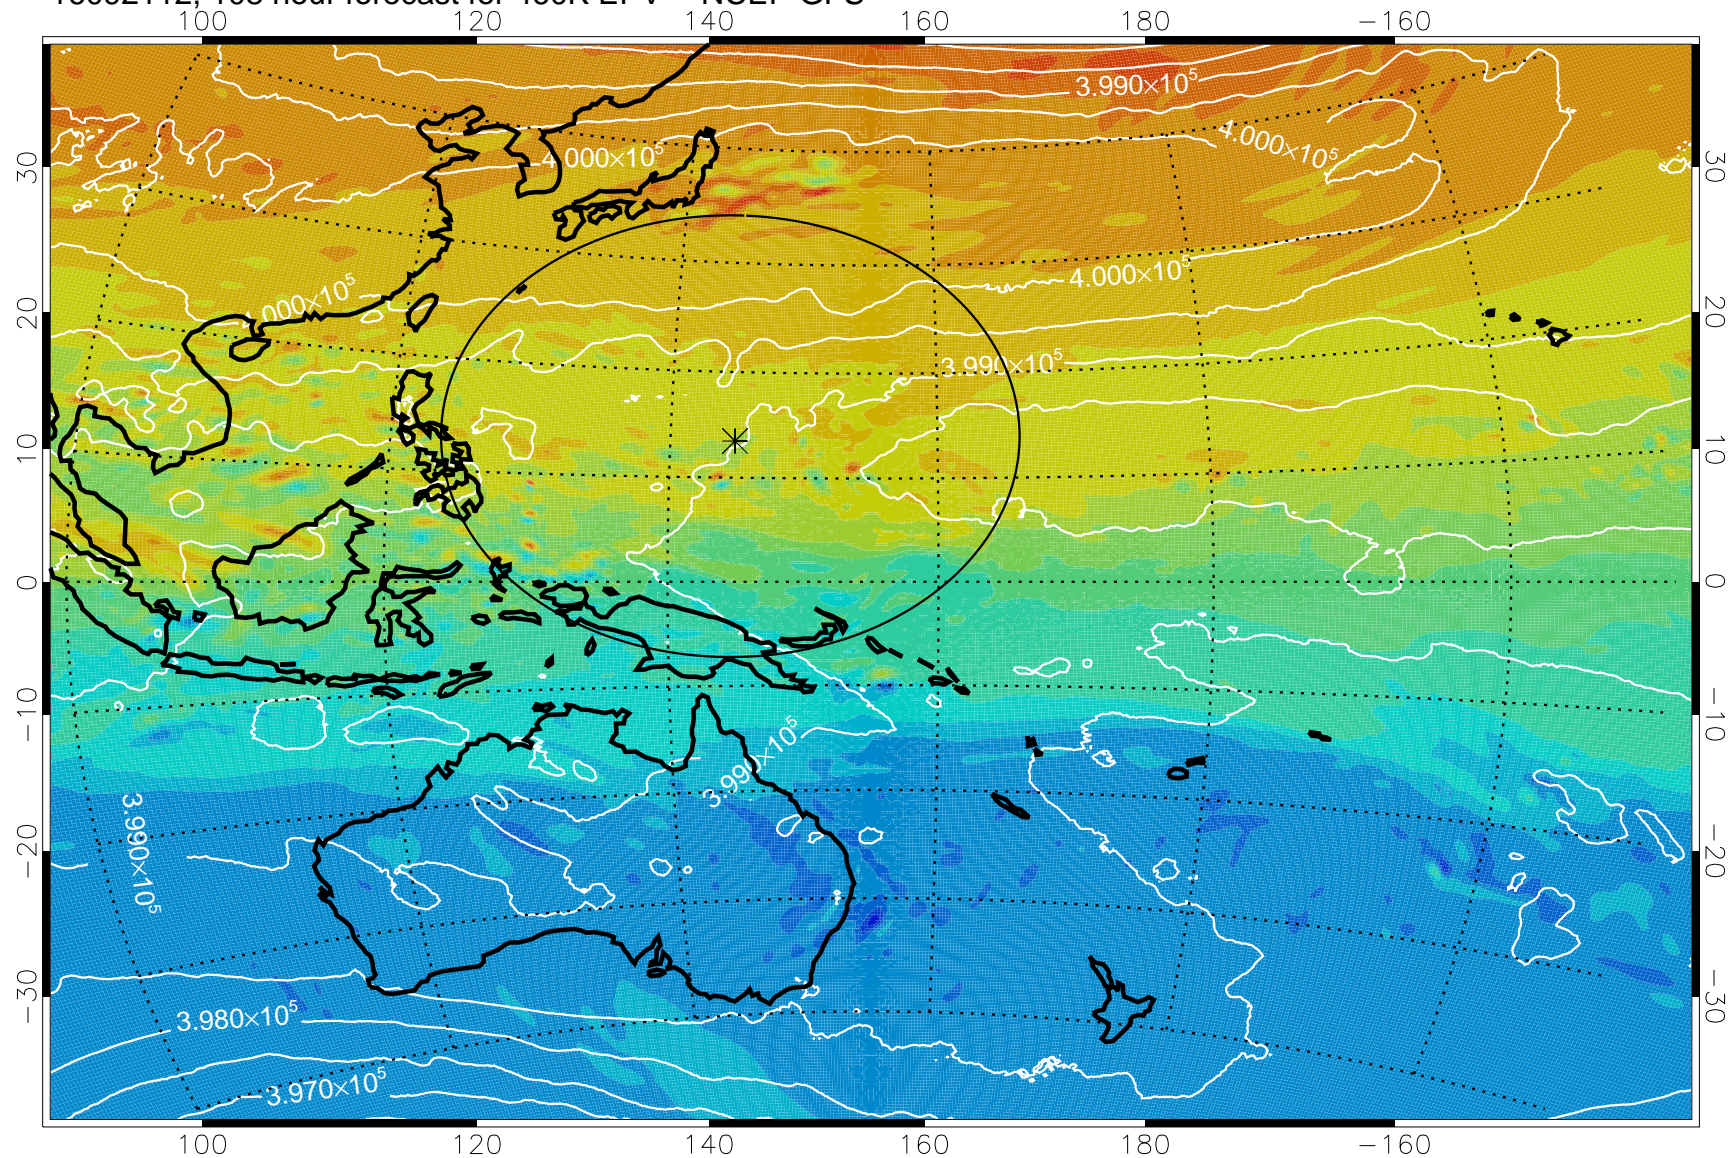

16092006, 78 hour forecast for 460K EPV -- NCEP GFS

460K Montgomery Streamfunction, white

Range ring of 2304 km

16092012, 84 hour forecast for 460K EPV -- NCEP GFS

460K Montgomery Streamfunction, white

Range ring of 2304 km

16092018, 90 hour forecast for 460K EPV -- NCEP GFS

460K Montgomery Streamfunction, white

Range ring of 2304 km

16092100, 96 hour forecast for 460K EPV -- NCEP GFS

460K Montgomery Streamfunction, white

Range ring of 2304 km

16092106, 102 hour forecast for 460K EPV -- NCEP GFS

460K Montgomery Streamfunction, white

Range ring of 2304 km

16092112, 108 hour forecast for 460K EPV -- NCEP GFS

460K Montgomery Streamfunction, white

Range ring of 2304 km

16092118, 114 hour forecast for 460K EPV -- NCEP GFS

460K Montgomery Streamfunction, white

Range ring of 2304 km

16092200, 120 hour forecast for 460K EPV -- NCEP GFS

460K Montgomery Streamfunction, white

Range ring of 2304 km