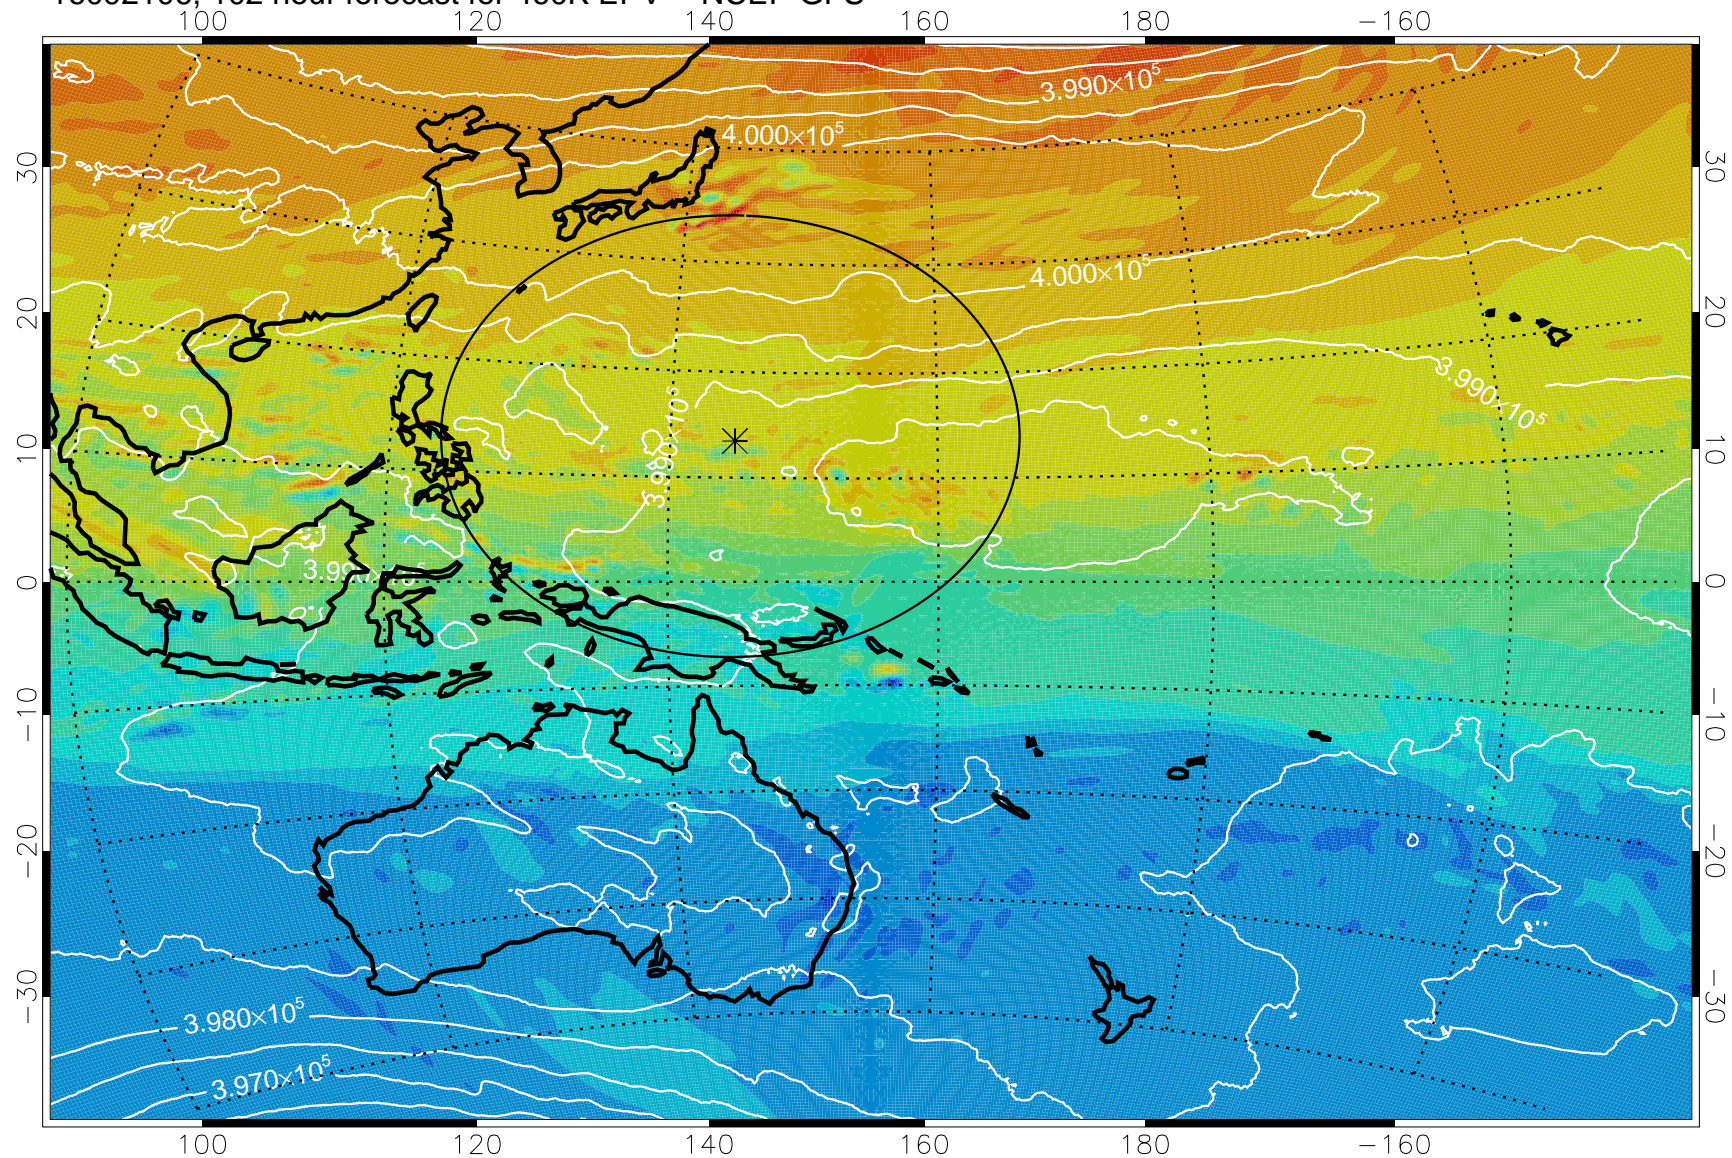

16092006, 78 hour forecast for 460K EPV -- NCEP GFS

460K Montgomery Streamfunction, white

Range ring of 2304 km

16092012, 84 hour forecast for 460K EPV -- NCEP GFS

460K Montgomery Streamfunction, white

Range ring of 2304 km

16092018, 90 hour forecast for 460K EPV -- NCEP GFS

460K Montgomery Streamfunction, white

Range ring of 2304 km

16092100, 96 hour forecast for 460K EPV -- NCEP GFS

460K Montgomery Streamfunction, white

Range ring of 2304 km

16092106, 102 hour forecast for 460K EPV -- NCEP GFS

460K Montgomery Streamfunction, white

Range ring of 2304 km

16092112, 108 hour forecast for 460K EPV -- NCEP GFS

460K Montgomery Streamfunction, white

Range ring of 2304 km

16092118, 114 hour forecast for 460K EPV -- NCEP GFS

460K Montgomery Streamfunction, white

Range ring of 2304 km

16092200, 120 hour forecast for 460K EPV -- NCEP GFS

460K Montgomery Streamfunction, white

Range ring of 2304 km