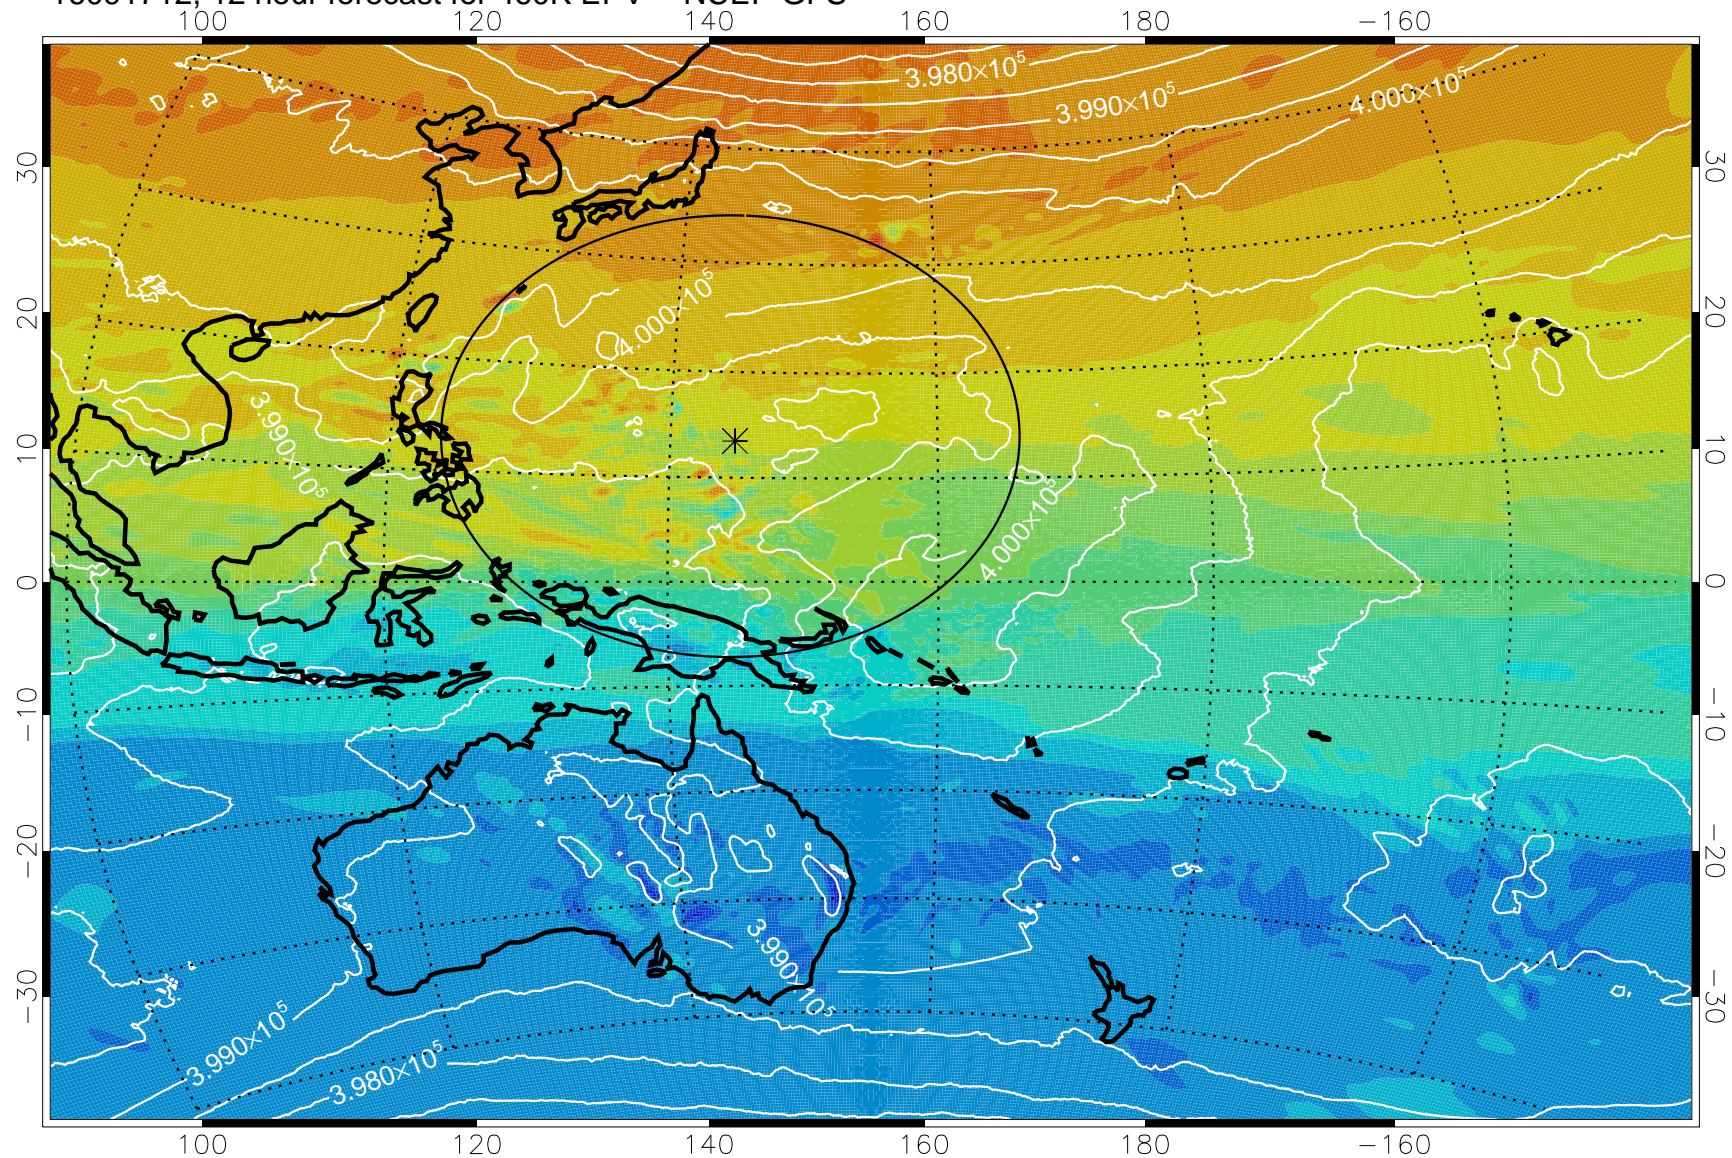

16091706, 6 hour forecast for 460K EPV -- NCEP GFS

460K Montgomery Streamfunction, white

Range ring of 2304 km

16091712, 12 hour forecast for 460K EPV -- NCEP GFS

460K Montgomery Streamfunction, white

Range ring of 2304 km

16091718, 18 hour forecast for 460K EPV -- NCEP GFS

460K Montgomery Streamfunction, white

Range ring of 2304 km

16091800, 24 hour forecast for 460K EPV -- NCEP GFS

460K Montgomery Streamfunction, white

Range ring of 2304 km

16091806, 30 hour forecast for 460K EPV -- NCEP GFS

460K Montgomery Streamfunction, white

Range ring of 2304 km

16091812, 36 hour forecast for 460K EPV -- NCEP GFS

460K Montgomery Streamfunction, white

Range ring of 2304 km

16091818, 42 hour forecast for 460K EPV -- NCEP GFS

460K Montgomery Streamfunction, white

Range ring of 2304 km

16091900, 48 hour forecast for 460K EPV -- NCEP GFS

460K Montgomery Streamfunction, white

Range ring of 2304 km