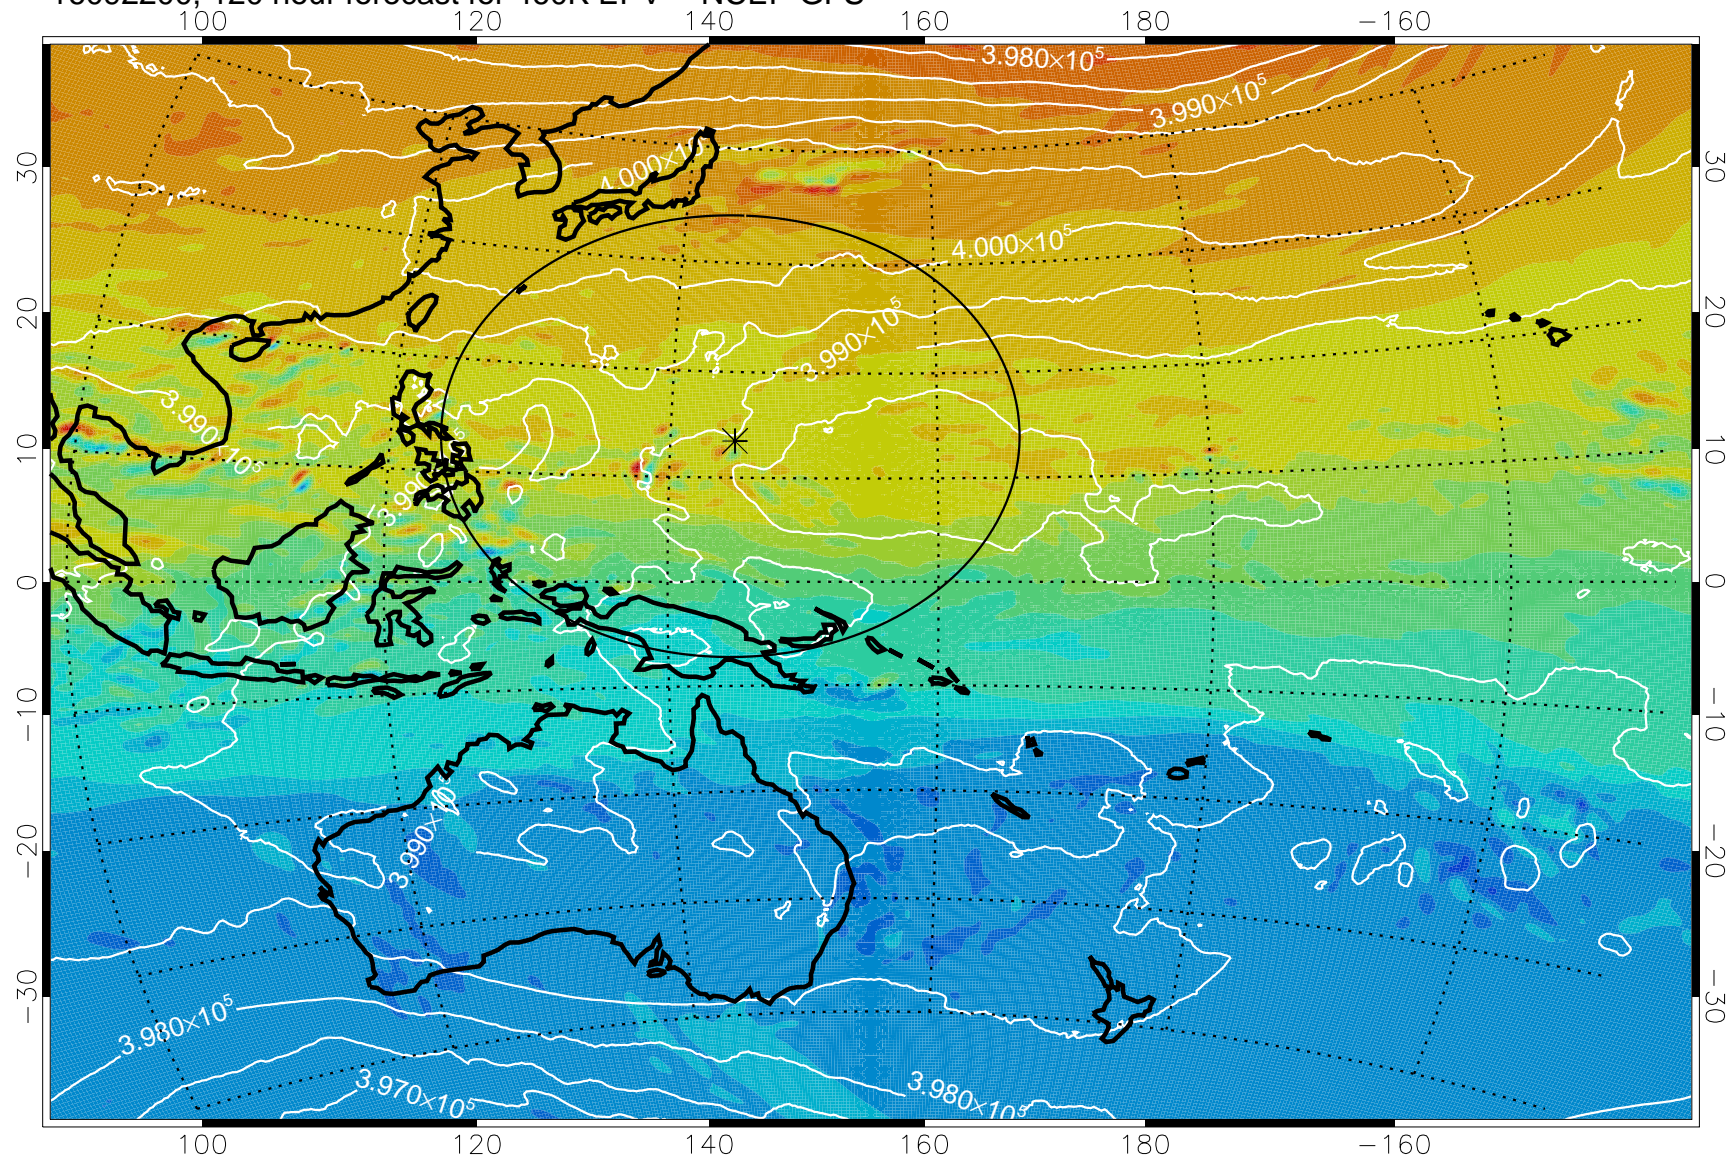

16092018, 90 hour forecast for 460K EPV -- NCEP GFS

460K Montgomery Streamfunction, white

Range ring of 2304 km

16092100, 96 hour forecast for 460K EPV -- NCEP GFS

460K Montgomery Streamfunction, white

Range ring of 2304 km

16092106, 102 hour forecast for 460K EPV -- NCEP GFS

460K Montgomery Streamfunction, white

Range ring of 2304 km

16092112, 108 hour forecast for 460K EPV -- NCEP GFS

460K Montgomery Streamfunction, white

Range ring of 2304 km

16092118, 114 hour forecast for 460K EPV -- NCEP GFS

460K Montgomery Streamfunction, white

Range ring of 2304 km

16092200, 120 hour forecast for 460K EPV -- NCEP GFS

460K Montgomery Streamfunction, white

Range ring of 2304 km