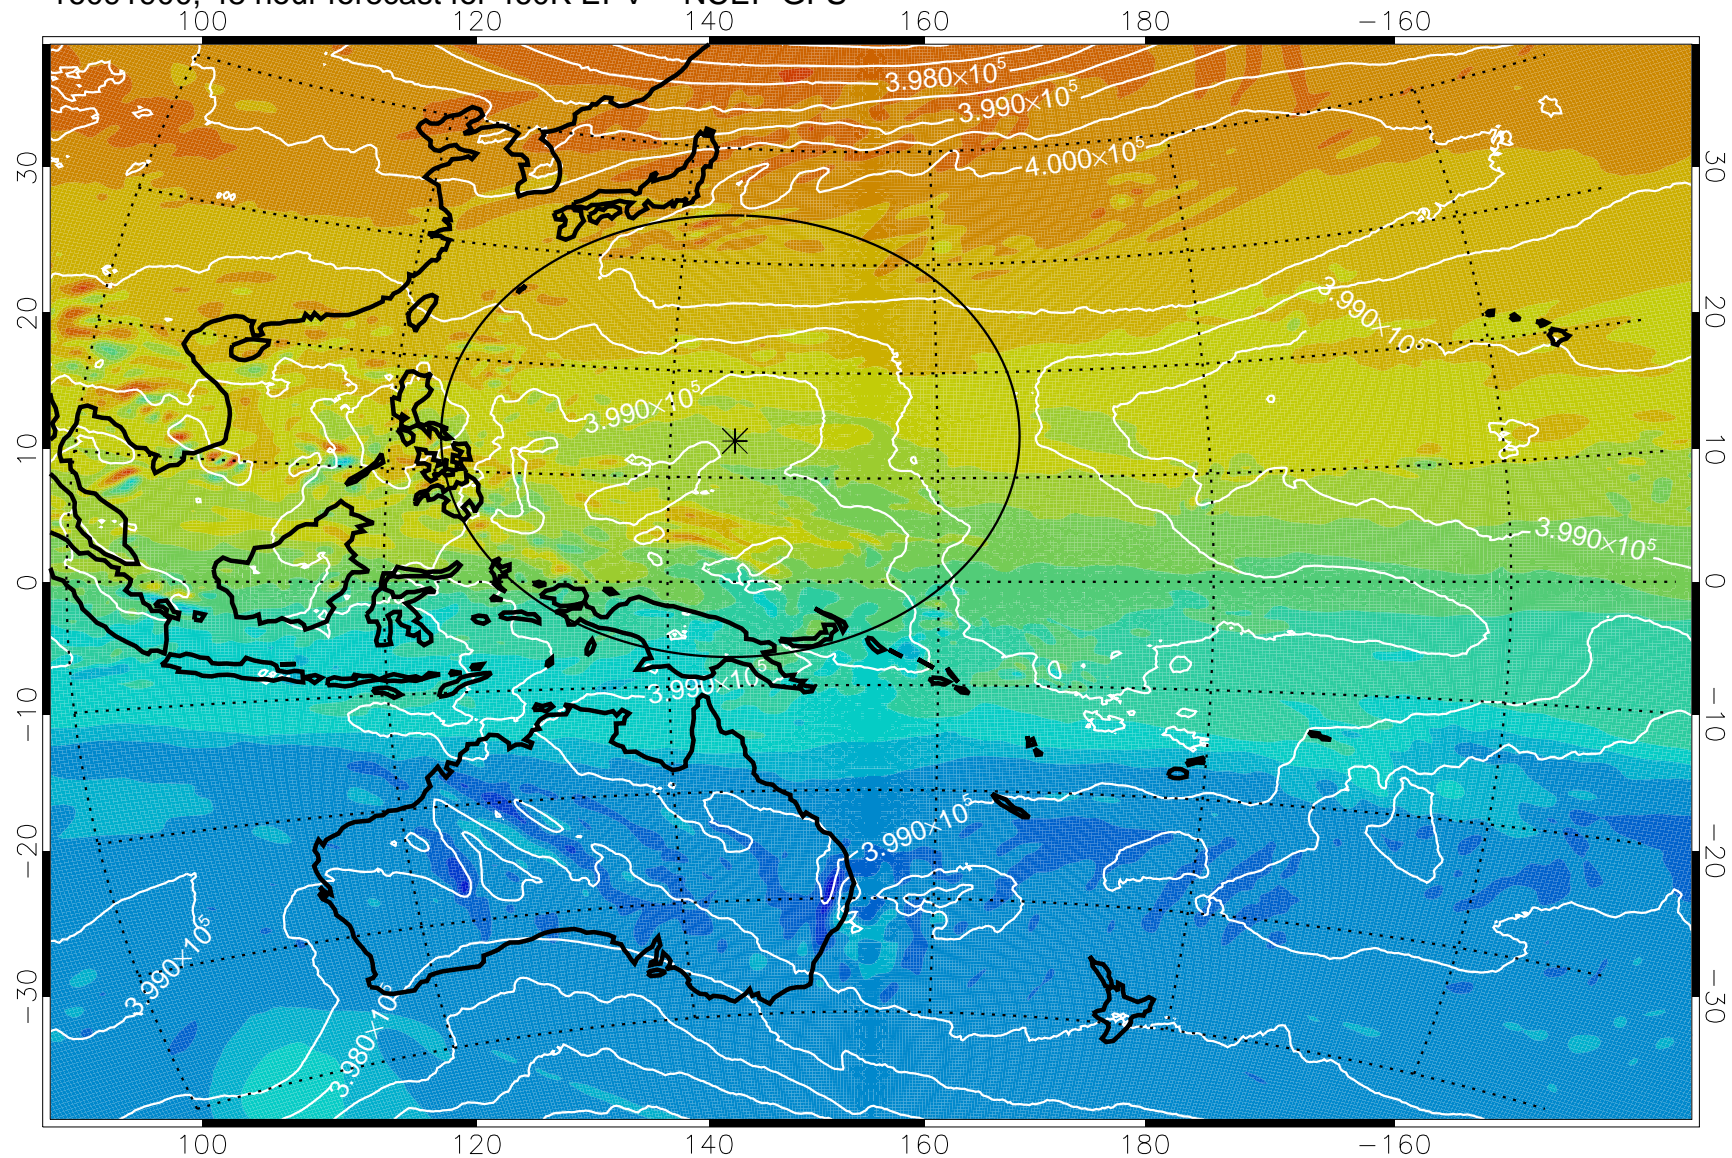

16091818, 42 hour forecast for 460K EPV -- NCEP GFS

460K Montgomery Streamfunction, white

Range ring of 2304 km

16091900, 48 hour forecast for 460K EPV -- NCEP GFS

460K Montgomery Streamfunction, white

Range ring of 2304 km

16091906, 54 hour forecast for 460K EPV -- NCEP GFS

460K Montgomery Streamfunction, white

Range ring of 2304 km

16091912, 60 hour forecast for 460K EPV -- NCEP GFS

460K Montgomery Streamfunction, white

Range ring of 2304 km

16091918, 66 hour forecast for 460K EPV -- NCEP GFS

460K Montgomery Streamfunction, white

Range ring of 2304 km

16092000, 72 hour forecast for 460K EPV -- NCEP GFS

460K Montgomery Streamfunction, white

Range ring of 2304 km

16092006, 78 hour forecast for 460K EPV -- NCEP GFS

460K Montgomery Streamfunction, white

Range ring of 2304 km

16092012, 84 hour forecast for 460K EPV -- NCEP GFS

460K Montgomery Streamfunction, white

Range ring of 2304 km