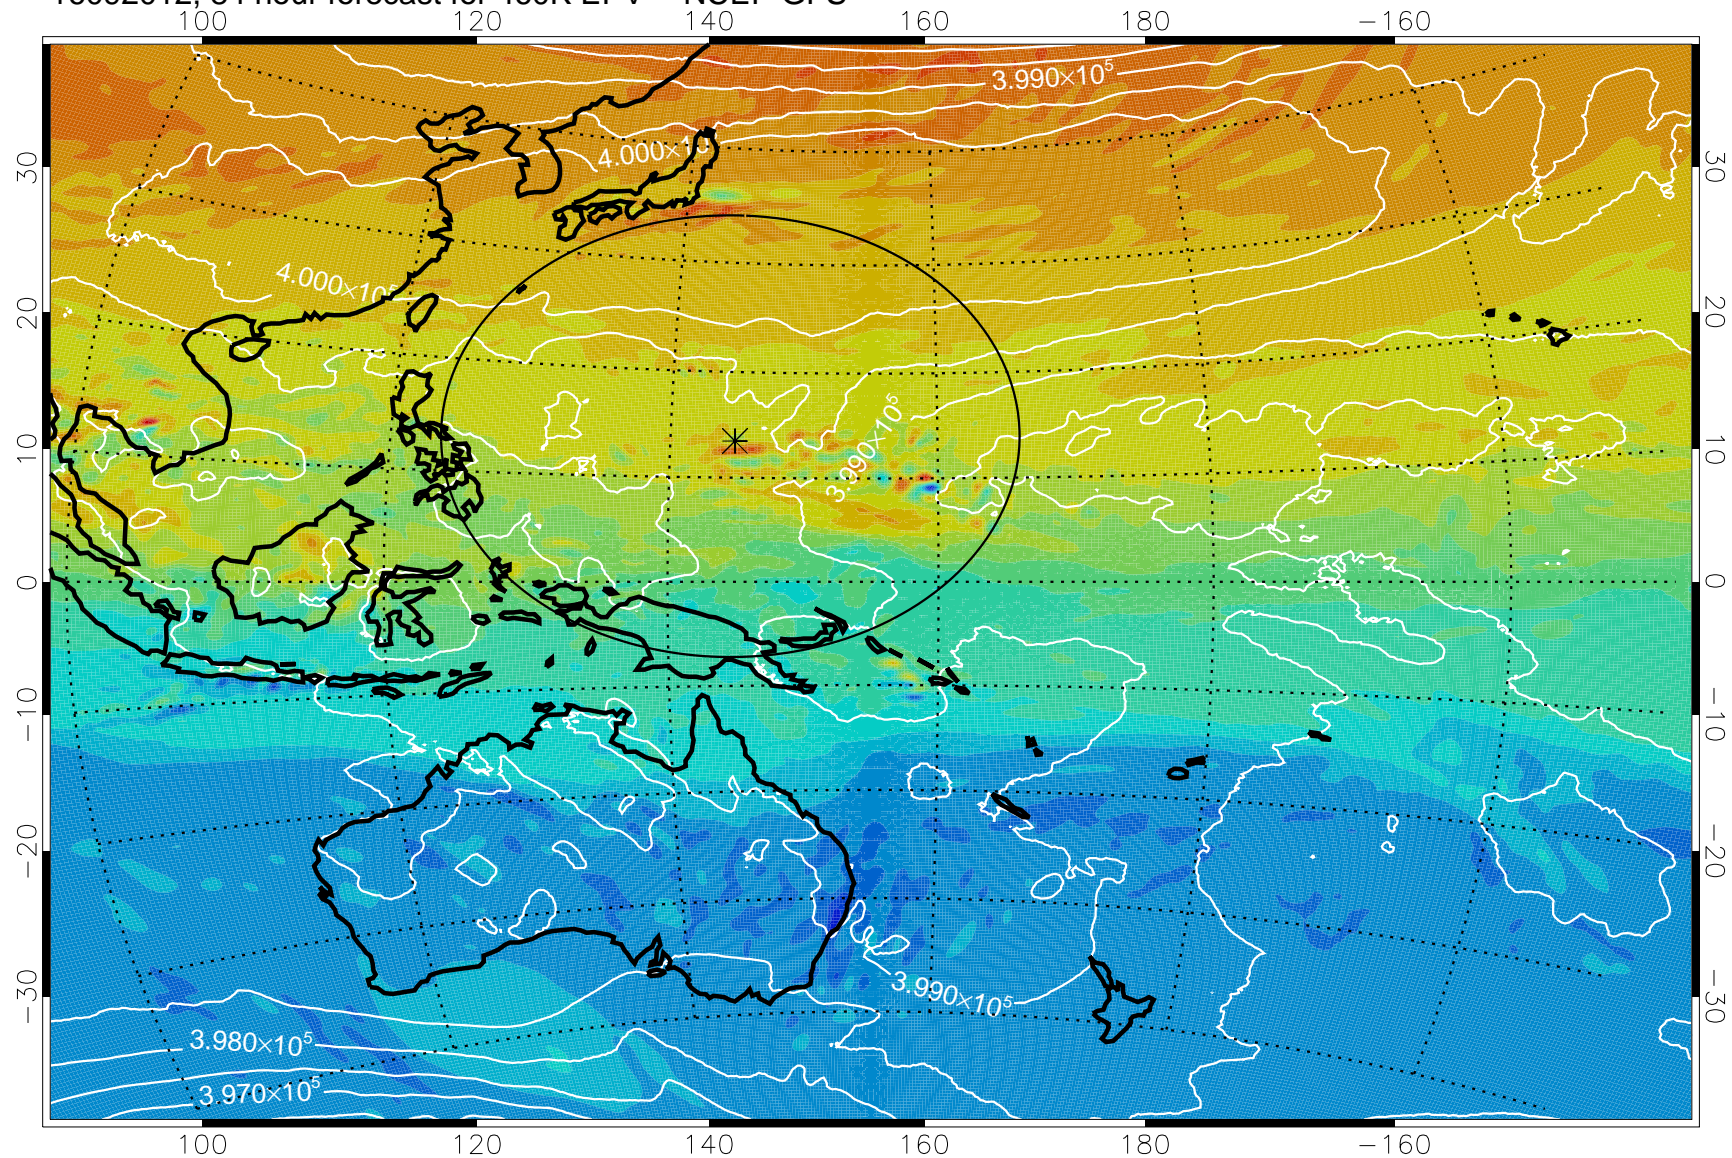

16091906, 54 hour forecast for 460K EPV -- NCEP GFS

460K Montgomery Streamfunction, white

Range ring of 2304 km

16091912, 60 hour forecast for 460K EPV -- NCEP GFS

460K Montgomery Streamfunction, white

Range ring of 2304 km

16091918, 66 hour forecast for 460K EPV -- NCEP GFS

460K Montgomery Streamfunction, white

Range ring of 2304 km

16092000, 72 hour forecast for 460K EPV -- NCEP GFS

460K Montgomery Streamfunction, white

Range ring of 2304 km

16092006, 78 hour forecast for 460K EPV -- NCEP GFS

460K Montgomery Streamfunction, white

Range ring of 2304 km

16092012, 84 hour forecast for 460K EPV -- NCEP GFS

460K Montgomery Streamfunction, white

Range ring of 2304 km

16092018, 90 hour forecast for 460K EPV -- NCEP GFS

460K Montgomery Streamfunction, white

Range ring of 2304 km

16092100, 96 hour forecast for 460K EPV -- NCEP GFS

460K Montgomery Streamfunction, white

Range ring of 2304 km