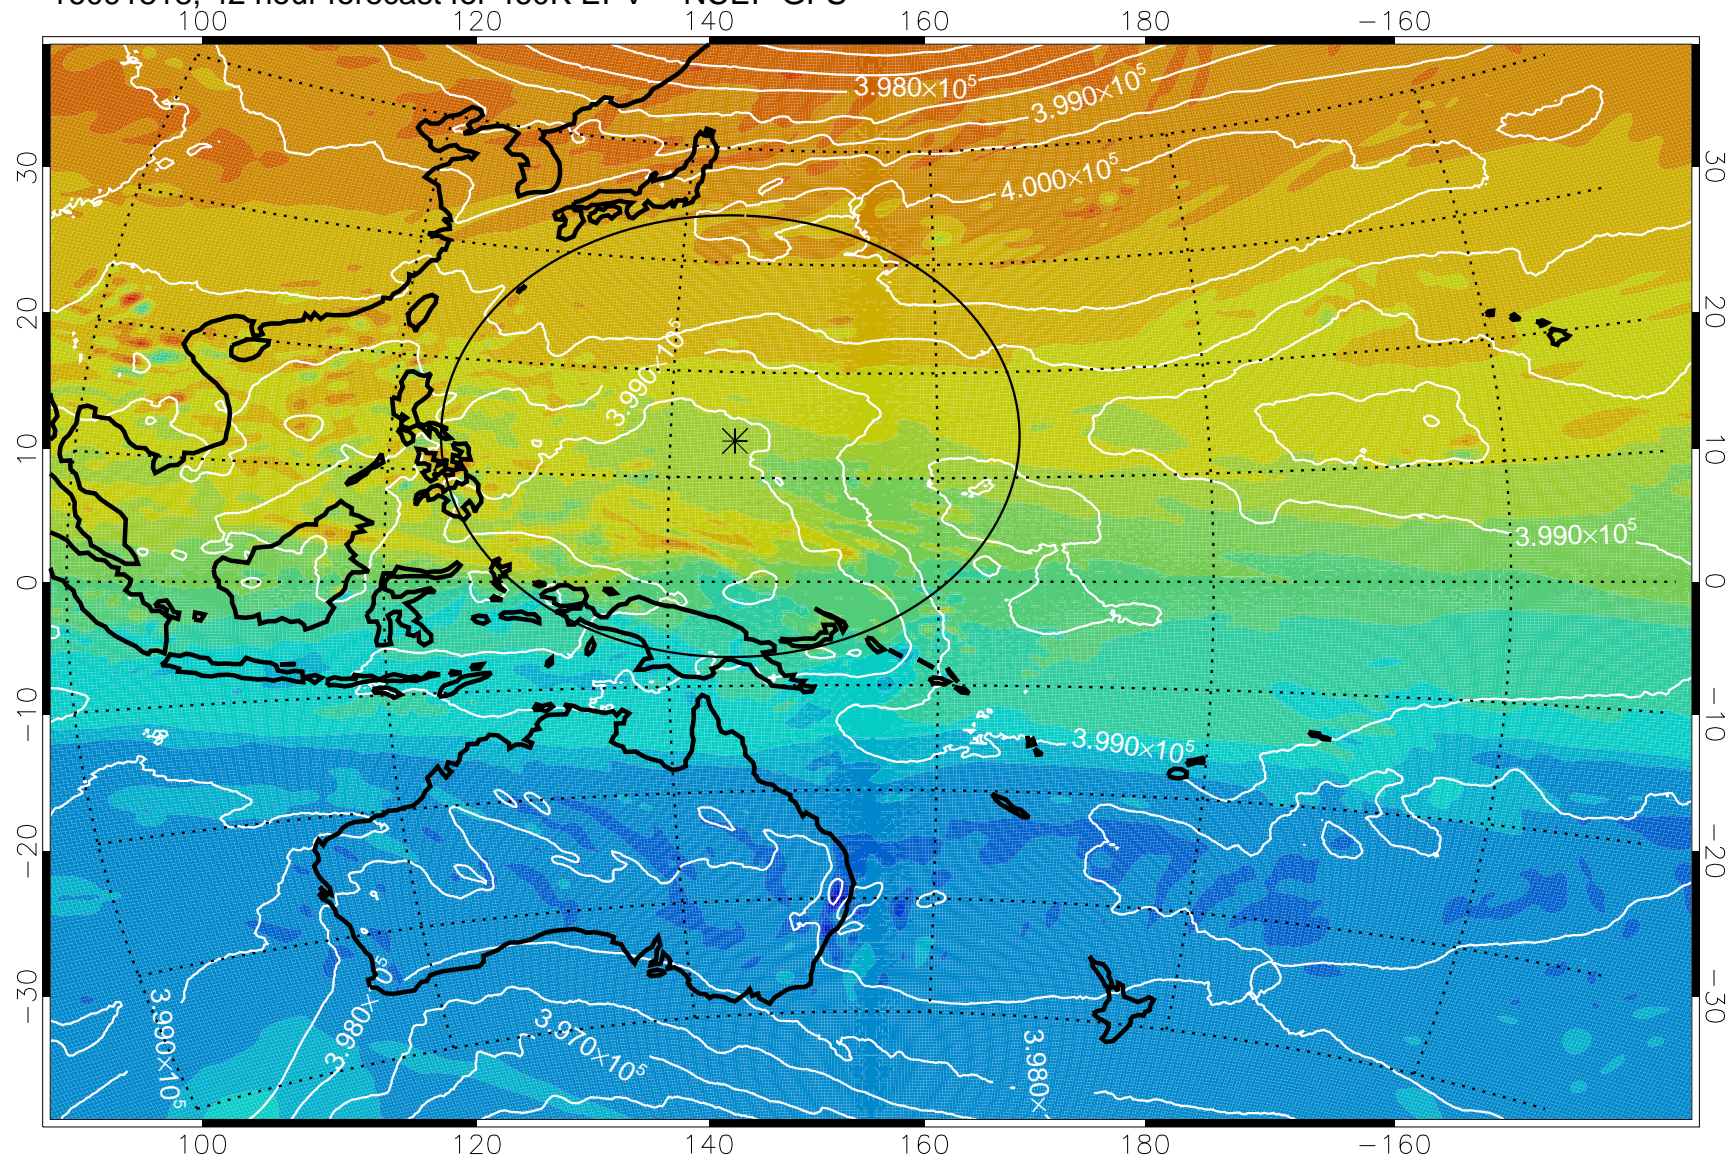

16091806, 30 hour forecast for 460K EPV -- NCEP GFS

460K Montgomery Streamfunction, white

Range ring of 2304 km

16091812, 36 hour forecast for 460K EPV -- NCEP GFS

460K Montgomery Streamfunction, white

Range ring of 2304 km

16091818, 42 hour forecast for 460K EPV -- NCEP GFS

460K Montgomery Streamfunction, white

Range ring of 2304 km

16091900, 48 hour forecast for 460K EPV -- NCEP GFS

460K Montgomery Streamfunction, white

Range ring of 2304 km

16091906, 54 hour forecast for 460K EPV -- NCEP GFS

460K Montgomery Streamfunction, white

Range ring of 2304 km

16091912, 60 hour forecast for 460K EPV -- NCEP GFS

460K Montgomery Streamfunction, white

Range ring of 2304 km

16091918, 66 hour forecast for 460K EPV -- NCEP GFS

460K Montgomery Streamfunction, white

Range ring of 2304 km

16092000, 72 hour forecast for 460K EPV -- NCEP GFS

460K Montgomery Streamfunction, white

Range ring of 2304 km