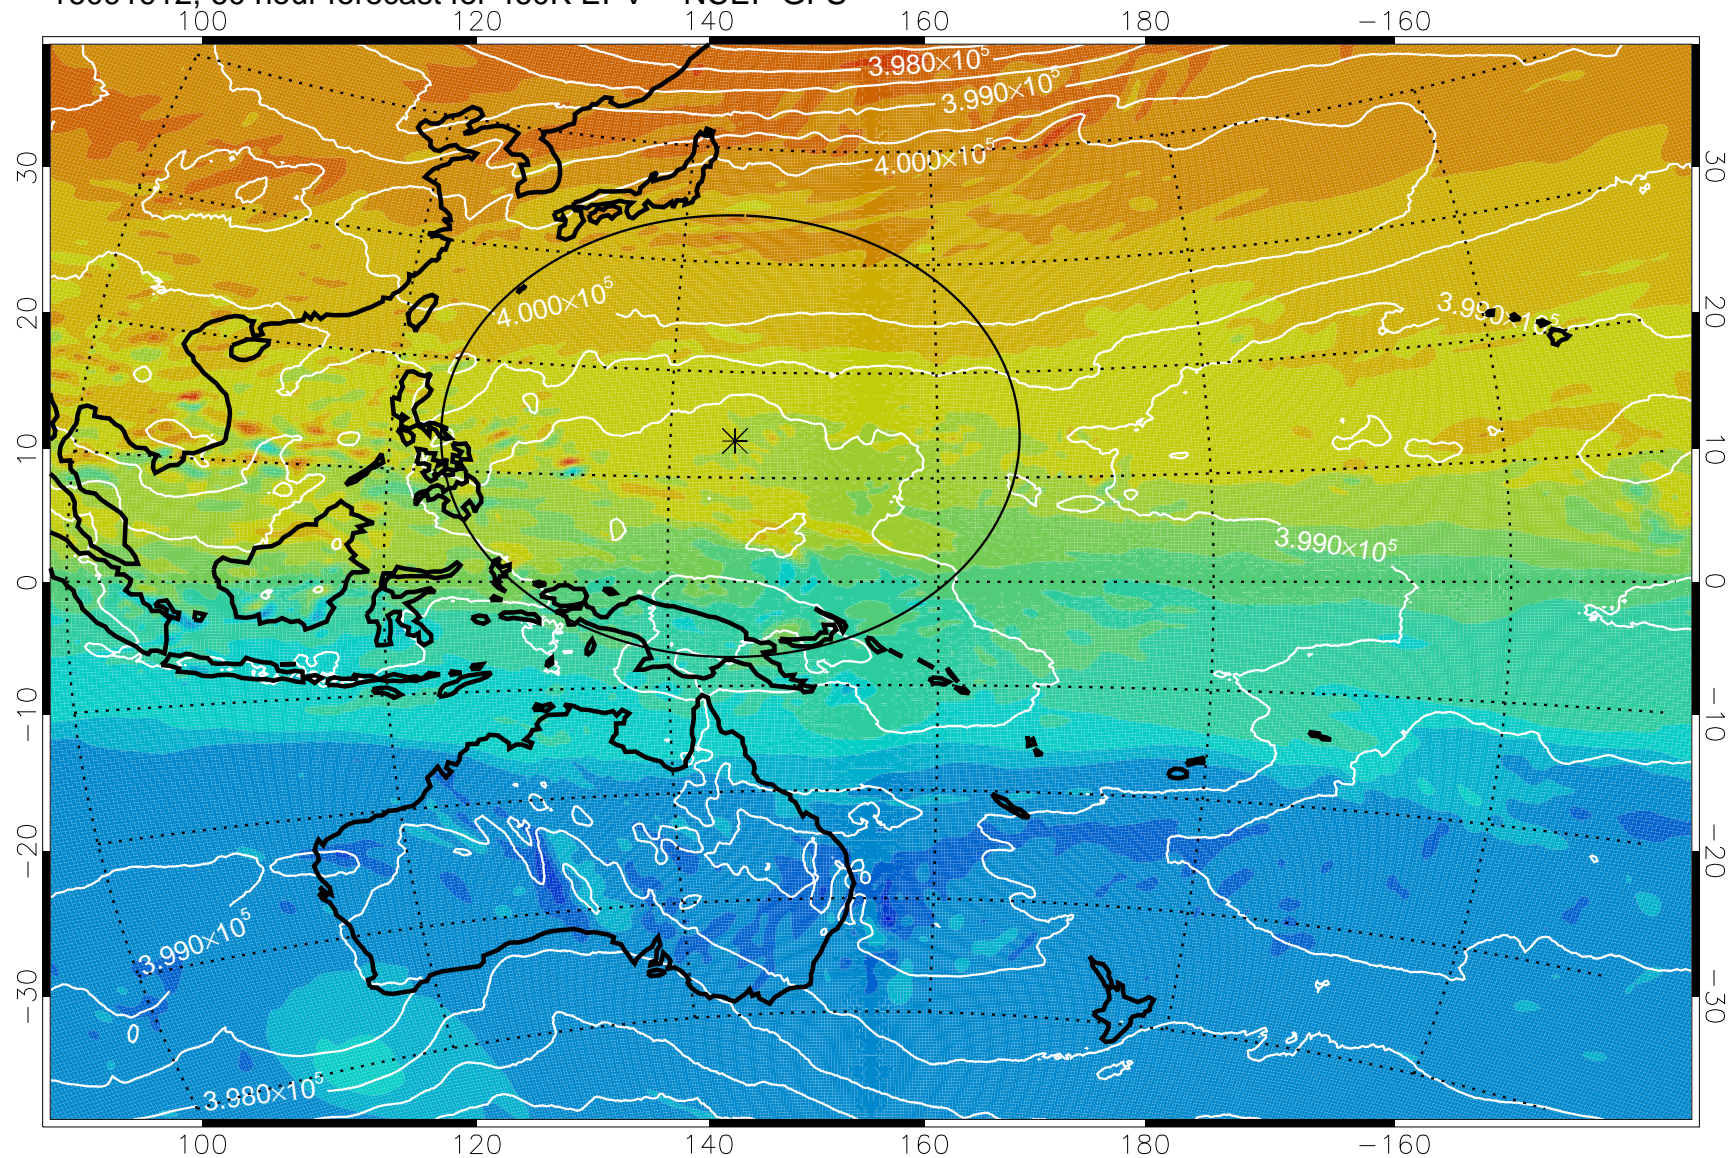

16091818, 42 hour forecast for 460K EPV -- NCEP GFS

460K Montgomery Streamfunction, white

Range ring of 2304 km

16091900, 48 hour forecast for 460K EPV -- NCEP GFS

460K Montgomery Streamfunction, white

Range ring of 2304 km

16091906, 54 hour forecast for 460K EPV -- NCEP GFS

460K Montgomery Streamfunction, white

Range ring of 2304 km

16091912, 60 hour forecast for 460K EPV -- NCEP GFS

460K Montgomery Streamfunction, white

Range ring of 2304 km

16091918, 66 hour forecast for 460K EPV -- NCEP GFS

460K Montgomery Streamfunction, white

Range ring of 2304 km

16092000, 72 hour forecast for 460K EPV -- NCEP GFS

460K Montgomery Streamfunction, white

Range ring of 2304 km

16092006, 78 hour forecast for 460K EPV -- NCEP GFS

460K Montgomery Streamfunction, white

Range ring of 2304 km

16092012, 84 hour forecast for 460K EPV -- NCEP GFS

460K Montgomery Streamfunction, white

Range ring of 2304 km