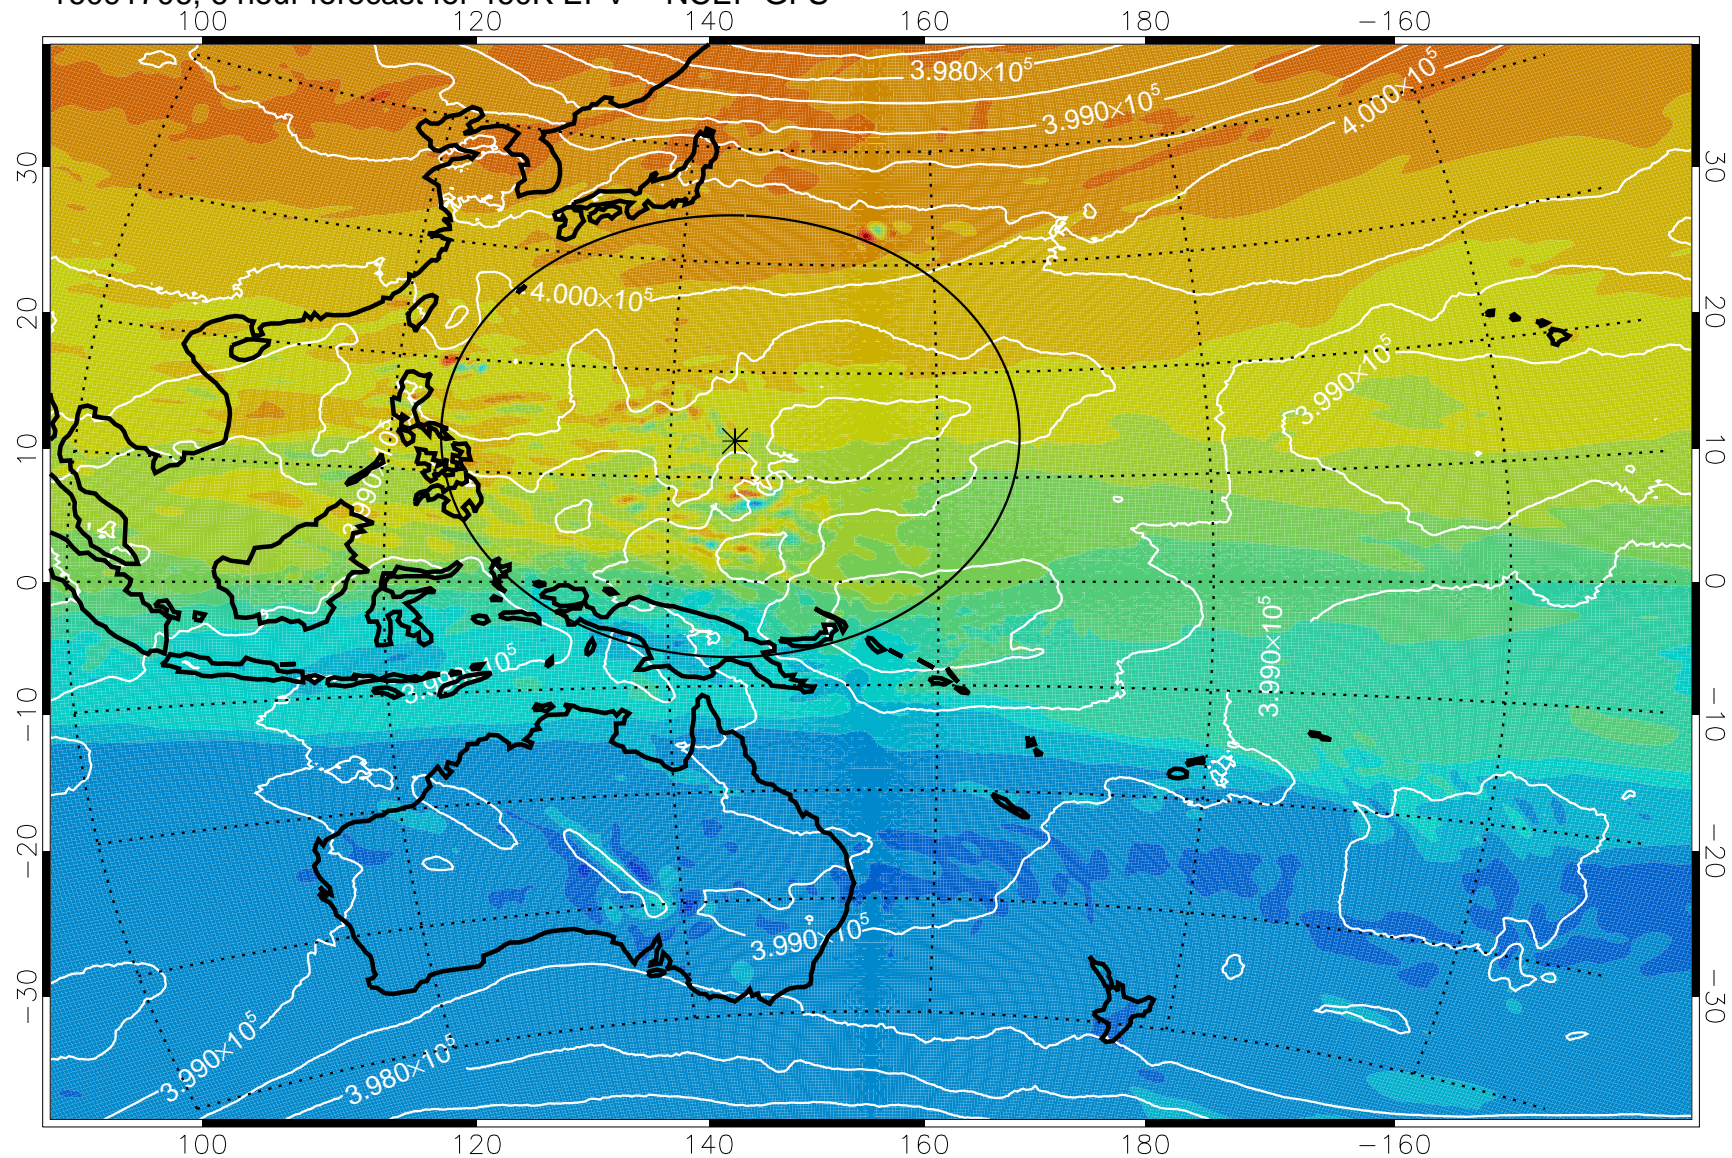

16091706, 6 hour forecast for 460K EPV -- NCEP GFS

460K Montgomery Streamfunction, white

Range ring of 2304 km

16091712, 12 hour forecast for 460K EPV -- NCEP GFS

460K Montgomery Streamfunction, white

Range ring of 2304 km

16091718, 18 hour forecast for 460K EPV -- NCEP GFS

460K Montgomery Streamfunction, white

Range ring of 2304 km

16091800, 24 hour forecast for 460K EPV -- NCEP GFS

460K Montgomery Streamfunction, white

Range ring of 2304 km

16091806, 30 hour forecast for 460K EPV -- NCEP GFS

460K Montgomery Streamfunction, white

Range ring of 2304 km

16091812, 36 hour forecast for 460K EPV -- NCEP GFS

460K Montgomery Streamfunction, white

Range ring of 2304 km

16091818, 42 hour forecast for 460K EPV -- NCEP GFS

460K Montgomery Streamfunction, white

Range ring of 2304 km

16091900, 48 hour forecast for 460K EPV -- NCEP GFS

460K Montgomery Streamfunction, white

Range ring of 2304 km