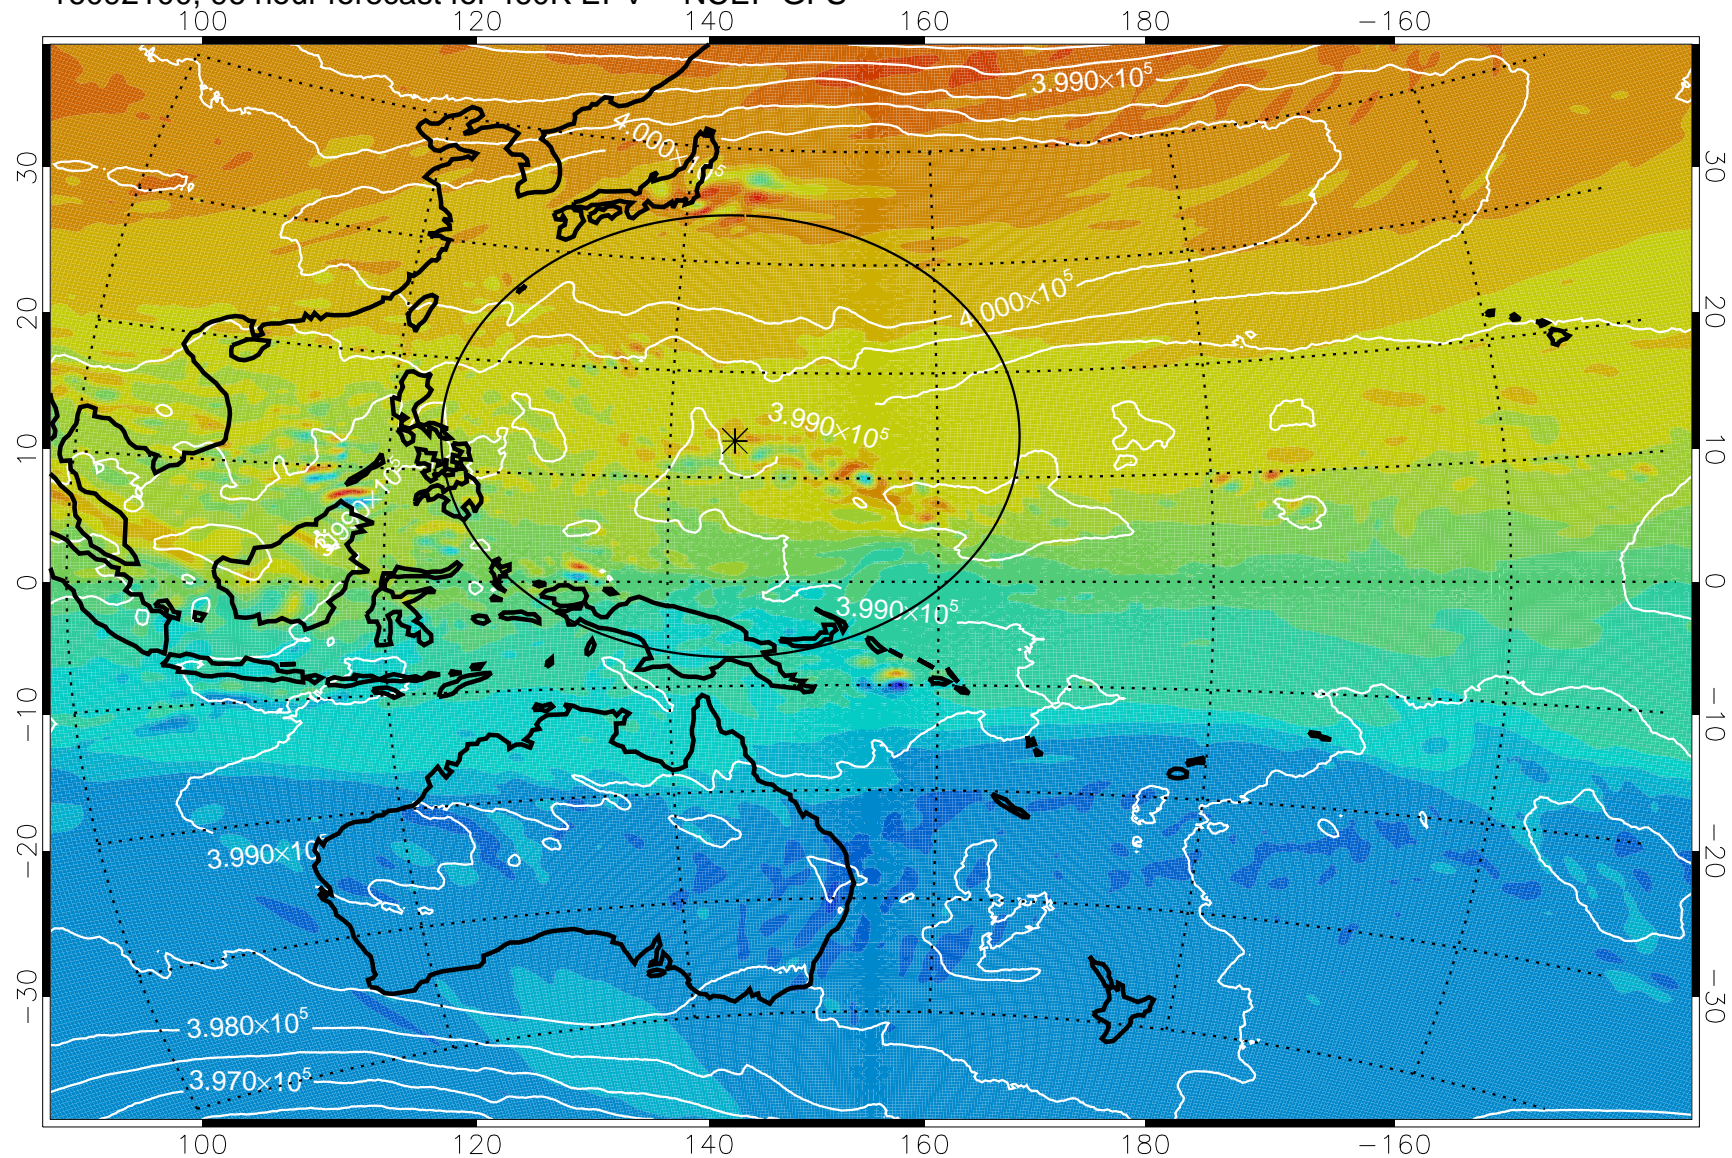

16091918, 66 hour forecast for 460K EPV -- NCEP GFS

460K Montgomery Streamfunction, white

Range ring of 2304 km

16092000, 72 hour forecast for 460K EPV -- NCEP GFS

460K Montgomery Streamfunction, white

Range ring of 2304 km

16092006, 78 hour forecast for 460K EPV -- NCEP GFS

460K Montgomery Streamfunction, white

Range ring of 2304 km

16092012, 84 hour forecast for 460K EPV -- NCEP GFS

460K Montgomery Streamfunction, white

Range ring of 2304 km

16092018, 90 hour forecast for 460K EPV -- NCEP GFS

460K Montgomery Streamfunction, white

Range ring of 2304 km

16092100, 96 hour forecast for 460K EPV -- NCEP GFS

460K Montgomery Streamfunction, white

Range ring of 2304 km

16092106, 102 hour forecast for 460K EPV -- NCEP GFS

460K Montgomery Streamfunction, white

Range ring of 2304 km

16092112, 108 hour forecast for 460K EPV -- NCEP GFS

460K Montgomery Streamfunction, white

Range ring of 2304 km