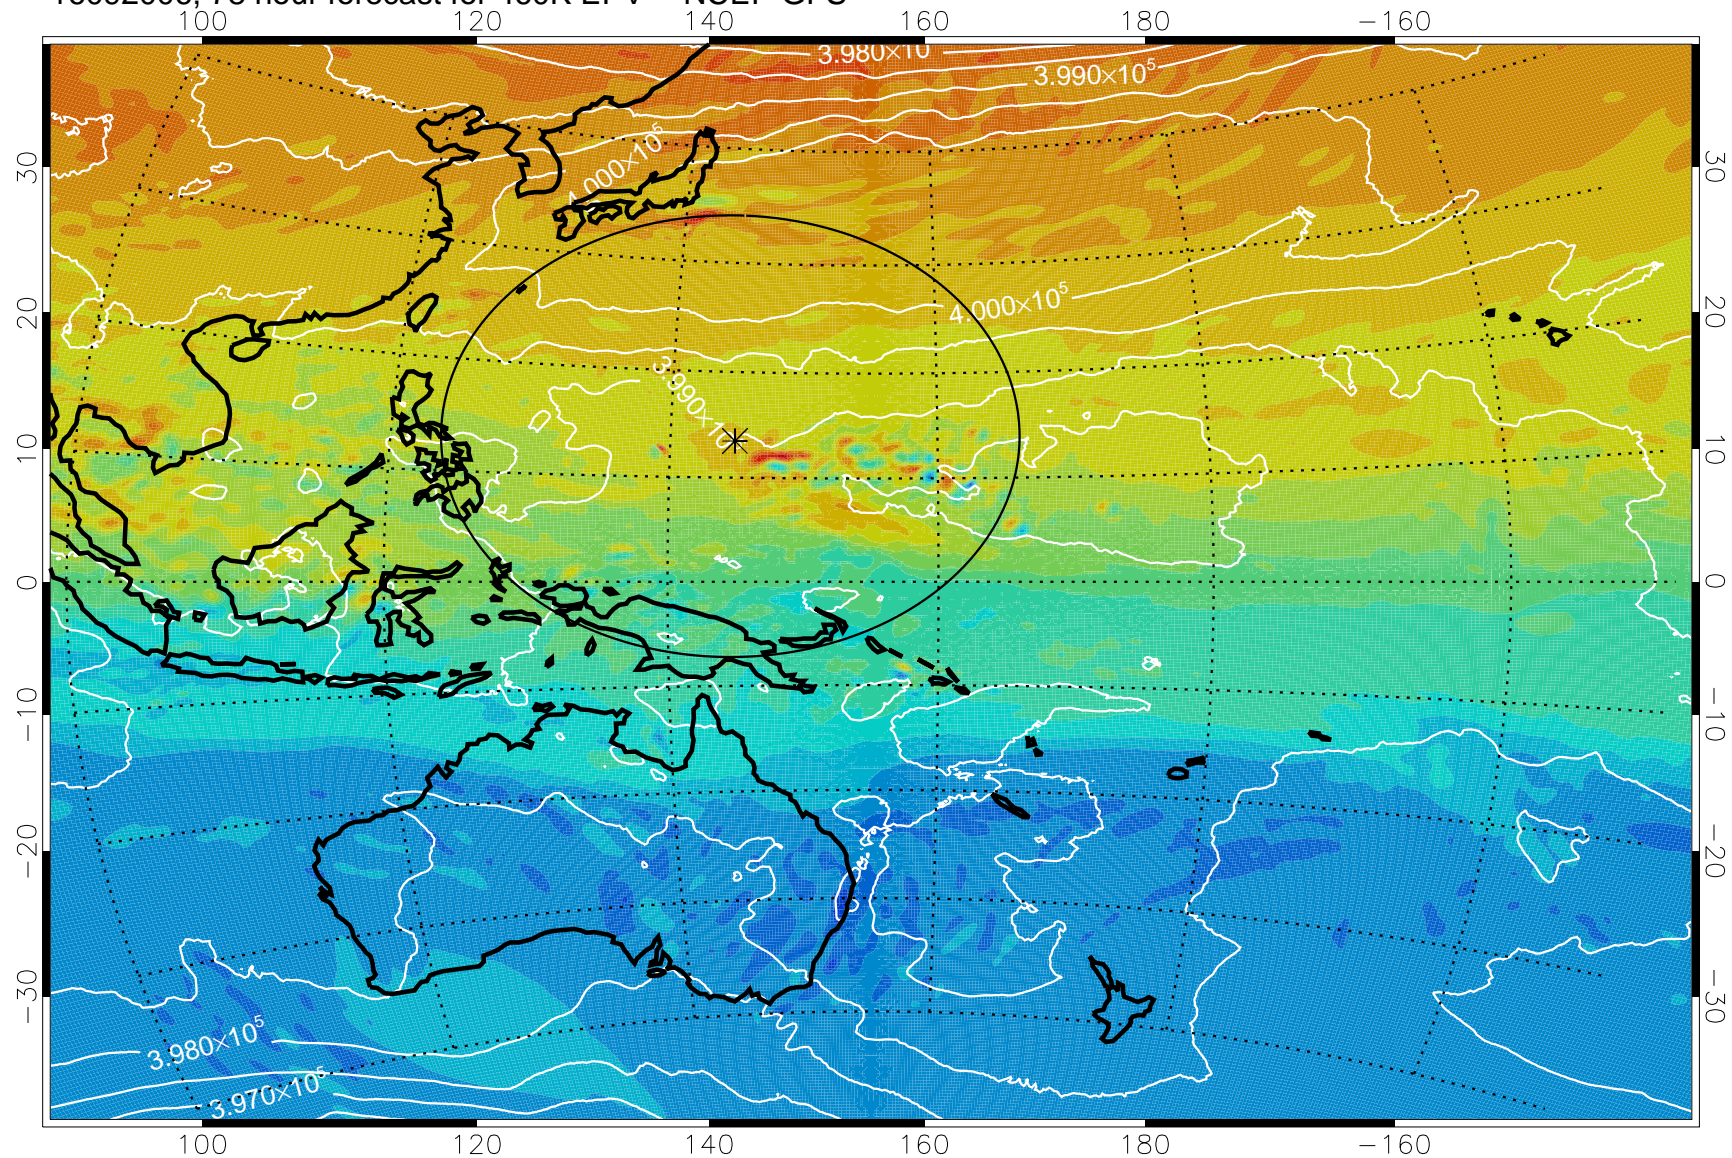

16091906, 54 hour forecast for 460K EPV -- NCEP GFS

460K Montgomery Streamfunction, white

Range ring of 2304 km

16091912, 60 hour forecast for 460K EPV -- NCEP GFS

460K Montgomery Streamfunction, white

Range ring of 2304 km

16091918, 66 hour forecast for 460K EPV -- NCEP GFS

460K Montgomery Streamfunction, white

Range ring of 2304 km

16092000, 72 hour forecast for 460K EPV -- NCEP GFS

460K Montgomery Streamfunction, white

Range ring of 2304 km

16092006, 78 hour forecast for 460K EPV -- NCEP GFS

460K Montgomery Streamfunction, white

Range ring of 2304 km

16092012, 84 hour forecast for 460K EPV -- NCEP GFS

460K Montgomery Streamfunction, white

Range ring of 2304 km

16092018, 90 hour forecast for 460K EPV -- NCEP GFS

460K Montgomery Streamfunction, white

Range ring of 2304 km

16092100, 96 hour forecast for 460K EPV -- NCEP GFS

460K Montgomery Streamfunction, white

Range ring of 2304 km