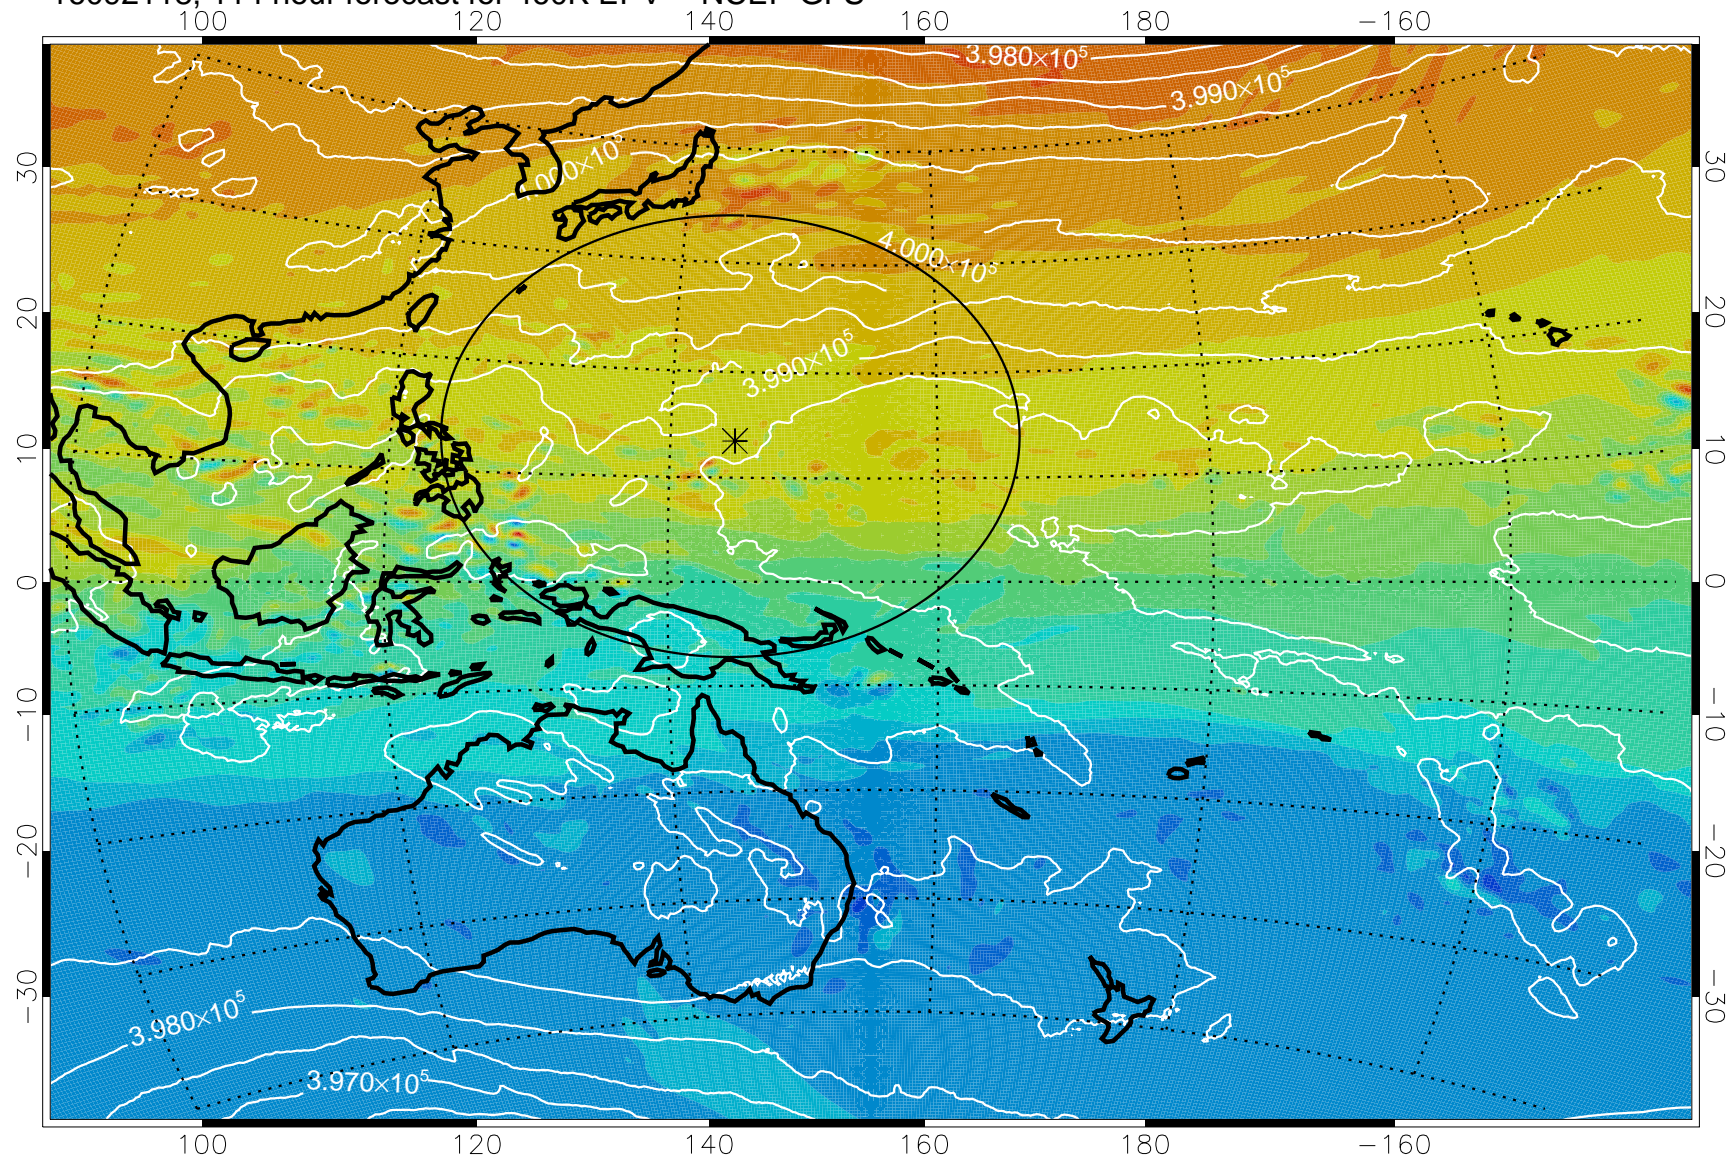

16092018, 90 hour forecast for 460K EPV -- NCEP GFS

460K Montgomery Streamfunction, white

Range ring of 2304 km

16092100, 96 hour forecast for 460K EPV -- NCEP GFS

460K Montgomery Streamfunction, white

Range ring of 2304 km

16092106, 102 hour forecast for 460K EPV -- NCEP GFS

460K Montgomery Streamfunction, white

Range ring of 2304 km

16092112, 108 hour forecast for 460K EPV -- NCEP GFS

460K Montgomery Streamfunction, white

Range ring of 2304 km

16092118, 114 hour forecast for 460K EPV -- NCEP GFS

460K Montgomery Streamfunction, white

Range ring of 2304 km

16092200, 120 hour forecast for 460K EPV -- NCEP GFS

460K Montgomery Streamfunction, white

Range ring of 2304 km