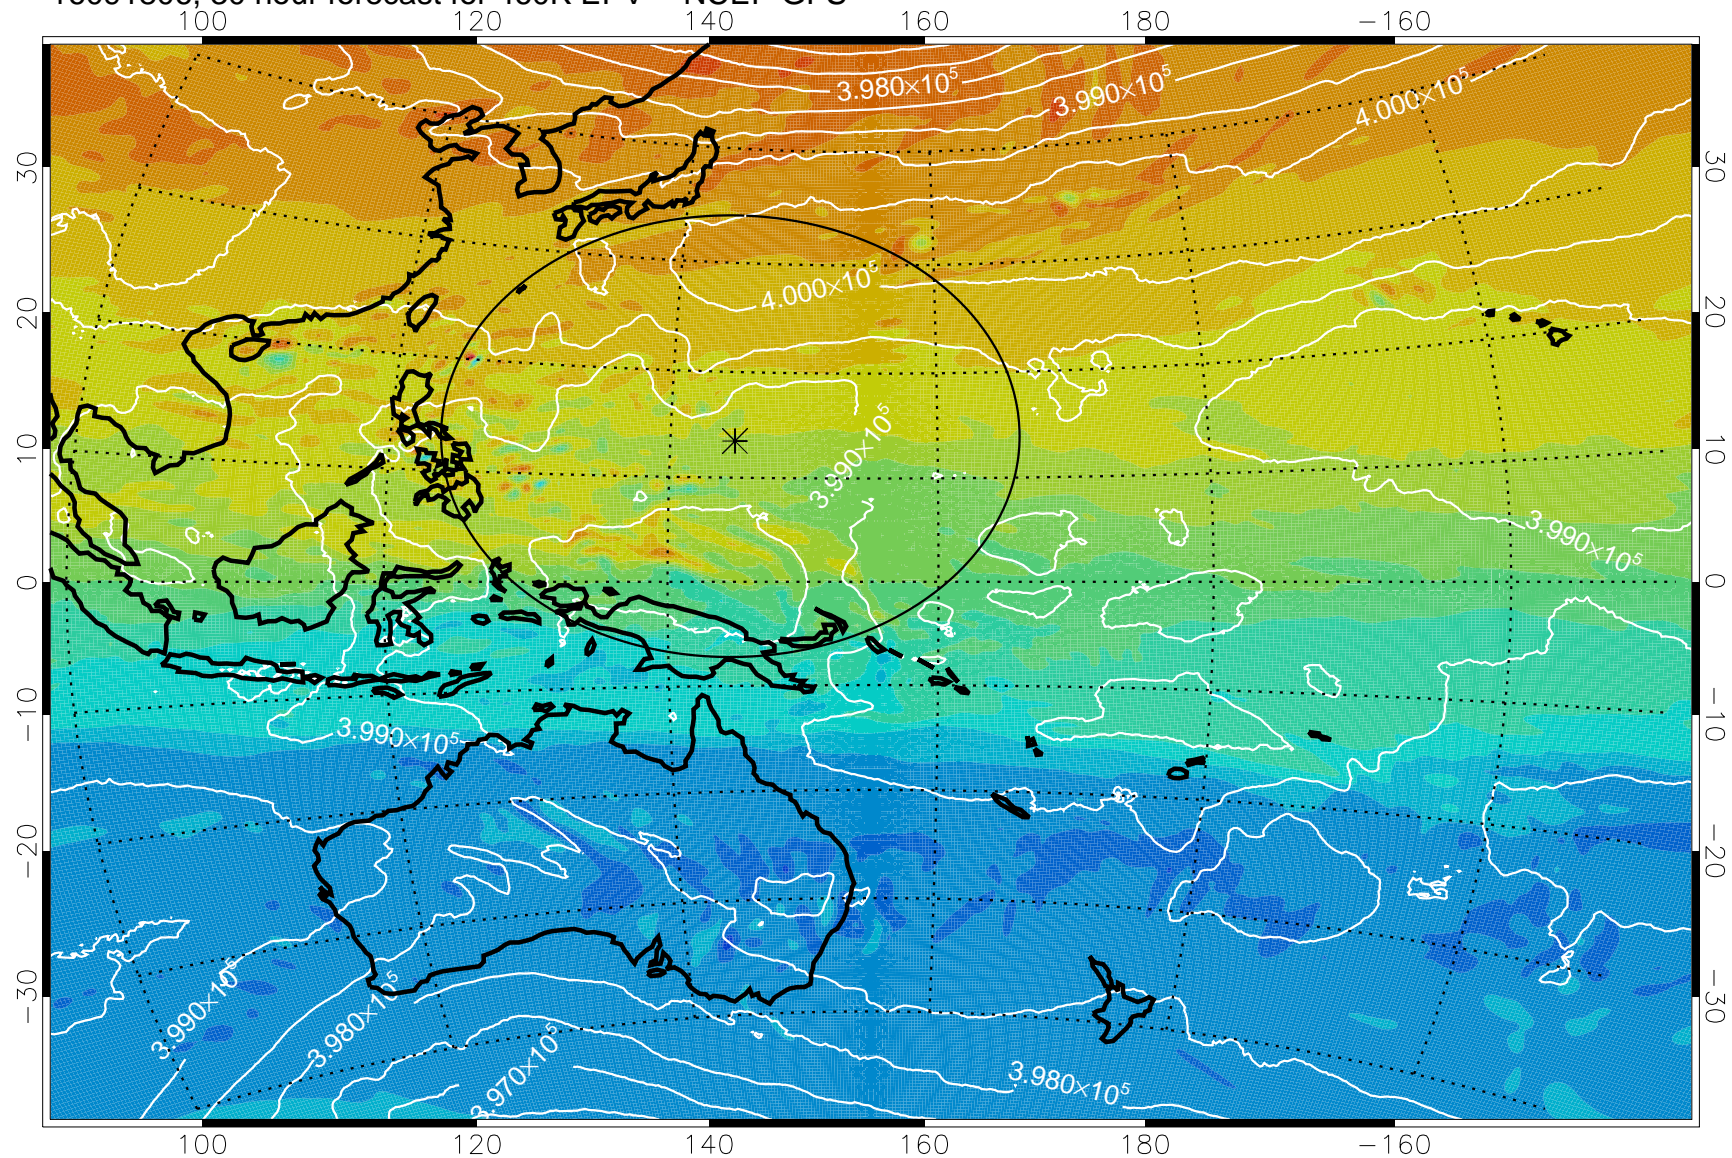

16091718, 18 hour forecast for 460K EPV -- NCEP GFS

460K Montgomery Streamfunction, white

Range ring of 2304 km

16091800, 24 hour forecast for 460K EPV -- NCEP GFS

460K Montgomery Streamfunction, white

Range ring of 2304 km

16091806, 30 hour forecast for 460K EPV -- NCEP GFS

460K Montgomery Streamfunction, white

Range ring of 2304 km

16091812, 36 hour forecast for 460K EPV -- NCEP GFS

460K Montgomery Streamfunction, white

Range ring of 2304 km

16091818, 42 hour forecast for 460K EPV -- NCEP GFS

460K Montgomery Streamfunction, white

Range ring of 2304 km

16091900, 48 hour forecast for 460K EPV -- NCEP GFS

460K Montgomery Streamfunction, white

Range ring of 2304 km

16091918, 66 hour forecast for 460K EPV -- NCEP GFS

460K Montgomery Streamfunction, white

Range ring of 2304 km

16092000, 72 hour forecast for 460K EPV -- NCEP GFS

460K Montgomery Streamfunction, white

Range ring of 2304 km